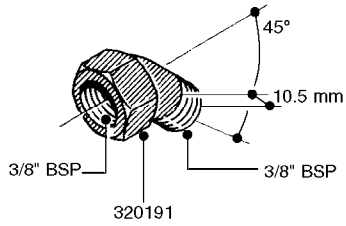

L0030

FITTINGS - HEXAGON NIPPLES
L0030-HIN, 01:01:16

Page 1
Date 12.08.2020 8:42

parts-n°	order qty	description
10015303	1	FITT.PO.HN 1.00X1.00 M1000
10425003	1	FITT.PO.HN 1.25X1.00 MCPHEE
320132	1	FITT.DK HN 1" BSP
320176	1	FITT.DK HN 3/8"X1/2" BSP
320445	1	FITT.DK HN 1/4"X3/8" BSP
320655	1	FITT.DK HN 1/2"-1/2" BSP
320692	1	FITT.DK HN 3/8'BSPX1/4'NPT
320703	1	FITT.DK HN 3/8BSP X1/2 &1/4NPT
320725	1	FITT.DK NIPPLE 3/8"-3/8" BSP
320902	1	FITT.DK HN 3/8'X 1/4' BSP
390232	1	FITT.DK HN 1-1/2' X 1-1/4' BSP
390276	1	FITT.DK HN 1'BSP