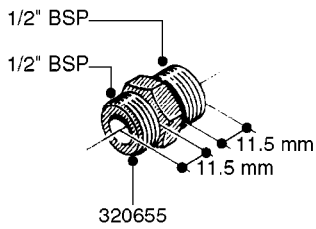

L0030

FITTINGS - HEXAGON NIPPLES
L0030-HIN, 01:01:16

Page 1
Date 12.08.2020 8:42

parts-n°	order qty	description
10015303	1	FITT.PO.HN 1.00X1.00 M1000
10425003	1	FITT.PO.HN 1.25X1.00 MCPHEE
320132	1	FITT.DK HN 1" BSP
320176	1	FITT.DK HN 3/8"X1/2" BSP
320445	1	FITT.DK HN 1/4"X3/8" BSP
320655	1	FITT.DK HN 1/2"-1/2" BSP
320692	1	FITT.DK HN 3/8'BSPX1/4'NPT
320703	1	FITT.DK HN 3/8BSP X1/2 &1/4NPT
320725	1	FITT.DK NIPPLE 3/8"-3/8" BSP
320902	1	FITT.DK HN 3/8'X 1/4' BSP
390232	1	FITT.DK HN 1-1/2' X 1-1/4' BSP
390276	1	FITT.DK HN 1'BSP