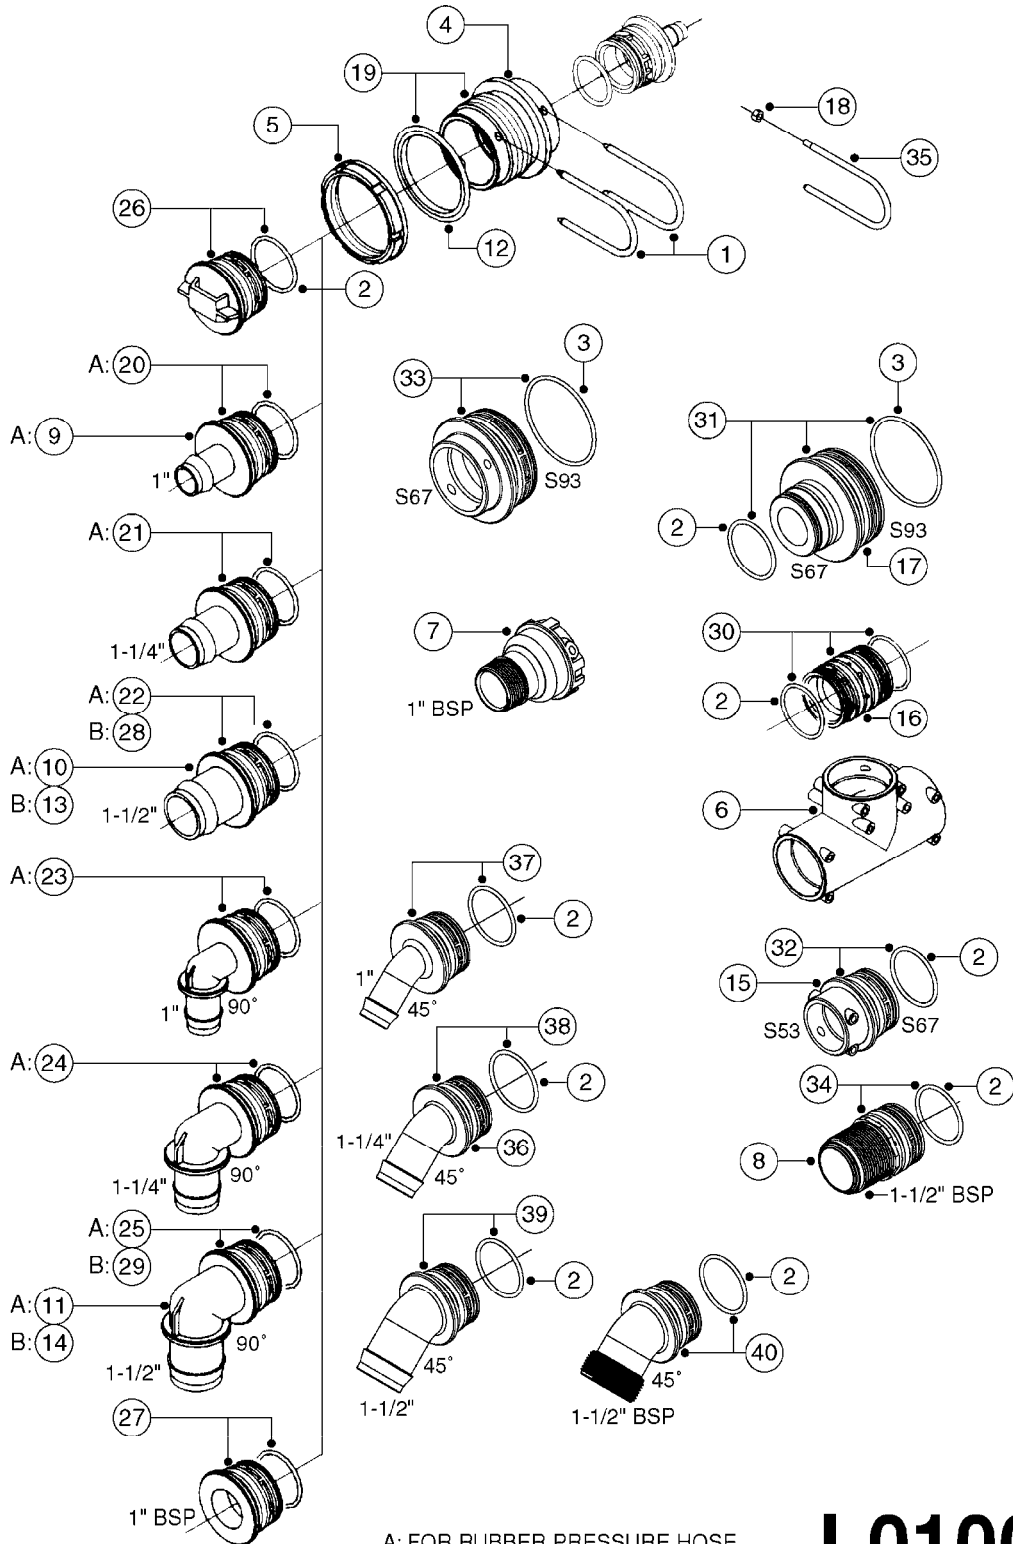

L0080

FITTINGS - S-53
L0080-HIN, 12:09:17

Page 1

Date 12.08.2020 8:42

Pos.	parts-n°	order qty	description
1	145995	1	FITT.DK S-53 FORK
2	241973	1	O-RING Ø3 X 44.2 70 SHORES NITRIL NITRIL (BLACK)
2	242353	1	O-RING 3 X 44.2 VITON VITON (BROWN)
3	242109	1	O-RING D32.2x3.0 NITRIL (BLACK)
3	242354	1	O-RING D32.2X3.0 VITON VITON (BROWN)
4	322103	1	FITT.DK S-53 BULKHEAD
5	322107	1	FITT.DK S-53 BULKHEAD NUT
6	322110	1	FITT.DK S-53 ELB. 1/2" BSP
7	322352	1	FITT.DK S-53 TEE
8	334229	1	FITT.DK S-53 STR.3/4"
9	334260	1	GASKET F. S-53 BULKHEAD
10	334564	1	FITT.DK S-67 TO S-53 ADAPTER
11	391100	1	FITT.DK S-53THREAD INS.1/2"BSP
12	726463	1	FITT.DK S53 BULKHEAD W/GASKET
13	726552	1	FIT.DK S-53X90 1/2" BSP,O-RING
14	726556	1	FITT.DK S-53 HB 1/2" W/O-RING
15	726558	1	FITT.DK S53 STR. 3/4" W.ORING
16	726559	1	FITT DK. S-53 HB 1" W/O-RING
17	726568	1	FITT.DK.S-53 HB 1/2"90 W/O-RING
18	726570	1	FITT.DK S-53 ELB.3/4" W.ORING
19	726571	1	FITT.DK S-53 ELB.1", W ORING
20	726578	1	FITT.DK S53 PLUG WITH O-RING
21	728561	1	FITT.DK. S67M - S53F REDUCER