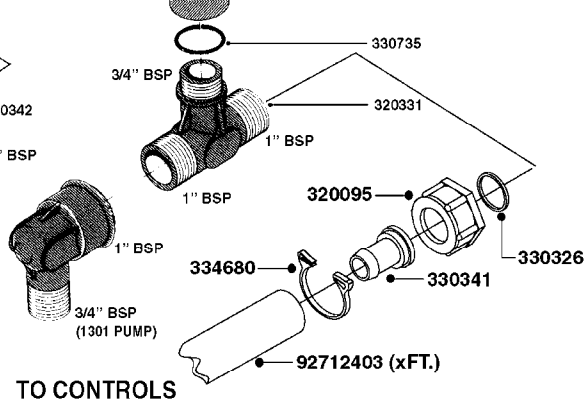

TO CONTROLS