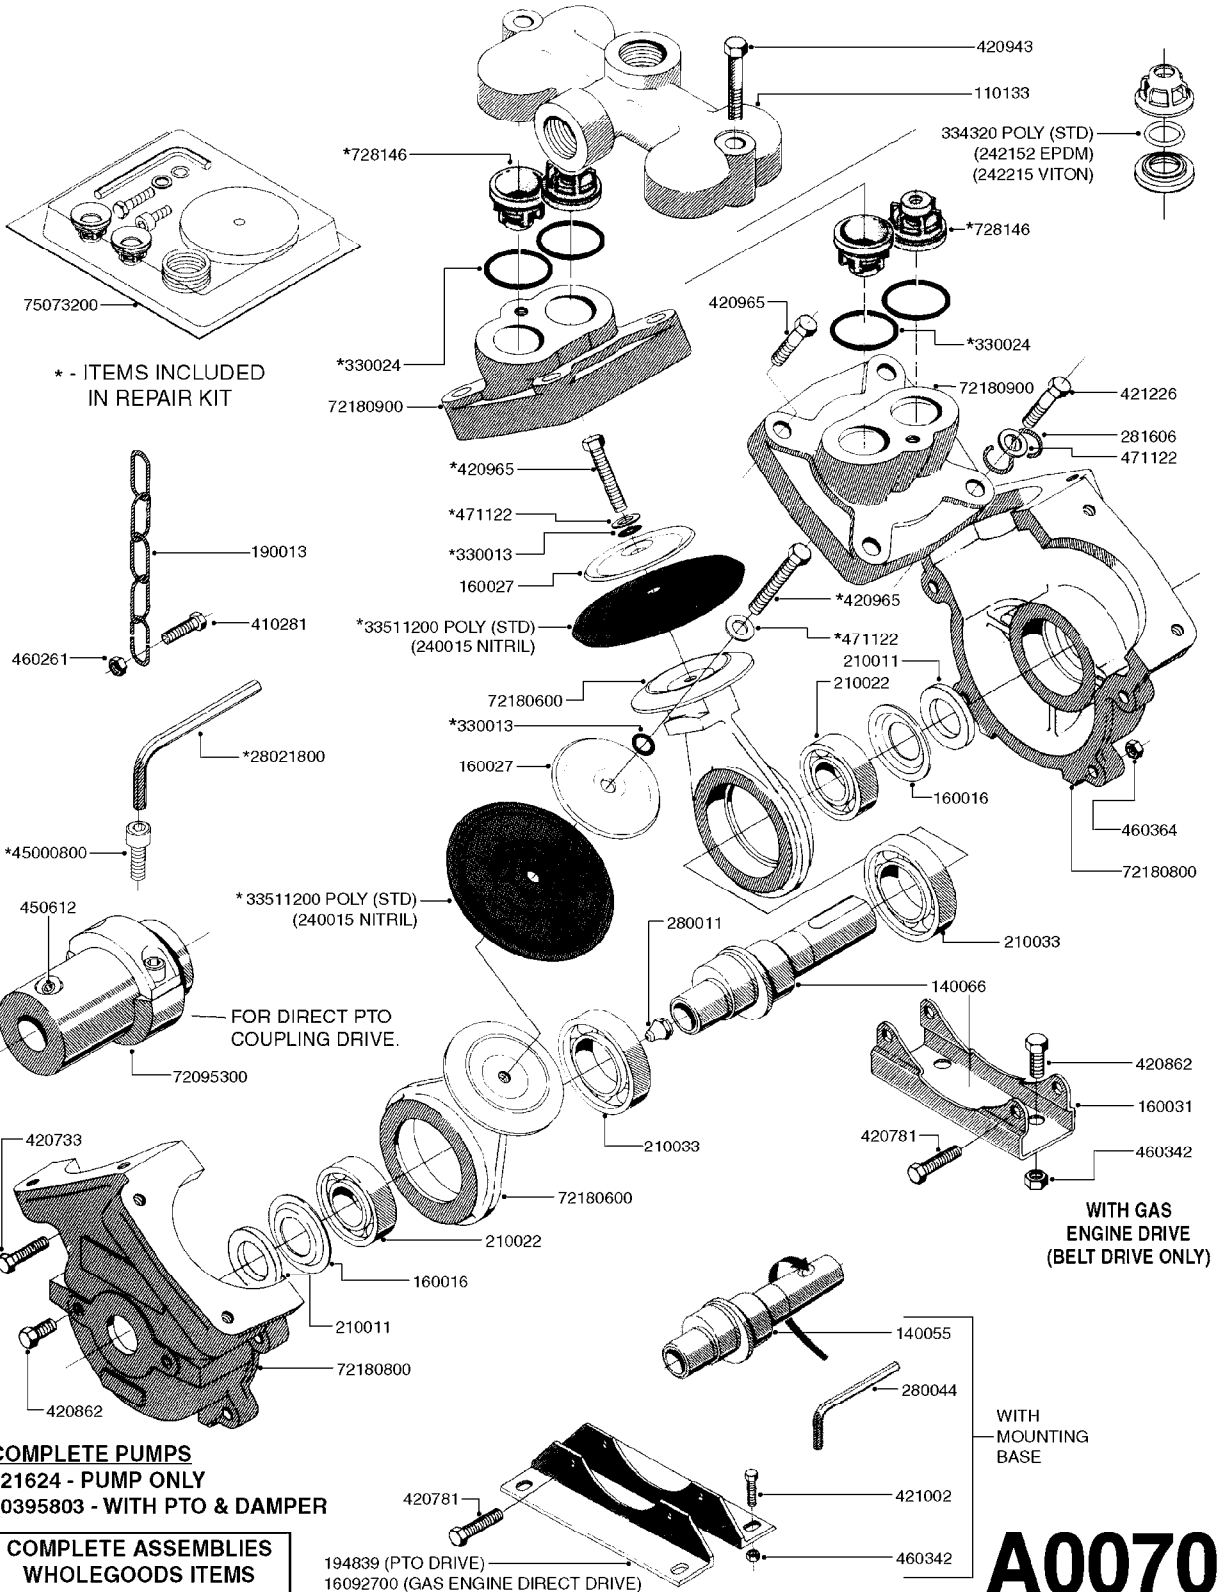

PUMP - 603
A0070-HIN, 01:01:16

COMPLETE PUMPS
821624 - PUMP ONLY
10395803 - WITH PTO & DAMPER

COMPLETE ASSEMBLIES
WHOLEGOODS ITEMS

A0070

PUMP - 603
A0070-HIN, 01:01:16

Page 1
Date 12.08.2020 8:41

parts-n°	order qty	description
110133	1	VALVE CHAMBER MOD 600 PAINTED
140055	1	CRANK SHAFT, MODEL 600
140066	1	CRANK SHAFT, MODEL 600/4
160016	1	DUST PLATE
160027	1	DIAPHRAGM UPPER DISC 500-600
160031	1	BASE PLATE MODEL 500-600
190013	1	CHAIN 35XL=800
194839	1	ANGLE IRON FOOT, M 500-600 RED
210011	1	SEAL FELT D39/23 X 4
210022	1	BEARING BALL 6205
210033	1	BEARING BALL 6007
240015	1	DIAPHRAGM MODEL 500-600 NITRIL
242152	1	O-RING D18.2X3 EPDM
242215	1	O-RING D18X3 VITON
280011	1	GREASE NIPPLE 1/8" SAE H TR
280044	1	KEY HEXAGON W6 3/16"
281606	1	S-HOOK GALVANIZED
330013	1	O-RING 2.5 X 10 PUR
330024	1	O-RING D41,1/D34.5 X 3,5
334320	1	O-RING D18X3 POLYURETHANE
410281	1	BOLT HEX 8.8 DEL M6X25 DIN933 A2
420733	1	BOLT HEX 8.8 DEL M8X40
420781	1	BOLT HEX 8.8 DEL M8X50
420862	1	BOLT HEX 8.8 DEL M10X16 FT
420943	1	BOLT HEX 8.8 DEL M10X50
420965	1	M10X40 MACHINE SCREW STAINLESS
421002	1	BOLT HEX 8.8 DEL M10X30 FT DIN933
421226	1	BOLT HEX 8.8 DEL M10X45
450612	1	SCREW M10X16 POINTED
460261	1	NUT HEX M6X1.00 LOCK DIN985 A2 SS
460342	1	NUT HEX M10 DEL DIN934
460364	1	NUT HU M8 A2 SS DIN934
471122	1	WASHER, M10, Ø20/10.5X 2.0, SS
728146	1	VALVE FOR 361(726890/707932)
821624	1	PUMP 603/7 W. FOOT TAPERED SHA
10395803	1	PUMP 603 C/W PTO 540 RPM
16092700	1	PUMP MOUNT PLATE TALL 500/600
28021800	1	KEY HEXAGON 8MM FOR M10
33511200	1	DIAPHRAGM 500-603 PUR 2006
45000800	1	BOLT ROUND M10X25
72095300	1	COUPLING 1-3/8" X 25, PAINTED
72180600	1	CONNECTING ROD FOR 503-603 M10
72180800	1	PUMP HOUSING 603 RED W/BOLTS
72180900	1	DIAPHRAGM COVER MOD. 600
75073200	1	PUMP KIT 603mm 06