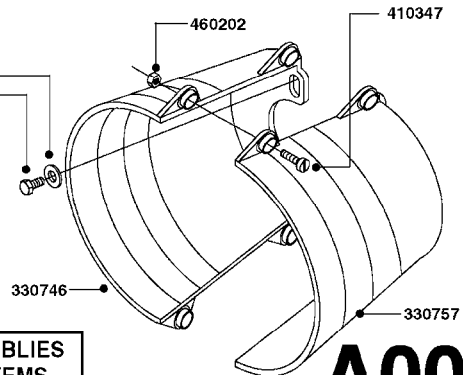

821623 - 600 WITH COUPLER
821624 - 600 W/ MOUNTING BASE
821625 - 600 GAS DRIVEN - BELT DRIVE

COMPLETE ASSEMBLIES
WHOLEGOODS ITEMS