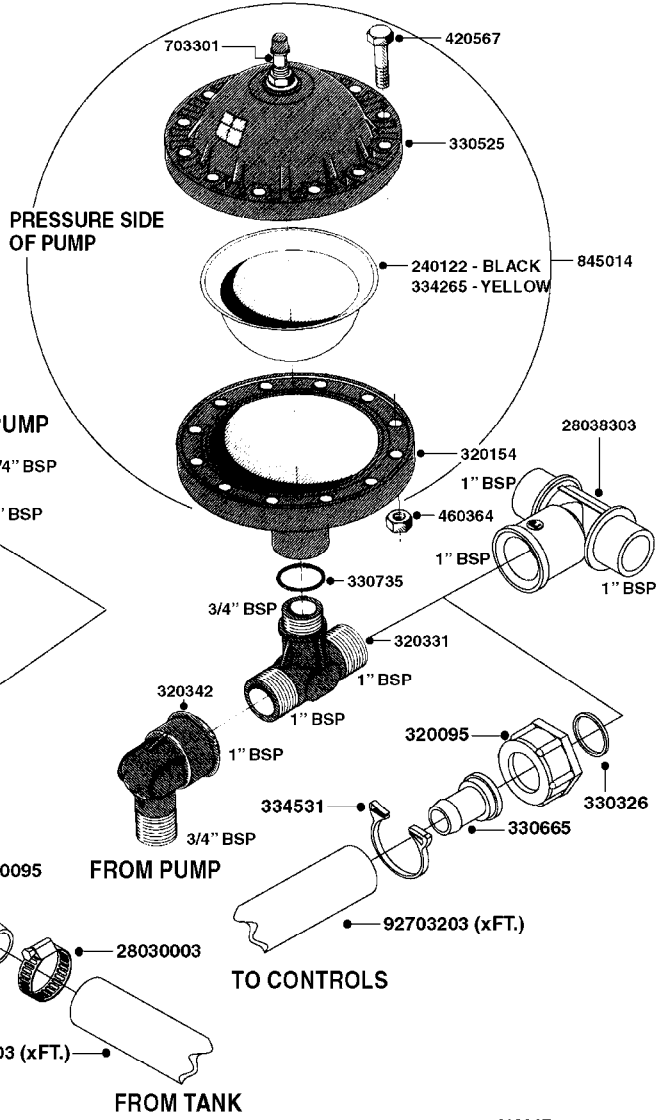

#725970 COMPLETE DAMPER KIT (SUCTION & PRESSURE)