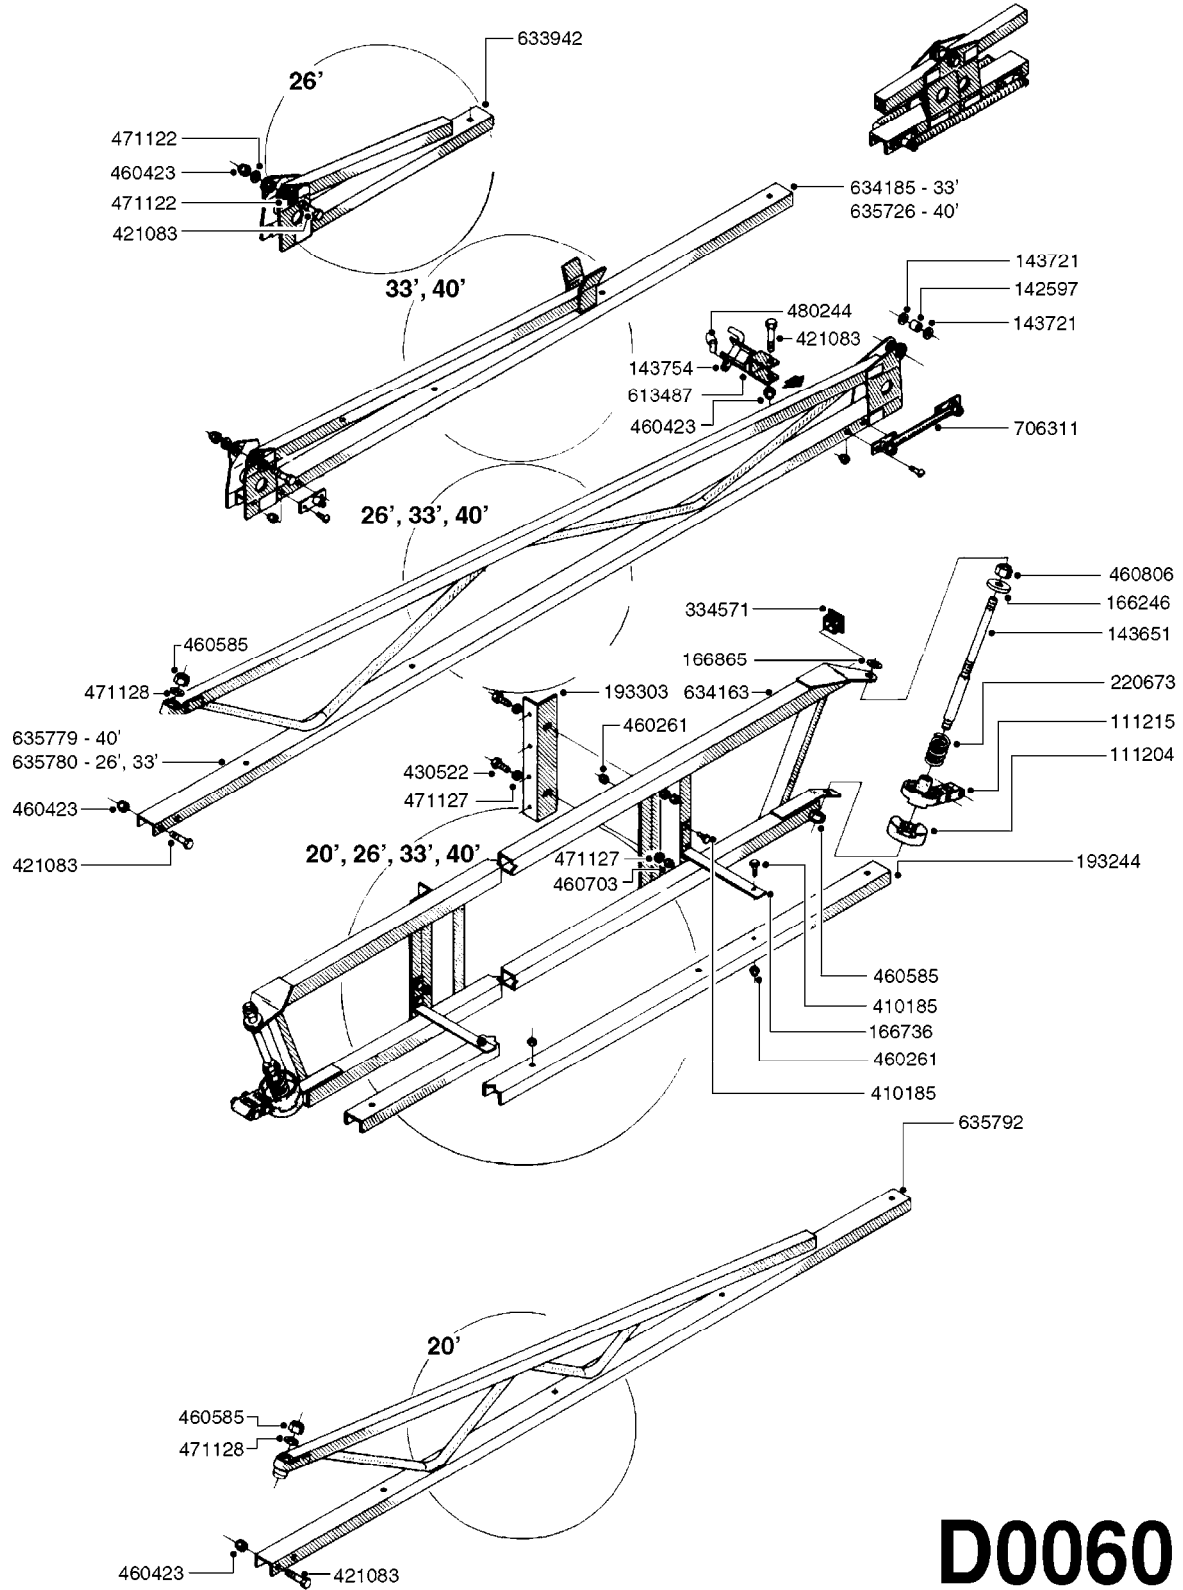

BOOM - SB 20' 26' 33' 40'
D0060-HIN, 18:12:19

Page 0
Date 12.08.2020 8:41

BOOM - SB 20' 26' 33' 40'
D0060-HIN, 18:12:19

Page 1
Date 12.08.2020 8:41

parts-n°	order qty	description
111204	1	CLAW CLUTCH/LOWER D80
111215	1	CLAW CLUTCH/UPPER D80
142597	1	DISTANCE TUBE
143651	1	AXLE M20/M16 L=355 F/BREAKAWAY
143721	1	FRICTION DISC FOR BOOM D30
143754	1	PIN D10 X 56
166246	1	WASHER CUP D53 F.SPRING
166736	1	CLAMP FOR SB BOOM
166865	1	WASHER D35/D25X2
193244	1	NOZZLE TRACK 6-8-10 M SB
193303	1	SUPPORTING ARM FOR SB BOOM
220673	1	SPRING F.PIVOT 100 X 51
334571	1	PLUG 40x40x2 F.SQ.TUBE
410185	1	BOLT HEX 8.8 DEL M6X16
421083	1	BOLT HEX 8.8 DEL M10X65
430522	1	BOLT HEX 8.8 DEL M12X25 FT
460261	1	NUT HEX M6X1.00 LOCK DIN985 A2 SS
460423	1	NUT HEX M10X1.50 LOCK DIN985A2 SS
460585	1	LOCKING NUT M16 DIN985 A2 SS
460703	1	NUT HEX M12X1.75 LOCK DIN985A2 SS
460806	1	NUT HEX M20X2.50 LOCK DIN985A2 SS
471122	1	WASHER, M10, Ø20/10.5X 2.0, SS
471127	1	WASHER, M12, Ø24/13X24X2.5 SS
471128	1	WASHER, M16, Ø30/17.0X 3.0, SS
480244	1	PIN SNAP D4.5
613487	1	TRANSPORT FITTINGS FOR SB BOOM
633942	1	OUTER BOOM WING 26', 28' SB
634163	1	CENTER SECTION - 20',26',33'
634185	1	BOOM WING OUTER PART 33' SB
635726	1	BOOM WING OUTER PART 40' SB
635779	1	INNER WING SECTION 40' SB
635780	1	INNER WING SEC. 26',28',33'SB
635792	1	BOOM WING - 20',21'SB-BOOM
706311	1	SPRING WITH HAND-GRIB