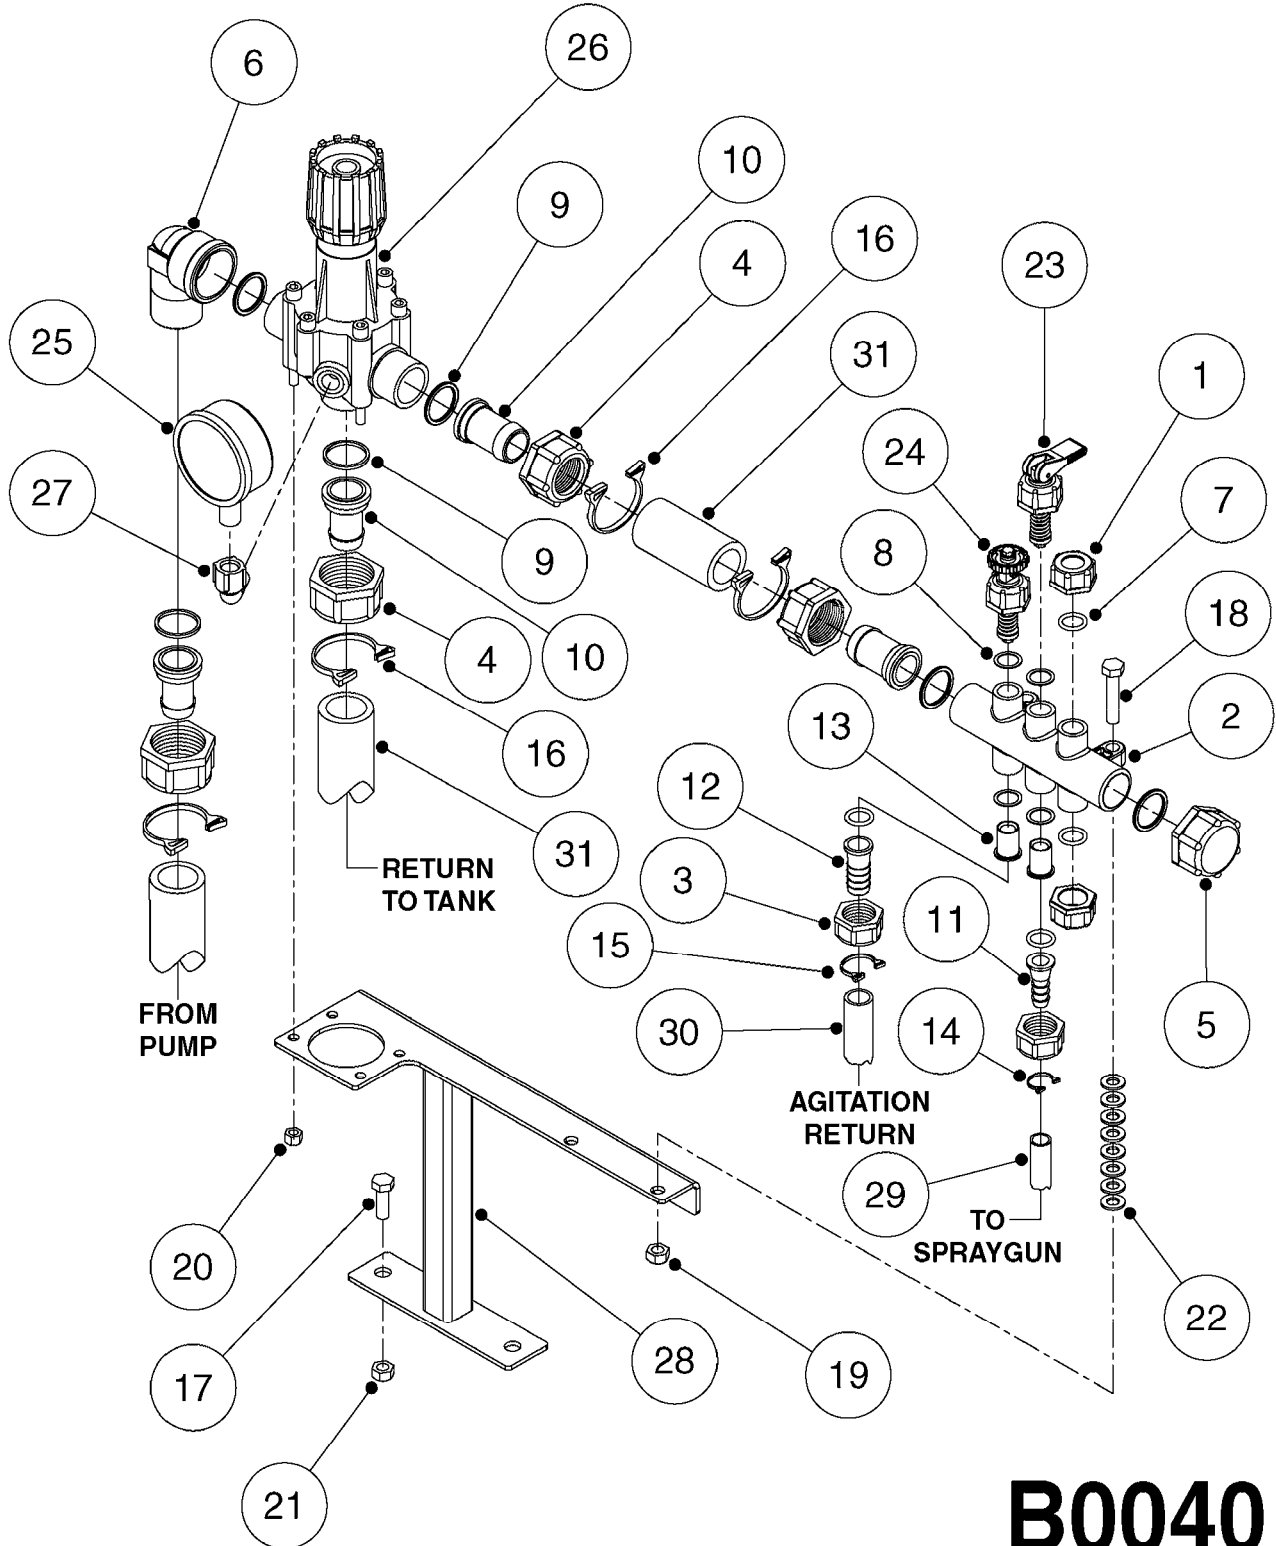

B0040

CONTROL - ATV/N-SERIES
B0040-HIN, 16:07:18

Page 1
Date 12.08.2020 8:41

Pos.	parts-n°	order qty	description
1	320047	1	FITT.DK CAPNUT 1/2" BSP
2	320073	1	DISTRIBUTOR HOUSING 1/2"
3	320084	1	FITT.DK NUT 1/2" BSP
4	320095	1	FITT.DK NUT 1" BSP
5	320106	1	FITT.DK CAPNUT 1" BSP
6	322138	1	FITT.DK ELB 1"M X 1"F BSP
7	330212	1	O-RING D19/D14X2.4 F.1/2"NUT
8	330315	1	O-RING D18.4/D13X.6
9	330326	1	O-RING D30/D24X2 F.1"NUT
10	330341	1	FITT.DK HB 1" F. 1" NUT
11	330676	1	FITT.DK HB 3/8" F. 1/2" NUT
12	330687	1	FITT.DK HB 1/2" F. 1/2" NUT
13	331111	1	VALVE SEAT FOR 1/2" DISTRIBUT.
14	334533	1	CLAMP HOSE PLASTIC 3/8"
16	334534	1	CLAMP HOSE PLASTIC 1/2"
16	334680	1	CLAMP HOSE PLASTIC 1"
17	420604	1	BOLT HEX 8.8 DEL M10X25 FT DIN933
18	420744	1	BOLT HEX 8.8 DEL M8X40
19	460143	1	LOCK NUT M8 SST A2 DIN985
20	460261	1	NUT HEX M6X1.00 LOCK DIN985 A2 SS
21	460423	1	NUT HEX M10X1.50 LOCK DIN985A2 SS
22	471126	1	WASHER, M8, Ø16/ 8.4X 1.6, SS
23	709741	1	VALVE ASSY. 1/2" FLIP LEVER
24	724530	1	THUMB WHEEL FOR AGITATION
25	28026203	1	GAUGE 200PSI/BR, 2.5"1/4BSP-BTM
26	28027603	1	VALVE PRESS CTRL RELIEF 1"BSPM
27	28033103	1	ELBOW, STREET, POLY 1/4"-18NPT
28	63026203	1	CONTROL POST, ATV SPRAYER
29	92701703	1	HOSE R X3/8" X300PSI WP X0012"
30	92702103	1	HOSE R X1/2" X300PSI WP X0012"
31	92712403	1	HOSE R X1" X300PSI WP X0012"