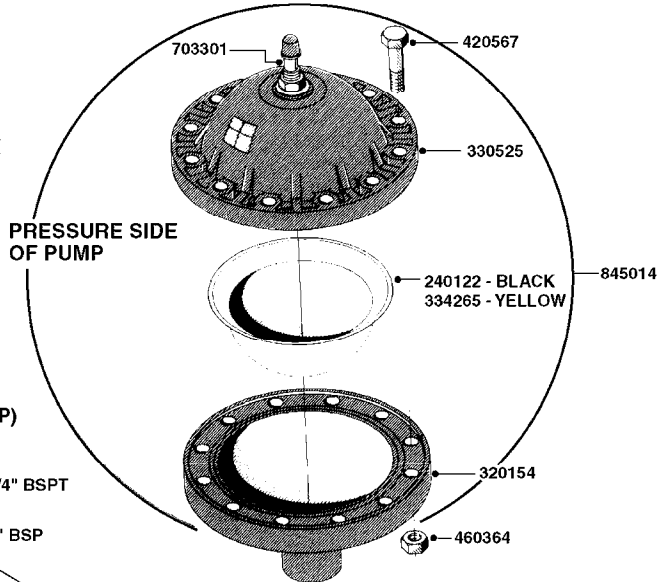

#821630 1203 PUMP (REPLACES 1202 PUMP)
#726854 COMPLETE DAMPER KIT (SUCTION & PRESSURE)

COMPLETE ASSEMBLIES
WHOLEGOODS ITEMS

A0200