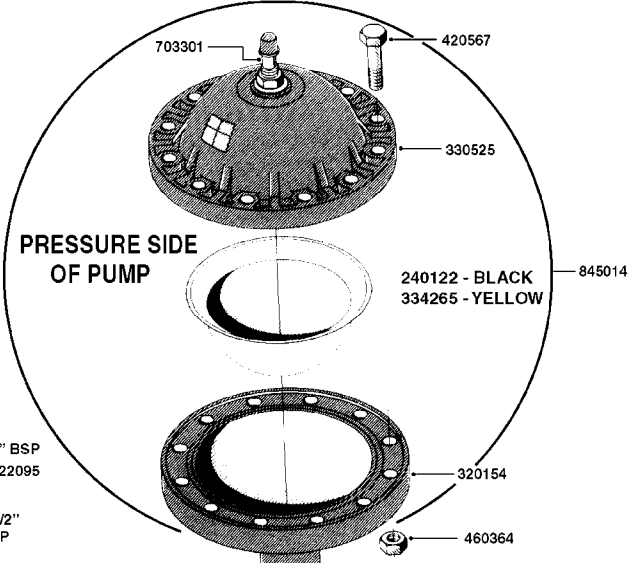

PRESSURE SIDE OF PUMP

SUCTION SIDE OF PUMP