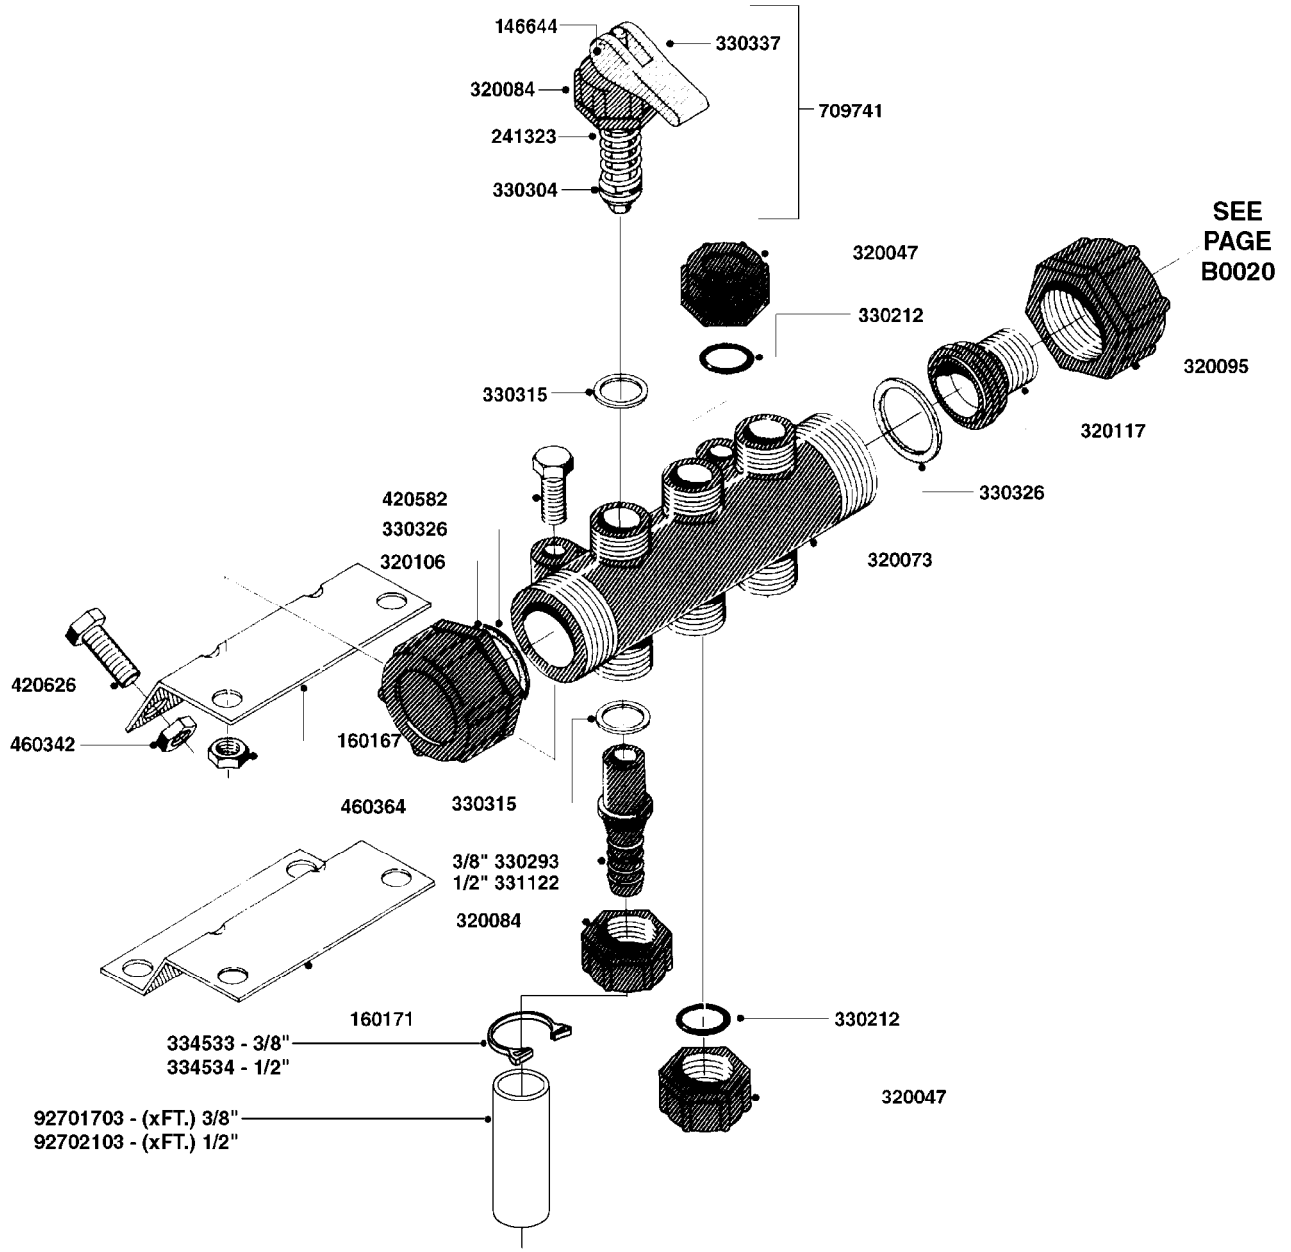

841758 - COMPLETE ASSEMBLY
(LESS GAUGE)

COMPLETE ASSEMBLIES
WHOLEGOODS ITEMS

B0020

CONTROL-ET MANUAL-ES 30/50/80
B0020-HIN, 01:01:16

Page 1

Date 12.08.2020 8:41

parts-n°	order qty	description
146644	1	PIN D3X19 STAINLESS
240063	1	O-RING D14.1/9.3 X 2.4
241323	1	O-RING D5.3X2.4 NITRIL
320073	1	DISTRIBUTOR HOUSING 1/2"
320084	1	FITT.DK NUT 1/2" BSP
320095	1	FITT.DK NUT 1" BSP
320117	1	FITT.DK CONN.1/2"BSP F. 1" CAP
321694	1	UNION NUT
330212	1	O-RING D19/D14X2.4 F.1/2"NUT
330293	1	VALVE SEAT WITH 3/8" HOSE TAIL
330304	1	VALVE CONE D14
330315	1	O-RING D18.4/D13X.6
330326	1	O-RING D30/D24X2 F.1"NUT
330337	1	HANDLE F. FLIP VALVE
330676	1	FITT.DK HB 3/8" F. 1/2" NUT
330687	1	FITT.DK HB 1/2" F. 1/2" NUT
331111	1	VALVE SEAT FOR 1/2" DISTRIBUT.
331122	1	VALVE SEAT WITH 1/2" HOSE TAIL
334533	1	CLAMP HOSE PLASTIC 3/8"
334534	1	CLAMP HOSE PLASTIC 1/2"
390282	1	STOPPER ATV 1/4"
390283	1	CONE FOR PRES CONTR ATV
421046	1	BOLT HEX M8X25/25 A2 SS DIN933
440167	1	SCREW NO.8 1/4"
440663	1	SCREW 3/8" NR4 STAINLESS
460143	1	LOCK NUT M8 SST A2 DIN985
709741	1	VALVE ASSY. 1/2" FLIP LEVER
841758	1	ET CONTROL COMPLETE
28026203	1	GAUGE 200PSI/BR, 2.5"1/4BSP-BTM
92701703	1	HOSE R X3/8" X300PSI WP X0012"
92702103	1	HOSE R X1/2" X300PSI WP X0012"