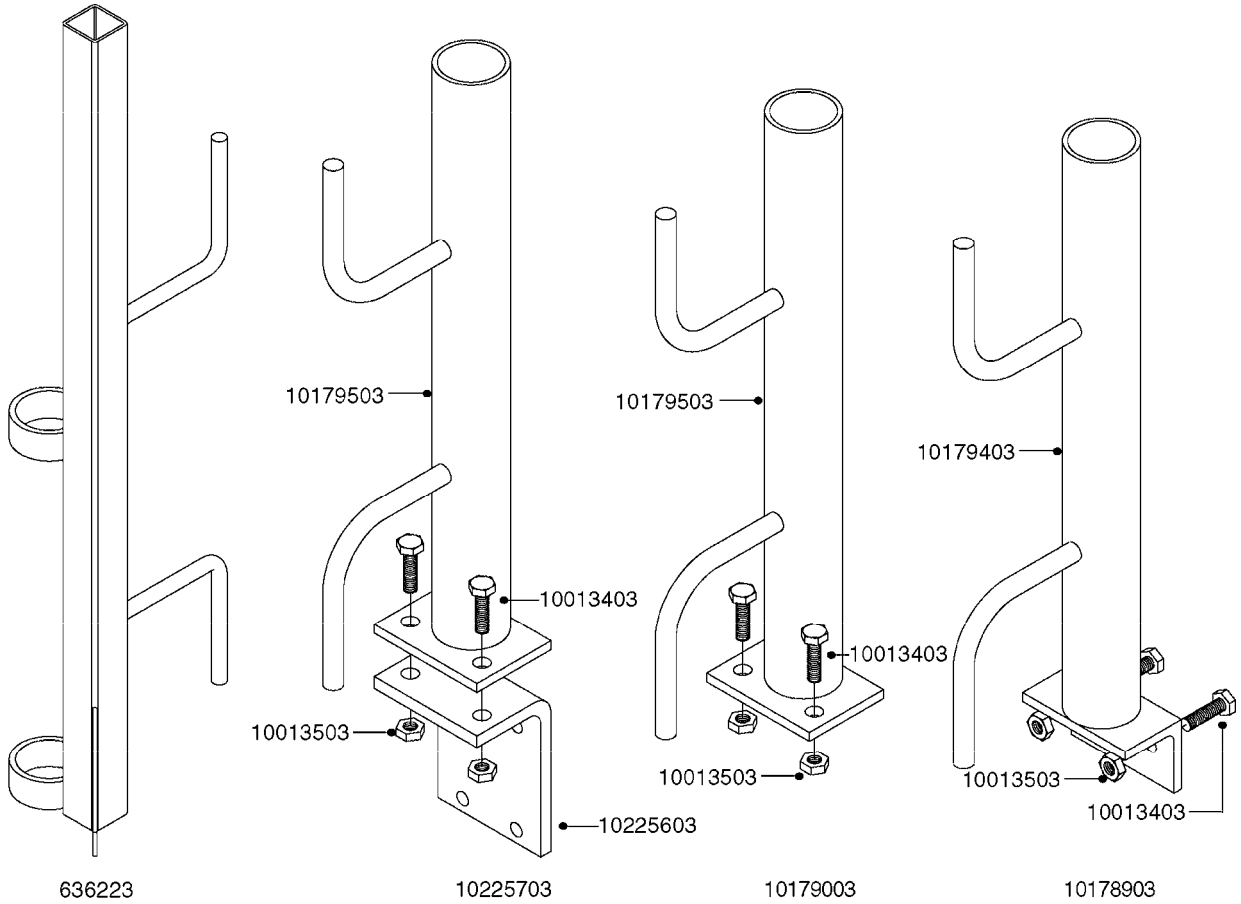

K0520

HOSE WRAPS
K0520-HIN, 05:12:19

Page 1
Date 12.08.2020 8:42

parts-n°	order qty	description
241965	1	O-RING Ø12.1 X 1.6 NITRILE
242007	1	O-RING Ø9.1 X 1.6 NITRILE
281551	1	BALL VALVE 1/2"
320084	1	FITT.DK NUT 1/2" BSP
330212	1	O-RING D19/D14X2.4 F.1/2"NUT
330326	1	O-RING D30/D24X2 F.1"NUT
330676	1	FITT.DK HB 3/8" F. 1/2" NUT
330687	1	FITT.DK HB 1/2" F. 1/2" NUT
334190	1	FITT.DK HB 1/2' F. PISTOL 60S
334533	1	CLAMP HOSE PLASTIC 3/8"
334534	1	CLAMP HOSE PLASTIC 1/2"
636223	1	POST 12 VOLT TR30
712471	1	AGITATION VALVE ASSY. ON/OFF
843196	1	SPRAY GUN KIT TYPE 60 SHORT
843197	1	HANDGUN KIT TYPE 60 LONG
10013403	1	BOLT HEX 3/8-16X1 1/4 HCS Z5
10013503	1	NUT HEX NC 3/8"
10178903	1	WRAP HOSE SIDE MOUNT PLATE
10179003	1	WRAP HOSE BOTTOM PLATE MOUNT
10179403	1	WRAP WELDMENT FOR HI101789
10179503	1	WRAP WELDMENT FOR HI101790
10225603	1	BKT.FOR HOSE WRAP MOUNT NL NK
10225703	1	WRAP HOSE BDL.BOTTOM PLATE
92701703	1	HOSE R X3/8" X300PSI WP X0012"
92702103	1	HOSE R X1/2" X300PSI WP X0012"