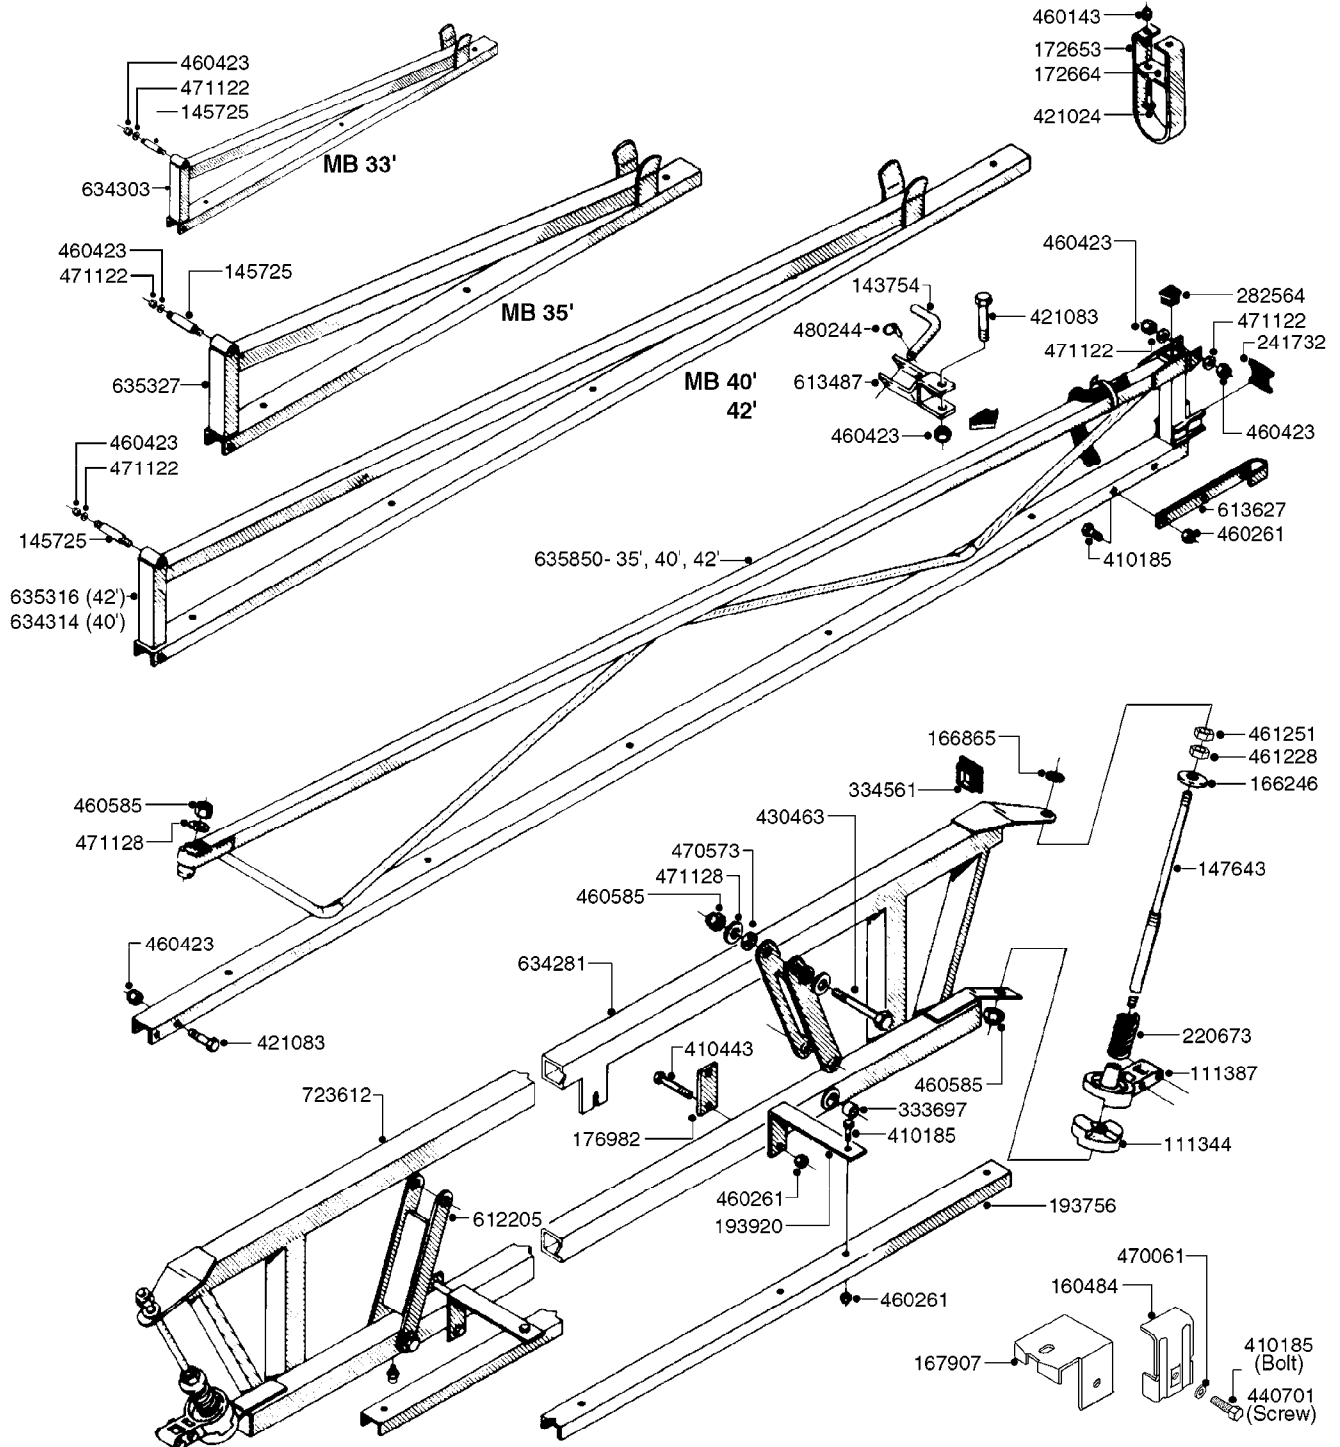

BOOM - MB 35' 40' 42'
D0130-HIN, 26:07:16

Page	0
Date	12.08.2020 8:41

BOOM - MB 35' 40' 42'
D0130-HIN, 26:07:16

Page 1
Date 12.08.2020 8:41

parts-n°	order qty	description
111344	1	CLAW CLUTCH Ø100/Ø20,5 UNDER PART RED
111387	1	CLAW CLUTCH D100 UPPER PART
143754	1	PIN D10 X 56
145725	1	PIN FOR 12 MB BOOM
147643	1	AXLE F.BM BRKQWY. W. ZERT L=426
160484	1	WIRE GUIDE FOR DROP-LEG
166246	1	WASHER CUP D53 F.SPRING
166865	1	WASHER D35/D25X2
167907	1	NOZZ. HOLD. KIT F/ADJ. BOOM
172653	1	WING TIP GUARD
172664	1	FLATBAR BACKING PLATE
176982	1	RETAINING PLATE
193756	1	TRACK MB 10,6/12,6M
193920	1	BRACKET F.NOZZLE TRACK
220673	1	SPRING F.PIVOT 100 X 51
241732	1	RUBBER STOP FOR MB
282564	1	PLUG 35MM SQ.BLACK
333697	1	BUSHING D22/D16x25
334561	1	PLUG 50x50x2 F.SQ.TUBE
410185	1	BOLT HEX 8.8 DEL M6X16
410443	1	BOLT HEX 8.8 DEL M6X70
421024	1	BOLT HEX 8.8 DEL M8X60
421083	1	BOLT HEX 8.8 DEL M10X65
430463	1	BOLT HEX 8.8 DEL M16X110
440701	1	SCREW NO.14 3/4" PLATED
460143	1	LOCK NUT M8 SST A2 DIN985
460261	1	NUT HEX M6X1.00 LOCK DIN985 A2 SS
460423	1	NUT HEX M10X1.50 LOCK DIN985A2 SS
460585	1	LOCKING NUT M16 DIN985 A2 SS
461228	1	NUT HEX M20
461251	1	NUT HEX M20 X 2.5 JAMB
470061	1	WASHER D11/D7X0.5 LOCK
470573	1	WASHER D29/D17X2 SPRING BLACK
471122	1	WASHER, M10, Ø20/10.5X 2.0, SS
471128	1	WASHER, M16, Ø30/17.0X 3.0, SS
480244	1	PIN SNAP D4.5
612205	1	TRAPEZE ARM,WELDED
613487	1	TRANSPORT FITTINGS FOR SB BOOM
613627	1	LOCK STRAP FOR MB BOOM
634281	1	BOOM CENTER MB 35/40/42
634303	1	BOOM WING OUTER 33' MB L=47'
634314	1	BOOM WING OUTER 40', 45' MB
635316	1	BOOM WING OUTER MB42
635327	1	BOOM WING OUTER 35'MB L=58.5"
635850	1	BOOM WING INNER MB35/40/42
723612	1	CENTER PART MB BOOM