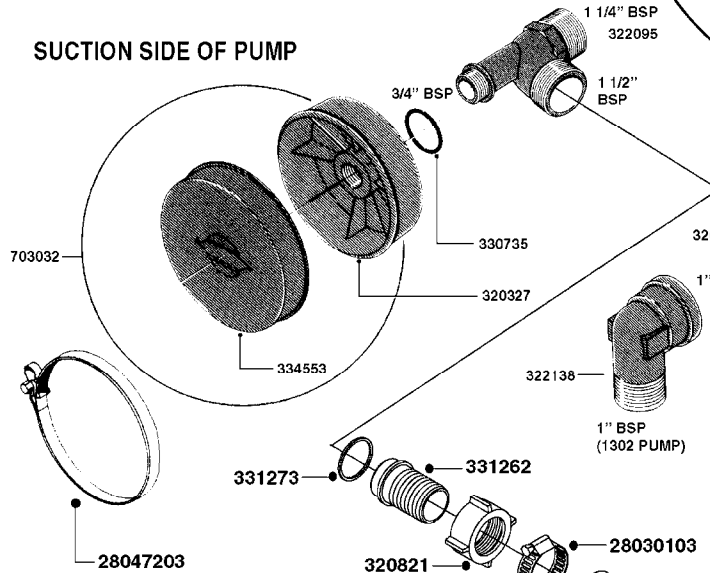

PRESSURE SIDE OF PUMP

SUCTION SIDE OF PUMP

TO CONTROLS

NLA - 1302 PUMP (REPLACES 1301 PUMP)
#726854 - COMPLETE DAMPER KIT (SUCTION & PRESSURE)

FROM TANK

COMPLETE ASSEMBLIES
WHOLEGOODS ITEMS

A0240

PUMP - 1301/1302 FITTINGS
A0240-HIN, 01:01:16