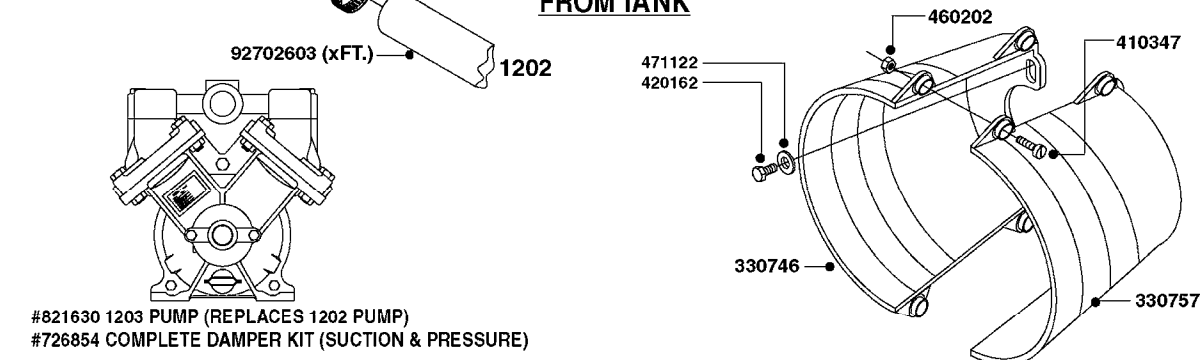

#821630 1203 PUMP (REPLACES 1202 PUMP)
#726854 COMPLETE DAMPER KIT (SUCTION & PRESSURE)

COMPLETE ASSEMBLIES
WHOLEGOODS ITEMS

A0200