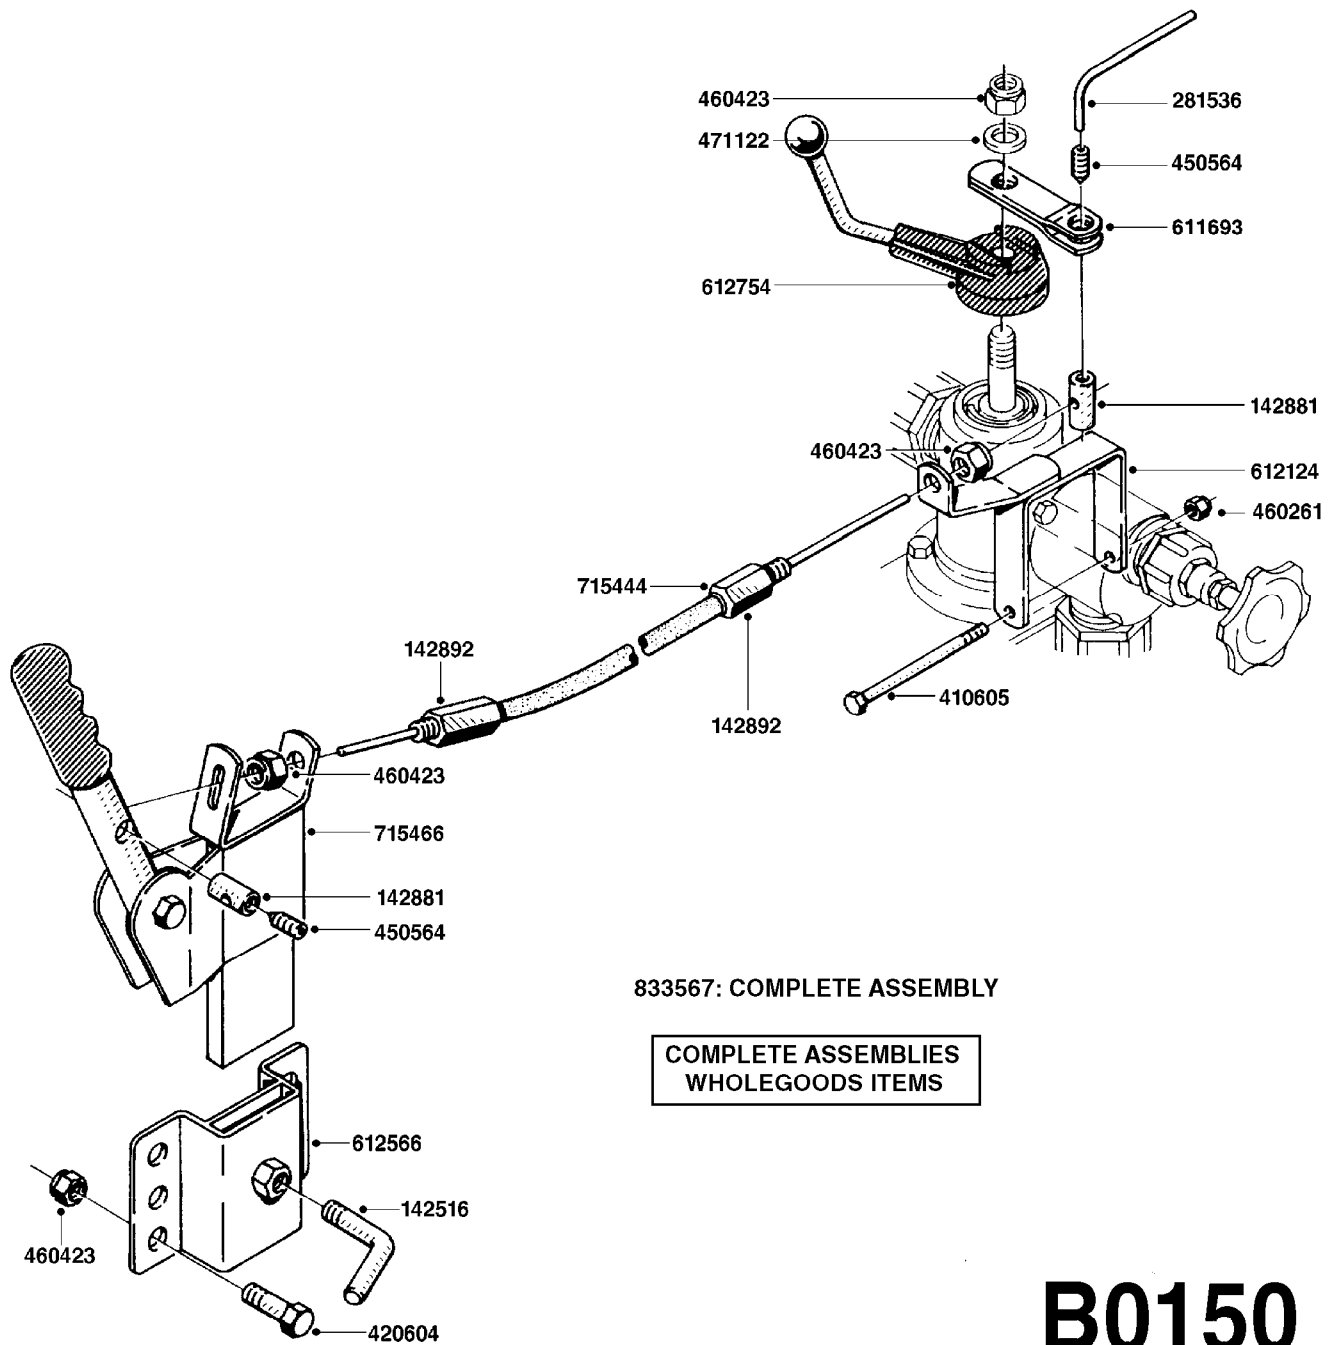

BK-180 REMOTE CONTROL CABLE
B0150-HIN, 01:01:16

Page 1
Date 12.08.2020 8:41

parts-n°	order qty	description
142516	1	SCREW SET M10 BENT F. LOCKING
142881	1	WIRE HOLDER FOR REMOTE CONTROL
142892	1	END NIPPLE F.REMOTE CABLE
281536	1	ALLEN WRENCH 3MM
410605	1	BOLT HEX 8.8 DEL M6X80
420604	1	BOLT HEX 8.8 DEL M10X25 FT DIN933
450564	1	SCREW M6X12 ALLEN
460261	1	NUT HEX M6X1.00 LOCK DIN985 A2 SS
460423	1	NUT HEX M10X1.50 LOCK DIN985A2 SS
471122	1	WASHER, M10, Ø20/10.5X 2.0, SS
611693	1	ARM FOR REMOTE CONTROL BK180
612124	1	BRACKET FOR OP.UNIT F REM.CTR
612566	1	MOUNT BRACKET F.FAN CABLE ASSY
612754	1	HANDLE FOR REMOTE CONTROL
715444	1	REMOTE CONTROL CABLE L=2000
715466	1	MOUNTING PLATE
833567	1	REMOTE CONTROL ON/OFF BK 180