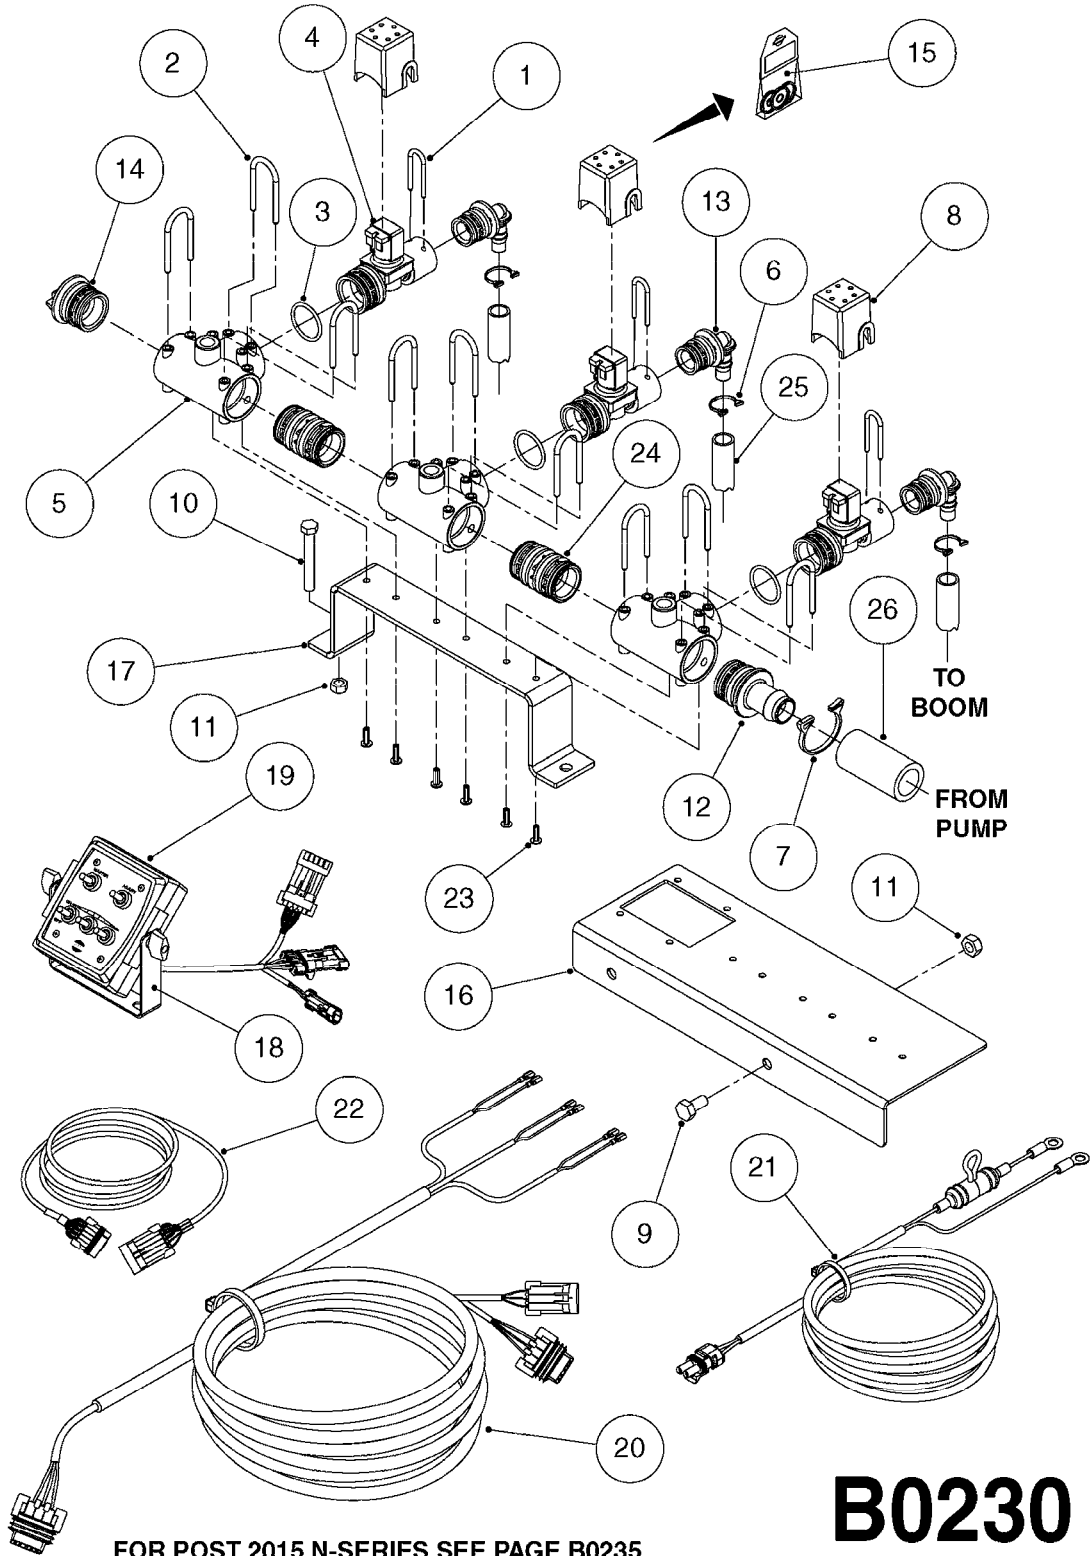

BK-180 REMOTE CONTROL CABLE
B0150-HIN, 01:01:16

Page 1
Date 12.08.2020 8:41

parts-n°	order qty	description
142516	1	SCREW SET M10 BENT F. LOCKING
142881	1	WIRE HOLDER FOR REMOTE CONTROL
142892	1	END NIPPLE F.REMOTE CABLE
281536	1	ALLEN WRENCH 3MM
410605	1	BOLT HEX 8.8 DEL M6X80
420604	1	BOLT HEX 8.8 DEL M10X25 FT DIN933
450564	1	SCREW M6X12 ALLEN
460261	1	NUT HEX M6X1.00 LOCK DIN985 A2 SS
460423	1	NUT HEX M10X1.50 LOCK DIN985A2 SS
471122	1	WASHER, M10, Ø20/10.5X 2.0, SS
611693	1	ARM FOR REMOTE CONTROL BK180
612124	1	BRACKET FOR OP.UNIT F REM.CTR
612566	1	MOUNT BRACKET F.FAN CABLE ASSY
612754	1	HANDLE FOR REMOTE CONTROL
715444	1	REMOTE CONTROL CABLE L=2000
715466	1	MOUNTING PLATE
833567	1	REMOTE CONTROL ON/OFF BK 180