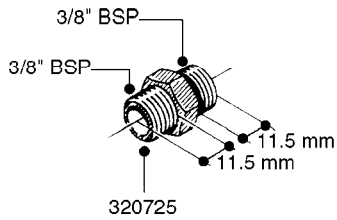

L0030

FITTINGS - HEXAGON NIPPLES
L0030-HIN, 01:01:16

Page 1
Date 12.08.2020 8:42

parts-n°	order qty	description
10015303	1	FITT.PO.HN 1.00X1.00 M1000
10425003	1	FITT.PO.HN 1.25X1.00 MCPHEE
320132	1	FITT.DK HN 1" BSP
320176	1	FITT.DK HN 3/8"X1/2" BSP
320445	1	FITT.DK HN 1/4"X3/8" BSP
320655	1	FITT.DK HN 1/2"-1/2" BSP
320692	1	FITT.DK HN 3/8'BSPX1/4'NPT
320703	1	FITT.DK HN 3/8BSP X1/2 &1/4NPT
320725	1	FITT.DK NIPPLE 3/8"-3/8" BSP
320902	1	FITT.DK HN 3/8'X 1/4' BSP
390232	1	FITT.DK HN 1-1/2' X 1-1/4' BSP
390276	1	FITT.DK HN 1'BSP