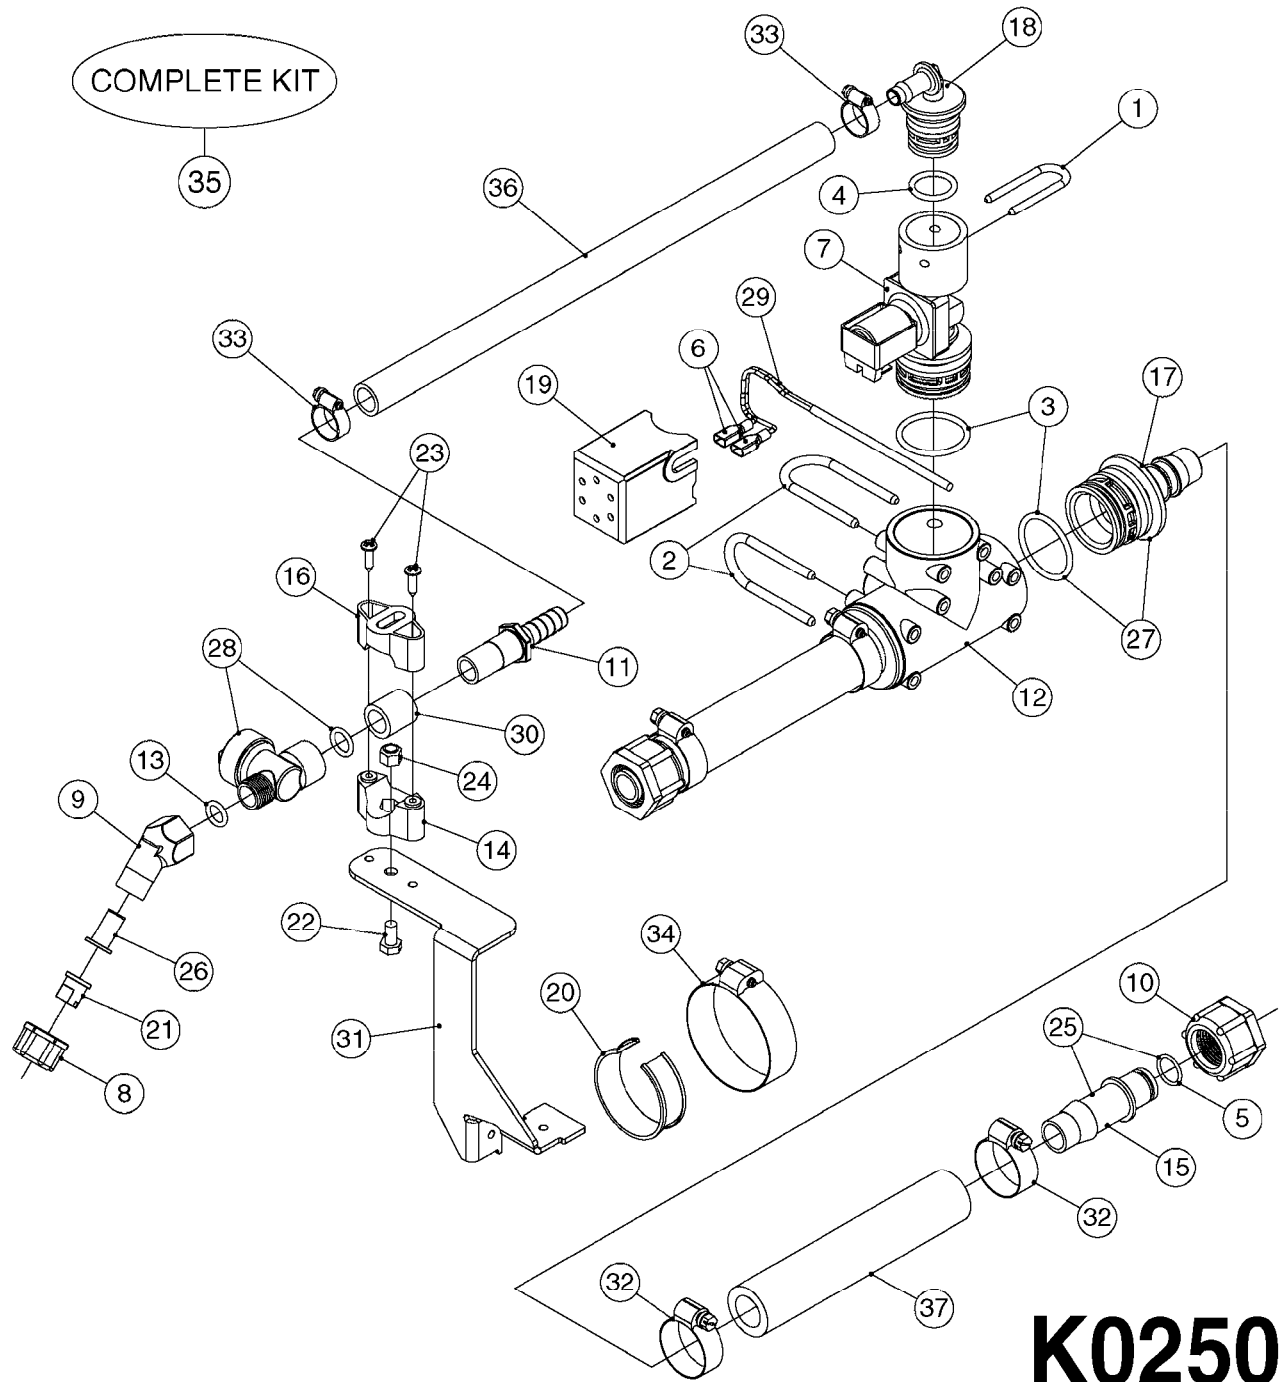

ELECTRIC END NOZZLE KIT '09
K0250-HIN, 01:01:16

Page 1
Date 12.08.2020 8:42

Pos.	parts-n°	order qty	description
1	145994	1	FITT.DK S-40 FORK
2	145995	1	FITT.DK S-53 FORK
3	242354	1	O-RING D32.2X3.0 VITON
4	242355	1	O-RING D19.2X3.0 VITON F.S-40
5	242594	1	O-RING D14 X 1.78 SCH.70-EPDM
6	261539	1	SPADE F.ELEC CONNEX BLUE INSUL
7	262104	1	VALVE, SOLENOID, S53/S40
8	320187	1	FITT.DK CAP 3/8" BSP BLACK
9	320191	1	FITT.DK ELB 3/8' BSP 45 DEGREE
10	320283	1	FITT.DK NUT 3/4"BSP
11	320891	1	FITT.DK HB 3/8'- 3/8' BSP
12	322352	1	FITT.DK S-53 TEE
13	330013	1	O-RING 2.5 X 10 PUR
14	333012	1	NOZZLE HOLD. UPPER PART
15	334044	1	FITT.DK HB 3/4' F. 3/4' CAP
16	334220	1	YOKE, UPPER NOZZLE BODY
17	334229	1	FITT.DK S-53 STR.3/4"
18	334237	1	FITT.DK S-40 ELB.3/8"
19	334965	1	COVER FOR S53 SOLENOID VALVE
20	341291	1	RUBBER HOSE CLAMP COVER 130MM
21	370392	1	NOZZLE END FAN 1850-G 300
22	410546	1	BOLT HEX M6X12 A2 SS DIN933
23	440665	1	SCREW M4.2X16 STAINLESS
24	460261	1	NUT HEX M6X1.00 LOCK DIN985 A2 SS
25	724621	1	FITT.DK HB 3/4"ASSY F.3/4" NUT
26	725042	1	SCREEN 80 MESH W.GASKET, RED
27	726558	1	FITT.DK S53 STR. 3/4" W. ORING
28	729610	1	NOZZLE ASSY. NON DRIP 3/8 THRD
29	983087	1	ELEC. CABLE 2 WIRE X 0.75MM
30	10631003	1	HOSE R X CLEAR BRAID.X 1/2 12"
31	16110803	1	NOZZLE BRACKET VAR SPACINGS
32	28029903	1	CLAMP HOSE GEAR P3/4"-S1" 6712
33	28044903	1	CLAMP HOSE GEAR P3/8" 6706
34	28047003	1	CLAMP HOSE GEAR 30 X 50 6732
35	82613203	1	ELECTRIC END NOZZLE KIT 2009
36	92701703	1	HOSE R X3/8" X300PSI WP X0012"
37	92703203	1	HOSE R X3/4" X300PSI WP X0012"