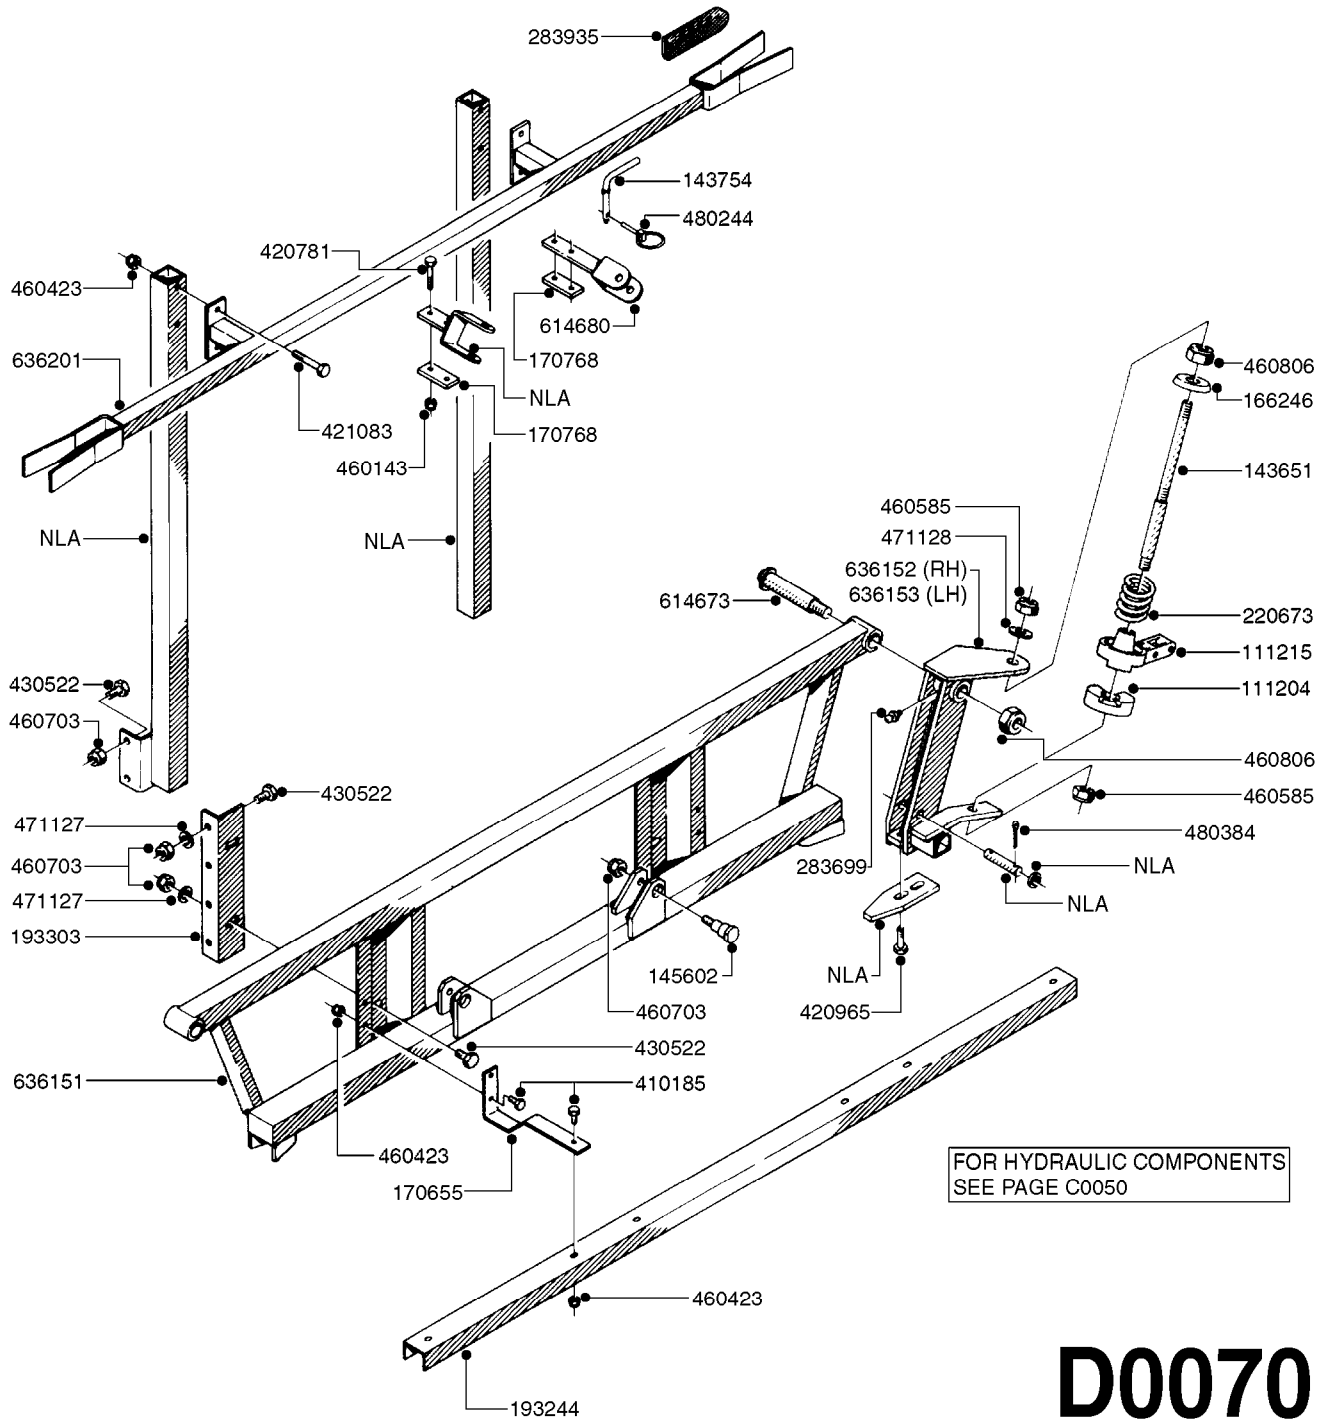

BOOM - SB 20' 26' 33' 40'
D0060-HIN, 18:12:19

Page 0
Date 12.08.2020 8:41

D0060

BOOM - SB 20' 26' 33' 40'
D0060-HIN, 18:12:19

Page 1
Date 12.08.2020 8:41

parts-n°	order qty	description
111204	1	CLAW CLUTCH/LOWER D80
111215	1	CLAW CLUTCH/UPPER D80
142597	1	DISTANCE TUBE
143651	1	AXLE M20/M16 L=355 F/BREAKAWAY
143721	1	FRICTION DISC FOR BOOM D30
143754	1	PIN D10 X 56
166246	1	WASHER CUP D53 F.SPRING
166736	1	CLAMP FOR SB BOOM
166865	1	WASHER D35/D25X2
193244	1	NOZZLE TRACK 6-8-10 M SB
193303	1	SUPPORTING ARM FOR SB BOOM
220673	1	SPRING F.PIVOT 100 X 51
334571	1	PLUG 40x40x2 F.SQ.TUBE
410185	1	BOLT HEX 8.8 DEL M6X16
421083	1	BOLT HEX 8.8 DEL M10X65
430522	1	BOLT HEX 8.8 DEL M12X25 FT
460261	1	NUT HEX M6X1.00 LOCK DIN985 A2 SS
460423	1	NUT HEX M10X1.50 LOCK DIN985A2 SS
460585	1	LOCKING NUT M16 DIN985 A2 SS
460703	1	NUT HEX M12X1.75 LOCK DIN985A2 SS
460806	1	NUT HEX M20X2.50 LOCK DIN985A2 SS
471122	1	WASHER, M10, Ø20/10.5X 2.0, SS
471127	1	WASHER, M12, Ø24/13X24X2.5 SS
471128	1	WASHER, M16, Ø30/17.0X 3.0, SS
480244	1	PIN SNAP D4.5
613487	1	TRANSPORT FITTINGS FOR SB BOOM
633942	1	OUTER BOOM WING 26', 28' SB
634163	1	CENTER SECTION - 20',26',33'
634185	1	BOOM WING OUTER PART 33' SB
635726	1	BOOM WING OUTER PART 40' SB
635779	1	INNER WING SECTION 40' SB
635780	1	INNER WING SEC. 26',28',33'SB
635792	1	BOOM WING - 20',21'SB-BOOM
706311	1	SPRING WITH HAND-GRIB