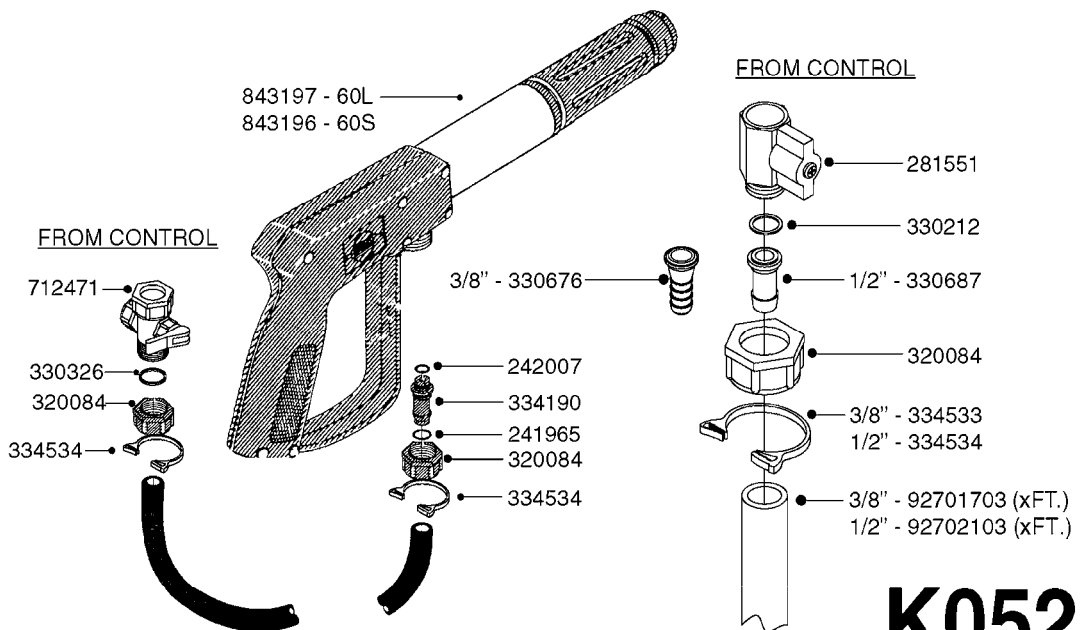

K0520

HOSE WRAPS
K0520-HIN, 05:12:19

Page 1
Date 12.08.2020 8:42

parts-n°	order qty	description
241965	1	O-RING Ø12.1 X 1.6 NITRILE
242007	1	O-RING Ø9.1 X 1.6 NITRILE
281551	1	BALL VALVE 1/2"
320084	1	FITT.DK NUT 1/2" BSP
330212	1	O-RING D19/D14X2.4 F.1/2"NUT
330326	1	O-RING D30/D24X2 F.1"NUT
330676	1	FITT.DK HB 3/8" F. 1/2" NUT
330687	1	FITT.DK HB 1/2" F. 1/2" NUT
334190	1	FITT.DK HB 1/2' F. PISTOL 60S
334533	1	CLAMP HOSE PLASTIC 3/8"
334534	1	CLAMP HOSE PLASTIC 1/2"
636223	1	POST 12 VOLT TR30
712471	1	AGITATION VALVE ASSY. ON/OFF
843196	1	SPRAY GUN KIT TYPE 60 SHORT
843197	1	HANDGUN KIT TYPE 60 LONG
10013403	1	BOLT HEX 3/8-16X1 1/4 HCS Z5
10013503	1	NUT HEX NC 3/8"
10178903	1	WRAP HOSE SIDE MOUNT PLATE
10179003	1	WRAP HOSE BOTTOM PLATE MOUNT
10179403	1	WRAP WELDMENT FOR HI101789
10179503	1	WRAP WELDMENT FOR HI101790
10225603	1	BKT.FOR HOSE WRAP MOUNT NL NK
10225703	1	WRAP HOSE BDL.BOTTOM PLATE
92701703	1	HOSE R X3/8" X300PSI WP X0012"
92702103	1	HOSE R X1/2" X300PSI WP X0012"