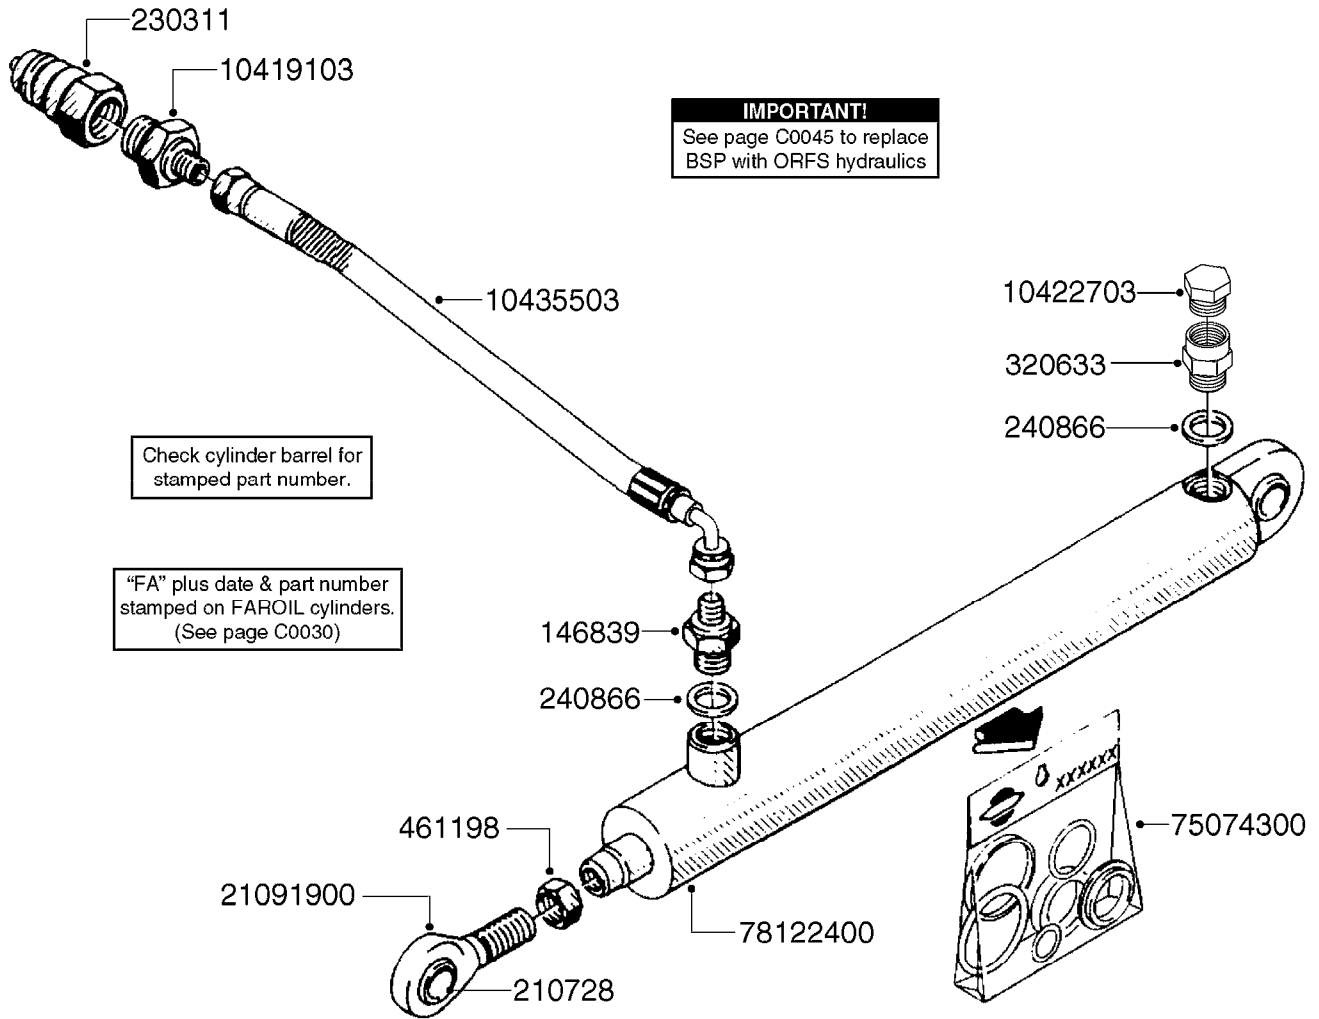

C0050

HYDRAULICS - SB WING FOLD
C0050-HIN, 08:01:18

Page 1

Date 12.08.2020 8:41

parts-n°	order qty	description
146835	1	HEX NIPPLE 1/4" - 3/8" BSP
146839	1	HEX NIPPLE 1/4"X3/8" BSP 0.7MM
210728	1	BEARING F.LINK HEAD M17
230963	1	TEE 1/4"M X 1/4"M X 1/4"M BSP
231907	1	HEX NIPPLE 1/4"BSP X 1/2"NPT
240866	1	DOWTYSEAL 3/8"
283787	1	VALVE HY 3 WAY F.VARIANT
283804	1	HOSE HY X 1/4 X 090.5'
284176	1	O-RINGS KIT F/HY-VALVE 283787
420582	1	BOLT HEX 8.8 DEL M8X20 FT A2
421046	1	BOLT HEX M8X25/25 A2 SS DIN933
460143	1	LOCK NUT M8 SST A2 DIN985
461198	1	NUT HEX M16X2 JAMB
614418	1	BRACKET HY-VALVE
784018	1	HOSE HY X 1/4 X 029.5"STR+ELB
784025	1	HOSE HY X 1/4" x 86.6"STR+ELB
10466003	1	COUPLER PIONEER 8010-04 1/2NPT
21091900	1	LINK HEAD M16 x D17 DELTA
75074300	1	SEALKIT78122000/23-25/30-32/46
78122400	1	DOUBLE CYLINDER D 40/20-300