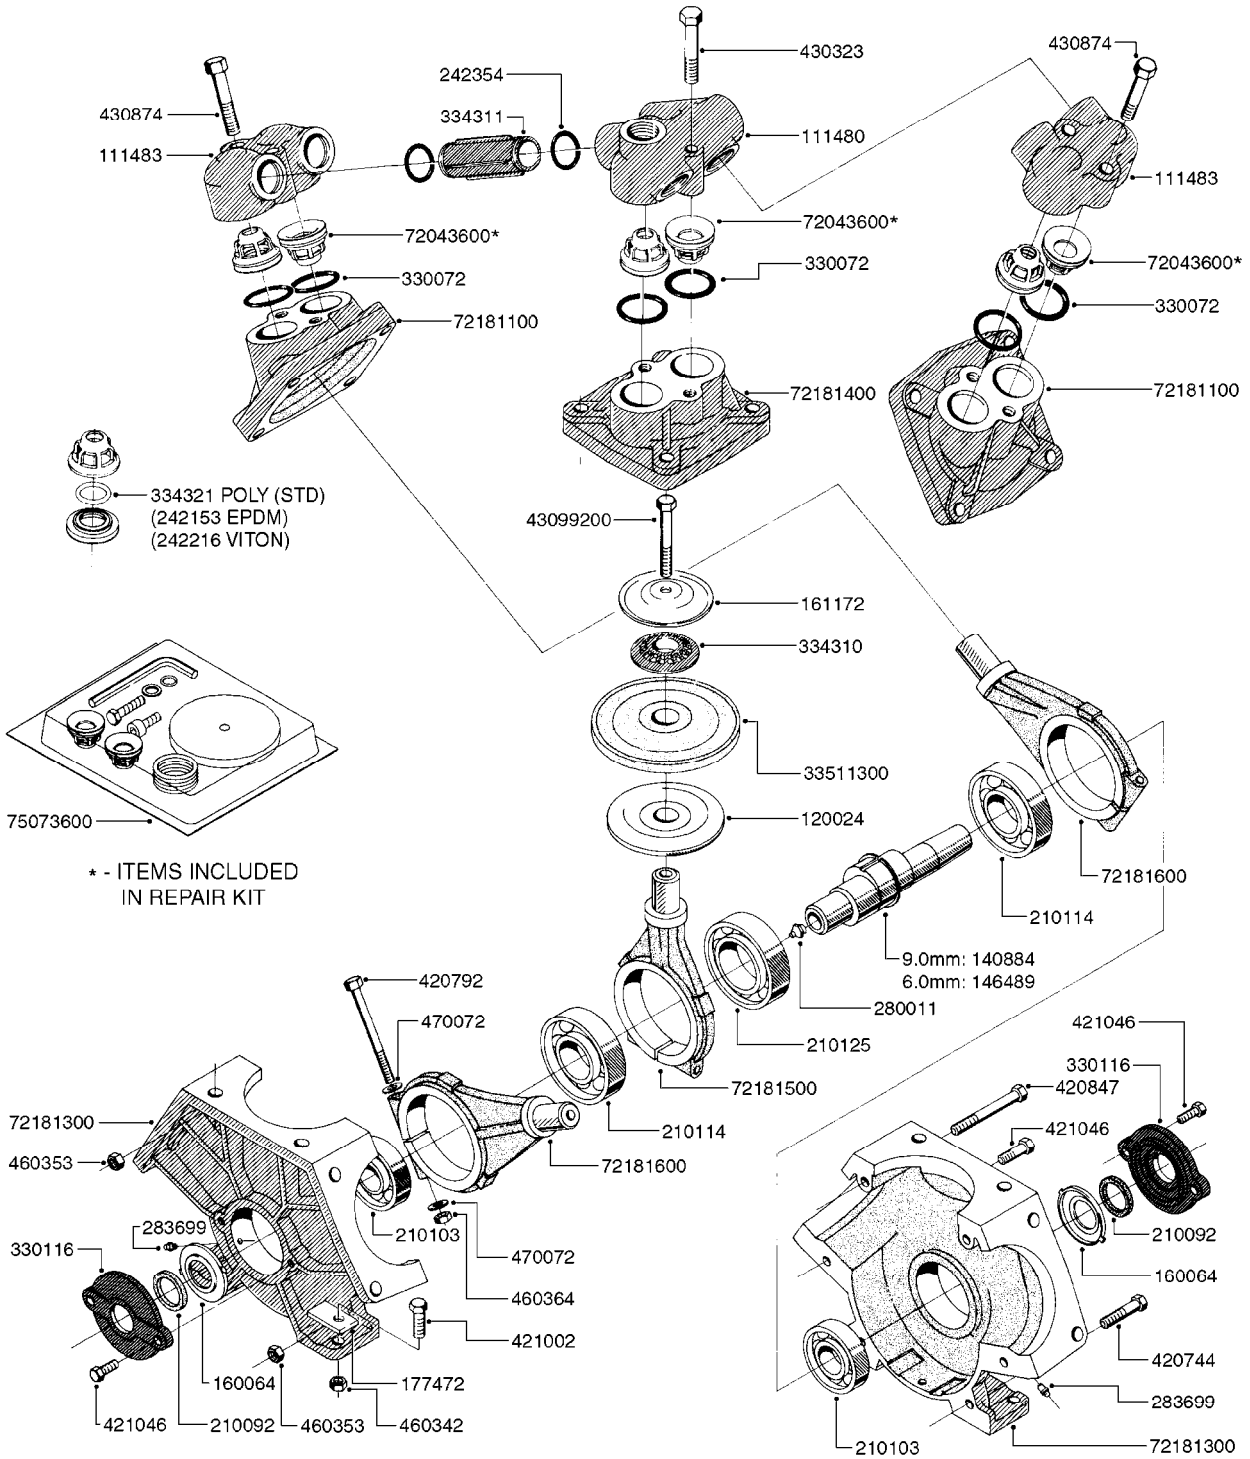

COMPLETE PUMPS
821635 - PUMP ONLY
10396203 - WITH PTO & DAMPER

COMPLETE ASSEMBLIES
WHOLEGOODS ITEMS

A0230

PUMP - 1303 W/ MOUNTING BASE
A0230-HIN, 01:01:16

Page 1
Date 12.08.2020 8:41

parts-n°	order qty	description
111480	1	VALVE HEAD 1302 CENTER
111483	1	VALVE HEAD SIDE 1302
120024	1	DIAPHRAGM BACK DISC 1200-1300
140884	1	CRANK SHAFT MODEL 1300-9
146489	1	CRANK SHAFT MODEL 1302-6MM
160064	1	DUST PLATE
161172	1	DIAPHRAGM DISC F. 1203/1303
177472	1	BRACKET 25 X 5
210092	1	SEAL FELT D43/30X5
210103	1	BEARING BALL 6306
210114	1	BEARING BALL 6308
210125	1	BEARING BALL 6210
242153	1	O-RING D26X4 EPDM
242216	1	O-RING VITON F/1202/1302/462
242354	1	O-RING D32.2X3.0 VITON
280011	1	GREASE NIPPLE 1/8" SAE H TR
283699	1	GREASE NIPPLE M6X1
330072	1	O-RING D53.5/D45.5X4
330116	1	SEAL RETAINER, MODEL 1300
334310	1	NYLON WASHER 1202/1302/462
334311	1	CONNECTION PIPE INLET MOD.1302
334321	1	O-RING POLY. 34.0x26.0x4.0
420744	1	BOLT HEX 8.8 DEL M8X40
420792	1	BOLT HEX 8.8 RAW M8X95
420847	1	BOLT HEX 8.8 DEL M8X85
421002	1	BOLT HEX 8.8 DEL M10X30 FT DIN933
421046	1	BOLT HEX M8X25/25 A2 SS DIN933
430323	1	BOLT HEX 8.8 DEL M12X60
430874	1	SCREW SET 8.8 DEL M12X70 FT
460342	1	NUT HEX M10 DEL DIN934
460353	1	NUT HEX M8 BLACK
460364	1	NUT HU M8 A2 SS DIN934
470072	1	WASHER D15/D8X.5 LOCK
821635	1	PUMP 1303/9 540RPM
10396203	1	PUMP 1303 C/W PTO 540 RPM
33511300	1	DIAPHRAGM 1202-1303 POLY 2006
43099200	1	BOLT HEX SS M12 X 30 DIN933 A4
72043600	1	VALVE FOR 462/463
72181100	1	DIAPHRAGM COVER 1203/1303+BLTS
72181300	1	PUMP CASTING 1300 RED W/BOLTS
72181400	1	DIAPHRAGM COVER 1303 W/BOLTS
72181500	1	CONNECTING ROD, CENTER 1303
72181600	1	CONNECTING ROD, SIDE MOD.1300
75073600	1	PUMP KIT 1303 MM "06"