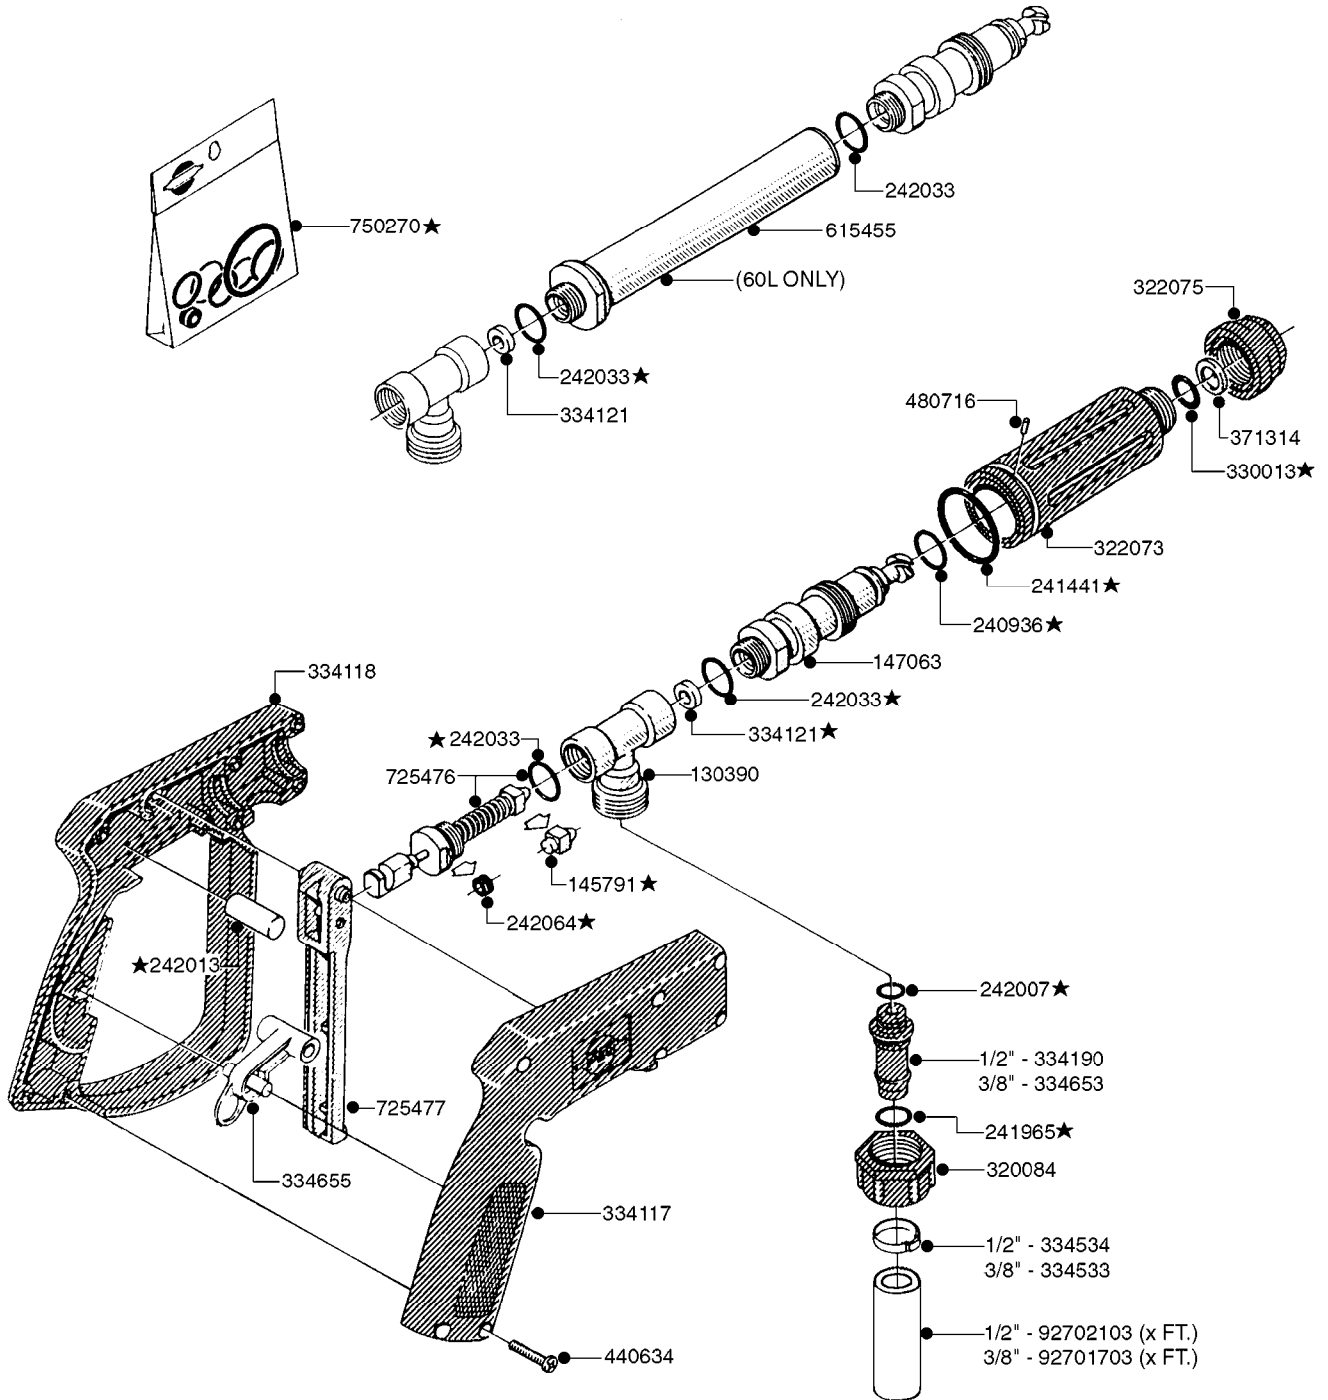

COMPLETE ASSEMBLY:
843197 - 60L
843196 - 60S

COMPLETE ASSEMBLIES
WHOLEGOODS ITEMS

K0480

HANDGUN TYPE 60S/60L POST 95
K0480-HIN, 01:01:16

Page 1

Date 12.08.2020 8:42

parts-n°	order qty	description
130390	1	TEE 3/8'X 1/2' BSP F.TYPE 60S
145791	1	CONE FOR ON/OFF
147063	1	SWIRL F.SPRAY GUN TYPE 60
240936	1	O-RING D13.3X2.4 NITRIL
241441	1	O-RING D29.3X3
241965	1	O-RING Ø12.1 X 1.6 NITRILE
242007	1	O-RING Ø9.1 X 1.6 NITRILE
242013	1	SPRING RUBBER F/TRIGGER
242033	1	O-RING Ø14.1 X 1.6 NITRILE
242064	1	SLEEVE RUBBER 3X8X4MM
320084	1	FITT.DK NUT 1/2" BSP
322073	1	HOUSING F.SWIRL TYPE 60S H.G.
322075	1	HOUSING F. NOZZLE
330013	1	O-RING 2.5 X 10 PUR
334117	1	HANDLE PIECE RIGHT F.60S/60L
334118	1	HANDLE PIECE LEFT F.60S/60L
334121	1	SEAT FOR ON-OFF TYPE
334190	1	FITT.DK HB 1/2' F. PISTOL 60S
334533	1	CLAMP HOSE PLASTIC 3/8"
334534	1	CLAMP HOSE PLASTIC 1/2"
334653	1	FITT.DK HB 3/8' F.HANDGUN
334655	1	TRIGGER SAFETY F.60S/60L GUN
371314	1	NOZZLE CERAMIC 1099-20
440634	1	SCREW 5/8"
480716	1	PIN D3X6 STAINLESS
615455	1	TUBE F.LANCE TYPE 60L
725476	1	SPINDLE
725477	1	TRIGGER
750270	1	GASKET KIT F.SPRAY GUN
843196	1	SPRAY GUN KIT TYPE 60 SHORT
843197	1	HANDGUN KIT TYPE 60 LONG
92701703	1	HOSE R X3/8" X300PSI WP X0012"
92702103	1	HOSE R X1/2" X300PSI WP X0012"