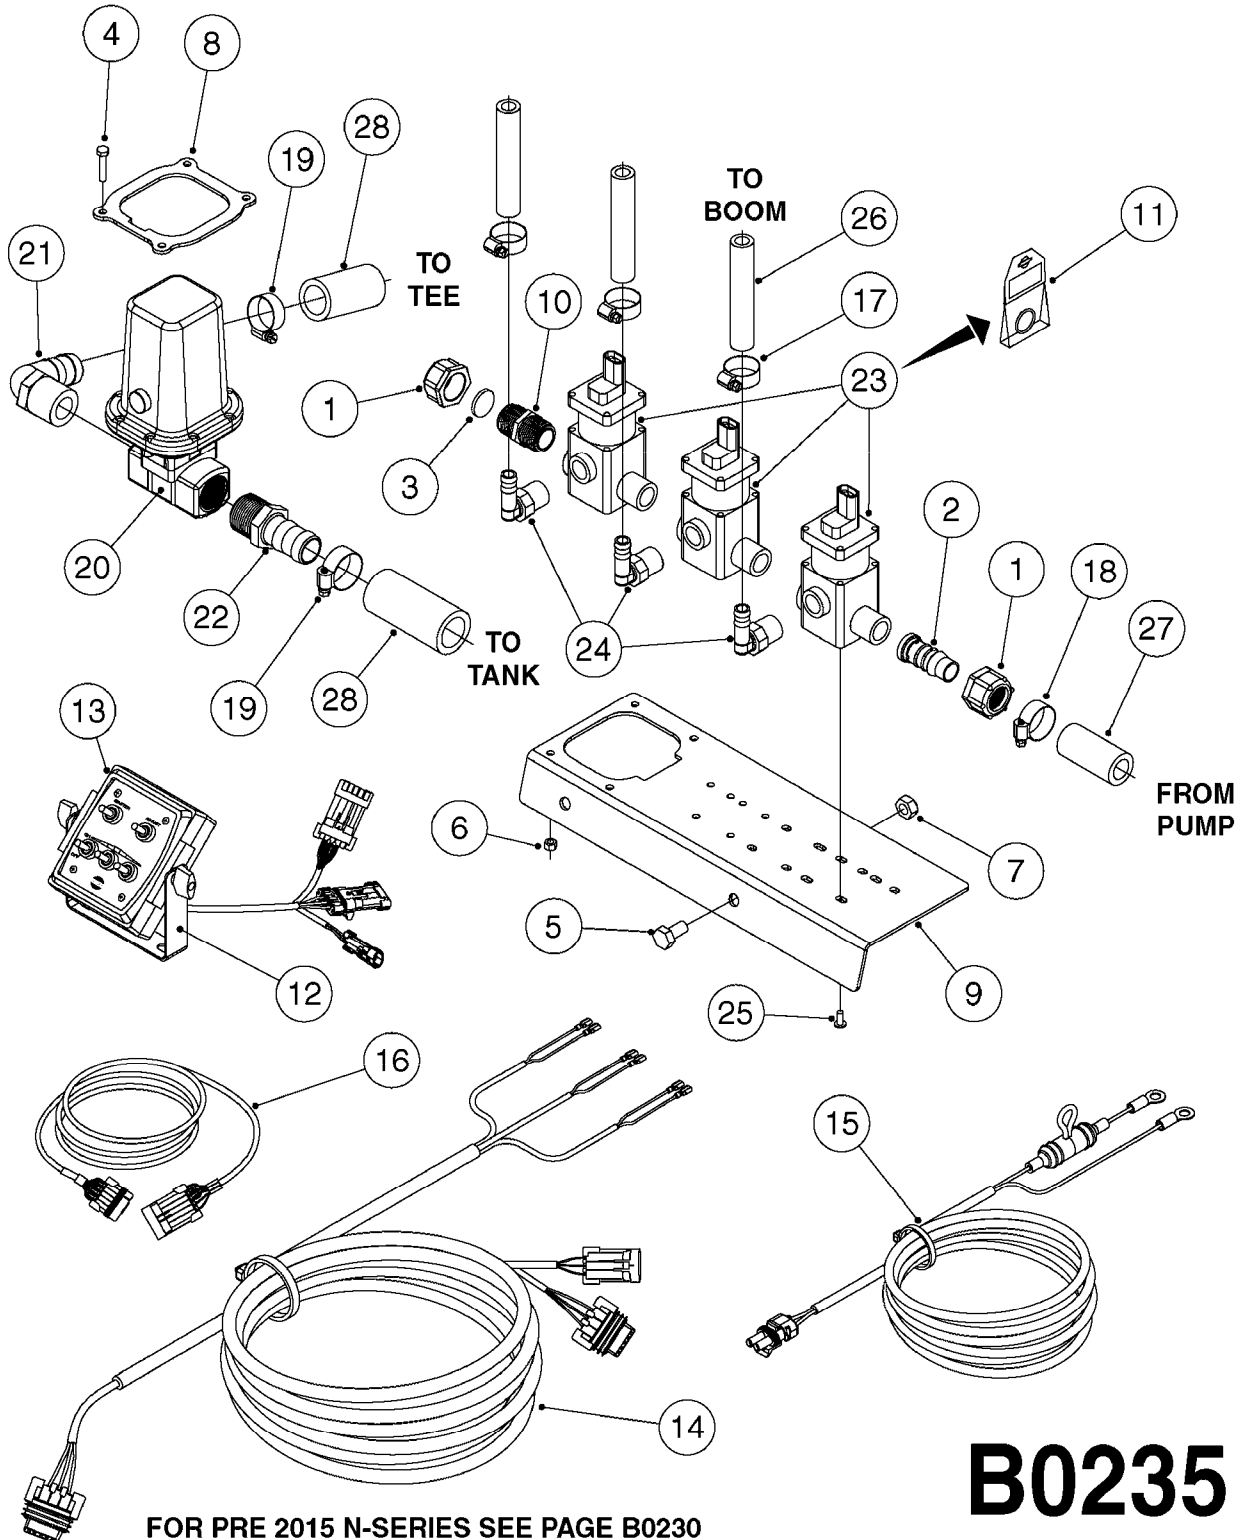

ELECTRIC SOLENOID N-SERIES
2015
B0235-HIN, 15:08:19

Page 1
Date 12.08.2020 8:41

Pos.	parts-n°	order qty	description
1	320283	1	FITT.DK NUT 3/4"BSP
2	330691	1	FITT.DK HB 3/4'F.3/4' NUT
3	390542	1	PLUG WASHER FOR 3/4'CAP NUT
4	410686	1	BOLT HEX 8.8 DEL M6X30
5	420626	1	BOLT HEX 8.8 DEL M10X20 FT
6	460261	1	NUT HEX M6X1.00 LOCK DIN985 A2 SS
7	460423	1	NUT HEX M10X1.50 LOCK DIN985A2 SS
8	16231703	1	PLATE, FLAT, 1/8" 99X116, RED
9	16231903	1	BRACKET, EC CONTROL, N-SERIES '17, RED
10	23005703	1	FITT, 3/4" POLY NIPPLE
11	24004103	1	O-RING F.SOLENOID
12	26001503	1	HC FOAM MARKER CONSOLE MT.KIT
13	26010503	1	HARDI 3-SEC VAL CONTR CONSOLE
14	26010603	1	SPRAYMATE II HARDI BRANCH CABL
15	26010703	1	SPRAYMATE II BATTERY CABLE
16	26010803	1	SPRAYMATE II 15'10PIN M/P CABL
17	28029803	1	CLAMP HOSE GEAR P1/2" 6708
18	28029903	1	CLAMP HOSE GEAR P3/4"-S1" 6712
19	28030003	1	CLAMP HOSE GEAR P1" 6716
20	28032903	1	SPRAYMATE II 1"SERVOVALV 150M
21	28033803	1	FITTING, 1"X1"NPT 90° ELBOW
22	28039203	1	FITTING, 1" NPT/BARB BANJO
23	28085803	1	SOLENOID VALVE, TIR, 3/4X1/2X3/4
24	28093603	1	FITTING, 1/2"MPT X 1/2" HB 90
25	44076200	1	SCREW WN5451 5X16 SS TORX
26	92702103	1	HOSE R X1/2" X300PSI WP X0012"
27	92703203	1	HOSE R X3/4" X300PSI WP X0012"
28	92712403	1	HOSE R X1" X300PSI WP X0012"