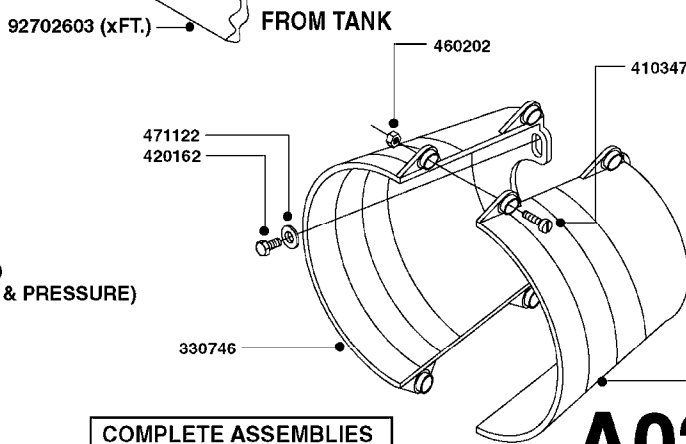

PRESSURE SIDE OF PUMP

SUCTION SIDE OF PUMP

TO CONTROLS

NLA - 1302 PUMP (REPLACES 1301 PUMP)
#726854 - COMPLETE DAMPER KIT (SUCTION & PRESSURE)

FROM TANK

COMPLETE ASSEMBLIES
WHOLEGOODS ITEMS

A0240

PUMP - 1301/1302 FITTINGS
A0240-HIN, 01:01:16