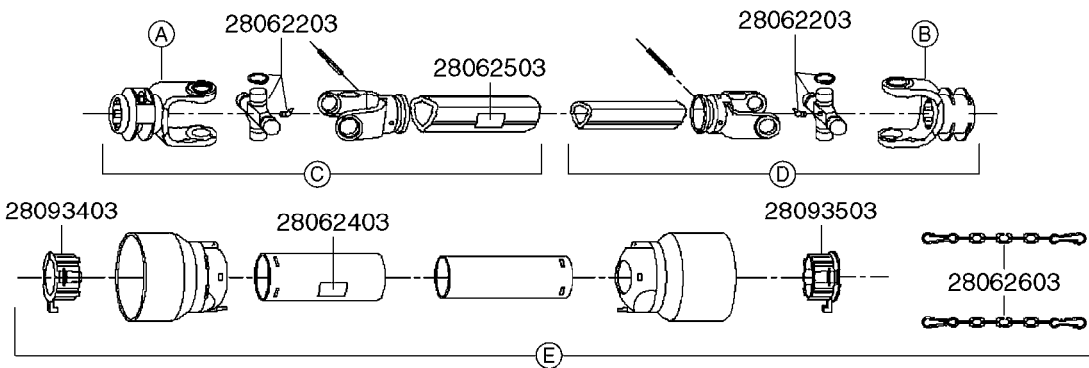

* Changed in 2016 from 100 series to G-Series (see page A0600).

A520

PTO SHAFTS - BONDIOLI CENT.
A0520-HIN, 23:10:18

Page 1
Date 12.08.2020 8:41

parts-n°	order qty	description
289042	1	UNIV. JOINT 22x54mm
421024	1	BOLT HEX 8.8 DEL M8X60
450015	1	SCREW ALLAN 3/8'X5/8' BLACK
460143	1	LOCK NUT M8 SST A2 DIN985
28009803	1	PTO PIN TUBE RETAINER OUTER
28009903	1	PTO TUBE RETAINER INNER
28010103	1	PTO YOKE F.INNER TUBE CV PTO
28021403	1	PTO 1"STR/1-3/8" 6SPL B&P
28021503	1	PTO 1"STR/1-3/8" 21SPL B&P
28021603	1	PTO 1"STR/1-3/4" 20SPL B&P
28027903	1	PTO BALL LOCK.KIT F.1-3/8 YOKE
28040503	1	UNIV. JOINT 27x74.6mm
28040703	1	SAFETY CHAIN F.CV BLACK PTO
28041803	1	DECAL DANGER GUARD MISSING
28041903	1	DECAL DANGER ROT.DRIVELINE
28056703	1	PTO YOKE #1 1-3/8" X 6 SPLINE
28056803	1	PTO YOKE #1 1-3/8" X 21 SPLINE
28056903	1	PTO YOKE #4 1-3/4" X 20 SPLINE
28057003	1	PTO TUBE YOKE #1-G1 OUTER
28057103	1	PTO TUBE YOKE #4-G4 OUTER
28057203	1	PTO PIN TUBE RETAINER OUTER
28057303	1	PTO TUBE OUTER #1 745MM
28057403	1	PTO TUBE OUTER #4 720MM
28057503	1	PTO TUBE INNER #1 745MM
28057603	1	PTO TUBE INNER #4 720MM
28057703	1	PTO TUBE RETAINER INNER
28057803	1	PTO TUBE YOKE #1 Ø=1"
28057903	1	PTO TUBE YOKE #4 Ø=1"
28058003	1	PTO HALF SAFETY SHIELD OUTER
28058103	1	PTO HALF SAFETY SHIELD OUTER
28058203	1	PTO HALF SAFETY SHIELD INNER
28058303	1	PTO HALF SAFETY SHIELD INNER
28058403	1	PTO BALL LOCK.KIT F.1-3/4 YOKE
28058503	1	PTO TUBE YOKE #1-G1 INNER