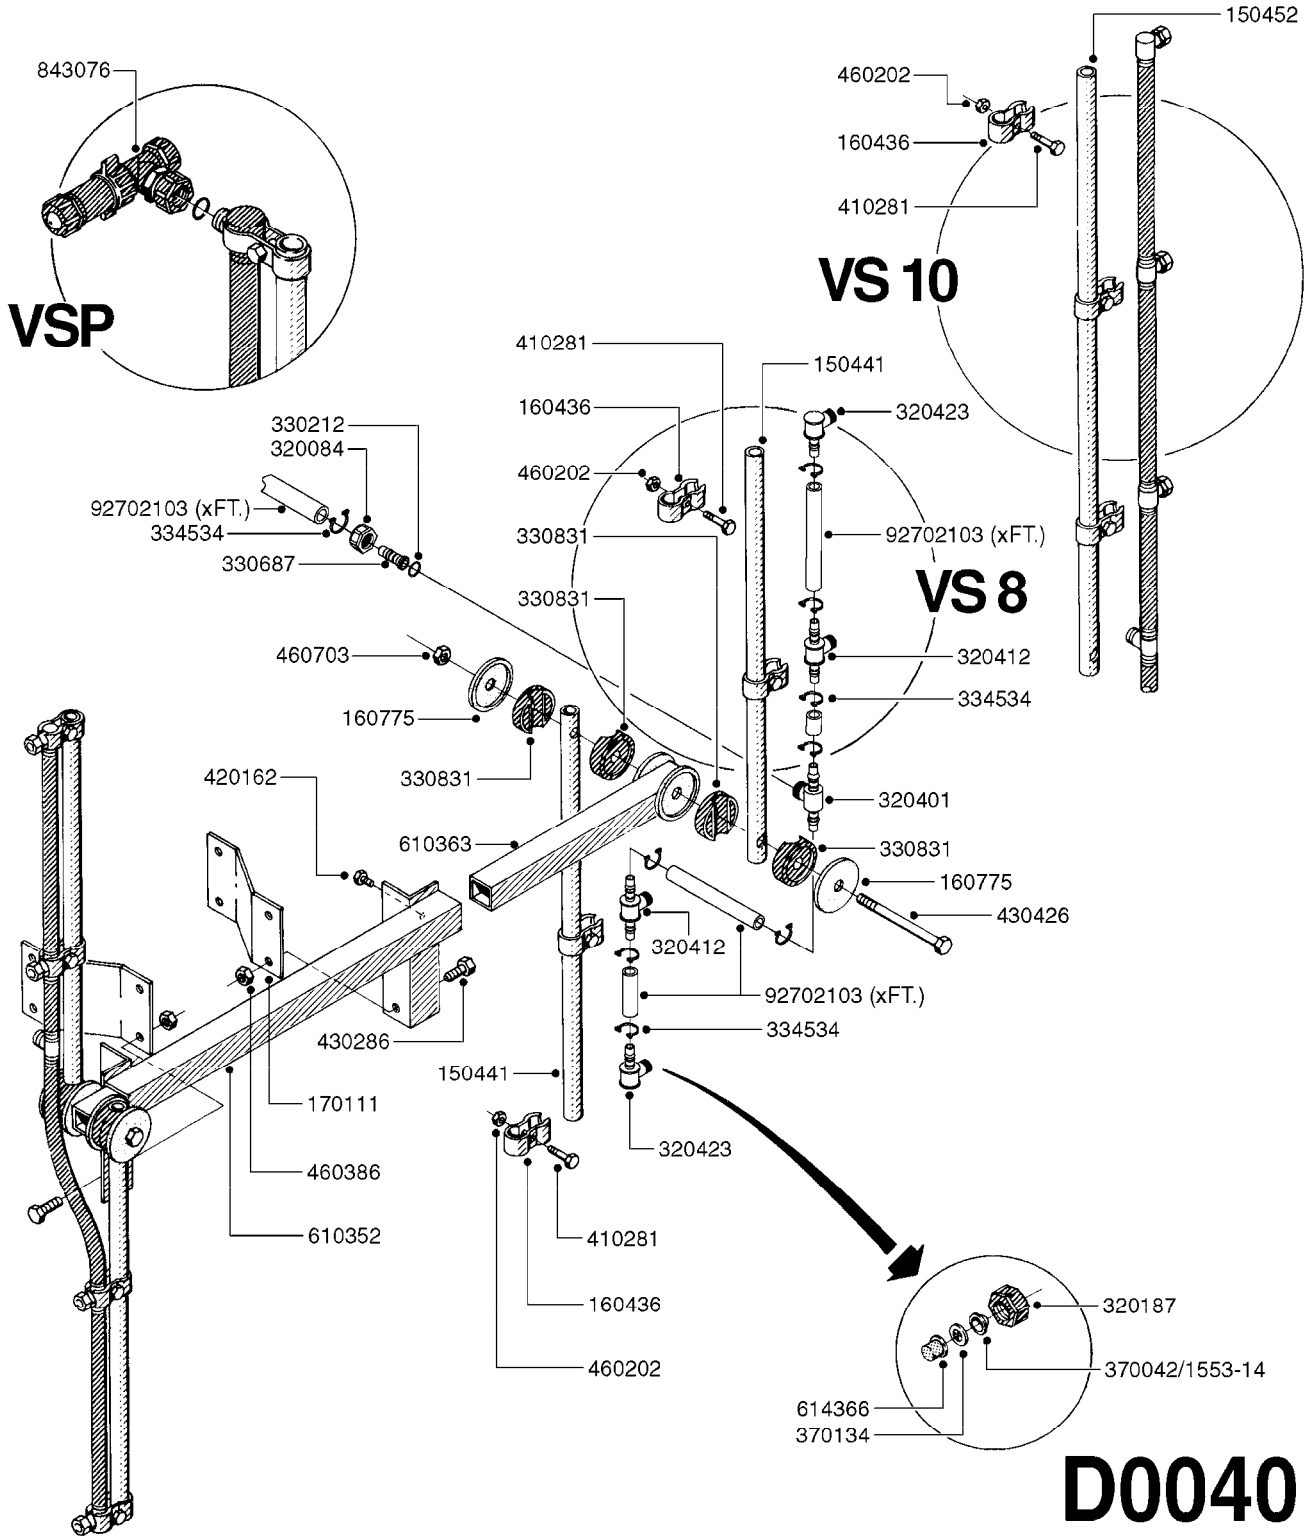

BOOM - V-II
D0030-HIN, 01:01:16

Page 0
Date 12.08.2020 8:41

D0030

BOOM - V-II
D0030-HIN, 01:01:16

Page 1
Date 12.08.2020 8:41

parts-n°	order qty	description
110401	1	SPRING HOUSING STD BOOM
110412	1	CLUTCH STANDARD BOOM
140593	1	THUMB SCREW
142387	1	WASHER D40D23X5
150522	1	DROP TUBE WINE II
150533	1	DROP TUBE WINE II
160436	1	PIPE BRANCH HOLDER D22,2
160451	1	PIPE BRANCH HOLDER D25,4
160517	1	SPACER COLLAR, STANDARD BOM
160521	1	WASHER D30.5/D13X2
160532	1	CLAMP SWIVEL F. BOOM 14'H.D.
160657	1	CLIP FITTING FOT D22,2
160801	1	CLIP FITTINGS 31.7
170317	1	CROSSBAR FOR BOOM WINE II
220227	1	SPRING FOR PIVOT
320084	1	FITT.DK NUT 1/2" BSP
320187	1	FITT.DK CAP 3/8" BSP BLACK
320283	1	FITT.DK NUT 3/4"BSP
320294	1	FITT.DK TEE 3/8X3/8HB X1/2"BSP
320386	1	FITT.DK TEE 3/8X3/8HB X3/8"BSP
320397	1	FITT.DK ELB 3/8"HB X 3/8" BSP
330013	1	O-RING 2.5 X 10 PUR
330212	1	O-RING D19/D14X2.4 F.1/2"NUT
330687	1	FITT.DK HB 1/2" F. 1/2" NUT
330783	1	FITT.DK HB 3/8"F.3/8" NUT
330816	1	DUST COVER PLASTIC/STD.BOOM
334531	1	CLAMP HOSE PLASTIC 3/4"
334533	1	CLAMP HOSE PLASTIC 3/8"
370042	1	NOZZLE CONE JET 1553-14
370134	1	NOZZLE SWIRL 1554-GREY
410686	1	BOLT HEX 8.8 DEL M6X30
420582	1	BOLT HEX 8.8 DEL M8X20 FT A2
420943	1	BOLT HEX 8.8 DEL M10X50
421164	1	BOLT HEX 8.8 DEL M10X70
430286	1	BOLT HEX 8.8 DEL M12X30 FT
430662	1	BOLT HEX 8.8 DEL M12X20 FT
460202	1	NUT HEX M6
460364	1	NUT HU M8 A2 SS DIN934
460386	1	NUT HEX M12X1.75
460423	1	NUT HEX M10X1.50 LOCK DIN985A2 SS
460703	1	NUT HEX M12X1.75 LOCK DIN985A2 SS
610374	1	BOOM WING OUT.SECTION (WINE11)
614366	1	FILTER 50 MESH F.NOZZLE BLUE
630011	1	630011
630022	1	630022
630265	1	BOOM WING 14' BOOM
636433	1	CENTER SECTION 14' BOOM D27.0
92701703	1	HOSE R X3/8" X300PSI WP X0012"
92702103	1	HOSE R X1/2" X300PSI WP X0012"