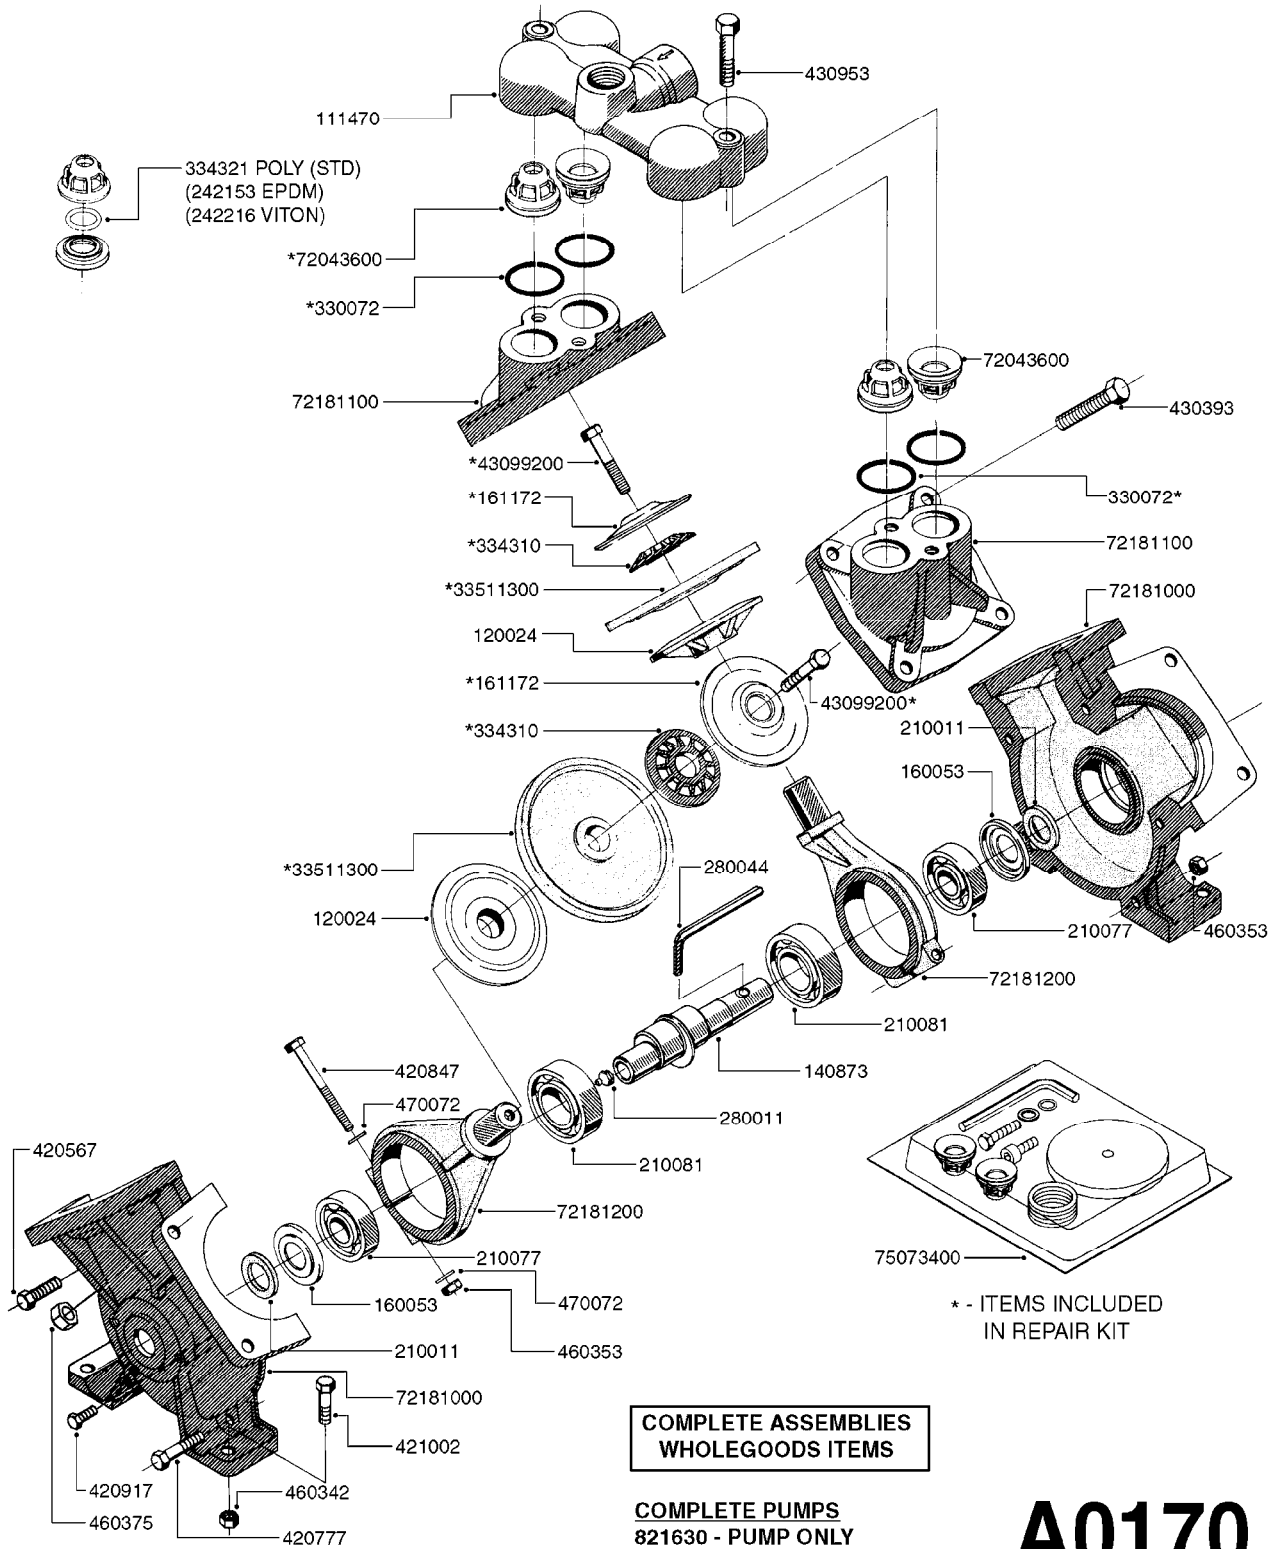

COMPLETE ASSEMBLIES
WHOLEGOODS ITEMS

COMPLETE PUMPS
821630 - PUMP ONLY
10396003 - WITH PTO & DAMPER

A0170

PUMP - 1203 W/MOUNTING BASE
A0170-HIN, 01:01:16

Page 1
Date 12.08.2020 8:41

parts-n°	order qty	description
111470	1	VALVE CHAMBER 1202
120024	1	DIAPHRAGM BACK DISC 1200-1300
140873	1	CRANK SHAFT MODEL 1202-9MM
160053	1	DUST PLATE
161172	1	DIAPHRAGM DISC F. 1203/1303
210011	1	SEAL FELT D39/23 X 4
210077	1	BEARING BALL 6305
210081	1	BEARING BALL 6307
242153	1	O-RING D26X4 EPDM
242216	1	O-RING VITON F/1202/1302/462
280011	1	GREASE NIPPLE 1/8" SAE H TR
280044	1	KEY HEXAGON W6 3/16"
330072	1	O-RING D53.5/D45.5X4
334310	1	NYLON WASHER 1202/1302/462
334321	1	O-RING POLY. 34.0x26.0x4.0
420567	1	BOLT HEX 8.8 DEL M8X30 FT
420777	1	BOLT HEX 8.8 RAW M8X50
420847	1	BOLT HEX 8.8 DEL M8X85
420917	1	BOLT HEX 8.8 RAW M8X12 FT
421002	1	BOLT HEX 8.8 DEL M10X30 FT DIN933
430393	1	BOLT HEX 8.8 RAW M12X50
430953	1	BOLT, M12 X 55 8.8
460342	1	NUT HEX M10 DEL DIN934
460353	1	NUT HEX M8 BLACK
460375	1	NUT HEX M12 BLACK
470072	1	WASHER D15/D8X.5 LOCK
821630	1	PUMP 1203/9 540RPM
10396003	1	PUMP 1203 C/W PTO 540 RPM
33511300	1	DIAPHRAGM 1202-1303 POLY 2006
43099200	1	BOLT HEX SS M12 X 30 DIN933 A4
72043600	1	VALVE FOR 462/463
72181000	1	HOUSING, PUMP, 1203 RED
72181100	1	DIAPHRAGM COVER 1203/1303+BLTS
72181200	1	CONNECTING ROD FOR 1203 W/M12
75073400	1	PUMP KIT 1203 MM "06"