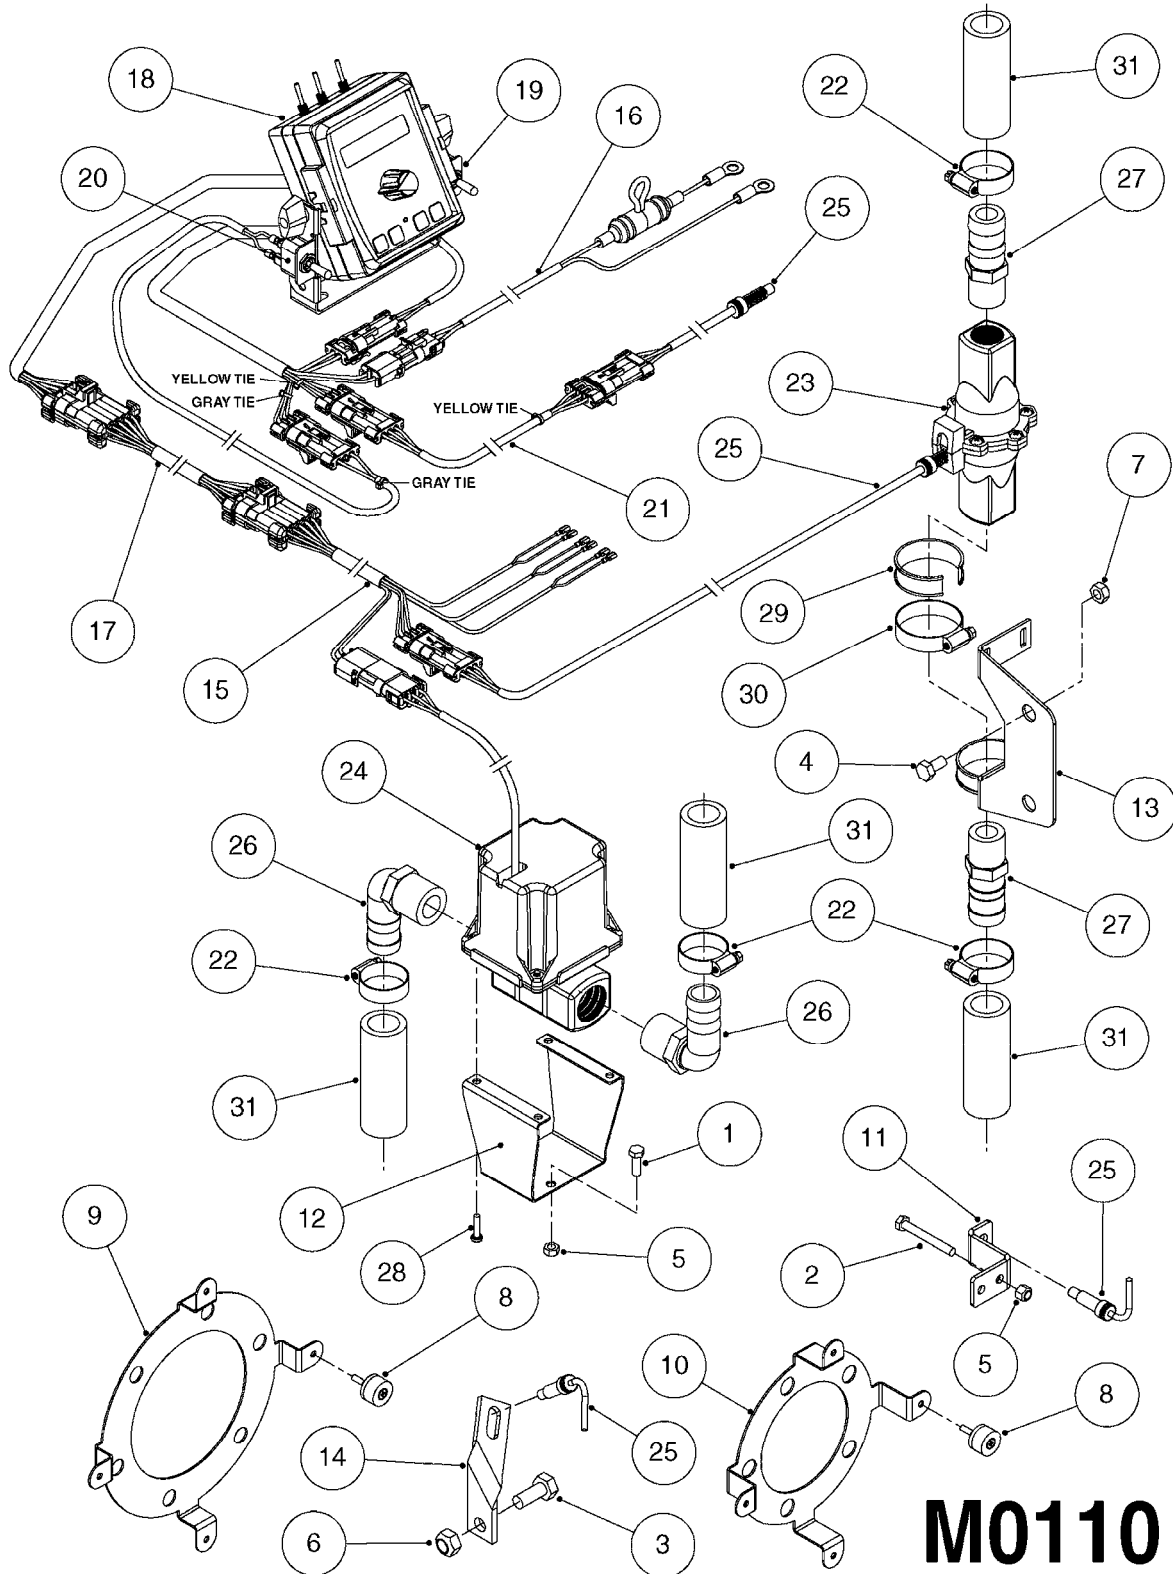

M0110

SPRAY MATE II CONTROLLER
M0110-HIN, 01:01:16

Page 1
Date 12.08.2020 8:42

Pos.	parts-n°	order qty	description
1	410185	1	BOLT HEX 8.8 DEL M6X16
2	410561	1	BOLT HEX 8.8 DEL M6X50 FT
3	420604	1	BOLT HEX 8.8 DEL M10X25 FT DIN933
4	430522	1	BOLT HEX 8.8 DEL M12X25 FT
			USE WITH N-SERIES
4	430846	1	BOLT HEX 8.8 DEL M12X80
			USE WITH ATV
5	460261	1	NUT HEX M6X1.00 LOCK DIN985 A2 SS
6	460423	1	NUT HEX M10X1.50 LOCK DIN985A2 SS
7	460703	1	NUT HEX M12X1.75 LOCK DIN985A2 SS
8	722525	1	MONITOR MAGNETS SET OF 8PCS
9	16056203	1	MAG MNT F. SPEED SNS 6 BOLT
			USE WITH ATV SINGLE AXLE
10	16097703	1	SPEED RING, 5 BOLT, 4.5" B.C.
			USE WITH ATV TANDEM AXLE
11	16098003	1	SPEED SENSOR BRACKET, ATV TNDM
			USE WITH ATV TANDEM AXLE
12	16098103	1	REGULATOR VALVE BRKT, ATV
			ATV ONLY
13	16108803	1	FLOW METER BRKT, SPRAYMATE
14	16098903	1	SPD SNSR BRKT, ATV SINGLE AXLE
			USE WITH ATV SINGLE AXLE
15	26010603	1	SPRAYMATE II HARDI BRANCH CABL
16	26010703	1	SPRAYMATE II BATTERY CABLE
17	26010803	1	SPRAYMATE II 15'10PIN M/P CABL
18	26011203	1	SPRAYMATE II CONSOLE
19	26011303	1	SPRAYMATE II POWER SWITCH KIT
			INCLUDES SWITCH, BRACKET, WIRE
20	26011403	1	SPRAMAT II MAST.RN/HOLD SW KIT
			INCLUDES SWITCH, BRACKET, WIRE
21	26011503	1	SPRAYMATE II 15'3-PIN M/P CABL
22	28030003	1	CLAMP HOSE GEAR P1" 6716
23	28032803	1	FLOW METER, SM II, 2-40 GPM
24	28032903	1	SPRAYMATE II 1"SERVOVALV 150M
25	28033003	1	SPRAYMATEII 5'FLOW/SPEED SEN C
26	28033803	1	FITTING, 1"X1"NPT 90° ELBOW
27	28033903	1	FITTING, 1"X3/4"NPT STRAIGHT
28	41000303	1	MACHINE SCREW #8-32x3/4" SS
29	341291	1	RUBBER HOSE CLAMP COVER 130MM
30	28030103	1	CLAMP HOSE GEAR P5/4-S1.5"6724
31	92712403	1	HOSE R X1" X300PSI WP X0012"