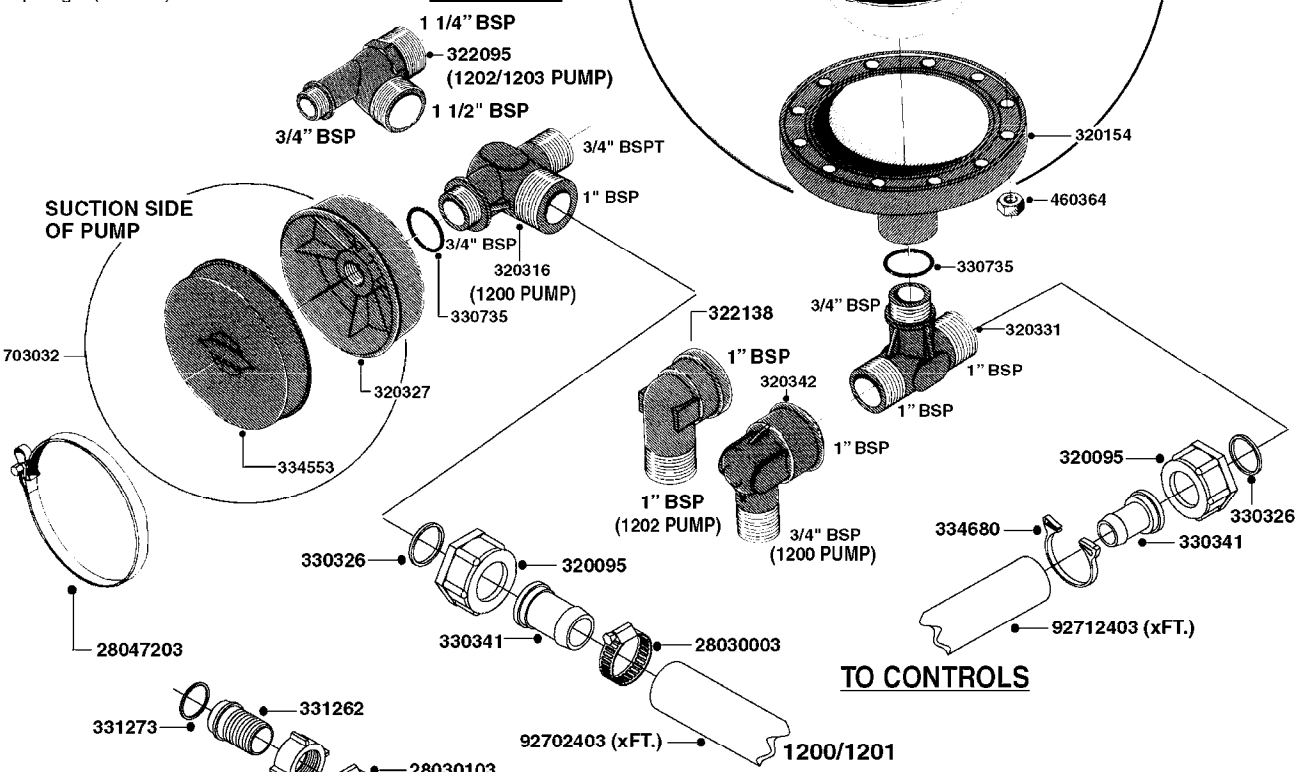

#821630 1203 PUMP (REPLACES 1202 PUMP)
#726854 COMPLETE DAMPER KIT (SUCTION & PRESSURE)

COMPLETE ASSEMBLIES
WHOLEGOODS ITEMS

A0200