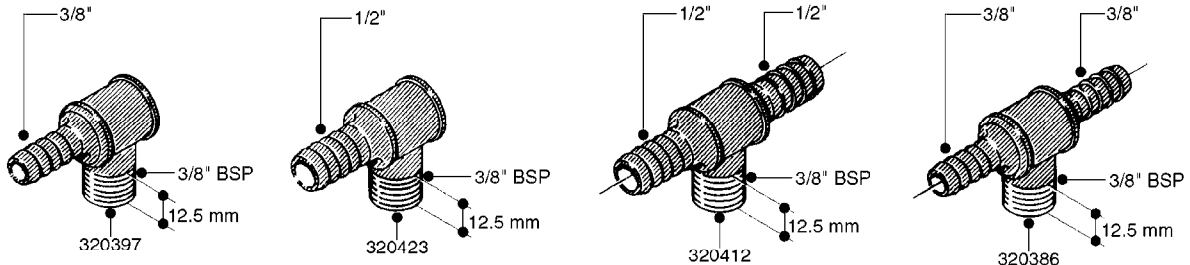

L0050

parts-n°	order qty	description
242594	1	O-RING D14 X 1.78 SCH.70-EPDM
320294	1	FITT.DK TEE 3/8X3/8HB X1/2"BSP
320305	1	FITT.DK HB 3/4'- 3/4' BSP
320386	1	FITT.DK TEE 3/8X3/8HB X3/8"BSP
320397	1	FITT.DK ELB 3/8"HB X 3/8" BSP
320401	1	FITT.DK TEE 1/2X1/2HB X1/2"BSP
320412	1	FITT.DK TEE 1/2X1/2HB X3/8'BSP
320423	1	FITT.DK ELB 1/2'HB X 3/8' BSP
320891	1	FITT.DK HB 3/8'- 3/8' BSP
320972	1	FITT.DK HB 5/16'- 1/4' BSP
322046	1	FITT.DK TEE 1/2X1/2HB X3/4'BSP
322048	1	FITT.DK TEE 3/4X3/4HB X3/4'BSP
330595	1	O-RING D24.6/D20X2.1 -3/4"
333137	1	FITT.DK CONN.1/2" F.NOZZ. DOUB
333141	1	FITT.DK CONN.1/2" F.NOZZ.SING
334041	1	FITT.DK CONN.3/4' F.NOZZ. SING
334042	1	FITT.DK CONN.3/4' F.NOZZ. DOUB
334195	1	FITT.DK ELB. 3/4"HB X 3/4"HB
10012103	1	FITT.PO.HB 1.25X1.50 IMB1012
10014003	1	FITT.PO.HB 1.25X1.25 IMB1010
10036903	1	FITT.PO.HB 1.50X1.50 IMB1212
28019303	1	FITTING HB ELB 3/4NPT-3/4HOSE
61016500	1	HOSE TAIL 3/4" 90°+RG CAP 3/4"
72026700	1	NOZZLE TUBE ADAPTER W/O-RING