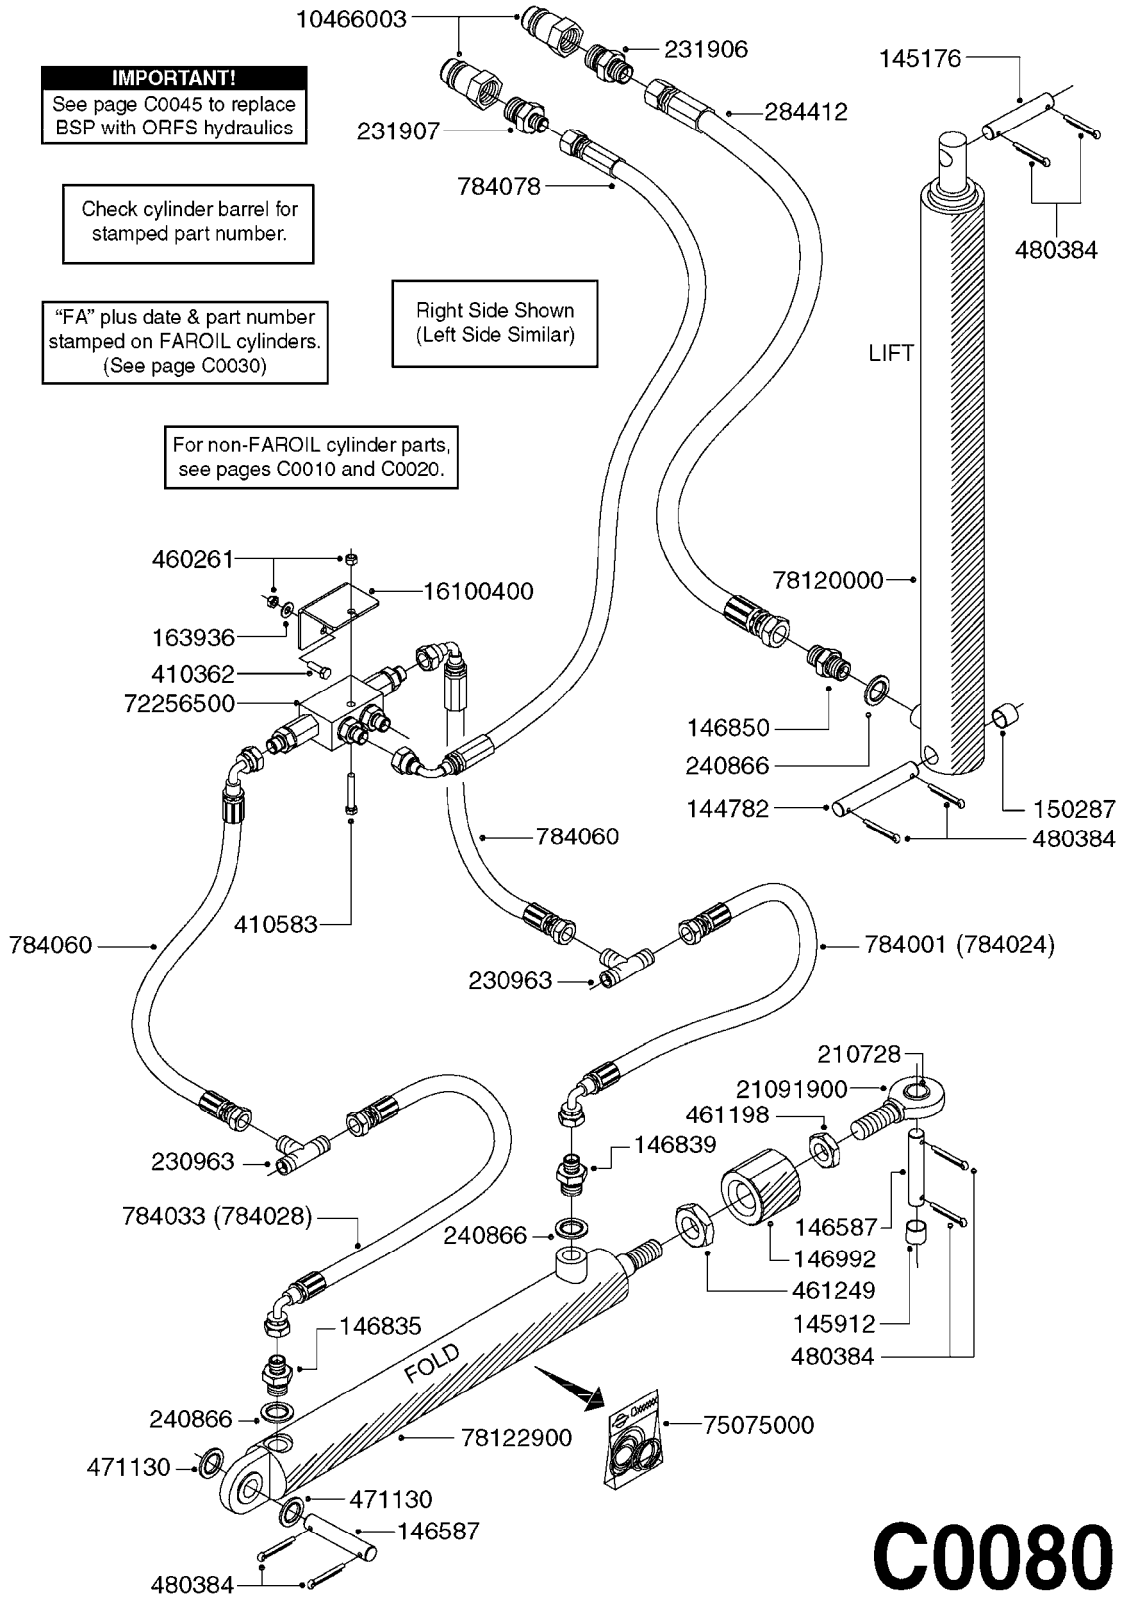

IMPORTANT!
See page C0045 to replace
BSP with ORFS hydraulics

Check cylinder barrel for
stamped part number.

"FA" plus date & part number
stamped on FAROIL cylinders.
(See page C0030)

Right Side Shown
(Left Side Similar)

For non-FAROIL cylinder parts,
see pages C0010 and C0020.

HYDRAULICS-FALCON FOLD 42'-50'
C0080-HIN, 08:01:18

Page 1

Date 12.08.2020 9:36

parts-n°	order qty	description
144782	1	SHAFT 20 X 140
145176	1	PIN D19.8 X 60
145912	1	BUSHING D19.8/D17.0X7MM
146587	1	PIN D16.8 X 65
146835	1	HEX NIPPLE 1/4" - 3/8" BSP
146839	1	HEX NIPPLE 1/4"X3/8" BSP 0.7MM
146850	1	HEX NIPPLE 3/8"x3/8" - 1.8mm
146992	1	BUSHING F.CYLINDER
150287	1	SPACER D25.4/1.5 L=15MM
163936	1	WASHER D15/D6.2X1
210728	1	BEARING F.LINK HEAD M17
230963	1	TEE 1/4"M X 1/4"M X 1/4"M BSP
231906	1	HEX NIPPLE 3/8"BSP X 1/2"NPT
231907	1	HEX NIPPLE 1/4"BSP X 1/2"NPT
240866	1	DOWTYSEAL 3/8"
284412	1	HOSE HY 3/8" X 315" STR+STR
410362	1	BOLT HEX 8.8 SS M6X20
410583	1	BOLT HEX 8.8 DEL M6X40
460261	1	NUT HEX M6X1.00 LOCK DIN985 A2 SS
461198	1	NUT HEX M16X2 JAMB
461249	1	NUT M22X1.5 DIN439B
471130	1	WASHER, M24, Ø44/25.0X 4.0, SS
480384	1	PIN COTTER 3/16 x 1-1/2"
784001	1	HOSE HY X 1/4 X 067.00"STR+ELB
784024	1	HOSE HY X 1/4" x 73.0"STR+ELB
784028	1	HOSE HY X 1/4" X 53.0"STR+ELB
784033	1	HOSE HY X 1/4" X 61.0"STR+ELB
784060	1	HOSE HY X 1/4 X 017.75"STR+ELB
784078	1	HOSE HY X 1/4 X 417.33"STR+ELB
10466003	1	COUPLER PIONEER 8010-04 1/2NPT
16100400	1	PLATE 3 X 60 X 91 HY BLOCK MT
21091900	1	LINK HEAD M16 x D17 DELTA
72256500	1	DOUB.PILOT STEERED COUNT.VALVE
75075000	1	SEAL KIT 78122600/27/28/29
78120000	1	CYL.TELESOPING Ø50/40/25_1100
78122900	1	CYLINDER 40/22X300MM RED