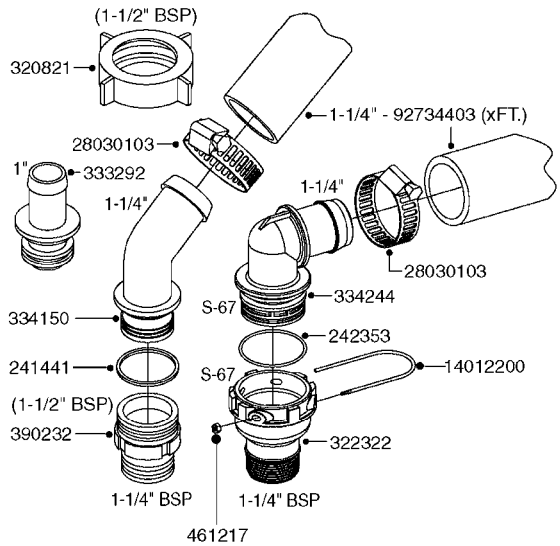

PRESSURE SIDE OF PUMP