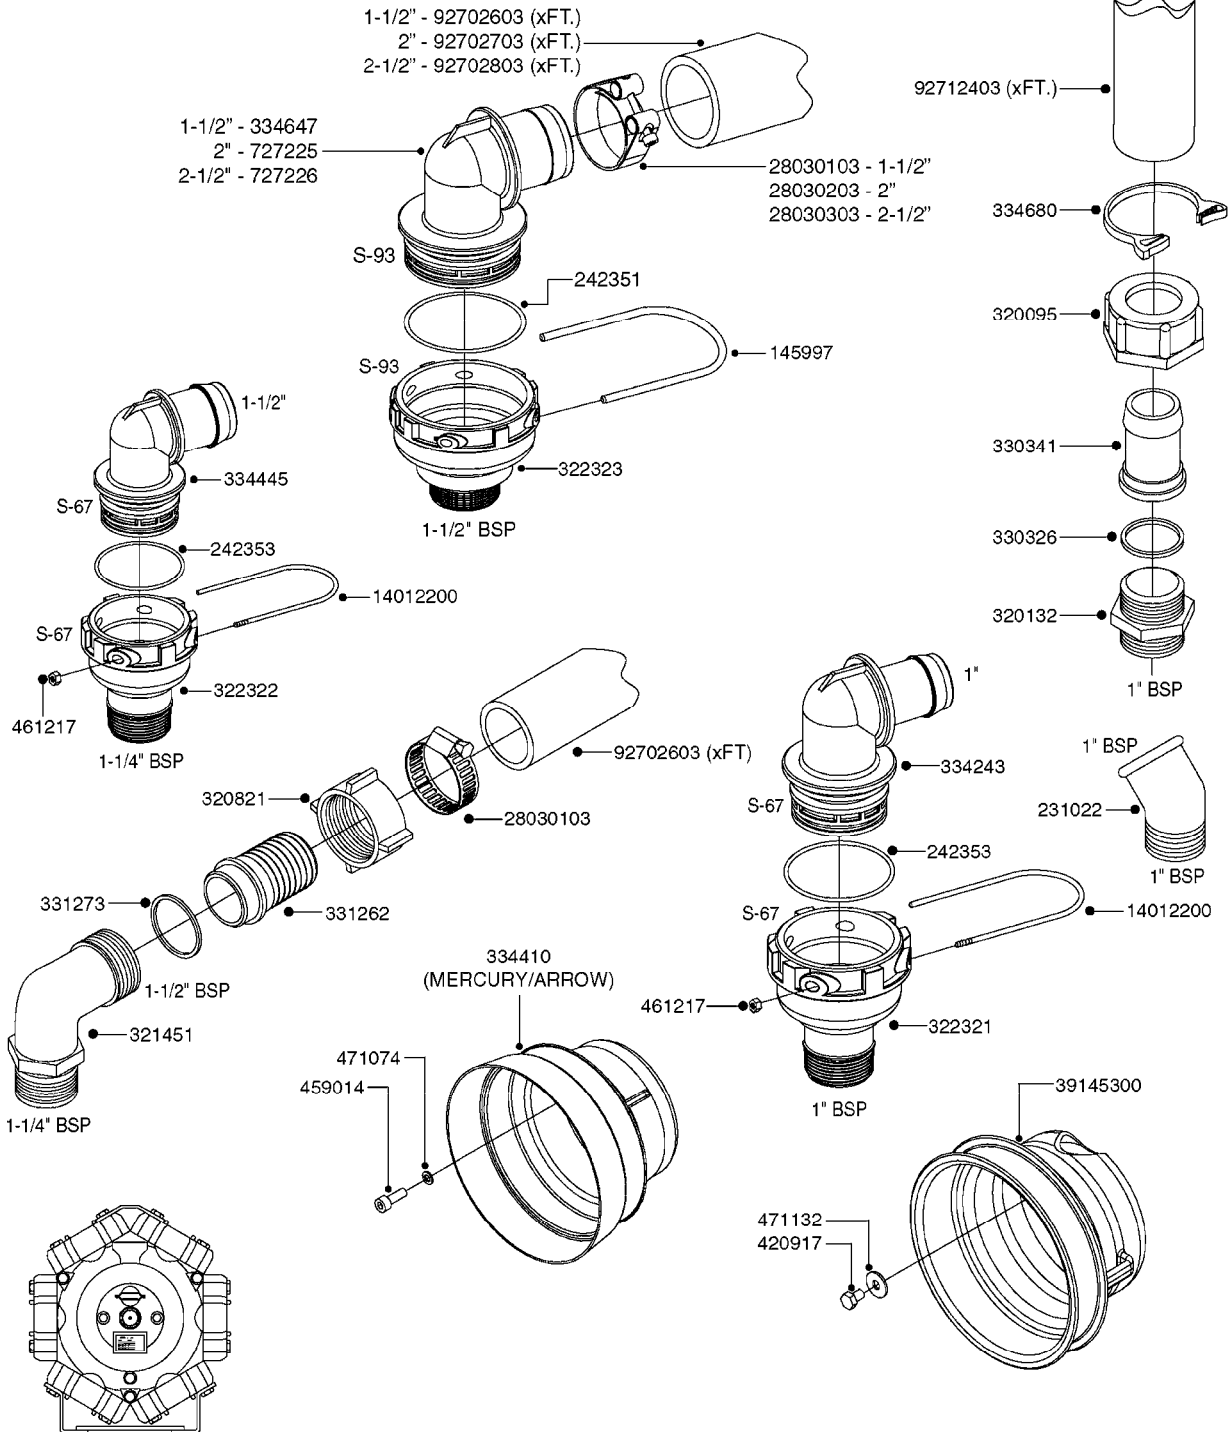

SUCTION SIDE OF PUMP

PRESSURE SIDE OF PUMP

COMPLETE PUMP
(NLA) REPLACED BY 364 PUMP (SEE PAGE A0280)

A0300

PUMP - 361/363 FITTINGS
A0300-HIN, 28:05:19

Page 1
Date 12.08.2020 9:35

parts-n°	order qty	description
145997	1	FITT.DK S-93 FORK
231022	1	FITT.DK ELB. 1' BSP GF 121
242351	1	O-RING D69.5X3.0 VITON F.S-93
242353	1	O-RING 3 X 44.2 VITON
320095	1	FITT.DK NUT 1" BSP
320132	1	FITT.DK HN 1" BSP
320821	1	FITT.DK NUT 1-1/2" BSP
321451	1	FITT.DK ELB.1-1/2 X1-1/4 80DEG
322321	1	FITT.DK S-67 X 1"BSP MALE
322322	1	FITT.DK S-67 X 1-1/4"BSP MALE
322323	1	FITT.DK S-93 X 1-1/2"BSP MALE
330326	1	O-RING D30/D24X2 F.1"NUT
330341	1	FITT.DK HB 1" F. 1" NUT
331262	1	FITT.DK HB 1-1/2" F. 1-1/2"NUT
331273	1	O-RING D44/D38X2 F.1-1/2"
334243	1	FITT.DK S-67 ELB.1"
334410	1	PROTECTION PUM
334445	1	FITT.DK S-67 ELB.1-1/2"
334647	1	FITT.DK S93 ELB 1-1/2" 90 PVC
334680	1	CLAMP HOSE PLASTIC 1"
420917	1	BOLT HEX 8.8 RAW M8X12 FT
459014	1	ALLEN SCREW M8 X 15 GALV.DIN93
461217	1	NUT HEX M5 LOCK
471074	1	WASHER M8 ELZ
471132	1	WASHER D24/D8.4 X 2 SS
727225	1	FITT.DK S-93 ELB.2'PVC W/ORING
727226	1	HOSETAIL S93 2"1/2 90°+O-RING
14012200	1	FITT.DK S-67 FORK W/M5 THREADS
28030103	1	CLAMP HOSE GEAR P5/4-S1.5"6724
28030203	1	CLAMP HOSE T-BOLT S2" 235-67
28030303	1	CLAMP HOSE T-BOLT S2.5" 235-76
39145300	1	PTO SHIELD Ø203 4-POLET MACHINED
92702603	1	HOSE PVC SUCT GRAY 1-1/2"
92702703	1	HOSE PVC SUCT GRAY 2"
92702803	1	HOSE PVC SUCT GRAY 2.5"
92712403	1	HOSE R X1" X300PSI WP X0012"