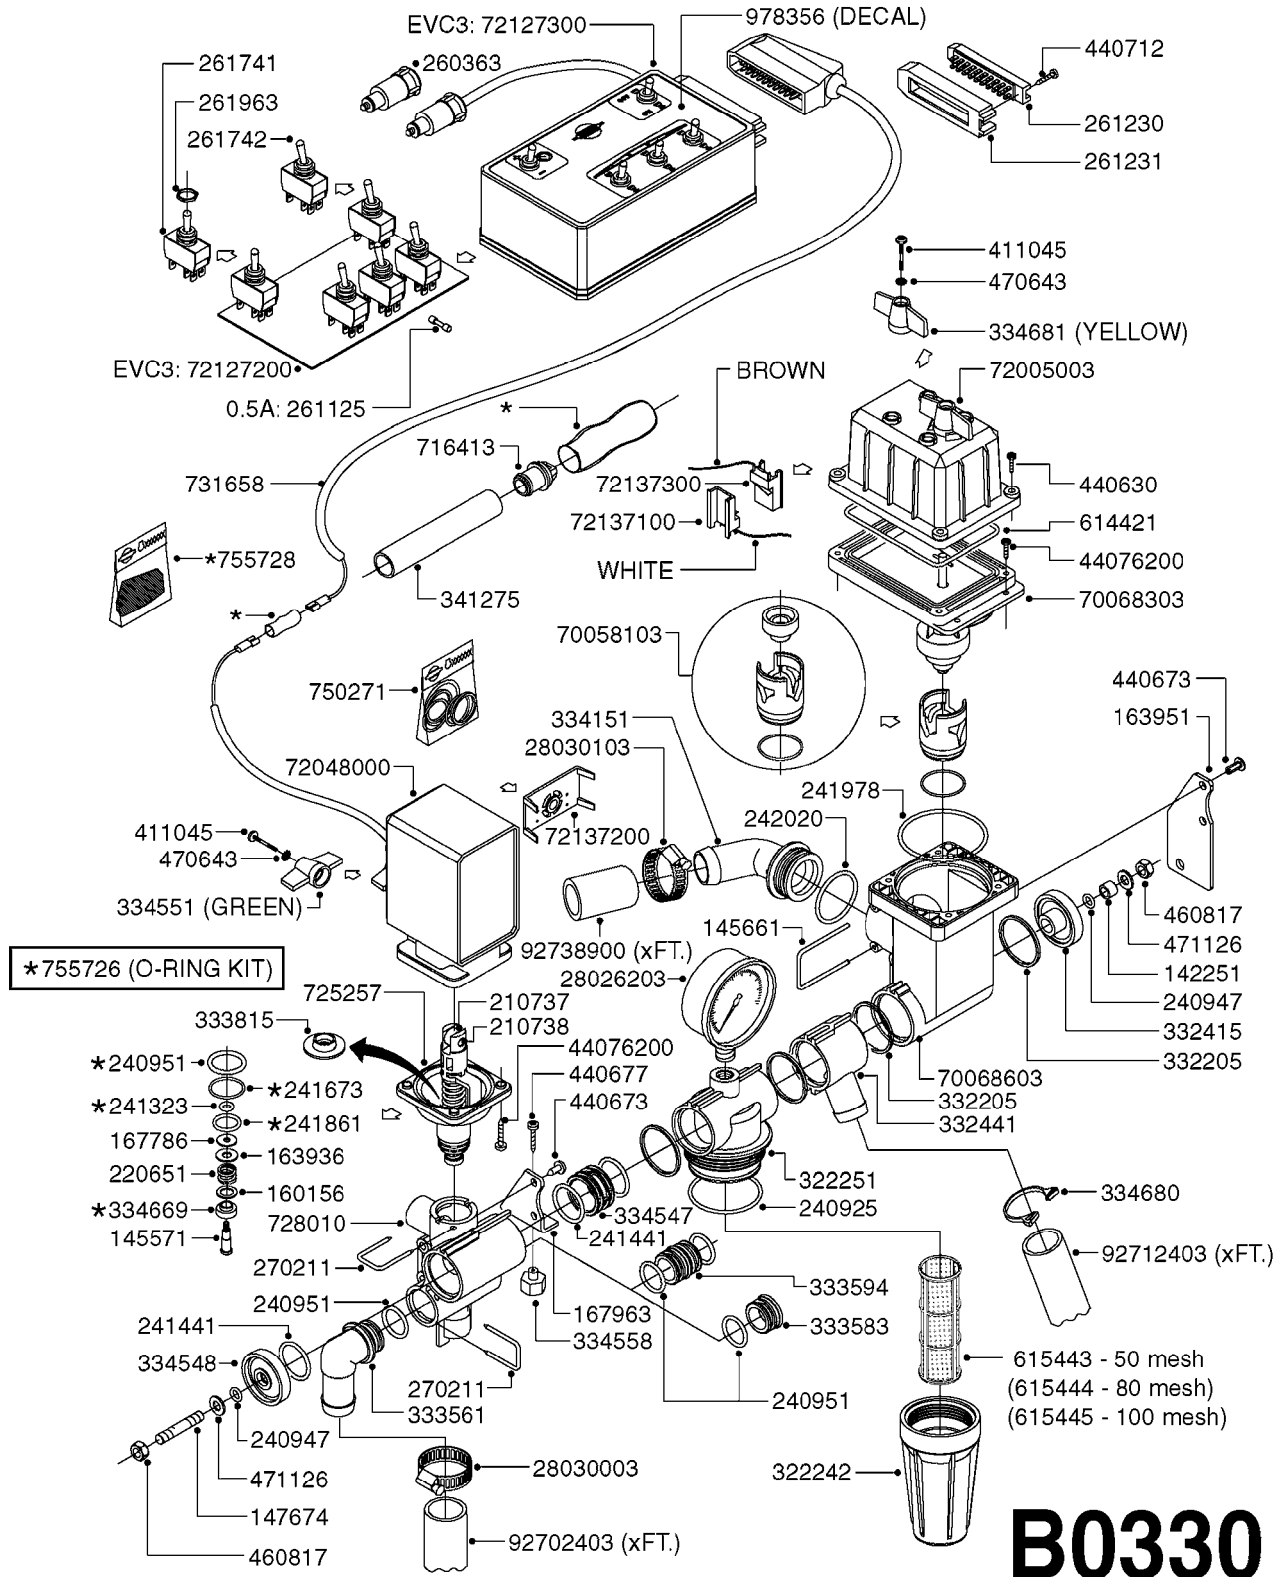

EVC CONTROL
B0330-HIN, 05:10:17

EVC CONTROL
B0330-HIN, 05:10:17

Page 1
Date 12.08.2020 9:35

parts-n°	order qty	description
142251	1	BUSHING FOR LID
145571	1	STUD BOLT F/PNEUM. DISTRIBUTOR
145661	1	FITT.DK S-61 FORK
147674	1	STUD BOLT M8 X 463MM
160156	1	WASHER D14.1/D9.2X1 SS
163936	1	WASHER D15/D6.2X1
163951	1	MOUNT BRACKET FOR BK180 SECTIO
167786	1	WASHER D13/D4.2X1
167963	1	MOUNT BKT.F.EC BOOM SEC.
210737	1	BEARING BALL D7 RSTO 5 TN
210738	1	PIN Ø7 L16
220651	1	SPRING PRESSURE D12.5/5
240925	1	O-RING D49.5X3 NITRIL
240947	1	O-RING D7.3X2.4 NITRIL
240951	1	O-RING D21.2X3 NITRIL
241323	1	O-RING D5.3X2.4 NITRIL
241441	1	O-RING D29.3X3
241673	1	O-RING D22.1X1.6
241861	1	O-RING D15.3X2.4 VITON
241978	1	O-RING 64.5X3.0
242020	1	O-RING 39.2 X 3 VITON
260363	1	PLUG 2 POLE 12V
261125	1	FUSE 5 X 20 500mA
261230	1	PLUG INSERT 20 POLE FEMALE
261231	1	PLUG HOUSING 20 POLE FEMALE
261741	1	SWITCH 2 POLE 12V TOGGLE PRESS
261742	1	SWITCH 2 POLE 12V ON/OFF
261963	1	NUT F.EC SWITCH
270211	1	FITT.DK S25 FORK L=37.5
322242	1	FILTER BOWL / IN-LINE
322251	1	HOUSING F.FILTER MOUNT BK/EC
332205	1	O-RING D43/39XD2
332415	1	COVER
332441	1	FITT.DK ELB 1" F.EC VALVE
333561	1	FITT.DK ELB.1" EC RETURN
333583	1	END PIECE FOR BYPASS
333594	1	CONNECTING PIECE F. BYPASS
333815	1	DISTANCE RING
334151	1	FITT.DK S-61 ELB.1-1/4"110 DEG
334547	1	CONNECTING PIECE F. PRESSURE
334548	1	END COVER
334551	1	GRIP F.MAN.OP.EC ON/OFF GREEN
334558	1	NUT HEX PLASTIC INSERT
334669	1	VALVE CONE D14/D7-SH 63 WHITE
334680	1	CLAMP HOSE PLASTIC 1"
334681	1	GRIP F.MAN.OP.EC PRES.REG.YELL
341275	1	TUBE D22, L=120
411045	1	SCREW M4 X 16MM STAINLESS
440630	1	SCREW 1"PLATED
440673	1	SCREW F.PLASTIC 5X12 SS
440677	1	SCREW F. PLASTIC 5X20 SS
440712	1	SCREW 30X16 STAINLESS
460817	1	NUT HEX M8 STAINLESS DIN 934
470643	1	WASHER LOCK
471126	1	WASHER, M8, Ø16/ 8.4X 1.6, SS
614421	1	GASKET F/MOTOR HOUSE-ON/OFF TR
615443	1	FILTER ELEM.50 MESH BLUE
615444	1	FILTER ELEM.80 MESH RED
615445	1	FILTER ELEM.100 MESH YELLOW
716413	1	FITT.DK PLUG ASSY. F.NOZ TUBE
725257	1	SPINDLE SECT. F/EC DISTRIBUTOR