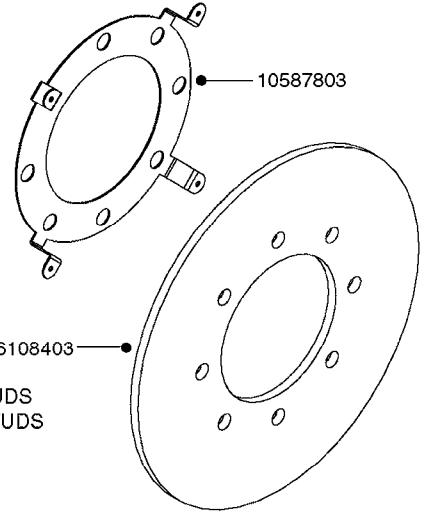

COMPLETE HUB W/BEARINGS:
10531903

**COMPLETE ASSEMBLIES
WHOLEGOODS ITEMS**

E0730

HUB ASSEMBLY F.2 1/8" SPINDLE
E0730-HIN, 01:01:16

Page 1
Date 12.08.2020 9:36

parts-n°	order qty	description
10058803	1	BEARING INNER CONE A25590
10058903	1	SEAL HUB ASE41
10059003	1	DUST CAP 800/1000 GAL EDC17
10059203	1	BOLT WHEEL 9/16"x1-1/4"UNF 90D
10059703	1	BEARING OUTER CONE A25877
10059803	1	NUT HEX NF 1"
10320203	1	BEARING INNER CUP1000GAL.TR/TA
10320303	1	BEARING OUTER CUP1000GAL.TR/TA
10531903	1	HUB ASSY.COMP.F.2-1/8" SPINDLE
10587803	1	MAG MNT F. SPEED SNS 8 BOLT
10629303	1	PIN, COTTER 3/16" X 2.25" LONG
28020103	1	SPINDLE 2.125 CRS 14" 811
47000703	1	WASHER, SPNDL 1.1" 1.06x2 .19T