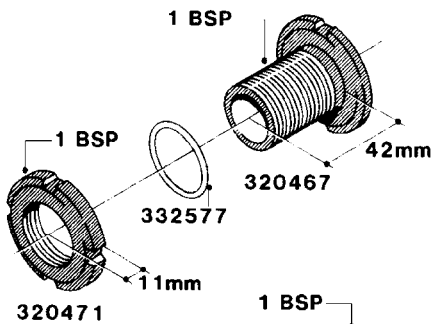

L0030

FITTINGS - HEXAGON NIPPLES
L0030-HIN, 01:01:16

Page 1
Date 12.08.2020 9:36

parts-n°	order qty	description
10015303	1	FITT.PO.HN 1.00X1.00 M1000
10425003	1	FITT.PO.HN 1.25X1.00 MCPHEE
320132	1	FITT.DK HN 1" BSP
320176	1	FITT.DK HN 3/8"X1/2" BSP
320445	1	FITT.DK HN 1/4"X3/8" BSP
320655	1	FITT.DK HN 1/2"-1/2" BSP
320692	1	FITT.DK HN 3/8'BSPX1/4'NPT
320703	1	FITT.DK HN 3/8BSP X1/2 &1/4NPT
320725	1	FITT.DK NIPPLE 3/8"-3/8" BSP
320902	1	FITT.DK HN 3/8'X 1/4' BSP
390232	1	FITT.DK HN 1-1/2' X 1-1/4' BSP
390276	1	FITT.DK HN 1'BSP

L0040

FITTINGS - NIPPLES & ELBOWS
L0040-HIN, 01:01:16

Page 1
Date 12.08.2020 9:36

parts-n°	order qty	description
10530803	1	FITT.PO.SE 2.00X2.00 45 DEG.
320191	1	FITT.DK ELB 3/8' BSP 45 DEGREE
320482	1	FITT.DK ELB. 1/2" BSP 60 DEG.
320596	1	FITT.DK ELB 3/8'-1/2'BSP 45DEG
320607	1	FITT.DK HN 3/8M X 3/8F BSP LNG
320633	1	FITT.DK HN 3/8"M X 3/8"F BSP
321451	1	FITT.DK ELB.1-1/2 X1-1/4 80DEG
321532	1	FITT.DK REDUC 3/4' X 1/2' BSP
390233	1	FITT.DK REDUC 1-1/2" X 1" BSP

L0050

parts-n°	order qty	description
242594	1	O-RING D14 X 1.78 SCH.70-EPDM
320294	1	FITT.DK TEE 3/8X3/8HB X1/2"BSP
320305	1	FITT.DK HB 3/4'- 3/4' BSP
320386	1	FITT.DK TEE 3/8X3/8HB X3/8"BSP
320397	1	FITT.DK ELB 3/8"HB X 3/8" BSP
320401	1	FITT.DK TEE 1/2X1/2HB X1/2"BSP
320412	1	FITT.DK TEE 1/2X1/2HB X3/8'BSP
320423	1	FITT.DK ELB 1/2'HB X 3/8' BSP
320891	1	FITT.DK HB 3/8'- 3/8' BSP
320972	1	FITT.DK HB 5/16'- 1/4' BSP
322046	1	FITT.DK TEE 1/2X1/2HB X3/4'BSP
322048	1	FITT.DK TEE 3/4X3/4HB X3/4'BSP
330595	1	O-RING D24.6/D20X2.1 -3/4"
333137	1	FITT.DK CONN.1/2" F.NOZZ. DOUB
333141	1	FITT.DK CONN.1/2" F.NOZZ.SING
334041	1	FITT.DK CONN.3/4' F.NOZZ. SING
334042	1	FITT.DK CONN.3/4' F.NOZZ. DOUB
334195	1	FITT.DK ELB. 3/4"HB X 3/4"HB
10012103	1	FITT.PO.HB 1.25X1.50 IMB1012
10014003	1	FITT.PO.HB 1.25X1.25 IMB1010
10036903	1	FITT.PO.HB 1.50X1.50 IMB1212
28019303	1	FITTING HB ELB 3/4NPT-3/4HOSE
61016500	1	HOSE TAIL 3/4" 90°+RG CAP 3/4"
72026700	1	NOZZLE TUBE ADAPTER W/O-RING