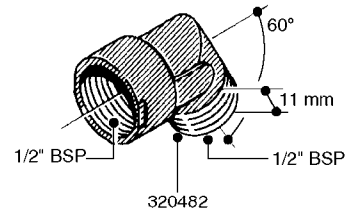

L0030

FITTINGS - HEXAGON NIPPLES
L0030-HIN, 01:01:16

Page 1
Date 12.08.2020 9:36

parts-n°	order qty	description
10015303	1	FITT.PO.HN 1.00X1.00 M1000
10425003	1	FITT.PO.HN 1.25X1.00 MCPHEE
320132	1	FITT.DK HN 1" BSP
320176	1	FITT.DK HN 3/8"X1/2" BSP
320445	1	FITT.DK HN 1/4"X3/8" BSP
320655	1	FITT.DK HN 1/2"-1/2" BSP
320692	1	FITT.DK HN 3/8'BSPX1/4'NPT
320703	1	FITT.DK HN 3/8BSP X1/2 &1/4NPT
320725	1	FITT.DK NIPPLE 3/8"-3/8" BSP
320902	1	FITT.DK HN 3/8'X 1/4' BSP
390232	1	FITT.DK HN 1-1/2' X 1-1/4' BSP
390276	1	FITT.DK HN 1'BSP