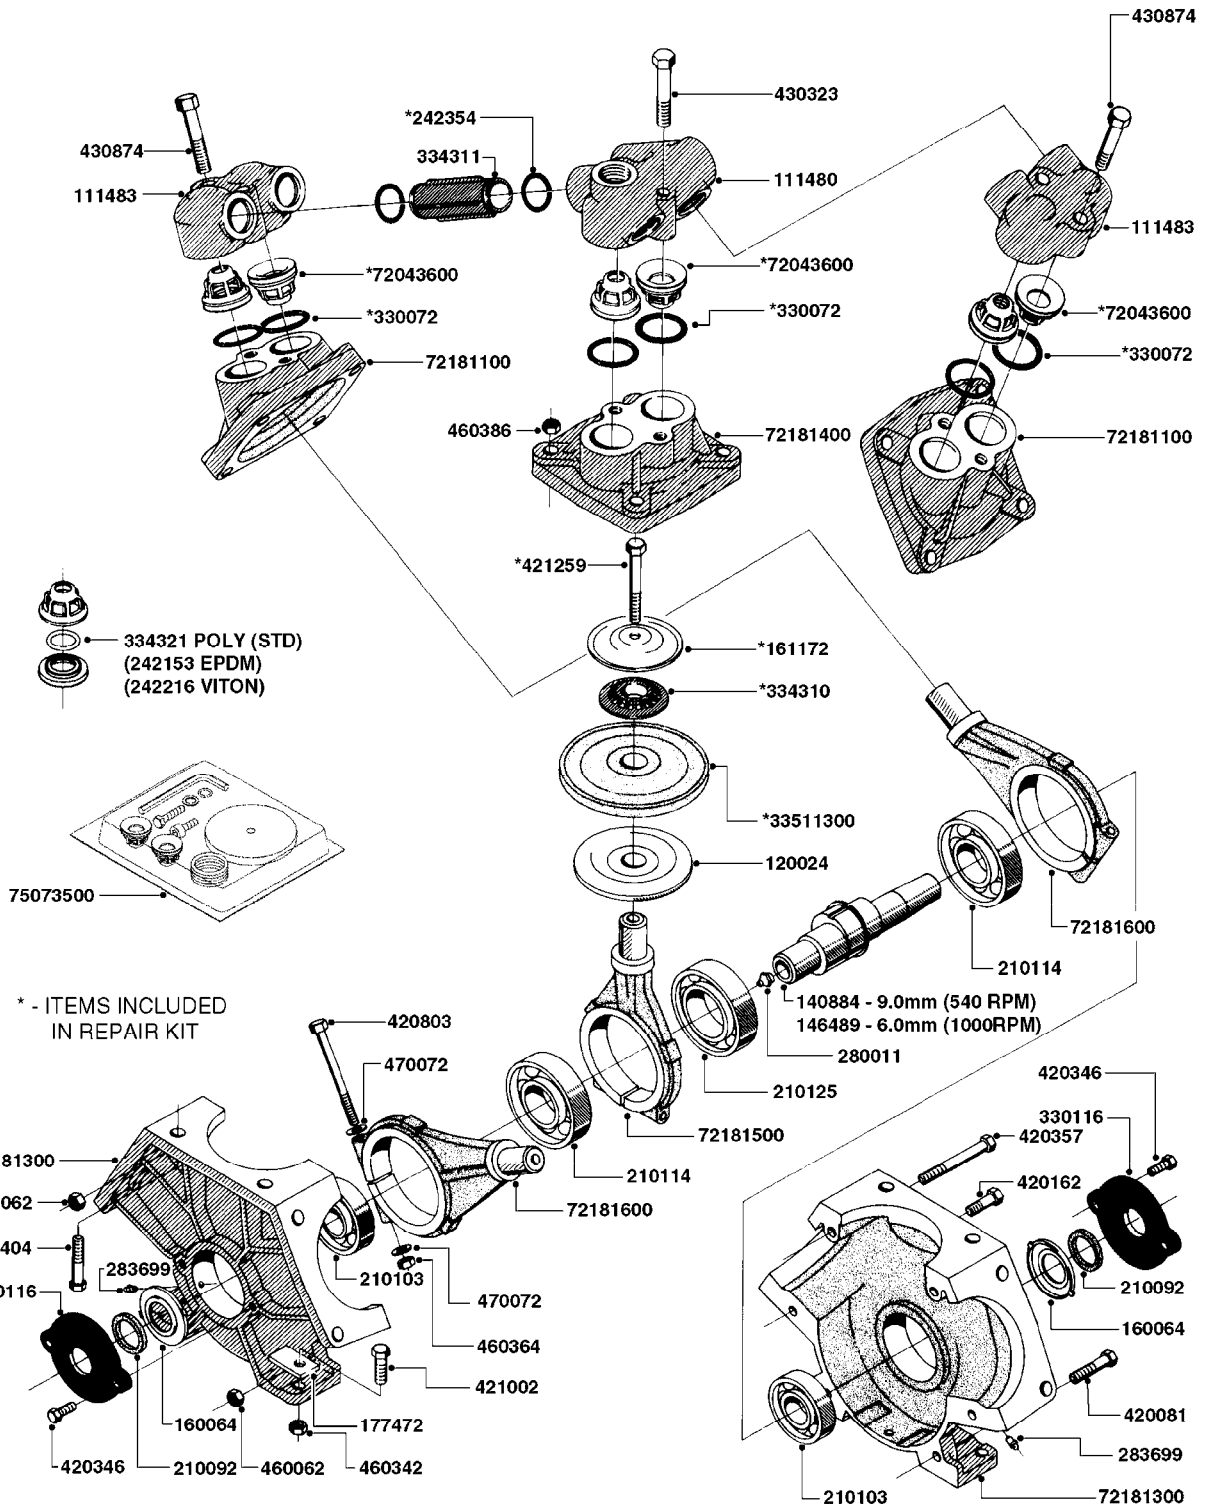

A0220

PUMP - 1302 W/ MOUNTING BASE
A0220-HIN, 27:04:17

Page 1

Date 12.08.2020 9:35

parts-n°	order qty	description
111480	1	VALVE HEAD 1302 CENTER
111483	1	VALVE HEAD SIDE 1302
120024	1	DIAPHRAGM BACK DISC 1200-1300
140884	1	CRANK SHAFT MODEL 1300-9
146489	1	CRANK SHAFT MODEL 1302-6MM
160064	1	DUST PLATE
161172	1	DIAPHRAGM DISC F. 1203/1303
177472	1	BRACKET 25 X 5
210092	1	SEAL FELT D43/30X5
210103	1	BEARING BALL 6306
210114	1	BEARING BALL 6308
210125	1	BEARING BALL 6210
242153	1	O-RING D26X4 EPDM
242216	1	O-RING VITON F/1202/1302/462
242354	1	O-RING D32.2X3.0 VITON
280011	1	GREASE NIPPLE 1/8" SAE H TR
283699	1	GREASE NIPPLE M6X1
330072	1	O-RING D53.5/D45.5X4
330116	1	SEAL RETAINER, MODEL 1300
334310	1	NYLON WASHER 1202/1302/462
334311	1	CONNECTION PIPE INLET MOD.1302
334321	1	O-RING POLY. 34.0x26.0x4.0
420081	1	BOLT HEX 8.8 DEL 3/8"X40MM
420162	1	BOLT HEX 8.8 DEL 3/8"X15MM
420346	1	BOLT HEX 8.8 DEL 3/8"X 25MM
420357	1	BOLT HEX 8.8 RAW 3/8"X85MM
420803	1	BOLT HEX 8.8 DEL M8X90
421002	1	BOLT HEX 8.8 DEL M10X30 FT DIN933
421259	1	BOLT HEX UNC7/16"x2.25" 18-8SS
430323	1	BOLT HEX 8.8 DEL M12X60
430404	1	BOLT HEX 8.8 DEL M12X50
430874	1	SCREW SET 8.8 DEL M12X70 FT
460062	1	NUT HEX 3/8" GALV.
460342	1	NUT HEX M10 DEL DIN934
460364	1	NUT HU M8 A2 SS DIN934
460386	1	NUT HEX M12X1.75
470072	1	WASHER D15/D8X.5 LOCK
33511300	1	DIAPHRAGM 1202-1303 POLY 2006
72043600	1	VALVE FOR 462/463
72181100	1	DIAPHRAGM COVER 1203/1303+BLTS
72181300	1	PUMP CASTING 1300 RED W/BOLTS
72181400	1	DIAPHRAGM COVER 1303 W/BOLTS
72181500	1	CONNECTING ROD, CENTER 1303
72181600	1	CONNECTING ROD, SIDE MOD.1300
75073500	1	PUMP KIT 1300/1302 "06"