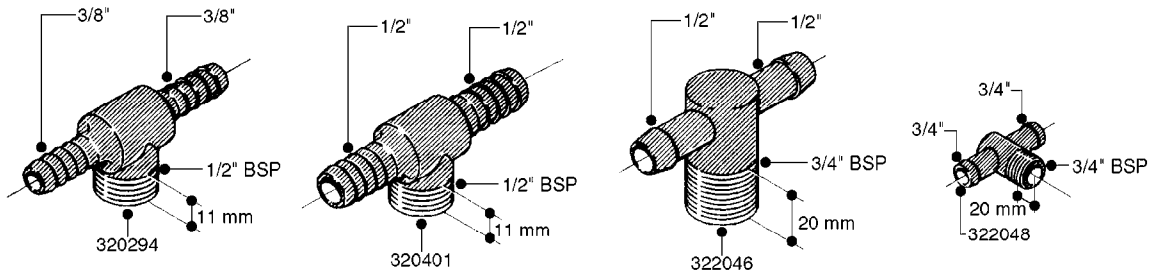

L0050

parts-n°	order qty	description
242594	1	O-RING D14 X 1.78 SCH.70-EPDM
320294	1	FITT.DK TEE 3/8X3/8HB X1/2"BSP
320305	1	FITT.DK HB 3/4'- 3/4' BSP
320386	1	FITT.DK TEE 3/8X3/8HB X3/8"BSP
320397	1	FITT.DK ELB 3/8"HB X 3/8" BSP
320401	1	FITT.DK TEE 1/2X1/2HB X1/2"BSP
320412	1	FITT.DK TEE 1/2X1/2HB X3/8'BSP
320423	1	FITT.DK ELB 1/2'HB X 3/8' BSP
320891	1	FITT.DK HB 3/8'- 3/8' BSP
320972	1	FITT.DK HB 5/16'- 1/4' BSP
322046	1	FITT.DK TEE 1/2X1/2HB X3/4'BSP
322048	1	FITT.DK TEE 3/4X3/4HB X3/4'BSP
330595	1	O-RING D24.6/D20X2.1 -3/4"
333137	1	FITT.DK CONN.1/2" F.NOZZ. DOUB
333141	1	FITT.DK CONN.1/2" F.NOZZ.SING
334041	1	FITT.DK CONN.3/4' F.NOZZ. SING
334042	1	FITT.DK CONN.3/4' F.NOZZ. DOUB
334195	1	FITT.DK ELB. 3/4"HB X 3/4"HB
10012103	1	FITT.PO.HB 1.25X1.50 IMB1012
10014003	1	FITT.PO.HB 1.25X1.25 IMB1010
10036903	1	FITT.PO.HB 1.50X1.50 IMB1212
28019303	1	FITTING HB ELB 3/4NPT-3/4HOSE
61016500	1	HOSE TAIL 3/4" 90°+RG CAP 3/4"
72026700	1	NOZZLE TUBE ADAPTER W/O-RING