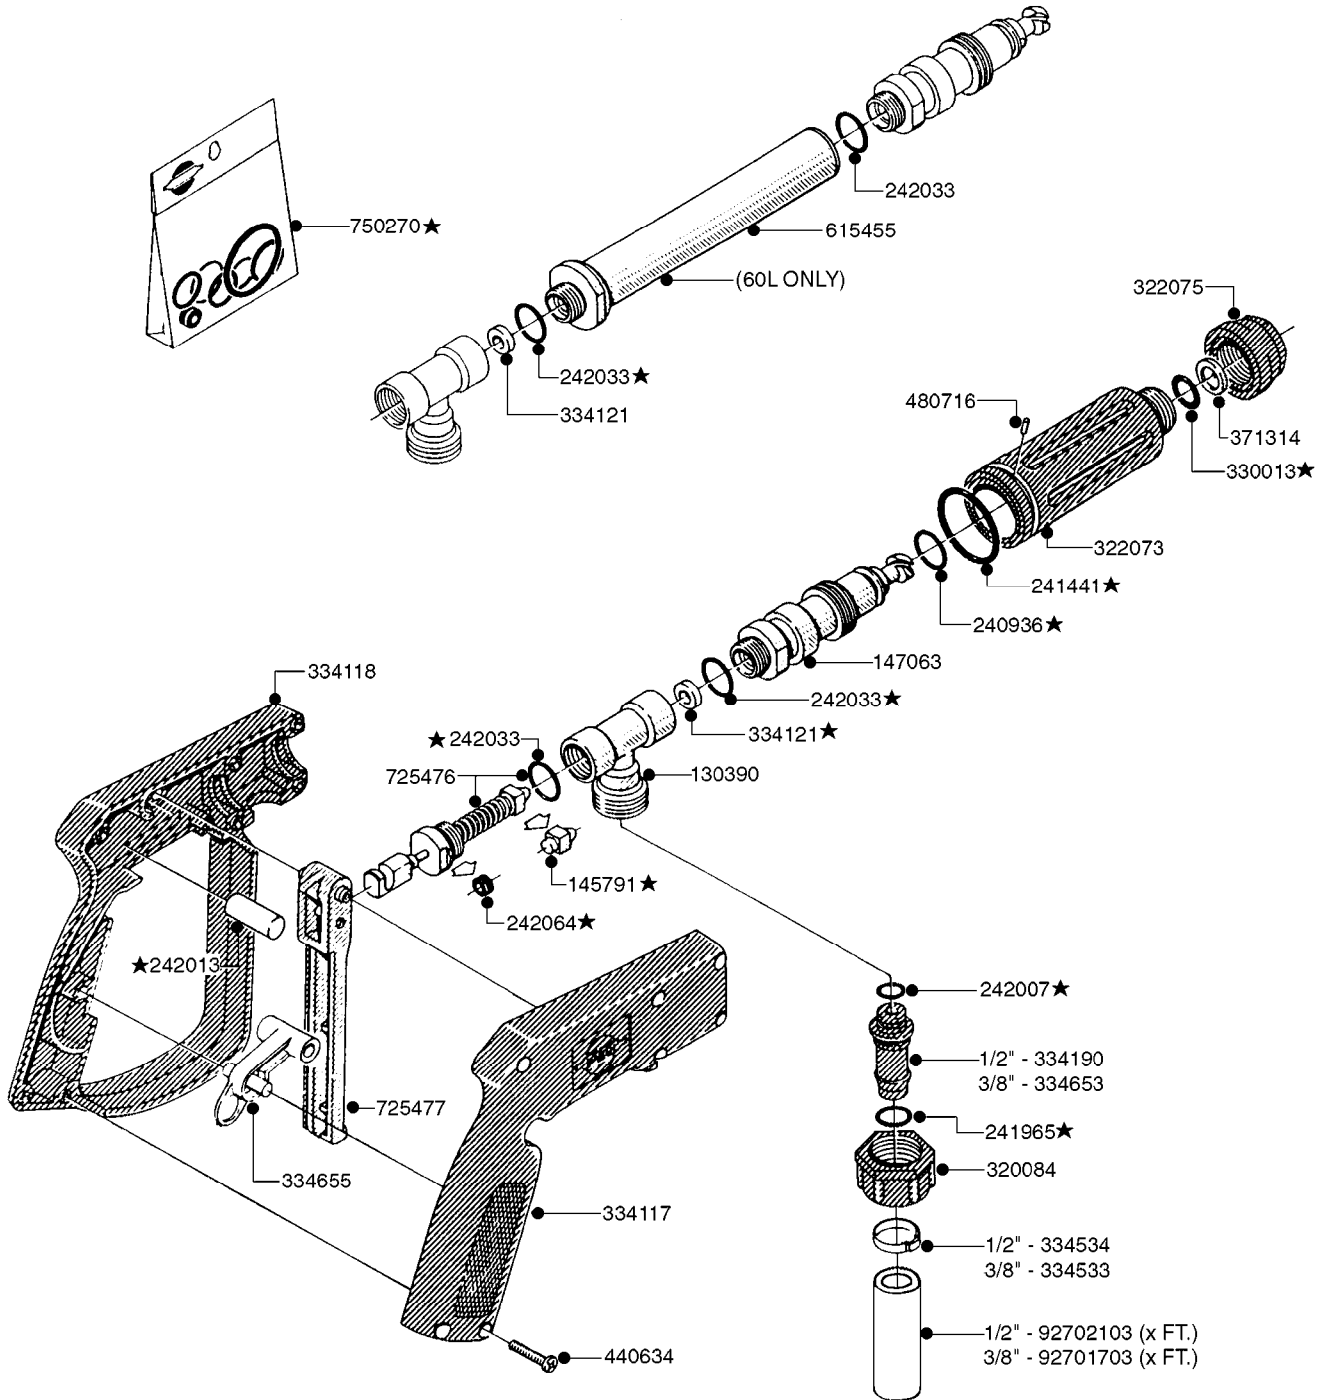

COMPLETE ASSEMBLY:
843197 - 60L
843196 - 60S

COMPLETE ASSEMBLIES
WHOLEGOODS ITEMS

K0480

HANDGUN TYPE 60S/60L POST 95
K0480-HIN, 01:01:16

Page 1

Date 12.08.2020 9:36

parts-n°	order qty	description
130390	1	TEE 3/8'X 1/2' BSP F.TYPE 60S
145791	1	CONE FOR ON/OFF
147063	1	SWIRL F.SPRAY GUN TYPE 60
240936	1	O-RING D13.3X2.4 NITRIL
241441	1	O-RING D29.3X3
241965	1	O-RING Ø12.1 X 1.6 NITRILE
242007	1	O-RING Ø9.1 X 1.6 NITRILE
242013	1	SPRING RUBBER F/TRIGGER
242033	1	O-RING Ø14.1 X 1.6 NITRILE
242064	1	SLEEVE RUBBER 3X8X4MM
320084	1	FITT.DK NUT 1/2" BSP
322073	1	HOUSING F.SWIRL TYPE 60S H.G.
322075	1	HOUSING F. NOZZLE
330013	1	O-RING 2.5 X 10 PUR
334117	1	HANDLE PIECE RIGHT F.60S/60L
334118	1	HANDLE PIECE LEFT F.60S/60L
334121	1	SEAT FOR ON-OFF TYPE
334190	1	FITT.DK HB 1/2' F. PISTOL 60S
334533	1	CLAMP HOSE PLASTIC 3/8"
334534	1	CLAMP HOSE PLASTIC 1/2"
334653	1	FITT.DK HB 3/8' F.HANDGUN
334655	1	TRIGGER SAFETY F.60S/60L GUN
371314	1	NOZZLE CERAMIC 1099-20
440634	1	SCREW 5/8"
480716	1	PIN D3X6 STAINLESS
615455	1	TUBE F.LANCE TYPE 60L
725476	1	SPINDLE
725477	1	TRIGGER
750270	1	GASKET KIT F.SPRAY GUN
843196	1	SPRAY GUN KIT TYPE 60 SHORT
843197	1	HANDGUN KIT TYPE 60 LONG
92701703	1	HOSE R X3/8" X300PSI WP X0012"
92702103	1	HOSE R X1/2" X300PSI WP X0012"