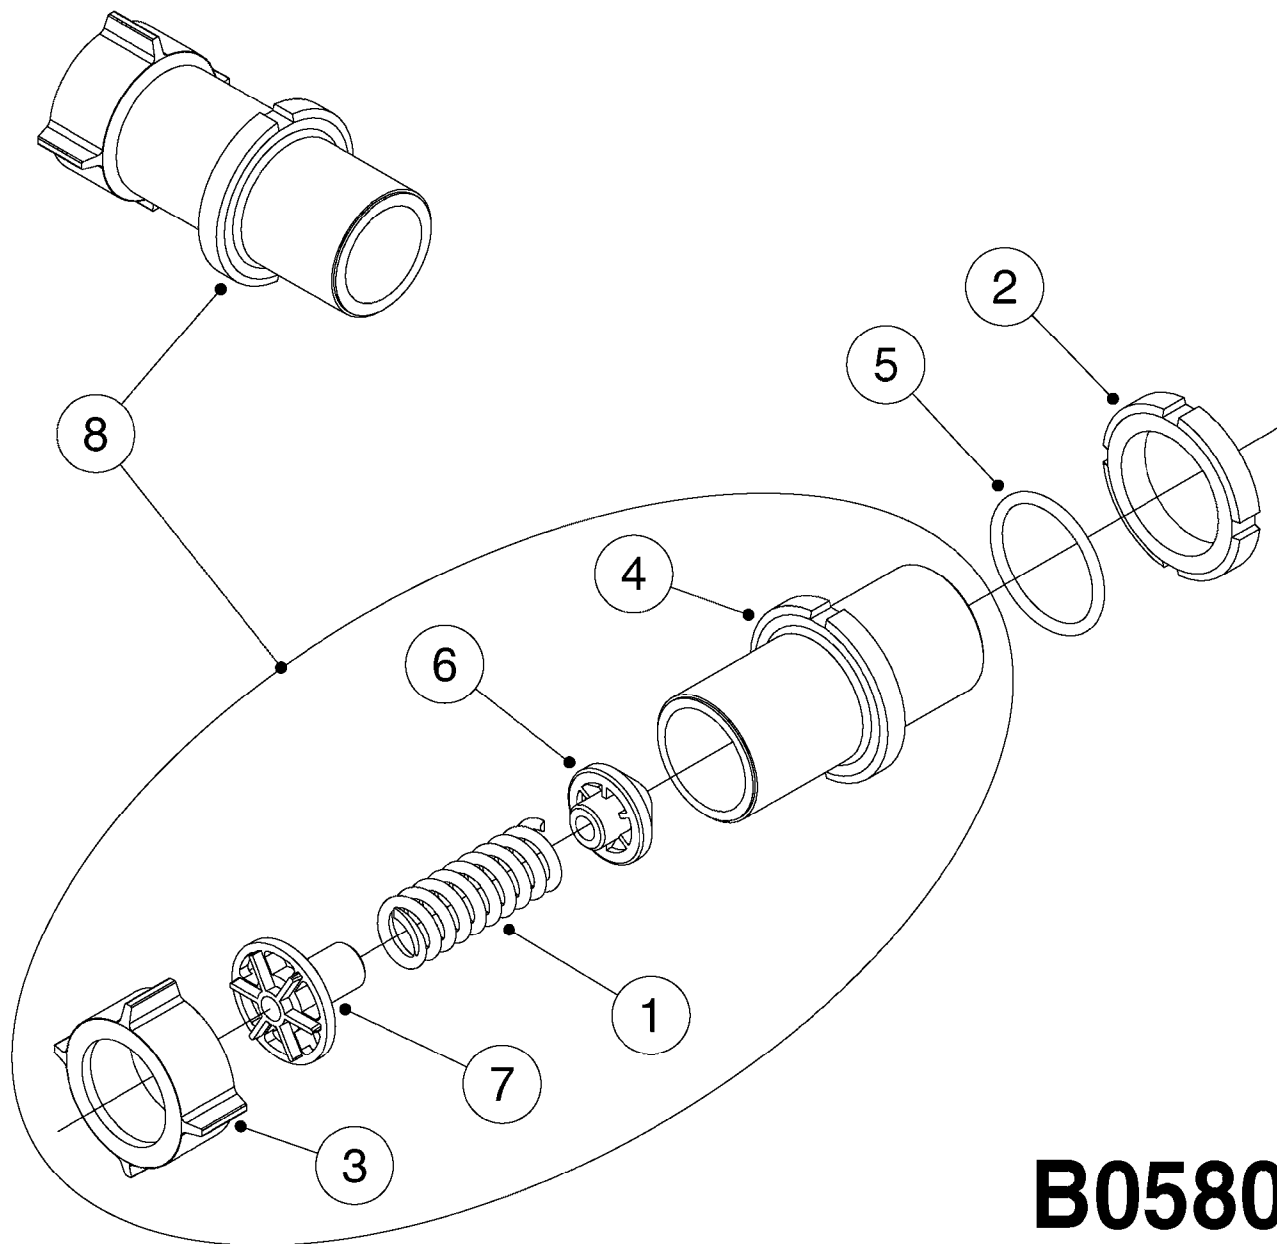

B0540

SMART VALVE-S93 MANIFOLD VALVE
B0540-HIN, 01:01:16

Page 1

Date 12.08.2020 9:35

parts-n°	order qty	description
145997	1	FITT.DK S-93 FORK
147767	1	PIN 5Ø X 60 S-93 DOUBLE CLAMP
240936	1	O-RING D13.3X2.4 NITRIL
242047	1	O-RING 89.5 X 3.0 VITON
242316	1	O-RING D84.5X3.0 NITRIL
242475	1	O'RING D56.52x5.33 SH70-VITON
322327	1	HOUSING, VALVE, S93, 220 PSI
322328	1	END CAP F.VALVE S-93
322354	1	THRUST PLATE F.3-WAY VALVES-93
390543	1	SEAT F.BALL 3-WAY VALVE S-93
391019	1	BALL F.2 WAY S93 SMART VALVE
391020	1	BALL F.3 WAY S93 SMART VALVE
391023	1	SMART VALVE MOUNTING BRACKET
420862	1	BOLT HEX 8.8 DEL M10X16 FT
440681	1	SCREW F. PLASTIC 4MM X 14LG SS
460423	1	NUT HEX M10X1.50 LOCK DIN985A2 SS
471122	1	WASHER, M10, Ø20/10.5X 2.0, SS
14010100	1	SPINDLE F.SMART VALVE S-93
14027800	1	SPINDLE F.SMART VALVE S-93
61025400	1	HANDLE SMART VALVE
72137900	1	VALVE S93 "V1" SMART VALVE
72138000	1	VALVE S93 "V2" SMART VALVE
72138600	1	VALVE S93 "V3" SMART VALVE
72142700	1	VALVE S93 "V4" SMART VALVE