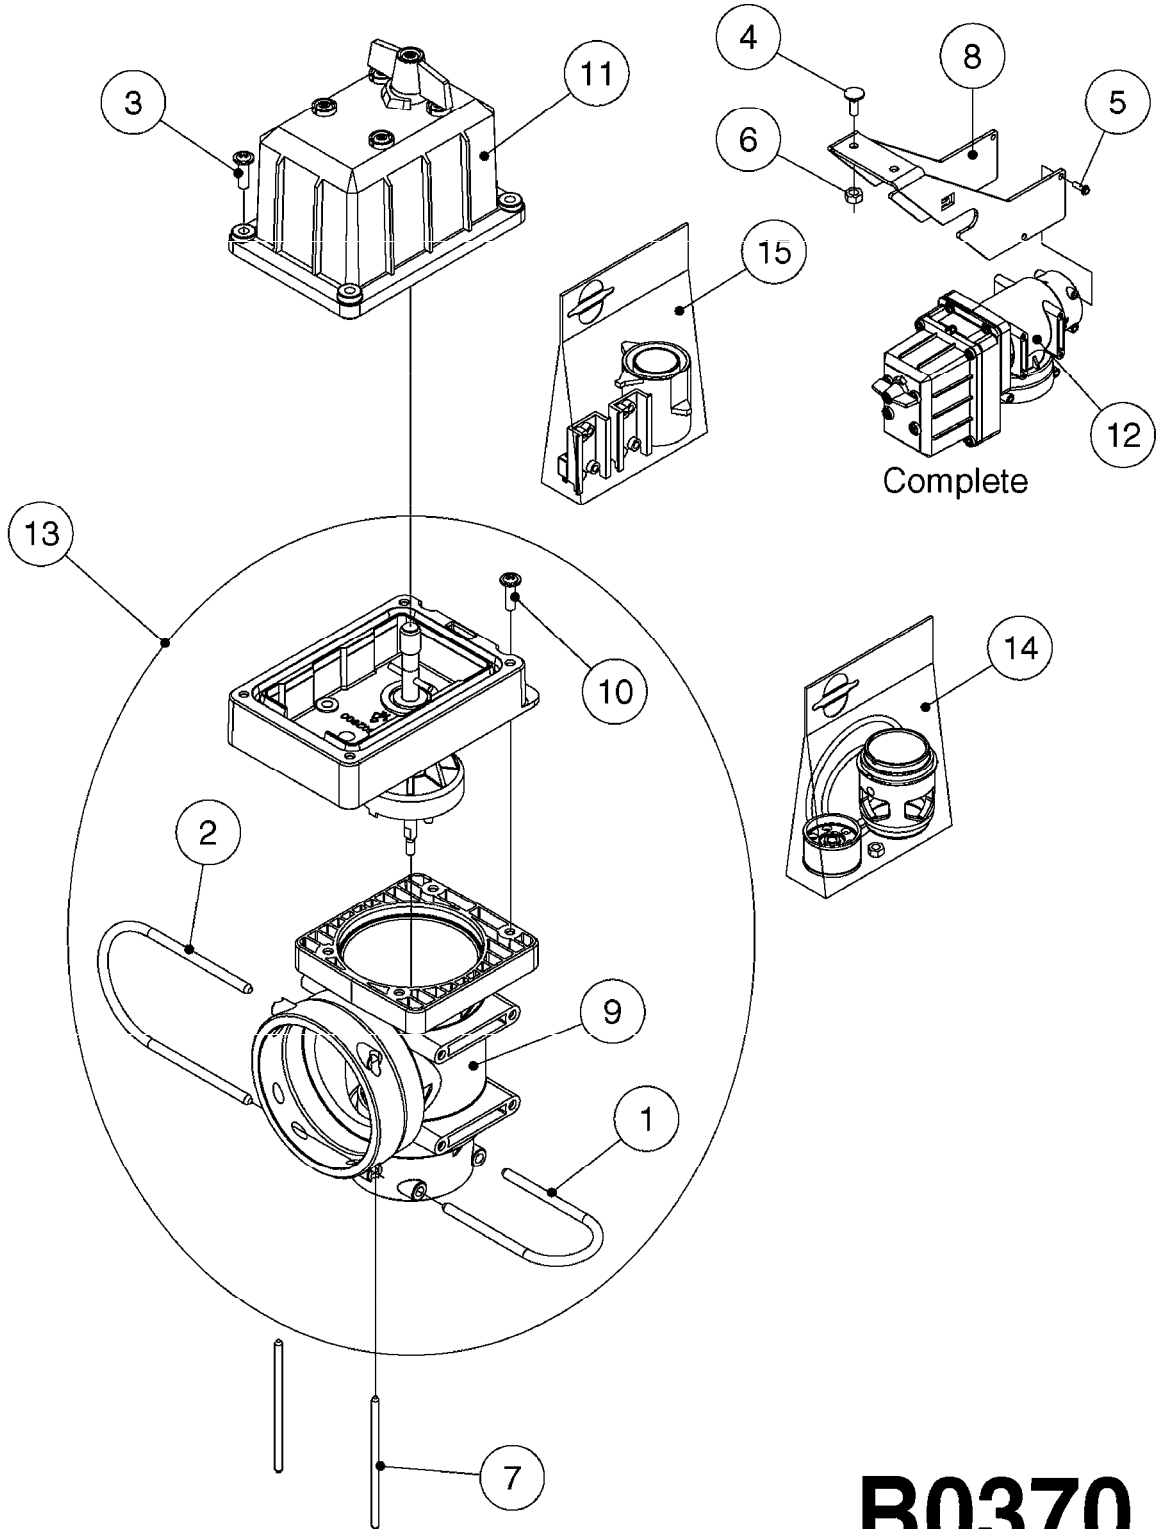

B0370

PRESSURE REGULATOR - S93 06
B0370-HIN, 12:05:16

Page 1
Date 12.08.2020 9:35

Pos.	parts-n°	order qty	description
1	145996	1	FITT.DK S-67 FORK
2	145997	1	FITT.DK S-93 FORK
3	440677	1	SCREW F. PLASTIC 5X20 SS
4	440695	1	BOLT CARRIAGE M8X25
5	440698	1	SCREW F.PLASTIC 6X18 SS HEXHD
6	460143	1	LOCK NUT M8 SST A2 DIN985
7	480487	1	PIN M5X60 SLOTTED GALV
8	16244000	1	BRACKET FOR REG. NAV, PAINTED NAVIGATOR PLATFORM BRACKET
9	33510800	1	HOUSING F.PRESS.REG.S67/S93
10	44076200	1	SCREW WN5451 5X16 SS TORX
11	72374200	1	MOTOR HOUS.REG.1:150 ENCODER
12	72374300	1	REGUL S67/S93 ASSY W SS CONE
12	72425500	1	REGULATOR S67/S93 CROSS-DRILL
12	72678700	1	REGULATOR S67/S93 CROSS-DRILL CERAMIC COMPONENTS
13	72481600	1	BAG W. CONSOLE&SPINDLE COMPL
14	72678900	1	BAG W.CONE/CYL/GASKET CERAMIC CERAMIC COMPONENTS
14	74190800	1	BAG W.CONE/CYL. AND GASKET. SYNTAL
15	74187500	1	SWITCH 5A PRESS.REG REP.KIT 08