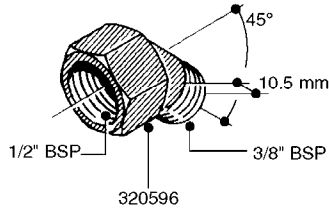

L0030

FITTINGS - HEXAGON NIPPLES
L0030-HIN, 01:01:16

Page 1
Date 12.08.2020 9:36

parts-n°	order qty	description
10015303	1	FITT.PO.HN 1.00X1.00 M1000
10425003	1	FITT.PO.HN 1.25X1.00 MCPHEE
320132	1	FITT.DK HN 1" BSP
320176	1	FITT.DK HN 3/8"X1/2" BSP
320445	1	FITT.DK HN 1/4"X3/8" BSP
320655	1	FITT.DK HN 1/2"-1/2" BSP
320692	1	FITT.DK HN 3/8'BSPX1/4'NPT
320703	1	FITT.DK HN 3/8BSP X1/2 &1/4NPT
320725	1	FITT.DK NIPPLE 3/8"-3/8" BSP
320902	1	FITT.DK HN 3/8'X 1/4' BSP
390232	1	FITT.DK HN 1-1/2' X 1-1/4' BSP
390276	1	FITT.DK HN 1'BSP