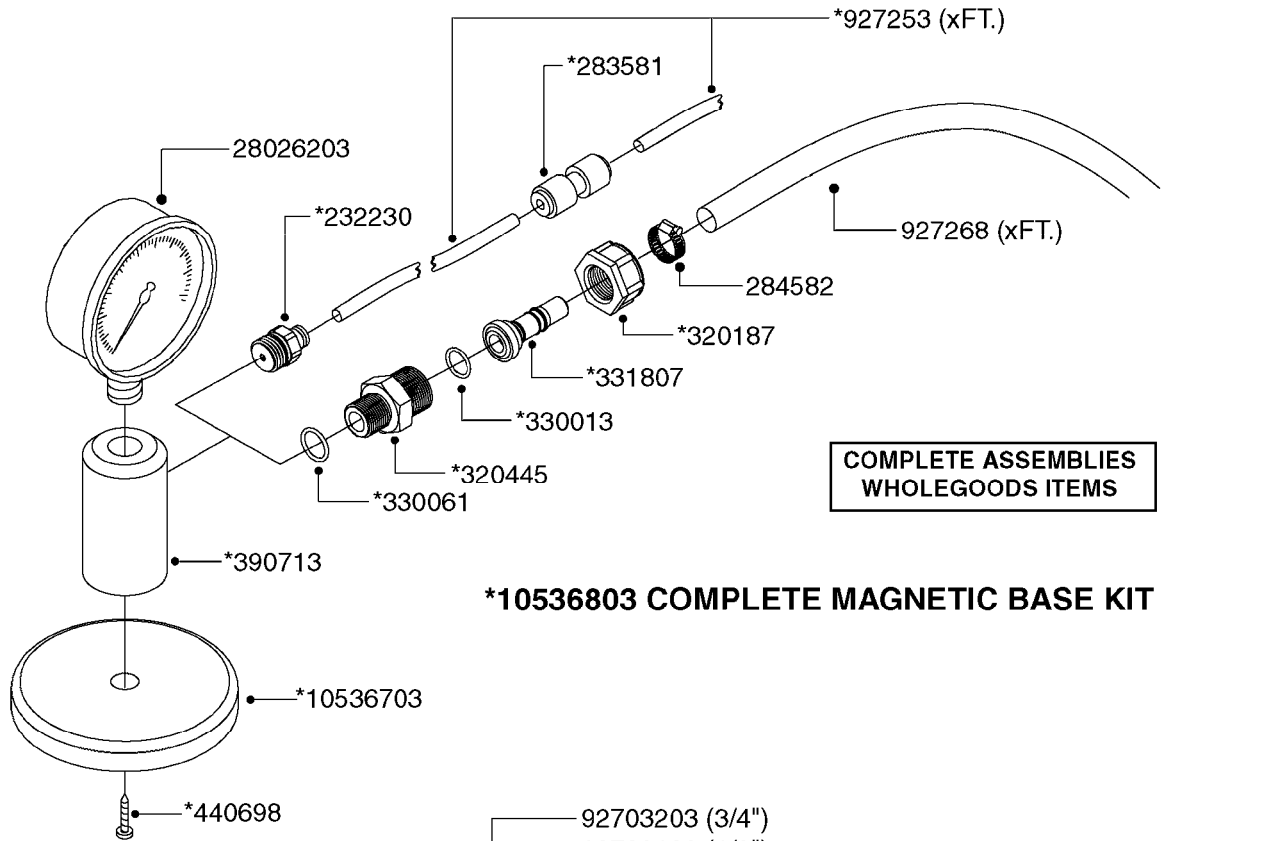

COMPLETE ASSEMBLIES
WHOLEGOODS ITEMS

70043903 - COMPLETE ASSEMBLY

K0680

REMOTE GAUGE-ESC SPRAYERS-4"
K0680-HIN, 01:01:16

Page 1
Date 12.08.2020 9:36

parts-n°	order qty	description
145632	1	FITT.DK HB 1/4' BRASS F.GUAGE
146210	1	NUT 1/4'BSP BRASS
282391	1	CLAMP HOSE CRIMP 5/16'
320972	1	FITT.DK HB 5/16'- 1/4' BSP
330396	1	O-RING D11.2/D6.6X3.2
421046	1	BOLT HEX M8X25/25 A2 SS DIN933
460143	1	LOCK NUT M8 SST A2 DIN985
927268	1	HOSE BLUE PVC X 1/4 X 0012"
10028603	1	WASHER LOCK 5/16'
10428003	1	BKT. FOR ESC GAUGE KIT
28026103	1	GAUGE 200PSI/BR,4",1/4"BSP-BTM
70043903	1	*GAUGE KIT,4" OP UNIT INFEILD