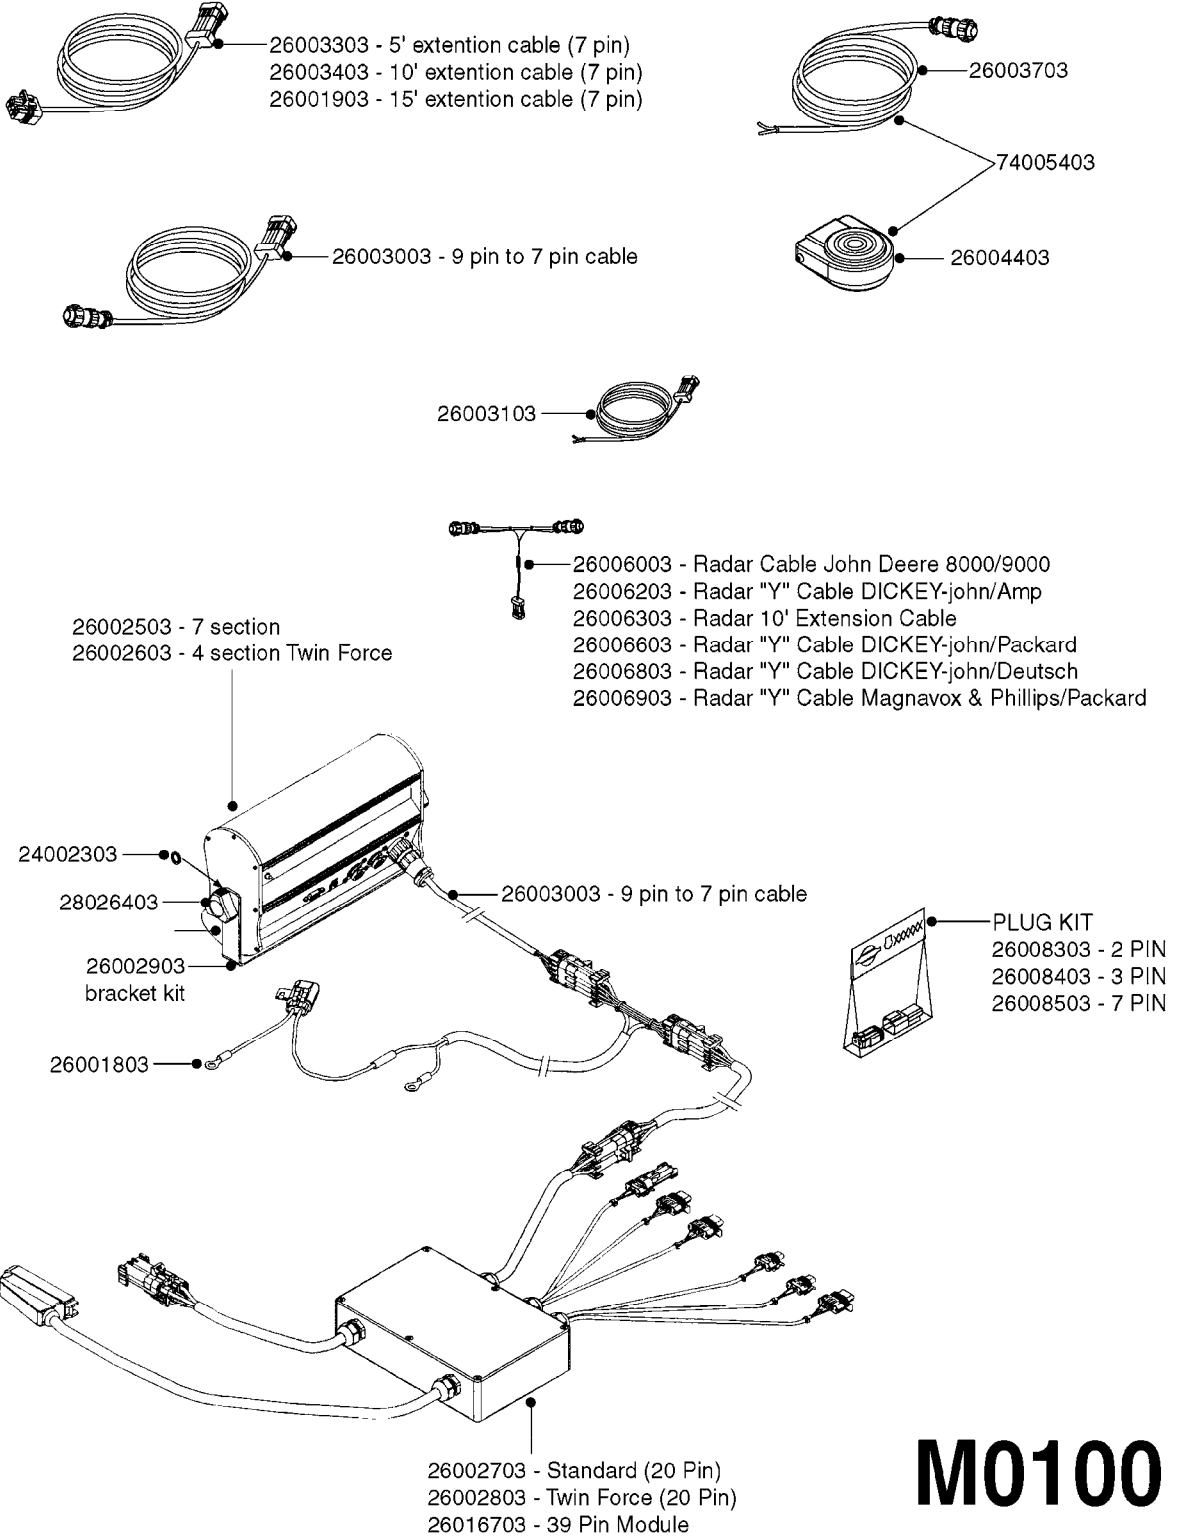

MUSTANG 3500 CONTROLLER
M0100-HIN, 01:01:16

Page 0
Date 12.08.2020 9:36

MUSTANG 3500 CONTROLLER
M0100-HIN, 01:01:16

Page 1
Date 12.08.2020 9:36

parts-n°	order qty	description
24002303	1	WASHER, RUBBER
26001803	1	POWER CABLE
26001903	1	15' 7-PIN EXTENSION CABLE
26002503	1	MUSTANG 3500/7 CONSOLE
26002603	1	MUSTANG 3500/4/TF CONSOLE
26002703	1	MUSTANG 3500/20PIN SC MODULE
26002803	1	MUSTANG 3500/20PIN TF SC MODUL
26002903	1	MUSTANG 3500 CONSOLE MNT KIT
26003003	1	MUSTANG 3500 CONSOLE CABLE
26003103	1	MUSTANG 3500/7 SC MOD CNECT KT
26003303	1	MUSTANG/FM 5FT 7PIN EXT CABLE
26003403	1	MUSTANG/FM 10FT 7PIN EXT CABLE
26003703	1	MUSTANG RUN/HOLD ADAPT CABLE
26004403	1	SWITCH, FOOT
26006003	1	MUSTANG RADR CBLE JD 8000/9000
26006203	1	MUSTANG RDR "Y" CABLE DCKY-JHN
26006303	1	MUSTANG RDR EXTNSN CABLE 10FT
26006603	1	MUSTANG RDR"Y"CABLE D-J PACKRD
26006803	1	MUSTANG RDR"Y"CABLE D-J DEUTS.
26006903	1	MUSTANG RDR"Y"CABLE MAG.PHILIP
26008303	1	MICRO TRAK PLUG KIT - 2 PIN
26008403	1	MICRO TRAK PLUG KIT - 3 PIN
26008503	1	MICRO TRAK PLUG KIT - 7 PIN
26016703	1	MUSTANG 3500/39PIN SC MODULE
28026403	1	KNOB, MUSTANG CONSOLE MOUNT
74005403	1	FOOT SWITCH FOR MUSTANG 3500