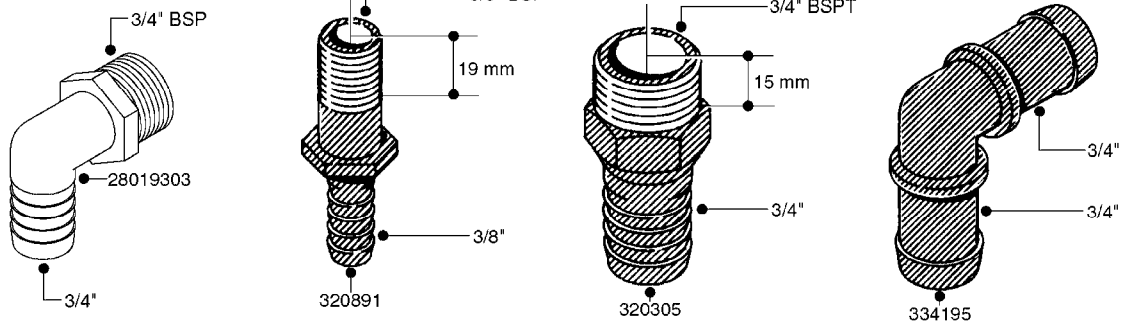

L0050

parts-n°	order qty	description
242594	1	O-RING D14 X 1.78 SCH.70-EPDM
320294	1	FITT.DK TEE 3/8X3/8HB X1/2"BSP
320305	1	FITT.DK HB 3/4'- 3/4' BSP
320386	1	FITT.DK TEE 3/8X3/8HB X3/8"BSP
320397	1	FITT.DK ELB 3/8"HB X 3/8" BSP
320401	1	FITT.DK TEE 1/2X1/2HB X1/2"BSP
320412	1	FITT.DK TEE 1/2X1/2HB X3/8'BSP
320423	1	FITT.DK ELB 1/2'HB X 3/8' BSP
320891	1	FITT.DK HB 3/8'- 3/8' BSP
320972	1	FITT.DK HB 5/16'- 1/4' BSP
322046	1	FITT.DK TEE 1/2X1/2HB X3/4'BSP
322048	1	FITT.DK TEE 3/4X3/4HB X3/4'BSP
330595	1	O-RING D24.6/D20X2.1 -3/4"
333137	1	FITT.DK CONN.1/2" F.NOZZ. DOUB
333141	1	FITT.DK CONN.1/2" F.NOZZ.SING
334041	1	FITT.DK CONN.3/4' F.NOZZ. SING
334042	1	FITT.DK CONN.3/4' F.NOZZ. DOUB
334195	1	FITT.DK ELB. 3/4"HB X 3/4"HB
10012103	1	FITT.PO.HB 1.25X1.50 IMB1012
10014003	1	FITT.PO.HB 1.25X1.25 IMB1010
10036903	1	FITT.PO.HB 1.50X1.50 IMB1212
28019303	1	FITTING HB ELB 3/4NPT-3/4HOSE
61016500	1	HOSE TAIL 3/4" 90°+RG CAP 3/4"
72026700	1	NOZZLE TUBE ADAPTER W/O-RING