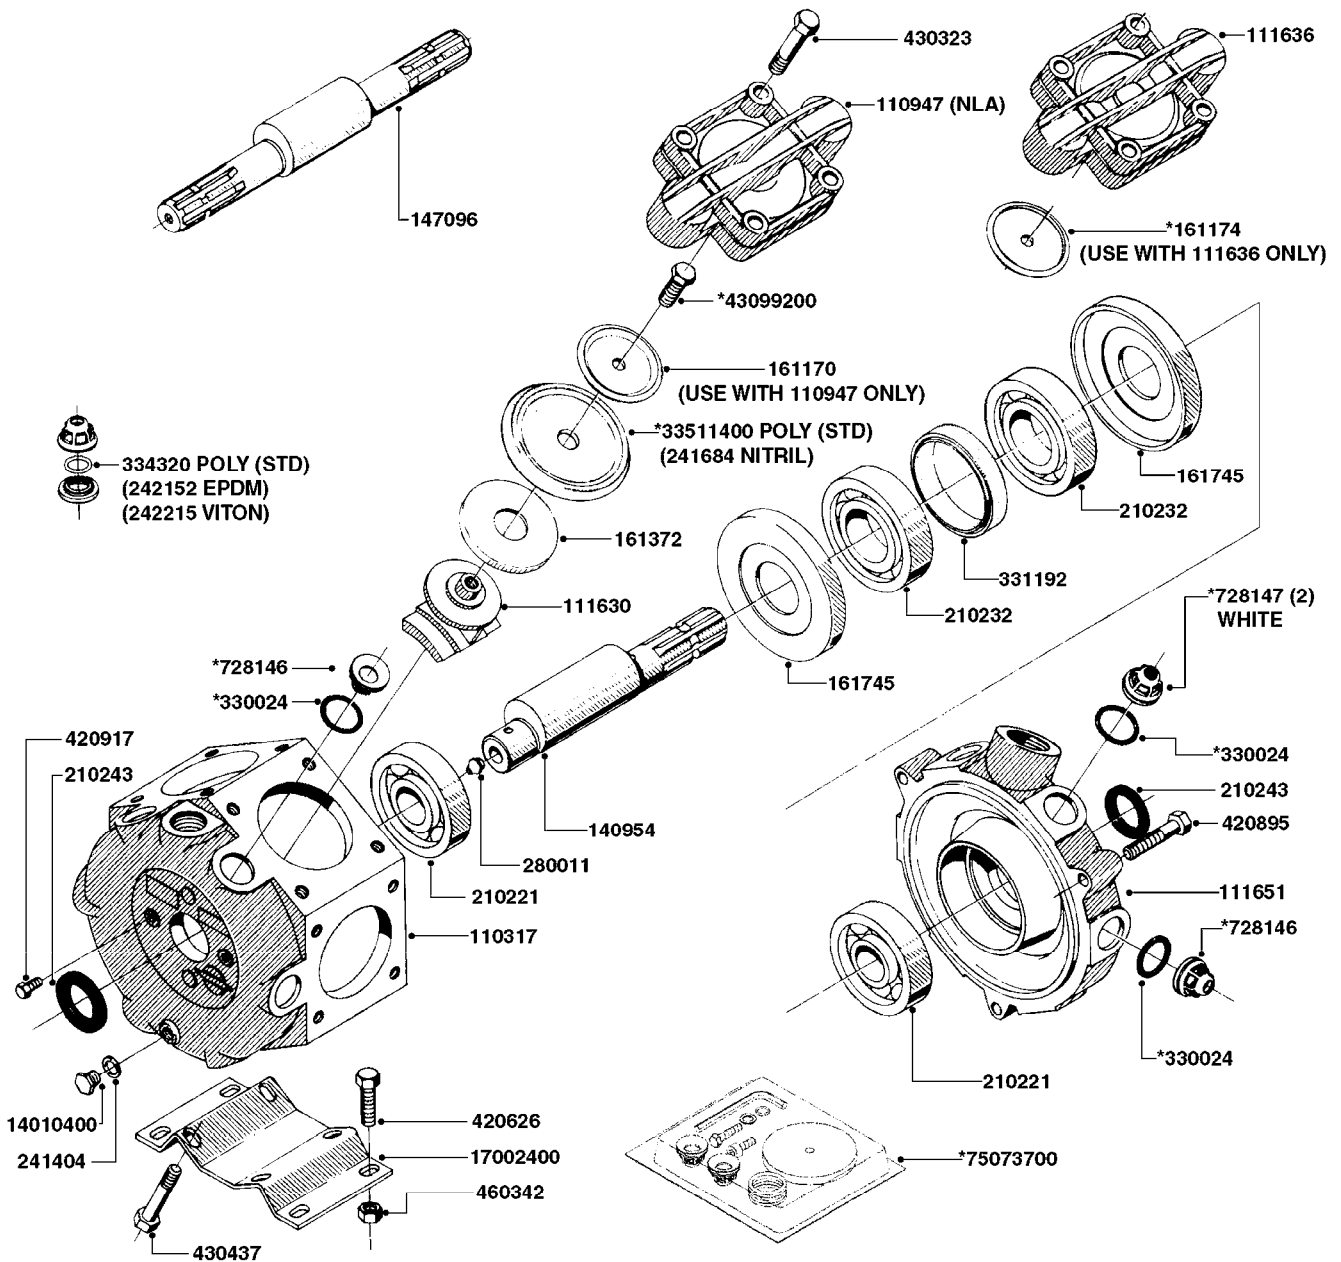

REPLACED BY 364 PUMPS
SEE PAGE A0280

A0250

PUMP - 361 W/MOUNTING BASE
A0250-HIN, 17:03:16

Page 1
Date 12.08.2020 9:35

parts-n°	order qty	description
110317	1	PUMP CASING MODEL 360/361 PNTD
110947	1	VALVE COVER MDL 361 (PAINTED)
111630	1	CONNECTING ROD 363/364-10 PUMP
111636	1	VALVE COVER 363 HEAVY DUTY
111651	1	CASTING F.363 1.5" PUMP(FRONT)
140954	1	CRANK SHAFT MODEL 360/361
147096	1	CRANK SHAFT 361/9.5 THROUGH
161170	1	DIAPH UPPER DISC, 321/361/363
161174	1	DIAPHRAGM DISC SS 361/363/364 PUMP
161372	1	DIAPHRAGM BACKING DISC,320-361
161745	1	METAL SPACER F.363/463
210221	1	BEARING BALL 6407
210232	1	BEARING BALL 6310
210243	1	SEAL OIL 35 X 47 X 7
241404	1	DOWTY SEAL 1/4"
241684	1	DEICER PARTS: DIAPHRAGM MODEL 361 NITRIL
242152	1	O-RING D18.2X3 EPDM
242215	1	O-RING D18X3 VITON
280011	1	GREASE NIPPLE 1/8' SAE H TR
330024	1	O-RING D41,1/D34.5 X 3,5
331192	1	SPACER, MODEL 361/363
334320	1	O-RING D18X3 POLYURETHANE
420626	1	BOLT HEX 8.8 DEL M10X20 FT
420895	1	BOLT HEX 8.8 RAW M10X60
420917	1	BOLT HEX 8.8 RAW M8X12 FT
430323	1	BOLT HEX 8.8 DEL M12X60
430437	1	BOLT HEX 8.8 RAW M12X65
460342	1	NUT HEX M10 DEL DIN934
728146	1	VALVE FOR 361(726890/707932)
728147	1	VALVE FOR 361 WHITE WITH HOLE
14010400	1	PLUG 1/4" BSP
17002400	1	FOOT F. 36X PUMP, RED
33511400	1	DIAPHRAGM PUMP 361/361/363/364 PUR
43099200	1	BOLT HEX SS M12 X 30 DIN933 A4
75073700	1	PUMP KIT 361/363 "06"