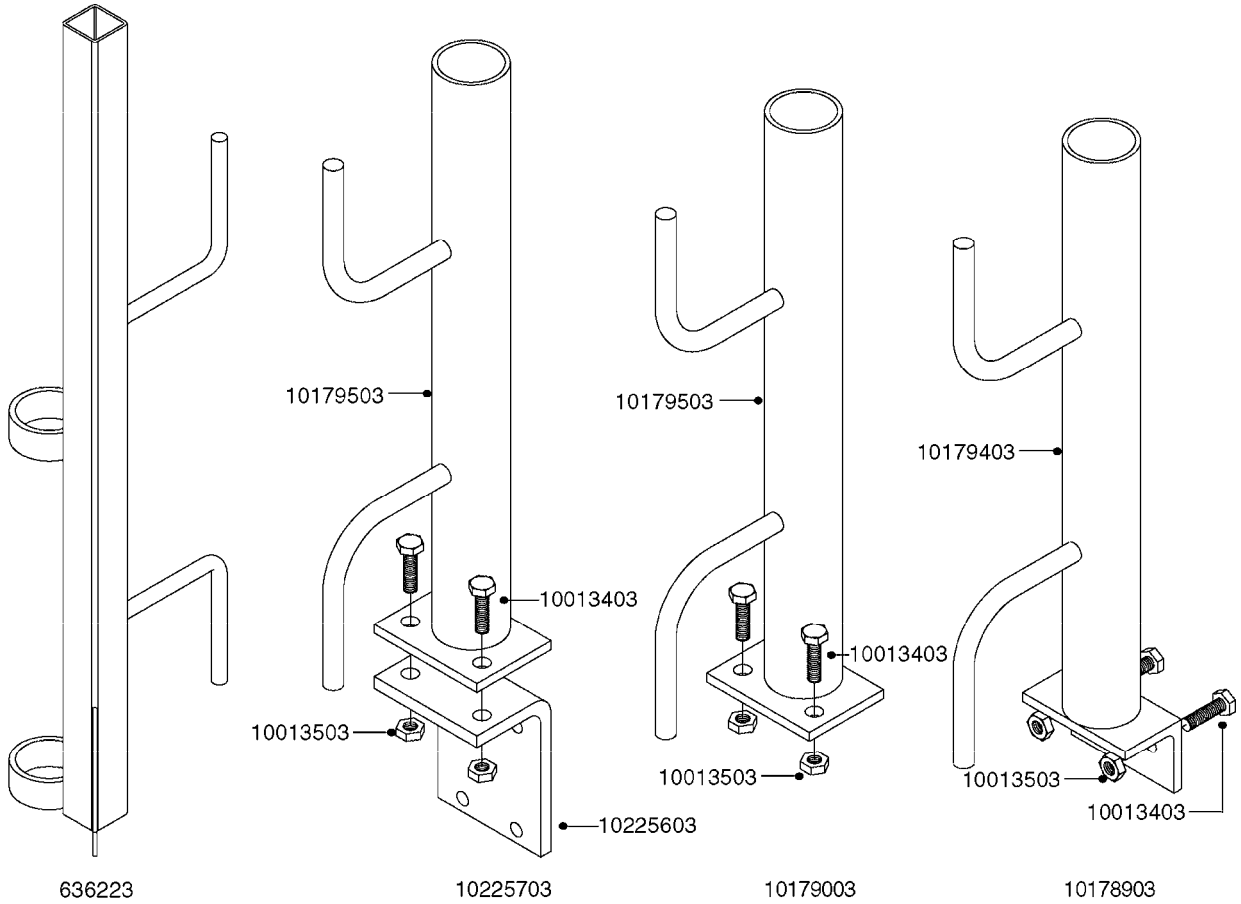

K0520

HOSE WRAPS
K0520-HIN, 05:12:19

Page 1
Date 12.08.2020 9:36

parts-n°	order qty	description
241965	1	O-RING Ø12.1 X 1.6 NITRILE
242007	1	O-RING Ø9.1 X 1.6 NITRILE
281551	1	BALL VALVE 1/2"
320084	1	FITT.DK NUT 1/2" BSP
330212	1	O-RING D19/D14X2.4 F.1/2"NUT
330326	1	O-RING D30/D24X2 F.1"NUT
330676	1	FITT.DK HB 3/8" F. 1/2" NUT
330687	1	FITT.DK HB 1/2" F. 1/2" NUT
334190	1	FITT.DK HB 1/2' F. PISTOL 60S
334533	1	CLAMP HOSE PLASTIC 3/8"
334534	1	CLAMP HOSE PLASTIC 1/2"
636223	1	POST 12 VOLT TR30
712471	1	AGITATION VALVE ASSY. ON/OFF
843196	1	SPRAY GUN KIT TYPE 60 SHORT
843197	1	HANDGUN KIT TYPE 60 LONG
10013403	1	BOLT HEX 3/8-16X1 1/4 HCS Z5
10013503	1	NUT HEX NC 3/8"
10178903	1	WRAP HOSE SIDE MOUNT PLATE
10179003	1	WRAP HOSE BOTTOM PLATE MOUNT
10179403	1	WRAP WELDMENT FOR HI101789
10179503	1	WRAP WELDMENT FOR HI101790
10225603	1	BKT.FOR HOSE WRAP MOUNT NL NK
10225703	1	WRAP HOSE BDL.BOTTOM PLATE
92701703	1	HOSE R X3/8" X300PSI WP X0012"
92702103	1	HOSE R X1/2" X300PSI WP X0012"