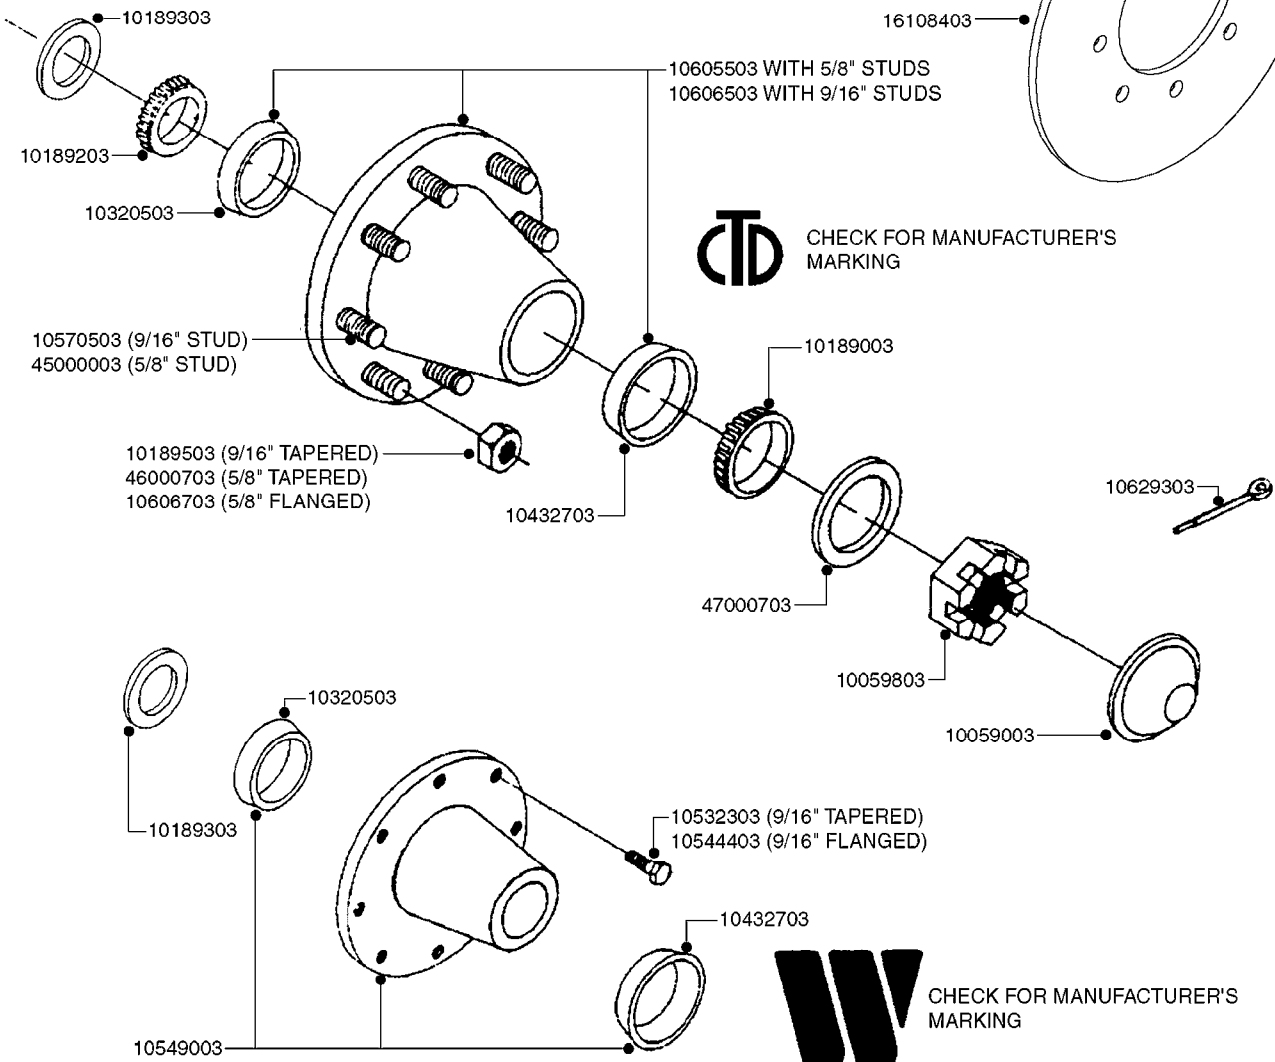

COMPLETE HUB W/BEARINGS:
10531903

**COMPLETE ASSEMBLIES
WHOLEGOODS ITEMS**

E0730

HUB ASSEMBLY F.2 1/8" SPINDLE
E0730-HIN, 01:01:16

Page 1
Date 12.08.2020 9:36

parts-n°	order qty	description
10058803	1	BEARING INNER CONE A25590
10058903	1	SEAL HUB ASE41
10059003	1	DUST CAP 800/1000 GAL EDC17
10059203	1	BOLT WHEEL 9/16"x1-1/4"UNF 90D
10059703	1	BEARING OUTER CONE A25877
10059803	1	NUT HEX NF 1"
10320203	1	BEARING INNER CUP1000GAL.TR/TA
10320303	1	BEARING OUTER CUP1000GAL.TR/TA
10531903	1	HUB ASSY.COMP.F.2-1/8" SPINDLE
10587803	1	MAG MNT F. SPEED SNS 8 BOLT
10629303	1	PIN, COTTER 3/16" X 2.25" LONG
28020103	1	SPINDLE 2.125 CRS 14" 811
47000703	1	WASHER, SPNDL 1.1" 1.06x2 .19T