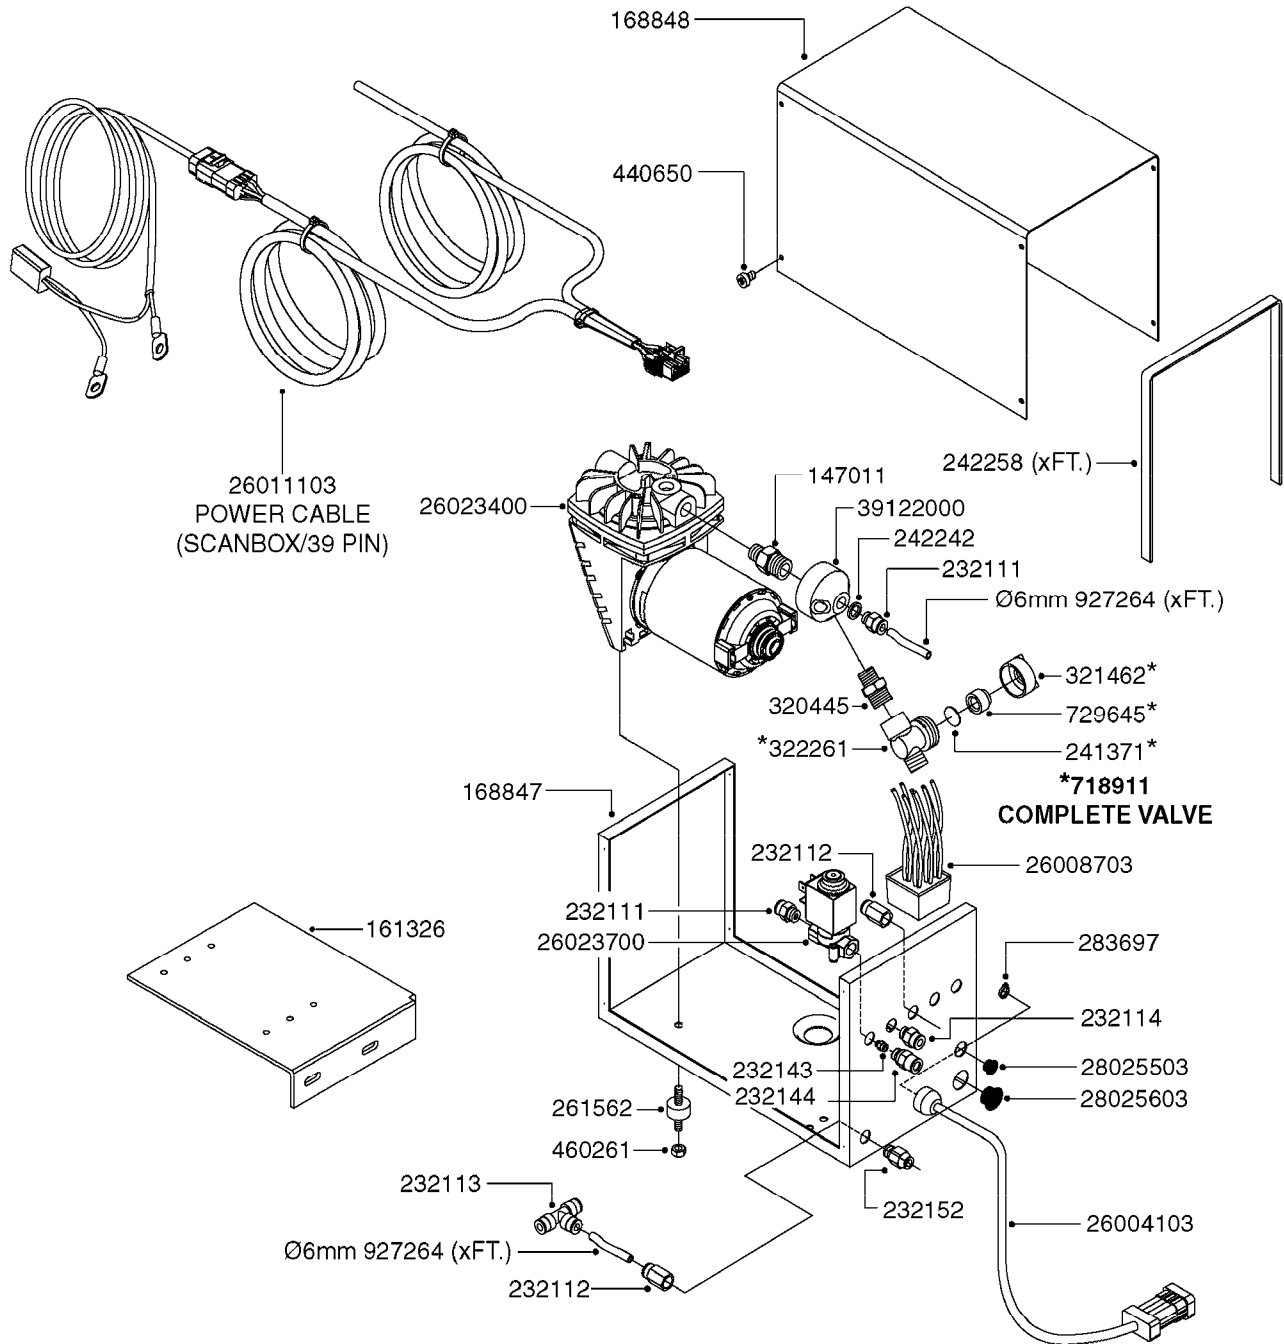

K0400

*Ø8mm 927306 (xFT.)
*Ø10mm 927330 (xFT.)

70062503 - COMPLETE ASSEMBLY

FOAM MARKER COMPRESSOR 2007
K0400-HIN, 01:01:16

Page 1
Date 12.08.2020 9:36

parts-n°	order qty	description
147011	1	HEX NIPPLE 3/8'X1/4'BSP BRASS
161326	1	MOUNT BKT. F. FOAM COMP.BOX 98
168847	1	ENCLOSURE LOWER F.MARKER
168848	1	COVER F. FOAM MARKER
232111	1	QUICK COUPLER 6MM X 1/8 EXT.
232112	1	QUICK COUPLER 6MM 1/8 INT.
232113	1	QUICK COUPLER 6MM T-PIECE
232114	1	COUPLER 1/8" THREADX8MM HOSE
232143	1	REDUCER 1/4'INT-1/8'EXT
232144	1	QUICK COUPLER 10MM X 1/4 EXT
232152	1	QUICK COUPLER 8MMX1/8 EXT.LONG
241371	1	DIAPHRAGM F.NO-DRIP,VULC
242242	1	O-RING F.AIR HOSE FITTING
242258	1	TRIM 3X10 SELF ADHESIVE 0012"
261562	1	RUBBER DAMPER 2XM6X25
283697	1	TIESTRAP 200MM
320445	1	FITT.DK HN 1/4"X3/8" BSP
321462	1	CAP F.NO-DRIP ASSY.
322261	1	HOUSING F.SAFETY VALVE 3/8"
440650	1	SCREW 3.5x13 STAINLESS
460261	1	NUT HEX M6X1.00 LOCK DIN985 A2 SS
718911	1	VALVE (SAFETY) F.MARKER
729645	1	NON-DRIP SPRING ASSY.GREEN 10
927264	1	HOSE R X PE D6/D4 X 0012"
927306	1	HOSE R X PE D8/D6 X 0012"BLACK
927330	1	HOSE R X PE D10/D8 X 012"BLACK
26004103	1	FOAM MARKER CNTRL MOD CABL STD
26008703	1	FOAM MARKER CONTROL SCII
26011103	1	FOAMER POWER/CONTROL CABLE 39P
26023400	1	COMPRESSOR F.FOAM MARKER CM40
26023700	1	SOLENOID VAL 12V 1/8' FLO '07
28025503	1	PLUG F.DRILLED HOLE 1/2"
28025603	1	PLUG F.DRILLED HOLE 3/4"
39122000	1	DISTR.HOUSING F.FOAM MARKER'07
70062503	1	FOAM MARKER COMPRESSOR,STD,39P