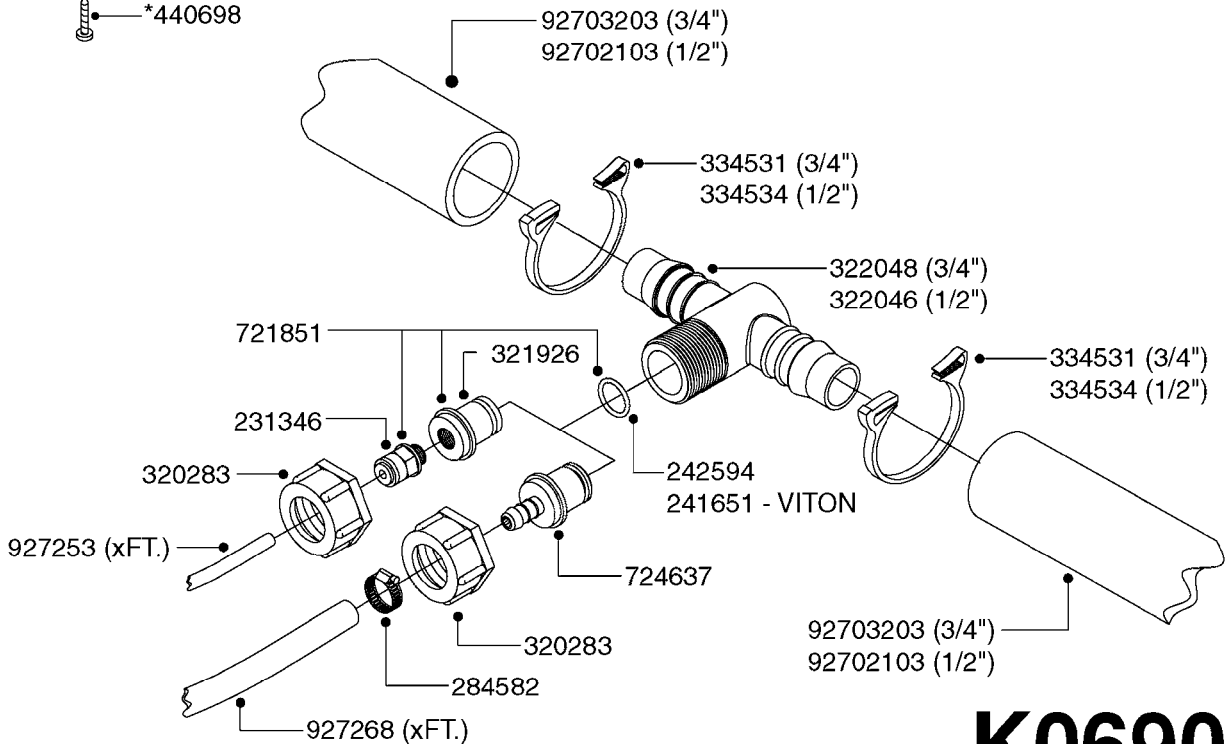

COMPLETE ASSEMBLIES
WHOLEGOODS ITEMS

70043903 - COMPLETE ASSEMBLY

K0680

REMOTE GAUGE-ESC SPRAYERS-4"
K0680-HIN, 01:01:16

Page 1
Date 12.08.2020 9:36

parts-n°	order qty	description
145632	1	FITT.DK HB 1/4' BRASS F.GUAGE
146210	1	NUT 1/4'BSP BRASS
282391	1	CLAMP HOSE CRIMP 5/16'
320972	1	FITT.DK HB 5/16'- 1/4' BSP
330396	1	O-RING D11.2/D6.6X3.2
421046	1	BOLT HEX M8X25/25 A2 SS DIN933
460143	1	LOCK NUT M8 SST A2 DIN985
927268	1	HOSE BLUE PVC X 1/4 X 0012"
10028603	1	WASHER LOCK 5/16'
10428003	1	BKT. FOR ESC GAUGE KIT
28026103	1	GAUGE 200PSI/BR,4",1/4"BSP-BTM
70043903	1	*GAUGE KIT,4" OP UNIT INFEILD