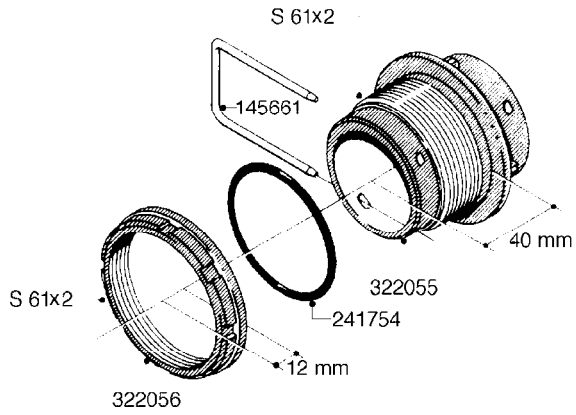

L0080

FITTINGS - S-53
L0080-HIN, 12:09:17

Page 1

Date 12.08.2020 9:36

Pos.	parts-n°	order qty	description
1	145995	1	FITT.DK S-53 FORK
2	241973	1	O-RING Ø3 X 44.2 70 SHORES NITRIL NITRIL (BLACK)
2	242353	1	O-RING 3 X 44.2 VITON VITON (BROWN)
3	242109	1	O-RING D32.2x3.0 NITRIL (BLACK)
3	242354	1	O-RING D32.2X3.0 VITON VITON (BROWN)
4	322103	1	FITT.DK S-53 BULKHEAD
5	322107	1	FITT.DK S-53 BULKHEAD NUT
6	322110	1	FITT.DK S-53 ELB. 1/2" BSP
7	322352	1	FITT.DK S-53 TEE
8	334229	1	FITT.DK S-53 STR.3/4"
9	334260	1	GASKET F. S-53 BULKHEAD
10	334564	1	FITT.DK S-67 TO S-53 ADAPTER
11	391100	1	FITT.DK S-53THREAD INS.1/2"BSP
12	726463	1	FITT.DK S53 BULKHEAD W/GASKET
13	726552	1	FIT.DK S-53X90 1/2" BSP,O-RING
14	726556	1	FITT.DK S-53 HB 1/2" W/O-RING
15	726558	1	FITT.DK S53 STR. 3/4" W.ORING
16	726559	1	FITT DK. S-53 HB 1" W/O-RING
17	726568	1	FITT.DK.S-53 HB 1/2"90 W/O-RING
18	726570	1	FITT.DK S-53 ELB.3/4" W.ORING
19	726571	1	FITT.DK S-53 ELB.1", W ORING
20	726578	1	FITT.DK S53 PLUG WITH O-RING
21	728561	1	FITT.DK. S67M - S53F REDUCER