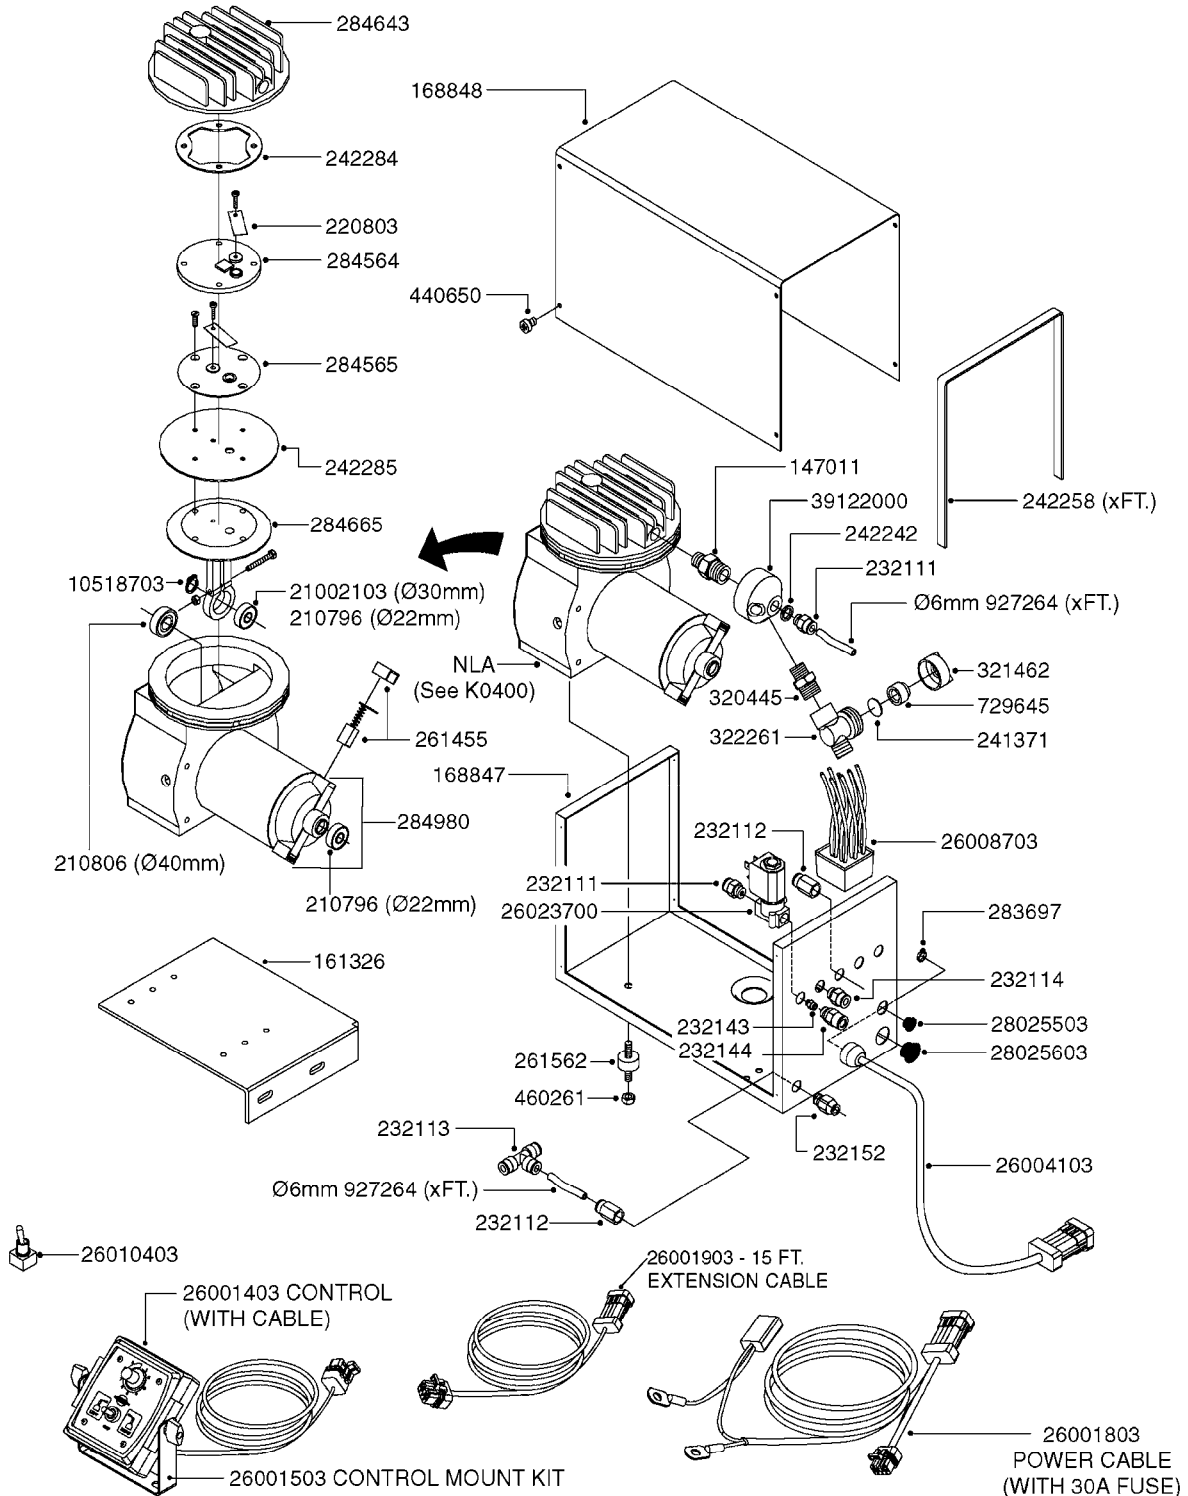

K0390

*Ø8mm 927306 (xFT.)
*Ø10mm 927330 (xFT.)

70019403 - COMPLETE ASSEMBLY

FOAM MARKER COMPRESSOR 2002
K0390-HIN, 01:01:16

Page 1
Date 12.08.2020 9:36

parts-n°	order qty	description
147011	1	HEX NIPPLE 3/8'X1/4'BSP BRASS
161326	1	MOUNT BKT. F. FOAM COMP.BOX 98
168847	1	ENCLOSURE LOWER F.MARKER
168848	1	COVER F. FOAM MARKER
210796	1	BEARING BALL D22/D8 X 7 608ZZ
210806	1	BEARING BALL D40/D17X12MM
220803	1	VALVE F. COMPRESSOR
232111	1	QUICK COUPLER 6MM X 1/8 EXT.
232112	1	QUICK COUPLER 6MM 1/8 INT.
232113	1	QUICK COUPLER 6MM T-PIECE
232114	1	COUPLER 1/8" THREADX8MM HOSE
232143	1	REDUCER 1/4'INT-1/8'EXT
232144	1	QUICK COUPLER 10MM X 1/4 EXT
232152	1	QUICK COUPLER 8MMX1/8 EXT.LONG
241371	1	DIAPHRAGM F.NO-DRIP,VULC
242242	1	O-RING F.AIR HOSE FITTING
242258	1	TRIM 3X10 SELF ADHESIVE 0012"
242284	1	HEAD GASKET F. COMPRESSOR
242285	1	DIAPHRAGM F. F/M COMP.
261455	1	BRUSH KIT-FOAM MARKER MOTOR
261562	1	RUBBER DAMPER 2XM6X25
283697	1	TIESTRAP 200MM
284564	1	PLATE F.COMPRESSOR HEAD
284565	1	PLATE F.COMPRESSOR HEAD
284643	1	COMPRESSOR HEAD F.FOAM MARKER
284665	1	CONNECTING ROD F.COMPRESSOR
284980	1	FLANGE REAR F. F.M.COMPRESSOR
320445	1	FITT.DK HN 1/4"X3/8" BSP
321462	1	CAP F.NO-DRIP ASSY.
322261	1	HOUSING F.SAFETY VALVE 3/8"
440650	1	SCREW 3.5x13 STAINLESS
460261	1	NUT HEX M6X1.00 LOCK DIN985 A2 SS
729645	1	NON-DRIP SPRING ASSY.GREEN 10
927264	1	HOSE R X PE D6/D4 X 0012"
927306	1	HOSE R X PE D8/D6 X 0012"BLACK
927330	1	HOSE R X PE D10/D8 X 012"BLACK
10518703	1	SNAP-RING OUTER 8X1
21002103	1	BEARING, 6200 2ZJEM (SKF)
26001403	1	HC FOAM MARKR CONSOLE VS3.0.00
26001503	1	HC FOAM MARKER CONSOLE MT.KIT
26001803	1	POWER CABLE
26001903	1	15' 7-PIN EXTENSION CABLE
26004103	1	FOAM MARKER CNTRL MOD CABL STD
26008703	1	FOAM MARKER CONTROL SCII
26010403	1	TOGGLE SWITCH MICRO-TRAK F.M.
26023700	1	SOLENOID VAL 12V 1/8' FLO '07
28025503	1	PLUG F.DRILLED HOLE 1/2"
28025603	1	PLUG F.DRILLED HOLE 3/4"
39122000	1	DISTR.HOUSING F.FOAM MARKER'07
70019403	1	FOAM MARKER COMPRESSOR KIT STD