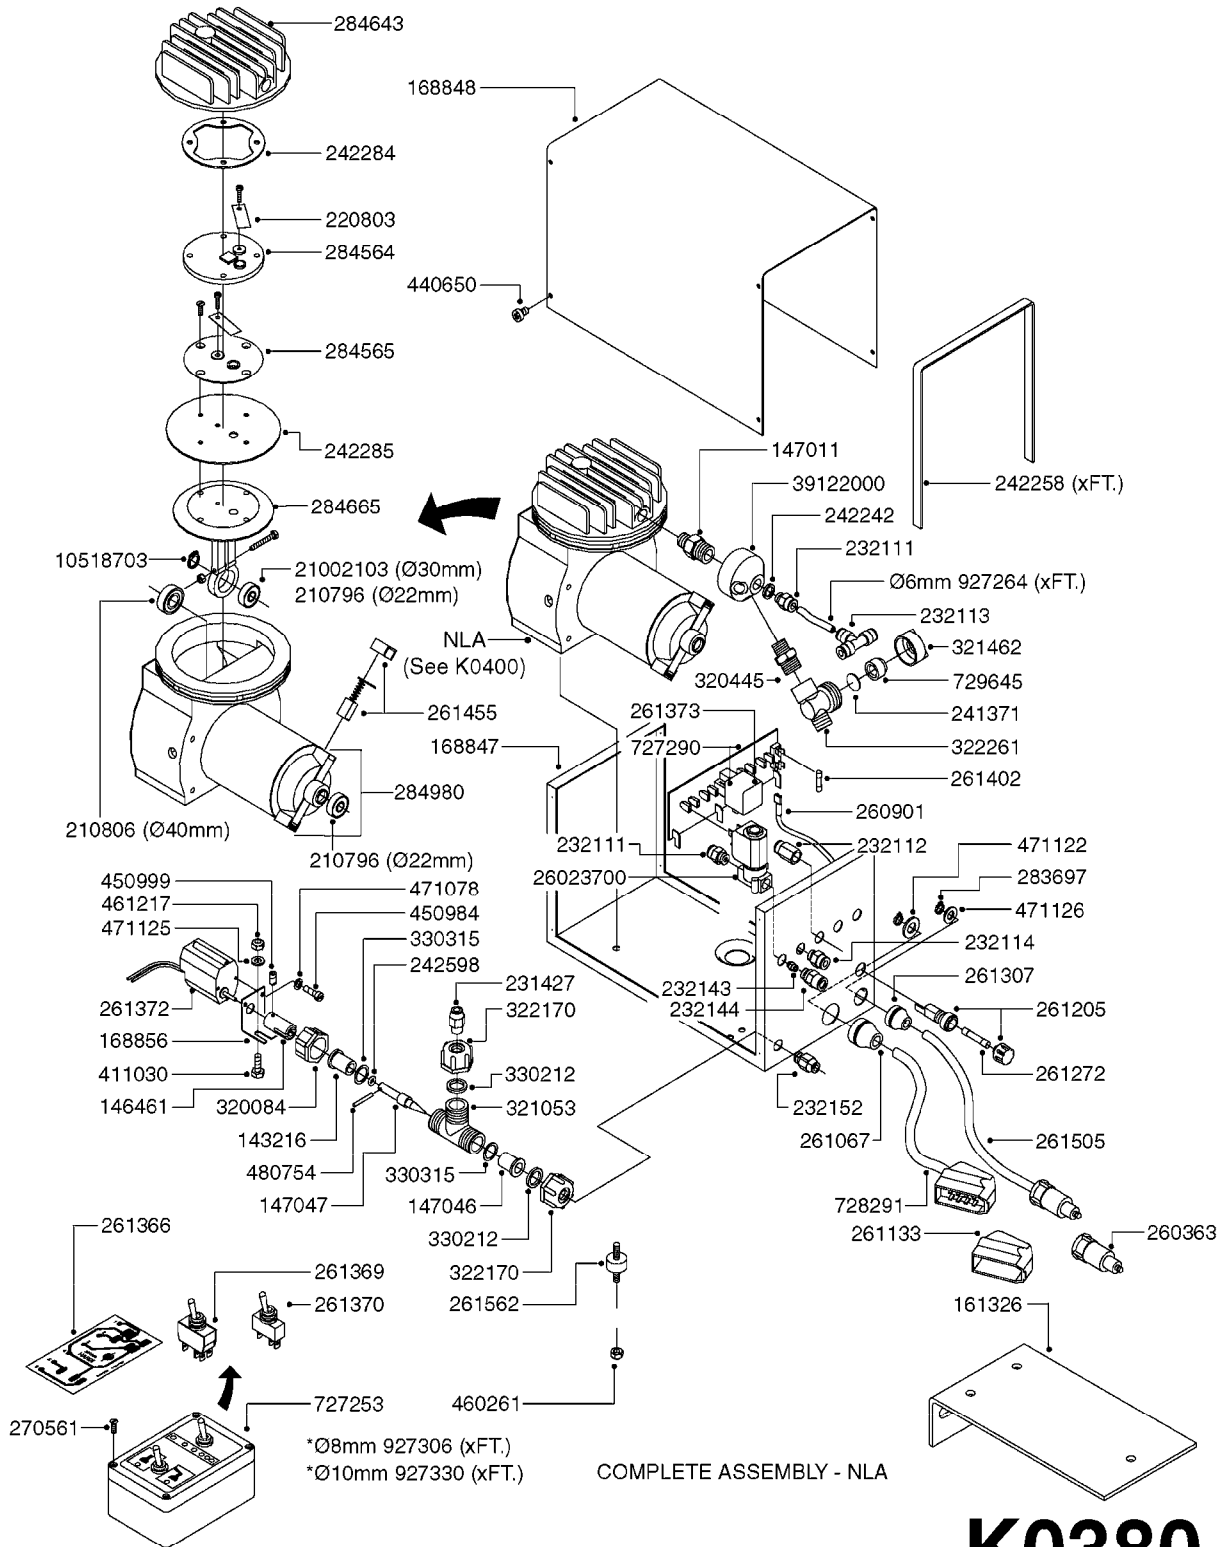

K0380

parts-n°	order qty	description
143216	1	BUSHING THREAD F.FOAM MARKER
146461	1	COUPLER F.THROTTLE VALVE
147011	1	HEX NIPPLE 3/8'X1/4'BSP BRASS
147046	1	SEAT FOR THROTTLE VALVE
147047	1	SPINDLE FOR THROTTLE VALVE
161326	1	MOUNT BKT. F. FOAM COMP.BOX 98
168847	1	ENCLOSURE LOWER F.MARKER
168848	1	COVER F. FOAM MARKER
168856	1	MOUNT FOR GEAR MOTOR
210796	1	BEARING BALL D22/D8 X 7 608ZZ
210806	1	BEARING BALL D40/D17X12MM
220803	1	VALVE F. COMPRESSOR
231427	1	COUPLER 1/8'THREAD X6MM HOSE
232111	1	QUICK COUPLER 6MM X 1/8 EXT.
232112	1	QUICK COUPLER 6MM 1/8 INT.
232113	1	QUICK COUPLER 6MM T-PIECE
232114	1	COUPLER 1/8" THREADX8MM HOSE
232143	1	REDUCER 1/4'INT-1/8'EXT
232144	1	QUICK COUPLER 10MM X 1/4 EXT
232152	1	QUICK COUPLER 8MMX1/8 EXT.LONG
241371	1	DIAPHRAGM F.NO-DRIP,VULC
242242	1	O-RING F.AIR HOSE FITTING
242258	1	TRIM 3X10 SELF ADHESIVE 0012"
242284	1	HEAD GASKET F. COMPRESSOR
242285	1	DIAPHRAGM F. F/M COMP.
242598	1	O-RING D7.0 X 2.5 NITRIL
260363	1	PLUG 2 POLE 12V
260901	1	SPADE F.ELEC CONN.1.5MM BLUE
261067	1	GROMMET 10-14 GREY
261133	1	PLUG HOUSING F.8 POLE PLUG
261205	1	FUSE HOLDER
261272	1	FUSE 10A D6X32 MM
261307	1	GROMMET 7-10 BLACK
261366	1	CIRCUIT BOARD F.F/M CONTROL
261369	1	SWITCH 2 WAY 12V SPRING RETURN
261370	1	SWITCH 2 WAY 12V
261372	1	GEAR MOTOR BOSCH 13RPM
261373	1	RELAY 12V/30W
261402	1	FUSE 3.15A SLOW BURN
261455	1	BRUSH KIT-FOAM MARKER MOTOR
261505	1	CABLE 2X4MM L8000MM
261562	1	RUBBER DAMPER 2XM6X25
270561	1	SCREW W/SPRING ASSY. (QTY 1)
283697	1	TIESTRAP 200MM
284564	1	PLATE F.COMPRESSOR HEAD
284565	1	PLATE F.COMPRESSOR HEAD
284643	1	COMPRESSOR HEAD F.FOAM MARKER
284665	1	CONNECTING ROD F.COMPRESSOR
284980	1	FLANGE REAR F. F.M.COMPRESSOR
320084	1	FITT.DK NUT 1/2" BSP
320445	1	FITT.DK HN 1/4"X3/8" BSP
321053	1	FITT.DK TEE 1/2 X1/2 X1/2" BSP
321462	1	CAP F.NO-DRIP ASSY.
322170	1	FITT.DK NUT 1/2"x 1/8"F BSP
322261	1	HOUSING F.SAFETY VALVE 3/8"
330212	1	O-RING D19/D14X2.4 F.1/2"NUT
330315	1	O-RING D18.4/D13X.6
411030	1	BOLT HEX M5X10
440650	1	SCREW 3.5x13 STAINLESS
450984	1	BOLT HEX M2.5X8 SLOTTED
450999	1	SCREW SET M3X8