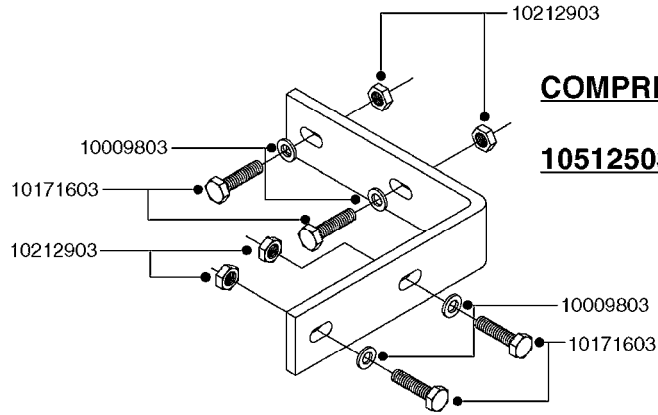

K0400

*Ø8mm 927306 (xFT.)
*Ø10mm 927330 (xFT.)

70062503 - COMPLETE ASSEMBLY

FOAM MARKER COMPRESSOR 2007
K0400-HIN, 01:01:16

Page 1
Date 12.08.2020 9:36

parts-n°	order qty	description
147011	1	HEX NIPPLE 3/8'X1/4'BSP BRASS
161326	1	MOUNT BKT. F. FOAM COMP.BOX 98
168847	1	ENCLOSURE LOWER F.MARKER
168848	1	COVER F. FOAM MARKER
232111	1	QUICK COUPLER 6MM X 1/8 EXT.
232112	1	QUICK COUPLER 6MM 1/8 INT.
232113	1	QUICK COUPLER 6MM T-PIECE
232114	1	COUPLER 1/8" THREADX8MM HOSE
232143	1	REDUCER 1/4'INT-1/8'EXT
232144	1	QUICK COUPLER 10MM X 1/4 EXT
232152	1	QUICK COUPLER 8MMX1/8 EXT.LONG
241371	1	DIAPHRAGM F.NO-DRIP,VULC
242242	1	O-RING F.AIR HOSE FITTING
242258	1	TRIM 3X10 SELF ADHESIVE 0012"
261562	1	RUBBER DAMPER 2XM6X25
283697	1	TIESTRAP 200MM
320445	1	FITT.DK HN 1/4"X3/8" BSP
321462	1	CAP F.NO-DRIP ASSY.
322261	1	HOUSING F.SAFETY VALVE 3/8"
440650	1	SCREW 3.5x13 STAINLESS
460261	1	NUT HEX M6X1.00 LOCK DIN985 A2 SS
718911	1	VALVE (SAFETY) F.MARKER
729645	1	NON-DRIP SPRING ASSY.GREEN 10
927264	1	HOSE R X PE D6/D4 X 0012"
927306	1	HOSE R X PE D8/D6 X 0012"BLACK
927330	1	HOSE R X PE D10/D8 X 012"BLACK
26004103	1	FOAM MARKER CNTRL MOD CABL STD
26008703	1	FOAM MARKER CONTROL SCII
26011103	1	FOAMER POWER/CONTROL CABLE 39P
26023400	1	COMPRESSOR F.FOAM MARKER CM40
26023700	1	SOLENOID VAL 12V 1/8' FLO '07
28025503	1	PLUG F.DRILLED HOLE 1/2"
28025603	1	PLUG F.DRILLED HOLE 3/4"
39122000	1	DISTR.HOUSING F.FOAM MARKER'07
70062503	1	FOAM MARKER COMPRESSOR,STD,39P