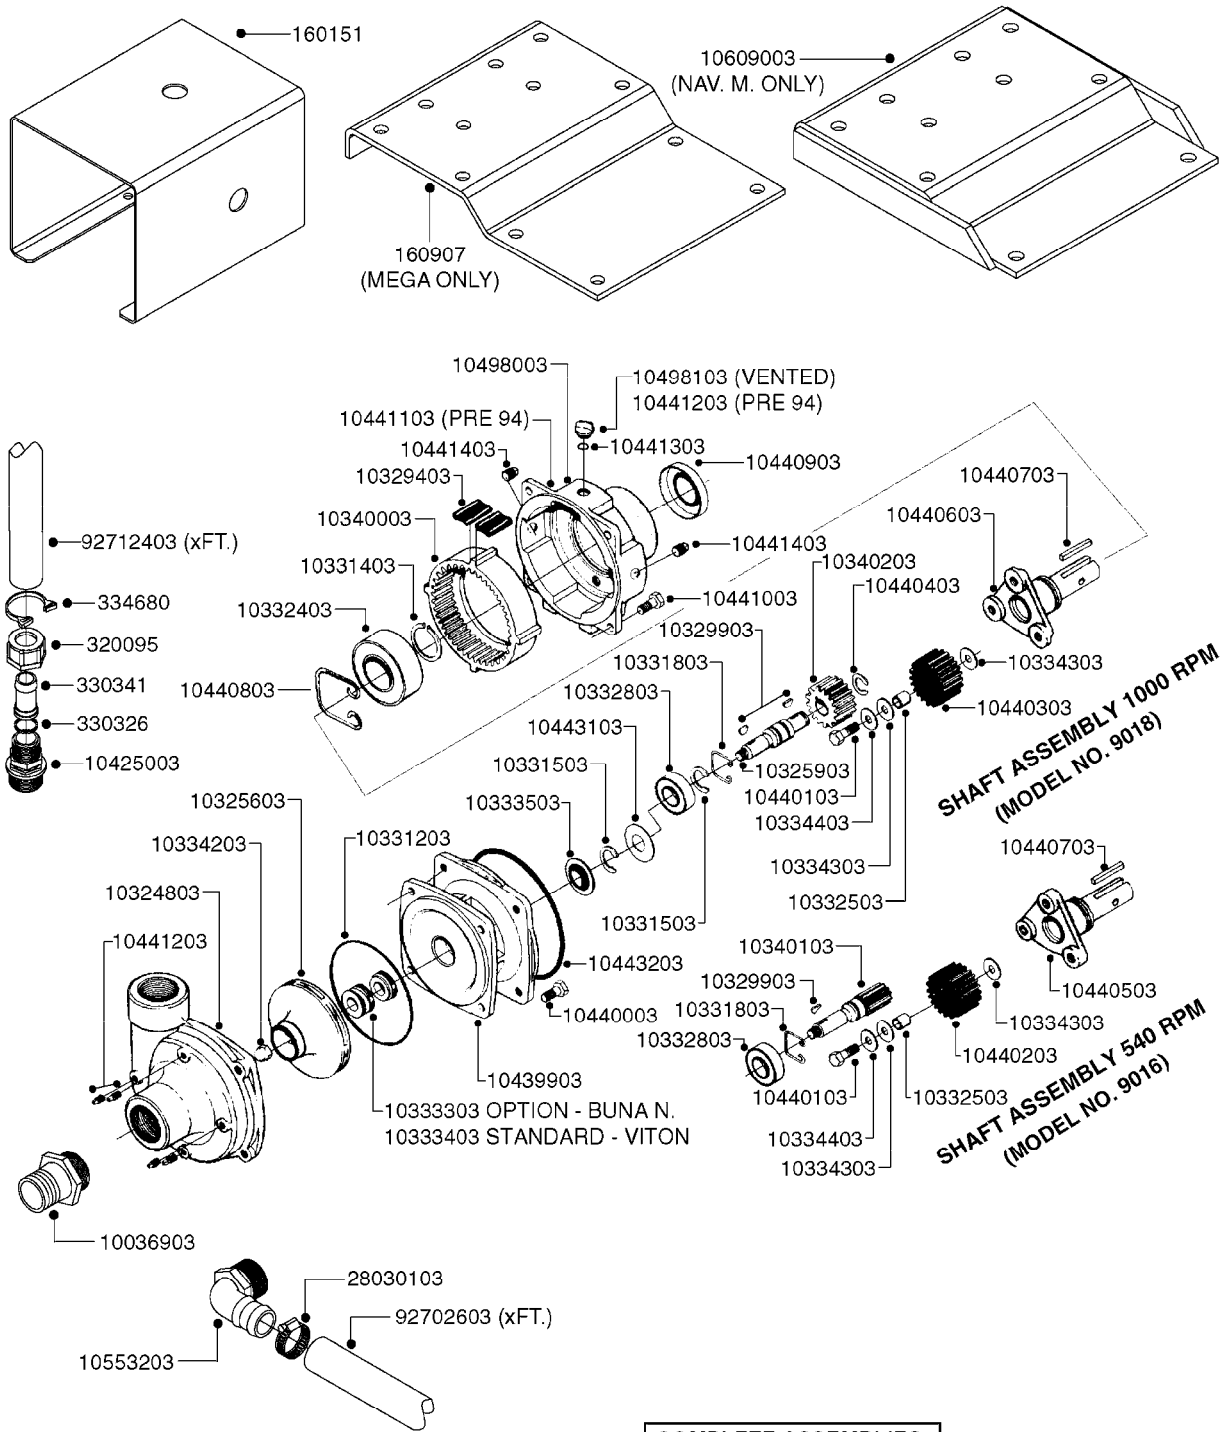

COMPLETE ASSEMBLIES
WHOLEGOODS ITEMS

COMPLETE PUMPS

- 10012903 - 9016C 540 RPM
- 10013103 - 9018C 1000RPM

Gear lube requirement: 6fl. oz. 80W90 Oil

A0470

PUMP 9016/9018 HYPRO CENT.
A0470-HIN, 01:01:16

Page 1

Date 12.08.2020 9:35

parts-n°	order qty	description
10012903	1	PUMP HYPRO C9016 540 RPM 90023
10013103	1	PUMP HYPRO 9018C CENT.1000 RPM
10036903	1	FITT.PO.HB 1.50X1.50 IMB1212
10324803	1	PUMP CASING
10325603	1	IMPELLER NYLON
10325903	1	IMPELLER SHAFT
10329403	1	CUSHION BUMPER
10329903	1	KEY WOODRUFF
10331203	1	O-RING
10331403	1	RING RETAINING
10331503	1	SNAP-RING
10331803	1	RING RETAINING
10332403	1	BEARING BALL
10332503	1	BEARING INNER RACE
10332803	1	BEARING BALL
10333303	1	SEAL KIT F. HYPRO 9016/18 BUNA
10333403	1	SEAL KIT F.HYPRO 9016/18 VITON
10333503	1	BEARING SHIELD & OIL SEAL
10334203	1	NUT HEX CAP HYPRO PUMP
10334303	1	WASHER 32OD X 19ID X 2.5TK PLA
10334403	1	WASHER 32OD X13ID X 1.5
10340003	1	RING GEAR
10340103	1	PINION GEARED IMPELLER SHAFT
10340203	1	SUN GEAR
10425003	1	FITT.PO.HN 1.25X1.00 MCPHEE
10439903	1	MOUNTING FLANGE ADAPTOR
10440003	1	SCREW HEX HEAD CAP
10440103	1	SCREW HEX HEAD CAP
10440203	1	GEAR W BGRS.540 RPM (DRIVER)
10440303	1	GEAR W BGRS. 1000 RPM (DRIVER)
10440403	1	RING RETAINER HYPRO 1K CENT.
10440503	1	DRIVER HUB 540 RPM
10440603	1	DRIVER HUB 1000 RPM
10440703	1	KEY SQ 1/4"x1-1/2"
10440803	1	RING RETAINER
10440903	1	OIL SEAL
10441003	1	SCREW HEX HEAD CAP
10441103	1	GEAR CASING
10441203	1	OIL FILL PLUG
10441303	1	O-RING
10441403	1	OIL PLUG
10443103	1	WASHER SEAL (PAPER)
10443203	1	O-RING
10498003	1	CASTING F.HYPRO 9016/18 (GEAR)
10498103	1	PLUG F.HYPRO GEAR CASTING 9016
10553203	1	FITT.PO.EL 1.5X1.5 HB BLACK
10609003	1	PUMP BASE HYPRO NAV.
160151	1	SHEILD FOR 9016 PUMP ESC
160907	1	MOUNT PLATE F.CENT.PUMP MEGA
28030103	1	CLAMP HOSE GEAR P5/4-S1.5"6724
320095	1	FITT.DK NUT 1" BSP
330326	1	O-RING D30/D24X2 F.1"NUT
330341	1	FITT.DK HB 1" F. 1" NUT
334680	1	CLAMP HOSE PLASTIC 1"
92702603	1	HOSE PVC SUCT GRAY 1-1/2"
92712403	1	HOSE R X1" X300PSI WP X0012"