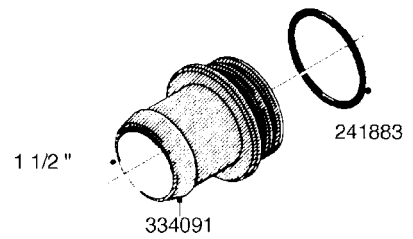

L0080

FITTINGS - S-53
L0080-HIN, 12:09:17

Page 1

Date 12.08.2020 9:36

Pos.	parts-n°	order qty	description
1	145995	1	FITT.DK S-53 FORK
2	241973	1	O-RING Ø3 X 44.2 70 SHORES NITRIL NITRIL (BLACK)
2	242353	1	O-RING 3 X 44.2 VITON VITON (BROWN)
3	242109	1	O-RING D32.2x3.0 NITRIL (BLACK)
3	242354	1	O-RING D32.2X3.0 VITON VITON (BROWN)
4	322103	1	FITT.DK S-53 BULKHEAD
5	322107	1	FITT.DK S-53 BULKHEAD NUT
6	322110	1	FITT.DK S-53 ELB. 1/2" BSP
7	322352	1	FITT.DK S-53 TEE
8	334229	1	FITT.DK S-53 STR.3/4"
9	334260	1	GASKET F. S-53 BULKHEAD
10	334564	1	FITT.DK S-67 TO S-53 ADAPTER
11	391100	1	FITT.DK S-53THREAD INS.1/2"BSP
12	726463	1	FITT.DK S53 BULKHEAD W/GASKET
13	726552	1	FIT.DK S-53X90 1/2" BSP,O-RING
14	726556	1	FITT.DK S-53 HB 1/2" W/O-RING
15	726558	1	FITT.DK S53 STR. 3/4" W.ORING
16	726559	1	FITT DK. S-53 HB 1" W/O-RING
17	726568	1	FITT.DK.S-53 HB 1/2"90 W/O-RING
18	726570	1	FITT.DK S-53 ELB.3/4" W.ORING
19	726571	1	FITT.DK S-53 ELB.1", W ORING
20	726578	1	FITT.DK S53 PLUG WITH O-RING
21	728561	1	FITT.DK. S67M - S53F REDUCER