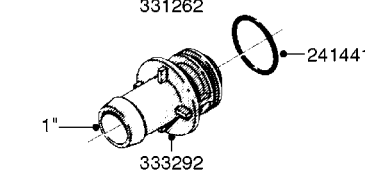

L0010

parts-n°	order qty	description
240085	1	O-RING D13,1/8,3X02,4 NITRIL
241441	1	O-RING D29.3X3
242594	1	O-RING D14 X 1.78 SCH.70-EPDM
320084	1	FITT.DK NUT 1/2" BSP
320095	1	FITT.DK NUT 1" BSP
320117	1	FITT.DK CONN.1/2"BSP F. 1" CAP
320187	1	FITT.DK CAP 3/8" BSP BLACK
320283	1	FITT.DK NUT 3/4"BSP
320821	1	FITT.DK NUT 1-1/2" BSP
321495	1	FITT.DK REDUC 1/4'BSP F.3/4'NT
321576	1	FITT.DK CONN 1/2"BSP F.3/4"NUT
330013	1	O-RING 2.5 X 10 PUR
330212	1	O-RING D19/D14X2.4 F.1/2"NUT
330326	1	O-RING D30/D24X2 F.1"NUT
330341	1	FITT.DK HB 1" F. 1" NUT
330595	1	O-RING D24.6/D20X2.1 -3/4"
330665	1	FITT.DK HB 3/4"F.1" NUT
330676	1	FITT.DK HB 3/8" F. 1/2" NUT
330687	1	FITT.DK HB 1/2" F. 1/2" NUT
330691	1	FITT.DK HB 3/4'F.3/4' NUT
330783	1	FITT.DK HB 3/8"F.3/8" NUT
331262	1	FITT.DK HB 1-1/2" F. 1-1/2"NUT
331273	1	O-RING D44/D38X2 F.1-1/2"
331446	1	FITT.DK HB 1" F.1-1/2" NUT
331807	1	FITT.DK HB 5/16" F.3/8" NUT
332286	1	FITT.DK HB 1/2" F. 3/4" NUT
332905	1	FITT.DK HB 1/2" F. 3/4" CAP
332927	1	FITT.DK PLUG F. NOZZLE TUBE
333292	1	FITT.DK HB 1"O'RING F.1-1/2"
333664	1	FITT.DK HB 5/16' F. 1/2' NUT
334044	1	FITT.DK HB 3/4' F. 3/4' CAP
334059	1	FITT.DK EL 1" 110 DEG.F.1-1/2"
334123	1	FITT.DK HB 1-1/4"O-RNG F.1-1/2"
334150	1	FITT.DK HB 1-1/4" 110 F.1-1/2"
390542	1	PLUG WASHER FOR 3/4'CAP NUT
716236	1	FITT.DK HB 1/2" ASSY. F. 3/4"
716413	1	FITT.DK PLUG ASSY. F.NOZ TUBE
717426	1	FITT.DK REDUC 1/4"BSP F.3/4"N
720856	1	FITT.DK 1/2'BSP ASSY.F.3/4'NUT
724621	1	FITT.DK HB 3/4"ASSY F.3/4" NUT