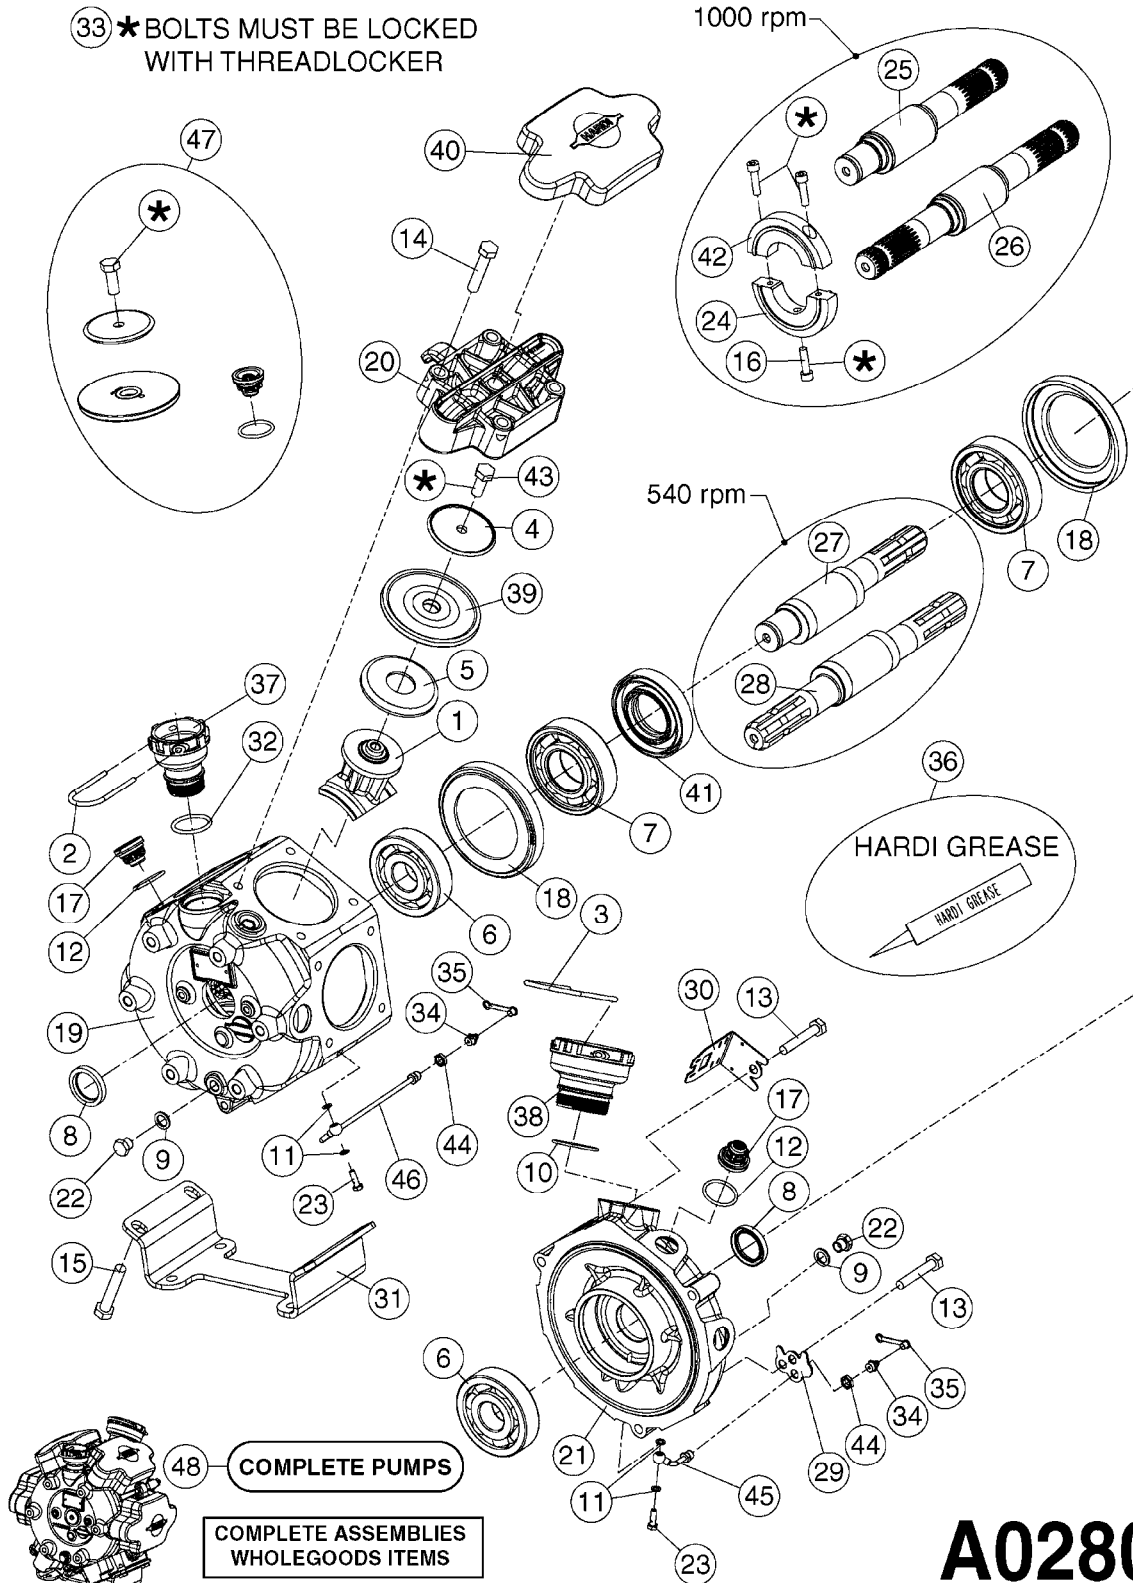

33 *BOLTS MUST BE LOCKED WITH THREADLOCKER

1000 rpm

540 rpm

48 COMPLETE PUMPS
COMPLETE ASSEMBLIES
WHOLEGOODS ITEMS

A0280

PUMP - 364 540/1000 RPM
A0280-HIN, 07:05:20

Page 1
Date 12.08.2020 9:35

Pos.	parts-n°	order qty	description
1	111622	1	CONNECTING ROD 463/5.5MM
1	111628	1	CONNECTING ROD 363/5.5 PUMP
1	111629	1	CONNECTING ROD 363/364-7 PUMP
1	111630	1	CONNECTING ROD 363/364-10 PUMP
2	145996	1	FITT.DK S-67 FORK
3	145997	1	FITT.DK S-93 FORK
4	161174	1	DIAPHRAGM DISC SS 361/363/364 PUMP
5	161372	1	DIAPHRAGM BACKING DISC,320-361
6	210221	1	BEARING BALL 6407
7	210232	1	BEARING BALL 6310
8	210243	1	SEAL OIL 35 X 47 X 7
9	241404	1	DOWTY SEAL 1/4"
10	242225	1	O-RING D45.0 X 4.0 RUBBER
11	242374	1	WASHER Ø10/Ø6X1 COPPER
12	330024	1	O-RING D41,1/D34.5 X 3,5
13	420895	1	BOLT HEX 8.8 RAW M10X60
14	430312	1	BOLT HEX 8.8 M12X60
15	430438	1	BOLT HEX 8.8 DEL M12X65
16	450995	1	BOLT ALLEN M8X30 DIN 912 RAW
17	728146	1	VALVE FOR 361(726890/707932)
18	11171900	1	CONROD RING 364/464 MACHINED
19	11172000	1	PUMP HOUSE 364 MACHINED 5/4" BSP RED
20	11172800	1	VALVE COVER 363/364 MACHINED RED
21	11173200	1	FRONTPART 364, 1½" BSP RED
22	14010400	1	PLUG 1/4" BSP
23	14120400	1	BANJOBOLT M6 X 19
24	14120700	1	COUNTERWEIGHT 364/464-1000
25	14137300	1	CRANKSHAFT 364/464-5.5 1000
26	14137900	1	CRANKSHAFT 364/464-5.5 GG 1000
27	14137500	1	CRANKSHAFT 364-07
27	14137600	1	CRANKSHAFT 364/464-10
28	14138100	1	CRANKSHAFT 364-7.0 GG
28	14138200	1	CRANKSHAFT 364/464-10 GG
29	16382900	1	GREASE NIPPLE PLATE, 364
30	16390600	1	BRACKET FOR RPM SENSOR
31	16410700	1	PUMP BASE 363/364 BLACK
31	17002400	1	FOOT F. 36X PUMP, RED
32	24266600	1	O-RING D 38,0 X 4,0 70SH.NITR
33	28045503	1	LOCTITE 262 .5ML (.017oz.)
34	28163300	1	GREASE NIPPLE H1 M6X1 DIN 7412
35	28163400	1	CAP F. GREASENIPPLE YELLOW M6X1
36	28164600	1	HARDI PUMP GREASE S3 V550L 1
37	32242200	1	FITTING S67 5/4" KON. RG 2014
38	32242300	1	NIPPLE S93 1,5' KON.RG 2014
39	33511400	1	DIAPHRAGM PUMP 361/361/363/364 PUR
40	33524300	1	COVER PLASTIC 364 PUMP
41	33527200	1	GREASE SPLIT 364/464
42	39136200	1	HALFPART 364/464-1000
43	43099200	1	BOLT HEX SS M12 X 30 DIN933 A4
44	46134000	1	NUT HEX M10x1 H=2.3 NV=14 ELZIN
45	61096800	1	BANJOTUBE SHORT 364 COMPL.
46	61096900	1	BANJOTUBE LONG 364 COMPL.
47	75585900	1	PUMP KIT 364
48	82169500	1	PUMP 364-5.5-MED-1000
48	82169700	1	PUMP 364-5.5-MOD2-1000-OSP
48	82170000	1	PUMP 364-10-STD-540 FK
48	82170300	1	PUMP 364-10-MOD-540-GG THROUGH SHAFT
48	82170400	1	PUMP 364-10-MOD-540-OSP