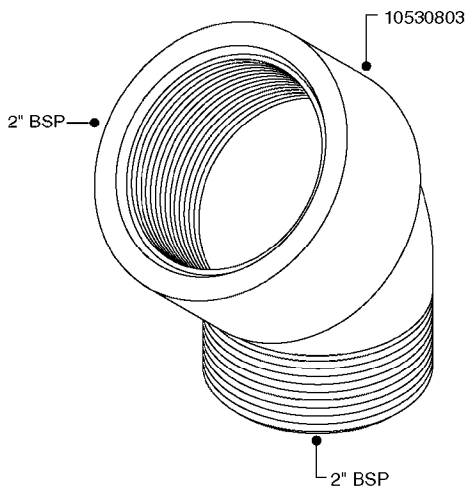

L0030

FITTINGS - HEXAGON NIPPLES
L0030-HIN, 01:01:16

Page 1
Date 12.08.2020 9:36

parts-n°	order qty	description
10015303	1	FITT.PO.HN 1.00X1.00 M1000
10425003	1	FITT.PO.HN 1.25X1.00 MCPHEE
320132	1	FITT.DK HN 1" BSP
320176	1	FITT.DK HN 3/8"X1/2" BSP
320445	1	FITT.DK HN 1/4"X3/8" BSP
320655	1	FITT.DK HN 1/2"-1/2" BSP
320692	1	FITT.DK HN 3/8'BSPX1/4'NPT
320703	1	FITT.DK HN 3/8BSP X1/2 &1/4NPT
320725	1	FITT.DK NIPPLE 3/8"-3/8" BSP
320902	1	FITT.DK HN 3/8'X 1/4' BSP
390232	1	FITT.DK HN 1-1/2' X 1-1/4' BSP
390276	1	FITT.DK HN 1'BSP