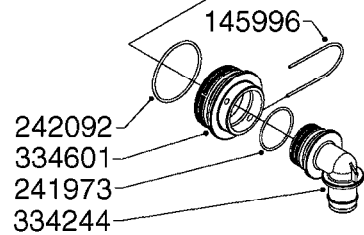

REGULATOR VALVE ASSEMBLY: *72027300

COMPLETE ASSEMBLIES
WHOLEGOODS ITEMS

B0340