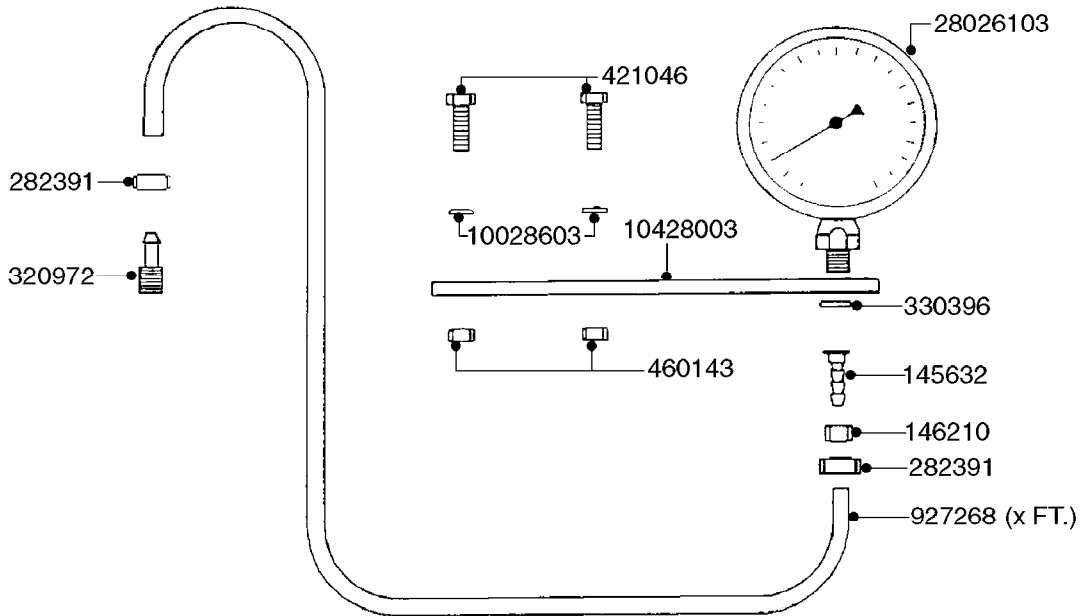

COMPLETE ASSEMBLIES
WHOLEGOODS ITEMS

70043903 - COMPLETE ASSEMBLY

K0680

REMOTE GAUGE-ESC SPRAYERS-4"
K0680-HIN, 01:01:16

Page 1
Date 12.08.2020 9:36

parts-n°	order qty	description
145632	1	FITT.DK HB 1/4' BRASS F.GUAGE
146210	1	NUT 1/4'BSP BRASS
282391	1	CLAMP HOSE CRIMP 5/16'
320972	1	FITT.DK HB 5/16'- 1/4' BSP
330396	1	O-RING D11.2/D6.6X3.2
421046	1	BOLT HEX M8X25/25 A2 SS DIN933
460143	1	LOCK NUT M8 SST A2 DIN985
927268	1	HOSE BLUE PVC X 1/4 X 0012"
10028603	1	WASHER LOCK 5/16'
10428003	1	BKT. FOR ESC GAUGE KIT
28026103	1	GAUGE 200PSI/BR,4",1/4"BSP-BTM
70043903	1	*GAUGE KIT,4" OP UNIT INFEILD