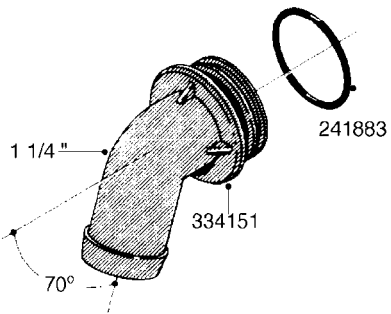

L0080

FITTINGS - S-53
L0080-HIN, 12:09:17

Page 1

Date 12.08.2020 9:36

Pos.	parts-n°	order qty	description
1	145995	1	FITT.DK S-53 FORK
2	241973	1	O-RING Ø3 X 44.2 70 SHORES NITRIL NITRIL (BLACK)
2	242353	1	O-RING 3 X 44.2 VITON VITON (BROWN)
3	242109	1	O-RING D32.2x3.0 NITRIL (BLACK)
3	242354	1	O-RING D32.2X3.0 VITON VITON (BROWN)
4	322103	1	FITT.DK S-53 BULKHEAD
5	322107	1	FITT.DK S-53 BULKHEAD NUT
6	322110	1	FITT.DK S-53 ELB. 1/2" BSP
7	322352	1	FITT.DK S-53 TEE
8	334229	1	FITT.DK S-53 STR.3/4"
9	334260	1	GASKET F. S-53 BULKHEAD
10	334564	1	FITT.DK S-67 TO S-53 ADAPTER
11	391100	1	FITT.DK S-53THREAD INS.1/2"BSP
12	726463	1	FITT.DK S53 BULKHEAD W/GASKET
13	726552	1	FIT.DK S-53X90 1/2" BSP,O-RING
14	726556	1	FITT.DK S-53 HB 1/2" W/O-RING
15	726558	1	FITT.DK S53 STR. 3/4" W.ORING
16	726559	1	FITT DK. S-53 HB 1" W/O-RING
17	726568	1	FITT.DK.S-53 HB 1/2"90 W/O-RING
18	726570	1	FITT.DK S-53 ELB.3/4" W.ORING
19	726571	1	FITT.DK S-53 ELB.1", W ORING
20	726578	1	FITT.DK S53 PLUG WITH O-RING
21	728561	1	FITT.DK. S67M - S53F REDUCER