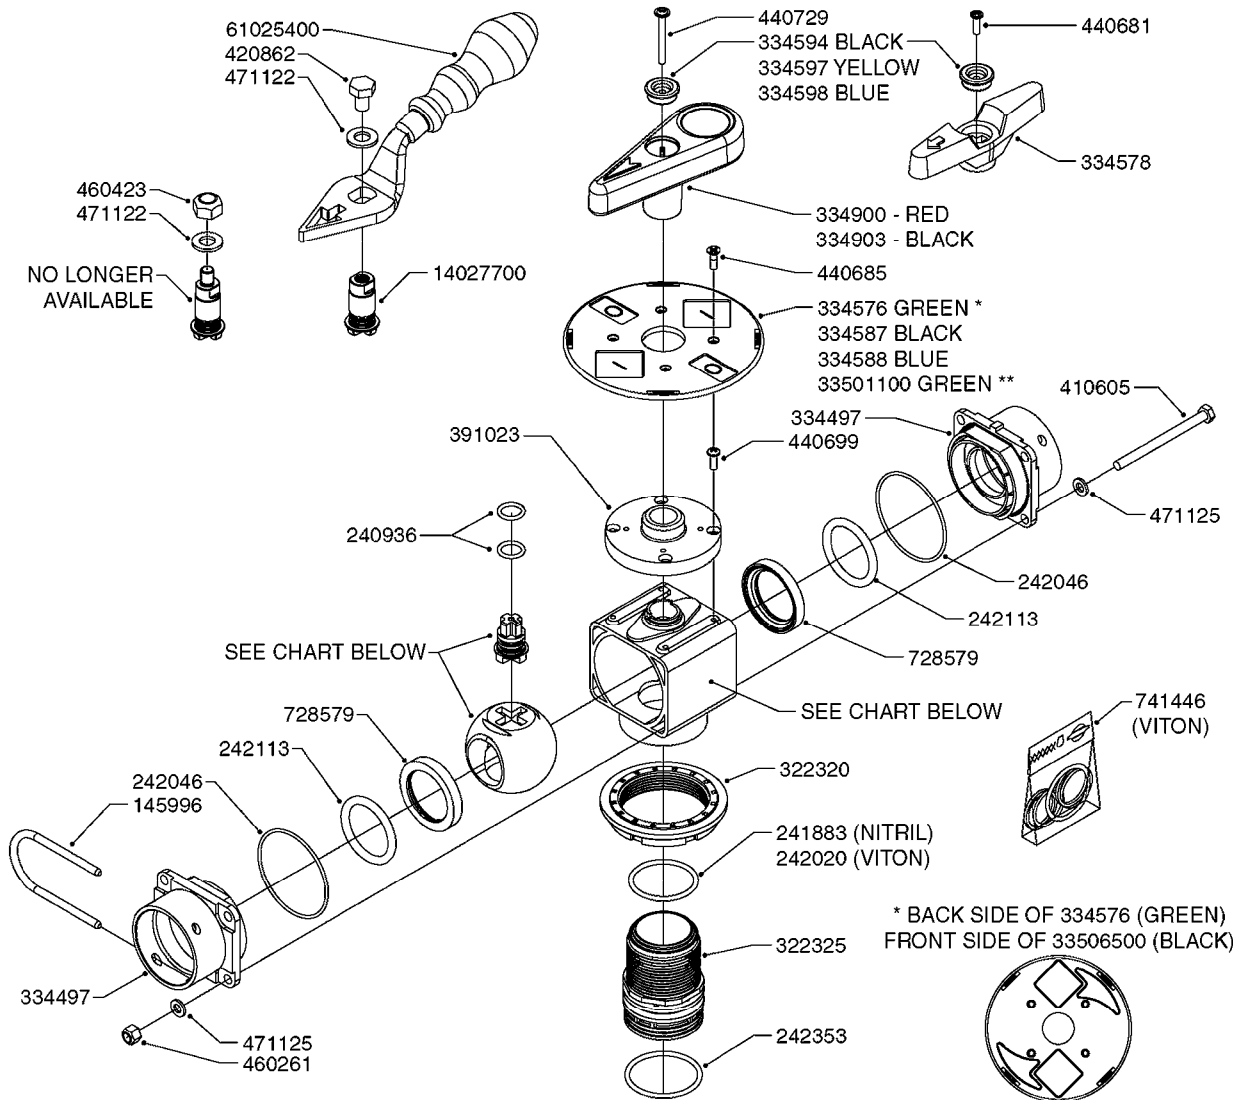

FOR S67 FITTINGS
SEE PAGE L0100

B0420

MANIFOLD SYSTEM - PRESSURE
B0420-HIN, 01:01:16

Page 1
Date 12.08.2020 9:35

parts-n°	order qty	description
145996	1	FITT.DK S-67 FORK
160353	1	BRACKET F.PRESSURE MANIFOLD
160918	1	BRACKET F. MANIFOLD CM
242353	1	O-RING 3 X 44.2 VITON
322224	1	FITT.DK S-67 TEE
322320	1	NUT F.3 WAY VALVE S56
334250	1	FITT.DK S-67 PLUG
334573	1	FITT.DK S-67 CONNECTOR
440675	1	SCREW F. PLASTIC 5X16 SS
841062	1	VALVE KIT S67 PRESS. MANIFOLD
841067	1	VALVE S67 PRESS.W/TEE MANIFOLD