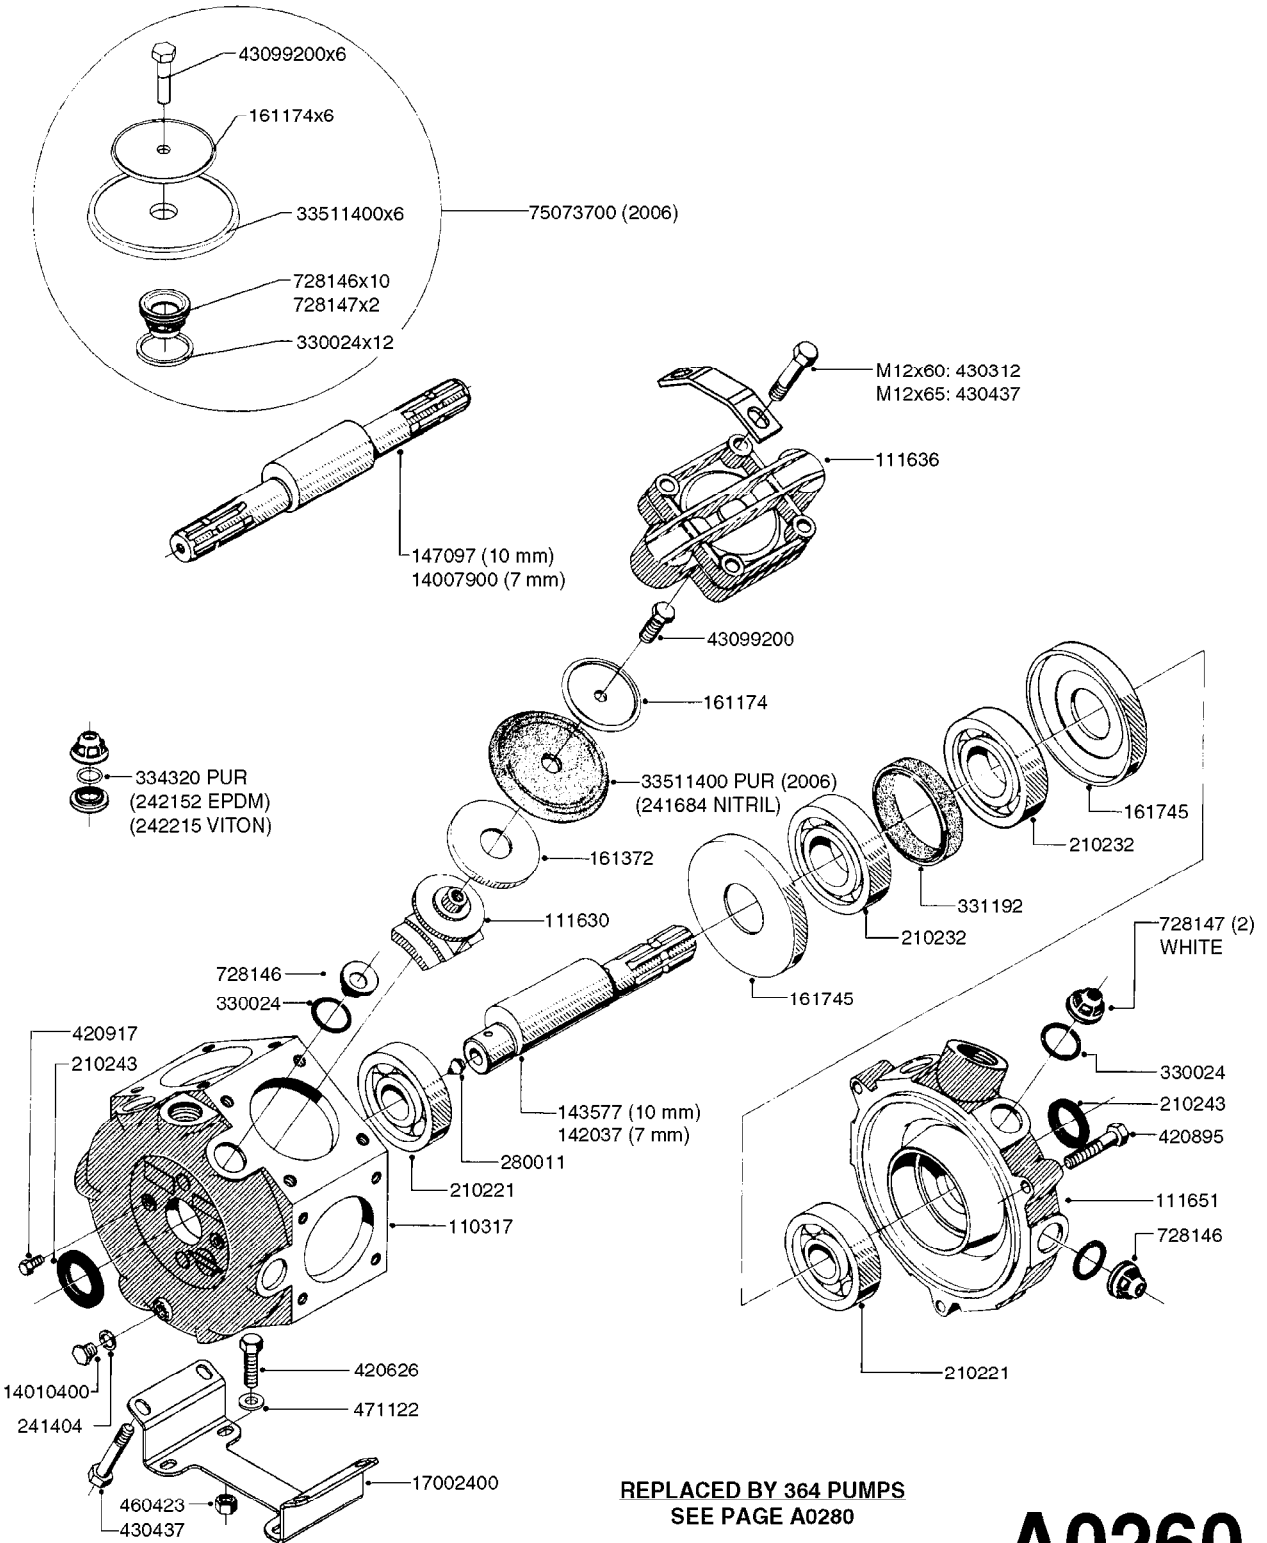

REPLACED BY 364 PUMPS
SEE PAGE A0280

A0250

PUMP - 361 W/MOUNTING BASE
A0250-HIN, 17:03:16

Page 1
Date 12.08.2020 9:35

parts-n°	order qty	description
110317	1	PUMP CASING MODEL 360/361 PNTD
110947	1	VALVE COVER MDL 361 (PAINTED)
111630	1	CONNECTING ROD 363/364-10 PUMP
111636	1	VALVE COVER 363 HEAVY DUTY
111651	1	CASTING F.363 1.5" PUMP(FRONT)
140954	1	CRANK SHAFT MODEL 360/361
147096	1	CRANK SHAFT 361/9.5 THROUGH
161170	1	DIAPH UPPER DISC, 321/361/363
161174	1	DIAPHRAGM DISC SS 361/363/364 PUMP
161372	1	DIAPHRAGM BACKING DISC,320-361
161745	1	METAL SPACER F.363/463
210221	1	BEARING BALL 6407
210232	1	BEARING BALL 6310
210243	1	SEAL OIL 35 X 47 X 7
241404	1	DOWTY SEAL 1/4"
241684	1	DEICER PARTS: DIAPHRAGM MODEL 361 NITRIL
242152	1	O-RING D18.2X3 EPDM
242215	1	O-RING D18X3 VITON
280011	1	GREASE NIPPLE 1/8' SAE H TR
330024	1	O-RING D41,1/D34.5 X 3,5
331192	1	SPACER, MODEL 361/363
334320	1	O-RING D18X3 POLYURETHANE
420626	1	BOLT HEX 8.8 DEL M10X20 FT
420895	1	BOLT HEX 8.8 RAW M10X60
420917	1	BOLT HEX 8.8 RAW M8X12 FT
430323	1	BOLT HEX 8.8 DEL M12X60
430437	1	BOLT HEX 8.8 RAW M12X65
460342	1	NUT HEX M10 DEL DIN934
728146	1	VALVE FOR 361(726890/707932)
728147	1	VALVE FOR 361 WHITE WITH HOLE
14010400	1	PLUG 1/4" BSP
17002400	1	FOOT F. 36X PUMP, RED
33511400	1	DIAPHRAGM PUMP 361/361/363/364 PUR
43099200	1	BOLT HEX SS M12 X 30 DIN933 A4
75073700	1	PUMP KIT 361/363 "06"