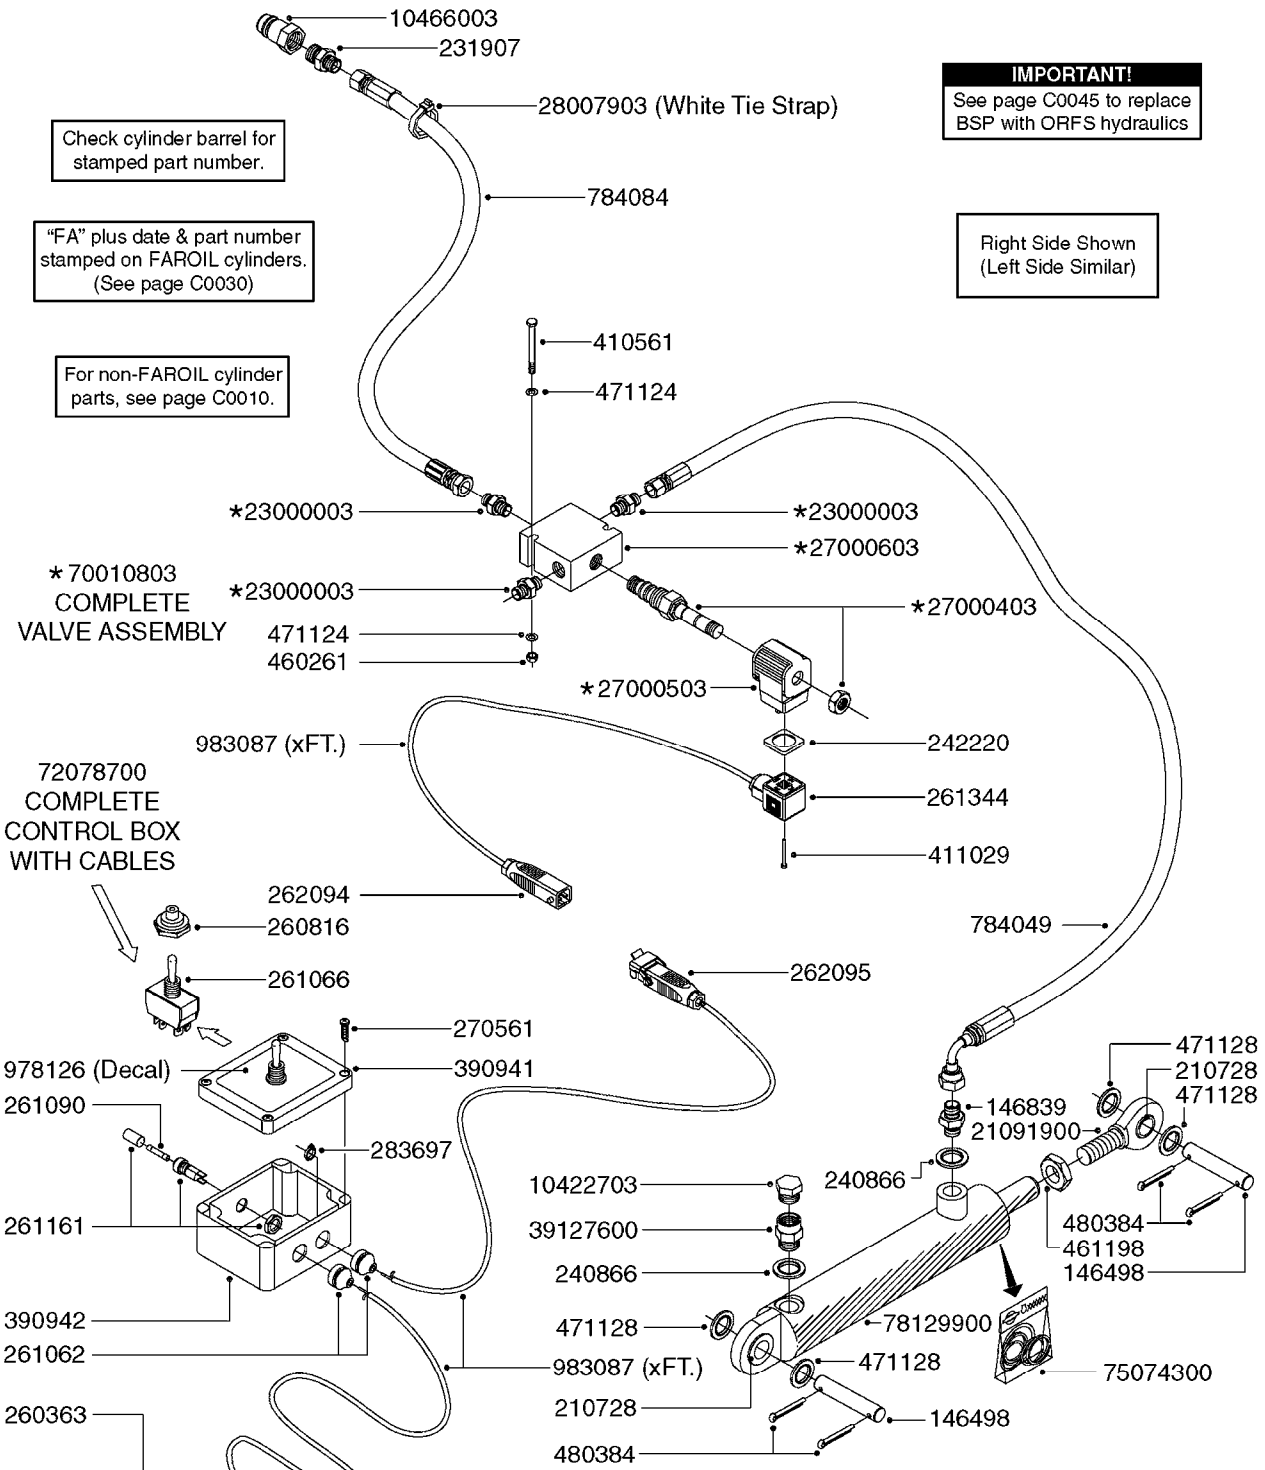

TILT CYLINDER KIT: 83301503

Check cylinder barrel for stamped part number.

"FA" plus date & part number stamped on FAROIL cylinders. (See page C0030)

For non-FAROIL cylinder parts, see page C0010.

IMPORTANT!
See page C0045 to replace BSP with ORFS hydraulics

Right Side Shown
(Left Side Similar)