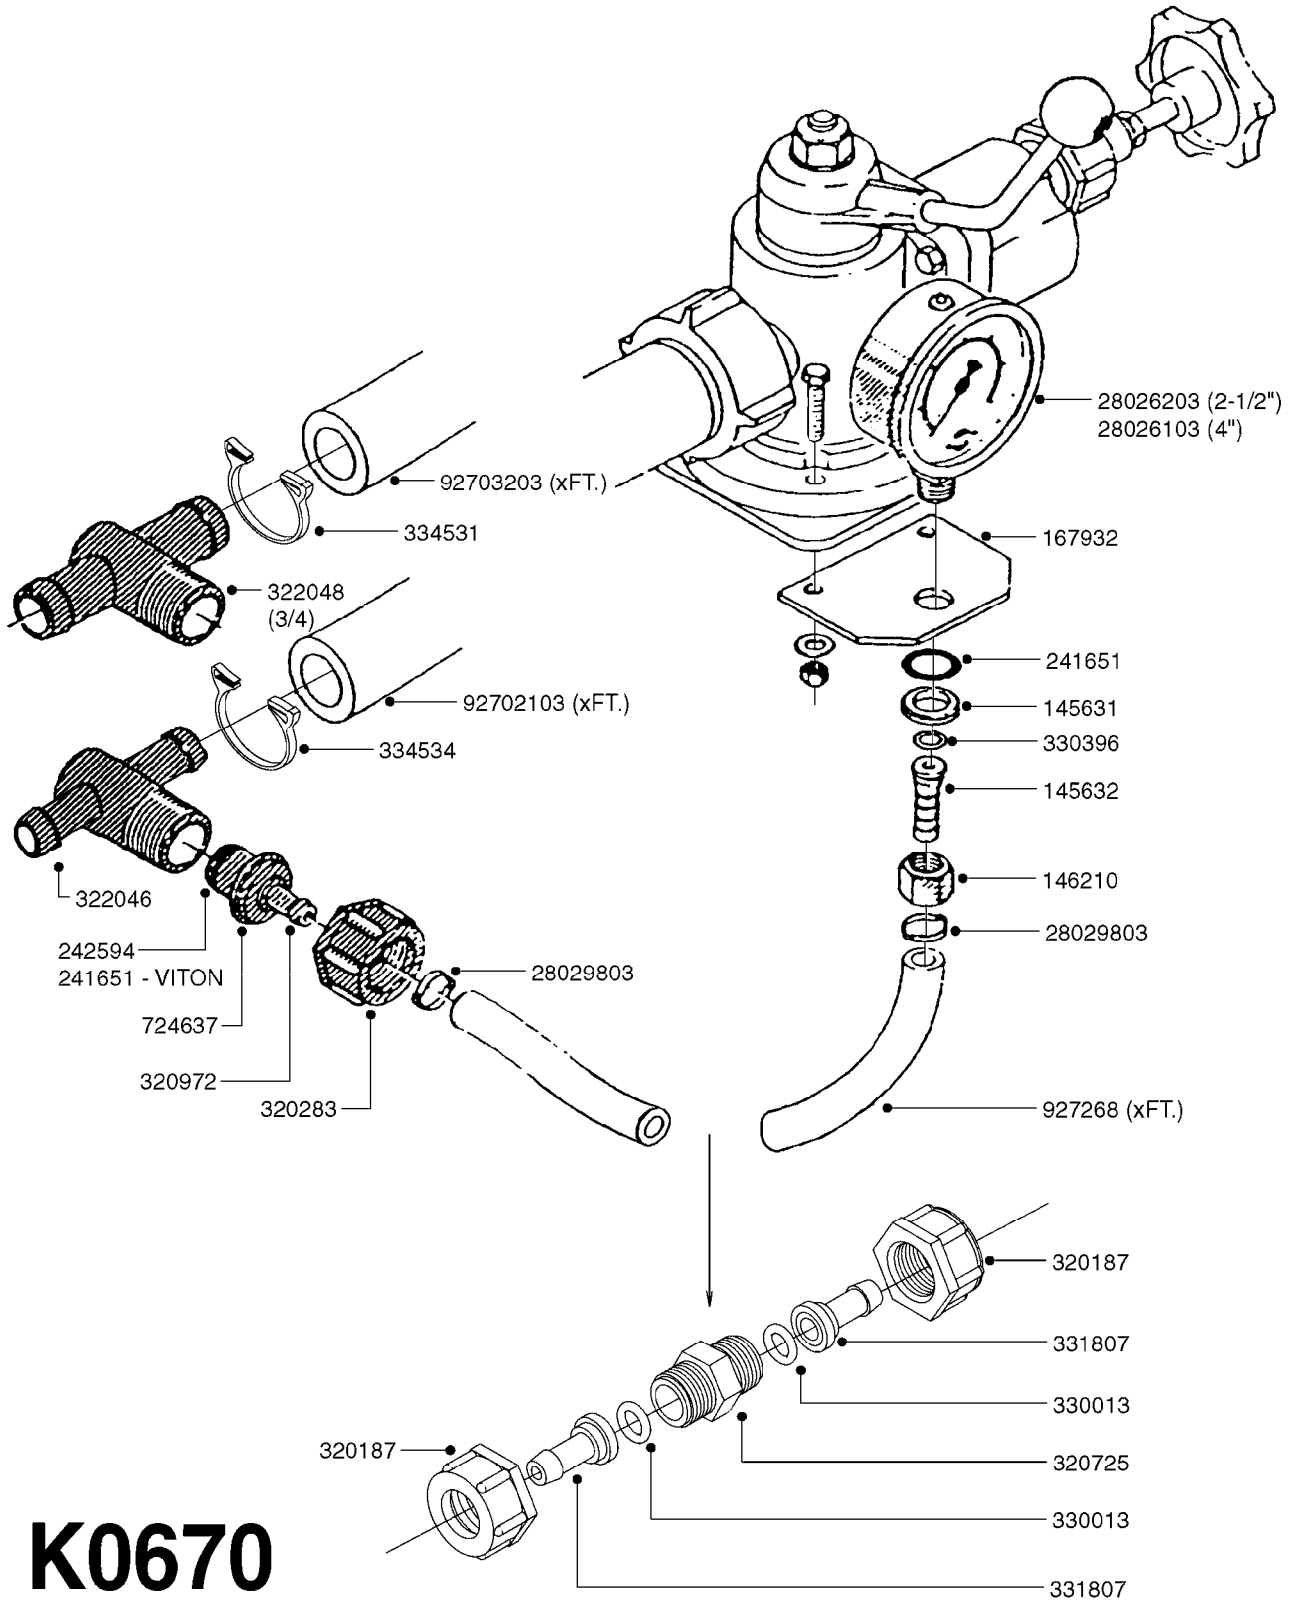

K0670

REMOTE GAUGE-BK 180 & EC
K0670-HIN, 01:01:16

Page 1

Date 12.08.2020 9:36

parts-n°	order qty	description
145631	1	WASHER D21.5/D13.5X2.5 BRASS
145632	1	FITT.DK HB 1/4' BRASS F.GUAGE
146210	1	NUT 1/4'BSP BRASS
167932	1	MTG. BRACKET (PRESSURE GAUGE)
241651	1	O-RING D14.0X3.0 NITRIL
242594	1	O-RING D14 X 1.78 SCH.70-EPDM
320187	1	FITT.DK CAP 3/8" BSP BLACK
320283	1	FITT.DK NUT 3/4"BSP
320725	1	FITT.DK NIPPLE 3/8"-3/8" BSP
320972	1	FITT.DK HB 5/16'- 1/4' BSP
322046	1	FITT.DK TEE 1/2X1/2HB X3/4'BSP
322048	1	FITT.DK TEE 3/4X3/4HB X3/4'BSP
330013	1	O-RING 2.5 X 10 PUR
330396	1	O-RING D11.2/D6.6X3.2
331807	1	FITT.DK HB 5/16" F.3/8" NUT
334531	1	CLAMP HOSE PLASTIC 3/4"
334534	1	CLAMP HOSE PLASTIC 1/2"
724637	1	FITT.DK HB 5/16' F. 3/4" COMP.
927268	1	HOSE BLUE PVC X 1/4 X 0012"
28026103	1	GAUGE 200PSI/BR,4",1/4"BSP-BTM
28026203	1	GAUGE 200PSI/BR,2.5"1/4BSP-BTM
28029803	1	CLAMP HOSE GEAR P1/2" 6708
92702103	1	HOSE R X1/2" X300PSI WP X0012"
92703203	1	HOSE R X3/4" X300PSI WP X0012"