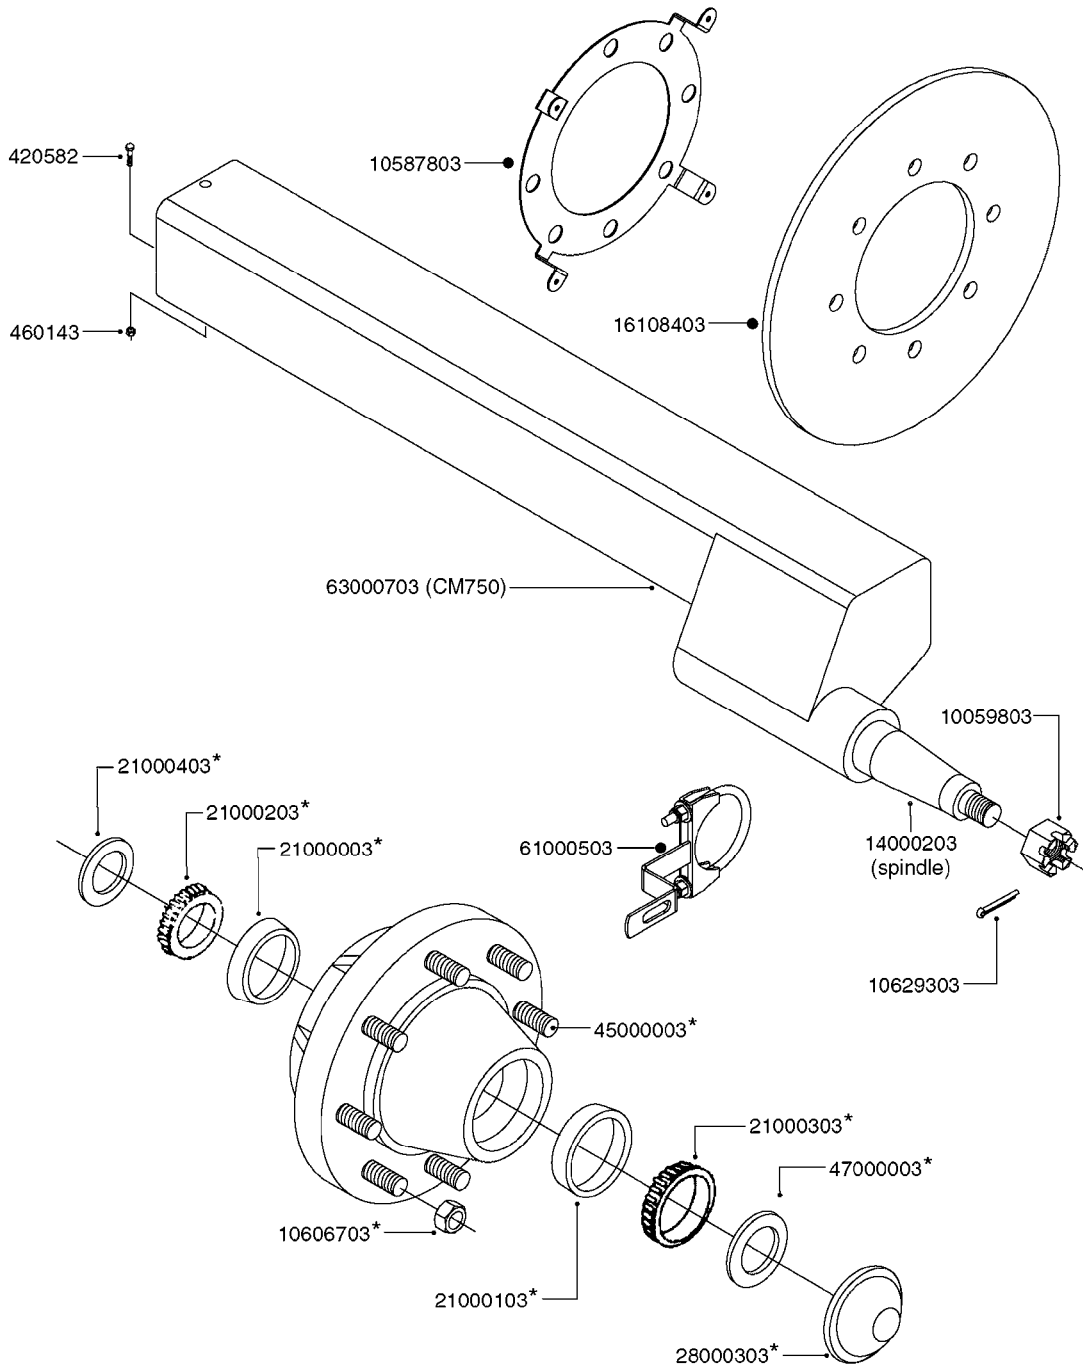

**TAPERED NUTS OR BOLTS
NEEDED FOR 12.4" X 24" RIMS ONLY**

E0740

HUB ASSEMBLY F.2 3/4" SPINDLE
E0740-HIN, 09:10:19

Page 1
Date 12.08.2020 9:36

parts-n°	order qty	description
10059003	1	DUST CAP 800/1000 GAL AEDC17
10059803	1	NUT HEX NF 1"
10189003	1	BEARING OUTER 800/1000 GAL.SA
10189203	1	BEARING INNER CONE 3780
10189303	1	SEAL OIL 800/1000 GAL.SA
10189503	1	NUT HEX NF 9/16 WHEEL STUD
10320503	1	BEARING INNER CUP F. 2-3/4"
10432703	1	BEARING OUTER CUP F. 2.3/4"
10526703	1	SPINDLE 2.75X15.75 W/NUT&WASH
10532303	1	BOLT WHEEL 9/16"UNF X 1-1/2"
10544403	1	BOLT HEX 9/16 NF GR.5 01.25FL
10549003	1	HUB ASSY. RED 2-3/4" W.9/16" THREAD
10570503	1	STUD F. HUB 9/16" x 2-1/4"
10587803	1	MAG MNT F. SPEED SNS 8 BOLT
10605503	1	HUB ASSY F.2-3/4" HUB 5/8"STUD
10606503	1	HUB ASSY.NAV550/800/1000 HC
10606703	1	NUT HEX NF 5/8" FLANGED F.STUD
10629303	1	PIN, COTTER 3/16" X 2.25" LONG
16108403	1	REINFORCEMENT RING 8-8-6 HUB FOR NON-REINFORCED 3/8" RIMS ONLY
45000003	1	STUD BOLT 5/8" X 2-1/2"
46000703	1	NUT TAPERED LUG 5/8-18
47000703	1	WASHER, SPNDL 1.1" 1.06x2 .19T