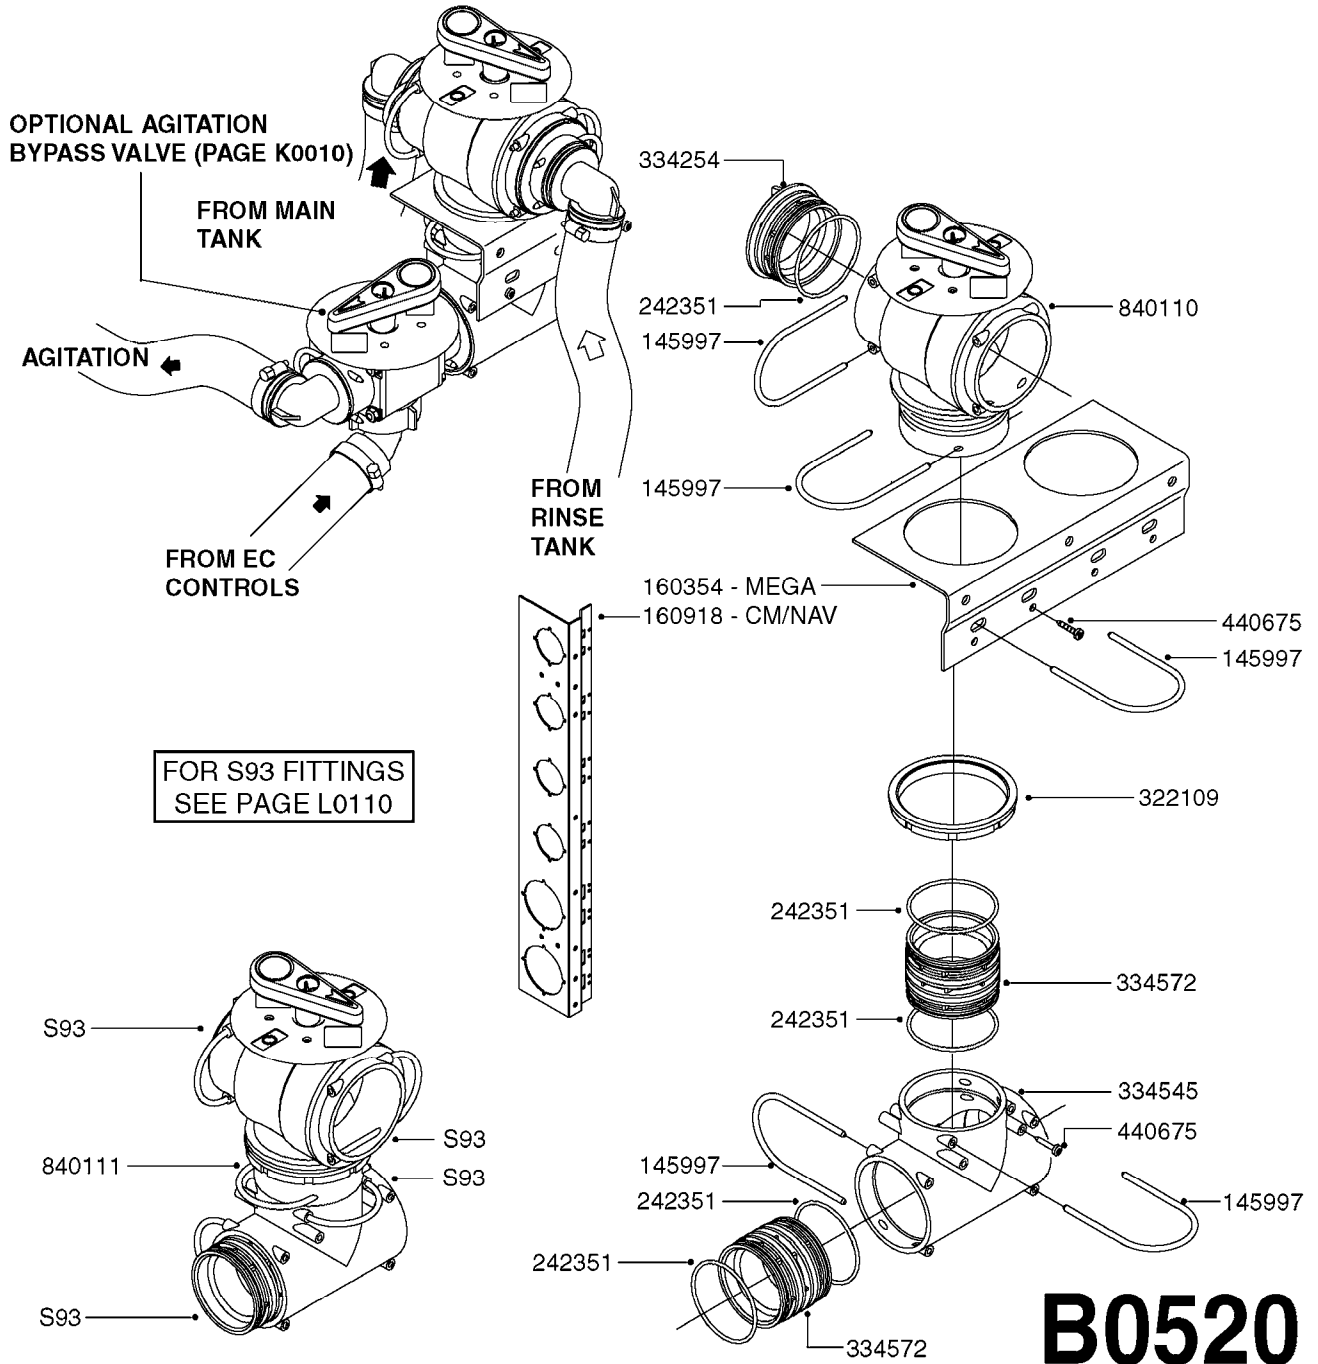

MANIFOLD SYSTEM - SUCTION
B0520-HIN, 01:01:16

Page 1
Date 12.08.2020 9:35

parts-n°	order qty	description
145997	1	FITT.DK S-93 FORK
160354	1	BRACKET F.SUCTION MANIFOLD
160918	1	BRACKET F. MANIFOLD CM
242351	1	O-RING D69.5X3.0 VITON F.S-93
322109	1	FITT.DK S-93 BULKHEAD NUT
334254	1	FITT.DK S-93 PLUG
334545	1	FITT.DK S-93 TEE
334572	1	FITT.DK S-93 ADAPTOR MALE MALE
440675	1	SCREW F. PLASTIC 5X16 SS
840110	1	VALVE SUCTION S-93 F.MANIFOLD
840111	1	VALVE SUCTION 3 WAY S-93 W.TEE