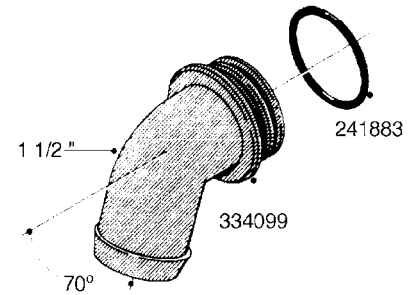

L0080

FITTINGS - S-53
L0080-HIN, 12:09:17

Page 1

Date 12.08.2020 9:36

Pos.	parts-n°	order qty	description
1	145995	1	FITT.DK S-53 FORK
2	241973	1	O-RING Ø3 X 44.2 70 SHORES NITRIL NITRIL (BLACK)
2	242353	1	O-RING 3 X 44.2 VITON VITON (BROWN)
3	242109	1	O-RING D32.2x3.0 NITRIL (BLACK)
3	242354	1	O-RING D32.2X3.0 VITON VITON (BROWN)
4	322103	1	FITT.DK S-53 BULKHEAD
5	322107	1	FITT.DK S-53 BULKHEAD NUT
6	322110	1	FITT.DK S-53 ELB. 1/2" BSP
7	322352	1	FITT.DK S-53 TEE
8	334229	1	FITT.DK S-53 STR.3/4"
9	334260	1	GASKET F. S-53 BULKHEAD
10	334564	1	FITT.DK S-67 TO S-53 ADAPTER
11	391100	1	FITT.DK S-53THREAD INS.1/2"BSP
12	726463	1	FITT.DK S53 BULKHEAD W/GASKET
13	726552	1	FIT.DK S-53X90 1/2" BSP,O-RING
14	726556	1	FITT.DK S-53 HB 1/2" W/O-RING
15	726558	1	FITT.DK S53 STR. 3/4" W.ORING
16	726559	1	FITT DK. S-53 HB 1" W/O-RING
17	726568	1	FITT.DK.S-53 HB 1/2"90 W/O-RING
18	726570	1	FITT.DK S-53 ELB.3/4" W.ORING
19	726571	1	FITT.DK S-53 ELB.1", W ORING
20	726578	1	FITT.DK S53 PLUG WITH O-RING
21	728561	1	FITT.DK. S67M - S53F REDUCER