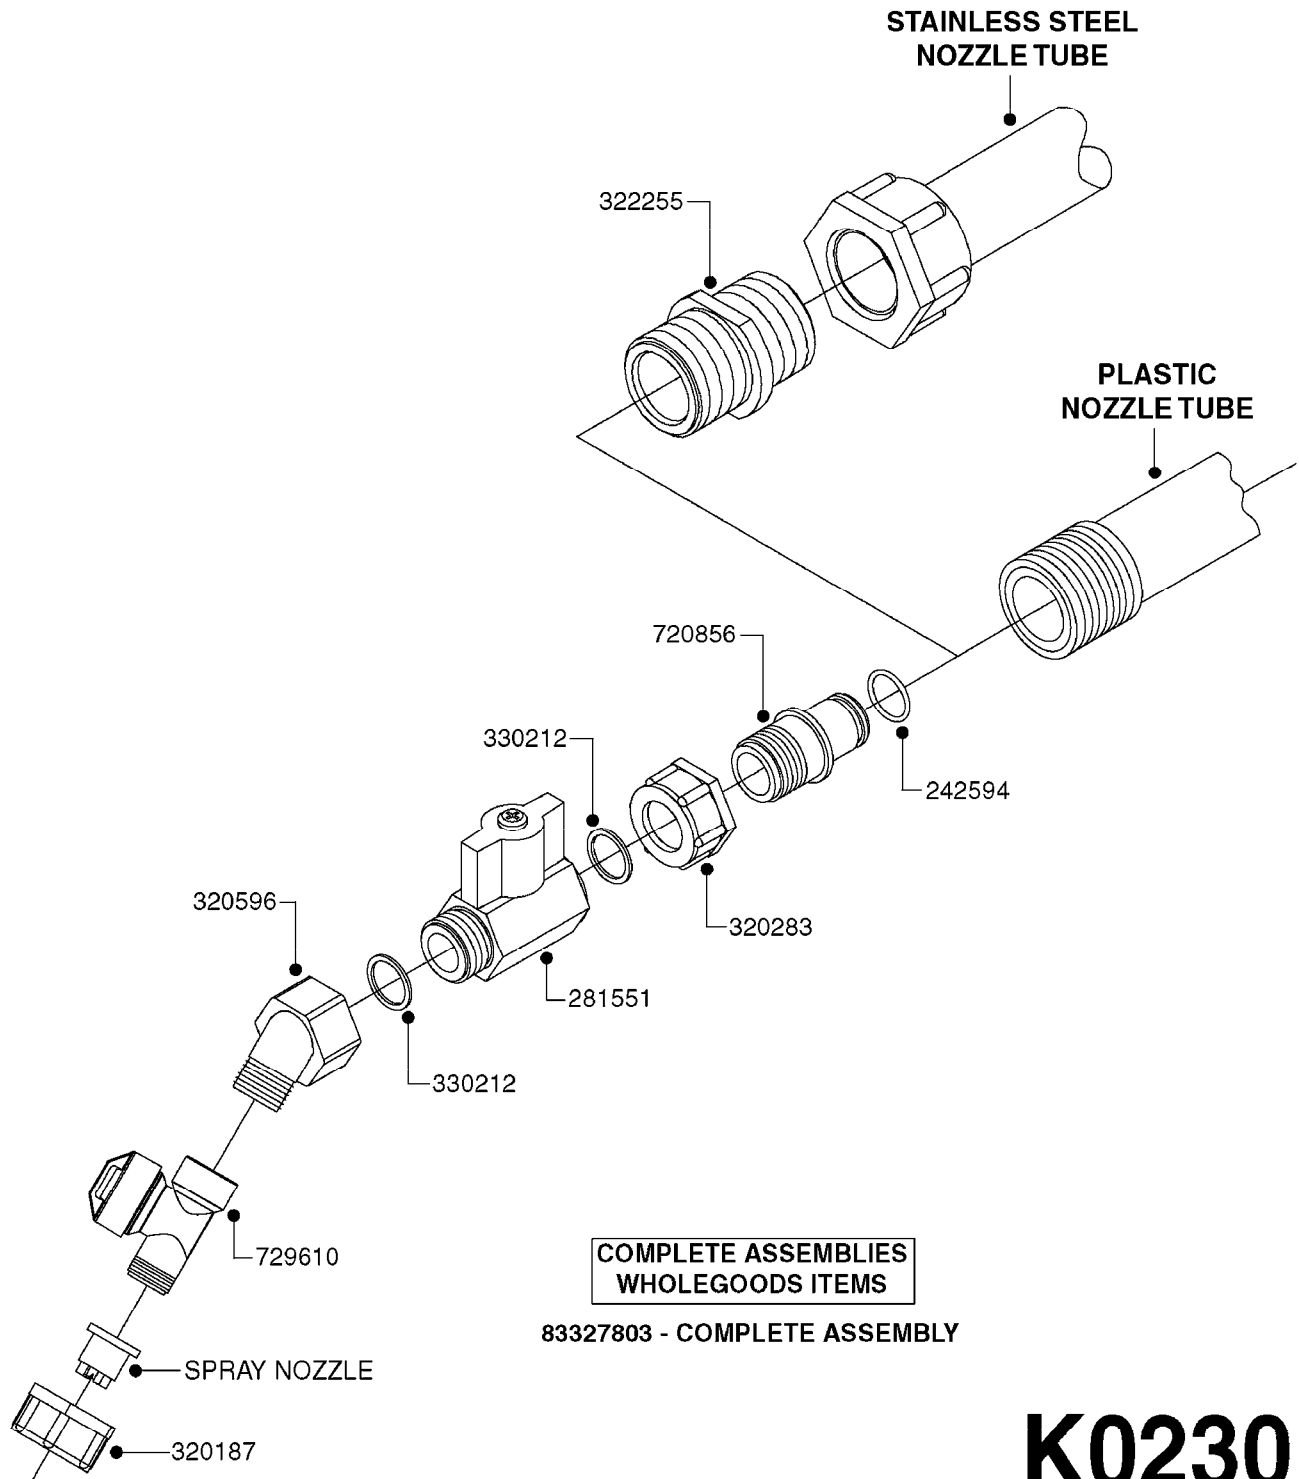

K0230

END NOZZLE KIT
K0230-HIN, 01:01:16

Page 1

Date 12.08.2020 9:36

parts-n°	order qty	description
242594	1	O-RING D14 X 1.78 SCH.70-EPDM
281551	1	BALL VALVE 1/2"
320187	1	FITT.DK CAP 3/8" BSP BLACK
320283	1	FITT.DK NUT 3/4"BSP
320596	1	FITT.DK ELB 3/8'-1/2'BSP 45DEG
322255	1	FITT.DK NIPPLE 3/4"X 3/4"
330212	1	O-RING D19/D14X2.4 F.1/2"NUT
720856	1	FITT.DK 1/2'BSP ASSY.F.3/4'NUT
729610	1	NOZZLE ASSY. NON DRIP 3/8 THRD
83327803	1	END NOZZLE KIT "04"