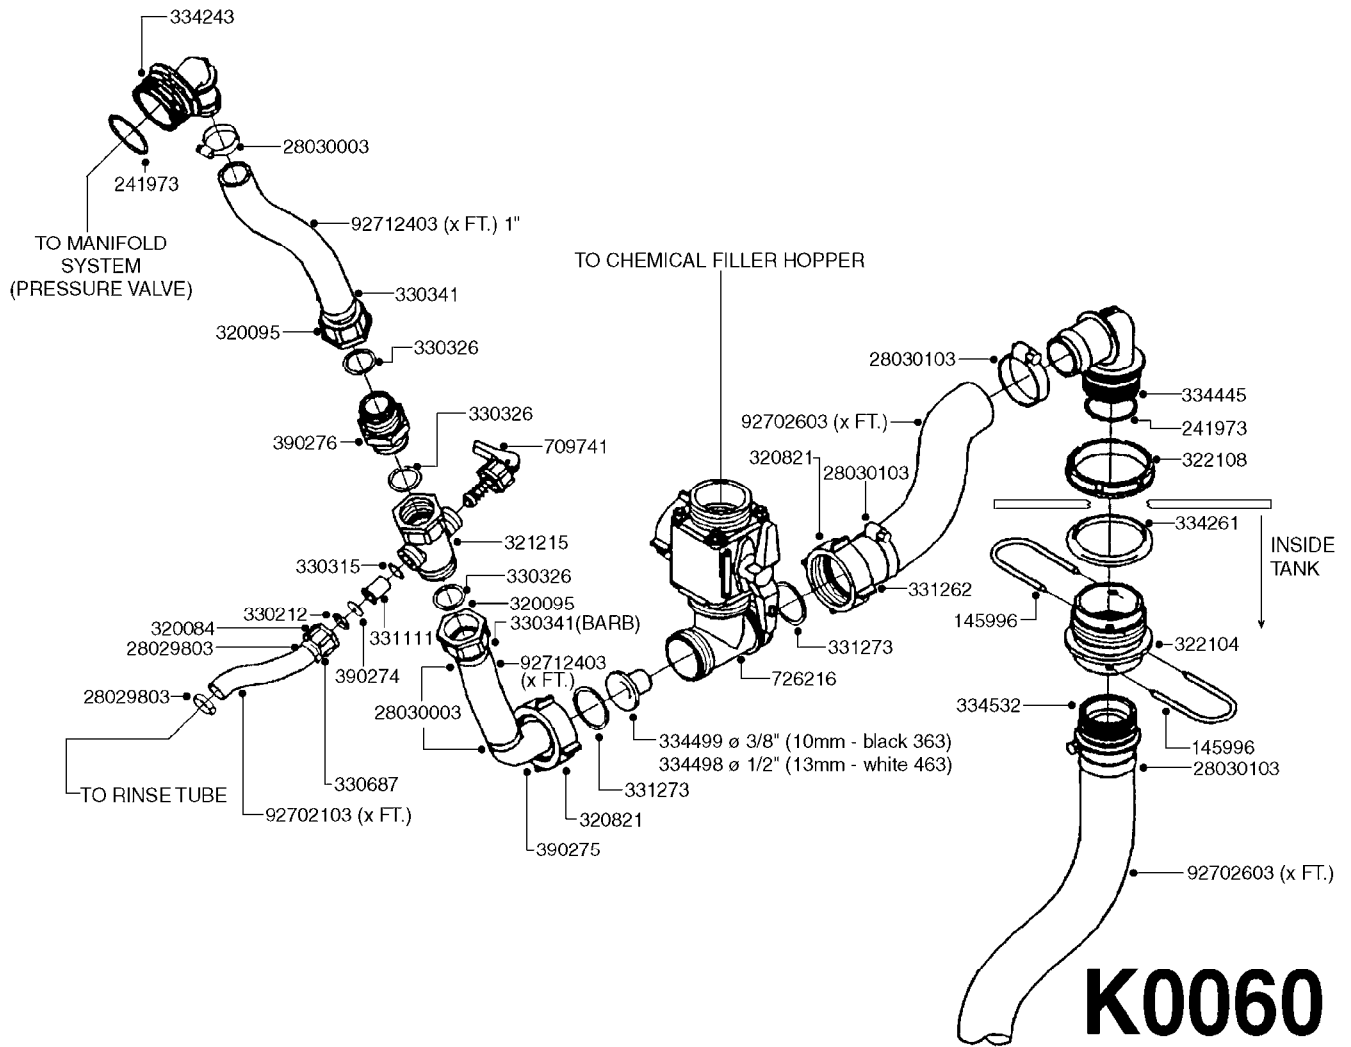

CHEM. FILLER-PLUMBING-MANIFOLD
K0060-HIN, 01:01:16

Page 1

Date 12.08.2020 9:36

parts-n°	order qty	description
145996	1	FITT.DK S-67 FORK
241973	1	O-RING Ø3 X 44.2 70 SHORES NITRIL
320084	1	FITT.DK NUT 1/2" BSP
320095	1	FITT.DK NUT 1" BSP
320821	1	FITT.DK NUT 1-1/2" BSP
321215	1	FITT.DK HOUSING F. AGITATION
322104	1	FITT.DK S-67 BULKHEAD
322108	1	FITT.DK S-67 BULKHEAD NUT
330212	1	O-RING D19/D14X2.4 F.1/2"NUT
330315	1	O-RING D18.4/D13X.6
330326	1	O-RING D30/D24X2 F.1"NUT
330341	1	FITT.DK HB 1" F. 1" NUT
330687	1	FITT.DK HB 1/2" F. 1/2" NUT
331111	1	VALVE SEAT FOR 1/2" DISTRIBUT.
331262	1	FITT.DK HB 1-1/2" F. 1-1/2"NUT
331273	1	O-RING D44/D38X2 F.1-1/2"
334243	1	FITT.DK S-67 ELB.1"
334261	1	GASKET F. S-67 BULKHEAD
334445	1	FITT.DK S-67 ELB.1-1/2"
334498	1	NOZZLE INJECTOR 13MM/462 WHITE
334499	1	NOZZLE INJECTOR 10MM/361 BLACK
334532	1	FITT.DK S-67 STR.1-1/2' W/HOLE
390274	1	ORIFICE ID4.0/18/1.5
390275	1	FITT.DK ELB 1' SPECIAL F.CHEMF
390276	1	FITT.DK HN 1'BSP
709741	1	VALVE ASSY. 1/2" FLIP LEVER
726216	1	VALVE TWO WAY
978336	1	DECAL MANIFOLD SYS.CHEM.FILL
28029803	1	CLAMP HOSE GEAR P1/2" 6708
28030003	1	CLAMP HOSE GEAR P1" 6716
28030103	1	CLAMP HOSE GEAR P5/4-S1.5"6724
92702103	1	HOSE R X1/2" X300PSI WP X0012"
92702603	1	HOSE PVC SUCT GRAY 1-1/2"
92712403	1	HOSE R X1" X300PSI WP X0012"