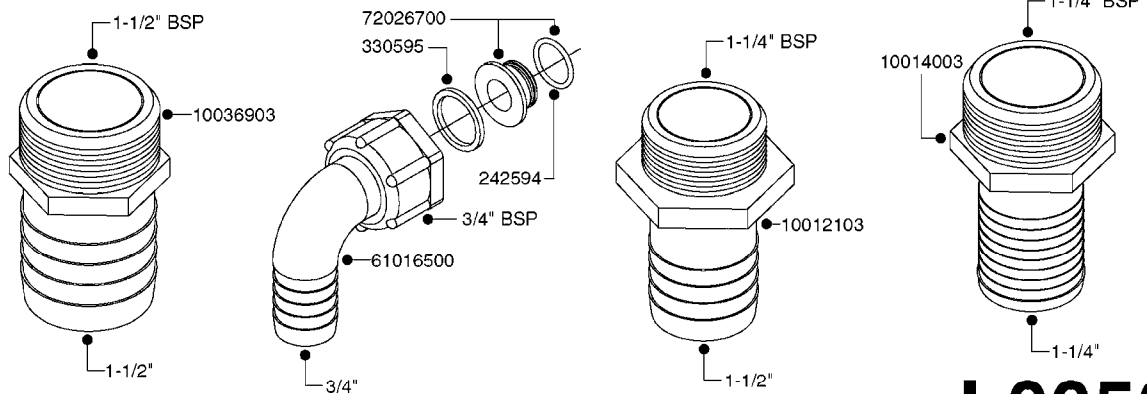

L0050

parts-n°	order qty	description
242594	1	O-RING D14 X 1.78 SCH.70-EPDM
320294	1	FITT.DK TEE 3/8X3/8HB X1/2"BSP
320305	1	FITT.DK HB 3/4'- 3/4' BSP
320386	1	FITT.DK TEE 3/8X3/8HB X3/8"BSP
320397	1	FITT.DK ELB 3/8"HB X 3/8" BSP
320401	1	FITT.DK TEE 1/2X1/2HB X1/2"BSP
320412	1	FITT.DK TEE 1/2X1/2HB X3/8'BSP
320423	1	FITT.DK ELB 1/2'HB X 3/8' BSP
320891	1	FITT.DK HB 3/8'- 3/8' BSP
320972	1	FITT.DK HB 5/16'- 1/4' BSP
322046	1	FITT.DK TEE 1/2X1/2HB X3/4'BSP
322048	1	FITT.DK TEE 3/4X3/4HB X3/4'BSP
330595	1	O-RING D24.6/D20X2.1 -3/4"
333137	1	FITT.DK CONN.1/2" F.NOZZ. DOUB
333141	1	FITT.DK CONN.1/2" F.NOZZ.SING
334041	1	FITT.DK CONN.3/4' F.NOZZ. SING
334042	1	FITT.DK CONN.3/4' F.NOZZ. DOUB
334195	1	FITT.DK ELB. 3/4"HB X 3/4"HB
10012103	1	FITT.PO.HB 1.25X1.50 IMB1012
10014003	1	FITT.PO.HB 1.25X1.25 IMB1010
10036903	1	FITT.PO.HB 1.50X1.50 IMB1212
28019303	1	FITTING HB ELB 3/4NPT-3/4HOSE
61016500	1	HOSE TAIL 3/4" 90°+RG CAP 3/4"
72026700	1	NOZZLE TUBE ADAPTER W/O-RING