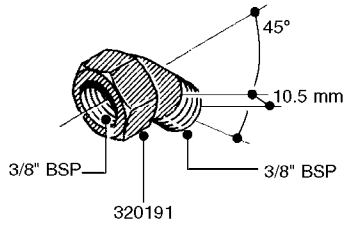

L0030

FITTINGS - HEXAGON NIPPLES
L0030-HIN, 01:01:16

Page 1
Date 12.08.2020 9:36

parts-n°	order qty	description
10015303	1	FITT.PO.HN 1.00X1.00 M1000
10425003	1	FITT.PO.HN 1.25X1.00 MCPHEE
320132	1	FITT.DK HN 1" BSP
320176	1	FITT.DK HN 3/8"X1/2" BSP
320445	1	FITT.DK HN 1/4"X3/8" BSP
320655	1	FITT.DK HN 1/2"-1/2" BSP
320692	1	FITT.DK HN 3/8'BSPX1/4'NPT
320703	1	FITT.DK HN 3/8BSP X1/2 &1/4NPT
320725	1	FITT.DK NIPPLE 3/8"-3/8" BSP
320902	1	FITT.DK HN 3/8'X 1/4' BSP
390232	1	FITT.DK HN 1-1/2' X 1-1/4' BSP
390276	1	FITT.DK HN 1'BSP