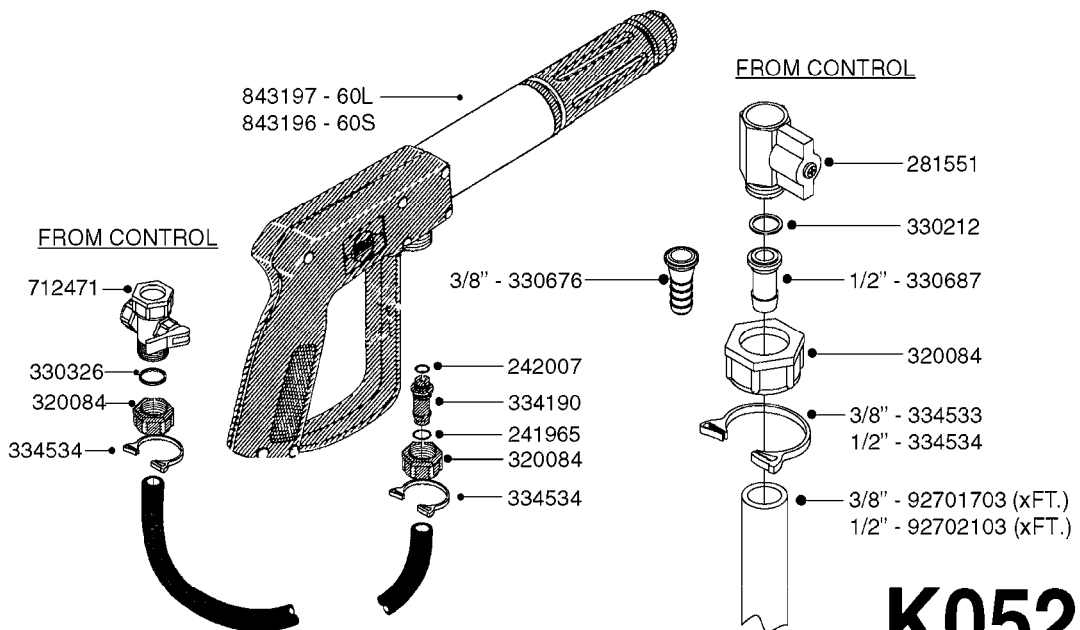

K0520

HOSE WRAPS
K0520-HIN, 05:12:19

Page 1
Date 12.08.2020 9:36

parts-n°	order qty	description
241965	1	O-RING Ø12.1 X 1.6 NITRILE
242007	1	O-RING Ø9.1 X 1.6 NITRILE
281551	1	BALL VALVE 1/2"
320084	1	FITT.DK NUT 1/2" BSP
330212	1	O-RING D19/D14X2.4 F.1/2"NUT
330326	1	O-RING D30/D24X2 F.1"NUT
330676	1	FITT.DK HB 3/8" F. 1/2" NUT
330687	1	FITT.DK HB 1/2" F. 1/2" NUT
334190	1	FITT.DK HB 1/2' F. PISTOL 60S
334533	1	CLAMP HOSE PLASTIC 3/8"
334534	1	CLAMP HOSE PLASTIC 1/2"
636223	1	POST 12 VOLT TR30
712471	1	AGITATION VALVE ASSY. ON/OFF
843196	1	SPRAY GUN KIT TYPE 60 SHORT
843197	1	HANDGUN KIT TYPE 60 LONG
10013403	1	BOLT HEX 3/8-16X1 1/4 HCS Z5
10013503	1	NUT HEX NC 3/8"
10178903	1	WRAP HOSE SIDE MOUNT PLATE
10179003	1	WRAP HOSE BOTTOM PLATE MOUNT
10179403	1	WRAP WELDMENT FOR HI101789
10179503	1	WRAP WELDMENT FOR HI101790
10225603	1	BKT.FOR HOSE WRAP MOUNT NL NK
10225703	1	WRAP HOSE BDL.BOTTOM PLATE
92701703	1	HOSE R X3/8" X300PSI WP X0012"
92702103	1	HOSE R X1/2" X300PSI WP X0012"