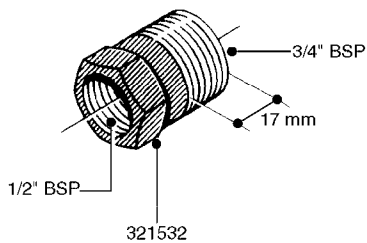

L0030

FITTINGS - HEXAGON NIPPLES
L0030-HIN, 01:01:16

Page 1
Date 12.08.2020 9:36

parts-n°	order qty	description
10015303	1	FITT.PO.HN 1.00X1.00 M1000
10425003	1	FITT.PO.HN 1.25X1.00 MCPHEE
320132	1	FITT.DK HN 1" BSP
320176	1	FITT.DK HN 3/8"X1/2" BSP
320445	1	FITT.DK HN 1/4"X3/8" BSP
320655	1	FITT.DK HN 1/2"-1/2" BSP
320692	1	FITT.DK HN 3/8'BSPX1/4'NPT
320703	1	FITT.DK HN 3/8BSP X1/2 &1/4NPT
320725	1	FITT.DK NIPPLE 3/8"-3/8" BSP
320902	1	FITT.DK HN 3/8'X 1/4' BSP
390232	1	FITT.DK HN 1-1/2' X 1-1/4' BSP
390276	1	FITT.DK HN 1'BSP