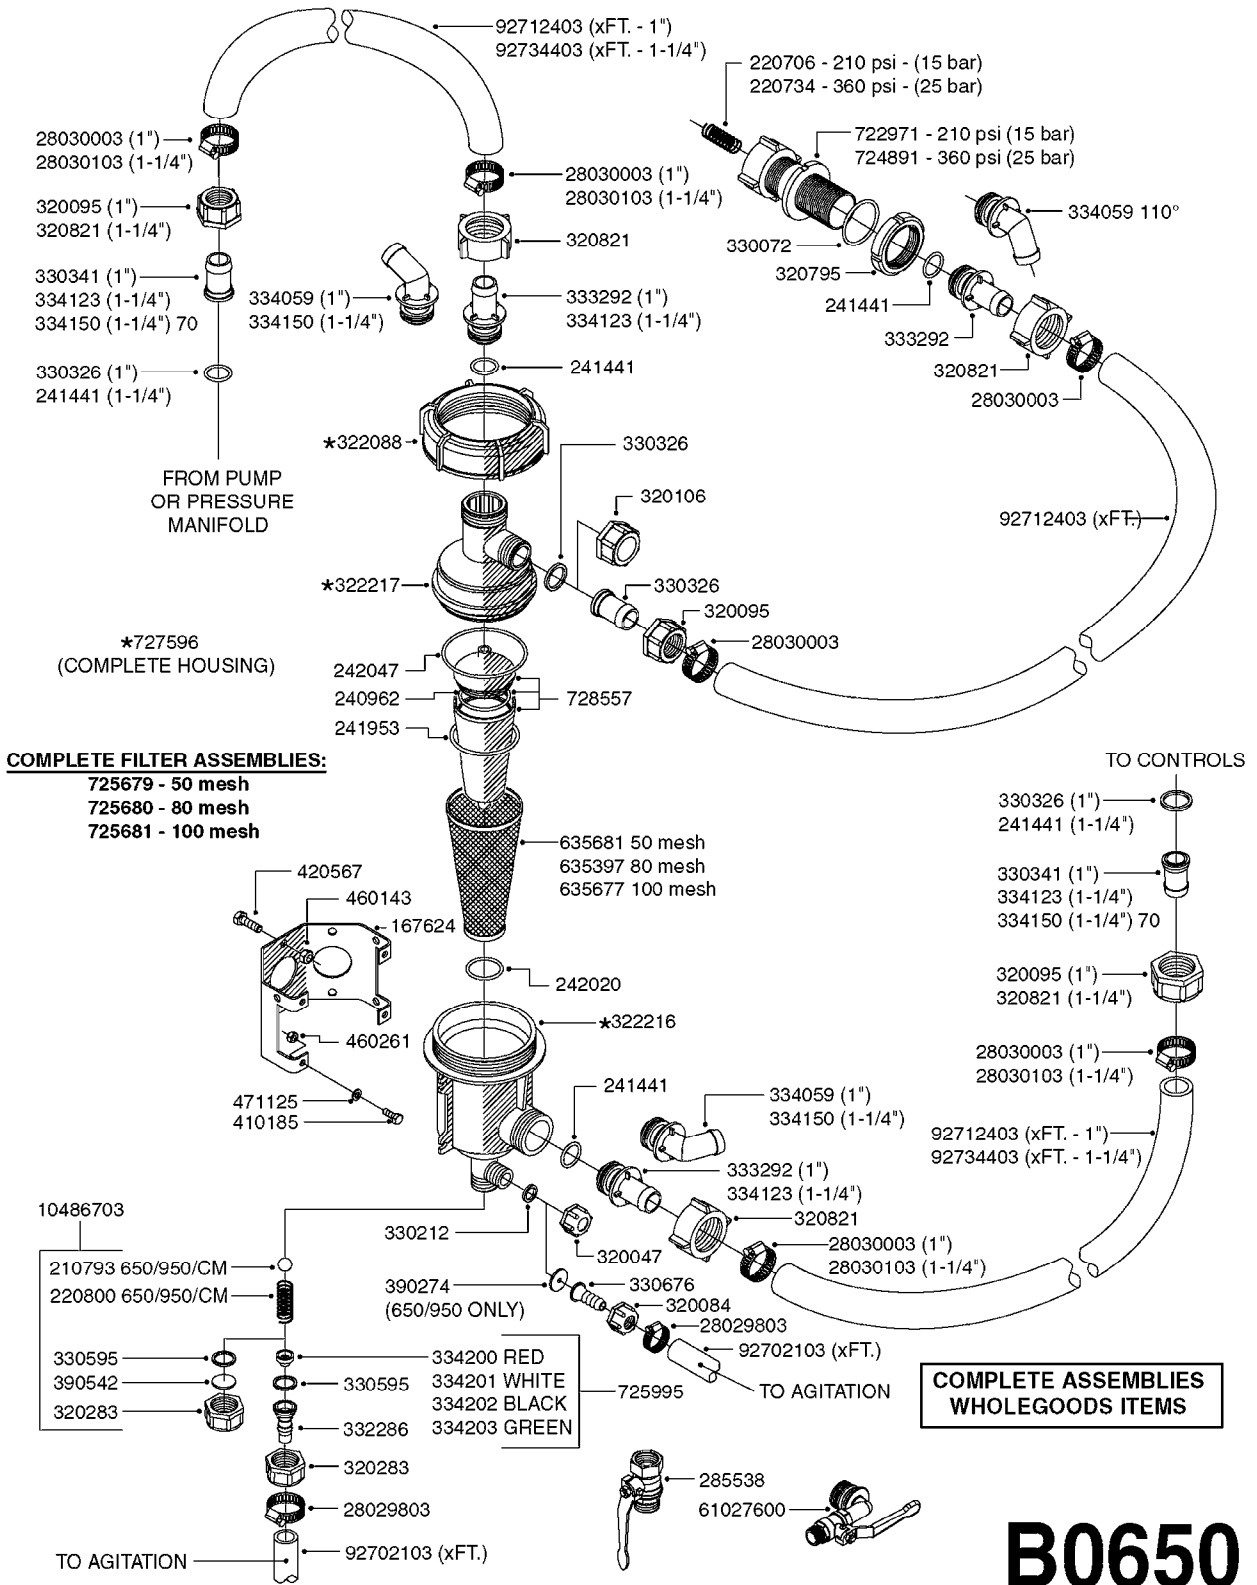

B0650

parts-n°	order qty	description
10486703	1	KIT F.UPDATING SCF
167624	1	MOUNT BRACKET F. SCF
210793	1	BALL F.SCF
220706	1	SPRING SCF 12 BAR
220734	1	SPRING SCF 25 BAR
220800	1	SPRING F.SCF
240962	1	O-RING D57,2X3 NITRIL
241441	1	O-RING D29.3X3
241953	1	O-RING D73,03X3,53 VITON
242020	1	O-RING 39.2 X 3 VITON
242047	1	O-RING 89.5 X 3.0 VITON
28029803	1	CLAMP HOSE GEAR P1/2" 6708
28030003	1	CLAMP HOSE GEAR P1" 6716
28030103	1	CLAMP HOSE GEAR P5/4-S1.5"6724
285538	1	BALL VALVE 3/4" BSP
320047	1	FITT.DK CAPNUT 1/2" BSP
320084	1	FITT.DK NUT 1/2" BSP
320095	1	FITT.DK NUT 1" BSP
320106	1	FITT.DK CAPNUT 1" BSP
320283	1	FITT.DK NUT 3/4"BSP
320795	1	FITT.DK NUT 1-1/2" BSP JAMB
320821	1	FITT.DK NUT 1-1/2" BSP
322088	1	NUT LARGE F.SCF BODY
322216	1	SCF HOUSING (THREADED) F.GROVE
322217	1	SCF TOP (THREADED) W/GROVE
330072	1	O-RING D53.5/D45.5X4
330212	1	O-RING D19/D14X2.4 F.1/2"NUT
330326	1	O-RING D30/D24X2 F.1"NUT
330341	1	FITT.DK HB 1" F. 1" NUT
330595	1	O-RING D24.6/D20X2.1 -3/4"
330676	1	FITT.DK HB 3/8" F. 1/2" NUT
332286	1	FITT.DK HB 1/2" F. 3/4" NUT
333292	1	FITT.DK HB 1"O'RING F.1-1/2"
334059	1	FITT.DK EL 1" 110 DEG.F.1-1/2"
334123	1	FITT.DK HB 1-1/4"O-RNG F.1-1/2"
334150	1	FITT.DK HB 1-1/4" 110 F.1-1/2"
334200	1	ORFICE 3MM FOR SCF RED
334201	1	ORFICE 4MM FOR SCF WHITE
334202	1	ORFICE 5MM FOR SCF BLACK
334203	1	ORFICE 6MM FOR SCF GREEN
390274	1	ORIFICE ID4.0/18/1.5
390542	1	PLUG WASHER FOR 3/4'CAP NUT
410185	1	BOLT HEX 8.8 DEL M6X16
420567	1	BOLT HEX 8.8 DEL M8X30 FT
460143	1	LOCK NUT M8 SST A2 DIN985
460261	1	NUT HEX M6X1.00 LOCK DIN985 A2 SS
471125	1	WASHER M6U 6.4X14X1.2,A2 SS
61027600	1	VALVE 1/2"BSP ASSY S5390
635397	1	SCREEN SCF 80 MESH
635677	1	SCREEN SCF 100 MESH
635681	1	SCREEN SCF 50 MESH
722971	1	SAFETY VALVE SCF 217PSI (15BAR)
724891	1	SAFETY VALVE SCF 25 BAR
725679	1	SCF ASSY.50 W/THREADED TOP CAP
725680	1	SCF ASSY.80 W/THREADED TOP CAP
725681	1	SCF ASSY.100 W/THREADED CAP
725995	1	BAG FOR SCF
727596	1	SCF HOUSING COMPLETE
728557	1	CONE F.SCF RED
92702103	1	HOSE R X1/2" X300PSI WP X0012"
92712403	1	HOSE R X1" X300PSI WP X0012"