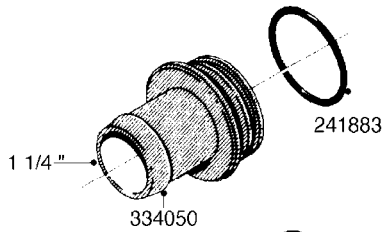

L0080

FITTINGS - S-53
L0080-HIN, 12:09:17

Page 1

Date 12.08.2020 9:36

Pos.	parts-n°	order qty	description
1	145995	1	FITT.DK S-53 FORK
2	241973	1	O-RING Ø3 X 44.2 70 SHORES NITRIL NITRIL (BLACK)
2	242353	1	O-RING 3 X 44.2 VITON VITON (BROWN)
3	242109	1	O-RING D32.2x3.0 NITRIL (BLACK)
3	242354	1	O-RING D32.2X3.0 VITON VITON (BROWN)
4	322103	1	FITT.DK S-53 BULKHEAD
5	322107	1	FITT.DK S-53 BULKHEAD NUT
6	322110	1	FITT.DK S-53 ELB. 1/2" BSP
7	322352	1	FITT.DK S-53 TEE
8	334229	1	FITT.DK S-53 STR.3/4"
9	334260	1	GASKET F. S-53 BULKHEAD
10	334564	1	FITT.DK S-67 TO S-53 ADAPTER
11	391100	1	FITT.DK S-53THREAD INS.1/2"BSP
12	726463	1	FITT.DK S53 BULKHEAD W/GASKET
13	726552	1	FIT.DK S-53X90 1/2" BSP,O-RING
14	726556	1	FITT.DK S-53 HB 1/2" W/O-RING
15	726558	1	FITT.DK S53 STR. 3/4" W.ORING
16	726559	1	FITT DK. S-53 HB 1" W/O-RING
17	726568	1	FITT.DK.S-53 HB 1/2"90 W/O-RING
18	726570	1	FITT.DK S-53 ELB.3/4" W.ORING
19	726571	1	FITT.DK S-53 ELB.1", W ORING
20	726578	1	FITT.DK S53 PLUG WITH O-RING
21	728561	1	FITT.DK. S67M - S53F REDUCER