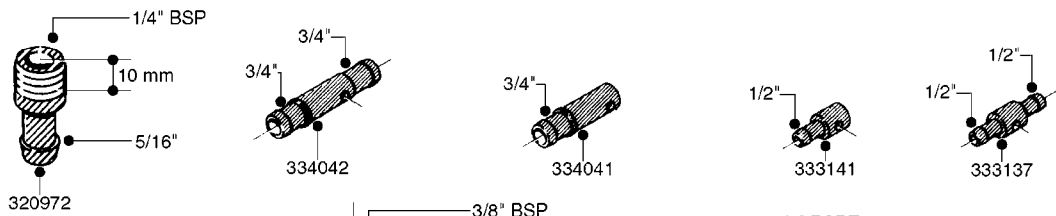

L0050

parts-n°	order qty	description
242594	1	O-RING D14 X 1.78 SCH.70-EPDM
320294	1	FITT.DK TEE 3/8X3/8HB X1/2"BSP
320305	1	FITT.DK HB 3/4'- 3/4' BSP
320386	1	FITT.DK TEE 3/8X3/8HB X3/8"BSP
320397	1	FITT.DK ELB 3/8"HB X 3/8" BSP
320401	1	FITT.DK TEE 1/2X1/2HB X1/2"BSP
320412	1	FITT.DK TEE 1/2X1/2HB X3/8'BSP
320423	1	FITT.DK ELB 1/2'HB X 3/8' BSP
320891	1	FITT.DK HB 3/8'- 3/8' BSP
320972	1	FITT.DK HB 5/16'- 1/4' BSP
322046	1	FITT.DK TEE 1/2X1/2HB X3/4'BSP
322048	1	FITT.DK TEE 3/4X3/4HB X3/4'BSP
330595	1	O-RING D24.6/D20X2.1 -3/4"
333137	1	FITT.DK CONN.1/2" F.NOZZ. DOUB
333141	1	FITT.DK CONN.1/2" F.NOZZ.SING
334041	1	FITT.DK CONN.3/4' F.NOZZ. SING
334042	1	FITT.DK CONN.3/4' F.NOZZ. DOUB
334195	1	FITT.DK ELB. 3/4"HB X 3/4"HB
10012103	1	FITT.PO.HB 1.25X1.50 IMB1012
10014003	1	FITT.PO.HB 1.25X1.25 IMB1010
10036903	1	FITT.PO.HB 1.50X1.50 IMB1212
28019303	1	FITTING HB ELB 3/4NPT-3/4HOSE
61016500	1	HOSE TAIL 3/4" 90°+RG CAP 3/4"
72026700	1	NOZZLE TUBE ADAPTER W/O-RING