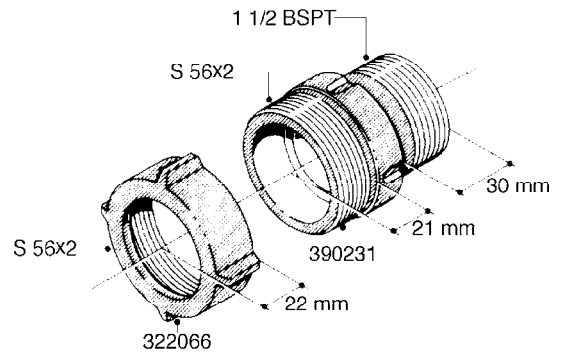

L0080

FITTINGS - S-53
L0080-HIN, 12:09:17

Page 1

Date 12.08.2020 9:36

Pos.	parts-n°	order qty	description
1	145995	1	FITT.DK S-53 FORK
2	241973	1	O-RING Ø3 X 44.2 70 SHORES NITRIL NITRIL (BLACK)
2	242353	1	O-RING 3 X 44.2 VITON VITON (BROWN)
3	242109	1	O-RING D32.2x3.0 NITRIL (BLACK)
3	242354	1	O-RING D32.2X3.0 VITON VITON (BROWN)
4	322103	1	FITT.DK S-53 BULKHEAD
5	322107	1	FITT.DK S-53 BULKHEAD NUT
6	322110	1	FITT.DK S-53 ELB. 1/2" BSP
7	322352	1	FITT.DK S-53 TEE
8	334229	1	FITT.DK S-53 STR.3/4"
9	334260	1	GASKET F. S-53 BULKHEAD
10	334564	1	FITT.DK S-67 TO S-53 ADAPTER
11	391100	1	FITT.DK S-53THREAD INS.1/2"BSP
12	726463	1	FITT.DK S53 BULKHEAD W/GASKET
13	726552	1	FIT.DK S-53X90 1/2" BSP,O-RING
14	726556	1	FITT.DK S-53 HB 1/2" W/O-RING
15	726558	1	FITT.DK S53 STR. 3/4" W.ORING
16	726559	1	FITT DK. S-53 HB 1" W/O-RING
17	726568	1	FITT.DK.S-53 HB 1/2"90 W/O-RING
18	726570	1	FITT.DK S-53 ELB.3/4" W.ORING
19	726571	1	FITT.DK S-53 ELB.1", W ORING
20	726578	1	FITT.DK S53 PLUG WITH O-RING
21	728561	1	FITT.DK. S67M - S53F REDUCER