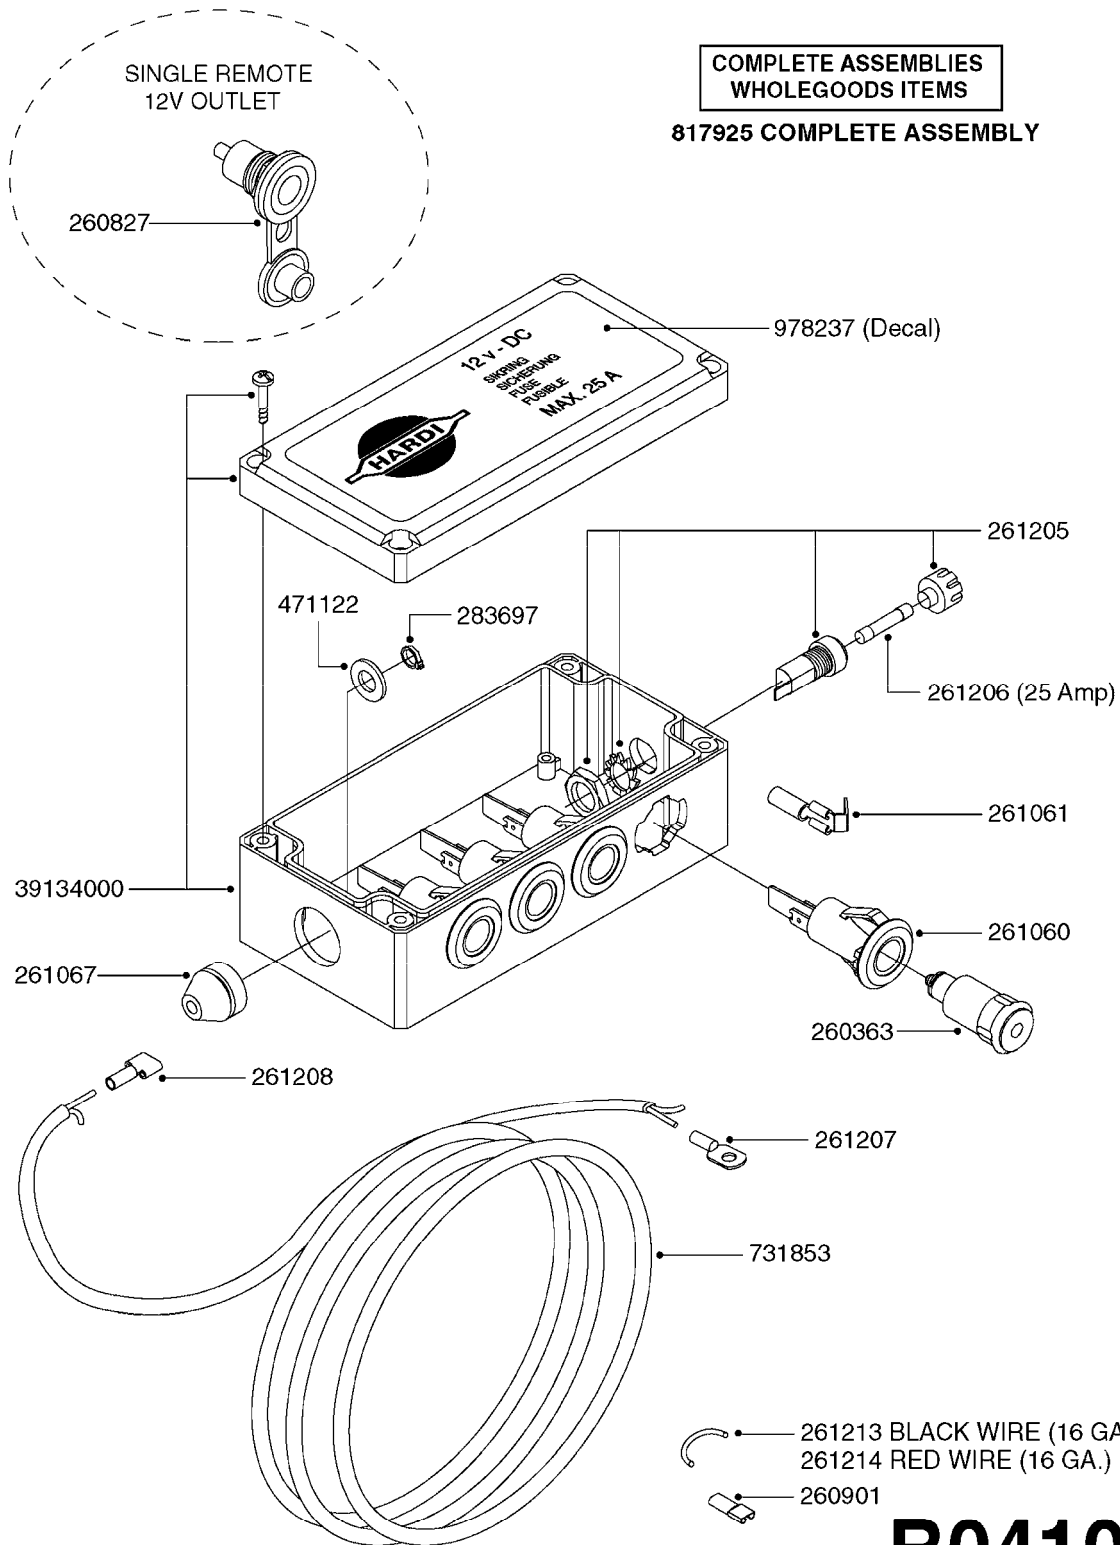

12 VOLT OUTLET BOX
B0410-HIN, 01:01:16

Page	0
Date	12.08.2020 9:35

12 VOLT OUTLET BOX
B0410-HIN, 01:01:16

Page 1
Date 12.08.2020 9:35

parts-n°	order qty	description
260363	1	PLUG 2 POLE 12V
260827	1	PLUG F.EC ATTACHMENTS
260901	1	SPADE F.ELEC CONN.1.5MM BLUE
261060	1	PLUG F.EC ATTACHMENTS
261061	1	SPADE F.ELEC.2 WAY CONNECTOR
261067	1	GROMMET 10-14 GREY
261205	1	FUSE HOLDER
261206	1	FUSE 25 A
261207	1	ELECTRIC CONNECTOR 4MM
261208	1	SPADE F.ELEC.CONNECTOR 4MM
261213	1	WIRE 6.4MM BLACK
261214	1	WIRE 6.4MM RED
283697	1	TIESTRAP 200MM
471122	1	WASHER, M10, Ø20/10.5X 2.0, SS
731853	1	CABLE 2X4MM L=138"
817925	1	OUTLET BOX 12 VOLT ELEC.
978237	1	DECAL OUTLET BOX
39134000	1	BOX, COMPLETE, 12V POWER BOX