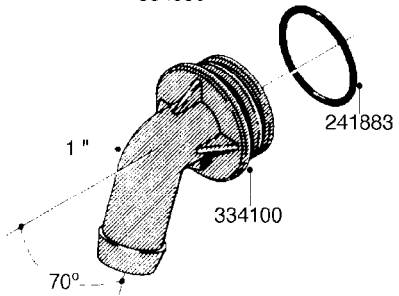

L0080

FITTINGS - S-53
L0080-HIN, 12:09:17

Page 1

Date 12.08.2020 9:36

Pos.	parts-n°	order qty	description
1	145995	1	FITT.DK S-53 FORK
2	241973	1	O-RING Ø3 X 44.2 70 SHORES NITRIL NITRIL (BLACK)
2	242353	1	O-RING 3 X 44.2 VITON VITON (BROWN)
3	242109	1	O-RING D32.2x3.0 NITRIL (BLACK)
3	242354	1	O-RING D32.2X3.0 VITON VITON (BROWN)
4	322103	1	FITT.DK S-53 BULKHEAD
5	322107	1	FITT.DK S-53 BULKHEAD NUT
6	322110	1	FITT.DK S-53 ELB. 1/2" BSP
7	322352	1	FITT.DK S-53 TEE
8	334229	1	FITT.DK S-53 STR.3/4"
9	334260	1	GASKET F. S-53 BULKHEAD
10	334564	1	FITT.DK S-67 TO S-53 ADAPTER
11	391100	1	FITT.DK S-53THREAD INS.1/2"BSP
12	726463	1	FITT.DK S53 BULKHEAD W/GASKET
13	726552	1	FIT.DK S-53X90 1/2" BSP,O-RING
14	726556	1	FITT.DK S-53 HB 1/2" W/O-RING
15	726558	1	FITT.DK S53 STR. 3/4" W.ORING
16	726559	1	FITT DK. S-53 HB 1" W/O-RING
17	726568	1	FITT.DK.S-53 HB 1/2"90 W/O-RING
18	726570	1	FITT.DK S-53 ELB.3/4" W.ORING
19	726571	1	FITT.DK S-53 ELB.1", W ORING
20	726578	1	FITT.DK S53 PLUG WITH O-RING
21	728561	1	FITT.DK. S67M - S53F REDUCER