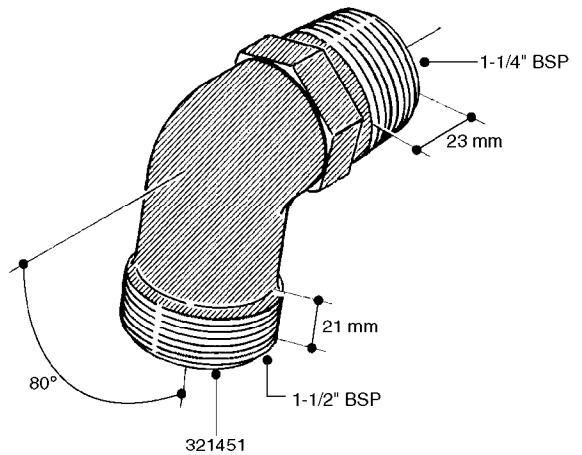

L0030

FITTINGS - HEXAGON NIPPLES
L0030-HIN, 01:01:16

Page 1
Date 12.08.2020 9:36

parts-n°	order qty	description
10015303	1	FITT.PO.HN 1.00X1.00 M1000
10425003	1	FITT.PO.HN 1.25X1.00 MCPHEE
320132	1	FITT.DK HN 1" BSP
320176	1	FITT.DK HN 3/8"X1/2" BSP
320445	1	FITT.DK HN 1/4"X3/8" BSP
320655	1	FITT.DK HN 1/2"-1/2" BSP
320692	1	FITT.DK HN 3/8'BSPX1/4'NPT
320703	1	FITT.DK HN 3/8BSP X1/2 &1/4NPT
320725	1	FITT.DK NIPPLE 3/8"-3/8" BSP
320902	1	FITT.DK HN 3/8'X 1/4' BSP
390232	1	FITT.DK HN 1-1/2' X 1-1/4' BSP
390276	1	FITT.DK HN 1'BSP