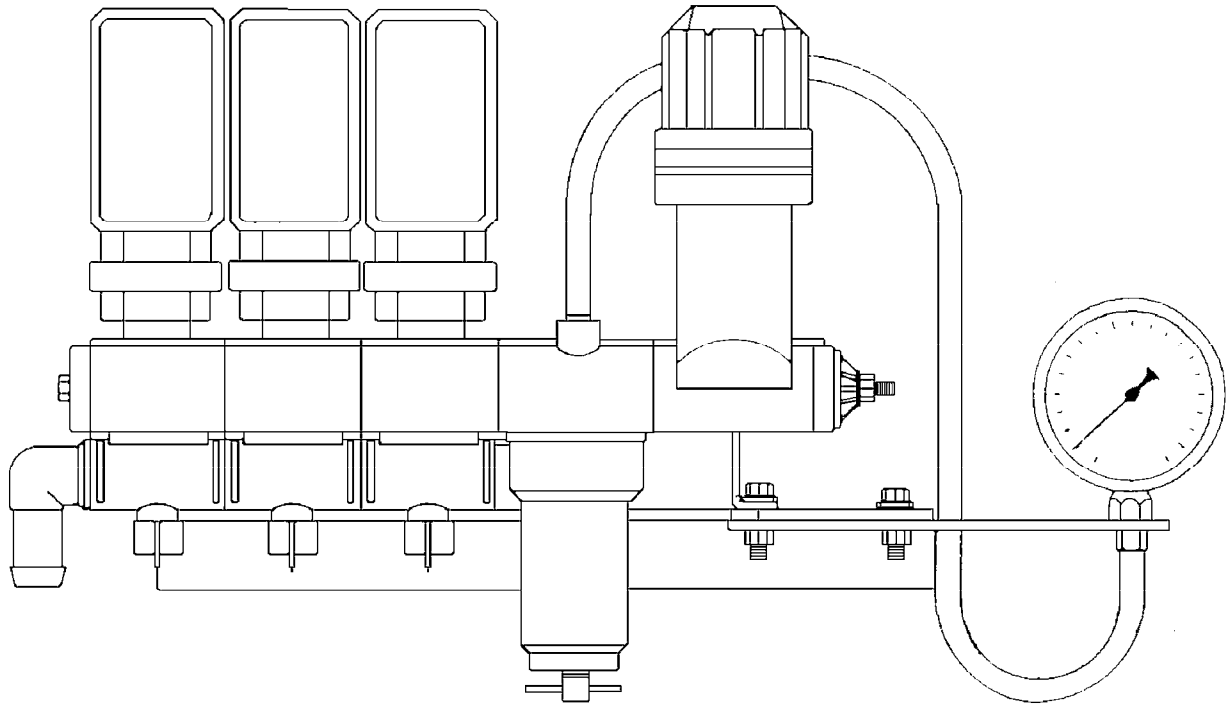

COMPLETE ASSEMBLIES
WHOLEGOODS ITEMS

70043903 - COMPLETE ASSEMBLY

K0680

REMOTE GAUGE-ESC SPRAYERS-4"
K0680-HIN, 01:01:16

Page 1
Date 12.08.2020 9:36

parts-n°	order qty	description
145632	1	FITT.DK HB 1/4' BRASS F.GUAGE
146210	1	NUT 1/4'BSP BRASS
282391	1	CLAMP HOSE CRIMP 5/16'
320972	1	FITT.DK HB 5/16'- 1/4' BSP
330396	1	O-RING D11.2/D6.6X3.2
421046	1	BOLT HEX M8X25/25 A2 SS DIN933
460143	1	LOCK NUT M8 SST A2 DIN985
927268	1	HOSE BLUE PVC X 1/4 X 0012"
10028603	1	WASHER LOCK 5/16'
10428003	1	BKT. FOR ESC GAUGE KIT
28026103	1	GAUGE 200PSI/BR,4",1/4"BSP-BTM
70043903	1	*GAUGE KIT,4" OP UNIT INFEILD