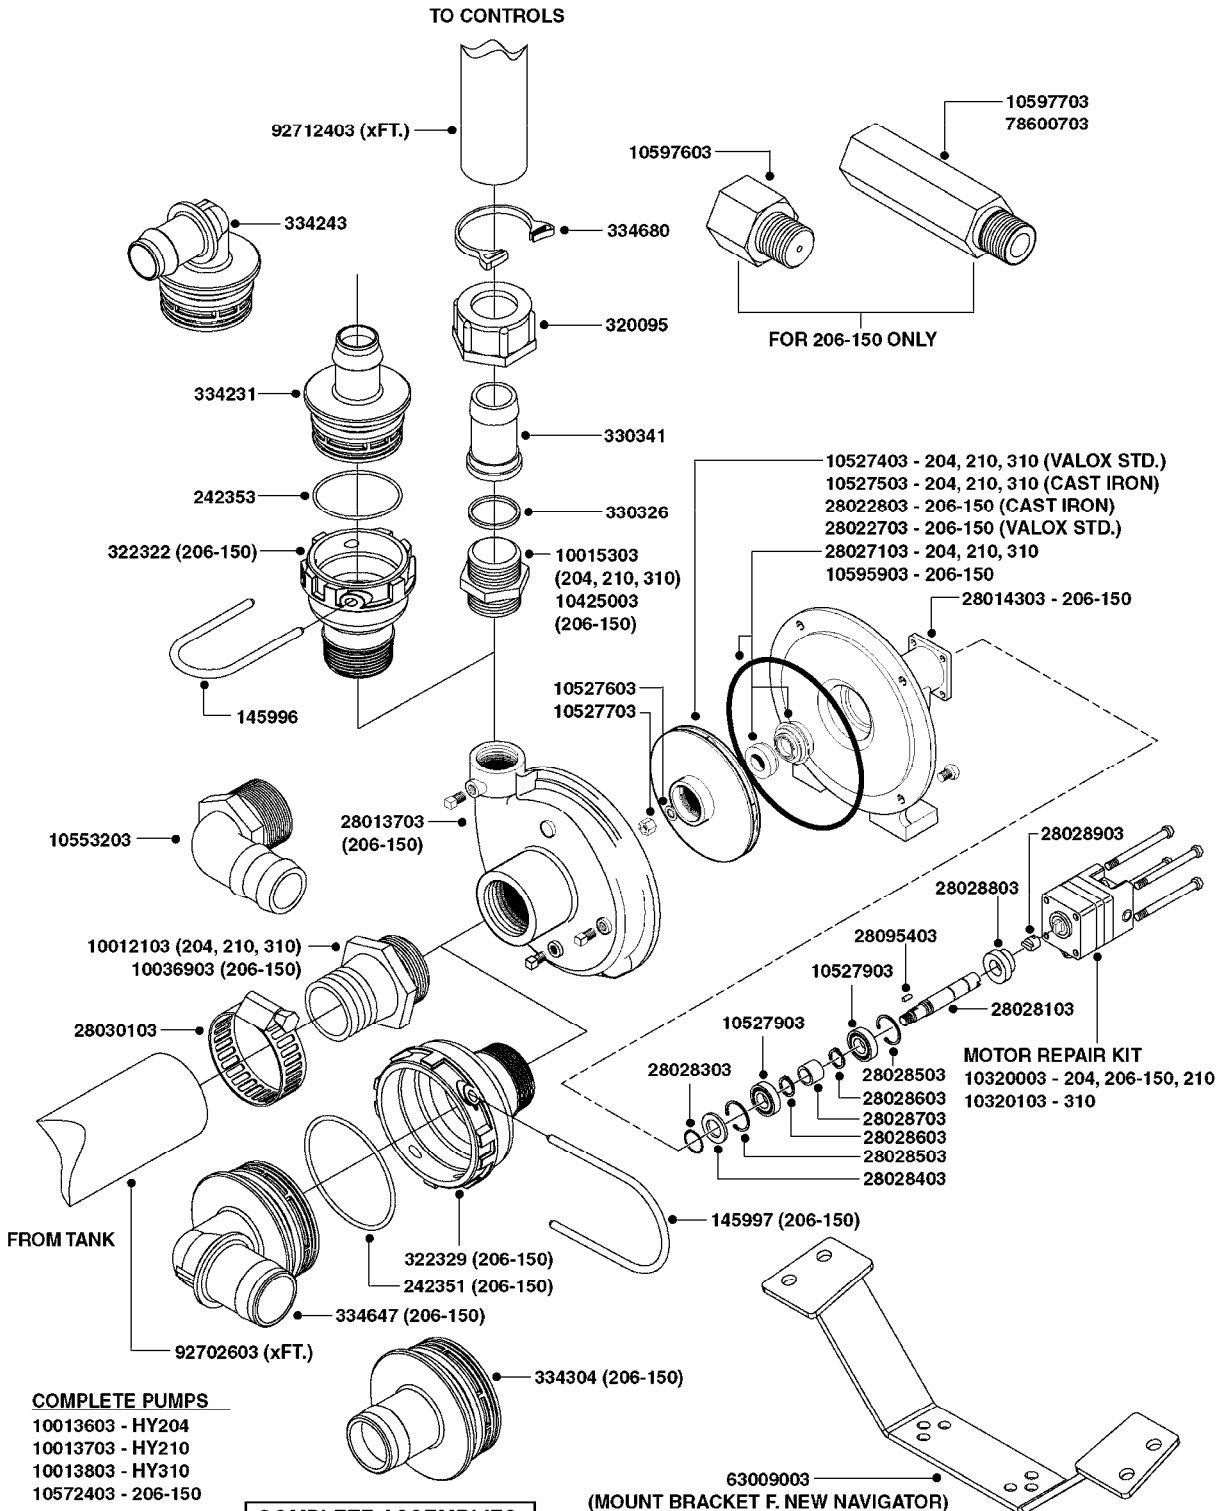

A0420

PUMP-204,206-150,210,310 ACE
A0420-HIN, 02:05:16

Page 1
Date 12.08.2020 9:35

parts-n°	order qty	description
145996	1	FITT.DK S-67 FORK
145997	1	FITT.DK S-93 FORK
242351	1	O-RING D69.5X3.0 VITON F.S-93
242353	1	O-RING 3 X 44.2 VITON
320095	1	FITT.DK NUT 1" BSP
322322	1	FITT.DK S-67 X 1-1/4"BSP MALE
322329	1	FITT.DK S-93 X 1-1/2"BSP MALE2
330326	1	O-RING D30/D24X2 F.1"NUT
330341	1	FITT.DK HB 1" F. 1" NUT
334231	1	FITT.DK S-67 STR.1"
334243	1	FITT.DK S-67 ELB.1"
334304	1	FITT.DK S-93 STR.1-1/2" PVC
334647	1	FITT.DK S93 ELB 1-1/2" 90 PVC
334680	1	CLAMP HOSE PLASTIC 1"
10012103	1	FITT.PO.HB 1.25X1.50 IMB1012
10013603	1	PUMP ACE HY 204
10013703	1	PUMP ACE HY 210
10013803	1	PUMP ACE HY 310
10015303	1	FITT.PO.HN 1.00X1.00 M1000
10036903	1	FITT.PO.HB 1.50X1.50 IMB1212
10320003	1	MOTOR REPAIRKIT ACE204,206,210
10320103	1	MOTOR REPAIR KIT ACE 304,310
10425003	1	FITT.PO.HN 1.25X1.00 MCPHEE
10527403	1	IMPELLER VALOX F.ACE PUMP
10527503	1	IMPELLER CASTIRON F.ACE PUMP
10527603	1	WASHER 3/8' F.ACE PUMP
10527703	1	NUT HEX NF 3/8 F.ACE PUMP
10527903	1	BEARING F.ACE PUMP (#40870)
10553203	1	FITT.PO.EL 1.5X1.5 HB BLACK
10572403	1	PUMP ACE HY 206 SERIES 150
10595903	1	REPAIR KIT ACE 206-150
10597603	1	ORIFACE RESTRICTOR F. ACE 206
10597703	1	FITT, HYD FLOW FUSE ACE 206OLD
28013703	1	PUMP HOUSING FRONT ACE 206-150
28014303	1	PUMP HOUSING W.FEET 206-150
28022703	1	IMPELLER THERMOPLASTIC
28022803	1	IMPELLER CAST IRON
28027103	1	REPAIR KIT ACE 204,210,304,310
28028103	1	SHAFT 5/8"DIA.1/2"KEYWAY SS
28028303	1	O-RING, SHAFT SEAL
28028403	1	SLINGER
28028503	1	SNAP RING - INTERNAL
28028603	1	SNAP RING - EXTERNAL
28028703	1	SPACER FOR SHAFT
28028803	1	SEAL SUPPORT SPACER 200 SERIES
28028903	1	COUPLING FOR HYDRAULIC MOTOR
28030103	1	CLAMP HOSE GEAR P5/4-S1.5"6724
28095403	1	KEY F.IMPELLER 1/8"X1/8"X1/2"
63009003	1	CENTRIFUGAL PUMP BRACKET
78600703	1	FITT, HYD FLOW FUSE ACE 206N
92702603	1	HOSE PVC SUCT GRAY 1-1/2"
92712403	1	HOSE R X1" X300PSI WP X0012"