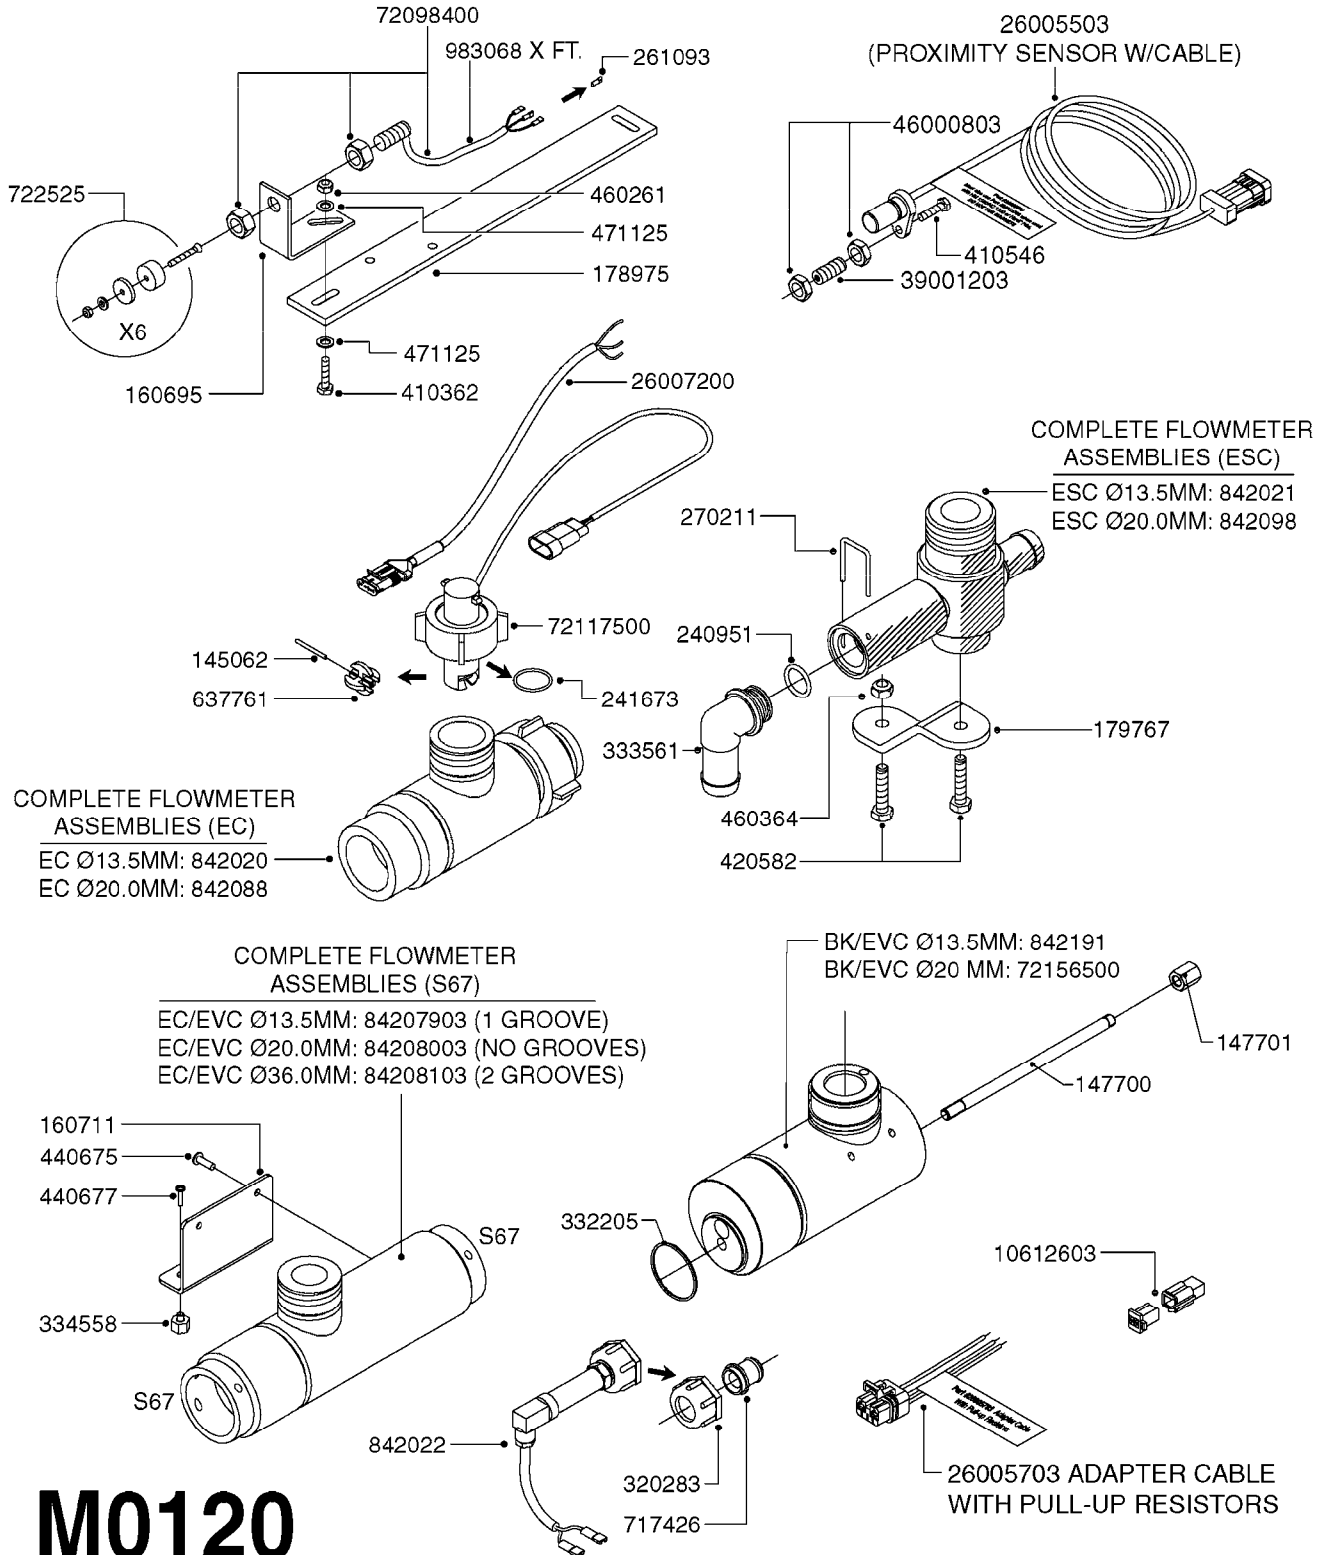

MUSTANG 3500 CONTROLLER
M0100-HIN, 01:01:16

Page 0
Date 12.08.2020 9:36

M0100

MUSTANG 3500 CONTROLLER
M0100-HIN, 01:01:16

Page 1
Date 12.08.2020 9:36

parts-n°	order qty	description
24002303	1	WASHER, RUBBER
26001803	1	POWER CABLE
26001903	1	15' 7-PIN EXTENSION CABLE
26002503	1	MUSTANG 3500/7 CONSOLE
26002603	1	MUSTANG 3500/4/TF CONSOLE
26002703	1	MUSTANG 3500/20PIN SC MODULE
26002803	1	MUSTANG 3500/20PIN TF SC MODUL
26002903	1	MUSTANG 3500 CONSOLE MNT KIT
26003003	1	MUSTANG 3500 CONSOLE CABLE
26003103	1	MUSTANG 3500/7 SC MOD CNECT KT
26003303	1	MUSTANG/FM 5FT 7PIN EXT CABLE
26003403	1	MUSTANG/FM 10FT 7PIN EXT CABLE
26003703	1	MUSTANG RUN/HOLD ADAPT CABLE
26004403	1	SWITCH, FOOT
26006003	1	MUSTANG RADR CBLE JD 8000/9000
26006203	1	MUSTANG RDR "Y" CABLE DCKY-JHN
26006303	1	MUSTANG RDR EXTNSN CABLE 10FT
26006603	1	MUSTANG RDR"Y"CABLE D-J PACKRD
26006803	1	MUSTANG RDR"Y"CABLE D-J DEUTS.
26006903	1	MUSTANG RDR"Y"CABLE MAG.PHILIP
26008303	1	MICRO TRAK PLUG KIT - 2 PIN
26008403	1	MICRO TRAK PLUG KIT - 3 PIN
26008503	1	MICRO TRAK PLUG KIT - 7 PIN
26016703	1	MUSTANG 3500/39PIN SC MODULE
28026403	1	KNOB, MUSTANG CONSOLE MOUNT
74005403	1	FOOT SWITCH FOR MUSTANG 3500