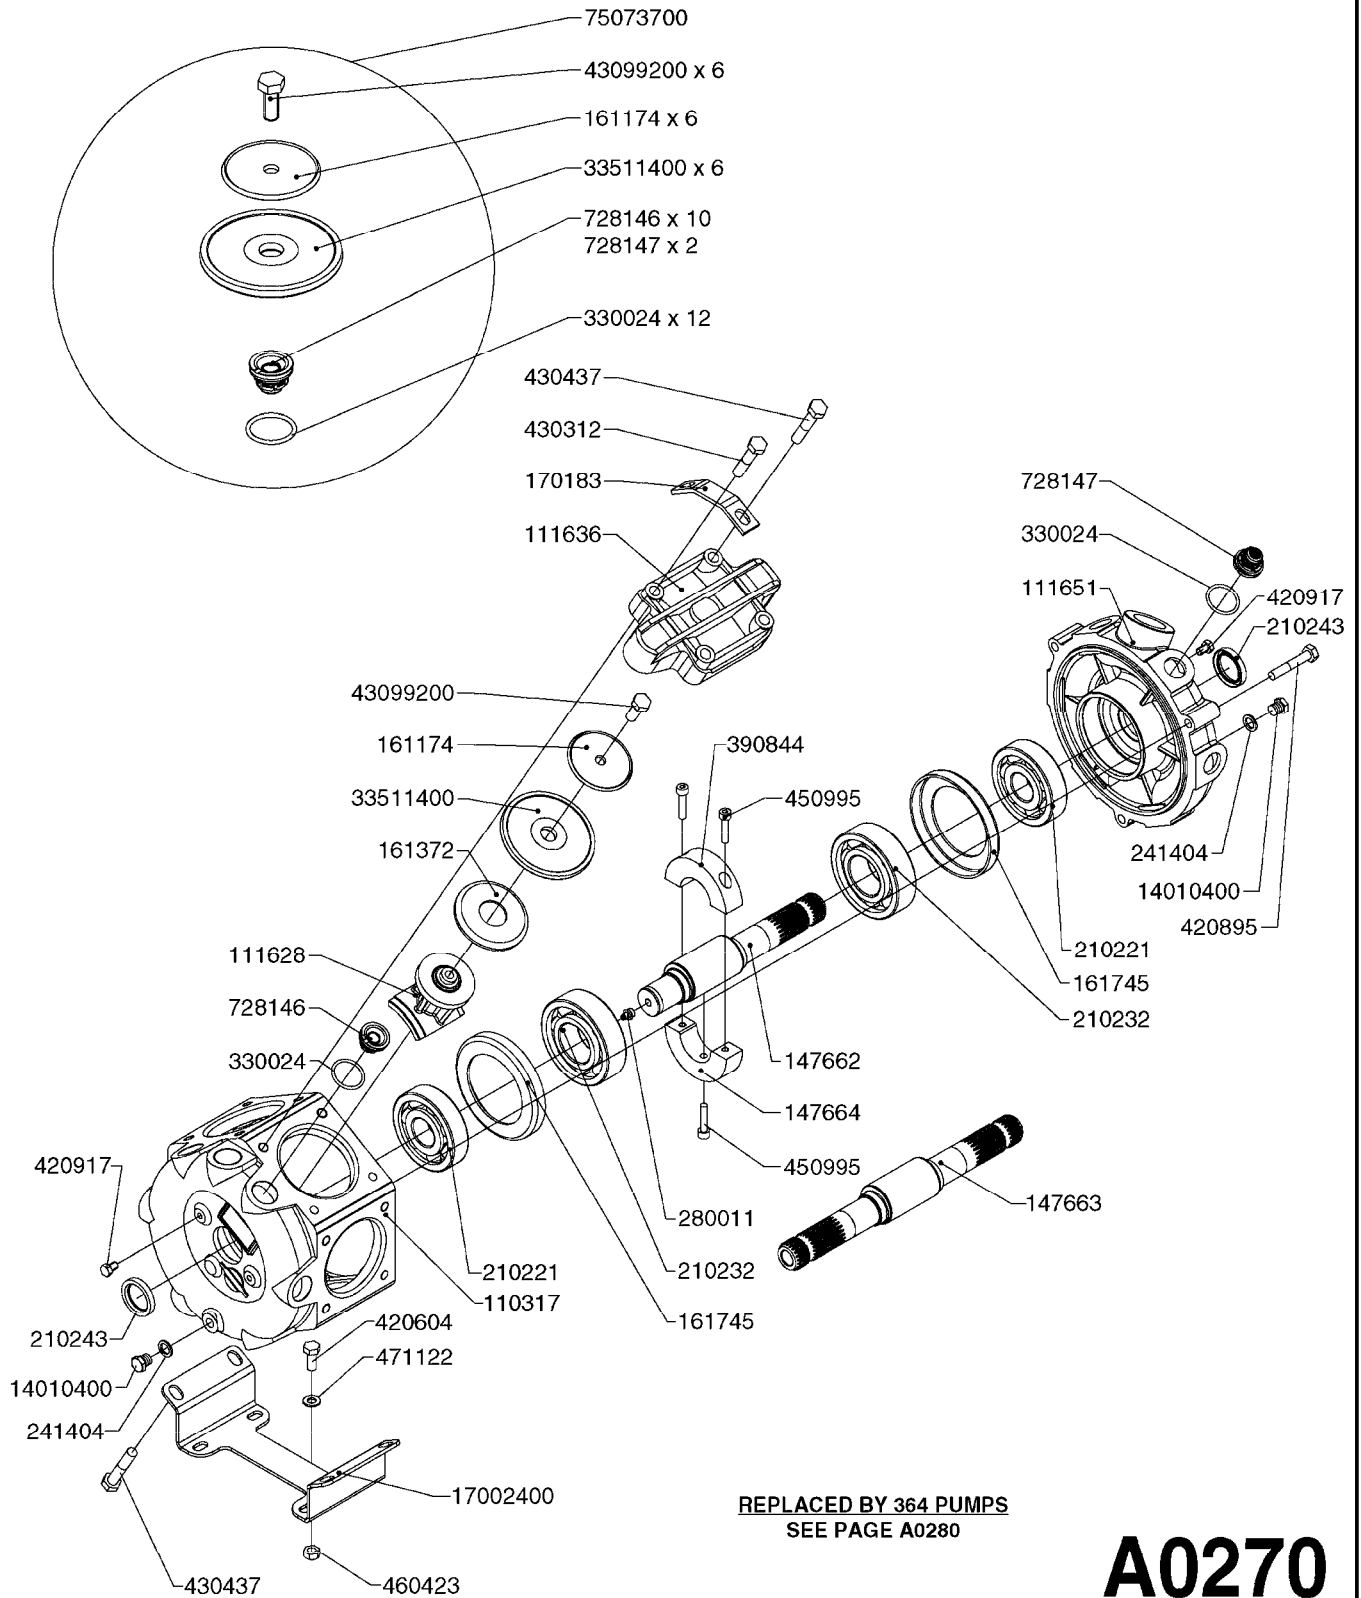

PUMP - 363/1000 RPM W/MOUNTING
A0270-HIN, 17:03:16

Page 1
Date 12.08.2020 9:35

parts-n°	order qty	description
110317	1	PUMP CASING MODEL 360/361 PNTD
111628	1	CONNECTING ROD 363/5.5 PUMP
111636	1	VALVE COVER 363 HEAVY DUTY
111651	1	CASTING F.363 1.5" PUMP(FRONT)
147662	1	CRANK SHAFT F.363/463-5.5MM
147663	1	CRANK SHAFT 363/463-5.5 THROUG
147664	1	COUNTERBALANCE 363/463 WEIGHT
161174	1	DIAPHRAGM DISC SS 361/363/364 PUMP
161372	1	DIAPHRAGM BACKING DISC,320-361
161745	1	METAL SPACER F.363/463
170183	1	LIFT STRAP F.PUMP 360/361/462
210221	1	BEARING BALL 6407
210232	1	BEARING BALL 6310
210243	1	SEAL OIL 35 X 47 X 7
241404	1	DOWTY SEAL 1/4"
280011	1	GREASE NIPPLE 1/8' SAE H TR
330024	1	O-RING D41,1/D34.5 X 3,5
390844	1	COUNTERBALANCE 363/463 POM
420604	1	BOLT HEX 8.8 DEL M10X25 FT DIN933
420895	1	BOLT HEX 8.8 RAW M10X60
420917	1	BOLT HEX 8.8 RAW M8X12 FT
430312	1	BOLT HEX 8.8 M12X60
430437	1	BOLT HEX 8.8 RAW M12X65
450995	1	BOLT ALLEN M8X30 DIN 912 RAW
460423	1	NUT HEX M10X1.50 LOCK DIN985A2 SS
471122	1	WASHER, M10, Ø20/10.5X 2.0, SS
728146	1	VALVE FOR 361(726890/707932)
728147	1	VALVE FOR 361 WHITE WITH HOLE
14010400	1	PLUG 1/4" BSP
17002400	1	FOOT F. 36X PUMP, RED
33511400	1	DIAPHRAGM PUMP 361/361/363/364 PUR
43099200	1	BOLT HEX SS M12 X 30 DIN933 A4
75073700	1	PUMP KIT 361/363 "06"