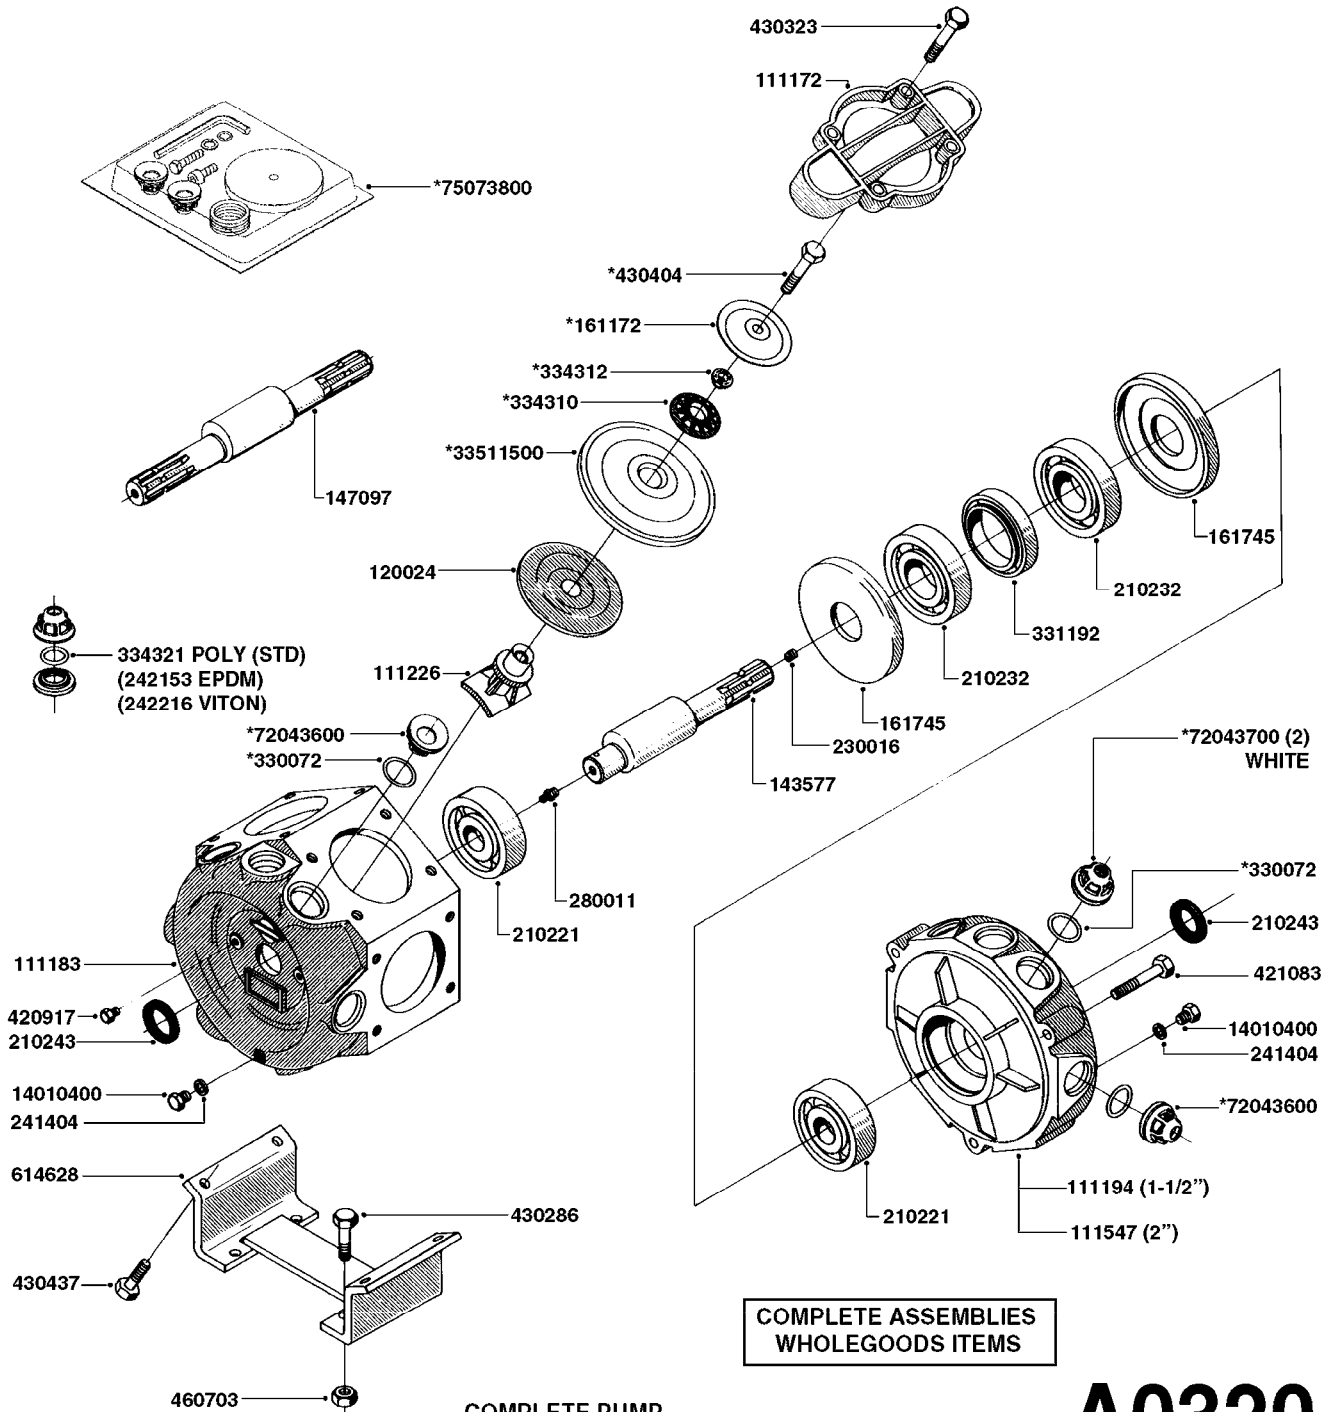

SUCTION SIDE OF PUMP

PRESSURE SIDE OF PUMP

COMPLETE PUMP
(NLA) REPLACED BY 364 PUMP (SEE PAGE A0280)

A0300

PUMP - 361/363 FITTINGS
A0300-HIN, 28:05:19

Page 1
Date 12.08.2020 9:35

parts-n°	order qty	description
145997	1	FITT.DK S-93 FORK
231022	1	FITT.DK ELB. 1' BSP GF 121
242351	1	O-RING D69.5X3.0 VITON F.S-93
242353	1	O-RING 3 X 44.2 VITON
320095	1	FITT.DK NUT 1" BSP
320132	1	FITT.DK HN 1" BSP
320821	1	FITT.DK NUT 1-1/2" BSP
321451	1	FITT.DK ELB.1-1/2 X1-1/4 80DEG
322321	1	FITT.DK S-67 X 1"BSP MALE
322322	1	FITT.DK S-67 X 1-1/4"BSP MALE
322323	1	FITT.DK S-93 X 1-1/2"BSP MALE
330326	1	O-RING D30/D24X2 F.1"NUT
330341	1	FITT.DK HB 1" F. 1" NUT
331262	1	FITT.DK HB 1-1/2" F. 1-1/2"NUT
331273	1	O-RING D44/D38X2 F.1-1/2"
334243	1	FITT.DK S-67 ELB.1"
334410	1	PROTECTION PUM
334445	1	FITT.DK S-67 ELB.1-1/2"
334647	1	FITT.DK S93 ELB 1-1/2" 90 PVC
334680	1	CLAMP HOSE PLASTIC 1"
420917	1	BOLT HEX 8.8 RAW M8X12 FT
459014	1	ALLEN SCREW M8 X 15 GALV.DIN93
461217	1	NUT HEX M5 LOCK
471074	1	WASHER M8 ELZ
471132	1	WASHER D24/D8.4 X 2 SS
727225	1	FITT.DK S-93 ELB.2'PVC W/ORING
727226	1	HOSETAIL S93 2"1/2 90°+O-RING
14012200	1	FITT.DK S-67 FORK W/M5 THREADS
28030103	1	CLAMP HOSE GEAR P5/4-S1.5"6724
28030203	1	CLAMP HOSE T-BOLT S2" 235-67
28030303	1	CLAMP HOSE T-BOLT S2.5" 235-76
39145300	1	PTO SHIELD Ø203 4-POLET MACHINED
92702603	1	HOSE PVC SUCT GRAY 1-1/2"
92702703	1	HOSE PVC SUCT GRAY 2"
92702803	1	HOSE PVC SUCT GRAY 2.5"
92712403	1	HOSE R X1" X300PSI WP X0012"