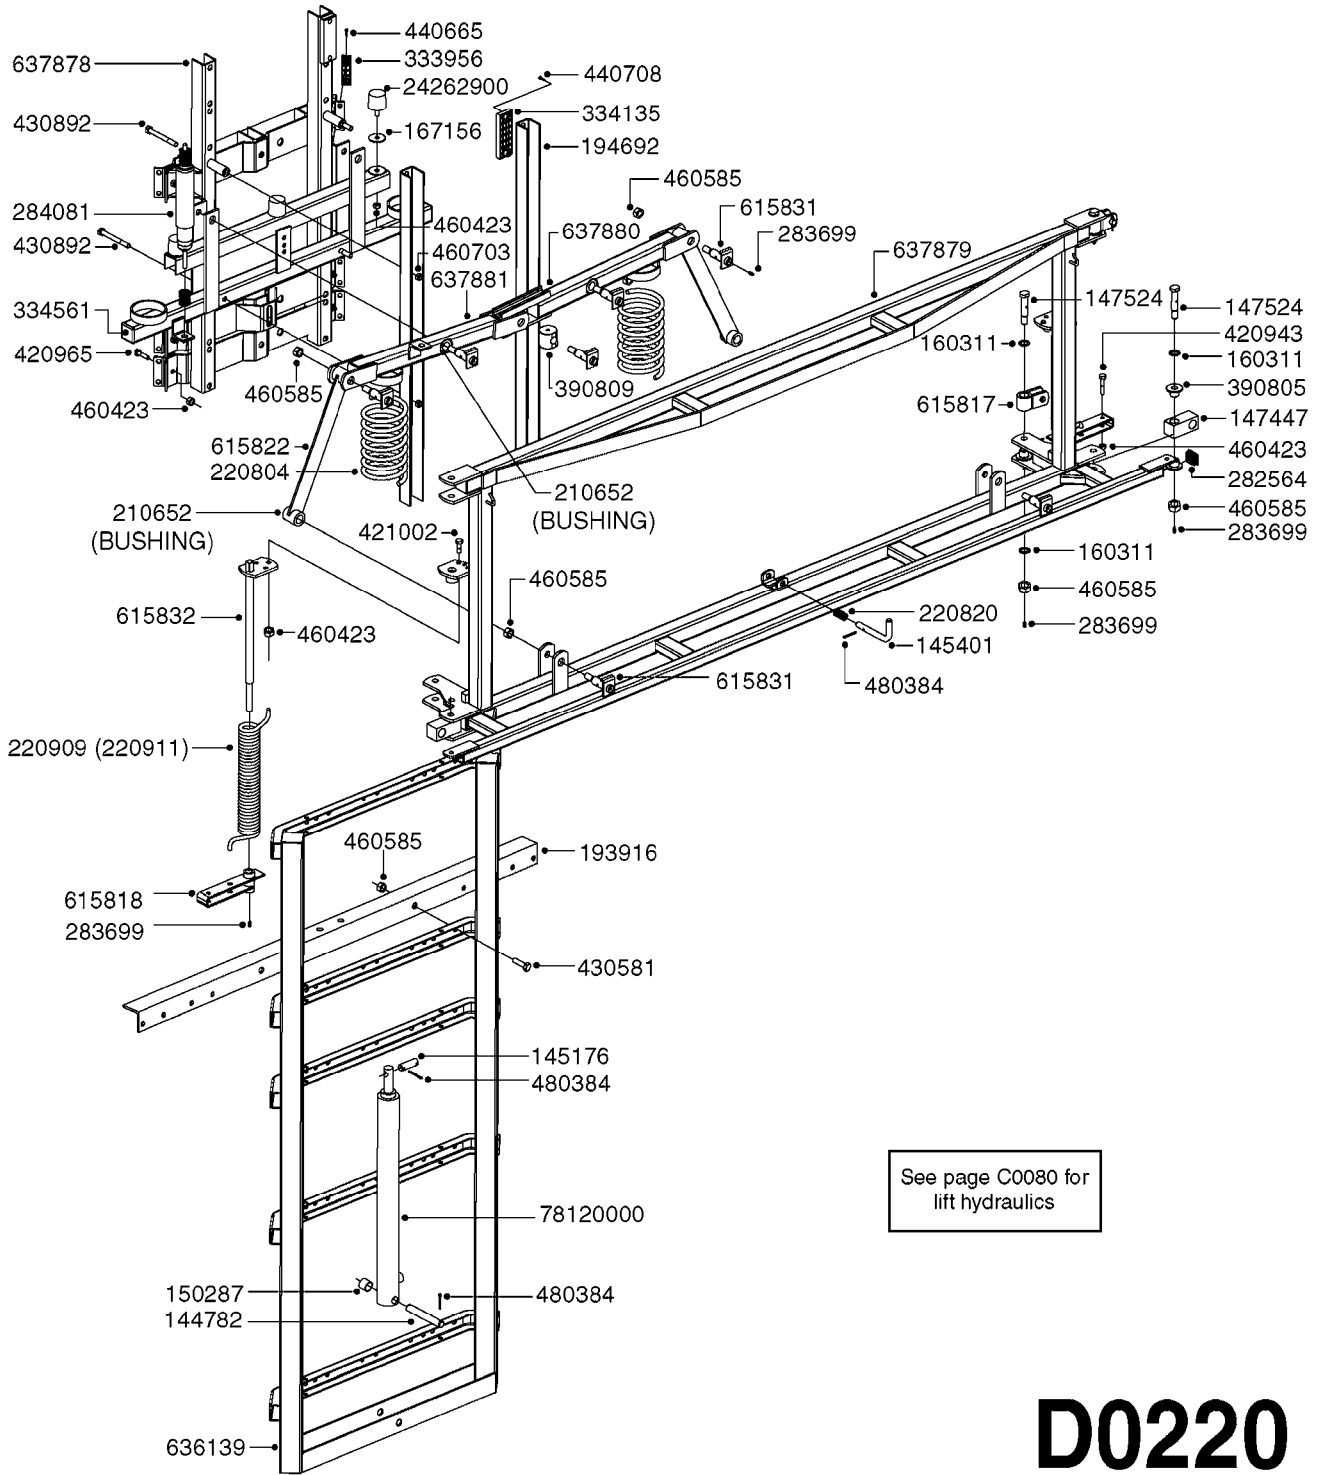

See page C0080 for lift hydraulics

D0220

BOOM FALCON H FRAME & CENTER
D0220-HIN, 01:04:19

Page 1
Date 12.08.2020 9:36

parts-n°	order qty	description
144782	1	SHAFT 20 X 140
145176	1	PIN D19.8 X 60
145401	1	PAWL
147447	1	PIVOT BLOCK INNER WING SPL
147524	1	PIN F. PIVOT SPL
150287	1	SPACER D25.4/1.5 L=15MM
160311	1	WASHER D30/D20.4X2
167156	1	WASHER D46.5/D12.4X2.5
193916	1	ANGLE IRON FOR MB BOOM BKTS.
194692	1	U-CHANNEL SPL CENTER
210652	1	BUSHING TEFLON D25/D22X20
220804	1	SPRING 130/12/320 EAGLE 45'
220820	1	SPRING D20.5/2.0 0-50MM
220909	1	SPRING F. BREAKAWAY R.H. SPL
220911	1	SPRING F. BREAKAWAY L.H. SPL
282564	1	PLUG 35MM SQ.BLACK
283699	1	GREASE NIPPLE M6X1
284081	1	SHOCK ABSORBER 150 1121
333956	1	SLIDE SHOE 91X25X10
334135	1	SLIDE SHOE 140X45X15
334561	1	PLUG 50x50x2 F.SQ.TUBE
390805	1	BUSHING F. PIVOT SPL
390809	1	SPACER 50X48 D22/D8 POLY
420943	1	BOLT HEX 8.8 DEL M10X50
420965	1	M10X40 MACHINE SCREW STAINLESS
421002	1	BOLT HEX 8.8 DEL M10X30 FT DIN933
430581	1	BOLT HEX 8.8 DEL M16X40 FT
430892	1	BOLT HEX 8.8 DEL M12X110
440665	1	SCREW M4.2X16 STAINLESS
440708	1	SCREW M5.5X16 SELF TAPPING SS
460423	1	NUT HEX M10X1.50 LOCK DIN985A2 SS
460585	1	LOCKING NUT M16 DIN985 A2 SS
460703	1	NUT HEX M12X1.75 LOCK DIN985A2 SS
480384	1	PIN COTTER 3/16 x 1-1/2"
615817	1	FORK F.CYLINDER SPL
615818	1	BREAKAWAY LEVER SPL
615822	1	TRAPEZE ARM FALCON
615831	1	PIN F. CENTER SECTION SPL
615832	1	PIN F. BREAKAWAY SPRING SPL
636139	1	H FRAME HY LIFT 300/500 MB
637878	1	CENTER SLIDE SPL
637879	1	CENTER FRAME SPL
637880	1	SUSPENSION ARM R.H. SPL
637881	1	SUSPENSION ARM L.H. SPL
24262900	1	RUBBER STOP D50X40 M10X33
78120000	1	CYL.TELESOPING Ø50/40/25_1100