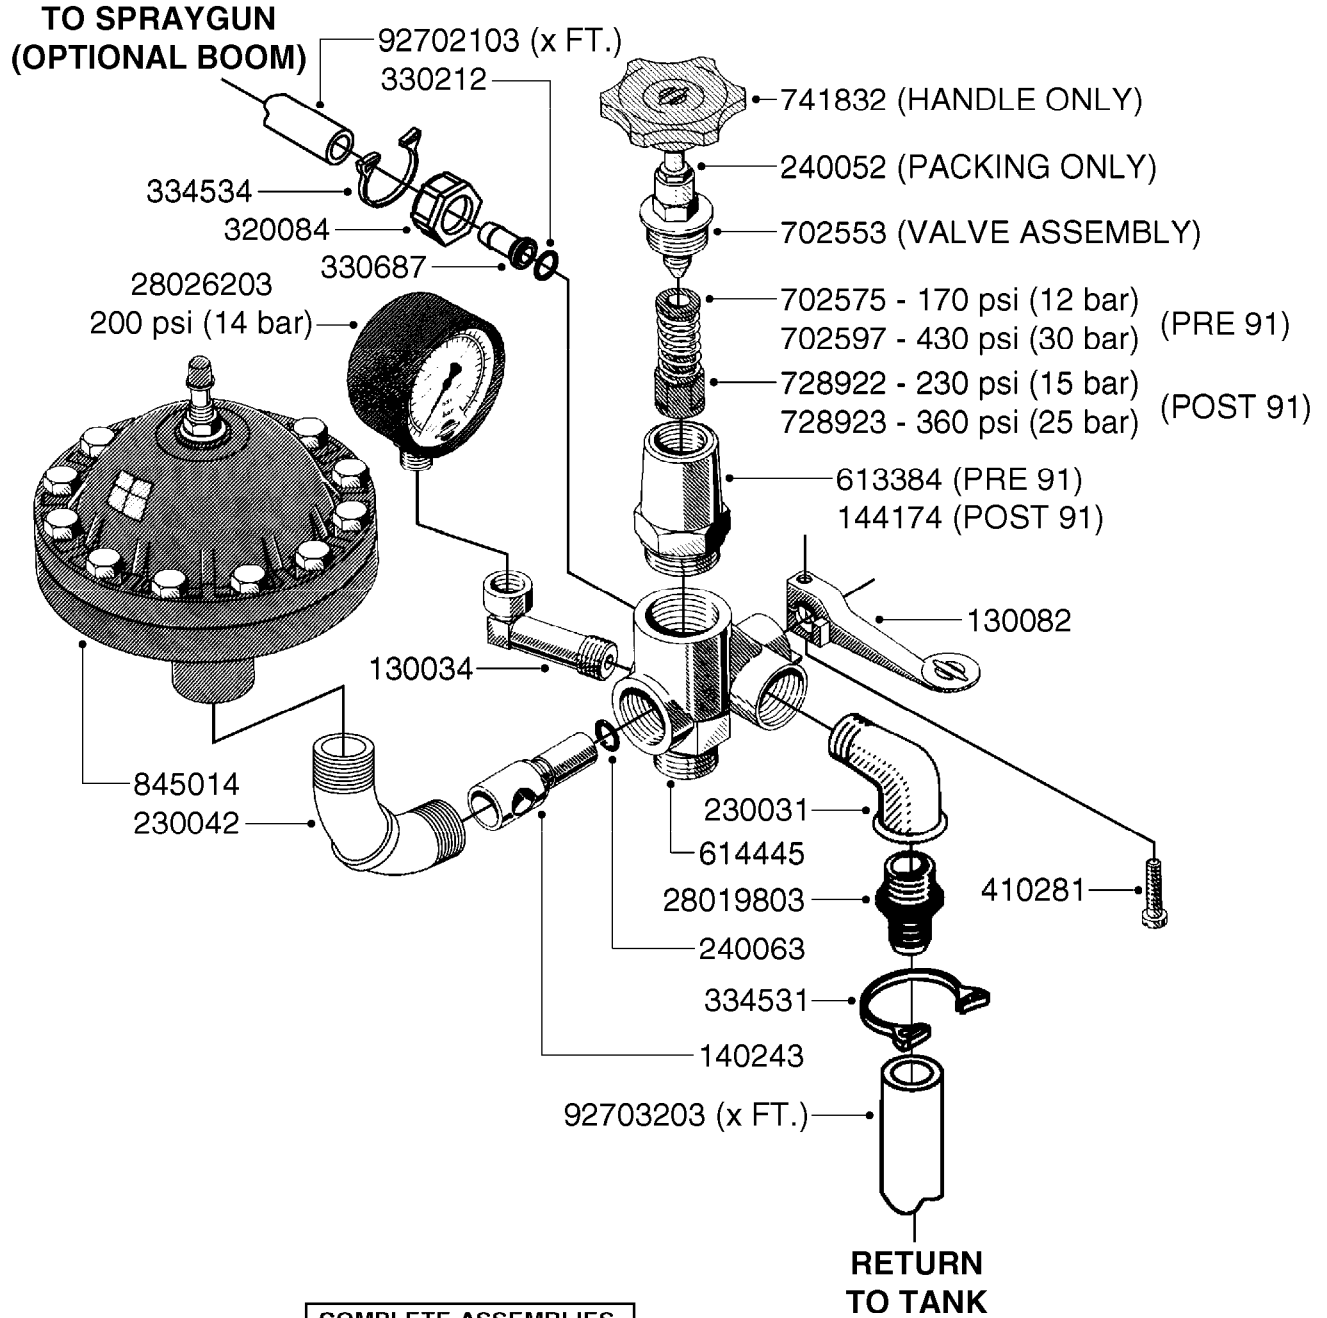

**COMPLETE PUMPS**  
821624 - PUMP ONLY  
10395803 - WITH PTO & DAMPER

**COMPLETE ASSEMBLIES**  
**WHOLEGOODS ITEMS**

**A0070**

PUMP - 603  
A0070-HIN, 01:01:16

Page 1  
Date 12.08.2020 8:06

parts-n°	order qty	description
110133	1	VALVE CHAMBER MOD 600 PAINTED
140055	1	CRANK SHAFT, MODEL 600
140066	1	CRANK SHAFT, MODEL 600/4
160016	1	DUST PLATE
160027	1	DIAPHRAGM UPPER DISC 500-600
160031	1	BASE PLATE MODEL 500-600
190013	1	CHAIN 35XL=800
194839	1	ANGLE IRON FOOT, M 500-600 RED
210011	1	SEAL FELT D39/23 X 4
210022	1	BEARING BALL 6205
210033	1	BEARING BALL 6007
240015	1	DIAPHRAGM MODEL 500-600 NITRIL
242152	1	O-RING D18.2X3 EPDM
242215	1	O-RING D18X3 VITON
280011	1	GREASE NIPPLE 1/8" SAE H TR
280044	1	KEY HEXAGON W6 3/16"
281606	1	S-HOOK GALVANIZED
330013	1	O-RING 2.5 X 10 PUR
330024	1	O-RING D41,1/D34.5 X 3,5
334320	1	O-RING D18X3 POLYURETHANE
410281	1	BOLT HEX 8.8 DEL M6X25 DIN933 A2
420733	1	BOLT HEX 8.8 DEL M8X40
420781	1	BOLT HEX 8.8 DEL M8X50
420862	1	BOLT HEX 8.8 DEL M10X16 FT
420943	1	BOLT HEX 8.8 DEL M10X50
420965	1	M10X40 MACHINE SCREW STAINLESS
421002	1	BOLT HEX 8.8 DEL M10X30 FT DIN933
421226	1	BOLT HEX 8.8 DEL M10X45
450612	1	SCREW M10X16 POINTED
460261	1	NUT HEX M6X1.00 LOCK DIN985 A2 SS
460342	1	NUT HEX M10 DEL DIN934
460364	1	NUT HU M8 A2 SS DIN934
471122	1	WASHER, M10, Ø20/10.5X 2.0, SS
728146	1	VALVE FOR 361(726890/707932)
821624	1	PUMP 603/7 W. FOOT TAPERED SHA
10395803	1	PUMP 603 C/W PTO 540 RPM
16092700	1	PUMP MOUNT PLATE TALL 500/600
28021800	1	KEY HEXAGON 8MM FOR M10
33511200	1	DIAPHRAGM 500-603 PUR 2006
45000800	1	BOLT ROUND M10X25
72095300	1	COUPLING 1-3/8" X 25, PAINTED
72180600	1	CONNECTING ROD FOR 503-603 M10
72180800	1	PUMP HOUSING 603 RED W/BOLTS
72180900	1	DIAPHRAGM COVER MOD. 600
75073200	1	PUMP KIT 603mm 06