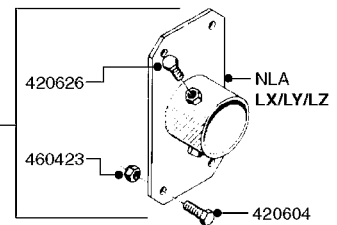

**COMPLETE ASSEMBLIES  
WHOLEGOODS ITEMS**

COMPLETE ASSEMBLY  
833768

COMPLETE ASSEMBLY:  
818377 - 160' x 3/8" (50m) HOSE REEL  
818381 - 320' X 3/8" (100m) HOSE REEL