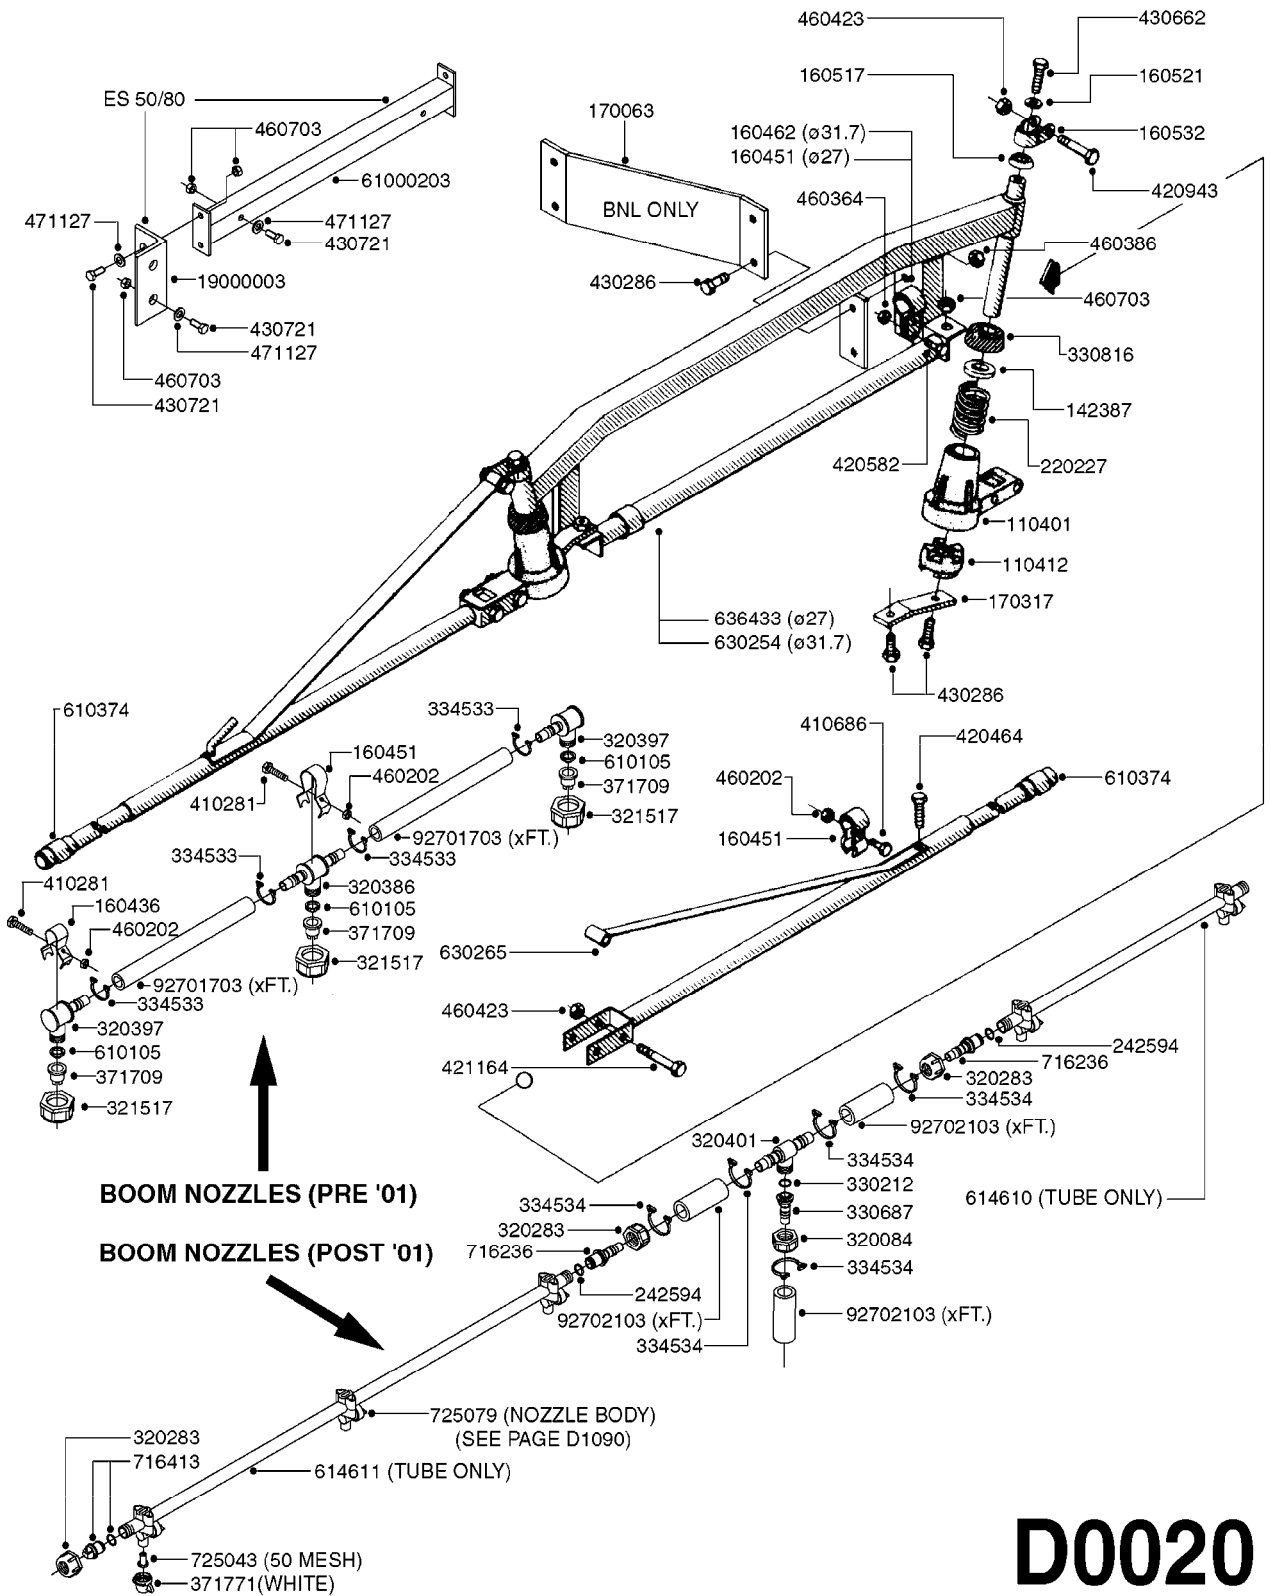

BOOM - 14' HD
D0020-HIN, 19:08:19

Page 1
Date 12.08.2020 8:06

parts-n°	order qty	description
110401	1	SPRING HOUSING STD BOOM
110412	1	CLUTCH STANDARD BOOM
142387	1	WASHER D40D23X5
160436	1	PIPE BRANCH HOLDER D22,2
160451	1	PIPE BRANCH HOLDER D25,4
160462	1	PIPE BRANCH HOLDER D31,7
160517	1	SPACER COLLAR, STANDARD BOM
160521	1	WASHER D30.5/D13X2
160532	1	CLAMP SWIVEL F. BOOM 14'H.D.
170063	1	SUPPORT BRKT.(USE-#725434 kit)
170317	1	CROSSBAR FOR BOOM WINE II
220227	1	SPRING FOR PIVOT
242594	1	O-RING D14 X 1.78 SCH.70-EPDM
320084	1	FITT.DK NUT 1/2" BSP
320283	1	FITT.DK NUT 3/4"BSP
320386	1	FITT.DK TEE 3/8X3/8HB X3/8"BSP
320397	1	FITT.DK ELB 3/8"HB X 3/8" BSP
320401	1	FITT.DK TEE 1/2X1/2HB X1/2"BSP
321517	1	FITT.DK CAP 3/8" BSP WHITE
330212	1	O-RING D19/D14X2.4 F.1/2"NUT
330687	1	FITT.DK HB 1/2" F. 1/2" NUT
330816	1	DUST COVER PLASTIC/STD.BOOM
334533	1	CLAMP HOSE PLASTIC 3/8"
334534	1	CLAMP HOSE PLASTIC 1/2"
371709	1	NOZZLE ISO F-03-110 BLUE
371771	1	NOZZLE ISO CT F-08-110 WHITE
410281	1	BOLT HEX 8.8 DEL M6X25 DIN933 A2
410686	1	BOLT HEX 8.8 DEL M6X30
420464	1	BOLT HEX 8.8 DEL 3/8'X20MM
420582	1	BOLT HEX 8.8 DEL M8X20 FT A2
420943	1	BOLT HEX 8.8 DEL M10X50
421164	1	BOLT HEX 8.8 DEL M10X70
430286	1	BOLT HEX 8.8 DEL M12X30 FT
430662	1	BOLT HEX 8.8 DEL M12X20 FT
430721	1	BOLT HEX 8.8 DEL M12X40 FT
460202	1	NUT HEX M6
460364	1	NUT HU M8 A2 SS DIN934
460386	1	NUT HEX M12X1.75
460423	1	NUT HEX M10X1.50 LOCK DIN985A2 SS
460703	1	NUT HEX M12X1.75 LOCK DIN985A2 SS
471127	1	WASHER, M12, Ø24/13X24X2.5 SS
610105	1	NOZZLE FILTER
610374	1	BOOM WING OUT.SECTION (WINE11)
614610	1	NOZZLE TUBE 2 HOLE L-24"/SP20"
614611	1	NOZZLE TUBE 3 HOLE L-44"/SP20"
630265	1	BOOM WING 14' BOOM
636433	1	CENTER SECTION 14' BOOM D27.0
716236	1	FITT.DK HB 1/2" ASSY. F. 3/4"
716413	1	FITT.DK PLUG ASSY. F.NOZ TUBE
725043	1	SCREEN 50 MESH W.GASKET,BLUE
725079	1	NOZZLE ASSY.SING.SNAP-FIT GREN
19000003	1	MOUNT ANGLE BRACKET ES50/80
61000203	1	MOUNT BRACKET F.14' BOOM
92701703	1	HOSE R X3/8" X300PSI WP X0012"
92702103	1	HOSE R X1/2" X300PSI WP X0012"