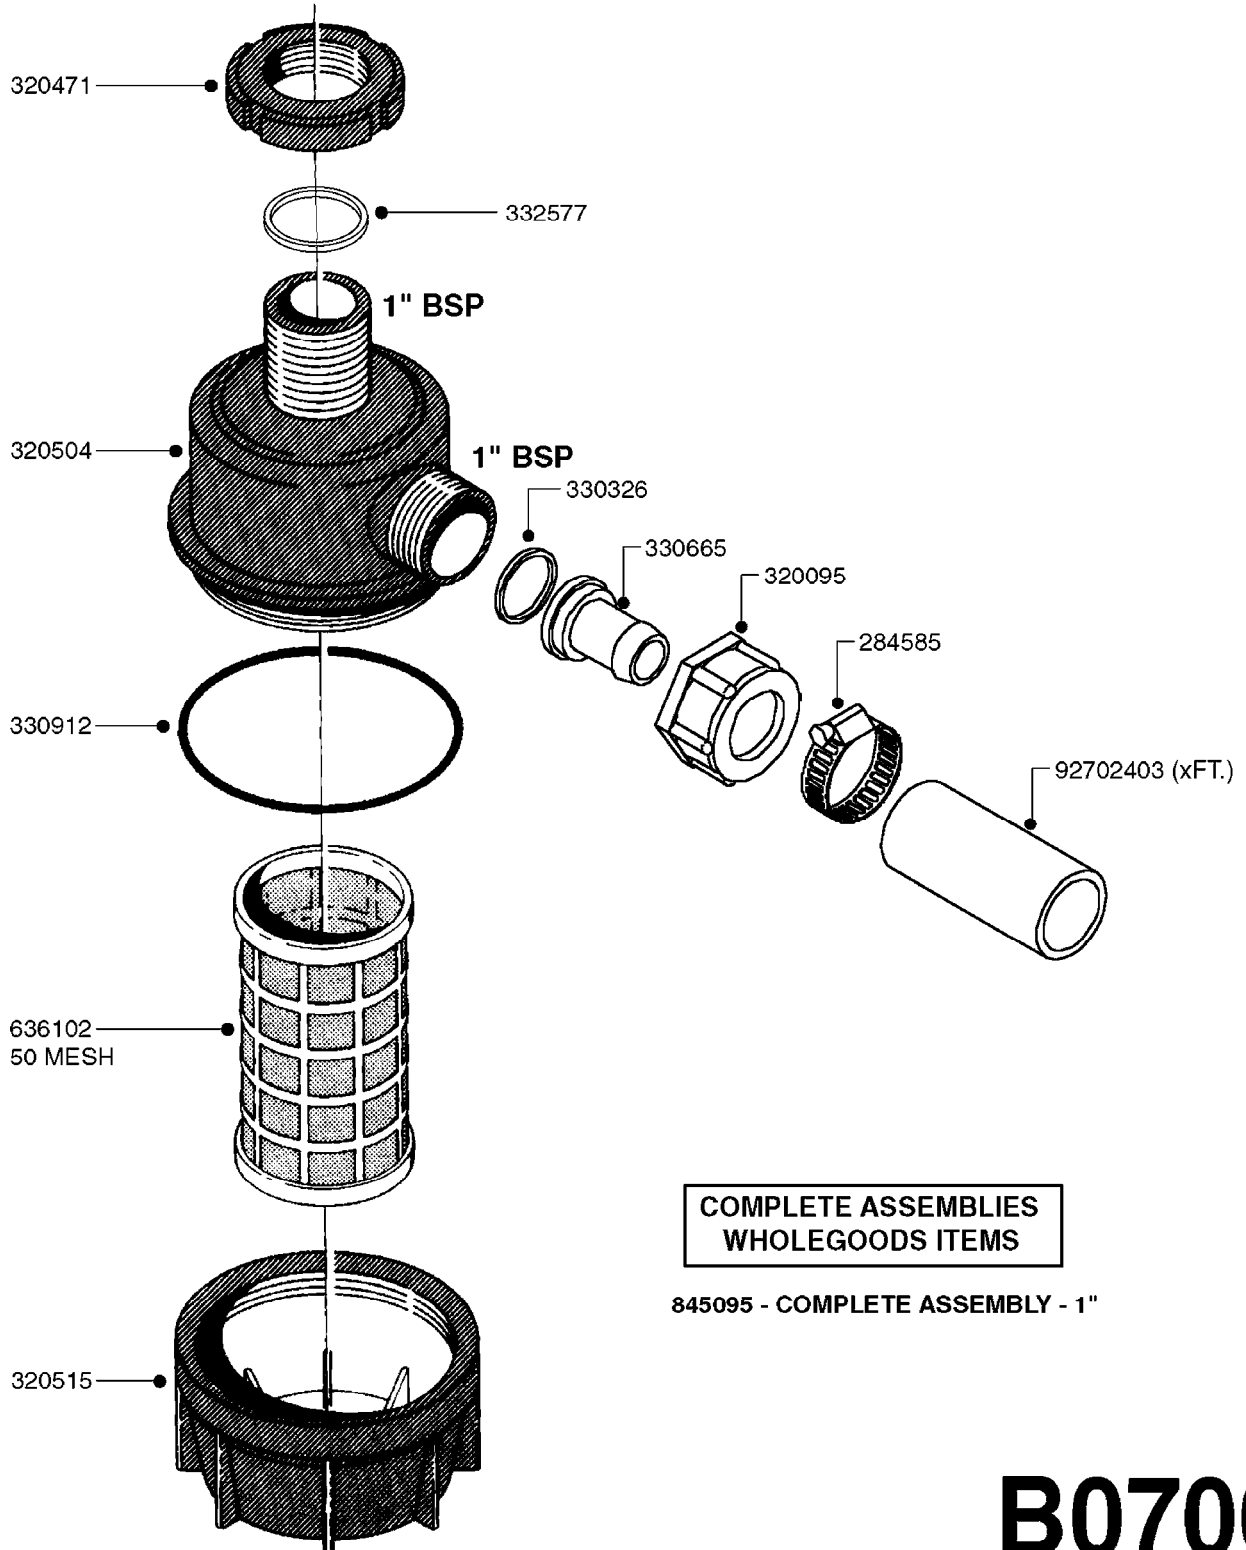

B0700

SUCTION FILT. HARDI ES30/53/80
B0700-HIN, 01:01:16

Page 1
Date 12.08.2020 8:06

parts-n°	order qty	description
284585	1	CLAMP HOSE GEAR 1" MINI 020
320095	1	FITT.DK NUT 1" BSP
320471	1	FITT.DK NUT 1" BSP JAMB
320504	1	FILTER HOUSING
320515	1	FILTER CAP 2-1/2' RG
330326	1	O-RING D30/D24X2 F.1"NUT
330665	1	FITT.DK HB 3/4"F.1" NUT
330912	1	O-RING D79,5/73,5XD3
332577	1	O-RING D38/D30X4 F.1" PUR.
636102	1	NK FILTER 86 30 MESH
845095	1	FILTER COMPLETE
92702403	1	HOSE PVC SUCT GRAY 1"