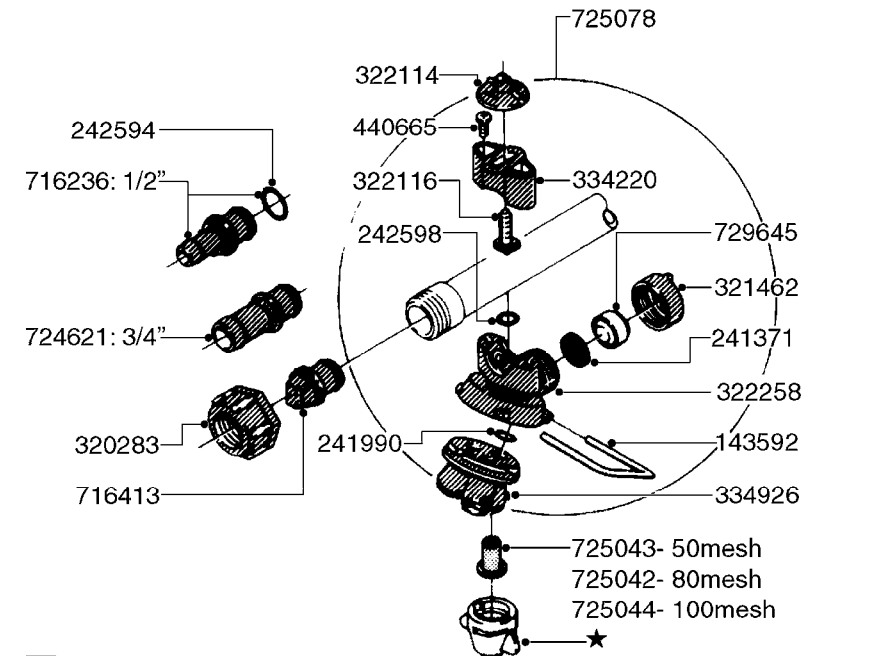

TRIPLET NOZZLE BODY

D1090

*=REFER TO HARDI NOZZLE CATALOG