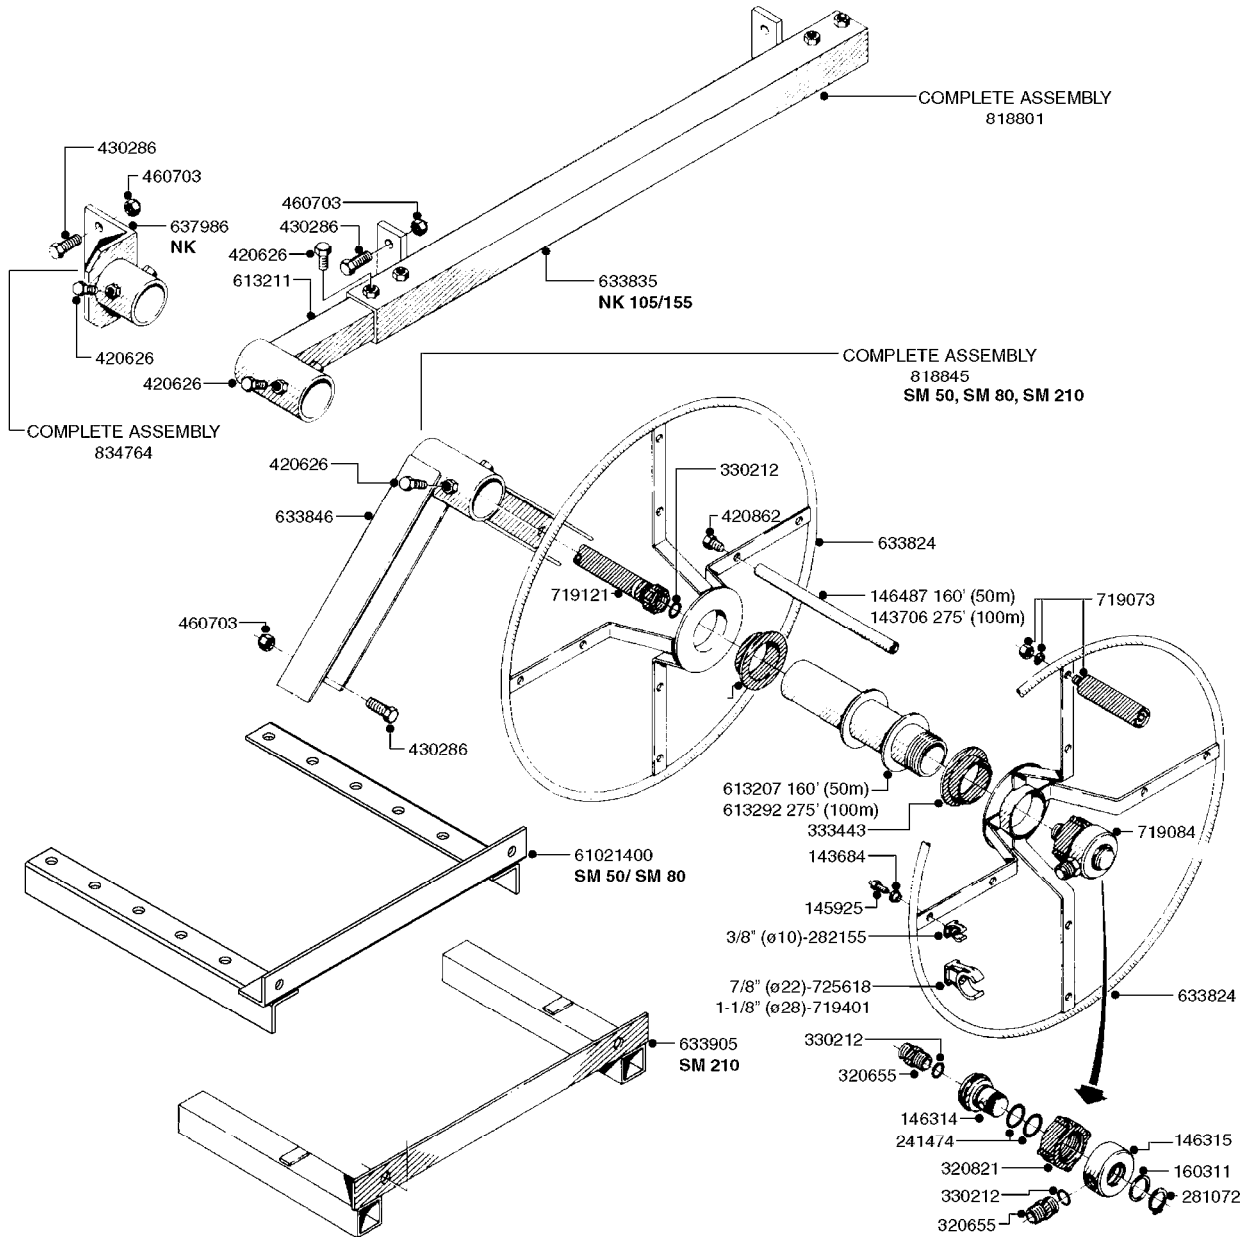

**COMPLETE ASSEMBLIES  
WHOLEGOODS ITEMS**

COMPLETE ASSEMBLY  
833768

COMPLETE ASSEMBLY:  
818377 - 160' x 3/8" (50m) HOSE REEL  
818381 - 320' X 3/8" (100m) HOSE REEL