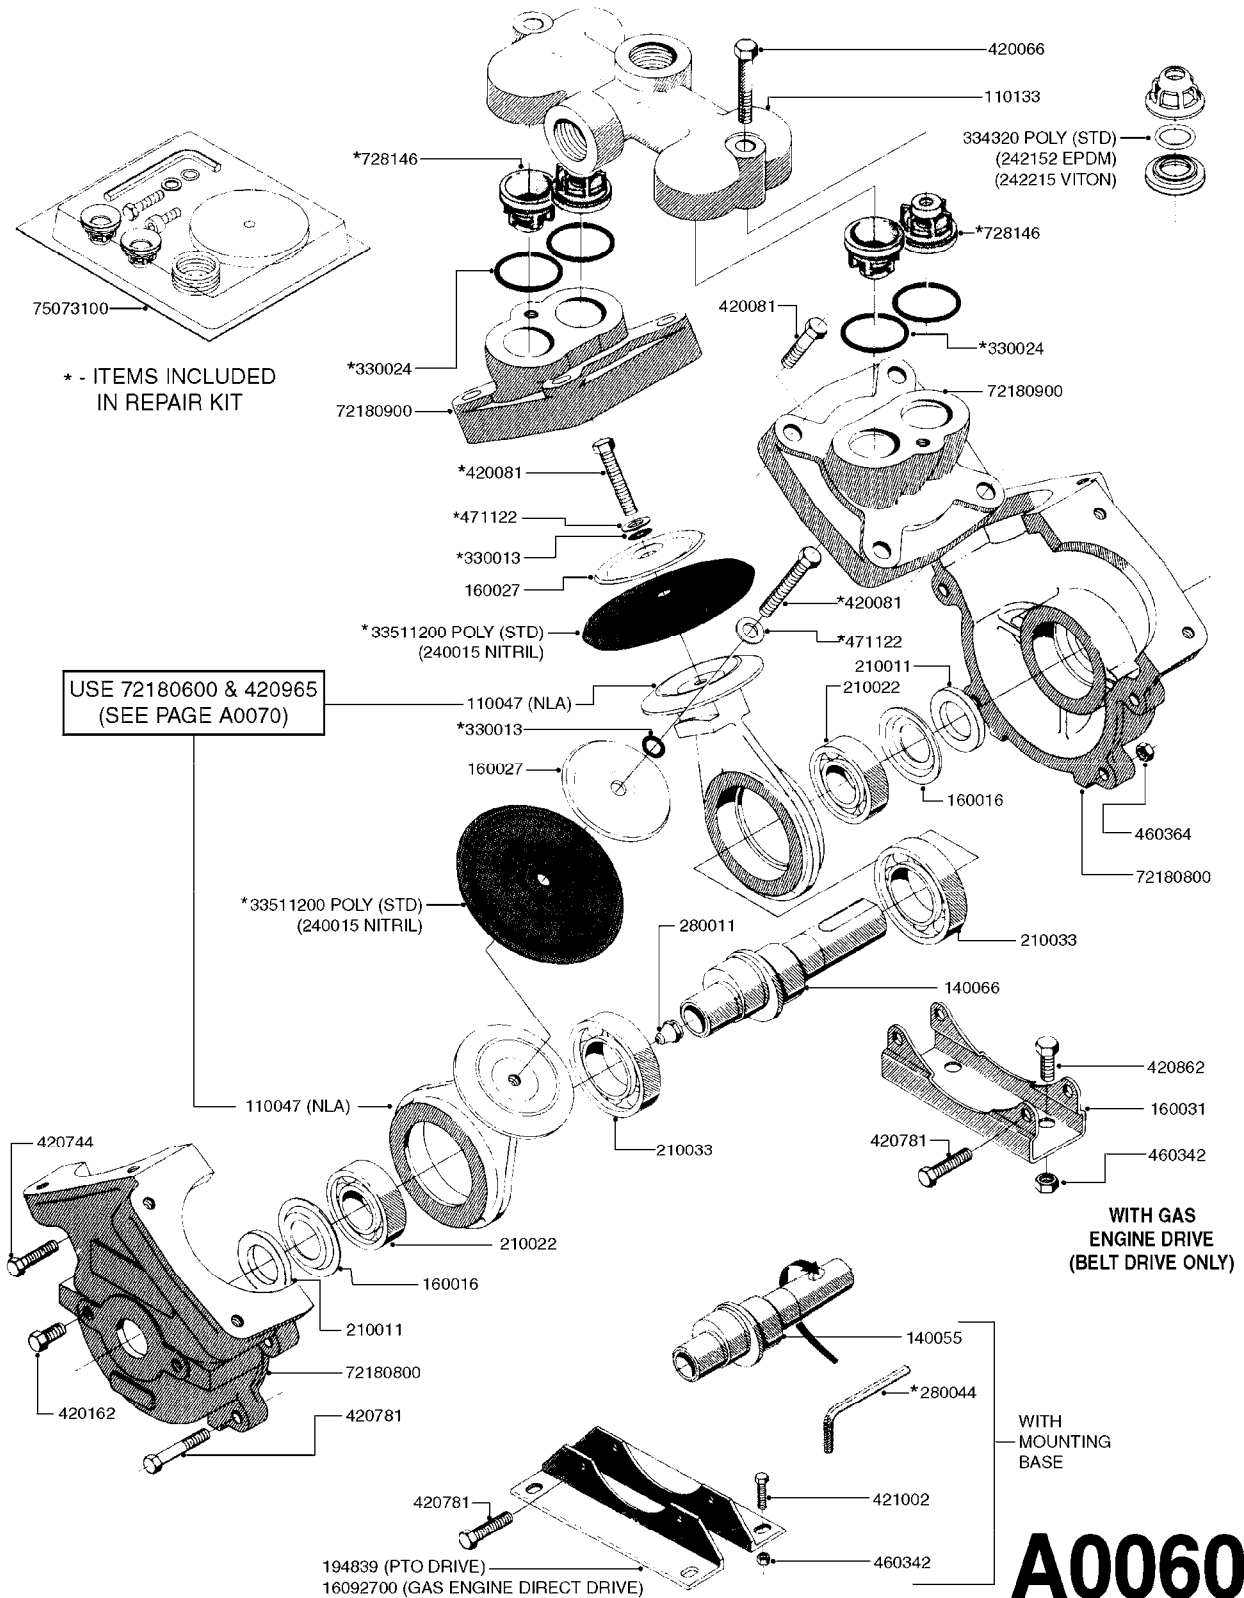

* - ITEMS INCLUDED
IN REPAIR KIT

USE 72180600 & 420965
(SEE PAGE A0070)

PUMP - 600
A0060-HIN, 01:01:16

Page 1
Date 12.08.2020 8:06

parts-n°	order qty	description
110047	1	CONN.ROD MOD.500-600 72180600
110133	1	VALVE CHAMBER MOD 600 PAINTED
140055	1	CRANK SHAFT, MODEL 600
140066	1	CRANK SHAFT, MODEL 600/4
160016	1	DUST PLATE
160027	1	DIAPHRAGM UPPER DISC 500-600
160031	1	BASE PLATE MODEL 500-600
194839	1	ANGLE IRON FOOT, M 500-600 RED
210011	1	SEAL FELT D39/23 X 4
210022	1	BEARING BALL 6205
210033	1	BEARING BALL 6007
240015	1	DIAPHRAGM MODEL 500-600 NITRIL
242152	1	O-RING D18.2X3 EPDM
242215	1	O-RING D18X3 VITON
280011	1	GREASE NIPPLE 1/8" SAE H TR
280044	1	KEY HEXAGON W6 3/16"
330013	1	O-RING 2.5 X 10 PUR
330024	1	O-RING D41,1/D34.5 X 3,5
334320	1	O-RING D18X3 POLYURETHANE
420066	1	BOLT HEX 8.8 DEL 3/8"X50MM
420081	1	BOLT HEX 8.8 DEL 3/8"X40MM
420162	1	BOLT HEX 8.8 DEL 3/8"x15MM
420744	1	BOLT HEX 8.8 DEL M8X40
420781	1	BOLT HEX 8.8 DEL M8X50
420862	1	BOLT HEX 8.8 DEL M10X16 FT
420965	1	M10X40 MACHINE SCREW STAINLESS
421002	1	BOLT HEX 8.8 DEL M10X30 FT DIN933
460342	1	NUT HEX M10 DEL DIN934
460364	1	NUT HU M8 A2 SS DIN934
471122	1	WASHER, M10, Ø20/10.5X 2.0, SS
728146	1	VALVE FOR 361(726890/707932)
16092700	1	PUMP MOUNT PLATE TALL 500/600
33511200	1	DIAPHRAGM 500-603 PUR 2006
72180600	1	CONNECTING ROD FOR 503-603 M10
72180800	1	PUMP HOUSING 603 RED W/BOLTS
72180900	1	DIAPHRAGM COVER MOD. 600
75073100	1	PUMP KIT 600 "06"