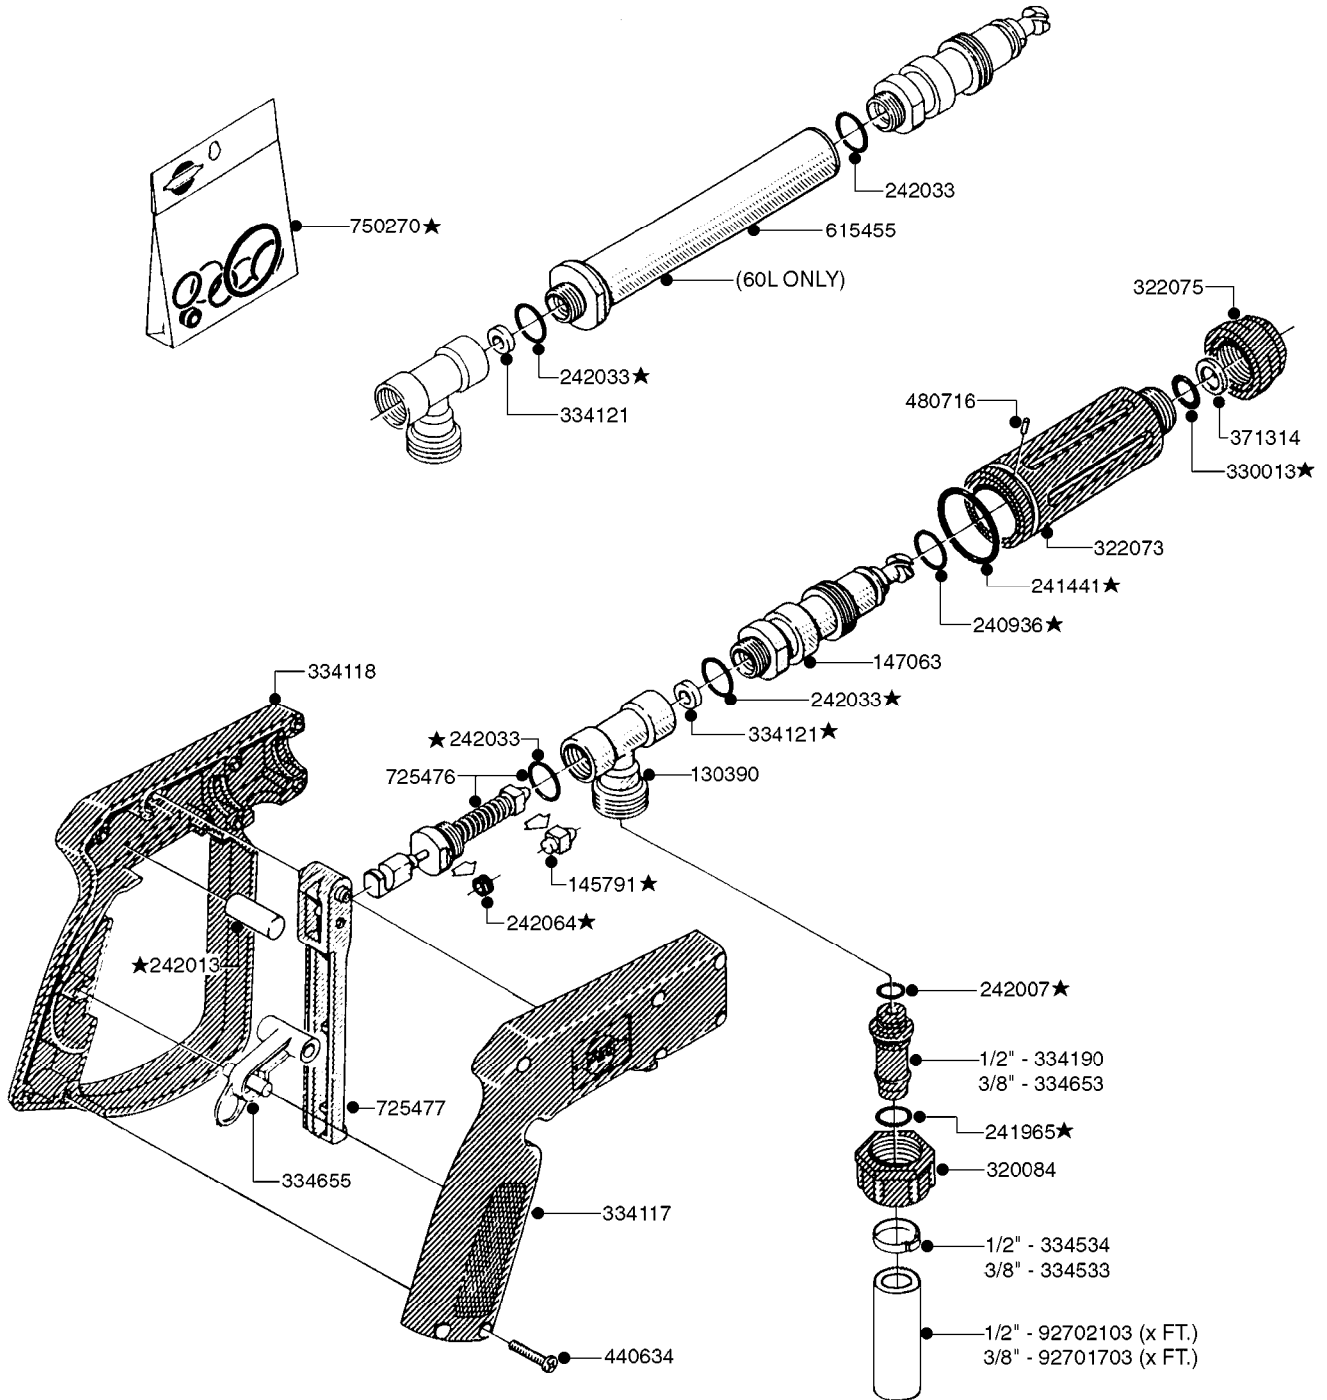

COMPLETE ASSEMBLY:
843197 - 60L
843196 - 60S

COMPLETE ASSEMBLIES
WHOLEGOODS ITEMS

K0480

HANDGUN TYPE 60S/60L POST 95
K0480-HIN, 01:01:16

Page 1

Date 12.08.2020 8:06

parts-n°	order qty	description
130390	1	TEE 3/8'X 1/2' BSP F.TYPE 60S
145791	1	CONE FOR ON/OFF
147063	1	SWIRL F.SPRAY GUN TYPE 60
240936	1	O-RING D13.3X2.4 NITRIL
241441	1	O-RING D29.3X3
241965	1	O-RING Ø12.1 X 1.6 NITRILE
242007	1	O-RING Ø9.1 X 1.6 NITRILE
242013	1	SPRING RUBBER F/TRIGGER
242033	1	O-RING Ø14.1 X 1.6 NITRILE
242064	1	SLEEVE RUBBER 3X8X4MM
320084	1	FITT.DK NUT 1/2" BSP
322073	1	HOUSING F.SWIRL TYPE 60S H.G.
322075	1	HOUSING F. NOZZLE
330013	1	O-RING 2.5 X 10 PUR
334117	1	HANDLE PIECE RIGHT F.60S/60L
334118	1	HANDLE PIECE LEFT F.60S/60L
334121	1	SEAT FOR ON-OFF TYPE
334190	1	FITT.DK HB 1/2' F. PISTOL 60S
334533	1	CLAMP HOSE PLASTIC 3/8"
334534	1	CLAMP HOSE PLASTIC 1/2"
334653	1	FITT.DK HB 3/8' F.HANDGUN
334655	1	TRIGGER SAFETY F.60S/60L GUN
371314	1	NOZZLE CERAMIC 1099-20
440634	1	SCREW 5/8"
480716	1	PIN D3X6 STAINLESS
615455	1	TUBE F.LANCE TYPE 60L
725476	1	SPINDLE
725477	1	TRIGGER
750270	1	GASKET KIT F.SPRAY GUN
843196	1	SPRAY GUN KIT TYPE 60 SHORT
843197	1	HANDGUN KIT TYPE 60 LONG
92701703	1	HOSE R X3/8" X300PSI WP X0012"
92702103	1	HOSE R X1/2" X300PSI WP X0012"