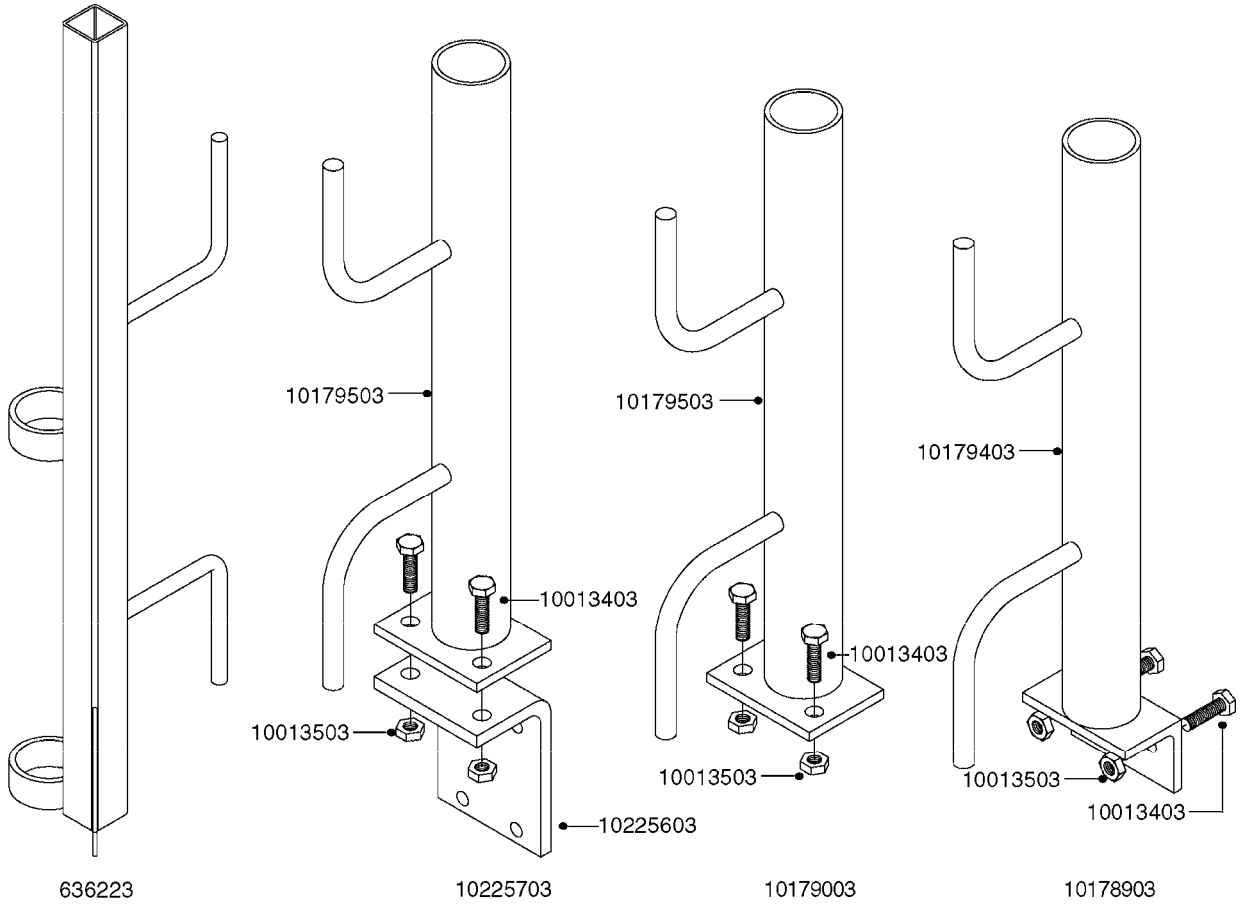

**COMPLETE ASSEMBLIES  
WHOLEGOODS ITEMS**

COMPLETE ASSEMBLY  
833768

COMPLETE ASSEMBLY:  
818377 - 160' x 3/8" (50m) HOSE REEL  
818381 - 320' X 3/8" (100m) HOSE REEL

# K0490

HOSE REEL ASSEMBLIES  
K0490-HIN, 01:01:16

Page 1  
Date 12.08.2020 8:06

parts-n°	order qty	description
143684	1	BUSHING F. HOSE REEL
143706	1	SPACER TUBE F. 275' HOSE REEL
145925	1	NIPPLE M10 M6
146314	1	UNION BUSHING F.HOSE REEL
146315	1	RING FOR HOSE REEL
146487	1	SPACER ROD F/HOSE REEL 225mm
160311	1	WASHER D30/D20.4X2
241474	1	O-RING NITRIL
281072	1	SNAP-RING OUTER 20X1.20
282155	1	CLIP F.TUBE SUPPORT
320655	1	FITT.DK HN 1/2"-1/2" BSP
320821	1	FITT.DK NUT 1-1/2" BSP
330212	1	O-RING D19/D14X2.4 F.1/2"NUT
333443	1	BUSHING F. HOSE REEL
420604	1	BOLT HEX 8.8 DEL M10X25 FT DIN933
420626	1	BOLT HEX 8.8 DEL M10X20 FT
420862	1	BOLT HEX 8.8 DEL M10X16 FT
430286	1	BOLT HEX 8.8 DEL M12X30 FT
460423	1	NUT HEX M10X1.50 LOCK DIN985A2 SS
460703	1	NUT HEX M12X1.75 LOCK DIN985A2 SS
613207	1	CENTER TUBE FOR 164'HOSE REEL
613211	1	HOSE REEL NK 80/105
613292	1	CENTER TUBE 100 MM
633824	1	SIDE FOR HOSE REEL
633835	1	OUTER TUBE NK 300-600
633846	1	FITTING FOR HOSE REEL TR2/TR3
633905	1	BRKTS. HOSE REEL SM210
637986	1	CLAMP FITTING HOSE REEL
719073	1	HANDLE ASSY. F. HOSE REEL
719084	1	SWIVEL F.HOSE REEL
719121	1	HOSE 1/2'X2500M NUT
719401	1	CLIPS F.PISTOL ASSY.
725618	1	CLIP WHITE PLASTIC SNAP TYPE
818377	1	REEL FOR HOSE 160' X 3/8"
818381	1	REEL FOR HOSE 320' X 3/8'
818801	1	BKT.HOSE REEL MOUNT NL/NK/BOOM
818845	1	BKT.HOSE REEL SM210
833768	1	HOLDER F. HOSE REEL
834764	1	BKT.HOSE REEL MOUNT ESTATE SPR
61021400	1	BKT. BOOM MOUNT SM53/80 US