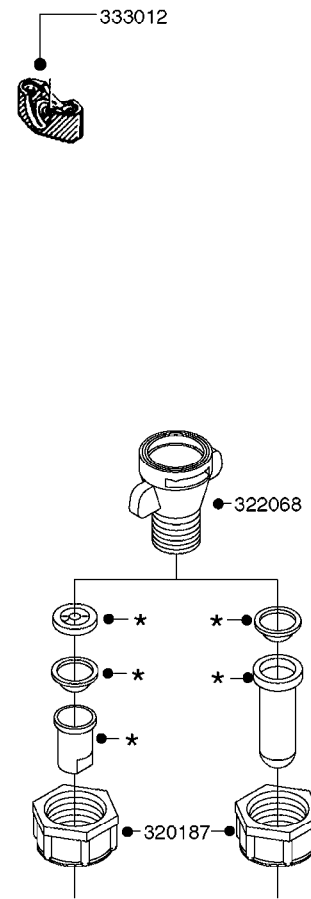

- 334082 (BLACK)
- 334371 (YELLOW)
- 334373 (RED)
- 334377 (BLUE)
- 334172 (GREEN)
- 334173 (ORANGE)