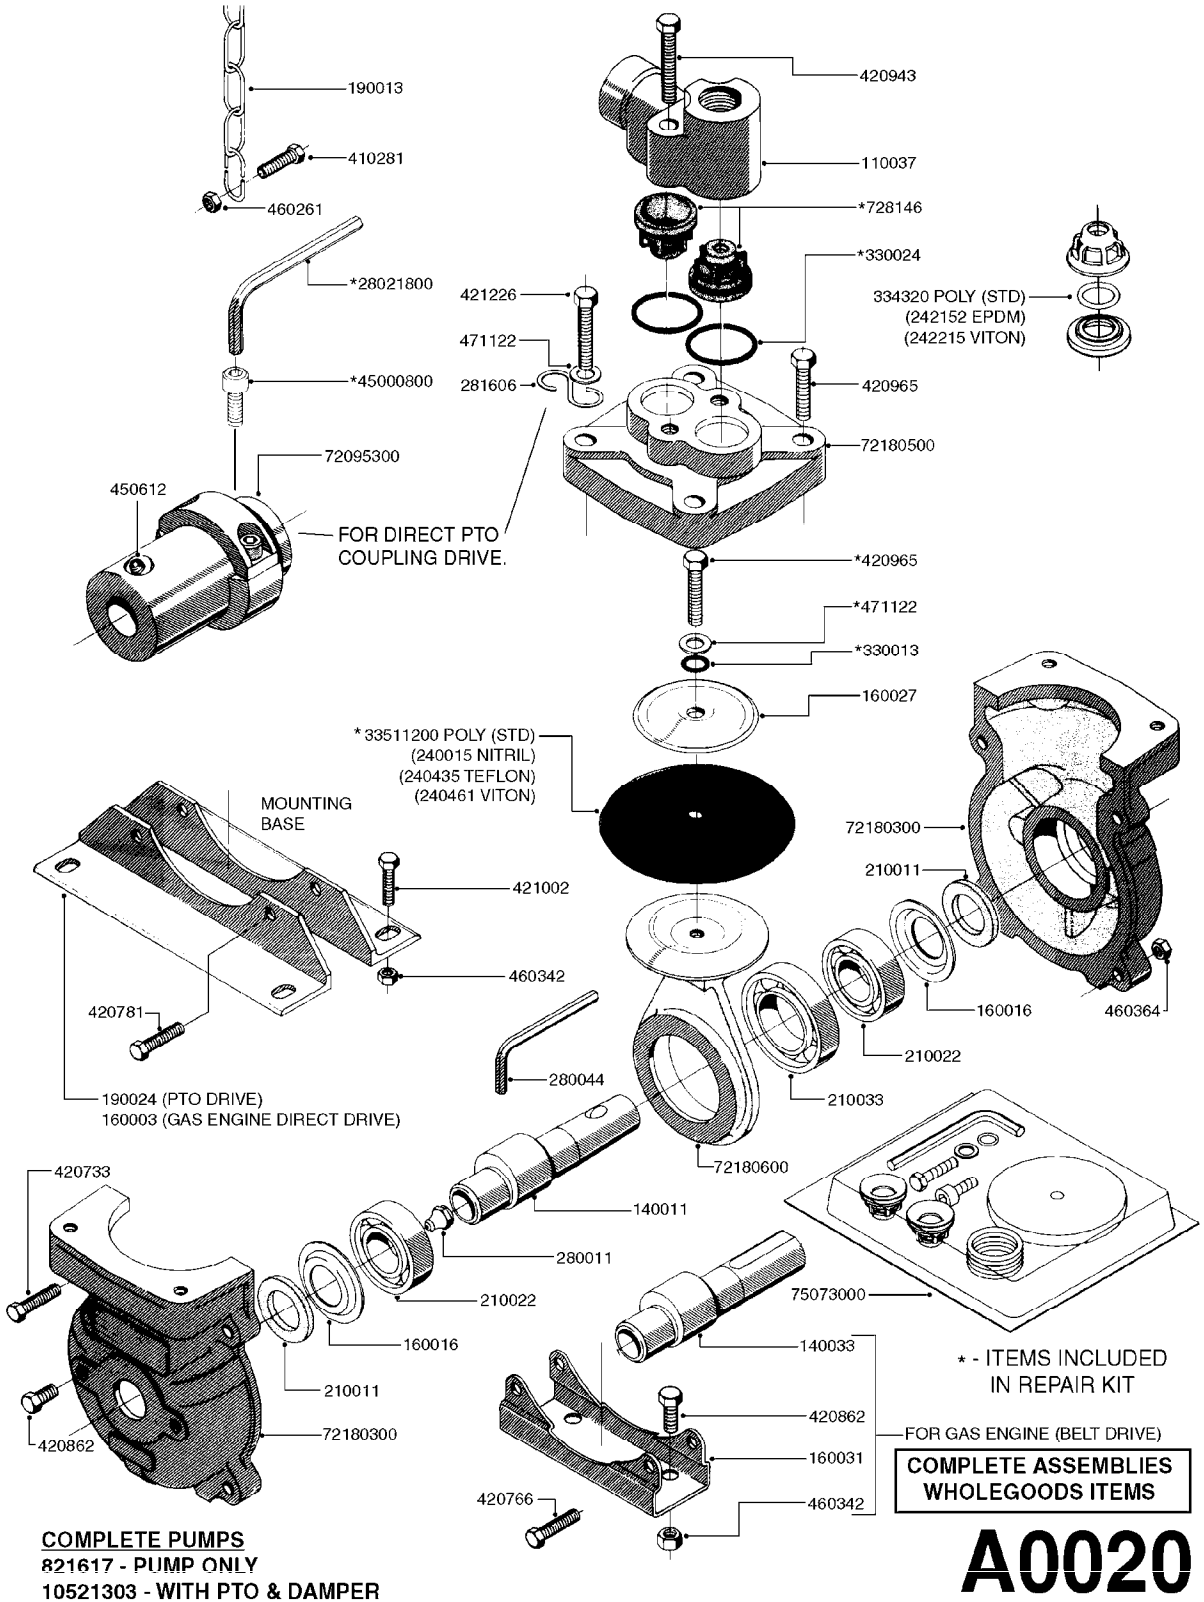

COMPLETE PUMPS
821617 - PUMP ONLY
10521303 - WITH PTO & DAMPER

A0020

PUMP - 503
A0020-HIN, 01:01:16

Page 1

Date 12.08.2020 8:06

parts-n°	order qty	description
110037	1	VALVE CHAMBER MOD 500 PAINTED
140011	1	CRANK SHAFT MODEL 500
140033	1	CRANK SHAFT,MODEL 500/4
160003	1	PUMP MOUNT PLATE TALL 500/600
160016	1	DUST PLATE
160027	1	DIAPHRAGM UPPER DISC 500-600
160031	1	BASE PLATE MODEL 500-600
190013	1	CHAIN 35XL=800
190024	1	ANGLE IRON FOOT, MODEL 500-600
210011	1	SEAL FELT D39/23 X 4
210022	1	BEARING BALL 6205
210033	1	BEARING BALL 6007
240015	1	DIAPHRAGM MODEL 500-600 NITRIL
240435	1	DIAP alts 332021PUR,240015NITR
240461	1	DIAPHRAGM MODEL 500-600 VITON
242152	1	O-RING D18.2X3 EPDM
242215	1	O-RING D18X3 VITON
280011	1	GREASE NIPPLE 1/8' SAE H TR
280044	1	KEY HEXAGON W6 3/16'
281606	1	S-HOOK GALVANIZED
330013	1	O-RING 2.5 X 10 PUR
330024	1	O-RING D41,1/D34.5 X 3,5
334320	1	O-RING D18X3 POLYURETHANE
410281	1	BOLT HEX 8.8 DEL M6X25 DIN933 A2
420733	1	BOLT HEX 8.8 DEL M8X40
420766	1	BOLT HEX M8-45/22 SST A2 DIN931
420781	1	BOLT HEX 8.8 DEL M8X50
420862	1	BOLT HEX 8.8 DEL M10X16 FT
420943	1	BOLT HEX 8.8 DEL M10X50
420965	1	M10X40 MACHINE SCREW STAINLESS
421002	1	BOLT HEX 8.8 DEL M10X30 FT DIN933
421226	1	BOLT HEX 8.8 DEL M10X45
450612	1	SCREW M10X16 POINTED
460261	1	NUT HEX M6X1.00 LOCK DIN985 A2 SS
460342	1	NUT HEX M10 DEL DIN934
460364	1	NUT HU M8 A2 SS DIN934
471122	1	WASHER, M10, Ø20/10.5X 2.0, SS
728146	1	VALVE FOR 361(726890/707932)
821617	1	PUMP 503/7 W FOOT TAPERED SHAF
10521303	1	PUMP 500 C/W PTO 540 RPM
28021800	1	KEY HEXAGON 8MM FOR M10
33511200	1	DIAPHRAGM 500-603 PUR 2006
45000800	1	BOLT ROUND M10X25
72095300	1	COUPLING 1-3/8' X 25, PAINTED
72180300	1	PUMP HOUSING 503 RED W/BOLTS
72180500	1	DIAPHRAGM COVER 503 W/BOLTS
72180600	1	CONNECTING ROD FOR 503-603 M10
75073000	1	PUMP KIT 503 "06"