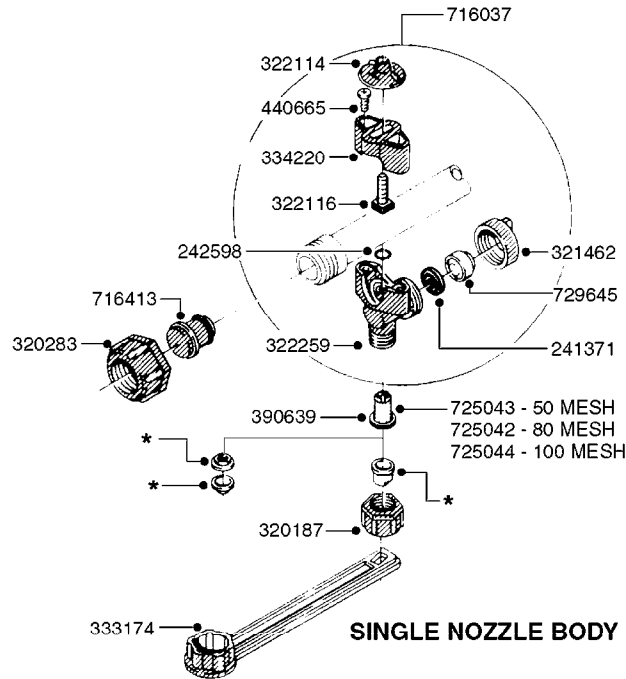

NOZZLE BODIES - THREADED  
D1080-HIN, 01:01:16

**D1080**

NOZZLE BODIES-THREADED  
D1080-HIN, 01:01:16

Page 1  
Date 12.08.2020 8:06

parts-n°	order qty	description
143592	1	LOCK CLAMP FOR TRIPLET
241371	1	DIAPHRAGM F.NO-DRIP,VULC
241990	1	O-RING D9.3 X 2.4 VITON
242598	1	O-RING D7.0 X 2.5 NITRIL
320187	1	FITT.DK CAP 3/8" BSP BLACK
320283	1	FITT.DK NUT 3/4"BSP
321462	1	CAP F.NO-DRIP ASSY.
321801	1	FITT.DK CAP 3/8' BSP GREEN
321812	1	FITT.DK CAP 3/8' BSP RED
322114	1	NUT PLASTIC F.NOZZ.H
322116	1	BOLT PLASTIC F.NOZZ.H.
322258	1	HOUSING F.TRIPLET
322259	1	HOUSING LOWER NOZZLE SNGL 3/8"
333174	1	NOZZLE ALIGNMENT KEY
334220	1	YOKE, UPPER NOZZLE BODY
390639	1	O-RING F.NOZZLE FILTER
440665	1	SCREW M4.2X16 STAINLESS
614366	1	FILTER 50 MESH F.NOZZLE BLUE
614367	1	FILTER 80 MESH F.NOZZLE RED
614368	1	FILTER 100 MESH F.NOZZLE YEL.
636219	1	THREADED TURN PLATE F TRIPLET
716037	1	NOZZLE BODY THREADED COMPLETE
716413	1	FITT.DK PLUG ASSY. F.NOZ TUBE
725042	1	SCREEN 80 MESH W.GASKET, RED
725043	1	SCREEN 50 MESH W.GASKET,BLUE
725044	1	SCREEN 100 MESH W.GASKET,YELLO
725078	1	SNAP-FIT TRIPLET W/O NOZZ HOLD
729645	1	NON-DRIP SPRING ASSY.GREEN 10