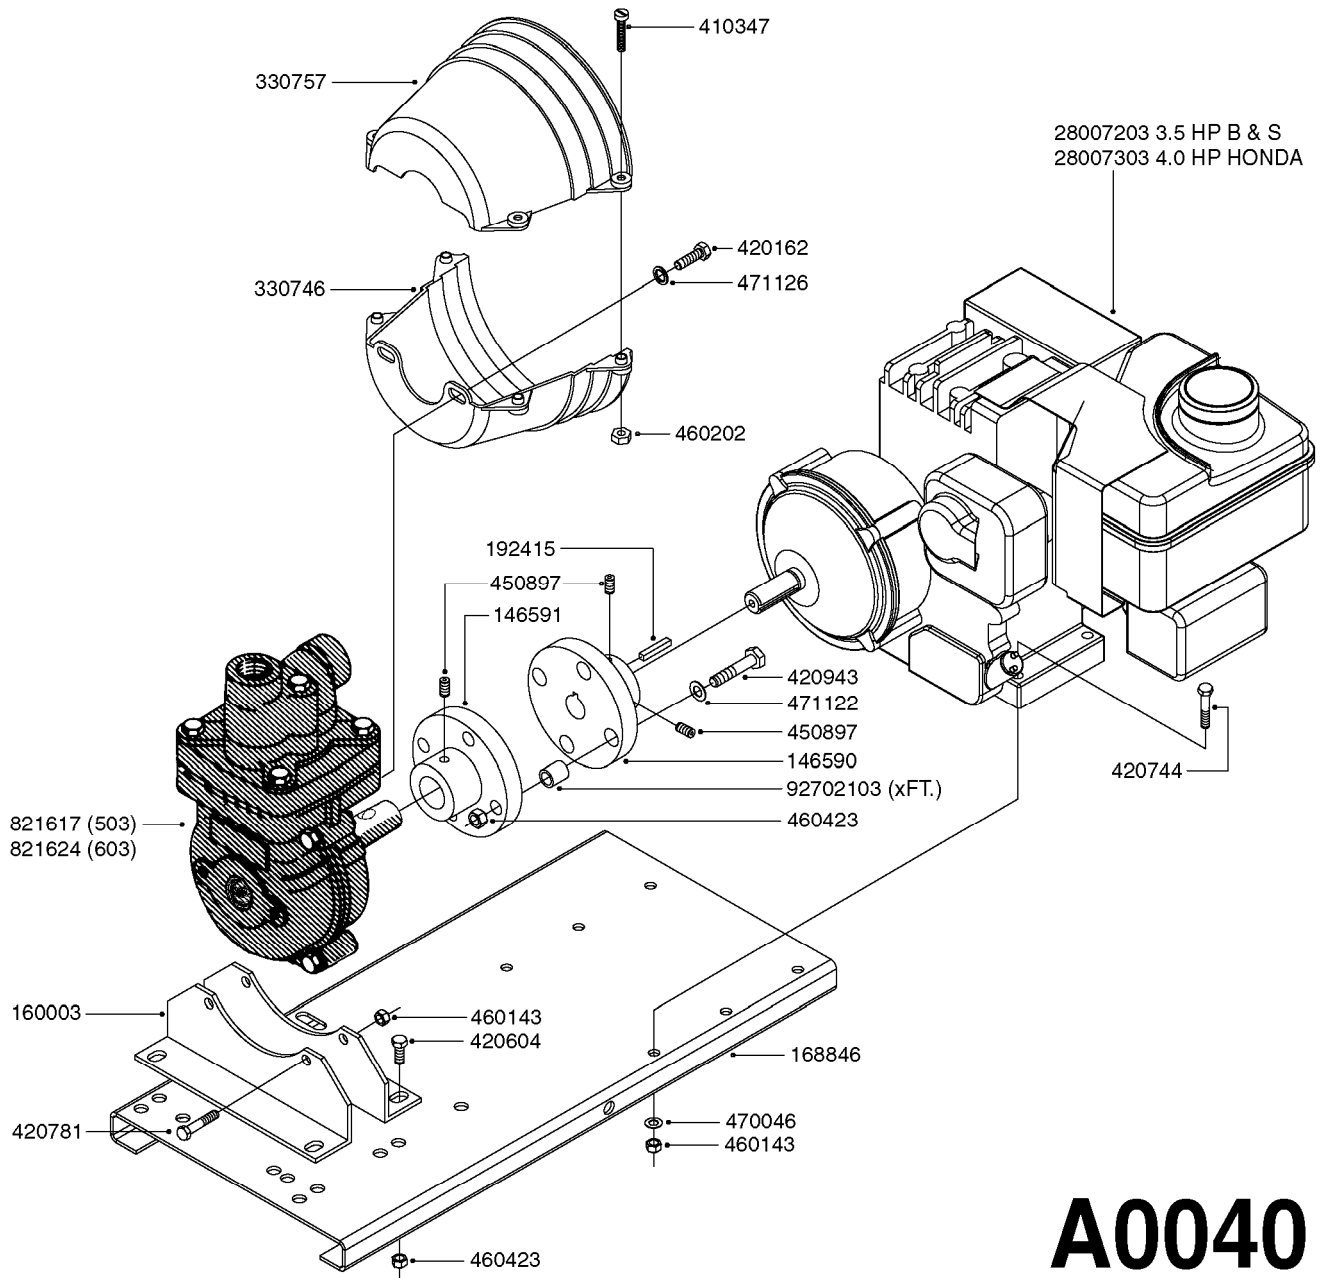

# A0040

PUMP - 503/603 W/DIRECT DRIVE  
A0040-HIN, 01:01:16

Page 1

Date 12.08.2020 8:06

parts-n°	order qty	description
146590	1	COUPLING F. ENGINE DIRECT DRIV
146591	1	COUPLING F.PUMP DIRECT DRIVE
160003	1	PUMP MOUNT PLATE TALL 500/600
168846	1	BASE PLATE F.DIRECT DRIVE UNIT
192415	1	KEY 3/16' X 38 BS NO. 91539
330746	1	GUARD PTO LOWER PART
330757	1	GUARD PTO UPPER PART
410347	1	SCREW M6X20 8.8
420162	1	BOLT HEX 8.8 DEL 3/8"x15MM
420604	1	BOLT HEX 8.8 DEL M10X25 FT DIN933
420744	1	BOLT HEX 8.8 DEL M8X40
420781	1	BOLT HEX 8.8 DEL M8X50
420943	1	BOLT HEX 8.8 DEL M10X50
450897	1	SCREW SET M8 x 12
460143	1	LOCK NUT M8 SST A2 DIN985
460202	1	NUT HEX M6
460423	1	NUT HEX M10X1.50 LOCK DIN985A2 SS
470046	1	WASHER D18D11X1 LOCK
471122	1	WASHER, M10, Ø20/10.5X 2.0, SS
471126	1	WASHER, M8, Ø16/ 8.4X 1.6, SS
821617	1	PUMP 503/7 W FOOT TAPERED SHAF
821624	1	PUMP 603/7 W. FOOT TAPERED SHA
28007203	1	ENG.B&S 3.5HP 6:1 REDUCT. RED
28007303	1	ENG.HONDA 4.0HP 6:1 REDUCT.
92702103	1	HOSE R X1/2" X300PSI WP X0012"