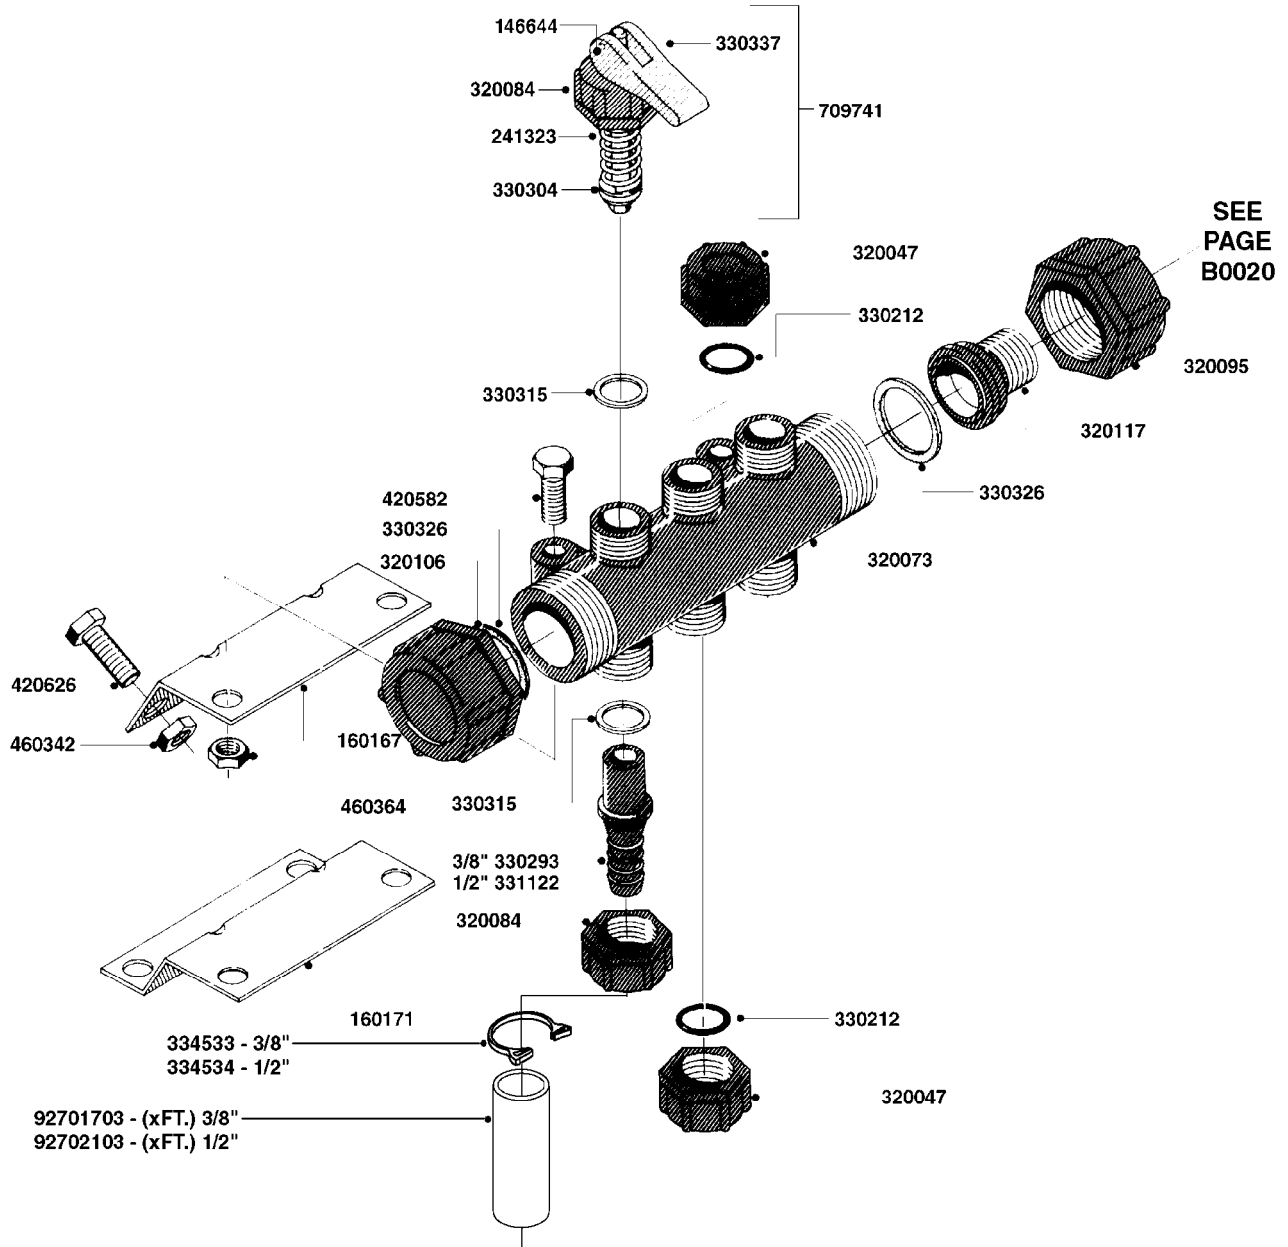

SEE PAGE B0020

parts-n°	order qty	description
146644	1	PIN D3X19 STAINLESS
160167	1	MOUNTING PLATE LP
160171	1	MOUNTING PLATE NK
241323	1	O-RING D5.3X2.4 NITRIL
320047	1	FITT.DK CAPNUT 1/2" BSP
320073	1	DISTRIBUTOR HOUSING 1/2"
320084	1	FITT.DK NUT 1/2" BSP
320095	1	FITT.DK NUT 1" BSP
320106	1	FITT.DK CAPNUT 1" BSP
320117	1	FITT.DK CONN.1/2"BSP F. 1" CAP
330212	1	O-RING D19/D14X2.4 F.1/2"NUT
330293	1	VALVE SEAT WITH 3/8" HOSE TAIL
330304	1	VALVE CONE D14
330315	1	O-RING D18.4/D13X.6
330326	1	O-RING D30/D24X2 F.1"NUT
330337	1	HANDLE F. FLIP VALVE
331122	1	VALVE SEAT WITH 1/2" HOSE TAIL
334533	1	CLAMP HOSE PLASTIC 3/8"
334534	1	CLAMP HOSE PLASTIC 1/2"
420582	1	BOLT HEX 8.8 DEL M8X20 FT A2
420626	1	BOLT HEX 8.8 DEL M10X20 FT
460342	1	NUT HEX M10 DEL DIN934
460364	1	NUT HU M8 A2 SS DIN934
702634	1	DIST.HOUSING ASSEMBLY (2-VALVE)
709741	1	VALVE ASSY. 1/2" FLIP LEVER
841072	1	DISTRIBUT. VALVE 1/2" NK
841094	1	DISTRIBUT. VALVE 1/2" LP,BL
92701703	1	HOSE R X3/8" X300PSI WP X0012"
92702103	1	HOSE R X1/2" X300PSI WP X0012"