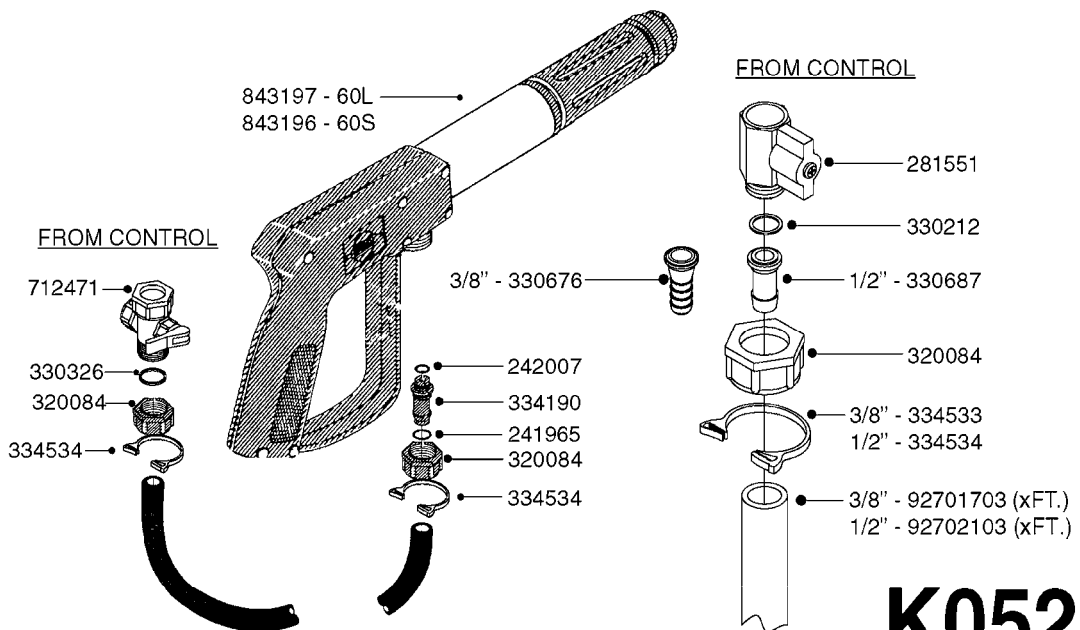

**COMPLETE ASSEMBLIES  
WHOLEGOODS ITEMS**

COMPLETE ASSEMBLY  
833768

COMPLETE ASSEMBLY:  
818377 - 160' x 3/8" (50m) HOSE REEL  
818381 - 320' X 3/8" (100m) HOSE REEL

# K0490

HOSE REEL ASSEMBLIES  
K0490-HIN, 01:01:16

Page 1  
Date 12.08.2020 8:06

parts-n°	order qty	description
143684	1	BUSHING F. HOSE REEL
143706	1	SPACER TUBE F. 275' HOSE REEL
145925	1	NIPPLE M10 M6
146314	1	UNION BUSHING F.HOSE REEL
146315	1	RING FOR HOSE REEL
146487	1	SPACER ROD F/HOSE REEL 225mm
160311	1	WASHER D30/D20.4X2
241474	1	O-RING NITRIL
281072	1	SNAP-RING OUTER 20X1.20
282155	1	CLIP F.TUBE SUPPORT
320655	1	FITT.DK HN 1/2"-1/2" BSP
320821	1	FITT.DK NUT 1-1/2" BSP
330212	1	O-RING D19/D14X2.4 F.1/2"NUT
333443	1	BUSHING F. HOSE REEL
420604	1	BOLT HEX 8.8 DEL M10X25 FT DIN933
420626	1	BOLT HEX 8.8 DEL M10X20 FT
420862	1	BOLT HEX 8.8 DEL M10X16 FT
430286	1	BOLT HEX 8.8 DEL M12X30 FT
460423	1	NUT HEX M10X1.50 LOCK DIN985A2 SS
460703	1	NUT HEX M12X1.75 LOCK DIN985A2 SS
613207	1	CENTER TUBE FOR 164'HOSE REEL
613211	1	HOSE REEL NK 80/105
613292	1	CENTER TUBE 100 MM
633824	1	SIDE FOR HOSE REEL
633835	1	OUTER TUBE NK 300-600
633846	1	FITTING FOR HOSE REEL TR2/TR3
633905	1	BRKTS. HOSE REEL SM210
637986	1	CLAMP FITTING HOSE REEL
719073	1	HANDLE ASSY. F. HOSE REEL
719084	1	SWIVEL F.HOSE REEL
719121	1	HOSE 1/2'X2500M NUT
719401	1	CLIPS F.PISTOL ASSY.
725618	1	CLIP WHITE PLASTIC SNAP TYPE
818377	1	REEL FOR HOSE 160' X 3/8"
818381	1	REEL FOR HOSE 320' X 3/8'
818801	1	BKT.HOSE REEL MOUNT NL/NK/BOOM
818845	1	BKT.HOSE REEL SM210
833768	1	HOLDER F. HOSE REEL
834764	1	BKT.HOSE REEL MOUNT ESTATE SPR
61021400	1	BKT. BOOM MOUNT SM53/80 US