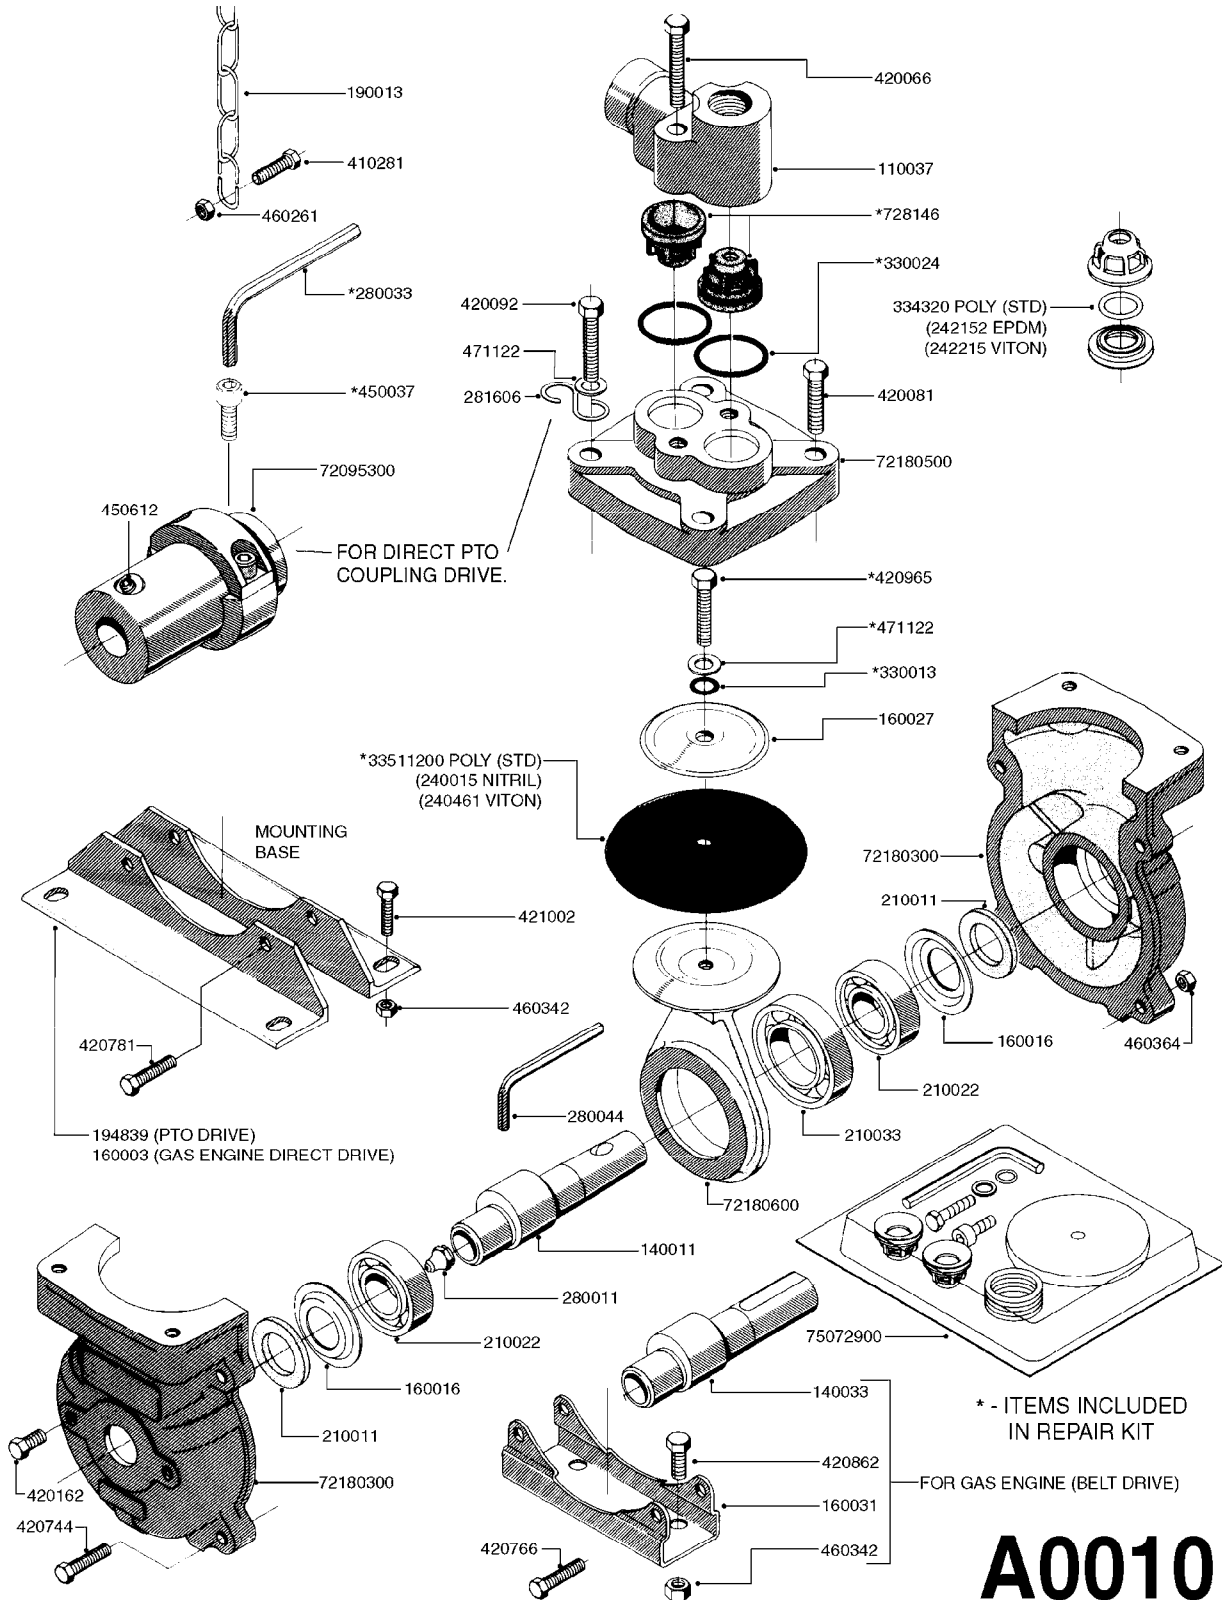

# A0010

PUMP - 500  
A0010-HIN, 01:01:16

Page 1  
Date 12.08.2020 8:06

parts-n°	order qty	description
110037	1	VALVE CHAMBER MOD 500 PAINTED
140011	1	CRANK SHAFT MODEL 500
140033	1	CRANK SHAFT,MODEL 500/4
160003	1	PUMP MOUNT PLATE TALL 500/600
160016	1	DUST PLATE
160027	1	DIAPHRAGM UPPER DISC 500-600
160031	1	BASE PLATE MODEL 500-600
190013	1	CHAIN 35XL=800
194839	1	ANGLE IRON FOOT, M 500-600 RED
210011	1	SEAL FELT D39/23 X 4
210022	1	BEARING BALL 6205
210033	1	BEARING BALL 6007
240015	1	DIAPHRAGM MODEL 500-600 NITRIL
240461	1	DIAPHRAGM MODEL 500-600 VITON
242152	1	O-RING D18.2X3 EPDM
242215	1	O-RING D18X3 VITON
280011	1	GREASE NIPPLE 1/8' SAE H TR
280033	1	KEY HEXAGON W9 5/16"
280044	1	KEY HEXAGON W6 3/16'
281606	1	S-HOOK GALVANIZED
330013	1	O-RING 2.5 X 10 PUR
330024	1	O-RING D41,1/D34.5 X 3,5
334320	1	O-RING D18X3 POLYURETHANE
410281	1	BOLT HEX 8.8 DEL M6X25 DIN933 A2
420066	1	BOLT HEX 8.8 DEL 3/8"X50MM
420081	1	BOLT HEX 8.8 DEL 3/8"X40MM
420092	1	BOLT HEX 8.8 RAW 3/8"X45MM
420162	1	BOLT HEX 8.8 DEL 3/8"x15MM
420744	1	BOLT HEX 8.8 DEL M8X40
420766	1	BOLT HEX M8-45/22 SST A2 DIN931
420781	1	BOLT HEX 8.8 DEL M8X50
420862	1	BOLT HEX 8.8 DEL M10X16 FT
420965	1	M10X40 MACHINE SCREW STAINLESS
421002	1	BOLT HEX 8.8 DEL M10X30 FT DIN933
450037	1	BOLT ROUND 3/8'X1' BLACK
450612	1	SCREW M10X16 POINTED
460261	1	NUT HEX M6X1.00 LOCK DIN985 A2 SS
460342	1	NUT HEX M10 DEL DIN934
460364	1	NUT HU M8 A2 SS DIN934
471122	1	WASHER, M10, Ø20/10.5X 2.0, SS
728146	1	VALVE FOR 361(726890/707932)
33511200	1	DIAPHRAGM 500-603 PUR 2006
72095300	1	COUPLING 1-3/8' X 25, PAINTED
72180300	1	PUMP HOUSING 503 RED W/BOLTS
72180500	1	DIAPHRAGM COVER 503 W/BOLTS
72180600	1	CONNECTING ROD FOR 503-603 M10
75072900	1	PUMP KIT 500 "06"