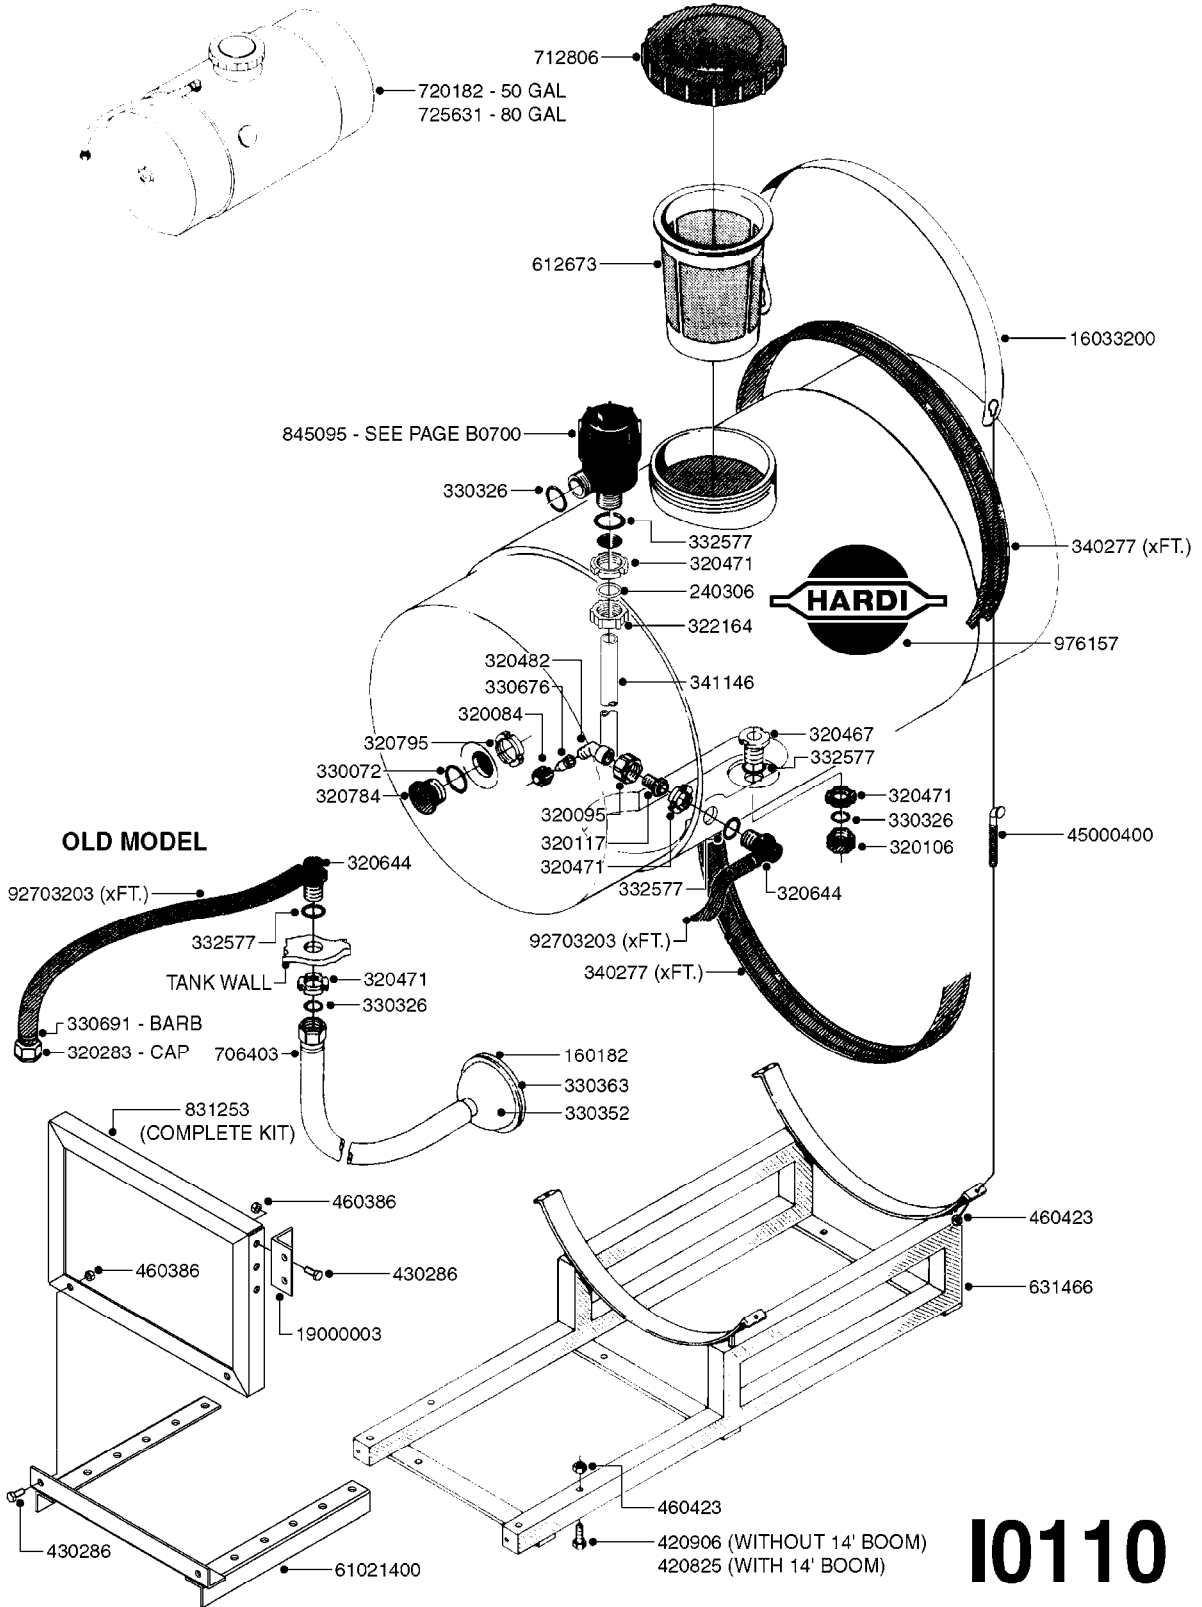

SM 50/80 TANK & FRAME
I0110-HIN, 01:01:16

Page 1
Date 12.08.2020 8:06

parts-n°	order qty	description
160182	1	FILTER SCREEN
240306	1	O-RING D29/D21X4
320084	1	FITT.DK NUT 1/2" BSP
320095	1	FITT.DK NUT 1" BSP
320106	1	FITT.DK CAPNUT 1" BSP
320117	1	FITT.DK CONN.1/2"BSP F. 1" CAP
320283	1	FITT.DK NUT 3/4"BSP
320467	1	FITT.DK BULKHEAD 1"BSP SINGLE
320471	1	FITT.DK NUT 1" BSP JAMB
320482	1	FITT.DK ELB. 1/2" BSP 60 DEG.
320644	1	FITT.DK ELB.3/4"HB X 1" BSP
320784	1	FITT.DK CAP 1-1/2" BSP
320795	1	FITT.DK NUT 1-1/2" BSP JAMB
322164	1	FITT.DK CAP 1' SPECIAL
330072	1	O-RING D53.5/D45.5X4
330326	1	O-RING D30/D24X2 F.1"NUT
330352	1	FOAM DROP HOUSING
330363	1	RETAINER FILTER GAUGE
330676	1	FITT.DK HB 3/8" F. 1/2" NUT
330691	1	FITT.DK HB 3/4'F.3/4' NUT
332577	1	O-RING D38/D30X4 F.1" PUR.
340277	1	TANK PACKING - 40mm WIDE x 12"
341146	1	SUCTION TUBE L=640MM/45DEG
420825	1	BOLT HEX 8.8 DEL M10X65
420906	1	BOLT HEX 8.8 DEL M10X60
430286	1	BOLT HEX 8.8 DEL M12X30 FT
460386	1	NUT HEX M12X1.75
460423	1	NUT HEX M10X1.50 LOCK DIN985A2 SS
612673	1	FILTER BASKET F. ES30/ES53
631466	1	FRAME F. SM53/80 SPRAYER
706403	1	HOSE ASSY. SUCTION F.ESSTATE SP
712806	1	TANK LID WITH VENT S226 RED
720182	1	TANK 50 GAL. ES/SM
725631	1	TANK 80 GAL. SM
831253	1	REAR BOOM MT.FOR ATV/ES80
845095	1	FILTER COMPLETE
976157	1	DECAL COMPANY (4.4" X 4.6")
16033200	1	TANK STRAP L=1150MM
19000003	1	MOUNT ANGLE BRACKET ES50/80
45000400	1	T-BOLT SPECIAL F.TANK STRAP ES
61021400	1	BKT. BOOM MOUNT SM53/80 US
92703203	1	HOSE R X3/4" X300PSI WP X0012"