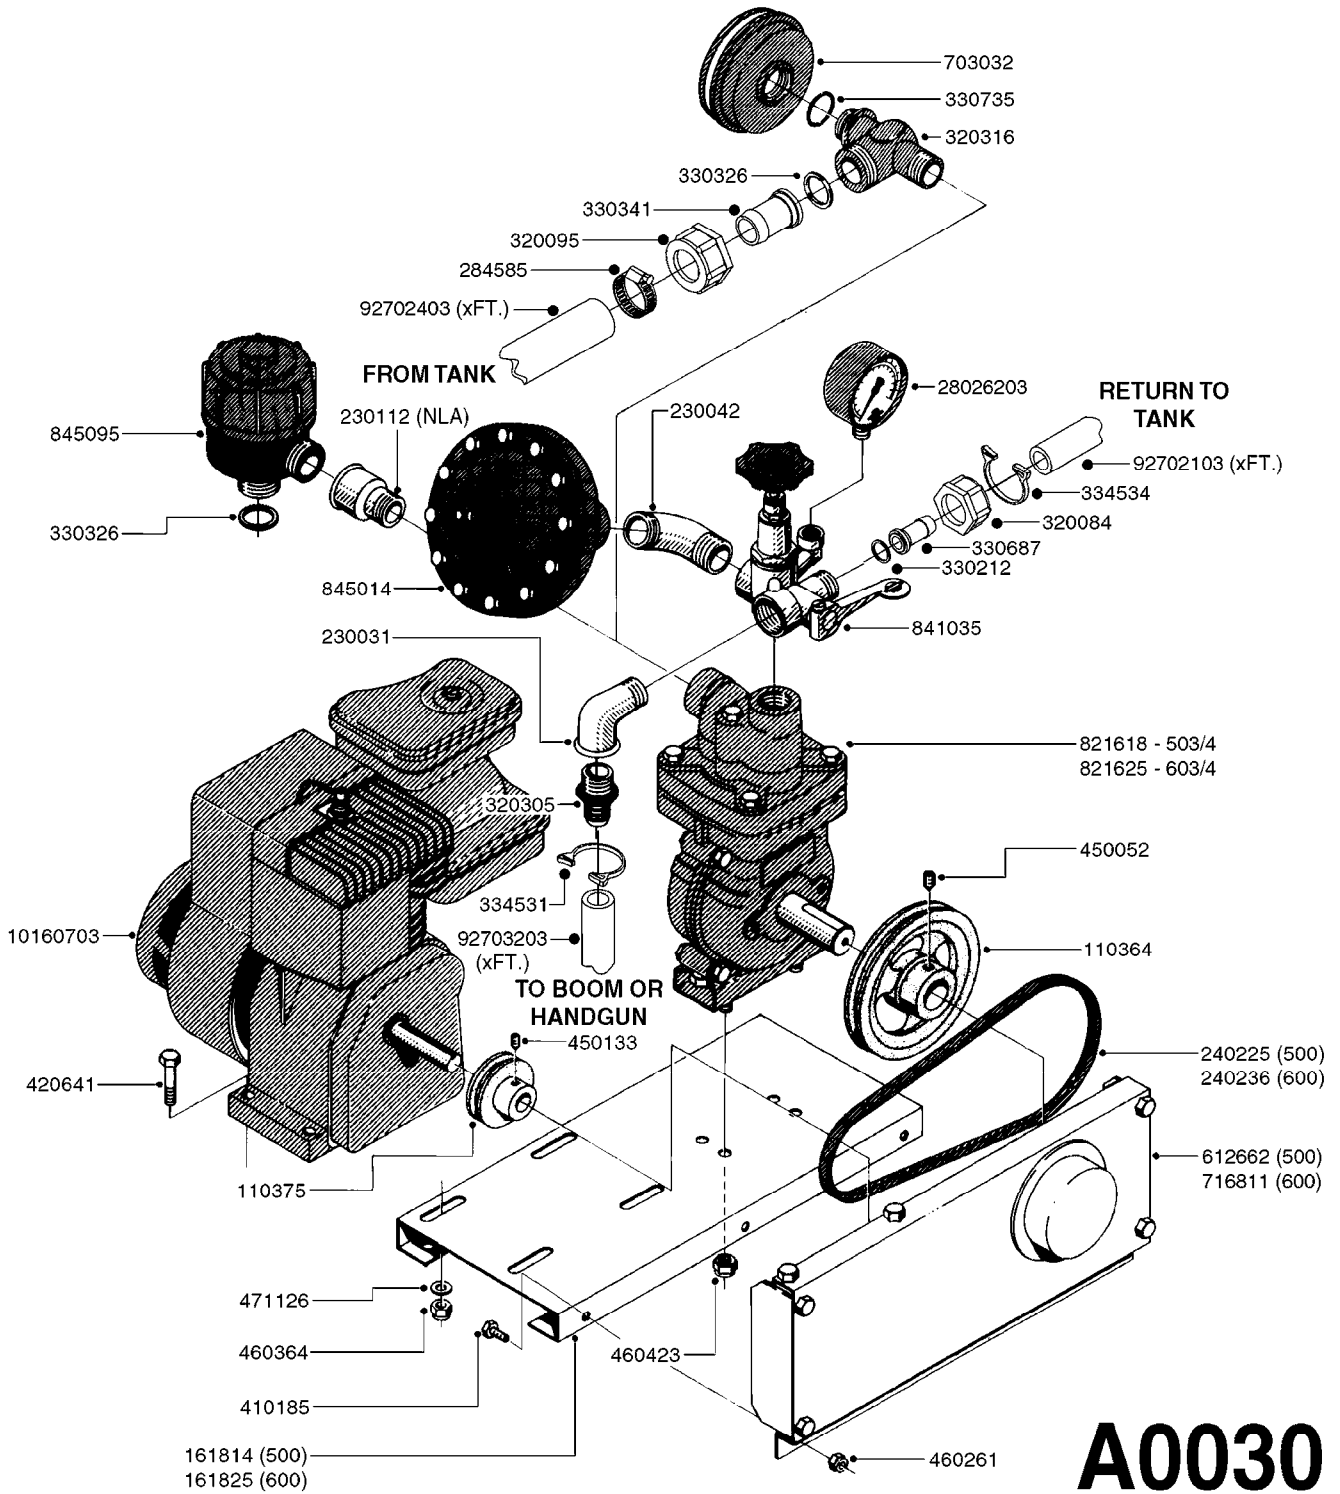

A0030

PUMP - 500/600 W/B&S 3.5 HP
A0030-HIN, 01:01:16

Page 1

Date 12.08.2020 8:06

parts-n°	order qty	description
110364	1	VEE BELT PULLEY S-118-1 02 H7
110375	1	VEE BELT PULLEY, S50-1-5/8'H7
161814	1	MOUNT PLATE
161825	1	PUMP BASE
230031	1	ELBOW 3/4' GF92LZ
230042	1	ELBOW 3/4"
230112	1	REDUCING NIPPLE 1"X3/4" GF 246
240225	1	VEE BELT S 34
240236	1	VEE BELT Z 27
284585	1	CLAMP HOSE GEAR 1" MINI 020
320084	1	FITT.DK NUT 1/2" BSP
320095	1	FITT.DK NUT 1" BSP
320305	1	FITT.DK HB 3/4'- 3/4' BSP
320316	1	FITT.DK TEE 3/4" X3/4" X1"BSP
330212	1	O-RING D19/D14X2.4 F.1/2"NUT
330326	1	O-RING D30/D24X2 F.1"NUT
330341	1	FITT.DK HB 1" F. 1" NUT
330687	1	FITT.DK HB 1/2" F. 1/2" NUT
330735	1	O-RING D30/D26X2
334531	1	CLAMP HOSE PLASTIC 3/4"
334534	1	CLAMP HOSE PLASTIC 1/2"
410185	1	BOLT HEX 8.8 DEL M6X16
420641	1	BOLT HM 8X35/22 A2 SS DIN931
450052	1	SCREW SET M8X10 BLACK ALLAN
450133	1	SCREW SET M6X10 BLACK ALLAN
460261	1	NUT HEX M6X1.00 LOCK DIN985 A2 SS
460364	1	NUT HU M8 A2 SS DIN934
460423	1	NUT HEX M10X1.50 LOCK DIN985A2 SS
471126	1	WASHER, M8, Ø16/ 8.4X 1.6, SS
612662	1	GUARD FOR 321 PUMP UNIT GAS
703032	1	SUCTION AIR BOTTLE 3/4" COMPL.
716811	1	GUARD
821618	1	PUMP 503/4 800RPM STRIGHT SHAF
821625	1	PUMP 603/4 800RPM STRIGHT SHAF
841035	1	OPER.UNIT BRASS F. 600 GAS MTR
845014	1	AIR BOTTLE COMPLETE HJ73
845095	1	FILTER COMPLETE
10160703	1	ENG.B&S 3.5HP 91202-1017-E1
28026203	1	GAUGE 200PSI/BR, 2.5"1/4BSP-BTM
92702103	1	HOSE R X1/2" X300PSI WP X0012"
92702403	1	HOSE PVC SUCT GRAY 1"
92703203	1	HOSE R X3/4" X300PSI WP X0012"