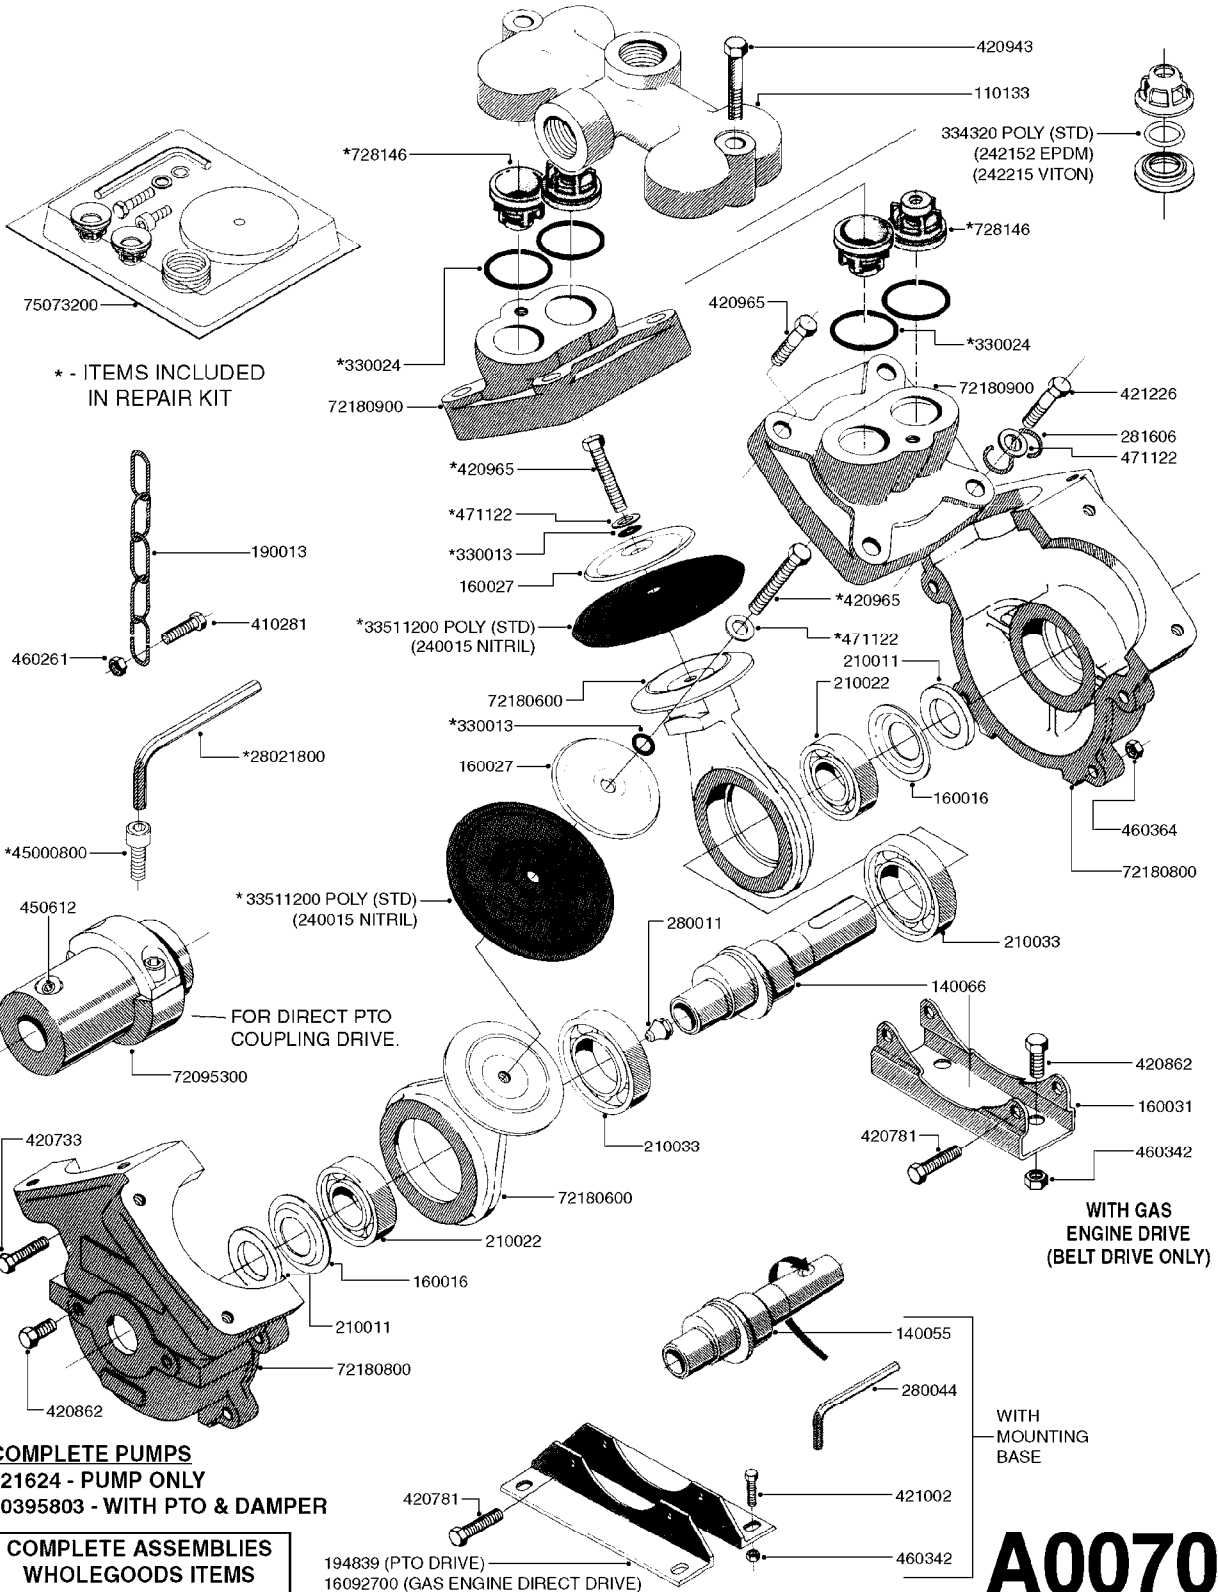

COMPLETE PUMPS
821624 - PUMP ONLY
10395803 - WITH PTO & DAMPER

COMPLETE ASSEMBLIES
WHOLEGOODS ITEMS

A0070

PUMP - 603
A0070-HIN, 01:01:16

Page 1
Date 12.08.2020 8:06

parts-n°	order qty	description
110133	1	VALVE CHAMBER MOD 600 PAINTED
140055	1	CRANK SHAFT, MODEL 600
140066	1	CRANK SHAFT, MODEL 600/4
160016	1	DUST PLATE
160027	1	DIAPHRAGM UPPER DISC 500-600
160031	1	BASE PLATE MODEL 500-600
190013	1	CHAIN 35XL=800
194839	1	ANGLE IRON FOOT, M 500-600 RED
210011	1	SEAL FELT D39/23 X 4
210022	1	BEARING BALL 6205
210033	1	BEARING BALL 6007
240015	1	DIAPHRAGM MODEL 500-600 NITRIL
242152	1	O-RING D18.2X3 EPDM
242215	1	O-RING D18X3 VITON
280011	1	GREASE NIPPLE 1/8" SAE H TR
280044	1	KEY HEXAGON W6 3/16"
281606	1	S-HOOK GALVANIZED
330013	1	O-RING 2.5 X 10 PUR
330024	1	O-RING D41,1/D34.5 X 3,5
334320	1	O-RING D18X3 POLYURETHANE
410281	1	BOLT HEX 8.8 DEL M6X25 DIN933 A2
420733	1	BOLT HEX 8.8 DEL M8X40
420781	1	BOLT HEX 8.8 DEL M8X50
420862	1	BOLT HEX 8.8 DEL M10X16 FT
420943	1	BOLT HEX 8.8 DEL M10X50
420965	1	M10X40 MACHINE SCREW STAINLESS
421002	1	BOLT HEX 8.8 DEL M10X30 FT DIN933
421226	1	BOLT HEX 8.8 DEL M10X45
450612	1	SCREW M10X16 POINTED
460261	1	NUT HEX M6X1.00 LOCK DIN985 A2 SS
460342	1	NUT HEX M10 DEL DIN934
460364	1	NUT HU M8 A2 SS DIN934
471122	1	WASHER, M10, Ø20/10.5X 2.0, SS
728146	1	VALVE FOR 361(726890/707932)
821624	1	PUMP 603/7 W. FOOT TAPERED SHA
10395803	1	PUMP 603 C/W PTO 540 RPM
16092700	1	PUMP MOUNT PLATE TALL 500/600
28021800	1	KEY HEXAGON 8MM FOR M10
33511200	1	DIAPHRAGM 500-603 PUR 2006
45000800	1	BOLT ROUND M10X25
72095300	1	COUPLING 1-3/8" X 25, PAINTED
72180600	1	CONNECTING ROD FOR 503-603 M10
72180800	1	PUMP HOUSING 603 RED W/BOLTS
72180900	1	DIAPHRAGM COVER MOD. 600
75073200	1	PUMP KIT 603mm 06