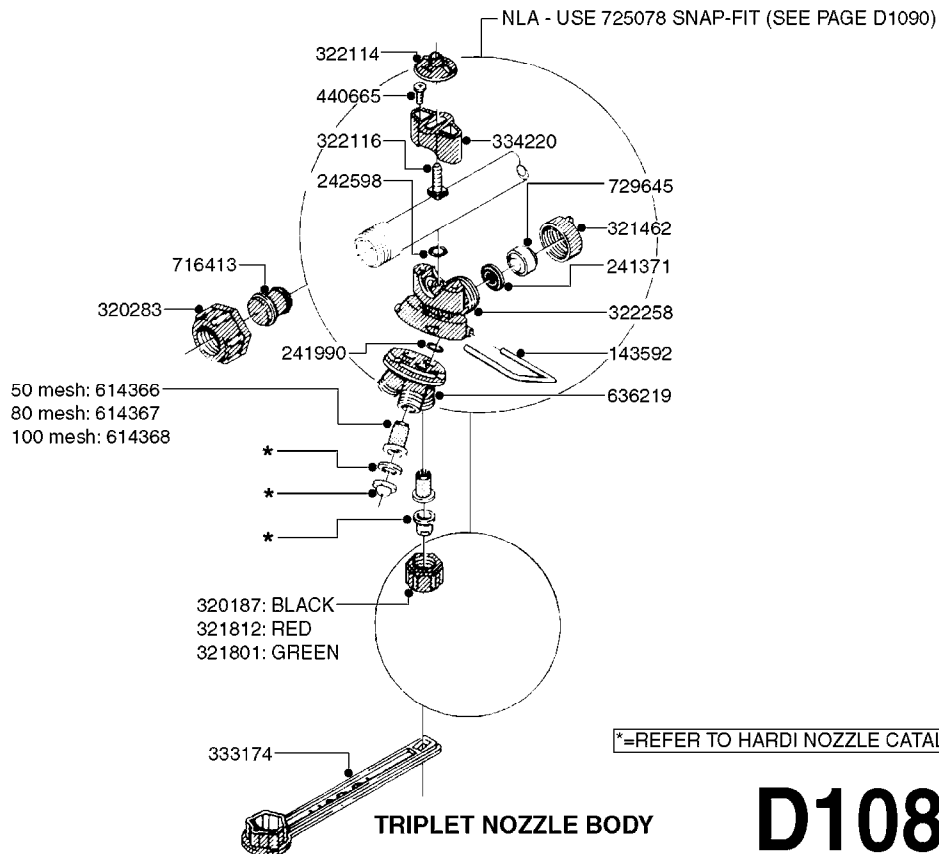

NOZZLE BODIES - THREADED
D1080-HIN, 01:01:16