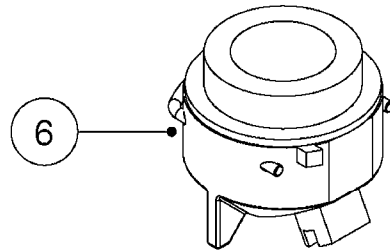

COMPLETE ASSEMBLY
WITH NOZZLES