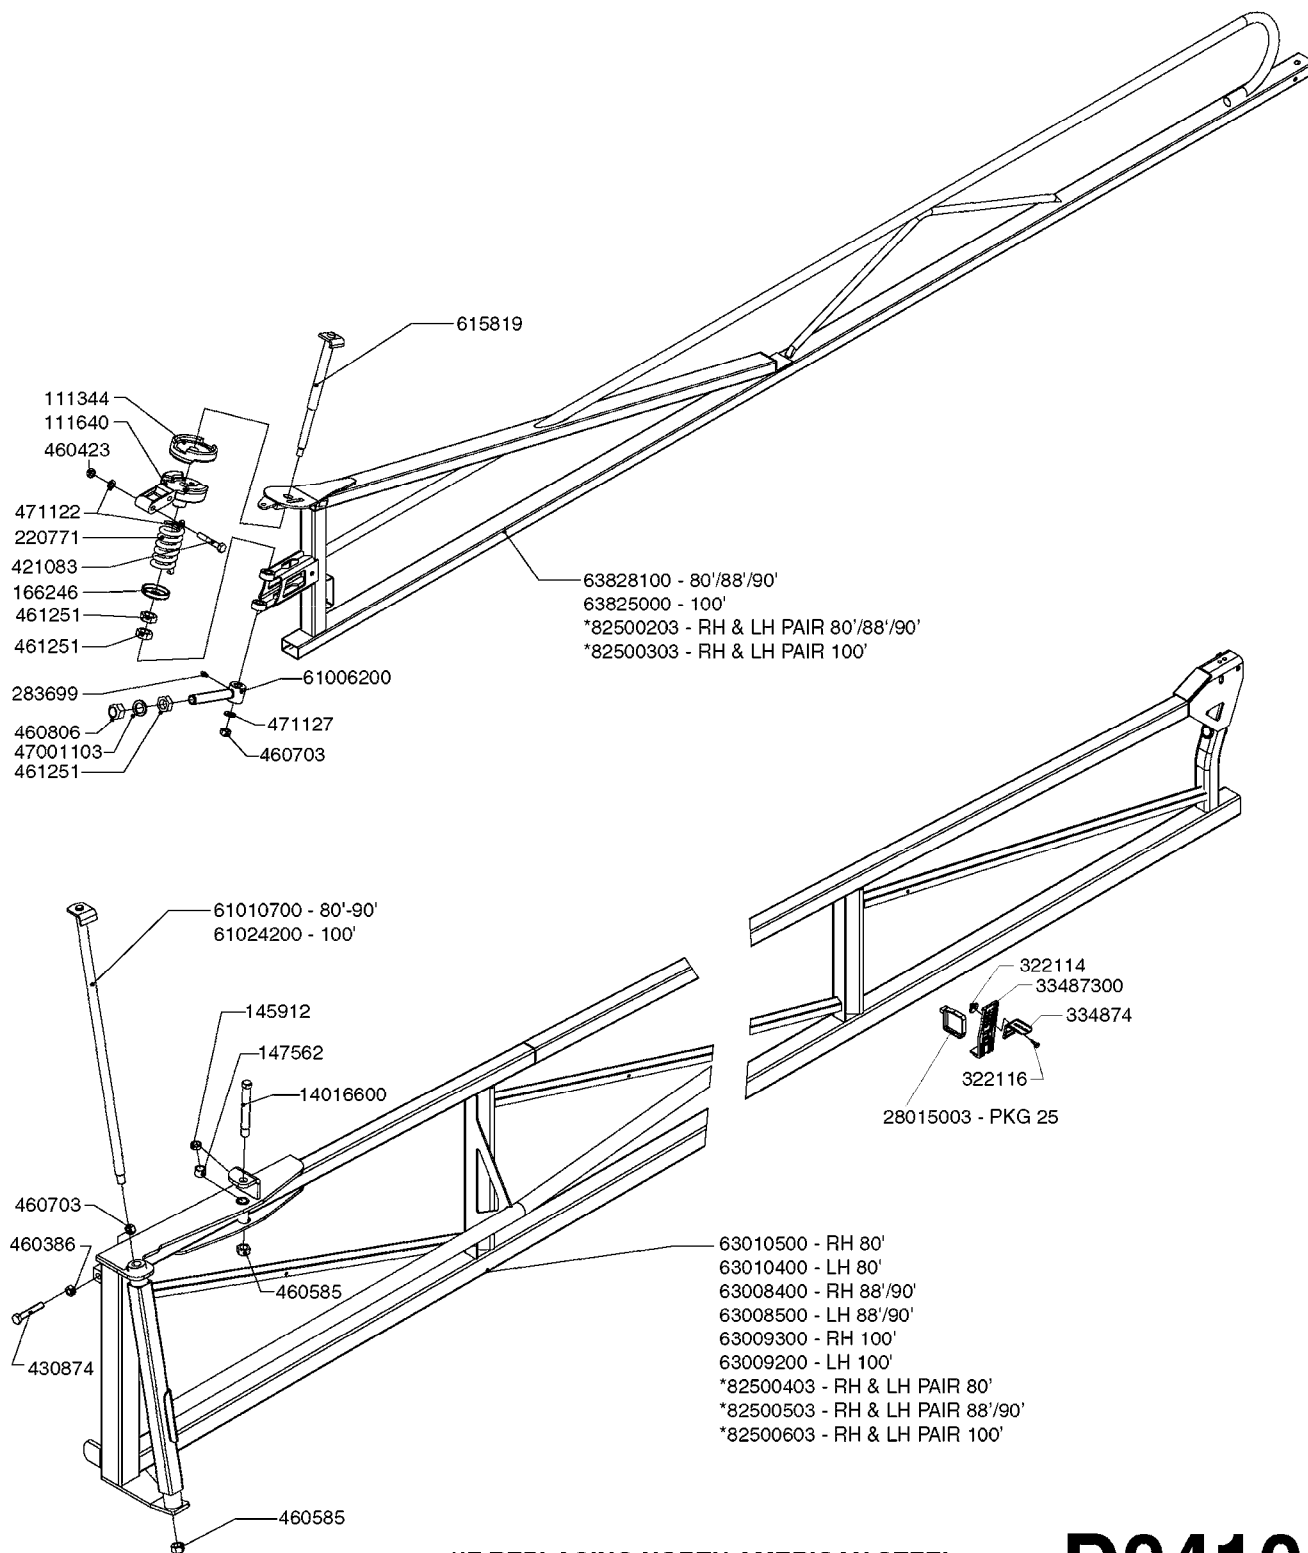

BOOM - SPC OUTER WING 80-100'
D0410-HIN, 06:05:20

Page

0

Date

12.08.2020

9:56

***IF REPLACING NORTH AMERICAN STEEL PARTS, MUST REPLACE BOTH SIDES**

D0410