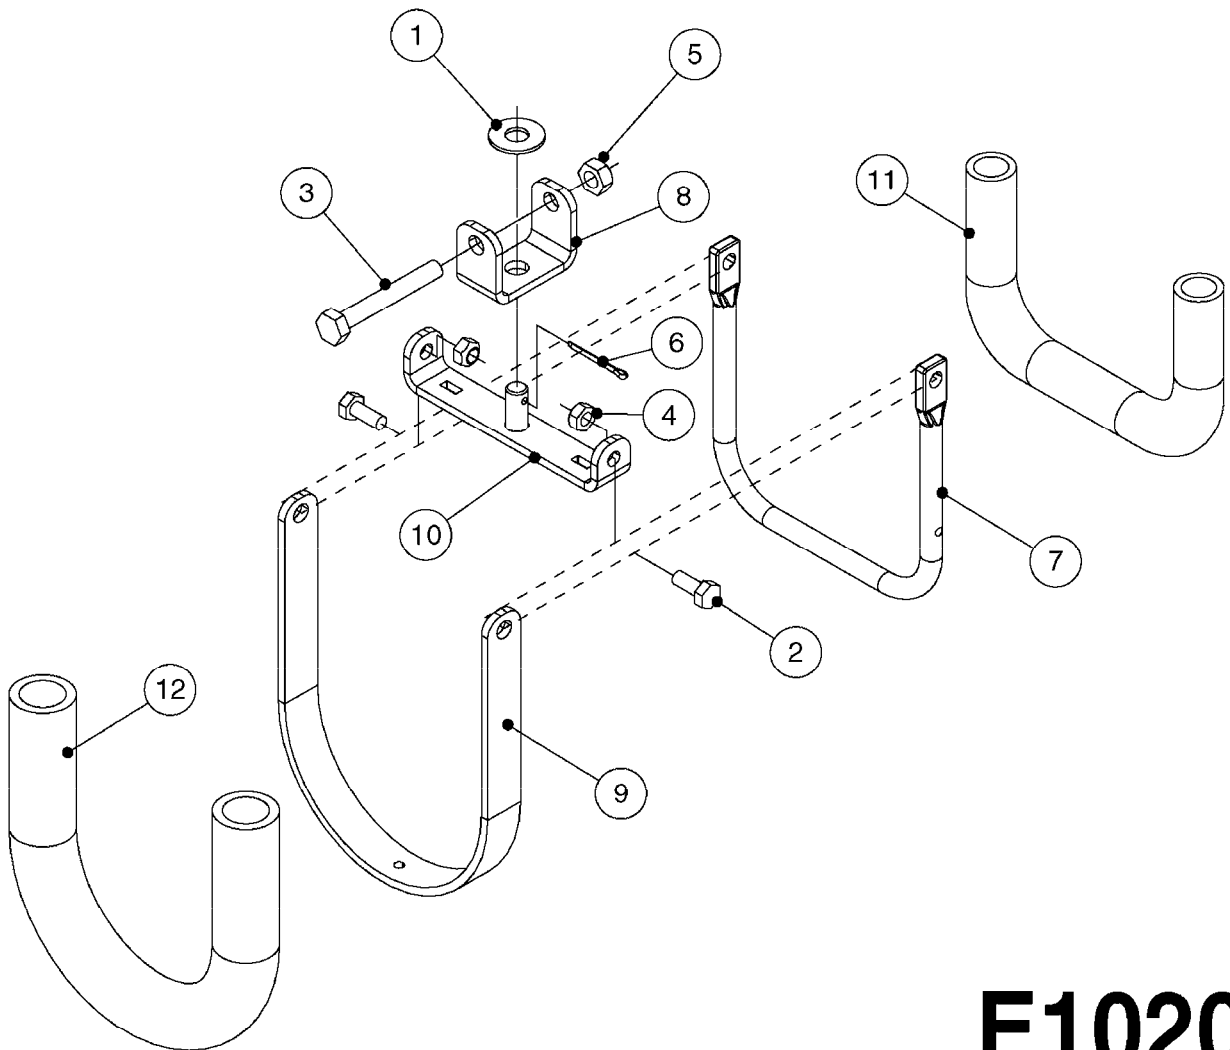

E1020

SWIVEL HOSE GUARD
E1020-HIN, 17:11:16

Page 1
Date 12.08.2020 9:56

Pos.	parts-n°	order qty	description
1	165557	1	WASHER D28.0/D12.2X2.0 SS
2	421046	1	BOLT HEX M8X25/25 A2 SS DIN933
3	421222	1	BOLT HEX 8.8 DEL M10X75 FT
4	460143	1	LOCK NUT M8 SST A2 DIN985
5	460423	1	NUT HEX M10X1.50 LOCK DIN985A2 SS
6	480126	1	PIN COTTER M4X30
7	15118200	1	HOSE & TUBE HOLDER NCM
8	16143600	1	HOSE AND CABLE HOLDER TOP
9	16160900	1	HOSE AND CABLE GUARD 160X502MM
9	16187700	1	HOSE AND CABLE GUARD 160X402MM
10	61042200	1	HOSE AND CABLE HOLDER PIVOT
11	92703203	1	HOSE R X3/4" X300PSI WP X0012"
12	92712403	1	HOSE R X1" X300PSI WP X0012"