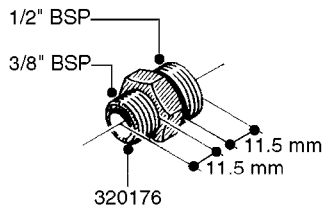

FITTINGS - HEXAGON NIPPLES
L0030-HIN, 01:01:16

L0030

FITTINGS - HEXAGON NIPPLES
L0030-HIN, 01:01:16

Page 1
Date 12.08.2020 9:56

parts-n°	order qty	description
10015303	1	FITT.PO.HN 1.00X1.00 M1000
10425003	1	FITT.PO.HN 1.25X1.00 MCPHEE
320132	1	FITT.DK HN 1" BSP
320176	1	FITT.DK HN 3/8"X1/2" BSP
320445	1	FITT.DK HN 1/4"X3/8" BSP
320655	1	FITT.DK HN 1/2"-1/2" BSP
320692	1	FITT.DK HN 3/8'BSPX1/4'NPT
320703	1	FITT.DK HN 3/8BSP X1/2 &1/4NPT
320725	1	FITT.DK NIPPLE 3/8"-3/8" BSP
320902	1	FITT.DK HN 3/8'X 1/4' BSP
390232	1	FITT.DK HN 1-1/2' X 1-1/4' BSP
390276	1	FITT.DK HN 1'BSP