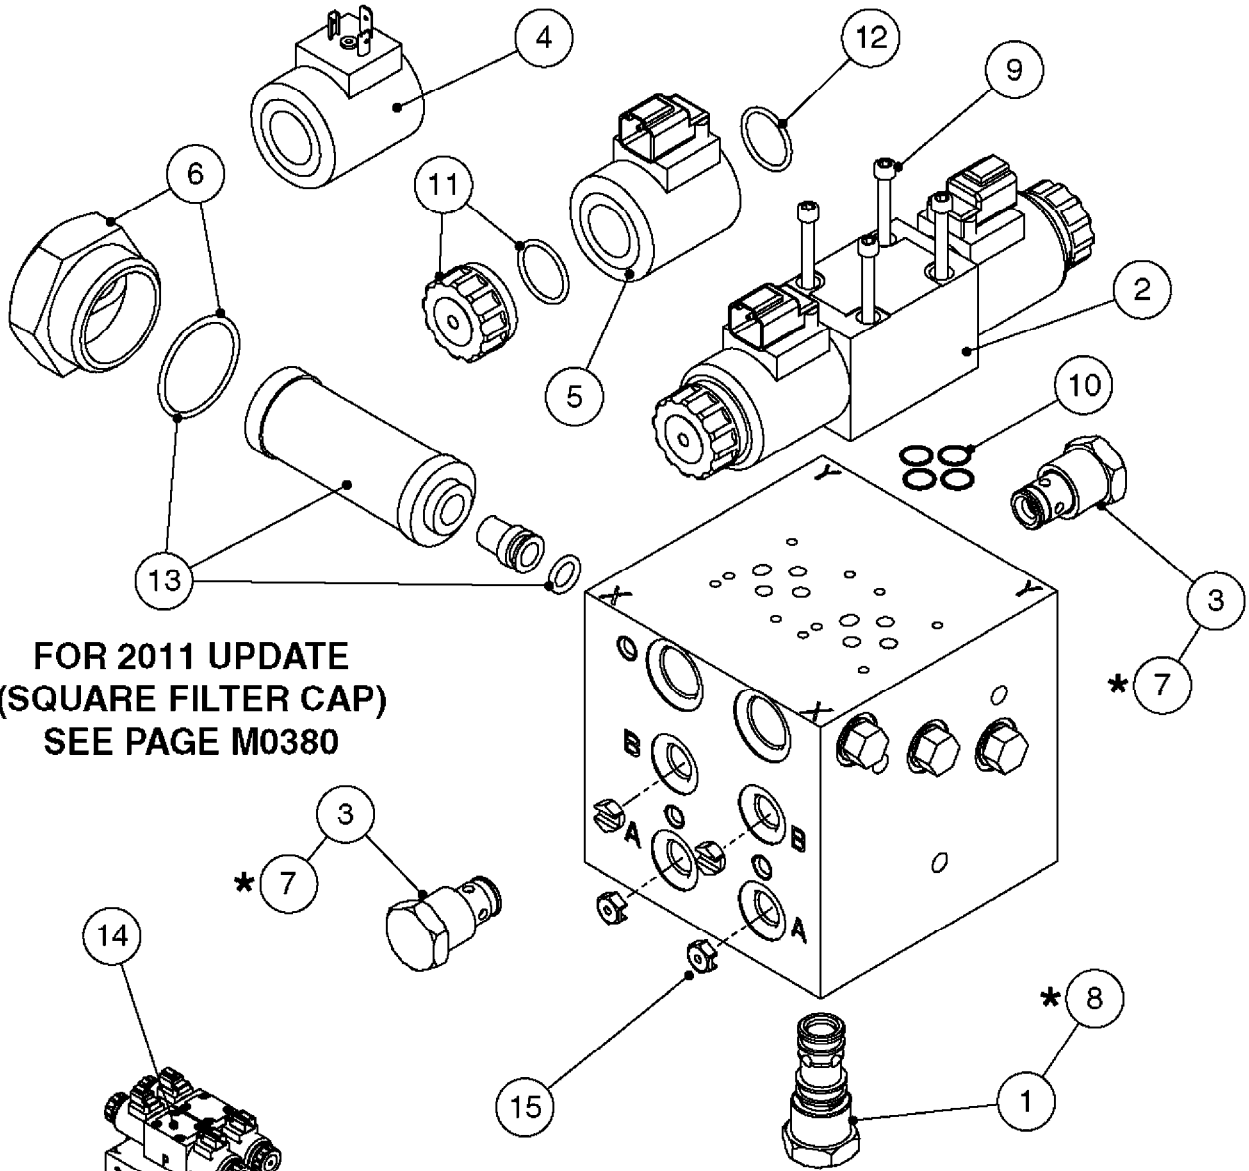

FOR 2011 UPDATE
(SQUARE FILTER CAP)
SEE PAGE M0380

COMPLETE
ASSEMBLY

* SEAL KITS

M0300

NORAC VARIABLE RATE VALVE UC4
M0300-HIN, 30:04:19

Page 1
Date 12.08.2020 9:57

Pos.	parts-n°	order qty	description
1	28048803	1	NORAC CHECK VALVE
2	28048903	1	NORAC PROP VALVE
2	28055803	1	3-PIN CONNECTORS/HIRSCHMAN NORAC SOLENOID - DEUTSCH CONN. 2-PIN CONNECTORS/DEUTSCH
3	28049403	1	NORAC CHECK VALVE
4	28056403	1	COIL, NORAC, PROP, DIN
5	28056503	1	COIL, NORAC, PROP, DEUTSCH
6	28066803	1	NORAC FILTER CAP W/O-RING
7	28066903	1	NORAC SEAL KIT F.28049403
8	28067003	1	NORAC SEAL KIT F.28048803
9	28068103	1	NORAC HEX CAPSCREW 10-24X2 SS
10	28068203	1	NORAC O-RING F.SOLENOID VALVE
11	28074903	1	NORAC COIL NUT AND O-RING
12	28103603	1	O-RING SOLENOID BODY SEAL NORAC
13	75076900	1	NORAC FILTER ELEMENT KIT
14	78216100	1	NORAC VALVE BLOCK COMP, DEUTSCH CON. COMPLETE W/2-PIN DEUTSCH SOLENOIDS
15	78603300	1	NORAC ONE WAY ORIFICE, .047"