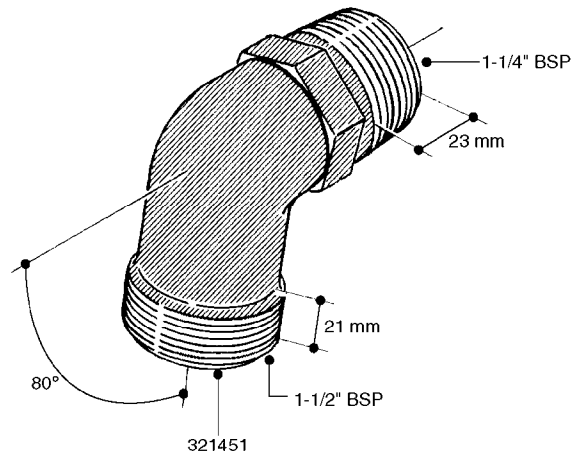

FITTINGS - HEXAGON NIPPLES
L0030-HIN, 01:01:16

L0030

FITTINGS - HEXAGON NIPPLES
L0030-HIN, 01:01:16

Page 1
Date 12.08.2020 9:56

parts-n°	order qty	description
10015303	1	FITT.PO.HN 1.00X1.00 M1000
10425003	1	FITT.PO.HN 1.25X1.00 MCPHEE
320132	1	FITT.DK HN 1" BSP
320176	1	FITT.DK HN 3/8"X1/2" BSP
320445	1	FITT.DK HN 1/4"X3/8" BSP
320655	1	FITT.DK HN 1/2"-1/2" BSP
320692	1	FITT.DK HN 3/8'BSPX1/4'NPT
320703	1	FITT.DK HN 3/8BSP X1/2 &1/4NPT
320725	1	FITT.DK NIPPLE 3/8"-3/8" BSP
320902	1	FITT.DK HN 3/8'X 1/4' BSP
390232	1	FITT.DK HN 1-1/2' X 1-1/4' BSP
390276	1	FITT.DK HN 1'BSP