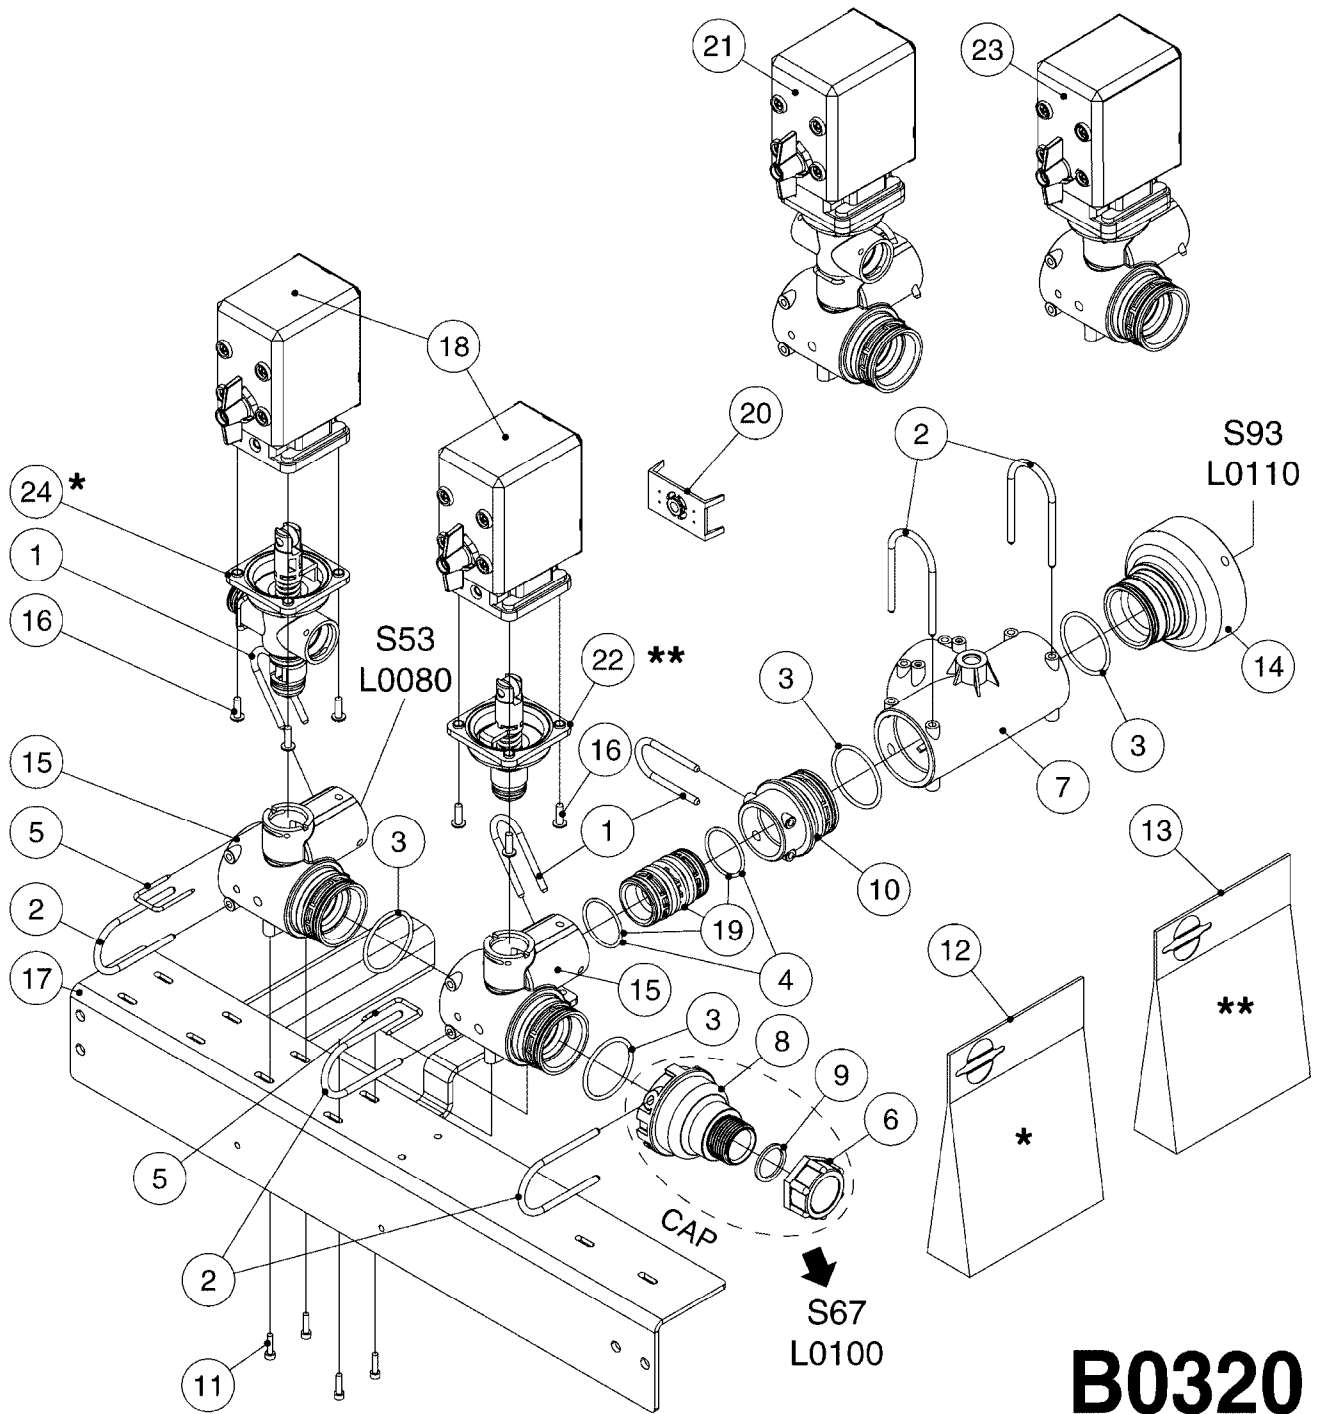

EFC BOOM VALVES
B0320-HIN, 20:05:20

Page 1

Date 12.08.2020 9:56

Pos.	parts-n°	order qty	description
1	145995	1	FITT.DK S-53 FORK
2	145996	1	FITT.DK S-67 FORK
3	242353	1	O-RING 3 X 44.2 VITON
4	242354	1	O-RING D32.2X3.0 VITON
5	270211	1	FITT.DK S25 FORK L=37.5
6	320106	1	FITT.DK CAPNUT 1" BSP
7	322224	1	FITT.DK S-67 TEE
8	322321	1	FITT.DK S-67 X 1"BSP MALE
9	330326	1	O-RING D30/D24X2 F.1"NUT
10	334564	1	FITT.DK S-67 TO S-53 ADAPTER
11	450902	1	BOLT ALLEN HEAD M4 X 16MM
12	741822	1	SEAL KIT - 1 SECTION (05)
13	755726	1	O-RING KIT F.EC/ESC SEC.VALVE
14	33500700	1	FITT.DK ADAPTER S-93F S67M
15	33502400	1	DISTRIBUTION HOUSING EFC
16	44076200	1	SCREW WN5451 5X16 SS TORX
17	61032700	1	BRACKET F. EFC SEC. VALVES < 7
17	61032800	1	BRACKET F. EFC SEC.VALVES <4>6
18	72048000	1	MOTOR, DISTRIBUTION 1:300
19	72114300	1	FITT. DK S-53 MALE MALE W.ORIN
20	72137200	1	MCROSWCH ASSY F.BOOM VLV 300:1
21	72233700	1	SECTION VALVE, EFC, 1:300
22	72267200	1	SPINDLE, BYPASS VALVE NCM
23	72284000	1	BYPASS VALVE, EFC, 1:300
24	72591700	1	SPINDLE SECT.W/O CONS.PRESSURE