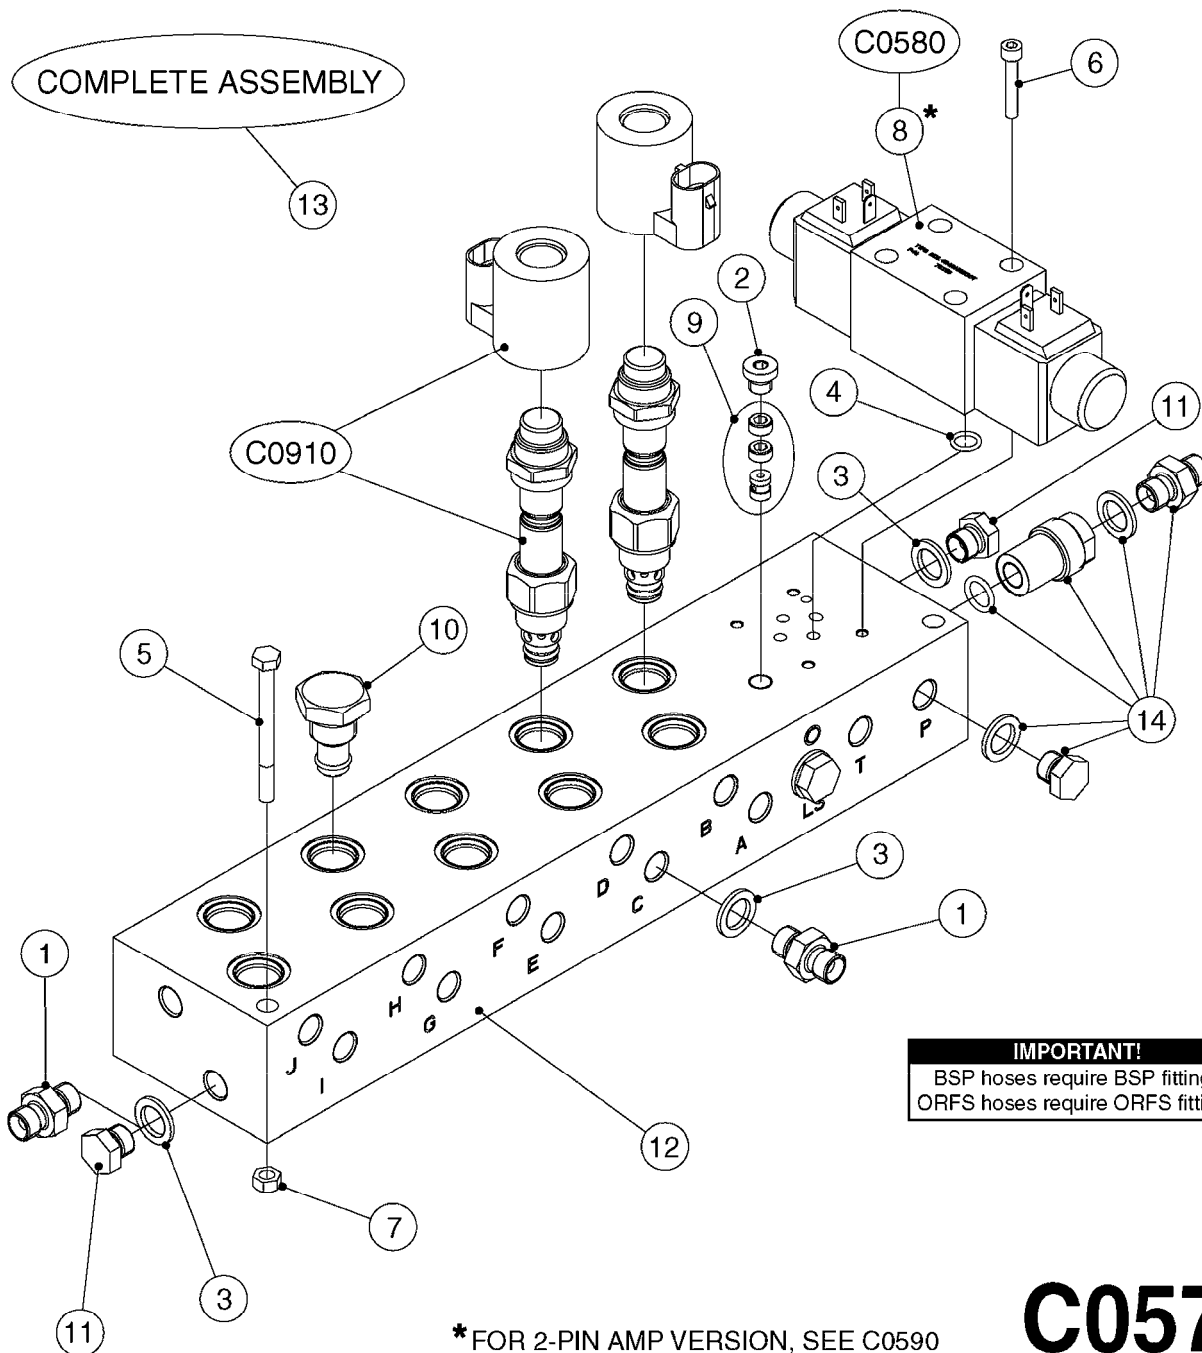

C0045

HYDRAULICS - BSP TO ORFS
C0045-HIN, 24:03:16

Page 1

Date 12.08.2020 9:56

Pos.	parts-n°	order qty	description
1	10466003	1	COUPLER PIONEER 8010-04 1/2NPT
2	231907	1	HEX NIPPLE 1/4"BSP X 1/2"NPT
2	231906	1	HEX NIPPLE 3/8"BSP X 1/2"NPT
2	147132	1	HEX NIPPLE 1/2"X1/2" BSP DEL
3	230311	1	QUICK COUPLING 1/2"
4	241356	1	DOWTYSEAL 1/2"
5	23234800	1	HEX NIPPLE 1/2"-9/16" ORFS FITTING FOR 1/4" HOSE
5	23234900	1	HEX NIPPLE 1/2"-11/16" ORFS FITTING FOR 3/8" HOSE
5	23235300	1	HEX NIPPLE 1/2"-13/16" ORFS FITTING FOR 1/2" HOSE
6	242102	1	O-RING Ø9.25X1.78 NITRIL 90SH
6	24263200	1	O-RING Ø7.66X1.78 NITRIL 90SH
6	24263300	1	O-RING Ø12.42X1.78 NITRIL 90SH
6	24263400	1	O-RING Ø18.77X1.78 NITRIL 90SH
7	67002403	1	CHART - BSP TO ORFS HOSES
8	67002503	1	CHART - BSP TO ORFS FITTINGS