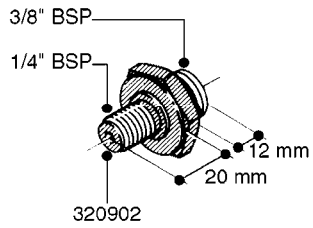

FITTINGS - HEXAGON NIPPLES
L0030-HIN, 01:01:16

L0030

FITTINGS - HEXAGON NIPPLES
L0030-HIN, 01:01:16

Page 1
Date 12.08.2020 9:56

parts-n°	order qty	description
10015303	1	FITT.PO.HN 1.00X1.00 M1000
10425003	1	FITT.PO.HN 1.25X1.00 MCPHEE
320132	1	FITT.DK HN 1" BSP
320176	1	FITT.DK HN 3/8"X1/2" BSP
320445	1	FITT.DK HN 1/4"X3/8" BSP
320655	1	FITT.DK HN 1/2"-1/2" BSP
320692	1	FITT.DK HN 3/8'BSPX1/4'NPT
320703	1	FITT.DK HN 3/8BSP X1/2 &1/4NPT
320725	1	FITT.DK NIPPLE 3/8"-3/8" BSP
320902	1	FITT.DK HN 3/8'X 1/4' BSP
390232	1	FITT.DK HN 1-1/2' X 1-1/4' BSP
390276	1	FITT.DK HN 1'BSP