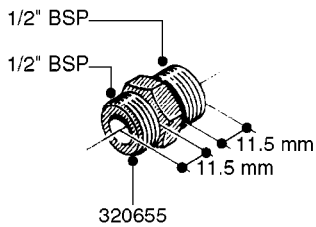

FITTINGS - HEXAGON NIPPLES
L0030-HIN, 01:01:16

L0030

FITTINGS - HEXAGON NIPPLES
L0030-HIN, 01:01:16

Page 1
Date 12.08.2020 9:56

parts-n°	order qty	description
10015303	1	FITT.PO.HN 1.00X1.00 M1000
10425003	1	FITT.PO.HN 1.25X1.00 MCPHEE
320132	1	FITT.DK HN 1" BSP
320176	1	FITT.DK HN 3/8"X1/2" BSP
320445	1	FITT.DK HN 1/4"X3/8" BSP
320655	1	FITT.DK HN 1/2"-1/2" BSP
320692	1	FITT.DK HN 3/8'BSPX1/4'NPT
320703	1	FITT.DK HN 3/8BSP X1/2 &1/4NPT
320725	1	FITT.DK NIPPLE 3/8"-3/8" BSP
320902	1	FITT.DK HN 3/8'X 1/4' BSP
390232	1	FITT.DK HN 1-1/2' X 1-1/4' BSP
390276	1	FITT.DK HN 1'BSP