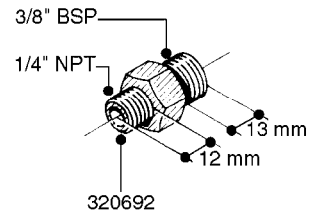

FITTINGS - HEXAGON NIPPLES
L0030-HIN, 01:01:16

L0030

FITTINGS - HEXAGON NIPPLES
L0030-HIN, 01:01:16

Page 1
Date 12.08.2020 9:56

parts-n°	order qty	description
10015303	1	FITT.PO.HN 1.00X1.00 M1000
10425003	1	FITT.PO.HN 1.25X1.00 MCPHEE
320132	1	FITT.DK HN 1" BSP
320176	1	FITT.DK HN 3/8"X1/2" BSP
320445	1	FITT.DK HN 1/4"X3/8" BSP
320655	1	FITT.DK HN 1/2"-1/2" BSP
320692	1	FITT.DK HN 3/8'BSPX1/4'NPT
320703	1	FITT.DK HN 3/8BSP X1/2 &1/4NPT
320725	1	FITT.DK NIPPLE 3/8"-3/8" BSP
320902	1	FITT.DK HN 3/8'X 1/4' BSP
390232	1	FITT.DK HN 1-1/2' X 1-1/4' BSP
390276	1	FITT.DK HN 1'BSP