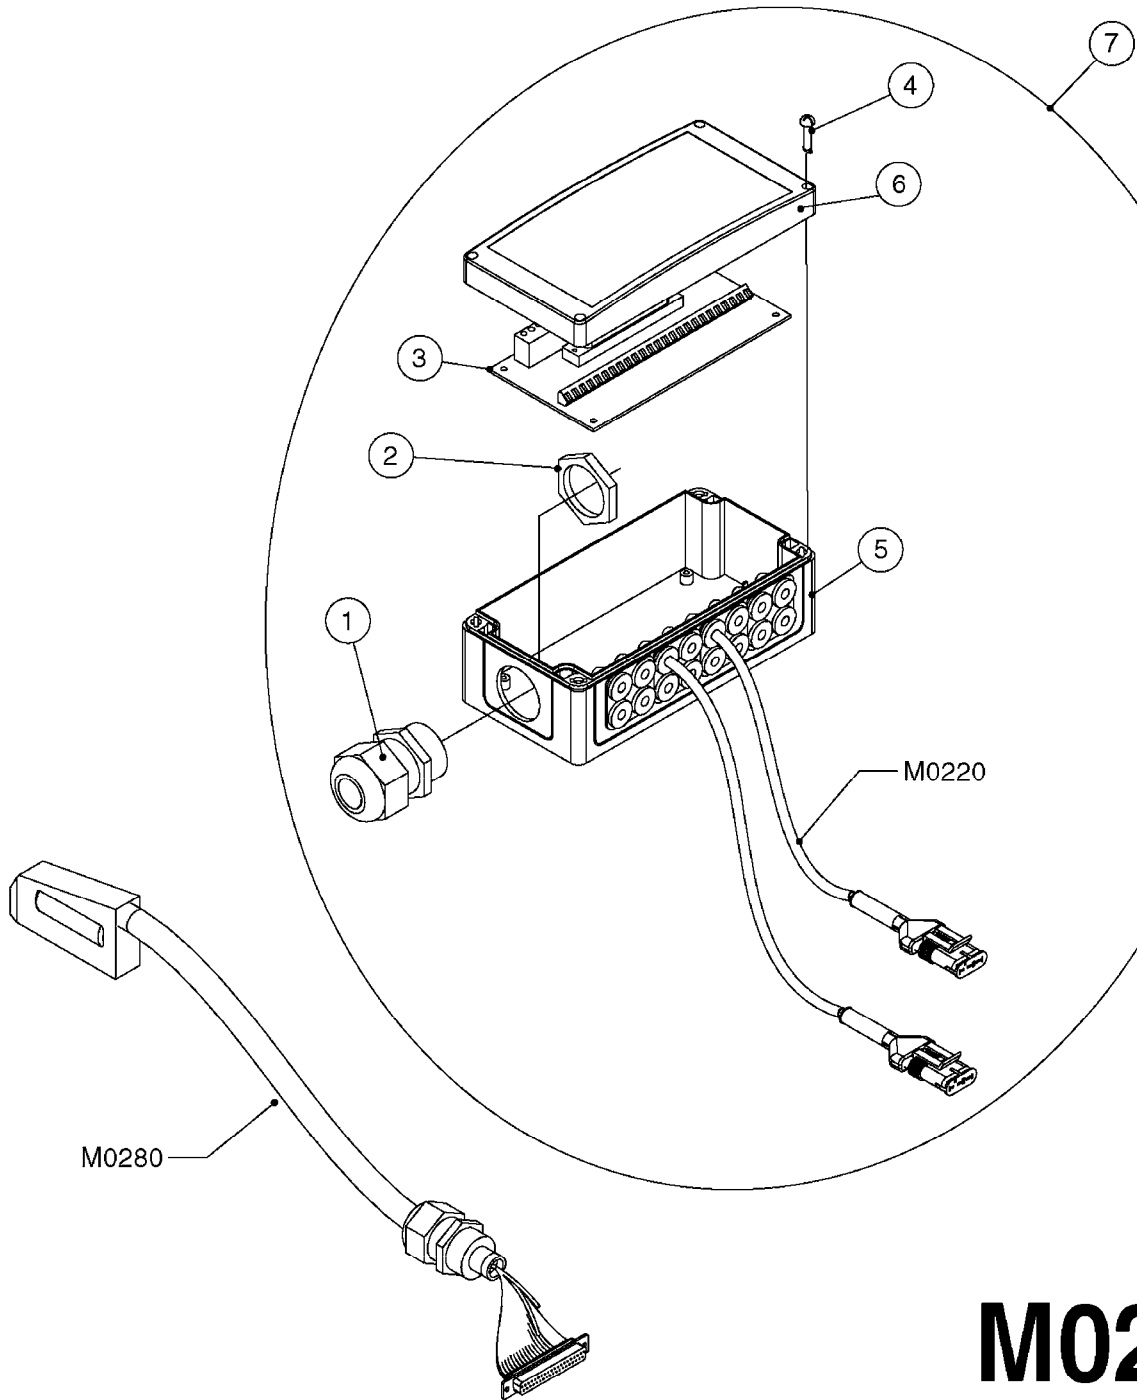

M0220

CABLES
M0220-HIN, 12:05:18

Page 1
Date 12.08.2020 9:57

Pos.	parts-n°	order qty	description
1	262150	1	SCREW ASSM.FOR D-SUB PLUG
2	26004900	1	CABLE FEM/MALE 37P L=9.5M
3	26005900	1	WIRE 37/37 POLE DAH/JOB COM
4	26006000	1	LEAD F AMP SUPERSEAL 3 WAYS L1,5M
4	26006100	1	CABLE L = 5.00M, AMP, MALE, 3P
4	26007000	1	CABLE L = 0.20M, AMP, MALE, 3P
4	26007100	1	CABLE L = 9.00M, AMP, MALE, 3P
4	26007200	1	CABLE 3POL AMP FEMALE L13M
5	26006200	1	CABLE L = 4.50M, AMP, MALE, 2P
5	26006300	1	CABLE L = 0.50M, AMP, MALE, 2P
5	26006400	1	CABLE L = 0.75M, AMP, MALE, 2P
5	26006500	1	CABLE L = 1.50M, AMP, MALE, 2P
5	26006600	1	CABLE L = 9.00M, AMP, MALE, 2P
6	26006700	1	CABLE L = 0.12M, AMP, FEMALE, 2P
7	26006800	1	CABLE L = 1.00M, AMP, FEMALE, 2P
8	26007300	1	CABLE L = 1.00M, AMP, FEMALE, 3P
9	26007400	1	CABLE L = 3.00M, AMP, EXT, 3P
9	26009800	1	CABLE L = 0.50M, AMP, EXT, 2P
10	26007500	1	CABLE FEM/FEM 15P L=3.5M
11	26016900	1	CABLE DB25M - DB25F L=8.5m
12	72450600	1	CAP F. AMP SUPER SEAL 2P PLUG
13	72450700	1	CAP F. AMP SUPER SEAL 3P PLUG
14	72450800	1	CAP F. AMP SUPER SEAL 4P PLUG