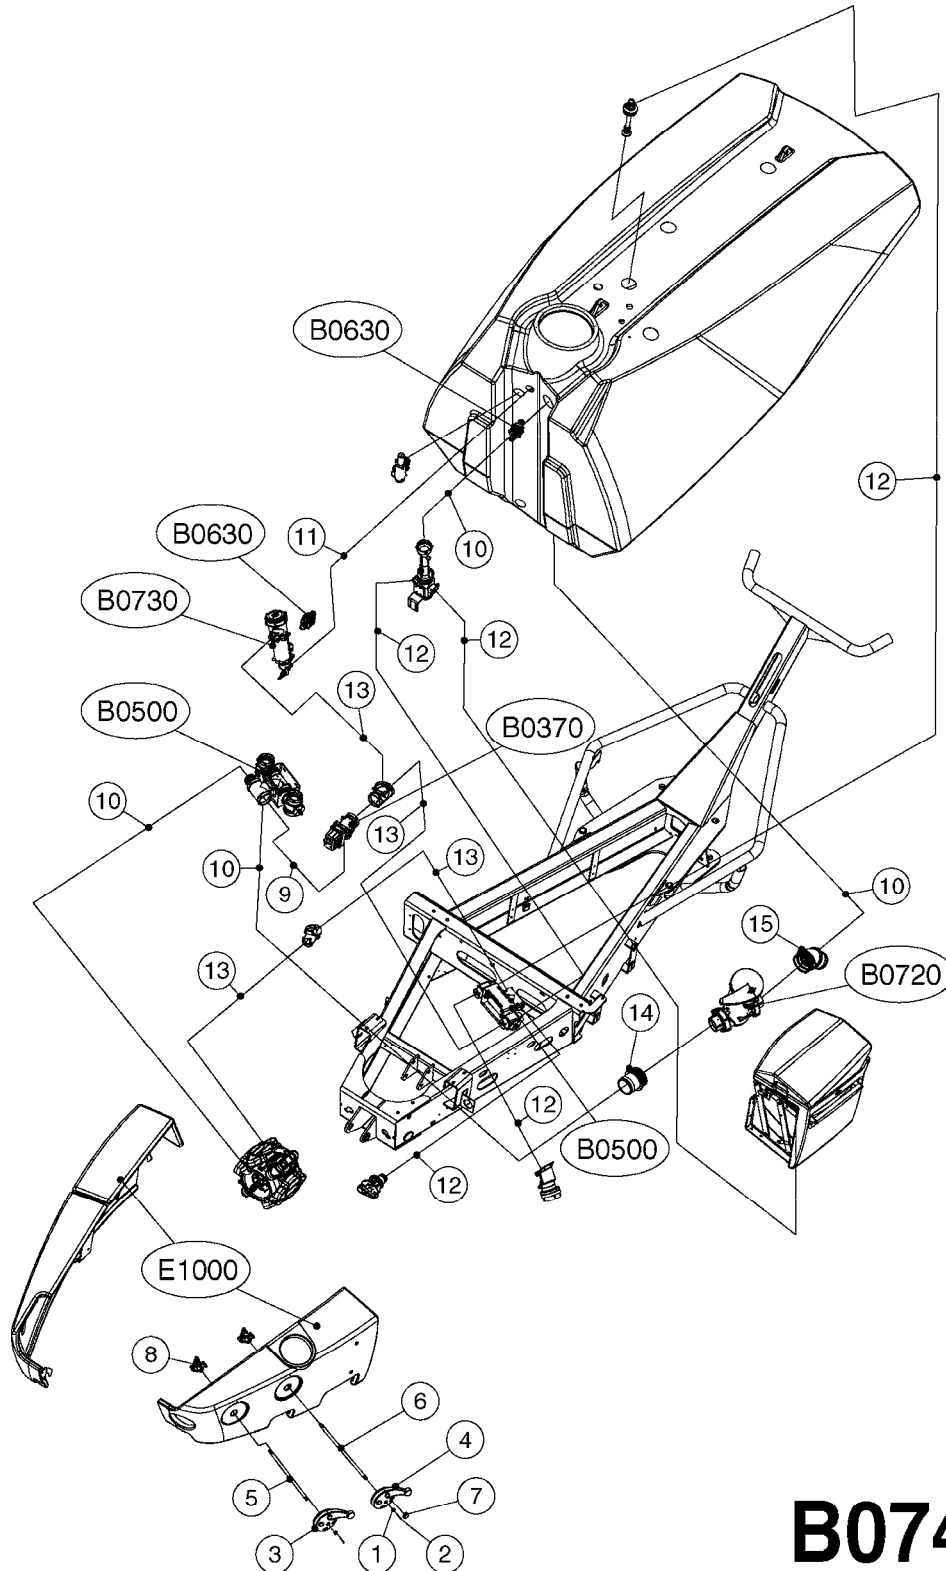

NCM 4400/6600 MANIFOLD
B0740-HIN, 01:01:16

NCM 4400/6600 MANIFOLD
B0740-HIN, 01:01:16

Page 1

Date 12.08.2020 9:56

Pos.	parts-n°	order qty	description
1	334594	1	PLUG F.VALVE HANDLE BLACK
2	411006	1	SCREW M4X40 SLOTTED
3	741844	1	VALVE HANDLE ASSY. SUCTION NCM
4	741845	1	VALVE HANDLE ASSY. PRESSUR NCM
5	14038100	1	AXLE FOR SUCTION VALVE HANDLE
6	14038200	1	AXLE FOR PRESSURE VALVE HANDLE
7	33505200	1	PLUG FOR SMART VALVE HANDLE
8	72283000	1	AXLE JOINT F. SMARTVALVE HANDL
9	92702703	1	HOSE PVC SUCT GRAY 2"
10	92702803	1	HOSE PVC SUCT GRAY 2.5"
11	92703203	1	HOSE R X3/4" X300PSI WP X0012"
12	92712403	1	HOSE R X1" X300PSI WP X0012"
13	92734403	1	HOSE R X5/4" X200PSI WP X0012"
14	727133	1	HOSETAIL S93 2"1/2 + O-RING
15	72072900	1	FITT. S93 2-1/2" 45° S W/O-RING