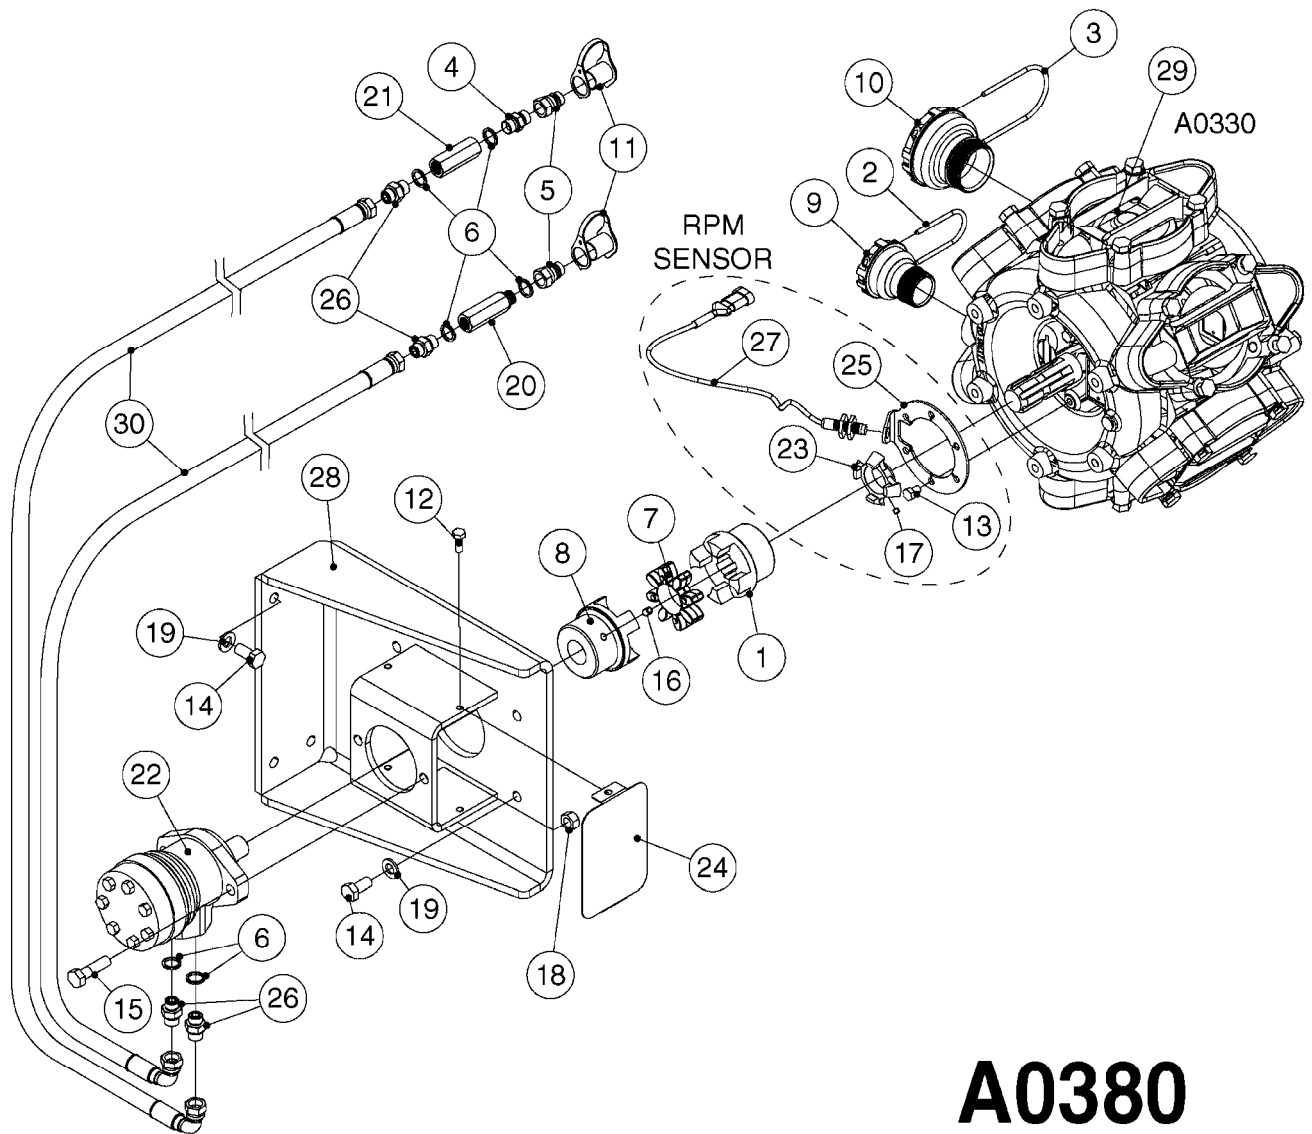

A0380

PUMP - 463 FLEX CAPACITY
A0380-HIN, 07:11:16

Page 1

Date 12.08.2020 9:56

Pos.	parts-n°	order qty	description
1	111438	1	HUB F.CLUTCH 361/460 PUMP
2	145996	1	FITT.DK S-67 FORK
3	145997	1	FITT.DK S-93 FORK
4	147132	1	HEX NIPPLE 1/2"X1/2" BSP DEL
5	230311	1	QUICK COUPLING 1/2"
6	241356	1	DOWTYSEAL 1/2"
7	283916	1	TOOTHED RIM FOR CLUTCH
8	284521	1	COUPLING HALF CYL.D25MM-KEY
9	322322	1	FITT.DK S-67 X 1-1/4"BSP MALE
10	322324	1	FITTING S93 FEMALE - BSP 2" MALE
11	334206	1	DUST HOOD FOR HY-COUPLING
12	420582	1	BOLT HEX 8.8 DEL M8X20 FT A2
13	420917	1	BOLT HEX 8.8 RAW M8X12 FT
14	430522	1	BOLT HEX 8.8 DEL M12X25 FT
15	430878	1	BOLT HEX 8.8 DEL M12X45 DIN931
16	450052	1	SCREW SET M8X10 BLACK ALLAN
17	450645	1	SCREW ALLAN M6 X 6 SS
18	460703	1	NUT HEX M12X1.75 LOCK DIN985A2 SS
19	471127	1	WASHER, M12, Ø24/13X24X2.5 SS
20	782153	1	PRESS. FLOW VALVE 1/2", 32L/MIN, PAINTED (BLACK)
21	782154	1	CHECK VALVE 284794 (BLACK)
22	783010	1	MOTOR HYDRAULIC OMR50, BLACK
23	14117800	1	ROTOR RPM SENSOR 4-POL
24	16154400	1	COVER PLATE F. FLEX PUMP MT., BLACK
25	16382700	1	PLATE 3 X 148 X 116 / BEND
26	23235300	1	HEX NIPPLE 1/2"-13/16"
27	28120200	1	INDUCTIVE SENSOR M12 0.25M CABLE
28	61038400	1	BRACKET FLEX PUMP MOUNT NCM, BLACK
29	72363900	1	PUMP 463/10-MOD-2-540
30	78571100	1	HOSE HY X 1/2" X 248" STR+ELB