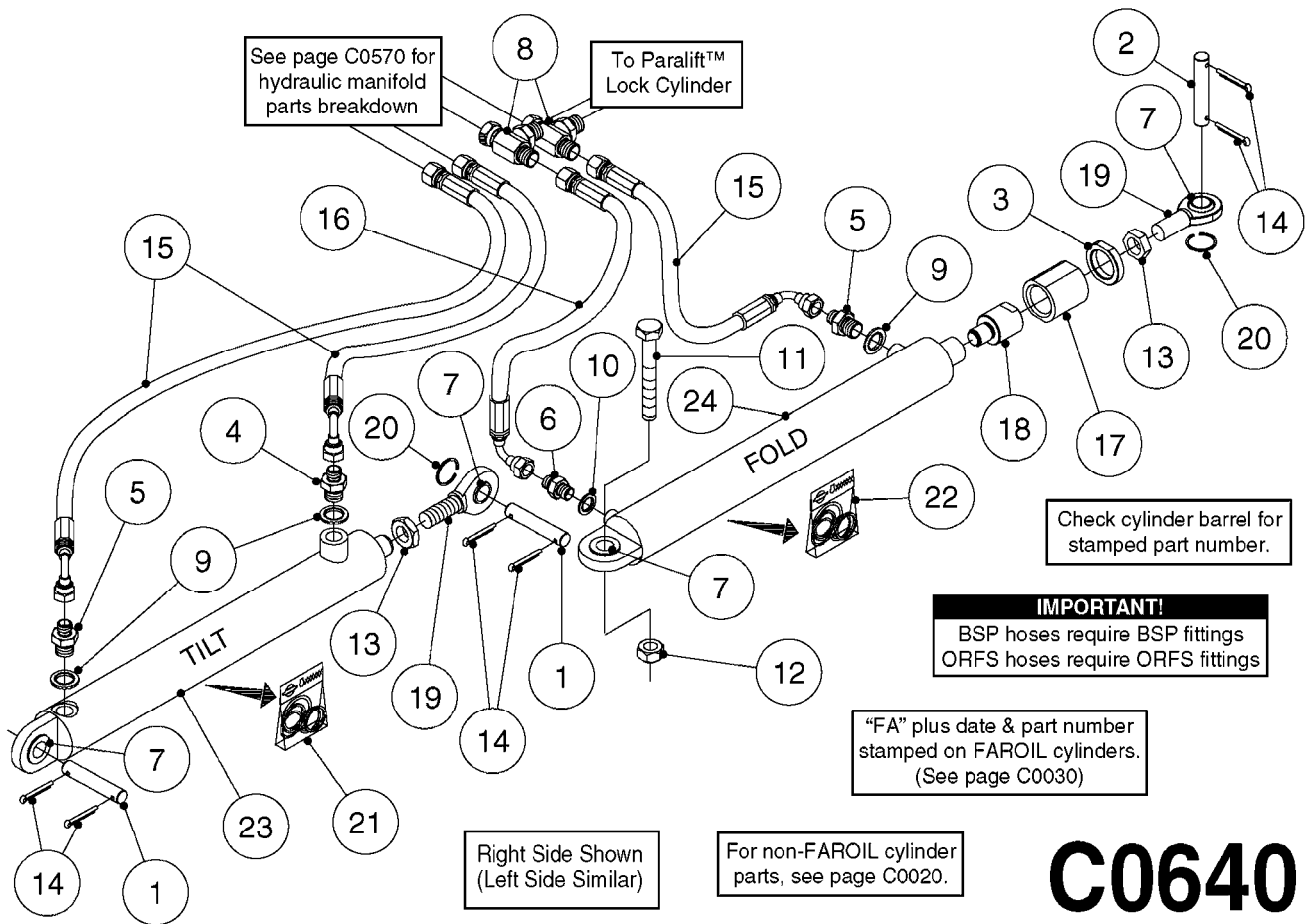

HYD EAGLE HZ SPC 80'-100'
C0640-HIN, 22:08:17

Page 1
Date 12.08.2020 9:56

Pos.	parts-n°	order qty	description
1	146450	1	PIN D19.8 X 75 WITH 2 X D5
2	146589	1	PIN D19.8 X 65
3	146672	1	NUT HEX LOCK F.ADJUSTER
4	146835	1	HEX NIPPLE 1/4" - 3/8" BSP
4	23235700	1	HEX NIPPLE 3/8"-9/16" ORFS
5	146839	1	HEX NIPPLE 1/4"X3/8" BSP 0.7MM
5	23235800	1	HEX NIPPLE 3/8"-9/16" - 0.7mm ORFS
6	146845	1	HEX NIPPLE 1/4"X1/4" BSP
6	23234500	1	HEX NIPPLE 1/4" - 9/16" ORFS
7	210730	1	BEARING F.LINK HEAD M20
8	232109	1	FITT.HY TEE 1/4"BSP UNION
8	23241000	1	TEE 9/16"M-9/16"M-9/16"F ORFS
9	240866	1	DOWTYSEAL 3/8"
10	241404	1	DOWTY SEAL 1/4"
11	430910	1	BOLT HEX 8.8 DEL M20X110
12	460806	1	NUT HEX M20X2.50 LOCK DIN985A2 SS
13	461200	1	NUT HEX M20X1.5 JAMB.
14	480384	1	PIN COTTER 3/16 x 1-1/2"
15	784008	1	HOSE HY X 1/4" X 98.4"STR+ELB
15	78500800	1	HY.HO.1/4"L= 2500 STR-90° ORFS
16	784025	1	HOSE HY X 1/4" x 86.6"STR+ELB
16	78502100	1	HY.HO.1/4"L= 2200 STR-90° ORFS
17	14023000	1	BUSHING Ø50.0/36.0 L=52 DEL
18	14031800	1	ADAPTOR F.HY CYLINDER L=40
19	21092000	1	LINK HEAD M20 x D20 L=78 DELTA
20	48000603	1	SNAP RING, Ø36X1.5 F.210730
21	75074400	1	SEAL KIT 78121800/21/44
22	75074600	1	SEAL KIT 78120500/49
23	78122100	1	CYLINDER DOUBLE D50/25-298
24	78128000	1	CYLINDER DOUB. D60/30 L=300 09