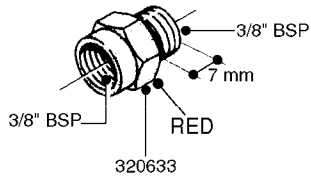

FITTINGS - HEXAGON NIPPLES
L0030-HIN, 01:01:16

L0030

FITTINGS - HEXAGON NIPPLES
L0030-HIN, 01:01:16

Page 1
Date 12.08.2020 9:56

parts-n°	order qty	description
10015303	1	FITT.PO.HN 1.00X1.00 M1000
10425003	1	FITT.PO.HN 1.25X1.00 MCPHEE
320132	1	FITT.DK HN 1" BSP
320176	1	FITT.DK HN 3/8"X1/2" BSP
320445	1	FITT.DK HN 1/4"X3/8" BSP
320655	1	FITT.DK HN 1/2"-1/2" BSP
320692	1	FITT.DK HN 3/8'BSPX1/4'NPT
320703	1	FITT.DK HN 3/8BSP X1/2 &1/4NPT
320725	1	FITT.DK NIPPLE 3/8"-3/8" BSP
320902	1	FITT.DK HN 3/8'X 1/4' BSP
390232	1	FITT.DK HN 1-1/2' X 1-1/4' BSP
390276	1	FITT.DK HN 1'BSP