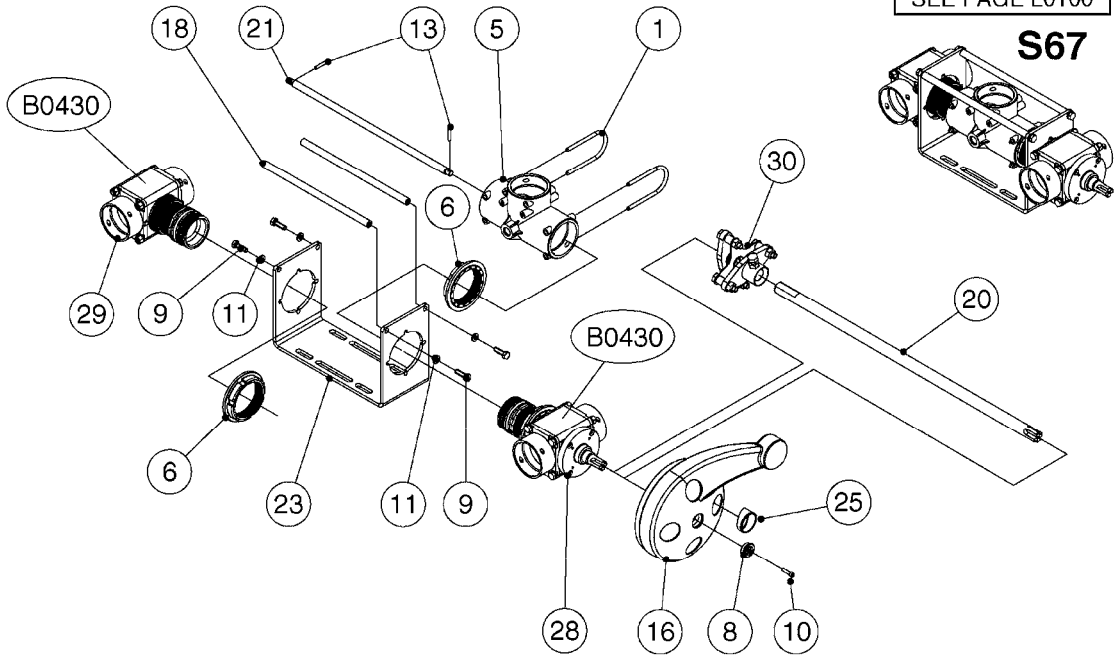

FOR S67 FITTINGS
SEE PAGE L0100

S67