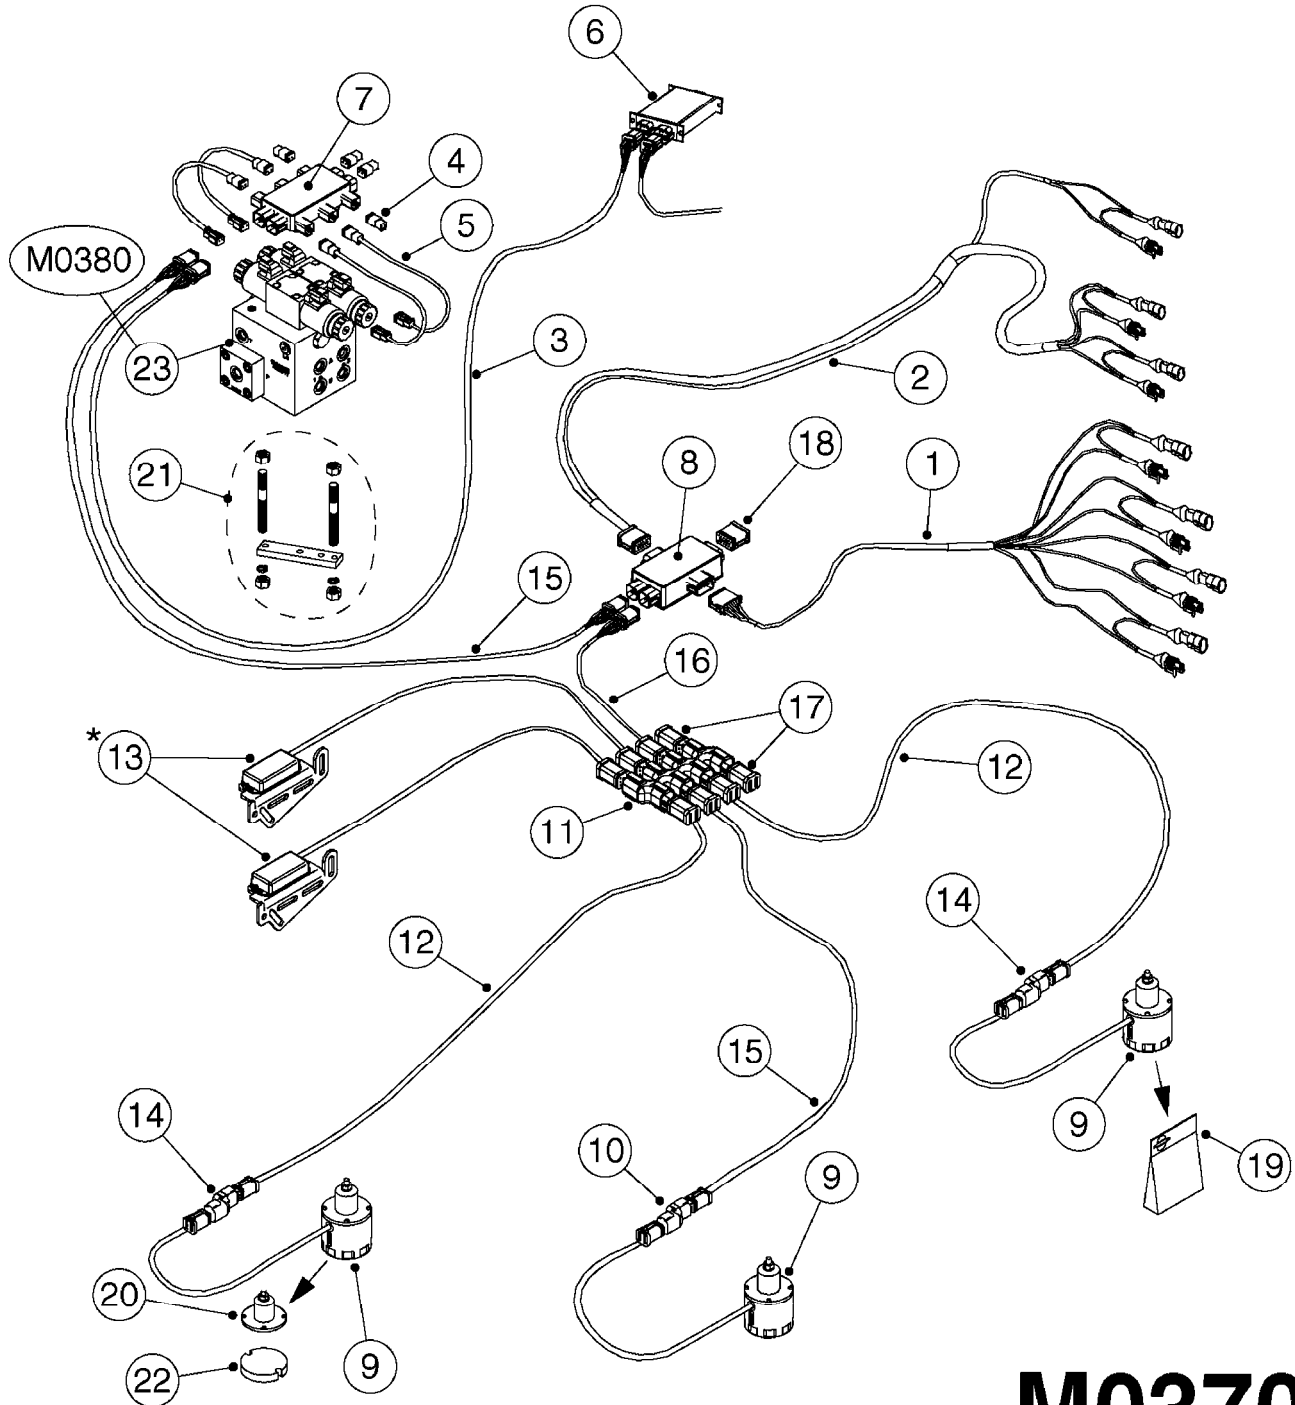

M0370

*CANNOT MIX OLD AND NEW STYLE ROLL SENSORS!

If replacing Norac P/N 43740, must replace both roll sensors with new style (13).
If unsure, new style (Norac P/N 43741) works with all versions of UC5.

NORAC UC5 BOOM HEIGHT CONTROL
M0370-HIN, 16:10:18

Page 1
Date 12.08.2020 9:57

Pos.	parts-n°	order qty	description
1	26022703	1	CABLE, INTERFACE, TILT, NORAC UC5
2	26023503	1	CABLE UC5 INTERFACE MAIN AMP
3	26032600	1	CABLE UC5 NETWORK 14 AWG 10M
4	26043000	1	NORAC UC5 NETWORK 2 PIN PLUG
5	26043300	1	CABLE UC5 VALVE 2PIN/2PIN DT
6	26043400	1	NORAC UC5 CONTROLLER MODULE
7	26043500	1	NORAC UC5 VALVE MODULE
8	26043600	1	MODULE, INPUT, NORAC UC5
9	26043700	1	SENSOR, NORAC, UC5, ULTRASONIC
10	26043800	1	NORAC UC5 - UC7 NETWORK COUPLER 2-WAY
11	26043900	1	NORAC UC5 - UC7 NETWORK COUPLER 8-WAY
12	26044200	1	CABLE UC5 - UC7 NETWORK 18 AWG 20M
13	26023803	1	NORAC UC5 ROLL SENSOR OLD STYLE NORAC P/N 43740
13	26044300	1	UC5 - UC7 ROLL SENSOR VER. 2 NEW STYLE NORAC P/N 43741
14	26044400	1	NORAC UC5 - UC7 COUPLER 2-WAY/TERM.
15	26047100	1	CABLE UC5 NETWORK 14 AWG 1M
16	26049900	1	CABLE UC5 NETWORK 14 AWG 3M
17	26057900	1	UC5 - UC7 NETWORK 6 PIN PLUG '13
18	26058000	1	NORAC UC5 - UC7 NETWORK 12-PIN PLUG
19	26084700	1	Mesh Kit Ultrasonic Sensor FOR 2018 AND NEWER SENSORS
19	28098003	1	MESH AND CLIP KIT, NORAC FOR PRE-2018 SENSORS
20	28050303	1	NORAC RUBBER TOP&BOLT F.SENSOR DIA.30MMX30MMX8MM
21	28055503	1	NORAC VALVE MOUNTING HARDWARE
22	28086600	1	FOAM DISC F. SENSOR NORAC
23	78216100	1	NORAC VALVE BLOCK COMP, DEUTSCH CON.