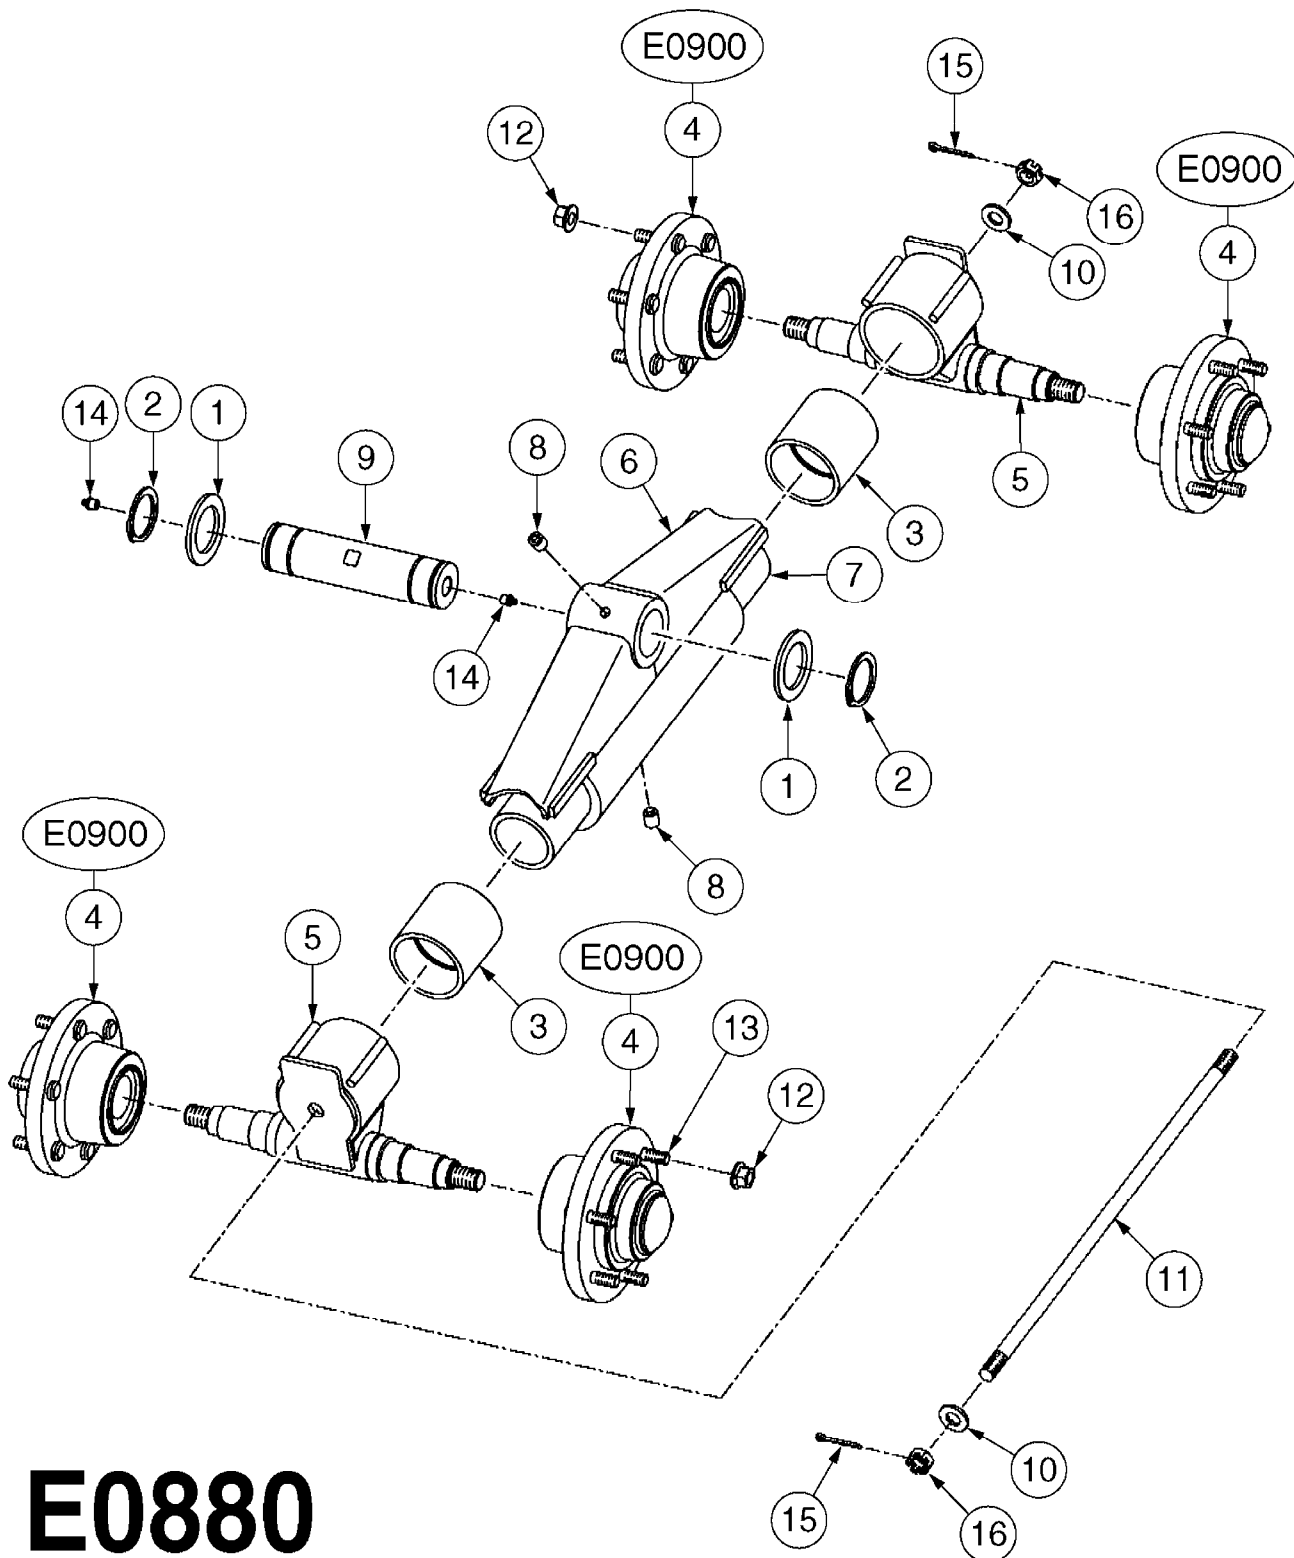

CAMOPLAST BOGIE MID-ROLLER 40
E0880-HIN, 01:01:16

Page 1

Date 12.08.2020 9:56

Pos.	parts-n°	order qty	description
1	28076003	1	WASHER, 3"X2.02"X3/16"
2	28076103	1	SNAP RING EXT. 2"
3	28080503	1	BUSHING
4	28080603	1	HUB ASSY.MID-ROLLER HUB COMPLETE W/LUG NUTS
5	28080703	1	MID-ROLLER DOGHOUSE(40 SERIES)
6	28080803	1	HOUSING, BOGIE
7	28080903	1	AXLE, MID-ROLLER
8	28081003	1	SET SCREW, 3/4"X1/2"-13 UNC
9	28081103	1	PIN, BOGIE
10	28081203	1	WASHER21/32"IDX1-5/16"ODX0.146
11	28081303	1	RETAINER ROD
12	28083003	1	LUG NUT SET (6) MID-ROLLER
13	28083103	1	WHEEL STUD SET (6) MID-ROLLER
14	28084103	1	GREASE FITTING
15	28084603	1	COTTER PIN 1-1/4" X 5/32"
16	28085003	1	CASTLE NUT 5/8"-11 UNC GR 5