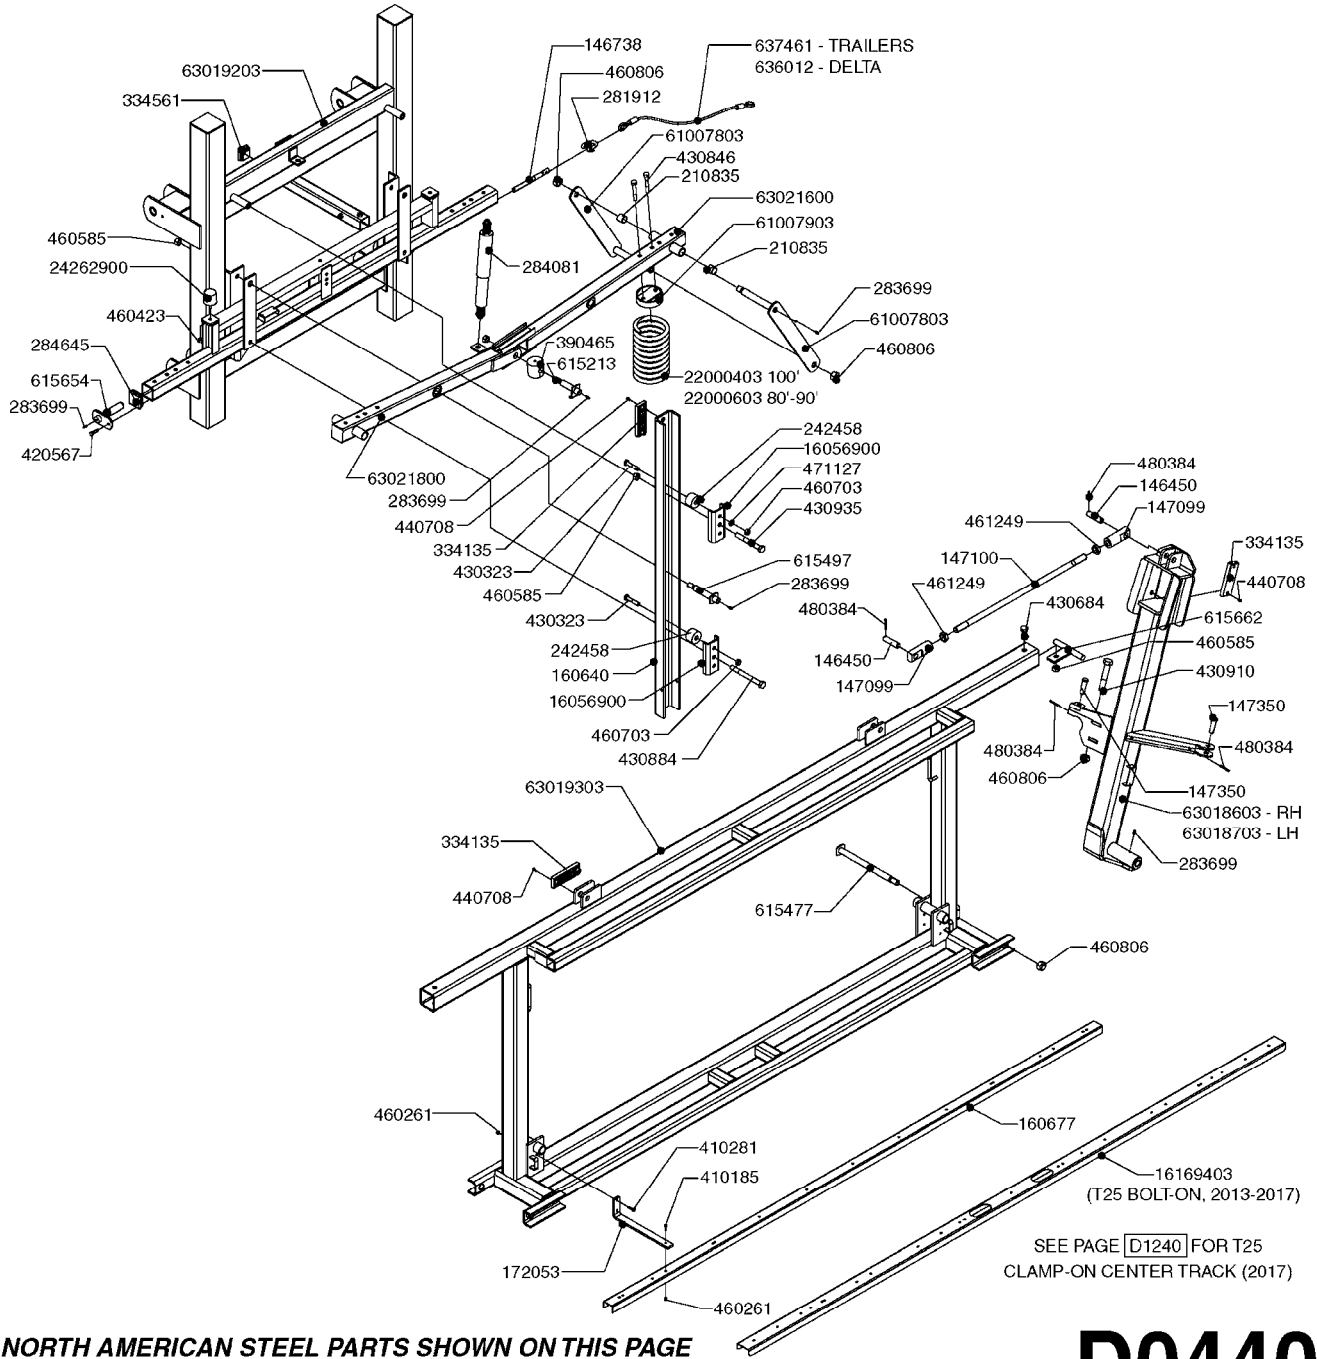

**NORTH AMERICAN STEEL PARTS SHOWN ON THIS PAGE
FOR DENMARK STEEL PARTS, SEE PAGE D0390**

D0440

BOOM SPC PARAL.CTR.80-100' US
D0440-HIN, 26:09:19

Page 1
Date 12.08.2020 9:56

parts-n°	order qty	description
146450	1	PIN D19.8 X 75 WITH 2 X D5
146738	1	PIN FOR CENTER CABLE EAGLE
147099	1	CLEVIS F.TILT ARM
147100	1	ROD F.TILT 80/90'
147350	1	PIN D16.8 L60MM
160640	1	U CHANNEL 80/90'
160677	1	NOZZLE TRACK 80/90'
172053	1	NOZZLE TRACK HOLDER
210835	1	BUSHING D28/25 L=25
242458	1	BUSHING RUBBER DAMPER SPC EAG.
281912	1	SHACKLE M-10
283699	1	GREASE NIPPLE M6X1
284081	1	SHOCK ABSORBER 150 1121
284645	1	PLUG 60x60x2
334135	1	SLIDE SHOE 140X45X15
334561	1	PLUG 50x50x2 F.SQ.TUBE
390465	1	JOINER BLOCK TRAPEEZE EAGLE
410185	1	BOLT HEX 8.8 DEL M6X16
410281	1	BOLT HEX 8.8 DEL M6X25 DIN933 A2
420567	1	BOLT HEX 8.8 DEL M8X30 FT
430323	1	BOLT HEX 8.8 DEL M12X60
430684	1	BOLT HEX 8.8 DEL M16X30 FT
430846	1	BOLT HEX 8.8 DEL M12X80
430884	1	BOLT HEX 8.8 DEL M16X160
430910	1	BOLT HEX 8.8 DEL M20X110
430935	1	BOLT HM16-130/44 8.8 DAC DIN931
440708	1	SCREW M5.5X16 SELF TAPPING SS
460261	1	NUT HEX M6X1.00 LOCK DIN985 A2 SS
460423	1	NUT HEX M10X1.50 LOCK DIN985A2 SS
460585	1	LOCKING NUT M16 DIN985 A2 SS
460703	1	NUT HEX M12X1.75 LOCK DIN985A2 SS
460806	1	NUT HEX M20X2.50 LOCK DIN985A2 SS
461249	1	NUT M22X1.5 DIN439B
471127	1	WASHER, M12, Ø24/13X24X2.5 SS
480384	1	PIN COTTER 3/16 x 1-1/2"
615213	1	PIN D22 X 70 LUBED F.EAGLE
615477	1	PIN F.HINGE 80/90'
615497	1	PIN D22 X 159 LUBED F.EAGLE
615654	1	PIN D25 X 123 F. PARALIFT
615662	1	SAFETY BAR F. TILT 80-90'
636012	1	CABLE,CENTER 80/90 7mm X 870mm
637461	1	CABLE CENTER 80/90' 7mm x935mm
16056900	1	PLATE SPC EAGLE 80-100
16169403	1	CENTER TRACK, SPC, 75-90' T25
22000403	1	SPRING SPC 100' CENTER SECTION
22000603	1	SPRING, COIL, SPC 80-90', RED
24262900	1	RUBBER STOP D50X40 M10X33
61007803	1	TRAPEZE BAR SPC CENTER
61007903	1	SPRING BASE SPC CENTER
63018603	1	HINGE 80'-100' RH / SPC
63018703	1	HINGE 80'-100' LH / SPC
63019203	1	PARA-LIFT LIFT CENTER SPC
63019303	1	CENTER FRAME SPC
63021600	1	SUSPENSION ARM SPC 80-100
63021800	1	SUSPENSION ARM SPC 80-100