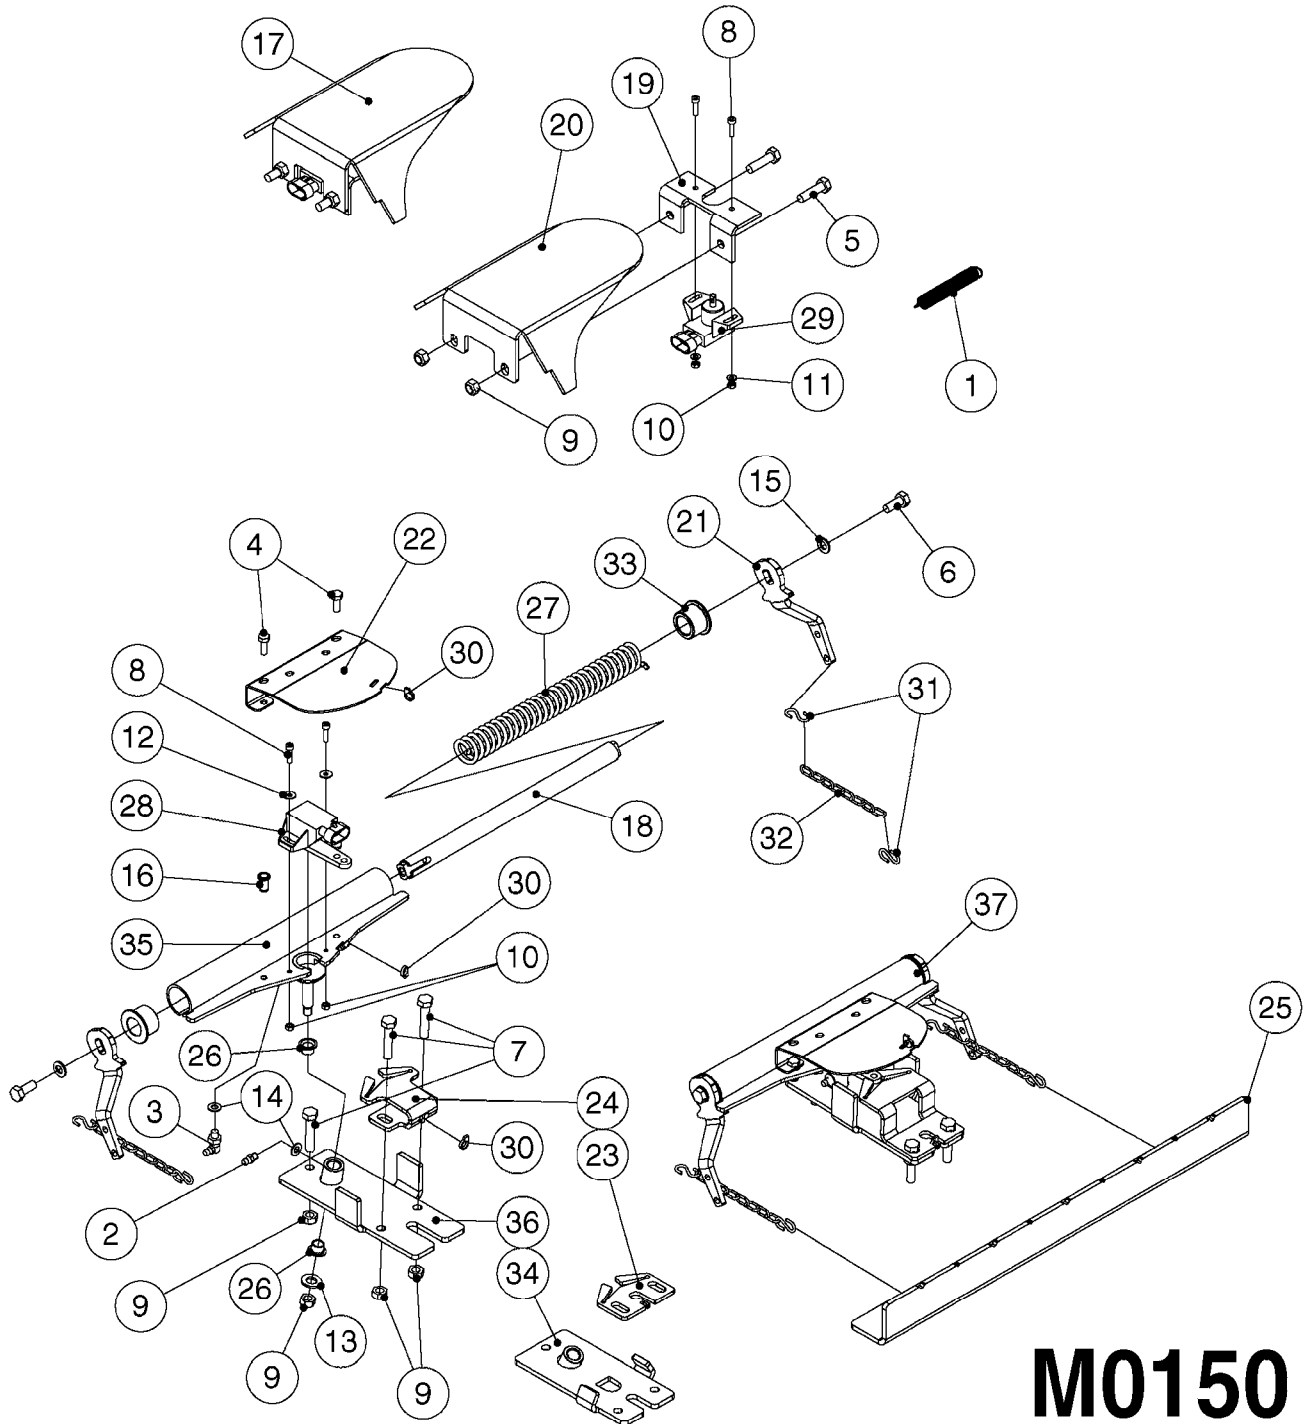

PRESSURE SENSOR - AMP
M0140-HIN, 01:01:16

Page 1
Date 12.08.2020 9:57

Pos.	parts-n°	order qty	description
1	141341	1	NUT 1/4' BSP
2	145631	1	WASHER D21.5/D13.5X2.5 BRASS
3	232230	1	QUICK COUPLER 1/4"BSP X 4 MM
4	232285	1	T-PIECE 1/4" 2 X INT. 1
5	241404	1	DOWTY SEAL 1/4"
6	242353	1	O-RING 3 X 44.2 VITON
7	391135	1	FITT. S67 PLUG W/13.2Ø HOLE
8	14076900	1	NIPPLE 1/4" I-1/4" U L=28.5 SS
9	26007000	1	CABLE L = 0.20M, AMP, MALE, 3P
10	26007300	1	CABLE L = 1.00M, AMP, FEMALE, 3P
11	26026200	1	PRESSURE TRANS. 0-10BAR 4-20mA
12	72553900	1	S67 W/T-PIECE F. PRES. TRANS.

M0150