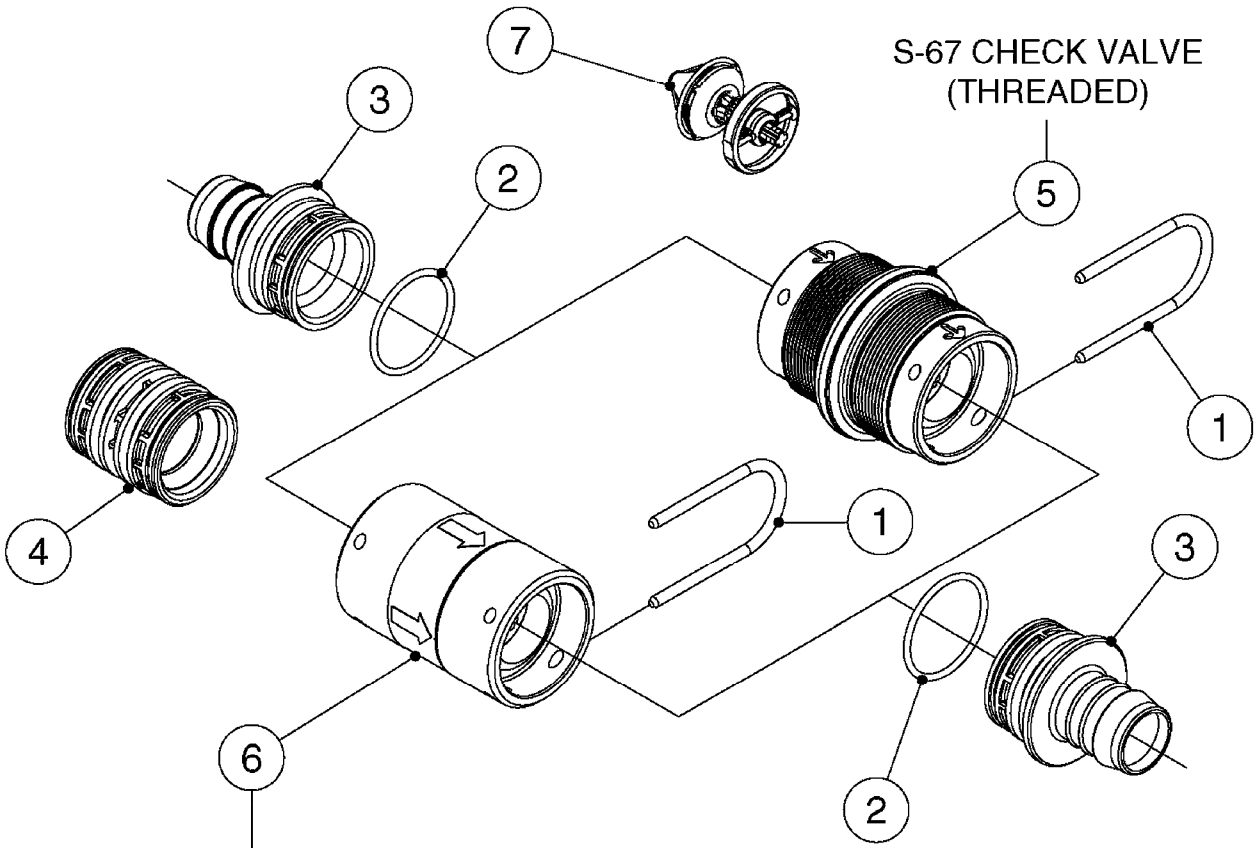

FOR FITTINGS AND
HOSES, SEE SECTION L

B0630

CHECK VALVES - S67
B0630-HIN, 31:07:19

Page 1

Date 12.08.2020 9:56

Pos.	parts-n°	order qty	description
1	145996	1	FITT.DK S-67 FORK
2	241973	1	O-RING Ø3 X 44.2 70 SHORES NITRIL
2	242353	1	O-RING 3 X 44.2 VITON
3	242504	1	O-RING D35x2 NITRIL
4	322104	1	FITT.DK S-67 BULKHEAD
5	334231	1	FITT.DK S-67 STR.1"
5	334232	1	FITT.DK S-67 STR.1-1/4"
5	334444	1	FITT.DK S-67 STR.1-1/2" PVC
6	14103100	1	SEAT F.CHECK VALVE D40.8 2010
7	70063603	1	VALVE, CHECK S67 1-1/2"
			COMPLETE IN-LINE CHECK VALVE FOR 1-1/2" HOSE
7	72001803	1	CHCK VLV,S67, 2 X 1" HB
			COMPLETE IN-LINE CHECK VALVE FOR 1" HOSE
7	72206600	1	CHCK VLV,S67, 2 X 1.25" HB
			COMPLETE IN-LINE CHECK VALVE FOR 1-1/4" HOSE
8	72089900	1	CHECK VALVE S67 SUBASMBLY.2001
9	97800500	1	DECAL 230X28 BLACK ARROW