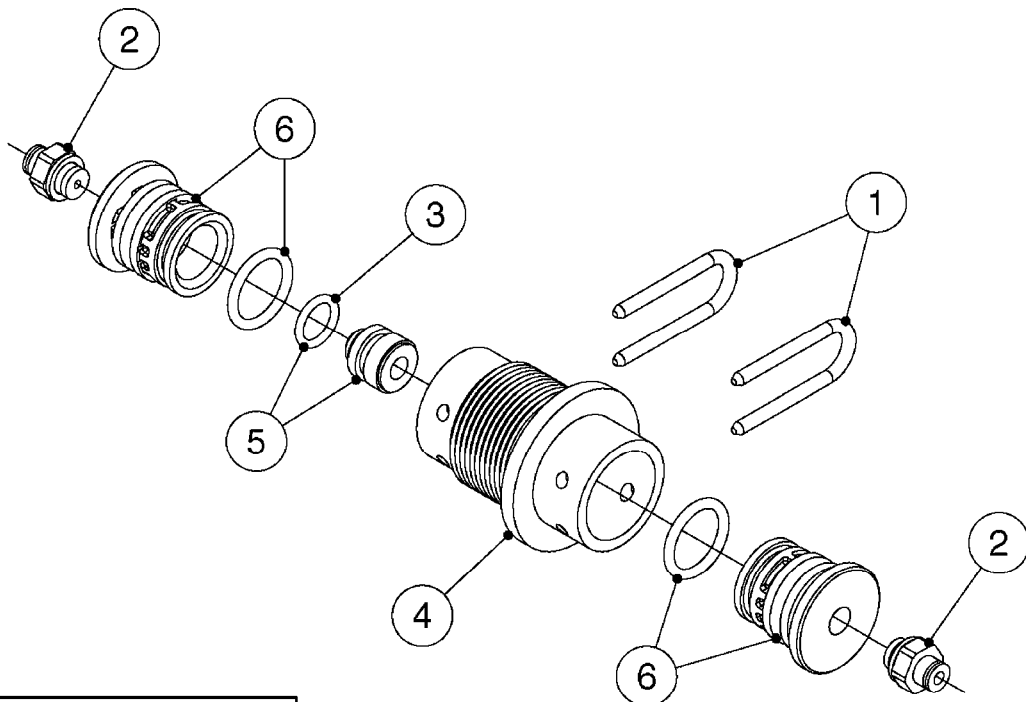

FOR S67 FITTINGS
SEE PAGE L0100

S67

FOR S93 FITTINGS
SEE PAGE L0110

S93

B0500

SMART VALVE S67 S93 (07)
B0500-HIN, 28:01:19

Page 1
Date 12.08.2020 9:56

Pos.	parts-n°	order qty	description
1	145996	1	FITT.DK S-67 FORK
2	145997	1	FITT.DK S-93 FORK
3	242351	1	O-RING D69.5X3.0 VITON F.S-93
4	322109	1	FITT.DK S-93 BULKHEAD NUT
5	322224	1	FITT.DK S-67 TEE
6	322320	1	NUT F.3 WAY VALVE S56
7	334545	1	FITT.DK S-93 TEE
8	334594	1	PLUG F.VALVE HANDLE BLACK
9	410362	1	BOLT HEX 8.8 SS M6X20
10	410922	1	CYL.SKR 8.8 DEL M4X20 RST
10	450902	1	BOLT ALLEN HEAD M4 X 16MM
11	471125	1	WASHER M6U 6.4X14X1.2,A2 SS
12	480733	1	PIN D6 X 40
13	480803	1	PIN Ø4 X 25
14	728525	1	FITT. S93 CONNECTOR W/O-RINGS
15	741844	1	VALVE HANDLE ASSY. SUCTION NCM
16	741845	1	VALVE HANDLE ASSY. PRESSUR NCM
17	14021500	1	SPINDLE F.S93 SMART VALVE
18	14022700	1	SPACER TUBE Ø10 L=212 SS
19	14038100	1	AXLE FOR SUCTION VALVE HANDLE
20	14038200	1	AXLE FOR PRESSURE VALVE HANDLE
21	14068700	1	SPINDLE,SMART VALVE S67 10MM
22	16059900	1	BRACKET 2 STK S93 SMART VALVE
23	16082300	1	BRACKET 2PCS S67 VALVE 15 BAR
24	28168400	1	HAIRPIN Ø5 S67/S93
25	33505200	1	PLUG FOR SMART VALVE HANDLE
26	72138000	1	VALVE S93 "V2" SMART VALVE
27	72138600	1	VALVE S93 "V3" SMART VALVE
28	72172100	1	VALVE S67 "V1" SMART VALVE
28	72538000	1	NCM 4400/6600 VALVE S67, LONG SPINDLE NAV 3000/4000
29	72172200	1	VALVE S67 "V2" SMART VALVE
30	72283000	1	AXLE JOINT F. SMARTVALVE HANDL