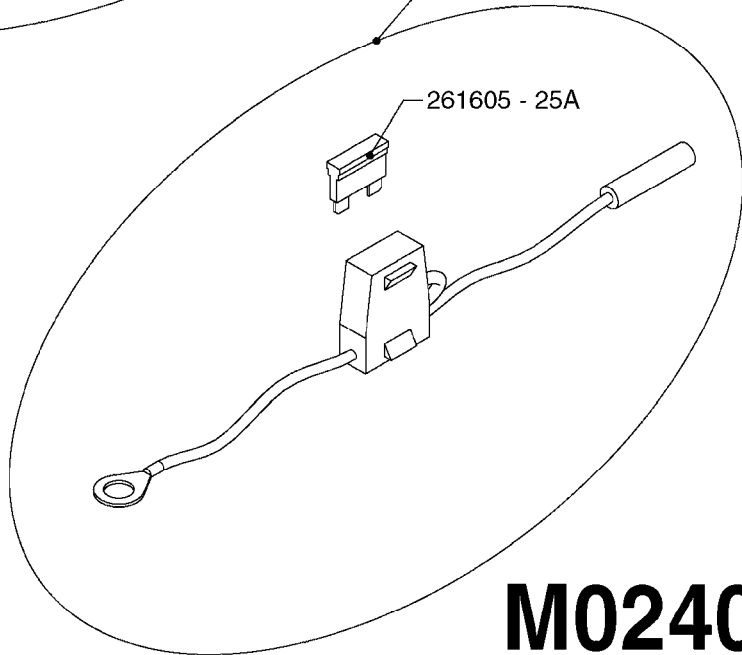

POWER SUPPLY CABLES
M0240-HIN, 01:01:16

Page 0

Date 12.08.2020 9:57

M0240

POWER SUPPLY CABLES
M0240-HIN, 01:01:16

Page 1

Date 12.08.2020 9:57

parts-n°	order qty	description
261605	1	Fuse 25A ATOF Series
983070	1	CABLE 2X6²
16112800	1	BRACKET F.12V POWER CABLE/PLUG
28048000	1	PLUG 3-POL DIN 9680 FEM.CHASS
72266300	1	CABLE 12VDC POWER F. TRACTOR