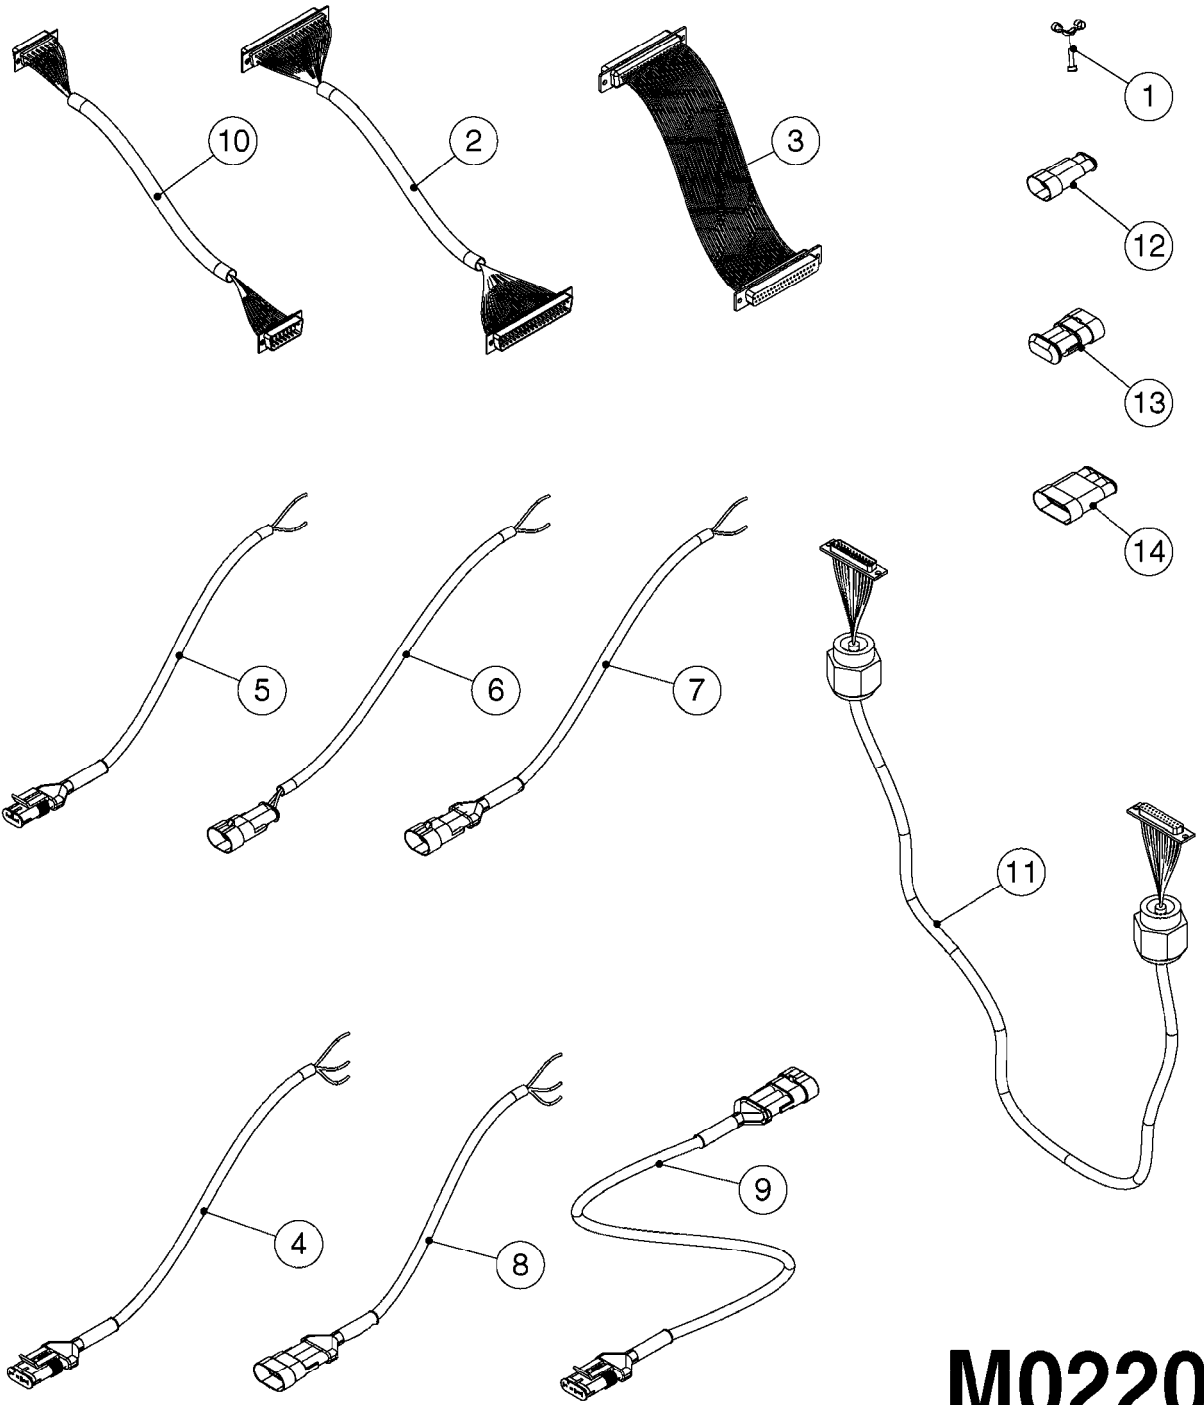

M0220

CABLES
M0220-HIN, 12:05:18

Page 1
Date 12.08.2020 9:57

Pos.	parts-n°	order qty	description
1	262150	1	SCREW ASSM.FOR D-SUB PLUG
2	26004900	1	CABLE FEM/MALE 37P L=9.5M
3	26005900	1	WIRE 37/37 POLE DAH/JOB COM
4	26006000	1	LEAD F AMP SUPERSEAL 3 WAYS L1,5M
4	26006100	1	CABLE L = 5.00M, AMP, MALE, 3P
4	26007000	1	CABLE L = 0.20M, AMP, MALE, 3P
4	26007100	1	CABLE L = 9.00M, AMP, MALE, 3P
4	26007200	1	CABLE 3POL AMP FEMALE L13M
5	26006200	1	CABLE L = 4.50M, AMP, MALE, 2P
5	26006300	1	CABLE L = 0.50M, AMP, MALE, 2P
5	26006400	1	CABLE L = 0.75M, AMP, MALE, 2P
5	26006500	1	CABLE L = 1.50M, AMP, MALE, 2P
5	26006600	1	CABLE L = 9.00M, AMP, MALE, 2P
6	26006700	1	CABLE L = 0.12M, AMP, FEMALE, 2P
7	26006800	1	CABLE L = 1.00M, AMP, FEMALE, 2P
8	26007300	1	CABLE L = 1.00M, AMP, FEMALE, 3P
9	26007400	1	CABLE L = 3.00M, AMP, EXT, 3P
9	26009800	1	CABLE L = 0.50M, AMP, EXT, 2P
10	26007500	1	CABLE FEM/FEM 15P L=3.5M
11	26016900	1	CABLE DB25M - DB25F L=8.5m
12	72450600	1	CAP F. AMP SUPER SEAL 2P PLUG
13	72450700	1	CAP F. AMP SUPER SEAL 3P PLUG
14	72450800	1	CAP F. AMP SUPER SEAL 4P PLUG