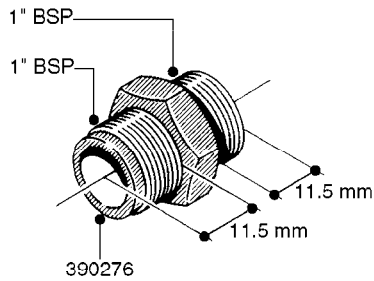

FITTINGS - HEXAGON NIPPLES
L0030-HIN, 01:01:16

L0030

FITTINGS - HEXAGON NIPPLES
L0030-HIN, 01:01:16

Page 1
Date 12.08.2020 9:56

parts-n°	order qty	description
10015303	1	FITT.PO.HN 1.00X1.00 M1000
10425003	1	FITT.PO.HN 1.25X1.00 MCPHEE
320132	1	FITT.DK HN 1" BSP
320176	1	FITT.DK HN 3/8"X1/2" BSP
320445	1	FITT.DK HN 1/4"X3/8" BSP
320655	1	FITT.DK HN 1/2"-1/2" BSP
320692	1	FITT.DK HN 3/8'BSPX1/4'NPT
320703	1	FITT.DK HN 3/8BSP X1/2 &1/4NPT
320725	1	FITT.DK NIPPLE 3/8"-3/8" BSP
320902	1	FITT.DK HN 3/8'X 1/4' BSP
390232	1	FITT.DK HN 1-1/2' X 1-1/4' BSP
390276	1	FITT.DK HN 1'BSP