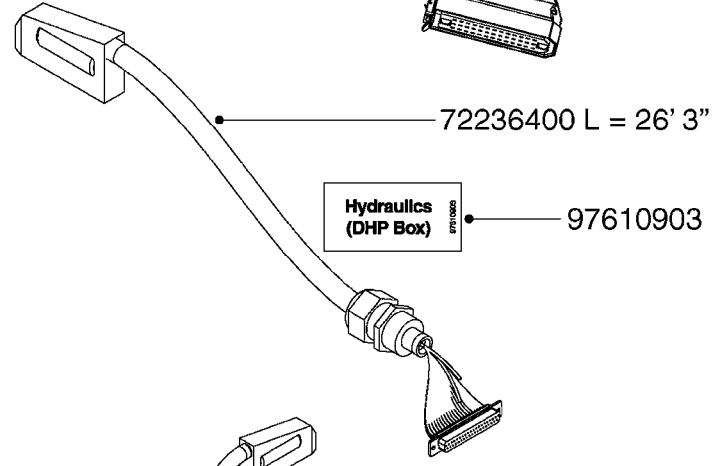

M0280

39 PIN CABLES
M0280-HIN, 28:03:17

Page 1

Date 12.08.2020 9:57

parts-n°	order qty	description
262158	1	PLUG INSERT 39 POLE MALE
262159	1	PLUG INSERT 39 POLE FEMALE
262160	1	PLUG HOUSING 39 POLE FEMALE
262161	1	PLUG HOUSING F/39 POLE MALE
440634	1	SCREW 5/8"
440732	1	PT SCREW 35X12B Z5452 ELZ
14034200	1	CODE BRACKET FOR 39 PIN CABLE
26003900	1	WIRE 37-39 PIN EVC, 6.6'
26004200	1	WIRE 37-39 PIN EVC, 57.4'
26008400	1	WIRE 39-PIN 24 WIRE L=8M
26011903	1	WIRE 39-39 POLE EXT. 3660MM
28027500	1	WIRE 37-39 PIN EVC, 37.7'
28028700	1	WIRE 37-39 PIN EVC, 45.9'
28028800	1	WIRE 37-39 PIN EVC, 16.4'
28028900	1	WIRE 37-39 PIN EVC, 26.2'
72236400	1	DAH CONN. WIRE/TRACTOR L=8M
97610803	1	DECAL-SRAY BOX 39-PIN
97610903	1	DECAL-HYDRAULIC BOX 39-PIN