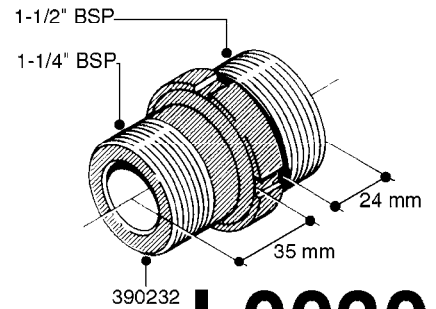

L0020

FITTINGS-T-PIECES, CAPS & ELBOWS
L0020-HIN, 01:01:16

Page 1
Date 12.08.2020 9:56

parts-n°	order qty	description
10053603	1	FITT. CAPNUT 2"BSP 5601
10194303	1	CAP BLANK 1 1/2 MCPHEE 210060
320047	1	FITT.DK CAPNUT 1/2" BSP
320106	1	FITT.DK CAPNUT 1" BSP
320272	1	FITT.DK CAPNUT 3/8" BSP
320316	1	FITT.DK TEE 3/4" X3/4" X1"BSP
320331	1	FITT.DK TEE 1" - 1" - 3/4" BSP
320342	1	FITT.DK EL 3/4"M X 1"F BSP
320563	1	FITT.DK 3 WAY 1/2" 110 DEG.
320677	1	NO LONGER AVAILABLE
320961	1	FITT.DK CAPNUT 1-1/2" BSP
321053	1	FITT.DK TEE 1/2 X1/2 X1/2" BSP
322072	1	FITT.DK TEE 3/8'X3/8'X3/8' BSP
322095	1	FITT.DK TEE 1-1/2 X1-1/4 X3/4" BSP
322138	1	FITT.DK ELB 1"M X 1"F BSP
330013	1	O-RING 2.5 X 10 PUR
330212	1	O-RING D19/D14X2.4 F.1/2"NUT
330326	1	O-RING D30/D24X2 F.1"NUT
331273	1	O-RING D44/D38X2 F.1-1/2"

FITTINGS - HEXAGON NIPPLES
L0030-HIN, 01:01:16

L0030

FITTINGS - HEXAGON NIPPLES
L0030-HIN, 01:01:16

Page 1
Date 12.08.2020 9:56

parts-n°	order qty	description
10015303	1	FITT.PO.HN 1.00X1.00 M1000
10425003	1	FITT.PO.HN 1.25X1.00 MCPHEE
320132	1	FITT.DK HN 1" BSP
320176	1	FITT.DK HN 3/8"X1/2" BSP
320445	1	FITT.DK HN 1/4"X3/8" BSP
320655	1	FITT.DK HN 1/2"-1/2" BSP
320692	1	FITT.DK HN 3/8'BSPX1/4'NPT
320703	1	FITT.DK HN 3/8BSP X1/2 &1/4NPT
320725	1	FITT.DK NIPPLE 3/8"-3/8" BSP
320902	1	FITT.DK HN 3/8'X 1/4' BSP
390232	1	FITT.DK HN 1-1/2' X 1-1/4' BSP
390276	1	FITT.DK HN 1'BSP