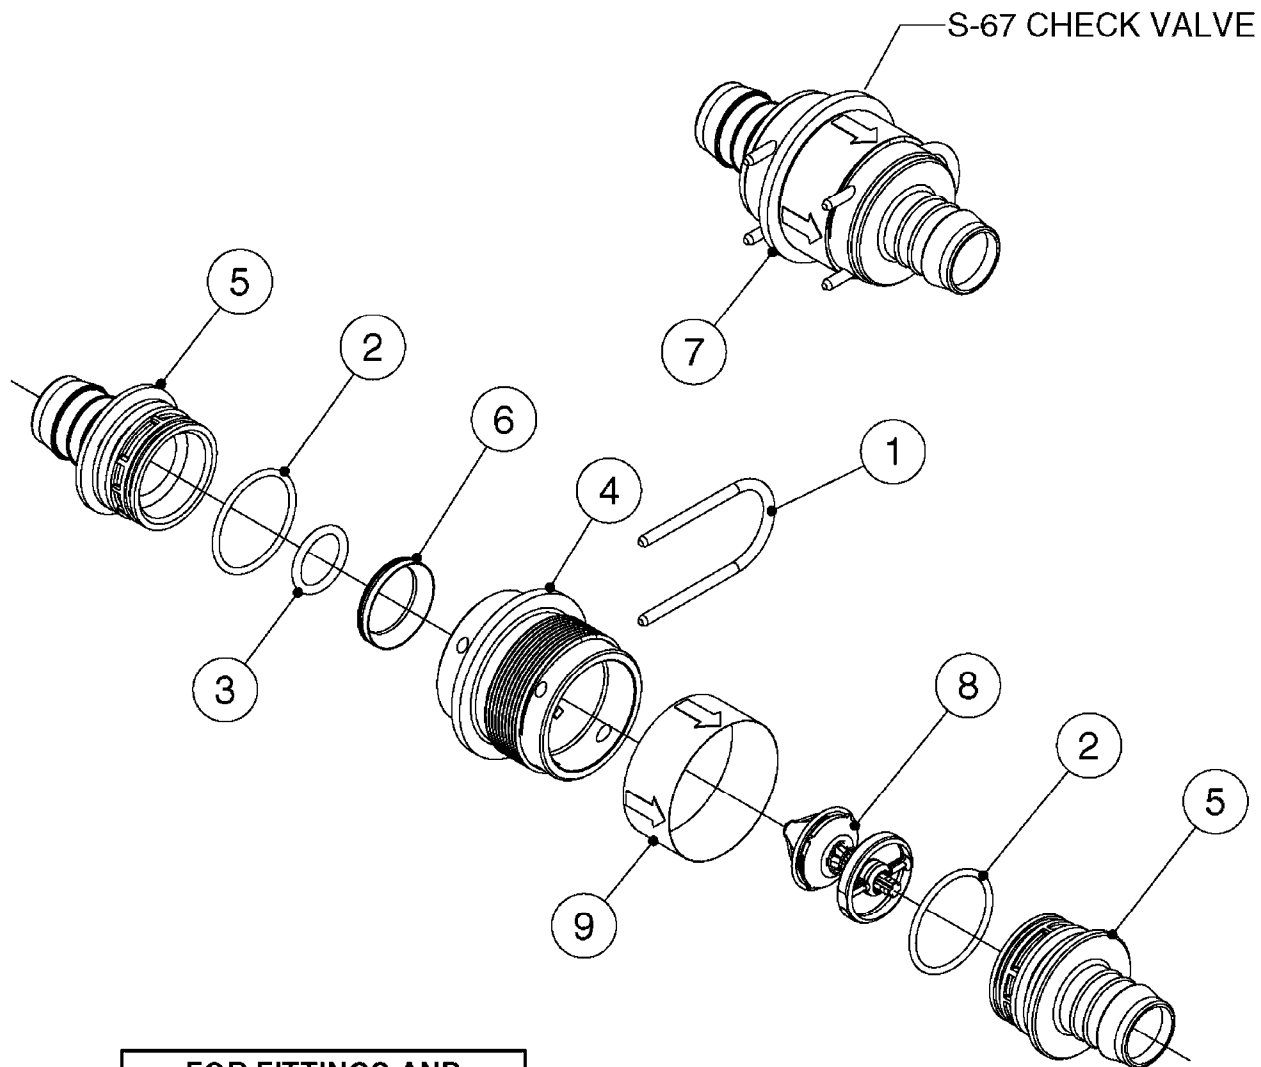

FOR FITTINGS AND
HOSES, SEE SECTION L

B0630

CHECK VALVES - S67
B0630-HIN, 31:07:19

Page 1

Date 12.08.2020 9:56

Pos.	parts-n°	order qty	description
1	145996	1	FITT.DK S-67 FORK
2	241973	1	O-RING Ø3 X 44.2 70 SHORES NITRIL
2	242353	1	O-RING 3 X 44.2 VITON
3	242504	1	O-RING D35x2 NITRIL
4	322104	1	FITT.DK S-67 BULKHEAD
5	334231	1	FITT.DK S-67 STR.1"
5	334232	1	FITT.DK S-67 STR.1-1/4"
5	334444	1	FITT.DK S-67 STR.1-1/2" PVC
6	14103100	1	SEAT F.CHECK VALVE D40.8 2010
7	70063603	1	VALVE, CHECK S67 1-1/2"
			COMPLETE IN-LINE CHECK VALVE FOR 1-1/2" HOSE
7	72001803	1	CHCK VLV,S67, 2 X 1" HB
			COMPLETE IN-LINE CHECK VALVE FOR 1" HOSE
7	72206600	1	CHCK VLV,S67, 2 X 1.25" HB
			COMPLETE IN-LINE CHECK VALVE FOR 1-1/4" HOSE
8	72089900	1	CHECK VALVE S67 SUBASMBLY.2001
9	97800500	1	DECAL 230X28 BLACK ARROW