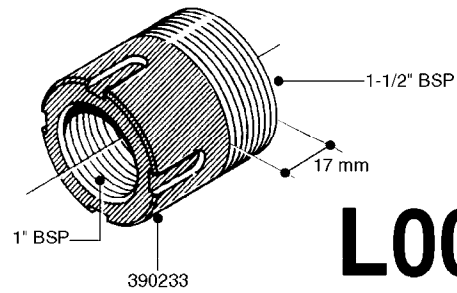

FITTINGS - HEXAGON NIPPLES
L0030-HIN, 01:01:16

L0030

FITTINGS - HEXAGON NIPPLES
L0030-HIN, 01:01:16

Page 1
Date 12.08.2020 9:56

parts-n°	order qty	description
10015303	1	FITT.PO.HN 1.00X1.00 M1000
10425003	1	FITT.PO.HN 1.25X1.00 MCPHEE
320132	1	FITT.DK HN 1" BSP
320176	1	FITT.DK HN 3/8"X1/2" BSP
320445	1	FITT.DK HN 1/4"X3/8" BSP
320655	1	FITT.DK HN 1/2"-1/2" BSP
320692	1	FITT.DK HN 3/8'BSPX1/4'NPT
320703	1	FITT.DK HN 3/8BSP X1/2 &1/4NPT
320725	1	FITT.DK NIPPLE 3/8"-3/8" BSP
320902	1	FITT.DK HN 3/8'X 1/4' BSP
390232	1	FITT.DK HN 1-1/2' X 1-1/4' BSP
390276	1	FITT.DK HN 1'BSP