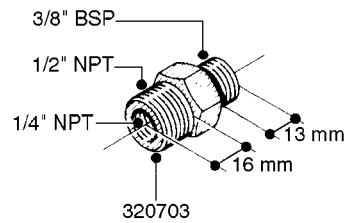

FITTINGS - HEXAGON NIPPLES
L0030-HIN, 01:01:16

L0030

FITTINGS - HEXAGON NIPPLES
L0030-HIN, 01:01:16

Page 1
Date 12.08.2020 9:56

parts-n°	order qty	description
10015303	1	FITT.PO.HN 1.00X1.00 M1000
10425003	1	FITT.PO.HN 1.25X1.00 MCPHEE
320132	1	FITT.DK HN 1" BSP
320176	1	FITT.DK HN 3/8"X1/2" BSP
320445	1	FITT.DK HN 1/4"X3/8" BSP
320655	1	FITT.DK HN 1/2"-1/2" BSP
320692	1	FITT.DK HN 3/8'BSPX1/4'NPT
320703	1	FITT.DK HN 3/8BSP X1/2 &1/4NPT
320725	1	FITT.DK NIPPLE 3/8"-3/8" BSP
320902	1	FITT.DK HN 3/8'X 1/4' BSP
390232	1	FITT.DK HN 1-1/2' X 1-1/4' BSP
390276	1	FITT.DK HN 1'BSP