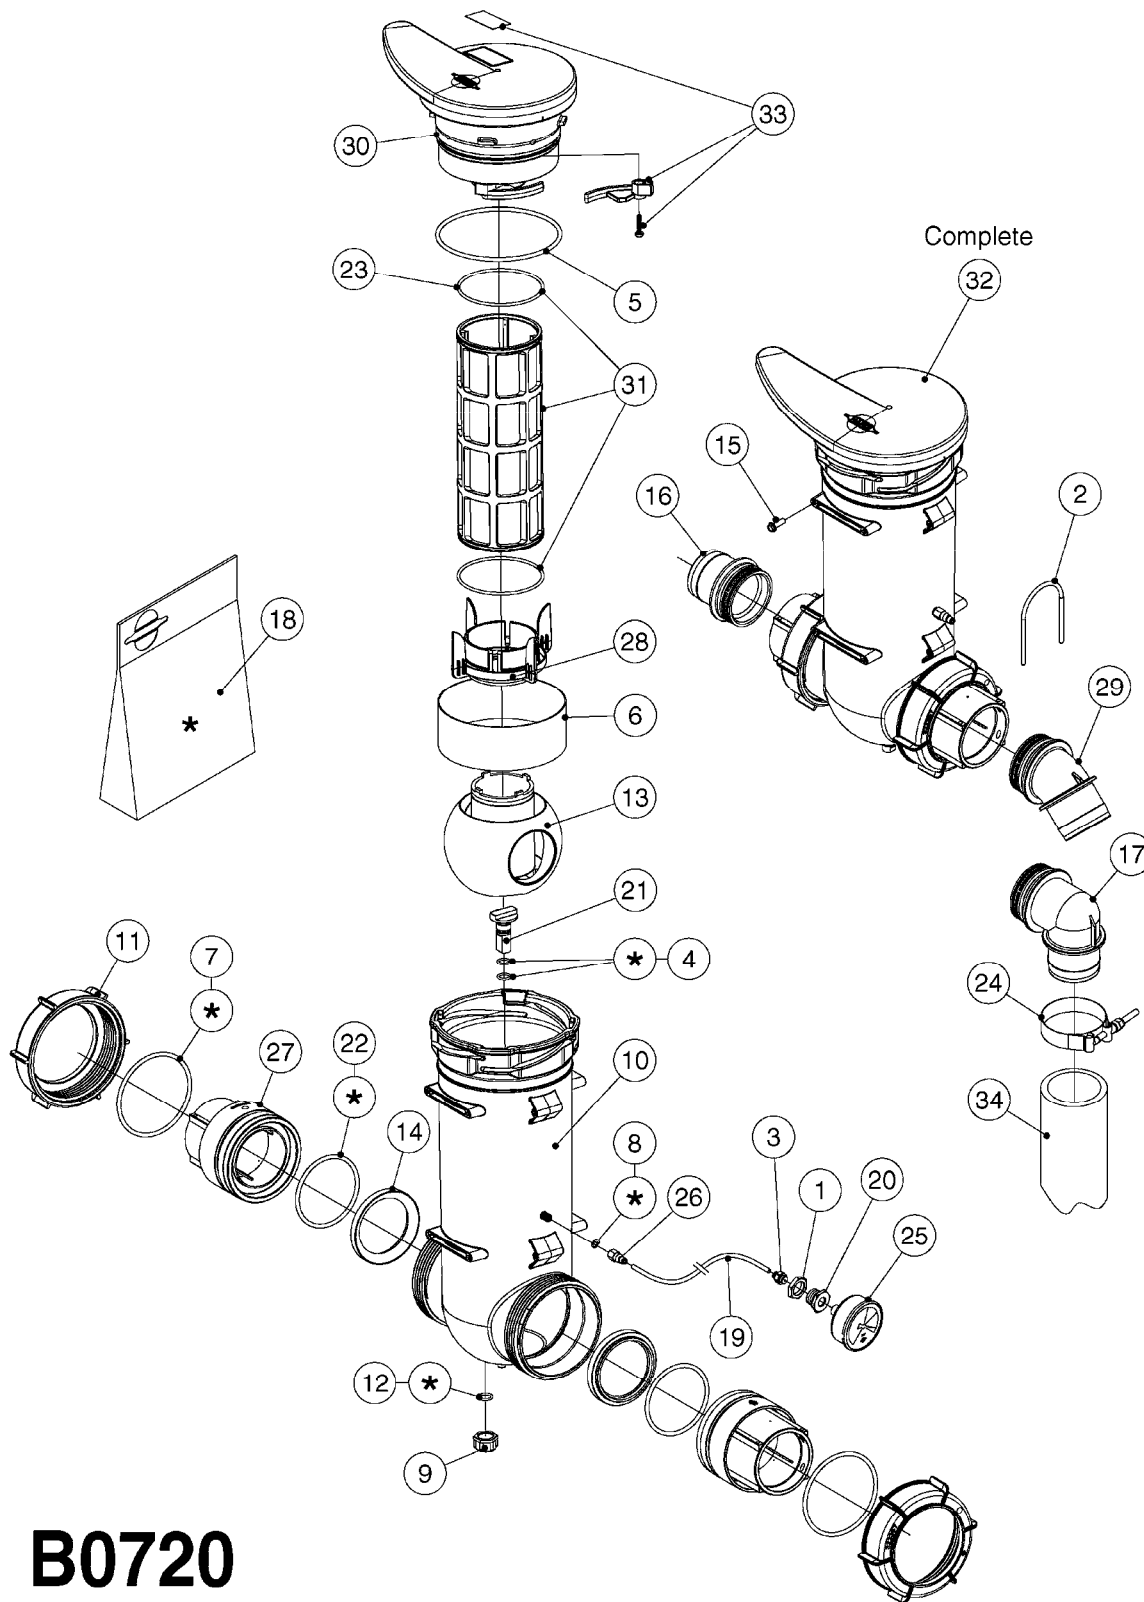

B0720

EASY CLEAN FILTER
B0720-HIN, 01:01:16

Page 1

Date 12.08.2020 9:56

Pos.	parts-n°	order qty	description
1	140766	1	NUT 1/2" BSP
2	145997	1	FITT.DK S-93 FORK
3	231346	1	QUICK COUPLER 1/8"BSP X 4 MM
4	240936	1	O-RING D13.3X2.4 NITRIL
5	242570	1	O-RING D150.0 x5.0 SH70 VITON
6	242572	1	RUBBER BELT Ø160x1.5 B=60 EPDM
7	242573	1	O-RING Ø104.14X5.33SH70 NITRIL
8	242593	1	GASKET Ø8/Ø5x1 (PA) 266N-M5X1
9	320047	1	FITT.DK CAPNUT 1/2" BSP
10	322356	1	EASYCLEAN FILTER HOUSING
11	322357	1	CAP F. COUPLER EASYCLEAN FILTE
12	330212	1	O-RING D19/D14X2.4 F.1/2"NUT
13	391090	1	BALL F. EASYCLEAN FILTER ON/OF
14	391091	1	SEAL F. BALL EASYCLEAN FILTER
15	440698	1	SCREW F.PLASTIC 6X18 SS HEXHD
16	727133	1	HOSETAIL S93 2"1/2 + O-RING
17	727226	1	HOSETAIL S93 2"1/2 90°+O-RING
18	741826	1	SEAL KIT F. EASYCLEAN FILTER
19	927253	1	RED AIR HOSE, Ø4/2 1810 E
20	14055400	1	FITT.DK REDUC 1/2"x1/8"x1/4"BS
21	14117700	1	SPINDLE S93 L46 NV13 SS
22	24260100	1	O-RING Ø88.0X5.0 SH70 VITON
23	24260700	1	O-RING Ø101.19X3.53 SH70 VITON
24	28030303	1	CLAMP HOSE T-BOLT S2.5" 235-76
25	28053400	1	GAUGE VACUUM SUCT. FILTER NCM
26	28054300	1	QUICK COUPLER 1/8"BSP/Ø4 FEMAL
27	33503200	1	HOSE COUPLER F. EASYCLEAN FILT
28	33503600	1	FILTER CARRIER F. EASYCLEAN
29	72072900	1	FITT. S93 2-1/2" 45° S W/O-RING
30	72270600	1	LID ASSM. EASYCLEAN FILTER
31	72278800	1	FILTER 30 MESH GREEN D110/284
31	72278900	1	FILTER 50 MESH BLUE D110/284
31	72279000	1	FILTER 80 MESH RED D110/284
32	72318900	1	EASYCLEAN FILTER COMPL.
33	74192800	1	FILTER LOCK PARTS - EASYCLEAN
34	92702803	1	HOSE PVC SUCT GRAY 2.5"