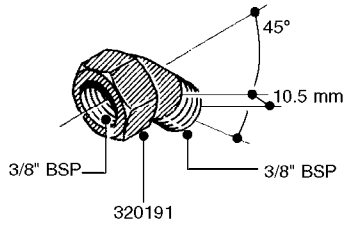

FITTINGS - HEXAGON NIPPLES
L0030-HIN, 01:01:16

L0030

FITTINGS - HEXAGON NIPPLES
L0030-HIN, 01:01:16

Page 1
Date 12.08.2020 9:56

parts-n°	order qty	description
10015303	1	FITT.PO.HN 1.00X1.00 M1000
10425003	1	FITT.PO.HN 1.25X1.00 MCPHEE
320132	1	FITT.DK HN 1" BSP
320176	1	FITT.DK HN 3/8"X1/2" BSP
320445	1	FITT.DK HN 1/4"X3/8" BSP
320655	1	FITT.DK HN 1/2"-1/2" BSP
320692	1	FITT.DK HN 3/8'BSPX1/4'NPT
320703	1	FITT.DK HN 3/8BSP X1/2 &1/4NPT
320725	1	FITT.DK NIPPLE 3/8"-3/8" BSP
320902	1	FITT.DK HN 3/8'X 1/4' BSP
390232	1	FITT.DK HN 1-1/2' X 1-1/4' BSP
390276	1	FITT.DK HN 1'BSP