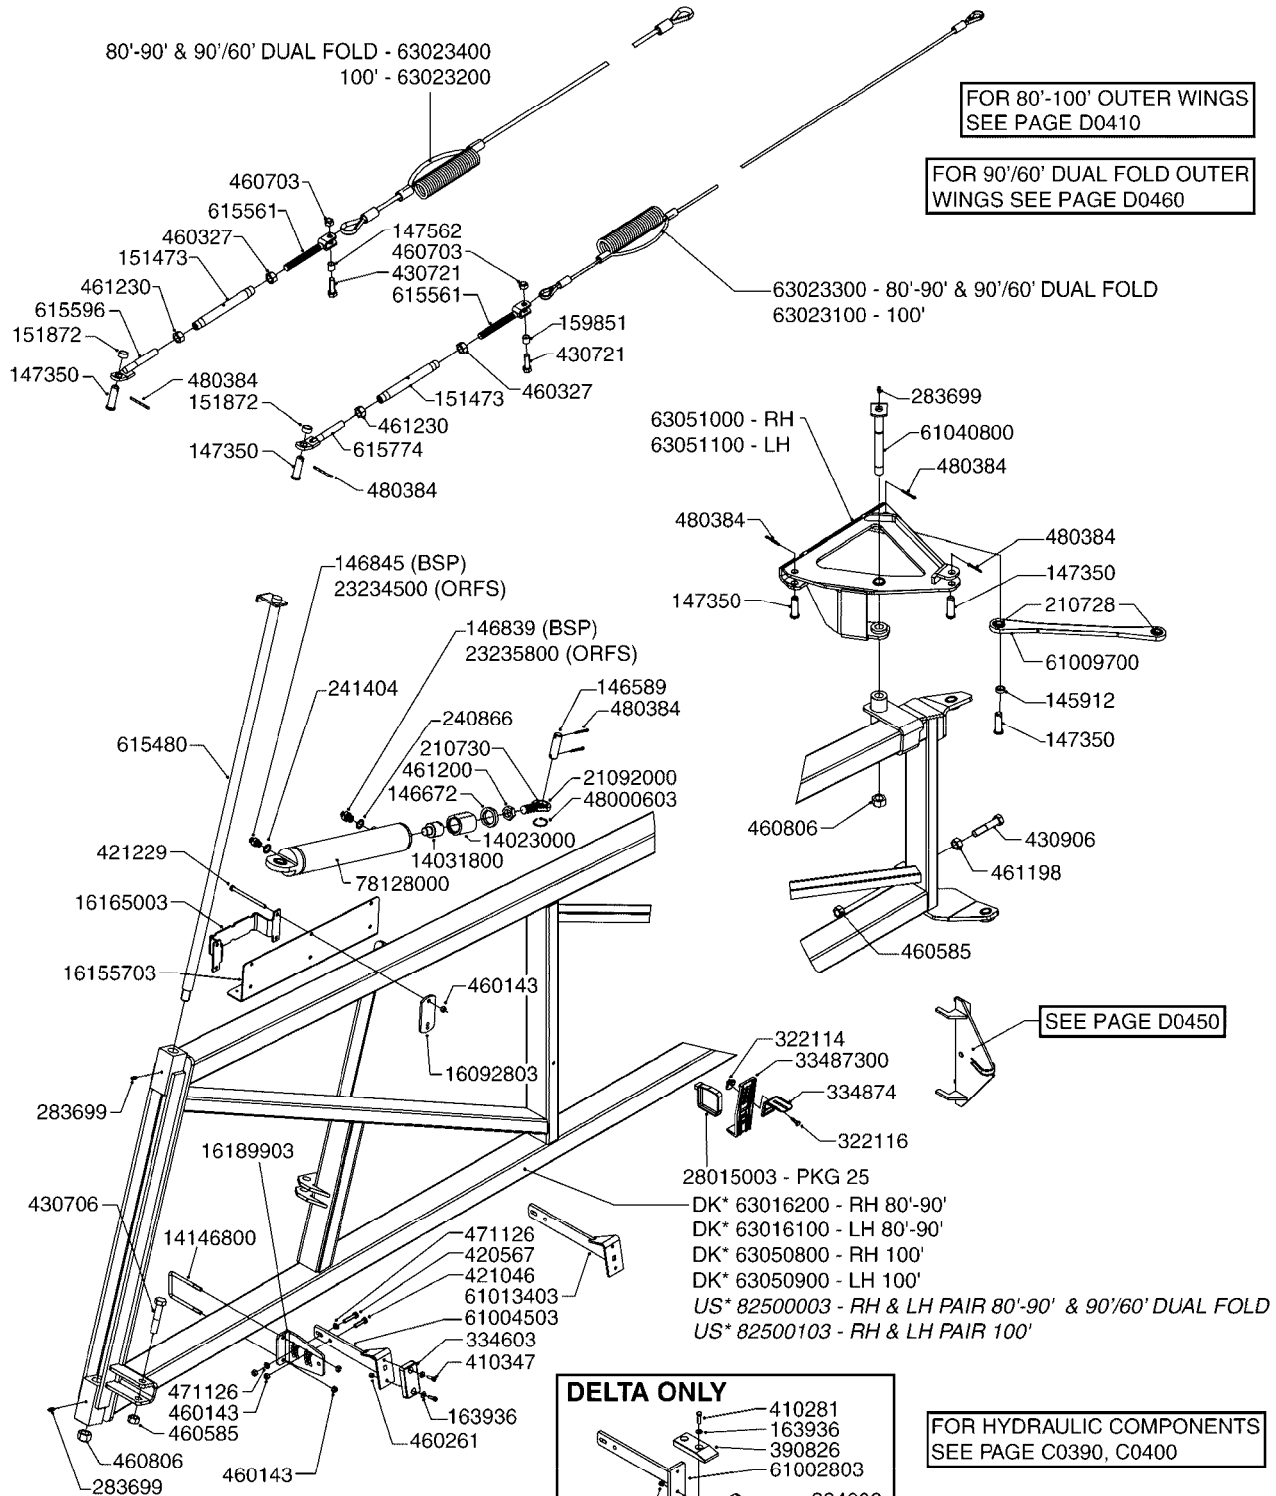

DK* = DENMARK STEEL PARTS
US* = NORTH AMERICAN STEEL PARTS

D0400

BOOM - SPC INNER WING 80-100'
D0400-HIN, 05:05:20

Page 1
Date 12.08.2020 9:56

parts-n°	order qty	description
145912	1	BUSHING D19.8/D17.0X7MM
146589	1	PIN D19.8 X 65
146672	1	NUT HEX LOCK F.ADJUSTER
146839	1	HEX NIPPLE 1/4"X3/8" BSP 0.7MM
146845	1	HEX NIPPLE 1/4"X1/4"
147350	1	PIN D16.8 L60MM
147562	1	BUSHING D19.8/17.0 L=15
151473	1	TURN BUCKLE HOUSING M16-200
151872	1	BUSHING D22.0/18.0 10MM
159851	1	BUSHING Ø16.0/13.0 L=16 DEL
163936	1	WASHER D15/D6.2X1
210728	1	BEARING F.LINK HEAD M17
210730	1	BEARING F.LINK HEAD M20
240866	1	DOWTYSEAL 3/8"
241404	1	DOWTY SEAL 1/4"
283699	1	GREASE NIPPLE M6X1
322114	1	NUT PLASTIC F.NOZZ.H
322116	1	BOLT PLASTIC F.NOZZ.H.
334603	1	RUBBER STOP 86X48X15
334874	1	NOZZLE HOLDER - TOP HALF
390826	1	SLIDE PAD F.TRANSPORT BKT.CM/D
410281	1	BOLT HEX 8.8 DEL M6X25 DIN933 A2
410347	1	SCREW M6X20 8.8
420567	1	BOLT HEX 8.8 DEL M8X30 FT
421046	1	BOLT HEX M8X25/25 A2 SS DIN933
421229	1	BOLT HEX 8.8 DEL M8x120
430706	1	BOLT HEX 8.8 ZINC CLEAR M16X90
430721	1	BOLT HEX 8.8 DEL M12X40 FT
430906	1	BOLT HEX 8.8 DEL M16X70 FT
460143	1	LOCK NUT M8 SST A2 DIN985
460261	1	NUT HEX M6X1.00 LOCK DIN985 A2 SS
460327	1	NUT HEX M16X2
460585	1	LOCKING NUT M16 DIN985 A2 SS
460703	1	NUT HEX M12X1.75 LOCK DIN985A2 SS
460806	1	NUT HEX M20X2.50 LOCK DIN985A2 SS
461198	1	NUT HEX M16X2 JAMB
461200	1	NUT HEX M20X1.5 JAMB.
461230	1	NUT HEX M16X2 LH THREAD
471126	1	WASHER, M8, Ø16/ 8.4X 1.6, SS
480384	1	PIN COTTER 3/16 x 1-1/2"
615480	1	PIN F.HINGE ASSY.
615561	1	CLEVIS F.TURNBUCKLE M16 RH
615596	1	TURN BUCKLE ANCHOR M16 LH
615774	1	ANCHOR LH F.M16 TURNBUCKLE
14023000	1	BUSHING Ø50.0/36.0 L=52 DEL
14031800	1	ADAPTOR F.HY CYLINDER L=40
14146800	1	U-BOLT M8 F. 80x60
16092803	1	PLATE F. TRANSPORT CM+
16155703	1	BRKT, 6 INLINE FILTERS
16165003	1	BRKT, SPC T25 FEED HOSE TIE-DOWN
16189903	1	PLATE F, EAGLE STOPARM
21092000	1	LINK HEAD M20 x D20 L=78 DELTA
23234500	1	HEX NIPPLE 1/4" - 9/16"
23235800	1	HEX NIPPLE 3/8"-9/16" - 0.7mm
28015003	1	PANDUIT TIE STRAP, PKG. 25
33487300	1	NOZZLE HOLDER - BOTTOM HALF
48000603	1	SNAP RING, Ø36X1.5 F.210730
61002803	1	TRANSPORT STOP DELTA-SPC
61004503	1	BOOM STOP SPB/SPC
61009700	1	FOLDING ARM / SPC
61013403	1	BOOM STOP LONG SPC