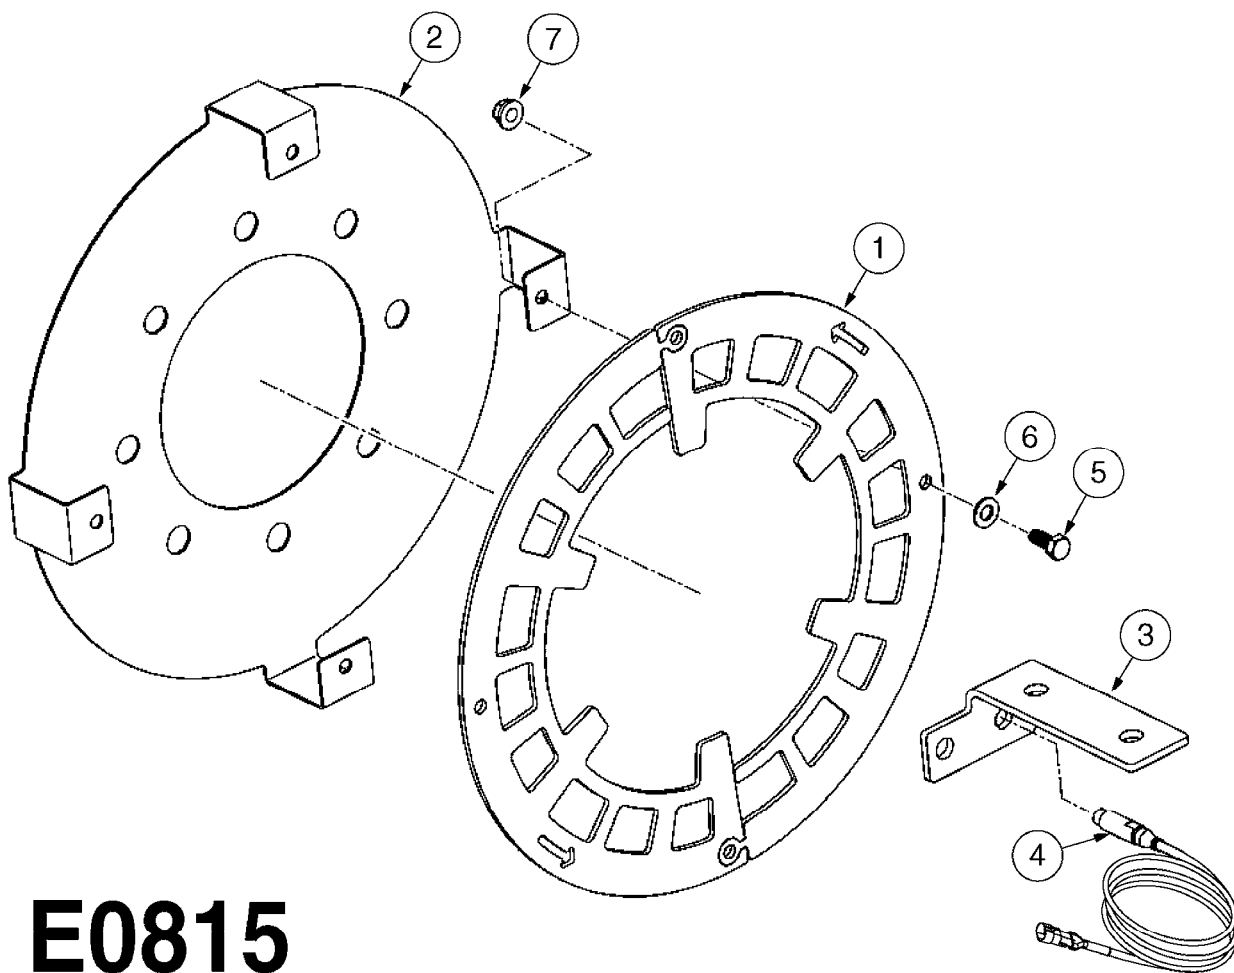

CAMOPLAST SPEED SENSOR
E0815-HIN, 21:08:19

E0815