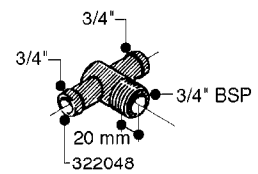

L0050

parts-n°	order qty	description
242594	1	O-RING D14 X 1.78 SCH.70-EPDM
320294	1	FITT.DK TEE 3/8X3/8HB X1/2"BSP
320305	1	FITT.DK HB 3/4'- 3/4' BSP
320386	1	FITT.DK TEE 3/8X3/8HB X3/8"BSP
320397	1	FITT.DK ELB 3/8"HB X 3/8" BSP
320401	1	FITT.DK TEE 1/2X1/2HB X1/2"BSP
320412	1	FITT.DK TEE 1/2X1/2HB X3/8'BSP
320423	1	FITT.DK ELB 1/2'HB X 3/8' BSP
320891	1	FITT.DK HB 3/8'- 3/8' BSP
320972	1	FITT.DK HB 5/16'- 1/4' BSP
322046	1	FITT.DK TEE 1/2X1/2HB X3/4'BSP
322048	1	FITT.DK TEE 3/4X3/4HB X3/4'BSP
330595	1	O-RING D24.6/D20X2.1 -3/4"
333137	1	FITT.DK CONN.1/2" F.NOZZ. DOUB
333141	1	FITT.DK CONN.1/2" F.NOZZ.SING
334041	1	FITT.DK CONN.3/4' F.NOZZ. SING
334042	1	FITT.DK CONN.3/4' F.NOZZ. DOUB
334195	1	FITT.DK ELB. 3/4"HB X 3/4"HB
10012103	1	FITT.PO.HB 1.25X1.50 IMB1012
10014003	1	FITT.PO.HB 1.25X1.25 IMB1010
10036903	1	FITT.PO.HB 1.50X1.50 IMB1212
28019303	1	FITTING HB ELB 3/4NPT-3/4HOSE
61016500	1	HOSE TAIL 3/4" 90°+RG CAP 3/4"
72026700	1	NOZZLE TUBE ADAPTER W/O-RING