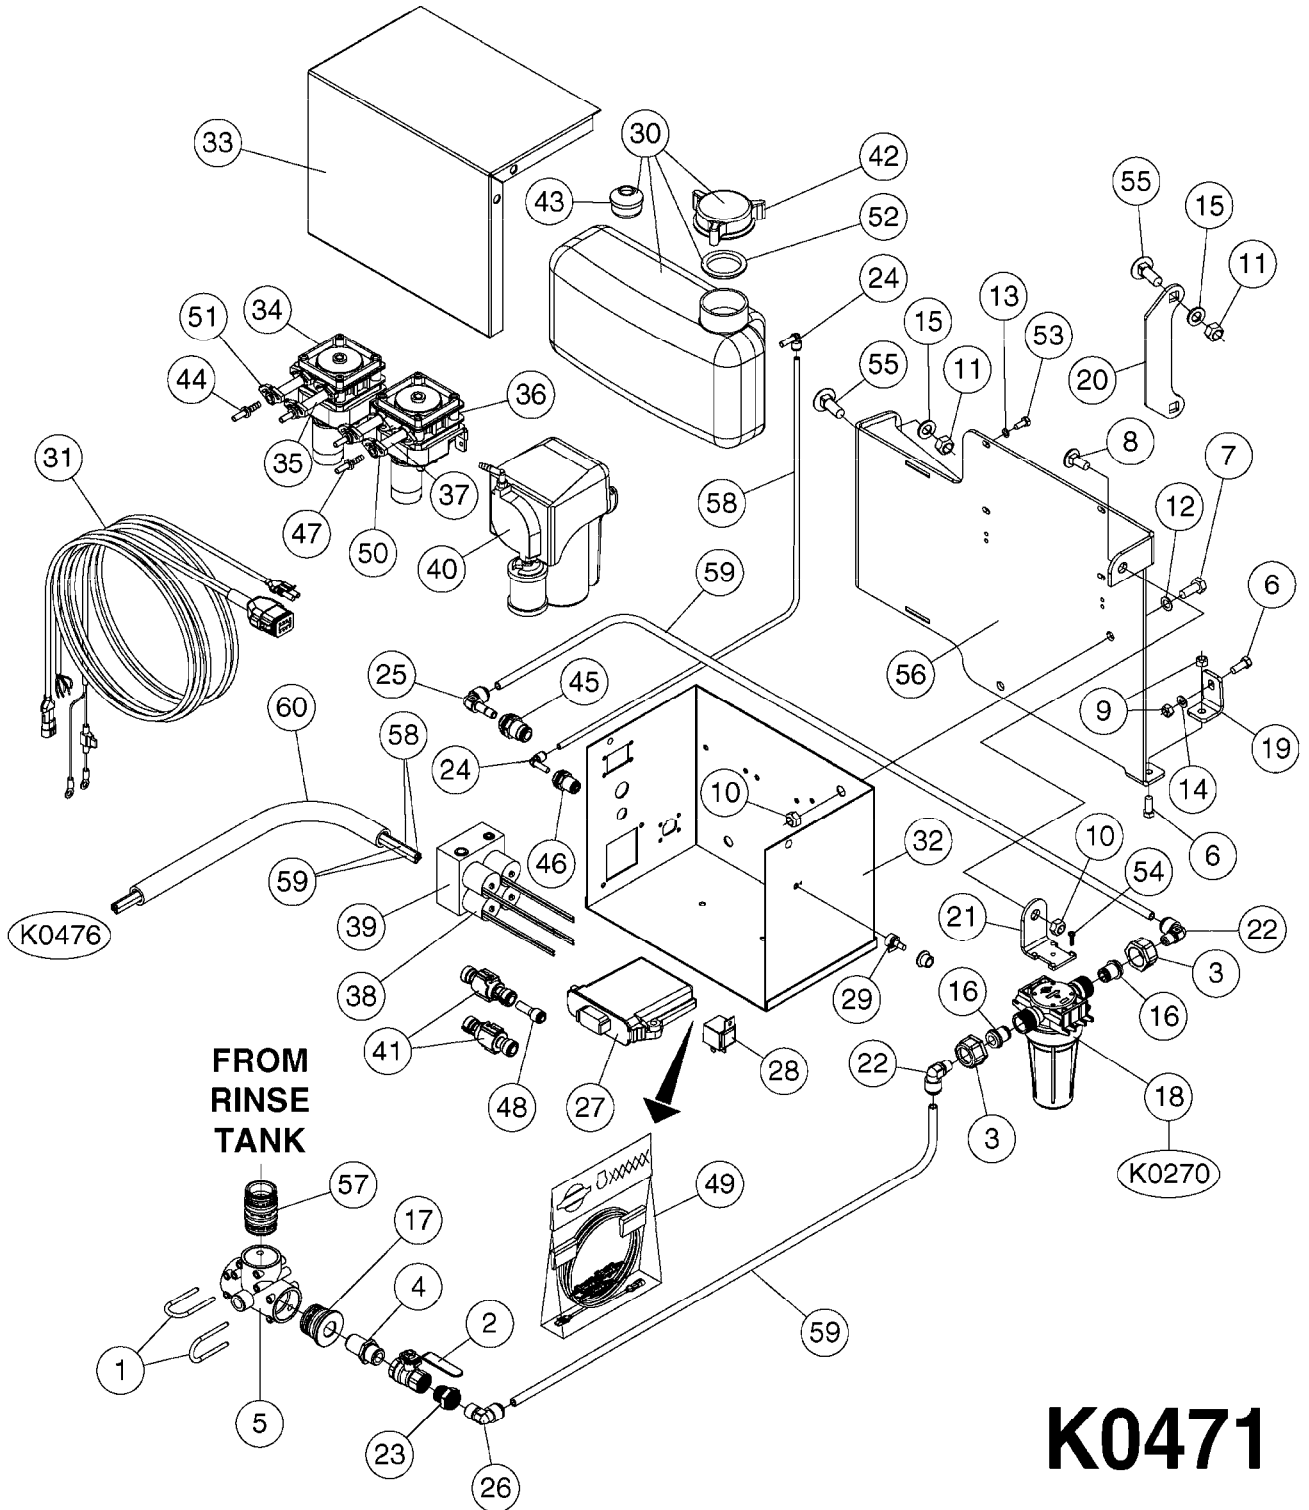

K0471

FOAM MARKER - RICHWAY
COMMANDER
K0471-HIN, 22:10:18

Page 1
Date 12.08.2020 9:56

Pos.	parts-n°	order qty	description
1	145995	1	FITT.DK S-53 FORK
2	284227	1	BALL VALVE 1/2"FEMALE THREADS
3	320283	1	FITT.DK NUT 3/4"BSP
4	321742	1	FITT.DK BULKHEAD 1/2' BSP
5	322352	1	FITT.DK S-53 TEE
6	420582	1	BOLT HEX 8.8 DEL M8X20 FT A2
7	420604	1	BOLT HEX 8.8 DEL M10X25 FT DIN933
8	440737	1	BOLT CARRIAGE M10x25 SS
9	460143	1	LOCK NUT M8 SST A2 DIN985
10	460423	1	NUT HEX M10X1.50 LOCK DIN985A2 SS
11	460703	1	NUT HEX M12X1.75 LOCK DIN985A2 SS
12	470046	1	WASHER D18D11X1 LOCK
13	470901	1	WASHER D11.8/D6.1X1.6 SS LOCK
14	471126	1	WASHER, M8, Ø16/ 8.4X 1.6, SS
15	471127	1	WASHER, M12, Ø24/13X24X2.5 SS
16	717426	1	FITT.DK REDUC 1/4"BSP F.3/4"N
17	726694	1	PLUG,S53,1/2"FBSP THD W.ORING
18	845219	1	FILTER IN-LINE 3/4'80 MESH OML
19	16184403	1	FOAM M. COMPRESSOR HANGER
20	16184603	1	FOAM M. COMPRESSOR SHIM
21	16321500	1	LINE FILTER BRACKET, TDZ/DDZ
22	23004703	1	FITT, 1/4"NPT-3/8"90-PTC
23	23004803	1	FITT, 1/2"MPT-3/8"FPT REDUCER
24	23004903	1	FITT, 1/4"PLUG-IN-1/4"90-PTC
25	23005003	1	FITT, 3/8"PLUG-IN-3/8"90-PTC
26	23005103	1	FITT, 3/8"NPT-3/8"90-PTC
27	26029503	1	MODULE, CONTROL, FOAM MARKER, RICHWAY
28	26029603	1	RELAY, 12VDC, RICHWAY
29	26029703	1	POTENTIOMETER, FOAM MARKER, RICHWAY
30	28064703	1	FOAM MARKER CONC. TANK,RICHWAY
31	28064803	1	FOAM MARKER CONT.CABLE,RICHWAY
32	28086403	1	STEEL BODY, FOAM MARKER, RICHWAY
33	28086503	1	STEEL LID, FOAM MARKER, RICHWAY
34	28086603	1	WATER PUMP, FOAM MARKER, RICHWAY
34	28102303	1	RICHWAY WATER PUMP GEAR MOTOR ONLY
35	28086703	1	1/4" PUMP TUBE, WATER, FOAM MARKER, RICHWAY
36	28086803	1	CONCENTRATE PUMP, FOAM MARKER, RICHWAY
37	28086903	1	1/8" PUMP TUBE, CONCENTRATE, FOAM MARKER, RICHWAY
38	28087003	1	2-WAY SOLENOID VALVE, FOAM MARKER, RICHWAY
39	28087103	1	RHD-VTD SOLENOID BLOCK, FOAM MARKER, RICHWAY
40	28087203	1	DIAPHRAGM AIR COMPRESSOR, FOAM MARKER, RICHWAY
41	28087403	1	3/8" CHECK VALVE, FOAM MARKER, RICHWAY
42	28087603	1	1 GALLON TANK CAP, FOAM MARKER, RICHWAY
43	28087703	1	1 GALLON TANK SCREEN, FOAM MARKER, RICHWAY
44	28094103	1	FITT.1/4" STEM X 1/4" HOSE BARB
45	28095803	1	3/8"T BULKHEAD
46	28095903	1	1/4"T BULKHEAD
47	28096403	1	1/4" STEM X 3/16" HB
48	28096503	1	3/8" STEM X 1/4"T
49	28097103	1	POWER UNIT HARNESS, RICHWAY TRAILER INSIDE WIRING HARNESS COMPLETE
50	28102103	1	RICHWAY #23 QUICK CLAMP
51	28102203	1	RICHWAY #26 QUICK CLAMP
52	28102403	1	RICHWAY TANK CAP GASKET
53	41000603	1	BOLT HEX 1/4"X1/2" SS
54	44076200	1	SCREW WN5451 5X16 SS TORX
55	45001300	1	CARRIAGE BOLT M12X35 DIN603 A2
56	61020003	1	BRKT, FOAM MARKER F.COM, RICHWAY
57	72114300	1	FITT. DK S-53 MALE MALE W.ORIN
58	92703303	1	HOSE LLDPE .25"X.17"X12" BLACK
59	92703403	1	HOSE LLDPE .38"X.25"X12" BLACK