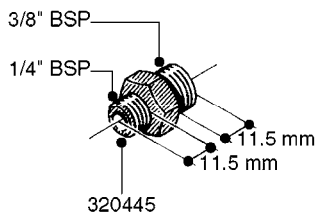

FITTINGS - HEXAGON NIPPLES
L0030-HIN, 01:01:16

L0030

FITTINGS - HEXAGON NIPPLES
L0030-HIN, 01:01:16

Page 1
Date 12.08.2020 9:56

parts-n°	order qty	description
10015303	1	FITT.PO.HN 1.00X1.00 M1000
10425003	1	FITT.PO.HN 1.25X1.00 MCPHEE
320132	1	FITT.DK HN 1" BSP
320176	1	FITT.DK HN 3/8"X1/2" BSP
320445	1	FITT.DK HN 1/4"X3/8" BSP
320655	1	FITT.DK HN 1/2"-1/2" BSP
320692	1	FITT.DK HN 3/8'BSPX1/4'NPT
320703	1	FITT.DK HN 3/8BSP X1/2 &1/4NPT
320725	1	FITT.DK NIPPLE 3/8"-3/8" BSP
320902	1	FITT.DK HN 3/8'X 1/4' BSP
390232	1	FITT.DK HN 1-1/2' X 1-1/4' BSP
390276	1	FITT.DK HN 1'BSP