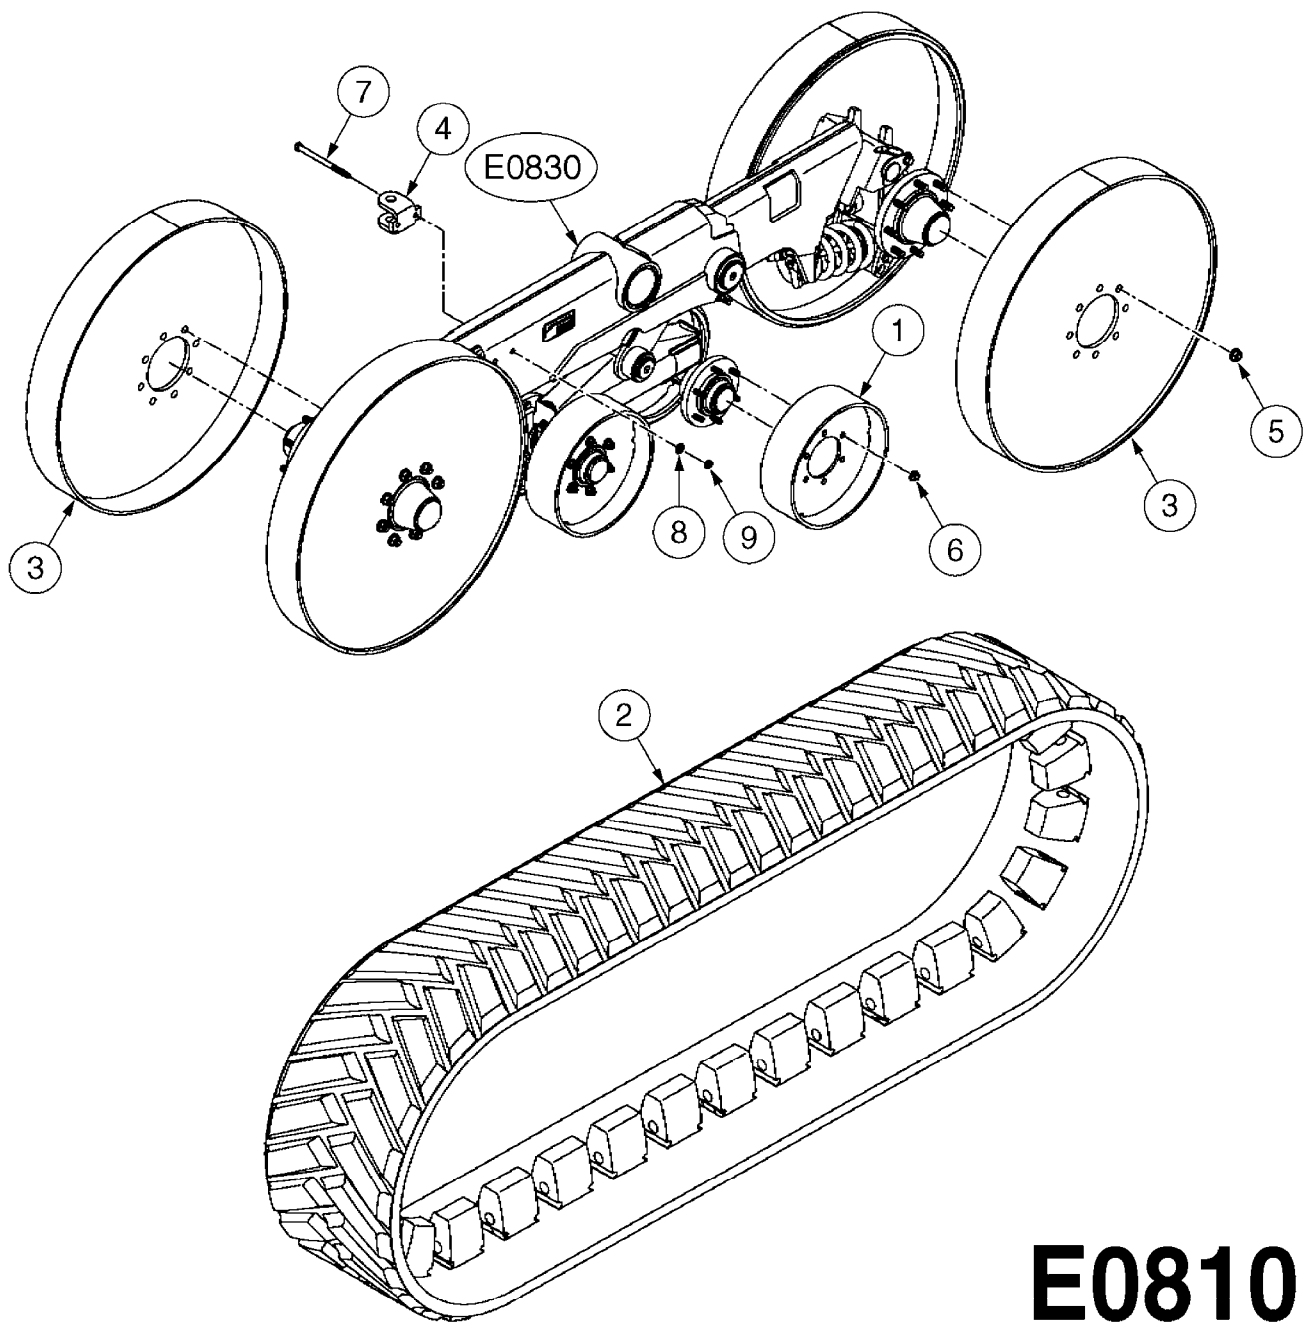

COMPLETE HUB ASSEMBLY:
28045703

COMPLETE ASSEMBLIES
WHOLEGOODS ITEMS

E0790

HUB ASSEMBLY F.4-1/2" SPINDLE
E0790-HIN, 06:07:17

Page 1
Date 12.08.2020 9:56

parts-n°	order qty	description
10629403	1	BOLT HEX 5/16 NC GR.2 00.50"
21000503	1	SEAL,WHEEL CR43771
21000603	1	RACE, BEARING 3.5/1.5
21000703	1	BEARING, TAPPERED 3.5433/1.575
21000803	1	RACE, TAPERED BEARING
21000903	1	BEARING, TAPPERED, 2.75/1.510
24002803	1	GASKET F. HUB 4.5" HUB ASSY
28001103	1	SPINDLE 4.5"x 23" 20000LB
28001203	1	HUB, 20000LB W. BRG RACES
28045703	1	HUB ASSY 10-13.19-11.02 25000#
29000003	1	HUB CAP F. 881(20000LB) HUB
45000103	1	BOLT, WHEEL STUD 3/4-16X2 3/4
45000503	1	BOLT, WHEEL STUD 3/4-16X3 1/2
46000003	1	NUT HEX NF 3/4" FLANGED F.HUB
46000103	1	NUT, CASTLE, SPINDLE 2-12 UNF
46000203	1	NUT, BUD WHEEL, INNER, RH
46000303	1	NUT, BUD WHEEL, OUTER, RH
47000103	1	WASHER, SPNDL 4.5" 2.06x4 .25T
48000103	1	PIN, COTTER 5/16" X 5.25"
63002903	1	AXLE INSERT,72"-90"SUS CM 1200
63033703	1	AXLE INSERT NCM 44/66/9000