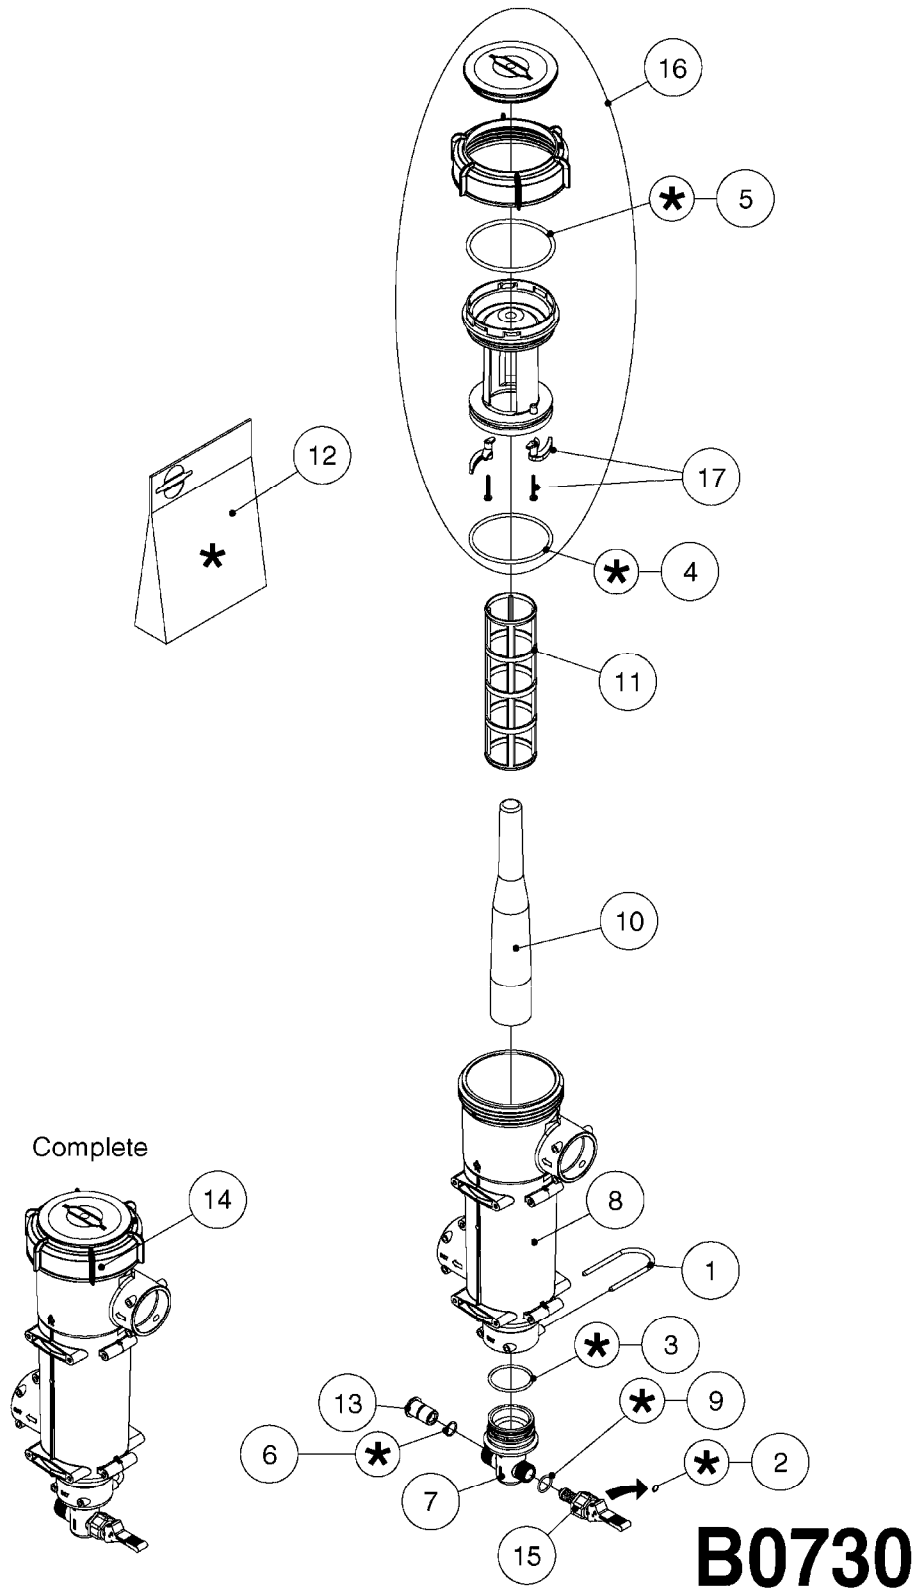

B0730

PRESSURE FILTER - CYCLONE
B0730-HIN, 01:01:16

Page 1

Date 12.08.2020 9:56

Pos.	parts-n°	order qty	description
1	145996	1	FITT.DK S-67 FORK
2	241323	1	O-RING D5.3X2.4 NITRIL
3	242353	1	O-RING 3 X 44.2 VITON
4	242565	1	O-RING Ø 85 X 4.0 SH70 VITON
5	242577	1	O-RING Ø 86 X 4.5 SH70 VITON
6	242594	1	O-RING D14 X 1.78 SCH.70-EPDM
7	322358	1	T-PIECE S67-1/2"-3/4"
8	322359	1	CYCLONE FILTER HOUSING
9	330315	1	O-RING D18.4/D13X.6
10	391093	1	CONE F. CYCLONE FILTER
11	61036000	1	FILTER ELEM.S93,100 MSH-YELLOW
11	615416	1	FILTER ELEM.S93,50 MESH-BLUE
11	72557200	1	FILTER ELEM.S93,80# CYCLONE
12	741827	1	SEAL KIT CYCLONE FILTER
13	39127500	1	VALVE SEAT D18/10 3/4"-1/2" 09
14	72281200	1	CYCLONE FILT.COMP. 80 MSH S67
14	72316500	1	CYCLONE FILT.COMP.50 MSH S67
14	72316600	1	CYCLONE FILT.COMP.100 MSH S67
15	72281300	1	VALVE BOOSTER/ON/OFF CYCLONE F
16	72352200	1	LID COMPLETE F. CYCLONE FILTER
17	74192900	1	FILTER LOCK PARTS - CYCLONE