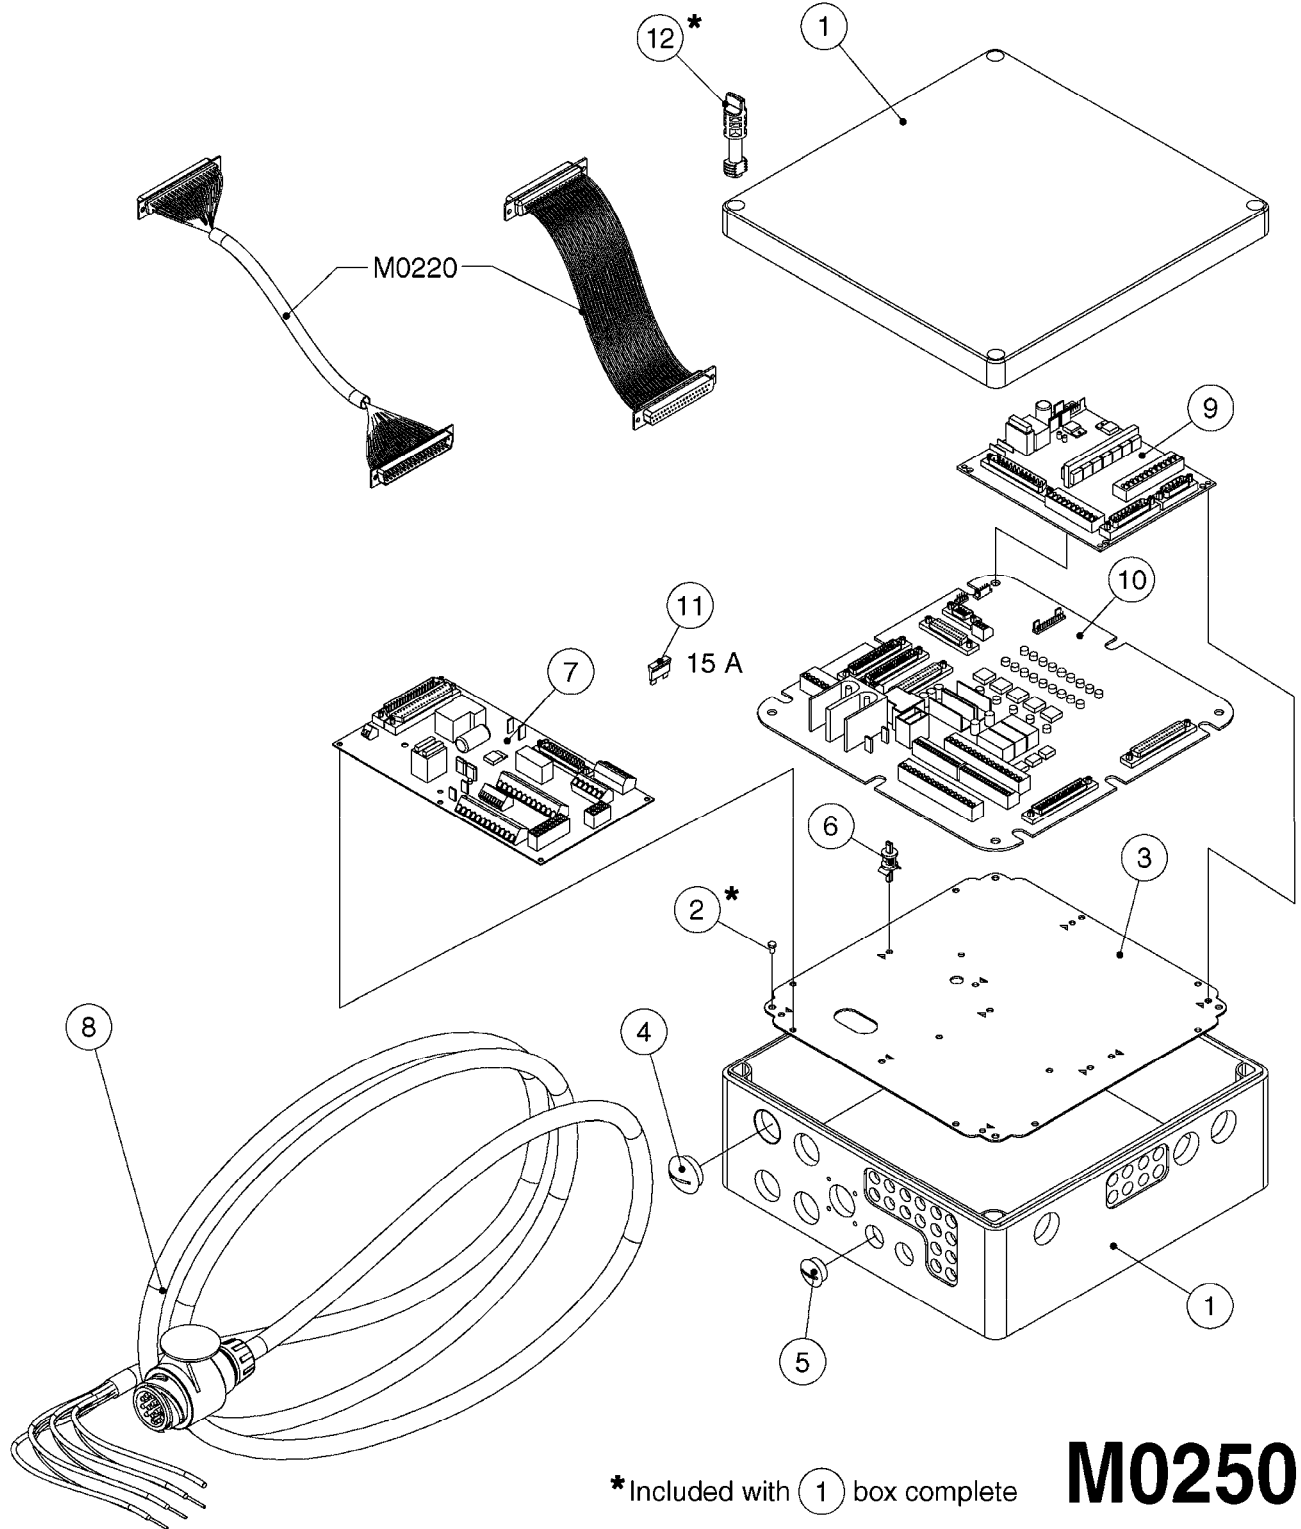

*Included with (1) box complete

M0250

JOB COM AND BREAK OUT
M0250-HIN, 01:02:17

Page 1
Date 12.08.2020 9:57

Pos.	parts-n°	order qty	description
1	391095	1	BOX COMPL. 300X300X135 DRILLED
2	440673	1	SCREW F.PLASTIC 5X12 SS
3	16132400	1	PLATE 1.5X270X270/JOB COMPUTER
4	26004600	1	PLUG F.DRILLED HOLE 21MM
5	26004700	1	PG13.5 BUNG
6	26005100	1	CONNECTOR FOR PCB, PLASTIC
7	26005500	1	PCB BREAKOUT BOX EL BOX CM"05"
8	26013800	1	CABLE HC6500 JOB COM TO CABIN
9	26029200	1	DAH PCB F. JOB COM NCM '09
10	26052700	1	JOB COM PCB ASSY HW3.1
10	72369300	1	JOB COM PCB NCM44/6600 REFURB.
11	28048600	1	FULE 15A ATOF SERIES
12	28091400	1	FINGER SCREW F.BOX 300X300X135