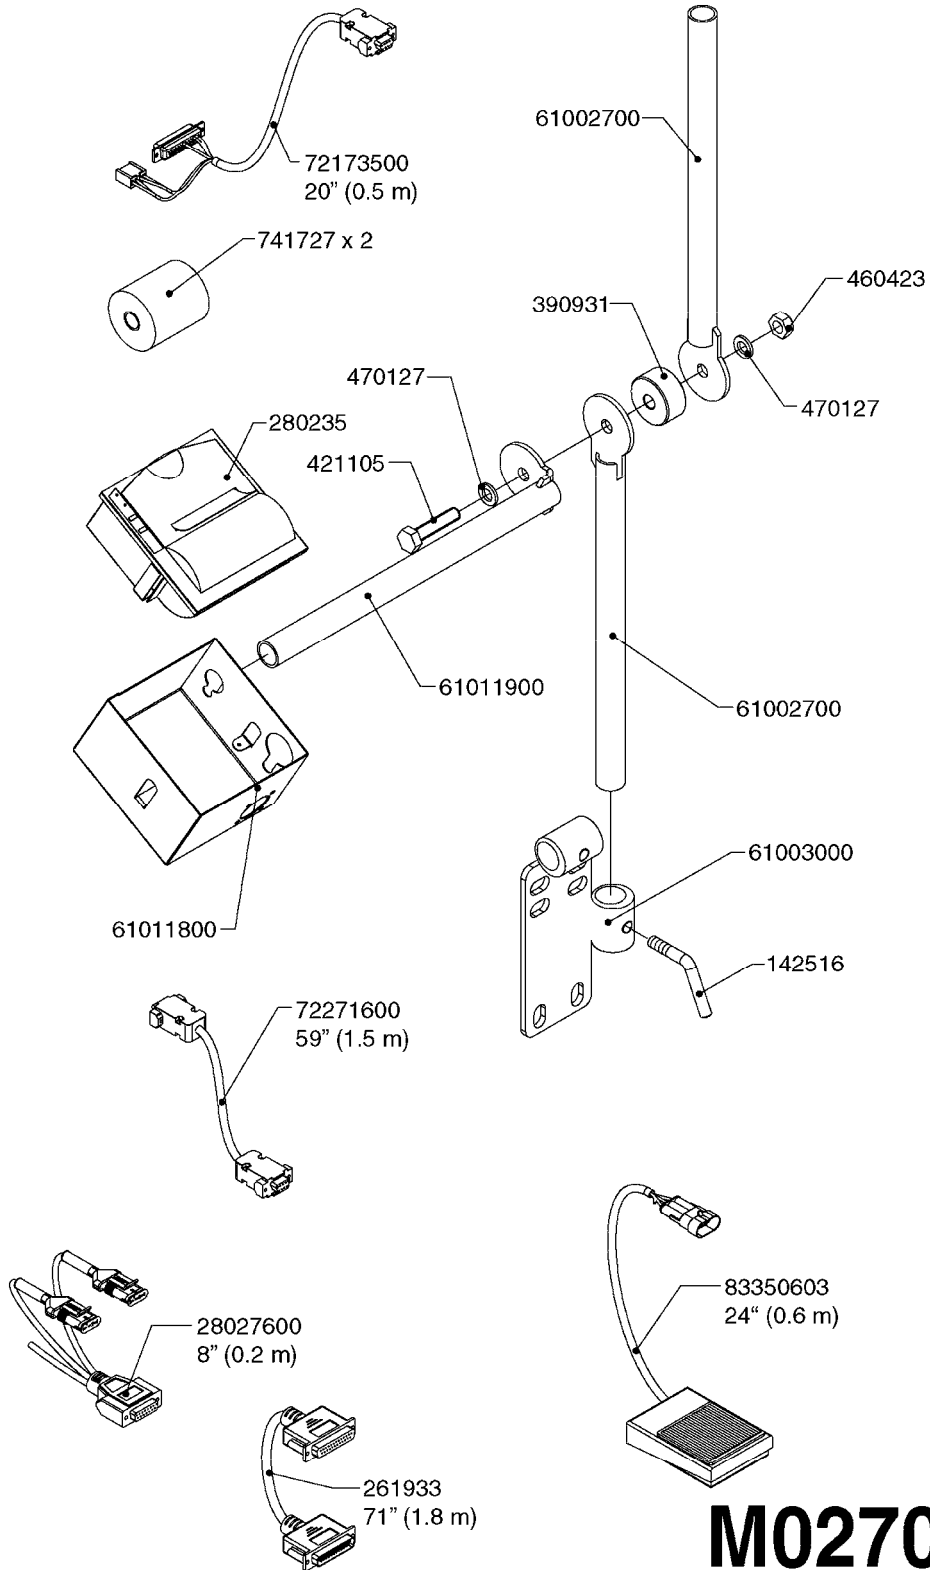

HC 5500 ACCESSORIES
M0270-HIN, 01:01:16

Page 1

Date 12.08.2020 9:57

parts-n°	order qty	description
142516	1	SCREW SET M10 BENT F. LOCKING
261933	1	CABLE W/PLUG 2X25 L=71"
280235	1	HARDI PRINTER WITH CLOCK
390931	1	PLASTIC SPACER D40XD11 L=20
421105	1	M10X45 MACHINE SCREW STAINLESS
460423	1	NUT HEX M10X1.50 LOCK DIN985A2 SS
470127	1	WASHER D15D10X2 M10 LOCK
741727	1	PAPER, THERMAL, HC5500 PRINTER
28027600	1	WIRE HC5500 AUX.
61002700	1	TUBE BRACKET F.TRACTOR MOUNT
61003000	1	BRACKET F.TRACTOR MOUNT
61011800	1	BOX FOR HARDI PRINTER
61011900	1	TUBE BRACKET F.TRACTOR MOUNT
72173500	1	WIRE F.PRINTER HC5500 L=20"
72271600	1	HC5500 COMMUNICATION CABLE
83350603	1	FOOT SWITCH HC5500 CONTROL