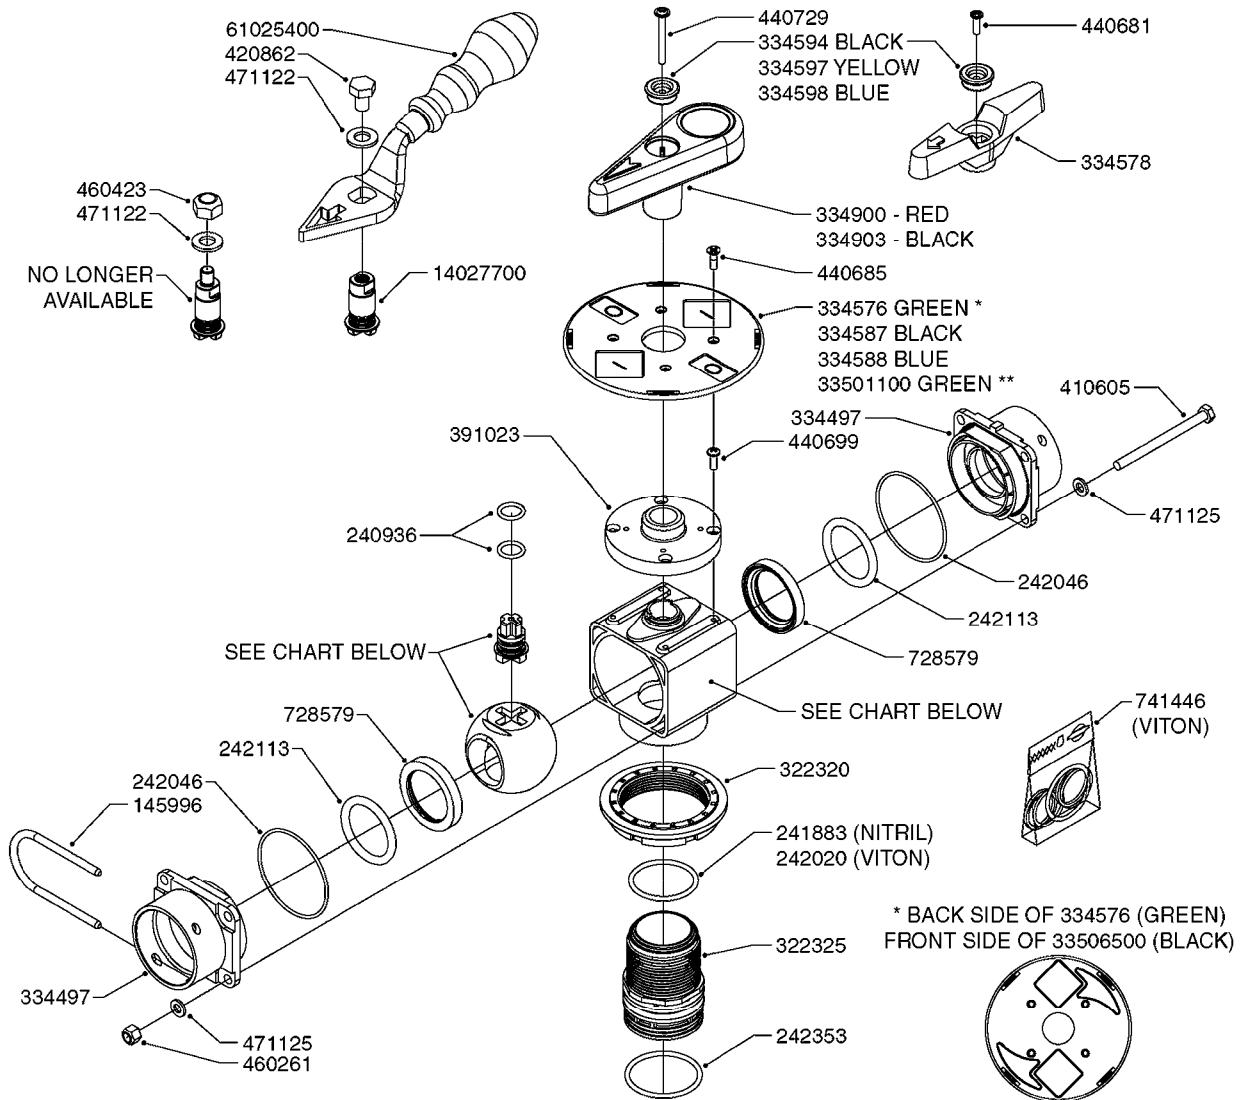

B0370

PRESSURE REGULATOR - S93 06
B0370-HIN, 12:05:16

Page 1

Date 12.08.2020 9:56

Pos.	parts-n°	order qty	description
1	145996	1	FITT.DK S-67 FORK
2	145997	1	FITT.DK S-93 FORK
3	440677	1	SCREW F. PLASTIC 5X20 SS
4	440695	1	BOLT CARRIAGE M8X25
5	440698	1	SCREW F.PLASTIC 6X18 SS HEXHD
6	460143	1	LOCK NUT M8 SST A2 DIN985
7	480487	1	PIN M5X60 SLOTTED GALV
8	16244000	1	BRACKET FOR REG. NAV, PAINTED NAVIGATOR PLATFORM BRACKET
9	33510800	1	HOUSING F.PRESS.REG.S67/S93
10	44076200	1	SCREW WN5451 5X16 SS TORX
11	72374200	1	MOTOR HOUS.REG.1:150 ENCODER
12	72374300	1	REGUL S67/S93 ASSY W SS CONE
12	72425500	1	REGULATOR S67/S93 CROSS-DRILL
12	72678700	1	REGULATOR S67/S93 CROSS-DRILL CERAMIC COMPONENTS
13	72481600	1	BAG W. CONSOLE&SPINDLE COMPL
14	72678900	1	BAG W.CONE/CYL/GASKET CERAMIC CERAMIC COMPONENTS
14	74190800	1	BAG W.CONE/CYL. AND GASKET. SYNTAL
15	74187500	1	SWITCH 5A PRESS.REG REP.KIT 08