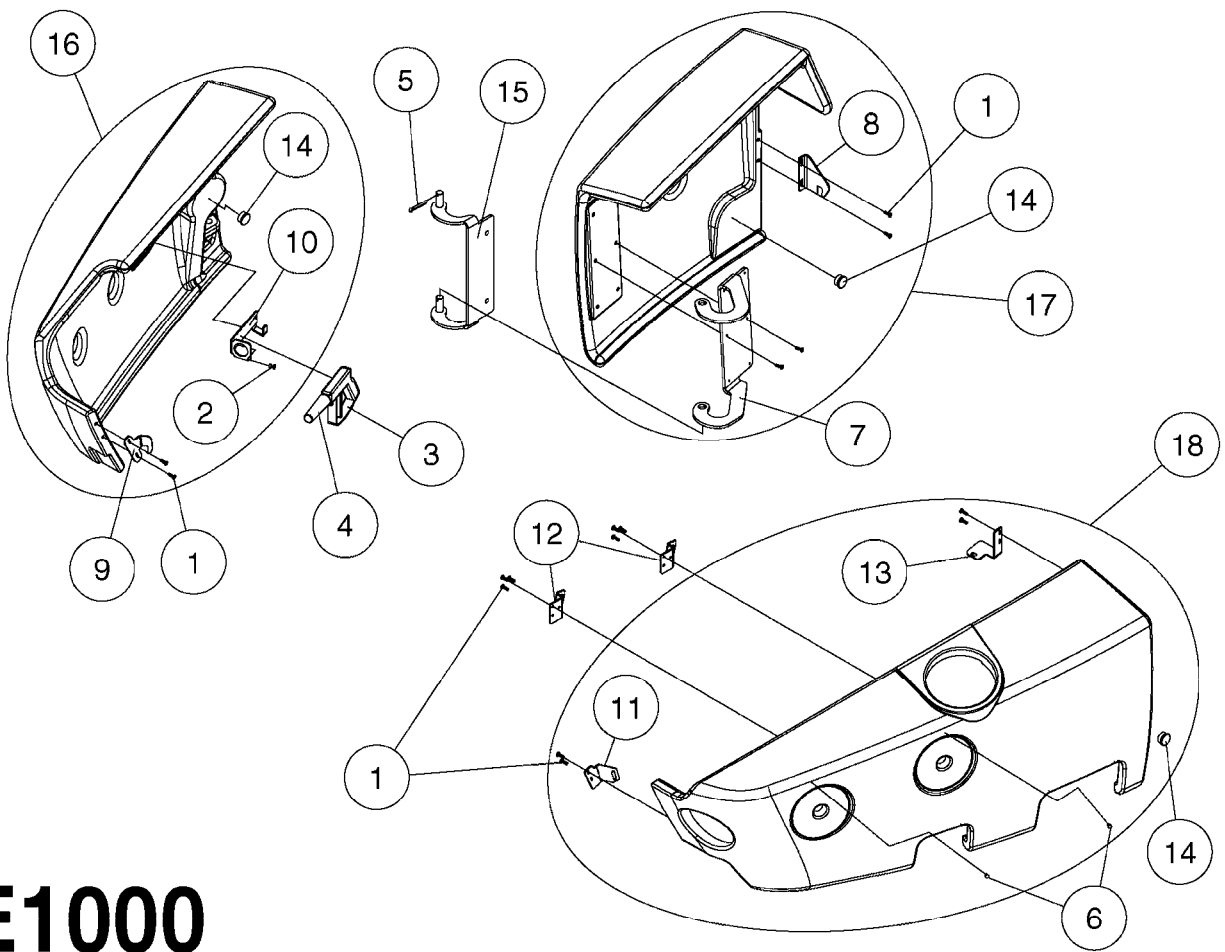

Complete

E0990

LOCKER & CLEAN WATER TANK NCM
E0990-HIN, 15:05:19

Page 1
Date 12.08.2020 9:56

Pos.	parts-n°	order qty	description
1	242474	1	SEAL 16X28XL=' LOCKER DOOR CM+
2	285793	1	GAS CYLINDER
3	334523	1	PIPE HOLDER Ø51.5
4	334850	1	GUIDE F. SIGHT GAUGE TUBE TOP
5	351766	1	SIDE SHIELD MOUNT RIGHT
6	351767	1	SIDE SHIELD MOUNT LEFT
7	430846	1	BOLT HEX 8.8 DEL M12X80
8	440718	1	BOLT CRG M10 X 65 DEL
9	460423	1	NUT HEX M10X1.50 LOCK DIN985A2 SS
10	460703	1	NUT HEX M12X1.75 LOCK DIN985A2 SS
11	480141	1	PIN COTTER M4X20
12	480809	1	BLIND RIVET, EMHART ACD616ASM
13	15057800	1	HANDLE F.LEFT SIDE LOCKER
14	16124500	1	DIVIDER F.LOCKER L.SIDE SHIELD
15	16124600	1	SHELF FLOOR-LEFT SIDE LOCKER
16	16124700	1	SHELF WALL-LEFT SIDE LOCKER
17	16126900	1	BRACKET F.DOOR-STORAGE LOCKER
18	16127300	1	SHELF FLOOR-RIGHT SIDE LOCKER
19	44075300	1	SCREW 3.5X9.5SS/X15 ISO 14585C
20	61033900	1	BRACKET F. SIDE PANEL R.H. NCM
21	61034000	1	BRACKET F. SIDE PANEL L.H. NCM
22	61037500	1	ADJUSTING BRACKET, BOTTOM NCM
23	63037800	1	BRACKET F.DOOR-STORAGE LOCKER
24	72280100	1	SIDE SHIELD RIGHT NCM COMPLETE
25	72280200	1	SIDE SHIELD LEFT+CLEAN W.TANK
26	72280600	1	CLEAN W.TANK LEFT SIDE NCM
27	72282800	1	SIGHT GAUGE W/SCALE NCM4400 LITER PRE'15 TUBE LENGTH = 75"
27	72357100	1	SIGHT GAUGE W/SCALE NCM6600 LITER
27	72358300	1	SIGHT GAUGE TUBE 85/90/10000 L=2382 BENT
27	72440100	1	SIGHT GAUGE W/SCALE,CM6600 GAL
27	72932100	1	SIGHT GAUGE TUBE W/DECAL CM4400/4500 GAL PRE'15 TUBE LENGTH = 75"
27	73125500	1	SIGHT GAUGE W/SCALE,CM4500 '15 LITER POST'15 TUBE LENGTH = 82"
27	73277500	1	SIGHT GAUGE W/SCALE,CM4500 '15 GAL POST'15 TUBE LENGTH = 82"
27	97610003	1	DECAL SIGHT GAUGE NCM 9000 GAL