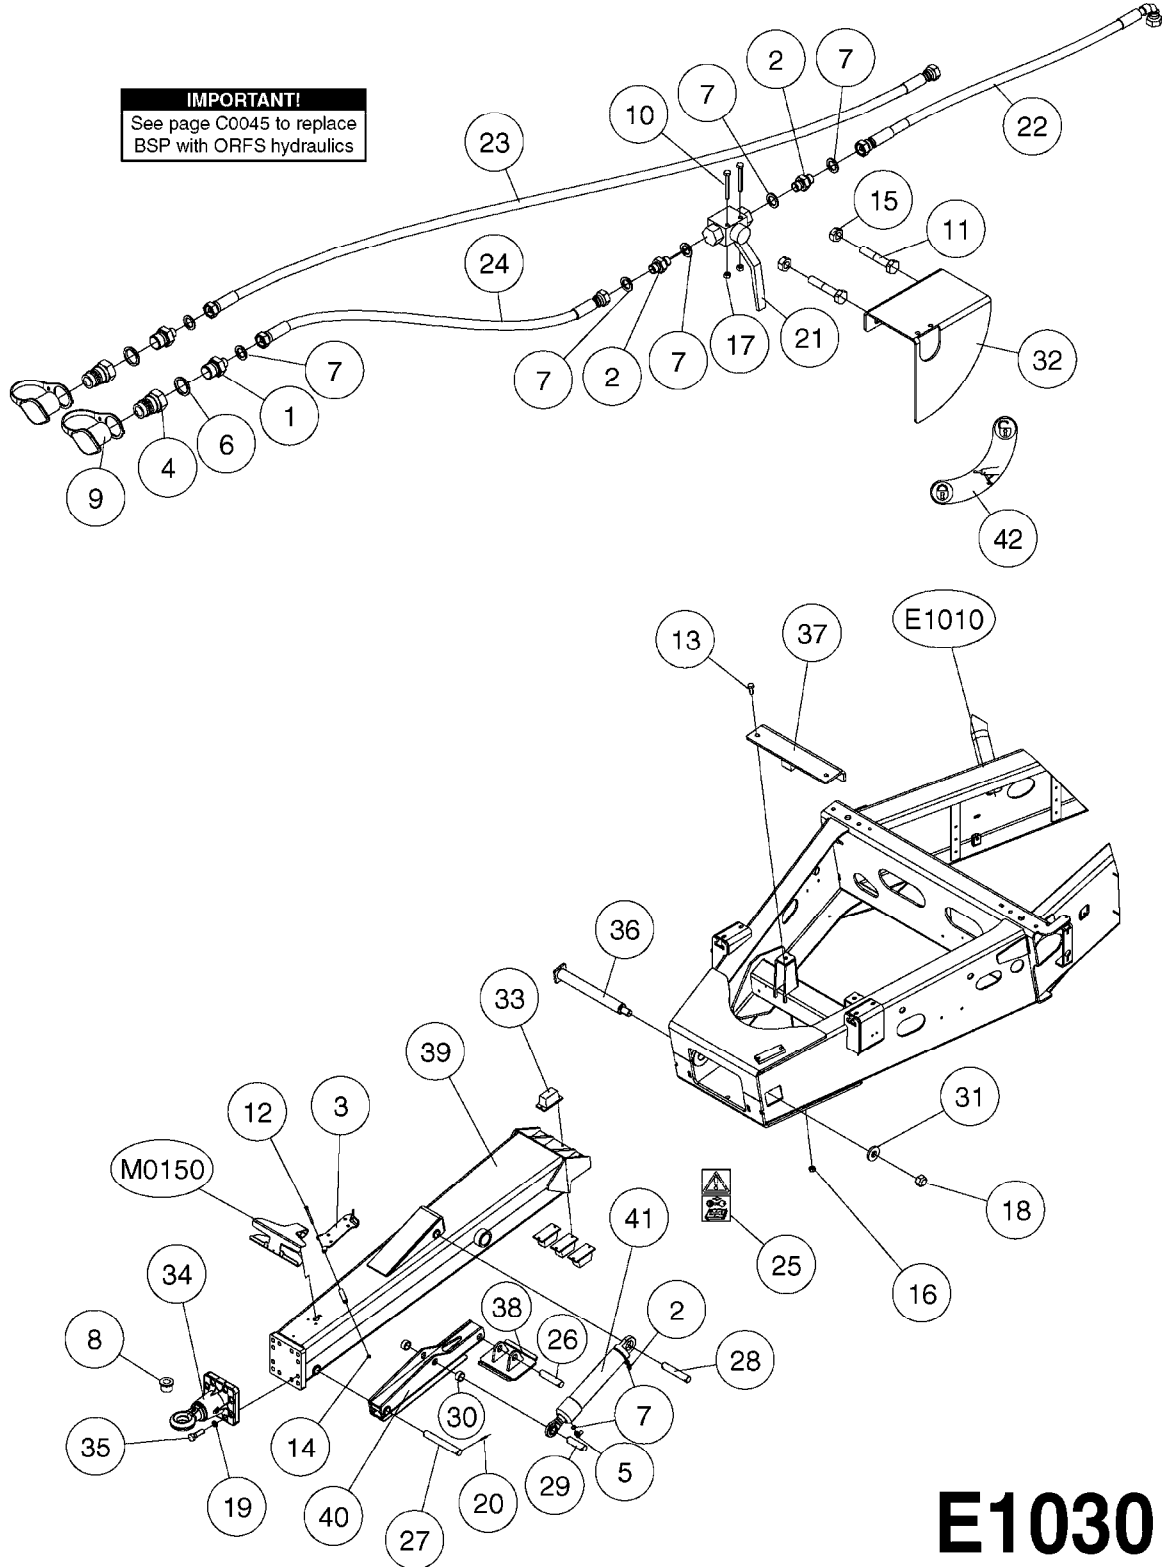

HYD. DRAWBAR - NCM 6600
E1030-HIN, 07:02:19

IMPORTANT!
See page C0045 to replace
BSP with ORFS hydraulics

HYD. DRAWBAR - NCM 6600
E1030-HIN, 07:02:19

Page 1

Date 12.08.2020 9:56

Pos.	parts-n°	order qty	description
1	146846	1	HEX NIPPLE 1/2" X 1/4"
2	146851	1	HEX NIPPLE 1/4"x1/4" 0.7MM
3	161923	1	SUPPORT PLATE F. PTO CM+
4	230311	1	QUICK COUPLING 1/2"
5	232294	1	HYD.FITTING 1/4"X1/4"
6	241356	1	DOWTYSEAL 1/2"
7	241404	1	DOWTY SEAL 1/4"
8	270608	1	BUSHING F. DRAWBAR NCM Ø50/Ø33
9	334206	1	DUST HOOD FOR HY-COUPLING
10	421142	1	BOLT HEX 8.8 DEL M5X40
11	421224	1	BOLT HEX 8.8 DEL M10X55
12	421232	1	BOLT HEX 8.8 DEL M8X110
13	430581	1	BOLT HEX 8.8 DEL M16X40 FT
14	460143	1	LOCK NUT M8 SST A2 DIN985
15	460423	1	NUT HEX M10X1.50 LOCK DIN985A2 SS
16	460585	1	LOCKING NUT M16 DIN985 A2 SS
17	461217	1	NUT HEX M5 LOCK
18	461316	1	NUT HEX LOCK M30X3.5 DIN 985
19	471180	1	LOCK WASHER NORDLOCK M20 ELZ
20	480733	1	PIN D6 X 40
21	781049	1	HYD. BALL VALVE
22	784001	1	HOSE HY X 1/4 X 067.00"STR+ELB
23	784143	1	HOSE HY X 1/4 X 138" STR+STR
24	784161	1	HOSE HY X 1/4 X 59" STR+STR
25	978436	1	DECAL - WARNING! SERVICE
26	14047100	1	PIN D30.0 L= 132 /D6.0
27	14047200	1	PIN D30.0 L= 223 /D6.0
28	14047300	1	PIN D30.0 L= 161 /D6.0
29	14047400	1	PIN D30.0 L= 104 /D6.0
30	15073000	1	THREADED PIPE 1-1/4" L=20
31	16155900	1	DISC D70.0/ 31.0X10.0/RED
32	16160000	1	PLATE F. HYD. VALVE CM66/9000
33	24267600	1	RUBBERSTOP 15/238 T=56 SS
34	28164100	1	SWIVEL HITCH D50/8 BOLT
35	43000803	1	BOLT HEX M20 X 70MM DEL - FT
36	61037800	1	PIN F. STEERING 6600
37	61038500	1	BRACKET FOR DRAWBAR NCM 6600
38	61039700	1	FOOT F. HYD. JACK NCM6600
39	63043900	1	DRAWBAR ADJUSTABLE CM6600
40	63045400	1	SUPPORT LEG HYD. JACK 6600
41	78134000	1	DOB.CYL.Ø70/40-322 TRACK LEFT '15
42	97814500	1	DECAL JACK STAND LOCK VALVE