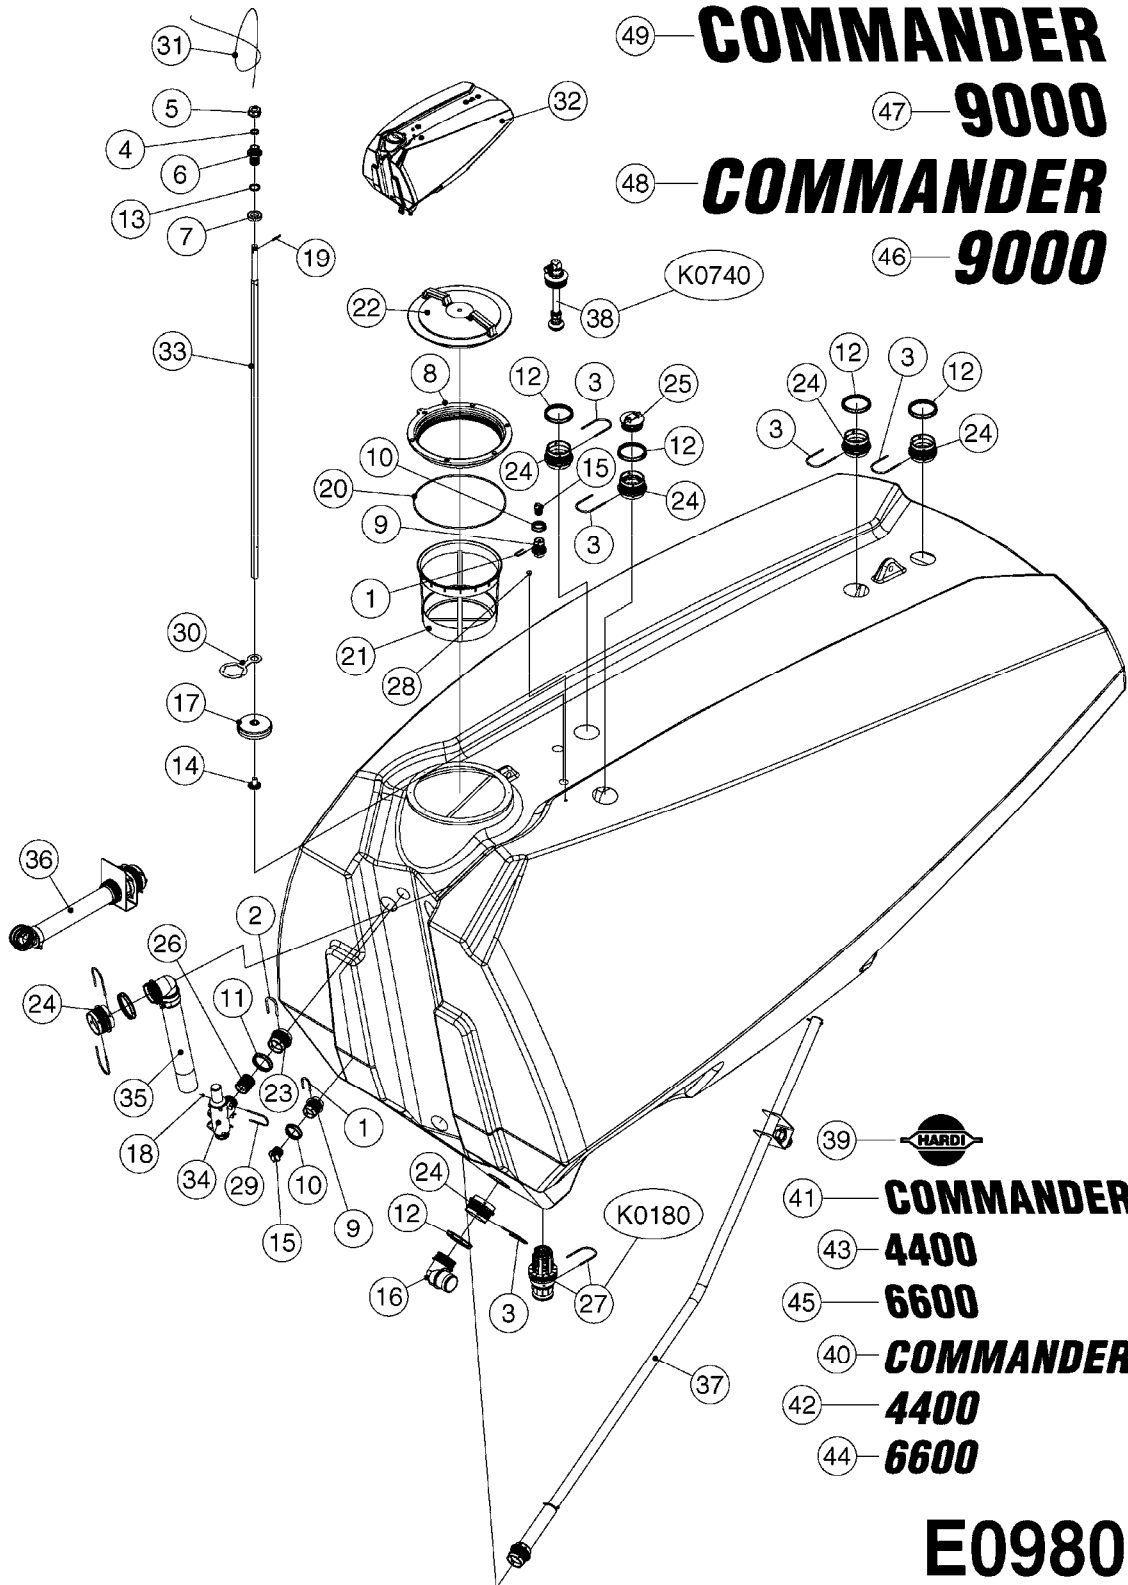

TANK NCM 4400/6600/9000
E0980-HIN, 01:01:16

Page 1

Date 12.08.2020 9:56

Pos.	parts-n°	order qty	description
1	145994	1	FITT.DK S-40 FORK
2	145996	1	FITT.DK S-67 FORK
3	145997	1	FITT.DK S-93 FORK
4	242309	1	SEAL Ø22 ID Ø30 OD X 4 HIGH
5	320095	1	FITT.DK NUT 1" BSP
6	320456	1	FITT.DK BULKHEAD 1"BSP DOUBLE
7	320471	1	FITT.DK NUT 1" BSP JAMB
8	322097	1	THREADED RING F. LID
9	322102	1	FITT.DK S-40 BULKHEAD
10	322106	1	FITT.DK S-40 BULKHEAD NUT
11	322108	1	FITT.DK S-67 BULKHEAD NUT
12	322109	1	FITT.DK S-93 BULKHEAD NUT
13	332577	1	O-RING D38/D30X4 F.1" PUR.
14	333864	1	GUIDE F. SAFETY VALVE SPRING
15	334248	1	FITT.DK S-40 PLUG
16	334340	1	FITT.DK S-93 ELBOW 2.5"
17	334515	1	FLOATER FOR LIQUID LEVEL
18	461217	1	NUT HEX M5 LOCK
19	480717	1	PIN E 5X40 SST
20	614588	1	SEAL F. LID
21	614602	1	FILTER BASKET
22	726003	1	LID F. TANK
23	726464	1	FITT.DK S-67 BULKHEAD W/GASKET
24	726465	1	FITT.DK S-93 BULKHEAD W/GASKET
25	726580	1	FITT. S93 PLUG W/O-RING
26	728526	1	FITT.DK S-67 CONNECT W/O-RINGS
27	730084	1	BOTTOM VALVE S93 2"RG-3M
28	14001500	1	GROMMET F.TOP DRAIN CORD
29	14012200	1	FITT.DK S-67 FORK W/M5 THREADS
30	16025500	1	TANK SPACER SIGHT GAUGE
31	28034100	1	CABLE F.LIQUID LEVEL IND. SS L=5M
32	35002004	1	TANK RAW 9000 NCM
32	73128700	1	TANK CM 4400 '15 ASSEMBLY
32	72265500	1	TANK NCM 6600 ASSEMBLY
33	61036700	1	GUIDE TUBE F.FLOATER, L=1850, NV4000/CM4400
33	61038600	1	GUIDE TUBE F.FLOAT NCM 9000
33	61038700	1	GUIDE TUBE F.FLOAT NCM 6600
34	72280300	1	SAFTY VALVE S67 15 BAR CM'05
35	72317500	1	SUCT. HOSE 2-1/2"X1100 S39/90
36	72317600	1	SUCT. HOSE 2"X900/S39-S93
37	72356900	1	PRESSURE AGITATION CM 6600
37	72538900	1	PRESSURE AGITATION CM 4400
38	72358000	1	TANK RINSE LOW MOD.ASSMBLY NCM
39	97811600	1	DECAL COMPANY 335MM X 210MM
40	97811700	1	DECAL COMMANDER LEFT HAND
41	97811800	1	DECAL COMMANDER RIGHT HAND
42	97812100	1	DECAL 4400 LEFT HAND
43	97812200	1	DECAL 4400 RIGHT HAND
44	97813800	1	DECAL 6600 LEFT HAND
45	97813900	1	DECAL 6600 RIGHT HAND
46	97815000	1	DECAL 9000 LEFT
47	97815100	1	DECAL 9000 RIGHT
48	97815200	1	DECAL COMMANDER LEFT 145%
49	97815300	1	DECAL COMMANDER RIGHT 145%