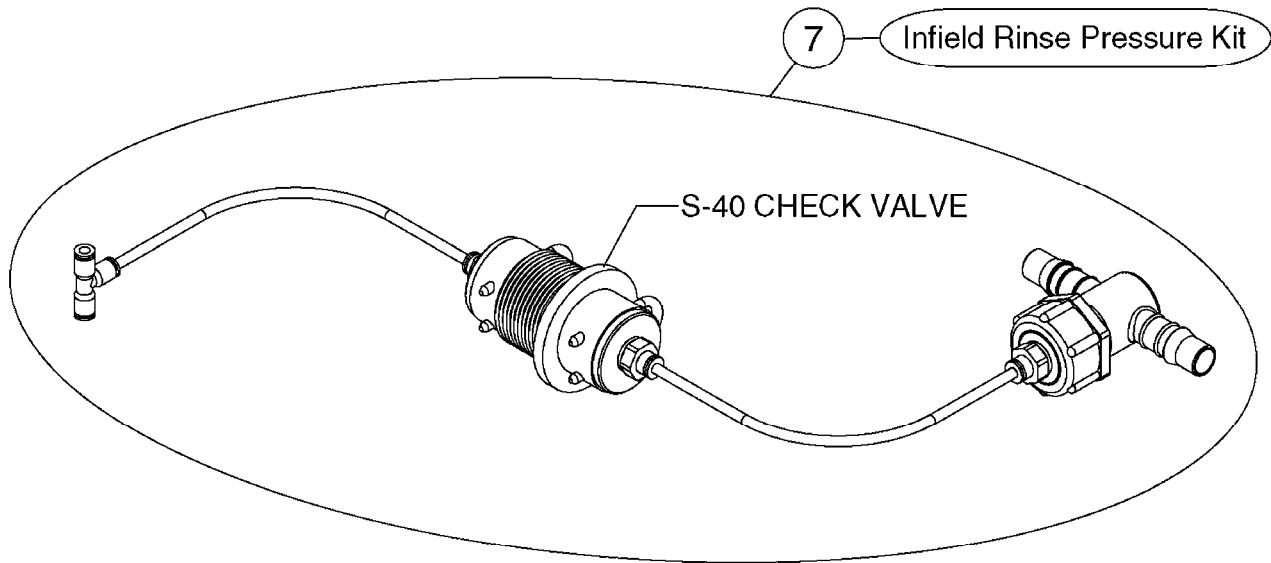

FOR S67 FITTINGS
SEE PAGE L0100

S67

FOR S93 FITTINGS
SEE PAGE L0110

S93

B0500

SMART VALVE S67 S93 (07)
B0500-HIN, 28:01:19

Page 1
Date 12.08.2020 9:56

Pos.	parts-n°	order qty	description
1	145996	1	FITT.DK S-67 FORK
2	145997	1	FITT.DK S-93 FORK
3	242351	1	O-RING D69.5X3.0 VITON F.S-93
4	322109	1	FITT.DK S-93 BULKHEAD NUT
5	322224	1	FITT.DK S-67 TEE
6	322320	1	NUT F.3 WAY VALVE S56
7	334545	1	FITT.DK S-93 TEE
8	334594	1	PLUG F.VALVE HANDLE BLACK
9	410362	1	BOLT HEX 8.8 SS M6X20
10	410922	1	CYL.SKR 8.8 DEL M4X20 RST
10	450902	1	BOLT ALLEN HEAD M4 X 16MM
11	471125	1	WASHER M6U 6.4X14X1.2,A2 SS
12	480733	1	PIN D6 X 40
13	480803	1	PIN Ø4 X 25
14	728525	1	FITT. S93 CONNECTOR W/O-RINGS
15	741844	1	VALVE HANDLE ASSY. SUCTION NCM
16	741845	1	VALVE HANDLE ASSY. PRESSUR NCM
17	14021500	1	SPINDLE F.S93 SMART VALVE
18	14022700	1	SPACER TUBE Ø10 L=212 SS
19	14038100	1	AXLE FOR SUCTION VALVE HANDLE
20	14038200	1	AXLE FOR PRESSURE VALVE HANDLE
21	14068700	1	SPINDLE,SMART VALVE S67 10MM
22	16059900	1	BRACKET 2 STK S93 SMART VALVE
23	16082300	1	BRACKET 2PCS S67 VALVE 15 BAR
24	28168400	1	HAIRPIN Ø5 S67/S93
25	33505200	1	PLUG FOR SMART VALVE HANDLE
26	72138000	1	VALVE S93 "V2" SMART VALVE
27	72138600	1	VALVE S93 "V3" SMART VALVE
28	72172100	1	VALVE S67 "V1" SMART VALVE
28	72538000	1	NCM 4400/6600 VALVE S67, LONG SPINDLE NAV 3000/4000
29	72172200	1	VALVE S67 "V2" SMART VALVE
30	72283000	1	AXLE JOINT F. SMARTVALVE HANDL