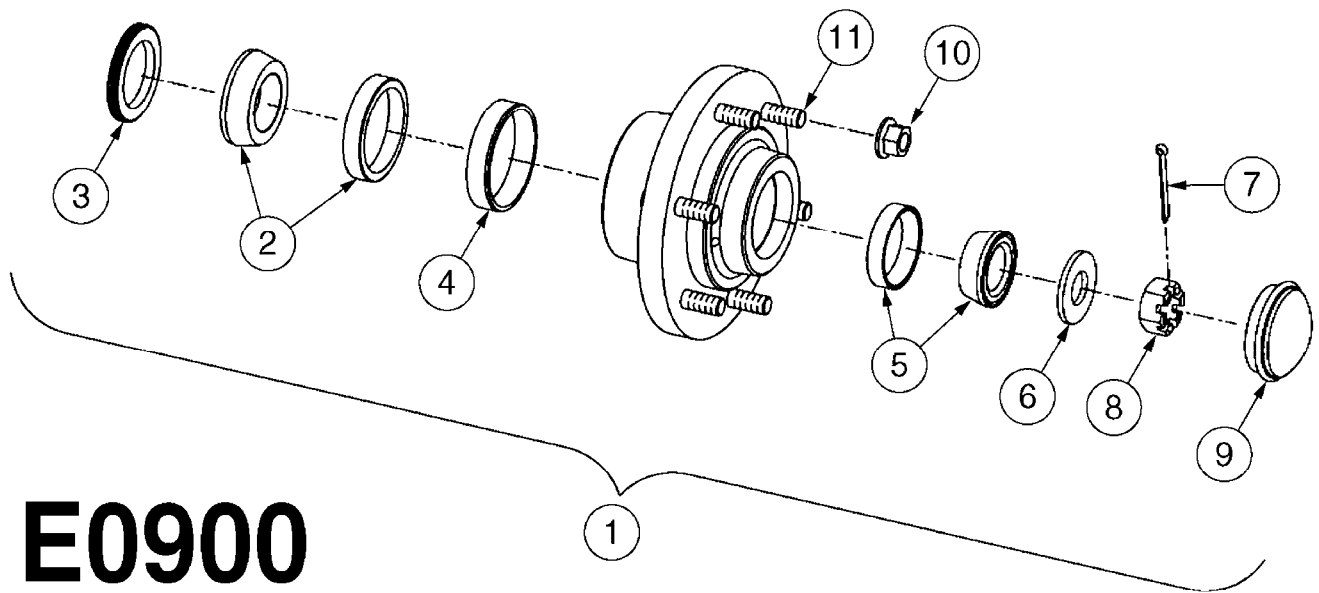

E0900

CAMOPLAST HUB ASSY. MID-ROLLER
E0900-HIN, 01:01:16

Page 1
Date 12.08.2020 9:56

Pos.	parts-n°	order qty	description
1	28080603	1	HUB ASSY.MID-ROLLER
2	28081803	1	BEARING ASSEMBLY - OUTER
3	28082303	1	WHEEL SEAL, TRIPLE LIP
4	28082403	1	WEAR RING
5	28082503	1	BEARING ASSEMBLY, 783 OUTER
6	28082603	1	WASHER 0.94"IDX2"ODX0.16"
7	28082703	1	COTTER PIN 1-3/4" X 5/32"
8	28082803	1	CASTLE NUT 7/8"-14 UNF
9	28082903	1	DUST CAP 2-3/4"OD X 2-7/16"
10	28083003	1	LUG NUT SET (6) MID-ROLLER
11	28083103	1	WHEEL STUD SET (6) MID-ROLLER