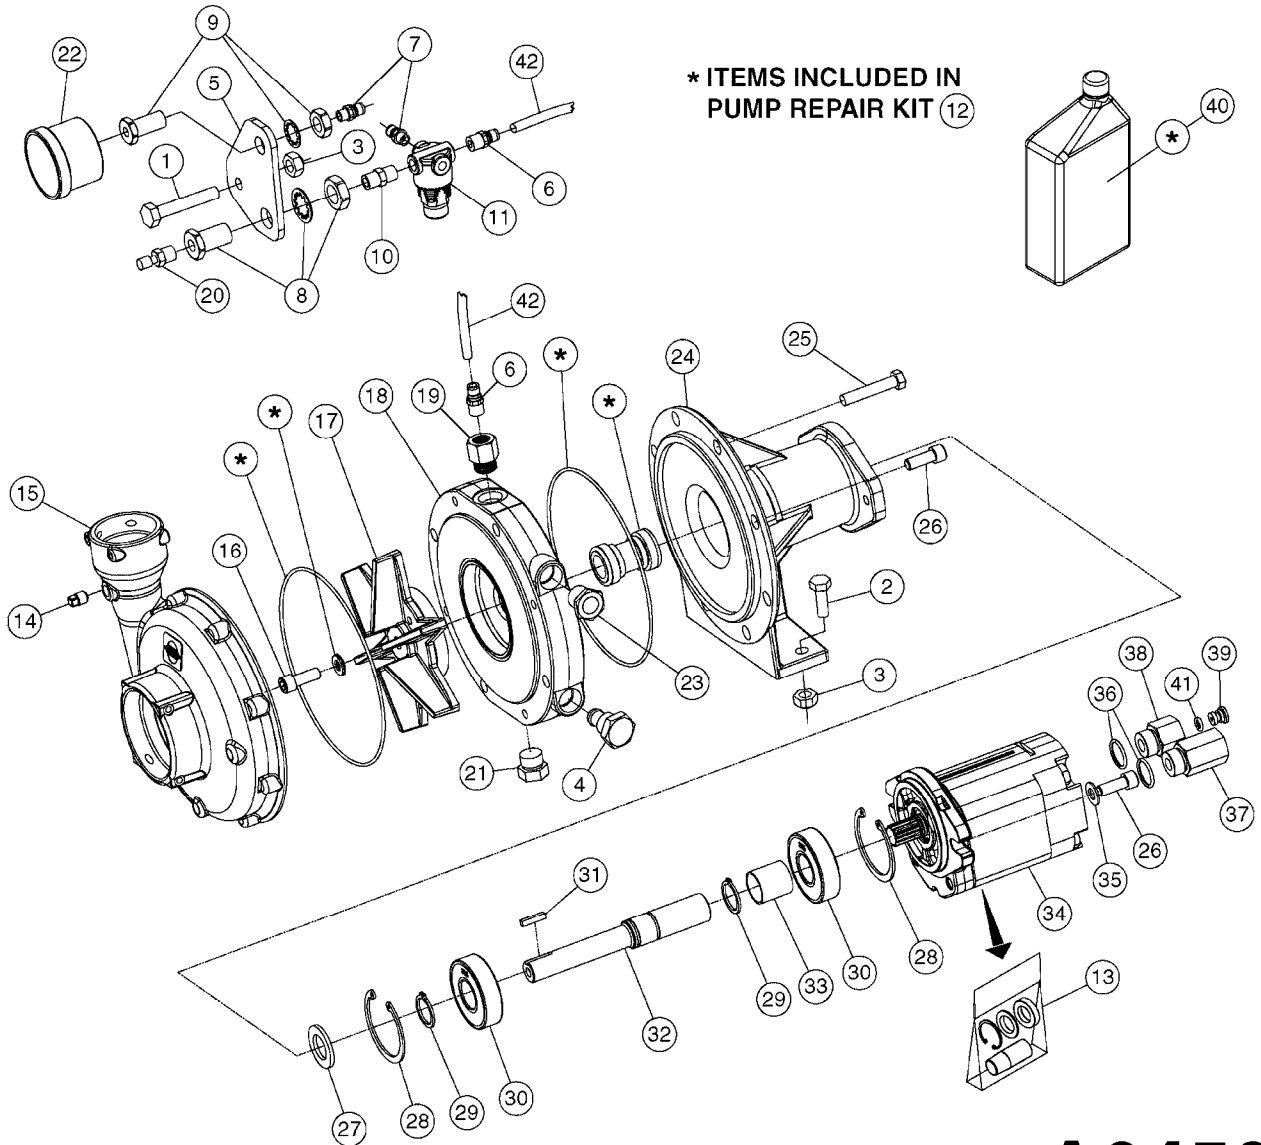

A0450

PUMP - 650 ACE CENTRIFUGAL
TRAILER
A0450-HIN, 31:08:16

Page 1
Date 12.08.2020 9:56

Pos.	parts-n°	order qty	description
1	420906	1	BOLT HEX 8.8 DEL M10X60
2	421002	1	BOLT HEX 8.8 DEL M10X30 FT DIN933
3	460423	1	NUT HEX M10X1.50 LOCK DIN985A2 SS
4	782131	1	BLIND PLUG F.3/4" CARTR.VALVE
5	16162703	1	BRKT, ACE 650, NAV. GAUGE
6	23003703	1	FITT 1/4 NPTF-1/4 PTC
7	23003803	1	FITT 1/8 NPTF-1/4 PTC
8	23003903	1	FITT 1/4 THRU-WALL COUP,3/4-16
9	23004003	1	FITT 1/8 THRU-WALL COUP,5/8-18
10	23004203	1	FITT 1/4" NPTF-1/4" NPTF UNION
11	28065303	1	REGULATOR 1/4", 30PSI, PARKER
12	28066503	1	PUMP REPAIR KIT ACE 650
13	28066603	1	MOTOR REPAIR KIT ACE 650
14	28068303	1	PLUG 1/8" NPT SS
15	28068403	1	PUMP HOUSING FRONT ACE 650
16	28068503	1	CAP SCREW 3/8" X 3/4" SS
17	28068603	1	IMPELLER, WETSEAL SS ACE 650
18	28068703	1	SEAL PLATE SS ACE 650
19	28068803	1	ADAPTER #8 SAE X 1/4" FNPT
20	28068903	1	AIR VALVE 1/4"
21	28069003	1	PLUG #8 SAE X 1/8" FNPT
22	28069203	1	PRESS.GAUGE 0-60 PSI 1/8" NPT
23	28069303	1	SIGHT GAUGE #8 SAE W/FLOAT
24	28069403	1	PUMP HOUSING REAR ACE 650
25	28069503	1	CAP SCREW 3/8" X 2"
26	28069603	1	CAP SCREW 3/8" X 1"
27	28069703	1	SLINGER 1.5" X 7/8"
28	28069803	1	SNAP RING INTERNAL, FRAME
29	28069903	1	SNAP RING EXTERNAL, SHAFT
30	28070003	1	BEARING F.ACE 650 PUMP
31	28070103	1	KEY 0.188 X 0.188 X 0.875
32	28070203	1	SHAFT 11T FEMALE SPLINE SS
33	28070303	1	SPACER, SHAFT ACE 650
34	28070403	1	HYDRAULIC MOTOR ACE 650
35	28070503	1	WASHER 3/8" SS
36	28070603	1	O-RING #10 SAE
37	28070703	1	REVERSE CHECK ASSEMBLY #10 SAE
38	28070803	1	BODY F.RESTRICTOR, #10 SAE
39	28070903	1	RESTRICTOR
40	29004303	1	ACE 650, BARRIER FLUID 32oz
41	78601603	1	O-RING F. RESTRIC ACE HYD PUMP
42	92703303	1	HOSE LLDPE .25"X.17"X12" BLACK