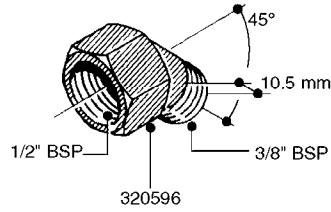

FITTINGS - HEXAGON NIPPLES
L0030-HIN, 01:01:16

L0030

FITTINGS - HEXAGON NIPPLES
L0030-HIN, 01:01:16

Page 1
Date 12.08.2020 9:56

parts-n°	order qty	description
10015303	1	FITT.PO.HN 1.00X1.00 M1000
10425003	1	FITT.PO.HN 1.25X1.00 MCPHEE
320132	1	FITT.DK HN 1" BSP
320176	1	FITT.DK HN 3/8"X1/2" BSP
320445	1	FITT.DK HN 1/4"X3/8" BSP
320655	1	FITT.DK HN 1/2"-1/2" BSP
320692	1	FITT.DK HN 3/8'BSPX1/4'NPT
320703	1	FITT.DK HN 3/8BSP X1/2 &1/4NPT
320725	1	FITT.DK NIPPLE 3/8"-3/8" BSP
320902	1	FITT.DK HN 3/8'X 1/4' BSP
390232	1	FITT.DK HN 1-1/2' X 1-1/4' BSP
390276	1	FITT.DK HN 1'BSP