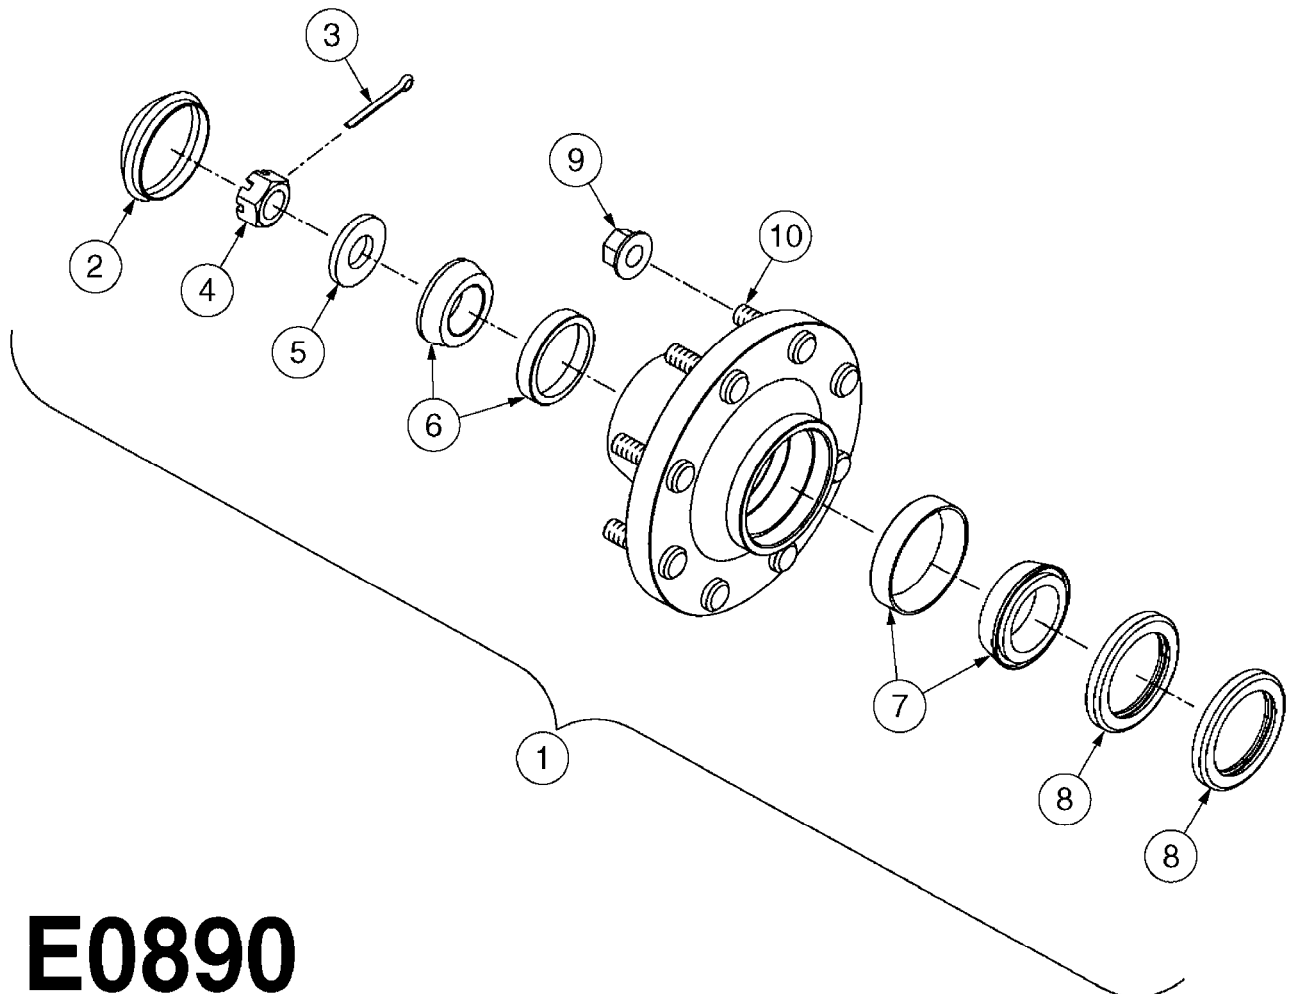

E0890

CAMOPLAST HUB ASSEMBLY - IDLER
E0890-HIN, 01:01:16

Page 1

Date 12.08.2020 9:56

Pos.	parts-n°	order qty	description
1	28078303	1	HUB ASSY.IDLER, G60-8
2	28081403	1	DUST CAP
3	28081503	1	COTTER PIN 7/32" X 2-1/4"
4	28081603	1	CASTLE NUT 1-1/4"-12
5	28081703	1	WASHER 1.28"IDX2.5"ODX0.13"
6	28081803	1	BEARING ASSEMBLY - OUTER
7	28081903	1	BEARING ASSEMBLY - INNER
8	28082003	1	WHEEL SEAL, SINGLE LIP
9	28082103	1	LUG NUT SET (8) IDLER
10	28082203	1	WHEEL STUD SET (8) IDLER