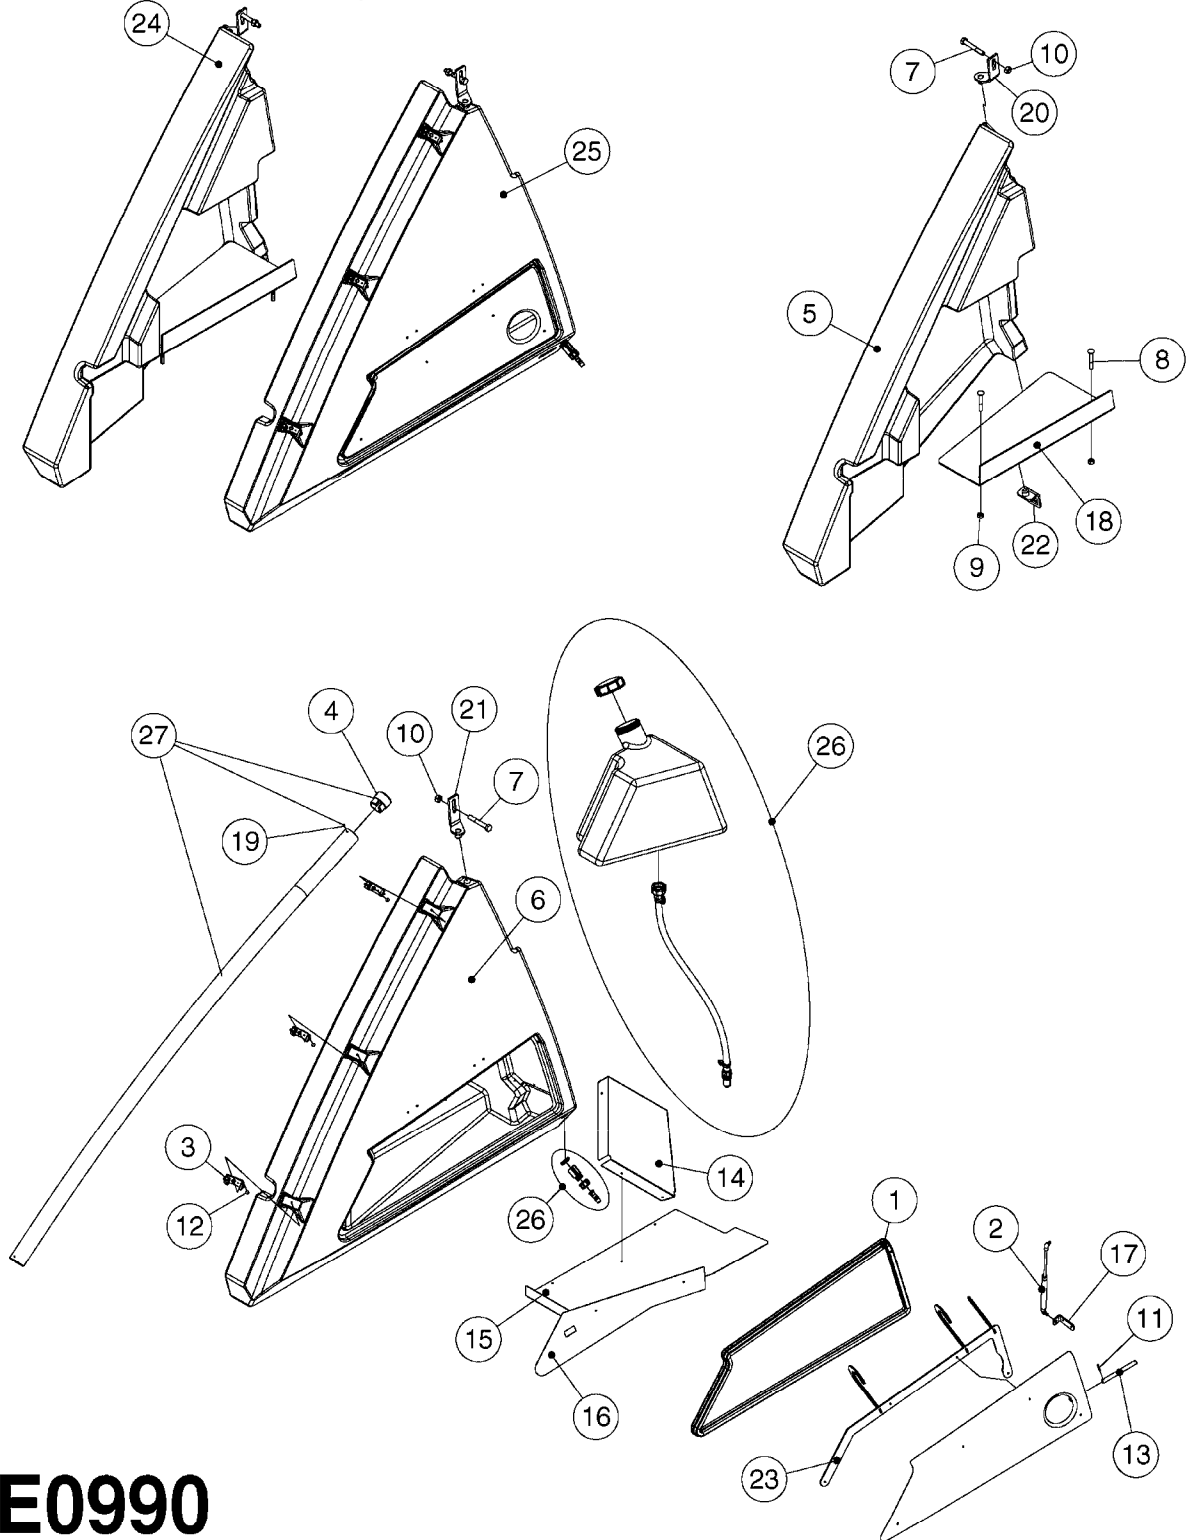

Complete

LOCKER & CLEAN WATER TANK NCM
E0990-HIN, 15:05:19

Page 1
Date 12.08.2020 9:56

Pos.	parts-n°	order qty	description
1	242474	1	SEAL 16X28XL=' LOCKER DOOR CM+
2	285793	1	GAS CYLINDER
3	334523	1	PIPE HOLDER Ø51.5
4	334850	1	GUIDE F. SIGHT GAUGE TUBE TOP
5	351766	1	SIDE SHIELD MOUNT RIGHT
6	351767	1	SIDE SHIELD MOUNT LEFT
7	430846	1	BOLT HEX 8.8 DEL M12X80
8	440718	1	BOLT CRG M10 X 65 DEL
9	460423	1	NUT HEX M10X1.50 LOCK DIN985A2 SS
10	460703	1	NUT HEX M12X1.75 LOCK DIN985A2 SS
11	480141	1	PIN COTTER M4X20
12	480809	1	BLIND RIVET, EMHART ACD616ASM
13	15057800	1	HANDLE F.LEFT SIDE LOCKER
14	16124500	1	DIVIDER F.LOCKER L.SIDE SHIELD
15	16124600	1	SHELF FLOOR-LEFT SIDE LOCKER
16	16124700	1	SHELF WALL-LEFT SIDE LOCKER
17	16126900	1	BRACKET F.DOOR-STORAGE LOCKER
18	16127300	1	SHELF FLOOR-RIGHT SIDE LOCKER
19	44075300	1	SCREW 3.5X9.5SS/X15 ISO 14585C
20	61033900	1	BRACKET F. SIDE PANEL R.H. NCM
21	61034000	1	BRACKET F. SIDE PANEL L.H. NCM
22	61037500	1	ADJUSTING BRACKET, BOTTOM NCM
23	63037800	1	BRACKET F.DOOR-STORAGE LOCKER
24	72280100	1	SIDE SHIELD RIGHT NCM COMPLETE
25	72280200	1	SIDE SHIELD LEFT+CLEAN W.TANK
26	72280600	1	CLEAN W.TANK LEFT SIDE NCM
27	72282800	1	SIGHT GAUGE W/SCALE NCM4400 LITER PRE'15 TUBE LENGTH = 75"
27	72357100	1	SIGHT GAUGE W/SCALE NCM6600 LITER
27	72358300	1	SIGHT GAUGE TUBE 85/90/10000 L=2382 BENT
27	72440100	1	SIGHT GAUGE W/SCALE,CM6600 GAL
27	72932100	1	SIGHT GAUGE TUBE W/DECAL CM4400/4500 GAL PRE'15 TUBE LENGTH = 75"
27	73125500	1	SIGHT GAUGE W/SCALE,CM4500 '15 LITER POST'15 TUBE LENGTH = 82"
27	73277500	1	SIGHT GAUGE W/SCALE,CM4500 '15 GAL POST'15 TUBE LENGTH = 82"
27	97610003	1	DECAL SIGHT GAUGE NCM 9000 GAL