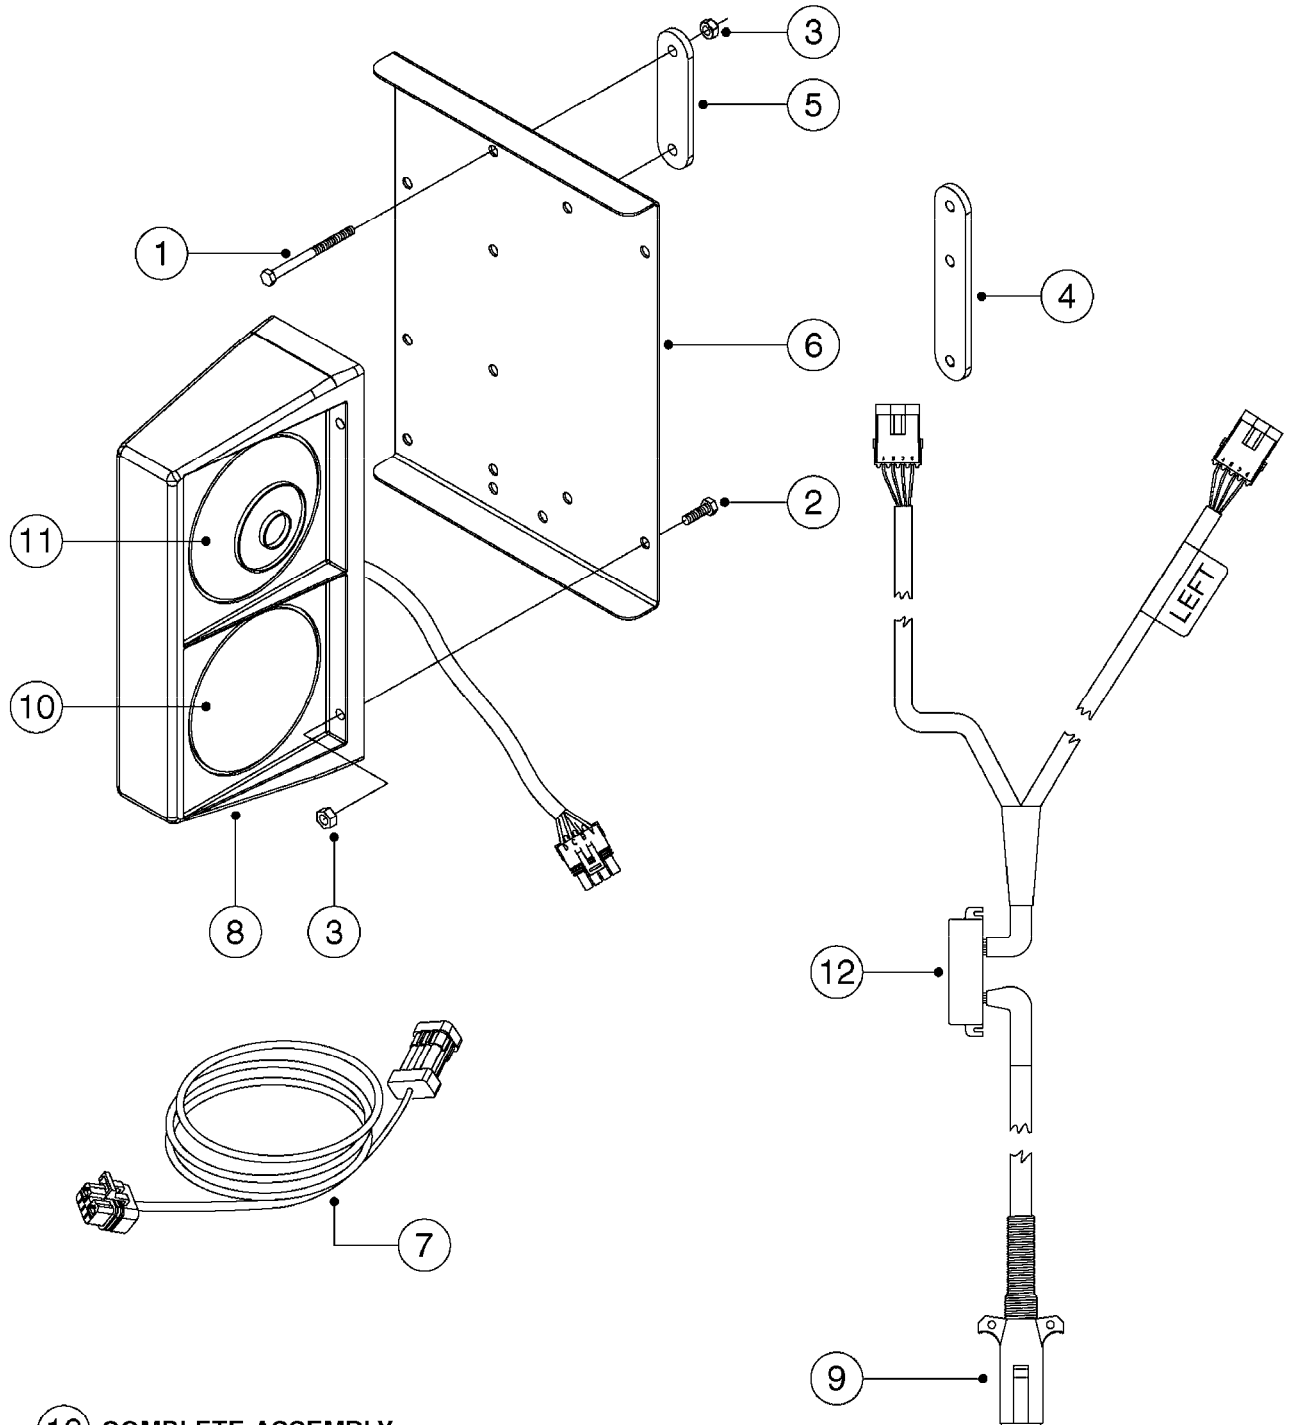

ANGLE SENSOR NCM
M0150-HIN, 01:01:16

Page 1
Date 12.08.2020 9:57

Pos.	parts-n°	order qty	description
1	220947	1	SPRING D13.0/1,2 L=90 RST
2	283699	1	GREASE NIPPLE M6X1
3	283772	1	GREASE NIPPLE M6X1 90°
4	410185	1	BOLT HEX 8.8 DEL M6X16
5	420567	1	BOLT HEX 8.8 DEL M8X30 FT
6	420582	1	BOLT HEX 8.8 DEL M8X20 FT A2
7	420744	1	BOLT HEX 8.8 DEL M8X40
8	450902	1	BOLT ALLEN HEAD M4 X 16MM
9	460143	1	LOCK NUT M8 SST A2 DIN985
10	461145	1	NUT HEX M4 LOCK
11	471037	1	SCREW A 4,3 DIN 125
12	471087	1	WASHER D12.0/4.3X1.0
13	471122	1	WASHER, M10, Ø20/10.5X 2.0, SS
14	471125	1	WASHER M6U 6.4X14X1.2,A2 SS
15	471126	1	WASHER, M8, Ø16/ 8.4X 1.6, SS
16	480811	1	BLIND FASTENER M6 STAINLESS
17	741841	1	ANGLE SENSOR AND BRACKET REAR
18	14052100	1	AXLE D19 L=294/2XM8 STAINLESS
19	16125700	1	BRACKET FOR ANGLE SENSOR
20	16142200	1	GUARD PLATE FOR SENSOR
21	16173200	1	PLATE 6.0X134X42/2XD6/2XBENDS
22	16173400	1	PLATE 2.0X145.3X130/3XBENDS
23	16173600	1	PLATE 4.0X70X56 NCM 4400
24	16174100	1	PLATE 4.0X120X70/2XBENDS NCM 6600
25	16174300	1	BKT F. TRACTOR NCM STEE-UPDATE
26	21089300	1	BUSHING D12/10 L=9
27	22096500	1	TORSION SPRING D24/4.0 L=242
28	26005700	1	ANGLE SENSOR 70° 0.5-4.5 VDC + LEVER
29	26005800	1	ANGLE SENSOR 120° 0.5-4.5 VDC + LEVER
30	28024103	1	TIE STRAP L=8" x W=3/16"
31	28045800	1	S-HOOK 3MM STAINLESS STEEL
32	28058400	1	CHAIN SS 8x16x2.0 L=600
33	39124400	1	BUSHING D28.5/19.1 L=21
34	61019200	1	FRONT SENSOR BRACKET NCM4400
35	61019300	1	FRONT SENSOR MT.THREADED HOLES
36	61019500	1	FRONT SENSOR BRACKET NCM6600
37	72564800	1	STEERING SENSOR NCM4400 FRONT STEERING SENSOR COMPLETE NCM4400
37	72565000	1	STEERING SENSOR NCM6600 FRONT STEERING SENSOR COMPLETE NCM6600

13 COMPLETE ASSEMBLY

COMPLETE ASSEMBLIES
WHOLEGOODS ITEMS

M0160