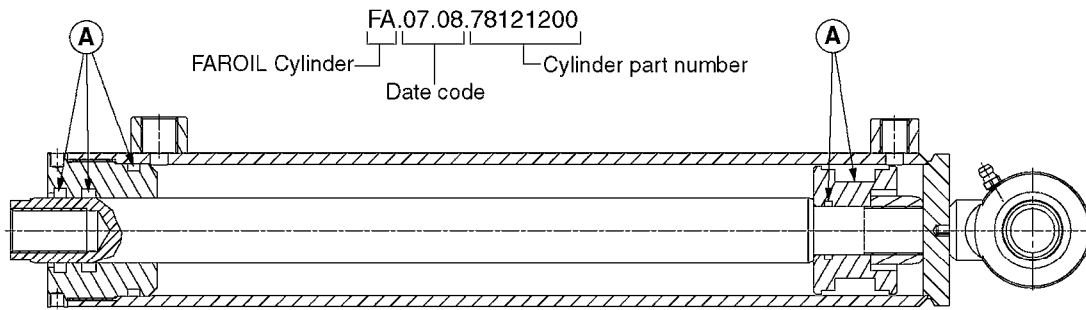

HYDRAULICS - CYLINDERS
C0020-HIN, 01:01:16

Page 3

Date 12.08.2020 9:56

parts-n°	order qty	description
63039300 78100003	1 1	CYLINDER ROD F.781132 CYL. PARA-LIFT CM+750 W/STOP

Check cylinder barrel for stamped part number.