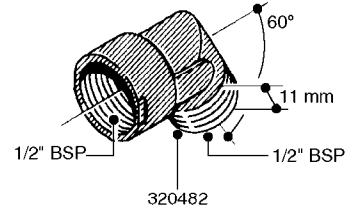

FITTINGS - HEXAGON NIPPLES
L0030-HIN, 01:01:16

L0030

FITTINGS - HEXAGON NIPPLES
L0030-HIN, 01:01:16

Page 1
Date 12.08.2020 9:56

parts-n°	order qty	description
10015303	1	FITT.PO.HN 1.00X1.00 M1000
10425003	1	FITT.PO.HN 1.25X1.00 MCPHEE
320132	1	FITT.DK HN 1" BSP
320176	1	FITT.DK HN 3/8"X1/2" BSP
320445	1	FITT.DK HN 1/4"X3/8" BSP
320655	1	FITT.DK HN 1/2"-1/2" BSP
320692	1	FITT.DK HN 3/8'BSPX1/4'NPT
320703	1	FITT.DK HN 3/8BSP X1/2 &1/4NPT
320725	1	FITT.DK NIPPLE 3/8"-3/8" BSP
320902	1	FITT.DK HN 3/8'X 1/4' BSP
390232	1	FITT.DK HN 1-1/2' X 1-1/4' BSP
390276	1	FITT.DK HN 1'BSP