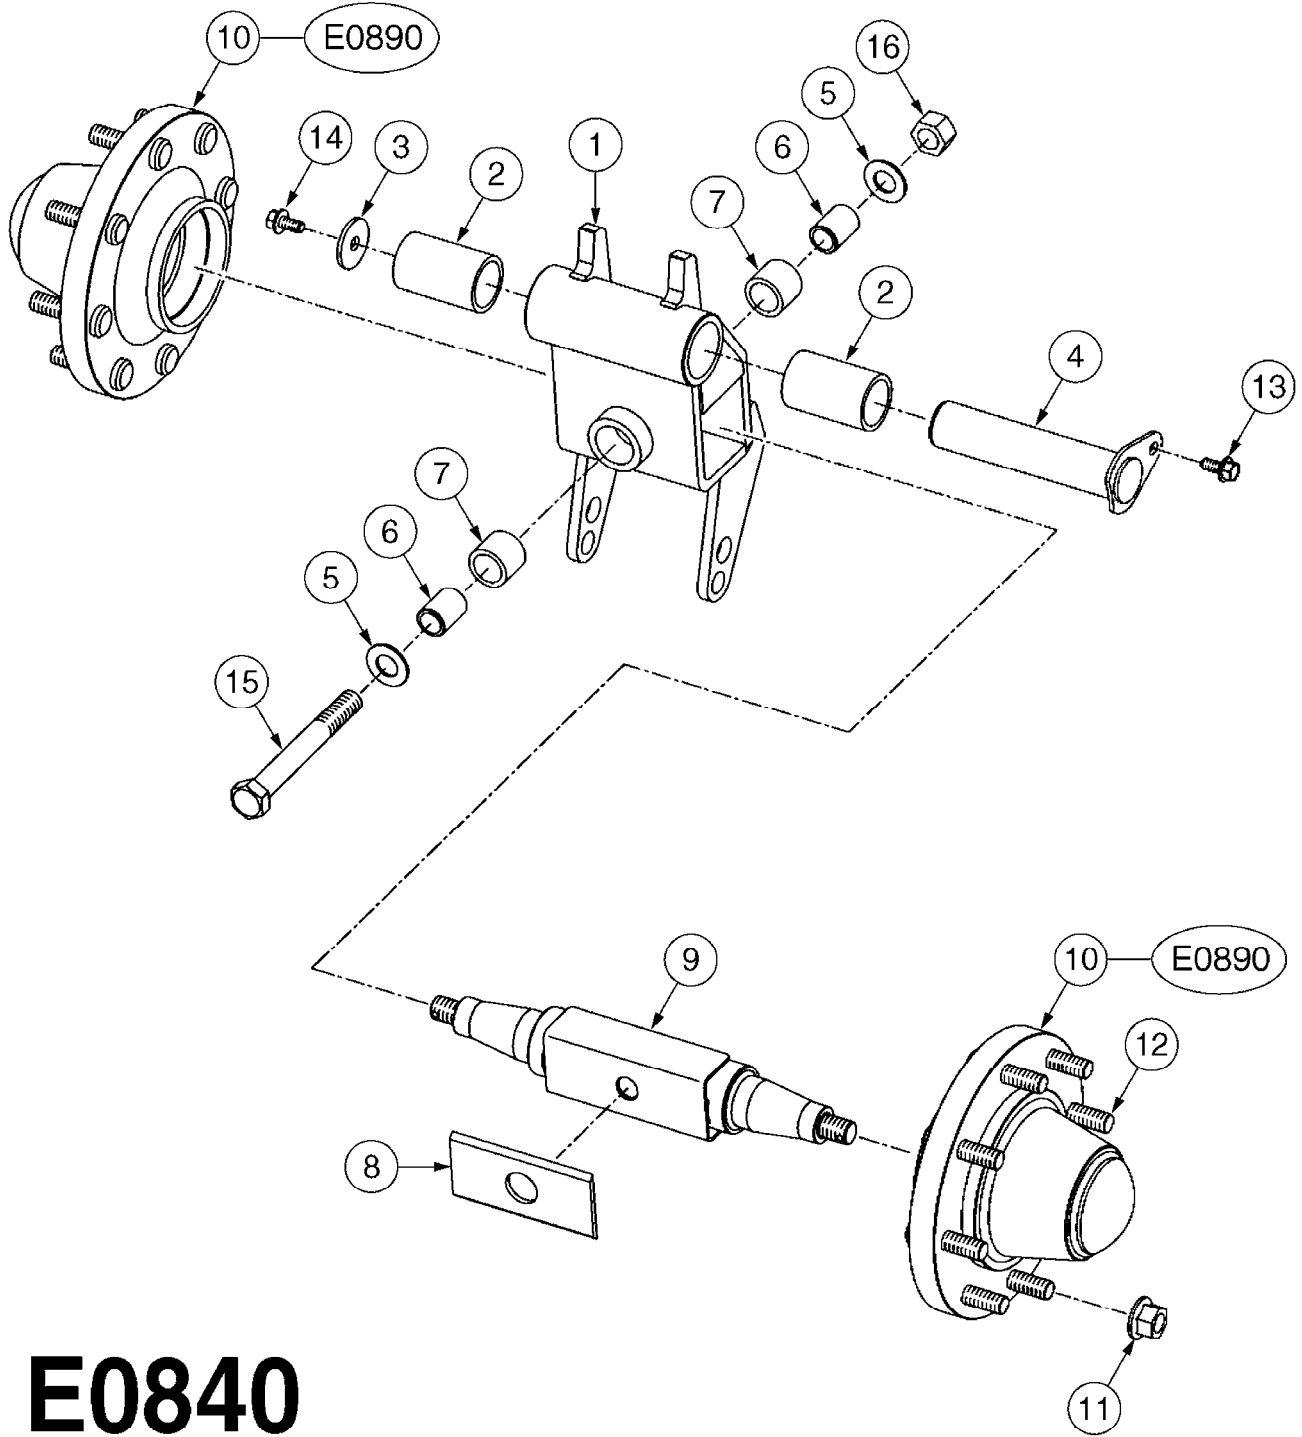

E0830

CAMOPLAST FRAME 40 SERIES
E0830-HIN, 01:01:16

Page 1
Date 12.08.2020 9:56

Pos.	parts-n°	order qty	description
1	28076003	1	WASHER, 3"X2.02"X3/16"
2	28076303	1	BUSHING 2.55"ODX2.012ID"X2"
3	28076403	1	SHIM, TILT STOPPER
4	28076503	1	STOPPER, TILT
5	28076603	1	TENSION ARM (40 SERIES)
6	28076703	1	BUSHING, TENS. 3.48X3.15X1.98"
7	28076803	1	LOCK PLATE
8	28076903	1	FRAME W/BUSHINGS (40 SERIES)
9	28077003	1	SNAP RING EXT. 3"
10	28077103	1	WASHER
11	28077203	1	PIN, 3" OD X 9.56"
12	28077303	1	SPACER
13	28083403	1	LOCK NUT 1/2"-20 UNF
14	28083503	1	BOLT HEX FLG.1"X1/2"-13UNC GR5
15	28083603	1	JAM NUT 3/8"-16 UNC GR 8
16	28083703	1	SET SCREW 1-1/2"X3/8"-16 UNC
17	28083803	1	BOLT HEX 2"X1/2"-13 UNC
18	28083903	1	LOCK WASHER 1/2"
19	28084003	1	BOLT HEX 2" X 5/8"-11
20	28084103	1	GREASE FITTING
21	28084203	1	BOLT HEX 6-1/2"X1/2"-20UNF GR8