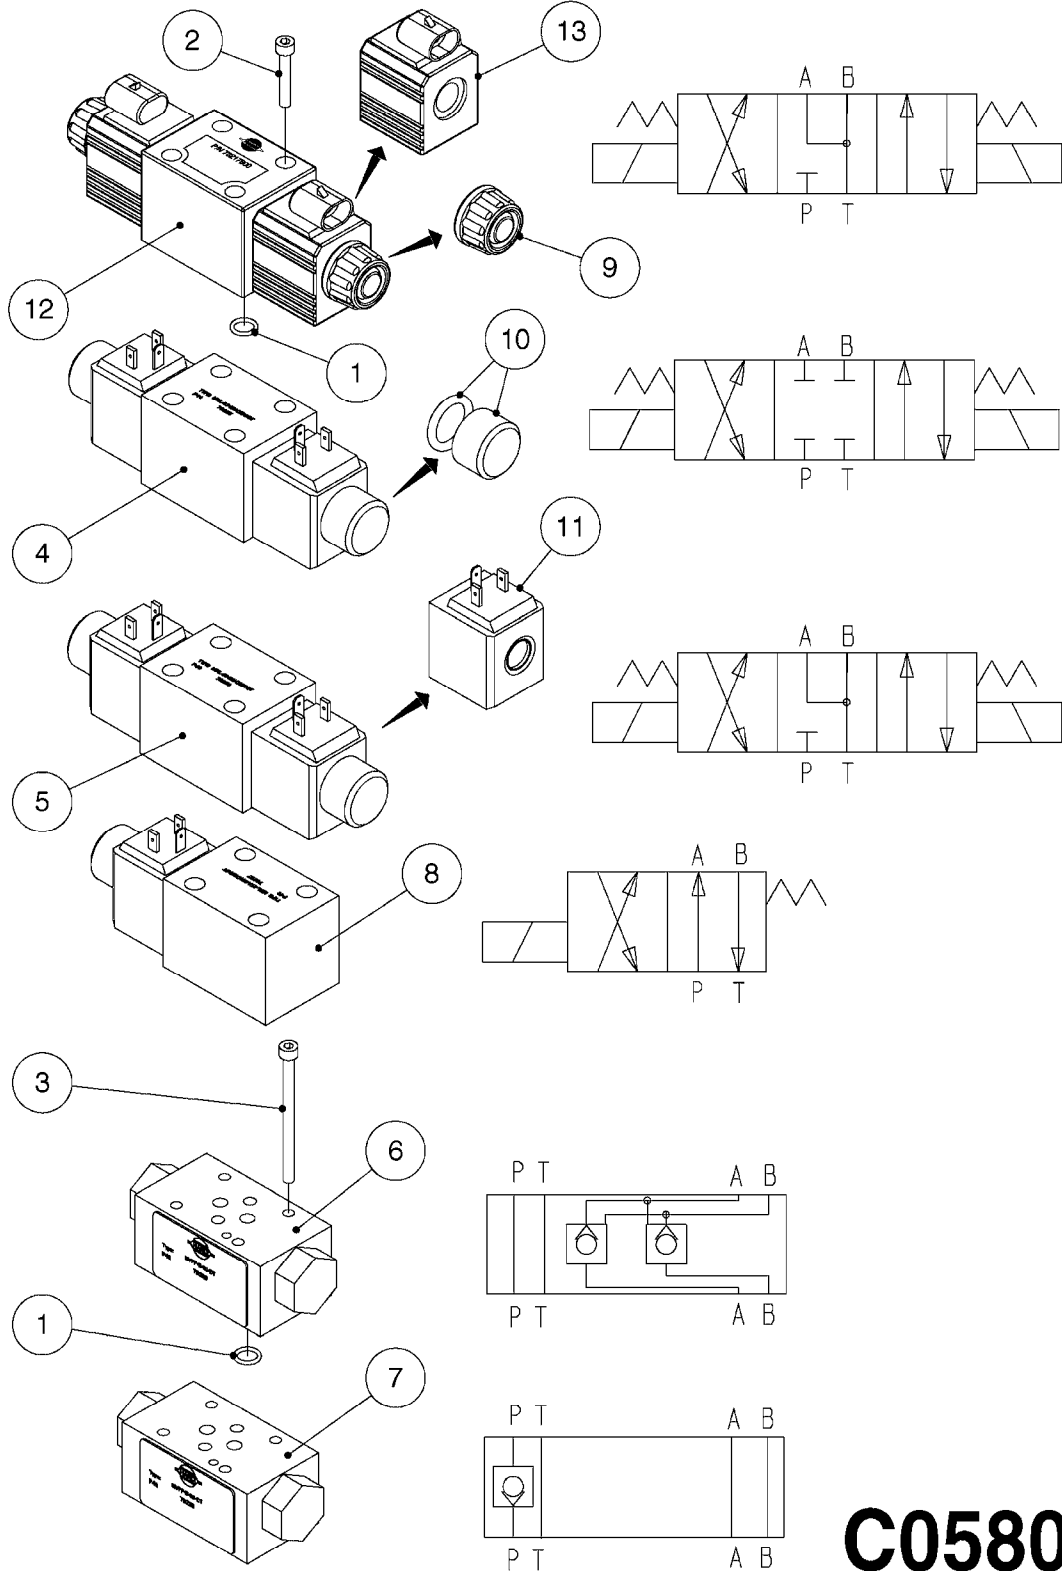

CETOP VALVES
C0580-HIN, 01:01:16

CETOP VALVES
C0580-HIN, 01:01:16

Page 1

Date 12.08.2020 9:56

Pos.	parts-n°	order qty	description
1	242102	1	O-RING Ø9.25X1.78 NITRIL 90SH
2	450964	1	SCREW M5X30 F.CYLINDER
3	450965	1	SCREW ROUND M5X70
4	782115	1	HY SOLENOID VALVE DH HYD
5	782116	1	HY SOLENOID VALVE MD1L-S3/10N-D12K1/P
6	782118	1	LOCK VALVE MVPP-D
7	782146	1	HYD. CHECK VALVE 1 WAY
8	782829	1	SOLENOID MD1L-TA/10N-D12K1/DT
9	28123700	1	CAP F.SOLENOID - MD1L
10	74187700	1	CAP + O-RING F.CETOP - MD1L
11	78216000	1	SOLENOID F.CETOP VALVE - MD1L
12	78217800	1	MAGNET VLV.MD1L-S3/10N-D12K8DT
13	78218200	1	SOLENOID W/AMP F.MD1L