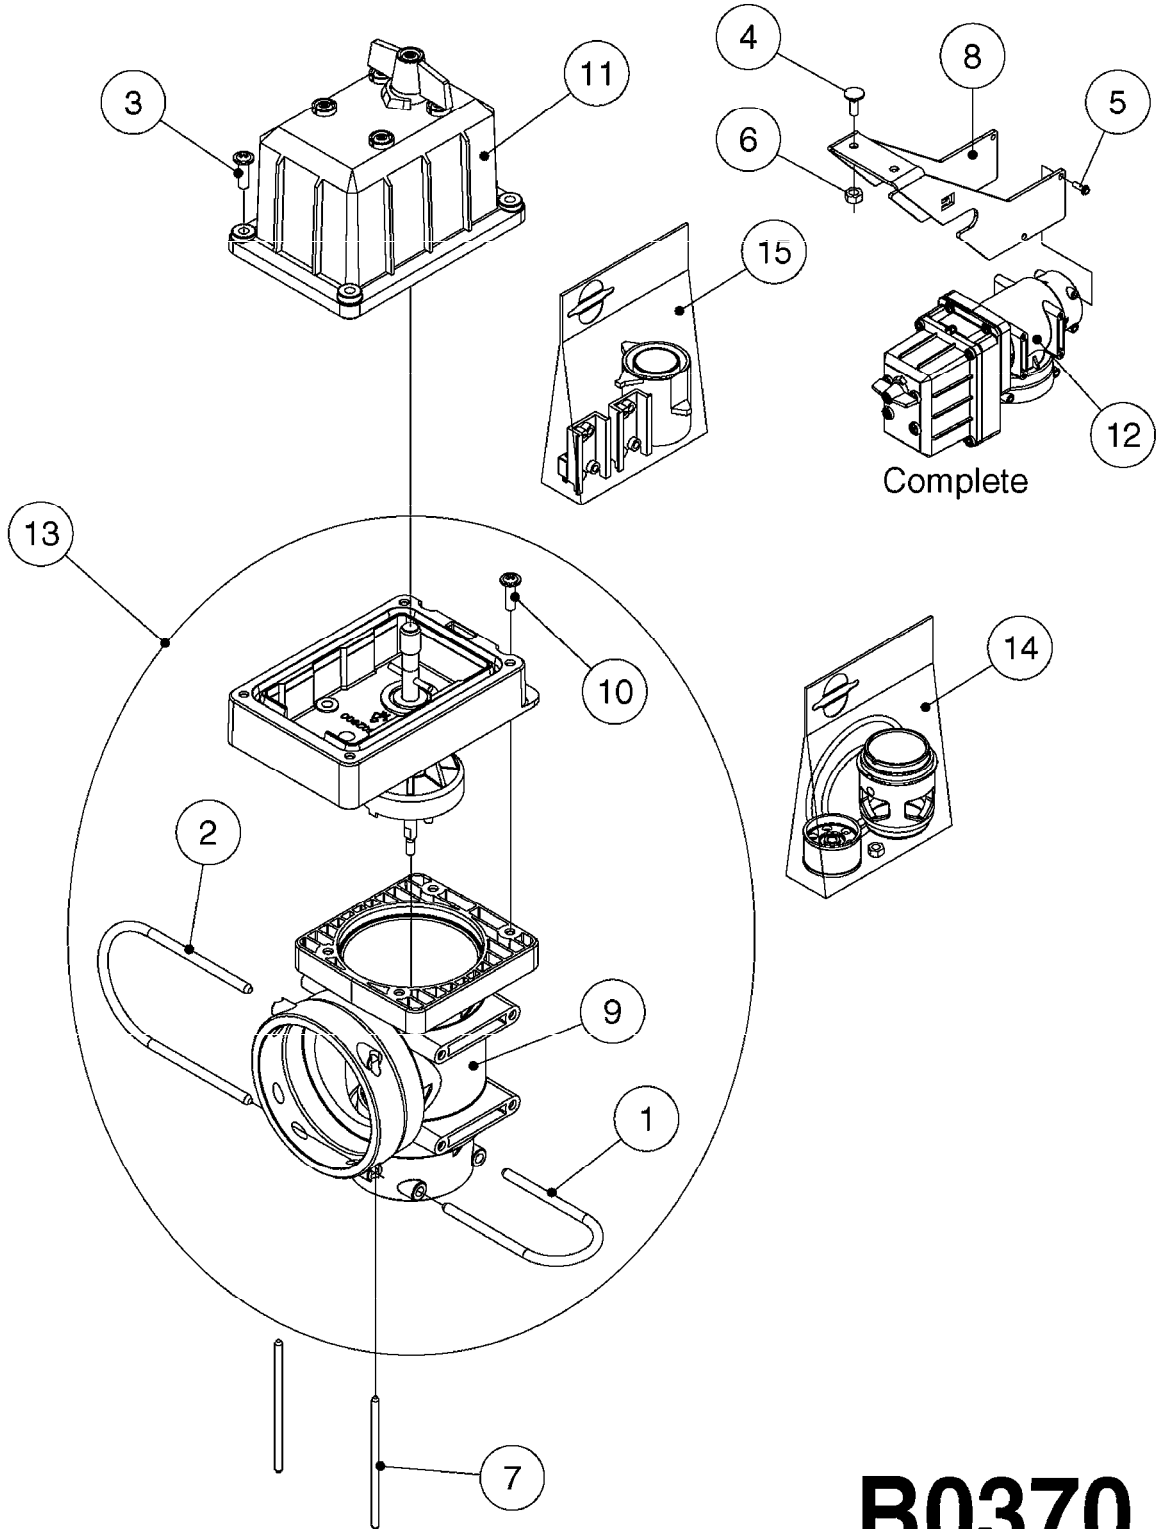

Date 12.08.2020 9:56

Pos.	parts-n°	order qty	description
1	145995	1	FITT.DK S-53 FORK
2	145996	1	FITT.DK S-67 FORK
3	242353	1	O-RING 3 X 44.2 VITON
4	242354	1	O-RING D32.2X3.0 VITON
5	270211	1	FITT.DK S25 FORK L=37.5
6	320106	1	FITT.DK CAPNUT 1" BSP
7	322224	1	FITT.DK S-67 TEE
8	322321	1	FITT.DK S-67 X 1"BSP MALE
9	330326	1	O-RING D30/D24X2 F.1"NUT
10	334564	1	FITT.DK S-67 TO S-53 ADAPTER
11	450902	1	BOLT ALLEN HEAD M4 X 16MM
12	741822	1	SEAL KIT - 1 SECTION (05)
13	755726	1	O-RING KIT F.EC/ESC SEC.VALVE
14	33500700	1	FITT.DK ADAPTER S-93F S67M
15	33502400	1	DISTRIBUTION HOUSING EFC
16	44076200	1	SCREW WN5451 5X16 SS TORX
17	61032700	1	BRACKET F. EFC SEC. VALVES < 7
17	61032800	1	BRACKET F. EFC SEC.VALVES <4>6
18	72048000	1	MOTOR, DISTRIBUTION 1:300
19	72114300	1	FITT. DK S-53 MALE MALE W.ORIN
20	72137200	1	MCROSWCH ASSY F.BOOM VLV 300:1
21	72233700	1	SECTION VALVE, EFC, 1:300
22	72267200	1	SPINDLE, BYPASS VALVE NCM
23	72284000	1	BYPASS VALVE, EFC, 1:300
24	72591700	1	SPINDLE SECT.W/O CONS.PRESSURE