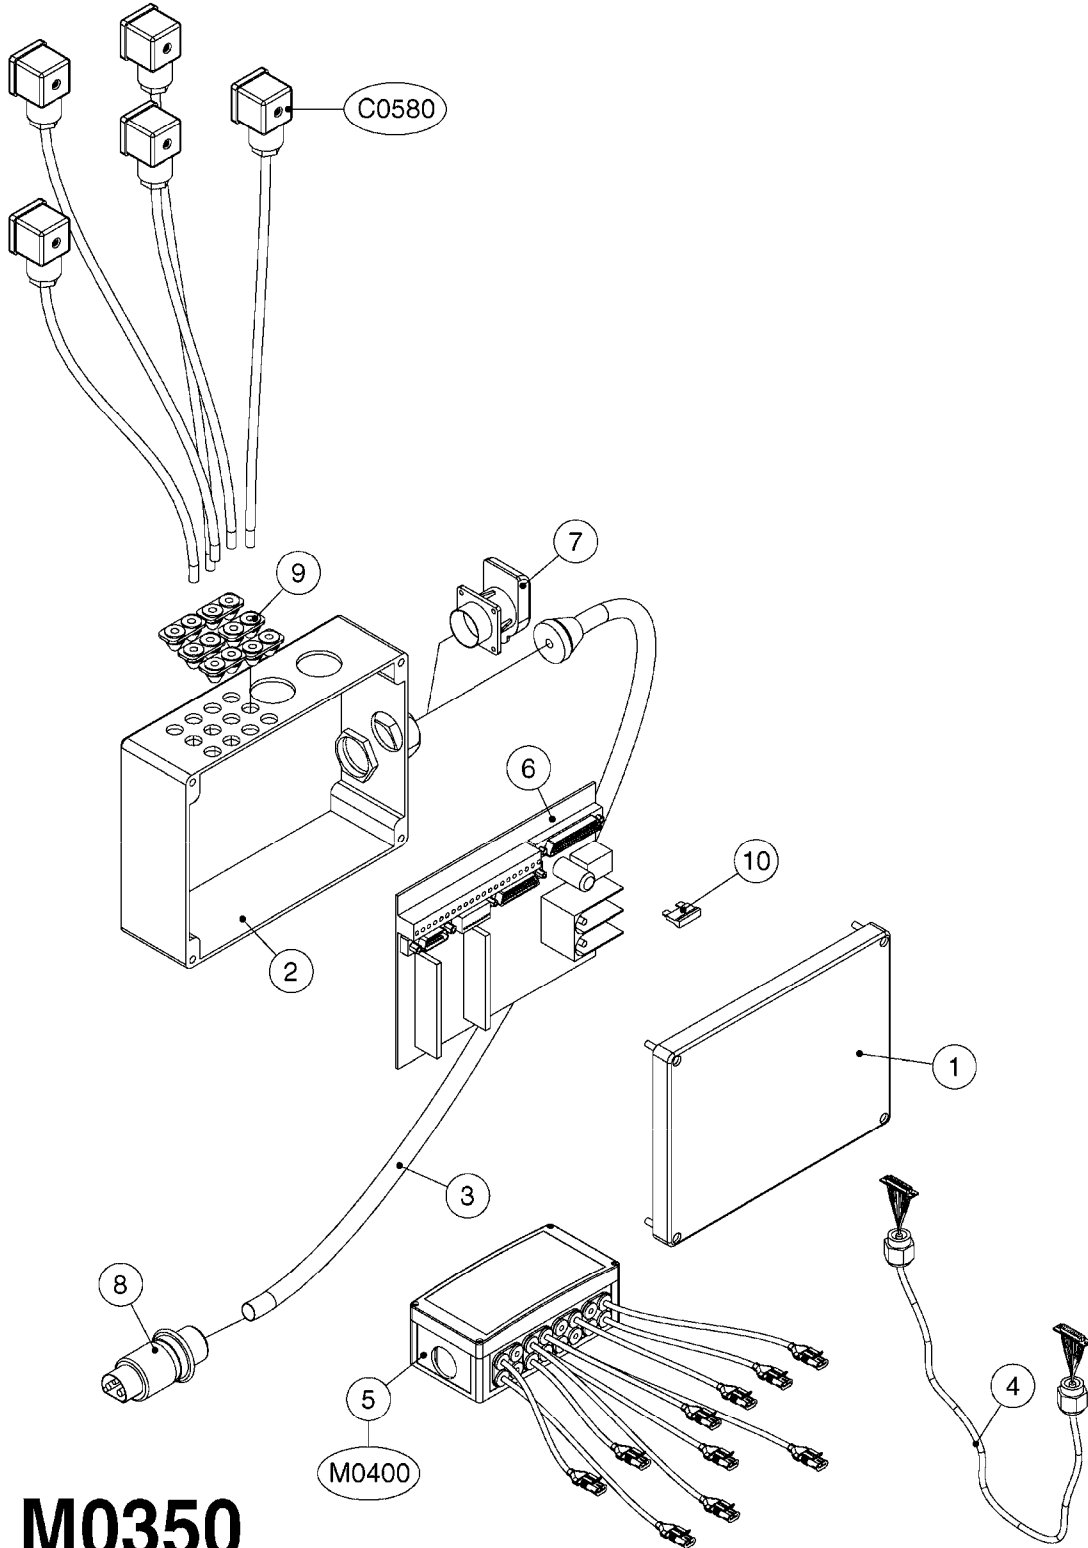

M0350

JUNCTION BOXES - HYDRAULIC
M0350-HIN, 15:07:19

Page 1

Date 12.08.2020 9:57

Pos.	parts-n°	order qty	description
1	261442	1	LID F.3010/3012 HP BOX
2	391071	1	BOX FOR HY.DAH
3	983070	1	CABLE 2X6²
4	26016900	1	CABLE DB25M - DB25F L=8.5m
5	26018000	1	HYD JUNCTION BOX SPZ PRE 2012 EAGLE SPC BOOMS
5	26018100	1	HYD. BOX BOOM PCB W/LEADS FOR FORCE/TWIN FORCE BOOMS
5	26018500	1	HYD. BOX BOOM PCB NO LEADS
5	26038300	1	HYD JUNCTION BOX GENERIC 2012 EAGLE SPC/FORCE BOOMS
6	26087600	1	DAH INTERFACE PCB ASSY. V.2.0
7	28048000	1	PLUG 3-POL DIN 9680 FEM.CHASS
8	28048100	1	PLUG 3-POL DIN 9680 MALE SPRAY
9	28048200	1	WIRE GROMET RUBBER 4 HOLE
10	28048500	1	FUSE 10A ATOF SERIES