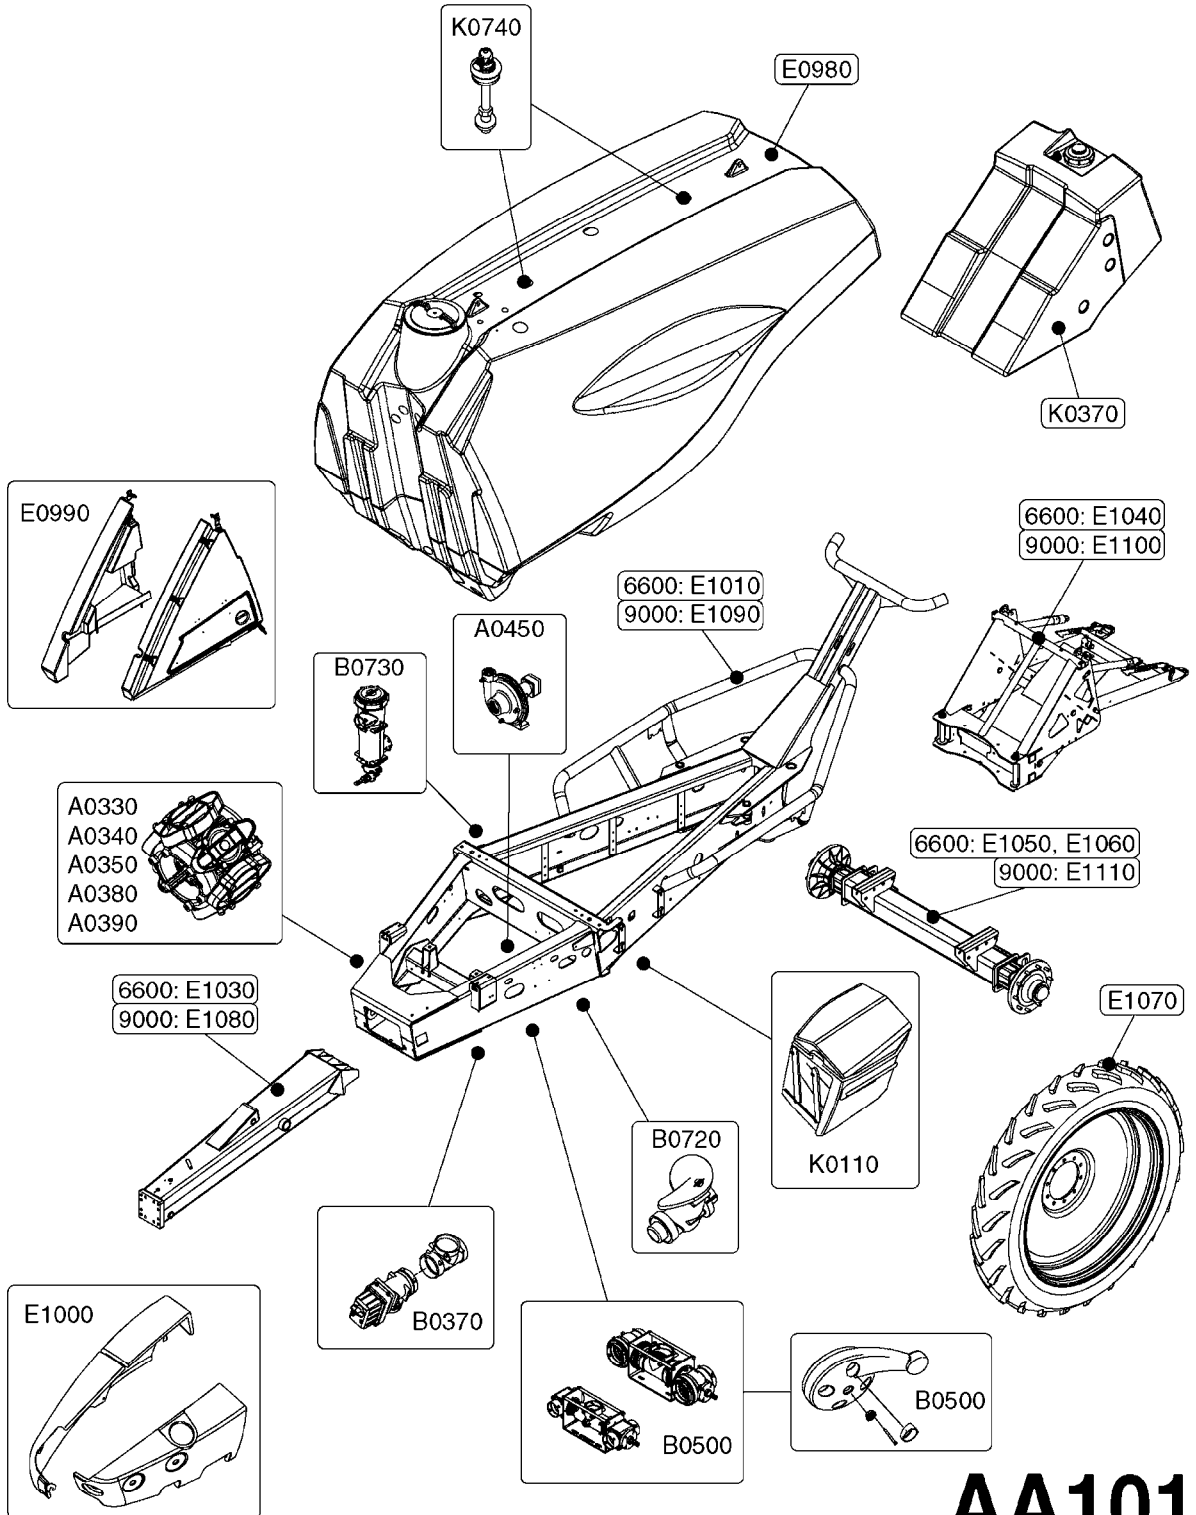

FOR PRE-2016 100 SERIES PTO PARTS
SEE PAGES A0510, A0520, A0560, A0570

COMPLETE ASSEMBLIES
WHOLEGOODS ITEMS

A0610

C.V. PTO SHAFTS - BONDIOLI
G-SERIES
A0610-HIN, 23:10:18

Page 1

Date 12.08.2020 9:56

parts-n°	order qty	description
10627103	1	PTO PIN TUBE RETAINER CV OUTER
28009003	1	PTO TUBE OUTER F.CV 1060MM
28009803	1	PTO PIN TUBE RETAINER OUTER
28009903	1	PTO TUBE RETAINER INNER
28010103	1	PTO YOKE F.INNER TUBE CV PTO
28010203	1	PTO YOKE 1-3/8X21SPL
28035003	1	PTO 1-3/8/21X1-3/8/21X1260 CV
28035103	1	PTO 1-3/4/20X1-3/8/21X1260 CV
28035203	1	PTO 1-3/4/20X1-3/8/21X1210 CVH
28040203	1	PTO YOKE 1-3/8X21SPL SLIP F.CV
28040303	1	UNIV. JOINT 22x86mm CV BLK.
28040403	1	PTO YOKE INNER F.CV PTO SHAFT
28040603	1	PTO YOKE 1-3/8X21SPL BLACK
28040703	1	SAFETY CHAIN F.CV BLACK PTO
28040903	1	SELF TAPPING SHIELDING SCREW
28041303	1	PTO YOKE 1-3/4X20SPL SLIP F.CV
28041803	1	DECAL DANGER GUARD MISSING
28041903	1	DECAL DANGER ROT.DRIVELINE
28042003	1	PTO YOKE 1-3/4X20SPL SLIP F.CV
28089203	1	UNIV.JOINT 27X100MM F.CV
28094003	1	PTO SHIELD COMPLETE BLACK
28098103	1	PTO SHIELD COMPLETE BLACK
28098903	1	PTO TUBE YOKE #6-G7 INNER
28099203	1	PTO TUBE INNER #4 1050MM
28099303	1	PTO TUBE YOKE G7 OUTER
28099503	1	PTO TUBE OUTER 1040MM
28099703	1	PTO TUBE INNER #6 1050MM
28099803	1	SELF TAPPING SCREW 4.8X22
28100003	1	ROLL PIN 10X65
28100403	1	UNIV. JOINT S4-G4 27X74.6MM
28100503	1	UNIV. JOINT S7-G7 30.2X91.5MM
28100603	1	PTO YOKE 1-3/8"X21 S7-G7 BALL LOCK