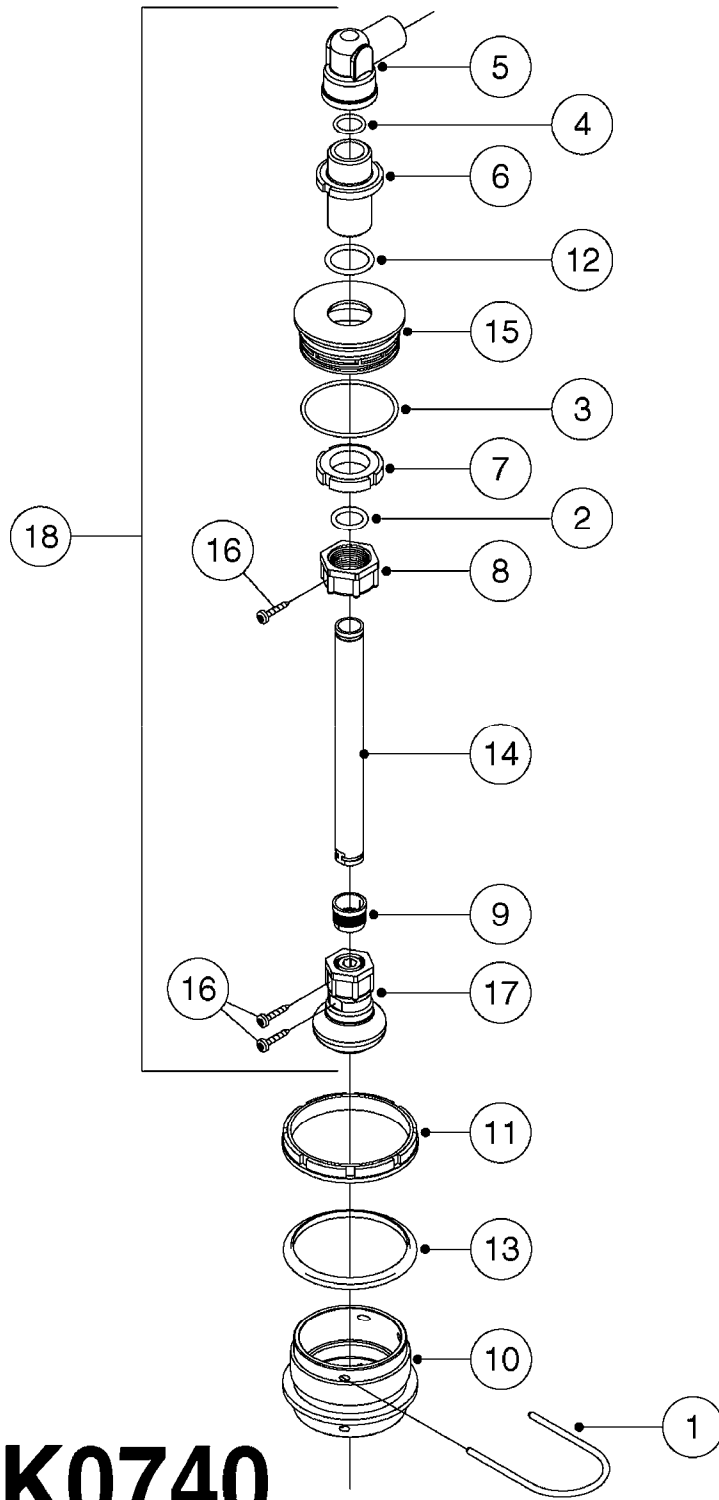

K0740

RINSE SYSTEM NOZZLE - LOW MOD.
K0740-HIN, 01:01:16

Page 1
Date 12.08.2020 9:56

Pos.	parts-n°	order qty	description
1	145997	1	FITT.DK S-93 FORK
2	240306	1	O-RING D29/D21X4
3	242351	1	O-RING D69.5X3.0 VITON F.S-93
4	242355	1	O-RING D19.2X3.0 VITON F.S-40
5	320342	1	FITT.DK EL 3/4" M X 1" F BSP
6	320456	1	FITT.DK BULKHEAD 1" BSP DOUBLE
7	320471	1	FITT.DK NUT 1" BSP JAMB
8	320574	1	FITT.DK NUT 1" BSP SPECIAL
9	321484	1	BUSHING THREADED F.NOZZ.TUBE
10	322105	1	FITT.DK S-93 BULKHEAD DOUBLE
11	322109	1	FITT.DK S-93 BULKHEAD NUT
12	332577	1	O-RING D38/D30X4 F.1" PUR.
13	334262	1	GASKET F.S-93 BULKHEAD
14	341106	1	TUBE F.RINSE NOZZLE L=220
15	390485	1	FITT.DK S-93 PLUG W D34 HOLE
16	440665	1	SCREW M4.2X16 STAINLESS
17	728014	1	RINSE NOZZLE MOUNTED
18	72358000	1	TANK RINSE LOW MOD.ASSMBLY NCM