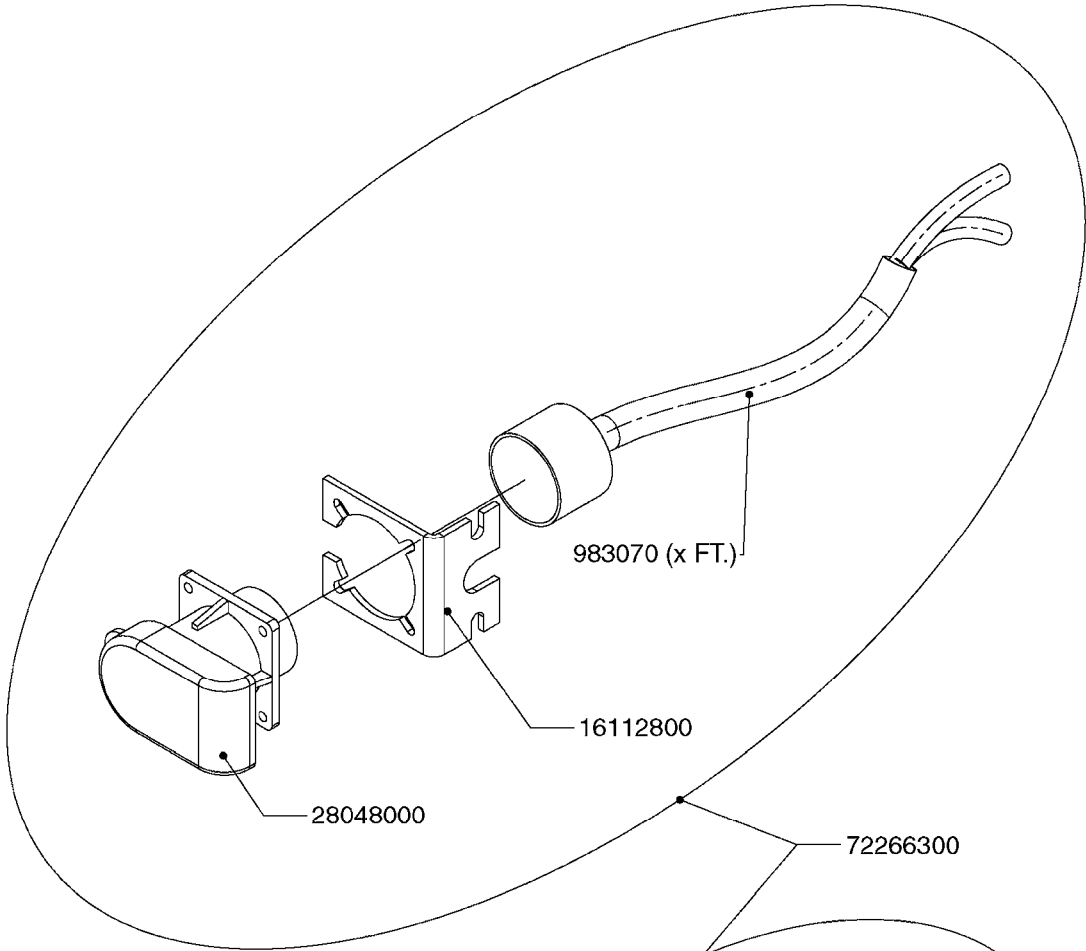

POWER SUPPLY CABLES
M0240-HIN, 01:01:16

Page 0

Date 12.08.2020 9:57