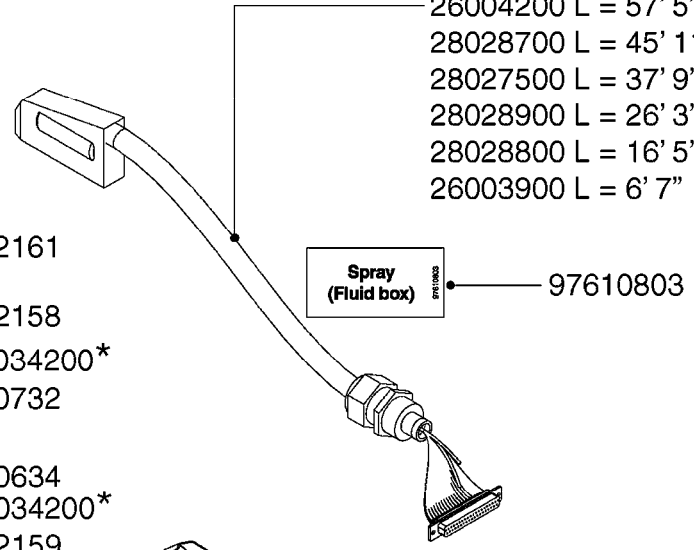

- 26004200 L = 57' 5"
- 28028700 L = 45' 11"
- 28027500 L = 37' 9"
- 28028900 L = 26' 3"
- 28028800 L = 16' 5"
- 26003900 L = 6' 7"