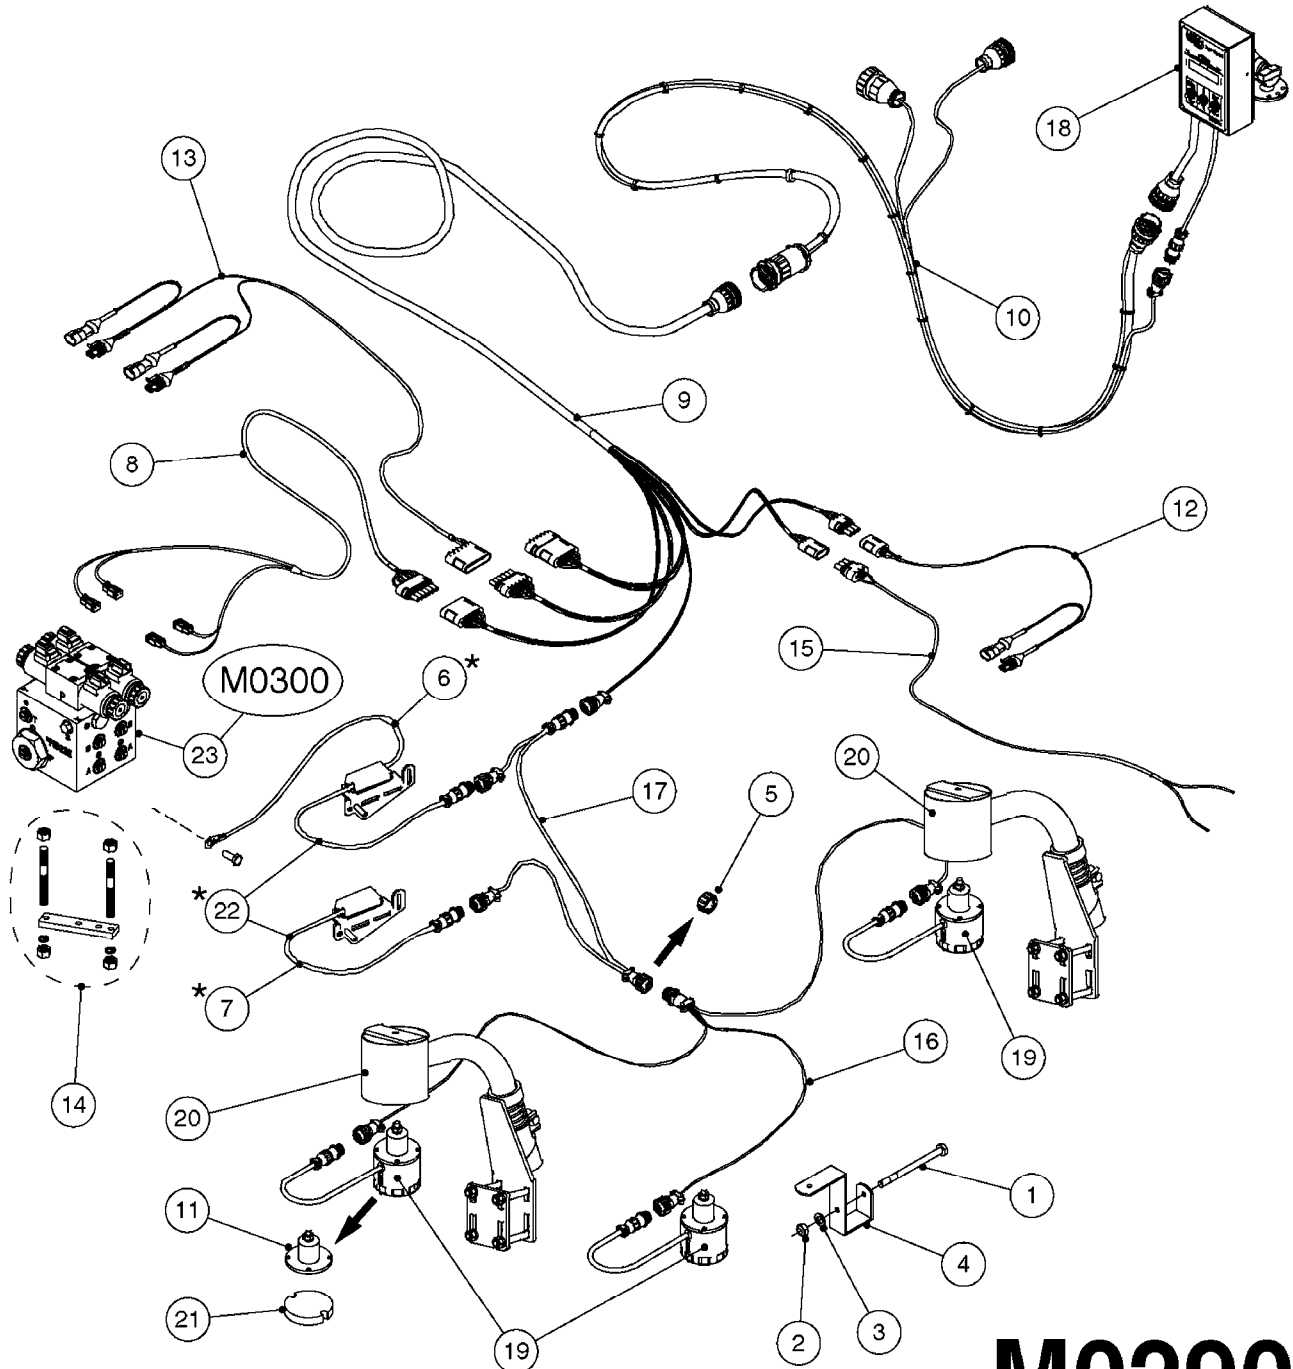

M0280

39 PIN CABLES
M0280-HIN, 28:03:17

Page 1

Date 12.08.2020 9:57

parts-n°	order qty	description
262158	1	PLUG INSERT 39 POLE MALE
262159	1	PLUG INSERT 39 POLE FEMALE
262160	1	PLUG HOUSING 39 POLE FEMALE
262161	1	PLUG HOUSING F/39 POLE MALE
440634	1	SCREW 5/8"
440732	1	PT SCREW 35X12B Z5452 ELZ
14034200	1	CODE BRACKET FOR 39 PIN CABLE
26003900	1	WIRE 37-39 PIN EVC, 6.6'
26004200	1	WIRE 37-39 PIN EVC, 57.4'
26008400	1	WIRE 39-PIN 24 WIRE L=8M
26011903	1	WIRE 39-39 POLE EXT. 3660MM
28027500	1	WIRE 37-39 PIN EVC, 37.7'
28028700	1	WIRE 37-39 PIN EVC, 45.9'
28028800	1	WIRE 37-39 PIN EVC, 16.4'
28028900	1	WIRE 37-39 PIN EVC, 26.2'
72236400	1	DAH CONN. WIRE/TRACTOR L=8M
97610803	1	DECAL-SRAY BOX 39-PIN
97610903	1	DECAL-HYDRAULIC BOX 39-PIN