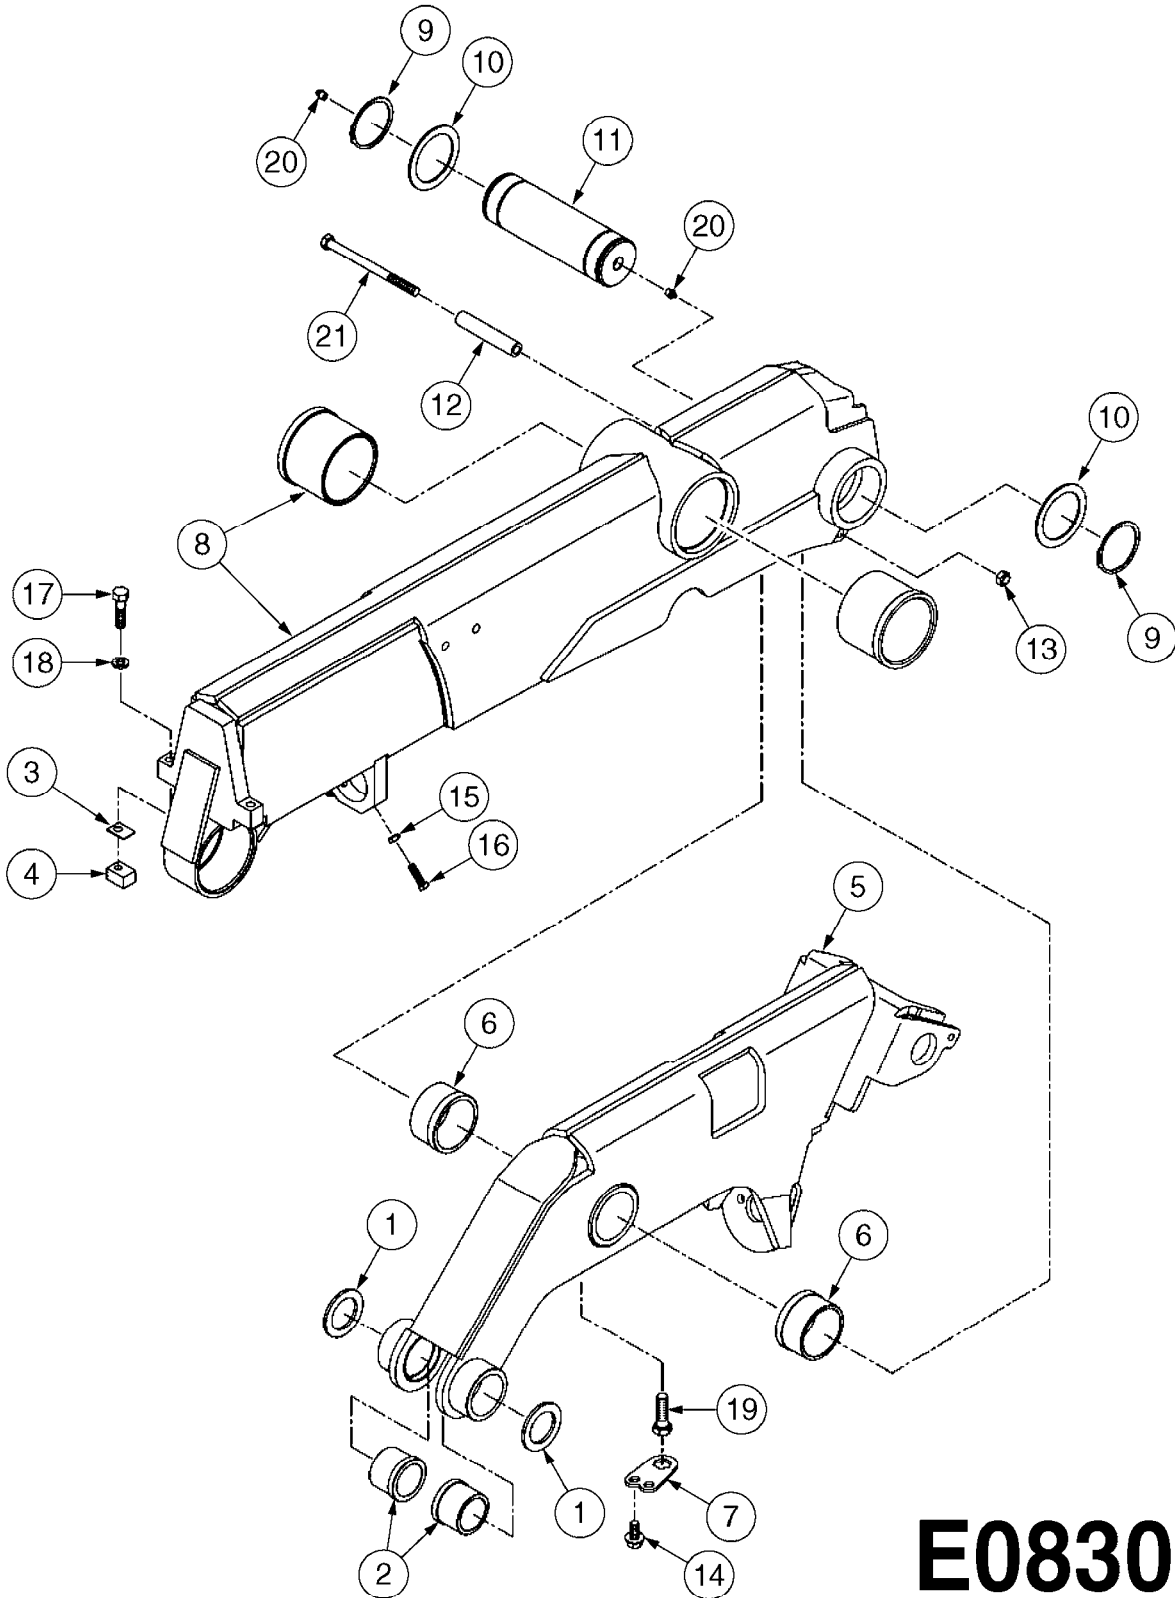

E0830

CAMOPLAST FRAME 40 SERIES
E0830-HIN, 01:01:16

Page 1
Date 12.08.2020 9:56

Pos.	parts-n°	order qty	description
1	28076003	1	WASHER, 3"X2.02"X3/16"
2	28076303	1	BUSHING 2.55"ODX2.012ID"X2"
3	28076403	1	SHIM, TILT STOPPER
4	28076503	1	STOPPER, TILT
5	28076603	1	TENSION ARM (40 SERIES)
6	28076703	1	BUSHING, TENS. 3.48X3.15X1.98"
7	28076803	1	LOCK PLATE
8	28076903	1	FRAME W/BUSHINGS (40 SERIES)
9	28077003	1	SNAP RING EXT. 3"
10	28077103	1	WASHER
11	28077203	1	PIN, 3" OD X 9.56"
12	28077303	1	SPACER
13	28083403	1	LOCK NUT 1/2"-20 UNF
14	28083503	1	BOLT HEX FLG.1"X1/2"-13UNC GR5
15	28083603	1	JAM NUT 3/8"-16 UNC GR 8
16	28083703	1	SET SCREW 1-1/2"X3/8"-16 UNC
17	28083803	1	BOLT HEX 2"X1/2"-13 UNC
18	28083903	1	LOCK WASHER 1/2"
19	28084003	1	BOLT HEX 2" X 5/8"-11
20	28084103	1	GREASE FITTING
21	28084203	1	BOLT HEX 6-1/2"X1/2"-20UNF GR8