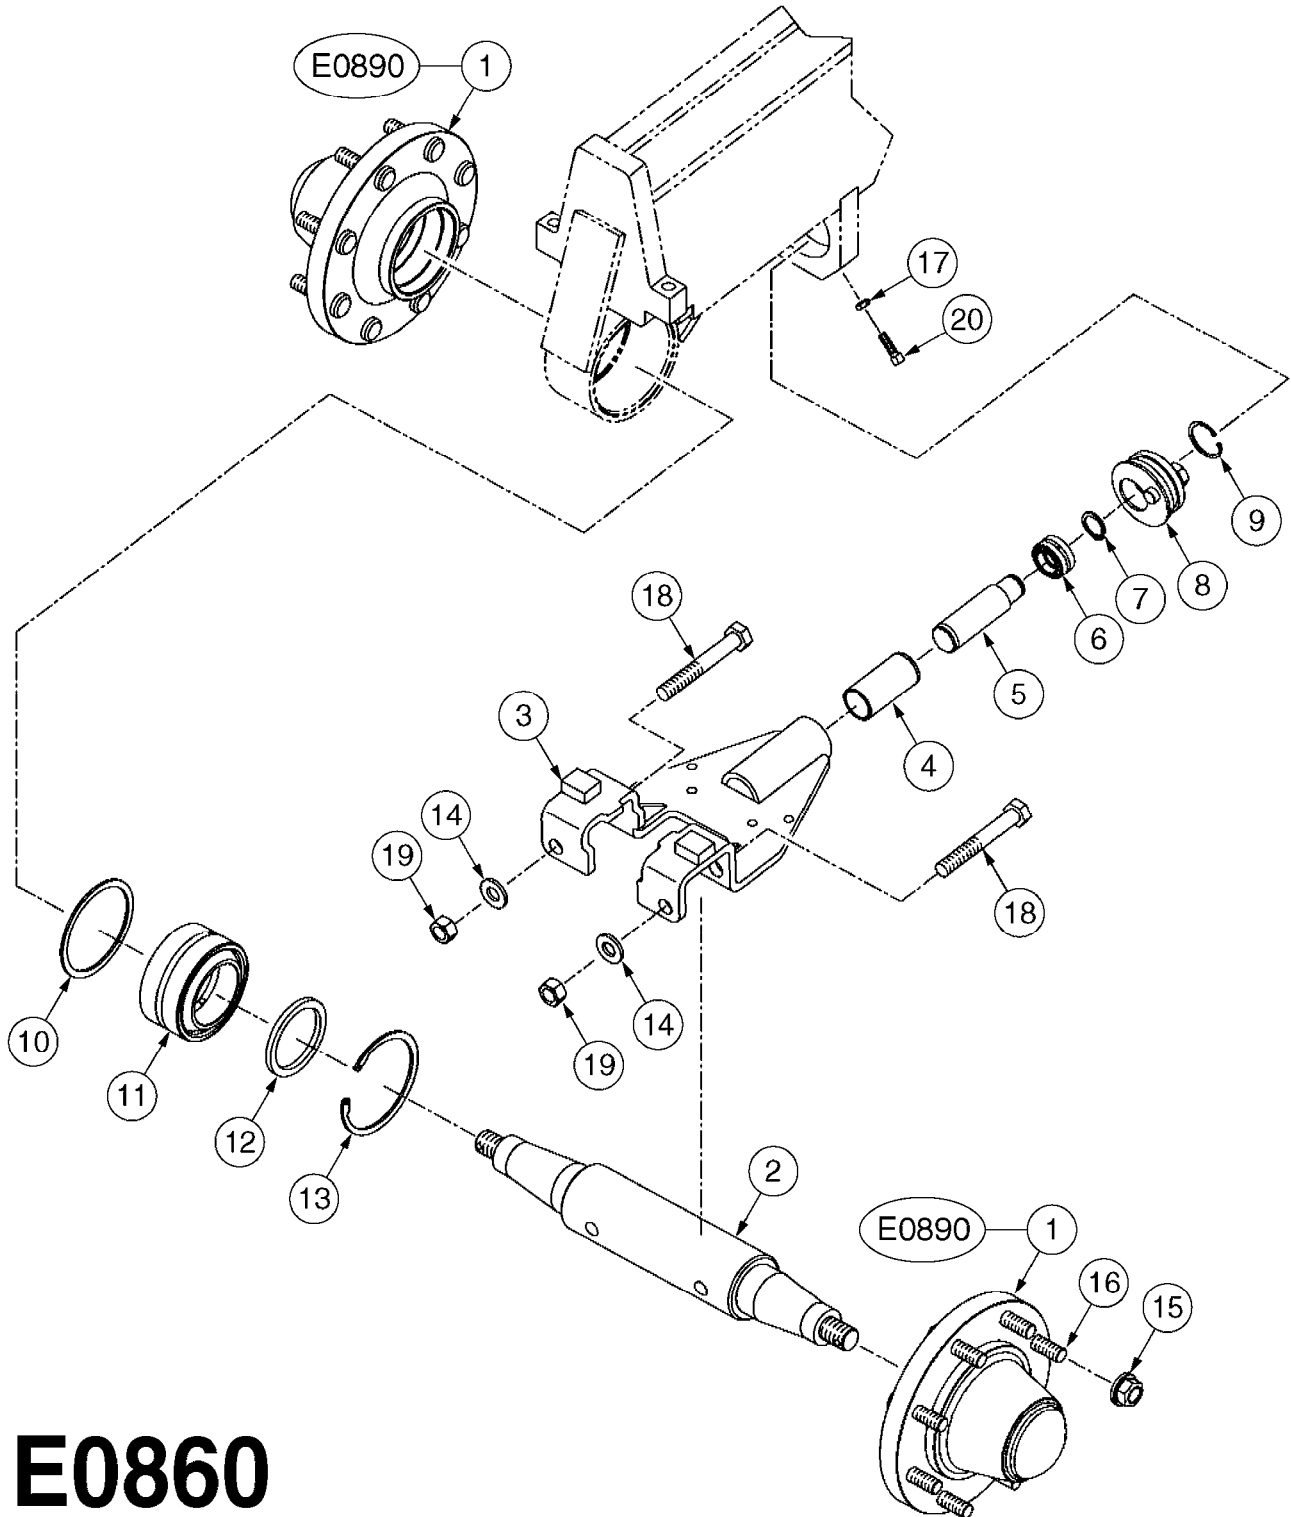

E0850

CAMOPLAST TENSIONER ASSEMBLY
E0850-HIN, 01:01:16

Page 1

Date 12.08.2020 9:56

Pos.	parts-n°	order qty	description
1	28074003	1	LOCK PLATE
2	28074103	1	SNAP RING
3	28078403	1	SPRING MOUNT
4	28078503	1	RETAINER PLATE
5	28078603	1	SLEEVE W/NOTCH
6	28078703	1	BUSHING 1/2"X1-1/4"ODX1"ID
7	28078803	1	ACME SCREW
8	28078903	1	SLEEVE, EXTEN.1"X1/2"IDX1.04"OD
9	28079003	1	SEAT, WASHER
10	28079103	1	SPRING PILOT
11	28083803	1	BOLT HEX 2"X1/2"-13 UNC
12	28084603	1	COTTER PIN 1-1/4" X 5/32"
13	28085103	1	SPRING SPRING FOR 30 SERIES
13	28085203	1	SPRING 9" X 5" X 3/4" SPRING FOR 40 SERIES