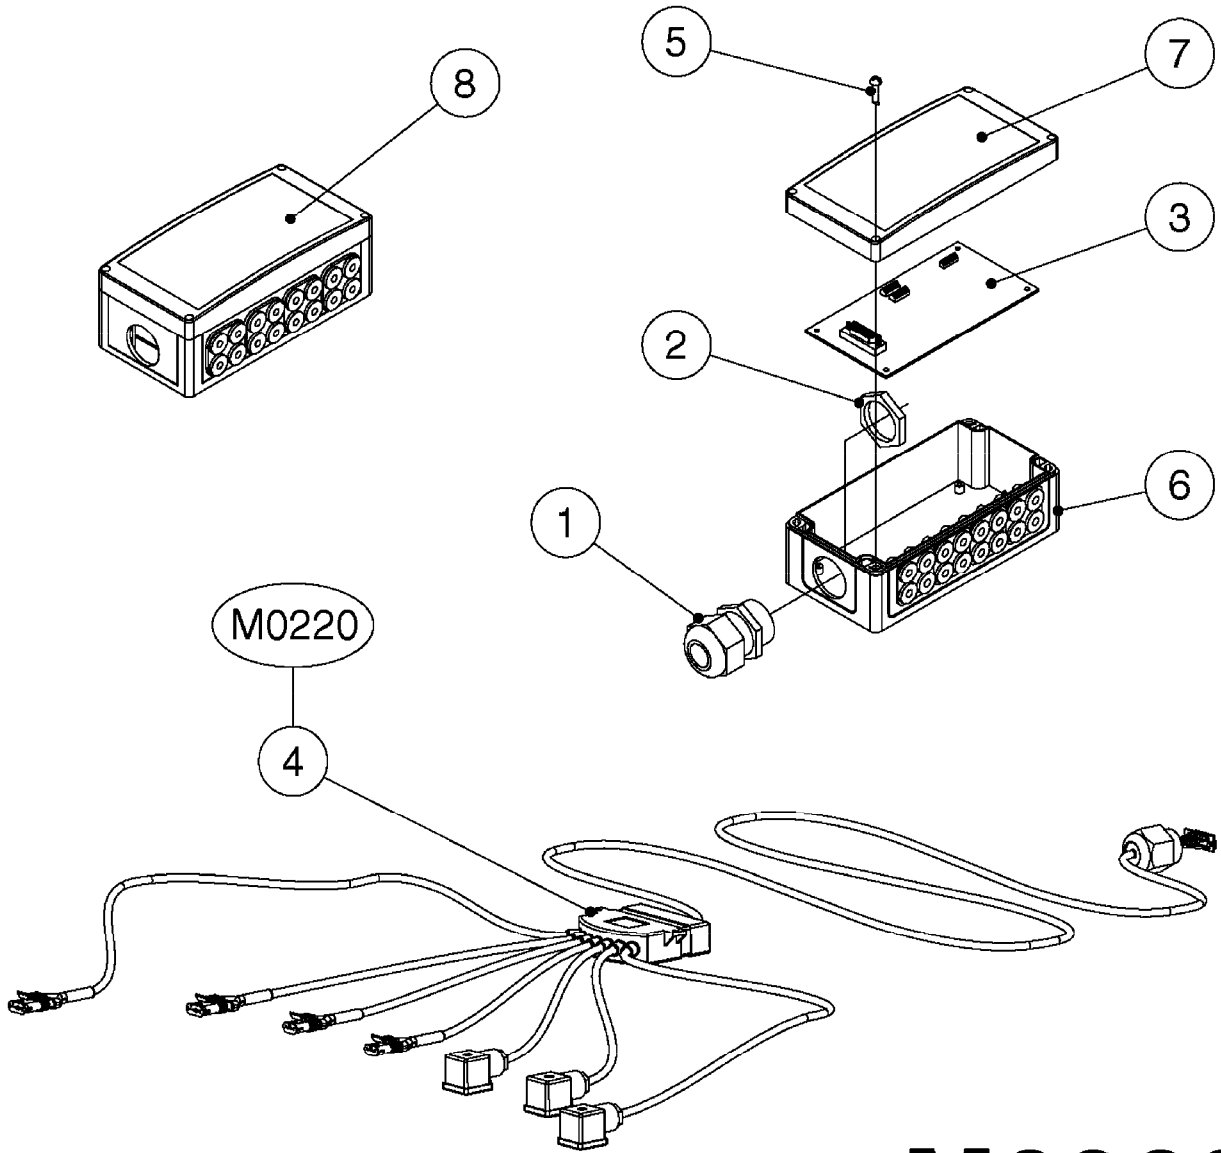

*Included with (1) box complete

M0250

JOB COM AND BREAK OUT
M0250-HIN, 01:02:17

Page 1
Date 12.08.2020 9:57

Pos.	parts-n°	order qty	description
1	391095	1	BOX COMPL. 300X300X135 DRILLED
2	440673	1	SCREW F.PLASTIC 5X12 SS
3	16132400	1	PLATE 1.5X270X270/JOB COMPUTER
4	26004600	1	PLUG F.DRILLED HOLE 21MM
5	26004700	1	PG13.5 BUNG
6	26005100	1	CONNECTOR FOR PCB, PLASTIC
7	26005500	1	PCB BREAKOUT BOX EL BOX CM"05"
8	26013800	1	CABLE HC6500 JOB COM TO CABIN
9	26029200	1	DAH PCB F. JOB COM NCM '09
10	26052700	1	JOB COM PCB ASSY HW3.1
10	72369300	1	JOB COM PCB NCM44/6600 REFURB.
11	28048600	1	FULE 15A ATOF SERIES
12	28091400	1	FINGER SCREW F.BOX 300X300X135