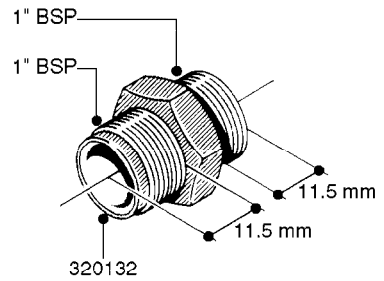

FITTINGS - HEXAGON NIPPLES
L0030-HIN, 01:01:16

L0030

FITTINGS - HEXAGON NIPPLES
L0030-HIN, 01:01:16

Page 1
Date 12.08.2020 9:56

parts-n°	order qty	description
10015303	1	FITT.PO.HN 1.00X1.00 M1000
10425003	1	FITT.PO.HN 1.25X1.00 MCPHEE
320132	1	FITT.DK HN 1" BSP
320176	1	FITT.DK HN 3/8"X1/2" BSP
320445	1	FITT.DK HN 1/4"X3/8" BSP
320655	1	FITT.DK HN 1/2"-1/2" BSP
320692	1	FITT.DK HN 3/8'BSPX1/4'NPT
320703	1	FITT.DK HN 3/8BSP X1/2 &1/4NPT
320725	1	FITT.DK NIPPLE 3/8"-3/8" BSP
320902	1	FITT.DK HN 3/8'X 1/4' BSP
390232	1	FITT.DK HN 1-1/2' X 1-1/4' BSP
390276	1	FITT.DK HN 1'BSP