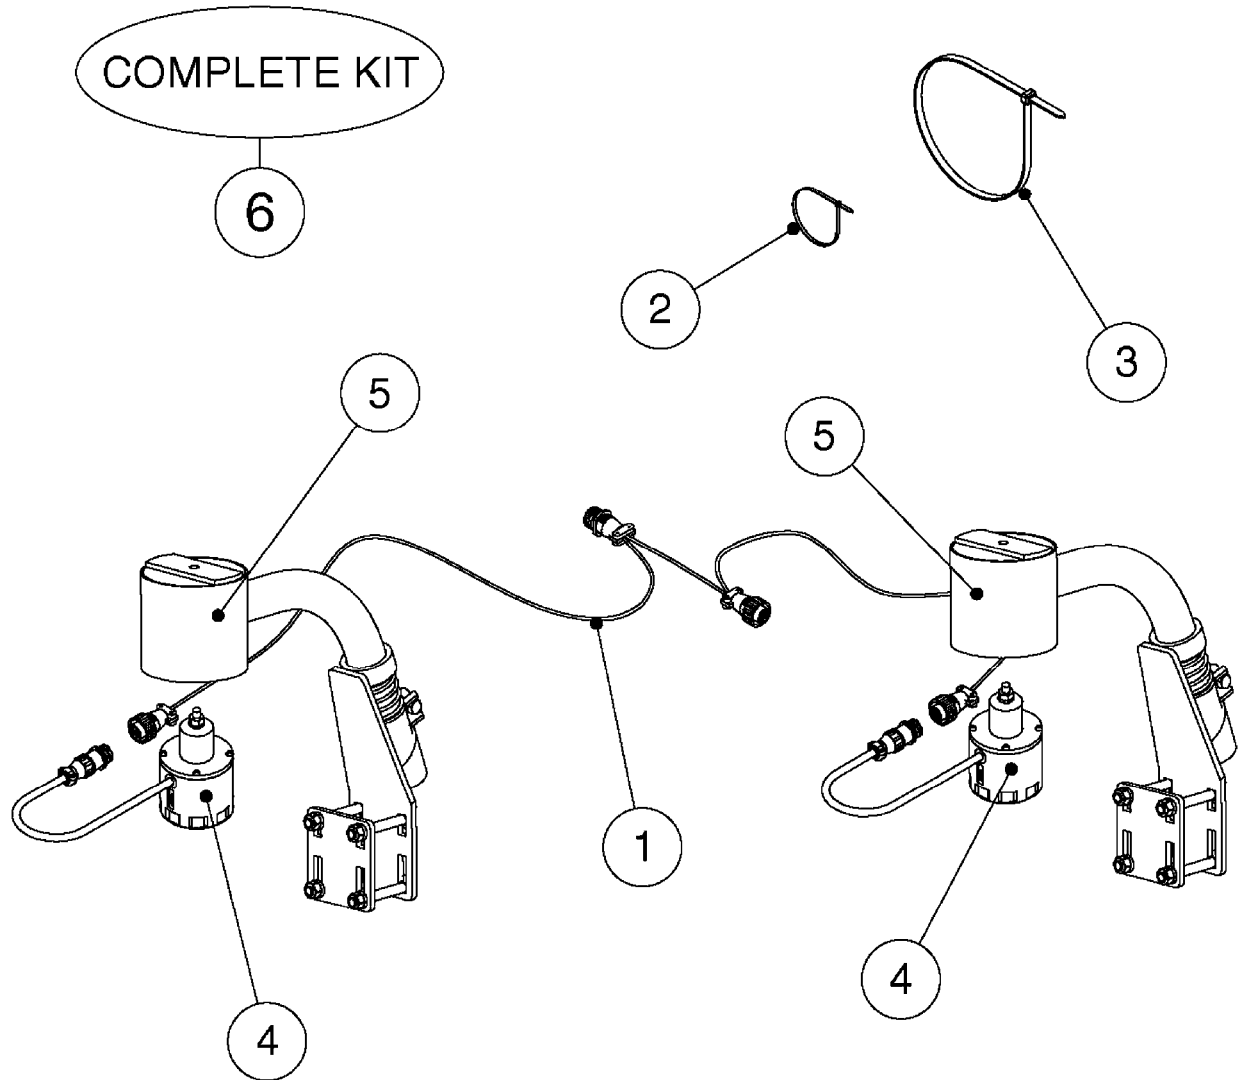

M0350

JUNCTION BOXES - HYDRAULIC
M0350-HIN, 15:07:19

Page 1

Date 12.08.2020 9:57

Pos.	parts-n°	order qty	description
1	261442	1	LID F.3010/3012 HP BOX
2	391071	1	BOX FOR HY.DAH
3	983070	1	CABLE 2X6²
4	26016900	1	CABLE DB25M - DB25F L=8.5m
5	26018000	1	HYD JUNCTION BOX SPZ PRE 2012 EAGLE SPC BOOMS
5	26018100	1	HYD. BOX BOOM PCB W/LEADS FOR FORCE/TWIN FORCE BOOMS
5	26018500	1	HYD. BOX BOOM PCB NO LEADS
5	26038300	1	HYD JUNCTION BOX GENERIC 2012 EAGLE SPC/FORCE BOOMS
6	26087600	1	DAH INTERFACE PCB ASSY. V.2.0
7	28048000	1	PLUG 3-POL DIN 9680 FEM.CHASS
8	28048100	1	PLUG 3-POL DIN 9680 MALE SPRAY
9	28048200	1	WIRE GROMET RUBBER 4 HOLE
10	28048500	1	FUSE 10A ATOF SERIES