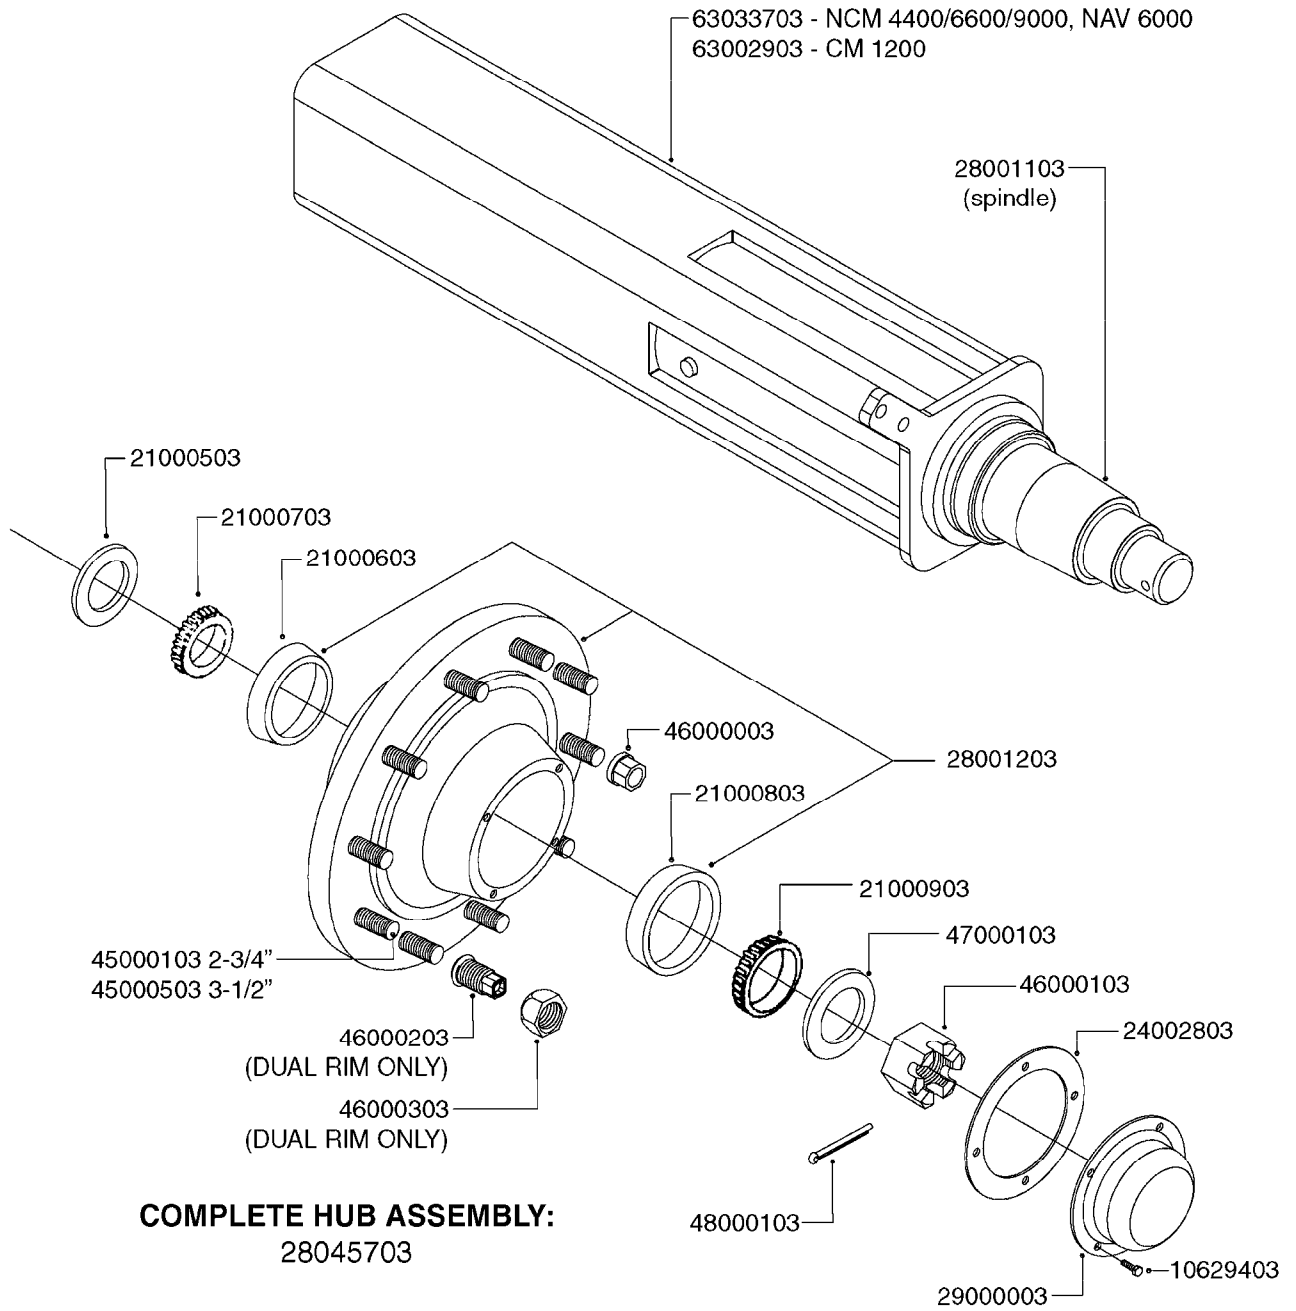

COMPLETE HUB ASSEMBLY:
28045703

COMPLETE ASSEMBLIES
WHOLEGOODS ITEMS

E0790

HUB ASSEMBLY F.4-1/2" SPINDLE
E0790-HIN, 06:07:17

Page 1
Date 12.08.2020 9:56

parts-n°	order qty	description
10629403	1	BOLT HEX 5/16 NC GR.2 00.50"
21000503	1	SEAL,WHEEL CR43771
21000603	1	RACE, BEARING 3.5/1.5
21000703	1	BEARING, TAPPERED 3.5433/1.575
21000803	1	RACE, TAPERED BEARING
21000903	1	BEARING, TAPPERED, 2.75/1.510
24002803	1	GASKET F. HUB 4.5" HUB ASSY
28001103	1	SPINDLE 4.5"x 23" 20000LB
28001203	1	HUB, 20000LB W. BRG RACES
28045703	1	HUB ASSY 10-13.19-11.02 25000#
29000003	1	HUB CAP F. 881(20000LB) HUB
45000103	1	BOLT, WHEEL STUD 3/4-16X2 3/4
45000503	1	BOLT, WHEEL STUD 3/4-16X3 1/2
46000003	1	NUT HEX NF 3/4" FLANGED F.HUB
46000103	1	NUT, CASTLE, SPINDLE 2-12 UNF
46000203	1	NUT, BUD WHEEL, INNER, RH
46000303	1	NUT, BUD WHEEL, OUTER, RH
47000103	1	WASHER, SPNDL 4.5" 2.06x4 .25T
48000103	1	PIN, COTTER 5/16" X 5.25"
63002903	1	AXLE INSERT,72"-90"SUS CM 1200
63033703	1	AXLE INSERT NCM 44/66/9000