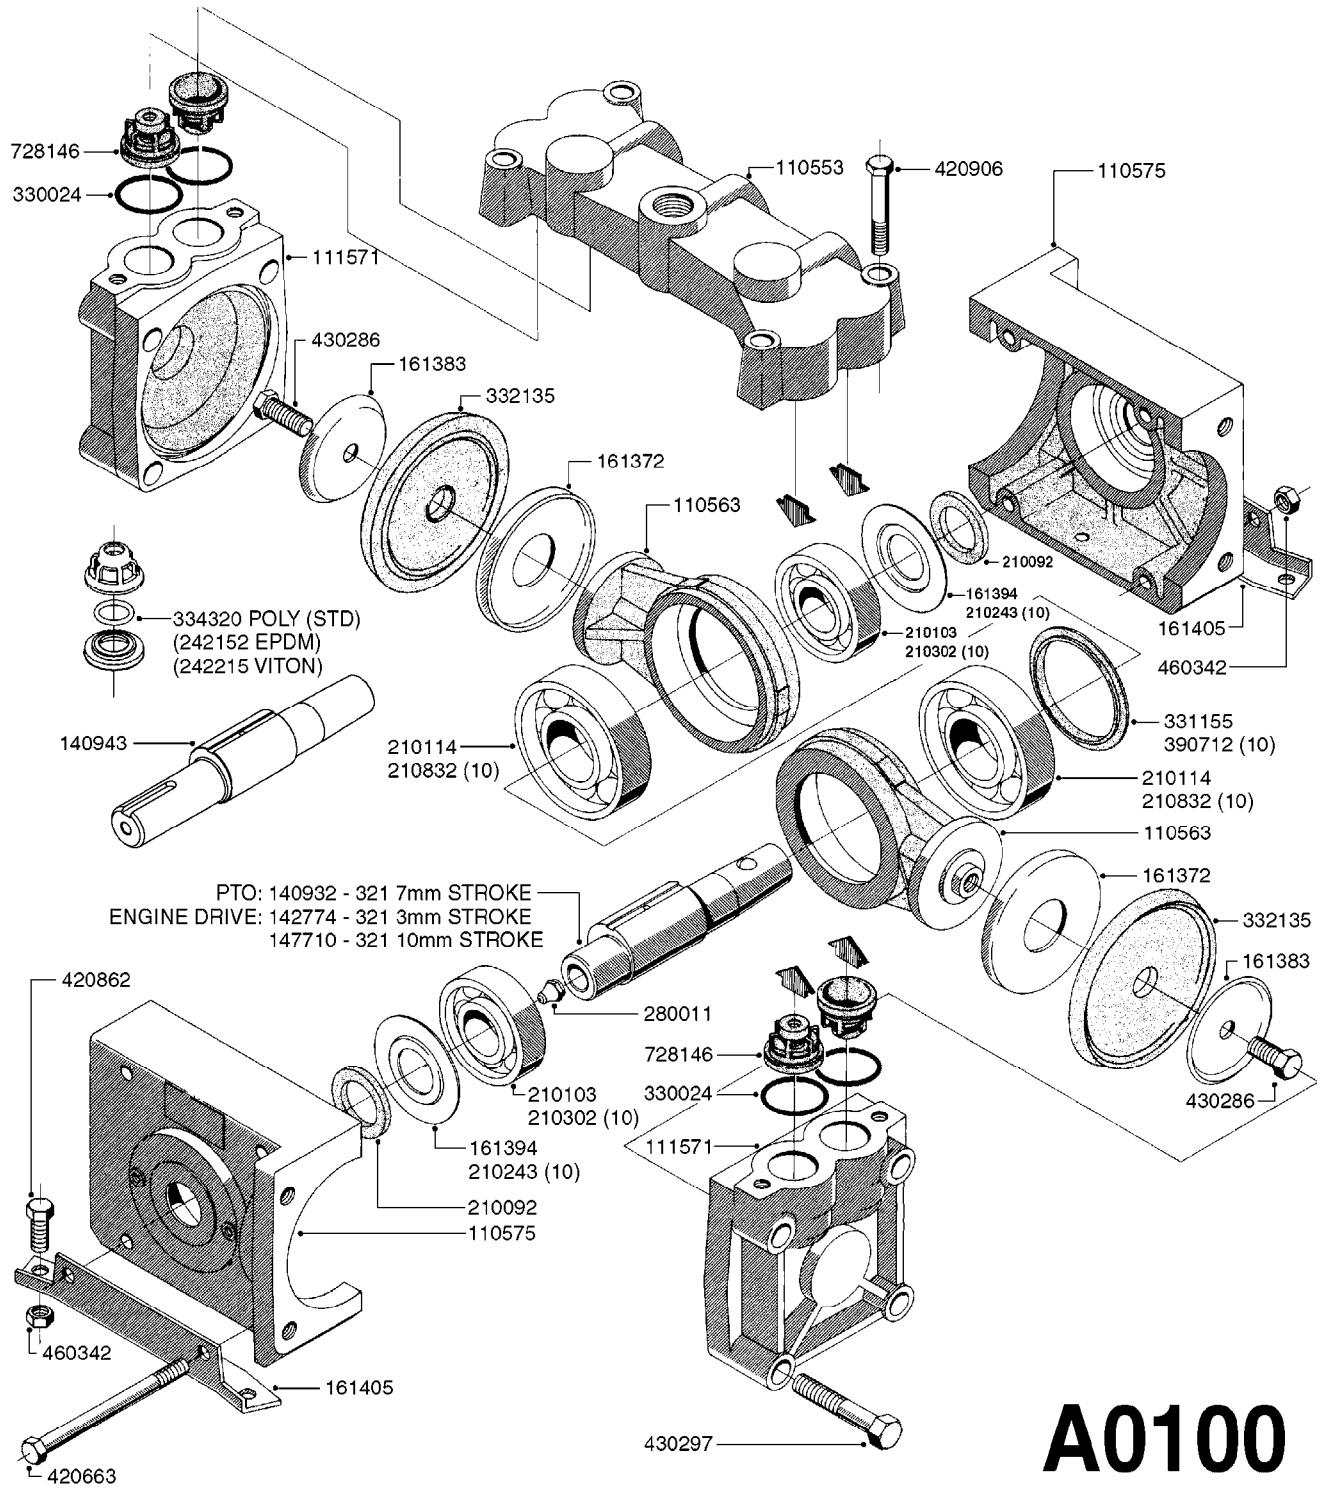

PUMP - 320 W/MOUNTING BASE
A0090-HIN, 01:01:16

Page 1
Date 05.08.2019 11:46

parts-n°	order qty	description
110542	1	DIAPH COVER MOD 320alt 111571
110553	1	VALVE COVER MDL 320 PAINTED
110563	1	CONNECTING ROD MODEL 320
110575	1	PUMP CASING 320
140932	1	CRANK SHAFT 320/7
140943	1	CRANK SHAFT MODEL 320/7mm-25F
142774	1	CRANK SHAFT 320/3
161372	1	DIAPHRAGM BACKING DISC,320-361
161383	1	DIAPHRAGM UPPER DISC, 320-361
161394	1	DUST PLATE, MODEL 320
161405	1	FOOT 320
210092	1	SEAL FELT D43/30X5
210103	1	BEARING BALL 6306
210114	1	BEARING BALL 6308
242152	1	O-RING D18.2X3 EPDM
242215	1	O-RING D18X3 VITON
280011	1	GREASE NIPPLE 1/8' SAE H TR
330024	1	O-RING D41,1/D34.5 X 3,5
331144	1	DIAPHRAGM MODEL 320
331155	1	SPACER, MODEL 320
334320	1	O-RING D18X3 POLYURETHANE
420663	1	BOLT HEX 8.8 DEL M10X120 A4-80
420862	1	BOLT HEX 8.8 DEL M10X16 FT
420906	1	BOLT HEX 8.8 DEL M10X60
430286	1	BOLT HEX 8.8 DEL M12X30 FT
430297	1	BOLT HEX 8.8 RAW M14X65
460342	1	NUT HEX M10 DEL DIN934
728146	1	VALVE FOR 361(726890/707932)