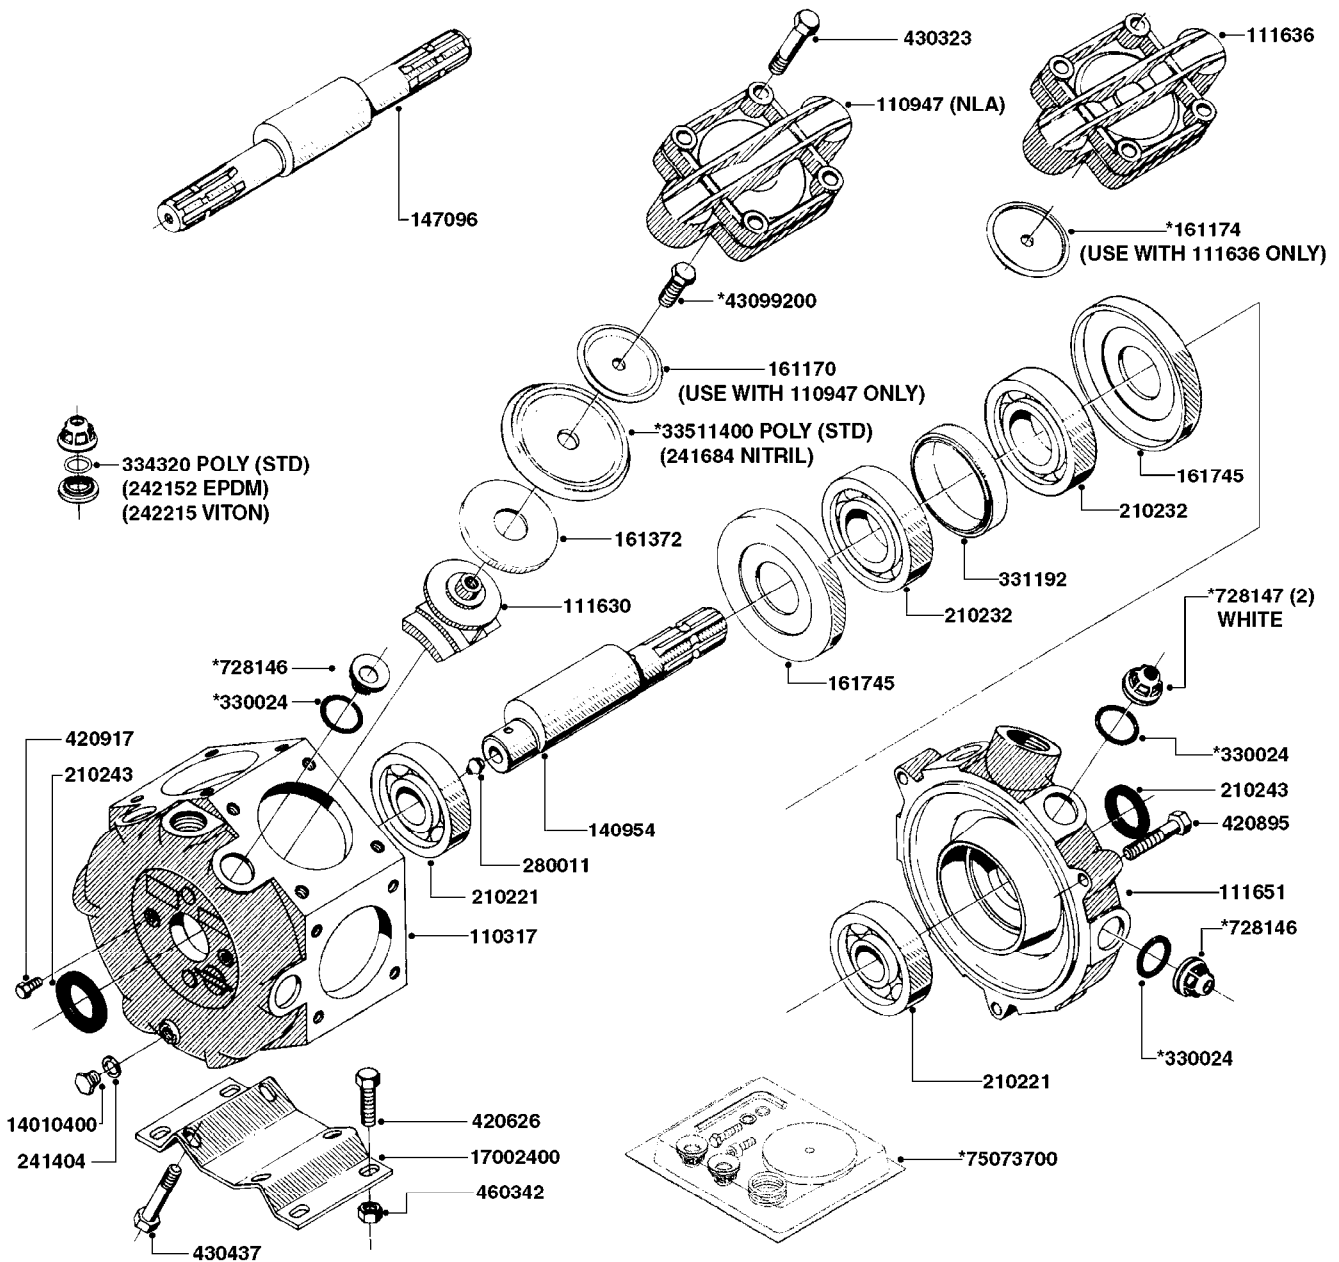

REPLACED BY 364 PUMPS
SEE PAGE A0280

A0250

PUMP - 361 W/MOUNTING BASE
A0250-HIN, 17:03:16

Page 1
Date 05.08.2019 11:46

parts-n°	order qty	description
110317	1	PUMP CASING MODEL 360/361 PNTD
110947	1	VALVE COVER MDL 361 (PAINTED)
111630	1	CONNECTING ROD 363/364-10 PUMP
111636	1	VALVE COVER 363 HEAVY DUTY
111651	1	CASTING F.363 1.5" PUMP(FRONT)
140954	1	CRANK SHAFT MODEL 360/361
147096	1	CRANK SHAFT 361/9.5 THROUGH
161170	1	DIAPH UPPER DISC, 321/361/363
161174	1	DIAPHRAGM DISC SS 361/363/364 PUMP
161372	1	DIAPHRAGM BACKING DISC,320-361
161745	1	METAL SPACER F.363/463
210221	1	BEARING BALL 6407
210232	1	BEARING BALL 6310
210243	1	SEAL OIL 35 X 47 X 7
241404	1	DOWTY SEAL 1/4"
241684	1	DEICER PARTS: DIAPHRAGM MODEL 361 NITRIL
242152	1	O-RING D18.2X3 EPDM
242215	1	O-RING D18X3 VITON
280011	1	GREASE NIPPLE 1/8' SAE H TR
330024	1	O-RING D41,1/D34.5 X 3,5
331192	1	SPACER, MODEL 361/363
334320	1	O-RING D18X3 POLYURETHANE
420626	1	BOLT HEX 8.8 DEL M10X20 FT
420895	1	BOLT HEX 8.8 RAW M10X60
420917	1	BOLT HEX 8.8 RAW M8X12 FT
430323	1	BOLT HEX 8.8 DEL M12X60
430437	1	BOLT HEX 8.8 RAW M12X65
460342	1	NUT HEX M10 DEL DIN934
728146	1	VALVE FOR 361(726890/707932)
728147	1	VALVE FOR 361 WHITE WITH HOLE
14010400	1	PLUG 1/4" BSP
17002400	1	FOOT F. 36X PUMP, RED
33511400	1	DIAPHRAGM PUMP 361/361/363/364 PUR
43099200	1	BOLT HEX SS M12 X 30 DIN933 A4
75073700	1	PUMP KIT 361/363 "06"