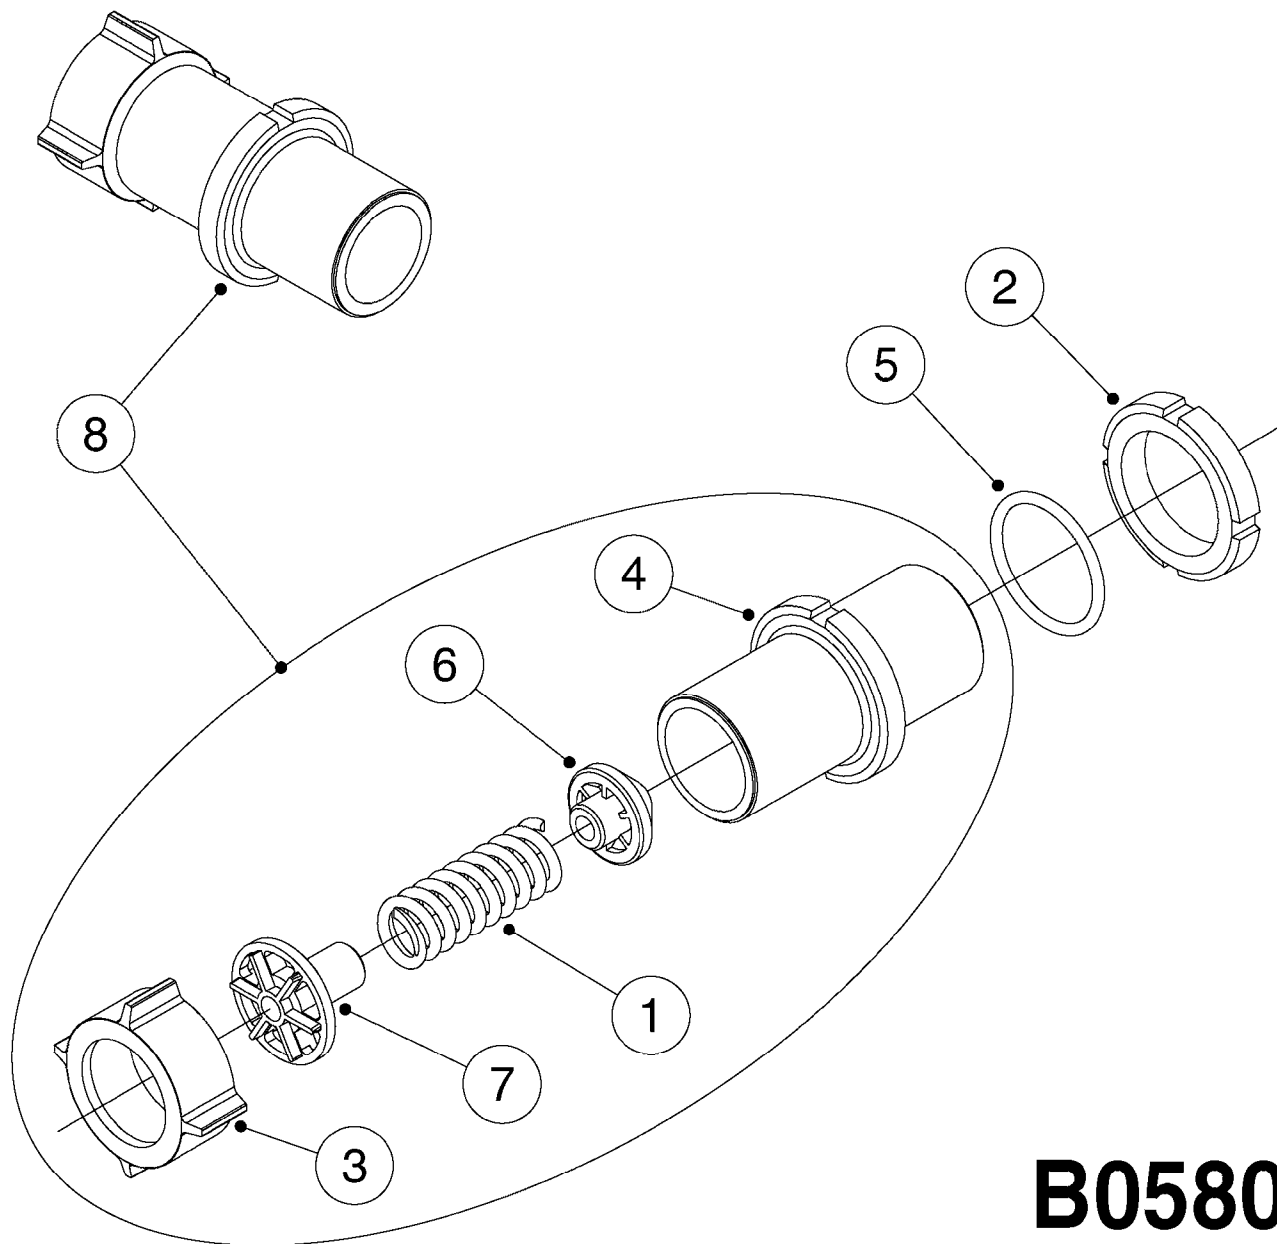

VALVES USED ON SUCTION LINE

VALVES USED ON PRESSURE LINE

B0570

parts-n°	order qty	description
240925	1	O-RING D49.5X3 NITRIL
240936	1	O-RING D13.3X2.4 NITRIL
242010	1	O-RING D37.47X5.33
242046	1	O-RING D60X2
242113	1	O-RING D37.5X5.3 VITON
242353	1	O-RING 3 X 44.2 VITON
320832	1	FITT.DK TEE 1-1/2x1-1/2x1-1/2
322064	1	END COVER W.S56
322066	1	FITT.DK S-56 NUT
334089	1	VALVE INDICATOR BLACK
334090	1	END COVER W.1" COUPLING
334092	1	END COVER W. 1-1/2" COUPLING
334177	1	VALVE INDICATOR BLUE
334217	1	VALVE INDICATOR YELLOW
334500	1	FITT.DK S-56 PLUG W/ 4.2Ø Hole
334578	1	HANDLE FOR VALVE 'OLD' STYLE
334594	1	PLUG F.VALVE HANDLE BLACK
334600	1	SPINDLE F.3 WAY VALVE
390204	1	BALL F. 3 WAY SUCTION VALVE
390238	1	BALL F. 3 WAY PRESSURE VALVE
390259	1	END COVER S56 F.3 WAY VALVE
390262	1	BALL F. 2 WAY VALVE
390269	1	END COVER S56 1-1/2"F.3WAY VLV
390777	1	HOUSING F.BALL VALVE 3 WAY
410605	1	BOLT HEX 8.8 DEL M6X80
440681	1	SCREW F. PLASTIC 4MM X 14LG SS
460261	1	NUT HEX M6X1.00 LOCK DIN985 A2 SS
471125	1	WASHER M6U 6.4X14X1.2,A2 SS
725105	1	VALVE 3/WAY W.1-1/2" COUPLING
725106	1	VALVE 3 WAY W. 1" COUPLING
725348	1	VALVE 3 WAY BLUE
726216	1	VALVE TWO WAY
726398	1	VALVE 3-WAY BLACK
726399	1	VALVE 2 WAY F.CHEM FILL
727551	1	END COVER 1-1/2' W. CHAIN
727800	1	END COVER 1' W. CHAIN
728579	1	SEAL F BALL
728944	1	VALVE STEM & COLOURED CAPS
741446	1	REPAIR KIT F.S67 VALVE - VITON