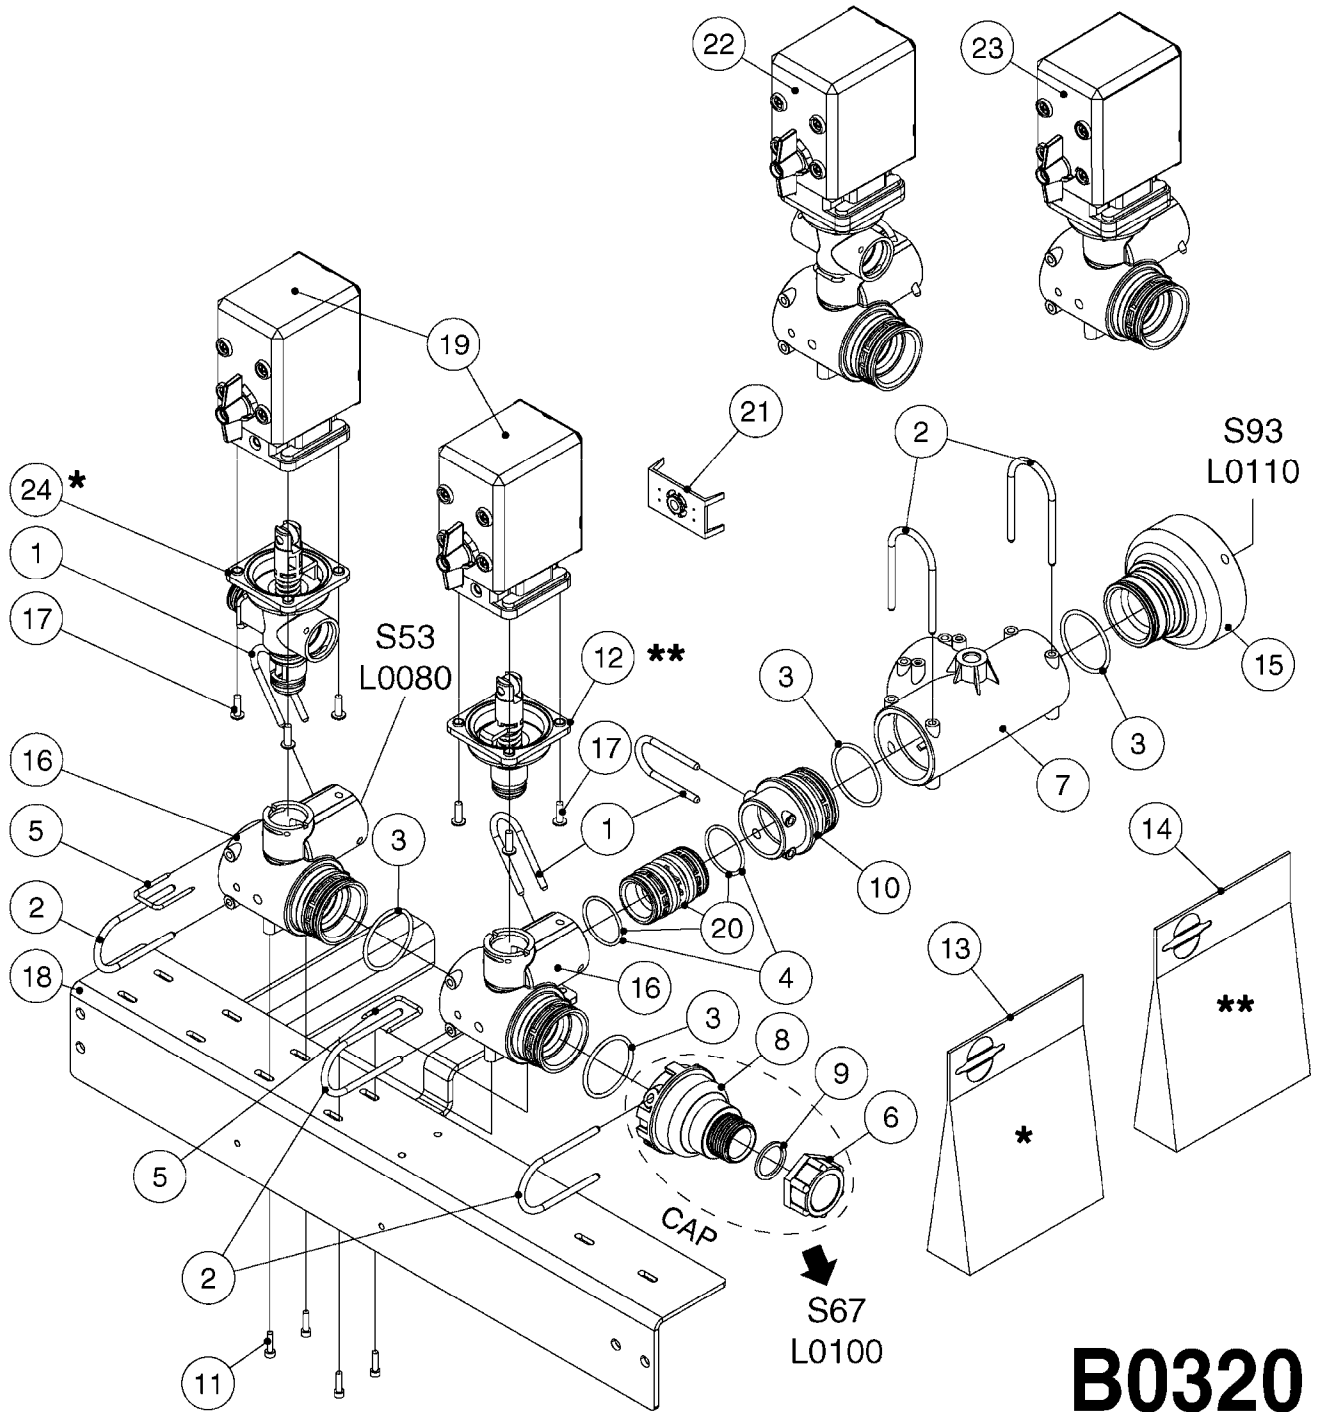

EFC BOOM VALVES
B0320-HIN, 08:04:19

Page 1
Date 05.08.2019 11:48

Pos.	parts-n°	order qty	description
1	145995	1	FITT.DK S-53 FORK
2	145996	1	FITT.DK S-67 FORK
3	242353	1	O-RING 3 X 44.2 VITON
4	242354	1	O-RING D32.2X3.0 VITON
5	270211	1	FITT.DK S25 FORK L=37.5
6	320106	1	FITT.DK CAPNUT 1" BSP
7	322224	1	FITT.DK S-67 TEE
8	322321	1	FITT.DK S-67 X 1"BSP MALE
9	330326	1	O-RING D30/D24X2 F.1"NUT
10	334564	1	FITT.DK S-67 TO S-53 ADAPTER
11	450902	1	BOLT ALLEN HEAD M4 X 16MM
12	725257	1	SPINDLE SECT. F/EC DISTRIBUTOR
13	741822	1	SEAL KIT - 1 SECTION (05)
14	755726	1	O-RING KIT F.EC/ESC SEC.VALVE
15	33500700	1	FITT.DK ADAPTER S-93F S67M
16	33502400	1	DISTRIBUTION HOUSING EFC
17	44076200	1	SCREW WN5451 5X16 SS TORX
18	61032700	1	BRACKET F. EFC SEC. VALVES < 7
18	61032800	1	BRACKET F. EFC SEC.VALVES <4>6
19	72048000	1	MOTOR, DISTRIBUTION 1:300
20	72114300	1	FITT. DK S-53 MALE MALE W.ORIN
21	72137200	1	MCROSWCH ASSY F.BOOM VLV 300:1
22	72233700	1	SECTION VALVE, EFC, 1:300
23	72284000	1	BYPASS VALVE, EFC, 1:300
24	72591700	1	SPINDLE SECT.W/O CONS.PRESSURE