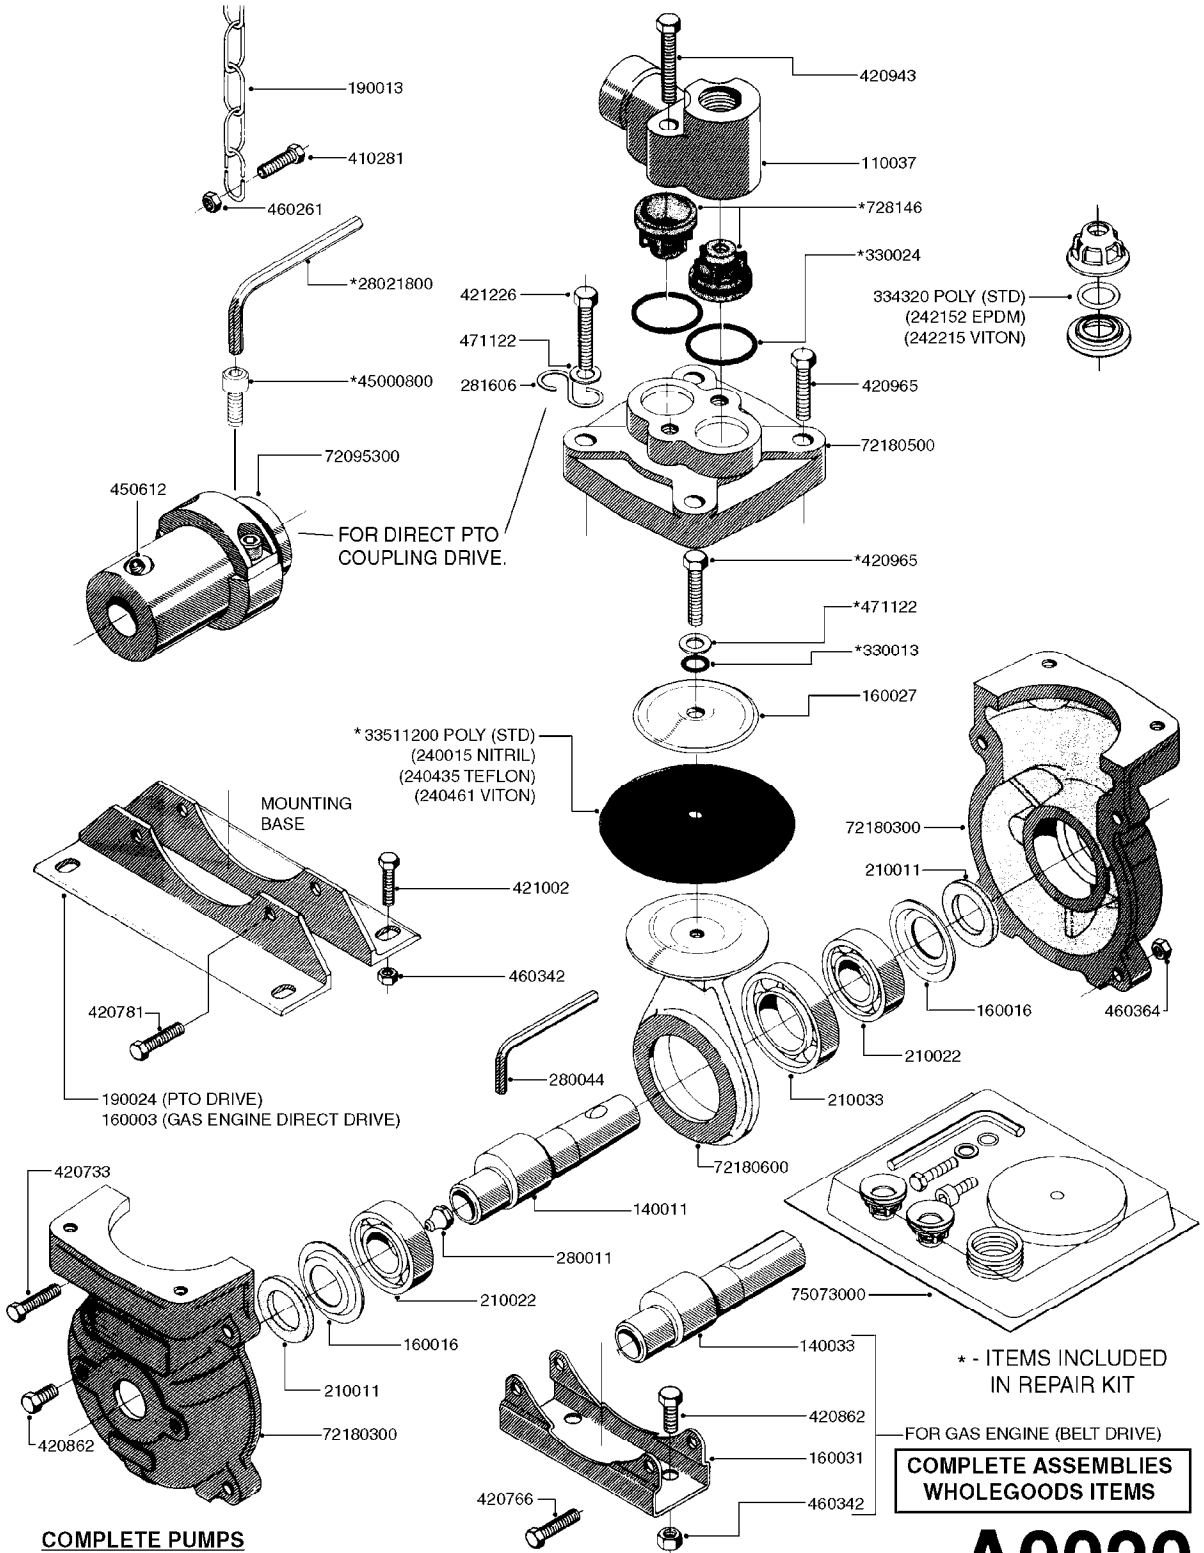

FOR DIRECT PTO COUPLING DRIVE.

MOUNTING BASE

190024 (PTO DRIVE)
160003 (GAS ENGINE DIRECT DRIVE)

* - ITEMS INCLUDED IN REPAIR KIT

FOR GAS ENGINE (BELT DRIVE)

COMPLETE ASSEMBLIES
WHOLEGOODS ITEMS

COMPLETE PUMPS
821617 - PUMP ONLY
10521303 - WITH PTO & DAMPER

A0020