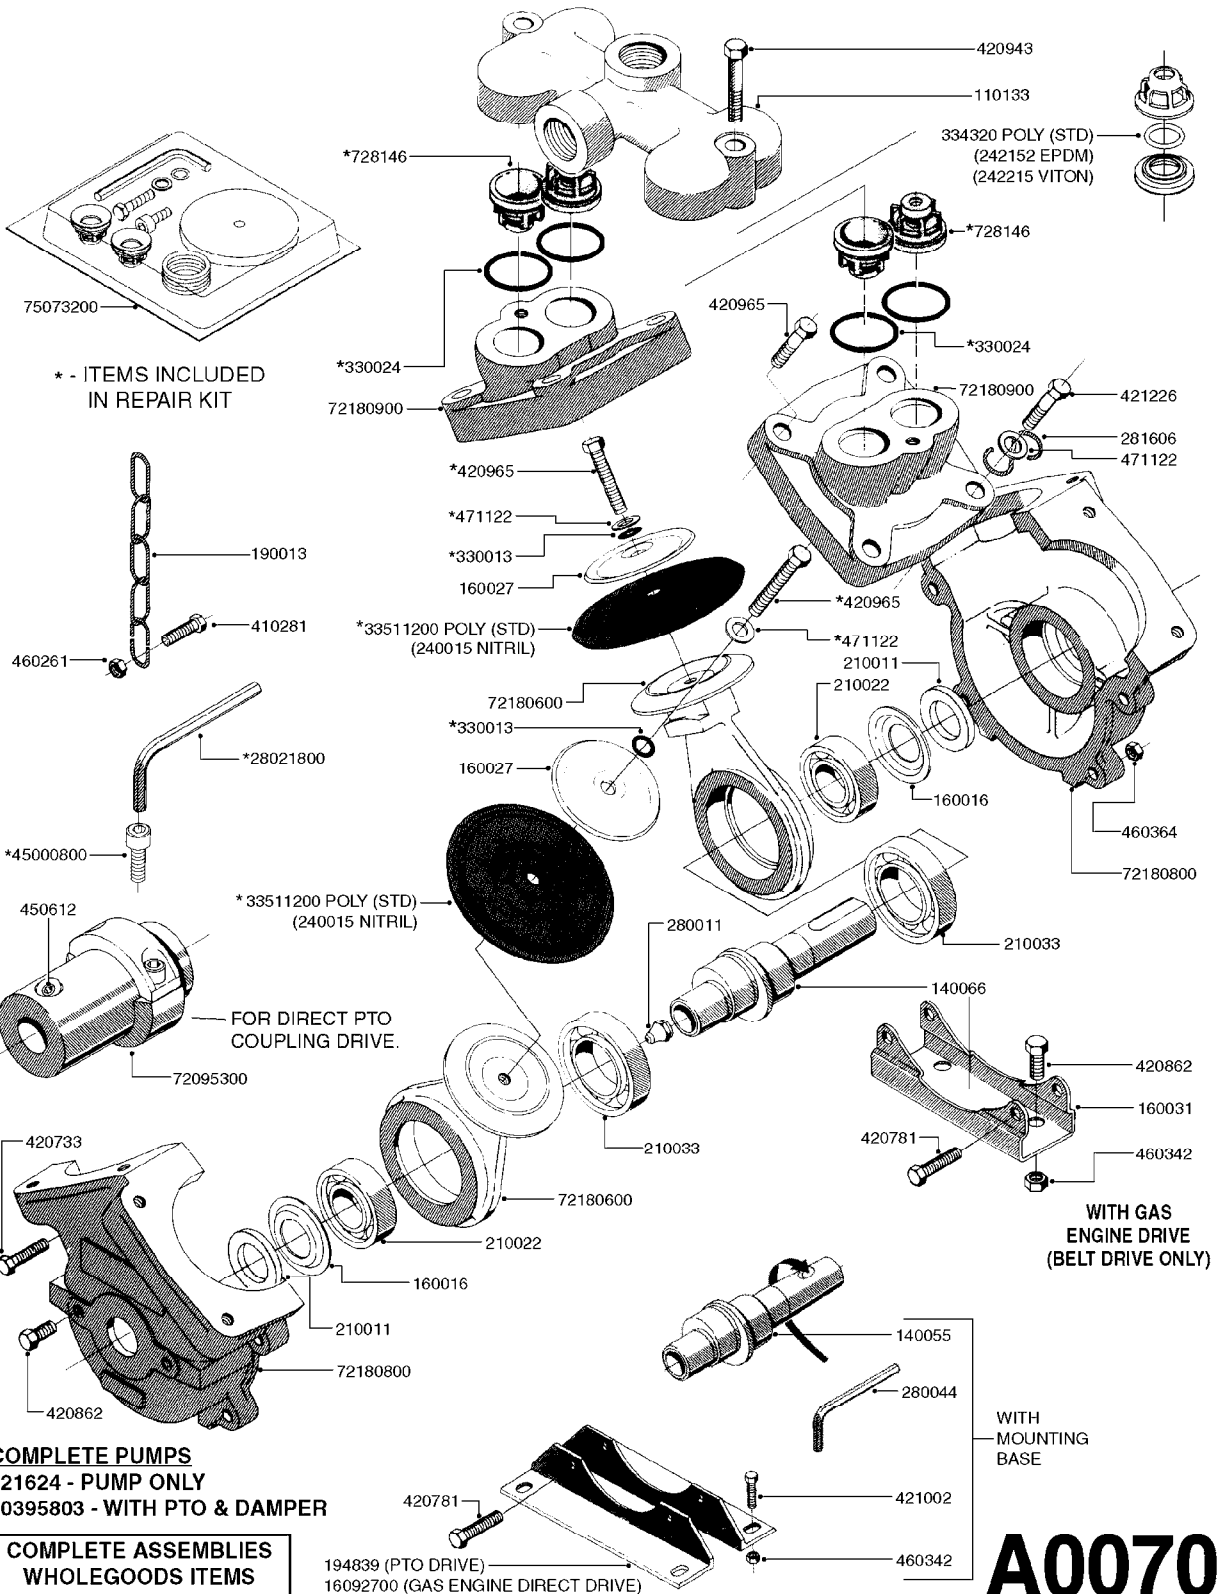

PUMP - 603
A0070-HIN, 01:01:16

COMPLETE PUMPS
821624 - PUMP ONLY
10395803 - WITH PTO & DAMPER

COMPLETE ASSEMBLIES
WHOLEGOODS ITEMS

A0070

PUMP - 603
A0070-HIN, 01:01:16

Page 1
Date 05.08.2019 11:46

parts-n°	order qty	description
110133	1	VALVE CHAMBER MOD 600 PAINTED
140055	1	CRANK SHAFT, MODEL 600
140066	1	CRANK SHAFT, MODEL 600/4
160016	1	DUST PLATE
160027	1	DIAPHRAGM UPPER DISC 500-600
160031	1	BASE PLATE MODEL 500-600
190013	1	CHAIN 35XL=800
194839	1	ANGLE IRON FOOT, M 500-600 RED
210011	1	SEAL FELT D39/23 X 4
210022	1	BEARING BALL 6205
210033	1	BEARING BALL 6007
240015	1	DIAPHRAGM MODEL 500-600 NITRIL
242152	1	O-RING D18.2X3 EPDM
242215	1	O-RING D18X3 VITON
280011	1	GREASE NIPPLE 1/8" SAE H TR
280044	1	KEY HEXAGON W6 3/16"
281606	1	S-HOOK GALVANIZED
330013	1	O-RING 2.5 X 10 PUR
330024	1	O-RING D41,1/D34.5 X 3,5
334320	1	O-RING D18X3 POLYURETHANE
410281	1	BOLT HEX 8.8 DEL M6X25 DIN933 A2
420733	1	BOLT HEX 8.8 DEL M8X40
420781	1	BOLT HEX 8.8 DEL M8X50
420862	1	BOLT HEX 8.8 DEL M10X16 FT
420943	1	BOLT HEX 8.8 DEL M10X50
420965	1	M10X40 MACHINE SCREW STAINLESS
421002	1	BOLT HEX 8.8 DEL M10X30 FT DIN933
421226	1	BOLT HEX 8.8 DEL M10X45
450612	1	SCREW M10X16 POINTED
460261	1	NUT HEX M6X1.00 LOCK DIN985 A2 SS
460342	1	NUT HEX M10 DEL DIN934
460364	1	NUT HU M8 A2 SS DIN934
471122	1	WASHER, M10, Ø20/10.5X 2.0, SS
728146	1	VALVE FOR 361(726890/707932)
821624	1	PUMP 603/7 W. FOOT TAPERED SHA
10395803	1	PUMP 603 C/W PTO 540 RPM
16092700	1	PUMP MOUNT PLATE TALL 500/600
28021800	1	KEY HEXAGON 8MM FOR M10
33511200	1	DIAPHRAGM 500-603 PUR 2006
45000800	1	BOLT ROUND M10X25
72095300	1	COUPLING 1-3/8" X 25, PAINTED
72180600	1	CONNECTING ROD FOR 503-603 M10
72180800	1	PUMP HOUSING 603 RED W/BOLTS
72180900	1	DIAPHRAGM COVER MOD. 600
75073200	1	PUMP KIT 603mm 06