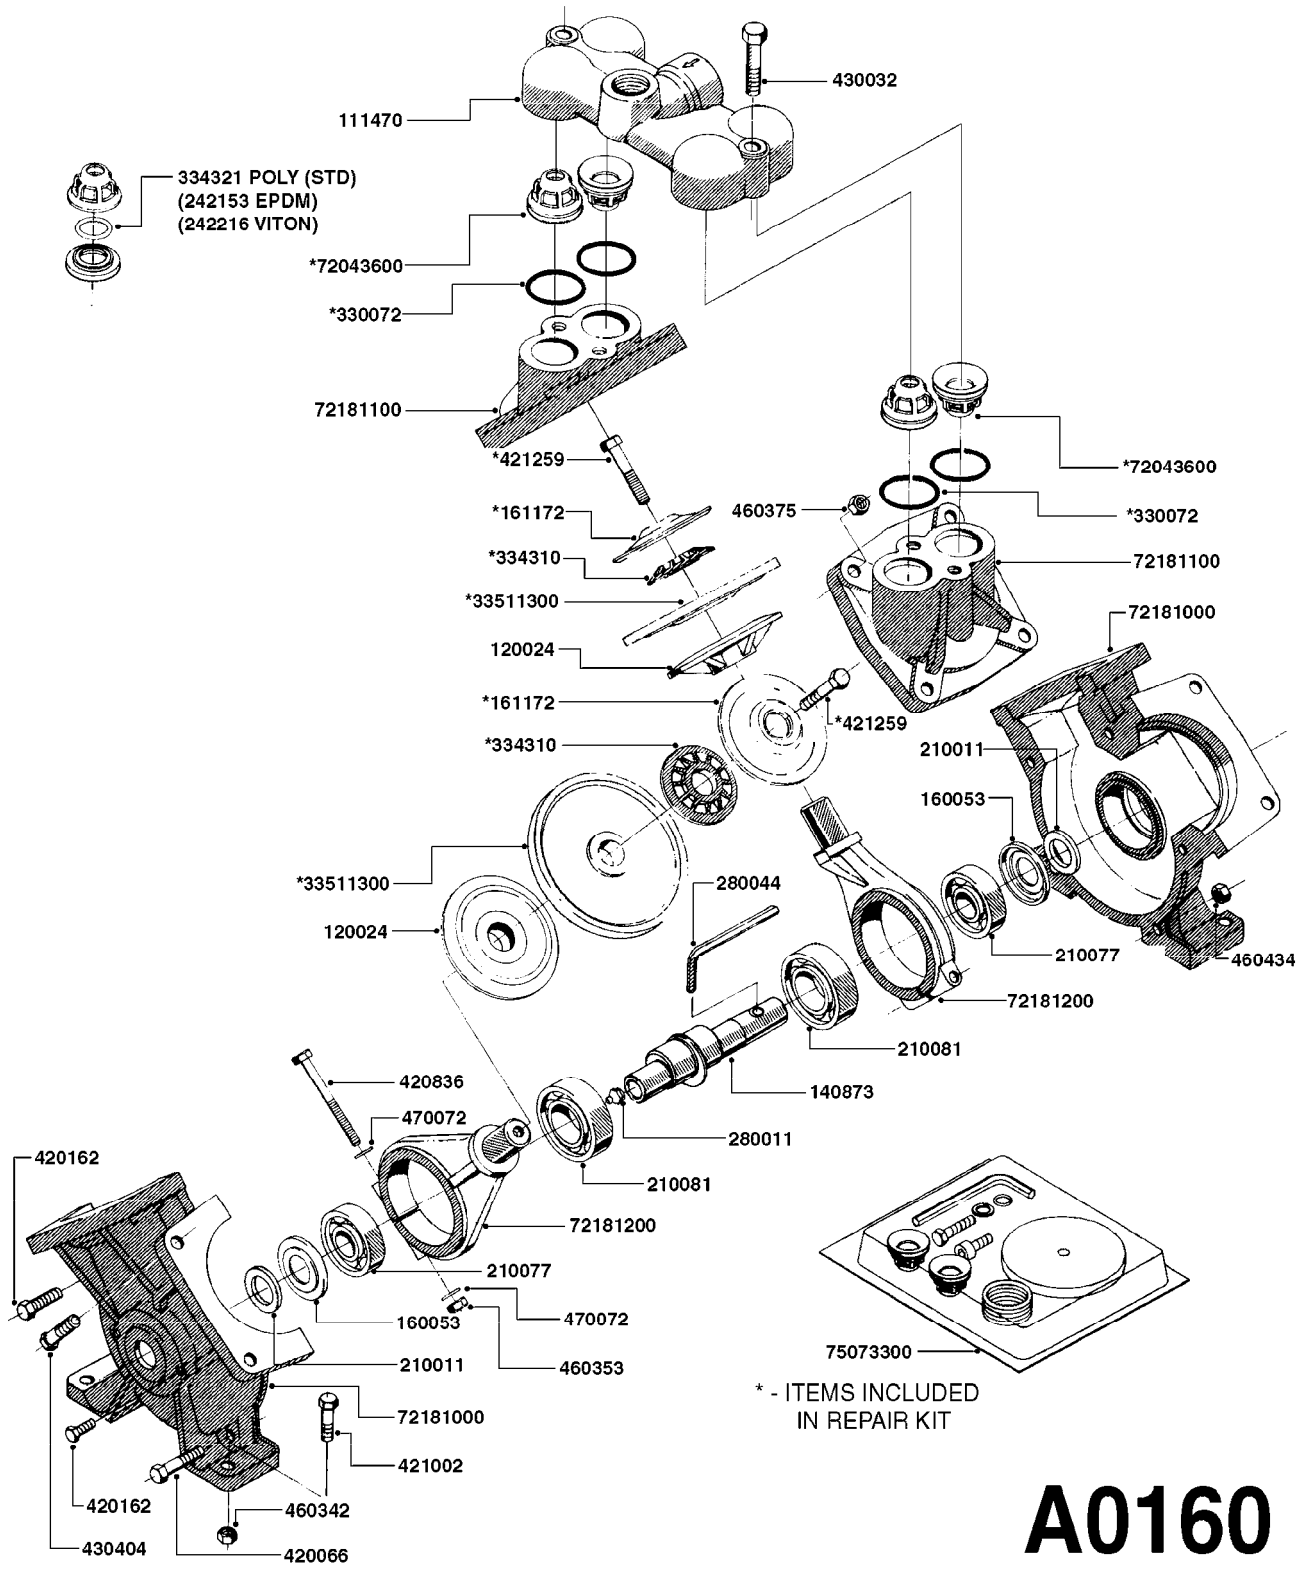

A0160

PUMP - 1202 W/MOUNTING BASE
A0160-HIN, 01:01:16

Page 1
Date 05.08.2019 11:46

parts-n°	order qty	description
111470	1	VALVE CHAMBER 1202
120024	1	DIAPHRAGM BACK DISC 1200-1300
140873	1	CRANK SHAFT MODEL 1202-9MM
160053	1	DUST PLATE
161172	1	DIAPHRAGM DISC F. 1203/1303
210011	1	SEAL FELT D39/23 X 4
210077	1	BEARING BALL 6305
210081	1	BEARING BALL 6307
242153	1	O-RING D26X4 EPDM
242216	1	O-RING VITON F/1202/1302/462
280011	1	GREASE NIPPLE 1/8' SAE H TR
280044	1	KEY HEXAGON W6 3/16'
330072	1	O-RING D53.5/D45.5X4
334310	1	NYLON WASHER 1202/1302/462
334321	1	O-RING POLY. 34.0x26.0x4.0
420066	1	BOLT HEX 8.8 DEL 3/8"X50MM
420162	1	BOLT HEX 8.8 DEL 3/8"x15MM
420836	1	BOLT HEX 8.8 RAW M8X85
421002	1	BOLT HEX 8.8 DEL M10X30 FT DIN933
421259	1	BOLT HEX UNC7/16"x2.25" 18-8SS
430032	1	BOLT HEX 8.8 RAW 1/2'X55MM
430404	1	BOLT HEX 8.8 DEL M12X50
460342	1	NUT HEX M10 DEL DIN934
460353	1	NUT HEX M8 BLACK
460375	1	NUT HEX M12 BLACK
460434	1	NUT HEX 3/8' NC BLACK
470072	1	WASHER D15/D8X.5 LOCK
33511300	1	DIAPHRAGM 1202-1303 POLY 2006
72043600	1	VALVE FOR 462/463
72181000	1	HOUSING, PUMP, 1203 RED
72181100	1	DIAPHRAGM COVER 1203/1303+BLTS
72181200	1	CONNECTING ROD FOR 1203 W/M12
75073300	1	PUMP KIT 1200/1202 "06"