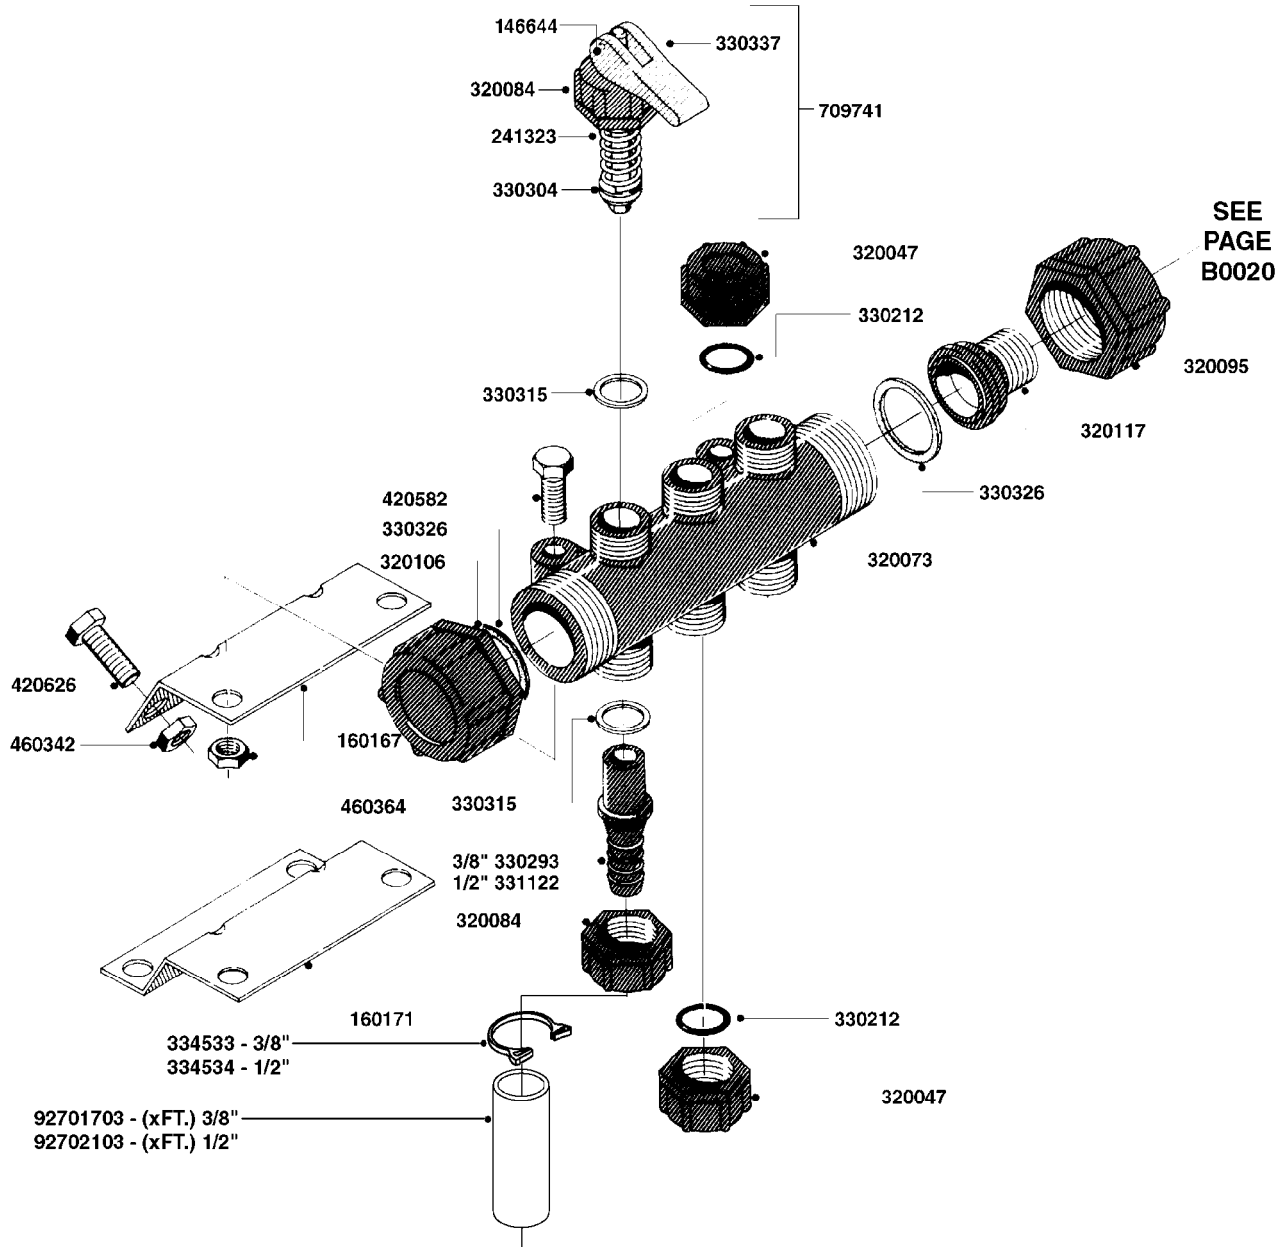

841758 - COMPLETE ASSEMBLY
(LESS GAUGE)

COMPLETE ASSEMBLIES
WHOLEGOODS ITEMS

B0020

CONTROL-ET MANUAL-ES 30/50/80
B0020-HIN, 01:01:16

Page 1

Date 05.08.2019 11:47

parts-n°	order qty	description
146644	1	PIN D3X19 STAINLESS
240063	1	O-RING D14.1/9.3 X 2.4
241323	1	O-RING D5.3X2.4 NITRIL
320073	1	DISTRIBUTOR HOUSING 1/2"
320084	1	FITT.DK NUT 1/2" BSP
320095	1	FITT.DK NUT 1" BSP
320117	1	FITT.DK CONN.1/2"BSP F. 1" CAP
321694	1	UNION NUT
330212	1	O-RING D19/D14X2.4 F.1/2"NUT
330293	1	VALVE SEAT WITH 3/8" HOSE TAIL
330304	1	VALVE CONE D14
330315	1	O-RING D18.4/D13X.6
330326	1	O-RING D30/D24X2 F.1"NUT
330337	1	HANDLE F. FLIP VALVE
330676	1	FITT.DK HB 3/8" F. 1/2" NUT
330687	1	FITT.DK HB 1/2" F. 1/2" NUT
331111	1	VALVE SEAT FOR 1/2" DISTRIBUT.
331122	1	VALVE SEAT WITH 1/2" HOSE TAIL
334533	1	CLAMP HOSE PLASTIC 3/8"
334534	1	CLAMP HOSE PLASTIC 1/2"
390282	1	STOPPER ATV 1/4"
390283	1	CONE FOR PRES CONTR ATV
421046	1	BOLT HEX M8X25/25 A2 SS DIN933
440167	1	SCREW NO.8 1/4"
440663	1	SCREW 3/8" NR4 STAINLESS
460143	1	SELF LOCK NUT M8 SST A2 DIN985
709741	1	VALVE ASSY. 1/2" FLIP LEVER
841758	1	ET CONTROL COMPLETE
28026203	1	GAUGE 200PSI/BR, 2.5"1/4BSP-BTM
92701703	1	HOSE R X3/8" X300PSI WP X0012"
92702103	1	HOSE R X1/2" X300PSI WP X0012"