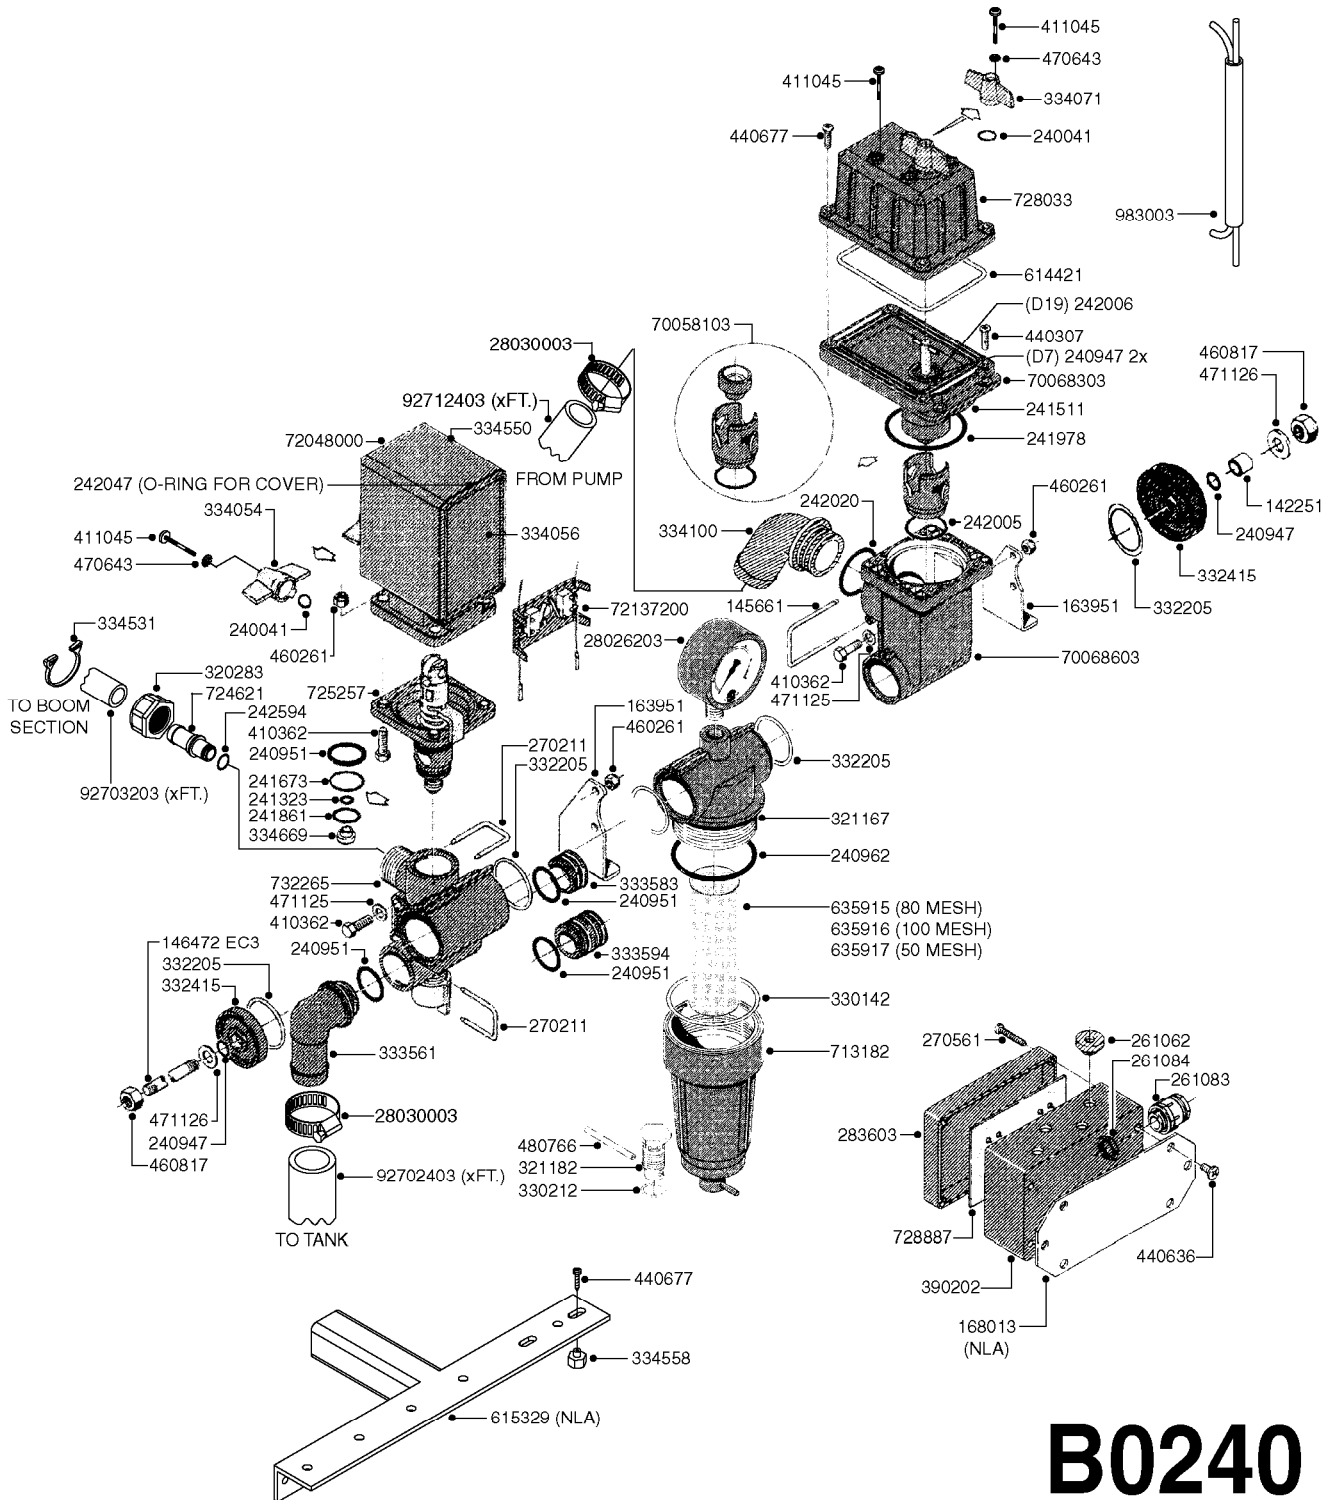

B0240

parts-n°	order qty	description
142251	1	BUSHING FOR LID
145661	1	FITT.DK S-61 FORK
146472	1	STUD BOLT M8X420
163951	1	MOUNT BRACKET FOR BK180 SECTIO
168013	1	MOUNT BRKT F.CONNECT BOX-NLA
240041	1	O-RING D15,1/10,3 X 2,4
240947	1	O-RING D7.3X2.4 NITRIL
240951	1	O-RING D21.2X3 NITRIL
240962	1	O-RING D57,2X3 NITRIL
241323	1	O-RING D5.3X2.4 NITRIL
241511	1	O-RING D18X2
241673	1	O-RING D22.1X1.6
241861	1	O-RING D15.3X2.4 VITON
241978	1	O-RING 64.5X3.0
242005	1	O-RING D32.1X1.6 NITRIL
242006	1	O-RING D22/D19 X 1.5
242020	1	O-RING 39.2 X 3 VITON
242047	1	O-RING 89.5 X 3.0 VITON
242594	1	O-RING D14 X 1.78 SCH.70-EPDM
261062	1	GROMMET
261083	1	GROMMET (PLASTIC)F.ELEC.CABLE
261084	1	NUT F.261083 GROMMET
270211	1	FITT.DK S25 FORK L=37.5
270561	1	SCREW W/SPRING ASSY. (QTY 1)
283603	1	LID F. SQ.BOX 120X80X15 MM
320283	1	FITT.DK NUT 3/4"BSP
321167	1	FILTER HOUSE S 63 X 4
321182	1	DRAIN PLUG F. FILTER 3/8 BSP
330142	1	O-RING D69X2
330212	1	O-RING D19/D14X2.4 F.1/2"NUT
332205	1	O-RING D43/39XD2
332415	1	COVER
333561	1	FITT.DK ELB.1" EC RETURN
333583	1	END PIECE FOR BYPASS
333594	1	CONNECTING PIECE F. BYPASS
334054	1	GRIP F.MAN.OP.EC ON/OFF RED
334056	1	COVER F/MOTOR HOUSE EC DIST.
334071	1	GRIP F.MAN.OP.EC PRESS.REG.RED
334100	1	FITT.DK S-61 ELB.1" 110 DEG.
334531	1	CLAMP HOSE PLASTIC 3/4"
334550	1	MOTOR HOUSE SECT VALVE
334558	1	NUT HEX PLASTIC INSERT
334669	1	VALVE CONE D14/D7-SH 63 WHITE
390202	1	CONN.BOX EC OPER.UNIT
410362	1	BOLT HEX 8.8 SS M6X20
411045	1	SCREW M4 X 16MM STAINLESS
440307	1	SCREW SHEET-METAL 3/4" NO. 10
440636	1	SCREW SHEET-METAL 1/2" NO 12
440677	1	SCREW F. PLASTIC 5X20 SS
460261	1	NUT HEX M6X1.00 LOCK DIN985 A2 SS
460817	1	NUT HEX M8 STAINLESS DIN 934
470643	1	WASHER LOCK
471125	1	WASHER M6U 6.4X14X1.2,A2 SS
471126	1	WASHER, M8, Ø16/ 8.4X 1.6, SS
480766	1	ROLL PIN D4 X 50 STAINLESS
614421	1	GASKET F/MOTOR HOUSE-ON/OFF TR
615329	1	BRACKET F.ESC CONTROL VALVES
635915	1	SCREEN BK180, 80 MESH
635916	1	SCREEN BK180, 100 MESH
635917	1	SCREEN BK180, 50 MESH
713182	1	FILTER CAP WITH DRAIN SCREW