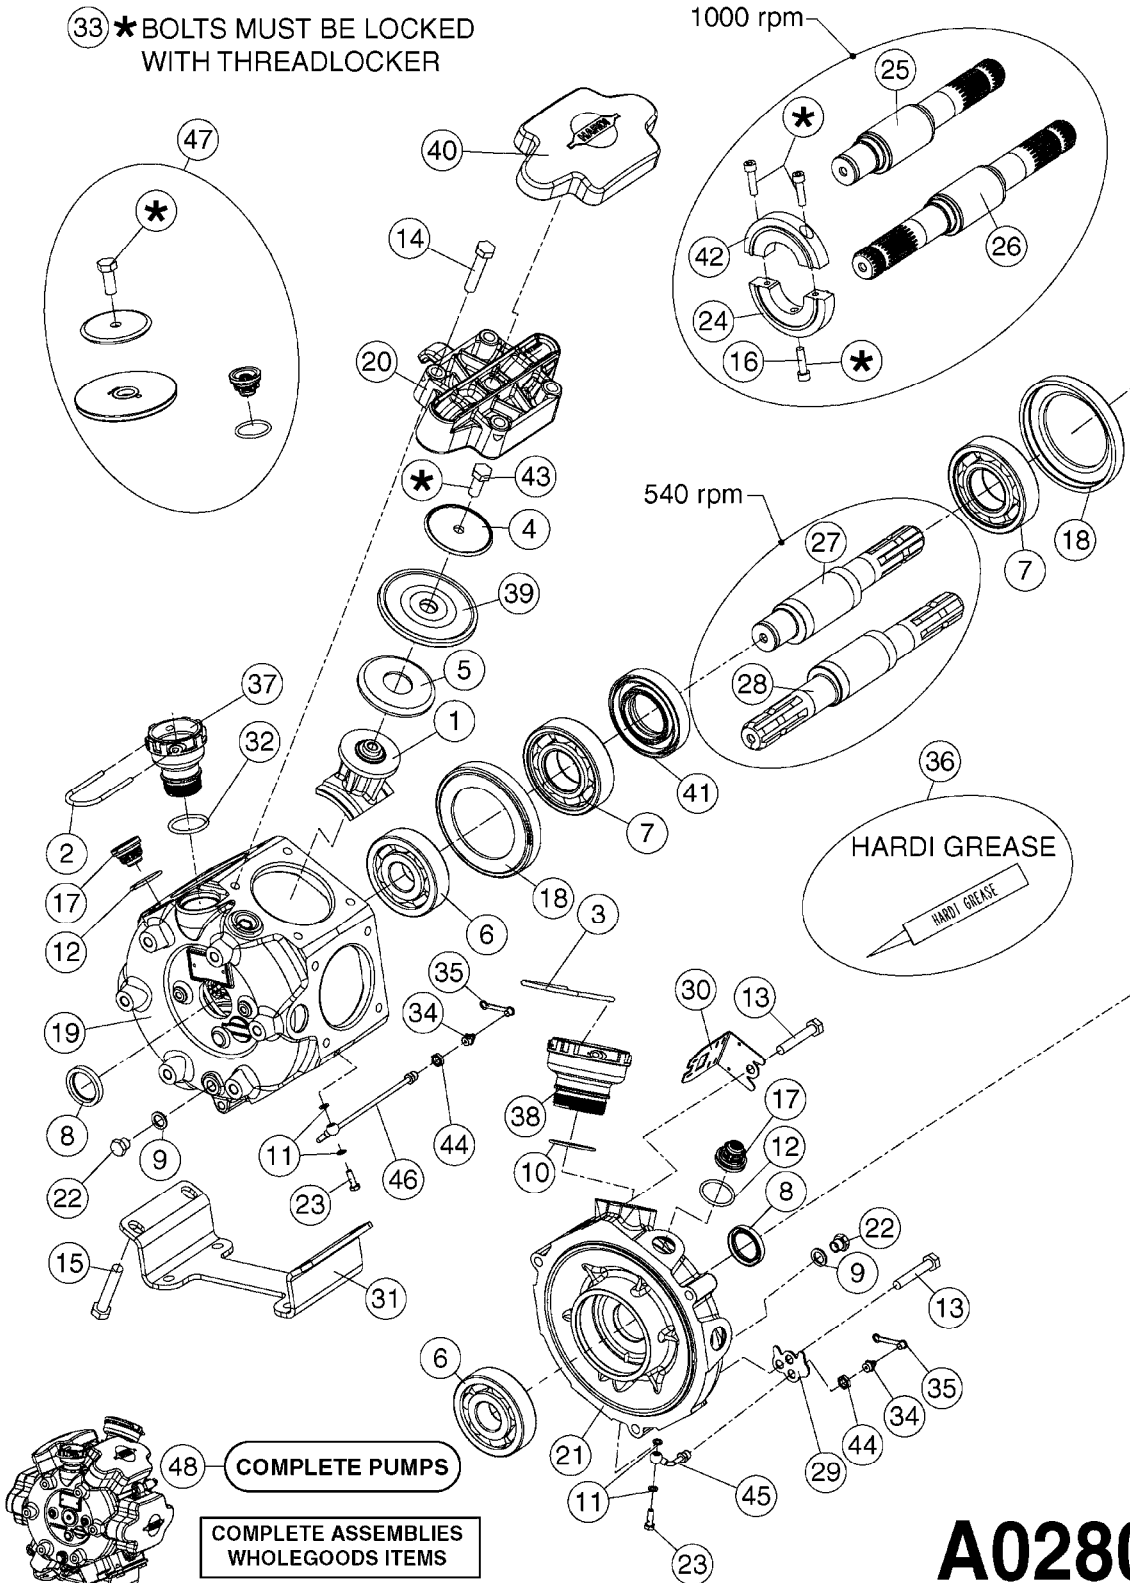

33 * BOLTS MUST BE LOCKED WITH THREADLOCKER

1000 rpm

540 rpm

PUMP - 364 540/1000 RPM
A0280-HIN, 24:04:19

Page 1
Date 05.08.2019 11:46

Pos.	parts-n°	order qty	description
1	111622	1	CONNECTING ROD 463/5.5MM
1	111628	1	CONNECTING ROD 363/5.5 PUMP
1	111629	1	CONNECTING ROD 363/364-7 PUMP
1	111630	1	CONNECTING ROD 363/364-10 PUMP
2	145996	1	FITT.DK S-67 FORK
3	145997	1	FITT.DK S-93 FORK
4	161174	1	DIAPHRAGM DISC SS 361/363/364 PUMP
5	161372	1	DIAPHRAGM BACKING DISC,320-361
6	210221	1	BEARING BALL 6407
7	210232	1	BEARING BALL 6310
8	210243	1	SEAL OIL 35 X 47 X 7
9	241404	1	DOWTY SEAL 1/4"
10	242225	1	O-RING D45.0 X 4.0 RUBBER
11	242374	1	WASHER Ø10/Ø6X1 COPPER
12	330024	1	O-RING D41,1/D34.5 X 3,5
13	420895	1	BOLT HEX 8.8 RAW M10X60
14	430312	1	BOLT HEX 8.8 RAW M12X60
15	430438	1	BOLT HEX 8.8 DEL M12X65
16	450995	1	BOLT ALLEN M8X30 DIN 912 RAW
17	728146	1	VALVE FOR 361(726890/707932)
18	11171900	1	CONROD RING 364/464 MACHINED
19	11172000	1	PUMP HOUSE 364 MACHINED 5/4" BSP RED
20	11172800	1	VALVE COVER 363/364 MACHINED RED
21	11173200	1	FRONTPART 364, 1½" BSP RED
22	14010400	1	PLUG 1/4" BSP
23	14120400	1	BANJOBOLT M6 X 19
24	14120700	1	COUNTERWEIGHT 364/464-1000
25	14137300	1	CRANKSHAFT 364/464-5.5 1000
26	14137900	1	CRANKSHAFT 364/464-5.5 GG 1000
27	14137600	1	CRANKSHAFT 364/464-10
28	14138200	1	CRANKSHAFT 364/464-10 GG
29	16382900	1	GREASE NIPPLE PLATE, 364
30	16390600	1	BRACKET FOR RPM SENSOR
31	16410700	1	PUMP BASE 363/364 BLACK
31	17002400	1	FOOT F. 36X PUMP, RED
32	24266600	1	O-RING D 38,0 X 4,0 70SH.NITR
33	28045503	1	LOCTITE 262 .5ML (.017oz.)
34	28163300	1	GREASE NIPPLE H1 M6X1 DIN 7412
35	28163400	1	CAP F. GREASENIPPLE YELLOW M6X1
36	28164600	1	HARDI PUMP GREASE S3 V550L 1
37	32242200	1	FITTING S67 5/4" KON. RG 2014
38	32242300	1	NIPPLE S93 1,5' KON.RG 2014
39	33511400	1	DIAPHRAGM PUMP 361/361/363/364 PUR
40	33524300	1	COVER PLASTIC 364 PUMP
41	33527200	1	GREASE SPLIT 364/464
42	39136200	1	HALFPART 364/464-1000
43	43099200	1	BOLT HEX SS M12 X 30 DIN933 A4
44	46134000	1	NUT HEX M10x1 H=2.3 NV=14 ELZIN
45	61096800	1	BANJOTUBE SHORT 364 COMPL.
46	61096900	1	BANJOTUBE LONG 364 COMPL.
47	75585900	1	PUMP KIT 364
48	82169500	1	PUMP 364-5.5-MED-1000
48	82169700	1	PUMP 364-5.5-MOD2-1000-OSP
48	82170000	1	PUMP 364-10-STD-540 FK
48	82170300	1	PUMP 364-10-MOD-540-GG THROUGH SHAFT
48	82170400	1	PUMP 364-10-MOD-540-OSP