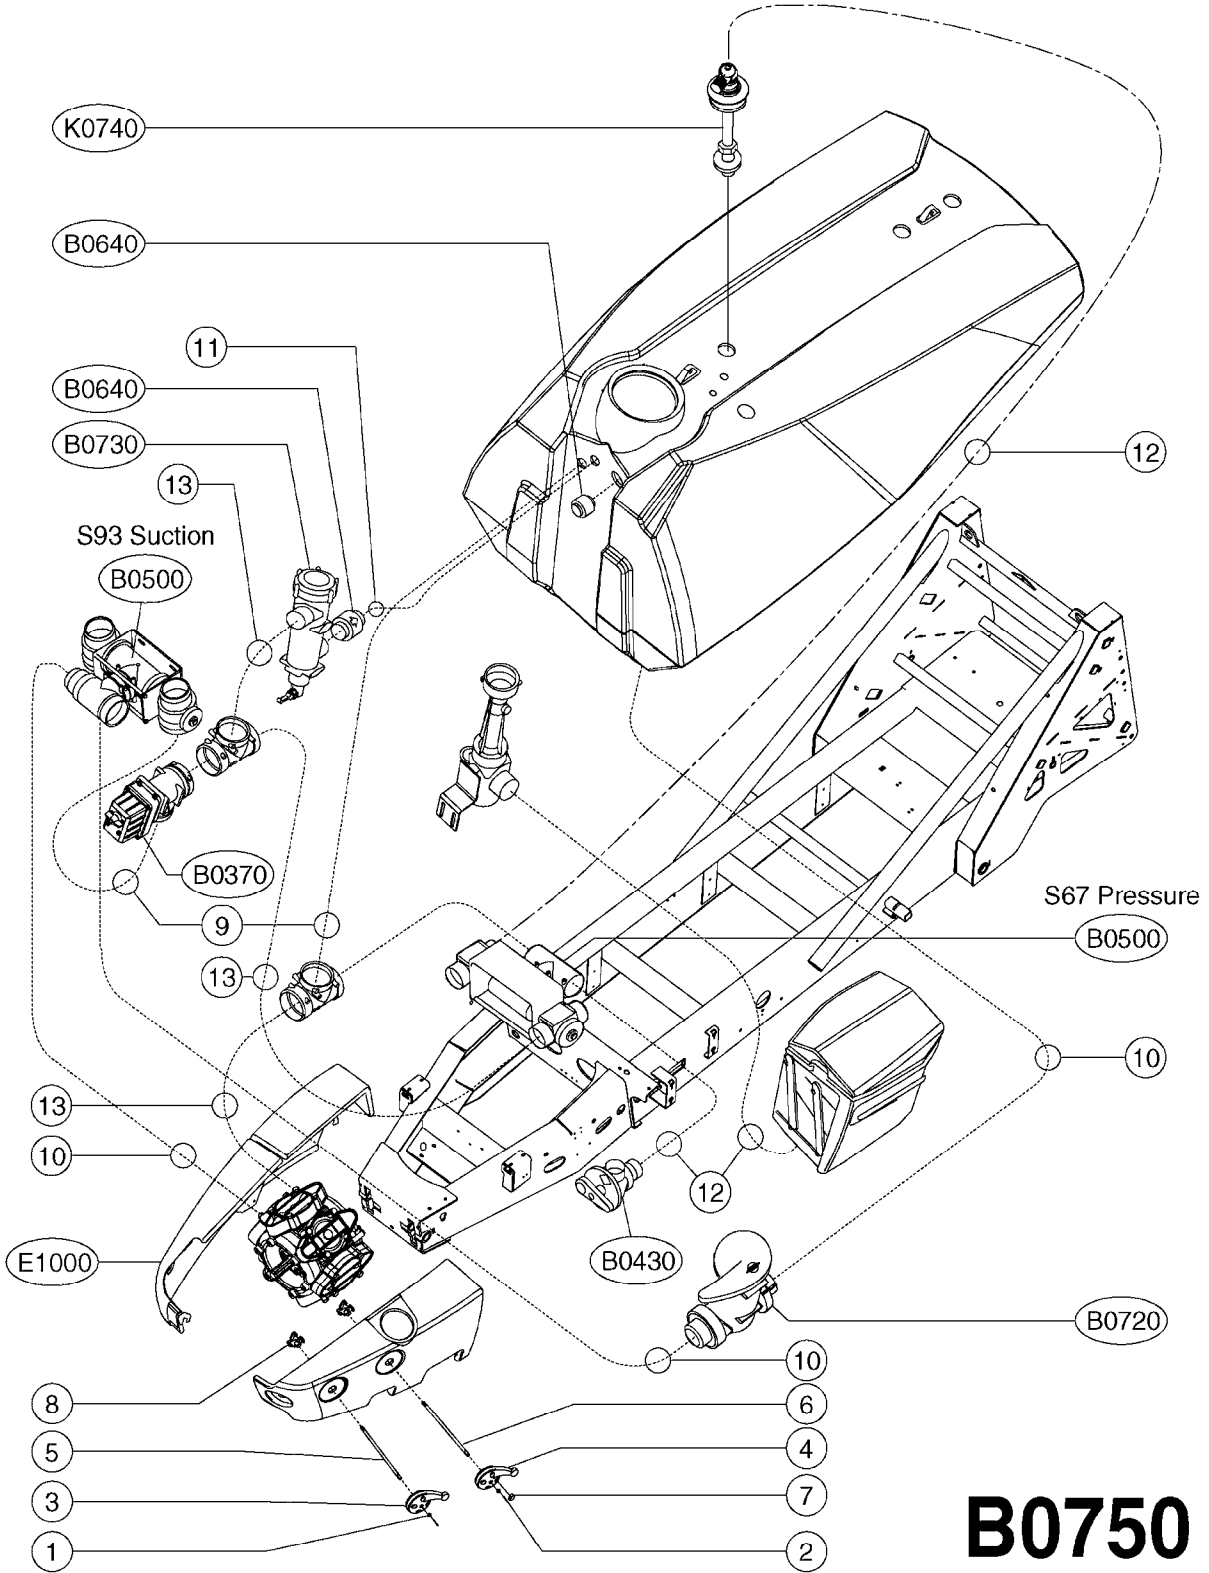

B0740

NCM 4400/6600 MANIFOLD
B0740-HIN, 01:01:16

Page 1

Date 05.08.2019 11:48

Pos.	parts-n°	order qty	description
1	334594	1	PLUG F.VALVE HANDLE BLACK
2	411006	1	SCREW M4X40 SLOTTED
3	741844	1	VALVE HANDLE ASSY. SUCTION NCM
4	741845	1	VALVE HANDLE ASSY. PRESSUR NCM
5	14038100	1	AXLE FOR SUCTION VALVE HANDLE
6	14038200	1	AXLE FOR PRESSURE VALVE HANDLE
7	33505200	1	PLUG FOR SMART VALVE HANDLE
8	72283000	1	AXLE JOINT F. SMARTVALVE HANDL
9	92702703	1	HOSE PVC SUCT GRAY 2"
10	92702803	1	HOSE PVC SUCT GRAY 2.5"
11	92703203	1	HOSE R X3/4" X300PSI WP X0012"
12	92712403	1	HOSE R X1" X300PSI WP X0012"
13	92734403	1	HOSE R X5/4" X200PSI WP X0012"
14	727133	1	FITT. S93 2-1/2" STR. S W/O-RI
15	72072900	1	FITT. S93 2-1/2" 45° S W/O-RING