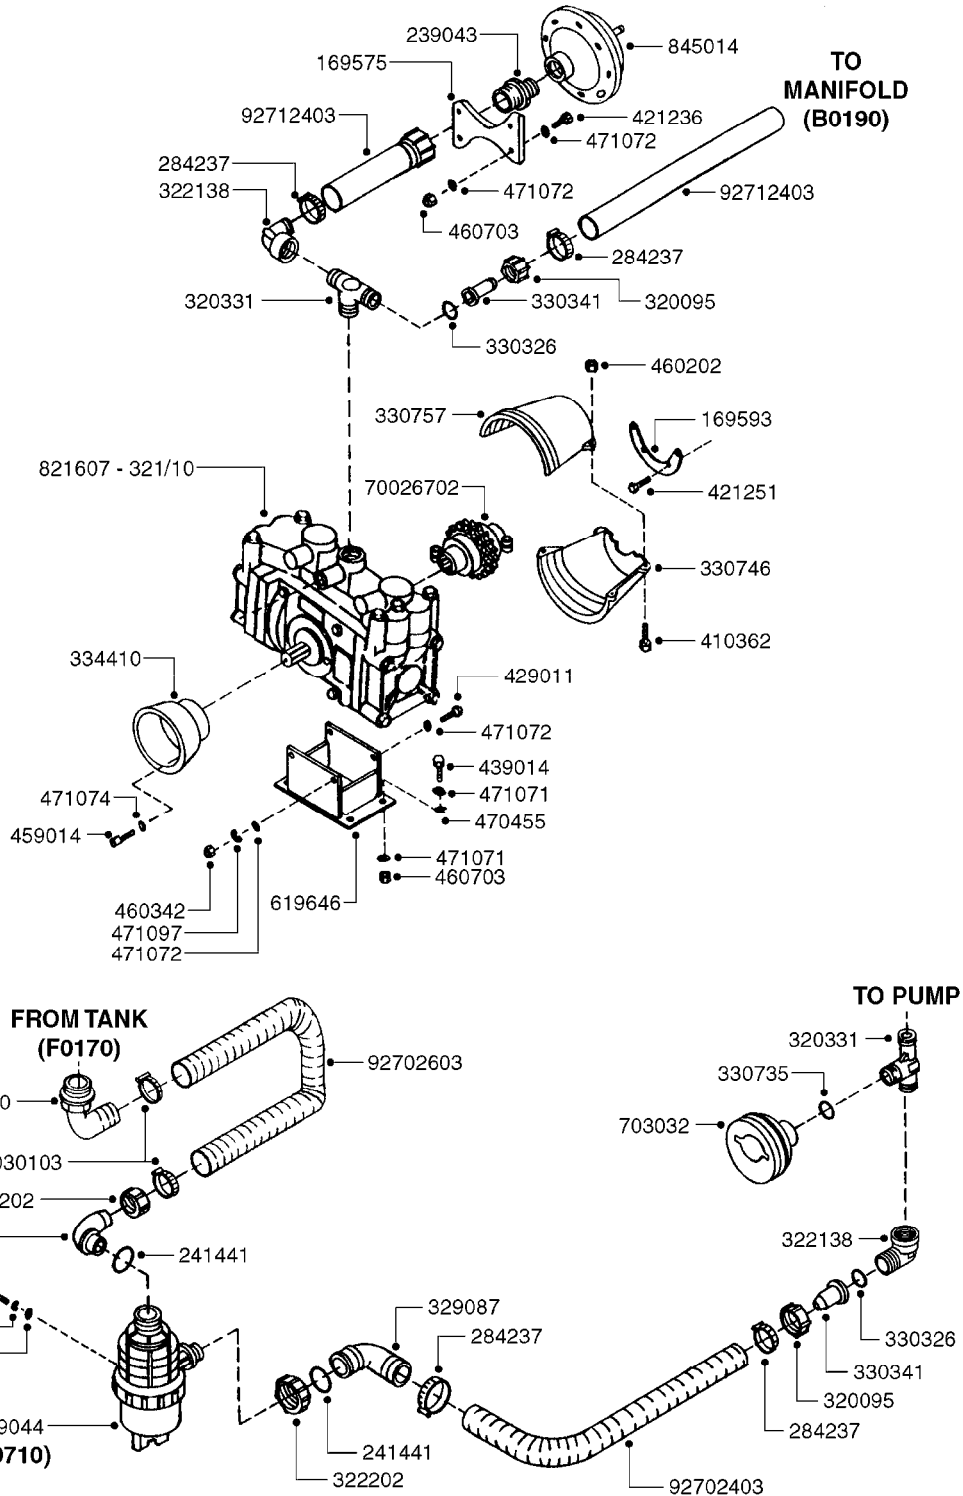

A0130

PUMP - 321 F.ZENIT
A0130-HIN, 01:01:16

Page 1
Date 05.08.2019 11:46

parts-n°	order qty	description
113640	1	HOSEBARB, BSP, 1-1/2" 90°
169575	1	BRACKET F.DAMPENER ZENIT
169593	1	SPACER BRACKET F.PTO SHIELD
239043	1	FITTING BSP1"-BSP3/4" 2402043
241441	1	O-RING D29.3X3
284237	1	CLAMP HOSE GEAR D20/30
320095	1	FITT.DK NUT 1" BSP
320331	1	FITT.DK TEE 1" - 1" - 3/4" BSP
322138	1	FITT.DK ELB 1"M X 1"F BSP
322202	1	NUT ARAG 1-1/2" BSP
329044	1	FILTER ARAG 1.5" 32 MESH LIFT
329087	1	ELBOW D25, 1-1/2" ARAG
330326	1	O-RING D30/D24X2 F.1"NUT
330341	1	FITT.DK HB 1" F. 1" NUT
330735	1	O-RING D30/D26X2
330746	1	GUARD PTO LOWER PART
330757	1	GUARD PTO UPPER PART
334409	1	BENDING D 40
334410	1	PROTECTION PUM
410362	1	BOLT HEX 8.8 SS M6X20
421236	1	BOLT HEX M10X25 GALV.
421251	1	BOLT HEX M8X15
429011	1	BOLT HEX M10X140
439014	1	BOLT HEX 8.8 DEL M12X35
459014	1	ALLEN SCREW M8 X 15 GALV.DIN93
460202	1	NUT HEX M6
460342	1	NUT HEX M10 DEL DIN934
460703	1	NUT HEX M12X1.75 LOCK DIN985A2 SS
470455	1	WASHER D12 SPRING
471071	1	WASHER M12 GALV
471072	1	WASHER M10 EL2
471074	1	WASHER M8 ELZ
471097	1	WASHER D10 SAFETY
471116	1	WASHER D8 TENSION
619646	1	PUMP MOUNT 321 ZENIT
703032	1	SUCTION AIR BOTTLE 3/4" COMPL.
821607	1	PUMP 321/10MM 25BAR THROUGH SH
845014	1	AIR BOTTLE COMPLETE HJ73
28030103	1	CLAMP HOSE GEAR P5/4-S1.5"6724
70026702	1	SHOCK ABSORBING CLUTCH - ZENIT
92702403	1	HOSE PVC SUCT GRAY 1"
92702603	1	HOSE PVC SUCT GRAY 1-1/2"
92712403	1	HOSE R X1" X300PSI WP X0012"