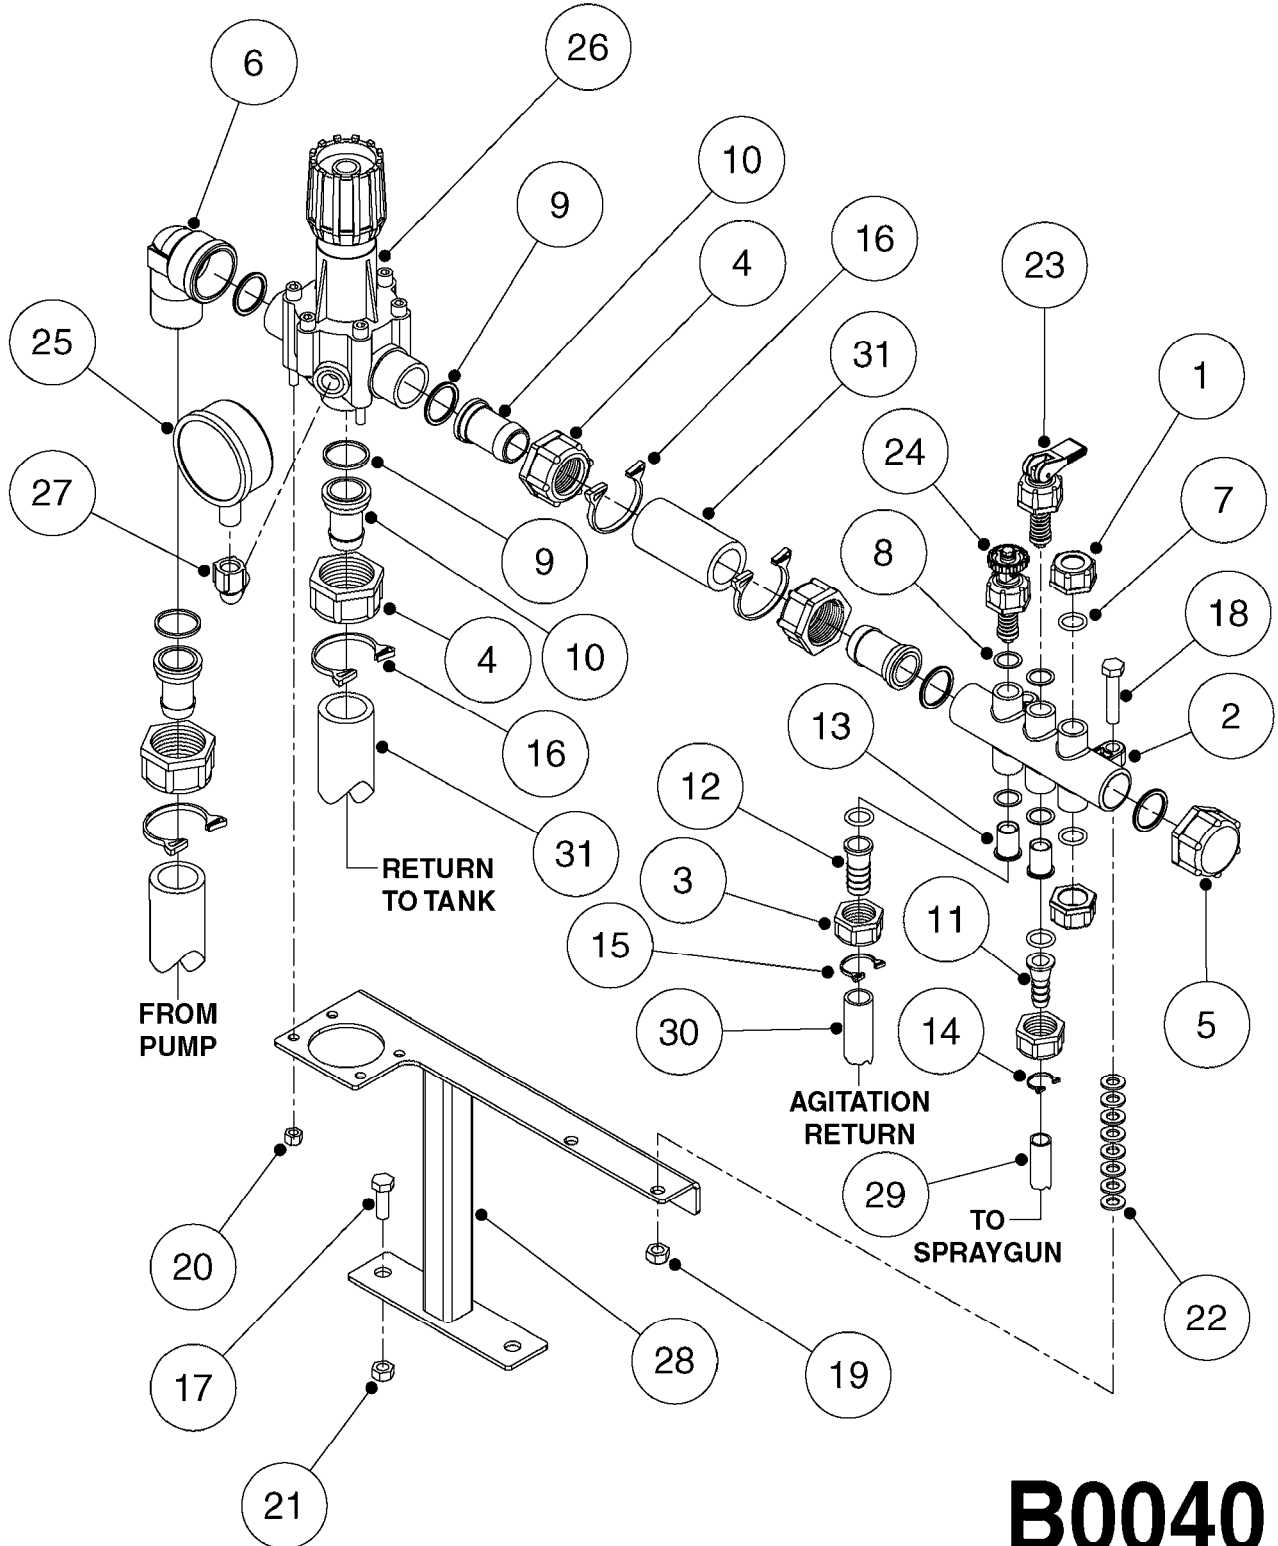

B0040

CONTROL - ATV/N-SERIES
B0040-HIN, 16:07:18

Page 1
Date 05.08.2019 11:47

Pos.	parts-n°	order qty	description
1	320047	1	FITT.DK CAPNUT 1/2" BSP
2	320073	1	DISTRIBUTOR HOUSING 1/2"
3	320084	1	FITT.DK NUT 1/2" BSP
4	320095	1	FITT.DK NUT 1" BSP
5	320106	1	FITT.DK CAPNUT 1" BSP
6	322138	1	FITT.DK ELB 1"M X 1"F BSP
7	330212	1	O-RING D19/D14X2.4 F.1/2"NUT
8	330315	1	O-RING D18.4/D13X.6
9	330326	1	O-RING D30/D24X2 F.1"NUT
10	330341	1	FITT.DK HB 1" F. 1" NUT
11	330676	1	FITT.DK HB 3/8" F. 1/2" NUT
12	330687	1	FITT.DK HB 1/2" F. 1/2" NUT
13	331111	1	VALVE SEAT FOR 1/2" DISTRIBUT.
14	334533	1	CLAMP HOSE PLASTIC 3/8"
16	334534	1	CLAMP HOSE PLASTIC 1/2"
16	334680	1	CLAMP HOSE PLASTIC 1"
17	420604	1	BOLT HEX 8.8 DEL M10X25 FT DIN933
18	420744	1	BOLT HEX 8.8 DEL M8X40
19	460143	1	SELF LOCK NUT M8 SST A2 DIN985
20	460261	1	NUT HEX M6X1.00 LOCK DIN985 A2 SS
21	460423	1	NUT HEX M10X1.50 LOCK DIN985A2 SS
22	471126	1	WASHER, M8, Ø16/ 8.4X 1.6, SS
23	709741	1	VALVE ASSY. 1/2" FLIP LEVER
24	724530	1	THUMB WHEEL FOR AGITATION
25	28026203	1	GAUGE 200PSI/BR, 2.5"1/4BSP-BTM
26	28027603	1	VALVE PRESS CTRL RELIEF 1"BSPM
27	28033103	1	ELBOW, STREET, POLY 1/4"-18NPT
28	63026203	1	CONTROL POST, ATV SPRAYER
29	92701703	1	HOSE R X3/8" X300PSI WP X0012"
30	92702103	1	HOSE R X1/2" X300PSI WP X0012"
31	92712403	1	HOSE R X1" X300PSI WP X0012"