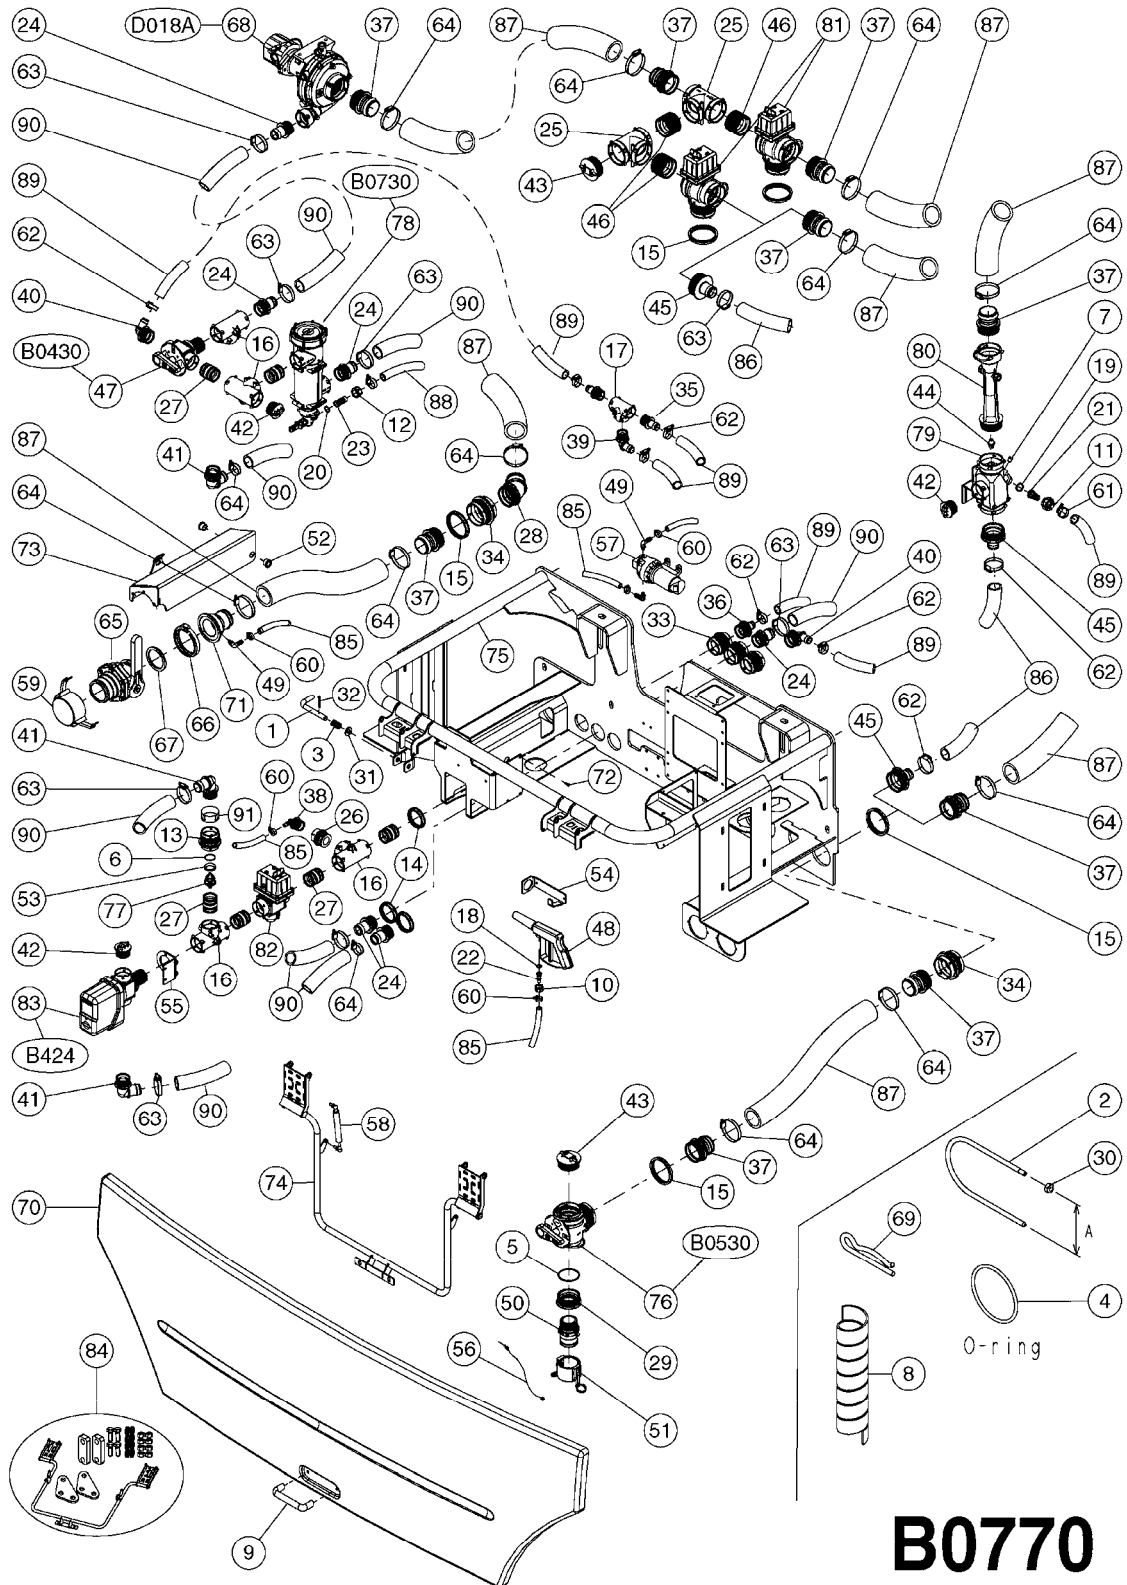

B0770

SPRAY CIRCUIT - SARITOR
B0770-HIN, 28:01:19

Page 1
Date 05.08.2019 11:48

Pos.	parts-n°	order qty	description
1	145401	1	PAWL
2	145995	1	FITT.DK S-53 FORK A=29mm
2	145996	1	FITT.DK S-67 FORK A=42mm
2	145997	1	FITT.DK S-93 FORK A=68mm
2	147774	1	FITT.DK S-93 FORK W. M5 THREAD A=68mm
3	220820	1	SPRING D20.5/2.0 0-50MM
4	242053	1	O-RING 3 X 44.2 90SH NITRIL S67
4	242354	1	O-RING D32.2X3.0 VITON S53
4	24011701	1	O-RING R3.42x63.09 FKM70 S93
5	242351	1	O-RING D69.5X3.0 VITON F.S-93
6	242504	1	O-RING D35x2 NITRIL
7	285126	1	PLUG 1/4'BSP PLASTIC
8	288107	1	SPIRAL WRAP.GS16X2 Ø50 BLACK
8	288109	1	SPIRAL WRAP.GS16X2 Ø30 BLACK
9	288688	1	HANDLE PP M643/180 B-M8
10	320084	1	FITT.DK NUT 1/2" BSP
11	320095	1	FITT.DK NUT 1" BSP
12	320283	1	FITT.DK NUT 3/4"BSP
13	322104	1	FITT.DK S-67 BULKHEAD
14	322108	1	FITT.DK S-67 BULKHEAD NUT
15	322109	1	FITT.DK S-93 BULKHEAD NUT
16	322224	1	FITT.DK S-67 TEE
17	322352	1	FITT.DK S-53 TEE
18	330212	1	O-RING D19/D14X2.4 F.1/2"NUT
19	330326	1	O-RING D30/D24X2 F.1"NUT
20	330595	1	O-RING D24.6/D20X2.1 -3/4"
21	330665	1	FITT.DK HB 3/4"F.1" NUT
22	330687	1	FITT.DK HB 1/2" F. 1/2" NUT
23	330691	1	FITT.DK HB 3/4'F.3/4' NUT
24	334233	1	FITT.DK S-67 STR.1-1/2" RUBBER
25	334545	1	FITT.DK S-93 TEE
26	334564	1	FITT.DK S-67 TO S-53 ADAPTER
27	334573	1	FITT.DK S-67 CONNECTOR
28	334882	1	FITT.DK S-93 ELB 2-1/2"45D RUB
29	390721	1	FITT.DK S-93 PLUG W/2" NPT THRE
30	468035	1	NUT HEX M5 A2 LOCK DIN 985
31	478039	1	WASHER M16U 16.5X32XX3 SS
32	480384	1	PIN COTTER 3/16 x 1-1/2"
33	726464	1	FITT.DK S-67 BULKHEAD W/GASKET
34	726465	1	FITT.DK S-93 BULKHEAD W/GASKET
35	726559	1	FITT DK. S-53 HB 1" W/O-RING
36	726560	1	FITT.DK S-67 STR.1" W.O'RING
37	726564	1	HOSE TAIL 2-1/2" W.O-RING
38	726568	1	FITT.DK.S-53 HB 1/2"90 W/O-RING
39	726571	1	FITT.DK S-53 ELB.1", W ORING
40	726572	1	FITT.DK S-67 1" ELBOW 90 ASSY.
41	726574	1	FITT.DK S67X90,1.5HB PRESSURE
42	726579	1	FITT. S67 PLUG W/O-RING
43	726580	1	FITT. S93 PLUG W/O-RING
44	727268	1	POWER NOZZLE 462 YELLOW
45	728523	1	FITT.DK S-93 STR.1-1/2" W.O-RING
46	728525	1	FITT. S93 CONNECTOR W/O-RINGS
47	728391	1	VALVE S67 PRESSURE MANIFOLD
48	843196	1	SPRAY GUN KIT TYPE 60 SHORT