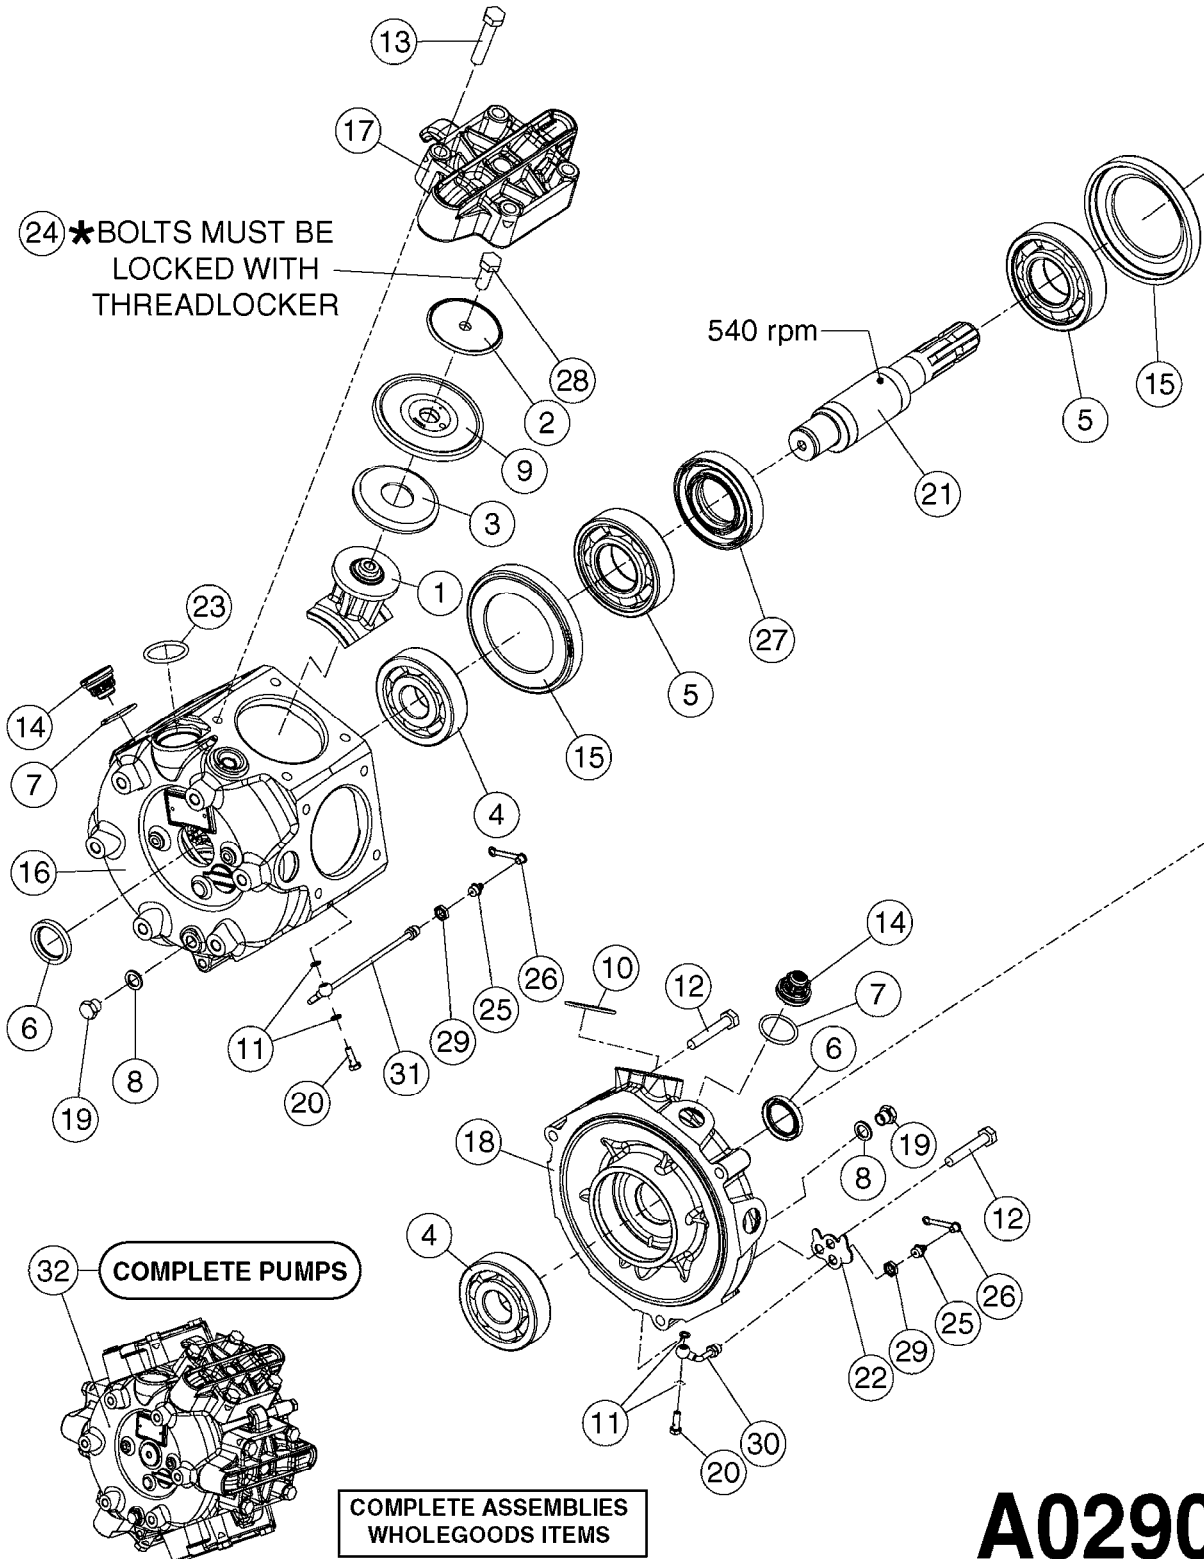

PUMP - 364 DEICER 540 RPM
A0290-HIN, 27:10:16

Page 1

Date 05.08.2019 11:46

Pos.	parts-n°	order qty	description
1	111629	1	CONNECTING ROD 363/364-7 PUMP
2	161174	1	DIAPHRAGM DISC SS 361/363/364 PUMP
3	161372	1	DIAPHRAGM BACKING DISC,320-361
4	210221	1	BEARING BALL 6407
5	210232	1	BEARING BALL 6310
6	210243	1	SEAL OIL 35 X 47 X 7
7	240457	1	O-RING D40.2/D34X2
8	241404	1	DOWTY SEAL 1/4"
9	241684	1	DEICER PARTS: DIAPHRAGM MODEL 361 NITRIL
10	242225	1	O-RING D45.0 X 4.0 RUBBER
11	242374	1	WASHER Ø10/Ø6X1 COPPER
12	420895	1	BOLT HEX 8.8 RAW M10X60
13	430312	1	BOLT HEX 8.8 RAW M12X60
14	728146	1	VALVE FOR 361(726890/707932)
			VALVE FOR COLD PUMPS
14	72094600	1	VALVE D35 STAINLESS 2001
			VALVE FOR HOT PUMPS
15	11171900	1	CONROD RING 364/464 MACHINED
16	11172000	1	PUMP HOUSE 364 MACHINED 5/4" BSP RED
17	11172800	1	VALVE COVER 363/364 MACHINED RED
18	11173200	1	FRONTPART 364, 1½" BSP RED
19	14010400	1	PLUG 1/4" BSP
20	14120400	1	BANJOBOLT M6 X 19
21	14137500	1	CRANKSHAFT 364-07
			CRANKSHAFT FOR HOT PUMPS
21	14137600	1	CRANKSHAFT 364/464-10
			CRANKSHAFT FOR COLD PUMPS
22	16382900	1	GREASE NIPPLE PLATE, 364
23	24266600	1	O-RING D 38,0 X 4,0 70SH.NITR
24	28045503	1	LOCTITE 262 .5ML (.017oz.)
25	28163300	1	GREASE NIPPLE H1 M6X1 DIN 7412
26	28163400	1	CAP F. GREASENIPPLE YELLOW M6X1
27	33527200	1	GREASE SPLIT 364/464
28	43099200	1	BOLT HEX SS M12 X 30 DIN933 A4
29	46134000	1	NUT HEX M10x1 H=2.3 NV=14 ELZIN
30	61096800	1	BANJOTUBE SHORT 364 COMPL.
31	61096900	1	BANJOTUBE LONG 364 COMPL.
32	82169800	1	PUMP 364-07-STD-540-NBR-YELLOW