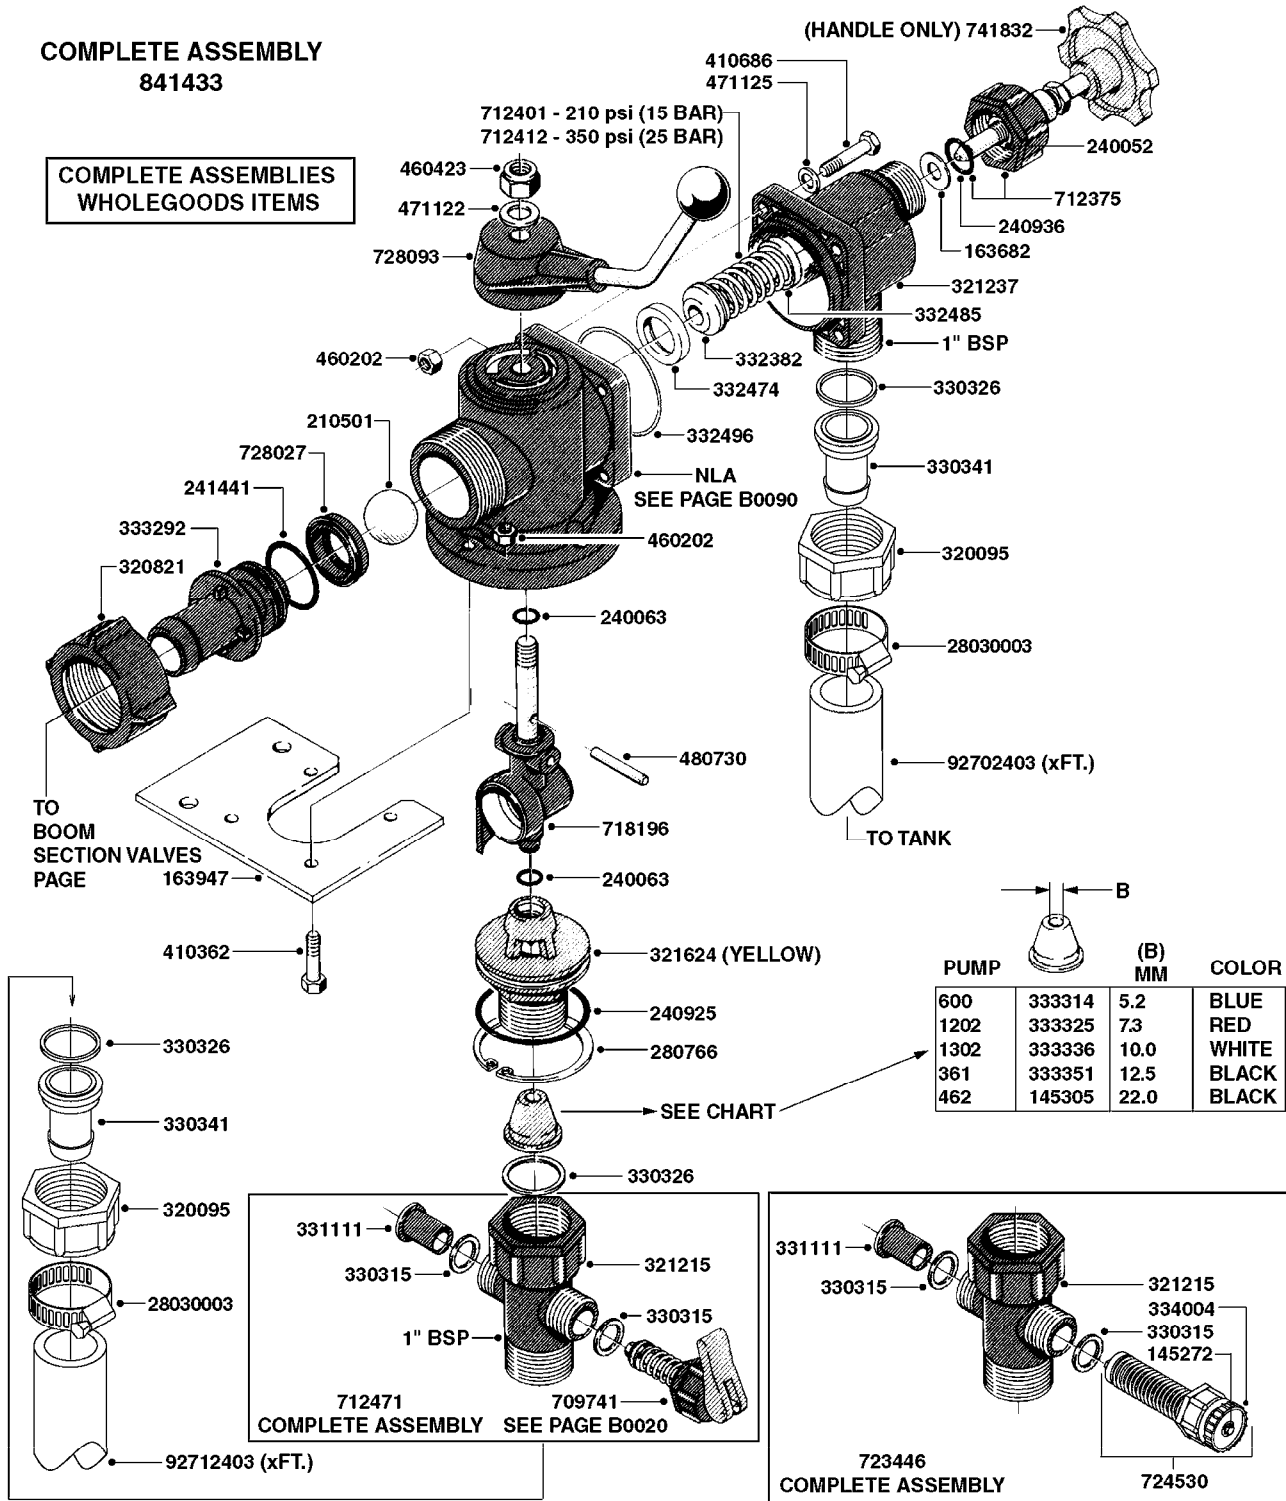

COMPLETE ASSEMBLY
841433

COMPLETE ASSEMBLIES
WHOLEGOODS ITEMS

PUMP		(B) MM	COLOR
600	333314	5.2	BLUE
1202	333325	7.3	RED
1302	333336	10.0	WHITE
361	333351	12.5	BLACK
462	145305	22.0	BLACK

B0080