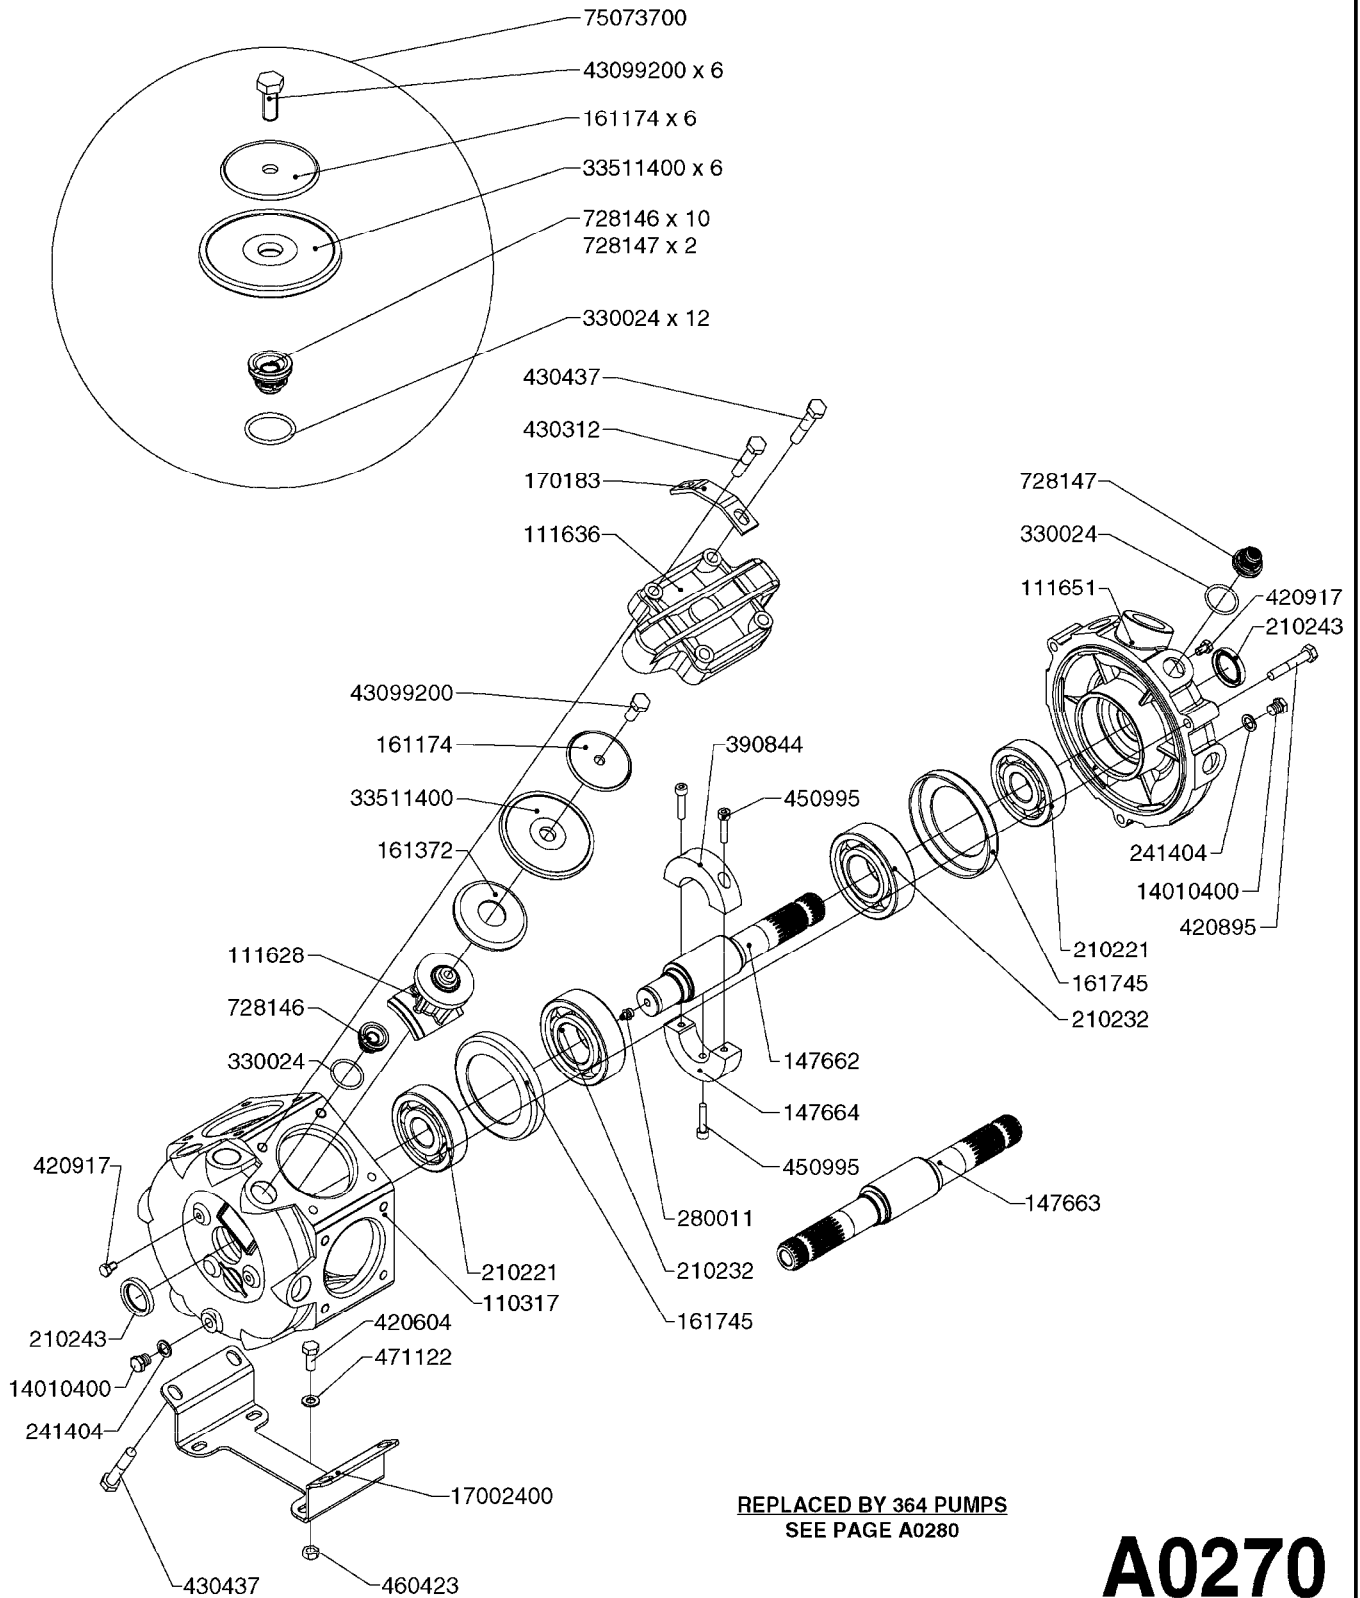

PUMP - 363/1000 RPM W/MOUNTING
A0270-HIN, 17:03:16

Page 1
Date 05.08.2019 11:46

parts-n°	order qty	description
110317	1	PUMP CASING MODEL 360/361 PNTD
111628	1	CONNECTING ROD 363/5.5 PUMP
111636	1	VALVE COVER 363 HEAVY DUTY
111651	1	CASTING F.363 1.5" PUMP(FRONT)
147662	1	CRANK SHAFT F.363/463-5.5MM
147663	1	CRANK SHAFT 363/463-5.5 THROUG
147664	1	COUNTERBALANCE 363/463 WEIGHT
161174	1	DIAPHRAGM DISC SS 361/363/364 PUMP
161372	1	DIAPHRAGM BACKING DISC,320-361
161745	1	METAL SPACER F.363/463
170183	1	LIFT STRAP F.PUMP 360/361/462
210221	1	BEARING BALL 6407
210232	1	BEARING BALL 6310
210243	1	SEAL OIL 35 X 47 X 7
241404	1	DOWTY SEAL 1/4"
280011	1	GREASE NIPPLE 1/8' SAE H TR
330024	1	O-RING D41,1/D34.5 X 3,5
390844	1	COUNTERBALANCE 363/463 POM
420604	1	BOLT HEX 8.8 DEL M10X25 FT DIN933
420895	1	BOLT HEX 8.8 RAW M10X60
420917	1	BOLT HEX 8.8 RAW M8X12 FT
430312	1	BOLT HEX 8.8 RAW M12X60
430437	1	BOLT HEX 8.8 RAW M12X65
450995	1	BOLT ALLEN M8X30 DIN 912 RAW
460423	1	NUT HEX M10X1.50 LOCK DIN985A2 SS
471122	1	WASHER, M10, Ø20/10.5X 2.0, SS
728146	1	VALVE FOR 361(726890/707932)
728147	1	VALVE FOR 361 WHITE WITH HOLE
14010400	1	PLUG 1/4" BSP
17002400	1	FOOT F. 36X PUMP, RED
33511400	1	DIAPHRAGM PUMP 361/361/363/364 PUR
43099200	1	BOLT HEX SS M12 X 30 DIN933 A4
75073700	1	PUMP KIT 361/363 "06"