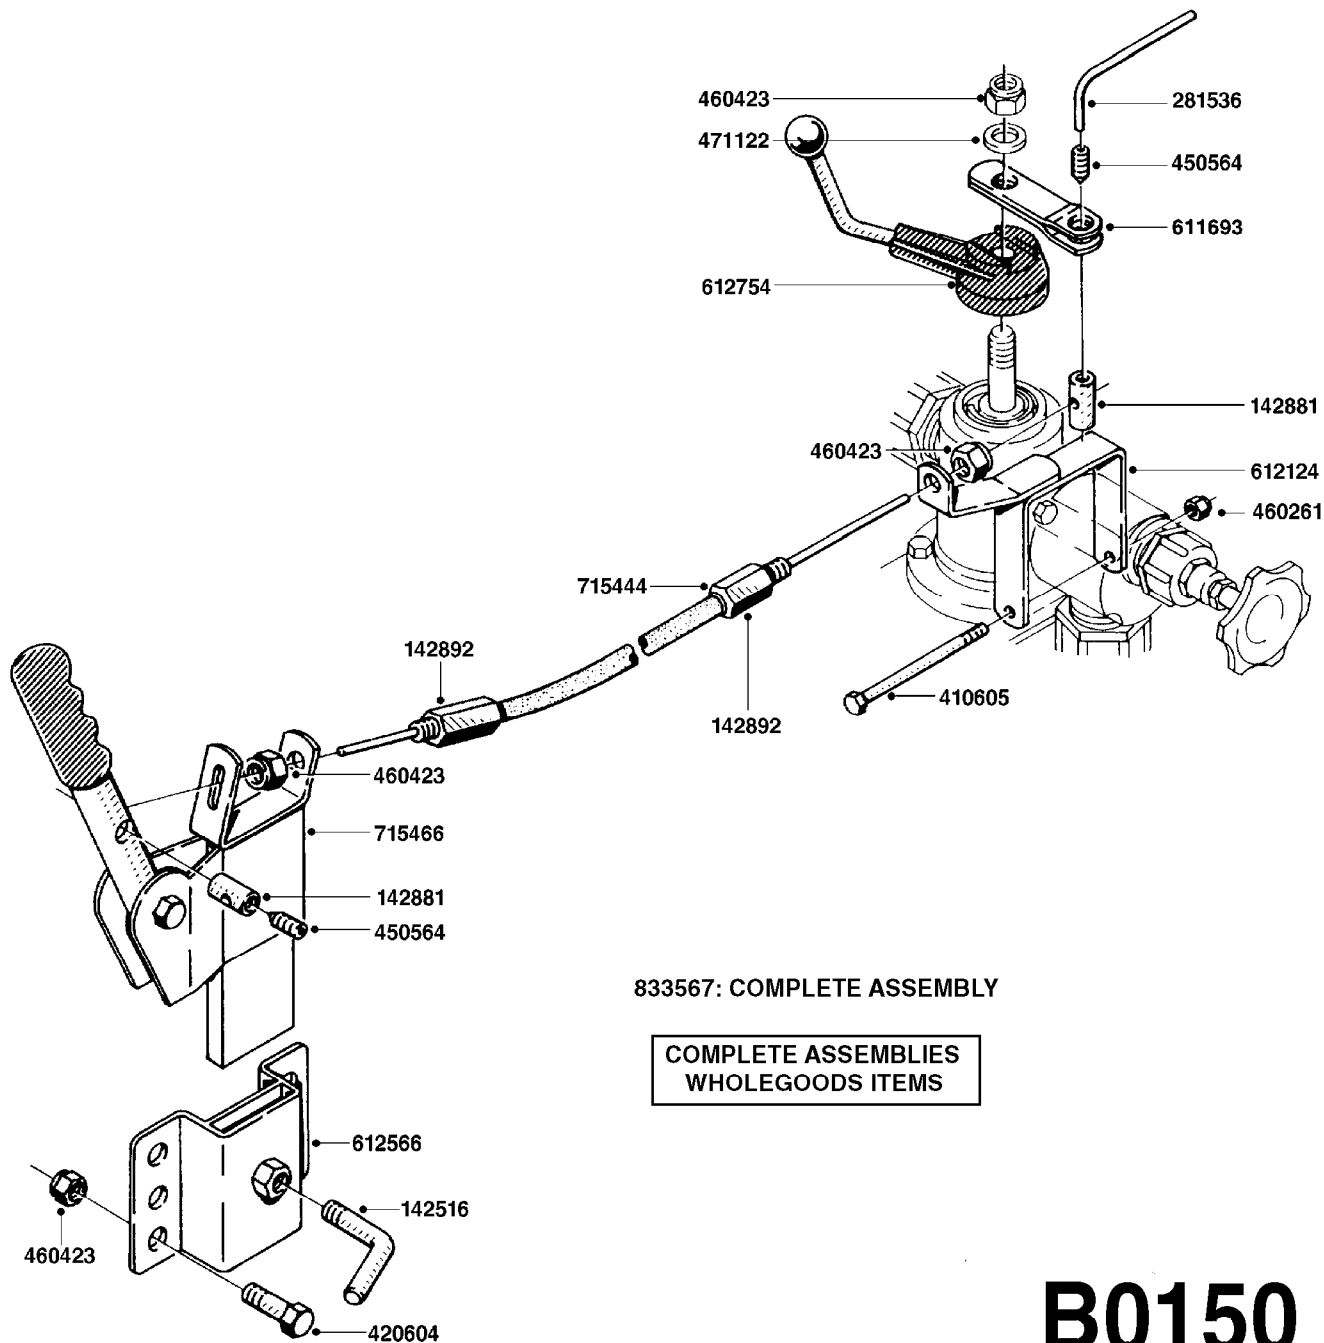

BK-180 REMOTE CONTROL CABLE
B0150-HIN, 01:01:16

Page 1

Date 05.08.2019 11:47

parts-n°	order qty	description
142516	1	SCREW SET M10 BENT F. LOCKING
142881	1	WIRE HOLDER FOR REMOTE CONTROL
142892	1	END NIPPLE F.REMOTE CABLE
281536	1	ALLEN WRENCH 3MM
410605	1	BOLT HEX 8.8 DEL M6X80
420604	1	BOLT HEX 8.8 DEL M10X25 FT DIN933
450564	1	SCREW M6X12 ALLEN
460261	1	NUT HEX M6X1.00 LOCK DIN985 A2 SS
460423	1	NUT HEX M10X1.50 LOCK DIN985A2 SS
471122	1	WASHER, M10, Ø20/10.5X 2.0, SS
611693	1	ARM FOR REMOTE CONTROL BK180
612124	1	BRACKET FOR OP.UNIT F REM.CTR
612566	1	MOUNT BRACKET F.FAN CABLE ASSY
612754	1	HANDLE FOR REMOTE CONTROL
715444	1	REMOTE CONTROL CABLE COMPLETE
715466	1	MOUNTING PLATE
833567	1	REMOTE CONTROL ON/OFF BK 180