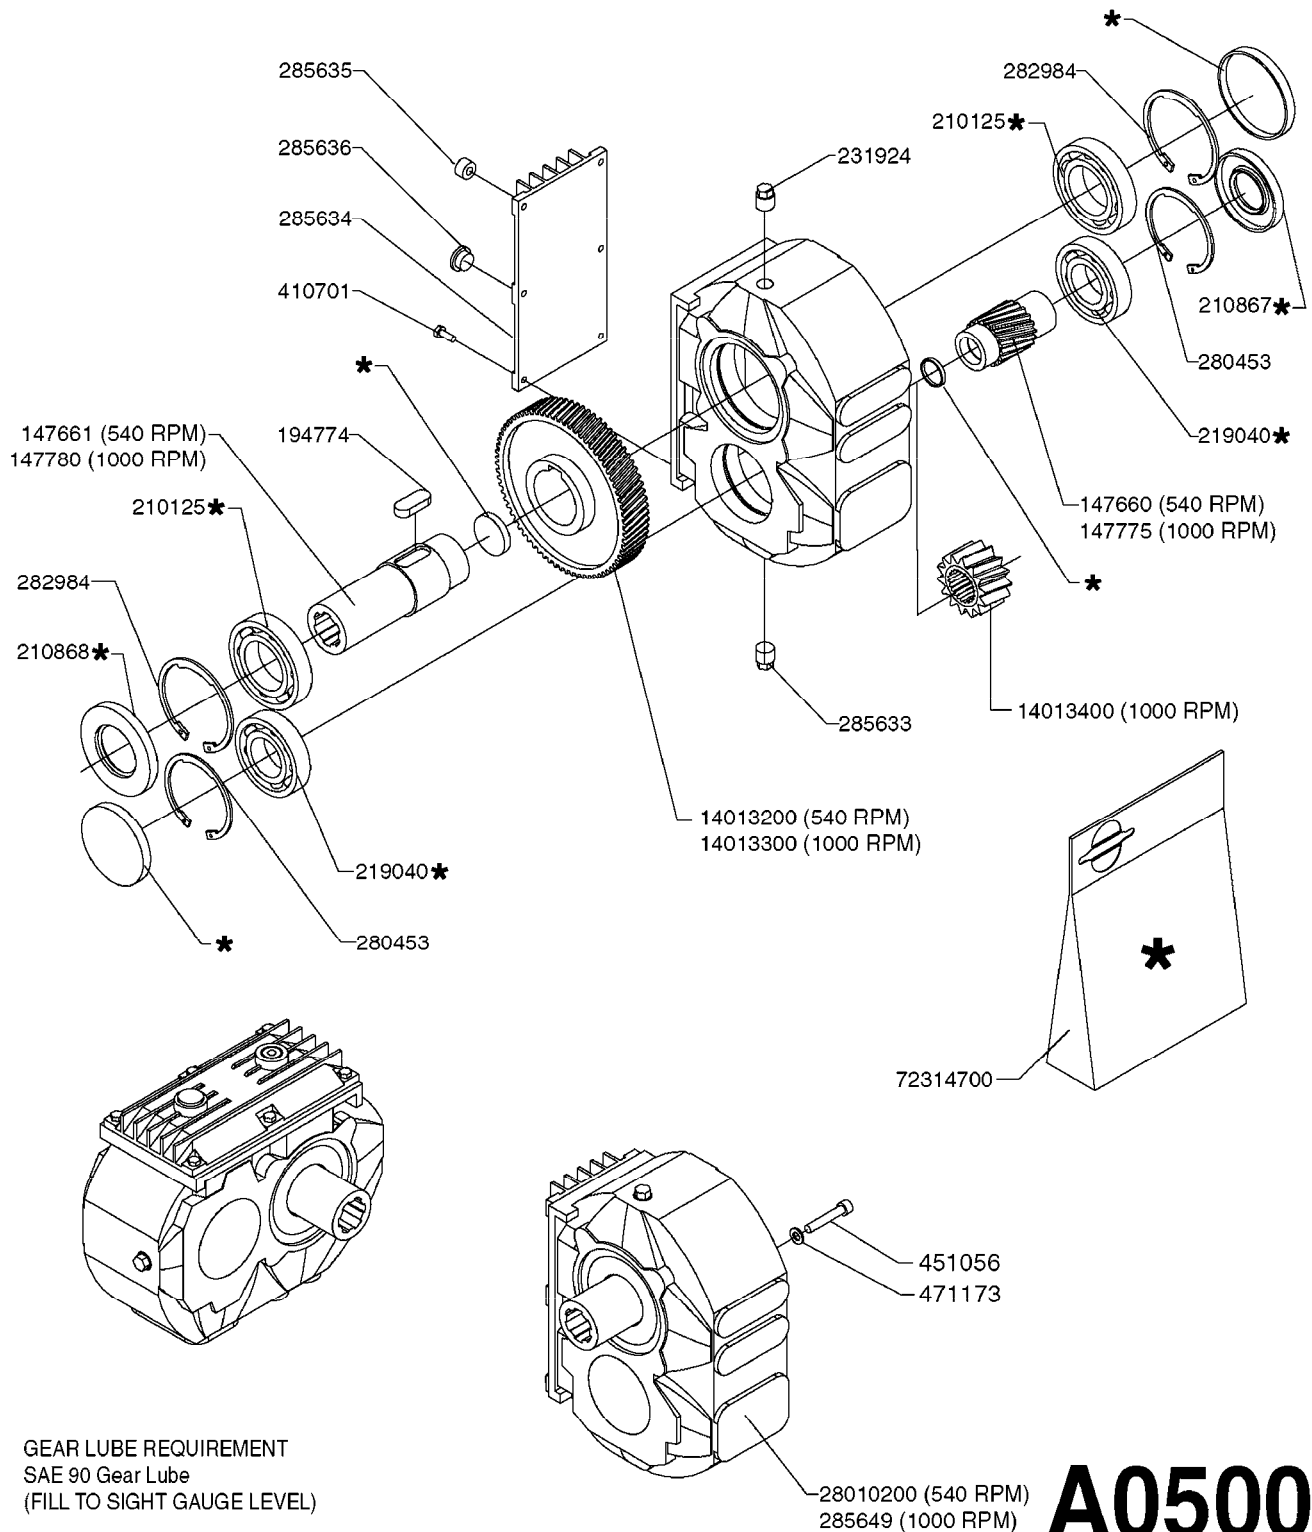

10549503 - KIT WITHOUT GEARBOX
10549603 - COMPLETE KIT WITH GEARBOX

COMPLETE ASSEMBLIES
WHOLEGOODS ITEMS

A0490

GEAR BOX KIT 1000 RPM
A0490-HIN, 01:01:16

Page 1

Date 05.08.2019 11:46

parts-n°	order qty	description
10549103	1	BUSHING D28/D10.5X50
10549203	1	BUSHING D28/D12.5X16
10549303	1	MOUNT PLATE PTO COVER 1000 RPM
10549403	1	MOUNT PLATE F.G/BOX 1000 PRM
10549503	1	GEAR BOX KIT 1000 RPM LESS G/B
10549603	1	GEAR BOX KIT 1000 RPM 361/462
242226	1	SEAL WASHER F.BOTTOM PLUG
284268	1	LEVEL INDICATOR GEAR ML 52
284586	1	GEAR BOX 1000 RPM
330746	1	GUARD PTO LOWER PART
330757	1	GUARD PTO UPPER PART
410347	1	SCREW M6X20 8.8
420582	1	BOLT HEX 8.8 DEL M8X20 FT A2
420862	1	BOLT HEX 8.8 DEL M10X16 FT
421216	1	BOLT HEX 8.8 DEL M10X130
430721	1	BOLT HEX 8.8 DEL M12X40 FT
460143	1	SELF LOCK NUT M8 SST A2 DIN985
460202	1	NUT HEX M6
470127	1	WASHER D15D10X2 M10 LOCK
470466	1	WASHER D21.1/D12.2X2.5 LOCK
471126	1	WASHER, M8, Ø16/ 8.4X 1.6, SS