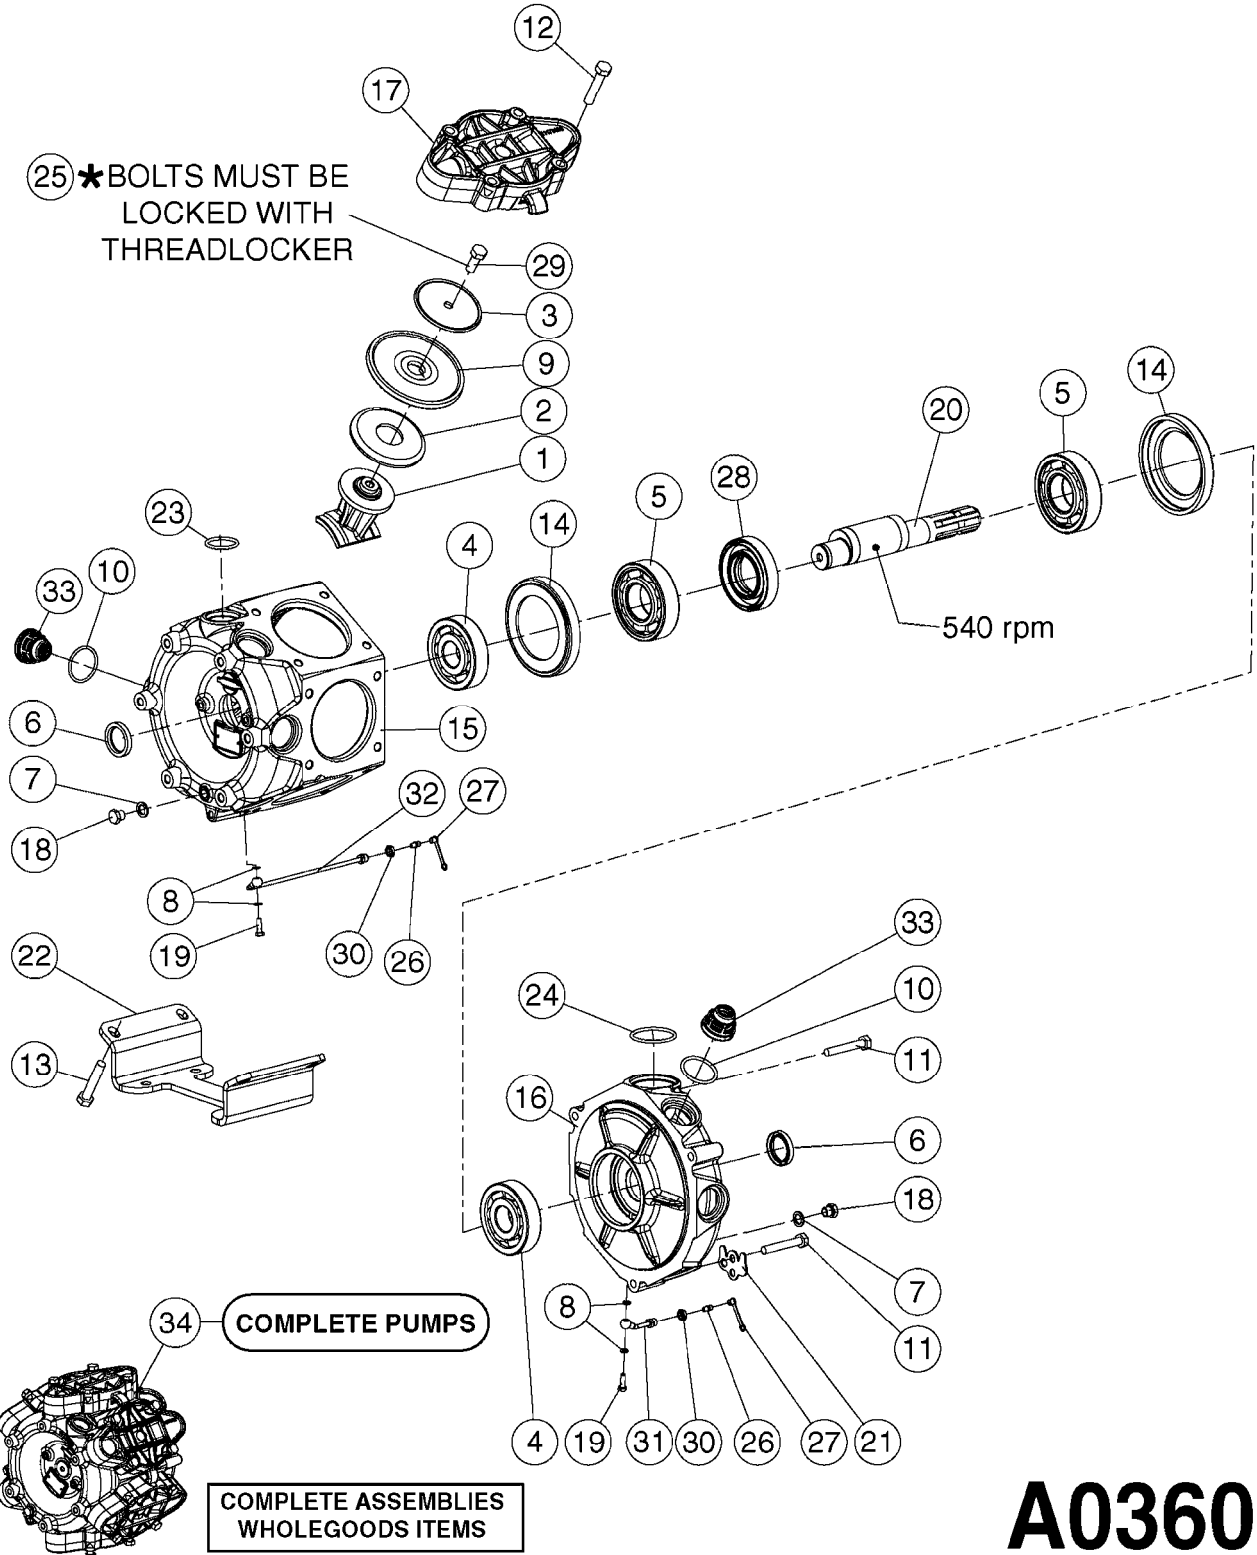

A0360

PUMP - 464 DEICER 540 RPM
A0360-HIN, 23:04:19

Page 1
Date 05.08.2019 11:46

Pos.	parts-n°	order qty	description
1	111623	1	CONNECTING ROD 463/10MM
2	161012	1	DIAPHRAGM BACKING DISC F. 463
3	161175	1	DIAPHRAGM DISC 463/464 PUMP
4	210221	1	BEARING BALL 6407
5	210232	1	BEARING BALL 6310
6	210243	1	SEAL OIL 35 X 47 X 7
7	241404	1	DOWTY SEAL 1/4"
8	242374	1	WASHER Ø10/ø6X1 COPPER
9	242426	1	DIAPHRAGM PUMP 463/464 NITRIL
10	242510	1	O-RING D44.04 X 3.53 NITRIL
11	421072	1	BOLT HEX 8.8 RAW M10X65
12	430312	1	BOLT HEX 8.8 RAW M12X60
13	430438	1	BOLT HEX 8.8 DEL M12X65
14	11171900	1	CONROD RING 364/464 MACHINED
15	11172200	1	PUMP HOUSE 464 MACHINED 5/4" BSP RED
16	11172600	1	FRONTPART 464 MACHINED 2" BSP RED
17	11173000	1	VALVE COVER.463/464 MACHINED RED
18	14010400	1	PLUG 1/4" BSP
19	14120400	1	BANJOBOLT M6 X 19
20	14137600	1	CRANKSHAFT 364/464-10
20	14137700	1	CRANKSHAFT FOR HOT PUMPS
21	16383000	1	CRANKSHAFT 464-12
22	16410800	1	CRANKSHAFT FOR COLD PUMPS
23	24266600	1	GREASE NIPPLE PLATE 464
24	24266800	1	PUMP BASE 463/464 BLACK
25	28045503	1	O-RING D 38,0 X 4,0 70SH.NITR
26	28163300	1	O-RING D 54,0 X 4,0 70SH.NITR
27	28163400	1	LOCTITE 262 .5ML (.017oz.)
28	33527200	1	GREASE NIPPLE H1 M6X1 DIN 7412
29	43099200	1	GREASE NIPPLE YELLOW M6X1
30	46134000	1	GREASE SPLIT 364/464
31	61097000	1	BOLT HEX SS M12 X 30 DIN933 A4
32	61097100	1	NUT HEX M10x1 H=2.3 NV=14 ELZIN
33	72043600	1	BANJOTUBE SHORT 464 COMPL.
33	72094700	1	BANJOTUBE LONG 464 COMPL.
34	82168400	1	VALVE FOR 462/463
			VALVE FOR COLD PUMPS
			VALVE D46 STAINLESS SPEC.FLAP
			VALVE FOR HOT PUMPS
			PUMP 464-10/2"SU./HOT-DEICER