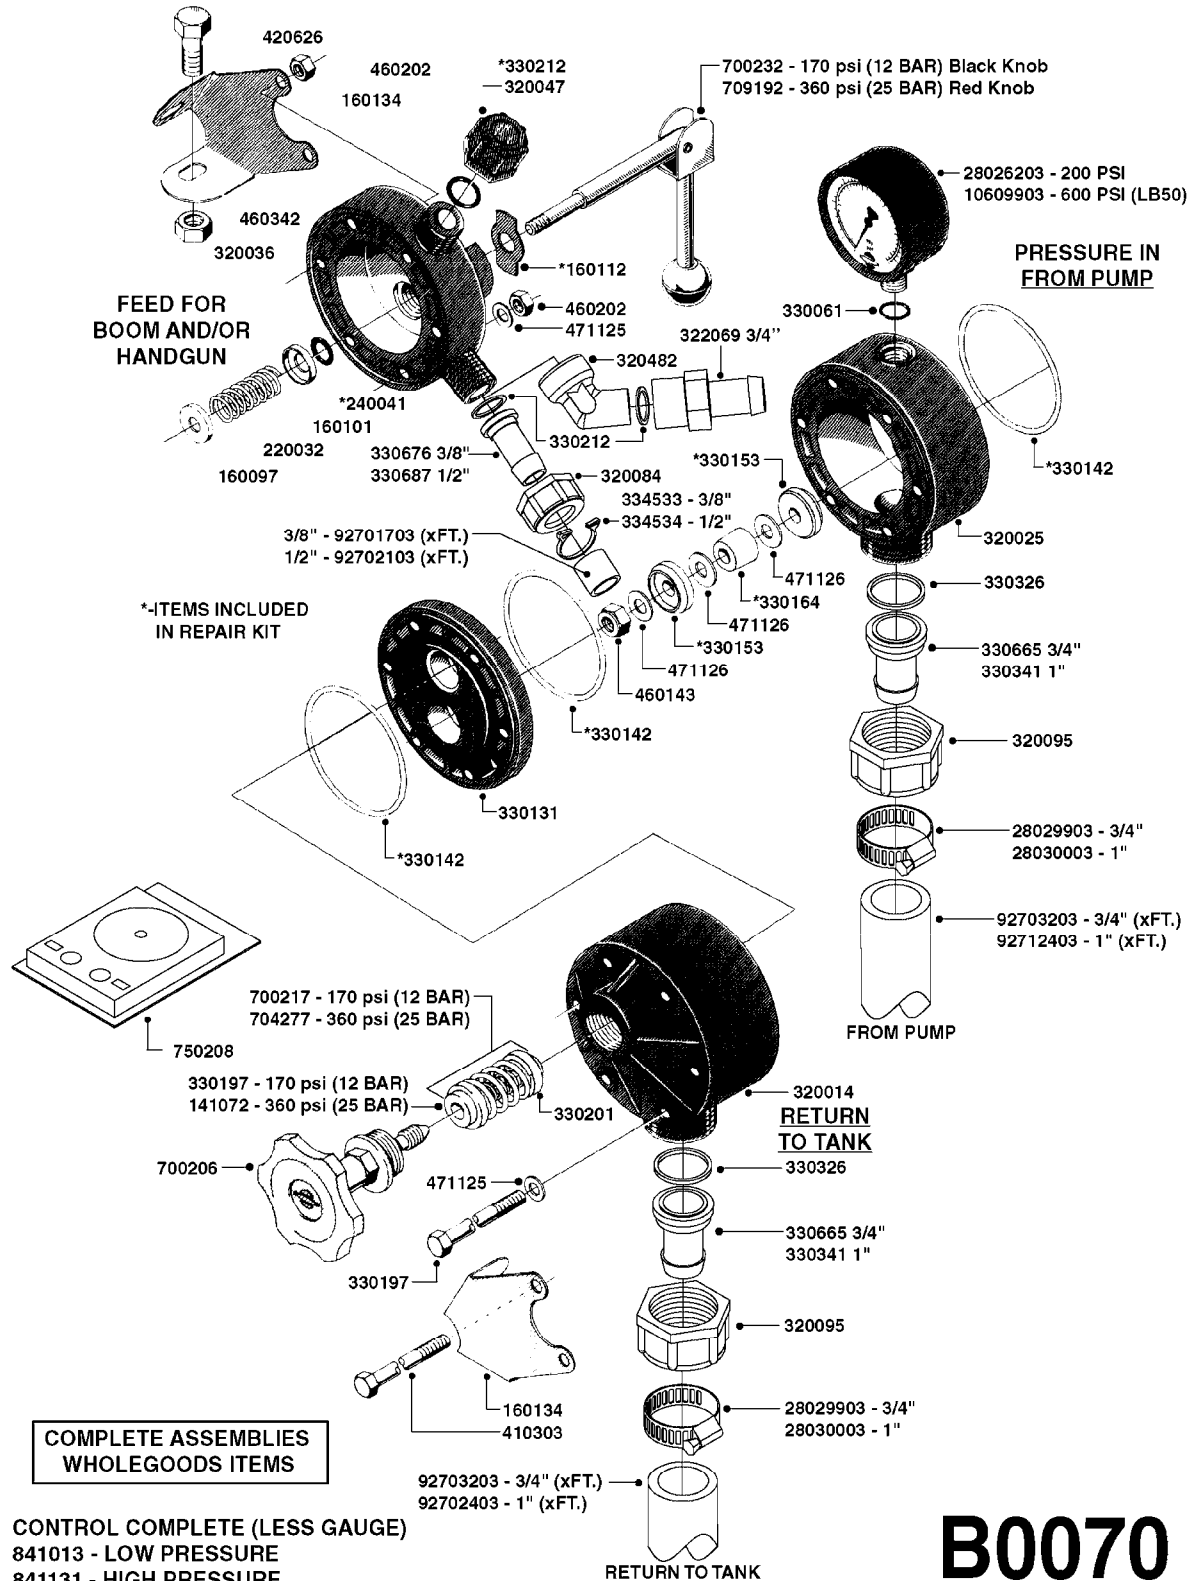

B0070

parts-n°	order qty	description
141072	1	SPRING GUIDE M70 HT
160097	1	SPRING RETAINER 8,2/19
160101	1	SPRING RETAINER 10,5/19
160112	1	WEAR PLATE M70
160134	1	MOUNTING PLATE M 70
220032	1	SPRING FOR PIVOT 48,5/0 14,5
240041	1	O-RING D15,1/10,3 X 2,4
320014	1	CASING CONTROL UNIT, END M70
320025	1	CASING CONTROL UNIT,CENTRE M70
320036	1	CAS. CONTR. UNIT END M70
320047	1	FITT.DK CAPNUT 1/2" BSP
320084	1	FITT.DK NUT 1/2" BSP
320095	1	FITT.DK NUT 1" BSP
320482	1	FITT.DK ELB. 1/2" BSP 60 DEG.
322069	1	FITTING
330061	1	O-RING D16/D11X2,5
330131	1	CASING CONTROL UNIT , MODEL 70
330142	1	O-RING D69X2
330153	1	VALVE CONE D26
330164	1	SPACER CONTROL UNIT, MODEL 70
330197	1	SPRING GUIDE
330201	1	VALVE CONE D24
330212	1	O-RING D19/D14X2.4 F.1/2"NUT
330326	1	O-RING D30/D24X2 F.1"NUT
330341	1	FITT.DK HB 1" F. 1" NUT
330665	1	FITT.DK HB 3/4"F.1" NUT
330676	1	FITT.DK HB 3/8" F. 1/2" NUT
330687	1	FITT.DK HB 1/2" F. 1/2" NUT
334533	1	CLAMP HOSE PLASTIC 3/8"
334534	1	CLAMP HOSE PLASTIC 1/2"
410303	1	BOLT HEX 8.8 DEL M6X130
420626	1	BOLT HEX 8.8 DEL M10X20 FT
460143	1	SELF LOCK NUT M8 SST A2 DIN985
460202	1	NUT HEX M6
460342	1	NUT HEX M10 DEL DIN934
471125	1	WASHER M6U 6.4X14X1.2,A2 SS
471126	1	WASHER, M8, Ø16/ 8.4X 1.6, SS
700206	1	RELIEF SCREW COMPLETE 3/4" RG
700217	1	PRESSURE REGULAT SPRING(ARM 70
700232	1	HANDLE, M70 CONTROL, BLACK
704277	1	PRESSURE SPRING COMPL. M70 HT
709192	1	HANDLE, M70 CONTROL, RED,
750208	1	REPAIR KIT M70
841013	1	OPERATING UNIT M70
841131	1	OP.UN.M70 HT
10609903	1	GAUGE 2.5" SS BOTT. PSI 600
28026203	1	GAUGE 200PSI/BR,2.5"1/4BSP-BTM
28029903	1	CLAMP HOSE GEAR P3/4"-S1" 6712
28030003	1	CLAMP HOSE GEAR P1" 6716
92701703	1	HOSE R X3/8" X300PSI WP X0012"
92702103	1	HOSE R X1/2" X300PSI WP X0012"
92702403	1	HOSE PVC SUCT GRAY 1"
92703203	1	HOSE R X3/4" X300PSI WP X0012"
92712403	1	HOSE R X1" X300PSI WP X0012"