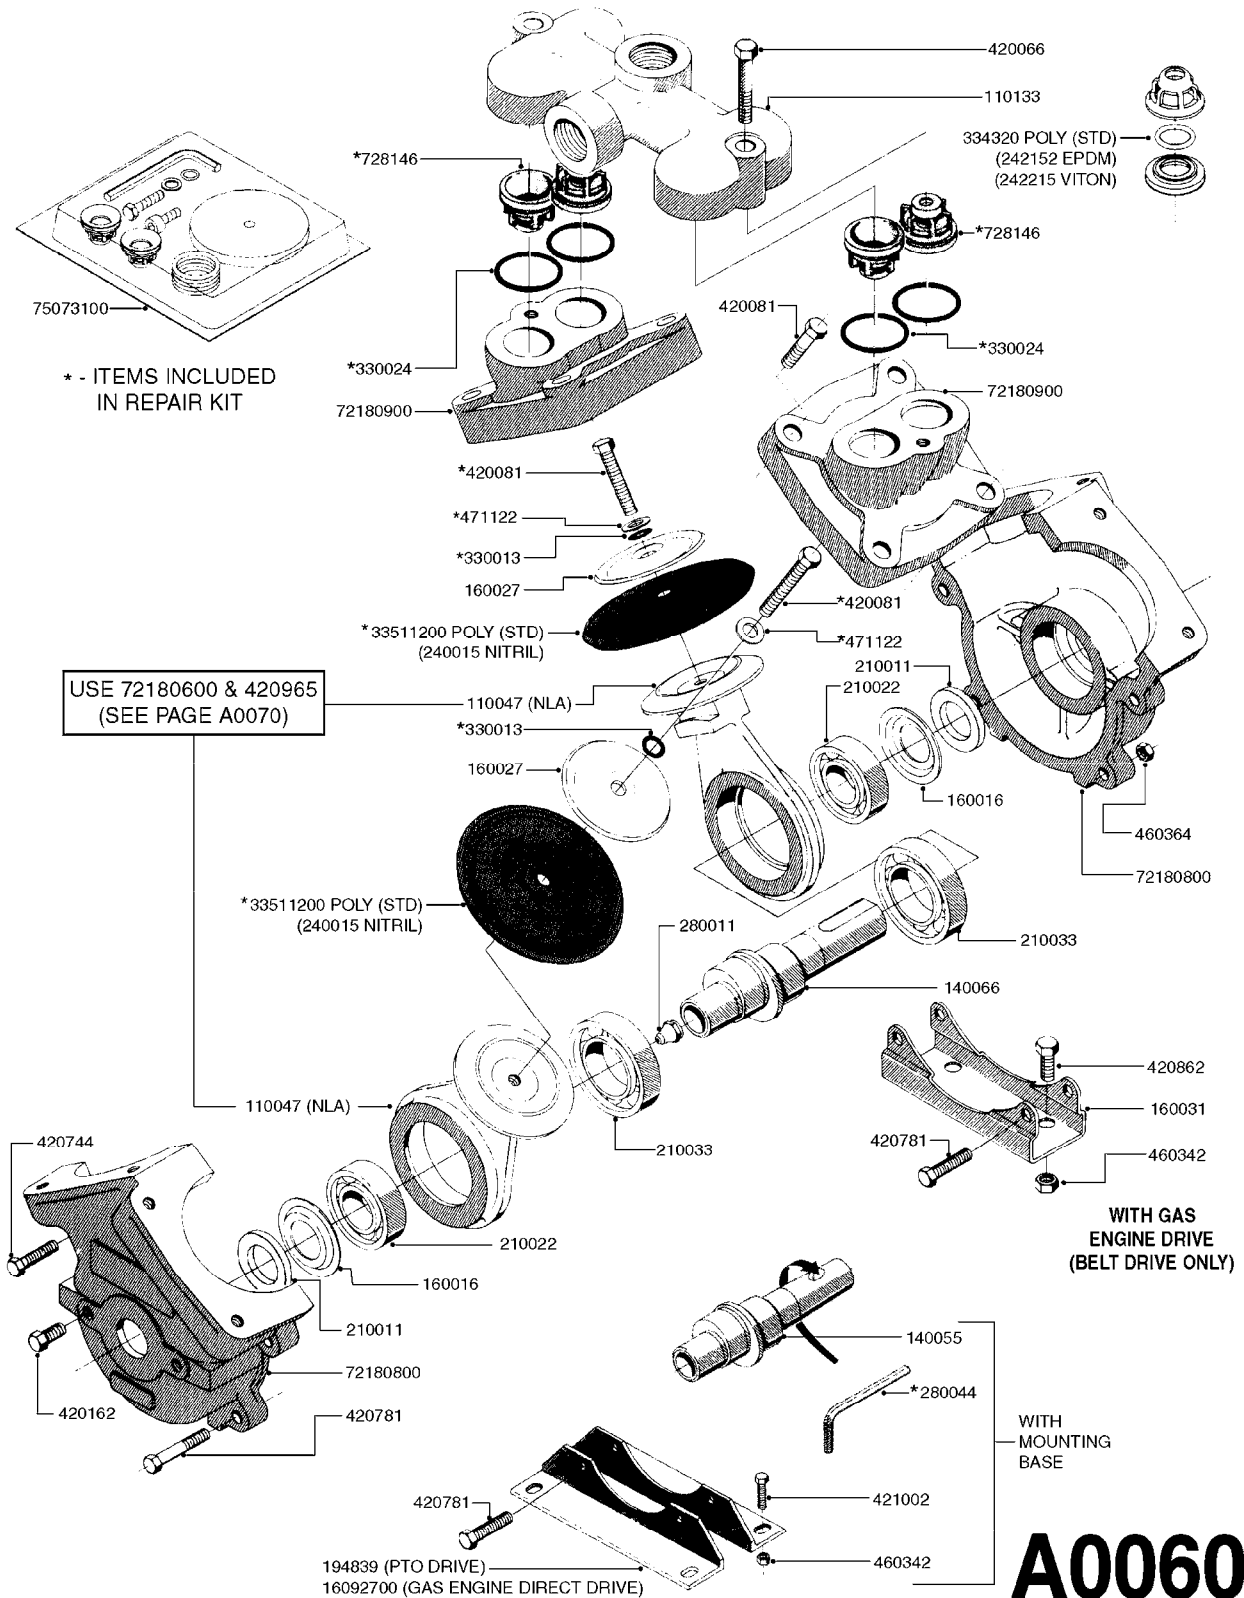

* - ITEMS INCLUDED
IN REPAIR KIT

USE 72180600 & 420965
(SEE PAGE A0070)

PUMP - 600
A0060-HIN, 01:01:16

Page 1
Date 05.08.2019 11:46

parts-n°	order qty	description
110047	1	CONN.ROD MOD.500-600 72180600
110133	1	VALVE CHAMBER MOD 600 PAINTED
140055	1	CRANK SHAFT, MODEL 600
140066	1	CRANK SHAFT, MODEL 600/4
160016	1	DUST PLATE
160027	1	DIAPHRAGM UPPER DISC 500-600
160031	1	BASE PLATE MODEL 500-600
194839	1	ANGLE IRON FOOT, M 500-600 RED
210011	1	SEAL FELT D39/23 X 4
210022	1	BEARING BALL 6205
210033	1	BEARING BALL 6007
240015	1	DIAPHRAGM MODEL 500-600 NITRIL
242152	1	O-RING D18.2X3 EPDM
242215	1	O-RING D18X3 VITON
280011	1	GREASE NIPPLE 1/8" SAE H TR
280044	1	KEY HEXAGON W6 3/16"
330013	1	O-RING 2.5 X 10 PUR
330024	1	O-RING D41,1/D34.5 X 3,5
334320	1	O-RING D18X3 POLYURETHANE
420066	1	BOLT HEX 8.8 DEL 3/8"X50MM
420081	1	BOLT HEX 8.8 DEL 3/8"X40MM
420162	1	BOLT HEX 8.8 DEL 3/8"x15MM
420744	1	BOLT HEX 8.8 DEL M8X40
420781	1	BOLT HEX 8.8 DEL M8X50
420862	1	BOLT HEX 8.8 DEL M10X16 FT
420965	1	M10X40 MACHINE SCREW STAINLESS
421002	1	BOLT HEX 8.8 DEL M10X30 FT DIN933
460342	1	NUT HEX M10 DEL DIN934
460364	1	NUT HU M8 A2 SS DIN934
471122	1	WASHER, M10, Ø20/10.5X 2.0, SS
728146	1	VALVE FOR 361(726890/707932)
16092700	1	PUMP MOUNT PLATE TALL 500/600
33511200	1	DIAPHRAGM 500-603 PUR 2006
72180600	1	CONNECTING ROD FOR 503-603 M10
72180800	1	PUMP HOUSING 603 RED W/BOLTS
72180900	1	DIAPHRAGM COVER MOD. 600
75073100	1	PUMP KIT 600 "06"