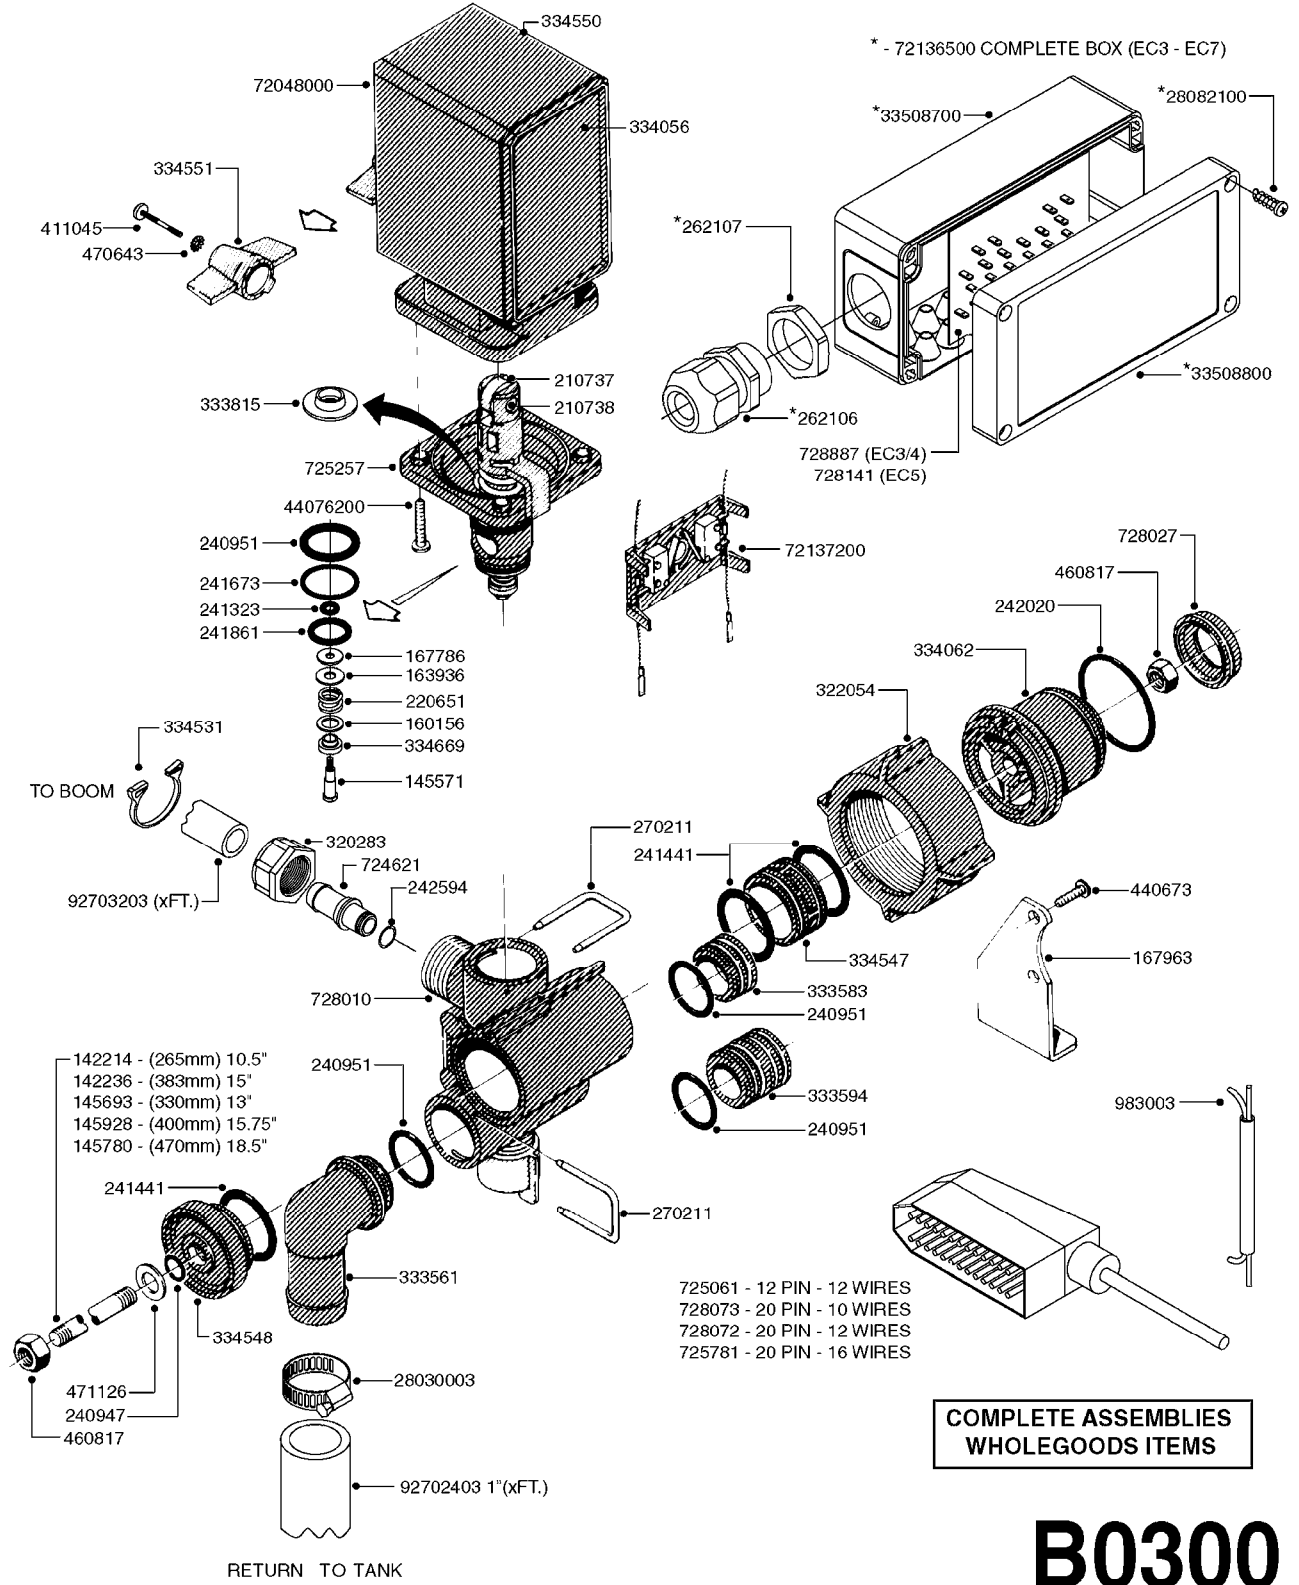

EC BOOM VALVE-ELEC.(GRN GRIP)
B0300-HIN, 01:01:16

parts-n°	order qty	description
142214	1	STUD BOLT - M8X265, 3 SECTION
142236	1	STUD BOLT 8 X 381 - 8 MODULS
145571	1	STUD BOLT F/PNEUM. DISTRIBUTOR
145693	1	STUD BOLT - M8X330, 4 SECTION
145780	1	STUD BOLT - M8X470, 6 SECTION
145928	1	STUD BOLT - M8X400, 5 SECTION
160156	1	WASHER D14.1/D9.2X1 SS
163936	1	WASHER D15/D6.2X1
167786	1	WASHER D13/D4.2X1
167963	1	MOUNT BKT.F.EC BOOM SEC.
210737	1	BEARING BALL D7 RSTO 5 TN
210738	1	PIN Ø7 L16
220651	1	SPRING PRESSURE D12.5/5
240947	1	O-RING D7.3X2.4 NITRIL
240951	1	O-RING D21.2X3 NITRIL
241323	1	O-RING D5.3X2.4 NITRIL
241441	1	O-RING D29.3X3
241673	1	O-RING D22.1X1.6
241861	1	O-RING D15.3X2.4 VITON
242020	1	O-RING 39.2 X 3 VITON
242594	1	O-RING D14 X 1.78 SCH.70-EPDM
262106	1	BULKHEAD F. CABLE 6.5-14 BLACK
262107	1	NUT F. BULKHEAD CABLE GRAY
270211	1	FITT.DK S25 FORK L=37.5
320283	1	FITT.DK NUT 3/4"BSP
322054	1	UNION NUT BLACK S61 x 2
333561	1	FITT.DK ELB.1" EC RETURN
333583	1	END PIECE FOR BYPASS
333594	1	CONNECTING PIECE F. BYPASS
333815	1	DISTANCE RING
334056	1	COVER F/MOTOR HOUSE EC DIST.
334062	1	CONNECT. BRANCH F/EC OP. UNIT
334531	1	CLAMP HOSE PLASTIC 3/4"
334547	1	CONNECTING PIECE F. PRESSURE
334548	1	END COVER
334550	1	MOTOR HOUSE SECT VALVE
334551	1	GRIP F.MAN.OP.EC ON/OFF GREEN
334669	1	VALVE CONE D14/D7-SH 63 WHITE
411045	1	SCREW M4 X 16MM STAINLESS
440673	1	SCREW F.PLASTIC 5X12 SS
460817	1	NUT HEX M8 STAINLESS DIN 934
470643	1	WASHER LOCK
471126	1	WASHER, M8, Ø16/ 8.4X 1.6, SS
724621	1	FITT.DK HB 3/4"ASSY F.3/4" NUT
725061	1	CABLE - EC 12WIRE L=6000mm
725257	1	SPINDLE SECT. F/EC DISTRIBUTOR
725781	1	CONNECTING CABLE L=6000-AC 5
728010	1	DISTRIB HOUSING W/CONST PR GRN
728027	1	BUSHING WITH SEAT
728072	1	CABLE,20-PIN,6M EC/4
728073	1	CABLE,20-PIN,6M, EC/3
728141	1	CIRCUIT BOARD F.EC7 CONN. BOX
728887	1	CIRCUIT BOARD EC CONTROL
983003	1	CABLE ELEC.2X1MM WIRE BLACK EC
28030003	1	CLAMP HOSE GEAR P1" 6716
28082100	1	SCREW F. BOX LID 1/4" L=20
33508700	1	BOX BOTTOM 160X80X40 BLACK 1-HOLE
33508800	1	LID 160X80X15 BLK W/SCREWS
44076200	1	SCREW WN5451 5X16 SS TORX
72048000	1	MOTOR, DISTRIBUTION 1:300
72136500	1	UNIV. CONNECTION BOX F. EC