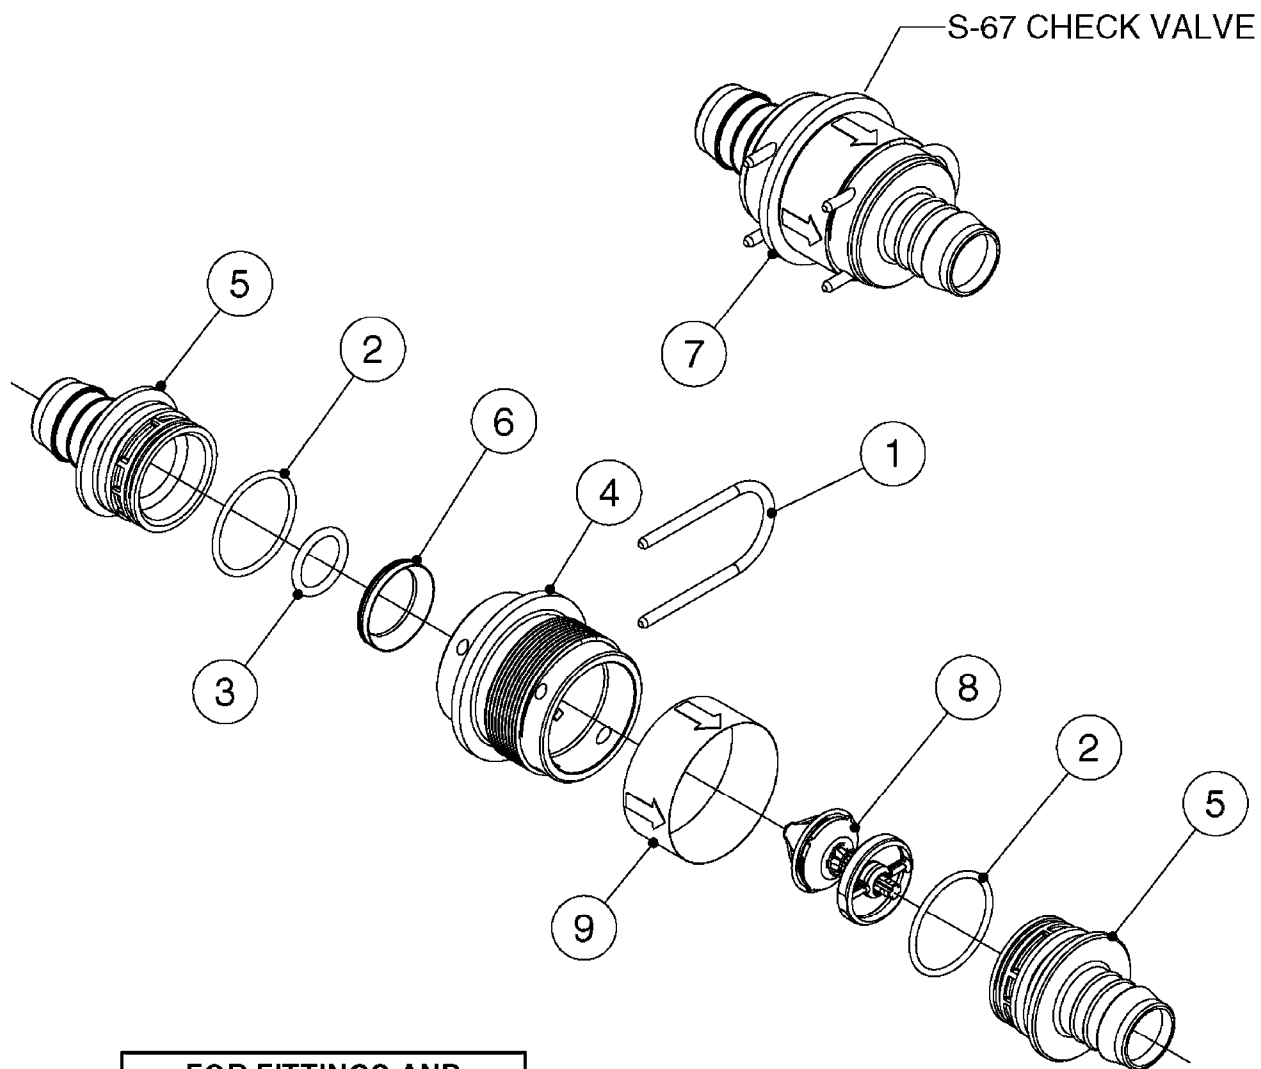

FOR FITTINGS AND
HOSES, SEE SECTION L

B0630

CHECK VALVES - S67
B0630-HIN, 01:01:16

Page 1

Date 05.08.2019 11:48

Pos.	parts-n°	order qty	description
1	145996	1	FITT.DK S-67 FORK
2	242353	1	O-RING 3 X 44.2 VITON
3	242504	1	O-RING D35x2 NITRIL
4	322104	1	FITT.DK S-67 BULKHEAD
5	334231	1	FITT.DK S-67 STR.1"
5	334232	1	FITT.DK S-67 STR.1-1/4"
6	14103100	1	SEAT F.CHECK VALVE D40.8 2010
7	72001803	1	CHCK VLV,S67, 2 X 1" HB COMPLETE IN-LINE CHECK VALVE FOR 1" HOSE
7	72206600	1	CHCK VLV,S67, 2 X 1.25" HB COMPLETE IN-LINE CHECK VALVE FOR 1-1/4" HOSE
8	72089900	1	CHECK VALVE S67 SUBASMBLY.2001
9	97800500	1	DECAL 230X28 BLACK ARROW