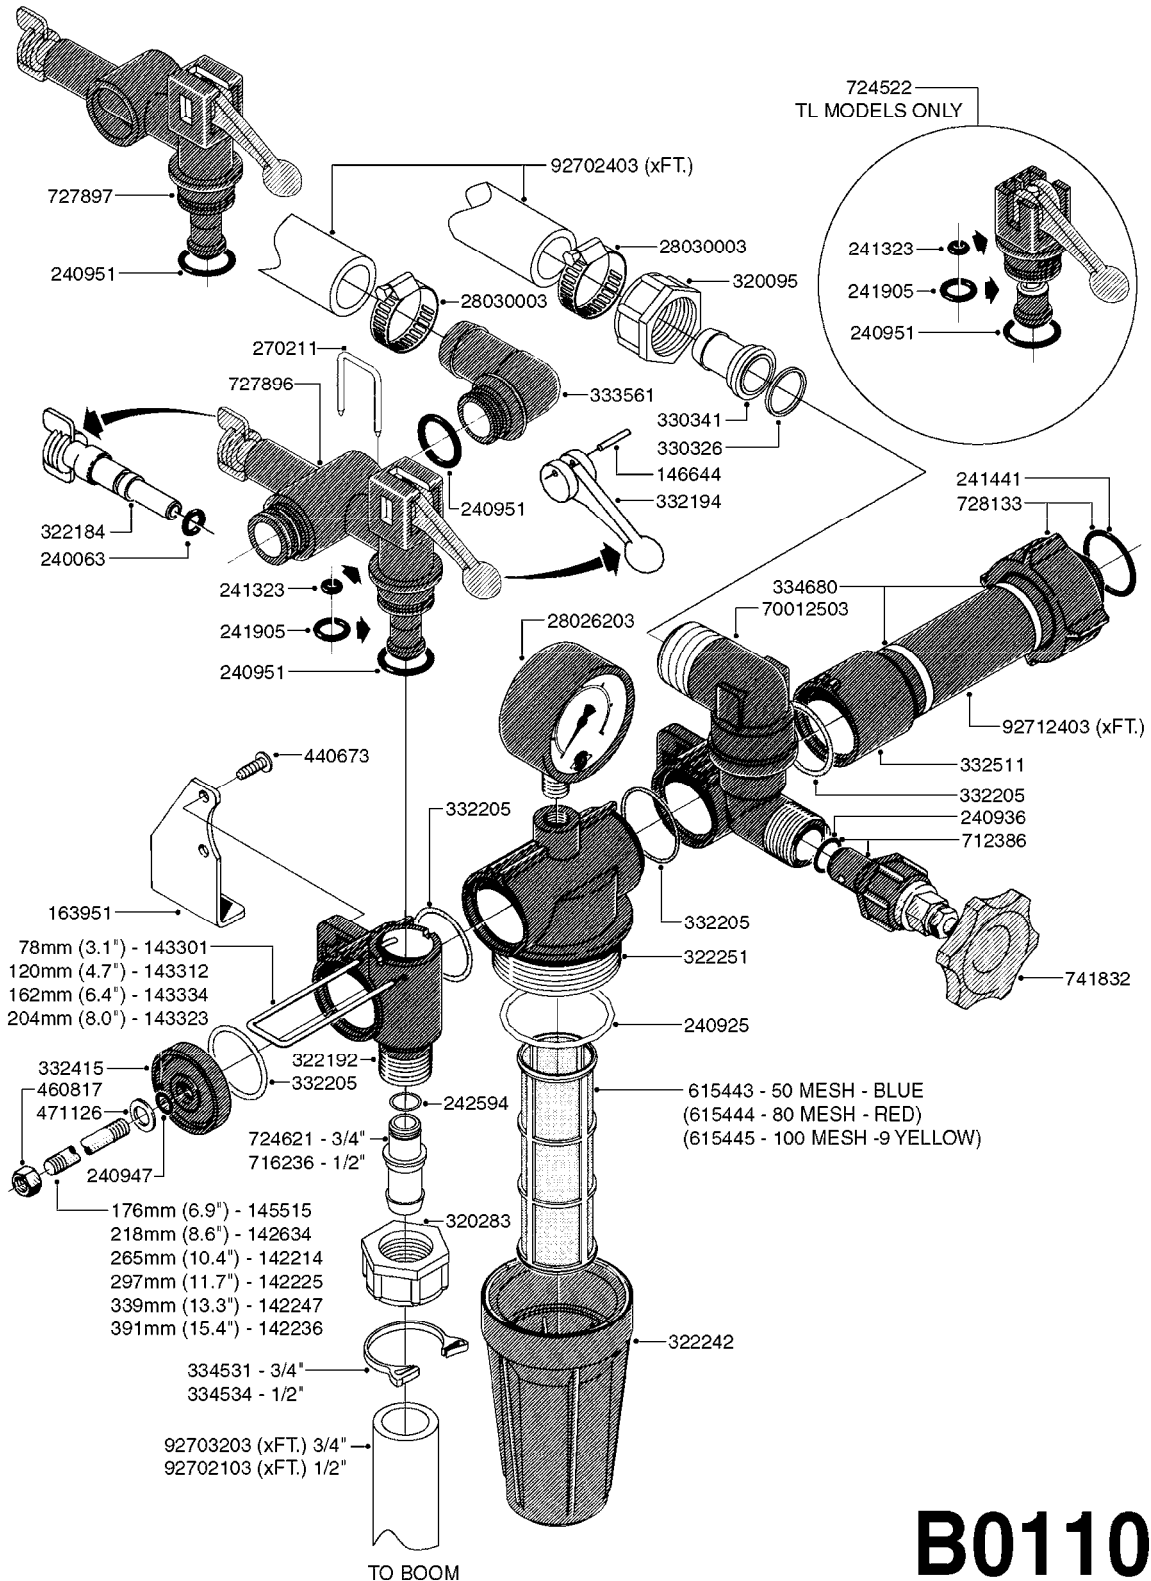

B0110

BK-180 BOOM VALVES-MAN.POST 00
B0110-HIN, 11:12:17

Page 1
Date 05.08.2019 11:47

parts-n°	order qty	description
142214	1	STUD BOLT - M8X265, 3 SECTION
142225	1	STUD BOLT 8 X 299 - 6 MODULS
142236	1	STUD BOLT 8 X 381 - 8 MODULS
142247	1	STUD BOLT 8 X 341 - 7 MODULS
142634	1	STUD BOLT M8 X 213 - 4 MODULS
143301	1	LOCK CLAMP 78 MM
143312	1	LOCK CLAMP 120 MM
143323	1	LOCK CLAMP 204 MM
143334	1	LOCK CLAMP 162 MM
145515	1	STUD BOLT M8 X 176MM
146644	1	PIN D3X19 STAINLESS
163951	1	MOUNT BRACKET FOR BK180 SECTIO
240063	1	O-RING D14.1/9.3 X 2.4
240925	1	O-RING D49.5X3 NITRIL
240936	1	O-RING D13.3X2.4 NITRIL
240947	1	O-RING D7.3X2.4 NITRIL
240951	1	O-RING D21.2X3 NITRIL
241323	1	O-RING D5.3X2.4 NITRIL
241441	1	O-RING D29.3X3
241905	1	O-RING 12,3X2,4 VITON DKR.1,05
242594	1	O-RING D14 X 1.78 SCH.70-EPDM
270211	1	FITT.DK S25 FORK L=37.5
320095	1	FITT.DK NUT 1" BSP
320283	1	FITT.DK NUT 3/4"BSP
322184	1	SCREW F.ADJUSTING CONST.PRESS.
322192	1	HOUSING F.DISTRIBUTOR
322242	1	FILTER BOWL / IN-LINE
322251	1	HOUSING F.FILTER MOUNT BK/EC
330326	1	O-RING D30/D24X2 F.1"NUT
330341	1	FITT.DK HB 1" F. 1" NUT
332194	1	DISTRIBUTION HANDLE
332205	1	O-RING D43/39XD2
332415	1	COVER
332511	1	FITT.DK END CAP 1"HB F.BK180
333561	1	FITT.DK ELB.1" EC RETURN
334531	1	CLAMP HOSE PLASTIC 3/4"
334534	1	CLAMP HOSE PLASTIC 1/2"
334680	1	CLAMP HOSE PLASTIC 1"
440673	1	SCREW F.PLASTIC 5X12 SS
460817	1	NUT HEX M8 STAINLESS DIN 934
471126	1	WASHER, M8, Ø16/ 8.4X 1.6, SS
615443	1	FILTER ELEM.50 MESH BLUE
615444	1	FILTER ELEM.80 MESH RED
615445	1	FILTER ELEM.100 MESH YELLOW
712386	1	PRESSURE REGULATOR COMPL. H-M
716236	1	FITT.DK HB 1/2" ASSY. F. 3/4"
724522	1	DISTR.OVER PART W.OUV PR 83 BK
724621	1	FITT.DK HB 3/4"ASSY F.3/4" NUT
727896	1	HOUSING UPPER F.CONST.PRESS.
727897	1	HOUSING UPPER PART END PC.BK92
728133	1	CONNECTING PART F.BK OPR.UNIT
741832	1	HANDLE REPLACEMENT F/330632
28026203	1	GAUGE 200PSI/BR,2.5"1/4BSP-BTM
28030003	1	CLAMP HOSE GEAR P1" 6716
70012503	1	HOUSING FOR HARDI-MATIC VALVE
92702103	1	HOSE R X1/2" X300PSI WP X0012"
92702403	1	HOSE PVC SUCT GRAY 1"
92703203	1	HOSE R X3/4" X300PSI WP X0012"
92712403	1	HOSE R X1" X300PSI WP X0012"