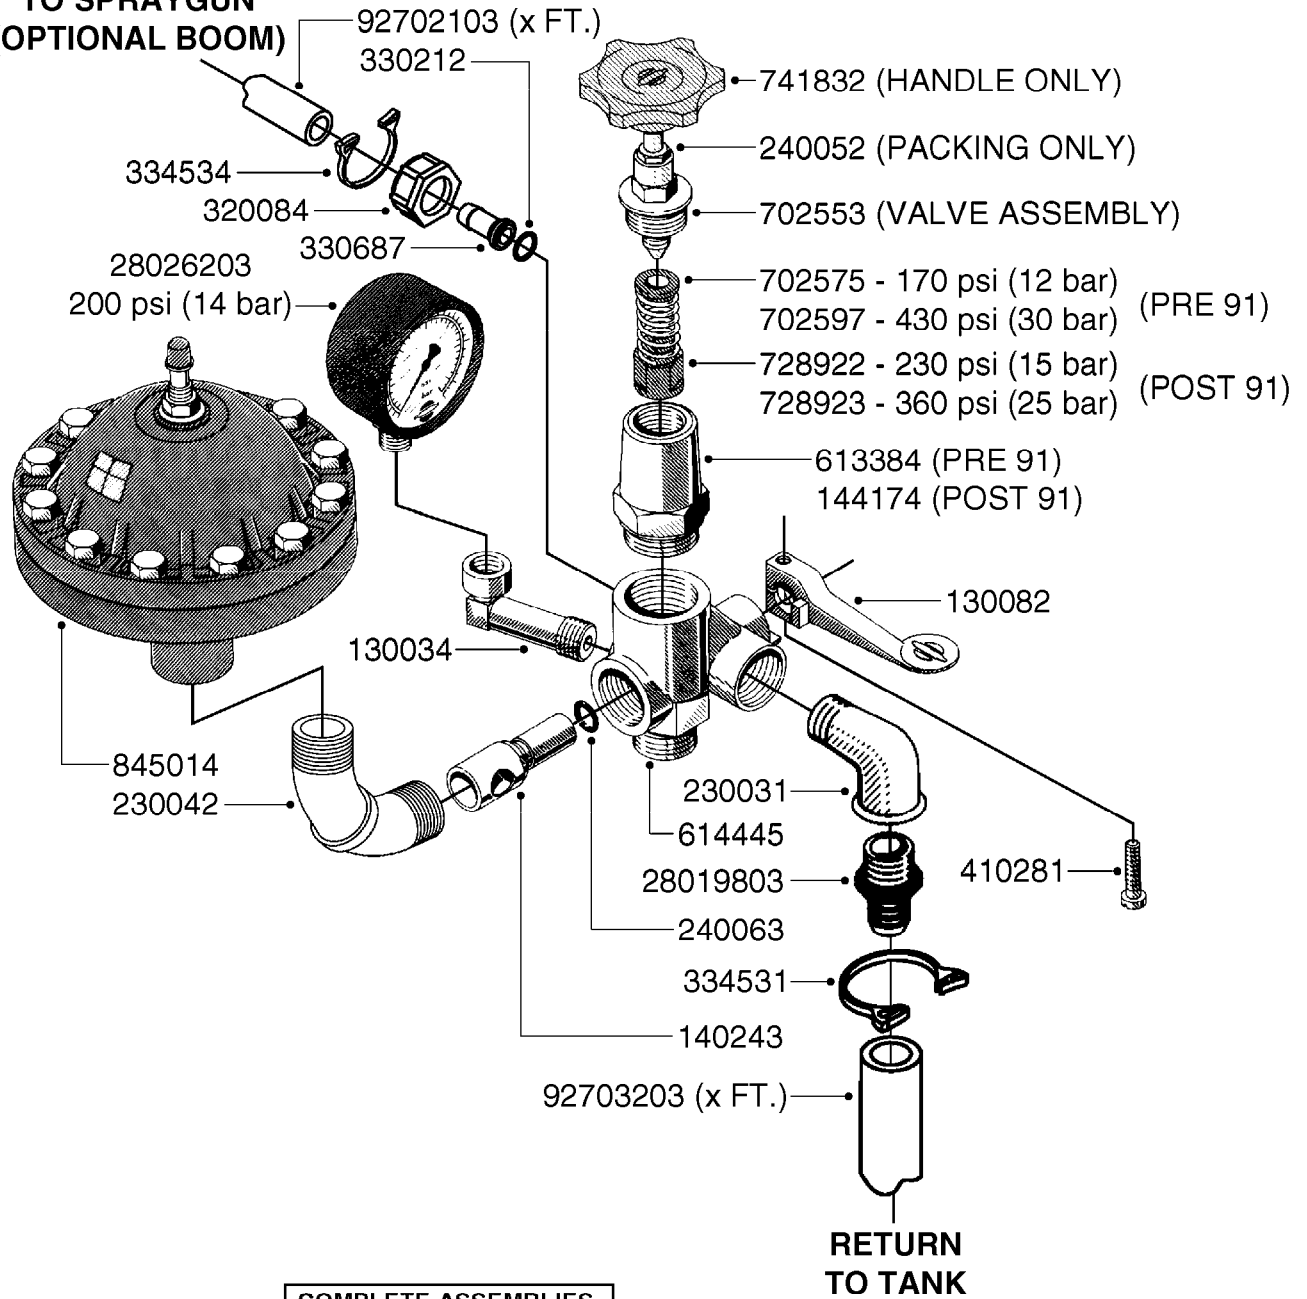

TO SPRAYGUN
(OPTIONAL BOOM)

CONTROL-GAS ENGINE DRIVE - SM
B0010-HIN, 11:12:17

Page 1

Date 05.08.2019 11:47

parts-n°	order qty	description
130034	1	ELBOW FOR GAUGE 1/4 NPT M/F
130082	1	HANDLE FOR PLUG
140243	1	VALVE PLUG, MODEL 600
144174	1	SPRING CASING M500/600 PST91
230031	1	ELBOW 3/4' GF92LZ
230042	1	ELBOW 3/4"
240052	1	BUSHING/PKNG D11,2/8,4 X 6
240063	1	O-RING D14.1/9.3 X 2.4
320084	1	FITT.DK NUT 1/2" BSP
330212	1	O-RING D19/D14X2.4 F.1/2"NUT
330687	1	FITT.DK HB 1/2" F. 1/2" NUT
334531	1	CLAMP HOSE PLASTIC 3/4"
334534	1	CLAMP HOSE PLASTIC 1/2"
410281	1	BOLT HEX 8.8 DEL M6X25 DIN933 A2
613384	1	SPRING CASING M 500/600
614445	1	VALVE CASING W600
702553	1	RELIEF SCREW M22
702575	1	RELIEF VALVE, ASSEMBLED
702597	1	RELIEF VALVE, HT
728922	1	RELIEF VALVE, ASSEMB.230 PST 91
728923	1	RELIEF VALVE,ASSEMB. 360 PST91
741832	1	HANDLE REPLACEMENT F/330632
841035	1	OPER.UNIT BRASS F. 600 GAS MTR
841046	1	OP.UN.600 BRS.HT
845014	1	AIR BOTTLE COMPLETE HJ73
28019803	1	FITTING HB 3/4NPT-3/4HOSE
28026203	1	GAUGE 200PSI/BR, 2.5"1/4BSP-BTM
92702103	1	HOSE R X1/2" X300PSI WP X0012"
92703203	1	HOSE R X3/4" X300PSI WP X0012"