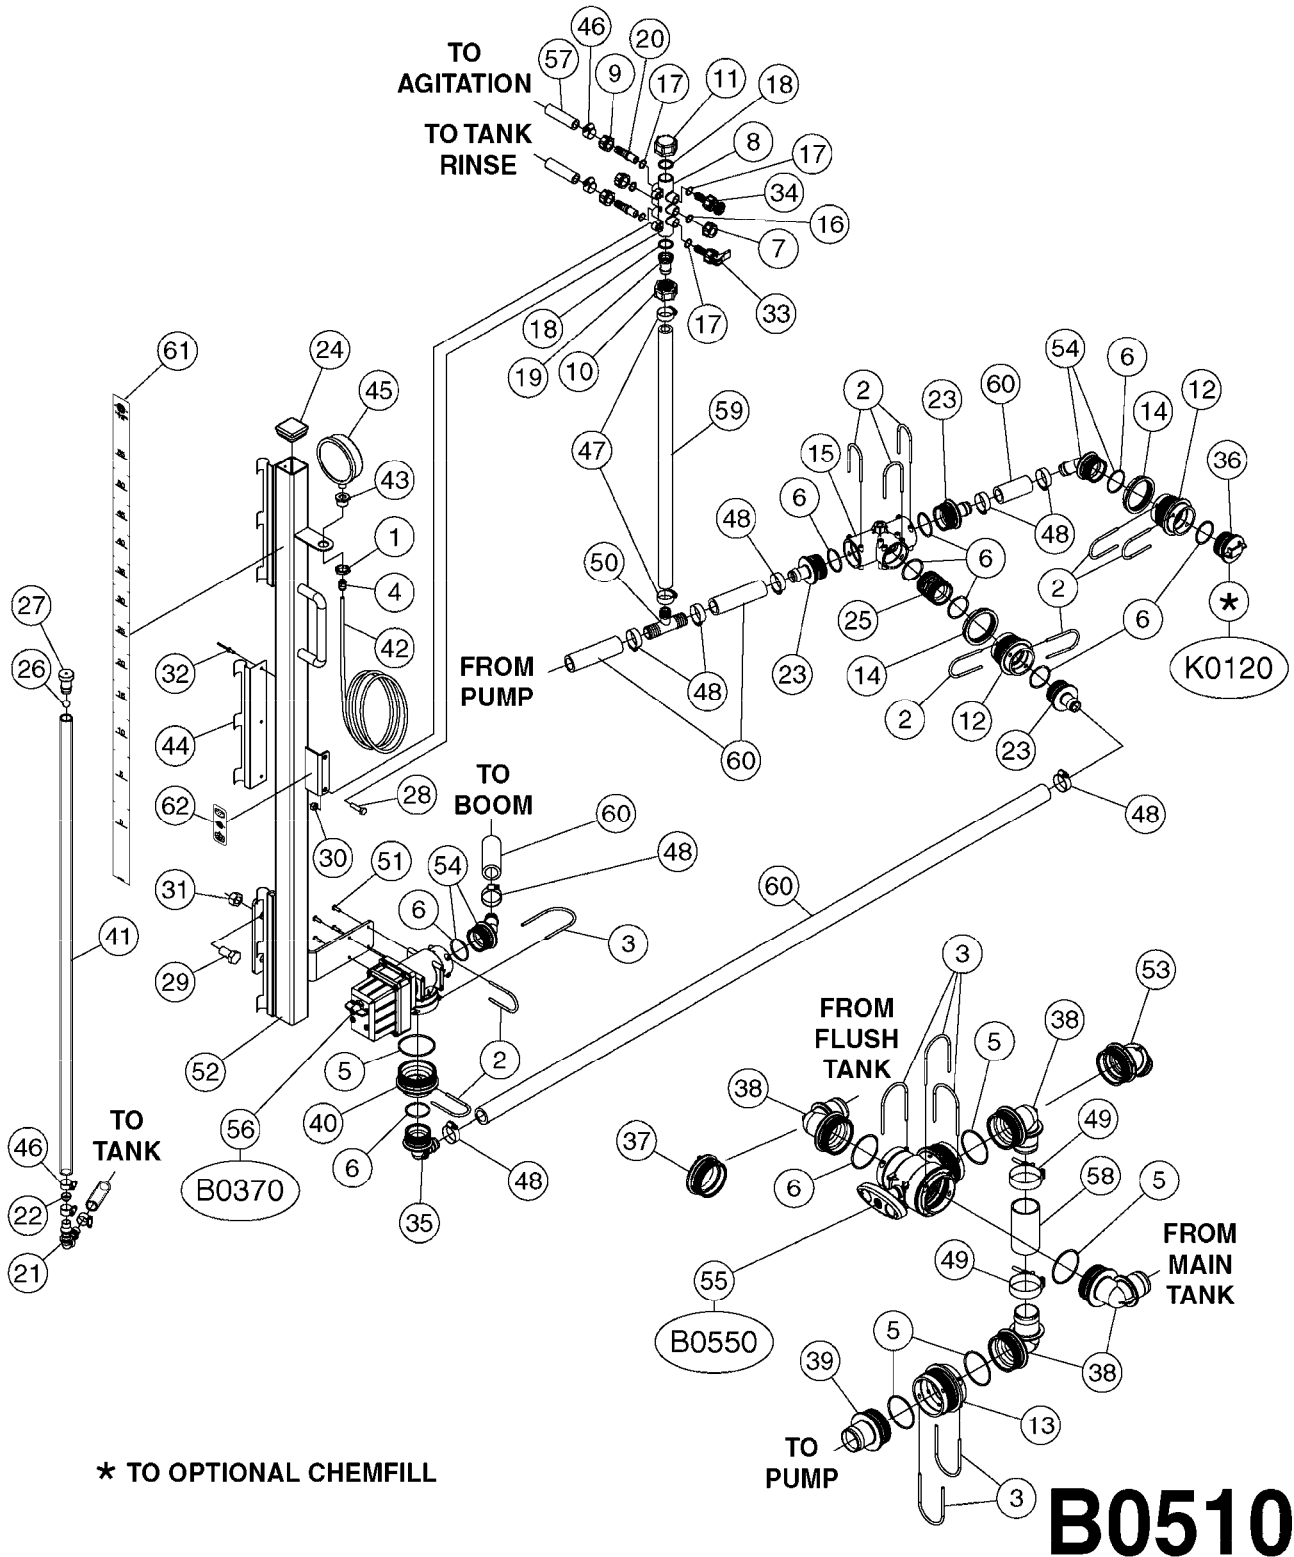

RANGER 550 MANIFOLD
B0510-HIN, 14:11:18

Page 1
Date 05.08.2019 11:48

Pos.	parts-n°	order qty	description
1	140766	1	NUT 1/2" BSP
2	145996	1	FITT.DK S-67 FORK
3	145997	1	FITT.DK S-93 FORK
4	231346	1	QUICK COUPLER 1/8"BSP X 4 MM
5	242351	1	O-RING D69.5X3.0 VITON F.S-93
6	242353	1	O-RING 3 X 44.2 VITON
7	320047	1	FITT.DK CAPNUT 1/2" BSP
8	320073	1	DISTRIBUTOR HOUSING 1/2"
9	320084	1	FITT.DK NUT 1/2" BSP
10	320095	1	FITT.DK NUT 1" BSP
11	320106	1	FITT.DK CAPNUT 1" BSP
12	322104	1	FITT.DK S-67 BULKHEAD
13	322105	1	FITT.DK S-93 BULKHEAD DOUBLE
14	322108	1	FITT.DK S-67 BULKHEAD NUT
15	322224	1	FITT.DK S-67 TEE
16	330212	1	O-RING D19/D14X2.4 F.1/2"NUT
17	330315	1	O-RING D18.4/D13X.6
18	330326	1	O-RING D30/D24X2 F.1"NUT
19	330665	1	FITT.DK HB 3/4"F.1" NUT
20	331122	1	VALVE SEAT WITH 1/2" HOSE TAIL
21	334195	1	FITT.DK ELB. 3/4"HB X 3/4"HB
22	334203	1	ORFICE 6MM FOR SCF GREEN
23	334231	1	FITT.DK S-67 STR.1"
24	334561	1	PLUG 50x50x2 F.SQ.TUBE
25	334573	1	FITT.DK S-67 CONNECTOR
26	334878	1	BALL, YELLOW, SIGHT GAUGE
27	391105	1	FINAL STOPPER, 3/4"
28	420567	1	BOLT HEX 8.8 DEL M8X30 FT
29	430684	1	BOLT HEX 8.8 DEL M16X30 FT
30	460143	1	SELF LOCK NUT M8 SST A2 DIN985
31	460585	1	LOCKING NUT M16 DIN985 A2 SS
32	480804	1	RIVET Ø4.8x14.5
33	709741	1	VALVE ASSY. 1/2" FLIP LEVER
34	724530	1	THUMB WHEEL FOR AGITATION
35	726572	1	FITT.DK S-67 1" ELBOW 90 ASSY.
36	726579	1	FITT. S67 PLUG W/O-RING
37	726580	1	FITT. S93 PLUG W/O-RING
38	727225	1	FITT.DK S-93 ELB.2'PVC W/ORING
39	727227	1	FITT.DK S-93 STR.2" W/ORING
40	728562	1	FITT.DK S-93 TO S67 ADAPTOR
41	927205	1	HOSE R X CLEAR X 3/4 X 0012"
41	72027503	1	HOSE ASSY, SITE GAUGE, RG550 COMPLETE HOSE ASSEMBLY WITH TANK FITTING
42	927253	1	RED AIR HOSE, Ø4/2 1810 E
43	14055400	1	FITT.DK REDUC 1/2"x1/8"x1/4"BS
44	16226200	1	BRACKET F.TANK SCALE - PAINTED
45	28026103	1	GAUGE 200PSI/BR,4",1/4"BSP-BTM
45	28026203	1	GAUGE 200PSI/BR,2.5"1/4BSP-BTM
46	28029803	1	CLAMP HOSE GEAR P1/2" 6708
47	28029903	1	CLAMP HOSE GEAR P3/4"-S1" 6712
48	28030003	1	CLAMP HOSE GEAR P1" 6716
49	28030203	1	CLAMP HOSE T-BOLT S2" 235-67
50	28059103	1	FITTING, TEE, 1" 3/4" 1" BARB
51	44076200	1	SCREW WN5451 5X16 SS TORX
52	63035203	1	CONTROL POST, RANGER 550
53	72072700	1	FITT.DK S-93 45D 2" PVC
54	72433000	1	FITT.S67 1" 45° W/O-RING
55	72518900	1	SUCTION VALVE 2008 NAV
56	72678700	1	REGULATOR S67/S93 CROSS-DRILL