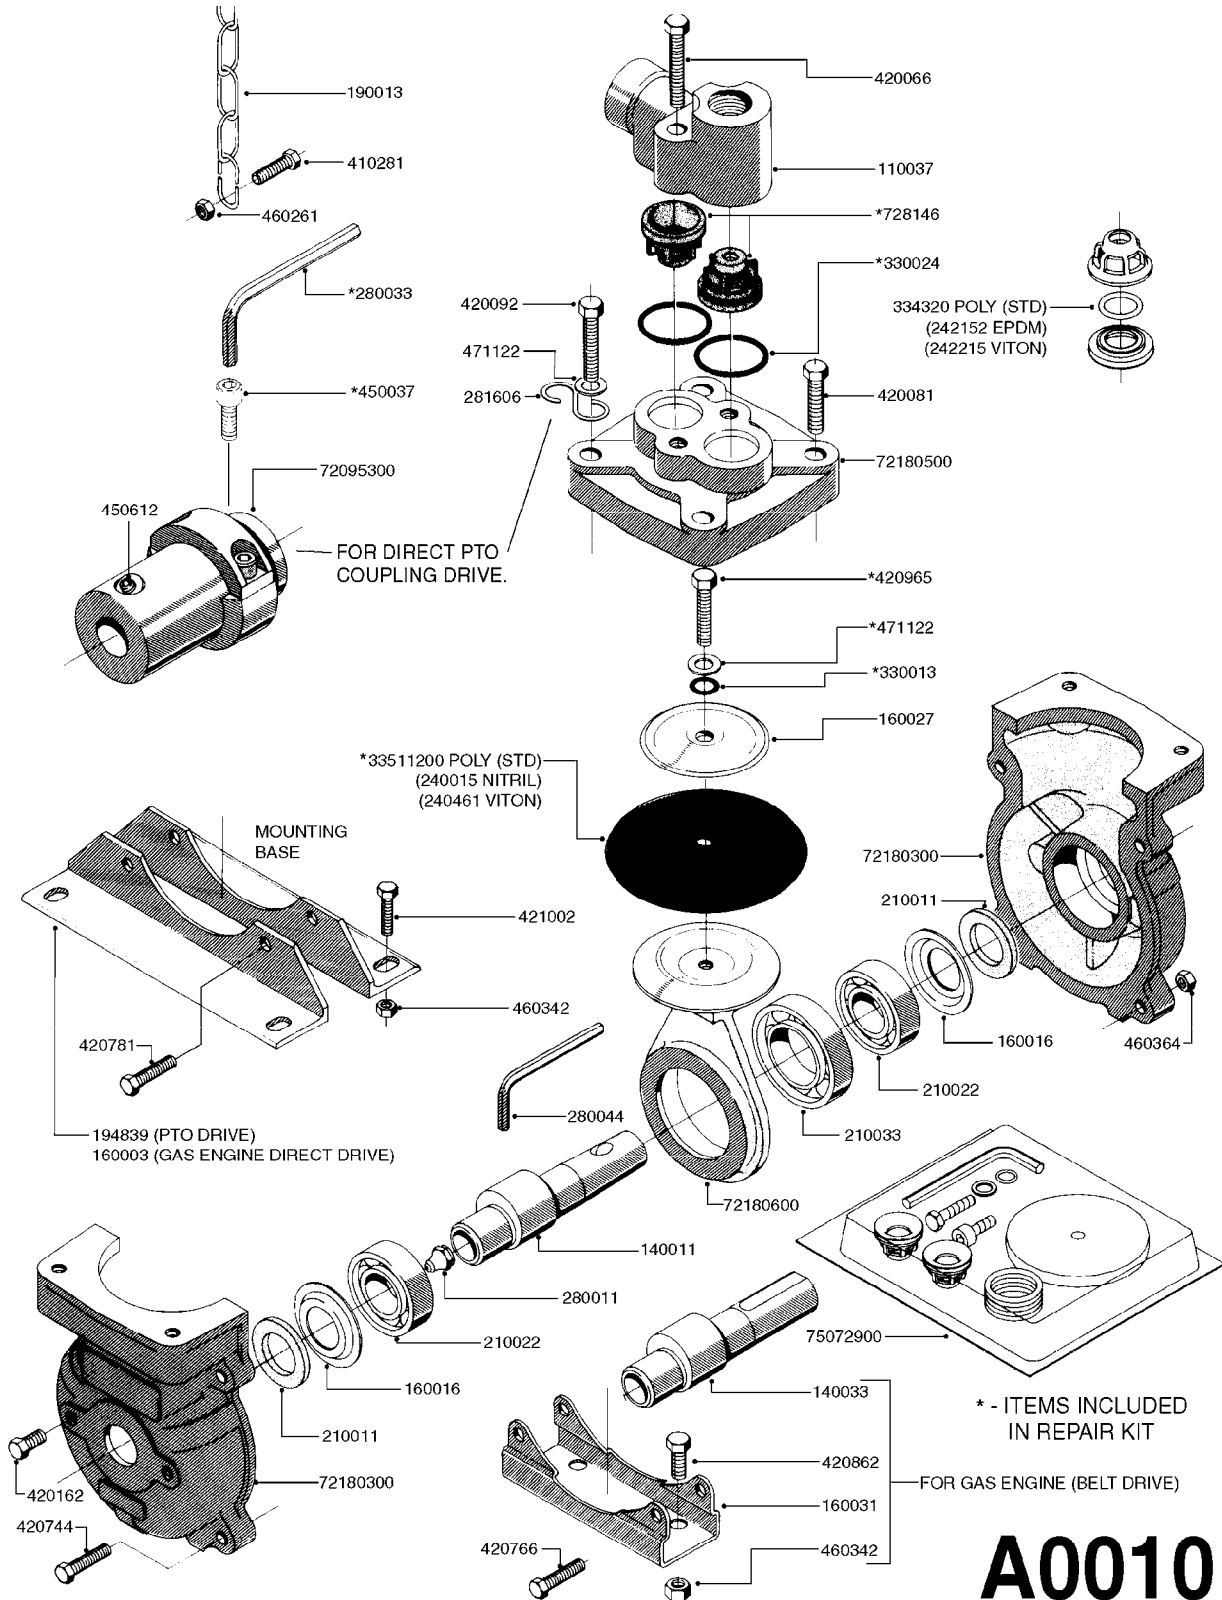

PUMP - 500
A0010-HIN, 01:01:16

A0010

PUMP - 500
A0010-HIN, 01:01:16

Page 1
Date 05.08.2019 11:45

parts-n°	order qty	description
110037	1	VALVE CHAMBER MOD 500 PAINTED
140011	1	CRANK SHAFT MODEL 500
140033	1	CRANK SHAFT,MODEL 500/4
160003	1	PUMP MOUNT PLATE TALL 500/600
160016	1	DUST PLATE
160027	1	DIAPHRAGM UPPER DISC 500-600
160031	1	BASE PLATE MODEL 500-600
190013	1	CHAIN 35XL=800
194839	1	ANGLE IRON FOOT, M 500-600 RED
210011	1	SEAL FELT D39/23 X 4
210022	1	BEARING BALL 6205
210033	1	BEARING BALL 6007
240015	1	DIAPHRAGM MODEL 500-600 NITRIL
240461	1	DIAPHRAGM MODEL 500-600 VITON
242152	1	O-RING D18.2X3 EPDM
242215	1	O-RING D18X3 VITON
280011	1	GREASE NIPPLE 1/8' SAE H TR
280033	1	KEY HEXAGON W9 5/16"
280044	1	KEY HEXAGON W6 3/16'
281606	1	S-HOOK GALVANIZED
330013	1	O-RING 2.5 X 10 PUR
330024	1	O-RING D41,1/D34.5 X 3,5
334320	1	O-RING D18X3 POLYURETHANE
410281	1	BOLT HEX 8.8 DEL M6X25 DIN933 A2
420066	1	BOLT HEX 8.8 DEL 3/8"X50MM
420081	1	BOLT HEX 8.8 DEL 3/8"X40MM
420092	1	BOLT HEX 8.8 RAW 3/8"X45MM
420162	1	BOLT HEX 8.8 DEL 3/8"x15MM
420744	1	BOLT HEX 8.8 DEL M8X40
420766	1	BOLT HEX M8-45/22 SST A2 DIN931
420781	1	BOLT HEX 8.8 DEL M8X50
420862	1	BOLT HEX 8.8 DEL M10X16 FT
420965	1	M10X40 MACHINE SCREW STAINLESS
421002	1	BOLT HEX 8.8 DEL M10X30 FT DIN933
450037	1	BOLT ROUND 3/8'X1' BLACK
450612	1	SCREW M10X16 POINTED
460261	1	NUT HEX M6X1.00 LOCK DIN985 A2 SS
460342	1	NUT HEX M10 DEL DIN934
460364	1	NUT HU M8 A2 SS DIN934
471122	1	WASHER, M10, Ø20/10.5X 2.0, SS
728146	1	VALVE FOR 361(726890/707932)
33511200	1	DIAPHRAGM 500-603 PUR 2006
72095300	1	COUPLING 1-3/8' X 25, PAINTED
72180300	1	PUMP HOUSING 503 RED W/BOLTS
72180500	1	DIAPHRAGM COVER 503 W/BOLTS
72180600	1	CONNECTING ROD FOR 503-603 M10
75072900	1	PUMP KIT 500 "06"