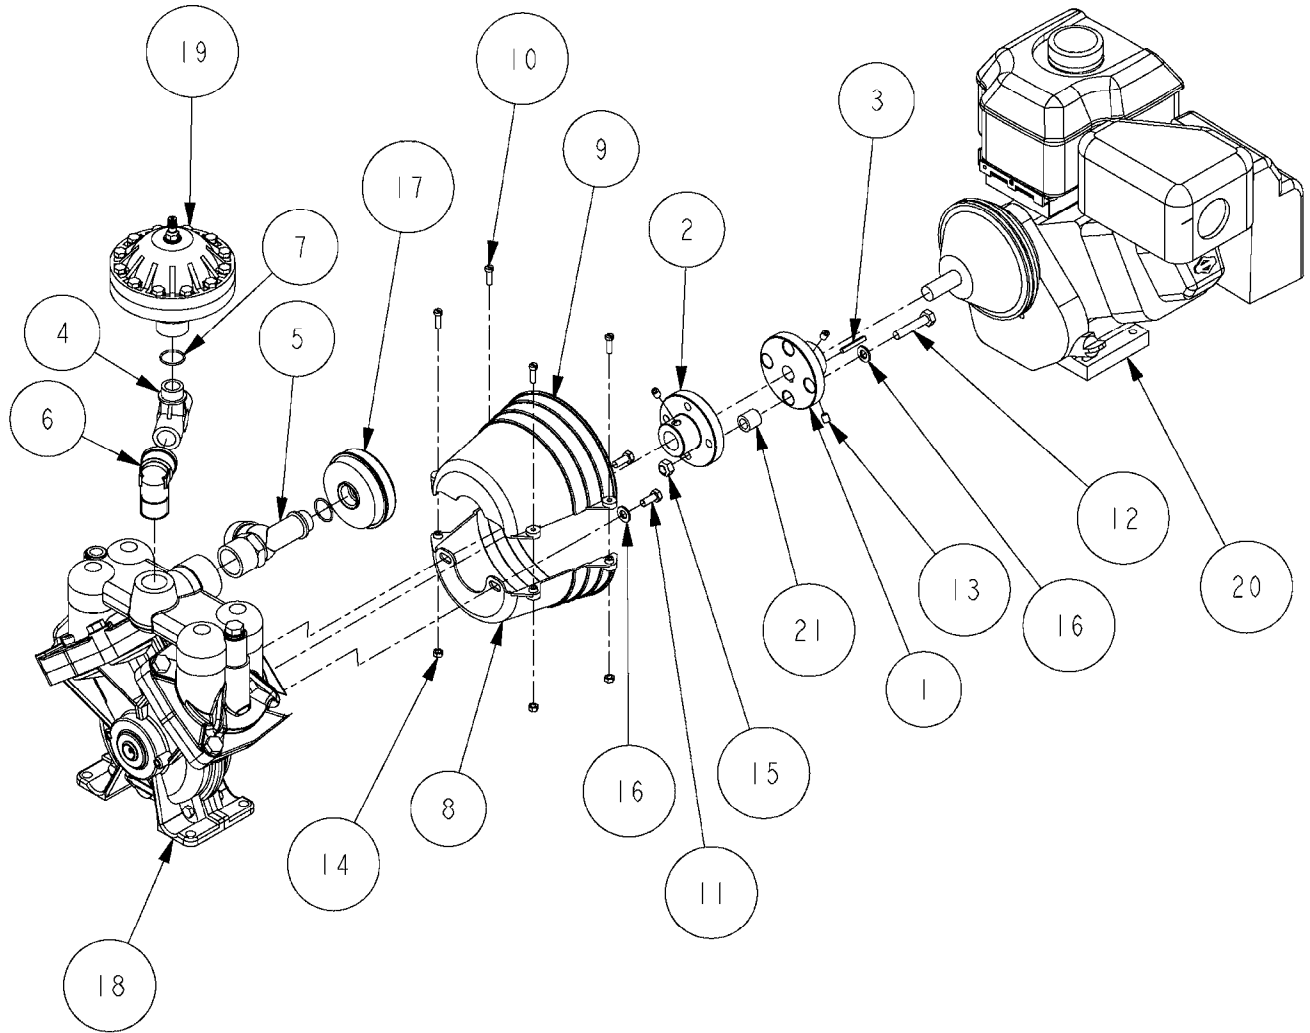

A0180

PUMP - 1203 W/DIRECT DRIVE
A0180-HIN, 01:01:16

Page 1
Date 05.08.2019 11:46

Pos.	parts-n°	order qty	description
1	146590	1	COUPLING F. ENGINE DIRECT DRIV
2	146591	1	COUPLING F.PUMP DIRECT DRIVE
3	192415	1	KEY 3/16' X 38 BS NO. 91539
4	320331	1	FITT.DK TEE 1" - 1" - 3/4" BSP
5	322095	1	FITT.DK TEE 1-1/2 X1-1/4 X3/4" BSP
6	322138	1	FITT.DK ELB 1"M X 1"F BSP
7	330735	1	O-RING D30/D26X2
8	330746	1	GUARD PTO LOWER PART
9	330757	1	GUARD PTO UPPER PART
10	410347	1	SCREW M6X20 8.8
11	420582	1	BOLT HEX 8.8 DEL M8X20 FT A2
12	420943	1	BOLT HEX 8.8 DEL M10X50
13	450897	1	SCREW SET M8 x 12
14	460202	1	NUT HEX M6
15	460423	1	NUT HEX M10X1.50 LOCK DIN985A2 SS
16	471122	1	WASHER, M10, Ø20/10.5X 2.0, SS
17	703032	1	SUCTION AIR BOTTLE 3/4" COMPL.
18	821630	1	PUMP 1203/9 540RPM
19	845014	1	AIR BOTTLE COMPLETE HJ73
20	28032303	1	ENGINE B&S 5.5HP 6:1 RED 1203
21	92702103	1	HOSE R X1/2" X300PSI WP X0012"