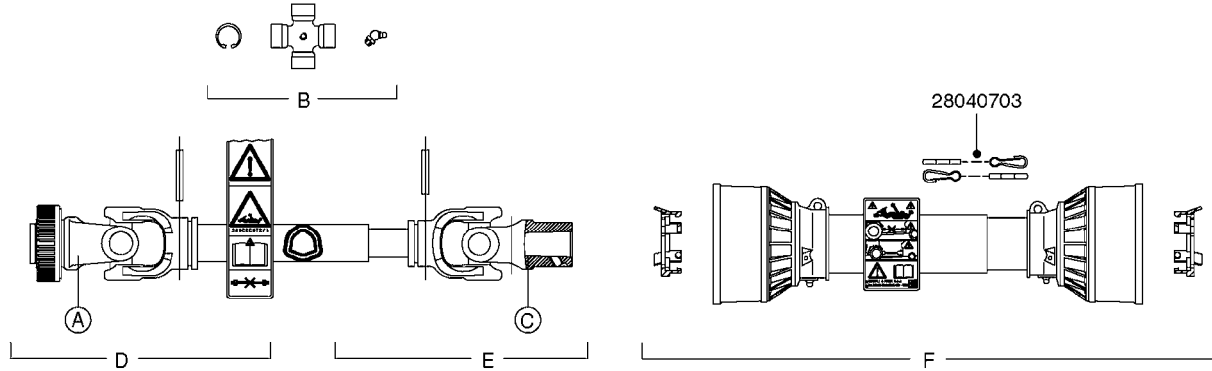

PTO	TRACTOR	IMPLEMENT	LENGTH	A	B	C	D	E	F
28020203 †	1-3/4" 20-SPLINE	1-3/8" 21-SPLINE	860/1313	28015703	28009403	28040603	28015803	28015903	28016003
28020303 †	1-3/8" 21-SPLINE	1-3/8" 21-SPLINE	860/1328	28015103	28015203	28015303	28015403	28015503	28015603
829445 †	1-3/8" 6-SPLINE	1-3/8" 6-SPLINE	810/1219	284041	289045	289041	28016703	28016803	289050
829446	1-3/8" 6-SPLINE	1-3/8" 6-SPLINE	810/1230	289040	284041	289040	28016203	28016303	289049
829480	1-3/8" 21-SPLINE	1-3/8" 21-SPLINE	1210/1912	28005200	289042	28005800	28006700	28007300	28008100
829482 *	1-3/8" 6-SPLINE	Ø25 CONE 3	610/912	28005400	289042	28006000	28008500	28007500	28008600
829483 *	1-3/8" 6-SPLINE	Ø30 CONE 4	610/912	28005400	289042	28006100	28008500	-	28008600
829484 *	1-3/8" 6-SPLINE	1-3/8" 6-SPLINE	610/912	28005400	289042	28006200	28008500	-	28008600
829486	1-3/8" 6-SPLINE	Ø30 CONE 4	860/1328	28005400	289042	28006100	28006900	-	28008100
829487 *	1-3/8" 6-SPLINE	1-3/8" 6-SPLINE	860/1328	28005400	289042	28006200	28006900	-	28008100
829490	1-3/8" 6-SPLINE	Ø30 CONE 4	1210/1912	28005400	289042	28006100	28006900	-	28008100
829491	1-3/8" 6-SPLINE	Ø1"	610/912	28005400	289042	28006300	28008500	28007800	28008600
829502 *	1-3/8" 6-SPLINE	1-3/8" 6-SPLINE	1210/1912	28068800	28069700	28073000	-	-	28072800

* Supplier changed in 2011 - see page A0580 for "AMA" PTO's (yellow and black shields).

† Changed in 2016 from 100 series to G-Series (see page A0600).

100 SERIES

G-SERIES

A0510