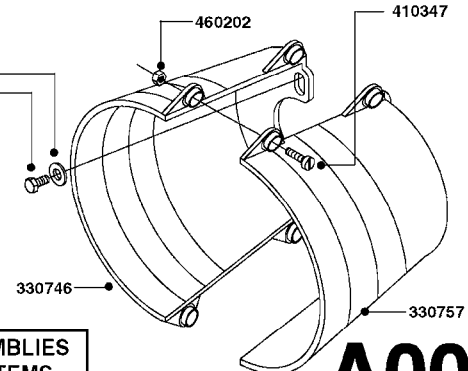

FROM PUMP

TO CONTROLS

FROM TANK

- 821623 - 600 WITH COUPLER
- 821624 - 600 W/ MOUNTING BASE
- 821625 - 600 GAS DRIVEN - BELT DRIVE

COMPLETE ASSEMBLIES
WHOLEGOODS ITEMS