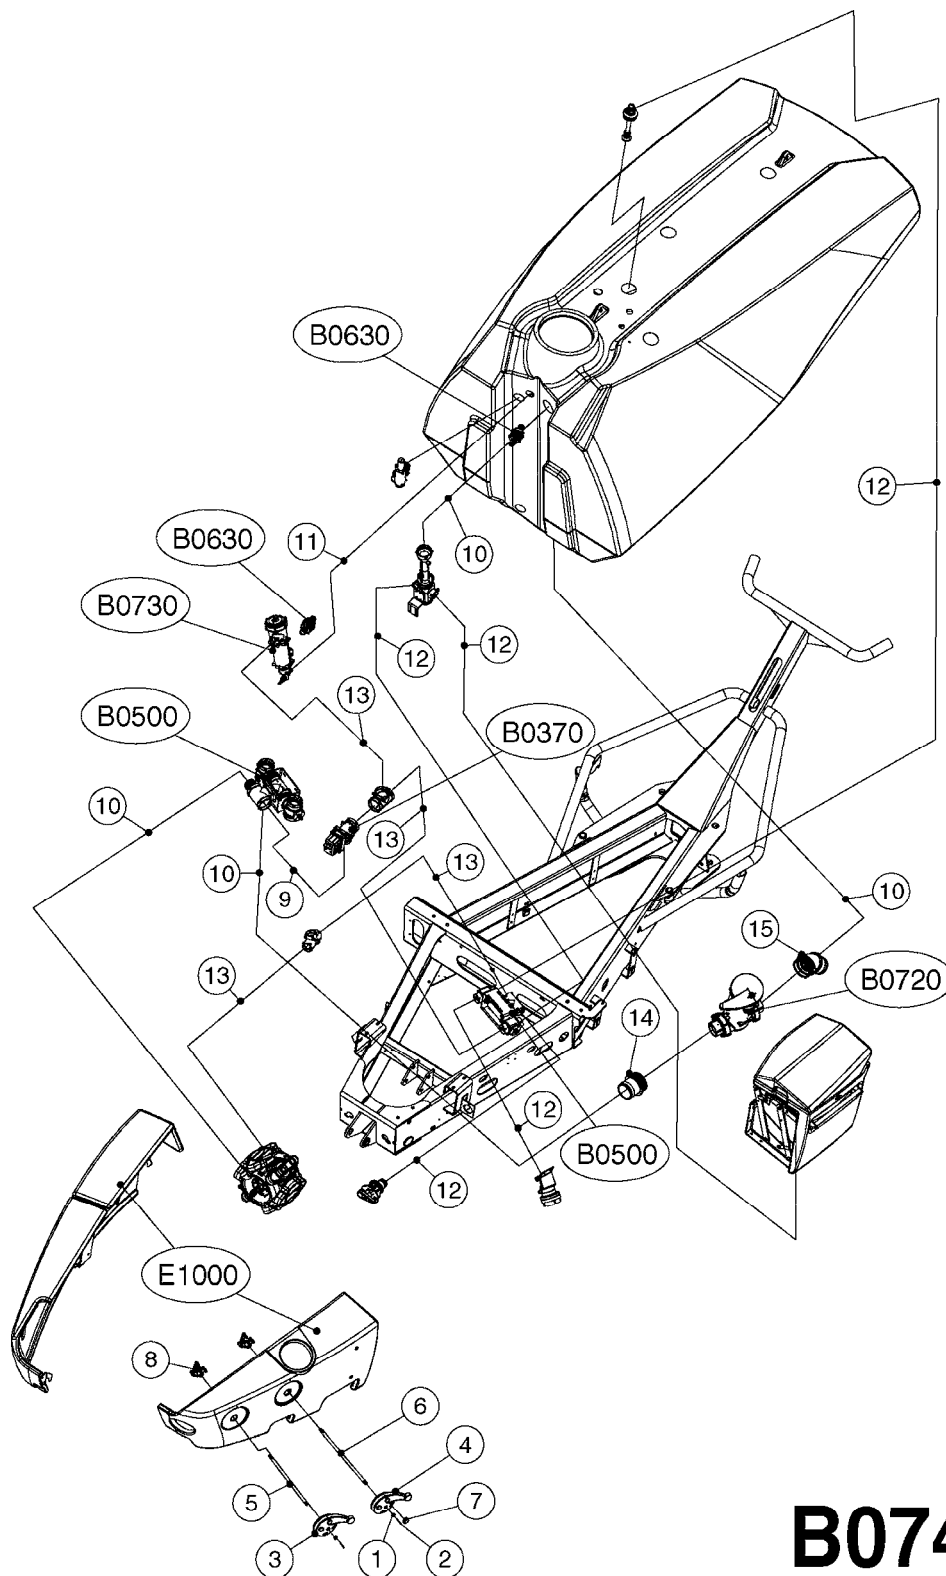

B0740

NCM 4400/6600 MANIFOLD
B0740-HIN, 01:01:16

Page 1

Date 05.08.2019 11:48

Pos.	parts-n°	order qty	description
1	334594	1	PLUG F.VALVE HANDLE BLACK
2	411006	1	SCREW M4X40 SLOTTED
3	741844	1	VALVE HANDLE ASSY. SUCTION NCM
4	741845	1	VALVE HANDLE ASSY. PRESSUR NCM
5	14038100	1	AXLE FOR SUCTION VALVE HANDLE
6	14038200	1	AXLE FOR PRESSURE VALVE HANDLE
7	33505200	1	PLUG FOR SMART VALVE HANDLE
8	72283000	1	AXLE JOINT F. SMARTVALVE HANDL
9	92702703	1	HOSE PVC SUCT GRAY 2"
10	92702803	1	HOSE PVC SUCT GRAY 2.5"
11	92703203	1	HOSE R X3/4" X300PSI WP X0012"
12	92712403	1	HOSE R X1" X300PSI WP X0012"
13	92734403	1	HOSE R X5/4" X200PSI WP X0012"
14	727133	1	FITT. S93 2-1/2" STR. S W/O-RI
15	72072900	1	FITT. S93 2-1/2" 45° S W/O-RING