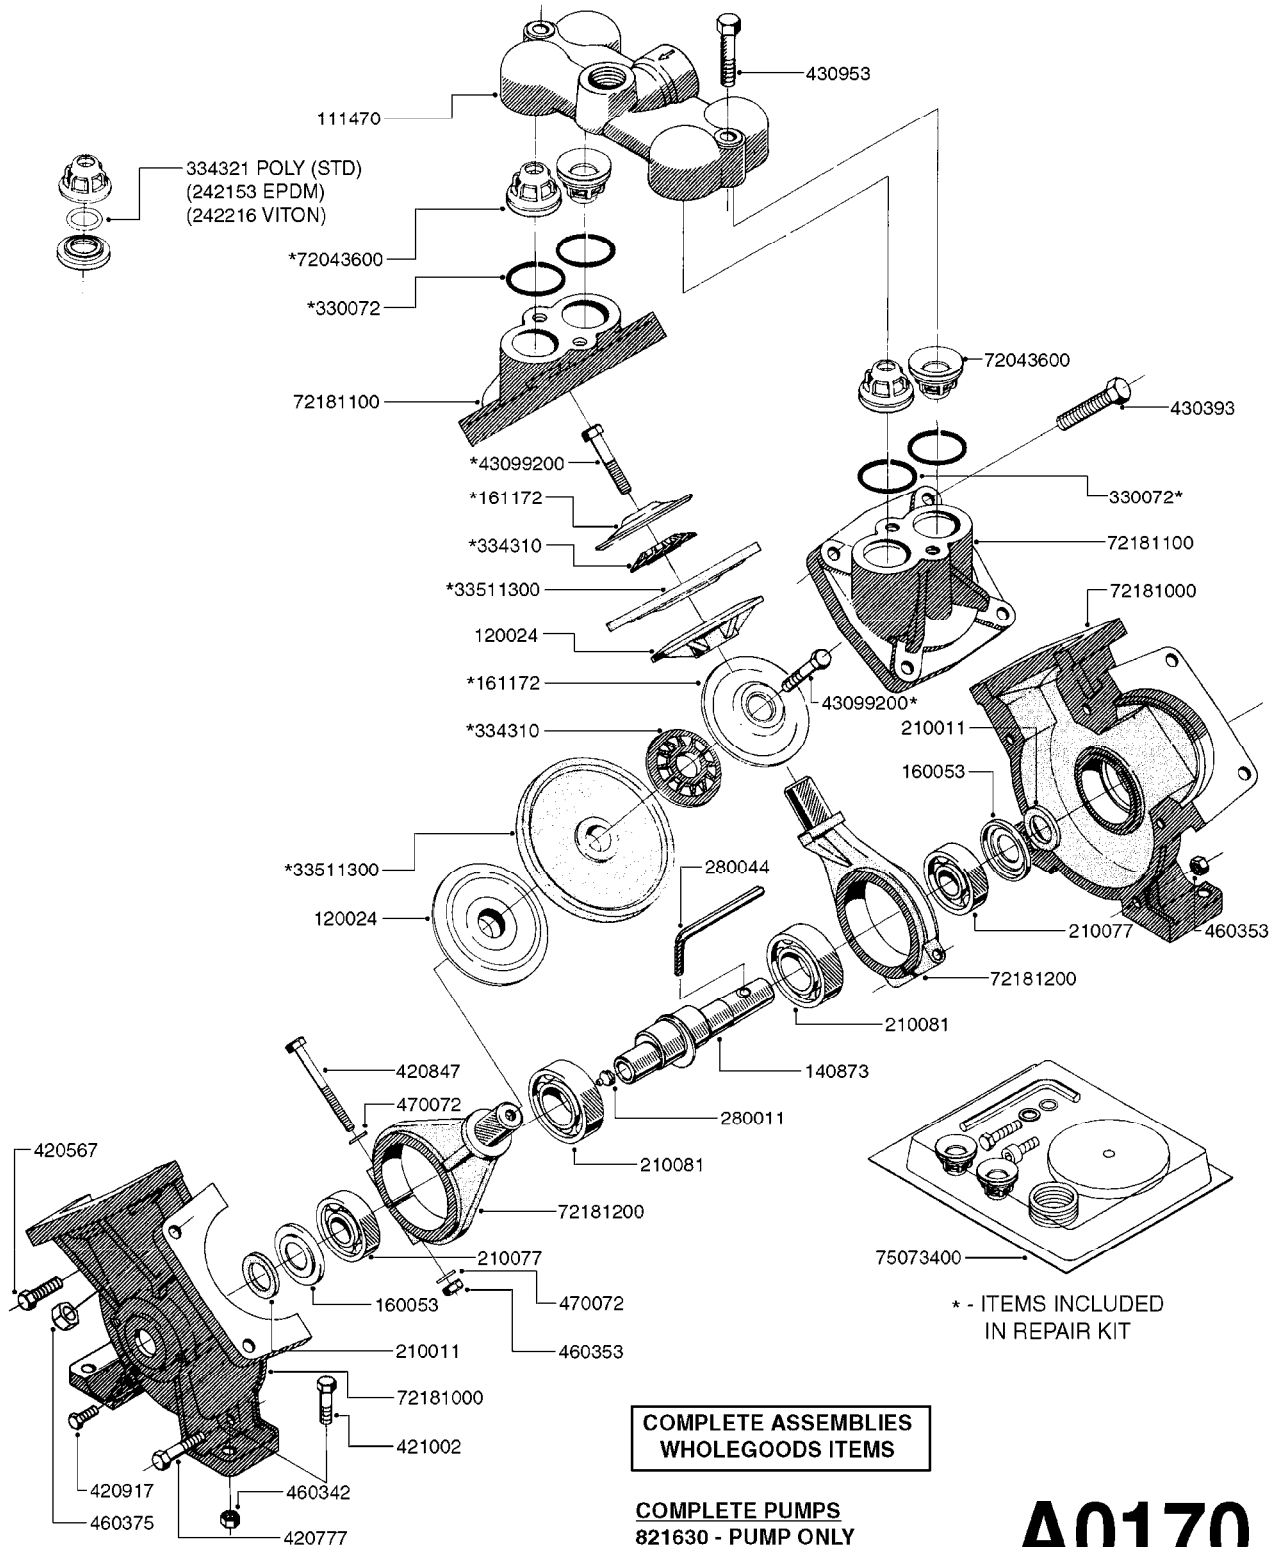

COMPLETE ASSEMBLIES
WHOLEGOODS ITEMS

COMPLETE PUMPS
821630 - PUMP ONLY
10396003 - WITH PTO & DAMPER

A0170

PUMP - 1203 W/MOUNTING BASE
A0170-HIN, 01:01:16

Page 1
Date 05.08.2019 11:46

parts-n°	order qty	description
111470	1	VALVE CHAMBER 1202
120024	1	DIAPHRAGM BACK DISC 1200-1300
140873	1	CRANK SHAFT MODEL 1202-9MM
160053	1	DUST PLATE
161172	1	DIAPHRAGM DISC F. 1203/1303
210011	1	SEAL FELT D39/23 X 4
210077	1	BEARING BALL 6305
210081	1	BEARING BALL 6307
242153	1	O-RING D26X4 EPDM
242216	1	O-RING VITON F/1202/1302/462
280011	1	GREASE NIPPLE 1/8" SAE H TR
280044	1	KEY HEXAGON W6 3/16"
330072	1	O-RING D53.5/D45.5X4
334310	1	NYLON WASHER 1202/1302/462
334321	1	O-RING POLY. 34.0x26.0x4.0
420567	1	BOLT HEX 8.8 DEL M8X30 FT
420777	1	BOLT HEX 8.8 RAW M8X50
420847	1	BOLT HEX 8.8 DEL M8X85
420917	1	BOLT HEX 8.8 RAW M8X12 FT
421002	1	BOLT HEX 8.8 DEL M10X30 FT DIN933
430393	1	BOLT HEX 8.8 RAW M12X50
430953	1	BOLT, M12 X 55 8.8
460342	1	NUT HEX M10 DEL DIN934
460353	1	NUT HEX M8 BLACK
460375	1	NUT HEX M12 BLACK
470072	1	WASHER D15/D8X.5 LOCK
821630	1	PUMP 1203/9 540RPM
10396003	1	PUMP 1203 C/W PTO 540 RPM
33511300	1	DIAPHRAGM 1202-1303 POLY 2006
43099200	1	BOLT HEX SS M12 X 30 DIN933 A4
72043600	1	VALVE FOR 462/463
72181000	1	HOUSING, PUMP, 1203 RED
72181100	1	DIAPHRAGM COVER 1203/1303+BLTS
72181200	1	CONNECTING ROD FOR 1203 W/M12
75073400	1	PUMP KIT 1203 MM "06"