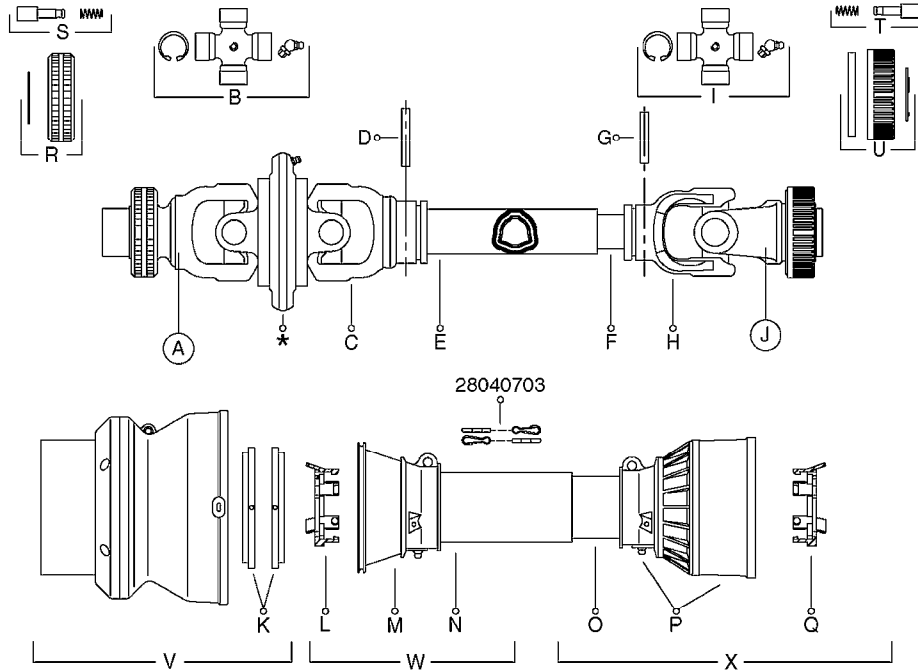

* REPLACE THE ENTIRE PTO IF THIS PART IS DAMAGED

PTO #	10639503	10639603	10639703	829444	829478	829801
TRACTOR	1-3/8" 21-SPLINE	1-3/4" 20-SPLINE	1-3/4" 20-SPLINE	1-3/8" 6-SPLINE	1-3/8" 21-SPLINE	1-3/8" 6-SPLINE
IMPLEMENT	1-3/8" 21-SPLINE	1-3/8" 21-SPLINE	1-3/8" 21-SPLINE	1-3/8" 6-SPLINE	1-3/8" 21-SPLINE	1-3/8" 6-SPLINE
LENGTH	1210/1890	1210/1890	1210/1870	1210/1870	1210/1870	810/1203
A	28009503	28010903	28008403	10627803	28008803	10627803
B	28008903	28008903	10601203	10601203	10601203	10601203
C	28010803	28010803	10627203	10627203	10627203	10627203
D	28009803	28009803	10627103	10627103	10627103	10627103
E	28009003	28009003	10627003	10627003	10627003	10627003
F	28009103	28009103	10627303	28017803	10627303	10627303
G	28009903	28009903	10627403	10627403	10627403	10627403
H	28010103	28010103	10627503	10627503	10627503	10627503
I	28009403	28009403	284042	284042	284042	284042
J	28010203	28010203	28008603	28017903	28008603	28017903
K	28010003	28010003	10602203	10602203	10602203	10602203
L	28010403	28010403	10601703	10601703	10601703	10601703
M	28010503	28010503	10601803	10601803	28018003	10601803
N	28009203	28009203	10596103	10596103	10596103	10596103
O	28009303	28009303	10596203	10596203	10596203	10596203
P	28010603	28010603	10601903	10601903	10601903	10601903
Q	28010703	28010703	10602003	10602003	10602003	10602003
R	10628003	28008503	28008503	10628003	10628003	10628003
S	10627703	28017303	28017303	10627703	28018103	10627703
T	10627703	10627703	10627703	10627703	10627703	10627703
U	28009603	28009603	28008703	XXXXXXXX	28008703	XXXXXXXX
V	28010303	28010303	10602303	10602303	10602303	10602303
W	28017103	28017103	28017403	28017403	28017403	28017403
X	28017203	28017203	28017503	28017503	28017503	28017503

COMPLETE ASSEMBLIES
WHOLEGOODS ITEMS

A0550