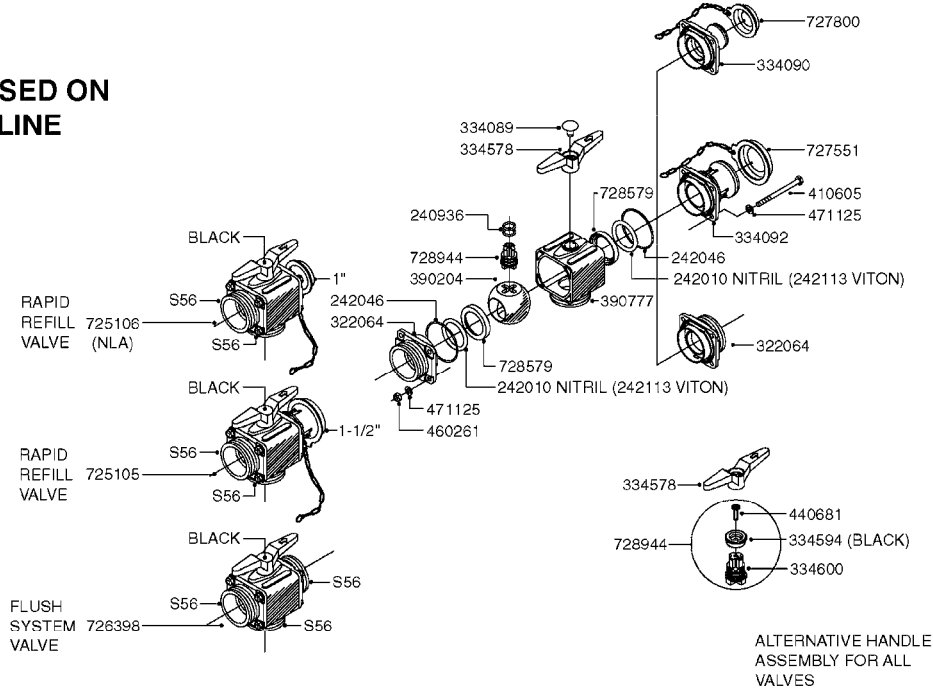

VALVES USED ON SUCTION LINE