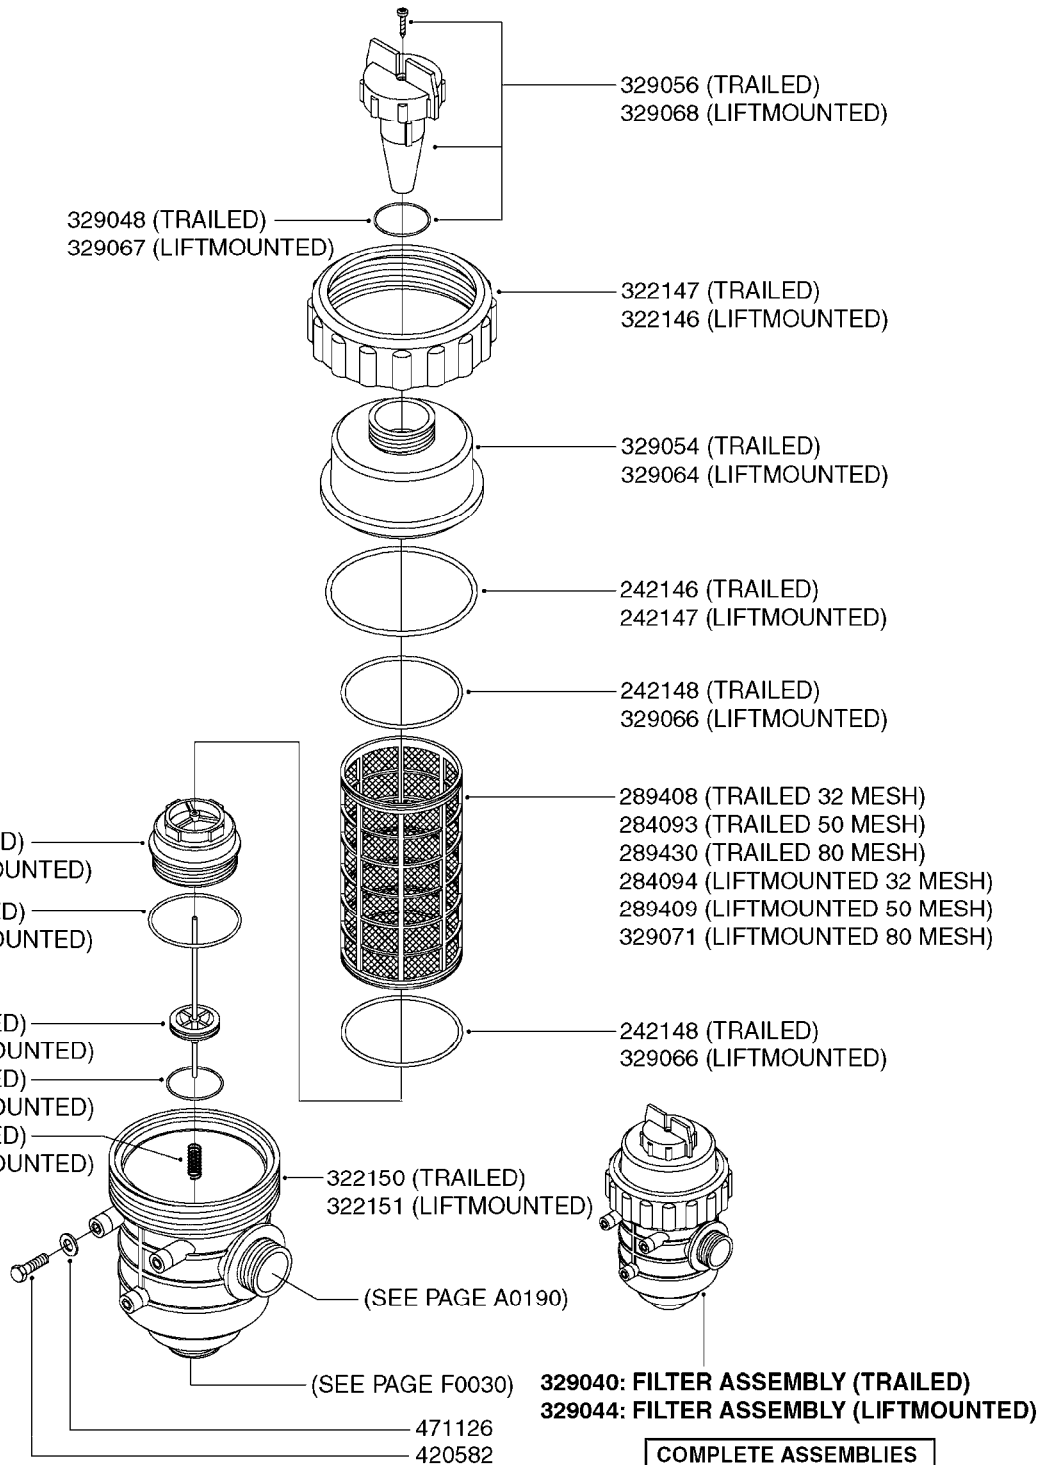

B0710

SUCTION FILT.-VINEYARD&ORCHARD
B0710-HIN, 01:01:16

Page

1

Date

05.08.2019 11:48

parts-n°	order qty	description
242146	1	O-RING 140 X 126 X 7
242147	1	O-RING 105,6x95X5.3
242148	1	O-RING 109.2 X 104 X 2
284093	1	FILTER SCRΝ ARAG 50 MESH BLUE
284094	1	FILTER SCRΝ ARAG 32 MESH WHITE
289408	1	FILTER SCRΝ ARAG 32 MESH WHITE
289409	1	FILTER SCRΝ ARAG 50 MESH BLUE
289430	1	FILTER SCRΝ ARAG 80 MESH RED
322146	1	THREADED RING F/FILTER 170
322147	1	THREADED RING F/FILTER 200
322150	1	FILTER CASING 1.5"BSP ARAG
322151	1	FILTER HOUSING 170
329040	1	FILTER ARAG 1.5" 32 MESH TRAIL
329044	1	FILTER ARAG 1.5" 32 MESH LIFT
329047	1	SPRING F. ARAG FILTER 1-1/2"
329048	1	O-RING F. 1-1/2" FILTER
329049	1	PLUNGER F. ARAG VALVE 1-1/2"
329051	1	O-RING F.ARAG FILTER 1-1/2"
329052	1	FITTING F.ARAG FILTER 1-1/2"
329054	1	FILTER HOUSING LID 1-1/2"
329056	1	YELLOW LOCKING RETAINER 1-1/2"
329058	1	SPRING F. ARAG FILTER 1"
329059	1	O-RING F. 1" FILTER
329060	1	PLUNGER F. ARAG VALVE 1"
329061	1	O-RING F.ARAG FILTER 1"
329062	1	FITTING F.ARAG FILTER 1"
329064	1	FILTER HOUSING LID 1"
329066	1	O-RING F.ARAG FILTER 1"
329067	1	O-RING F. 1" FILTER
329068	1	YELLOW LOCKING RETAINER 1"
329071	1	FILTER SCRΝ ARAG 80 MESH RED
420582	1	BOLT HEX 8.8 DEL M8X20 FT A2
471126	1	WASHER, M8, Ø16/ 8.4X 1.6, SS