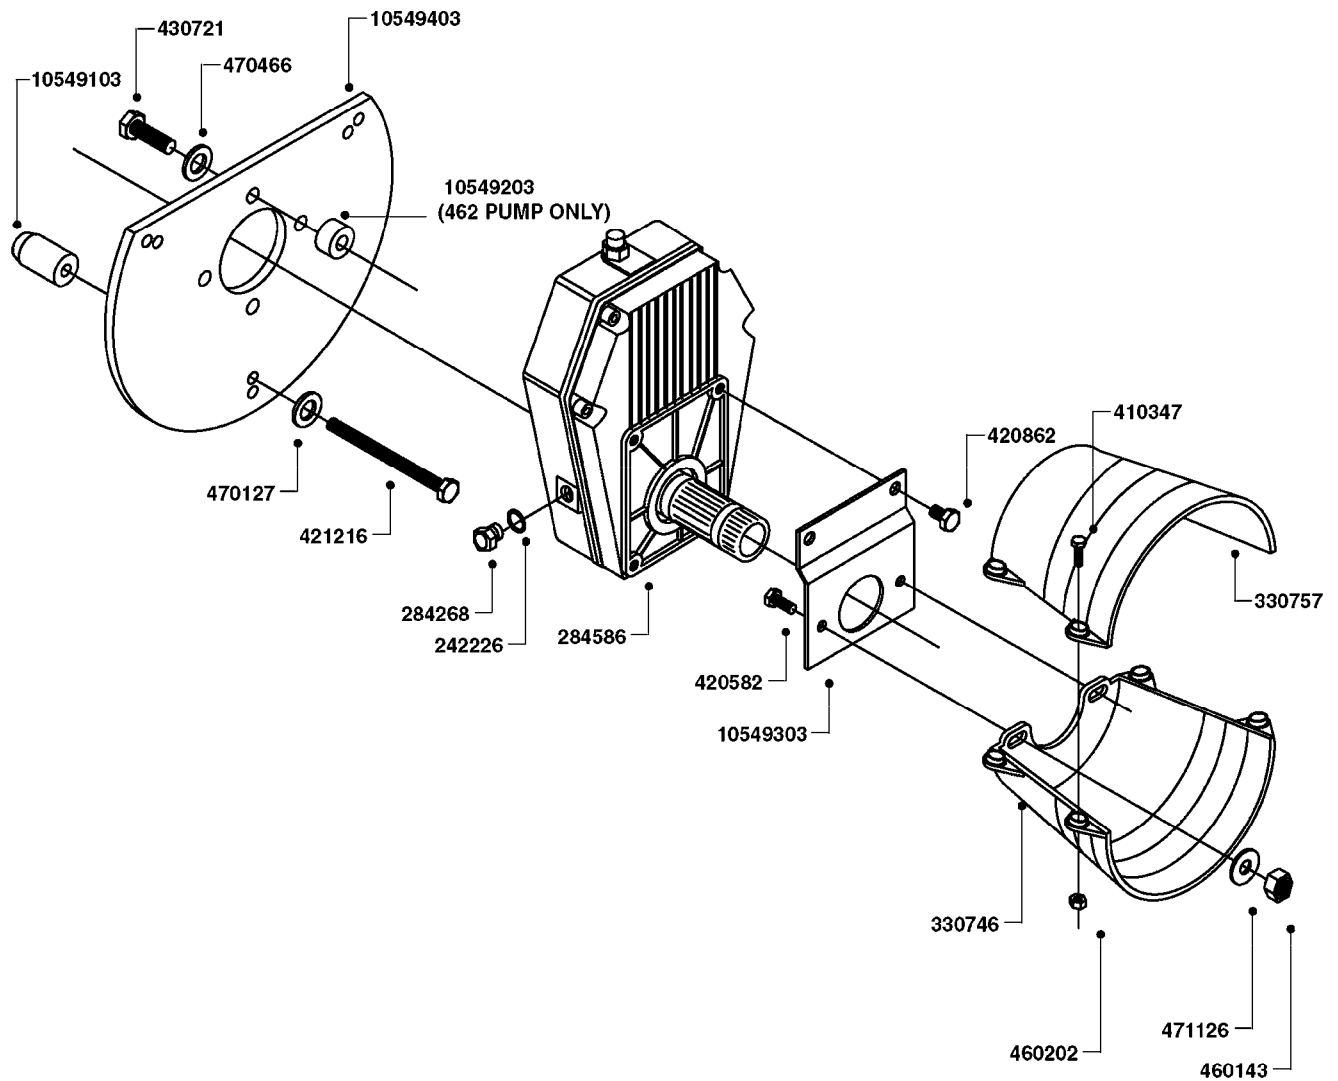

GEAR LUBE REQUIREMENT
SAE 90 GEAR LUBE
(FILL TO SIGHT GAUGE CENTER)

COMPLETE ASSEMBLIES
WHOLEGOODS ITEMS

A0480

GEAR DRIVE 1000RPM 361-3/460-3
A0480-HIN, 01:01:16

Page 1
Date 05.08.2019 11:46

parts-n°	order qty	description
242226	1	SEAL WASHER F.BOTTOM PLUG
284140	1	GASKET SET FOR GEAR ML52 1/3
284267	1	BOTTOM PLUG F. GEAR ML52
284268	1	LEVEL INDICATOR GEAR ML 52
284571	1	SHAFT F.ML52
284586	1	GEAR BOX 1000 RPM
284808	1	HOUSING F.ML52 GEARBOX
284810	1	BEARING INNER ML52 GEARBOX
284811	1	SNAP-RING OUTER 46X2
284812	1	BEARING OUTER ML52 GEARBOX
284813	1	ENDCOVER F.ML52 GEARBOX
284814	1	SCREW F.END COVER ML52 GEARBOX
285633	1	BOTTOM PLUG F.M7 GEAR
330746	1	GUARD PTO LOWER PART
330757	1	GUARD PTO UPPER PART
410347	1	SCREW M6X20 8.8
420626	1	BOLT HEX 8.8 DEL M10X20 FT
460202	1	NUT HEX M6
460423	1	NUT HEX M10X1.50 LOCK DIN985A2 SS
471122	1	WASHER, M10, Ø20/10.5X 2.0, SS
10151603	1	BOLT HEX 7/16 NC GR.2 01.50'
10213003	1	NUT HEX NC (NYLON LOCK) 7/16"
10549503	1	GEAR BOX KIT 1000 RPM LESS G/B