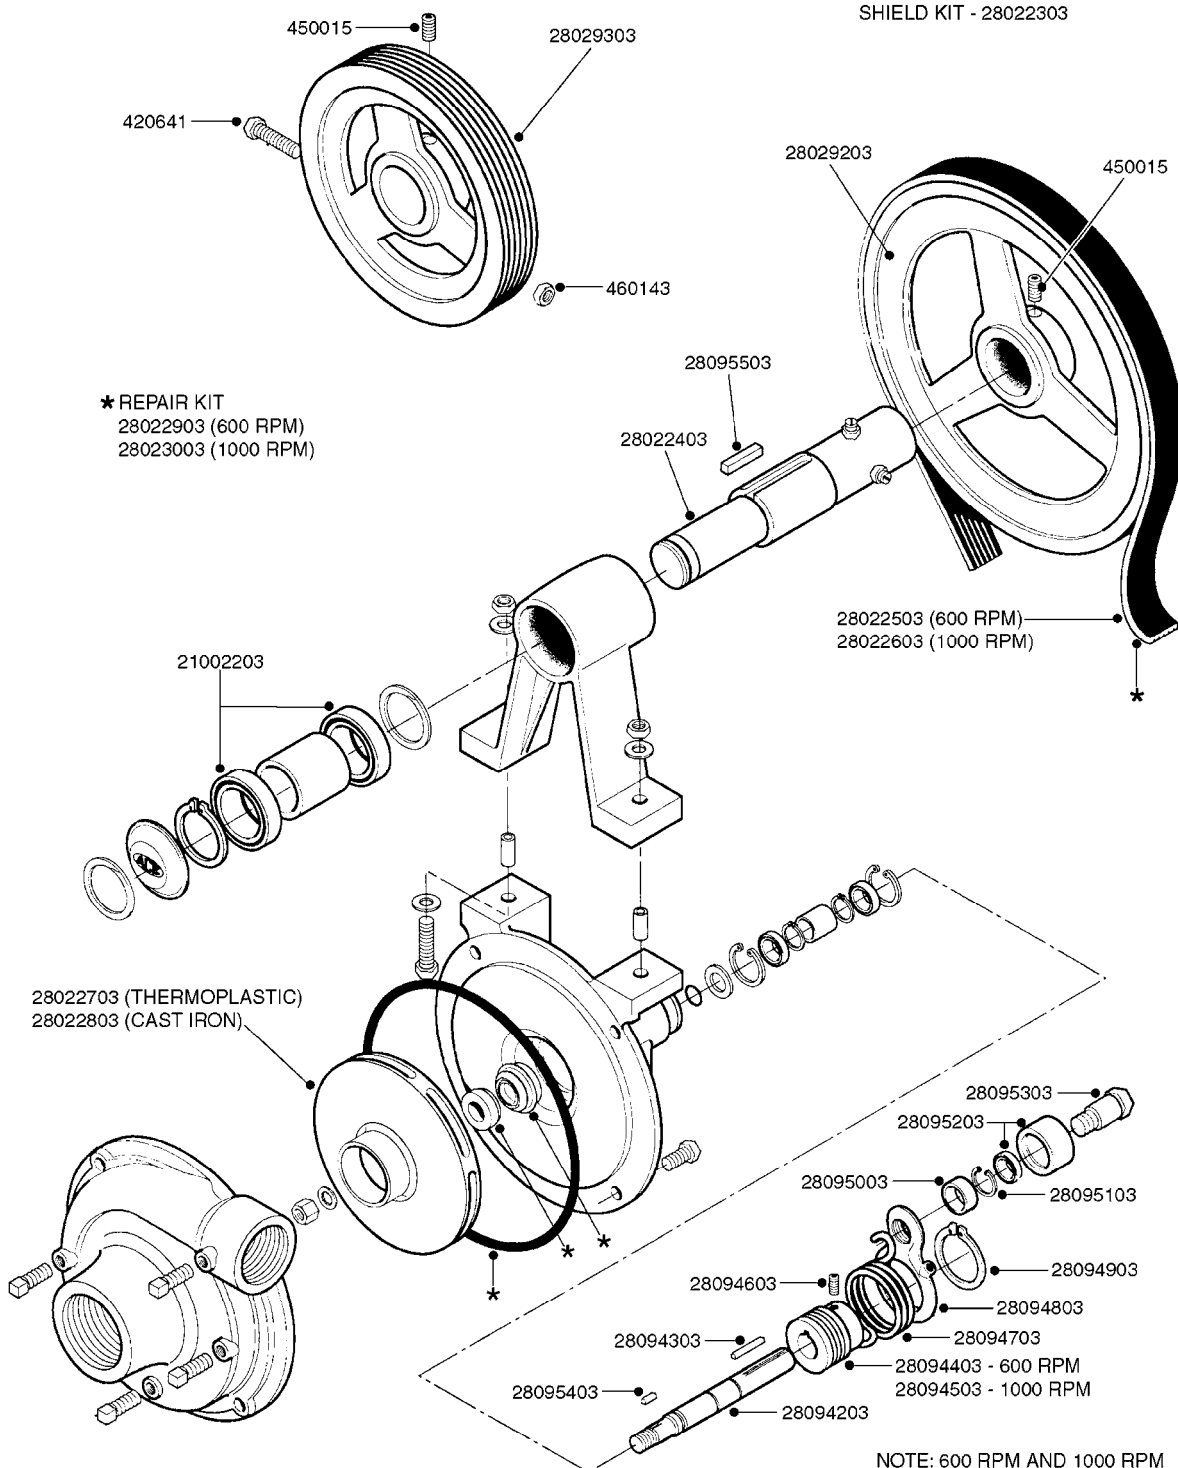

NOTE: 600 RPM AND 1000 RPM
PUMPS HAVE 1" INPUT SHAFT

A0430

PUMP - ACE 150 BELT DRIVE
A0430-HIN, 02:05:16

Page 1
Date 05.08.2019 11:46

parts-n°	order qty	description
420641	1	BOLT HM 8X35/22 A2 SS DIN931
450015	1	SCREW ALLAN 3/8'X5/8' BLACK
460143	1	SELF LOCK NUT M8 SST A2 DIN985
21002203	1	BEARING, SEALED ACE BELT DRIVE
28022303	1	SHIELD KIT
28022403	1	OUTPUT SHAFT ACE BELT DR PUMP
28022503	1	BELT 600 RPM ACE PUMP
28022603	1	BELT 1000 RPM ACE PUMP
28022703	1	IMPELLER THERMOPLASTIC
28022803	1	IMPELLER CAST IRON
28022903	1	REPAIR KIT 600 RPM
28023003	1	REPAIR KIT 1000 RPM
28029203	1	11.6"P.D.X2"BORE PULLEY 600RPM
28029303	1	7.9"P.D.X2"BORE PULLEY 1000RPM
28094203	1	5/8" DRIVEN SHAFT W.KEYWAY SS
28094303	1	KEY 3/16"X3/16"X1-1/4"
28094403	1	1.35"P.D.X5/8"BORE PULLEY 600RPM
28094503	1	1.7"P.D.X5/8"BORE PULLEY 1000RPM
28094603	1	SCREW ALLEN 5/16"NC X 5/16"
28094703	1	IDLER MOUNTED TORSION SPRING
28094803	1	IDLER ARM
28094903	1	EXTERNAL SNAP RING F.IDLER ARM
28095003	1	5/8" SPACER
28095103	1	RETAINER RING
28095203	1	IDLER BEARING/OUTER ROLLER ASSEMBLY
28095303	1	HEX HEAD IDLER CAP SCREW 5/8"NCX2-1/8"
28095403	1	KEY F.IMPELLER 1/8"X1/8"X1/2"
28095503	1	KEY 3/8"X1/2"X1-1/2"