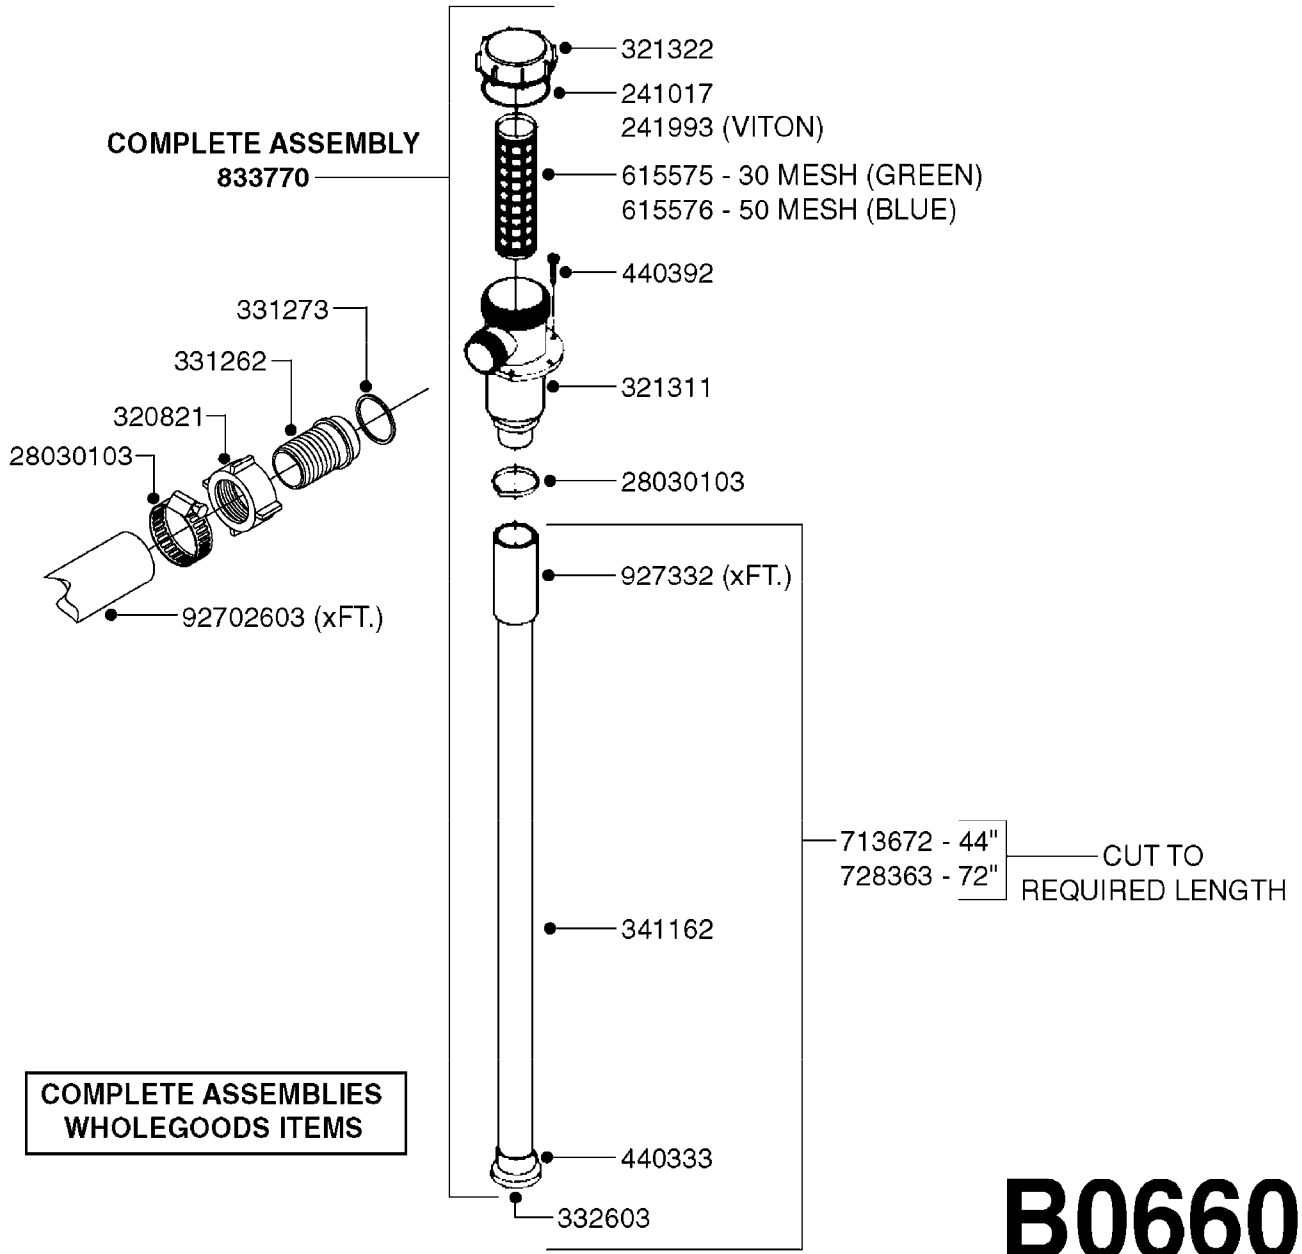

TOP SUCTION ASSEMBLY-SCREW CAP
B0660-HIN, 01:01:16

Page 1
Date 05.08.2019 11:48

parts-n°	order qty	description
241017	1	O-RING D74,5X3 NITRIL
241993	1	O-RING 74.5 X 3MM VIT/241017
320821	1	FITT.DK NUT 1-1/2" BSP
321311	1	FILTER BODY S 80 X 4
321322	1	SCREW CAP F. S80 X 4
331262	1	FITT.DK HB 1-1/2" F. 1-1/2"NUT
331273	1	O-RING D44/D38X2 F.1-1/2"
332603	1	CAP F. SUCTION TUBE
341162	1	SUCTION TUBE F.650
440333	1	SCREW 3.5 X 9.5 SS
440392	1	SCREW 6.3 X 25.0 DIN7981C TORX
615575	1	FILTER F.TOP SUCT.30 MESH GRN.
615576	1	FILTER F.TOP SUCT.50 MESH BLUE
713672	1	SUCTION TUBE L=44"
728363	1	SUCTION TUBE ASSY.L=72"
833770	1	TOP SUCTION KIT 300/500
927332	1	HOSE R X 28 BAR X 40MM X 0012"
28030103	1	CLAMP HOSE GEAR P5/4-S1.5"6724
92702603	1	HOSE PVC SUCT GRAY 1-1/2"