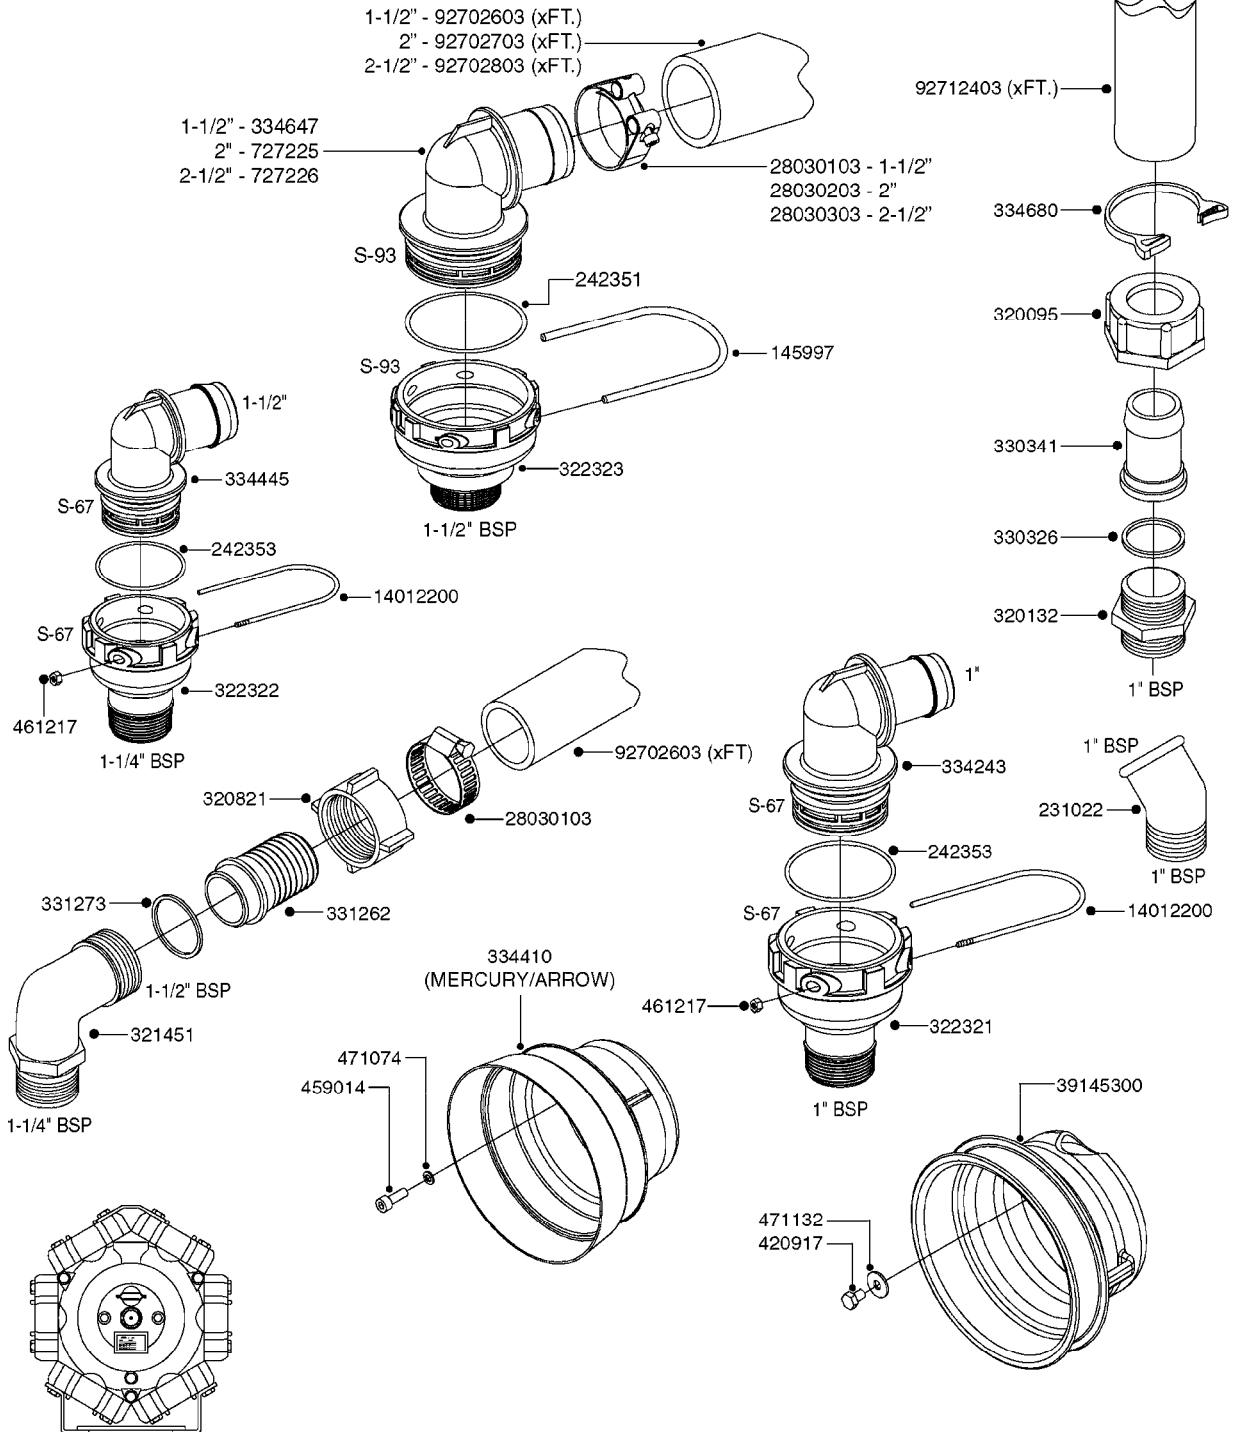

SUCTION SIDE OF PUMP

PRESSURE SIDE OF PUMP

COMPLETE PUMP
(NLA) REPLACED BY 364 PUMP (SEE PAGE A0280)

A0300

PUMP - 361/363 FITTINGS
A0300-HIN, 28:05:19

Page 1
Date 05.08.2019 11:46

parts-n°	order qty	description
145997	1	FITT.DK S-93 FORK
231022	1	FITT.DK ELB. 1' BSP GF 121
242351	1	O-RING D69.5X3.0 VITON F.S-93
242353	1	O-RING 3 X 44.2 VITON
320095	1	FITT.DK NUT 1" BSP
320132	1	FITT.DK HN 1" BSP
320821	1	FITT.DK NUT 1-1/2" BSP
321451	1	FITT.DK ELB.1-1/2 X1-1/4 80DEG
322321	1	FITT.DK S-67 X 1"BSP MALE
322322	1	FITT.DK S-67 X 1-1/4"BSP MALE
322323	1	FITT.DK S-93 X 1-1/2"BSP MALE
330326	1	O-RING D30/D24X2 F.1"NUT
330341	1	FITT.DK HB 1" F. 1" NUT
331262	1	FITT.DK HB 1-1/2" F. 1-1/2"NUT
331273	1	O-RING D44/D38X2 F.1-1/2"
334243	1	FITT.DK S-67 ELB.1"
334410	1	PROTECTION PUM
334445	1	FITT.DK S-67 ELB.1-1/2"
334647	1	FITT.DK S93 ELB 1-1/2" 90 PVC
334680	1	CLAMP HOSE PLASTIC 1"
420917	1	BOLT HEX 8.8 RAW M8X12 FT
459014	1	ALLEN SCREW M8 X 15 GALV.DIN93
461217	1	NUT HEX M5 LOCK
471074	1	WASHER M8 ELZ
471132	1	WASHER D24/D8.4 X 2 SS
727225	1	FITT.DK S-93 ELB.2'PVC W/ORING
727226	1	FITT. S93 2-1/2" 90° S W/O-RING
14012200	1	FITT.DK S-67 FORK W/M5 THREADS
28030103	1	CLAMP HOSE GEAR P5/4-S1.5"6724
28030203	1	CLAMP HOSE T-BOLT S2" 235-67
28030303	1	CLAMP HOSE T-BOLT S2.5" 235-76
39145300	1	PTO SHIELD Ø203 4-POLET MACHINED
92702603	1	HOSE PVC SUCT GRAY 1-1/2"
92702703	1	HOSE PVC SUCT GRAY 2"
92702803	1	HOSE PVC SUCT GRAY 2.5"
92712403	1	HOSE R X1" X300PSI WP X0012"