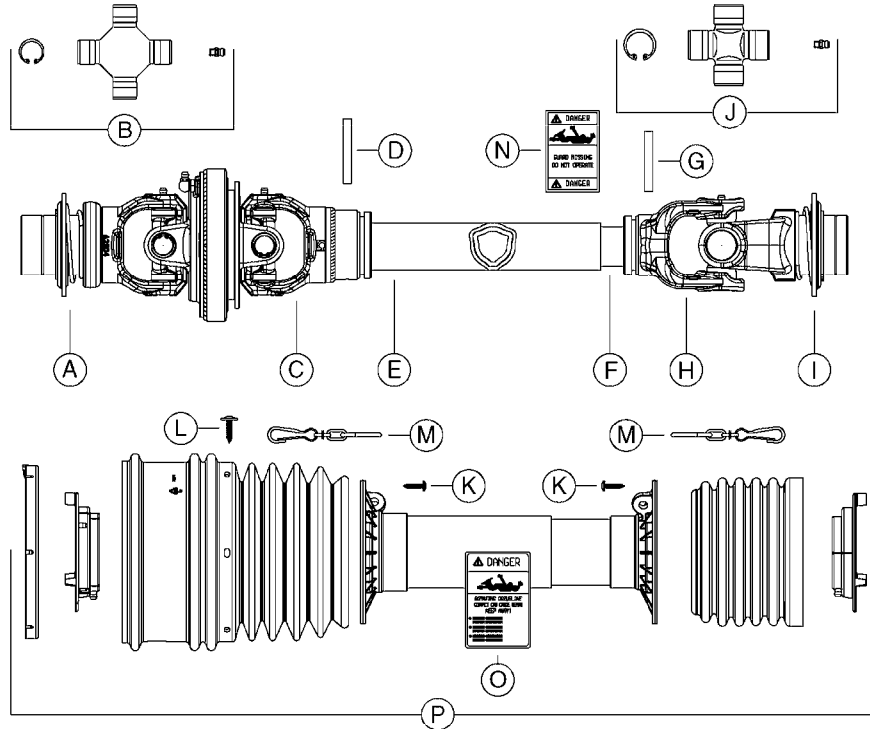

FOR PRE-2016 100 SERIES PTO PARTS
SEE PAGES A0510, A0520, A0560, A0570

COMPLETE ASSEMBLIES
WHOLEGOODS ITEMS

A0600

PTO SHAFTS - BONDIOLI G-SERIES
A0600-HIN, 23:10:18

Page 1
Date 05.08.2019 11:46

parts-n°	order qty	description
289041	1	PTO YOKE 1-3/8" X 6 SPLINE
421024	1	BOLT HEX 8.8 DEL M8X60
450015	1	SCREW ALLAN 3/8'X5/8' BLACK
460143	1	SELF LOCK NUT M8 SST A2 DIN985
829445	1	PTO 1-3/8/6X1-3/8/6X810M AXIAL
28009803	1	PTO PIN TUBE RETAINER OUTER
28009903	1	PTO TUBE RETAINER INNER
28010103	1	PTO YOKE F.INNER TUBE CV PTO
28010203	1	PTO YOKE 1-3/8X21SPL
28015303	1	PTO YOKE 1-3/8"X21 BALL COLLAR
28015703	1	PTO YOKE 1-3/4"X20 SPL OUTER
28020203	1	PTO 1-3/4/20x1-3/8/21 BP L=860
28020303	1	PTO 1-3/8/21 x 1-3/8/21 B&P
28021403	1	PTO 1"STR/1-3/8" 6SPL B&P
28021503	1	PTO 1"STR/1-3/8" 21SPL B&P
28040503	1	UNIV. JOINT 27x74.6mm
28040703	1	SAFETY CHAIN F.CV BLACK PTO (SET OF 2)
28040903	1	SELF TAPPING SHIELDING SCREW
28041803	1	DECAL DANGER GUARD MISSING
28041903	1	DECAL DANGER ROT.DRIVELINE
28042803	1	UNIV. JOINT 30.2x79.4mm F/BLK.
28056703	1	PTO YOKE #1 1-3/8" X 6 SPLINE
28056803	1	PTO YOKE #1 1-3/8" X 21 SPLINE
28057003	1	PTO TUBE YOKE #1-G1 OUTER
28057203	1	PTO PIN TUBE RETAINER OUTER
28057303	1	PTO TUBE OUTER #1 745MM
28057403	1	PTO TUBE OUTER #4 720MM
28057503	1	PTO TUBE INNER #1 745MM
28057603	1	PTO TUBE INNER #4 720MM
28057703	1	PTO TUBE RETAINER INNER
28057803	1	PTO TUBE YOKE #1 Ø=1"
28058503	1	PTO TUBE YOKE #1-G1 INNER
28075103	1	TRACK 249" X 18" (45-1801)
28098503	1	PTO TUBE YOKE #2-G2 OUTER
28098603	1	PTO TUBE YOKE #2-G2 INNER
28098703	1	PTO TUBE YOKE OUTER
28098803	1	PTO TUBE YOKE INNER
28099003	1	PTO TUBE INNER #2 735MM
28099103	1	PTO TUBE OUTER #2 735MM
28099403	1	PTO TUBE INNER 660MM
28099603	1	PTO TUBE OUTER 660MM
28099903	1	ROLL PIN
28100103	1	ROLL PIN
28100203	1	UNIV. JOINT S1-G1 22X54MM
28100303	1	UNIV. JOINT S2-G2 23.8X61.3MM
28100703	1	PTO SHIELD COMPLETE BLACK
28100803	1	PTO SHIELD COMPLETE
28100903	1	PTO SHIELD COMPLETE
28101003	1	PTO SHIELD COMPLETE