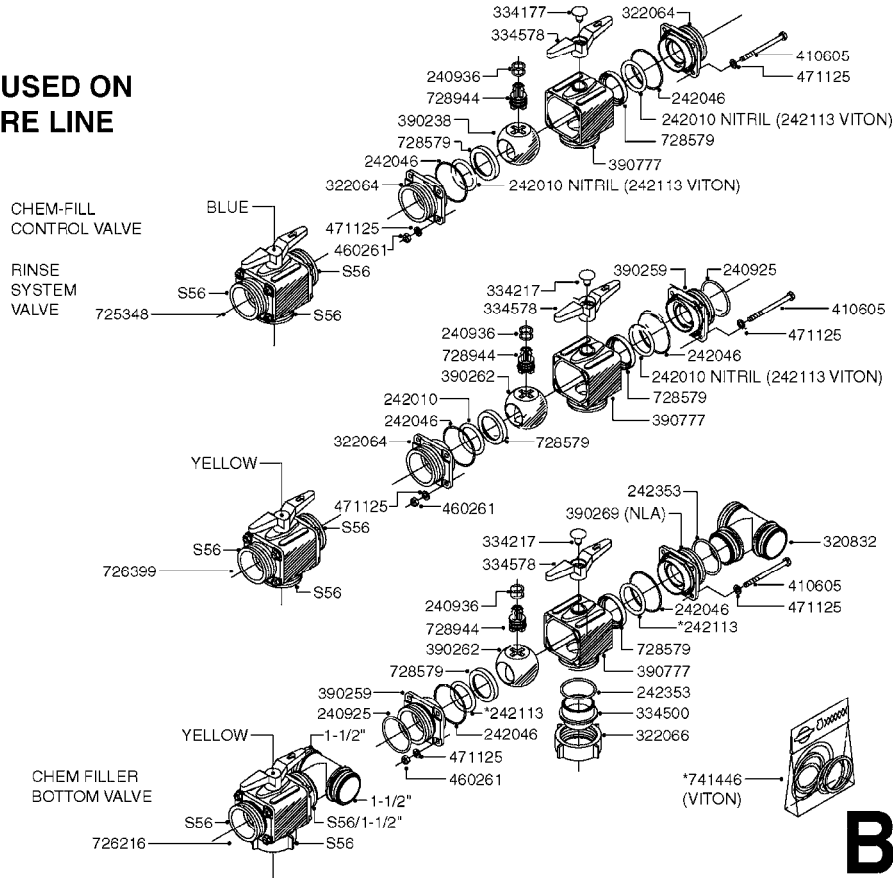

VALVES USED ON PRESSURE LINE