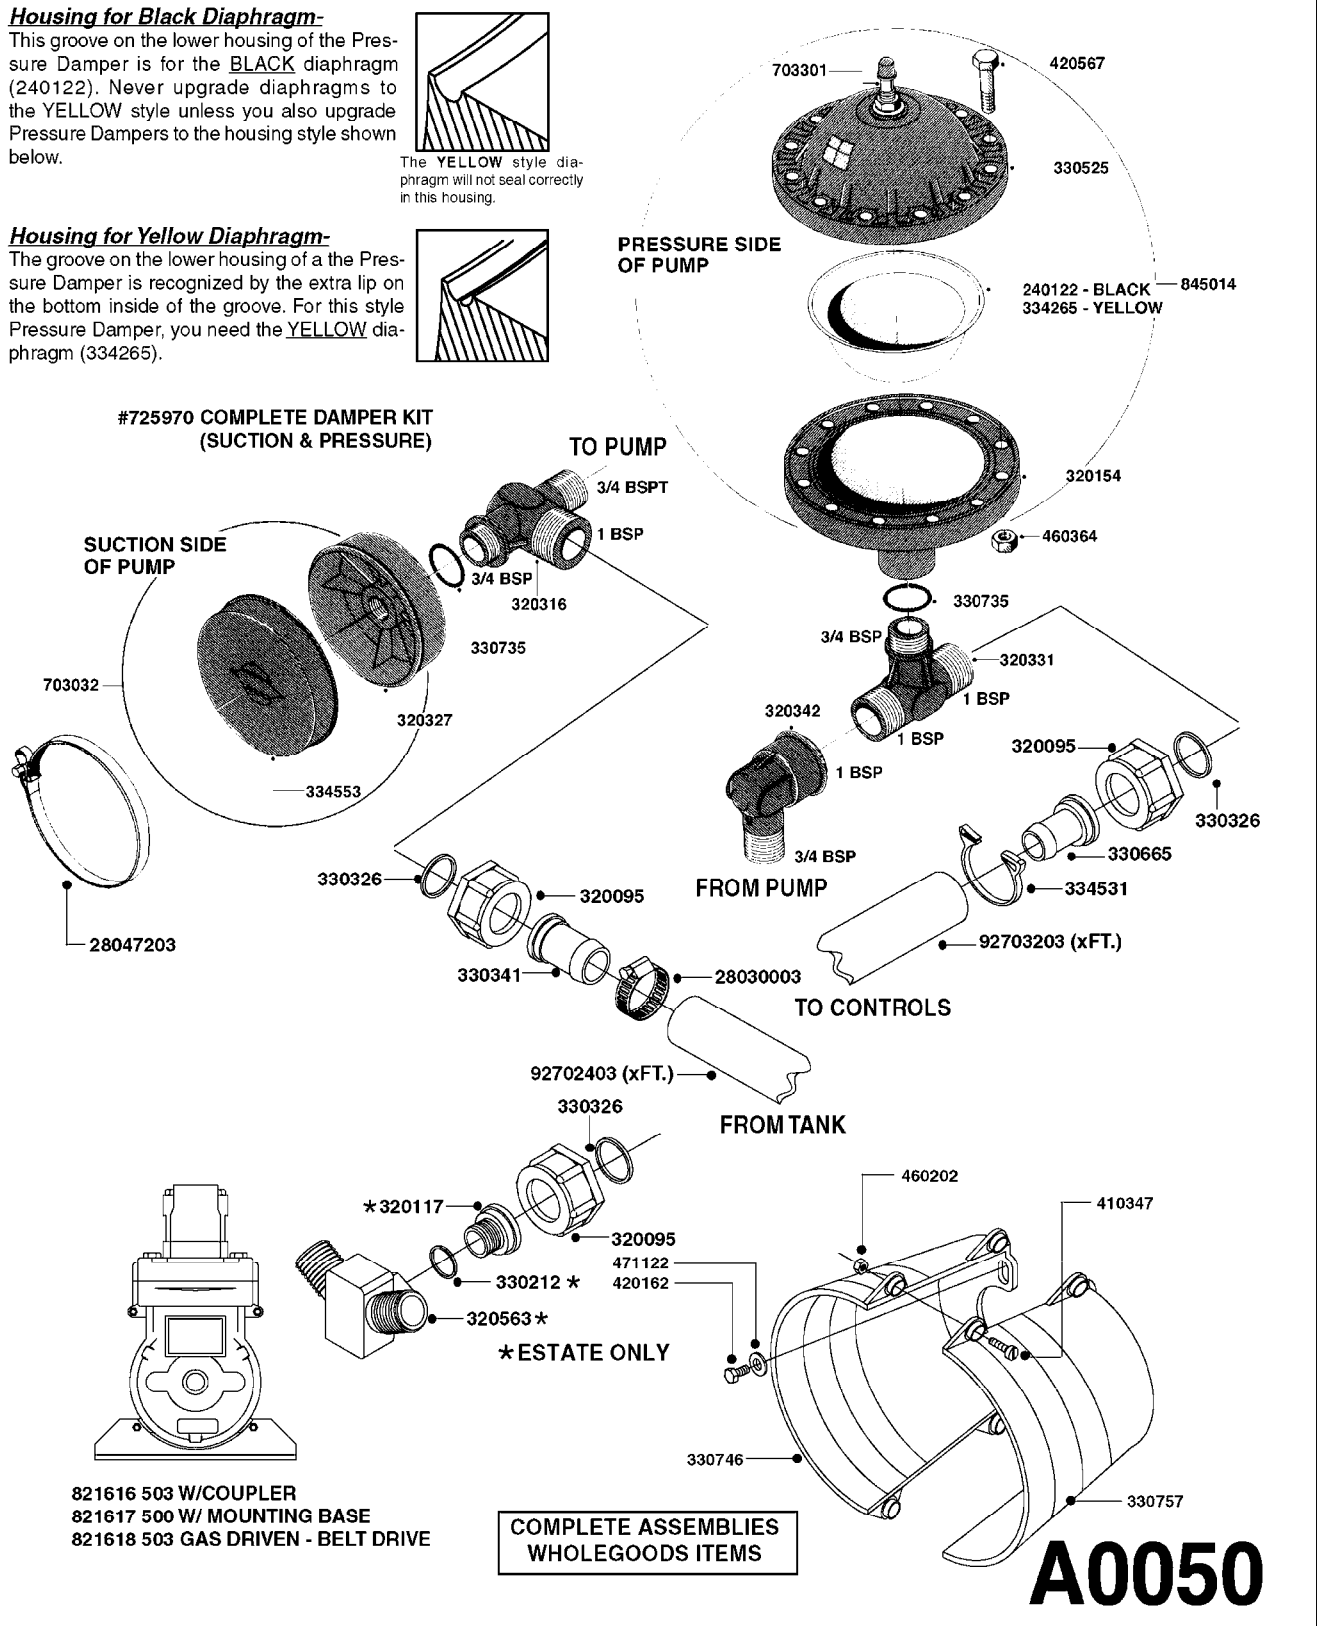

Housing for Yellow Diaphragm-

The groove on the lower housing of a Pressure Damper is recognized by the extra lip on the bottom inside of the groove. For this style Pressure Damper, you need the **YELLOW** diaphragm (334265).