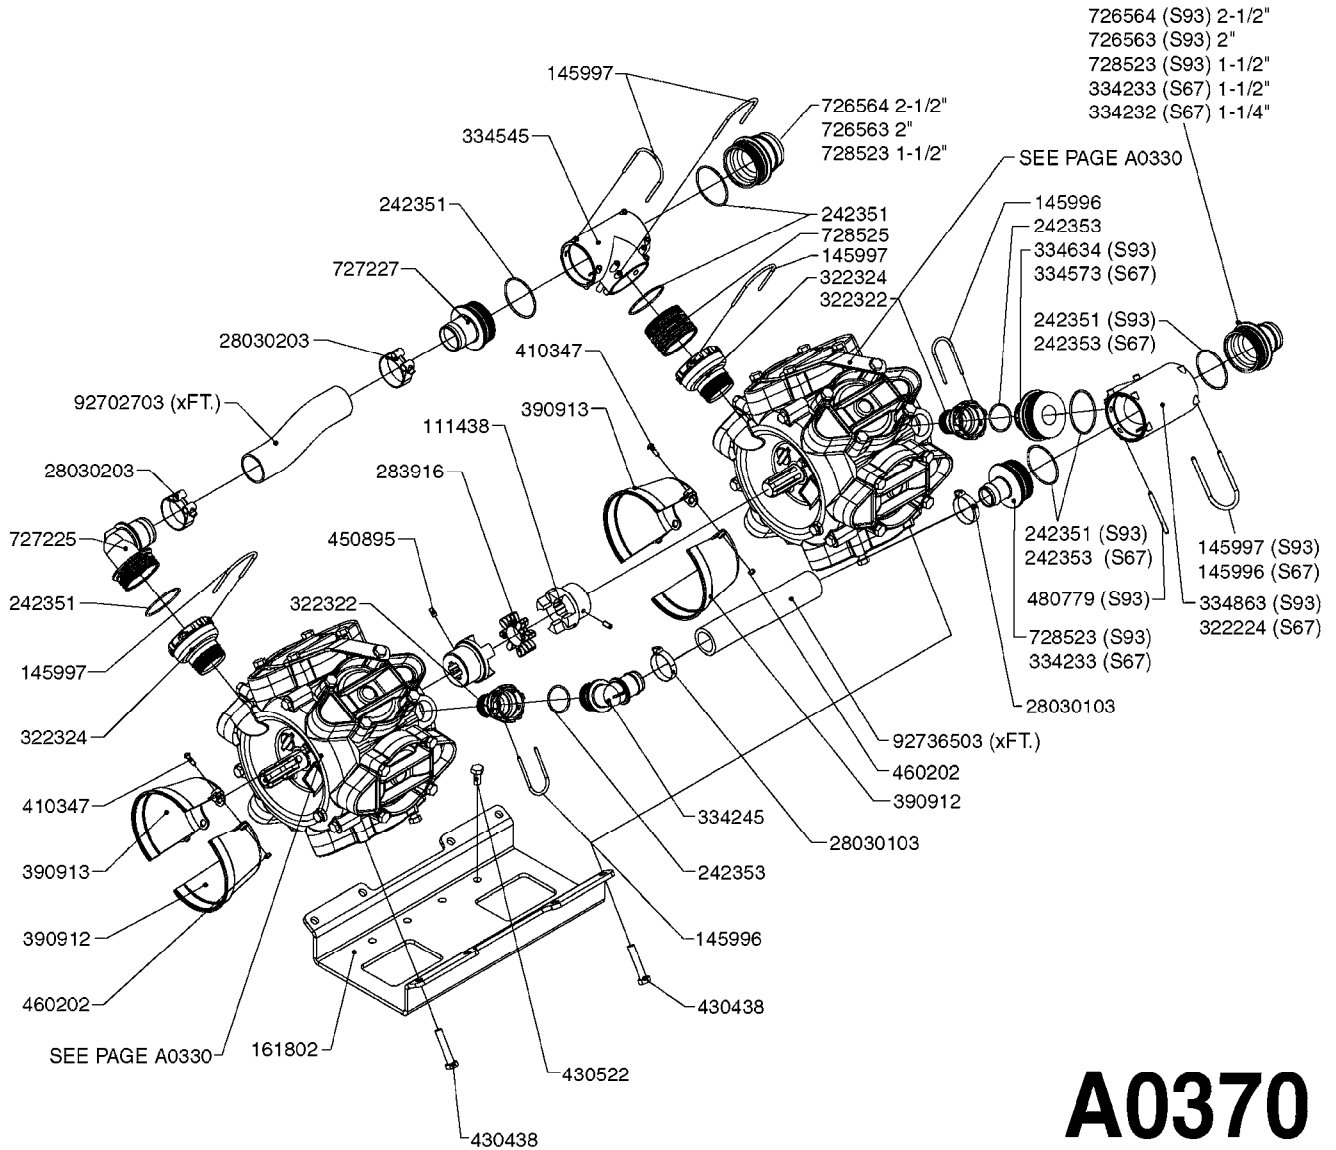

A0370

PUMP - 463 TRANSFER PUMP
A0370-HIN, 28:05:19

Page 1

Date 05.08.2019 11:46

parts-n°	order qty	description
111438	1	HUB F.CLUTCH 361/460 PUMP
145996	1	FITT.DK S-67 FORK
145997	1	FITT.DK S-93 FORK
161802	1	FOOT FOR DOUBLE PUMP 463
242351	1	O-RING D69.5X3.0 VITON F.S-93
242353	1	O-RING 3 X 44.2 VITON
283916	1	TOOTHED RIM FOR CLUTCH
322224	1	FITT.DK S-67 TEE
322322	1	FITT.DK S-67 X 1-1/4"BSP MALE
322324	1	FITTING S93 FEMALE - BSP 2" MALE
334232	1	FITT.DK S-67 STR.1-1/4"
334233	1	FITT.DK S-67 STR.1-1/2" RUBBER
334245	1	FITT.DK S-67 ELB. 1-1/2"RUBBER
334545	1	FITT.DK S-93 TEE
334573	1	FITT.DK S-67 CONNECTOR
334634	1	FITT.DK ADAPTER S-93M S67M
334863	1	T PIECE S 93 15 BAR
390912	1	GUARD PTO UPPER PART SHORT
390913	1	GUARD PTO LOWER PART SHORT
410347	1	SCREW M6X20 8.8
430438	1	BOLT HEX 8.8 DEL M12X65
430522	1	BOLT HEX 8.8 DEL M12X25 FT
450895	1	SCREW SET M8 x 16
460202	1	NUT HEX M6
480779	1	PIN D5X55 SPLIT
726563	1	FITT.DK S-93 STR 2" W/O-RING
726564	1	HOSE TAIL 2-1/2" W.O-RING
727225	1	FITT.DK S-93 ELB.2'PVC W/ORING
727227	1	FITT.DK S-93 STR.2" W/ORING
728523	1	FITT.DK S-93 STR.1-1/2" W.O-RING
728525	1	FITT. S93 CONNECTOR W/O-RINGS
28030103	1	CLAMP HOSE GEAR P5/4-S1.5"6724
28030203	1	CLAMP HOSE T-BOLT S2" 235-67
92702703	1	HOSE PVC SUCT GRAY 2"
92736503	1	HOSE R X1.5" X200PSI WP X0012"