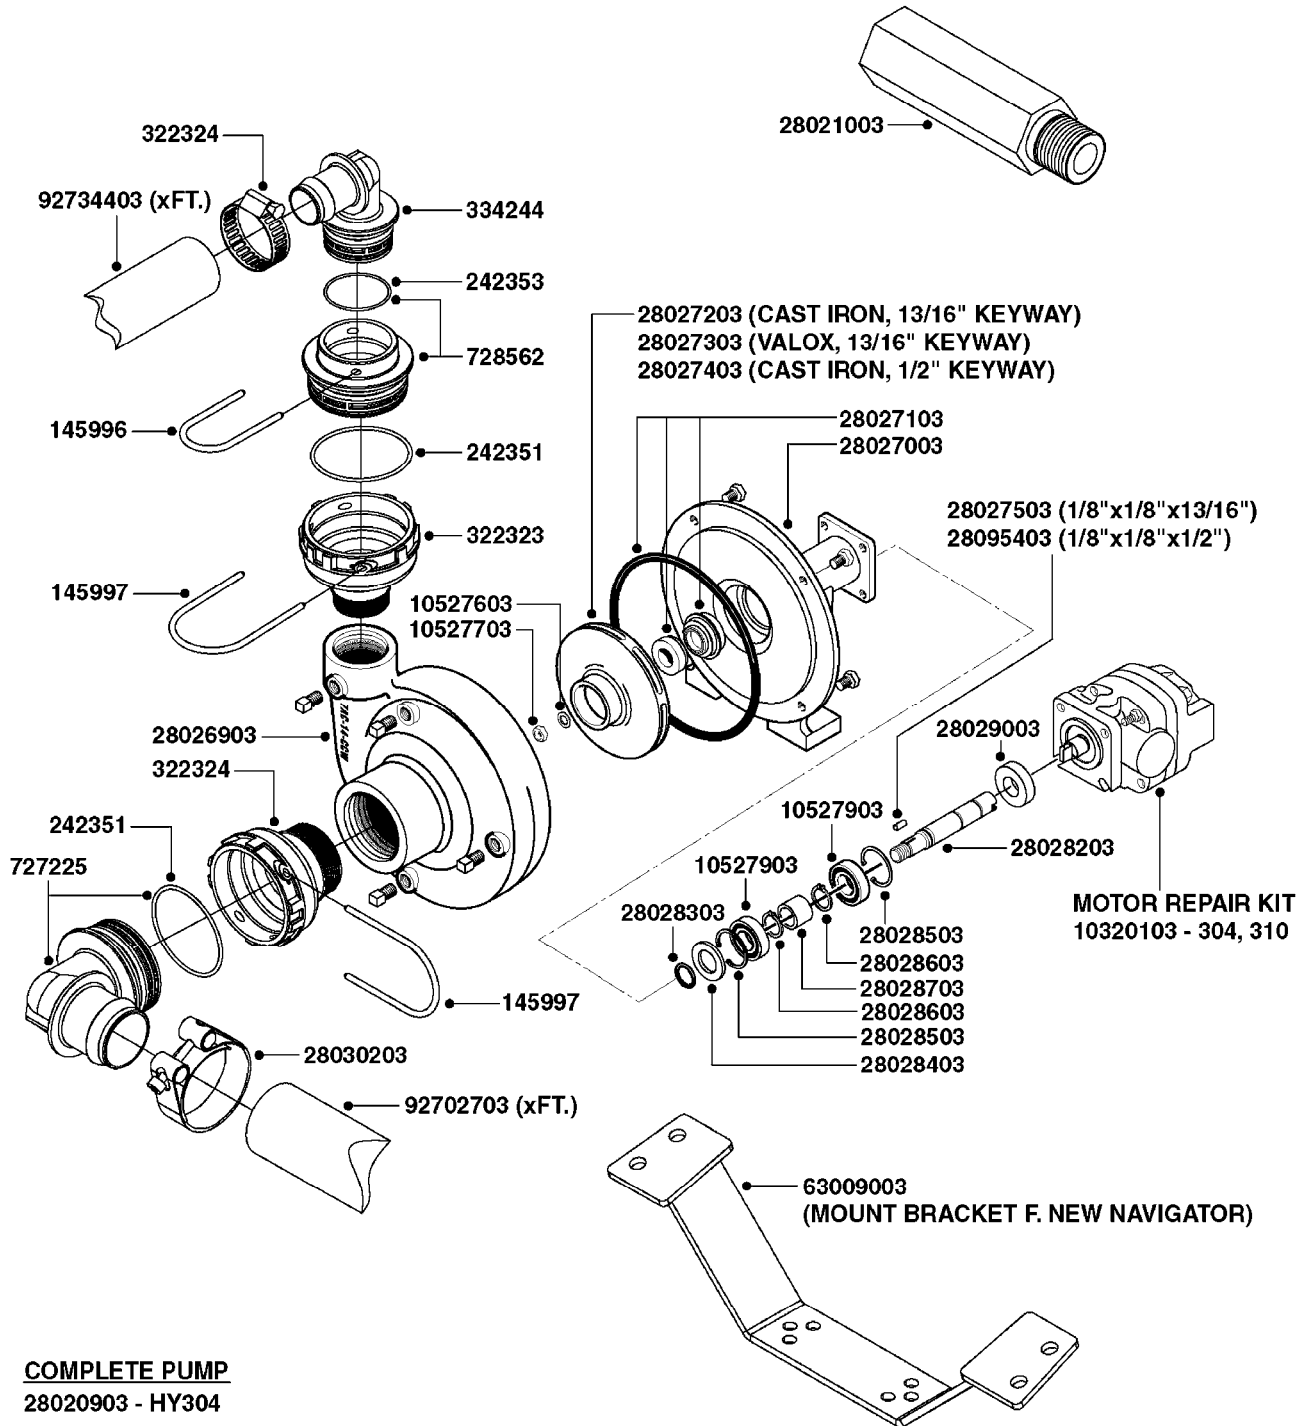

NOTE: 600 RPM AND 1000 RPM
PUMPS HAVE 1" INPUT SHAFT

A0430

PUMP - ACE 150 BELT DRIVE
A0430-HIN, 02:05:16

Page 1
Date 05.08.2019 11:46

parts-n°	order qty	description
420641	1	BOLT HM 8X35/22 A2 SS DIN931
450015	1	SCREW ALLAN 3/8'X5/8' BLACK
460143	1	SELF LOCK NUT M8 SST A2 DIN985
21002203	1	BEARING, SEALED ACE BELT DRIVE
28022303	1	SHIELD KIT
28022403	1	OUTPUT SHAFT ACE BELT DR PUMP
28022503	1	BELT 600 RPM ACE PUMP
28022603	1	BELT 1000 RPM ACE PUMP
28022703	1	IMPELLER THERMOPLASTIC
28022803	1	IMPELLER CAST IRON
28022903	1	REPAIR KIT 600 RPM
28023003	1	REPAIR KIT 1000 RPM
28029203	1	11.6"P.D.X2"BORE PULLEY 600RPM
28029303	1	7.9"P.D.X2"BORE PULLEY 1000RPM
28094203	1	5/8" DRIVEN SHAFT W.KEYWAY SS
28094303	1	KEY 3/16"X3/16"X1-1/4"
28094403	1	1.35"P.D.X5/8"BORE PULLEY 600RPM
28094503	1	1.7"P.D.X5/8"BORE PULLEY 1000RPM
28094603	1	SCREW ALLEN 5/16"NC X 5/16"
28094703	1	IDLER MOUNTED TORSION SPRING
28094803	1	IDLER ARM
28094903	1	EXTERNAL SNAP RING F.IDLER ARM
28095003	1	5/8" SPACER
28095103	1	RETAINER RING
28095203	1	IDLER BEARING/OUTER ROLLER ASSEMBLY
28095303	1	HEX HEAD IDLER CAP SCREW 5/8"NCX2-1/8"
28095403	1	KEY F.IMPELLER 1/8"X1/8"X1/2"
28095503	1	KEY 3/8"X1/2"X1-1/2"