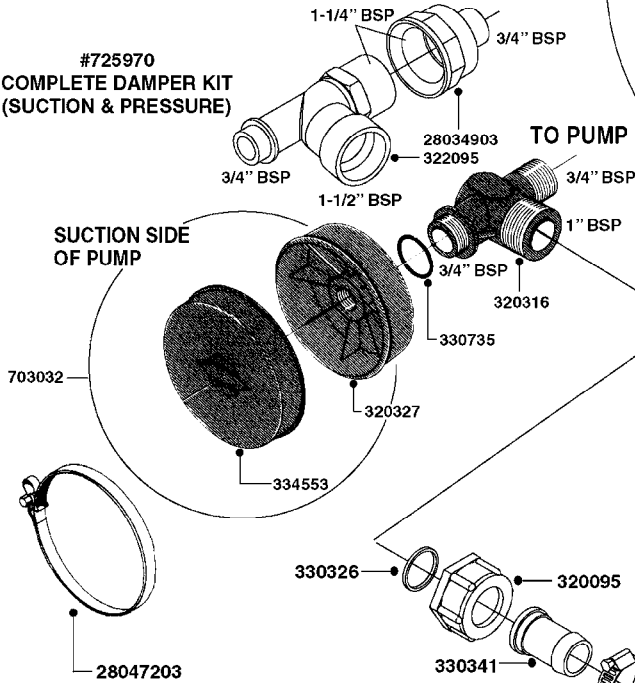

**#725970
COMPLETE DAMPER KIT
(SUCTION & PRESSURE)**