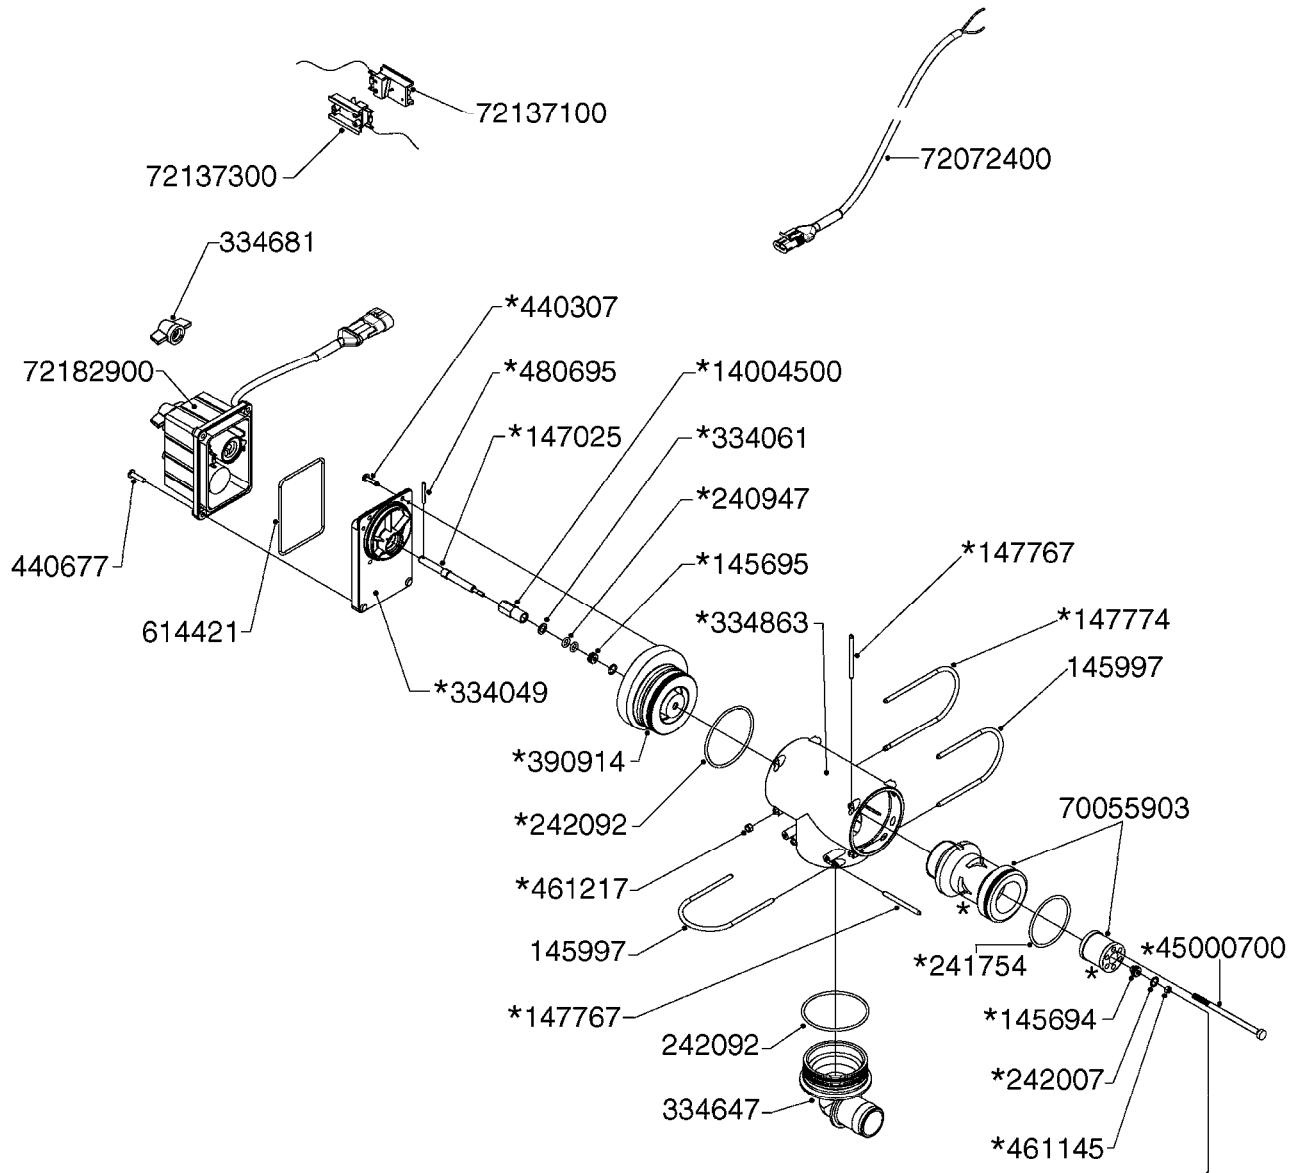

REGULATOR VALVE ASSEMBLY: *72027300

COMPLETE ASSEMBLIES
WHOLEGOODS ITEMS

PRESSURE REGULATOR - S93
B0340-HIN, 01:01:16

Page 1

Date 05.08.2019 11:48

parts-n°	order qty	description
145694	1	BUSHING CONE SPACER S93 REGU.
145695	1	GUIDE FOR CONE
145996	1	FITT.DK S-67 FORK
145997	1	FITT.DK S-93 FORK
147025	1	SPINDLE F.S93 PRES. REGULATOR
147767	1	PIN 5Ø X 60 S-93 DOUBLE CLAMP
147774	1	FITT.DK S-93 FORK W. M5 THREAD
240947	1	O-RING D7.3X2.4 NITRIL
241754	1	O-RING D59.5X3
241973	1	O-RING Ø3 X 44.2 70 SHORES NITRIL
242007	1	O-RING D9.1X1.6
242092	1	O-RING D69.5X3
334049	1	BRACKET FOR ENGINE CASING
334061	1	WASHER PLASTIC Ø13.0/8.1 X 1TK
334244	1	FITT.DK S-67 ELB.1-1/4"
334601	1	FITT.DK S-93 TO S67 ADAPTOR
334647	1	FITT.DK S93 ELB 1-1/2" 90 PVC
334681	1	GRIP F.MAN.OP.EC PRES.REG.YELL
334863	1	T PIECE S 93 15 BAR
390914	1	COVER REG VALVE S93
440307	1	SCREW SHEET-METAL 3/4" NO. 10
440677	1	SCREW F. PLASTIC 5X20 SS
461145	1	NUT HEX M4 LOCK
461217	1	NUT HEX M5 LOCK
480695	1	PIN ROLL D 3X28 SLOTTED
614421	1	GASKET F/MOTOR HOUSE-ON/OFF TR
14004500	1	NUT M10 SS F. S93 PRES. REG.
45000700	1	BOLT ALLEN HEAD M6 X 100 SS
70055903	1	REGUL SPOOL AND SLEEVE S93
72027300	1	REG.VALVE S93/600 15B U.MOTER
72072400	1	WIRE CONTR. VALVE.CM+ AMP-PLUG
72137100	1	MCROSWCH ASSY F.PRSR REG WHT W
72137300	1	MCROSWCH ASSY F.PRSR REG BRN W
72182900	1	MOTER REG.DME37 1:150 AMP YELL