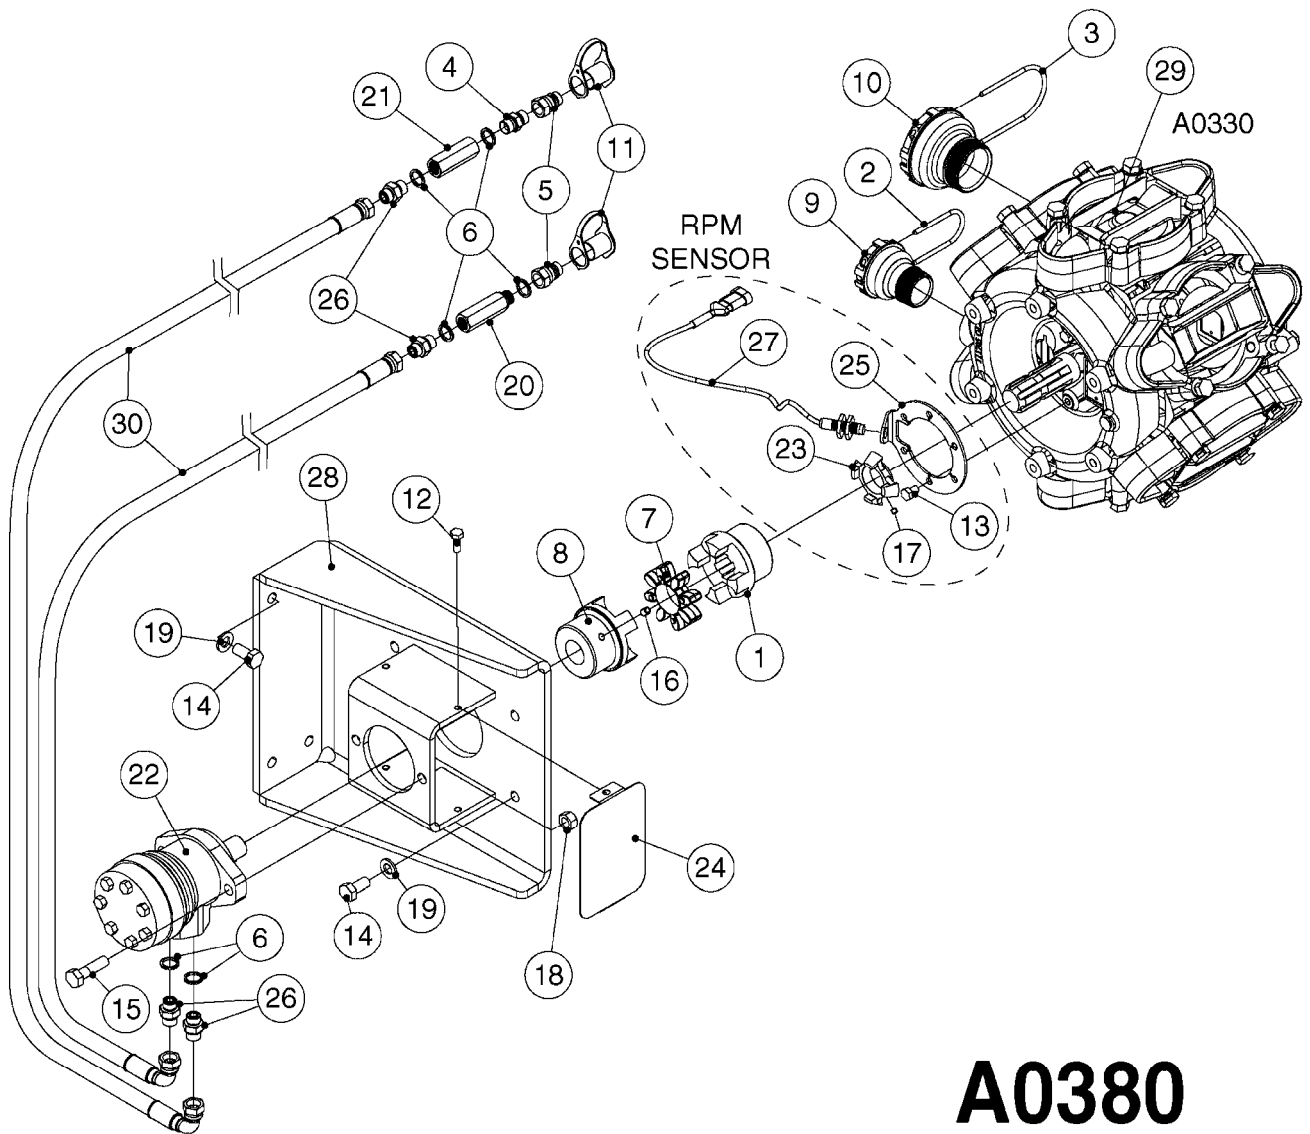

A0380

PUMP - 463 FLEX CAPACITY
A0380-HIN, 07:11:16

Page 1

Date 05.08.2019 11:46

Pos.	parts-n°	order qty	description
1	111438	1	HUB F.CLUTCH 361/460 PUMP
2	145996	1	FITT.DK S-67 FORK
3	145997	1	FITT.DK S-93 FORK
4	147132	1	HEX NIPPLE 1/2"X1/2" BSP DEL
5	230311	1	QUICK COUPLING 1/2"
6	241356	1	DOWTYSEAL 1/2"
7	283916	1	TOOTHED RIM FOR CLUTCH
8	284521	1	COUPLING HALF CYL.D25MM-KEY
9	322322	1	FITT.DK S-67 X 1-1/4"BSP MALE
10	322324	1	FITTING S93 FEMALE - BSP 2" MALE
11	334206	1	DUST HOOD FOR HY-COUPLING
12	420582	1	BOLT HEX 8.8 DEL M8X20 FT A2
13	420917	1	BOLT HEX 8.8 RAW M8X12 FT
14	430522	1	BOLT HEX 8.8 DEL M12X25 FT
15	430878	1	BOLT HEX 8.8 DEL M12X45 DIN931
16	450052	1	SCREW SET M8X10 BLACK ALLAN
17	450645	1	SCREW ALLAN M6 X 6 SS
18	460703	1	NUT HEX M12X1.75 LOCK DIN985A2 SS
19	471127	1	WASHER Z12N 13X24X2.5 RST
20	782153	1	PRESS. FLOW VALVE 1/2", 32L/MIN, PAINTED (BLACK)
21	782154	1	CHECK VALVE 284794 (BLACK)
22	783010	1	MOTOR HYDRAULIC OMR50
23	14117800	1	ROTOR RPM SENSOR 4-POL
24	16154400	1	COVER PLATE F. FLEX PUMP MT.
25	16382700	1	PLATE 3 X 148 X 116 / BEND
26	23235300	1	HEX NIPPLE 1/2"-13/16"
27	28120200	1	INDUCTIVE SENSOR M12 0.25M CABLE
28	61038400	1	BRACKET FLEX PUMP MOUNT NCM
29	72363900	1	PUMP 463/10-MOD-2-540
30	78571100	1	HOSE HY X 1/2" X 248" STR+ELB