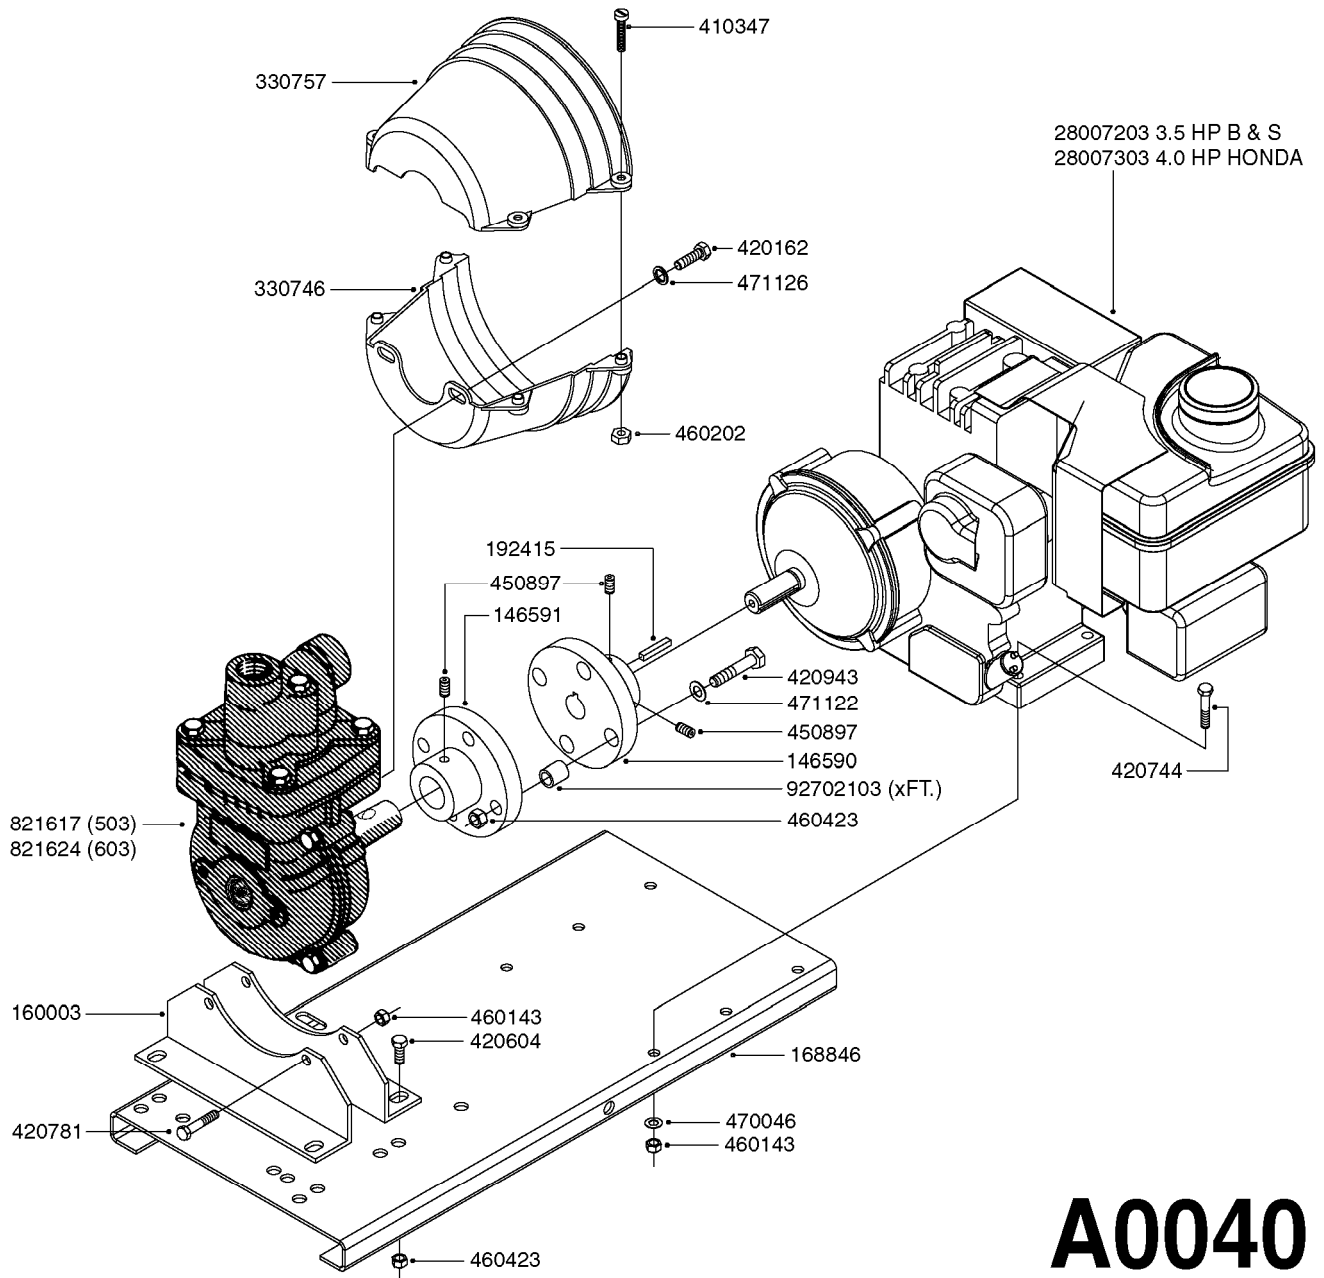

PUMP - 503/603 W/DIRECT DRIVE
A0040-HIN, 01:01:16

Page 1

Date 05.08.2019 11:45

parts-n°	order qty	description
146590	1	COUPLING F. ENGINE DIRECT DRIV
146591	1	COUPLING F.PUMP DIRECT DRIVE
160003	1	PUMP MOUNT PLATE TALL 500/600
168846	1	BASE PLATE F.DIRECT DRIVE UNIT
192415	1	KEY 3/16' X 38 BS NO. 91539
330746	1	GUARD PTO LOWER PART
330757	1	GUARD PTO UPPER PART
410347	1	SCREW M6X20 8.8
420162	1	BOLT HEX 8.8 DEL 3/8"x15MM
420604	1	BOLT HEX 8.8 DEL M10X25 FT DIN933
420744	1	BOLT HEX 8.8 DEL M8X40
420781	1	BOLT HEX 8.8 DEL M8X50
420943	1	BOLT HEX 8.8 DEL M10X50
450897	1	SCREW SET M8 x 12
460143	1	SELF LOCK NUT M8 SST A2 DIN985
460202	1	NUT HEX M6
460423	1	NUT HEX M10X1.50 LOCK DIN985A2 SS
470046	1	WASHER D18D11X1 LOCK
471122	1	WASHER, M10, Ø20/10.5X 2.0, SS
471126	1	WASHER, M8, Ø16/ 8.4X 1.6, SS
821617	1	PUMP 503/7 W FOOT TAPERED SHAF
821624	1	PUMP 603/7 W. FOOT TAPERED SHA
28007203	1	ENG.B&S 3.5HP 6:1 REDUCT. RED
28007303	1	ENG.HONDA 4.0HP 6:1 REDUCT.
92702103	1	HOSE R X1/2" X300PSI WP X0012"