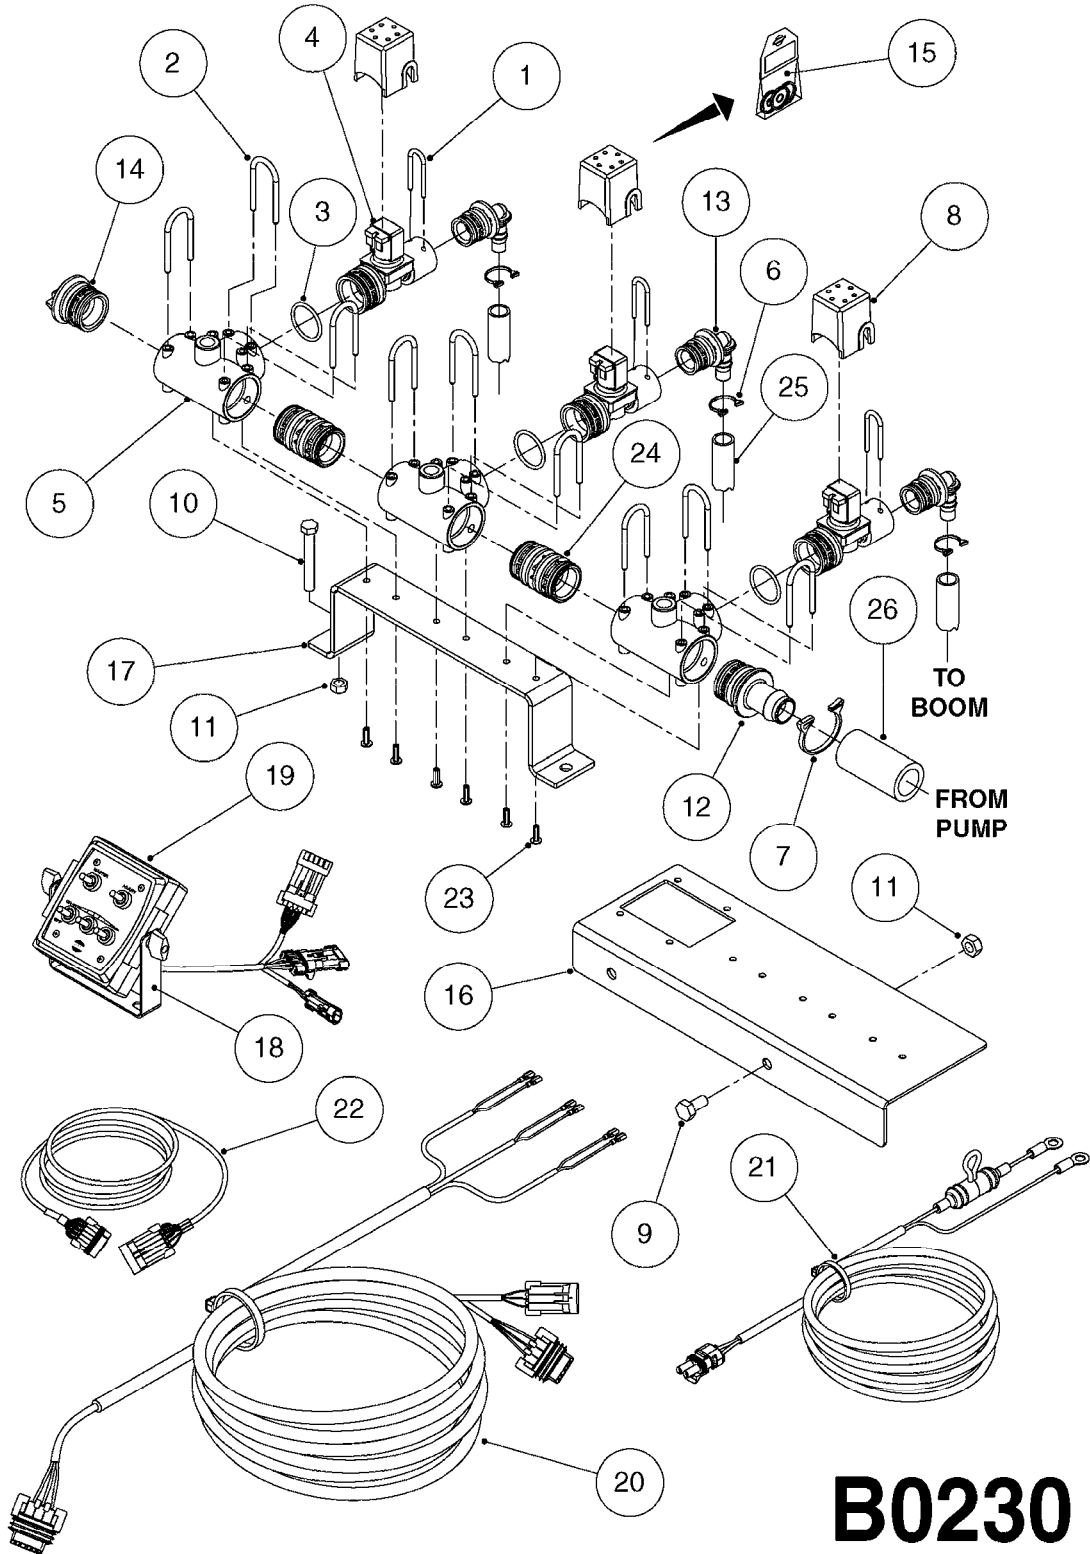

B0220

PRESSURE REG. VALVE - CB/2
B0220-HIN, 01:01:16

Page 1

Date 05.08.2019 11:48

parts-n°	order qty	description
219066	1	BALL F.VALVE CB/2
229022	1	SPRING FOR CB/2 VALVE DIAL
242161	1	O-RING 6 X 3.0
249031	1	O-RING
249058	1	O-RING
249059	1	O-RING D47.3 X 2.62
249060	1	O-RING
249061	1	O-RING
249063	1	SEAL
249064	1	O-RING
269023	1	CB/2 MOTOR F.PRESSURE VALVE
269024	1	MICRO SWITCH F. CB/2 MOTOR
269025	1	DIODE 180.306.1
269026	1	ELECTRIC CABLE
269027	1	NUT F.CABLE LOCK
269028	1	GROMMET
269030	1	MOTOR UNIT CB/2 PRESS. REG.
269034	1	VALVE ASSY. PRESS.REG. CB/2
289314	1	MOTOR HOUSING CB/2
289315	1	MOTOR HOUSING LID CB/2
289316	1	U-CLAMP
289317	1	SNAP RING
289318	1	GUIDE M20 x 1.5
289319	1	HINGED D. 14.95 x 9.2
289321	1	OUTLET FITT.3/4"BSP PRESS.REG
289323	1	SEAT F.BALL CB/2 VALVE
289324	1	SEAT F.BALL CB/2 VALVE
289326	1	MOTOR HOUSING F.PRES.REG.CB/2
289328	1	NUT F.PRESS.REG VALVE CB/2
289333	1	SLEEVE F.BALL SEAT CB/2
289334	1	REG.F.PRESS.REG VALVE CB/2
289335	1	SPACER F.PRESS.REG VALVE CB/2
289336	1	SPRING RET.CAP F.VALVE CB/2
289337	1	NUT F.PRESS.REG VALVE CB/2
289838	1	CAP F.PRESS.REG VALVE CB/2
459044	1	SCREW
459045	1	SCREW
759048	1	REPAIR KIT CB/2 PRESS.REG.VALV
978931	1	I.D. TAG