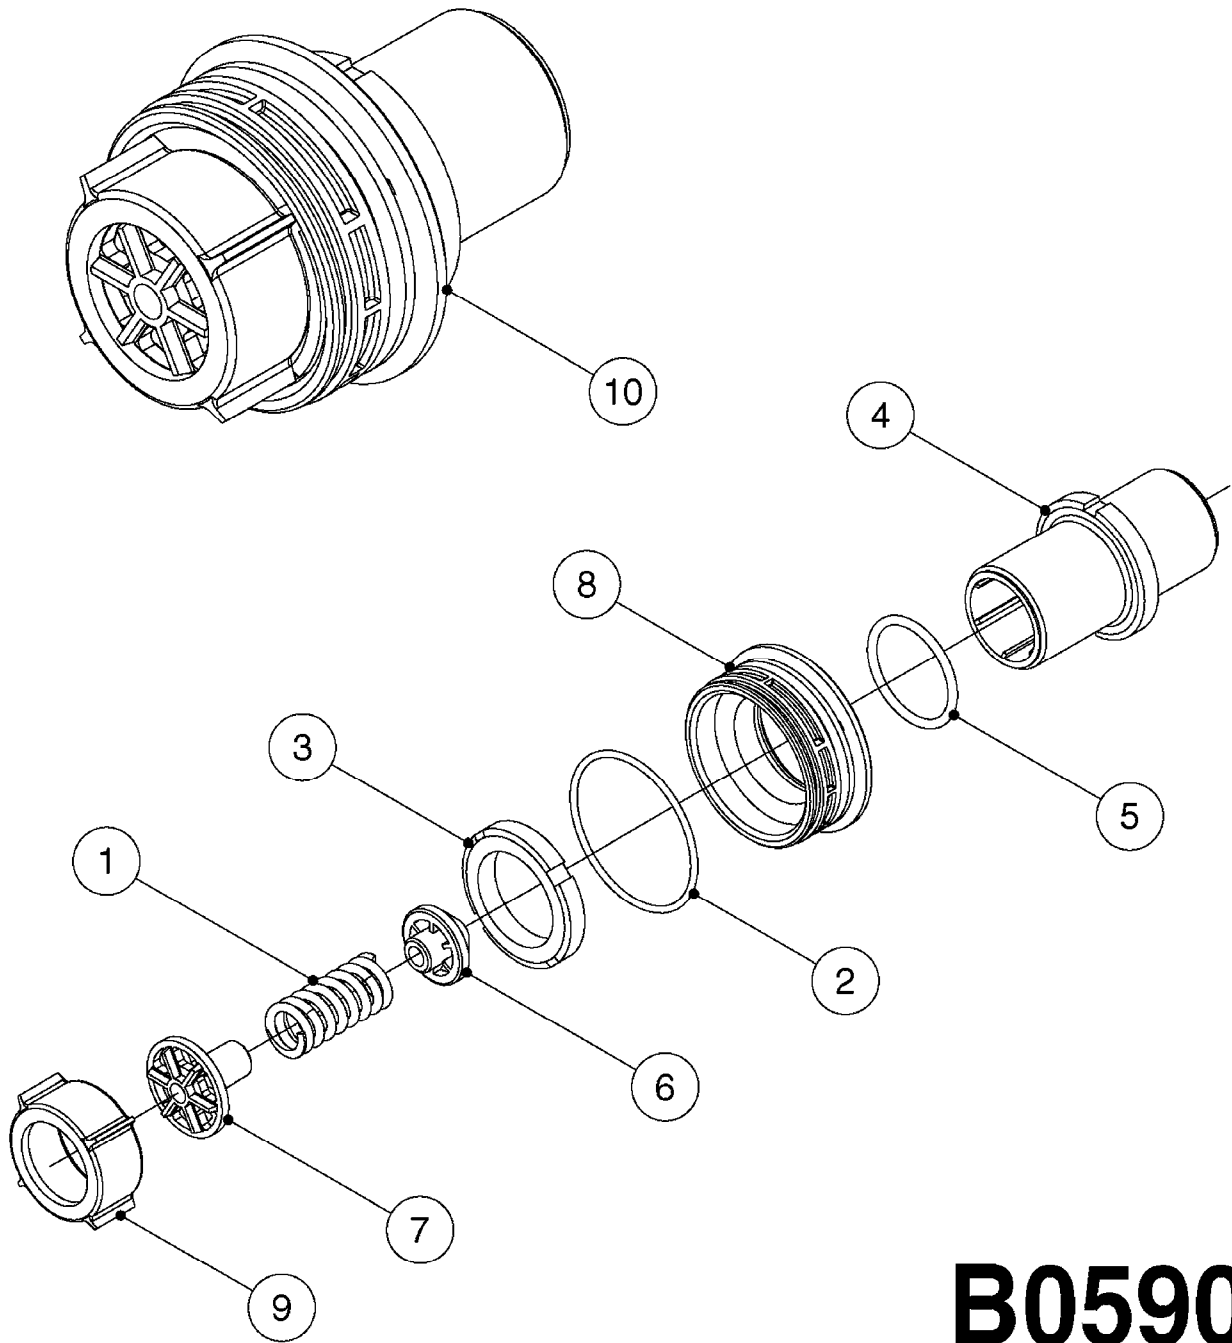

B0590

PRESSURE RELIEF VALVE - S93
B0590-HIN, 13:04:16

Page 1

Date 05.08.2019 11:48

Pos.	parts-n°	order qty	description
1	220706	1	SPRING SCF 12 BAR
2	242351	1	O-RING D69.5X3.0 VITON F.S-93
3	320795	1	FITT.DK NUT 1-1/2" BSP JAMB
4	321915	1	HOUSING F. SAFETY VALVE
5	330072	1	O-RING D53.5/D45.5X4
6	333853	1	CONE D35.4
7	333864	1	GUIDE F. SAFETY VALVE SPRING
8	391031	1	RELIEF VALVE ADAPTER
9	391034	1	NUT 1 1/2 BSP SPECIAL
10	72144500	1	SAFETY VALVE 15 BAR S93