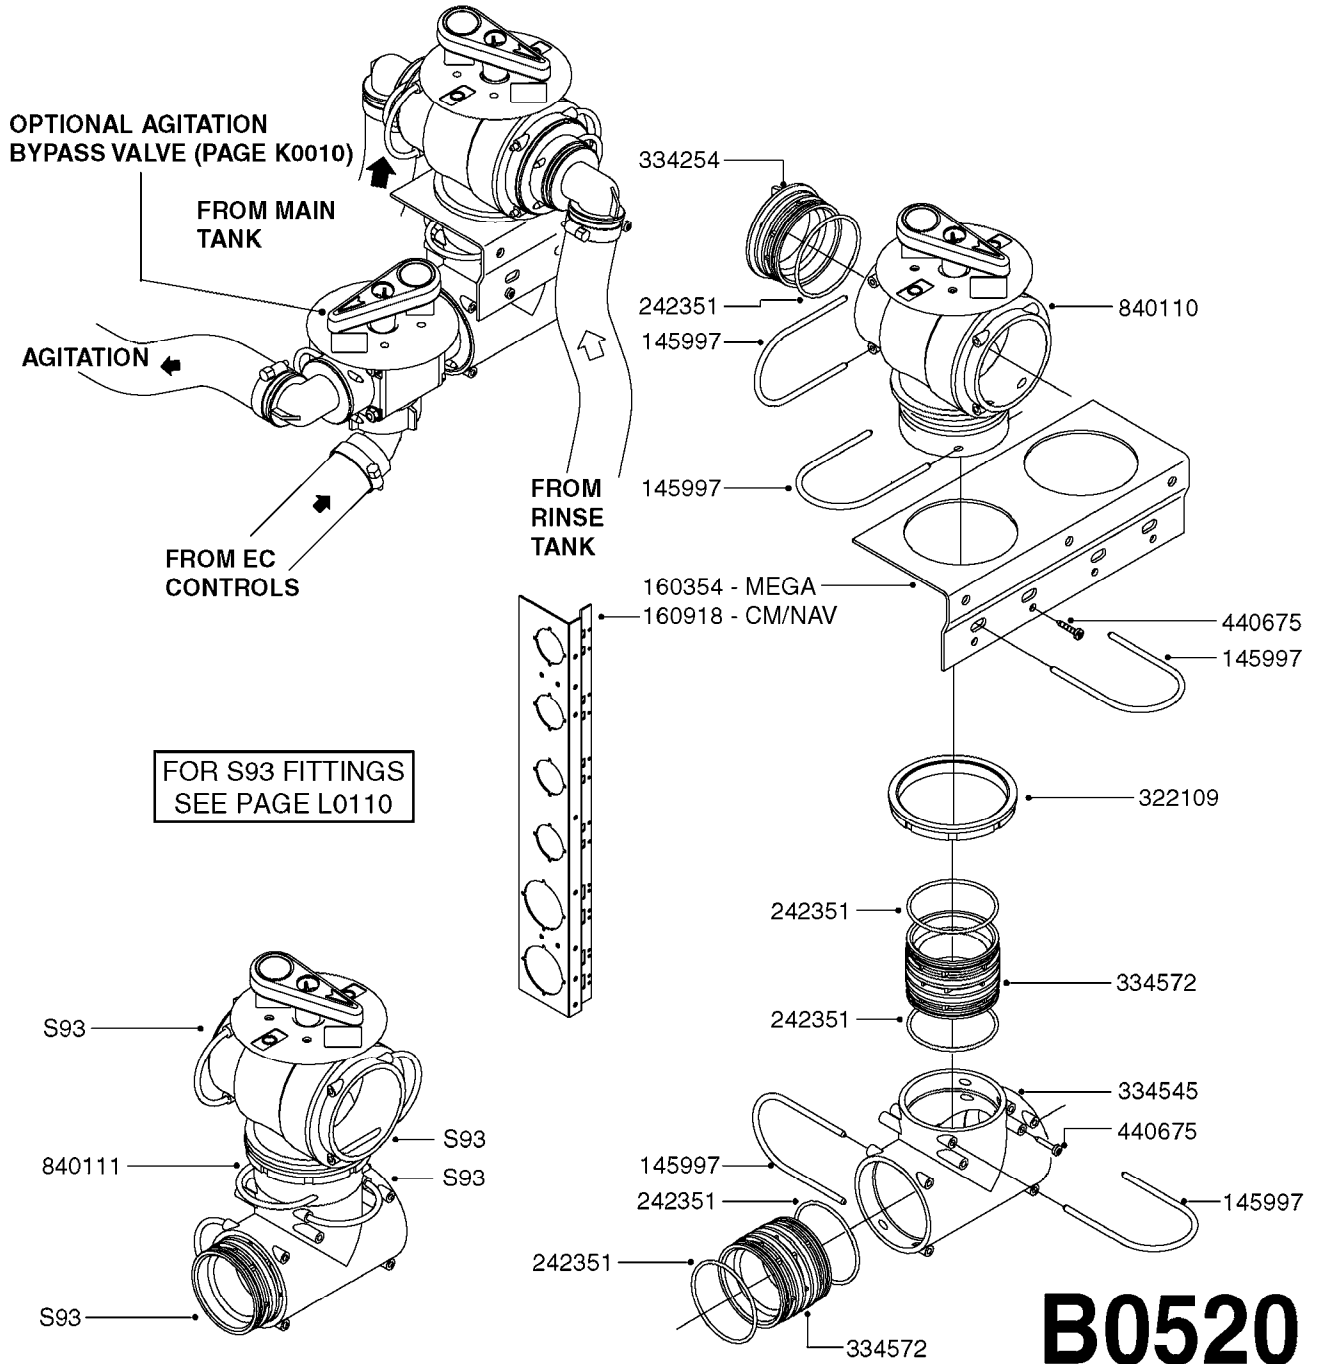

MANIFOLD SYSTEM - SUCTION
B0520-HIN, 01:01:16

Page 1

Date 05.08.2019 11:48

parts-n°	order qty	description
145997	1	FITT.DK S-93 FORK
160354	1	BRACKET F.SUCTION MANIFOLD
160918	1	BRACKET F. MANIFOLD CM
242351	1	O-RING D69.5X3.0 VITON F.S-93
322109	1	FITT.DK S-93 BULKHEAD NUT
334254	1	FITT.DK S-93 PLUG
334545	1	FITT.DK S-93 TEE
334572	1	FITT.DK S-93 ADAPTOR MALE MALE
440675	1	SCREW F. PLASTIC 5X16 SS
840110	1	VALVE SUCTION S-93 F.MANIFOLD
840111	1	VALVE SUCTION 3 WAY S-93 W.TEE