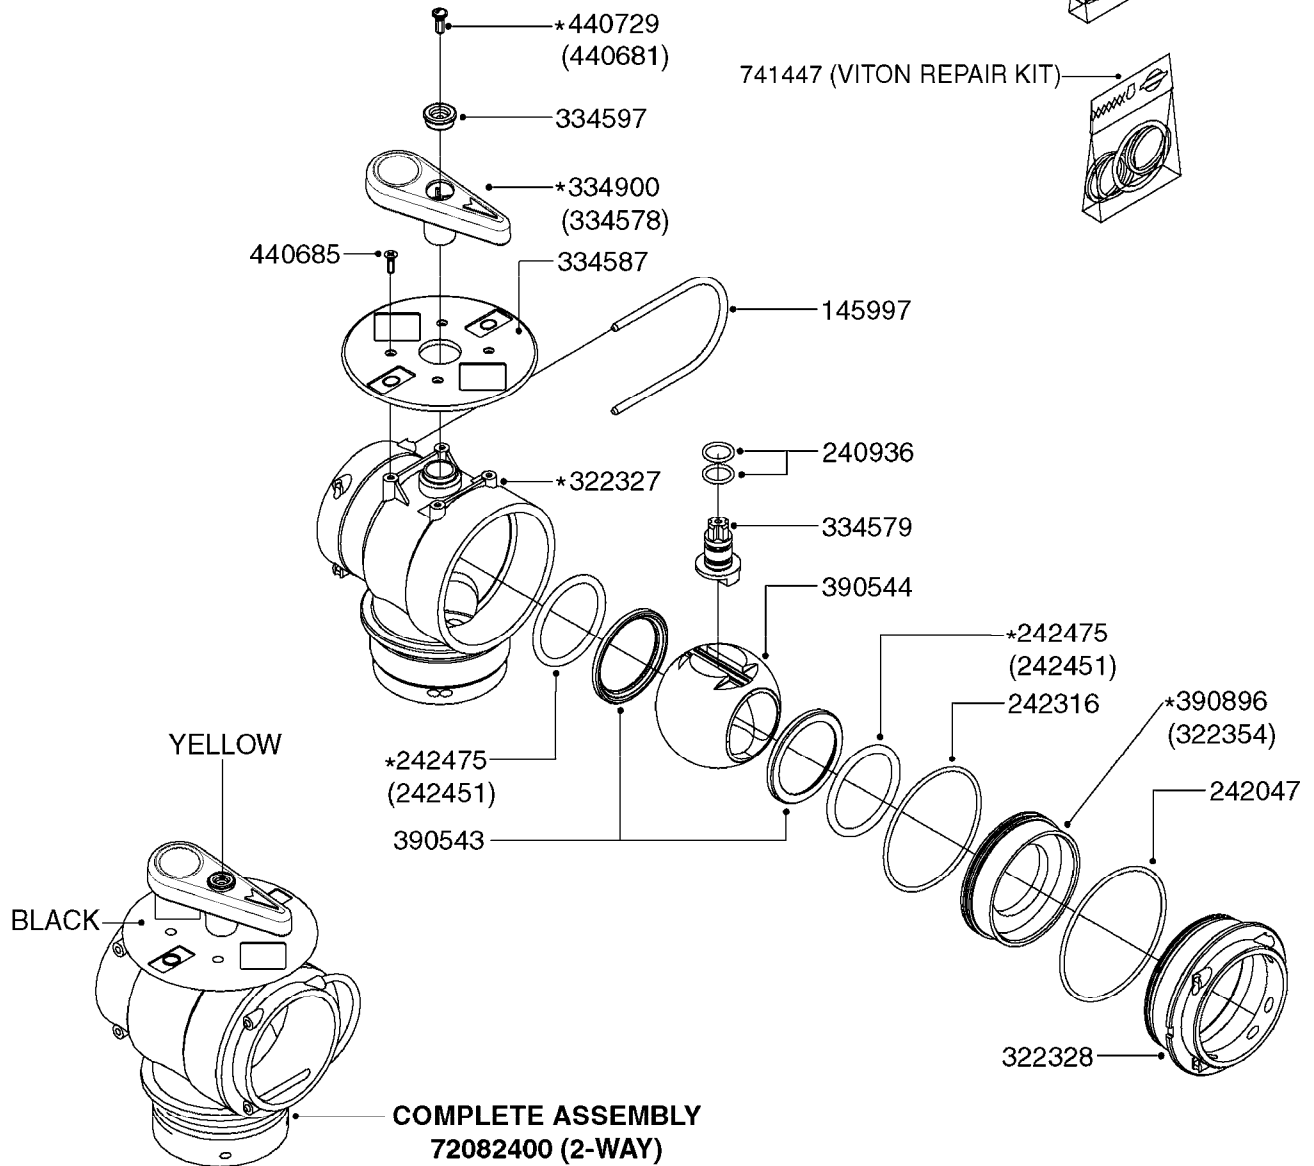

741726 - REPAIR KIT FOR VALVES WITH NEW HANDLE

741447 (VITON REPAIR KIT)

BALL VALVE DRAIN MEGA CENTRFG
B0560-HIN, 01:01:16

Page 1

Date 05.08.2019 11:48

parts-n°	order qty	description
145997	1	FITT.DK S-93 FORK
240936	1	O-RING D13.3X2.4 NITRIL
242047	1	O-RING 89.5 X 3.0 VITON
242316	1	O-RING D84.5X3.0 NITRIL
242451	1	O'RING D56.0 x 3.0 VITON
242475	1	O'RING D56.52x5.33 SH70-VITON
322327	1	HOUSING,VALVE,S93,220 PSI
322328	1	END CAP F.VALVE S-93
322354	1	THRUST PLATE F.3-WAY VALVES-93
334578	1	HANDLE FOR VALVE 'OLD' STYLE
334579	1	SPINDLE F.3 WAY VALVE S-93
334587	1	FACE PLATE F.BALL VALVE BLACK
334597	1	PLUG F.VALVE HANDLE YELLOW
334900	1	HANDLE F.3 WAY VALVE TALL '00
390543	1	SEAT F.BALL 3-WAY VALVE S-93
390544	1	BALL FOR S93 VALVE, 3 HOLES
390896	1	THRUST PLATE F.3-WAY VALVES-93
440681	1	SCREW F. PLASTIC 4MM X 14LG SS
440685	1	SCREW F.PLASTIC 4X14 SS C-SUNK
440729	1	SCREW F. PLASTIC 4MM X40LG SS
741447	1	REPAIR KIT F.S93 VALVE - VITON
741726	1	REPAIR KIT F.S93 VALVE VIT.'02
72082400	1	VALVE 2"-S93 3 WAY