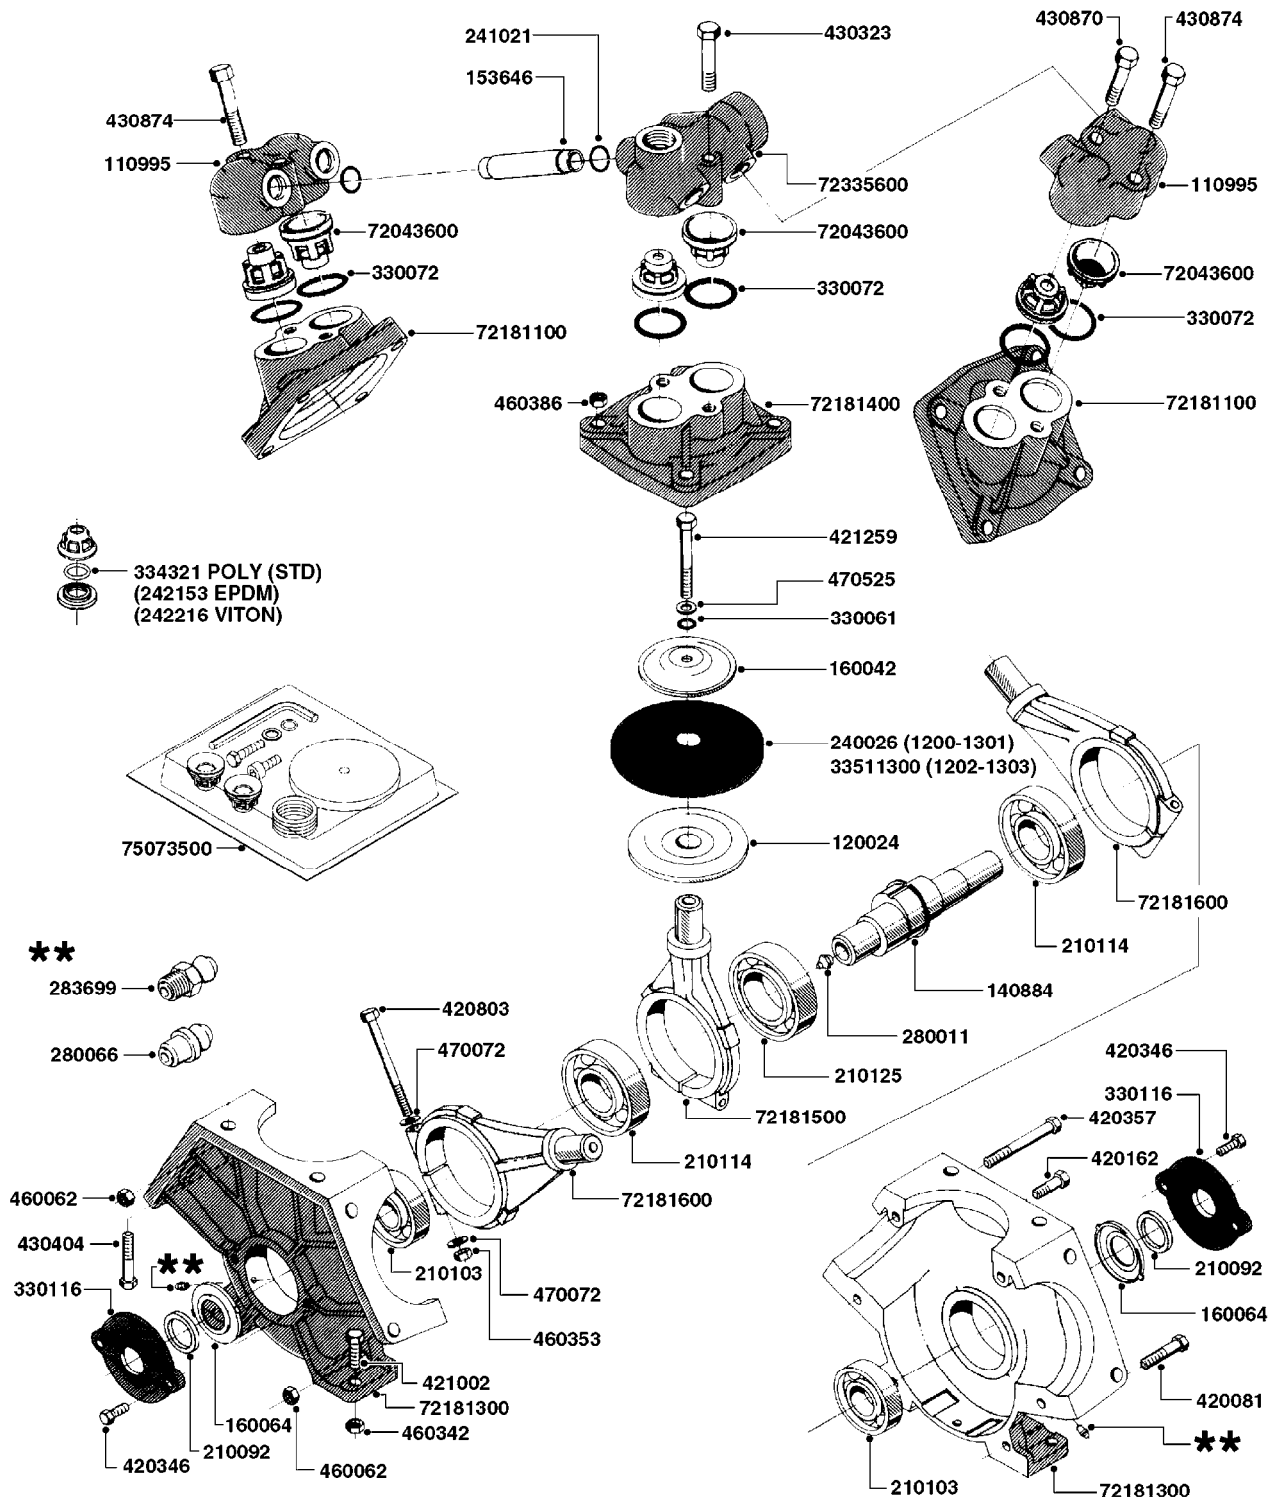

A0210

PUMP - 1301 W/ MOUNTING BASE
A0210-HIN, 27:04:17

Page 1
Date 05.08.2019 11:46

parts-n°	order qty	description
110995	1	VALVE CHAMBER SIDE MODEL 1301
120024	1	DIAPHRAGM BACK DISC 1200-1300
140884	1	CRANK SHAFT MODEL 1300-9
153646	1	CONNECTION PIPE INLET MOD 1301
160042	1	DIAPHRAGM UPPER DISC 1200-1300
160064	1	DUST PLATE
210092	1	SEAL FELT D43/30X5
210103	1	BEARING BALL 6306
210114	1	BEARING BALL 6308
210125	1	BEARING BALL 6210
240026	1	DIAPHRAGM MODEL 1200/1301
241021	1	O-RING D21,89X2,62 NITRIL
242153	1	O-RING D26X4 EPDM
242216	1	O-RING VITON F/1202/1302/462
280011	1	GREASE NIPPLE 1/8' SAE H TR
280066	1	GREASE NIPPLE H 1A6
283699	1	GREASE NIPPLE M6X1
330061	1	O-RING D16/D11X2,5
330072	1	O-RING D53.5/D45.5X4
330116	1	SEAL RETAINER, MODEL 1300
334321	1	O-RING POLY. 34.0x26.0x4.0
420081	1	BOLT HEX 8.8 DEL 3/8'X40MM
420162	1	BOLT HEX 8.8 DEL 3/8"x15MM
420346	1	BOLT HEX 8.8 DEL 3/8'X 25MM
420357	1	BOLT HEX 8.8 RAW 3/8'X85MM
420803	1	BOLT HEX 8.8 DEL M8X90
421002	1	BOLT HEX 8.8 DEL M10X30 FT DIN933
421259	1	BOLT HEX UNC7/16"x2.25" 18-8SS
430323	1	BOLT HEX 8.8 DEL M12X60
430404	1	BOLT HEX 8.8 DEL M12X50
430870	1	BOLT HEX 8.8 DEL M12X55 FT
430874	1	SCREW SET 8.8 DEL M12X70 FT
460062	1	NUT HEX 3/8' GALV.
460342	1	NUT HEX M10 DEL DIN934
460353	1	NUT HEX M8 BLACK
460386	1	NUT HEX M12X1.75
470072	1	WASHER D15/D8X.5 LOCK
470525	1	WASHER D19/D11.5X2.5
33511300	1	DIAPHRAGM 1202-1303 POLY 2006
72043600	1	VALVE FOR 462/463
72181100	1	DIAPHRAGM COVER 1203/1303+BLTS
72181300	1	PUMP CASTING 1300 RED W/BOLTS
72181400	1	DIAPHRAGM COVER 1303 W/BOLTS
72181500	1	CONNECTING ROD, CENTER 1303
72181600	1	CONNECTING ROD, SIDE MOD.1300
72335600	1	CENTER AND SIDE VALVE CHAMBERS 1302 RED
75073500	1	PUMP KIT 1300/1302 "06"