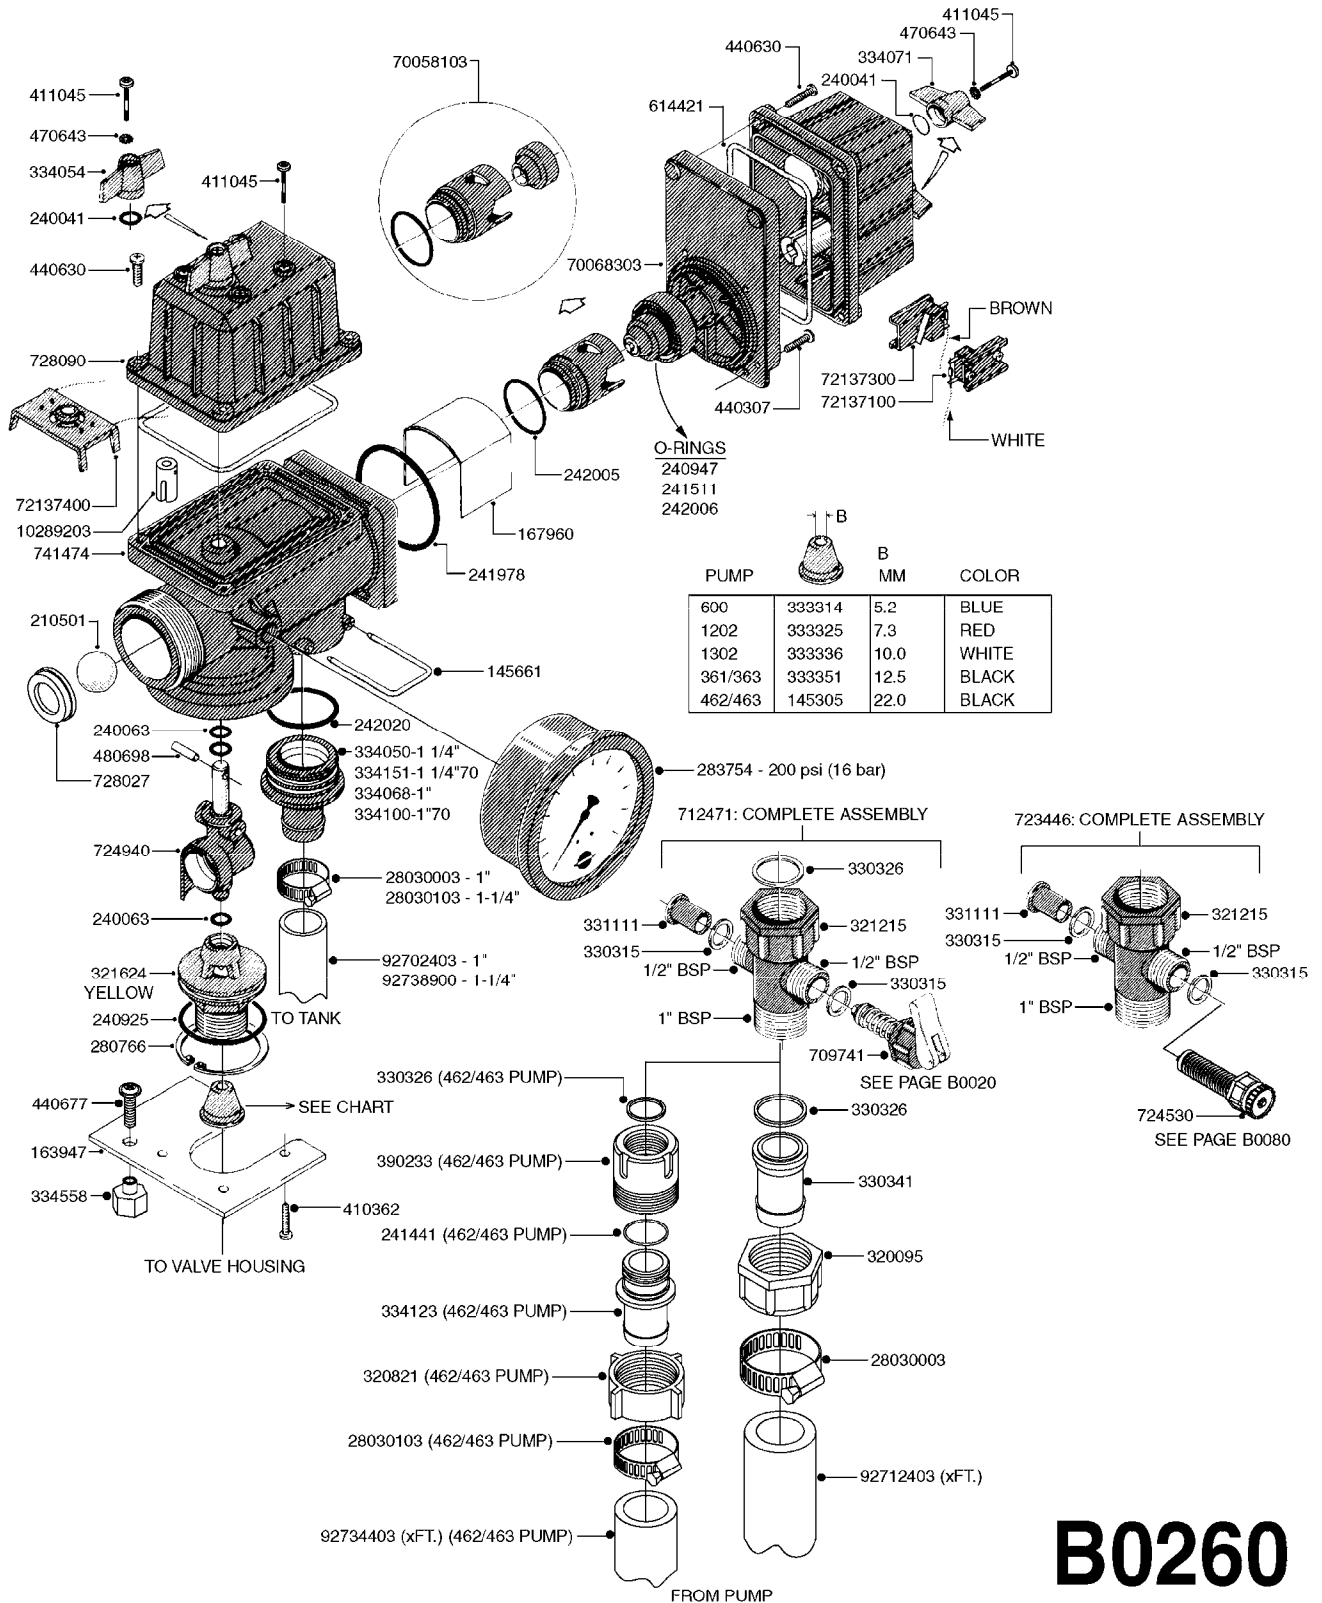

B0260

EC MASTER VALVE-ELEC. (RED GRP)
B0260-HIN, 05:10:17

Page 1

Date 05.08.2019 11:48

parts-n°	order qty	description
145305	1	NOZZLE F.OP.UNIT PUMP 462
145661	1	FITT.DK S-61 FORK
163947	1	FITTING FOR BK 180
167960	1	WEAR SHIELD EC CONTROL
210501	1	BALL PLASTIC D25
240041	1	O-RING D15,1/10,3 X 2,4
240063	1	O-RING D14.1/9.3 X 2.4
240925	1	O-RING D49.5X3 NITRIL
240947	1	O-RING D7.3X2.4 NITRIL
241441	1	O-RING D29.3X3
241511	1	O-RING D18X2
241978	1	O-RING 64.5X3.0
242005	1	O-RING D32.1X1.6 NITRIL
242006	1	O-RING D22/D19 X 1.5
242020	1	O-RING 39.2 X 3 VITON
280766	1	SNAP-RING INNER 55X2 DIN 472
283754	1	GAUGE 2.5'BR REAR PSI200 BAR16
320095	1	FITT.DK NUT 1" BSP
320821	1	FITT.DK NUT 1-1/2" BSP
321215	1	FITT.DK HOUSING F. AGITATION
321624	1	BOTTOM PIECE F.BALL OPER.UNIT
330315	1	O-RING D18.4/D13X.6
330326	1	O-RING D30/D24X2 F.1"NUT
330341	1	FITT.DK HB 1" F. 1" NUT
331111	1	VALVE SEAT FOR 1/2" DISTRIBUT.
333314	1	NOZZ.RESTRICTOR 600 BLUE
333325	1	NOZZ.RESTRICTOR 1202 RED
333336	1	NOZZ.RESTRICTOR 1302 WHITE
333351	1	NOZZ.RESTRICTOR 361 BLACK
334050	1	FITT.DK S-61 STR.1-1/4"
334054	1	GRIP F.MAN.OP.EC ON/OFF RED
334068	1	FITT.DK S-61 STR.1"
334071	1	GRIP F.MAN.OP.EC PRESS.REG.RED
334100	1	FITT.DK S-61 ELB.1" 110 DEG.
334123	1	FITT.DK HB 1-1/4"O-RNG F.1-1/2"
334151	1	FITT.DK S-61 ELB.1-1/4"110 DEG
334558	1	NUT HEX PLASTIC INSERT
390233	1	FITT.DK REDUC 1-1/2" X 1" BSP
410362	1	BOLT HEX 8.8 SS M6X20
411045	1	SCREW M4 X 16MM STAINLESS
440307	1	SCREW SHEET-METAL 3/4" NO. 10
440630	1	SCREW 1"PLATED
440677	1	SCREW F. PLASTIC 5X20 SS
470643	1	WASHER LOCK
480698	1	PIN M5X16 SLOTTED
614421	1	GASKET F/MOTOR HOUSE-ON/OFF TR
709741	1	VALVE ASSY. 1/2" FLIP LEVER
712471	1	AGITATION VALVE ASSY. ON/OFF
723446	1	AGITATION VALVE ASSY. ADJUST.
724530	1	THUMB WHEEL FOR AGITATION
724940	1	BALL HOUSE MOUNTED - EC
725011	1	MOTOR UNIT F.PRES.REG.EC RED
728027	1	BUSHING WITH SEAT
728090	1	MOTOR UNIT F.ON/OFF EC GREEN
741474	1	OP.UNIT ON/OF/REG KIT W/322136
10289203	1	COUPLER FOR EC ELEC.CONTROL
28030003	1	CLAMP HOSE GEAR P1" 6716
28030103	1	CLAMP HOSE GEAR P5/4-S1.5"6724
70058103	1	REG. REPAIR KIT UNIVERSAL
70068303	1	BRKT. PLATE F/PRES. CONT.2XNUT
72137100	1	MCROSWCH ASSY F.PRSR REG WHT W