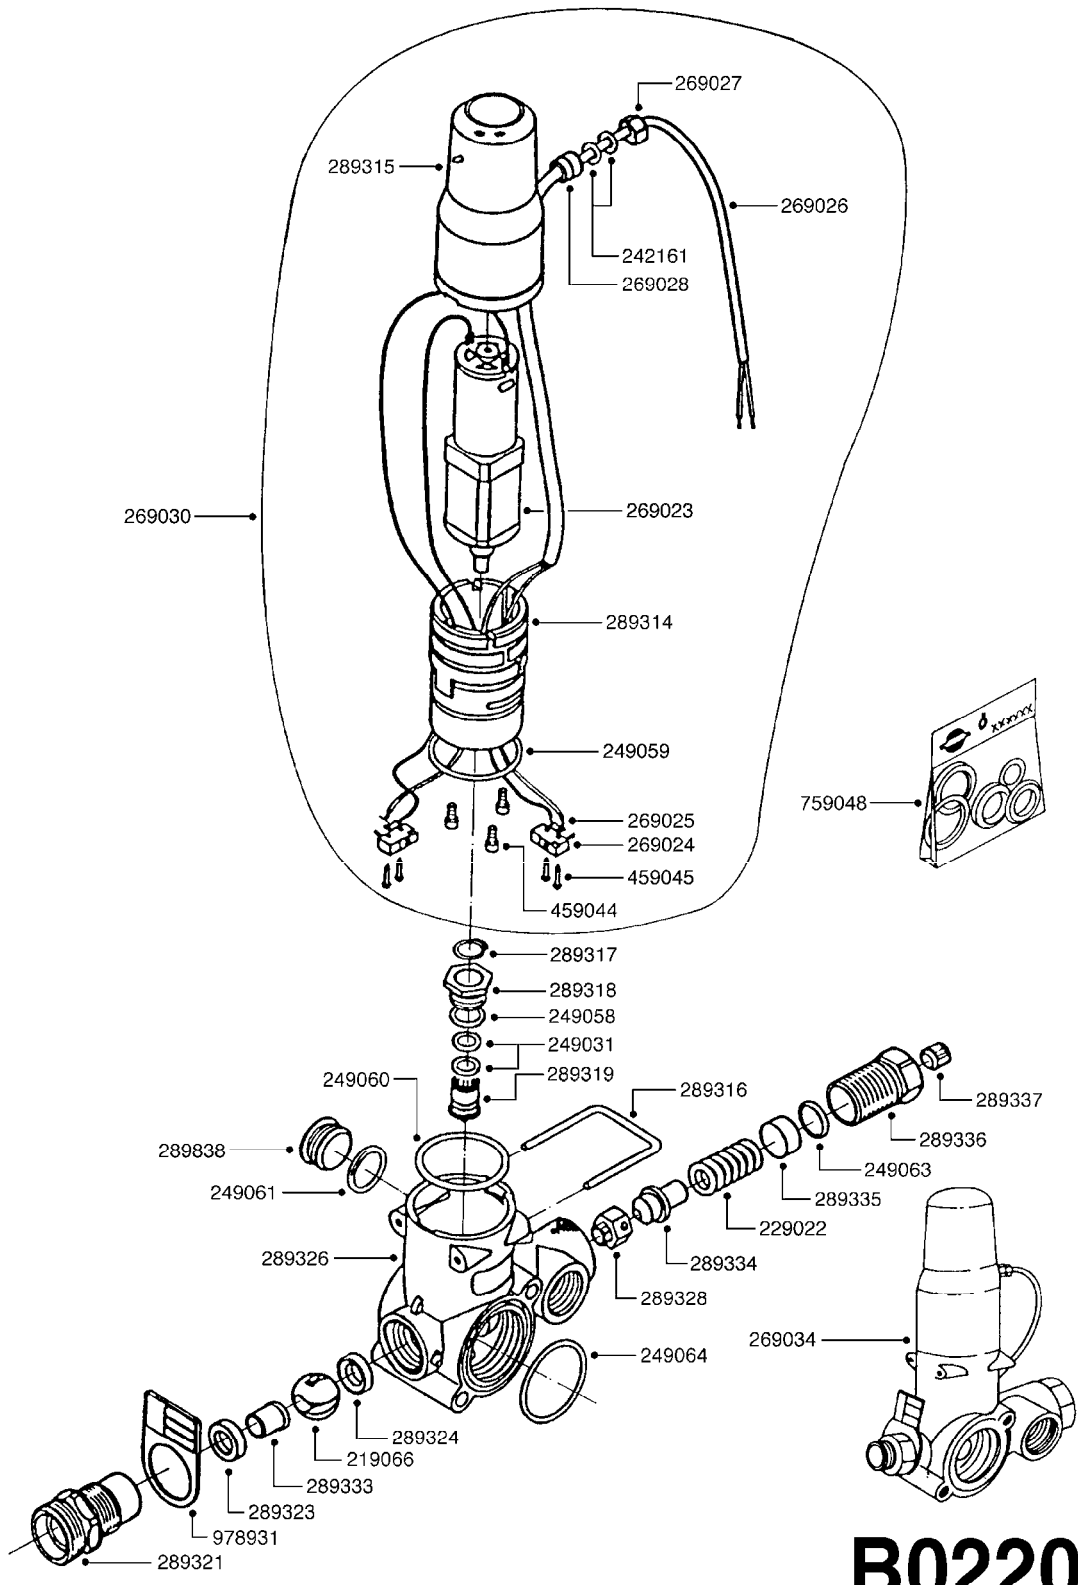

BOOM SECTION VALVE - CB/2
B0210-HIN, 01:01:16

B0210

BOOM SECTION VALVE - CB/2
B0210-HIN, 01:01:16

Page 1

Date 05.08.2019 11:48

parts-n°	order qty	description
219067	1	BALL F.VALVE CB/2
229023	1	SPRING FOR CB/2 VALVE DIAL
242161	1	O-RING 6 X 3.0
249031	1	O-RING
249058	1	O-RING
249059	1	O-RING D47.3 X 2.62
249060	1	O-RING
249062	1	O-RING
249064	1	O-RING
269022	1	CB/2 MOTOR F.SECTION VALVE
269024	1	MICRO SWITCH F. CB/2 MOTOR
269025	1	DIODE 180.306.1
269026	1	ELECTRIC CABLE
269027	1	NUT F.CABLE LOCK
269028	1	GROMMET
269029	1	MOTOR UNIT CB/2 SECTION VALVE
269035	1	VALVE ASSY. BOOM SECTION CB/2
289313	1	PACKING CAP F. CB/2 SECT. VLV.
289314	1	MOTOR HOUSING CB/2
289315	1	MOTOR HOUSING LID CB/2
289316	1	U-CLAMP
289317	1	SNAP RING
289318	1	GUIDE M20 x 1.5
289319	1	HINGED D. 14.95 x 9.2
289320	1	OUTLET FITT.3/4"BSP SECT.VLV.
289322	1	SEAT F.BALL CB/2 VALVE
289325	1	HOUSING F.SECT.VLV.CB/2
289327	1	BUSHING CH-17 M11 x 1 D 8.5
289329	1	ADJUSTMENT HINGE
289330	1	CONNECTION PIECE D 35 M12
289331	1	KNOB F.CONSTANT PRESS. CB/2
289332	1	BUUBLE D.5
459044	1	SCREW
459045	1	SCREW
460703	1	NUT HEX M12X1.75 LOCK DIN985A2 SS
759049	1	REPAIR KIT CB/2 BOOM SEC.VALVE
978931	1	I.D. TAG