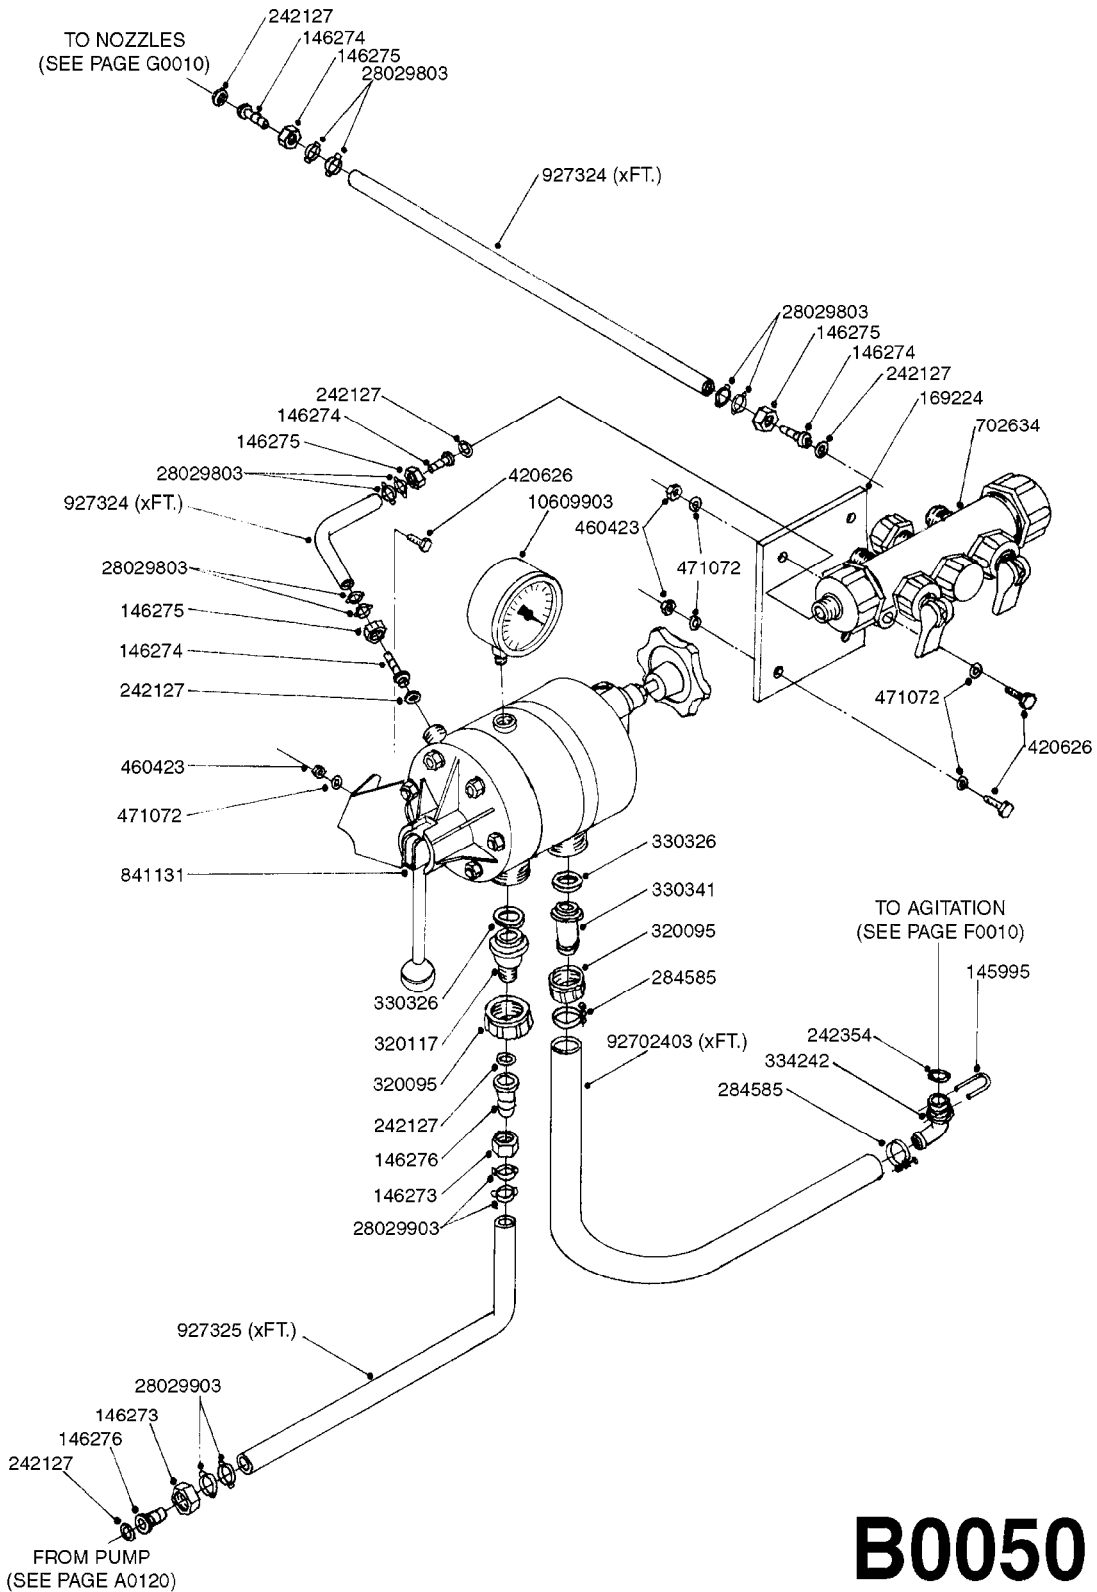

LB - PLUMBING W/M70 CONTROL
B0050-HIN, 01:01:16

Page 1

Date 05.08.2019 11:47

parts-n°	order qty	description
145995	1	FITT.DK S-53 FORK
146273	1	BRASS UNION NUT 1/2 D16
146274	1	BRASS PIPE BRANCH 1/2 D12
146275	1	BRASS UNION NUT 1/2
146276	1	BRASS PIPE BRANCH 1/2" D16
169224	1	SUPPORT DIST. 2 WAY HARDI
242127	1	WASHER D18X11X4
242354	1	O-RING D32.2X3.0 VITON
284585	1	CLAMP HOSE GEAR 1" MINI 020
320095	1	FITT.DK NUT 1" BSP
320117	1	FITT.DK CONN.1/2"BSP F. 1" CAP
330326	1	O-RING D30/D24X2 F.1"NUT
330341	1	FITT.DK HB 1" F. 1" NUT
334242	1	FITT.DK S-53 ELB.1"
420626	1	BOLT HEX 8.8 DEL M10X20 FT
460423	1	NUT HEX M10X1.50 LOCK DIN985A2 SS
471072	1	WASHER M10 EL2
702634	1	DIST.HOUSING ASSEMBLY(2-VALVE)
841131	1	OP.UN.M70 HT
927324	1	HOSE R PRESSURE D12-80-200 BAR
927325	1	HOSE R PRESSURE D16-80-200 BAR
10609903	1	GAUGE 2.5" SS BOTT. PSI 600
28029803	1	CLAMP HOSE GEAR P1/2" 6708
28029903	1	CLAMP HOSE GEAR P3/4"-S1" 6712
92702403	1	HOSE PVC SUCT GRAY 1"