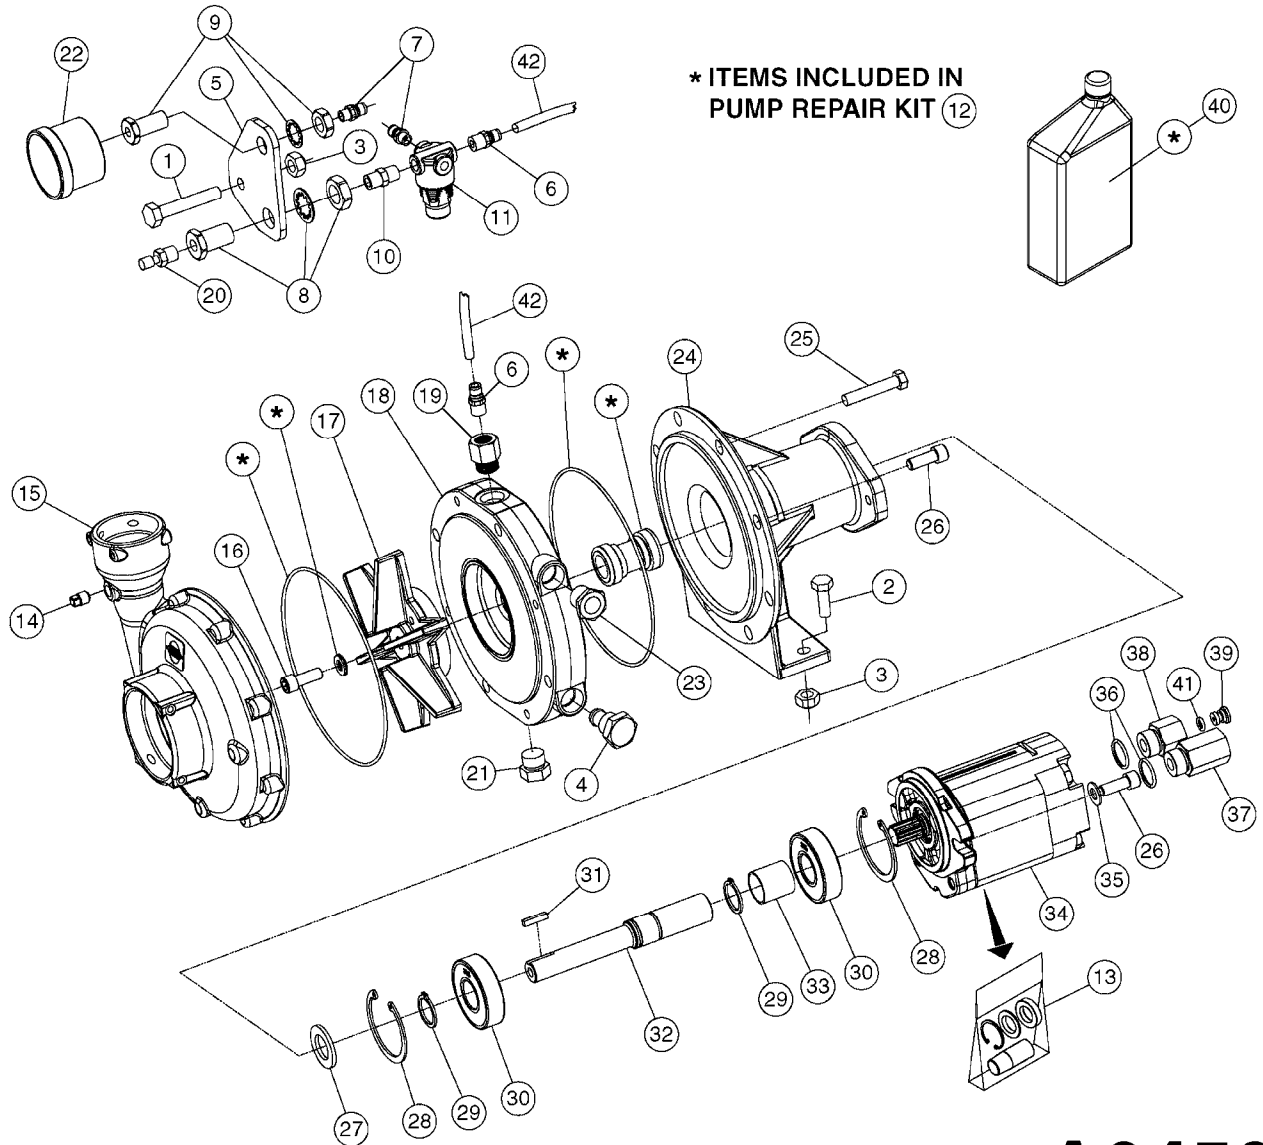

A0450

PUMP - 650 ACE CENTRIFUGAL
TRAILER
A0450-HIN, 31:08:16

Page 1
Date 05.08.2019 11:46

Pos.	parts-n°	order qty	description
1	420906	1	BOLT HEX 8.8 DEL M10X60
2	421002	1	BOLT HEX 8.8 DEL M10X30 FT DIN933
3	460423	1	NUT HEX M10X1.50 LOCK DIN985A2 SS
4	782131	1	BLIND PLUG F.3/4" CARTR.VALVE
5	16162703	1	BRKT, ACE 650, NAV. GAUGE
6	23003703	1	FITT 1/4 NPTF-1/4 PTC
7	23003803	1	FITT 1/8 NPTF-1/4 PTC
8	23003903	1	FITT 1/4 THRU-WALL COUP,3/4-16
9	23004003	1	FITT 1/8 THRU-WALL COUP,5/8-18
10	23004203	1	FITT 1/4" NPTF-1/4" NPTF UNION
11	28065303	1	REGULATOR 1/4", 30PSI, PARKER
12	28066503	1	PUMP REPAIR KIT ACE 650
13	28066603	1	MOTOR REPAIR KIT ACE 650
14	28068303	1	PLUG 1/8" NPT SS
15	28068403	1	PUMP HOUSING FRONT ACE 650
16	28068503	1	CAP SCREW 3/8" X 3/4" SS
17	28068603	1	IMPELLER, WETSEAL SS ACE 650
18	28068703	1	SEAL PLATE SS ACE 650
19	28068803	1	ADAPTER #8 SAE X 1/4" FNPT
20	28068903	1	AIR VALVE 1/4"
21	28069003	1	PLUG #8 SAE X 1/8" FNPT
22	28069203	1	PRESS.GAUGE 0-60 PSI 1/8" NPT
23	28069303	1	SIGHT GAUGE #8 SAE W/FLOAT
24	28069403	1	PUMP HOUSING REAR ACE 650
25	28069503	1	CAP SCREW 3/8" X 2"
26	28069603	1	CAP SCREW 3/8" X 1"
27	28069703	1	SLINGER 1.5" X 7/8"
28	28069803	1	SNAP RING INTERNAL, FRAME
29	28069903	1	SNAP RING EXTERNAL, SHAFT
30	28070003	1	BEARING F.ACE 650 PUMP
31	28070103	1	KEY 0.188 X 0.188 X 0.875
32	28070203	1	SHAFT 11T FEMALE SPLINE SS
33	28070303	1	SPACER, SHAFT ACE 650
34	28070403	1	HYDRAULIC MOTOR ACE 650
35	28070503	1	WASHER 3/8" SS
36	28070603	1	O-RING #10 SAE
37	28070703	1	REVERSE CHECK ASSEMBLY #10 SAE
38	28070803	1	BODY F.RESTRICTOR, #10 SAE
39	28070903	1	RESTRICTOR
40	29004303	1	ACE 650, BARRIER FLUID 32oz
41	78601603	1	O-RING F. RESTRIC ACE HYD PUMP
42	92703303	1	HOSE LLDPE .25"X.17"X12" BLACK