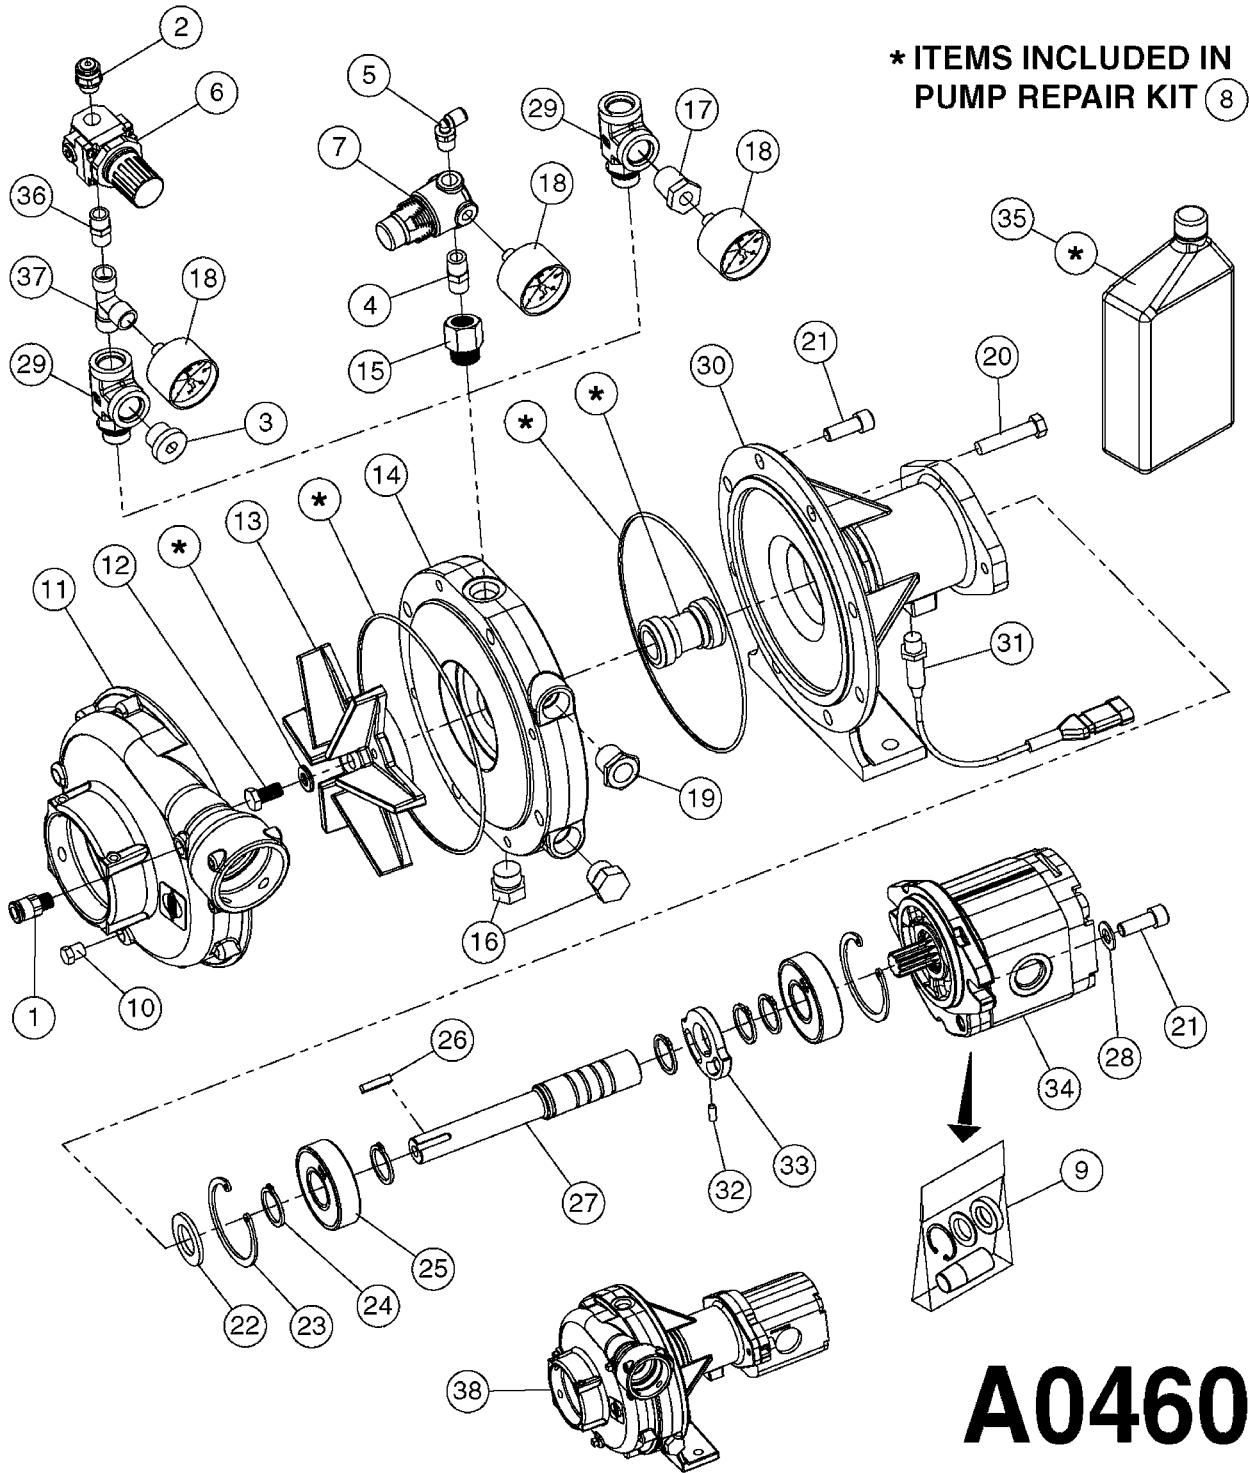

PUMP - 650 ACE CENTRIFUGAL SP
A0460-HIN, 25:07:18

Page 1

Date 05.08.2019 11:46

Pos.	parts-n°	order qty	description
1	232152	1	QUICK COUPLER 8MMX1/8 EXT.LONG
2	288660	1	FITTING G1/4"-Ø4 mm
3	786890	1	PLUG M18X1.5 ORA3C W/GASKET
4	23004203	1	FITT 1/4" NPTF-1/4" NPTF UNION
5	23005803	1	FITT, 1/4" NPT X 6MM 90 PTC
6	28024901	1	AIR PRESSURE REGULATOR 1/4" BSP 0.5-10B
7	28065303	1	REGULATOR 1/4", 30PSI, PARKER
8	28066503	1	PUMP REPAIR KIT ACE 650
9	28066603	1	MOTOR REPAIR KIT ACE 650
10	28068303	1	PLUG 1/8" NPT SS
11	28068403	1	PUMP HOUSING FRONT ACE 650
12	28068503	1	CAP SCREW 3/8" X 3/4" SS
13	28068603	1	IMPELLER, WETSEAL SS ACE 650
14	28068703	1	SEAL PLATE SS ACE 650
15	28068803	1	ADAPTER #8 SAE X 1/4" FNPT
16	28069003	1	PLUG #8 SAE X 1/8" FNPT
17	28069103	1	ADAPTER #8 SAE X 1/8" FNPT
18	28069203	1	PRESS.GAUGE 0-60 PSI 1/8" NPT
19	28069303	1	SIGHT GAUGE #8 SAE W/FLOAT
20	28069503	1	CAP SCREW 3/8" X 2"
21	28069603	1	CAP SCREW 3/8" X 1"
22	28069703	1	SLINGER 1.5" X 7/8"
23	28069803	1	SNAP RING INTERNAL, FRAME
24	28069903	1	SNAP RING EXTERNAL, SHAFT
25	28070003	1	BEARING F.ACE 650 PUMP
26	28070103	1	KEY 0.188 X 0.188 X 0.875
27	28070203	1	SHAFT 11T FEMALE SPLINE SS
28	28070503	1	WASHER 3/8" SS
29	28072103	1	TEE MALE #8 SAE
30	28072203	1	PUMP HOUSING REAR ACE 650CDRPM
31	28072303	1	SENSOR, RPM, ACE 650
32	28072403	1	SET SCREW 10-24 X 1/2"
33	28072503	1	STONE WHEEL, SINGLE TOOTH
34	28072603	1	HYDRAULIC MOTOR W/CASE DRAIN
35	29004303	1	ACE 650, BARRIER FLUID 32oz
36	RA15AA7259	1	STRAIGHT FITTING BSP1/4" 0121-1313
37	RA15AA7260	1	T PIECE, F-F-F, BSP1/4"
38	28059003	1	PUMP ACE FMCWS-650-HARDI-CD-SS SARITOR, RUBICON
38	28086303	1	PUMP ACE FMCWS-650-HARDI-PRESIDIO PRESIDIO