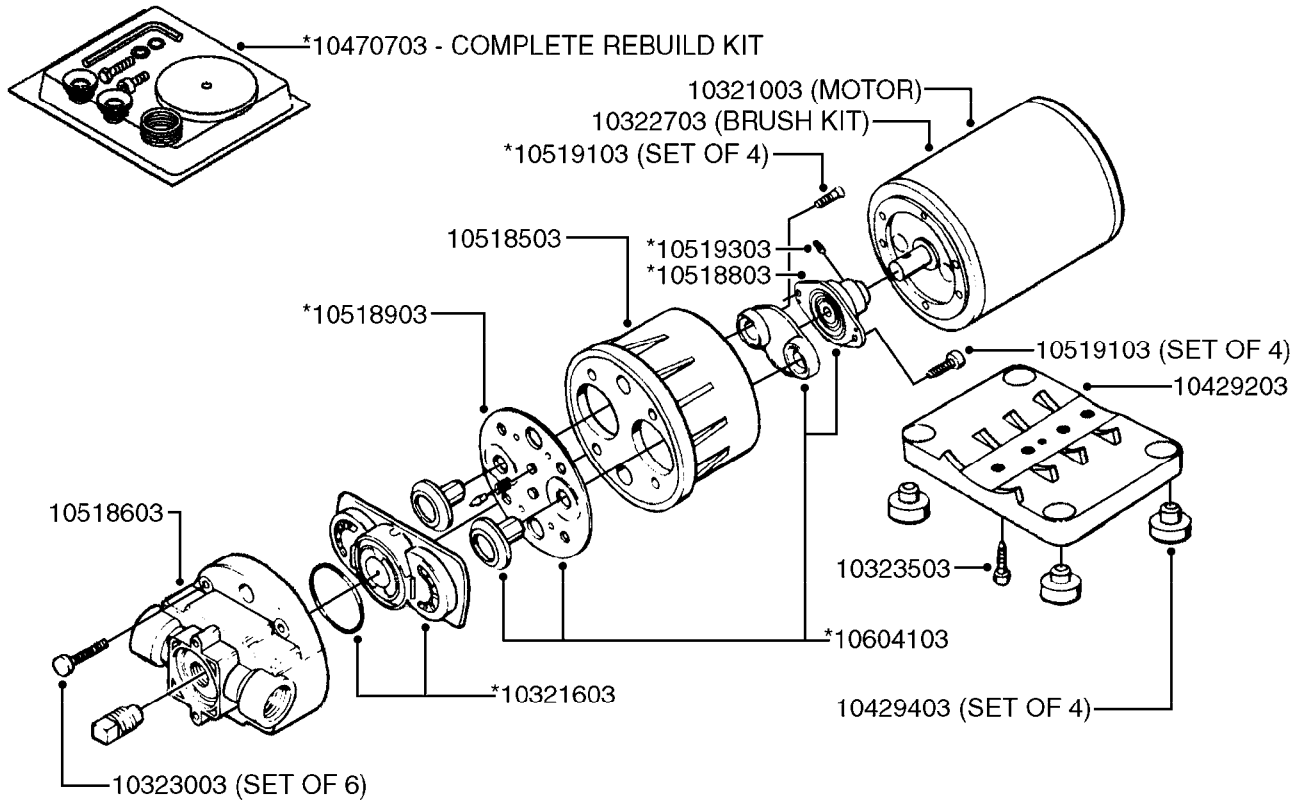

COMPLETE ASSEMBLIES
WHOLEGOODS ITEMS

A0400

10244503 - MODEL 2100 - 573 (SHOWN)

PUMP - FLO JET 12 VOLT
A0400-HIN, 01:01:16

Page 1
Date 05.08.2019 11:46

parts-n°	order qty	description
10244503	1	PUMP 12 VOLT FLOJET 2100-573
10321003	1	MOTOR 12 VOLT F. FLOJET PUMP
10321603	1	CHECK VALVE ASSY F. FLOJET
10322703	1	BRUSH KIT F. FLOJET PUMP MTR
10323003	1	SCREW M4X25 PHILLIPS SET OF 6
10323503	1	SCREWS F. BASEPLATE FLOJET
10429203	1	PUMP BASE F.FLOJET PUMP 2100
10429403	1	GROMMET SET OF 4 F.FLOJET
10470703	1	PUMP REPAIR KIT F.FLOJET 2100
10518503	1	PUMP HOUSING FLOJET Ø2100-573
10518603	1	PUMP HEAD FLOJET PUMP 2100-573
10518803	1	BEARING & CAM FLOJET 2100-573
10518903	1	DIAPHRAGM F.FLOJET 2100-573
10519103	1	SCREWS (4) FLOJET 2100-573
10519303	1	SET SCREW F.CAM FLJET 2100-573
10604103	1	KIT CAM BEARING/DIA. 2100-573