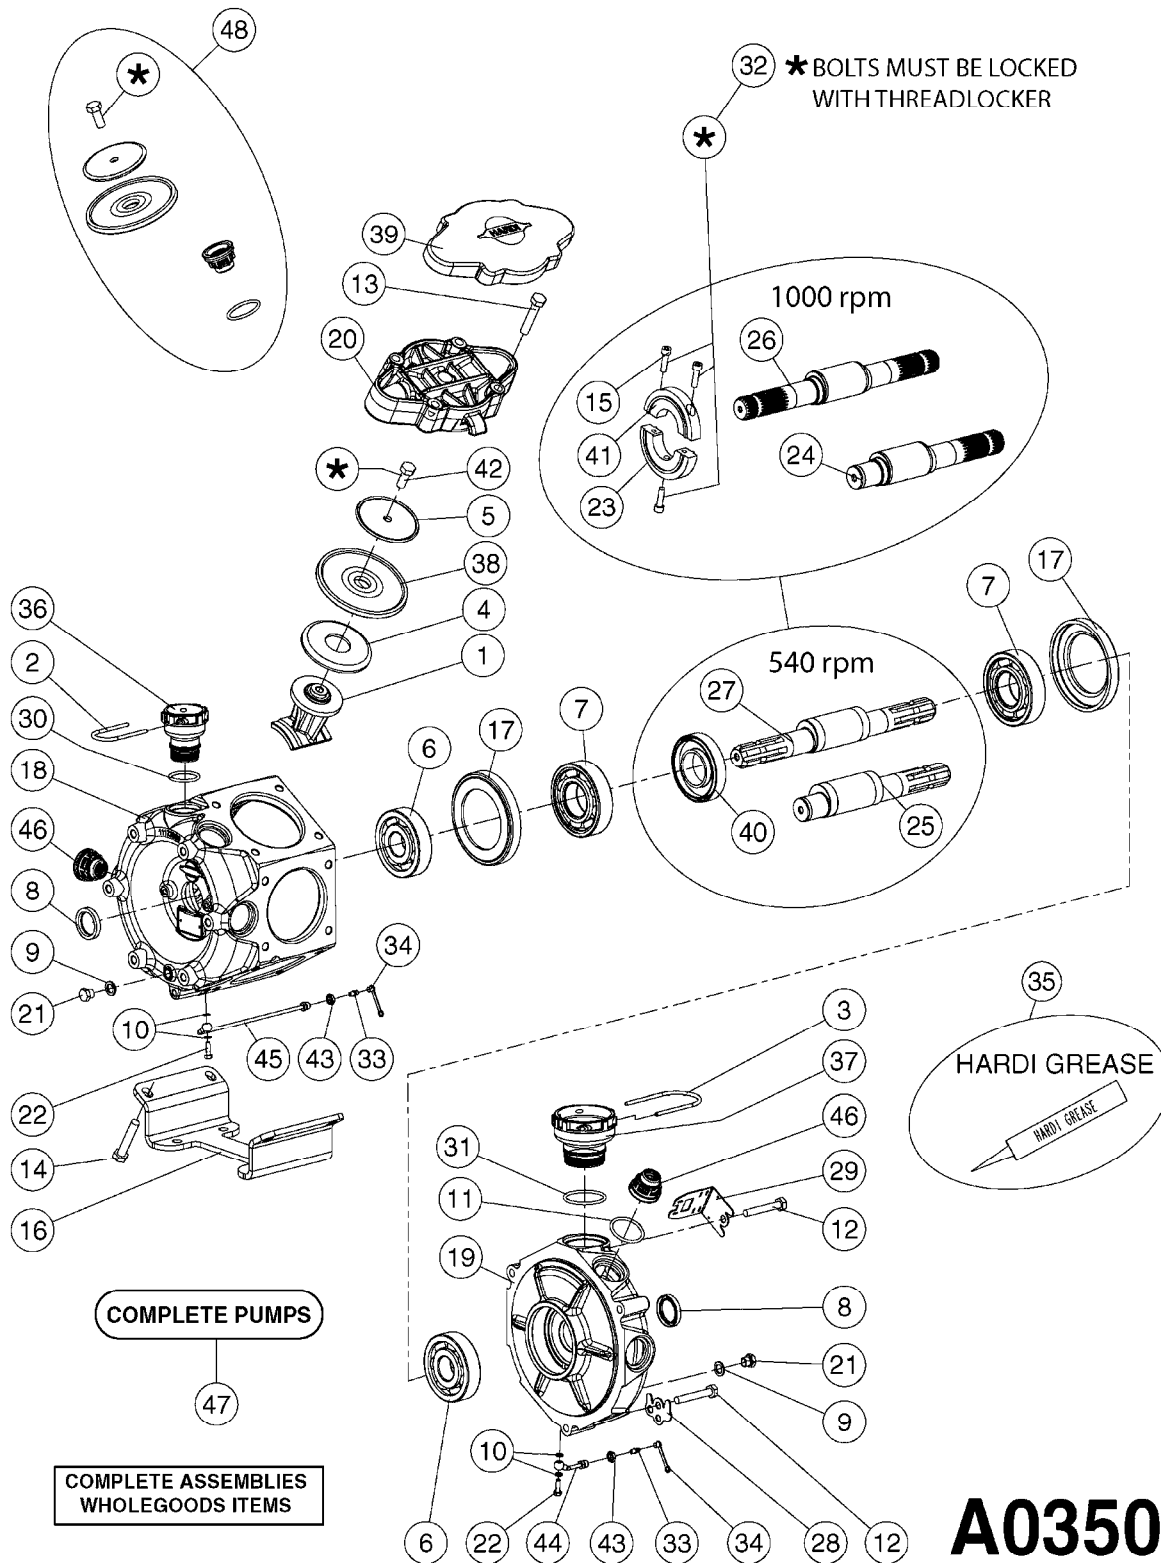

PUMP - 464 540/1000 RPM
A0350-HIN, 23:04:19

Page 1
Date 05.08.2019 11:46

Pos.	parts-n°	order qty	description
1	111622	1	CONNECTING ROD 463/5.5MM
1	111623	1	CONNECTING ROD 463/10MM
1	111624	1	CONNECTING ROD 463/12MM
1	111645	1	CONNECTING ROD 463/6.5MM
2	145996	1	FITT.DK S-67 FORK
3	145997	1	FITT.DK S-93 FORK
4	161012	1	DIAPHRAGM BACKING DISC F. 463
5	161175	1	DIAPHRAGM DISC 463/464 PUMP
6	210221	1	BEARING BALL 6407
7	210232	1	BEARING BALL 6310
8	210243	1	SEAL OIL 35 X 47 X 7
9	241404	1	DOWTY SEAL 1/4"
10	242374	1	WASHER Ø10/Ø6X1 COPPER
11	330072	1	O-RING D53.5/D45.5X4
12	421072	1	BOLT HEX 8.8 RAW M10X65
13	430312	1	BOLT HEX 8.8 RAW M12X60
14	430438	1	BOLT HEX 8.8 DEL M12X65
15	450995	1	BOLT ALLEN M8X30 DIN 912 RAW
16	614628	1	FOOT F. 46X PUMP, RED
16	16410800	1	PUMP BASE 463/464 BLACK
17	11171900	1	CONROD RING 364/464 MACHINED
18	11172200	1	PUMP HOUSE 464 MACHINED 5/4" BSP RED
19	11172600	1	FRONTPART 464 MACHINED 2" BSP RED
20	11173000	1	VALVE COVER.463/464 MACHINED RED
21	14010400	1	PLUG 1/4" BSP
22	14120400	1	BANJOBOLT M6 X 19
23	14120700	1	COUNTERWEIGHT 364/464-1000
24	14137300	1	CRANKSHAFT 364/464-5.5 1000
24	14137400	1	CRANKSHAFT 364/464-6.5 1000
25	14137600	1	CRANKSHAFT 364/464-10
25	14137700	1	CRANKSHAFT 464-12
26	14137900	1	CRANKSHAFT 364/464-5.5 GG 1000
26	14138000	1	CRANKSHAFT 364/464-6.5 GG 1000
27	14138200	1	CRANKSHAFT 364/464-10 GG
27	14138300	1	CRANKSHAFT 464-12 GG
28	16383000	1	GREASE NIPPLE PLATE 464
29	16390600	1	BRACKET FOR RPM SENSOR
30	24266600	1	O-RING D 38,0 X 4,0 70SH.NITR
31	24266800	1	O-RING D 54,0 X 4,0 70SH.NITR
32	28045503	1	LOCTITE 262 .5ML (.017oz.)
33	28163300	1	GREASE NIPPLE H1 M6X1 DIN 7412
34	28163400	1	CAP F. GREASENIPPLE YELLOW M6X1
35	28164600	1	HARDI PUMP GREASE S3 V550L 1
36	32242200	1	FITTING S67 5/4" KON. RG 2014
37	32242400	1	FITTING S93 2" KON. RG 2014
38	33511600	1	DIAPHRAGM PUMP 463/464 PUMP PUR
39	33524000	1	COVER PLASTIC 464 PUMP
40	33527200	1	GREASE SPLIT 364/464
41	39136200	1	HALFPART 364/464-1000
42	43099200	1	BOLT HEX SS M12 X 30 DIN933 A4
43	46134000	1	NUT HEX M10x1 H=2.3 NV=14 ELZIN
44	61097000	1	BANJOTUBE SHORT 464 COMPL.
45	61097100	1	BANJOTUBE LONG 464 COMPL.
46	72043600	1	VALVE FOR 462/463
47	72993500	1	PUMP 464-12-540, CM
47	72993600	1	PUMP 464-6.5 MED-2-1000
47	82168100	1	PUMP 464-5.5 THROUGH SHAFT 1000RPM
47	82168200	1	PUMP 464-10 2" SUCT. 540RPM
47	82168500	1	PUMP 464-12 2" SUCT. 540 RPM
47	82168700	1	PUMP 464-12 540 OFFSET PORTS
47	82168800	1	PUMP 464 6.5 1000 OFFSET PORTS