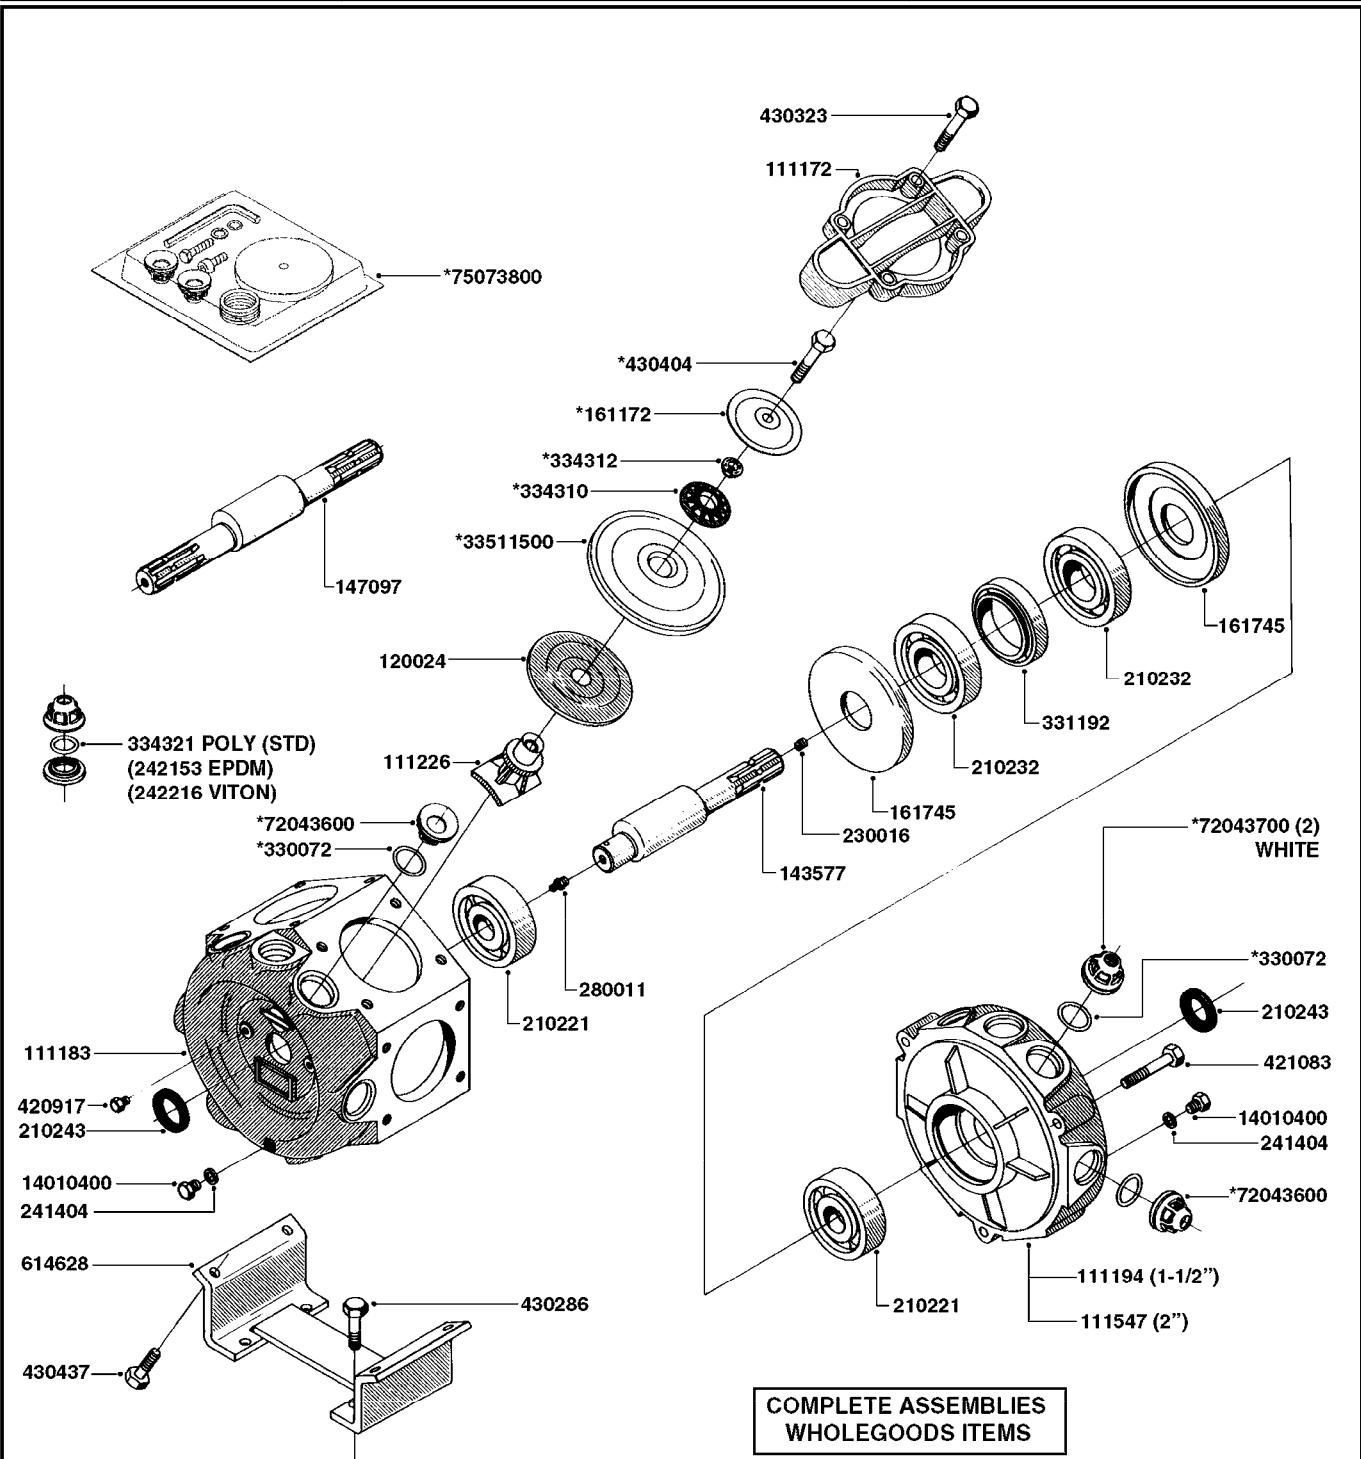

COMPLETE ASSEMBLIES
WHOLEGOODS ITEMS

COMPLETE PUMP
(NLA) REPLACED BY 464 PUMP (SEE PAGE A0350)

A0320

PUMP - 462 W/MOUNTING BASE
A0320-HIN, 01:01:16

Page 1
Date 05.08.2019 11:46

parts-n°	order qty	description
111172	1	VALVE CHAMBER 460 (PAINTED)
111183	1	PUMP CASTING 460-463 (PAINTED)
111194	1	PUMP CASTING FT.460 (PAINTED)
111226	1	CONNECTING ROD MODEL 460
111547	1	PUMP FRONT 460-463-2' (PAINT)
120024	1	DIAPHRAGM BACK DISC 1200-1300
143577	1	CRANK SHAFT F.363/462/463-10mm
147097	1	CRANK SHAFT 363-463/10 THROUGH
161172	1	DIAPHRAGM DISC F. 1203/1303
161745	1	METAL SPACER F.363/463
210221	1	BEARING BALL 6407
210232	1	BEARING BALL 6310
210243	1	SEAL OIL 35 X 47 X 7
230016	1	PLUG 1/8' BSP TYPE P
241404	1	DOWTY SEAL 1/4"
242153	1	O-RING D26X4 EPDM
242216	1	O-RING VITON F/1202/1302/462
280011	1	GREASE NIPPLE 1/8' SAE H TR
330072	1	O-RING D53.5/D45.5X4
331192	1	SPACER, MODEL 361/363
334310	1	NYLON WASHER 1202/1302/462
334312	1	PLASTIC SPACER F/462
334321	1	O-RING POLY. 34.0x26.0x4.0
420917	1	BOLT HEX 8.8 RAW M8X12 FT
421083	1	BOLT HEX 8.8 DEL M10X65
430286	1	BOLT HEX 8.8 DEL M12X30 FT
430323	1	BOLT HEX 8.8 DEL M12X60
430404	1	BOLT HEX 8.8 DEL M12X50
430437	1	BOLT HEX 8.8 RAW M12X65
460703	1	NUT HEX M12X1.75 LOCK DIN985A2 SS
614628	1	FOOT F. 46X PUMP, RED
14010400	1	PLUG 1/4" BSP
33511500	1	DIAPHRAGM 462 PUR 2006
72043600	1	VALVE FOR 462/463
72043700	1	VALVE FOR 462/463 W.VENT HOLE
75073800	1	PUMP KIT 461/462 "06"