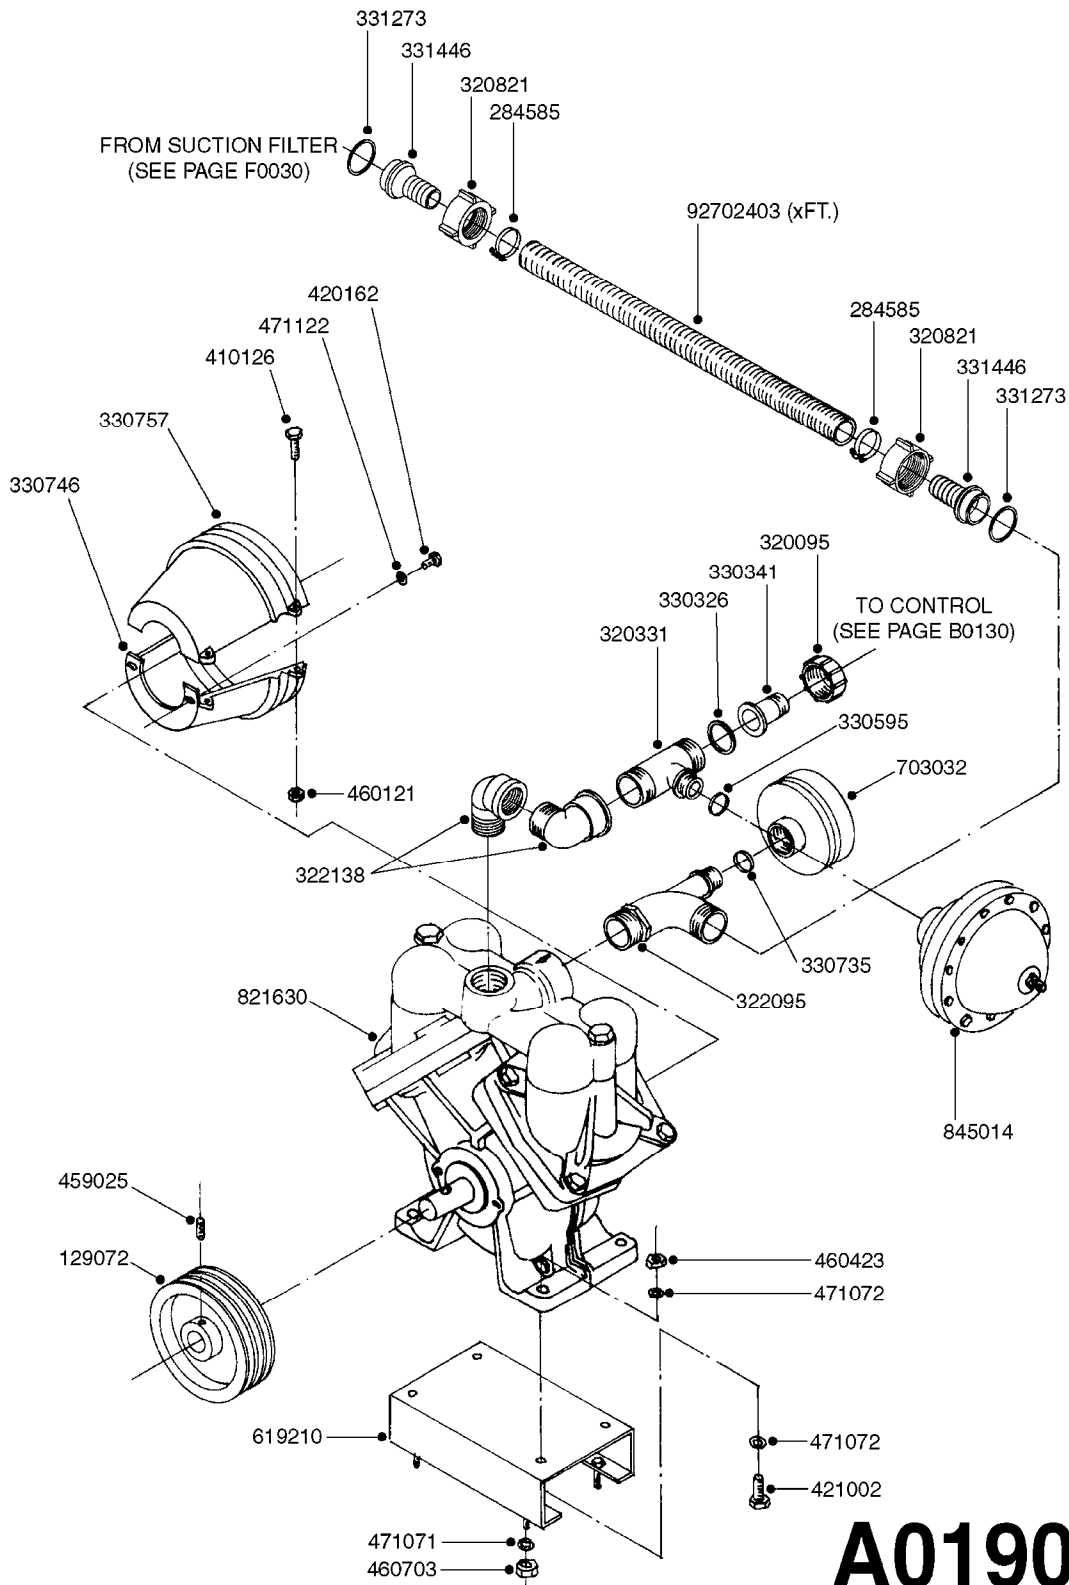

PUMP - 1203 F. LE/LE-SPV/LP
A0190-HIN, 01:01:16

Page 1

Date 05.08.2019 11:46

parts-n°	order qty	description
129072	1	PULLEY Ø 200-3 C/SPZ 25MM
284585	1	CLAMP HOSE GEAR 1" MINI 020
320095	1	FITT.DK NUT 1" BSP
320331	1	FITT.DK TEE 1" - 1" - 3/4" BSP
320821	1	FITT.DK NUT 1-1/2" BSP
322095	1	FITT.DK TEE 1-1/2 X1-1/4 X3/4" BSP
322138	1	FITT.DK ELB 1"M X 1"F BSP
330326	1	O-RING D30/D24X2 F.1"NUT
330341	1	FITT.DK HB 1" F. 1" NUT
330595	1	O-RING D24.6/D20X2.1 -3/4"
330735	1	O-RING D30/D26X2
330746	1	GUARD PTO LOWER PART
330757	1	GUARD PTO UPPER PART
331273	1	O-RING D44/D38X2 F.1-1/2"
331446	1	FITT.DK HB 1" F.1-1/2" NUT
410126	1	SCREW 1/4"X3/4" GALV.
420162	1	BOLT HEX 8.8 DEL 3/8"x15MM
421002	1	BOLT HEX 8.8 DEL M10X30 FT DIN933
459025	1	SCREW SET M8X30
460121	1	NUT 1/4" GALV.
460423	1	NUT HEX M10X1.50 LOCK DIN985A2 SS
460703	1	NUT HEX M12X1.75 LOCK DIN985A2 SS
471071	1	WASHER M12 GALV
471072	1	WASHER M10 EL2
471122	1	WASHER, M10, Ø20/10.5X 2.0, SS
619210	1	PUMP MNT.BRKT. LE/LP/SPV 1202
703032	1	SUCTION AIR BOTTLE 3/4" COMPL.
821630	1	PUMP 1203/9 540RPM
845014	1	AIR BOTTLE COMPLETE HJ73
92702403	1	HOSE PVC SUCT GRAY 1"