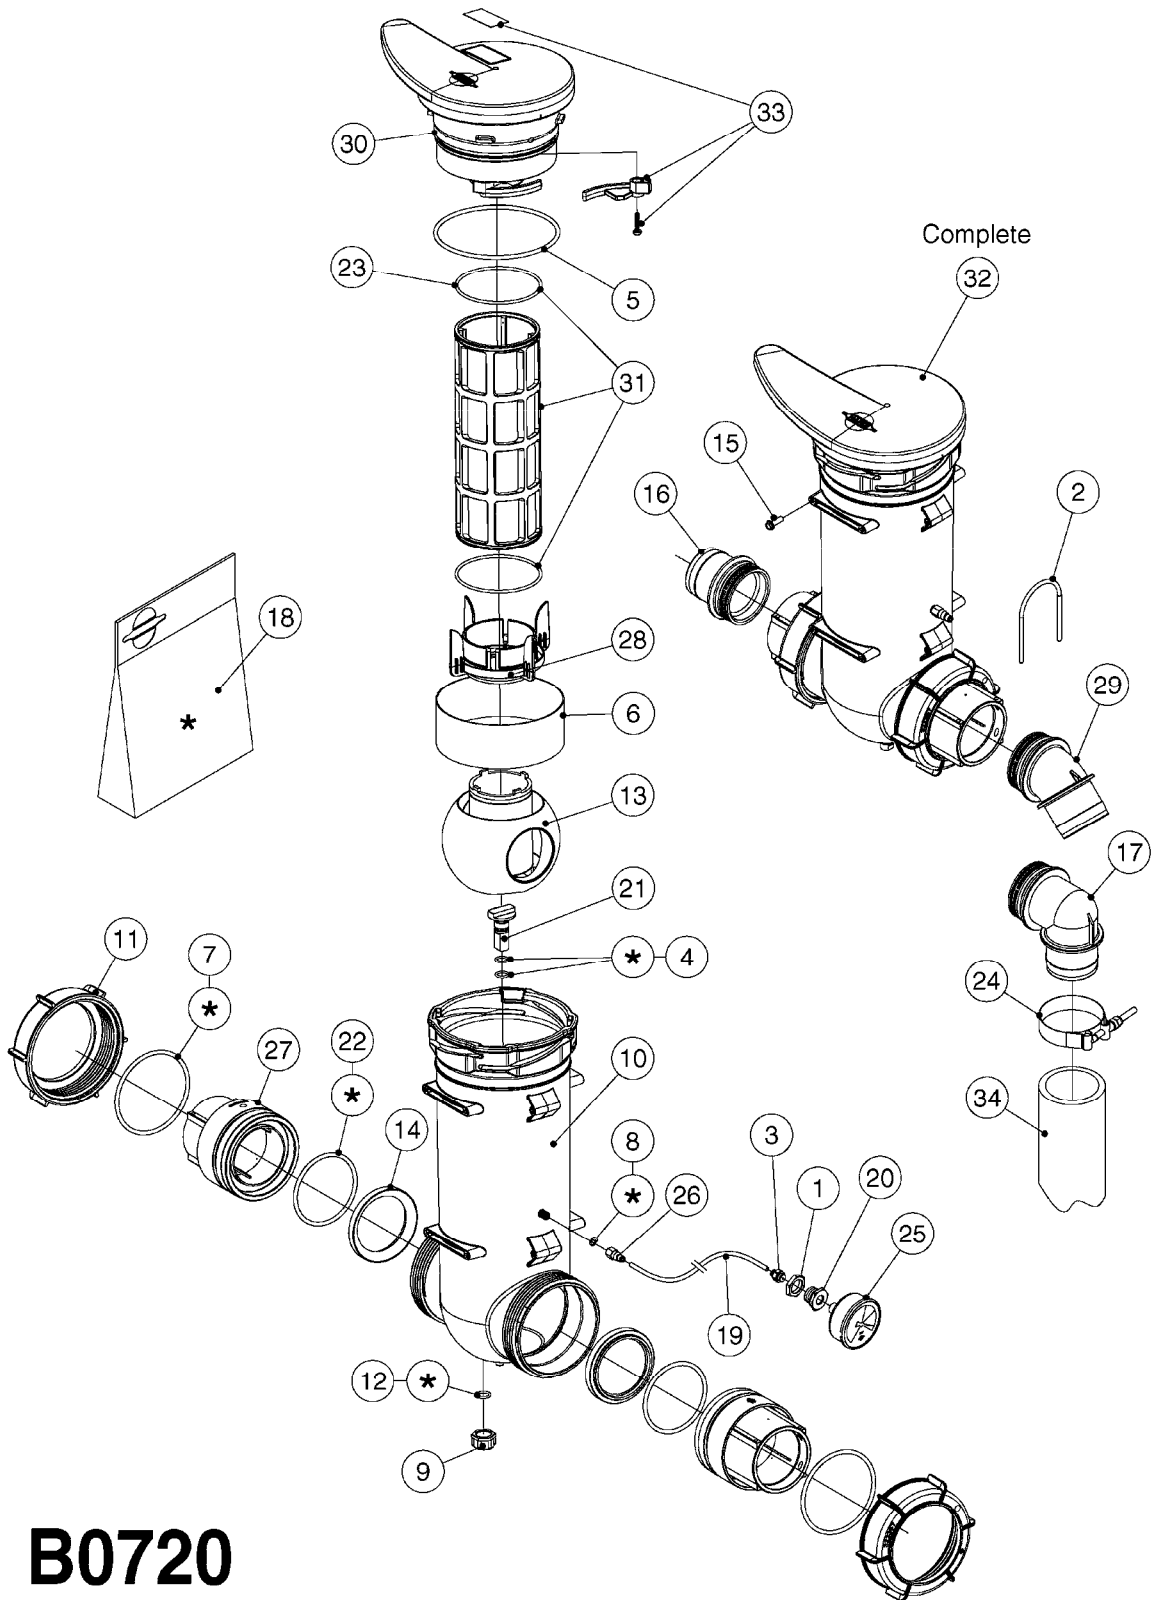

EASY CLEAN FILTER
B0720-HIN, 01:01:16

Page 1

Date 05.08.2019 11:48

Pos.	parts-n°	order qty	description
1	140766	1	NUT 1/2" BSP
2	145997	1	FITT.DK S-93 FORK
3	231346	1	QUICK COUPLER 1/8"BSP X 4 MM
4	240936	1	O-RING D13.3X2.4 NITRIL
5	242570	1	O-RING D150.0 x5.0 SH70 VITON
6	242572	1	RUBBER BELT Ø160x1.5 B=60 EPDM
7	242573	1	O-RING Ø104.14X5.33SH70 NITRIL
8	242593	1	GASKET Ø8/Ø5x1 (PA) 266N-M5X1
9	320047	1	FITT.DK CAPNUT 1/2" BSP
10	322356	1	EASYCLEAN FILTER HOUSING
11	322357	1	CAP F. COUPLER EASYCLEAN FILTE
12	330212	1	O-RING D19/D14X2.4 F.1/2"NUT
13	391090	1	BALL F. EASYCLEAN FILTER ON/OF
14	391091	1	SEAL F. BALL EASYCLEAN FILTER
15	440698	1	SCREW F.PLASTIC 6X18 SS HEXHD
16	727133	1	FITT. S93 2-1/2" STR. S W/O-RI
17	727226	1	FITT. S93 2-1/2" 90° S W/O-RING
18	741826	1	SEAL KIT F. EASYCLEAN FILTER
19	927253	1	RED AIR HOSE, Ø4/2 1810 E
20	14055400	1	FITT.DK REDUC 1/2"x1/8"x1/4"BS
21	14117700	1	SPINDLE S93 L46 NV13 SS
22	24260100	1	O-RING Ø88.0X5.0 SH70 VITON
23	24260700	1	O-RING Ø101.19X3.53 SH70 VITON
24	28030303	1	CLAMP HOSE T-BOLT S2.5" 235-76
25	28053400	1	GAUGE VACUUM SUCT. FILTER NCM
26	28054300	1	QUICK COUPLER 1/8"BSP/Ø4 FEMAL
27	33503200	1	HOSE COUPLER F. EASYCLEAN FILT
28	33503600	1	FILTER CARRIER F. EASYCLEAN
29	72072900	1	FITT. S93 2-1/2" 45° S W/O-RING
30	72270600	1	LID ASSM. EASYCLEAN FILTER
31	72278800	1	FILTER 30 MESH GREEN D110/284
31	72278900	1	FILTER 50 MESH BLUE D110/284
31	72279000	1	FILTER 80 MESH RED D110/284
32	72318900	1	EASYCLEAN FILTER COMPL.
33	74192800	1	FILTER LOCK PARTS - EASYCLEAN
34	92702803	1	HOSE PVC SUCT GRAY 2.5"