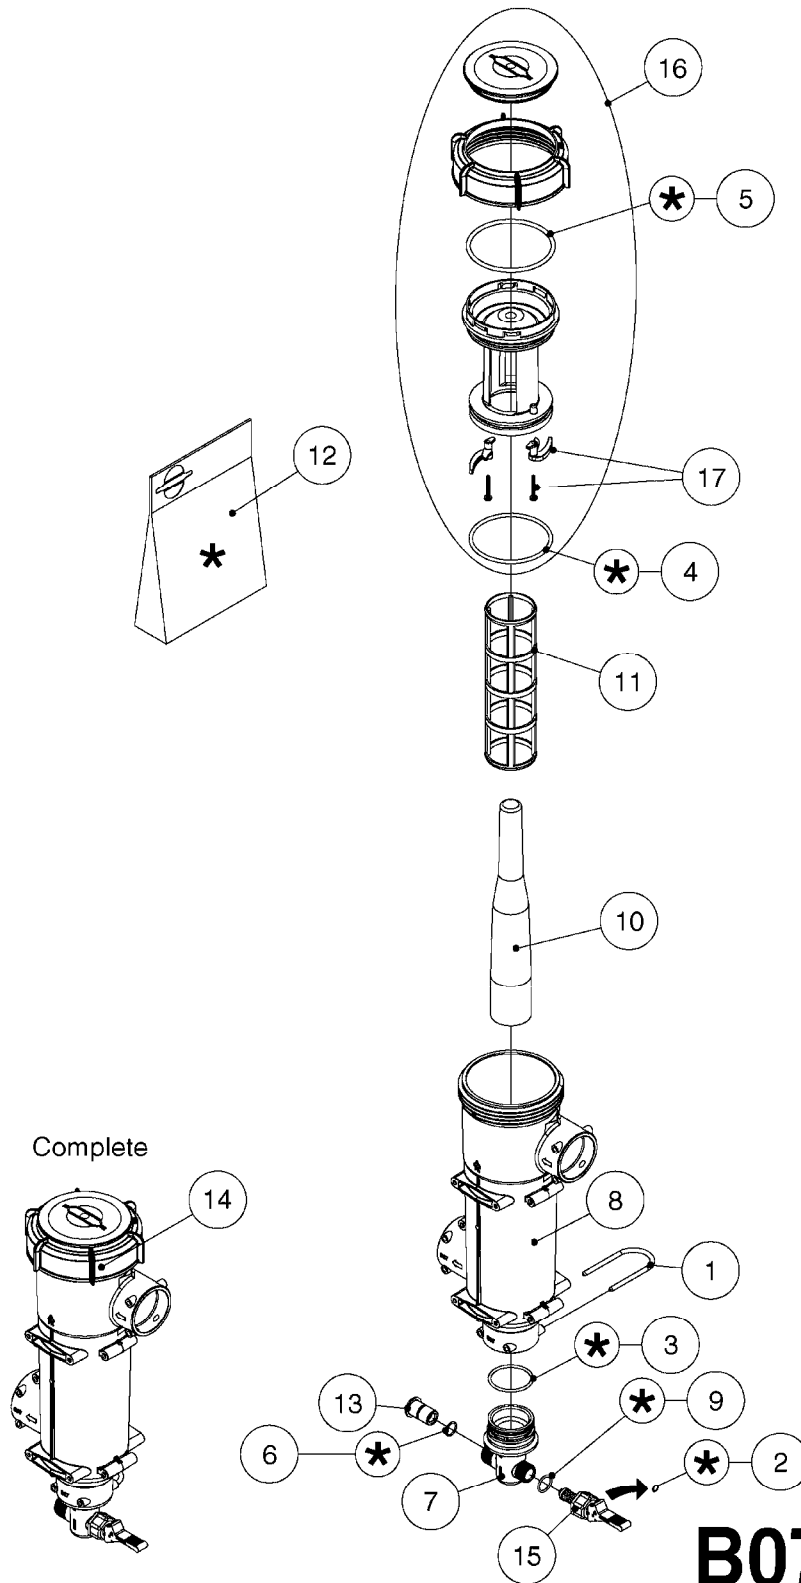

B0730

PRESSURE FILTER - CYCLONE
B0730-HIN, 01:01:16

Page 1

Date 05.08.2019 11:48

Pos.	parts-n°	order qty	description
1	145996	1	FITT.DK S-67 FORK
2	241323	1	O-RING D5.3X2.4 NITRIL
3	242353	1	O-RING 3 X 44.2 VITON
4	242565	1	O-RING Ø 85 X 4.0 SH70 VITON
5	242577	1	O-RING Ø 86 X 4.5 SH70 VITON
6	242594	1	O-RING D14 X 1.78 SCH.70-EPDM
7	322358	1	T-PIECE S67-1/2"-3/4"
8	322359	1	CYCLONE FILTER HOUSING
9	330315	1	O-RING D18.4/D13X.6
10	391093	1	CONE F. CYCLONE FILTER
11	61036000	1	FILTER ELEM.S93,100 MSH-YELLOW
11	615416	1	FILTER ELEM.S93,50 MESH-BLUE
11	72557200	1	FILTER ELEM.S93,80# CYCLONE
12	741827	1	SEAL KIT CYCLONE FILTER
13	39127500	1	VALVE SEAT D18/10 3/4"-1/2" 09
14	72281200	1	CYCLONE FILT.COMP. 80 MSH S67
14	72316500	1	CYCLONE FILT.COMP.50 MSH S67
14	72316600	1	CYCLONE FILT.COMP.100 MSH S67
15	72281300	1	VALVE BOOSTER/ON/OFF CYCLONE F
16	72352200	1	LID COMPLETE F. CYCLONE FILTER
17	74192900	1	FILTER LOCK PARTS - CYCLONE