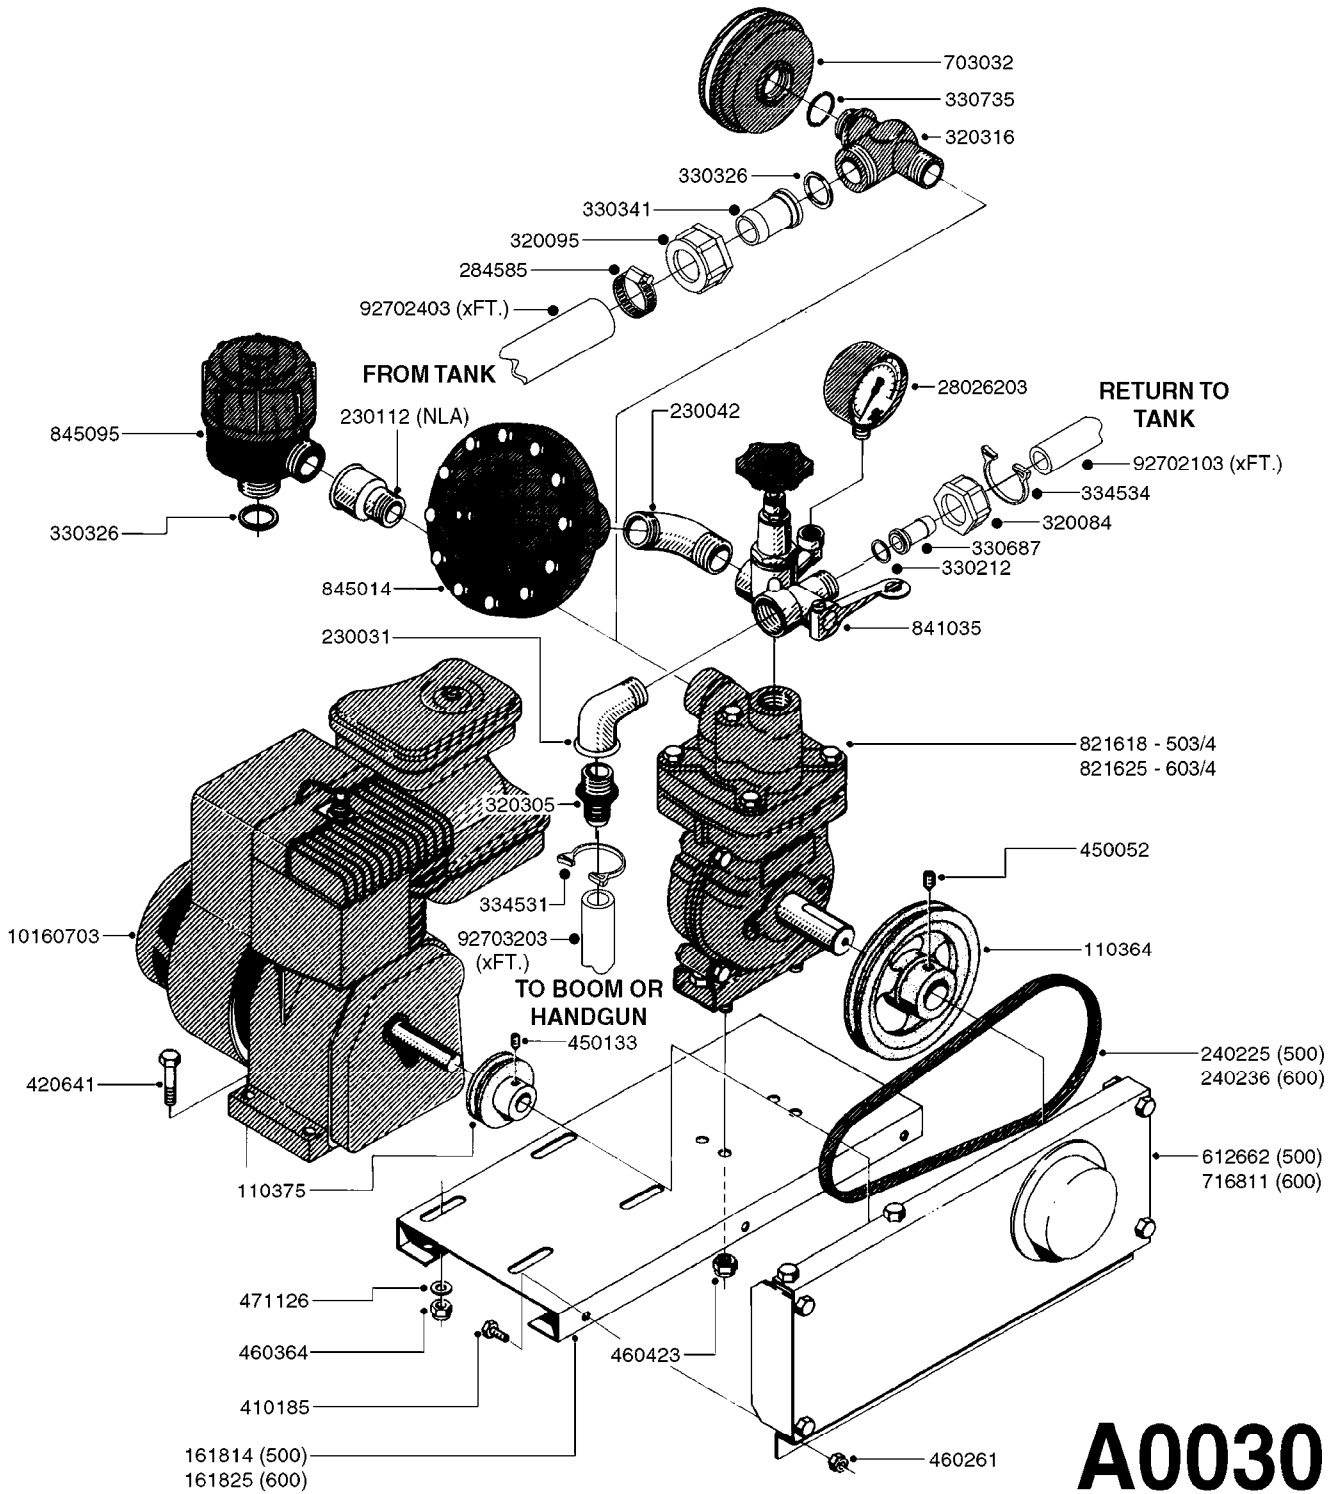

COMPLETE PUMPS
821617 - PUMP ONLY
10521303 - WITH PTO & DAMPER

A0020

PUMP - 503
A0020-HIN, 01:01:16

Page 1
Date 05.08.2019 11:45

parts-n°	order qty	description
110037	1	VALVE CHAMBER MOD 500 PAINTED
140011	1	CRANK SHAFT MODEL 500
140033	1	CRANK SHAFT,MODEL 500/4
160003	1	PUMP MOUNT PLATE TALL 500/600
160016	1	DUST PLATE
160027	1	DIAPHRAGM UPPER DISC 500-600
160031	1	BASE PLATE MODEL 500-600
190013	1	CHAIN 35XL=800
190024	1	ANGLE IRON FOOT, MODEL 500-600
210011	1	SEAL FELT D39/23 X 4
210022	1	BEARING BALL 6205
210033	1	BEARING BALL 6007
240015	1	DIAPHRAGM MODEL 500-600 NITRIL
240435	1	DIAP alts 332021PUR,240015NITR
240461	1	DIAPHRAGM MODEL 500-600 VITON
242152	1	O-RING D18.2X3 EPDM
242215	1	O-RING D18X3 VITON
280011	1	GREASE NIPPLE 1/8' SAE H TR
280044	1	KEY HEXAGON W6 3/16'
281606	1	S-HOOK GALVANIZED
330013	1	O-RING 2.5 X 10 PUR
330024	1	O-RING D41,1/D34.5 X 3,5
334320	1	O-RING D18X3 POLYURETHANE
410281	1	BOLT HEX 8.8 DEL M6X25 DIN933 A2
420733	1	BOLT HEX 8.8 DEL M8X40
420766	1	BOLT HEX M8-45/22 SST A2 DIN931
420781	1	BOLT HEX 8.8 DEL M8X50
420862	1	BOLT HEX 8.8 DEL M10X16 FT
420943	1	BOLT HEX 8.8 DEL M10X50
420965	1	M10X40 MACHINE SCREW STAINLESS
421002	1	BOLT HEX 8.8 DEL M10X30 FT DIN933
421226	1	BOLT HEX 8.8 DEL M10X45
450612	1	SCREW M10X16 POINTED
460261	1	NUT HEX M6X1.00 LOCK DIN985 A2 SS
460342	1	NUT HEX M10 DEL DIN934
460364	1	NUT HU M8 A2 SS DIN934
471122	1	WASHER, M10, Ø20/10.5X 2.0, SS
728146	1	VALVE FOR 361(726890/707932)
821617	1	PUMP 503/7 W FOOT TAPERED SHAF
10521303	1	PUMP 500 C/W PTO 540 RPM
28021800	1	KEY HEXAGON 8MM FOR M10
33511200	1	DIAPHRAGM 500-603 PUR 2006
45000800	1	BOLT ROUND M10X25
72095300	1	COUPLING 1-3/8' X 25, PAINTED
72180300	1	PUMP HOUSING 503 RED W/BOLTS
72180500	1	DIAPHRAGM COVER 503 W/BOLTS
72180600	1	CONNECTING ROD FOR 503-603 M10
75073000	1	PUMP KIT 503 "06"