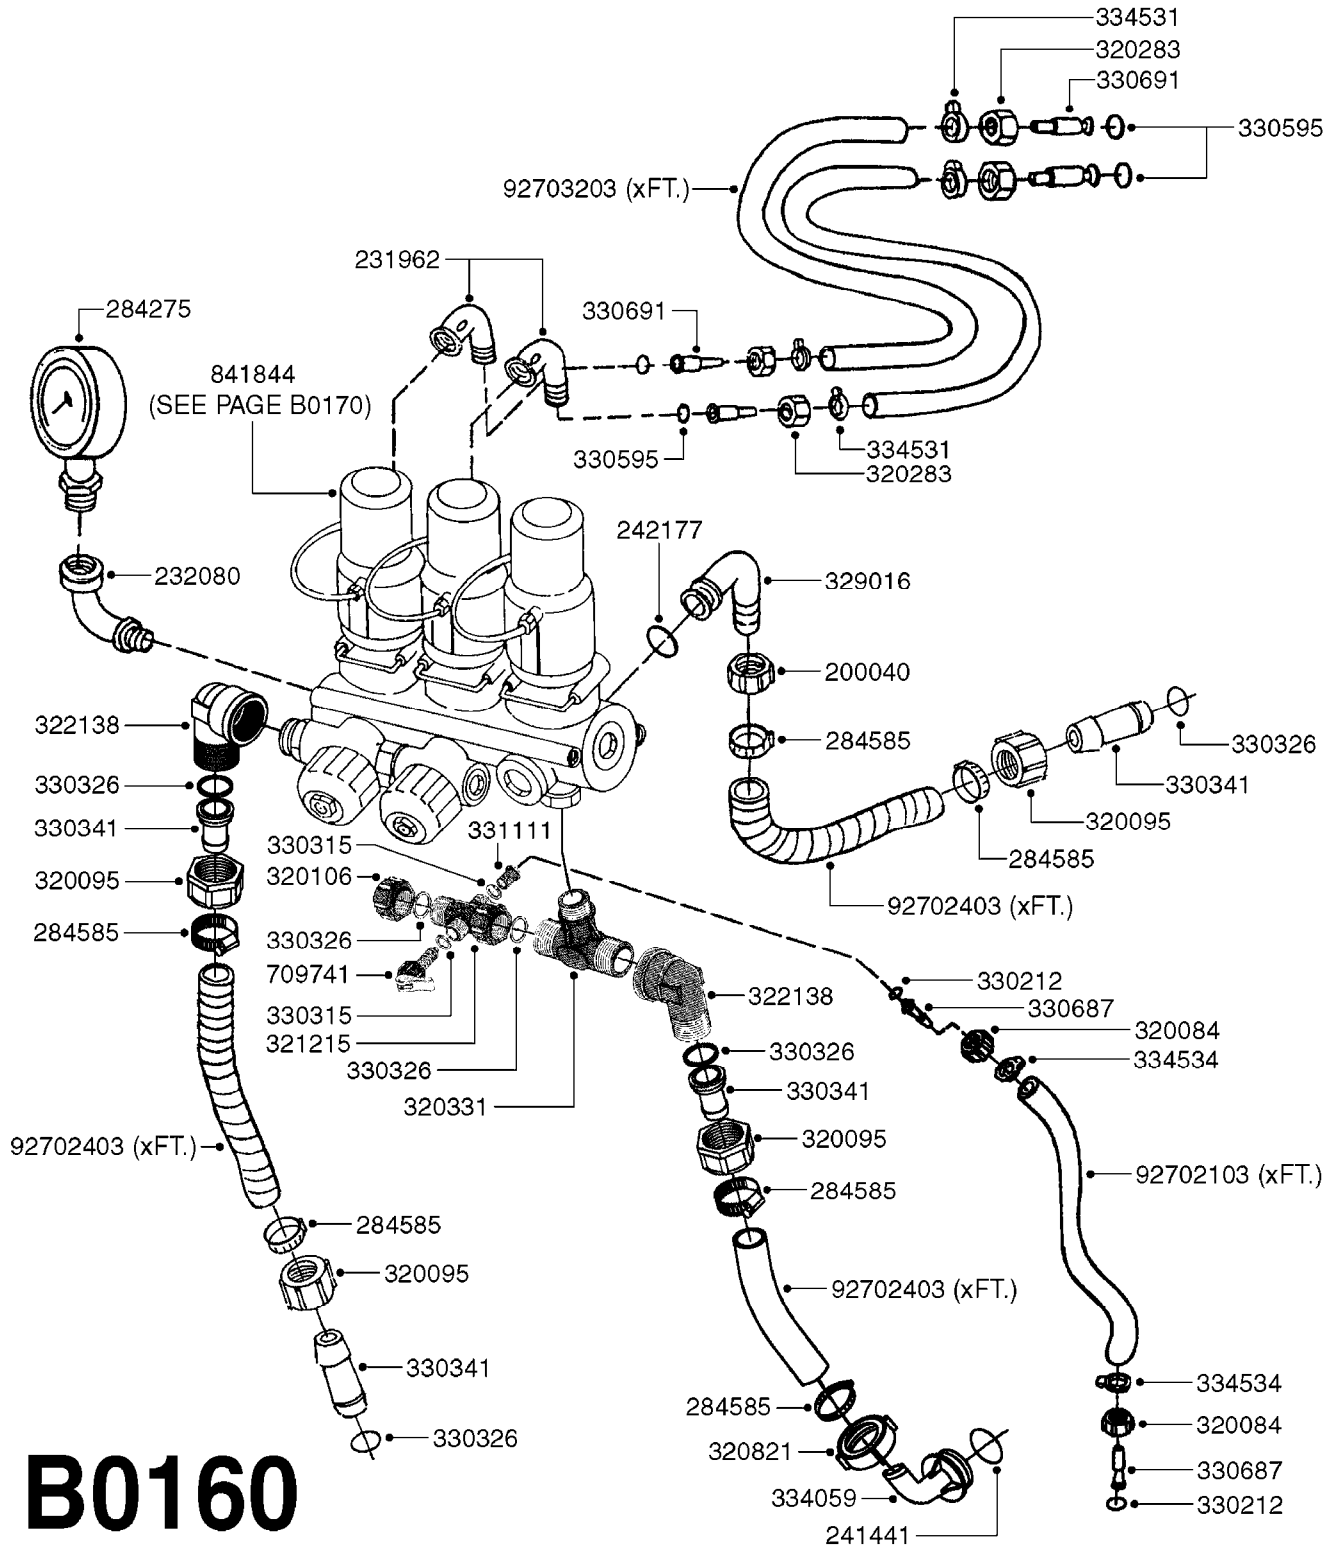

BK-180 REMOTE CONTROL CABLE
B0150-HIN, 01:01:16

Page 1

Date 05.08.2019 11:47

parts-n°	order qty	description
142516	1	SCREW SET M10 BENT F. LOCKING
142881	1	WIRE HOLDER FOR REMOTE CONTROL
142892	1	END NIPPLE F.REMOTE CABLE
281536	1	ALLEN WRENCH 3MM
410605	1	BOLT HEX 8.8 DEL M6X80
420604	1	BOLT HEX 8.8 DEL M10X25 FT DIN933
450564	1	SCREW M6X12 ALLEN
460261	1	NUT HEX M6X1.00 LOCK DIN985 A2 SS
460423	1	NUT HEX M10X1.50 LOCK DIN985A2 SS
471122	1	WASHER, M10, Ø20/10.5X 2.0, SS
611693	1	ARM FOR REMOTE CONTROL BK180
612124	1	BRACKET FOR OP.UNIT F REM.CTR
612566	1	MOUNT BRACKET F.FAN CABLE ASSY
612754	1	HANDLE FOR REMOTE CONTROL
715444	1	REMOTE CONTROL CABLE COMPLETE
715466	1	MOUNTING PLATE
833567	1	REMOTE CONTROL ON/OFF BK 180