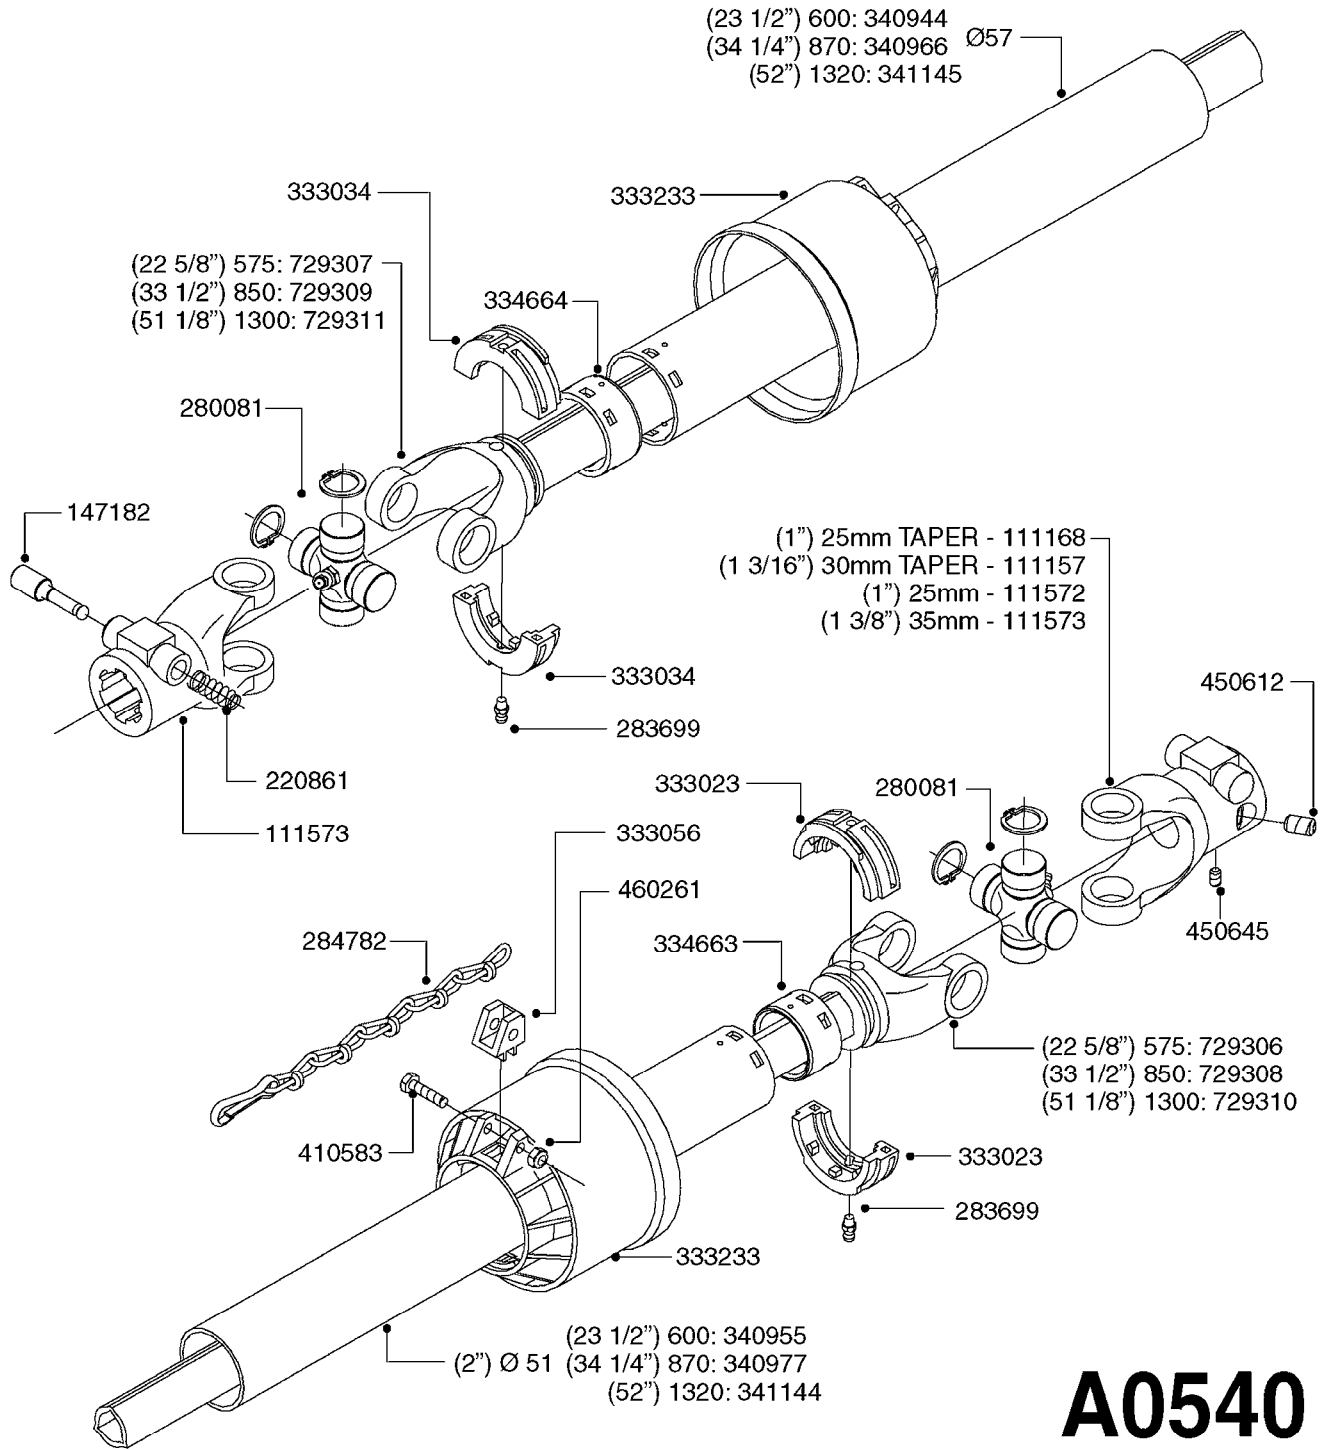

A0540

PTO HARDI TRIANGULAR SHAFT 540
A0540-HIN, 01:01:16

Page 1
Date 05.08.2019 11:46

parts-n°	order qty	description
111157	1	YOKE PTO 30MM TAPERED
111168	1	YOKE PTO 25 MM TAPERED
111572	1	PTO YOKE 1'BORED TRIANGLE
111573	1	PTO YOKE 1-3/8'X6 SPLINE TRIAN
147182	1	PTO LOCK PIN
220861	1	SPRING F.PTO YOKE
280081	1	UNIV. JOINT 23.8x61.3mm
283699	1	GREASE NIPPLE M6X1
284782	1	CHAIN F.PTO
333023	1	BEARING HALF, SMALL
333034	1	BEARING HALF BIG
333056	1	LOCK FOR P.T.O. COVER
333233	1	P.T.O. COVER FOR CARDAN
334663	1	BUSHING D45.8/D38.5X25MM
334664	1	BUSHING D51.8/D44.5X25MM
340944	1	PTO SHAFT COVER, TRACT.END 420
340955	1	PTO SHAFT,PUMP END420alt341144
340966	1	PTO SHFT TRCT.END690 alt341145
340977	1	PTO ,PUMP END 690 alt 341144
341144	1	PTO SHIELD INNER,1140x50mm OD
341145	1	PTO SHIELD OUTER, 1140x57mm OD
410583	1	BOLT HEX 8.8 DEL M6X40
450612	1	SCREW M10X16 POINTED
450645	1	SCREW ALLAN M6 X 6 SS
460261	1	NUT HEX M6X1.00 LOCK DIN985 A2 SS
729306	1	PTO INNER YOKE&TUBE L=575 TRIA
729307	1	PTO OUTER YOKE&TUBE L=575 TRIA
729308	1	PTO INNER YOKE&TUBE L=850 TRIA
729309	1	PTO OUTER YOKE&TUBE L=850 TRIA
729310	1	PTO INNER YOKE&TUBE L=1300TRIA
729311	1	PTO OUTER YOKE&TUBE L=1300TRIA