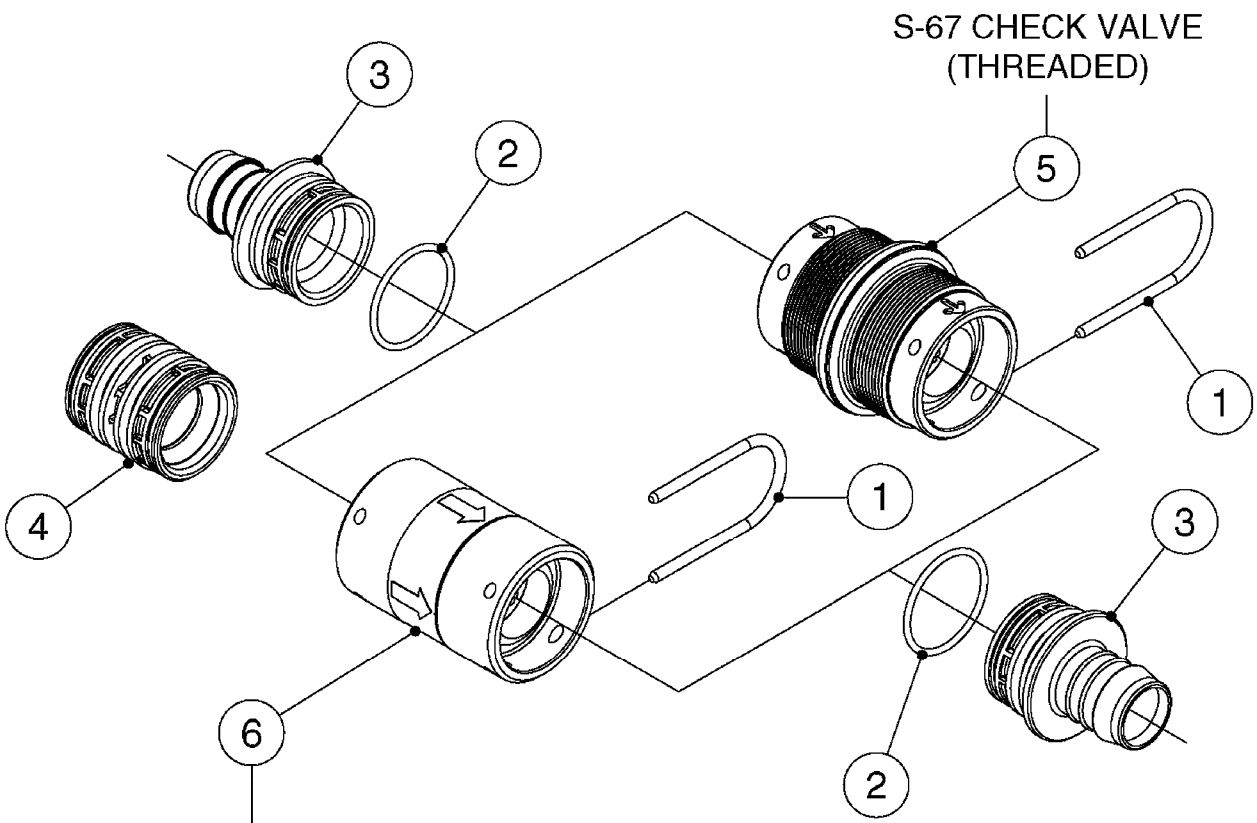

FOR FITTINGS AND
HOSES, SEE SECTION L

B0630

CHECK VALVES - S67
B0630-HIN, 01:01:16

Page 1

Date 05.08.2019 11:48

Pos.	parts-n°	order qty	description
1	145996	1	FITT.DK S-67 FORK
2	242353	1	O-RING 3 X 44.2 VITON
3	242504	1	O-RING D35x2 NITRIL
4	322104	1	FITT.DK S-67 BULKHEAD
5	334231	1	FITT.DK S-67 STR.1"
5	334232	1	FITT.DK S-67 STR.1-1/4"
6	14103100	1	SEAT F.CHECK VALVE D40.8 2010
7	72001803	1	CHCK VLV,S67, 2 X 1" HB COMPLETE IN-LINE CHECK VALVE FOR 1" HOSE
7	72206600	1	CHCK VLV,S67, 2 X 1.25" HB COMPLETE IN-LINE CHECK VALVE FOR 1-1/4" HOSE
8	72089900	1	CHECK VALVE S67 SUBASMBLY.2001
9	97800500	1	DECAL 230X28 BLACK ARROW