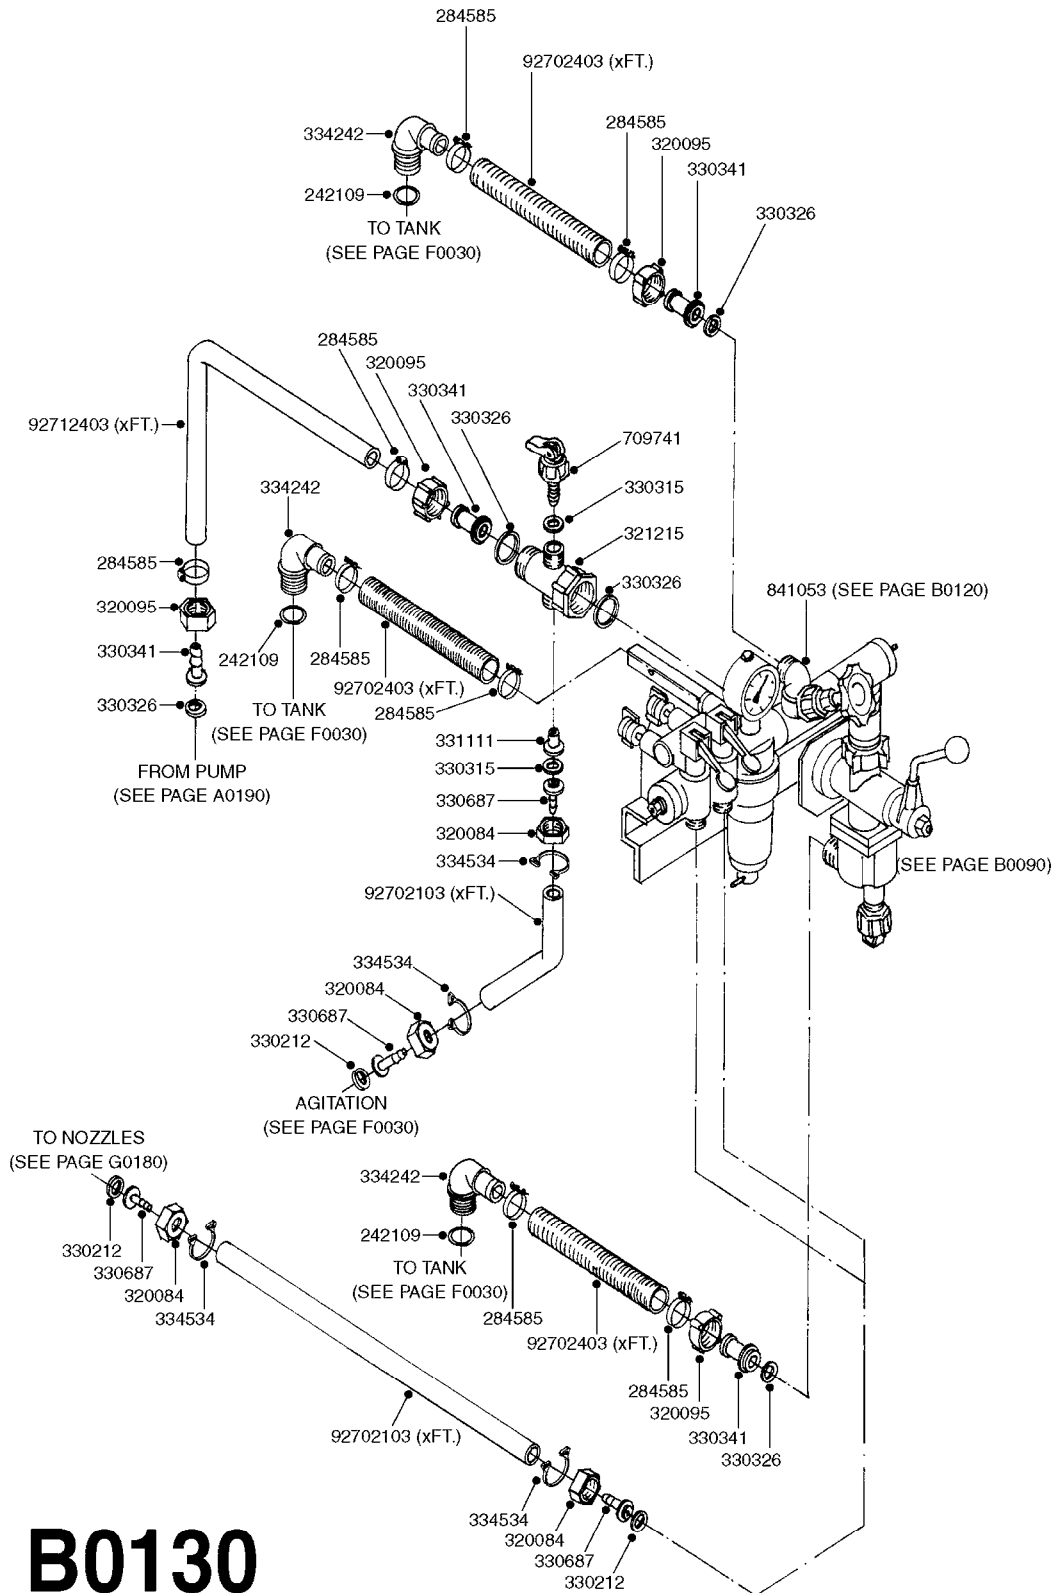

B0120

BK-180 VALVES F.LE/LE-SPV/LP
B0120-HIN, 01:01:16

Page 1

Date 05.08.2019 11:47

parts-n°	order qty	description
142214	1	STUD BOLT - M8X265, 3 SECTION
142225	1	STUD BOLT 8 X 299 - 6 MODULS
142236	1	STUD BOLT 8 X 381 - 8 MODULS
142247	1	STUD BOLT 8 X 341 - 7 MODULS
142251	1	BUSHING FOR LID
142634	1	STUD BOLT M8 X 213 - 4 MODULS
143301	1	LOCK CLAMP 78 MM
143312	1	LOCK CLAMP 120 MM
143323	1	LOCK CLAMP 204 MM
143334	1	LOCK CLAMP 162 MM
145515	1	STUD BOLT M8 X 176MM
146644	1	PIN D3X19 STAINLESS
163951	1	MOUNT BRACKET FOR BK180 SECTIO
240063	1	O-RING D14.1/9.3 X 2.4
240925	1	O-RING D49.5X3 NITRIL
240936	1	O-RING D13.3X2.4 NITRIL
240947	1	O-RING D7.3X2.4 NITRIL
240951	1	O-RING D21.2X3 NITRIL
241323	1	O-RING D5.3X2.4 NITRIL
241905	1	O-RING 12,3X2,4 VITON DKR.1,05
242594	1	O-RING D14 X 1.78 SCH.70-EPDM
270211	1	FITT.DK S25 FORK L=37.5
320095	1	FITT.DK NUT 1" BSP
320283	1	FITT.DK NUT 3/4"BSP
322184	1	SCREW F.ADJUSTING CONST.PRESS.
322192	1	HOUSING F.DISTRIBUTOR
322242	1	FILTER BOWL / IN-LINE
322251	1	HOUSING F.FILTER MOUNT BK/EC
330326	1	O-RING D30/D24X2 F.1"NUT
330341	1	FITT.DK HB 1" F. 1" NUT
332194	1	DISTRIBUTION HANDLE
332205	1	O-RING D43/39XD2
332415	1	COVER
332441	1	FITT.DK ELB 1" F.EC VALVE
333561	1	FITT.DK ELB.1" EC RETURN
334531	1	CLAMP HOSE PLASTIC 3/4"
334534	1	CLAMP HOSE PLASTIC 1/2"
334558	1	NUT HEX PLASTIC INSERT
440673	1	SCREW F.PLASTIC 5X12 SS
440677	1	SCREW F. PLASTIC 5X20 SS
460817	1	NUT HEX M8 STAINLESS DIN 934
471126	1	WASHER, M8, Ø16/ 8.4X 1.6, SS
615341	1	BRACKET F.BK 2,3&4 BANK VALVES
615443	1	FILTER ELEM.50 MESH BLUE
615444	1	FILTER ELEM.80 MESH RED
615445	1	FILTER ELEM.100 MESH YELLOW
712386	1	PRESSURE REGULATOR COMPL. H-M
716236	1	FITT.DK HB 1/2" ASSY. F. 3/4"
724621	1	FITT.DK HB 3/4"ASSY F.3/4" NUT
727897	1	HOUSING UPPER PART END PC.BK92
28026203	1	GAUGE 200PSI/BR,2.5"1/4BSP-BTM
28030003	1	CLAMP HOSE GEAR P1" 6716
70012503	1	HOUSING FOR HARDI-MATIC VALVE
92702103	1	HOSE R X1/2" X300PSI WP X0012"
92702403	1	HOSE PVC SUCT GRAY 1"
92703203	1	HOSE R X3/4" X300PSI WP X0012"