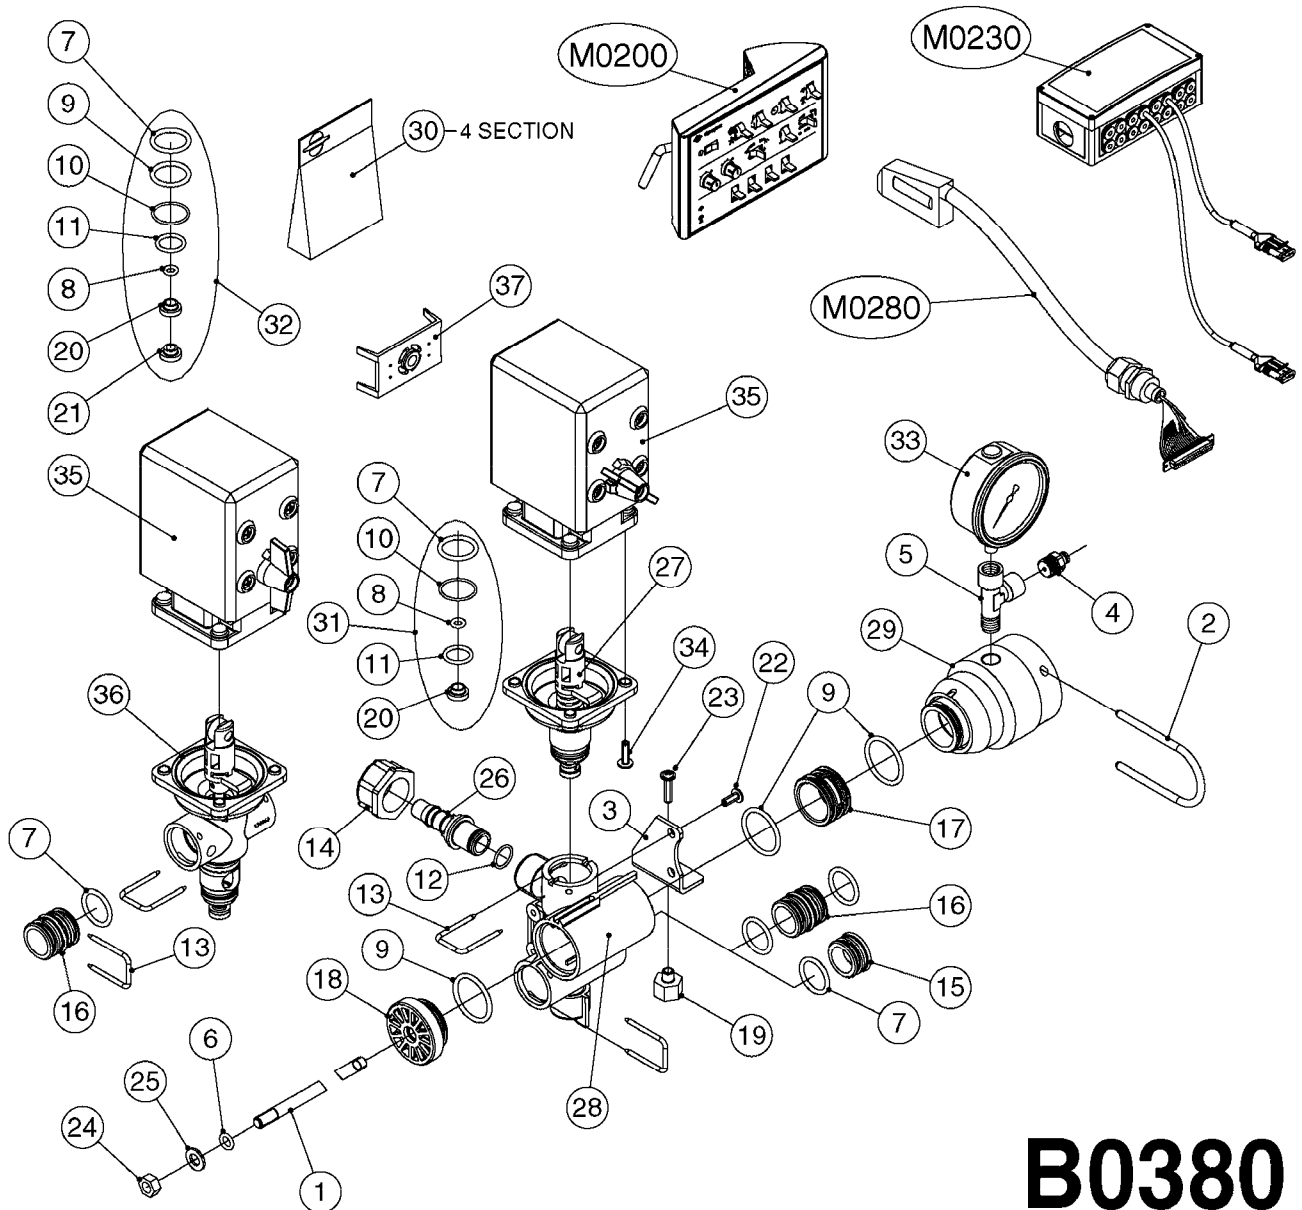

B0380

EVC, ECP, ECPC CONTROLS 39-PIN
B0380-HIN, 09:05:17

Page

1

Date

05.08.2019 11:48

Pos.	parts-n°	order qty	description
1	142214	1	STUD BOLT - M8X265, 3 SECTION
1	145693	1	STUD BOLT - M8X330, 4 SECTION
1	145928	1	STUD BOLT - M8X400, 5 SECTION
1	145780	1	STUD BOLT - M8X470, 6 SECTION
1	146355	1	STUD BOLT - M8X540, 7 SECTION
2	145996	1	FITT.DK S-67 FORK
3	167963	1	MOUNT BKT.F.EC BOOM SEC.
4	232230	1	QUICK COUPLER 1/4"BSP X 4 MM
5	232285	1	T-PIECE 1/4" 2 X INT. 1
6	240947	1	O-RING D7.3X2.4 NITRIL
7	240951	1	O-RING D21.2X3 NITRIL
8	241323	1	O-RING D5.3X2.4 NITRIL
9	241441	1	O-RING D29.3X3
10	241673	1	O-RING D22.1X1.6
11	241861	1	O-RING D15.3X2.4 VITON
12	242594	1	O-RING D14 X 1.78 SCH.70-EPDM
13	270211	1	FITT.DK S25 FORK L=37.5
14	320283	1	FITT.DK NUT 3/4"BSP
15	333583	1	END PIECE FOR BYPASS
16	333594	1	CONNECTING PIECE F. BYPASS
17	334547	1	CONNECTING PIECE F. PRESSURE
18	334548	1	END COVER
19	334558	1	NUT HEX PLASTIC INSERT
20	334669	1	VALVE CONE D14/D7-SH 63 WHITE
21	334940	1	VALVE CONE D14/D6-SH 63 GREEN
22	440673	1	SCREW F.PLASTIC 5X12 SS
23	440677	1	SCREW F. PLASTIC 5X20 SS
24	460817	1	NUT HEX M8 STAINLESS DIN 934
25	471126	1	WASHER, M8, Ø16/ 8.4X 1.6, SS
26	724621	1	FITT.DK HB 3/4"ASSY F.3/4" NUT
27	725257	1	SPINDLE SECT. F/EC DISTRIBUTOR
28	728010	1	DISTRIB HOUSING W/CONST PR GRN
29	731811	1	FITT.DK ADAPTOR S67 EC BOOM SE
30	750271	1	O-RING KIT F.EC/4 CONTROL UNIT
31	755726	1	O-RING KIT F.EC/ESC SEC.VALVE
32	755754	1	GASKET SET EVC DIST
33	28026203	1	GAUGE 200PSI/BR,2.5"1/4BSP-BTM
34	44076200	1	SCREW WN5451 5X16 SS TORX
35	72048000	1	MOTOR, DISTRIBUTION 1:300
36	72117600	1	SPINDLE EVC DIST
37	72137200	1	MCROSWCH ASSY F.Boom VLV 300:1