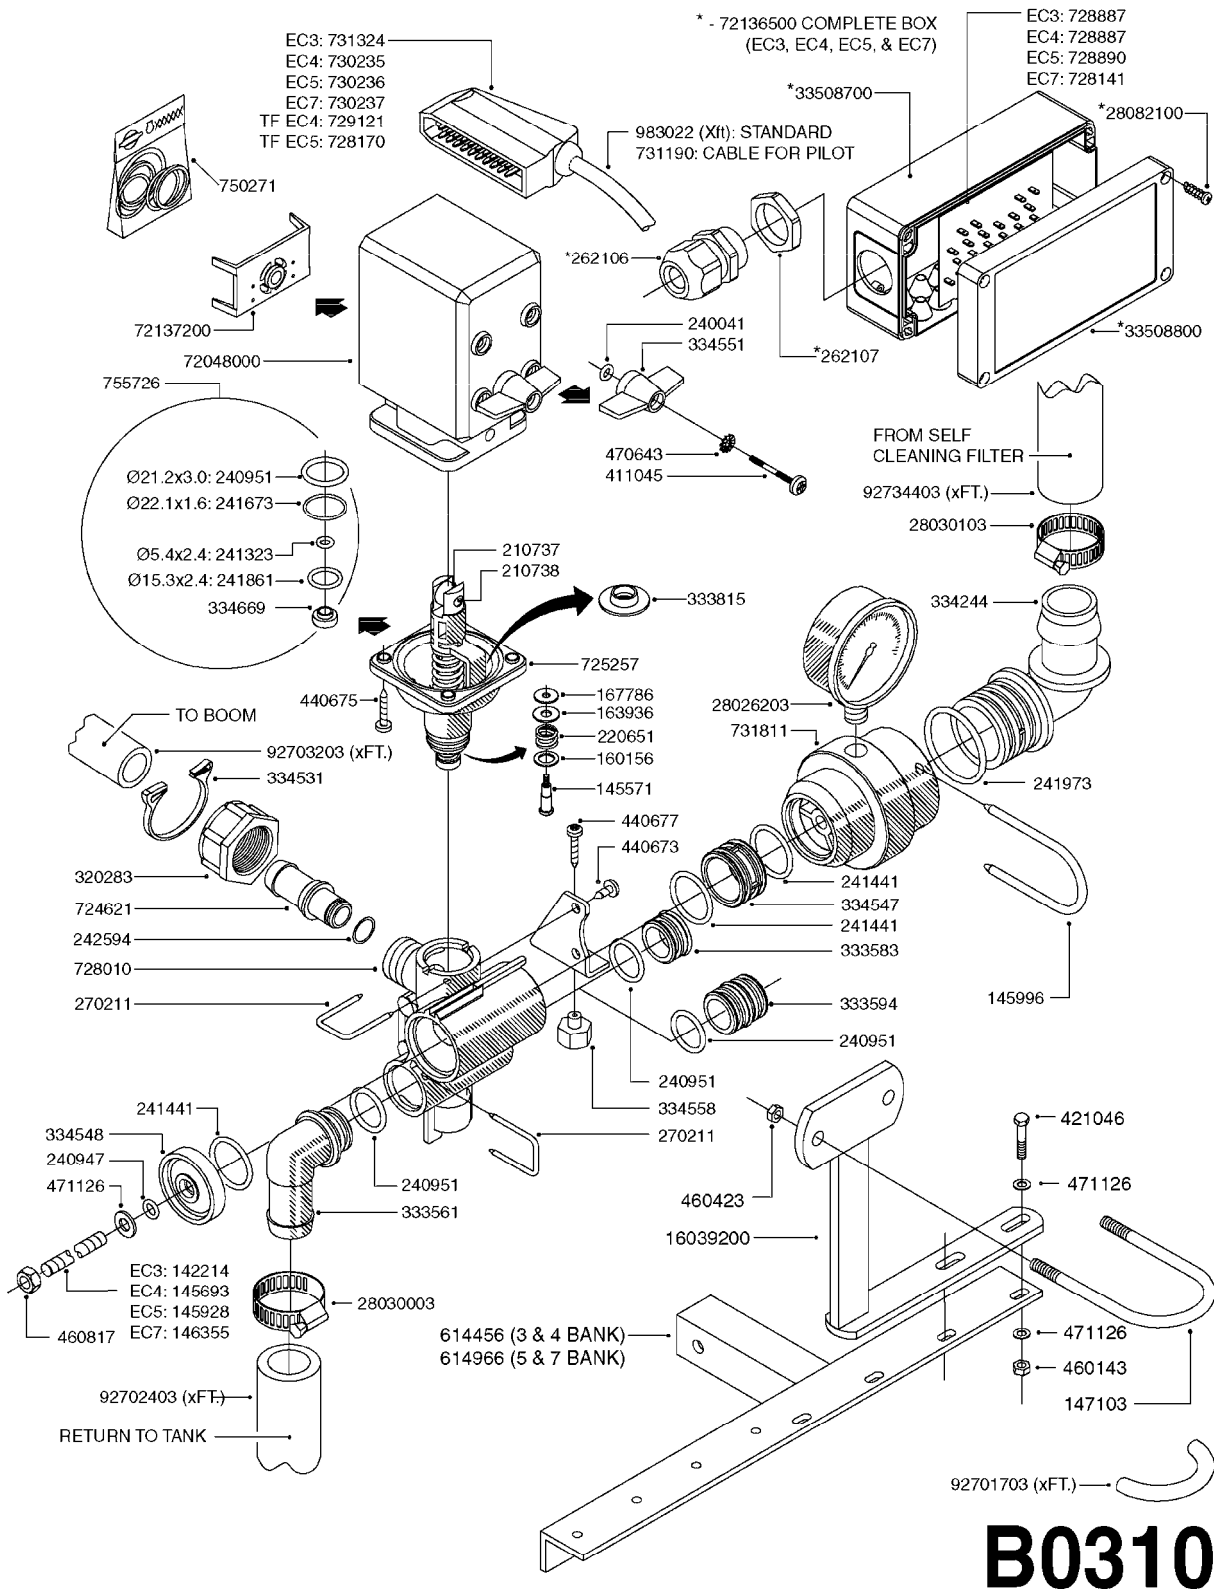

parts-n°	order qty	description
142214	1	STUD BOLT - M8X265, 3 SECTION
145571	1	STUD BOLT F/PNEUM. DISTRIBUTOR
145693	1	STUD BOLT - M8X330, 4 SECTION
145928	1	STUD BOLT - M8X400, 5 SECTION
145996	1	FITT.DK S-67 FORK
146355	1	STUD BOLT - M8X540, 7 SECTION
147103	1	U-BOLT F. 2' HOSE
160156	1	WASHER D14.1/D9.2X1 SS
163936	1	WASHER D15/D6.2X1
167786	1	WASHER D13/D4.2X1
210737	1	BEARING BALL D7 RSTO 5 TN
210738	1	PIN Ø7 L16
220651	1	SPRING PRESSURE D12.5/5
240041	1	O-RING D15,1/10,3 X 2,4
240947	1	O-RING D7.3X2.4 NITRIL
240951	1	O-RING D21.2X3 NITRIL
241323	1	O-RING D5.3X2.4 NITRIL
241441	1	O-RING D29.3X3
241673	1	O-RING D22.1X1.6
241861	1	O-RING D15.3X2.4 VITON
241973	1	O-RING Ø3 X 44.2 70 SHORES NITRIL
242594	1	O-RING D14 X 1.78 SCH.70-EPDM
262106	1	BULKHEAD F. CABLE 6.5-14 BLACK
262107	1	NUT F. BULKHEAD CABLE GRAY
270211	1	FITT.DK S25 FORK L=37.5
320283	1	FITT.DK NUT 3/4"BSP
333561	1	FITT.DK ELB.1" EC RETURN
333583	1	END PIECE FOR BYPASS
333594	1	CONNECTING PIECE F. BYPASS
333815	1	DISTANCE RING
334244	1	FITT.DK S-67 ELB.1-1/4"
334531	1	CLAMP HOSE PLASTIC 3/4"
334547	1	CONNECTING PIECE F. PRESSURE
334548	1	END COVER
334551	1	GRIP F.MAN.OP.EC ON/OFF GREEN
334558	1	NUT HEX PLASTIC INSERT
334669	1	VALVE CONE D14/D7-SH 63 WHITE
411045	1	SCREW M4 X 16MM STAINLESS
421046	1	BOLT HEX M8X25/25 A2 SS DIN933
440673	1	SCREW F.PLASTIC 5X12 SS
440675	1	SCREW F. PLASTIC 5X16 SS
440677	1	SCREW F. PLASTIC 5X20 SS
460143	1	SELF LOCK NUT M8 SST A2 DIN985
460423	1	NUT HEX M10X1.50 LOCK DIN985A2 SS
460817	1	NUT HEX M8 STAINLESS DIN 934
470643	1	WASHER LOCK
471126	1	WASHER, M8, Ø16/ 8.4X 1.6, SS
614456	1	BRACKET F.EC 3&4 BANK VALVES
614966	1	BRACKET F.EC 7 BANK VALVES
724621	1	FITT.DK HB 3/4"ASSY F.3/4" NUT
725257	1	SPINDLE SECT. F/EC DISTRIBUTOR
728010	1	DISTRIB HOUSING W/CONST PR GRN
728141	1	CIRCUIT BOARD F.EC7 CONN. BOX
728170	1	CABLE F.CONTRL BOX EC5 L=14000
728887	1	CIRCUIT BOARD EC CONTROL
728890	1	CIRCUIT BOARD 5 SECTION EC
729121	1	CABLE F.CONTROL BOX EC4 L=1400
730235	1	CABLE F.CONTRL BOX EC4 L=11500
730236	1	CABLE F.CONTRL BOX EC5 L=11500
730237	1	CABLE EC7 L=11500MM
731190	1	CABLE F.CONTROL PILOT EC3/4 CM