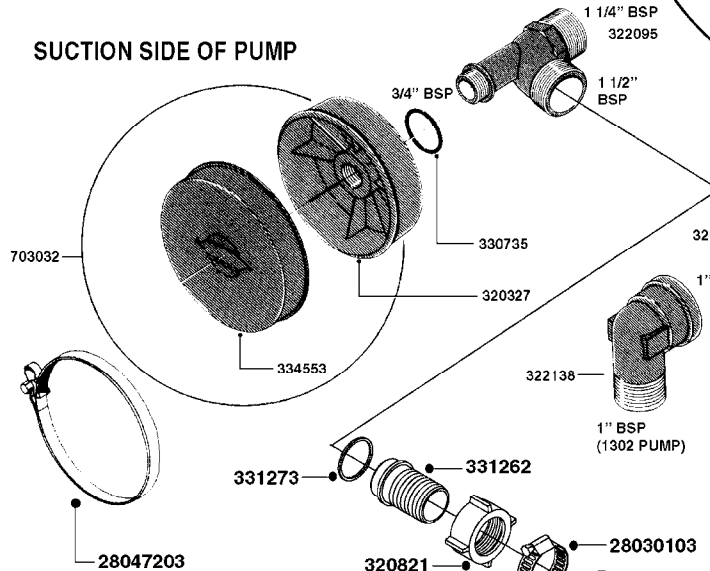

TO CONTROLS

FROM TANK