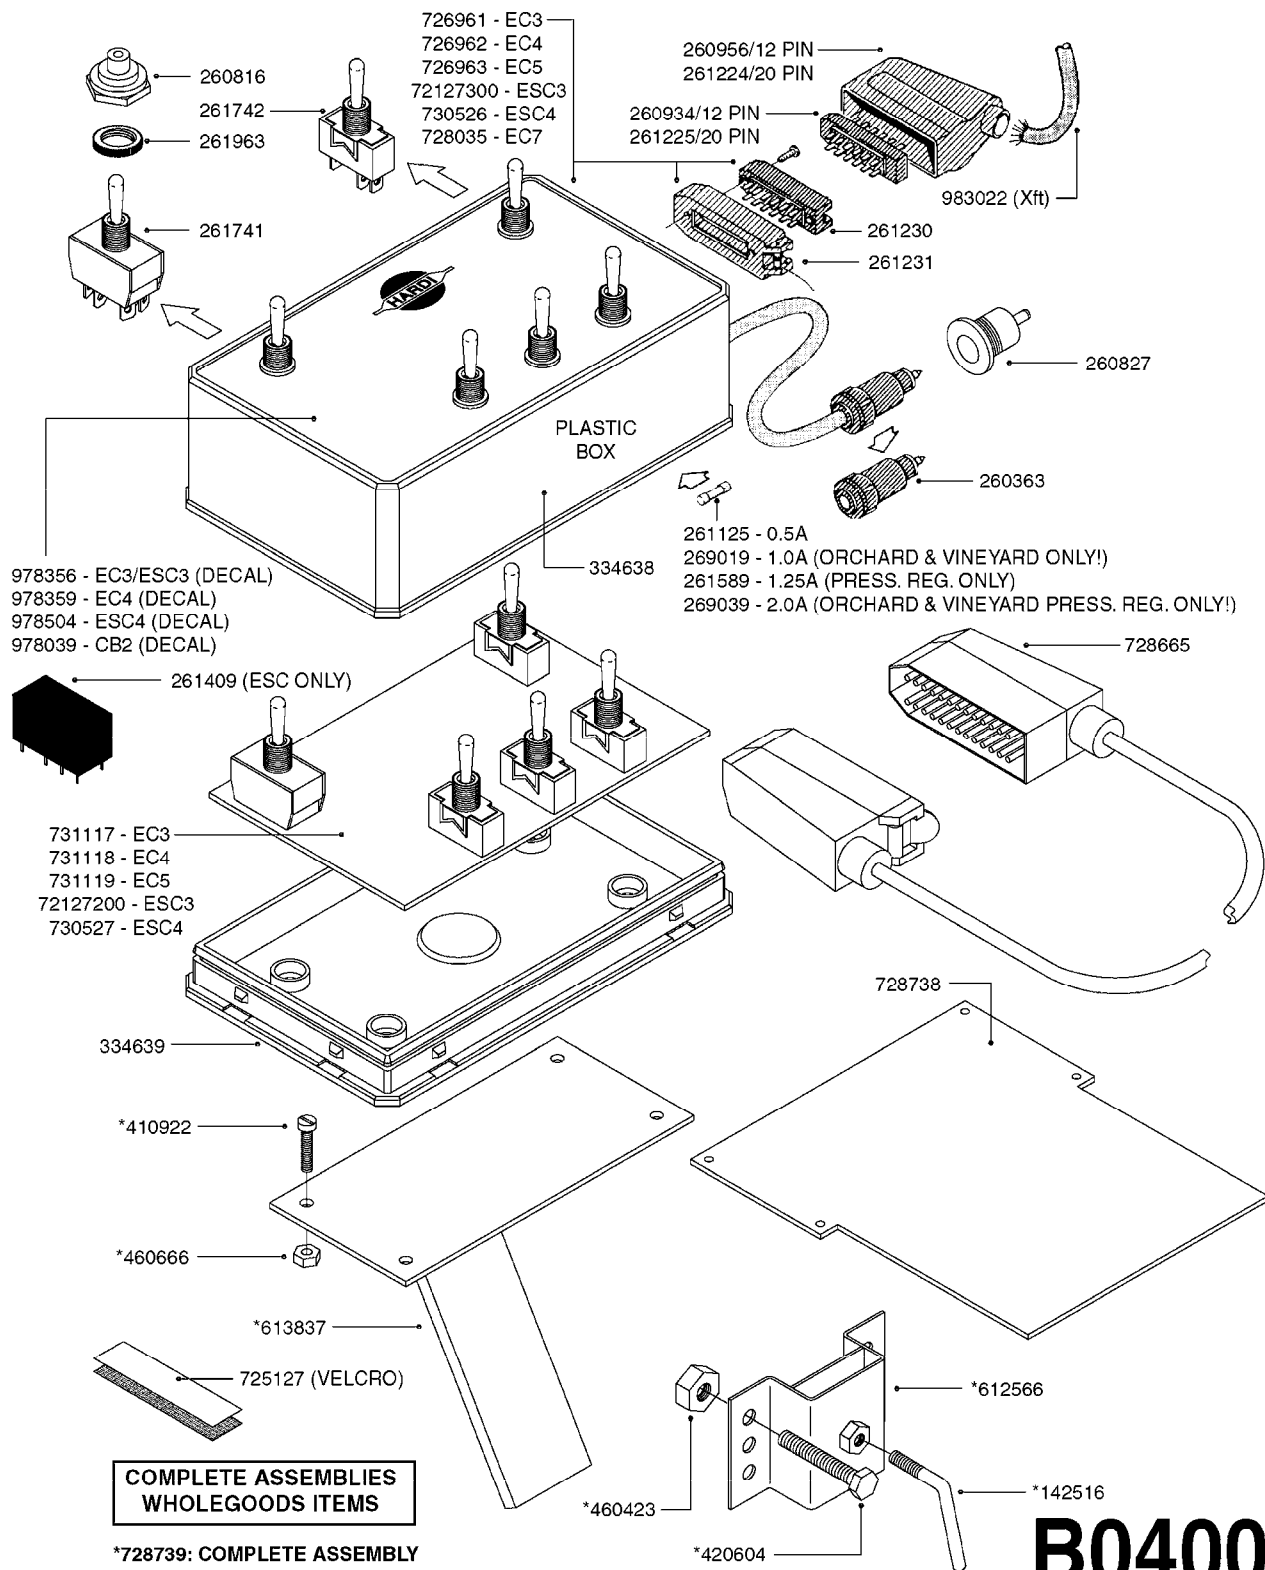

*728739: COMPLETE ASSEMBLY (NLA)

COMPLETE ASSEMBLIES
WHOLEGOODS ITEMS

B0390

CONTROL BOX F/EC+EC-SC
B0390-HIN, 01:01:16

parts-n°	order qty	description
142516	1	SCREW SET M10 BENT F. LOCKING
260363	1	PLUG 2 POLE 12V
260794	1	SWITCH F.PRESS ADJ.EC CONTROL
260816	1	CAP W/RUBBER BOOT F.EC SWITCH
260827	1	PLUG F.EC ATTACHMENTS
260864	1	SWITCH F.HY BOOM CONTROL BOX
260923	1	PLUG INSERT 12 POLE FEMALE
260934	1	PLUG INSERT 12 POLE MALE
260945	1	PLUG HOUSE 12 POLE FEMALE
260956	1	PLUG HOUSE 12 POL.MALE
261066	1	SWITCH 2 POLE
261125	1	FUSE 5 X 20 500mA
261224	1	PLUG HOUSING F/20 POLE MALE
261225	1	PLUG INSERT 20 POLE MALE
261230	1	PLUG INSERT 20 POLE FEMALE
261231	1	PLUG HOUSING 20 POLE FEMALE
410922	1	CYL.SKR 8.8 DEL M4X20 RST
411006	1	SCREW M4X40 SLOTTED
420604	1	BOLT HEX 8.8 DEL M10X25 FT DIN933
460423	1	NUT HEX M10X1.50 LOCK DIN985A2 SS
460666	1	NUT HEX M4
612566	1	MOUNT BRACKET F.FAN CABLE ASSY
613837	1	MOUNT PLATE FOR EC CONTROL BOX
725006	1	CIRCUIT BOARD 4 VALVE
725014	1	CONTROL BOX EC 4 SEC./12 PIN
725056	1	PRINTED CIRC.W SW 3WAY 726961
726961	1	CONTROL BOX EC 3 SEC./20 PIN
726962	1	CONTROL BOX EC 4 SEC./20 PIN
727376	1	CIRCUIT BOARD F.ESC 3 BANK
728072	1	CABLE,20-PIN,6M EC/4
728073	1	CABLE,20-PIN,6M, EC/3
728075	1	CABLE F.CONTROL BOX 5M EC/3
728665	1	CABLE EXT.-QUICK ATTACH 20 PIN
728666	1	CABLE-QUICK ATTACH 12 PIN
728738	1	DOUB.CONT.BOX & OR F/M PLATE
728739	1	IN CAB CONTROL MOUNT KIT
729721	1	CONTROL BOX ESC3
983022	1	WIRE 12 x 0.5 x 2MM x 12"
10297303	1	CIRCUIT BOARD FOR T.M.S.
10411203	1	RELAY T-82