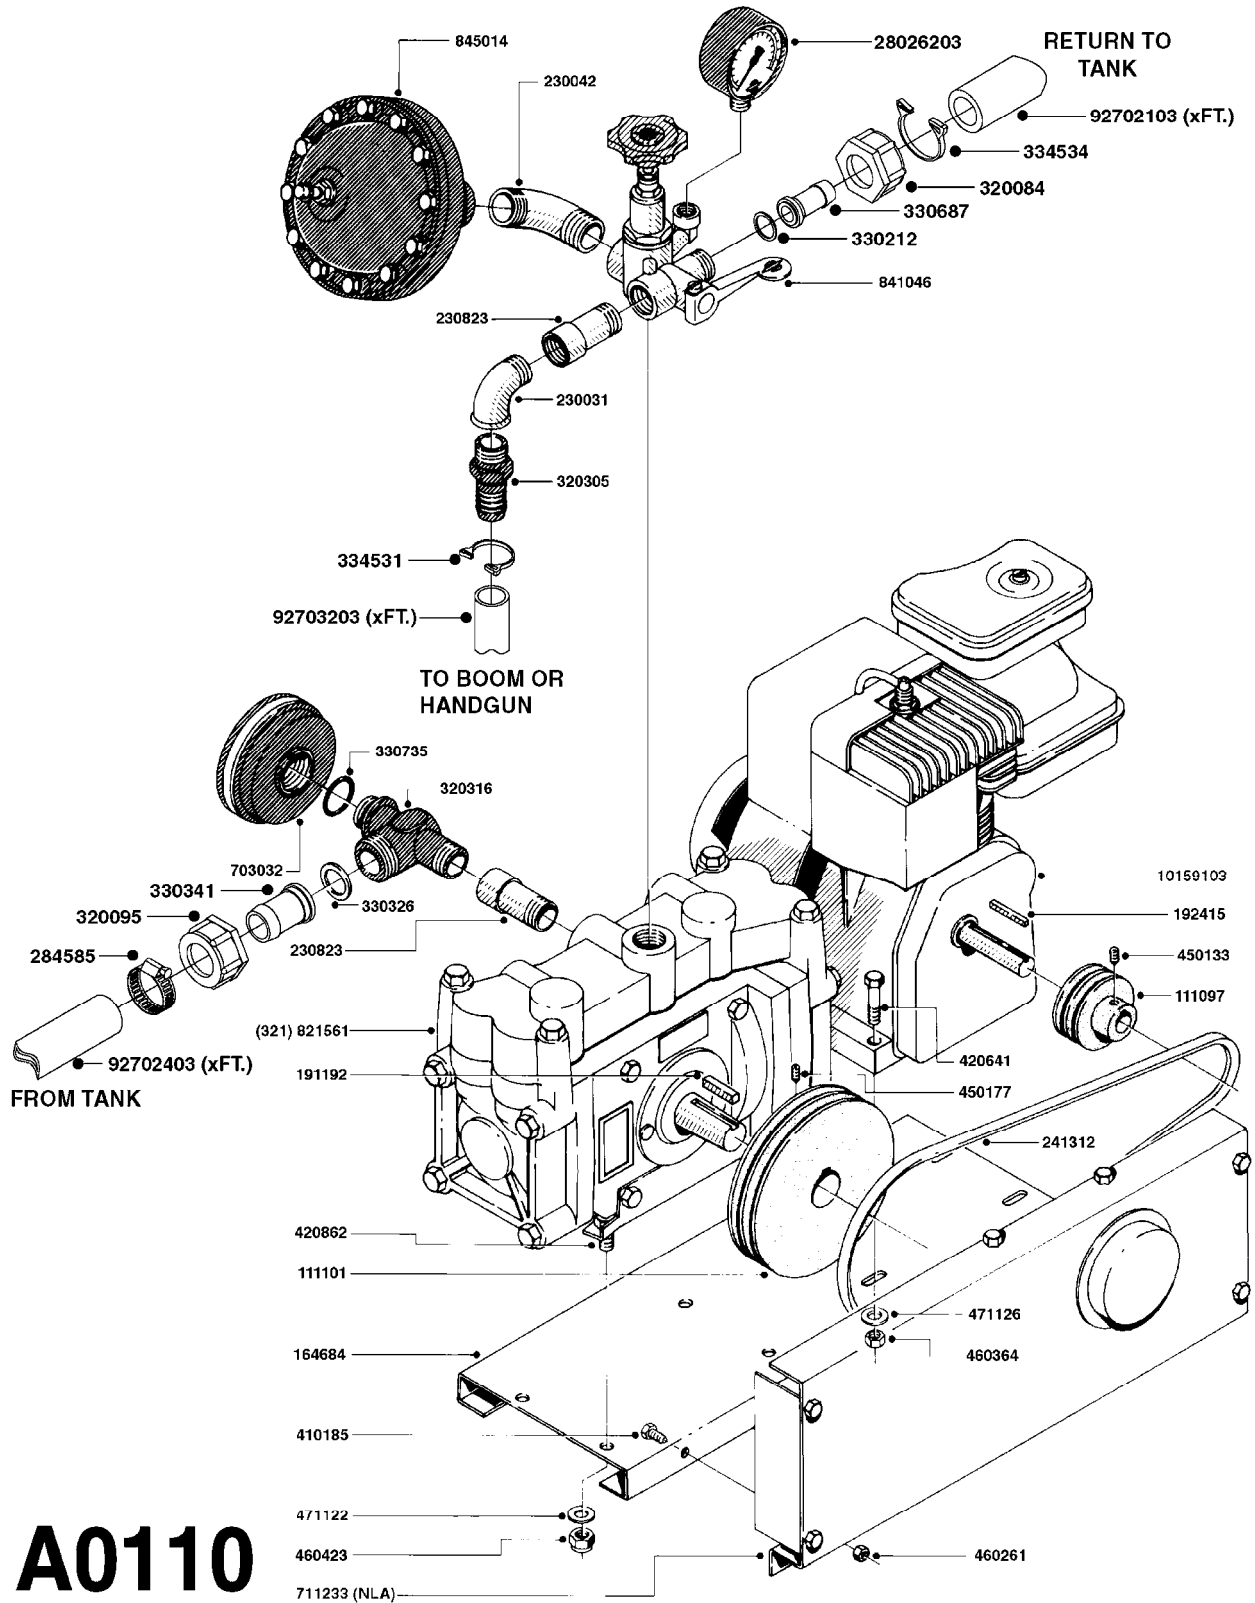

PUMP - 321 W/ B&S 5 HP
A0110-HIN, 01:01:16

Page 0
Date 05.08.2019 11:46

PUMP - 321 W/ B&S 5 HP
A0110-HIN, 01:01:16

Page 1
Date 05.08.2019 11:46

parts-n°	order qty	description
111097	1	VEE BELT PULLEY SPZ 50-2-3/4H7
111101	1	VEE BELT PULLEY SPZ 150-2-30H7
164684	1	MOUNT PLATE UNIT 320 5HP
191192	1	KEY 8 X 7 X 35
192415	1	KEY 3/16' X 38 BS NO. 91539
230031	1	ELBOW 3/4' GF92LZ
230042	1	ELBOW 3/4"
230823	1	BUSHING EXTENSION 3/4' - 60MM
241312	1	VEE BELT SPZ 850
284585	1	CLAMP HOSE GEAR 1" MINI 020
320084	1	FITT.DK NUT 1/2" BSP
320095	1	FITT.DK NUT 1" BSP
320305	1	FITT.DK HB 3/4' - 3/4' BSP
320316	1	FITT.DK TEE 3/4" X3/4" X1"BSP
330212	1	O-RING D19/D14X2.4 F.1/2"NUT
330326	1	O-RING D30/D24X2 F.1"NUT
330341	1	FITT.DK HB 1" F. 1" NUT
330687	1	FITT.DK HB 1/2" F. 1/2" NUT
330735	1	O-RING D30/D26X2
334531	1	CLAMP HOSE PLASTIC 3/4"
334534	1	CLAMP HOSE PLASTIC 1/2"
410185	1	BOLT HEX 8.8 DEL M6X16
420641	1	BOLT HM 8X35/22 A2 SS DIN931
420862	1	BOLT HEX 8.8 DEL M10X16 FT
450133	1	SCREW SET M6X10 BLACK ALLAN
450177	1	SCREW SET M8X20 BLACK ALLAN
460261	1	NUT HEX M6X1.00 LOCK DIN985 A2 SS
460364	1	NUT HU M8 A2 SS DIN934
460423	1	NUT HEX M10X1.50 LOCK DIN985A2 SS
471122	1	WASHER, M10, Ø20/10.5X 2.0, SS
471126	1	WASHER, M8, Ø16/ 8.4X 1.6, SS
703032	1	SUCTION AIR BOTTLE 3/4" COMPL.
711233	1	GUARD ASSY. F. 320 B&S
821561	1	PUMP 321/3MM STROKE 25 BAR
841046	1	OP.UN.600 BRS.HT
845014	1	AIR BOTTLE COMPLETE HJ73
10159103	1	ENG.B&S 5HP A135232
28026203	1	GAUGE 200PSI/BR,2.5"1/4BSP-BTM
92702103	1	HOSE R X1/2" X300PSI WP X0012"
92702403	1	HOSE PVC SUCT GRAY 1"
92703203	1	HOSE R X3/4" X300PSI WP X0012"