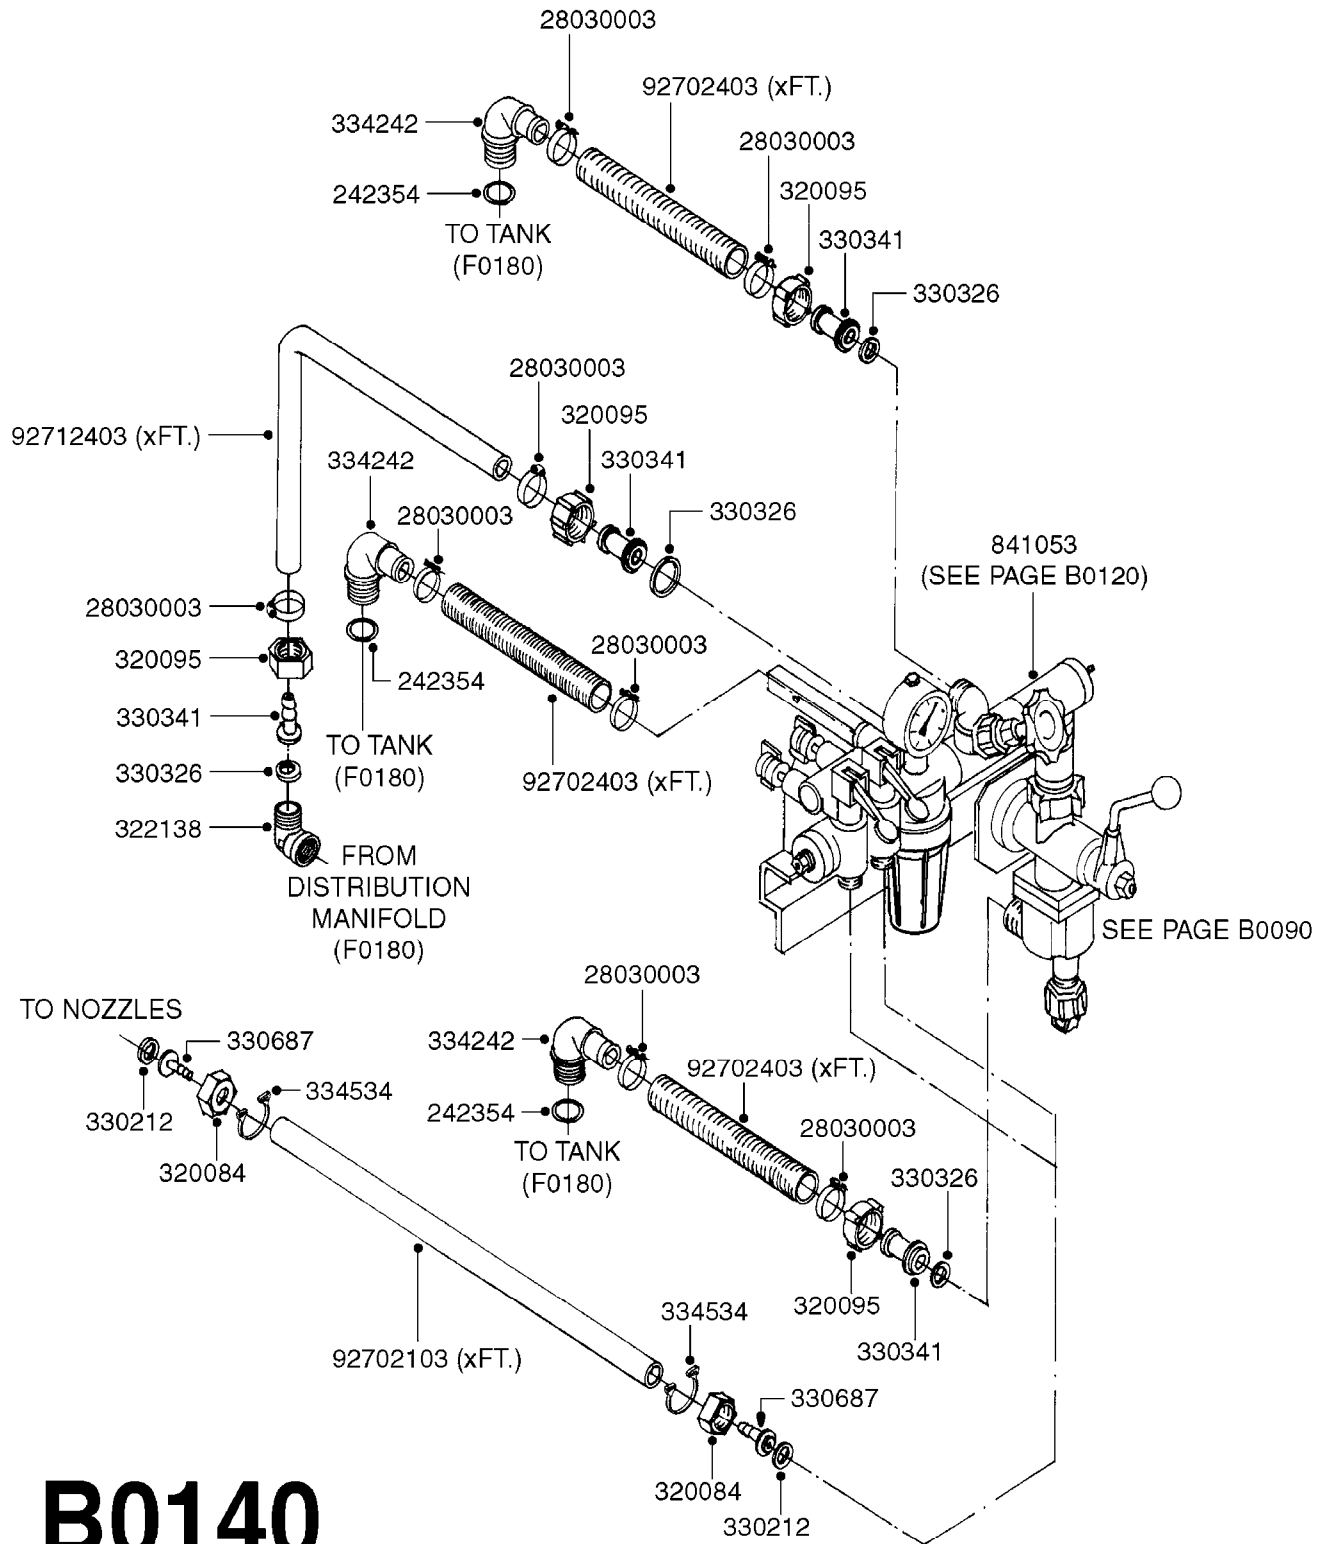

B0140

ZENIT - PLUMBING BK MANUAL
B0140-HIN, 01:01:16

Page 1

Date 05.08.2019 11:47

parts-n°	order qty	description
242354	1	O-RING D32.2X3.0 VITON
320084	1	FITT.DK NUT 1/2" BSP
320095	1	FITT.DK NUT 1" BSP
322138	1	FITT.DK ELB 1"M X 1"F BSP
330212	1	O-RING D19/D14X2.4 F.1/2"NUT
330326	1	O-RING D30/D24X2 F.1"NUT
330341	1	FITT.DK HB 1" F. 1" NUT
330687	1	FITT.DK HB 1/2" F. 1/2" NUT
334242	1	FITT.DK S-53 ELB.1"
334534	1	CLAMP HOSE PLASTIC 1/2"
841053	1	OP.UNIT BK180/2 DIST.VALVES
28030003	1	CLAMP HOSE GEAR P1" 6716
92702103	1	HOSE R X1/2" X300PSI WP X0012"
92702403	1	HOSE PVC SUCT GRAY 1"
92712403	1	HOSE R X1" X300PSI WP X0012"