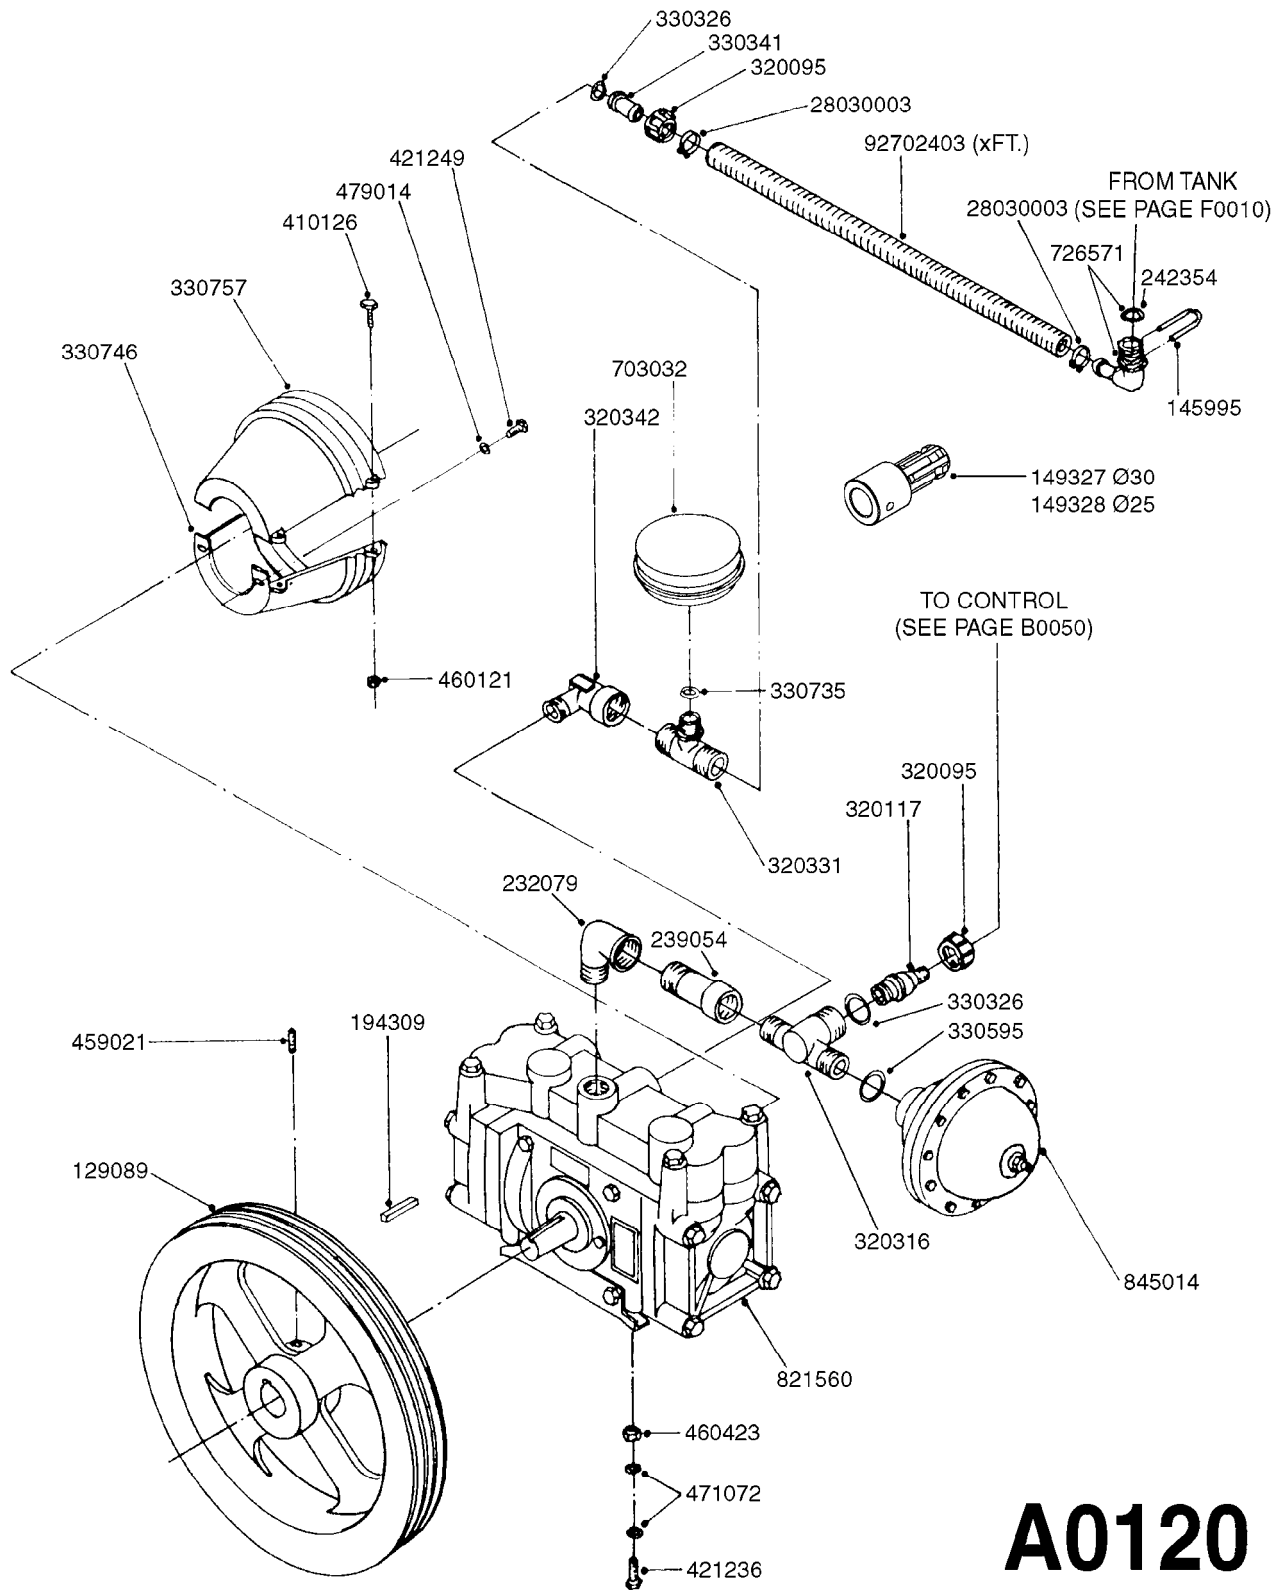

A0120

PUMP - 321 F.LB 50 - POST '99
A0120-HIN, 27:04:17

Page 1

Date 05.08.2019 11:46

parts-n°	order qty	description
129089	1	PULLEY F.PUMP LB50
145995	1	FITT.DK S-53 FORK
149327	1	PTO ADAPTER, Ø30 FOR LB
149328	1	PTO ADAPTER, 25Ø FOR LB
194309	1	KEY 8 X 7 X 40
232079	1	ELBOW 3/4" BRASS
239054	1	EXTENSION 3/4"BSP 2" (016305)
242354	1	O-RING D32.2X3.0 VITON
320095	1	FITT.DK NUT 1" BSP
320117	1	FITT.DK CONN.1/2"BSP F. 1" CAP
320316	1	FITT.DK TEE 3/4" X3/4" X1"BSP
320331	1	FITT.DK TEE 1" - 1" - 3/4" BSP
320342	1	FITT.DK EL 3/4"M X 1"F BSP
330326	1	O-RING D30/D24X2 F.1"NUT
330341	1	FITT.DK HB 1" F. 1" NUT
330595	1	O-RING D24.6/D20X2.1 -3/4"
330735	1	O-RING D30/D26X2
330746	1	GUARD PTO LOWER PART
330757	1	GUARD PTO UPPER PART
410126	1	SCREW 1/4"X3/4" GALV.
421236	1	BOLT HEX M10X25 GALV.
421249	1	BOLT HEX M6X15
459021	1	DOWEL ALLEN M8X20
460121	1	NUT 1/4" GALV.
460423	1	NUT HEX M10X1.50 LOCK DIN985A2 SS
471072	1	WASHER M10 EL2
479014	1	WASHER D.5 STAINLESS
703032	1	SUCTION AIR BOTTLE 3/4" COMPL.
726571	1	FITT.DK S-53 ELB.1", W ORING
821560	1	PUMP 321/7MM 25 BAR THROUGH SH
845014	1	AIR BOTTLE COMPLETE HJ73
28030003	1	CLAMP HOSE GEAR P1" 6716
92702403	1	HOSE PVC SUCT GRAY 1"