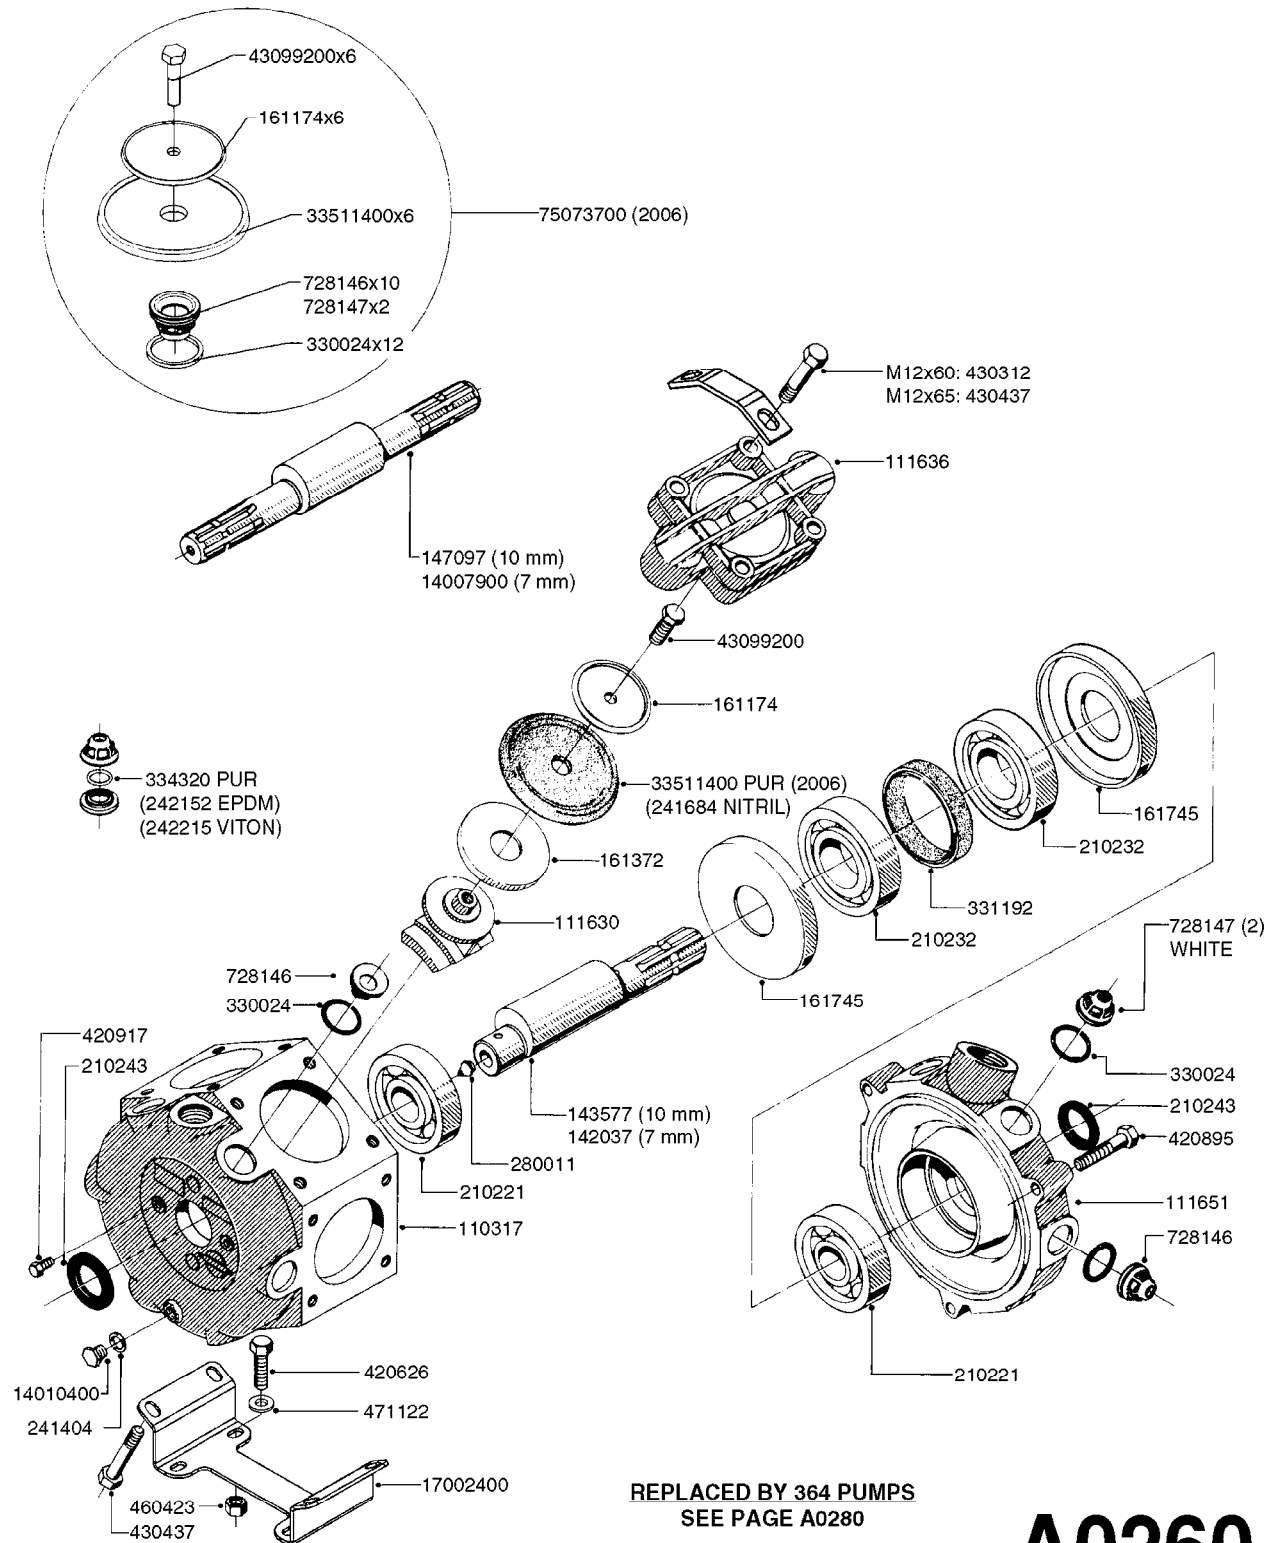

REPLACED BY 364 PUMPS
SEE PAGE A0280

A0260

PUMP - 363 W/MOUNTING BASE
A0260-HIN, 17:03:16

Page 1
Date 05.08.2019 11:46

parts-n°	order qty	description
110317	1	PUMP CASING MODEL 360/361 PNTD
111630	1	CONNECTING ROD 363/364-10 PUMP
111636	1	VALVE COVER 363 HEAVY DUTY
111651	1	CASTING F.363 1.5" PUMP(FRONT)
142037	1	CRANK SHAFT 361-20
143577	1	CRANK SHAFT F.363/462/463-10mm
147097	1	CRANK SHAFT 363-463/10 THROUGH
161174	1	DIAPHRAGM DISC SS 361/363/364 PUMP
161372	1	DIAPHRAGM BACKING DISC,320-361
161745	1	METAL SPACER F.363/463
210221	1	BEARING BALL 6407
210232	1	BEARING BALL 6310
210243	1	SEAL OIL 35 X 47 X 7
241404	1	DOWTY SEAL 1/4"
241684	1	DEICER PARTS: DIAPHRAGM MODEL 361 NITRIL
242152	1	O-RING D18.2X3 EPDM
242215	1	O-RING D18X3 VITON
280011	1	GREASE NIPPLE 1/8" SAE H TR
330024	1	O-RING D41,1/D34.5 X 3,5
331192	1	SPACER, MODEL 361/363
334320	1	O-RING D18X3 POLYURETHANE
420626	1	BOLT HEX 8.8 DEL M10X20 FT
420895	1	BOLT HEX 8.8 RAW M10X60
420917	1	BOLT HEX 8.8 RAW M8X12 FT
430312	1	BOLT HEX 8.8 RAW M12X60
430437	1	BOLT HEX 8.8 RAW M12X65
460423	1	NUT HEX M10X1.50 LOCK DIN985A2 SS
471122	1	WASHER, M10, Ø20/10.5X 2.0, SS
728146	1	VALVE FOR 361(726890/707932)
728147	1	VALVE FOR 361 WHITE WITH HOLE
14007900	1	CRANK 363/462/463-7mm 540/THRU
14010400	1	PLUG 1/4" BSP
17002400	1	FOOT F. 36X PUMP, RED
33511400	1	DIAPHRAGM PUMP 361/361/363/364 PUR
43099200	1	BOLT HEX SS M12 X 30 DIN933 A4
75073700	1	PUMP KIT 361/363 "06"