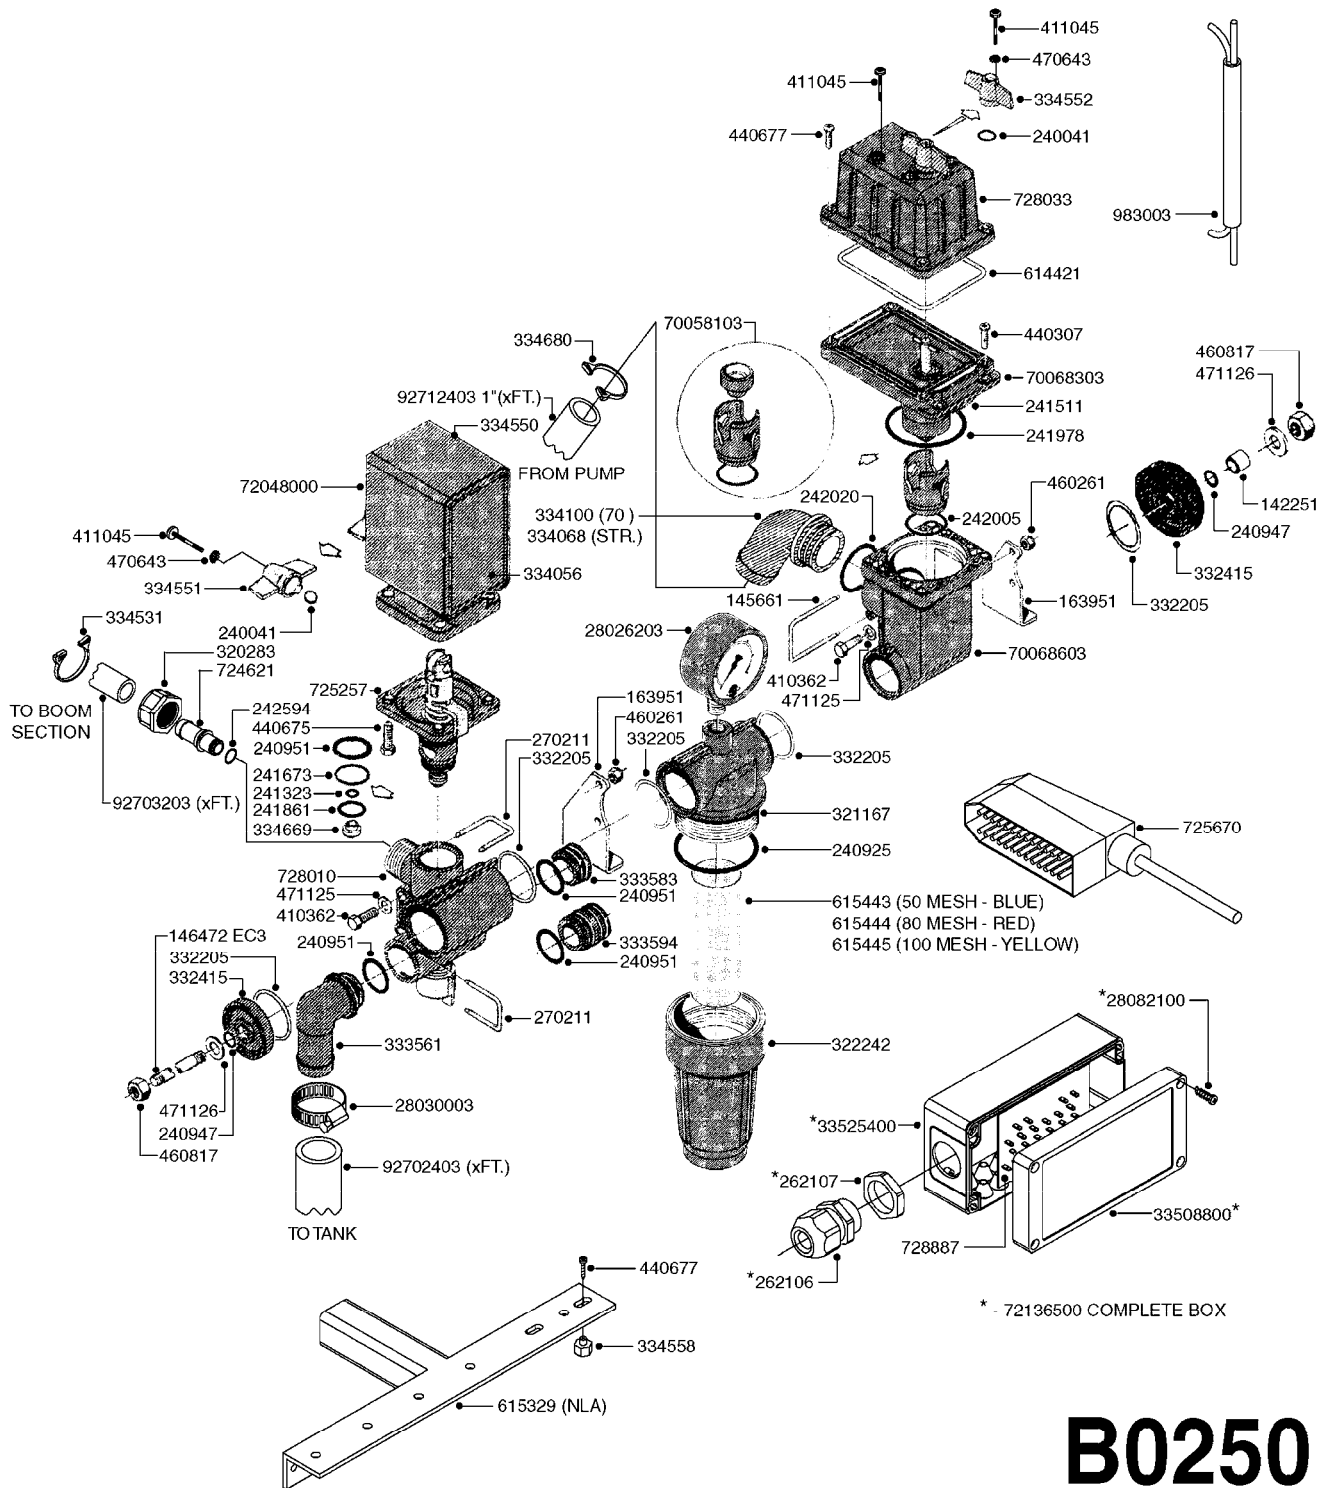

EC-SC F.ESC+TMS-ELEC.GRN GRIPS
B0250-HIN, 05:10:17

Page 1

Date 05.08.2019 11:48

parts-n°	order qty	description
142251	1	BUSHING FOR LID
145661	1	FITT.DK S-61 FORK
146472	1	STUD BOLT M8X420
163951	1	MOUNT BRACKET FOR BK180 SECTIO
240041	1	O-RING D15,1/10,3 X 2,4
240925	1	O-RING D49.5X3 NITRIL
240947	1	O-RING D7.3X2.4 NITRIL
240951	1	O-RING D21.2X3 NITRIL
241323	1	O-RING D5.3X2.4 NITRIL
241511	1	O-RING D18X2
241673	1	O-RING D22.1X1.6
241861	1	O-RING D15.3X2.4 VITON
241978	1	O-RING 64.5X3.0
242005	1	O-RING D32.1X1.6 NITRIL
242020	1	O-RING 39.2 X 3 VITON
242594	1	O-RING D14 X 1.78 SCH.70-EPDM
262106	1	BULKHEAD F. CABLE 6.5-14 BLACK
262107	1	NUT F. BULKHEAD CABLE GRAY
270211	1	FITT.DK S25 FORK L=37.5
320283	1	FITT.DK NUT 3/4"BSP
321167	1	FILTER HOUSE S 63 X 4
322242	1	FILTER BOWL / IN-LINE
332205	1	O-RING D43/39XD2
332415	1	COVER
333561	1	FITT.DK ELB.1" EC RETURN
333583	1	END PIECE FOR BYPASS
333594	1	CONNECTING PIECE F. BYPASS
334056	1	COVER F/MOTOR HOUSE EC DIST.
334068	1	FITT.DK S-61 STR.1"
334100	1	FITT.DK S-61 ELB.1" 110 DEG.
334531	1	CLAMP HOSE PLASTIC 3/4"
334550	1	MOTOR HOUSE SECT VALVE
334551	1	GRIP F.MAN.OP.EC ON/OFF GREEN
334552	1	GRIP F.MAN.OP.EC PRES.REG.GREE
334558	1	NUT HEX PLASTIC INSERT
334669	1	VALVE CONE D14/D7-SH 63 WHITE
334680	1	CLAMP HOSE PLASTIC 1"
410362	1	BOLT HEX 8.8 SS M6X20
411045	1	SCREW M4 X 16MM STAINLESS
440307	1	SCREW SHEET-METAL 3/4" NO. 10
440675	1	SCREW F. PLASTIC 5X16 SS
440677	1	SCREW F. PLASTIC 5X20 SS
460261	1	NUT HEX M6X1.00 LOCK DIN985 A2 SS
460817	1	NUT HEX M8 STAINLESS DIN 934
470643	1	WASHER LOCK
471125	1	WASHER M6U 6.4X14X1.2,A2 SS
471126	1	WASHER, M8, Ø16/ 8.4X 1.6, SS
614421	1	GASKET F/MOTOR HOUSE-ON/OFF TR
615329	1	BRACKET F.ESC CONTROL VALVES
615443	1	FILTER ELEM.50 MESH BLUE
615444	1	FILTER ELEM.80 MESH RED
615445	1	FILTER ELEM.100 MESH YELLOW
724621	1	FITT.DK HB 3/4"ASSY F.3/4" NUT
725257	1	SPINDLE SECT. F/EC DISTRIBUTOR
725670	1	CABLE 6000MM EC-3
728010	1	DISTRIB HOUSING W/CONST PR GRN
728033	1	MOTOR UNIT F.PRES.REG.EC GREEN
728887	1	CIRCUIT BOARD EC CONTROL
983003	1	CABLE ELEC.2X1MM WIRE BLACK EC
28026203	1	GAUGE 200PSI/BR,2.5"1/4BSP-BTM
28030003	1	CLAMP HOSE GEAR P1" 6716