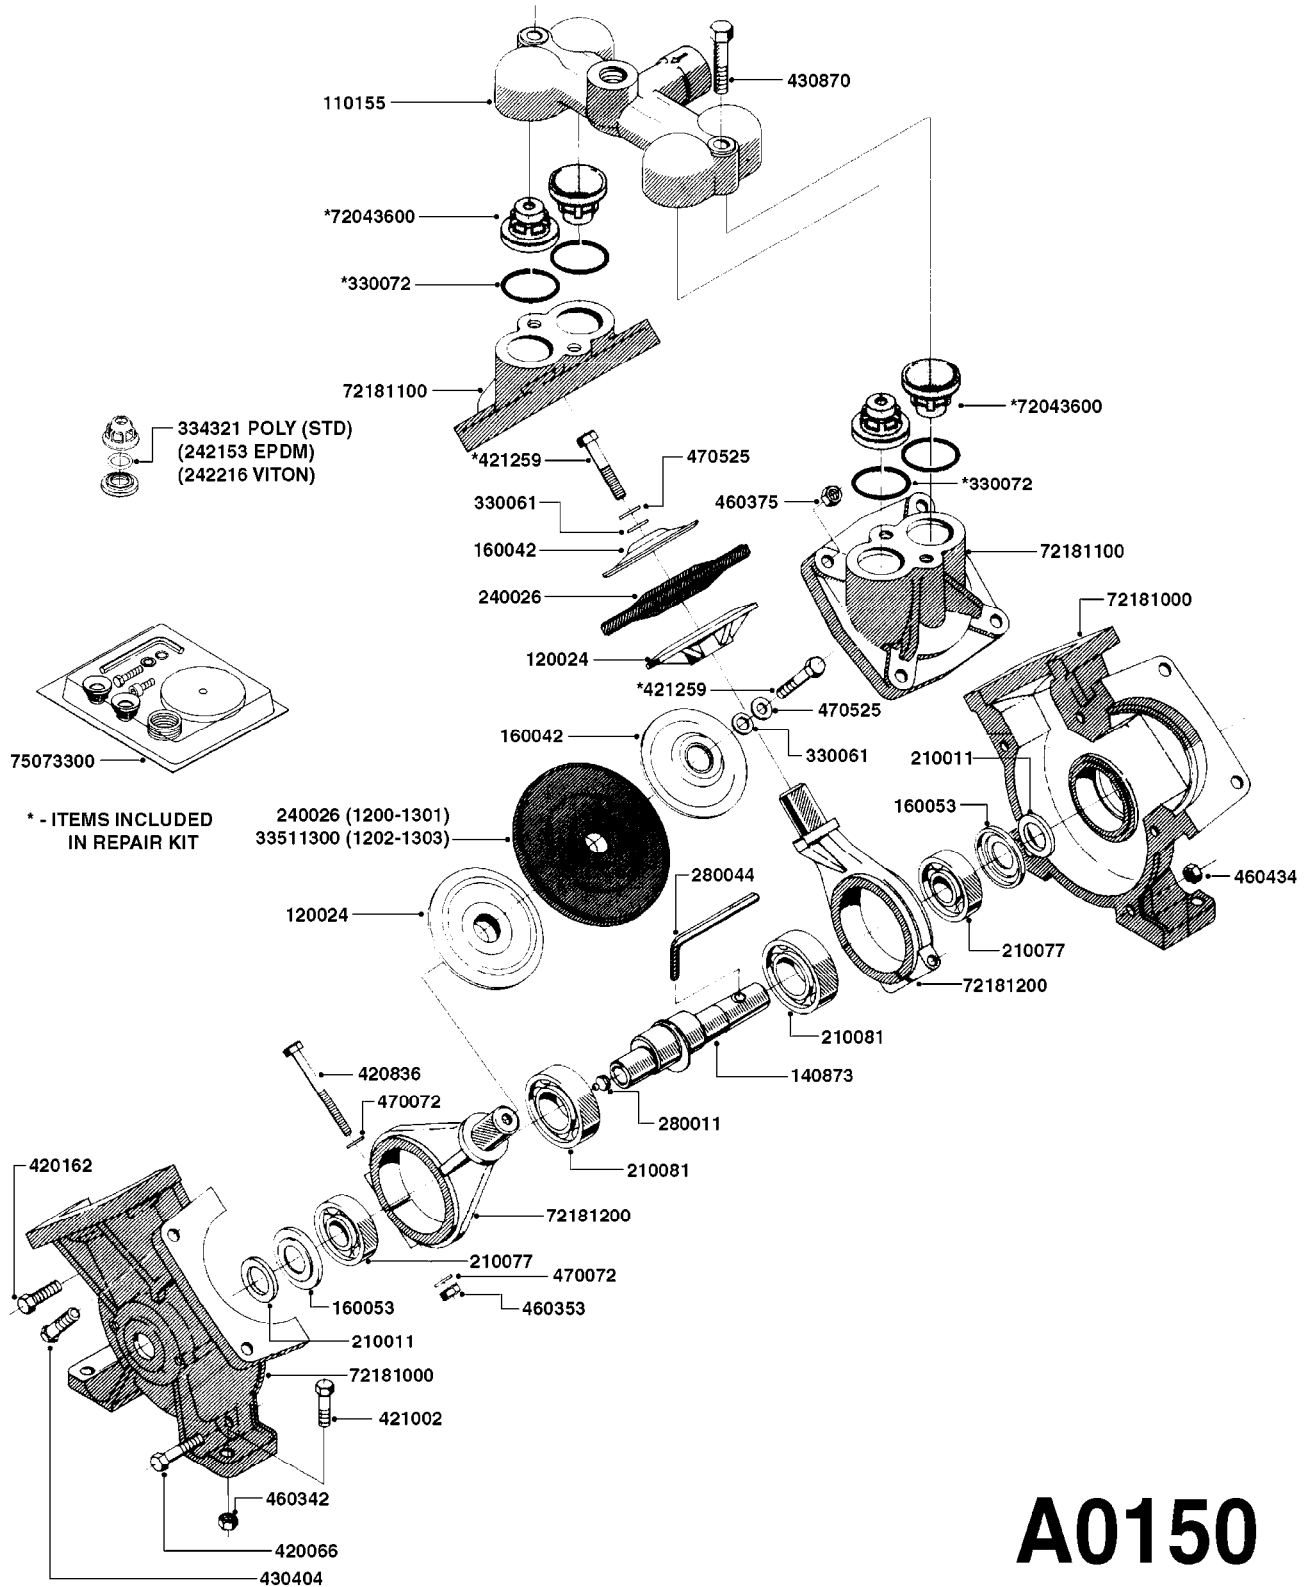

PUMP - 1200 W/ MOUNTING BASE
A0150-HIN, 27:04:17

Page 1
Date 05.08.2019 11:46

parts-n°	order qty	description
110155	1	VALVE CHAMBER F. 1200 PUMP
120024	1	DIAPHRAGM BACK DISC 1200-1300
140873	1	CRANK SHAFT MODEL 1202-9MM
160042	1	DIAPHRAGM UPPER DISC 1200-1300
160053	1	DUST PLATE
210011	1	SEAL FELT D39/23 X 4
210077	1	BEARING BALL 6305
210081	1	BEARING BALL 6307
240026	1	DIAPHRAGM MODEL 1200/1301
242153	1	O-RING D26X4 EPDM
242216	1	O-RING VITON F/1202/1302/462
280011	1	GREASE NIPPLE 1/8' SAE H TR
280044	1	KEY HEXAGON W6 3/16'
330061	1	O-RING D16/D11X2,5
330072	1	O-RING D53.5/D45.5X4
334321	1	O-RING POLY. 34.0x26.0x4.0
420066	1	BOLT HEX 8.8 DEL 3/8"X50MM
420162	1	BOLT HEX 8.8 DEL 3/8"x15MM
420836	1	BOLT HEX 8.8 RAW M8X85
421002	1	BOLT HEX 8.8 DEL M10X30 FT DIN933
421259	1	BOLT HEX UNC7/16"x2.25" 18-8SS
430404	1	BOLT HEX 8.8 DEL M12X50
430870	1	BOLT HEX 8.8 DEL M12X55 FT
460342	1	NUT HEX M10 DEL DIN934
460353	1	NUT HEX M8 BLACK
460375	1	NUT HEX M12 BLACK
460434	1	NUT HEX 3/8' NC BLACK
470072	1	WASHER D15/D8X.5 LOCK
470525	1	WASHER D19/D11.5X2.5
33511300	1	DIAPHRAGM 1202-1303 POLY 2006
72043600	1	VALVE FOR 462/463
72181000	1	HOUSING, PUMP, 1203 RED
72181100	1	DIAPHRAGM COVER 1203/1303+BLTS
72181200	1	CONNECTING ROD FOR 1203 W/M12
75073300	1	PUMP KIT 1200/1202 "06"