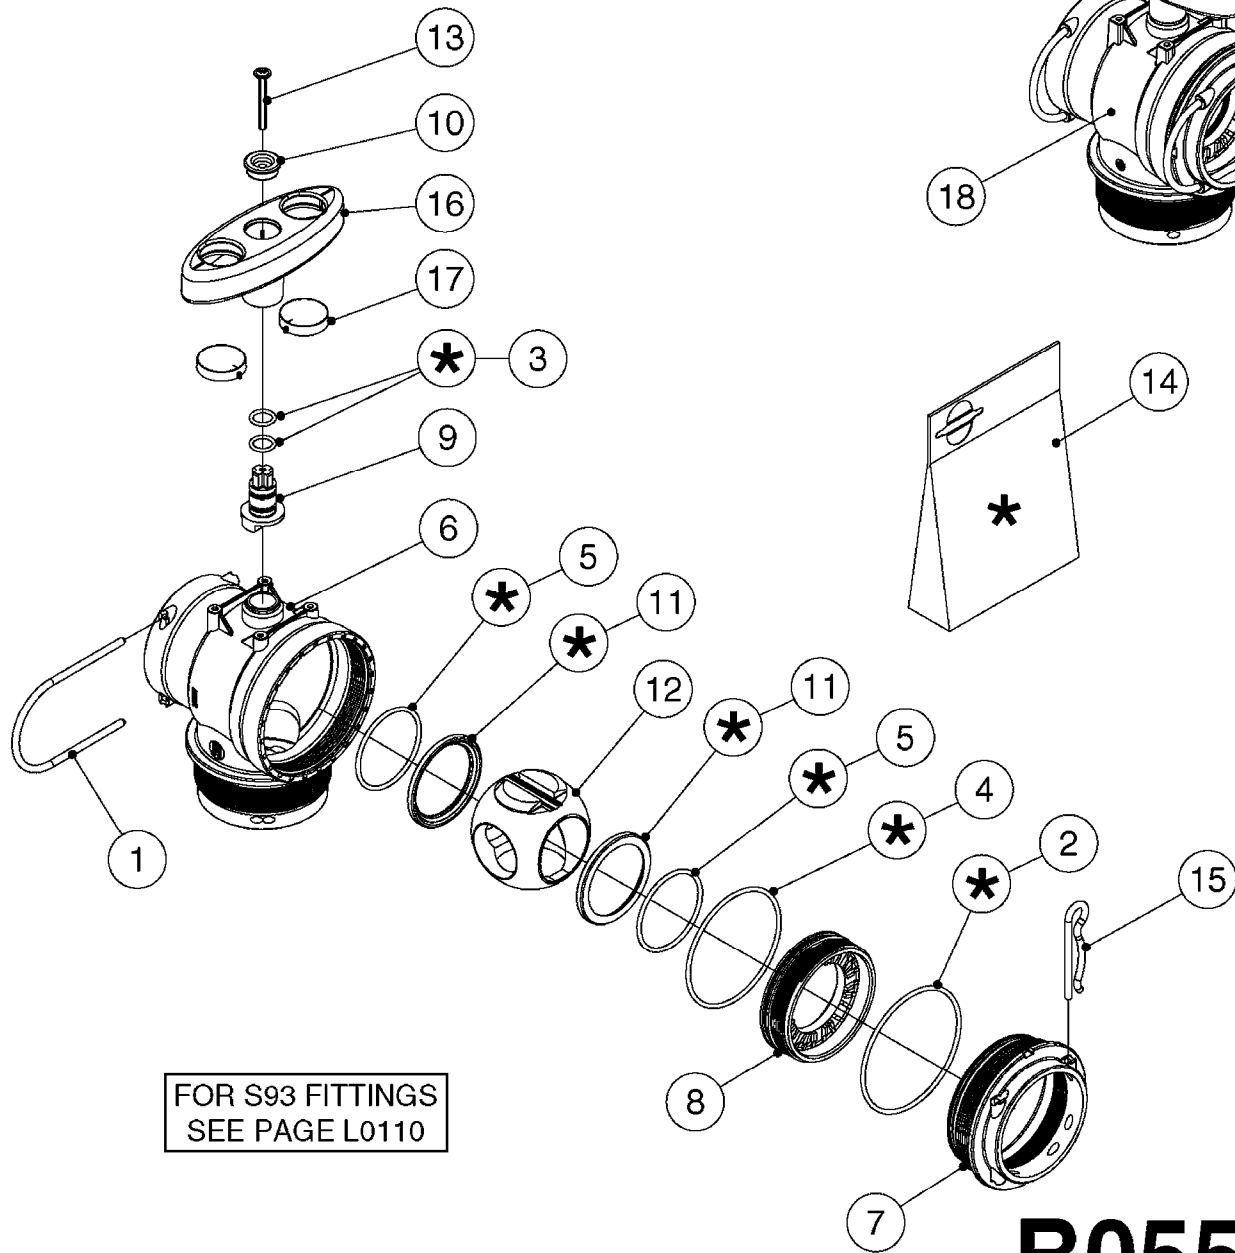

S93 (07)

MANIFOLD - S93 VALVE (07)
B0550-HIN, 28:01:19

Page 1

Date 05.08.2019 11:48

Pos.	parts-n°	order qty	description
1	145997	1	FITT.DK S-93 FORK
2	242047	1	O-RING 89.5 X 3.0 VITON
3	242449	1	O'RING 13.3 x 2.4 VITON
4	242450	1	O-RING D84.5X3.0 VITON
5	242475	1	O'RING D56.52x5.33 SH70-VITON
6	322327	1	HOUSING, VALVE, S93, 220 PSI
7	322328	1	END CAP F.VALVE S-93
8	322354	1	THRUST PLATE F.3-WAY VALVES-93
9	334579	1	SPINDLE F.3 WAY VALVE S-93
10	334594	1	PLUG F.VALVE HANDLE BLACK
11	390543	1	SEAT F.BALL 3-WAY VALVE S-93
12	390544	1	BALL FOR S93 VALVE, 3 HOLES
12	391019	1	BALL F.2 WAY S93 SMART VALVE
13	440729	1	SCREW F. PLASTIC 4MM X40LG SS
14	741726	1	REPAIR KIT F.S93 VALVE VIT.'02
15	28168400	1	HAIRPIN Ø5 S67/S93
16	33514400	1	HANDLE FOR 2 ICONS 07
17	33514500	1	PLUG FOR HANDLE ,2 ICONS
18	72518800	1	QUICK FILL VALVE 2008 NAV
18	72518900	1	SUCTION VALVE 2008 NAV