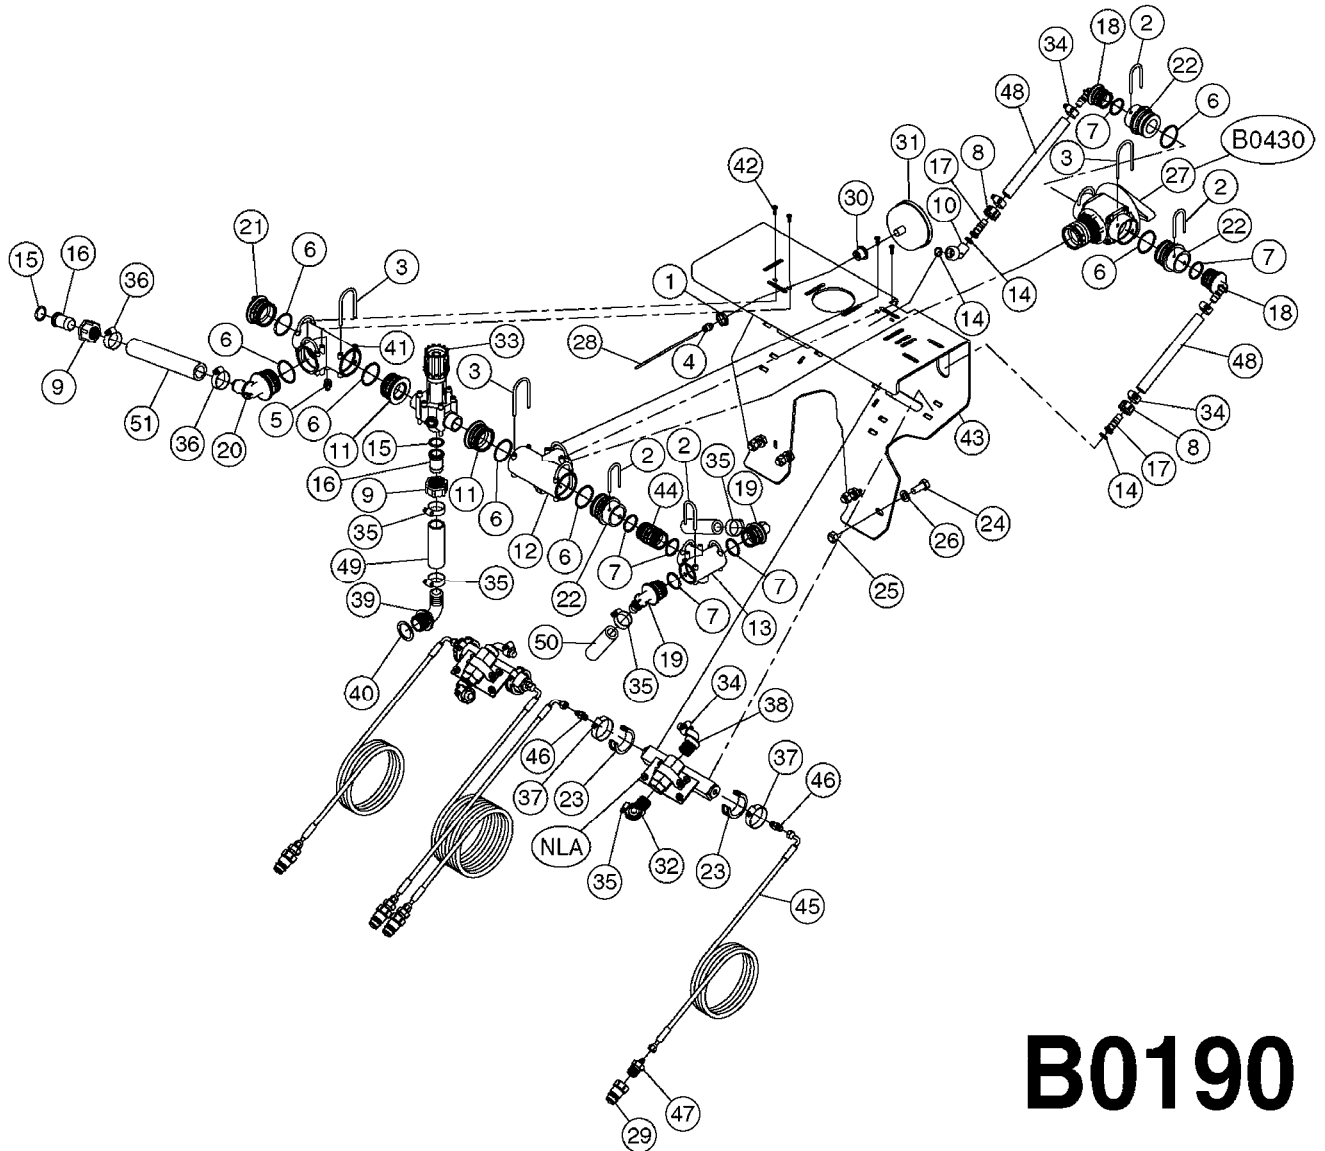

ZENIT MANIFOLD SYSTEM
B0190-HIN, 01:01:16

Page 1
Date 05.08.2019 11:47

Pos.	parts-n°	order qty	description
1	140766	1	NUT 1/2" BSP
2	145995	1	FITT.DK S-53 FORK
3	145996	1	FITT.DK S-67 FORK
4	231346	1	QUICK COUPLER 1/8"BSP X 4 MM
5	232230	1	QUICK COUPLER 1/4"BSP X 4 MM
6	242353	1	O-RING 3 X 44.2 VITON
7	242354	1	O-RING D32.2X3.0 VITON
8	320084	1	FITT.DK NUT 1/2" BSP
9	320095	1	FITT.DK NUT 1" BSP
10	320482	1	FITT.DK ELB. 1/2" BSP 60 DEG.
11	322132	1	FITTING S67- BSP1" F
12	322224	1	FITT.DK S-67 TEE
13	322352	1	FITT.DK S-53 TEE
14	330212	1	O-RING D19/D14X2.4 F.1/2"NUT
15	330326	1	O-RING D30/D24X2 F.1"NUT
16	330341	1	FITT.DK HB 1" F. 1" NUT
17	330687	1	FITT.DK HB 1/2" F. 1/2" NUT
18	334239	1	FITT.DK S-53 ELB.1/2"
19	334241	1	FITT.DK S-53 ELB.3/4"
20	334243	1	FITT.DK S-67 ELB.1"
21	334250	1	FITT.DK S-67 PLUG
22	334564	1	FITT.DK S-67 TO S-53 ADAPTER
23	341290	1	RUBBER STRAP, L=110
24	430286	1	BOLT HEX 8.8 DEL M12X30 FT
25	460703	1	NUT HEX M12X1.75 LOCK DIN985A2 SS
26	471127	1	WASHER Z12N 13X24X2.5 RST
27	729796	1	VALVE S-67 MANUAL D33 J-D
28	927253	1	RED AIR HOSE, Ø4/2 1810 E
29	10466003	1	COUPLER PIONEER 8010-04 1/2NPT
30	14055400	1	FITT.DK REDUC 1/2"x1/8"x1/4"BS
31	28014403	1	GAUGE 4"BR REAR PSI200
32	28019303	1	FITTING HB ELB 3/4NPT-3/4HOSE
33	28027603	1	VALVE PRESS CTRL RELIEF 1"BSPM
34	28029803	1	CLAMP HOSE GEAR P1/2" 6708
35	28029903	1	CLAMP HOSE GEAR P3/4"-S1" 6712
36	28030003	1	CLAMP HOSE GEAR P1" 6716
37	28030103	1	CLAMP HOSE GEAR P5/4-S1.5"6724
38	28039403	1	FITTING, 3/4" NPT 1/2" BARB
39	28039503	1	FITTING, 1" BSP 1" BARB 90°
40	28039603	1	GASKET F. 1" BSP FITTING
41	39091800	1	FITT.DK S-67 TEE DRILLED D11
42	44076200	1	SCREW WN5451 5X16 SS TORX
43	61012503	1	CONTROL BRACKET, ZENIT, HC
44	72114300	1	FITT. DK S-53 MALE MALE W.ORIN
45	78400003	1	HOSE 1/4X 8' 90F JIC-STRF JIC
46	78600503	1	FITTING 1/8NPT X 7/16JIC M X M
47	78600603	1	FITTING 1/2NPT X 7/16JIC M X M
48	92702103	1	HOSE R X1/2" X300PSI WP X0012"
49	92702403	1	HOSE PVC SUCT GRAY 1"
50	92703203	1	HOSE R X3/4" X300PSI WP X0012"
51	92712403	1	HOSE R X1" X300PSI WP X0012"