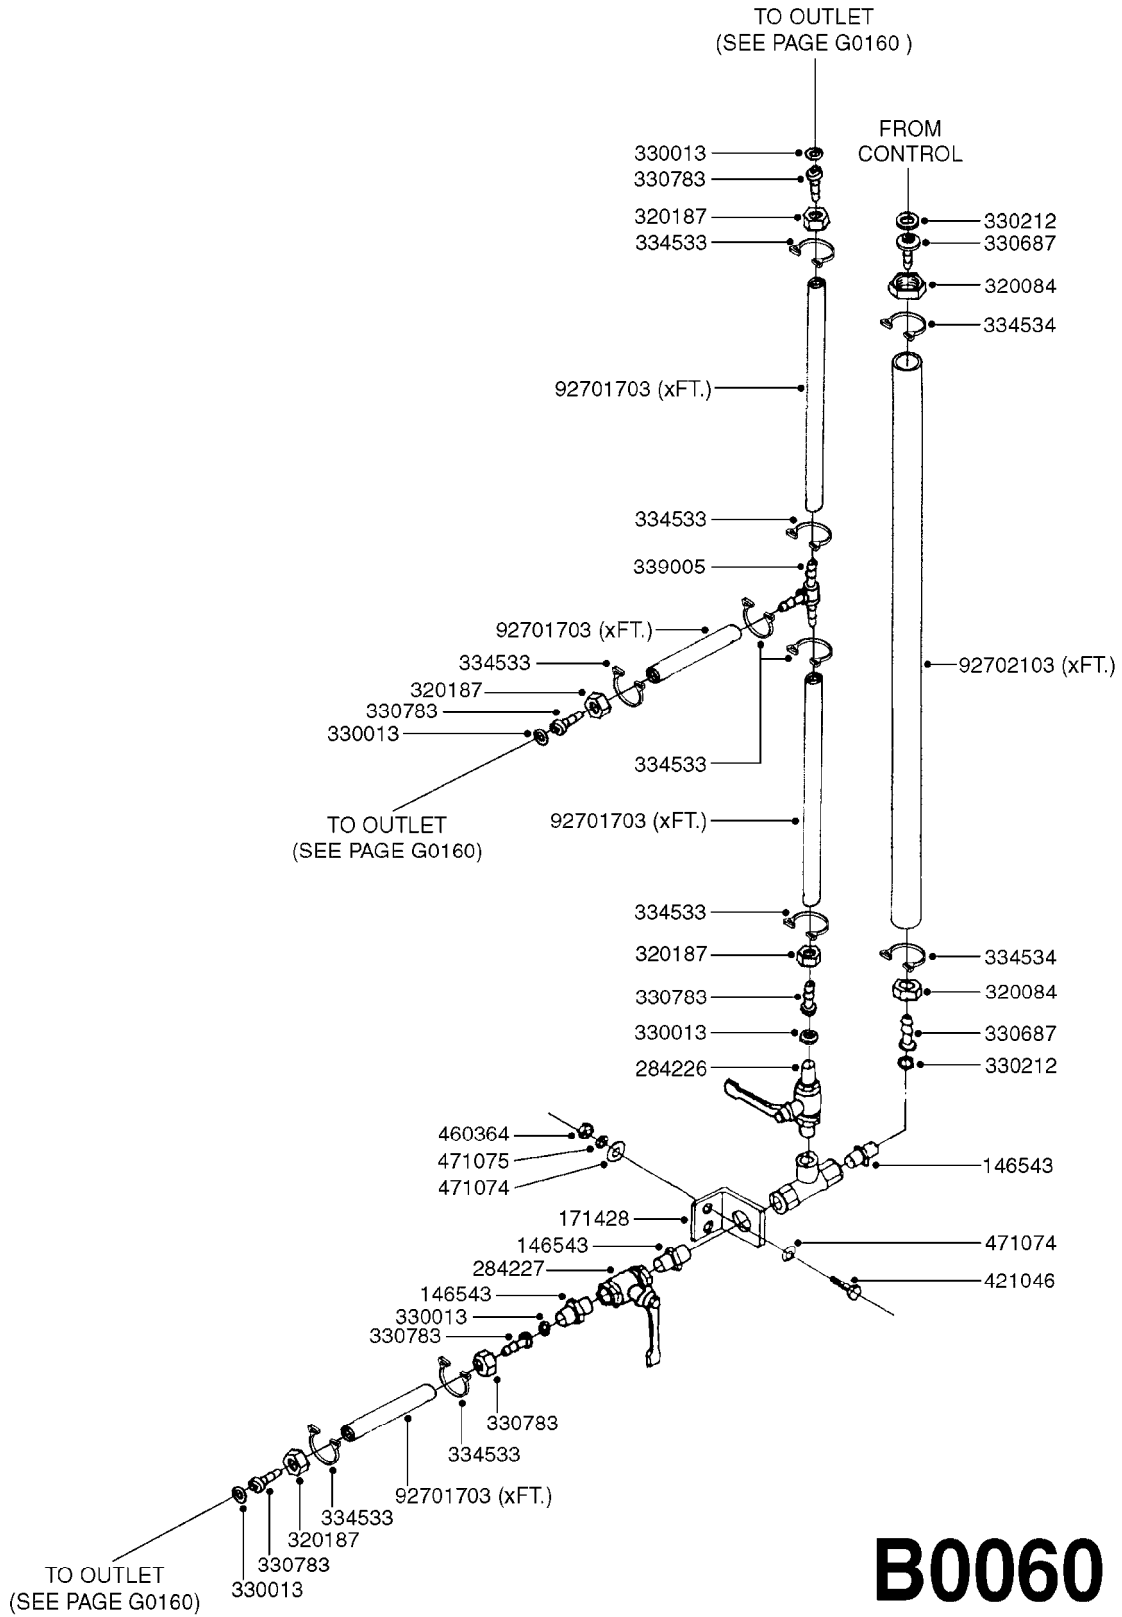

LP - DISTRIBUTION VALVES
B0060-HIN, 01:01:16

Page 1

Date 05.08.2019 11:47

parts-n°	order qty	description
146543	1	HEXAGON NIPPLE 1/2"
171428	1	BRACKET FOR FILTER
284226	1	BALL VALVE 1/2"MALE THREADS
284227	1	BALL VALVE 1/2"FEMALE THREADS
320084	1	FITT.DK NUT 1/2" BSP
320187	1	FITT.DK CAP 3/8" BSP BLACK
330013	1	O-RING 2.5 X 10 PUR
330212	1	O-RING D19/D14X2.4 F.1/2"NUT
330687	1	FITT.DK HB 1/2" F. 1/2" NUT
330783	1	FITT.DK HB 3/8"F.3/8" NUT
334533	1	CLAMP HOSE PLASTIC 3/8"
334534	1	CLAMP HOSE PLASTIC 1/2"
339005	1	FITT.DK TEE 3/8"X3/8"X3/8"
421046	1	BOLT HEX M8X25/25 A2 SS DIN933
460364	1	NUT HU M8 A2 SS DIN934
471074	1	WASHER M8 ELZ
471075	1	WASHER M8 LOCK
92701703	1	HOSE R X3/8" X300PSI WP X0012"
92702103	1	HOSE R X1/2" X300PSI WP X0012"