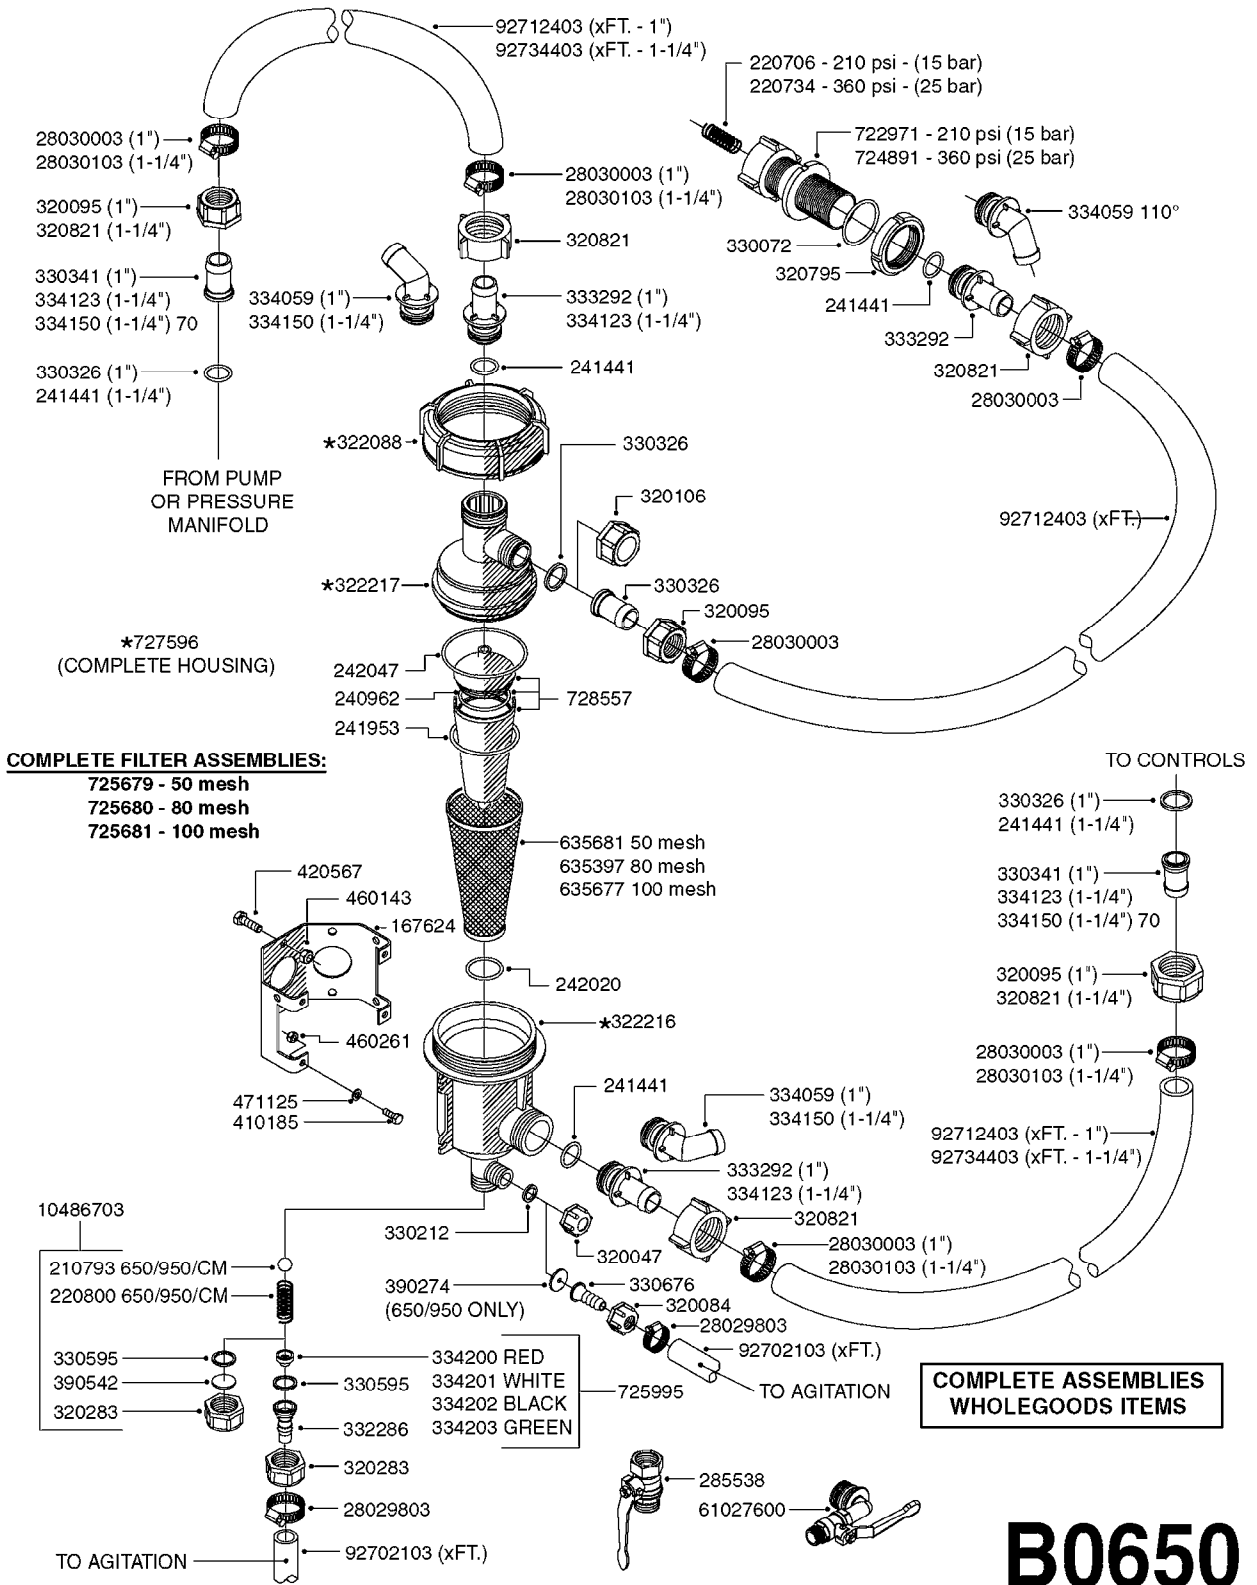

S-67 CHECK VALVE
(THREADED)

S-67 CHECK VALVE
(NON-THREADED)

FOR FITTINGS AND
HOSES, SEE SECTION L

B0640

CHECK VALVES - S67 (2011)
B0640-HIN, 12:04:16

Page 1

Date 05.08.2019 11:48

Pos.	parts-n°	order qty	description
1	145996	1	FITT.DK S-67 FORK
2	242353	1	O-RING 3 X 44.2 VITON
3	334231	1	FITT.DK S-67 STR.1"
3	334232	1	FITT.DK S-67 STR.1-1/4"
4	72432400	1	FITT.DK S-67 CONNEC W.CHK SEAT
5	72819200	1	CHECK VALVE S67 2012 THREADED
6	72819300	1	CHECK VALVE S67 2012 NO THREAD