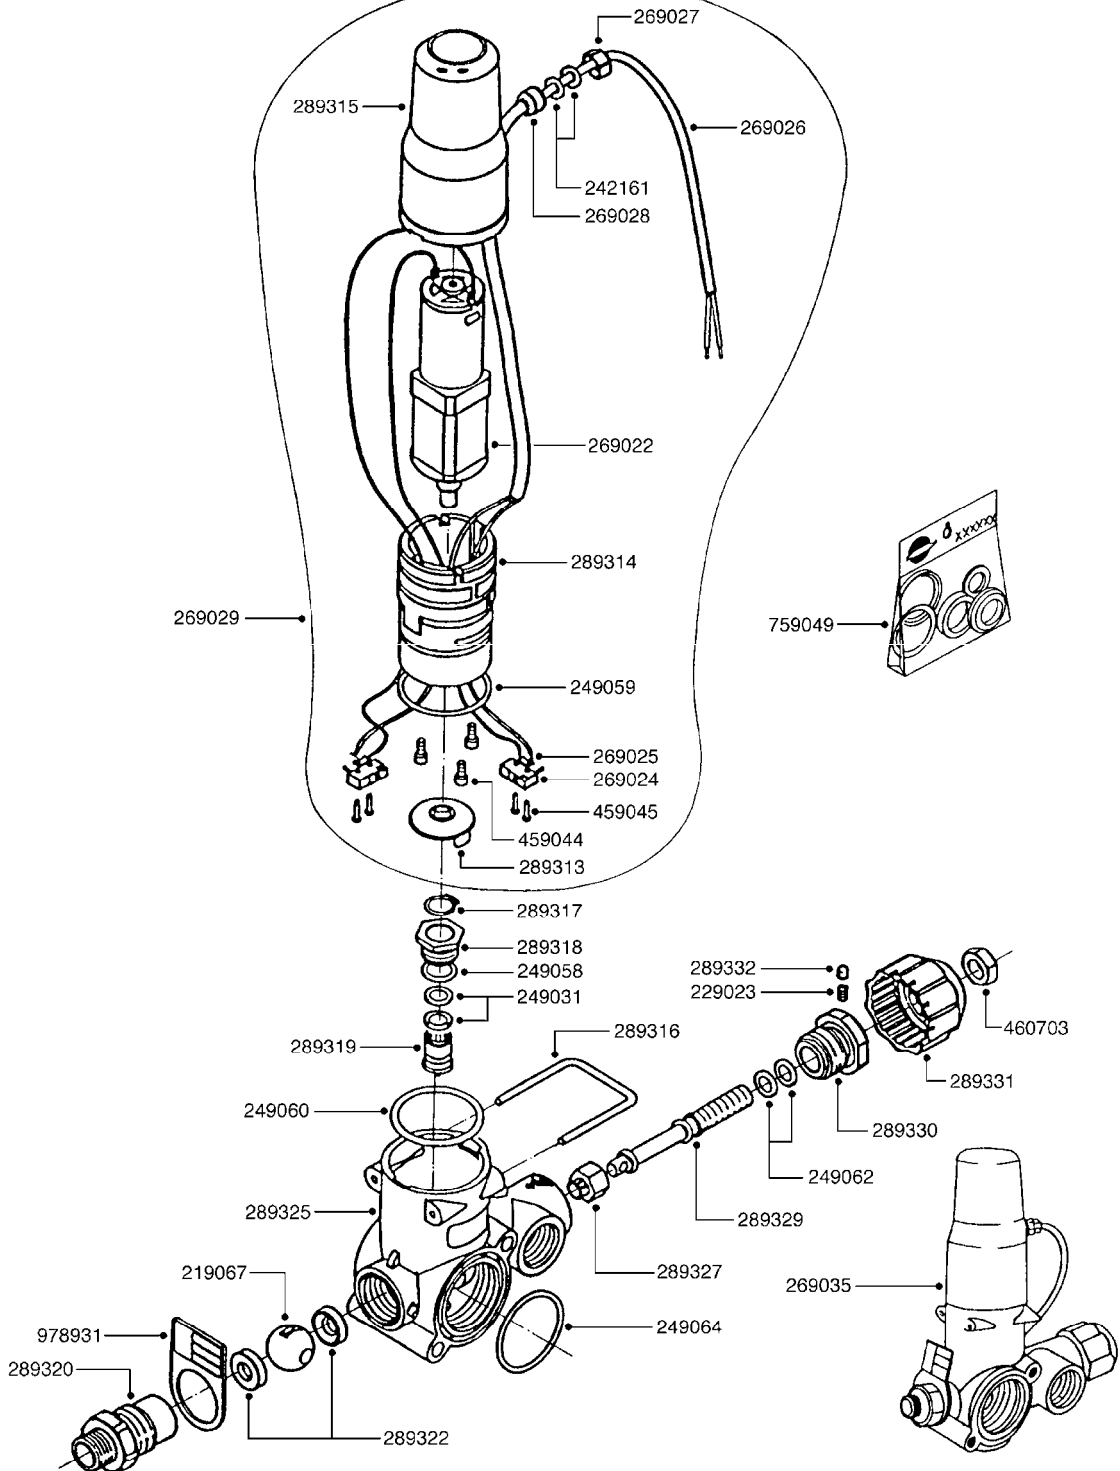

BOOM SECTION VALVE - CB/2
B0210-HIN, 01:01:16

B0210

BOOM SECTION VALVE - CB/2
B0210-HIN, 01:01:16

Page 1

Date 05.08.2019 11:48

parts-n°	order qty	description
219067	1	BALL F.VALVE CB/2
229023	1	SPRING FOR CB/2 VALVE DIAL
242161	1	O-RING 6 X 3.0
249031	1	O-RING
249058	1	O-RING
249059	1	O-RING D47.3 X 2.62
249060	1	O-RING
249062	1	O-RING
249064	1	O-RING
269022	1	CB/2 MOTOR F.SECTION VALVE
269024	1	MICRO SWITCH F. CB/2 MOTOR
269025	1	DIODE 180.306.1
269026	1	ELECTRIC CABLE
269027	1	NUT F.CABLE LOCK
269028	1	GROMMET
269029	1	MOTOR UNIT CB/2 SECTION VALVE
269035	1	VALVE ASSY. BOOM SECTION CB/2
289313	1	PACKING CAP F. CB/2 SECT. VLV.
289314	1	MOTOR HOUSING CB/2
289315	1	MOTOR HOUSING LID CB/2
289316	1	U-CLAMP
289317	1	SNAP RING
289318	1	GUIDE M20 x 1.5
289319	1	HINGED D. 14.95 x 9.2
289320	1	OUTLET FITT.3/4"BSP SECT.VLV.
289322	1	SEAT F.BALL CB/2 VALVE
289325	1	HOUSING F.SECT.VLV.CB/2
289327	1	BUSHING CH-17 M11 x 1 D 8.5
289329	1	ADJUSTMENT HINGE
289330	1	CONNECTION PIECE D 35 M12
289331	1	KNOB F.CONSTANT PRESS. CB/2
289332	1	BUUBLE D.5
459044	1	SCREW
459045	1	SCREW
460703	1	NUT HEX M12X1.75 LOCK DIN985A2 SS
759049	1	REPAIR KIT CB/2 BOOM SEC.VALVE
978931	1	I.D. TAG