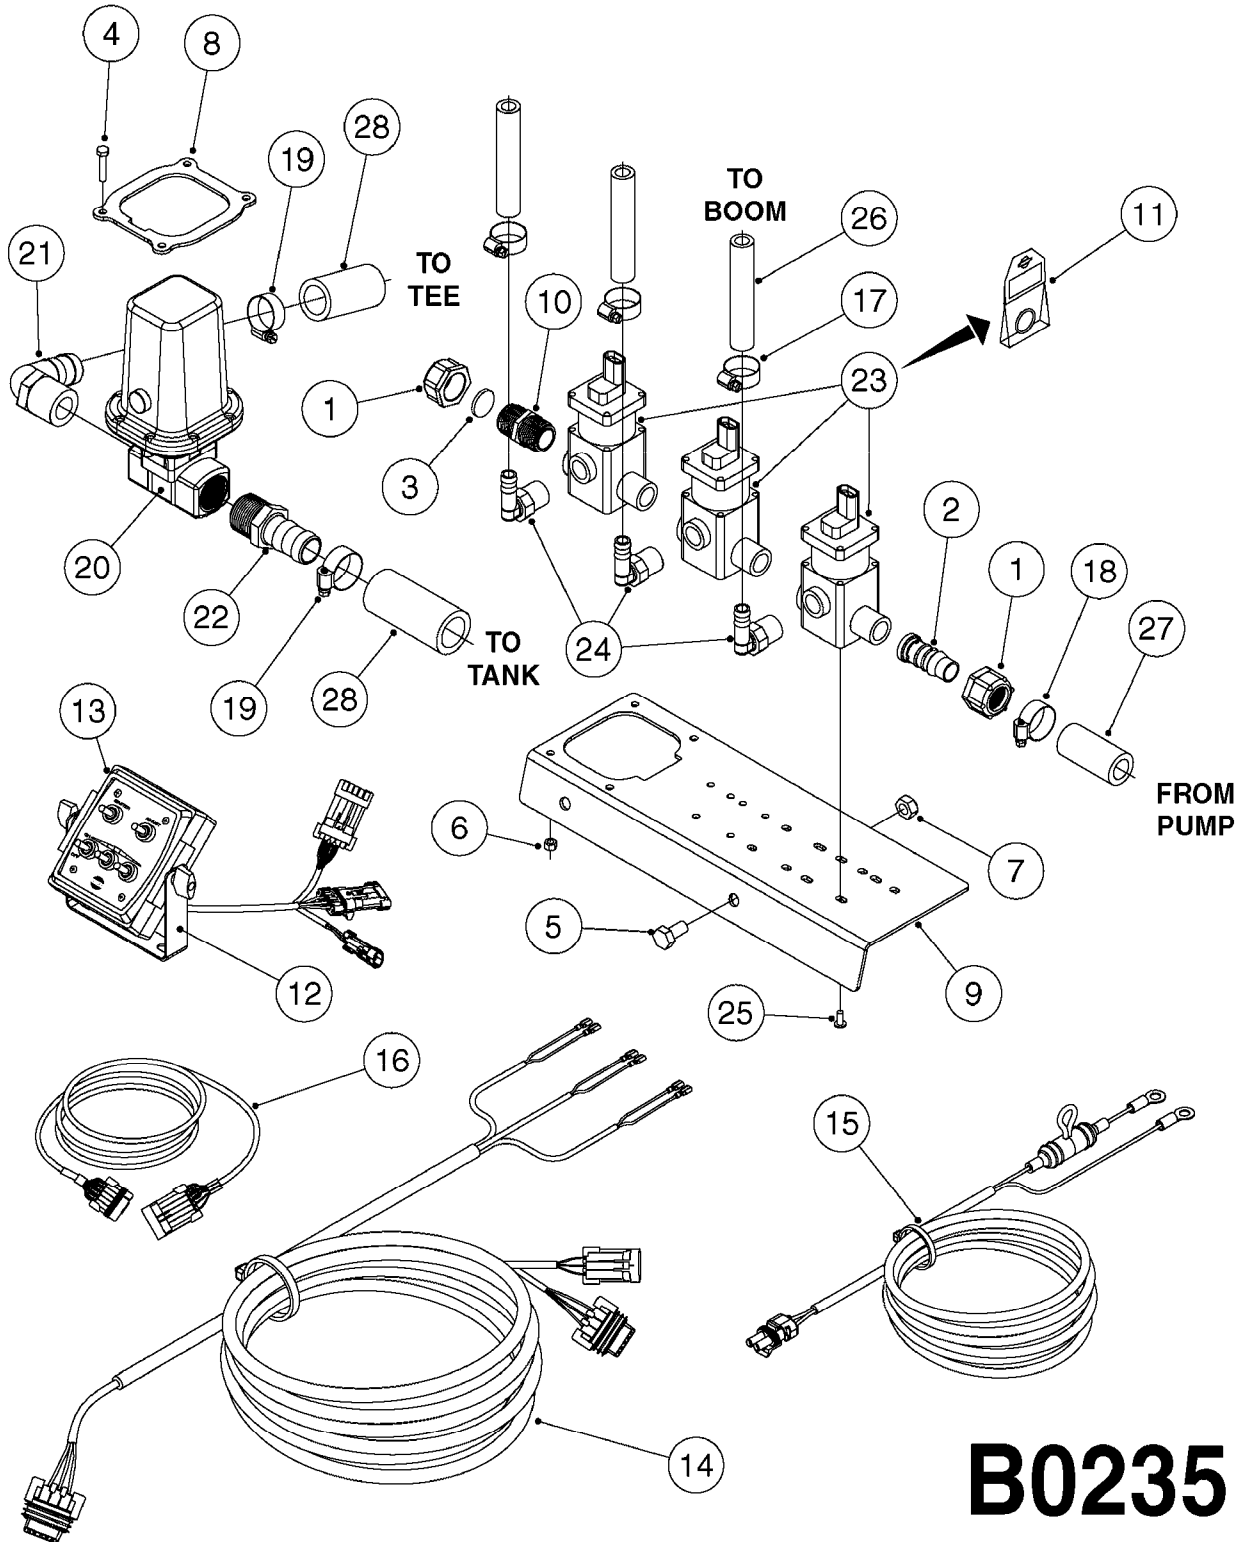

B0230

ELECTRIC SOLENOID ATV/N-SERIES
B0230-HIN, 25:01:18

Page 1

Date 05.08.2019 11:48

Pos.	parts-n°	order qty	description
1	145994	1	FITT.DK S-40 FORK
2	145995	1	FITT.DK S-53 FORK
3	242109	1	O-RING D32.2x3.0
3	242354	1	O-RING D32.2X3.0 VITON
4	262104	1	VALVE, SOLENOID, S53/S40
5	322352	1	FITT.DK S-53 TEE
6	334534	1	CLAMP HOSE PLASTIC 1/2"
7	334680	1	CLAMP HOSE PLASTIC 1"
8	334965	1	COVER FOR S53 SOLENOID VALVE
9	420626	1	BOLT HEX 8.8 DEL M10X20 FT
10	421164	1	BOLT HEX 8.8 DEL M10X70
11	460423	1	NUT HEX M10X1.50 LOCK DIN985A2 SS
12	726559	1	FITT DK. S-53 HB 1" W/O-RING
13	726567	1	FITT.DK S-40 ELB.1/2" W.O-RING
14	726578	1	FITT.DK S53 PLUG WITH O-RING
15	750722	1	REPAIR KIT FOR 3S SC CONTROL
16	16199803	1	CONTROL BRACKET, SOLENOID N-SERIES BRACKET
17	17009403	1	SOLENOID CONTROL BRACKET 3SECT ATV BRACKET
18	26001503	1	HC FOAM MARKER CONSOLE MT.KIT
19	26010503	1	HARDI 3-SEC VAL CONTR CONSOLE
20	26010603	1	SPRAYMATE II HARDI BRANCH CABL
21	26010703	1	SPRAYMATE II BATTERY CABLE
22	26010803	1	SPRAYMATE II 15'10PIN M/P CABL
23	44076200	1	SCREW WN5451 5X16 SS TORX
24	72114300	1	FITT. DK S-53 MALE MALE W.ORIN
25	92702103	1	HOSE R X1/2" X300PSI WP X0012"
26	92712403	1	HOSE R X1" X300PSI WP X0012"