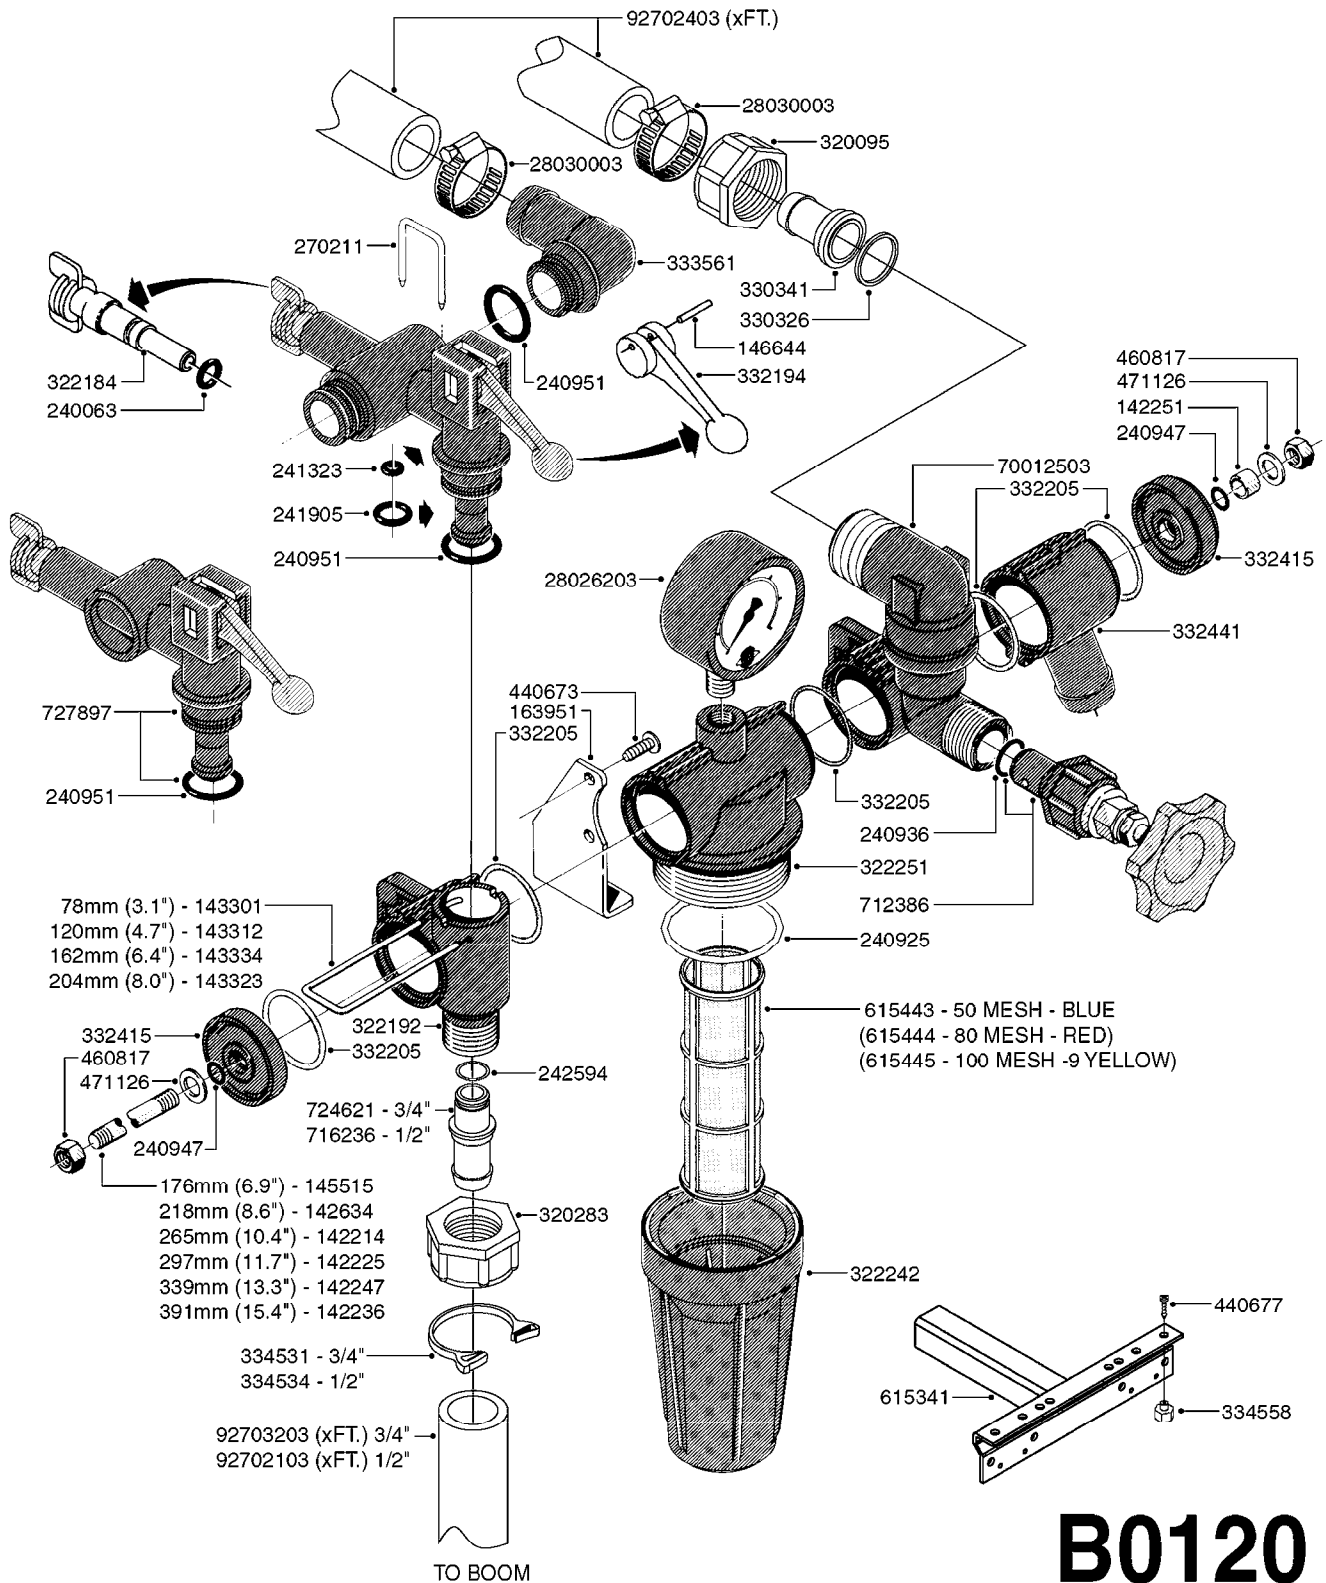

B0120

BK-180 VALVES F.LE/LE-SPV/LP
B0120-HIN, 01:01:16

Page 1

Date 05.08.2019 11:47

parts-n°	order qty	description
142214	1	STUD BOLT - M8X265, 3 SECTION
142225	1	STUD BOLT 8 X 299 - 6 MODULS
142236	1	STUD BOLT 8 X 381 - 8 MODULS
142247	1	STUD BOLT 8 X 341 - 7 MODULS
142251	1	BUSHING FOR LID
142634	1	STUD BOLT M8 X 213 - 4 MODULS
143301	1	LOCK CLAMP 78 MM
143312	1	LOCK CLAMP 120 MM
143323	1	LOCK CLAMP 204 MM
143334	1	LOCK CLAMP 162 MM
145515	1	STUD BOLT M8 X 176MM
146644	1	PIN D3X19 STAINLESS
163951	1	MOUNT BRACKET FOR BK180 SECTIO
240063	1	O-RING D14.1/9.3 X 2.4
240925	1	O-RING D49.5X3 NITRIL
240936	1	O-RING D13.3X2.4 NITRIL
240947	1	O-RING D7.3X2.4 NITRIL
240951	1	O-RING D21.2X3 NITRIL
241323	1	O-RING D5.3X2.4 NITRIL
241905	1	O-RING 12,3X2,4 VITON DKR.1,05
242594	1	O-RING D14 X 1.78 SCH.70-EPDM
270211	1	FITT.DK S25 FORK L=37.5
320095	1	FITT.DK NUT 1" BSP
320283	1	FITT.DK NUT 3/4"BSP
322184	1	SCREW F.ADJUSTING CONST.PRESS.
322192	1	HOUSING F.DISTRIBUTOR
322242	1	FILTER BOWL / IN-LINE
322251	1	HOUSING F.FILTER MOUNT BK/EC
330326	1	O-RING D30/D24X2 F.1"NUT
330341	1	FITT.DK HB 1" F. 1" NUT
332194	1	DISTRIBUTION HANDLE
332205	1	O-RING D43/39XD2
332415	1	COVER
332441	1	FITT.DK ELB 1" F.EC VALVE
333561	1	FITT.DK ELB.1" EC RETURN
334531	1	CLAMP HOSE PLASTIC 3/4"
334534	1	CLAMP HOSE PLASTIC 1/2"
334558	1	NUT HEX PLASTIC INSERT
440673	1	SCREW F.PLASTIC 5X12 SS
440677	1	SCREW F. PLASTIC 5X20 SS
460817	1	NUT HEX M8 STAINLESS DIN 934
471126	1	WASHER, M8, Ø16/ 8.4X 1.6, SS
615341	1	BRACKET F.BK 2,3&4 BANK VALVES
615443	1	FILTER ELEM.50 MESH BLUE
615444	1	FILTER ELEM.80 MESH RED
615445	1	FILTER ELEM.100 MESH YELLOW
712386	1	PRESSURE REGULATOR COMPL. H-M
716236	1	FITT.DK HB 1/2" ASSY. F. 3/4"
724621	1	FITT.DK HB 3/4"ASSY F.3/4" NUT
727897	1	HOUSING UPPER PART END PC.BK92
28026203	1	GAUGE 200PSI/BR,2.5"1/4BSP-BTM
28030003	1	CLAMP HOSE GEAR P1" 6716
70012503	1	HOUSING FOR HARDI-MATIC VALVE
92702103	1	HOSE R X1/2" X300PSI WP X0012"
92702403	1	HOSE PVC SUCT GRAY 1"
92703203	1	HOSE R X3/4" X300PSI WP X0012"