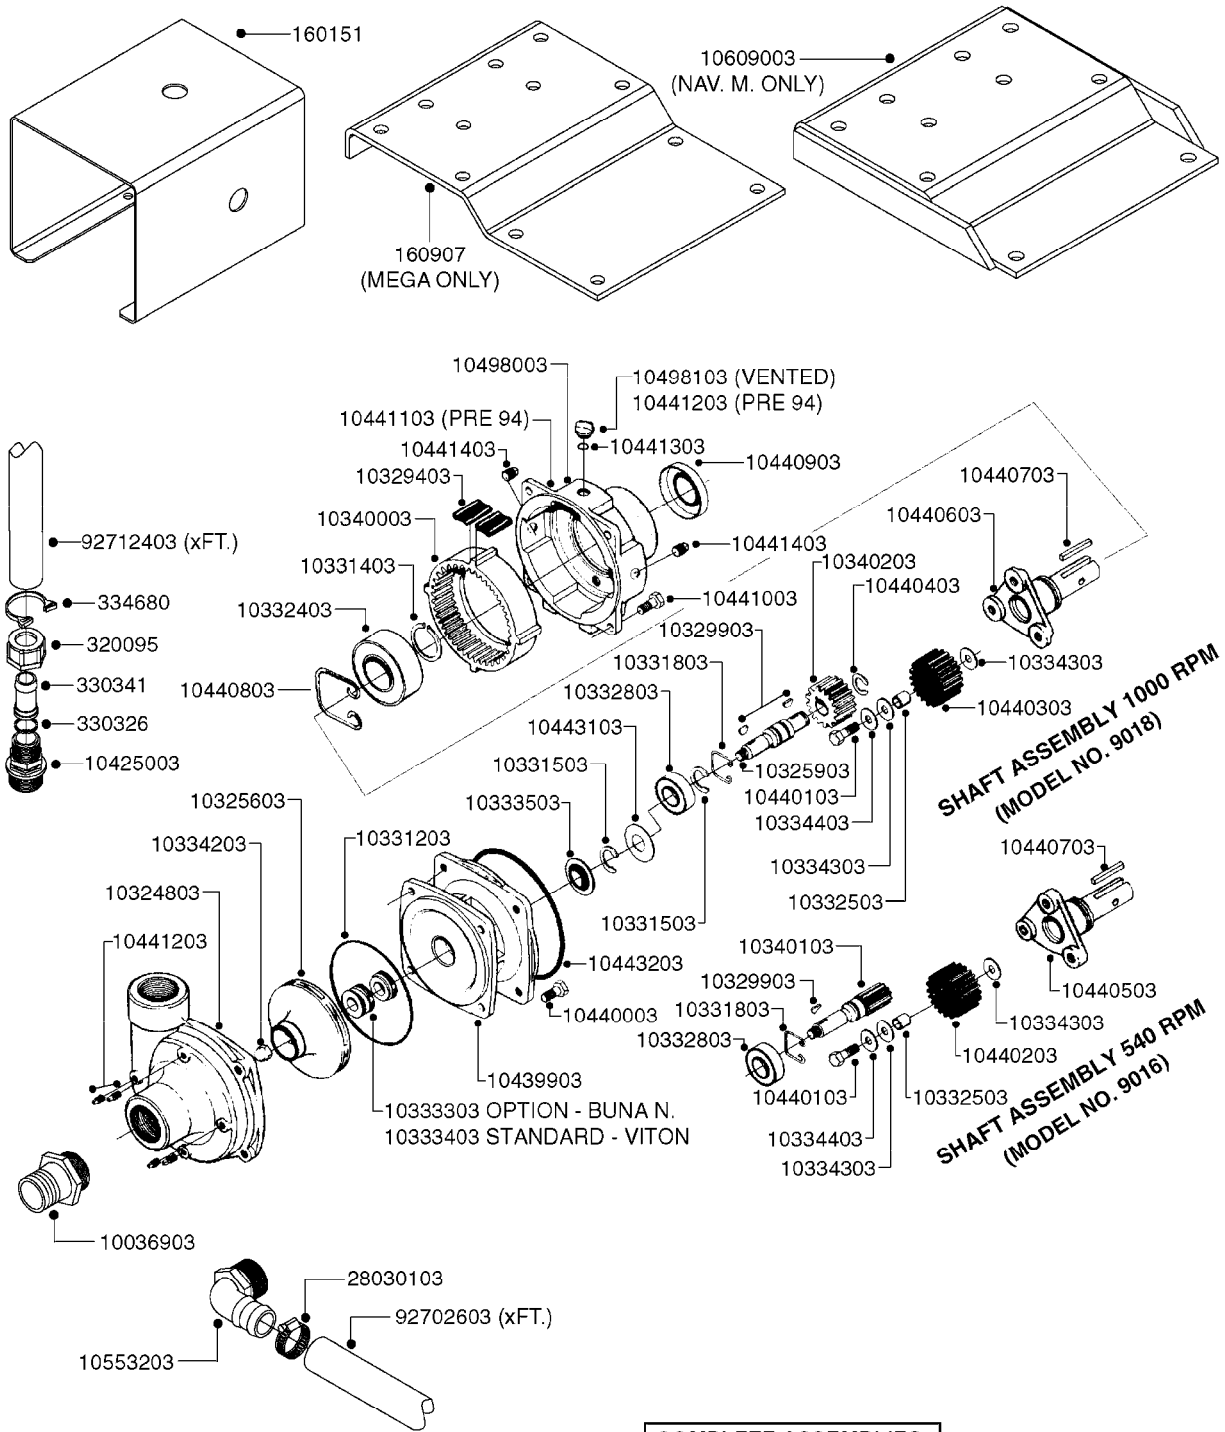

COMPLETE ASSEMBLIES
WHOLEGOODS ITEMS

COMPLETE PUMPS

- 10012903 - 9016C 540 RPM
- 10013103 - 9018C 1000RPM

Gear lube requirement: 6fl. oz. 80W90 Oil

A0470

PUMP 9016/9018 HYPRO CENT.
A0470-HIN, 01:01:16

Page 1
Date 05.08.2019 11:46

parts-n°	order qty	description
10012903	1	PUMP HYPRO C9016 540 RPM 90023
10013103	1	PUMP HYPRO 9018C CENT.1000 RPM
10036903	1	FITT.PO.HB 1.50X1.50 IMB1212
10324803	1	PUMP CASING
10325603	1	IMPELLER NYLON
10325903	1	IMPELLER SHAFT
10329403	1	CUSHION BUMPER
10329903	1	KEY WOODRUFF
10331203	1	O-RING
10331403	1	RING RETAINING
10331503	1	SNAP-RING
10331803	1	RING RETAINING
10332403	1	BEARING BALL
10332503	1	BEARING INNER RACE
10332803	1	BEARING BALL
10333303	1	SEAL KIT F. HYPRO 9016/18 BUNA
10333403	1	SEAL KIT F.HYPRO 9016/18 VITON
10333503	1	BEARING SHIELD & OIL SEAL
10334203	1	NUT HEX CAP HYPRO PUMP
10334303	1	WASHER 32OD X 19ID X 2.5TK PLA
10334403	1	WASHER 32OD X13ID X 1.5
10340003	1	RING GEAR
10340103	1	PINION GEARED IMPELLER SHAFT
10340203	1	SUN GEAR
10425003	1	FITT.PO.HN 1.25X1.00 MCPHEE
10439903	1	MOUNTING FLANGE ADAPTOR
10440003	1	SCREW HEX HEAD CAP
10440103	1	SCREW HEX HEAD CAP
10440203	1	GEAR W BGRS.540 RPM (DRIVER)
10440303	1	GEAR W BGRS. 1000 RPM (DRIVER)
10440403	1	RING RETAINER HYPRO 1K CENT.
10440503	1	DRIVER HUB 540 RPM
10440603	1	DRIVER HUB 1000 RPM
10440703	1	KEY SQ 1/4"x1-1/2"
10440803	1	RING RETAINER
10440903	1	OIL SEAL
10441003	1	SCREW HEX HEAD CAP
10441103	1	GEAR CASING
10441203	1	OIL FILL PLUG
10441303	1	O-RING
10441403	1	OIL PLUG
10443103	1	WASHER SEAL (PAPER)
10443203	1	O-RING
10498003	1	CASTING F.HYPRO 9016/18 (GEAR)
10498103	1	PLUG F.HYPRO GEAR CASTING 9016
10553203	1	FITT.PO.EL 1.5X1.5 HB BLACK
10609003	1	PUMP BASE HYPRO NAV.
160151	1	SHEILD FOR 9016 PUMP ESC
160907	1	MOUNT PLATE F.CENT.PUMP MEGA
28030103	1	CLAMP HOSE GEAR P5/4-S1.5"6724
320095	1	FITT.DK NUT 1" BSP
330326	1	O-RING D30/D24X2 F.1"NUT
330341	1	FITT.DK HB 1" F. 1" NUT
334680	1	CLAMP HOSE PLASTIC 1"
92702603	1	HOSE PVC SUCT GRAY 1-1/2"
92712403	1	HOSE R X1" X300PSI WP X0012"