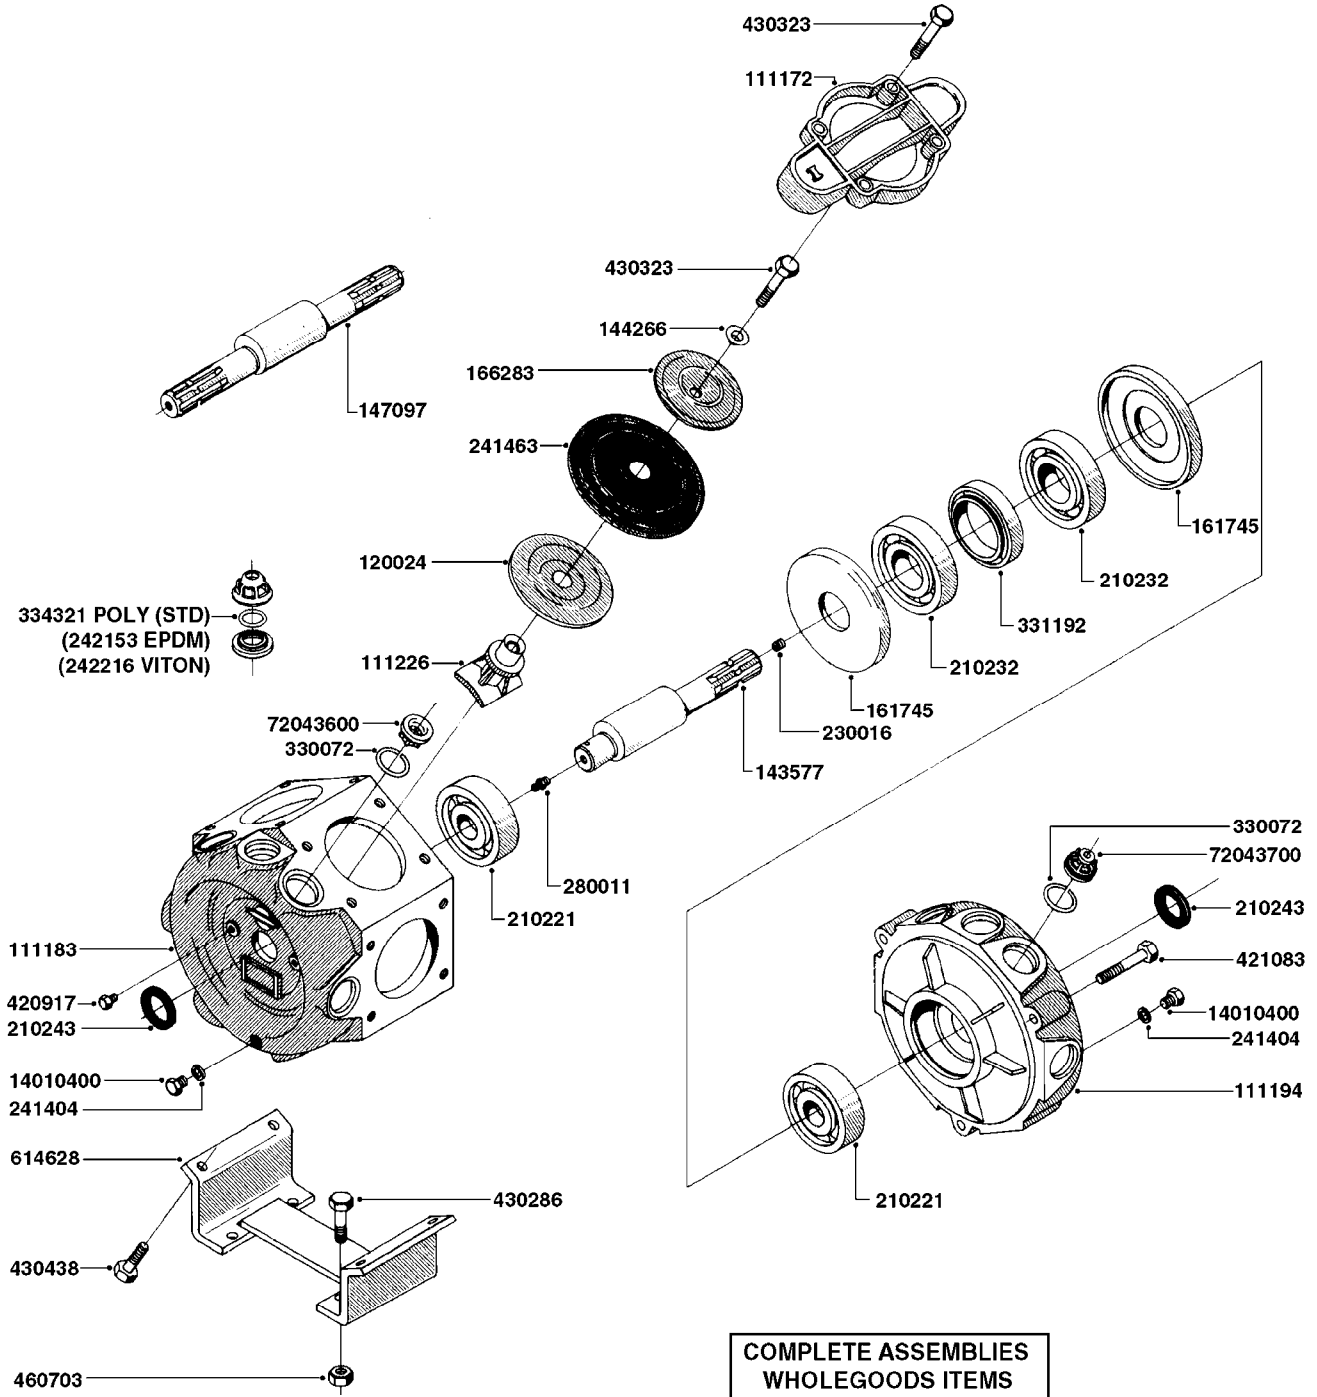

SUCTION SIDE OF PUMP

PRESSURE SIDE OF PUMP

COMPLETE PUMP
(NLA) REPLACED BY 364 PUMP (SEE PAGE A0280)

A0300

PUMP - 361/363 FITTINGS
A0300-HIN, 28:05:19

Page 1
Date 05.08.2019 11:46

parts-n°	order qty	description
145997	1	FITT.DK S-93 FORK
231022	1	FITT.DK ELB. 1' BSP GF 121
242351	1	O-RING D69.5X3.0 VITON F.S-93
242353	1	O-RING 3 X 44.2 VITON
320095	1	FITT.DK NUT 1" BSP
320132	1	FITT.DK HN 1" BSP
320821	1	FITT.DK NUT 1-1/2" BSP
321451	1	FITT.DK ELB.1-1/2 X1-1/4 80DEG
322321	1	FITT.DK S-67 X 1"BSP MALE
322322	1	FITT.DK S-67 X 1-1/4"BSP MALE
322323	1	FITT.DK S-93 X 1-1/2"BSP MALE
330326	1	O-RING D30/D24X2 F.1"NUT
330341	1	FITT.DK HB 1" F. 1" NUT
331262	1	FITT.DK HB 1-1/2" F. 1-1/2"NUT
331273	1	O-RING D44/D38X2 F.1-1/2"
334243	1	FITT.DK S-67 ELB.1"
334410	1	PROTECTION PUM
334445	1	FITT.DK S-67 ELB.1-1/2"
334647	1	FITT.DK S93 ELB 1-1/2" 90 PVC
334680	1	CLAMP HOSE PLASTIC 1"
420917	1	BOLT HEX 8.8 RAW M8X12 FT
459014	1	ALLEN SCREW M8 X 15 GALV.DIN93
461217	1	NUT HEX M5 LOCK
471074	1	WASHER M8 ELZ
471132	1	WASHER D24/D8.4 X 2 SS
727225	1	FITT.DK S-93 ELB.2'PVC W/ORING
727226	1	FITT. S93 2-1/2" 90° S W/O-RING
14012200	1	FITT.DK S-67 FORK W/M5 THREADS
28030103	1	CLAMP HOSE GEAR P5/4-S1.5"6724
28030203	1	CLAMP HOSE T-BOLT S2" 235-67
28030303	1	CLAMP HOSE T-BOLT S2.5" 235-76
39145300	1	PTO SHIELD Ø203 4-POLET MACHINED
92702603	1	HOSE PVC SUCT GRAY 1-1/2"
92702703	1	HOSE PVC SUCT GRAY 2"
92702803	1	HOSE PVC SUCT GRAY 2.5"
92712403	1	HOSE R X1" X300PSI WP X0012"