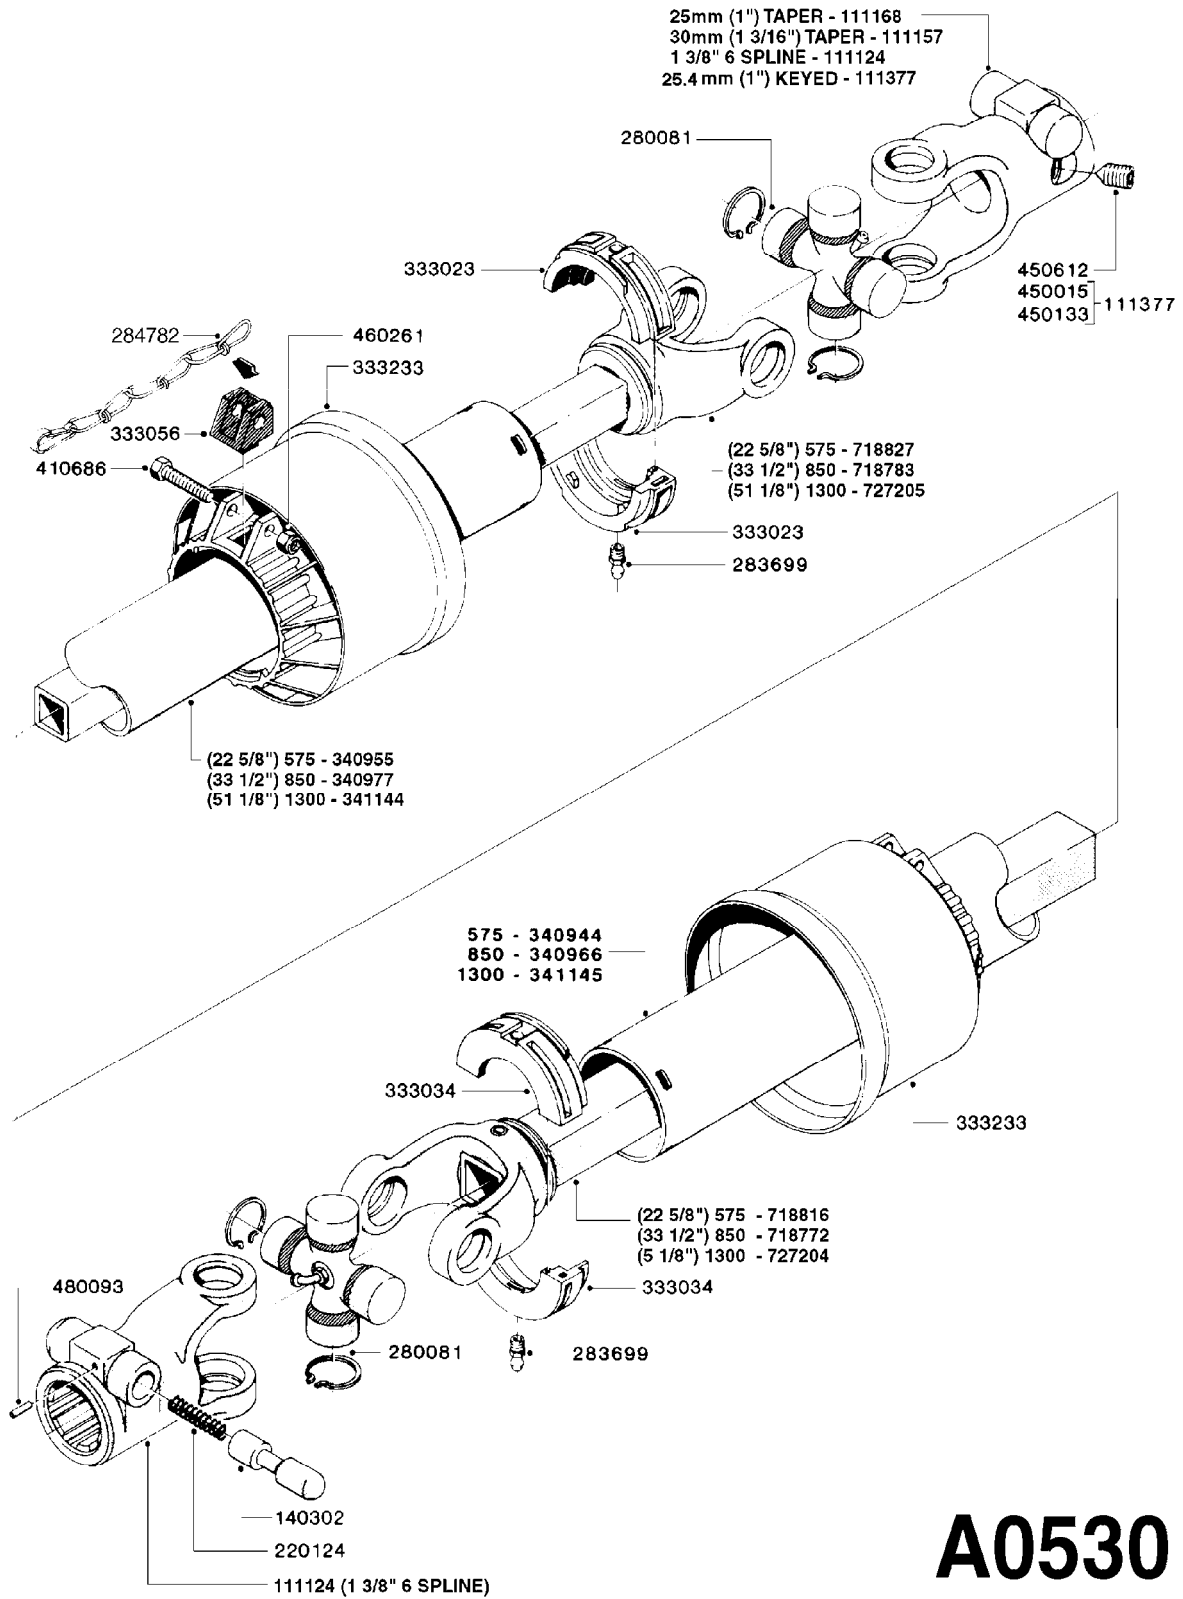

PTO HARDI-SQUARE SHAFT 540 RPM
A0530-HIN, 01:01:16

Page 1

Date 05.08.2019 11:46

parts-n°	order qty	description
111124	1	YOKE PTO 1-3/8' X 6 SPLINE
111157	1	YOKE PTO 30MM TAPERED
111168	1	YOKE PTO 25 MM TAPERED
111377	1	YOKE PTO 1' KEYED
140302	1	BUTTON P.T.O. SHAFT
220124	1	SPRING FOR PIVOT 32/0 7,8
280081	1	UNIV. JOINT 23.8x61.3mm
283699	1	GREASE NIPPLE M6X1
284782	1	CHAIN F.PTO
333023	1	BEARING HALF, SMALL
333034	1	BEARING HALF BIG
333056	1	LOCK FOR P.T.O. COVER
333233	1	P.T.O. COVER FOR CARDAN
340944	1	PTO SHAFT COVER, TRACT.END 420
340955	1	PTO SHAFT,PUMP END420alt341144
340966	1	PTO SHFT TRCT.END690 alt341145
340977	1	PTO ,PUMP END 690 alt 341144
341144	1	PTO SHIELD INNER,1140x50mm OD
341145	1	PTO SHIELD OUTER, 1140x57mm OD
410686	1	BOLT HEX 8.8 DEL M6X30
450015	1	SCREW ALLAN 3/8'X5/8' BLACK
450133	1	SCREW SET M6X10 BLACK ALLAN
450612	1	SCREW M10X16 POINTED
460261	1	NUT HEX M6X1.00 LOCK DIN985 A2 SS
480093	1	PIN RETAINING M3X16 BLACK
718772	1	PTO YOKE & OUTER TUBE L=850
718783	1	PTO YOKE & INNER TUBE L=850MM
718816	1	PTO YOKE & OUTER TUBE L=575MM
718827	1	PTO YOKE & INNER TUBE L=575MM
727204	1	PTO YOKE & OUTER TUBE L=1200MM
727205	1	PTO YOKE & INNER TUBE L=1200MM