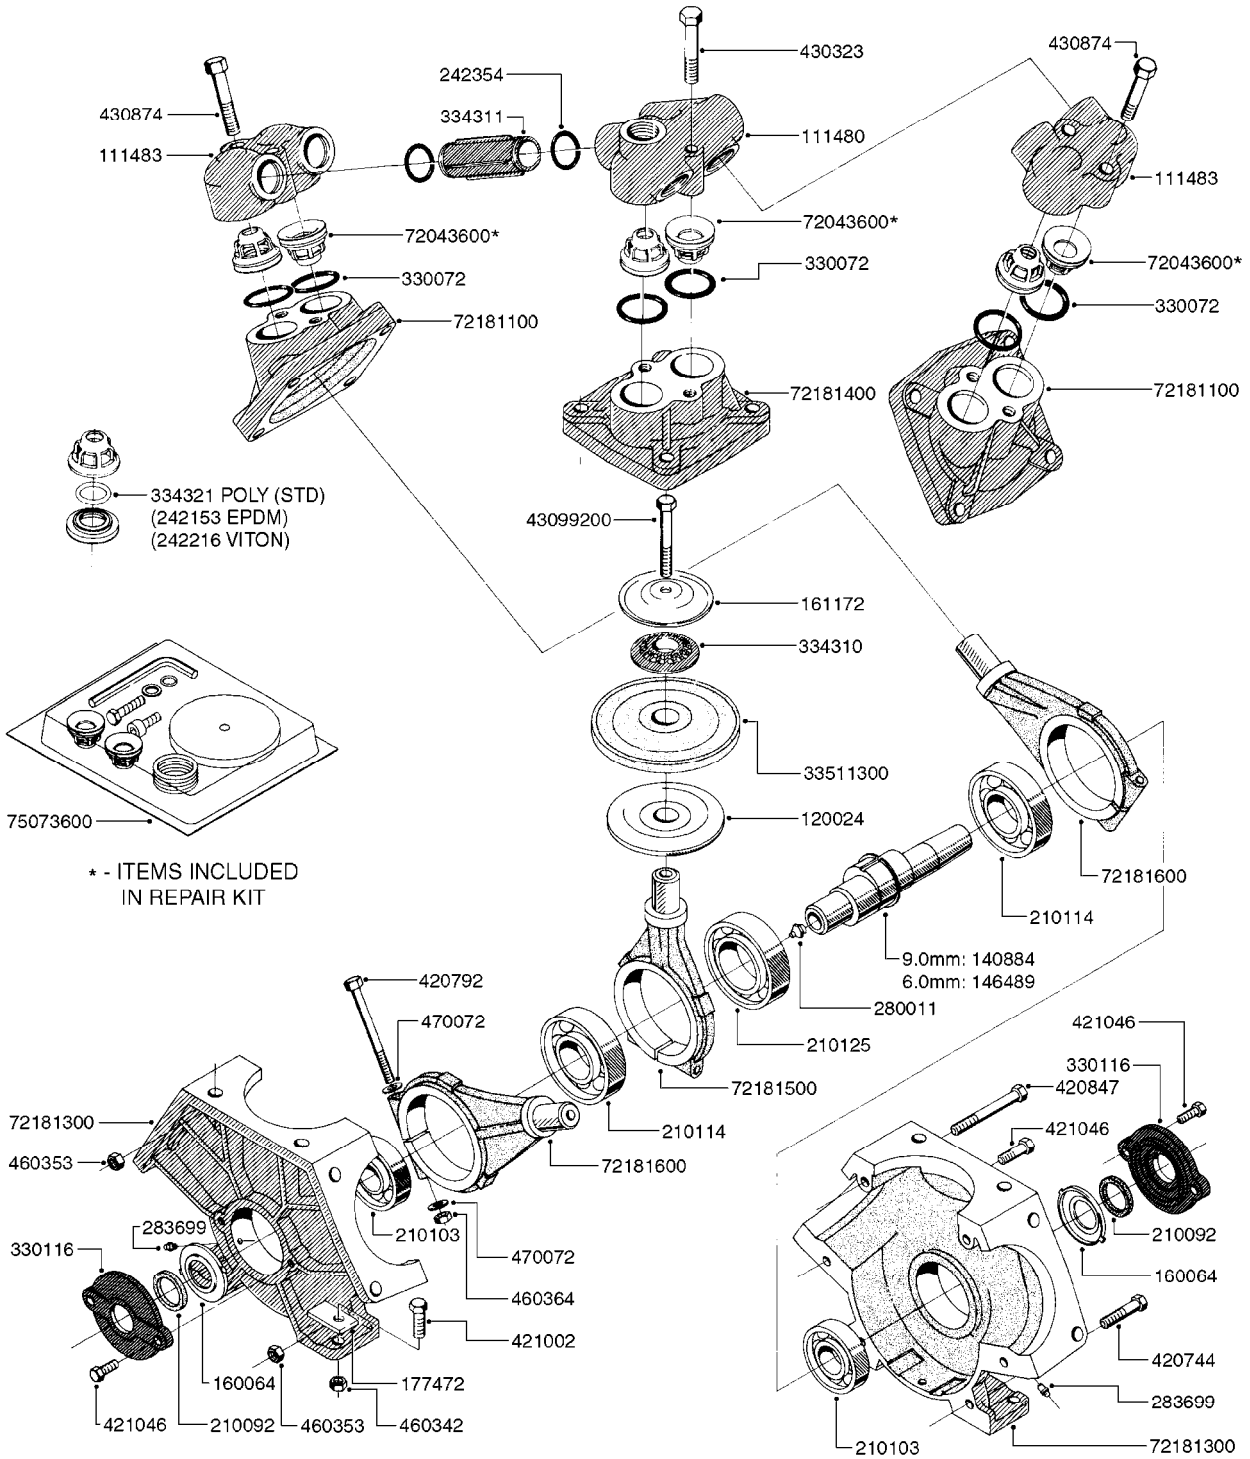

COMPLETE PUMPS
821635 - PUMP ONLY
10396203 - WITH PTO & DAMPER

COMPLETE ASSEMBLIES
WHOLEGOODS ITEMS

A0230

PUMP - 1303 W/ MOUNTING BASE
A0230-HIN, 01:01:16

Page 1
Date 05.08.2019 11:46

parts-n°	order qty	description
111480	1	VALVE HEAD 1302 CENTER
111483	1	VALVE HEAD SIDE 1302
120024	1	DIAPHRAGM BACK DISC 1200-1300
140884	1	CRANK SHAFT MODEL 1300-9
146489	1	CRANK SHAFT MODEL 1302-6MM
160064	1	DUST PLATE
161172	1	DIAPHRAGM DISC F. 1203/1303
177472	1	BRACKET 25 X 5
210092	1	SEAL FELT D43/30X5
210103	1	BEARING BALL 6306
210114	1	BEARING BALL 6308
210125	1	BEARING BALL 6210
242153	1	O-RING D26X4 EPDM
242216	1	O-RING VITON F/1202/1302/462
242354	1	O-RING D32.2X3.0 VITON
280011	1	GREASE NIPPLE 1/8" SAE H TR
283699	1	GREASE NIPPLE M6X1
330072	1	O-RING D53.5/D45.5X4
330116	1	SEAL RETAINER, MODEL 1300
334310	1	NYLON WASHER 1202/1302/462
334311	1	CONNECTION PIPE INLET MOD.1302
334321	1	O-RING POLY. 34.0x26.0x4.0
420744	1	BOLT HEX 8.8 DEL M8X40
420792	1	BOLT HEX 8.8 RAW M8X95
420847	1	BOLT HEX 8.8 DEL M8X85
421002	1	BOLT HEX 8.8 DEL M10X30 FT DIN933
421046	1	BOLT HEX M8X25/25 A2 SS DIN933
430323	1	BOLT HEX 8.8 DEL M12X60
430874	1	SCREW SET 8.8 DEL M12X70 FT
460342	1	NUT HEX M10 DEL DIN934
460353	1	NUT HEX M8 BLACK
460364	1	NUT HU M8 A2 SS DIN934
470072	1	WASHER D15/D8X.5 LOCK
821635	1	PUMP 1303/9 540RPM
10396203	1	PUMP 1303 C/W PTO 540 RPM
33511300	1	DIAPHRAGM 1202-1303 POLY 2006
43099200	1	BOLT HEX SS M12 X 30 DIN933 A4
72043600	1	VALVE FOR 462/463
72181100	1	DIAPHRAGM COVER 1203/1303+BLTS
72181300	1	PUMP CASTING 1300 RED W/BOLTS
72181400	1	DIAPHRAGM COVER 1303 W/BOLTS
72181500	1	CONNECTING ROD, CENTER 1303
72181600	1	CONNECTING ROD, SIDE MOD.1300
75073600	1	PUMP KIT 1303 MM "06"