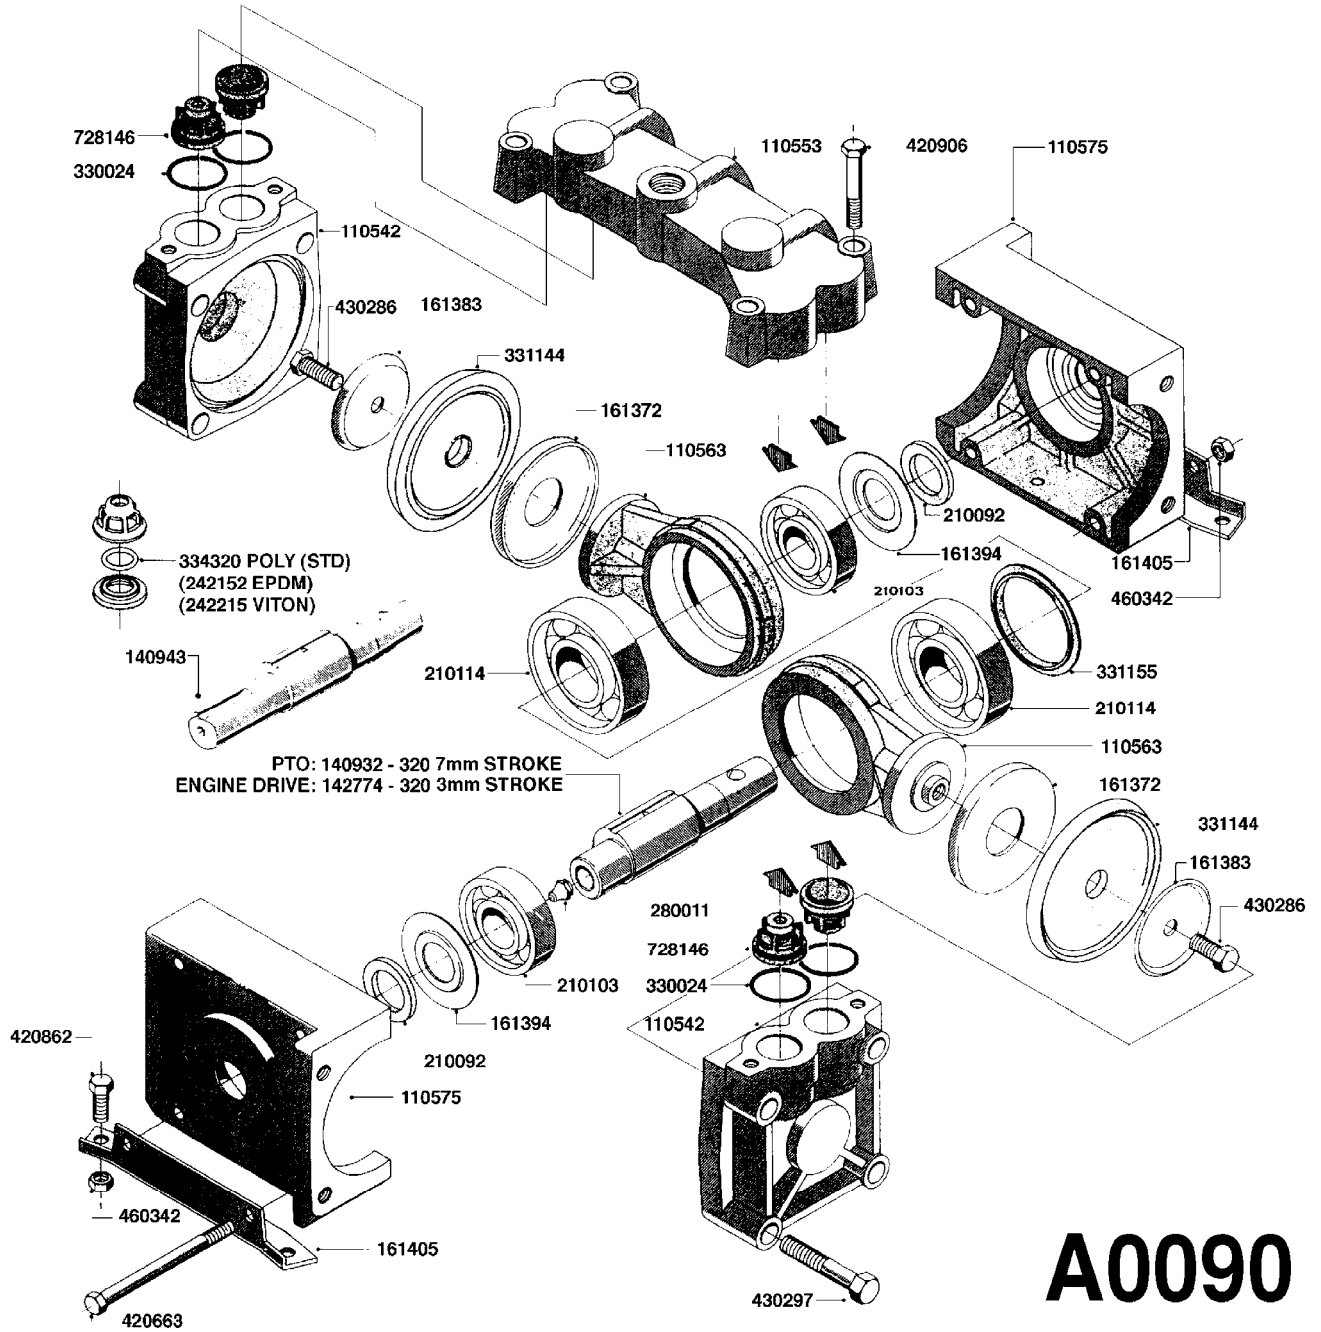

PUMP - 320 W/MOUNTING BASE
A0090-HIN, 01:01:16

Page 1
Date 05.08.2019 11:46

parts-n°	order qty	description
110542	1	DIAPH COVER MOD 320alt 111571
110553	1	VALVE COVER MDL 320 PAINTED
110563	1	CONNECTING ROD MODEL 320
110575	1	PUMP CASING 320
140932	1	CRANK SHAFT 320/7
140943	1	CRANK SHAFT MODEL 320/7mm-25F
142774	1	CRANK SHAFT 320/3
161372	1	DIAPHRAGM BACKING DISC,320-361
161383	1	DIAPHRAGM UPPER DISC, 320-361
161394	1	DUST PLATE, MODEL 320
161405	1	FOOT 320
210092	1	SEAL FELT D43/30X5
210103	1	BEARING BALL 6306
210114	1	BEARING BALL 6308
242152	1	O-RING D18.2X3 EPDM
242215	1	O-RING D18X3 VITON
280011	1	GREASE NIPPLE 1/8' SAE H TR
330024	1	O-RING D41,1/D34.5 X 3,5
331144	1	DIAPHRAGM MODEL 320
331155	1	SPACER, MODEL 320
334320	1	O-RING D18X3 POLYURETHANE
420663	1	BOLT HEX 8.8 DEL M10X120 A4-80
420862	1	BOLT HEX 8.8 DEL M10X16 FT
420906	1	BOLT HEX 8.8 DEL M10X60
430286	1	BOLT HEX 8.8 DEL M12X30 FT
430297	1	BOLT HEX 8.8 RAW M14X65
460342	1	NUT HEX M10 DEL DIN934
728146	1	VALVE FOR 361(726890/707932)