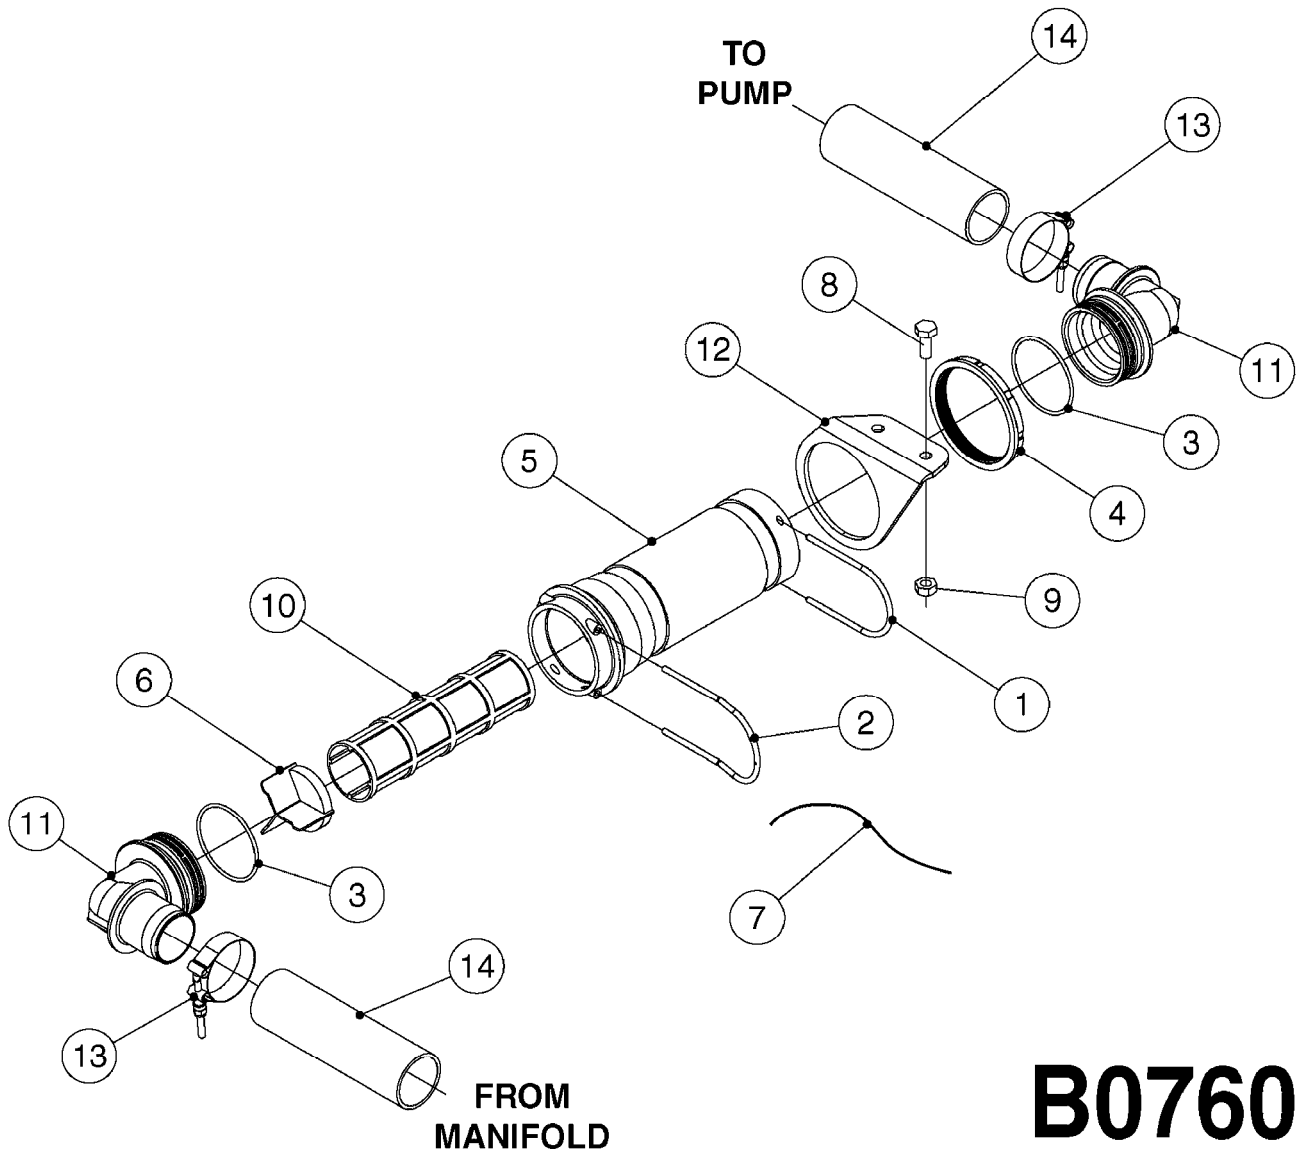

B0750

NCM 8500-10000 MANIFOLD
B0750-HIN, 16:07:19

Page 1

Date 05.08.2019 11:48

Pos.	parts-n°	order qty	description
1	334594	1	PLUG F.VALVE HANDLE BLACK
2	411006	1	SCREW M4X40 SLOTTED
3	741844	1	VALVE HANDLE ASSY. SUCTION NCM
4	741845	1	VALVE HANDLE ASSY. PRESSUR NCM
5	14038100	1	AXLE FOR SUCTION VALVE HANDLE
6	14038200	1	AXLE FOR PRESSURE VALVE HANDLE
7	33505200	1	PLUG FOR SMART VALVE HANDLE
8	72283000	1	AXLE JOINT F. SMARTVALVE HANDL
9	92702703	1	HOSE PVC SUCT GRAY 2"
10	92702803	1	HOSE PVC SUCT GRAY 2.5"
11	92703203	1	HOSE R X3/4" X300PSI WP X0012"
12	92712403	1	HOSE R X1" X300PSI WP X0012"
13	92734403	1	HOSE R X5/4" X200PSI WP X0012"