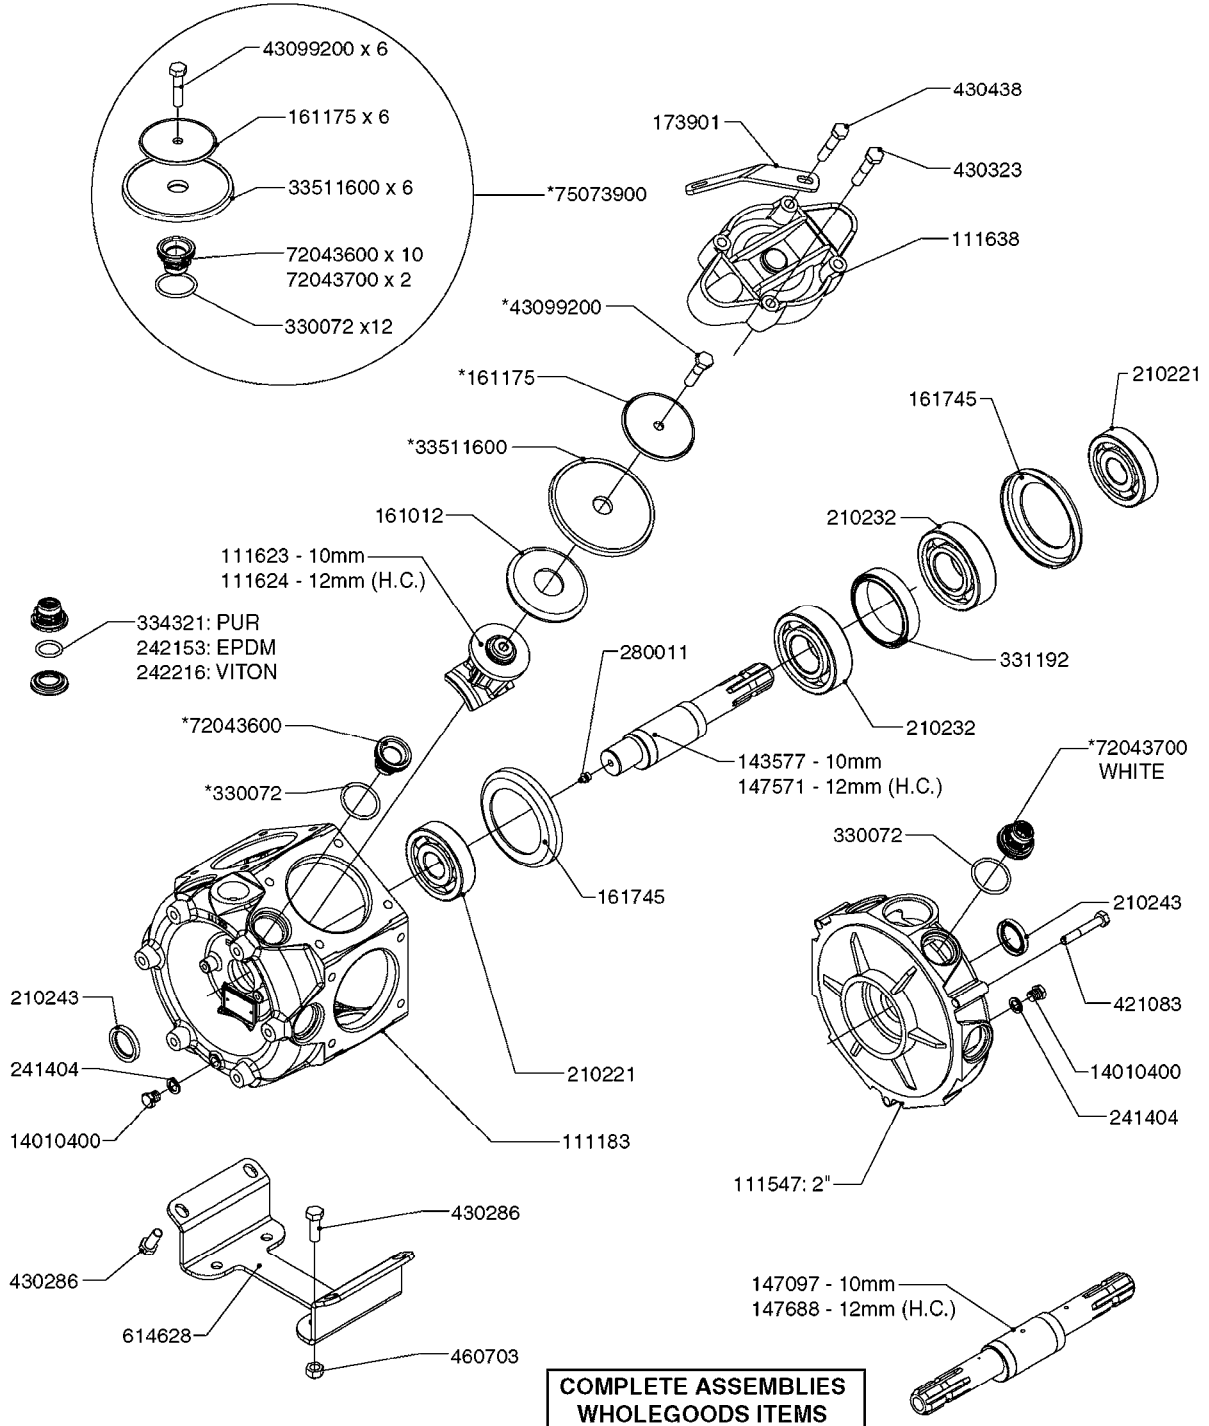

PUMP REPAIR KIT

**COMPLETE ASSEMBLIES
WHOLEGOODS ITEMS**

COMPLETE PUMPS

- 821587 - 463/10 2" W/THROUGH SHAFT (540 RPM)
- 82166300 - 463/12 2" (540 RPM H.C. INLINE PORTS)
- 463/12 2" (540 RPM H.C. OFFSET PORTS) REPLACED BY 82168700 (PAGE A0350)

A0330

PUMP - 463 W/ MOUNTING BASE
A0330-HIN, 01:01:16

Page 1
Date 05.08.2019 11:46

parts-n°	order qty	description
111183	1	PUMP CASTING 460-463 (PAINTED)
111547	1	PUMP FRONT 460-463-2' (PAINT)
111623	1	CONNECTING ROD 463/10MM
111624	1	CONNECTING ROD 463/12MM
111638	1	VALVE COVER 463 HC+1000 VERS.
143577	1	CRANK SHAFT F.363/462/463-10mm
147097	1	CRANK SHAFT 363-463/10 THROUGH
147571	1	CRANK SHAFT F.463-12mm
147688	1	CRANK SHAFT 462/12 THROUGH
161012	1	DIAPHRAGM BACKING DISC F. 463
161175	1	DIAPHRAGM DISC 463/464 PUMP
161745	1	METAL SPACER F.363/463
173901	1	LIFT STRAP F.PUMP 463
210221	1	BEARING BALL 6407
210232	1	BEARING BALL 6310
210243	1	SEAL OIL 35 X 47 X 7
241404	1	DOWTY SEAL 1/4"
242153	1	O-RING D26X4 EPDM
242216	1	O-RING VITON F/1202/1302/462
280011	1	GREASE NIPPLE 1/8' SAE H TR
330072	1	O-RING D53.5/D45.5X4
331192	1	SPACER, MODEL 361/363
334321	1	O-RING POLY. 34.0x26.0x4.0
421083	1	BOLT HEX 8.8 DEL M10X65
430286	1	BOLT HEX 8.8 DEL M12X30 FT
430323	1	BOLT HEX 8.8 DEL M12X60
430438	1	BOLT HEX 8.8 DEL M12X65
460703	1	NUT HEX M12X1.75 LOCK DIN985A2 SS
614628	1	FOOT F. 46X PUMP, RED
821587	1	PUMP 463/10 THROUGH SHAFT TWNF
14010400	1	PLUG 1/4" BSP
33511600	1	DIAPHRAGM PUMP 463/464 PUMP PUR
43099200	1	BOLT HEX SS M12 X 30 DIN933 A4
72043600	1	VALVE FOR 462/463
72043700	1	VALVE FOR 462/463 W.VENT HOLE
75073900	1	PUMP KIT 460/463 "06"
82166300	1	PUMP 464-12-MED-2-540
82168700	1	PUMP 464-12 540 OFFSET PORTS