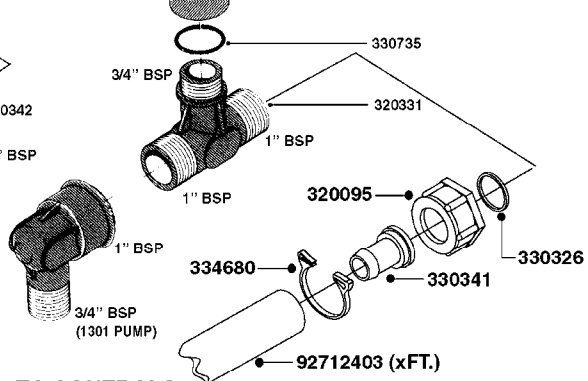

TO CONTROLS

FROM TANK