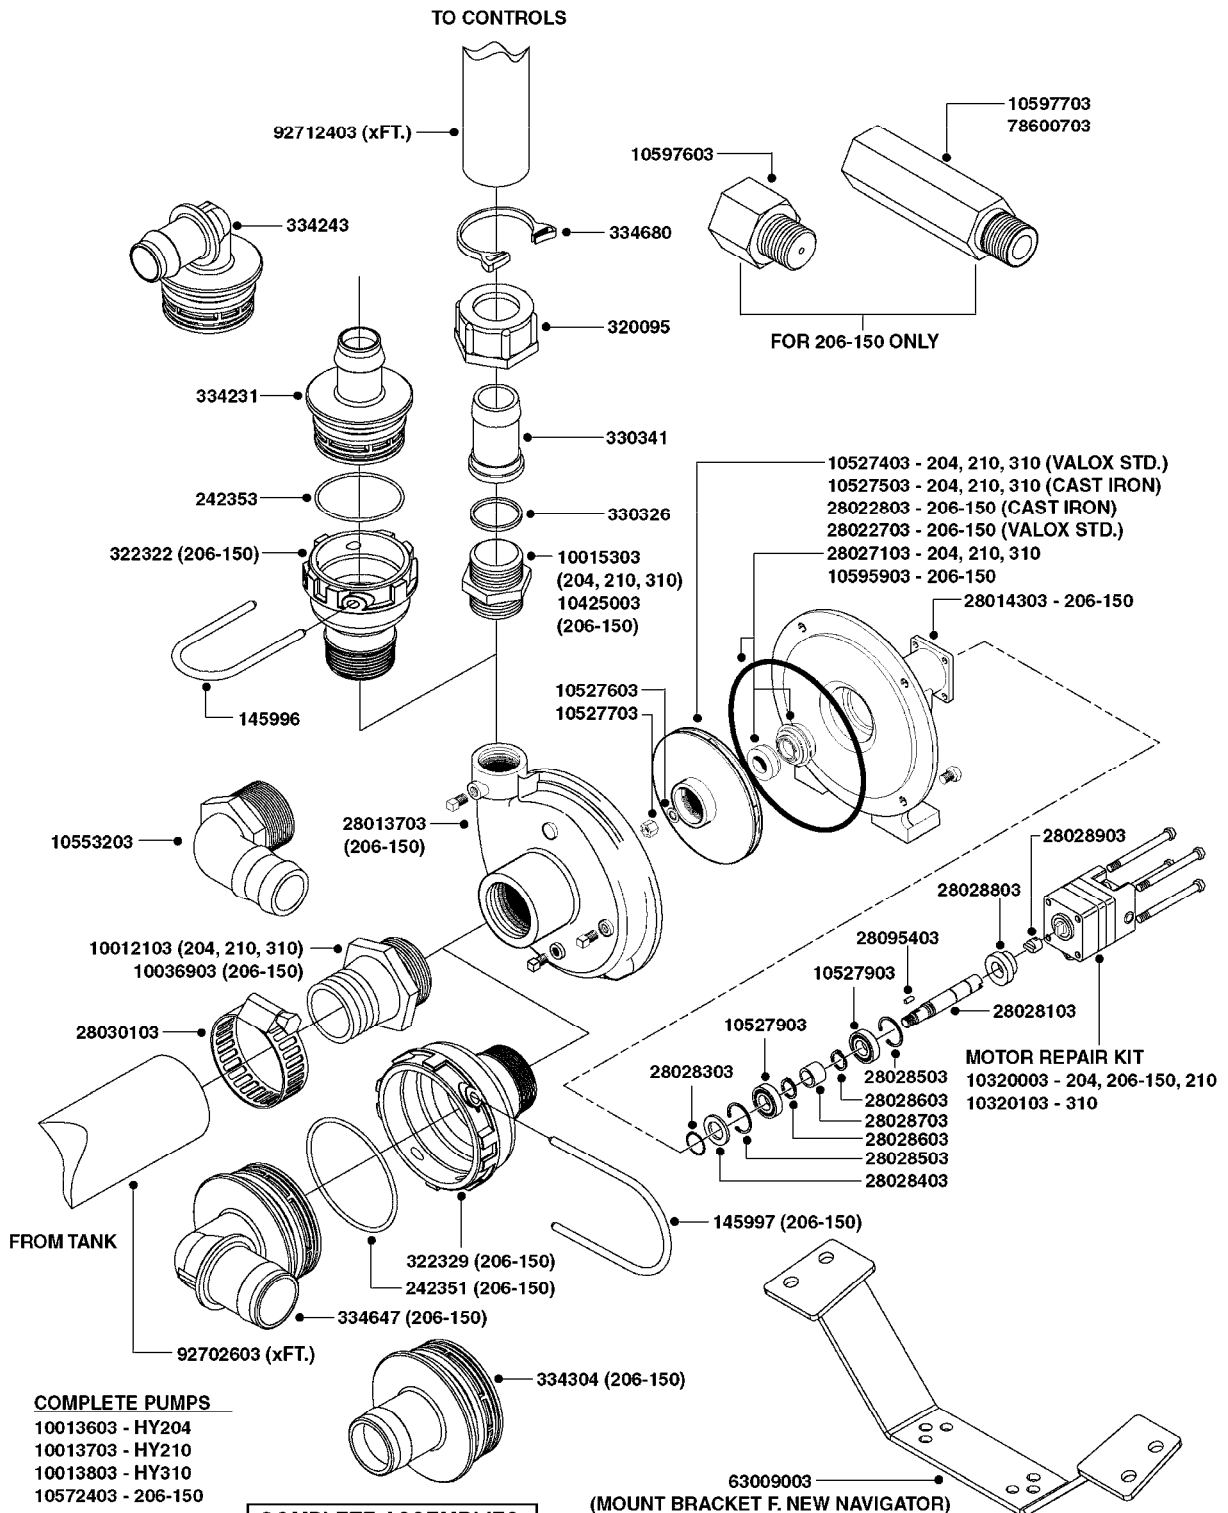

A0420

PUMP-204,206-150,210,310 ACE
A0420-HIN, 02:05:16

Page 1

Date 05.08.2019 11:46

parts-n°	order qty	description
145996	1	FITT.DK S-67 FORK
145997	1	FITT.DK S-93 FORK
242351	1	O-RING D69.5X3.0 VITON F.S-93
242353	1	O-RING 3 X 44.2 VITON
320095	1	FITT.DK NUT 1" BSP
322322	1	FITT.DK S-67 X 1-1/4"BSP MALE
322329	1	FITT.DK S-93 X 1-1/2"BSP MALE2
330326	1	O-RING D30/D24X2 F.1"NUT
330341	1	FITT.DK HB 1" F. 1" NUT
334231	1	FITT.DK S-67 STR.1"
334243	1	FITT.DK S-67 ELB.1"
334304	1	FITT.DK S-93 STR.1-1/2" PVC
334647	1	FITT.DK S93 ELB 1-1/2" 90 PVC
334680	1	CLAMP HOSE PLASTIC 1"
10012103	1	FITT.PO.HB 1.25X1.50 IMB1012
10013603	1	PUMP ACE HY 204
10013703	1	PUMP ACE HY 210
10013803	1	PUMP ACE HY 310
10015303	1	FITT.PO.HN 1.00X1.00 M1000
10036903	1	FITT.PO.HB 1.50X1.50 IMB1212
10320003	1	MOTOR REPAIRKIT ACE204,206,210
10320103	1	MOTOR REPAIR KIT ACE 304,310
10425003	1	FITT.PO.HN 1.25X1.00 MCPHEE
10527403	1	IMPELLER VALOX F.ACE PUMP
10527503	1	IMPELLER CASTIRON F.ACE PUMP
10527603	1	WASHER 3/8' F.ACE PUMP
10527703	1	NUT HEX NF 3/8 F.ACE PUMP
10527903	1	BEARING F.ACE PUMP (#40870)
10553203	1	FITT.PO.EL 1.5X1.5 HB BLACK
10572403	1	PUMP ACE HY 206 SERIES 150
10595903	1	REPAIR KIT ACE 206-150
10597603	1	ORIFACE RESTRICTOR F. ACE 206
10597703	1	FITT, HYD FLOW FUSE ACE 206OLD
28013703	1	PUMP HOUSING FRONT ACE 206-150
28014303	1	PUMP HOUSING W.FEET 206-150
28022703	1	IMPELLER THERMOPLASTIC
28022803	1	IMPELLER CAST IRON
28027103	1	REPAIR KIT ACE 204,210,304,310
28028103	1	SHAFT 5/8"DIA.1/2"KEYWAY SS
28028303	1	O-RING, SHAFT SEAL
28028403	1	SLINGER
28028503	1	SNAP RING - INTERNAL
28028603	1	SNAP RING - EXTERNAL
28028703	1	SPACER FOR SHAFT
28028803	1	SEAL SUPPORT SPACER 200 SERIES
28028903	1	COUPLING FOR HYDRAULIC MOTOR
28030103	1	CLAMP HOSE GEAR P5/4-S1.5"6724
28095403	1	KEY F.IMPELLER 1/8"X1/8"X1/2"
63009003	1	CENTRIFUGAL PUMP BRACKET
78600703	1	FITT, HYD FLOW FUSE ACE 206N
92702603	1	HOSE PVC SUCT GRAY 1-1/2"
92712403	1	HOSE R X1" X300PSI WP X0012"