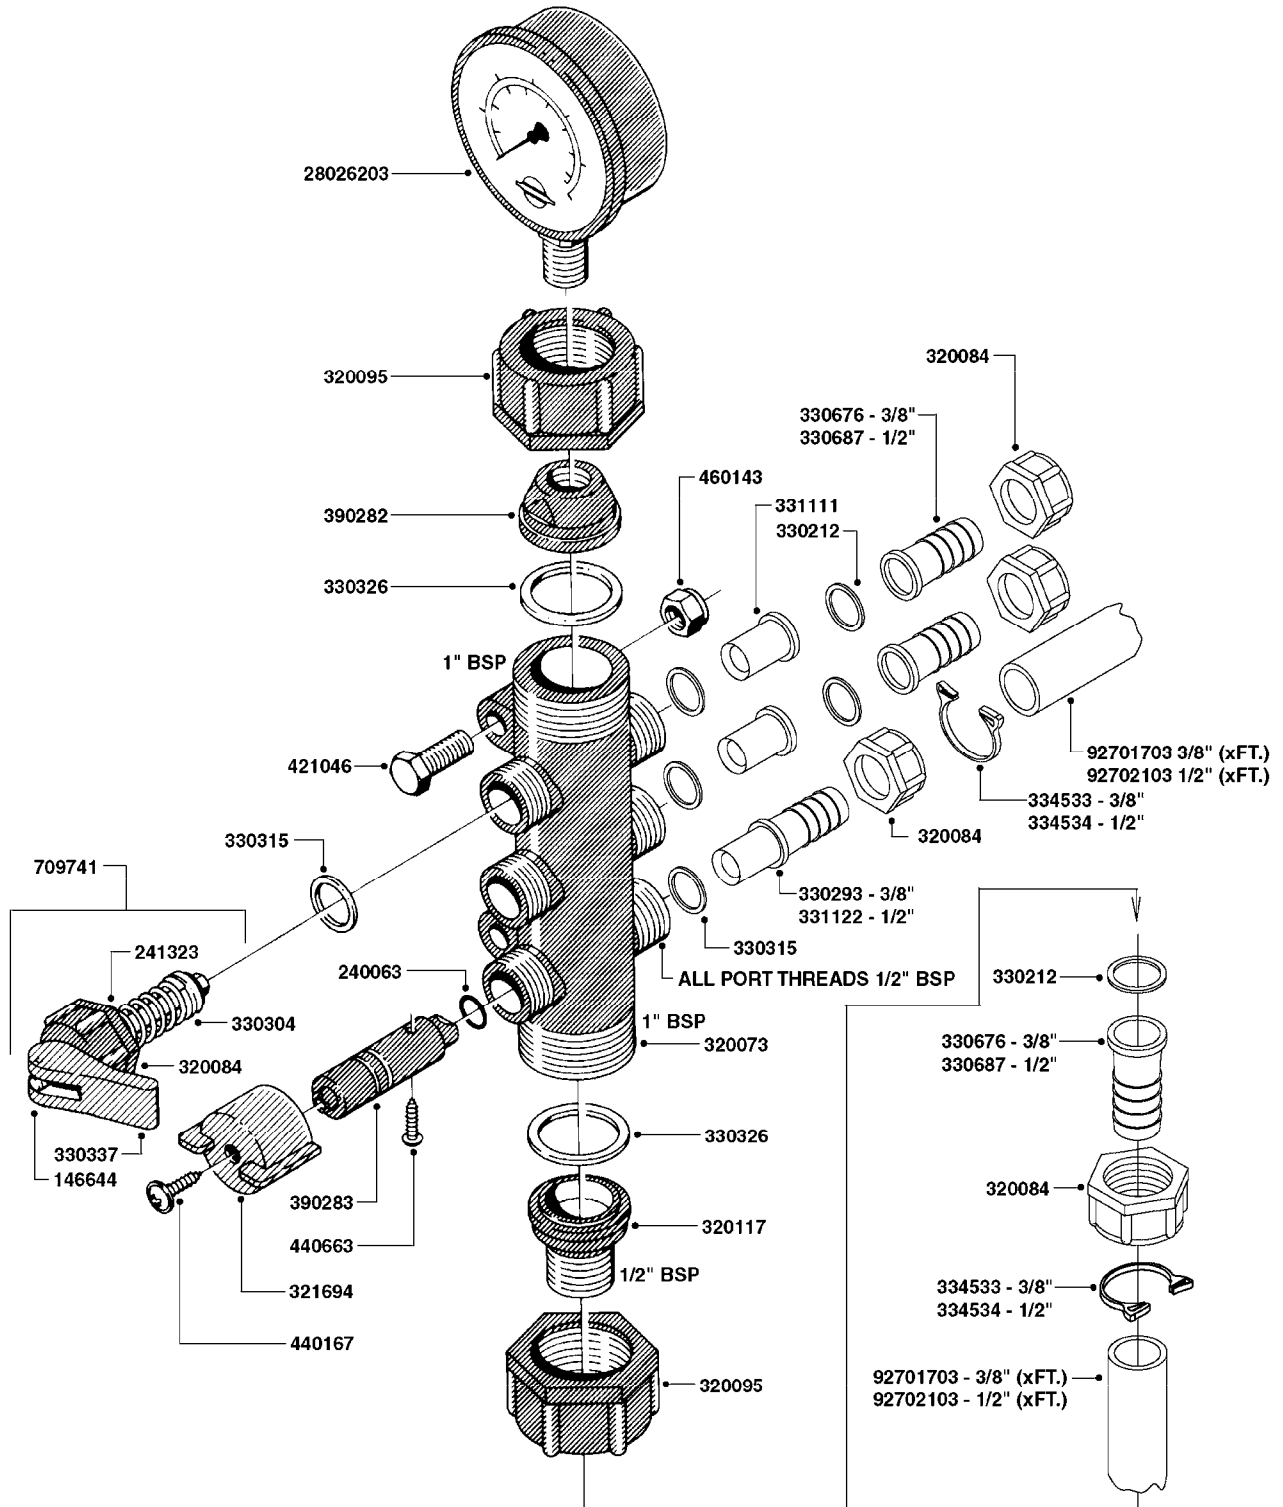

Page 1

Date 05.08.2019 11:47

parts-n°	order qty	description
130034	1	ELBOW FOR GAUGE 1/4 NPT M/F
130082	1	HANDLE FOR PLUG
140243	1	VALVE PLUG, MODEL 600
144174	1	SPRING CASING M500/600 PST91
230031	1	ELBOW 3/4' GF92LZ
230042	1	ELBOW 3/4"
240052	1	BUSHING/PKNG D11,2/8,4 X 6
240063	1	O-RING D14.1/9.3 X 2.4
320084	1	FITT.DK NUT 1/2" BSP
330212	1	O-RING D19/D14X2.4 F.1/2"NUT
330687	1	FITT.DK HB 1/2" F. 1/2" NUT
334531	1	CLAMP HOSE PLASTIC 3/4"
334534	1	CLAMP HOSE PLASTIC 1/2"
410281	1	BOLT HEX 8.8 DEL M6X25 DIN933 A2
613384	1	SPRING CASING M 500/600
614445	1	VALVE CASING W600
702553	1	RELIEF SCREW M22
702575	1	RELIEF VALVE, ASSEMBLED
702597	1	RELIEF VALVE, HT
728922	1	RELIEF VALVE, ASSEMB.230 PST 91
728923	1	RELIEF VALVE,ASSEMB. 360 PST91
741832	1	HANDLE REPLACEMENT F/330632
841035	1	OPER.UNIT BRASS F. 600 GAS MTR
841046	1	OP.UN.600 BRS.HT
845014	1	AIR BOTTLE COMPLETE HJ73
28019803	1	FITTING HB 3/4NPT-3/4HOSE
28026203	1	GAUGE 200PSI/BR, 2.5"1/4BSP-BTM
92702103	1	HOSE R X1/2" X300PSI WP X0012"
92703203	1	HOSE R X3/4" X300PSI WP X0012"