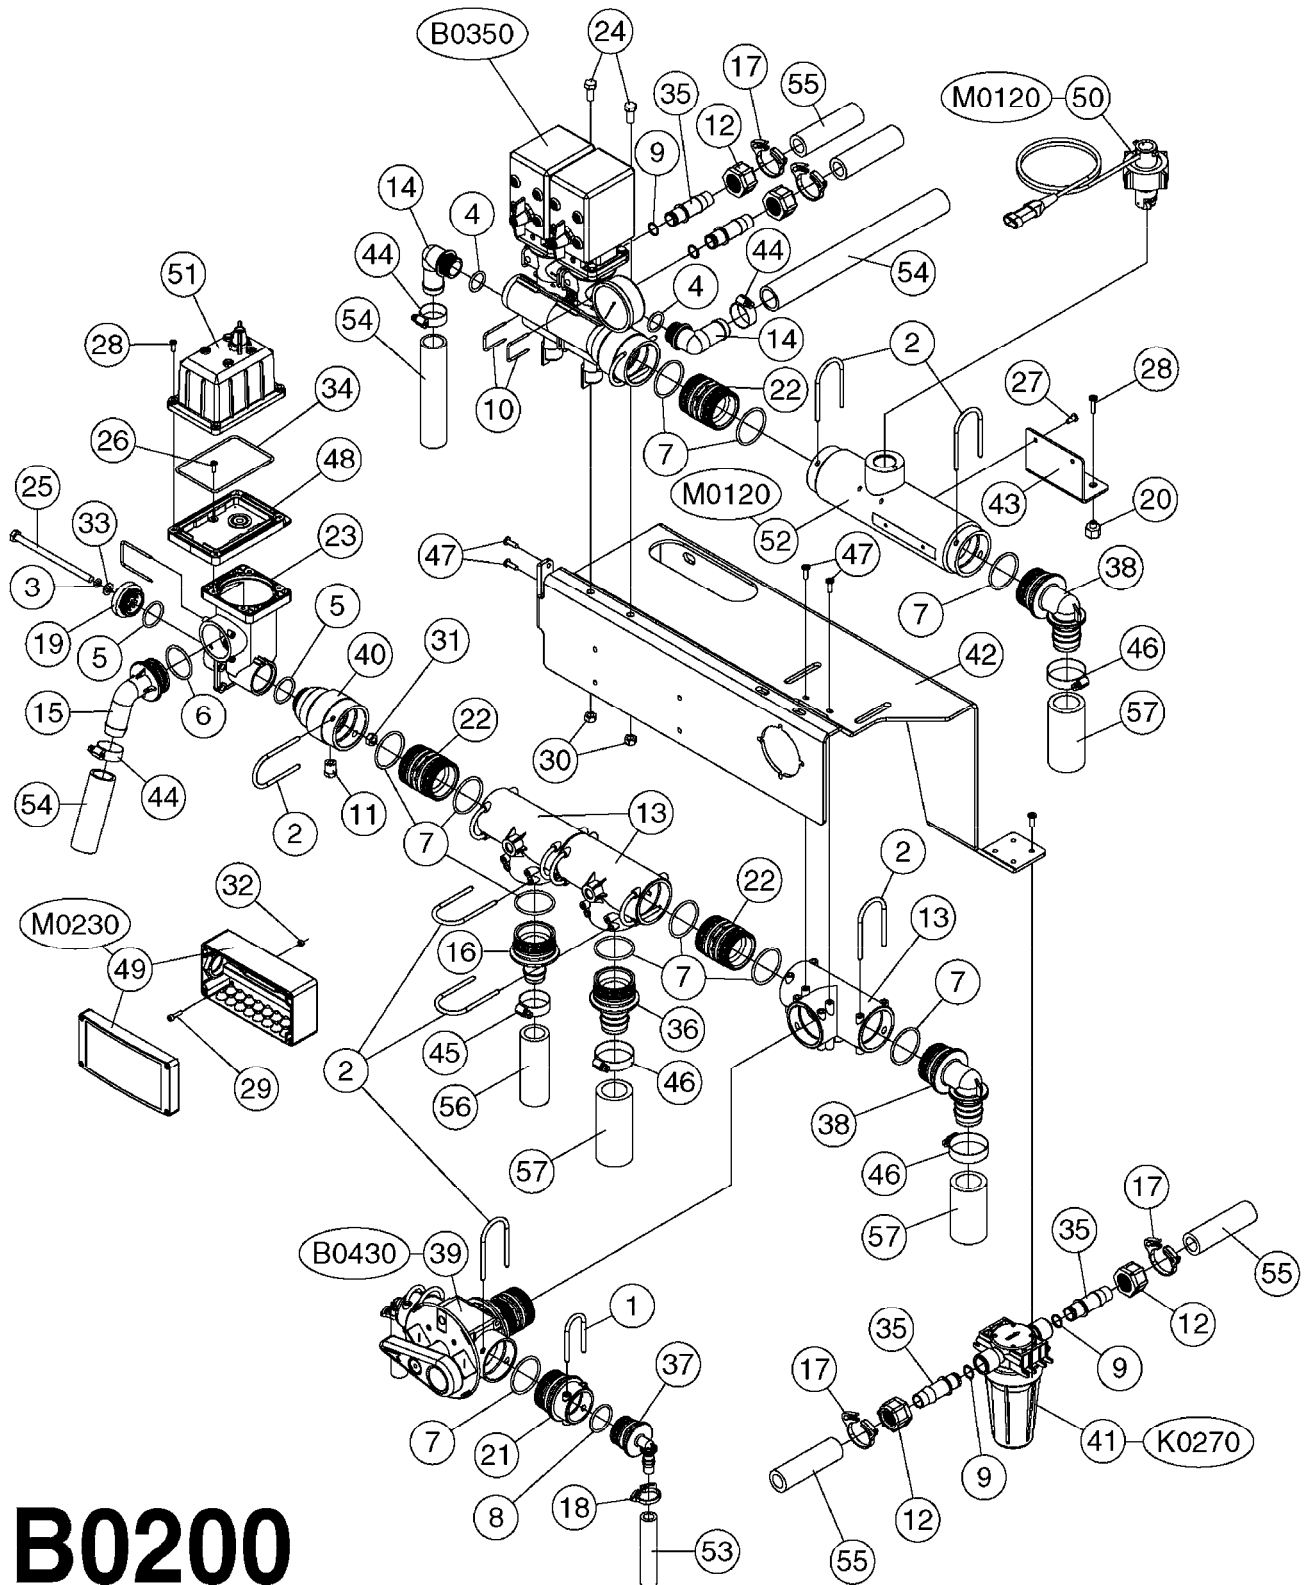

B0200

EC/2 MANIFOLD SYSTEM
B0200-HIN, 05:10:17

Page 1
Date 05.08.2019 11:47

Pos.	parts-n°	order qty	description
1	145995	1	FITT.DK S-53 FORK
2	145996	1	FITT.DK S-67 FORK
3	240947	1	O-RING D7.3X2.4 NITRIL
4	240951	1	O-RING D21.2X3 NITRIL
5	241441	1	O-RING D29.3X3
6	242020	1	O-RING 39.2 X 3 VITON
7	242353	1	O-RING 3 X 44.2 VITON
8	242354	1	O-RING D32.2X3.0 VITON
9	242594	1	O-RING D14 X 1.78 SCH.70-EPDM
10	270211	1	FITT.DK S25 FORK L=37.5
11	285126	1	PLUG 1/4'BSP PLASTIC
12	320283	1	FITT.DK NUT 3/4"BSP
13	322224	1	FITT.DK S-67 TEE
14	333561	1	FITT.DK ELB.1" EC RETURN
15	334100	1	FITT.DK S-61 ELB.1" 110 DEG.
16	334231	1	FITT.DK S-67 STR.1"
17	334531	1	CLAMP HOSE PLASTIC 3/4"
18	334534	1	CLAMP HOSE PLASTIC 1/2"
19	334548	1	END COVER
20	334558	1	NUT HEX PLASTIC INSERT
21	334564	1	FITT.DK S-67 TO S-53 ADAPTER
22	334573	1	FITT.DK S-67 CONNECTOR
23	334861	1	HOUSING F. HM EVC POST 1992
24	420582	1	BOLT HEX 8.8 DEL M8X20 FT A2
25	421256	1	BOLT HEX 8.8 SS M8X130
26	440307	1	SCREW SHEET-METAL 3/4" NO. 10
27	440673	1	SCREW F.PLASTIC 5X12 SS
28	440677	1	SCREW F. PLASTIC 5X20 SS
29	450902	1	BOLT ALLEN HEAD M4 X 16MM
30	460143	1	SELF LOCK NUT M8 SST A2 DIN985
31	460817	1	NUT HEX M8 STAINLESS DIN 934
32	461145	1	NUT HEX M4 LOCK
33	471126	1	WASHER, M8, Ø16/ 8.4X 1.6, SS
34	614421	1	GASKET F/MOTOR HOUSE-ON/OFF TR
35	724621	1	FITT.DK HB 3/4"ASSY F.3/4" NUT
36	726561	1	FITT.DK S-67 STR.1-1/4" O-RING
37	726568	1	FITT.DK.S-53 HB 1/2"90 W/O-RING
38	726573	1	FITT. S67 5/4" 90° W/O-RING
39	729796	1	VALVE S-67 MANUAL D33 J-D
40	731811	1	FITT.DK ADAPTOR S67 EC BOOM SE
41	845218	1	FILTER IN-LINE 3/4'50 MESH OML
42	16101803	1	CONTROL BRACKET F. MERCURY EC2
43	16101903	1	FLOW METER BRACKET ALIGNED
44	28029903	1	CLAMP HOSE GEAR P3/4"-S1" 6712
45	28030003	1	CLAMP HOSE GEAR P1" 6716
46	28030103	1	CLAMP HOSE GEAR P5/4-S1.5"6724
47	44076200	1	SCREW WN5451 5X16 SS TORX
48	70068303	1	BRKT. PLATE F/PRES. CONT.2XNUT
49	72115400	1	CONNECTION BOX F. OP. UNIT SV9
50	72117500	1	FLOW SENSOR - M.AMP L=1M
51	72182900	1	MOTER REG.DME37 1:150 AMP YELL
52	84208003	1	FLOW METER,4-70 GPM,S67,CAL
53	92702103	1	HOSE R X1/2" X300PSI WP X0012"
54	92702403	1	HOSE PVC SUCT GRAY 1"
55	92703203	1	HOSE R X3/4" X300PSI WP X0012"
56	92712403	1	HOSE R X1" X300PSI WP X0012"
57	92734403	1	HOSE R X5/4" X200PSI WP X0012"