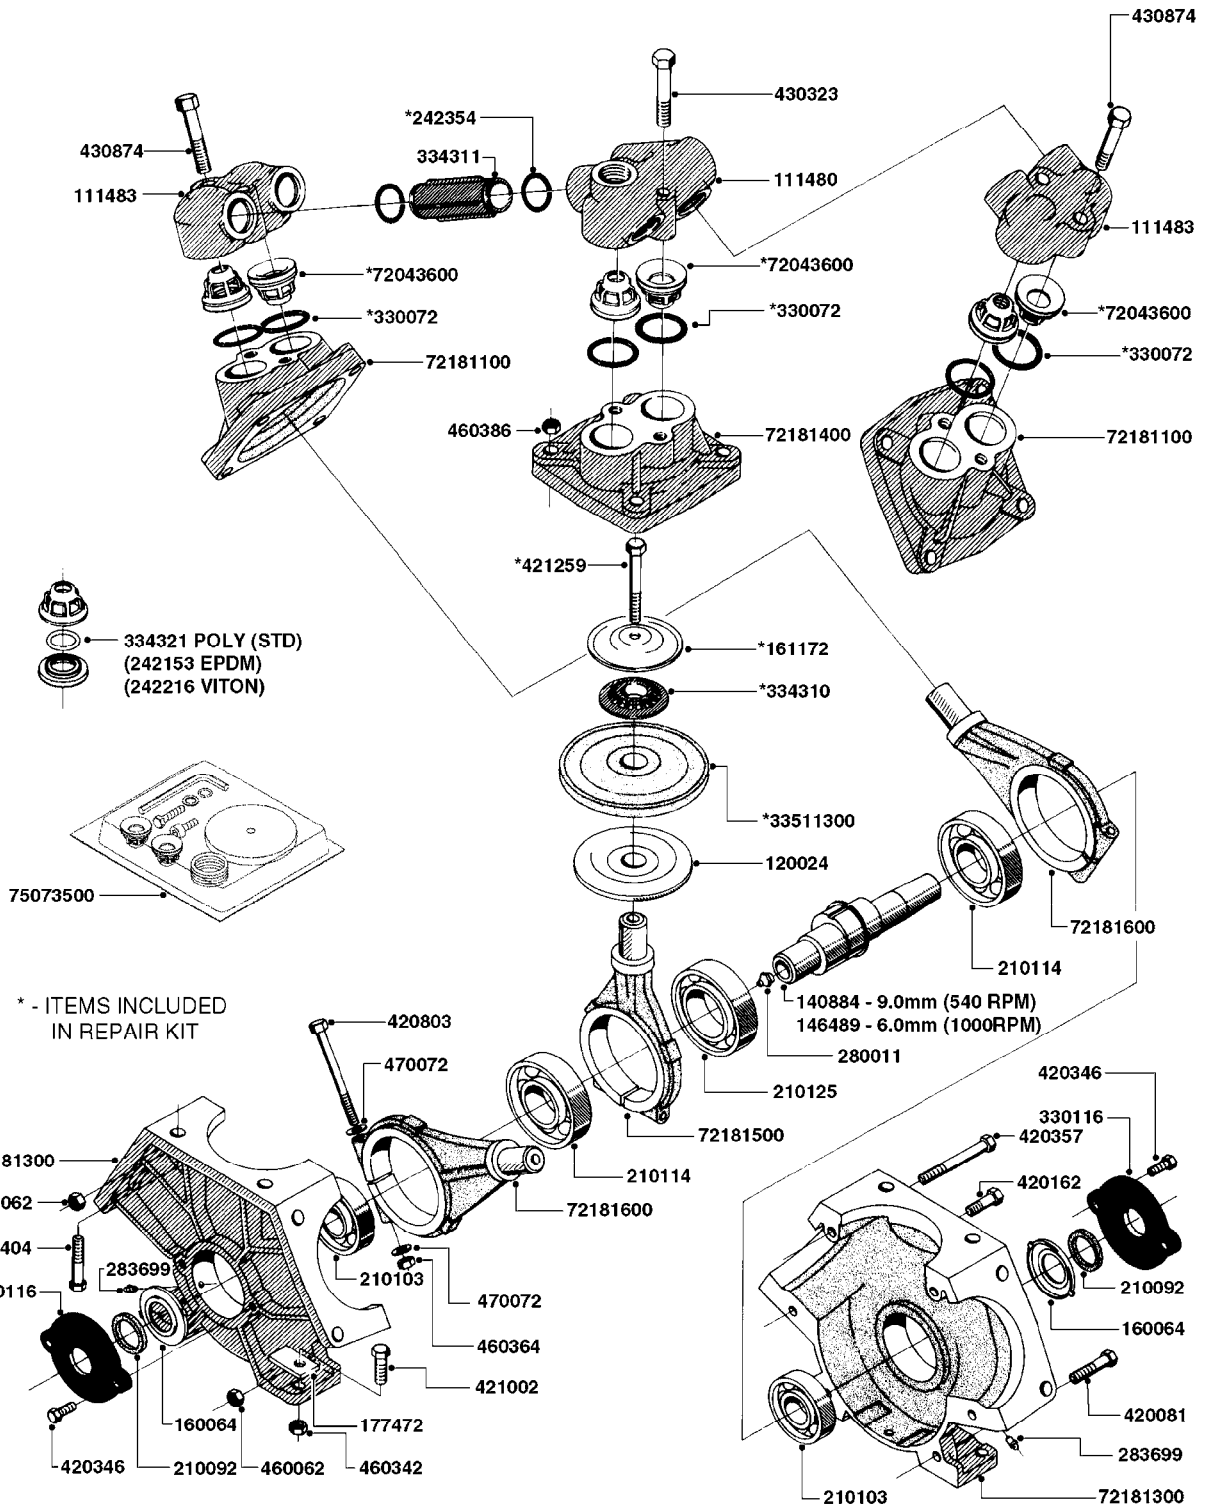

A0220

PUMP - 1302 W/ MOUNTING BASE
A0220-HIN, 27:04:17

Page 1
Date 05.08.2019 11:46

parts-n°	order qty	description
111480	1	VALVE HEAD 1302 CENTER
111483	1	VALVE HEAD SIDE 1302
120024	1	DIAPHRAGM BACK DISC 1200-1300
140884	1	CRANK SHAFT MODEL 1300-9
146489	1	CRANK SHAFT MODEL 1302-6MM
160064	1	DUST PLATE
161172	1	DIAPHRAGM DISC F. 1203/1303
177472	1	BRACKET 25 X 5
210092	1	SEAL FELT D43/30X5
210103	1	BEARING BALL 6306
210114	1	BEARING BALL 6308
210125	1	BEARING BALL 6210
242153	1	O-RING D26X4 EPDM
242216	1	O-RING VITON F/1202/1302/462
242354	1	O-RING D32.2X3.0 VITON
280011	1	GREASE NIPPLE 1/8" SAE H TR
283699	1	GREASE NIPPLE M6X1
330072	1	O-RING D53.5/D45.5X4
330116	1	SEAL RETAINER, MODEL 1300
334310	1	NYLON WASHER 1202/1302/462
334311	1	CONNECTION PIPE INLET MOD.1302
334321	1	O-RING POLY. 34.0x26.0x4.0
420081	1	BOLT HEX 8.8 DEL 3/8"X40MM
420162	1	BOLT HEX 8.8 DEL 3/8"X15MM
420346	1	BOLT HEX 8.8 DEL 3/8"X 25MM
420357	1	BOLT HEX 8.8 RAW 3/8"X85MM
420803	1	BOLT HEX 8.8 DEL M8X90
421002	1	BOLT HEX 8.8 DEL M10X30 FT DIN933
421259	1	BOLT HEX UNC7/16"x2.25" 18-8SS
430323	1	BOLT HEX 8.8 DEL M12X60
430404	1	BOLT HEX 8.8 DEL M12X50
430874	1	SCREW SET 8.8 DEL M12X70 FT
460062	1	NUT HEX 3/8" GALV.
460342	1	NUT HEX M10 DEL DIN934
460364	1	NUT HU M8 A2 SS DIN934
460386	1	NUT HEX M12X1.75
470072	1	WASHER D15/D8X.5 LOCK
33511300	1	DIAPHRAGM 1202-1303 POLY 2006
72043600	1	VALVE FOR 462/463
72181100	1	DIAPHRAGM COVER 1203/1303+BLTS
72181300	1	PUMP CASTING 1300 RED W/BOLTS
72181400	1	DIAPHRAGM COVER 1303 W/BOLTS
72181500	1	CONNECTING ROD, CENTER 1303
72181600	1	CONNECTING ROD, SIDE MOD.1300
75073500	1	PUMP KIT 1300/1302 "06"