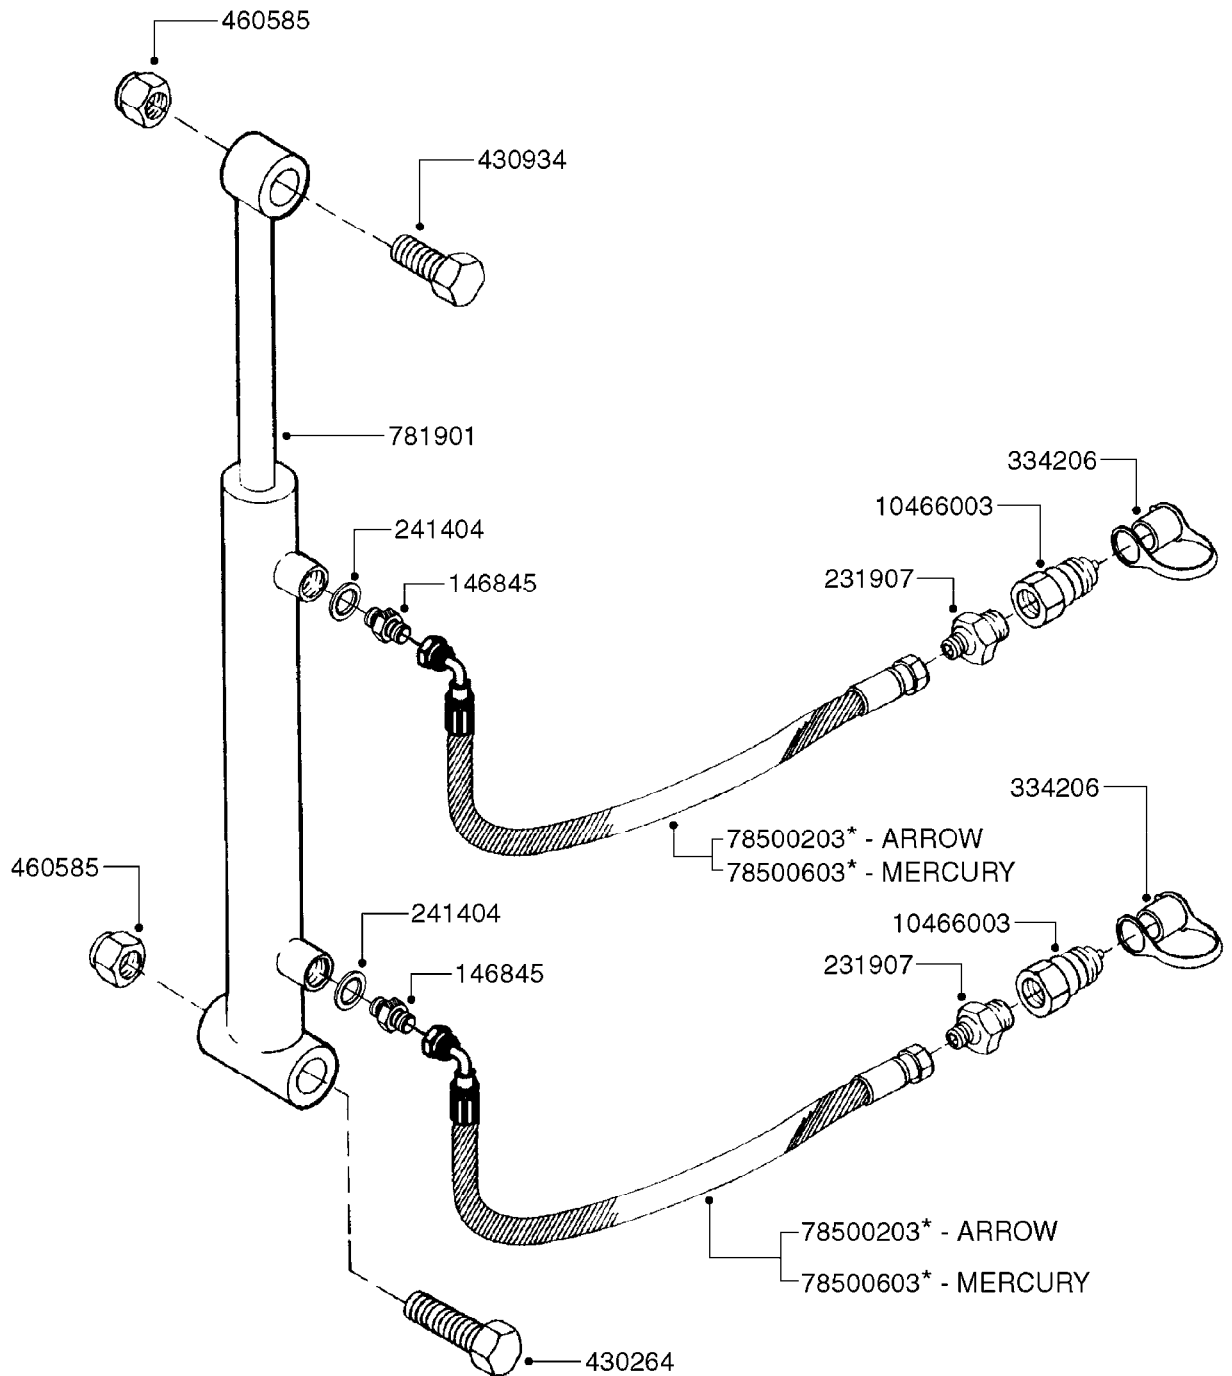

B0710

SUCTION FILT.-VINEYARD&ORCHARD
B0710-HIN, 01:01:16

Page 1

Date 16.03.2016 14:49

parts-n°	order qty	description
242146	1	O-RING 140 X 126 X 7
242147	1	O-RING 105,6x95X5.3
242148	1	O-RING 109.2 X 104 X 2
284093	1	FILTER SCRN ARAG 50 MESH BLUE
284094	1	FILTER SCRN ARAG 32 MESH WHITE
289408	1	FILTER SCRN ARAG 32 MESH WHITE
289409	1	FILTER SCRN ARAG 50 MESH BLUE
289430	1	FILTER SCRN ARAG 80 MESH RED
322146	1	THREADED RING F/FILTER 170
322147	1	THREADED RING F/FILTER 200
322150	1	FILTER CASING 1.5"BSP ARAG
322151	1	FILTER HOUSING 170
329040	1	FILTER ARAG 1.5" 32 MESH TRAIL
329044	1	FILTER ARAG 1.5" 32 MESH LIFT
329047	1	SPRING F. ARAG FILTER 1-1/2"
329048	1	O-RING F. 1-1/2" FILTER
329049	1	PLUNGER F. ARAG VALVE 1-1/2"
329051	1	O-RING F.ARAG FILTER 1-1/2"
329052	1	FITTING F.ARAG FILTER 1-1/2"
329054	1	FILTER HOUSING LID 1-1/2"
329056	1	YELLOW LOCKING RETAINER 1-1/2"
329058	1	SPRING F. ARAG FILTER 1"
329059	1	O-RING F. 1" FILTER
329060	1	PLUNGER F. ARAG VALVE 1"
329061	1	O-RING F.ARAG FILTER 1"
329062	1	FITTING F.ARAG FILTER 1"
329064	1	FILTER HOUSING LID 1"
329066	1	O-RING F.ARAG FILTER 1"
329067	1	O-RING F. 1" FILTER
329068	1	YELLOW LOCKING RETAINER 1"
329071	1	FILTER SCRN ARAG 80 MESH RED
420582	1	BOLT HEX 8.8 DEL M8X20 FT A2
471126	1	WASHER, M8, Ø16/ 8.4X 1.6, SS