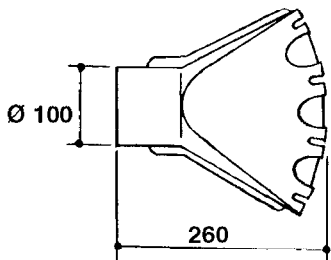

G0390

PNEUMATIC AIR SPOUTS 4 OUTLETS
G0390-HIN, 01:01:16

Page 1

Date 16.03.2016 14:49

parts-n°	order qty	description
146327	1	UNION NUT 3/8' BRASS
149012	1	3/8" HOSE TAIL D.8 T-12
149013	1	REDUCER 1/2" X 3/8"
240177	1	O-RING D16.1/11.3 X 2.4
242168	1	O-RING D11.2X1.9
289349	1	BALL VALVE 3/8" M-H
321462	1	CAP F.NO-DRIP ASSY.
322262	1	HOUSING F. NON DRIP DIAPHRAGM
334581	1	DIAPHRAGM, NO-DRIP alt 241371
339001	1	DIFFUSOR PLATE 2 BLADE
339003	1	ELBOW F.DIFFUSOR PLATE
339004	1	FITT.DK Y-5/16"
339010	1	TIE STRAP SMALL 2.5MM X 100MM
359167	1	PNEUMATIC SPOUT, 4 OUTLETS
371312	1	NOZZLE CERAMIC 1099-15
459002	1	SCREW N10X1/2"
729610	1	NOZZLE ASSY. NON DRIP 3/8 THRD
729645	1	NON-DRIP SPRING ASSY.GREEN 10
739474	1	SPOUT ASSY. F. LP 4 OUTLET
927800	1	HOSE BLACK D8X12