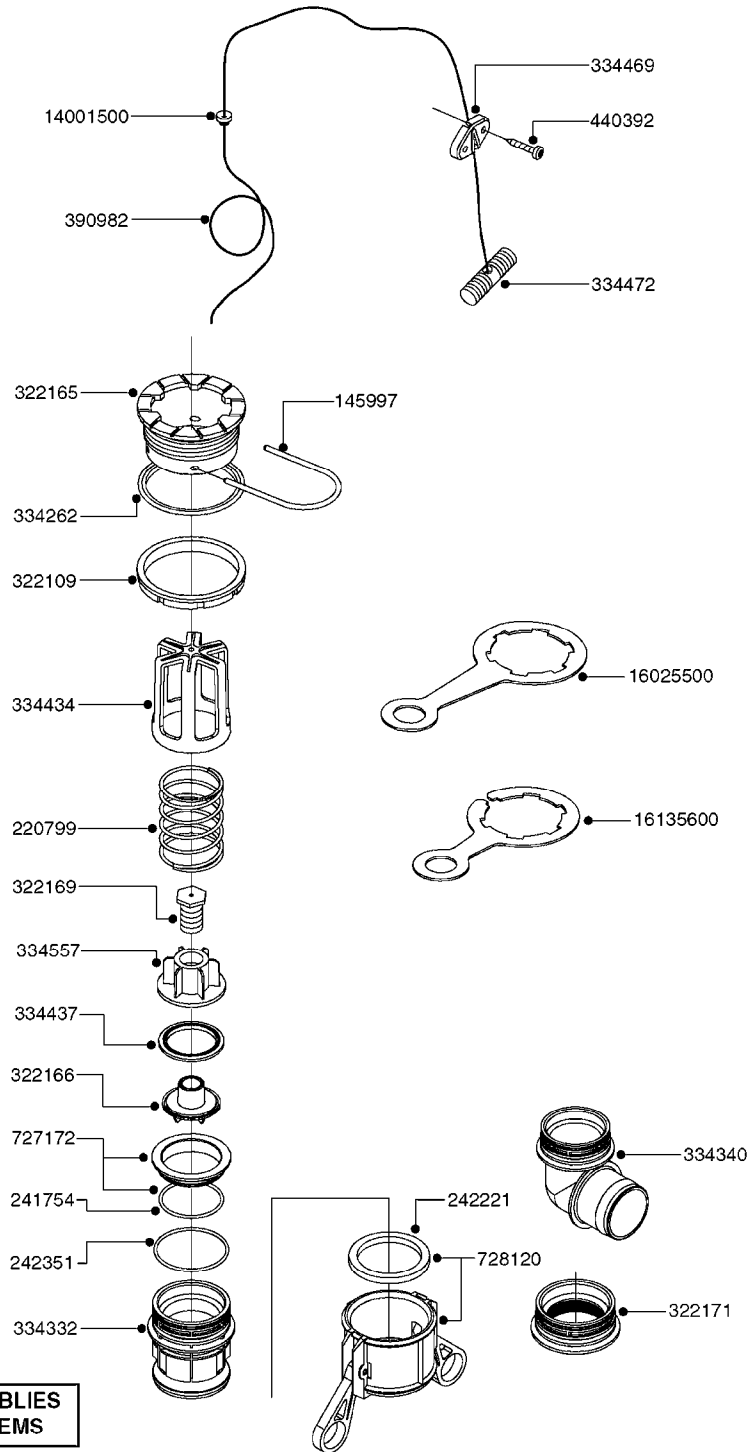

G0410

HYDROPNEUM. SPOUTS 5 OUTLETS
G0410-HIN, 01:01:16

Page 1
Date 16.03.2016 14:49

parts-n°	order qty	description
139089	1	NOZZLE HOLDER F/5 NOZZLES
146327	1	UNION NUT 3/8" BRASS
149138	1	ADAPTER FOR NOZZLE H
239097	1	HYDROPNEUMATIC MANIFOLD ADAPT.
249031	1	O-RING
289348	1	ADAPTER 1/2" - 1/4"
289425	1	NON-DRIP H1/4" ON/OFF
359196	1	FISHTAIL SPOUT 5 NOZZLE 120Ø
371339	1	NOZZLE ALBUZ BROWN WITH SWIRL
450972	1	SCREW M6X15 ALLEN GALV.
471106	1	WASHER D6
739638	1	NOZZLE OUTLET 5 NOZZ. D125 SPV

24002503 - Ø 5" (125mm)

24002403 - Ø 4" (100mm)

259034 - Ø 5" (125mm) L=29-1/2" (750mm) PVC

259035 - Ø 4-3/8" (110mm) L=39-3/8" (1000mm) PVC

349012 - Ø 4" (100mm) L=37-3/8" (950mm) PVC

349026 - Ø 5-1/2" (140mm) / Ø 4-3/8" (110mm) PVC

349030 - Ø 5-1/2" (140mm) / Ø 3-1/2" (90mm) PVC

349025 - Ø 5" (125mm) / Ø 4-3/8" (110mm) PVC

349023 - Ø 5" (125mm) PVC

G0420

TUBES & HOSES
G0420-HIN, 01:01:16

Page 1

Date 16.03.2016 14:49

parts-n°	order qty	description
259034	1	PVC HOSE D125MM X 0.75M
259035	1	PVC HOSE D100MM X 1.0M
349012	1	PVC TUBE D100MM X 950MM
349023	1	GREY PVC LID D125MM
349025	1	CONNECT.PIECE PVC D125MM-110MM
349026	1	CONICAL REDUC.PVC D140MM-100MM
349030	1	140MM-90MM PVC ADAPTER
24002403	1	HOSE R X TPR 4" BLACK
24002503	1	HOSE R X TPR 5" BLACK