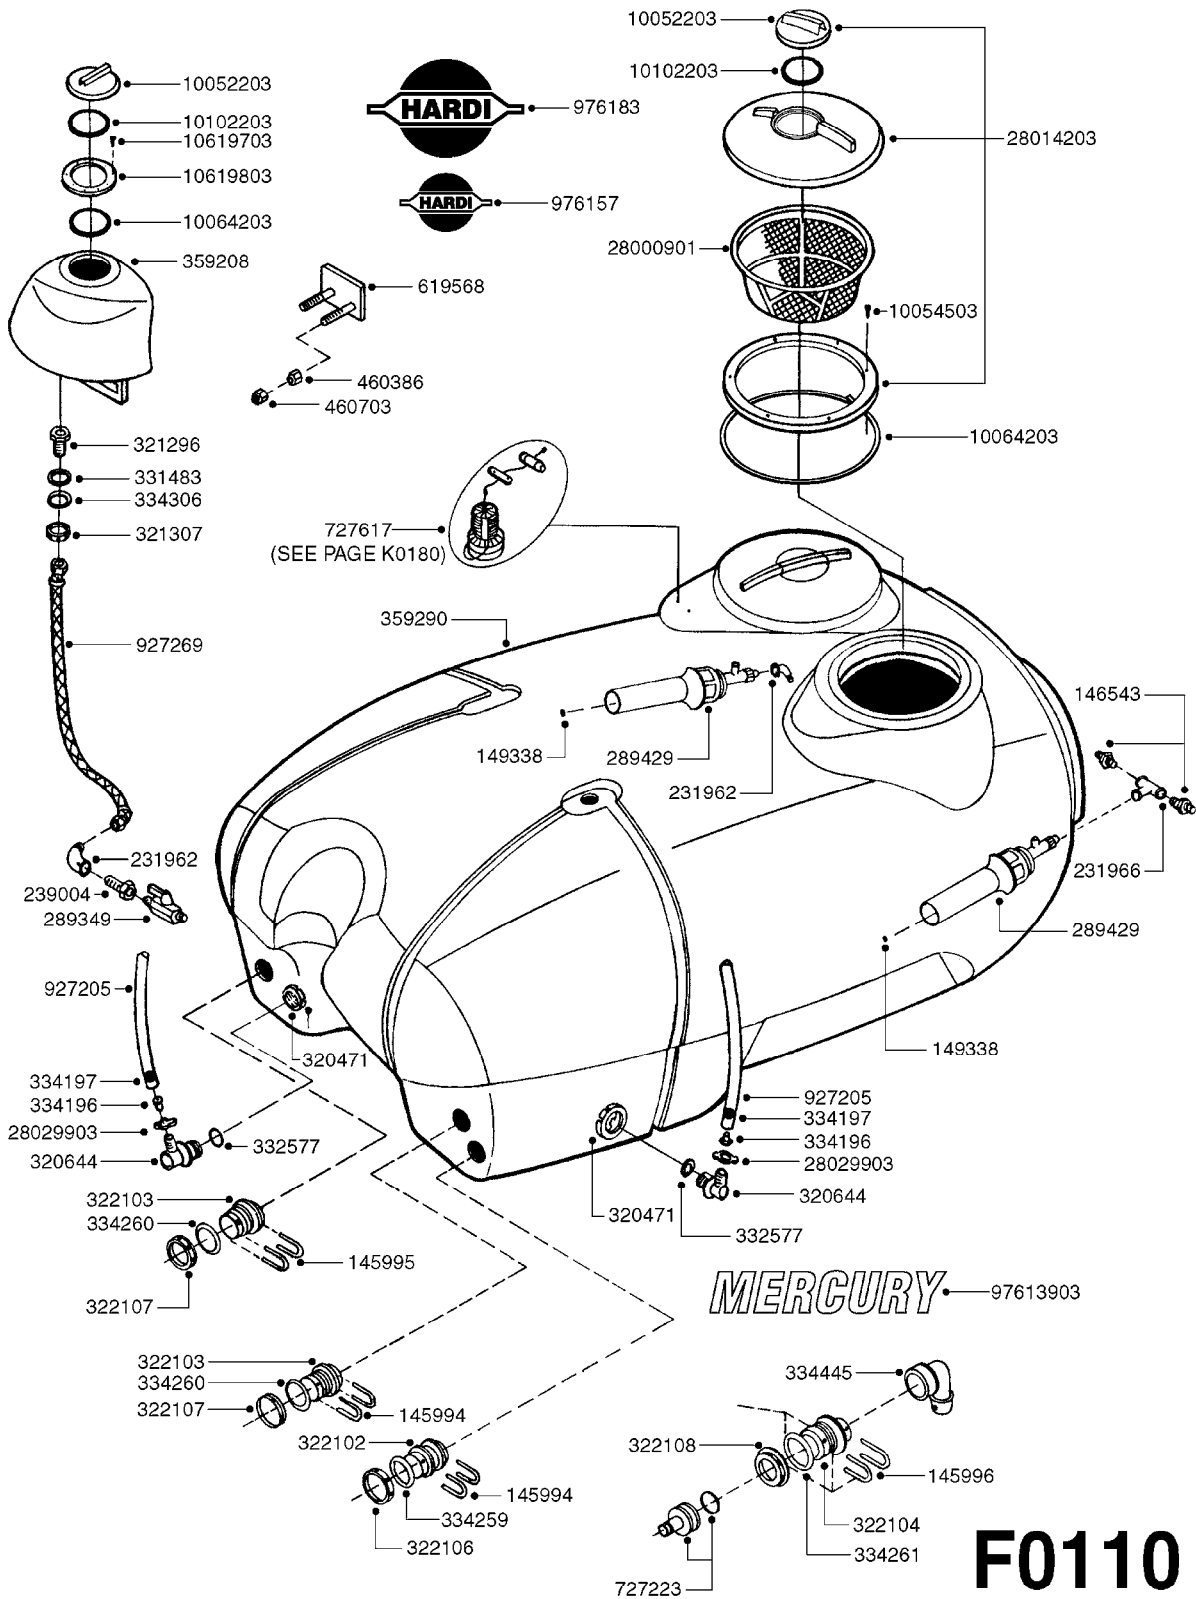

TANK - MERCURY 925
F0110-HIN, 01:01:16

Page

0

Date

16.03.2016 14:49

TANK - MERCURY 925
F0110-HIN, 01:01:16

Page 1
Date 16.03.2016 14:49

parts-n°	order qty	description
145994	1	FITT.DK S-40 FORK
145995	1	FITT.DK S-53 FORK
145996	1	FITT.DK S-67 FORK
146543	1	HEXAGON NIPPLE 1/2"
149338	1	INTERMIX JET 5MM
231962	1	ELBOW BRASS 1/2"
231966	1	TEE 1/2'
239004	1	BUSHING 1/2"-3/8" BRASS
289349	1	BALL VALVE 3/8" M-H
289429	1	AGITATION INJECTOR DUAL INPUT
320471	1	FITT.DK NUT 1" BSP JAMB
320644	1	FITT.DK ELB.3/4"HB X 1" BSP
321296	1	FITT.DK BULKHEAD 1/2" BSP SING
321307	1	FITT.DK NUT 1/2" BSP JAMB
322102	1	FITT.DK S-40 BULKHEAD
322103	1	FITT.DK S-53 BULKHEAD
322104	1	FITT.DK S-67 BULKHEAD
322106	1	FITT.DK S-40 BULKHEAD NUT
322107	1	FITT.DK S-53 BULKHEAD NUT
322108	1	FITT.DK S-67 BULKHEAD NUT
331483	1	WASHER RY-2
332577	1	O-RING D38/D30X4 F.1" PUR.
334196	1	PLUG F. LIQUID LEV. INDICATOR
334197	1	BALL F. LIQUID LEV. INDICATOR
334259	1	GASKET F. S-40 BULKHEAD
334260	1	GASKET F. S-53 BULKHEAD
334261	1	GASKET F. S-67 BULKHEAD
334306	1	WASHER D22 PA
334445	1	FITT.DK S-67 ELB.1-1/2"
359208	1	CLEAN WATER TANK - MERCURY
359290	1	TANK, DRILLED 925 GAL. MERCURY
460386	1	NUT HEX M12X1.75
460703	1	NUT HEX M12X1.75 LOCK DIN985
619568	1	TANK SUPPORT BRACKET
727223	1	FITT.S67 1.5" STRAIT S W/ORING
727617	1	FITT.DK S-93 BOTTOM VALVE 2'
927205	1	HOSE R X CLEAR X 3/4 X 0012"
927269	1	HOSE R X PVC X 1/2 X 0012"
976157	1	DECAL COMPANY (4.4" X 4.6")
976183	1	DECAL COMPANY D.18,2 X 29,6
10052203	1	LID VENT ASSY
10054503	1	SCREW 3/4" SELF TAPPING
10064203	1	SET SEALING SPONGE 1 Ft BULK
10102203	1	GASKET F.16" LID BREATHER
10619703	1	SCREW SS #6x3/4' SELF TAPPING
10619803	1	LID HOUSING TREADED F. 6'
28000901	1	FILTER, TOP MAIN TANK, D400 L275 300130
28014203	1	LID ASSY. (3-PC.) 16" ARAG
28029903	1	CLAMP HOSE GEAR P3/4"-S1" 6712
97613903	1	DECAL MERCURY 2011