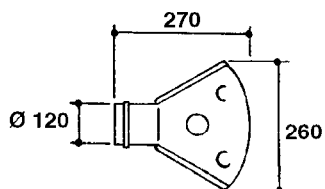

G0400

HYDROPNEUM. SPOUTS 3 OUTLETS
G0400-HIN, 01:01:16

Page 1

Date 16.03.2016 14:49

parts-n°	order qty	description
129147	1	HYDROPNEUMATIC MANIFOLD 3 OUT.
146327	1	UNION NUT 3/8" BRASS
149138	1	ADAPTER FOR NOZZLE H
239097	1	HYDROPNEUMATIC MANIFOLD ADAPT.
249031	1	O-RING
289348	1	ADAPTER 1/2" - 1/4"
289425	1	NON-DRIP 1/4" ON/OFF
359195	1	FISHTAIL SPOUT - 3 OUTLETS
371339	1	NOZZLE ALBUZ BROWN WITH SWIRL
450972	1	SCREW M6X15 ALLEN GALV.
471106	1	WASHER D6
739629	1	WHITE SPOUT D.100 CPL W/3 NOZZ

24002503 - Ø 5" (125mm)

24002403 - Ø 4" (100mm)

259034 - Ø 5" (125mm) L=29-1/2" (750mm) PVC

259035 - Ø 4-3/8" (110mm) L=39-3/8" (1000mm) PVC

349012 - Ø 4" (100mm) L=37-3/8" (950mm) PVC

349026 - Ø 5-1/2" (140mm) / Ø 4-3/8" (110mm) PVC