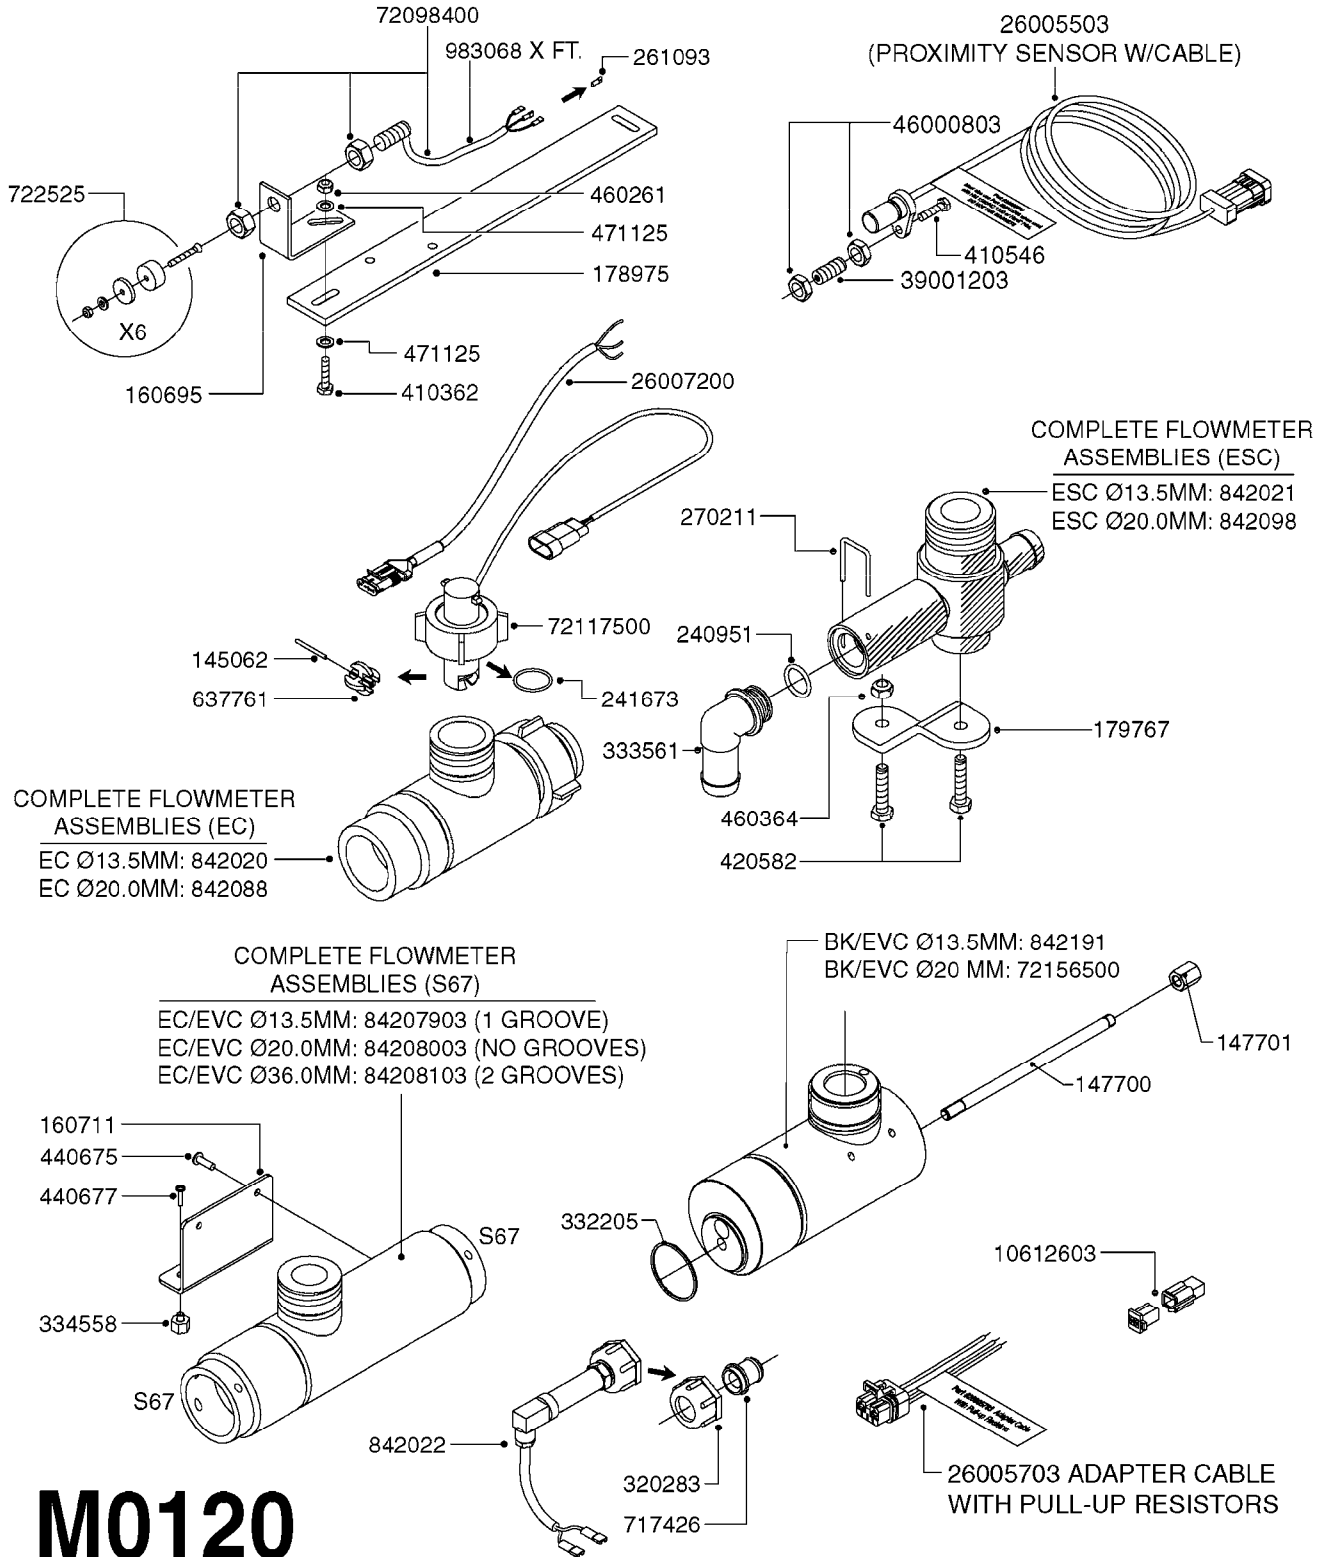

M0120

parts-n°	order qty	description
145062	1	ROTOR SHAFT
147700	1	STUD BOLT M8 X 158MM
147701	1	NUT HEX M8 STAINLESS L=16
160695	1	BRACKET F.SENSOR
160711	1	BRACKET FOR FLOW METER
178975	1	MOUNT BRACKET F. SPEED SENSOR
179767	1	FLOW SENSOR MOUNTING BRACKET
240951	1	O-RING D21.2X3 NITRIL
241673	1	O-RING D22.1X1.6
261093	1	SPADE F.ELEC.WIRE DK 2.8X0.8
270211	1	FITT.DK S25 FORK L=37.5
320283	1	FITT.DK NUT 3/4"BSP
332205	1	O-RING D43/39XD2
333561	1	FITT.DK ELB.1" EC RETURN
334558	1	NUT HEX PLASTIC INSERT
410362	1	BOLT HEX 8.8 SS M6X20 FT
410546	1	BOLT HEX SS M6X12 FT
420582	1	BOLT HEX 8.8 DEL M8X20 FT A2
440675	1	SCREW F. PLASTIC 5X16 SS
440677	1	SCREW F. PLASTIC 5X20 SS
460261	1	NUT HEX M6X1 LOCK A2 DIN985
460364	1	NUT HEX M8 GALV.
471125	1	WASHER, M6, Ø12/ 6.4X 1.6, SS
637761	1	ROTOR F.FLOWMETER - PILOT
717426	1	FITT.DK REDUC 1/4"BSP F.3/4"N
722525	1	MONITOR MAGNETS SET OF 8PCS
842020	1	HP FLOW METER EC 2-30 GPM
842021	1	HP FLOW METER ESC 2-30 GPM
842022	1	HP PRESS. TRANSDUCER 0-150 PSI
842088	1	HP FLOW METER EC 4-70 GPM
842098	1	HP FLOW METER ESC 4-70 GPM
842191	1	HP FLOW METER BK/EVC 2-30 GPM
983068	1	ELEC. CABLE 3 WIRE X .25MM HP
10612603	1	KIT PLUG 6 PIN F.PILOT MONITOR
26005503	1	SPEED SENSOR/CABLE ASSY PROX
26005703	1	*SPEED SENS ADPT CBLE W PULLUP
26007200	1	CABLE L =13.00M, AMP, MALE, 3P
39001203	1	THREAD PLST 1/2-13UNCXM6X1L=1"
46000803	1	NUT, 1/2-13 THIN
72098400	1	SPEED SENSOR W/CABLE 10000MM
72117500	1	FLOW SENSOR - M.AMP L=1M
72156500	1	HP FLOW METER PIN 4-70 GPM 20Ø
84207903	1	FLOW METER, 2-30 GPM, S67, CAL
84208003	1	FLOW METER, 4-70 GPM, S67, CAL
84208103	1	FLOW METER, 20-160 GPM, S67, CAL