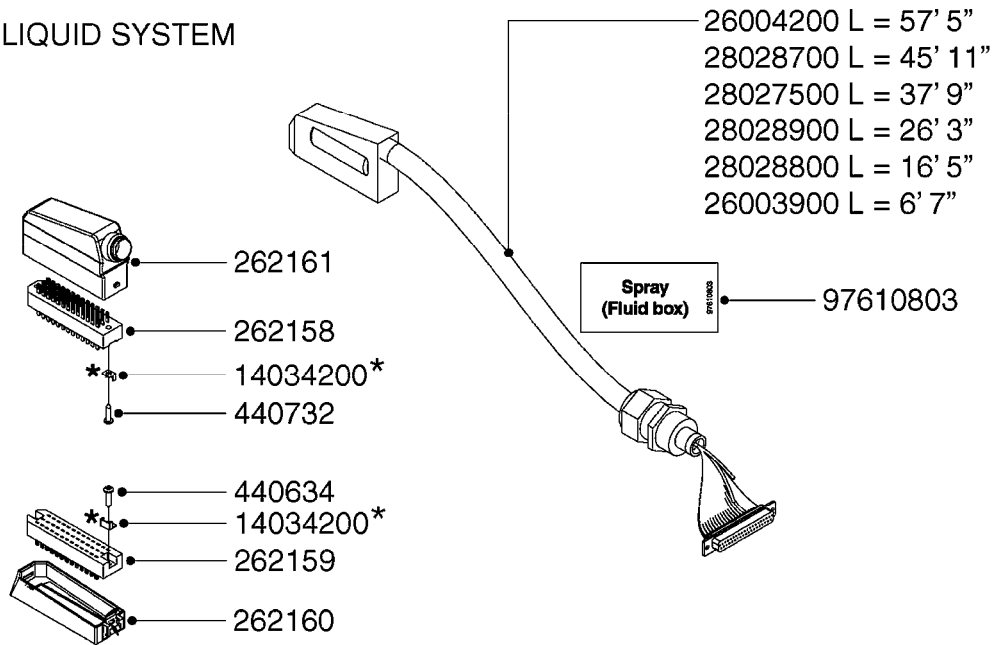

M0220

CABLES
M0220-HIN, 01:01:16

Page 1
Date 16.03.2016 14:49

Pos.	parts-n°	order qty	description
1	26005900	1	WIRE 37/37 POLE DAH/JOB COM
2	26006200	1	CABLE L = 4.50M, AMP, MALE, 2P
2	26006300	1	CABLE L = 0.50M, AMP, MALE, 2P
2	26006400	1	CABLE L = 0.75M, AMP, MALE, 2P
2	26006500	1	CABLE L = 1.50M, AMP, MALE, 2P
2	26006600	1	CABLE L = 9.00M, AMP, MALE, 2P
3	26006700	1	CABLE L = 0.12M, AMP, FEMALE, 2P
4	26006800	1	CABLE L = 1.00M, AMP, FEMALE, 2P
5	26006000	1	CABLE L = 1.50M, AMP, MALE, 3P
5	26006100	1	CABLE L = 5.00M, AMP, MALE, 3P
5	26007000	1	CABLE L = 0.20M, AMP, MALE, 3P
5	26007100	1	CABLE L = 9.00M, AMP, MALE, 3P
5	26007200	1	CABLE L = 13.00M, AMP, MALE, 3P
6	26007300	1	CABLE L = 1.00M, AMP, FEMALE, 3P
7	26007400	1	CABLE L = 3.00M, AMP, EXT, 3P
7	26009800	1	CABLE L = 0.50M, AMP, EXT, 2P
8	26004900	1	CABLE FEM/MALE 37P L=9.5M
9	26007500	1	CABLE FEM/FEM 15P L=3.5M
10	262150	1	SCREW ASSM.FOR D-SUB PLUG
11	72450600	1	CAP F. AMP SUPER SEAL 2P PLUG
12	72450700	1	CAP F. AMP SUPER SEAL 3P PLUG
13	72450800	1	CAP F. AMP SUPER SEAL 4P PLUG

LIQUID SYSTEM

HYDRAULIC SYSTEM

* Note orientation of bracket
 1 = Liquid system
 2 = Hydraulic system

M0280

39 PIN CABLES
M0280-HIN, 01:01:16

Page 1
Date 16.03.2016 14:49

parts-n°	order qty	description
262158	1	PLUG INSERT 39 POLE MALE
262159	1	PLUG INSERT 39 POLE FEMALE
262160	1	PLUG HOUSING 39 POLE FEMALE
262161	1	PLUG HOUSING F/39 POLE MALE
440634	1	SCREW 5/8"
440732	1	PT SCREW 35X12B Z5452 ELZ
14034200	1	CODE BRACKET FOR 39 PIN CABLE
26003900	1	WIRE 37-39 PIN EVC, 6.6'
26004200	1	WIRE 37-39 PIN EVC, 57.4'
26008400	1	WIRE 39-PIN 24 WIRE L=8M
28027500	1	WIRE 37-39 PIN EVC, 37.7'
28028700	1	WIRE 37-39 PIN EVC, 45.9'
28028800	1	WIRE 37-39 PIN EVC, 16.4'
28028900	1	WIRE 37-39 PIN EVC, 26.2'
72236400	1	DAH CONN. WIRE/TRACTOR L=8M
97610803	1	DECAL-SRAY BOX 39-PIN
97610903	1	DECAL-HYDRAULIC BOX 39-PIN