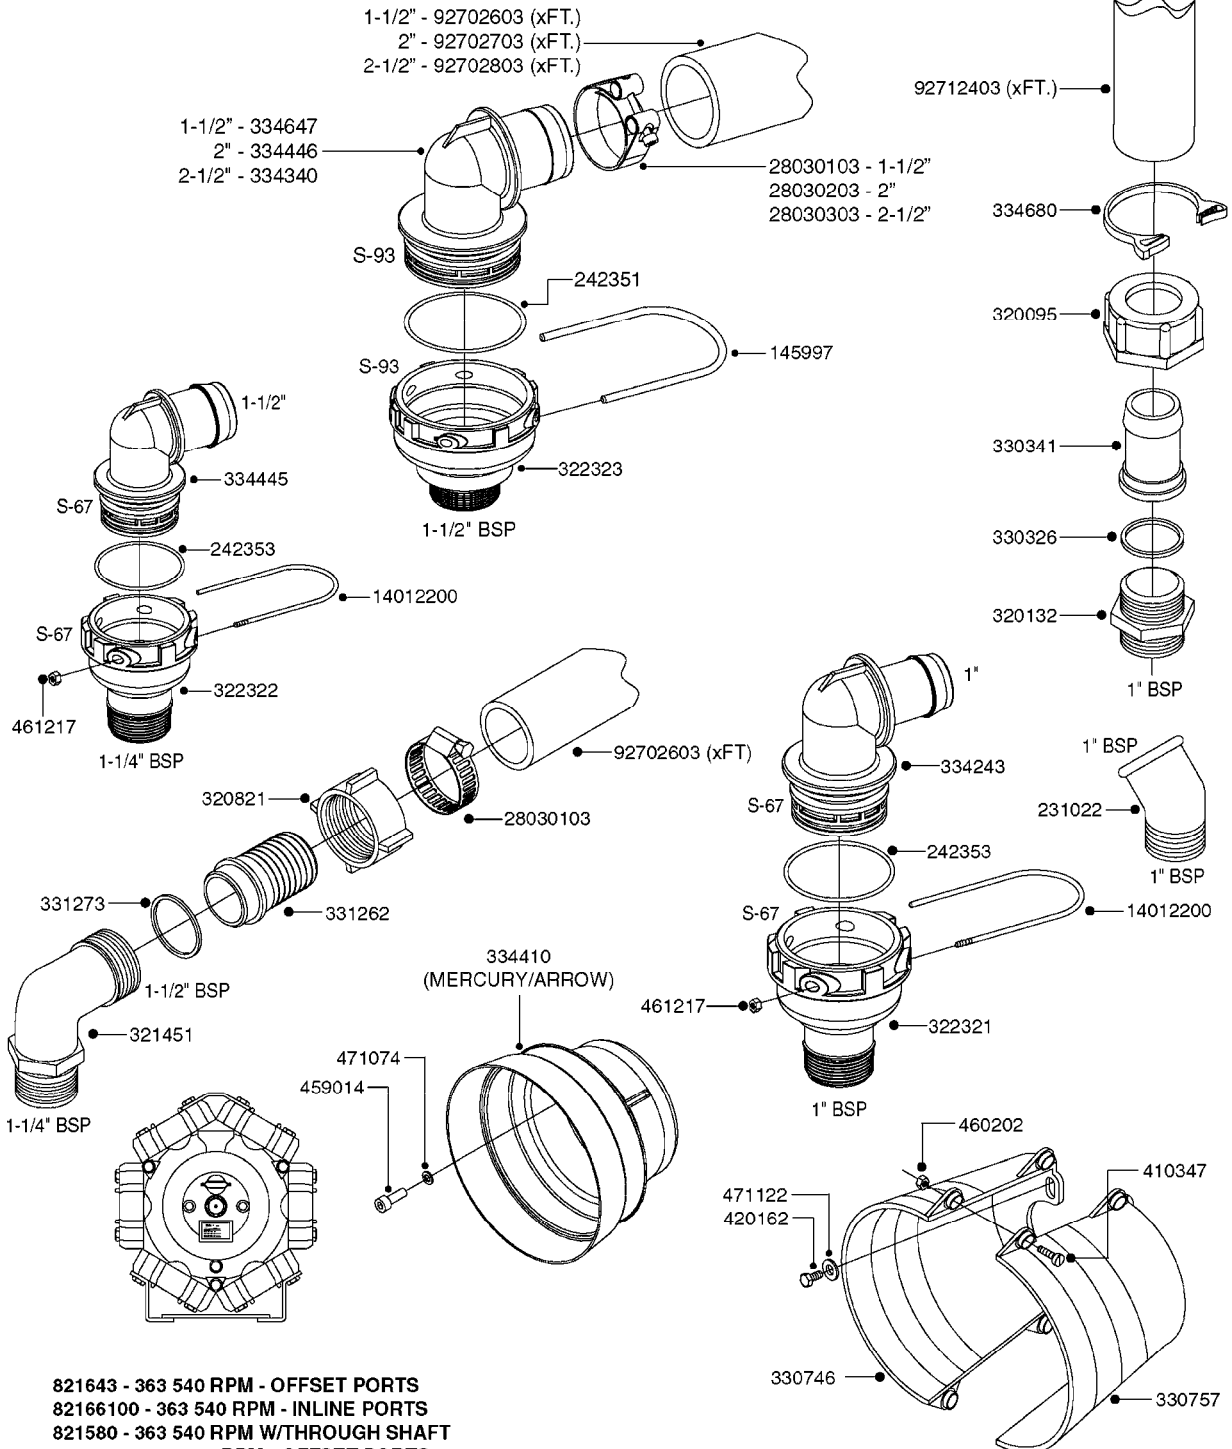

SUCTION SIDE OF PUMP

PRESSURE SIDE OF PUMP

- 821643 - 363 540 RPM - OFFSET PORTS
- 82166100 - 363 540 RPM - INLINE PORTS
- 821580 - 363 540 RPM W/THROUGH SHAFT
- 821651 - 363 1000 RPM - OFFSET PORTS
- 82166200 - 363 1000 RPM - INLINE PORTS
- 821575 - 363 1000 RPM W/THROUGH SHAFT

COMPLETE ASSEMBLIES
WHOLEGOODS ITEMS

A0300