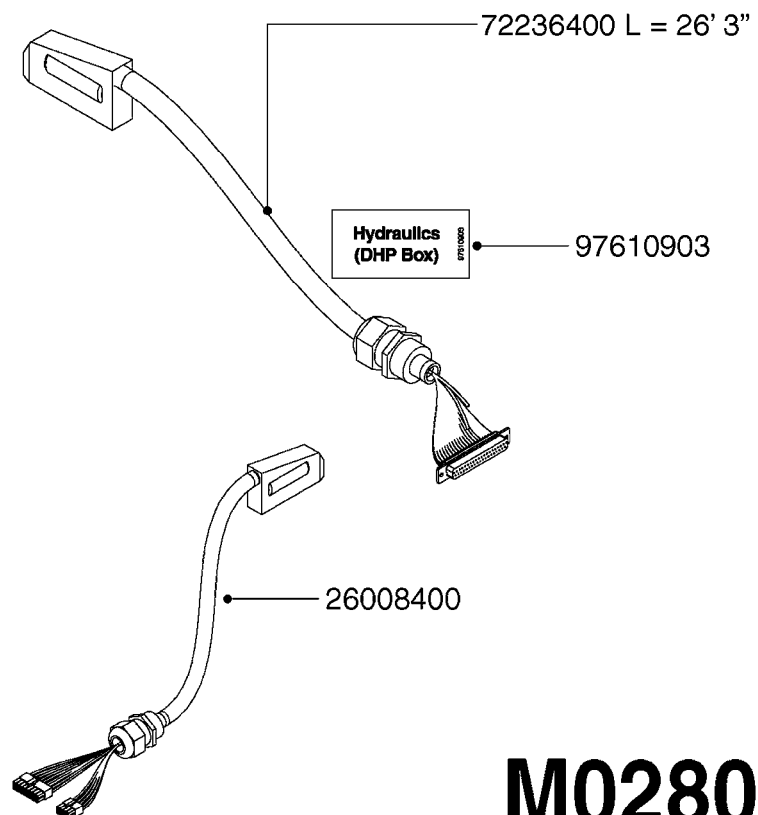

M0220

CABLES
M0220-HIN, 01:01:16

Page 1
Date 16.03.2016 14:49

Pos.	parts-n°	order qty	description
1	26005900	1	WIRE 37/37 POLE DAH/JOB COM
2	26006200	1	CABLE L = 4.50M, AMP, MALE, 2P
2	26006300	1	CABLE L = 0.50M, AMP, MALE, 2P
2	26006400	1	CABLE L = 0.75M, AMP, MALE, 2P
2	26006500	1	CABLE L = 1.50M, AMP, MALE, 2P
2	26006600	1	CABLE L = 9.00M, AMP, MALE, 2P
3	26006700	1	CABLE L = 0.12M, AMP, FEMALE, 2P
4	26006800	1	CABLE L = 1.00M, AMP, FEMALE, 2P
5	26006000	1	CABLE L = 1.50M, AMP, MALE, 3P
5	26006100	1	CABLE L = 5.00M, AMP, MALE, 3P
5	26007000	1	CABLE L = 0.20M, AMP, MALE, 3P
5	26007100	1	CABLE L = 9.00M, AMP, MALE, 3P
5	26007200	1	CABLE L = 13.00M, AMP, MALE, 3P
6	26007300	1	CABLE L = 1.00M, AMP, FEMALE, 3P
7	26007400	1	CABLE L = 3.00M, AMP, EXT, 3P
7	26009800	1	CABLE L = 0.50M, AMP, EXT, 2P
8	26004900	1	CABLE FEM/MALE 37P L=9.5M
9	26007500	1	CABLE FEM/FEM 15P L=3.5M
10	262150	1	SCREW ASSM.FOR D-SUB PLUG
11	72450600	1	CAP F. AMP SUPER SEAL 2P PLUG
12	72450700	1	CAP F. AMP SUPER SEAL 3P PLUG
13	72450800	1	CAP F. AMP SUPER SEAL 4P PLUG

LIQUID SYSTEM

HYDRAULIC SYSTEM

* Note orientation of bracket
 1 = Liquid system
 2 = Hydraulic system

M0280

39 PIN CABLES
M0280-HIN, 01:01:16

Page 1
Date 16.03.2016 14:49

parts-n°	order qty	description
262158	1	PLUG INSERT 39 POLE MALE
262159	1	PLUG INSERT 39 POLE FEMALE
262160	1	PLUG HOUSING 39 POLE FEMALE
262161	1	PLUG HOUSING F/39 POLE MALE
440634	1	SCREW 5/8"
440732	1	PT SCREW 35X12B Z5452 ELZ
14034200	1	CODE BRACKET FOR 39 PIN CABLE
26003900	1	WIRE 37-39 PIN EVC, 6.6'
26004200	1	WIRE 37-39 PIN EVC, 57.4'
26008400	1	WIRE 39-PIN 24 WIRE L=8M
28027500	1	WIRE 37-39 PIN EVC, 37.7'
28028700	1	WIRE 37-39 PIN EVC, 45.9'
28028800	1	WIRE 37-39 PIN EVC, 16.4'
28028900	1	WIRE 37-39 PIN EVC, 26.2'
72236400	1	DAH CONN. WIRE/TRACTOR L=8M
97610803	1	DECAL-SRAY BOX 39-PIN
97610903	1	DECAL-HYDRAULIC BOX 39-PIN