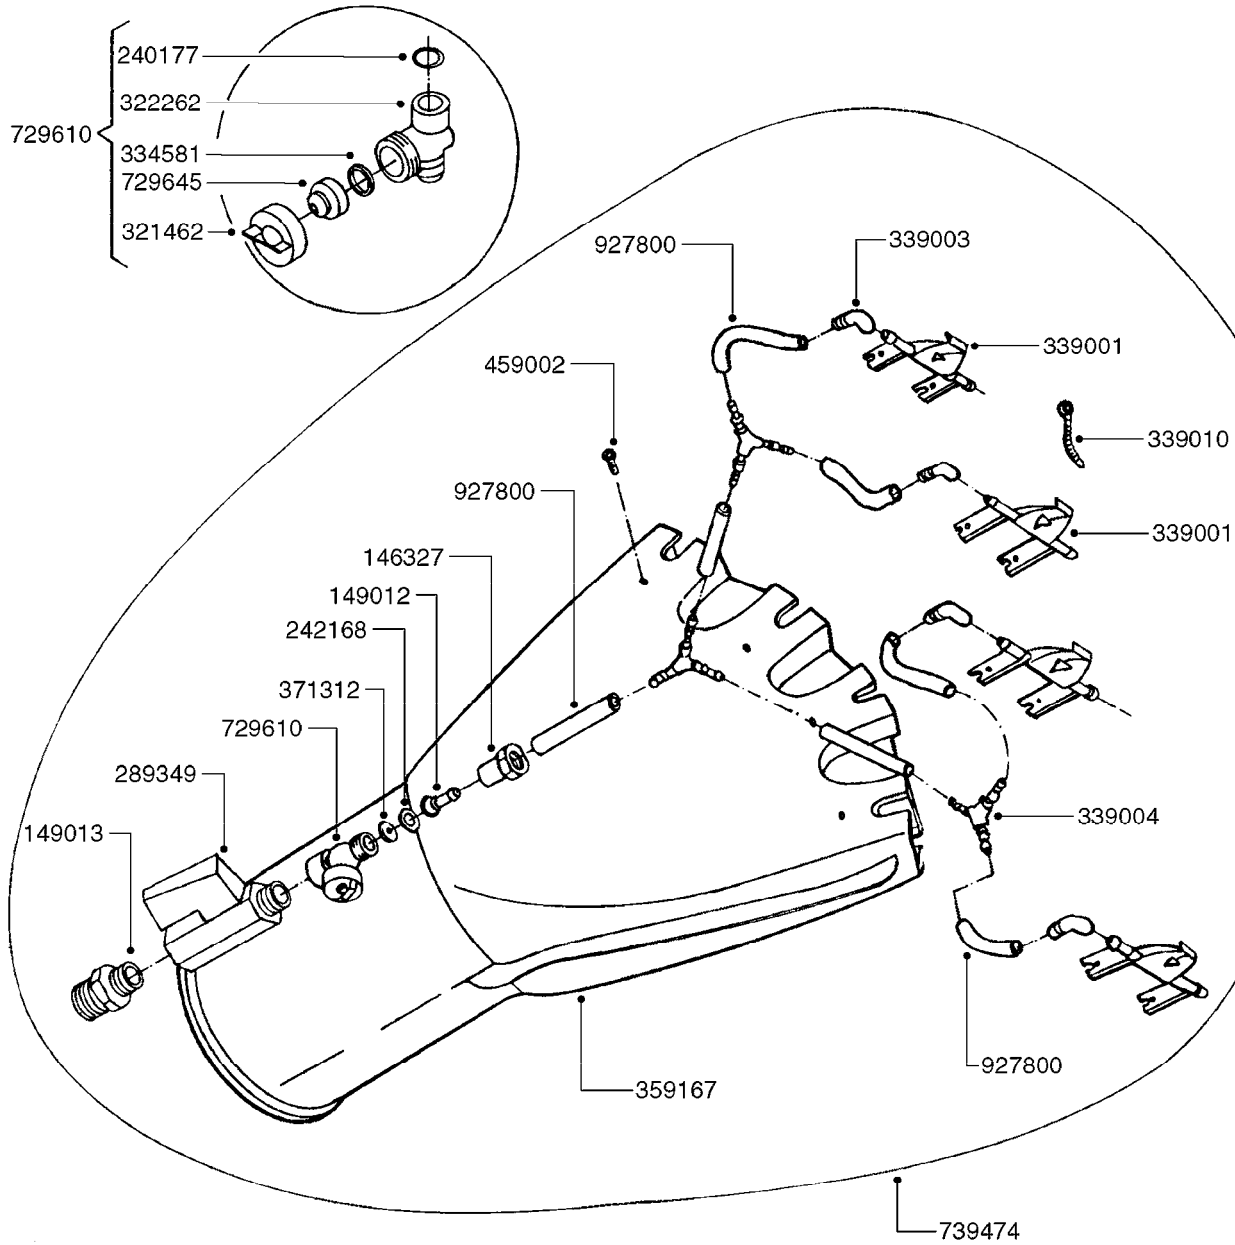

G0390

PNEUMATIC AIR SPOUTS 4 OUTLETS
G0390-HIN, 01:01:16

Page 1

Date 16.03.2016 14:49

parts-n°	order qty	description
146327	1	UNION NUT 3/8' BRASS
149012	1	3/8" HOSE TAIL D.8 T-12
149013	1	REDUCER 1/2" X 3/8"
240177	1	O-RING D16.1/11.3 X 2.4
242168	1	O-RING D11.2X1.9
289349	1	BALL VALVE 3/8" M-H
321462	1	CAP F.NO-DRIP ASSY.
322262	1	HOUSING F. NON DRIP DIAPHRAGM
334581	1	DIAPHRAGM, NO-DRIP alt 241371
339001	1	DIFFUSOR PLATE 2 BLADE
339003	1	ELBOW F.DIFFUSOR PLATE
339004	1	FITT.DK Y-5/16"
339010	1	TIE STRAP SMALL 2.5MM X 100MM
359167	1	PNEUMATIC SPOUT, 4 OUTLETS
371312	1	NOZZLE CERAMIC 1099-15
459002	1	SCREW N10X1/2"
729610	1	NOZZLE ASSY. NON DRIP 3/8 THRD
729645	1	NON-DRIP SPRING ASSY.GREEN 10
739474	1	SPOUT ASSY. F. LP 4 OUTLET
927800	1	HOSE BLACK D8X12