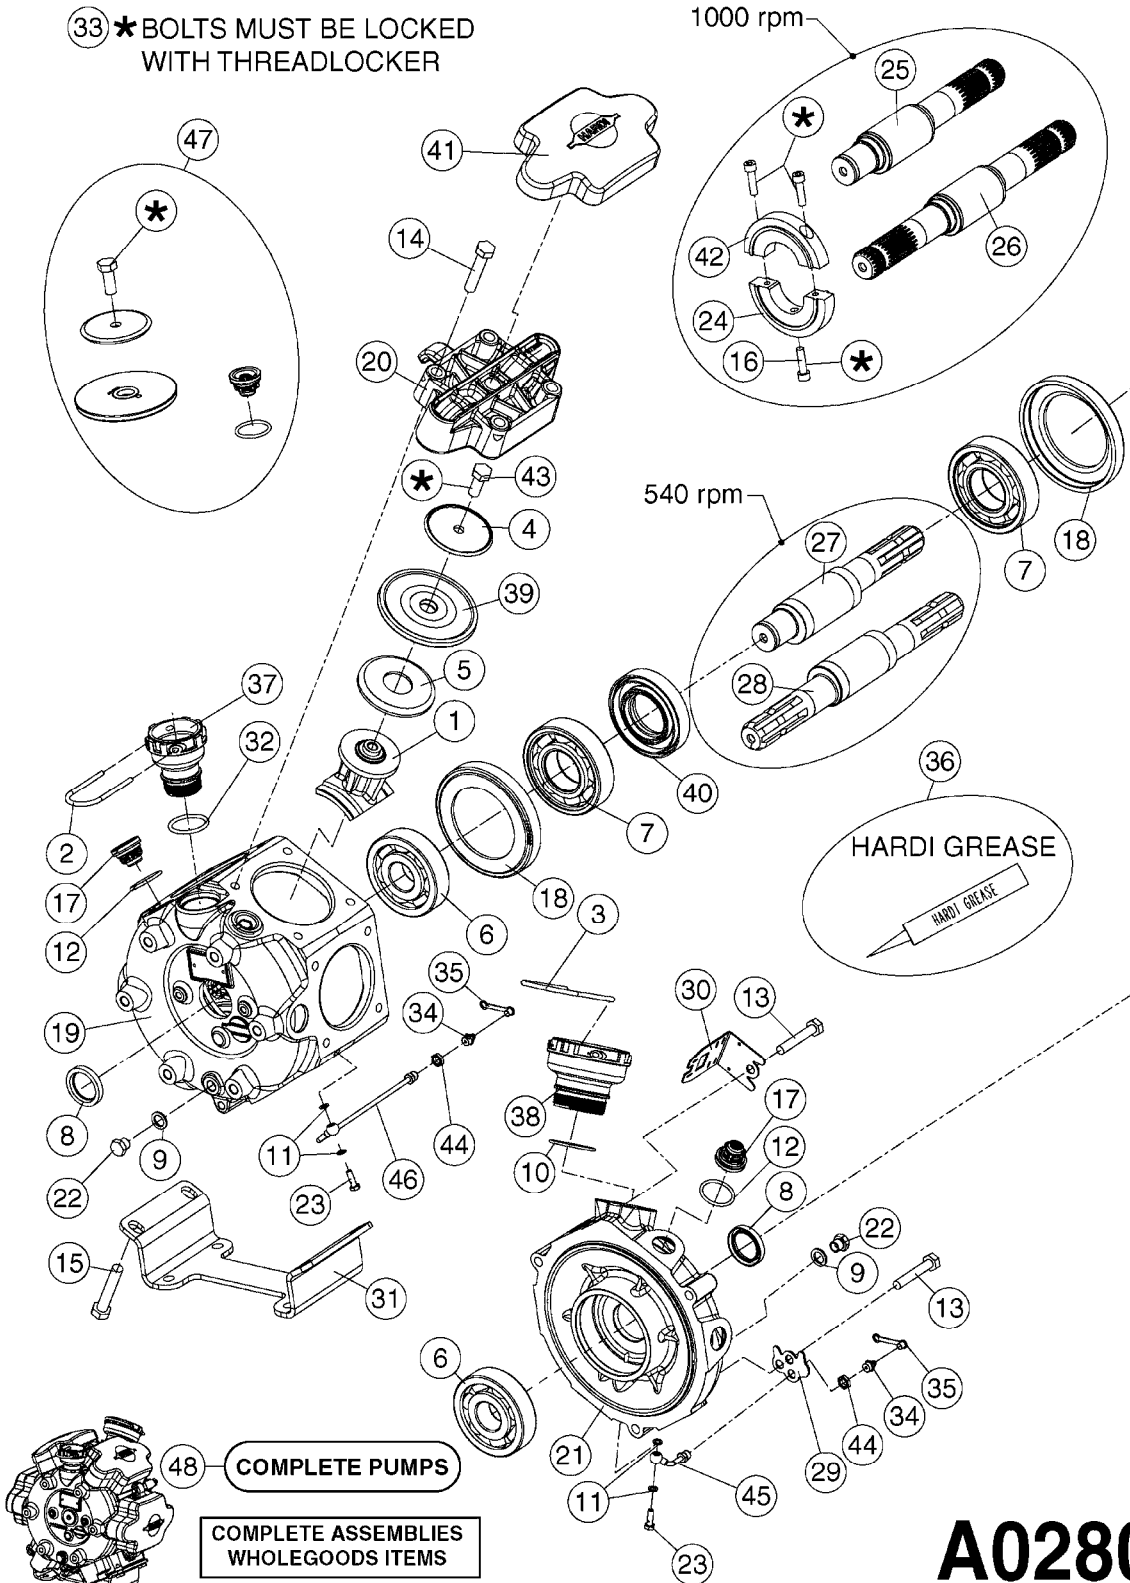

33 * BOLTS MUST BE LOCKED WITH THREADLOCKER

1000 rpm

540 rpm

A0280

PUMP - 364 540/1000 RPM
A0280-HIN, 16:02:16

Page 1
Date 16.03.2016 14:49

Pos.	parts-n°	order qty	description
1	111622	1	CONNECTING ROD 463/5.5MM
1	111628	1	CONNECTING ROD 363/5.5 PUMP
1	111629	1	CONNECTING ROD 363/364-7 PUMP
1	111630	1	CONNECTING ROD 363/364-10 PUMP
2	145996	1	FITT.DK S-67 FORK
3	145997	1	FITT.DK S-93 FORK
4	161174	1	DIAPHRAGM DISC SS 361/363/364 PUMP
5	161372	1	DIAPHRAGM BACKING DISC,320-361
6	210221	1	BEARING BALL 6407
7	210232	1	BEARING BALL 6310
8	210243	1	SEAL OIL 35 X 47 X 7
9	241404	1	DOWTY SEAL 1/4"
10	242225	1	O-RING D45.0 X 4.0 RUBBER
11	242374	1	WASHER Ø10/Ø6X1 COPPER
12	330024	1	O-RING D41,1/D34.5 X 3,5
13	420895	1	BOLT HEX 8.8 RAW M10X60
14	430312	1	BOLT HEX 8.8 RAW M12X60
15	430437	1	BOLT HEX 8.8 RAW M12X65
16	450995	1	BOLT ALLEN M8X30 DIN 912 RAW
17	728146	1	VALVE FOR 361(726890/707932)
18	11171900	1	METAL SPACER F. 364/464 MACHINED
19	11172000	1	PUMP HOUSE 364 MACHINED 5/4" BSP RED
20	11172800	1	VALVE COVER 364 MACHINED RED
21	11173200	1	FRONTPART 364, 1½" BSP RED
22	14010400	1	PLUG 1/4" BSP
23	14120400	1	BANJOBOLT M6 X 19
24	14120700	1	COUNTERWEIGHT 364/464-1000
25	14137300	1	CRANKSHAFT 364/464-5.5 1000
26	14137900	1	CRANKSHAFT 364/464-5.5 GG 1000
27	14137600	1	CRANKSHAFT 364/464-10
28	14138200	1	CRANKSHAFT 364/464-10 GG
29	16382900	1	GREASE NIPPLE PLATE, 364
30	16390600	1	BRACKET FOR RPM SENSOR
31	17002400	1	FOOT F/363 PUMP (PAINTED)
32	24266600	1	O-RING D 38,0 X 4,0 70SH.NITR
33	28045503	1	LOCTITE 262 .5ML (.017oz.)
34	28163300	1	GREASE NIPPLE H1 M6X1 DIN 7412
35	28163400	1	CAP F. GREASENIPPLE YELLOW M6X1
36	28164600	1	HARDI PUMP GREASE S3 V550L 1
37	32242200	1	FITTING S67 5/4" KON. RG 2014
38	32242300	1	NIPPLE S93 1,5' KON.RG 2014
39	33511400	1	DIAPHRAGM PUMP 361/361/363/364 PUR
40	33524200	1	DISTANCE RING/GREASE SPLIT
41	33524300	1	COVER PLASTIC 364 PUMP
42	39136200	1	HALFPART 364/464-1000
43	43099200	1	BOLT HEX SS M12 X 30 DIN933 A4
44	46134000	1	NUT HEX M10x1 H=2.3 NV=14 ELZIN
45	61096800	1	BANJOTUBE SHORT 364 COMPL.
46	61096900	1	BANJOTUBE LONG 364 COMPL.
47	75585900	1	PUMP KIT 364
48	82168100	1	PUMP 464/5.5 THROUGH SHAFT 1000RPM
48	82169500	1	PUMP 364-5.5-MED-1000
48	82169700	1	PUMP 364-5.5-MOD2-1000-120-AUS
48	82170000	1	PUMP 364-10-STD-540
48	82170300	1	PUMP 364-10-MOD-540-GG
48	82170400	1	PUMP 364-10-MOD-540-120