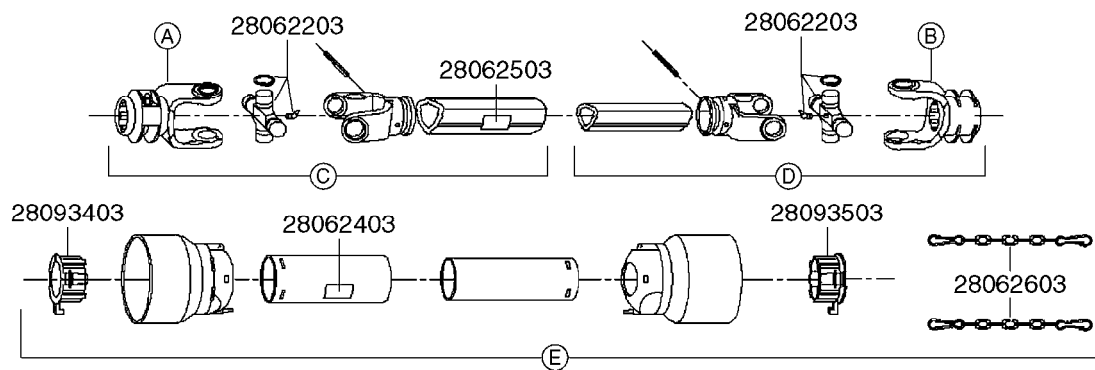

A0520

PTO SHAFTS - BONDIOLI CENT.
A0520-HIN, 01:01:16

Page 1

Date 16.03.2016 14:49

parts-n°	order qty	description
289042	1	UNIV. JOINT 22x54mm
420641	1	BOLT HEX 8.8 DEL M8X35
450015	1	SCREW ALLAN 3/8'X5/8' BLACK
460143	1	NUT HEX M8 LOCK A2 DIN985
28009803	1	PTO PIN TUBE RETAINER OUTER
28009903	1	PTO TUBE RETAINER INNER
28010103	1	PTO YOKE F.INNER TUBE CV PTO
28021403	1	PTO 1"STR/1-3/8" 6SPL B&P
28021503	1	PTO 1"STR/1-3/8" 21SPL B&P
28021603	1	PTO 1"STR/1-3/4" 20SPL B&P
28027903	1	PTO BALL LOCK.KIT F.1-3/8 YOKE
28040503	1	UNIV. JOINT 27x74.6mm
28040703	1	SAFETY CHAIN F.CV BLACK PTO
28041803	1	DECAL DANGER GUARD MISSING
28041903	1	DECAL DANGER ROT.DRIVELINE
28056703	1	PTO YOKE #1 1-3/8" X 6 SPLINE
28056803	1	PTO YOKE #1 1-3/8" X 21 SPLINE
28056903	1	PTO YOKE #4 1-3/8" X 20 SPLINE
28057003	1	PTO TUBE YOKE #1-G1 OUTER
28057103	1	PTO TUBE YOKE #4-G4 OUTER
28057203	1	PTO PIN TUBE RETAINER OUTER
28057303	1	PTO TUBE OUTER #1 745MM
28057403	1	PTO TUBE OUTER #4 720MM
28057503	1	PTO TUBE INNER #1 745MM
28057603	1	PTO TUBE INNER #4 720MM
28057703	1	PTO TUBE RETAINER INNER
28057803	1	PTO TUBE YOKE #1 Ø=1"
28057903	1	PTO TUBE YOKE #4 Ø=1"
28058003	1	PTO HALF SAFETY SHIELD OUTER
28058103	1	PTO HALF SAFETY SHIELD OUTER
28058203	1	PTO HALF SAFETY SHIELD INNER
28058303	1	PTO HALF SAFETY SHIELD INNER
28058403	1	PTO BALL LOCK.KIT F.1-3/4 YOKE
28058503	1	PTO TUBE YOKE #1-G1 INNER