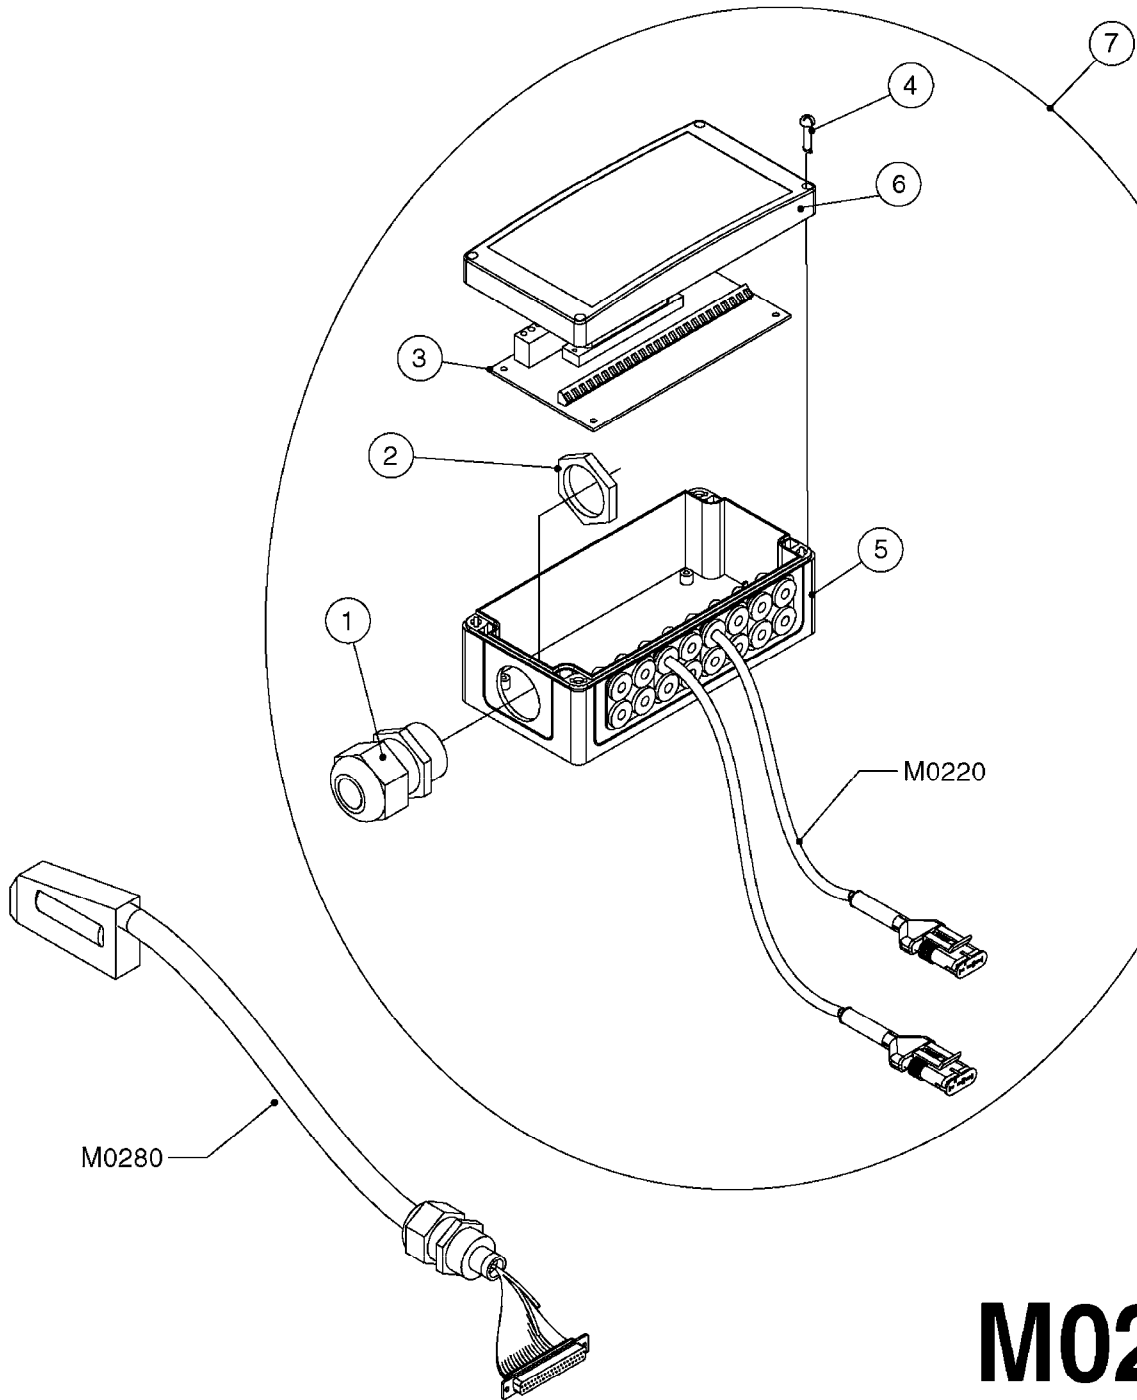

M0220

CABLES
M0220-HIN, 01:01:16

Page 1
Date 16.03.2016 14:49

Pos.	parts-n°	order qty	description
1	26005900	1	WIRE 37/37 POLE DAH/JOB COM
2	26006200	1	CABLE L = 4.50M, AMP, MALE, 2P
2	26006300	1	CABLE L = 0.50M, AMP, MALE, 2P
2	26006400	1	CABLE L = 0.75M, AMP, MALE, 2P
2	26006500	1	CABLE L = 1.50M, AMP, MALE, 2P
2	26006600	1	CABLE L = 9.00M, AMP, MALE, 2P
3	26006700	1	CABLE L = 0.12M, AMP, FEMALE, 2P
4	26006800	1	CABLE L = 1.00M, AMP, FEMALE, 2P
5	26006000	1	CABLE L = 1.50M, AMP, MALE, 3P
5	26006100	1	CABLE L = 5.00M, AMP, MALE, 3P
5	26007000	1	CABLE L = 0.20M, AMP, MALE, 3P
5	26007100	1	CABLE L = 9.00M, AMP, MALE, 3P
5	26007200	1	CABLE L = 13.00M, AMP, MALE, 3P
6	26007300	1	CABLE L = 1.00M, AMP, FEMALE, 3P
7	26007400	1	CABLE L = 3.00M, AMP, EXT, 3P
7	26009800	1	CABLE L = 0.50M, AMP, EXT, 2P
8	26004900	1	CABLE FEM/MALE 37P L=9.5M
9	26007500	1	CABLE FEM/FEM 15P L=3.5M
10	262150	1	SCREW ASSM.FOR D-SUB PLUG
11	72450600	1	CAP F. AMP SUPER SEAL 2P PLUG
12	72450700	1	CAP F. AMP SUPER SEAL 3P PLUG
13	72450800	1	CAP F. AMP SUPER SEAL 4P PLUG