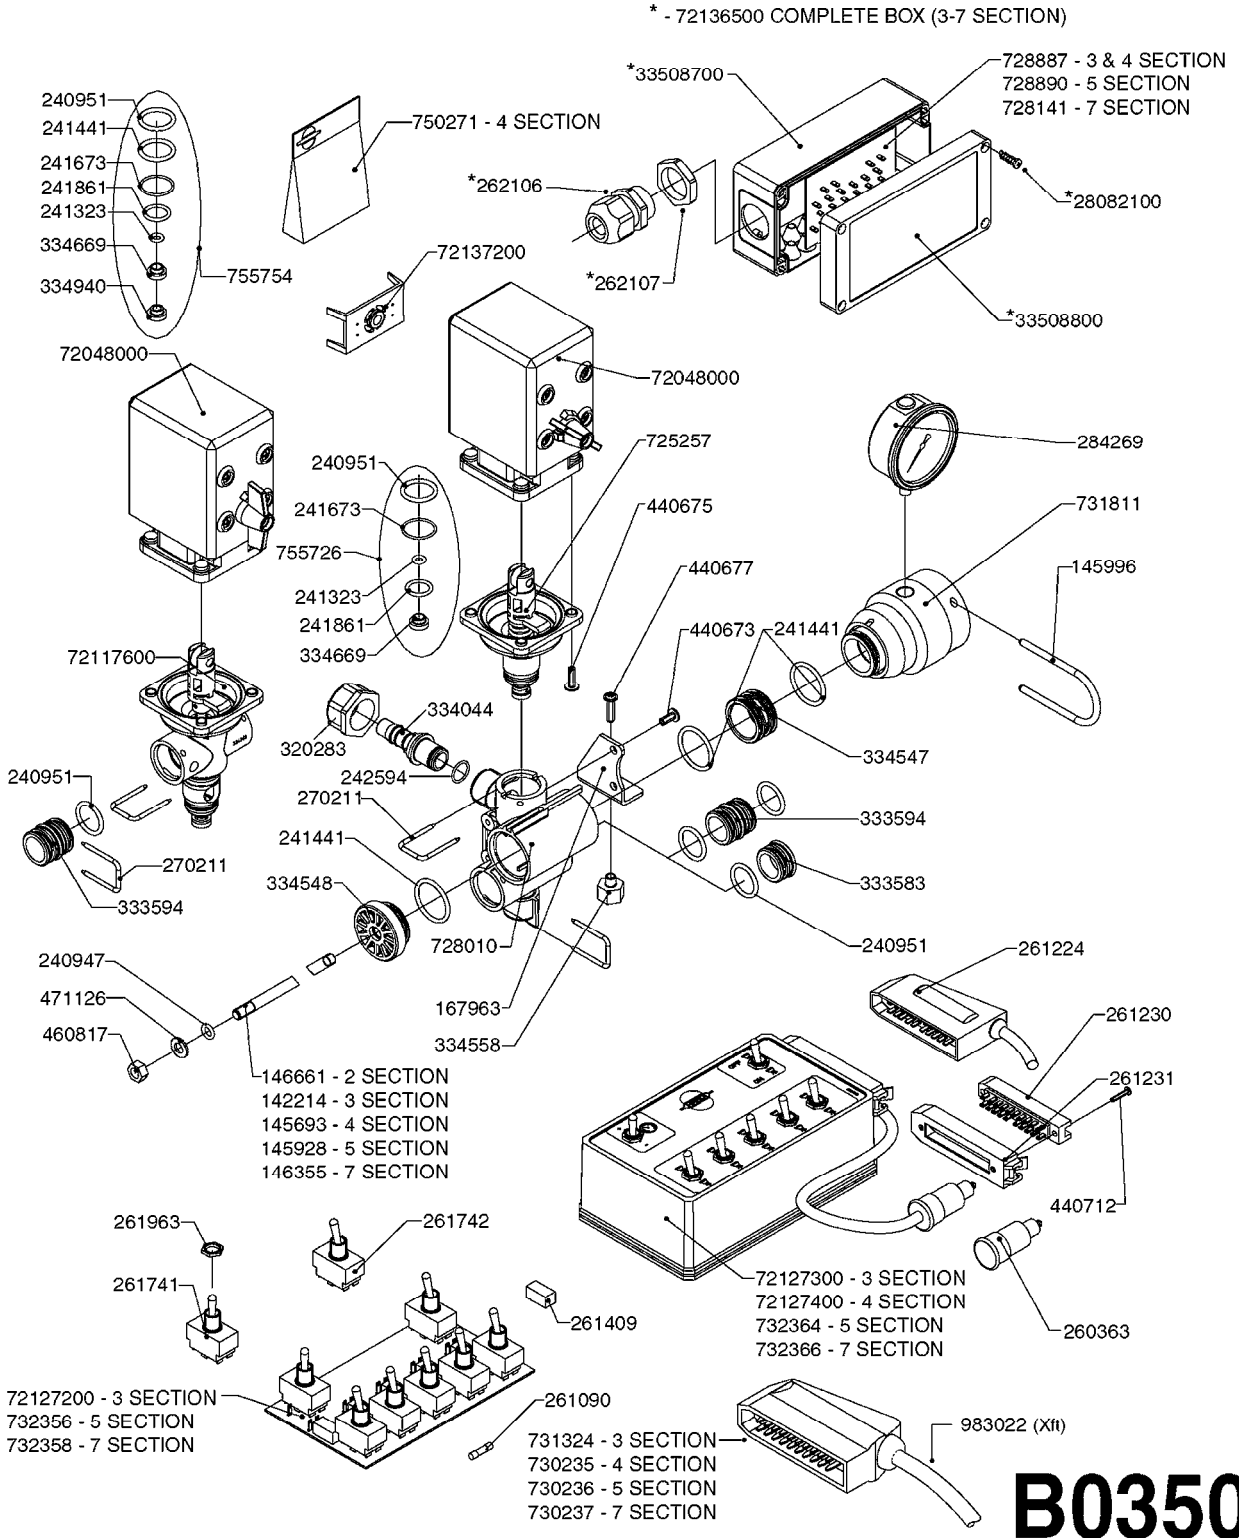

EVC, ECP, ECPC CONTROLS
B0350-HIN, 01:01:16

Page 1
Date 16.03.2016 14:49

parts-n°	order qty	description
142214	1	STUD BOLT - M8X265, 3 SECTION
145693	1	STUD BOLT - M8X330, 4 SECTION
145928	1	STUD BOLT - M8X400, 5 SECTION
145996	1	FITT.DK S-67 FORK
146355	1	STUD BOLT - M8X540, 7 SECTION
146661	1	STUD BOLT M8 X 195
167963	1	MOUNT BKT.F.EC BOOM SEC.
240947	1	O-RING D7.3X2.4 NITRIL
240951	1	O-RING D21.2X3 NITRIL
241323	1	O-RING D5.3X2.4 NITRIL
241441	1	O-RING D29.3X3
241673	1	O-RING D22.1X1.6
241861	1	O-RING D15.3X2.4 VITON
242594	1	O-RING D14 X 1.78 SCH.70-EPDM
260363	1	PLUG 2 POLE 12V
261090	1	FUSE 5 X 20 6.3A, 250V
261224	1	PLUG HOUSING F/20 POLE MALE
261230	1	PLUG INSERT 20 POLE FEMALE
261231	1	PLUG HOUSING 20 POLE FEMALE
261409	1	RELAY 12V F. ESC CNTRL BOX '96
261741	1	SWITCH 2 POLE 12V TOGGLE PRESS
261742	1	SWITCH 2 POLE 12V ON/OFF
261963	1	NUT F.EC SWITCH
262106	1	BULKHEAD F. CABLE 6.5-14 BLACK
262107	1	NUT F. BULKHEAD CABLE BLACK
270211	1	FITT.DK S25 FORK L=37.5
284269	1	GAUGE 2.5'BR BOTT.BAR16
320283	1	FITT.DK NUT 3/4"BSP
333583	1	END PIECE FOR BYPASS
333594	1	CONNECTING PIECE F. BYPASS
334044	1	FITT.DK HB 3/4' F. 3/4' CAP
334547	1	CONNECTING PIECE F. PRESSURE
334548	1	END COVER
334558	1	NUT HEX PLASTIC INSERT
334669	1	VALVE CONE D14/D7-SH 63 WHITE
334940	1	VALVE CONE D14/D6-SH 63 GREEN
440673	1	SCREW F.PLASTIC 5X12 SS
440675	1	SCREW F. PLASTIC 5X16 SS
440677	1	SCREW F. PLASTIC 5X20 SS
440712	1	SCREW 30X16 STAINLESS
460817	1	NUT HEX M8 STAINLESS DIN 934
471126	1	WASHER, M8, Ø16/ 8.4X 1.6, SS
725257	1	SPINDLE SECT. F/EC DISTRIBUTOR
728010	1	DISTRIB HOUSING W/CONST PR GRN
728141	1	CIRCUIT BOARD F.EC7 CONN. BOX
728887	1	CIRCUIT BOARD EC CONTROL
728890	1	CIRCUIT BOARD 5 SECTION EC
730235	1	CABLE F.CONTRL BOX EC4 L=11500
730236	1	CABLE F.CONTRL BOX EC5 L=11500
730237	1	CABLE EC7 L=11500MM
731324	1	CABLE F.CONTRL BOX EC3 L=11500
731811	1	FITT.DK ADAPTOR S67 EC BOOM SE
732356	1	PRINT BOARD EVC ESC 5 SECTION
732358	1	PRINT BOARD EVC ESC 7 SECTION
732364	1	CONTROL BOX ESC/EVC 5 SEC.CM+
732366	1	CONTROL BOX ESC/EVC 7 SEC.CM+
750271	1	O-RING KIT F.EC/4 CONTROL UNIT
755726	1	O-RING KIT F.EC/ESC SEC.VALVE
755754	1	GASKET SET EVC DIST
983022	1	WIRE 12 x 0.5 x 2MM x 12"
28082100	1	SCREW F. BOX LID 1/4" L=20