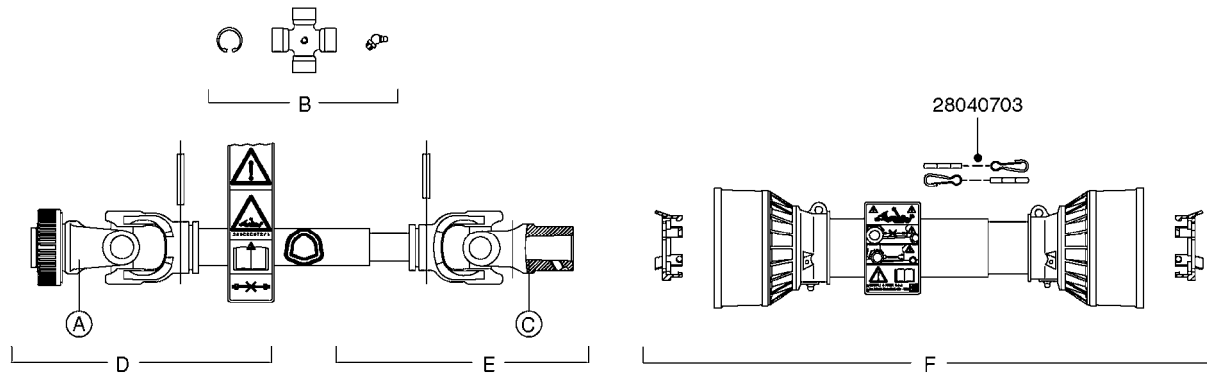

COMPLETE ASSEMBLIES
WHOLEGOODS ITEMS

A0300

PUMP - 361/363FITTINGS
A0300-HIN, 01:01:16

Page 1
Date 16.03.2016 14:49

parts-n°	order qty	description
145997	1	FITT.DK S-93 FORK
231022	1	FITT.DK ELB. 1' BSP GF 121
242351	1	O-RING D69.5X3.0 VITON F.S-93
242353	1	O-RING D44.2X3.0 VITON F.S-67
320095	1	FITT.DK NUT 1" BSP
320132	1	FITT.DK HN 1" BSP
320821	1	FITT.DK NUT 1-1/2" BSP
321451	1	FITT.DK ELB.1-1/2 X1-1/4 80DEG
322321	1	FITT.DK S-67 X 1"BSP MALE
322322	1	FITT.DK S-67 X 1-1/4"BSP MALE
322323	1	FITT.DK S-93 X 1-1/2"BSP MALE
330326	1	O-RING D30/D24X2 F.1"NUT
330341	1	FITT.DK HB 1" F. 1" NUT
330746	1	GUARD PTO LOWER PART SHORT
330757	1	GUARD PTO UPPER PART SHORT
331262	1	FITT.DK HB 1-1/2" F. 1-1/2"NUT
331273	1	O-RING D44/D38X2 F.1-1/2"
334243	1	FITT.DK S-67 ELB.1"
334340	1	FITT.DK S-93 ELBOW 2.5"
334410	1	PROTECTION GUARD
334445	1	FITT.DK S-67 ELB.1-1/2"
334446	1	FITT.DK S-93 ELB.2" PVC
334647	1	FITT.DK S93 ELB 1-1/2" 90 PVC
334680	1	CLAMP HOSE PLASTIC 1"
410347	1	SCREW M6X20 8.8
420162	1	BOLT HEX 8.8 DEL 3/8"x15MM
459014	1	ALLEN SCREW M8 X 15 GALV.DIN93
460202	1	NUT HEX M6
461217	1	NUT HEX M5 LOCK
471074	1	WASHER M8 ELZ
471122	1	WASHER, M10, Ø20/10.5X 2.0, SS
821575	1	PUMP 363/5.5 THROUGH SHAFT
821580	1	PUMP 363/10 THROUGH SHAFT
821643	1	PUMP 363/10 1.5"SUC 540RPM OSP
821651	1	PUMP 363/5.5/1000 OSP
14012200	1	FITT.DK S-67 FORK W/M5 THREADS
28030103	1	CLAMP HOSE GEAR P5/4-S1.5"6724
28030203	1	CLAMP HOSE T-BOLT S2" 235-67
28030303	1	CLAMP HOSE T-BOLT S2.5" 235-76
82166100	1	PUMP 363/10 1.5"SUC 540RPM
82166200	1	PUMP 363/5.5 1.5"SUC 1000RPM
92702603	1	HOSE PVC SUCT GRAY 1-1/2"
92702703	1	HOSE PVC SUCT GRAY 2"
92702803	1	HOSE PVC SUCT GRAY 2.5"
92712403	1	HOSE R X1" X300PSI WP X0012"