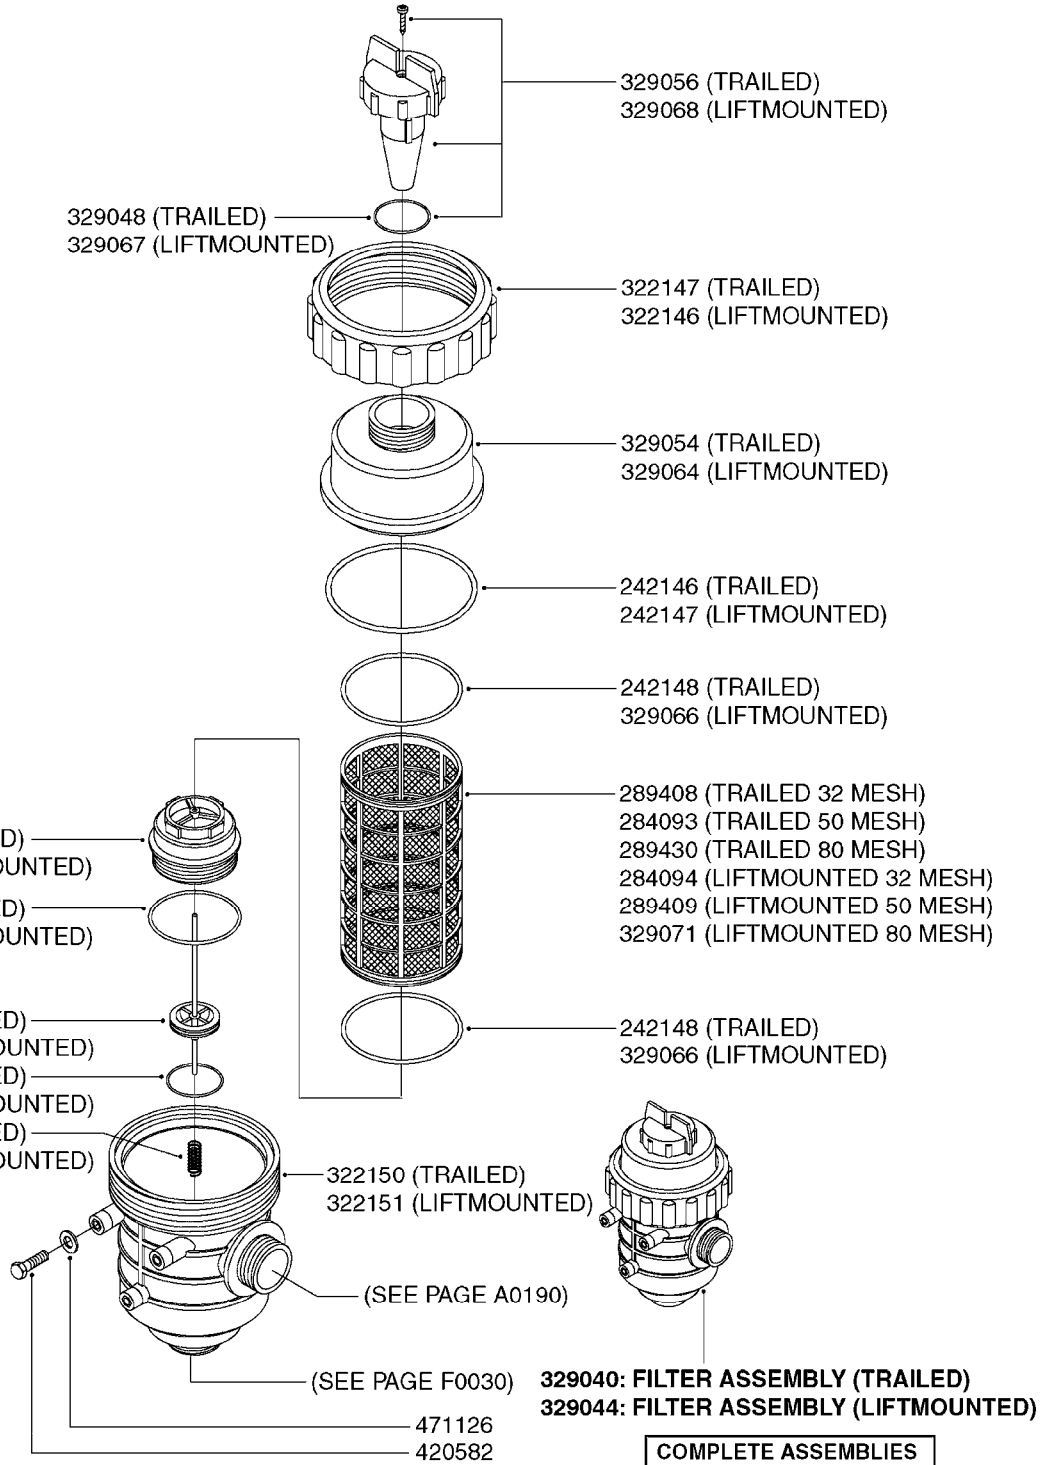

B0710

SUCTION FILT.-VINEYARD&ORCHARD
B0710-HIN, 01:01:16

Page 1

Date 16.03.2016 14:49

parts-n°	order qty	description
242146	1	O-RING 140 X 126 X 7
242147	1	O-RING 105,6x95X5.3
242148	1	O-RING 109.2 X 104 X 2
284093	1	FILTER SCRN ARAG 50 MESH BLUE
284094	1	FILTER SCRN ARAG 32 MESH WHITE
289408	1	FILTER SCRN ARAG 32 MESH WHITE
289409	1	FILTER SCRN ARAG 50 MESH BLUE
289430	1	FILTER SCRN ARAG 80 MESH RED
322146	1	THREADED RING F/FILTER 170
322147	1	THREADED RING F/FILTER 200
322150	1	FILTER CASING 1.5"BSP ARAG
322151	1	FILTER HOUSING 170
329040	1	FILTER ARAG 1.5" 32 MESH TRAIL
329044	1	FILTER ARAG 1.5" 32 MESH LIFT
329047	1	SPRING F. ARAG FILTER 1-1/2"
329048	1	O-RING F. 1-1/2" FILTER
329049	1	PLUNGER F. ARAG VALVE 1-1/2"
329051	1	O-RING F.ARAG FILTER 1-1/2"
329052	1	FITTING F.ARAG FILTER 1-1/2"
329054	1	FILTER HOUSING LID 1-1/2"
329056	1	YELLOW LOCKING RETAINER 1-1/2"
329058	1	SPRING F. ARAG FILTER 1"
329059	1	O-RING F. 1" FILTER
329060	1	PLUNGER F. ARAG VALVE 1"
329061	1	O-RING F.ARAG FILTER 1"
329062	1	FITTING F.ARAG FILTER 1"
329064	1	FILTER HOUSING LID 1"
329066	1	O-RING F.ARAG FILTER 1"
329067	1	O-RING F. 1" FILTER
329068	1	YELLOW LOCKING RETAINER 1"
329071	1	FILTER SCRN ARAG 80 MESH RED
420582	1	BOLT HEX 8.8 DEL M8X20 FT A2
471126	1	WASHER, M8, Ø16/ 8.4X 1.6, SS