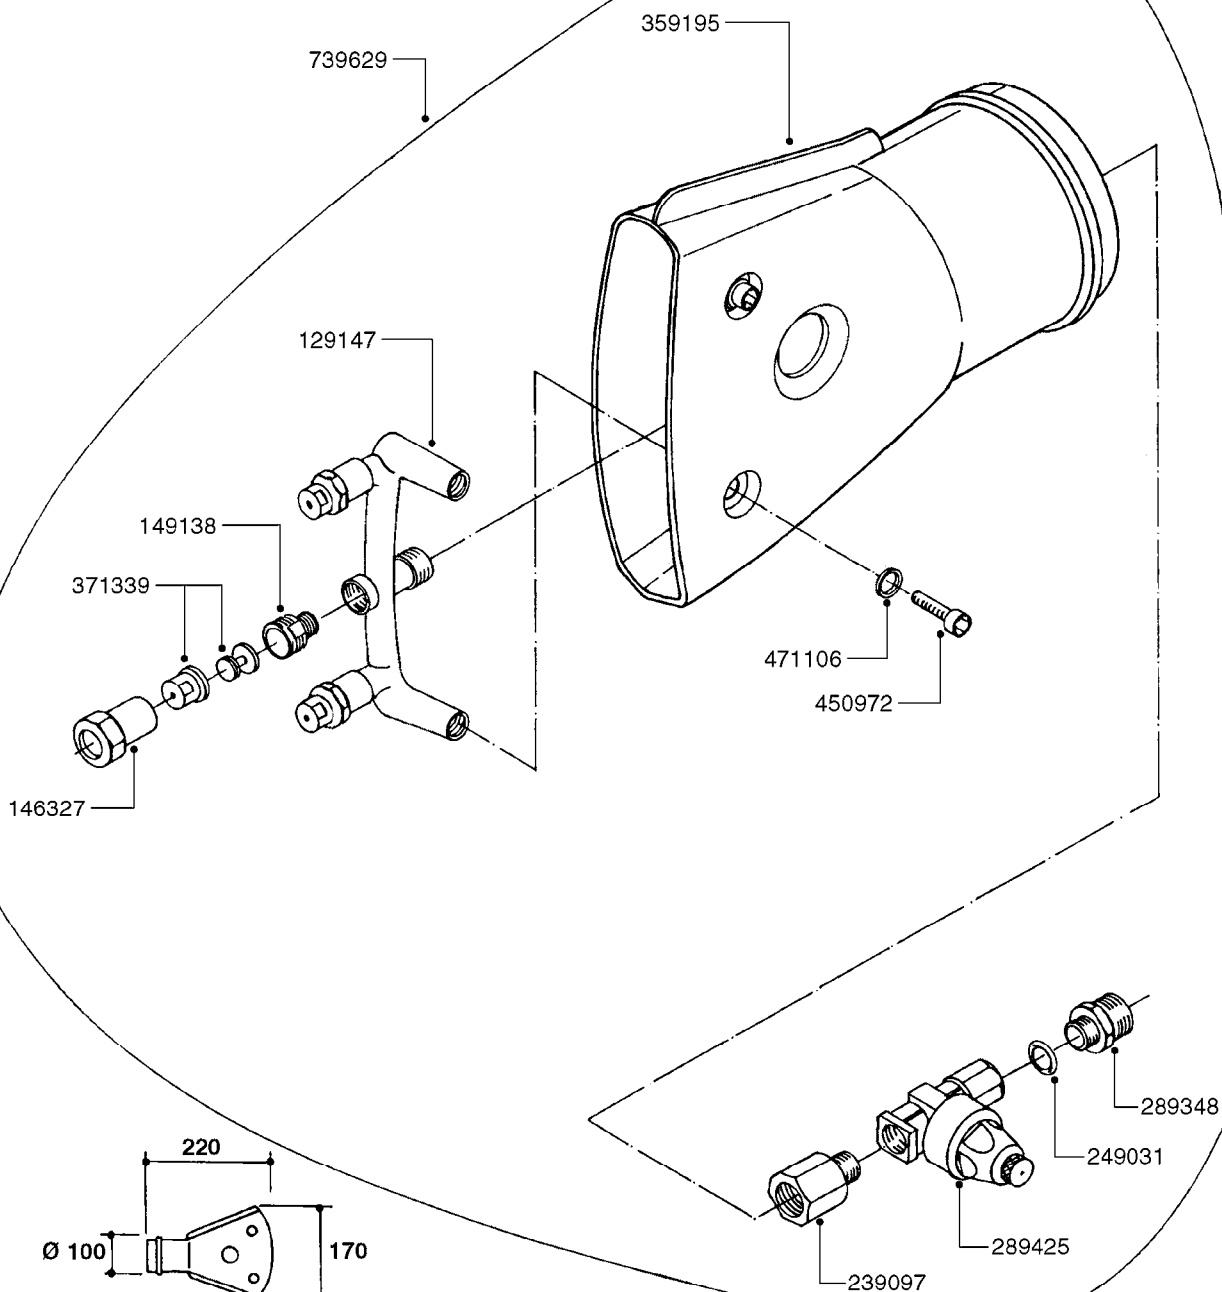

G0390

PNEUMATIC AIR SPOUTS 4 OUTLETS
G0390-HIN, 01:01:16

Page 1

Date 16.03.2016 14:49

parts-n°	order qty	description
146327	1	UNION NUT 3/8' BRASS
149012	1	3/8" HOSE TAIL D.8 T-12
149013	1	REDUCER 1/2" X 3/8"
240177	1	O-RING D16.1/11.3 X 2.4
242168	1	O-RING D11.2X1.9
289349	1	BALL VALVE 3/8" M-H
321462	1	CAP F.NO-DRIP ASSY.
322262	1	HOUSING F. NON DRIP DIAPHRAGM
334581	1	DIAPHRAGM, NO-DRIP alt 241371
339001	1	DIFFUSOR PLATE 2 BLADE
339003	1	ELBOW F.DIFFUSOR PLATE
339004	1	FITT.DK Y-5/16"
339010	1	TIE STRAP SMALL 2.5MM X 100MM
359167	1	PNEUMATIC SPOUT, 4 OUTLETS
371312	1	NOZZLE CERAMIC 1099-15
459002	1	SCREW N10X1/2"
729610	1	NOZZLE ASSY. NON DRIP 3/8 THRD
729645	1	NON-DRIP SPRING ASSY.GREEN 10
739474	1	SPOUT ASSY. F. LP 4 OUTLET
927800	1	HOSE BLACK D8X12

24002503 - Ø 5" (125mm)

24002403 - Ø 4" (100mm)

259034 - Ø 5" (125mm) L=29-1/2" (750mm) PVC

259035 - Ø 4-3/8" (110mm) L=39-3/8" (1000mm) PVC

349012 - Ø 4" (100mm) L=37-3/8" (950mm) PVC

349026 - Ø 5-1/2" (140mm) / Ø 4-3/8" (110mm) PVC