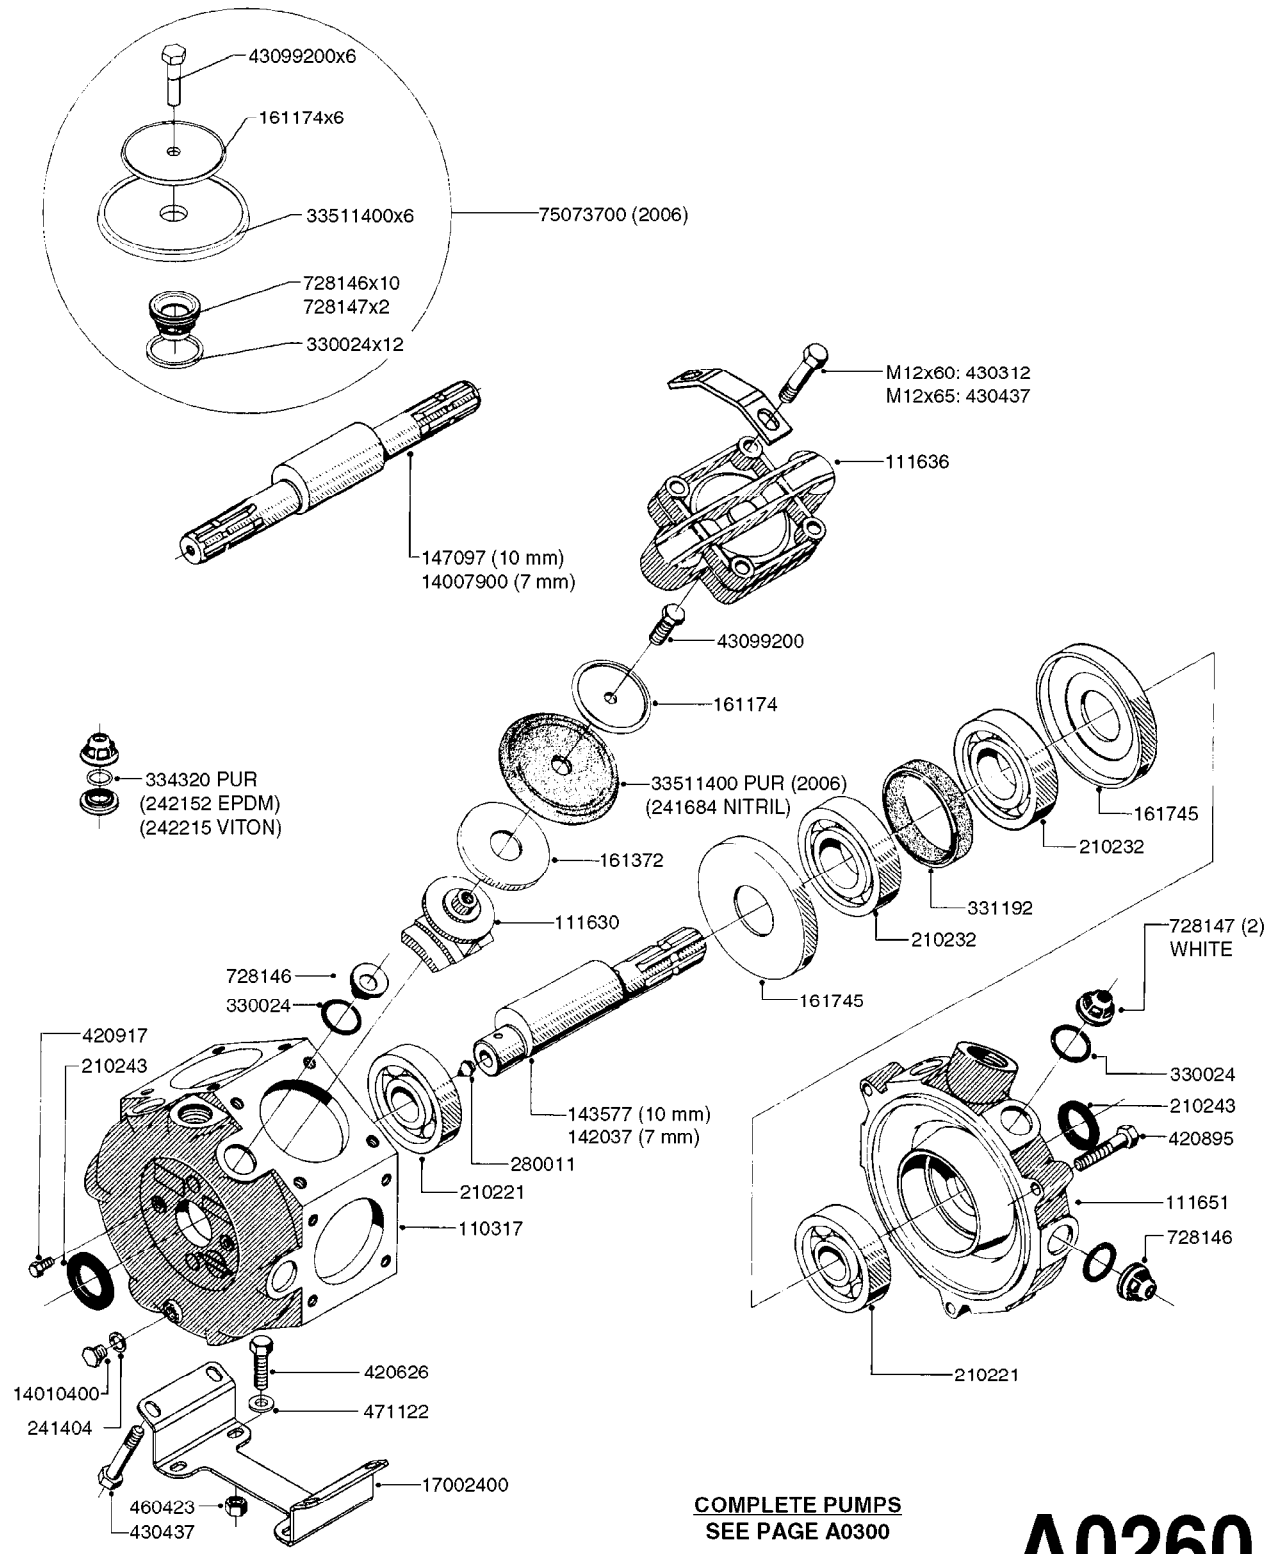

Agroparts: www.HARDI-INTERNATIONAL.com

Mercury - Trailer 600/925
Gallon 26" Fan/B40

Country-Code 11

Date 16.03.2016 14:49

MERCURY 600/925 Gallon 26" Fan B40

main group	page-n°	date	description
Pumps	A0260-HIN	01:01:16	PUMP - 363 W/MOUNTING BASE
	A0280-HIN	16:02:16	PUMP - 364 540/1000 RPM
	A0300-HIN	01:01:16	PUMP - 361/363FITTINGS
	A0510-HIN	01:01:16	PTO SHAFTS - BONDIOLI DIAPH.
	A0520-HIN	01:01:16	PTO SHAFTS - BONDIOLI CENT.
	A0580-HIN	01:01:16	PTO SHAFTS - AMA DIAPHRAGM
Controls, Filters, Valves	B0180-HIN	01:01:16	HC/2 MANIFOLD SYSTEM
	B0200-HIN	01:01:16	EC/2 MANIFOLD SYSTEM
	B0350-HIN	01:01:16	EVC, ECP, ECPC CONTROLS
	B0430-HIN	01:01:16	MANIFOLD - S67 VALVE
	B0710-HIN	01:01:16	SUCTION FILT.-VINEYARD&ORCHARD
Hydraulics	C0550-HIN	01:01:16	HYD - LIFT B20/B40 H
	C0560-HIN	01:01:16	HYD - 2 ROW GRAPE B40 HZ
Booms, Nozzle Bodies & Tubes	D0050-HIN	01:01:16	BOOM - 1 ROW B11
	D0110-HIN	01:01:16	BOOM - 2 ROW B40 HZ CENTER
	D0120-HIN	01:01:16	BOOM - 2 ROW B40 HZ OUTER
Tank and Frame: Field Sprayers	E0730-HIN	01:01:16	HUB ASSEMBLY F.2 1/8" SPINDLE
	E0750-HIN	01:01:16	HUB ASSY F. 3" SPINDLE CM750
Tank and Frame: Mistblowers	F0100-HIN	01:01:16	TANK - MERCURY 600
	F0110-HIN	01:01:16	TANK - MERCURY 925
	F0120-HIN	01:01:16	FRAME - MERCURY 600
	F0130-HIN	01:01:16	FRAME - MERCURY 600 '05
	F0140-HIN	01:01:16	FRAME - MERCURY 925 '05
	F0150-HIN	01:01:16	DRAWBARS - MERCURY/ARROW
	F0160-HIN	01:01:16	DRAWBAR - TURNABLE HITCH
	Blower unit mistblowers	G0300-HIN	01:01:16
G0310-HIN		01:01:16	MERCURY - 26" DOUBLE BLOWER
G0380-HIN		01:01:16	PNEUMATIC AIR SPOUTS 2 OUTLETS
G0390-HIN		01:01:16	PNEUMATIC AIR SPOUTS 4 OUTLETS
G0400-HIN		01:01:16	HYDROPNEUM. SPOUTS 3 OUTLETS
G0410-HIN		01:01:16	HYDROPNEUM. SPOUTS 5 OUTLETS
G0420-HIN		01:01:16	TUBES & HOSES
Special equipment, Extras	K0180-HIN	01:01:16	DRAIN ASSEMBLY-PULL CORD TYPE
	K0270-HIN	01:01:16	FILTER ASSEMBLIES-IN LINE
	K0550-HIN	01:01:16	POWDER MIXER
Electrical Equipment	M0120-HIN	01:01:16	TRANSDUCERS AND ACCESSORIES
	M0220-HIN	01:01:16	CABLES
	M0230-HIN	01:01:16	JUNCTION BOX - LIQUID
	M0280-HIN	01:01:16	39 PIN CABLES