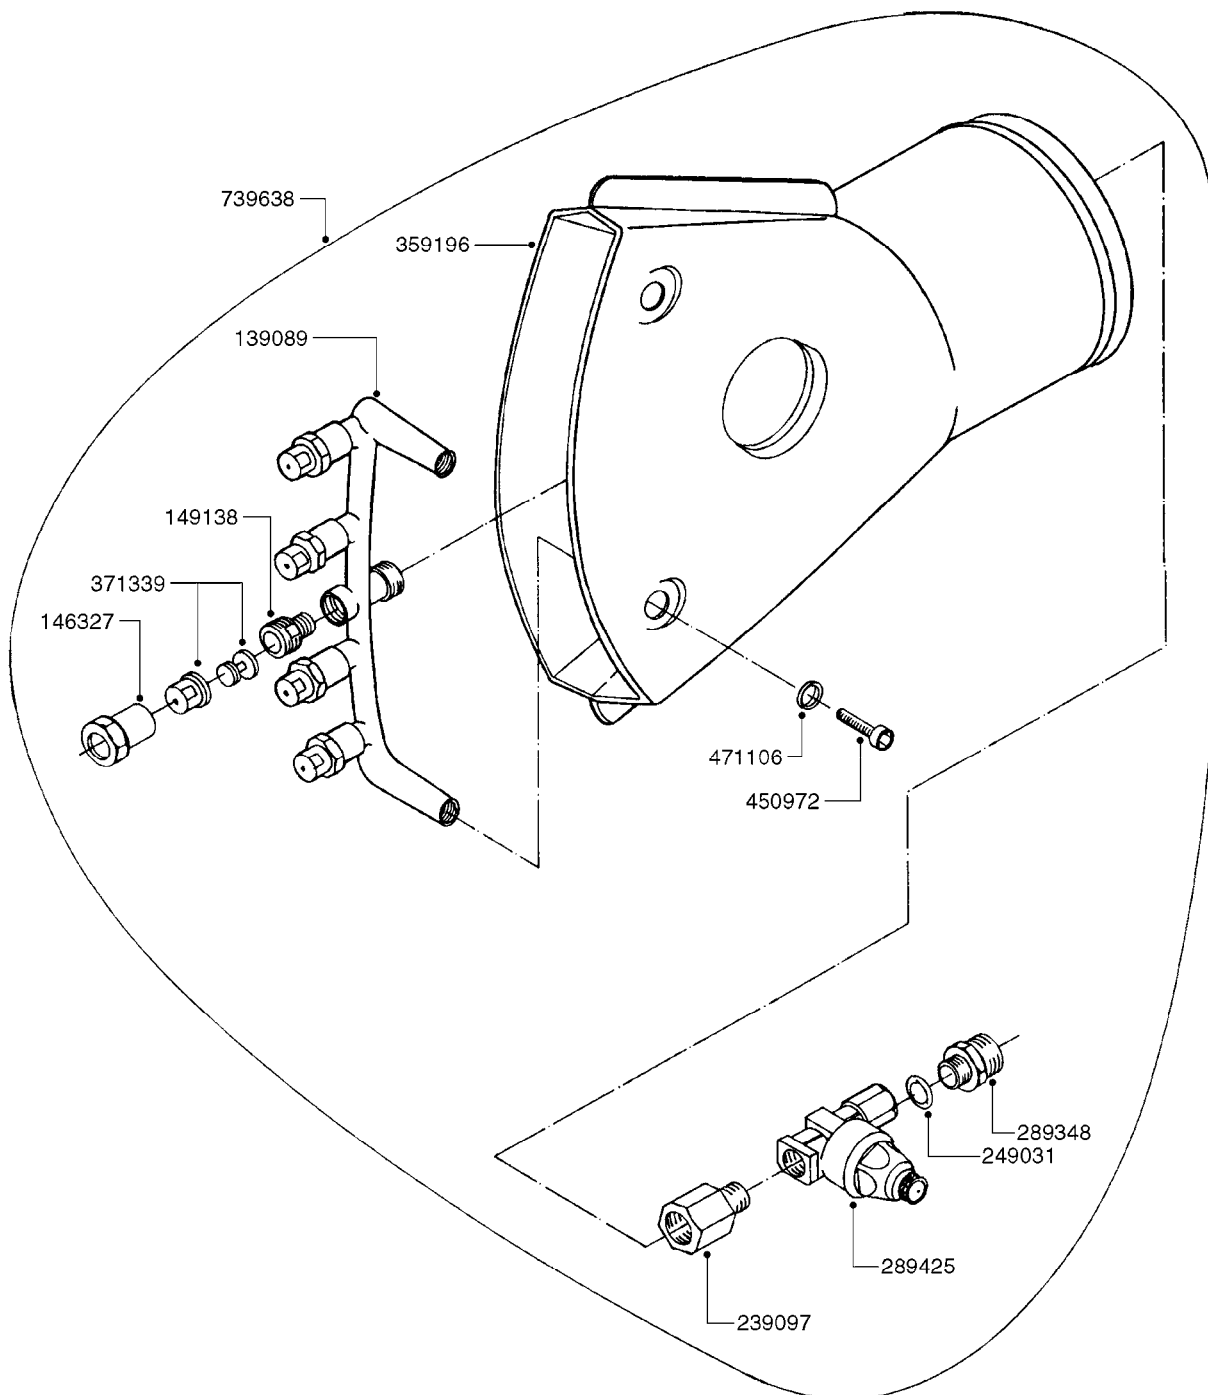

G0400

HYDROPNEUM. SPOUTS 3 OUTLETS
G0400-HIN, 01:01:16

Page 1

Date 16.03.2016 14:49

parts-n°	order qty	description
129147	1	HYDROPNEUMATIC MANIFOLD 3 OUT.
146327	1	UNION NUT 3/8" BRASS
149138	1	ADAPTER FOR NOZZLE H
239097	1	HYDROPNEUMATIC MANIFOLD ADAPT.
249031	1	O-RING
289348	1	ADAPTER 1/2" - 1/4"
289425	1	NON-DRIP 1/4" ON/OFF
359195	1	FISHTAIL SPOUT - 3 OUTLETS
371339	1	NOZZLE ALBUZ BROWN WITH SWIRL
450972	1	SCREW M6X15 ALLEN GALV.
471106	1	WASHER D6
739629	1	WHITE SPOUT D.100 CPL W/3 NOZZ

24002503 - Ø 5" (125mm)

24002403 - Ø 4" (100mm)

259034 - Ø 5" (125mm) L=29-1/2" (750mm) PVC

259035 - Ø 4-3/8" (110mm) L=39-3/8" (1000mm) PVC

349012 - Ø 4" (100mm) L=37-3/8" (950mm) PVC

349026 - Ø 5-1/2" (140mm) / Ø 4-3/8" (110mm) PVC