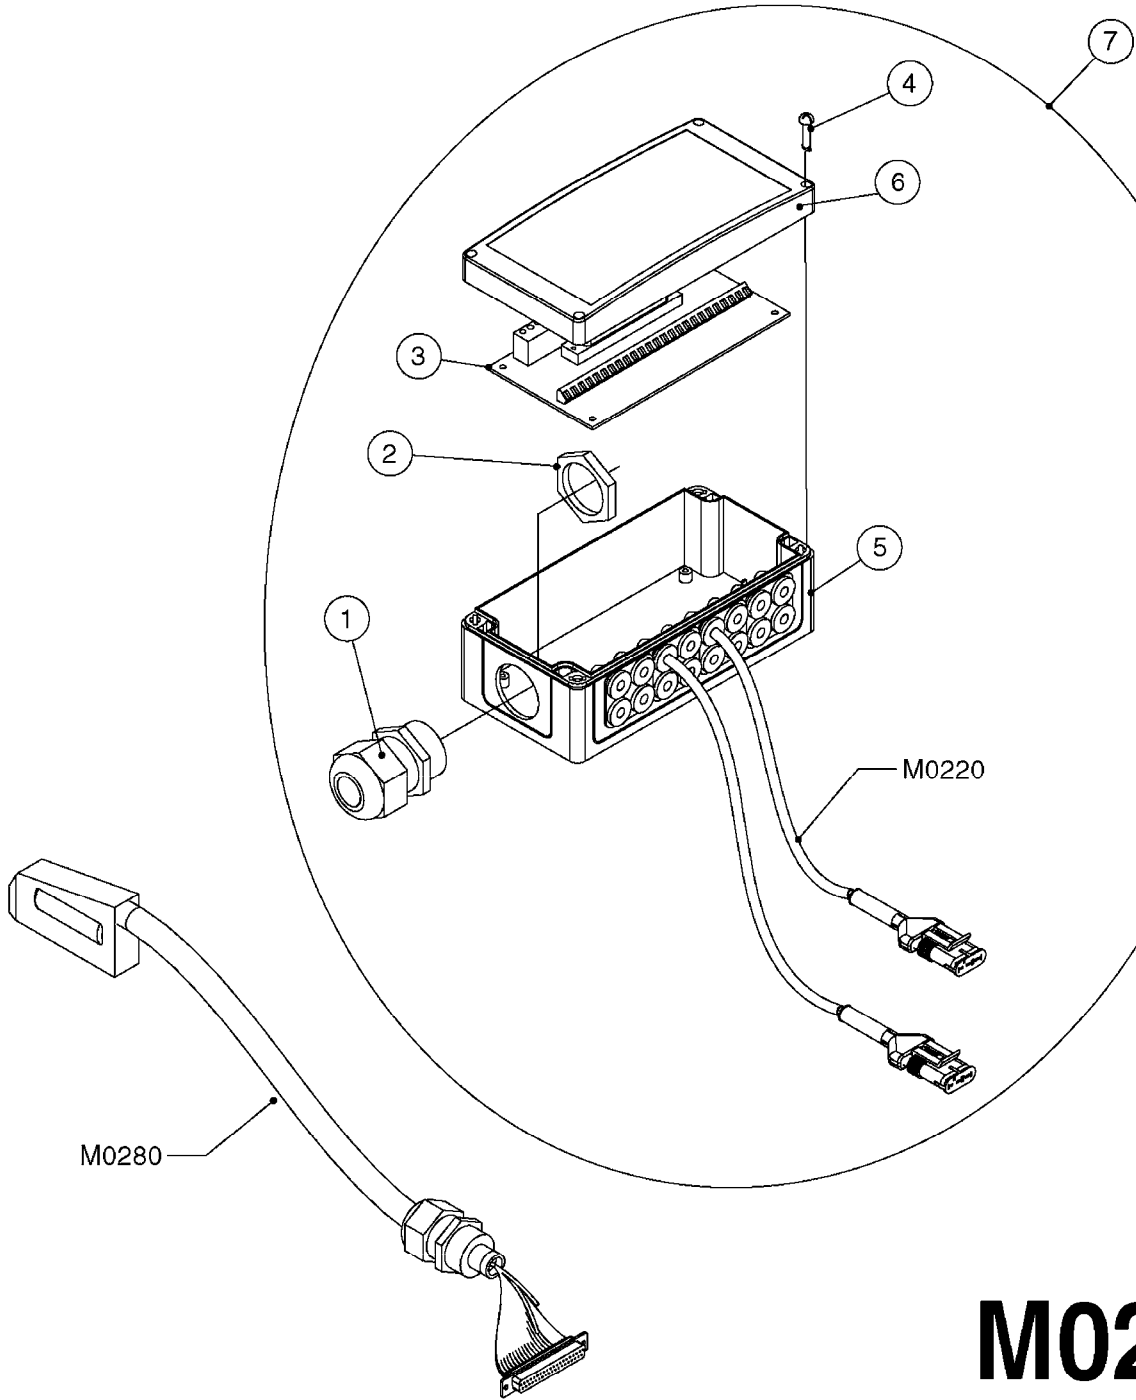

M0220

CABLES
M0220-HIN, 12:05:18

Page 1

Date 12.08.2020 11:18

Pos.	parts-n°	order qty	description
1	262150	1	SCREW ASSM.FOR D-SUB PLUG
2	26004900	1	CABLE FEM/MALE 37P L=9.5M
3	26005900	1	WIRE 37/37 POLE DAH/JOB COM
4	26006000	1	LEAD F AMP SUPERSEAL 3 WAYS L1,5M
4	26006100	1	CABLE L = 5.00M, AMP, MALE, 3P
4	26007000	1	CABLE L = 0.20M, AMP, MALE, 3P
4	26007100	1	CABLE L = 9.00M, AMP, MALE, 3P
4	26007200	1	CABLE 3POL AMP FEMALE L13M
5	26006200	1	CABLE L = 4.50M, AMP, MALE, 2P
5	26006300	1	CABLE L = 0.50M, AMP, MALE, 2P
5	26006400	1	CABLE L = 0.75M, AMP, MALE, 2P
5	26006500	1	CABLE L = 1.50M, AMP, MALE, 2P
5	26006600	1	CABLE L = 9.00M, AMP, MALE, 2P
6	26006700	1	CABLE L = 0.12M, AMP, FEMALE, 2P
7	26006800	1	CABLE L = 1.00M, AMP, FEMALE, 2P
8	26007300	1	CABLE L = 1.00M, AMP, FEMALE, 3P
9	26007400	1	CABLE L = 3.00M, AMP, EXT, 3P
9	26009800	1	CABLE L = 0.50M, AMP, EXT, 2P
10	26007500	1	CABLE FEM/FEM 15P L=3.5M
11	26016900	1	CABLE DB25M - DB25F L=8.5m
12	72450600	1	CAP F. AMP SUPER SEAL 2P PLUG
13	72450700	1	CAP F. AMP SUPER SEAL 3P PLUG
14	72450800	1	CAP F. AMP SUPER SEAL 4P PLUG