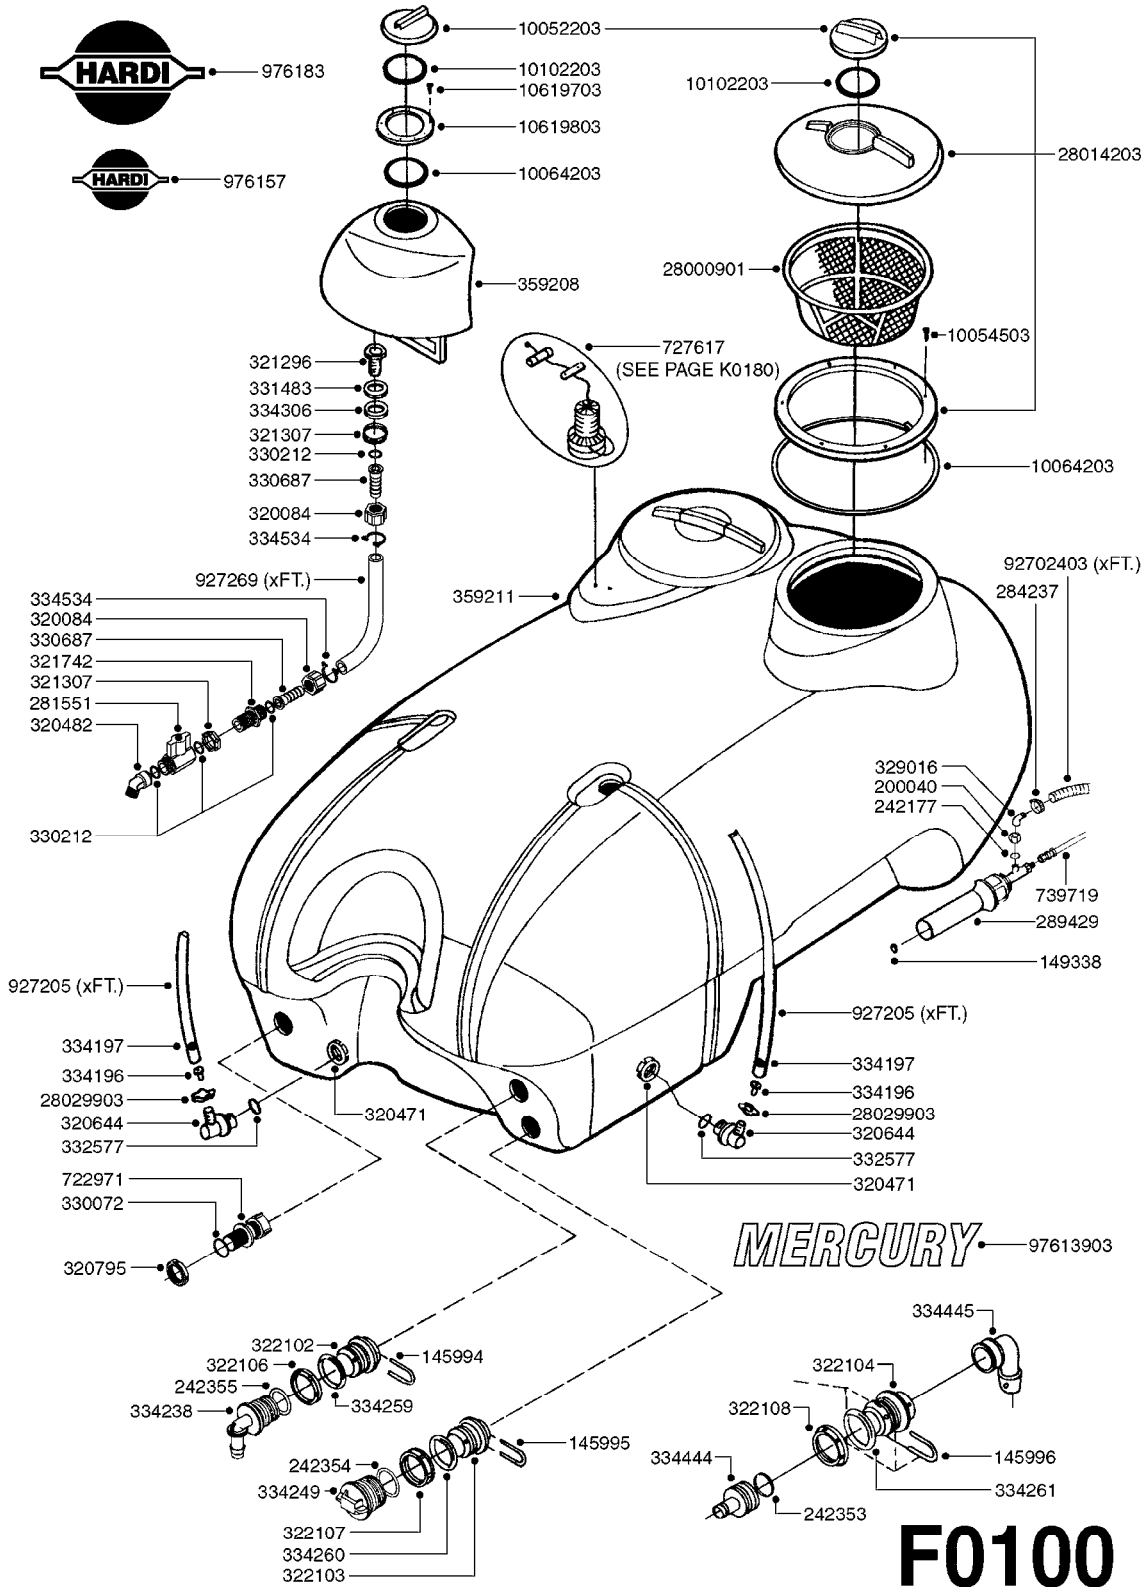

TANK - MERCURY 600
F0100-HIN, 01:01:16

Page 0
Date 12.08.2020 11:18

TANK - MERCURY 600
F0100-HIN, 01:01:16

Page 1
Date 12.08.2020 11:18

parts-n°	order qty	description
145994	1	FITT.DK S-40 FORK
145995	1	FITT.DK S-53 FORK
145996	1	FITT.DK S-67 FORK
149338	1	INTERMIX JET 5MM
200040	1	FITT. ARAG 1"
242177	1	O-RING D25.4 X 20.2 X 2.6
242353	1	O-RING 3 X 44.2 VITON
242354	1	O-RING D32.2X3.0 VITON
242355	1	O-RING D19.2X3.0 VITON F.S-40
281551	1	BALL VALVE 1/2"
284237	1	CLAMP HOSE GEAR D20/30
289429	1	AGITATION INJECTOR DUAL INPUT
320084	1	FITT.DK NUT 1/2" BSP
320471	1	FITT.DK NUT 1" BSP JAMB
320482	1	FITT.DK ELB. 1/2" BSP 60 DEG.
320644	1	FITT.DK ELB.3/4"HB X 1" BSP
320795	1	FITT.DK NUT 1-1/2" BSP JAMB
321296	1	FITT.DK BULKHEAD 1/2" BSP SING
321307	1	FITT.DK NUT 1/2" BSP JAMB
321742	1	FITT.DK BULKHEAD 1/2' BSP
322102	1	FITT.DK S-40 BULKHEAD
322103	1	FITT.DK S-53 BULKHEAD
322104	1	FITT.DK S-67 BULKHEAD
322106	1	FITT.DK S-40 BULKHEAD NUT
322107	1	FITT.DK S-53 BULKHEAD NUT
322108	1	FITT.DK S-67 BULKHEAD NUT
329016	1	BØJNING
330072	1	O-RING D53.5/D45.5X4
330212	1	O-RING D19/D14X2.4 F.1/2"NUT
330687	1	FITT.DK HB 1/2" F. 1/2" NUT
331483	1	WASHER RY-2
332577	1	O-RING D38/D30X4 F.1" PUR.
334196	1	PLUG F. LIQUID LEV. INDICATOR
334197	1	BALL F. LIQUID LEV. INDICATOR
334238	1	FITT.DK S-40 ELB.1/2"
334249	1	FITT.DK S-53 PLUG
334259	1	GASKET F. S-40 BULKHEAD
334260	1	GASKET F. S-53 BULKHEAD
334261	1	GASKET F. S-67 BULKHEAD
334306	1	WASHER D22 PA
334444	1	FITT.DK S-67 STR.1-1/2" PVC
334445	1	FITT.DK S-67 ELB.1-1/2"
334534	1	CLAMP HOSE PLASTIC 1/2"
359208	1	CLEAN WATER TANK - MERCURY
359211	1	TANK RAW 600 GAL. MERCURY
722971	1	SAFETY VALVE SCF 217PSI(15BAR)
727617	1	FITT.DK S-93 BOTTOM VALVE 2'
739719	1	HOSE ASSEMBLY D12 X 3400 1/2"
927205	1	HOSE R X CLEAR X 3/4 X 0012"
927269	1	HOSE R X PVC X 1/2 X 0012"
976157	1	DECAL COMPANY (4.4" X 4.6")
976183	1	DECAL COMPANY D.18,2 X 29,6
10052203	1	LID VENT ASSY
10054503	1	SCREW 3/4" SELF TAPPING
10064203	1	SET SEALING SPONGE 1 Ft BULK
10102203	1	GASKET F.16" LID BREATHER
10619703	1	SCREW SS #6x3/4' SELF TAPPING
10619803	1	LID HOUSING TREADED F. 6'
28000901	1	FILTER, TOP MAIN TANK, Ø400 L275 300130
28014203	1	LID ASSY. (3-PC.) 16" ARAG
28029903	1	CLAMP HOSE GEAR P3/4"-S1" 6712