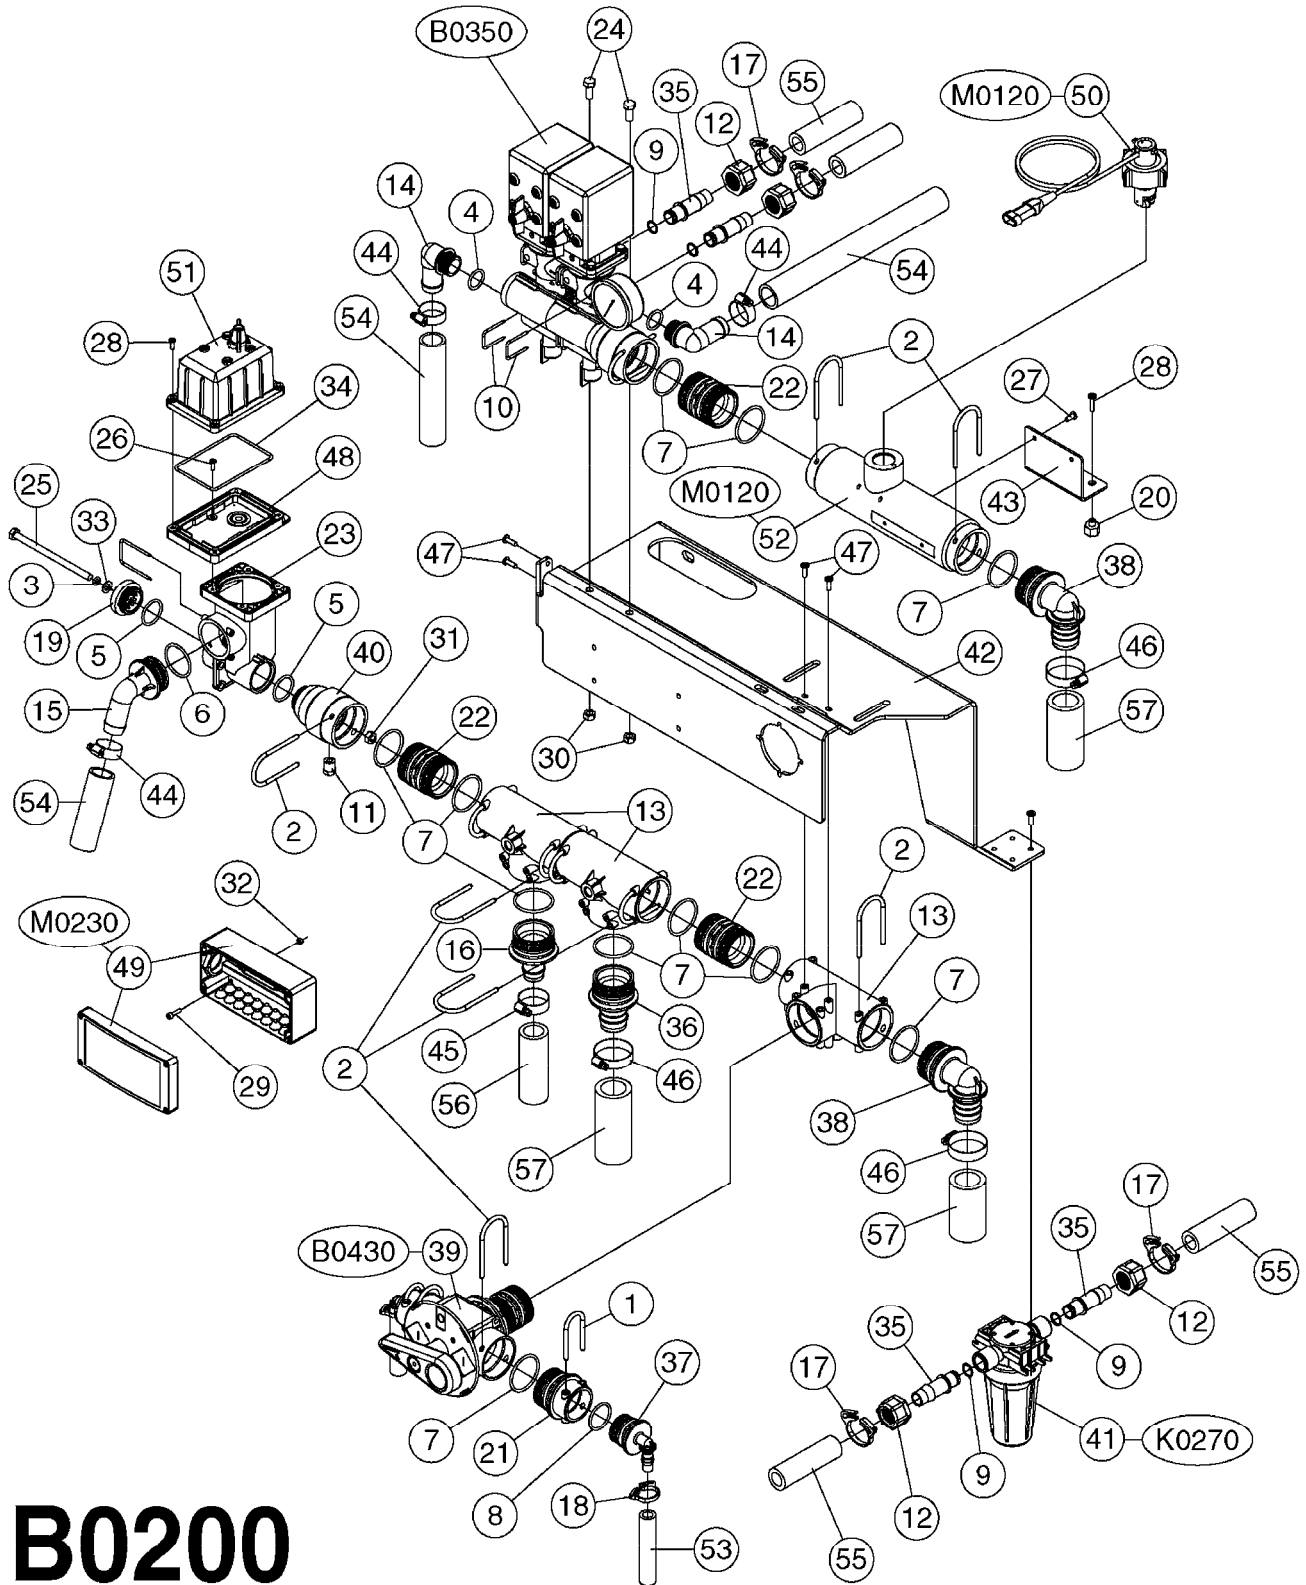

EC/2 MANIFOLD SYSTEM
B0200-HIN, 05:10:17

EC/2 MANIFOLD SYSTEM
B0200-HIN, 05:10:17

Page 1

Date 12.08.2020 11:18

Pos.	parts-n°	order qty	description
1	145995	1	FITT.DK S-53 FORK
2	145996	1	FITT.DK S-67 FORK
3	240947	1	O-RING D7.3X2.4 NITRIL
4	240951	1	O-RING D21.2X3 NITRIL
5	241441	1	O-RING D29.3X3
6	242020	1	O-RING 39.2 X 3 VITON
7	242353	1	O-RING 3 X 44.2 VITON
8	242354	1	O-RING D32.2X3.0 VITON
9	242594	1	O-RING D14 X 1.78 SCH.70-EPDM
10	270211	1	FITT.DK S25 FORK L=37.5
11	285126	1	PLUG 1/4'BSP PLASTIC
12	320283	1	FITT.DK NUT 3/4"BSP
13	322224	1	FITT.DK S-67 TEE
14	333561	1	FITT.DK ELB.1" EC RETURN
15	334100	1	FITT.DK S-61 ELB.1" 110 DEG.
16	334231	1	FITT.DK S-67 STR.1"
17	334531	1	CLAMP HOSE PLASTIC 3/4"
18	334534	1	CLAMP HOSE PLASTIC 1/2"
19	334548	1	END COVER
20	334558	1	NUT HEX PLASTIC INSERT
21	334564	1	FITT.DK S-67 TO S-53 ADAPTER
22	334573	1	FITT.DK S-67 CONNECTOR
23	334861	1	HOUSING F. HM EVC POST 1992
24	420582	1	BOLT HEX 8.8 DEL M8X20 FT A2
25	421256	1	BOLT HEX 8.8 SS M8X130
26	440307	1	SCREW SHEET-METAL 3/4" NO. 10
27	440673	1	SCREW F.PLASTIC 5X12 SS
28	440677	1	SCREW F. PLASTIC 5X20 SS
29	450902	1	BOLT ALLEN HEAD M4 X 16MM
30	460143	1	LOCK NUT M8 SST A2 DIN985
31	460817	1	NUT HEX M8 STAINLESS DIN 934
32	461145	1	NUT HEX M4 LOCK
33	471126	1	WASHER, M8, Ø16/ 8.4X 1.6, SS
34	614421	1	GASKET F/MOTOR HOUSE-ON/OFF TR
35	724621	1	FITT.DK HB 3/4"ASSY F.3/4" NUT
36	726561	1	FITT.DK S-67 STR.1-1/4" O-RING
37	726568	1	FITT.DK.S-53 HB 1/2"90 W/O-RING
38	726573	1	FITT. S67 5/4" 90° W/O-RING
39	729796	1	VALVE S-67 MANUAL D33 J-D
40	731811	1	FITT.DK ADAPTOR S67 EC BOOM SE
41	845218	1	FILTER IN-LINE 3/4'50 MESH OML
42	16101803	1	CONTROL BRACKET F. MERCURY EC2
43	16101903	1	FLOW METER BRACKET ALIGNED
44	28029903	1	CLAMP HOSE GEAR P3/4"-S1" 6712
45	28030003	1	CLAMP HOSE GEAR P1" 6716
46	28030103	1	CLAMP HOSE GEAR P5/4-S1.5"6724
47	44076200	1	SCREW WN5451 5X16 SS TORX
48	70068303	1	BRKT. PLATE F/PRES. CONT.2XNUT
49	72115400	1	CONNECTION BOX F. OP. UNIT SV9
50	72117500	1	FLOW SENSOR - M.AMP L=1M
51	72182900	1	MOTER REG.DME37 1:150 AMP YELL
52	84208003	1	FLOW METER,4-70 GPM,S67,CAL
53	92702103	1	HOSE R X1/2" X300PSI WP X0012"
54	92702403	1	HOSE PVC SUCT GRAY 1"
55	92703203	1	HOSE R X3/4" X300PSI WP X0012"
56	92712403	1	HOSE R X1" X300PSI WP X0012"
57	92734403	1	HOSE R X5/4" X200PSI WP X0012"