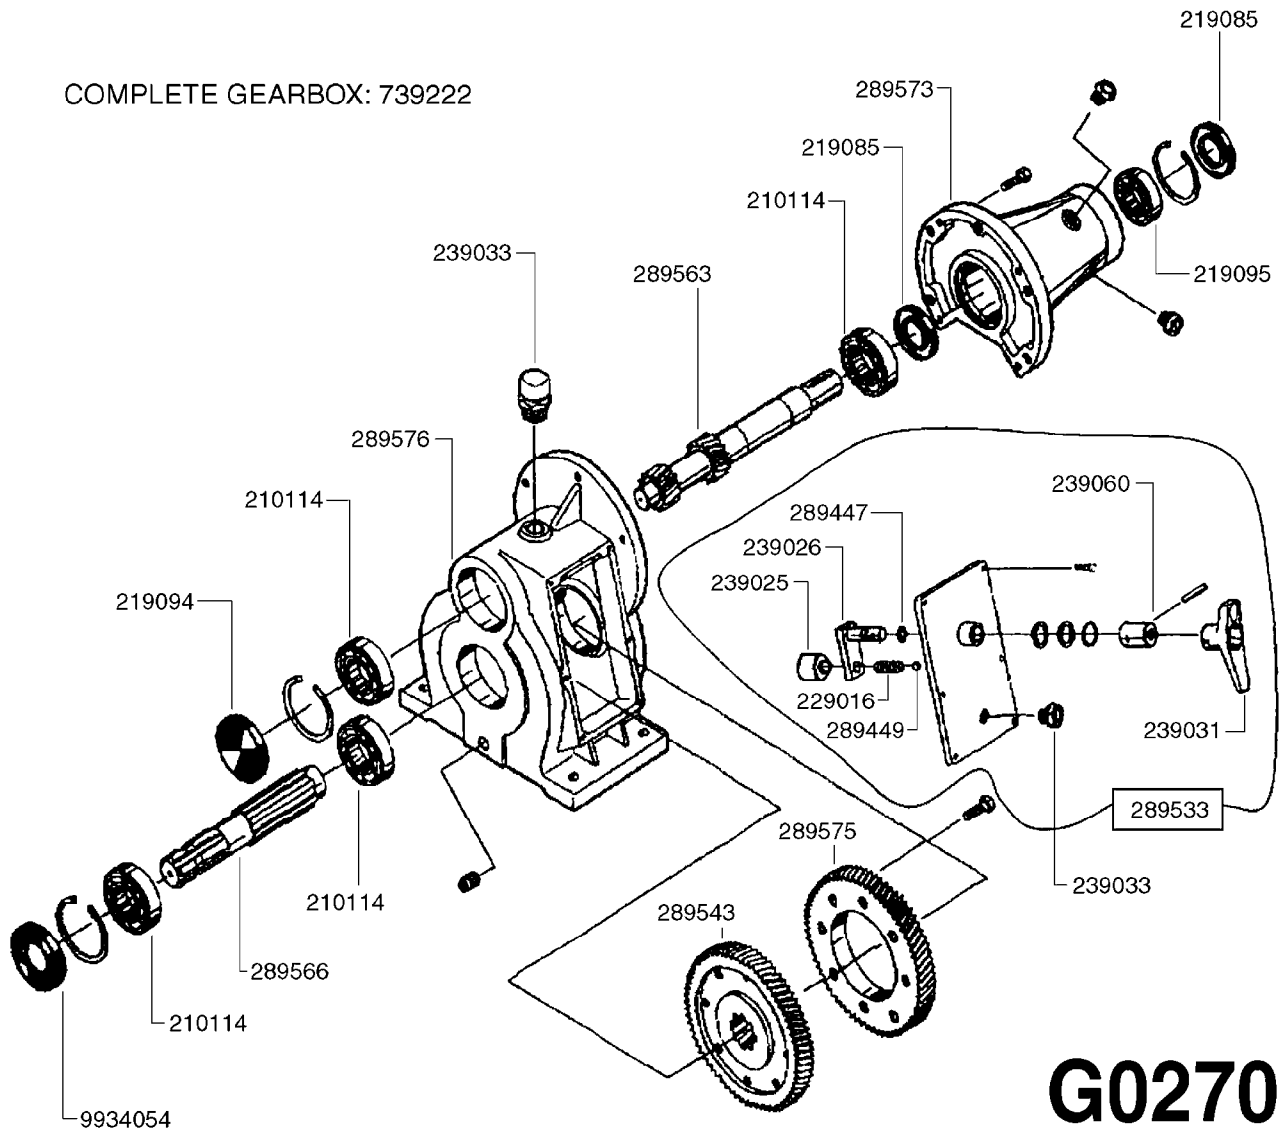

MERCURY - 36" AXIAL GEARBOX
G0270-HIN, 01:01:16

Page 0
Date 12.08.2020 11:18

COMPLETE GEARBOX: 739222

MERCURY - 36" AXIAL GEARBOX
G0270-HIN, 01:01:16

Page 1

Date 12.08.2020 11:18

parts-n°	order qty	description
210114	1	BEARING BALL 6308
219085	1	OIL SEAL 40X80X10 BIMA M55
219094	1	SEAL BLIND 90 X 10
219095	1	BALL BEARING 2208 MP
229016	1	SPRING 16X7.8X1 F. 289533
239025	1	BLOCK F.LEVER GEARBOX
239026	1	LIFTER F.GEAR BOX
239031	1	HANDLE F.GEARBOX
239033	1	OIL LEVEL GLASS
239060	1	BUSHING F.HANDLE GEARBOX
289447	1	O-RING F.GEAR BOX
289449	1	BALL 5/16" M10
289533	1	COVER&HANDLE ASSY.F.M55
289543	1	TOOTHWHEEL F/ GEARBOX
289563	1	SHAFT
289566	1	SHAFT SPLINED F.GEAR BOX M55
289573	1	EXTENSION
289575	1	GEAR
289576	1	HOUSING
739222	1	GEAR BOX M55
9934054	1	OIL SEALING RING 40X90X10