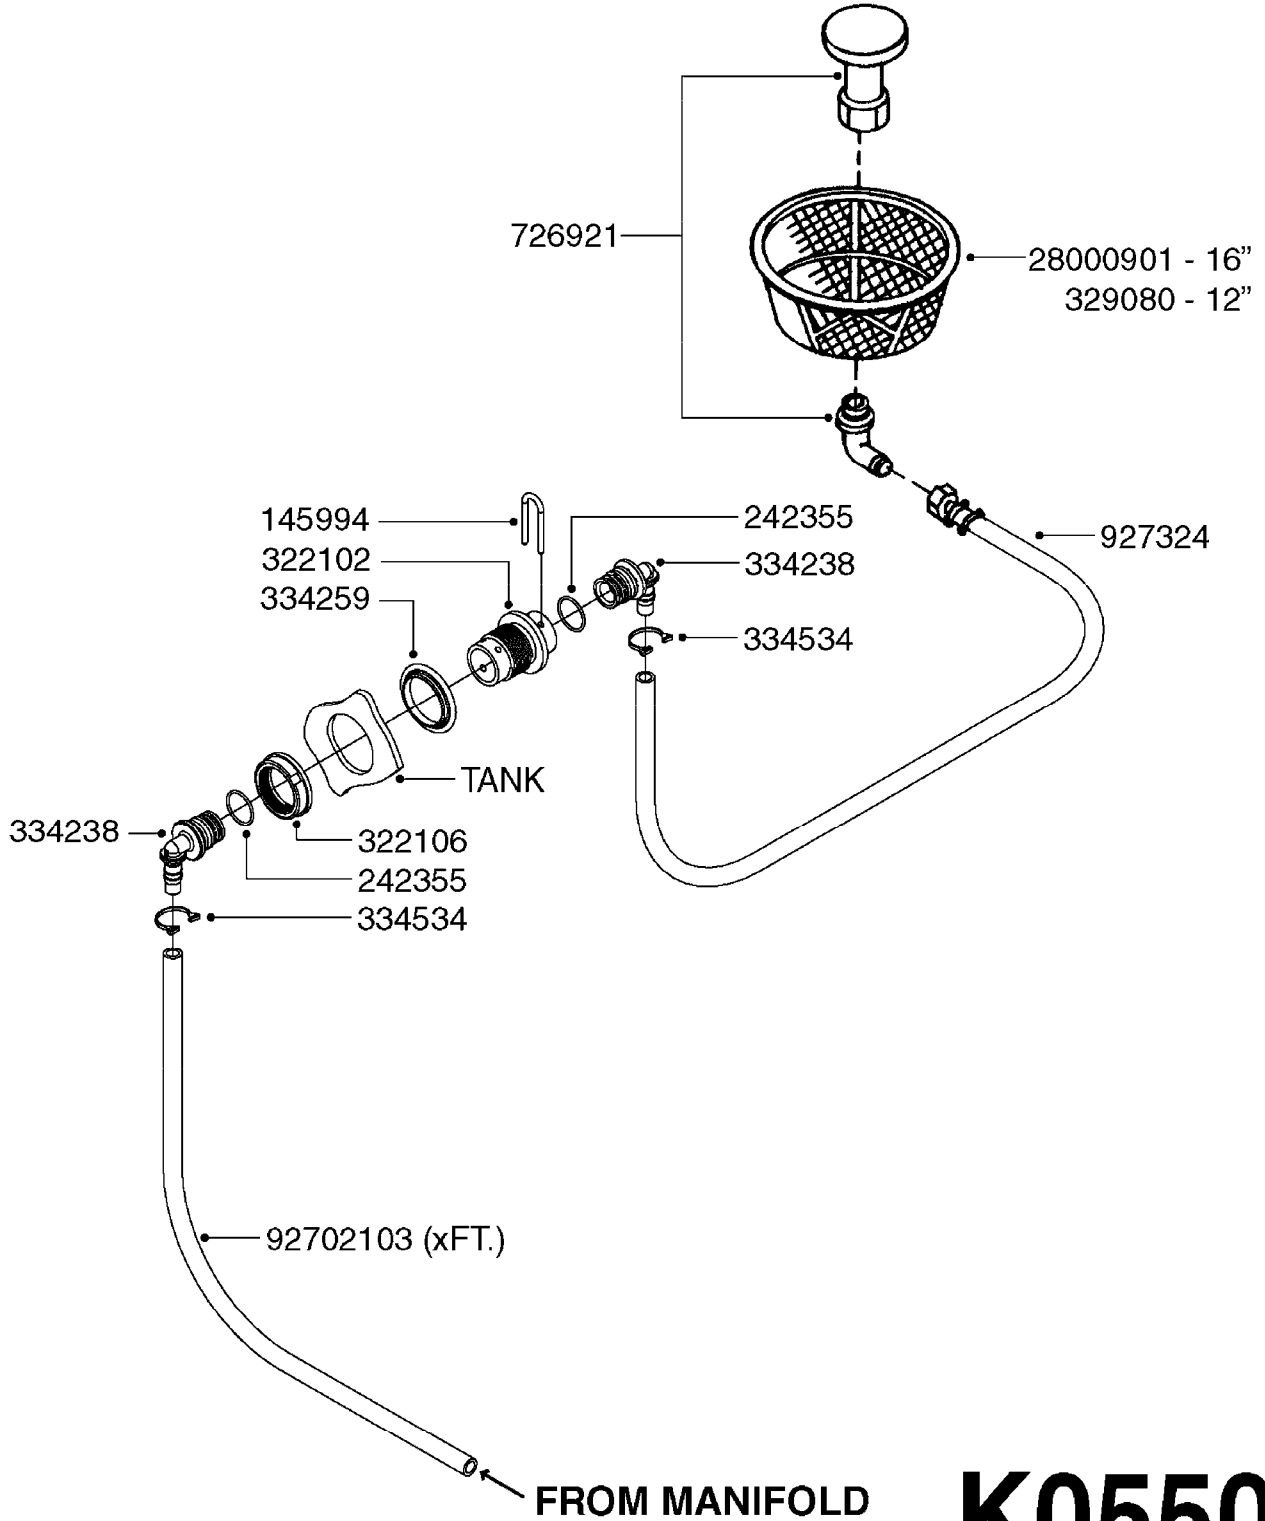

K0550

POWDER MIXER
K0550-HIN, 01:01:16

Page 1
Date 12.08.2020 11:18

parts-n°	order qty	description
145994	1	FITT.DK S-40 FORK
242355	1	O-RING D19.2X3.0 VITON F.S-40
322102	1	FITT.DK S-40 BULKHEAD
322106	1	FITT.DK S-40 BULKHEAD NUT
329080	1	FILTER BASKET 12"
334238	1	FITT.DK S-40 ELB.1/2"
334259	1	GASKET F. S-40 BULKHEAD
334534	1	CLAMP HOSE PLASTIC 1/2"
726921	1	POWDER MIXER F.STRAINER BASKET
927324	1	HOSE R PRESSURE D12-80-200 BAR
28000901	1	FILTER, TOP MAIN TANK, Ø400 L275 300130
92702103	1	HOSE R X1/2" X300PSI WP X0012"