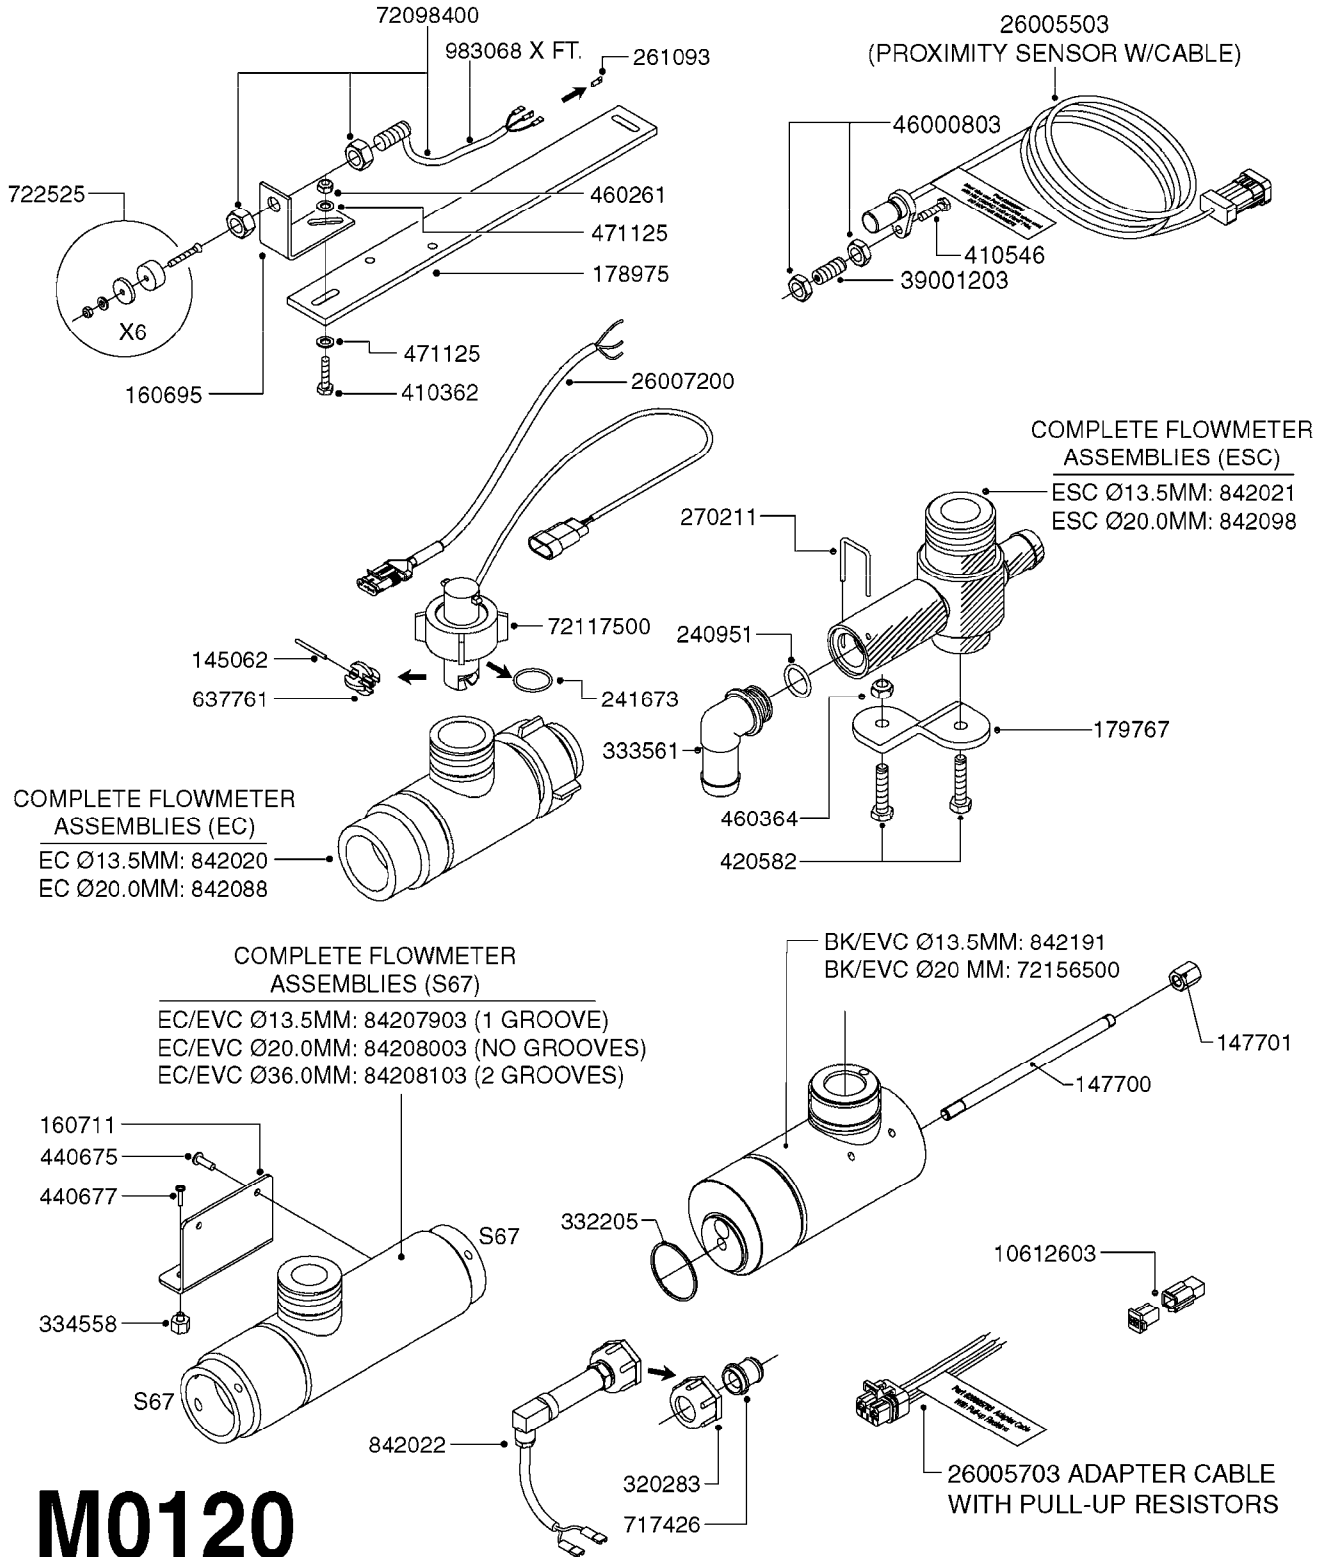

M0120

TRANSDUCERS AND ACCESSORIES
M0120-HIN, 01:01:16

Page 1
Date 12.08.2020 11:18

parts-n°	order qty	description
145062	1	ROTOR SHAFT
147700	1	STUD BOLT M8 X 158MM
147701	1	NUT HEX M8 STAINLESS L=16
160695	1	BRACKET F.SENSOR
160711	1	BRACKET FOR FLOW METER
178975	1	MOUNT BRACKET F. SPEED SENSOR
179767	1	FLOW SENSOR MOUNTING BRACKET
240951	1	O-RING D21.2X3 NITRIL
241673	1	O-RING D22.1X1.6
261093	1	SPADE F.ELEC.WIRE DK 2.8X0.8
270211	1	FITT.DK S25 FORK L=37.5
320283	1	FITT.DK NUT 3/4"BSP
332205	1	O-RING D43/39XD2
333561	1	FITT.DK ELB.1" EC RETURN
334558	1	NUT HEX PLASTIC INSERT
410362	1	BOLT HEX 8.8 SS M6X20
410546	1	BOLT HEX M6X12 A2 SS DIN933
420582	1	BOLT HEX 8.8 DEL M8X20 FT A2
440675	1	SCREW F. PLASTIC 5X16 SS
440677	1	SCREW F. PLASTIC 5X20 SS
460261	1	NUT HEX M6X1.00 LOCK DIN985 A2 SS
460364	1	NUT HU M8 A2 SS DIN934
471125	1	WASHER M6U 6.4X14X1.2,A2 SS
637761	1	ROTOR F.FLOWMETER - PILOT
717426	1	FITT.DK REDUC 1/4"BSP F.3/4"N
722525	1	MONITOR MAGNETS SET OF 8PCS
842020	1	HP FLOW METER EC 2-30 GPM
842021	1	HP FLOW METER ESC 2-30 GPM
842022	1	HP PRESS. TRANSDUCER 0-150 PSI
842088	1	HP FLOW METER EC 4-70 GPM
842098	1	HP FLOW METER ESC 4-70 GPM
842191	1	HP FLOW METER BK/EVC 2-30 GPM
983068	1	ELEC. CABLE 3 WIRE X .25MM HP
10612603	1	KIT PLUG 6 PIN F.PILOT MONITOR
26005503	1	SPEED SENSOR/CABLE ASSY PROX
26005703	1	*SPEED SENS ADPT CBLE W PULLUP
26007200	1	CABLE 3POL AMP FEMALE L13M
39001203	1	THREAD PLST 1/2-13UNCXM6X1L=1"
46000803	1	NUT, 1/2-13 THIN
72098400	1	SPEED SENSOR W/CABLE 10000MM
72117500	1	FLOW SENSOR - M.AMP L=1M
72156500	1	HP FLOW METER PIN 4-70 GPM 20Ø
84207903	1	FLOW METER,2-30 GPM,S67,CAL
84208003	1	FLOW METER,4-70 GPM,S67,CAL
84208103	1	FLOW METER,20-160 GPM,S67,CAL