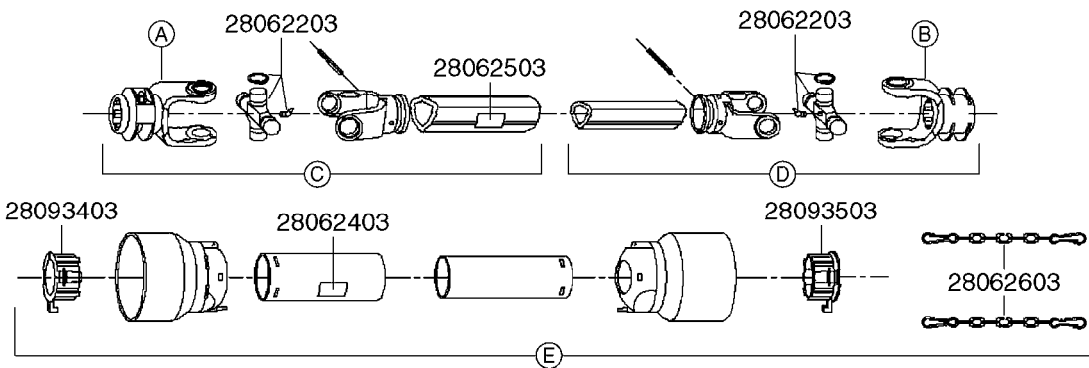

* Changed in 2016 from 100 series to G-Series (see page A0600).

A520

PTO SHAFTS - BONDIOLI CENT.
A0520-HIN, 23:10:18

Page 1
Date 12.08.2020 11:18

parts-n°	order qty	description
289042	1	UNIV. JOINT 22x54mm
421024	1	BOLT HEX 8.8 DEL M8X60
450015	1	SCREW ALLAN 3/8'X5/8' BLACK
460143	1	LOCK NUT M8 SST A2 DIN985
28009803	1	PTO PIN TUBE RETAINER OUTER
28009903	1	PTO TUBE RETAINER INNER
28010103	1	PTO YOKE F.INNER TUBE CV PTO
28021403	1	PTO 1"STR/1-3/8" 6SPL B&P
28021503	1	PTO 1"STR/1-3/8" 21SPL B&P
28021603	1	PTO 1"STR/1-3/4" 20SPL B&P
28027903	1	PTO BALL LOCK.KIT F.1-3/8 YOKE
28040503	1	UNIV. JOINT 27x74.6mm
28040703	1	SAFETY CHAIN F.CV BLACK PTO
28041803	1	DECAL DANGER GUARD MISSING
28041903	1	DECAL DANGER ROT.DRIVELINE
28056703	1	PTO YOKE #1 1-3/8" X 6 SPLINE
28056803	1	PTO YOKE #1 1-3/8" X 21 SPLINE
28056903	1	PTO YOKE #4 1-3/4" X 20 SPLINE
28057003	1	PTO TUBE YOKE #1-G1 OUTER
28057103	1	PTO TUBE YOKE #4-G4 OUTER
28057203	1	PTO PIN TUBE RETAINER OUTER
28057303	1	PTO TUBE OUTER #1 745MM
28057403	1	PTO TUBE OUTER #4 720MM
28057503	1	PTO TUBE INNER #1 745MM
28057603	1	PTO TUBE INNER #4 720MM
28057703	1	PTO TUBE RETAINER INNER
28057803	1	PTO TUBE YOKE #1 Ø=1"
28057903	1	PTO TUBE YOKE #4 Ø=1"
28058003	1	PTO HALF SAFETY SHIELD OUTER
28058103	1	PTO HALF SAFETY SHIELD OUTER
28058203	1	PTO HALF SAFETY SHIELD INNER
28058303	1	PTO HALF SAFETY SHIELD INNER
28058403	1	PTO BALL LOCK.KIT F.1-3/4 YOKE
28058503	1	PTO TUBE YOKE #1-G1 INNER