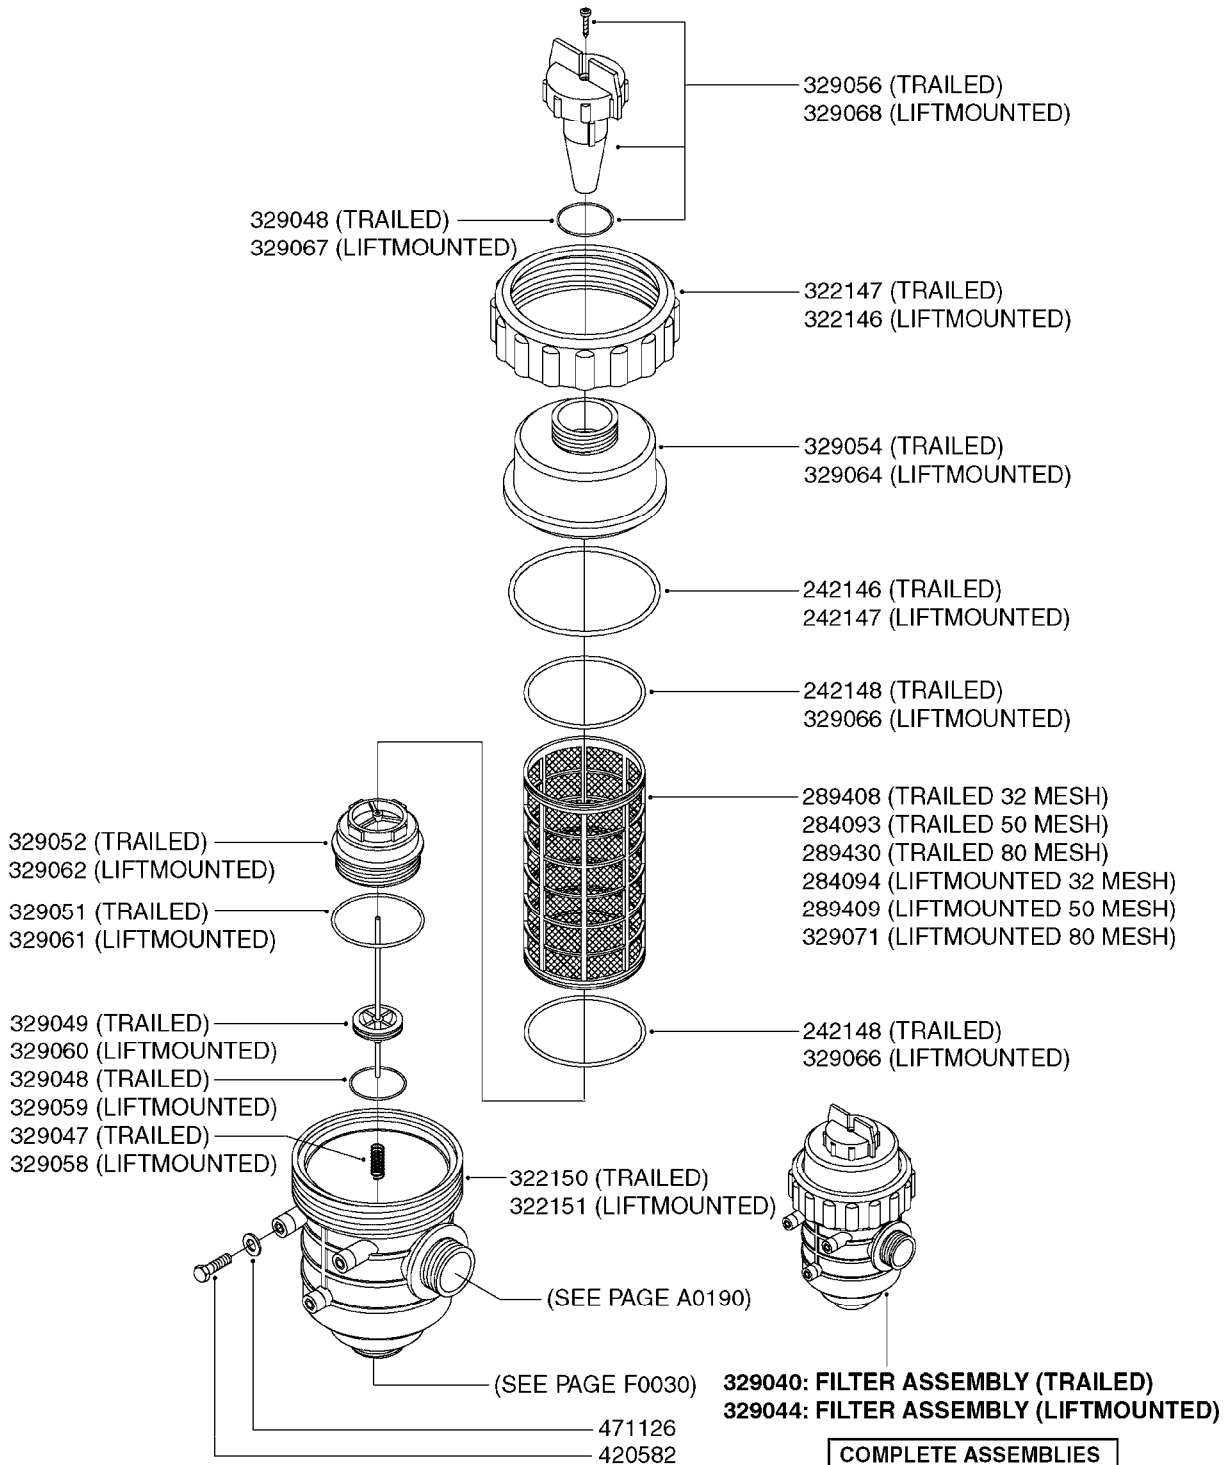

B0710

SUCTION FILT.-VINEYARD&ORCHARD
B0710-HIN, 01:01:16

Page 1
Date 12.08.2020 11:18

parts-n°	order qty	description
242146	1	O-RING 140 X 126 X 7
242147	1	O-RING 105,6x95X5.3
242148	1	O-RING 109.2 X 104 X 2
284093	1	FILTER SCRΝ ARAG 50 MESH BLUE
284094	1	FILTER SCRΝ ARAG 32 MESH WHITE
289408	1	FILTER SCRΝ ARAG 32 MESH WHITE
289409	1	FILTER SCRΝ ARAG 50 MESH BLUE
289430	1	FILTER SCRΝ ARAG 80 MESH RED
322146	1	THREADED RING F/FILTER 170
322147	1	THREADED RING F/FILTER 200
322150	1	FILTER CASING 1.5"BSP ARAG
322151	1	FILTER HOUSING 170
329040	1	FILTER ARAG 1.5" 32 MESH TRAIL
329044	1	FILTER ARAG 1.5" 32 MESH LIFT
329047	1	SPRING F. ARAG FILTER 1-1/2"
329048	1	O-RING F. 1-1/2" FILTER
329049	1	PLUNGER F. ARAG VALVE 1-1/2"
329051	1	O-RING F.ARAG FILTER 1-1/2"
329052	1	FITTING F.ARAG FILTER 1-1/2"
329054	1	FILTER HOUSING LID 1-1/2"
329056	1	YELLOW LOCKING RETAINER 1-1/2"
329058	1	SPRING F. ARAG FILTER 1"
329059	1	O-RING F. 1" FILTER
329060	1	PLUNGER F. ARAG VALVE 1"
329061	1	O-RING F.ARAG FILTER 1"
329062	1	FITTING F.ARAG FILTER 1"
329064	1	FILTER HOUSING LID 1"
329066	1	O-RING F.ARAG FILTER 1"
329067	1	O-RING F. 1" FILTER
329068	1	YELLOW LOCKING RETAINER 1"
329071	1	FILTER SCRΝ ARAG 80 MESH RED
420582	1	BOLT HEX 8.8 DEL M8X20 FT A2
471126	1	WASHER, M8, Ø16/ 8.4X 1.6, SS