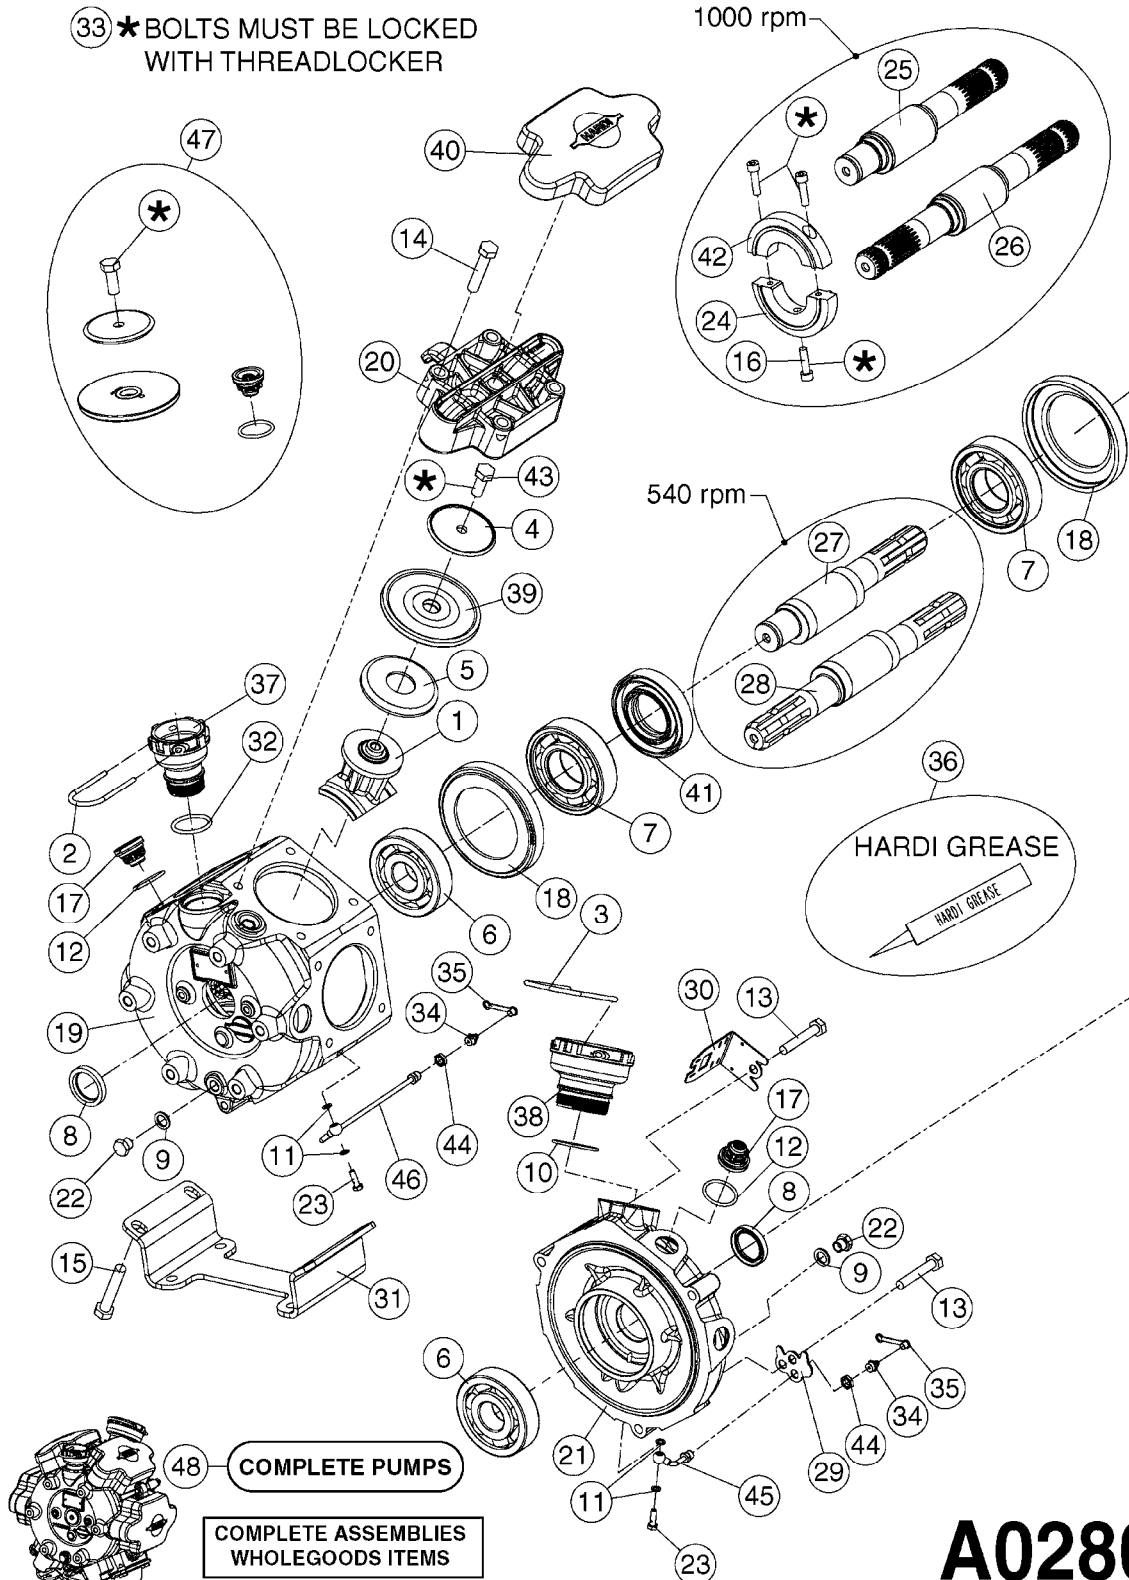

REPLACED BY 364 PUMPS
SEE PAGE A0280

A0260

PUMP - 363 W/MOUNTING BASE
A0260-HIN, 17:03:16

Page 1
Date 12.08.2020 11:18

parts-n°	order qty	description
110317	1	PUMP CASING MODEL 360/361 PNTD
111630	1	CONNECTING ROD 363/364-10 PUMP
111636	1	VALVE COVER 363 HEAVY DUTY
111651	1	CASTING F.363 1.5" PUMP(FRONT)
142037	1	CRANK SHAFT 361-20
143577	1	CRANK SHAFT F.363/462/463-10mm
147097	1	CRANK SHAFT 363-463/10 THROUGH
161174	1	DIAPHRAGM DISC SS 361/363/364 PUMP
161372	1	DIAPHRAGM BACKING DISC,320-361
161745	1	METAL SPACER F.363/463
210221	1	BEARING BALL 6407
210232	1	BEARING BALL 6310
210243	1	SEAL OIL 35 X 47 X 7
241404	1	DOWTY SEAL 1/4"
241684	1	DEICER PARTS: DIAPHRAGM MODEL 361 NITRIL
242152	1	O-RING D18.2X3 EPDM
242215	1	O-RING D18X3 VITON
280011	1	GREASE NIPPLE 1/8' SAE H TR
330024	1	O-RING D41,1/D34.5 X 3,5
331192	1	SPACER, MODEL 361/363
334320	1	O-RING D18X3 POLYURETHANE
420626	1	BOLT HEX 8.8 DEL M10X20 FT
420895	1	BOLT HEX 8.8 RAW M10X60
420917	1	BOLT HEX 8.8 RAW M8X12 FT
430312	1	BOLT HEX 8.8 M12X60
430437	1	BOLT HEX 8.8 RAW M12X65
460423	1	NUT HEX M10X1.50 LOCK DIN985A2 SS
471122	1	WASHER, M10, Ø20/10.5X 2.0, SS
728146	1	VALVE FOR 361(726890/707932)
728147	1	VALVE FOR 361 WHITE WITH HOLE
14007900	1	CRANK 363/462/463-7mm 540/THRU
14010400	1	PLUG 1/4" BSP
17002400	1	FOOT F. 36X PUMP, RED
33511400	1	DIAPHRAGM PUMP 361/361/363/364 PUR
43099200	1	BOLT HEX SS M12 X 30 DIN933 A4
75073700	1	PUMP KIT 361/363 "06"

33 * BOLTS MUST BE LOCKED WITH THREADLOCKER

1000 rpm

540 rpm

HARDI GREASE

A0280

PUMP - 364 540/1000 RPM
A0280-HIN, 07:05:20

Page 1

Date 12.08.2020 11:18