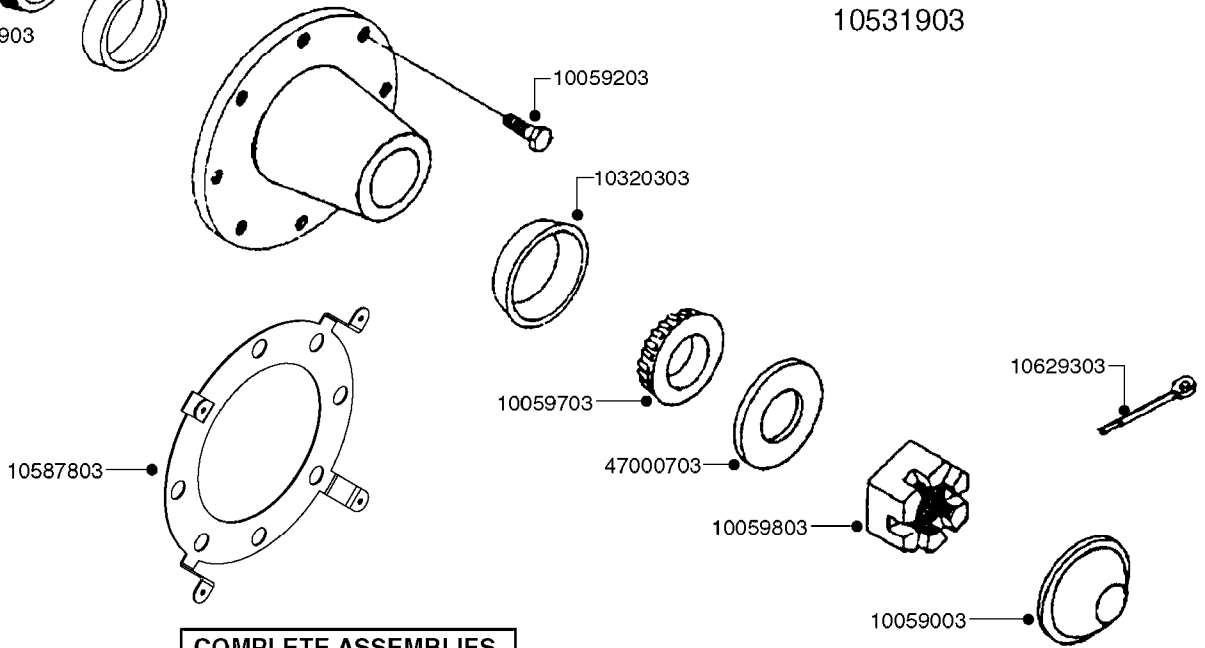

B0710

SUCTION FILT.-VINEYARD&ORCHARD
B0710-HIN, 01:01:16

Page 1
Date 12.08.2020 11:18

parts-n°	order qty	description
242146	1	O-RING 140 X 126 X 7
242147	1	O-RING 105,6x95X5.3
242148	1	O-RING 109.2 X 104 X 2
284093	1	FILTER SCRΝ ARAG 50 MESH BLUE
284094	1	FILTER SCRΝ ARAG 32 MESH WHITE
289408	1	FILTER SCRΝ ARAG 32 MESH WHITE
289409	1	FILTER SCRΝ ARAG 50 MESH BLUE
289430	1	FILTER SCRΝ ARAG 80 MESH RED
322146	1	THREADED RING F/FILTER 170
322147	1	THREADED RING F/FILTER 200
322150	1	FILTER CASING 1.5"BSP ARAG
322151	1	FILTER HOUSING 170
329040	1	FILTER ARAG 1.5" 32 MESH TRAIL
329044	1	FILTER ARAG 1.5" 32 MESH LIFT
329047	1	SPRING F. ARAG FILTER 1-1/2"
329048	1	O-RING F. 1-1/2" FILTER
329049	1	PLUNGER F. ARAG VALVE 1-1/2"
329051	1	O-RING F.ARAG FILTER 1-1/2"
329052	1	FITTING F.ARAG FILTER 1-1/2"
329054	1	FILTER HOUSING LID 1-1/2"
329056	1	YELLOW LOCKING RETAINER 1-1/2"
329058	1	SPRING F. ARAG FILTER 1"
329059	1	O-RING F. 1" FILTER
329060	1	PLUNGER F. ARAG VALVE 1"
329061	1	O-RING F.ARAG FILTER 1"
329062	1	FITTING F.ARAG FILTER 1"
329064	1	FILTER HOUSING LID 1"
329066	1	O-RING F.ARAG FILTER 1"
329067	1	O-RING F. 1" FILTER
329068	1	YELLOW LOCKING RETAINER 1"
329071	1	FILTER SCRΝ ARAG 80 MESH RED
420582	1	BOLT HEX 8.8 DEL M8X20 FT A2
471126	1	WASHER, M8, Ø16/ 8.4X 1.6, SS

COMPLETE HUB W/BEARINGS:
10531903

**COMPLETE ASSEMBLIES
WHOLEGOODS ITEMS**

E0730

HUB ASSEMBLY F.2 1/8" SPINDLE
E0730-HIN, 01:01:16

Page 1

Date 12.08.2020 11:18

parts-n°	order qty	description
10058803	1	BEARING INNER CONE A25590
10058903	1	SEAL HUB ASE41
10059003	1	DUST CAP 800/1000 GAL EDC17
10059203	1	BOLT WHEEL 9/16"x1-1/4"UNF 90D
10059703	1	BEARING OUTER CONE A25877
10059803	1	NUT HEX NF 1"
10320203	1	BEARING INNER CUP1000GAL.TR/TA
10320303	1	BEARING OUTER CUP1000GAL.TR/TA
10531903	1	HUB ASSY.COMP.F.2-1/8" SPINDLE
10587803	1	MAG MNT F. SPEED SNS 8 BOLT
10629303	1	PIN, COTTER 3/16" X 2.25" LONG
28020103	1	SPINDLE 2.125 CRS 14" 811
47000703	1	WASHER, SPNDL 1.1" 1.06x2 .19T