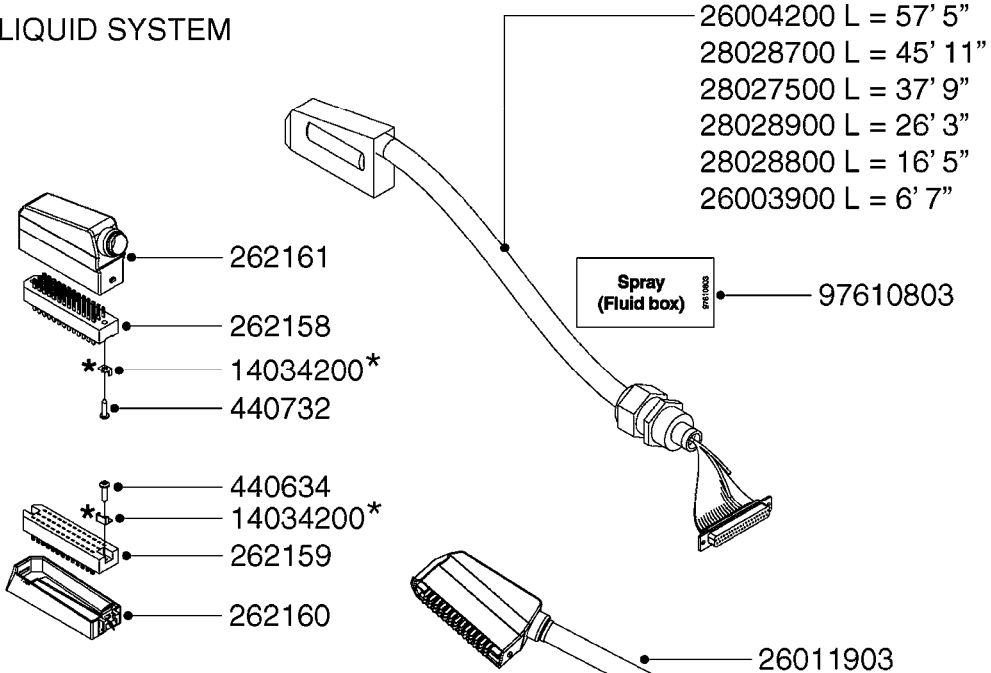

M0220

CABLES
M0220-HIN, 12:05:18

Page 1

Date 12.08.2020 11:18

Pos.	parts-n°	order qty	description
1	262150	1	SCREW ASSM.FOR D-SUB PLUG
2	26004900	1	CABLE FEM/MALE 37P L=9.5M
3	26005900	1	WIRE 37/37 POLE DAH/JOB COM
4	26006000	1	LEAD F AMP SUPERSEAL 3 WAYS L1,5M
4	26006100	1	CABLE L = 5.00M, AMP, MALE, 3P
4	26007000	1	CABLE L = 0.20M, AMP, MALE, 3P
4	26007100	1	CABLE L = 9.00M, AMP, MALE, 3P
4	26007200	1	CABLE 3POL AMP FEMALE L13M
5	26006200	1	CABLE L = 4.50M, AMP, MALE, 2P
5	26006300	1	CABLE L = 0.50M, AMP, MALE, 2P
5	26006400	1	CABLE L = 0.75M, AMP, MALE, 2P
5	26006500	1	CABLE L = 1.50M, AMP, MALE, 2P
5	26006600	1	CABLE L = 9.00M, AMP, MALE, 2P
6	26006700	1	CABLE L = 0.12M, AMP, FEMALE, 2P
7	26006800	1	CABLE L = 1.00M, AMP, FEMALE, 2P
8	26007300	1	CABLE L = 1.00M, AMP, FEMALE, 3P
9	26007400	1	CABLE L = 3.00M, AMP, EXT, 3P
9	26009800	1	CABLE L = 0.50M, AMP, EXT, 2P
10	26007500	1	CABLE FEM/FEM 15P L=3.5M
11	26016900	1	CABLE DB25M - DB25F L=8.5m
12	72450600	1	CAP F. AMP SUPER SEAL 2P PLUG
13	72450700	1	CAP F. AMP SUPER SEAL 3P PLUG
14	72450800	1	CAP F. AMP SUPER SEAL 4P PLUG

LIQUID SYSTEM

HYDRAULIC SYSTEM

* Note orientation of bracket
1 = Liquid system
2 = Hydraulic system

M0280

39 PIN CABLES
M0280-HIN, 28:03:17

Page 1
Date 12.08.2020 11:18

parts-n°	order qty	description
262158	1	PLUG INSERT 39 POLE MALE
262159	1	PLUG INSERT 39 POLE FEMALE
262160	1	PLUG HOUSING 39 POLE FEMALE
262161	1	PLUG HOUSING F/39 POLE MALE
440634	1	SCREW 5/8"
440732	1	PT SCREW 35X12B Z5452 ELZ
14034200	1	CODE BRACKET FOR 39 PIN CABLE
26003900	1	WIRE 37-39 PIN EVC, 6.6'
26004200	1	WIRE 37-39 PIN EVC, 57.4'
26008400	1	WIRE 39-PIN 24 WIRE L=8M
26011903	1	WIRE 39-39 POLE EXT. 3660MM
28027500	1	WIRE 37-39 PIN EVC, 37.7'
28028700	1	WIRE 37-39 PIN EVC, 45.9'
28028800	1	WIRE 37-39 PIN EVC, 16.4'
28028900	1	WIRE 37-39 PIN EVC, 26.2'
72236400	1	DAH CONN. WIRE/TRACTOR L=8M
97610803	1	DECAL-SRAY BOX 39-PIN
97610903	1	DECAL-HYDRAULIC BOX 39-PIN