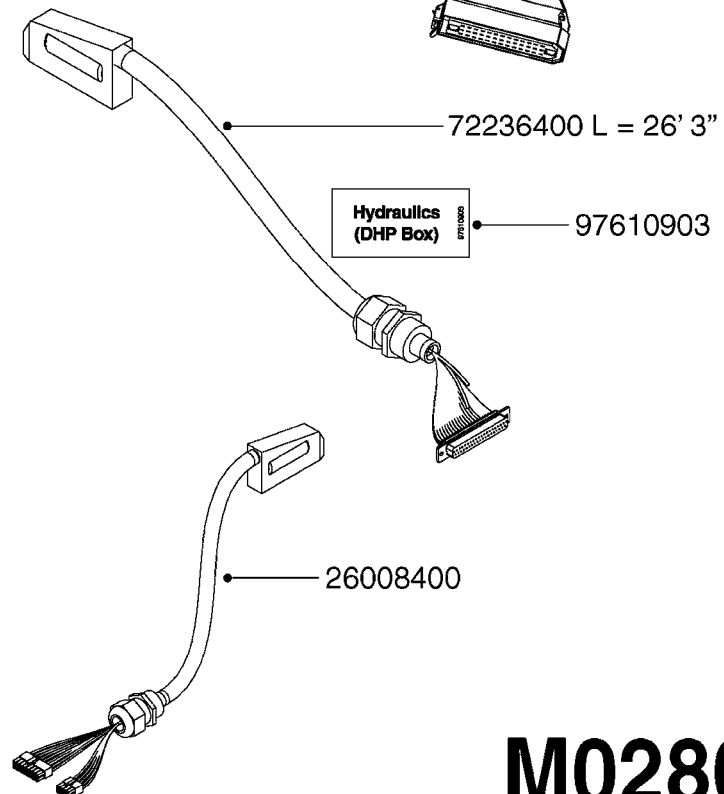

M0220

CABLES
M0220-HIN, 12:05:18

Page 1

Date 12.08.2020 11:18

Pos.	parts-n°	order qty	description
1	262150	1	SCREW ASSM.FOR D-SUB PLUG
2	26004900	1	CABLE FEM/MALE 37P L=9.5M
3	26005900	1	WIRE 37/37 POLE DAH/JOB COM
4	26006000	1	LEAD F AMP SUPERSEAL 3 WAYS L1,5M
4	26006100	1	CABLE L = 5.00M, AMP, MALE, 3P
4	26007000	1	CABLE L = 0.20M, AMP, MALE, 3P
4	26007100	1	CABLE L = 9.00M, AMP, MALE, 3P
4	26007200	1	CABLE 3POL AMP FEMALE L13M
5	26006200	1	CABLE L = 4.50M, AMP, MALE, 2P
5	26006300	1	CABLE L = 0.50M, AMP, MALE, 2P
5	26006400	1	CABLE L = 0.75M, AMP, MALE, 2P
5	26006500	1	CABLE L = 1.50M, AMP, MALE, 2P
5	26006600	1	CABLE L = 9.00M, AMP, MALE, 2P
6	26006700	1	CABLE L = 0.12M, AMP, FEMALE, 2P
7	26006800	1	CABLE L = 1.00M, AMP, FEMALE, 2P
8	26007300	1	CABLE L = 1.00M, AMP, FEMALE, 3P
9	26007400	1	CABLE L = 3.00M, AMP, EXT, 3P
9	26009800	1	CABLE L = 0.50M, AMP, EXT, 2P
10	26007500	1	CABLE FEM/FEM 15P L=3.5M
11	26016900	1	CABLE DB25M - DB25F L=8.5m
12	72450600	1	CAP F. AMP SUPER SEAL 2P PLUG
13	72450700	1	CAP F. AMP SUPER SEAL 3P PLUG
14	72450800	1	CAP F. AMP SUPER SEAL 4P PLUG

LIQUID SYSTEM

HYDRAULIC SYSTEM

* Note orientation of bracket
1 = Liquid system
2 = Hydraulic system

M0280

39 PIN CABLES
M0280-HIN, 28:03:17

Page 1
Date 12.08.2020 11:18

parts-n°	order qty	description
262158	1	PLUG INSERT 39 POLE MALE
262159	1	PLUG INSERT 39 POLE FEMALE
262160	1	PLUG HOUSING 39 POLE FEMALE
262161	1	PLUG HOUSING F/39 POLE MALE
440634	1	SCREW 5/8"
440732	1	PT SCREW 35X12B Z5452 ELZ
14034200	1	CODE BRACKET FOR 39 PIN CABLE
26003900	1	WIRE 37-39 PIN EVC, 6.6'
26004200	1	WIRE 37-39 PIN EVC, 57.4'
26008400	1	WIRE 39-PIN 24 WIRE L=8M
26011903	1	WIRE 39-39 POLE EXT. 3660MM
28027500	1	WIRE 37-39 PIN EVC, 37.7'
28028700	1	WIRE 37-39 PIN EVC, 45.9'
28028800	1	WIRE 37-39 PIN EVC, 16.4'
28028900	1	WIRE 37-39 PIN EVC, 26.2'
72236400	1	DAH CONN. WIRE/TRACTOR L=8M
97610803	1	DECAL-SRAY BOX 39-PIN
97610903	1	DECAL-HYDRAULIC BOX 39-PIN