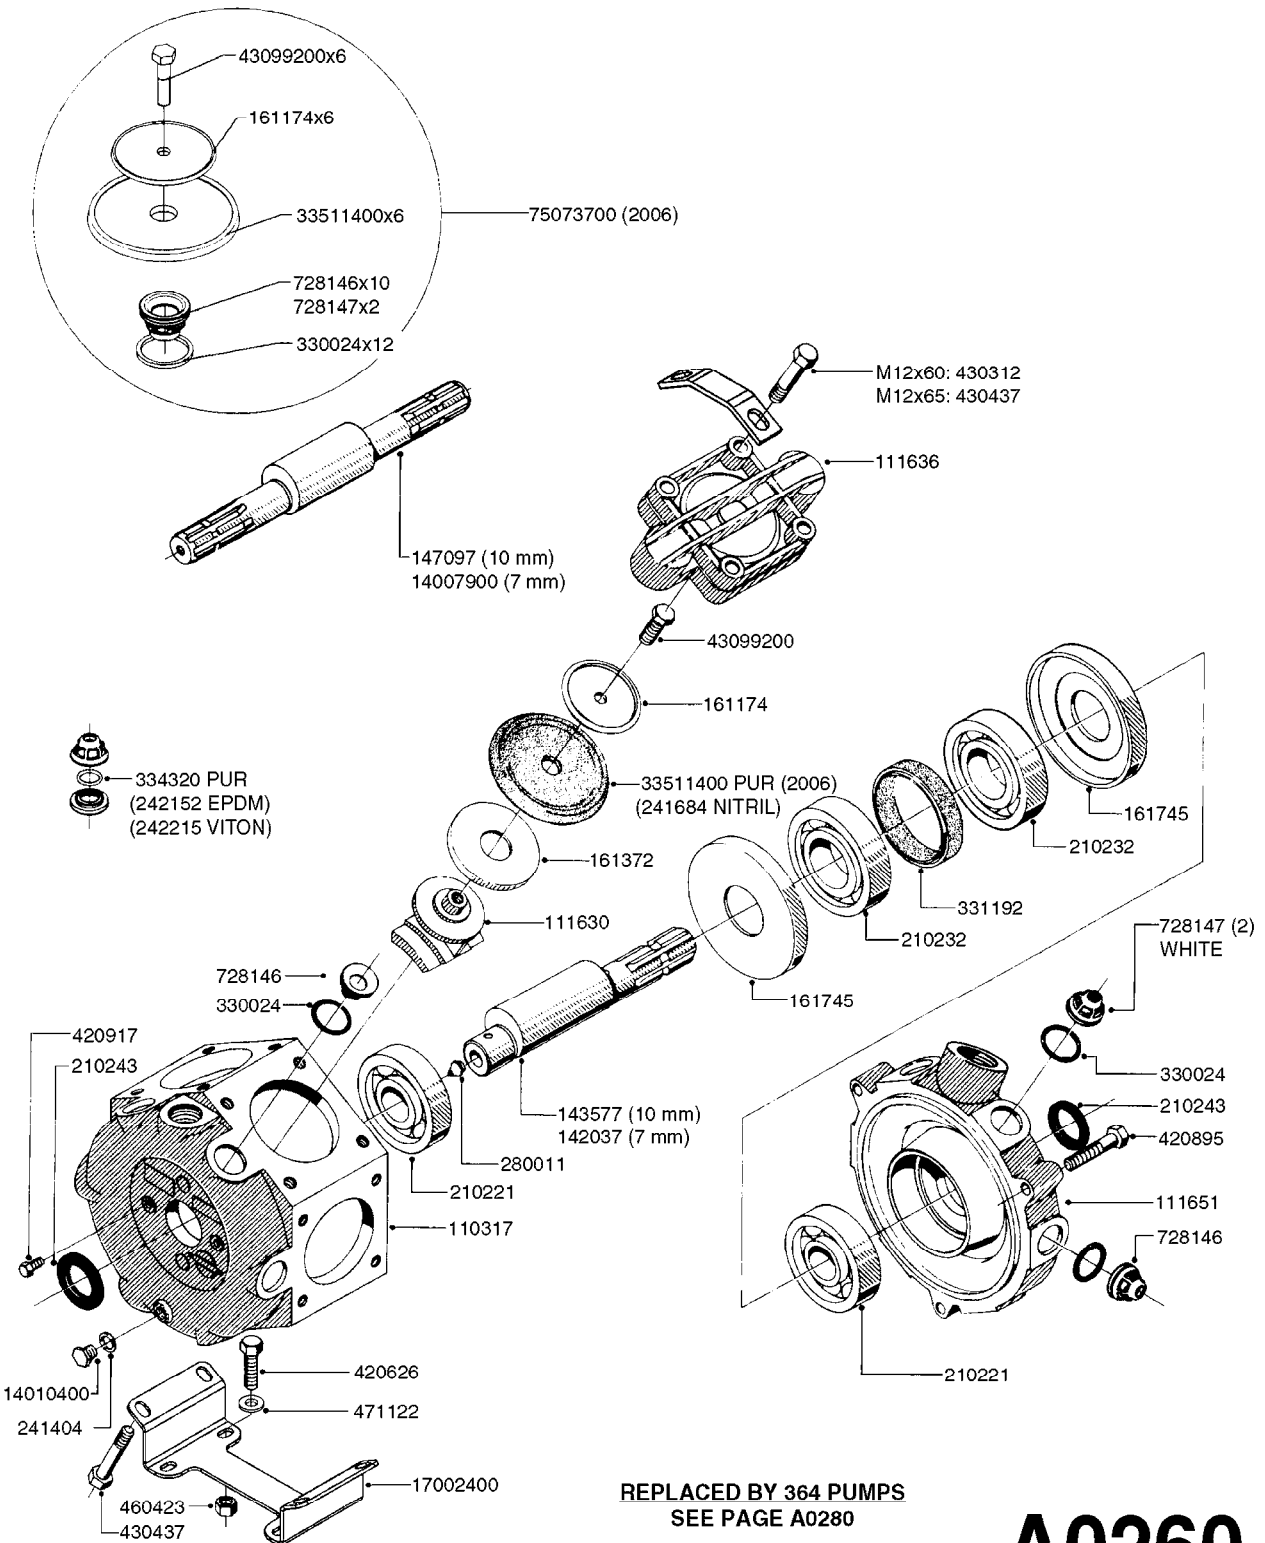

REPLACED BY 364 PUMPS
SEE PAGE A0280

A0260

PUMP - 363 W/MOUNTING BASE
A0260-HIN, 17:03:16

Page 1
Date 12.08.2020 11:18

parts-n°	order qty	description
110317	1	PUMP CASING MODEL 360/361 PNTD
111630	1	CONNECTING ROD 363/364-10 PUMP
111636	1	VALVE COVER 363 HEAVY DUTY
111651	1	CASTING F.363 1.5" PUMP(FRONT)
142037	1	CRANK SHAFT 361-20
143577	1	CRANK SHAFT F.363/462/463-10mm
147097	1	CRANK SHAFT 363-463/10 THROUGH
161174	1	DIAPHRAGM DISC SS 361/363/364 PUMP
161372	1	DIAPHRAGM BACKING DISC,320-361
161745	1	METAL SPACER F.363/463
210221	1	BEARING BALL 6407
210232	1	BEARING BALL 6310
210243	1	SEAL OIL 35 X 47 X 7
241404	1	DOWTY SEAL 1/4"
241684	1	DEICER PARTS: DIAPHRAGM MODEL 361 NITRIL
242152	1	O-RING D18.2X3 EPDM
242215	1	O-RING D18X3 VITON
280011	1	GREASE NIPPLE 1/8' SAE H TR
330024	1	O-RING D41,1/D34.5 X 3,5
331192	1	SPACER, MODEL 361/363
334320	1	O-RING D18X3 POLYURETHANE
420626	1	BOLT HEX 8.8 DEL M10X20 FT
420895	1	BOLT HEX 8.8 RAW M10X60
420917	1	BOLT HEX 8.8 RAW M8X12 FT
430312	1	BOLT HEX 8.8 M12X60
430437	1	BOLT HEX 8.8 RAW M12X65
460423	1	NUT HEX M10X1.50 LOCK DIN985A2 SS
471122	1	WASHER, M10, Ø20/10.5X 2.0, SS
728146	1	VALVE FOR 361(726890/707932)
728147	1	VALVE FOR 361 WHITE WITH HOLE
14007900	1	CRANK 363/462/463-7mm 540/THRU
14010400	1	PLUG 1/4" BSP
17002400	1	FOOT F. 36X PUMP, RED
33511400	1	DIAPHRAGM PUMP 361/361/363/364 PUR
43099200	1	BOLT HEX SS M12 X 30 DIN933 A4
75073700	1	PUMP KIT 361/363 "06"