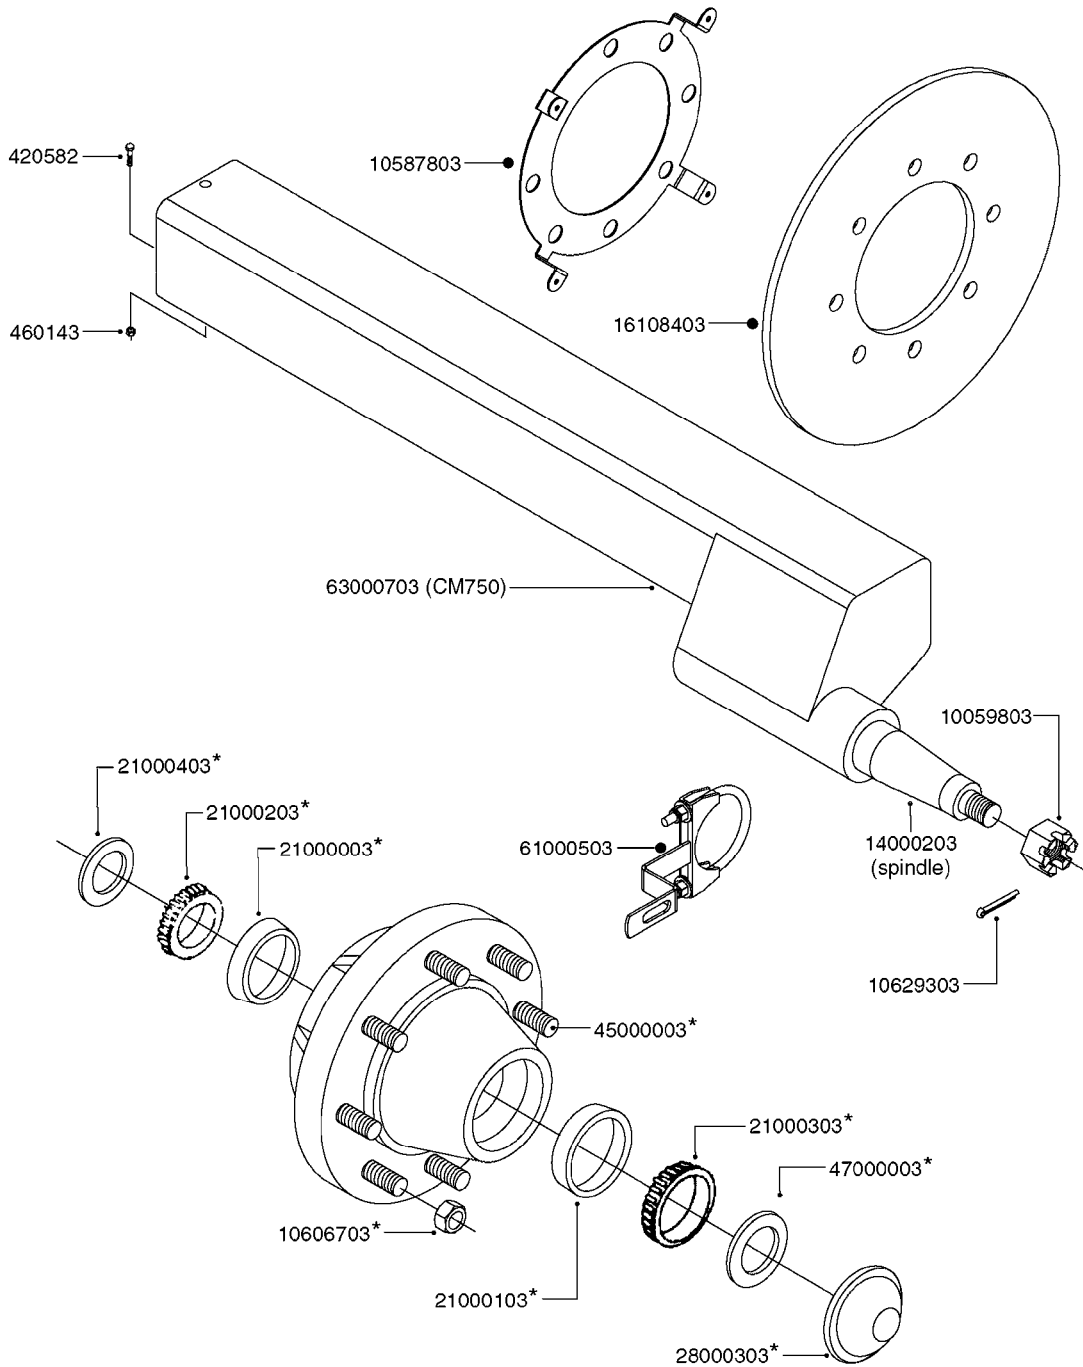

COMPLETE HUB W/BEARINGS:
10531903

**COMPLETE ASSEMBLIES
WHOLEGOODS ITEMS**

E0730

HUB ASSEMBLY F.2 1/8" SPINDLE
E0730-HIN, 01:01:16

Page 1

Date 12.08.2020 11:18

parts-n°	order qty	description
10058803	1	BEARING INNER CONE A25590
10058903	1	SEAL HUB ASE41
10059003	1	DUST CAP 800/1000 GAL EDC17
10059203	1	BOLT WHEEL 9/16"x1-1/4"UNF 90D
10059703	1	BEARING OUTER CONE A25877
10059803	1	NUT HEX NF 1"
10320203	1	BEARING INNER CUP1000GAL.TR/TA
10320303	1	BEARING OUTER CUP1000GAL.TR/TA
10531903	1	HUB ASSY.COMP.F.2-1/8" SPINDLE
10587803	1	MAG MNT F. SPEED SNS 8 BOLT
10629303	1	PIN, COTTER 3/16" X 2.25" LONG
28020103	1	SPINDLE 2.125 CRS 14" 811
47000703	1	WASHER, SPNDL 1.1" 1.06x2 .19T

*28050103 - COMPLETE HUB ASSEMBLY

COMPLETE ASSEMBLIES
WHOLEGOODS ITEMS

E0750

HUB ASSY F. 3" SPINDLE CM750
E0750-HIN, 01:01:16

Page 1
Date 12.08.2020 11:18

parts-n°	order qty	description
420582	1	BOLT HEX 8.8 DEL M8X20 FT A2
460143	1	LOCK NUT M8 SST A2 DIN985
10059803	1	NUT HEX NF 1"
10587803	1	MAG MNT F. SPEED SNS 8 BOLT
10606703	1	NUT HEX NF 5/8" FLANGED F.STUD
10629303	1	PIN, COTTER 3/16" X 2.25" LONG
14000203	1	SPINDLE 3" X 16" W/NUT &WASHER
16108403	1	REINFORCEMENT RING 8-8-6 HUB FOR NON-REINFORCED 3/8" RIMS ONLY
21000003	1	BEARING INNER CUP #382A
21000103	1	BEARING OUTER CUP #LM501310
21000203	1	BEARING INNER CONE #387AS
21000303	1	BEARING OUTER CONE #LM501349
21000403	1	SEAL GREASE #CR29968
28000303	1	DUST CAP #1609
28050103	1	HUB F 3" 758 7500# PACKAGE
45000003	1	STUD BOLT 5/8" X 2-1/2"
47000003	1	WASHER SPNDL 3" 1.12X2.1 .25TK
61000503	1	SPEED SNS MNT CLAMP - 3"
63000703	1	AXLE INSERT W/M CM750