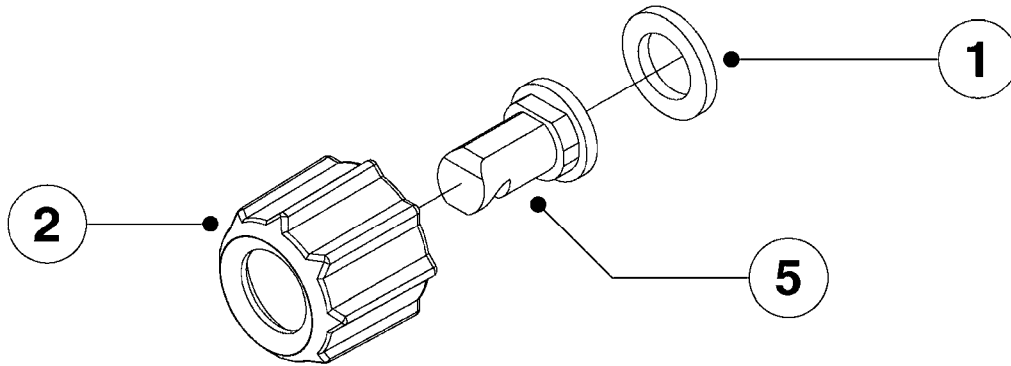

Agroparts: [www.HARDI-INTERNATIONAL.com](http://www.HARDI-INTERNATIONAL.com)

P P6/P8

Country-Code 11

Date 16.03.2016 10:41

**P6/P8**

main group	page-n°	date	description
Booms, Nozzle Bodies & Tubes	D1070-HIN	01:01:16	NOZZLES - HANDHELD SPRAYERS
Hand-operated Sprayers	J0070-HIN	01:01:16	TRIGGER VALVE ASSEMBLY '00
	J0090-HIN	01:01:16	SPRY SHIELDS F.HND-HLD SPRY 01
	J0140-HIN	01:01:16	HAND HELD SPRAYER P6/P8
	J0150-HIN	01:01:16	SPRAY WAND

**D1070**

NOZZLES - HANDHELD SPRAYERS  
D1070-HIN, 01:01:16

Page 1

Date 16.03.2016 10:41

Pos.	parts-n°	order qty	description
1	242370	1	BACKING WASHER
2	322343	1	NOZZLE CAP M18 X 1.5 - 1999
3	371682	1	HOLLOW CONE SPRAY TIP, RED
3	371694	1	HOLLOW CONE SPRAY TIP, YELLOW
3	371695	1	HOLLOW CONE SPRAY TIP, BROWN
3	371696	1	HOLLOW CONE SPRAY TIP, GREY
4	371706	1	NOZZLE ISO F-01-110 ORANGE
4	371707	1	NOZZLE ISO F-015-110 GREEN
4	371708	1	NOZZLE ISO F-02-110 YELLOW
4	371709	1	NOZZLE ISO F-03-110 BLUE
4	371710	1	NOZZLE ISO F-04-110 RED
4	371711	1	NOZZLE ISO F-05-110 BROWN
4	371712	1	NOZZLE ISO F-06-110 GREY
4	371713	1	NOZZLE ISO F-08-110 WHITE
4	371857	1	NOZZLE FAN JET 02E80 YELLOW
4	371946	1	NOZZLE ISO F-025-110 LILAC
4	371963	1	NOZZLE ISO F-075-110 PINK
4	371966	1	NOZZLE ISO F-10-110 LT BLUE
5	372020	1	NOZZLE REFLEX YELLOW AN 0.6
5	372021	1	NOZZLE REFLEX GREEN AN 1.2
5	372022	1	REFL.NOZZLE AN 1.8 BLUE
5	372023	1	NOZZLE FLOOD AN 2.4 RED
6	755835	1	ADJUSTABLE NOZZLE

**J0070**

TRIGGER VALVE ASSEMBLY '00  
J0070-HIN, 01:01:16

Page 1  
Date 16.03.2016 10:41

parts-n°	order qty	description
285122	1	WIRE CLIP FOR TRIGGER LEVER
322279	1	TRIGGER CAP
322342	1	VALVE CASING FOR LANCE
334724	1	TRIGGER VALVE LEVER
334725	1	PLASTIC PIN
334731	1	FILTER W/HOSE BARB
755735	1	SERVICE PARTS PACK BP15/20
755736	1	TRIGGER VALVE PACK see72032500
72032500	1	PLAST.TRIGGER UNIT