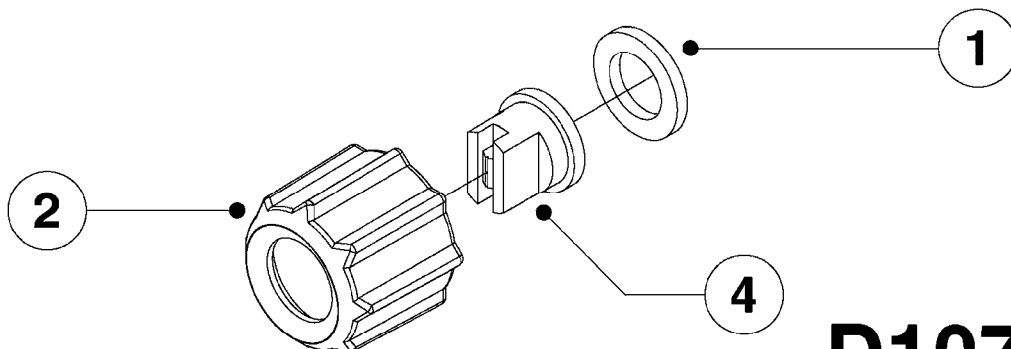

Agroparts: [www.HARDI-INTERNATIONAL.com](http://www.HARDI-INTERNATIONAL.com)

P P6/P8

Country-Code 11

Date 16.03.2016 10:41

**P6/P8**

main group	page-n°	date	description
Booms, Nozzle Bodies & Tubes	D1070-HIN	01:01:16	NOZZLES - HANDHELD SPRAYERS
Hand-operated Sprayers	J0070-HIN	01:01:16	TRIGGER VALVE ASSEMBLY '00
	J0090-HIN	01:01:16	SPRY SHIELDS F.HND-HLD SPRY 01
	J0140-HIN	01:01:16	HAND HELD SPRAYER P6/P8
	J0150-HIN	01:01:16	SPRAY WAND

**D1070**

NOZZLES - HANDHELD SPRAYERS  
D1070-HIN, 01:01:16

Page 1

Date 16.03.2016 10:41

Pos.	parts-n°	order qty	description
1	242370	1	BACKING WASHER
2	322343	1	NOZZLE CAP M18 X 1.5 - 1999
3	371682	1	HOLLOW CONE SPRAY TIP, RED
3	371694	1	HOLLOW CONE SPRAY TIP, YELLOW
3	371695	1	HOLLOW CONE SPRAY TIP, BROWN
3	371696	1	HOLLOW CONE SPRAY TIP, GREY
4	371706	1	NOZZLE ISO F-01-110 ORANGE
4	371707	1	NOZZLE ISO F-015-110 GREEN
4	371708	1	NOZZLE ISO F-02-110 YELLOW
4	371709	1	NOZZLE ISO F-03-110 BLUE
4	371710	1	NOZZLE ISO F-04-110 RED
4	371711	1	NOZZLE ISO F-05-110 BROWN
4	371712	1	NOZZLE ISO F-06-110 GREY
4	371713	1	NOZZLE ISO F-08-110 WHITE
4	371857	1	NOZZLE FAN JET 02E80 YELLOW
4	371946	1	NOZZLE ISO F-025-110 LILAC
4	371963	1	NOZZLE ISO F-075-110 PINK
4	371966	1	NOZZLE ISO F-10-110 LT BLUE
5	372020	1	NOZZLE REFLEX YELLOW AN 0.6
5	372021	1	NOZZLE REFLEX GREEN AN 1.2
5	372022	1	REFL.NOZZLE AN 1.8 BLUE
5	372023	1	NOZZLE FLOOD AN 2.4 RED
6	755835	1	ADJUSTABLE NOZZLE

**J0070**

TRIGGER VALVE ASSEMBLY '00  
J0070-HIN, 01:01:16

Page 1  
Date 16.03.2016 10:41

parts-n°	order qty	description
285122	1	WIRE CLIP FOR TRIGGER LEVER
322279	1	TRIGGER CAP
322342	1	VALVE CASING FOR LANCE
334724	1	TRIGGER VALVE LEVER
334725	1	PLASTIC PIN
334731	1	FILTER W/HOSE BARB
755735	1	SERVICE PARTS PACK BP15/20
755736	1	TRIGGER VALVE PACK see72032500
72032500	1	PLAST.TRIGGER UNIT