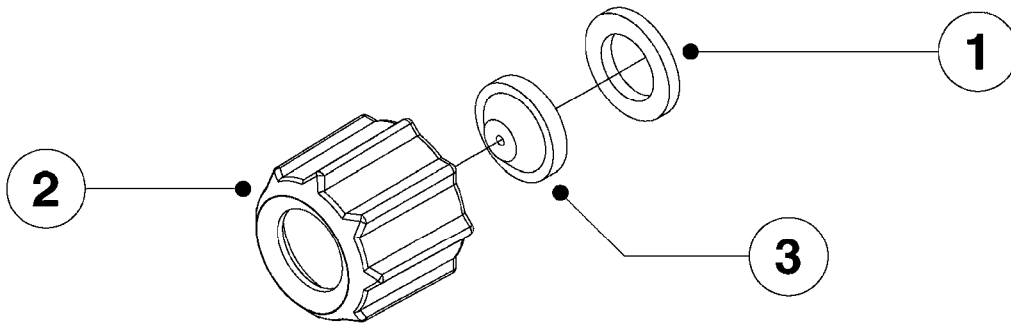

Agroparts: [www.HARDI-INTERNATIONAL.com](http://www.HARDI-INTERNATIONAL.com)

P P6/P8

Country-Code 11

Date 16.03.2016 10:41

**P6/P8**

main group	page-n°	date	description
Booms, Nozzle Bodies & Tubes	D1070-HIN	01:01:16	NOZZLES - HANDHELD SPRAYERS
Hand-operated Sprayers	J0070-HIN	01:01:16	TRIGGER VALVE ASSEMBLY '00
	J0090-HIN	01:01:16	SPRY SHIELDS F.HND-HLD SPRY 01
	J0140-HIN	01:01:16	HAND HELD SPRAYER P6/P8
	J0150-HIN	01:01:16	SPRAY WAND

**D1070**

NOZZLES - HANDHELD SPRAYERS  
D1070-HIN, 01:01:16

Page 1

Date 16.03.2016 10:41

Pos.	parts-n°	order qty	description
1	242370	1	BACKING WASHER
2	322343	1	NOZZLE CAP M18 X 1.5 - 1999
3	371682	1	HOLLOW CONE SPRAY TIP, RED
3	371694	1	HOLLOW CONE SPRAY TIP, YELLOW
3	371695	1	HOLLOW CONE SPRAY TIP, BROWN
3	371696	1	HOLLOW CONE SPRAY TIP, GREY
4	371706	1	NOZZLE ISO F-01-110 ORANGE
4	371707	1	NOZZLE ISO F-015-110 GREEN
4	371708	1	NOZZLE ISO F-02-110 YELLOW
4	371709	1	NOZZLE ISO F-03-110 BLUE
4	371710	1	NOZZLE ISO F-04-110 RED
4	371711	1	NOZZLE ISO F-05-110 BROWN
4	371712	1	NOZZLE ISO F-06-110 GREY
4	371713	1	NOZZLE ISO F-08-110 WHITE
4	371857	1	NOZZLE FAN JET 02E80 YELLOW
4	371946	1	NOZZLE ISO F-025-110 LILAC
4	371963	1	NOZZLE ISO F-075-110 PINK
4	371966	1	NOZZLE ISO F-10-110 LT BLUE
5	372020	1	NOZZLE REFLEX YELLOW AN 0.6
5	372021	1	NOZZLE REFLEX GREEN AN 1.2
5	372022	1	REFL.NOZZLE AN 1.8 BLUE
5	372023	1	NOZZLE FLOOD AN 2.4 RED
6	755835	1	ADJUSTABLE NOZZLE

**J0070**

TRIGGER VALVE ASSEMBLY '00  
J0070-HIN, 01:01:16

Page 1  
Date 16.03.2016 10:41

parts-n°	order qty	description
285122	1	WIRE CLIP FOR TRIGGER LEVER
322279	1	TRIGGER CAP
322342	1	VALVE CASING FOR LANCE
334724	1	TRIGGER VALVE LEVER
334725	1	PLASTIC PIN
334731	1	FILTER W/HOSE BARB
755735	1	SERVICE PARTS PACK BP15/20
755736	1	TRIGGER VALVE PACK see72032500
72032500	1	PLAST.TRIGGER UNIT