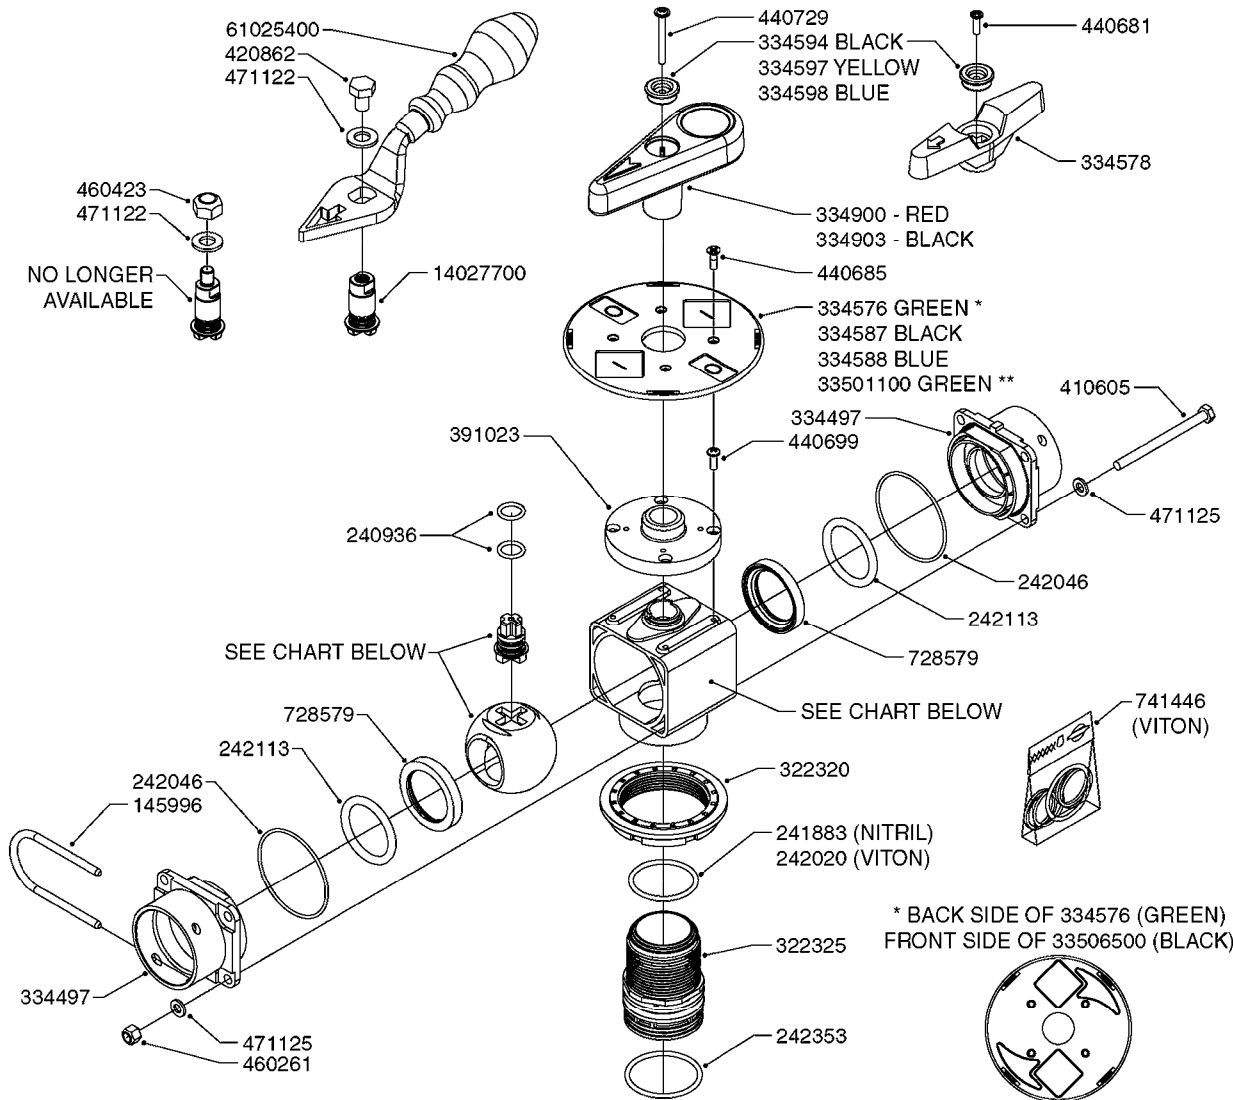

FOR S67 FITTINGS  
SEE PAGE L0100

**B0420**

MANIFOLD SYSTEM - PRESSURE  
B0420-HIN, 01:01:16

Page 1  
Date 12.08.2020 8:53

parts-n°	order qty	description
145996	1	FITT.DK S-67 FORK
160353	1	BRACKET F.PRESSURE MANIFOLD
160918	1	BRACKET F. MANIFOLD CM
242353	1	O-RING 3 X 44.2 VITON
322224	1	FITT.DK S-67 TEE
322320	1	NUT F.3 WAY VALVE S56
334250	1	FITT.DK S-67 PLUG
334573	1	FITT.DK S-67 CONNECTOR
440675	1	SCREW F. PLASTIC 5X16 SS
841062	1	VALVE KIT S67 PRESS. MANIFOLD
841067	1	VALVE S67 PRESS.W/TEE MANIFOLD