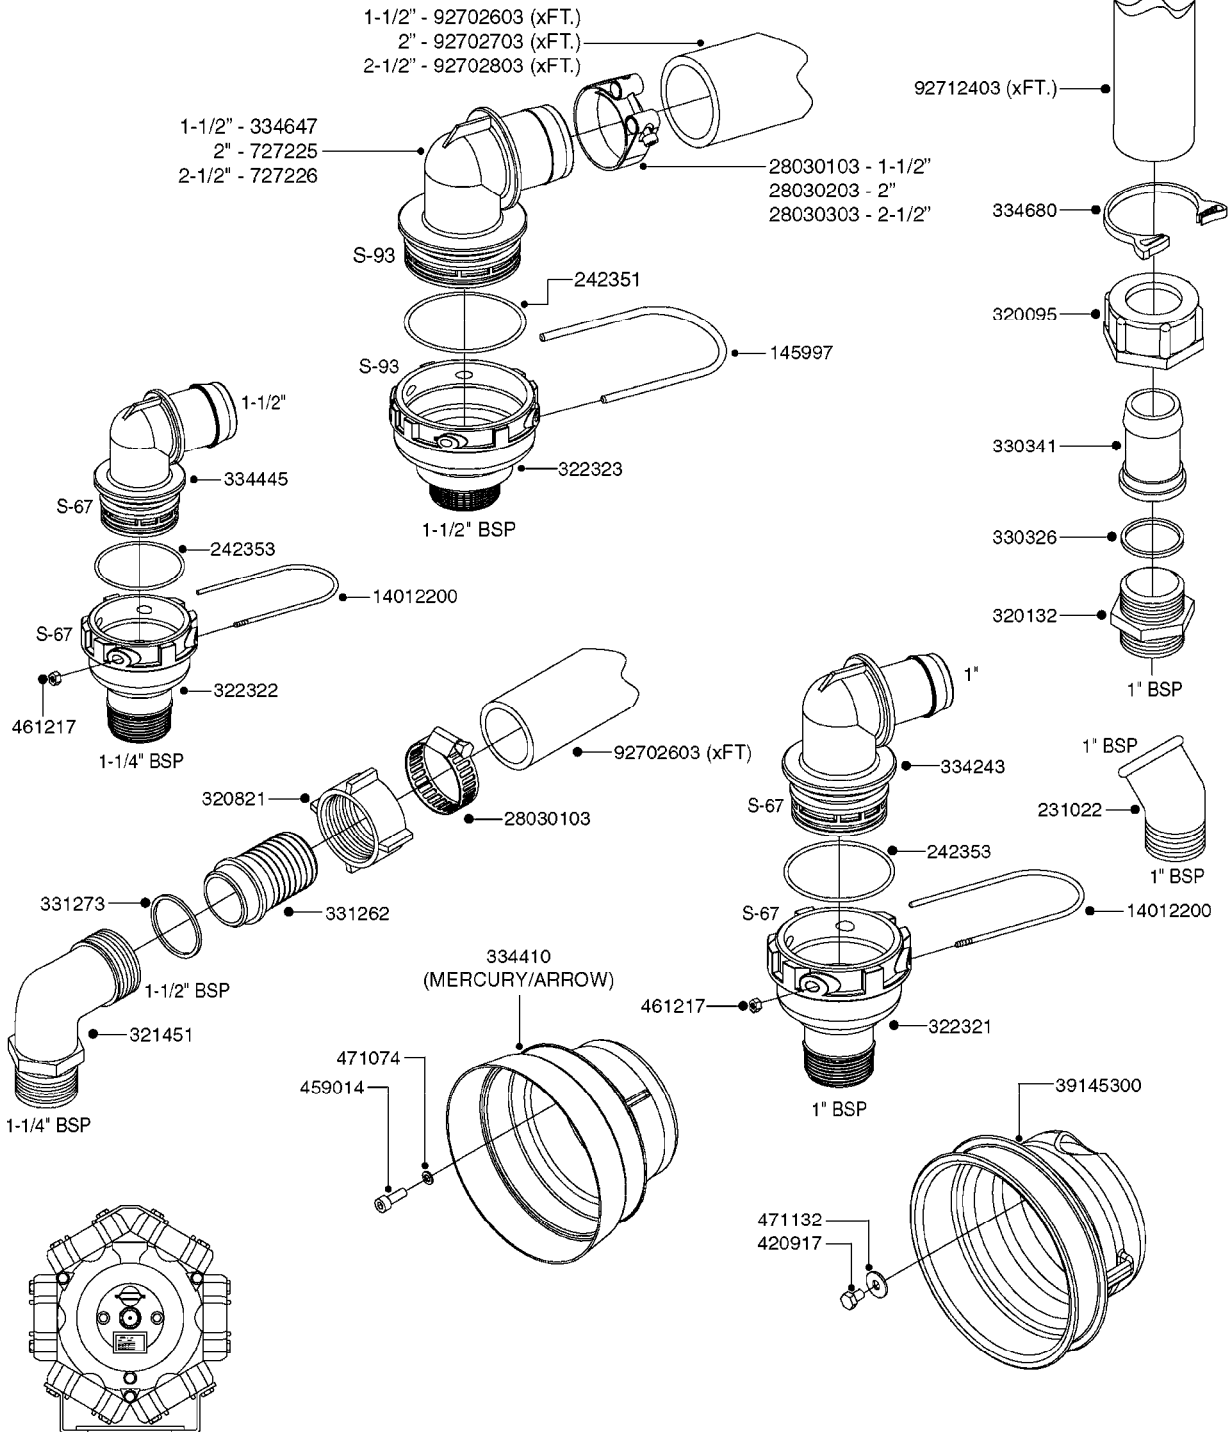

SUCTION SIDE OF PUMP

PRESSURE SIDE OF PUMP

COMPLETE PUMP
(NLA) REPLACED BY 364 PUMP (SEE PAGE A0280)

A0300

PUMP - 361/363 FITTINGS
A0300-HIN, 28:05:19

Page 1
Date 12.08.2020 8:53

parts-n°	order qty	description
145997	1	FITT.DK S-93 FORK
231022	1	FITT.DK ELB. 1' BSP GF 121
242351	1	O-RING D69.5X3.0 VITON F.S-93
242353	1	O-RING 3 X 44.2 VITON
320095	1	FITT.DK NUT 1" BSP
320132	1	FITT.DK HN 1" BSP
320821	1	FITT.DK NUT 1-1/2" BSP
321451	1	FITT.DK ELB.1-1/2 X1-1/4 80DEG
322321	1	FITT.DK S-67 X 1"BSP MALE
322322	1	FITT.DK S-67 X 1-1/4"BSP MALE
322323	1	FITT.DK S-93 X 1-1/2"BSP MALE
330326	1	O-RING D30/D24X2 F.1"NUT
330341	1	FITT.DK HB 1" F. 1" NUT
331262	1	FITT.DK HB 1-1/2" F. 1-1/2"NUT
331273	1	O-RING D44/D38X2 F.1-1/2"
334243	1	FITT.DK S-67 ELB.1"
334410	1	PROTECTION PUM
334445	1	FITT.DK S-67 ELB.1-1/2"
334647	1	FITT.DK S93 ELB 1-1/2" 90 PVC
334680	1	CLAMP HOSE PLASTIC 1"
420917	1	BOLT HEX 8.8 RAW M8X12 FT
459014	1	ALLEN SCREW M8 X 15 GALV.DIN93
461217	1	NUT HEX M5 LOCK
471074	1	WASHER M8 ELZ
471132	1	WASHER D24/D8.4 X 2 SS
727225	1	FITT.DK S-93 ELB.2'PVC W/ORING
727226	1	HOSETAIL S93 2"1/2 90°+O-RING
14012200	1	FITT.DK S-67 FORK W/M5 THREADS
28030103	1	CLAMP HOSE GEAR P5/4-S1.5"6724
28030203	1	CLAMP HOSE T-BOLT S2" 235-67
28030303	1	CLAMP HOSE T-BOLT S2.5" 235-76
39145300	1	PTO SHIELD Ø203 4-POLET MACHINED
92702603	1	HOSE PVC SUCT GRAY 1-1/2"
92702703	1	HOSE PVC SUCT GRAY 2"
92702803	1	HOSE PVC SUCT GRAY 2.5"
92712403	1	HOSE R X1" X300PSI WP X0012"