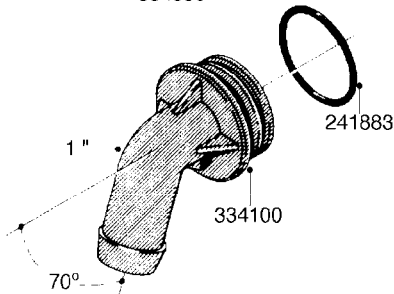

**L0080**

FITTINGS - S-53  
L0080-HIN, 12:09:17

Page 1

Date 12.08.2020 8:54

Pos.	parts-n°	order qty	description
1	145995	1	FITT.DK S-53 FORK
2	241973	1	O-RING Ø3 X 44.2 70 SHORES NITRIL NITRIL (BLACK)
2	242353	1	O-RING 3 X 44.2 VITON VITON (BROWN)
3	242109	1	O-RING D32.2x3.0 NITRIL (BLACK)
3	242354	1	O-RING D32.2X3.0 VITON VITON (BROWN)
4	322103	1	FITT.DK S-53 BULKHEAD
5	322107	1	FITT.DK S-53 BULKHEAD NUT
6	322110	1	FITT.DK S-53 ELB. 1/2" BSP
7	322352	1	FITT.DK S-53 TEE
8	334229	1	FITT.DK S-53 STR.3/4"
9	334260	1	GASKET F. S-53 BULKHEAD
10	334564	1	FITT.DK S-67 TO S-53 ADAPTER
11	391100	1	FITT.DK S-53THREAD INS.1/2"BSP
12	726463	1	FITT.DK S53 BULKHEAD W/GASKET
13	726552	1	FIT.DK S-53X90 1/2" BSP,O-RING
14	726556	1	FITT.DK S-53 HB 1/2" W/O-RING
15	726558	1	FITT.DK S53 STR. 3/4" W.ORING
16	726559	1	FITT DK. S-53 HB 1" W/O-RING
17	726568	1	FITT.DK.S-53 HB 1/2"90 W/O-RING
18	726570	1	FITT.DK S-53 ELB.3/4" W.ORING
19	726571	1	FITT.DK S-53 ELB.1", W ORING
20	726578	1	FITT.DK S53 PLUG WITH O-RING
21	728561	1	FITT.DK. S67M - S53F REDUCER