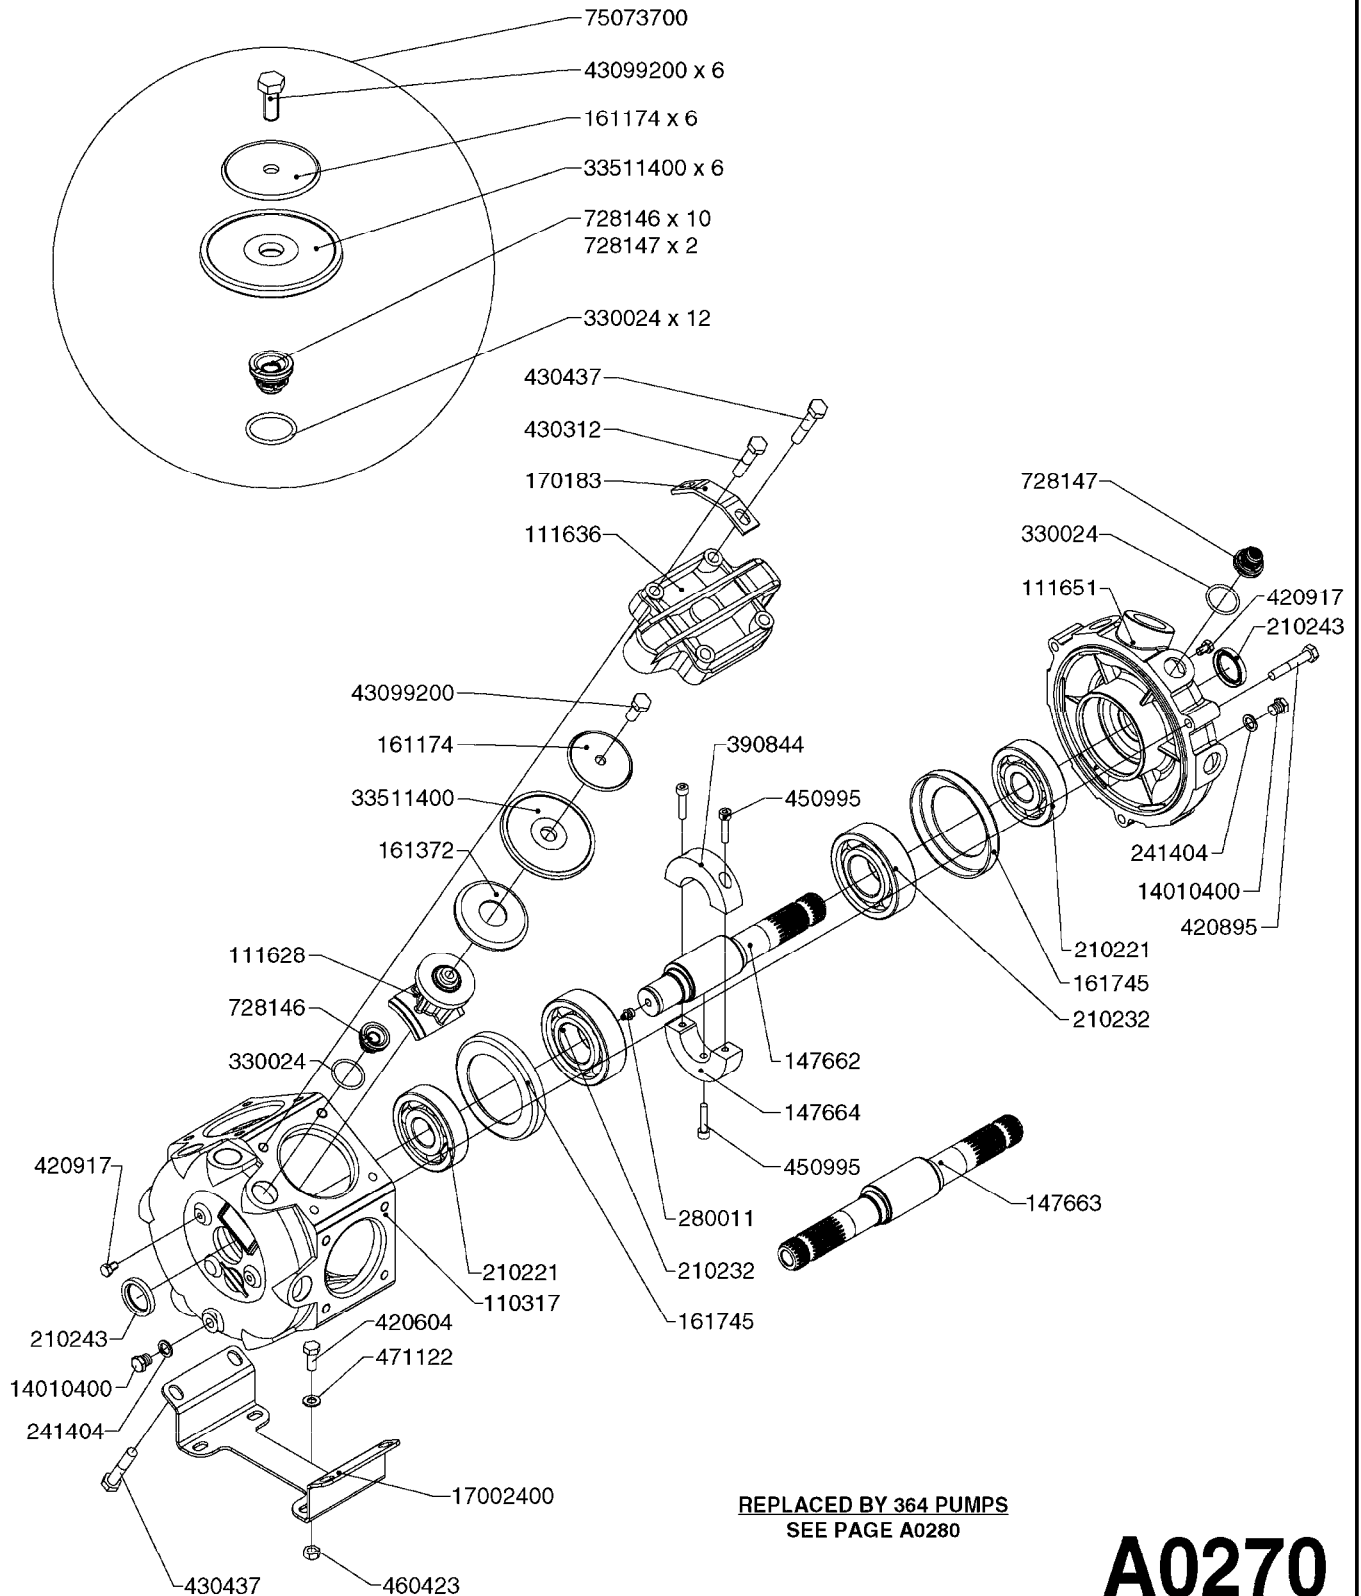

PUMP - 363/1000 RPM W/MOUNTING
A0270-HIN, 17:03:16

Page 1
Date 12.08.2020 8:53

parts-n°	order qty	description
110317	1	PUMP CASING MODEL 360/361 PNTD
111628	1	CONNECTING ROD 363/5.5 PUMP
111636	1	VALVE COVER 363 HEAVY DUTY
111651	1	CASTING F.363 1.5" PUMP(FRONT)
147662	1	CRANK SHAFT F.363/463-5.5MM
147663	1	CRANK SHAFT 363/463-5.5 THROUG
147664	1	COUNTERBALANCE 363/463 WEIGHT
161174	1	DIAPHRAGM DISC SS 361/363/364 PUMP
161372	1	DIAPHRAGM BACKING DISC,320-361
161745	1	METAL SPACER F.363/463
170183	1	LIFT STRAP F.PUMP 360/361/462
210221	1	BEARING BALL 6407
210232	1	BEARING BALL 6310
210243	1	SEAL OIL 35 X 47 X 7
241404	1	DOWTY SEAL 1/4"
280011	1	GREASE NIPPLE 1/8' SAE H TR
330024	1	O-RING D41,1/D34.5 X 3,5
390844	1	COUNTERBALANCE 363/463 POM
420604	1	BOLT HEX 8.8 DEL M10X25 FT DIN933
420895	1	BOLT HEX 8.8 RAW M10X60
420917	1	BOLT HEX 8.8 RAW M8X12 FT
430312	1	BOLT HEX 8.8 M12X60
430437	1	BOLT HEX 8.8 RAW M12X65
450995	1	BOLT ALLEN M8X30 DIN 912 RAW
460423	1	NUT HEX M10X1.50 LOCK DIN985A2 SS
471122	1	WASHER, M10, Ø20/10.5X 2.0, SS
728146	1	VALVE FOR 361(726890/707932)
728147	1	VALVE FOR 361 WHITE WITH HOLE
14010400	1	PLUG 1/4" BSP
17002400	1	FOOT F. 36X PUMP, RED
33511400	1	DIAPHRAGM PUMP 361/361/363/364 PUR
43099200	1	BOLT HEX SS M12 X 30 DIN933 A4
75073700	1	PUMP KIT 361/363 "06"