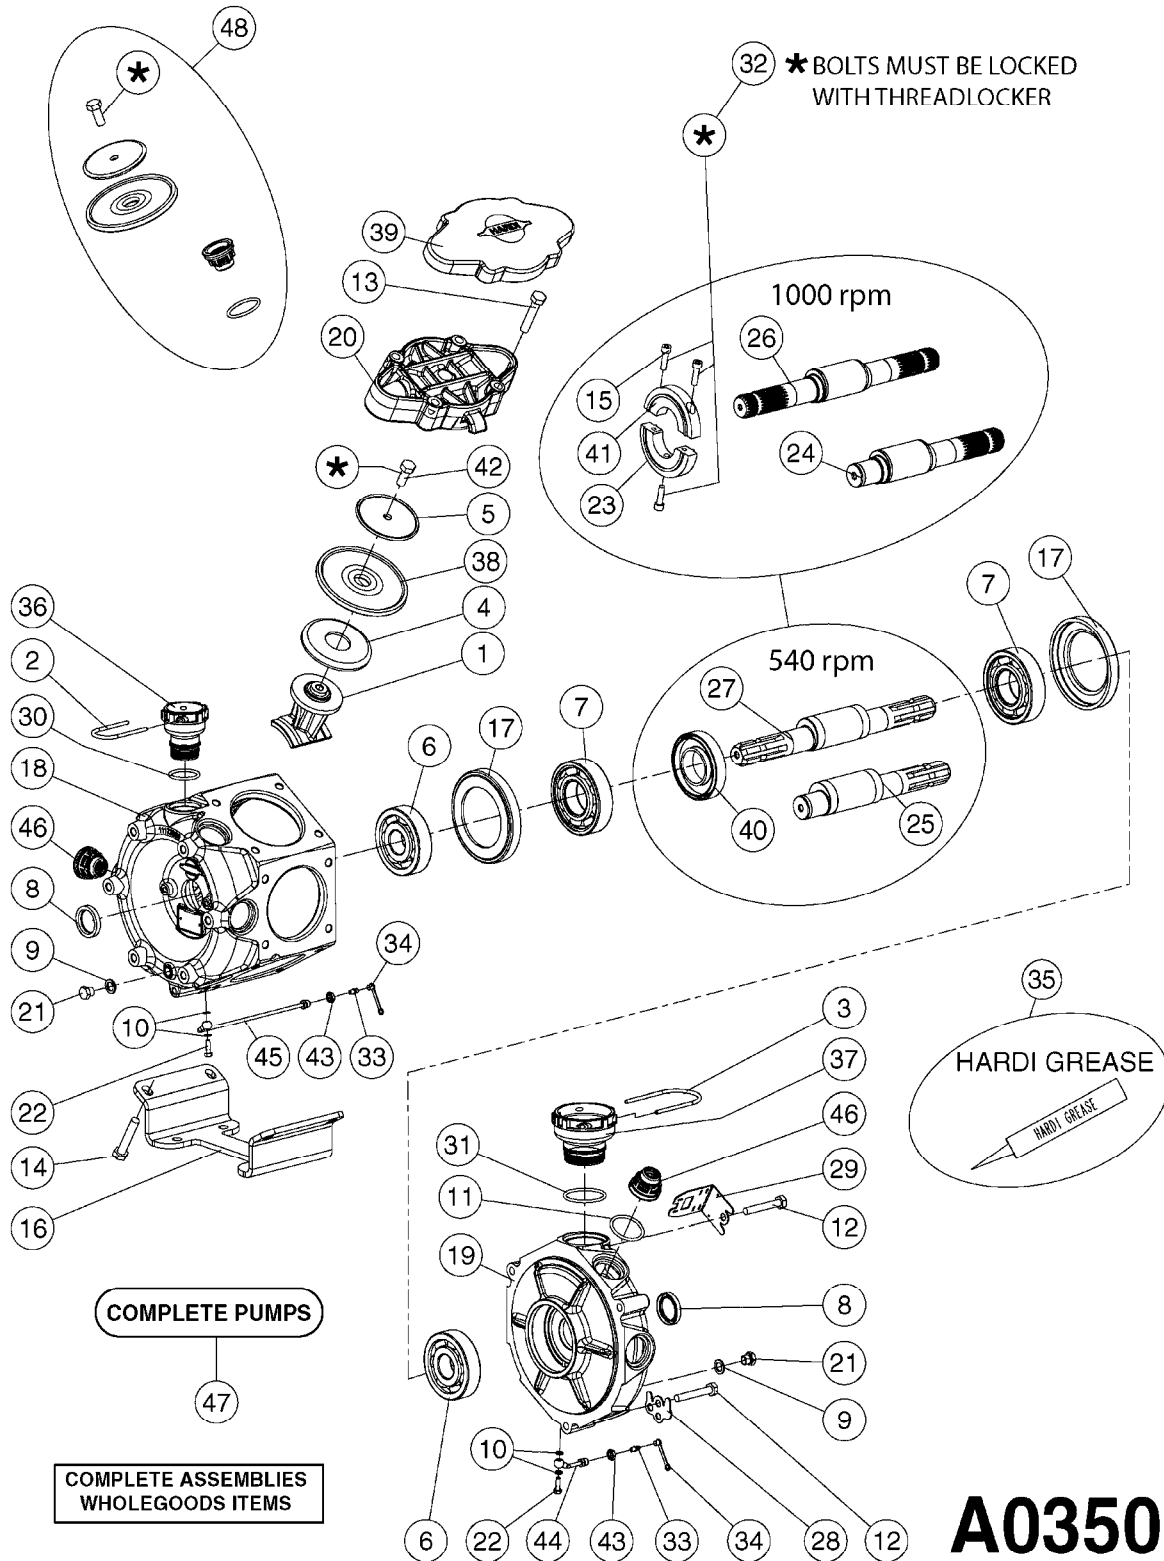

PUMP - 464 540/1000 RPM
A0350-HIN, 23:04:19

Page 1
Date 12.08.2020 8:53

Pos.	parts-n°	order qty	description
1	111622	1	CONNECTING ROD 463/5.5MM
1	111623	1	CONNECTING ROD 463/10MM
1	111624	1	CONNECTING ROD 463/12MM
1	111645	1	CONNECTING ROD 463/6.5MM
2	145996	1	FITT.DK S-67 FORK
3	145997	1	FITT.DK S-93 FORK
4	161012	1	DIAPHRAGM BACKING DISC F. 463
5	161175	1	DIAPHRAGM DISC 463/464 PUMP
6	210221	1	BEARING BALL 6407
7	210232	1	BEARING BALL 6310
8	210243	1	SEAL OIL 35 X 47 X 7
9	241404	1	DOWTY SEAL 1/4"
10	242374	1	WASHER Ø10/Ø6X1 COPPER
11	330072	1	O-RING D53.5/D45.5X4
12	421072	1	BOLT HEX 8.8 RAW M10X65
13	430312	1	BOLT HEX 8.8 M12X60
14	430438	1	BOLT HEX 8.8 DEL M12X65
15	450995	1	BOLT ALLEN M8X30 DIN 912 RAW
16	614628	1	FOOT F. 46X PUMP, RED
16	16410800	1	PUMP BASE 463/464 BLACK
17	11171900	1	CONROD RING 364/464 MACHINED
18	11172200	1	PUMP HOUSE 464 MACHINED 5/4" BSP RED
19	11172600	1	FRONTPART 464 MACHINED 2" BSP RED
20	11173000	1	VALVE COVER.463/464 MACHINED RED
21	14010400	1	PLUG 1/4" BSP
22	14120400	1	BANJOBOLT M6 X 19
23	14120700	1	COUNTERWEIGHT 364/464-1000
24	14137300	1	CRANKSHAFT 364/464-5.5 1000
24	14137400	1	CRANKSHAFT 364/464-6.5 1000
25	14137600	1	CRANKSHAFT 364/464-10
25	14137700	1	CRANKSHAFT 464-12
26	14137900	1	CRANKSHAFT 364/464-5.5 GG 1000
26	14138000	1	CRANKSHAFT 364/464-6.5 GG 1000
27	14138200	1	CRANKSHAFT 364/464-10 GG
27	14138300	1	CRANKSHAFT 464-12 GG
28	16383000	1	GREASE NIPPLE PLATE 464
29	16390600	1	BRACKET FOR RPM SENSOR
30	24266600	1	O-RING D 38,0 X 4,0 70SH.NITR
31	24266800	1	O-RING D 54,0 X 4,0 70SH.NITR
32	28045503	1	LOCTITE 262 .5ML (.017oz.)
33	28163300	1	GREASE NIPPLE H1 M6X1 DIN 7412
34	28163400	1	CAP F. GREASENIPPLE YELLOW M6X1
35	28164600	1	HARDI PUMP GREASE S3 V550L 1
36	32242200	1	FITTING S67 5/4" KON. RG 2014
37	32242400	1	FITTING S93 2" KON. RG 2014
38	33511600	1	DIAPHRAGM PUMP 463/464 PUMP PUR
39	33524000	1	COVER PLASTIC 464 PUMP
40	33527200	1	GREASE SPLIT 364/464
41	39136200	1	HALFPART 364/464-1000
42	43099200	1	BOLT HEX SS M12 X 30 DIN933 A4
43	46134000	1	NUT HEX M10x1 H=2.3 NV=14 ELZIN
44	61097000	1	BANJOTUBE SHORT 464 COMPL.
45	61097100	1	BANJOTUBE LONG 464 COMPL.
46	72043600	1	VALVE FOR 462/463
47	72993500	1	PUMP 464-12-540, CM
47	72993600	1	PUMP 464-6.5 MED-2-1000
47	82168100	1	PUMP 464-5.5 THROUGH SHAFT 1000RPM
47	82168200	1	PUMP 464-10 2" SUCT. 540RPM
47	82168500	1	PUMP 464-12 2" SUCT. 540 RPM
47	82168700	1	PUMP 464-12 540 OFFSET PORTS
47	82168800	1	PUMP 464 6.5 1000 OFFSET PORTS