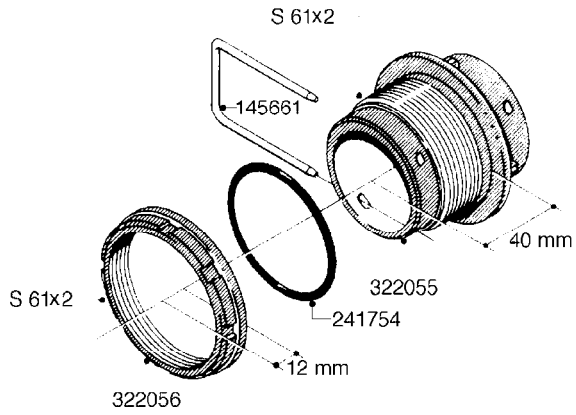

**L0080**

FITTINGS - S-53  
L0080-HIN, 12:09:17

Page 1

Date 12.08.2020 8:54

Pos.	parts-n°	order qty	description
1	145995	1	FITT.DK S-53 FORK
2	241973	1	O-RING Ø3 X 44.2 70 SHORES NITRIL NITRIL (BLACK)
2	242353	1	O-RING 3 X 44.2 VITON VITON (BROWN)
3	242109	1	O-RING D32.2x3.0 NITRIL (BLACK)
3	242354	1	O-RING D32.2X3.0 VITON VITON (BROWN)
4	322103	1	FITT.DK S-53 BULKHEAD
5	322107	1	FITT.DK S-53 BULKHEAD NUT
6	322110	1	FITT.DK S-53 ELB. 1/2" BSP
7	322352	1	FITT.DK S-53 TEE
8	334229	1	FITT.DK S-53 STR.3/4"
9	334260	1	GASKET F. S-53 BULKHEAD
10	334564	1	FITT.DK S-67 TO S-53 ADAPTER
11	391100	1	FITT.DK S-53THREAD INS.1/2"BSP
12	726463	1	FITT.DK S53 BULKHEAD W/GASKET
13	726552	1	FIT.DK S-53X90 1/2" BSP,O-RING
14	726556	1	FITT.DK S-53 HB 1/2" W/O-RING
15	726558	1	FITT.DK S53 STR. 3/4" W.ORING
16	726559	1	FITT DK. S-53 HB 1" W/O-RING
17	726568	1	FITT.DK.S-53 HB 1/2"90 W/O-RING
18	726570	1	FITT.DK S-53 ELB.3/4" W.ORING
19	726571	1	FITT.DK S-53 ELB.1", W ORING
20	726578	1	FITT.DK S53 PLUG WITH O-RING
21	728561	1	FITT.DK. S67M - S53F REDUCER