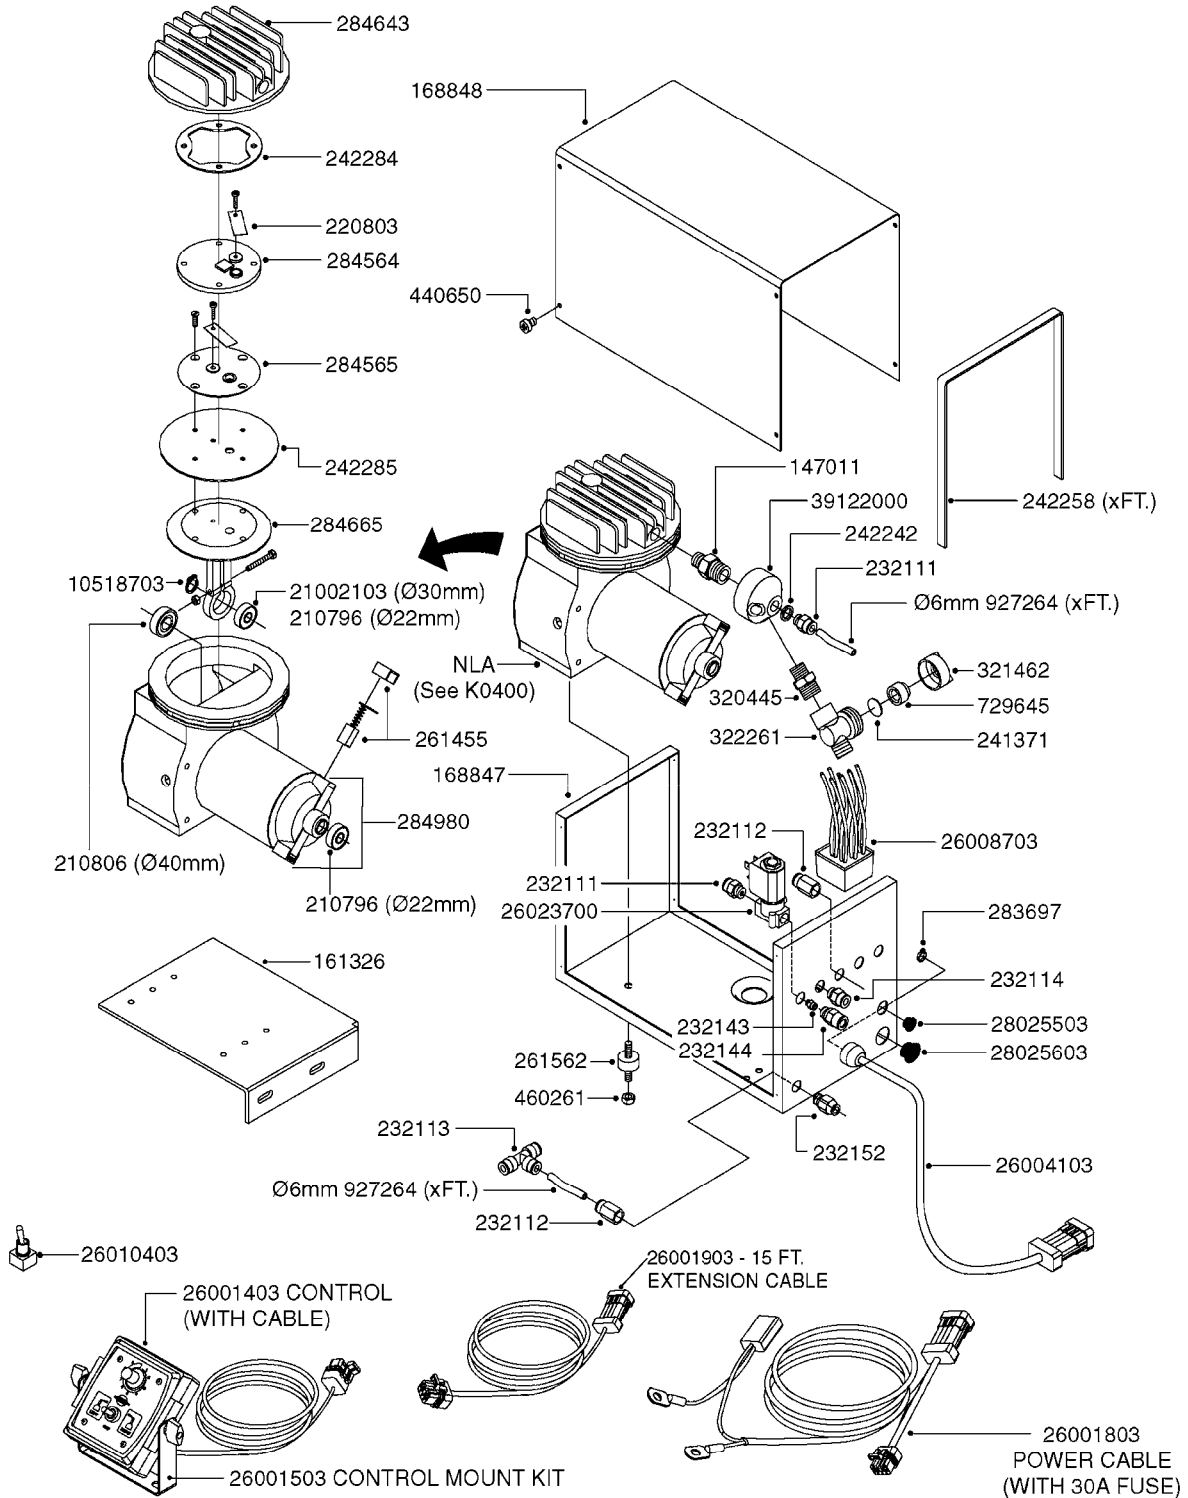

K0390

*Ø8mm 927306 (xFT.)
*Ø10mm 927330 (xFT.)

70019403 - COMPLETE ASSEMBLY

FOAM MARKER COMPRESSOR 2002
K0390-HIN, 01:01:16

Page 1
Date 12.08.2020 8:54

parts-n°	order qty	description
147011	1	HEX NIPPLE 3/8'X1/4'BSP BRASS
161326	1	MOUNT BKT. F. FOAM COMP.BOX 98
168847	1	ENCLOSURE LOWER F.MARKER
168848	1	COVER F. FOAM MARKER
210796	1	BEARING BALL D22/D8 X 7 608ZZ
210806	1	BEARING BALL D40/D17X12MM
220803	1	VALVE F. COMPRESSOR
232111	1	QUICK COUPLER 6MM X 1/8 EXT.
232112	1	QUICK COUPLER 6MM 1/8 INT.
232113	1	QUICK COUPLER 6MM T-PIECE
232114	1	COUPLER 1/8" THREADX8MM HOSE
232143	1	REDUCER 1/4'INT-1/8'EXT
232144	1	QUICK COUPLER 10MM X 1/4 EXT
232152	1	QUICK COUPLER 8MMX1/8 EXT.LONG
241371	1	DIAPHRAGM F.NO-DRIP,VULC
242242	1	O-RING F.AIR HOSE FITTING
242258	1	TRIM 3X10 SELF ADHESIVE 0012"
242284	1	HEAD GASKET F. COMPRESSOR
242285	1	DIAPHRAGM F. F/M COMP.
261455	1	BRUSH KIT-FOAM MARKER MOTOR
261562	1	RUBBER DAMPER 2XM6X25
283697	1	TIESTRAP 200MM
284564	1	PLATE F.COMPRESSOR HEAD
284565	1	PLATE F.COMPRESSOR HEAD
284643	1	COMPRESSOR HEAD F.FOAM MARKER
284665	1	CONNECTING ROD F.COMPRESSOR
284980	1	FLANGE REAR F. F.M.COMPRESSOR
320445	1	FITT.DK HN 1/4"X3/8" BSP
321462	1	CAP F.NO-DRIP ASSY.
322261	1	HOUSING F.SAFETY VALVE 3/8"
440650	1	SCREW 3.5x13 STAINLESS
460261	1	NUT HEX M6X1.00 LOCK DIN985 A2 SS
729645	1	NON-DRIP SPRING ASSY.GREEN 10
927264	1	HOSE R X PE D6/D4 X 0012"
927306	1	HOSE R X PE D8/D6 X 0012"BLACK
927330	1	HOSE R X PE D10/D8 X 012"BLACK
10518703	1	SNAP-RING OUTER 8X1
21002103	1	BEARING, 6200 2ZJEM (SKF)
26001403	1	HC FOAM MARKR CONSOLE VS3.0.00
26001503	1	HC FOAM MARKER CONSOLE MT.KIT
26001803	1	POWER CABLE
26001903	1	15' 7-PIN EXTENSION CABLE
26004103	1	FOAM MARKER CNTRL MOD CABL STD
26008703	1	FOAM MARKER CONTROL SCII
26010403	1	TOGGLE SWITCH MICRO-TRAK F.M.
26023700	1	SOLENOID VAL 12V 1/8' FLO '07
28025503	1	PLUG F.DRILLED HOLE 1/2"
28025603	1	PLUG F.DRILLED HOLE 3/4"
39122000	1	DISTR.HOUSING F.FOAM MARKER'07
70019403	1	FOAM MARKER COMPRESSOR KIT STD