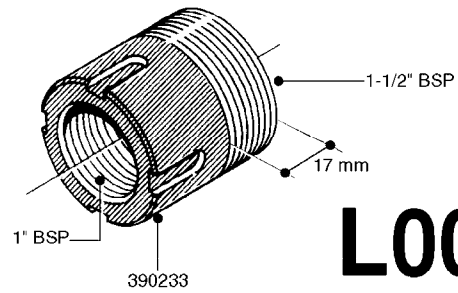

**L0030**

FITTINGS - HEXAGON NIPPLES  
L0030-HIN, 01:01:16

Page 1  
Date 12.08.2020 8:54

parts-n°	order qty	description
10015303	1	FITT.PO.HN 1.00X1.00 M1000
10425003	1	FITT.PO.HN 1.25X1.00 MCPHEE
320132	1	FITT.DK HN 1" BSP
320176	1	FITT.DK HN 3/8"X1/2" BSP
320445	1	FITT.DK HN 1/4"X3/8" BSP
320655	1	FITT.DK HN 1/2"-1/2" BSP
320692	1	FITT.DK HN 3/8'BSPX1/4'NPT
320703	1	FITT.DK HN 3/8BSP X1/2 &1/4NPT
320725	1	FITT.DK NIPPLE 3/8"-3/8" BSP
320902	1	FITT.DK HN 3/8'X 1/4' BSP
390232	1	FITT.DK HN 1-1/2' X 1-1/4' BSP
390276	1	FITT.DK HN 1'BSP