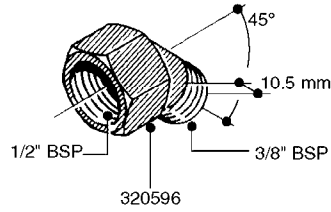

**L0030**

FITTINGS - HEXAGON NIPPLES  
L0030-HIN, 01:01:16

Page 1  
Date 12.08.2020 8:54

parts-n°	order qty	description
10015303	1	FITT.PO.HN 1.00X1.00 M1000
10425003	1	FITT.PO.HN 1.25X1.00 MCPHEE
320132	1	FITT.DK HN 1" BSP
320176	1	FITT.DK HN 3/8"X1/2" BSP
320445	1	FITT.DK HN 1/4"X3/8" BSP
320655	1	FITT.DK HN 1/2"-1/2" BSP
320692	1	FITT.DK HN 3/8'BSPX1/4'NPT
320703	1	FITT.DK HN 3/8BSP X1/2 &1/4NPT
320725	1	FITT.DK NIPPLE 3/8"-3/8" BSP
320902	1	FITT.DK HN 3/8'X 1/4' BSP
390232	1	FITT.DK HN 1-1/2' X 1-1/4' BSP
390276	1	FITT.DK HN 1'BSP