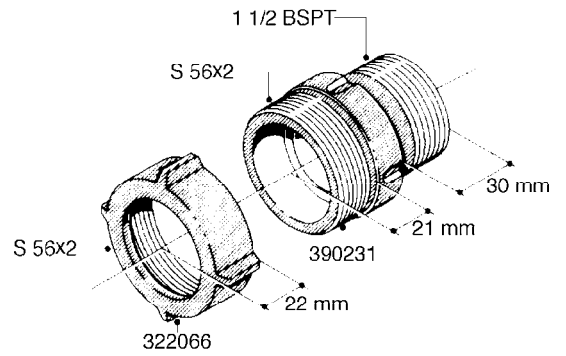

**L0080**

FITTINGS - S-53  
L0080-HIN, 12:09:17

Page 1

Date 12.08.2020 8:54

Pos.	parts-n°	order qty	description
1	145995	1	FITT.DK S-53 FORK
2	241973	1	O-RING Ø3 X 44.2 70 SHORES NITRIL NITRIL (BLACK)
2	242353	1	O-RING 3 X 44.2 VITON VITON (BROWN)
3	242109	1	O-RING D32.2x3.0 NITRIL (BLACK)
3	242354	1	O-RING D32.2X3.0 VITON VITON (BROWN)
4	322103	1	FITT.DK S-53 BULKHEAD
5	322107	1	FITT.DK S-53 BULKHEAD NUT
6	322110	1	FITT.DK S-53 ELB. 1/2" BSP
7	322352	1	FITT.DK S-53 TEE
8	334229	1	FITT.DK S-53 STR.3/4"
9	334260	1	GASKET F. S-53 BULKHEAD
10	334564	1	FITT.DK S-67 TO S-53 ADAPTER
11	391100	1	FITT.DK S-53THREAD INS.1/2"BSP
12	726463	1	FITT.DK S53 BULKHEAD W/GASKET
13	726552	1	FIT.DK S-53X90 1/2" BSP,O-RING
14	726556	1	FITT.DK S-53 HB 1/2" W/O-RING
15	726558	1	FITT.DK S53 STR. 3/4" W.ORING
16	726559	1	FITT DK. S-53 HB 1" W/O-RING
17	726568	1	FITT.DK.S-53 HB 1/2"90 W/O-RING
18	726570	1	FITT.DK S-53 ELB.3/4" W.ORING
19	726571	1	FITT.DK S-53 ELB.1", W ORING
20	726578	1	FITT.DK S53 PLUG WITH O-RING
21	728561	1	FITT.DK. S67M - S53F REDUCER