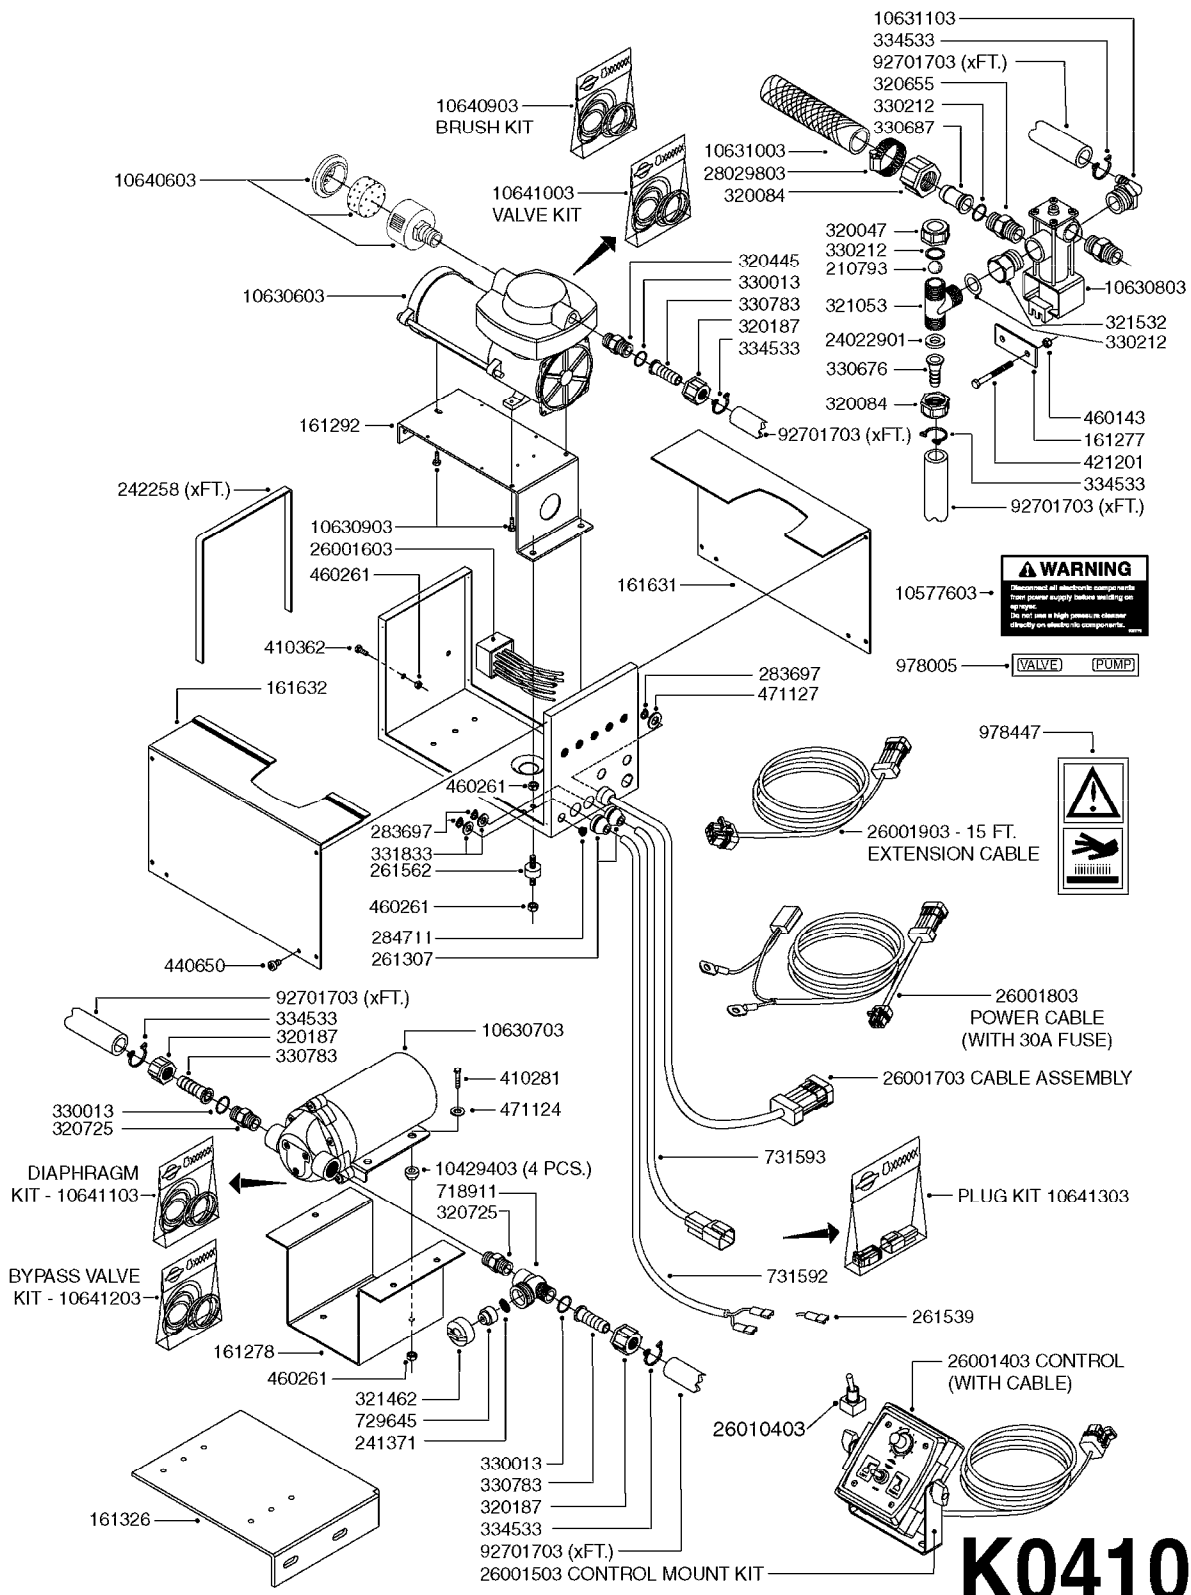

# K0400

\*Ø8mm 927306 (xFT.)  
\*Ø10mm 927330 (xFT.)

70062503 - COMPLETE ASSEMBLY

FOAM MARKER COMPRESSOR 2007  
K0400-HIN, 01:01:16

Page 1  
Date 12.08.2020 8:54

parts-n°	order qty	description
147011	1	HEX NIPPLE 3/8'X1/4'BSP BRASS
161326	1	MOUNT BKT. F. FOAM COMP.BOX 98
168847	1	ENCLOSURE LOWER F.MARKER
168848	1	COVER F. FOAM MARKER
232111	1	QUICK COUPLER 6MM X 1/8 EXT.
232112	1	QUICK COUPLER 6MM 1/8 INT.
232113	1	QUICK COUPLER 6MM T-PIECE
232114	1	COUPLER 1/8" THREADX8MM HOSE
232143	1	REDUCER 1/4'INT-1/8'EXT
232144	1	QUICK COUPLER 10MM X 1/4 EXT
232152	1	QUICK COUPLER 8MMX1/8 EXT.LONG
241371	1	DIAPHRAGM F.NO-DRIP,VULC
242242	1	O-RING F.AIR HOSE FITTING
242258	1	TRIM 3X10 SELF ADHESIVE 0012"
261562	1	RUBBER DAMPER 2XM6X25
283697	1	TIESTRAP 200MM
320445	1	FITT.DK HN 1/4"X3/8" BSP
321462	1	CAP F.NO-DRIP ASSY.
322261	1	HOUSING F.SAFETY VALVE 3/8"
440650	1	SCREW 3.5x13 STAINLESS
460261	1	NUT HEX M6X1.00 LOCK DIN985 A2 SS
718911	1	VALVE (SAFETY) F.MARKER
729645	1	NON-DRIP SPRING ASSY.GREEN 10
927264	1	HOSE R X PE D6/D4 X 0012"
927306	1	HOSE R X PE D8/D6 X 0012"BLACK
927330	1	HOSE R X PE D10/D8 X 012"BLACK
26004103	1	FOAM MARKER CNTRL MOD CABL STD
26008703	1	FOAM MARKER CONTROL SCII
26011103	1	FOAMER POWER/CONTROL CABLE 39P
26023400	1	COMPRESSOR F.FOAM MARKER CM40
26023700	1	SOLENOID VAL 12V 1/8' FLO '07
28025503	1	PLUG F.DRILLED HOLE 1/2"
28025603	1	PLUG F.DRILLED HOLE 3/4"
39122000	1	DISTR.HOUSING F.FOAM MARKER'07
70062503	1	FOAM MARKER COMPRESSOR,STD,39P