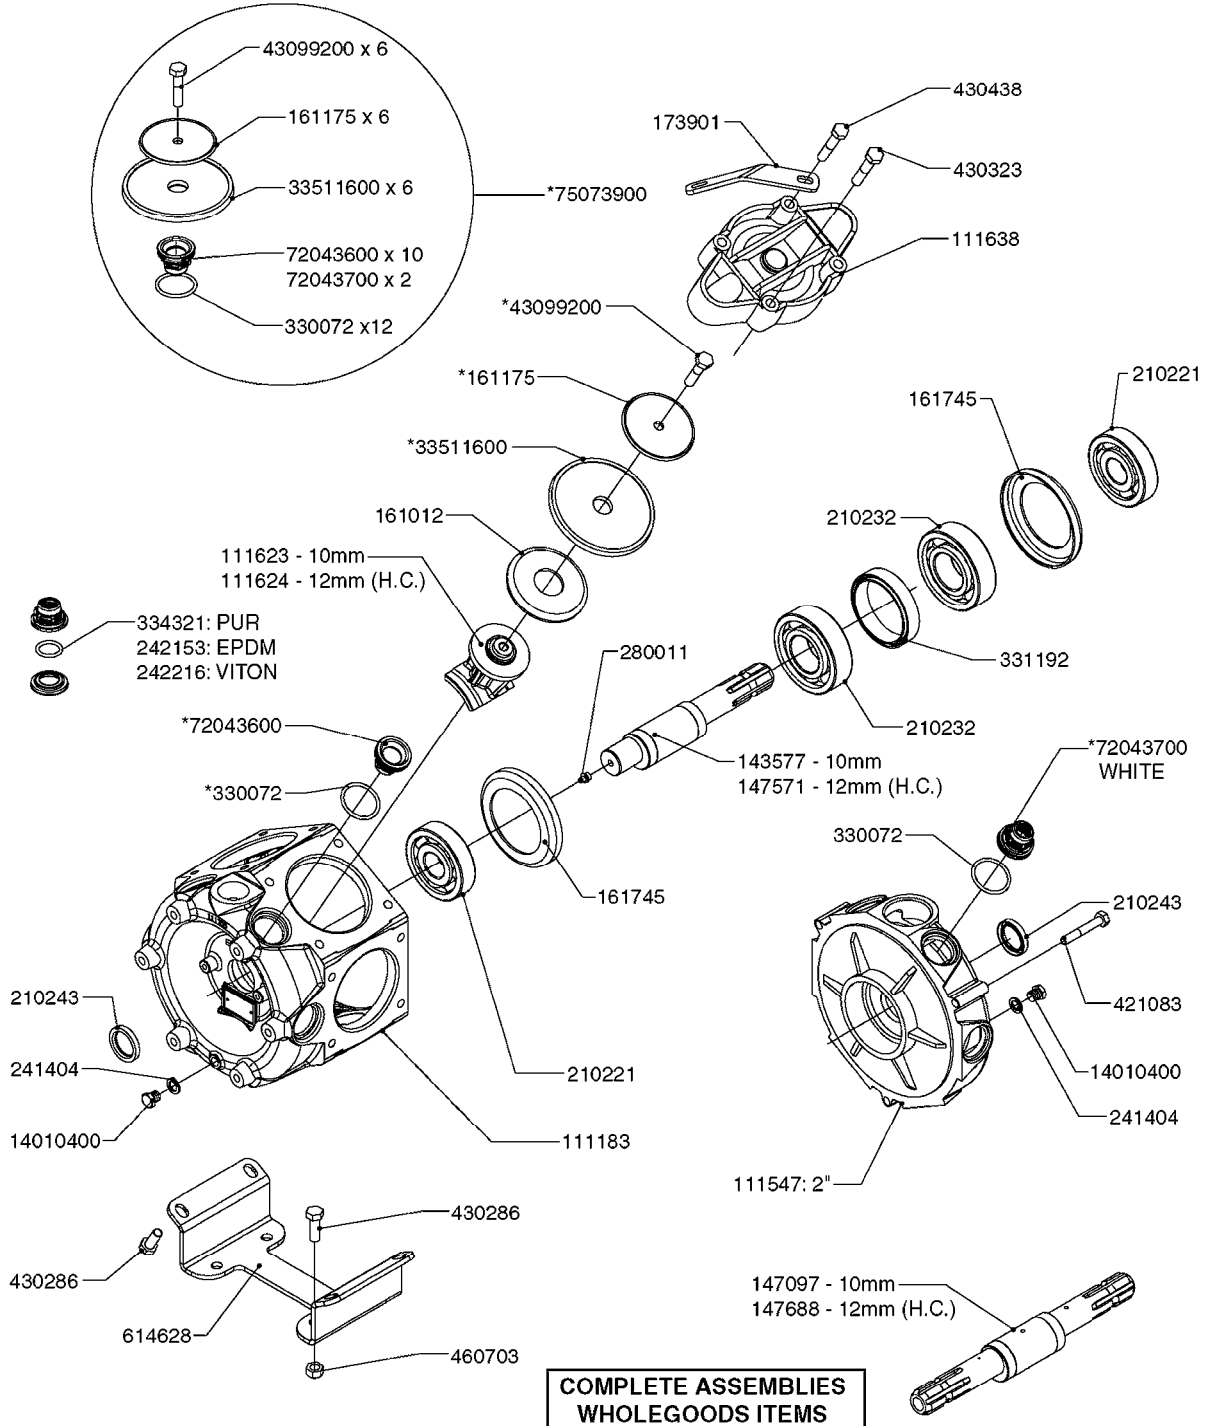

PUMP REPAIR KIT

**COMPLETE ASSEMBLIES
WHOLEGOODS ITEMS**

COMPLETE PUMPS
821587 - 463/10 2" W/THROUGH SHAFT (540 RPM)
82166300 - 463/12 2" (540 RPM H.C. INLINE PORTS)
463/12 2" (540 RPM H.C. OFFSET PORTS) REPLACED BY 82168700 (PAGE A0350)

A0330

PUMP - 463 W/ MOUNTING BASE
A0330-HIN, 01:01:16

Page 1
Date 12.08.2020 8:53

parts-n°	order qty	description
111183	1	PUMP CASTING 460-463 (PAINTED)
111547	1	PUMP FRONT 460-463-2' (PAINT)
111623	1	CONNECTING ROD 463/10MM
111624	1	CONNECTING ROD 463/12MM
111638	1	VALVE COVER 463 HC+1000 VERS.
143577	1	CRANK SHAFT F.363/462/463-10mm
147097	1	CRANK SHAFT 363-463/10 THROUGH
147571	1	CRANK SHAFT F.463-12mm
147688	1	CRANK SHAFT 462/12 THROUGH
161012	1	DIAPHRAGM BACKING DISC F. 463
161175	1	DIAPHRAGM DISC 463/464 PUMP
161745	1	METAL SPACER F.363/463
173901	1	LIFT STRAP F.PUMP 463
210221	1	BEARING BALL 6407
210232	1	BEARING BALL 6310
210243	1	SEAL OIL 35 X 47 X 7
241404	1	DOWTY SEAL 1/4"
242153	1	O-RING D26X4 EPDM
242216	1	O-RING VITON F/1202/1302/462
280011	1	GREASE NIPPLE 1/8' SAE H TR
330072	1	O-RING D53.5/D45.5X4
331192	1	SPACER, MODEL 361/363
334321	1	O-RING POLY. 34.0x26.0x4.0
421083	1	BOLT HEX 8.8 DEL M10X65
430286	1	BOLT HEX 8.8 DEL M12X30 FT
430323	1	BOLT HEX 8.8 DEL M12X60
430438	1	BOLT HEX 8.8 DEL M12X65
460703	1	NUT HEX M12X1.75 LOCK DIN985A2 SS
614628	1	FOOT F. 46X PUMP, RED
821587	1	PUMP 463/10 THROUGH SHAFT TWNF
14010400	1	PLUG 1/4" BSP
33511600	1	DIAPHRAGM PUMP 463/464 PUMP PUR
43099200	1	BOLT HEX SS M12 X 30 DIN933 A4
72043600	1	VALVE FOR 462/463
72043700	1	VALVE FOR 462/463 W.VENT HOLE
75073900	1	PUMP KIT 460/463 "06"
82166300	1	PUMP 464-12-MED-2-540
82168700	1	PUMP 464-12 540 OFFSET PORTS