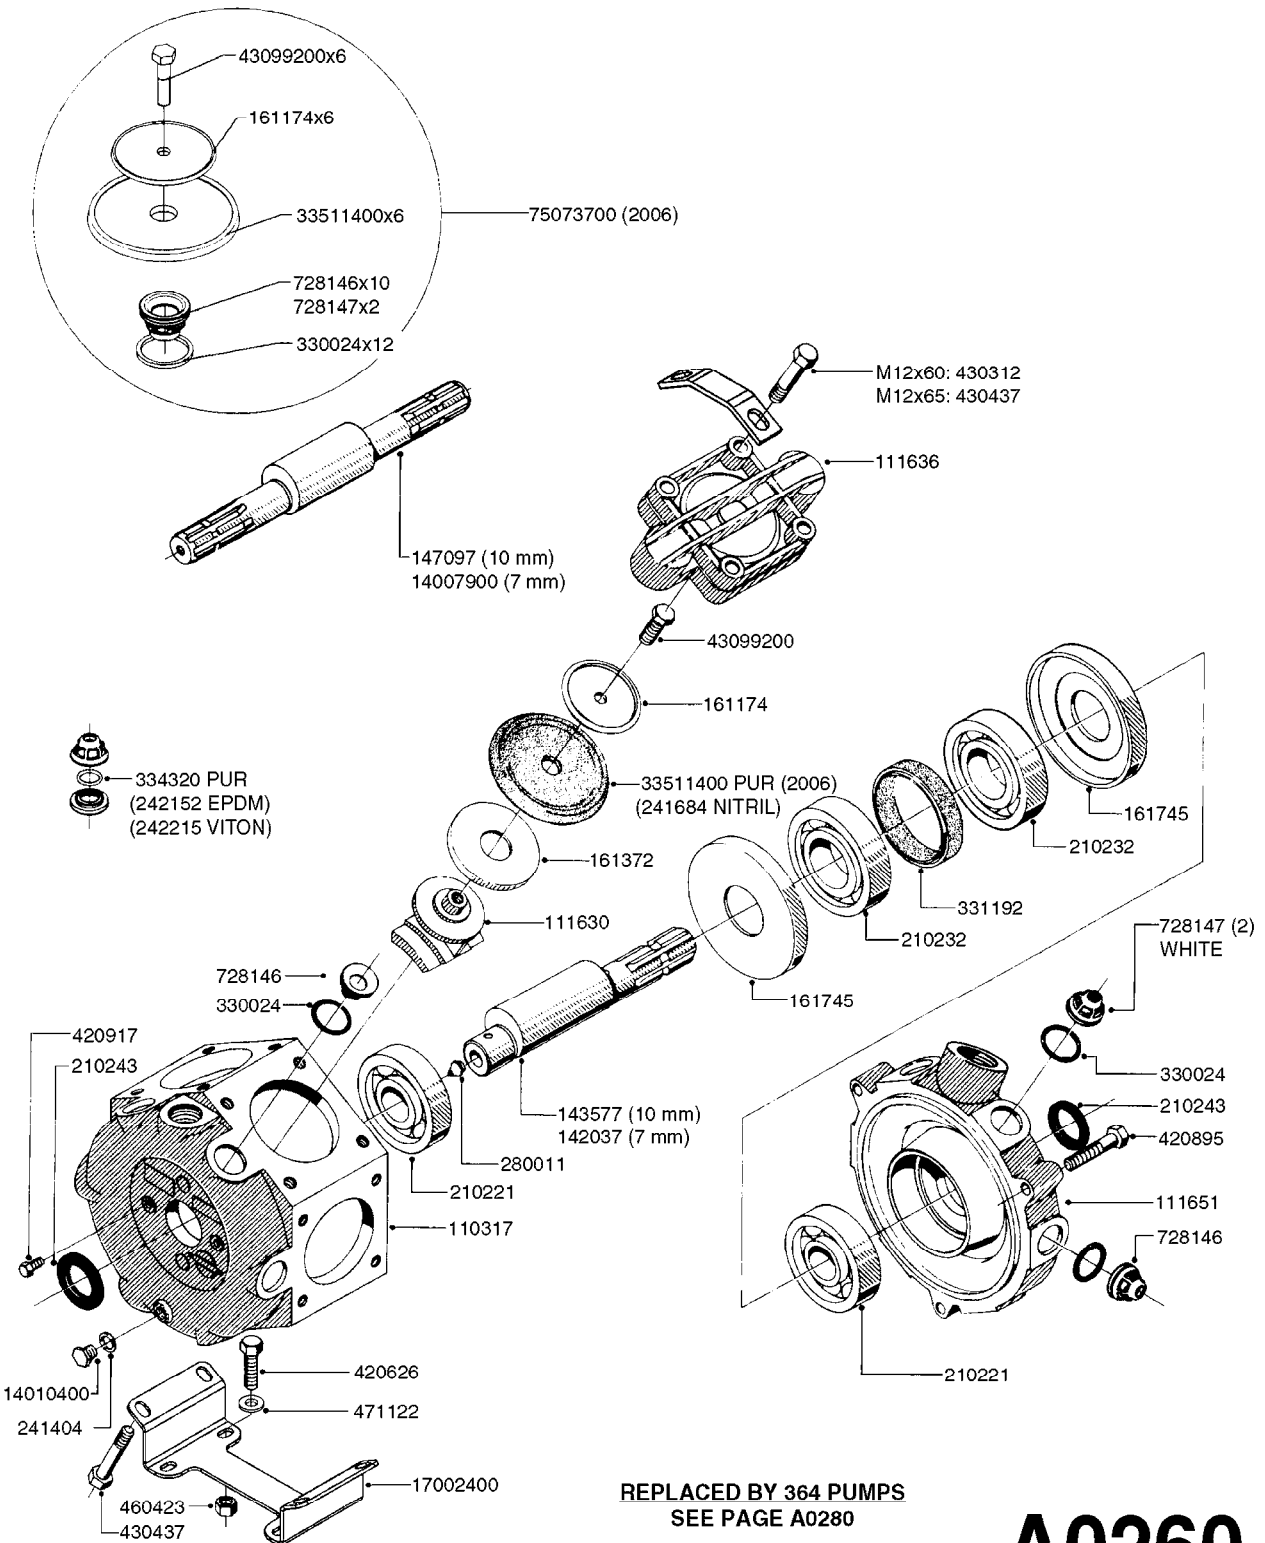

REPLACED BY 364 PUMPS
SEE PAGE A0280

A0260

PUMP - 363 W/MOUNTING BASE
A0260-HIN, 17:03:16

Page 1
Date 12.08.2020 8:53

parts-n°	order qty	description
110317	1	PUMP CASING MODEL 360/361 PNTD
111630	1	CONNECTING ROD 363/364-10 PUMP
111636	1	VALVE COVER 363 HEAVY DUTY
111651	1	CASTING F.363 1.5" PUMP(FRONT)
142037	1	CRANK SHAFT 361-20
143577	1	CRANK SHAFT F.363/462/463-10mm
147097	1	CRANK SHAFT 363-463/10 THROUGH
161174	1	DIAPHRAGM DISC SS 361/363/364 PUMP
161372	1	DIAPHRAGM BACKING DISC,320-361
161745	1	METAL SPACER F.363/463
210221	1	BEARING BALL 6407
210232	1	BEARING BALL 6310
210243	1	SEAL OIL 35 X 47 X 7
241404	1	DOWTY SEAL 1/4"
241684	1	DEICER PARTS: DIAPHRAGM MODEL 361 NITRIL
242152	1	O-RING D18.2X3 EPDM
242215	1	O-RING D18X3 VITON
280011	1	GREASE NIPPLE 1/8" SAE H TR
330024	1	O-RING D41,1/D34.5 X 3,5
331192	1	SPACER, MODEL 361/363
334320	1	O-RING D18X3 POLYURETHANE
420626	1	BOLT HEX 8.8 DEL M10X20 FT
420895	1	BOLT HEX 8.8 RAW M10X60
420917	1	BOLT HEX 8.8 RAW M8X12 FT
430312	1	BOLT HEX 8.8 M12X60
430437	1	BOLT HEX 8.8 RAW M12X65
460423	1	NUT HEX M10X1.50 LOCK DIN985A2 SS
471122	1	WASHER, M10, Ø20/10.5X 2.0, SS
728146	1	VALVE FOR 361(726890/707932)
728147	1	VALVE FOR 361 WHITE WITH HOLE
14007900	1	CRANK 363/462/463-7mm 540/THRU
14010400	1	PLUG 1/4" BSP
17002400	1	FOOT F. 36X PUMP, RED
33511400	1	DIAPHRAGM PUMP 361/361/363/364 PUR
43099200	1	BOLT HEX SS M12 X 30 DIN933 A4
75073700	1	PUMP KIT 361/363 "06"