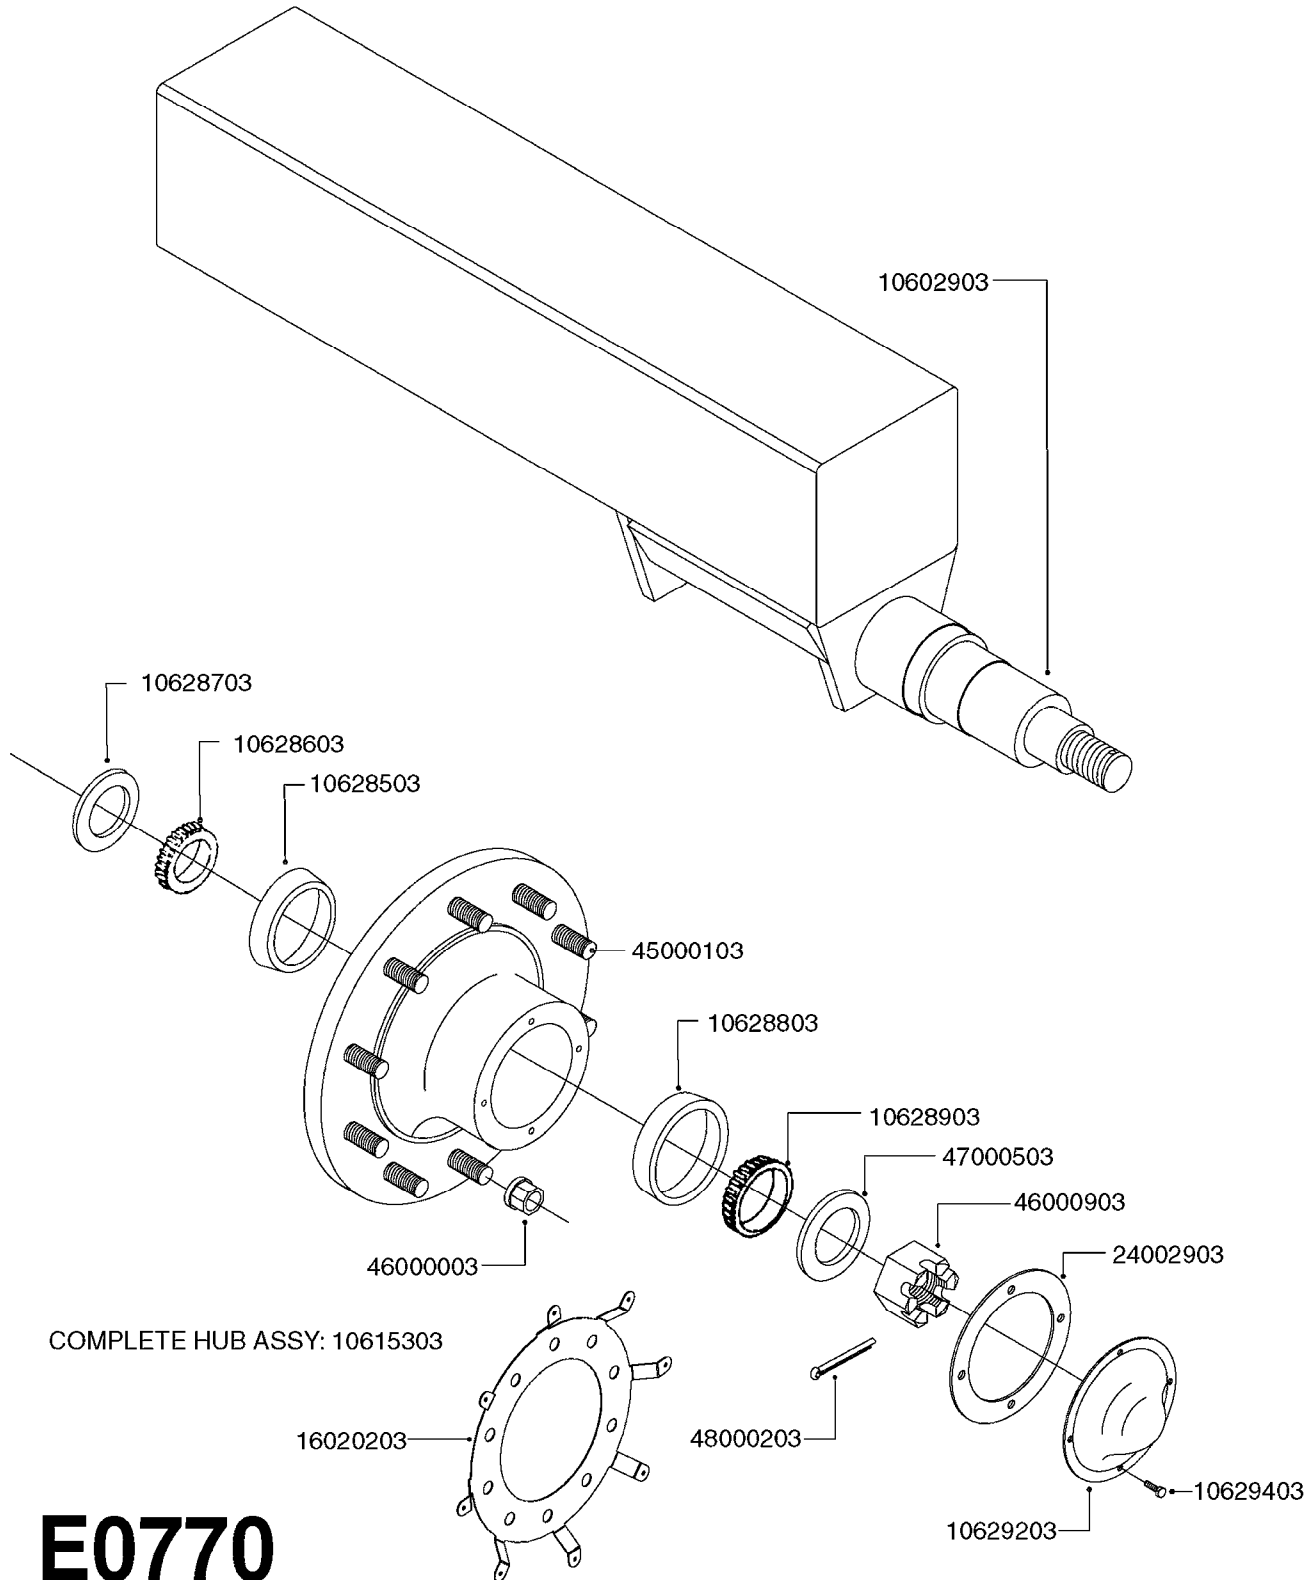

E0770

HUB ASSEMBLY F.3-1/8" SPINDLE
E0770-HIN, 01:01:16

Page 1

Date 12.08.2020 8:54

parts-n°	order qty	description
10602903	1	SPINDLE 3-1/8" WILTON 2813180
10615303	1	HUB ASSY.F.3-1/8" SPINDLE COMP
10628503	1	BEARING INNER CUP A39520
10628603	1	BEARING INNER CONE A39585
10628703	1	SEAL OIL 3.0" X 4.5" X .438"
10628803	1	BEARING OUTER CUP #453A
10628903	1	BEARING INNER CONE A460
10629203	1	DUST CAP F.10 BOLT HUB 3.5"
10629403	1	BOLT HEX 5/16 NC GR.2 00.50"
16020203	1	WHEEL SENSOR MAGNET MNT 10BLT
24002903	1	GASKET F. HUB 3.5" HUB ASSY
45000103	1	BOLT, WHEEL STUD 3/4-16X2 3/4
46000003	1	NUT HEX NF 3/4" FLANGED F.HUB
46000903	1	NUT CSTL 1-1/4"NF 3-1/2" SPNDL
47000503	1	WASHER, SPNDL 3.5" 1.31x3 .16T
48000203	1	PIN, COTTER 7/32" X 3.00"