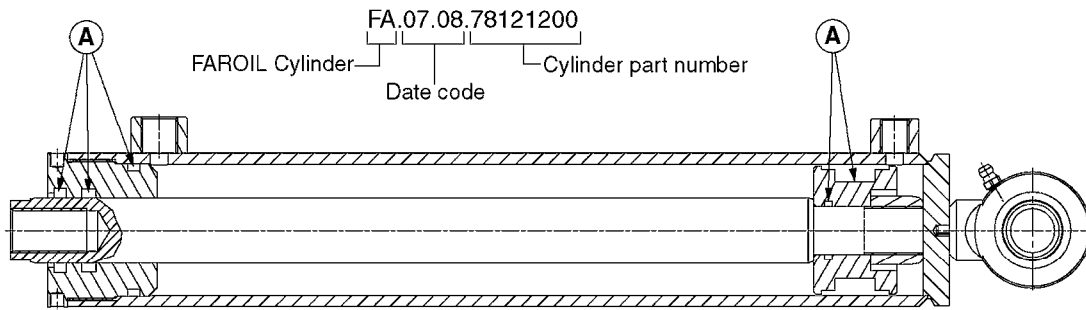

HYDRAULICS - CYLINDERS  
C0020-HIN, 01:01:16

Page 3

Date 12.08.2020 8:54

parts-n°	order qty	description
63039300 78100003	1 1	CYLINDER ROD F.781132 CYL. PARA-LIFT CM+750 W/STOP

Check cylinder barrel for stamped part number.