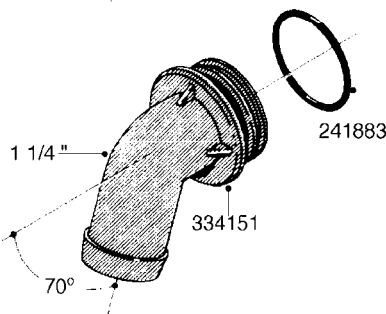

**L0080**

FITTINGS - S-53  
L0080-HIN, 12:09:17

Page 1

Date 12.08.2020 8:54

Pos.	parts-n°	order qty	description
1	145995	1	FITT.DK S-53 FORK
2	241973	1	O-RING Ø3 X 44.2 70 SHORES NITRIL NITRIL (BLACK)
2	242353	1	O-RING 3 X 44.2 VITON VITON (BROWN)
3	242109	1	O-RING D32.2x3.0 NITRIL (BLACK)
3	242354	1	O-RING D32.2X3.0 VITON VITON (BROWN)
4	322103	1	FITT.DK S-53 BULKHEAD
5	322107	1	FITT.DK S-53 BULKHEAD NUT
6	322110	1	FITT.DK S-53 ELB. 1/2" BSP
7	322352	1	FITT.DK S-53 TEE
8	334229	1	FITT.DK S-53 STR.3/4"
9	334260	1	GASKET F. S-53 BULKHEAD
10	334564	1	FITT.DK S-67 TO S-53 ADAPTER
11	391100	1	FITT.DK S-53THREAD INS.1/2"BSP
12	726463	1	FITT.DK S53 BULKHEAD W/GASKET
13	726552	1	FIT.DK S-53X90 1/2" BSP,O-RING
14	726556	1	FITT.DK S-53 HB 1/2" W/O-RING
15	726558	1	FITT.DK S53 STR. 3/4" W.ORING
16	726559	1	FITT DK. S-53 HB 1" W/O-RING
17	726568	1	FITT.DK.S-53 HB 1/2"90 W/O-RING
18	726570	1	FITT.DK S-53 ELB.3/4" W.ORING
19	726571	1	FITT.DK S-53 ELB.1", W ORING
20	726578	1	FITT.DK S53 PLUG WITH O-RING
21	728561	1	FITT.DK. S67M - S53F REDUCER