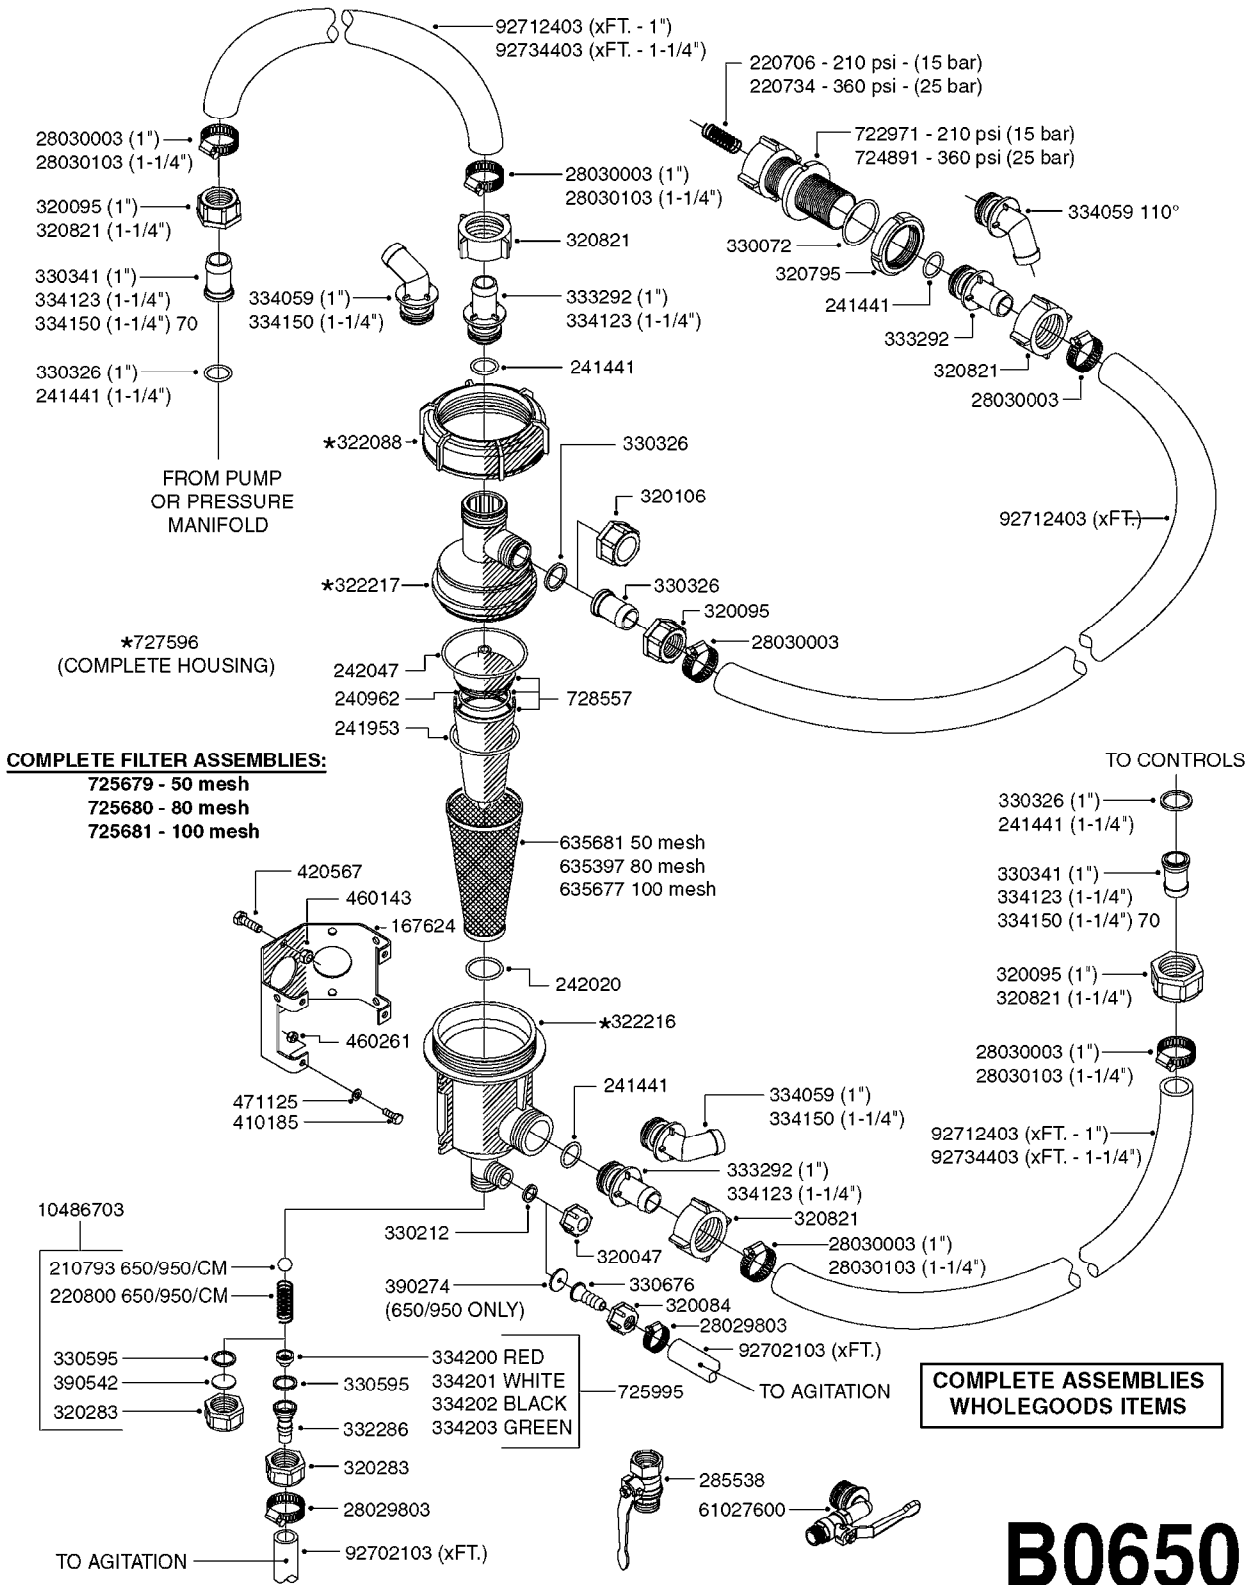

# B0640

CHECK VALVES - S67 (2011)  
B0640-HIN, 15:10:19

Page 1

Date 12.08.2020 8:54

Pos.	parts-n°	order qty	description
1	145996	1	FITT.DK S-67 FORK
2	242353	1	O-RING 3 X 44.2 VITON
3	334231	1	FITT.DK S-67 STR.1"
3	334232	1	FITT.DK S-67 STR.1-1/4"
4	72432400	1	FITT.DK S-67 CONNEC W.CHK SEAT
5	72819200	1	CHECK VALVE S67 2012 THREADED
6	72819300	1	CHECK VALVE S67 2012 NO THREAD
7	72878800	1	CHECK VALVE S67 SUBASSEMBLY 2013 INCLUDED WITH #5 & #6