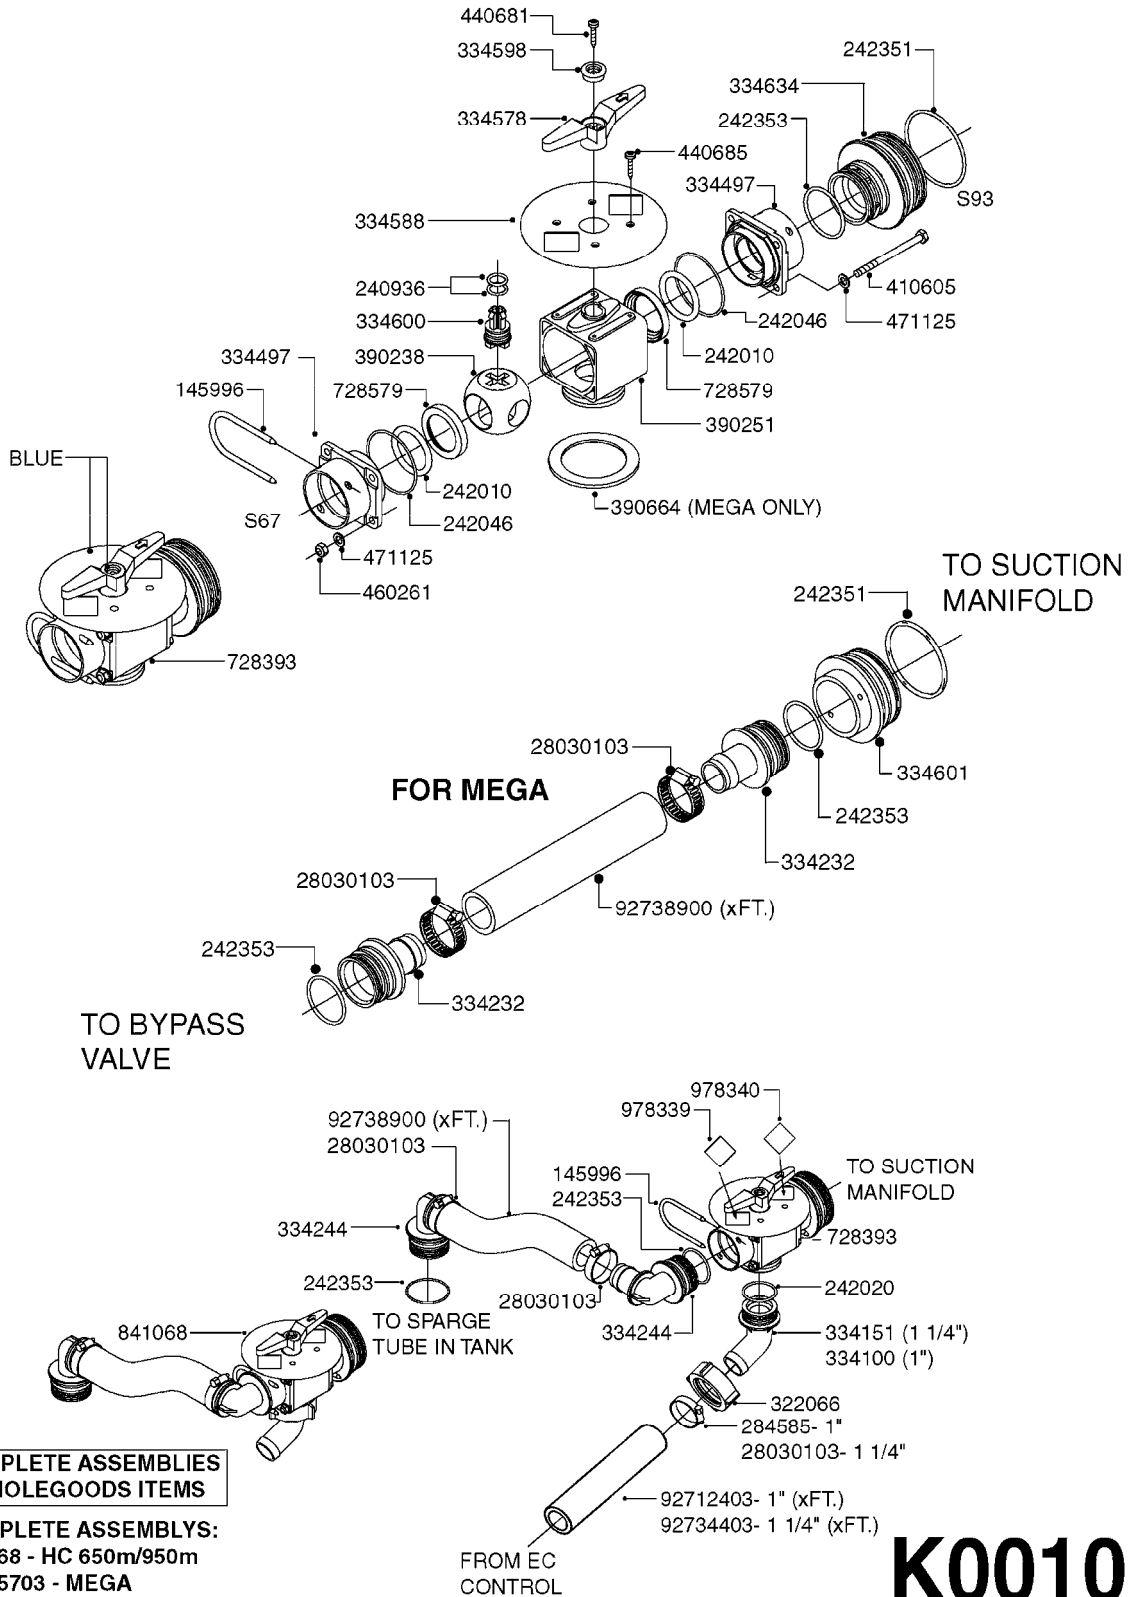

**COMPLETE ASSEMBLIES
WHOLEGOODS ITEMS**

COMPLETE ASSEMBLYS:
841068 - HC 650m/950m
10545703 - MEGA

K0010

AGITATN BYPAS VALV-MANIFLD SYS
K0010-HIN, 01:01:16

Page 1

Date 12.08.2020 8:54

parts-n°	order qty	description
145996	1	FITT.DK S-67 FORK
240936	1	O-RING D13.3X2.4 NITRIL
242010	1	O-RING D37.47X5.33
242020	1	O-RING 39.2 X 3 VITON
242046	1	O-RING D60X2
242351	1	O-RING D69.5X3.0 VITON F.S-93
242353	1	O-RING 3 X 44.2 VITON
284585	1	CLAMP HOSE GEAR 1" MINI 020
322066	1	FITT.DK S-56 NUT
334100	1	FITT.DK S-61 ELB.1" 110 DEG.
334151	1	FITT.DK S-61 ELB.1-1/4"110 DEG
334232	1	FITT.DK S-67 STR.1-1/4"
334244	1	FITT.DK S-67 ELB.1-1/4"
334497	1	END COVER 3 WAY VALVE S-67
334578	1	HANDLE FOR VALVE 'OLD' STYLE
334588	1	FACE PLATE F. BALL VALVE BLUE
334598	1	PLUG F.VALVE HANDLE BLUE
334600	1	SPINDLE F.3 WAY VALVE
334601	1	FITT.DK S-93 TO S67 ADAPTOR
334634	1	FITT.DK ADAPTER S-93M S67M
390238	1	BALL F. 3 WAY PRESSURE VALVE
390251	1	MOTOR HOUSING F. 3-WAY VALVE
390664	1	WASHER NYLON D85.0/D7.0X3.0
410605	1	BOLT HEX 8.8 DEL M6X80
440681	1	SCREW F. PLASTIC 4MM X 14LG SS
440685	1	SCREW F.PLASTIC 4X14 SS C-SUNK
460261	1	NUT HEX M6X1.00 LOCK DIN985 A2 SS
471125	1	WASHER M6U 6.4X14X1.2,A2 SS
728393	1	VALVE 3 WAY F.AGITAT.SHUTOFF
728579	1	SEAL F BALL
841068	1	AGITATION BYPASS KIT
978339	1	DECAL MANIFOLD SYS.AGIT.RETU
978340	1	DECAL MANIFOLD SYS.PUMP SUCT
10545703	1	*AGITATION BYPASS KIT MEGA
28030103	1	CLAMP HOSE GEAR P5/4-S1.5"6724
92712403	1	HOSE R X1" X300PSI WP X0012"
92734403	1	HOSE R X5/4" X200PSI WP X0012"
92738900	1	HOSE R X PVC X 1-1/4" 0012"