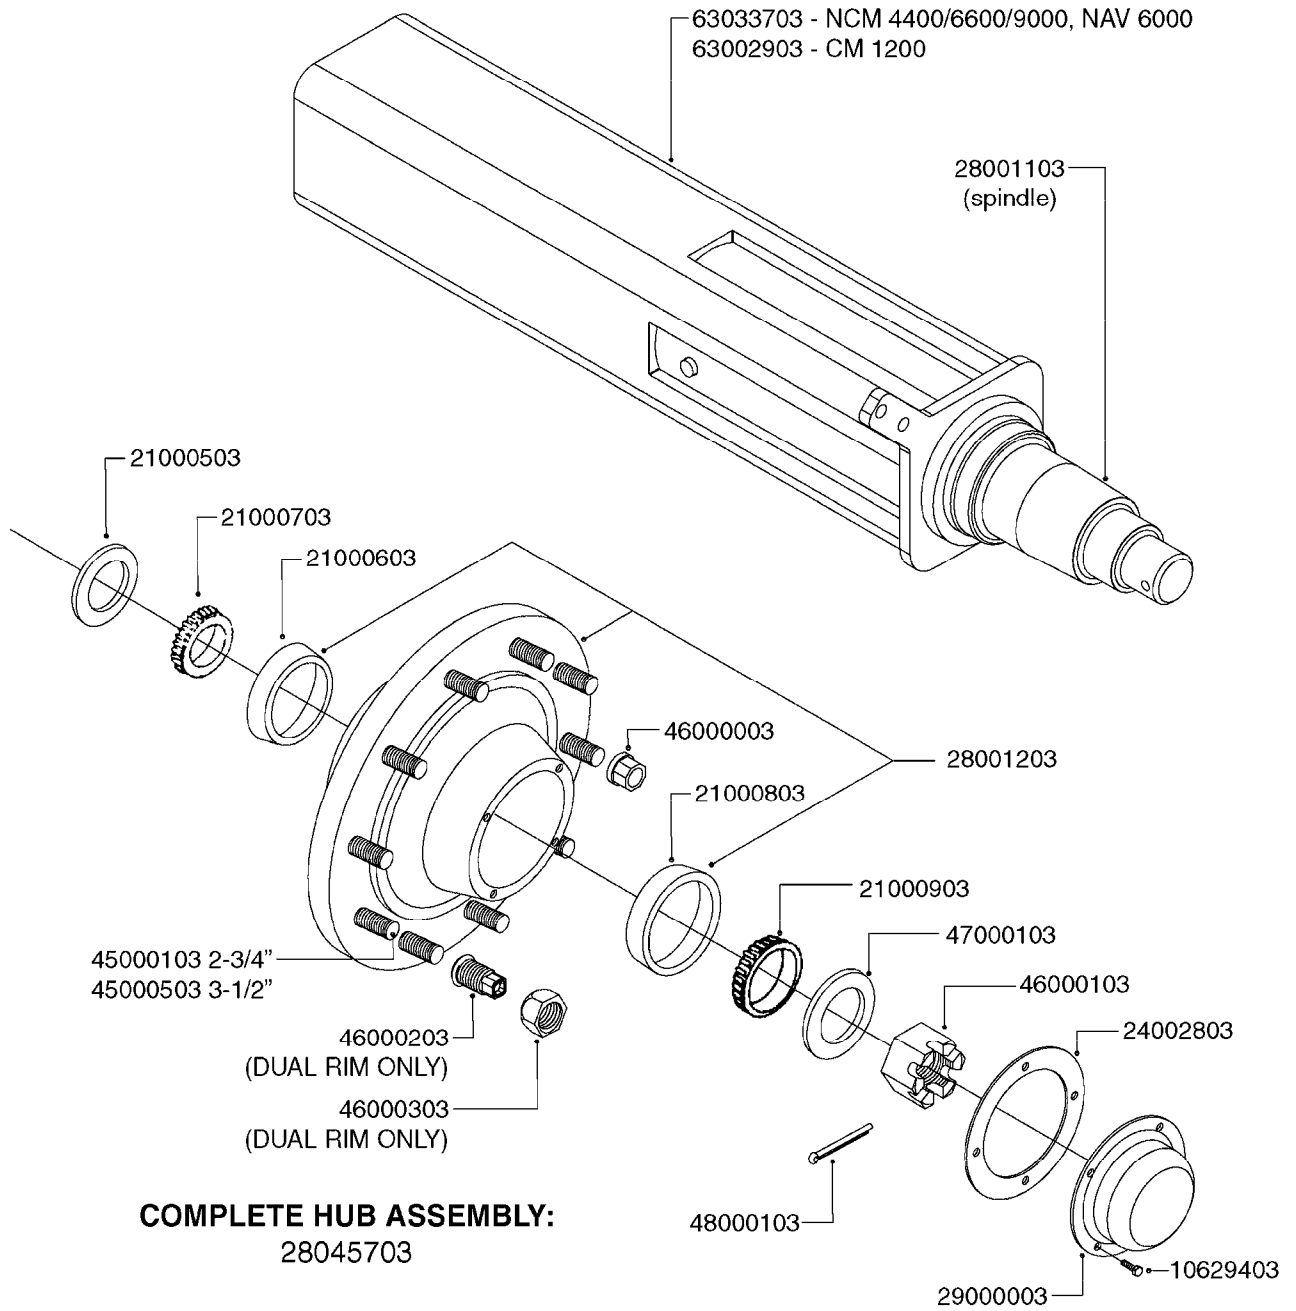

HUB ASSEMBLY F.4-1/2" SPINDLE  
E0790-HIN, 06:07:17

Page 0  
Date 12.08.2020 8:54

**COMPLETE HUB ASSEMBLY:**  
28045703

COMPLETE ASSEMBLIES  
WHOLEGOODS ITEMS

**E0790**

HUB ASSEMBLY F.4-1/2" SPINDLE  
E0790-HIN, 06:07:17