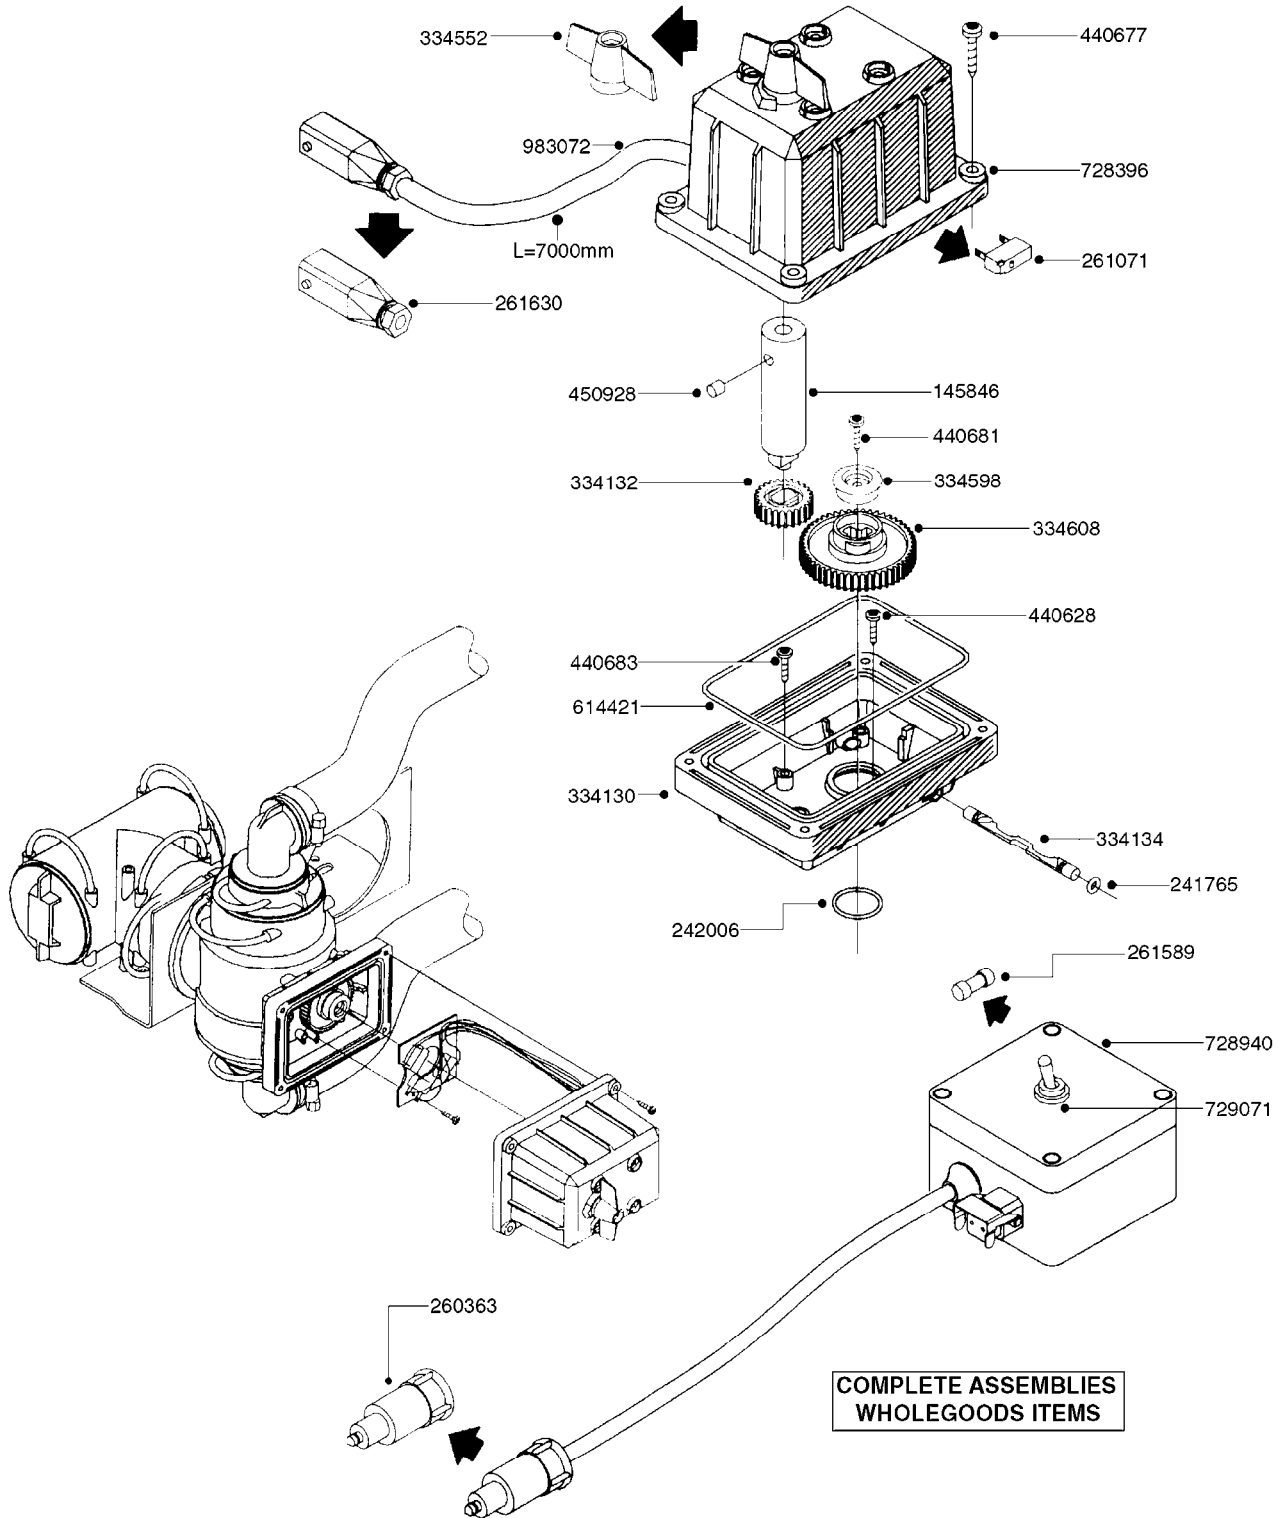

834363 - AGITATION BYPASS VALVE

**K0020**

BALL VALVE-ELECTRIC 2-WAY  
K0020-HIN, 01:01:16

Page 1

Date 12.08.2020 8:54

parts-n°	order qty	description
145846	1	COUPLING FOR EL 3-WAY VALVE
241765	1	O-RING 3.1 X 1.6
242006	1	O-RING D22/D19 X 1.5
260363	1	PLUG 2 POLE 12V
261071	1	MICRO SWITCH TYPE 9 SM 201
261162	1	SOCKET F.12V BAYONET PLUG
261589	1	FUSE 5 X 20 1.25 AMP
334130	1	GEAR BOX
334131	1	COG WHEEL
334132	1	COG WHEEL
334134	1	INDICATOR ROD
334552	1	GRIP F.MAN.OP.EC PRES.REG.GREE
334598	1	PLUG F.VALVE HANDLE BLUE
440628	1	SCREW 3/8'
440677	1	SCREW F. PLASTIC 5X20 SS
440681	1	SCREW F. PLASTIC 4MM X 14LG SS
440683	1	SCREW 40X18 2WAY ELC.BALL VALV
450928	1	SET SCREW M8 X 8MM STAINLESS
614421	1	GASKET F/MOTOR HOUSE-ON/OFF TR
725340	1	MOTOR HOUSING FOR EL VALVE
728399	1	CIRCUIT BOARD F.728941
728941	1	CONTROL BOX F.2-WAY VALVE ELC.
834363	1	ELECTRIC KIT, AGITATION BYPASS