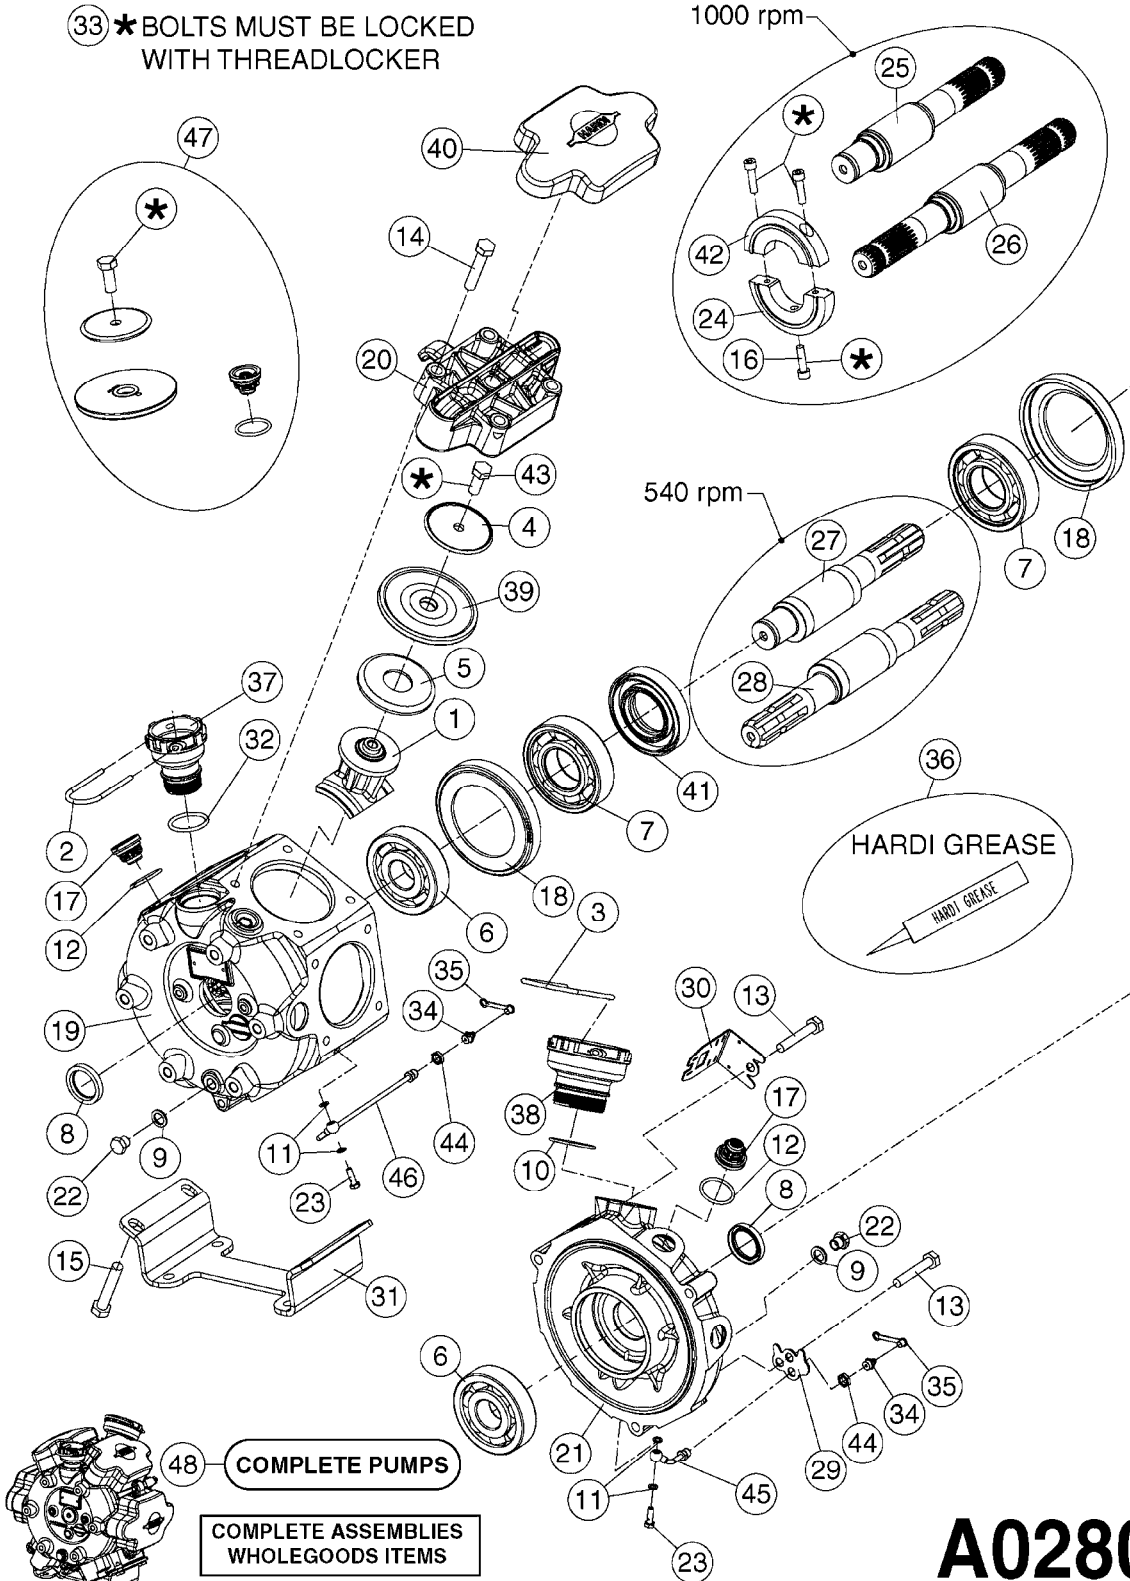

33 *BOLTS MUST BE LOCKED WITH THREADLOCKER

1000 rpm

540 rpm

PUMP - 364 540/1000 RPM
A0280-HIN, 07:05:20

Page 1
Date 12.08.2020 8:53

Pos.	parts-n°	order qty	description
1	111622	1	CONNECTING ROD 463/5.5MM
1	111628	1	CONNECTING ROD 363/5.5 PUMP
1	111629	1	CONNECTING ROD 363/364-7 PUMP
1	111630	1	CONNECTING ROD 363/364-10 PUMP
2	145996	1	FITT.DK S-67 FORK
3	145997	1	FITT.DK S-93 FORK
4	161174	1	DIAPHRAGM DISC SS 361/363/364 PUMP
5	161372	1	DIAPHRAGM BACKING DISC,320-361
6	210221	1	BEARING BALL 6407
7	210232	1	BEARING BALL 6310
8	210243	1	SEAL OIL 35 X 47 X 7
9	241404	1	DOWTY SEAL 1/4"
10	242225	1	O-RING D45.0 X 4.0 RUBBER
11	242374	1	WASHER Ø10/Ø6X1 COPPER
12	330024	1	O-RING D41,1/D34.5 X 3,5
13	420895	1	BOLT HEX 8.8 RAW M10X60
14	430312	1	BOLT HEX 8.8 M12X60
15	430438	1	BOLT HEX 8.8 DEL M12X65
16	450995	1	BOLT ALLEN M8X30 DIN 912 RAW
17	728146	1	VALVE FOR 361(726890/707932)
18	11171900	1	CONROD RING 364/464 MACHINED
19	11172000	1	PUMP HOUSE 364 MACHINED 5/4" BSP RED
20	11172800	1	VALVE COVER 363/364 MACHINED RED
21	11173200	1	FRONTPART 364, 1½" BSP RED
22	14010400	1	PLUG 1/4" BSP
23	14120400	1	BANJOBOLT M6 X 19
24	14120700	1	COUNTERWEIGHT 364/464-1000
25	14137300	1	CRANKSHAFT 364/464-5.5 1000
26	14137900	1	CRANKSHAFT 364/464-5.5 GG 1000
27	14137500	1	CRANKSHAFT 364-07
27	14137600	1	CRANKSHAFT 364/464-10
28	14138100	1	CRANKSHAFT 364-7.0 GG
28	14138200	1	CRANKSHAFT 364/464-10 GG
29	16382900	1	GREASE NIPPLE PLATE, 364
30	16390600	1	BRACKET FOR RPM SENSOR
31	16410700	1	PUMP BASE 363/364 BLACK
31	17002400	1	FOOT F. 36X PUMP, RED
32	24266600	1	O-RING D 38,0 X 4,0 70SH.NITR
33	28045503	1	LOCTITE 262 .5ML (.017oz.)
34	28163300	1	GREASE NIPPLE H1 M6X1 DIN 7412
35	28163400	1	CAP F. GREASENIPPLE YELLOW M6X1
36	28164600	1	HARDI PUMP GREASE S3 V550L 1
37	32242200	1	FITTING S67 5/4" KON. RG 2014
38	32242300	1	NIPPLE S93 1,5' KON.RG 2014
39	33511400	1	DIAPHRAGM PUMP 361/361/363/364 PUR
40	33524300	1	COVER PLASTIC 364 PUMP
41	33527200	1	GREASE SPLIT 364/464
42	39136200	1	HALFPART 364/464-1000
43	43099200	1	BOLT HEX SS M12 X 30 DIN933 A4
44	46134000	1	NUT HEX M10x1 H=2.3 NV=14 ELZIN
45	61096800	1	BANJOTUBE SHORT 364 COMPL.
46	61096900	1	BANJOTUBE LONG 364 COMPL.
47	75585900	1	PUMP KIT 364
48	82169500	1	PUMP 364-5.5-MED-1000
48	82169700	1	PUMP 364-5.5-MOD2-1000-OSP
48	82170000	1	PUMP 364-10-STD-540 FK
48	82170300	1	PUMP 364-10-MOD-540-GG THROUGH SHAFT
48	82170400	1	PUMP 364-10-MOD-540-OSP