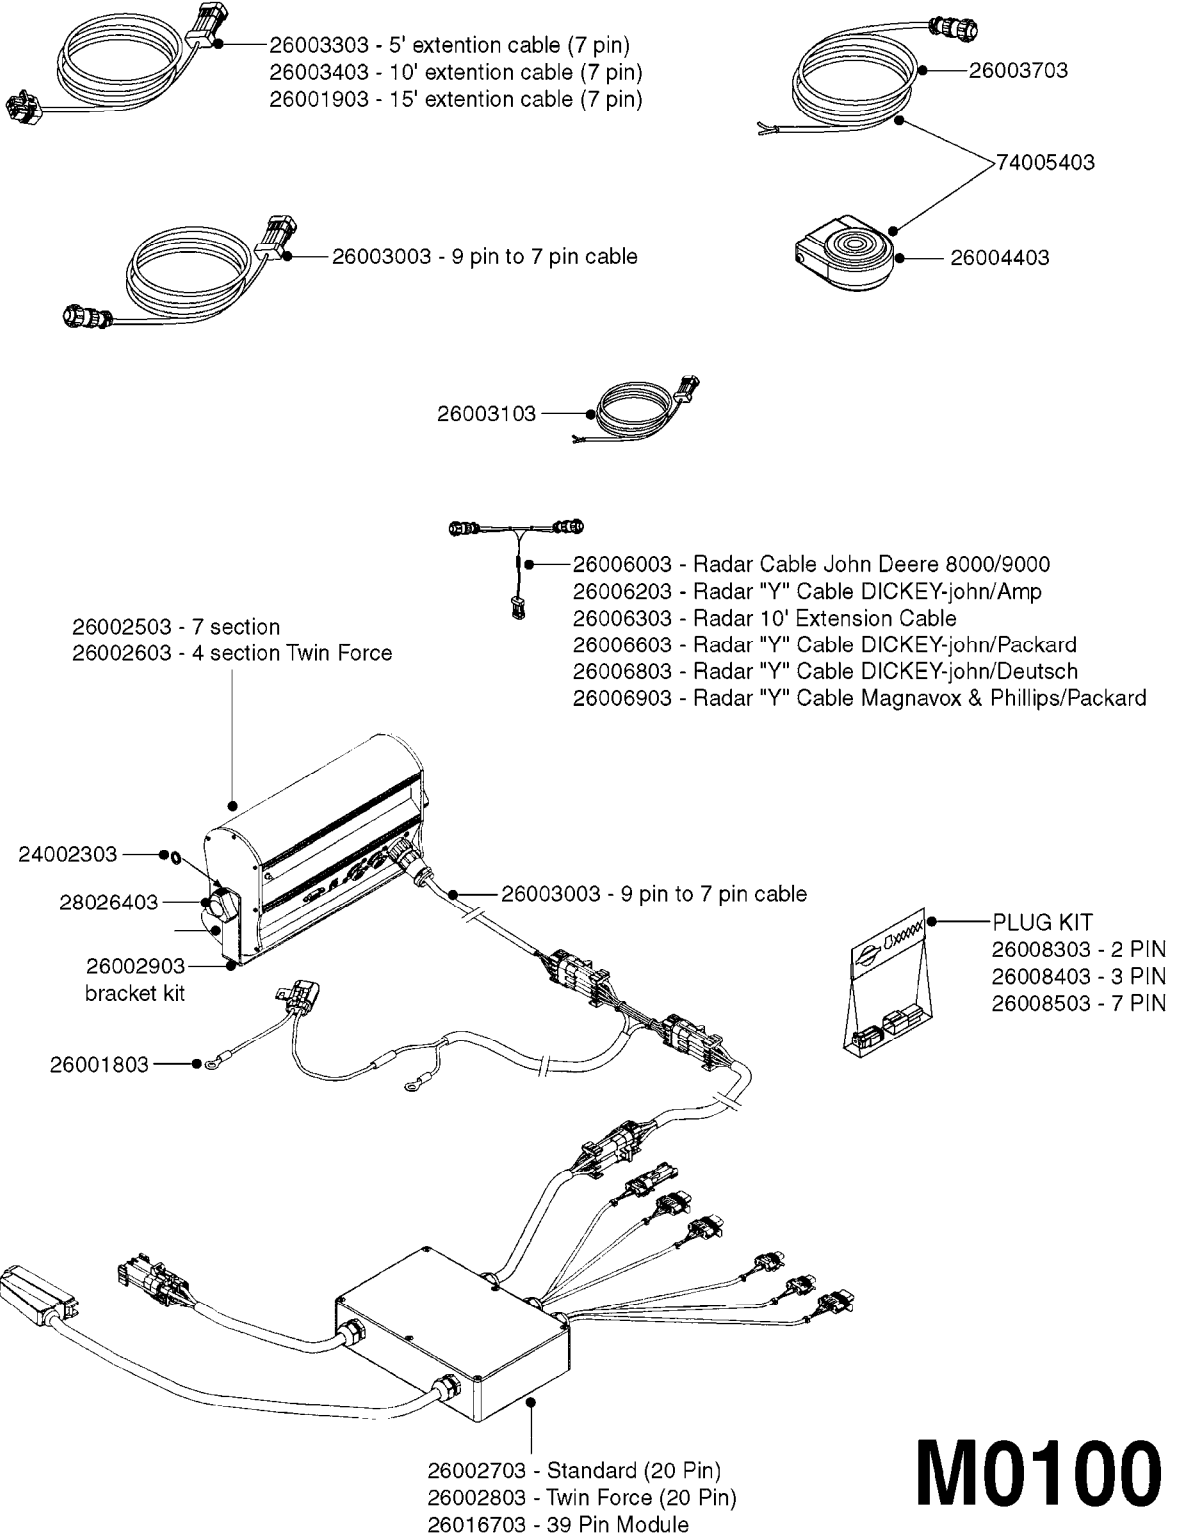

**M0090**

HC 2500/HM1500 DISPLAY/SCANBOX  
M0090-HIN, 01:01:16

Page 1  
Date 12.08.2020 8:54

parts-n°	order qty	description
142516	1	SCREW SET M10 BENT F. LOCKING
161411	1	MT.BRK. HC2500/HM1500 DISPLAY
26018300	1	ADAPTOR 2500 FOR SPRAYBOX II 39-PIN/REPLACES SCANBOX
260363	1	PLUG 2 POLE 12V
260827	1	PLUG F.EC ATTACHMENTS
261060	1	PLUG F.EC ATTACHMENTS
261589	1	FUSE 5 X 20 1.25 AMP
26176203	1	FUSE 5.0A QUICK-ACT.
261933	1	CABLE W/PLUG 2X25 L=71"
261934	1	CABLE W/PLUG 18X0.5MM L=79"
261935	1	SWITCH 2 POLE
261937	1	CIRCUIT BOARD F. SCANBOX
262099	1	PLUG SOCKET 3-POLE 2.5/3
450902	1	BOLT ALLEN HEAD M4 X 16MM
471055	1	WASHER D4.1/7.6 X 0.9
61029900	1	BRACKET FOR HC2500
731613	1	DISPLAY HC2500 NEW
731983	1	DISPLAY HM1500 REFURBISHED
732095	1	DISPLAY HM1500 NEW
732096	1	SCANBOX F.HM1500/HC2500
741580	1	PLUG 3-POLE 2.5/3
978045	1	DECAL QUICK GUIDE 1500/2500
978097	1	DECAL QUICK GUIDE 1500/2500 FR