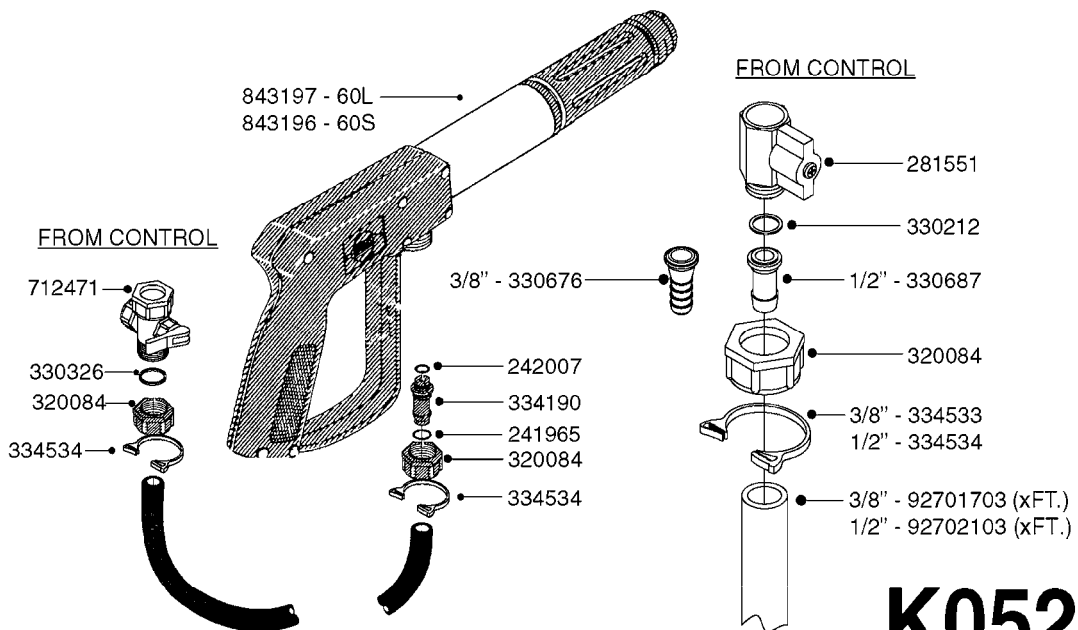

**K0520**

HOSE WRAPS  
K0520-HIN, 05:12:19

Page 1  
Date 12.08.2020 8:54

parts-n°	order qty	description
241965	1	O-RING Ø12.1 X 1.6 NITRILE
242007	1	O-RING Ø9.1 X 1.6 NITRILE
281551	1	BALL VALVE 1/2"
320084	1	FITT.DK NUT 1/2" BSP
330212	1	O-RING D19/D14X2.4 F.1/2"NUT
330326	1	O-RING D30/D24X2 F.1"NUT
330676	1	FITT.DK HB 3/8" F. 1/2" NUT
330687	1	FITT.DK HB 1/2" F. 1/2" NUT
334190	1	FITT.DK HB 1/2' F. PISTOL 60S
334533	1	CLAMP HOSE PLASTIC 3/8"
334534	1	CLAMP HOSE PLASTIC 1/2"
636223	1	POST 12 VOLT TR30
712471	1	AGITATION VALVE ASSY. ON/OFF
843196	1	SPRAY GUN KIT TYPE 60 SHORT
843197	1	HANDGUN KIT TYPE 60 LONG
10013403	1	BOLT HEX 3/8-16X1 1/4 HCS Z5
10013503	1	NUT HEX NC 3/8"
10178903	1	WRAP HOSE SIDE MOUNT PLATE
10179003	1	WRAP HOSE BOTTOM PLATE MOUNT
10179403	1	WRAP WELDMENT FOR HI101789
10179503	1	WRAP WELDMENT FOR HI101790
10225603	1	BKT.FOR HOSE WRAP MOUNT NL NK
10225703	1	WRAP HOSE BDL.BOTTOM PLATE
92701703	1	HOSE R X3/8" X300PSI WP X0012"
92702103	1	HOSE R X1/2" X300PSI WP X0012"