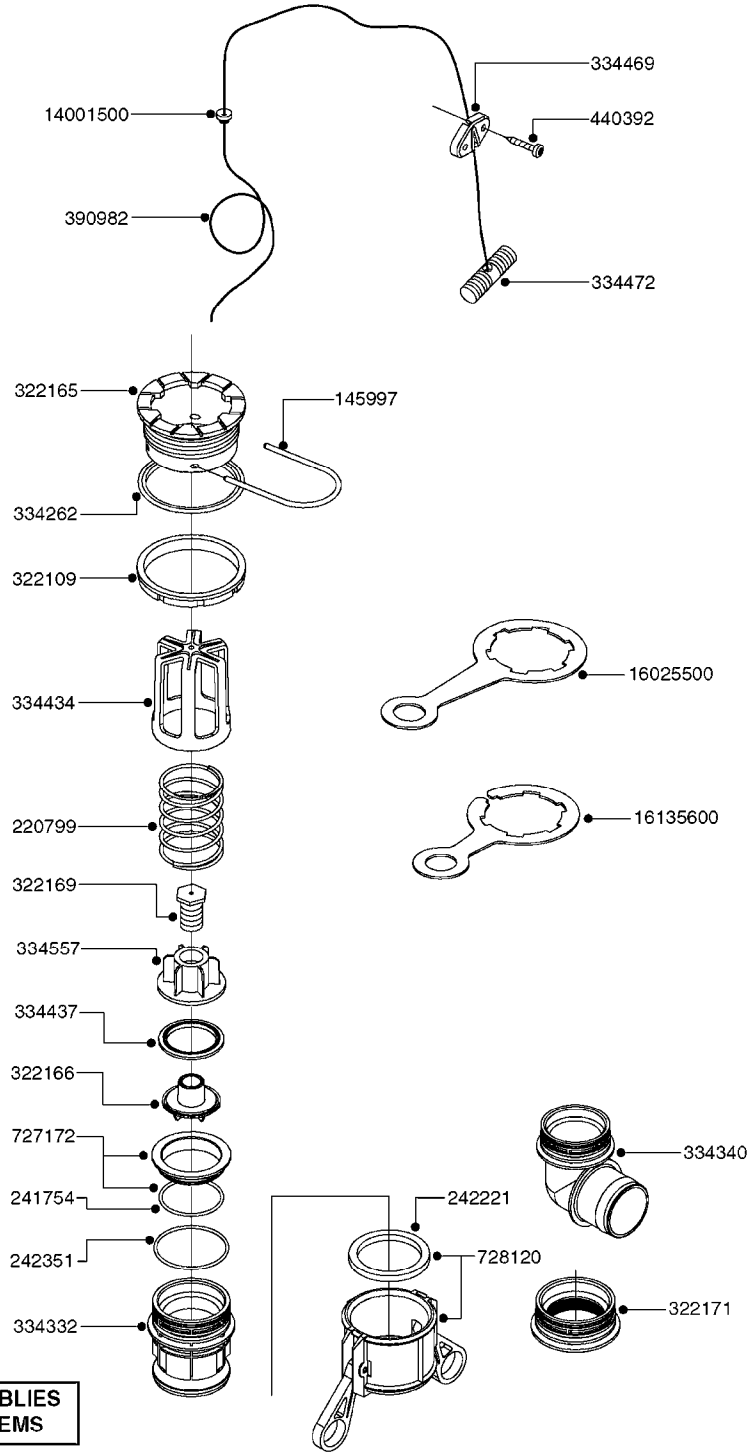

COMPLETE ASSEMBLIES  
WHOLEGOODS ITEMS

727617 - COMPLETE ASSEMBLY (2" BSP THREADED FITTING & 126" CORD)  
727742 - COMPLETE ASSEMBLY (2-1/2" ELBOW & 157.5" CORD)