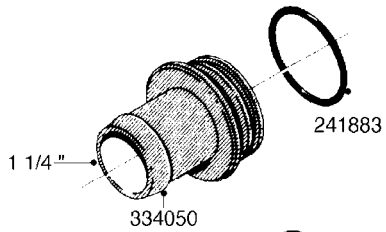

**L0080**

FITTINGS - S-53  
L0080-HIN, 12:09:17

Page 1

Date 12.08.2020 8:54

Pos.	parts-n°	order qty	description
1	145995	1	FITT.DK S-53 FORK
2	241973	1	O-RING Ø3 X 44.2 70 SHORES NITRIL NITRIL (BLACK)
2	242353	1	O-RING 3 X 44.2 VITON VITON (BROWN)
3	242109	1	O-RING D32.2x3.0 NITRIL (BLACK)
3	242354	1	O-RING D32.2X3.0 VITON VITON (BROWN)
4	322103	1	FITT.DK S-53 BULKHEAD
5	322107	1	FITT.DK S-53 BULKHEAD NUT
6	322110	1	FITT.DK S-53 ELB. 1/2" BSP
7	322352	1	FITT.DK S-53 TEE
8	334229	1	FITT.DK S-53 STR.3/4"
9	334260	1	GASKET F. S-53 BULKHEAD
10	334564	1	FITT.DK S-67 TO S-53 ADAPTER
11	391100	1	FITT.DK S-53THREAD INS.1/2"BSP
12	726463	1	FITT.DK S53 BULKHEAD W/GASKET
13	726552	1	FIT.DK S-53X90 1/2" BSP,O-RING
14	726556	1	FITT.DK S-53 HB 1/2" W/O-RING
15	726558	1	FITT.DK S53 STR. 3/4" W.ORING
16	726559	1	FITT DK. S-53 HB 1" W/O-RING
17	726568	1	FITT.DK.S-53 HB 1/2"90 W/O-RING
18	726570	1	FITT.DK S-53 ELB.3/4" W.ORING
19	726571	1	FITT.DK S-53 ELB.1", W ORING
20	726578	1	FITT.DK S53 PLUG WITH O-RING
21	728561	1	FITT.DK. S67M - S53F REDUCER