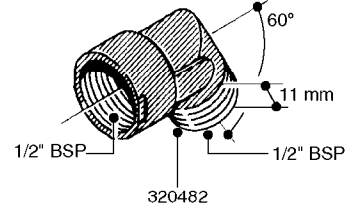

**L0030**

FITTINGS - HEXAGON NIPPLES  
L0030-HIN, 01:01:16

Page 1  
Date 12.08.2020 8:54

parts-n°	order qty	description
10015303	1	FITT.PO.HN 1.00X1.00 M1000
10425003	1	FITT.PO.HN 1.25X1.00 MCPHEE
320132	1	FITT.DK HN 1" BSP
320176	1	FITT.DK HN 3/8"X1/2" BSP
320445	1	FITT.DK HN 1/4"X3/8" BSP
320655	1	FITT.DK HN 1/2"-1/2" BSP
320692	1	FITT.DK HN 3/8'BSPX1/4'NPT
320703	1	FITT.DK HN 3/8BSP X1/2 &1/4NPT
320725	1	FITT.DK NIPPLE 3/8"-3/8" BSP
320902	1	FITT.DK HN 3/8'X 1/4' BSP
390232	1	FITT.DK HN 1-1/2' X 1-1/4' BSP
390276	1	FITT.DK HN 1'BSP