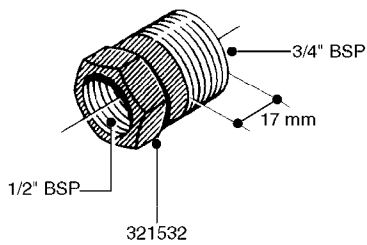

**L0030**

FITTINGS - HEXAGON NIPPLES  
L0030-HIN, 01:01:16

Page 1  
Date 12.08.2020 8:54

parts-n°	order qty	description
10015303	1	FITT.PO.HN 1.00X1.00 M1000
10425003	1	FITT.PO.HN 1.25X1.00 MCPHEE
320132	1	FITT.DK HN 1" BSP
320176	1	FITT.DK HN 3/8"X1/2" BSP
320445	1	FITT.DK HN 1/4"X3/8" BSP
320655	1	FITT.DK HN 1/2"-1/2" BSP
320692	1	FITT.DK HN 3/8'BSPX1/4'NPT
320703	1	FITT.DK HN 3/8BSP X1/2 &1/4NPT
320725	1	FITT.DK NIPPLE 3/8"-3/8" BSP
320902	1	FITT.DK HN 3/8'X 1/4' BSP
390232	1	FITT.DK HN 1-1/2' X 1-1/4' BSP
390276	1	FITT.DK HN 1'BSP