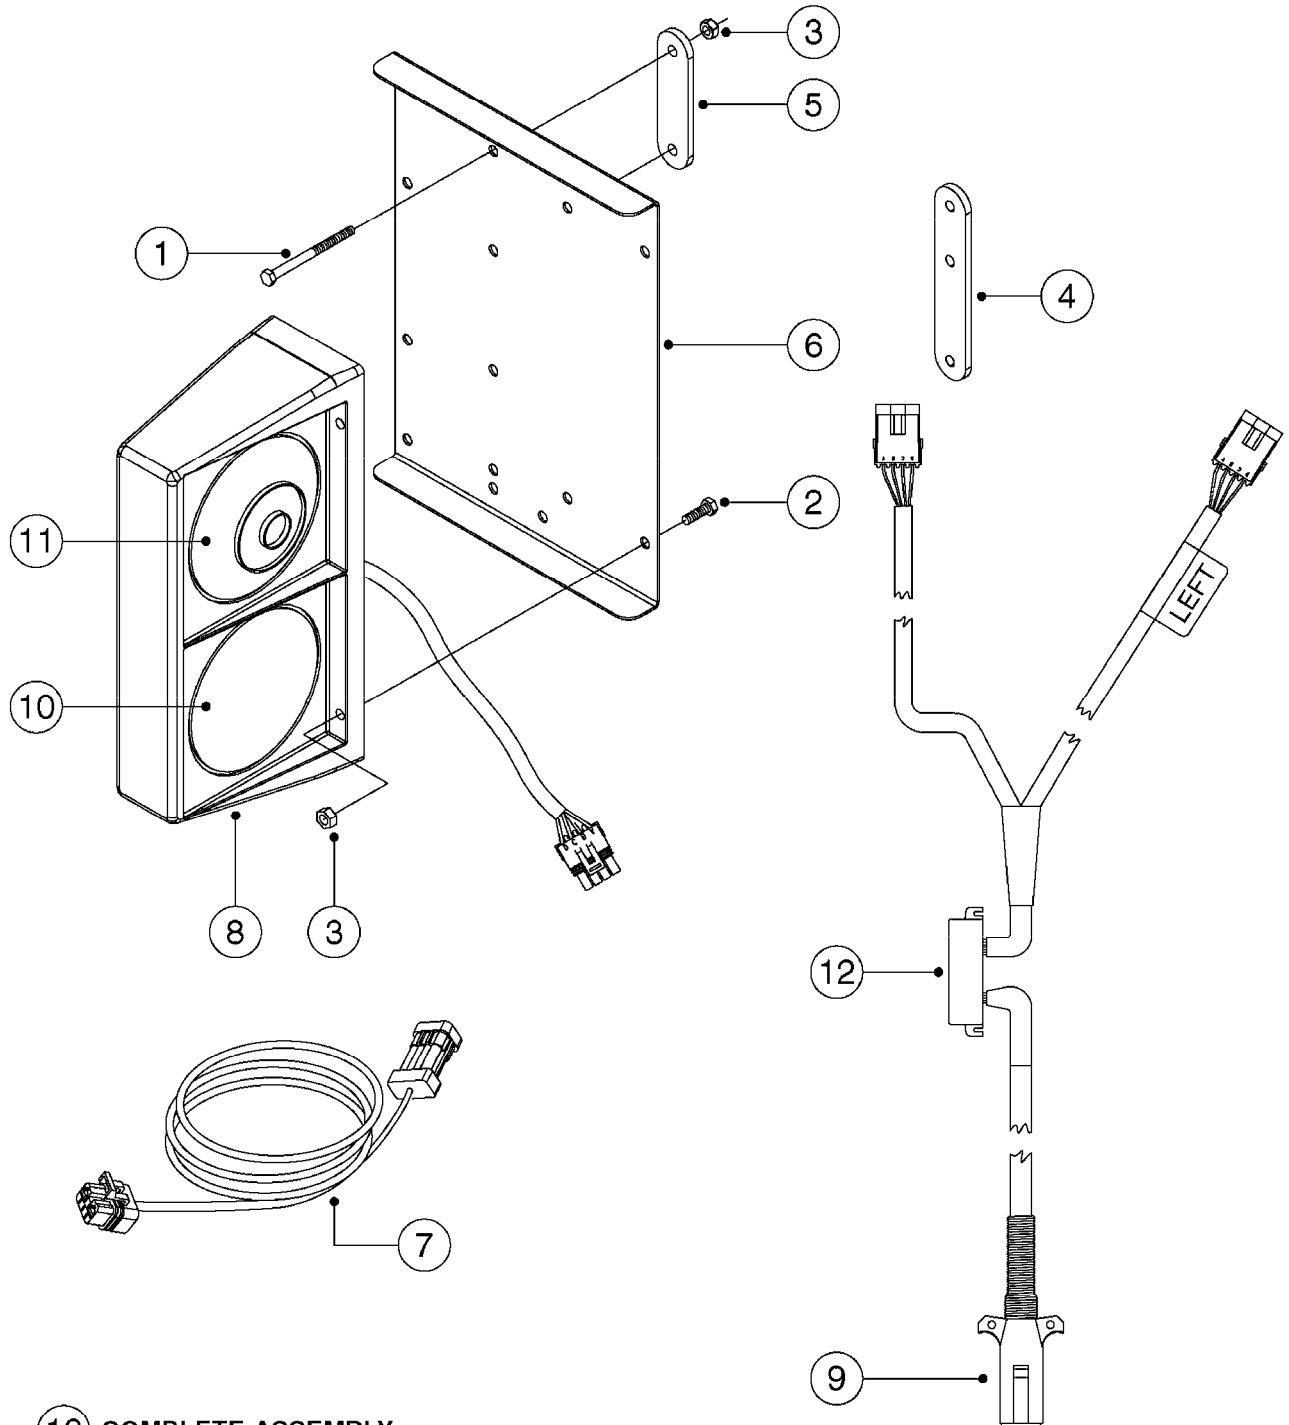

13 COMPLETE ASSEMBLY

COMPLETE ASSEMBLIES
WHOLEGOODS ITEMS

M0160

TRAFFIC LIGHT KIT
M0160-HIN, 13:08:19

Page 1
Date 12.08.2020 8:54

Pos.	parts-n°	order qty	description
1	410266	1	BOLT HEX 8.8 DEL M6X120
1	410421	1	BOLT HEX M6X110 DIN931-A2 SS
1	410524	1	BOLT HEX 8.8 DEL M6X100
1	410605	1	BOLT HEX 8.8 DEL M6X80
2	410362	1	BOLT HEX 8.8 SS M6X20
3	460261	1	NUT HEX M6X1.00 LOCK DIN985 A2 SS
4	16022303	1	BRACKET 100MM TUBE
5	16022403	1	BRACKET 60MM TUBE
6	16025603	1	BRACKET TAIL LIGHT DUAL LAMP
7	26004703	1	HARNESS 13' EXT 4 WIRE WP
8	26004903	1	TAIL LIGHT GREEN WIRE LH
8	26005003	1	TAIL LIGHT YELLOW WIRE RH
9	26005103	1	PLUG 7-PIN AG TAIL LIGHT
10	26005403	1	LENS BLACK BEFORE 2009
10	26017003	1	LENS RED
11	26016903	1	LENS AMBER
12	26032703	1	HARNESS COMPLETE, TAIL LIGHT, 2013
13	83308603	1	TRAFFIC LIGHT KIT