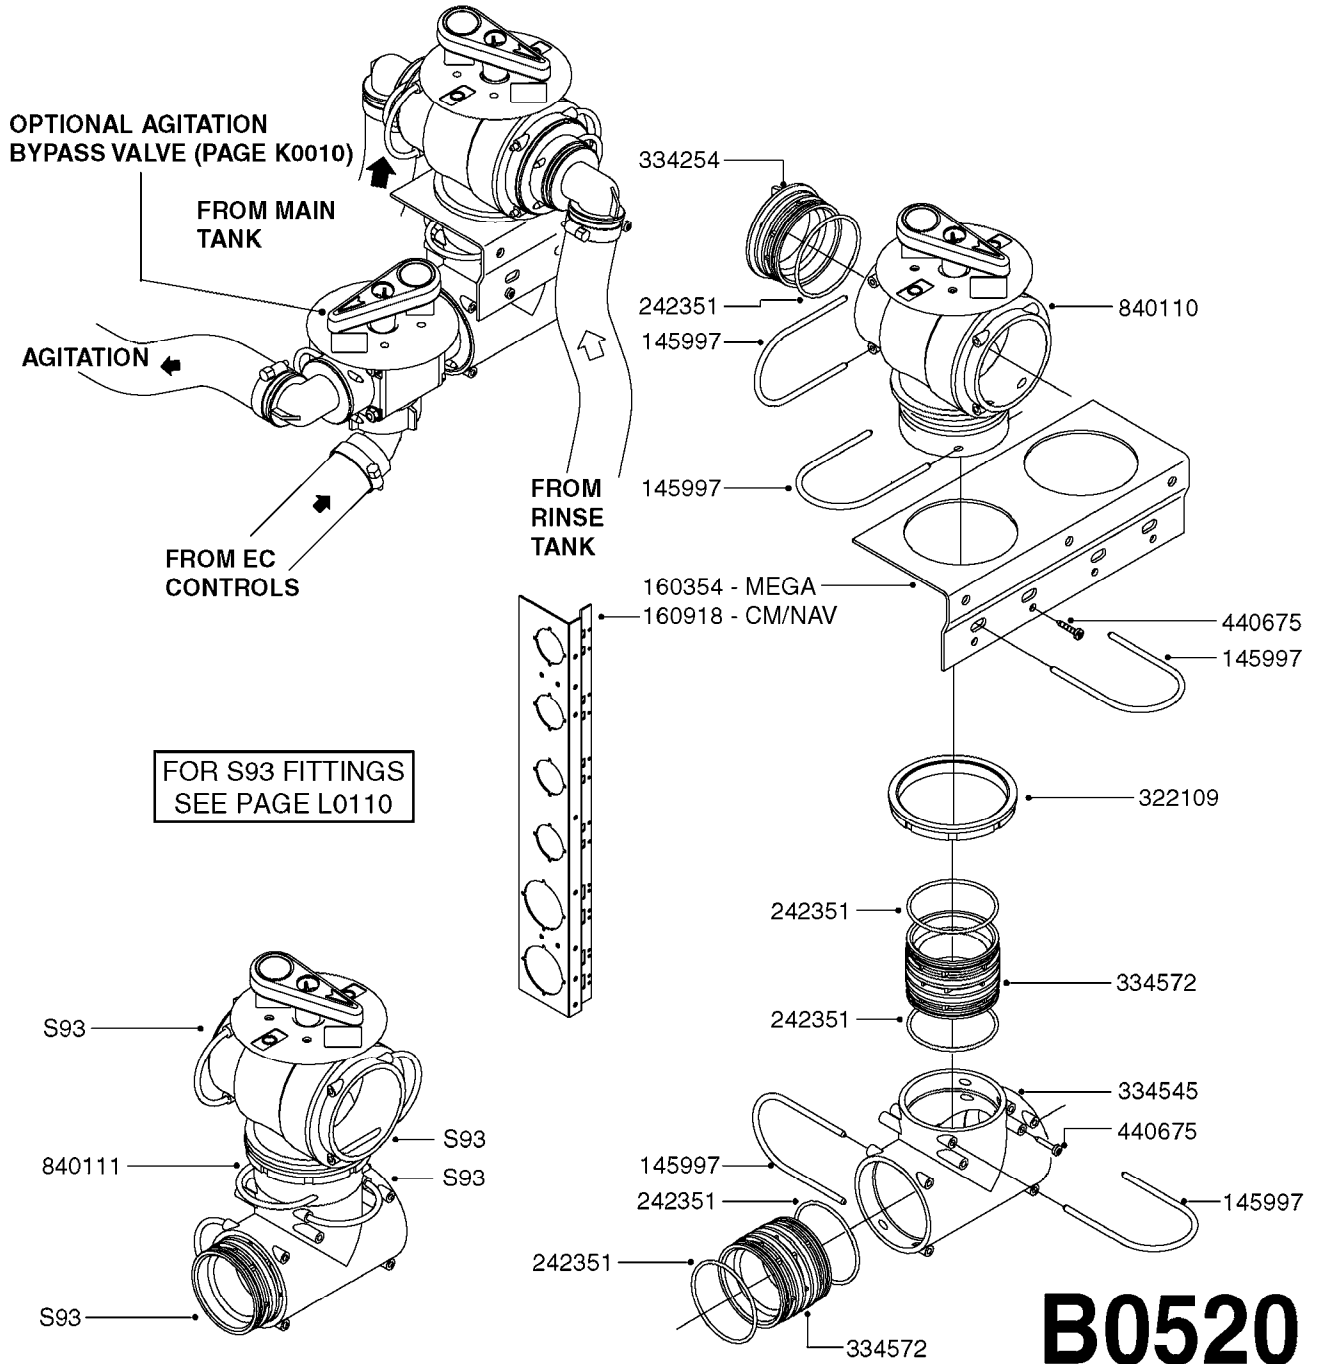

MANIFOLD SYSTEM - SUCTION
B0520-HIN, 01:01:16

Page 1

Date 12.08.2020 8:54

parts-n°	order qty	description
145997	1	FITT.DK S-93 FORK
160354	1	BRACKET F.SUCTION MANIFOLD
160918	1	BRACKET F. MANIFOLD CM
242351	1	O-RING D69.5X3.0 VITON F.S-93
322109	1	FITT.DK S-93 BULKHEAD NUT
334254	1	FITT.DK S-93 PLUG
334545	1	FITT.DK S-93 TEE
334572	1	FITT.DK S-93 ADAPTOR MALE MALE
440675	1	SCREW F. PLASTIC 5X16 SS
840110	1	VALVE SUCTION S-93 F.MANIFOLD
840111	1	VALVE SUCTION 3 WAY S-93 W.TEE