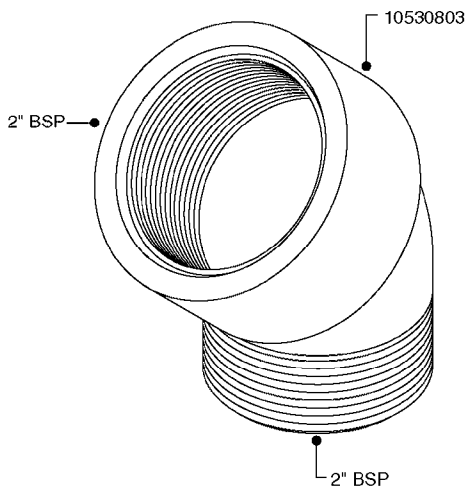

**L0030**

FITTINGS - HEXAGON NIPPLES  
L0030-HIN, 01:01:16

Page 1  
Date 12.08.2020 8:54

parts-n°	order qty	description
10015303	1	FITT.PO.HN 1.00X1.00 M1000
10425003	1	FITT.PO.HN 1.25X1.00 MCPHEE
320132	1	FITT.DK HN 1" BSP
320176	1	FITT.DK HN 3/8"X1/2" BSP
320445	1	FITT.DK HN 1/4"X3/8" BSP
320655	1	FITT.DK HN 1/2"-1/2" BSP
320692	1	FITT.DK HN 3/8'BSPX1/4'NPT
320703	1	FITT.DK HN 3/8BSP X1/2 &1/4NPT
320725	1	FITT.DK NIPPLE 3/8"-3/8" BSP
320902	1	FITT.DK HN 3/8'X 1/4' BSP
390232	1	FITT.DK HN 1-1/2' X 1-1/4' BSP
390276	1	FITT.DK HN 1'BSP