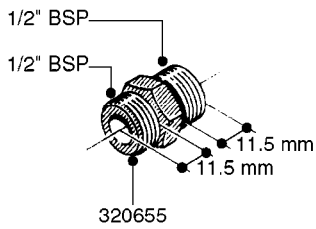

L0030

FITTINGS - HEXAGON NIPPLES
L0030-HIN, 01:01:16

Page 1
Date 12.08.2020 8:54

parts-n°	order qty	description
10015303	1	FITT.PO.HN 1.00X1.00 M1000
10425003	1	FITT.PO.HN 1.25X1.00 MCPHEE
320132	1	FITT.DK HN 1" BSP
320176	1	FITT.DK HN 3/8"X1/2" BSP
320445	1	FITT.DK HN 1/4"X3/8" BSP
320655	1	FITT.DK HN 1/2"-1/2" BSP
320692	1	FITT.DK HN 3/8'BSPX1/4'NPT
320703	1	FITT.DK HN 3/8BSP X1/2 &1/4NPT
320725	1	FITT.DK NIPPLE 3/8"-3/8" BSP
320902	1	FITT.DK HN 3/8'X 1/4' BSP
390232	1	FITT.DK HN 1-1/2' X 1-1/4' BSP
390276	1	FITT.DK HN 1'BSP