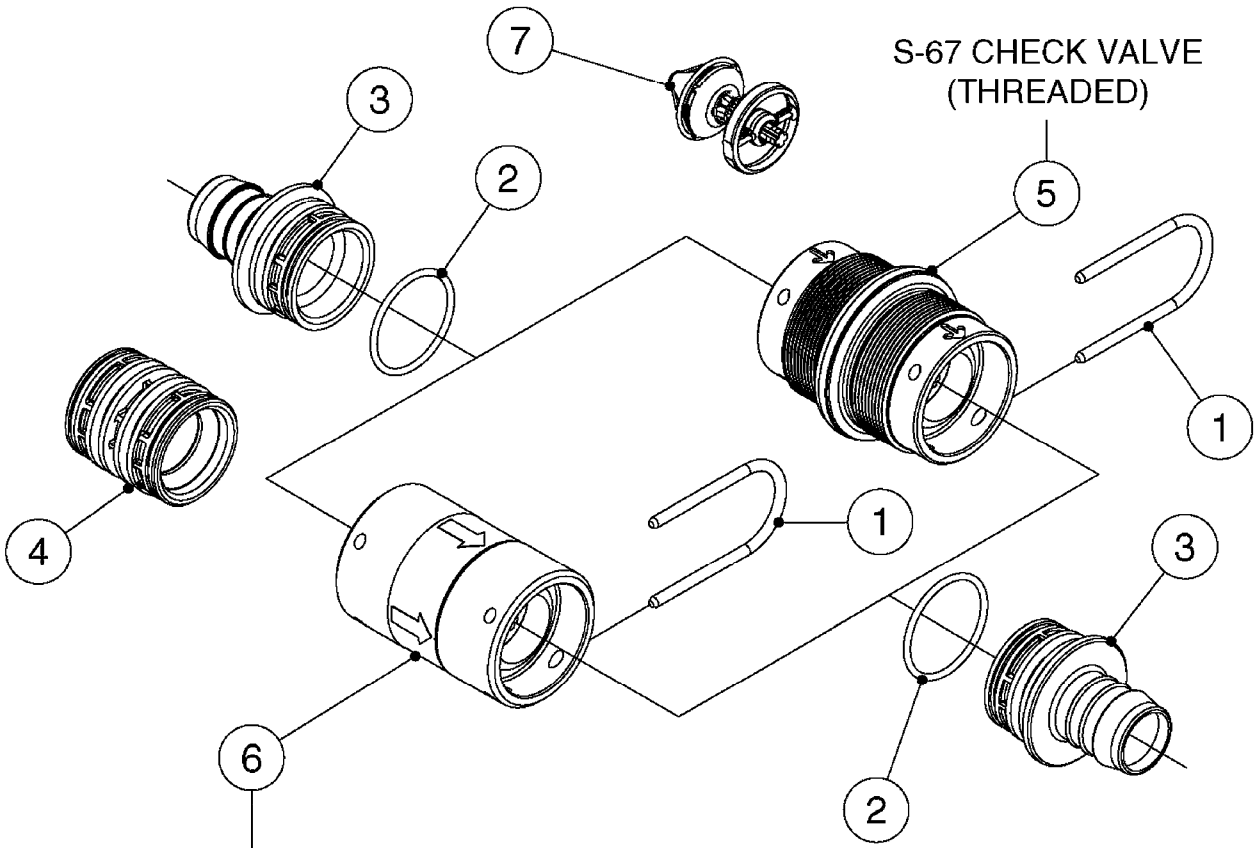

FOR FITTINGS AND  
HOSES, SEE SECTION L

**B0630**

CHECK VALVES - S67  
B0630-HIN, 31:07:19

Page 1

Date 12.08.2020 8:54

Pos.	parts-n°	order qty	description
1	145996	1	FITT.DK S-67 FORK
2	241973	1	O-RING Ø3 X 44.2 70 SHORES NITRIL
2	242353	1	O-RING 3 X 44.2 VITON
3	242504	1	O-RING D35x2 NITRIL
4	322104	1	FITT.DK S-67 BULKHEAD
5	334231	1	FITT.DK S-67 STR.1"
5	334232	1	FITT.DK S-67 STR.1-1/4"
5	334444	1	FITT.DK S-67 STR.1-1/2" PVC
6	14103100	1	SEAT F.CHECK VALVE D40.8 2010
7	70063603	1	VALVE, CHECK S67 1-1/2"
			COMPLETE IN-LINE CHECK VALVE FOR 1-1/2" HOSE
7	72001803	1	CHCK VLV,S67, 2 X 1" HB
			COMPLETE IN-LINE CHECK VALVE FOR 1" HOSE
7	72206600	1	CHCK VLV,S67, 2 X 1.25" HB
			COMPLETE IN-LINE CHECK VALVE FOR 1-1/4" HOSE
8	72089900	1	CHECK VALVE S67 SUBASMBLY.2001
9	97800500	1	DECAL 230X28 BLACK ARROW