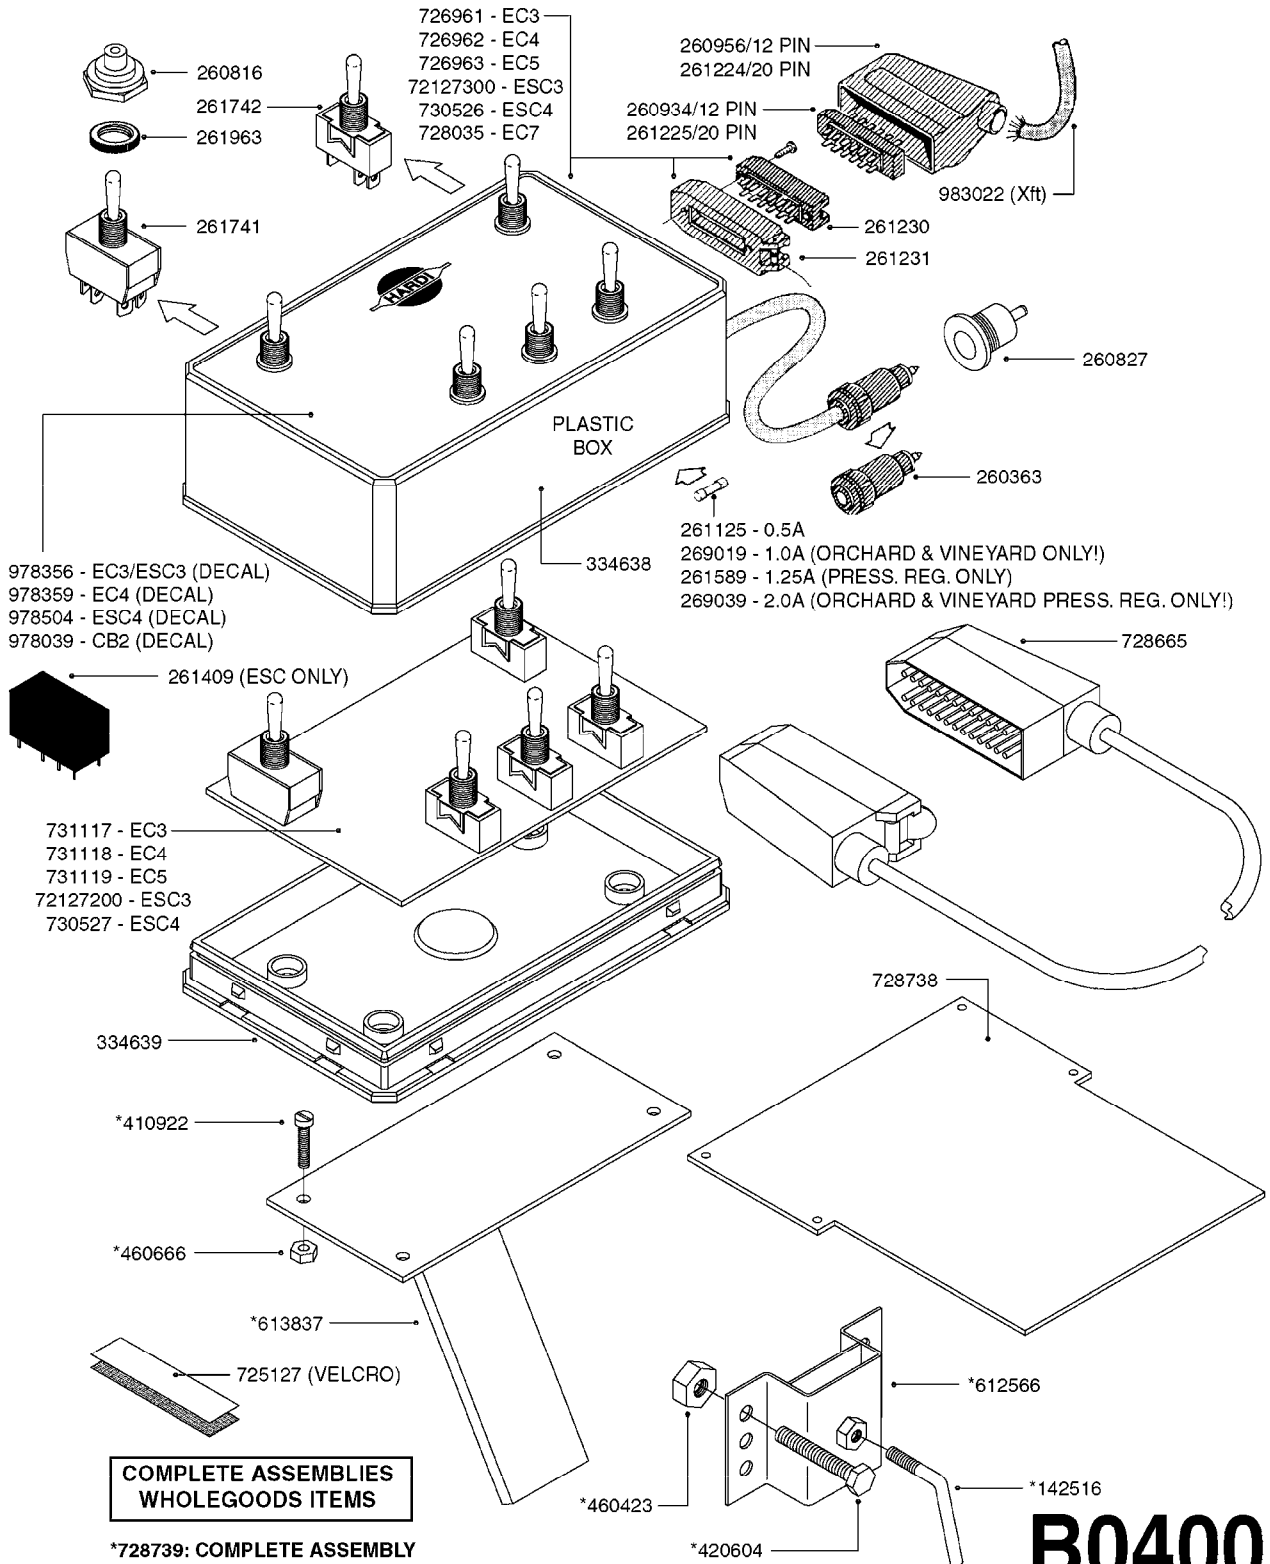

COMPLETE ASSEMBLIES
WHOLEGOODS ITEMS

*728739: COMPLETE ASSEMBLY

B0400

CONTROL BOX F/EC + ECSC POST96
B0400-HIN, 01:01:16

Page 1
Date 12.08.2020 8:53

parts-n°	order qty	description
142516	1	SCREW SET M10 BENT F. LOCKING
260363	1	PLUG 2 POLE 12V
260816	1	CAP W/RUBBER BOOT F.EC SWITCH
260827	1	PLUG F.EC ATTACHMENTS
260934	1	PLUG INSERT 12 POLE MALE
260956	1	PLUG HOUSE 12 POL.MALE
261125	1	FUSE 5 X 20 500mA
261224	1	PLUG HOUSING F/20 POLE MALE
261225	1	PLUG INSERT 20 POLE MALE
261230	1	PLUG INSERT 20 POLE FEMALE
261231	1	PLUG HOUSING 20 POLE FEMALE
261409	1	RELAY 12V F. ESC CNTRL BOX '96
261589	1	FUSE 5 X 20 1.25 AMP
261741	1	SWITCH 2 POLE 12V TOGGLE PRESS
261742	1	SWITCH 2 POLE 12V ON/OFF
261963	1	NUT F.EC SWITCH
269019	1	FUSE 5 X 20 1.0 AMP
269039	1	FUSE 5 X 20 2.0 AMP
334638	1	HOUSING F.EC PLASTIC BOX UPPER
334639	1	COVER F.EC PLASTIC BOX -LOWER
410922	1	CYL.SKR 8.8 DEL M4X20 RST
420604	1	BOLT HEX 8.8 DEL M10X25 FT DIN933
460423	1	NUT HEX M10X1.50 LOCK DIN985A2 SS
460666	1	NUT HEX M4
612566	1	MOUNT BRACKET F.FAN CABLE ASSY
613837	1	MOUNT PLATE FOR EC CONTROL BOX
725127	1	VELCRO KIT
726961	1	CONTROL BOX EC 3 SEC./20 PIN
726962	1	CONTROL BOX EC 4 SEC./20 PIN
726963	1	CONTROL BOX EC 5 SEC./20 PIN
728035	1	CONTROL BOX EC 7 SEC.
728665	1	CABLE EXT.-QUICK ATTACH 20 PIN
728738	1	DOUB.CONT.BOX & OR F/M PLATE
728739	1	IN CAB CONTROL MOUNT KIT
730526	1	CON BX 4SEC/20PIN alt72127400
730527	1	CIRCUIT B.ESC4 PLAST.W/SWITCH
731117	1	CIRCUIT B.EC3 PLASTIC W/SWITCH
731118	1	CIRCUIT B.EC4 PLASTIC W/SWITCH
731119	1	CIRCUIT B.EC5 PLASTIC W/SWITCH
978039	1	DECAL CONTROL BOX CB4 MISTBLOW
978356	1	DECAL CONTRL BOX EVC/ESC3 ABS
978359	1	DECAL CONTROL BOX EC4 ABS
978504	1	DECAL CONTROL BOX ESC4 ABS
983022	1	WIRE 12 x 0.5 x 2MM x 12"
72127200	1	CIRCUIT B.ESC3 PLAST.W/SWITCH
72127300	1	CONTROL BOX ESC 3 SEC./20 PIN