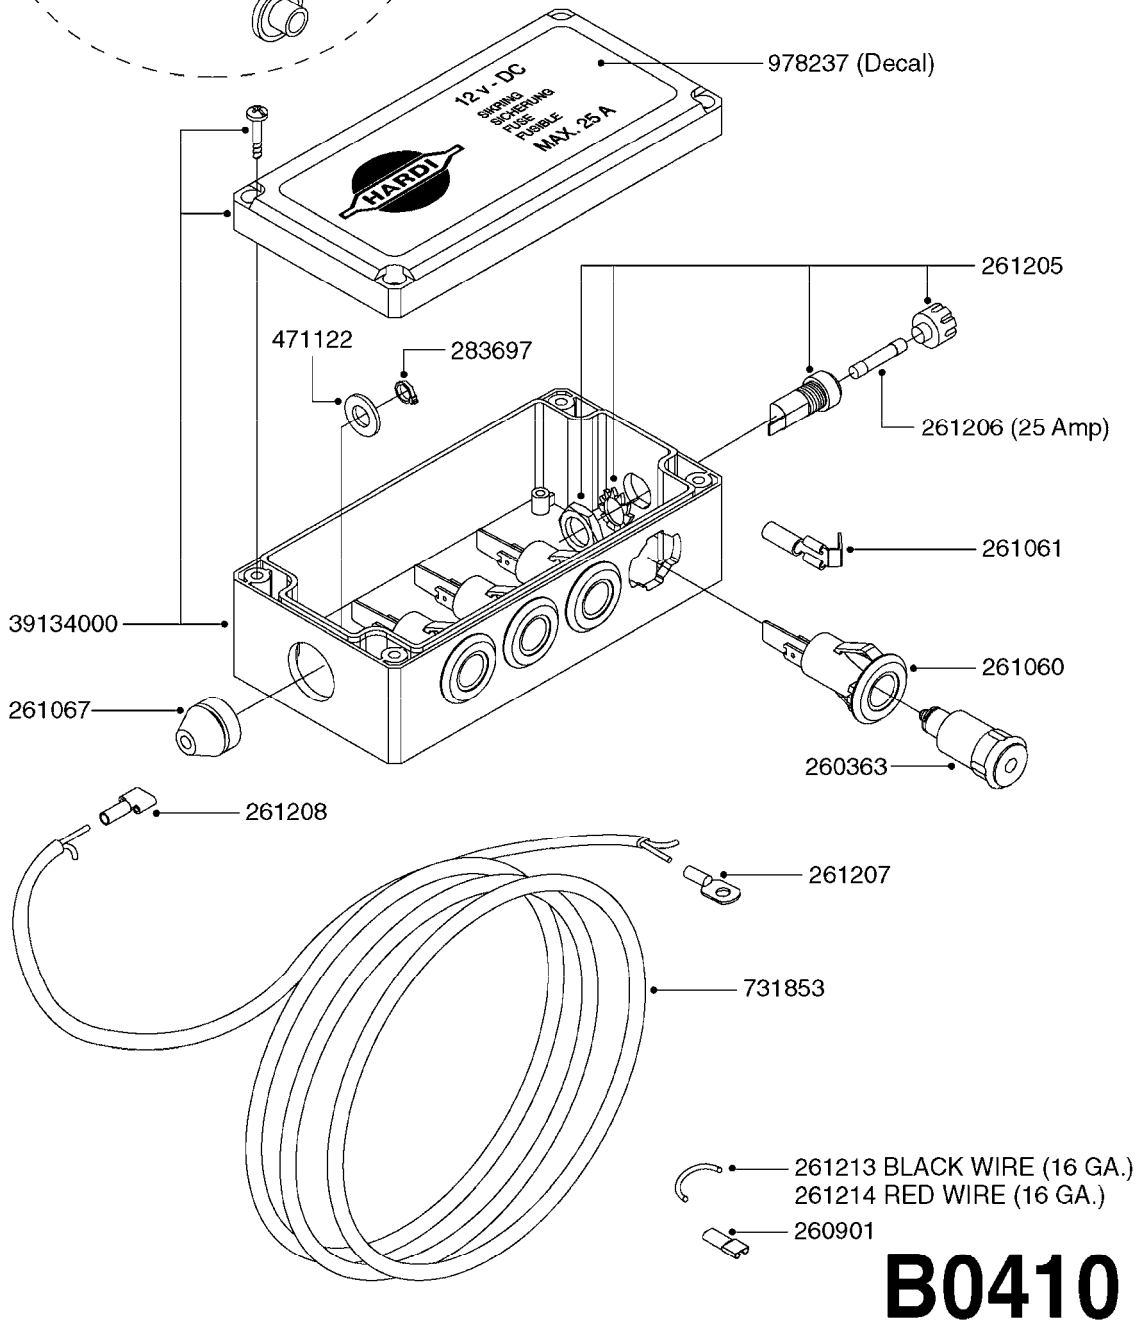

COMPLETE ASSEMBLIES
WHOLEGOODS ITEMS

817925 COMPLETE ASSEMBLY

12 VOLT OUTLET BOX
B0410-HIN, 01:01:16

Page 1

Date 12.08.2020 8:53

parts-n°	order qty	description
260363	1	PLUG 2 POLE 12V
260827	1	PLUG F.EC ATTACHMENTS
260901	1	SPADE F.ELEC CONN.1.5MM BLUE
261060	1	PLUG F.EC ATTACHMENTS
261061	1	SPADE F.ELEC.2 WAY CONNECTOR
261067	1	GROMMET 10-14 GREY
261205	1	FUSE HOLDER
261206	1	FUSE 25 A
261207	1	ELECTRIC CONNECTOR 4MM
261208	1	SPADE F.ELEC.CONNECTOR 4MM
261213	1	WIRE 6.4MM BLACK
261214	1	WIRE 6.4MM RED
283697	1	TIESTRAP 200MM
471122	1	WASHER, M10, Ø20/10.5X 2.0, SS
731853	1	CABLE 2X4MM L=138"
817925	1	OUTLET BOX 12 VOLT ELEC.
978237	1	DECAL OUTLET BOX
39134000	1	BOX, COMPLETE, 12V POWER BOX