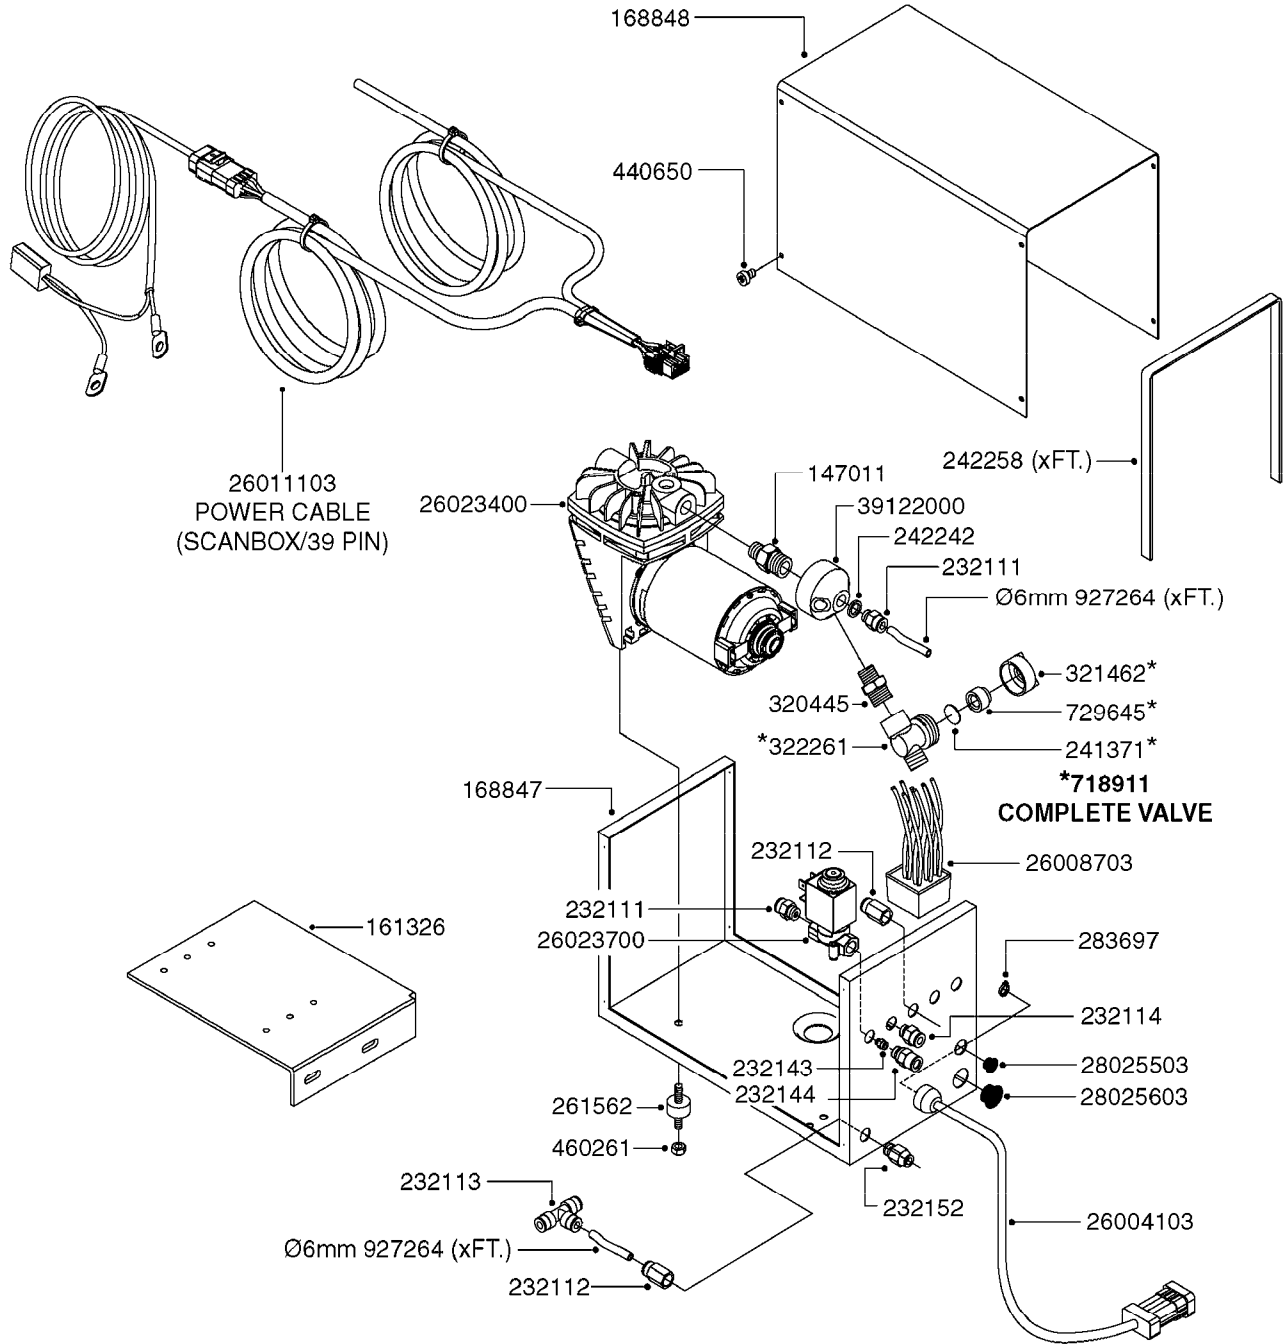

K0400

*Ø8mm 927306 (xFT.)
*Ø10mm 927330 (xFT.)

70062503 - COMPLETE ASSEMBLY

FOAM MARKER COMPRESSOR 2007
K0400-HIN, 01:01:16

Page 1
Date 12.08.2020 8:54

parts-n°	order qty	description
147011	1	HEX NIPPLE 3/8'X1/4'BSP BRASS
161326	1	MOUNT BKT. F. FOAM COMP.BOX 98
168847	1	ENCLOSURE LOWER F.MARKER
168848	1	COVER F. FOAM MARKER
232111	1	QUICK COUPLER 6MM X 1/8 EXT.
232112	1	QUICK COUPLER 6MM 1/8 INT.
232113	1	QUICK COUPLER 6MM T-PIECE
232114	1	COUPLER 1/8" THREADX8MM HOSE
232143	1	REDUCER 1/4'INT-1/8'EXT
232144	1	QUICK COUPLER 10MM X 1/4 EXT
232152	1	QUICK COUPLER 8MMX1/8 EXT.LONG
241371	1	DIAPHRAGM F.NO-DRIP,VULC
242242	1	O-RING F.AIR HOSE FITTING
242258	1	TRIM 3X10 SELF ADHESIVE 0012"
261562	1	RUBBER DAMPER 2XM6X25
283697	1	TIESTRAP 200MM
320445	1	FITT.DK HN 1/4"X3/8" BSP
321462	1	CAP F.NO-DRIP ASSY.
322261	1	HOUSING F.SAFETY VALVE 3/8"
440650	1	SCREW 3.5x13 STAINLESS
460261	1	NUT HEX M6X1.00 LOCK DIN985 A2 SS
718911	1	VALVE (SAFETY) F.MARKER
729645	1	NON-DRIP SPRING ASSY.GREEN 10
927264	1	HOSE R X PE D6/D4 X 0012"
927306	1	HOSE R X PE D8/D6 X 0012"BLACK
927330	1	HOSE R X PE D10/D8 X 012"BLACK
26004103	1	FOAM MARKER CNTRL MOD CABL STD
26008703	1	FOAM MARKER CONTROL SCII
26011103	1	FOAMER POWER/CONTROL CABLE 39P
26023400	1	COMPRESSOR F.FOAM MARKER CM40
26023700	1	SOLENOID VAL 12V 1/8' FLO '07
28025503	1	PLUG F.DRILLED HOLE 1/2"
28025603	1	PLUG F.DRILLED HOLE 3/4"
39122000	1	DISTR.HOUSING F.FOAM MARKER'07
70062503	1	FOAM MARKER COMPRESSOR,STD,39P