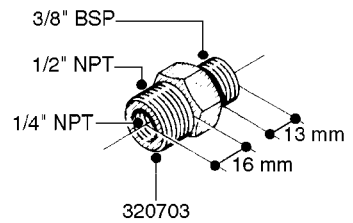

L0030

FITTINGS - HEXAGON NIPPLES
L0030-HIN, 01:01:16

Page 1
Date 12.08.2020 8:54

parts-n°	order qty	description
10015303	1	FITT.PO.HN 1.00X1.00 M1000
10425003	1	FITT.PO.HN 1.25X1.00 MCPHEE
320132	1	FITT.DK HN 1" BSP
320176	1	FITT.DK HN 3/8"X1/2" BSP
320445	1	FITT.DK HN 1/4"X3/8" BSP
320655	1	FITT.DK HN 1/2"-1/2" BSP
320692	1	FITT.DK HN 3/8'BSPX1/4'NPT
320703	1	FITT.DK HN 3/8BSP X1/2 &1/4NPT
320725	1	FITT.DK NIPPLE 3/8"-3/8" BSP
320902	1	FITT.DK HN 3/8'X 1/4' BSP
390232	1	FITT.DK HN 1-1/2' X 1-1/4' BSP
390276	1	FITT.DK HN 1'BSP