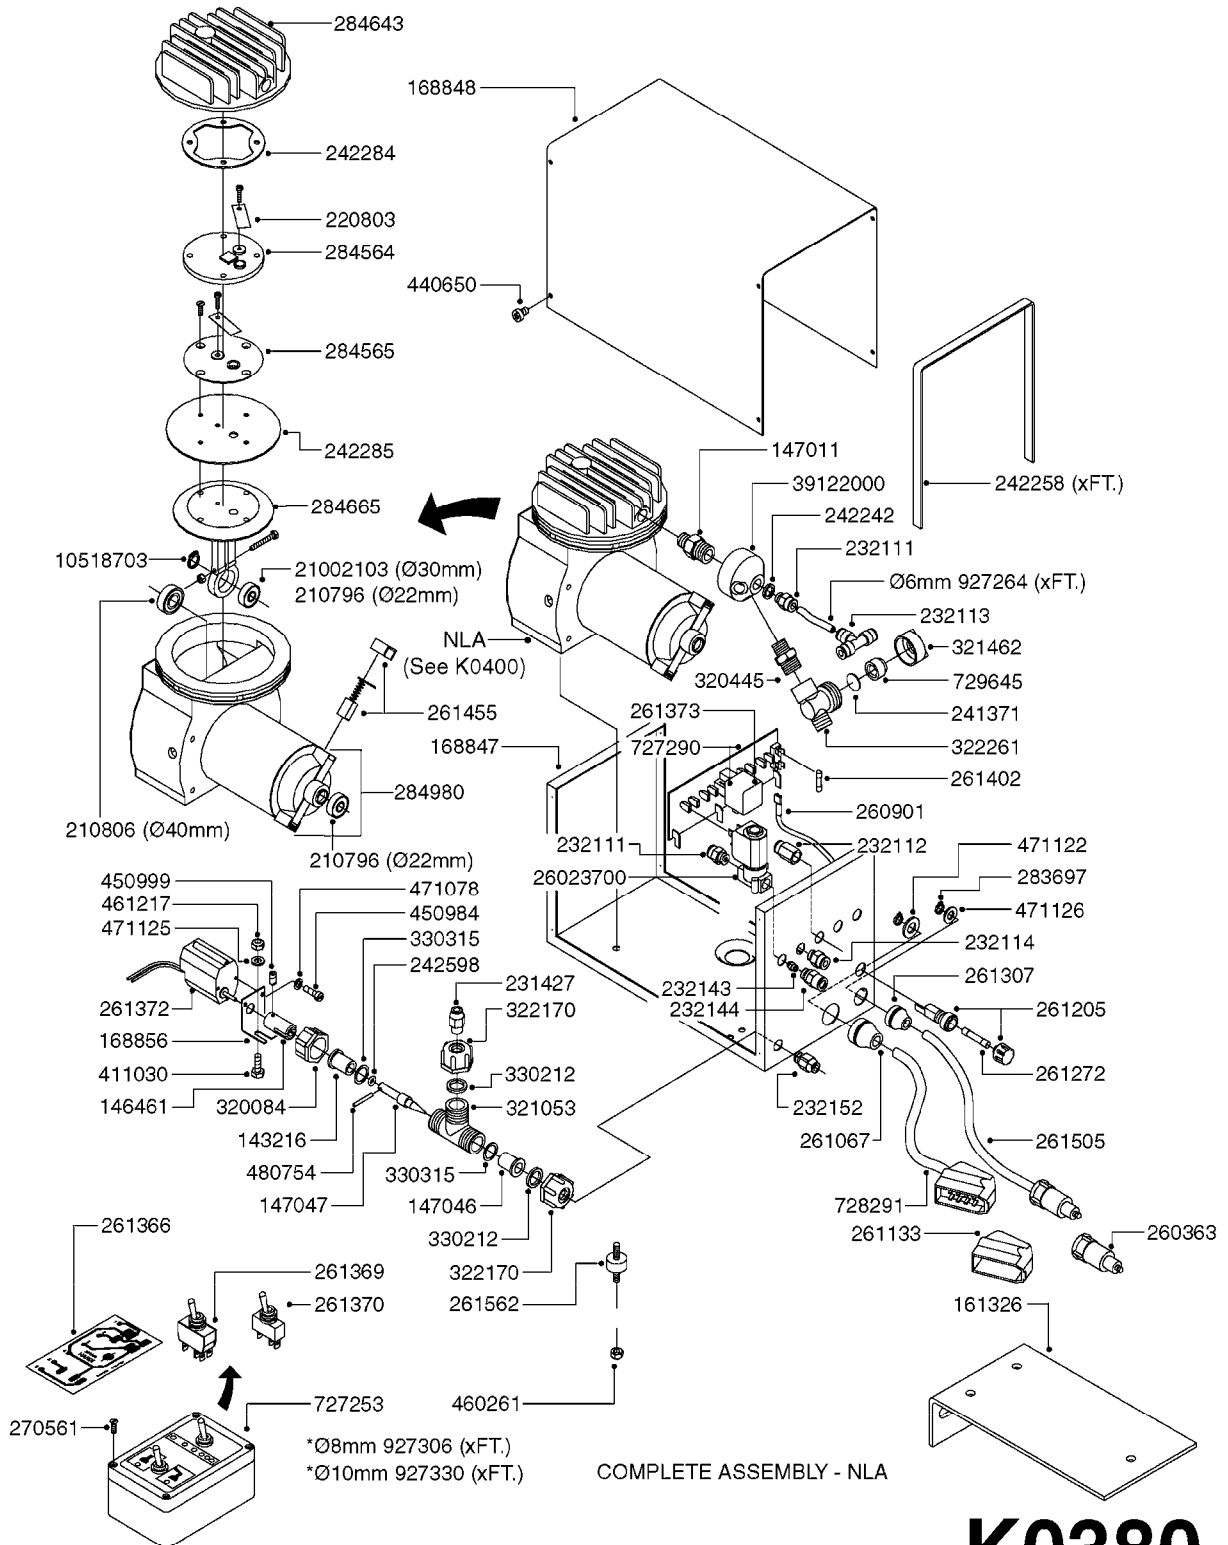

K0380

FOAM MARKER COMPRESSOR POST 94
K0380-HIN, 17:03:16

Page 1
Date 12.08.2020 8:54

parts-n°	order qty	description
143216	1	BUSHING THREAD F.FOAM MARKER
146461	1	COUPLER F.THROTTLE VALVE
147011	1	HEX NIPPLE 3/8'X1/4'BSP BRASS
147046	1	SEAT FOR THROTTLE VALVE
147047	1	SPINDLE FOR THROTTLE VALVE
161326	1	MOUNT BKT. F. FOAM COMP.BOX 98
168847	1	ENCLOSURE LOWER F.MARKER
168848	1	COVER F. FOAM MARKER
168856	1	MOUNT FOR GEAR MOTOR
210796	1	BEARING BALL D22/D8 X 7 608ZZ
210806	1	BEARING BALL D40/D17X12MM
220803	1	VALVE F. COMPRESSOR
231427	1	COUPLER 1/8'THREAD X6MM HOSE
232111	1	QUICK COUPLER 6MM X 1/8 EXT.
232112	1	QUICK COUPLER 6MM 1/8 INT.
232113	1	QUICK COUPLER 6MM T-PIECE
232114	1	COUPLER 1/8" THREADX8MM HOSE
232143	1	REDUCER 1/4'INT-1/8'EXT
232144	1	QUICK COUPLER 10MM X 1/4 EXT
232152	1	QUICK COUPLER 8MMX1/8 EXT.LONG
241371	1	DIAPHRAGM F.NO-DRIP,VULC
242242	1	O-RING F.AIR HOSE FITTING
242258	1	TRIM 3X10 SELF ADHESIVE 0012"
242284	1	HEAD GASKET F. COMPRESSOR
242285	1	DIAPHRAGM F. F/M COMP.
242598	1	O-RING D7.0 X 2.5 NITRIL
260363	1	PLUG 2 POLE 12V
260901	1	SPADE F.ELEC CONN.1.5MM BLUE
261067	1	GROMMET 10-14 GREY
261133	1	PLUG HOUSING F.8 POLE PLUG
261205	1	FUSE HOLDER
261272	1	FUSE 10A D6X32 MM
261307	1	GROMMET 7-10 BLACK
261366	1	CIRCUIT BOARD F.F/M CONTROL
261369	1	SWITCH 2 WAY 12V SPRING RETURN
261370	1	SWITCH 2 WAY 12V
261372	1	GEAR MOTOR BOSCH 13RPM
261373	1	RELAY 12V/30W
261402	1	FUSE 3.15A SLOW BURN
261455	1	BRUSH KIT-FOAM MARKER MOTOR
261505	1	CABLE 2X4MM L8000MM
261562	1	RUBBER DAMPER 2XM6X25
270561	1	SCREW W/SPRING ASSY. (QTY 1)
283697	1	TIESTRAP 200MM
284564	1	PLATE F.COMPRESSOR HEAD
284565	1	PLATE F.COMPRESSOR HEAD
284643	1	COMPRESSOR HEAD F.FOAM MARKER
284665	1	CONNECTING ROD F.COMPRESSOR
284980	1	FLANGE REAR F. F.M.COMPRESSOR
320084	1	FITT.DK NUT 1/2" BSP
320445	1	FITT.DK HN 1/4"X3/8" BSP
321053	1	FITT.DK TEE 1/2 X1/2 X1/2" BSP
321462	1	CAP F.NO-DRIP ASSY.
322170	1	FITT.DK NUT 1/2"x 1/8"F BSP
322261	1	HOUSING F.SAFETY VALVE 3/8"
330212	1	O-RING D19/D14X2.4 F.1/2"NUT
330315	1	O-RING D18.4/D13X.6
411030	1	BOLT HEX M5X10
440650	1	SCREW 3.5x13 STAINLESS
450984	1	BOLT HEX M2.5X8 SLOTTED
450999	1	SCREW SET M3X8