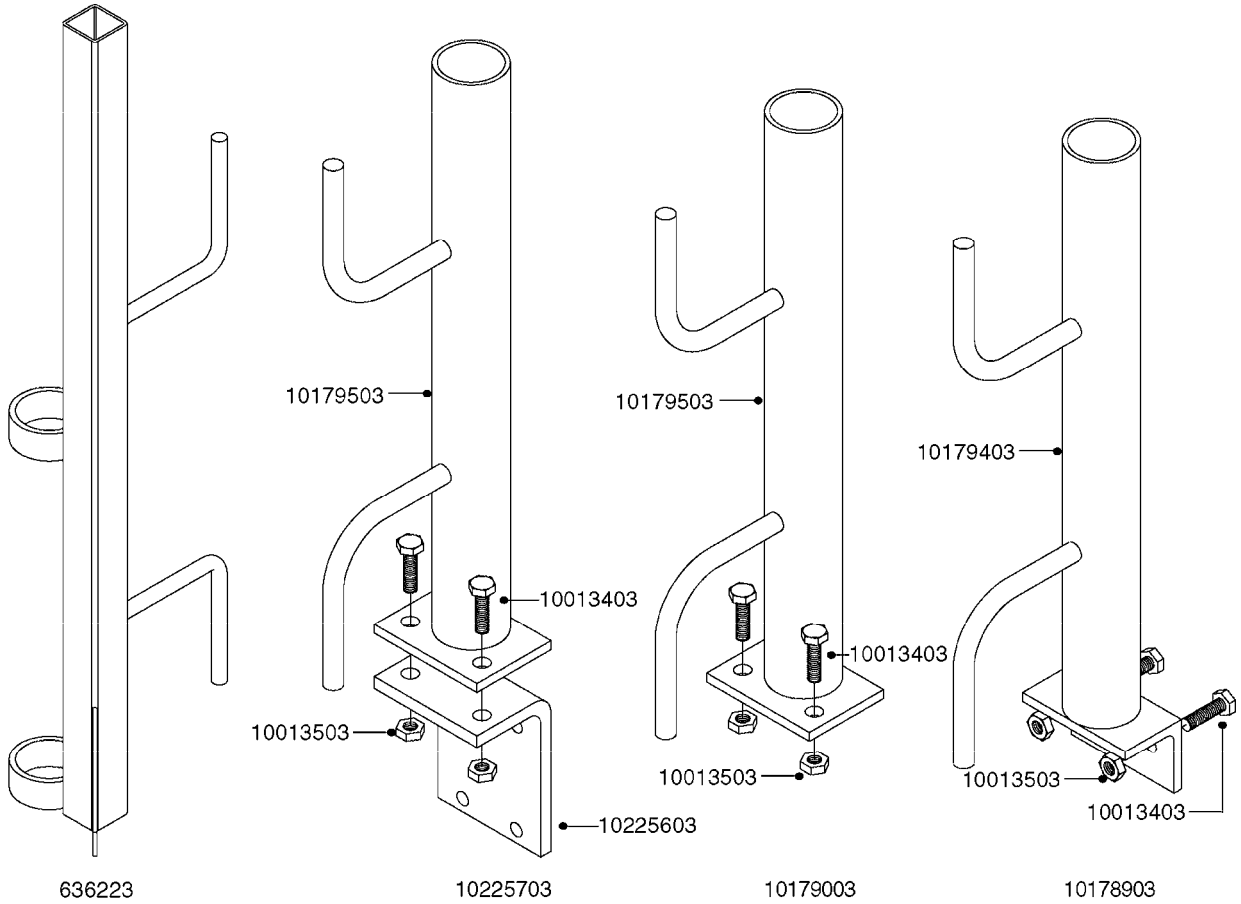

**K0520**

HOSE WRAPS  
K0520-HIN, 05:12:19

Page 1  
Date 12.08.2020 8:54

parts-n°	order qty	description
241965	1	O-RING Ø12.1 X 1.6 NITRILE
242007	1	O-RING Ø9.1 X 1.6 NITRILE
281551	1	BALL VALVE 1/2"
320084	1	FITT.DK NUT 1/2" BSP
330212	1	O-RING D19/D14X2.4 F.1/2"NUT
330326	1	O-RING D30/D24X2 F.1"NUT
330676	1	FITT.DK HB 3/8" F. 1/2" NUT
330687	1	FITT.DK HB 1/2" F. 1/2" NUT
334190	1	FITT.DK HB 1/2' F. PISTOL 60S
334533	1	CLAMP HOSE PLASTIC 3/8"
334534	1	CLAMP HOSE PLASTIC 1/2"
636223	1	POST 12 VOLT TR30
712471	1	AGITATION VALVE ASSY. ON/OFF
843196	1	SPRAY GUN KIT TYPE 60 SHORT
843197	1	HANDGUN KIT TYPE 60 LONG
10013403	1	BOLT HEX 3/8-16X1 1/4 HCS Z5
10013503	1	NUT HEX NC 3/8"
10178903	1	WRAP HOSE SIDE MOUNT PLATE
10179003	1	WRAP HOSE BOTTOM PLATE MOUNT
10179403	1	WRAP WELDMENT FOR HI101789
10179503	1	WRAP WELDMENT FOR HI101790
10225603	1	BKT.FOR HOSE WRAP MOUNT NL NK
10225703	1	WRAP HOSE BDL.BOTTOM PLATE
92701703	1	HOSE R X3/8" X300PSI WP X0012"
92702103	1	HOSE R X1/2" X300PSI WP X0012"