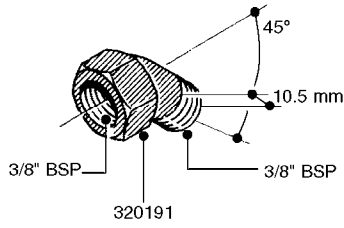

**L0030**

FITTINGS - HEXAGON NIPPLES  
L0030-HIN, 01:01:16

Page 1  
Date 12.08.2020 8:54

parts-n°	order qty	description
10015303	1	FITT.PO.HN 1.00X1.00 M1000
10425003	1	FITT.PO.HN 1.25X1.00 MCPHEE
320132	1	FITT.DK HN 1" BSP
320176	1	FITT.DK HN 3/8"X1/2" BSP
320445	1	FITT.DK HN 1/4"X3/8" BSP
320655	1	FITT.DK HN 1/2"-1/2" BSP
320692	1	FITT.DK HN 3/8'BSPX1/4'NPT
320703	1	FITT.DK HN 3/8BSP X1/2 &1/4NPT
320725	1	FITT.DK NIPPLE 3/8"-3/8" BSP
320902	1	FITT.DK HN 3/8'X 1/4' BSP
390232	1	FITT.DK HN 1-1/2' X 1-1/4' BSP
390276	1	FITT.DK HN 1'BSP