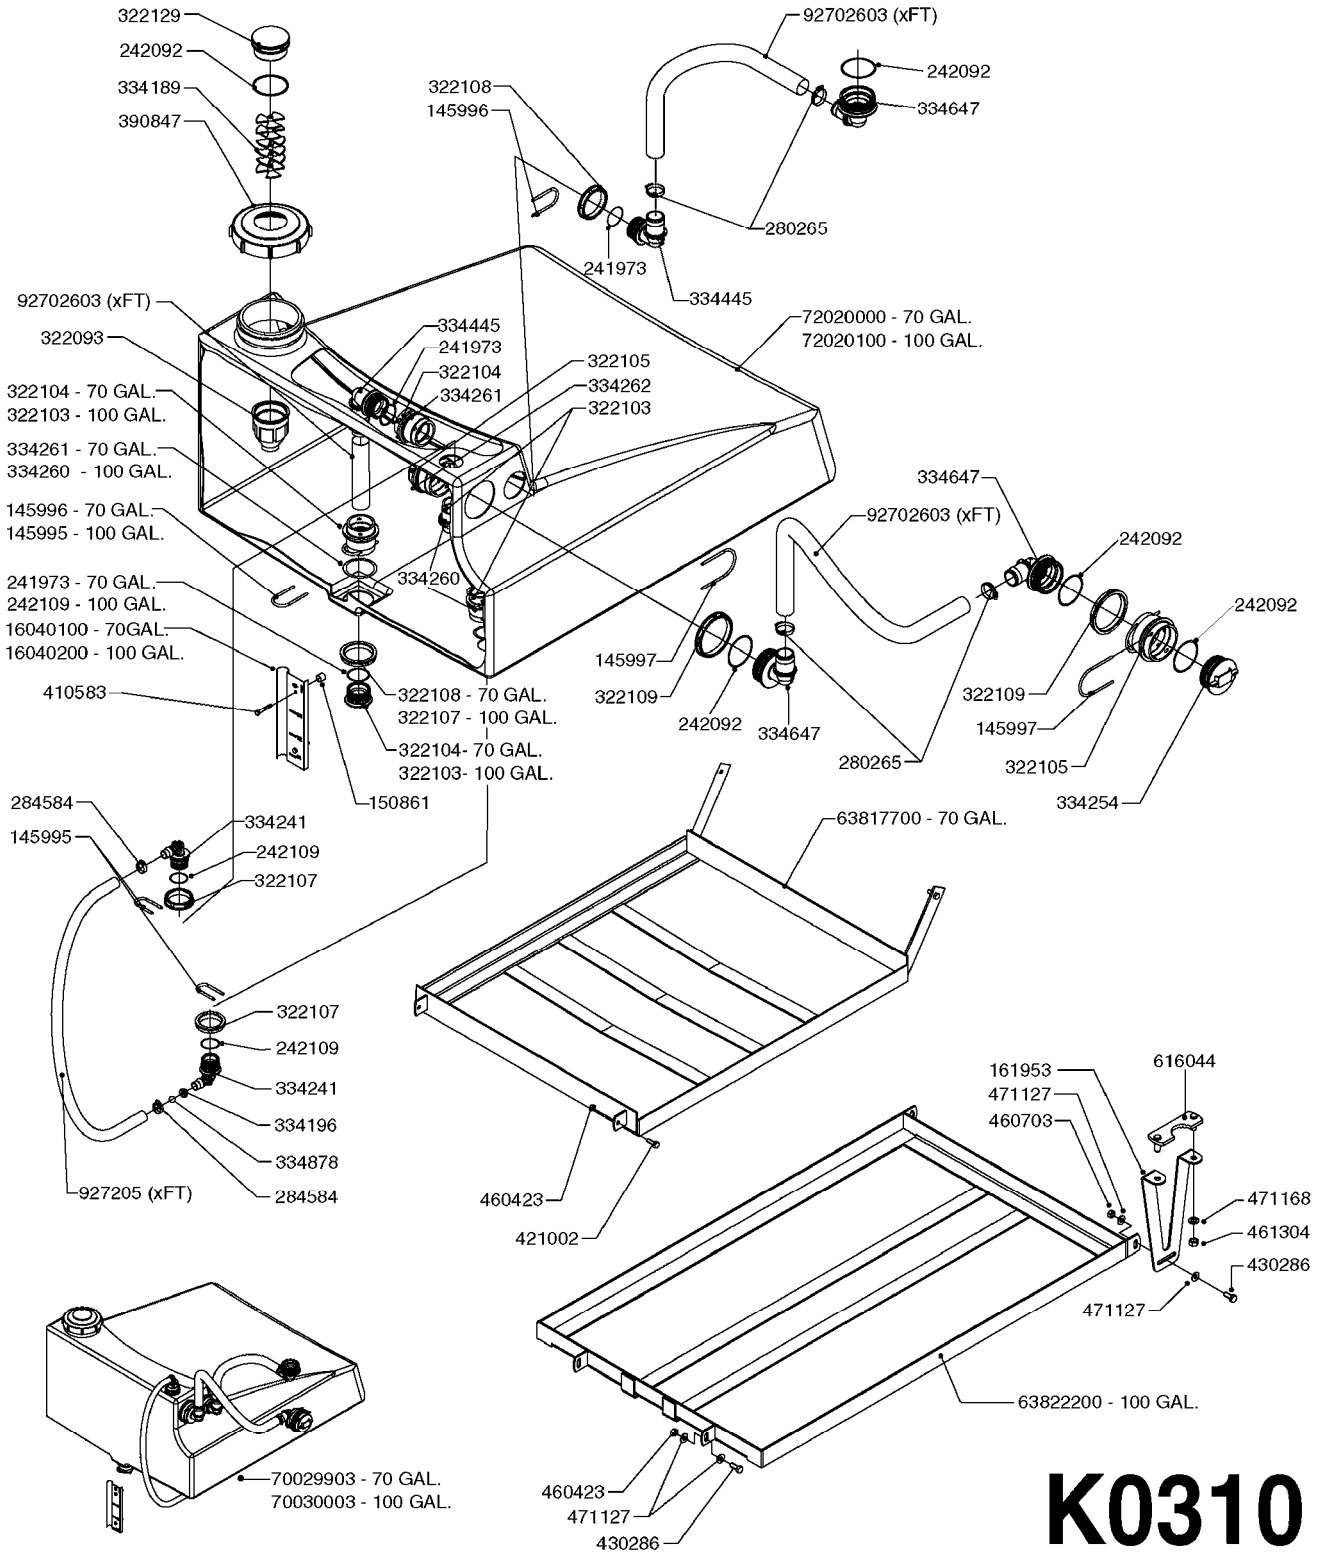

K0310

FLUSH SYSTEM CM 750 1200 PLUS
K0310-HIN, 01:01:16

Page 1
Date 12.08.2020 8:54

parts-n°	order qty	description
145995	1	FITT.DK S-53 FORK
145996	1	FITT.DK S-67 FORK
145997	1	FITT.DK S-93 FORK
150861	1	BUSHING D16/D13X14
161953	1	FLUSH TANK MT BKT SUPPORT 100G
241973	1	O-RING Ø3 X 44.2 70 SHORES NITRIL
242092	1	O-RING D69.5X3
242109	1	O-RING D32.2x3.0
280265	1	CLMP HS GEAR1-1/2" alt28030103
284584	1	CLAMP HOSE GEAR 3/4" MINI 012
322093	1	HOUSING F.TANK VENT
322103	1	FITT.DK S-53 BULKHEAD
322104	1	FITT.DK S-67 BULKHEAD
322105	1	FITT.DK S-93 BULKHEAD DOUBLE
322107	1	FITT.DK S-53 BULKHEAD NUT
322108	1	FITT.DK S-67 BULKHEAD NUT
322109	1	FITT.DK S-93 BULKHEAD NUT
322129	1	LID F. TANK VENT ASSY.
334189	1	LIQUID SHIELD F. TANK VENT
334196	1	PLUG F. LIQUID LEV. INDICATOR
334241	1	FITT.DK S-53 ELB.3/4"
334254	1	FITT.DK S-93 PLUG
334260	1	GASKET F. S-53 BULKHEAD
334261	1	GASKET F. S-67 BULKHEAD
334262	1	GASKET F.S-93 BULKHEAD
334445	1	FITT.DK S-67 ELB.1-1/2"
334647	1	FITT.DK S93 ELB 1-1/2" 90 PVC
334878	1	BALL, YELLOW, SIGHT GAUGE
390847	1	LID F. RINSE TANK CM
410583	1	BOLT HEX 8.8 DEL M6X40
421002	1	BOLT HEX 8.8 DEL M10X30 FT DIN933
430286	1	BOLT HEX 8.8 DEL M12X30 FT
460423	1	NUT HEX M10X1.50 LOCK DIN985A2 SS
460703	1	NUT HEX M12X1.75 LOCK DIN985A2 SS
461304	1	NUT HEX M16X1.5
471127	1	WASHER, M12, Ø24/13X24X2.5 SS
471168	1	PAIR OF WASHERS NL16 17X25,4x3,4
616044	1	FASTENER PLATE/2xM16X1.5 L=45
927205	1	HOSE R X CLEAR X 3/4 X 0012"
16040100	1	SIGHT GAUGE SCALE 70G CM+750
16040200	1	SIGHT GAUGE SCALE 100G CM+1200
63817700	1	FLUSH TANK MNT 70 GAL
63822200	1	FLUSH TANK MNT 100 GAL CM+
70029903	1	FLUSH SYSTEM COMP.70G CM+750
70030003	1	FLUSH SYSTEM COMP.100G CM+1200
72020000	1	SEE 70029903
72020100	1	RAW FLUSH TANK 100 GAL
92702603	1	HOSE PVC SUCT GRAY 1-1/2"