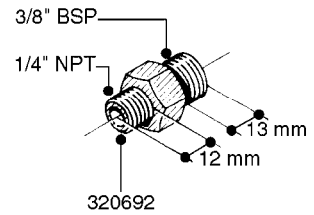

L0030

FITTINGS - HEXAGON NIPPLES
L0030-HIN, 01:01:16

Page 1
Date 12.08.2020 8:54

parts-n°	order qty	description
10015303	1	FITT.PO.HN 1.00X1.00 M1000
10425003	1	FITT.PO.HN 1.25X1.00 MCPHEE
320132	1	FITT.DK HN 1" BSP
320176	1	FITT.DK HN 3/8"X1/2" BSP
320445	1	FITT.DK HN 1/4"X3/8" BSP
320655	1	FITT.DK HN 1/2"-1/2" BSP
320692	1	FITT.DK HN 3/8'BSPX1/4'NPT
320703	1	FITT.DK HN 3/8BSP X1/2 &1/4NPT
320725	1	FITT.DK NIPPLE 3/8"-3/8" BSP
320902	1	FITT.DK HN 3/8'X 1/4' BSP
390232	1	FITT.DK HN 1-1/2' X 1-1/4' BSP
390276	1	FITT.DK HN 1'BSP