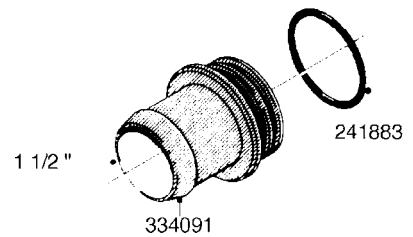

**L0080**

FITTINGS - S-53  
L0080-HIN, 12:09:17

Page 1

Date 12.08.2020 8:54

Pos.	parts-n°	order qty	description
1	145995	1	FITT.DK S-53 FORK
2	241973	1	O-RING Ø3 X 44.2 70 SHORES NITRIL NITRIL (BLACK)
2	242353	1	O-RING 3 X 44.2 VITON VITON (BROWN)
3	242109	1	O-RING D32.2x3.0 NITRIL (BLACK)
3	242354	1	O-RING D32.2X3.0 VITON VITON (BROWN)
4	322103	1	FITT.DK S-53 BULKHEAD
5	322107	1	FITT.DK S-53 BULKHEAD NUT
6	322110	1	FITT.DK S-53 ELB. 1/2" BSP
7	322352	1	FITT.DK S-53 TEE
8	334229	1	FITT.DK S-53 STR.3/4"
9	334260	1	GASKET F. S-53 BULKHEAD
10	334564	1	FITT.DK S-67 TO S-53 ADAPTER
11	391100	1	FITT.DK S-53THREAD INS.1/2"BSP
12	726463	1	FITT.DK S53 BULKHEAD W/GASKET
13	726552	1	FIT.DK S-53X90 1/2" BSP,O-RING
14	726556	1	FITT.DK S-53 HB 1/2" W/O-RING
15	726558	1	FITT.DK S53 STR. 3/4" W.ORING
16	726559	1	FITT DK. S-53 HB 1" W/O-RING
17	726568	1	FITT.DK.S-53 HB 1/2"90 W/O-RING
18	726570	1	FITT.DK S-53 ELB.3/4" W.ORING
19	726571	1	FITT.DK S-53 ELB.1", W ORING
20	726578	1	FITT.DK S53 PLUG WITH O-RING
21	728561	1	FITT.DK. S67M - S53F REDUCER