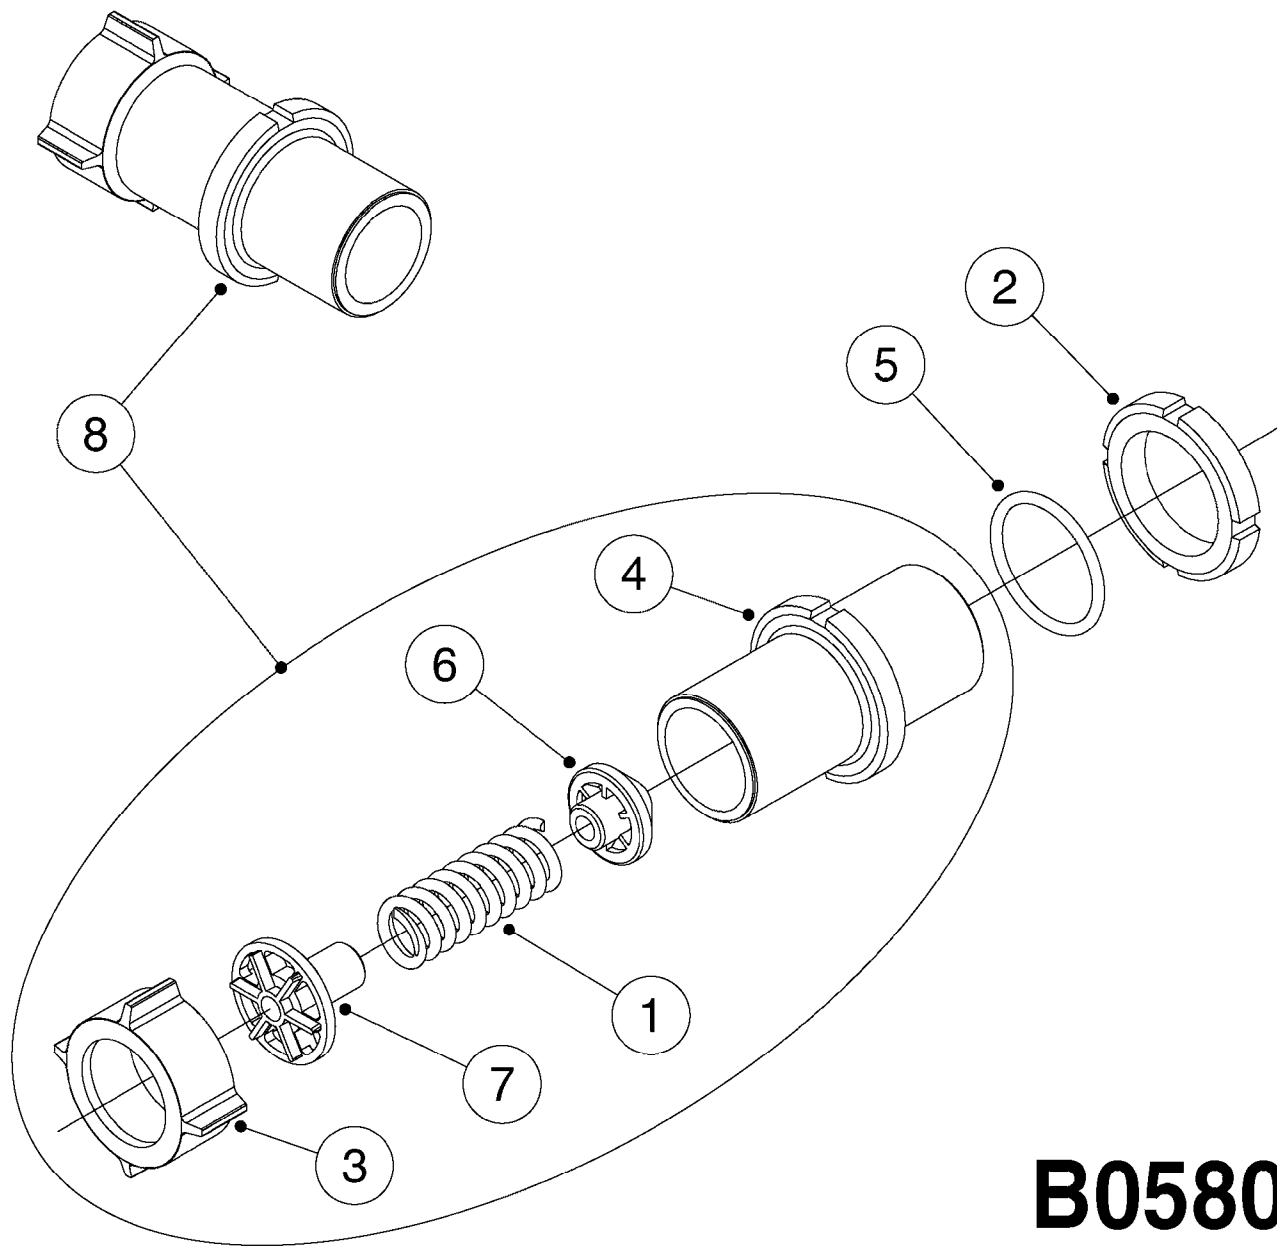

B0580

PRESSURE RELIEF VALVE
B0580-HIN, 01:01:16

Page 1
Date 12.08.2020 8:54

Pos.	parts-n°	order qty	description
1	220706	1	SPRING SCF 12 BAR
1	220734	1	SPRING SCF 25 BAR
2	320795	1	FITT.DK NUT 1-1/2" BSP JAMB
3	320821	1	FITT.DK NUT 1-1/2" BSP
4	321915	1	HOUSING F. SAFETY VALVE
5	330072	1	O-RING D53.5/D45.5X4
6	333853	1	CONE D35.4
7	333864	1	GUIDE F. SAFETY VALVE SPRING
8	722971	1	SAFETY VALVE SCF 217PSI (15BAR)
8	724891	1	SAFETY VALVE SCF 25 BAR