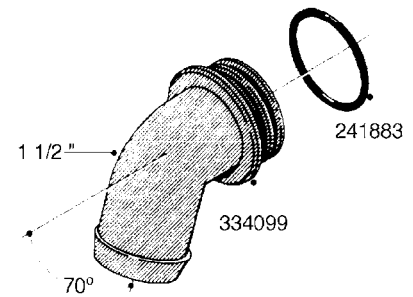

**L0080**

FITTINGS - S-53  
L0080-HIN, 12:09:17

Page 1

Date 12.08.2020 8:54

Pos.	parts-n°	order qty	description
1	145995	1	FITT.DK S-53 FORK
2	241973	1	O-RING Ø3 X 44.2 70 SHORES NITRIL NITRIL (BLACK)
2	242353	1	O-RING 3 X 44.2 VITON VITON (BROWN)
3	242109	1	O-RING D32.2x3.0 NITRIL (BLACK)
3	242354	1	O-RING D32.2X3.0 VITON VITON (BROWN)
4	322103	1	FITT.DK S-53 BULKHEAD
5	322107	1	FITT.DK S-53 BULKHEAD NUT
6	322110	1	FITT.DK S-53 ELB. 1/2" BSP
7	322352	1	FITT.DK S-53 TEE
8	334229	1	FITT.DK S-53 STR.3/4"
9	334260	1	GASKET F. S-53 BULKHEAD
10	334564	1	FITT.DK S-67 TO S-53 ADAPTER
11	391100	1	FITT.DK S-53THREAD INS.1/2"BSP
12	726463	1	FITT.DK S53 BULKHEAD W/GASKET
13	726552	1	FIT.DK S-53X90 1/2" BSP,O-RING
14	726556	1	FITT.DK S-53 HB 1/2" W/O-RING
15	726558	1	FITT.DK S53 STR. 3/4" W.ORING
16	726559	1	FITT DK. S-53 HB 1" W/O-RING
17	726568	1	FITT.DK.S-53 HB 1/2"90 W/O-RING
18	726570	1	FITT.DK S-53 ELB.3/4" W.ORING
19	726571	1	FITT.DK S-53 ELB.1", W ORING
20	726578	1	FITT.DK S53 PLUG WITH O-RING
21	728561	1	FITT.DK. S67M - S53F REDUCER