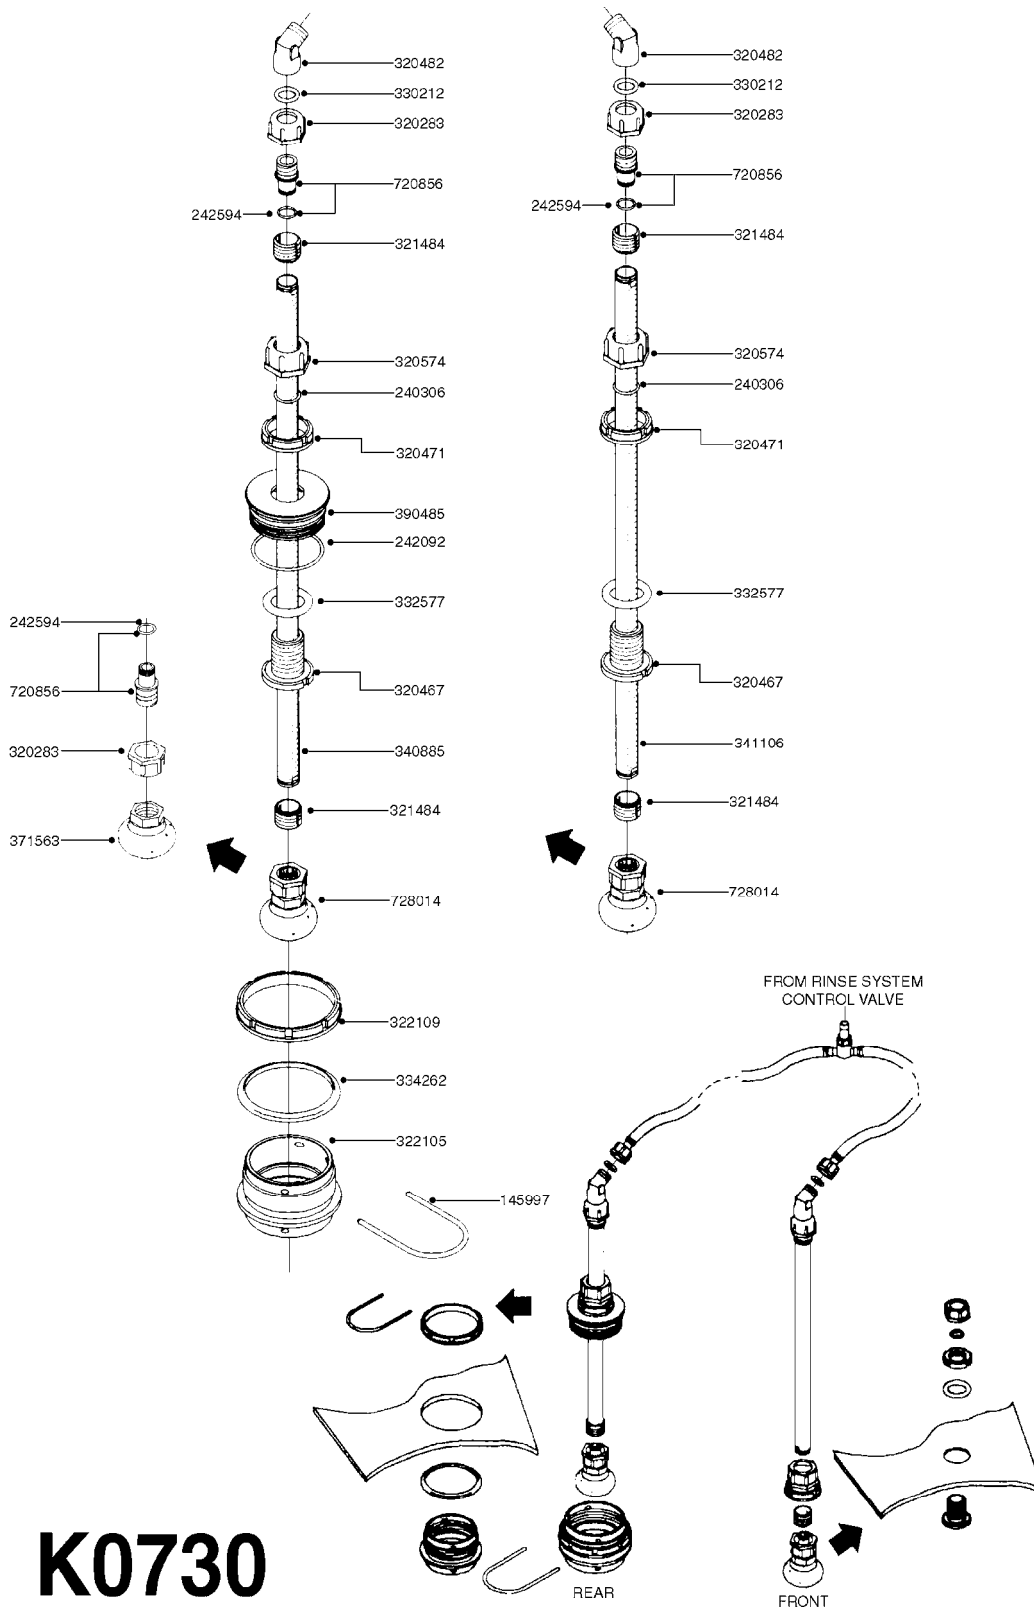

RINSE SYSTEM NOZZLES
K0730-HIN, 01:01:16

RINSE SYSTEM NOZZLES
K0730-HIN, 01:01:16

Page 1

Date 12.08.2020 8:54

parts-n°	order qty	description
145997	1	FITT.DK S-93 FORK
240306	1	O-RING D29/D21X4
242092	1	O-RING D69.5X3
242594	1	O-RING D14 X 1.78 SCH.70-EPDM
320283	1	FITT.DK NUT 3/4"BSP
320467	1	FITT.DK BULKHEAD 1"BSP SINGLE
320471	1	FITT.DK NUT 1" BSP JAMB
320482	1	FITT.DK ELB. 1/2" BSP 60 DEG.
320574	1	FITT.DK NUT 1" BSP SPECIAL
321484	1	BUSHING THREADED F.NOZZ.TUBE
322105	1	FITT.DK S-93 BULKHEAD DOUBLE
322109	1	FITT.DK S-93 BULKHEAD NUT
330212	1	O-RING D19/D14X2.4 F.1/2"NUT
332577	1	O-RING D38/D30X4 F.1" PUR.
334262	1	GASKET F.S-93 BULKHEAD
340885	1	TUBE F. RINSE NOZZLE L=600
341106	1	TUBE F.RINSE NOZZLE L=220
371563	1	NOZZLE FOR TANK RINSE
390485	1	FITT.DK S-93 PLUG W D34 HOLE
720856	1	FITT.DK 1/2'BSP ASSY.F.3/4'NUT
728014	1	RINSE NOZZLE MOUNTED