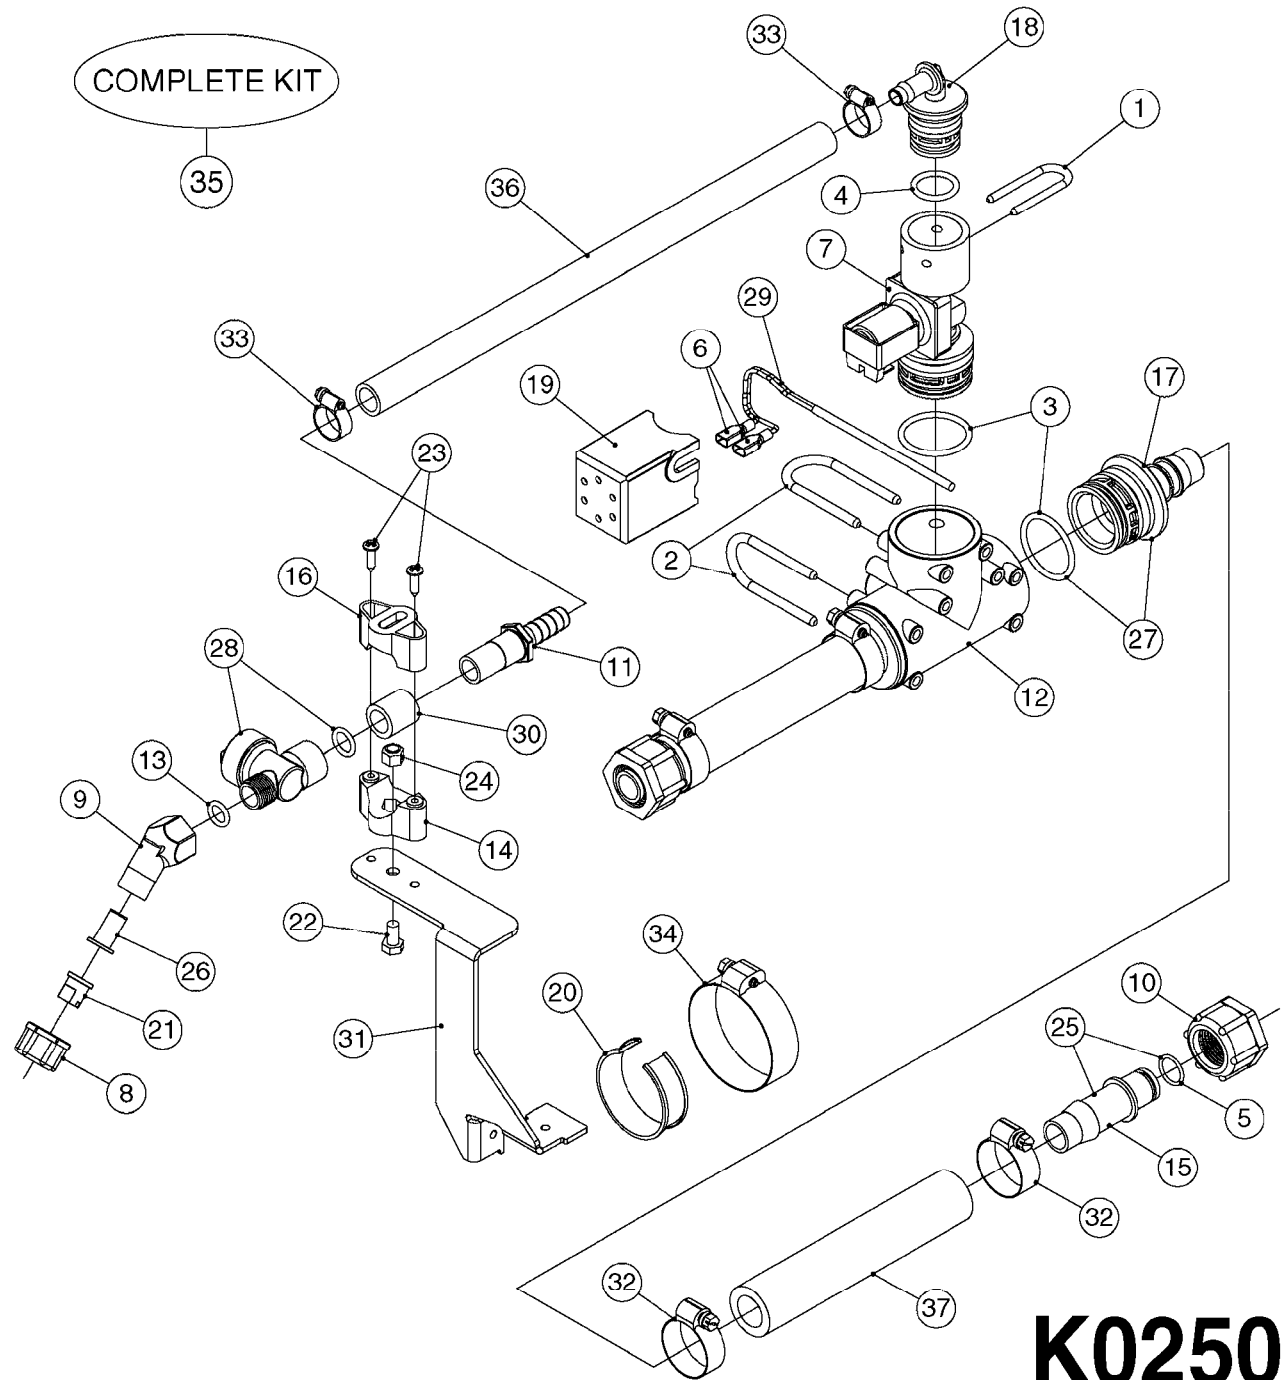

K0250

ELECTRIC END NOZZLE KIT '09
K0250-HIN, 01:01:16

Page 1

Date 12.08.2020 8:54

Pos.	parts-n°	order qty	description
1	145994	1	FITT.DK S-40 FORK
2	145995	1	FITT.DK S-53 FORK
3	242354	1	O-RING D32.2X3.0 VITON
4	242355	1	O-RING D19.2X3.0 VITON F.S-40
5	242594	1	O-RING D14 X 1.78 SCH.70-EPDM
6	261539	1	SPADE F.ELEC CONNEX BLUE INSUL
7	262104	1	VALVE, SOLENOID, S53/S40
8	320187	1	FITT.DK CAP 3/8" BSP BLACK
9	320191	1	FITT.DK ELB 3/8' BSP 45 DEGREE
10	320283	1	FITT.DK NUT 3/4"BSP
11	320891	1	FITT.DK HB 3/8'- 3/8' BSP
12	322352	1	FITT.DK S-53 TEE
13	330013	1	O-RING 2.5 X 10 PUR
14	333012	1	NOZZLE HOLD. UPPER PART
15	334044	1	FITT.DK HB 3/4' F. 3/4' CAP
16	334220	1	YOKE, UPPER NOZZLE BODY
17	334229	1	FITT.DK S-53 STR.3/4"
18	334237	1	FITT.DK S-40 ELB.3/8"
19	334965	1	COVER FOR S53 SOLENOID VALVE
20	341291	1	RUBBER HOSE CLAMP COVER 130MM
21	370392	1	NOZZLE END FAN 1850-G 300
22	410546	1	BOLT HEX M6X12 A2 SS DIN933
23	440665	1	SCREW M4.2X16 STAINLESS
24	460261	1	NUT HEX M6X1.00 LOCK DIN985 A2 SS
25	724621	1	FITT.DK HB 3/4"ASSY F.3/4" NUT
26	725042	1	SCREEN 80 MESH W.GASKET, RED
27	726558	1	FITT.DK S53 STR. 3/4" W. ORING
28	729610	1	NOZZLE ASSY. NON DRIP 3/8 THRD
29	983087	1	ELEC. CABLE 2 WIRE X 0.75MM
30	10631003	1	HOSE R X CLEAR BRAID.X 1/2 12"
31	16110803	1	NOZZLE BRACKET VAR SPACINGS
32	28029903	1	CLAMP HOSE GEAR P3/4"-S1" 6712
33	28044903	1	CLAMP HOSE GEAR P3/8" 6706
34	28047003	1	CLAMP HOSE GEAR 30 X 50 6732
35	82613203	1	ELECTRIC END NOZZLE KIT 2009
36	92701703	1	HOSE R X3/8" X300PSI WP X0012"
37	92703203	1	HOSE R X3/4" X300PSI WP X0012"