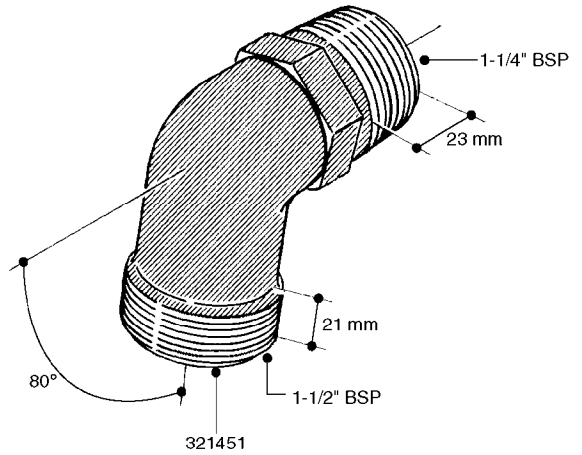

**L0030**

FITTINGS - HEXAGON NIPPLES  
L0030-HIN, 01:01:16

Page 1  
Date 12.08.2020 8:54

parts-n°	order qty	description
10015303	1	FITT.PO.HN 1.00X1.00 M1000
10425003	1	FITT.PO.HN 1.25X1.00 MCPHEE
320132	1	FITT.DK HN 1" BSP
320176	1	FITT.DK HN 3/8"X1/2" BSP
320445	1	FITT.DK HN 1/4"X3/8" BSP
320655	1	FITT.DK HN 1/2"-1/2" BSP
320692	1	FITT.DK HN 3/8'BSPX1/4'NPT
320703	1	FITT.DK HN 3/8BSP X1/2 &1/4NPT
320725	1	FITT.DK NIPPLE 3/8"-3/8" BSP
320902	1	FITT.DK HN 3/8'X 1/4' BSP
390232	1	FITT.DK HN 1-1/2' X 1-1/4' BSP
390276	1	FITT.DK HN 1'BSP