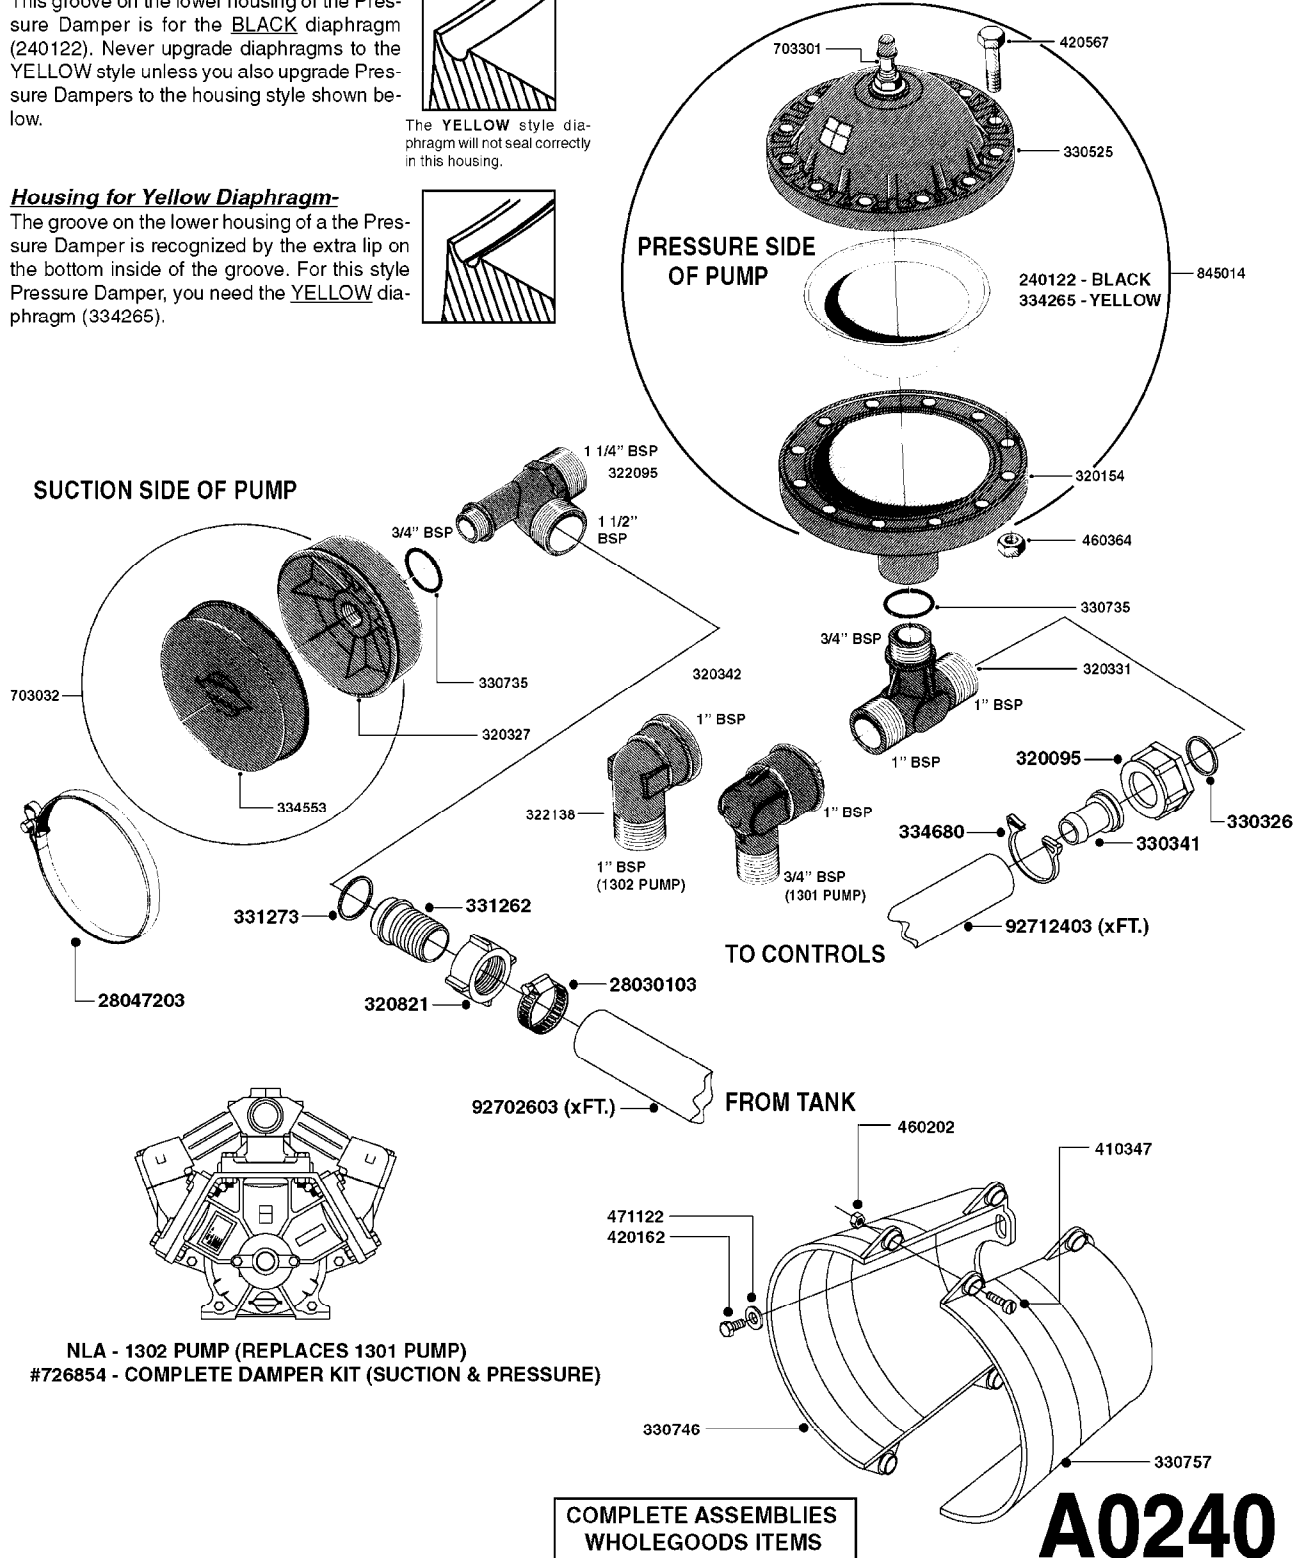

Housing for Yellow Diaphragm:

The groove on the lower housing of a the Pressure Damper is recognized by the extra lip on the bottom inside of the groove. For this style Pressure Damper, you need the YELLOW diaphragm (334265).