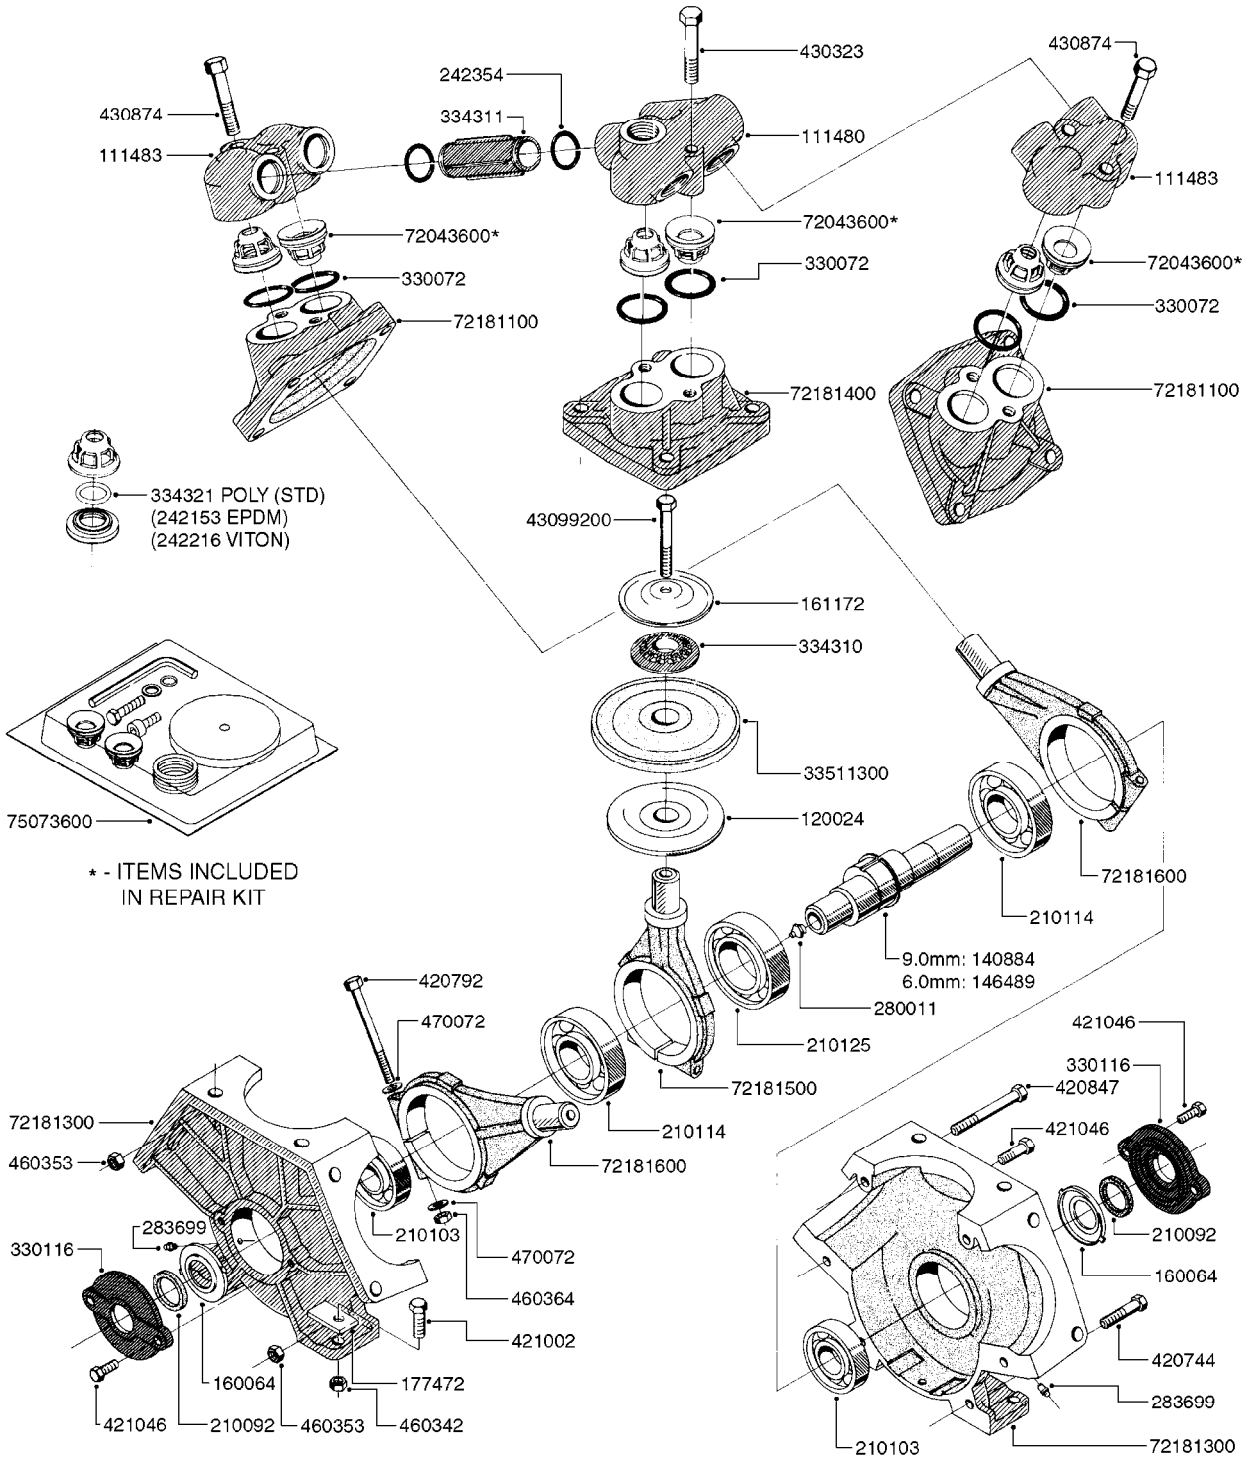

**A0220**

PUMP - 1302 W/ MOUNTING BASE  
A0220-HIN, 27:04:17

Page 1

Date 12.08.2020 8:53

parts-n°	order qty	description
111480	1	VALVE HEAD 1302 CENTER
111483	1	VALVE HEAD SIDE 1302
120024	1	DIAPHRAGM BACK DISC 1200-1300
140884	1	CRANK SHAFT MODEL 1300-9
146489	1	CRANK SHAFT MODEL 1302-6MM
160064	1	DUST PLATE
161172	1	DIAPHRAGM DISC F. 1203/1303
177472	1	BRACKET 25 X 5
210092	1	SEAL FELT D43/30X5
210103	1	BEARING BALL 6306
210114	1	BEARING BALL 6308
210125	1	BEARING BALL 6210
242153	1	O-RING D26X4 EPDM
242216	1	O-RING VITON F/1202/1302/462
242354	1	O-RING D32.2X3.0 VITON
280011	1	GREASE NIPPLE 1/8" SAE H TR
283699	1	GREASE NIPPLE M6X1
330072	1	O-RING D53.5/D45.5X4
330116	1	SEAL RETAINER, MODEL 1300
334310	1	NYLON WASHER 1202/1302/462
334311	1	CONNECTION PIPE INLET MOD.1302
334321	1	O-RING POLY. 34.0x26.0x4.0
420081	1	BOLT HEX 8.8 DEL 3/8"X40MM
420162	1	BOLT HEX 8.8 DEL 3/8"X15MM
420346	1	BOLT HEX 8.8 DEL 3/8"X 25MM
420357	1	BOLT HEX 8.8 RAW 3/8"X85MM
420803	1	BOLT HEX 8.8 DEL M8X90
421002	1	BOLT HEX 8.8 DEL M10X30 FT DIN933
421259	1	BOLT HEX UNC7/16"x2.25" 18-8SS
430323	1	BOLT HEX 8.8 DEL M12X60
430404	1	BOLT HEX 8.8 DEL M12X50
430874	1	SCREW SET 8.8 DEL M12X70 FT
460062	1	NUT HEX 3/8" GALV.
460342	1	NUT HEX M10 DEL DIN934
460364	1	NUT HU M8 A2 SS DIN934
460386	1	NUT HEX M12X1.75
470072	1	WASHER D15/D8X.5 LOCK
33511300	1	DIAPHRAGM 1202-1303 POLY 2006
72043600	1	VALVE FOR 462/463
72181100	1	DIAPHRAGM COVER 1203/1303+BLTS
72181300	1	PUMP CASTING 1300 RED W/BOLTS
72181400	1	DIAPHRAGM COVER 1303 W/BOLTS
72181500	1	CONNECTING ROD, CENTER 1303
72181600	1	CONNECTING ROD, SIDE MOD.1300
75073500	1	PUMP KIT 1300/1302 "06"