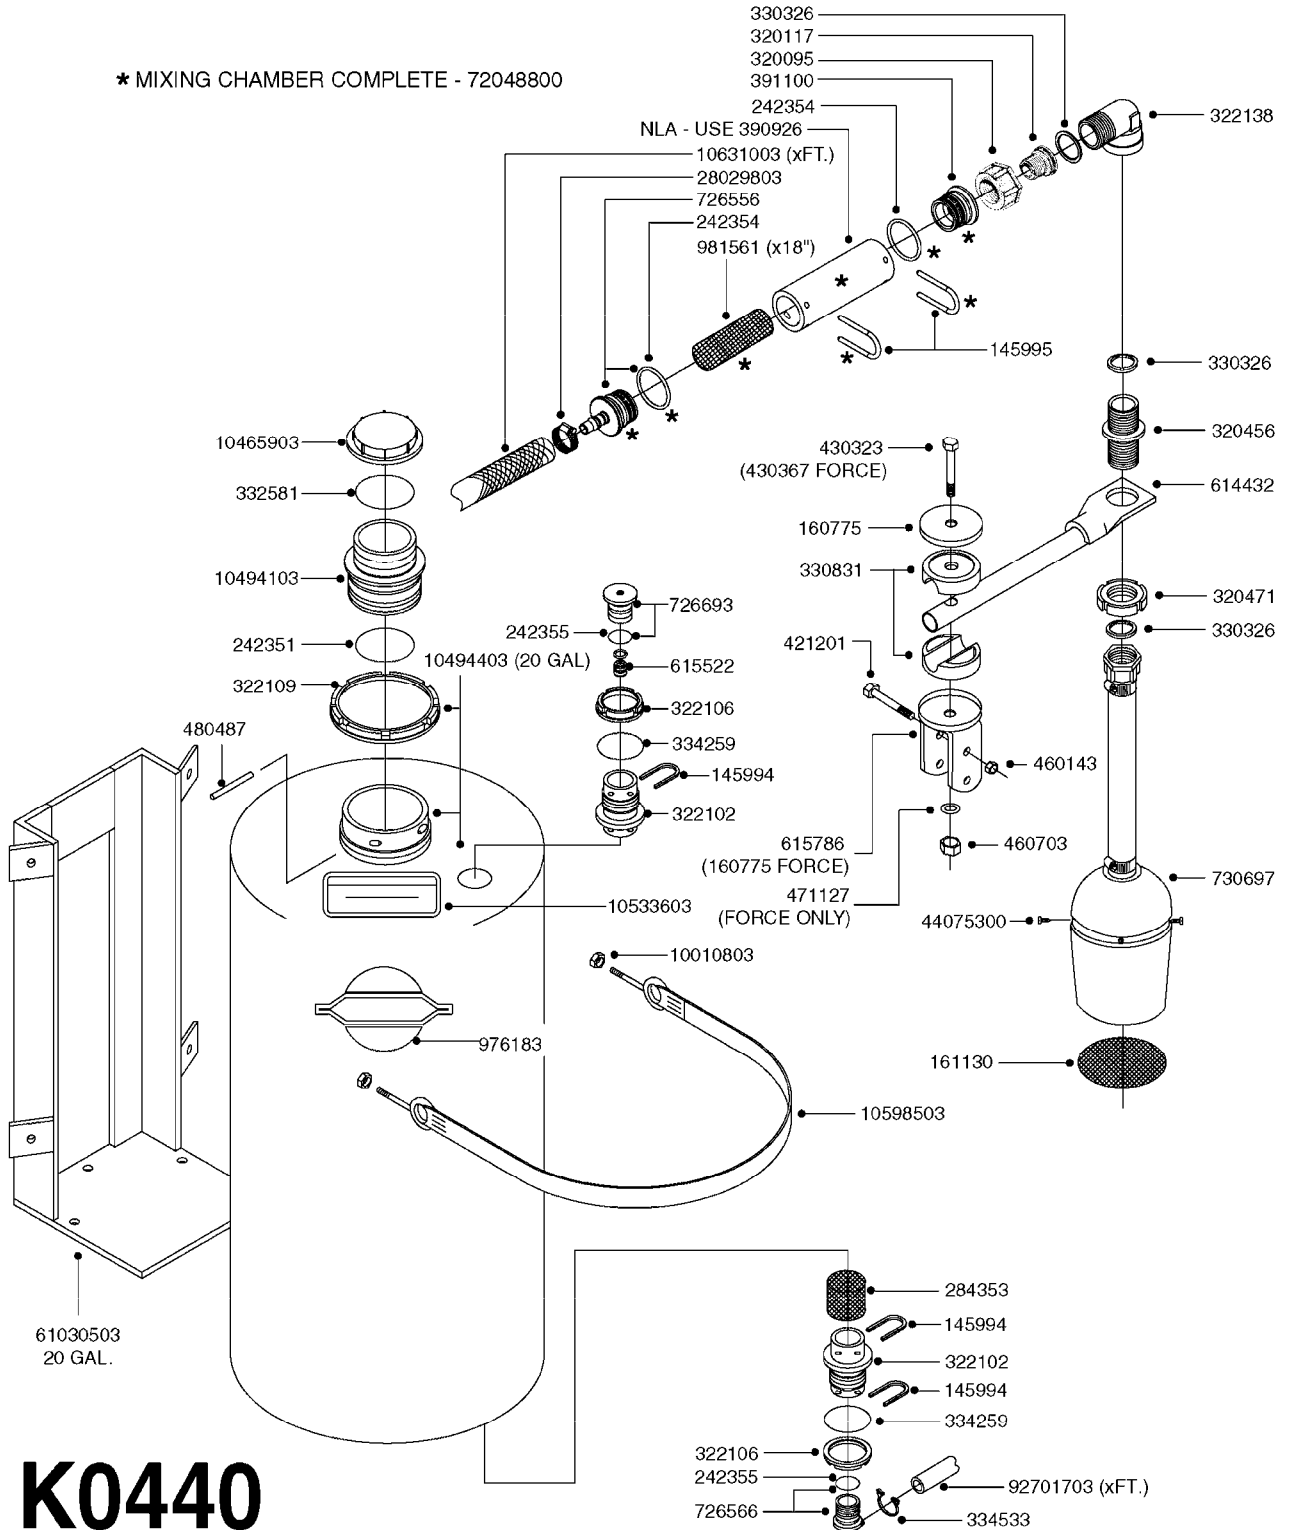

* MIXING CHAMBER COMPLETE - 72048800

F MARKER TANK/DROPPER HIGH CAP
K0440-HIN, 05:12:19

Page 1
Date 12.08.2020 8:54

parts-n°	order qty	description
145994	1	FITT.DK S-40 FORK
145995	1	FITT.DK S-53 FORK
160775	1	WASHER F. FRICTION PLATE
161130	1	FILTER SCREEN F/FOAM DROPPER
242351	1	O-RING D69.5X3.0 VITON F.S-93
242354	1	O-RING D32.2X3.0 VITON
242355	1	O-RING D19.2X3.0 VITON F.S-40
284353	1	SPONGE FOR FOAM MARKER
320095	1	FITT.DK NUT 1" BSP
320117	1	FITT.DK CONN.1/2"BSP F. 1" CAP
320456	1	FITT.DK BULKHEAD 1"BSP DOUBLE
320471	1	FITT.DK NUT 1" BSP JAMB
322102	1	FITT.DK S-40 BULKHEAD
322106	1	FITT.DK S-40 BULKHEAD NUT
322109	1	FITT.DK S-93 BULKHEAD NUT
322138	1	FITT.DK ELB 1"M X 1"F BSP
330326	1	O-RING D30/D24X2 F.1"NUT
330831	1	FRICTION PLATE
332581	1	GASKET F. 1-1/2" BSP CAPNUT.
334259	1	GASKET F. S-40 BULKHEAD
334533	1	CLAMP HOSE PLASTIC 3/8"
390926	1	TUBE,MIX CHAMB. FOAM MARK STD LONGER THAN ORIGINAL
391100	1	FITT.DK S-53THREAD INS.1/2"BSP
421201	1	BOLT HEX 8.8 DEL M8X70
430323	1	BOLT HEX 8.8 DEL M12X60
430367	1	BOLT HEX 8.8 DEL M12X100 DIN931
460143	1	LOCK NUT M8 SST A2 DIN985
460703	1	NUT HEX M12X1.75 LOCK DIN985A2 SS
471127	1	WASHER, M12, Ø24/13X24X2.5 SS
480487	1	PIN M5X60 SLOTTED GALV
614432	1	BREAK AWAY ARM F. FOAM MARKER
615522	1	CHECK VALVE F.FOAM MARKER
615786	1	MOUNT BKT. F.FOAM DROPPER 98
726556	1	FITT.DK S-53 HB 1/2" W/O-RING
726566	1	HOSE TAIL S40 3/8" STRAIGHT + O-RING
726693	1	FITT.DK S-40 PLUG 1/8BSP ORING
730697	1	FOAM DROPPER COMP. BLACK '97
976183	1	DECAL COMPANY D.18,2 X 29,6
981561	1	SPONGE MAT. MIX.CHAMBER-x0012"
10010803	1	NUT HEX NC (NYLON LOCK) 5/16
10465903	1	*LID F.FOAM MARKER, DRILLED
10494103	1	FILL WELL ASSY.FOAM MARK EPOXY
10494403	1	*TANK ASSY. 20 GAL. D14'F/M
10533603	1	DECAL CAUTION-OPEN SLOWLY ENG
10598503	1	STRAP F.FOAMER TANK (880mm)
10631003	1	HOSE R X CLEAR BRAID.X 1/2 12"
28029803	1	CLAMP HOSE GEAR P1/2" 6708
44075300	1	SCREW 3.5X9.5SS/X15 ISO 14585C
61030503	1	BRKT, FOAM MRKR TANK, 20GAL, RED
72048800	1	MIXING CHAMBER,FOAM MARK. HC
92701703	1	HOSE R X3/8" X300PSI WP X0012"