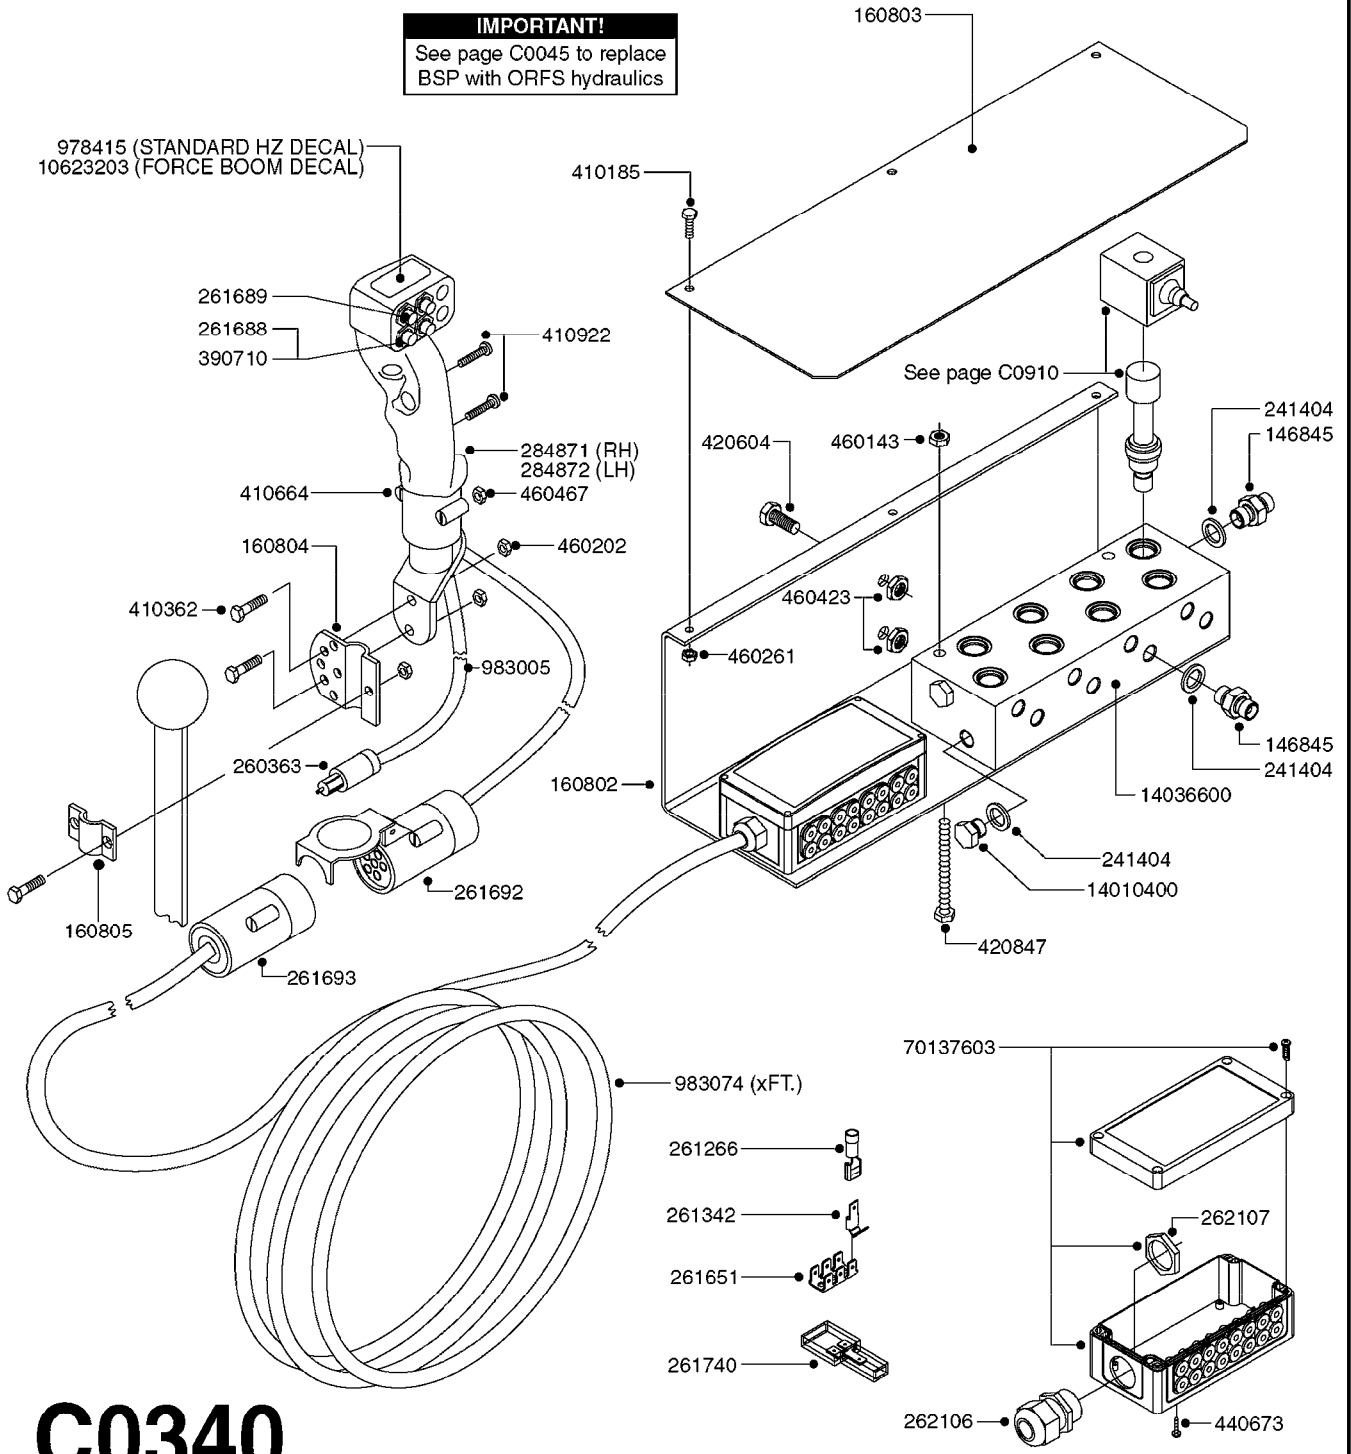

IMPORTANT!
See page C0045 to replace
BSP with ORFS hydraulics

HYD EAGLE HZ JOYSTICK 2005
C0340-HIN, 13:05:19

Page 1
Date 12.08.2020 8:54

parts-n°	order qty	description
146845	1	HEX NIPPLE 1/4"X1/4"
160802	1	MOUNT PLATE F.HYD SOLENOID'HZ'
160803	1	COVER PLATE F.HYD SOLENOID'HZ'
160804	1	MOUNT BRACKET F.HANDLE
160805	1	MOUNT STRAP F.HANDLE
241404	1	DOWTY SEAL 1/4"
260363	1	PLUG 2 POLE 12V
261266	1	CONNECTOR END F.CABLE HP
261342	1	SPADE F.ELEC.3 WAY CONNECTOR
261651	1	SPADE F.ELEC.6 POLE CONNECTOR
261688	1	SWITCH F. HANDLE WHITE
261689	1	CAP RUBBER F. SWITCH JOYSTICK
261692	1	PLUG ELEC.7 POLE FEMALE F.CABL
261693	1	PLUG ELEC. 7 POLE MALE
261740	1	SPADE F.ELEC.3 POLE CONN.INSUL
262106	1	BULKHEAD F. CABLE 6.5-14 BLACK
262107	1	NUT F. BULKHEAD CABLE GRAY
284871	1	CONTROL HANDLE RIGHT HALF
284872	1	CONTROL HANDLE LEFT HALF
390710	1	SWITCH F.HANDLE GREY MACHINED
410185	1	BOLT HEX 8.8 DEL M6X16
410362	1	BOLT HEX 8.8 SS M6X20
410664	1	BOLT HEX M5 X 20
410922	1	CYL.SKR 8.8 DEL M4X20 RST
420604	1	BOLT HEX 8.8 DEL M10X25 FT DIN933
420847	1	BOLT HEX 8.8 DEL M8X85
440673	1	SCREW F.PLASTIC 5X12 SS
460143	1	LOCK NUT M8 SST A2 DIN985
460202	1	NUT HEX M6
460261	1	NUT HEX M6X1.00 LOCK DIN985 A2 SS
460423	1	NUT HEX M10X1.50 LOCK DIN985A2 SS
460467	1	NUT HEX M5 GALV.
978415	1	DECAL CONTROL HANDLE
983005	1	ELEC. CABLE 2 WIRE X 1.5MM
983074	1	ELEC. CABLE 5 WIRE X 1.5MM
10623203	1	DECAL F.JOYSTICK - FORCE
14010400	1	PLUG 1/4" BSP
14036600	1	MANIFOLD 4-FUNCTION SPC 2004
70137603	1	JUNC. BOX, FLUID, COMPLETE, 2015