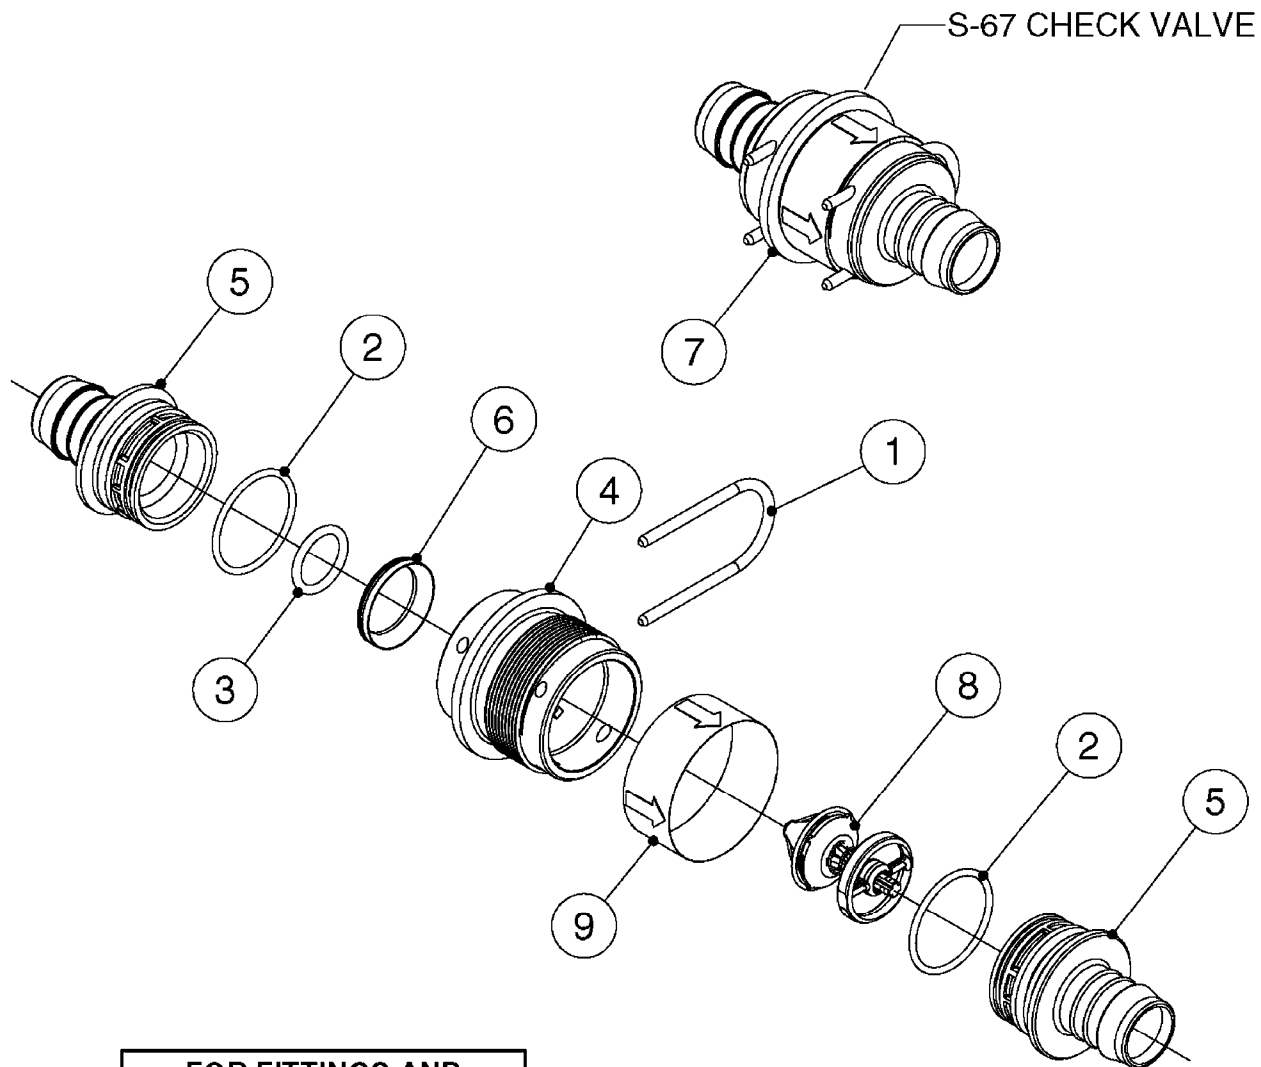

FOR FITTINGS AND
HOSES, SEE SECTION L

B0630

CHECK VALVES - S67
B0630-HIN, 31:07:19

Page 1

Date 12.08.2020 8:54

Pos.	parts-n°	order qty	description
1	145996	1	FITT.DK S-67 FORK
2	241973	1	O-RING Ø3 X 44.2 70 SHORES NITRIL
2	242353	1	O-RING 3 X 44.2 VITON
3	242504	1	O-RING D35x2 NITRIL
4	322104	1	FITT.DK S-67 BULKHEAD
5	334231	1	FITT.DK S-67 STR.1"
5	334232	1	FITT.DK S-67 STR.1-1/4"
5	334444	1	FITT.DK S-67 STR.1-1/2" PVC
6	14103100	1	SEAT F.CHECK VALVE D40.8 2010
7	70063603	1	VALVE, CHECK S67 1-1/2"
			COMPLETE IN-LINE CHECK VALVE FOR 1-1/2" HOSE
7	72001803	1	CHCK VLV,S67, 2 X 1" HB
			COMPLETE IN-LINE CHECK VALVE FOR 1" HOSE
7	72206600	1	CHCK VLV,S67, 2 X 1.25" HB
			COMPLETE IN-LINE CHECK VALVE FOR 1-1/4" HOSE
8	72089900	1	CHECK VALVE S67 SUBASMBLY.2001
9	97800500	1	DECAL 230X28 BLACK ARROW