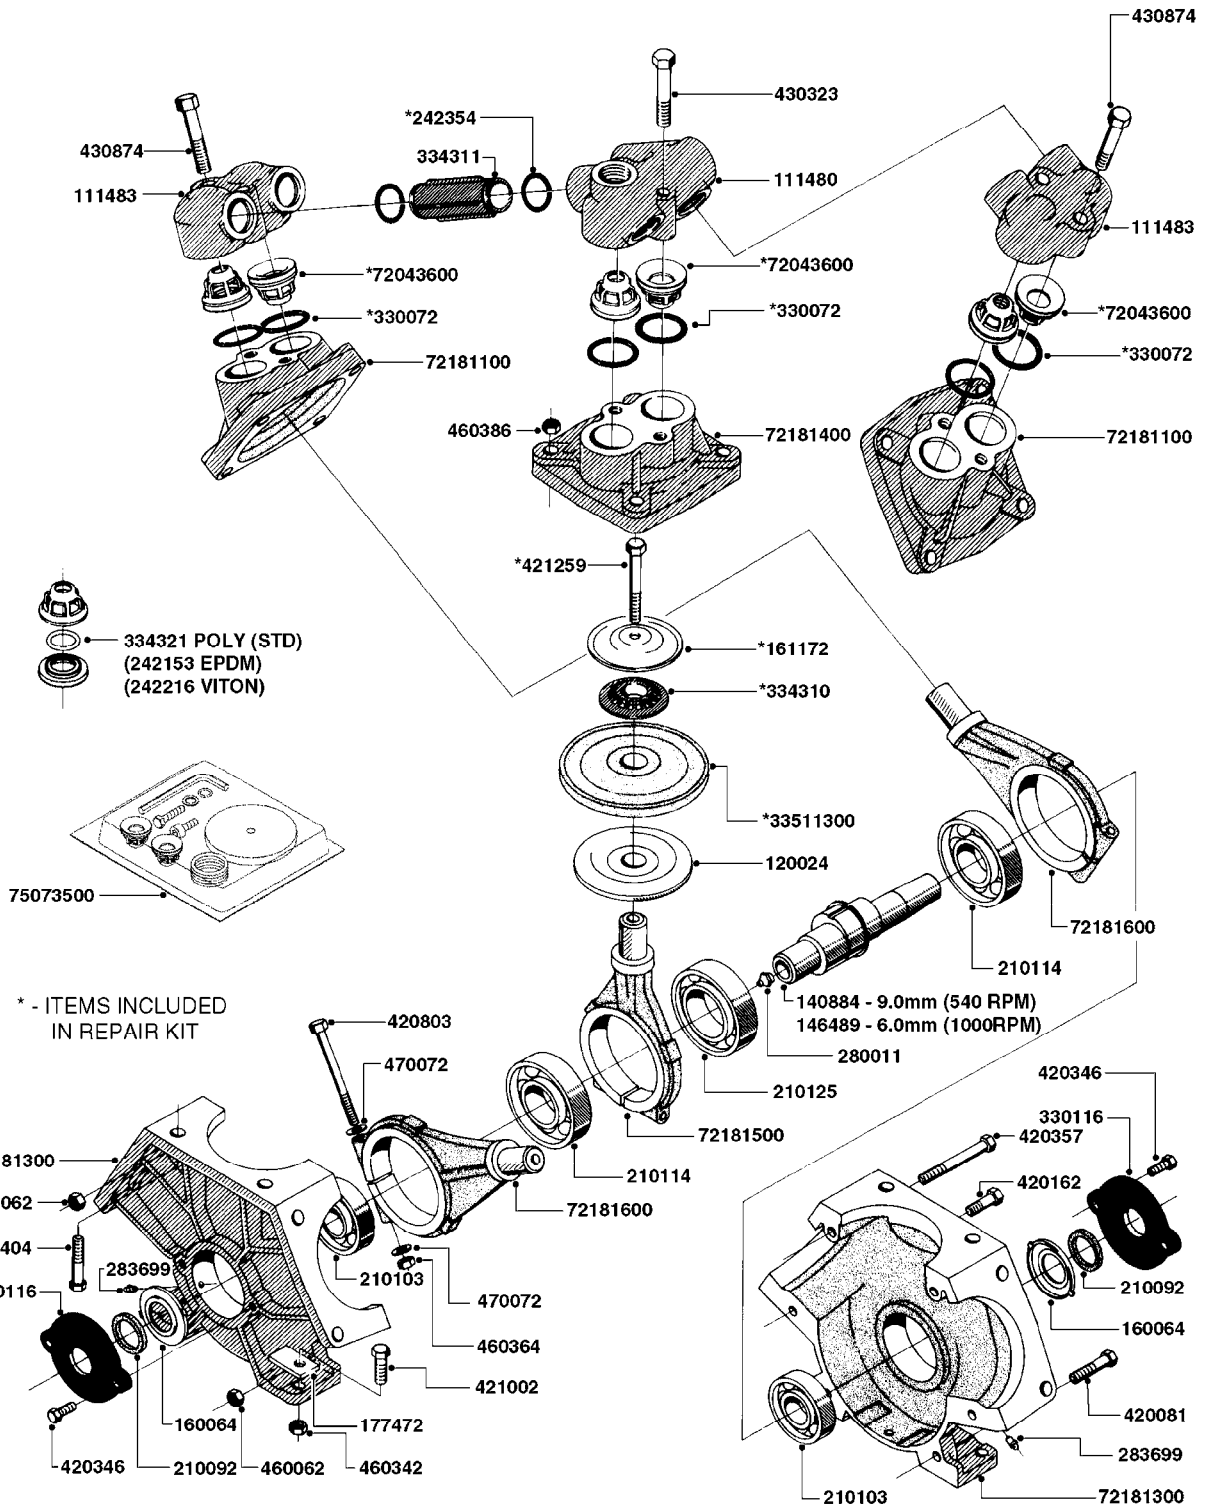

COMMANDER 875/1200 Gallon  
Eagle 45', 50', 60', 66', 80',  
88'

Page 0.3

Date 12.08.2020 8:53

main group	page-n°	date	description
	M0070-HIN M0080-HIN M0090-HIN M0100-HIN M0120-HIN M0160-HIN	01:01:16 01:01:16 01:01:16 01:01:16 01:01:16 13:08:19	EZ-STEER 500 STEERING SYSTEM EZ-GUIDE 250 LIGHTBAR HC 2500/HM1500 DISPLAY/SCANBOX MUSTANG 3500 CONTROLLER TRANSDUCERS AND ACCESSORIES TRAFFIC LIGHT KIT