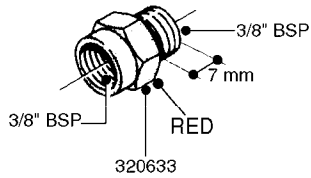

**L0030**

FITTINGS - HEXAGON NIPPLES  
L0030-HIN, 01:01:16

Page 1  
Date 12.08.2020 8:54

parts-n°	order qty	description
10015303	1	FITT.PO.HN 1.00X1.00 M1000
10425003	1	FITT.PO.HN 1.25X1.00 MCPHEE
320132	1	FITT.DK HN 1" BSP
320176	1	FITT.DK HN 3/8"X1/2" BSP
320445	1	FITT.DK HN 1/4"X3/8" BSP
320655	1	FITT.DK HN 1/2"-1/2" BSP
320692	1	FITT.DK HN 3/8'BSPX1/4'NPT
320703	1	FITT.DK HN 3/8BSP X1/2 &1/4NPT
320725	1	FITT.DK NIPPLE 3/8"-3/8" BSP
320902	1	FITT.DK HN 3/8'X 1/4' BSP
390232	1	FITT.DK HN 1-1/2' X 1-1/4' BSP
390276	1	FITT.DK HN 1'BSP