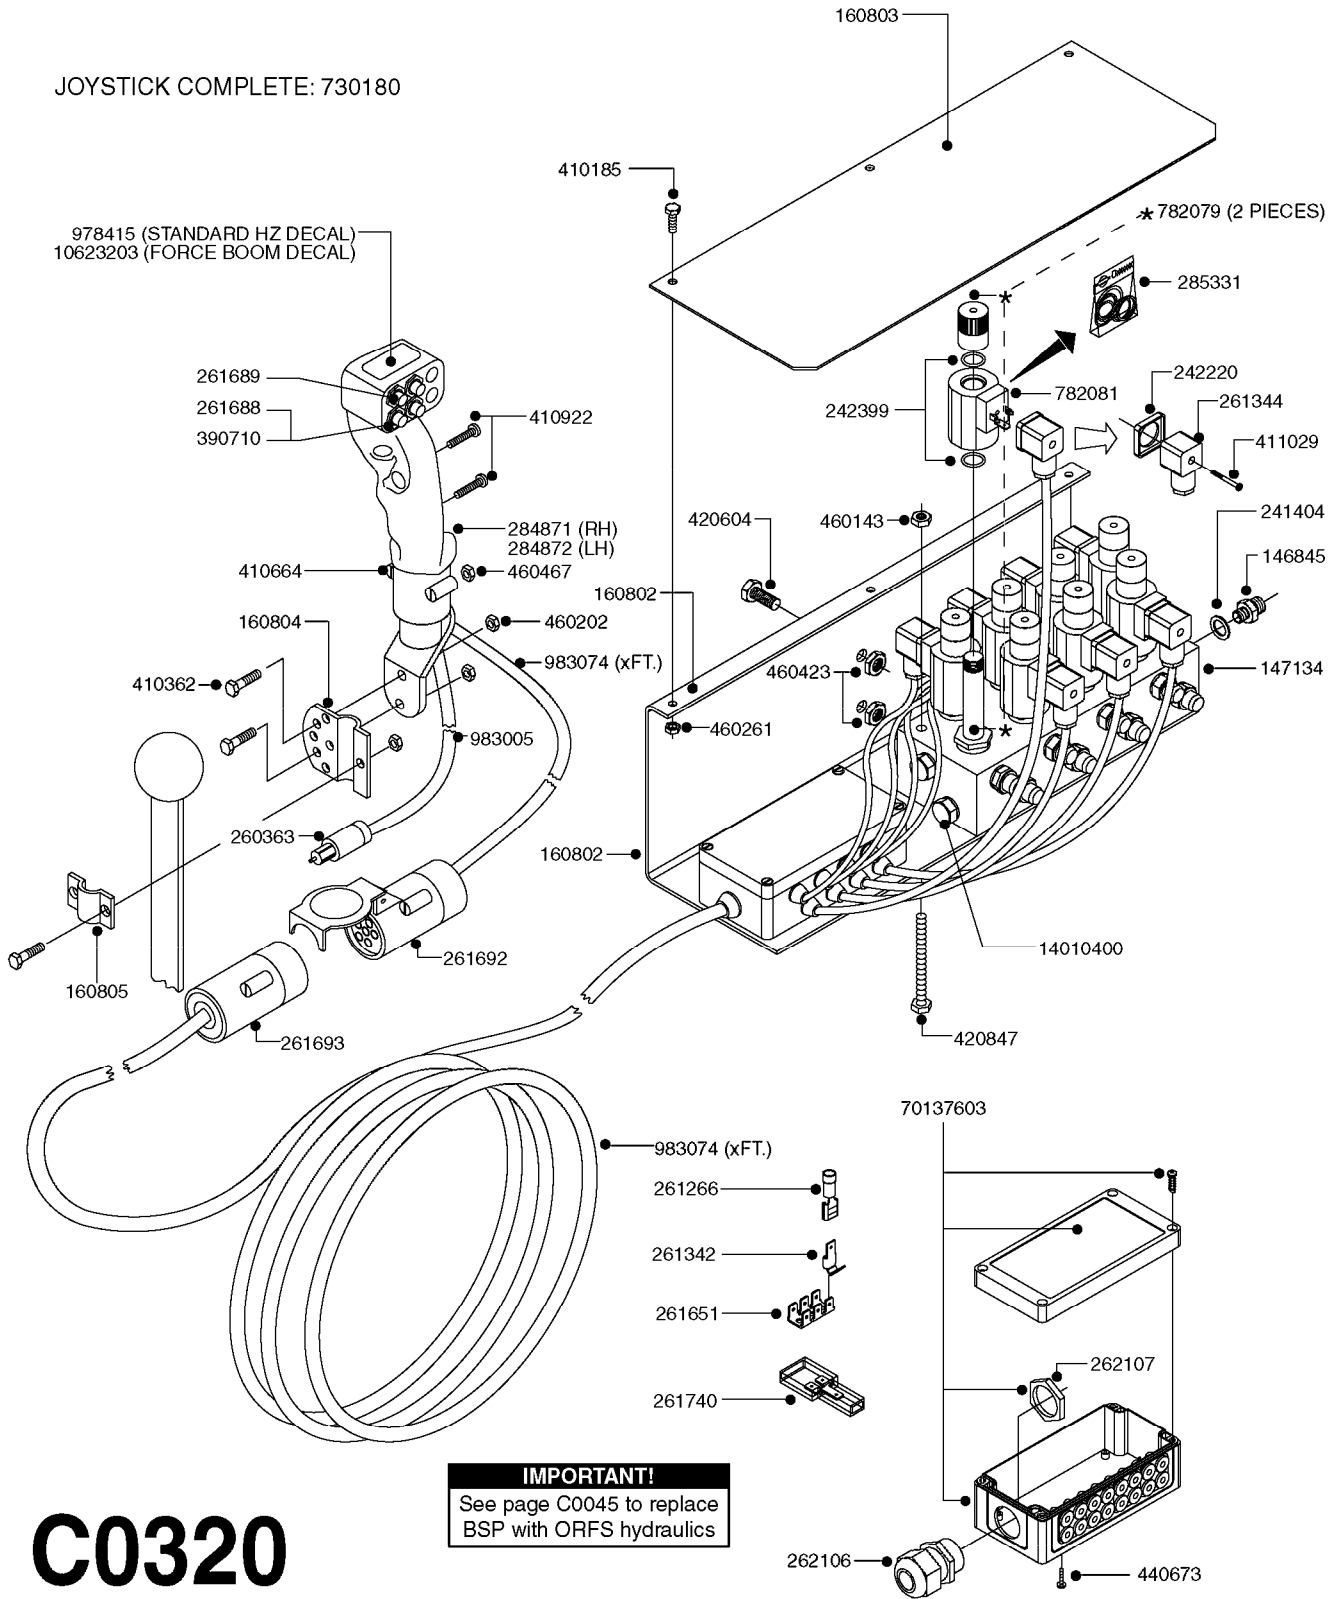

JOYSTICK COMPLETE: 730180

978415 (STANDARD HZ DECAL)
10623203 (FORCE BOOM DECAL)

HYD EAGLE HZ JOYSTICK CONTROL
C0320-HIN, 30:03:16

parts-n°	order qty	description
146845	1	HEX NIPPLE 1/4"X1/4"
147134	1	MANIFOLD 4-FUNCTION
160802	1	MOUNT PLATE F.HYD SOLENOID'HZ'
160803	1	COVER PLATE F.HYD SOLENOID'HZ'
160804	1	MOUNT BRACKET F.HANDLE
160805	1	MOUNT STRAP F.HANDLE
241404	1	DOWTY SEAL 1/4"
242220	1	GASKET F. HIRSMANN PLUG
242399	1	O-RING F.HYD SOLENOID VALVE
260363	1	PLUG 2 POLE 12V
261266	1	CONNECTOR END F.CABLE HP
261342	1	SPADE F.ELEC.3 WAY CONNECTOR
261344	1	HIRSCHMANN PLUG B
261651	1	SPADE F.ELEC.6 POLE CONNECTOR
261688	1	SWITCH F. HANDLE WHITE
261689	1	CAP RUBBER F. SWITCH JOYSTICK
261692	1	PLUG ELEC.7 POLE FEMALE F.CABL
261693	1	PLUG ELEC. 7 POLE MALE
261740	1	SPADE F.ELEC.3 POLE CONN.INSUL
262106	1	BULKHEAD F. CABLE 6.5-14 BLACK
262107	1	NUT F. BULKHEAD CABLE GRAY
284871	1	CONTROL HANDLE RIGHT HALF
284872	1	CONTROL HANDLE LEFT HALF
285331	1	SEAL KIT F. HZ HYD.SOLENOID 96
390710	1	SWITCH F.HANDLE GREY MACHINED
410185	1	BOLT HEX 8.8 DEL M6X16
410362	1	BOLT HEX 8.8 SS M6X20
410664	1	BOLT HEX M5 X 20
410922	1	CYL.SKR 8.8 DEL M4X20 RST
411029	1	SCREW M3X35 F.HIRSMANN PLUG
420604	1	BOLT HEX 8.8 DEL M10X25 FT DIN933
420847	1	BOLT HEX 8.8 DEL M8X85
440673	1	SCREW F.PLASTIC 5X12 SS
460143	1	LOCK NUT M8 SST A2 DIN985
460202	1	NUT HEX M6
460261	1	NUT HEX M6X1.00 LOCK DIN985 A2 SS
460423	1	NUT HEX M10X1.50 LOCK DIN985A2 SS
460467	1	NUT HEX M5 GALV.
730180	1	HYD.KIT JOYSTICK CTRL HANDLE
782079	1	CARTRIDGE VALVE
782081	1	SOLENOID F. CARTRIDGE VALVE
978415	1	DECAL CONTROL HANDLE
983005	1	ELEC. CABLE 2 WIRE X 1.5MM
983074	1	ELEC. CABLE 5 WIRE X 1.5MM
10623203	1	DECAL F.JOYSTICK - FORCE
14010400	1	PLUG 1/4" BSP
70137603	1	JUNC. BOX, FLUID, COMPLETE, 2015