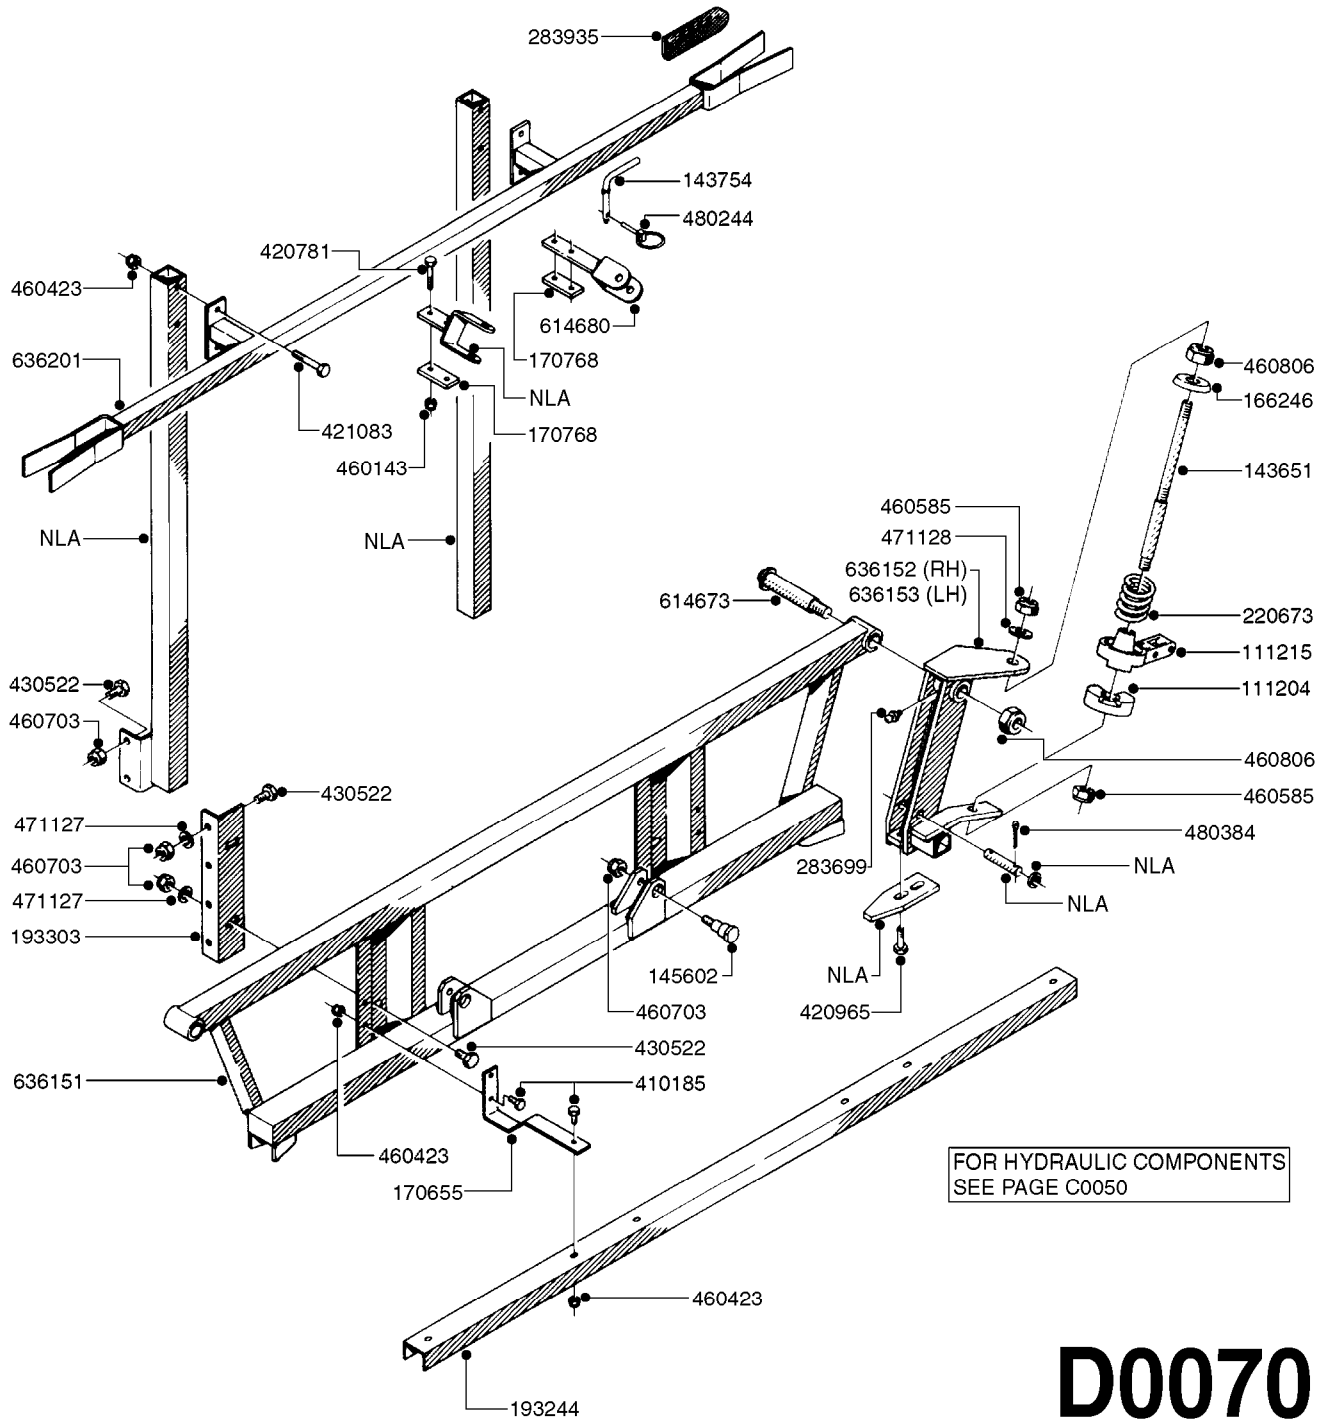

BOOM - SB 20' 26' 33' 40'  
D0060-HIN, 18:12:19

Page 0  
Date 12.08.2020 8:34

**D0060**

BOOM - SB 20' 26' 33' 40'  
D0060-HIN, 18:12:19

Page 1  
Date 12.08.2020 8:34

parts-n°	order qty	description
111204	1	CLAW CLUTCH/LOWER D80
111215	1	CLAW CLUTCH/UPPER D80
142597	1	DISTANCE TUBE
143651	1	AXLE M20/M16 L=355 F/BREAKAWAY
143721	1	FRICITION DISC FOR BOOM D30
143754	1	PIN D10 X 56
166246	1	WASHER CUP D53 F.SPRING
166736	1	CLAMP FOR SB BOOM
166865	1	WASHER D35/D25X2
193244	1	NOZZLE TRACK 6-8-10 M SB
193303	1	SUPPORTING ARM FOR SB BOOM
220673	1	SPRING F.PIVOT 100 X 51
334571	1	PLUG 40x40x2 F.SQ.TUBE
410185	1	BOLT HEX 8.8 DEL M6X16
421083	1	BOLT HEX 8.8 DEL M10X65
430522	1	BOLT HEX 8.8 DEL M12X25 FT
460261	1	NUT HEX M6X1.00 LOCK DIN985 A2 SS
460423	1	NUT HEX M10X1.50 LOCK DIN985A2 SS
460585	1	LOCKING NUT M16 DIN985 A2 SS
460703	1	NUT HEX M12X1.75 LOCK DIN985A2 SS
460806	1	NUT HEX M20X2.50 LOCK DIN985A2 SS
471122	1	WASHER, M10, Ø20/10.5X 2.0, SS
471127	1	WASHER, M12, Ø24/13X24X2.5 SS
471128	1	WASHER, M16, Ø30/17.0X 3.0, SS
480244	1	PIN SNAP D4.5
613487	1	TRANSPORT FITTINGS FOR SB BOOM
633942	1	OUTER BOOM WING 26', 28' SB
634163	1	CENTER SECTION - 20',26',33'
634185	1	BOOM WING OUTER PART 33' SB
635726	1	BOOM WING OUTER PART 40' SB
635779	1	INNER WING SECTION 40' SB
635780	1	INNER WING SEC. 26',28',33'SB
635792	1	BOOM WING - 20',21'SB-BOOM
706311	1	SPRING WITH HAND-GRIB