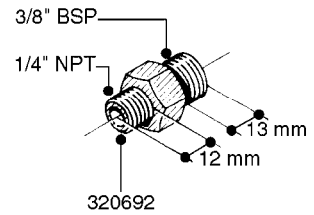

**L0020**

FITTINGS-T-PIECES, CAPS & ELBOWS  
L0020-HIN, 01:01:16

Page 1  
Date 12.08.2020 8:35

parts-n°	order qty	description
10053603	1	FITT. CAPNUT 2"BSP 5601
10194303	1	CAP BLANK 1 1/2 MCPHEE 210060
320047	1	FITT.DK CAPNUT 1/2" BSP
320106	1	FITT.DK CAPNUT 1" BSP
320272	1	FITT.DK CAPNUT 3/8" BSP
320316	1	FITT.DK TEE 3/4" X3/4" X1"BSP
320331	1	FITT.DK TEE 1" - 1" - 3/4" BSP
320342	1	FITT.DK EL 3/4"M X 1"F BSP
320563	1	FITT.DK 3 WAY 1/2" 110 DEG.
320677	1	NO LONGER AVAILABLE
320961	1	FITT.DK CAPNUT 1-1/2" BSP
321053	1	FITT.DK TEE 1/2 X1/2 X1/2" BSP
322072	1	FITT.DK TEE 3/8'X3/8'X3/8' BSP
322095	1	FITT.DK TEE 1-1/2 X1-1/4 X3/4" BSP
322138	1	FITT.DK ELB 1"M X 1"F BSP
330013	1	O-RING 2.5 X 10 PUR
330212	1	O-RING D19/D14X2.4 F.1/2"NUT
330326	1	O-RING D30/D24X2 F.1"NUT
331273	1	O-RING D44/D38X2 F.1-1/2"

FITTINGS - HEXAGON NIPPLES  
L0030-HIN, 01:01:16

**L0030**

FITTINGS - HEXAGON NIPPLES  
L0030-HIN, 01:01:16

Page 1  
Date 12.08.2020 8:35

parts-n°	order qty	description
10015303	1	FITT.PO.HN 1.00X1.00 M1000
10425003	1	FITT.PO.HN 1.25X1.00 MCPHEE
320132	1	FITT.DK HN 1" BSP
320176	1	FITT.DK HN 3/8"X1/2" BSP
320445	1	FITT.DK HN 1/4"X3/8" BSP
320655	1	FITT.DK HN 1/2"-1/2" BSP
320692	1	FITT.DK HN 3/8'BSPX1/4'NPT
320703	1	FITT.DK HN 3/8BSP X1/2 &1/4NPT
320725	1	FITT.DK NIPPLE 3/8"-3/8" BSP
320902	1	FITT.DK HN 3/8'X 1/4' BSP
390232	1	FITT.DK HN 1-1/2' X 1-1/4' BSP
390276	1	FITT.DK HN 1'BSP