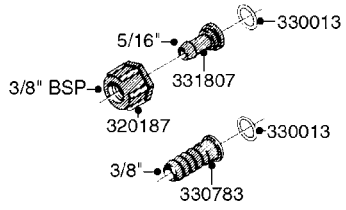

**K0520**

HOSE WRAPS  
K0520-HIN, 05:12:19

Page 1  
Date 12.08.2020 8:34

parts-n°	order qty	description
241965	1	O-RING Ø12.1 X 1.6 NITRILE
242007	1	O-RING Ø9.1 X 1.6 NITRILE
281551	1	BALL VALVE 1/2"
320084	1	FITT.DK NUT 1/2" BSP
330212	1	O-RING D19/D14X2.4 F.1/2"NUT
330326	1	O-RING D30/D24X2 F.1"NUT
330676	1	FITT.DK HB 3/8" F. 1/2" NUT
330687	1	FITT.DK HB 1/2" F. 1/2" NUT
334190	1	FITT.DK HB 1/2' F. PISTOL 60S
334533	1	CLAMP HOSE PLASTIC 3/8"
334534	1	CLAMP HOSE PLASTIC 1/2"
636223	1	POST 12 VOLT TR30
712471	1	AGITATION VALVE ASSY. ON/OFF
843196	1	SPRAY GUN KIT TYPE 60 SHORT
843197	1	HANDGUN KIT TYPE 60 LONG
10013403	1	BOLT HEX 3/8-16X1 1/4 HCS Z5
10013503	1	NUT HEX NC 3/8"
10178903	1	WRAP HOSE SIDE MOUNT PLATE
10179003	1	WRAP HOSE BOTTOM PLATE MOUNT
10179403	1	WRAP WELDMENT FOR HI101789
10179503	1	WRAP WELDMENT FOR HI101790
10225603	1	BKT.FOR HOSE WRAP MOUNT NL NK
10225703	1	WRAP HOSE BDL.BOTTOM PLATE
92701703	1	HOSE R X3/8" X300PSI WP X0012"
92702103	1	HOSE R X1/2" X300PSI WP X0012"