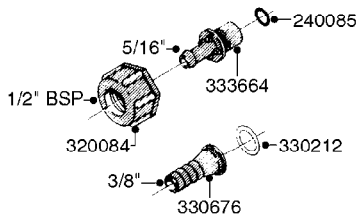

**K0520**

HOSE WRAPS  
K0520-HIN, 05:12:19

Page 1  
Date 12.08.2020 8:34

parts-n°	order qty	description
241965	1	O-RING Ø12.1 X 1.6 NITRILE
242007	1	O-RING Ø9.1 X 1.6 NITRILE
281551	1	BALL VALVE 1/2"
320084	1	FITT.DK NUT 1/2" BSP
330212	1	O-RING D19/D14X2.4 F.1/2"NUT
330326	1	O-RING D30/D24X2 F.1"NUT
330676	1	FITT.DK HB 3/8" F. 1/2" NUT
330687	1	FITT.DK HB 1/2" F. 1/2" NUT
334190	1	FITT.DK HB 1/2' F. PISTOL 60S
334533	1	CLAMP HOSE PLASTIC 3/8"
334534	1	CLAMP HOSE PLASTIC 1/2"
636223	1	POST 12 VOLT TR30
712471	1	AGITATION VALVE ASSY. ON/OFF
843196	1	SPRAY GUN KIT TYPE 60 SHORT
843197	1	HANDGUN KIT TYPE 60 LONG
10013403	1	BOLT HEX 3/8-16X1 1/4 HCS Z5
10013503	1	NUT HEX NC 3/8"
10178903	1	WRAP HOSE SIDE MOUNT PLATE
10179003	1	WRAP HOSE BOTTOM PLATE MOUNT
10179403	1	WRAP WELDMENT FOR HI101789
10179503	1	WRAP WELDMENT FOR HI101790
10225603	1	BKT.FOR HOSE WRAP MOUNT NL NK
10225703	1	WRAP HOSE BDL.BOTTOM PLATE
92701703	1	HOSE R X3/8" X300PSI WP X0012"
92702103	1	HOSE R X1/2" X300PSI WP X0012"