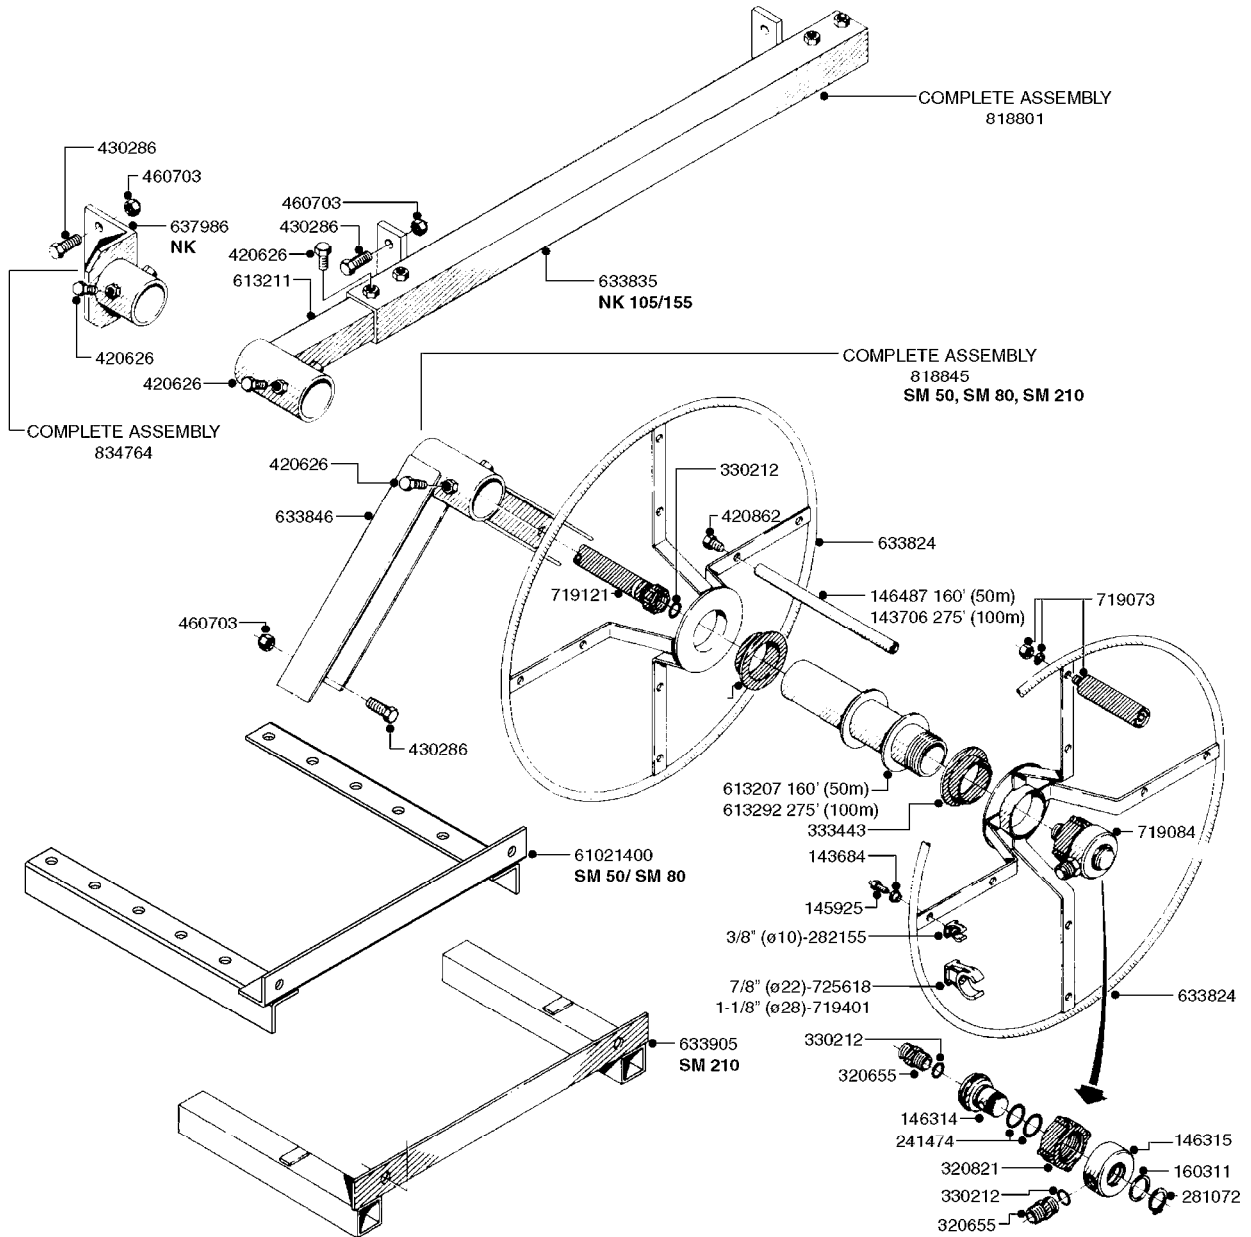

COMPLETE ASSEMBLY:  
818377 - 160' x 3/8" (50m) HOSE REEL  
818381 - 320' X 3/8" (100m) HOSE REEL

**K0490**

HOSE REEL ASSEMBLIES  
K0490-HIN, 01:01:16

Page 1

Date 12.08.2020 8:34

parts-n°	order qty	description
143684	1	BUSHING F. HOSE REEL
143706	1	SPACER TUBE F. 275' HOSE REEL
145925	1	NIPPLE M10 M6
146314	1	UNION BUSHING F.HOSE REEL
146315	1	RING FOR HOSE REEL
146487	1	SPACER ROD F/HOSE REEL 225mm
160311	1	WASHER D30/D20.4X2
241474	1	O-RING NITRIL
281072	1	SNAP-RING OUTER 20X1.20
282155	1	CLIP F.TUBE SUPPORT
320655	1	FITT.DK HN 1/2"-1/2" BSP
320821	1	FITT.DK NUT 1-1/2" BSP
330212	1	O-RING D19/D14X2.4 F.1/2"NUT
333443	1	BUSHING F. HOSE REEL
420604	1	BOLT HEX 8.8 DEL M10X25 FT DIN933
420626	1	BOLT HEX 8.8 DEL M10X20 FT
420862	1	BOLT HEX 8.8 DEL M10X16 FT
430286	1	BOLT HEX 8.8 DEL M12X30 FT
460423	1	NUT HEX M10X1.50 LOCK DIN985A2 SS
460703	1	NUT HEX M12X1.75 LOCK DIN985A2 SS
613207	1	CENTER TUBE FOR 164'HOSE REEL
613211	1	HOSE REEL NK 80/105
613292	1	CENTER TUBE 100 MM
633824	1	SIDE FOR HOSE REEL
633835	1	OUTER TUBE NK 300-600
633846	1	FITTING FOR HOSE REEL TR2/TR3
633905	1	BRKTS. HOSE REEL SM210
637986	1	CLAMP FITTING HOSE REEL
719073	1	HANDLE ASSY. F. HOSE REEL
719084	1	SWIVEL F.HOSE REEL
719121	1	HOSE 1/2'X2500M NUT
719401	1	CLIPS F.PISTOL ASSY.
725618	1	CLIP WHITE PLASTIC SNAP TYPE
818377	1	REEL FOR HOSE 160' X 3/8"
818381	1	REEL FOR HOSE 320' X 3/8'
818801	1	BKT.HOSE REEL MOUNT NL/NK/BOOM
818845	1	BKT.HOSE REEL SM210
833768	1	HOLDER F. HOSE REEL
834764	1	BKT.HOSE REEL MOUNT ESTATE SPR
61021400	1	BKT. BOOM MOUNT SM53/80 US