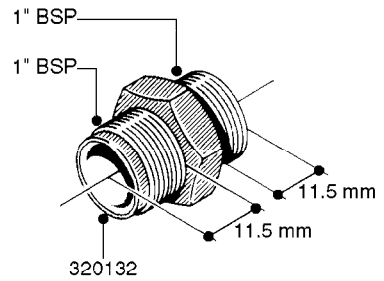

**L0020**

FITTINGS-T-PIECES, CAPS & ELBOWS  
L0020-HIN, 01:01:16

Page 1  
Date 12.08.2020 8:35

parts-n°	order qty	description
10053603	1	FITT. CAPNUT 2"BSP 5601
10194303	1	CAP BLANK 1 1/2 MCPHEE 210060
320047	1	FITT.DK CAPNUT 1/2" BSP
320106	1	FITT.DK CAPNUT 1" BSP
320272	1	FITT.DK CAPNUT 3/8" BSP
320316	1	FITT.DK TEE 3/4" X3/4" X1"BSP
320331	1	FITT.DK TEE 1" - 1" - 3/4" BSP
320342	1	FITT.DK EL 3/4"M X 1"F BSP
320563	1	FITT.DK 3 WAY 1/2" 110 DEG.
320677	1	NO LONGER AVAILABLE
320961	1	FITT.DK CAPNUT 1-1/2" BSP
321053	1	FITT.DK TEE 1/2 X1/2 X1/2" BSP
322072	1	FITT.DK TEE 3/8'X3/8'X3/8' BSP
322095	1	FITT.DK TEE 1-1/2 X1-1/4 X3/4" BSP
322138	1	FITT.DK ELB 1"M X 1"F BSP
330013	1	O-RING 2.5 X 10 PUR
330212	1	O-RING D19/D14X2.4 F.1/2"NUT
330326	1	O-RING D30/D24X2 F.1"NUT
331273	1	O-RING D44/D38X2 F.1-1/2"

FITTINGS - HEXAGON NIPPLES  
L0030-HIN, 01:01:16

**L0030**

FITTINGS - HEXAGON NIPPLES  
L0030-HIN, 01:01:16

Page 1  
Date 12.08.2020 8:35

parts-n°	order qty	description
10015303	1	FITT.PO.HN 1.00X1.00 M1000
10425003	1	FITT.PO.HN 1.25X1.00 MCPHEE
320132	1	FITT.DK HN 1" BSP
320176	1	FITT.DK HN 3/8"X1/2" BSP
320445	1	FITT.DK HN 1/4"X3/8" BSP
320655	1	FITT.DK HN 1/2"-1/2" BSP
320692	1	FITT.DK HN 3/8'BSPX1/4'NPT
320703	1	FITT.DK HN 3/8BSP X1/2 &1/4NPT
320725	1	FITT.DK NIPPLE 3/8"-3/8" BSP
320902	1	FITT.DK HN 3/8'X 1/4' BSP
390232	1	FITT.DK HN 1-1/2' X 1-1/4' BSP
390276	1	FITT.DK HN 1'BSP