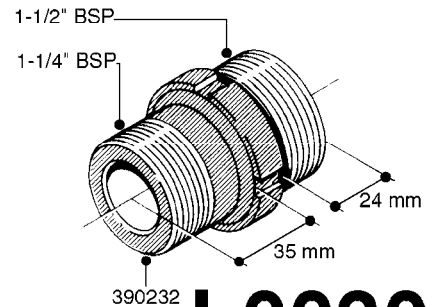

**L0020**

FITTINGS-T-PIECES, CAPS & ELBOWS  
L0020-HIN, 01:01:16

Page 1  
Date 12.08.2020 8:35

parts-n°	order qty	description
10053603	1	FITT. CAPNUT 2"BSP 5601
10194303	1	CAP BLANK 1 1/2 MCPHEE 210060
320047	1	FITT.DK CAPNUT 1/2" BSP
320106	1	FITT.DK CAPNUT 1" BSP
320272	1	FITT.DK CAPNUT 3/8" BSP
320316	1	FITT.DK TEE 3/4" X3/4" X1"BSP
320331	1	FITT.DK TEE 1" - 1" - 3/4" BSP
320342	1	FITT.DK EL 3/4"M X 1"F BSP
320563	1	FITT.DK 3 WAY 1/2" 110 DEG.
320677	1	NO LONGER AVAILABLE
320961	1	FITT.DK CAPNUT 1-1/2" BSP
321053	1	FITT.DK TEE 1/2 X1/2 X1/2" BSP
322072	1	FITT.DK TEE 3/8'X3/8'X3/8' BSP
322095	1	FITT.DK TEE 1-1/2 X1-1/4 X3/4" BSP
322138	1	FITT.DK ELB 1"M X 1"F BSP
330013	1	O-RING 2.5 X 10 PUR
330212	1	O-RING D19/D14X2.4 F.1/2"NUT
330326	1	O-RING D30/D24X2 F.1"NUT
331273	1	O-RING D44/D38X2 F.1-1/2"

FITTINGS - HEXAGON NIPPLES  
L0030-HIN, 01:01:16

**L0030**

FITTINGS - HEXAGON NIPPLES  
L0030-HIN, 01:01:16

Page 1  
Date 12.08.2020 8:35

parts-n°	order qty	description
10015303	1	FITT.PO.HN 1.00X1.00 M1000
10425003	1	FITT.PO.HN 1.25X1.00 MCPHEE
320132	1	FITT.DK HN 1" BSP
320176	1	FITT.DK HN 3/8"X1/2" BSP
320445	1	FITT.DK HN 1/4"X3/8" BSP
320655	1	FITT.DK HN 1/2"-1/2" BSP
320692	1	FITT.DK HN 3/8'BSPX1/4'NPT
320703	1	FITT.DK HN 3/8BSP X1/2 &1/4NPT
320725	1	FITT.DK NIPPLE 3/8"-3/8" BSP
320902	1	FITT.DK HN 3/8'X 1/4' BSP
390232	1	FITT.DK HN 1-1/2' X 1-1/4' BSP
390276	1	FITT.DK HN 1'BSP