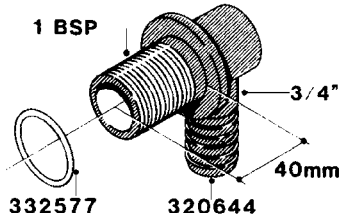

**L0040**

FITTINGS - NIPPLES & ELBOWS  
L0040-HIN, 01:01:16

Page 1

Date 12.08.2020 8:35

parts-n°	order qty	description
10530803	1	FITT.PO.SE 2.00X2.00 45 DEG.
320191	1	FITT.DK ELB 3/8' BSP 45 DEGREE
320482	1	FITT.DK ELB. 1/2" BSP 60 DEG.
320596	1	FITT.DK ELB 3/8'-1/2'BSP 45DEG
320607	1	FITT.DK HN 3/8M X 3/8F BSP LNG
320633	1	FITT.DK HN 3/8"M X 3/8"F BSP
321451	1	FITT.DK ELB.1-1/2 X1-1/4 80DEG
321532	1	FITT.DK REDUC 3/4' X 1/2' BSP
390233	1	FITT.DK REDUC 1-1/2" X 1" BSP

**L0050**

parts-n°	order qty	description
242594	1	O-RING D14 X 1.78 SCH.70-EPDM
320294	1	FITT.DK TEE 3/8X3/8HB X1/2"BSP
320305	1	FITT.DK HB 3/4'- 3/4' BSP
320386	1	FITT.DK TEE 3/8X3/8HB X3/8"BSP
320397	1	FITT.DK ELB 3/8"HB X 3/8" BSP
320401	1	FITT.DK TEE 1/2X1/2HB X1/2"BSP
320412	1	FITT.DK TEE 1/2X1/2HB X3/8'BSP
320423	1	FITT.DK ELB 1/2'HB X 3/8' BSP
320891	1	FITT.DK HB 3/8'- 3/8' BSP
320972	1	FITT.DK HB 5/16'- 1/4' BSP
322046	1	FITT.DK TEE 1/2X1/2HB X3/4'BSP
322048	1	FITT.DK TEE 3/4X3/4HB X3/4'BSP
330595	1	O-RING D24.6/D20X2.1 -3/4"
333137	1	FITT.DK CONN.1/2" F.NOZZ. DOUB
333141	1	FITT.DK CONN.1/2" F.NOZZ.SING
334041	1	FITT.DK CONN.3/4' F.NOZZ. SING
334042	1	FITT.DK CONN.3/4' F.NOZZ. DOUB
334195	1	FITT.DK ELB. 3/4"HB X 3/4"HB
10012103	1	FITT.PO.HB 1.25X1.50 IMB1012
10014003	1	FITT.PO.HB 1.25X1.25 IMB1010
10036903	1	FITT.PO.HB 1.50X1.50 IMB1212
28019303	1	FITTING HB ELB 3/4NPT-3/4HOSE
61016500	1	HOSE TAIL 3/4" 90°+RG CAP 3/4"
72026700	1	NOZZLE TUBE ADAPTER W/O-RING