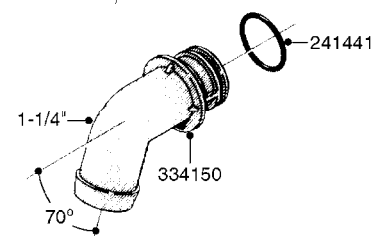

**K0520**

HOSE WRAPS  
K0520-HIN, 05:12:19

Page 1  
Date 12.08.2020 8:34

parts-n°	order qty	description
241965	1	O-RING Ø12.1 X 1.6 NITRILE
242007	1	O-RING Ø9.1 X 1.6 NITRILE
281551	1	BALL VALVE 1/2"
320084	1	FITT.DK NUT 1/2" BSP
330212	1	O-RING D19/D14X2.4 F.1/2"NUT
330326	1	O-RING D30/D24X2 F.1"NUT
330676	1	FITT.DK HB 3/8" F. 1/2" NUT
330687	1	FITT.DK HB 1/2" F. 1/2" NUT
334190	1	FITT.DK HB 1/2' F. PISTOL 60S
334533	1	CLAMP HOSE PLASTIC 3/8"
334534	1	CLAMP HOSE PLASTIC 1/2"
636223	1	POST 12 VOLT TR30
712471	1	AGITATION VALVE ASSY. ON/OFF
843196	1	SPRAY GUN KIT TYPE 60 SHORT
843197	1	HANDGUN KIT TYPE 60 LONG
10013403	1	BOLT HEX 3/8-16X1 1/4 HCS Z5
10013503	1	NUT HEX NC 3/8"
10178903	1	WRAP HOSE SIDE MOUNT PLATE
10179003	1	WRAP HOSE BOTTOM PLATE MOUNT
10179403	1	WRAP WELDMENT FOR HI101789
10179503	1	WRAP WELDMENT FOR HI101790
10225603	1	BKT.FOR HOSE WRAP MOUNT NL NK
10225703	1	WRAP HOSE BDL.BOTTOM PLATE
92701703	1	HOSE R X3/8" X300PSI WP X0012"
92702103	1	HOSE R X1/2" X300PSI WP X0012"