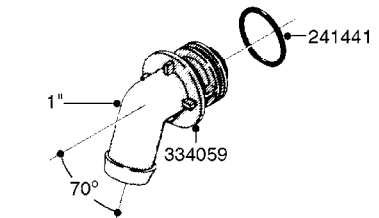

**K0520**

HOSE WRAPS  
K0520-HIN, 05:12:19

Page 1  
Date 12.08.2020 8:34

parts-n°	order qty	description
241965	1	O-RING Ø12.1 X 1.6 NITRILE
242007	1	O-RING Ø9.1 X 1.6 NITRILE
281551	1	BALL VALVE 1/2"
320084	1	FITT.DK NUT 1/2" BSP
330212	1	O-RING D19/D14X2.4 F.1/2"NUT
330326	1	O-RING D30/D24X2 F.1"NUT
330676	1	FITT.DK HB 3/8" F. 1/2" NUT
330687	1	FITT.DK HB 1/2" F. 1/2" NUT
334190	1	FITT.DK HB 1/2' F. PISTOL 60S
334533	1	CLAMP HOSE PLASTIC 3/8"
334534	1	CLAMP HOSE PLASTIC 1/2"
636223	1	POST 12 VOLT TR30
712471	1	AGITATION VALVE ASSY. ON/OFF
843196	1	SPRAY GUN KIT TYPE 60 SHORT
843197	1	HANDGUN KIT TYPE 60 LONG
10013403	1	BOLT HEX 3/8-16X1 1/4 HCS Z5
10013503	1	NUT HEX NC 3/8"
10178903	1	WRAP HOSE SIDE MOUNT PLATE
10179003	1	WRAP HOSE BOTTOM PLATE MOUNT
10179403	1	WRAP WELDMENT FOR HI101789
10179503	1	WRAP WELDMENT FOR HI101790
10225603	1	BKT.FOR HOSE WRAP MOUNT NL NK
10225703	1	WRAP HOSE BDL.BOTTOM PLATE
92701703	1	HOSE R X3/8" X300PSI WP X0012"
92702103	1	HOSE R X1/2" X300PSI WP X0012"