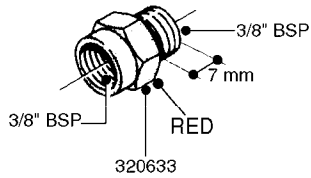

FITTINGS - HEXAGON NIPPLES  
L0030-HIN, 01:01:16

**L0030**

FITTINGS - HEXAGON NIPPLES  
L0030-HIN, 01:01:16

Page 1  
Date 12.08.2020 8:35

parts-n°	order qty	description
10015303	1	FITT.PO.HN 1.00X1.00 M1000
10425003	1	FITT.PO.HN 1.25X1.00 MCPHEE
320132	1	FITT.DK HN 1" BSP
320176	1	FITT.DK HN 3/8"X1/2" BSP
320445	1	FITT.DK HN 1/4"X3/8" BSP
320655	1	FITT.DK HN 1/2"-1/2" BSP
320692	1	FITT.DK HN 3/8'BSPX1/4'NPT
320703	1	FITT.DK HN 3/8BSP X1/2 &1/4NPT
320725	1	FITT.DK NIPPLE 3/8"-3/8" BSP
320902	1	FITT.DK HN 3/8'X 1/4' BSP
390232	1	FITT.DK HN 1-1/2' X 1-1/4' BSP
390276	1	FITT.DK HN 1'BSP