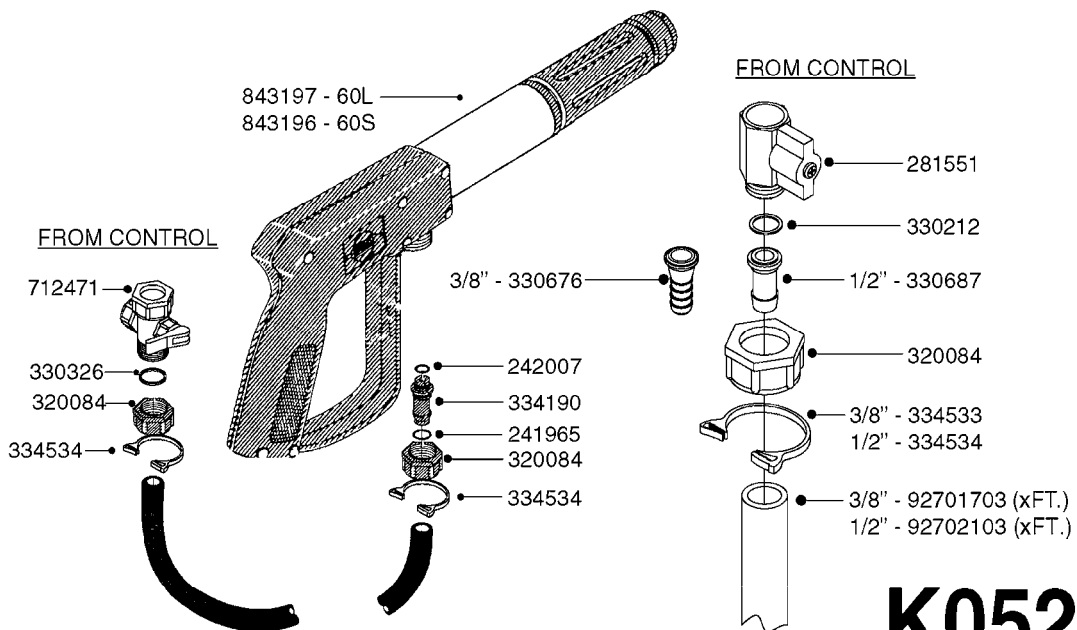

COMPLETE ASSEMBLY:  
818377 - 160' x 3/8" (50m) HOSE REEL  
818381 - 320' X 3/8" (100m) HOSE REEL

**K0490**

HOSE REEL ASSEMBLIES  
K0490-HIN, 01:01:16

Page 1

Date 12.08.2020 8:34

parts-n°	order qty	description
143684	1	BUSHING F. HOSE REEL
143706	1	SPACER TUBE F. 275' HOSE REEL
145925	1	NIPPLE M10 M6
146314	1	UNION BUSHING F.HOSE REEL
146315	1	RING FOR HOSE REEL
146487	1	SPACER ROD F/HOSE REEL 225mm
160311	1	WASHER D30/D20.4X2
241474	1	O-RING NITRIL
281072	1	SNAP-RING OUTER 20X1.20
282155	1	CLIP F.TUBE SUPPORT
320655	1	FITT.DK HN 1/2"-1/2" BSP
320821	1	FITT.DK NUT 1-1/2" BSP
330212	1	O-RING D19/D14X2.4 F.1/2"NUT
333443	1	BUSHING F. HOSE REEL
420604	1	BOLT HEX 8.8 DEL M10X25 FT DIN933
420626	1	BOLT HEX 8.8 DEL M10X20 FT
420862	1	BOLT HEX 8.8 DEL M10X16 FT
430286	1	BOLT HEX 8.8 DEL M12X30 FT
460423	1	NUT HEX M10X1.50 LOCK DIN985A2 SS
460703	1	NUT HEX M12X1.75 LOCK DIN985A2 SS
613207	1	CENTER TUBE FOR 164'HOSE REEL
613211	1	HOSE REEL NK 80/105
613292	1	CENTER TUBE 100 MM
633824	1	SIDE FOR HOSE REEL
633835	1	OUTER TUBE NK 300-600
633846	1	FITTING FOR HOSE REEL TR2/TR3
633905	1	BRKTS. HOSE REEL SM210
637986	1	CLAMP FITTING HOSE REEL
719073	1	HANDLE ASSY. F. HOSE REEL
719084	1	SWIVEL F.HOSE REEL
719121	1	HOSE 1/2'X2500M NUT
719401	1	CLIPS F.PISTOL ASSY.
725618	1	CLIP WHITE PLASTIC SNAP TYPE
818377	1	REEL FOR HOSE 160' X 3/8"
818381	1	REEL FOR HOSE 320' X 3/8'
818801	1	BKT.HOSE REEL MOUNT NL/NK/BOOM
818845	1	BKT.HOSE REEL SM210
833768	1	HOLDER F. HOSE REEL
834764	1	BKT.HOSE REEL MOUNT ESTATE SPR
61021400	1	BKT. BOOM MOUNT SM53/80 US