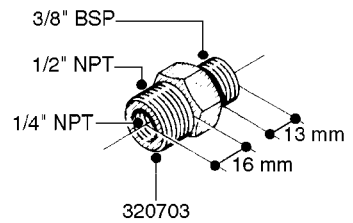

**L0020**

FITTINGS-T-PIECES, CAPS & ELBOWS  
L0020-HIN, 01:01:16

Page 1  
Date 12.08.2020 8:35

parts-n°	order qty	description
10053603	1	FITT. CAPNUT 2"BSP 5601
10194303	1	CAP BLANK 1 1/2 MCPHEE 210060
320047	1	FITT.DK CAPNUT 1/2" BSP
320106	1	FITT.DK CAPNUT 1" BSP
320272	1	FITT.DK CAPNUT 3/8" BSP
320316	1	FITT.DK TEE 3/4" X3/4" X1"BSP
320331	1	FITT.DK TEE 1" - 1" - 3/4" BSP
320342	1	FITT.DK EL 3/4"M X 1"F BSP
320563	1	FITT.DK 3 WAY 1/2" 110 DEG.
320677	1	NO LONGER AVAILABLE
320961	1	FITT.DK CAPNUT 1-1/2" BSP
321053	1	FITT.DK TEE 1/2 X1/2 X1/2" BSP
322072	1	FITT.DK TEE 3/8'X3/8'X3/8' BSP
322095	1	FITT.DK TEE 1-1/2 X1-1/4 X3/4" BSP
322138	1	FITT.DK ELB 1"M X 1"F BSP
330013	1	O-RING 2.5 X 10 PUR
330212	1	O-RING D19/D14X2.4 F.1/2"NUT
330326	1	O-RING D30/D24X2 F.1"NUT
331273	1	O-RING D44/D38X2 F.1-1/2"

FITTINGS - HEXAGON NIPPLES  
L0030-HIN, 01:01:16

**L0030**

FITTINGS - HEXAGON NIPPLES  
L0030-HIN, 01:01:16

Page 1  
Date 12.08.2020 8:35

parts-n°	order qty	description
10015303	1	FITT.PO.HN 1.00X1.00 M1000
10425003	1	FITT.PO.HN 1.25X1.00 MCPHEE
320132	1	FITT.DK HN 1" BSP
320176	1	FITT.DK HN 3/8"X1/2" BSP
320445	1	FITT.DK HN 1/4"X3/8" BSP
320655	1	FITT.DK HN 1/2"-1/2" BSP
320692	1	FITT.DK HN 3/8'BSPX1/4'NPT
320703	1	FITT.DK HN 3/8BSP X1/2 &1/4NPT
320725	1	FITT.DK NIPPLE 3/8"-3/8" BSP
320902	1	FITT.DK HN 3/8'X 1/4' BSP
390232	1	FITT.DK HN 1-1/2' X 1-1/4' BSP
390276	1	FITT.DK HN 1'BSP