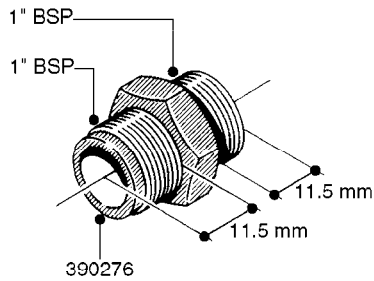

**L0020**

FITTINGS-T-PIECES, CAPS & ELBOWS  
L0020-HIN, 01:01:16

Page 1  
Date 12.08.2020 8:35

parts-n°	order qty	description
10053603	1	FITT. CAPNUT 2"BSP 5601
10194303	1	CAP BLANK 1 1/2 MCPHEE 210060
320047	1	FITT.DK CAPNUT 1/2" BSP
320106	1	FITT.DK CAPNUT 1" BSP
320272	1	FITT.DK CAPNUT 3/8" BSP
320316	1	FITT.DK TEE 3/4" X3/4" X1"BSP
320331	1	FITT.DK TEE 1" - 1" - 3/4" BSP
320342	1	FITT.DK EL 3/4"M X 1"F BSP
320563	1	FITT.DK 3 WAY 1/2" 110 DEG.
320677	1	NO LONGER AVAILABLE
320961	1	FITT.DK CAPNUT 1-1/2" BSP
321053	1	FITT.DK TEE 1/2 X1/2 X1/2" BSP
322072	1	FITT.DK TEE 3/8'X3/8'X3/8' BSP
322095	1	FITT.DK TEE 1-1/2 X1-1/4 X3/4" BSP
322138	1	FITT.DK ELB 1"M X 1"F BSP
330013	1	O-RING 2.5 X 10 PUR
330212	1	O-RING D19/D14X2.4 F.1/2"NUT
330326	1	O-RING D30/D24X2 F.1"NUT
331273	1	O-RING D44/D38X2 F.1-1/2"

FITTINGS - HEXAGON NIPPLES  
L0030-HIN, 01:01:16

**L0030**

FITTINGS - HEXAGON NIPPLES  
L0030-HIN, 01:01:16

Page 1  
Date 12.08.2020 8:35

parts-n°	order qty	description
10015303	1	FITT.PO.HN 1.00X1.00 M1000
10425003	1	FITT.PO.HN 1.25X1.00 MCPHEE
320132	1	FITT.DK HN 1" BSP
320176	1	FITT.DK HN 3/8"X1/2" BSP
320445	1	FITT.DK HN 1/4"X3/8" BSP
320655	1	FITT.DK HN 1/2"-1/2" BSP
320692	1	FITT.DK HN 3/8'BSPX1/4'NPT
320703	1	FITT.DK HN 3/8BSP X1/2 &1/4NPT
320725	1	FITT.DK NIPPLE 3/8"-3/8" BSP
320902	1	FITT.DK HN 3/8'X 1/4' BSP
390232	1	FITT.DK HN 1-1/2' X 1-1/4' BSP
390276	1	FITT.DK HN 1'BSP