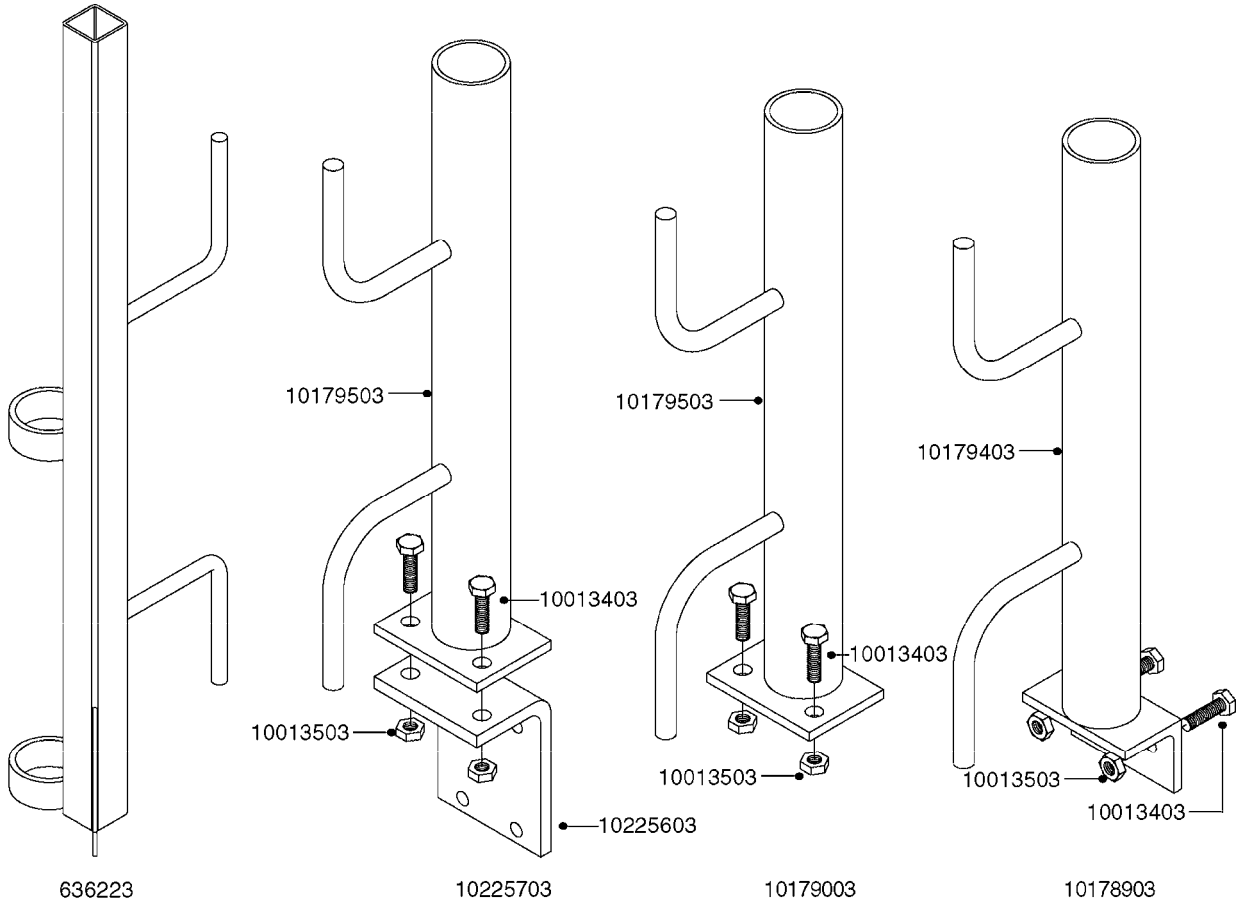

COMPLETE ASSEMBLY:  
818377 - 160' x 3/8" (50m) HOSE REEL  
818381 - 320' X 3/8" (100m) HOSE REEL

**K0490**

HOSE REEL ASSEMBLIES  
K0490-HIN, 01:01:16

Page 1

Date 12.08.2020 8:34

parts-n°	order qty	description
143684	1	BUSHING F. HOSE REEL
143706	1	SPACER TUBE F. 275' HOSE REEL
145925	1	NIPPLE M10 M6
146314	1	UNION BUSHING F.HOSE REEL
146315	1	RING FOR HOSE REEL
146487	1	SPACER ROD F/HOSE REEL 225mm
160311	1	WASHER D30/D20.4X2
241474	1	O-RING NITRIL
281072	1	SNAP-RING OUTER 20X1.20
282155	1	CLIP F.TUBE SUPPORT
320655	1	FITT.DK HN 1/2"-1/2" BSP
320821	1	FITT.DK NUT 1-1/2" BSP
330212	1	O-RING D19/D14X2.4 F.1/2"NUT
333443	1	BUSHING F. HOSE REEL
420604	1	BOLT HEX 8.8 DEL M10X25 FT DIN933
420626	1	BOLT HEX 8.8 DEL M10X20 FT
420862	1	BOLT HEX 8.8 DEL M10X16 FT
430286	1	BOLT HEX 8.8 DEL M12X30 FT
460423	1	NUT HEX M10X1.50 LOCK DIN985A2 SS
460703	1	NUT HEX M12X1.75 LOCK DIN985A2 SS
613207	1	CENTER TUBE FOR 164'HOSE REEL
613211	1	HOSE REEL NK 80/105
613292	1	CENTER TUBE 100 MM
633824	1	SIDE FOR HOSE REEL
633835	1	OUTER TUBE NK 300-600
633846	1	FITTING FOR HOSE REEL TR2/TR3
633905	1	BRKTS. HOSE REEL SM210
637986	1	CLAMP FITTING HOSE REEL
719073	1	HANDLE ASSY. F. HOSE REEL
719084	1	SWIVEL F.HOSE REEL
719121	1	HOSE 1/2'X2500M NUT
719401	1	CLIPS F.PISTOL ASSY.
725618	1	CLIP WHITE PLASTIC SNAP TYPE
818377	1	REEL FOR HOSE 160' X 3/8"
818381	1	REEL FOR HOSE 320' X 3/8'
818801	1	BKT.HOSE REEL MOUNT NL/NK/BOOM
818845	1	BKT.HOSE REEL SM210
833768	1	HOLDER F. HOSE REEL
834764	1	BKT.HOSE REEL MOUNT ESTATE SPR
61021400	1	BKT. BOOM MOUNT SM53/80 US