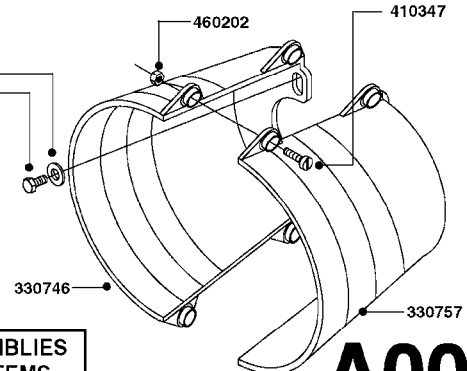

**#725970 COMPLETE DAMPER KIT (SUCTION & PRESSURE)**

**PRESSURE SIDE OF PUMP**

**FROM PUMP**

**TO CONTROLS**

**FROM TANK**

- 821623 - 600 WITH COUPLER
- 821624 - 600 W/ MOUNTING BASE
- 821625 - 600 GAS DRIVEN - BELT DRIVE

COMPLETE ASSEMBLIES  
WHOLEGOODS ITEMS

**A0080**

PUMP - 600 FITTINGS  
A0080-HIN, 01:01:16

Page 1  
Date 12.08.2020 8:34

parts-n°	order qty	description
240122	1	DIAPHRAGM FOR PRES.DAMP.NITRIL
320095	1	FITT.DK NUT 1" BSP
320154	1	AIR BOTTLE, BOTTOM PART
320316	1	FITT.DK TEE 3/4" X3/4" X1"BSP
320327	1	HOUSING F. SUCTION AIR BOTTLE
320331	1	FITT.DK TEE 1" - 1" - 3/4" BSP
320342	1	FITT.DK EL 3/4"M X 1"F BSP
322095	1	FITT.DK TEE 1-1/2 X1-1/4 X3/4" BSP
330326	1	O-RING D30/D24X2 F.1"NUT
330341	1	FITT.DK HB 1" F. 1" NUT
330525	1	AIR BOTTLE, TOP HALF
330665	1	FITT.DK HB 3/4"F.1" NUT
330735	1	O-RING D30/D26X2
330746	1	GUARD PTO LOWER PART
330757	1	GUARD PTO UPPER PART
334265	1	DIAPHRAGM F. PRESS DAMP.
334531	1	CLAMP HOSE PLASTIC 3/4"
334553	1	DIAPHRAGM F.SUCTION AIR BOTTLE
410347	1	SCREW M6X20 8.8
420162	1	BOLT HEX 8.8 DEL 3/8"x15MM
420567	1	BOLT HEX 8.8 DEL M8X30 FT
460202	1	NUT HEX M6
460364	1	NUT HU M8 A2 SS DIN934
471122	1	WASHER, M10, Ø20/10.5X 2.0, SS
703032	1	SUCTION AIR BOTTLE 3/4" COMPL.
703301	1	VALVE FOR AIR BOTTLE
725970	1	DAMPER KIT 600
821623	1	PUMP 603/7 W COUPLING
821624	1	PUMP 603/7 W. FOOT TAPERED SHA
821625	1	PUMP 603/4 800RPM STRIGHT SHAF
845014	1	AIR BOTTLE COMPLETE HJ73
28030003	1	CLAMP HOSE GEAR P1" 6716
28034903	1	FITTING, REDUCER, 1-1/4"-3/4"
28038303	1	FITTING, TEE 2X1"BSPM/1"BSPF
28047203	1	CLAMP HOSE GEAR 60 X 80 6756
92702403	1	HOSE PVC SUCT GRAY 1"
92703203	1	HOSE R X3/4" X300PSI WP X0012"