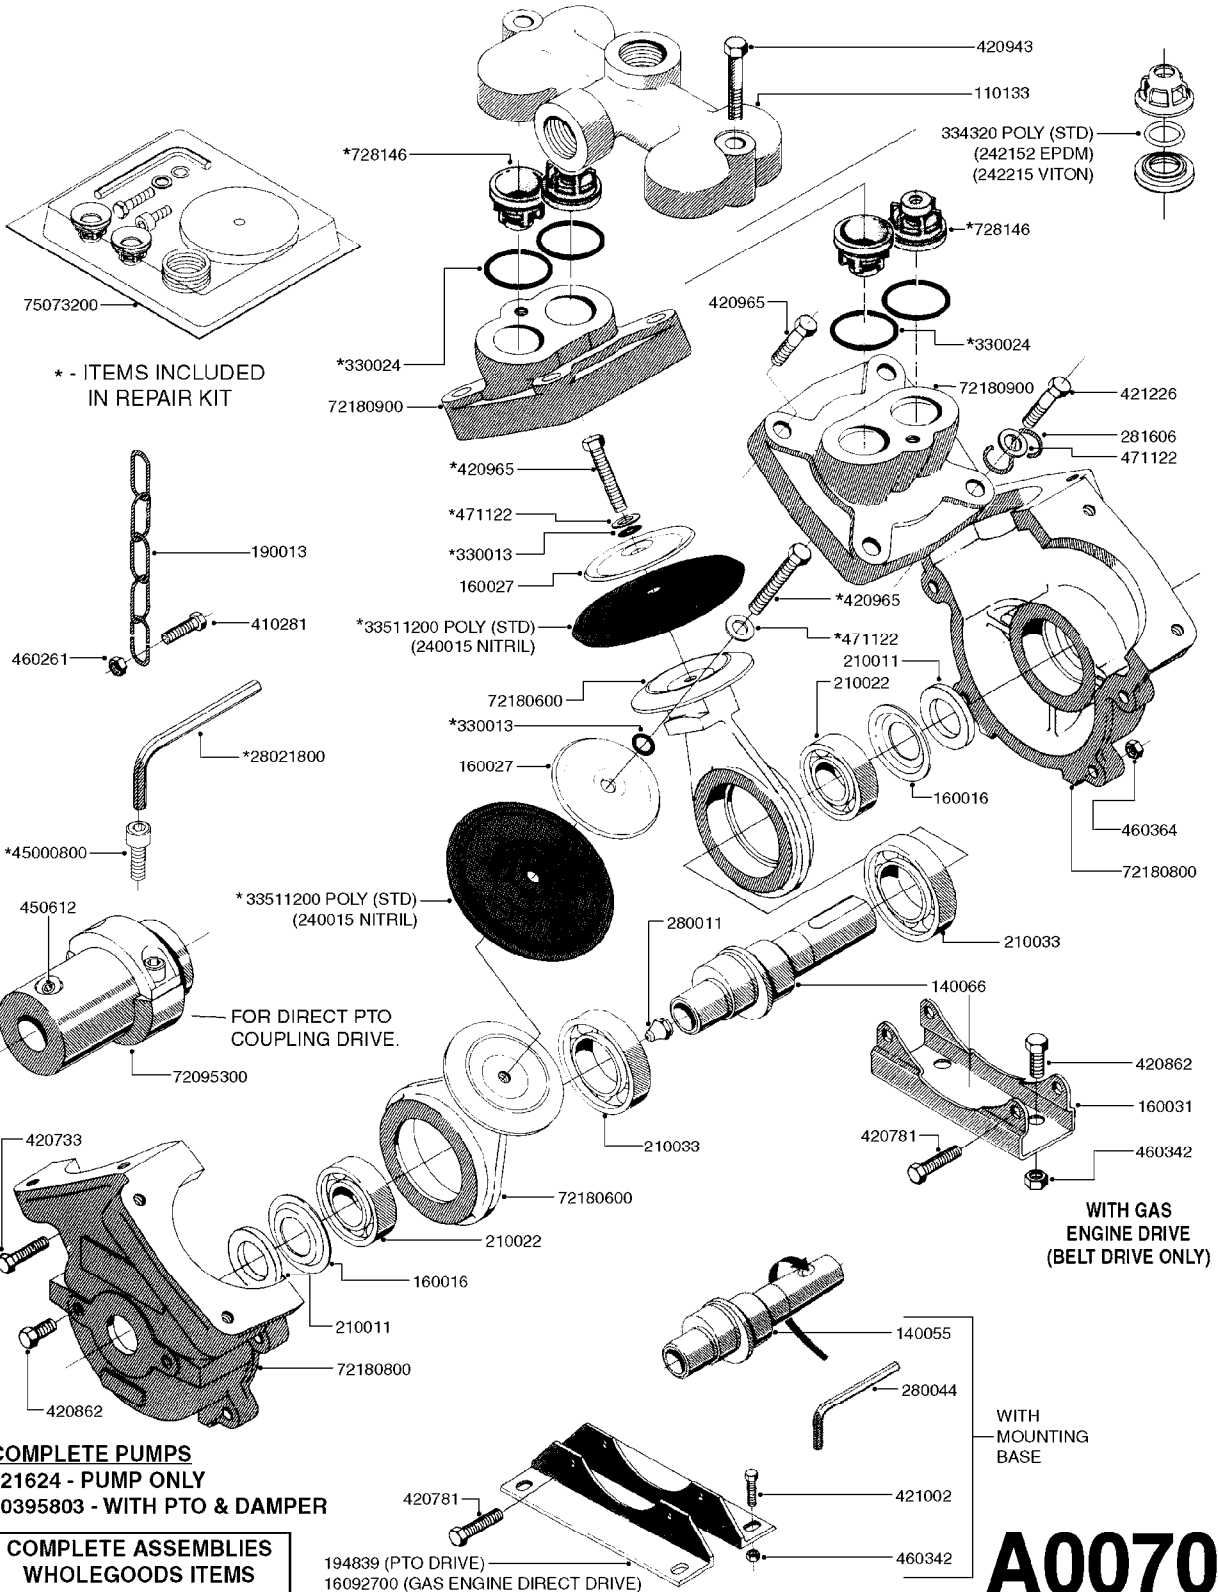

PUMP - 603
A0070-HIN, 01:01:16

COMPLETE PUMPS
821624 - PUMP ONLY
10395803 - WITH PTO & DAMPER

COMPLETE ASSEMBLIES
WHOLEGOODS ITEMS

A0070

PUMP - 603
A0070-HIN, 01:01:16

Page 1
Date 12.08.2020 8:34

parts-n°	order qty	description
110133	1	VALVE CHAMBER MOD 600 PAINTED
140055	1	CRANK SHAFT, MODEL 600
140066	1	CRANK SHAFT, MODEL 600/4
160016	1	DUST PLATE
160027	1	DIAPHRAGM UPPER DISC 500-600
160031	1	BASE PLATE MODEL 500-600
190013	1	CHAIN 35XL=800
194839	1	ANGLE IRON FOOT, M 500-600 RED
210011	1	SEAL FELT D39/23 X 4
210022	1	BEARING BALL 6205
210033	1	BEARING BALL 6007
240015	1	DIAPHRAGM MODEL 500-600 NITRIL
242152	1	O-RING D18.2X3 EPDM
242215	1	O-RING D18X3 VITON
280011	1	GREASE NIPPLE 1/8' SAE H TR
280044	1	KEY HEXAGON W6 3/16'
281606	1	S-HOOK GALVANIZED
330013	1	O-RING 2.5 X 10 PUR
330024	1	O-RING D41,1/D34.5 X 3,5
334320	1	O-RING D18X3 POLYURETHANE
410281	1	BOLT HEX 8.8 DEL M6X25 DIN933 A2
420733	1	BOLT HEX 8.8 DEL M8X40
420781	1	BOLT HEX 8.8 DEL M8X50
420862	1	BOLT HEX 8.8 DEL M10X16 FT
420943	1	BOLT HEX 8.8 DEL M10X50
420965	1	M10X40 MACHINE SCREW STAINLESS
421002	1	BOLT HEX 8.8 DEL M10X30 FT DIN933
421226	1	BOLT HEX 8.8 DEL M10X45
450612	1	SCREW M10X16 POINTED
460261	1	NUT HEX M6X1.00 LOCK DIN985 A2 SS
460342	1	NUT HEX M10 DEL DIN934
460364	1	NUT HU M8 A2 SS DIN934
471122	1	WASHER, M10, Ø20/10.5X 2.0, SS
728146	1	VALVE FOR 361(726890/707932)
821624	1	PUMP 603/7 W. FOOT TAPERED SHA
10395803	1	PUMP 603 C/W PTO 540 RPM
16092700	1	PUMP MOUNT PLATE TALL 500/600
28021800	1	KEY HEXAGON 8MM FOR M10
33511200	1	DIAPHRAGM 500-603 PUR 2006
45000800	1	BOLT ROUND M10X25
72095300	1	COUPLING 1-3/8' X 25, PAINTED
72180600	1	CONNECTING ROD FOR 503-603 M10
72180800	1	PUMP HOUSING 603 RED W/BOLTS
72180900	1	DIAPHRAGM COVER MOD. 600
75073200	1	PUMP KIT 603mm 06