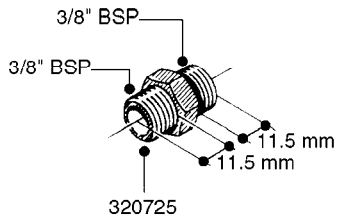

**L0020**

FITTINGS-T-PIECES, CAPS & ELBOWS  
L0020-HIN, 01:01:16

Page 1  
Date 12.08.2020 8:35

parts-n°	order qty	description
10053603	1	FITT. CAPNUT 2"BSP 5601
10194303	1	CAP BLANK 1 1/2 MCPHEE 210060
320047	1	FITT.DK CAPNUT 1/2" BSP
320106	1	FITT.DK CAPNUT 1" BSP
320272	1	FITT.DK CAPNUT 3/8" BSP
320316	1	FITT.DK TEE 3/4" X3/4" X1"BSP
320331	1	FITT.DK TEE 1" - 1" - 3/4" BSP
320342	1	FITT.DK EL 3/4"M X 1"F BSP
320563	1	FITT.DK 3 WAY 1/2" 110 DEG.
320677	1	NO LONGER AVAILABLE
320961	1	FITT.DK CAPNUT 1-1/2" BSP
321053	1	FITT.DK TEE 1/2 X1/2 X1/2" BSP
322072	1	FITT.DK TEE 3/8'X3/8'X3/8' BSP
322095	1	FITT.DK TEE 1-1/2 X1-1/4 X3/4" BSP
322138	1	FITT.DK ELB 1"M X 1"F BSP
330013	1	O-RING 2.5 X 10 PUR
330212	1	O-RING D19/D14X2.4 F.1/2"NUT
330326	1	O-RING D30/D24X2 F.1"NUT
331273	1	O-RING D44/D38X2 F.1-1/2"

FITTINGS - HEXAGON NIPPLES  
L0030-HIN, 01:01:16

**L0030**

FITTINGS - HEXAGON NIPPLES  
L0030-HIN, 01:01:16

Page 1  
Date 12.08.2020 8:35

parts-n°	order qty	description
10015303	1	FITT.PO.HN 1.00X1.00 M1000
10425003	1	FITT.PO.HN 1.25X1.00 MCPHEE
320132	1	FITT.DK HN 1" BSP
320176	1	FITT.DK HN 3/8"X1/2" BSP
320445	1	FITT.DK HN 1/4"X3/8" BSP
320655	1	FITT.DK HN 1/2"-1/2" BSP
320692	1	FITT.DK HN 3/8'BSPX1/4'NPT
320703	1	FITT.DK HN 3/8BSP X1/2 &1/4NPT
320725	1	FITT.DK NIPPLE 3/8"-3/8" BSP
320902	1	FITT.DK HN 3/8'X 1/4' BSP
390232	1	FITT.DK HN 1-1/2' X 1-1/4' BSP
390276	1	FITT.DK HN 1'BSP