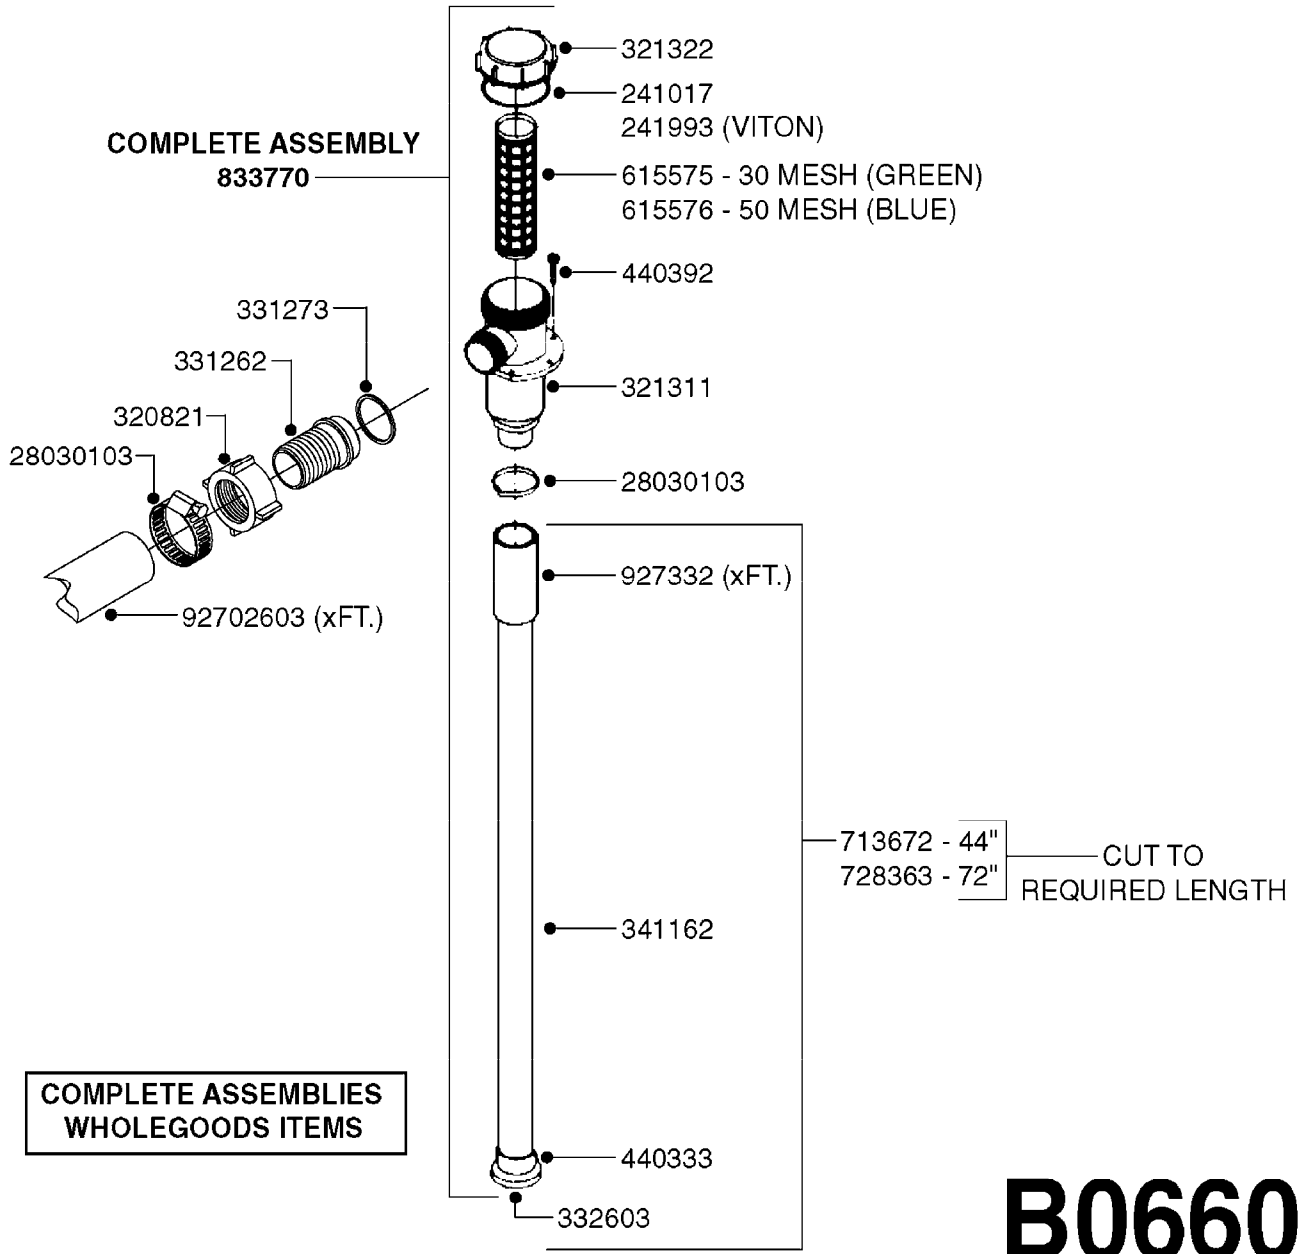

TOP SUCTION ASSEMBLY-SCREW CAP
B0660-HIN, 01:01:16

Page 1
Date 12.08.2020 8:34

parts-n°	order qty	description
241017	1	O-RING D74,5X3 NITRIL
241993	1	O-RING 74.5 X 3MM VIT/241017
320821	1	FITT.DK NUT 1-1/2" BSP
321311	1	FILTER BODY S 80 X 4
321322	1	SCREW CAP F. S80 X 4
331262	1	FITT.DK HB 1-1/2" F. 1-1/2"NUT
331273	1	O-RING D44/D38X2 F.1-1/2"
332603	1	CAP F. SUCTION TUBE
341162	1	SUCTION TUBE F.650
440333	1	SCREW 3.5 X 9.5 SS
440392	1	SCREW 6.3 X 25.0 DIN7981C TORX
615575	1	FILTER F.TOP SUCT.30 MESH GRN.
615576	1	FILTER F.TOP SUCT.50 MESH BLUE
713672	1	SUCTION TUBE L=44"
728363	1	SUCTION TUBE ASSY.L=72"
833770	1	TOP SUCTION KIT 300/500
927332	1	HOSE R X 28 BAR X 40MM X 0012"
28030103	1	CLAMP HOSE GEAR P5/4-S1.5"6724
92702603	1	HOSE PVC SUCT GRAY 1-1/2"