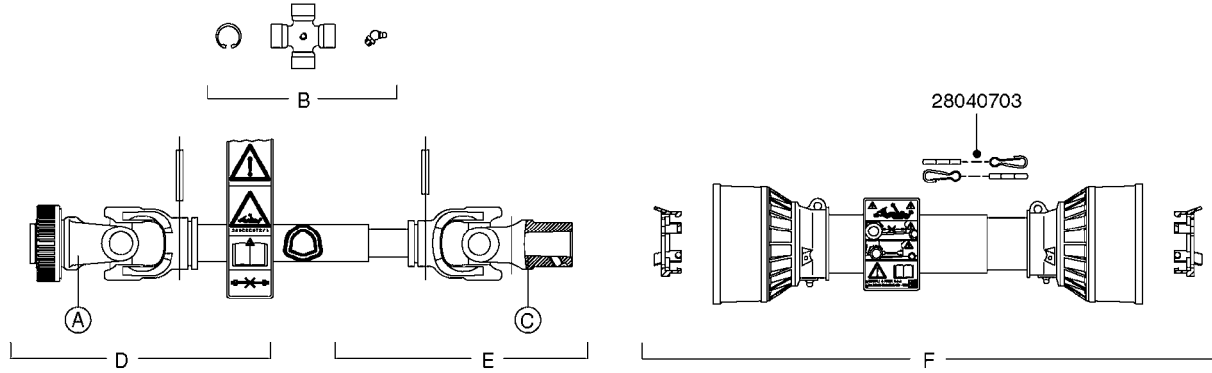

COMPLETE ASSEMBLIES  
WHOLEGOODS ITEMS

**A0080**

PUMP - 600 FITTINGS  
A0080-HIN, 01:01:16

Page 1  
Date 12.08.2020 8:34

parts-n°	order qty	description
240122	1	DIAPHRAGM FOR PRES.DAMP.NITRIL
320095	1	FITT.DK NUT 1" BSP
320154	1	AIR BOTTLE, BOTTOM PART
320316	1	FITT.DK TEE 3/4" X3/4" X1"BSP
320327	1	HOUSING F. SUCTION AIR BOTTLE
320331	1	FITT.DK TEE 1" - 1" - 3/4" BSP
320342	1	FITT.DK EL 3/4"M X 1"F BSP
322095	1	FITT.DK TEE 1-1/2 X1-1/4 X3/4" BSP
330326	1	O-RING D30/D24X2 F.1"NUT
330341	1	FITT.DK HB 1" F. 1" NUT
330525	1	AIR BOTTLE, TOP HALF
330665	1	FITT.DK HB 3/4"F.1" NUT
330735	1	O-RING D30/D26X2
330746	1	GUARD PTO LOWER PART
330757	1	GUARD PTO UPPER PART
334265	1	DIAPHRAGM F. PRESS DAMP.
334531	1	CLAMP HOSE PLASTIC 3/4"
334553	1	DIAPHRAGM F.SUCTION AIR BOTTLE
410347	1	SCREW M6X20 8.8
420162	1	BOLT HEX 8.8 DEL 3/8"x15MM
420567	1	BOLT HEX 8.8 DEL M8X30 FT
460202	1	NUT HEX M6
460364	1	NUT HU M8 A2 SS DIN934
471122	1	WASHER, M10, Ø20/10.5X 2.0, SS
703032	1	SUCTION AIR BOTTLE 3/4" COMPL.
703301	1	VALVE FOR AIR BOTTLE
725970	1	DAMPER KIT 600
821623	1	PUMP 603/7 W COUPLING
821624	1	PUMP 603/7 W. FOOT TAPERED SHA
821625	1	PUMP 603/4 800RPM STRIGHT SHAF
845014	1	AIR BOTTLE COMPLETE HJ73
28030003	1	CLAMP HOSE GEAR P1" 6716
28034903	1	FITTING, REDUCER, 1-1/4"-3/4"
28038303	1	FITTING, TEE 2X1"BSPM/1"BSPF
28047203	1	CLAMP HOSE GEAR 60 X 80 6756
92702403	1	HOSE PVC SUCT GRAY 1"
92703203	1	HOSE R X3/4" X300PSI WP X0012"