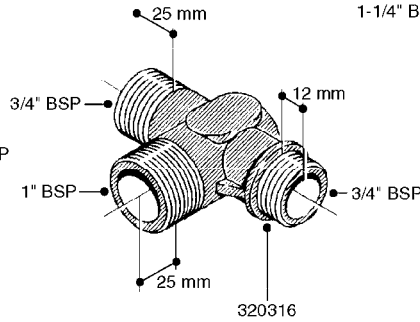

L0020

FITTINGS-T-PIECES, CAPS & ELBOWS
L0020-HIN, 01:01:16

Page 1
Date 12.08.2020 8:35

parts-n°	order qty	description
10053603	1	FITT. CAPNUT 2"BSP 5601
10194303	1	CAP BLANK 1 1/2 MCPHEE 210060
320047	1	FITT.DK CAPNUT 1/2" BSP
320106	1	FITT.DK CAPNUT 1" BSP
320272	1	FITT.DK CAPNUT 3/8" BSP
320316	1	FITT.DK TEE 3/4" X3/4" X1"BSP
320331	1	FITT.DK TEE 1" - 1" - 3/4" BSP
320342	1	FITT.DK EL 3/4"M X 1"F BSP
320563	1	FITT.DK 3 WAY 1/2" 110 DEG.
320677	1	NO LONGER AVAILABLE
320961	1	FITT.DK CAPNUT 1-1/2" BSP
321053	1	FITT.DK TEE 1/2 X1/2 X1/2" BSP
322072	1	FITT.DK TEE 3/8'X3/8'X3/8' BSP
322095	1	FITT.DK TEE 1-1/2 X1-1/4 X3/4" BSP
322138	1	FITT.DK ELB 1"M X 1"F BSP
330013	1	O-RING 2.5 X 10 PUR
330212	1	O-RING D19/D14X2.4 F.1/2"NUT
330326	1	O-RING D30/D24X2 F.1"NUT
331273	1	O-RING D44/D38X2 F.1-1/2"