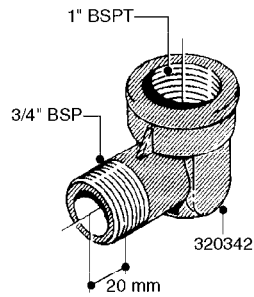

L0020

FITTINGS-T-PIECES, CAPS & ELBOWS
L0020-HIN, 01:01:16

Page 1
Date 12.08.2020 8:35

parts-n°	order qty	description
10053603	1	FITT. CAPNUT 2"BSP 5601
10194303	1	CAP BLANK 1 1/2 MCPHEE 210060
320047	1	FITT.DK CAPNUT 1/2" BSP
320106	1	FITT.DK CAPNUT 1" BSP
320272	1	FITT.DK CAPNUT 3/8" BSP
320316	1	FITT.DK TEE 3/4" X3/4" X1"BSP
320331	1	FITT.DK TEE 1" - 1" - 3/4" BSP
320342	1	FITT.DK EL 3/4"M X 1"F BSP
320563	1	FITT.DK 3 WAY 1/2" 110 DEG.
320677	1	NO LONGER AVAILABLE
320961	1	FITT.DK CAPNUT 1-1/2" BSP
321053	1	FITT.DK TEE 1/2 X1/2 X1/2" BSP
322072	1	FITT.DK TEE 3/8'X3/8'X3/8' BSP
322095	1	FITT.DK TEE 1-1/2 X1-1/4 X3/4" BSP
322138	1	FITT.DK ELB 1"M X 1"F BSP
330013	1	O-RING 2.5 X 10 PUR
330212	1	O-RING D19/D14X2.4 F.1/2"NUT
330326	1	O-RING D30/D24X2 F.1"NUT
331273	1	O-RING D44/D38X2 F.1-1/2"