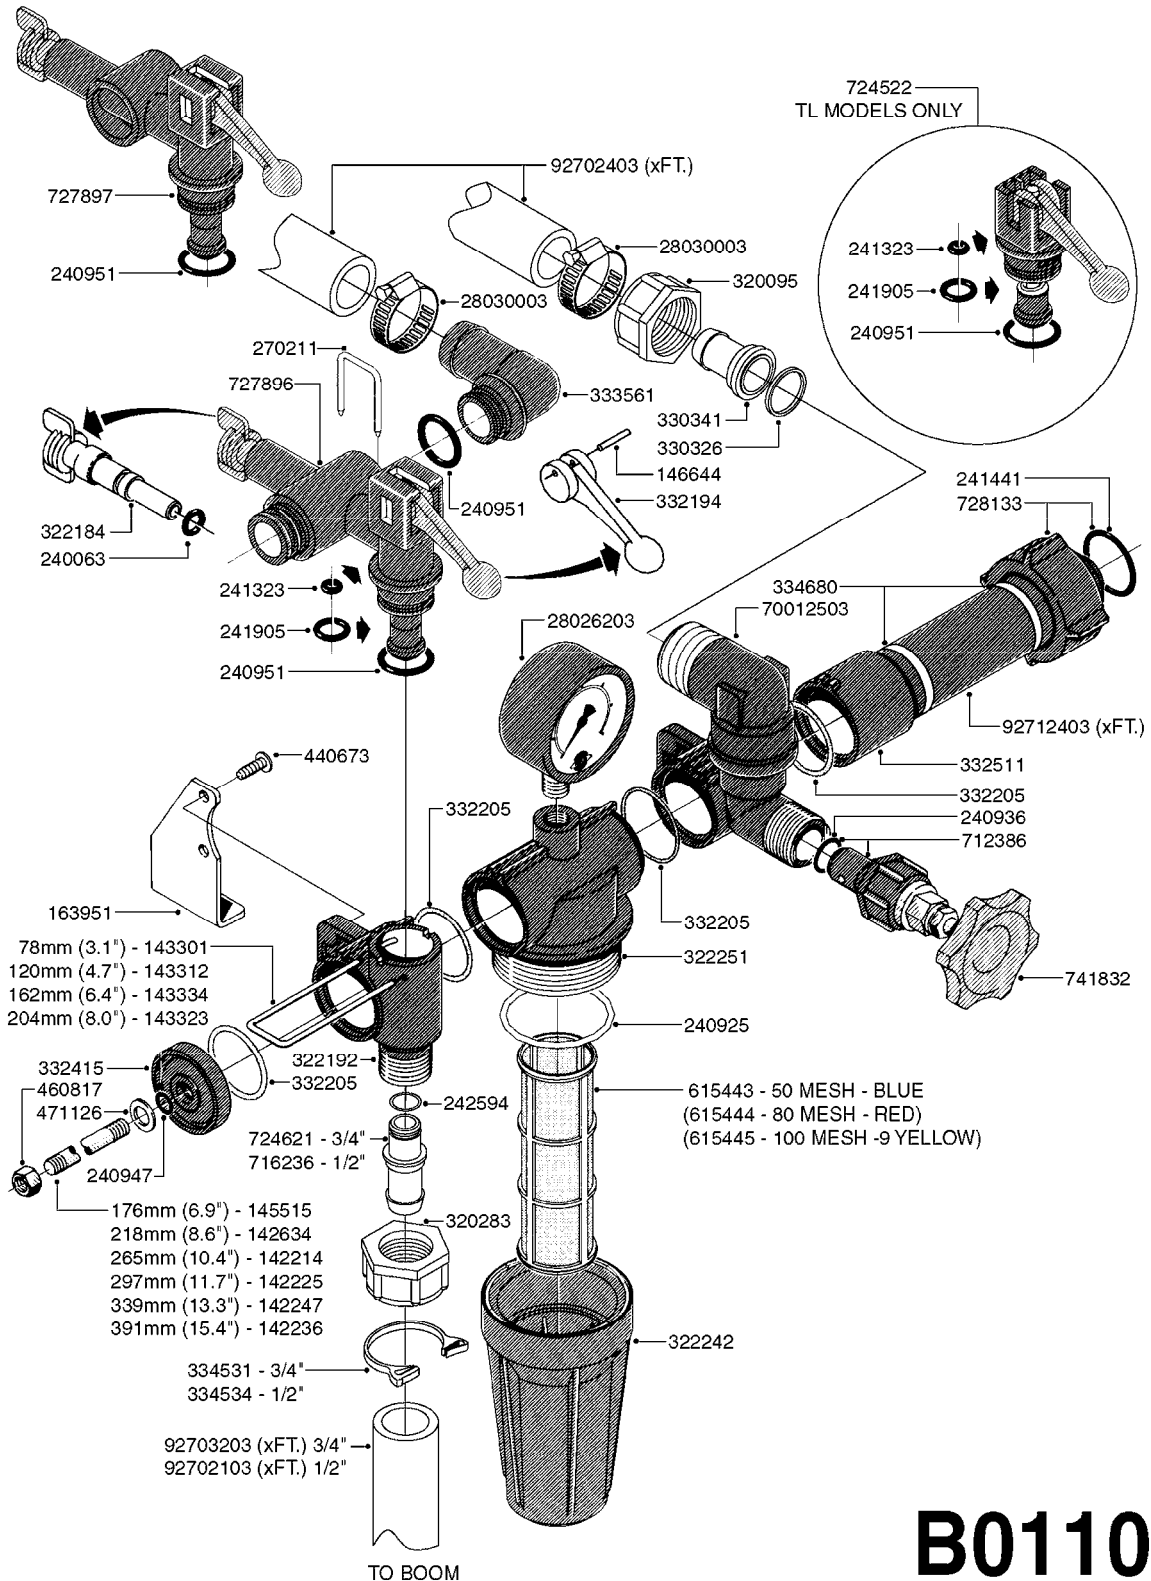

B0110

BK-180 BOOM VALVES-MAN.POST 00
B0110-HIN, 11:12:17

Page 1
Date 12.08.2020 8:34

parts-n°	order qty	description
142214	1	STUD BOLT - M8X265, 3 SECTION
142225	1	STUD BOLT 8 X 299 - 6 MODULS
142236	1	STUD BOLT 8 X 381 - 8 MODULS
142247	1	STUD BOLT 8 X 341 - 7 MODULS
142634	1	STUD BOLT M8 X 213 - 4 MODULS
143301	1	LOCK CLAMP 78 MM
143312	1	LOCK CLAMP 120 MM
143323	1	LOCK CLAMP 204 MM
143334	1	LOCK CLAMP 162 MM
145515	1	STUD BOLT M8 X 176MM
146644	1	PIN D3X19 STAINLESS
163951	1	MOUNT BRACKET FOR BK180 SECTIO
240063	1	O-RING D14.1/9.3 X 2.4
240925	1	O-RING D49.5X3 NITRIL
240936	1	O-RING D13.3X2.4 NITRIL
240947	1	O-RING D7.3X2.4 NITRIL
240951	1	O-RING D21.2X3 NITRIL
241323	1	O-RING D5.3X2.4 NITRIL
241441	1	O-RING D29.3X3
241905	1	O-RING 12,3X2,4 VITON DKR.1,05
242594	1	O-RING D14 X 1.78 SCH.70-EPDM
270211	1	FITT.DK S25 FORK L=37.5
320095	1	FITT.DK NUT 1" BSP
320283	1	FITT.DK NUT 3/4"BSP
322184	1	SCREW F.ADJUSTING CONST.PRESS.
322192	1	HOUSING F.DISTRIBUTOR
322242	1	FILTER BOWL / IN-LINE
322251	1	HOUSING F.FILTER MOUNT BK/EC
330326	1	O-RING D30/D24X2 F.1"NUT
330341	1	FITT.DK HB 1" F. 1" NUT
332194	1	DISTRIBUTION HANDLE
332205	1	O-RING D43/39XD2
332415	1	COVER
332511	1	FITT.DK END CAP 1"HB F.BK180
333561	1	FITT.DK ELB.1" EC RETURN
334531	1	CLAMP HOSE PLASTIC 3/4"
334534	1	CLAMP HOSE PLASTIC 1/2"
334680	1	CLAMP HOSE PLASTIC 1"
440673	1	SCREW F.PLASTIC 5X12 SS
460817	1	NUT HEX M8 STAINLESS DIN 934
471126	1	WASHER, M8, Ø16/ 8.4X 1.6, SS
615443	1	FILTER ELEM.50 MESH BLUE
615444	1	FILTER ELEM.80 MESH RED
615445	1	FILTER ELEM.100 MESH YELLOW
712386	1	PRESSURE REGULATOR COMPL. H-M
716236	1	FITT.DK HB 1/2" ASSY. F. 3/4"
724522	1	DISTR.OVER PART W.OUV PR 83 BK
724621	1	FITT.DK HB 3/4"ASSY F.3/4" NUT
727896	1	HOUSING UPPER F.CONST.PRESS.
727897	1	HOUSING UPPER PART END PC.BK92
728133	1	CONNECTING PART F.BK OPR.UNIT
741832	1	HANDLE REPLACEMENT F/330632
28026203	1	GAUGE 200PSI/BR,2.5"1/4BSP-BTM
28030003	1	CLAMP HOSE GEAR P1" 6716
70012503	1	HOUSING FOR HARDI-MATIC VALVE
92702103	1	HOSE R X1/2" X300PSI WP X0012"
92702403	1	HOSE PVC SUCT GRAY 1"
92703203	1	HOSE R X3/4" X300PSI WP X0012"
92712403	1	HOSE R X1" X300PSI WP X0012"