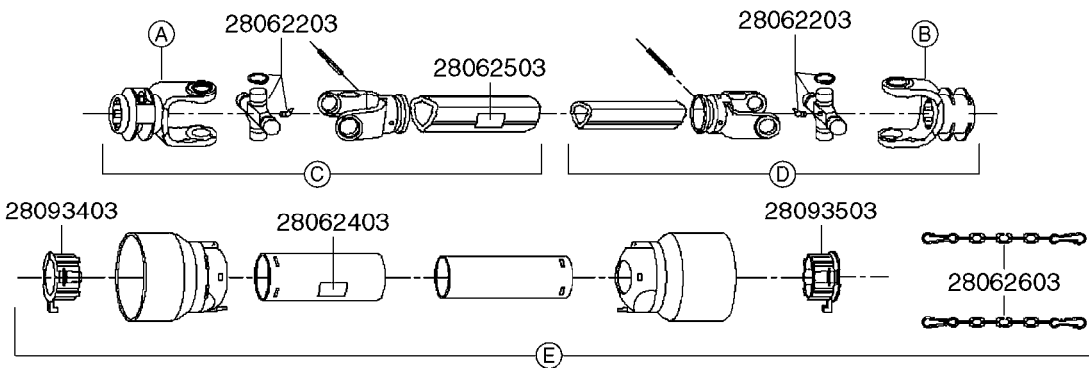

\* Changed in 2016 from 100 series to G-Series (see page A0600).

**A520**

PTO SHAFTS - BONDIOLI CENT.  
A0520-HIN, 23:10:18

Page 1

Date 12.08.2020 8:34

parts-n°	order qty	description
289042	1	UNIV. JOINT 22x54mm
421024	1	BOLT HEX 8.8 DEL M8X60
450015	1	SCREW ALLAN 3/8'X5/8' BLACK
460143	1	LOCK NUT M8 SST A2 DIN985
28009803	1	PTO PIN TUBE RETAINER OUTER
28009903	1	PTO TUBE RETAINER INNER
28010103	1	PTO YOKE F.INNER TUBE CV PTO
28021403	1	PTO 1"STR/1-3/8" 6SPL B&P
28021503	1	PTO 1"STR/1-3/8" 21SPL B&P
28021603	1	PTO 1"STR/1-3/4" 20SPL B&P
28027903	1	PTO BALL LOCK.KIT F.1-3/8 YOKE
28040503	1	UNIV. JOINT 27x74.6mm
28040703	1	SAFETY CHAIN F.CV BLACK PTO
28041803	1	DECAL DANGER GUARD MISSING
28041903	1	DECAL DANGER ROT.DRIVELINE
28056703	1	PTO YOKE #1 1-3/8" X 6 SPLINE
28056803	1	PTO YOKE #1 1-3/8" X 21 SPLINE
28056903	1	PTO YOKE #4 1-3/4" X 20 SPLINE
28057003	1	PTO TUBE YOKE #1-G1 OUTER
28057103	1	PTO TUBE YOKE #4-G4 OUTER
28057203	1	PTO PIN TUBE RETAINER OUTER
28057303	1	PTO TUBE OUTER #1 745MM
28057403	1	PTO TUBE OUTER #4 720MM
28057503	1	PTO TUBE INNER #1 745MM
28057603	1	PTO TUBE INNER #4 720MM
28057703	1	PTO TUBE RETAINER INNER
28057803	1	PTO TUBE YOKE #1 Ø=1"
28057903	1	PTO TUBE YOKE #4 Ø=1"
28058003	1	PTO HALF SAFETY SHIELD OUTER
28058103	1	PTO HALF SAFETY SHIELD OUTER
28058203	1	PTO HALF SAFETY SHIELD INNER
28058303	1	PTO HALF SAFETY SHIELD INNER
28058403	1	PTO BALL LOCK.KIT F.1-3/4 YOKE
28058503	1	PTO TUBE YOKE #1-G1 INNER