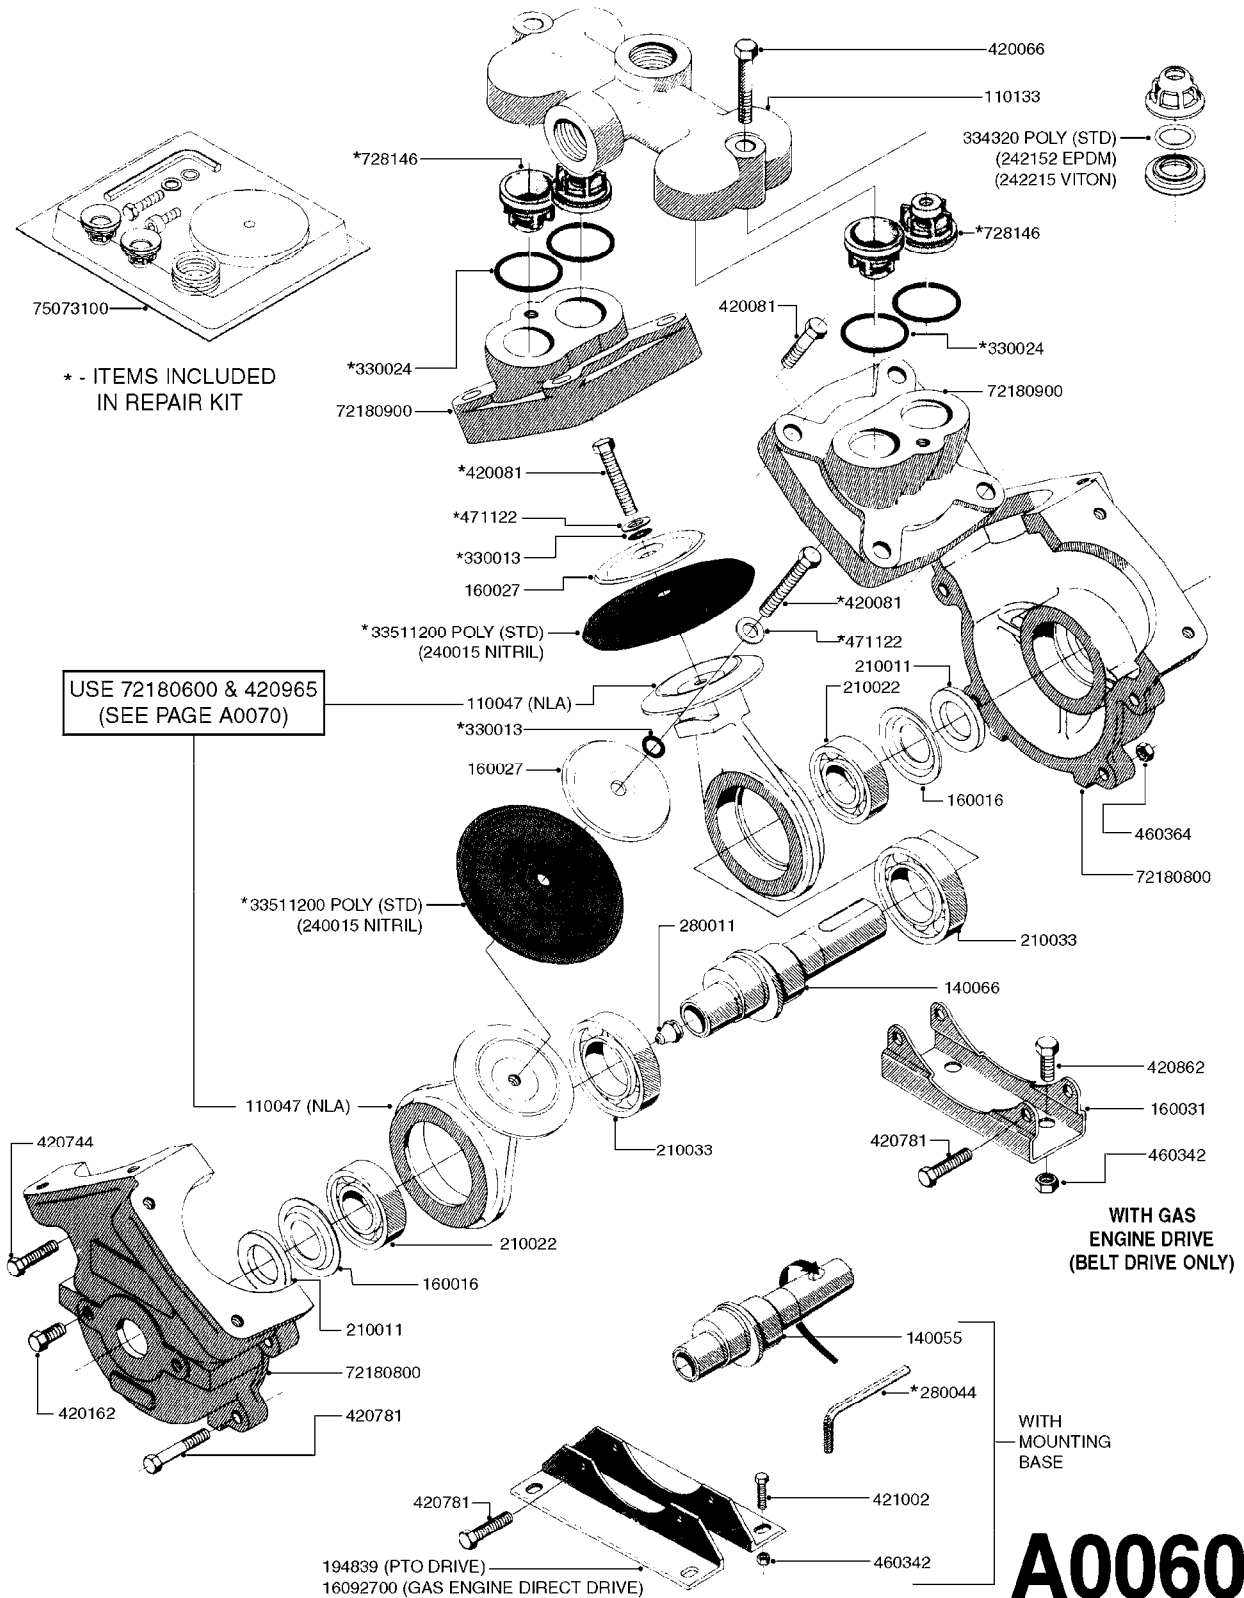

* - ITEMS INCLUDED
IN REPAIR KIT

USE 72180600 & 420965
(SEE PAGE A0070)

PUMP - 600
A0060-HIN, 01:01:16

Page 1
Date 12.08.2020 8:34

parts-n°	order qty	description
110047	1	CONN.ROD MOD.500-600 72180600
110133	1	VALVE CHAMBER MOD 600 PAINTED
140055	1	CRANK SHAFT, MODEL 600
140066	1	CRANK SHAFT, MODEL 600/4
160016	1	DUST PLATE
160027	1	DIAPHRAGM UPPER DISC 500-600
160031	1	BASE PLATE MODEL 500-600
194839	1	ANGLE IRON FOOT, M 500-600 RED
210011	1	SEAL FELT D39/23 X 4
210022	1	BEARING BALL 6205
210033	1	BEARING BALL 6007
240015	1	DIAPHRAGM MODEL 500-600 NITRIL
242152	1	O-RING D18.2X3 EPDM
242215	1	O-RING D18X3 VITON
280011	1	GREASE NIPPLE 1/8" SAE H TR
280044	1	KEY HEXAGON W6 3/16"
330013	1	O-RING 2.5 X 10 PUR
330024	1	O-RING D41,1/D34.5 X 3,5
334320	1	O-RING D18X3 POLYURETHANE
420066	1	BOLT HEX 8.8 DEL 3/8"X50MM
420081	1	BOLT HEX 8.8 DEL 3/8"X40MM
420162	1	BOLT HEX 8.8 DEL 3/8"x15MM
420744	1	BOLT HEX 8.8 DEL M8X40
420781	1	BOLT HEX 8.8 DEL M8X50
420862	1	BOLT HEX 8.8 DEL M10X16 FT
420965	1	M10X40 MACHINE SCREW STAINLESS
421002	1	BOLT HEX 8.8 DEL M10X30 FT DIN933
460342	1	NUT HEX M10 DEL DIN934
460364	1	NUT HU M8 A2 SS DIN934
471122	1	WASHER, M10, Ø20/10.5X 2.0, SS
728146	1	VALVE FOR 361(726890/707932)
16092700	1	PUMP MOUNT PLATE TALL 500/600
33511200	1	DIAPHRAGM 500-603 PUR 2006
72180600	1	CONNECTING ROD FOR 503-603 M10
72180800	1	PUMP HOUSING 603 RED W/BOLTS
72180900	1	DIAPHRAGM COVER MOD. 600
75073100	1	PUMP KIT 600 "06"