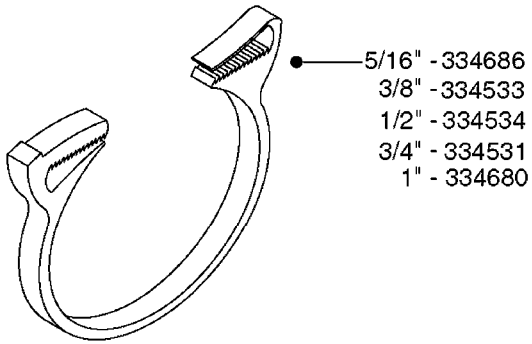

I.D.	PART # (ONE FOOT)	
3/8" 1/2" 3/4" 1" 1-1/4" 1-1/2"	92701703 92702103 92703203 92712403 92734403 92736503	 <p>RUBBER HOSE</p>
5/16" 3/8" 1/4" 1/2" 3/4"	927281 927284 927268 927269 927270	 <p>PVC HOSE</p>
1" 1-1/4" 1-1/2" 2" 2-1/2"	92702403 92738900 92702603 92702703 92702803	 <p>PVC SPIRAL SUCTION HOSE, GRAY</p>
3/4" 1-1/4"	927205 92703503	 <p>CLEAR HOSE, SMOOTH</p>
1/2" 3/4"	10631003 927231	 <p>PVC HOSE, CLEAR, REINFORCED</p>
4mm 6mm 8mm 10mm .25" .38"	927253 RED 927264 RED 927306 BLACK 927330 BLACK 92703303 BLACK 92703403 BLACK	 <p>PVC AIR HOSE, SMOOTH</p>

HOSE CLAMPS  
L0130-HIN, 16:10:19

Hose Size	Pressure	Suction	Clamp Code
5/16"	284582		-
3/8"	28044903		6706
1/2"	28029803		6708
3/4"	28029903		6712
1"	28030003	28029903	6716
1-1/4"	28030103		6724
1-1/2"		28030103	6724
2"		28030203	235-67
2-1/2"		28030303	235-74
3"		28030403	235-87