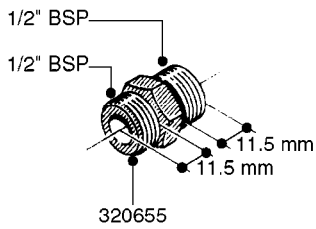

**L0020**

FITTINGS-T-PIECES, CAPS & ELBOWS  
L0020-HIN, 01:01:16

Page 1  
Date 12.08.2020 8:35

parts-n°	order qty	description
10053603	1	FITT. CAPNUT 2"BSP 5601
10194303	1	CAP BLANK 1 1/2 MCPHEE 210060
320047	1	FITT.DK CAPNUT 1/2" BSP
320106	1	FITT.DK CAPNUT 1" BSP
320272	1	FITT.DK CAPNUT 3/8" BSP
320316	1	FITT.DK TEE 3/4" X3/4" X1"BSP
320331	1	FITT.DK TEE 1" - 1" - 3/4" BSP
320342	1	FITT.DK EL 3/4"M X 1"F BSP
320563	1	FITT.DK 3 WAY 1/2" 110 DEG.
320677	1	NO LONGER AVAILABLE
320961	1	FITT.DK CAPNUT 1-1/2" BSP
321053	1	FITT.DK TEE 1/2 X1/2 X1/2" BSP
322072	1	FITT.DK TEE 3/8'X3/8'X3/8' BSP
322095	1	FITT.DK TEE 1-1/2 X1-1/4 X3/4" BSP
322138	1	FITT.DK ELB 1"M X 1"F BSP
330013	1	O-RING 2.5 X 10 PUR
330212	1	O-RING D19/D14X2.4 F.1/2"NUT
330326	1	O-RING D30/D24X2 F.1"NUT
331273	1	O-RING D44/D38X2 F.1-1/2"

FITTINGS - HEXAGON NIPPLES  
L0030-HIN, 01:01:16

**L0030**

FITTINGS - HEXAGON NIPPLES  
L0030-HIN, 01:01:16

Page 1  
Date 12.08.2020 8:35

parts-n°	order qty	description
10015303	1	FITT.PO.HN 1.00X1.00 M1000
10425003	1	FITT.PO.HN 1.25X1.00 MCPHEE
320132	1	FITT.DK HN 1" BSP
320176	1	FITT.DK HN 3/8"X1/2" BSP
320445	1	FITT.DK HN 1/4"X3/8" BSP
320655	1	FITT.DK HN 1/2"-1/2" BSP
320692	1	FITT.DK HN 3/8'BSPX1/4'NPT
320703	1	FITT.DK HN 3/8BSP X1/2 &1/4NPT
320725	1	FITT.DK NIPPLE 3/8"-3/8" BSP
320902	1	FITT.DK HN 3/8'X 1/4' BSP
390232	1	FITT.DK HN 1-1/2' X 1-1/4' BSP
390276	1	FITT.DK HN 1'BSP