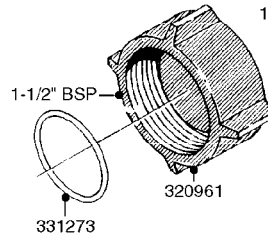

L0020

FITTINGS-T-PIECES, CAPS & ELBOWS
L0020-HIN, 01:01:16

Page 1
Date 12.08.2020 8:35

parts-n°	order qty	description
10053603	1	FITT. CAPNUT 2"BSP 5601
10194303	1	CAP BLANK 1 1/2 MCPHEE 210060
320047	1	FITT.DK CAPNUT 1/2" BSP
320106	1	FITT.DK CAPNUT 1" BSP
320272	1	FITT.DK CAPNUT 3/8" BSP
320316	1	FITT.DK TEE 3/4" X3/4" X1"BSP
320331	1	FITT.DK TEE 1" - 1" - 3/4" BSP
320342	1	FITT.DK EL 3/4"M X 1"F BSP
320563	1	FITT.DK 3 WAY 1/2" 110 DEG.
320677	1	NO LONGER AVAILABLE
320961	1	FITT.DK CAPNUT 1-1/2" BSP
321053	1	FITT.DK TEE 1/2 X1/2 X1/2" BSP
322072	1	FITT.DK TEE 3/8'X3/8'X3/8' BSP
322095	1	FITT.DK TEE 1-1/2 X1-1/4 X3/4" BSP
322138	1	FITT.DK ELB 1"M X 1"F BSP
330013	1	O-RING 2.5 X 10 PUR
330212	1	O-RING D19/D14X2.4 F.1/2"NUT
330326	1	O-RING D30/D24X2 F.1"NUT
331273	1	O-RING D44/D38X2 F.1-1/2"