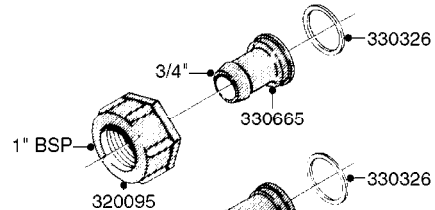

**K0520**

HOSE WRAPS  
K0520-HIN, 05:12:19

Page 1  
Date 12.08.2020 8:34

parts-n°	order qty	description
241965	1	O-RING Ø12.1 X 1.6 NITRILE
242007	1	O-RING Ø9.1 X 1.6 NITRILE
281551	1	BALL VALVE 1/2"
320084	1	FITT.DK NUT 1/2" BSP
330212	1	O-RING D19/D14X2.4 F.1/2"NUT
330326	1	O-RING D30/D24X2 F.1"NUT
330676	1	FITT.DK HB 3/8" F. 1/2" NUT
330687	1	FITT.DK HB 1/2" F. 1/2" NUT
334190	1	FITT.DK HB 1/2' F. PISTOL 60S
334533	1	CLAMP HOSE PLASTIC 3/8"
334534	1	CLAMP HOSE PLASTIC 1/2"
636223	1	POST 12 VOLT TR30
712471	1	AGITATION VALVE ASSY. ON/OFF
843196	1	SPRAY GUN KIT TYPE 60 SHORT
843197	1	HANDGUN KIT TYPE 60 LONG
10013403	1	BOLT HEX 3/8-16X1 1/4 HCS Z5
10013503	1	NUT HEX NC 3/8"
10178903	1	WRAP HOSE SIDE MOUNT PLATE
10179003	1	WRAP HOSE BOTTOM PLATE MOUNT
10179403	1	WRAP WELDMENT FOR HI101789
10179503	1	WRAP WELDMENT FOR HI101790
10225603	1	BKT.FOR HOSE WRAP MOUNT NL NK
10225703	1	WRAP HOSE BDL.BOTTOM PLATE
92701703	1	HOSE R X3/8" X300PSI WP X0012"
92702103	1	HOSE R X1/2" X300PSI WP X0012"