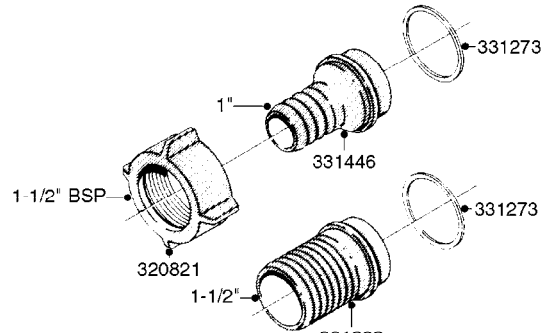

**K0520**

HOSE WRAPS  
K0520-HIN, 05:12:19

Page 1  
Date 12.08.2020 8:34

parts-n°	order qty	description
241965	1	O-RING Ø12.1 X 1.6 NITRILE
242007	1	O-RING Ø9.1 X 1.6 NITRILE
281551	1	BALL VALVE 1/2"
320084	1	FITT.DK NUT 1/2" BSP
330212	1	O-RING D19/D14X2.4 F.1/2"NUT
330326	1	O-RING D30/D24X2 F.1"NUT
330676	1	FITT.DK HB 3/8" F. 1/2" NUT
330687	1	FITT.DK HB 1/2" F. 1/2" NUT
334190	1	FITT.DK HB 1/2' F. PISTOL 60S
334533	1	CLAMP HOSE PLASTIC 3/8"
334534	1	CLAMP HOSE PLASTIC 1/2"
636223	1	POST 12 VOLT TR30
712471	1	AGITATION VALVE ASSY. ON/OFF
843196	1	SPRAY GUN KIT TYPE 60 SHORT
843197	1	HANDGUN KIT TYPE 60 LONG
10013403	1	BOLT HEX 3/8-16X1 1/4 HCS Z5
10013503	1	NUT HEX NC 3/8"
10178903	1	WRAP HOSE SIDE MOUNT PLATE
10179003	1	WRAP HOSE BOTTOM PLATE MOUNT
10179403	1	WRAP WELDMENT FOR HI101789
10179503	1	WRAP WELDMENT FOR HI101790
10225603	1	BKT.FOR HOSE WRAP MOUNT NL NK
10225703	1	WRAP HOSE BDL.BOTTOM PLATE
92701703	1	HOSE R X3/8" X300PSI WP X0012"
92702103	1	HOSE R X1/2" X300PSI WP X0012"