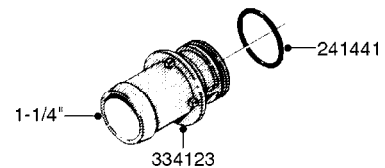

**K0520**

HOSE WRAPS  
K0520-HIN, 05:12:19

Page 1  
Date 12.08.2020 8:34

parts-n°	order qty	description
241965	1	O-RING Ø12.1 X 1.6 NITRILE
242007	1	O-RING Ø9.1 X 1.6 NITRILE
281551	1	BALL VALVE 1/2"
320084	1	FITT.DK NUT 1/2" BSP
330212	1	O-RING D19/D14X2.4 F.1/2"NUT
330326	1	O-RING D30/D24X2 F.1"NUT
330676	1	FITT.DK HB 3/8" F. 1/2" NUT
330687	1	FITT.DK HB 1/2" F. 1/2" NUT
334190	1	FITT.DK HB 1/2' F. PISTOL 60S
334533	1	CLAMP HOSE PLASTIC 3/8"
334534	1	CLAMP HOSE PLASTIC 1/2"
636223	1	POST 12 VOLT TR30
712471	1	AGITATION VALVE ASSY. ON/OFF
843196	1	SPRAY GUN KIT TYPE 60 SHORT
843197	1	HANDGUN KIT TYPE 60 LONG
10013403	1	BOLT HEX 3/8-16X1 1/4 HCS Z5
10013503	1	NUT HEX NC 3/8"
10178903	1	WRAP HOSE SIDE MOUNT PLATE
10179003	1	WRAP HOSE BOTTOM PLATE MOUNT
10179403	1	WRAP WELDMENT FOR HI101789
10179503	1	WRAP WELDMENT FOR HI101790
10225603	1	BKT.FOR HOSE WRAP MOUNT NL NK
10225703	1	WRAP HOSE BDL.BOTTOM PLATE
92701703	1	HOSE R X3/8" X300PSI WP X0012"
92702103	1	HOSE R X1/2" X300PSI WP X0012"