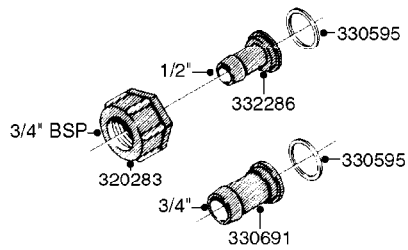

**K0520**

HOSE WRAPS  
K0520-HIN, 05:12:19

Page 1  
Date 12.08.2020 8:34

parts-n°	order qty	description
241965	1	O-RING Ø12.1 X 1.6 NITRILE
242007	1	O-RING Ø9.1 X 1.6 NITRILE
281551	1	BALL VALVE 1/2"
320084	1	FITT.DK NUT 1/2" BSP
330212	1	O-RING D19/D14X2.4 F.1/2"NUT
330326	1	O-RING D30/D24X2 F.1"NUT
330676	1	FITT.DK HB 3/8" F. 1/2" NUT
330687	1	FITT.DK HB 1/2" F. 1/2" NUT
334190	1	FITT.DK HB 1/2' F. PISTOL 60S
334533	1	CLAMP HOSE PLASTIC 3/8"
334534	1	CLAMP HOSE PLASTIC 1/2"
636223	1	POST 12 VOLT TR30
712471	1	AGITATION VALVE ASSY. ON/OFF
843196	1	SPRAY GUN KIT TYPE 60 SHORT
843197	1	HANDGUN KIT TYPE 60 LONG
10013403	1	BOLT HEX 3/8-16X1 1/4 HCS Z5
10013503	1	NUT HEX NC 3/8"
10178903	1	WRAP HOSE SIDE MOUNT PLATE
10179003	1	WRAP HOSE BOTTOM PLATE MOUNT
10179403	1	WRAP WELDMENT FOR HI101789
10179503	1	WRAP WELDMENT FOR HI101790
10225603	1	BKT.FOR HOSE WRAP MOUNT NL NK
10225703	1	WRAP HOSE BDL.BOTTOM PLATE
92701703	1	HOSE R X3/8" X300PSI WP X0012"
92702103	1	HOSE R X1/2" X300PSI WP X0012"