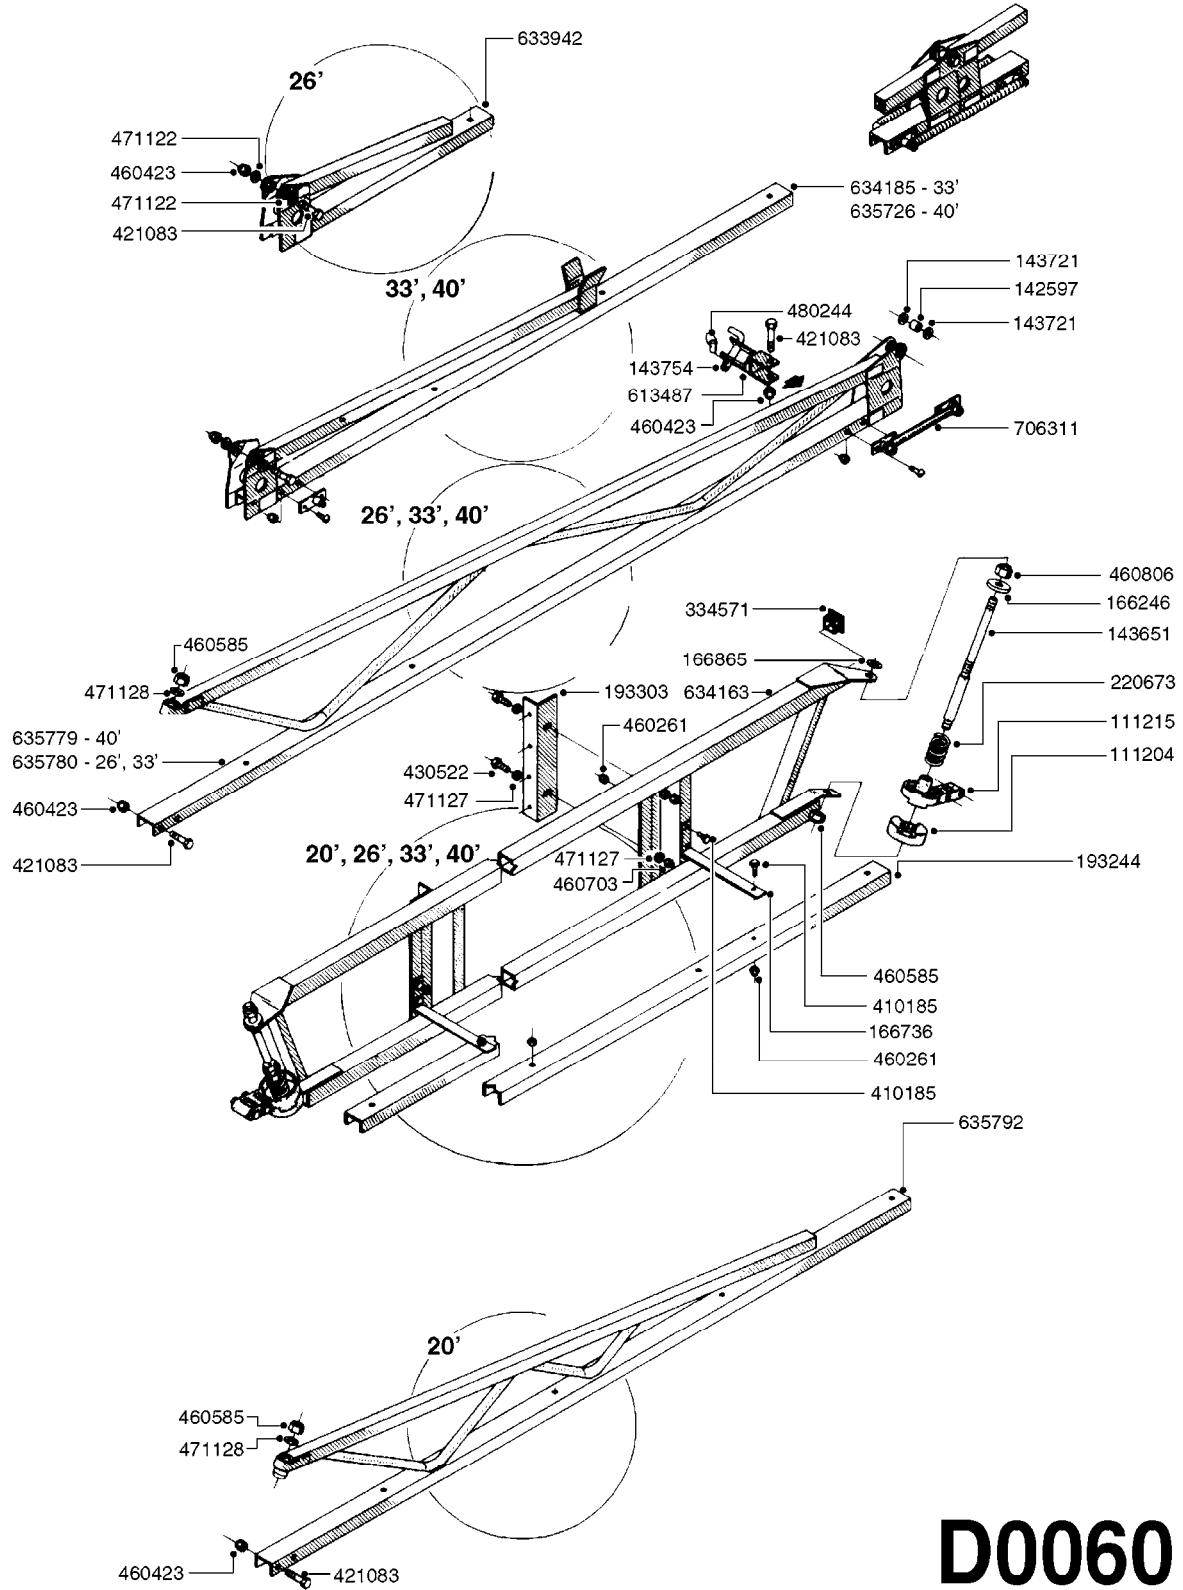

BOOM - SB 20' 26' 33' 40'
D0060-HIN, 18:12:19

Page 0
Date 12.08.2020 8:34

BOOM - SB 20' 26' 33' 40'
D0060-HIN, 18:12:19

Page 1
Date 12.08.2020 8:34

parts-n°	order qty	description
111204	1	CLAW CLUTCH/LOWER D80
111215	1	CLAW CLUTCH/UPPER D80
142597	1	DISTANCE TUBE
143651	1	AXLE M20/M16 L=355 F/BREAKAWAY
143721	1	FRICITION DISC FOR BOOM D30
143754	1	PIN D10 X 56
166246	1	WASHER CUP D53 F.SPRING
166736	1	CLAMP FOR SB BOOM
166865	1	WASHER D35/D25X2
193244	1	NOZZLE TRACK 6-8-10 M SB
193303	1	SUPPORTING ARM FOR SB BOOM
220673	1	SPRING F.PIVOT 100 X 51
334571	1	PLUG 40x40x2 F.SQ.TUBE
410185	1	BOLT HEX 8.8 DEL M6X16
421083	1	BOLT HEX 8.8 DEL M10X65
430522	1	BOLT HEX 8.8 DEL M12X25 FT
460261	1	NUT HEX M6X1.00 LOCK DIN985 A2 SS
460423	1	NUT HEX M10X1.50 LOCK DIN985A2 SS
460585	1	LOCKING NUT M16 DIN985 A2 SS
460703	1	NUT HEX M12X1.75 LOCK DIN985A2 SS
460806	1	NUT HEX M20X2.50 LOCK DIN985A2 SS
471122	1	WASHER, M10, Ø20/10.5X 2.0, SS
471127	1	WASHER, M12, Ø24/13X24X2.5 SS
471128	1	WASHER, M16, Ø30/17.0X 3.0, SS
480244	1	PIN SNAP D4.5
613487	1	TRANSPORT FITTINGS FOR SB BOOM
633942	1	OUTER BOOM WING 26', 28' SB
634163	1	CENTER SECTION - 20',26',33'
634185	1	BOOM WING OUTER PART 33' SB
635726	1	BOOM WING OUTER PART 40' SB
635779	1	INNER WING SECTION 40' SB
635780	1	INNER WING SEC. 26',28',33'SB
635792	1	BOOM WING - 20',21'SB-BOOM
706311	1	SPRING WITH HAND-GRIB