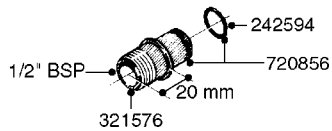

**K0520**

HOSE WRAPS  
K0520-HIN, 05:12:19

Page 1  
Date 12.08.2020 8:34

parts-n°	order qty	description
241965	1	O-RING Ø12.1 X 1.6 NITRILE
242007	1	O-RING Ø9.1 X 1.6 NITRILE
281551	1	BALL VALVE 1/2"
320084	1	FITT.DK NUT 1/2" BSP
330212	1	O-RING D19/D14X2.4 F.1/2"NUT
330326	1	O-RING D30/D24X2 F.1"NUT
330676	1	FITT.DK HB 3/8" F. 1/2" NUT
330687	1	FITT.DK HB 1/2" F. 1/2" NUT
334190	1	FITT.DK HB 1/2' F. PISTOL 60S
334533	1	CLAMP HOSE PLASTIC 3/8"
334534	1	CLAMP HOSE PLASTIC 1/2"
636223	1	POST 12 VOLT TR30
712471	1	AGITATION VALVE ASSY. ON/OFF
843196	1	SPRAY GUN KIT TYPE 60 SHORT
843197	1	HANDGUN KIT TYPE 60 LONG
10013403	1	BOLT HEX 3/8-16X1 1/4 HCS Z5
10013503	1	NUT HEX NC 3/8"
10178903	1	WRAP HOSE SIDE MOUNT PLATE
10179003	1	WRAP HOSE BOTTOM PLATE MOUNT
10179403	1	WRAP WELDMENT FOR HI101789
10179503	1	WRAP WELDMENT FOR HI101790
10225603	1	BKT.FOR HOSE WRAP MOUNT NL NK
10225703	1	WRAP HOSE BDL.BOTTOM PLATE
92701703	1	HOSE R X3/8" X300PSI WP X0012"
92702103	1	HOSE R X1/2" X300PSI WP X0012"