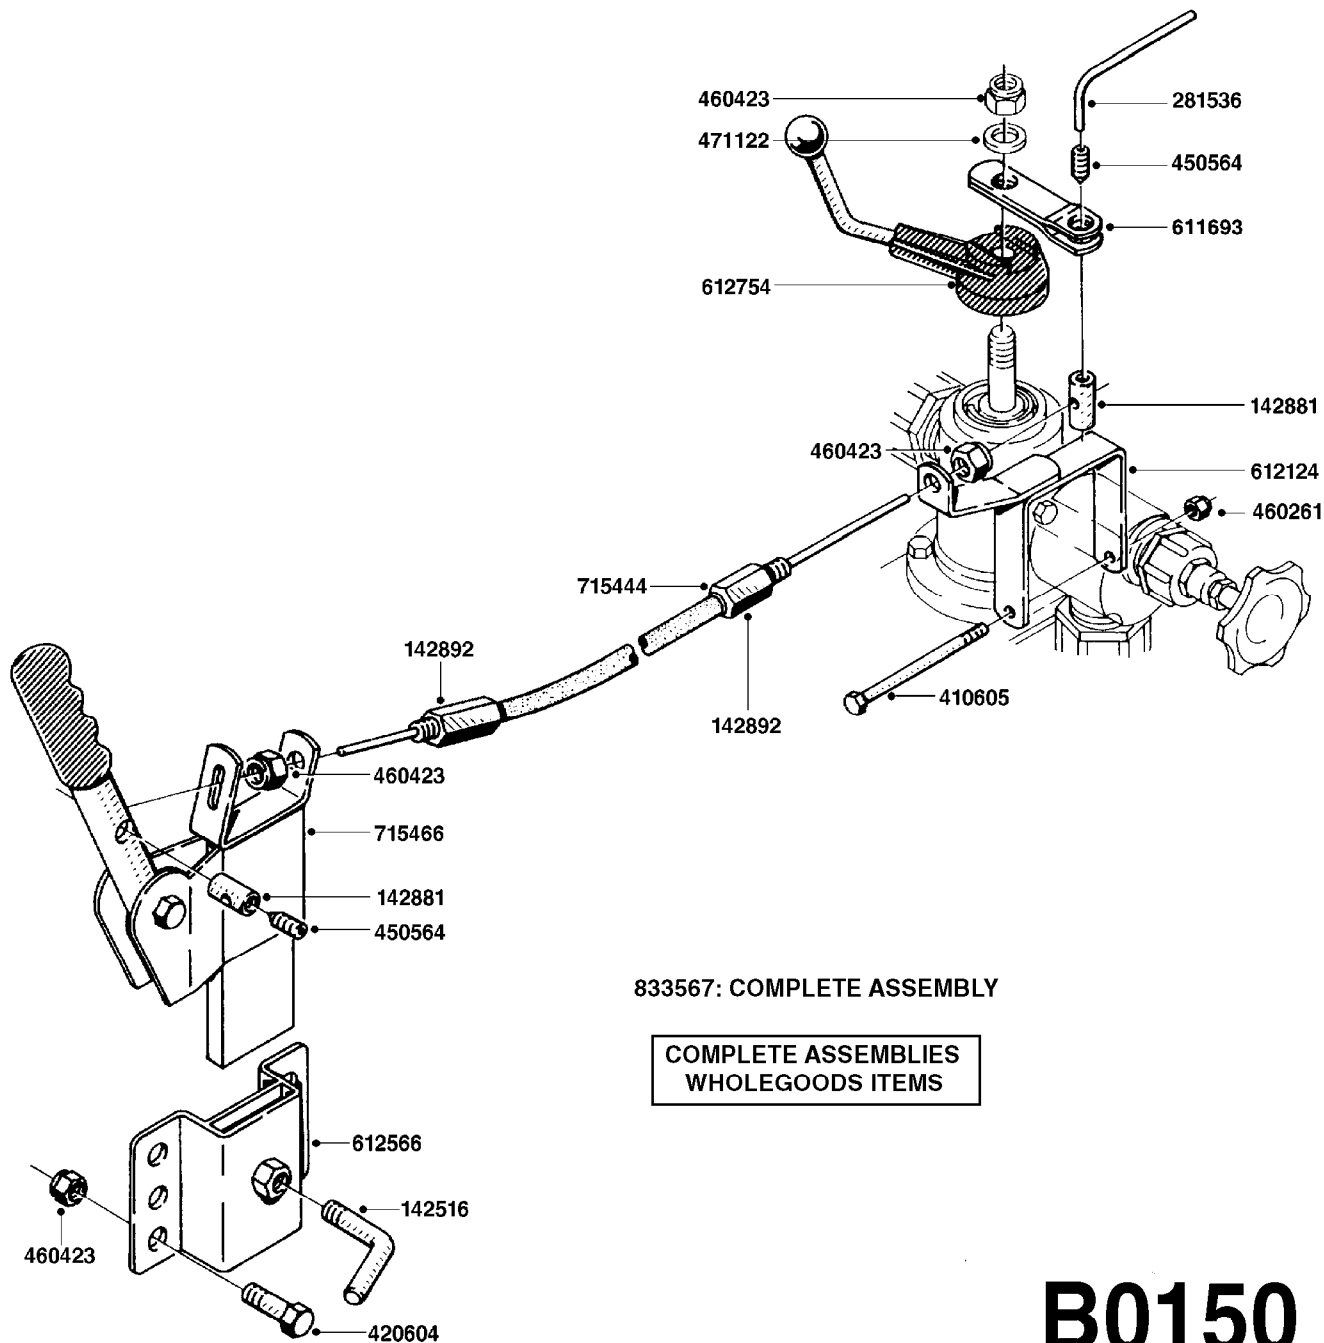

BK-180 REMOTE CONTROL CABLE
B0150-HIN, 01:01:16

Page 1
Date 12.08.2020 8:34

parts-n°	order qty	description
142516	1	SCREW SET M10 BENT F. LOCKING
142881	1	WIRE HOLDER FOR REMOTE CONTROL
142892	1	END NIPPLE F.REMOTE CABLE
281536	1	ALLEN WRENCH 3MM
410605	1	BOLT HEX 8.8 DEL M6X80
420604	1	BOLT HEX 8.8 DEL M10X25 FT DIN933
450564	1	SCREW M6X12 ALLEN
460261	1	NUT HEX M6X1.00 LOCK DIN985 A2 SS
460423	1	NUT HEX M10X1.50 LOCK DIN985A2 SS
471122	1	WASHER, M10, Ø20/10.5X 2.0, SS
611693	1	ARM FOR REMOTE CONTROL BK180
612124	1	BRACKET FOR OP.UNIT F REM.CTR
612566	1	MOUNT BRACKET F.FAN CABLE ASSY
612754	1	HANDLE FOR REMOTE CONTROL
715444	1	REMOTE CONTROL CABLE L=2000
715466	1	MOUNTING PLATE
833567	1	REMOTE CONTROL ON/OFF BK 180