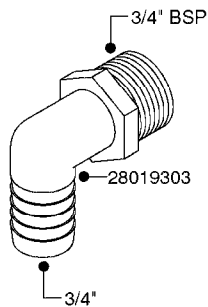

**L0040**

FITTINGS - NIPPLES & ELBOWS  
L0040-HIN, 01:01:16

Page 1

Date 12.08.2020 8:35

parts-n°	order qty	description
10530803	1	FITT.PO.SE 2.00X2.00 45 DEG.
320191	1	FITT.DK ELB 3/8' BSP 45 DEGREE
320482	1	FITT.DK ELB. 1/2" BSP 60 DEG.
320596	1	FITT.DK ELB 3/8'-1/2'BSP 45DEG
320607	1	FITT.DK HN 3/8M X 3/8F BSP LNG
320633	1	FITT.DK HN 3/8"M X 3/8"F BSP
321451	1	FITT.DK ELB.1-1/2 X1-1/4 80DEG
321532	1	FITT.DK REDUC 3/4' X 1/2' BSP
390233	1	FITT.DK REDUC 1-1/2" X 1" BSP

**L0050**

parts-n°	order qty	description
242594	1	O-RING D14 X 1.78 SCH.70-EPDM
320294	1	FITT.DK TEE 3/8X3/8HB X1/2"BSP
320305	1	FITT.DK HB 3/4'- 3/4' BSP
320386	1	FITT.DK TEE 3/8X3/8HB X3/8"BSP
320397	1	FITT.DK ELB 3/8"HB X 3/8" BSP
320401	1	FITT.DK TEE 1/2X1/2HB X1/2"BSP
320412	1	FITT.DK TEE 1/2X1/2HB X3/8'BSP
320423	1	FITT.DK ELB 1/2'HB X 3/8' BSP
320891	1	FITT.DK HB 3/8'- 3/8' BSP
320972	1	FITT.DK HB 5/16'- 1/4' BSP
322046	1	FITT.DK TEE 1/2X1/2HB X3/4'BSP
322048	1	FITT.DK TEE 3/4X3/4HB X3/4'BSP
330595	1	O-RING D24.6/D20X2.1 -3/4"
333137	1	FITT.DK CONN.1/2" F.NOZZ. DOUB
333141	1	FITT.DK CONN.1/2" F.NOZZ.SING
334041	1	FITT.DK CONN.3/4' F.NOZZ. SING
334042	1	FITT.DK CONN.3/4' F.NOZZ. DOUB
334195	1	FITT.DK ELB. 3/4"HB X 3/4"HB
10012103	1	FITT.PO.HB 1.25X1.50 IMB1012
10014003	1	FITT.PO.HB 1.25X1.25 IMB1010
10036903	1	FITT.PO.HB 1.50X1.50 IMB1212
28019303	1	FITTING HB ELB 3/4NPT-3/4HOSE
61016500	1	HOSE TAIL 3/4" 90°+RG CAP 3/4"
72026700	1	NOZZLE TUBE ADAPTER W/O-RING