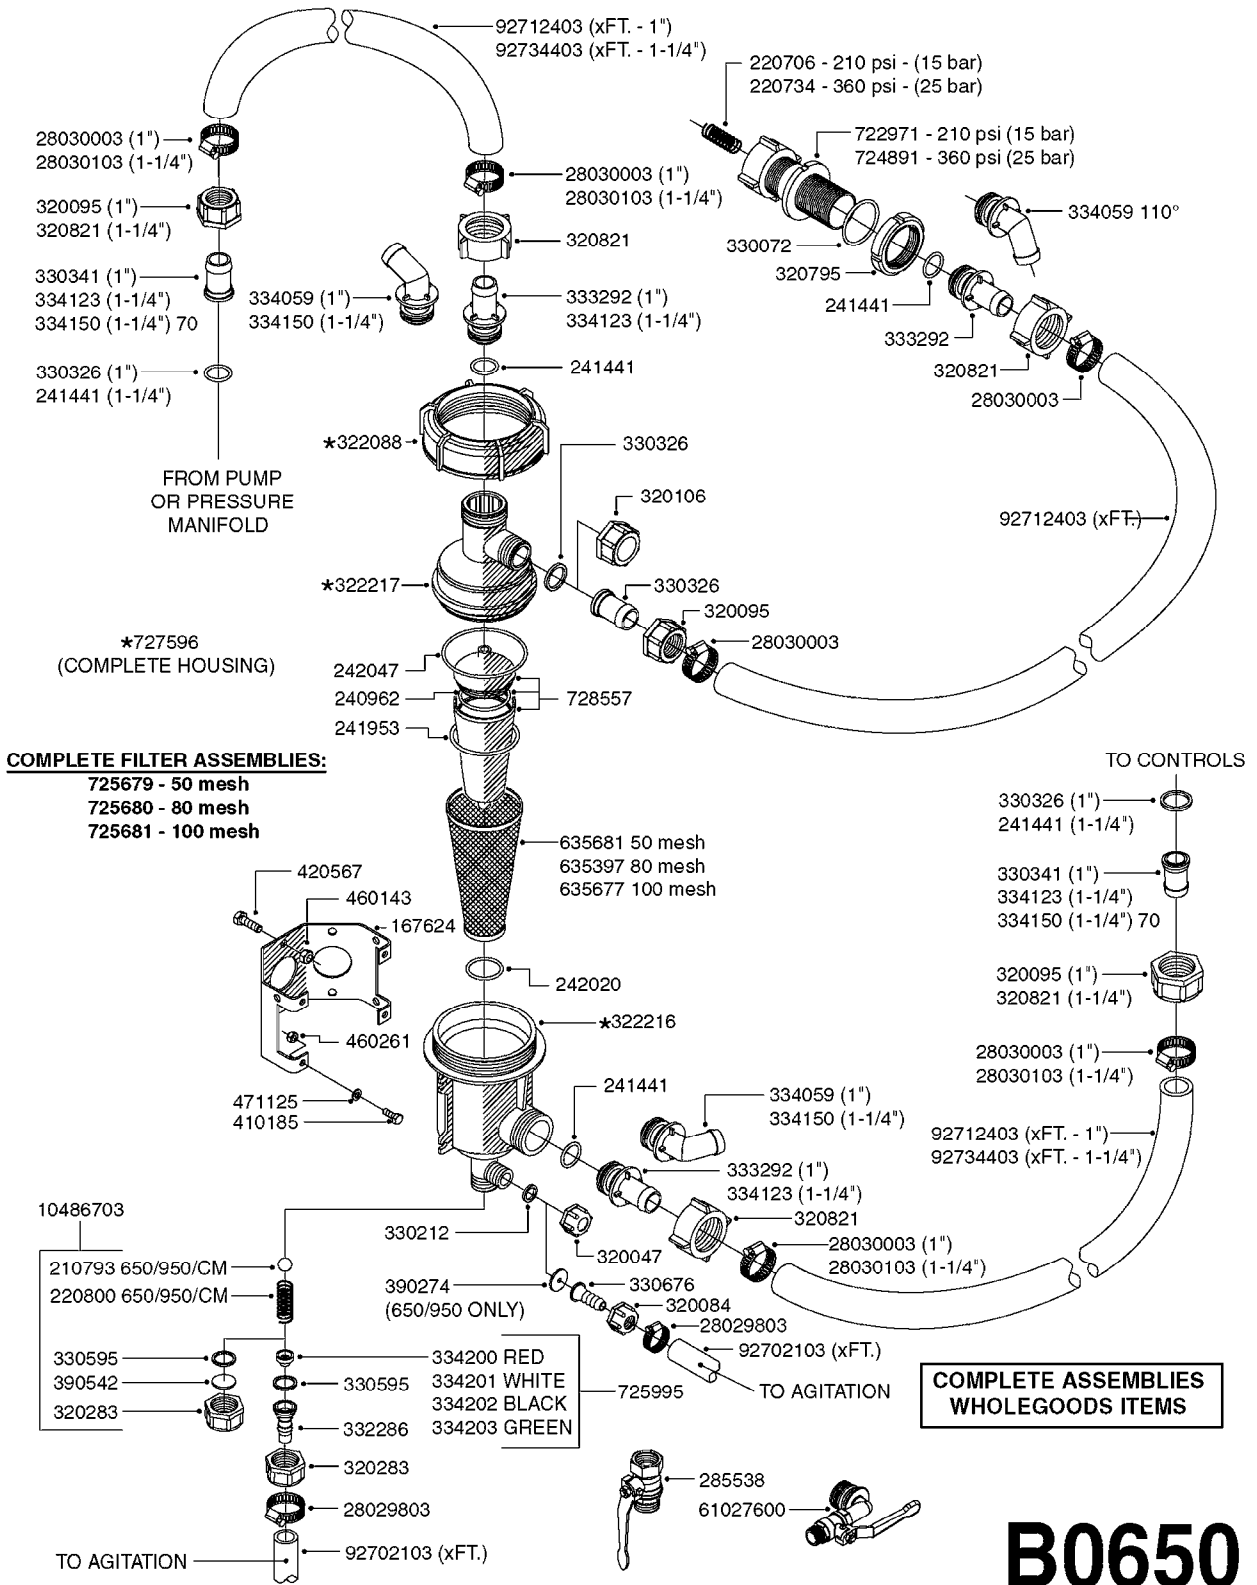

BK-180 REMOTE CONTROL CABLE  
B0150-HIN, 01:01:16

Page 1  
Date 12.08.2020 8:34

parts-n°	order qty	description
142516	1	SCREW SET M10 BENT F. LOCKING
142881	1	WIRE HOLDER FOR REMOTE CONTROL
142892	1	END NIPPLE F.REMOTE CABLE
281536	1	ALLEN WRENCH 3MM
410605	1	BOLT HEX 8.8 DEL M6X80
420604	1	BOLT HEX 8.8 DEL M10X25 FT DIN933
450564	1	SCREW M6X12 ALLEN
460261	1	NUT HEX M6X1.00 LOCK DIN985 A2 SS
460423	1	NUT HEX M10X1.50 LOCK DIN985A2 SS
471122	1	WASHER, M10, Ø20/10.5X 2.0, SS
611693	1	ARM FOR REMOTE CONTROL BK180
612124	1	BRACKET FOR OP.UNIT F REM.CTR
612566	1	MOUNT BRACKET F.FAN CABLE ASSY
612754	1	HANDLE FOR REMOTE CONTROL
715444	1	REMOTE CONTROL CABLE L=2000
715466	1	MOUNTING PLATE
833567	1	REMOTE CONTROL ON/OFF BK 180