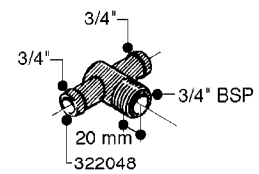

**L0040**

FITTINGS - NIPPLES & ELBOWS  
L0040-HIN, 01:01:16

Page 1

Date 12.08.2020 8:35

parts-n°	order qty	description
10530803	1	FITT.PO.SE 2.00X2.00 45 DEG.
320191	1	FITT.DK ELB 3/8' BSP 45 DEGREE
320482	1	FITT.DK ELB. 1/2" BSP 60 DEG.
320596	1	FITT.DK ELB 3/8'-1/2'BSP 45DEG
320607	1	FITT.DK HN 3/8M X 3/8F BSP LNG
320633	1	FITT.DK HN 3/8"M X 3/8"F BSP
321451	1	FITT.DK ELB.1-1/2 X1-1/4 80DEG
321532	1	FITT.DK REDUC 3/4' X 1/2' BSP
390233	1	FITT.DK REDUC 1-1/2" X 1" BSP

**L0050**

parts-n°	order qty	description
242594	1	O-RING D14 X 1.78 SCH.70-EPDM
320294	1	FITT.DK TEE 3/8X3/8HB X1/2"BSP
320305	1	FITT.DK HB 3/4'- 3/4' BSP
320386	1	FITT.DK TEE 3/8X3/8HB X3/8"BSP
320397	1	FITT.DK ELB 3/8"HB X 3/8" BSP
320401	1	FITT.DK TEE 1/2X1/2HB X1/2"BSP
320412	1	FITT.DK TEE 1/2X1/2HB X3/8'BSP
320423	1	FITT.DK ELB 1/2'HB X 3/8' BSP
320891	1	FITT.DK HB 3/8'- 3/8' BSP
320972	1	FITT.DK HB 5/16'- 1/4' BSP
322046	1	FITT.DK TEE 1/2X1/2HB X3/4'BSP
322048	1	FITT.DK TEE 3/4X3/4HB X3/4'BSP
330595	1	O-RING D24.6/D20X2.1 -3/4"
333137	1	FITT.DK CONN.1/2" F.NOZZ. DOUB
333141	1	FITT.DK CONN.1/2" F.NOZZ.SING
334041	1	FITT.DK CONN.3/4' F.NOZZ. SING
334042	1	FITT.DK CONN.3/4' F.NOZZ. DOUB
334195	1	FITT.DK ELB. 3/4"HB X 3/4"HB
10012103	1	FITT.PO.HB 1.25X1.50 IMB1012
10014003	1	FITT.PO.HB 1.25X1.25 IMB1010
10036903	1	FITT.PO.HB 1.50X1.50 IMB1212
28019303	1	FITTING HB ELB 3/4NPT-3/4HOSE
61016500	1	HOSE TAIL 3/4" 90°+RG CAP 3/4"
72026700	1	NOZZLE TUBE ADAPTER W/O-RING