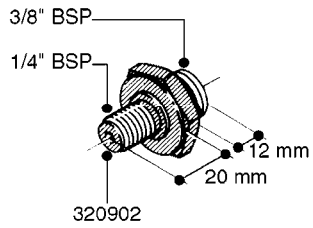

**L0020**

FITTINGS-T-PIECES, CAPS & ELBOWS  
L0020-HIN, 01:01:16

Page 1  
Date 12.08.2020 8:35

parts-n°	order qty	description
10053603	1	FITT. CAPNUT 2"BSP 5601
10194303	1	CAP BLANK 1 1/2 MCPHEE 210060
320047	1	FITT.DK CAPNUT 1/2" BSP
320106	1	FITT.DK CAPNUT 1" BSP
320272	1	FITT.DK CAPNUT 3/8" BSP
320316	1	FITT.DK TEE 3/4" X3/4" X1"BSP
320331	1	FITT.DK TEE 1" - 1" - 3/4" BSP
320342	1	FITT.DK EL 3/4"M X 1"F BSP
320563	1	FITT.DK 3 WAY 1/2" 110 DEG.
320677	1	NO LONGER AVAILABLE
320961	1	FITT.DK CAPNUT 1-1/2" BSP
321053	1	FITT.DK TEE 1/2 X1/2 X1/2" BSP
322072	1	FITT.DK TEE 3/8'X3/8'X3/8' BSP
322095	1	FITT.DK TEE 1-1/2 X1-1/4 X3/4" BSP
322138	1	FITT.DK ELB 1"M X 1"F BSP
330013	1	O-RING 2.5 X 10 PUR
330212	1	O-RING D19/D14X2.4 F.1/2"NUT
330326	1	O-RING D30/D24X2 F.1"NUT
331273	1	O-RING D44/D38X2 F.1-1/2"

FITTINGS - HEXAGON NIPPLES  
L0030-HIN, 01:01:16

**L0030**

FITTINGS - HEXAGON NIPPLES  
L0030-HIN, 01:01:16

Page 1  
Date 12.08.2020 8:35

parts-n°	order qty	description
10015303	1	FITT.PO.HN 1.00X1.00 M1000
10425003	1	FITT.PO.HN 1.25X1.00 MCPHEE
320132	1	FITT.DK HN 1" BSP
320176	1	FITT.DK HN 3/8"X1/2" BSP
320445	1	FITT.DK HN 1/4"X3/8" BSP
320655	1	FITT.DK HN 1/2"-1/2" BSP
320692	1	FITT.DK HN 3/8'BSPX1/4'NPT
320703	1	FITT.DK HN 3/8BSP X1/2 &1/4NPT
320725	1	FITT.DK NIPPLE 3/8"-3/8" BSP
320902	1	FITT.DK HN 3/8'X 1/4' BSP
390232	1	FITT.DK HN 1-1/2' X 1-1/4' BSP
390276	1	FITT.DK HN 1'BSP