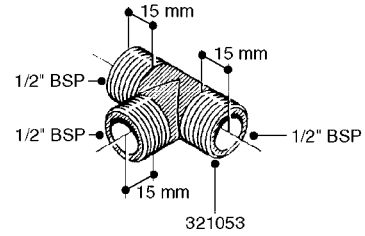

L0020

FITTINGS-T-PIECES, CAPS & ELBOWS
L0020-HIN, 01:01:16

Page 1
Date 12.08.2020 8:35

parts-n°	order qty	description
10053603	1	FITT. CAPNUT 2"BSP 5601
10194303	1	CAP BLANK 1 1/2 MCPHEE 210060
320047	1	FITT.DK CAPNUT 1/2" BSP
320106	1	FITT.DK CAPNUT 1" BSP
320272	1	FITT.DK CAPNUT 3/8" BSP
320316	1	FITT.DK TEE 3/4" X3/4" X1"BSP
320331	1	FITT.DK TEE 1" - 1" - 3/4" BSP
320342	1	FITT.DK EL 3/4"M X 1"F BSP
320563	1	FITT.DK 3 WAY 1/2" 110 DEG.
320677	1	NO LONGER AVAILABLE
320961	1	FITT.DK CAPNUT 1-1/2" BSP
321053	1	FITT.DK TEE 1/2 X1/2 X1/2" BSP
322072	1	FITT.DK TEE 3/8'X3/8'X3/8' BSP
322095	1	FITT.DK TEE 1-1/2 X1-1/4 X3/4" BSP
322138	1	FITT.DK ELB 1"M X 1"F BSP
330013	1	O-RING 2.5 X 10 PUR
330212	1	O-RING D19/D14X2.4 F.1/2"NUT
330326	1	O-RING D30/D24X2 F.1"NUT
331273	1	O-RING D44/D38X2 F.1-1/2"