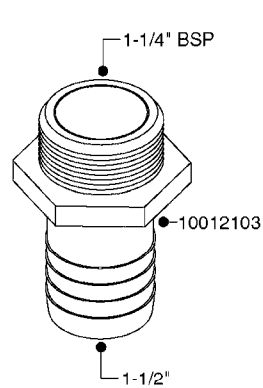

L0050

FITTINGS - HOSE CONNECTORS
L0050-HIN, 01:01:16

Page 1

Date 12.08.2020 11:03

parts-n°	order qty	description
242594	1	O-RING D14 X 1.78 SCH.70-EPDM
320294	1	FITT.DK TEE 3/8X3/8HB X1/2"BSP
320305	1	FITT.DK HB 3/4'- 3/4' BSP
320386	1	FITT.DK TEE 3/8X3/8HB X3/8"BSP
320397	1	FITT.DK ELB 3/8"HB X 3/8" BSP
320401	1	FITT.DK TEE 1/2X1/2HB X1/2"BSP
320412	1	FITT.DK TEE 1/2X1/2HB X3/8'BSP
320423	1	FITT.DK ELB 1/2'HB X 3/8' BSP
320891	1	FITT.DK HB 3/8'- 3/8' BSP
320972	1	FITT.DK HB 5/16'- 1/4' BSP
322046	1	FITT.DK TEE 1/2X1/2HB X3/4'BSP
322048	1	FITT.DK TEE 3/4X3/4HB X3/4'BSP
330595	1	O-RING D24.6/D20X2.1 -3/4"
333137	1	FITT.DK CONN.1/2" F.NOZZ. DOUB
333141	1	FITT.DK CONN.1/2" F.NOZZ.SING
334041	1	FITT.DK CONN.3/4' F.NOZZ. SING
334042	1	FITT.DK CONN.3/4' F.NOZZ. DOUB
334195	1	FITT.DK ELB. 3/4"HB X 3/4"HB
10012103	1	FITT.PO.HB 1.25X1.50 IMB1012
10014003	1	FITT.PO.HB 1.25X1.25 IMB1010
10036903	1	FITT.PO.HB 1.50X1.50 IMB1212
28019303	1	FITTING HB ELB 3/4NPT-3/4HOSE
61016500	1	HOSE TAIL 3/4" 90°+RG CAP 3/4"
72026700	1	NOZZLE TUBE ADAPTER W/O-RING