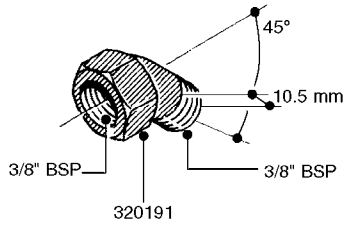

L0030

FITTINGS - HEXAGON NIPPLES
L0030-HIN, 01:01:16

Page 1
Date 12.08.2020 11:03

parts-n°	order qty	description
10015303	1	FITT.PO.HN 1.00X1.00 M1000
10425003	1	FITT.PO.HN 1.25X1.00 MCPHEE
320132	1	FITT.DK HN 1" BSP
320176	1	FITT.DK HN 3/8"X1/2" BSP
320445	1	FITT.DK HN 1/4"X3/8" BSP
320655	1	FITT.DK HN 1/2"-1/2" BSP
320692	1	FITT.DK HN 3/8'BSPX1/4'NPT
320703	1	FITT.DK HN 3/8BSP X1/2 &1/4NPT
320725	1	FITT.DK NIPPLE 3/8"-3/8" BSP
320902	1	FITT.DK HN 3/8'X 1/4' BSP
390232	1	FITT.DK HN 1-1/2' X 1-1/4' BSP
390276	1	FITT.DK HN 1'BSP