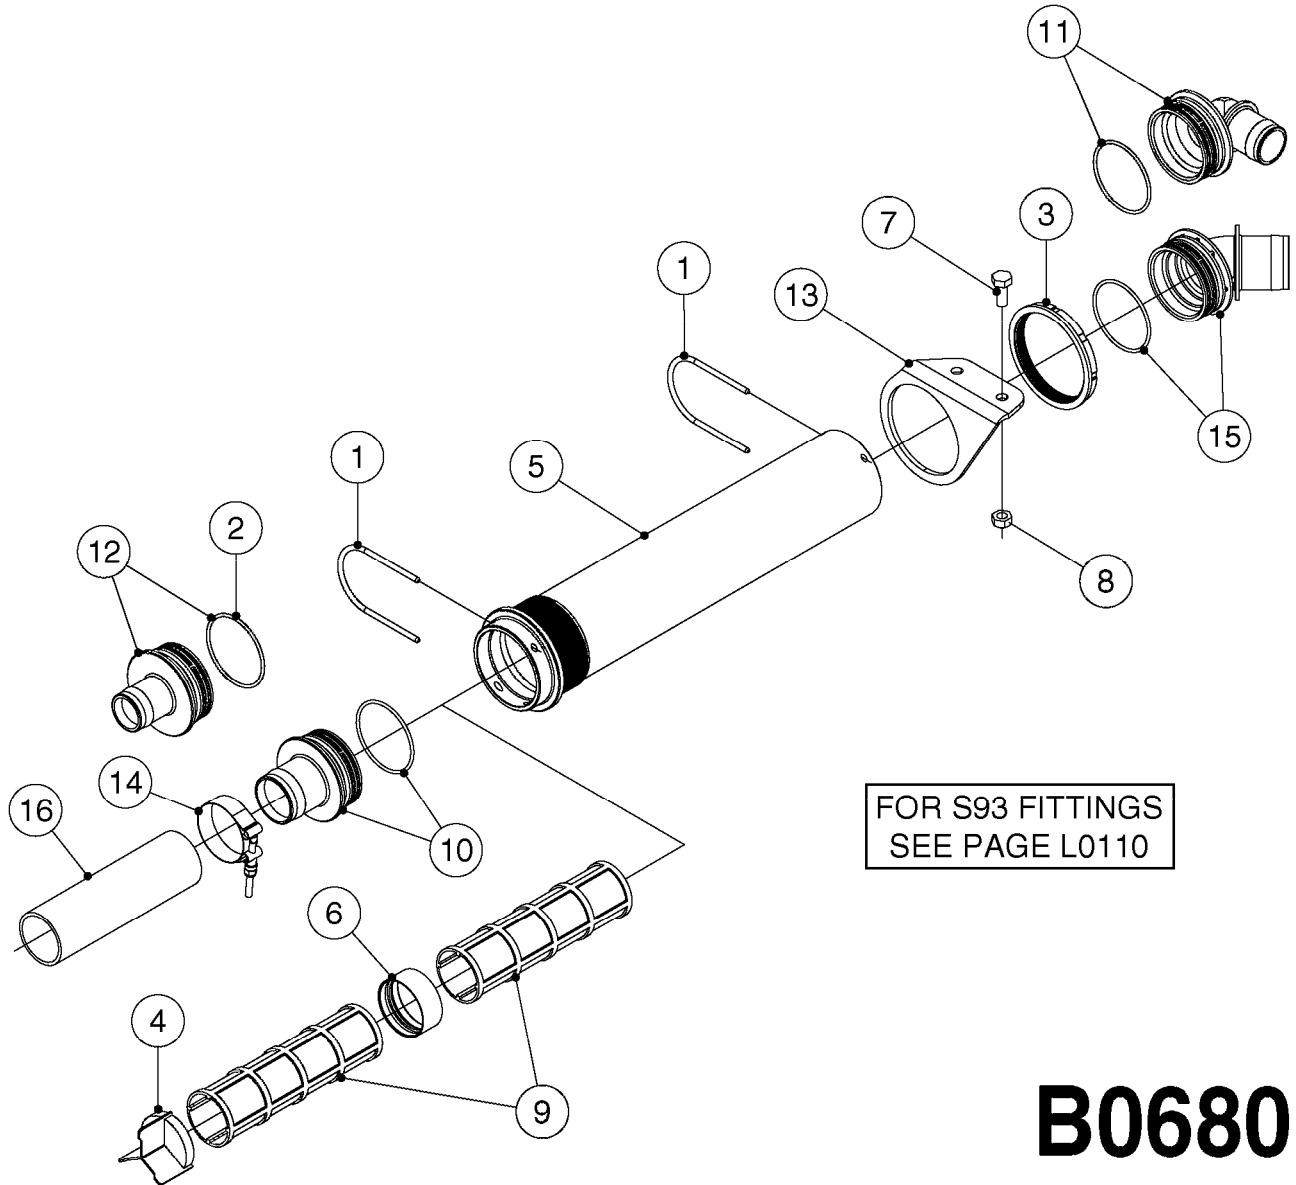

DOUBLE SUCTION FILTER - S93
B0680-HIN, 01:01:16

Page 1
Date 12.08.2020 11:02

Pos.	parts-n°	order qty	description
1	145997	1	FITT.DK S-93 FORK
2	242351	1	O-RING D69.5X3.0 VITON F.S-93
3	322109	1	FITT.DK S-93 BULKHEAD NUT
4	334605	1	VANE F.TOP SUCTION FILTER
5	390906	1	DOUBLE FILTER CASING S93 99
6	390907	1	SOCKET F.DOUB.FILTER CAS. S93
7	420604	1	BOLT HEX 8.8 DEL M10X25 FT DIN933
8	460423	1	NUT HEX M10X1.50 LOCK DIN985A2 SS
9	615415	1	FILTER ELEM.S93,30 MESH-GREEN
9	615416	1	FILTER ELEM.S93,50 MESH-BLUE
9	615417	1	FILTER ELEM.S93,80 MESH-RED
10	727227	1	FITT.DK S-93 STR.2" W/ORING
11	728395	1	FITT.DK S-93 ELB.1-1/2" 90 DEG
12	728523	1	FITT.DK S-93 STR.1-1/2" W.O-RING
13	16029503	1	PLATE 5.0X114X160/BOW/HOLE D94
14	28030103	1	CLAMP HOSE GEAR P5/4-S1.5"6724
14	28030203	1	CLAMP HOSE T-BOLT S2" 235-67
15	72072700	1	FITT.DK S-93 45D 2" PVC
16	92702603	1	HOSE PVC SUCT GRAY 1-1/2"
16	92702703	1	HOSE PVC SUCT GRAY 2"