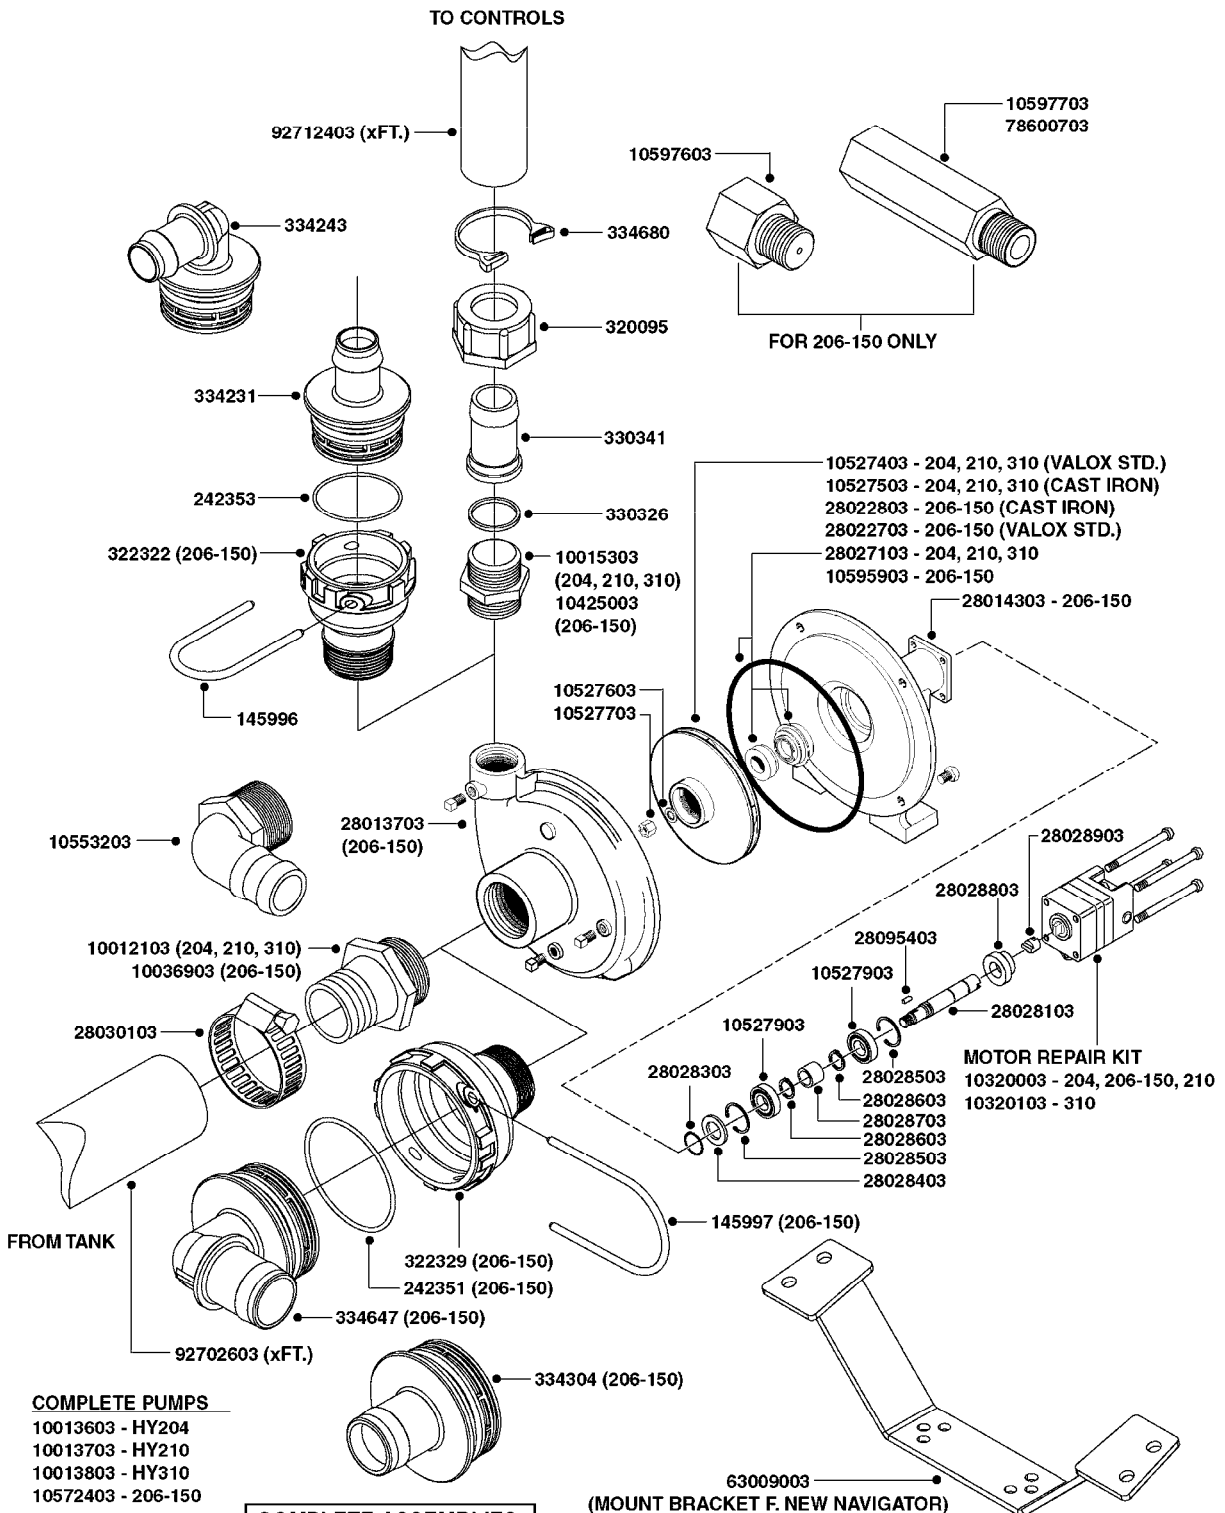

1. **COMPLETE PUMPS**
2. 10013603 - HY204
   - 10013703 - HY210
   - 10013803 - HY310
   - 10572403 - 206-150

**COMPLETE ASSEMBLIES
WHOLEGOODS ITEMS**

A0420

PUMP-204,206-150,210,310 ACE
A0420-HIN, 02:05:16

Page 1
Date 12.08.2020 11:02

parts-n°	order qty	description
145996	1	FITT.DK S-67 FORK
145997	1	FITT.DK S-93 FORK
242351	1	O-RING D69.5X3.0 VITON F.S-93
242353	1	O-RING 3 X 44.2 VITON
320095	1	FITT.DK NUT 1" BSP
322322	1	FITT.DK S-67 X 1-1/4"BSP MALE
322329	1	FITT.DK S-93 X 1-1/2"BSP MALE2
330326	1	O-RING D30/D24X2 F.1"NUT
330341	1	FITT.DK HB 1" F. 1" NUT
334231	1	FITT.DK S-67 STR.1"
334243	1	FITT.DK S-67 ELB.1"
334304	1	FITT.DK S-93 STR.1-1/2" PVC
334647	1	FITT.DK S93 ELB 1-1/2" 90 PVC
334680	1	CLAMP HOSE PLASTIC 1"
10012103	1	FITT.PO.HB 1.25X1.50 IMB1012
10013603	1	PUMP ACE HY 204
10013703	1	PUMP ACE HY 210
10013803	1	PUMP ACE HY 310
10015303	1	FITT.PO.HN 1.00X1.00 M1000
10036903	1	FITT.PO.HB 1.50X1.50 IMB1212
10320003	1	MOTOR REPAIRKIT ACE204,206,210
10320103	1	MOTOR REPAIR KIT ACE 304,310
10425003	1	FITT.PO.HN 1.25X1.00 MCPHEE
10527403	1	IMPELLER VALOX F.ACE PUMP
10527503	1	IMPELLER CASTIRON F.ACE PUMP
10527603	1	WASHER 3/8' F.ACE PUMP
10527703	1	NUT HEX NF 3/8 F.ACE PUMP
10527903	1	BEARING F.ACE PUMP (#40870)
10553203	1	FITT.PO.EL 1.5X1.5 HB BLACK
10572403	1	PUMP ACE HY 206 SERIES 150
10595903	1	REPAIR KIT ACE 206-150
10597603	1	ORIFACE RESTRICTOR F. ACE 206
10597703	1	FITT, HYD FLOW FUSE ACE 206OLD
28013703	1	PUMP HOUSING FRONT ACE 206-150
28014303	1	PUMP HOUSING W.FEET 206-150
28022703	1	IMPELLER THERMOPLASTIC
28022803	1	IMPELLER CAST IRON
28027103	1	REPAIR KIT ACE 204,210,304,310
28028103	1	SHAFT 5/8"DIA.1/2"KEYWAY SS
28028303	1	O-RING, SHAFT SEAL
28028403	1	SLINGER
28028503	1	SNAP RING - INTERNAL
28028603	1	SNAP RING - EXTERNAL
28028703	1	SPACER FOR SHAFT
28028803	1	SEAL SUPPORT SPACER 200 SERIES
28028903	1	COUPLING FOR HYDRAULIC MOTOR
28030103	1	CLAMP HOSE GEAR P5/4-S1.5"6724
28095403	1	KEY F.IMPELLER 1/8"X1/8"X1/2"
63009003	1	CENTRIFUGAL PUMP BRACKET
78600703	1	FITT, HYD FLOW FUSE ACE 206N
92702603	1	HOSE PVC SUCT GRAY 1-1/2"
92712403	1	HOSE R X1" X300PSI WP X0012"