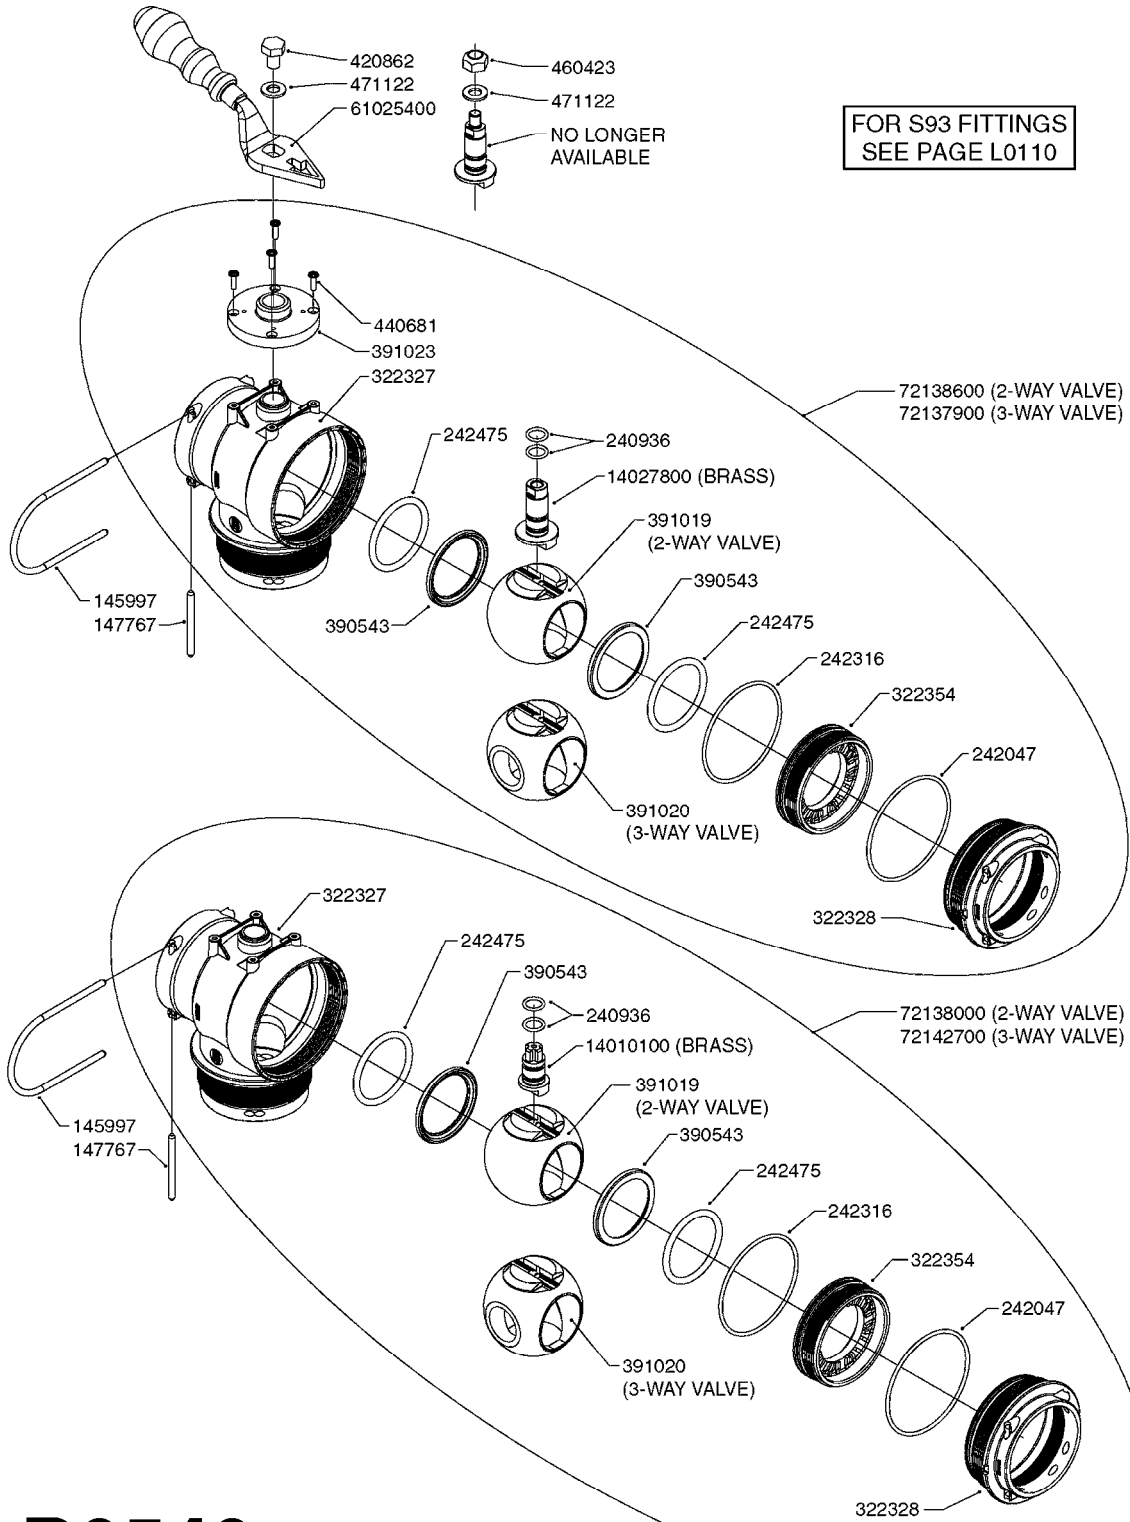

B0540

SMART VALVE-S93 MANIFOLD VALVE
B0540-HIN, 01:01:16

parts-n°	order qty	description
145997	1	FITT.DK S-93 FORK
147767	1	PIN 5Ø X 60 S-93 DOUBLE CLAMP
240936	1	O-RING D13.3X2.4 NITRIL
242047	1	O-RING 89.5 X 3.0 VITON
242316	1	O-RING D84.5X3.0 NITRIL
242475	1	O'RING D56.52x5.33 SH70-VITON
322327	1	HOUSING, VALVE, S93, 220 PSI
322328	1	END CAP F.VALVE S-93
322354	1	THRUST PLATE F.3-WAY VALVES-93
390543	1	SEAT F.BALL 3-WAY VALVE S-93
391019	1	BALL F.2 WAY S93 SMART VALVE
391020	1	BALL F.3 WAY S93 SMART VALVE
391023	1	SMART VALVE MOUNTING BRACKET
420862	1	BOLT HEX 8.8 DEL M10X16 FT
440681	1	SCREW F. PLASTIC 4MM X 14LG SS
460423	1	NUT HEX M10X1.50 LOCK DIN985A2 SS
471122	1	WASHER, M10, Ø20/10.5X 2.0, SS
14010100	1	SPINDLE F.SMART VALVE S-93
14027800	1	SPINDLE F.SMART VALVE S-93
61025400	1	HANDLE SMART VALVE
72137900	1	VALVE S93 "V1" SMART VALVE
72138000	1	VALVE S93 "V2" SMART VALVE
72138600	1	VALVE S93 "V3" SMART VALVE
72142700	1	VALVE S93 "V4" SMART VALVE