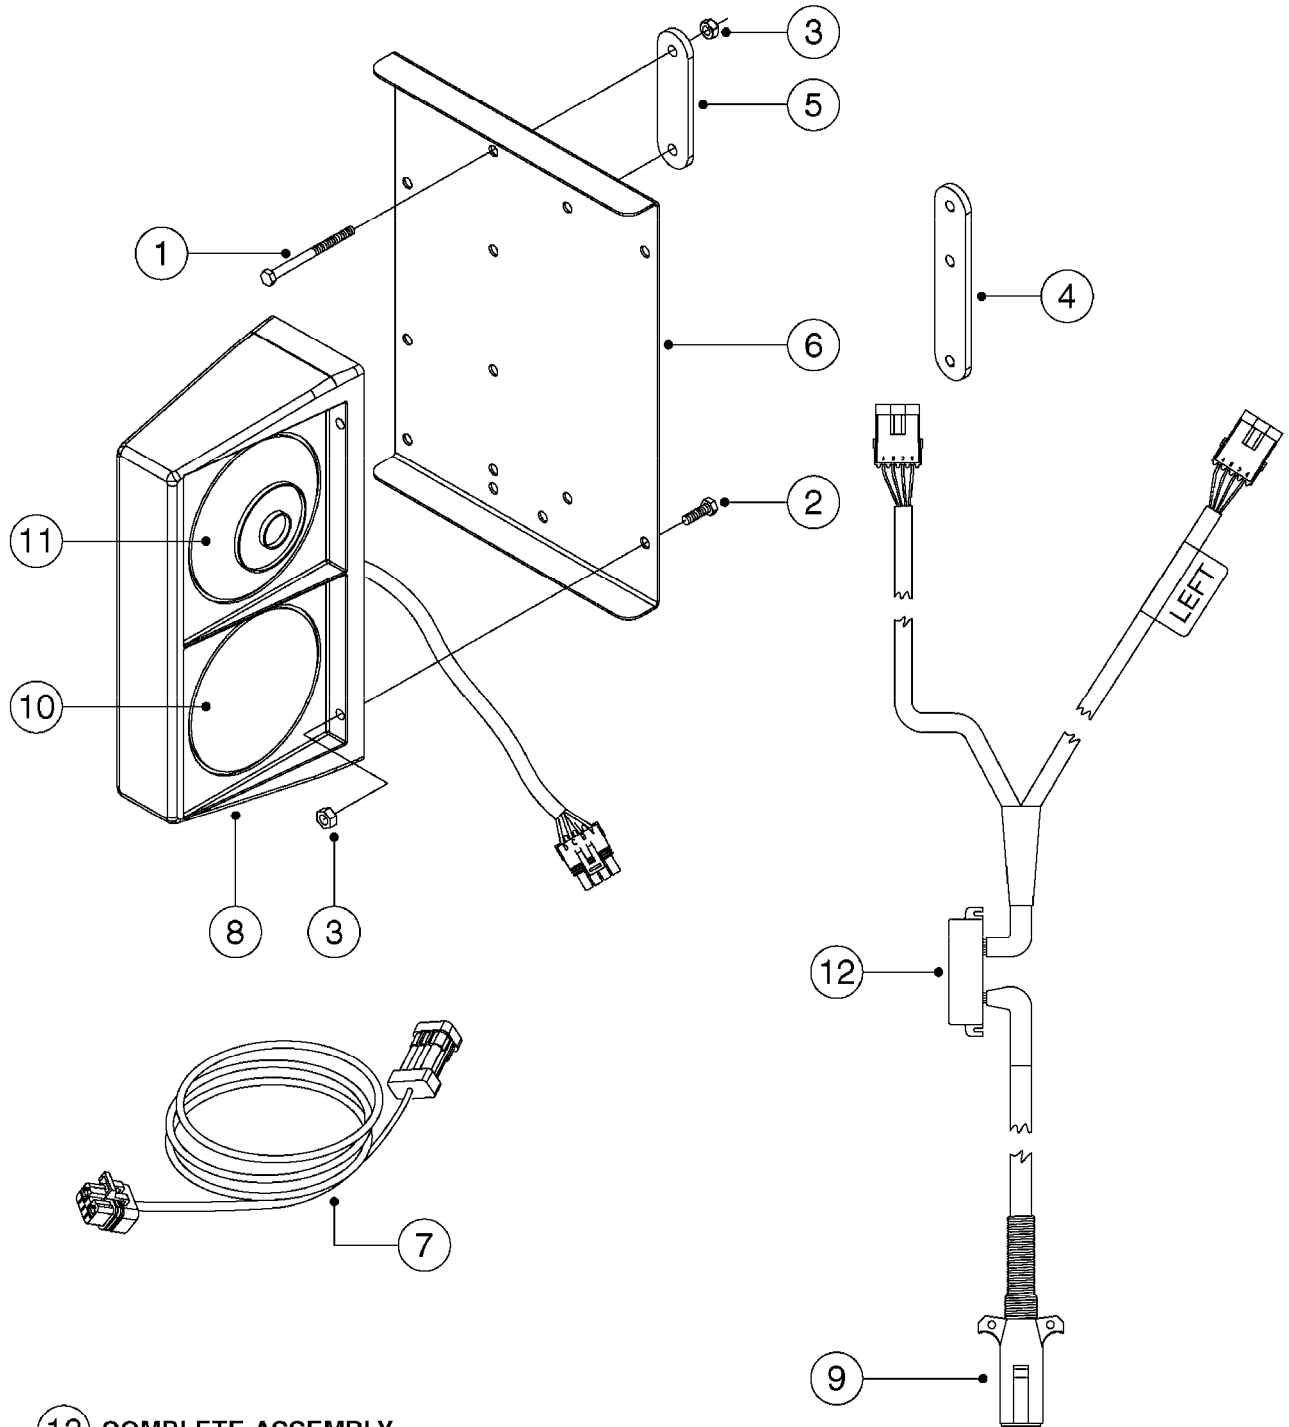

13 COMPLETE ASSEMBLY

COMPLETE ASSEMBLIES
WHOLEGOODS ITEMS

M0160

TRAFFIC LIGHT KIT
M0160-HIN, 13:08:19

Page 1
Date 12.08.2020 11:03

Pos.	parts-n°	order qty	description
1	410266	1	BOLT HEX 8.8 DEL M6X120
1	410421	1	BOLT HEX M6X110 DIN931-A2 SS
1	410524	1	BOLT HEX 8.8 DEL M6X100
1	410605	1	BOLT HEX 8.8 DEL M6X80
2	410362	1	BOLT HEX 8.8 SS M6X20
3	460261	1	NUT HEX M6X1.00 LOCK DIN985 A2 SS
4	16022303	1	BRACKET 100MM TUBE
5	16022403	1	BRACKET 60MM TUBE
6	16025603	1	BRACKET TAIL LIGHT DUAL LAMP
7	26004703	1	HARNESS 13' EXT 4 WIRE WP
8	26004903	1	TAIL LIGHT GREEN WIRE LH
8	26005003	1	TAIL LIGHT YELLOW WIRE RH
9	26005103	1	PLUG 7-PIN AG TAIL LIGHT
10	26005403	1	LENS BLACK BEFORE 2009
10	26017003	1	LENS RED
11	26016903	1	LENS AMBER
12	26032703	1	HARNESS COMPLETE, TAIL LIGHT, 2013
13	83308603	1	TRAFFIC LIGHT KIT