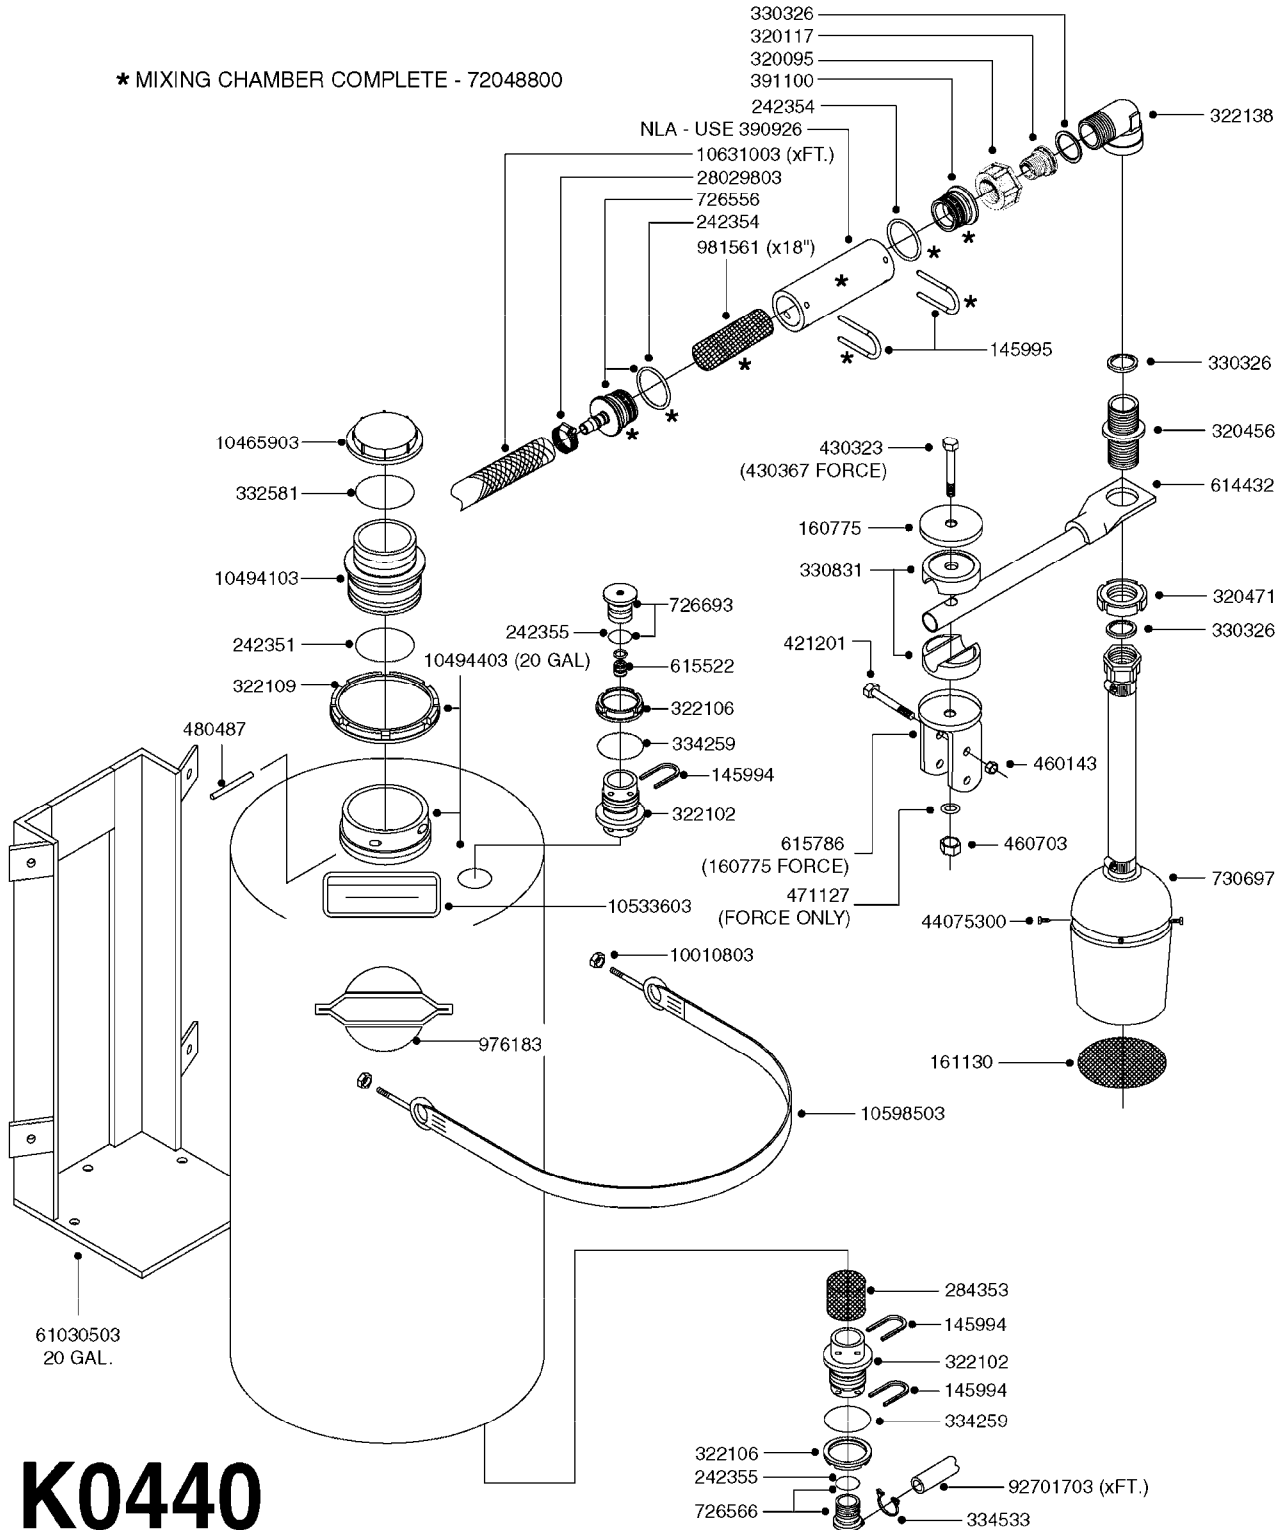

* MIXING CHAMBER COMPLETE - 72048800

F MARKER TANK/DROPPER HIGH CAP
K0440-HIN, 05:12:19

parts-n°	order qty	description
145994	1	FITT.DK S-40 FORK
145995	1	FITT.DK S-53 FORK
160775	1	WASHER F. FRICTION PLATE
161130	1	FILTER SCREEN F/FOAM DROPPER
242351	1	O-RING D69.5X3.0 VITON F.S-93
242354	1	O-RING D32.2X3.0 VITON
242355	1	O-RING D19.2X3.0 VITON F.S-40
284353	1	SPONGE FOR FOAM MARKER
320095	1	FITT.DK NUT 1" BSP
320117	1	FITT.DK CONN.1/2"BSP F. 1" CAP
320456	1	FITT.DK BULKHEAD 1"BSP DOUBLE
320471	1	FITT.DK NUT 1" BSP JAMB
322102	1	FITT.DK S-40 BULKHEAD
322106	1	FITT.DK S-40 BULKHEAD NUT
322109	1	FITT.DK S-93 BULKHEAD NUT
322138	1	FITT.DK ELB 1"M X 1"F BSP
330326	1	O-RING D30/D24X2 F.1"NUT
330831	1	FRICTION PLATE
332581	1	GASKET F. 1-1/2" BSP CAPNUT.
334259	1	GASKET F. S-40 BULKHEAD
334533	1	CLAMP HOSE PLASTIC 3/8"
390926	1	TUBE,MIX CHAMB. FOAM MARK STD LONGER THAN ORIGINAL
391100	1	FITT.DK S-53THREAD INS.1/2"BSP
421201	1	BOLT HEX 8.8 DEL M8X70
430323	1	BOLT HEX 8.8 DEL M12X60
430367	1	BOLT HEX 8.8 DEL M12X100 DIN931
460143	1	LOCK NUT M8 SST A2 DIN985
460703	1	NUT HEX M12X1.75 LOCK DIN985A2 SS
471127	1	WASHER, M12, Ø24/13X24X2.5 SS
480487	1	PIN M5X60 SLOTTED GALV
614432	1	BREAK AWAY ARM F. FOAM MARKER
615522	1	CHECK VALVE F.FOAM MARKER
615786	1	MOUNT BKT. F.FOAM DROPPER 98
726556	1	FITT.DK S-53 HB 1/2" W/O-RING
726566	1	HOSE TAIL S40 3/8" STRAIGHT + O-RING
726693	1	FITT.DK S-40 PLUG 1/8BSP ORING
730697	1	FOAM DROPPER COMP. BLACK '97
976183	1	DECAL COMPANY D.18,2 X 29,6
981561	1	SPONGE MAT. MIX.CHAMBER-x0012"
10010803	1	NUT HEX NC (NYLON LOCK) 5/16
10465903	1	*LID F.FOAM MARKER, DRILLED
10494103	1	FILL WELL ASSY.FOAM MARK EPOXY
10494403	1	*TANK ASSY. 20 GAL. D14'F/M
10533603	1	DECAL CAUTION-OPEN SLOWLY ENG
10598503	1	STRAP F.FOAMER TANK (880mm)
10631003	1	HOSE R X CLEAR BRAID.X 1/2 12"
28029803	1	CLAMP HOSE GEAR P1/2" 6708
44075300	1	SCREW 3.5X9.5SS/X15 ISO 14585C
61030503	1	BRKT, FOAM MRKR TANK, 20GAL, RED
72048800	1	MIXING CHAMBER,FOAM MARK. HC
92701703	1	HOSE R X3/8" X300PSI WP X0012"