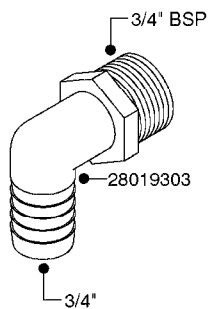

L0050

FITTINGS - HOSE CONNECTORS
L0050-HIN, 01:01:16

Page 1

Date 12.08.2020 11:03

parts-n°	order qty	description
242594	1	O-RING D14 X 1.78 SCH.70-EPDM
320294	1	FITT.DK TEE 3/8X3/8HB X1/2"BSP
320305	1	FITT.DK HB 3/4'- 3/4' BSP
320386	1	FITT.DK TEE 3/8X3/8HB X3/8"BSP
320397	1	FITT.DK ELB 3/8"HB X 3/8" BSP
320401	1	FITT.DK TEE 1/2X1/2HB X1/2"BSP
320412	1	FITT.DK TEE 1/2X1/2HB X3/8'BSP
320423	1	FITT.DK ELB 1/2'HB X 3/8' BSP
320891	1	FITT.DK HB 3/8'- 3/8' BSP
320972	1	FITT.DK HB 5/16'- 1/4' BSP
322046	1	FITT.DK TEE 1/2X1/2HB X3/4'BSP
322048	1	FITT.DK TEE 3/4X3/4HB X3/4'BSP
330595	1	O-RING D24.6/D20X2.1 -3/4"
333137	1	FITT.DK CONN.1/2" F.NOZZ. DOUB
333141	1	FITT.DK CONN.1/2" F.NOZZ.SING
334041	1	FITT.DK CONN.3/4' F.NOZZ. SING
334042	1	FITT.DK CONN.3/4' F.NOZZ. DOUB
334195	1	FITT.DK ELB. 3/4"HB X 3/4"HB
10012103	1	FITT.PO.HB 1.25X1.50 IMB1012
10014003	1	FITT.PO.HB 1.25X1.25 IMB1010
10036903	1	FITT.PO.HB 1.50X1.50 IMB1212
28019303	1	FITTING HB ELB 3/4NPT-3/4HOSE
61016500	1	HOSE TAIL 3/4" 90°+RG CAP 3/4"
72026700	1	NOZZLE TUBE ADAPTER W/O-RING