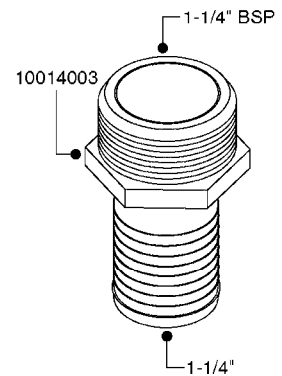

L0050

FITTINGS - HOSE CONNECTORS
L0050-HIN, 01:01:16

Page 1

Date 12.08.2020 11:03

parts-n°	order qty	description
242594	1	O-RING D14 X 1.78 SCH.70-EPDM
320294	1	FITT.DK TEE 3/8X3/8HB X1/2"BSP
320305	1	FITT.DK HB 3/4'- 3/4' BSP
320386	1	FITT.DK TEE 3/8X3/8HB X3/8"BSP
320397	1	FITT.DK ELB 3/8"HB X 3/8" BSP
320401	1	FITT.DK TEE 1/2X1/2HB X1/2"BSP
320412	1	FITT.DK TEE 1/2X1/2HB X3/8'BSP
320423	1	FITT.DK ELB 1/2'HB X 3/8' BSP
320891	1	FITT.DK HB 3/8'- 3/8' BSP
320972	1	FITT.DK HB 5/16'- 1/4' BSP
322046	1	FITT.DK TEE 1/2X1/2HB X3/4'BSP
322048	1	FITT.DK TEE 3/4X3/4HB X3/4'BSP
330595	1	O-RING D24.6/D20X2.1 -3/4"
333137	1	FITT.DK CONN.1/2" F.NOZZ. DOUB
333141	1	FITT.DK CONN.1/2" F.NOZZ.SING
334041	1	FITT.DK CONN.3/4' F.NOZZ. SING
334042	1	FITT.DK CONN.3/4' F.NOZZ. DOUB
334195	1	FITT.DK ELB. 3/4"HB X 3/4"HB
10012103	1	FITT.PO.HB 1.25X1.50 IMB1012
10014003	1	FITT.PO.HB 1.25X1.25 IMB1010
10036903	1	FITT.PO.HB 1.50X1.50 IMB1212
28019303	1	FITTING HB ELB 3/4NPT-3/4HOSE
61016500	1	HOSE TAIL 3/4" 90°+RG CAP 3/4"
72026700	1	NOZZLE TUBE ADAPTER W/O-RING