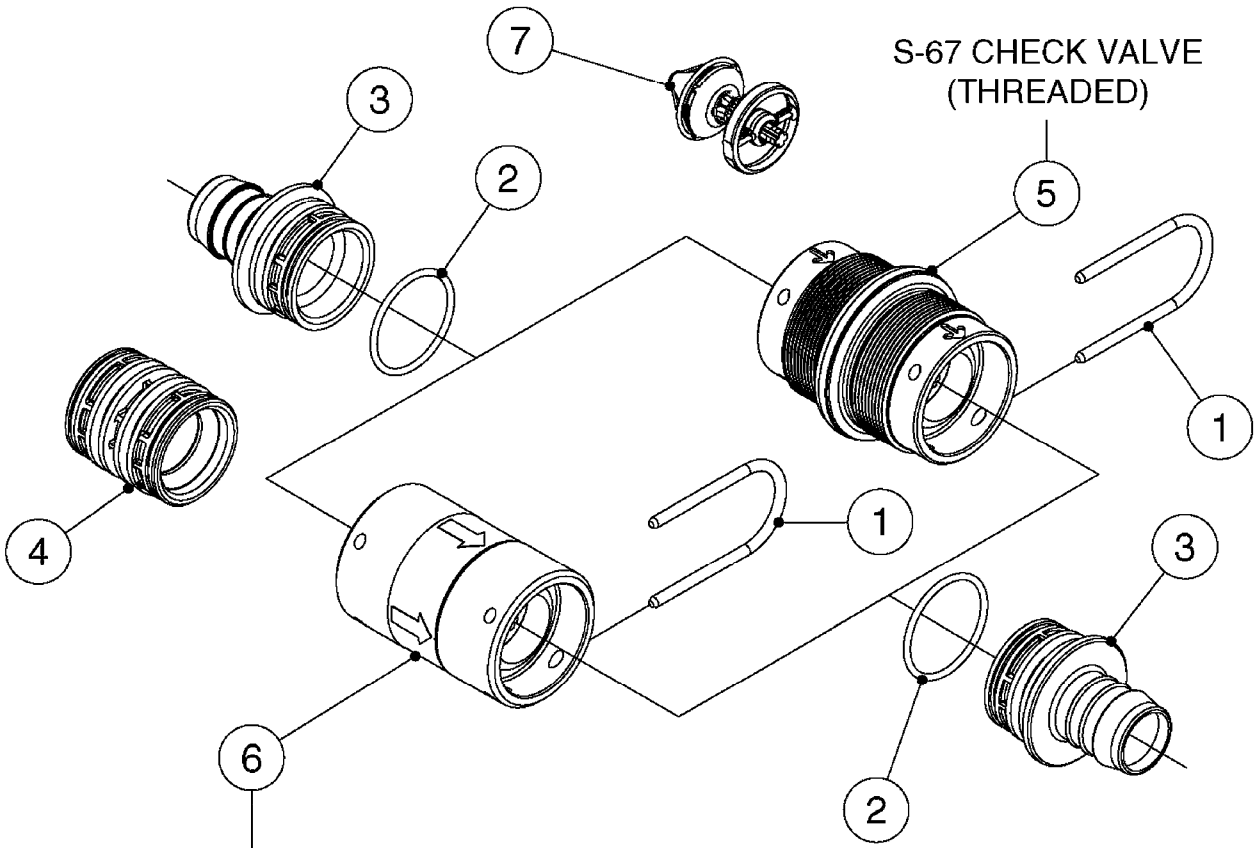

FOR FITTINGS AND
HOSES, SEE SECTION L

B0630

CHECK VALVES - S67
B0630-HIN, 31:07:19

Page 1

Date 12.08.2020 11:02

Pos.	parts-n°	order qty	description
1	145996	1	FITT.DK S-67 FORK
2	241973	1	O-RING Ø3 X 44.2 70 SHORES NITRIL
2	242353	1	O-RING 3 X 44.2 VITON
3	242504	1	O-RING D35x2 NITRIL
4	322104	1	FITT.DK S-67 BULKHEAD
5	334231	1	FITT.DK S-67 STR.1"
5	334232	1	FITT.DK S-67 STR.1-1/4"
5	334444	1	FITT.DK S-67 STR.1-1/2" PVC
6	14103100	1	SEAT F.CHECK VALVE D40.8 2010
7	70063603	1	VALVE, CHECK S67 1-1/2"
7	72001803	1	COMPLETE IN-LINE CHECK VALVE FOR 1-1/2" HOSE CHCK VLV,S67, 2 X 1" HB
7	72206600	1	COMPLETE IN-LINE CHECK VALVE FOR 1" HOSE CHCK VLV,S67, 2 X 1.25" HB
8	72089900	1	COMPLETE IN-LINE CHECK VALVE FOR 1-1/4" HOSE
9	97800500	1	CHECK VALVE S67 SUBASMBLY.2001 DECAL 230X28 BLACK ARROW