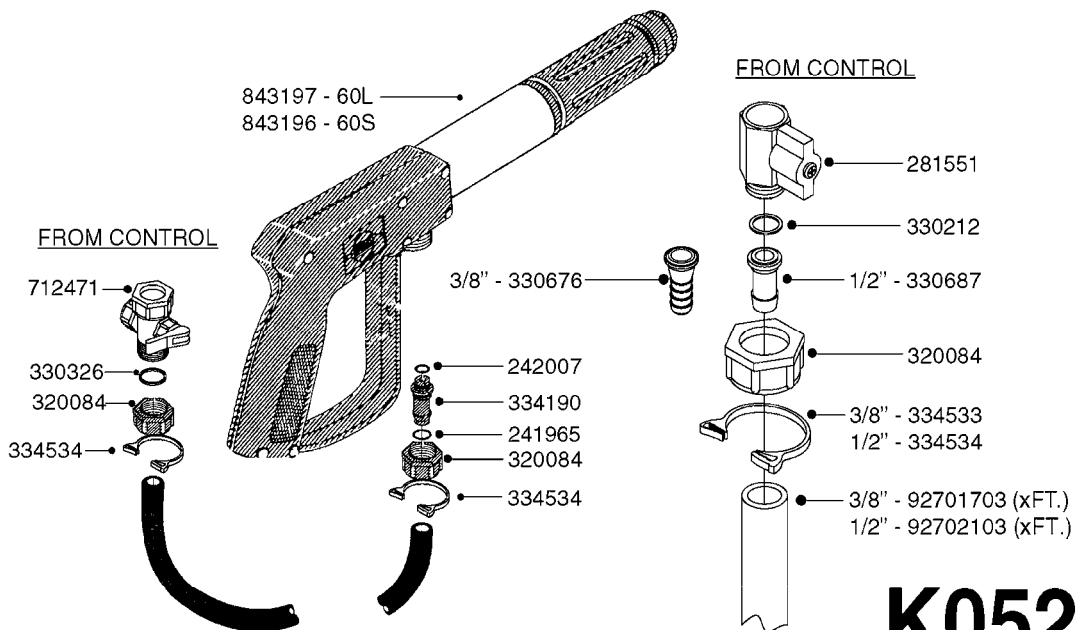

K0520

HOSE WRAPS
K0520-HIN, 05:12:19

Page 1
Date 12.08.2020 11:03

parts-n°	order qty	description
241965	1	O-RING Ø12.1 X 1.6 NITRILE
242007	1	O-RING Ø9.1 X 1.6 NITRILE
281551	1	BALL VALVE 1/2"
320084	1	FITT.DK NUT 1/2" BSP
330212	1	O-RING D19/D14X2.4 F.1/2"NUT
330326	1	O-RING D30/D24X2 F.1"NUT
330676	1	FITT.DK HB 3/8" F. 1/2" NUT
330687	1	FITT.DK HB 1/2" F. 1/2" NUT
334190	1	FITT.DK HB 1/2' F. PISTOL 60S
334533	1	CLAMP HOSE PLASTIC 3/8"
334534	1	CLAMP HOSE PLASTIC 1/2"
636223	1	POST 12 VOLT TR30
712471	1	AGITATION VALVE ASSY. ON/OFF
843196	1	SPRAY GUN KIT TYPE 60 SHORT
843197	1	HANDGUN KIT TYPE 60 LONG
10013403	1	BOLT HEX 3/8-16X1 1/4 HCS Z5
10013503	1	NUT HEX NC 3/8"
10178903	1	WRAP HOSE SIDE MOUNT PLATE
10179003	1	WRAP HOSE BOTTOM PLATE MOUNT
10179403	1	WRAP WELDMENT FOR HI101789
10179503	1	WRAP WELDMENT FOR HI101790
10225603	1	BKT.FOR HOSE WRAP MOUNT NL NK
10225703	1	WRAP HOSE BDL.BOTTOM PLATE
92701703	1	HOSE R X3/8" X300PSI WP X0012"
92702103	1	HOSE R X1/2" X300PSI WP X0012"