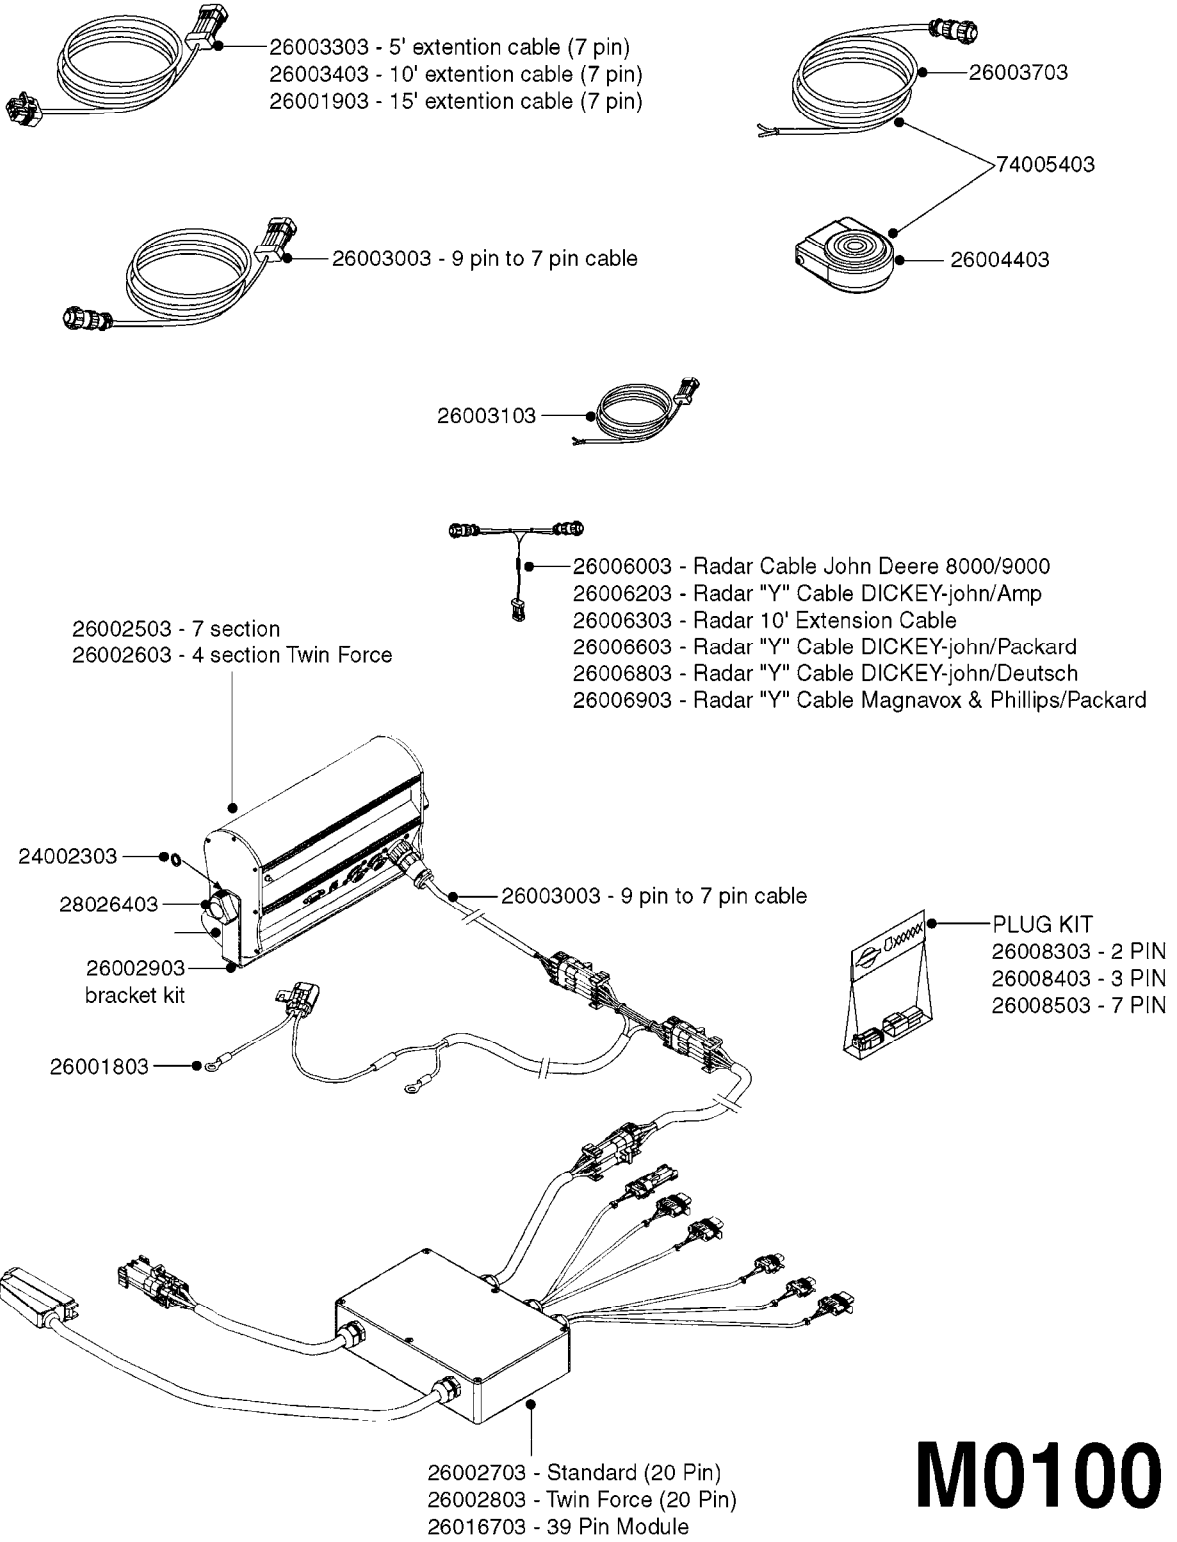

MUSTANG 3500 CONTROLLER
M0100-HIN, 01:01:16

Page 0
Date 12.08.2020 11:03

MUSTANG 3500 CONTROLLER
M0100-HIN, 01:01:16

Page 1
Date 12.08.2020 11:03

parts-n°	order qty	description
24002303	1	WASHER, RUBBER
26001803	1	POWER CABLE
26001903	1	15' 7-PIN EXTENSION CABLE
26002503	1	MUSTANG 3500/7 CONSOLE
26002603	1	MUSTANG 3500/4/TF CONSOLE
26002703	1	MUSTANG 3500/20PIN SC MODULE
26002803	1	MUSTANG 3500/20PIN TF SC MODUL
26002903	1	MUSTANG 3500 CONSOLE MNT KIT
26003003	1	MUSTANG 3500 CONSOLE CABLE
26003103	1	MUSTANG 3500/7 SC MOD CNECT KT
26003303	1	MUSTANG/FM 5FT 7PIN EXT CABLE
26003403	1	MUSTANG/FM 10FT 7PIN EXT CABLE
26003703	1	MUSTANG RUN/HOLD ADAPT CABLE
26004403	1	SWITCH, FOOT
26006003	1	MUSTANG RADR CBLE JD 8000/9000
26006203	1	MUSTANG RDR "Y" CABLE DCKY-JHN
26006303	1	MUSTANG RDR EXTNSN CABLE 10FT
26006603	1	MUSTANG RDR"Y"CABLE D-J PACKRD
26006803	1	MUSTANG RDR"Y"CABLE D-J DEUTS.
26006903	1	MUSTANG RDR"Y"CABLE MAG.PHILIP
26008303	1	MICRO TRAK PLUG KIT - 2 PIN
26008403	1	MICRO TRAK PLUG KIT - 3 PIN
26008503	1	MICRO TRAK PLUG KIT - 7 PIN
26016703	1	MUSTANG 3500/39PIN SC MODULE
28026403	1	KNOB, MUSTANG CONSOLE MOUNT
74005403	1	FOOT SWITCH FOR MUSTANG 3500