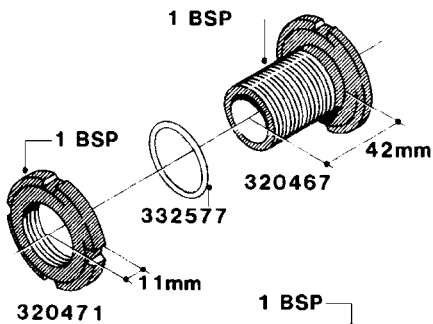

L0040

FITTINGS - NIPPLES & ELBOWS
L0040-HIN, 01:01:16

Page 1
Date 12.08.2020 11:03

parts-n°	order qty	description
10530803	1	FITT.PO.SE 2.00X2.00 45 DEG.
320191	1	FITT.DK ELB 3/8' BSP 45 DEGREE
320482	1	FITT.DK ELB. 1/2" BSP 60 DEG.
320596	1	FITT.DK ELB 3/8'-1/2'BSP 45DEG
320607	1	FITT.DK HN 3/8M X 3/8F BSP LNG
320633	1	FITT.DK HN 3/8"M X 3/8"F BSP
321451	1	FITT.DK ELB.1-1/2 X1-1/4 80DEG
321532	1	FITT.DK REDUC 3/4' X 1/2' BSP
390233	1	FITT.DK REDUC 1-1/2" X 1" BSP

L0050

FITTINGS - HOSE CONNECTORS
L0050-HIN, 01:01:16

Page 1

Date 12.08.2020 11:03

parts-n°	order qty	description
242594	1	O-RING D14 X 1.78 SCH.70-EPDM
320294	1	FITT.DK TEE 3/8X3/8HB X1/2"BSP
320305	1	FITT.DK HB 3/4'- 3/4' BSP
320386	1	FITT.DK TEE 3/8X3/8HB X3/8"BSP
320397	1	FITT.DK ELB 3/8"HB X 3/8" BSP
320401	1	FITT.DK TEE 1/2X1/2HB X1/2"BSP
320412	1	FITT.DK TEE 1/2X1/2HB X3/8'BSP
320423	1	FITT.DK ELB 1/2'HB X 3/8' BSP
320891	1	FITT.DK HB 3/8'- 3/8' BSP
320972	1	FITT.DK HB 5/16'- 1/4' BSP
322046	1	FITT.DK TEE 1/2X1/2HB X3/4'BSP
322048	1	FITT.DK TEE 3/4X3/4HB X3/4'BSP
330595	1	O-RING D24.6/D20X2.1 -3/4"
333137	1	FITT.DK CONN.1/2" F.NOZZ. DOUB
333141	1	FITT.DK CONN.1/2" F.NOZZ.SING
334041	1	FITT.DK CONN.3/4' F.NOZZ. SING
334042	1	FITT.DK CONN.3/4' F.NOZZ. DOUB
334195	1	FITT.DK ELB. 3/4"HB X 3/4"HB
10012103	1	FITT.PO.HB 1.25X1.50 IMB1012
10014003	1	FITT.PO.HB 1.25X1.25 IMB1010
10036903	1	FITT.PO.HB 1.50X1.50 IMB1212
28019303	1	FITTING HB ELB 3/4NPT-3/4HOSE
61016500	1	HOSE TAIL 3/4" 90°+RG CAP 3/4"
72026700	1	NOZZLE TUBE ADAPTER W/O-RING