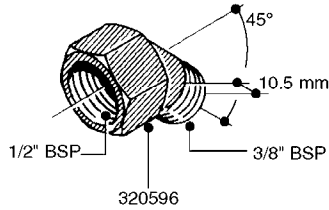

L0030

FITTINGS - HEXAGON NIPPLES
L0030-HIN, 01:01:16

Page 1
Date 12.08.2020 11:03

parts-n°	order qty	description
10015303	1	FITT.PO.HN 1.00X1.00 M1000
10425003	1	FITT.PO.HN 1.25X1.00 MCPHEE
320132	1	FITT.DK HN 1" BSP
320176	1	FITT.DK HN 3/8"X1/2" BSP
320445	1	FITT.DK HN 1/4"X3/8" BSP
320655	1	FITT.DK HN 1/2"-1/2" BSP
320692	1	FITT.DK HN 3/8'BSPX1/4'NPT
320703	1	FITT.DK HN 3/8BSP X1/2 &1/4NPT
320725	1	FITT.DK NIPPLE 3/8"-3/8" BSP
320902	1	FITT.DK HN 3/8'X 1/4' BSP
390232	1	FITT.DK HN 1-1/2' X 1-1/4' BSP
390276	1	FITT.DK HN 1'BSP