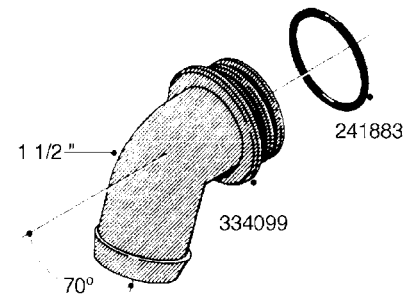

L0080

FITTINGS - S-53
L0080-HIN, 12:09:17

Page 1

Date 12.08.2020 11:03

Pos.	parts-n°	order qty	description
1	145995	1	FITT.DK S-53 FORK
2	241973	1	O-RING Ø3 X 44.2 70 SHORES NITRIL NITRIL (BLACK)
2	242353	1	O-RING 3 X 44.2 VITON VITON (BROWN)
3	242109	1	O-RING D32.2x3.0 NITRIL (BLACK)
3	242354	1	O-RING D32.2X3.0 VITON VITON (BROWN)
4	322103	1	FITT.DK S-53 BULKHEAD
5	322107	1	FITT.DK S-53 BULKHEAD NUT
6	322110	1	FITT.DK S-53 ELB. 1/2" BSP
7	322352	1	FITT.DK S-53 TEE
8	334229	1	FITT.DK S-53 STR.3/4"
9	334260	1	GASKET F. S-53 BULKHEAD
10	334564	1	FITT.DK S-67 TO S-53 ADAPTER
11	391100	1	FITT.DK S-53THREAD INS.1/2"BSP
12	726463	1	FITT.DK S53 BULKHEAD W/GASKET
13	726552	1	FIT.DK S-53X90 1/2" BSP,O-RING
14	726556	1	FITT.DK S-53 HB 1/2" W/O-RING
15	726558	1	FITT.DK S53 STR. 3/4" W.ORING
16	726559	1	FITT DK. S-53 HB 1" W/O-RING
17	726568	1	FITT.DK.S-53 HB 1/2"90 W/O-RING
18	726570	1	FITT.DK S-53 ELB.3/4" W.ORING
19	726571	1	FITT.DK S-53 ELB.1", W ORING
20	726578	1	FITT.DK S53 PLUG WITH O-RING
21	728561	1	FITT.DK. S67M - S53F REDUCER