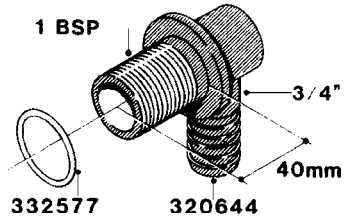

L0040

FITTINGS - NIPPLES & ELBOWS
L0040-HIN, 01:01:16

Page 1
Date 12.08.2020 11:03

parts-n°	order qty	description
10530803	1	FITT.PO.SE 2.00X2.00 45 DEG.
320191	1	FITT.DK ELB 3/8' BSP 45 DEGREE
320482	1	FITT.DK ELB. 1/2" BSP 60 DEG.
320596	1	FITT.DK ELB 3/8'-1/2'BSP 45DEG
320607	1	FITT.DK HN 3/8M X 3/8F BSP LNG
320633	1	FITT.DK HN 3/8"M X 3/8"F BSP
321451	1	FITT.DK ELB.1-1/2 X1-1/4 80DEG
321532	1	FITT.DK REDUC 3/4' X 1/2' BSP
390233	1	FITT.DK REDUC 1-1/2" X 1" BSP

L0050

FITTINGS - HOSE CONNECTORS
L0050-HIN, 01:01:16

Page 1

Date 12.08.2020 11:03

parts-n°	order qty	description
242594	1	O-RING D14 X 1.78 SCH.70-EPDM
320294	1	FITT.DK TEE 3/8X3/8HB X1/2"BSP
320305	1	FITT.DK HB 3/4'- 3/4' BSP
320386	1	FITT.DK TEE 3/8X3/8HB X3/8"BSP
320397	1	FITT.DK ELB 3/8"HB X 3/8" BSP
320401	1	FITT.DK TEE 1/2X1/2HB X1/2"BSP
320412	1	FITT.DK TEE 1/2X1/2HB X3/8'BSP
320423	1	FITT.DK ELB 1/2'HB X 3/8' BSP
320891	1	FITT.DK HB 3/8'- 3/8' BSP
320972	1	FITT.DK HB 5/16'- 1/4' BSP
322046	1	FITT.DK TEE 1/2X1/2HB X3/4'BSP
322048	1	FITT.DK TEE 3/4X3/4HB X3/4'BSP
330595	1	O-RING D24.6/D20X2.1 -3/4"
333137	1	FITT.DK CONN.1/2" F.NOZZ. DOUB
333141	1	FITT.DK CONN.1/2" F.NOZZ.SING
334041	1	FITT.DK CONN.3/4' F.NOZZ. SING
334042	1	FITT.DK CONN.3/4' F.NOZZ. DOUB
334195	1	FITT.DK ELB. 3/4"HB X 3/4"HB
10012103	1	FITT.PO.HB 1.25X1.50 IMB1012
10014003	1	FITT.PO.HB 1.25X1.25 IMB1010
10036903	1	FITT.PO.HB 1.50X1.50 IMB1212
28019303	1	FITTING HB ELB 3/4NPT-3/4HOSE
61016500	1	HOSE TAIL 3/4" 90°+RG CAP 3/4"
72026700	1	NOZZLE TUBE ADAPTER W/O-RING