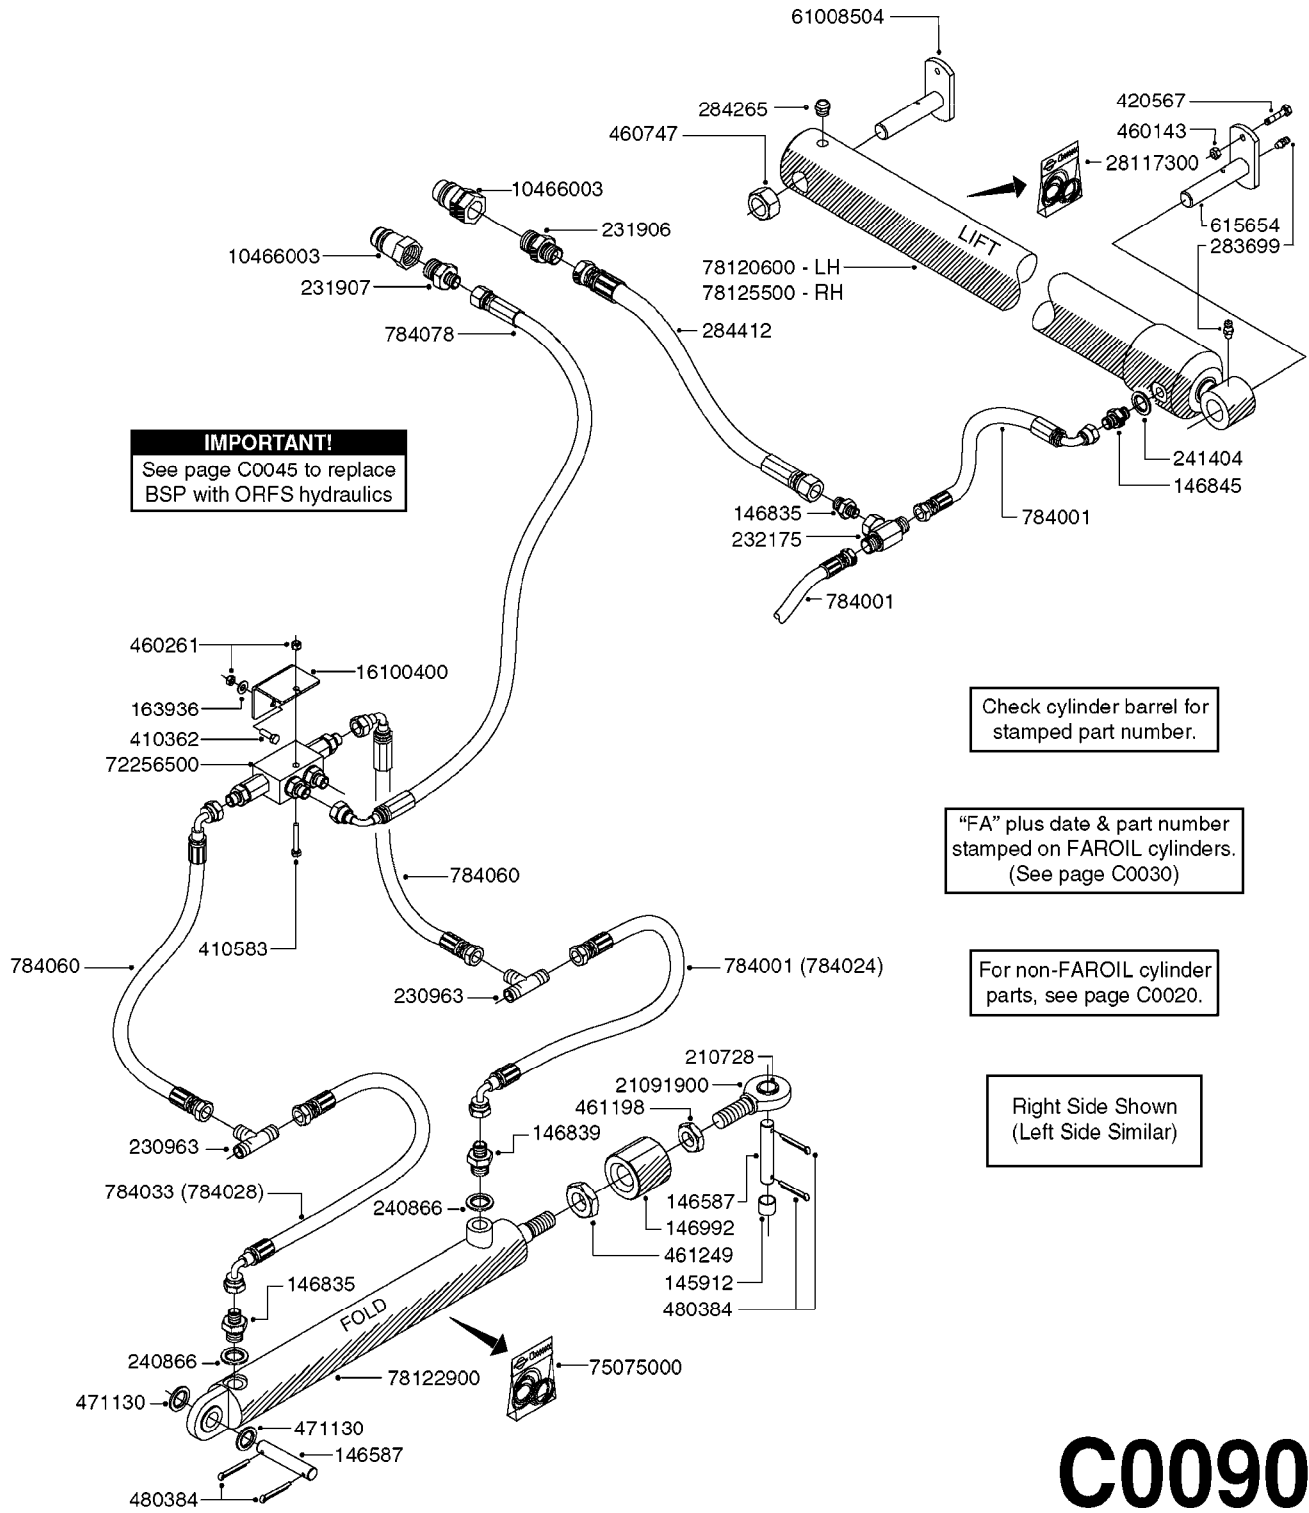

Page 1
Date 12.08.2020 11:02

Pos.	parts-n°	order qty	description
1	10466003	1	COUPLER PIONEER 8010-04 1/2NPT
2	231907	1	HEX NIPPLE 1/4"BSP X 1/2"NPT
2	231906	1	HEX NIPPLE 3/8"BSP X 1/2"NPT
2	147132	1	HEX NIPPLE 1/2"X1/2" BSP DEL
3	230311	1	QUICK COUPLING 1/2"
4	241356	1	DOWTYSEAL 1/2"
5	23234800	1	HEX NIPPLE 1/2"-9/16" ORFS FITTING FOR 1/4" HOSE
5	23234900	1	HEX NIPPLE 1/2"-11/16" ORFS FITTING FOR 3/8" HOSE
5	23235300	1	HEX NIPPLE 1/2"-13/16" ORFS FITTING FOR 1/2" HOSE
6	242102	1	O-RING Ø9.25X1.78 NITRIL 90SH
6	24263200	1	O-RING Ø7.66X1.78 NITRIL 90SH
6	24263300	1	O-RING Ø12.42X1.78 NITRIL 90SH
6	24263400	1	O-RING Ø18.77X1.78 NITRIL 90SH
7	67002403	1	CHART - BSP TO ORFS HOSES
8	67002503	1	CHART - BSP TO ORFS FITTINGS