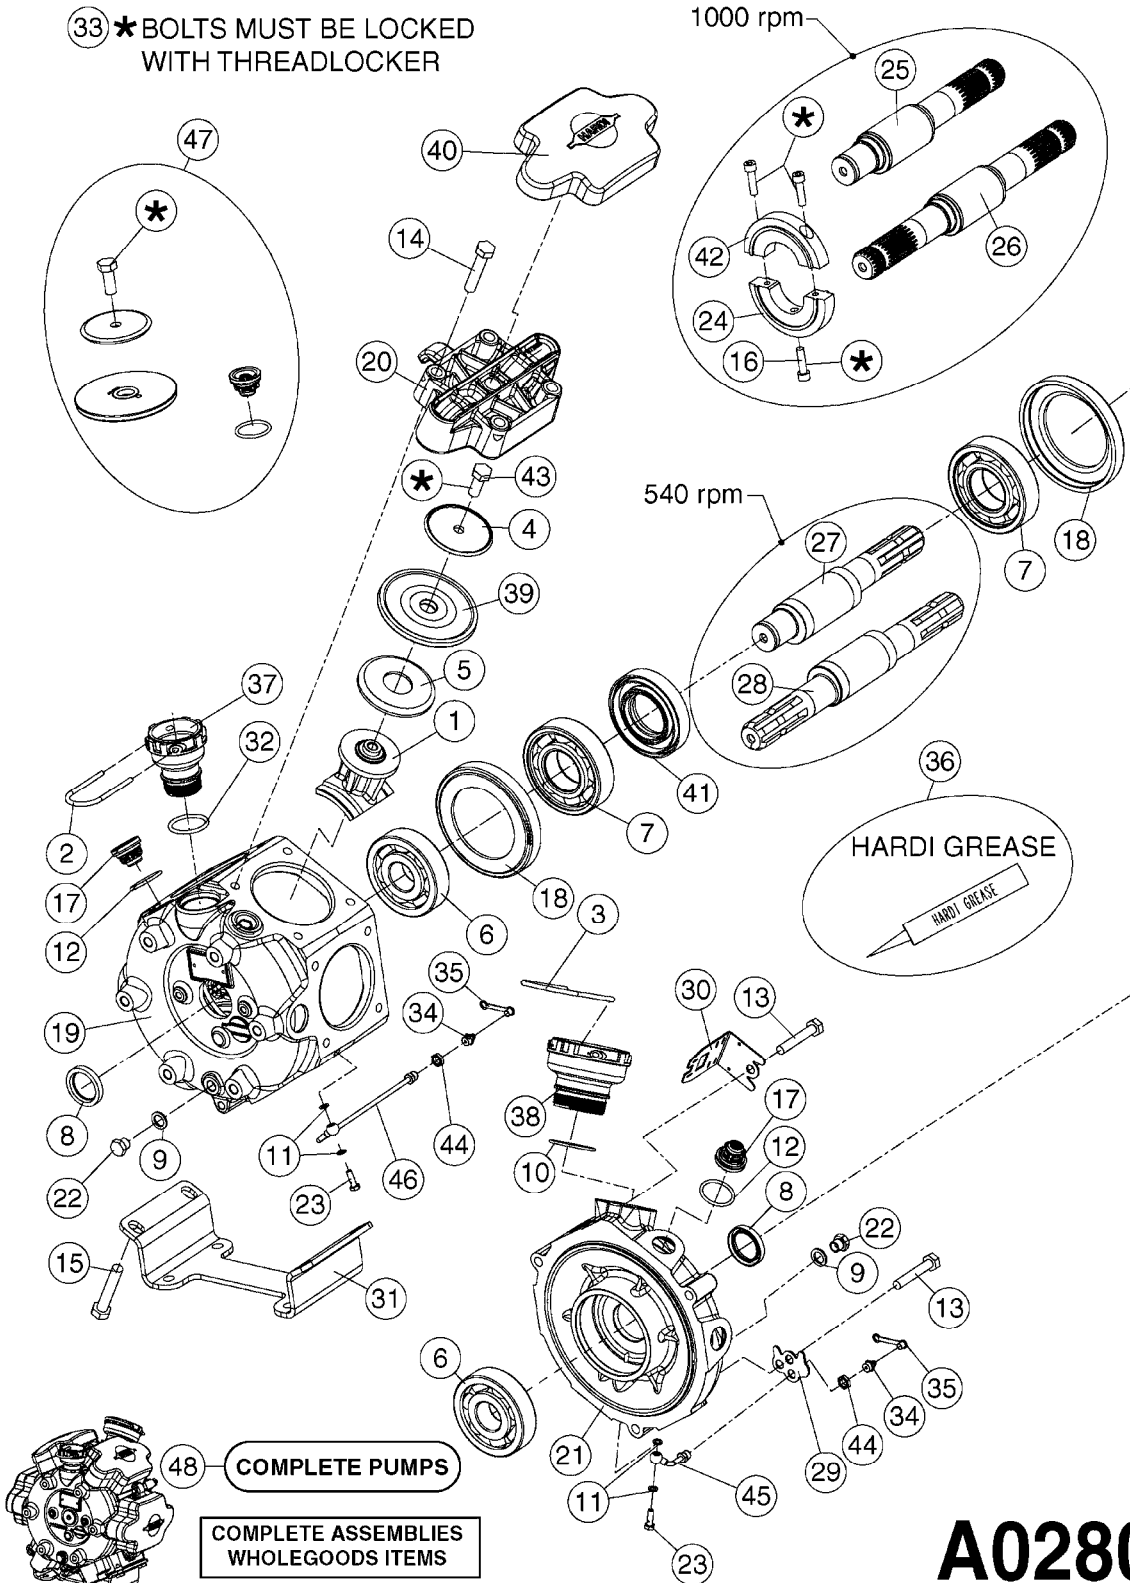

33 * BOLTS MUST BE LOCKED WITH THREADLOCKER

1000 rpm

540 rpm

HARDI GREASE

A0280

PUMP - 364 540/1000 RPM
A0280-HIN, 07:05:20

Page

1