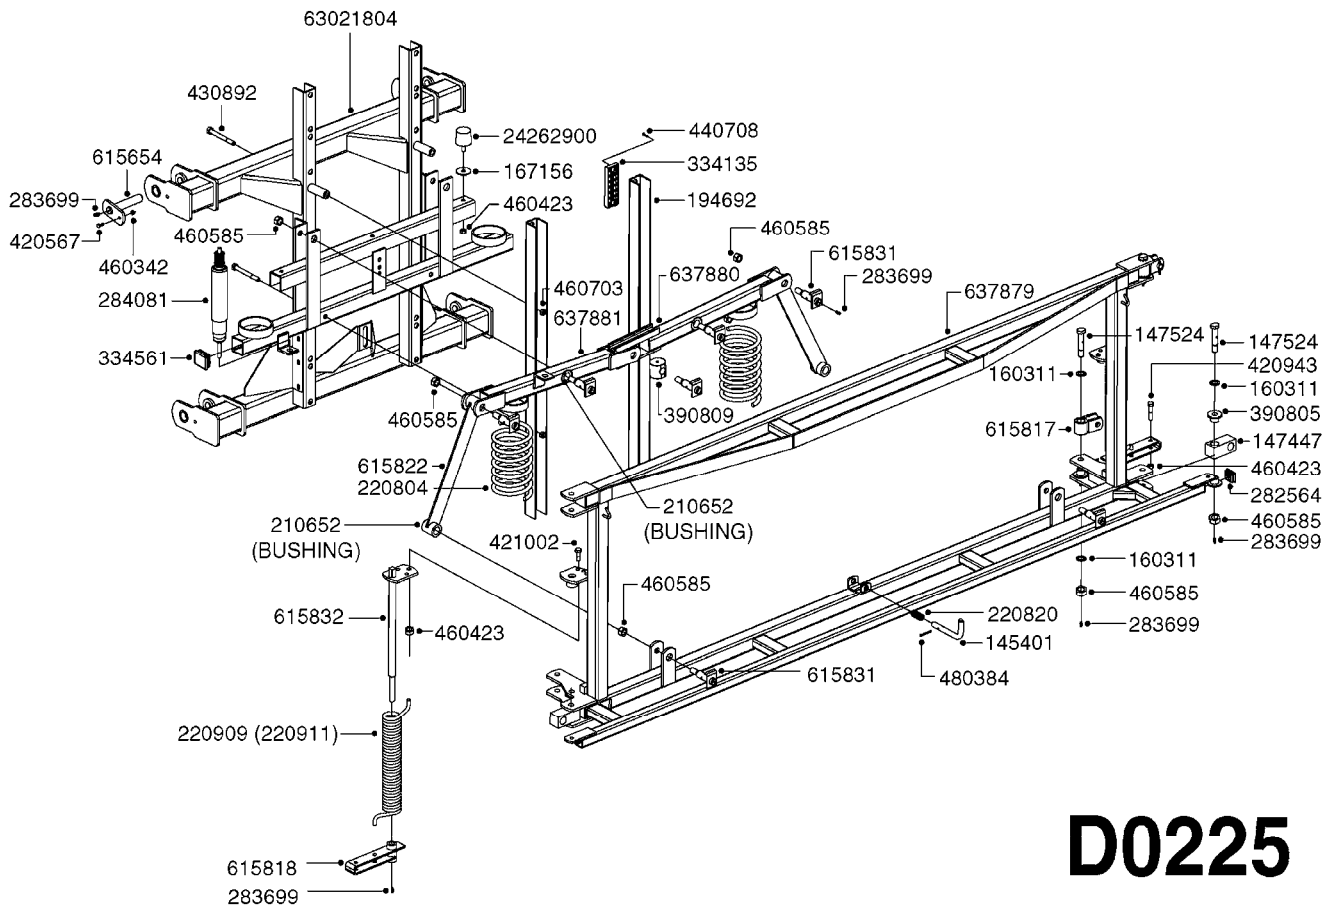

Right Side Shown
(Left Side Similar)

C0100

HYDRAULICS FALCON TILT 42'-50'
C0100-HIN, 08:01:18

Page 1
Date 12.08.2020 11:02

parts-n°	order qty	description
146498	1	PIN D16.8 X 75
146839	1	HEX NIPPLE 1/4"X3/8" BSP 0.7MM
210728	1	BEARING F.LINK HEAD M17
231907	1	HEX NIPPLE 1/4"BSP X 1/2"NPT
240866	1	DOWTYSEAL 3/8"
242220	1	GASKET F. HIRSMANN PLUG
260363	1	PLUG 2 POLE 12V
260816	1	CAP W/RUBBER BOOT F.EC SWITCH
261062	1	GROMMET
261066	1	SWITCH 2 POLE
261090	1	FUSE 5 X 20 6.3A, 250V
261161	1	FUSE HOLDER 5 X 20 MM
261344	1	HIRSCHMANN PLUG B
262094	1	PLUG F. CABLE MALE
262095	1	PLUG F. CABLE FEMALE
270561	1	SCREW W/SPRING ASSY. (QTY 1)
283697	1	TIESTRAP 200MM
390941	1	LID FOR TILT CONTROL BOX
390942	1	TILT CONTROL BOX
410561	1	BOLT HEX 8.8 DEL M6X50 FT
411029	1	SCREW M3X35 F.HIRSMANN PLUG
460261	1	NUT HEX M6X1.00 LOCK DIN985 A2 SS
461198	1	NUT HEX M16X2 JAMB
471124	1	WASHER, M6, Ø18/ 6.4X 1.6, SS
471128	1	WASHER, M16, Ø30/17.0X 3.0, SS
480384	1	PIN COTTER 3/16 x 1-1/2"
784049	1	HOSE HY X 1/4" X 240"STR+ELB
784084	1	HOSE HY X 1/4 X 191.25"STR+STR
978126	1	DECAL FOR SPL TILT CONTROL BOX
983087	1	ELEC. CABLE 2 WIRE X 0.75MM
10422703	1	BREATHER FOR HY CYLINDER
10466003	1	COUPLER PIONEER 8010-04 1/2NPT
21091900	1	LINK HEAD M16 x D17 DELTA
23000003	1	FITT, HYD, 3/8"O-RINGx1/4"BSPP
27000403	1	STERLING VALVE GS02-30-00-N
27000503	1	STERLING COIL 12VDC CCS012D
27000603	1	STERLING BODY LB1-0523-A
28007903	1	TIE STRAP WHITE 9/64"W x 6"L
39127600	1	NIPPEL 3/8"-1/2"NPT + 1/4"RG
70010803	1	VALVE ASSY. TILT SPL
72078700	1	CONTROL BOX F. BOOM TILT SPL
75074300	1	SEALKIT78122000/23-25/30-32/46
78129900	1	CYLINDER DOUBLE D40/20 180 1/4
83301503	1	TILT CYLINDER KIT F.FALCON