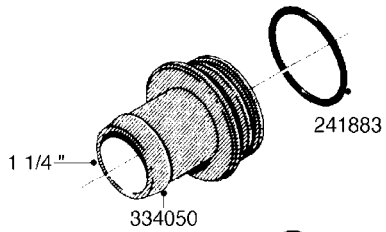

L0080

FITTINGS - S-53
L0080-HIN, 12:09:17

Page 1

Date 12.08.2020 11:03

Pos.	parts-n°	order qty	description
1	145995	1	FITT.DK S-53 FORK
2	241973	1	O-RING Ø3 X 44.2 70 SHORES NITRIL NITRIL (BLACK)
2	242353	1	O-RING 3 X 44.2 VITON VITON (BROWN)
3	242109	1	O-RING D32.2x3.0 NITRIL (BLACK)
3	242354	1	O-RING D32.2X3.0 VITON VITON (BROWN)
4	322103	1	FITT.DK S-53 BULKHEAD
5	322107	1	FITT.DK S-53 BULKHEAD NUT
6	322110	1	FITT.DK S-53 ELB. 1/2" BSP
7	322352	1	FITT.DK S-53 TEE
8	334229	1	FITT.DK S-53 STR.3/4"
9	334260	1	GASKET F. S-53 BULKHEAD
10	334564	1	FITT.DK S-67 TO S-53 ADAPTER
11	391100	1	FITT.DK S-53THREAD INS.1/2"BSP
12	726463	1	FITT.DK S53 BULKHEAD W/GASKET
13	726552	1	FIT.DK S-53X90 1/2" BSP,O-RING
14	726556	1	FITT.DK S-53 HB 1/2" W/O-RING
15	726558	1	FITT.DK S53 STR. 3/4" W.ORING
16	726559	1	FITT DK. S-53 HB 1" W/O-RING
17	726568	1	FITT.DK.S-53 HB 1/2"90 W/O-RING
18	726570	1	FITT.DK S-53 ELB.3/4" W.ORING
19	726571	1	FITT.DK S-53 ELB.1", W ORING
20	726578	1	FITT.DK S53 PLUG WITH O-RING
21	728561	1	FITT.DK. S67M - S53F REDUCER