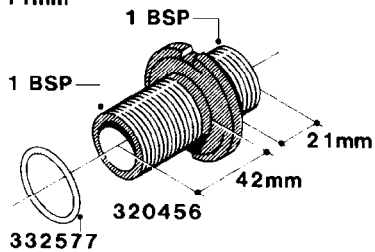

L0050

FITTINGS - HOSE CONNECTORS
L0050-HIN, 01:01:16

Page 1

Date 12.08.2020 11:03

parts-n°	order qty	description
242594	1	O-RING D14 X 1.78 SCH.70-EPDM
320294	1	FITT.DK TEE 3/8X3/8HB X1/2"BSP
320305	1	FITT.DK HB 3/4'- 3/4' BSP
320386	1	FITT.DK TEE 3/8X3/8HB X3/8"BSP
320397	1	FITT.DK ELB 3/8"HB X 3/8" BSP
320401	1	FITT.DK TEE 1/2X1/2HB X1/2"BSP
320412	1	FITT.DK TEE 1/2X1/2HB X3/8'BSP
320423	1	FITT.DK ELB 1/2'HB X 3/8' BSP
320891	1	FITT.DK HB 3/8'- 3/8' BSP
320972	1	FITT.DK HB 5/16'- 1/4' BSP
322046	1	FITT.DK TEE 1/2X1/2HB X3/4'BSP
322048	1	FITT.DK TEE 3/4X3/4HB X3/4'BSP
330595	1	O-RING D24.6/D20X2.1 -3/4"
333137	1	FITT.DK CONN.1/2" F.NOZZ. DOUB
333141	1	FITT.DK CONN.1/2" F.NOZZ.SING
334041	1	FITT.DK CONN.3/4' F.NOZZ. SING
334042	1	FITT.DK CONN.3/4' F.NOZZ. DOUB
334195	1	FITT.DK ELB. 3/4"HB X 3/4"HB
10012103	1	FITT.PO.HB 1.25X1.50 IMB1012
10014003	1	FITT.PO.HB 1.25X1.25 IMB1010
10036903	1	FITT.PO.HB 1.50X1.50 IMB1212
28019303	1	FITTING HB ELB 3/4NPT-3/4HOSE
61016500	1	HOSE TAIL 3/4" 90°+RG CAP 3/4"
72026700	1	NOZZLE TUBE ADAPTER W/O-RING