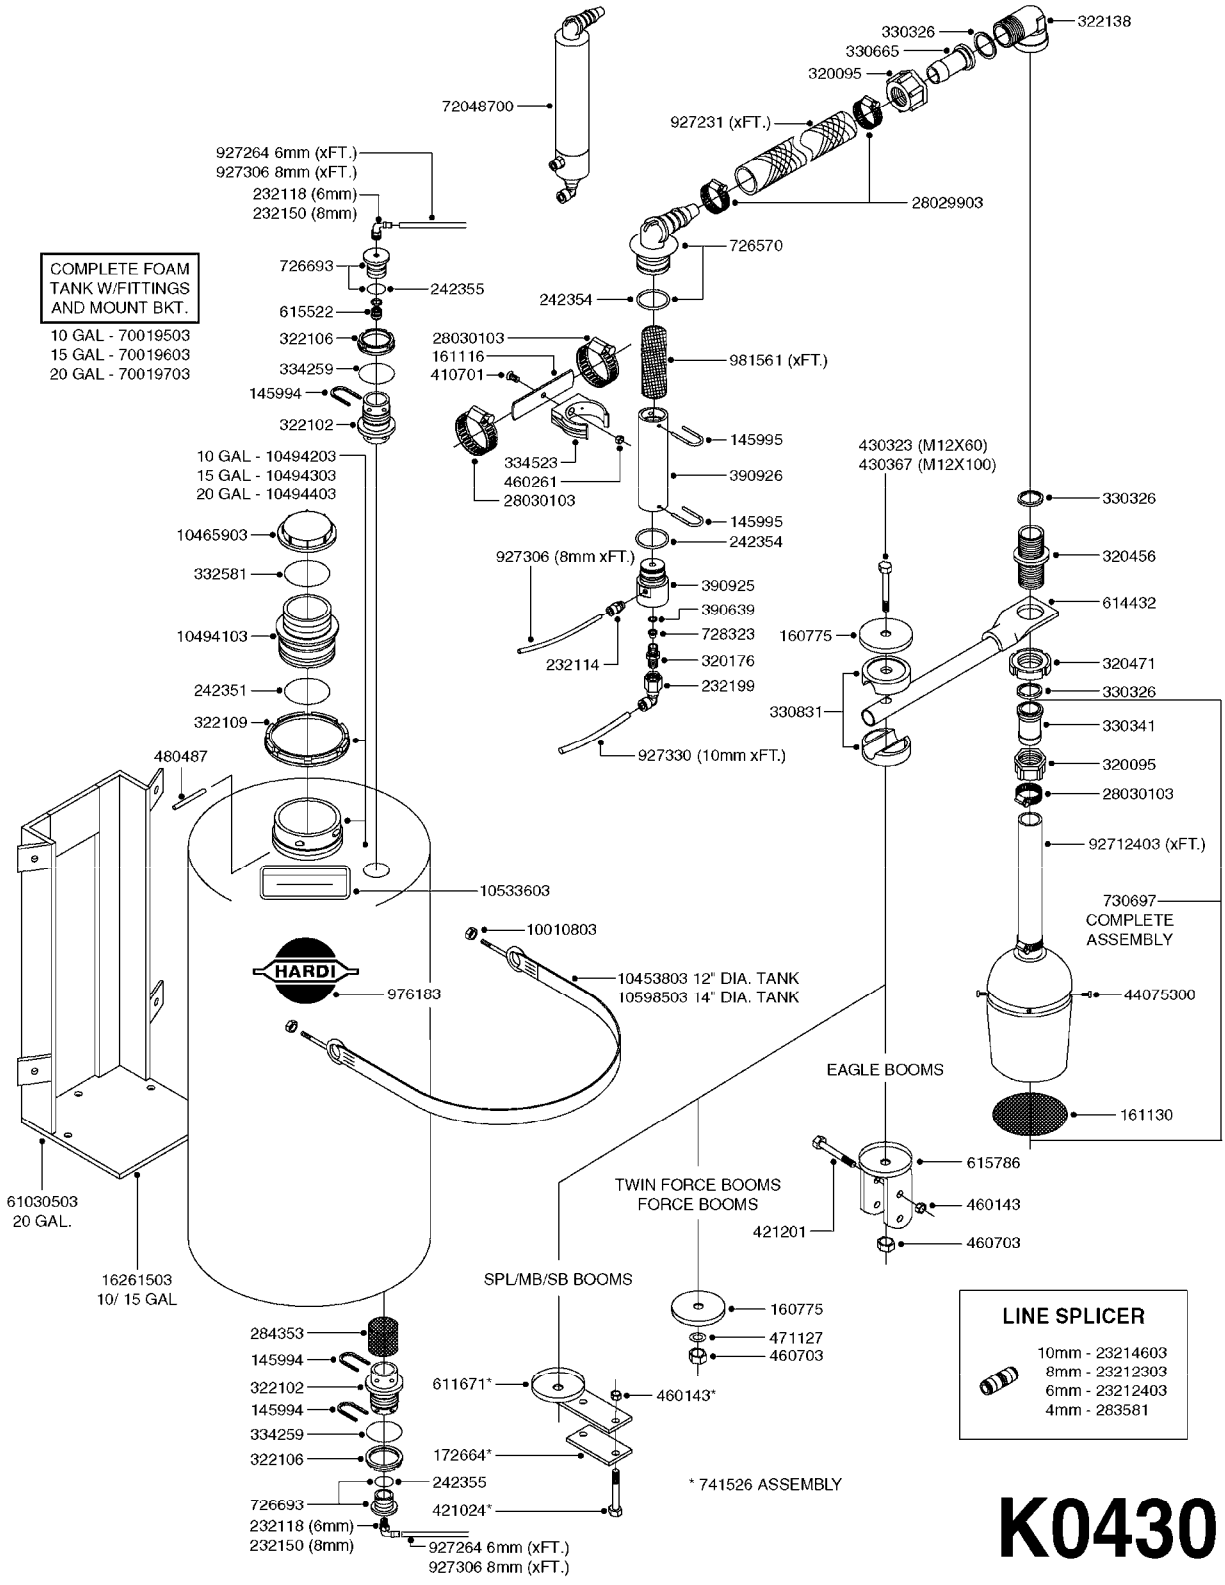

COMPLETE FOAM
TANK W/FITTINGS
AND MOUNT BKT.

- 10 GAL - 70019503
- 15 GAL - 70019603
- 20 GAL - 70019703

- 10 GAL - 10494203
- 15 GAL - 10494303
- 20 GAL - 10494403

FOAMMARKER TANK/DROPPER 2000
K0430-HIN, 05:12:19

Page 1
Date 12.08.2020 11:03

parts-n°	order qty	description
145994	1	FITT.DK S-40 FORK
145995	1	FITT.DK S-53 FORK
160775	1	WASHER F. FRICTION PLATE
161116	1	FLATBAR PLATE 3 X 25 X 110
161130	1	FILTER SCREEN F/FOAM DROPPER
172664	1	FLATBAR BACKING PLATE
232114	1	COUPLER 1/8" THREADX8MM HOSE
232118	1	HOSE CONN. 90DEG 1/8'X 6MM PE
232150	1	HOSE CONN. 90DEG. 1/8'X8MM PE
232199	1	COUPLER 3/8' BSP-90/10MM HOSE
242351	1	O-RING D69.5X3.0 VITON F.S-93
242354	1	O-RING D32.2X3.0 VITON
242355	1	O-RING D19.2X3.0 VITON F.S-40
283581	1	HOSE CONNECTOR STR. F.4MM PE
284353	1	SPONGE FOR FOAM MARKER
320095	1	FITT.DK NUT 1" BSP
320176	1	FITT.DK HN 3/8"X1/2" BSP
320456	1	FITT.DK BULKHEAD 1"BSP DOUBLE
320471	1	FITT.DK NUT 1" BSP JAMB
322102	1	FITT.DK S-40 BULKHEAD
322106	1	FITT.DK S-40 BULKHEAD NUT
322109	1	FITT.DK S-93 BULKHEAD NUT
322138	1	FITT.DK ELB 1"M X 1"F BSP
330326	1	O-RING D30/D24X2 F.1"NUT
330341	1	FITT.DK HB 1" F. 1" NUT
330665	1	FITT.DK HB 3/4"F.1" NUT
330831	1	FRICTION PLATE
332581	1	GASKET F. 1-1/2" BSP CAPNUT.
334259	1	GASKET F. S-40 BULKHEAD
334523	1	PIPE HOLDER Ø51.5
390639	1	O-RING F.NOZZLE FILTER
390925	1	FITTING F.FOAM MIX.CHAMB. STD
390926	1	TUBE,MIX CHAMB. FOAM MARK STD
410701	1	SCREW M6X16 GALV.
421024	1	BOLT HEX 8.8 DEL M8X60
421201	1	BOLT HEX 8.8 DEL M8X70
430323	1	BOLT HEX 8.8 DEL M12X60
430367	1	BOLT HEX 8.8 DEL M12X100 DIN931
460143	1	LOCK NUT M8 SST A2 DIN985
460261	1	NUT HEX M6X1.00 LOCK DIN985 A2 SS
460703	1	NUT HEX M12X1.75 LOCK DIN985A2 SS
471127	1	WASHER, M12, Ø24/13X24X2.5 SS
480487	1	PIN M5X60 SLOTTED GALV
611671	1	BREAK AWAY HOLDER F-MARKER
614432	1	BREAK AWAY ARM F. FOAM MARKER
615522	1	CHECK VALVE F.FOAM MARKER
615786	1	MOUNT BKT. F.FOAM DROPPER 98
726570	1	FITT.DK S-53 ELB.3/4" W.ORING
726693	1	FITT.DK S-40 PLUG 1/8BSP ORING
728323	1	VALVE NON-RETURN
730697	1	FOAM DROPPER COMP. BLACK '97
741526	1	FOAM DROPPER MT. KIT MB-SPL
927231	1	HOSE R X PVCX3/4 CLR/BRD 0012"
927264	1	HOSE R X PE D6/D4 X 0012"
927306	1	HOSE R X PE D8/D6 X 0012"BLACK
927330	1	HOSE R X PE D10/D8 X 012"BLACK
976183	1	DECAL COMPANY D.18,2 X 29,6
981561	1	SPONGE MAT. MIX.CHAMBER-x0012"
10010803	1	NUT HEX NC (NYLON LOCK) 5/16
10453803	1	STRAP F.FOAMER TANK (755mm)
10465903	1	*LID F.FOAM MARKER, DRILLED