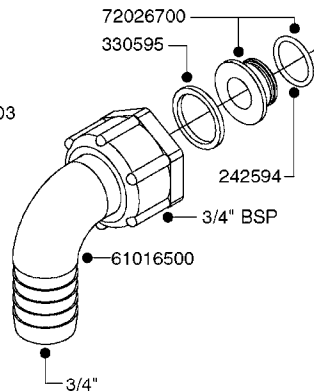

L0050

FITTINGS - HOSE CONNECTORS
L0050-HIN, 01:01:16

Page 1

Date 12.08.2020 11:03

parts-n°	order qty	description
242594	1	O-RING D14 X 1.78 SCH.70-EPDM
320294	1	FITT.DK TEE 3/8X3/8HB X1/2"BSP
320305	1	FITT.DK HB 3/4'- 3/4' BSP
320386	1	FITT.DK TEE 3/8X3/8HB X3/8"BSP
320397	1	FITT.DK ELB 3/8"HB X 3/8" BSP
320401	1	FITT.DK TEE 1/2X1/2HB X1/2"BSP
320412	1	FITT.DK TEE 1/2X1/2HB X3/8'BSP
320423	1	FITT.DK ELB 1/2'HB X 3/8' BSP
320891	1	FITT.DK HB 3/8'- 3/8' BSP
320972	1	FITT.DK HB 5/16'- 1/4' BSP
322046	1	FITT.DK TEE 1/2X1/2HB X3/4'BSP
322048	1	FITT.DK TEE 3/4X3/4HB X3/4'BSP
330595	1	O-RING D24.6/D20X2.1 -3/4"
333137	1	FITT.DK CONN.1/2" F.NOZZ. DOUB
333141	1	FITT.DK CONN.1/2" F.NOZZ.SING
334041	1	FITT.DK CONN.3/4' F.NOZZ. SING
334042	1	FITT.DK CONN.3/4' F.NOZZ. DOUB
334195	1	FITT.DK ELB. 3/4"HB X 3/4"HB
10012103	1	FITT.PO.HB 1.25X1.50 IMB1012
10014003	1	FITT.PO.HB 1.25X1.25 IMB1010
10036903	1	FITT.PO.HB 1.50X1.50 IMB1212
28019303	1	FITTING HB ELB 3/4NPT-3/4HOSE
61016500	1	HOSE TAIL 3/4" 90°+RG CAP 3/4"
72026700	1	NOZZLE TUBE ADAPTER W/O-RING