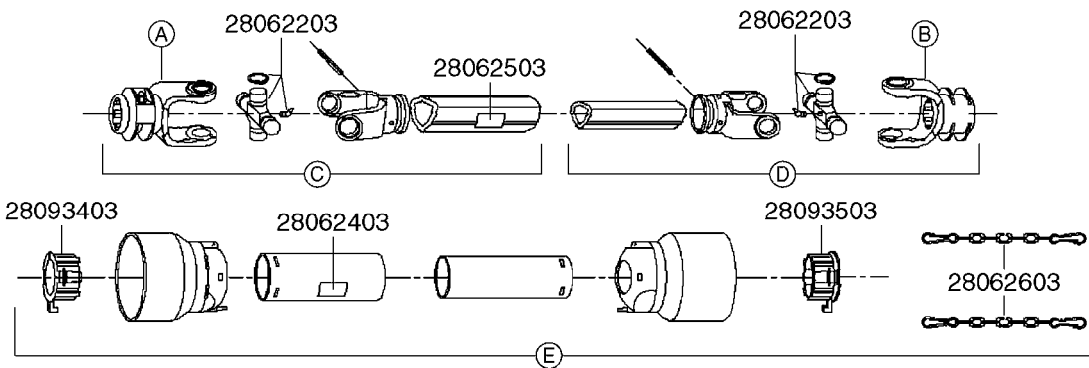

* Changed in 2016 from 100 series to G-Series (see page A0600).

A520

PTO SHAFTS - BONDIOLI CENT.
A0520-HIN, 23:10:18

Page 1

Date 12.08.2020 11:02

parts-n°	order qty	description
289042	1	UNIV. JOINT 22x54mm
421024	1	BOLT HEX 8.8 DEL M8X60
450015	1	SCREW ALLAN 3/8'X5/8' BLACK
460143	1	LOCK NUT M8 SST A2 DIN985
28009803	1	PTO PIN TUBE RETAINER OUTER
28009903	1	PTO TUBE RETAINER INNER
28010103	1	PTO YOKE F.INNER TUBE CV PTO
28021403	1	PTO 1"STR/1-3/8" 6SPL B&P
28021503	1	PTO 1"STR/1-3/8" 21SPL B&P
28021603	1	PTO 1"STR/1-3/4" 20SPL B&P
28027903	1	PTO BALL LOCK.KIT F.1-3/8 YOKE
28040503	1	UNIV. JOINT 27x74.6mm
28040703	1	SAFETY CHAIN F.CV BLACK PTO
28041803	1	DECAL DANGER GUARD MISSING
28041903	1	DECAL DANGER ROT.DRIVELINE
28056703	1	PTO YOKE #1 1-3/8" X 6 SPLINE
28056803	1	PTO YOKE #1 1-3/8" X 21 SPLINE
28056903	1	PTO YOKE #4 1-3/4" X 20 SPLINE
28057003	1	PTO TUBE YOKE #1-G1 OUTER
28057103	1	PTO TUBE YOKE #4-G4 OUTER
28057203	1	PTO PIN TUBE RETAINER OUTER
28057303	1	PTO TUBE OUTER #1 745MM
28057403	1	PTO TUBE OUTER #4 720MM
28057503	1	PTO TUBE INNER #1 745MM
28057603	1	PTO TUBE INNER #4 720MM
28057703	1	PTO TUBE RETAINER INNER
28057803	1	PTO TUBE YOKE #1 Ø=1"
28057903	1	PTO TUBE YOKE #4 Ø=1"
28058003	1	PTO HALF SAFETY SHIELD OUTER
28058103	1	PTO HALF SAFETY SHIELD OUTER
28058203	1	PTO HALF SAFETY SHIELD INNER
28058303	1	PTO HALF SAFETY SHIELD INNER
28058403	1	PTO BALL LOCK.KIT F.1-3/4 YOKE
28058503	1	PTO TUBE YOKE #1-G1 INNER