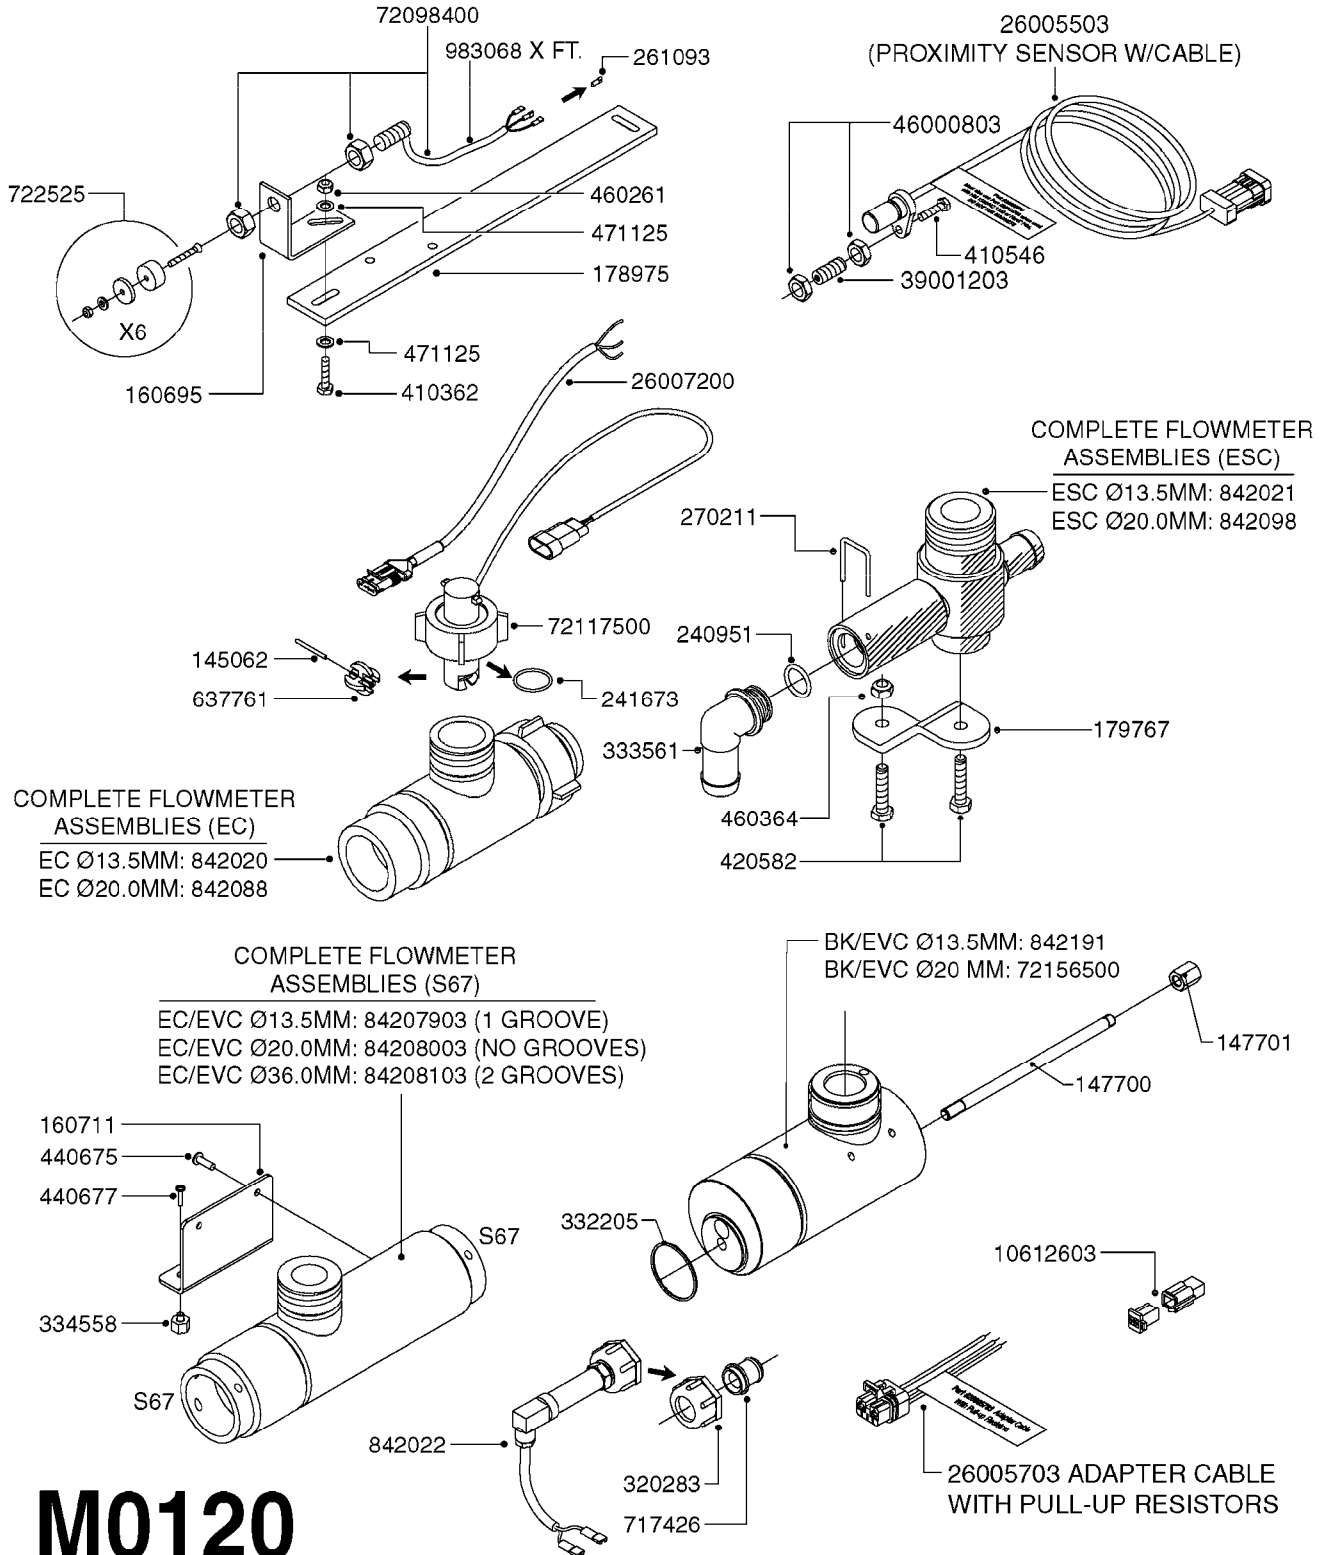

MUSTANG 3500 CONTROLLER
M0100-HIN, 01:01:16

Page 0
Date 12.08.2020 11:03

M0100

MUSTANG 3500 CONTROLLER
M0100-HIN, 01:01:16

Page 1
Date 12.08.2020 11:03

parts-n°	order qty	description
24002303	1	WASHER, RUBBER
26001803	1	POWER CABLE
26001903	1	15' 7-PIN EXTENSION CABLE
26002503	1	MUSTANG 3500/7 CONSOLE
26002603	1	MUSTANG 3500/4/TF CONSOLE
26002703	1	MUSTANG 3500/20PIN SC MODULE
26002803	1	MUSTANG 3500/20PIN TF SC MODUL
26002903	1	MUSTANG 3500 CONSOLE MNT KIT
26003003	1	MUSTANG 3500 CONSOLE CABLE
26003103	1	MUSTANG 3500/7 SC MOD CNECT KT
26003303	1	MUSTANG/FM 5FT 7PIN EXT CABLE
26003403	1	MUSTANG/FM 10FT 7PIN EXT CABLE
26003703	1	MUSTANG RUN/HOLD ADAPT CABLE
26004403	1	SWITCH, FOOT
26006003	1	MUSTANG RADR CBLE JD 8000/9000
26006203	1	MUSTANG RDR "Y" CABLE DCKY-JHN
26006303	1	MUSTANG RDR EXTNSN CABLE 10FT
26006603	1	MUSTANG RDR"Y"CABLE D-J PACKRD
26006803	1	MUSTANG RDR"Y"CABLE D-J DEUTS.
26006903	1	MUSTANG RDR"Y"CABLE MAG.PHILIP
26008303	1	MICRO TRAK PLUG KIT - 2 PIN
26008403	1	MICRO TRAK PLUG KIT - 3 PIN
26008503	1	MICRO TRAK PLUG KIT - 7 PIN
26016703	1	MUSTANG 3500/39PIN SC MODULE
28026403	1	KNOB, MUSTANG CONSOLE MOUNT
74005403	1	FOOT SWITCH FOR MUSTANG 3500