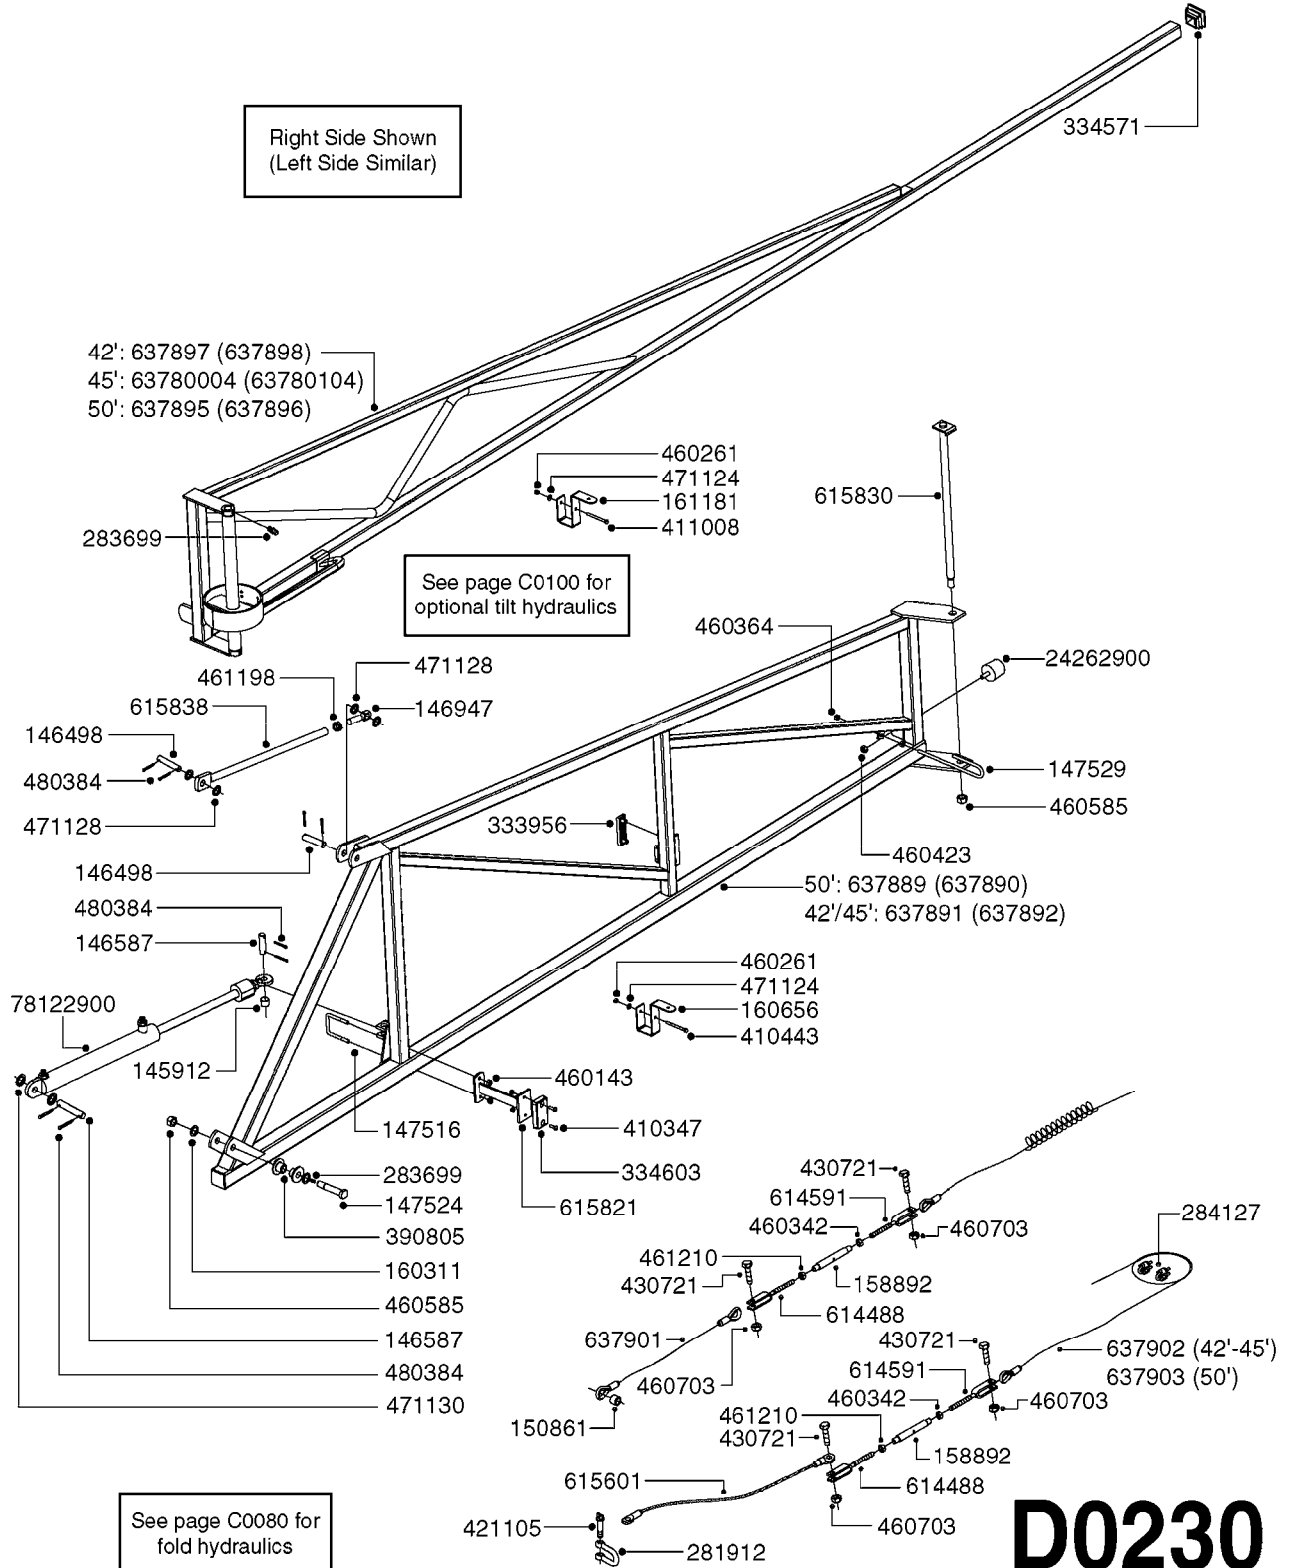

Right Side Shown
(Left Side Similar)

BOOM FALCON WINGS 42',45',50'
D0230-HIN, 01:01:16

Page 1
Date 12.08.2020 11:02

parts-n°	order qty	description
145912	1	BUSHING D19.8/D17.0X7MM
146498	1	PIN D16.8 X 75
146587	1	PIN D16.8 X 65
146947	1	LINK EYE F. SUB TILT SPL
147516	1	U-BOLT M8-50x50
147524	1	PIN F. PIVOT SPL
147529	1	CABLE SUPPORT BKT.
150861	1	BUSHING D16/D13X14
158892	1	TURN BUCKLE HOUS
160311	1	WASHER D30/D20.4X2
160656	1	CLAMP NOZZLE TUBE 50X50
161181	1	NOZZLE CLAMP 40 x 40 SPL OUTER
281912	1	SHACKLE M-10
283699	1	GREASE NIPPLE M6X1
284127	1	U-CLAMP F.CABLE 6MM NUTS
333956	1	SLIDE SHOE 91X25X10
334571	1	PLUG 40x40x2 F.SQ.TUBE
334603	1	RUBBER STOP 86X48X15
390805	1	BUSHING F. PIVOT SPL
410347	1	SCREW M6X20 8.8
410443	1	BOLT HEX 8.8 DEL M6X70
411008	1	BOLT HEX 8.8 DEL M6X55
421105	1	M10X45 MACHINE SCREW STAINLESS
430721	1	BOLT HEX 8.8 DEL M12X40 FT
460143	1	LOCK NUT M8 SST A2 DIN985
460261	1	NUT HEX M6X1.00 LOCK DIN985 A2 SS
460342	1	NUT HEX M10 DEL DIN934
460364	1	NUT HU M8 A2 SS DIN934
460423	1	NUT HEX M10X1.50 LOCK DIN985A2 SS
460585	1	LOCKING NUT M16 DIN985 A2 SS
460703	1	NUT HEX M12X1.75 LOCK DIN985A2 SS
461198	1	NUT HEX M16X2 JAMB
461210	1	NUT HEX M10X1.5 L.THREAD A4
471124	1	WASHER, M6, Ø18/ 6.4X 1.6, SS
471128	1	WASHER, M16, Ø30/17.0X 3.0, SS
471130	1	WASHER, M24, Ø44/25.0X 4.0, SS
480384	1	PIN COTTER 3/16 x 1-1/2"
614488	1	FORK/ R.THREAD 10mmX144mm
614591	1	FORK /L.THREAD
615601	1	BUNGEE CORD 21-1/4"
615821	1	BOOM STOP SPL
615830	1	PIN F. OUTER WING SPL
615838	1	TILT ROD FALCON BOOM
637889	1	WING INNER 50' SPL R.H.
637890	1	WING INNER 50' SPL L.H.
637891	1	WING INNER 42'-45' SPL R.H.
637892	1	WING INNER 42'-45' SPL L.H.
637895	1	WING OUTER 50' SPL R.H.
637896	1	WING OUTER 50' SPL L.H.
637897	1	WING OUTER 42' SPL R.H.
637898	1	WING OUTER 42' SPL L.H.
637901	1	CABLE 750mm SPL
637902	1	CABLE 42'-45' l=4300MM SPL
637903	1	CABLE 50' l=5300MM SPL
24262900	1	RUBBER STOP D50X40 M10X33
63780004	1	WING OUTER 45' SPL R.H.
63780104	1	WING OUTER 45' SPL L.H.
78122900	1	CYLINDER 40/22X300MM RED