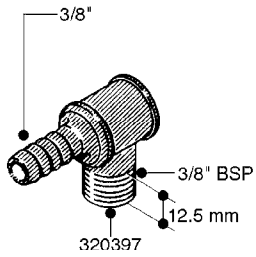

L0050

FITTINGS - HOSE CONNECTORS
L0050-HIN, 01:01:16

Page 1

Date 12.08.2020 11:03

parts-n°	order qty	description
242594	1	O-RING D14 X 1.78 SCH.70-EPDM
320294	1	FITT.DK TEE 3/8X3/8HB X1/2"BSP
320305	1	FITT.DK HB 3/4'- 3/4' BSP
320386	1	FITT.DK TEE 3/8X3/8HB X3/8"BSP
320397	1	FITT.DK ELB 3/8"HB X 3/8" BSP
320401	1	FITT.DK TEE 1/2X1/2HB X1/2"BSP
320412	1	FITT.DK TEE 1/2X1/2HB X3/8'BSP
320423	1	FITT.DK ELB 1/2'HB X 3/8' BSP
320891	1	FITT.DK HB 3/8'- 3/8' BSP
320972	1	FITT.DK HB 5/16'- 1/4' BSP
322046	1	FITT.DK TEE 1/2X1/2HB X3/4'BSP
322048	1	FITT.DK TEE 3/4X3/4HB X3/4'BSP
330595	1	O-RING D24.6/D20X2.1 -3/4"
333137	1	FITT.DK CONN.1/2" F.NOZZ. DOUB
333141	1	FITT.DK CONN.1/2" F.NOZZ.SING
334041	1	FITT.DK CONN.3/4' F.NOZZ. SING
334042	1	FITT.DK CONN.3/4' F.NOZZ. DOUB
334195	1	FITT.DK ELB. 3/4"HB X 3/4"HB
10012103	1	FITT.PO.HB 1.25X1.50 IMB1012
10014003	1	FITT.PO.HB 1.25X1.25 IMB1010
10036903	1	FITT.PO.HB 1.50X1.50 IMB1212
28019303	1	FITTING HB ELB 3/4NPT-3/4HOSE
61016500	1	HOSE TAIL 3/4" 90°+RG CAP 3/4"
72026700	1	NOZZLE TUBE ADAPTER W/O-RING