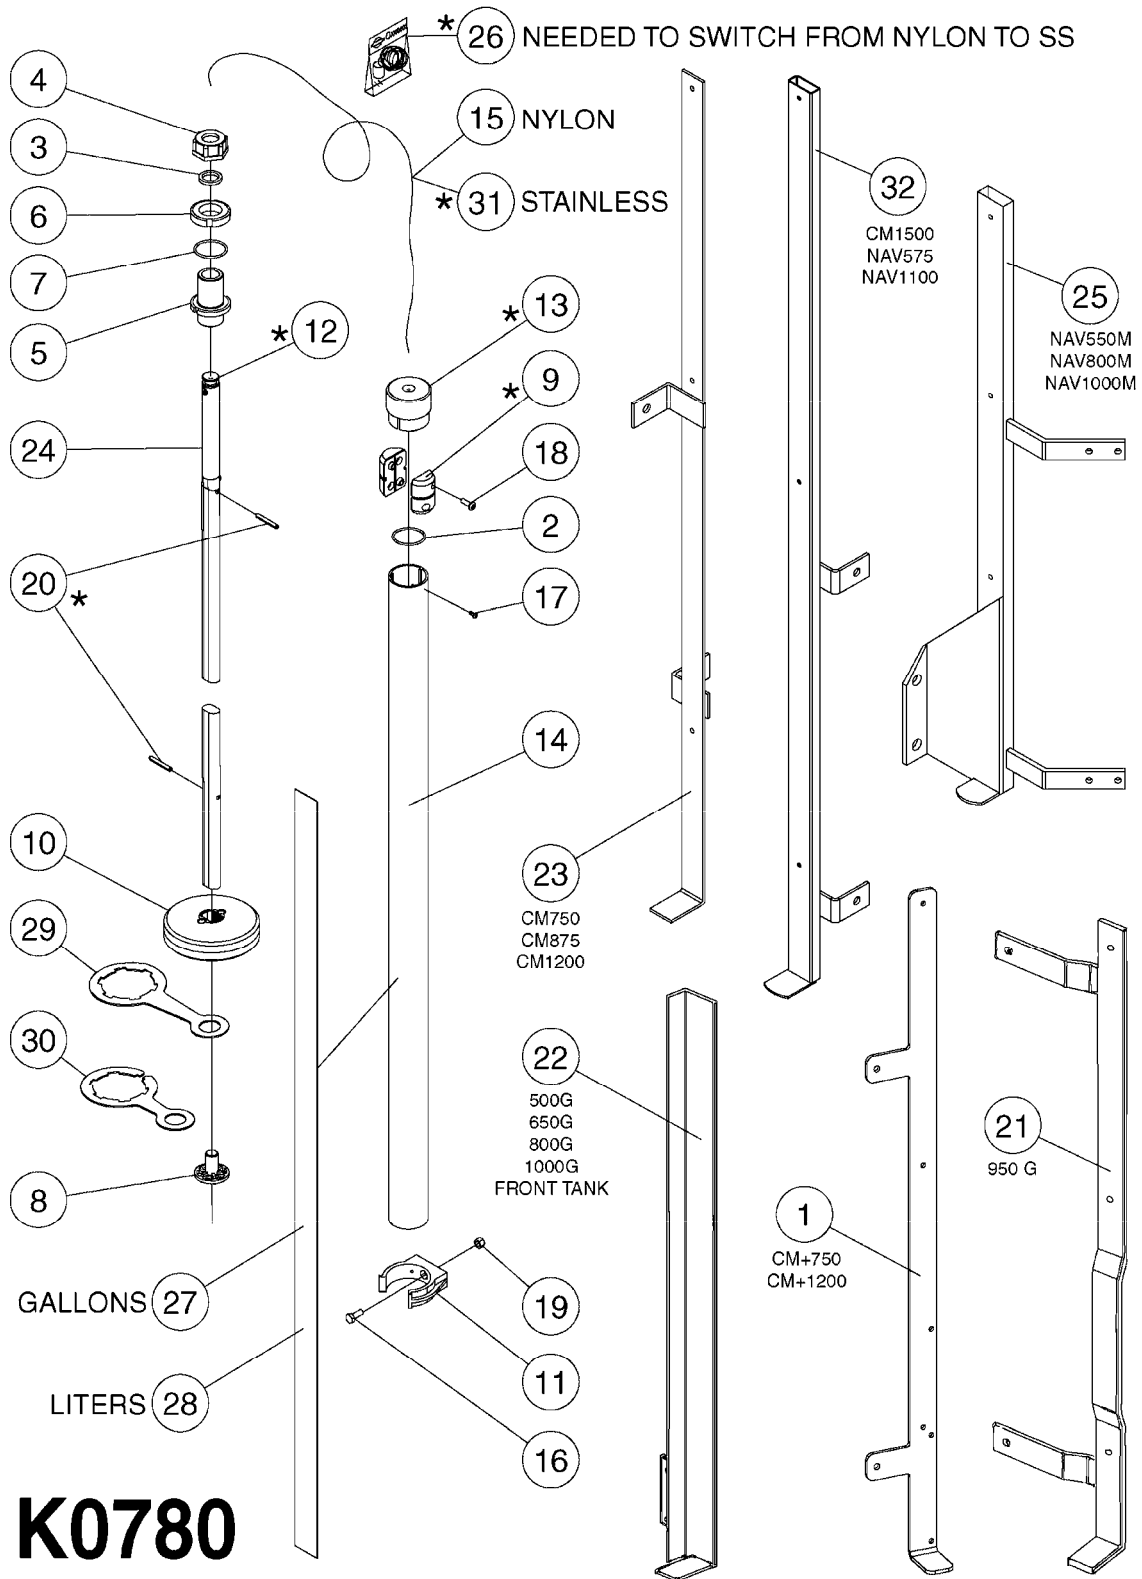

SIGHT GAUGE - REMOTE
K0780-HIN, 25:09:19

Page 1
Date 12.08.2020 11:03

Pos.	parts-n°	order qty	description
1	161950	1	SIGHT GAUGE MT BKT CM+ 750/120
2	242262	1	O-RING D31X3 VITON
3	242309	1	SEAL Ø22 ID Ø30 OD X 4 HIGH
4	320095	1	FITT.DK NUT 1" BSP
5	320456	1	FITT.DK BULKHEAD 1"BSP DOUBLE
6	320471	1	FITT.DK NUT 1" BSP JAMB
7	332577	1	O-RING D38/D30X4 F.1" PUR.
8	333864	1	GUIDE F. SAFETY VALVE SPRING
9	334513	1	MARKER HALF SIGHT GAUGE
10	334515	1	FLOATER FOR LIQUID LEVEL
11	334523	1	PIPE HOLDER Ø51.5
12	334849	1	SIGHT GAUGE GUIDE F. SS TUBE
13	334850	1	GUIDE F. SIGHT GAUGE TUBE TOP
14	341202	1	TUBE F.SIGHT GAUGE L=40"
14	341204	1	SIGHT GAUGE TUBE L=59"
14	341283	1	TUBE F.SIGHT GAUGE L=72"
14	341307	1	TUBE F.SIGHT GAUGE L=75" NCM 4400
14	341339	1	TUBE F.SIGHT GAUGE L=82" NCM 6600
14	341340	1	TUBE F.SIGHT GAUGE L=94" (2382) NCM 9000
14	34000703	1	TUBE F. DRY GAUGE L=1200 BENT RANGER 2000 & 2200
15	390487	1	CORD NYLON/SIGHT GAUGE 4500mm OLDER MODELS ONLY
16	410185	1	BOLT HEX 8.8 DEL M6X16
16	410362	1	BOLT HEX 8.8 SS M6X20
17	440663	1	SCREW 3/8" NR4 STAINLESS
18	440677	1	SCREW F. PLASTIC 5X20 SS
19	460261	1	NUT HEX M6X1.00 LOCK DIN985 A2 SS
20	480717	1	PIN E 5X40 SST
20	480730	1	SPRING DOWEL PIN 5X30 SST
21	615197	1	BKT.SIGHT GAUGE HC950
22	615308	1	BRACKET FOR SIGHT TUBE
23	615941	1	SIGHT GAUGE MOUNT BRACKET CM
24	615942	1	GUIDE TUBE F.FLOATER CM1200G
24	615943	1	GUIDE TUBE F.FLOATER CM875G
24	615944	1	GUIDE TUBE F.FLOATER, L=1680 HC 950, NAV 575, NAV 3500, CM 750
24	615945	1	GUIDE TUBE F.FLOATER, L=1610, NV3000 NAV 3000 & HC650
24	615947	1	GUIDE TUBE F.FLOATER TR 500G
24	615948	1	GUIDE TUBE F.FLOATER MA 1000-1200-1500 L
24	615949	1	GUIDE TUBE F.FLOATER MEGA 230G
24	615951	1	GUIDE TUBE F.FLOATER NAV800G
24	615952	1	GUIDE TUBE F.FLOATER NAV1000G
24	615954	1	GUIDE TUBE F. FLOATER F.T.250G
24	615955	1	GUIDE TUBE F.FLOATER FT.350G
24	615957	1	GUIDE TUBE F.FLOATER NAV.550G
24	61022100	1	GUIDE TUBE F NP1100/CM1500
24	61022600	1	GUIDE TUBE F.FLOATER RANGER RANGER 2000 & 2200
24	61036700	1	GUIDE TUBE F.FLOATER, L=1850, NV4000/CM4400 NCM 4400 & NAV 4000
24	61038600	1	GUIDE TUBE F.FLOAT NCM 9000
24	61038700	1	GUIDE TUBE F.FLOAT NCM 6600
25	637998	1	MANIFOLD BKT. NAVIGATOR
26	741527	1	SIGHT GAUGE KIT SS WIRE '98 SS CABLE & PARTS NEEDED
27	978056	1	DECAL S/G TUBE 500GAL-99