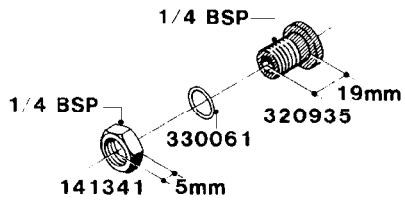

L0050

FITTINGS - HOSE CONNECTORS
L0050-HIN, 01:01:16

Page 1

Date 12.08.2020 11:03

parts-n°	order qty	description
242594	1	O-RING D14 X 1.78 SCH.70-EPDM
320294	1	FITT.DK TEE 3/8X3/8HB X1/2"BSP
320305	1	FITT.DK HB 3/4'- 3/4' BSP
320386	1	FITT.DK TEE 3/8X3/8HB X3/8"BSP
320397	1	FITT.DK ELB 3/8"HB X 3/8" BSP
320401	1	FITT.DK TEE 1/2X1/2HB X1/2"BSP
320412	1	FITT.DK TEE 1/2X1/2HB X3/8'BSP
320423	1	FITT.DK ELB 1/2'HB X 3/8' BSP
320891	1	FITT.DK HB 3/8'- 3/8' BSP
320972	1	FITT.DK HB 5/16'- 1/4' BSP
322046	1	FITT.DK TEE 1/2X1/2HB X3/4'BSP
322048	1	FITT.DK TEE 3/4X3/4HB X3/4'BSP
330595	1	O-RING D24.6/D20X2.1 -3/4"
333137	1	FITT.DK CONN.1/2" F.NOZZ. DOUB
333141	1	FITT.DK CONN.1/2" F.NOZZ.SING
334041	1	FITT.DK CONN.3/4' F.NOZZ. SING
334042	1	FITT.DK CONN.3/4' F.NOZZ. DOUB
334195	1	FITT.DK ELB. 3/4"HB X 3/4"HB
10012103	1	FITT.PO.HB 1.25X1.50 IMB1012
10014003	1	FITT.PO.HB 1.25X1.25 IMB1010
10036903	1	FITT.PO.HB 1.50X1.50 IMB1212
28019303	1	FITTING HB ELB 3/4NPT-3/4HOSE
61016500	1	HOSE TAIL 3/4" 90°+RG CAP 3/4"
72026700	1	NOZZLE TUBE ADAPTER W/O-RING