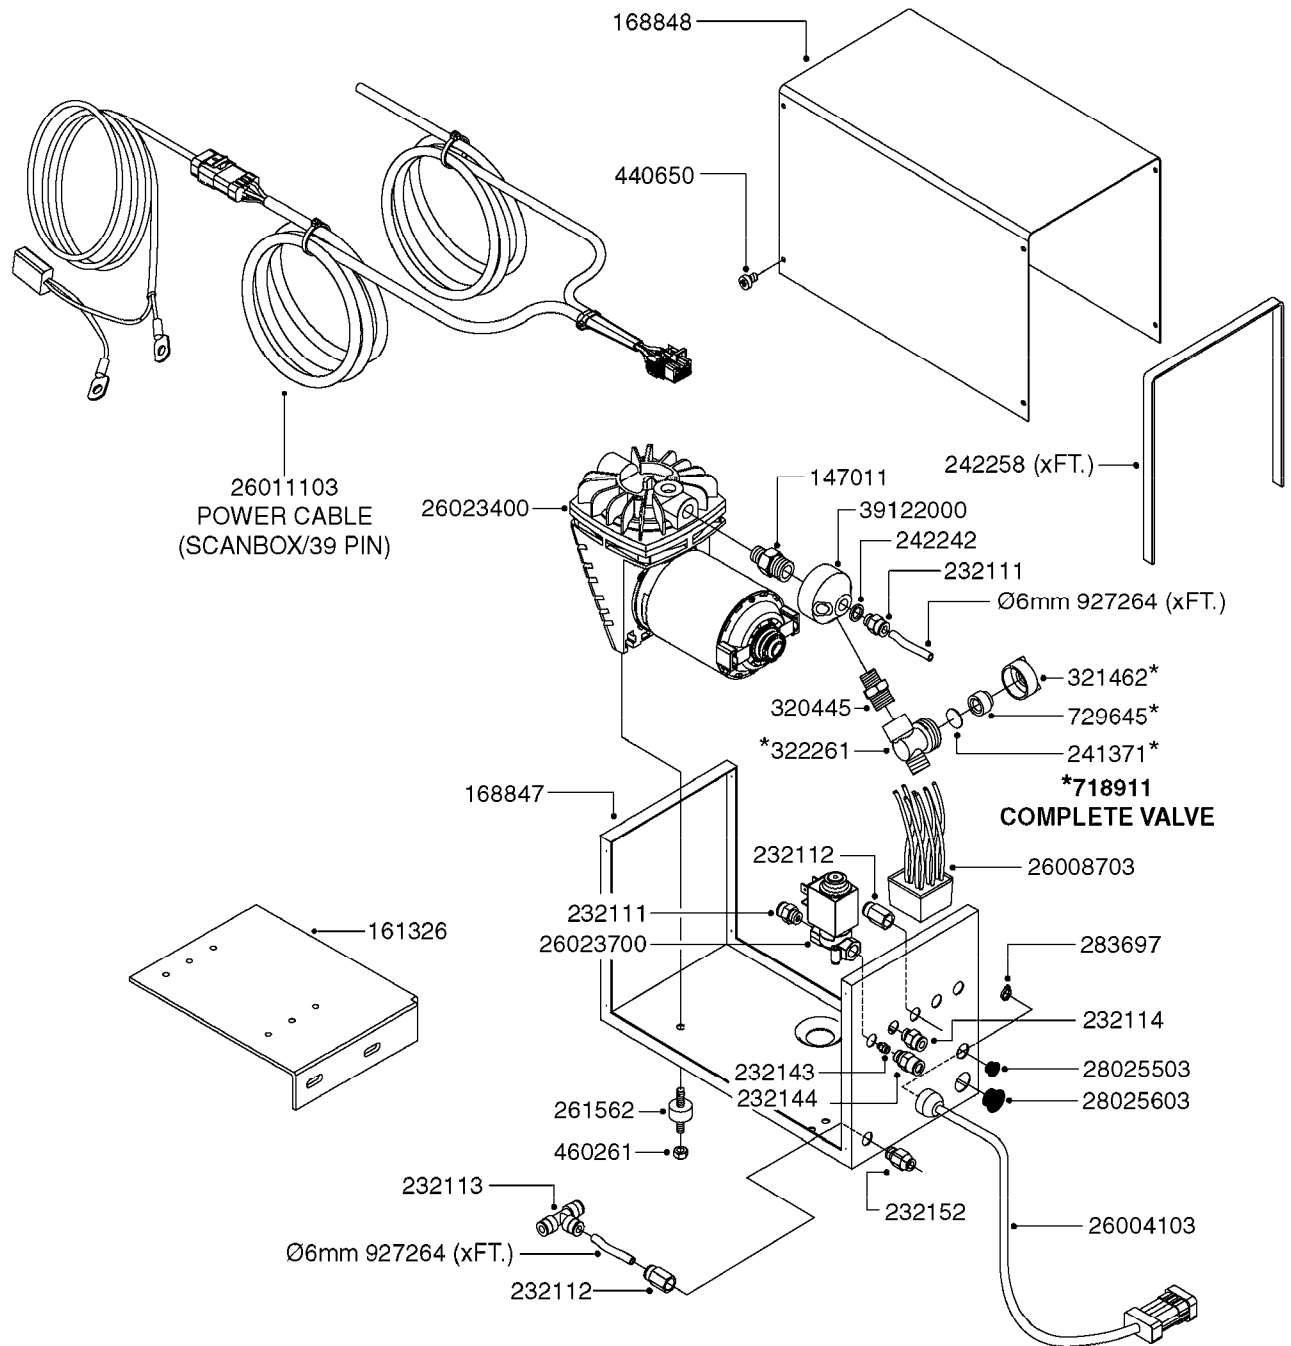

K0400

*Ø8mm 927306 (xFT.)
*Ø10mm 927330 (xFT.)

70062503 - COMPLETE ASSEMBLY

FOAM MARKER COMPRESSOR 2007
K0400-HIN, 01:01:16

Page 1
Date 12.08.2020 11:02

parts-n°	order qty	description
147011	1	HEX NIPPLE 3/8'X1/4'BSP BRASS
161326	1	MOUNT BKT. F. FOAM COMP.BOX 98
168847	1	ENCLOSURE LOWER F.MARKER
168848	1	COVER F. FOAM MARKER
232111	1	QUICK COUPLER 6MM X 1/8 EXT.
232112	1	QUICK COUPLER 6MM 1/8 INT.
232113	1	QUICK COUPLER 6MM T-PIECE
232114	1	COUPLER 1/8" THREADX8MM HOSE
232143	1	REDUCER 1/4'INT-1/8'EXT
232144	1	QUICK COUPLER 10MM X 1/4 EXT
232152	1	QUICK COUPLER 8MMX1/8 EXT.LONG
241371	1	DIAPHRAGM F.NO-DRIP,VULC
242242	1	O-RING F.AIR HOSE FITTING
242258	1	TRIM 3X10 SELF ADHESIVE 0012"
261562	1	RUBBER DAMPER 2XM6X25
283697	1	TIESTRAP 200MM
320445	1	FITT.DK HN 1/4"X3/8" BSP
321462	1	CAP F.NO-DRIP ASSY.
322261	1	HOUSING F.SAFETY VALVE 3/8"
440650	1	SCREW 3.5x13 STAINLESS
460261	1	NUT HEX M6X1.00 LOCK DIN985 A2 SS
718911	1	VALVE (SAFETY) F.MARKER
729645	1	NON-DRIP SPRING ASSY.GREEN 10
927264	1	HOSE R X PE D6/D4 X 0012"
927306	1	HOSE R X PE D8/D6 X 0012"BLACK
927330	1	HOSE R X PE D10/D8 X 012"BLACK
26004103	1	FOAM MARKER CNTRL MOD CABL STD
26008703	1	FOAM MARKER CONTROL SCII
26011103	1	FOAMER POWER/CONTROL CABLE 39P
26023400	1	COMPRESSOR F.FOAM MARKER CM40
26023700	1	SOLENOID VAL 12V 1/8' FLO '07
28025503	1	PLUG F.DRILLED HOLE 1/2"
28025603	1	PLUG F.DRILLED HOLE 3/4"
39122000	1	DISTR.HOUSING F.FOAM MARKER'07
70062503	1	FOAM MARKER COMPRESSOR,STD,39P