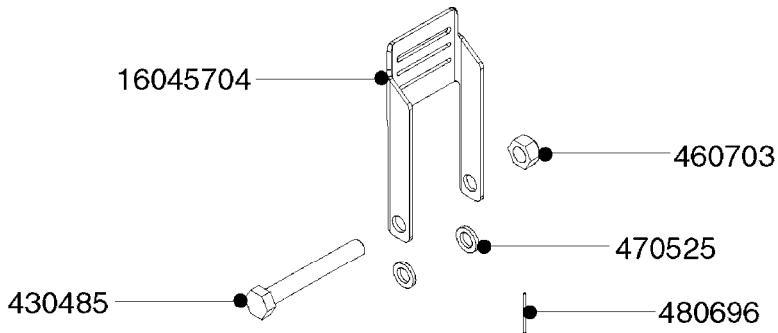

K0340

FLUSH TANK LATCH ASSM. NEW NAV
K0340-HIN, 01:01:16

Page 1
Date 12.08.2020 11:02

parts-n°	order qty	description
14002903	1	PIN D12 F. FLUSH TANK NAV
14003003	1	PIN D10 F.FLUSH TANK LATCH NAV
16045704	1	FLUSH TANK STRAP BKT. NAV.
27002103	1	STRAP F. FLUSH TANK LOCK NAV.
430485	1	BOLT HEX 8.8 DEL M12X90
460703	1	NUT HEX M12X1.75 LOCK DIN985A2 SS
470525	1	WASHER D19/D11.5X2.5
480696	1	PIN D4X30
61010604	1	FLUSH TANK LATCH HANDLE NAV.