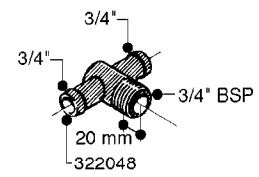

L0050

FITTINGS - HOSE CONNECTORS
L0050-HIN, 01:01:16

Page 1

Date 12.08.2020 11:03

parts-n°	order qty	description
242594	1	O-RING D14 X 1.78 SCH.70-EPDM
320294	1	FITT.DK TEE 3/8X3/8HB X1/2"BSP
320305	1	FITT.DK HB 3/4'- 3/4' BSP
320386	1	FITT.DK TEE 3/8X3/8HB X3/8"BSP
320397	1	FITT.DK ELB 3/8"HB X 3/8" BSP
320401	1	FITT.DK TEE 1/2X1/2HB X1/2"BSP
320412	1	FITT.DK TEE 1/2X1/2HB X3/8'BSP
320423	1	FITT.DK ELB 1/2'HB X 3/8' BSP
320891	1	FITT.DK HB 3/8'- 3/8' BSP
320972	1	FITT.DK HB 5/16'- 1/4' BSP
322046	1	FITT.DK TEE 1/2X1/2HB X3/4'BSP
322048	1	FITT.DK TEE 3/4X3/4HB X3/4'BSP
330595	1	O-RING D24.6/D20X2.1 -3/4"
333137	1	FITT.DK CONN.1/2" F.NOZZ. DOUB
333141	1	FITT.DK CONN.1/2" F.NOZZ.SING
334041	1	FITT.DK CONN.3/4' F.NOZZ. SING
334042	1	FITT.DK CONN.3/4' F.NOZZ. DOUB
334195	1	FITT.DK ELB. 3/4"HB X 3/4"HB
10012103	1	FITT.PO.HB 1.25X1.50 IMB1012
10014003	1	FITT.PO.HB 1.25X1.25 IMB1010
10036903	1	FITT.PO.HB 1.50X1.50 IMB1212
28019303	1	FITTING HB ELB 3/4NPT-3/4HOSE
61016500	1	HOSE TAIL 3/4" 90°+RG CAP 3/4"
72026700	1	NOZZLE TUBE ADAPTER W/O-RING