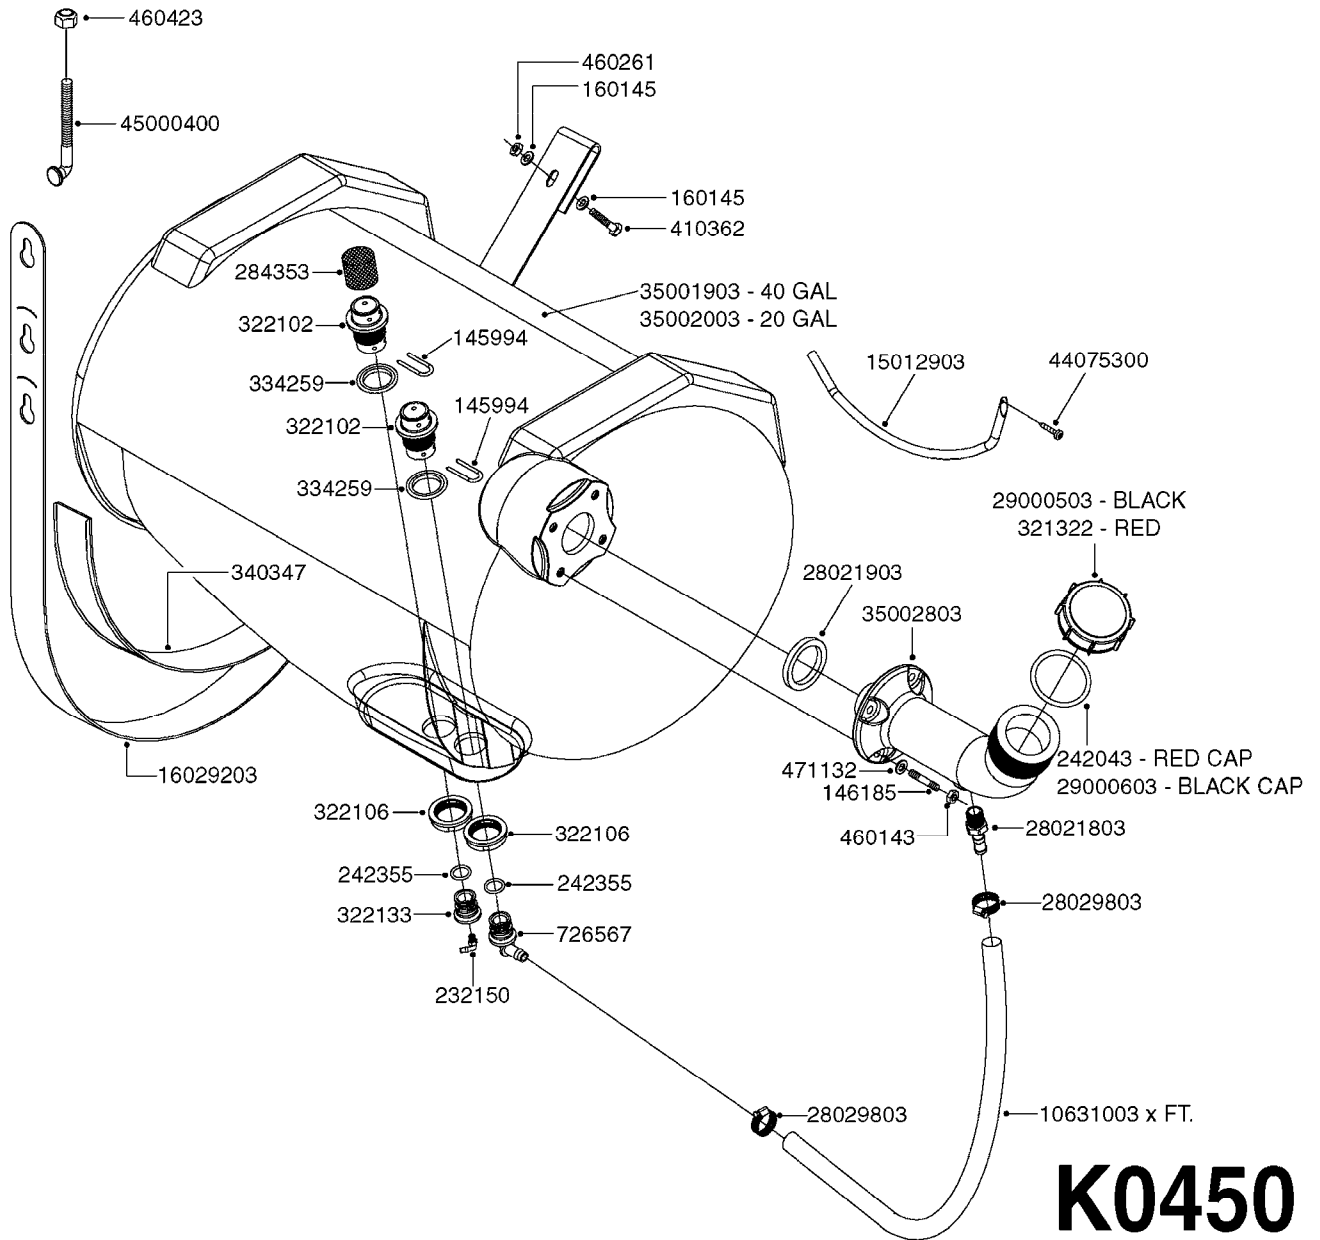

* MIXING CHAMBER COMPLETE - 72048800

K0440

F MARKER TANK/DROPPER HIGH CAP
K0440-HIN, 05:12:19

parts-n°	order qty	description
145994	1	FITT.DK S-40 FORK
145995	1	FITT.DK S-53 FORK
160775	1	WASHER F. FRICTION PLATE
161130	1	FILTER SCREEN F/FOAM DROPPER
242351	1	O-RING D69.5X3.0 VITON F.S-93
242354	1	O-RING D32.2X3.0 VITON
242355	1	O-RING D19.2X3.0 VITON F.S-40
284353	1	SPONGE FOR FOAM MARKER
320095	1	FITT.DK NUT 1" BSP
320117	1	FITT.DK CONN.1/2"BSP F. 1" CAP
320456	1	FITT.DK BULKHEAD 1"BSP DOUBLE
320471	1	FITT.DK NUT 1" BSP JAMB
322102	1	FITT.DK S-40 BULKHEAD
322106	1	FITT.DK S-40 BULKHEAD NUT
322109	1	FITT.DK S-93 BULKHEAD NUT
322138	1	FITT.DK ELB 1"M X 1"F BSP
330326	1	O-RING D30/D24X2 F.1"NUT
330831	1	FRICTION PLATE
332581	1	GASKET F. 1-1/2" BSP CAPNUT.
334259	1	GASKET F. S-40 BULKHEAD
334533	1	CLAMP HOSE PLASTIC 3/8"
390926	1	TUBE,MIX CHAMB. FOAM MARK STD LONGER THAN ORIGINAL
391100	1	FITT.DK S-53THREAD INS.1/2"BSP
421201	1	BOLT HEX 8.8 DEL M8X70
430323	1	BOLT HEX 8.8 DEL M12X60
430367	1	BOLT HEX 8.8 DEL M12X100 DIN931
460143	1	LOCK NUT M8 SST A2 DIN985
460703	1	NUT HEX M12X1.75 LOCK DIN985A2 SS
471127	1	WASHER, M12, Ø24/13X24X2.5 SS
480487	1	PIN M5X60 SLOTTED GALV
614432	1	BREAK AWAY ARM F. FOAM MARKER
615522	1	CHECK VALVE F.FOAM MARKER
615786	1	MOUNT BKT. F.FOAM DROPPER 98
726556	1	FITT.DK S-53 HB 1/2" W/O-RING
726566	1	HOSE TAIL S40 3/8" STRAIGHT + O-RING
726693	1	FITT.DK S-40 PLUG 1/8BSP ORING
730697	1	FOAM DROPPER COMP. BLACK '97
976183	1	DECAL COMPANY D.18,2 X 29,6
981561	1	SPONGE MAT. MIX.CHAMBER-x0012"
10010803	1	NUT HEX NC (NYLON LOCK) 5/16
10465903	1	*LID F.FOAM MARKER, DRILLED
10494103	1	FILL WELL ASSY.FOAM MARK EPOXY
10494403	1	*TANK ASSY. 20 GAL. D14'F/M
10533603	1	DECAL CAUTION-OPEN SLOWLY ENG
10598503	1	STRAP F.FOAMER TANK (880mm)
10631003	1	HOSE R X CLEAR BRAID.X 1/2 12"
28029803	1	CLAMP HOSE GEAR P1/2" 6708
44075300	1	SCREW 3.5X9.5SS/X15 ISO 14585C
61030503	1	BRKT, FOAM MRKR TANK, 20GAL, RED
72048800	1	MIXING CHAMBER,FOAM MARK. HC
92701703	1	HOSE R X3/8" X300PSI WP X0012"