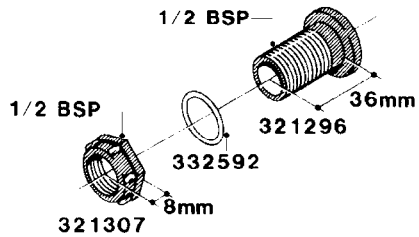

L0050

FITTINGS - HOSE CONNECTORS
L0050-HIN, 01:01:16

Page 1

Date 12.08.2020 11:03

parts-n°	order qty	description
242594	1	O-RING D14 X 1.78 SCH.70-EPDM
320294	1	FITT.DK TEE 3/8X3/8HB X1/2"BSP
320305	1	FITT.DK HB 3/4'- 3/4' BSP
320386	1	FITT.DK TEE 3/8X3/8HB X3/8"BSP
320397	1	FITT.DK ELB 3/8"HB X 3/8" BSP
320401	1	FITT.DK TEE 1/2X1/2HB X1/2"BSP
320412	1	FITT.DK TEE 1/2X1/2HB X3/8'BSP
320423	1	FITT.DK ELB 1/2'HB X 3/8' BSP
320891	1	FITT.DK HB 3/8'- 3/8' BSP
320972	1	FITT.DK HB 5/16'- 1/4' BSP
322046	1	FITT.DK TEE 1/2X1/2HB X3/4'BSP
322048	1	FITT.DK TEE 3/4X3/4HB X3/4'BSP
330595	1	O-RING D24.6/D20X2.1 -3/4"
333137	1	FITT.DK CONN.1/2" F.NOZZ. DOUB
333141	1	FITT.DK CONN.1/2" F.NOZZ.SING
334041	1	FITT.DK CONN.3/4' F.NOZZ. SING
334042	1	FITT.DK CONN.3/4' F.NOZZ. DOUB
334195	1	FITT.DK ELB. 3/4"HB X 3/4"HB
10012103	1	FITT.PO.HB 1.25X1.50 IMB1012
10014003	1	FITT.PO.HB 1.25X1.25 IMB1010
10036903	1	FITT.PO.HB 1.50X1.50 IMB1212
28019303	1	FITTING HB ELB 3/4NPT-3/4HOSE
61016500	1	HOSE TAIL 3/4" 90°+RG CAP 3/4"
72026700	1	NOZZLE TUBE ADAPTER W/O-RING