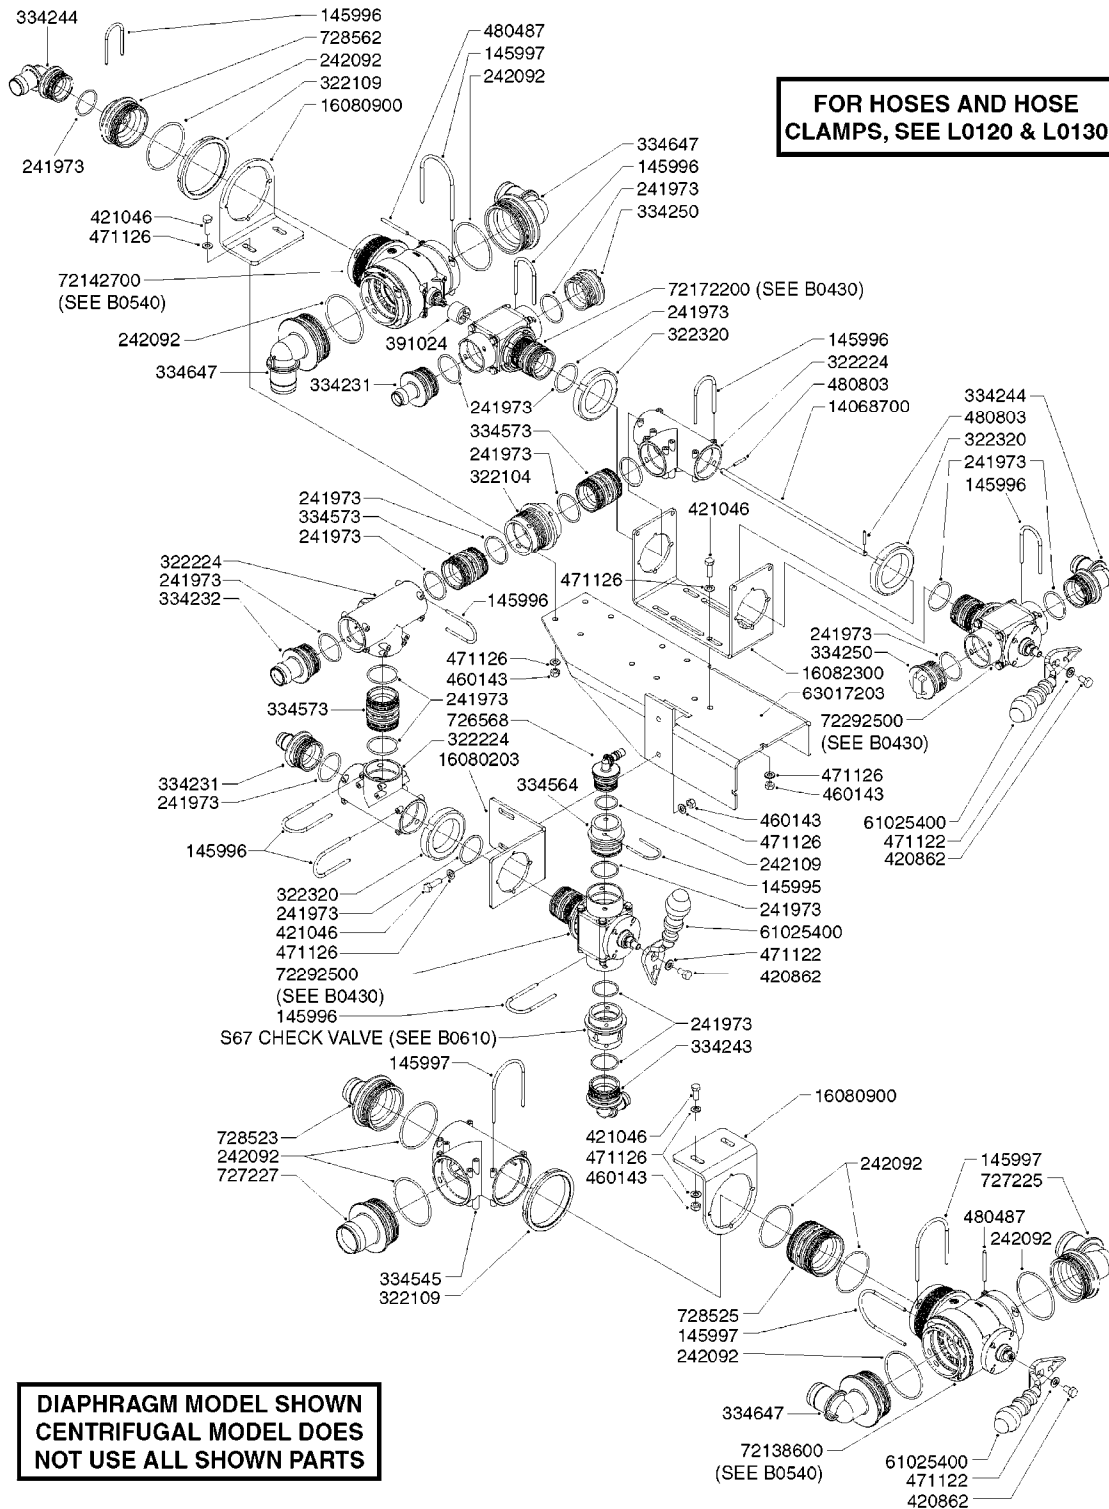

**FOR HOSES AND HOSE
CLAMPS, SEE L0120 & L0130**

**DIAPHRAGM MODEL SHOWN
CENTRIFUGAL MODEL DOES
NOT USE ALL SHOWN PARTS**

B0460

SMART VALVE-NEW NAVIGATOR S67
B0460-HIN, 28:05:19

Page 1
Date 12.08.2020 11:02

parts-n°	order qty	description
145995	1	FITT.DK S-53 FORK
145996	1	FITT.DK S-67 FORK
145997	1	FITT.DK S-93 FORK
241973	1	O-RING Ø3 X 44.2 70 SHORES NITRIL
242092	1	O-RING D69.5X3
242109	1	O-RING D32.2x3.0
322104	1	FITT.DK S-67 BULKHEAD
322109	1	FITT.DK S-93 BULKHEAD NUT
322224	1	FITT.DK S-67 TEE
322320	1	NUT F.3 WAY VALVE S56
334231	1	FITT.DK S-67 STR.1"
334232	1	FITT.DK S-67 STR.1-1/4"
334243	1	FITT.DK S-67 ELB.1"
334244	1	FITT.DK S-67 ELB.1-1/4"
334250	1	FITT.DK S-67 PLUG
334545	1	FITT.DK S-93 TEE
334564	1	FITT.DK S-67 TO S-53 ADAPTER
334573	1	FITT.DK S-67 CONNECTOR
334647	1	FITT.DK S93 ELB 1-1/2" 90 PVC
391024	1	COUPLING FOR 3RD SMART VALVE
420862	1	BOLT HEX 8.8 DEL M10X16 FT
421046	1	BOLT HEX M8X25/25 A2 SS DIN933
460143	1	LOCK NUT M8 SST A2 DIN985
471122	1	WASHER, M10, Ø20/10.5X 2.0, SS
471126	1	WASHER, M8, Ø16/ 8.4X 1.6, SS
480487	1	PIN M5X60 SLOTTED GALV
480803	1	PIN Ø4 X 25
726568	1	FITT.DK.S-53 HB 1/2"90 W/O-RING
727225	1	FITT.DK S-93 ELB.2'PVC W/ORING
727227	1	FITT.DK S-93 STR.2" W/ORING
728523	1	FITT.DK S-93 STR.1-1/2" W.O-RING
728525	1	FITT. S93 CONNECTOR W/O-RINGS
728562	1	FITT.DK S-93 TO S67 ADAPTOR
14068700	1	SPINDLE,SMART VALVE S67 10MM
16080203	1	BRACKET 1 STK S67 VALVE
16080900	1	BRACKET 1 STK S93 VALVE 15BAR
16082300	1	BRACKET 2PCS S67 VALVE 15 BAR
61025400	1	HANDLE SMART VALVE
63017203	1	SMART VALVE MOUNTING BKT.1100
72138600	1	VALVE S93 "V3" SMART VALVE
72142700	1	VALVE S93 "V4" SMART VALVE
72172200	1	VALVE S67 "V2" SMART VALVE
72292500	1	VALVE S67 SMART VALVE NEW NAV