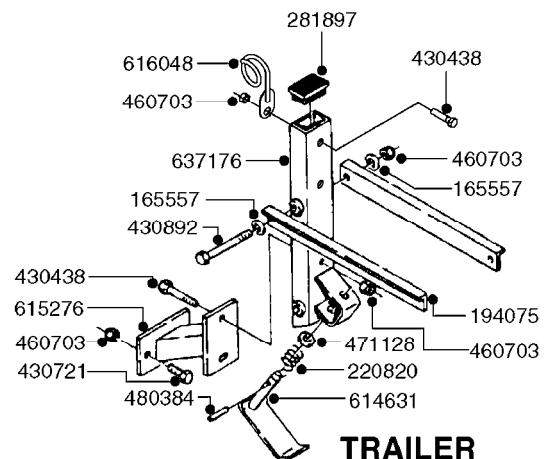

TRAILER

K0050