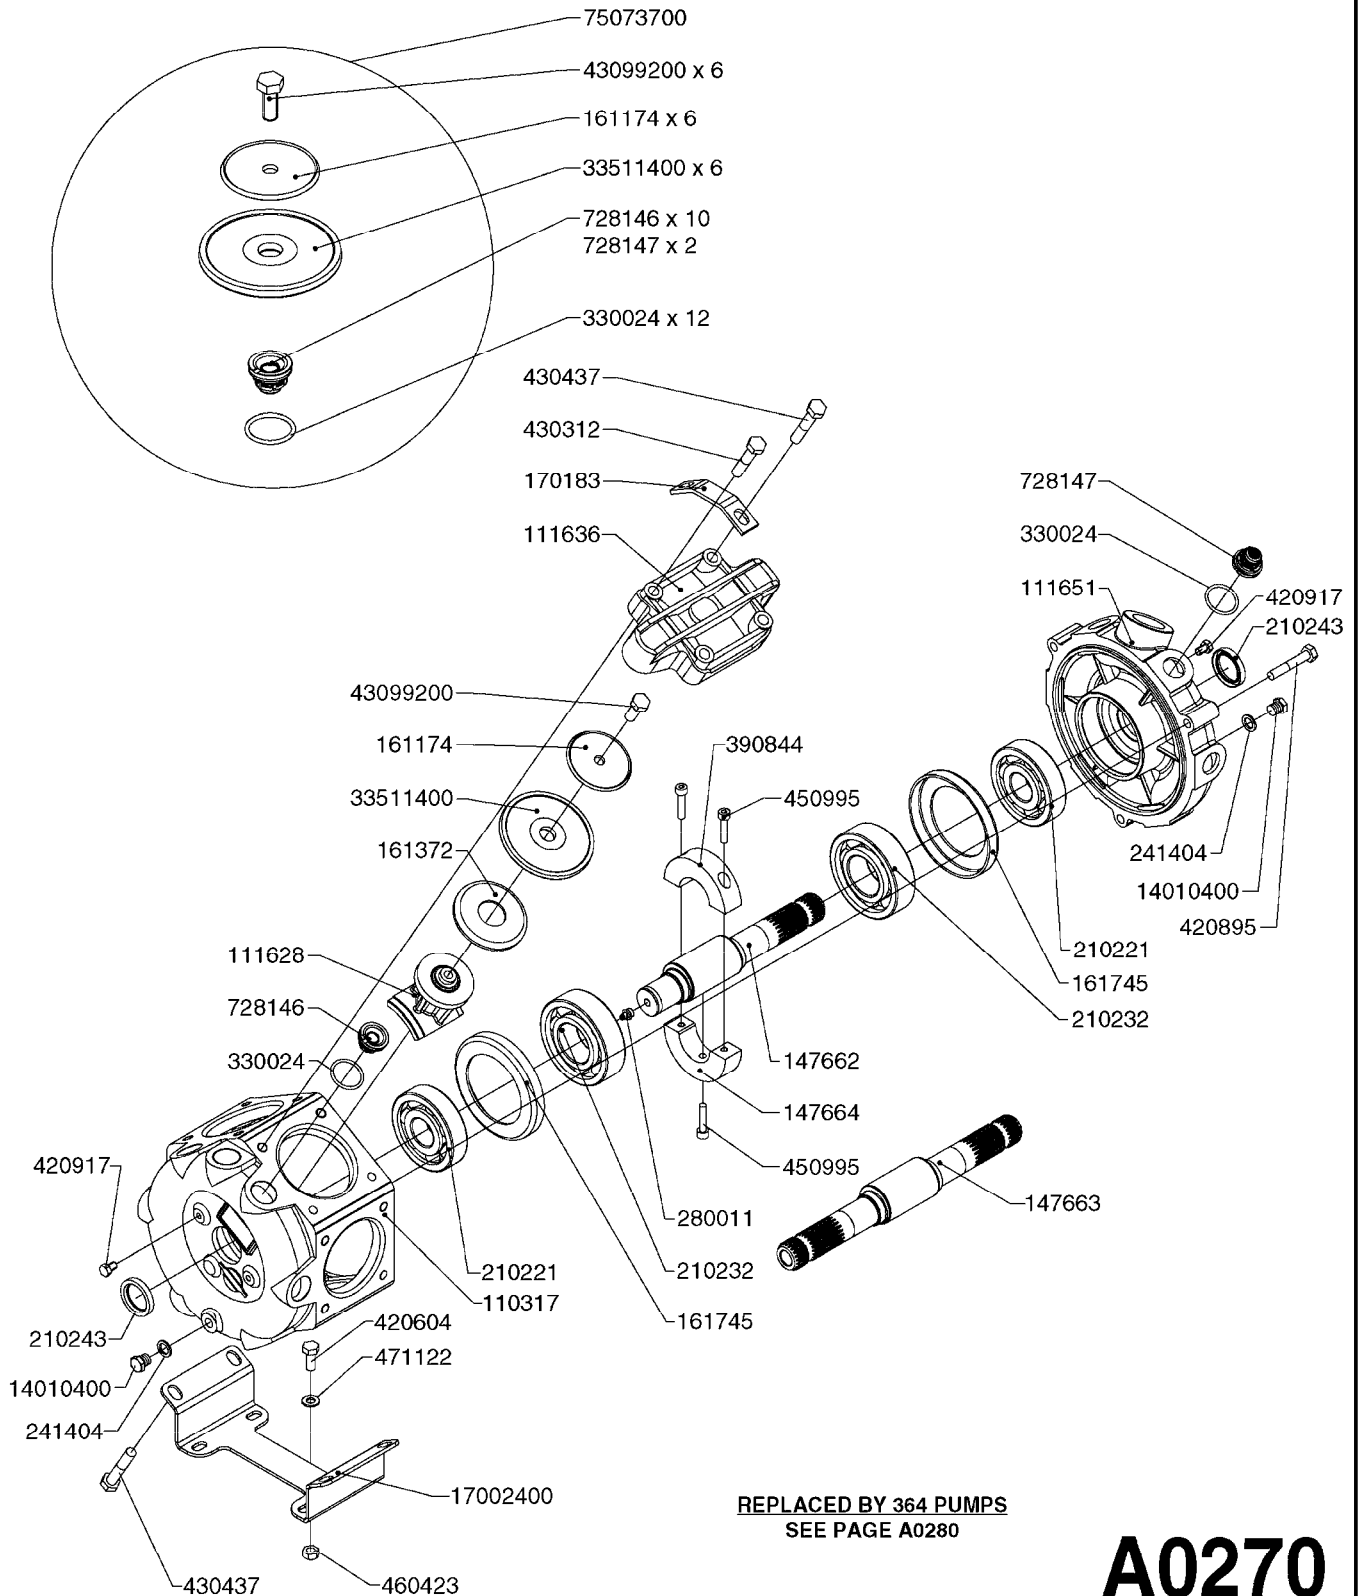

PUMP - 363/1000 RPM W/MOUNTING
A0270-HIN, 17:03:16

Page 1
Date 12.08.2020 11:02

parts-n°	order qty	description
110317	1	PUMP CASING MODEL 360/361 PNTD
111628	1	CONNECTING ROD 363/5.5 PUMP
111636	1	VALVE COVER 363 HEAVY DUTY
111651	1	CASTING F.363 1.5" PUMP(FRONT)
147662	1	CRANK SHAFT F.363/463-5.5MM
147663	1	CRANK SHAFT 363/463-5.5 THROUG
147664	1	COUNTERBALANCE 363/463 WEIGHT
161174	1	DIAPHRAGM DISC SS 361/363/364 PUMP
161372	1	DIAPHRAGM BACKING DISC,320-361
161745	1	METAL SPACER F.363/463
170183	1	LIFT STRAP F.PUMP 360/361/462
210221	1	BEARING BALL 6407
210232	1	BEARING BALL 6310
210243	1	SEAL OIL 35 X 47 X 7
241404	1	DOWTY SEAL 1/4"
280011	1	GREASE NIPPLE 1/8' SAE H TR
330024	1	O-RING D41,1/D34.5 X 3,5
390844	1	COUNTERBALANCE 363/463 POM
420604	1	BOLT HEX 8.8 DEL M10X25 FT DIN933
420895	1	BOLT HEX 8.8 RAW M10X60
420917	1	BOLT HEX 8.8 RAW M8X12 FT
430312	1	BOLT HEX 8.8 M12X60
430437	1	BOLT HEX 8.8 RAW M12X65
450995	1	BOLT ALLEN M8X30 DIN 912 RAW
460423	1	NUT HEX M10X1.50 LOCK DIN985A2 SS
471122	1	WASHER, M10, Ø20/10.5X 2.0, SS
728146	1	VALVE FOR 361(726890/707932)
728147	1	VALVE FOR 361 WHITE WITH HOLE
14010400	1	PLUG 1/4" BSP
17002400	1	FOOT F. 36X PUMP, RED
33511400	1	DIAPHRAGM PUMP 361/361/363/364 PUR
43099200	1	BOLT HEX SS M12 X 30 DIN933 A4
75073700	1	PUMP KIT 361/363 "06"