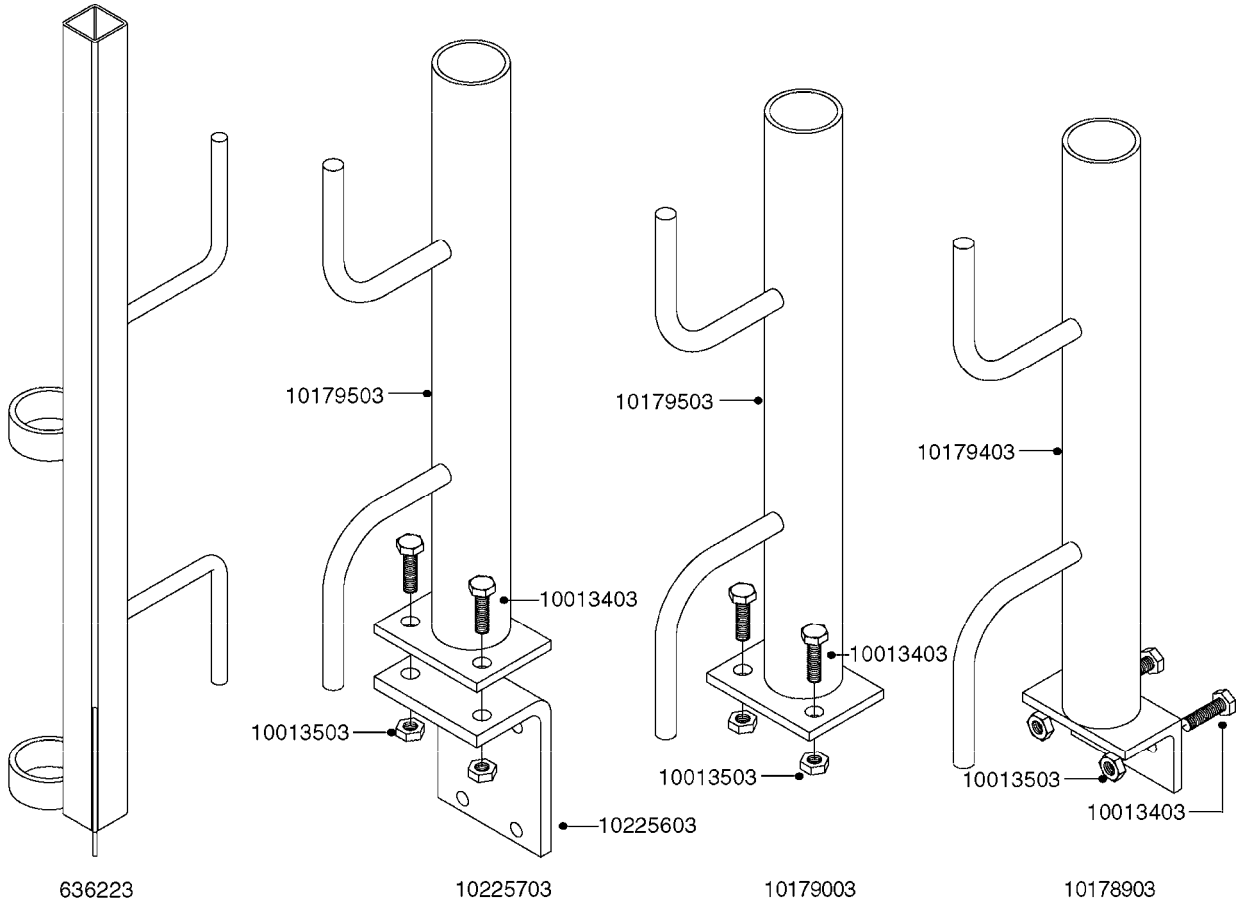

K0520

HOSE WRAPS
K0520-HIN, 05:12:19

Page 1
Date 12.08.2020 11:03

parts-n°	order qty	description
241965	1	O-RING Ø12.1 X 1.6 NITRILE
242007	1	O-RING Ø9.1 X 1.6 NITRILE
281551	1	BALL VALVE 1/2"
320084	1	FITT.DK NUT 1/2" BSP
330212	1	O-RING D19/D14X2.4 F.1/2"NUT
330326	1	O-RING D30/D24X2 F.1"NUT
330676	1	FITT.DK HB 3/8" F. 1/2" NUT
330687	1	FITT.DK HB 1/2" F. 1/2" NUT
334190	1	FITT.DK HB 1/2' F. PISTOL 60S
334533	1	CLAMP HOSE PLASTIC 3/8"
334534	1	CLAMP HOSE PLASTIC 1/2"
636223	1	POST 12 VOLT TR30
712471	1	AGITATION VALVE ASSY. ON/OFF
843196	1	SPRAY GUN KIT TYPE 60 SHORT
843197	1	HANDGUN KIT TYPE 60 LONG
10013403	1	BOLT HEX 3/8-16X1 1/4 HCS Z5
10013503	1	NUT HEX NC 3/8"
10178903	1	WRAP HOSE SIDE MOUNT PLATE
10179003	1	WRAP HOSE BOTTOM PLATE MOUNT
10179403	1	WRAP WELDMENT FOR HI101789
10179503	1	WRAP WELDMENT FOR HI101790
10225603	1	BKT.FOR HOSE WRAP MOUNT NL NK
10225703	1	WRAP HOSE BDL.BOTTOM PLATE
92701703	1	HOSE R X3/8" X300PSI WP X0012"
92702103	1	HOSE R X1/2" X300PSI WP X0012"