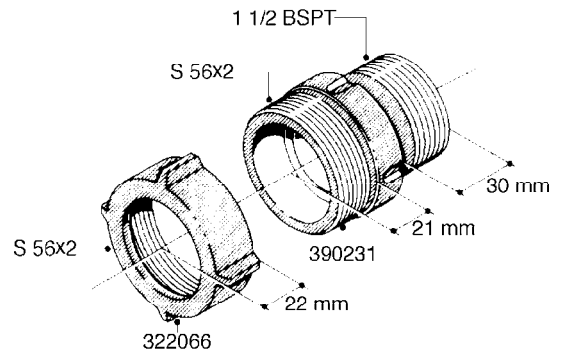

L0080

FITTINGS - S-53
L0080-HIN, 12:09:17

Page 1

Date 12.08.2020 11:03

Pos.	parts-n°	order qty	description
1	145995	1	FITT.DK S-53 FORK
2	241973	1	O-RING Ø3 X 44.2 70 SHORES NITRIL NITRIL (BLACK)
2	242353	1	O-RING 3 X 44.2 VITON VITON (BROWN)
3	242109	1	O-RING D32.2x3.0 NITRIL (BLACK)
3	242354	1	O-RING D32.2X3.0 VITON VITON (BROWN)
4	322103	1	FITT.DK S-53 BULKHEAD
5	322107	1	FITT.DK S-53 BULKHEAD NUT
6	322110	1	FITT.DK S-53 ELB. 1/2" BSP
7	322352	1	FITT.DK S-53 TEE
8	334229	1	FITT.DK S-53 STR.3/4"
9	334260	1	GASKET F. S-53 BULKHEAD
10	334564	1	FITT.DK S-67 TO S-53 ADAPTER
11	391100	1	FITT.DK S-53THREAD INS.1/2"BSP
12	726463	1	FITT.DK S53 BULKHEAD W/GASKET
13	726552	1	FIT.DK S-53X90 1/2" BSP,O-RING
14	726556	1	FITT.DK S-53 HB 1/2" W/O-RING
15	726558	1	FITT.DK S53 STR. 3/4" W.ORING
16	726559	1	FITT DK. S-53 HB 1" W/O-RING
17	726568	1	FITT.DK.S-53 HB 1/2"90 W/O-RING
18	726570	1	FITT.DK S-53 ELB.3/4" W.ORING
19	726571	1	FITT.DK S-53 ELB.1", W ORING
20	726578	1	FITT.DK S53 PLUG WITH O-RING
21	728561	1	FITT.DK. S67M - S53F REDUCER