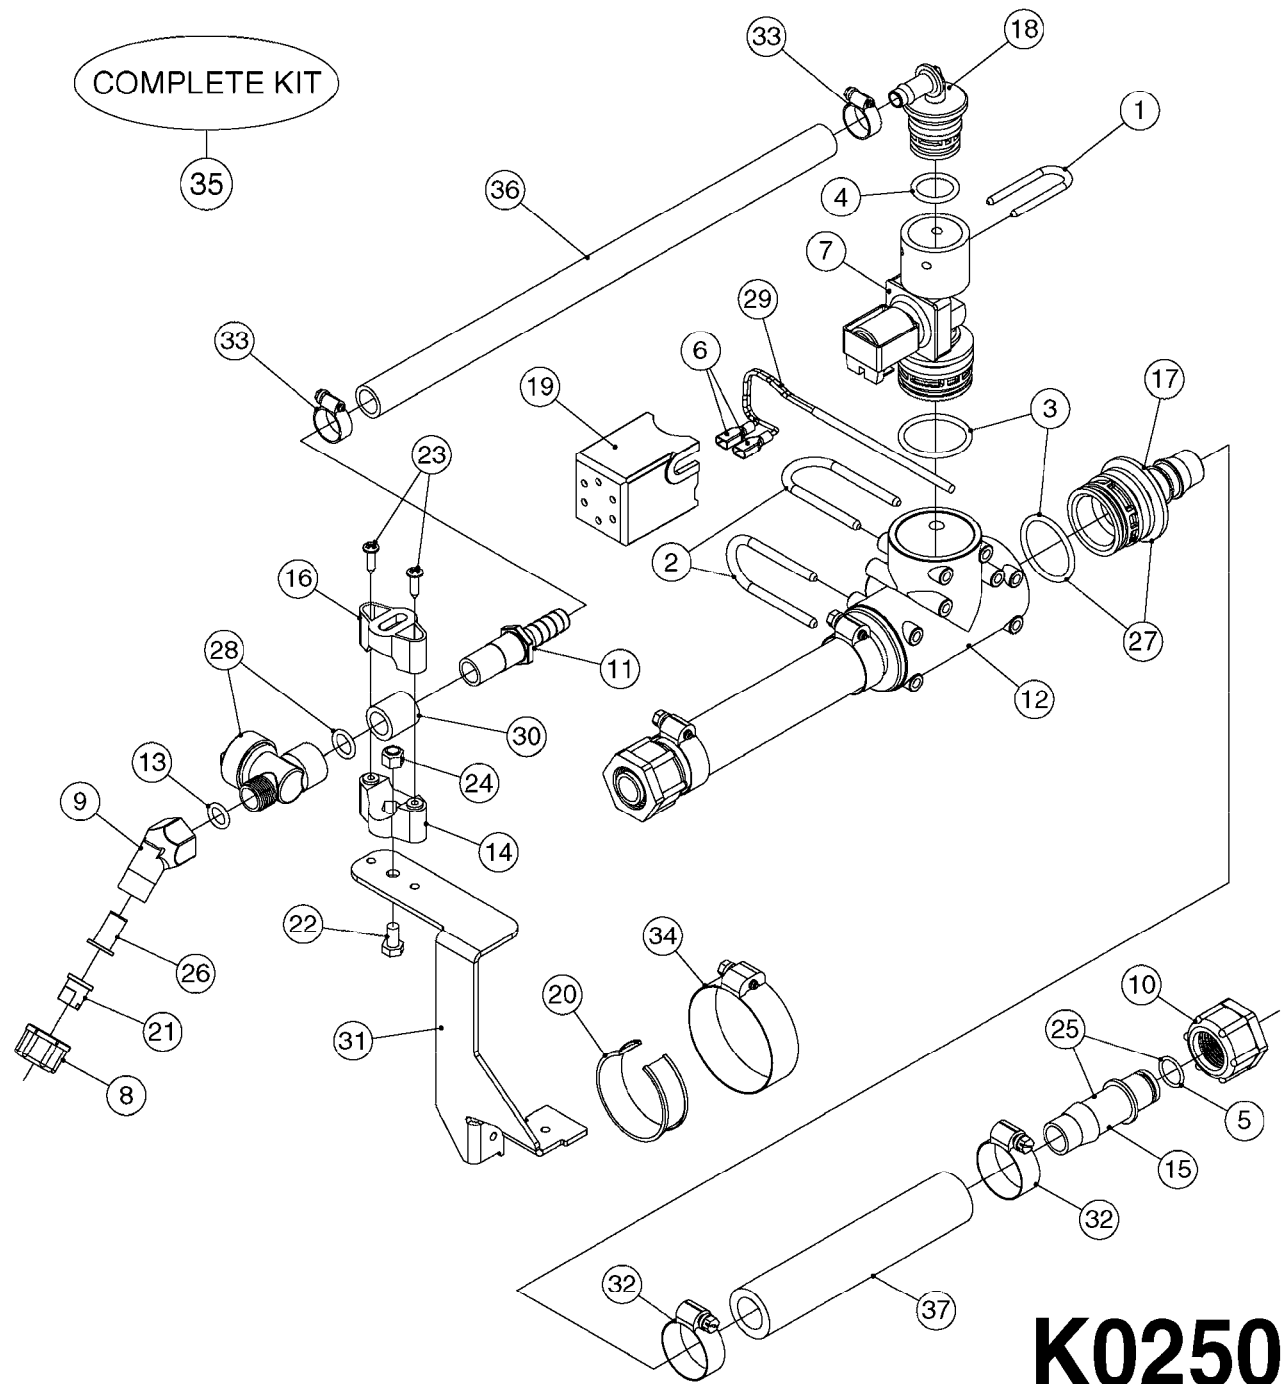

K0250

ELECTRIC END NOZZLE KIT '09
K0250-HIN, 01:01:16

Page 1
Date 12.08.2020 11:02

Pos.	parts-n°	order qty	description
1	145994	1	FITT.DK S-40 FORK
2	145995	1	FITT.DK S-53 FORK
3	242354	1	O-RING D32.2X3.0 VITON
4	242355	1	O-RING D19.2X3.0 VITON F.S-40
5	242594	1	O-RING D14 X 1.78 SCH.70-EPDM
6	261539	1	SPADE F.ELEC CONNEX BLUE INSUL
7	262104	1	VALVE, SOLENOID, S53/S40
8	320187	1	FITT.DK CAP 3/8" BSP BLACK
9	320191	1	FITT.DK ELB 3/8' BSP 45 DEGREE
10	320283	1	FITT.DK NUT 3/4"BSP
11	320891	1	FITT.DK HB 3/8'- 3/8' BSP
12	322352	1	FITT.DK S-53 TEE
13	330013	1	O-RING 2.5 X 10 PUR
14	333012	1	NOZZLE HOLD. UPPER PART
15	334044	1	FITT.DK HB 3/4' F. 3/4' CAP
16	334220	1	YOKE, UPPER NOZZLE BODY
17	334229	1	FITT.DK S-53 STR.3/4"
18	334237	1	FITT.DK S-40 ELB.3/8"
19	334965	1	COVER FOR S53 SOLENOID VALVE
20	341291	1	RUBBER HOSE CLAMP COVER 130MM
21	370392	1	NOZZLE END FAN 1850-G 300
22	410546	1	BOLT HEX M6X12 A2 SS DIN933
23	440665	1	SCREW M4.2X16 STAINLESS
24	460261	1	NUT HEX M6X1.00 LOCK DIN985 A2 SS
25	724621	1	FITT.DK HB 3/4"ASSY F.3/4" NUT
26	725042	1	SCREEN 80 MESH W.GASKET, RED
27	726558	1	FITT.DK S53 STR. 3/4" W. ORING
28	729610	1	NOZZLE ASSY. NON DRIP 3/8 THRD
29	983087	1	ELEC. CABLE 2 WIRE X 0.75MM
30	10631003	1	HOSE R X CLEAR BRAID.X 1/2 12"
31	16110803	1	NOZZLE BRACKET VAR SPACINGS
32	28029903	1	CLAMP HOSE GEAR P3/4"-S1" 6712
33	28044903	1	CLAMP HOSE GEAR P3/8" 6706
34	28047003	1	CLAMP HOSE GEAR 30 X 50 6732
35	82613203	1	ELECTRIC END NOZZLE KIT 2009
36	92701703	1	HOSE R X3/8" X300PSI WP X0012"
37	92703203	1	HOSE R X3/4" X300PSI WP X0012"