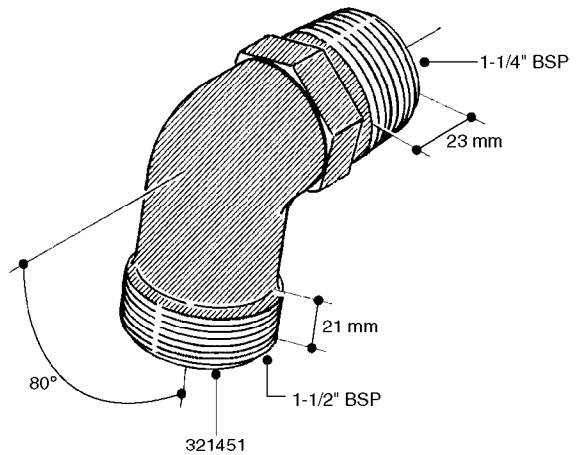

L0030

FITTINGS - HEXAGON NIPPLES
L0030-HIN, 01:01:16

Page 1
Date 12.08.2020 11:03

parts-n°	order qty	description
10015303	1	FITT.PO.HN 1.00X1.00 M1000
10425003	1	FITT.PO.HN 1.25X1.00 MCPHEE
320132	1	FITT.DK HN 1" BSP
320176	1	FITT.DK HN 3/8"X1/2" BSP
320445	1	FITT.DK HN 1/4"X3/8" BSP
320655	1	FITT.DK HN 1/2"-1/2" BSP
320692	1	FITT.DK HN 3/8'BSPX1/4'NPT
320703	1	FITT.DK HN 3/8BSP X1/2 &1/4NPT
320725	1	FITT.DK NIPPLE 3/8"-3/8" BSP
320902	1	FITT.DK HN 3/8'X 1/4' BSP
390232	1	FITT.DK HN 1-1/2' X 1-1/4' BSP
390276	1	FITT.DK HN 1'BSP