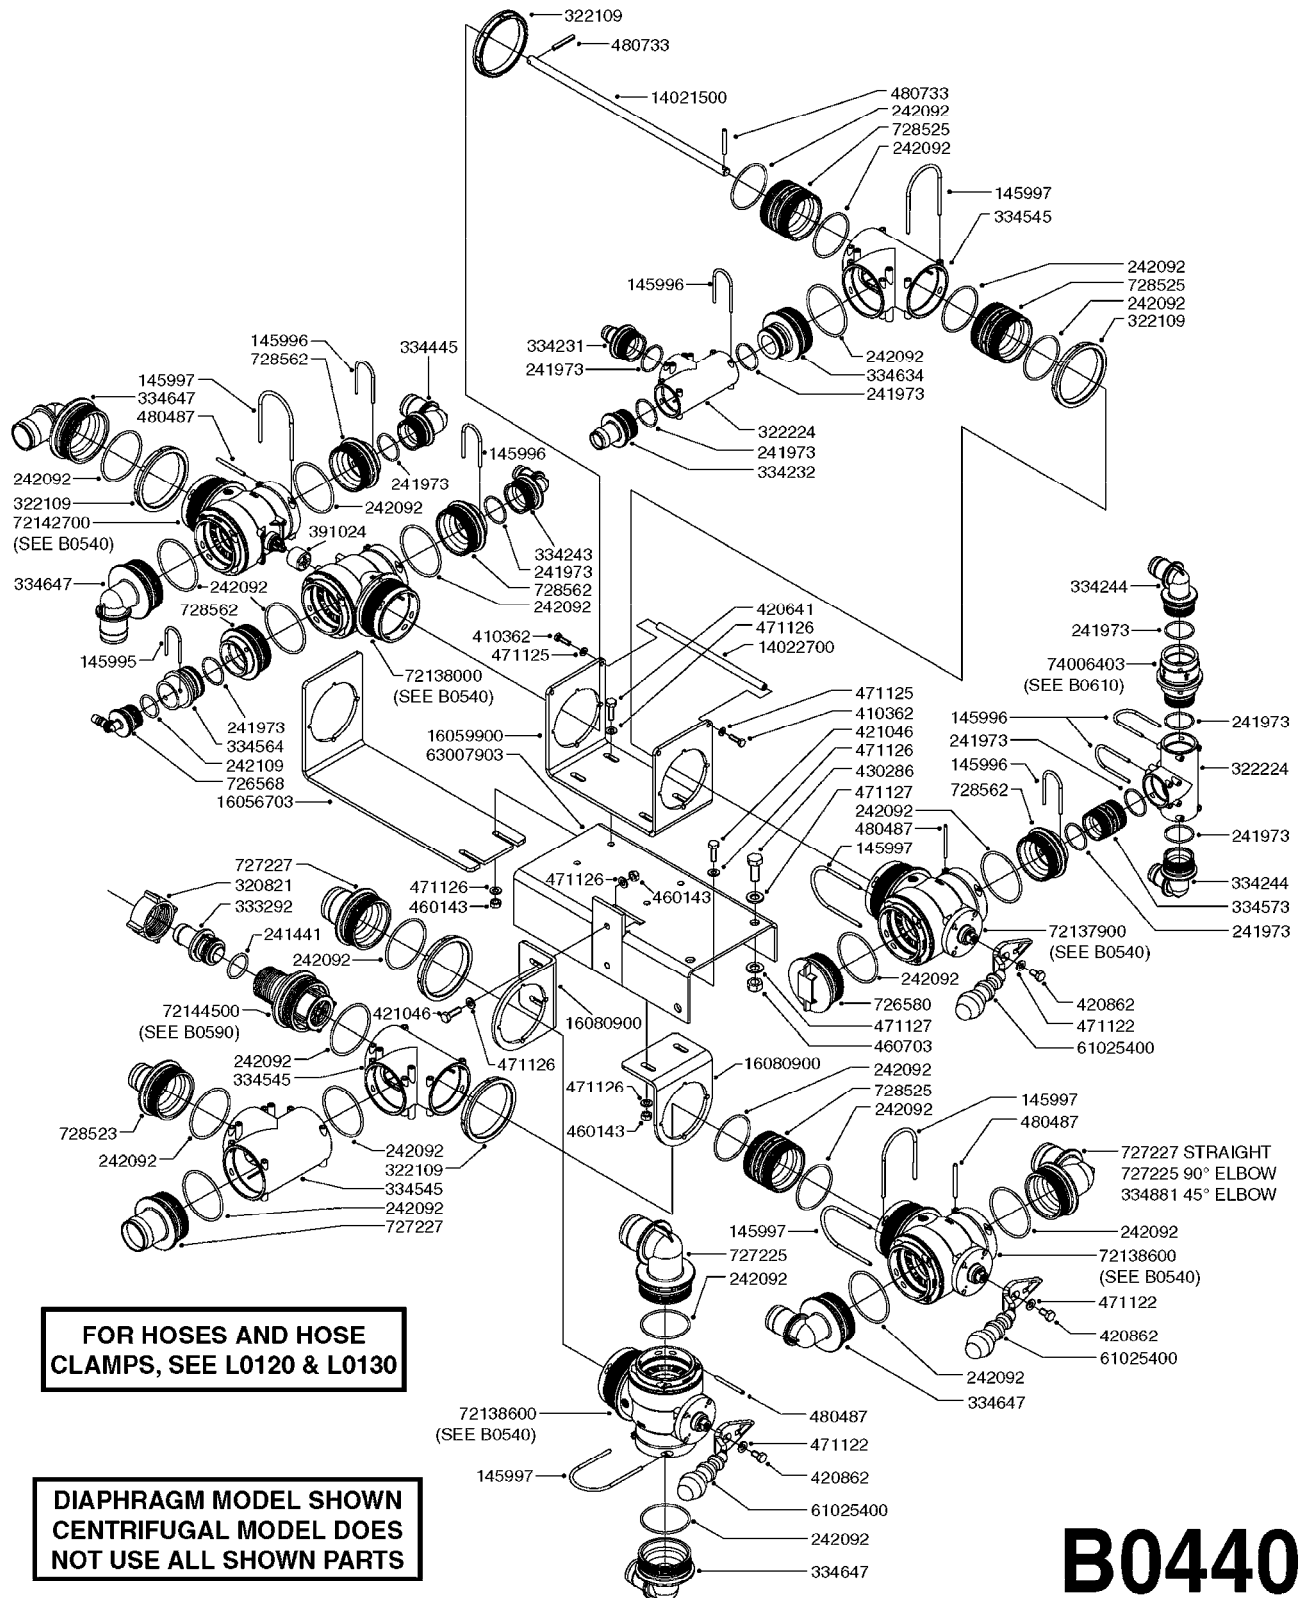

**FOR HOSES AND HOSE
CLAMPS, SEE L0120 & L0130**

**DIAPHRAGM MODEL SHOWN
CENTRIFUGAL MODEL DOES
NOT USE ALL SHOWN PARTS**

B0440

SMART VALVE - NEW NAVIGATOR
B0440-HIN, 28:05:19

Page 1
Date 12.08.2020 11:02

parts-n°	order qty	description
145995	1	FITT.DK S-53 FORK
145996	1	FITT.DK S-67 FORK
145997	1	FITT.DK S-93 FORK
241441	1	O-RING D29.3X3
241973	1	O-RING Ø3 X 44.2 70 SHORES NITRIL
242092	1	O-RING D69.5X3
242109	1	O-RING D32.2x3.0
320821	1	FITT.DK NUT 1-1/2" BSP
322109	1	FITT.DK S-93 BULKHEAD NUT
322224	1	FITT.DK S-67 TEE
333292	1	FITT.DK HB 1"O'RING F.1-1/2"
334231	1	FITT.DK S-67 STR.1"
334232	1	FITT.DK S-67 STR.1-1/4"
334243	1	FITT.DK S-67 ELB.1"
334244	1	FITT.DK S-67 ELB.1-1/4"
334445	1	FITT.DK S-67 ELB.1-1/2"
334545	1	FITT.DK S-93 TEE
334564	1	FITT.DK S-67 TO S-53 ADAPTER
334573	1	FITT.DK S-67 CONNECTOR
334634	1	FITT.DK ADAPTER S-93M S67M
334647	1	FITT.DK S93 ELB 1-1/2" 90 PVC
334881	1	FITT.DK S-93 ELB. 2" 45D PVC
391024	1	COUPLING FOR 3RD SMART VALVE
410362	1	BOLT HEX 8.8 SS M6X20
420641	1	BOLT HM 8X35/22 A2 SS DIN931
420862	1	BOLT HEX 8.8 DEL M10X16 FT
421046	1	BOLT HEX M8X25/25 A2 SS DIN933
430286	1	BOLT HEX 8.8 DEL M12X30 FT
460143	1	LOCK NUT M8 SST A2 DIN985
460703	1	NUT HEX M12X1.75 LOCK DIN985A2 SS
471122	1	WASHER, M10, Ø20/10.5X 2.0, SS
471125	1	WASHER M6U 6.4X14X1.2,A2 SS
471126	1	WASHER, M8, Ø16/ 8.4X 1.6, SS
471127	1	WASHER, M12, Ø24/13X24X2.5 SS
480487	1	PIN M5X60 SLOTTED GALV
480733	1	PIN D6 X 40
726568	1	FITT.DK.S-53 HB 1/2"90 W/O-RING
726580	1	FITT. S93 PLUG W/O-RING
727225	1	FITT.DK S-93 ELB.2'PVC W/ORING
727227	1	FITT.DK S-93 STR.2" W/ORING
728523	1	FITT.DK S-93 STR.1-1/2" W.O-RING
728525	1	FITT. S93 CONNECTOR W/O-RINGS
728562	1	FITT.DK S-93 TO S67 ADAPTOR
14021500	1	SPINDLE F.S93 SMART VALVE
14022700	1	SPACER TUBE Ø10 L=212 SS
16056703	1	PLATE 6.0X492X116/SMART VALVE
16059900	1	BRACKET 2 STK S93 SMART VALVE
16080900	1	BRACKET 1 STK S93 VALVE 15BAR
61025400	1	HANDLE SMART VALVE
63007903	1	SMART VALVE MOUNTING BKT.1100
72137900	1	VALVE S93 "V1" SMART VALVE
72138000	1	VALVE S93 "V2" SMART VALVE
72138600	1	VALVE S93 "V3" SMART VALVE
72142700	1	VALVE S93 "V4" SMART VALVE
72144500	1	SAFETY VALVE 15 BAR S93
74006403	1	CHECK VALVE S67 BAG