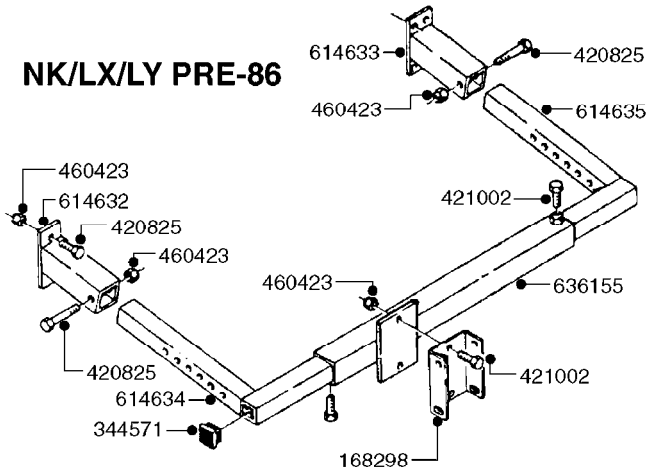

NK/LX/LY PRE-86

NEW NAVIGATOR