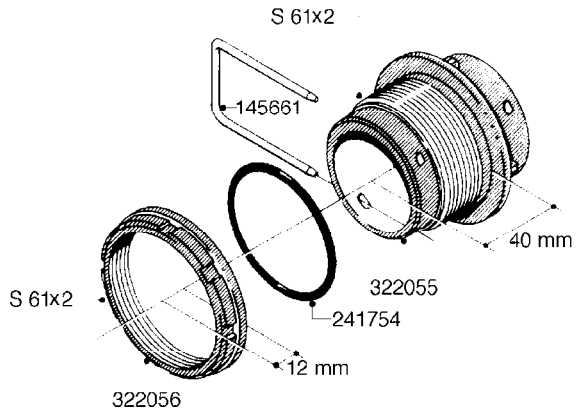

L0080

FITTINGS - S-53
L0080-HIN, 12:09:17

Page 1

Date 12.08.2020 11:03

Pos.	parts-n°	order qty	description
1	145995	1	FITT.DK S-53 FORK
2	241973	1	O-RING Ø3 X 44.2 70 SHORES NITRIL NITRIL (BLACK)
2	242353	1	O-RING 3 X 44.2 VITON VITON (BROWN)
3	242109	1	O-RING D32.2x3.0 NITRIL (BLACK)
3	242354	1	O-RING D32.2X3.0 VITON VITON (BROWN)
4	322103	1	FITT.DK S-53 BULKHEAD
5	322107	1	FITT.DK S-53 BULKHEAD NUT
6	322110	1	FITT.DK S-53 ELB. 1/2" BSP
7	322352	1	FITT.DK S-53 TEE
8	334229	1	FITT.DK S-53 STR.3/4"
9	334260	1	GASKET F. S-53 BULKHEAD
10	334564	1	FITT.DK S-67 TO S-53 ADAPTER
11	391100	1	FITT.DK S-53THREAD INS.1/2"BSP
12	726463	1	FITT.DK S53 BULKHEAD W/GASKET
13	726552	1	FIT.DK S-53X90 1/2" BSP,O-RING
14	726556	1	FITT.DK S-53 HB 1/2" W/O-RING
15	726558	1	FITT.DK S53 STR. 3/4" W.ORING
16	726559	1	FITT DK. S-53 HB 1" W/O-RING
17	726568	1	FITT.DK.S-53 HB 1/2"90 W/O-RING
18	726570	1	FITT.DK S-53 ELB.3/4" W.ORING
19	726571	1	FITT.DK S-53 ELB.1", W ORING
20	726578	1	FITT.DK S53 PLUG WITH O-RING
21	728561	1	FITT.DK. S67M - S53F REDUCER