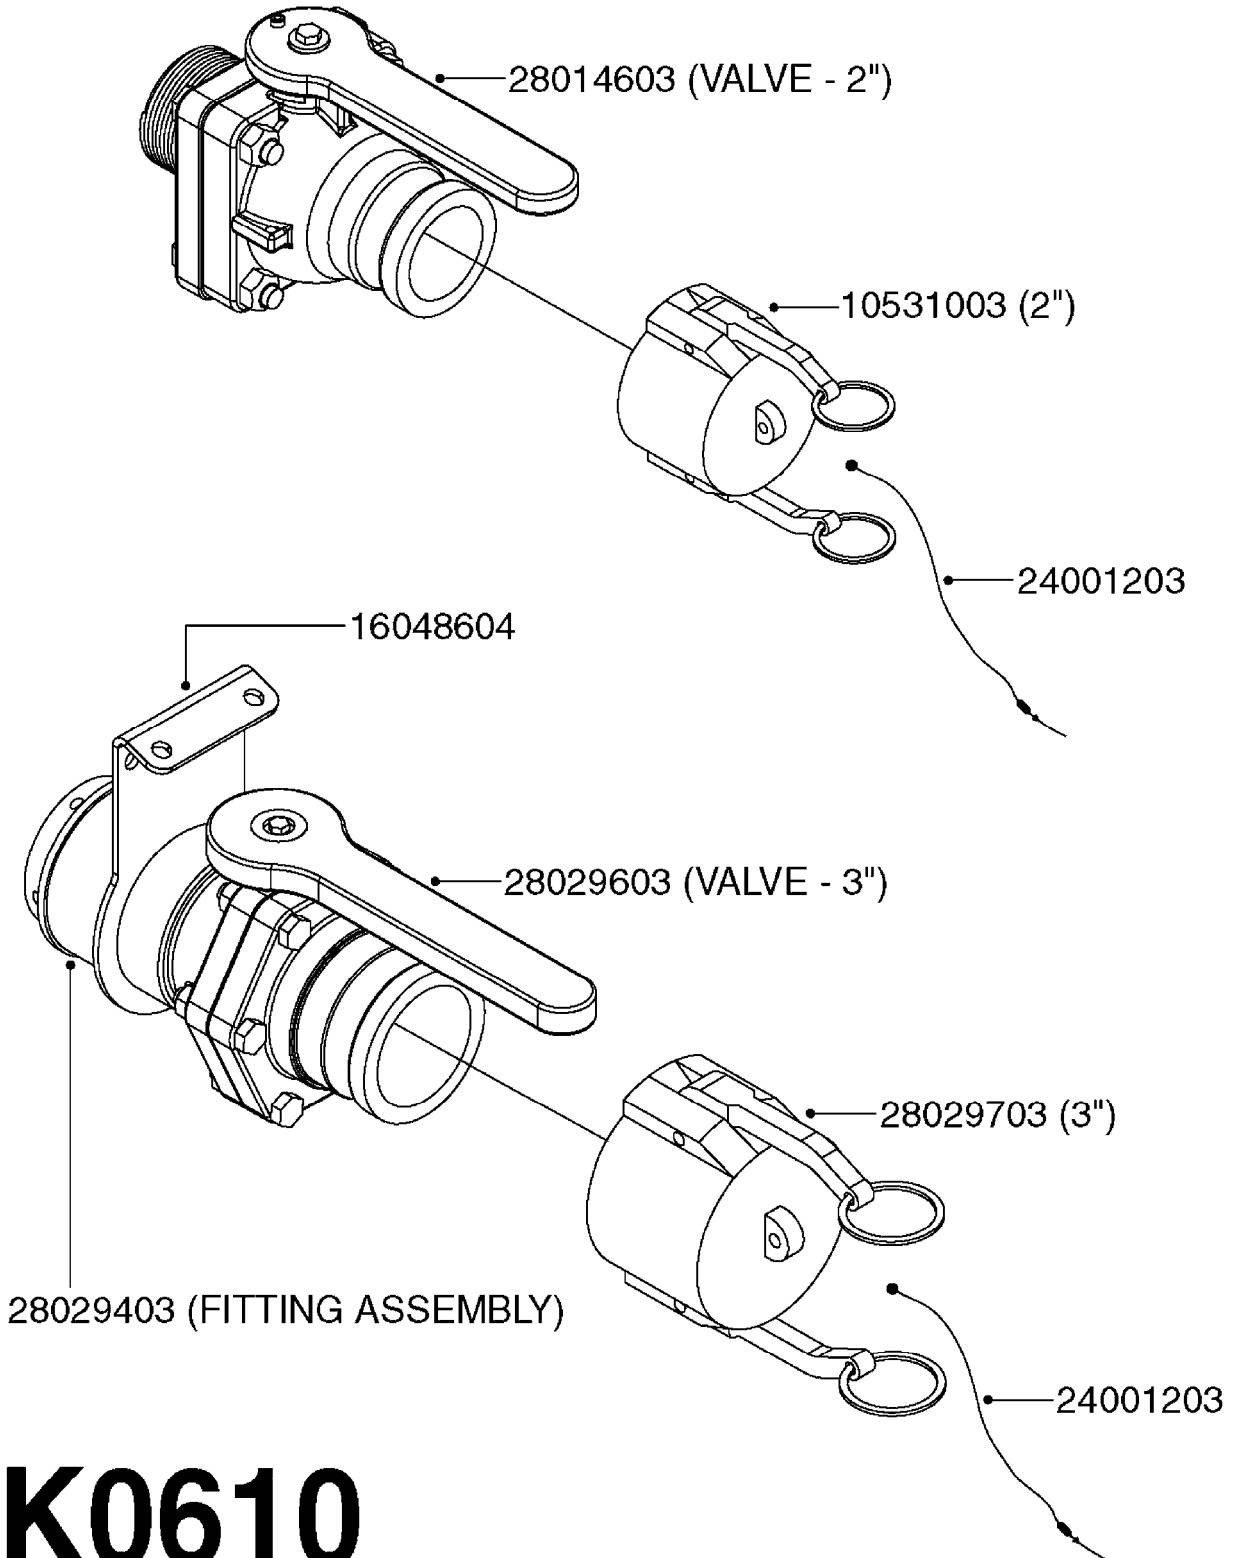

K0610

QUICKFILL-VALVES-BANJO 2" & 3"
K0610-HIN, 01:01:16

Page 1
Date 12.08.2020 11:03

parts-n°	order qty	description
10531003	1	CAP F.MALE QUICK COUPLER 2"
16048604	1	QUICK FILL BKT. NAV. 575-1100
24001203	1	RBR LANYARD 11" F.QCK FILL CAP
28014603	1	VALVE STUBBY 2" BANJO
28029403	1	3"NPT MALE X S93 FEMALE
28029603	1	VALVE STUBBY 3" BANJO
28029703	1	CAP F.MALE QUICK COUPLER 3"