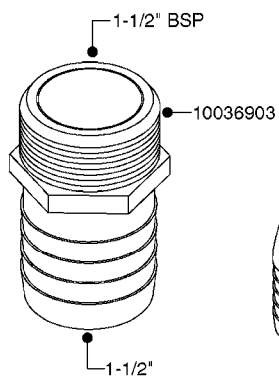

L0050

FITTINGS - HOSE CONNECTORS
L0050-HIN, 01:01:16

Page 1

Date 12.08.2020 11:03

parts-n°	order qty	description
242594	1	O-RING D14 X 1.78 SCH.70-EPDM
320294	1	FITT.DK TEE 3/8X3/8HB X1/2"BSP
320305	1	FITT.DK HB 3/4'- 3/4' BSP
320386	1	FITT.DK TEE 3/8X3/8HB X3/8"BSP
320397	1	FITT.DK ELB 3/8"HB X 3/8" BSP
320401	1	FITT.DK TEE 1/2X1/2HB X1/2"BSP
320412	1	FITT.DK TEE 1/2X1/2HB X3/8'BSP
320423	1	FITT.DK ELB 1/2'HB X 3/8' BSP
320891	1	FITT.DK HB 3/8'- 3/8' BSP
320972	1	FITT.DK HB 5/16'- 1/4' BSP
322046	1	FITT.DK TEE 1/2X1/2HB X3/4'BSP
322048	1	FITT.DK TEE 3/4X3/4HB X3/4'BSP
330595	1	O-RING D24.6/D20X2.1 -3/4"
333137	1	FITT.DK CONN.1/2" F.NOZZ. DOUB
333141	1	FITT.DK CONN.1/2" F.NOZZ.SING
334041	1	FITT.DK CONN.3/4' F.NOZZ. SING
334042	1	FITT.DK CONN.3/4' F.NOZZ. DOUB
334195	1	FITT.DK ELB. 3/4"HB X 3/4"HB
10012103	1	FITT.PO.HB 1.25X1.50 IMB1012
10014003	1	FITT.PO.HB 1.25X1.25 IMB1010
10036903	1	FITT.PO.HB 1.50X1.50 IMB1212
28019303	1	FITTING HB ELB 3/4NPT-3/4HOSE
61016500	1	HOSE TAIL 3/4" 90°+RG CAP 3/4"
72026700	1	NOZZLE TUBE ADAPTER W/O-RING