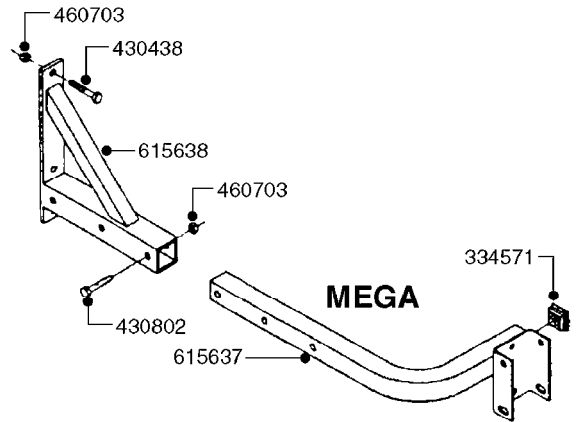

NK/LX/LY PRE-86

NEW NAVIGATOR