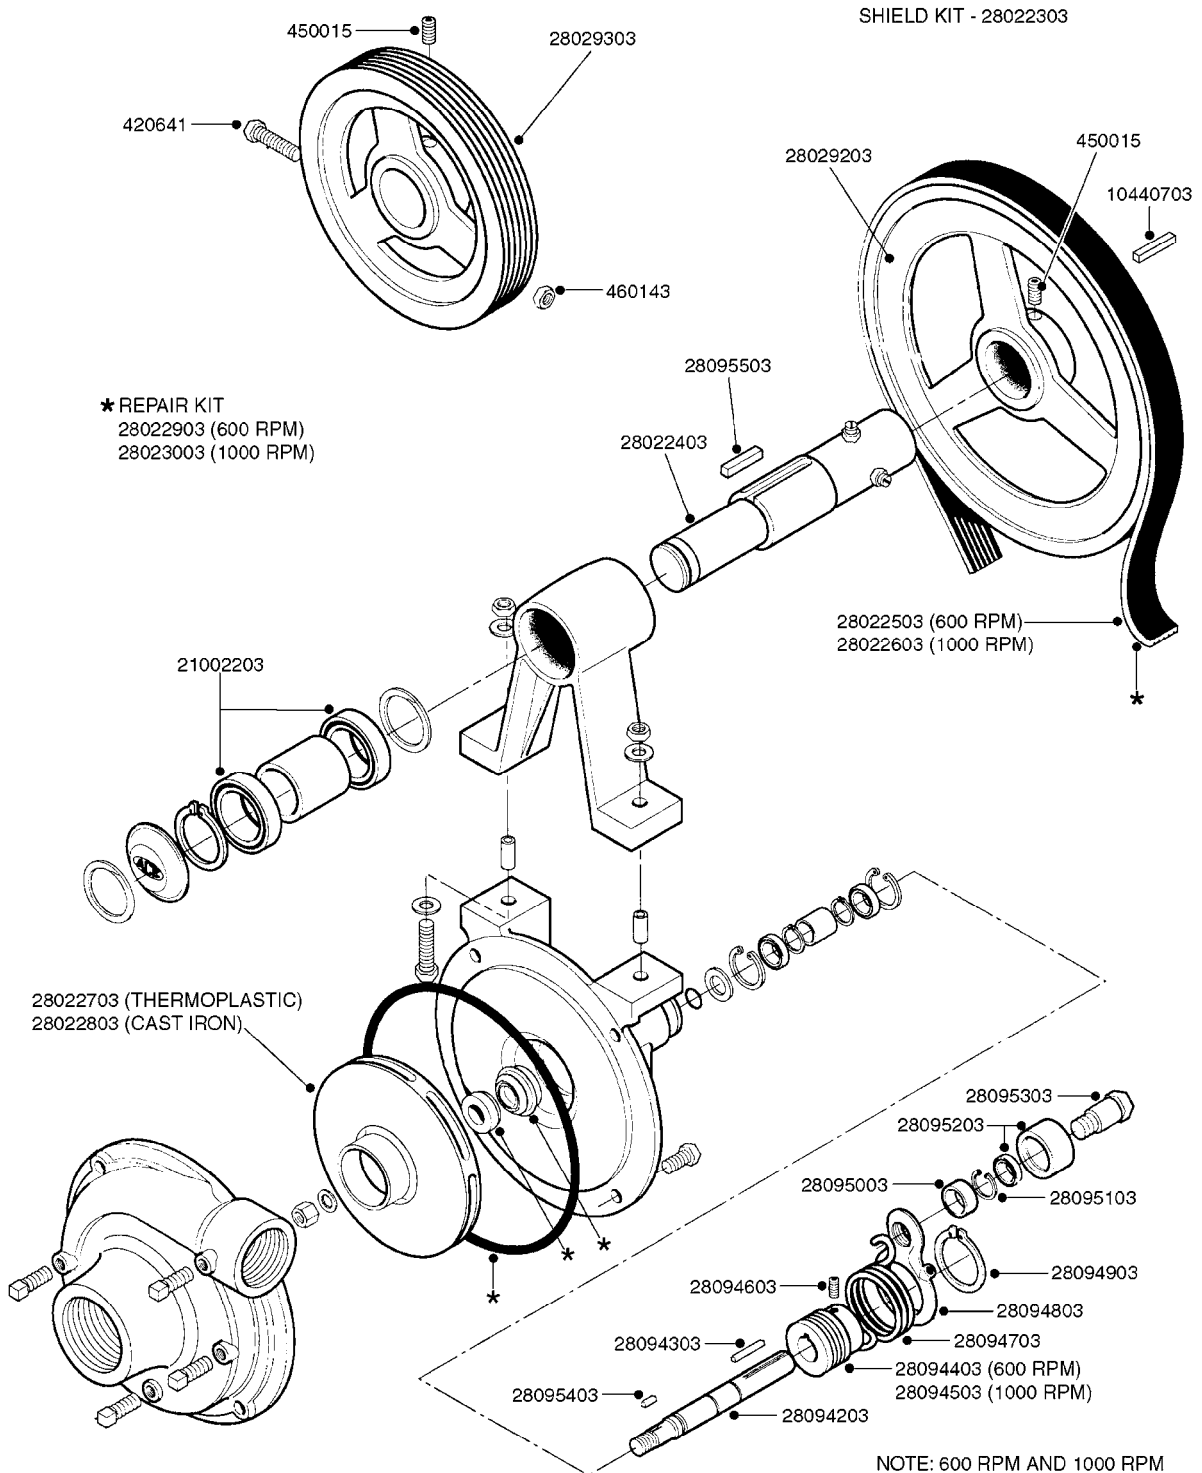

NOTE: 600 RPM AND 1000 RPM
PUMPS HAVE 1" INPUT SHAFT

A0430

PUMP - ACE 150 BELT DRIVE
A0430-HIN, 05:12:19

Page 1

Date 12.08.2020 11:02

parts-n°	order qty	description
420641	1	BOLT HM 8X35/22 A2 SS DIN931
450015	1	SCREW ALLAN 3/8'X5/8' BLACK
460143	1	LOCK NUT M8 SST A2 DIN985
10440703	1	KEY SQ 1/4"x1-1/2"
21002203	1	BEARING, SEALED ACE BELT DRIVE
28022303	1	SHIELD KIT
28022403	1	OUTPUT SHAFT ACE BELT DR PUMP
28022503	1	BELT 600 RPM ACE PUMP
28022603	1	BELT 1000 RPM ACE PUMP
28022703	1	IMPELLER THERMOPLASTIC
28022803	1	IMPELLER CAST IRON
28022903	1	REPAIR KIT 600 RPM
28023003	1	REPAIR KIT 1000 RPM
28029203	1	11.6"P.D.X2"BORE PULLEY 600RPM
28029303	1	7.9"P.D.X2"BORE PULLEY 1000RPM
28094203	1	5/8" DRIVEN SHAFT W.KEYWAY SS
28094303	1	KEY 3/16"X3/16"X1-1/4"
28094403	1	1.35"P.D.X5/8"BORE PULLEY 600RPM
28094503	1	1.7"P.D.X5/8"BORE PULLEY 1000RPM
28094603	1	SCREW ALLEN 5/16"NC X 5/16"
28094703	1	IDLER MOUNTED TORSION SPRING
28094803	1	IDLER ARM
28094903	1	EXTERNAL SNAP RING F.IDLER ARM
28095003	1	5/8" SPACER
28095103	1	RETAINER RING
28095203	1	IDLER BEARING/OUTER ROLLER ASSEMBLY
28095303	1	HEX HEAD IDLER CAP SCREW 5/8"NCX2-1/8"
28095403	1	KEY F.IMPELLER 1/8"X1/8"X1/2"
28095503	1	KEY 3/8"X1/2"X1-1/2"