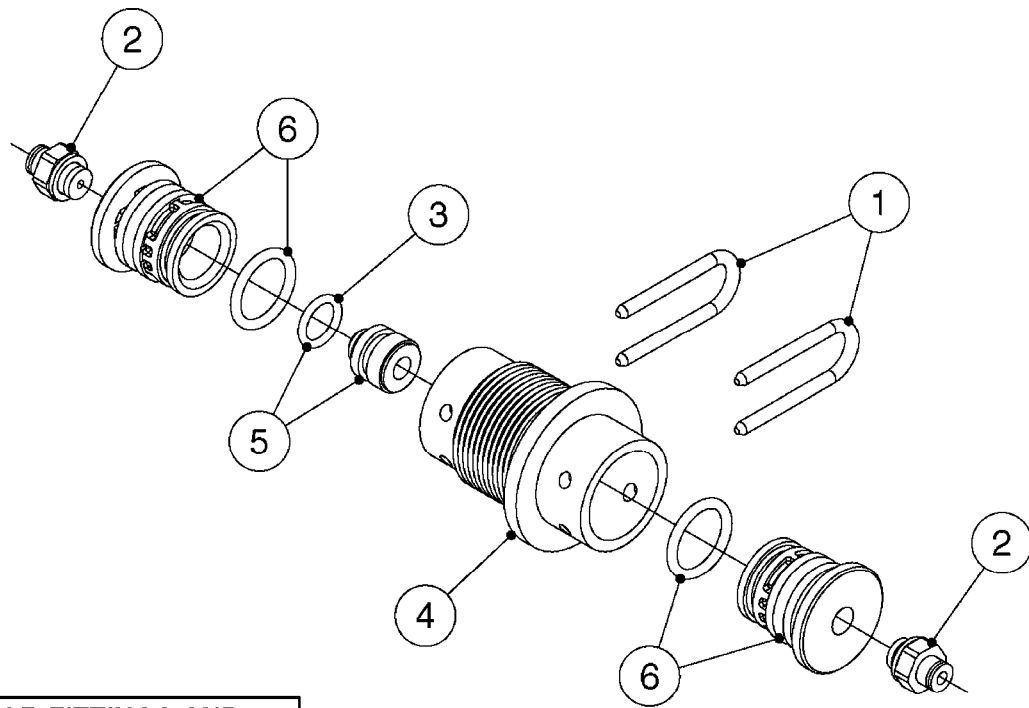

FOR FITTINGS AND
HOSES, SEE SECTION L

B0610

CHECK VALVES - S40
B0610-HIN, 04:01:18

Page 1

Date 12.08.2020 11:02

Pos.	parts-n°	order qty	description
1	145994	1	FITT.DK S-40 FORK
2	231346	1	QUICK COUPLER 1/8"BSP X 4 MM
3	241905	1	O-RING 12,3X2,4 VITON DKR.1,05
4	322102	1	FITT.DK S-40 BULKHEAD
5	615522	1	CHECK VALVE F.FOAM MARKER
6	726693	1	FITT.DK S-40 PLUG 1/8BSP ORING
7	70036203	1	RINSE PRESSURE KIT