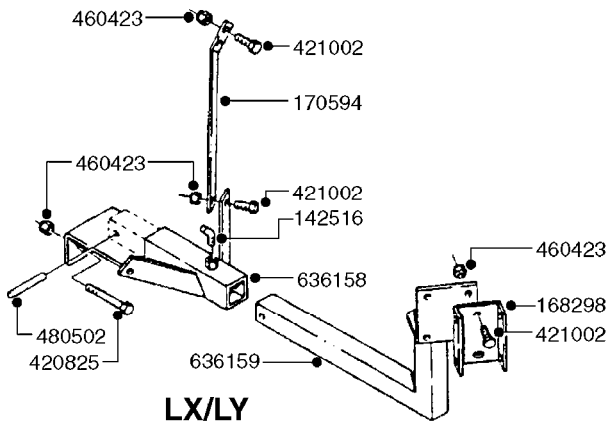

NK/LX/LY PRE-86

NEW NAVIGATOR

LX/LY

TRAILER

K0050