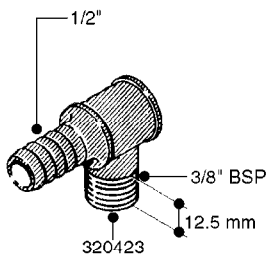

L0050

FITTINGS - HOSE CONNECTORS
L0050-HIN, 01:01:16

Page 1

Date 12.08.2020 11:03

parts-n°	order qty	description
242594	1	O-RING D14 X 1.78 SCH.70-EPDM
320294	1	FITT.DK TEE 3/8X3/8HB X1/2"BSP
320305	1	FITT.DK HB 3/4'- 3/4' BSP
320386	1	FITT.DK TEE 3/8X3/8HB X3/8"BSP
320397	1	FITT.DK ELB 3/8"HB X 3/8" BSP
320401	1	FITT.DK TEE 1/2X1/2HB X1/2"BSP
320412	1	FITT.DK TEE 1/2X1/2HB X3/8'BSP
320423	1	FITT.DK ELB 1/2'HB X 3/8' BSP
320891	1	FITT.DK HB 3/8'- 3/8' BSP
320972	1	FITT.DK HB 5/16'- 1/4' BSP
322046	1	FITT.DK TEE 1/2X1/2HB X3/4'BSP
322048	1	FITT.DK TEE 3/4X3/4HB X3/4'BSP
330595	1	O-RING D24.6/D20X2.1 -3/4"
333137	1	FITT.DK CONN.1/2" F.NOZZ. DOUB
333141	1	FITT.DK CONN.1/2" F.NOZZ.SING
334041	1	FITT.DK CONN.3/4' F.NOZZ. SING
334042	1	FITT.DK CONN.3/4' F.NOZZ. DOUB
334195	1	FITT.DK ELB. 3/4"HB X 3/4"HB
10012103	1	FITT.PO.HB 1.25X1.50 IMB1012
10014003	1	FITT.PO.HB 1.25X1.25 IMB1010
10036903	1	FITT.PO.HB 1.50X1.50 IMB1212
28019303	1	FITTING HB ELB 3/4NPT-3/4HOSE
61016500	1	HOSE TAIL 3/4" 90°+RG CAP 3/4"
72026700	1	NOZZLE TUBE ADAPTER W/O-RING