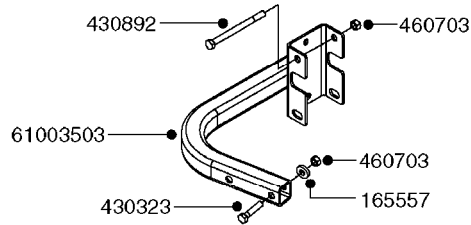

NK/LX/LY PRE-86

NEW NAVIGATOR