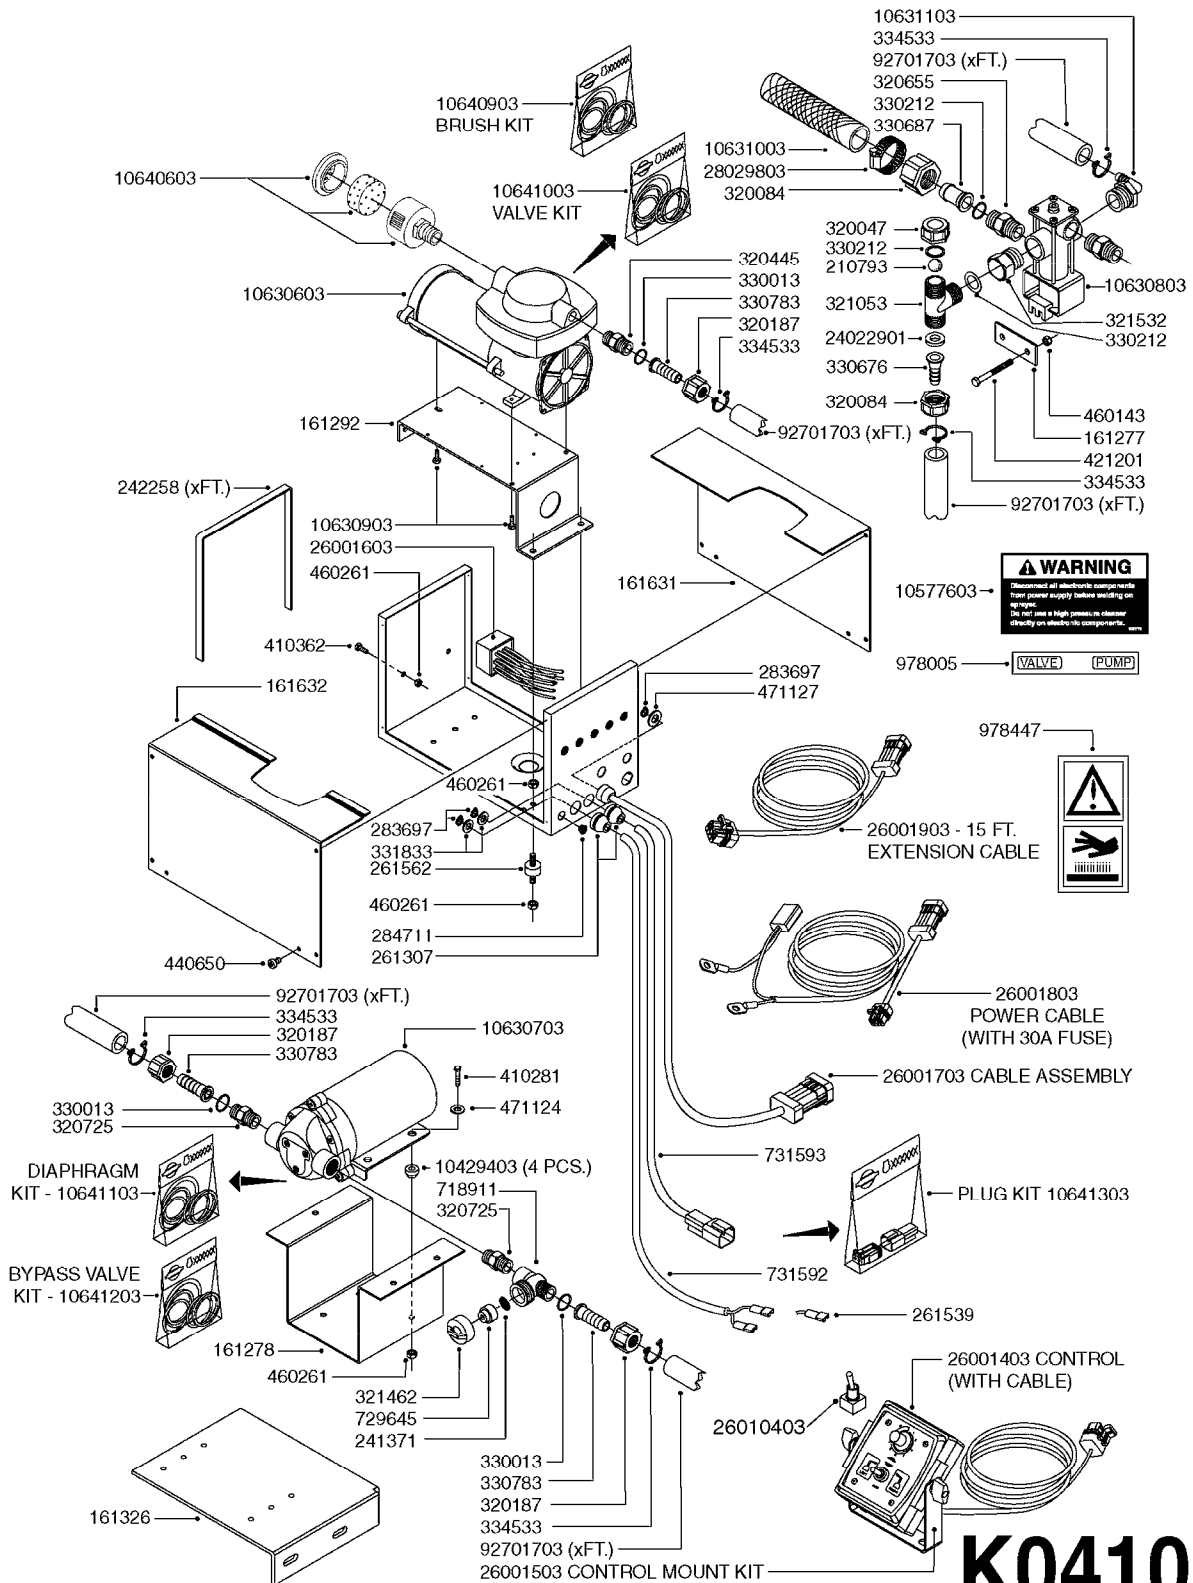

K0400

*Ø8mm 927306 (xFT.)
*Ø10mm 927330 (xFT.)

70062503 - COMPLETE ASSEMBLY

FOAM MARKER COMPRESSOR 2007
K0400-HIN, 01:01:16

Page 1
Date 12.08.2020 11:02

parts-n°	order qty	description
147011	1	HEX NIPPLE 3/8'X1/4'BSP BRASS
161326	1	MOUNT BKT. F. FOAM COMP.BOX 98
168847	1	ENCLOSURE LOWER F.MARKER
168848	1	COVER F. FOAM MARKER
232111	1	QUICK COUPLER 6MM X 1/8 EXT.
232112	1	QUICK COUPLER 6MM 1/8 INT.
232113	1	QUICK COUPLER 6MM T-PIECE
232114	1	COUPLER 1/8" THREADX8MM HOSE
232143	1	REDUCER 1/4'INT-1/8'EXT
232144	1	QUICK COUPLER 10MM X 1/4 EXT
232152	1	QUICK COUPLER 8MMX1/8 EXT.LONG
241371	1	DIAPHRAGM F.NO-DRIP,VULC
242242	1	O-RING F.AIR HOSE FITTING
242258	1	TRIM 3X10 SELF ADHESIVE 0012"
261562	1	RUBBER DAMPER 2XM6X25
283697	1	TIESTRAP 200MM
320445	1	FITT.DK HN 1/4"X3/8" BSP
321462	1	CAP F.NO-DRIP ASSY.
322261	1	HOUSING F.SAFETY VALVE 3/8"
440650	1	SCREW 3.5x13 STAINLESS
460261	1	NUT HEX M6X1.00 LOCK DIN985 A2 SS
718911	1	VALVE (SAFETY) F.MARKER
729645	1	NON-DRIP SPRING ASSY.GREEN 10
927264	1	HOSE R X PE D6/D4 X 0012"
927306	1	HOSE R X PE D8/D6 X 0012"BLACK
927330	1	HOSE R X PE D10/D8 X 012"BLACK
26004103	1	FOAM MARKER CNTRL MOD CABL STD
26008703	1	FOAM MARKER CONTROL SCII
26011103	1	FOAMER POWER/CONTROL CABLE 39P
26023400	1	COMPRESSOR F.FOAM MARKER CM40
26023700	1	SOLENOID VAL 12V 1/8' FLO '07
28025503	1	PLUG F.DRILLED HOLE 1/2"
28025603	1	PLUG F.DRILLED HOLE 3/4"
39122000	1	DISTR.HOUSING F.FOAM MARKER'07
70062503	1	FOAM MARKER COMPRESSOR,STD,39P