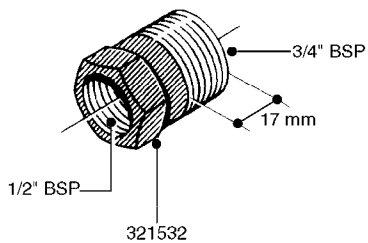

L0030

FITTINGS - HEXAGON NIPPLES
L0030-HIN, 01:01:16

Page 1
Date 12.08.2020 11:03

parts-n°	order qty	description
10015303	1	FITT.PO.HN 1.00X1.00 M1000
10425003	1	FITT.PO.HN 1.25X1.00 MCPHEE
320132	1	FITT.DK HN 1" BSP
320176	1	FITT.DK HN 3/8"X1/2" BSP
320445	1	FITT.DK HN 1/4"X3/8" BSP
320655	1	FITT.DK HN 1/2"-1/2" BSP
320692	1	FITT.DK HN 3/8'BSPX1/4'NPT
320703	1	FITT.DK HN 3/8BSP X1/2 &1/4NPT
320725	1	FITT.DK NIPPLE 3/8"-3/8" BSP
320902	1	FITT.DK HN 3/8'X 1/4' BSP
390232	1	FITT.DK HN 1-1/2' X 1-1/4' BSP
390276	1	FITT.DK HN 1'BSP