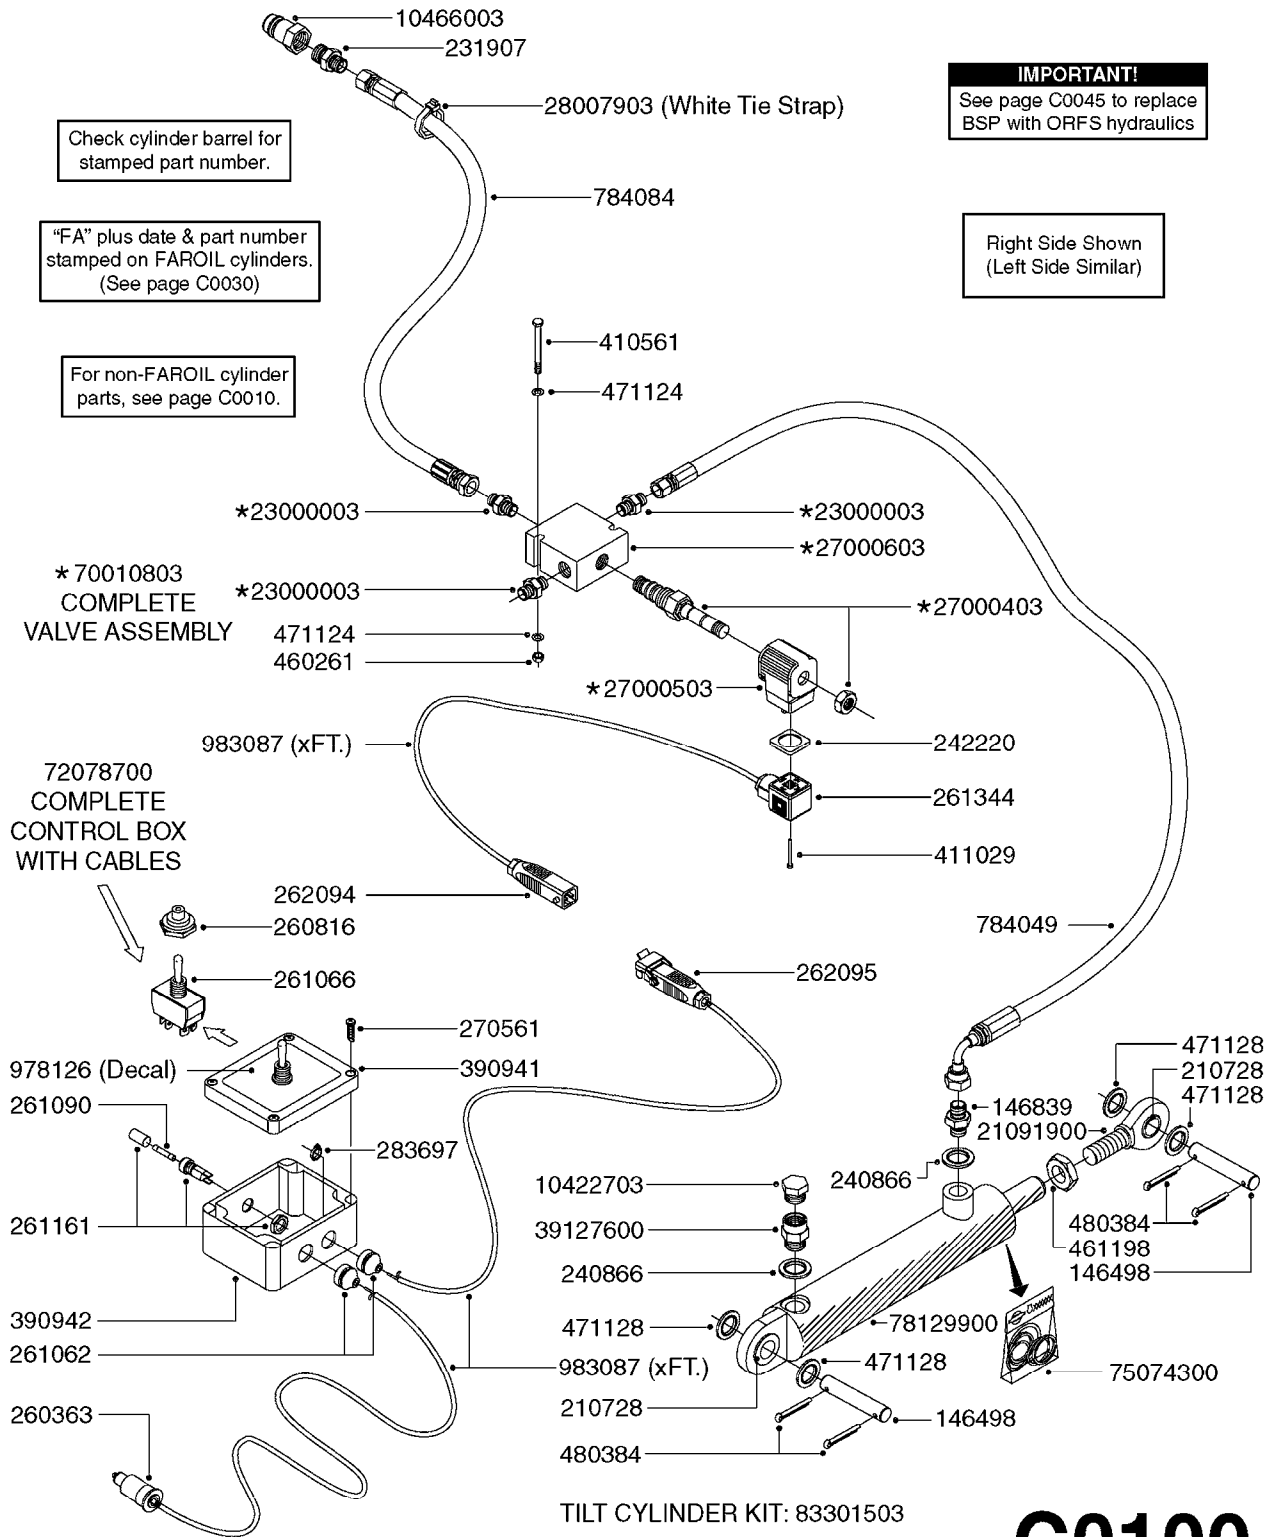

Check cylinder barrel for stamped part number.

"FA" plus date & part number stamped on FAROIL cylinders. (See page C0030)

For non-FAROIL cylinder parts, see page C0010.

IMPORTANT!
See page C0045 to replace BSP with ORFS hydraulics

Right Side Shown
(Left Side Similar)

HYDRAULICS FALCON TILT 42'-50'
C0100-HIN, 08:01:18

Page 1
Date 12.08.2020 11:02

parts-n°	order qty	description
146498	1	PIN D16.8 X 75
146839	1	HEX NIPPLE 1/4"X3/8" BSP 0.7MM
210728	1	BEARING F.LINK HEAD M17
231907	1	HEX NIPPLE 1/4"BSP X 1/2"NPT
240866	1	DOWTYSEAL 3/8"
242220	1	GASKET F. HIRSMANN PLUG
260363	1	PLUG 2 POLE 12V
260816	1	CAP W/RUBBER BOOT F.EC SWITCH
261062	1	GROMMET
261066	1	SWITCH 2 POLE
261090	1	FUSE 5 X 20 6.3A, 250V
261161	1	FUSE HOLDER 5 X 20 MM
261344	1	HIRSCHMANN PLUG B
262094	1	PLUG F. CABLE MALE
262095	1	PLUG F. CABLE FEMALE
270561	1	SCREW W/SPRING ASSY. (QTY 1)
283697	1	TIESTRAP 200MM
390941	1	LID FOR TILT CONTROL BOX
390942	1	TILT CONTROL BOX
410561	1	BOLT HEX 8.8 DEL M6X50 FT
411029	1	SCREW M3X35 F.HIRSMANN PLUG
460261	1	NUT HEX M6X1.00 LOCK DIN985 A2 SS
461198	1	NUT HEX M16X2 JAMB
471124	1	WASHER, M6, Ø18/ 6.4X 1.6, SS
471128	1	WASHER, M16, Ø30/17.0X 3.0, SS
480384	1	PIN COTTER 3/16 x 1-1/2"
784049	1	HOSE HY X 1/4" X 240"STR+ELB
784084	1	HOSE HY X 1/4 X 191.25"STR+STR
978126	1	DECAL FOR SPL TILT CONTROL BOX
983087	1	ELEC. CABLE 2 WIRE X 0.75MM
10422703	1	BREATHER FOR HY CYLINDER
10466003	1	COUPLER PIONEER 8010-04 1/2NPT
21091900	1	LINK HEAD M16 x D17 DELTA
23000003	1	FITT, HYD, 3/8"O-RINGx1/4"BSPP
27000403	1	STERLING VALVE GS02-30-00-N
27000503	1	STERLING COIL 12VDC CCS012D
27000603	1	STERLING BODY LB1-0523-A
28007903	1	TIE STRAP WHITE 9/64"W x 6"L
39127600	1	NIPPEL 3/8"-1/2"NPT + 1/4"RG
70010803	1	VALVE ASSY. TILT SPL
72078700	1	CONTROL BOX F. BOOM TILT SPL
75074300	1	SEALKIT78122000/23-25/30-32/46
78129900	1	CYLINDER DOUBLE D40/20 180 1/4
83301503	1	TILT CYLINDER KIT F.FALCON