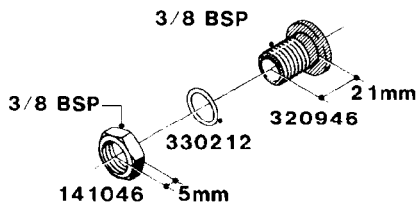

L0050

FITTINGS - HOSE CONNECTORS
L0050-HIN, 01:01:16

Page 1

Date 12.08.2020 11:03

parts-n°	order qty	description
242594	1	O-RING D14 X 1.78 SCH.70-EPDM
320294	1	FITT.DK TEE 3/8X3/8HB X1/2"BSP
320305	1	FITT.DK HB 3/4'- 3/4' BSP
320386	1	FITT.DK TEE 3/8X3/8HB X3/8"BSP
320397	1	FITT.DK ELB 3/8"HB X 3/8" BSP
320401	1	FITT.DK TEE 1/2X1/2HB X1/2"BSP
320412	1	FITT.DK TEE 1/2X1/2HB X3/8'BSP
320423	1	FITT.DK ELB 1/2'HB X 3/8' BSP
320891	1	FITT.DK HB 3/8'- 3/8' BSP
320972	1	FITT.DK HB 5/16'- 1/4' BSP
322046	1	FITT.DK TEE 1/2X1/2HB X3/4'BSP
322048	1	FITT.DK TEE 3/4X3/4HB X3/4'BSP
330595	1	O-RING D24.6/D20X2.1 -3/4"
333137	1	FITT.DK CONN.1/2" F.NOZZ. DOUB
333141	1	FITT.DK CONN.1/2" F.NOZZ.SING
334041	1	FITT.DK CONN.3/4' F.NOZZ. SING
334042	1	FITT.DK CONN.3/4' F.NOZZ. DOUB
334195	1	FITT.DK ELB. 3/4"HB X 3/4"HB
10012103	1	FITT.PO.HB 1.25X1.50 IMB1012
10014003	1	FITT.PO.HB 1.25X1.25 IMB1010
10036903	1	FITT.PO.HB 1.50X1.50 IMB1212
28019303	1	FITTING HB ELB 3/4NPT-3/4HOSE
61016500	1	HOSE TAIL 3/4" 90°+RG CAP 3/4"
72026700	1	NOZZLE TUBE ADAPTER W/O-RING