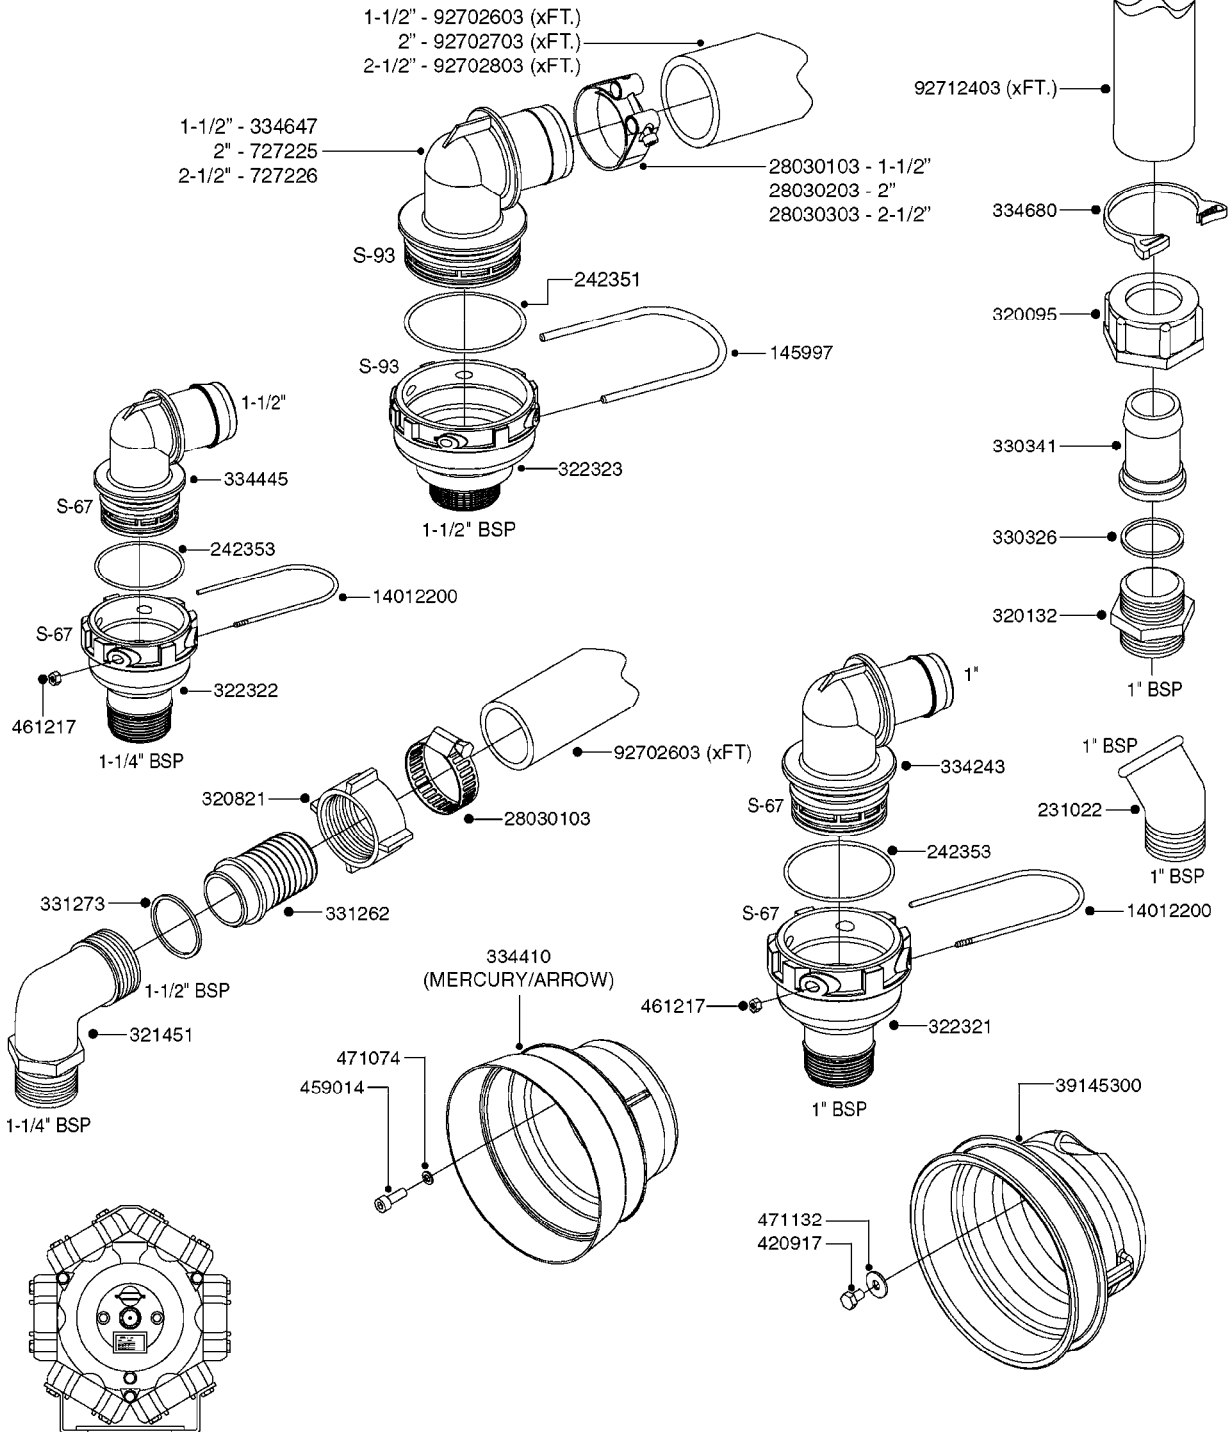

SUCTION SIDE OF PUMP

PRESSURE SIDE OF PUMP

COMPLETE PUMP
(NLA) REPLACED BY 364 PUMP (SEE PAGE A0280)

A0300

PUMP - 361/363 FITTINGS
A0300-HIN, 28:05:19

Page 1
Date 12.08.2020 11:02

parts-n°	order qty	description
145997	1	FITT.DK S-93 FORK
231022	1	FITT.DK ELB. 1' BSP GF 121
242351	1	O-RING D69.5X3.0 VITON F.S-93
242353	1	O-RING 3 X 44.2 VITON
320095	1	FITT.DK NUT 1" BSP
320132	1	FITT.DK HN 1" BSP
320821	1	FITT.DK NUT 1-1/2" BSP
321451	1	FITT.DK ELB.1-1/2 X1-1/4 80DEG
322321	1	FITT.DK S-67 X 1"BSP MALE
322322	1	FITT.DK S-67 X 1-1/4"BSP MALE
322323	1	FITT.DK S-93 X 1-1/2"BSP MALE
330326	1	O-RING D30/D24X2 F.1"NUT
330341	1	FITT.DK HB 1" F. 1" NUT
331262	1	FITT.DK HB 1-1/2" F. 1-1/2"NUT
331273	1	O-RING D44/D38X2 F.1-1/2"
334243	1	FITT.DK S-67 ELB.1"
334410	1	PROTECTION PUM
334445	1	FITT.DK S-67 ELB.1-1/2"
334647	1	FITT.DK S93 ELB 1-1/2" 90 PVC
334680	1	CLAMP HOSE PLASTIC 1"
420917	1	BOLT HEX 8.8 RAW M8X12 FT
459014	1	ALLEN SCREW M8 X 15 GALV.DIN93
461217	1	NUT HEX M5 LOCK
471074	1	WASHER M8 ELZ
471132	1	WASHER D24/D8.4 X 2 SS
727225	1	FITT.DK S-93 ELB.2'PVC W/ORING
727226	1	HOSETAIL S93 2"1/2 90°+O-RING
14012200	1	FITT.DK S-67 FORK W/M5 THREADS
28030103	1	CLAMP HOSE GEAR P5/4-S1.5"6724
28030203	1	CLAMP HOSE T-BOLT S2" 235-67
28030303	1	CLAMP HOSE T-BOLT S2.5" 235-76
39145300	1	PTO SHIELD Ø203 4-POLET MACHINED
92702603	1	HOSE PVC SUCT GRAY 1-1/2"
92702703	1	HOSE PVC SUCT GRAY 2"
92702803	1	HOSE PVC SUCT GRAY 2.5"
92712403	1	HOSE R X1" X300PSI WP X0012"