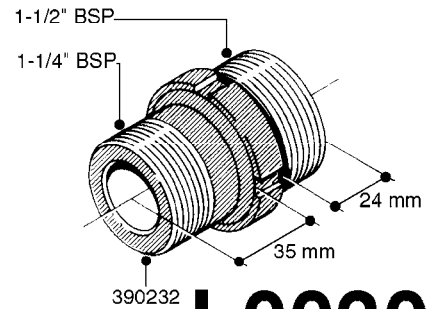

L0030

FITTINGS - HEXAGON NIPPLES
L0030-HIN, 01:01:16

Page 1
Date 12.08.2020 11:03

parts-n°	order qty	description
10015303	1	FITT.PO.HN 1.00X1.00 M1000
10425003	1	FITT.PO.HN 1.25X1.00 MCPHEE
320132	1	FITT.DK HN 1" BSP
320176	1	FITT.DK HN 3/8"X1/2" BSP
320445	1	FITT.DK HN 1/4"X3/8" BSP
320655	1	FITT.DK HN 1/2"-1/2" BSP
320692	1	FITT.DK HN 3/8'BSPX1/4'NPT
320703	1	FITT.DK HN 3/8BSP X1/2 &1/4NPT
320725	1	FITT.DK NIPPLE 3/8"-3/8" BSP
320902	1	FITT.DK HN 3/8'X 1/4' BSP
390232	1	FITT.DK HN 1-1/2' X 1-1/4' BSP
390276	1	FITT.DK HN 1'BSP