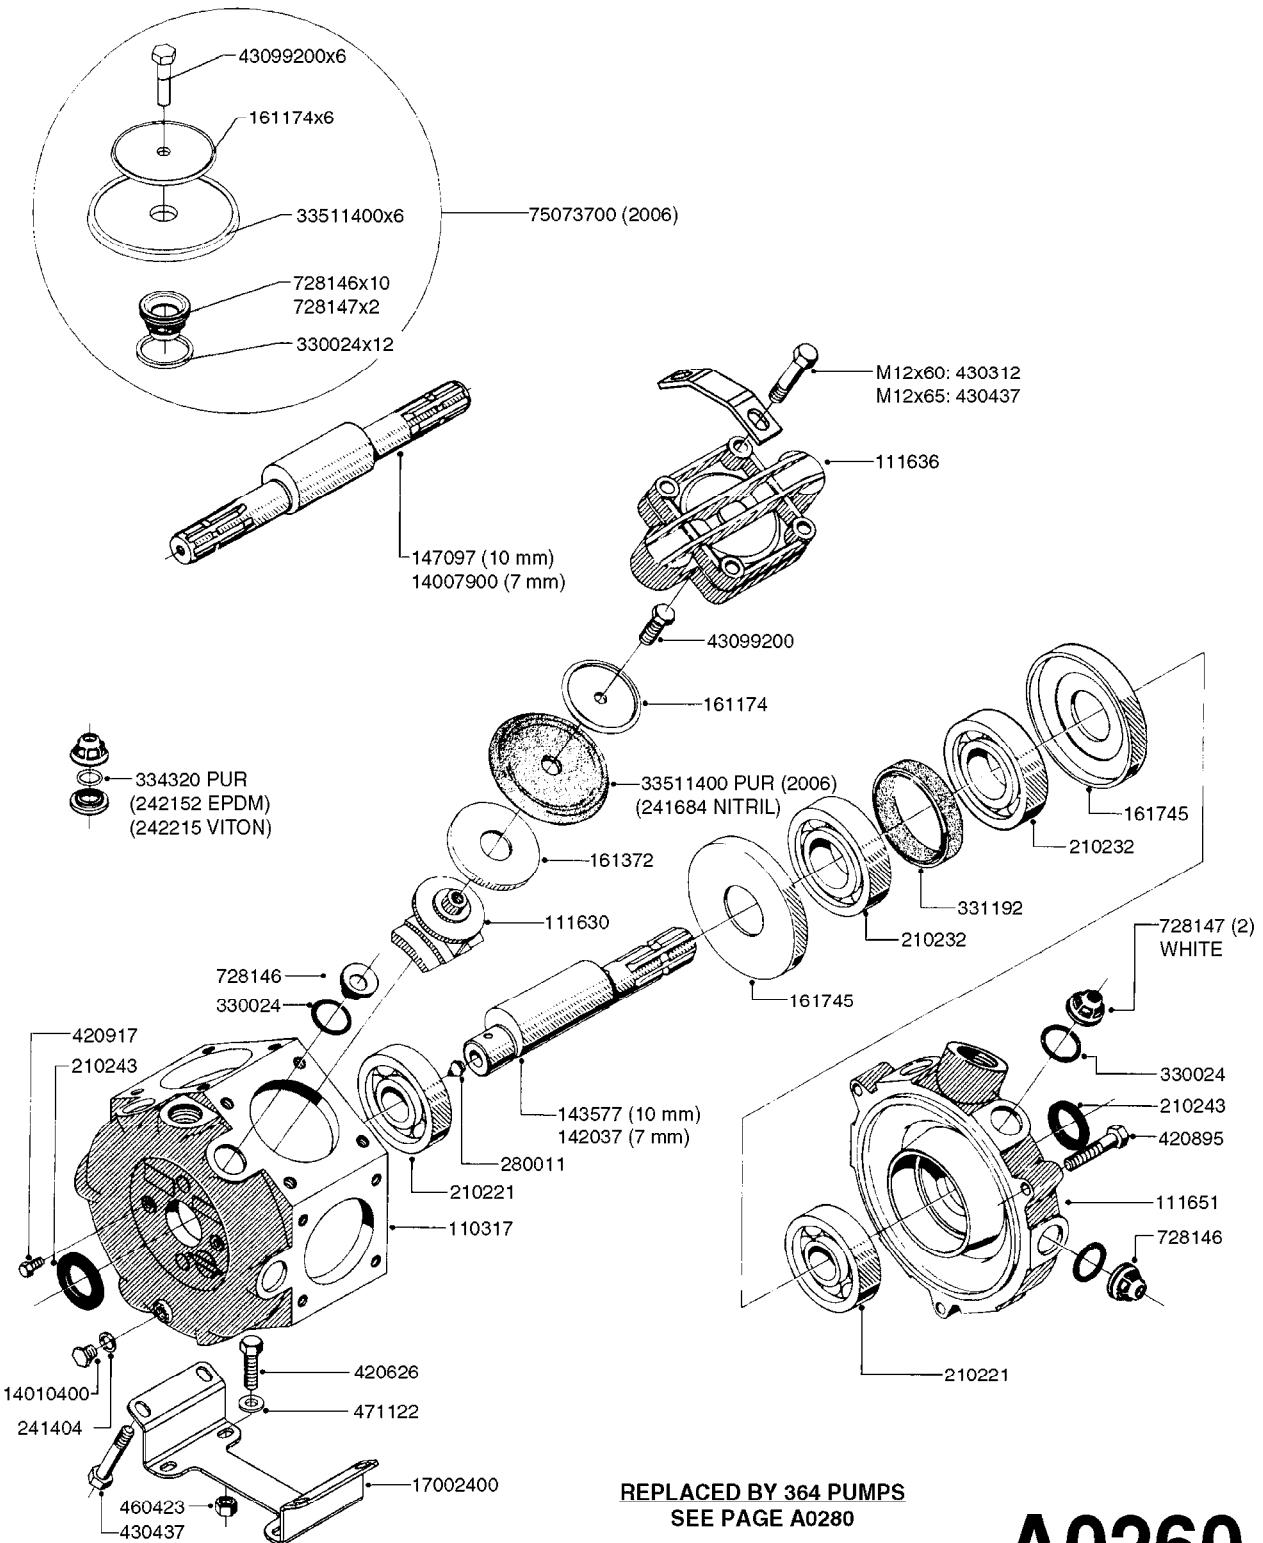

REPLACED BY 364 PUMPS
SEE PAGE A0280

A0260

PUMP - 363 W/MOUNTING BASE
A0260-HIN, 17:03:16

Page 1

Date 12.08.2020 11:02

parts-n°	order qty	description
110317	1	PUMP CASING MODEL 360/361 PNTD
111630	1	CONNECTING ROD 363/364-10 PUMP
111636	1	VALVE COVER 363 HEAVY DUTY
111651	1	CASTING F.363 1.5" PUMP(FRONT)
142037	1	CRANK SHAFT 361-20
143577	1	CRANK SHAFT F.363/462/463-10mm
147097	1	CRANK SHAFT 363-463/10 THROUGH
161174	1	DIAPHRAGM DISC SS 361/363/364 PUMP
161372	1	DIAPHRAGM BACKING DISC,320-361
161745	1	METAL SPACER F.363/463
210221	1	BEARING BALL 6407
210232	1	BEARING BALL 6310
210243	1	SEAL OIL 35 X 47 X 7
241404	1	DOWTY SEAL 1/4"
241684	1	DEICER PARTS: DIAPHRAGM MODEL 361 NITRIL
242152	1	O-RING D18.2X3 EPDM
242215	1	O-RING D18X3 VITON
280011	1	GREASE NIPPLE 1/8" SAE H TR
330024	1	O-RING D41,1/D34.5 X 3,5
331192	1	SPACER, MODEL 361/363
334320	1	O-RING D18X3 POLYURETHANE
420626	1	BOLT HEX 8.8 DEL M10X20 FT
420895	1	BOLT HEX 8.8 RAW M10X60
420917	1	BOLT HEX 8.8 RAW M8X12 FT
430312	1	BOLT HEX 8.8 M12X60
430437	1	BOLT HEX 8.8 RAW M12X65
460423	1	NUT HEX M10X1.50 LOCK DIN985A2 SS
471122	1	WASHER, M10, Ø20/10.5X 2.0, SS
728146	1	VALVE FOR 361(726890/707932)
728147	1	VALVE FOR 361 WHITE WITH HOLE
14007900	1	CRANK 363/462/463-7mm 540/THRU
14010400	1	PLUG 1/4" BSP
17002400	1	FOOT F. 36X PUMP, RED
33511400	1	DIAPHRAGM PUMP 361/361/363/364 PUR
43099200	1	BOLT HEX SS M12 X 30 DIN933 A4
75073700	1	PUMP KIT 361/363 "06"