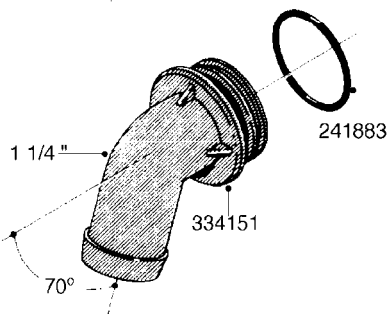

L0080

FITTINGS - S-53
L0080-HIN, 12:09:17

Page 1

Date 12.08.2020 11:03

Pos.	parts-n°	order qty	description
1	145995	1	FITT.DK S-53 FORK
2	241973	1	O-RING Ø3 X 44.2 70 SHORES NITRIL NITRIL (BLACK)
2	242353	1	O-RING 3 X 44.2 VITON VITON (BROWN)
3	242109	1	O-RING D32.2x3.0 NITRIL (BLACK)
3	242354	1	O-RING D32.2X3.0 VITON VITON (BROWN)
4	322103	1	FITT.DK S-53 BULKHEAD
5	322107	1	FITT.DK S-53 BULKHEAD NUT
6	322110	1	FITT.DK S-53 ELB. 1/2" BSP
7	322352	1	FITT.DK S-53 TEE
8	334229	1	FITT.DK S-53 STR.3/4"
9	334260	1	GASKET F. S-53 BULKHEAD
10	334564	1	FITT.DK S-67 TO S-53 ADAPTER
11	391100	1	FITT.DK S-53THREAD INS.1/2"BSP
12	726463	1	FITT.DK S53 BULKHEAD W/GASKET
13	726552	1	FIT.DK S-53X90 1/2" BSP,O-RING
14	726556	1	FITT.DK S-53 HB 1/2" W/O-RING
15	726558	1	FITT.DK S53 STR. 3/4" W.ORING
16	726559	1	FITT DK. S-53 HB 1" W/O-RING
17	726568	1	FITT.DK.S-53 HB 1/2"90 W/O-RING
18	726570	1	FITT.DK S-53 ELB.3/4" W.ORING
19	726571	1	FITT.DK S-53 ELB.1", W ORING
20	726578	1	FITT.DK S53 PLUG WITH O-RING
21	728561	1	FITT.DK. S67M - S53F REDUCER