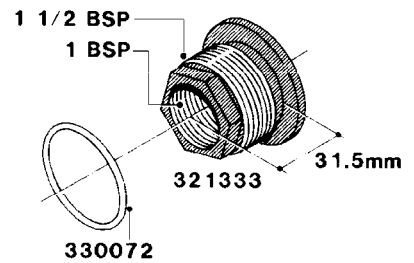

L0040

FITTINGS - NIPPLES & ELBOWS
L0040-HIN, 01:01:16

Page 1
Date 12.08.2020 11:03

parts-n°	order qty	description
10530803	1	FITT.PO.SE 2.00X2.00 45 DEG.
320191	1	FITT.DK ELB 3/8' BSP 45 DEGREE
320482	1	FITT.DK ELB. 1/2" BSP 60 DEG.
320596	1	FITT.DK ELB 3/8'-1/2'BSP 45DEG
320607	1	FITT.DK HN 3/8M X 3/8F BSP LNG
320633	1	FITT.DK HN 3/8"M X 3/8"F BSP
321451	1	FITT.DK ELB.1-1/2 X1-1/4 80DEG
321532	1	FITT.DK REDUC 3/4' X 1/2' BSP
390233	1	FITT.DK REDUC 1-1/2" X 1" BSP

L0050

FITTINGS - HOSE CONNECTORS
L0050-HIN, 01:01:16

Page 1

Date 12.08.2020 11:03

parts-n°	order qty	description
242594	1	O-RING D14 X 1.78 SCH.70-EPDM
320294	1	FITT.DK TEE 3/8X3/8HB X1/2"BSP
320305	1	FITT.DK HB 3/4'- 3/4' BSP
320386	1	FITT.DK TEE 3/8X3/8HB X3/8"BSP
320397	1	FITT.DK ELB 3/8"HB X 3/8" BSP
320401	1	FITT.DK TEE 1/2X1/2HB X1/2"BSP
320412	1	FITT.DK TEE 1/2X1/2HB X3/8'BSP
320423	1	FITT.DK ELB 1/2'HB X 3/8' BSP
320891	1	FITT.DK HB 3/8'- 3/8' BSP
320972	1	FITT.DK HB 5/16'- 1/4' BSP
322046	1	FITT.DK TEE 1/2X1/2HB X3/4'BSP
322048	1	FITT.DK TEE 3/4X3/4HB X3/4'BSP
330595	1	O-RING D24.6/D20X2.1 -3/4"
333137	1	FITT.DK CONN.1/2" F.NOZZ. DOUB
333141	1	FITT.DK CONN.1/2" F.NOZZ.SING
334041	1	FITT.DK CONN.3/4' F.NOZZ. SING
334042	1	FITT.DK CONN.3/4' F.NOZZ. DOUB
334195	1	FITT.DK ELB. 3/4"HB X 3/4"HB
10012103	1	FITT.PO.HB 1.25X1.50 IMB1012
10014003	1	FITT.PO.HB 1.25X1.25 IMB1010
10036903	1	FITT.PO.HB 1.50X1.50 IMB1212
28019303	1	FITTING HB ELB 3/4NPT-3/4HOSE
61016500	1	HOSE TAIL 3/4" 90°+RG CAP 3/4"
72026700	1	NOZZLE TUBE ADAPTER W/O-RING