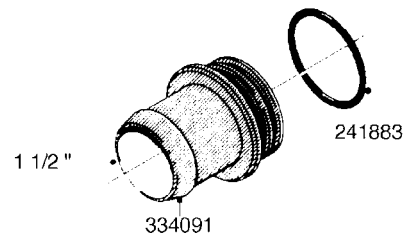

L0080

FITTINGS - S-53
L0080-HIN, 12:09:17

Page 1

Date 12.08.2020 11:03

Pos.	parts-n°	order qty	description
1	145995	1	FITT.DK S-53 FORK
2	241973	1	O-RING Ø3 X 44.2 70 SHORES NITRIL NITRIL (BLACK)
2	242353	1	O-RING 3 X 44.2 VITON VITON (BROWN)
3	242109	1	O-RING D32.2x3.0 NITRIL (BLACK)
3	242354	1	O-RING D32.2X3.0 VITON VITON (BROWN)
4	322103	1	FITT.DK S-53 BULKHEAD
5	322107	1	FITT.DK S-53 BULKHEAD NUT
6	322110	1	FITT.DK S-53 ELB. 1/2" BSP
7	322352	1	FITT.DK S-53 TEE
8	334229	1	FITT.DK S-53 STR.3/4"
9	334260	1	GASKET F. S-53 BULKHEAD
10	334564	1	FITT.DK S-67 TO S-53 ADAPTER
11	391100	1	FITT.DK S-53THREAD INS.1/2"BSP
12	726463	1	FITT.DK S53 BULKHEAD W/GASKET
13	726552	1	FIT.DK S-53X90 1/2" BSP,O-RING
14	726556	1	FITT.DK S-53 HB 1/2" W/O-RING
15	726558	1	FITT.DK S53 STR. 3/4" W.ORING
16	726559	1	FITT DK. S-53 HB 1" W/O-RING
17	726568	1	FITT.DK.S-53 HB 1/2"90 W/O-RING
18	726570	1	FITT.DK S-53 ELB.3/4" W.ORING
19	726571	1	FITT.DK S-53 ELB.1", W ORING
20	726578	1	FITT.DK S53 PLUG WITH O-RING
21	728561	1	FITT.DK. S67M - S53F REDUCER