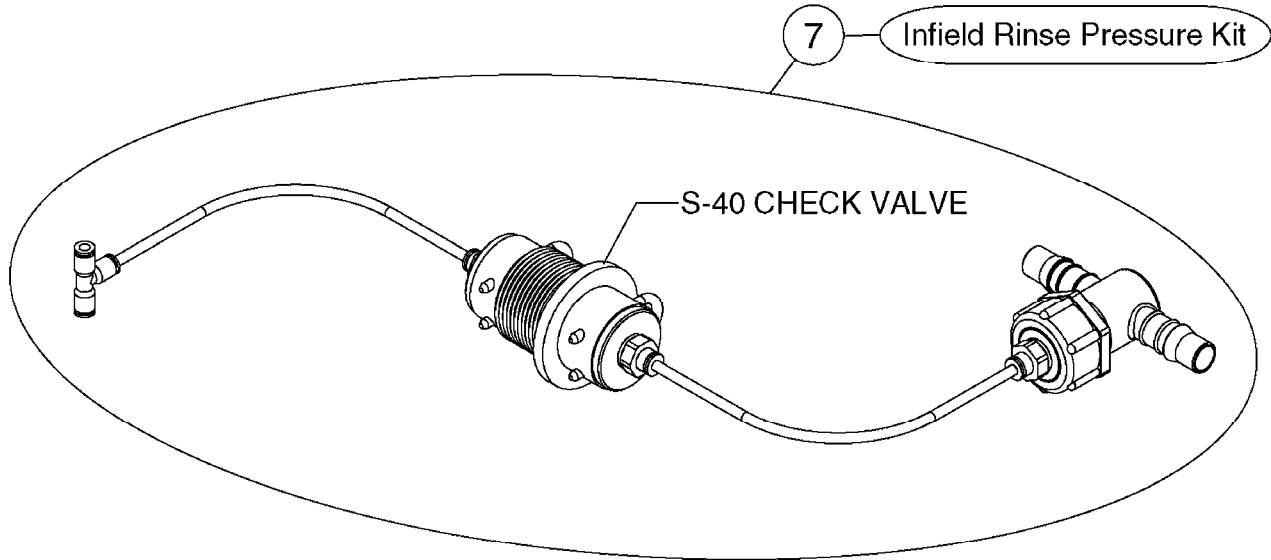

FOR FITTINGS AND
HOSES, SEE SECTION L

B0610

CHECK VALVES - S40
B0610-HIN, 04:01:18

Page 1

Date 12.08.2020 11:02

Pos.	parts-n°	order qty	description
1	145994	1	FITT.DK S-40 FORK
2	231346	1	QUICK COUPLER 1/8"BSP X 4 MM
3	241905	1	O-RING 12,3X2,4 VITON DKR.1,05
4	322102	1	FITT.DK S-40 BULKHEAD
5	615522	1	CHECK VALVE F.FOAM MARKER
6	726693	1	FITT.DK S-40 PLUG 1/8BSP ORING
7	70036203	1	RINSE PRESSURE KIT