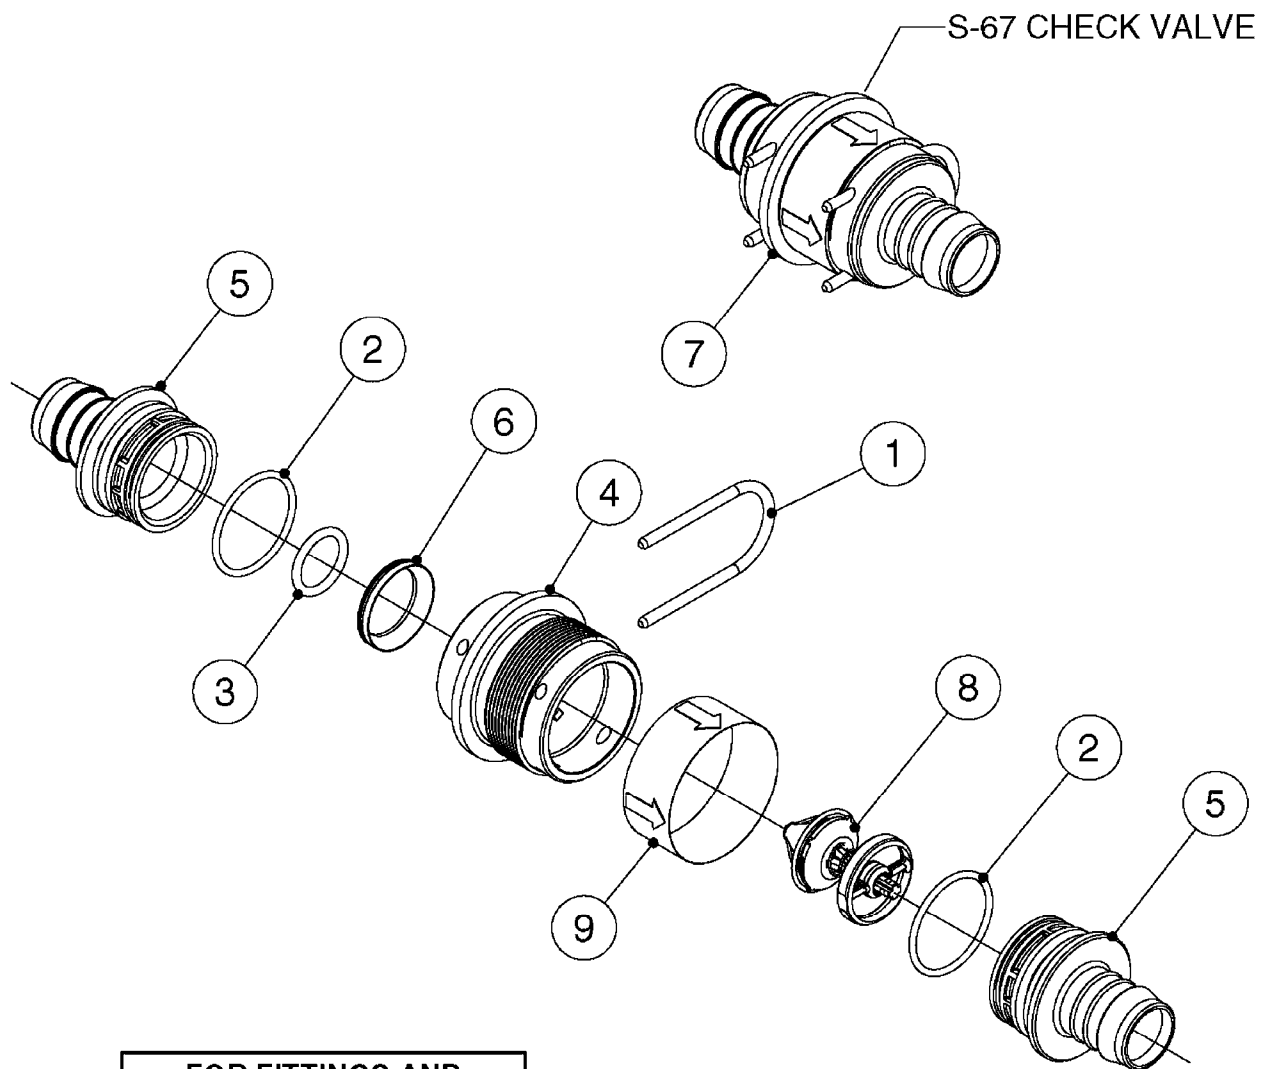

FOR FITTINGS AND
HOSES, SEE SECTION L

B0630

CHECK VALVES - S67
B0630-HIN, 31:07:19

Page 1

Date 12.08.2020 11:02

Pos.	parts-n°	order qty	description
1	145996	1	FITT.DK S-67 FORK
2	241973	1	O-RING Ø3 X 44.2 70 SHORES NITRIL
2	242353	1	O-RING 3 X 44.2 VITON
3	242504	1	O-RING D35x2 NITRIL
4	322104	1	FITT.DK S-67 BULKHEAD
5	334231	1	FITT.DK S-67 STR.1"
5	334232	1	FITT.DK S-67 STR.1-1/4"
5	334444	1	FITT.DK S-67 STR.1-1/2" PVC
6	14103100	1	SEAT F.CHECK VALVE D40.8 2010
7	70063603	1	VALVE, CHECK S67 1-1/2"
7	72001803	1	COMPLETE IN-LINE CHECK VALVE FOR 1-1/2" HOSE CHCK VLV,S67, 2 X 1" HB
7	72206600	1	COMPLETE IN-LINE CHECK VALVE FOR 1" HOSE CHCK VLV,S67, 2 X 1.25" HB
8	72089900	1	COMPLETE IN-LINE CHECK VALVE FOR 1-1/4" HOSE
9	97800500	1	CHECK VALVE S67 SUBASMBLY.2001 DECAL 230X28 BLACK ARROW