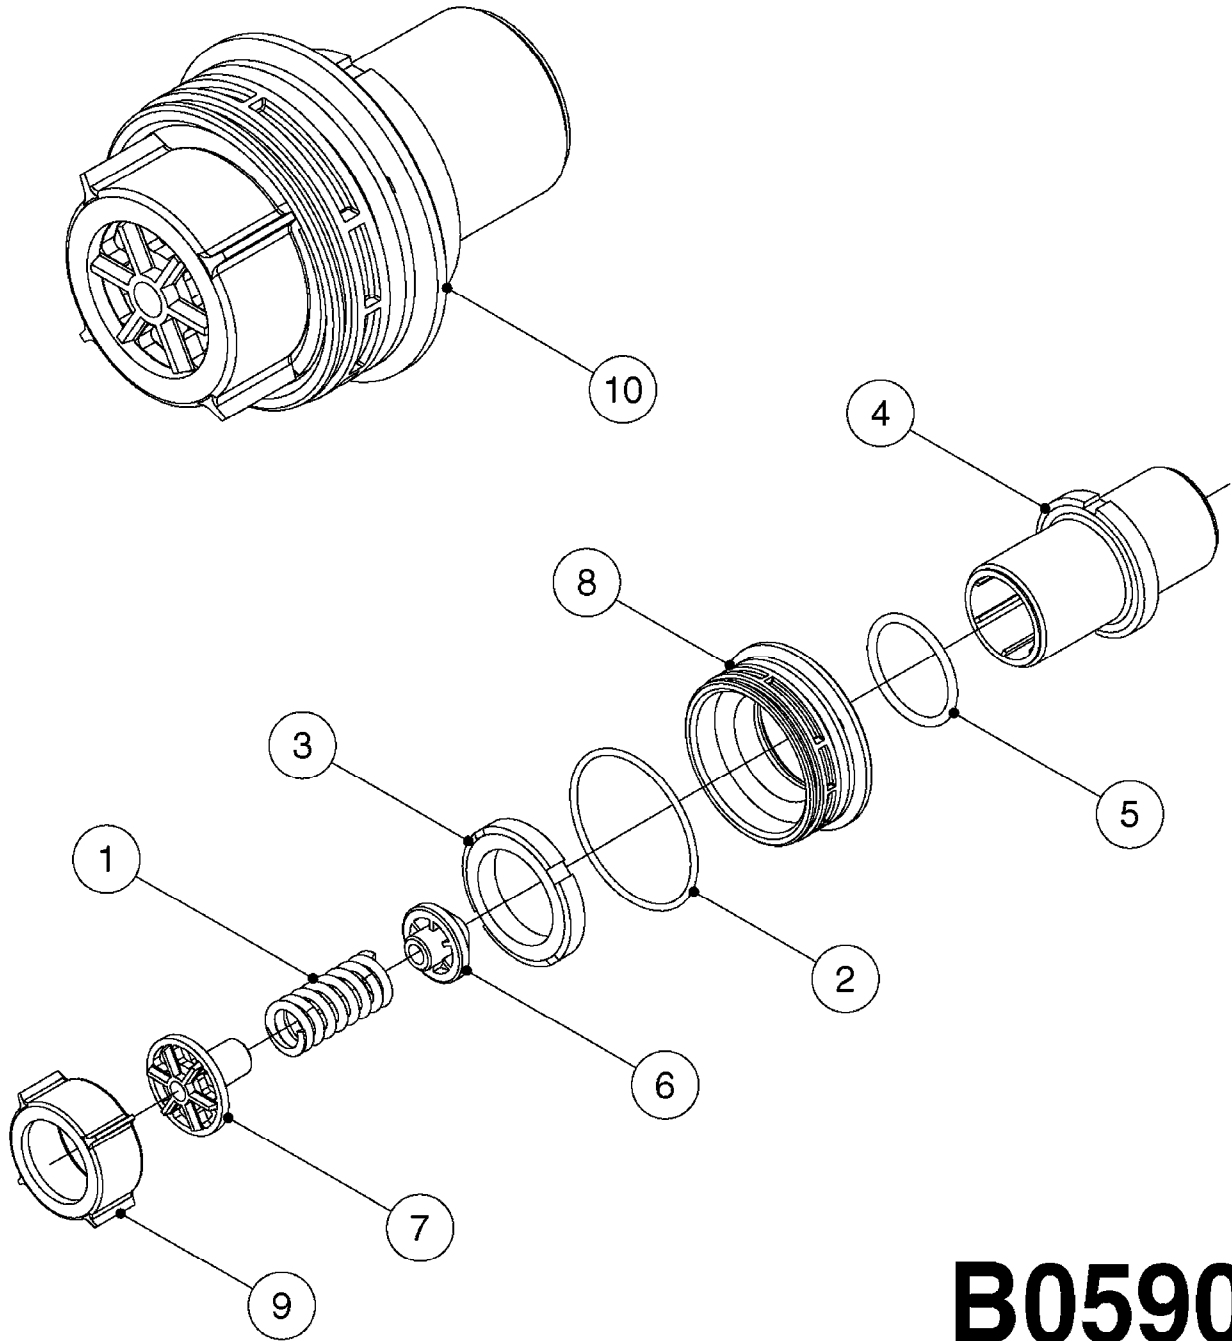

B0540

SMART VALVE-S93 MANIFOLD VALVE
B0540-HIN, 01:01:16

parts-n°	order qty	description
145997	1	FITT.DK S-93 FORK
147767	1	PIN 5Ø X 60 S-93 DOUBLE CLAMP
240936	1	O-RING D13.3X2.4 NITRIL
242047	1	O-RING 89.5 X 3.0 VITON
242316	1	O-RING D84.5X3.0 NITRIL
242475	1	O'RING D56.52x5.33 SH70-VITON
322327	1	HOUSING, VALVE, S93, 220 PSI
322328	1	END CAP F.VALVE S-93
322354	1	THRUST PLATE F.3-WAY VALVES-93
390543	1	SEAT F.BALL 3-WAY VALVE S-93
391019	1	BALL F.2 WAY S93 SMART VALVE
391020	1	BALL F.3 WAY S93 SMART VALVE
391023	1	SMART VALVE MOUNTING BRACKET
420862	1	BOLT HEX 8.8 DEL M10X16 FT
440681	1	SCREW F. PLASTIC 4MM X 14LG SS
460423	1	NUT HEX M10X1.50 LOCK DIN985A2 SS
471122	1	WASHER, M10, Ø20/10.5X 2.0, SS
14010100	1	SPINDLE F.SMART VALVE S-93
14027800	1	SPINDLE F.SMART VALVE S-93
61025400	1	HANDLE SMART VALVE
72137900	1	VALVE S93 "V1" SMART VALVE
72138000	1	VALVE S93 "V2" SMART VALVE
72138600	1	VALVE S93 "V3" SMART VALVE
72142700	1	VALVE S93 "V4" SMART VALVE