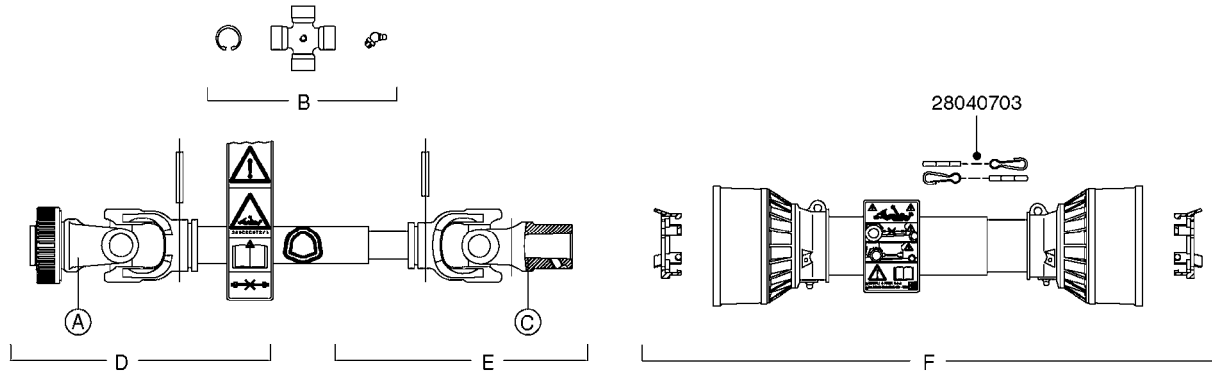

NOTE: 600 RPM AND 1000 RPM
PUMPS HAVE 1" INPUT SHAFT

A0430

PUMP - ACE 150 BELT DRIVE
A0430-HIN, 05:12:19

Page 1

Date 12.08.2020 11:02

parts-n°	order qty	description
420641	1	BOLT HM 8X35/22 A2 SS DIN931
450015	1	SCREW ALLAN 3/8'X5/8' BLACK
460143	1	LOCK NUT M8 SST A2 DIN985
10440703	1	KEY SQ 1/4"x1-1/2"
21002203	1	BEARING, SEALED ACE BELT DRIVE
28022303	1	SHIELD KIT
28022403	1	OUTPUT SHAFT ACE BELT DR PUMP
28022503	1	BELT 600 RPM ACE PUMP
28022603	1	BELT 1000 RPM ACE PUMP
28022703	1	IMPELLER THERMOPLASTIC
28022803	1	IMPELLER CAST IRON
28022903	1	REPAIR KIT 600 RPM
28023003	1	REPAIR KIT 1000 RPM
28029203	1	11.6"P.D.X2"BORE PULLEY 600RPM
28029303	1	7.9"P.D.X2"BORE PULLEY 1000RPM
28094203	1	5/8" DRIVEN SHAFT W.KEYWAY SS
28094303	1	KEY 3/16"X3/16"X1-1/4"
28094403	1	1.35"P.D.X5/8"BORE PULLEY 600RPM
28094503	1	1.7"P.D.X5/8"BORE PULLEY 1000RPM
28094603	1	SCREW ALLEN 5/16"NC X 5/16"
28094703	1	IDLER MOUNTED TORSION SPRING
28094803	1	IDLER ARM
28094903	1	EXTERNAL SNAP RING F.IDLER ARM
28095003	1	5/8" SPACER
28095103	1	RETAINER RING
28095203	1	IDLER BEARING/OUTER ROLLER ASSEMBLY
28095303	1	HEX HEAD IDLER CAP SCREW 5/8"NCX2-1/8"
28095403	1	KEY F.IMPELLER 1/8"X1/8"X1/2"
28095503	1	KEY 3/8"X1/2"X1-1/2"