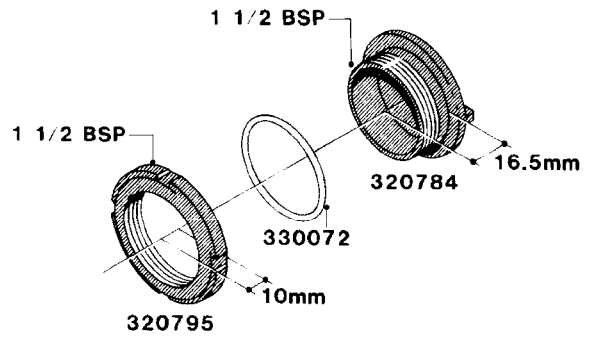

L0050

FITTINGS - HOSE CONNECTORS
L0050-HIN, 01:01:16

Page 1

Date 12.08.2020 11:03

parts-n°	order qty	description
242594	1	O-RING D14 X 1.78 SCH.70-EPDM
320294	1	FITT.DK TEE 3/8X3/8HB X1/2"BSP
320305	1	FITT.DK HB 3/4'- 3/4' BSP
320386	1	FITT.DK TEE 3/8X3/8HB X3/8"BSP
320397	1	FITT.DK ELB 3/8"HB X 3/8" BSP
320401	1	FITT.DK TEE 1/2X1/2HB X1/2"BSP
320412	1	FITT.DK TEE 1/2X1/2HB X3/8'BSP
320423	1	FITT.DK ELB 1/2'HB X 3/8' BSP
320891	1	FITT.DK HB 3/8'- 3/8' BSP
320972	1	FITT.DK HB 5/16'- 1/4' BSP
322046	1	FITT.DK TEE 1/2X1/2HB X3/4'BSP
322048	1	FITT.DK TEE 3/4X3/4HB X3/4'BSP
330595	1	O-RING D24.6/D20X2.1 -3/4"
333137	1	FITT.DK CONN.1/2" F.NOZZ. DOUB
333141	1	FITT.DK CONN.1/2" F.NOZZ.SING
334041	1	FITT.DK CONN.3/4' F.NOZZ. SING
334042	1	FITT.DK CONN.3/4' F.NOZZ. DOUB
334195	1	FITT.DK ELB. 3/4"HB X 3/4"HB
10012103	1	FITT.PO.HB 1.25X1.50 IMB1012
10014003	1	FITT.PO.HB 1.25X1.25 IMB1010
10036903	1	FITT.PO.HB 1.50X1.50 IMB1212
28019303	1	FITTING HB ELB 3/4NPT-3/4HOSE
61016500	1	HOSE TAIL 3/4" 90°+RG CAP 3/4"
72026700	1	NOZZLE TUBE ADAPTER W/O-RING