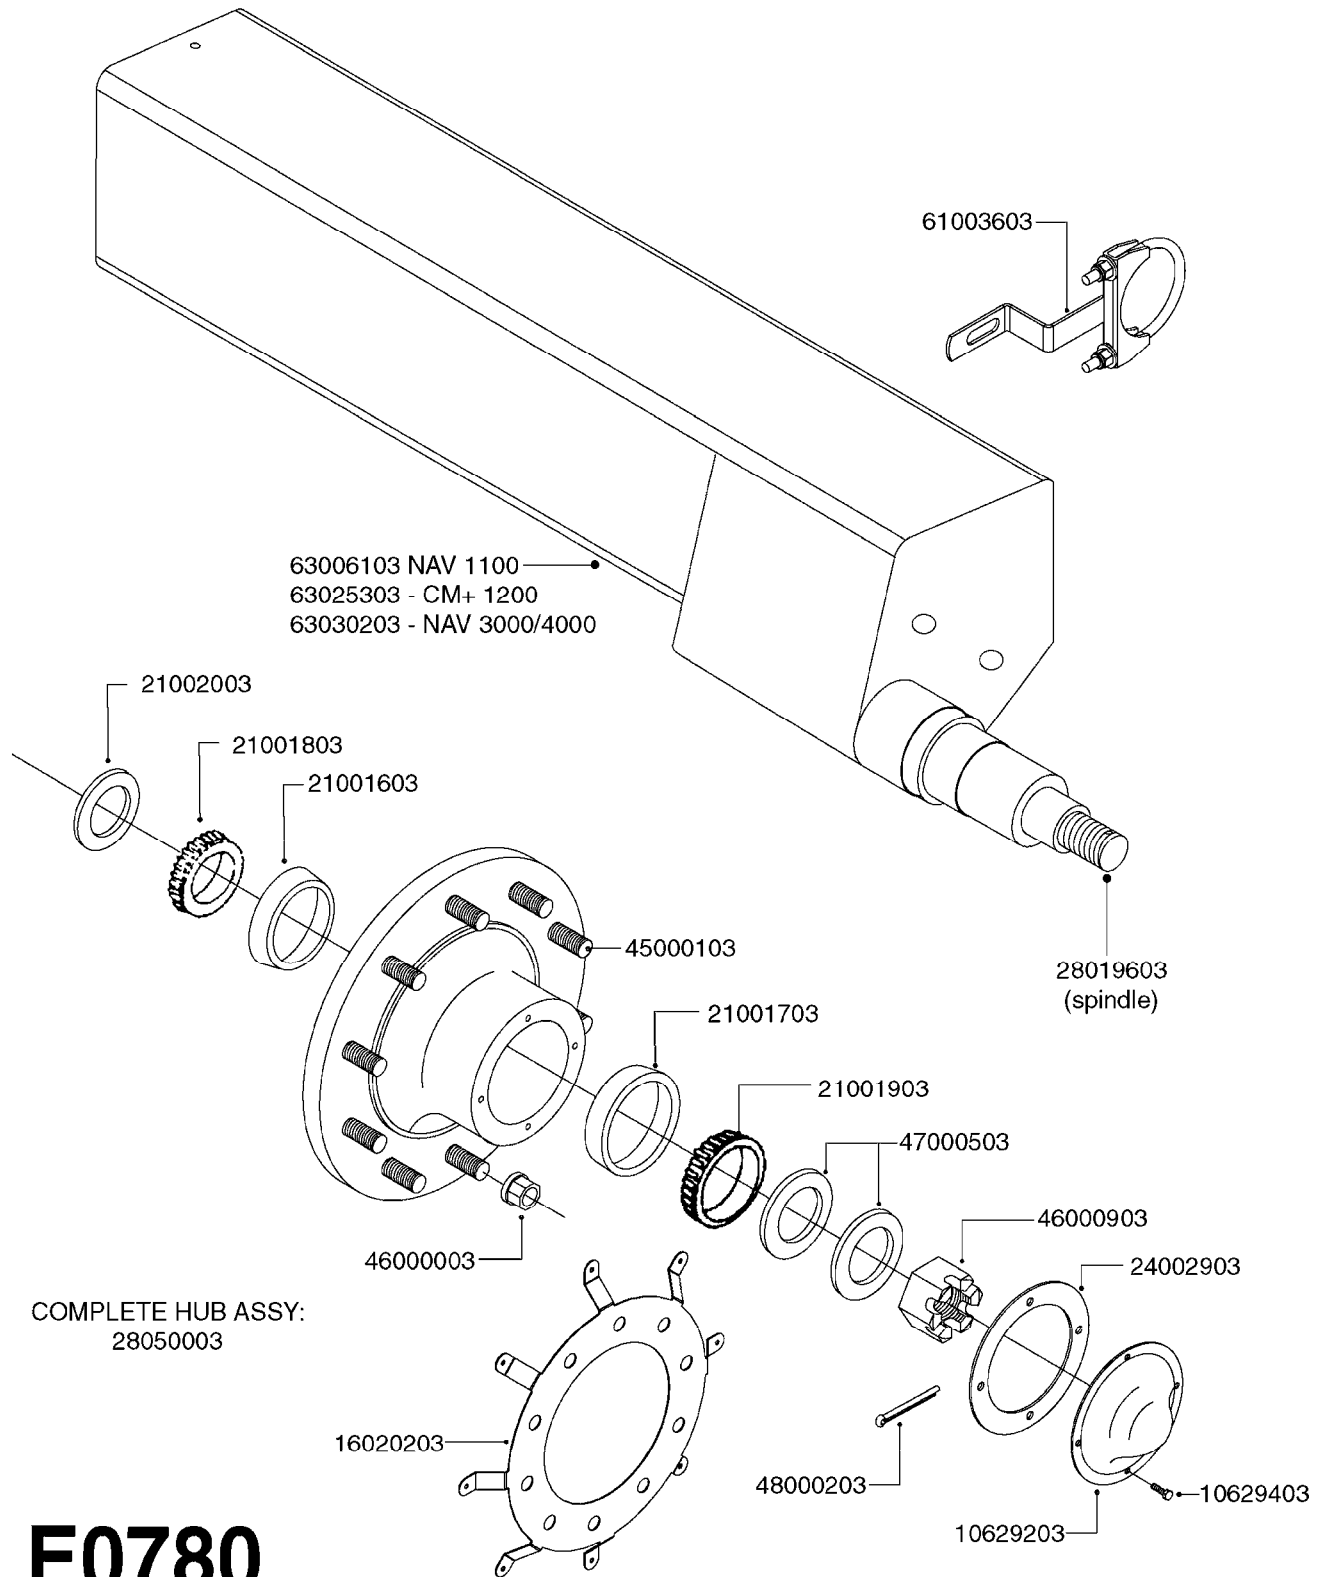

HUB ASSEMBLY F.3-1/2" SPINDLE
E0780-HIN, 01:01:16

Page 1

Date 12.08.2020 11:02

parts-n°	order qty	description
10629203	1	DUST CAP F.10 BOLT HUB 3.5"
10629403	1	BOLT HEX 5/16 NC GR.2 00.50"
16020203	1	WHEEL SENSOR MAGNET MNT 10BLT
21001603	1	BEARING INN CUP 873 HUB 33462
21001703	1	BEARING OUT CUP 873 HUB 453A
21001803	1	BEARING INN CONE 873 HUB 33275
21001903	1	BEARING OUT CONE 873 HUB 460
21002003	1	SEAL GREASE P602127
24002903	1	GASKET F. HUB 3.5" HUB ASSY
28019603	1	SPINDLE, 3.50 X 17.375 CRS
28050003	1	HUB F 3.5" 873 15000# PACKAGE
45000103	1	BOLT, WHEEL STUD 3/4-16X2 3/4
46000003	1	NUT HEX NF 3/4" FLANGED F.HUB
46000903	1	NUT CSTL 1-1/4"NF 3-1/2" SPNDL
47000503	1	WASHER, SPNDL 3.5" 1.31x3 .16T
48000203	1	PIN, COTTER 7/32" X 3.00"
61003603	1	SPEED SNS MNT CLAMP 3.5" SP
63006103	1	AXLE INSERT W/M NAV. 1100
63025303	1	AXLE INSRT CM+1200W.SPDL 71-82
63030203	1	AXLE ADJ 60-120 INSERT NAV DBL