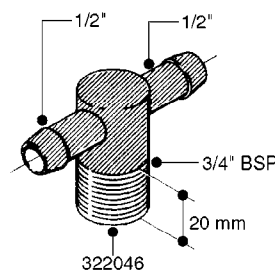

L0050

FITTINGS - HOSE CONNECTORS
L0050-HIN, 01:01:16

Page 1

Date 12.08.2020 11:03

parts-n°	order qty	description
242594	1	O-RING D14 X 1.78 SCH.70-EPDM
320294	1	FITT.DK TEE 3/8X3/8HB X1/2"BSP
320305	1	FITT.DK HB 3/4'- 3/4' BSP
320386	1	FITT.DK TEE 3/8X3/8HB X3/8"BSP
320397	1	FITT.DK ELB 3/8"HB X 3/8" BSP
320401	1	FITT.DK TEE 1/2X1/2HB X1/2"BSP
320412	1	FITT.DK TEE 1/2X1/2HB X3/8'BSP
320423	1	FITT.DK ELB 1/2'HB X 3/8' BSP
320891	1	FITT.DK HB 3/8'- 3/8' BSP
320972	1	FITT.DK HB 5/16'- 1/4' BSP
322046	1	FITT.DK TEE 1/2X1/2HB X3/4'BSP
322048	1	FITT.DK TEE 3/4X3/4HB X3/4'BSP
330595	1	O-RING D24.6/D20X2.1 -3/4"
333137	1	FITT.DK CONN.1/2" F.NOZZ. DOUB
333141	1	FITT.DK CONN.1/2" F.NOZZ.SING
334041	1	FITT.DK CONN.3/4' F.NOZZ. SING
334042	1	FITT.DK CONN.3/4' F.NOZZ. DOUB
334195	1	FITT.DK ELB. 3/4"HB X 3/4"HB
10012103	1	FITT.PO.HB 1.25X1.50 IMB1012
10014003	1	FITT.PO.HB 1.25X1.25 IMB1010
10036903	1	FITT.PO.HB 1.50X1.50 IMB1212
28019303	1	FITTING HB ELB 3/4NPT-3/4HOSE
61016500	1	HOSE TAIL 3/4" 90°+RG CAP 3/4"
72026700	1	NOZZLE TUBE ADAPTER W/O-RING