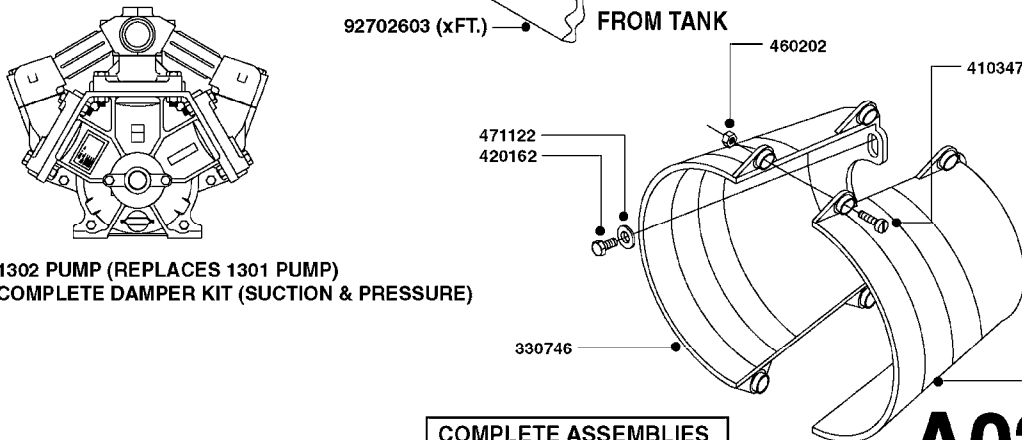

SUCTION SIDE OF PUMP

TO CONTROLS

FROM TANK

NLA - 1302 PUMP (REPLACES 1301 PUMP)
#726854 - COMPLETE DAMPER KIT (SUCTION & PRESSURE)

COMPLETE ASSEMBLIES
WHOLEGOODS ITEMS

A0240

PUMP - 1301/1302 FITTINGS
A0240-HIN, 01:01:16