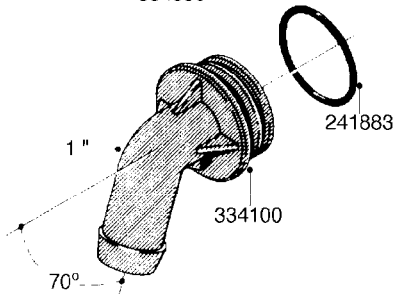

L0080

FITTINGS - S-53
L0080-HIN, 12:09:17

Page 1

Date 12.08.2020 11:03

Pos.	parts-n°	order qty	description
1	145995	1	FITT.DK S-53 FORK
2	241973	1	O-RING Ø3 X 44.2 70 SHORES NITRIL NITRIL (BLACK)
2	242353	1	O-RING 3 X 44.2 VITON VITON (BROWN)
3	242109	1	O-RING D32.2x3.0 NITRIL (BLACK)
3	242354	1	O-RING D32.2X3.0 VITON VITON (BROWN)
4	322103	1	FITT.DK S-53 BULKHEAD
5	322107	1	FITT.DK S-53 BULKHEAD NUT
6	322110	1	FITT.DK S-53 ELB. 1/2" BSP
7	322352	1	FITT.DK S-53 TEE
8	334229	1	FITT.DK S-53 STR.3/4"
9	334260	1	GASKET F. S-53 BULKHEAD
10	334564	1	FITT.DK S-67 TO S-53 ADAPTER
11	391100	1	FITT.DK S-53THREAD INS.1/2"BSP
12	726463	1	FITT.DK S53 BULKHEAD W/GASKET
13	726552	1	FIT.DK S-53X90 1/2" BSP,O-RING
14	726556	1	FITT.DK S-53 HB 1/2" W/O-RING
15	726558	1	FITT.DK S53 STR. 3/4" W.ORING
16	726559	1	FITT DK. S-53 HB 1" W/O-RING
17	726568	1	FITT.DK.S-53 HB 1/2"90 W/O-RING
18	726570	1	FITT.DK S-53 ELB.3/4" W.ORING
19	726571	1	FITT.DK S-53 ELB.1", W ORING
20	726578	1	FITT.DK S53 PLUG WITH O-RING
21	728561	1	FITT.DK. S67M - S53F REDUCER