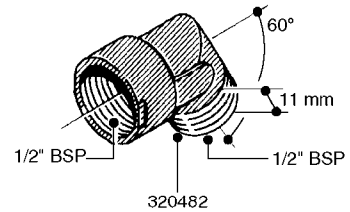

L0030

FITTINGS - HEXAGON NIPPLES
L0030-HIN, 01:01:16

Page 1
Date 12.08.2020 11:03

parts-n°	order qty	description
10015303	1	FITT.PO.HN 1.00X1.00 M1000
10425003	1	FITT.PO.HN 1.25X1.00 MCPHEE
320132	1	FITT.DK HN 1" BSP
320176	1	FITT.DK HN 3/8"X1/2" BSP
320445	1	FITT.DK HN 1/4"X3/8" BSP
320655	1	FITT.DK HN 1/2"-1/2" BSP
320692	1	FITT.DK HN 3/8'BSPX1/4'NPT
320703	1	FITT.DK HN 3/8BSP X1/2 &1/4NPT
320725	1	FITT.DK NIPPLE 3/8"-3/8" BSP
320902	1	FITT.DK HN 3/8'X 1/4' BSP
390232	1	FITT.DK HN 1-1/2' X 1-1/4' BSP
390276	1	FITT.DK HN 1'BSP