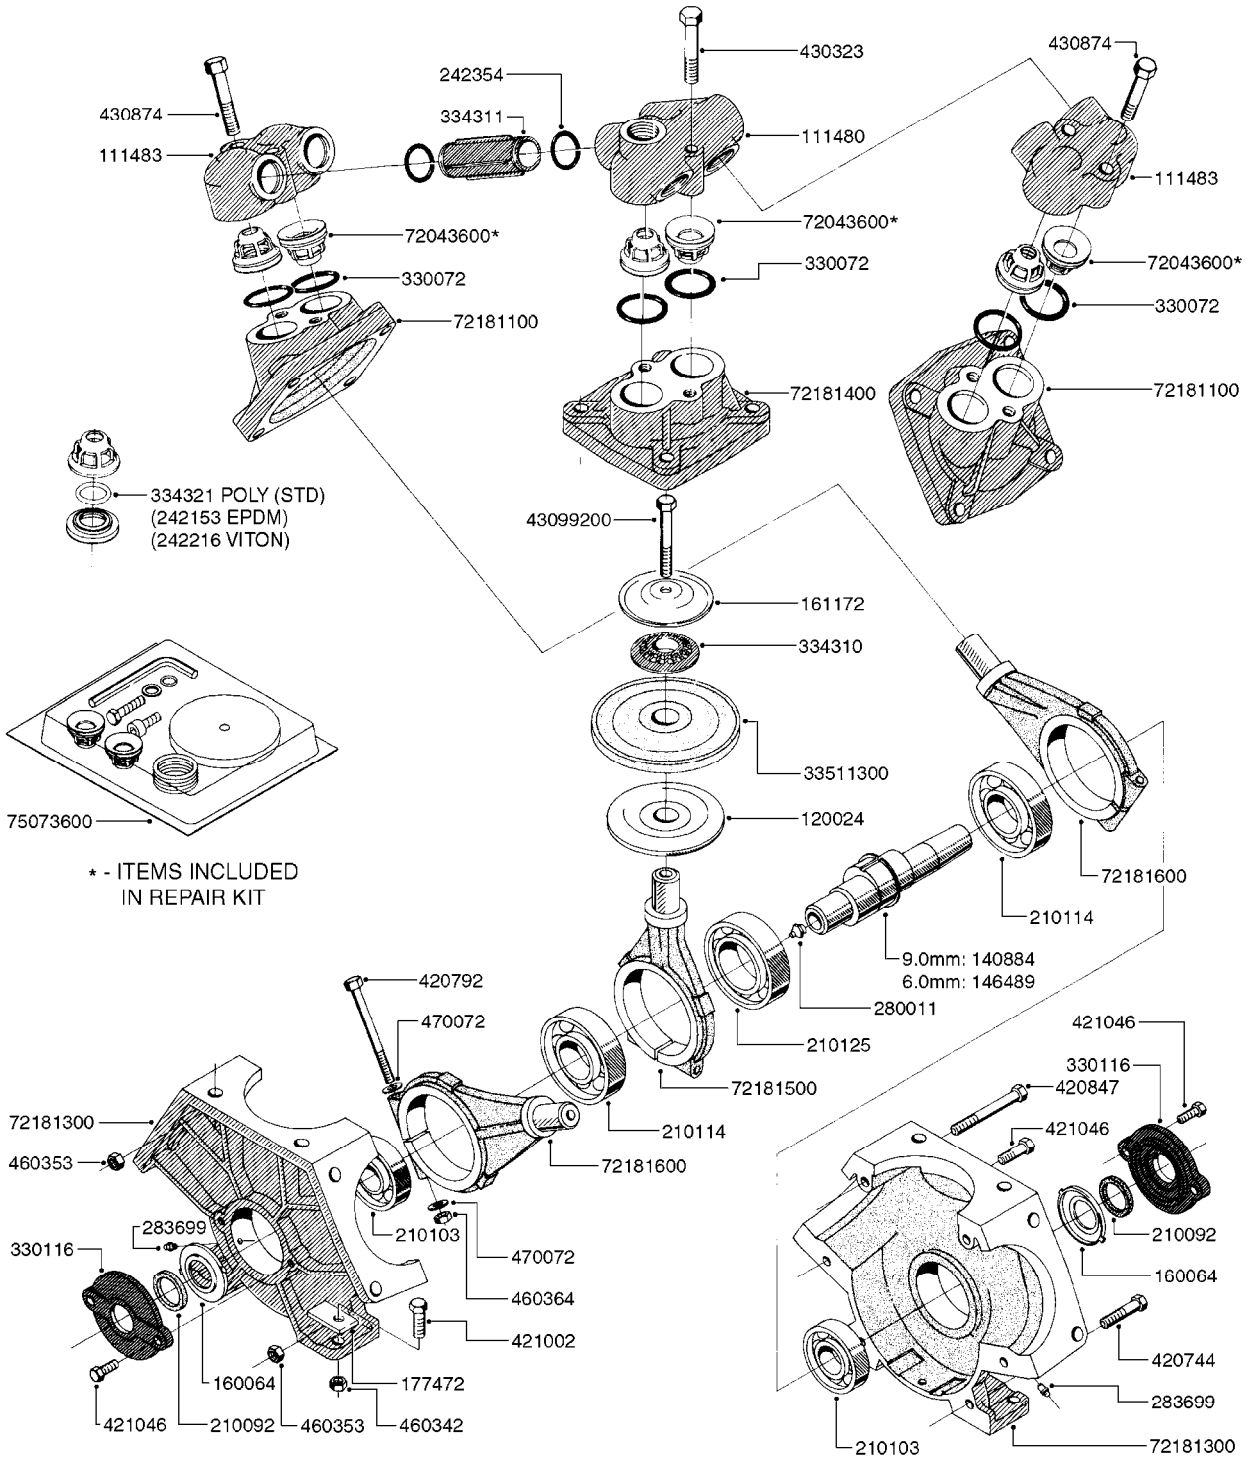

COMPLETE PUMPS
821635 - PUMP ONLY
10396203 - WITH PTO & DAMPER

COMPLETE ASSEMBLIES
WHOLEGOODS ITEMS

A0230

PUMP - 1303 W/ MOUNTING BASE
A0230-HIN, 01:01:16

Page 1
Date 12.08.2020 11:02

parts-n°	order qty	description
111480	1	VALVE HEAD 1302 CENTER
111483	1	VALVE HEAD SIDE 1302
120024	1	DIAPHRAGM BACK DISC 1200-1300
140884	1	CRANK SHAFT MODEL 1300-9
146489	1	CRANK SHAFT MODEL 1302-6MM
160064	1	DUST PLATE
161172	1	DIAPHRAGM DISC F. 1203/1303
177472	1	BRACKET 25 X 5
210092	1	SEAL FELT D43/30X5
210103	1	BEARING BALL 6306
210114	1	BEARING BALL 6308
210125	1	BEARING BALL 6210
242153	1	O-RING D26X4 EPDM
242216	1	O-RING VITON F/1202/1302/462
242354	1	O-RING D32.2X3.0 VITON
280011	1	GREASE NIPPLE 1/8" SAE H TR
283699	1	GREASE NIPPLE M6X1
330072	1	O-RING D53.5/D45.5X4
330116	1	SEAL RETAINER, MODEL 1300
334310	1	NYLON WASHER 1202/1302/462
334311	1	CONNECTION PIPE INLET MOD.1302
334321	1	O-RING POLY. 34.0x26.0x4.0
420744	1	BOLT HEX 8.8 DEL M8X40
420792	1	BOLT HEX 8.8 RAW M8X95
420847	1	BOLT HEX 8.8 DEL M8X85
421002	1	BOLT HEX 8.8 DEL M10X30 FT DIN933
421046	1	BOLT HEX M8X25/25 A2 SS DIN933
430323	1	BOLT HEX 8.8 DEL M12X60
430874	1	SCREW SET 8.8 DEL M12X70 FT
460342	1	NUT HEX M10 DEL DIN934
460353	1	NUT HEX M8 BLACK
460364	1	NUT HU M8 A2 SS DIN934
470072	1	WASHER D15/D8X.5 LOCK
821635	1	PUMP 1303/9 540RPM
10396203	1	PUMP 1303 C/W PTO 540 RPM
33511300	1	DIAPHRAGM 1202-1303 POLY 2006
43099200	1	BOLT HEX SS M12 X 30 DIN933 A4
72043600	1	VALVE FOR 462/463
72181100	1	DIAPHRAGM COVER 1203/1303+BLTS
72181300	1	PUMP CASTING 1300 RED W/BOLTS
72181400	1	DIAPHRAGM COVER 1303 W/BOLTS
72181500	1	CONNECTING ROD, CENTER 1303
72181600	1	CONNECTING ROD, SIDE MOD.1300
75073600	1	PUMP KIT 1303 MM "06"