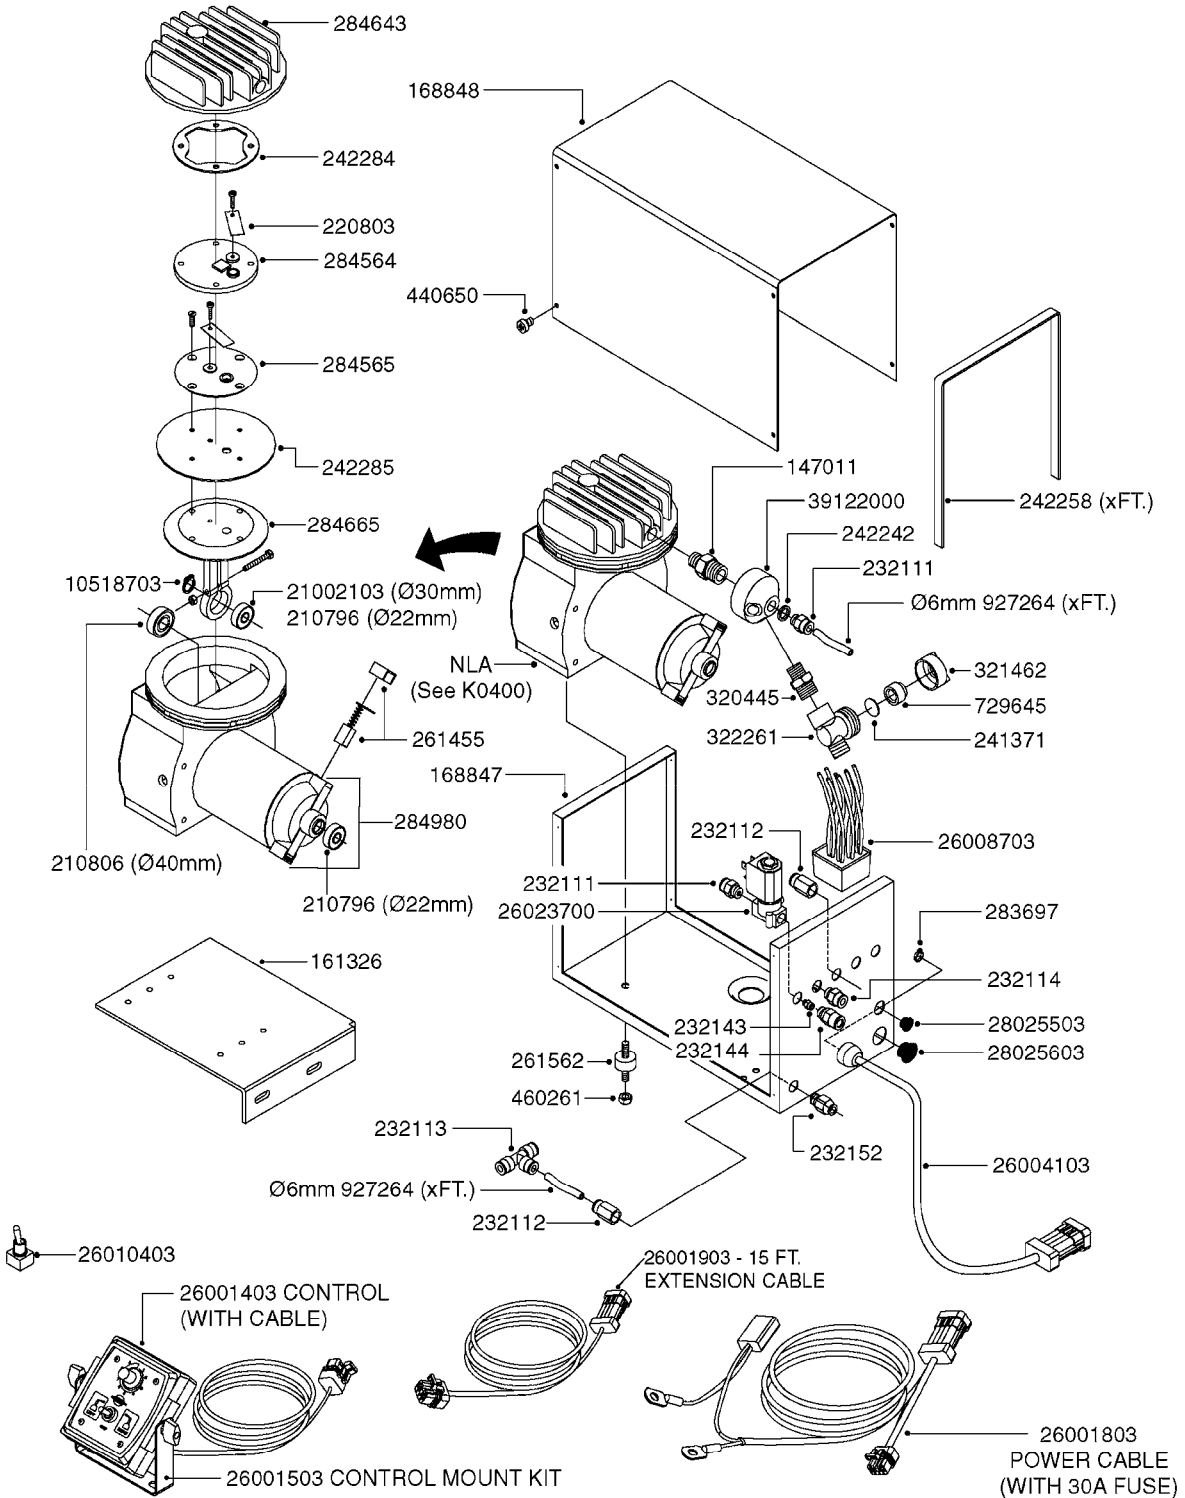

K0390

*Ø8mm 927306 (xFT.)
*Ø10mm 927330 (xFT.)

70019403 - COMPLETE ASSEMBLY

FOAM MARKER COMPRESSOR 2002
K0390-HIN, 01:01:16

Page 1
Date 12.08.2020 11:02

parts-n°	order qty	description
147011	1	HEX NIPPLE 3/8'X1/4'BSP BRASS
161326	1	MOUNT BKT. F. FOAM COMP.BOX 98
168847	1	ENCLOSURE LOWER F.MARKER
168848	1	COVER F. FOAM MARKER
210796	1	BEARING BALL D22/D8 X 7 608ZZ
210806	1	BEARING BALL D40/D17X12MM
220803	1	VALVE F. COMPRESSOR
232111	1	QUICK COUPLER 6MM X 1/8 EXT.
232112	1	QUICK COUPLER 6MM 1/8 INT.
232113	1	QUICK COUPLER 6MM T-PIECE
232114	1	COUPLER 1/8" THREADX8MM HOSE
232143	1	REDUCER 1/4'INT-1/8'EXT
232144	1	QUICK COUPLER 10MM X 1/4 EXT
232152	1	QUICK COUPLER 8MMX1/8 EXT.LONG
241371	1	DIAPHRAGM F.NO-DRIP,VULC
242242	1	O-RING F.AIR HOSE FITTING
242258	1	TRIM 3X10 SELF ADHESIVE 0012"
242284	1	HEAD GASKET F. COMPRESSOR
242285	1	DIAPHRAGM F. F/M COMP.
261455	1	BRUSH KIT-FOAM MARKER MOTOR
261562	1	RUBBER DAMPER 2XM6X25
283697	1	TIESTRAP 200MM
284564	1	PLATE F.COMPRESSOR HEAD
284565	1	PLATE F.COMPRESSOR HEAD
284643	1	COMPRESSOR HEAD F.FOAM MARKER
284665	1	CONNECTING ROD F.COMPRESSOR
284980	1	FLANGE REAR F. F.M.COMPRESSOR
320445	1	FITT.DK HN 1/4"X3/8" BSP
321462	1	CAP F.NO-DRIP ASSY.
322261	1	HOUSING F.SAFETY VALVE 3/8"
440650	1	SCREW 3.5x13 STAINLESS
460261	1	NUT HEX M6X1.00 LOCK DIN985 A2 SS
729645	1	NON-DRIP SPRING ASSY.GREEN 10
927264	1	HOSE R X PE D6/D4 X 0012"
927306	1	HOSE R X PE D8/D6 X 0012"BLACK
927330	1	HOSE R X PE D10/D8 X 012"BLACK
10518703	1	SNAP-RING OUTER 8X1
21002103	1	BEARING, 6200 2ZJEM (SKF)
26001403	1	HC FOAM MARKR CONSOLE VS3.0.00
26001503	1	HC FOAM MARKER CONSOLE MT.KIT
26001803	1	POWER CABLE
26001903	1	15' 7-PIN EXTENSION CABLE
26004103	1	FOAM MARKER CNTRL MOD CABL STD
26008703	1	FOAM MARKER CONTROL SCII
26010403	1	TOGGLE SWITCH MICRO-TRAK F.M.
26023700	1	SOLENOID VAL 12V 1/8' FLO '07
28025503	1	PLUG F.DRILLED HOLE 1/2"
28025603	1	PLUG F.DRILLED HOLE 3/4"
39122000	1	DISTR.HOUSING F.FOAM MARKER'07
70019403	1	FOAM MARKER COMPRESSOR KIT STD