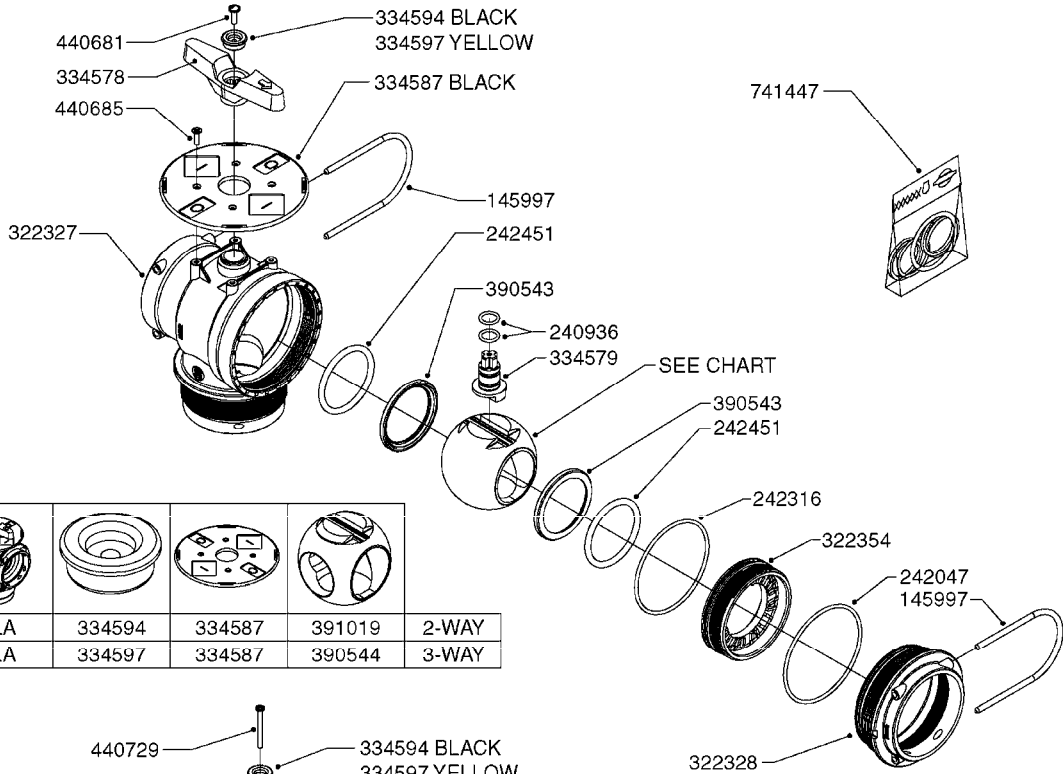

S93

	334594	334587	391019	2-WAY
	334597	334587	390544	3-WAY