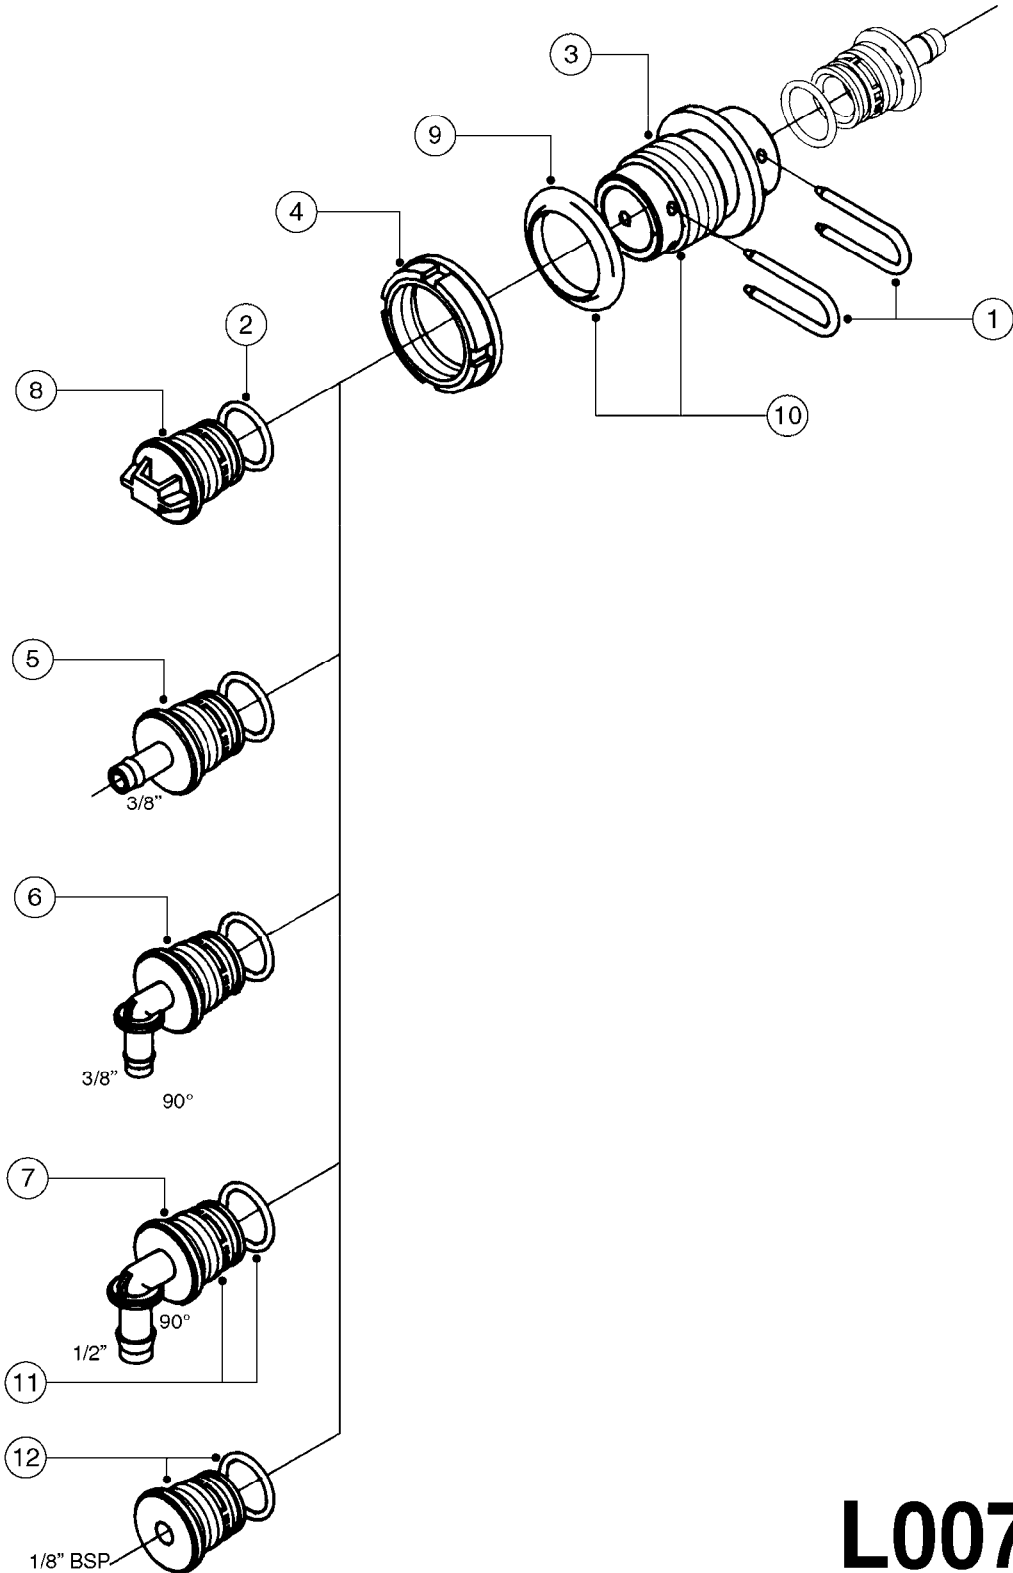

L0070

FITTINGS - S-40
L0070-HIN, 13:09:17

Page 1

Date 12.08.2020 11:03

Pos.	parts-n°	order qty	description
1	145994	1	FITT.DK S-40 FORK
2	242108	1	O-RING 3 X 19,2 70SH NITRIL NITRIL (BLACK)
2	242355	1	O-RING D19.2X3.0 VITON F.S-40 VITON (BROWN)
3	322102	1	FITT.DK S-40 BULKHEAD
4	322106	1	FITT.DK S-40 BULKHEAD NUT
5	334225	1	FITT.DK S-40 STR.3/8"
6	334237	1	FITT.DK S-40 ELB.3/8"
7	334238	1	FITT.DK S-40 ELB.1/2"
8	334248	1	FITT.DK S-40 PLUG
9	334259	1	GASKET F. S-40 BULKHEAD
10	726462	1	FITT. S40 BULKHEAD W.GASKET
11	726567	1	FITT.DK S-40 ELB.1/2" W.O-RING
12	726693	1	FITT.DK S-40 PLUG 1/8BSP ORING