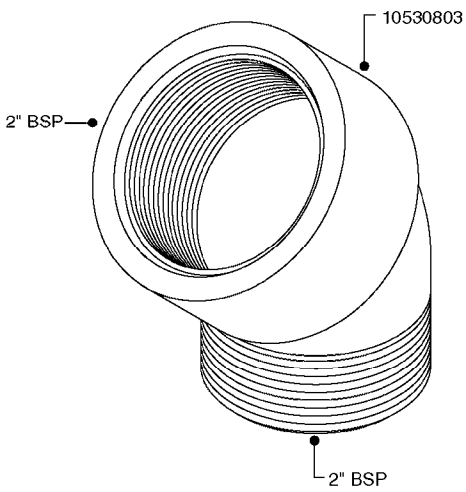

L0030

FITTINGS - HEXAGON NIPPLES
L0030-HIN, 01:01:16

Page 1
Date 12.08.2020 11:03

parts-n°	order qty	description
10015303	1	FITT.PO.HN 1.00X1.00 M1000
10425003	1	FITT.PO.HN 1.25X1.00 MCPHEE
320132	1	FITT.DK HN 1" BSP
320176	1	FITT.DK HN 3/8"X1/2" BSP
320445	1	FITT.DK HN 1/4"X3/8" BSP
320655	1	FITT.DK HN 1/2"-1/2" BSP
320692	1	FITT.DK HN 3/8'BSPX1/4'NPT
320703	1	FITT.DK HN 3/8BSP X1/2 &1/4NPT
320725	1	FITT.DK NIPPLE 3/8"-3/8" BSP
320902	1	FITT.DK HN 3/8'X 1/4' BSP
390232	1	FITT.DK HN 1-1/2' X 1-1/4' BSP
390276	1	FITT.DK HN 1'BSP