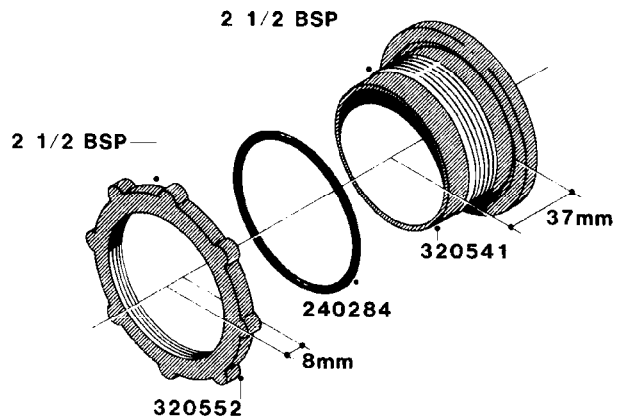

L0040

FITTINGS - NIPPLES & ELBOWS
L0040-HIN, 01:01:16

Page 1
Date 12.08.2020 11:03

parts-n°	order qty	description
10530803	1	FITT.PO.SE 2.00X2.00 45 DEG.
320191	1	FITT.DK ELB 3/8' BSP 45 DEGREE
320482	1	FITT.DK ELB. 1/2" BSP 60 DEG.
320596	1	FITT.DK ELB 3/8'-1/2'BSP 45DEG
320607	1	FITT.DK HN 3/8M X 3/8F BSP LNG
320633	1	FITT.DK HN 3/8"M X 3/8"F BSP
321451	1	FITT.DK ELB.1-1/2 X1-1/4 80DEG
321532	1	FITT.DK REDUC 3/4' X 1/2' BSP
390233	1	FITT.DK REDUC 1-1/2" X 1" BSP

L0050

FITTINGS - HOSE CONNECTORS
L0050-HIN, 01:01:16

Page 1

Date 12.08.2020 11:03

parts-n°	order qty	description
242594	1	O-RING D14 X 1.78 SCH.70-EPDM
320294	1	FITT.DK TEE 3/8X3/8HB X1/2"BSP
320305	1	FITT.DK HB 3/4'- 3/4' BSP
320386	1	FITT.DK TEE 3/8X3/8HB X3/8"BSP
320397	1	FITT.DK ELB 3/8"HB X 3/8" BSP
320401	1	FITT.DK TEE 1/2X1/2HB X1/2"BSP
320412	1	FITT.DK TEE 1/2X1/2HB X3/8'BSP
320423	1	FITT.DK ELB 1/2'HB X 3/8' BSP
320891	1	FITT.DK HB 3/8'- 3/8' BSP
320972	1	FITT.DK HB 5/16'- 1/4' BSP
322046	1	FITT.DK TEE 1/2X1/2HB X3/4'BSP
322048	1	FITT.DK TEE 3/4X3/4HB X3/4'BSP
330595	1	O-RING D24.6/D20X2.1 -3/4"
333137	1	FITT.DK CONN.1/2" F.NOZZ. DOUB
333141	1	FITT.DK CONN.1/2" F.NOZZ.SING
334041	1	FITT.DK CONN.3/4' F.NOZZ. SING
334042	1	FITT.DK CONN.3/4' F.NOZZ. DOUB
334195	1	FITT.DK ELB. 3/4"HB X 3/4"HB
10012103	1	FITT.PO.HB 1.25X1.50 IMB1012
10014003	1	FITT.PO.HB 1.25X1.25 IMB1010
10036903	1	FITT.PO.HB 1.50X1.50 IMB1212
28019303	1	FITTING HB ELB 3/4NPT-3/4HOSE
61016500	1	HOSE TAIL 3/4" 90°+RG CAP 3/4"
72026700	1	NOZZLE TUBE ADAPTER W/O-RING