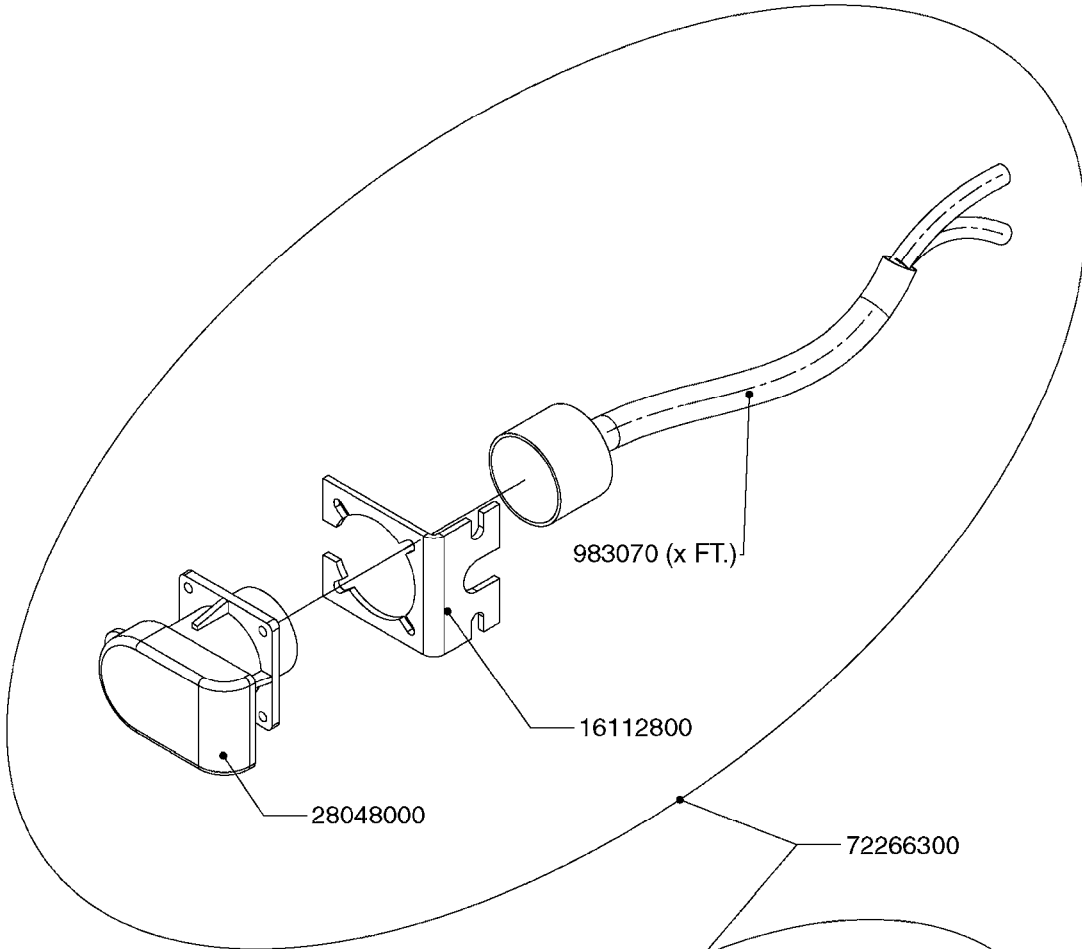

POWER SUPPLY CABLES
M0240-HIN, 01:01:16

Page 0

Date 12.08.2020 10:54