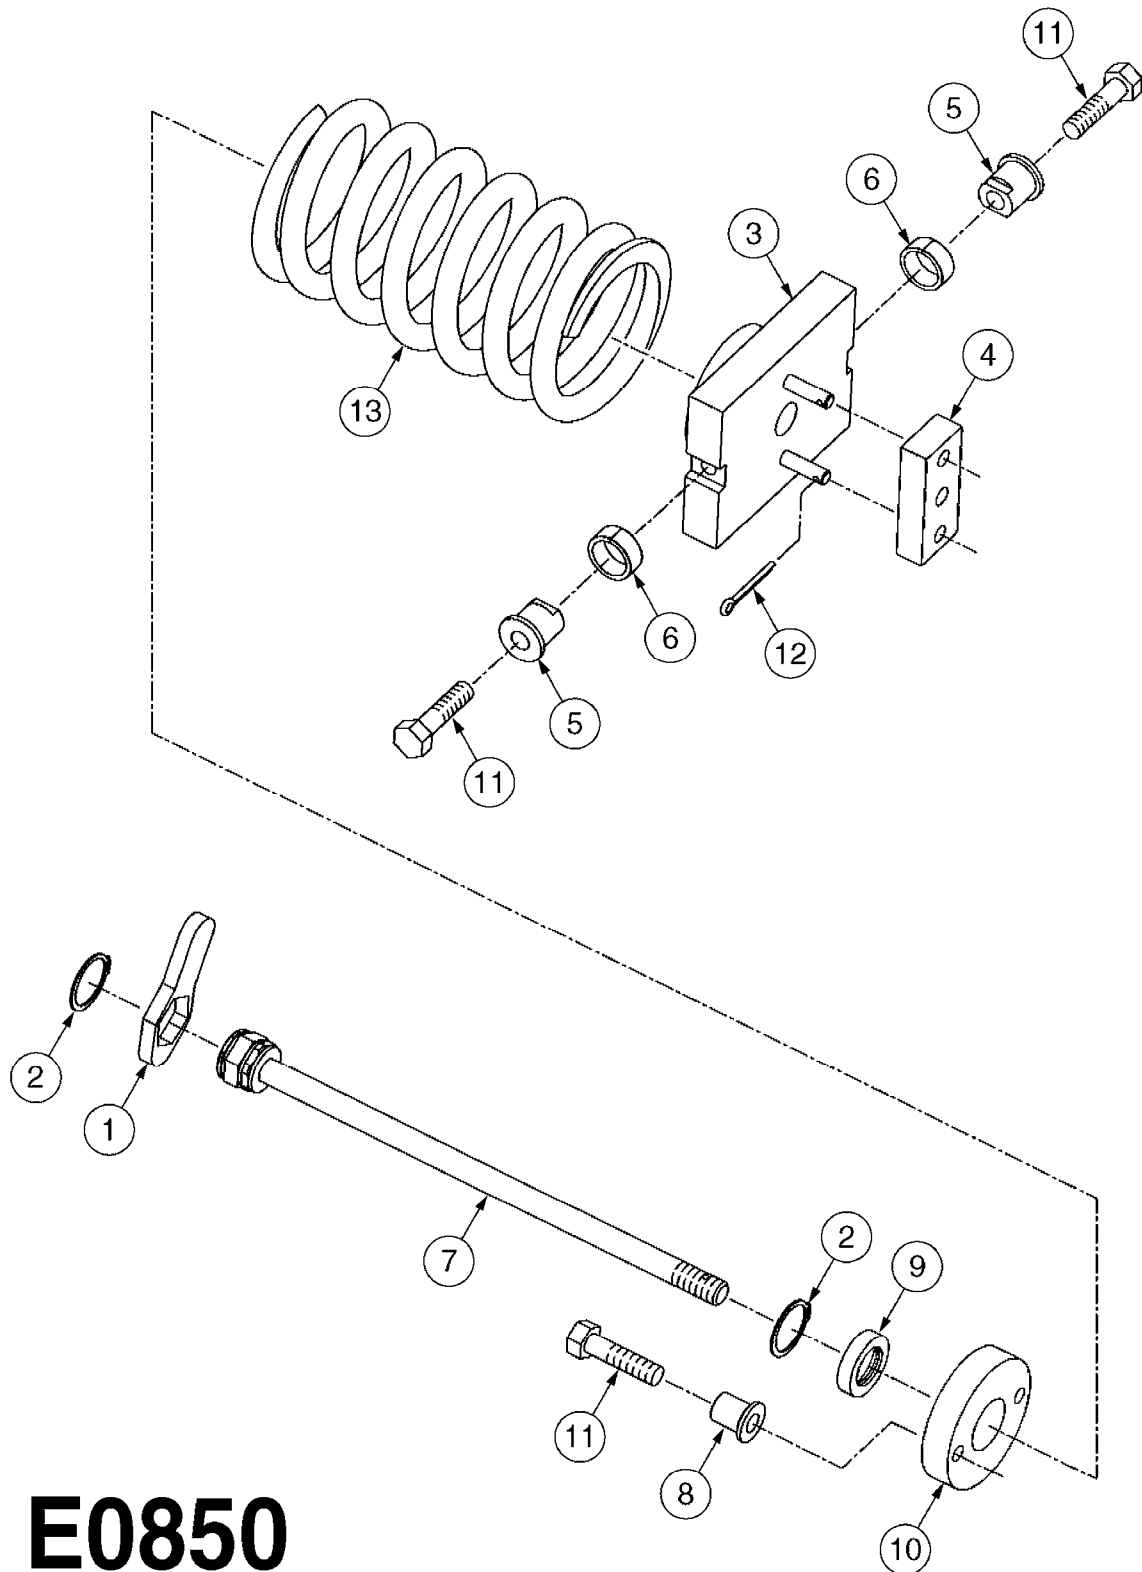

E0850

CAMOPLAST TENSIONER ASSEMBLY
E0850-HIN, 01:01:16

Page 1

Date 12.08.2020 10:53

Pos.	parts-n°	order qty	description
1	28074003	1	LOCK PLATE
2	28074103	1	SNAP RING
3	28078403	1	SPRING MOUNT
4	28078503	1	RETAINER PLATE
5	28078603	1	SLEEVE W/NOTCH
6	28078703	1	BUSHING 1/2"X1-1/4"ODX1"ID
7	28078803	1	ACME SCREW
8	28078903	1	SLEEVE, EXTEN.1"X1/2"IDX1.04"OD
9	28079003	1	SEAT, WASHER
10	28079103	1	SPRING PILOT
11	28083803	1	BOLT HEX 2"X1/2"-13 UNC
12	28084603	1	COTTER PIN 1-1/4" X 5/32"
13	28085103	1	SPRING SPRING FOR 30 SERIES
13	28085203	1	SPRING 9" X 5" X 3/4" SPRING FOR 40 SERIES