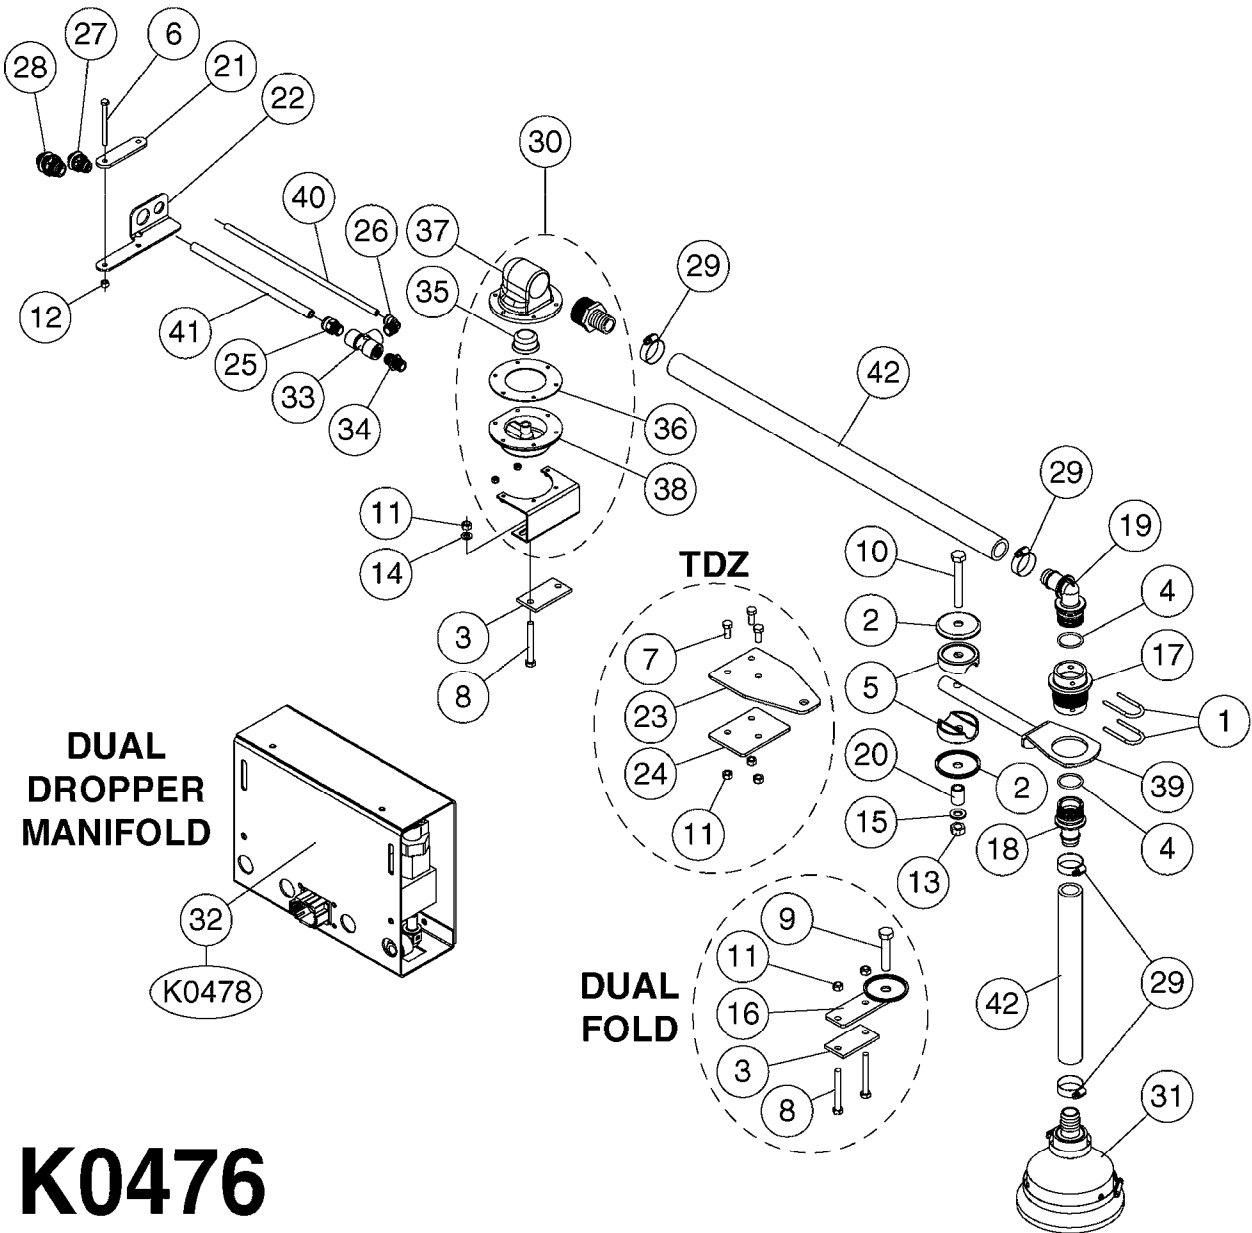

K0476

FOAM MARKER - DROPPER RICHWAY
K0476-HIN, 26:02:18

Page 1
Date 12.08.2020 10:54

Pos.	parts-n°	order qty	description
1	145995	1	FITT.DK S-53 FORK
2	160775	1	WASHER F. FRICTION PLATE
3	172664	1	FLATBAR BACKING PLATE
4	242109	1	O-RING D32.2x3.0
4	242354	1	O-RING D32.2X3.0 VITON
5	330831	1	FRICTION PLATE
6	410605	1	BOLT HEX 8.8 DEL M6X80
7	420582	1	BOLT HEX 8.8 DEL M8X20 FT A2
8	421201	1	BOLT HEX 8.8 DEL M8X70
9	430323	1	BOLT HEX 8.8 DEL M12X60
10	430924	1	BOLT HEX 8.8 DEL M12 X 85
11	460143	1	LOCK NUT M8 SST A2 DIN985
12	460261	1	NUT HEX M6X1.00 LOCK DIN985 A2 SS
13	460703	1	NUT HEX M12X1.75 LOCK DIN985A2 SS
14	471126	1	WASHER, M8, Ø16/ 8.4X 1.6, SS
15	471127	1	WASHER, M12, Ø24/13X24X2.5 SS
16	611671	1	BREAK AWAY HOLDER F-MARKER
17	726463	1	FITT.DK S53 BULKHEAD W/GASKET
18	726559	1	FITT DK. S-53 HB 1" W/O-RING
19	726571	1	FITT.DK S-53 ELB.1", W ORING
20	14103900	1	BUSHING Ø19/Ø13 L=26.5 SPC/FTZ BOOMS ONLY
21	16022403	1	BRACKET 60MM TUBE
22	16162903	1	BRKT, FOAM LINE DISCONNECT
23	16169803	1	BRACKET, TDZ FOAM MARKER MOUNT
24	16170003	1	PLATE, TDZ FOAM MARKER MOUNT BACKER
25	23004303	1	FITT, 3/8"NPT-3/8"TUBE-PTC
26	23004403	1	FITT, 3/8"NPT-1/4"90-PTC
27	23004503	1	FITT, BULKHEAD-1/4" TUBE-PTC
28	23004603	1	FITT, BULKHEAD-3/8" TUBE-PTC
29	28030003	1	CLAMP HOSE GEAR P1" 6716
30	28064903	1	FOAMHEAD ASSEMBLY, RICHWAY
31	28065003	1	COLLECTOR HEAD ASSY, RICHWAY
32	28065103	1	DUAL DROP MANIFOLD, RICHWAY
33	28066303	1	FITT, BANJO, 3/8" TEE
34	28066403	1	FITT, BANJO, 3/8"-3/8" STR NIP
35	28087803	1	3/8" FOAMHEAD SCREEN, FOAM MARKER, RICHWAY
36	28087903	1	FOAMHEAD GASKET, FOAM MARKER, RICHWAY
37	28088003	1	FOAMHEAD TOP HOUSING, FOAM MARKER, RICHWAY
38	28088103	1	FOAMHEAD BOTTOM HOUSING, FOAM MARKER, RICHWAY
39	61065900	1	BRACKET FOR FOAM DROPPER, S53
40	92703303	1	HOSE LLDPE .25"X.17"X12" BLACK
41	92703403	1	HOSE LLDPE .38"X.25"X12" BLACK
42	92712403	1	HOSE R X1" X300PSI WP X0012"