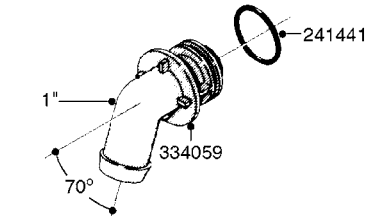

L0010

parts-n°	order qty	description
240085	1	O-RING D13,1/8,3X02,4 NITRIL
241441	1	O-RING D29.3X3
242594	1	O-RING D14 X 1.78 SCH.70-EPDM
320084	1	FITT.DK NUT 1/2" BSP
320095	1	FITT.DK NUT 1" BSP
320117	1	FITT.DK CONN.1/2"BSP F. 1" CAP
320187	1	FITT.DK CAP 3/8" BSP BLACK
320283	1	FITT.DK NUT 3/4"BSP
320821	1	FITT.DK NUT 1-1/2" BSP
321495	1	FITT.DK REDUC 1/4'BSP F.3/4'NT
321576	1	FITT.DK CONN 1/2"BSP F.3/4"NUT
330013	1	O-RING 2.5 X 10 PUR
330212	1	O-RING D19/D14X2.4 F.1/2"NUT
330326	1	O-RING D30/D24X2 F.1"NUT
330341	1	FITT.DK HB 1" F. 1" NUT
330595	1	O-RING D24.6/D20X2.1 -3/4"
330665	1	FITT.DK HB 3/4"F.1" NUT
330676	1	FITT.DK HB 3/8" F. 1/2" NUT
330687	1	FITT.DK HB 1/2" F. 1/2" NUT
330691	1	FITT.DK HB 3/4'F.3/4' NUT
330783	1	FITT.DK HB 3/8"F.3/8" NUT
331262	1	FITT.DK HB 1-1/2" F. 1-1/2"NUT
331273	1	O-RING D44/D38X2 F.1-1/2"
331446	1	FITT.DK HB 1" F.1-1/2" NUT
331807	1	FITT.DK HB 5/16" F.3/8" NUT
332286	1	FITT.DK HB 1/2" F. 3/4" NUT
332905	1	FITT.DK HB 1/2" F. 3/4" CAP
332927	1	FITT.DK PLUG F. NOZZLE TUBE
333292	1	FITT.DK HB 1"O'RING F.1-1/2"
333664	1	FITT.DK HB 5/16' F. 1/2' NUT
334044	1	FITT.DK HB 3/4' F. 3/4' CAP
334059	1	FITT.DK EL 1" 110 DEG.F.1-1/2"
334123	1	FITT.DK HB 1-1/4"O-RNG F.1-1/2"
334150	1	FITT.DK HB 1-1/4" 110 F.1-1/2"
390542	1	PLUG WASHER FOR 3/4'CAP NUT
716236	1	FITT.DK HB 1/2" ASSY. F. 3/4"
716413	1	FITT.DK PLUG ASSY. F.NOZ TUBE
717426	1	FITT.DK REDUC 1/4"BSP F.3/4"N
720856	1	FITT.DK 1/2'BSP ASSY.F.3/4'NUT
724621	1	FITT.DK HB 3/4"ASSY F.3/4" NUT