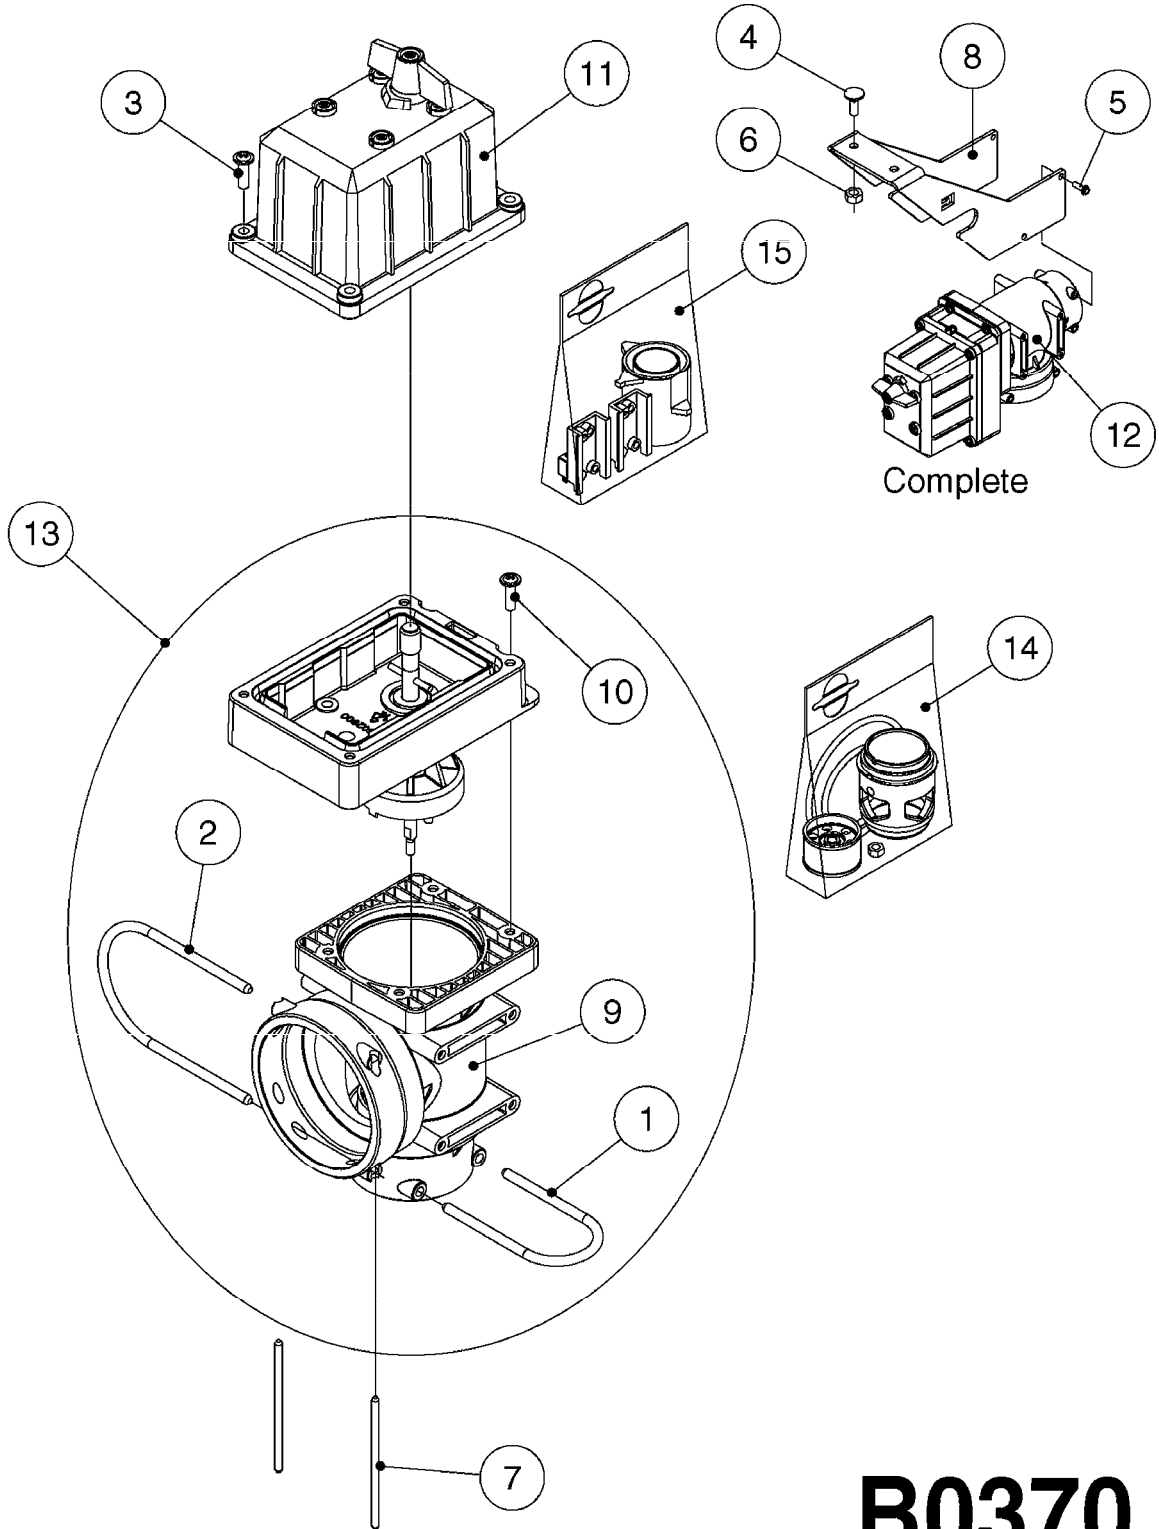

Pos.	parts-n°	order qty	description
1	145995	1	FITT.DK S-53 FORK
2	145996	1	FITT.DK S-67 FORK
3	242353	1	O-RING 3 X 44.2 VITON
4	242354	1	O-RING D32.2X3.0 VITON
5	270211	1	FITT.DK S25 FORK L=37.5
6	320106	1	FITT.DK CAPNUT 1" BSP
7	322224	1	FITT.DK S-67 TEE
8	322321	1	FITT.DK S-67 X 1"BSP MALE
9	330326	1	O-RING D30/D24X2 F.1"NUT
10	334564	1	FITT.DK S-67 TO S-53 ADAPTER
11	450902	1	BOLT ALLEN HEAD M4 X 16MM
12	741822	1	SEAL KIT - 1 SECTION (05)
13	755726	1	O-RING KIT F.EC/ESC SEC.VALVE
14	33500700	1	FITT.DK ADAPTER S-93F S67M
15	33502400	1	DISTRIBUTION HOUSING EFC
16	44076200	1	SCREW WN5451 5X16 SS TORX
17	61032700	1	BRACKET F. EFC SEC. VALVES < 7
17	61032800	1	BRACKET F. EFC SEC.VALVES <4>6
18	72048000	1	MOTOR, DISTRIBUTION 1:300
19	72114300	1	FITT. DK S-53 MALE MALE W.ORIN
20	72137200	1	MCROSWCH ASSY F.BOOM VLV 300:1
21	72233700	1	SECTION VALVE, EFC, 1:300
22	72267200	1	SPINDLE, BYPASS VALVE NCM
23	72284000	1	BYPASS VALVE, EFC, 1:300
24	72591700	1	SPINDLE SECT.W/O CONS.PRESSURE