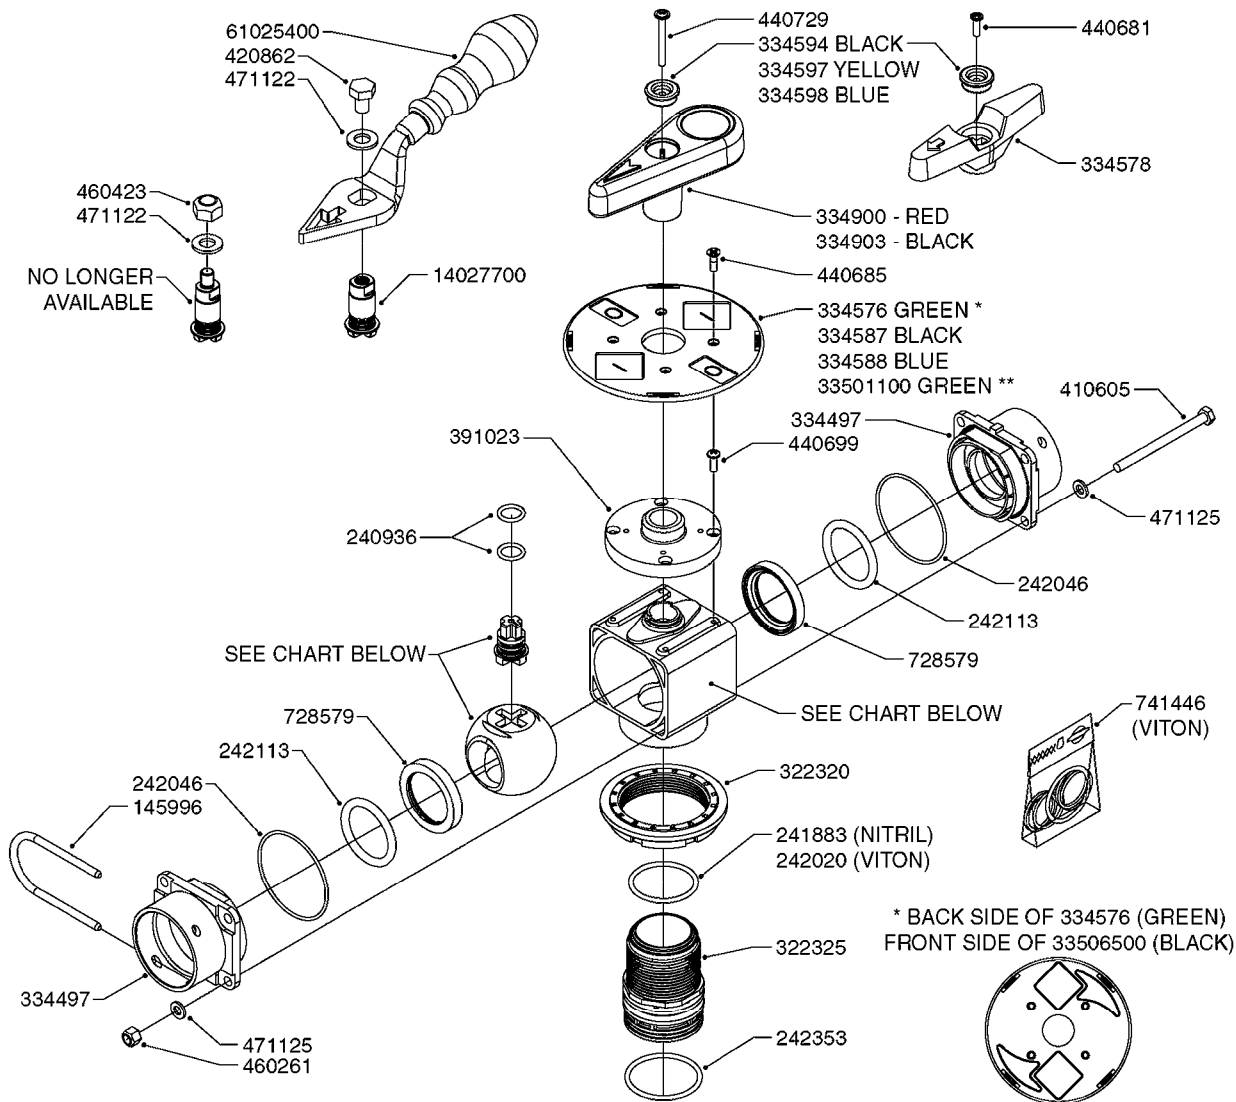

* BACK SIDE OF 334576 (GREEN)
FRONT SIDE OF 33506500 (BLACK)

** BACK SIDE OF 33501100

BACK SIDE OF 33506500 (BLACK)

					-	
728391	334594	334576	390204	390623	-	334600
728393	334598	334588	390238	390251	-	334600
728945	334597	-	390262	390777	-	334600
729796	334594	334587	390204	390623	-	334600
840062	334594	334576	391180	390623	-	334600
841062	334594	334576	390204	390623	-	334600
72113700	334594	334576	391180	390623	-	334600
72172100	-	33501100	391039	390623	391023	14027700
72172200	-	-	391039	390623	-	334600
72283600	334594	33506500	391180	390623	391023	334600
72292500	-	-	391180	390623	-	14027700
72538000	-	-	391039	390623	391023	14075700
72691600	334594	334587	390262	390623	-	334600

B0430