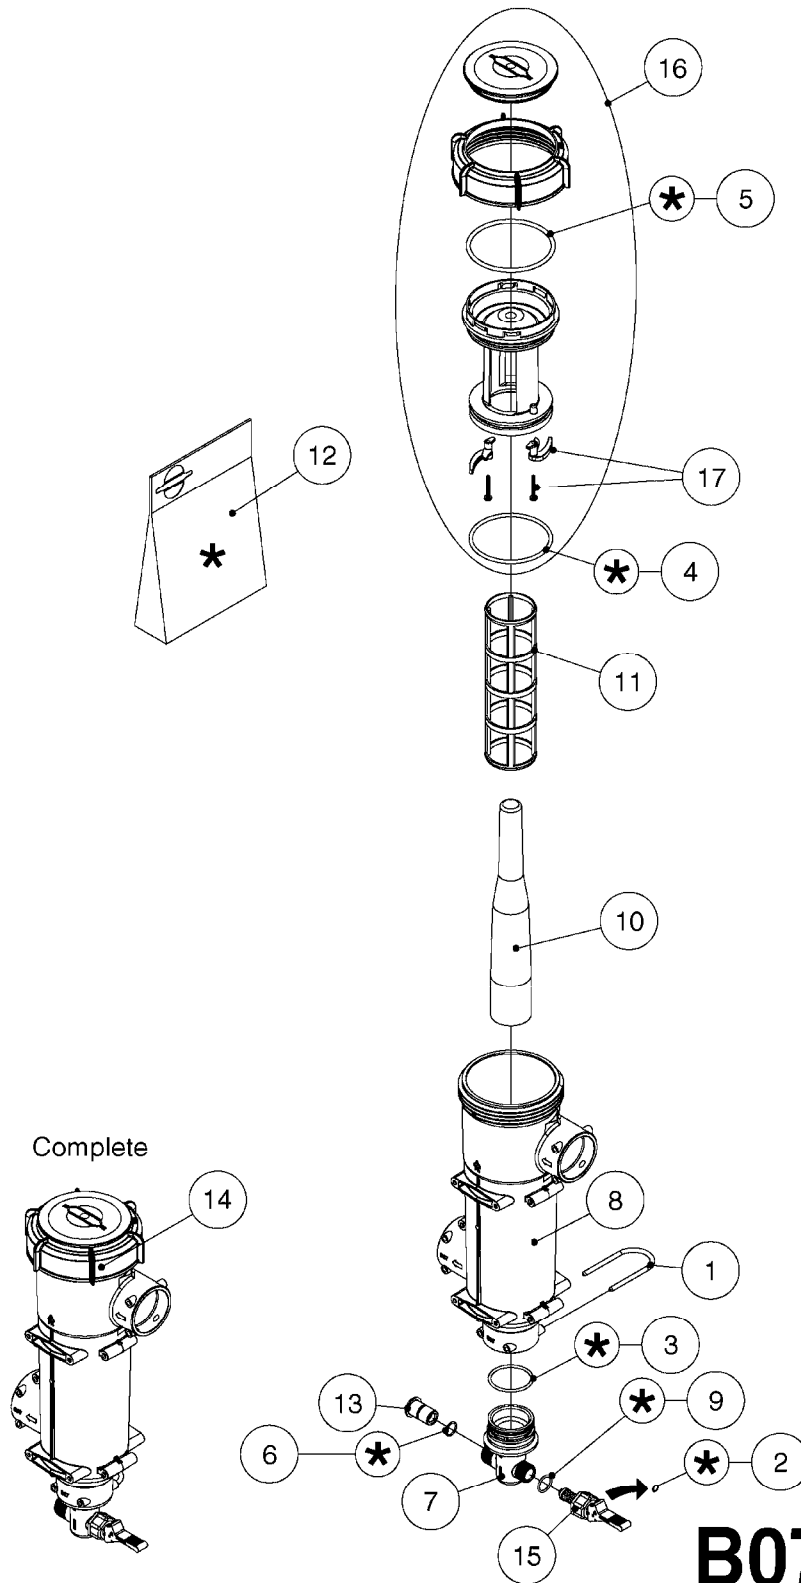

B0720

EASY CLEAN FILTER
B0720-HIN, 01:01:16

Page 1

Date 12.08.2020 10:53

Pos.	parts-n°	order qty	description
1	140766	1	NUT 1/2" BSP
2	145997	1	FITT.DK S-93 FORK
3	231346	1	QUICK COUPLER 1/8"BSP X 4 MM
4	240936	1	O-RING D13.3X2.4 NITRIL
5	242570	1	O-RING D150.0 x5.0 SH70 VITON
6	242572	1	RUBBER BELT Ø160x1.5 B=60 EPDM
7	242573	1	O-RING Ø104.14X5.33SH70 NITRIL
8	242593	1	GASKET Ø8/Ø5x1 (PA) 266N-M5X1
9	320047	1	FITT.DK CAPNUT 1/2" BSP
10	322356	1	EASYCLEAN FILTER HOUSING
11	322357	1	CAP F. COUPLER EASYCLEAN FILTE
12	330212	1	O-RING D19/D14X2.4 F.1/2"NUT
13	391090	1	BALL F. EASYCLEAN FILTER ON/OF
14	391091	1	SEAL F. BALL EASYCLEAN FILTER
15	440698	1	SCREW F.PLASTIC 6X18 SS HEXHD
16	727133	1	HOSETAIL S93 2"1/2 + O-RING
17	727226	1	HOSETAIL S93 2"1/2 90°+O-RING
18	741826	1	SEAL KIT F. EASYCLEAN FILTER
19	927253	1	RED AIR HOSE, Ø4/2 1810 E
20	14055400	1	FITT.DK REDUC 1/2"x1/8"x1/4"BS
21	14117700	1	SPINDLE S93 L46 NV13 SS
22	24260100	1	O-RING Ø88.0X5.0 SH70 VITON
23	24260700	1	O-RING Ø101.19X3.53 SH70 VITON
24	28030303	1	CLAMP HOSE T-BOLT S2.5" 235-76
25	28053400	1	GAUGE VACUUM SUCT. FILTER NCM
26	28054300	1	QUICK COUPLER 1/8"BSP/Ø4 FEMAL
27	33503200	1	HOSE COUPLER F. EASYCLEAN FILT
28	33503600	1	FILTER CARRIER F. EASYCLEAN
29	72072900	1	FITT. S93 2-1/2" 45° S W/O-RING
30	72270600	1	LID ASSM. EASYCLEAN FILTER
31	72278800	1	FILTER 30 MESH GREEN D110/284
31	72278900	1	FILTER 50 MESH BLUE D110/284
31	72279000	1	FILTER 80 MESH RED D110/284
32	72318900	1	EASYCLEAN FILTER COMPL.
33	74192800	1	FILTER LOCK PARTS - EASYCLEAN
34	92702803	1	HOSE PVC SUCT GRAY 2.5"