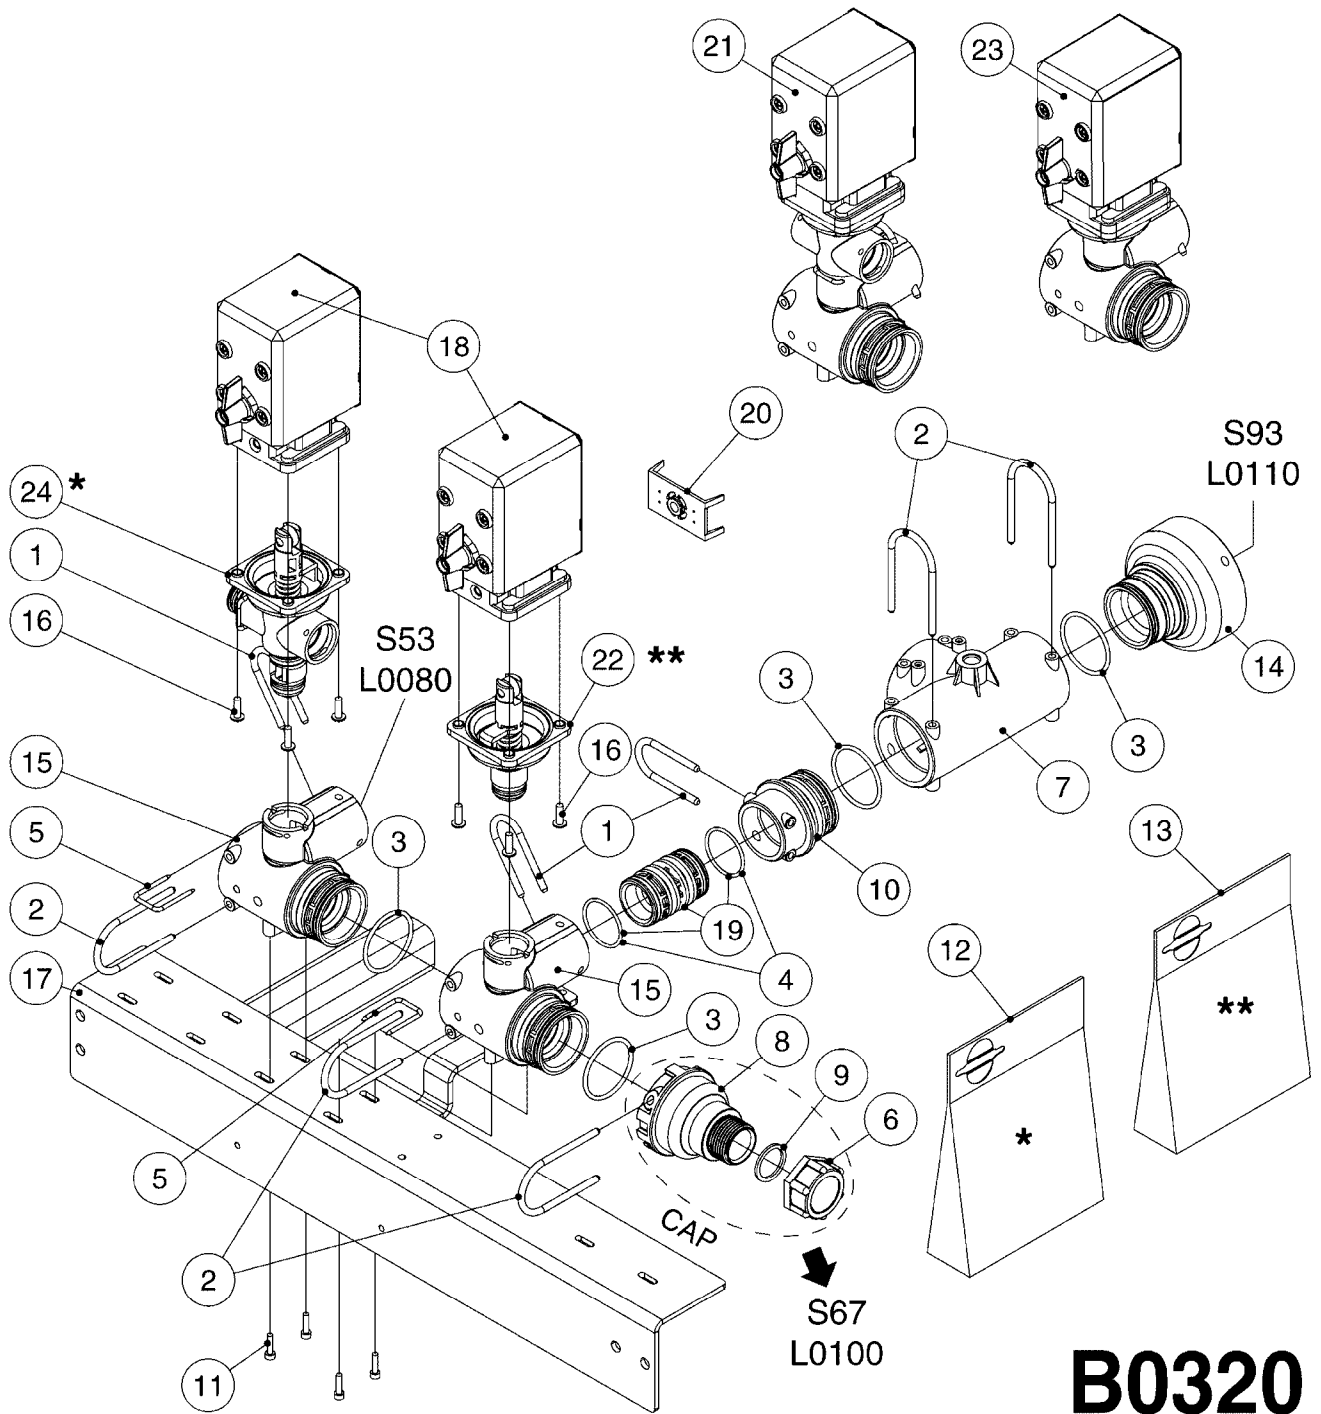

EFC BOOM VALVES
B0320-HIN, 20:05:20

Page 1
Date 12.08.2020 10:53

Pos.	parts-n°	order qty	description
1	145995	1	FITT.DK S-53 FORK
2	145996	1	FITT.DK S-67 FORK
3	242353	1	O-RING 3 X 44.2 VITON
4	242354	1	O-RING D32.2X3.0 VITON
5	270211	1	FITT.DK S25 FORK L=37.5
6	320106	1	FITT.DK CAPNUT 1" BSP
7	322224	1	FITT.DK S-67 TEE
8	322321	1	FITT.DK S-67 X 1"BSP MALE
9	330326	1	O-RING D30/D24X2 F.1"NUT
10	334564	1	FITT.DK S-67 TO S-53 ADAPTER
11	450902	1	BOLT ALLEN HEAD M4 X 16MM
12	741822	1	SEAL KIT - 1 SECTION (05)
13	755726	1	O-RING KIT F.EC/ESC SEC.VALVE
14	33500700	1	FITT.DK ADAPTER S-93F S67M
15	33502400	1	DISTRIBUTION HOUSING EFC
16	44076200	1	SCREW WN5451 5X16 SS TORX
17	61032700	1	BRACKET F. EFC SEC. VALVES < 7
17	61032800	1	BRACKET F. EFC SEC.VALVES <4>6
18	72048000	1	MOTOR, DISTRIBUTION 1:300
19	72114300	1	FITT. DK S-53 MALE MALE W.ORIN
20	72137200	1	MCROSWCH ASSY F.BOOM VLV 300:1
21	72233700	1	SECTION VALVE, EFC, 1:300
22	72267200	1	SPINDLE, BYPASS VALVE NCM
23	72284000	1	BYPASS VALVE, EFC, 1:300
24	72591700	1	SPINDLE SECT.W/O CONS.PRESSURE