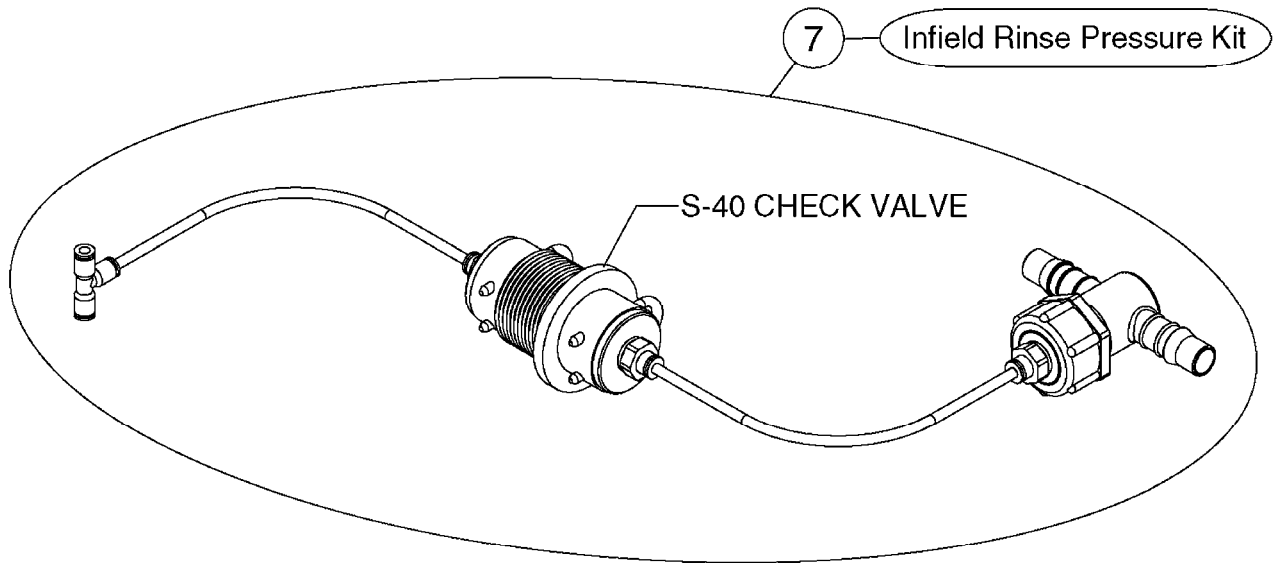

FOR S67 FITTINGS
SEE PAGE L0100

S67

FOR S93 FITTINGS
SEE PAGE L0110

S93

B0500

SMART VALVE S67 S93 (07)
B0500-HIN, 28:01:19

Page 1
Date 12.08.2020 10:53

Pos.	parts-n°	order qty	description
1	145996	1	FITT.DK S-67 FORK
2	145997	1	FITT.DK S-93 FORK
3	242351	1	O-RING D69.5X3.0 VITON F.S-93
4	322109	1	FITT.DK S-93 BULKHEAD NUT
5	322224	1	FITT.DK S-67 TEE
6	322320	1	NUT F.3 WAY VALVE S56
7	334545	1	FITT.DK S-93 TEE
8	334594	1	PLUG F.VALVE HANDLE BLACK
9	410362	1	BOLT HEX 8.8 SS M6X20
10	410922	1	CYL.SKR 8.8 DEL M4X20 RST
10	450902	1	BOLT ALLEN HEAD M4 X 16MM
11	471125	1	WASHER M6U 6.4X14X1.2,A2 SS
12	480733	1	PIN D6 X 40
13	480803	1	PIN Ø4 X 25
14	728525	1	FITT. S93 CONNECTOR W/O-RINGS
15	741844	1	VALVE HANDLE ASSY. SUCTION NCM
16	741845	1	VALVE HANDLE ASSY. PRESSUR NCM
17	14021500	1	SPINDLE F.S93 SMART VALVE
18	14022700	1	SPACER TUBE Ø10 L=212 SS
19	14038100	1	AXLE FOR SUCTION VALVE HANDLE
20	14038200	1	AXLE FOR PRESSURE VALVE HANDLE
21	14068700	1	SPINDLE,SMART VALVE S67 10MM
22	16059900	1	BRACKET 2 STK S93 SMART VALVE
23	16082300	1	BRACKET 2PCS S67 VALVE 15 BAR
24	28168400	1	HAIRPIN Ø5 S67/S93
25	33505200	1	PLUG FOR SMART VALVE HANDLE
26	72138000	1	VALVE S93 "V2" SMART VALVE
27	72138600	1	VALVE S93 "V3" SMART VALVE
28	72172100	1	VALVE S67 "V1" SMART VALVE
28	72538000	1	NCM 4400/6600 VALVE S67, LONG SPINDLE NAV 3000/4000
29	72172200	1	VALVE S67 "V2" SMART VALVE
30	72283000	1	AXLE JOINT F. SMARTVALVE HANDL