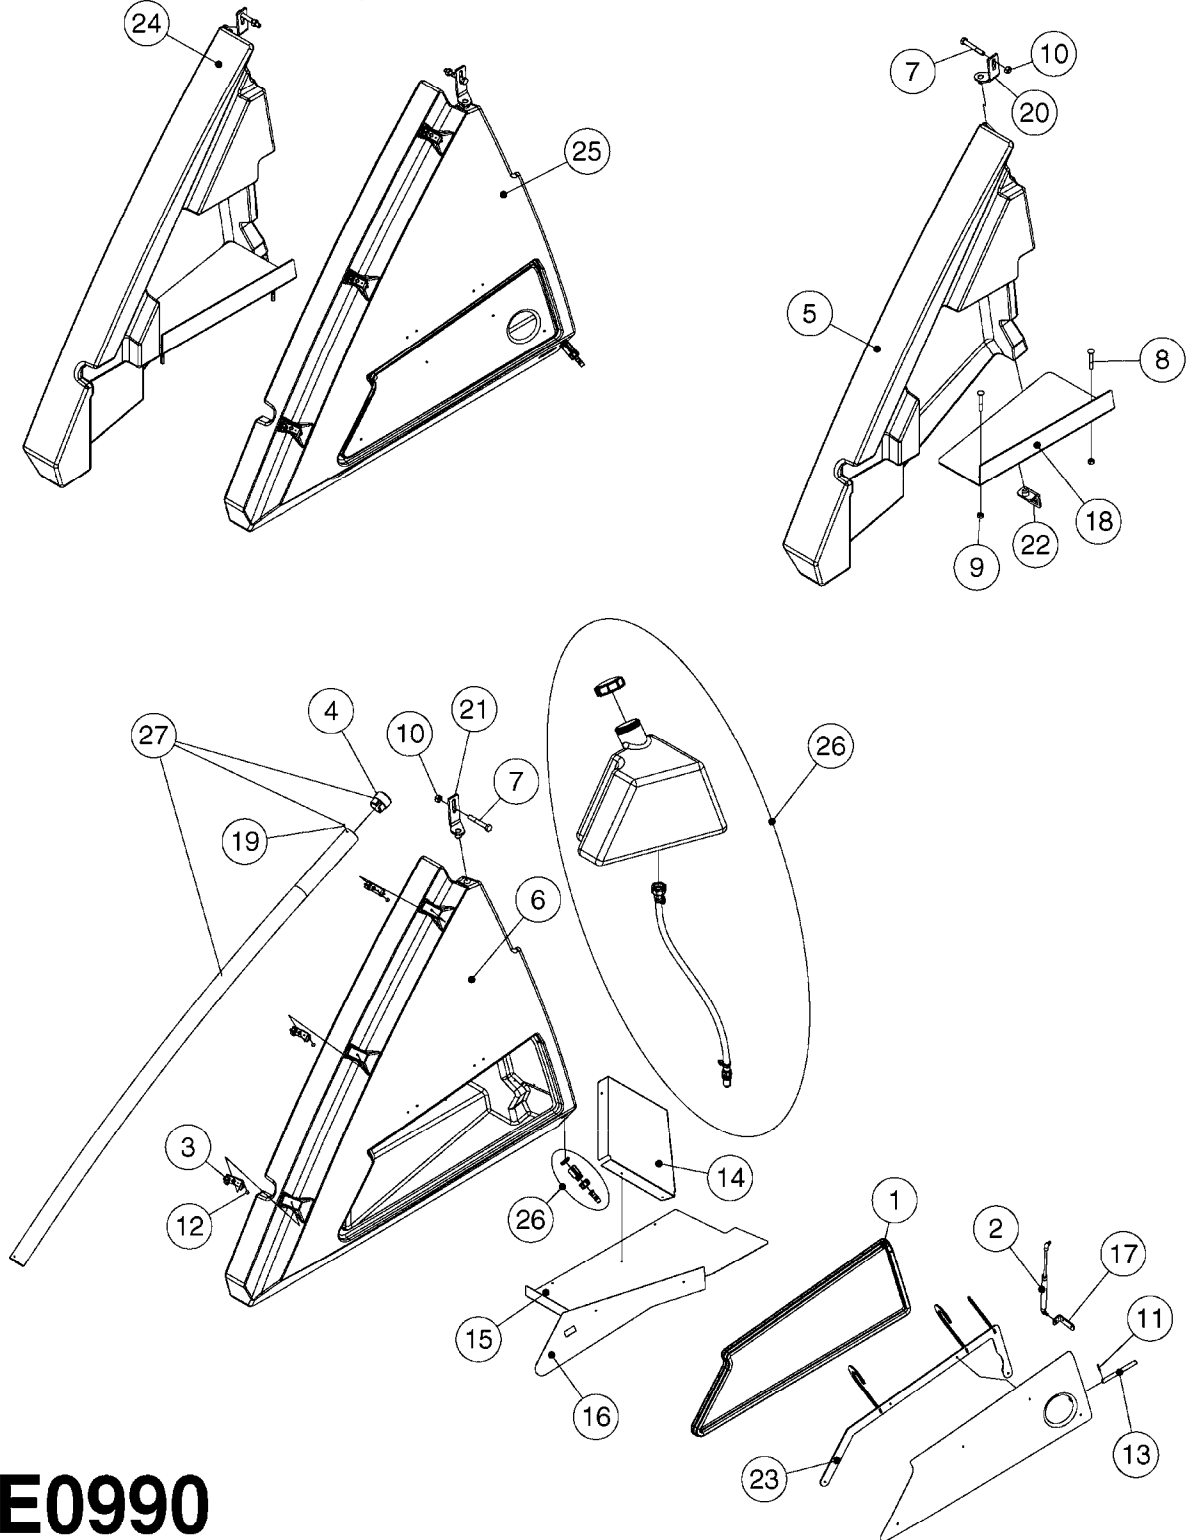

Complete

LOCKER & CLEAN WATER TANK NCM
E0990-HIN, 15:05:19

Page 1

Date 12.08.2020 10:53

Pos.	parts-n°	order qty	description
1	242474	1	SEAL 16X28XL=' LOCKER DOOR CM+
2	285793	1	GAS CYLINDER
3	334523	1	PIPE HOLDER Ø51.5
4	334850	1	GUIDE F. SIGHT GAUGE TUBE TOP
5	351766	1	SIDE SHIELD MOUNT RIGHT
6	351767	1	SIDE SHIELD MOUNT LEFT
7	430846	1	BOLT HEX 8.8 DEL M12X80
8	440718	1	BOLT CRG M10 X 65 DEL
9	460423	1	NUT HEX M10X1.50 LOCK DIN985A2 SS
10	460703	1	NUT HEX M12X1.75 LOCK DIN985A2 SS
11	480141	1	PIN COTTER M4X20
12	480809	1	BLIND RIVET, EMHART ACD616ASM
13	15057800	1	HANDLE F.LEFT SIDE LOCKER
14	16124500	1	DIVIDER F.LOCKER L.SIDE SHIELD
15	16124600	1	SHELF FLOOR-LEFT SIDE LOCKER
16	16124700	1	SHELF WALL-LEFT SIDE LOCKER
17	16126900	1	BRACKET F.DOOR-STORAGE LOCKER
18	16127300	1	SHELF FLOOR-RIGHT SIDE LOCKER
19	44075300	1	SCREW 3.5X9.5SS/X15 ISO 14585C
20	61033900	1	BRACKET F. SIDE PANEL R.H. NCM
21	61034000	1	BRACKET F. SIDE PANEL L.H. NCM
22	61037500	1	ADJUSTING BRACKET, BOTTOM NCM
23	63037800	1	BRACKET F.DOOR-STORAGE LOCKER
24	72280100	1	SIDE SHIELD RIGHT NCM COMPLETE
25	72280200	1	SIDE SHIELD LEFT+CLEAN W.TANK
26	72280600	1	CLEAN W.TANK LEFT SIDE NCM
27	72282800	1	SIGHT GAUGE W/SCALE NCM4400 LITER PRE'15 TUBE LENGTH = 75"
27	72357100	1	SIGHT GAUGE W/SCALE NCM6600 LITER
27	72358300	1	SIGHT GAUGE TUBE 85/90/10000 L=2382 BENT
27	72440100	1	SIGHT GAUGE W/SCALE,CM6600 GAL
27	72932100	1	SIGHT GAUGE TUBE W/DECAL CM4400/4500 GAL PRE'15 TUBE LENGTH = 75"
27	73125500	1	SIGHT GAUGE W/SCALE,CM4500 '15 LITER POST'15 TUBE LENGTH = 82"
27	73277500	1	SIGHT GAUGE W/SCALE,CM4500 '15 GAL POST'15 TUBE LENGTH = 82"
27	97610003	1	DECAL SIGHT GAUGE NCM 9000 GAL