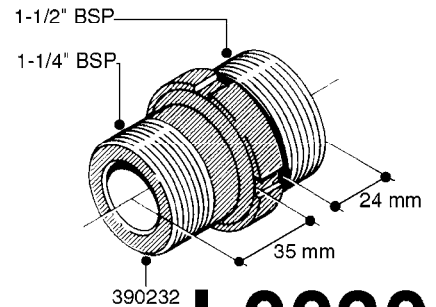

L0030

FITTINGS - HEXAGON NIPPLES
L0030-HIN, 01:01:16

Page 1
Date 12.08.2020 10:54

parts-n°	order qty	description
10015303	1	FITT.PO.HN 1.00X1.00 M1000
10425003	1	FITT.PO.HN 1.25X1.00 MCPHEE
320132	1	FITT.DK HN 1" BSP
320176	1	FITT.DK HN 3/8"X1/2" BSP
320445	1	FITT.DK HN 1/4"X3/8" BSP
320655	1	FITT.DK HN 1/2"-1/2" BSP
320692	1	FITT.DK HN 3/8'BSPX1/4'NPT
320703	1	FITT.DK HN 3/8BSP X1/2 &1/4NPT
320725	1	FITT.DK NIPPLE 3/8"-3/8" BSP
320902	1	FITT.DK HN 3/8'X 1/4' BSP
390232	1	FITT.DK HN 1-1/2' X 1-1/4' BSP
390276	1	FITT.DK HN 1'BSP