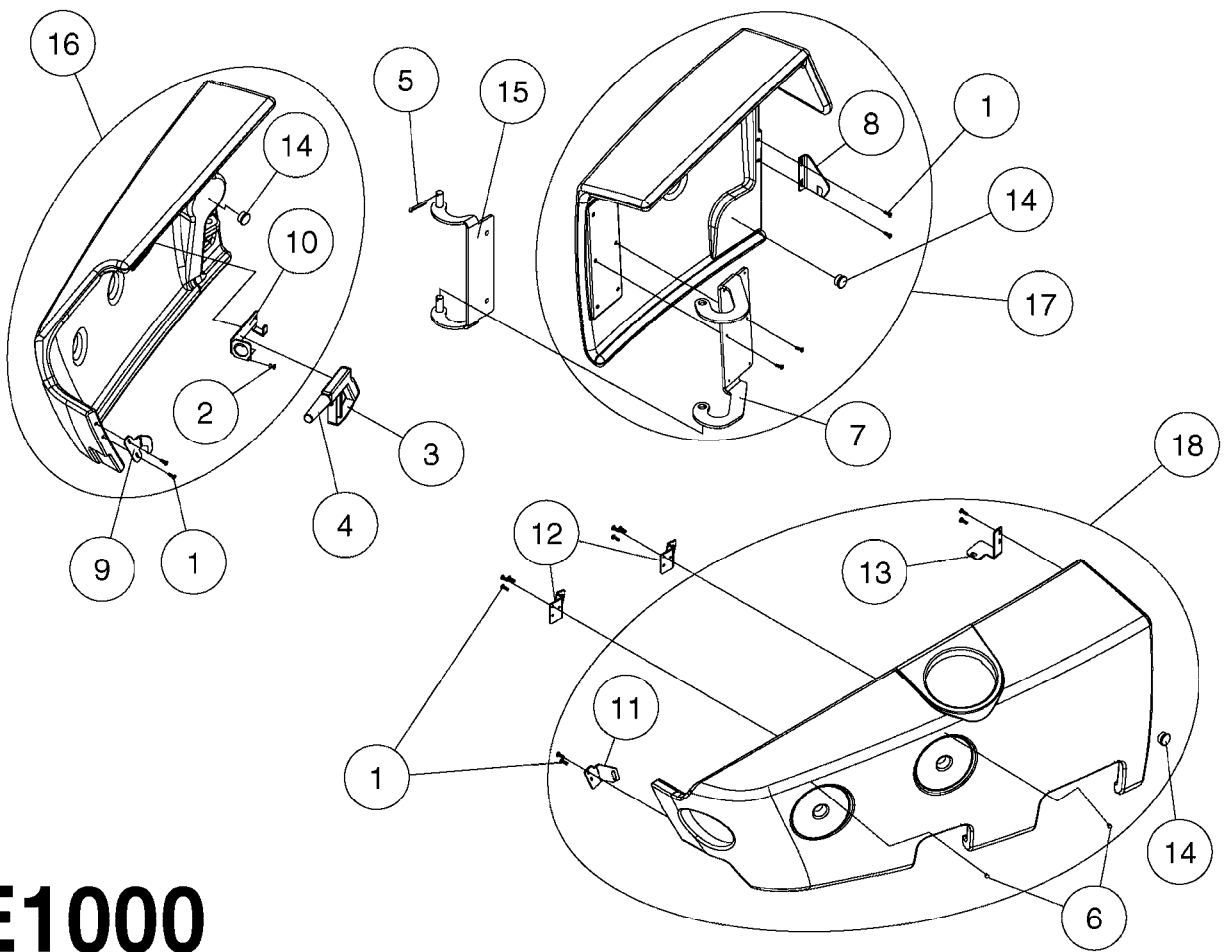

Complete

E0990

LOCKER & CLEAN WATER TANK NCM
E0990-HIN, 15:05:19

Page 1

Date 12.08.2020 10:53

Pos.	parts-n°	order qty	description
1	242474	1	SEAL 16X28XL=' LOCKER DOOR CM+
2	285793	1	GAS CYLINDER
3	334523	1	PIPE HOLDER Ø51.5
4	334850	1	GUIDE F. SIGHT GAUGE TUBE TOP
5	351766	1	SIDE SHIELD MOUNT RIGHT
6	351767	1	SIDE SHIELD MOUNT LEFT
7	430846	1	BOLT HEX 8.8 DEL M12X80
8	440718	1	BOLT CRG M10 X 65 DEL
9	460423	1	NUT HEX M10X1.50 LOCK DIN985A2 SS
10	460703	1	NUT HEX M12X1.75 LOCK DIN985A2 SS
11	480141	1	PIN COTTER M4X20
12	480809	1	BLIND RIVET, EMHART ACD616ASM
13	15057800	1	HANDLE F.LEFT SIDE LOCKER
14	16124500	1	DIVIDER F.LOCKER L.SIDE SHIELD
15	16124600	1	SHELF FLOOR-LEFT SIDE LOCKER
16	16124700	1	SHELF WALL-LEFT SIDE LOCKER
17	16126900	1	BRACKET F.DOOR-STORAGE LOCKER
18	16127300	1	SHELF FLOOR-RIGHT SIDE LOCKER
19	44075300	1	SCREW 3.5X9.5SS/X15 ISO 14585C
20	61033900	1	BRACKET F. SIDE PANEL R.H. NCM
21	61034000	1	BRACKET F. SIDE PANEL L.H. NCM
22	61037500	1	ADJUSTING BRACKET, BOTTOM NCM
23	63037800	1	BRACKET F.DOOR-STORAGE LOCKER
24	72280100	1	SIDE SHIELD RIGHT NCM COMPLETE
25	72280200	1	SIDE SHIELD LEFT+CLEAN W.TANK
26	72280600	1	CLEAN W.TANK LEFT SIDE NCM
27	72282800	1	SIGHT GAUGE W/SCALE NCM4400 LITER PRE'15 TUBE LENGTH = 75"
27	72357100	1	SIGHT GAUGE W/SCALE NCM6600 LITER
27	72358300	1	SIGHT GAUGE TUBE 85/90/10000 L=2382 BENT
27	72440100	1	SIGHT GAUGE W/SCALE,CM6600 GAL
27	72932100	1	SIGHT GAUGE TUBE W/DECAL CM4400/4500 GAL PRE'15 TUBE LENGTH = 75"
27	73125500	1	SIGHT GAUGE W/SCALE,CM4500 '15 LITER POST'15 TUBE LENGTH = 82"
27	73277500	1	SIGHT GAUGE W/SCALE,CM4500 '15 GAL POST'15 TUBE LENGTH = 82"
27	97610003	1	DECAL SIGHT GAUGE NCM 9000 GAL