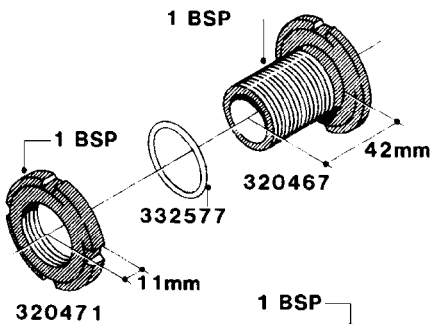

L0030

FITTINGS - HEXAGON NIPPLES
L0030-HIN, 01:01:16

Page 1
Date 12.08.2020 10:54

parts-n°	order qty	description
10015303	1	FITT.PO.HN 1.00X1.00 M1000
10425003	1	FITT.PO.HN 1.25X1.00 MCPHEE
320132	1	FITT.DK HN 1" BSP
320176	1	FITT.DK HN 3/8"X1/2" BSP
320445	1	FITT.DK HN 1/4"X3/8" BSP
320655	1	FITT.DK HN 1/2"-1/2" BSP
320692	1	FITT.DK HN 3/8'BSPX1/4'NPT
320703	1	FITT.DK HN 3/8BSP X1/2 &1/4NPT
320725	1	FITT.DK NIPPLE 3/8"-3/8" BSP
320902	1	FITT.DK HN 3/8'X 1/4' BSP
390232	1	FITT.DK HN 1-1/2' X 1-1/4' BSP
390276	1	FITT.DK HN 1'BSP

L0040

FITTINGS - NIPPLES & ELBOWS
L0040-HIN, 01:01:16

Page 1
Date 12.08.2020 10:54

parts-n°	order qty	description
10530803	1	FITT.PO.SE 2.00X2.00 45 DEG.
320191	1	FITT.DK ELB 3/8' BSP 45 DEGREE
320482	1	FITT.DK ELB. 1/2" BSP 60 DEG.
320596	1	FITT.DK ELB 3/8'-1/2'BSP 45DEG
320607	1	FITT.DK HN 3/8M X 3/8F BSP LNG
320633	1	FITT.DK HN 3/8"M X 3/8"F BSP
321451	1	FITT.DK ELB.1-1/2 X1-1/4 80DEG
321532	1	FITT.DK REDUC 3/4' X 1/2' BSP
390233	1	FITT.DK REDUC 1-1/2" X 1" BSP

L0050

parts-n°	order qty	description
242594	1	O-RING D14 X 1.78 SCH.70-EPDM
320294	1	FITT.DK TEE 3/8X3/8HB X1/2"BSP
320305	1	FITT.DK HB 3/4'- 3/4' BSP
320386	1	FITT.DK TEE 3/8X3/8HB X3/8"BSP
320397	1	FITT.DK ELB 3/8"HB X 3/8" BSP
320401	1	FITT.DK TEE 1/2X1/2HB X1/2"BSP
320412	1	FITT.DK TEE 1/2X1/2HB X3/8'BSP
320423	1	FITT.DK ELB 1/2'HB X 3/8' BSP
320891	1	FITT.DK HB 3/8'- 3/8' BSP
320972	1	FITT.DK HB 5/16'- 1/4' BSP
322046	1	FITT.DK TEE 1/2X1/2HB X3/4'BSP
322048	1	FITT.DK TEE 3/4X3/4HB X3/4'BSP
330595	1	O-RING D24.6/D20X2.1 -3/4"
333137	1	FITT.DK CONN.1/2" F.NOZZ. DOUB
333141	1	FITT.DK CONN.1/2" F.NOZZ.SING
334041	1	FITT.DK CONN.3/4' F.NOZZ. SING
334042	1	FITT.DK CONN.3/4' F.NOZZ. DOUB
334195	1	FITT.DK ELB. 3/4"HB X 3/4"HB
10012103	1	FITT.PO.HB 1.25X1.50 IMB1012
10014003	1	FITT.PO.HB 1.25X1.25 IMB1010
10036903	1	FITT.PO.HB 1.50X1.50 IMB1212
28019303	1	FITTING HB ELB 3/4NPT-3/4HOSE
61016500	1	HOSE TAIL 3/4" 90°+RG CAP 3/4"
72026700	1	NOZZLE TUBE ADAPTER W/O-RING