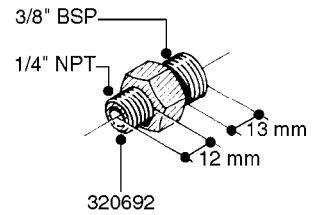

L0030

FITTINGS - HEXAGON NIPPLES
L0030-HIN, 01:01:16

Page 1
Date 12.08.2020 10:54

parts-n°	order qty	description
10015303	1	FITT.PO.HN 1.00X1.00 M1000
10425003	1	FITT.PO.HN 1.25X1.00 MCPHEE
320132	1	FITT.DK HN 1" BSP
320176	1	FITT.DK HN 3/8"X1/2" BSP
320445	1	FITT.DK HN 1/4"X3/8" BSP
320655	1	FITT.DK HN 1/2"-1/2" BSP
320692	1	FITT.DK HN 3/8'BSPX1/4'NPT
320703	1	FITT.DK HN 3/8BSP X1/2 &1/4NPT
320725	1	FITT.DK NIPPLE 3/8"-3/8" BSP
320902	1	FITT.DK HN 3/8'X 1/4' BSP
390232	1	FITT.DK HN 1-1/2' X 1-1/4' BSP
390276	1	FITT.DK HN 1'BSP