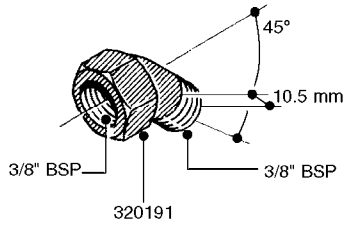

L0030

FITTINGS - HEXAGON NIPPLES
L0030-HIN, 01:01:16

Page 1
Date 12.08.2020 10:54

parts-n°	order qty	description
10015303	1	FITT.PO.HN 1.00X1.00 M1000
10425003	1	FITT.PO.HN 1.25X1.00 MCPHEE
320132	1	FITT.DK HN 1" BSP
320176	1	FITT.DK HN 3/8"X1/2" BSP
320445	1	FITT.DK HN 1/4"X3/8" BSP
320655	1	FITT.DK HN 1/2"-1/2" BSP
320692	1	FITT.DK HN 3/8'BSPX1/4'NPT
320703	1	FITT.DK HN 3/8BSP X1/2 &1/4NPT
320725	1	FITT.DK NIPPLE 3/8"-3/8" BSP
320902	1	FITT.DK HN 3/8'X 1/4' BSP
390232	1	FITT.DK HN 1-1/2' X 1-1/4' BSP
390276	1	FITT.DK HN 1'BSP