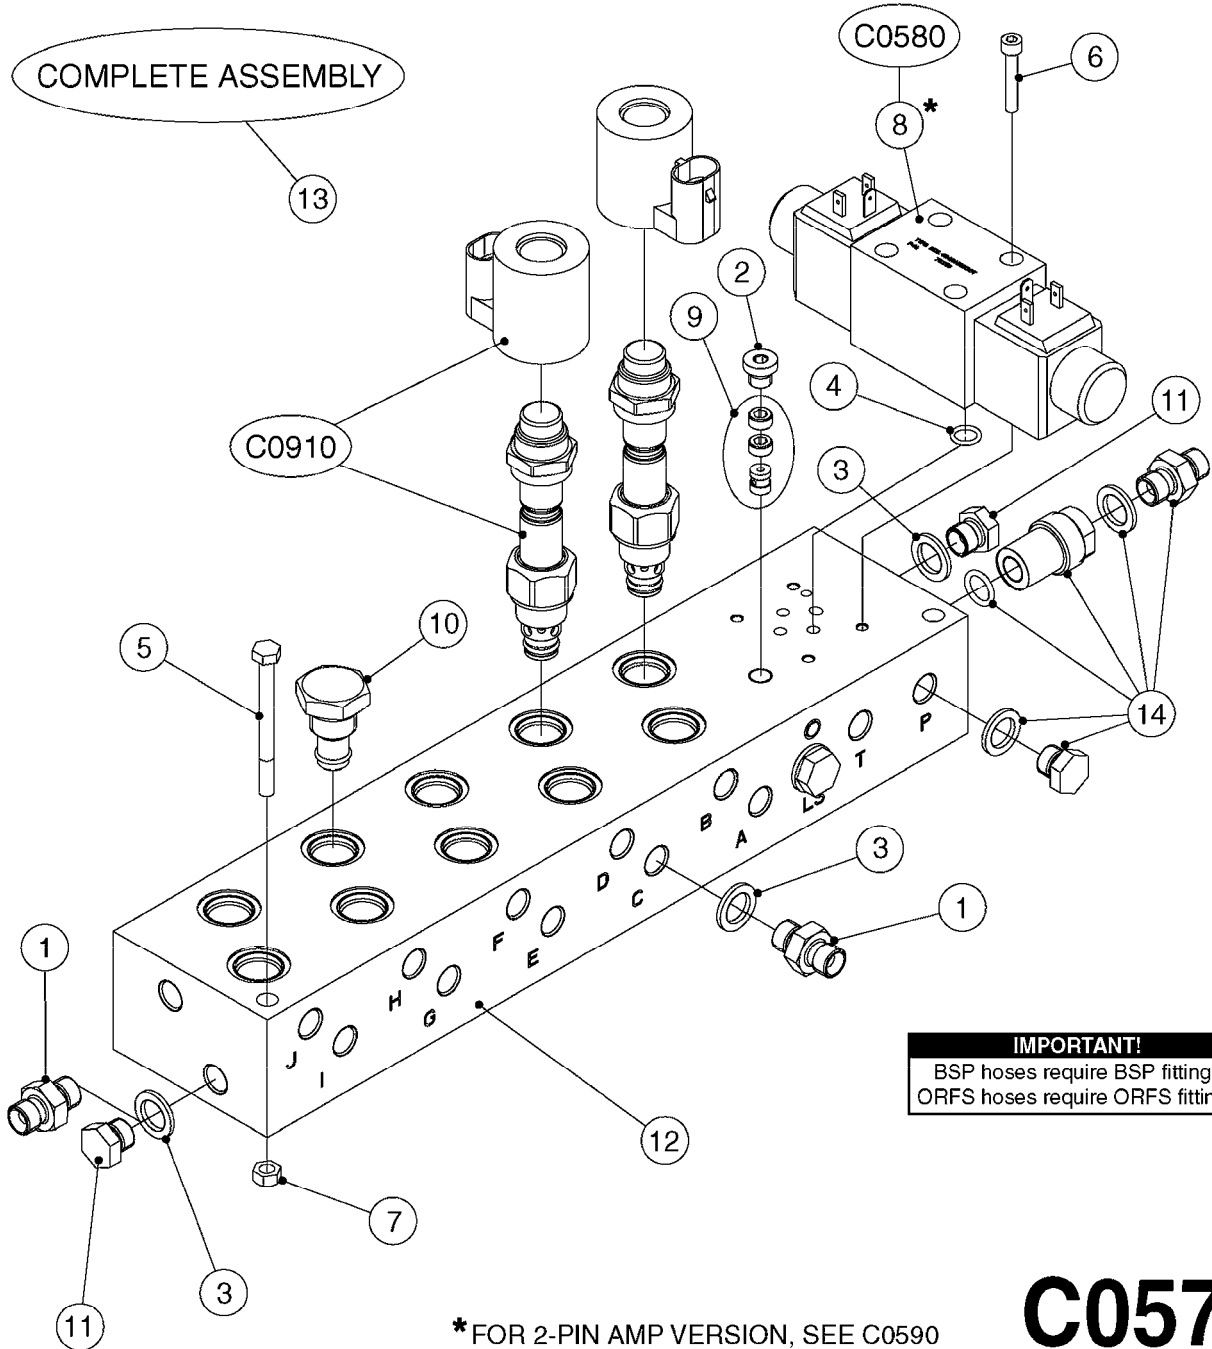

C0045

HYDRAULICS - BSP TO ORFS
C0045-HIN, 24:03:16

Page 1

Date 12.08.2020 10:53

Pos.	parts-n°	order qty	description
1	10466003	1	COUPLER PIONEER 8010-04 1/2NPT
2	231907	1	HEX NIPPLE 1/4"BSP X 1/2"NPT
2	231906	1	HEX NIPPLE 3/8"BSP X 1/2"NPT
2	147132	1	HEX NIPPLE 1/2"X1/2" BSP DEL
3	230311	1	QUICK COUPLING 1/2"
4	241356	1	DOWTYSEAL 1/2"
5	23234800	1	HEX NIPPLE 1/2"-9/16" ORFS FITTING FOR 1/4" HOSE
5	23234900	1	HEX NIPPLE 1/2"-11/16" ORFS FITTING FOR 3/8" HOSE
5	23235300	1	HEX NIPPLE 1/2"-13/16" ORFS FITTING FOR 1/2" HOSE
6	242102	1	O-RING Ø9.25X1.78 NITRIL 90SH
6	24263200	1	O-RING Ø7.66X1.78 NITRIL 90SH
6	24263300	1	O-RING Ø12.42X1.78 NITRIL 90SH
6	24263400	1	O-RING Ø18.77X1.78 NITRIL 90SH
7	67002403	1	CHART - BSP TO ORFS HOSES
8	67002503	1	CHART - BSP TO ORFS FITTINGS