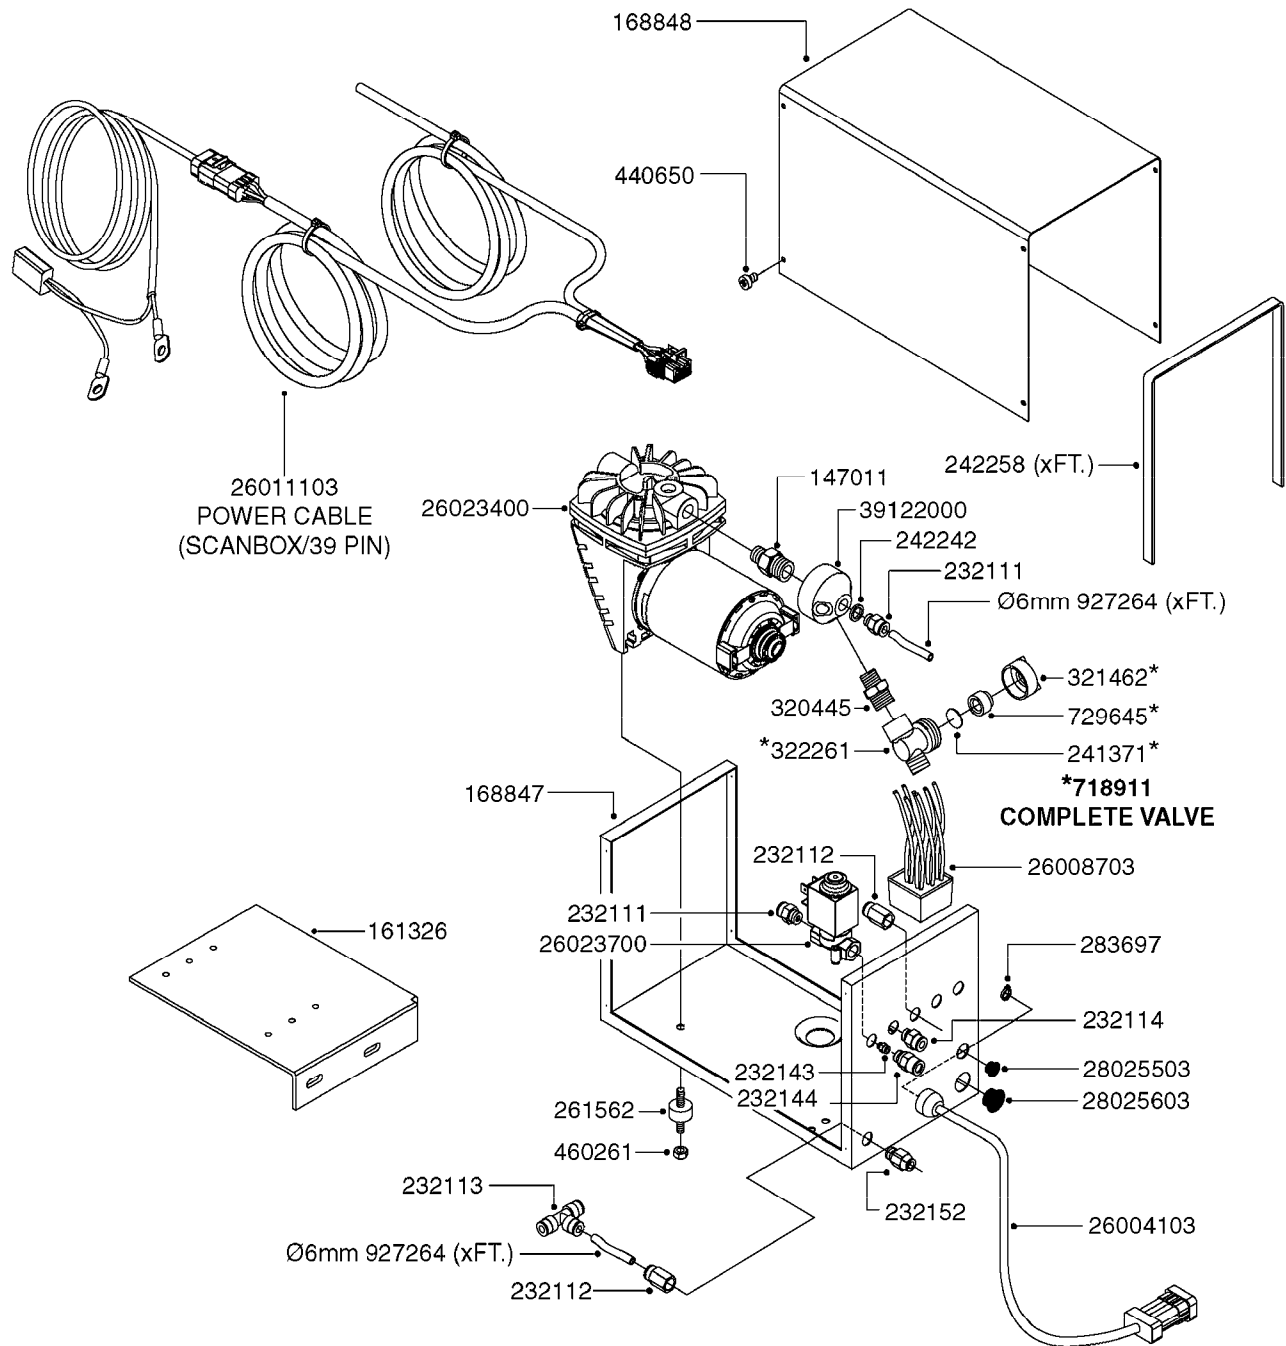

K0400

*Ø8mm 927306 (xFT.)
*Ø10mm 927330 (xFT.)

70062503 - COMPLETE ASSEMBLY

FOAM MARKER COMPRESSOR 2007
K0400-HIN, 01:01:16

Page 1
Date 12.08.2020 10:54

parts-n°	order qty	description
147011	1	HEX NIPPLE 3/8'X1/4'BSP BRASS
161326	1	MOUNT BKT. F. FOAM COMP.BOX 98
168847	1	ENCLOSURE LOWER F.MARKER
168848	1	COVER F. FOAM MARKER
232111	1	QUICK COUPLER 6MM X 1/8 EXT.
232112	1	QUICK COUPLER 6MM 1/8 INT.
232113	1	QUICK COUPLER 6MM T-PIECE
232114	1	COUPLER 1/8" THREADX8MM HOSE
232143	1	REDUCER 1/4'INT-1/8'EXT
232144	1	QUICK COUPLER 10MM X 1/4 EXT
232152	1	QUICK COUPLER 8MMX1/8 EXT.LONG
241371	1	DIAPHRAGM F.NO-DRIP,VULC
242242	1	O-RING F.AIR HOSE FITTING
242258	1	TRIM 3X10 SELF ADHESIVE 0012"
261562	1	RUBBER DAMPER 2XM6X25
283697	1	TIESTRAP 200MM
320445	1	FITT.DK HN 1/4"X3/8" BSP
321462	1	CAP F.NO-DRIP ASSY.
322261	1	HOUSING F.SAFETY VALVE 3/8"
440650	1	SCREW 3.5x13 STAINLESS
460261	1	NUT HEX M6X1.00 LOCK DIN985 A2 SS
718911	1	VALVE (SAFETY) F.MARKER
729645	1	NON-DRIP SPRING ASSY.GREEN 10
927264	1	HOSE R X PE D6/D4 X 0012"
927306	1	HOSE R X PE D8/D6 X 0012"BLACK
927330	1	HOSE R X PE D10/D8 X 012"BLACK
26004103	1	FOAM MARKER CNTRL MOD CABL STD
26008703	1	FOAM MARKER CONTROL SCII
26011103	1	FOAMER POWER/CONTROL CABLE 39P
26023400	1	COMPRESSOR F.FOAM MARKER CM40
26023700	1	SOLENOID VAL 12V 1/8' FLO '07
28025503	1	PLUG F.DRILLED HOLE 1/2"
28025603	1	PLUG F.DRILLED HOLE 3/4"
39122000	1	DISTR.HOUSING F.FOAM MARKER'07
70062503	1	FOAM MARKER COMPRESSOR,STD,39P