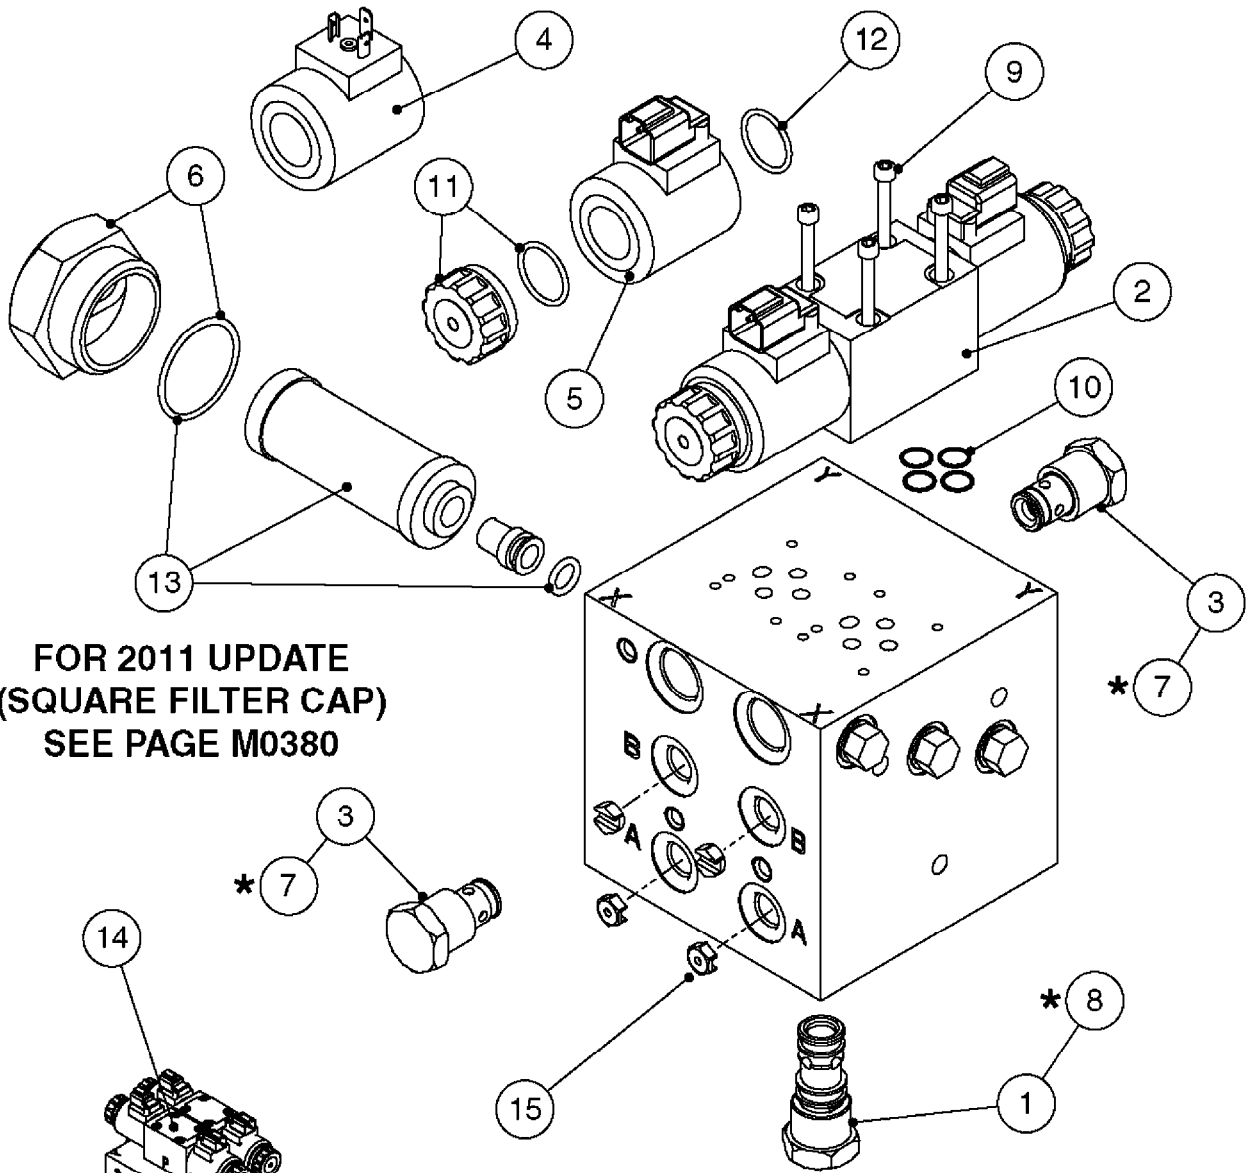

FOR 2011 UPDATE
(SQUARE FILTER CAP)
SEE PAGE M0380

COMPLETE
ASSEMBLY

* SEAL KITS

M0300

NORAC VARIABLE RATE VALVE UC4
M0300-HIN, 30:04:19

Page 1

Date 12.08.2020 10:54

Pos.	parts-n°	order qty	description
1	28048803	1	NORAC CHECK VALVE
2	28048903	1	NORAC PROP VALVE
2	28055803	1	3-PIN CONNECTORS/HIRSCHMAN NORAC SOLENOID - DEUTSCH CONN. 2-PIN CONNECTORS/DEUTSCH
3	28049403	1	NORAC CHECK VALVE
4	28056403	1	COIL, NORAC, PROP, DIN
5	28056503	1	COIL, NORAC, PROP, DEUTSCH
6	28066803	1	NORAC FILTER CAP W/O-RING
7	28066903	1	NORAC SEAL KIT F.28049403
8	28067003	1	NORAC SEAL KIT F.28048803
9	28068103	1	NORAC HEX CAPSCREW 10-24X2 SS
10	28068203	1	NORAC O-RING F.SOLENOID VALVE
11	28074903	1	NORAC COIL NUT AND O-RING
12	28103603	1	O-RING SOLENOID BODY SEAL NORAC
13	75076900	1	NORAC FILTER ELEMENT KIT
14	78216100	1	NORAC VALVE BLOCK COMP, DEUTSCH CON. COMPLETE W/2-PIN DEUTSCH SOLENOIDS
15	78603300	1	NORAC ONE WAY ORIFICE, .047"