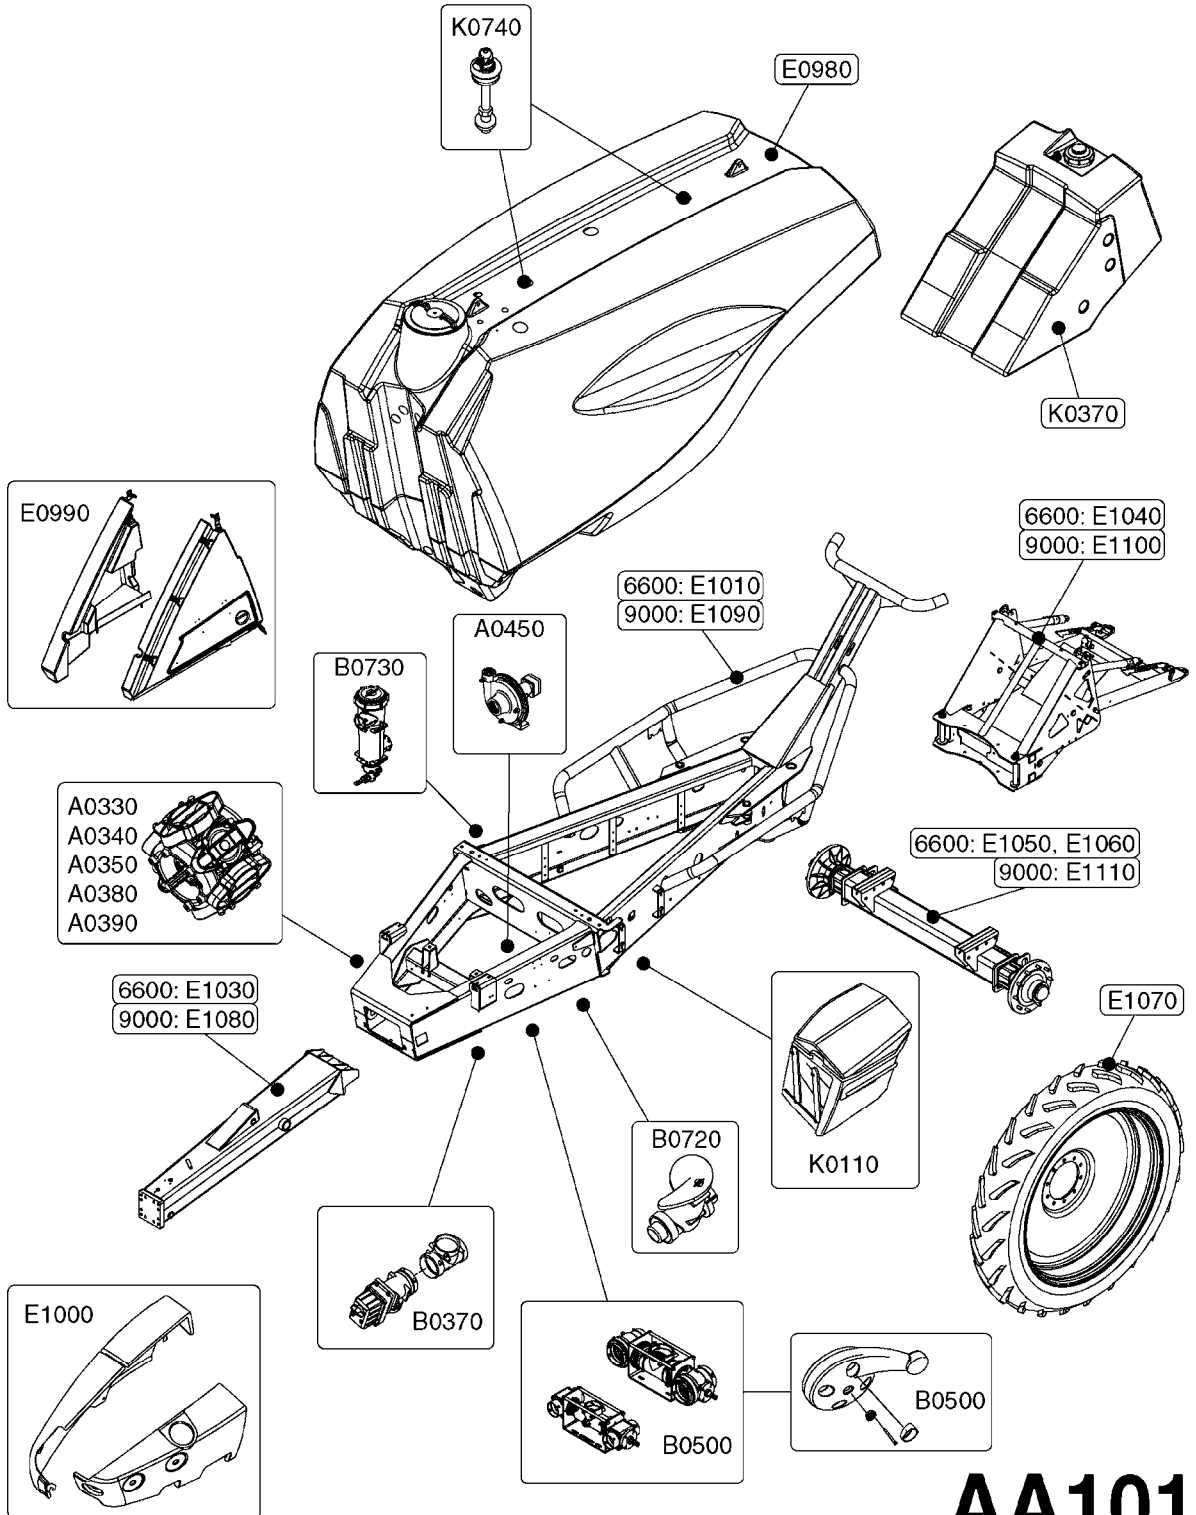

FOR PRE-2016 100 SERIES PTO PARTS
SEE PAGES A0510, A0520, A0560, A0570

COMPLETE ASSEMBLIES
WHOLEGOODS ITEMS

A0610

C.V. PTO SHAFTS - BONDIOLI
G-SERIES
A0610-HIN, 23:10:18

Page 1
Date 12.08.2020 10:53

parts-n°	order qty	description
10627103	1	PTO PIN TUBE RETAINER CV OUTER
28009003	1	PTO TUBE OUTER F.CV 1060MM
28009803	1	PTO PIN TUBE RETAINER OUTER
28009903	1	PTO TUBE RETAINER INNER
28010103	1	PTO YOKE F.INNER TUBE CV PTO
28010203	1	PTO YOKE 1-3/8X21SPL
28035003	1	PTO 1-3/8/21X1-3/8/21X1260 CV
28035103	1	PTO 1-3/4/20X1-3/8/21X1260 CV
28035203	1	PTO 1-3/4/20X1-3/8/21X1210 CVH
28040203	1	PTO YOKE 1-3/8X21SPL SLIP F.CV
28040303	1	UNIV. JOINT 22x86mm CV BLK.
28040403	1	PTO YOKE INNER F.CV PTO SHAFT
28040603	1	PTO YOKE 1-3/8X21SPL BLACK
28040703	1	SAFETY CHAIN F.CV BLACK PTO
28040903	1	SELF TAPPING SHIELDING SCREW
28041303	1	PTO YOKE 1-3/4X20SPL SLIP F.CV
28041803	1	DECAL DANGER GUARD MISSING
28041903	1	DECAL DANGER ROT.DRIVELINE
28042003	1	PTO YOKE 1-3/4X20SPL SLIP F.CV
28089203	1	UNIV.JOINT 27X100MM F.CV
28094003	1	PTO SHIELD COMPLETE BLACK
28098103	1	PTO SHIELD COMPLETE BLACK
28098903	1	PTO TUBE YOKE #6-G7 INNER
28099203	1	PTO TUBE INNER #4 1050MM
28099303	1	PTO TUBE YOKE G7 OUTER
28099503	1	PTO TUBE OUTER 1040MM
28099703	1	PTO TUBE INNER #6 1050MM
28099803	1	SELF TAPPING SCREW 4.8X22
28100003	1	ROLL PIN 10X65
28100403	1	UNIV. JOINT S4-G4 27X74.6MM
28100503	1	UNIV. JOINT S7-G7 30.2X91.5MM
28100603	1	PTO YOKE 1-3/8"X21 S7-G7 BALL LOCK