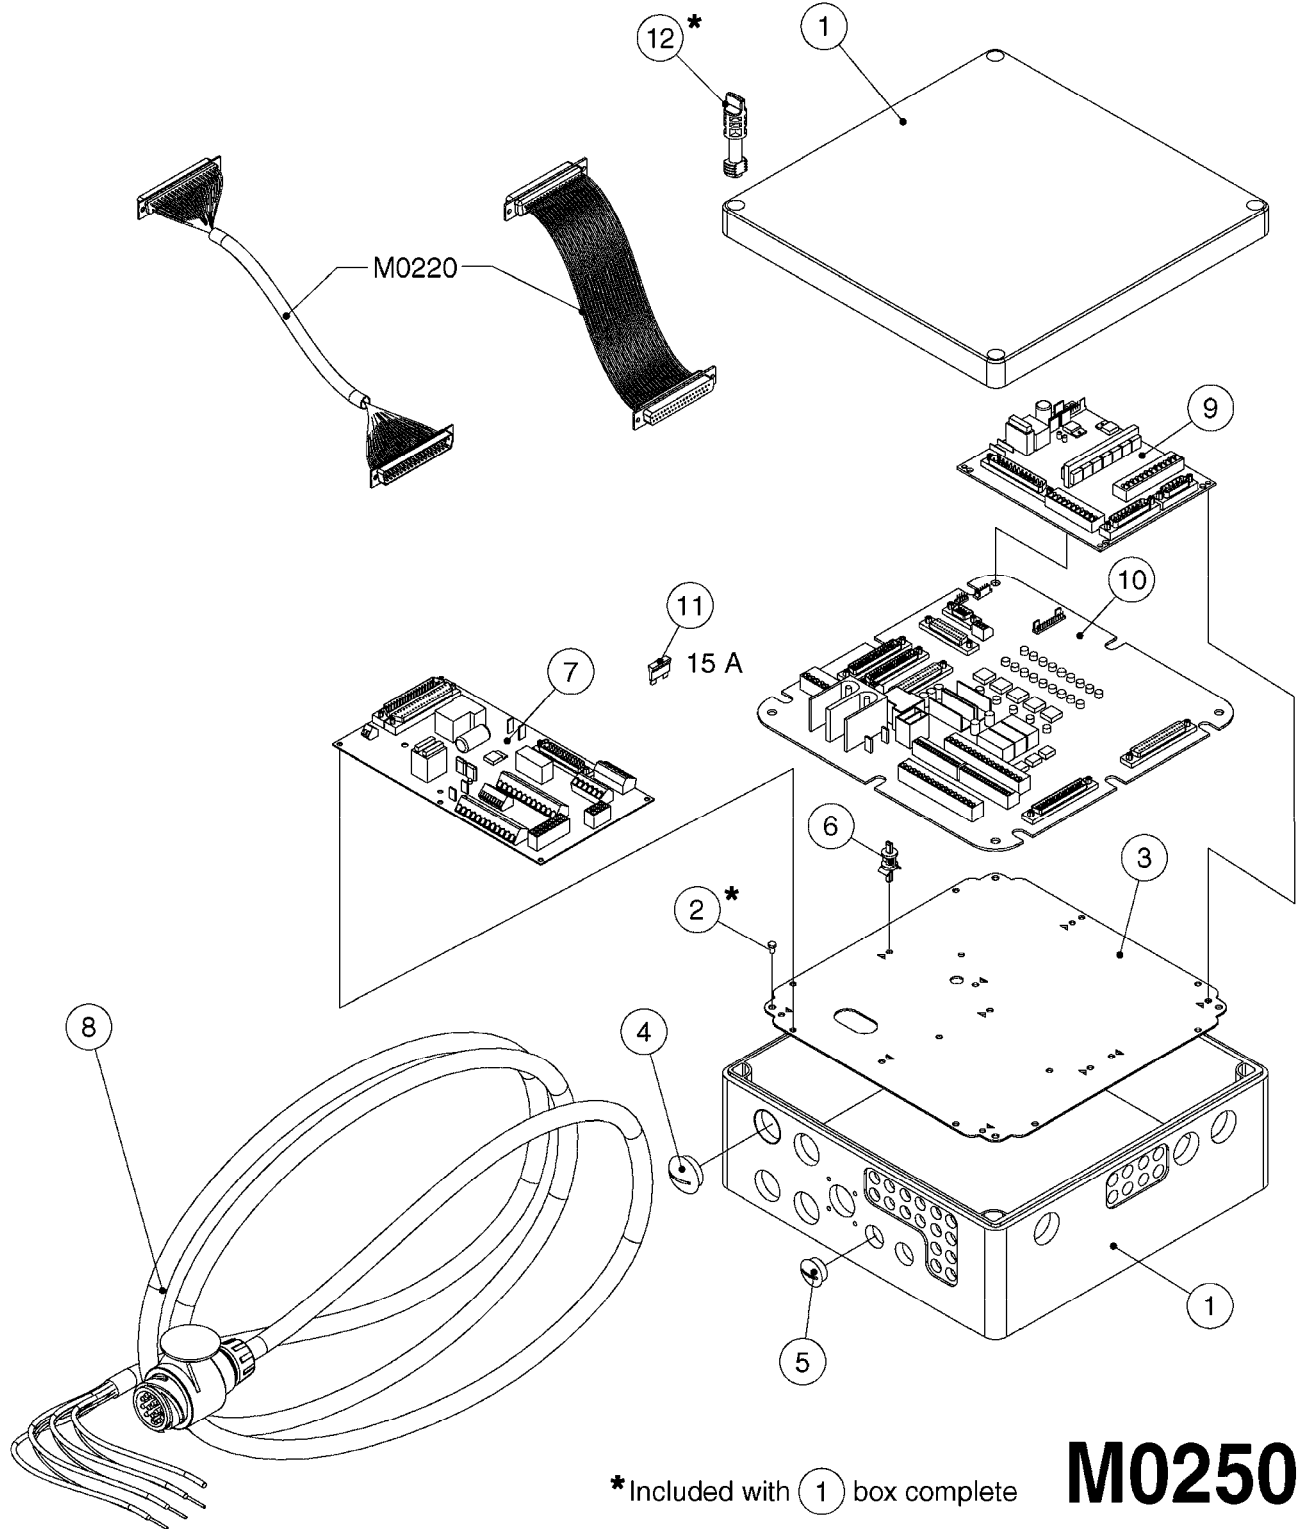

*Included with (1) box complete

M0250

JOB COM AND BREAK OUT
M0250-HIN, 01:02:17

Page 1
Date 12.08.2020 10:54

Pos.	parts-n°	order qty	description
1	391095	1	BOX COMPL. 300X300X135 DRILLED
2	440673	1	SCREW F.PLASTIC 5X12 SS
3	16132400	1	PLATE 1.5X270X270/JOB COMPUTER
4	26004600	1	PLUG F.DRILLED HOLE 21MM
5	26004700	1	PG13.5 BUNG
6	26005100	1	CONNECTOR FOR PCB, PLASTIC
7	26005500	1	PCB BREAKOUT BOX EL BOX CM"05"
8	26013800	1	CABLE HC6500 JOB COM TO CABIN
9	26029200	1	DAH PCB F. JOB COM NCM '09
10	26052700	1	JOB COM PCB ASSY HW3.1
10	72369300	1	JOB COM PCB NCM44/6600 REFURB.
11	28048600	1	FULE 15A ATOF SERIES
12	28091400	1	FINGER SCREW F.BOX 300X300X135