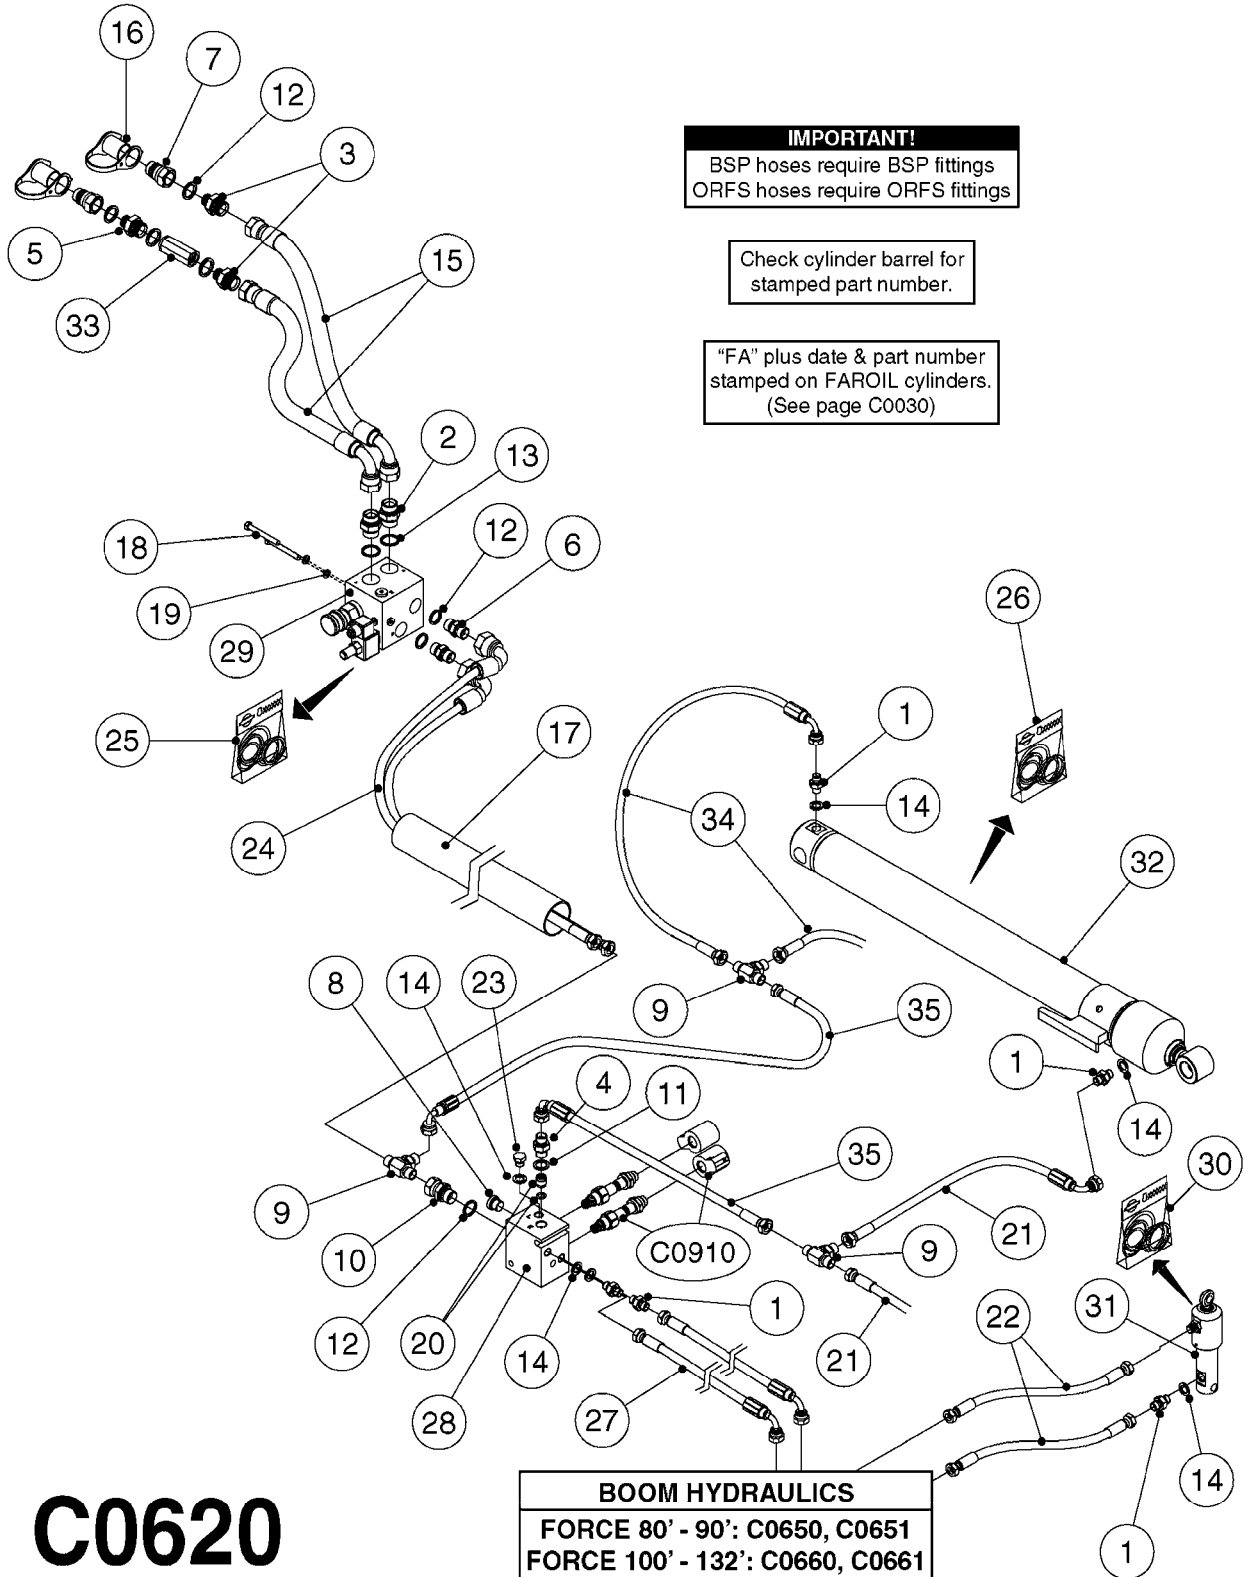

C0590

HYD.BLOCK EAGLE/FORCE 2012
C0590-HIN, 13:05:19

Page 1

Date 12.08.2020 10:53

Pos.	parts-n°	order qty	description
1	146845	1	HEX NIPPLE 1/4"x1/4" BSP
1	23234500	1	HEX NIPPLE 1/4" - 9/16" ORFS
1	146851	1	HEX NIPPLE 1/4"x1/4" 0.7MM BSP
1	23234700	1	HEX NIPPLE 1/4"-9/16" - 0.7mm ORFS
1	147498	1	HEX NIPPLE 1/4"-1/4" 1.2mm BSP
1	23234100	1	HEX NIPPLE 1/4"-9/16" - 1.2mm ORFS
2	231103	1	PLUG 1/4" BSP, O-RING 08BPUP04
3	231987	1	PLUG 1/8" BSP W/GASKET
4	241404	1	DOWTY SEAL 1/4"
5	242102	1	O-RING Ø9.25X1.78 NITRIL 90SH
6	420847	1	BOLT HEX 8.8 DEL M8X85
7	450964	1	SCREW M5X30 F.CYLINDER
8	460143	1	LOCK NUT M8 SST A2 DIN985
9	782124	1	SWITCH VALVE OUTS.1/8" 5000PSI
10	782131	1	BLIND PLUG F.3/4" CARTR.VALVE
11	14010400	1	PLUG 1/4" BSP
12	14098600	1	HYD. BLOCK SPC/FTZ 3/4" 2010
13	70084403	1	HYD. BLOCK, 5P, FOLD/FLOW
14	78216800	1	FLOW REGULATING VALVE, 3/4"
15	78217800	1	MAGNET VLV.MD1L-S3/10N-D12K8DT