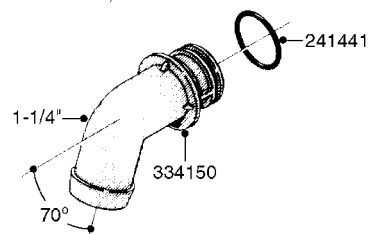

L0010

parts-n°	order qty	description
240085	1	O-RING D13,1/8,3X02,4 NITRIL
241441	1	O-RING D29.3X3
242594	1	O-RING D14 X 1.78 SCH.70-EPDM
320084	1	FITT.DK NUT 1/2" BSP
320095	1	FITT.DK NUT 1" BSP
320117	1	FITT.DK CONN.1/2"BSP F. 1" CAP
320187	1	FITT.DK CAP 3/8" BSP BLACK
320283	1	FITT.DK NUT 3/4"BSP
320821	1	FITT.DK NUT 1-1/2" BSP
321495	1	FITT.DK REDUC 1/4'BSP F.3/4'NT
321576	1	FITT.DK CONN 1/2"BSP F.3/4"NUT
330013	1	O-RING 2.5 X 10 PUR
330212	1	O-RING D19/D14X2.4 F.1/2"NUT
330326	1	O-RING D30/D24X2 F.1"NUT
330341	1	FITT.DK HB 1" F. 1" NUT
330595	1	O-RING D24.6/D20X2.1 -3/4"
330665	1	FITT.DK HB 3/4"F.1" NUT
330676	1	FITT.DK HB 3/8" F. 1/2" NUT
330687	1	FITT.DK HB 1/2" F. 1/2" NUT
330691	1	FITT.DK HB 3/4'F.3/4' NUT
330783	1	FITT.DK HB 3/8"F.3/8" NUT
331262	1	FITT.DK HB 1-1/2" F. 1-1/2"NUT
331273	1	O-RING D44/D38X2 F.1-1/2"
331446	1	FITT.DK HB 1" F.1-1/2" NUT
331807	1	FITT.DK HB 5/16" F.3/8" NUT
332286	1	FITT.DK HB 1/2" F. 3/4" NUT
332905	1	FITT.DK HB 1/2" F. 3/4" CAP
332927	1	FITT.DK PLUG F. NOZZLE TUBE
333292	1	FITT.DK HB 1"O'RING F.1-1/2"
333664	1	FITT.DK HB 5/16' F. 1/2' NUT
334044	1	FITT.DK HB 3/4' F. 3/4' CAP
334059	1	FITT.DK EL 1" 110 DEG.F.1-1/2"
334123	1	FITT.DK HB 1-1/4"O-RNG F.1-1/2"
334150	1	FITT.DK HB 1-1/4" 110 F.1-1/2"
390542	1	PLUG WASHER FOR 3/4'CAP NUT
716236	1	FITT.DK HB 1/2" ASSY. F. 3/4"
716413	1	FITT.DK PLUG ASSY. F.NOZ TUBE
717426	1	FITT.DK REDUC 1/4"BSP F.3/4"N
720856	1	FITT.DK 1/2'BSP ASSY.F.3/4'NUT
724621	1	FITT.DK HB 3/4"ASSY F.3/4" NUT