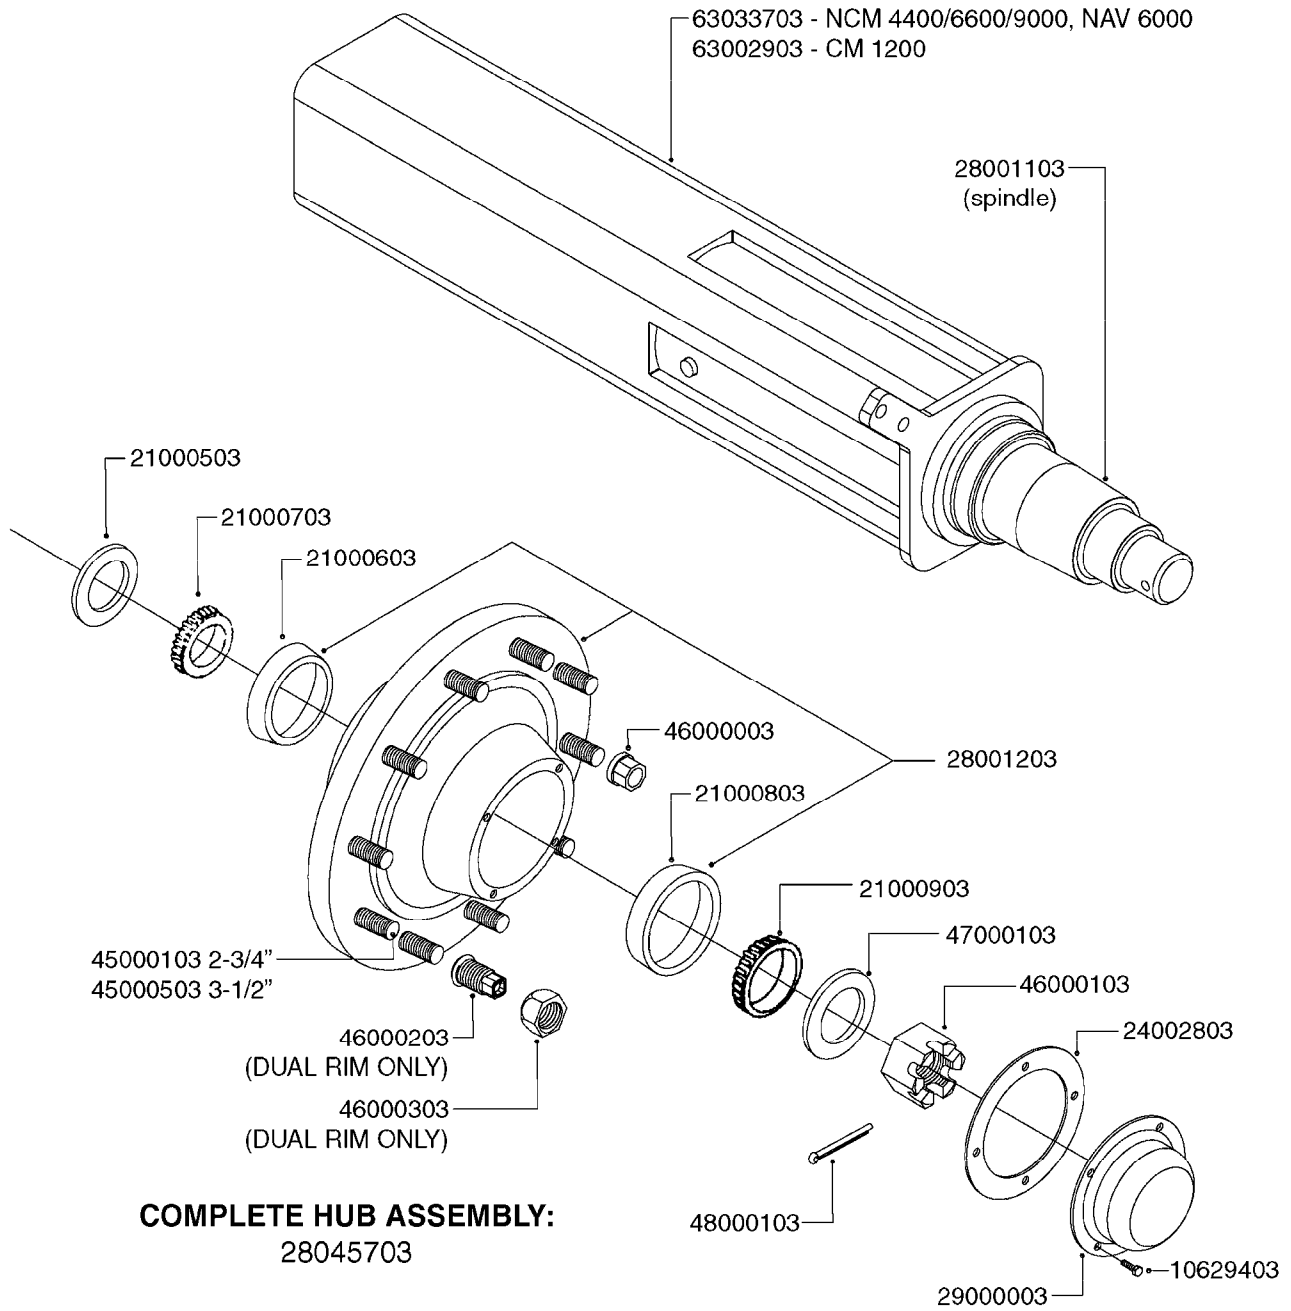

COMPLETE HUB ASSEMBLY:
28045703

COMPLETE ASSEMBLIES
WHOLEGOODS ITEMS

E0790

HUB ASSEMBLY F.4-1/2" SPINDLE
E0790-HIN, 06:07:17

Page 1

Date 12.08.2020 10:53

parts-n°	order qty	description
10629403	1	BOLT HEX 5/16 NC GR.2 00.50"
21000503	1	SEAL,WHEEL CR43771
21000603	1	RACE, BEARING 3.5/1.5
21000703	1	BEARING, TAPPERED 3.5433/1.575
21000803	1	RACE, TAPERED BEARING
21000903	1	BEARING, TAPPERED, 2.75/1.510
24002803	1	GASKET F. HUB 4.5" HUB ASSY
28001103	1	SPINDLE 4.5"x 23" 20000LB
28001203	1	HUB, 20000LB W. BRG RACES
28045703	1	HUB ASSY 10-13.19-11.02 25000#
29000003	1	HUB CAP F. 881(20000LB) HUB
45000103	1	BOLT, WHEEL STUD 3/4-16X2 3/4
45000503	1	BOLT, WHEEL STUD 3/4-16X3 1/2
46000003	1	NUT HEX NF 3/4" FLANGED F.HUB
46000103	1	NUT, CASTLE, SPINDLE 2-12 UNF
46000203	1	NUT, BUD WHEEL, INNER, RH
46000303	1	NUT, BUD WHEEL, OUTER, RH
47000103	1	WASHER, SPNDL 4.5" 2.06x4 .25T
48000103	1	PIN, COTTER 5/16" X 5.25"
63002903	1	AXLE INSERT,72"-90"SUS CM 1200
63033703	1	AXLE INSERT NCM 44/66/9000