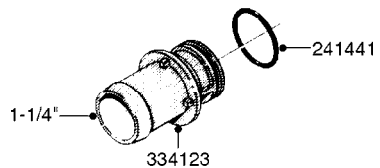

L0010

parts-n°	order qty	description
240085	1	O-RING D13,1/8,3X02,4 NITRIL
241441	1	O-RING D29.3X3
242594	1	O-RING D14 X 1.78 SCH.70-EPDM
320084	1	FITT.DK NUT 1/2" BSP
320095	1	FITT.DK NUT 1" BSP
320117	1	FITT.DK CONN.1/2"BSP F. 1" CAP
320187	1	FITT.DK CAP 3/8" BSP BLACK
320283	1	FITT.DK NUT 3/4"BSP
320821	1	FITT.DK NUT 1-1/2" BSP
321495	1	FITT.DK REDUC 1/4'BSP F.3/4'NT
321576	1	FITT.DK CONN 1/2"BSP F.3/4"NUT
330013	1	O-RING 2.5 X 10 PUR
330212	1	O-RING D19/D14X2.4 F.1/2"NUT
330326	1	O-RING D30/D24X2 F.1"NUT
330341	1	FITT.DK HB 1" F. 1" NUT
330595	1	O-RING D24.6/D20X2.1 -3/4"
330665	1	FITT.DK HB 3/4"F.1" NUT
330676	1	FITT.DK HB 3/8" F. 1/2" NUT
330687	1	FITT.DK HB 1/2" F. 1/2" NUT
330691	1	FITT.DK HB 3/4'F.3/4' NUT
330783	1	FITT.DK HB 3/8"F.3/8" NUT
331262	1	FITT.DK HB 1-1/2" F. 1-1/2"NUT
331273	1	O-RING D44/D38X2 F.1-1/2"
331446	1	FITT.DK HB 1" F.1-1/2" NUT
331807	1	FITT.DK HB 5/16" F.3/8" NUT
332286	1	FITT.DK HB 1/2" F. 3/4" NUT
332905	1	FITT.DK HB 1/2" F. 3/4" CAP
332927	1	FITT.DK PLUG F. NOZZLE TUBE
333292	1	FITT.DK HB 1"O'RING F.1-1/2"
333664	1	FITT.DK HB 5/16' F. 1/2' NUT
334044	1	FITT.DK HB 3/4' F. 3/4' CAP
334059	1	FITT.DK EL 1" 110 DEG.F.1-1/2"
334123	1	FITT.DK HB 1-1/4"O-RNG F.1-1/2"
334150	1	FITT.DK HB 1-1/4" 110 F.1-1/2"
390542	1	PLUG WASHER FOR 3/4'CAP NUT
716236	1	FITT.DK HB 1/2" ASSY. F. 3/4"
716413	1	FITT.DK PLUG ASSY. F.NOZ TUBE
717426	1	FITT.DK REDUC 1/4"BSP F.3/4"N
720856	1	FITT.DK 1/2'BSP ASSY.F.3/4'NUT
724621	1	FITT.DK HB 3/4"ASSY F.3/4" NUT