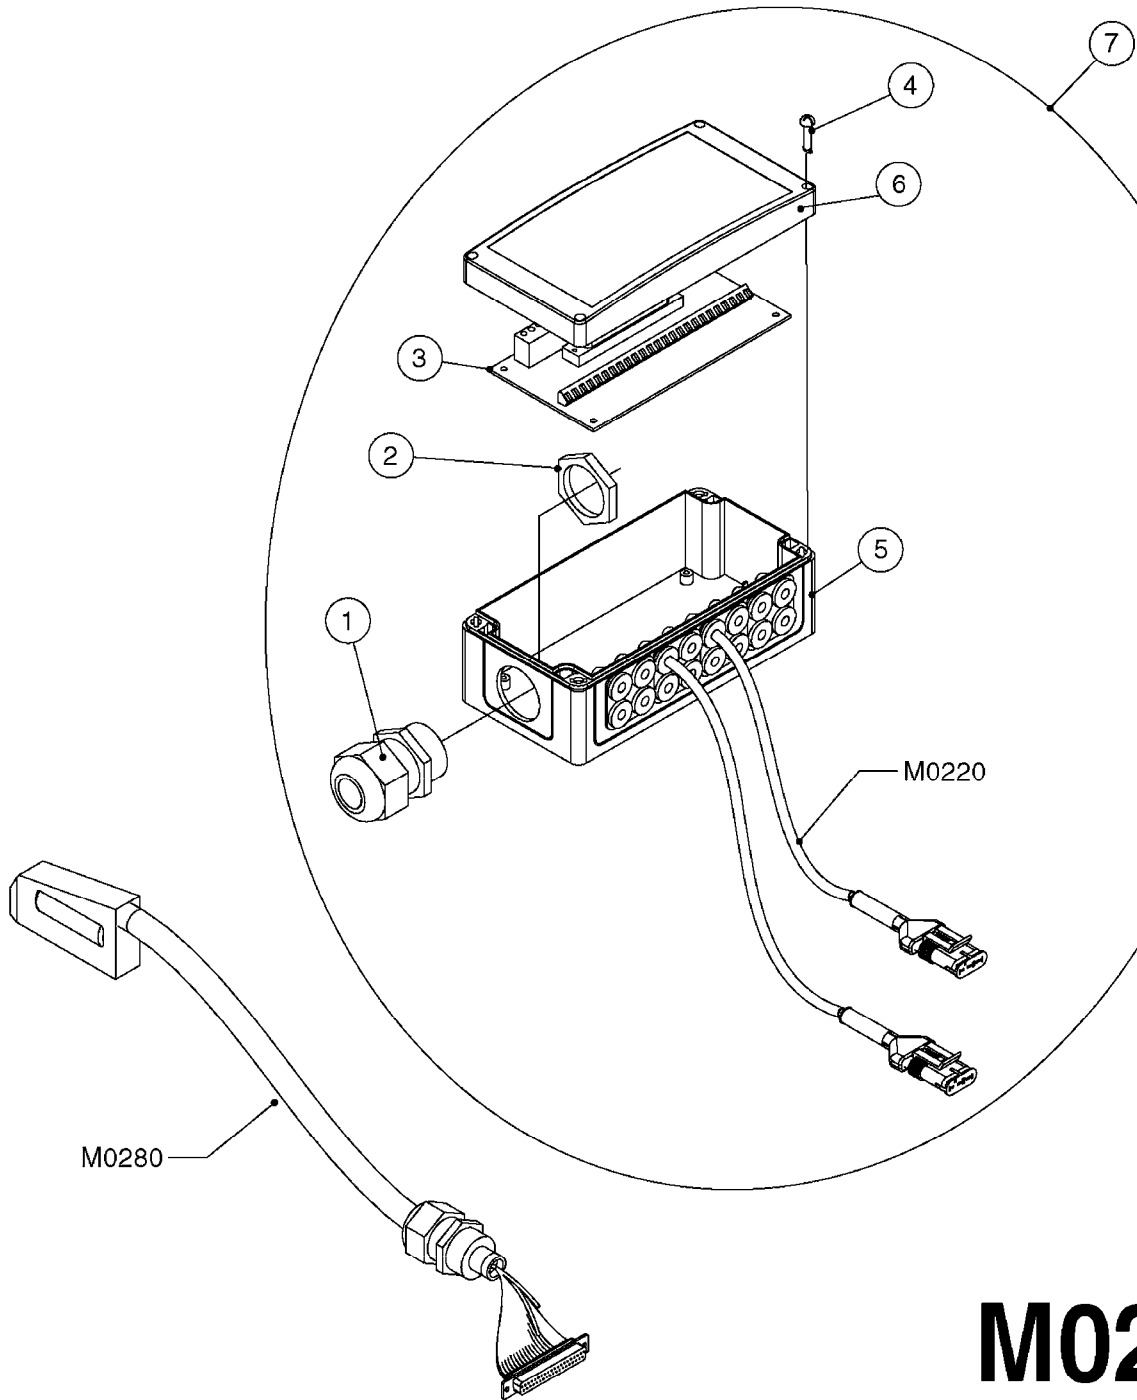

M0220

CABLES
M0220-HIN, 12:05:18

Page 1
Date 12.08.2020 10:54

Pos.	parts-n°	order qty	description
1	262150	1	SCREW ASSM.FOR D-SUB PLUG
2	26004900	1	CABLE FEM/MALE 37P L=9.5M
3	26005900	1	WIRE 37/37 POLE DAH/JOB COM
4	26006000	1	LEAD F AMP SUPERSEAL 3 WAYS L1,5M
4	26006100	1	CABLE L = 5.00M, AMP, MALE, 3P
4	26007000	1	CABLE L = 0.20M, AMP, MALE, 3P
4	26007100	1	CABLE L = 9.00M, AMP, MALE, 3P
4	26007200	1	CABLE 3POL AMP FEMALE L13M
5	26006200	1	CABLE L = 4.50M, AMP, MALE, 2P
5	26006300	1	CABLE L = 0.50M, AMP, MALE, 2P
5	26006400	1	CABLE L = 0.75M, AMP, MALE, 2P
5	26006500	1	CABLE L = 1.50M, AMP, MALE, 2P
5	26006600	1	CABLE L = 9.00M, AMP, MALE, 2P
6	26006700	1	CABLE L = 0.12M, AMP, FEMALE, 2P
7	26006800	1	CABLE L = 1.00M, AMP, FEMALE, 2P
8	26007300	1	CABLE L = 1.00M, AMP, FEMALE, 3P
9	26007400	1	CABLE L = 3.00M, AMP, EXT, 3P
9	26009800	1	CABLE L = 0.50M, AMP, EXT, 2P
10	26007500	1	CABLE FEM/FEM 15P L=3.5M
11	26016900	1	CABLE DB25M - DB25F L=8.5m
12	72450600	1	CAP F. AMP SUPER SEAL 2P PLUG
13	72450700	1	CAP F. AMP SUPER SEAL 3P PLUG
14	72450800	1	CAP F. AMP SUPER SEAL 4P PLUG