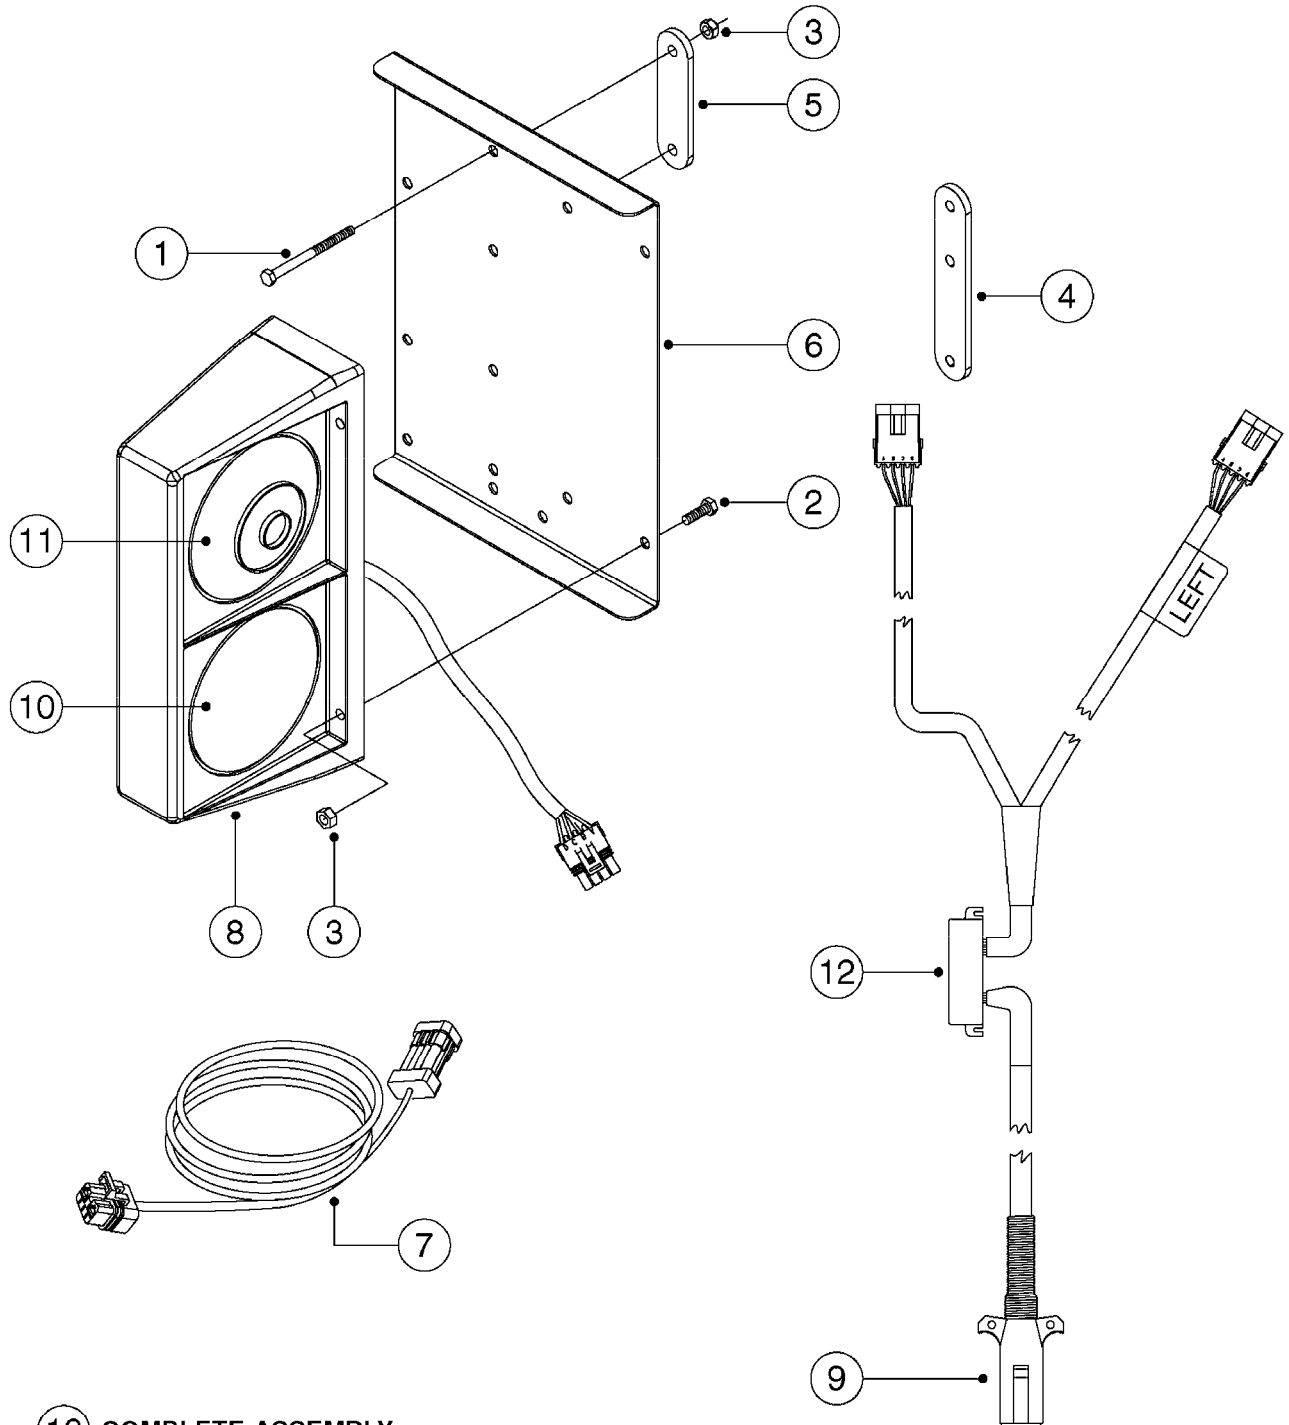

ANGLE SENSOR NCM
M0150-HIN, 01:01:16

Page 1
Date 12.08.2020 10:54

Pos.	parts-n°	order qty	description
1	220947	1	SPRING D13.0/1,2 L=90 RST
2	283699	1	GREASE NIPPLE M6X1
3	283772	1	GREASE NIPPLE M6X1 90°
4	410185	1	BOLT HEX 8.8 DEL M6X16
5	420567	1	BOLT HEX 8.8 DEL M8X30 FT
6	420582	1	BOLT HEX 8.8 DEL M8X20 FT A2
7	420744	1	BOLT HEX 8.8 DEL M8X40
8	450902	1	BOLT ALLEN HEAD M4 X 16MM
9	460143	1	LOCK NUT M8 SST A2 DIN985
10	461145	1	NUT HEX M4 LOCK
11	471037	1	SCREW A 4,3 DIN 125
12	471087	1	WASHER D12.0/4.3X1.0
13	471122	1	WASHER, M10, Ø20/10.5X 2.0, SS
14	471125	1	WASHER M6U 6.4X14X1.2,A2 SS
15	471126	1	WASHER, M8, Ø16/ 8.4X 1.6, SS
16	480811	1	BLIND FASTENER M6 STAINLESS
17	741841	1	ANGLE SENSOR AND BRACKET REAR
18	14052100	1	AXLE D19 L=294/2XM8 STAINLESS
19	16125700	1	BRACKET FOR ANGLE SENSOR
20	16142200	1	GUARD PLATE FOR SENSOR
21	16173200	1	PLATE 6.0X134X42/2XD6/2XBENDS
22	16173400	1	PLATE 2.0X145.3X130/3XBENDS
23	16173600	1	PLATE 4.0X70X56 NCM 4400
24	16174100	1	PLATE 4.0X120X70/2XBENDS NCM 6600
25	16174300	1	BKT F. TRACTOR NCM STEE-UPDATE
26	21089300	1	BUSHING D12/10 L=9
27	22096500	1	TORSION SPRING D24/4.0 L=242
28	26005700	1	ANGLE SENSOR 70° 0.5-4.5 VDC + LEVER
29	26005800	1	ANGLE SENSOR 120° 0.5-4.5 VDC + LEVER
30	28024103	1	TIE STRAP L=8" x W=3/16"
31	28045800	1	S-HOOK 3MM STAINLESS STEEL
32	28058400	1	CHAIN SS 8x16x2.0 L=600
33	39124400	1	BUSHING D28.5/19.1 L=21
34	61019200	1	FRONT SENSOR BRACKET NCM4400
35	61019300	1	FRONT SENSOR MT.THREADED HOLES
36	61019500	1	FRONT SENSOR BRACKET NCM6600
37	72564800	1	STEERING SENSOR NCM4400 FRONT STEERING SENSOR COMPLETE NCM4400
37	72565000	1	STEERING SENSOR NCM6600 FRONT STEERING SENSOR COMPLETE NCM6600

13 COMPLETE ASSEMBLY

COMPLETE ASSEMBLIES
WHOLEGOODS ITEMS

M0160