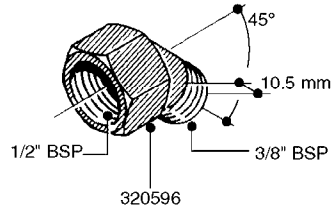

L0030

FITTINGS - HEXAGON NIPPLES
L0030-HIN, 01:01:16

Page 1
Date 12.08.2020 10:54

parts-n°	order qty	description
10015303	1	FITT.PO.HN 1.00X1.00 M1000
10425003	1	FITT.PO.HN 1.25X1.00 MCPHEE
320132	1	FITT.DK HN 1" BSP
320176	1	FITT.DK HN 3/8"X1/2" BSP
320445	1	FITT.DK HN 1/4"X3/8" BSP
320655	1	FITT.DK HN 1/2"-1/2" BSP
320692	1	FITT.DK HN 3/8'BSPX1/4'NPT
320703	1	FITT.DK HN 3/8BSP X1/2 &1/4NPT
320725	1	FITT.DK NIPPLE 3/8"-3/8" BSP
320902	1	FITT.DK HN 3/8'X 1/4' BSP
390232	1	FITT.DK HN 1-1/2' X 1-1/4' BSP
390276	1	FITT.DK HN 1'BSP