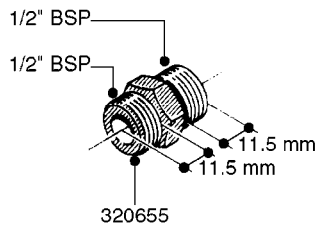

L0030

FITTINGS - HEXAGON NIPPLES
L0030-HIN, 01:01:16

Page 1
Date 12.08.2020 10:54

parts-n°	order qty	description
10015303	1	FITT.PO.HN 1.00X1.00 M1000
10425003	1	FITT.PO.HN 1.25X1.00 MCPHEE
320132	1	FITT.DK HN 1" BSP
320176	1	FITT.DK HN 3/8"X1/2" BSP
320445	1	FITT.DK HN 1/4"X3/8" BSP
320655	1	FITT.DK HN 1/2"-1/2" BSP
320692	1	FITT.DK HN 3/8'BSPX1/4'NPT
320703	1	FITT.DK HN 3/8BSP X1/2 &1/4NPT
320725	1	FITT.DK NIPPLE 3/8"-3/8" BSP
320902	1	FITT.DK HN 3/8'X 1/4' BSP
390232	1	FITT.DK HN 1-1/2' X 1-1/4' BSP
390276	1	FITT.DK HN 1'BSP