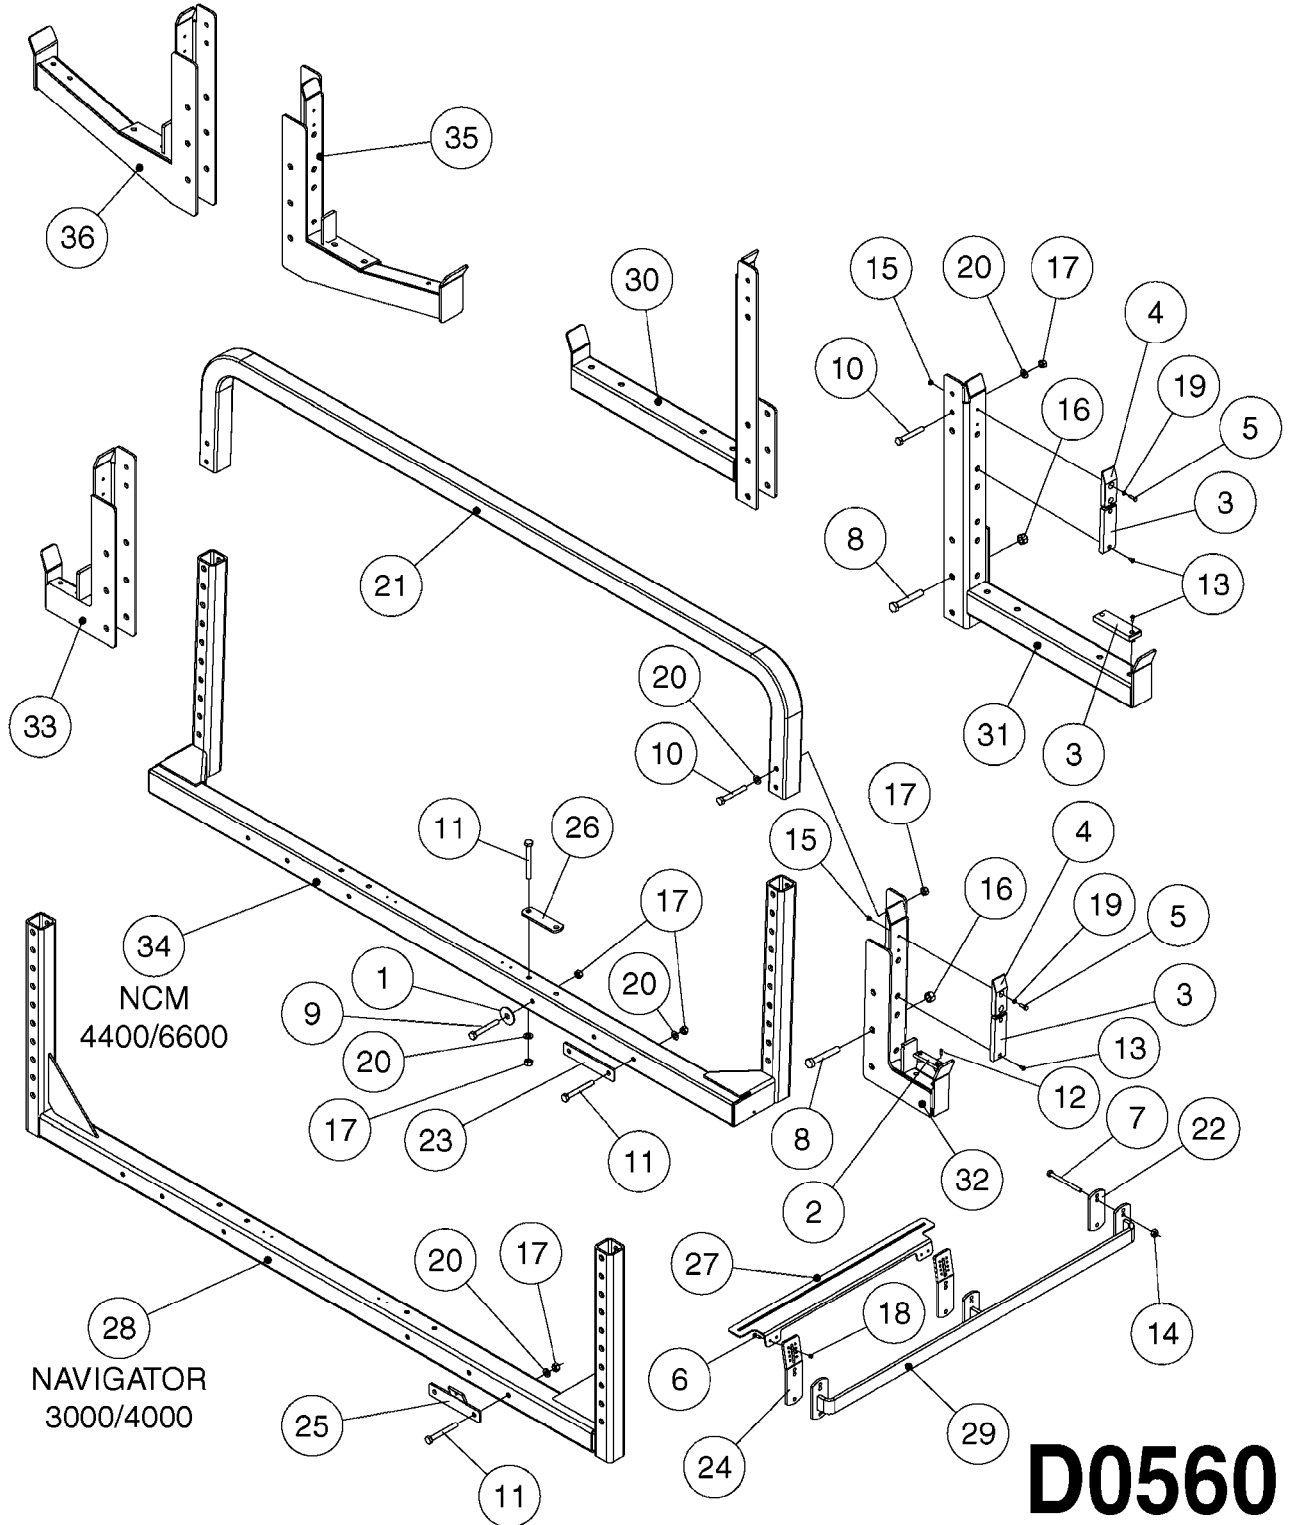

TRANSPORT BKTS - NCM/NAVIGATOR
D0560-HIN, 01:01:16

Page

1

Date

12.08.2020 10:53

Pos.	parts-n°	order qty	description
1	163074	1	WASHER D54/D17X3
2	333956	1	SLIDE SHOE 91X25X10
3	334135	1	SLIDE SHOE 140X45X15
4	390826	1	SLIDE PAD F.TRANSPORT BKT.CM/D
5	410362	1	BOLT HEX 8.8 SS M6X20
6	410406	1	BOLT HEX 8.8 DEL M5X16 FT
7	421232	1	BOLT HEX 8.8 DEL M8X110
8	430264	1	BOLT HEX 8.8 DEL M16X100
9	430367	1	BOLT HEX 8.8 DEL M12X100 DIN931
10	430485	1	BOLT HEX 8.8 DEL M12X90
11	430892	1	BOLT HEX 8.8 DEL M12X110
12	440665	1	SCREW M4.2X16 STAINLESS
13	440708	1	SCREW M5.5X16 SELF TAPPING SS
14	460143	1	LOCK NUT M8 SST A2 DIN985
15	460261	1	NUT HEX M6X1.00 LOCK DIN985 A2 SS
16	460585	1	LOCKING NUT M16 DIN985 A2 SS
17	460703	1	NUT HEX M12X1.75 LOCK DIN985A2 SS
18	461217	1	NUT HEX M5 LOCK
19	471125	1	WASHER M6U 6.4X14X1.2,A2 SS
20	471127	1	WASHER, M12, Ø24/13X24X2.5 SS
21	15028703	1	TRANSPORT CROSS TUBE CM4400
22	16092803	1	PLATE F. TRANSPORT CM+
23	16101703	1	PLATE 1/4"x1-1/2" L=270/2xØ13 NCM 4400/6600
23	16118303	1	PLATE F. CM8500-10000 TRANSPORT NCM 9000
24	16109303	1	PLATE F. TRANSPORT REST CM
25	16116703	1	PLATE, S/G TUBE MT NAVIGATOR
26	16138700	1	PLATE F. TRANSPORT CROSS BAR
27	16183403	1	BRACKET, TRANSPORT BAR NOZ SPC, RED T25 NOZZLE BRACKET
28	61010903	1	TRANSPORT CROSS BAR NAVIGATOR
29	61012603	1	TRANSPORT REST SPC NCM 4400
30	63024603	1	TRANSPORT REST FTZ R.H. CM4400
31	63024703	1	TRANSPORT REST FTZ L.H. CM4400
32	63024803	1	TRANSPORT REST SPC NCM/NAV
33	63024903	1	TRANSPORT REST SPC NCM/NAV
34	63027503	1	TRANSPORT CROSS BAR NCM44/6600
35	63038003	1	TRANSPORT BRACKET, 120 SPC LH
36	63038103	1	TRANSPORT BRACKET, 120 SPC RH