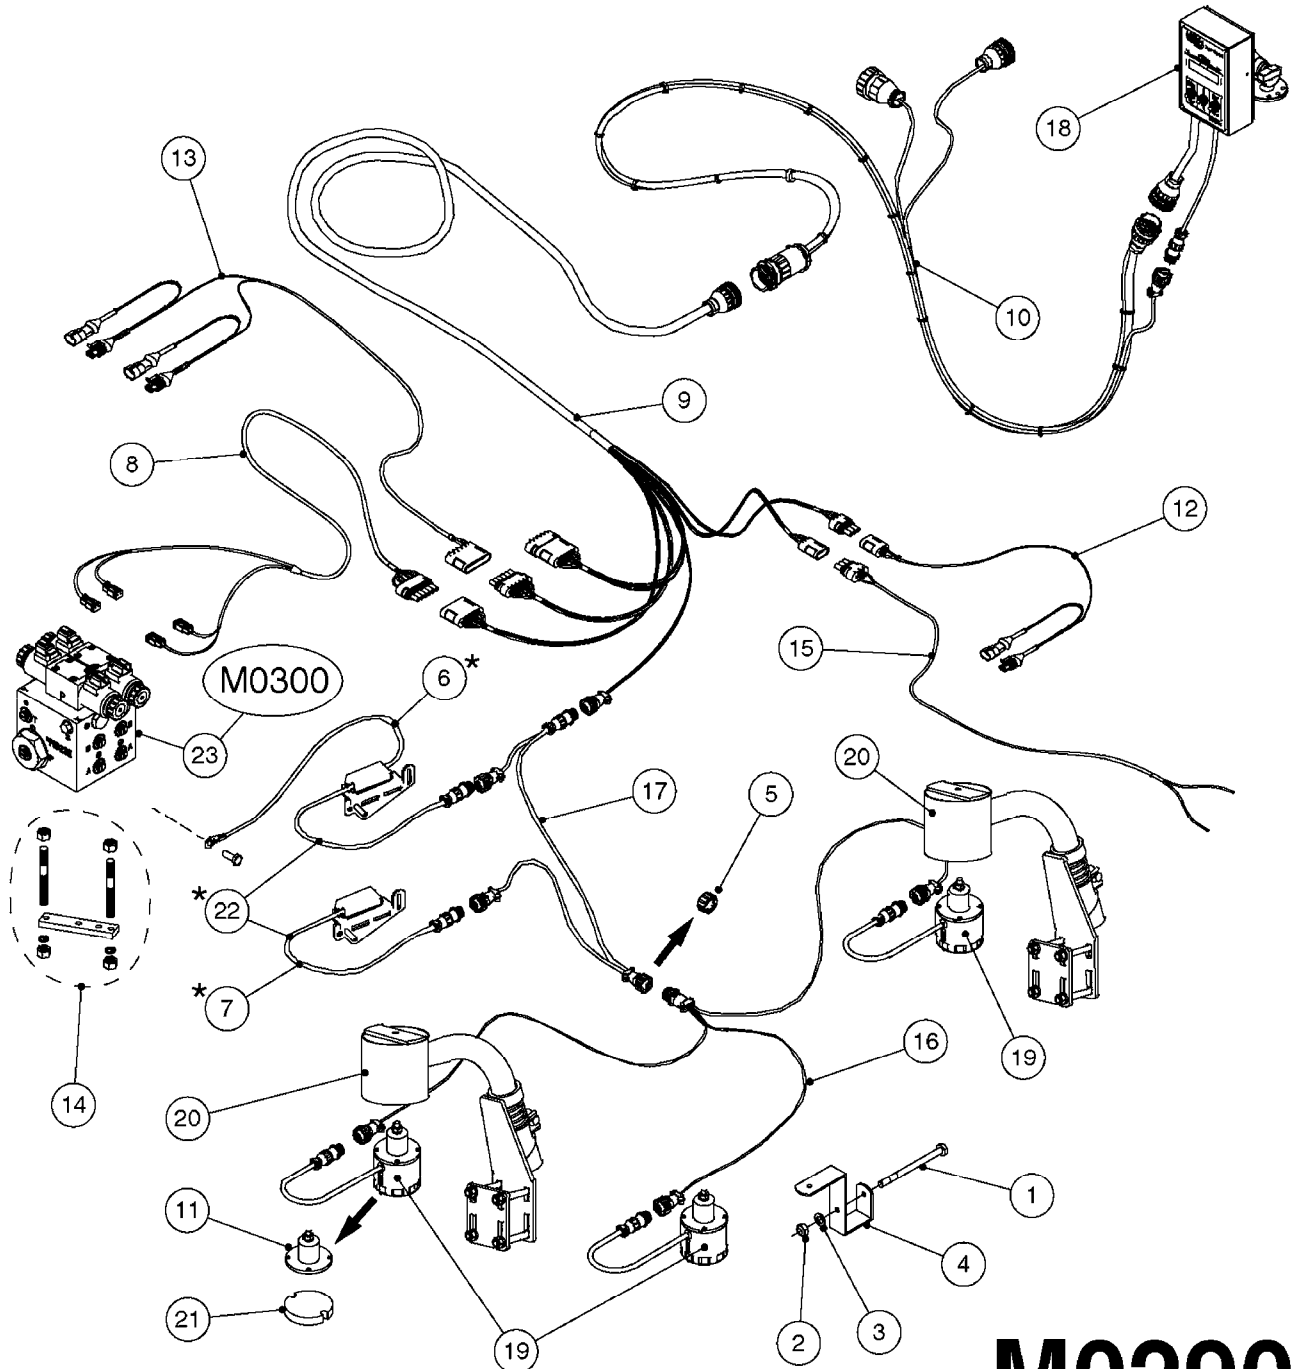

M0290

*CANNOT MIX OLD AND NEW STYLE ROLL SENSORS!

If replacing Norac P/N 44641 or 44642, must use pair of new style sensors (22).

Only new style sensors sold separately; (6) (Norac P/N 45000), (7) (Norac P/N 45001).

If unsure, pair of new style sensors works with all versions of UC4.

NORAC UC4 BOOM HEIGHT CONTROL
M0290-HIN, 01:01:16

Page 1
Date 12.08.2020 10:54

Pos.	parts-n°	order qty	description
1	410443	1	BOLT HEX 8.8 DEL M6X70
1	410605	1	BOLT HEX 8.8 DEL M6X80
2	460261	1	SPB/SPC BOOM
3	471124	1	NUT HEX M6X1.00 LOCK DIN985 A2 SS
4	16128603	1	WASHER, M6, Ø18/ 6.4X 1.6, SS
4	16128703	1	BRACKET F. SENSOR 60X60 TUBE SPB/SPC BOOM
5	26016303	1	BRACKET F. SENSOR 50x50 TUBE
6	26025903	1	FORCE BOOM (FTZ)
7	26026003	1	CONNECTOR RING CPC #11 NORAC
8	26026600	1	NORAC UC4+ ROLL SENSOR W/TEMP. CONFIRM NORAC P/N 45000
8	28055603	1	NORAC UC4+ ROLL SENSOR CONFIRM NORAC P/N 45001
9	28049503	1	NORAC CABLE VAR.RT.VLV DIN
10	28049603	1	3-PIN CONNECTORS/HIRSCHMAN
11	28050303	1	NORAC CABLE VAR.RT.VLV DEUTSCH
12	28050703	1	2-PIN CONNECTORS/DEUTSCH
13	28054303	1	NORAC CABLE EXTENSION
14	28055503	1	NORAC POWER CABLE
15	28055703	1	NORAC RUBBER TOP&BOLT F.SENSOR DIA.30MMX30MMX8MM
16	28085900	1	NORAC UC4+ OPEN CTR. CABLE
17	28086200	1	PARALIFT INTERFACE CABLE NORAC
18	28086300	1	NORAC VALVE MOUNTING HARDWARE
19	28086400	1	NORAC VALVE CABLE ROLL PIGTAIL
20	28086500	1	SENSOR BRANCH CABLE NORAC
21	28086600	1	CAN NODE DUAL CABLE NORAC
22	70112503	1	UC4 DISPLAY PANEL NORAC
23	78216100	1	UC4 ULTRASONIC SENSOR
			UC4 SENSOR MOUNTING BKT. NORAC
			FOAM DISC F. SENSOR NORAC
			UC4+ ROLL SENSOR KIT '11 HIN INCLUDES NORAC P/N 45000 & 45001
			NORAC VALVE BLOCK COMP, DEUTSCH CON.