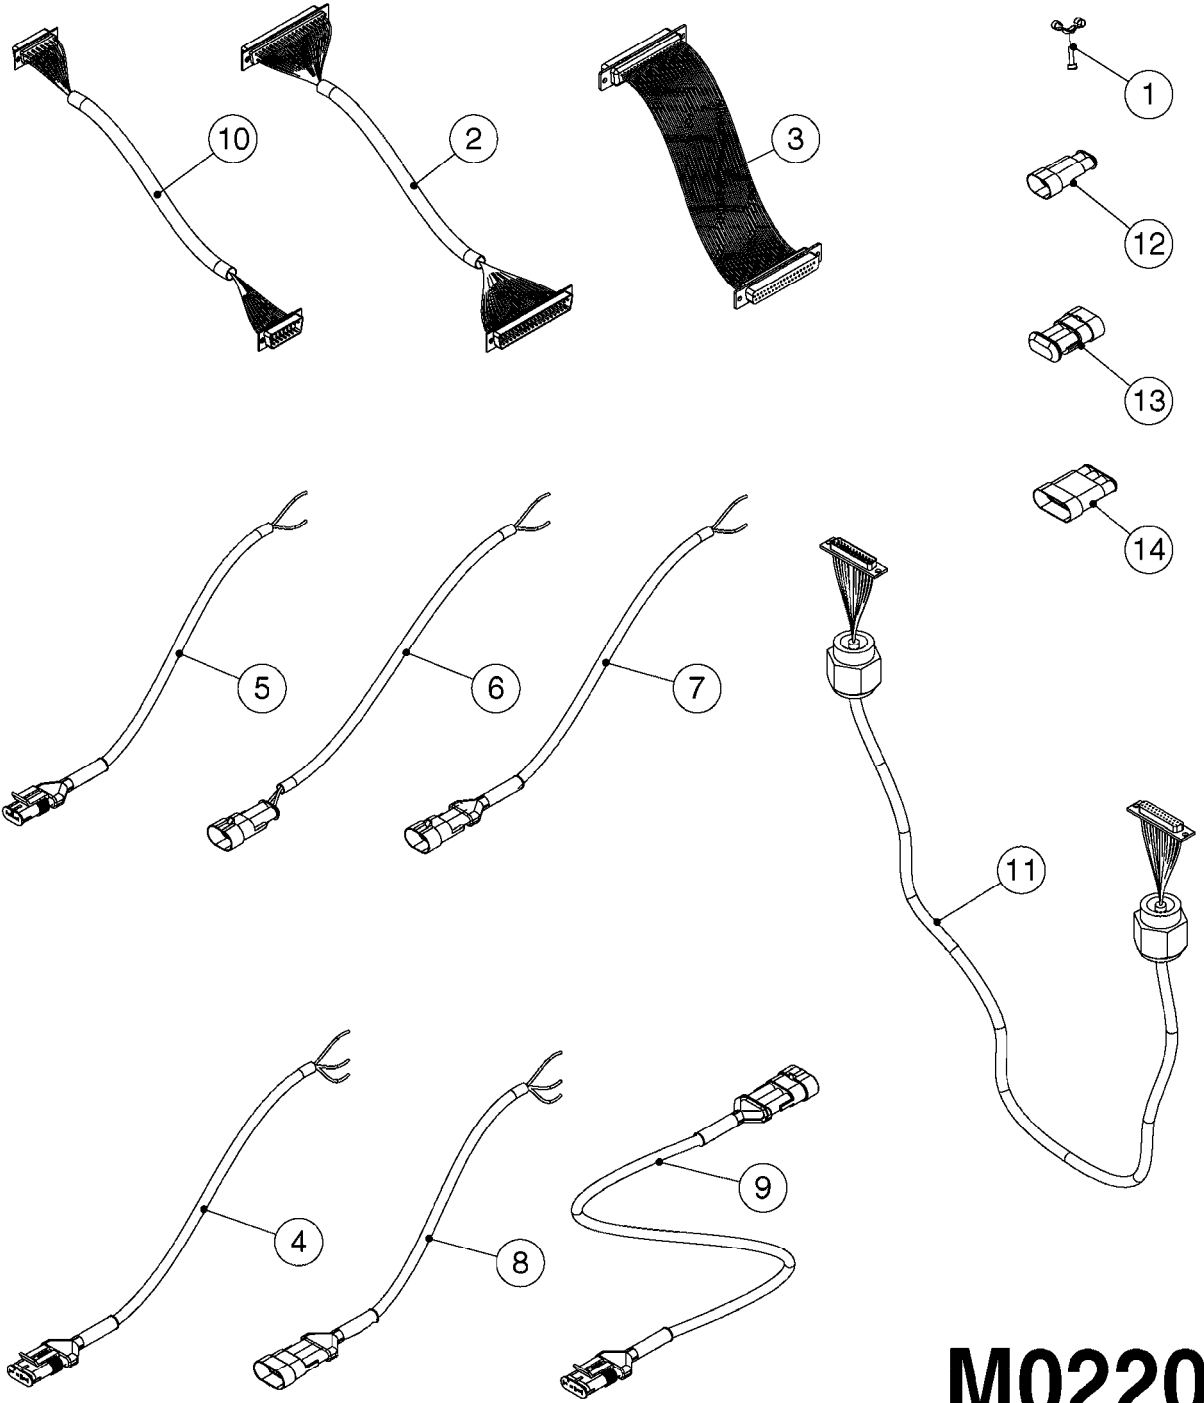

M0220

CABLES
M0220-HIN, 12:05:18

Page 1
Date 12.08.2020 10:54

Pos.	parts-n°	order qty	description
1	262150	1	SCREW ASSM.FOR D-SUB PLUG
2	26004900	1	CABLE FEM/MALE 37P L=9.5M
3	26005900	1	WIRE 37/37 POLE DAH/JOB COM
4	26006000	1	LEAD F AMP SUPERSEAL 3 WAYS L1,5M
4	26006100	1	CABLE L = 5.00M, AMP, MALE, 3P
4	26007000	1	CABLE L = 0.20M, AMP, MALE, 3P
4	26007100	1	CABLE L = 9.00M, AMP, MALE, 3P
4	26007200	1	CABLE 3POL AMP FEMALE L13M
5	26006200	1	CABLE L = 4.50M, AMP, MALE, 2P
5	26006300	1	CABLE L = 0.50M, AMP, MALE, 2P
5	26006400	1	CABLE L = 0.75M, AMP, MALE, 2P
5	26006500	1	CABLE L = 1.50M, AMP, MALE, 2P
5	26006600	1	CABLE L = 9.00M, AMP, MALE, 2P
6	26006700	1	CABLE L = 0.12M, AMP, FEMALE, 2P
7	26006800	1	CABLE L = 1.00M, AMP, FEMALE, 2P
8	26007300	1	CABLE L = 1.00M, AMP, FEMALE, 3P
9	26007400	1	CABLE L = 3.00M, AMP, EXT, 3P
9	26009800	1	CABLE L = 0.50M, AMP, EXT, 2P
10	26007500	1	CABLE FEM/FEM 15P L=3.5M
11	26016900	1	CABLE DB25M - DB25F L=8.5m
12	72450600	1	CAP F. AMP SUPER SEAL 2P PLUG
13	72450700	1	CAP F. AMP SUPER SEAL 3P PLUG
14	72450800	1	CAP F. AMP SUPER SEAL 4P PLUG