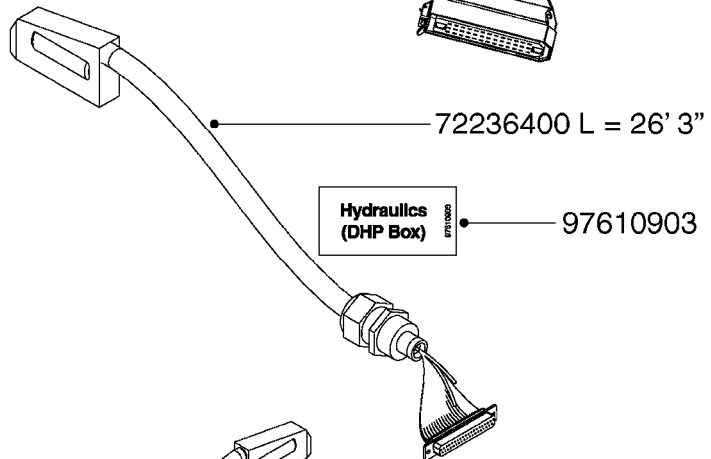

M0280

39 PIN CABLES
M0280-HIN, 28:03:17

Page 1
Date 12.08.2020 10:54

parts-n°	order qty	description
262158	1	PLUG INSERT 39 POLE MALE
262159	1	PLUG INSERT 39 POLE FEMALE
262160	1	PLUG HOUSING 39 POLE FEMALE
262161	1	PLUG HOUSING F/39 POLE MALE
440634	1	SCREW 5/8"
440732	1	PT SCREW 35X12B Z5452 ELZ
14034200	1	CODE BRACKET FOR 39 PIN CABLE
26003900	1	WIRE 37-39 PIN EVC, 6.6'
26004200	1	WIRE 37-39 PIN EVC, 57.4'
26008400	1	WIRE 39-PIN 24 WIRE L=8M
26011903	1	WIRE 39-39 POLE EXT. 3660MM
28027500	1	WIRE 37-39 PIN EVC, 37.7'
28028700	1	WIRE 37-39 PIN EVC, 45.9'
28028800	1	WIRE 37-39 PIN EVC, 16.4'
28028900	1	WIRE 37-39 PIN EVC, 26.2'
72236400	1	DAH CONN. WIRE/TRACTOR L=8M
97610803	1	DECAL-SRAY BOX 39-PIN
97610903	1	DECAL-HYDRAULIC BOX 39-PIN