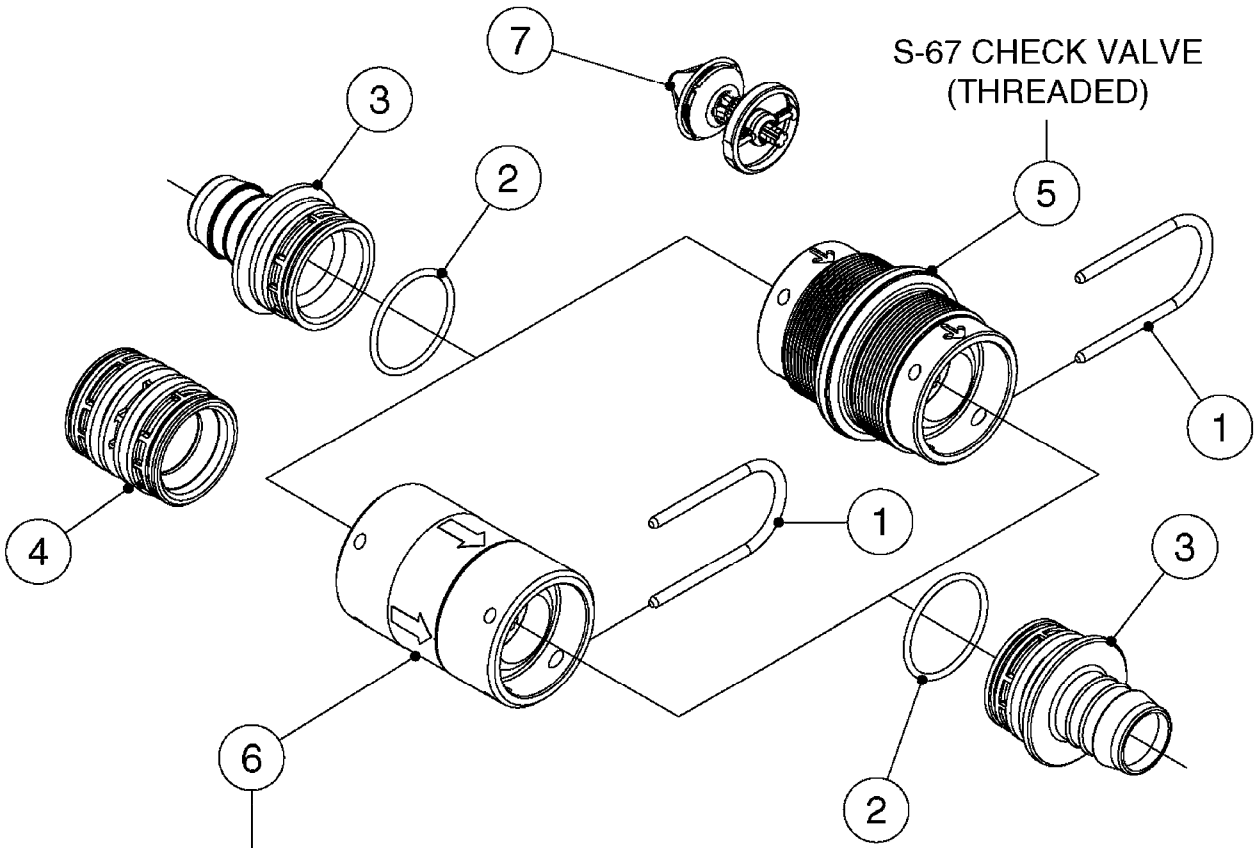

S-67 CHECK VALVE

FOR FITTINGS AND
HOSES, SEE SECTION L

B0630

CHECK VALVES - S67
B0630-HIN, 31:07:19

Page 1

Date 12.08.2020 10:53

Pos.	parts-n°	order qty	description
1	145996	1	FITT.DK S-67 FORK
2	241973	1	O-RING Ø3 X 44.2 70 SHORES NITRIL
2	242353	1	O-RING 3 X 44.2 VITON
3	242504	1	O-RING D35x2 NITRIL
4	322104	1	FITT.DK S-67 BULKHEAD
5	334231	1	FITT.DK S-67 STR.1"
5	334232	1	FITT.DK S-67 STR.1-1/4"
5	334444	1	FITT.DK S-67 STR.1-1/2" PVC
6	14103100	1	SEAT F.CHECK VALVE D40.8 2010
7	70063603	1	VALVE, CHECK S67 1-1/2" COMPLETE IN-LINE CHECK VALVE FOR 1-1/2" HOSE
7	72001803	1	CHCK VLV,S67, 2 X 1" HB COMPLETE IN-LINE CHECK VALVE FOR 1" HOSE
7	72206600	1	CHCK VLV,S67, 2 X 1.25" HB COMPLETE IN-LINE CHECK VALVE FOR 1-1/4" HOSE
8	72089900	1	CHECK VALVE S67 SUBASMBLY.2001
9	97800500	1	DECAL 230X28 BLACK ARROW