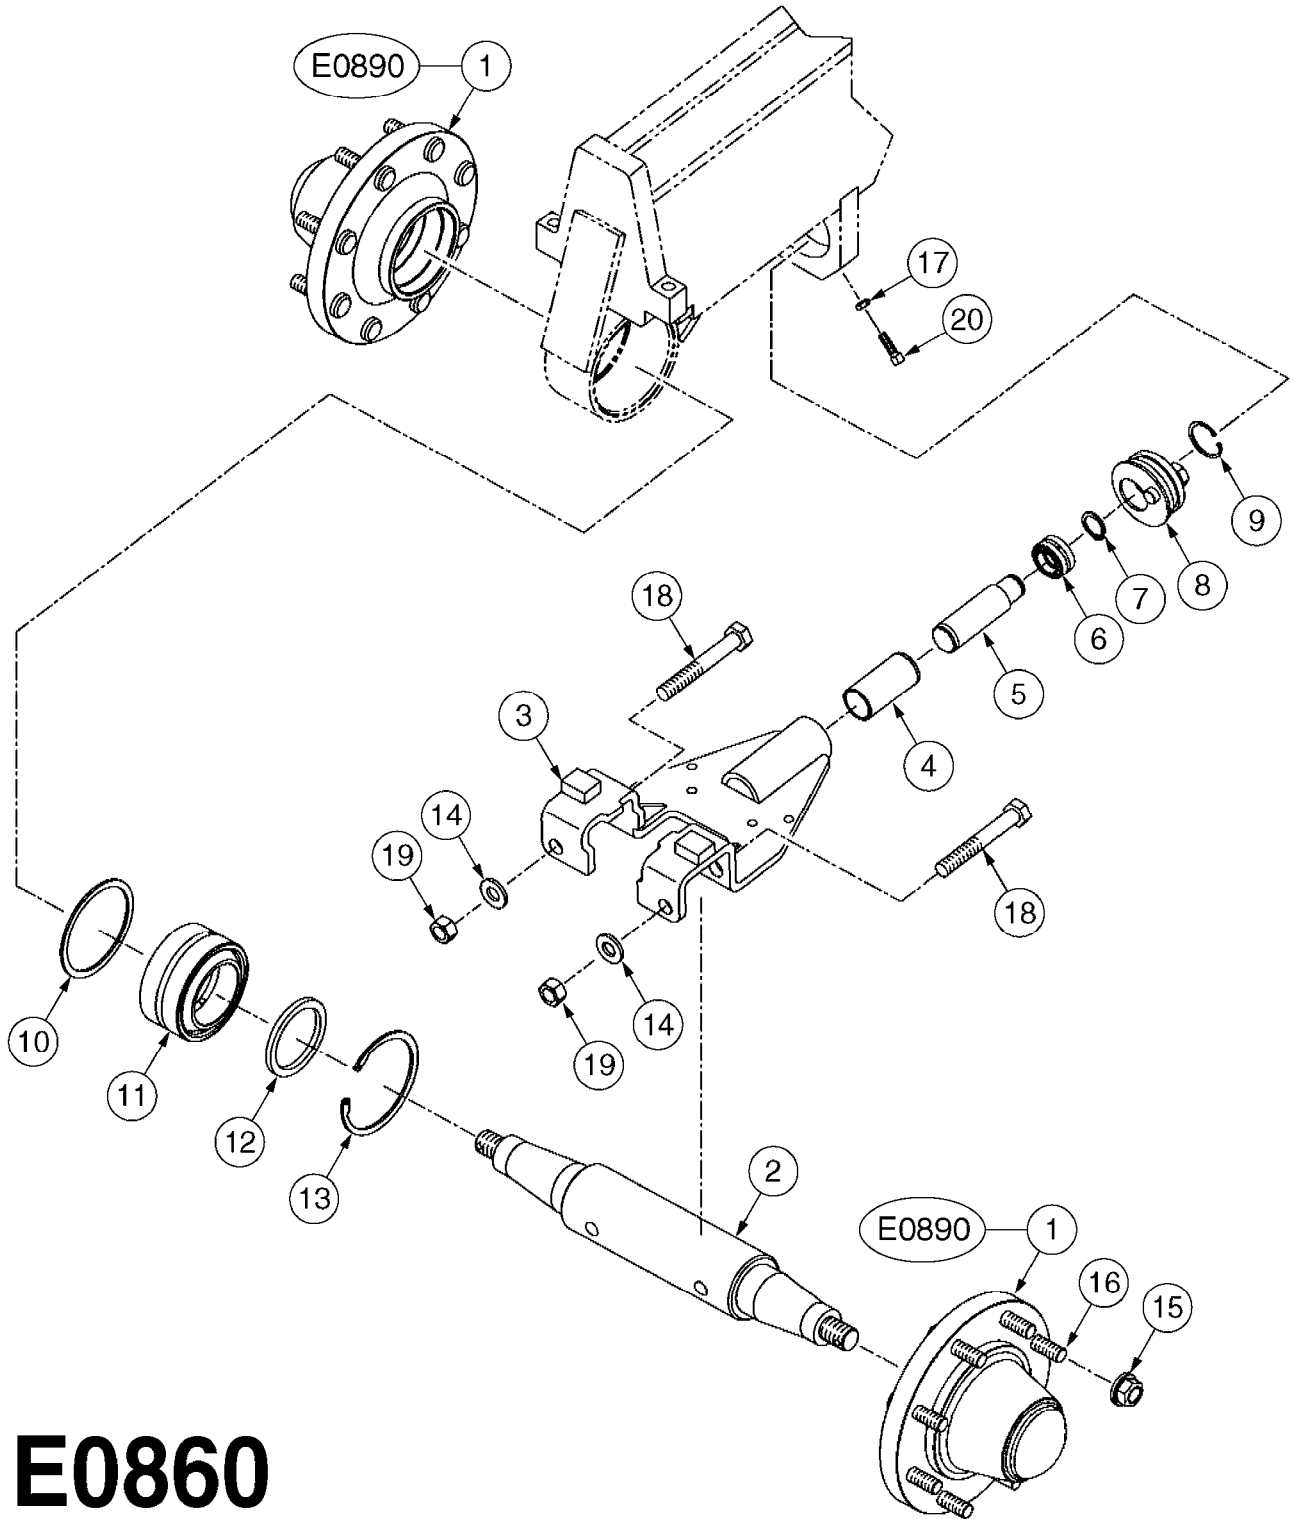

E0850

CAMOPLAST TENSIONER ASSEMBLY
E0850-HIN, 01:01:16

Page 1

Date 12.08.2020 10:53

Pos.	parts-n°	order qty	description
1	28074003	1	LOCK PLATE
2	28074103	1	SNAP RING
3	28078403	1	SPRING MOUNT
4	28078503	1	RETAINER PLATE
5	28078603	1	SLEEVE W/NOTCH
6	28078703	1	BUSHING 1/2"X1-1/4"ODX1"ID
7	28078803	1	ACME SCREW
8	28078903	1	SLEEVE, EXTEN.1"X1/2"IDX1.04"OD
9	28079003	1	SEAT, WASHER
10	28079103	1	SPRING PILOT
11	28083803	1	BOLT HEX 2"X1/2"-13 UNC
12	28084603	1	COTTER PIN 1-1/4" X 5/32"
13	28085103	1	SPRING SPRING FOR 30 SERIES
13	28085203	1	SPRING 9" X 5" X 3/4" SPRING FOR 40 SERIES