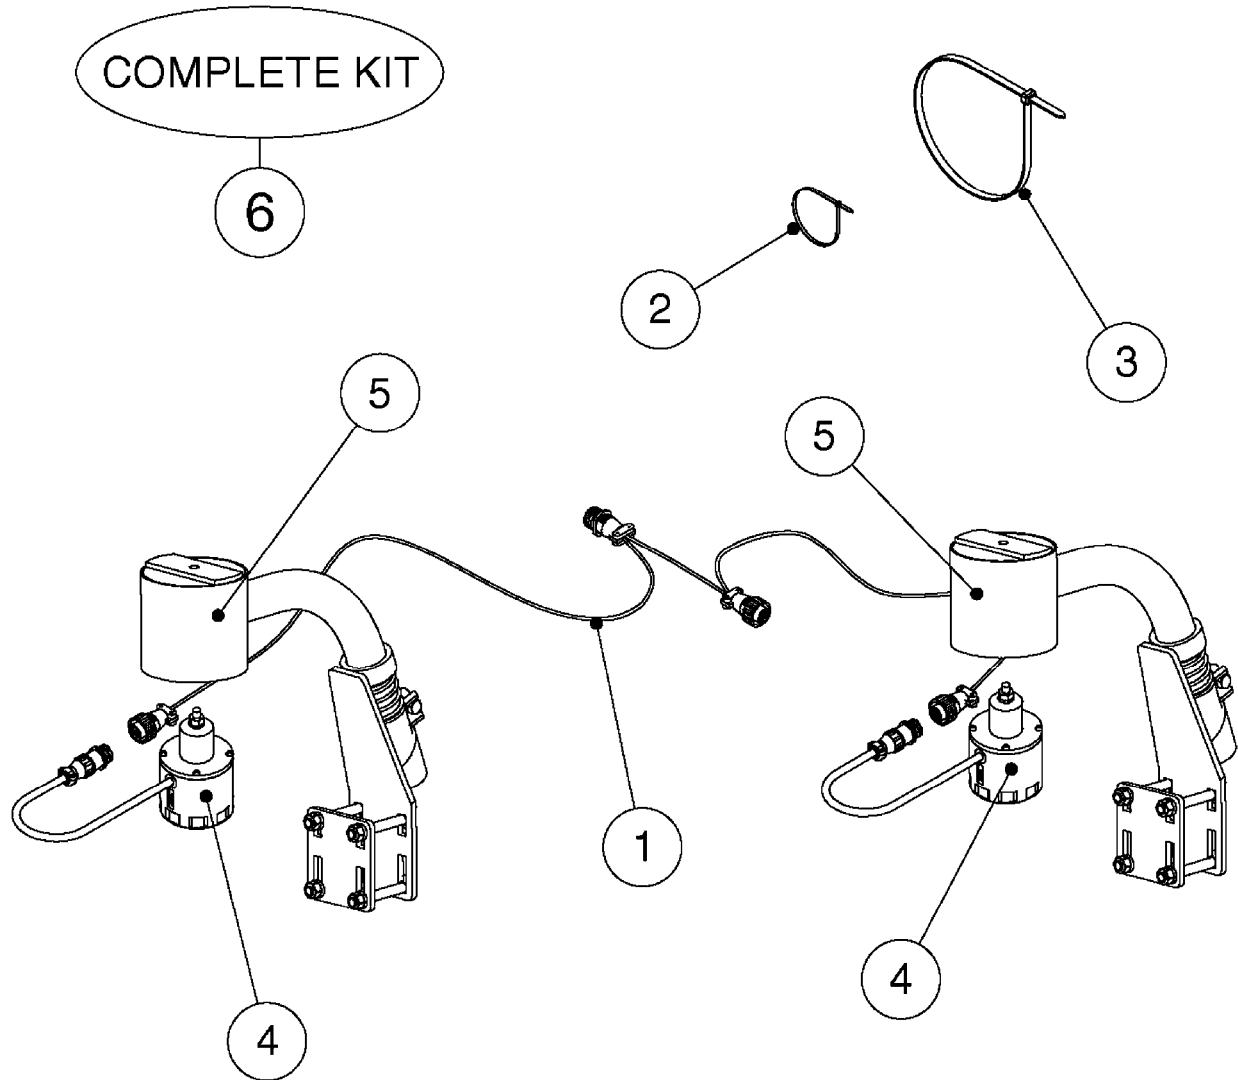

JUNCTION BOXES - HYDRAULIC
M0350-HIN, 15:07:19

Page 1
Date 12.08.2020 10:54

Pos.	parts-n°	order qty	description
1	261442	1	LID F.3010/3012 HP BOX
2	391071	1	BOX FOR HY.DAH
3	983070	1	CABLE 2X6²
4	26016900	1	CABLE DB25M - DB25F L=8.5m
5	26018000	1	HYD JUNCTION BOX SPZ PRE 2012 EAGLE SPC BOOMS
5	26018100	1	HYD. BOX BOOM PCB W/LEADS FOR FORCE/TWIN FORCE BOOMS
5	26018500	1	HYD. BOX BOOM PCB NO LEADS
5	26038300	1	HYD JUNCTION BOX GENERIC 2012 EAGLE SPC/FORCE BOOMS
6	26087600	1	DAH INTERFACE PCB ASSY. V.2.0
7	28048000	1	PLUG 3-POL DIN 9680 FEM.CHASS
8	28048100	1	PLUG 3-POL DIN 9680 MALE SPRAY
9	28048200	1	WIRE GROMET RUBBER 4 HOLE
10	28048500	1	FUSE 10A ATOF SERIES