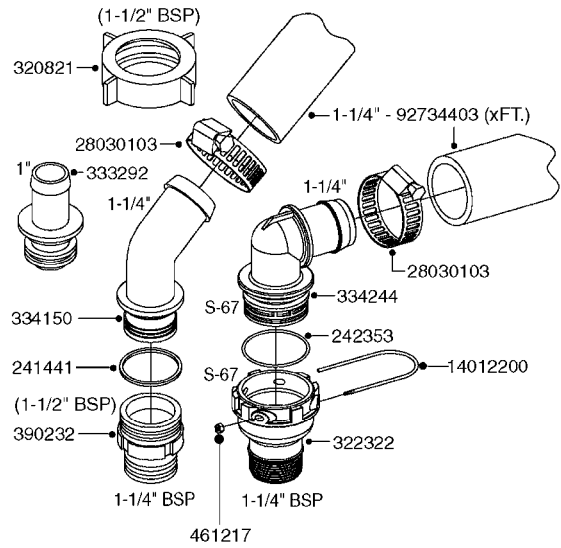

PRESSURE SIDE OF PUMP