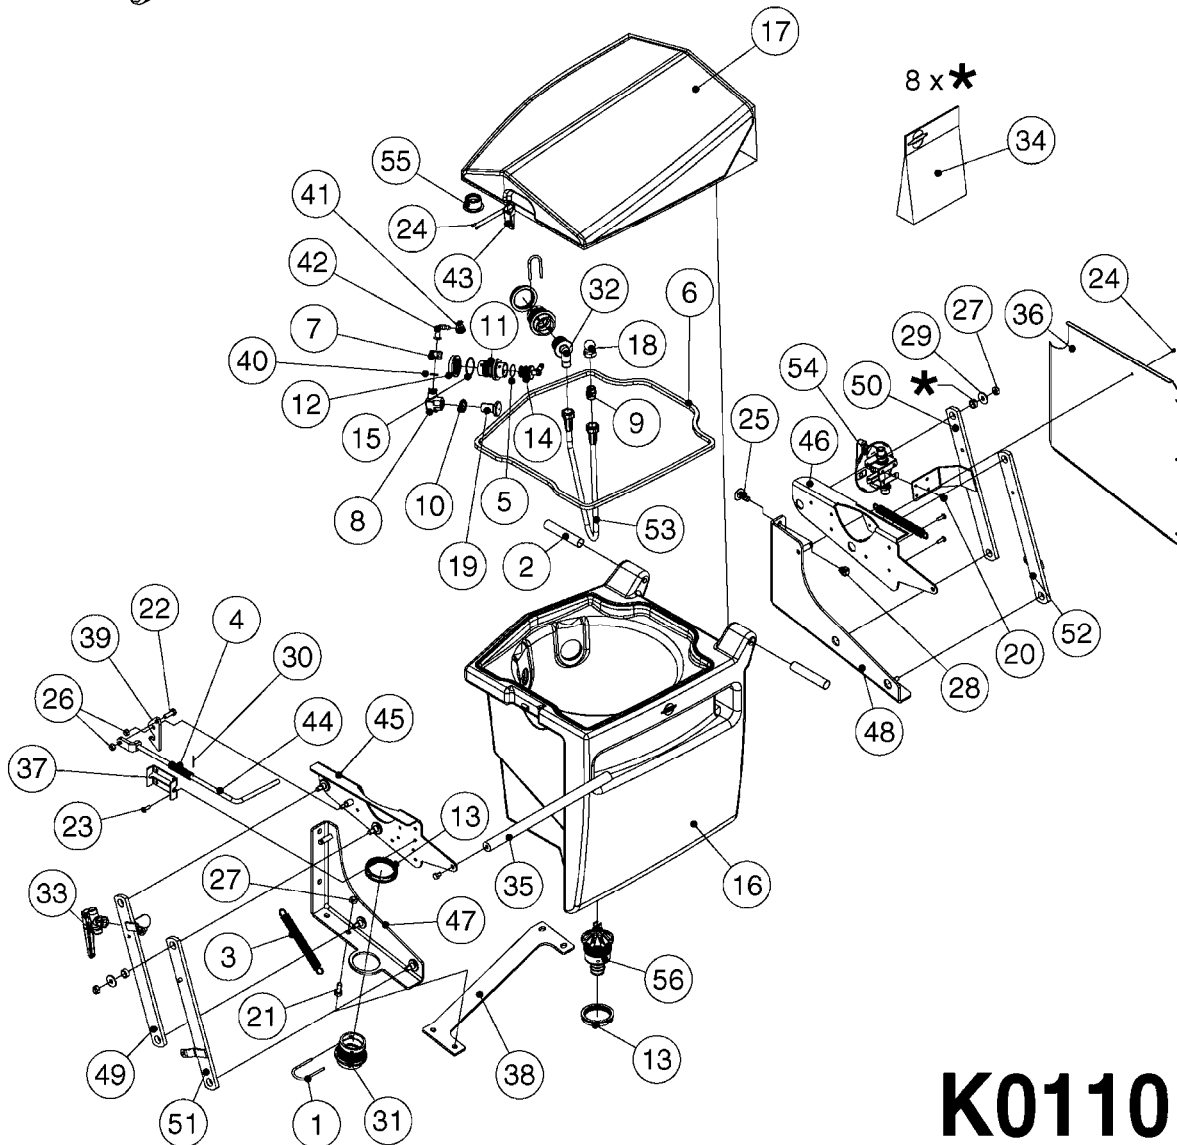

K0110

CHEMICAL FILLER-HOPPER NCM
K0110-HIN, 28:11:17

Page

1

Date

12.08.2020 10:54

Pos.	parts-n°	order qty	description
1	145996	1	FITT.DK S-67 FORK
2	151162	1	PIN F. LID HINGE CHEM-FILLER
3	220949	1	SPRING Ø20.0/3.0 L=240 BLACK
4	220951	1	SPRING D15/1.5 L=90 20V
5	242355	1	O-RING D19.2X3.0 VITON F.S-40
6	242563	1	NEOPRENE SEAL 10X10
7	320084	1	FITT.DK NUT 1/2" BSP
8	320563	1	FITT.DK 3 WAY 1/2" 110 DEG.
9	320655	1	FITT.DK HN 1/2"-1/2" BSP
10	321307	1	FITT.DK NUT 1/2" BSP JAMB
11	322102	1	FITT.DK S-40 BULKHEAD
12	322106	1	FITT.DK S-40 BULKHEAD NUT
13	322108	1	FITT.DK S-67 BULKHEAD NUT
14	334237	1	FITT.DK S-40 ELB.3/8"
15	334259	1	GASKET F. S-40 BULKHEAD
16	351769	1	HOPPER FOR CHEMFILLER
17	351770	1	LID F. TURBO FILL NCM
18	371552	1	NOZZLE F.RINSING
19	372044	1	NOZZLE FOR CHEMFILLER
20	410185	1	BOLT HEX 8.8 DEL M6X16
21	420604	1	BOLT HEX 8.8 DEL M10X25 FT DIN933
22	421046	1	BOLT HEX M8X25/25 A2 SS DIN933
23	440392	1	SCREW 6.3 X 25.0 DIN7981C TORX
24	440632	1	SCREW M4X13
25	451070	1	CARRIAGE BOLT M12X30
26	460143	1	LOCK NUT M8 SST A2 DIN985
27	460423	1	NUT HEX M10X1.50 LOCK DIN985A2 SS
28	460703	1	NUT HEX M12X1.75 LOCK DIN985A2 SS
29	471140	1	WASHER D30/D10.5X2.5 STAINLESS
30	480798	1	ROLL PIN D3X30 DIN1481 RST
31	726464	1	FITT.DK S-67 BULKHEAD W/GASKET
32	726552	1	FIT.DK S-53X90 1/2" BSP,O-RING
33	727543	1	VALVE F.CHEM FILL JUG RINSE
34	741830	1	BUSHINGS F.PARALLELARMS
35	14036900	1	HAND GRIP FOR CHEMFILLER
36	16137400	1	PLATE BACK F. CHEM-FILL NCM
37	16137700	1	GUIDE BRACKET F.CHEMFILL LOCK
38	16138100	1	SUPPORT FOR CONSOLE
39	16149500	1	HOOK LATCH F.CHEMFILL'05
40	24022901	1	GASKET D10X19 EP 3.2
41	28029803	1	CLAMP HOSE GEAR P1/2" 6708
42	28054500	1	ANGLE HOSE BARB 90 1/2 10MM
43	28055800	1	LOCK (SNAP CLIP) SS
44	61038200	1	HANDLE F.CHEMFILL LOCK '05
45	63035000	1	MOUNT.BRACKET F.CHEMFILL RIGHT
46	63035100	1	MOUNT.BRACKET F.CHEMFILL LEFT
47	63035200	1	MT.BRACKET F.PARALLELARMS LEFT
48	63035300	1	MT.BRACKET F.PARALLELARMS RIGHT
49	63040700	1	INNER ARM F.CHEMFILL LEFT
50	63040800	1	INNER ARM F.CHEMFILL RIGHT
51	63040900	1	OUTER ARM F.CHEMFILL LEFT
52	63041000	1	OUTER ARM F.CHEMFILL RIGHT
53	63041300	1	RINSE PIPE F. CHEM-FILLER
54	72246800	1	VALVE 1/2" 2 POSITION
55	72339500	1	AIR VALVE F.CHEMFILLER
56	72726900	1	CHECK VALVE F.CHEMFILLER