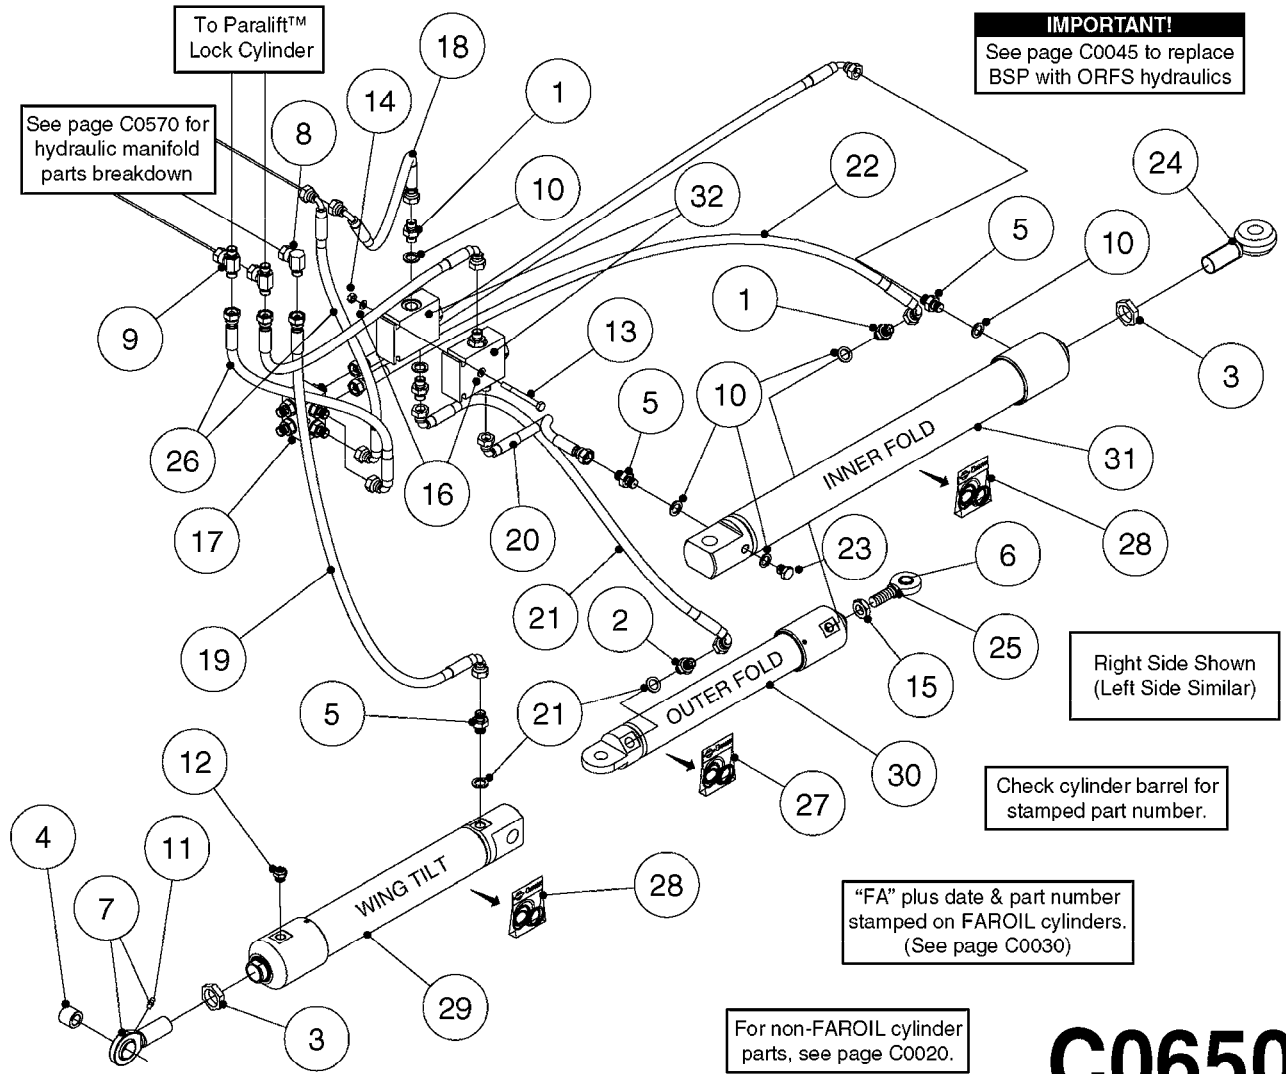

C0650

HYDRAULICS FORCE 80'-100'
(PRE '06)
C0650-HIN, 17:11:17

Page 1
Date 12.08.2020 10:53

Pos.	parts-n°	order qty	description
1	146845	1	HEX NIPPLE 1/4"x1/4"
2	146851	1	HEX NIPPLE 1/4"x1/4" 0.7MM
3	147128	1	NUT M24X2 NV-32
4	147130	1	BUSHING D25/20 20MM
5	147498	1	HEX NIPPLE 1/4"-1/4" 1.2mm
6	210728	1	BEARING F.LINK HEAD M17
7	210878	1	LINK HEAD M24 x 55 W/ GREASE NIP. DELTA
8	232060	1	HY.ELBOW 1/4" BSP SWIVEL
9	232175	1	TEE 1/4"M X 1/4"F X 1/4"M BSP
10	241404	1	DOWTY SEAL 1/4"
11	283699	1	GREASE NIPPLE M6X1
12	284265	1	PLUG BREATHER 1/4" F/CYLINDER
13	410605	1	BOLT HEX 8.8 DEL M6X80
14	460261	1	NUT HEX M6X1.00 LOCK DIN985 A2 SS
15	461198	1	NUT HEX M16X2 JAMB
16	471125	1	WASHER M6U 6.4X14X1.2,A2 SS
17	731941	1	HYD. BLOCK MANIFOLD
18	784005	1	HOSE HY X 1/4 X 037.38"STR+ELB
19	784010	1	HOSE HY X 1/4 X 149.5"STR+ELB
20	784031	1	HYD.HOSE CM TF 1/4"x550MM
21	784094	1	HOSE HY X 1/4 X 248.0" ELB+ELB 80' BOOM
21	784127	1	HOSE HY X 1/4 X 285.5" ELB+ELB
22	784128	1	HOSE HY X 1/4 X 259.85"STR+ELB 80' BOOM
22	784129	1	HOSE HY X 1/4 X 299.21"STR+ELB 90' BOOM
23	14010400	1	PLUG 1/4" BSP
24	14082300	1	LINK EYE Ø20/M24X2 L=87.5
25	21091900	1	LINK HEAD M16 x D17 DELTA
26	28376503	1	HOSE HY X1/4X047.25"STR+ELB
27	75074300	1	SEALKIT78122000/23-25/30-32/46
28	75075200	1	SEAL KIT 78120900/14/50
29	78121400	1	DOUBLE CYLINDER D 50/30-300
30	78122400	1	DOUBLE CYLINDER D 40/20-300
31	78128800	1	CYLINDER, D50/30-500
32	78219600	1	FLOW DIVIDER FTZ '13