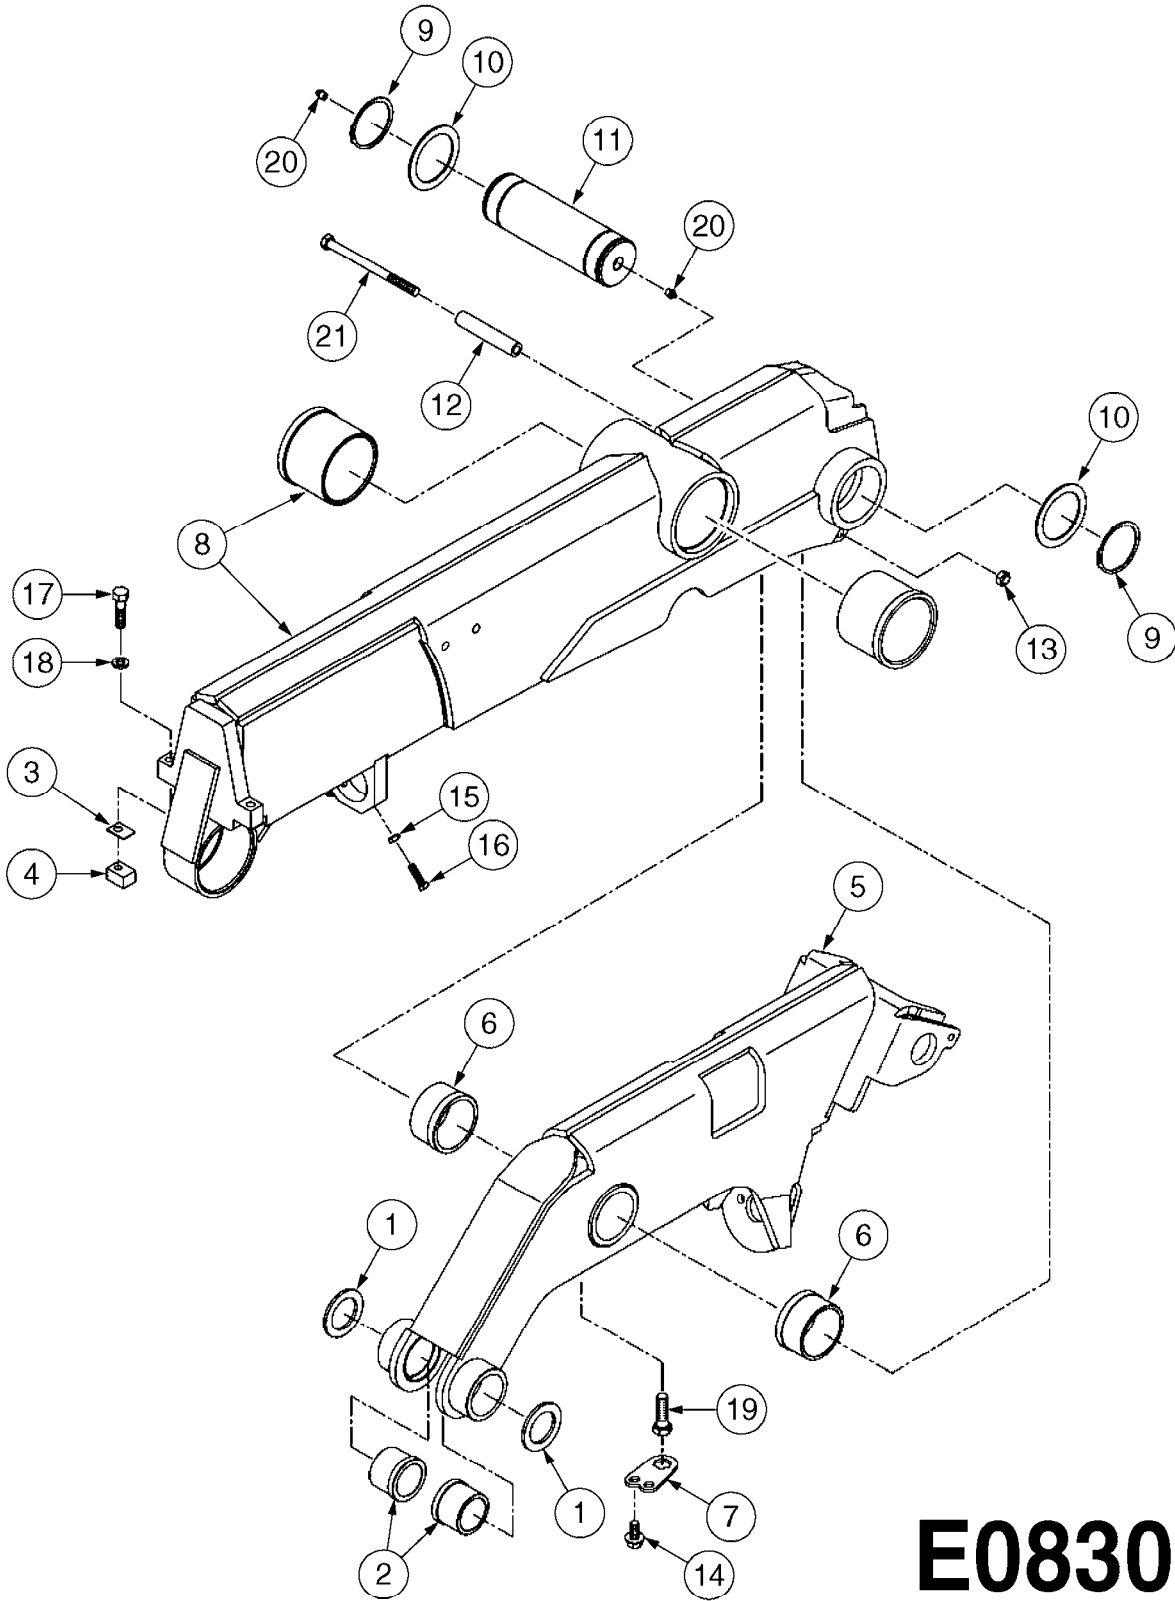

E0830

CAMOPLAST FRAME 40 SERIES
E0830-HIN, 01:01:16

Page 1
Date 12.08.2020 10:53

Pos.	parts-n°	order qty	description
1	28076003	1	WASHER, 3"X2.02"X3/16"
2	28076303	1	BUSHING 2.55"ODX2.012ID"X2"
3	28076403	1	SHIM, TILT STOPPER
4	28076503	1	STOPPER, TILT
5	28076603	1	TENSION ARM (40 SERIES)
6	28076703	1	BUSHING, TENS. 3.48X3.15X1.98"
7	28076803	1	LOCK PLATE
8	28076903	1	FRAME W/BUSHINGS (40 SERIES)
9	28077003	1	SNAP RING EXT. 3"
10	28077103	1	WASHER
11	28077203	1	PIN, 3" OD X 9.56"
12	28077303	1	SPACER
13	28083403	1	LOCK NUT 1/2"-20 UNF
14	28083503	1	BOLT HEX FLG.1"X1/2"-13UNC GR5
15	28083603	1	JAM NUT 3/8"-16 UNC GR 8
16	28083703	1	SET SCREW 1-1/2"X3/8"-16 UNC
17	28083803	1	BOLT HEX 2"X1/2"-13 UNC
18	28083903	1	LOCK WASHER 1/2"
19	28084003	1	BOLT HEX 2" X 5/8"-11
20	28084103	1	GREASE FITTING
21	28084203	1	BOLT HEX 6-1/2"X1/2"-20UNF GR8