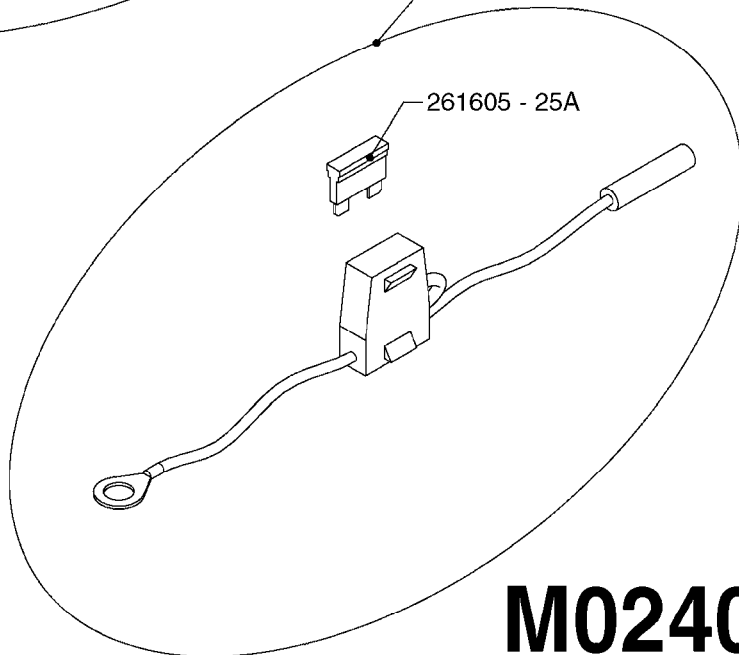

POWER SUPPLY CABLES
M0240-HIN, 01:01:16

Page 0

Date 12.08.2020 10:54

M0240

POWER SUPPLY CABLES
M0240-HIN, 01:01:16

Page 1

Date 12.08.2020 10:54

parts-n°	order qty	description
261605	1	Fuse 25A ATOF Series
983070	1	CABLE 2X6²
16112800	1	BRACKET F.12V POWER CABLE/PLUG
28048000	1	PLUG 3-POL DIN 9680 FEM.CHASS
72266300	1	CABLE 12VDC POWER F. TRACTOR