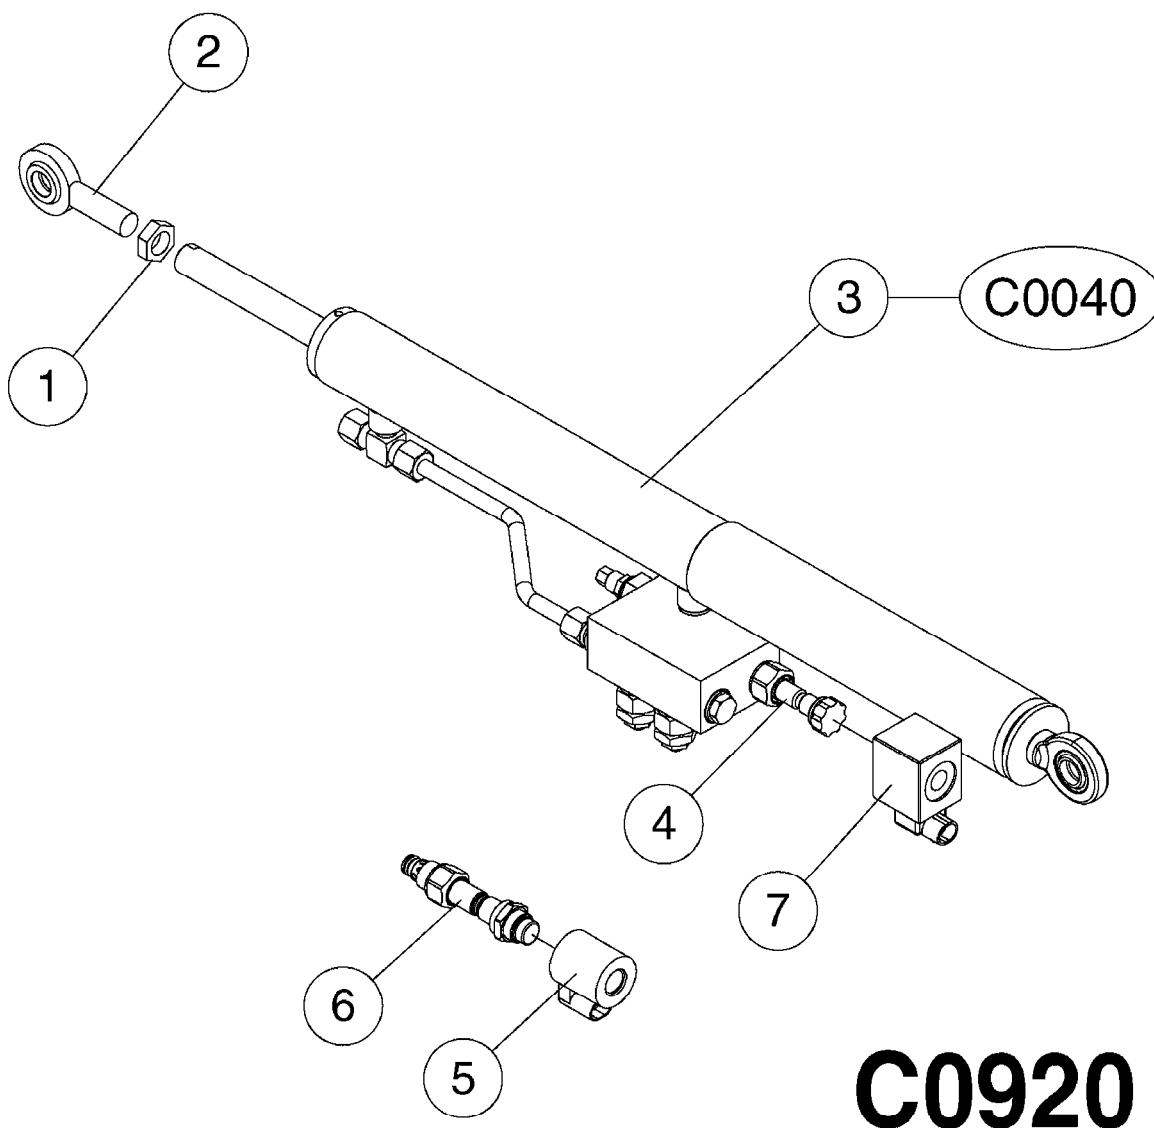

HYD. DAMPER, LOCKING CYLINDER
C0920-HIN, 05:06:19

Page 1

Date 12.08.2020 10:53

Pos.	parts-n°	order qty	description
1	461198	1	NUT HEX M16X2 JAMB
2	21091900	1	LINK HEAD M16 x D17 DELTA
3	78126000	1	CYLINDER,DAMPNER,LOCKING
4	78215500	1	HY SOLENOID VALVE 40L 3/4"NC PRE 2019
5	78222700	1	COIL W. AMP POST 2019
6	78223000	1	SOLENOID VALVE NC, PUSH/TWISH OVERRIDE, DOUBLE LOC POST 2019
7	78602100	1	MAGNET M.AMP/DIODE KIT 08 PRE 2019