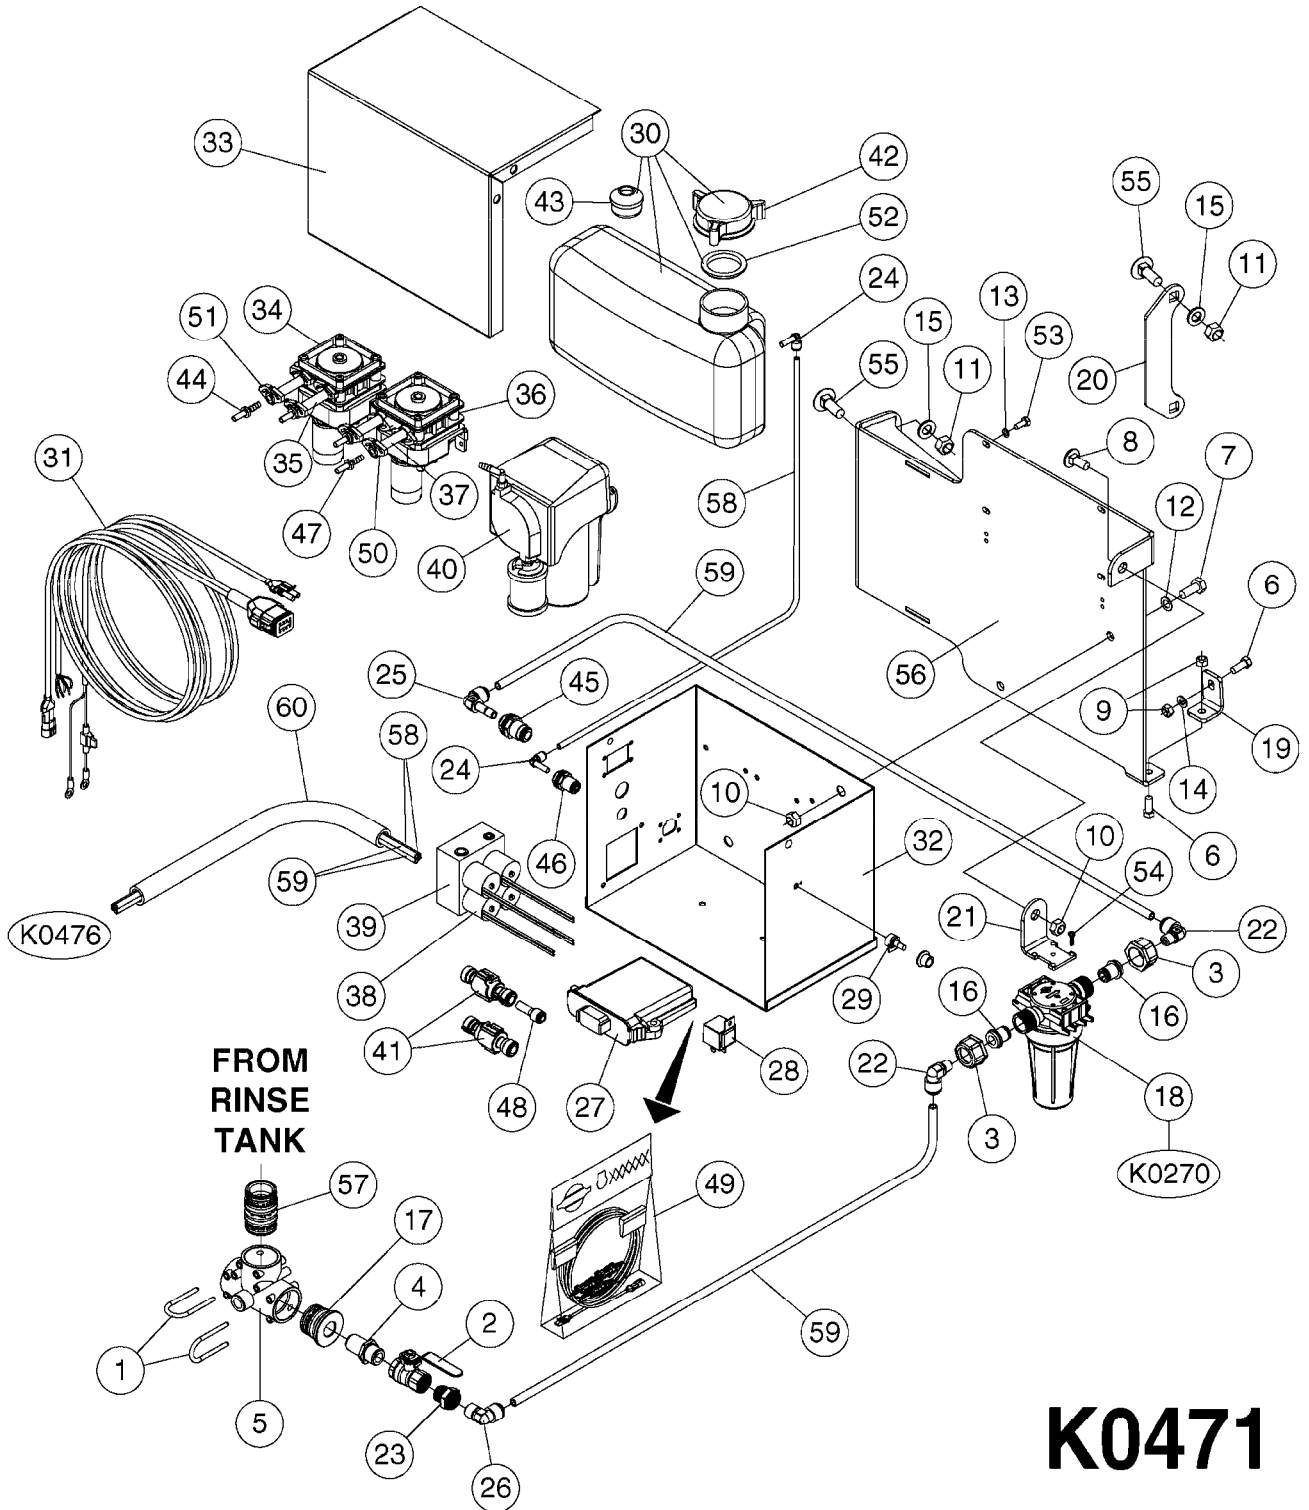

K0471

FOAM MARKER - RICHWAY
COMMANDER
K0471-HIN, 22:10:18

Page 1
Date 12.08.2020 10:54

Pos.	parts-n°	order qty	description
1	145995	1	FITT.DK S-53 FORK
2	284227	1	BALL VALVE 1/2"FEMALE THREADS
3	320283	1	FITT.DK NUT 3/4"BSP
4	321742	1	FITT.DK BULKHEAD 1/2' BSP
5	322352	1	FITT.DK S-53 TEE
6	420582	1	BOLT HEX 8.8 DEL M8X20 FT A2
7	420604	1	BOLT HEX 8.8 DEL M10X25 FT DIN933
8	440737	1	BOLT CARRIAGE M10x25 SS
9	460143	1	LOCK NUT M8 SST A2 DIN985
10	460423	1	NUT HEX M10X1.50 LOCK DIN985A2 SS
11	460703	1	NUT HEX M12X1.75 LOCK DIN985A2 SS
12	470046	1	WASHER D18D11X1 LOCK
13	470901	1	WASHER D11.8/D6.1X1.6 SS LOCK
14	471126	1	WASHER, M8, Ø16/ 8.4X 1.6, SS
15	471127	1	WASHER, M12, Ø24/13X24X2.5 SS
16	717426	1	FITT.DK REDUC 1/4"BSP F.3/4"N
17	726694	1	PLUG,S53,1/2"FBSP THD W.ORING
18	845219	1	FILTER IN-LINE 3/4'80 MESH OML
19	16184403	1	FOAM M. COMPRESSOR HANGER
20	16184603	1	FOAM M. COMPRESSOR SHIM
21	16321500	1	LINE FILTER BRACKET, TDZ/DDZ
22	23004703	1	FITT, 1/4"NPT-3/8"90-PTC
23	23004803	1	FITT, 1/2"MPT-3/8"FPT REDUCER
24	23004903	1	FITT, 1/4"PLUG-IN-1/4"90-PTC
25	23005003	1	FITT, 3/8"PLUG-IN-3/8"90-PTC
26	23005103	1	FITT, 3/8"NPT-3/8"90-PTC
27	26029503	1	MODULE, CONTROL, FOAM MARKER, RICHWAY
28	26029603	1	RELAY, 12VDC, RICHWAY
29	26029703	1	POTENTIOMETER, FOAM MARKER, RICHWAY
30	28064703	1	FOAM MARKER CONC. TANK,RICHWAY
31	28064803	1	FOAM MARKER CONT.CABLE,RICHWAY
32	28086403	1	STEEL BODY, FOAM MARKER, RICHWAY
33	28086503	1	STEEL LID, FOAM MARKER, RICHWAY
34	28086603	1	WATER PUMP, FOAM MARKER, RICHWAY
34	28102303	1	RICHWAY WATER PUMP GEAR MOTOR ONLY
35	28086703	1	1/4" PUMP TUBE, WATER, FOAM MARKER, RICHWAY
36	28086803	1	CONCENTRATE PUMP, FOAM MARKER, RICHWAY
37	28086903	1	1/8" PUMP TUBE, CONCENTRATE, FOAM MARKER, RICHWAY
38	28087003	1	2-WAY SOLENOID VALVE, FOAM MARKER, RICHWAY
39	28087103	1	RHD-VTD SOLENOID BLOCK, FOAM MARKER, RICHWAY
40	28087203	1	DIAPHRAGM AIR COMPRESSOR, FOAM MARKER, RICHWAY
41	28087403	1	3/8" CHECK VALVE, FOAM MARKER, RICHWAY
42	28087603	1	1 GALLON TANK CAP, FOAM MARKER, RICHWAY
43	28087703	1	1 GALLON TANK SCREEN, FOAM MARKER, RICHWAY
44	28094103	1	FITT.1/4" STEM X 1/4" HOSE BARB
45	28095803	1	3/8"T BULKHEAD
46	28095903	1	1/4"T BULKHEAD
47	28096403	1	1/4" STEM X 3/16" HB
48	28096503	1	3/8" STEM X 1/4"T
49	28097103	1	POWER UNIT HARNESS, RICHWAY TRAILER INSIDE WIRING HARNESS COMPLETE
50	28102103	1	RICHWAY #23 QUICK CLAMP
51	28102203	1	RICHWAY #26 QUICK CLAMP
52	28102403	1	RICHWAY TANK CAP GASKET
53	41000603	1	BOLT HEX 1/4"X1/2" SS
54	44076200	1	SCREW WN5451 5X16 SS TORX
55	45001300	1	CARRIAGE BOLT M12X35 DIN603 A2
56	61020003	1	BRKT, FOAM MARKER F.COM, RICHWAY
57	72114300	1	FITT. DK S-53 MALE MALE W.ORIN
58	92703303	1	HOSE LLDPE .25"X.17"X12" BLACK
59	92703403	1	HOSE LLDPE .38"X.25"X12" BLACK