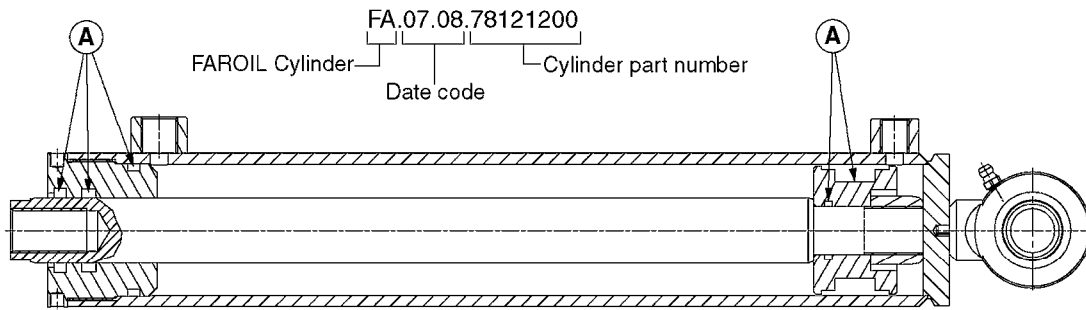

HYDRAULICS - CYLINDERS
C0020-HIN, 01:01:16

Page 3

Date 12.08.2020 10:53

parts-n°	order qty	description
63039300 78100003	1 1	CYLINDER ROD F.781132 CYL. PARA-LIFT CM+750 W/STOP

Check cylinder barrel for stamped part number.