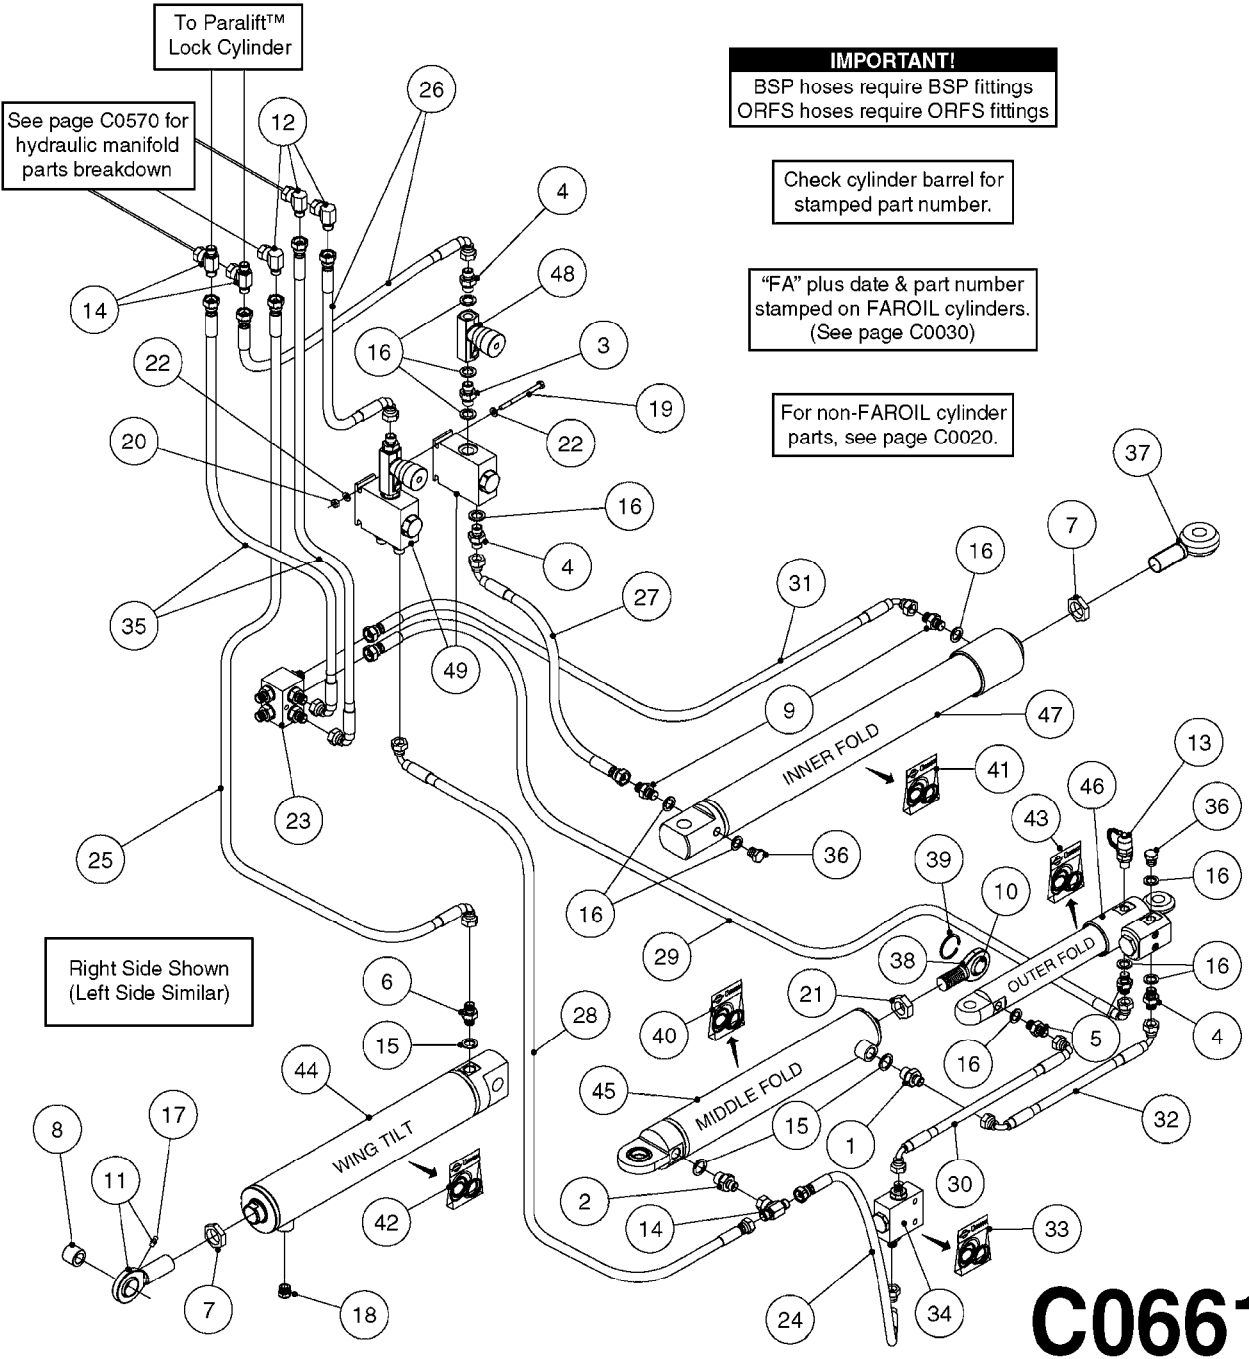

IMPORTANT!
BSP hoses require BSP fittings
ORFS hoses require ORFS fittings

Check cylinder barrel for stamped part number.

“FA” plus date & part number stamped on FAROIL cylinders. (See page C0030)

For non-FAROIL cylinder parts, see page C0020.

C0661

HYDRAULICS FORCE 120'-132'
(POST '06)
C0661-HIN, 18:08:17

Page 1
Date 12.08.2020 10:53

Pos.	parts-n°	order qty	description
1	146835	1	HEX NIPPLE 1/4" - 3/8" BSP
1	23235700	1	BSP HEX NIPPLE 3/8"-9/16" ORFS
2	146839	1	HEX NIPPLE 1/4"X3/8" BSP 0.7MM
2	23235800	1	BSP HEX NIPPLE 3/8"-9/16" - 0.7mm ORFS
3	146845	1	HEX NIPPLE 1/4"X1/4"
4	146845	1	HEX NIPPLE 1/4"X1/4" BSP
4	23234500	1	HEX NIPPLE 1/4" - 9/16" ORFS
5	146851	1	HEX NIPPLE 1/4"x1/4" 0.7MM
5	23234700	1	BSP HEX NIPPLE 1/4"-9/16" - 0.7mm ORFS
6	147061	1	HEX NIPPLE 1/4"X3/8"/1.8
6	23236200	1	BSP HEX NIPPLE 3/8"-9/16" - 1.8mm ORFS
7	147128	1	NUT M24X2 NV-32
8	147130	1	BUSHING D25/20 20MM
9	147498	1	HEX NIPPLE 1/4"-1/4" 1.2mm
9	23234100	1	BSP HEX NIPPLE 1/4"-9/16" - 1.2mm ORFS
10	210730	1	BEARING F.LINK HEAD M20
11	210878	1	LINK HEAD M24 x 55 W/ GREASE NIP. DELTA
12	232060	1	HY.ELBOW 1/4" BSP SWIVEL
12	23240900	1	BSP HYD.FIT. M-F 90° 9/16"-9/16" ORFS
13	231955	1	NIPPLE F. PRESS GAUGE 1/4" BSP
14	232175	1	TEE 1/4"M X 1/4"F X 1/4"M BSP
14	23241300	1	BSP TEE 9/16"M-9/16"F-9/16"M ORFS ORFS
15	240866	1	DOWTYSEAL 3/8"
16	241404	1	DOWTY SEAL 1/4"
17	283699	1	GREASE NIPPLE M6X1
18	284266	1	PLUG BREATHER 3/8" F/CYLINDER
19	410605	1	BOLT HEX 8.8 DEL M6X80
20	460261	1	NUT HEX M6X1.00 LOCK DIN985 A2 SS
21	461200	1	NUT HEX M20X1.5 JAMB.
22	471125	1	WASHER M6U 6.4X14X1.2,A2 SS
23	731941	1	HYD. BLOCK MANIFOLD
24	784004	1	HOSE HY 1/4" x 33.5" STR & ELB
24	78500500	1	BSP HY. HO.1/4"L=850 STR-90° ORFS
25	784010	1	HOSE HY X 1/4 X 149.5"STR+ELB
25	78500900	1	BSP HY.HO.1/4"L= 3800 STR-90° ORFS
26	784023	1	HOSE HY 1/4 X 43.25" STR.+ELB. BSP