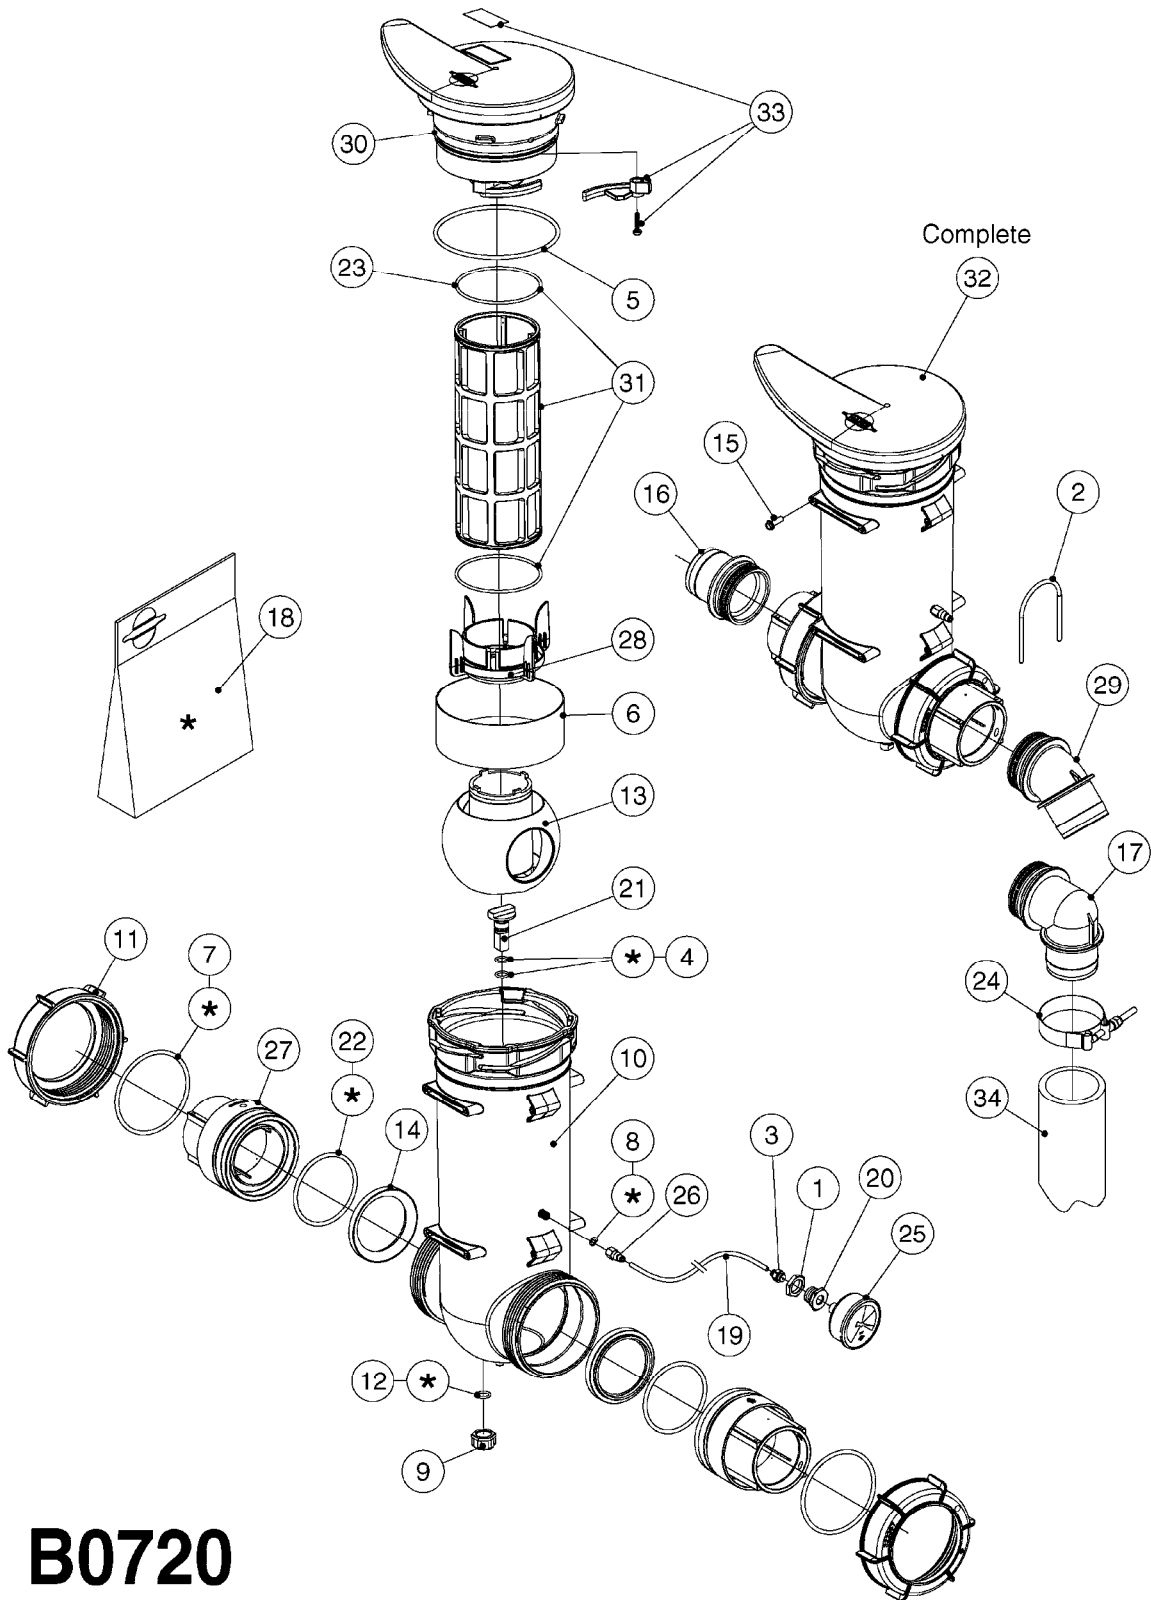

S-67 CHECK VALVE
(NON-THREADED)

S-67 CHECK VALVE
(THREADED)

FOR FITTINGS AND
HOSES, SEE SECTION L

B0640

CHECK VALVES - S67 (2011)
B0640-HIN, 15:10:19

Page 1
Date 12.08.2020 10:53

Pos.	parts-n°	order qty	description
1	145996	1	FITT.DK S-67 FORK
2	242353	1	O-RING 3 X 44.2 VITON
3	334231	1	FITT.DK S-67 STR.1"
3	334232	1	FITT.DK S-67 STR.1-1/4"
4	72432400	1	FITT.DK S-67 CONNEC W.CHK SEAT
5	72819200	1	CHECK VALVE S67 2012 THREADED
6	72819300	1	CHECK VALVE S67 2012 NO THREAD
7	72878800	1	CHECK VALVE S67 SUBASSEMBLY 2013 INCLUDED WITH #5 & #6