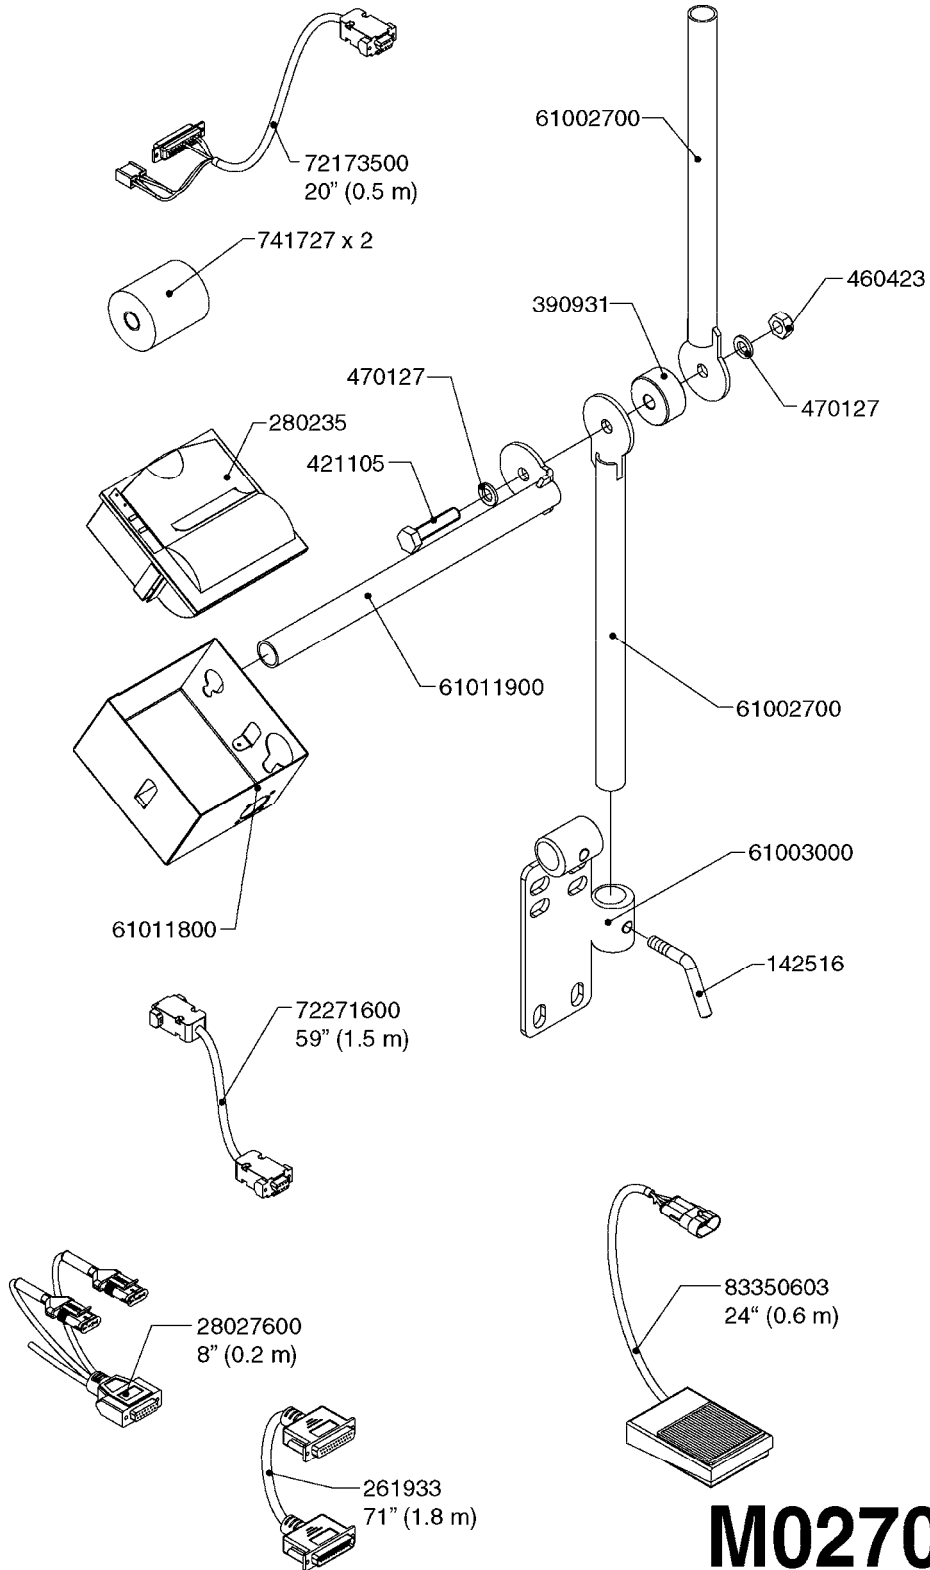

*Included with (1) box complete

M0250

JOB COM AND BREAK OUT
M0250-HIN, 01:02:17

Page 1
Date 12.08.2020 10:54

Pos.	parts-n°	order qty	description
1	391095	1	BOX COMPL. 300X300X135 DRILLED
2	440673	1	SCREW F.PLASTIC 5X12 SS
3	16132400	1	PLATE 1.5X270X270/JOB COMPUTER
4	26004600	1	PLUG F.DRILLED HOLE 21MM
5	26004700	1	PG13.5 BUNG
6	26005100	1	CONNECTOR FOR PCB, PLASTIC
7	26005500	1	PCB BREAKOUT BOX EL BOX CM"05"
8	26013800	1	CABLE HC6500 JOB COM TO CABIN
9	26029200	1	DAH PCB F. JOB COM NCM '09
10	26052700	1	JOB COM PCB ASSY HW3.1
10	72369300	1	JOB COM PCB NCM44/6600 REFURB.
11	28048600	1	FULE 15A ATOF SERIES
12	28091400	1	FINGER SCREW F.BOX 300X300X135