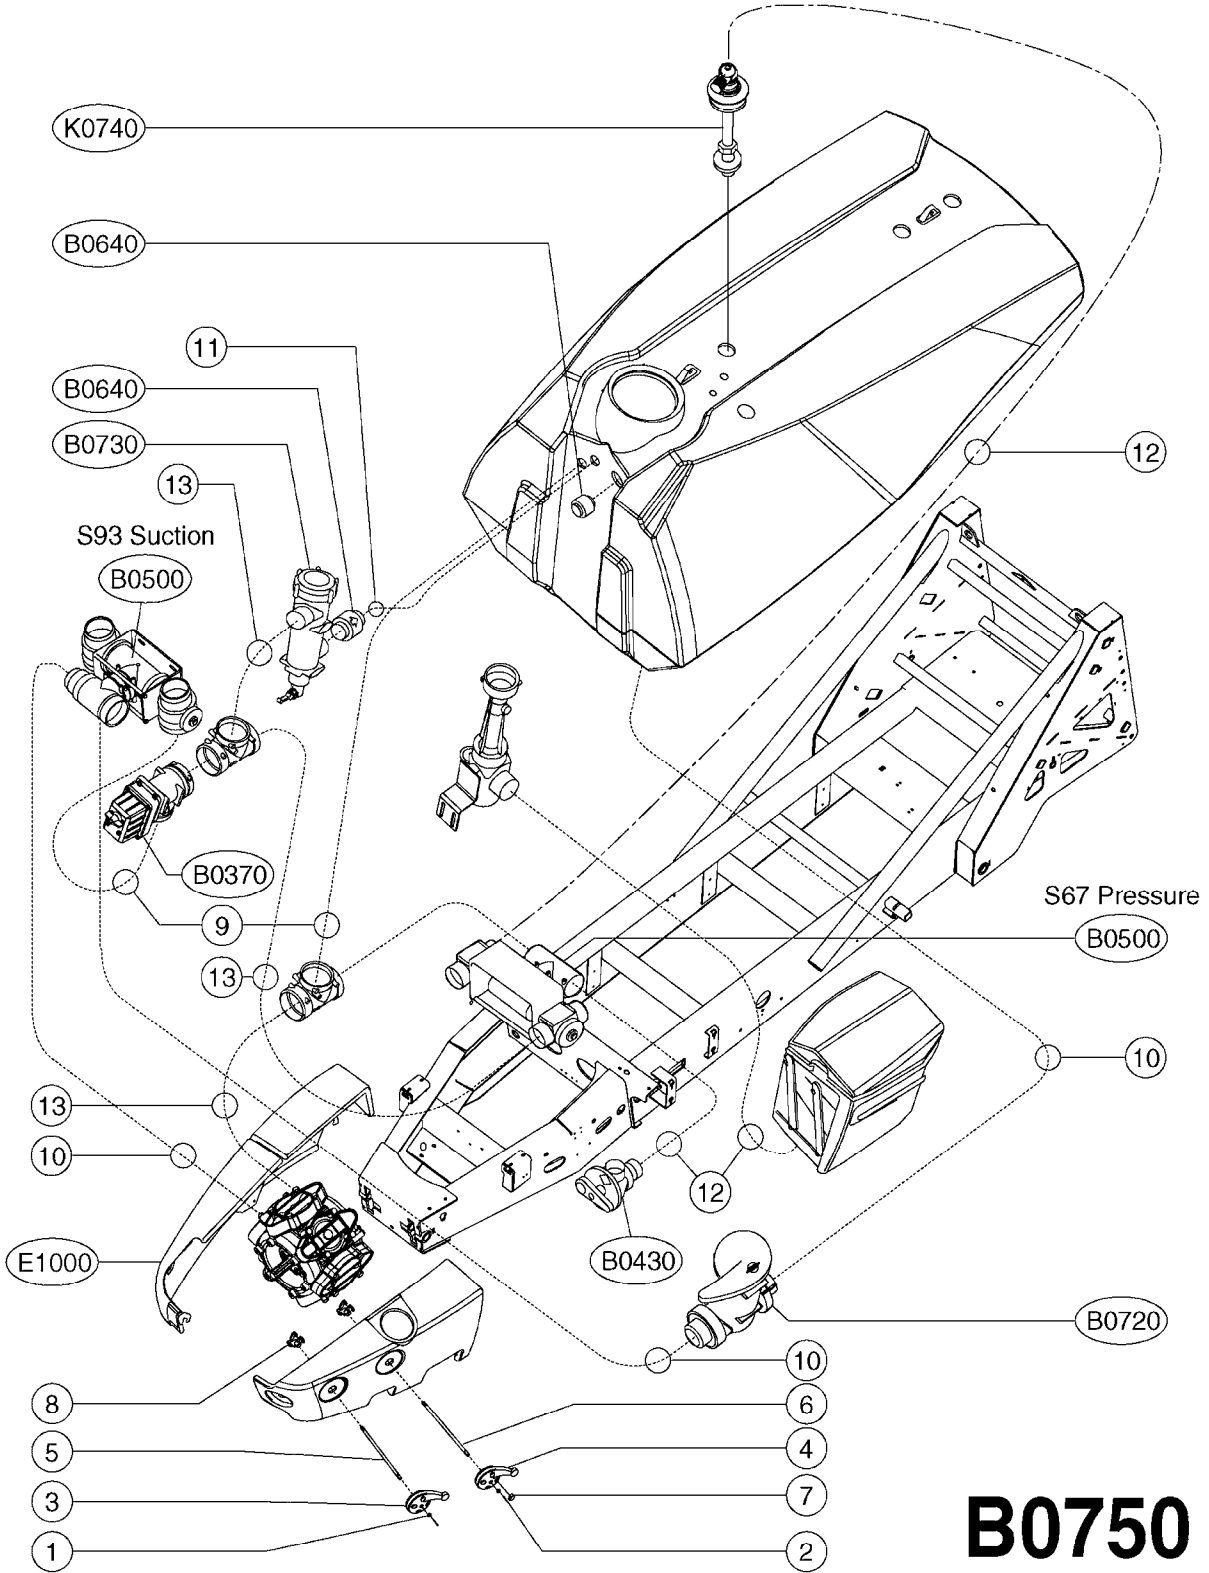

B0750

NCM 8500-10000 MANIFOLD
B0750-HIN, 16:07:19

Page 1

Date 12.08.2020 10:53

Pos.	parts-n°	order qty	description
1	334594	1	PLUG F.VALVE HANDLE BLACK
2	411006	1	SCREW M4X40 SLOTTED
3	741844	1	VALVE HANDLE ASSY. SUCTION NCM
4	741845	1	VALVE HANDLE ASSY. PRESSUR NCM
5	14038100	1	AXLE FOR SUCTION VALVE HANDLE
6	14038200	1	AXLE FOR PRESSURE VALVE HANDLE
7	33505200	1	PLUG FOR SMART VALVE HANDLE
8	72283000	1	AXLE JOINT F. SMARTVALVE HANDL
9	92702703	1	HOSE PVC SUCT GRAY 2"
10	92702803	1	HOSE PVC SUCT GRAY 2.5"
11	92703203	1	HOSE R X3/4" X300PSI WP X0012"
12	92712403	1	HOSE R X1" X300PSI WP X0012"
13	92734403	1	HOSE R X5/4" X200PSI WP X0012"