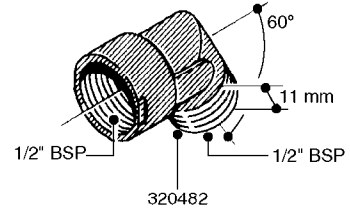

L0030

FITTINGS - HEXAGON NIPPLES
L0030-HIN, 01:01:16

Page 1
Date 12.08.2020 10:54

parts-n°	order qty	description
10015303	1	FITT.PO.HN 1.00X1.00 M1000
10425003	1	FITT.PO.HN 1.25X1.00 MCPHEE
320132	1	FITT.DK HN 1" BSP
320176	1	FITT.DK HN 3/8"X1/2" BSP
320445	1	FITT.DK HN 1/4"X3/8" BSP
320655	1	FITT.DK HN 1/2"-1/2" BSP
320692	1	FITT.DK HN 3/8'BSPX1/4'NPT
320703	1	FITT.DK HN 3/8BSP X1/2 &1/4NPT
320725	1	FITT.DK NIPPLE 3/8"-3/8" BSP
320902	1	FITT.DK HN 3/8'X 1/4' BSP
390232	1	FITT.DK HN 1-1/2' X 1-1/4' BSP
390276	1	FITT.DK HN 1'BSP