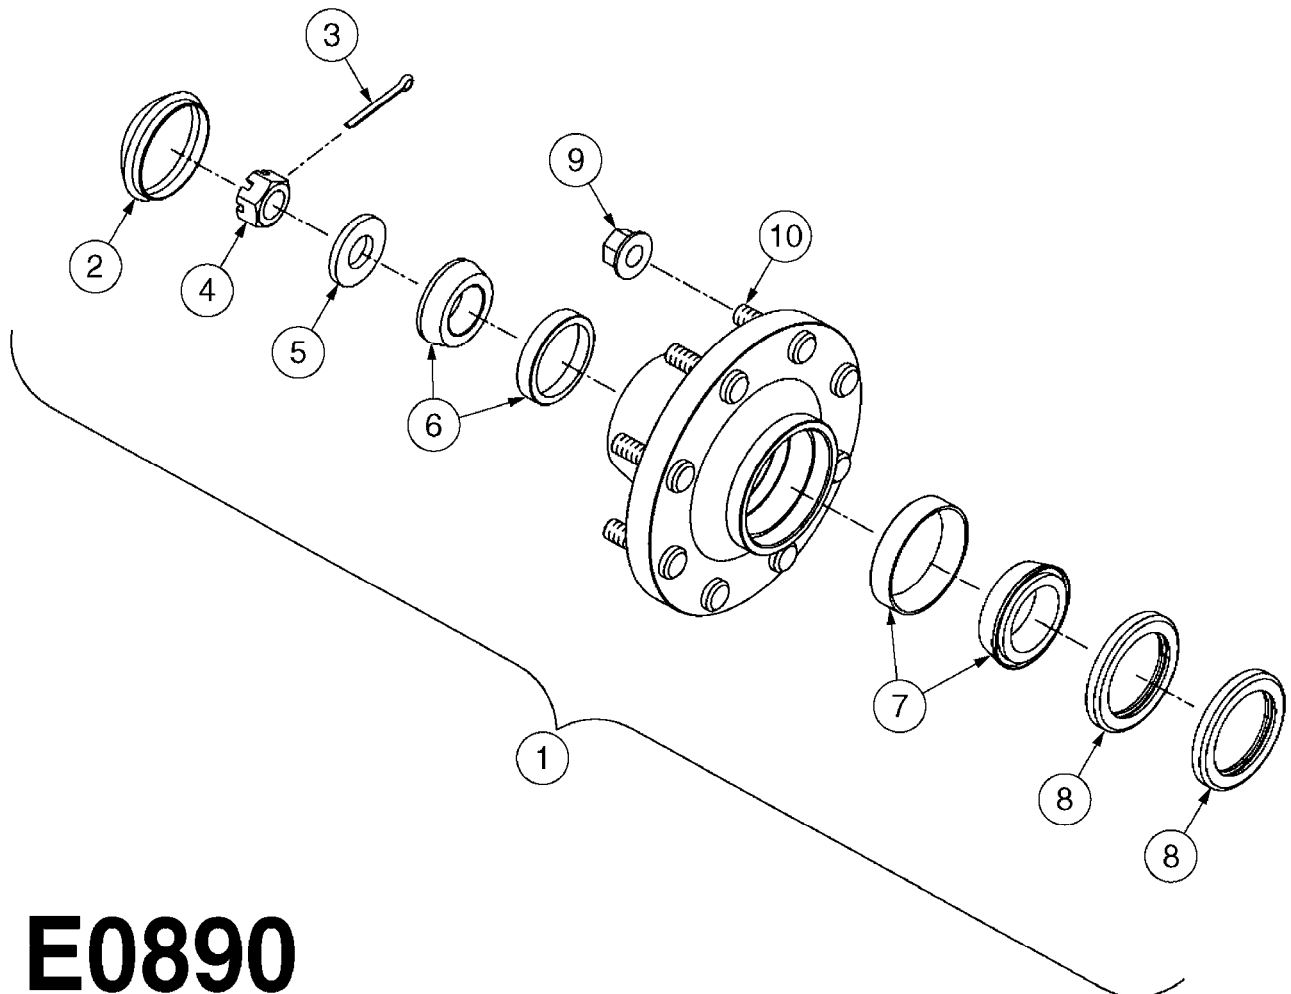

E0890

CAMOPLAST HUB ASSEMBLY - IDLER
E0890-HIN, 01:01:16

Page 1

Date 12.08.2020 10:53

Pos.	parts-n°	order qty	description
1	28078303	1	HUB ASSY.IDLER, G60-8
2	28081403	1	DUST CAP
3	28081503	1	COTTER PIN 7/32" X 2-1/4"
4	28081603	1	CASTLE NUT 1-1/4"-12
5	28081703	1	WASHER 1.28"IDX2.5"ODX0.13"
6	28081803	1	BEARING ASSEMBLY - OUTER
7	28081903	1	BEARING ASSEMBLY - INNER
8	28082003	1	WHEEL SEAL, SINGLE LIP
9	28082103	1	LUG NUT SET (8) IDLER
10	28082203	1	WHEEL STUD SET (8) IDLER