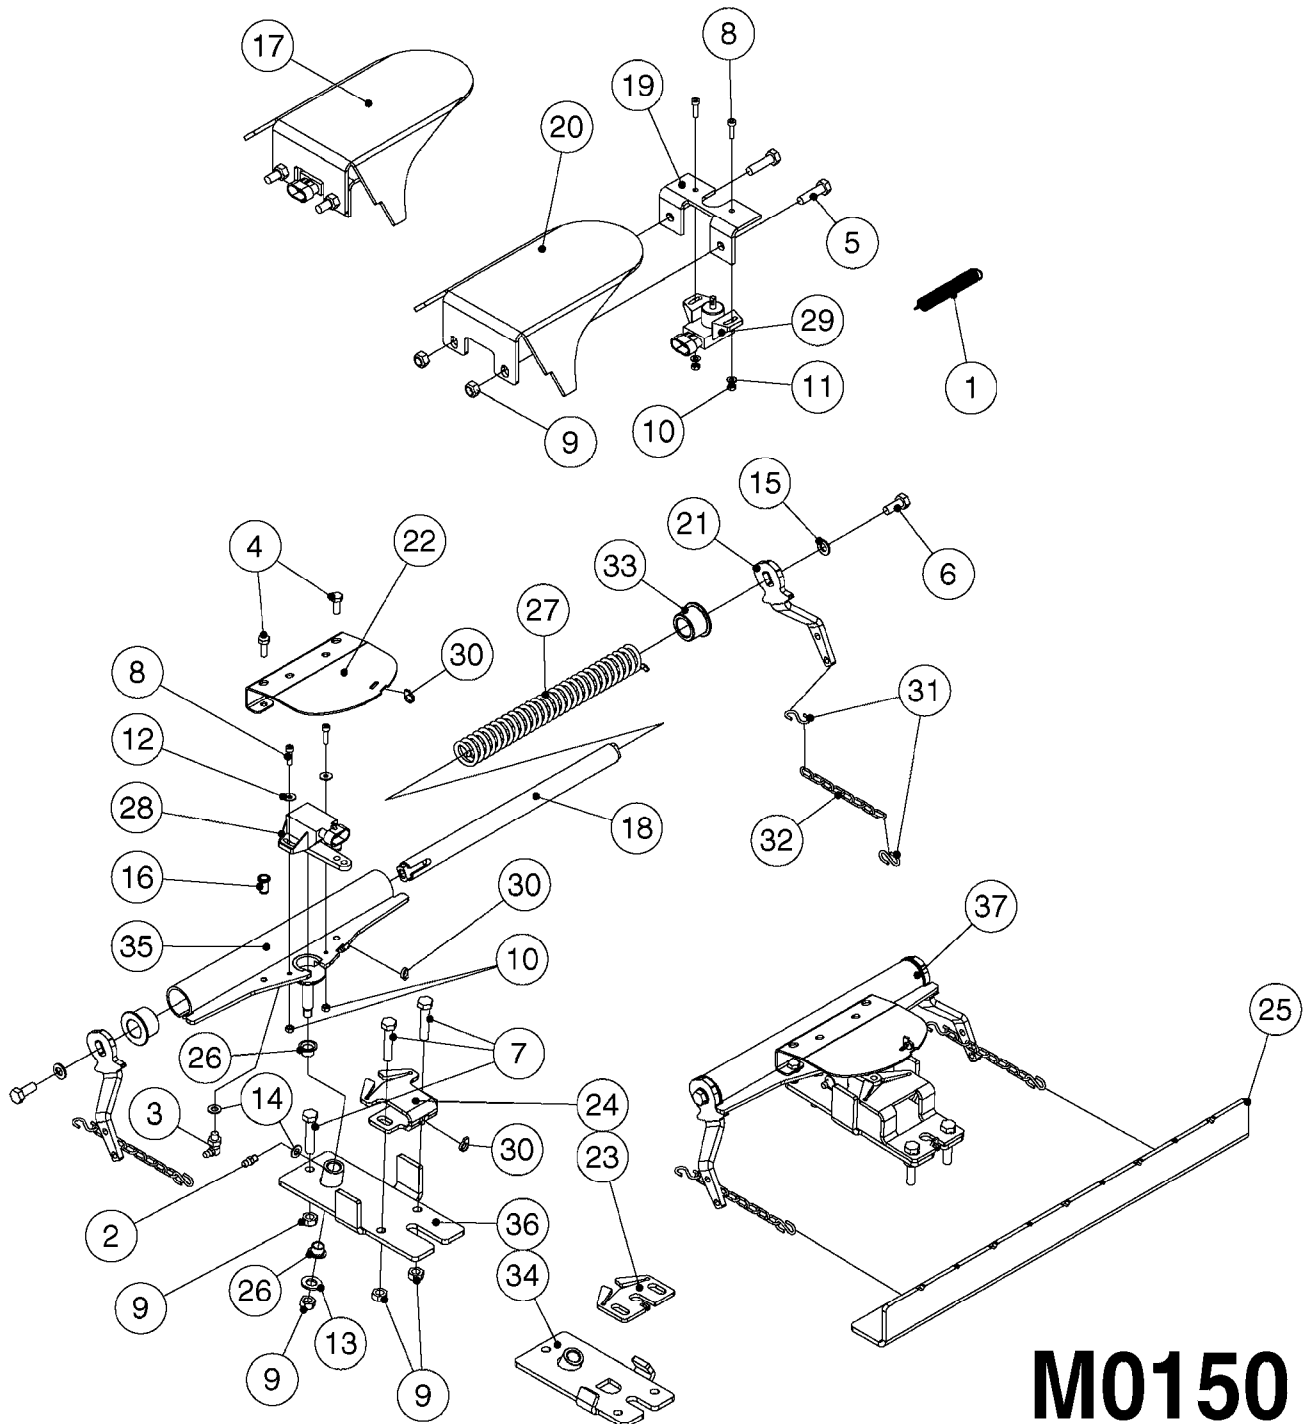

Date 12.08.2020 10:54

Pos.	parts-n°	order qty	description
1	141341	1	NUT 1/4' BSP
2	145631	1	WASHER D21.5/D13.5X2.5 BRASS
3	232230	1	QUICK COUPLER 1/4"BSP X 4 MM
4	232285	1	T-PIECE 1/4" 2 X INT. 1
5	241404	1	DOWTY SEAL 1/4"
6	242353	1	O-RING 3 X 44.2 VITON
7	391135	1	FITT. S67 PLUG W/13.2Ø HOLE
8	14076900	1	NIPPLE 1/4" I-1/4" U L=28.5 SS
9	26007000	1	CABLE L = 0.20M, AMP, MALE, 3P
10	26007300	1	CABLE L = 1.00M, AMP, FEMALE, 3P
11	26026200	1	PRESSURE TRANS. 0-10BAR 4-20mA
12	72553900	1	S67 W/T-PIECE F. PRES. TRANS.