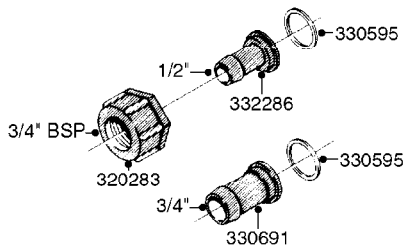

L0010

parts-n°	order qty	description
240085	1	O-RING D13,1/8,3X02,4 NITRIL
241441	1	O-RING D29.3X3
242594	1	O-RING D14 X 1.78 SCH.70-EPDM
320084	1	FITT.DK NUT 1/2" BSP
320095	1	FITT.DK NUT 1" BSP
320117	1	FITT.DK CONN.1/2"BSP F. 1" CAP
320187	1	FITT.DK CAP 3/8" BSP BLACK
320283	1	FITT.DK NUT 3/4"BSP
320821	1	FITT.DK NUT 1-1/2" BSP
321495	1	FITT.DK REDUC 1/4'BSP F.3/4'NT
321576	1	FITT.DK CONN 1/2"BSP F.3/4"NUT
330013	1	O-RING 2.5 X 10 PUR
330212	1	O-RING D19/D14X2.4 F.1/2"NUT
330326	1	O-RING D30/D24X2 F.1"NUT
330341	1	FITT.DK HB 1" F. 1" NUT
330595	1	O-RING D24.6/D20X2.1 -3/4"
330665	1	FITT.DK HB 3/4"F.1" NUT
330676	1	FITT.DK HB 3/8" F. 1/2" NUT
330687	1	FITT.DK HB 1/2" F. 1/2" NUT
330691	1	FITT.DK HB 3/4'F.3/4' NUT
330783	1	FITT.DK HB 3/8"F.3/8" NUT
331262	1	FITT.DK HB 1-1/2" F. 1-1/2"NUT
331273	1	O-RING D44/D38X2 F.1-1/2"
331446	1	FITT.DK HB 1" F.1-1/2" NUT
331807	1	FITT.DK HB 5/16" F.3/8" NUT
332286	1	FITT.DK HB 1/2" F. 3/4" NUT
332905	1	FITT.DK HB 1/2" F. 3/4" CAP
332927	1	FITT.DK PLUG F. NOZZLE TUBE
333292	1	FITT.DK HB 1"O'RING F.1-1/2"
333664	1	FITT.DK HB 5/16' F. 1/2' NUT
334044	1	FITT.DK HB 3/4' F. 3/4' CAP
334059	1	FITT.DK EL 1" 110 DEG.F.1-1/2"
334123	1	FITT.DK HB 1-1/4"O-RNG F.1-1/2"
334150	1	FITT.DK HB 1-1/4" 110 F.1-1/2"
390542	1	PLUG WASHER FOR 3/4'CAP NUT
716236	1	FITT.DK HB 1/2" ASSY. F. 3/4"
716413	1	FITT.DK PLUG ASSY. F.NOZ TUBE
717426	1	FITT.DK REDUC 1/4"BSP F.3/4"N
720856	1	FITT.DK 1/2'BSP ASSY.F.3/4'NUT
724621	1	FITT.DK HB 3/4"ASSY F.3/4" NUT