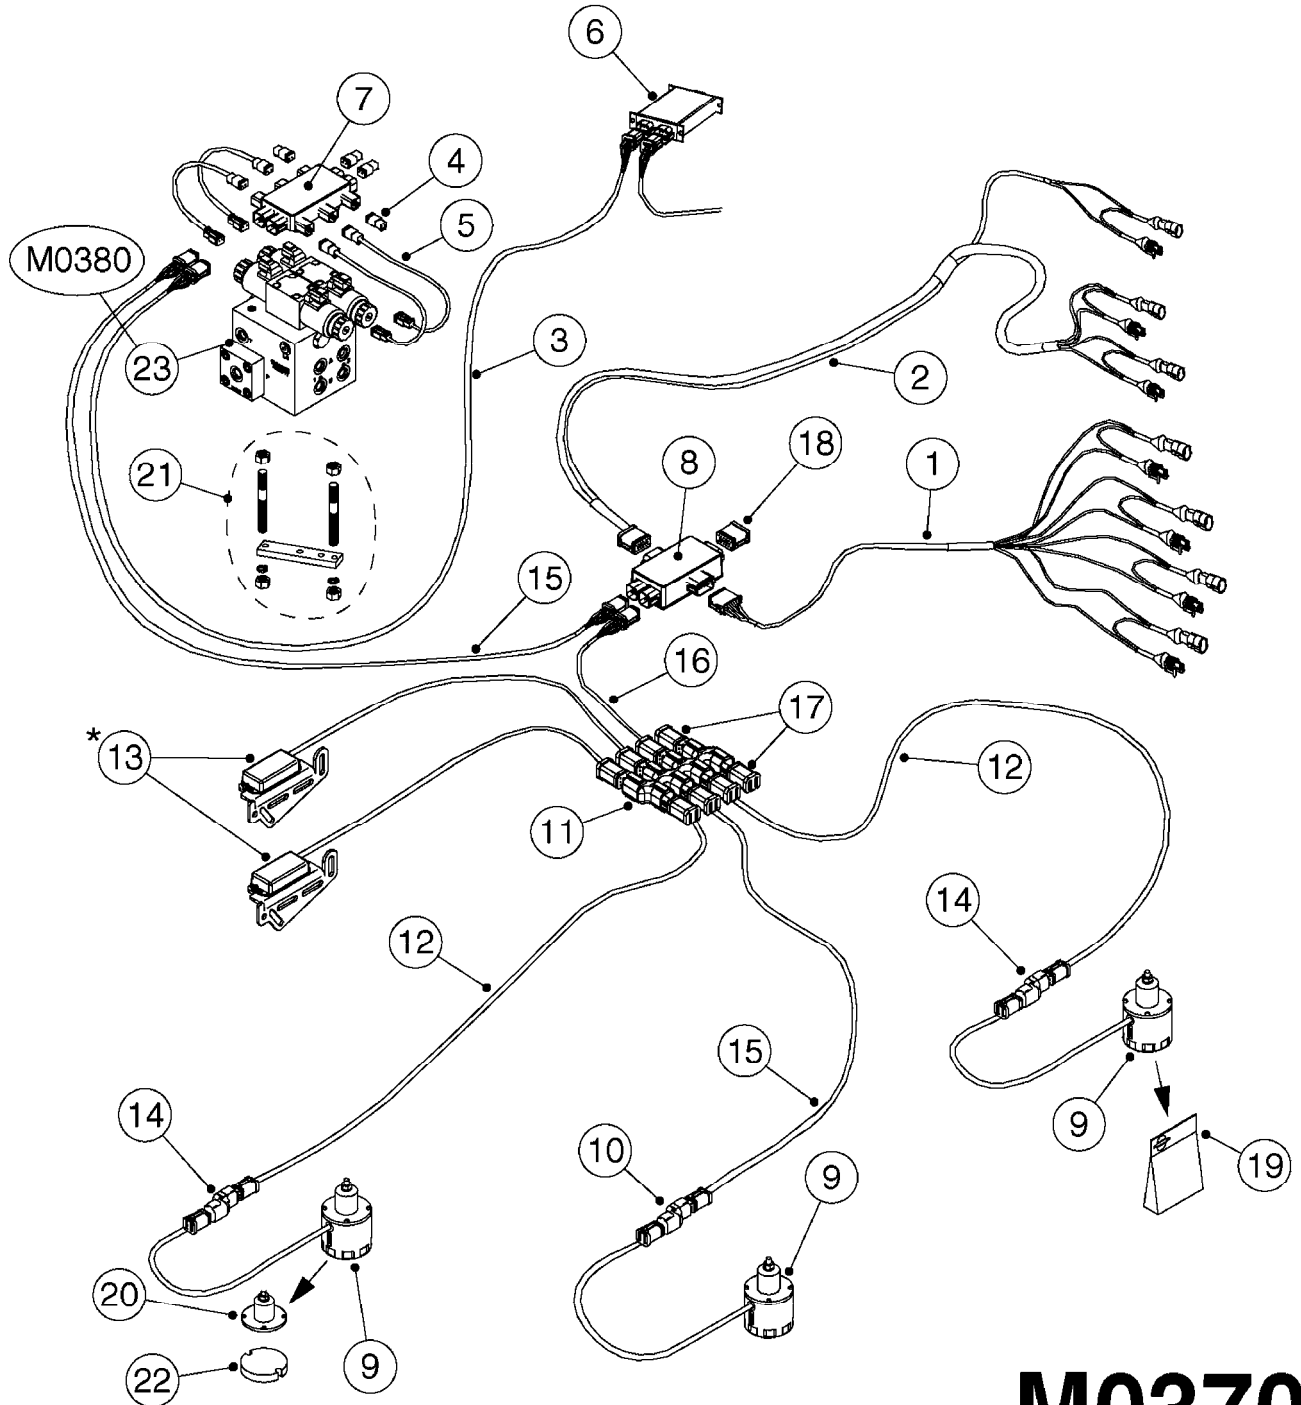

M0370

*CANNOT MIX OLD AND NEW STYLE ROLL SENSORS!

If replacing Norac P/N 43740, must replace both roll sensors with new style (13).
If unsure, new style (Norac P/N 43741) works with all versions of UC5.

NORAC UC5 BOOM HEIGHT CONTROL
M0370-HIN, 16:10:18

Page 1
Date 12.08.2020 10:54

Pos.	parts-n°	order qty	description
1	26022703	1	CABLE, INTERFACE, TILT, NORAC UC5
2	26023503	1	CABLE UC5 INTERFACE MAIN AMP
3	26032600	1	CABLE UC5 NETWORK 14 AWG 10M
4	26043000	1	NORAC UC5 NETWORK 2 PIN PLUG
5	26043300	1	CABLE UC5 VALVE 2PIN/2PIN DT
6	26043400	1	NORAC UC5 CONTROLLER MODULE
7	26043500	1	NORAC UC5 VALVE MODULE
8	26043600	1	MODULE, INPUT, NORAC UC5
9	26043700	1	SENSOR, NORAC, UC5, ULTRASONIC
10	26043800	1	NORAC UC5 - UC7 NETWORK COUPLER 2-WAY
11	26043900	1	NORAC UC5 - UC7 NETWORK COUPLER 8-WAY
12	26044200	1	CABLE UC5 - UC7 NETWORK 18 AWG 20M
13	26023803	1	NORAC UC5 ROLL SENSOR OLD STYLE NORAC P/N 43740
13	26044300	1	UC5 - UC7 ROLL SENSOR VER. 2 NEW STYLE NORAC P/N 43741
14	26044400	1	NORAC UC5 - UC7 COUPLER 2-WAY/TERM.
15	26047100	1	CABLE UC5 NETWORK 14 AWG 1M
16	26049900	1	CABLE UC5 NETWORK 14 AWG 3M
17	26057900	1	UC5 - UC7 NETWORK 6 PIN PLUG '13
18	26058000	1	NORAC UC5 - UC7 NETWORK 12-PIN PLUG
19	26084700	1	Mesh Kit Ultrasonic Sensor FOR 2018 AND NEWER SENSORS
19	28098003	1	MESH AND CLIP KIT, NORAC FOR PRE-2018 SENSORS
20	28050303	1	NORAC RUBBER TOP&BOLT F.SENSOR DIA.30MMX30MMX8MM
21	28055503	1	NORAC VALVE MOUNTING HARDWARE
22	28086600	1	FOAM DISC F. SENSOR NORAC
23	78216100	1	NORAC VALVE BLOCK COMP, DEUTSCH CON.