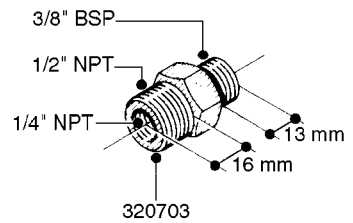

L0030

FITTINGS - HEXAGON NIPPLES
L0030-HIN, 01:01:16

Page 1
Date 12.08.2020 10:54

parts-n°	order qty	description
10015303	1	FITT.PO.HN 1.00X1.00 M1000
10425003	1	FITT.PO.HN 1.25X1.00 MCPHEE
320132	1	FITT.DK HN 1" BSP
320176	1	FITT.DK HN 3/8"X1/2" BSP
320445	1	FITT.DK HN 1/4"X3/8" BSP
320655	1	FITT.DK HN 1/2"-1/2" BSP
320692	1	FITT.DK HN 3/8'BSPX1/4'NPT
320703	1	FITT.DK HN 3/8BSP X1/2 &1/4NPT
320725	1	FITT.DK NIPPLE 3/8"-3/8" BSP
320902	1	FITT.DK HN 3/8'X 1/4' BSP
390232	1	FITT.DK HN 1-1/2' X 1-1/4' BSP
390276	1	FITT.DK HN 1'BSP