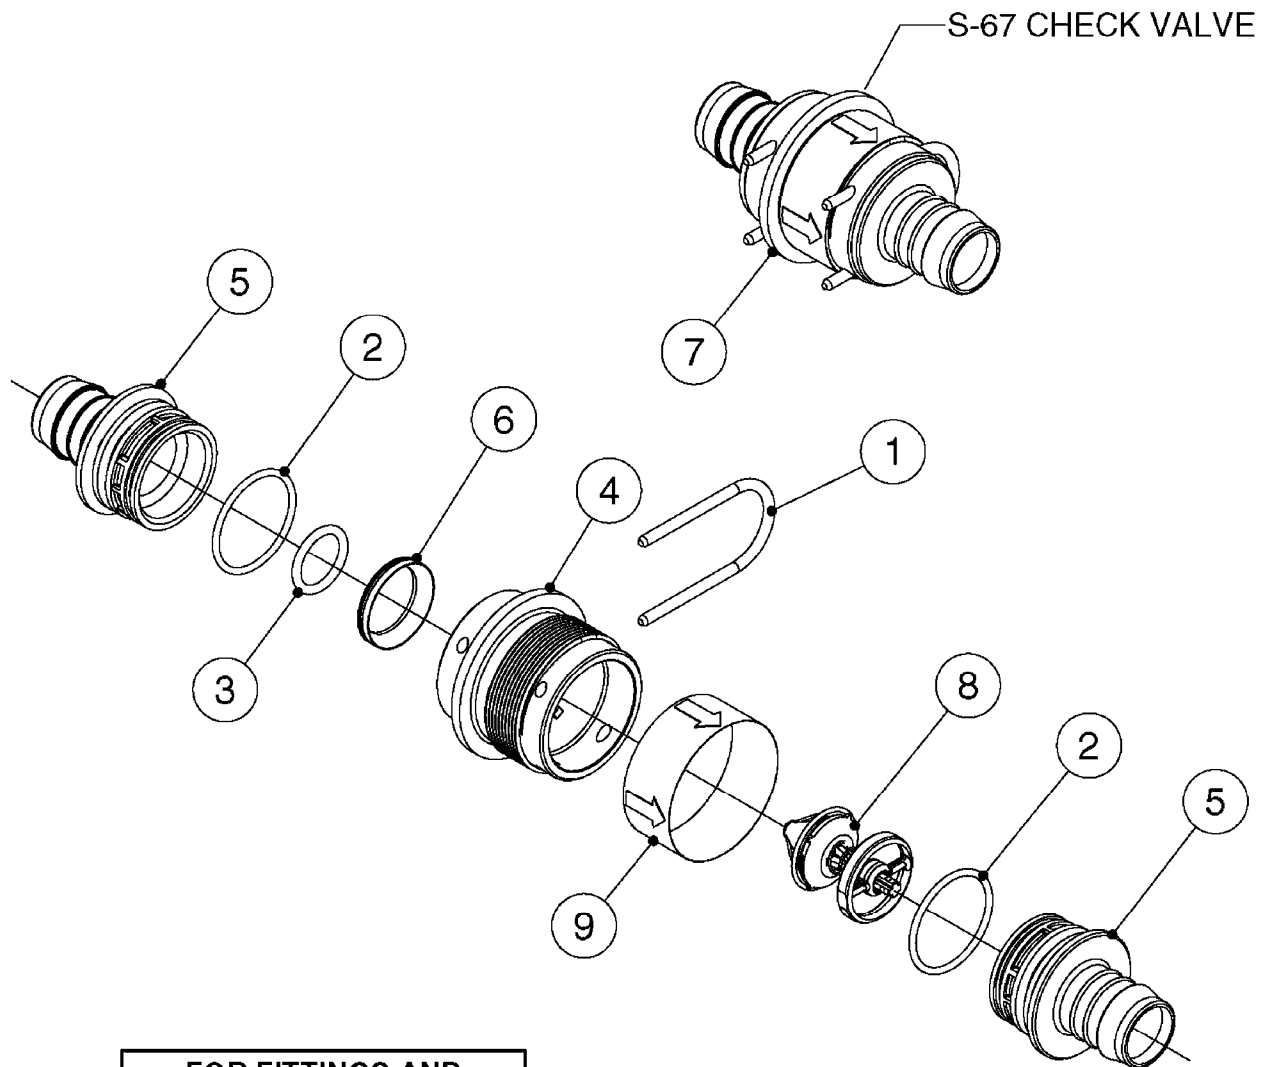

S-67 CHECK VALVE

FOR FITTINGS AND
HOSES, SEE SECTION L

B0630

CHECK VALVES - S67
B0630-HIN, 31:07:19

Page 1

Date 12.08.2020 10:53

Pos.	parts-n°	order qty	description
1	145996	1	FITT.DK S-67 FORK
2	241973	1	O-RING Ø3 X 44.2 70 SHORES NITRIL
2	242353	1	O-RING 3 X 44.2 VITON
3	242504	1	O-RING D35x2 NITRIL
4	322104	1	FITT.DK S-67 BULKHEAD
5	334231	1	FITT.DK S-67 STR.1"
5	334232	1	FITT.DK S-67 STR.1-1/4"
5	334444	1	FITT.DK S-67 STR.1-1/2" PVC
6	14103100	1	SEAT F.CHECK VALVE D40.8 2010
7	70063603	1	VALVE, CHECK S67 1-1/2" COMPLETE IN-LINE CHECK VALVE FOR 1-1/2" HOSE
7	72001803	1	CHCK VLV,S67, 2 X 1" HB COMPLETE IN-LINE CHECK VALVE FOR 1" HOSE
7	72206600	1	CHCK VLV,S67, 2 X 1.25" HB COMPLETE IN-LINE CHECK VALVE FOR 1-1/4" HOSE
8	72089900	1	CHECK VALVE S67 SUBASMBLY.2001
9	97800500	1	DECAL 230X28 BLACK ARROW