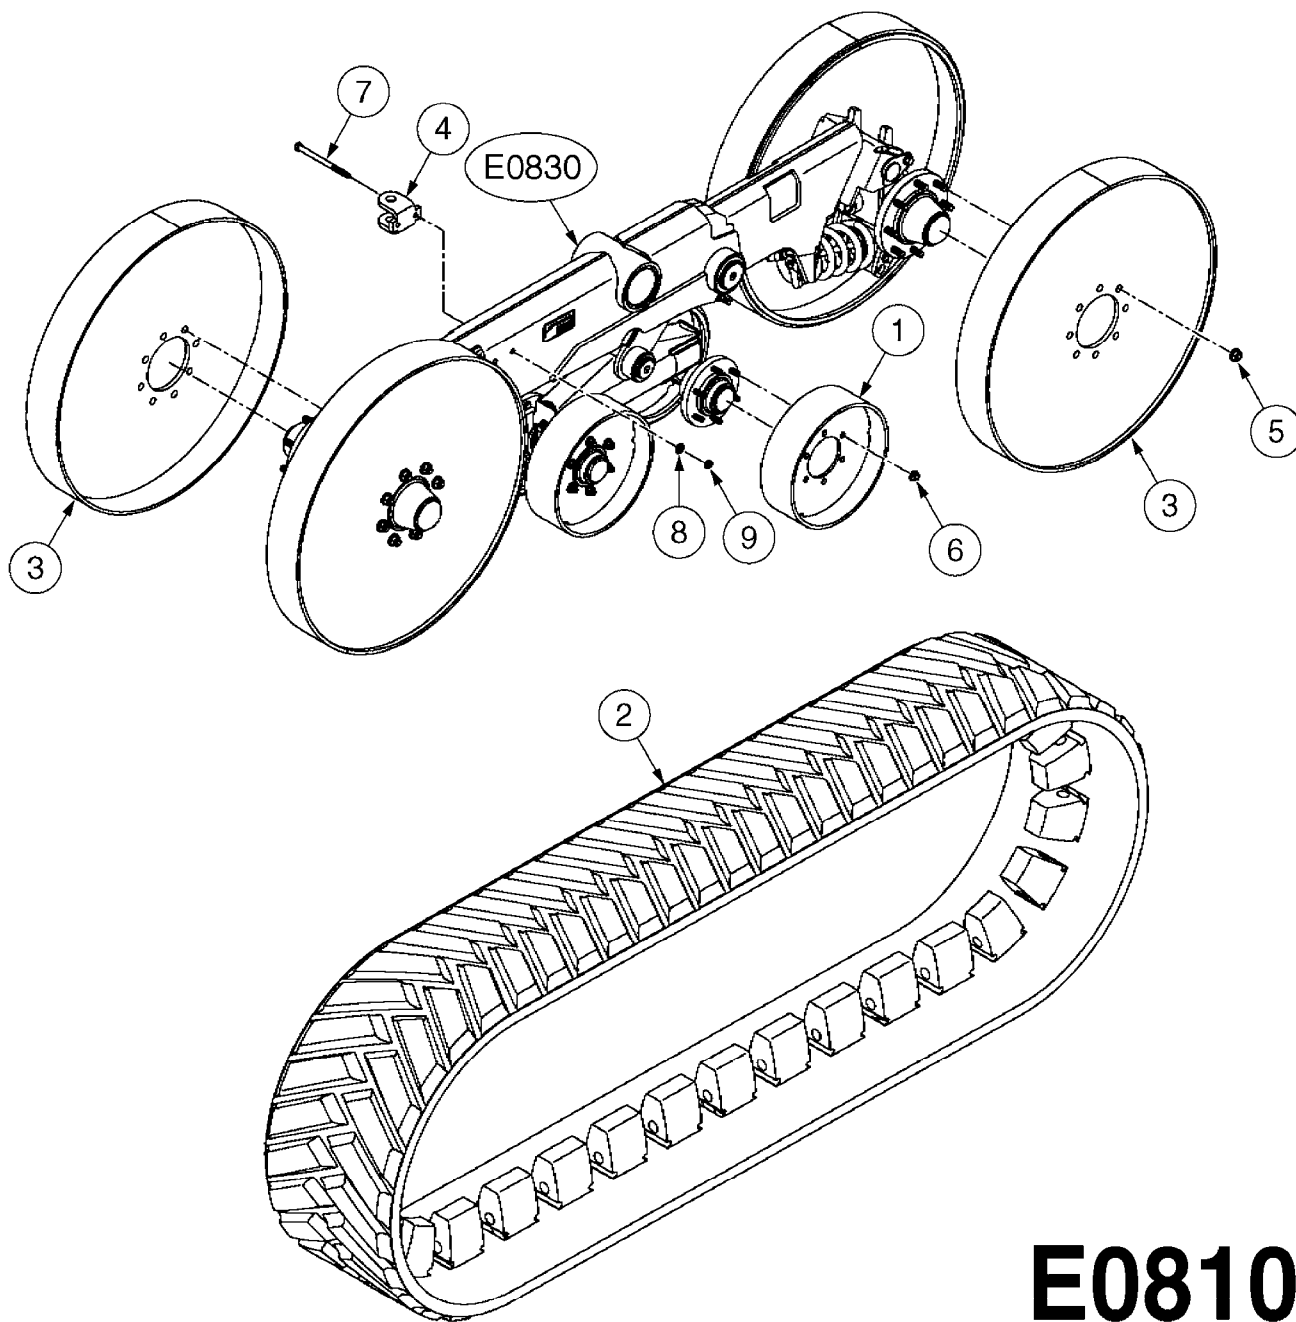

COMPLETE HUB ASSEMBLY:
28045703

COMPLETE ASSEMBLIES
WHOLEGOODS ITEMS

E0790

HUB ASSEMBLY F.4-1/2" SPINDLE
E0790-HIN, 06:07:17

Page 1

Date 12.08.2020 10:53

parts-n°	order qty	description
10629403	1	BOLT HEX 5/16 NC GR.2 00.50"
21000503	1	SEAL,WHEEL CR43771
21000603	1	RACE, BEARING 3.5/1.5
21000703	1	BEARING, TAPPERED 3.5433/1.575
21000803	1	RACE, TAPERED BEARING
21000903	1	BEARING, TAPPERED, 2.75/1.510
24002803	1	GASKET F. HUB 4.5" HUB ASSY
28001103	1	SPINDLE 4.5"x 23" 20000LB
28001203	1	HUB, 20000LB W. BRG RACES
28045703	1	HUB ASSY 10-13.19-11.02 25000#
29000003	1	HUB CAP F. 881(20000LB) HUB
45000103	1	BOLT, WHEEL STUD 3/4-16X2 3/4
45000503	1	BOLT, WHEEL STUD 3/4-16X3 1/2
46000003	1	NUT HEX NF 3/4" FLANGED F.HUB
46000103	1	NUT, CASTLE, SPINDLE 2-12 UNF
46000203	1	NUT, BUD WHEEL, INNER, RH
46000303	1	NUT, BUD WHEEL, OUTER, RH
47000103	1	WASHER, SPNDL 4.5" 2.06x4 .25T
48000103	1	PIN, COTTER 5/16" X 5.25"
63002903	1	AXLE INSERT,72"-90"SUS CM 1200
63033703	1	AXLE INSERT NCM 44/66/9000