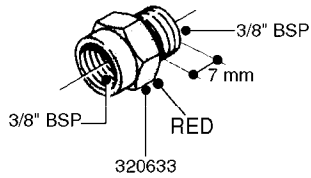

L0030

FITTINGS - HEXAGON NIPPLES
L0030-HIN, 01:01:16

Page 1
Date 12.08.2020 10:54

parts-n°	order qty	description
10015303	1	FITT.PO.HN 1.00X1.00 M1000
10425003	1	FITT.PO.HN 1.25X1.00 MCPHEE
320132	1	FITT.DK HN 1" BSP
320176	1	FITT.DK HN 3/8"X1/2" BSP
320445	1	FITT.DK HN 1/4"X3/8" BSP
320655	1	FITT.DK HN 1/2"-1/2" BSP
320692	1	FITT.DK HN 3/8'BSPX1/4'NPT
320703	1	FITT.DK HN 3/8BSP X1/2 &1/4NPT
320725	1	FITT.DK NIPPLE 3/8"-3/8" BSP
320902	1	FITT.DK HN 3/8'X 1/4' BSP
390232	1	FITT.DK HN 1-1/2' X 1-1/4' BSP
390276	1	FITT.DK HN 1'BSP