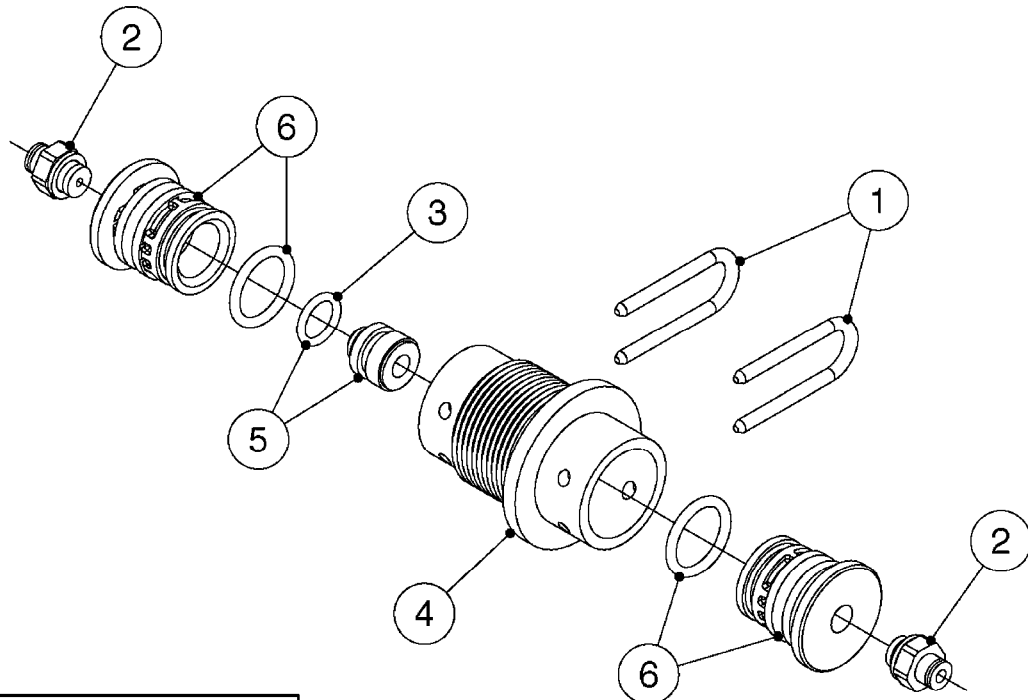

FOR S67 FITTINGS
SEE PAGE L0100

S67

FOR S93 FITTINGS
SEE PAGE L0110

S93

B0500

SMART VALVE S67 S93 (07)
B0500-HIN, 28:01:19

Page 1
Date 12.08.2020 10:53

Pos.	parts-n°	order qty	description
1	145996	1	FITT.DK S-67 FORK
2	145997	1	FITT.DK S-93 FORK
3	242351	1	O-RING D69.5X3.0 VITON F.S-93
4	322109	1	FITT.DK S-93 BULKHEAD NUT
5	322224	1	FITT.DK S-67 TEE
6	322320	1	NUT F.3 WAY VALVE S56
7	334545	1	FITT.DK S-93 TEE
8	334594	1	PLUG F.VALVE HANDLE BLACK
9	410362	1	BOLT HEX 8.8 SS M6X20
10	410922	1	CYL.SKR 8.8 DEL M4X20 RST
10	450902	1	BOLT ALLEN HEAD M4 X 16MM
11	471125	1	WASHER M6U 6.4X14X1.2,A2 SS
12	480733	1	PIN D6 X 40
13	480803	1	PIN Ø4 X 25
14	728525	1	FITT. S93 CONNECTOR W/O-RINGS
15	741844	1	VALVE HANDLE ASSY. SUCTION NCM
16	741845	1	VALVE HANDLE ASSY. PRESSUR NCM
17	14021500	1	SPINDLE F.S93 SMART VALVE
18	14022700	1	SPACER TUBE Ø10 L=212 SS
19	14038100	1	AXLE FOR SUCTION VALVE HANDLE
20	14038200	1	AXLE FOR PRESSURE VALVE HANDLE
21	14068700	1	SPINDLE,SMART VALVE S67 10MM
22	16059900	1	BRACKET 2 STK S93 SMART VALVE
23	16082300	1	BRACKET 2PCS S67 VALVE 15 BAR
24	28168400	1	HAIRPIN Ø5 S67/S93
25	33505200	1	PLUG FOR SMART VALVE HANDLE
26	72138000	1	VALVE S93 "V2" SMART VALVE
27	72138600	1	VALVE S93 "V3" SMART VALVE
28	72172100	1	VALVE S67 "V1" SMART VALVE
28	72538000	1	NCM 4400/6600 VALVE S67, LONG SPINDLE NAV 3000/4000
29	72172200	1	VALVE S67 "V2" SMART VALVE
30	72283000	1	AXLE JOINT F. SMARTVALVE HANDL