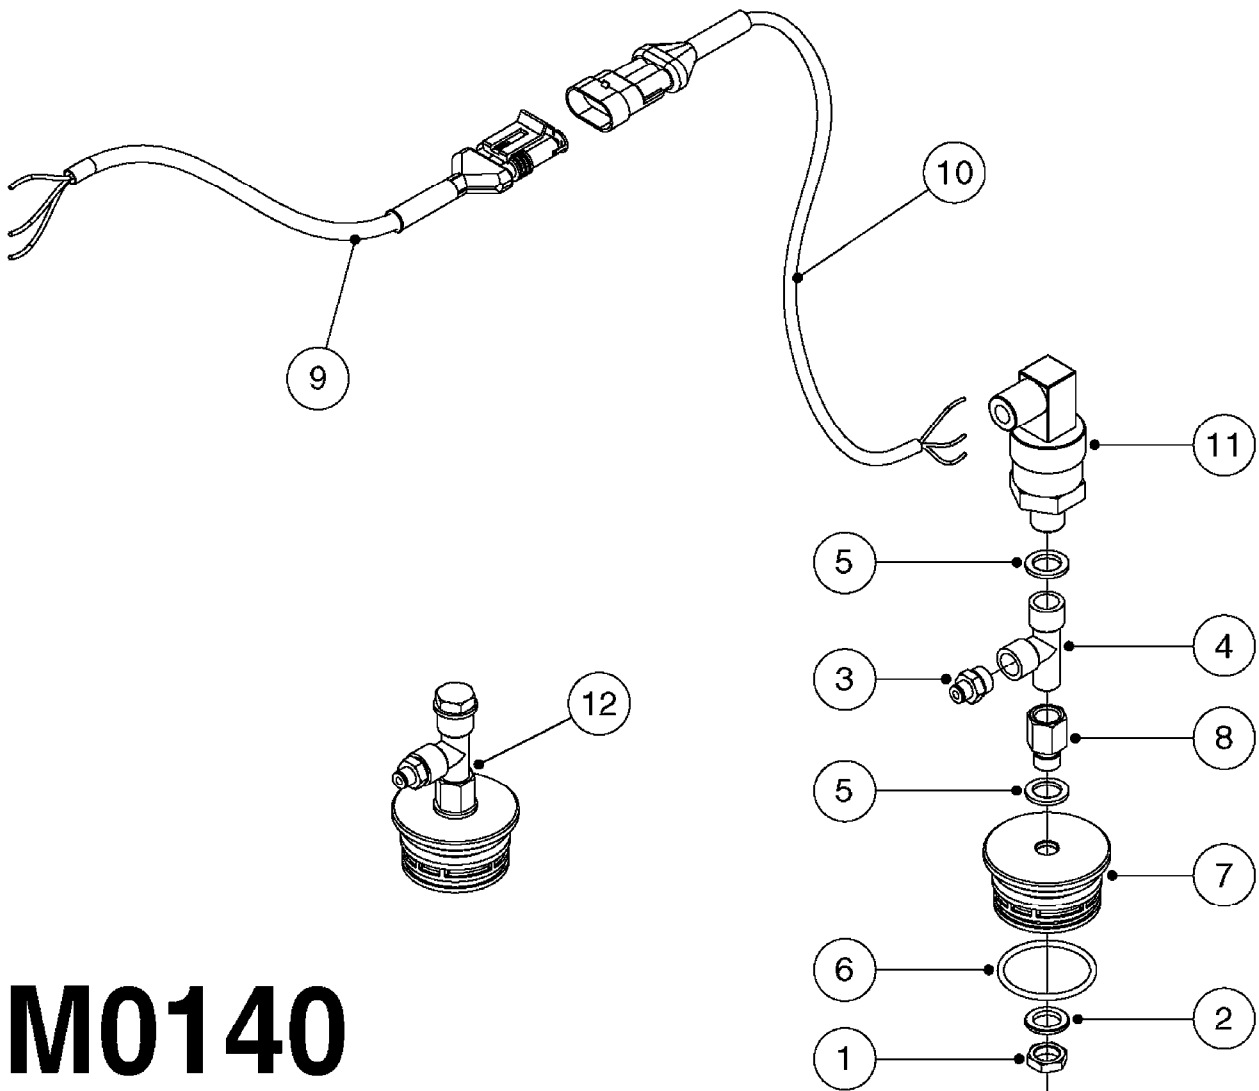

PRESSURE SENSOR - AMP
M0140-HIN, 01:01:16

Page

0

Date

12.08.2020 10:54

M0140