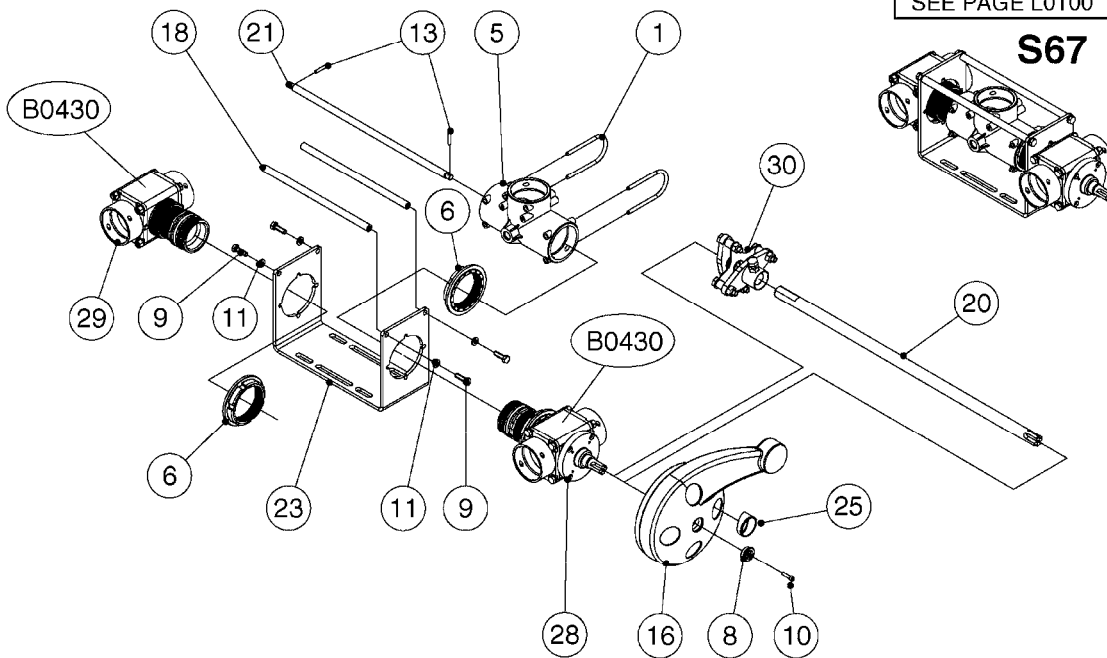

FOR S67 FITTINGS
SEE PAGE L0100

S67

FOR S93 FITTINGS
SEE PAGE L0110

S93

B0500

SMART VALVE S67 S93 (07)
B0500-HIN, 28:01:19

Page 1
Date 12.08.2020 10:53

Pos.	parts-n°	order qty	description
1	145996	1	FITT.DK S-67 FORK
2	145997	1	FITT.DK S-93 FORK
3	242351	1	O-RING D69.5X3.0 VITON F.S-93
4	322109	1	FITT.DK S-93 BULKHEAD NUT
5	322224	1	FITT.DK S-67 TEE
6	322320	1	NUT F.3 WAY VALVE S56
7	334545	1	FITT.DK S-93 TEE
8	334594	1	PLUG F.VALVE HANDLE BLACK
9	410362	1	BOLT HEX 8.8 SS M6X20
10	410922	1	CYL.SKR 8.8 DEL M4X20 RST
10	450902	1	BOLT ALLEN HEAD M4 X 16MM
11	471125	1	WASHER M6U 6.4X14X1.2,A2 SS
12	480733	1	PIN D6 X 40
13	480803	1	PIN Ø4 X 25
14	728525	1	FITT. S93 CONNECTOR W/O-RINGS
15	741844	1	VALVE HANDLE ASSY. SUCTION NCM
16	741845	1	VALVE HANDLE ASSY. PRESSUR NCM
17	14021500	1	SPINDLE F.S93 SMART VALVE
18	14022700	1	SPACER TUBE Ø10 L=212 SS
19	14038100	1	AXLE FOR SUCTION VALVE HANDLE
20	14038200	1	AXLE FOR PRESSURE VALVE HANDLE
21	14068700	1	SPINDLE,SMART VALVE S67 10MM
22	16059900	1	BRACKET 2 STK S93 SMART VALVE
23	16082300	1	BRACKET 2PCS S67 VALVE 15 BAR
24	28168400	1	HAIRPIN Ø5 S67/S93
25	33505200	1	PLUG FOR SMART VALVE HANDLE
26	72138000	1	VALVE S93 "V2" SMART VALVE
27	72138600	1	VALVE S93 "V3" SMART VALVE
28	72172100	1	VALVE S67 "V1" SMART VALVE
28	72538000	1	NCM 4400/6600 VALVE S67, LONG SPINDLE NAV 3000/4000
29	72172200	1	VALVE S67 "V2" SMART VALVE
30	72283000	1	AXLE JOINT F. SMARTVALVE HANDL