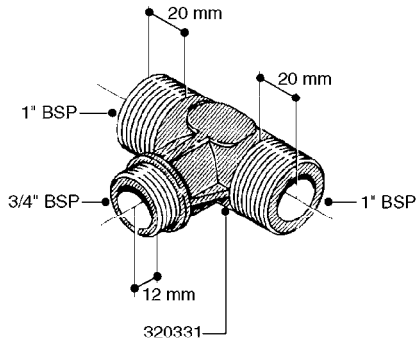

L0020

FITTINGS-T-PIECES, CAPS & ELBOWS
L0020-HIN, 01:01:16

Page 1
Date 16.03.2016 11:20

parts-n°	order qty	description
10053603	1	FITT. CAPNUT 2"BSP 5601
10194303	1	CAP BLANK 1 1/2 MCPHEE 210060
320047	1	FITT.DK CAPNUT 1/2" BSP
320106	1	FITT.DK CAPNUT 1" BSP
320272	1	FITT.DK CAPNUT 3/8" BSP
320316	1	FITT.DK TEE 3/4" X3/4" X1"BSP
320331	1	FITT.DK TEE 1" - 1" - 3/4" BSP
320342	1	FITT.DK EL 3/4"M X 1"F BSP
320563	1	FITT.DK 3 WAY 1/2" 110 DEG.
320677	1	NO LONGER AVAILABLE
320961	1	FITT.DK CAPNUT 1-1/2" BSP
321053	1	FITT.DK TEE 1/2 X1/2 X1/2" BSP
322072	1	FITT.DK TEE 3/8'X3/8'X3/8' BSP
322095	1	FITT.DK TEE 1-1/2 X1-1/4 X3/4" BSP
322138	1	FITT.DK ELB 1"M X 1"F BSP
330013	1	O-RING D15/D10X2.5 F.3/8"NUT
330212	1	O-RING D19/D14X2.4 F.1/2"NUT
330326	1	O-RING D30/D24X2 F.1"NUT
331273	1	O-RING D44/D38X2 F.1-1/2"