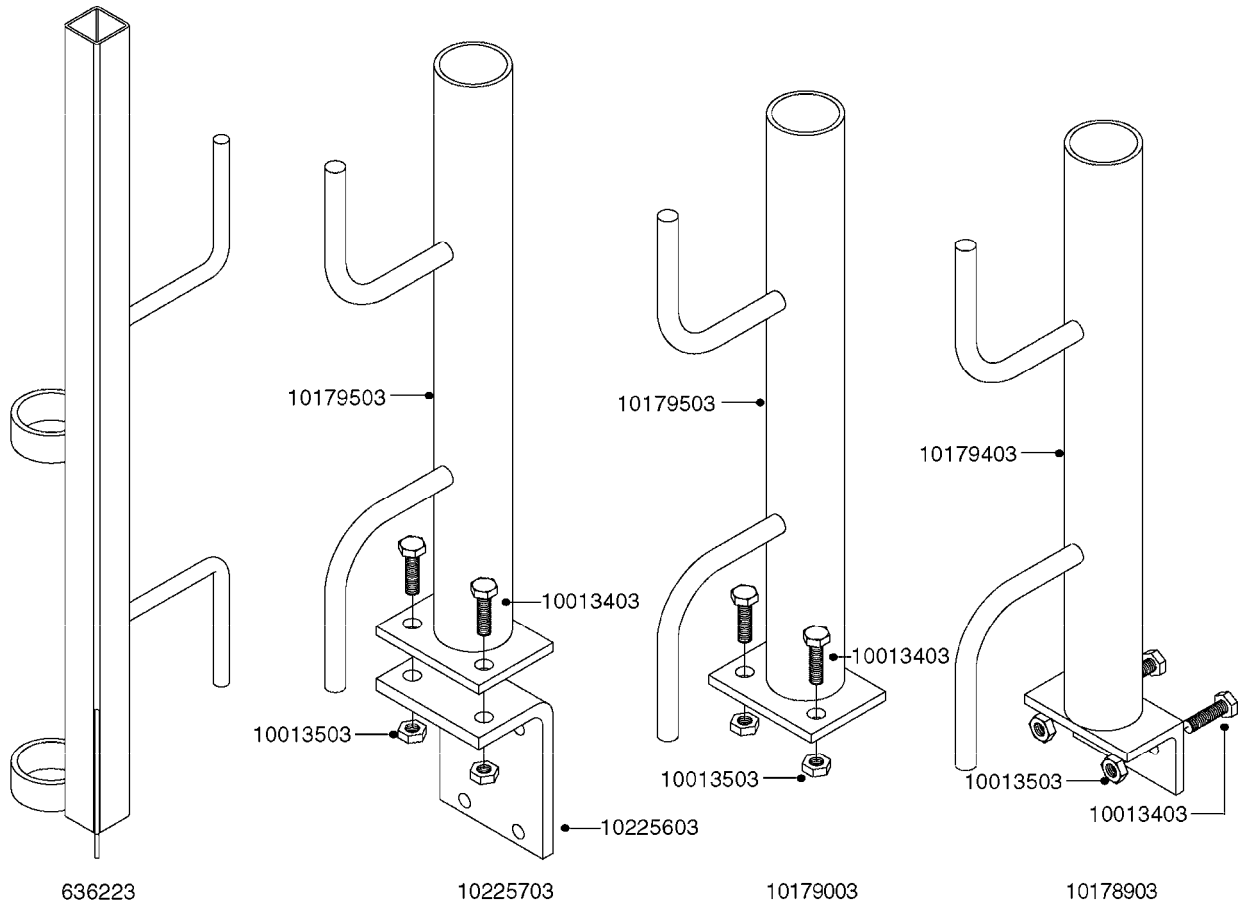

COMPLETE ASSEMBLY:
 818377 - 160' x 3/8" (50m) HOSE REEL
 818381 - 320' X 3/8" (100m) HOSE REEL

K0490

HOSE REEL ASSEMBLIES
K0490-HIN, 01:01:16

Page 1

Date 16.03.2016 11:20

parts-n°	order qty	description
143684	1	BUSHING F. HOSE REEL
143706	1	SPACER TUBE F. 275' HOSE REEL
145925	1	NIPPLE M10 M6
146314	1	UNION BUSHING F.HOSE REEL
146315	1	RING FOR HOSE REEL
146487	1	SPACER ROD F/HOSE REEL 225mm
160311	1	WASHER D30/D20.4X2
241474	1	O-RING NITRIL
281072	1	SNAP-RING OUTER 20X1.20
282155	1	CLIP F.TUBE SUPPORT
320655	1	FITT.DK HN 1/2"-1/2" BSP
320821	1	FITT.DK NUT 1-1/2" BSP
330212	1	O-RING D19/D14X2.4 F.1/2"NUT
333443	1	BUSHING F. HOSE REEL
420604	1	BOLT HEX 8.8 DEL M10X25 FT DIN933
420626	1	BOLT HEX 8.8 DEL M10X20 FT
420862	1	BOLT HEX 8.8 DEL M10X16 FT
430286	1	BOLT HEX 8.8 DEL M12X30 FT
460423	1	NUT HEX M10X1.5 LOCK
460703	1	NUT HEX M12X1.75 LOCK DIN985
613207	1	CENTER TUBE FOR 164'HOSE REEL
613211	1	HOSE REEL NK 80/105
613292	1	CENTER TUBE 100 MM
633824	1	SIDE FOR HOSE REEL
633835	1	OUTER TUBE NK 300-600
633846	1	FITTING FOR HOSE REEL TR2/TR3
633905	1	BRKTS. HOSE REEL SM210
637986	1	CLAMP FITTING HOSE REEL
719073	1	HANDLE ASSY. F. HOSE REEL
719084	1	SWIVEL F.HOSE REEL
719121	1	HOSE 1/2'X2500M NUT
719401	1	CLIPS F.PISTOL ASSY.
725618	1	CLIP WHITE PLASTIC SNAP TYPE
818377	1	REEL FOR HOSE 160' X 3/8"
818381	1	REEL FOR HOSE 320' X 3/8'
818801	1	BKT.HOSE REEL MOUNT NL/NK/BOOM
818845	1	BKT.HOSE REEL SM210
833768	1	HOLDER F. HOSE REEL
834764	1	BKT.HOSE REEL MOUNT ESTATE SPR
61021400	1	BKT. BOOM MOUNT SM53/80 US