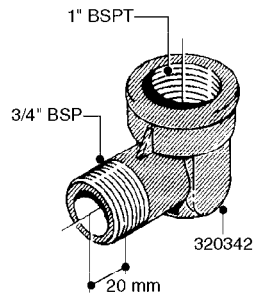

L0020

FITTINGS-T-PIECES, CAPS & ELBOWS
L0020-HIN, 01:01:16

Page 1
Date 16.03.2016 11:20

parts-n°	order qty	description
10053603	1	FITT. CAPNUT 2"BSP 5601
10194303	1	CAP BLANK 1 1/2 MCPHEE 210060
320047	1	FITT.DK CAPNUT 1/2" BSP
320106	1	FITT.DK CAPNUT 1" BSP
320272	1	FITT.DK CAPNUT 3/8" BSP
320316	1	FITT.DK TEE 3/4" X3/4" X1"BSP
320331	1	FITT.DK TEE 1" - 1" - 3/4" BSP
320342	1	FITT.DK EL 3/4"M X 1"F BSP
320563	1	FITT.DK 3 WAY 1/2" 110 DEG.
320677	1	NO LONGER AVAILABLE
320961	1	FITT.DK CAPNUT 1-1/2" BSP
321053	1	FITT.DK TEE 1/2 X1/2 X1/2" BSP
322072	1	FITT.DK TEE 3/8'X3/8'X3/8' BSP
322095	1	FITT.DK TEE 1-1/2 X1-1/4 X3/4" BSP
322138	1	FITT.DK ELB 1"M X 1"F BSP
330013	1	O-RING D15/D10X2.5 F.3/8"NUT
330212	1	O-RING D19/D14X2.4 F.1/2"NUT
330326	1	O-RING D30/D24X2 F.1"NUT
331273	1	O-RING D44/D38X2 F.1-1/2"