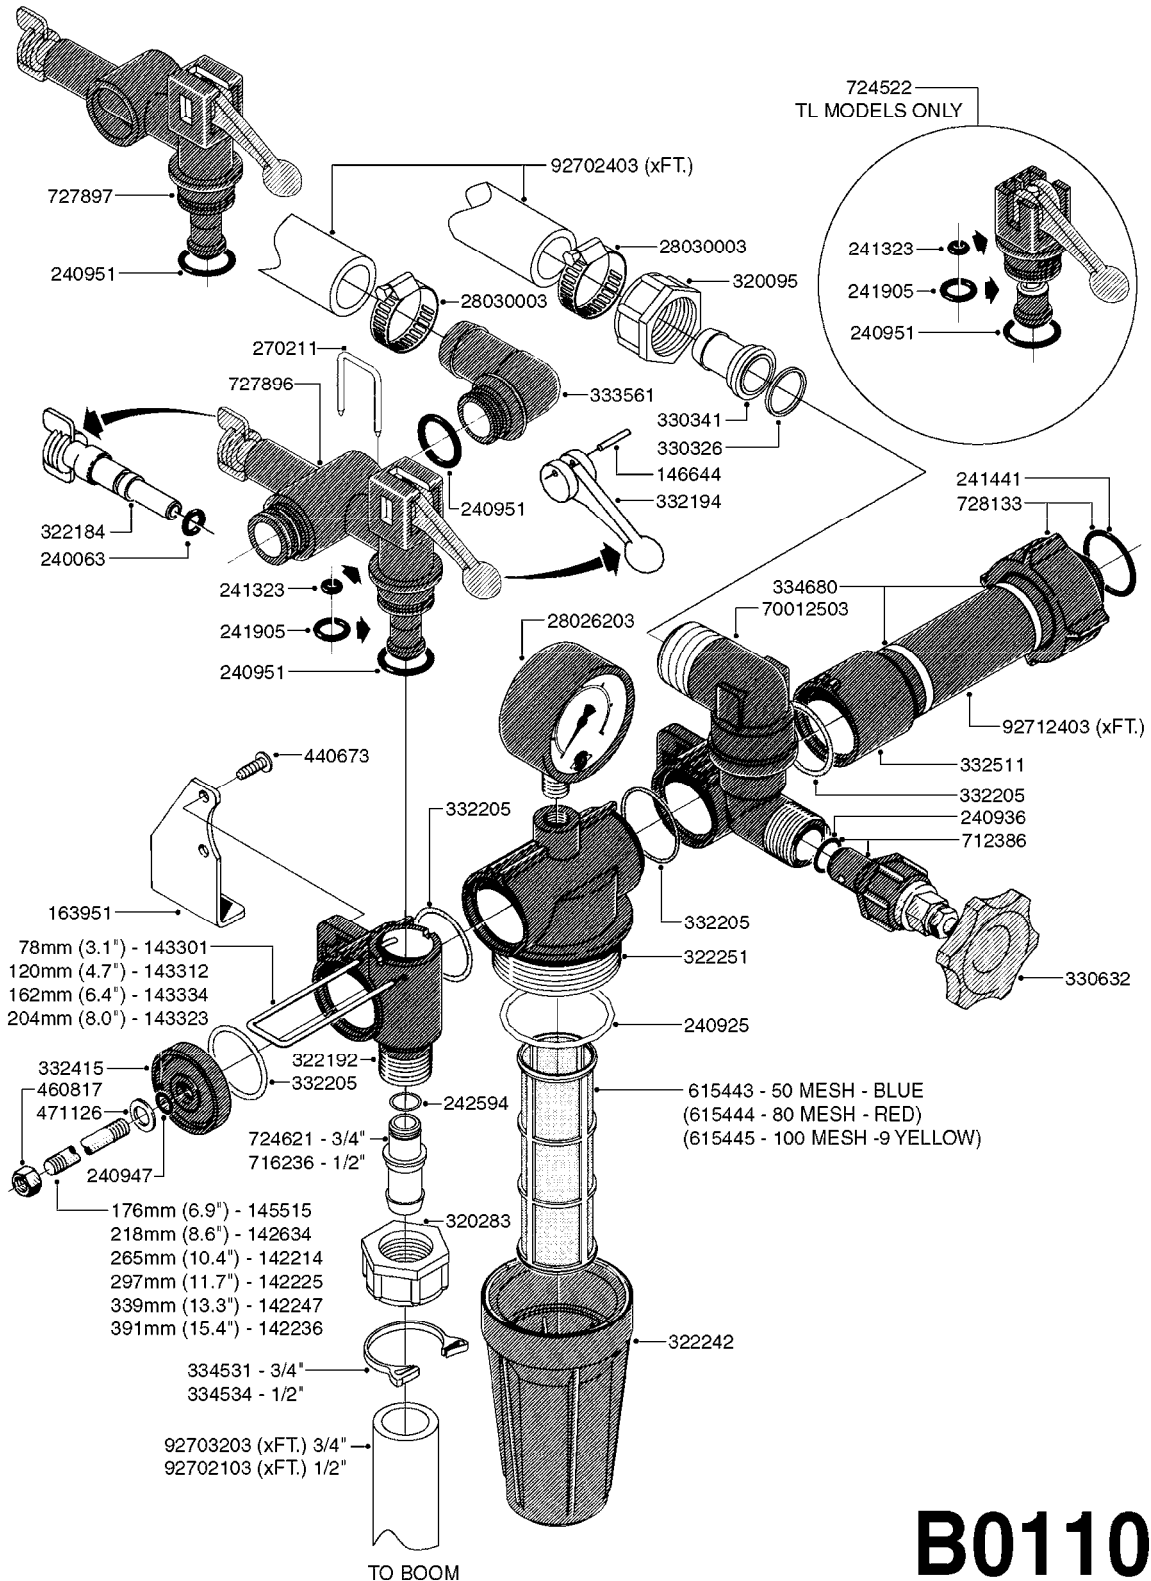

B0110

BK-180 BOOM VALVES-MAN.POST 00
B0110-HIN, 01:01:16

Page 1
Date 16.03.2016 11:20

parts-n°	order qty	description
142214	1	STUD BOLT - M8X265, 3 SECTION
142225	1	STUD BOLT 8 X 299 - 6 MODULS
142236	1	STUD BOLT 8 X 381 - 8 MODULS
142247	1	STUD BOLT 8 X 341 - 7 MODULS
142634	1	STUD BOLT M8 X 213 - 4 MODULS
143301	1	LOCK CLAMP 78 MM
143312	1	LOCK CLAMP 120 MM
143323	1	LOCK CLAMP 204 MM
143334	1	LOCK CLAMP 162 MM
145515	1	STUD BOLT M8 X 176MM
146644	1	PIN D3X19 STAINLESS
163951	1	MOUNT BRACKET FOR BK180 SECTIO
240063	1	O-RING D14.1/9.3 X 2.4
240925	1	O-RING D49.5X3 NITRIL
240936	1	O-RING D13.3X2.4 NITRIL
240947	1	O-RING D7.3X2.4 NITRIL
240951	1	O-RING D21.2X3 NITRIL
241323	1	O-RING D5.3X2.4 NITRIL
241441	1	O-RING D29.3X3
241905	1	O-RING 12,3X2,4 VITON DKR.1,05
242594	1	O-RING D14 X 1.78 SCH.70-EPDM
270211	1	FITT.DK S25 FORK L=37.5
320095	1	FITT.DK NUT 1" BSP
320283	1	FITT.DK NUT 3/4"BSP
322184	1	SCREW F.ADJUSTING CONST.PRESS.
322192	1	HOUSING F.DISTRIBUTOR
322242	1	FILTER BOWL / IN-LINE
322251	1	HOUSING F.FILTER MOUNT BK/EC
330326	1	O-RING D30/D24X2 F.1"NUT
330341	1	FITT.DK HB 1" F. 1" NUT
330632	1	REGULATING HANDLE
332194	1	DISTRIBUTION HANDLE
332205	1	O-RING D43/39XD2
332415	1	COVER
332511	1	FITT.DK END CAP 1"HB F.BK180
333561	1	FITT.DK ELB.1" EC RETURN
334531	1	CLAMP HOSE PLASTIC 3/4"
334534	1	CLAMP HOSE PLASTIC 1/2"
334680	1	CLAMP HOSE PLASTIC 1"
440673	1	SCREW F.PLASTIC 5X12 SS
460817	1	NUT HEX M8 STAINLESS DIN 934
471126	1	WASHER, M8, Ø16/ 8.4X 1.6, SS
615443	1	FILTER ELEM.50 MESH BLUE
615444	1	FILTER ELEM.80 MESH RED
615445	1	FILTER ELEM.100 MESH YELLOW
712386	1	PRESSURE REGULATOR COMPL. H-M
716236	1	FITT.DK HB 1/2" ASSY. F. 3/4"
724522	1	DISTR.OVER PART W.OUV PR 83 BK
724621	1	FITT.DK HB 3/4"ASSY F.3/4" NUT
727896	1	HOUSING UPPER F.CONST.PRESS.
727897	1	HOUSING UPPER PART END PC.BK92
728133	1	CONNECTING PART F.BK OPR.UNIT
28026203	1	GAUGE 200PSI/BR,2.5"1/4BSP-BTM
28030003	1	CLAMP HOSE GEAR P1" 6716
70012503	1	HOUSING FOR HARDI-MATIC VALVE
92702103	1	HOSE R X1/2" X300PSI WP X0012"
92702403	1	HOSE PVC SUCT GRAY 1"
92703203	1	HOSE R X3/4" X300PSI WP X0012"
92712403	1	HOSE R X1" X300PSI WP X0012"