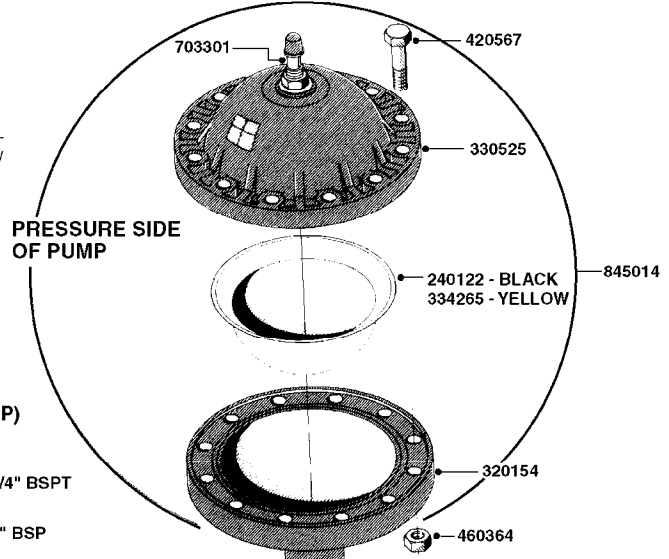

#821630 1203 PUMP (REPLACES 1202 PUMP)
#726854 COMPLETE DAMPER KIT (SUCTION & PRESSURE)

COMPLETE ASSEMBLIES
WHOLEGOODS ITEMS

A0200