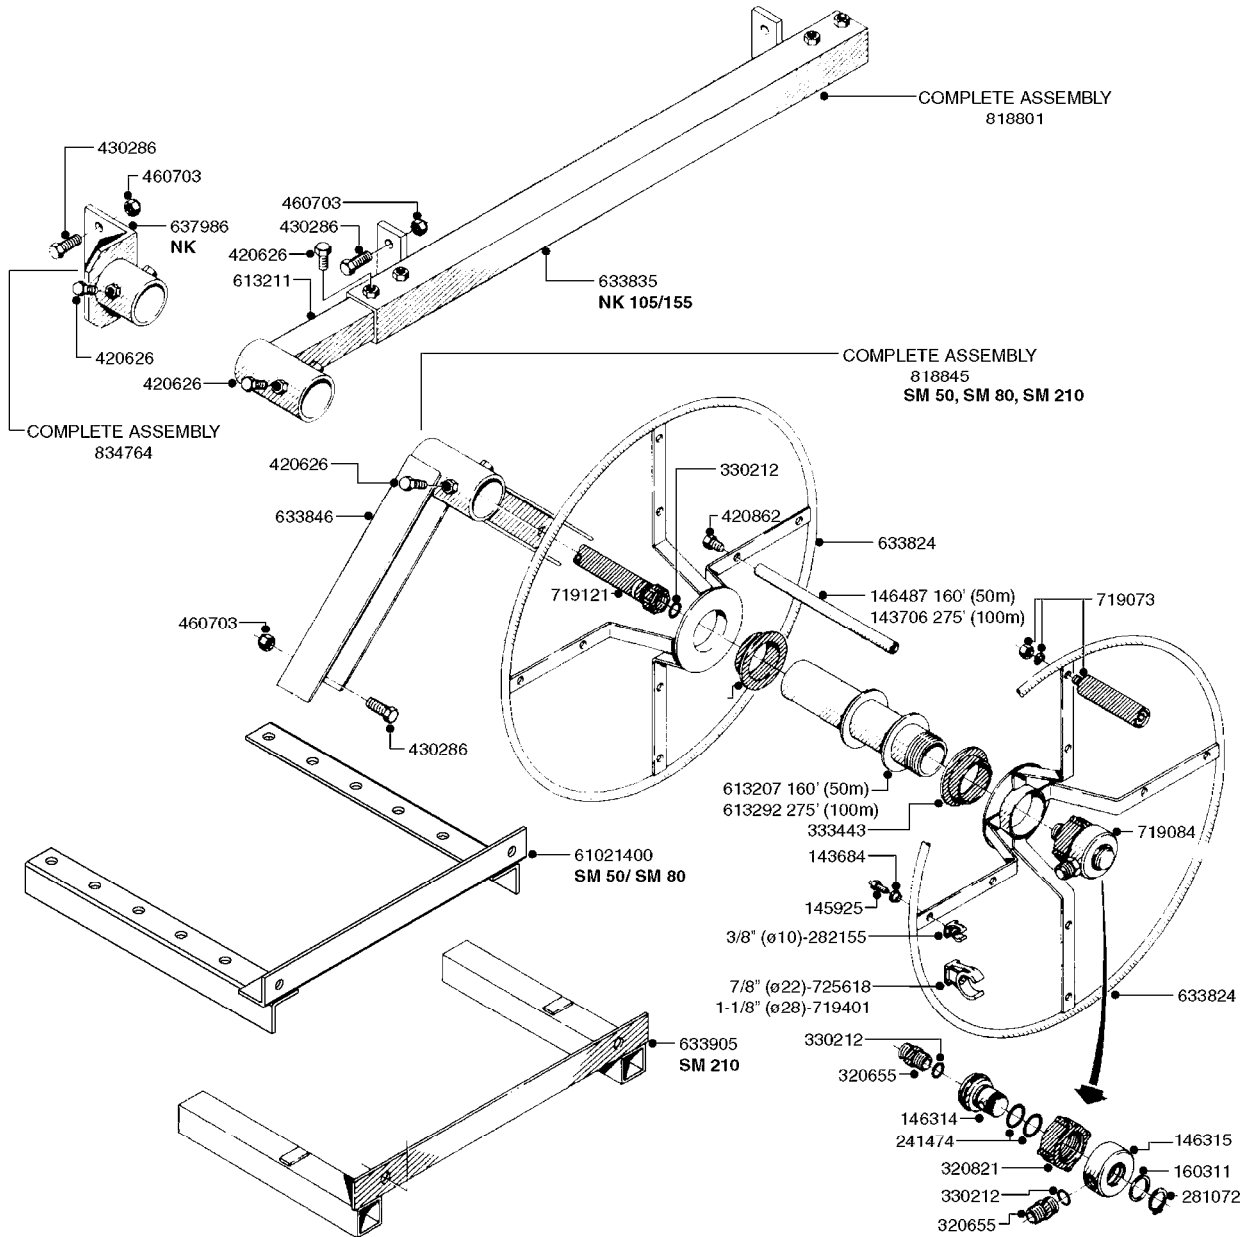

COMPLETE ASSEMBLY:
 818377 - 160' x 3/8" (50m) HOSE REEL
 818381 - 320' X 3/8" (100m) HOSE REEL

K0490

HOSE REEL ASSEMBLIES
K0490-HIN, 01:01:16

Page 1

Date 16.03.2016 11:20

parts-n°	order qty	description
143684	1	BUSHING F. HOSE REEL
143706	1	SPACER TUBE F. 275' HOSE REEL
145925	1	NIPPLE M10 M6
146314	1	UNION BUSHING F.HOSE REEL
146315	1	RING FOR HOSE REEL
146487	1	SPACER ROD F/HOSE REEL 225mm
160311	1	WASHER D30/D20.4X2
241474	1	O-RING NITRIL
281072	1	SNAP-RING OUTER 20X1.20
282155	1	CLIP F.TUBE SUPPORT
320655	1	FITT.DK HN 1/2"-1/2" BSP
320821	1	FITT.DK NUT 1-1/2" BSP
330212	1	O-RING D19/D14X2.4 F.1/2"NUT
333443	1	BUSHING F. HOSE REEL
420604	1	BOLT HEX 8.8 DEL M10X25 FT DIN933
420626	1	BOLT HEX 8.8 DEL M10X20 FT
420862	1	BOLT HEX 8.8 DEL M10X16 FT
430286	1	BOLT HEX 8.8 DEL M12X30 FT
460423	1	NUT HEX M10X1.5 LOCK
460703	1	NUT HEX M12X1.75 LOCK DIN985
613207	1	CENTER TUBE FOR 164'HOSE REEL
613211	1	HOSE REEL NK 80/105
613292	1	CENTER TUBE 100 MM
633824	1	SIDE FOR HOSE REEL
633835	1	OUTER TUBE NK 300-600
633846	1	FITTING FOR HOSE REEL TR2/TR3
633905	1	BRKTS. HOSE REEL SM210
637986	1	CLAMP FITTING HOSE REEL
719073	1	HANDLE ASSY. F. HOSE REEL
719084	1	SWIVEL F.HOSE REEL
719121	1	HOSE 1/2'X2500M NUT
719401	1	CLIPS F.PISTOL ASSY.
725618	1	CLIP WHITE PLASTIC SNAP TYPE
818377	1	REEL FOR HOSE 160' X 3/8"
818381	1	REEL FOR HOSE 320' X 3/8'
818801	1	BKT.HOSE REEL MOUNT NL/NK/BOOM
818845	1	BKT.HOSE REEL SM210
833768	1	HOLDER F. HOSE REEL
834764	1	BKT.HOSE REEL MOUNT ESTATE SPR
61021400	1	BKT. BOOM MOUNT SM53/80 US