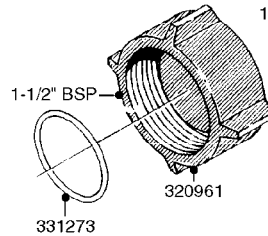

L0020

FITTINGS-T-PIECES, CAPS & ELBOWS
L0020-HIN, 01:01:16

Page 1
Date 16.03.2016 11:20

parts-n°	order qty	description
10053603	1	FITT. CAPNUT 2"BSP 5601
10194303	1	CAP BLANK 1 1/2 MCPHEE 210060
320047	1	FITT.DK CAPNUT 1/2" BSP
320106	1	FITT.DK CAPNUT 1" BSP
320272	1	FITT.DK CAPNUT 3/8" BSP
320316	1	FITT.DK TEE 3/4" X3/4" X1"BSP
320331	1	FITT.DK TEE 1" - 1" - 3/4" BSP
320342	1	FITT.DK EL 3/4"M X 1"F BSP
320563	1	FITT.DK 3 WAY 1/2" 110 DEG.
320677	1	NO LONGER AVAILABLE
320961	1	FITT.DK CAPNUT 1-1/2" BSP
321053	1	FITT.DK TEE 1/2 X1/2 X1/2" BSP
322072	1	FITT.DK TEE 3/8'X3/8'X3/8' BSP
322095	1	FITT.DK TEE 1-1/2 X1-1/4 X3/4" BSP
322138	1	FITT.DK ELB 1"M X 1"F BSP
330013	1	O-RING D15/D10X2.5 F.3/8"NUT
330212	1	O-RING D19/D14X2.4 F.1/2"NUT
330326	1	O-RING D30/D24X2 F.1"NUT
331273	1	O-RING D44/D38X2 F.1-1/2"