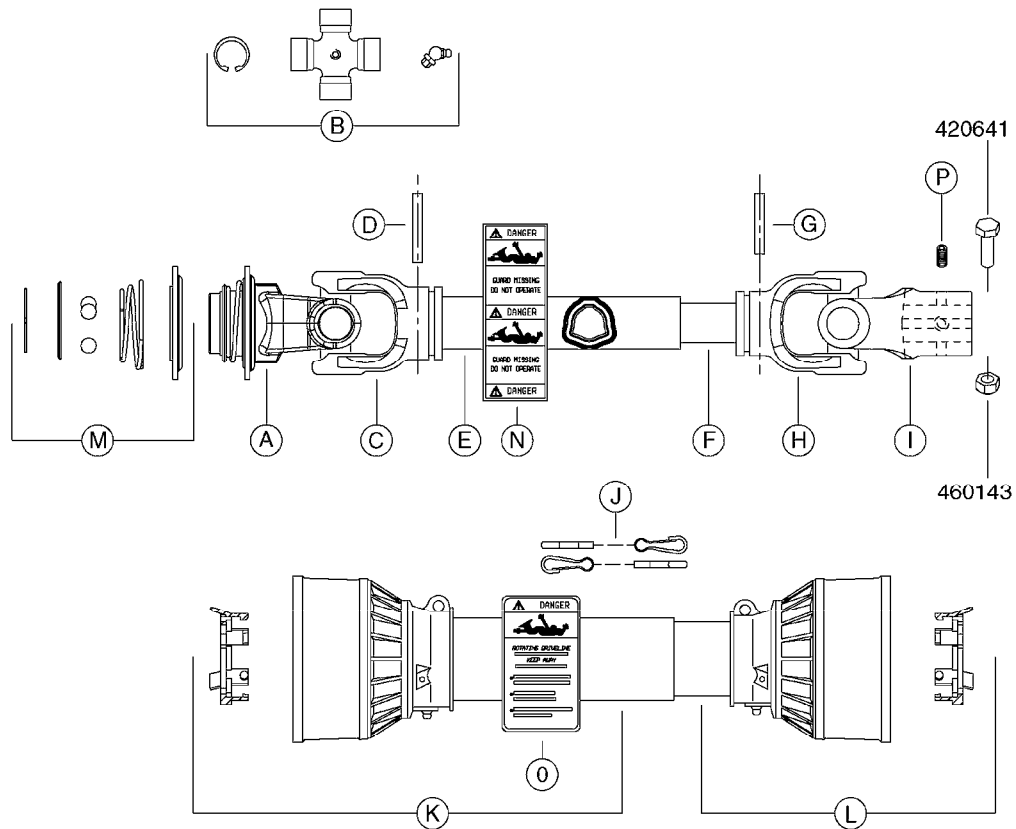

* Supplier changed in 2011 - see page A0580 for "AMA" PTO's (yellow and black shields).

A0510

PTO SHAFTS - BONDIOLI DIAPH.
A0510-HIN, 01:01:16

Page 1

Date 16.03.2016 11:20

parts-n°	order qty	description
284041	1	UNIV. JOINT 27x70mm
289040	1	PTO YOKE 1-3/8" X 6 SPLINE
289041	1	PTO YOKE 1-3/8" X 6 SPLINE
289042	1	UNIV. JOINT 22x54mm
289045	1	UNIV. JOINT 30.2x79.4mm
289049	1	PTO SHIELD COMPLETE F.829446
289050	1	PTO SHIELD COMPLETE F.829445
829445	1	PTO 1-3/8/6X1-3/8/6X810M AXIAL
829446	1	PTO SHAFT LE-SPV + LP ZE-P540
829480	1	PTO 1-3/8/21 x 1-3/8/21x1210MM
829482	1	PTO 1-3/8/6X25MM X 600MM 1202
829483	1	PTO 1-3/8/6X30MM x 610MM 1302
829484	1	PTO 1-3/8/6X1-3/8/6X575MM 361
829486	1	PTO 1-3/8/6X30MM X870MM 1302
829487	1	PTO 1-3/8/6X1-3/8/6X870MM 361
829490	1	PTO 1-3/8/6X30MM 1320MM 1302
829491	1	PTO 1-3/8/6X1' 610/913MM 9016
829502	1	PTO 1-3/8/6x1210/1745
28005200	1	PTO YOKE 1-3/8" X 21 SPLINE
28005400	1	PTO YOKE 1-3/8" X 6 SPLINE
28005800	1	PTO YOKE 1-3/8" X 21 SPLINE
28006000	1	PTO YOKE D25 CONE 3 DEG.
28006100	1	PTO YOKE D30 CONE 4 DEG.
28006200	1	PTO YOKE 1-3/8" X 6 SPLINE
28006300	1	PTO YOKE D1"
28006700	1	PTO HALF SHAFT - TRACTOR END
28006900	1	PTO HALF SHAFT - TRACTOR END
28007300	1	PTO INNER D1" (NO SHIELD)
28007500	1	PTO INNER D1" (NO SHIELD)
28007800	1	PTO INNER D1" (NO SHIELD)
28008100	1	PTO SHIELD COMPLETE
28008500	1	PTO HALF SHAFT - TRACTOR END
28008600	1	PTO SHIELD ASSY COMPLETE
28009403	1	UNIV. JOINT 27x74.6mm
28015103	1	PTO YOKE 1-3/8"X21 TWST OLD
28015203	1	UNIV. JOINT 23.8x61.3mm
28015303	1	PTO YOKE 1-3/8"X21 BALL COLLAR
28015403	1	PTO OUTER 1-3/8"X21 (NO SHIELD)
28015503	1	PTO INNER 1-3/8"X21 (NO SHIELD)
28015603	1	PTO SHIELD COMPLETE F.28020303
28015703	1	PTO YOKE 1-3/4"X20 SPL OUTER
28015803	1	PTO OUTER 1-3/4"X20 (NO SHIELD)
28015903	1	PTO INNER 1-3/8"X21 (NO SHIELD)
28016003	1	PTO SHIELD COMPLETE F.10465803
28016203	1	PTO OUTER 1-3/8"X6 (SHIELDED)
28016303	1	PTO INNER 1-3/8"X6 (NO SHIELD)
28016703	1	PTO OUTER 1-3/8"X6 (NO SHIELD)
28016803	1	PTO INNER 1-3/8"X6 (NO SHIELD)
28020203	1	PTO 1-3/4/20x1-3/8/21 BP L=860
28020303	1	PTO 1-3/8/21 x 1-3/8/21 B&P
28040603	1	PTO YOKE 1-3/8X21SPL BLACK
28040703	1	SAFETY CHAIN F.CV BLACK PTO
28068800	1	PTO YOKE 1-3/8" X 6 SPLINE
28069700	1	UNIV. JOINT STD1 SFT
28072800	1	PTO SHIELD COMPLETE L=1912 SFT
28073000	1	PTO YOKE 1-3/8" X 6 SPLINE