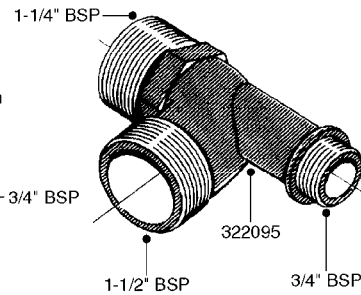

L0020

FITTINGS-T-PIECES, CAPS & ELBOWS
L0020-HIN, 01:01:16

Page 1
Date 16.03.2016 11:20

parts-n°	order qty	description
10053603	1	FITT. CAPNUT 2"BSP 5601
10194303	1	CAP BLANK 1 1/2 MCPHEE 210060
320047	1	FITT.DK CAPNUT 1/2" BSP
320106	1	FITT.DK CAPNUT 1" BSP
320272	1	FITT.DK CAPNUT 3/8" BSP
320316	1	FITT.DK TEE 3/4" X3/4" X1"BSP
320331	1	FITT.DK TEE 1" - 1" - 3/4" BSP
320342	1	FITT.DK EL 3/4"M X 1"F BSP
320563	1	FITT.DK 3 WAY 1/2" 110 DEG.
320677	1	NO LONGER AVAILABLE
320961	1	FITT.DK CAPNUT 1-1/2" BSP
321053	1	FITT.DK TEE 1/2 X1/2 X1/2" BSP
322072	1	FITT.DK TEE 3/8'X3/8'X3/8' BSP
322095	1	FITT.DK TEE 1-1/2 X1-1/4 X3/4" BSP
322138	1	FITT.DK ELB 1"M X 1"F BSP
330013	1	O-RING D15/D10X2.5 F.3/8"NUT
330212	1	O-RING D19/D14X2.4 F.1/2"NUT
330326	1	O-RING D30/D24X2 F.1"NUT
331273	1	O-RING D44/D38X2 F.1-1/2"