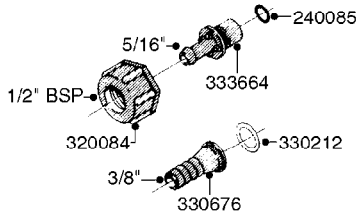

L0010

parts-n°	order qty	description
240085	1	O-RING D13,1/8,3X02,4 NITRIL
241441	1	O-RING D29.3X3
242594	1	O-RING D14 X 1.78 SCH.70-EPDM
320084	1	FITT.DK NUT 1/2" BSP
320095	1	FITT.DK NUT 1" BSP
320117	1	FITT.DK CONN.1/2"BSP F. 1" CAP
320187	1	FITT.DK CAP 3/8" BSP BLACK
320283	1	FITT.DK NUT 3/4"BSP
320821	1	FITT.DK NUT 1-1/2" BSP
321495	1	FITT.DK REDUC 1/4'BSP F.3/4'NT
321576	1	FITT.DK CONN 1/2"BSP F.3/4"NUT
330013	1	O-RING D15/D10X2.5 F.3/8"NUT
330212	1	O-RING D19/D14X2.4 F.1/2"NUT
330326	1	O-RING D30/D24X2 F.1"NUT
330341	1	FITT.DK HB 1" F. 1" NUT
330595	1	O-RING D24.6/D20X2.1 -3/4"
330665	1	3/4' HOSE TAIL F/1' CAP
330676	1	FITT.DK HB 3/8" F. 1/2" NUT
330687	1	FITT.DK HB 1/2" F. 1/2" NUT
330691	1	FITT.DK HB 3/4'F.3/4' NUT
330783	1	FITT.DK HB 3/8"F.3/8" NUT
331262	1	FITT.DK HB 1-1/2" F. 1-1/2"NUT
331273	1	O-RING D44/D38X2 F.1-1/2"
331446	1	FITT.DK HB 1" F.1-1/2" NUT
331807	1	FITT.DK HB 5/16" F.3/8" NUT
332286	1	FITT.DK HB 1/2" F. 3/4" NUT
332905	1	FITT.DK HB 1/2" F. 3/4" CAP
332927	1	PLUG F. NOZZLE TUBE 3/4'
333292	1	FITT.DK HB 1"O'RING F.1-1/2"
333664	1	FITT.DK HB 5/16' F. 1/2' NUT
334044	1	FITT.DK HB 3/4' F. 3/4' CAP
334059	1	FITT.DK EL 1" 110 DEG.F.1-1/2"
334123	1	FITT.DK HB 1-1/4"O-RNG F.1-1/2"
334150	1	FITT.DK HB 1-1/4" 110 F.1-1/2"
390542	1	PLUG WASHER FOR 3/4'CAP NUT
716236	1	FITT.DK HB 1/2" ASSY. F. 3/4"
716413	1	FITT.DK PLUG ASSY. F.NOZ TUBE
717426	1	FITT.DK REDUC 1/4"BSP F.3/4"N
720856	1	FITT.DK 1/2'BSP ASSY.F.3/4'NUT
724621	1	FITT.DK HB 3/4"ASSY F.3/4" NUT