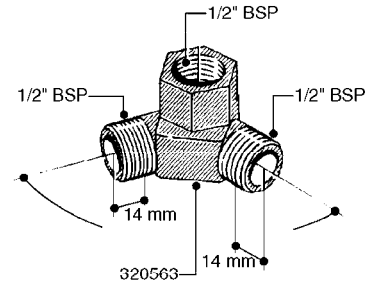

L0020

FITTINGS-T-PIECES, CAPS & ELBOWS
L0020-HIN, 01:01:16

Page 1
Date 16.03.2016 11:20

parts-n°	order qty	description
10053603	1	FITT. CAPNUT 2"BSP 5601
10194303	1	CAP BLANK 1 1/2 MCPHEE 210060
320047	1	FITT.DK CAPNUT 1/2" BSP
320106	1	FITT.DK CAPNUT 1" BSP
320272	1	FITT.DK CAPNUT 3/8" BSP
320316	1	FITT.DK TEE 3/4" X3/4" X1"BSP
320331	1	FITT.DK TEE 1" - 1" - 3/4" BSP
320342	1	FITT.DK EL 3/4"M X 1"F BSP
320563	1	FITT.DK 3 WAY 1/2" 110 DEG.
320677	1	NO LONGER AVAILABLE
320961	1	FITT.DK CAPNUT 1-1/2" BSP
321053	1	FITT.DK TEE 1/2 X1/2 X1/2" BSP
322072	1	FITT.DK TEE 3/8'X3/8'X3/8' BSP
322095	1	FITT.DK TEE 1-1/2 X1-1/4 X3/4" BSP
322138	1	FITT.DK ELB 1"M X 1"F BSP
330013	1	O-RING D15/D10X2.5 F.3/8"NUT
330212	1	O-RING D19/D14X2.4 F.1/2"NUT
330326	1	O-RING D30/D24X2 F.1"NUT
331273	1	O-RING D44/D38X2 F.1-1/2"