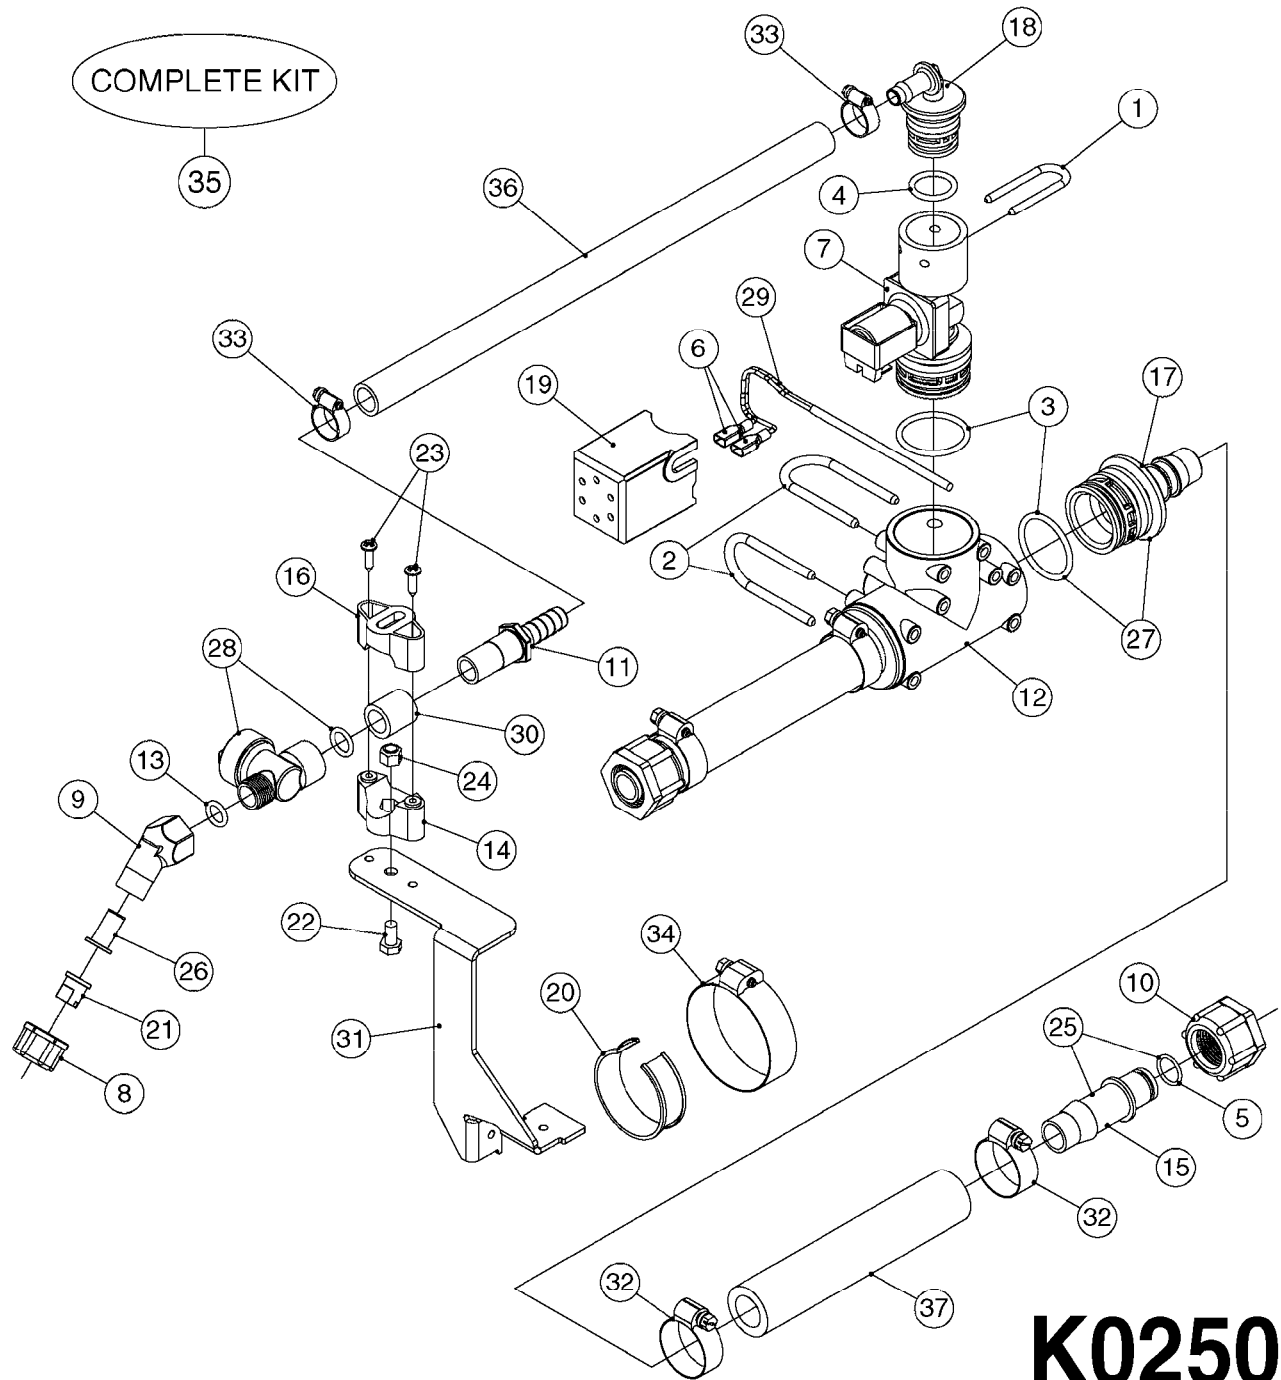

K0250

ELECTRIC END NOZZLE KIT '09
K0250-HIN, 01:01:16

Page 1
Date 16.03.2016 11:20

Pos.	parts-n°	order qty	description
1	145994	1	FITT.DK S-40 FORK
2	145995	1	FITT.DK S-53 FORK
3	242354	1	O-RING D32.2X3.0 VITON F.S-53
4	242355	1	O-RING D19.2X3.0 VITON F.S-40
5	242594	1	O-RING D14 X 1.78 SCH.70-EPDM
6	261539	1	SPADE F.ELEC CONNEX BLUE INSUL
7	262104	1	VALVE, SOLENOID, S53/S40
8	320187	1	FITT.DK CAP 3/8" BSP BLACK
9	320191	1	FITT.DK ELB 3/8' BSP 45 DEGREE
10	320283	1	FITT.DK NUT 3/4"BSP
11	320891	1	FITT.DK HB 3/8'- 3/8' BSP
12	322352	1	FITT.DK S-53 TEE
13	330013	1	O-RING D15/D10X2.5 F.3/8"NUT
14	333012	1	NOZZLE HOLD. UPPER PART
15	334044	1	FITT.DK HB 3/4' F. 3/4' CAP
16	334220	1	YOKE, UPPER NOZZLE BODY
17	334229	1	FITT.DK S-53 STR.3/4"
18	334237	1	FITT.DK S-40 ELB.3/8'
19	334965	1	COVER FOR S53 SOLENOID VALVE
20	341291	1	RUBBER HOSE CLAMP COVER 130MM
21	370392	1	NOZZLE END FAN 1850-G 300
22	410546	1	BOLT HEX SS M6X12 FT
23	440665	1	SCREW M4.2X16 STAINLESS
24	460261	1	NUT HEX M6X1 LOCK A2 DIN985
25	724621	1	FITT.DK HB 3/4"ASSY F.3/4" NUT
26	725042	1	SCREEN 80 MESH W.GASKET, RED
27	726558	1	FITT.DK S53 STR. 3/4" W. ORING
28	729610	1	NOZZLE ASSY. NON DRIP 3/8 THRD
29	983087	1	ELEC. CABLE 2 WIRE X 0.75MM
30	10631003	1	HOSE R X CLEAR BRAID.X 1/2 12"
31	16110803	1	NOZZLE BRACKET VAR SPACINGS
32	28029903	1	CLAMP HOSE GEAR P3/4"-S1" 6712
33	28044903	1	CLAMP HOSE GEAR P3/8" 6706
34	28047003	1	CLAMP HOSE GEAR 30 X 50 6732
35	82613203	1	ELECTRIC END NOZZLE KIT 2009
36	92701703	1	HOSE R X3/8" X300PSI WP X0012"
37	92703203	1	HOSE R X3/4" X300PSI WP X0012"