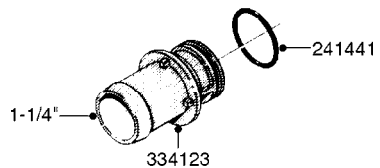

L0010

parts-n°	order qty	description
240085	1	O-RING D13,1/8,3X02,4 NITRIL
241441	1	O-RING D29.3X3
242594	1	O-RING D14 X 1.78 SCH.70-EPDM
320084	1	FITT.DK NUT 1/2" BSP
320095	1	FITT.DK NUT 1" BSP
320117	1	FITT.DK CONN.1/2"BSP F. 1" CAP
320187	1	FITT.DK CAP 3/8" BSP BLACK
320283	1	FITT.DK NUT 3/4"BSP
320821	1	FITT.DK NUT 1-1/2" BSP
321495	1	FITT.DK REDUC 1/4'BSP F.3/4'NT
321576	1	FITT.DK CONN 1/2"BSP F.3/4"NUT
330013	1	O-RING D15/D10X2.5 F.3/8"NUT
330212	1	O-RING D19/D14X2.4 F.1/2"NUT
330326	1	O-RING D30/D24X2 F.1"NUT
330341	1	FITT.DK HB 1" F. 1" NUT
330595	1	O-RING D24.6/D20X2.1 -3/4"
330665	1	3/4' HOSE TAIL F/1' CAP
330676	1	FITT.DK HB 3/8" F. 1/2" NUT
330687	1	FITT.DK HB 1/2" F. 1/2" NUT
330691	1	FITT.DK HB 3/4'F.3/4' NUT
330783	1	FITT.DK HB 3/8"F.3/8" NUT
331262	1	FITT.DK HB 1-1/2" F. 1-1/2"NUT
331273	1	O-RING D44/D38X2 F.1-1/2"
331446	1	FITT.DK HB 1" F.1-1/2" NUT
331807	1	FITT.DK HB 5/16" F.3/8" NUT
332286	1	FITT.DK HB 1/2" F. 3/4" NUT
332905	1	FITT.DK HB 1/2" F. 3/4" CAP
332927	1	PLUG F. NOZZLE TUBE 3/4'
333292	1	FITT.DK HB 1"O'RING F.1-1/2"
333664	1	FITT.DK HB 5/16' F. 1/2' NUT
334044	1	FITT.DK HB 3/4' F. 3/4' CAP
334059	1	FITT.DK EL 1" 110 DEG.F.1-1/2"
334123	1	FITT.DK HB 1-1/4"O-RNG F.1-1/2"
334150	1	FITT.DK HB 1-1/4" 110 F.1-1/2"
390542	1	PLUG WASHER FOR 3/4'CAP NUT
716236	1	FITT.DK HB 1/2" ASSY. F. 3/4"
716413	1	FITT.DK PLUG ASSY. F.NOZ TUBE
717426	1	FITT.DK REDUC 1/4"BSP F.3/4"N
720856	1	FITT.DK 1/2'BSP ASSY.F.3/4'NUT
724621	1	FITT.DK HB 3/4"ASSY F.3/4" NUT