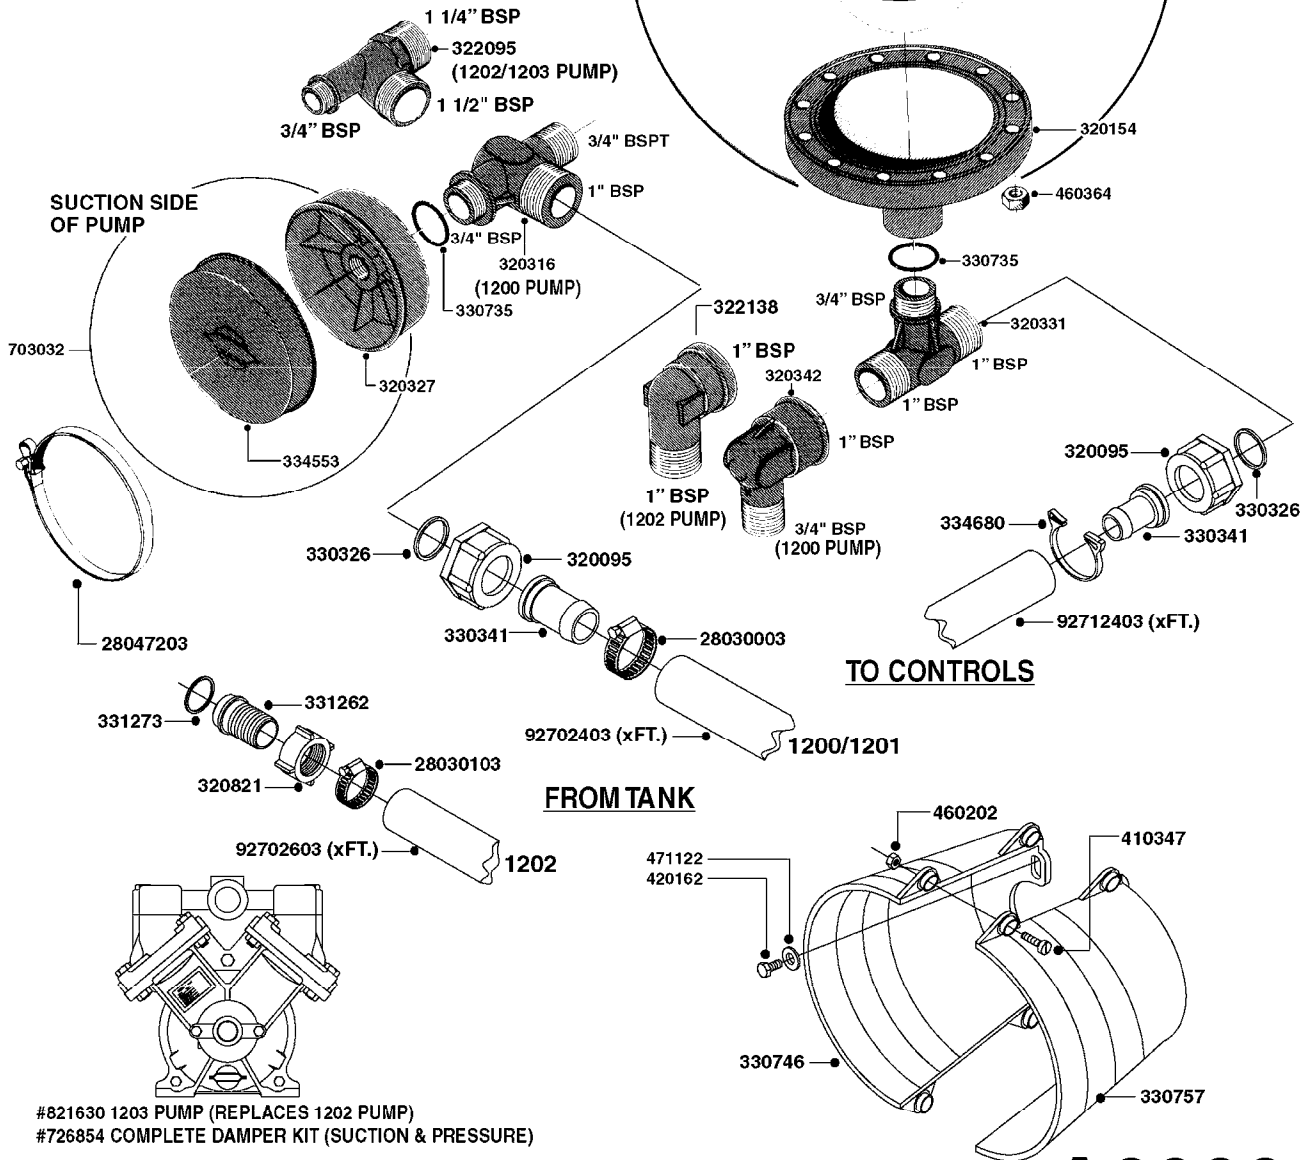

#821630 1203 PUMP (REPLACES 1202 PUMP)
#726854 COMPLETE DAMPER KIT (SUCTION & PRESSURE)

COMPLETE ASSEMBLIES
WHOLEGOODS ITEMS

A0200