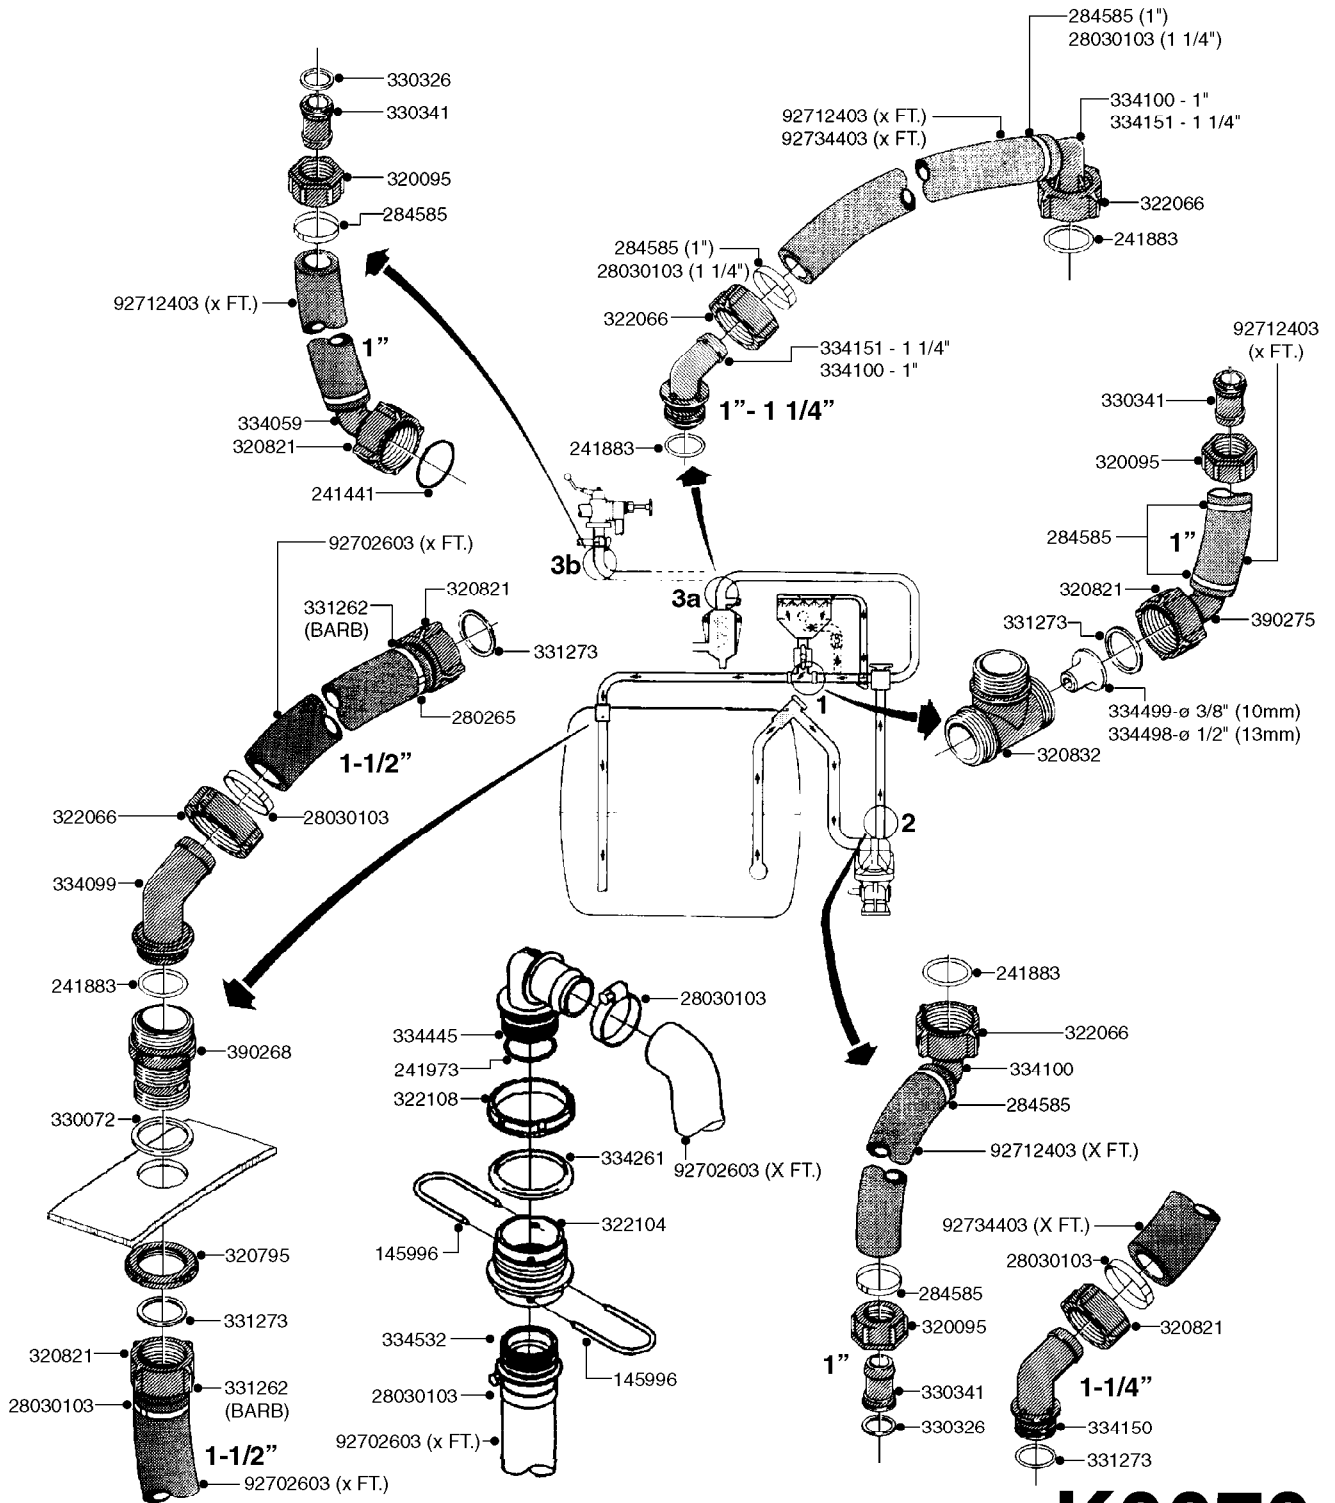

K0070

CHEM. FILLER-PLUMBING-STANDARD
K0070-HIN, 01:01:16

Page 1

Date 16.03.2016 11:20

parts-n°	order qty	description
145996	1	FITT.DK S-67 FORK
241441	1	O-RING D29.3X3
241883	1	O-RING D39.2X3 NITRIL 242020
241973	1	O-RING 44.2 x 3.0 (use-242353)
280265	1	CLMP HS GEAR1-1/2" alt28030103
284585	1	CLAMP HOSE GEAR 1" MINI 020
320095	1	FITT.DK NUT 1" BSP
320795	1	FITT.DK NUT 1-1/2" BSP JAMB
320821	1	FITT.DK NUT 1-1/2" BSP
320832	1	FITT.DK TEE 1-1/2x1-1/2x1-1/2
322066	1	FITT.DK S-56 NUT
322104	1	FITT.DK S-67 BULKHEAD
322108	1	FITT.DK S-67 BULKHEAD NUT
330072	1	O-RING D53.5/D45.5X4
330326	1	O-RING D30/D24X2 F.1"NUT
330341	1	FITT.DK HB 1" F. 1" NUT
331262	1	FITT.DK HB 1-1/2" F. 1-1/2"NUT
331273	1	O-RING D44/D38X2 F.1-1/2"
334059	1	FITT.DK EL 1" 110 DEG.F.1-1/2"
334099	1	FITT.DK S-61 ELB.1-1/2"110 DEG
334100	1	FITT.DK S-61 ELB.1" 110 DEG.
334150	1	FITT.DK HB 1-1/4" 110 F.1-1/2"
334151	1	FITT.DK S-61 ELB.1-1/4"110 DEG
334261	1	GASKET F. S-67 BULKHEAD
334445	1	FITT.DK S-67 ELB.1-1/2"
334498	1	NOZZLE INJECTOR 13MM/462 WHITE
334499	1	NOZZLE INJECTOR 10MM/361 BLACK
334532	1	FITT.DK S-67 STR.1-1/2' W/HOLE
390268	1	FITT.DK BULKHEAD 1-1/2' SPEC.
390275	1	FITT.DK ELB 1' SPECIAL F.CHEMF
28030103	1	CLAMP HOSE GEAR P5/4-S1.5"6724
92702603	1	HOSE PVC SUCT GRAY 1-1/2"
92712403	1	HOSE R X1" X300PSI WP X0012"
92734403	1	HOSE R X5/4" X200PSI WP X0012"