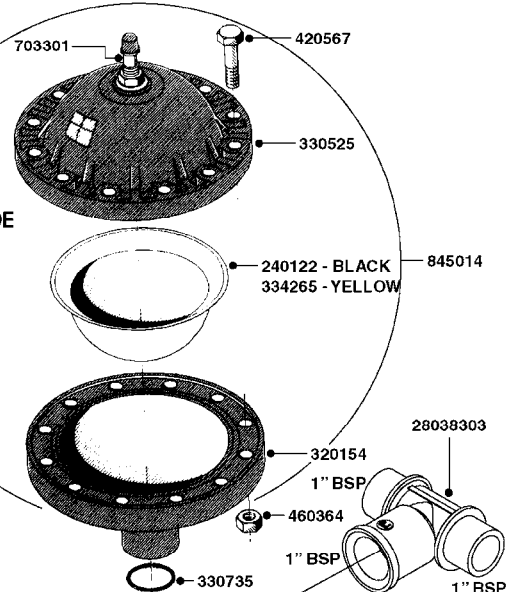

**PRESSURE SIDE
OF PUMP**