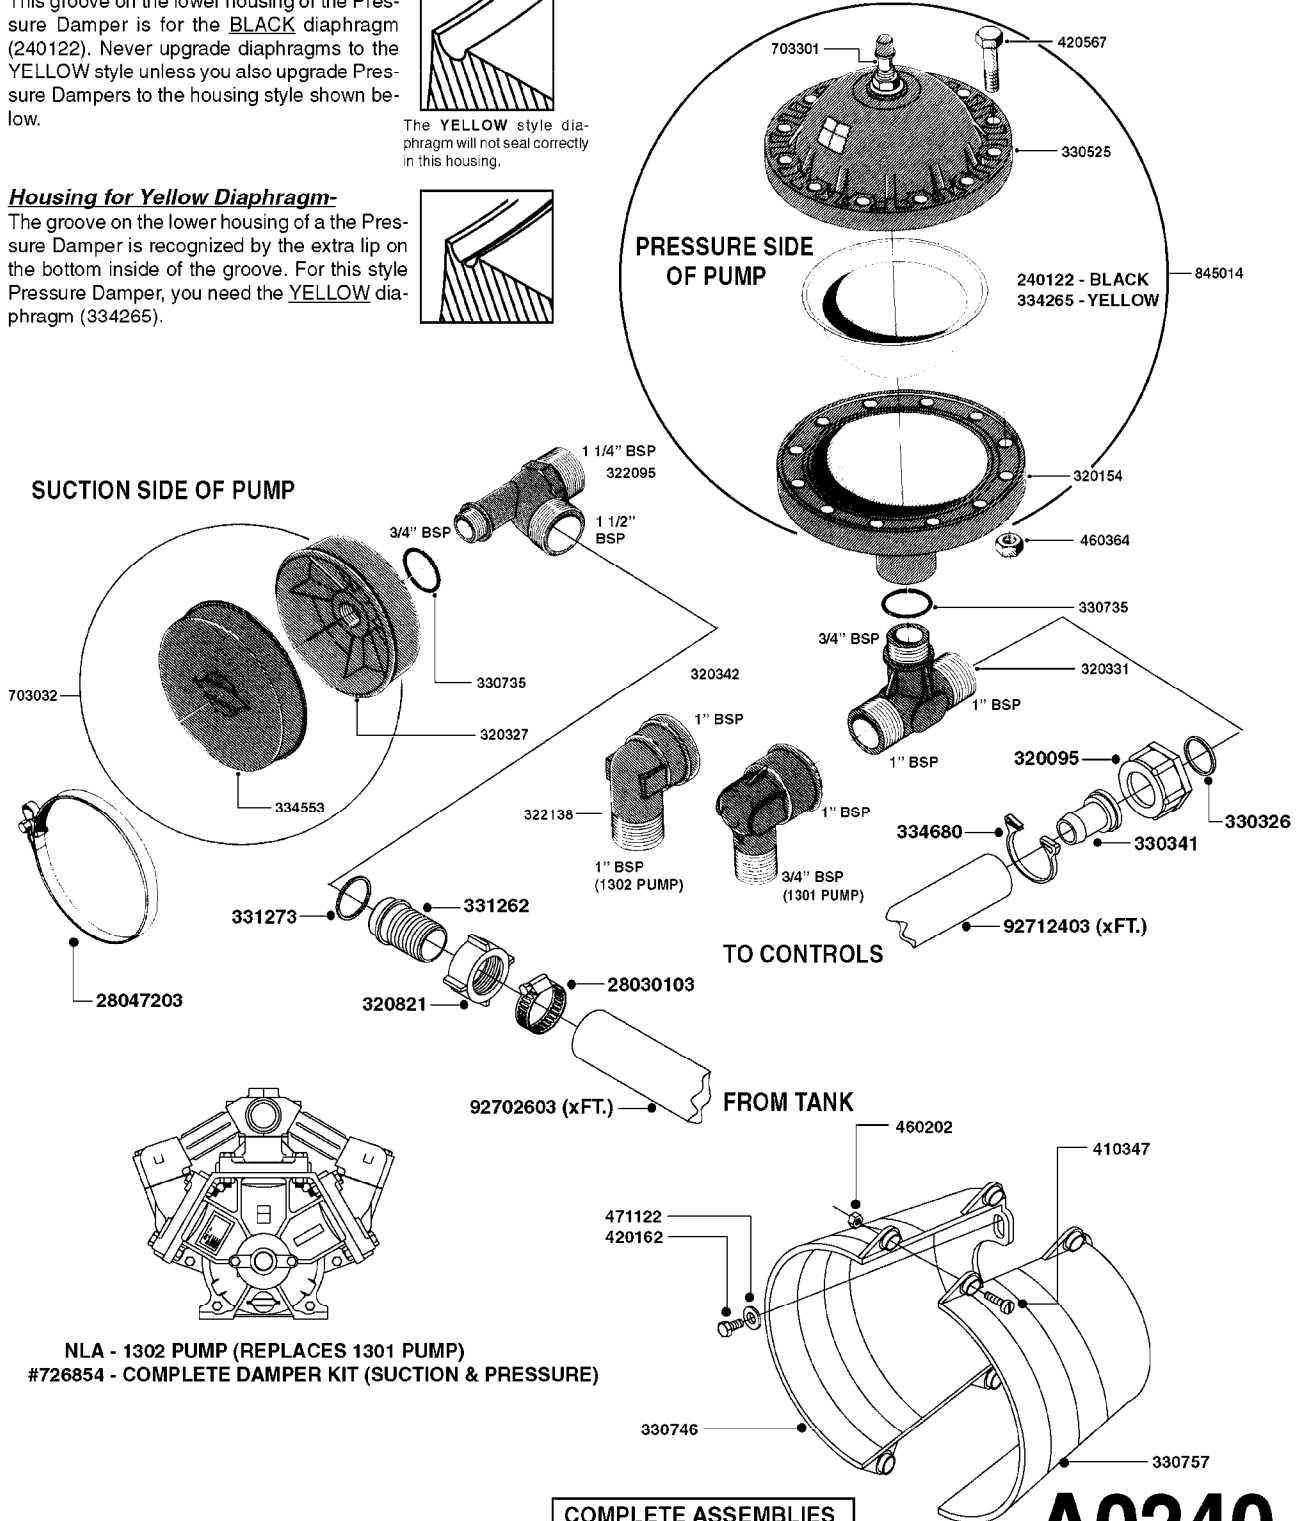

Housing for Yellow Diaphragm:

The groove on the lower housing of a the Pressure Damper is recognized by the extra lip on the bottom inside of the groove. For this style Pressure Damper, you need the YELLOW diaphragm (334265).