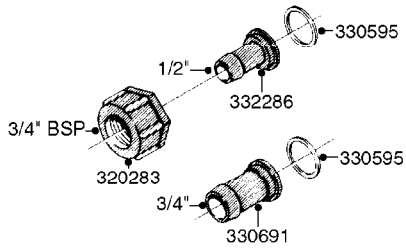

L0010

parts-n°	order qty	description
240085	1	O-RING D13,1/8,3X02,4 NITRIL
241441	1	O-RING D29.3X3
242594	1	O-RING D14 X 1.78 SCH.70-EPDM
320084	1	FITT.DK NUT 1/2" BSP
320095	1	FITT.DK NUT 1" BSP
320117	1	FITT.DK CONN.1/2"BSP F. 1" CAP
320187	1	FITT.DK CAP 3/8" BSP BLACK
320283	1	FITT.DK NUT 3/4"BSP
320821	1	FITT.DK NUT 1-1/2" BSP
321495	1	FITT.DK REDUC 1/4'BSP F.3/4'NT
321576	1	FITT.DK CONN 1/2"BSP F.3/4"NUT
330013	1	O-RING D15/D10X2.5 F.3/8"NUT
330212	1	O-RING D19/D14X2.4 F.1/2"NUT
330326	1	O-RING D30/D24X2 F.1"NUT
330341	1	FITT.DK HB 1" F. 1" NUT
330595	1	O-RING D24.6/D20X2.1 -3/4"
330665	1	3/4' HOSE TAIL F/1' CAP
330676	1	FITT.DK HB 3/8" F. 1/2" NUT
330687	1	FITT.DK HB 1/2" F. 1/2" NUT
330691	1	FITT.DK HB 3/4'F.3/4' NUT
330783	1	FITT.DK HB 3/8"F.3/8" NUT
331262	1	FITT.DK HB 1-1/2" F. 1-1/2"NUT
331273	1	O-RING D44/D38X2 F.1-1/2"
331446	1	FITT.DK HB 1" F.1-1/2" NUT
331807	1	FITT.DK HB 5/16" F.3/8" NUT
332286	1	FITT.DK HB 1/2" F. 3/4" NUT
332905	1	FITT.DK HB 1/2" F. 3/4" CAP
332927	1	PLUG F. NOZZLE TUBE 3/4'
333292	1	FITT.DK HB 1"O'RING F.1-1/2"
333664	1	FITT.DK HB 5/16' F. 1/2' NUT
334044	1	FITT.DK HB 3/4' F. 3/4' CAP
334059	1	FITT.DK EL 1" 110 DEG.F.1-1/2"
334123	1	FITT.DK HB 1-1/4"O-RNG F.1-1/2"
334150	1	FITT.DK HB 1-1/4" 110 F.1-1/2"
390542	1	PLUG WASHER FOR 3/4'CAP NUT
716236	1	FITT.DK HB 1/2" ASSY. F. 3/4"
716413	1	FITT.DK PLUG ASSY. F.NOZ TUBE
717426	1	FITT.DK REDUC 1/4"BSP F.3/4"N
720856	1	FITT.DK 1/2'BSP ASSY.F.3/4'NUT
724621	1	FITT.DK HB 3/4"ASSY F.3/4" NUT