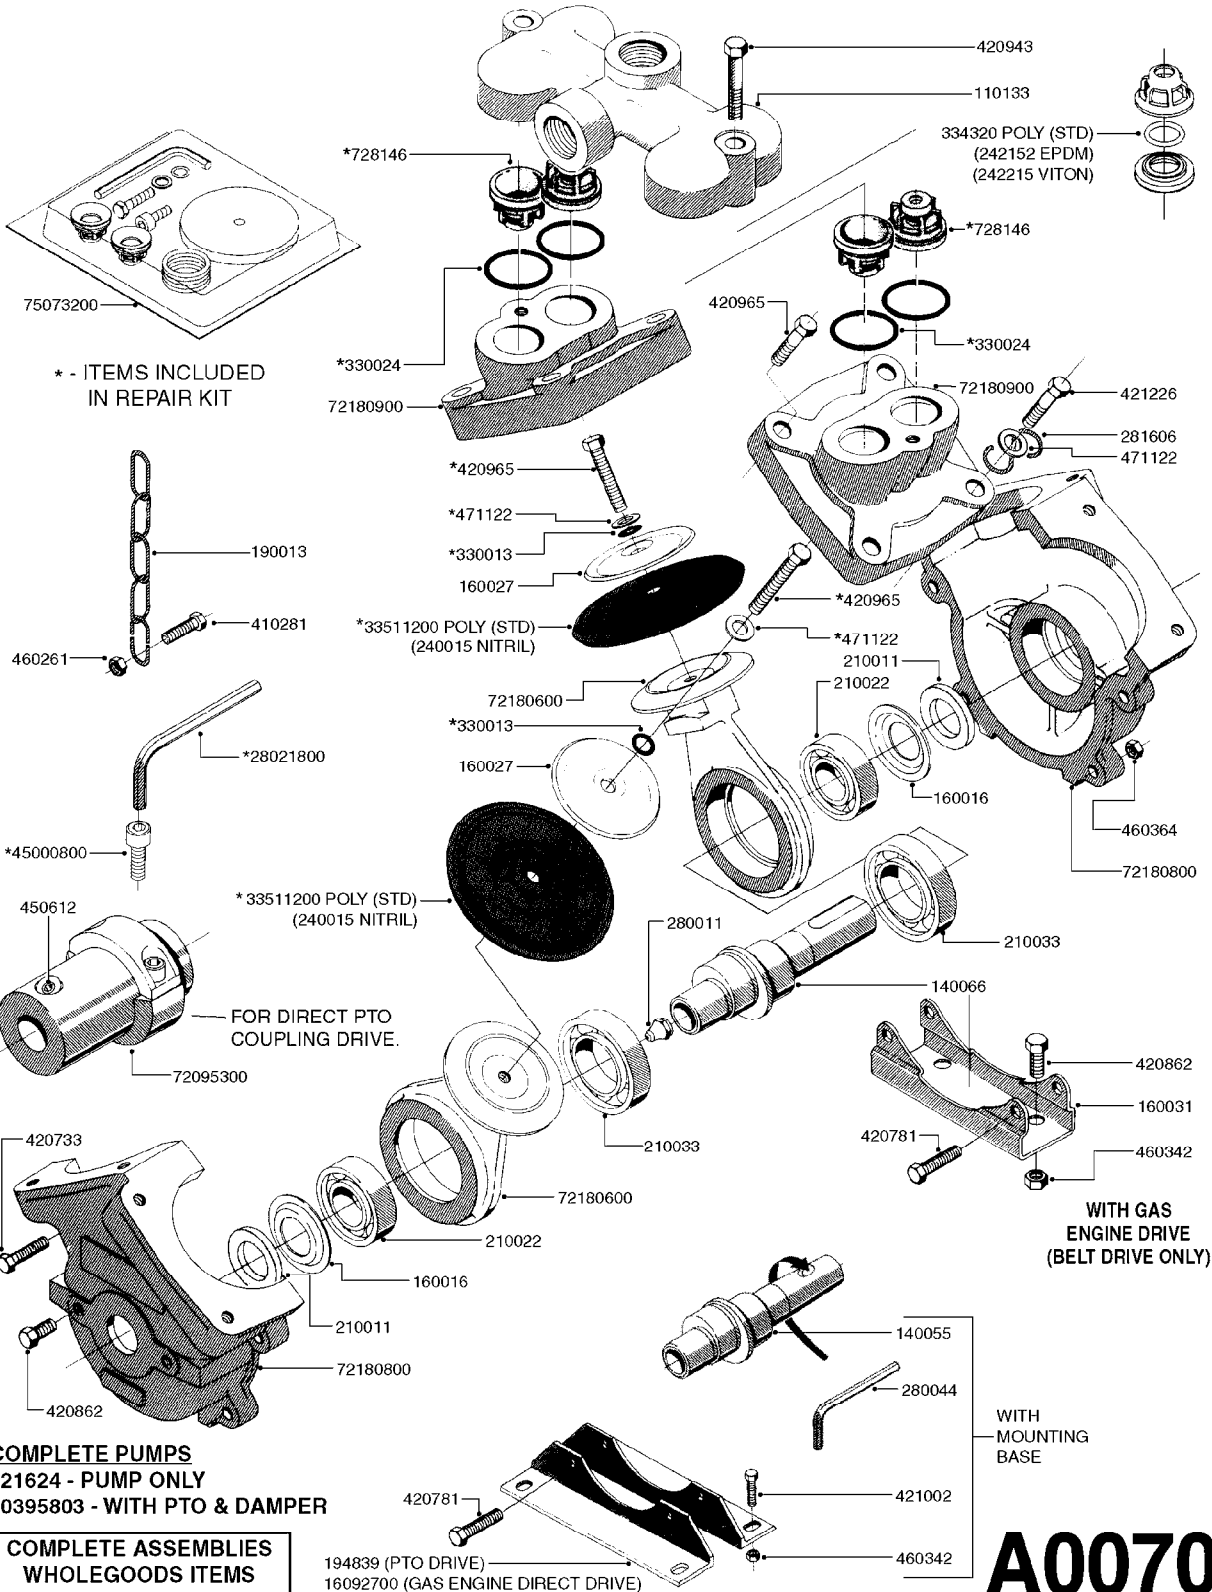

PUMP - 603
A0070-HIN, 01:01:16

COMPLETE PUMPS
821624 - PUMP ONLY
10395803 - WITH PTO & DAMPER

COMPLETE ASSEMBLIES
WHOLEGOODS ITEMS

A0070

PUMP - 603
A0070-HIN, 01:01:16

Page 1
Date 16.03.2016 11:19

parts-n°	order qty	description
110133	1	VALVE CHAMBER MOD 600 PAINTED
140055	1	CRANK SHAFT, MODEL 600
140066	1	CRANK SHAFT, MODEL 600/4
160016	1	DUST PLATE
160027	1	DIAPHRAGM UPPER DISC 500-600
160031	1	BASE PLATE MODEL 500-600
190013	1	CHAIN 35XL=800
194839	1	ANGLE IRON FOOT, M 500-600 RED
210011	1	SEAL FELT D39/23 X 4
210022	1	BEARING BALL 6205
210033	1	BEARING BALL 6007
240015	1	DIAPHRAGM MODEL 500-600 NITRIL
242152	1	O-RING D18.2X3 EPDM
242215	1	O-RING D18X3 VITON
280011	1	GREASE NIPPLE 3/8' SAE H TR
280044	1	KEY HEXAGON W6 3/16'
281606	1	S-HOOK GALVANIZED
330013	1	O-RING D15/D10X2.5 F.3/8"NUT
330024	1	O-RING D41,1/D34.5 X 3,5
334320	1	O-RING D18X3 POLYURETHANE
410281	1	BOLT HEX 8.8 DEL M6X25 DIN933 A2
420733	1	BOLT HEX 8.8 DEL M8X40
420781	1	BOLT HEX 8.8 DEL M8X50
420862	1	BOLT HEX 8.8 DEL M10X16 FT
420943	1	BOLT HEX 8.8 DEL M10X50
420965	1	M10X40 MACHINE SCREW STAINLESS
421002	1	BOLT HEX 8.8 DEL M10X30 FT DIN933
421226	1	BOLT HEX 8.8 DEL M10X45
450612	1	SCREW M10X16 POINTED
460261	1	NUT HEX M6X1 LOCK A2 DIN985
460342	1	NUT HEX M10 DEL DIN934
460364	1	NUT HEX M8 GALV.
471122	1	WASHER, M10, Ø20/10.5X 2.0, SS
728146	1	VALVE FOR 361(726890/707932)
821624	1	PUMP 603/7 W. FOOT TAPERED SHA
10395803	1	PUMP 603 C/W PTO 540 RPM
16092700	1	PUMP MOUNT PLATE TALL 500/600
28021800	1	KEY HEXAGON 8MM FOR M10
33511200	1	DIAPHRAGM 500-603 PUR 2006
45000800	1	BOLT ROUND M10X25
72095300	1	COUPLING 1-3/8' X 25, PAINTED
72180600	1	CONNECTING ROD FOR 503-603 M10
72180800	1	PUMP HOUSING 603 RED W/BOLTS
72180900	1	DIAPHRAGM COVER MOD. 600
75073200	1	PUMP KIT 603mm 06