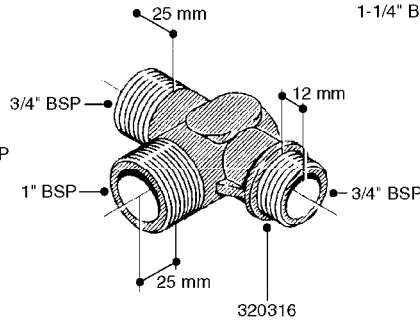

L0020

FITTINGS-T-PIECES, CAPS & ELBOWS
L0020-HIN, 01:01:16

Page 1
Date 16.03.2016 11:20

parts-n°	order qty	description
10053603	1	FITT. CAPNUT 2"BSP 5601
10194303	1	CAP BLANK 1 1/2 MCPHEE 210060
320047	1	FITT.DK CAPNUT 1/2" BSP
320106	1	FITT.DK CAPNUT 1" BSP
320272	1	FITT.DK CAPNUT 3/8" BSP
320316	1	FITT.DK TEE 3/4" X3/4" X1"BSP
320331	1	FITT.DK TEE 1" - 1" - 3/4" BSP
320342	1	FITT.DK EL 3/4"M X 1"F BSP
320563	1	FITT.DK 3 WAY 1/2" 110 DEG.
320677	1	NO LONGER AVAILABLE
320961	1	FITT.DK CAPNUT 1-1/2" BSP
321053	1	FITT.DK TEE 1/2 X1/2 X1/2" BSP
322072	1	FITT.DK TEE 3/8'X3/8'X3/8' BSP
322095	1	FITT.DK TEE 1-1/2 X1-1/4 X3/4" BSP
322138	1	FITT.DK ELB 1"M X 1"F BSP
330013	1	O-RING D15/D10X2.5 F.3/8"NUT
330212	1	O-RING D19/D14X2.4 F.1/2"NUT
330326	1	O-RING D30/D24X2 F.1"NUT
331273	1	O-RING D44/D38X2 F.1-1/2"