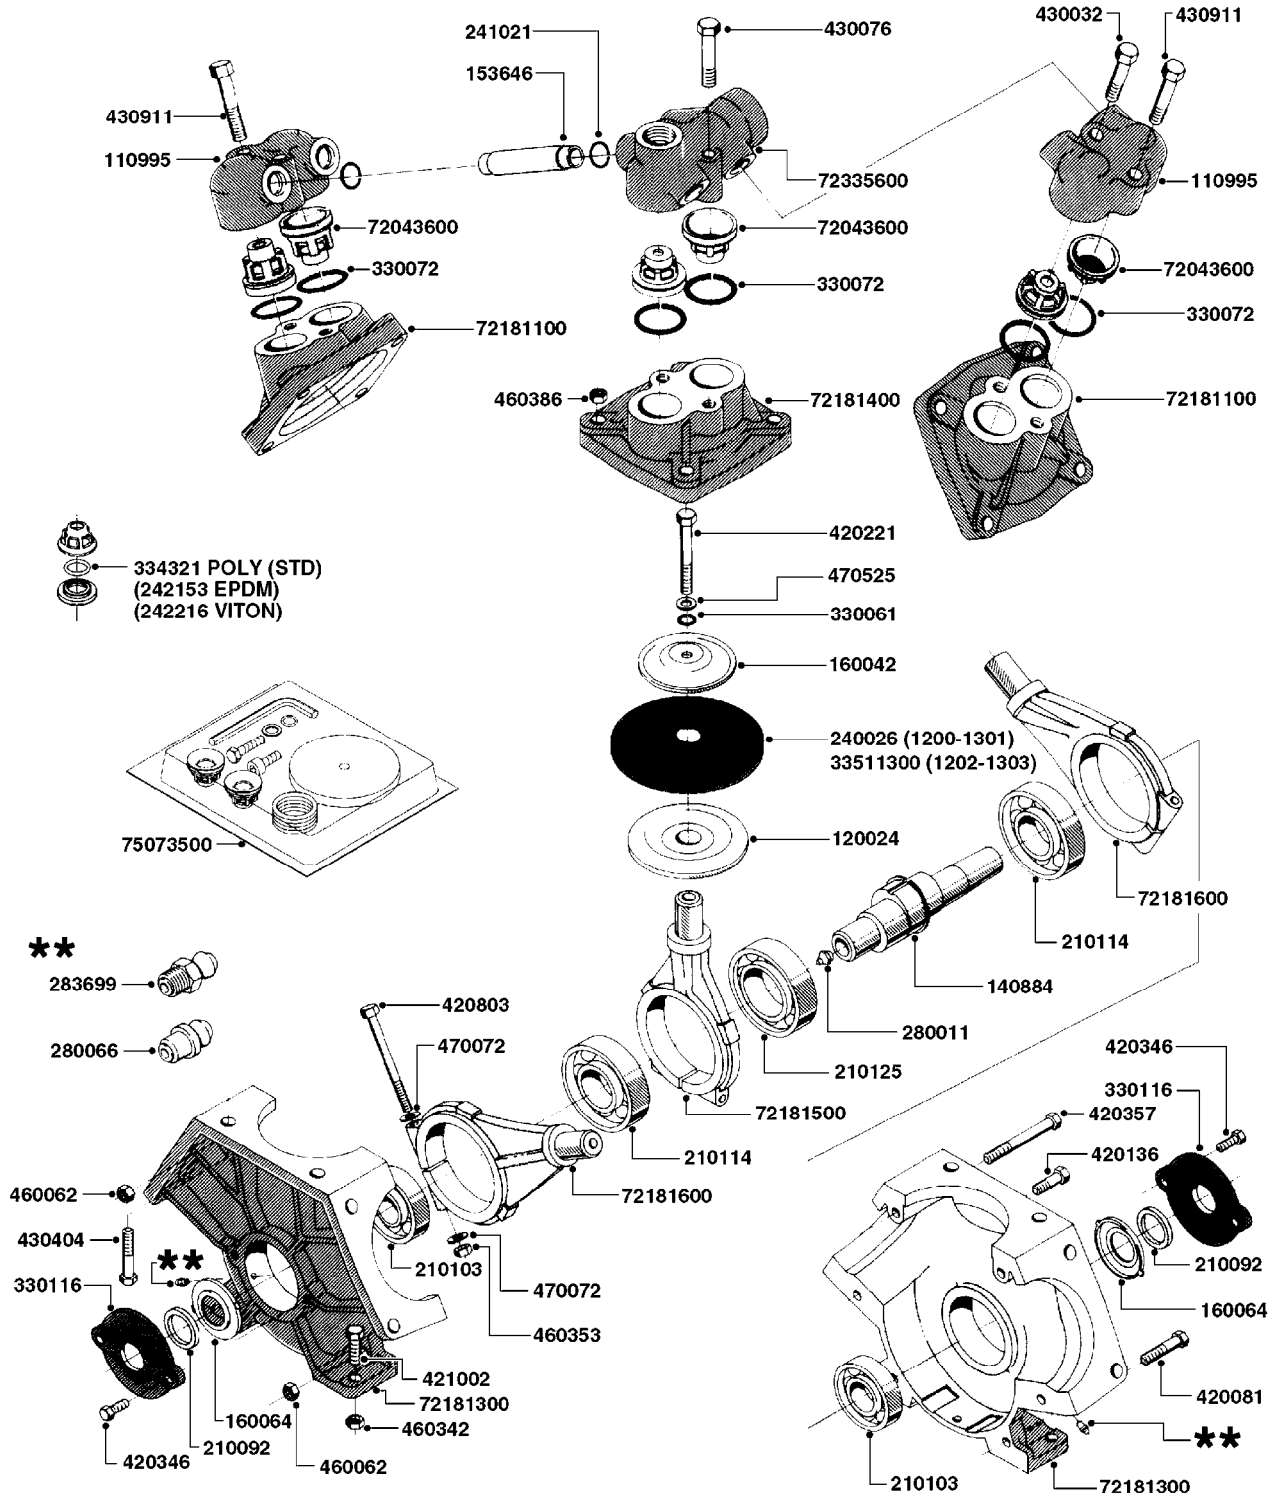

A0210

PUMP - 1301 W/ MOUNTING BASE
A0210-HIN, 01:01:16

Page 1
Date 16.03.2016 11:20

parts-n°	order qty	description
110995	1	VALVE CHAMBER SIDE MODEL 1301
120024	1	DIAPHRAGM BACK DISC 1200-1300
140884	1	CRANK SHAFT MODEL 1300-9
153646	1	CONNECTION PIPE INLET MOD 1301
160042	1	DIAPHRAGM UPPER DISC 1200-1300
160064	1	DUST PLATE
210092	1	SEAL FELT D43/30X5
210103	1	BEARING BALL 6306
210114	1	BEARING BALL 6308
210125	1	BEARING BALL 6210
240026	1	DIAPHRAGM MODEL 1200/1301
241021	1	O-RING D21,89X2,62 NITRIL
242153	1	O-RING D26X4 EPDM
242216	1	O-RING VITON F/1202/1302/462
280011	1	GREASE NIPPLE 3/8' SAE H TR
280066	1	GREASE NIPPLE H 1A6
283699	1	GREASE NIPPLE M6X1
330061	1	O-RING D16/D11X2,5
330072	1	O-RING D53.5/D45.5X4
330116	1	SEAL RETAINER, MODEL 1300
334321	1	O-RING POLY. 34.0x26.0x4.0
420081	1	BOLT HEX 8.8 DEL 3/8'X40MM
420136	1	BOLT HEX 8.8 RAW 3/8'X30MM
420221	1	BOLT HEX 7/16'X2-1/4'
420346	1	BOLT HEX 8.8 DEL 3/8'X 25MM
420357	1	BOLT HEX 8.8 RAW 3/8'X85MM
420803	1	BOLT HEX 8.8 DEL M8X90
421002	1	BOLT HEX 8.8 DEL M10X30 FT DIN933
430032	1	BOLT HEX 8.8 RAW 1/2'X55MM
430076	1	BOLT HEX 8.8 RAW 1/2'X60MM
430404	1	BOLT HEX 8.8 DEL M12X50
430911	1	BOLT HEX 8.8 WG 1/2" x 70MM
460062	1	NUT HEX 3/8' GALV.
460342	1	NUT HEX M10 DEL DIN934
460353	1	NUT HEX M8 BLACK
460386	1	NUT HEX M12X1.75
470072	1	WASHER D15/D8X.5 LOCK
470525	1	WASHER D19/D11.5X2.5
33511300	1	DIAPHRAGM 1202-1303 POLY 2006
72043600	1	VALVE FOR 462/463
72181100	1	DIAPHRAGM COVER 1203/1303+BLTS
72181300	1	PUMP CASTING 1300 RED W/BOLTS
72181400	1	DIAPHRAGM COVER 1303 W/BOLTS
72181500	1	CONNECTING ROD, CENTER 1303
72181600	1	CONNECTING ROD, SIDE MOD.1300
72335600	1	CENTER AND SIDE VALVE CHAMBERS 1302 RED
75073500	1	PUMP KIT 1300/1302 "06"