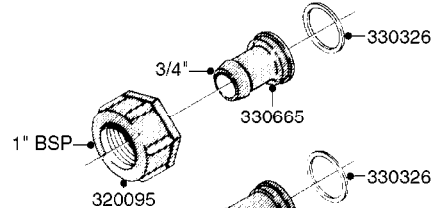

L0010

parts-n°	order qty	description
240085	1	O-RING D13,1/8,3X02,4 NITRIL
241441	1	O-RING D29.3X3
242594	1	O-RING D14 X 1.78 SCH.70-EPDM
320084	1	FITT.DK NUT 1/2" BSP
320095	1	FITT.DK NUT 1" BSP
320117	1	FITT.DK CONN.1/2"BSP F. 1" CAP
320187	1	FITT.DK CAP 3/8" BSP BLACK
320283	1	FITT.DK NUT 3/4"BSP
320821	1	FITT.DK NUT 1-1/2" BSP
321495	1	FITT.DK REDUC 1/4'BSP F.3/4'NT
321576	1	FITT.DK CONN 1/2"BSP F.3/4"NUT
330013	1	O-RING D15/D10X2.5 F.3/8"NUT
330212	1	O-RING D19/D14X2.4 F.1/2"NUT
330326	1	O-RING D30/D24X2 F.1"NUT
330341	1	FITT.DK HB 1" F. 1" NUT
330595	1	O-RING D24.6/D20X2.1 -3/4"
330665	1	3/4' HOSE TAIL F/1' CAP
330676	1	FITT.DK HB 3/8" F. 1/2" NUT
330687	1	FITT.DK HB 1/2" F. 1/2" NUT
330691	1	FITT.DK HB 3/4'F.3/4' NUT
330783	1	FITT.DK HB 3/8"F.3/8" NUT
331262	1	FITT.DK HB 1-1/2" F. 1-1/2"NUT
331273	1	O-RING D44/D38X2 F.1-1/2"
331446	1	FITT.DK HB 1" F.1-1/2" NUT
331807	1	FITT.DK HB 5/16" F.3/8" NUT
332286	1	FITT.DK HB 1/2" F. 3/4" NUT
332905	1	FITT.DK HB 1/2" F. 3/4" CAP
332927	1	PLUG F. NOZZLE TUBE 3/4'
333292	1	FITT.DK HB 1"O'RING F.1-1/2"
333664	1	FITT.DK HB 5/16' F. 1/2' NUT
334044	1	FITT.DK HB 3/4' F. 3/4' CAP
334059	1	FITT.DK EL 1" 110 DEG.F.1-1/2"
334123	1	FITT.DK HB 1-1/4"O-RNG F.1-1/2"
334150	1	FITT.DK HB 1-1/4" 110 F.1-1/2"
390542	1	PLUG WASHER FOR 3/4'CAP NUT
716236	1	FITT.DK HB 1/2" ASSY. F. 3/4"
716413	1	FITT.DK PLUG ASSY. F.NOZ TUBE
717426	1	FITT.DK REDUC 1/4"BSP F.3/4"N
720856	1	FITT.DK 1/2'BSP ASSY.F.3/4'NUT
724621	1	FITT.DK HB 3/4"ASSY F.3/4" NUT