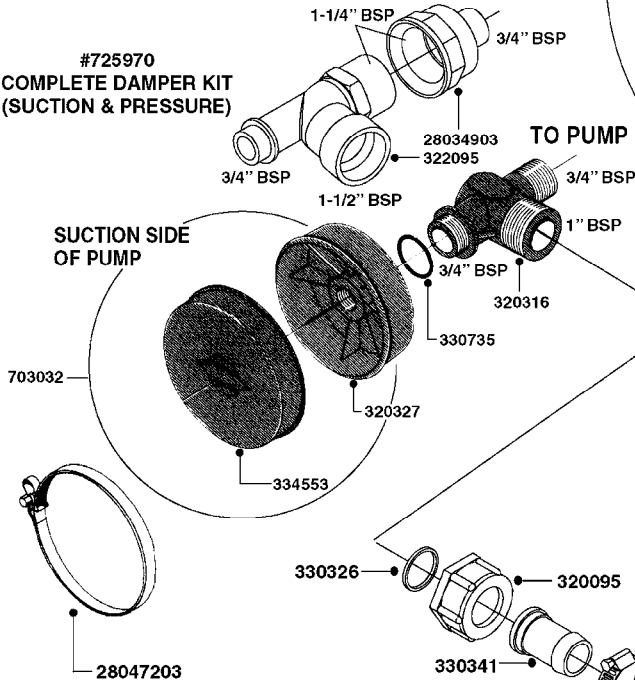

**#725970
COMPLETE DAMPER KIT
(SUCTION & PRESSURE)**