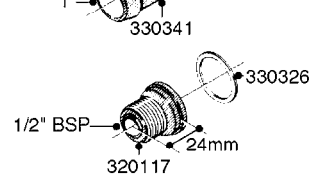

L0010

parts-n°	order qty	description
240085	1	O-RING D13,1/8,3X02,4 NITRIL
241441	1	O-RING D29.3X3
242594	1	O-RING D14 X 1.78 SCH.70-EPDM
320084	1	FITT.DK NUT 1/2" BSP
320095	1	FITT.DK NUT 1" BSP
320117	1	FITT.DK CONN.1/2"BSP F. 1" CAP
320187	1	FITT.DK CAP 3/8" BSP BLACK
320283	1	FITT.DK NUT 3/4"BSP
320821	1	FITT.DK NUT 1-1/2" BSP
321495	1	FITT.DK REDUC 1/4'BSP F.3/4'NT
321576	1	FITT.DK CONN 1/2"BSP F.3/4"NUT
330013	1	O-RING D15/D10X2.5 F.3/8"NUT
330212	1	O-RING D19/D14X2.4 F.1/2"NUT
330326	1	O-RING D30/D24X2 F.1"NUT
330341	1	FITT.DK HB 1" F. 1" NUT
330595	1	O-RING D24.6/D20X2.1 -3/4"
330665	1	3/4' HOSE TAIL F/1' CAP
330676	1	FITT.DK HB 3/8" F. 1/2" NUT
330687	1	FITT.DK HB 1/2" F. 1/2" NUT
330691	1	FITT.DK HB 3/4'F.3/4' NUT
330783	1	FITT.DK HB 3/8"F.3/8" NUT
331262	1	FITT.DK HB 1-1/2" F. 1-1/2"NUT
331273	1	O-RING D44/D38X2 F.1-1/2"
331446	1	FITT.DK HB 1" F.1-1/2" NUT
331807	1	FITT.DK HB 5/16" F.3/8" NUT
332286	1	FITT.DK HB 1/2" F. 3/4" NUT
332905	1	FITT.DK HB 1/2" F. 3/4" CAP
332927	1	PLUG F. NOZZLE TUBE 3/4'
333292	1	FITT.DK HB 1"O'RING F.1-1/2"
333664	1	FITT.DK HB 5/16' F. 1/2' NUT
334044	1	FITT.DK HB 3/4' F. 3/4' CAP
334059	1	FITT.DK EL 1" 110 DEG.F.1-1/2"
334123	1	FITT.DK HB 1-1/4"O-RNG F.1-1/2"
334150	1	FITT.DK HB 1-1/4" 110 F.1-1/2"
390542	1	PLUG WASHER FOR 3/4'CAP NUT
716236	1	FITT.DK HB 1/2" ASSY. F. 3/4"
716413	1	FITT.DK PLUG ASSY. F.NOZ TUBE
717426	1	FITT.DK REDUC 1/4"BSP F.3/4"N
720856	1	FITT.DK 1/2'BSP ASSY.F.3/4'NUT
724621	1	FITT.DK HB 3/4"ASSY F.3/4" NUT