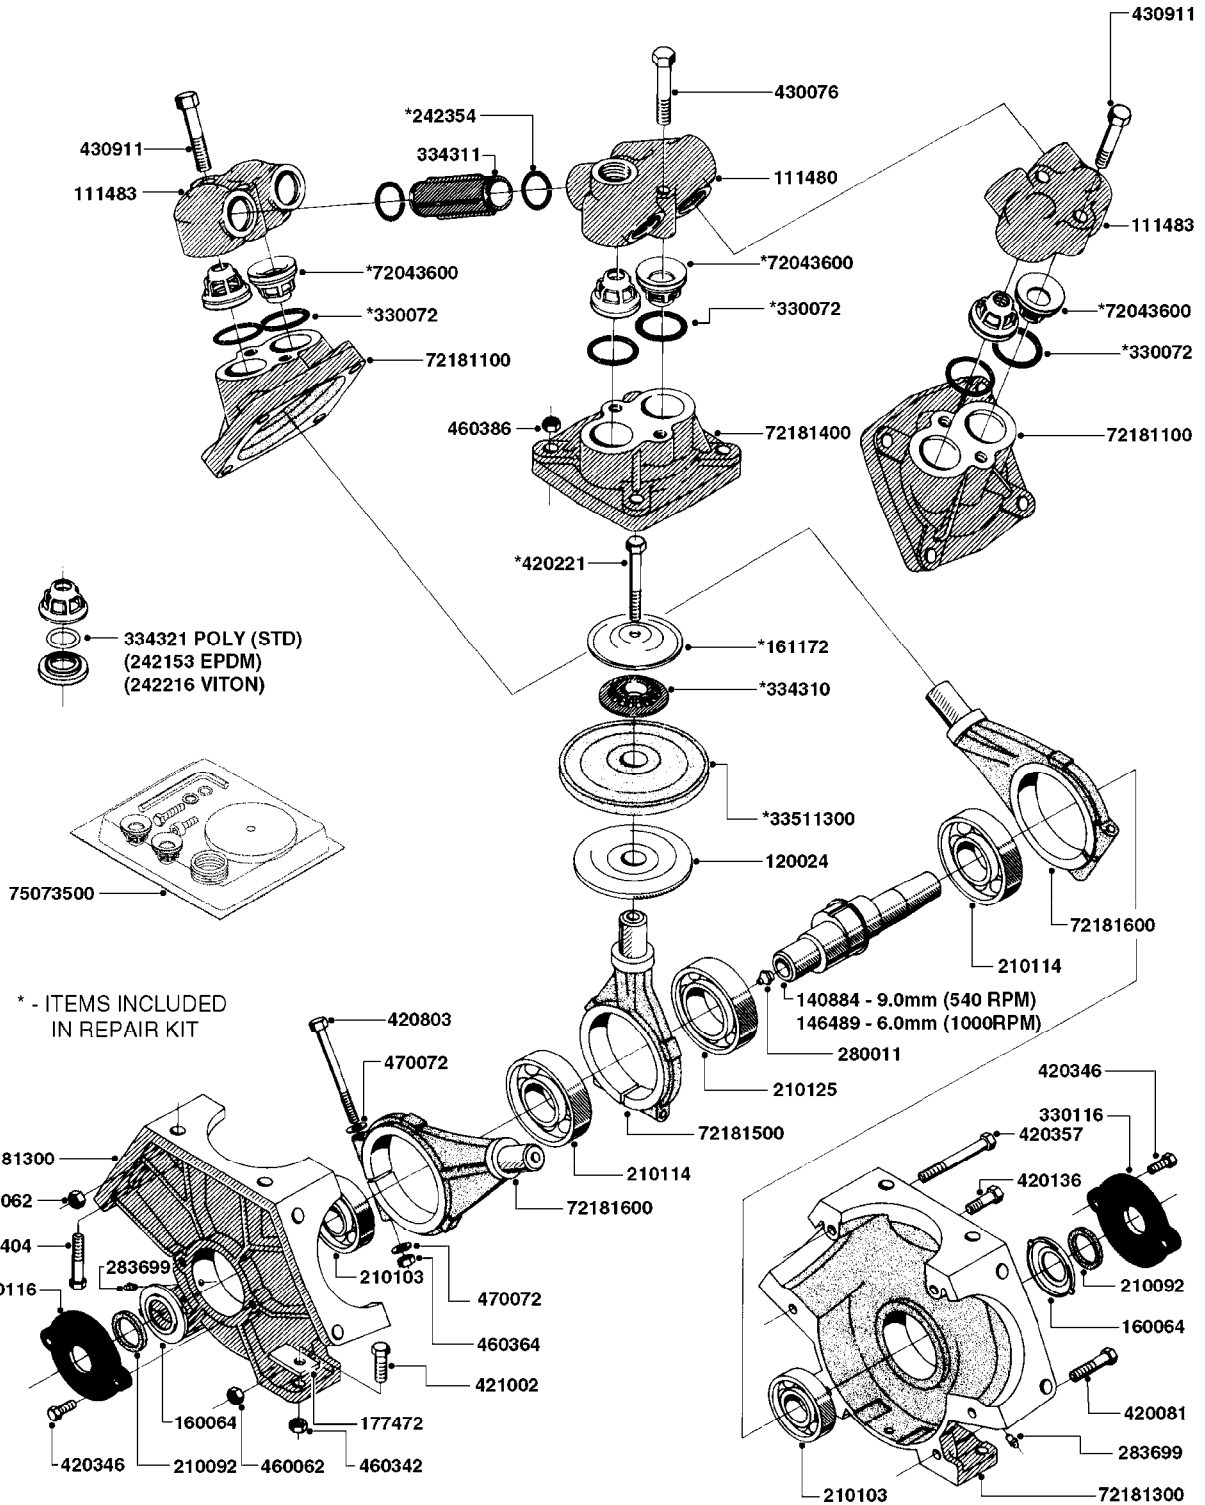

A0220

PUMP - 1302 W/ MOUNTING BASE
A0220-HIN, 01:01:16

Page 1

Date 16.03.2016 11:20

parts-n°	order qty	description
111480	1	VALVE HEAD 1302 CENTER
111483	1	VALVE HEAD SIDE 1302
120024	1	DIAPHRAGM BACK DISC 1200-1300
140884	1	CRANK SHAFT MODEL 1300-9
146489	1	CRANK SHAFT MODEL 1302-6MM
160064	1	DUST PLATE
161172	1	DIAPHRAGM DISC F. 1203/1303
177472	1	BRACKET 25 X 5
210092	1	SEAL FELT D43/30X5
210103	1	BEARING BALL 6306
210114	1	BEARING BALL 6308
210125	1	BEARING BALL 6210
242153	1	O-RING D26X4 EPDM
242216	1	O-RING VITON F/1202/1302/462
242354	1	O-RING D32.2X3.0 VITON F.S-53
280011	1	GREASE NIPPLE 3/8' SAE H TR
283699	1	GREASE NIPPLE M6X1
330072	1	O-RING D53.5/D45.5X4
330116	1	SEAL RETAINER, MODEL 1300
334310	1	NYLON WASHER 1202/1302/462
334311	1	CONNECTION PIPE INLET MOD.1302
334321	1	O-RING POLY. 34.0x26.0x4.0
420081	1	BOLT HEX 8.8 DEL 3/8'X40MM
420136	1	BOLT HEX 8.8 RAW 3/8'X30MM
420221	1	BOLT HEX 7/16'X2-1/4'
420346	1	BOLT HEX 8.8 DEL 3/8'X 25MM
420357	1	BOLT HEX 8.8 RAW 3/8'X85MM
420803	1	BOLT HEX 8.8 DEL M8X90
421002	1	BOLT HEX 8.8 DEL M10X30 FT DIN933
430076	1	BOLT HEX 8.8 RAW 1/2'X60MM
430404	1	BOLT HEX 8.8 DEL M12X50
430911	1	BOLT HEX 8.8 WG 1/2" x 70MM
460062	1	NUT HEX 3/8' GALV.
460342	1	NUT HEX M10 DEL DIN934
460364	1	NUT HEX M8 GALV.
460386	1	NUT HEX M12X1.75
470072	1	WASHER D15/D8X.5 LOCK
33511300	1	DIAPHRAGM 1202-1303 POLY 2006
72043600	1	VALVE FOR 462/463
72181100	1	DIAPHRAGM COVER 1203/1303+BLTS
72181300	1	PUMP CASTING 1300 RED W/BOLTS
72181400	1	DIAPHRAGM COVER 1303 W/BOLTS
72181500	1	CONNECTING ROD, CENTER 1303
72181600	1	CONNECTING ROD, SIDE MOD.1300
75073500	1	PUMP KIT 1300/1302 "06"