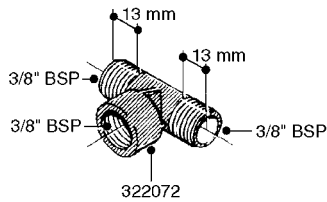

L0020

FITTINGS-T-PIECES, CAPS & ELBOWS
L0020-HIN, 01:01:16

Page 1
Date 16.03.2016 11:20

parts-n°	order qty	description
10053603	1	FITT. CAPNUT 2"BSP 5601
10194303	1	CAP BLANK 1 1/2 MCPHEE 210060
320047	1	FITT.DK CAPNUT 1/2" BSP
320106	1	FITT.DK CAPNUT 1" BSP
320272	1	FITT.DK CAPNUT 3/8" BSP
320316	1	FITT.DK TEE 3/4" X3/4" X1"BSP
320331	1	FITT.DK TEE 1" - 1" - 3/4" BSP
320342	1	FITT.DK EL 3/4"M X 1"F BSP
320563	1	FITT.DK 3 WAY 1/2" 110 DEG.
320677	1	NO LONGER AVAILABLE
320961	1	FITT.DK CAPNUT 1-1/2" BSP
321053	1	FITT.DK TEE 1/2 X1/2 X1/2" BSP
322072	1	FITT.DK TEE 3/8'X3/8'X3/8' BSP
322095	1	FITT.DK TEE 1-1/2 X1-1/4 X3/4" BSP
322138	1	FITT.DK ELB 1"M X 1"F BSP
330013	1	O-RING D15/D10X2.5 F.3/8"NUT
330212	1	O-RING D19/D14X2.4 F.1/2"NUT
330326	1	O-RING D30/D24X2 F.1"NUT
331273	1	O-RING D44/D38X2 F.1-1/2"