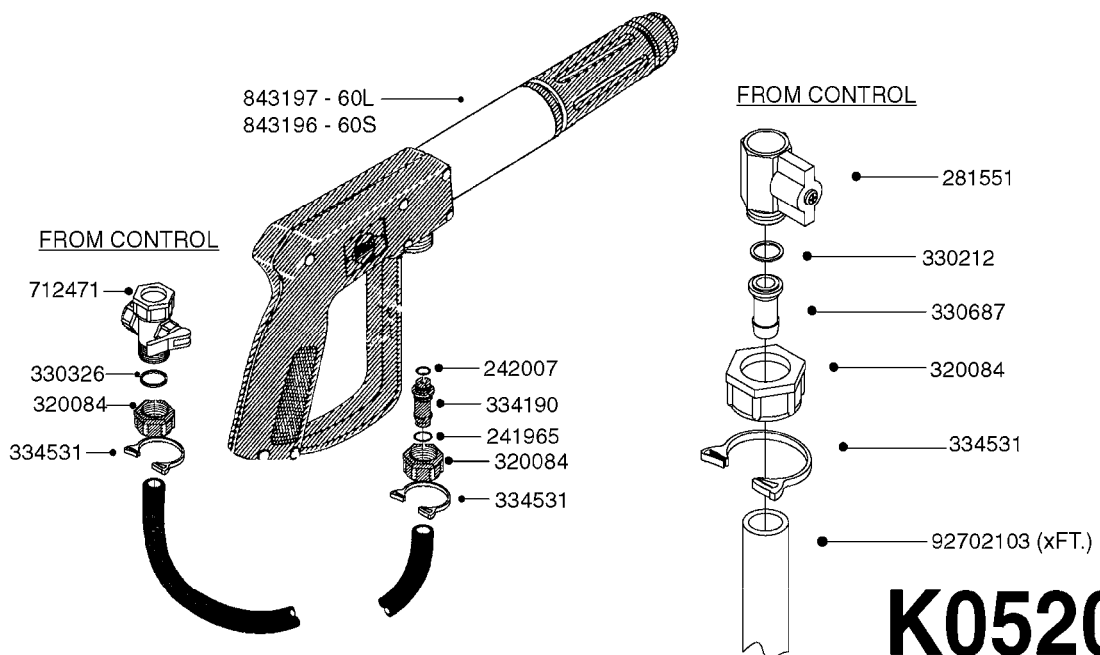

COMPLETE ASSEMBLY:
 818377 - 160' x 3/8" (50m) HOSE REEL
 818381 - 320' X 3/8" (100m) HOSE REEL

K0490

HOSE REEL ASSEMBLIES
K0490-HIN, 01:01:16

Page 1

Date 16.03.2016 11:20

parts-n°	order qty	description
143684	1	BUSHING F. HOSE REEL
143706	1	SPACER TUBE F. 275' HOSE REEL
145925	1	NIPPLE M10 M6
146314	1	UNION BUSHING F.HOSE REEL
146315	1	RING FOR HOSE REEL
146487	1	SPACER ROD F/HOSE REEL 225mm
160311	1	WASHER D30/D20.4X2
241474	1	O-RING NITRIL
281072	1	SNAP-RING OUTER 20X1.20
282155	1	CLIP F.TUBE SUPPORT
320655	1	FITT.DK HN 1/2"-1/2" BSP
320821	1	FITT.DK NUT 1-1/2" BSP
330212	1	O-RING D19/D14X2.4 F.1/2"NUT
333443	1	BUSHING F. HOSE REEL
420604	1	BOLT HEX 8.8 DEL M10X25 FT DIN933
420626	1	BOLT HEX 8.8 DEL M10X20 FT
420862	1	BOLT HEX 8.8 DEL M10X16 FT
430286	1	BOLT HEX 8.8 DEL M12X30 FT
460423	1	NUT HEX M10X1.5 LOCK
460703	1	NUT HEX M12X1.75 LOCK DIN985
613207	1	CENTER TUBE FOR 164'HOSE REEL
613211	1	HOSE REEL NK 80/105
613292	1	CENTER TUBE 100 MM
633824	1	SIDE FOR HOSE REEL
633835	1	OUTER TUBE NK 300-600
633846	1	FITTING FOR HOSE REEL TR2/TR3
633905	1	BRKTS. HOSE REEL SM210
637986	1	CLAMP FITTING HOSE REEL
719073	1	HANDLE ASSY. F. HOSE REEL
719084	1	SWIVEL F.HOSE REEL
719121	1	HOSE 1/2'X2500M NUT
719401	1	CLIPS F.PISTOL ASSY.
725618	1	CLIP WHITE PLASTIC SNAP TYPE
818377	1	REEL FOR HOSE 160' X 3/8"
818381	1	REEL FOR HOSE 320' X 3/8'
818801	1	BKT.HOSE REEL MOUNT NL/NK/BOOM
818845	1	BKT.HOSE REEL SM210
833768	1	HOLDER F. HOSE REEL
834764	1	BKT.HOSE REEL MOUNT ESTATE SPR
61021400	1	BKT. BOOM MOUNT SM53/80 US