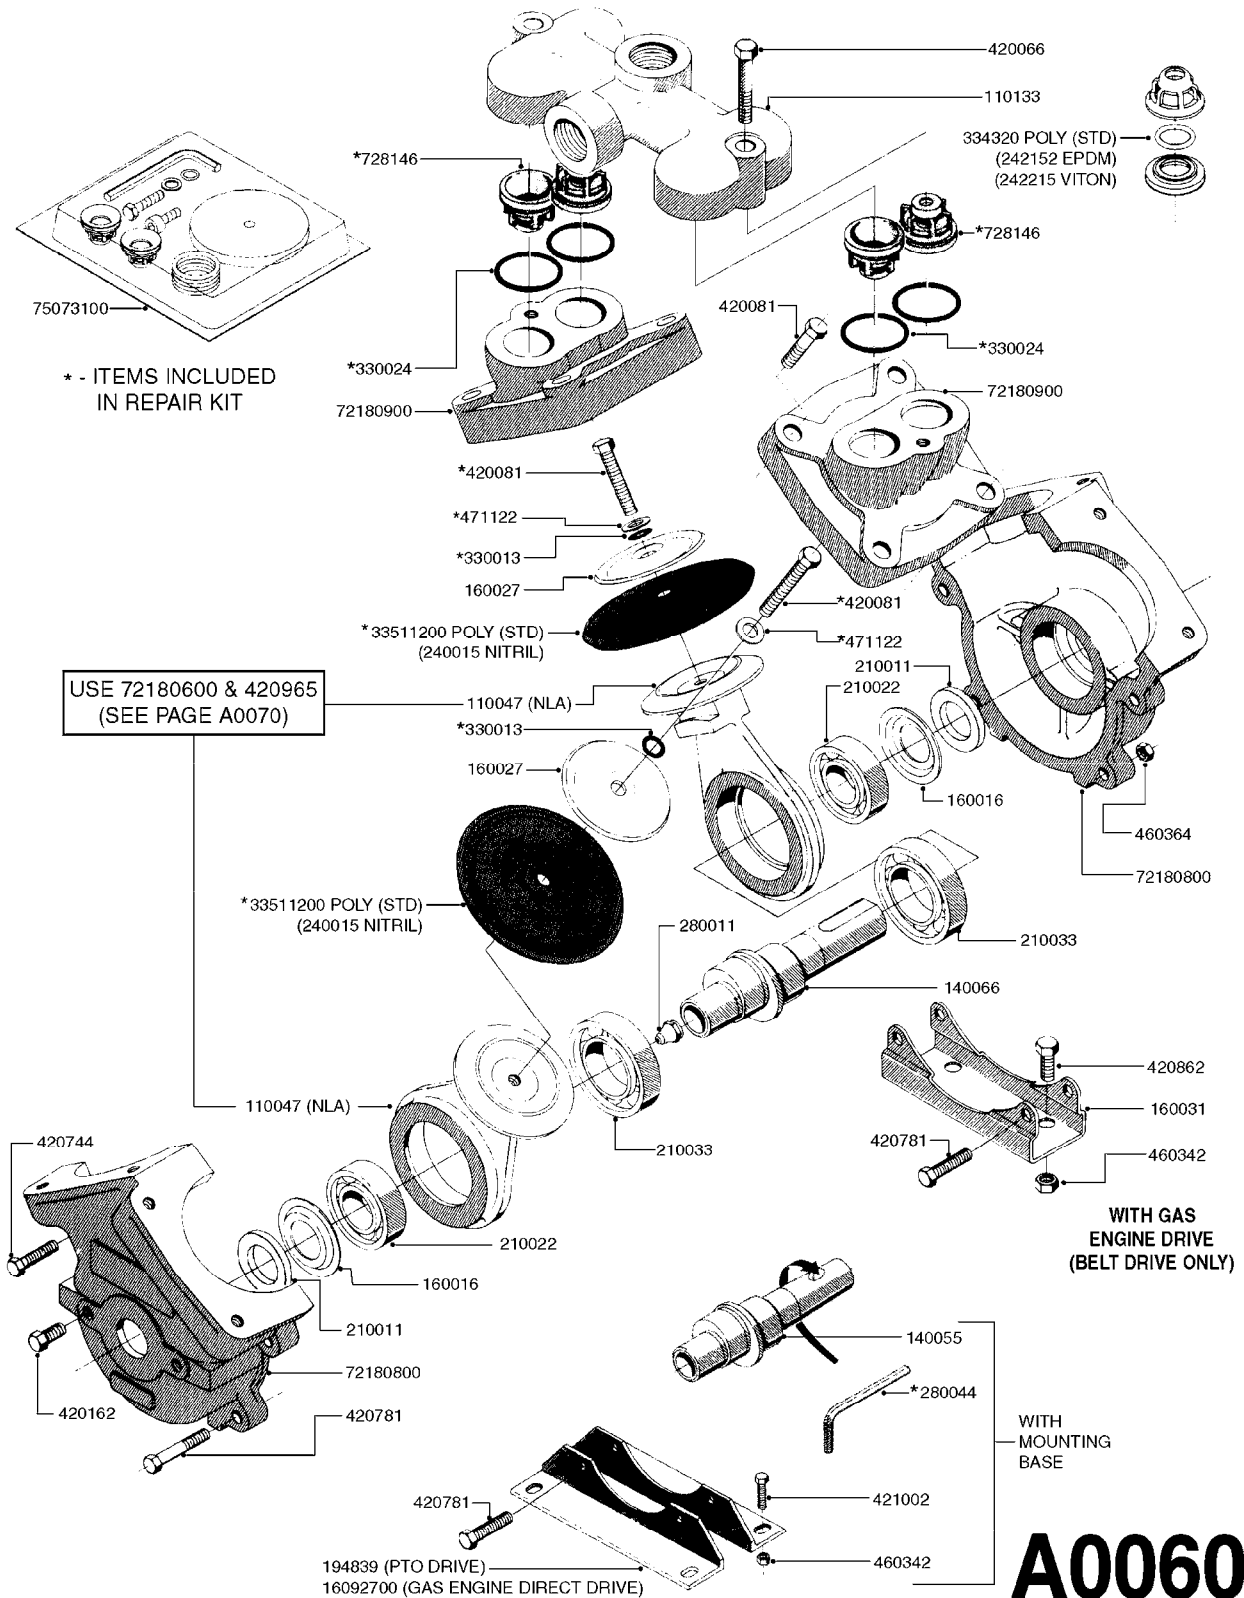

PUMP - 600
A0060-HIN, 01:01:16

* - ITEMS INCLUDED
IN REPAIR KIT

USE 72180600 & 420965
(SEE PAGE A0070)

A0060

PUMP - 600
A0060-HIN, 01:01:16

Page 1
Date 16.03.2016 11:19

parts-n°	order qty	description
110047	1	CONN.ROD MOD.500-600 72180600
110133	1	VALVE CHAMBER MOD 600 PAINTED
140055	1	CRANK SHAFT, MODEL 600
140066	1	CRANK SHAFT, MODEL 600/4
160016	1	DUST PLATE
160027	1	DIAPHRAGM UPPER DISC 500-600
160031	1	BASE PLATE MODEL 500-600
194839	1	ANGLE IRON FOOT, M 500-600 RED
210011	1	SEAL FELT D39/23 X 4
210022	1	BEARING BALL 6205
210033	1	BEARING BALL 6007
240015	1	DIAPHRAGM MODEL 500-600 NITRIL
242152	1	O-RING D18.2X3 EPDM
242215	1	O-RING D18X3 VITON
280011	1	GREASE NIPPLE 3/8" SAE H TR
280044	1	KEY HEXAGON W6 3/16"
330013	1	O-RING D15/D10X2.5 F.3/8"NUT
330024	1	O-RING D41,1/D34.5 X 3,5
334320	1	O-RING D18X3 POLYURETHANE
420066	1	BOLT HEX 8.8 DEL 3/8"X50MM
420081	1	BOLT HEX 8.8 DEL 3/8"X40MM
420162	1	BOLT HEX 8.8 DEL 3/8"x15MM
420744	1	BOLT HEX 8.8 DEL M8X40
420781	1	BOLT HEX 8.8 DEL M8X50
420862	1	BOLT HEX 8.8 DEL M10X16 FT
420965	1	M10X40 MACHINE SCREW STAINLESS
421002	1	BOLT HEX 8.8 DEL M10X30 FT DIN933
460342	1	NUT HEX M10 DEL DIN934
460364	1	NUT HEX M8 GALV.
471122	1	WASHER, M10, Ø20/10.5X 2.0, SS
728146	1	VALVE FOR 361(726890/707932)
16092700	1	PUMP MOUNT PLATE TALL 500/600
33511200	1	DIAPHRAGM 500-603 PUR 2006
72180600	1	CONNECTING ROD FOR 503-603 M10
72180800	1	PUMP HOUSING 603 RED W/BOLTS
72180900	1	DIAPHRAGM COVER MOD. 600
75073100	1	PUMP KIT 600 "06"