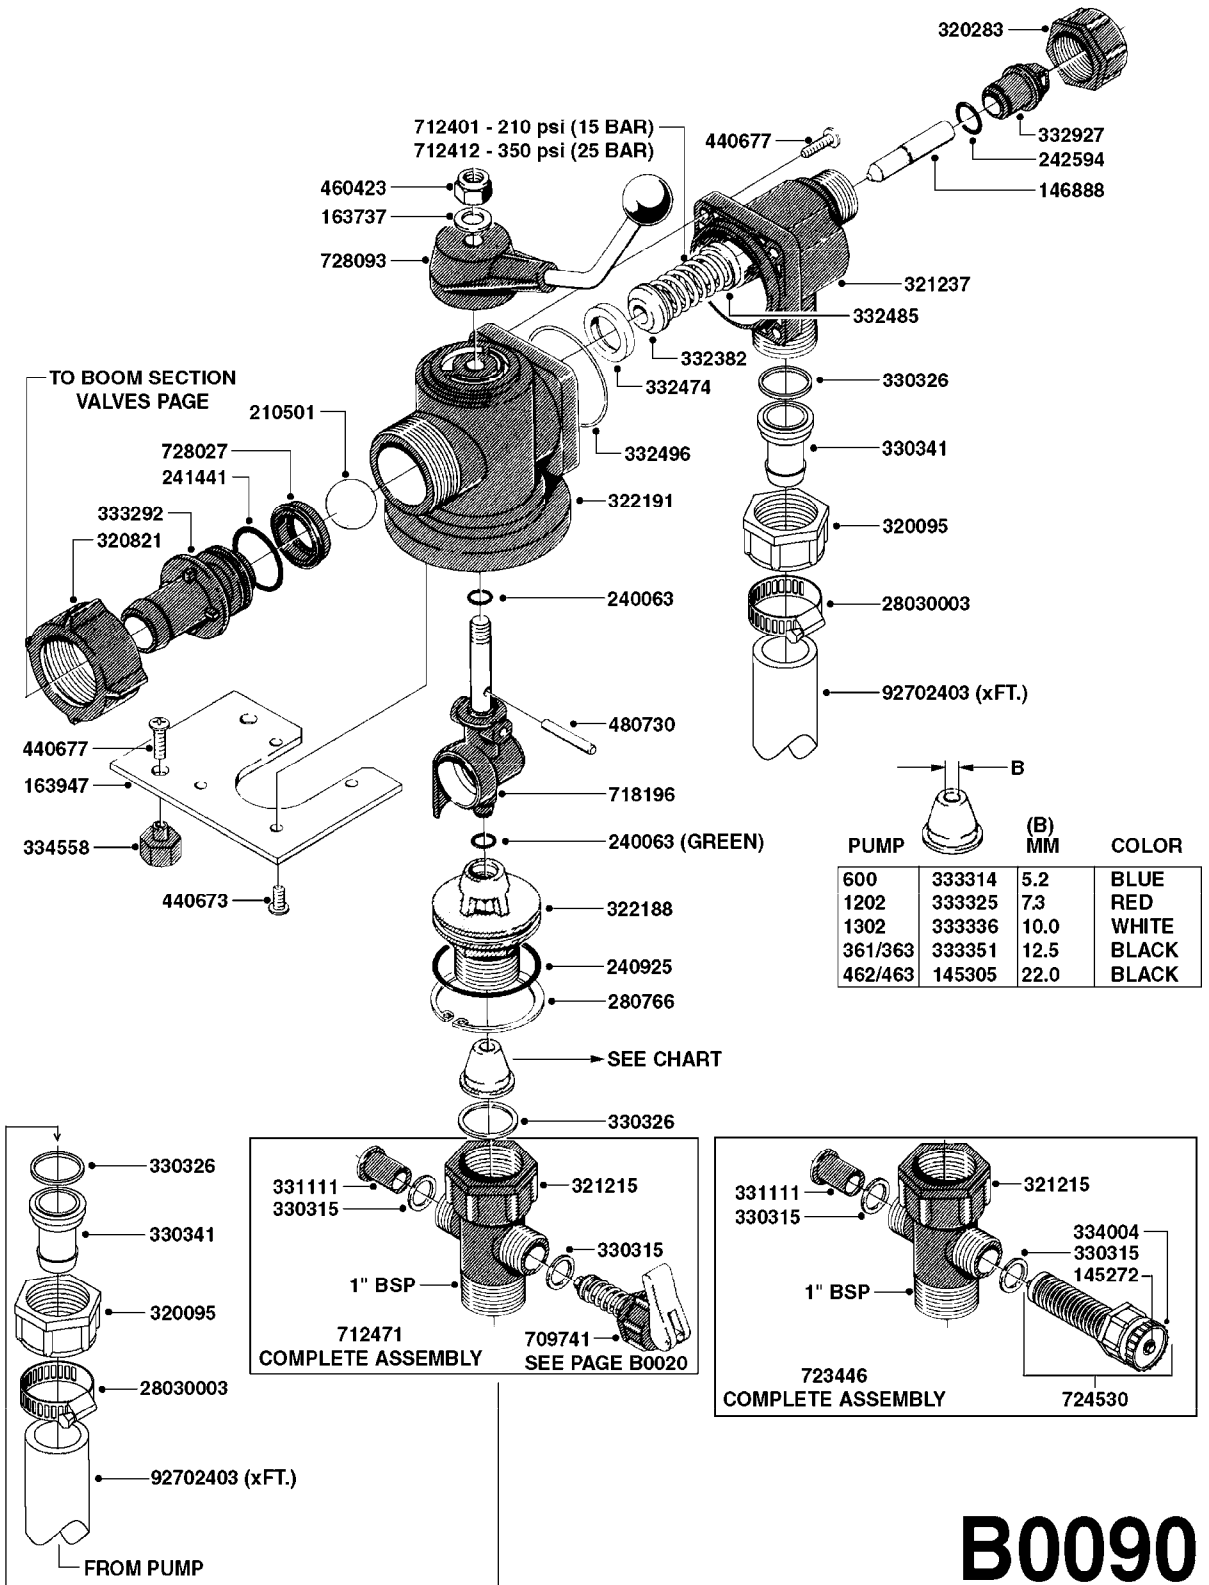

B0090

BK-180 MASTER VALVE-MAN.POST94
B0090-HIN, 01:01:16

Page 1
Date 16.03.2016 11:20

parts-n°	order qty	description	
145272	1	INSERT F.AGIT.THUMBWHEEL BRASS	
145305	1	NOZZLE F.OP.UNIT PUMP 462	
146888	1	PIN 10 X 57MM STAINLESS	
163737	1	WASHER D15.5/D10.5X1	
163947	1	FITTING FOR BK 180	
210501	1	BALL PLASTIC D25	
240063	1	O-RING D14.1/9.3 X 2.4	
240925	1	O-RING D49.5X3 NITRIL	
241441	1	O-RING D29.3X3	
242594	1	O-RING D14 X 1.78 SCH.70-EPDM	
280766	1	SNAP-RING INNER 55X2 DIN 472	
320095	1	FITT.DK NUT 1" BSP	
320283	1	FITT.DK NUT 3/4"BSP	
320821	1	FITT.DK NUT 1-1/2" BSP	
321215	1	FITT.DK HOUSING F. AGITATION	
321237	1	PRESSURE REGULATOR HOUSE BK180	
322188	1	BOTTOM PIECE F.BALL EC	
322191	1	HOUSING F.BALL (OPERATING UNIT)	
330315	1	O-RING D18.4/D13X.6	
330326	1	O-RING D30/D24X2 F.1"NUT	
330341	1	FITT.DK HB 1" F. 1" NUT	
331111	1	VALVE SEAT FOR 1/2" DISTRIBUT.	
332382	1	VALVE CONE D25,7	
332474	1	SEAT FOR OPERATING UNIT BALL	
332485	1	SPRING GUIDE	
332496	1	O-RING D58/54X2	
332927	1	PLUG F. NOZZLE TUBE 3/4'	
333292	1	FITT.DK HB 1"O'RING F.1-1/2"	
333314	1	NOZZ.RESTRICTOR 600 BLUE	
333325	1	NOZZ.RESTRICTOR 1202 RED	
333336	1	NOZZ.RESTRICTOR 1302 WHITE	
333351	1	NOZZ.RESTRICTOR 361 BLACK	
334004	1	WHEEL F.AGITATION W/O INSERT	
334558	1	NUT HEX PLASTIC INSERT	
440673	1	SCREW F.PLASTIC 5X12 SS	
440677	1	SCREW F. PLASTIC 5X20 SS	
460423	1	NUT HEX M10X1.5 LOCK	
480730	1	PIN ROLL 5X30 STAINLESS STEEL	
709741	1	VALVE ASSY. 1/2" FLIP LEVER	
712401	1	RELIEF VALVE ASSY. 12BAR	
712412	1	RELIEF VALVE ASSY. 25BAR	
712471	1	AGITATION VALVE ASSY. ON/OFF	
718196	1	BALL VALVE HOUSING ASSEMBLY	
723446	1	AGITATION VALVE ASSY. ADJUST.	
724530	1	THUMB WHEEL FOR AGITATION	
728027	1	BUSHING WITH SEAT	
728093	1	HANDLE WITH BALL	
28030003	1	CLAMP HOSE GEAR P1" 6716	
92702403	1	HOSE PVC SUCT GRAY 1"