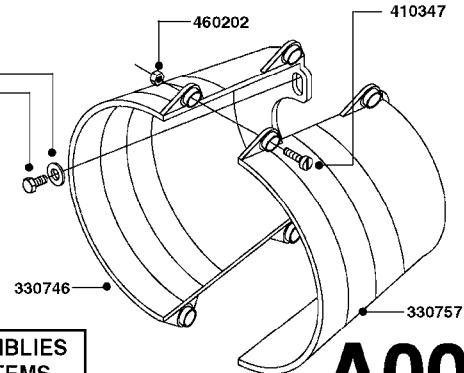

**#725970
COMPLETE DAMPER KIT
(SUCTION & PRESSURE)**

**PRESSURE SIDE
OF PUMP**

**SUCTION SIDE
OF PUMP**

FROM PUMP

TO CONTROLS

FROM TANK

821623 - 600 WITH COUPLER
821624 - 600 W/ MOUNTING BASE
821625 - 600 GAS DRIVEN - BELT DRIVE

COMPLETE ASSEMBLIES
WHOLEGOODS ITEMS

A0080

PUMP - 600 FITTINGS
A0080-HIN, 01:01:16

Page 1

Date 16.03.2016 11:19

parts-n°	order qty	description
240122	1	DIAPHRAGM FOR PRES.DAMP.(EPDM)
320095	1	FITT.DK NUT 1" BSP
320154	1	AIR BOTTLE, BOTTOM PART
320316	1	FITT.DK TEE 3/4" X3/4" X1"BSP
320327	1	HOUSING F. SUCTION AIR BOTTLE
320331	1	FITT.DK TEE 1" - 1" - 3/4" BSP
320342	1	FITT.DK EL 3/4"M X 1"F BSP
322095	1	FITT.DK TEE 1-1/2 X1-1/4 X3/4" BSP
330326	1	O-RING D30/D24X2 F.1"NUT
330341	1	FITT.DK HB 1" F. 1" NUT
330525	1	AIR BOTTLE, TOP HALF
330665	1	3/4' HOSE TAIL F/1' CAP
330735	1	O-RING D30/D26X2
330746	1	GUARD PTO LOWER PART SHORT
330757	1	GUARD PTO UPPER PART SHORT
334265	1	DIAPHRAGM F. PRESS DAMP.NITRIL
334531	1	CLAMP HOSE PLASTIC 3/4"
334553	1	DIAPHRAGM F.SUCTION AIR BOTTLE
410347	1	SCREW M6X20 8.8
420162	1	BOLT HEX 8.8 DEL 3/8"x15MM
420567	1	BOLT HEX 8.8 DEL M8X30 FT
460202	1	NUT HEX M6
460364	1	NUT HEX M8 GALV.
471122	1	WASHER, M10, Ø20/10.5X 2.0, SS
703032	1	SUCTION AIR BOTTLE 3/4" COMPL.
703301	1	VALVE FOR AIR BOTTLE
725970	1	DAMPER KIT 600
821623	1	PUMP 603/7 W COUPLING
821624	1	PUMP 603/7 W. FOOT TAPERED SHA
821625	1	PUMP 603/4 800RPM STRIGHT SHAF
845014	1	AIR BOTTLE COMPLETE HJ73
28030003	1	CLAMP HOSE GEAR P1" 6716
28034903	1	FITTING, REDUCER, 1-1/4"-3/4"
28038303	1	FITTING, TEE 2X1"BSPM/1"BSPF
28047203	1	CLAMP HOSE GEAR 60 X 80 6756
92702403	1	HOSE PVC SUCT GRAY 1"
92703203	1	HOSE R X3/4" X300PSI WP X0012"