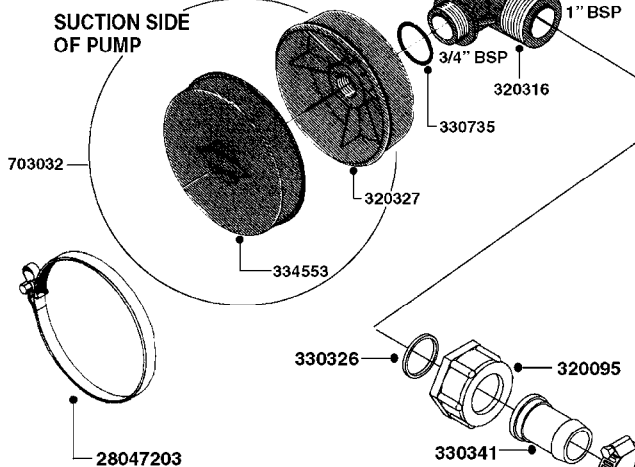

**#725970
COMPLETE DAMPER KIT
(SUCTION & PRESSURE)**

**PRESSURE SIDE
OF PUMP**

**SUCTION SIDE
OF PUMP**

FROM PUMP

TO CONTROLS

FROM TANK

821623 - 600 WITH COUPLER
821624 - 600 W/ MOUNTING BASE
821625 - 600 GAS DRIVEN - BELT DRIVE