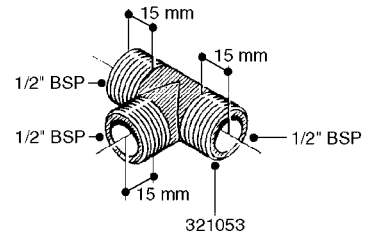

L0020

FITTINGS-T-PIECES, CAPS & ELBOWS
L0020-HIN, 01:01:16

Page 1
Date 16.03.2016 11:20

parts-n°	order qty	description
10053603	1	FITT. CAPNUT 2"BSP 5601
10194303	1	CAP BLANK 1 1/2 MCPHEE 210060
320047	1	FITT.DK CAPNUT 1/2" BSP
320106	1	FITT.DK CAPNUT 1" BSP
320272	1	FITT.DK CAPNUT 3/8" BSP
320316	1	FITT.DK TEE 3/4" X3/4" X1"BSP
320331	1	FITT.DK TEE 1" - 1" - 3/4" BSP
320342	1	FITT.DK EL 3/4"M X 1"F BSP
320563	1	FITT.DK 3 WAY 1/2" 110 DEG.
320677	1	NO LONGER AVAILABLE
320961	1	FITT.DK CAPNUT 1-1/2" BSP
321053	1	FITT.DK TEE 1/2 X1/2 X1/2" BSP
322072	1	FITT.DK TEE 3/8'X3/8'X3/8' BSP
322095	1	FITT.DK TEE 1-1/2 X1-1/4 X3/4" BSP
322138	1	FITT.DK ELB 1"M X 1"F BSP
330013	1	O-RING D15/D10X2.5 F.3/8"NUT
330212	1	O-RING D19/D14X2.4 F.1/2"NUT
330326	1	O-RING D30/D24X2 F.1"NUT
331273	1	O-RING D44/D38X2 F.1-1/2"