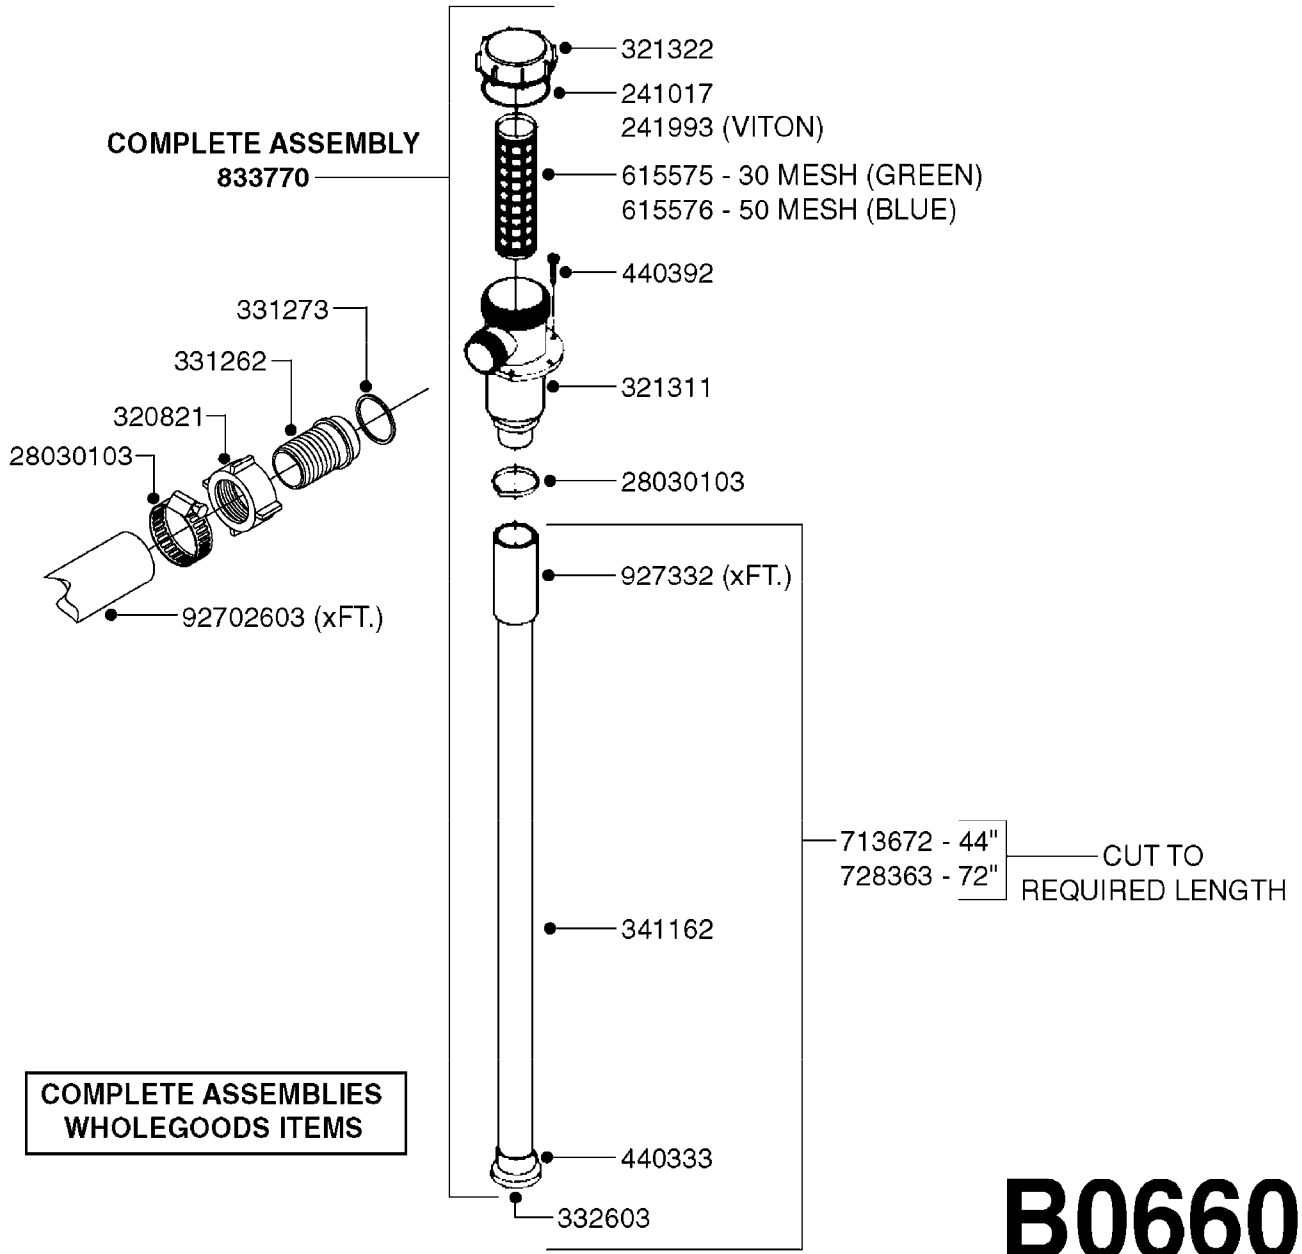

TOP SUCTION ASSEMBLY-SCREW CAP
B0660-HIN, 01:01:16

Page 1
Date 16.03.2016 11:20

parts-n°	order qty	description
241017	1	O-RING D74,5X3 NITRIL
241993	1	O-RING 74.5 X 3MM VIT/241017
320821	1	FITT.DK NUT 1-1/2" BSP
321311	1	FILTER BODY S 80 X 4
321322	1	SCREW CAP F. S80 X 4
331262	1	FITT.DK HB 1-1/2" F. 1-1/2"NUT
331273	1	O-RING D44/D38X2 F.1-1/2"
332603	1	CAP F. SUCTION TUBE
341162	1	SUCTION TUBE F.650
440333	1	SCREW 3.5 X 9.5 SS
440392	1	SCREW 6.3 X 25.0 DIN7981C TORX
615575	1	FILTER F.TOP SUCT.30 MESH GRN.
615576	1	FILTER F.TOP SUCT.50 MESH BLUE
713672	1	SUCTION TUBE L=44"
728363	1	SUCTION TUBE ASSY.L=72"
833770	1	TOP SUCTION KIT 300/500
927332	1	HOSE R X 28BAR X 40MM X 0012"
28030103	1	CLAMP HOSE GEAR P5/4-S1.5"6724
92702603	1	HOSE PVC SUCT GRAY 1-1/2"