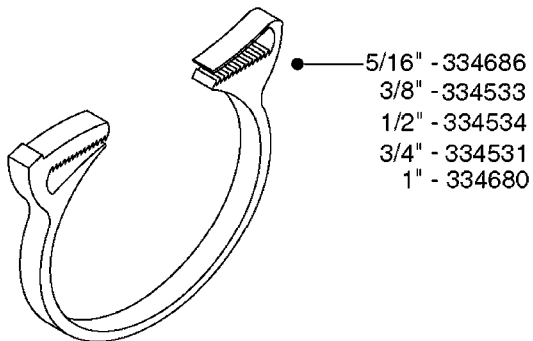

I.D.	PART # (ONE FOOT)	
3/8" 1/2" 3/4" 1" 1-1/4"	92701703 92702103 92703203 92712403 92734403	 <p>RUBBER HOSE SMOOTH, BLACK, TWO BLUE STRIPES</p>
5/16" 3/8" 1/4" 1/2" 3/4"	927281 927284 927268 927269 927270	 <p>PVC HOSE SHINY, BLACK, SMOOTH, TWO WHITE STRIPES</p>
1" 1-1/4" 1-1/2" 2" 2-1/2"	92702403 92738900 92702603 92702703 92702803	 <p>PVC SPIRAL SUCTION HOSE SHINY, RIBBED, GRAY</p>
3/4"	927205	 <p>PVC HOSE CLEAR, SMOOTH</p>
1/2" 3/4"	10631003 927231	 <p>PVC HOSE SMOOTH, CLEAR, REINFORCED WITH WHITE MESH</p>
4mm 6mm 8mm 10mm	927253 RED 927264 RED 927306 BLACK 927330 BLACK	 <p>PVC AIR HOSE SMOOTH</p>

Hose Size	Pressure	Suction	Clamp Code
3/8"	28029803		6706
1/2"	28029803		6706
3/4"	28029903		6712
1"	28030003	28029903	6716
1-1/4"	28030103		6724
1-1/2"		28030103	6724
2"		28030203	235-67
2-1/2"		28030303	235-74
3"		28030403	235-82