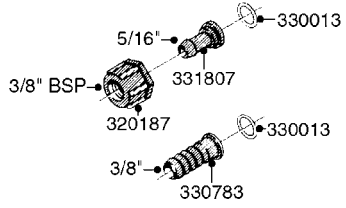

L0010

parts-n°	order qty	description
240085	1	O-RING D13,1/8,3X02,4 NITRIL
241441	1	O-RING D29.3X3
242594	1	O-RING D14 X 1.78 SCH.70-EPDM
320084	1	FITT.DK NUT 1/2" BSP
320095	1	FITT.DK NUT 1" BSP
320117	1	FITT.DK CONN.1/2"BSP F. 1" CAP
320187	1	FITT.DK CAP 3/8" BSP BLACK
320283	1	FITT.DK NUT 3/4"BSP
320821	1	FITT.DK NUT 1-1/2" BSP
321495	1	FITT.DK REDUC 1/4'BSP F.3/4'NT
321576	1	FITT.DK CONN 1/2"BSP F.3/4"NUT
330013	1	O-RING D15/D10X2.5 F.3/8"NUT
330212	1	O-RING D19/D14X2.4 F.1/2"NUT
330326	1	O-RING D30/D24X2 F.1"NUT
330341	1	FITT.DK HB 1" F. 1" NUT
330595	1	O-RING D24.6/D20X2.1 -3/4"
330665	1	3/4' HOSE TAIL F/1' CAP
330676	1	FITT.DK HB 3/8" F. 1/2" NUT
330687	1	FITT.DK HB 1/2" F. 1/2" NUT
330691	1	FITT.DK HB 3/4'F.3/4' NUT
330783	1	FITT.DK HB 3/8"F.3/8" NUT
331262	1	FITT.DK HB 1-1/2" F. 1-1/2"NUT
331273	1	O-RING D44/D38X2 F.1-1/2"
331446	1	FITT.DK HB 1" F.1-1/2" NUT
331807	1	FITT.DK HB 5/16" F.3/8" NUT
332286	1	FITT.DK HB 1/2" F. 3/4" NUT
332905	1	FITT.DK HB 1/2" F. 3/4" CAP
332927	1	PLUG F. NOZZLE TUBE 3/4'
333292	1	FITT.DK HB 1"O'RING F.1-1/2"
333664	1	FITT.DK HB 5/16' F. 1/2' NUT
334044	1	FITT.DK HB 3/4' F. 3/4' CAP
334059	1	FITT.DK EL 1" 110 DEG.F.1-1/2"
334123	1	FITT.DK HB 1-1/4"O-RNG F.1-1/2"
334150	1	FITT.DK HB 1-1/4" 110 F.1-1/2"
390542	1	PLUG WASHER FOR 3/4'CAP NUT
716236	1	FITT.DK HB 1/2" ASSY. F. 3/4"
716413	1	FITT.DK PLUG ASSY. F.NOZ TUBE
717426	1	FITT.DK REDUC 1/4"BSP F.3/4"N
720856	1	FITT.DK 1/2'BSP ASSY.F.3/4'NUT
724621	1	FITT.DK HB 3/4"ASSY F.3/4" NUT