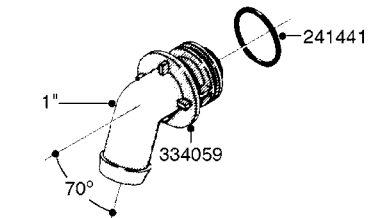

L0010

parts-n°	order qty	description
240085	1	O-RING D13,1/8,3X02,4 NITRIL
241441	1	O-RING D29.3X3
242594	1	O-RING D14 X 1.78 SCH.70-EPDM
320084	1	FITT.DK NUT 1/2" BSP
320095	1	FITT.DK NUT 1" BSP
320117	1	FITT.DK CONN.1/2"BSP F. 1" CAP
320187	1	FITT.DK CAP 3/8" BSP BLACK
320283	1	FITT.DK NUT 3/4"BSP
320821	1	FITT.DK NUT 1-1/2" BSP
321495	1	FITT.DK REDUC 1/4'BSP F.3/4'NT
321576	1	FITT.DK CONN 1/2"BSP F.3/4"NUT
330013	1	O-RING D15/D10X2.5 F.3/8"NUT
330212	1	O-RING D19/D14X2.4 F.1/2"NUT
330326	1	O-RING D30/D24X2 F.1"NUT
330341	1	FITT.DK HB 1" F. 1" NUT
330595	1	O-RING D24.6/D20X2.1 -3/4"
330665	1	3/4' HOSE TAIL F/1' CAP
330676	1	FITT.DK HB 3/8" F. 1/2" NUT
330687	1	FITT.DK HB 1/2" F. 1/2" NUT
330691	1	FITT.DK HB 3/4'F.3/4' NUT
330783	1	FITT.DK HB 3/8"F.3/8" NUT
331262	1	FITT.DK HB 1-1/2" F. 1-1/2"NUT
331273	1	O-RING D44/D38X2 F.1-1/2"
331446	1	FITT.DK HB 1" F.1-1/2" NUT
331807	1	FITT.DK HB 5/16" F.3/8" NUT
332286	1	FITT.DK HB 1/2" F. 3/4" NUT
332905	1	FITT.DK HB 1/2" F. 3/4" CAP
332927	1	PLUG F. NOZZLE TUBE 3/4'
333292	1	FITT.DK HB 1"O'RING F.1-1/2"
333664	1	FITT.DK HB 5/16' F. 1/2' NUT
334044	1	FITT.DK HB 3/4' F. 3/4' CAP
334059	1	FITT.DK EL 1" 110 DEG.F.1-1/2"
334123	1	FITT.DK HB 1-1/4"O-RNG F.1-1/2"
334150	1	FITT.DK HB 1-1/4" 110 F.1-1/2"
390542	1	PLUG WASHER FOR 3/4'CAP NUT
716236	1	FITT.DK HB 1/2" ASSY. F. 3/4"
716413	1	FITT.DK PLUG ASSY. F.NOZ TUBE
717426	1	FITT.DK REDUC 1/4"BSP F.3/4"N
720856	1	FITT.DK 1/2'BSP ASSY.F.3/4'NUT
724621	1	FITT.DK HB 3/4"ASSY F.3/4" NUT