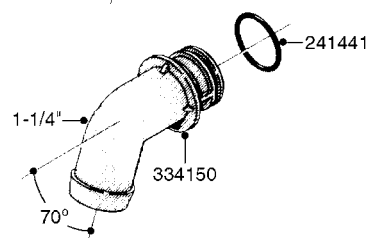

L0010

parts-n°	order qty	description
240085	1	O-RING D13,1/8,3X02,4 NITRIL
241441	1	O-RING D29.3X3
242594	1	O-RING D14 X 1.78 SCH.70-EPDM
320084	1	FITT.DK NUT 1/2" BSP
320095	1	FITT.DK NUT 1" BSP
320117	1	FITT.DK CONN.1/2"BSP F. 1" CAP
320187	1	FITT.DK CAP 3/8" BSP BLACK
320283	1	FITT.DK NUT 3/4"BSP
320821	1	FITT.DK NUT 1-1/2" BSP
321495	1	FITT.DK REDUC 1/4'BSP F.3/4'NT
321576	1	FITT.DK CONN 1/2"BSP F.3/4"NUT
330013	1	O-RING D15/D10X2.5 F.3/8"NUT
330212	1	O-RING D19/D14X2.4 F.1/2"NUT
330326	1	O-RING D30/D24X2 F.1"NUT
330341	1	FITT.DK HB 1" F. 1" NUT
330595	1	O-RING D24.6/D20X2.1 -3/4"
330665	1	3/4' HOSE TAIL F/1' CAP
330676	1	FITT.DK HB 3/8" F. 1/2" NUT
330687	1	FITT.DK HB 1/2" F. 1/2" NUT
330691	1	FITT.DK HB 3/4'F.3/4' NUT
330783	1	FITT.DK HB 3/8"F.3/8" NUT
331262	1	FITT.DK HB 1-1/2" F. 1-1/2"NUT
331273	1	O-RING D44/D38X2 F.1-1/2"
331446	1	FITT.DK HB 1" F.1-1/2" NUT
331807	1	FITT.DK HB 5/16" F.3/8" NUT
332286	1	FITT.DK HB 1/2" F. 3/4" NUT
332905	1	FITT.DK HB 1/2" F. 3/4" CAP
332927	1	PLUG F. NOZZLE TUBE 3/4'
333292	1	FITT.DK HB 1"O'RING F.1-1/2"
333664	1	FITT.DK HB 5/16' F. 1/2' NUT
334044	1	FITT.DK HB 3/4' F. 3/4' CAP
334059	1	FITT.DK EL 1" 110 DEG.F.1-1/2"
334123	1	FITT.DK HB 1-1/4"O-RNG F.1-1/2"
334150	1	FITT.DK HB 1-1/4" 110 F.1-1/2"
390542	1	PLUG WASHER FOR 3/4'CAP NUT
716236	1	FITT.DK HB 1/2" ASSY. F. 3/4"
716413	1	FITT.DK PLUG ASSY. F.NOZ TUBE
717426	1	FITT.DK REDUC 1/4"BSP F.3/4"N
720856	1	FITT.DK 1/2'BSP ASSY.F.3/4'NUT
724621	1	FITT.DK HB 3/4"ASSY F.3/4" NUT