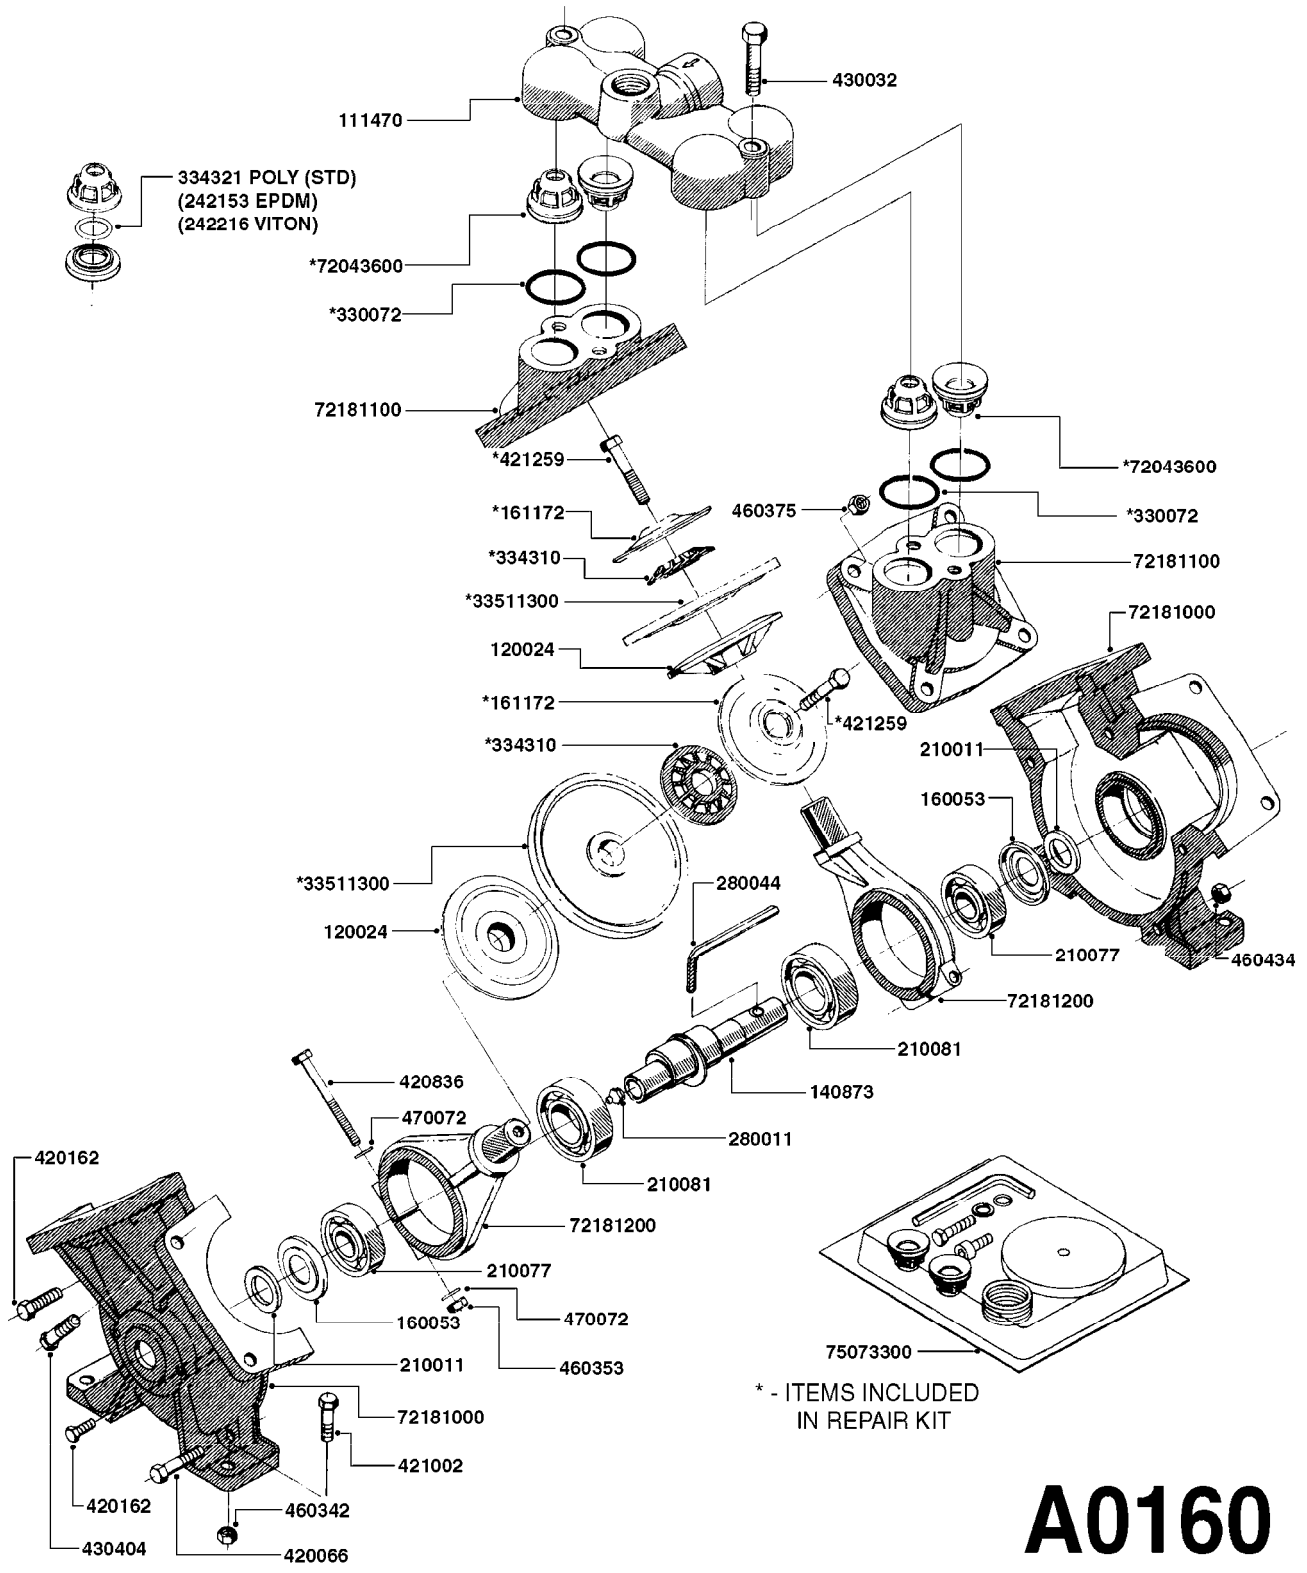

A0160

PUMP - 1202 W/MOUNTING BASE
A0160-HIN, 01:01:16

Page 1

Date 16.03.2016 11:19

parts-n°	order qty	description
111470	1	VALVE CHAMBER 1202
120024	1	DIAPHRAGM BACK DISC 1200-1300
140873	1	CRANK SHAFT MODEL 1202-9MM
160053	1	DUST PLATE
161172	1	DIAPHRAGM DISC F. 1203/1303
210011	1	SEAL FELT D39/23 X 4
210077	1	BEARING BALL 6305
210081	1	BEARING BALL 6307
242153	1	O-RING D26X4 EPDM
242216	1	O-RING VITON F/1202/1302/462
280011	1	GREASE NIPPLE 3/8' SAE H TR
280044	1	KEY HEXAGON W6 3/16'
330072	1	O-RING D53.5/D45.5X4
334310	1	NYLON WASHER 1202/1302/462
334321	1	O-RING POLY. 34.0x26.0x4.0
420066	1	BOLT HEX 8.8 DEL 3/8"X50MM
420162	1	BOLT HEX 8.8 DEL 3/8"x15MM
420836	1	BOLT HEX 8.8 RAW M8X85
421002	1	BOLT HEX 8.8 DEL M10X30 FT DIN933
421259	1	BOLT HEX UNC7/16"x2.25" 18-8SS
430032	1	BOLT HEX 8.8 RAW 1/2'X55MM
430404	1	BOLT HEX 8.8 DEL M12X50
460342	1	NUT HEX M10 DEL DIN934
460353	1	NUT HEX M8 BLACK
460375	1	NUT HEX M12 BLACK
460434	1	NUT HEX 3/8' NC BLACK
470072	1	WASHER D15/D8X.5 LOCK
33511300	1	DIAPHRAGM 1202-1303 POLY 2006
72043600	1	VALVE FOR 462/463
72181000	1	HOUSING, PUMP, 1203 RED
72181100	1	DIAPHRAGM COVER 1203/1303+BLTS
72181200	1	CONNECTING ROD FOR 1203 W/M12
75073300	1	PUMP KIT 1200/1202 "06"