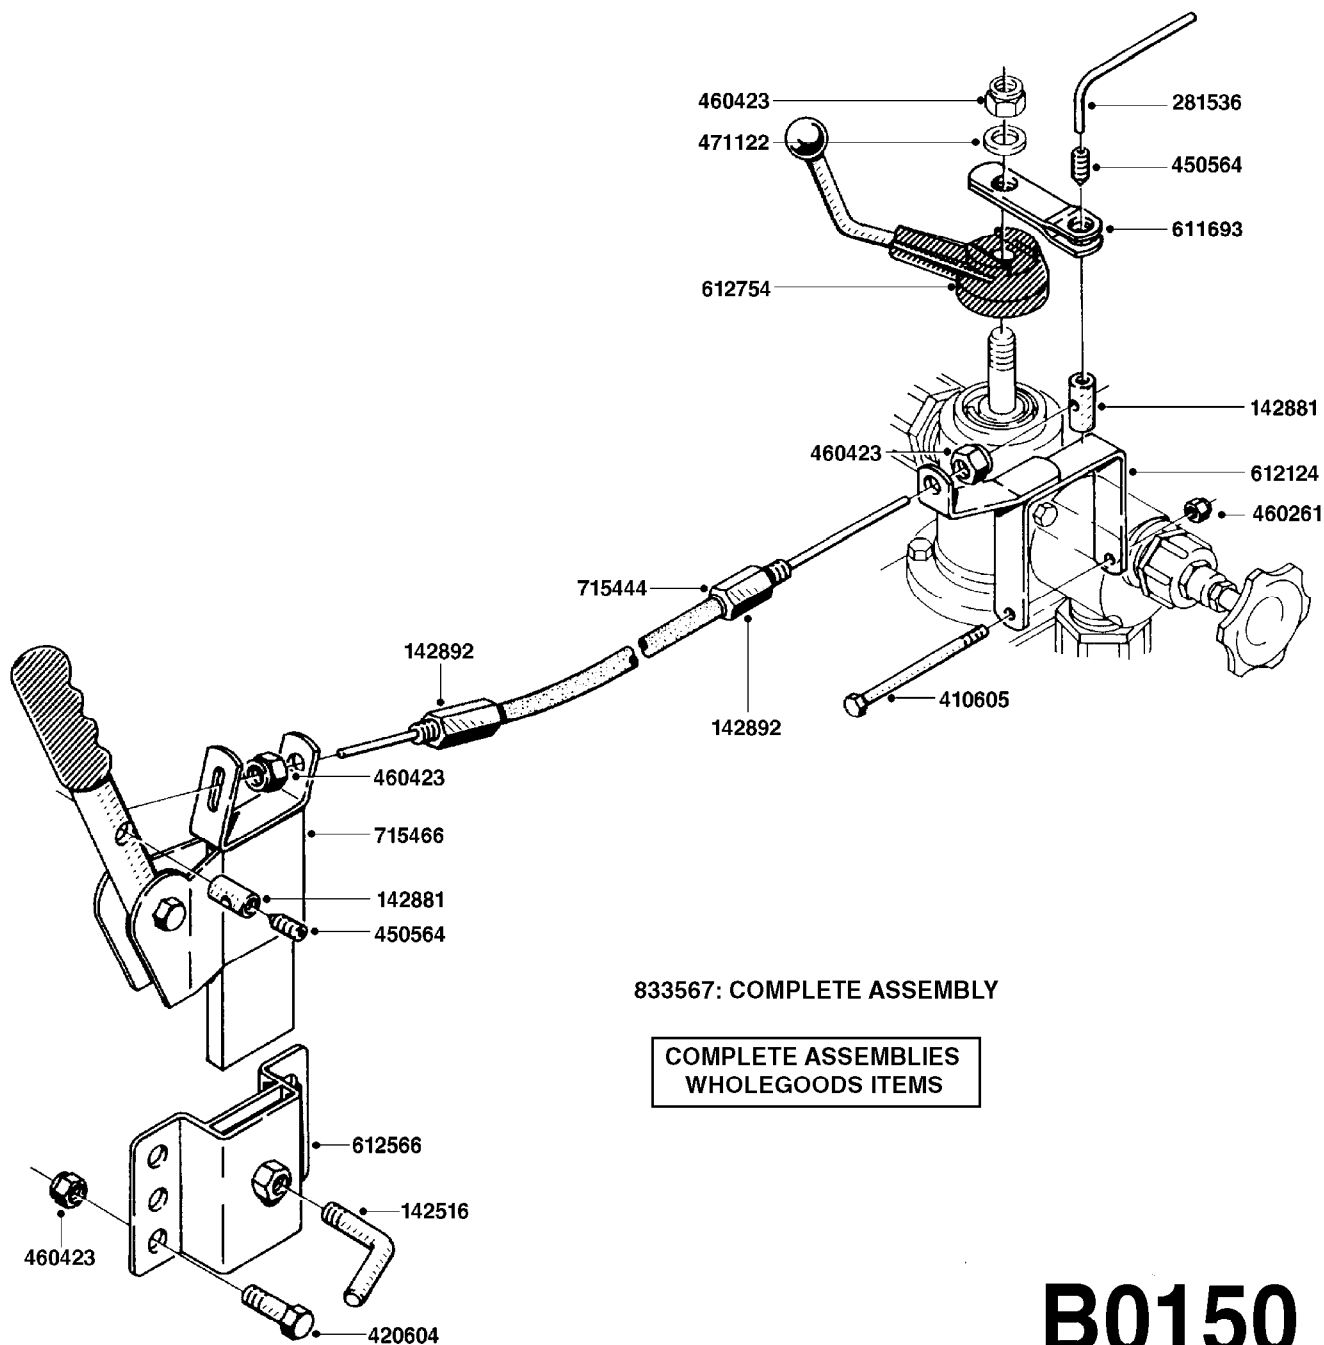

BK-180 REMOTE CONTROL CABLE
B0150-HIN, 01:01:16

Page 1
Date 16.03.2016 11:20

parts-n°	order qty	description
142516	1	SCREW SET M10 BENT F. LOCKING
142881	1	WIRE HOLDER FOR REMOTE CONTROL
142892	1	END NIPPLE F.REMOTE CABLE
281536	1	ALLEN WRENCH 3MM
410605	1	BOLT HEX 8.8 DEL M6X80
420604	1	BOLT HEX 8.8 DEL M10X25 FT DIN933
450564	1	SCREW M6X12 ALLEN
460261	1	NUT HEX M6X1 LOCK A2 DIN985
460423	1	NUT HEX M10X1.5 LOCK
471122	1	WASHER, M10, Ø20/10.5X 2.0, SS
611693	1	ARM FOR REMOTE CONTROL BK180
612124	1	BRACKET FOR OP.UNIT F REM.CTR
612566	1	MOUNT BRACKET F.FAN CABLE ASSY
612754	1	HANDLE FOR REMOTE CONTROL
715444	1	REMOTE CONTROL CABLE COMPLETE
715466	1	MOUNTING PLATE
833567	1	REMOTE CONTROL ON/OFF BK 180