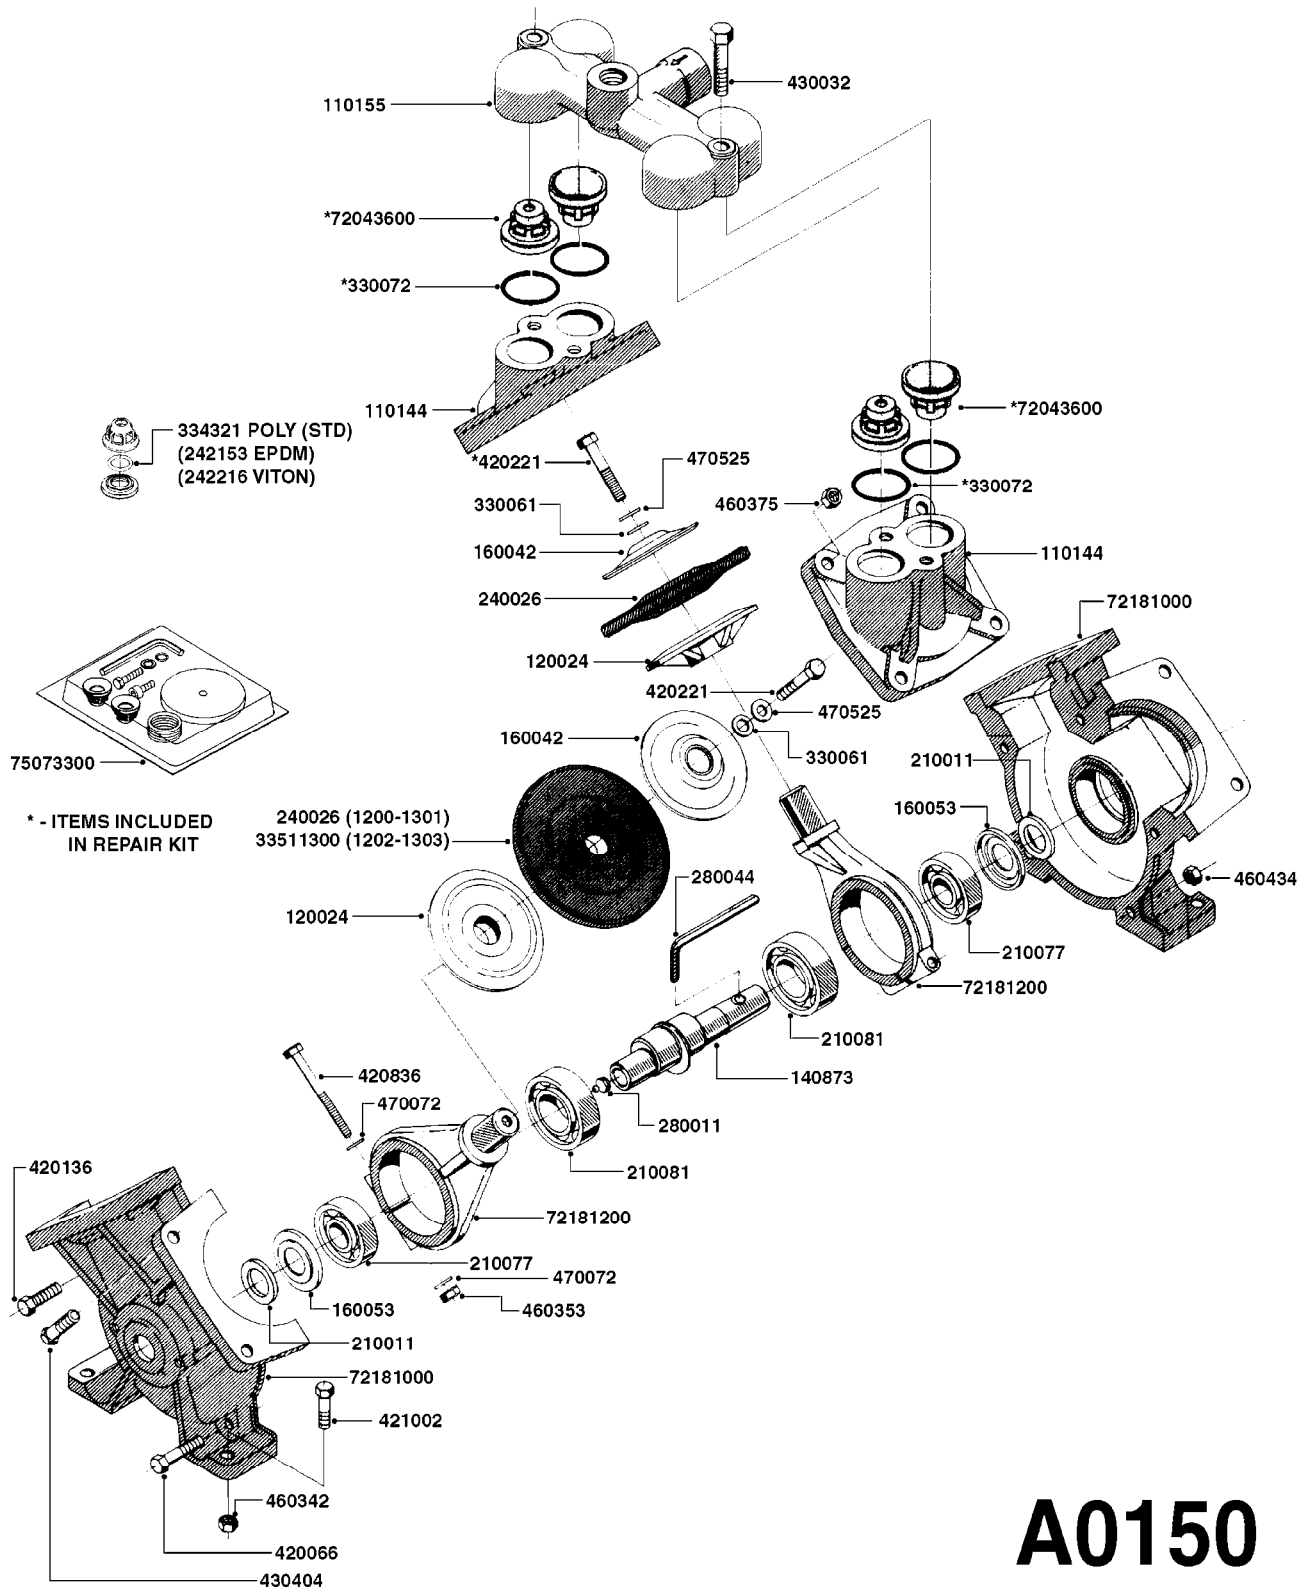

PUMP - 1200 W/ MOUNTING BASE
A0150-HIN, 01:01:16

Page 1

Date 16.03.2016 11:19

parts-n°	order qty	description
110144	1	DIAPHRAGM COVER alt 72181100
110155	1	VALVE CHAMBER F. 1200 PUMP
120024	1	DIAPHRAGM BACK DISC 1200-1300
140873	1	CRANK SHAFT MODEL 1202-9MM
160042	1	DIAPHRAGM UPPER DISC 1200-1300
160053	1	DUST PLATE
210011	1	SEAL FELT D39/23 X 4
210077	1	BEARING BALL 6305
210081	1	BEARING BALL 6307
240026	1	DIAPHRAGM MODEL 1200/1301
242153	1	O-RING D26X4 EPDM
242216	1	O-RING VITON F/1202/1302/462
280011	1	GREASE NIPPLE 3/8' SAE H TR
280044	1	KEY HEXAGON W6 3/16'
330061	1	O-RING D16/D11X2,5
330072	1	O-RING D53.5/D45.5X4
334321	1	O-RING POLY. 34.0x26.0x4.0
420066	1	BOLT HEX 8.8 DEL 3/8"X50MM
420136	1	BOLT HEX 8.8 RAW 3/8'X30MM
420221	1	BOLT HEX 7/16'X2-1/4'
420836	1	BOLT HEX 8.8 RAW M8X85
421002	1	BOLT HEX 8.8 DEL M10X30 FT DIN933
430032	1	BOLT HEX 8.8 RAW 1/2'X55MM
430404	1	BOLT HEX 8.8 DEL M12X50
460342	1	NUT HEX M10 DEL DIN934
460353	1	NUT HEX M8 BLACK
460375	1	NUT HEX M12 BLACK
460434	1	NUT HEX 3/8' NC BLACK
470072	1	WASHER D15/D8X.5 LOCK
470525	1	WASHER D19/D11.5X2.5
33511300	1	DIAPHRAGM 1202-1303 POLY 2006
72043600	1	VALVE FOR 462/463
72181000	1	HOUSING, PUMP, 1203 RED
72181200	1	CONNECTING ROD FOR 1203 W/M12
75073300	1	PUMP KIT 1200/1202 "06"