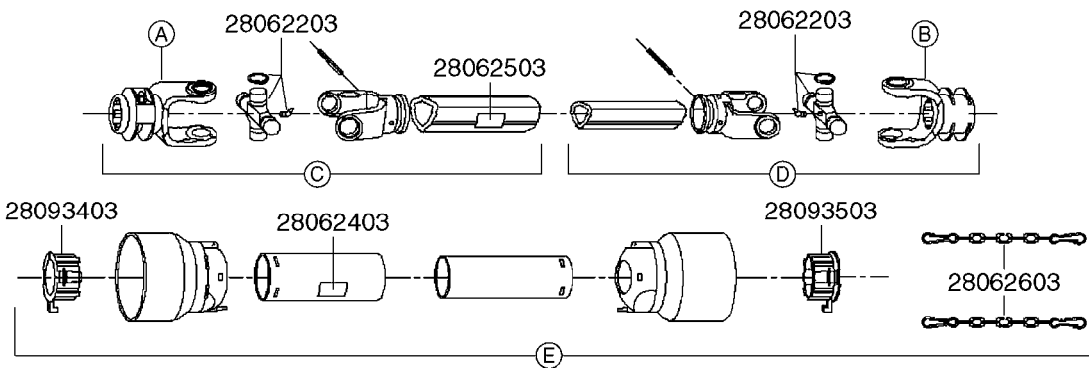

A0520

PTO SHAFTS - BONDIOLI CENT.
A0520-HIN, 01:01:16

Page 1

Date 16.03.2016 11:20

parts-n°	order qty	description
289042	1	UNIV. JOINT 22x54mm
420641	1	BOLT HEX 8.8 DEL M8X35
450015	1	SCREW ALLAN 3/8'X5/8' BLACK
460143	1	NUT HEX M8 LOCK A2 DIN985
28009803	1	PTO PIN TUBE RETAINER OUTER
28009903	1	PTO TUBE RETAINER INNER
28010103	1	PTO YOKE F.INNER TUBE CV PTO
28021403	1	PTO 1"STR/1-3/8" 6SPL B&P
28021503	1	PTO 1"STR/1-3/8" 21SPL B&P
28021603	1	PTO 1"STR/1-3/4" 20SPL B&P
28027903	1	PTO BALL LOCK.KIT F.1-3/8 YOKE
28040503	1	UNIV. JOINT 27x74.6mm
28040703	1	SAFETY CHAIN F.CV BLACK PTO
28041803	1	DECAL DANGER GUARD MISSING
28041903	1	DECAL DANGER ROT.DRIVELINE
28056703	1	PTO YOKE #1 1-3/8" X 6 SPLINE
28056803	1	PTO YOKE #1 1-3/8" X 21 SPLINE
28056903	1	PTO YOKE #4 1-3/8" X 20 SPLINE
28057003	1	PTO TUBE YOKE #1-G1 OUTER
28057103	1	PTO TUBE YOKE #4-G4 OUTER
28057203	1	PTO PIN TUBE RETAINER OUTER
28057303	1	PTO TUBE OUTER #1 745MM
28057403	1	PTO TUBE OUTER #4 720MM
28057503	1	PTO TUBE INNER #1 745MM
28057603	1	PTO TUBE INNER #4 720MM
28057703	1	PTO TUBE RETAINER INNER
28057803	1	PTO TUBE YOKE #1 Ø=1"
28057903	1	PTO TUBE YOKE #4 Ø=1"
28058003	1	PTO HALF SAFETY SHIELD OUTER
28058103	1	PTO HALF SAFETY SHIELD OUTER
28058203	1	PTO HALF SAFETY SHIELD INNER
28058303	1	PTO HALF SAFETY SHIELD INNER
28058403	1	PTO BALL LOCK.KIT F.1-3/4 YOKE
28058503	1	PTO TUBE YOKE #1-G1 INNER