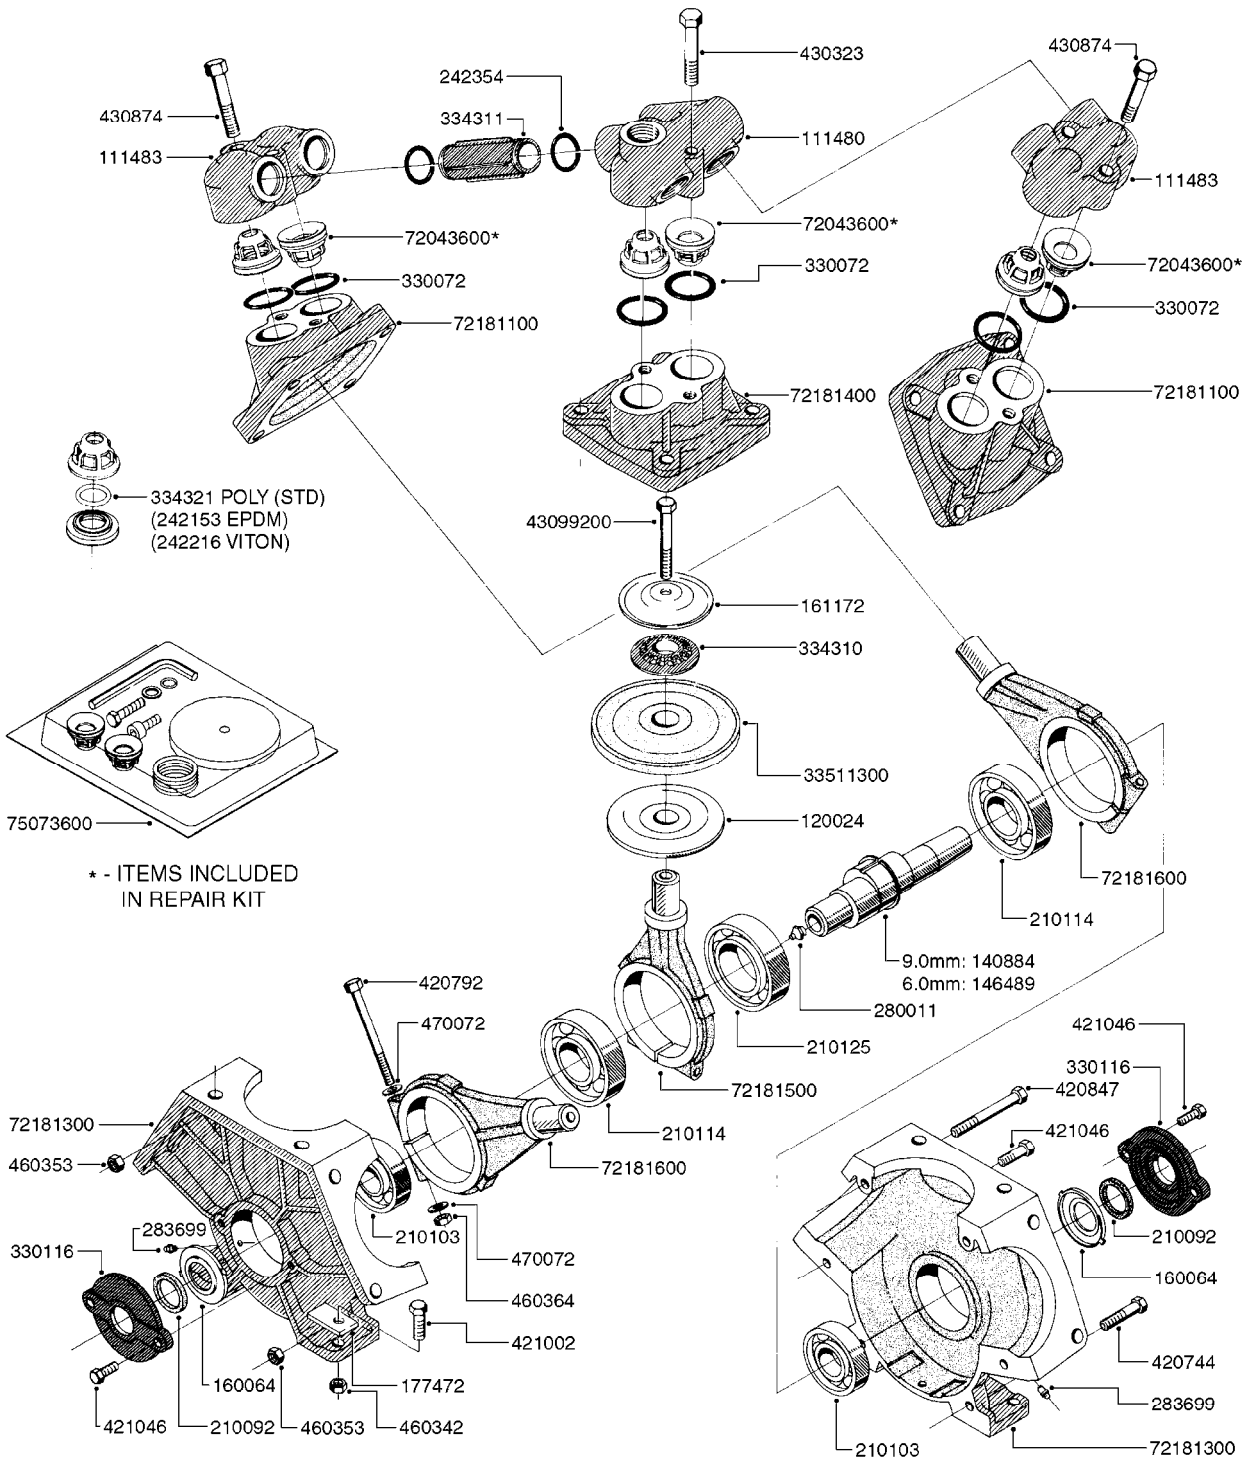

A0220

PUMP - 1302 W/ MOUNTING BASE
A0220-HIN, 01:01:16

Page 1

Date 16.03.2016 11:20

parts-n°	order qty	description
111480	1	VALVE HEAD 1302 CENTER
111483	1	VALVE HEAD SIDE 1302
120024	1	DIAPHRAGM BACK DISC 1200-1300
140884	1	CRANK SHAFT MODEL 1300-9
146489	1	CRANK SHAFT MODEL 1302-6MM
160064	1	DUST PLATE
161172	1	DIAPHRAGM DISC F. 1203/1303
177472	1	BRACKET 25 X 5
210092	1	SEAL FELT D43/30X5
210103	1	BEARING BALL 6306
210114	1	BEARING BALL 6308
210125	1	BEARING BALL 6210
242153	1	O-RING D26X4 EPDM
242216	1	O-RING VITON F/1202/1302/462
242354	1	O-RING D32.2X3.0 VITON F.S-53
280011	1	GREASE NIPPLE 3/8' SAE H TR
283699	1	GREASE NIPPLE M6X1
330072	1	O-RING D53.5/D45.5X4
330116	1	SEAL RETAINER, MODEL 1300
334310	1	NYLON WASHER 1202/1302/462
334311	1	CONNECTION PIPE INLET MOD.1302
334321	1	O-RING POLY. 34.0x26.0x4.0
420081	1	BOLT HEX 8.8 DEL 3/8'X40MM
420136	1	BOLT HEX 8.8 RAW 3/8'X30MM
420221	1	BOLT HEX 7/16'X2-1/4'
420346	1	BOLT HEX 8.8 DEL 3/8'X 25MM
420357	1	BOLT HEX 8.8 RAW 3/8'X85MM
420803	1	BOLT HEX 8.8 DEL M8X90
421002	1	BOLT HEX 8.8 DEL M10X30 FT DIN933
430076	1	BOLT HEX 8.8 RAW 1/2'X60MM
430404	1	BOLT HEX 8.8 DEL M12X50
430911	1	BOLT HEX 8.8 WG 1/2" x 70MM
460062	1	NUT HEX 3/8' GALV.
460342	1	NUT HEX M10 DEL DIN934
460364	1	NUT HEX M8 GALV.
460386	1	NUT HEX M12X1.75
470072	1	WASHER D15/D8X.5 LOCK
33511300	1	DIAPHRAGM 1202-1303 POLY 2006
72043600	1	VALVE FOR 462/463
72181100	1	DIAPHRAGM COVER 1203/1303+BLTS
72181300	1	PUMP CASTING 1300 RED W/BOLTS
72181400	1	DIAPHRAGM COVER 1303 W/BOLTS
72181500	1	CONNECTING ROD, CENTER 1303
72181600	1	CONNECTING ROD, SIDE MOD.1300
75073500	1	PUMP KIT 1300/1302 "06"