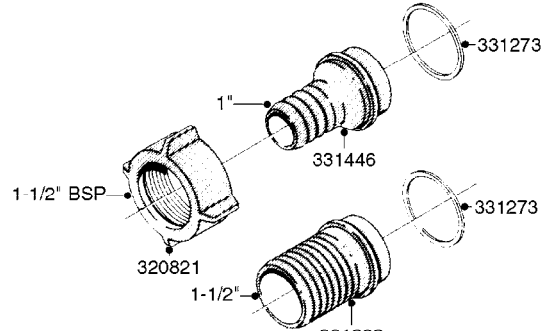

L0010

parts-n°	order qty	description
240085	1	O-RING D13,1/8,3X02,4 NITRIL
241441	1	O-RING D29.3X3
242594	1	O-RING D14 X 1.78 SCH.70-EPDM
320084	1	FITT.DK NUT 1/2" BSP
320095	1	FITT.DK NUT 1" BSP
320117	1	FITT.DK CONN.1/2"BSP F. 1" CAP
320187	1	FITT.DK CAP 3/8" BSP BLACK
320283	1	FITT.DK NUT 3/4"BSP
320821	1	FITT.DK NUT 1-1/2" BSP
321495	1	FITT.DK REDUC 1/4'BSP F.3/4'NT
321576	1	FITT.DK CONN 1/2"BSP F.3/4"NUT
330013	1	O-RING D15/D10X2.5 F.3/8"NUT
330212	1	O-RING D19/D14X2.4 F.1/2"NUT
330326	1	O-RING D30/D24X2 F.1"NUT
330341	1	FITT.DK HB 1" F. 1" NUT
330595	1	O-RING D24.6/D20X2.1 -3/4"
330665	1	3/4' HOSE TAIL F/1' CAP
330676	1	FITT.DK HB 3/8" F. 1/2" NUT
330687	1	FITT.DK HB 1/2" F. 1/2" NUT
330691	1	FITT.DK HB 3/4'F.3/4' NUT
330783	1	FITT.DK HB 3/8"F.3/8" NUT
331262	1	FITT.DK HB 1-1/2" F. 1-1/2"NUT
331273	1	O-RING D44/D38X2 F.1-1/2"
331446	1	FITT.DK HB 1" F.1-1/2" NUT
331807	1	FITT.DK HB 5/16" F.3/8" NUT
332286	1	FITT.DK HB 1/2" F. 3/4" NUT
332905	1	FITT.DK HB 1/2" F. 3/4" CAP
332927	1	PLUG F. NOZZLE TUBE 3/4'
333292	1	FITT.DK HB 1"O'RING F.1-1/2"
333664	1	FITT.DK HB 5/16' F. 1/2' NUT
334044	1	FITT.DK HB 3/4' F. 3/4' CAP
334059	1	FITT.DK EL 1" 110 DEG.F.1-1/2"
334123	1	FITT.DK HB 1-1/4"O-RNG F.1-1/2"
334150	1	FITT.DK HB 1-1/4" 110 F.1-1/2"
390542	1	PLUG WASHER FOR 3/4'CAP NUT
716236	1	FITT.DK HB 1/2" ASSY. F. 3/4"
716413	1	FITT.DK PLUG ASSY. F.NOZ TUBE
717426	1	FITT.DK REDUC 1/4"BSP F.3/4"N
720856	1	FITT.DK 1/2'BSP ASSY.F.3/4'NUT
724621	1	FITT.DK HB 3/4"ASSY F.3/4" NUT