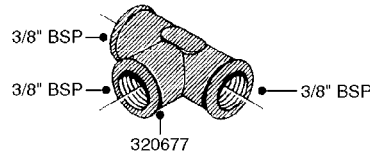

L0020

FITTINGS-T-PIECES, CAPS & ELBOWS
L0020-HIN, 01:01:16

Page 1
Date 16.03.2016 11:20

parts-n°	order qty	description
10053603	1	FITT. CAPNUT 2"BSP 5601
10194303	1	CAP BLANK 1 1/2 MCPHEE 210060
320047	1	FITT.DK CAPNUT 1/2" BSP
320106	1	FITT.DK CAPNUT 1" BSP
320272	1	FITT.DK CAPNUT 3/8" BSP
320316	1	FITT.DK TEE 3/4" X3/4" X1"BSP
320331	1	FITT.DK TEE 1" - 1" - 3/4" BSP
320342	1	FITT.DK EL 3/4"M X 1"F BSP
320563	1	FITT.DK 3 WAY 1/2" 110 DEG.
320677	1	NO LONGER AVAILABLE
320961	1	FITT.DK CAPNUT 1-1/2" BSP
321053	1	FITT.DK TEE 1/2 X1/2 X1/2" BSP
322072	1	FITT.DK TEE 3/8'X3/8'X3/8' BSP
322095	1	FITT.DK TEE 1-1/2 X1-1/4 X3/4" BSP
322138	1	FITT.DK ELB 1"M X 1"F BSP
330013	1	O-RING D15/D10X2.5 F.3/8"NUT
330212	1	O-RING D19/D14X2.4 F.1/2"NUT
330326	1	O-RING D30/D24X2 F.1"NUT
331273	1	O-RING D44/D38X2 F.1-1/2"