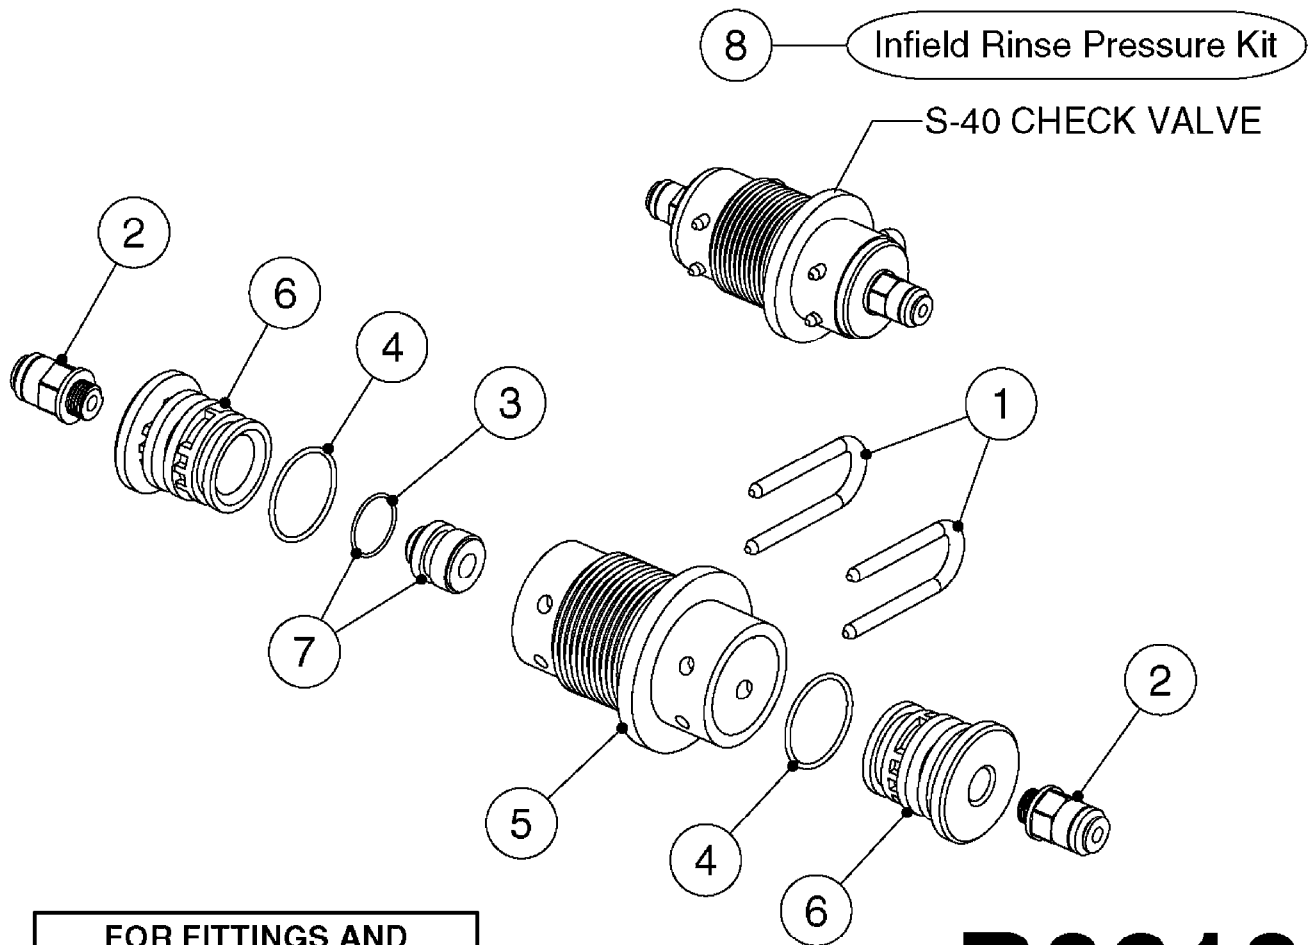

FOR S67 FITTINGS
SEE PAGE L0100

S67

FOR S93 FITTINGS
SEE PAGE L0110

S93

B0500

SMART VALVE S67 S93 (07)
B0500-HIN, 01:01:16

Page 1
Date 16.03.2016 13:45

Pos.	parts-n°	order qty	description
1	145996	1	FITT.DK S-67 FORK
2	145997	1	FITT.DK S-93 FORK
3	242351	1	O-RING D69.5X3.0 VITON F.S-93
4	285791	1	HAIR PIN S93/S67
5	322109	1	FITT.DK S-93 BULKHEAD NUT
6	322224	1	FITT.DK S-67 TEE
7	322320	1	NUT F.3 WAY VALVE S56
8	334545	1	FITT.DK S-93 TEE
9	334572	1	FITT.DK S-93 ADAPTOR MALE MALE
10	334594	1	PLUG F.VALVE HANDLE BLACK
11	410362	1	BOLT HEX 8.8 SS M6X20 FT
12	410922	1	CYL.SKR 8.8 DEL M4X20 RST
12	450902	1	BOLT ALLEN HEAD M4 X 16MM
13	471125	1	WASHER, M6, Ø12/ 6.4X 1.6, SS
14	480733	1	PIN D6 X 40
15	480803	1	PIN Ø4 X 25
16	741844	1	VALVE HANDLE ASSY. SUCTION NCM
17	741845	1	VALVE HANDLE ASSY. PRESSUR NCM
18	14021500	1	SPINDLE F.S93 SMART VALVE
19	14022700	1	SPACER TUBE Ø10 L=212 SS
20	14038100	1	AXLE FOR SUCTION VALVE HANDLE
21	14038200	1	AXLE FOR PRESSURE VALVE HANDLE
22	14068700	1	SPINDLE,SMART VALVE S67 10MM
23	16059900	1	BRACKET 2 STK S93 SMART VALVE
24	16082300	1	BRACKET 2PCS S67 VALVE 15 BAR
25	33505200	1	PLUG FOR SMART VALVE HANDLE
26	72138000	1	VALVE S93 "V2" SMART VALVE
27	72138600	1	VALVE S93 "V3" SMART VALVE
28	72172100	1	VALVE S67 "V1" SMART VALVE
			NCM 4400/6600
28	72538000	1	VALVE S67, LONG SPINDLE NAV 3000/4000
29	72172200	1	VALVE S67 "V2" SMART VALVE
30	72283000	1	AXLE JOINT F. SMARTVALVE HANDL