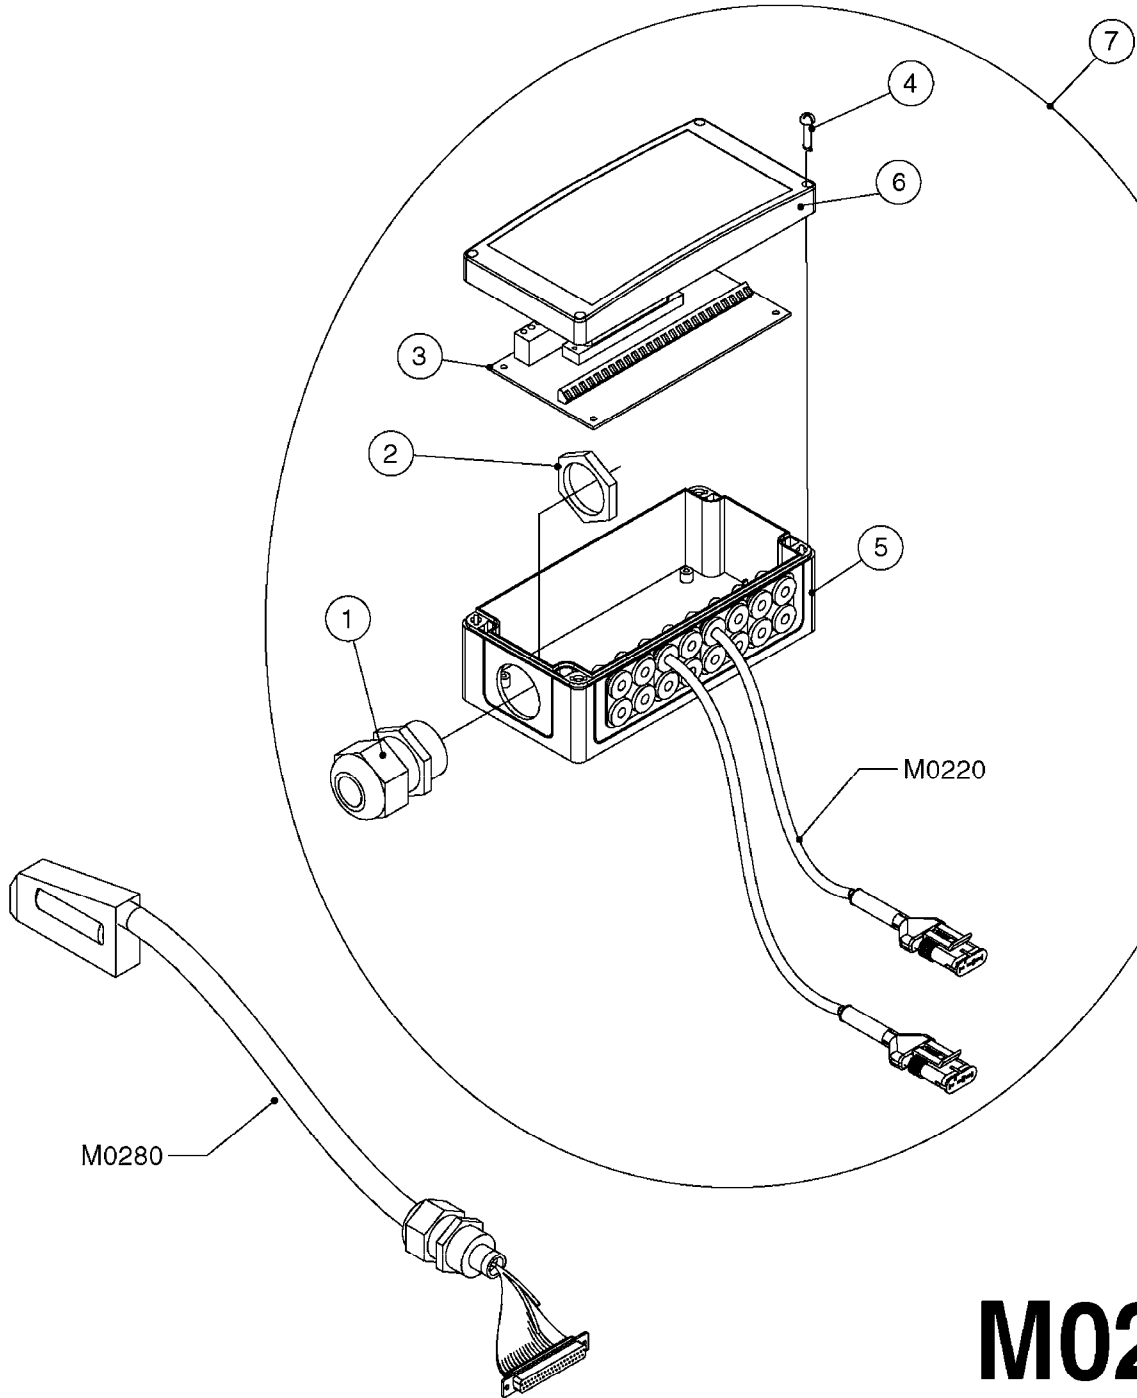

M0220

CABLES
M0220-HIN, 01:01:16

Page 1
Date 16.03.2016 13:46

Pos.	parts-n°	order qty	description
1	26005900	1	WIRE 37/37 POLE DAH/JOB COM
2	26006200	1	CABLE L = 4.50M, AMP, MALE, 2P
2	26006300	1	CABLE L = 0.50M, AMP, MALE, 2P
2	26006400	1	CABLE L = 0.75M, AMP, MALE, 2P
2	26006500	1	CABLE L = 1.50M, AMP, MALE, 2P
2	26006600	1	CABLE L = 9.00M, AMP, MALE, 2P
3	26006700	1	CABLE L = 0.12M, AMP, FEMALE, 2P
4	26006800	1	CABLE L = 1.00M, AMP, FEMALE, 2P
5	26006000	1	CABLE L = 1.50M, AMP, MALE, 3P
5	26006100	1	CABLE L = 5.00M, AMP, MALE, 3P
5	26007000	1	CABLE L = 0.20M, AMP, MALE, 3P
5	26007100	1	CABLE L = 9.00M, AMP, MALE, 3P
5	26007200	1	CABLE L = 13.00M, AMP, MALE, 3P
6	26007300	1	CABLE L = 1.00M, AMP, FEMALE, 3P
7	26007400	1	CABLE L = 3.00M, AMP, EXT, 3P
7	26009800	1	CABLE L = 0.50M, AMP, EXT, 2P
8	26004900	1	CABLE FEM/MALE 37P L=9.5M
9	26007500	1	CABLE FEM/FEM 15P L=3.5M
10	262150	1	SCREW ASSM.FOR D-SUB PLUG
11	72450600	1	CAP F. AMP SUPER SEAL 2P PLUG
12	72450700	1	CAP F. AMP SUPER SEAL 3P PLUG
13	72450800	1	CAP F. AMP SUPER SEAL 4P PLUG