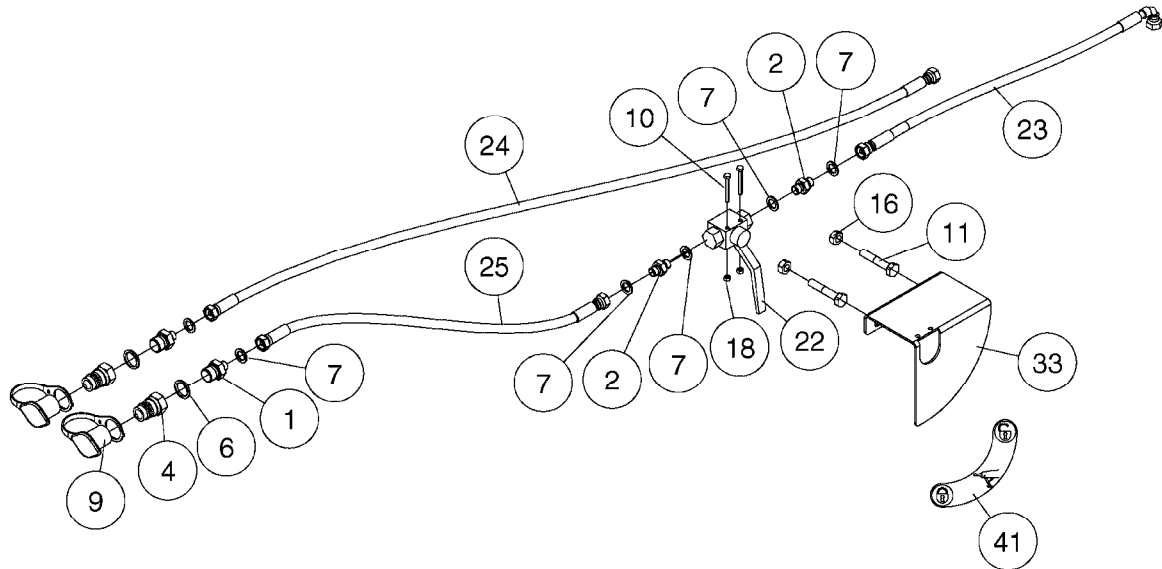

E1020

SWIVEL HOSE GUARD - NCM
E1020-HIN, 01:01:16

Page 1

Date 16.03.2016 13:45

Pos.	parts-n°	order qty	description
1	165557	1	WASHER D28.0/D12.2X2.0 SS
2	420604	1	BOLT HEX 8.8 DEL M10X25 FT DIN933
3	421222	1	BOLT HEX 8.8 DEL M10X75 FT
4	460423	1	NUT HEX M10X1.5 LOCK
5	480126	1	PIN COTTER M4X30
6	16143600	1	HOSE AND CABLE HOLDER TOP
7	16160900	1	HOSE AND CABLE GUARD 160X502MM
7	16187700	1	HOSE AND CABLE GUARD 160X402MM
8	61042200	1	HOSE AND CABLE HOLDER PIVOT
9	92712403	1	HOSE R X1" X300PSI WP X0012"