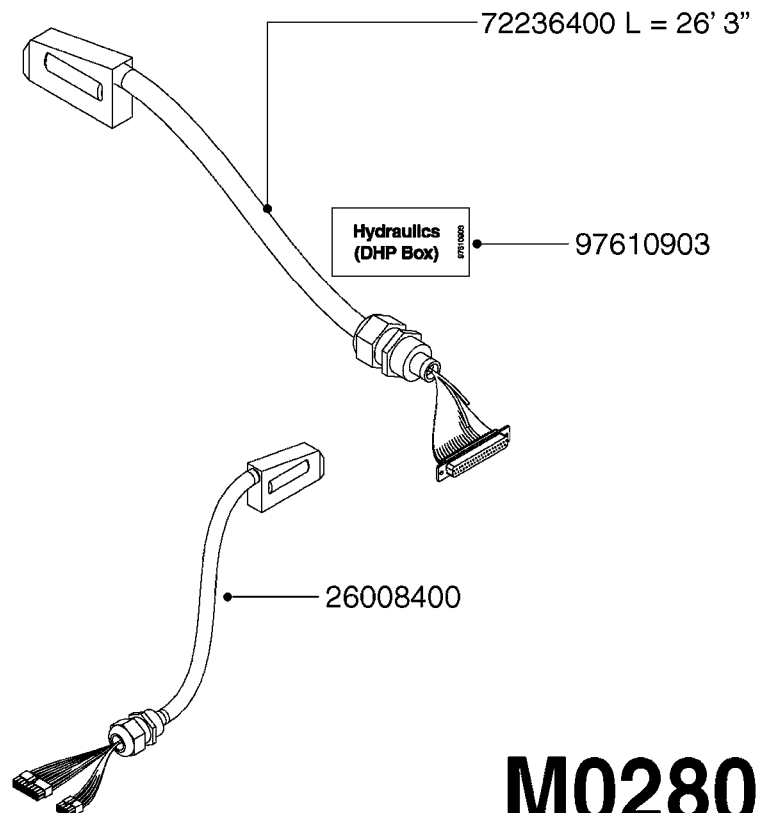

HC 5500 ACCESSORIES
M0270-HIN, 01:01:16

Page 1

Date 16.03.2016 13:46

parts-n°	order qty	description
142516	1	SCREW SET M10 BENT F. LOCKING
261933	1	CABLE W/PLUG 2X25 L=71"
280235	1	HARDI PRINTER WITH CLOCK
390931	1	PLASTIC SPACER D40XD11 L=20
421105	1	M10X45 MACHINE SCREW STAINLESS
460423	1	NUT HEX M10X1.5 LOCK
470127	1	WASHER D15D10X2 M10 LOCK
741727	1	PAPER, THERMAL, HC5500 PRINTER
28027600	1	WIRE HC5500 AUX.
61002700	1	TUBE BRACKET F.TRACTOR MOUNT
61003000	1	BRACKET F.TRACTOR MOUNT
61011800	1	BOX FOR HARDI PRINTER
61011900	1	TUBE BRACKET F.TRACTOR MOUNT
72173500	1	WIRE F.PRINTER HC5500 L=20"
72271600	1	HC5500 COMMUNICATION CABLE
83350603	1	FOOT SWITCH HC5500 CONTROL

LIQUID SYSTEM

HYDRAULIC SYSTEM

* Note orientation of bracket
1 = Liquid system
2 = Hydraulic system

M0280

39 PIN CABLES
M0280-HIN, 01:01:16

Page 1

Date 16.03.2016 13:46

parts-n°	order qty	description
262158	1	PLUG INSERT 39 POLE MALE
262159	1	PLUG INSERT 39 POLE FEMALE
262160	1	PLUG HOUSING 39 POLE FEMALE
262161	1	PLUG HOUSING F/39 POLE MALE
440634	1	SCREW 5/8"
440732	1	PT SCREW 35X12B Z5452 ELZ
14034200	1	CODE BRACKET FOR 39 PIN CABLE
26003900	1	WIRE 37-39 PIN EVC, 6.6'
26004200	1	WIRE 37-39 PIN EVC, 57.4'
26008400	1	WIRE 39-PIN 24 WIRE L=8M
28027500	1	WIRE 37-39 PIN EVC, 37.7'
28028700	1	WIRE 37-39 PIN EVC, 45.9'
28028800	1	WIRE 37-39 PIN EVC, 16.4'
28028900	1	WIRE 37-39 PIN EVC, 26.2'
72236400	1	DAH CONN. WIRE/TRACTOR L=8M
97610803	1	DECAL-SRAY BOX 39-PIN
97610903	1	DECAL-HYDRAULIC BOX 39-PIN