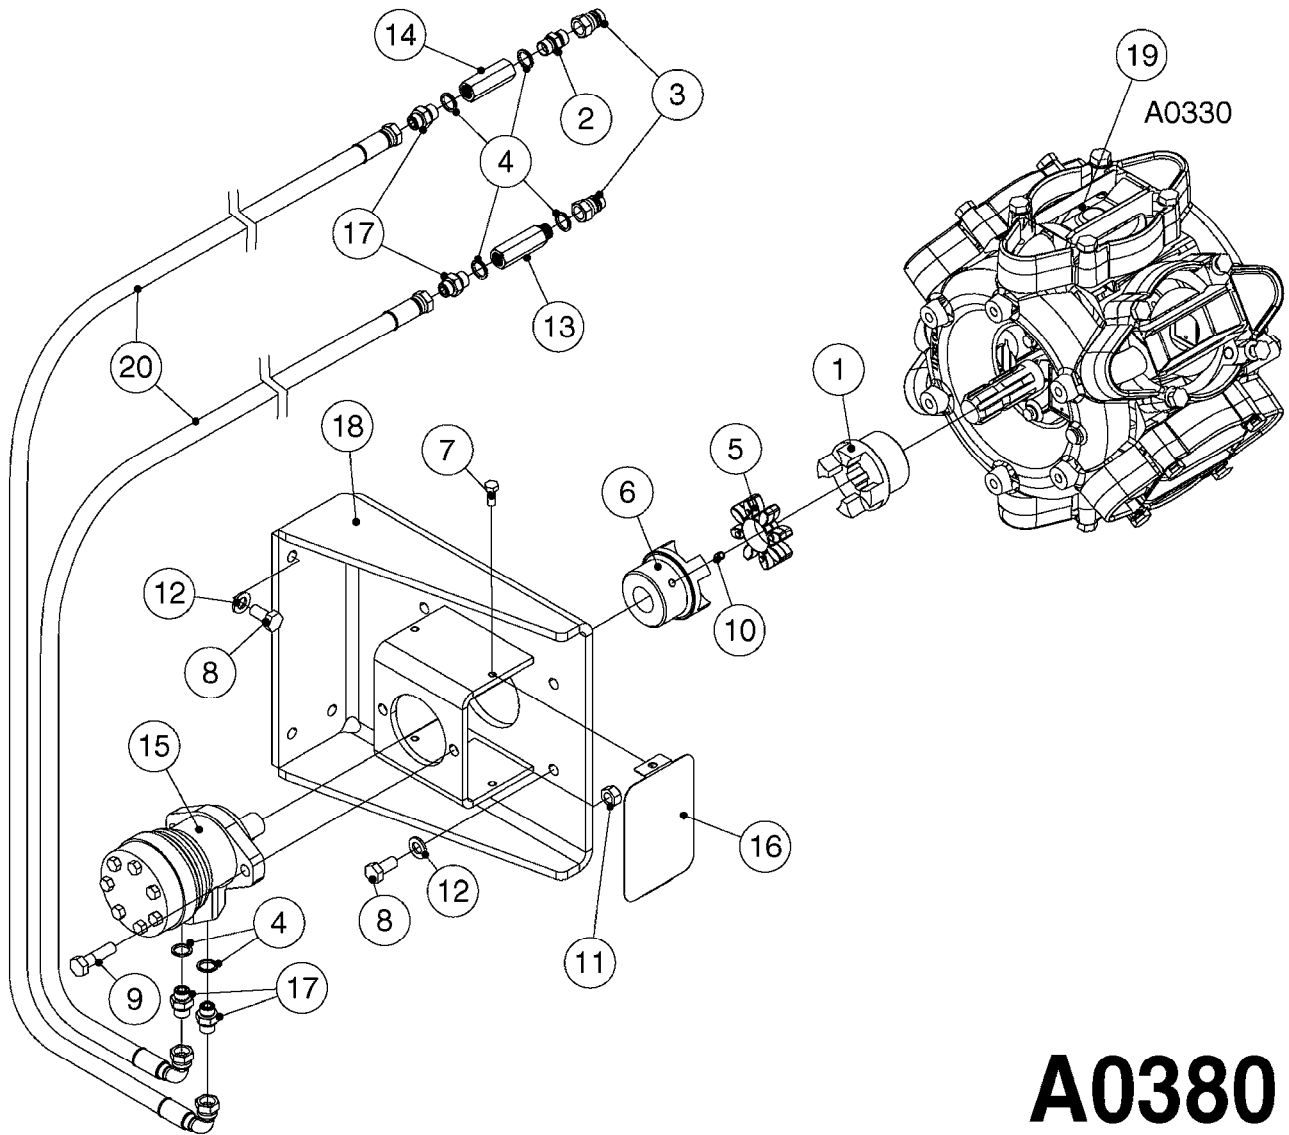

A0380

PUMP - 463 FLEX CAPACITY
A0380-HIN, 01:01:16

Page 1

Date 16.03.2016 13:45

Pos.	parts-n°	order qty	description
1	111438	1	HUB F.CLUTCH 361/460 PUMP
2	147132	1	HEX NIPPLE 1/2"X1/2" BSP DEL
3	230311	1	QUICK COUPLING 1/2"
4	241356	1	DOWTYSEAL 1/2"
5	283916	1	TOOTHED RIM FOR CLUTCH
6	284521	1	COUPLING HALF CYL.D25MM-KEY
7	420582	1	BOLT HEX 8.8 DEL M8X20 FT A2
8	430522	1	BOLT HEX 8.8 DEL M12X25 FT
9	430878	1	BOLT HEX 8.8 DEL M12X45 DIN931
10	450052	1	SCREW SET M8X10 BLACK ALLAN
11	460703	1	NUT HEX M12X1.75 LOCK DIN985
12	471127	1	WASHER, M12, Ø24/13.0X 2.5, SS
13	782153	1	PRESS. FLOW VALVE 1/2", 32L/MIN, PAINTED (BLACK)
14	782154	1	CHECK VALVE 284794 (BLACK)
15	783010	1	MOTOR HYDRAULIC OMR50
16	16154400	1	COVER PLATE F. FLEX PUMP MT.
17	23235300	1	HEX NIPPLE 1/2"-13/16"
18	61038400	1	BRACKET FLEX PUMP MOUNT NCM
19	72363900	1	PUMP 463/10-MOD-2-540
20	78571100	1	HOSE HY X 1/2" X 248" STR+ELB