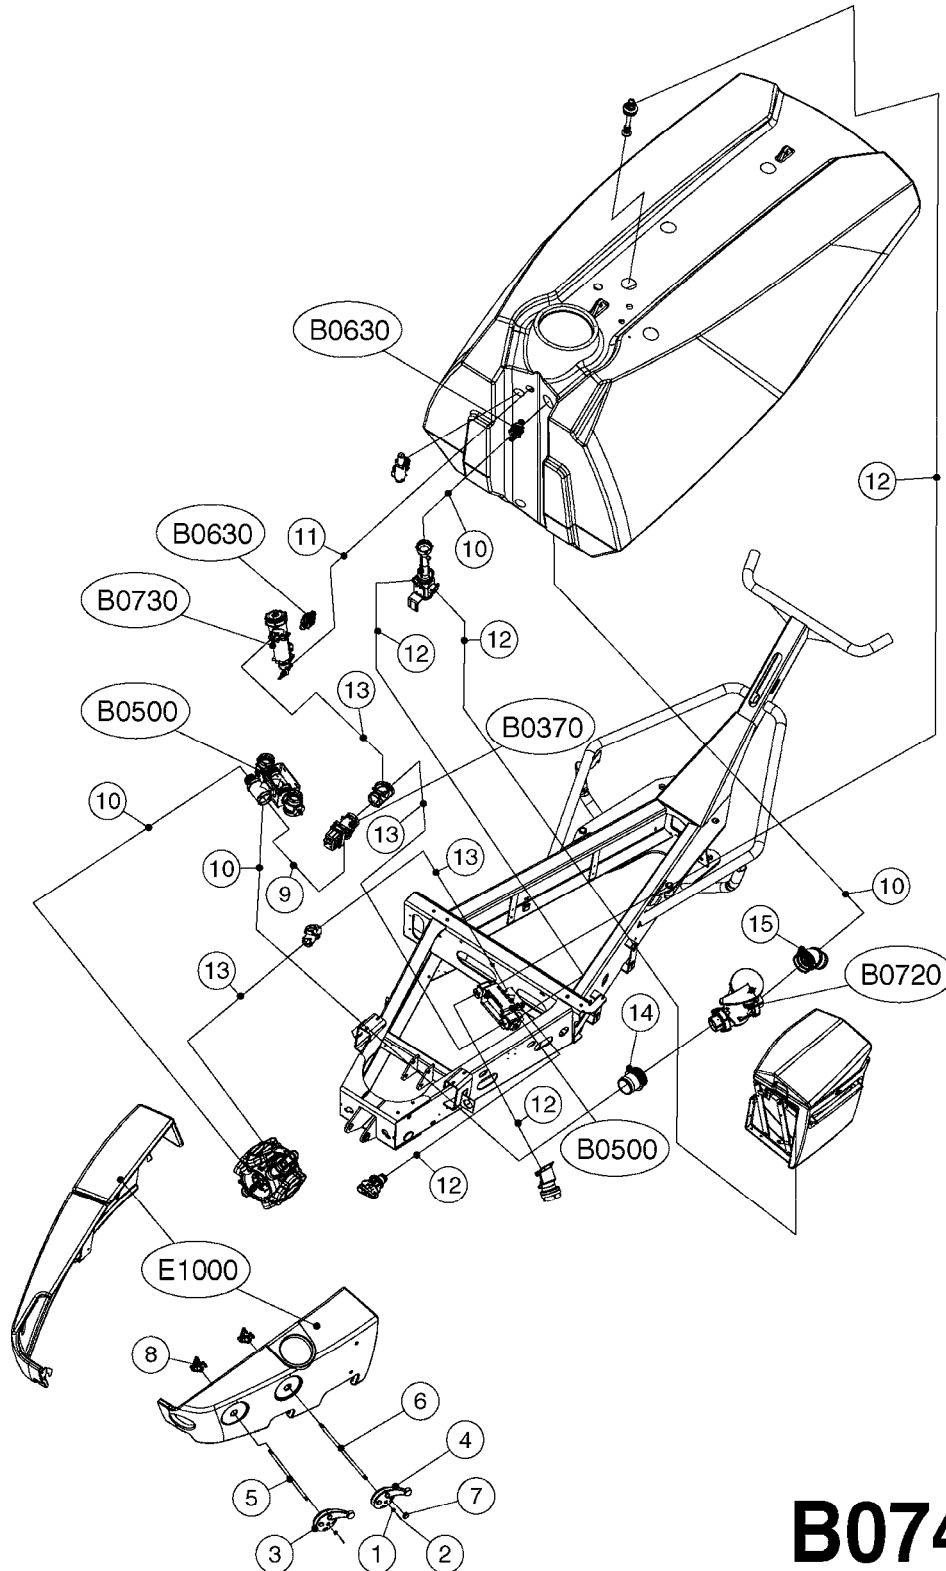

B0740

NCM 4400/6600 MANIFOLD
B0740-HIN, 01:01:16

Page 1

Date 16.03.2016 13:45

Pos.	parts-n°	order qty	description
1	334594	1	PLUG F.VALVE HANDLE BLACK
2	411006	1	SCREW M4X40 SLOTTED
3	741844	1	VALVE HANDLE ASSY. SUCTION NCM
4	741845	1	VALVE HANDLE ASSY. PRESSUR NCM
5	14038100	1	AXLE FOR SUCTION VALVE HANDLE
6	14038200	1	AXLE FOR PRESSURE VALVE HANDLE
7	33505200	1	PLUG FOR SMART VALVE HANDLE
8	72283000	1	AXLE JOINT F. SMARTVALVE HANDL
9	92702703	1	HOSE PVC SUCT GRAY 2"
10	92702803	1	HOSE PVC SUCT GRAY 2.5"
11	92703203	1	HOSE R X3/4" X300PSI WP X0012"
12	92712403	1	HOSE R X1" X300PSI WP X0012"
13	92734403	1	HOSE R X5/4" X200PSI WP X0012"
14	727133	1	FITT. S93 2-1/2" STR. S W/O-RI
15	72072900	1	FITT.S93 2-1/2" 45°PVC W/ORING