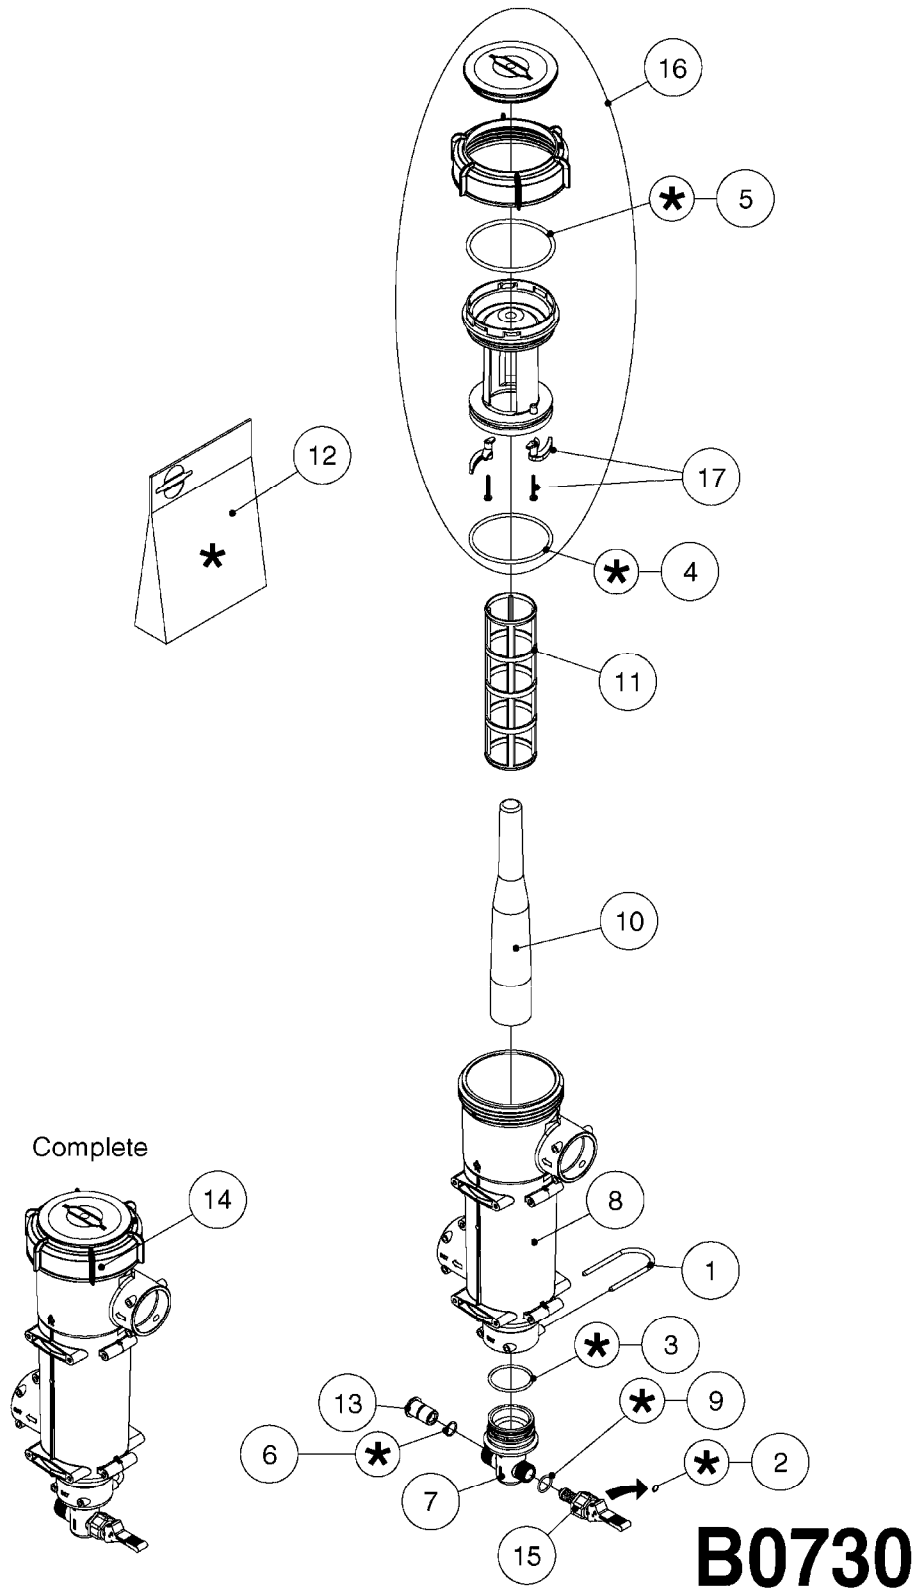

PRESSURE FILTER - CYCLONE
B0730-HIN, 01:01:16

Page 1

Date 16.03.2016 13:45

Pos.	parts-n°	order qty	description
1	145996	1	FITT.DK S-67 FORK
2	241323	1	O-RING D5.3X2.4 NITRIL
3	242353	1	O-RING D44.2X3.0 VITON F.S-67
4	242565	1	O-RING Ø 85 X 4.0 SH70 VITON
5	242577	1	O-RING Ø 86 X 4.5 SH70 VITON
6	242594	1	O-RING D14 X 1.78 SCH.70-EPDM
7	322358	1	T-PIECE S67-1/2"-3/4"
8	322359	1	CYCLONE FILTER HOUSING
9	330315	1	O-RING D18.4/D13X.6
10	391093	1	CONE F. CYCLONE FILTER
11	61036000	1	FILTER ELEM.S93,100 MSH-YELLOW
11	615416	1	FILTER ELEM.S93,50 MESH-BLUE
11	72557200	1	FILTER ELEM.S93,80# CYCLONE
12	741827	1	SEAL KIT CYCLONE FILTER
13	39127500	1	VALVE SEAT
14	72281200	1	CYCLONE FILT.COMP. 80 MSH S67
14	72316500	1	CYCLONE FILT.COMP.50 MSH S67
14	72316600	1	CYCLONE FILT.COMP.100 MSH S67
15	72281300	1	VALVE BOOSTER/ON/OFF CYCLONE F
16	72352200	1	LID COMPLETE F. CYCLONE FILTER
17	74192900	1	FILTER LOCK PARTS - CYCLONE