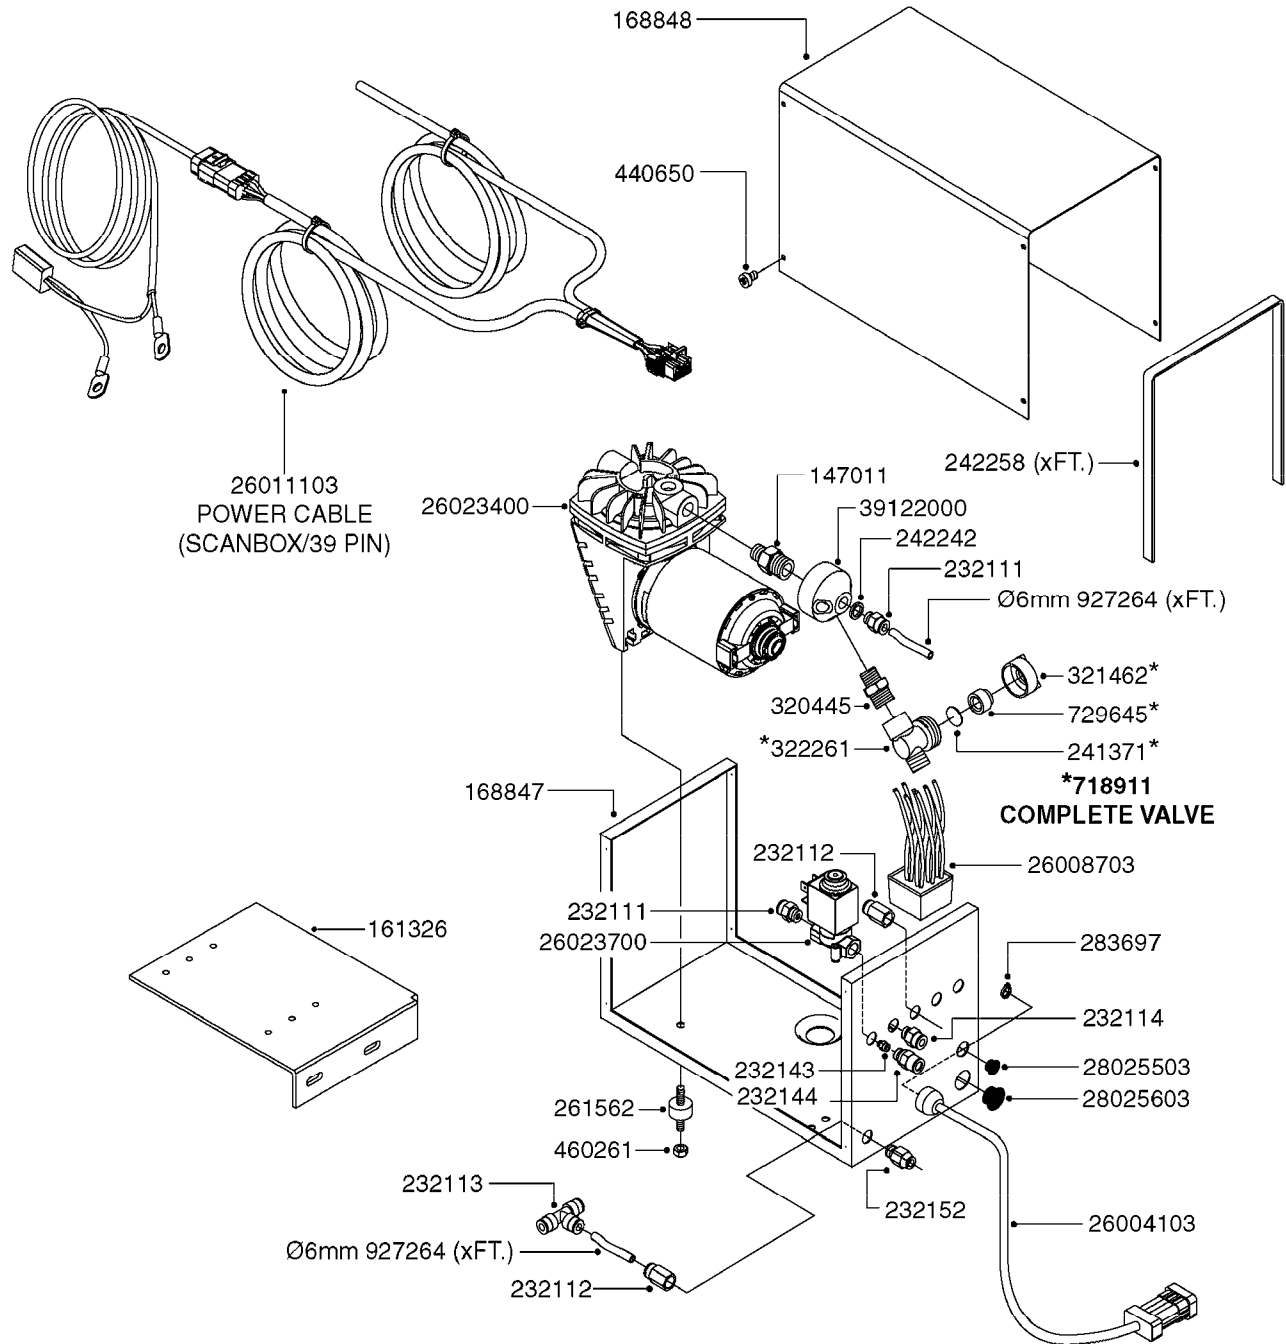

K0400

*Ø8mm 927306 (xFT.)
*Ø10mm 927330 (xFT.)

70062503 - COMPLETE ASSEMBLY

FOAM MARKER COMPRESSOR 2007
K0400-HIN, 01:01:16

Page 1
Date 16.03.2016 13:45

parts-n°	order qty	description
147011	1	HEX NIPPLE 3/8'X1/4'BSP BRASS
161326	1	MOUNT BKT. F. FOAM COMP.BOX 98
168847	1	ENCLOSURE LOWER F.MARKER
168848	1	COVER F. FOAM MARKER
232111	1	QUICK COUPLER 6MM X 1/8 EXT.
232112	1	QUICK COUPLER 6MM 1/8 INT.
232113	1	QUICK COUPLER 6MM T-PIECE
232114	1	COUPLER 1/8" THREADX8MM HOSE
232143	1	REDUCER 1/4'INT-1/8'EXT
232144	1	QUICK COUPLER 10MM X 1/4 EXT
232152	1	QUICK COUPLER 8MMX1/8 EXT.LONG
241371	1	DIAPHRAGM, NO-DRIP alt 241371
242242	1	O-RING F.AIR HOSE FITTING
242258	1	TRIM 3X10 SELF ADHESIVE 0012"
261562	1	RUBBER DAMPER 2XM6X25
283697	1	TIESTRAP 200MM
320445	1	FITT.DK HN 1/4"X3/8" BSP
321462	1	CAP F.NO-DRIP ASSY.
322261	1	HOUSING F.SAFETY VALVE 3/8"
440650	1	SCREW 3.5x13 STAINLESS
460261	1	NUT HEX M6X1 LOCK A2 DIN985
718911	1	VALVE (SAFETY) F.MARKER
729645	1	NON-DRIP SPRING ASSY.GREEN 10
927264	1	HOSE R X PE D6/D4 X 0012"
927306	1	HOSE R X PE D8/D6 X 0012"BLACK
927330	1	HOSE R X PE D10/D8 X 012"BLACK
26004103	1	FOAM MARKER CNTRL MOD CABL STD
26008703	1	FOAM MARKER CONTROL SCII
26011103	1	FOAMER POWER/CONTROL CABLE 39P
26023400	1	COMPRESSOR F.FOAM MARKER CM40
26023700	1	SOLENOID VAL 12V 1/8' FLO '07
28025503	1	PLUG F.DRILLED HOLE 1/2"
28025603	1	PLUG F.DRILLED HOLE 3/4"
39122000	1	DISTR.HOUSING F.FOAM MARKER'07
70062503	1	FOAM MARKER COMPRESSOR,STD,39P