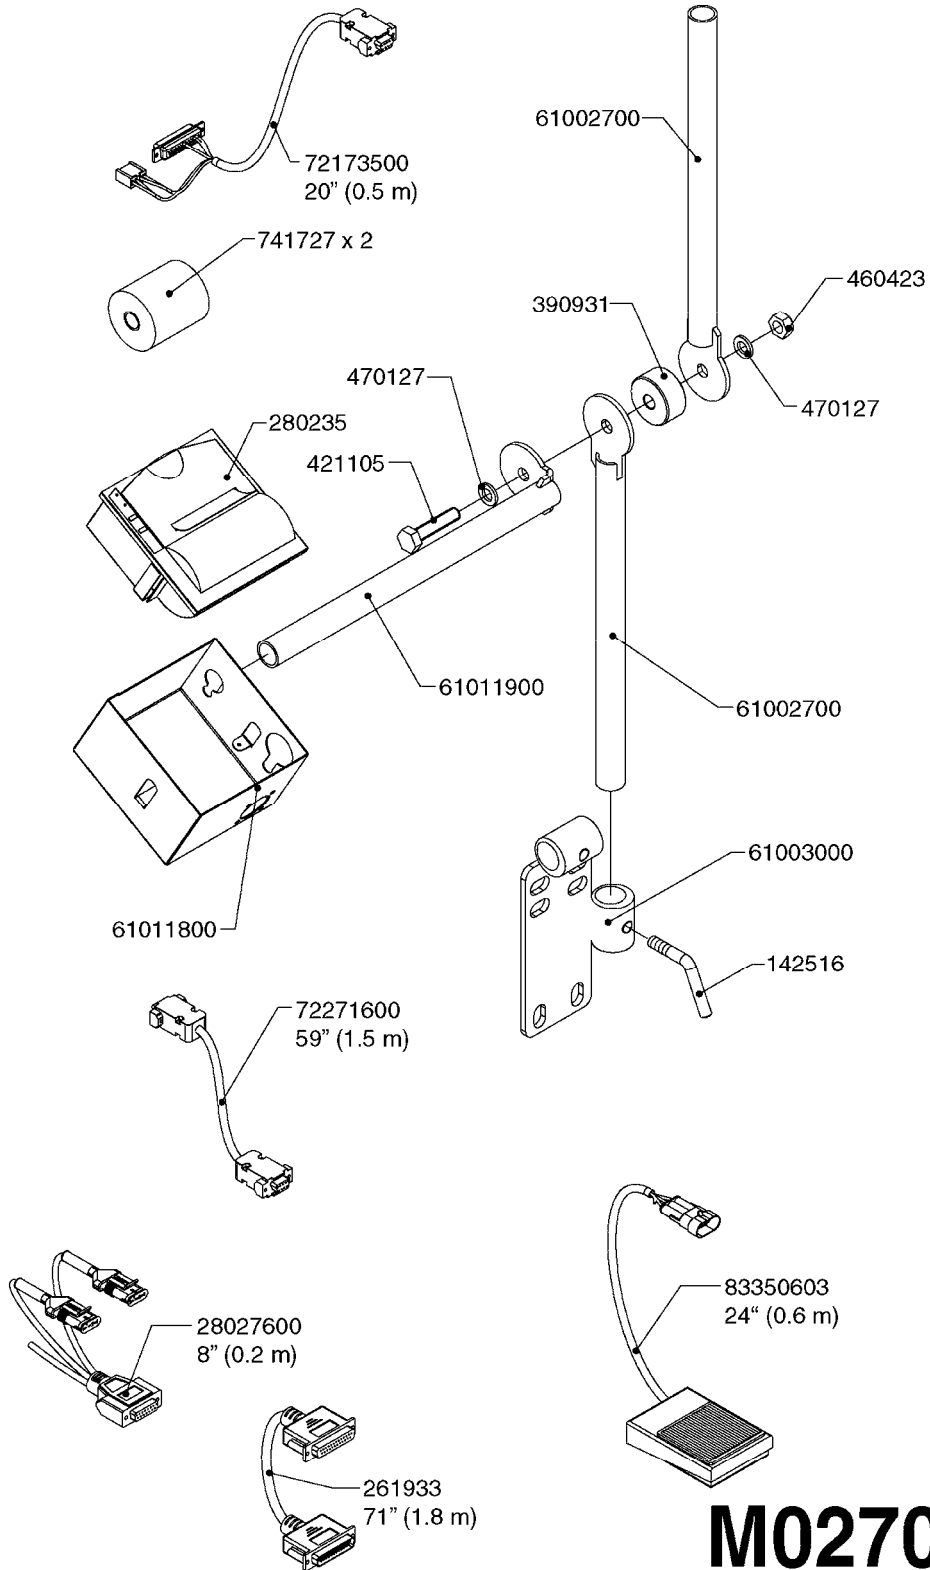

HC 5500 ACCESSORIES
M0270-HIN, 01:01:16

Page 1

Date 16.03.2016 13:46

parts-n°	order qty	description
142516	1	SCREW SET M10 BENT F. LOCKING
261933	1	CABLE W/PLUG 2X25 L=71"
280235	1	HARDI PRINTER WITH CLOCK
390931	1	PLASTIC SPACER D40XD11 L=20
421105	1	M10X45 MACHINE SCREW STAINLESS
460423	1	NUT HEX M10X1.5 LOCK
470127	1	WASHER D15D10X2 M10 LOCK
741727	1	PAPER, THERMAL, HC5500 PRINTER
28027600	1	WIRE HC5500 AUX.
61002700	1	TUBE BRACKET F.TRACTOR MOUNT
61003000	1	BRACKET F.TRACTOR MOUNT
61011800	1	BOX FOR HARDI PRINTER
61011900	1	TUBE BRACKET F.TRACTOR MOUNT
72173500	1	WIRE F.PRINTER HC5500 L=20"
72271600	1	HC5500 COMMUNICATION CABLE
83350603	1	FOOT SWITCH HC5500 CONTROL