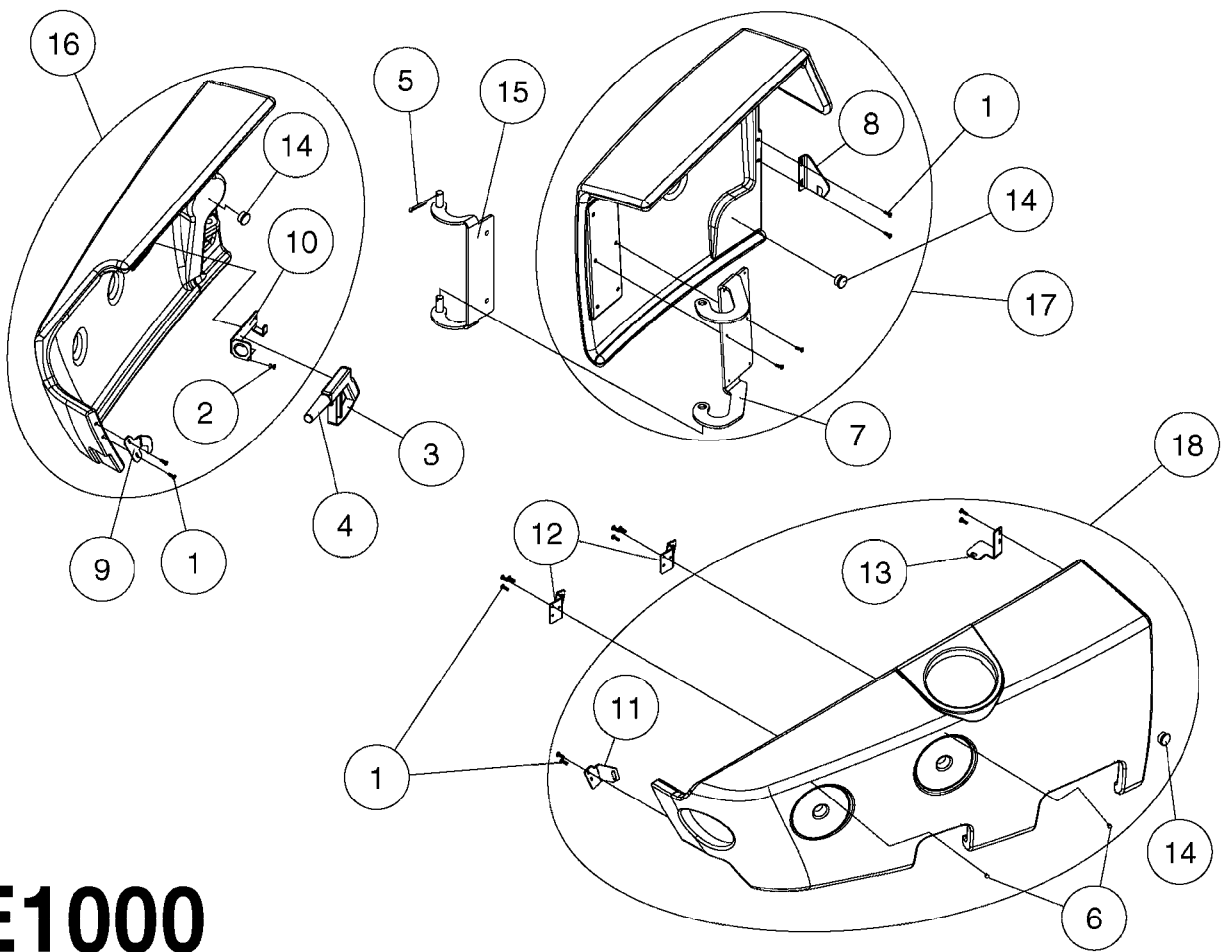

E1000

SHIELDS NCM 4400/6600/9000
E1000-HIN, 01:01:16

Page 1

Date 16.03.2016 13:45

Pos.	parts-n°	order qty	description
1	440719	1	SCREW F.PLASTIC KB60x20 SS
2	480809	1	BLIND RIVET, EMHART ACD616ASM
3	725663	1	PISTOL 60 COVER PART
4	725664	1	FRONTPART F.SPRAY GUN MODEL 60
5	10008603	1	COTTER PIN 1/8"X 1-1/2"
6	14042800	1	INDICATOR FOR VALVE POSITION
7	16133800	1	HINGE F.GREY SHIELD CM '05
8	16133900	1	HOOK F.GREY SHIELD CM '05
9	16134000	1	BKT F. FRONT RH COVER NCM
10	16134100	1	BRACKET. HAND GUN HOLDER NCM
11	16135300	1	BKT F. FRONT LH COVER NCM
12	16135400	1	MIDDLE HANGER LEFT GRAY SIDE
13	16135500	1	BKT F. FRONT LH COVER NCM
14	28046900	1	COVER PLUG 1" BLACK
15	61035500	1	HINGE BRACKET FOR CM05 LOCKER
16	72294000	1	SHEILD R.H.FRONT ASSM. NCM
17	72294100	1	SHEILD R.H. CHEM-LOCKER ASSM.
18	72294900	1	SHEILD L.H.FRONT ASSM. NCM