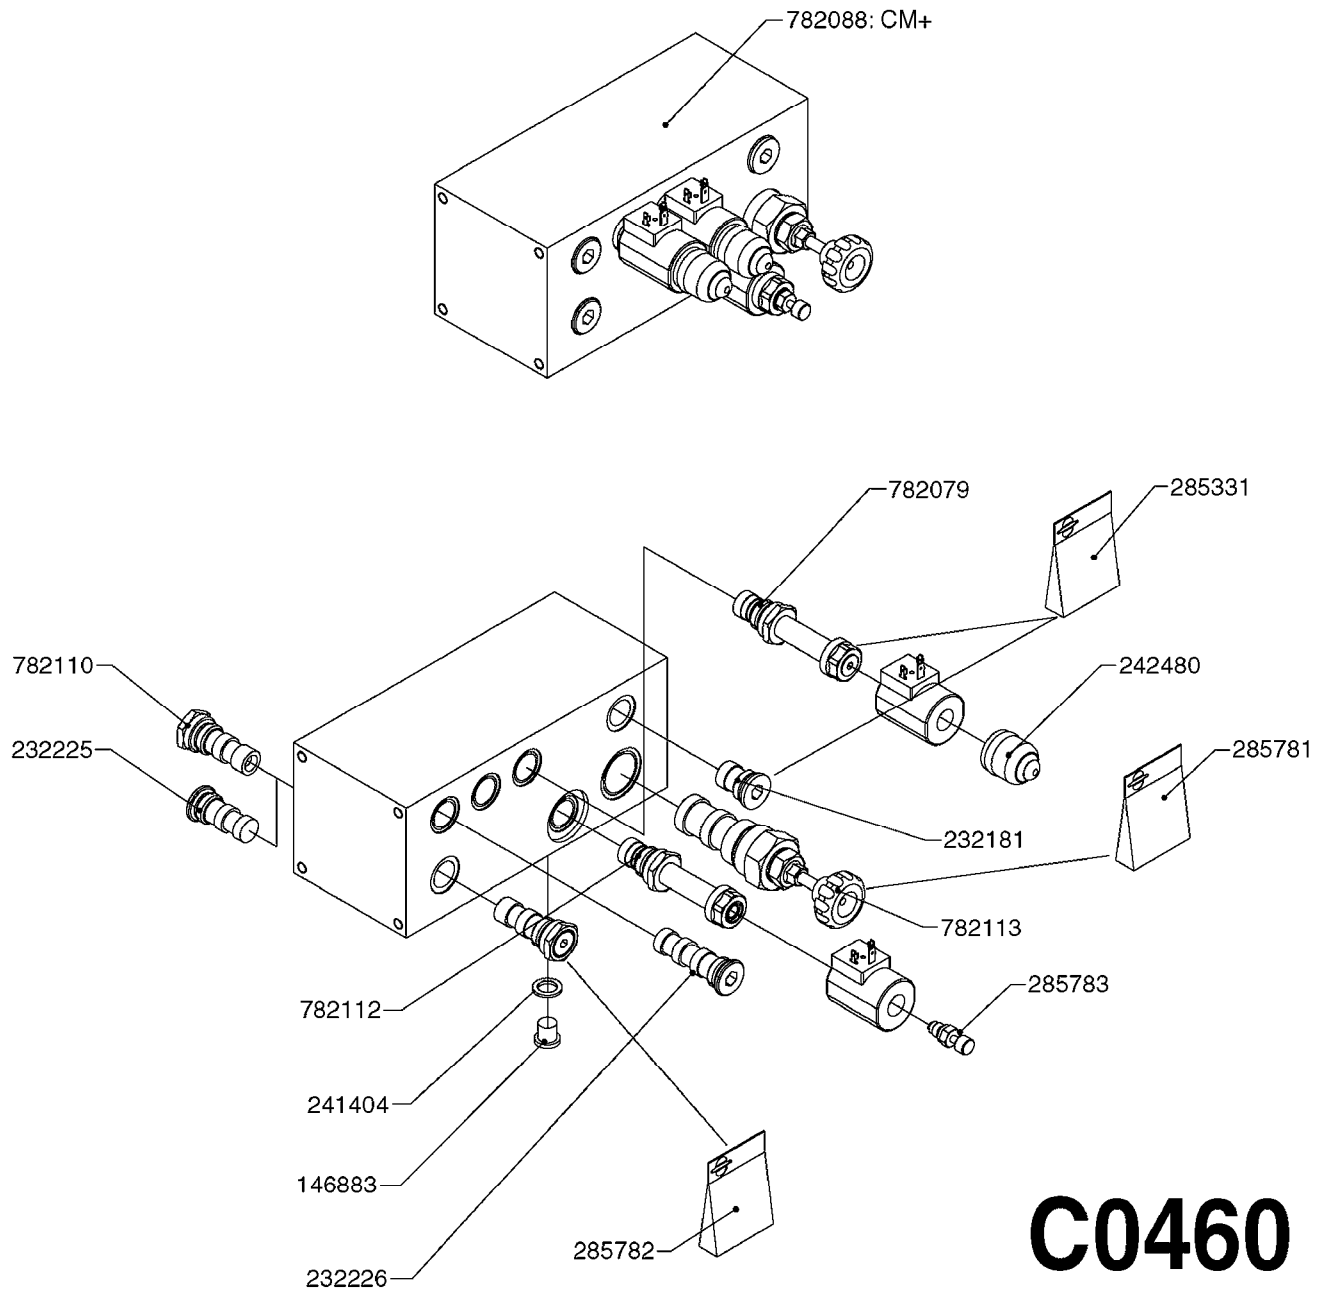

DAH" VALVES (COMATROL) '9
C0460-HIN, 01:01:16

Page 1

Date 16.03.2016 13:45

parts-n°	order qty	description
146883	1	PLUG 1/4"RG NV=17 L=15 SS
232181	1	PLUG F DH HYD. VALVE
232225	1	PLUG NCS 06/3
232226	1	PLUG NCS 06/4
241404	1	DOWTY SEAL 1/4"
242480	1	DUST COVER F. HYD. VALVE
285331	1	SEAL KIT F. HZ HYD.SOLENOID 96
285781	1	SEAL KIT F.NCS 12/3
285782	1	SEAL KIT F.NCS 06/4
285783	1	BRASS VALVE F.EVH 06
782079	1	CARTRIDGE VALVE
782088	1	HY BLOCK CM+ TWIN
782110	1	NON RETURN VALVE F. STEERTRACK
782112	1	HY SOLENOID VALVE/MAG 12VDC
782113	1	FLOW REGULATOR VALVE