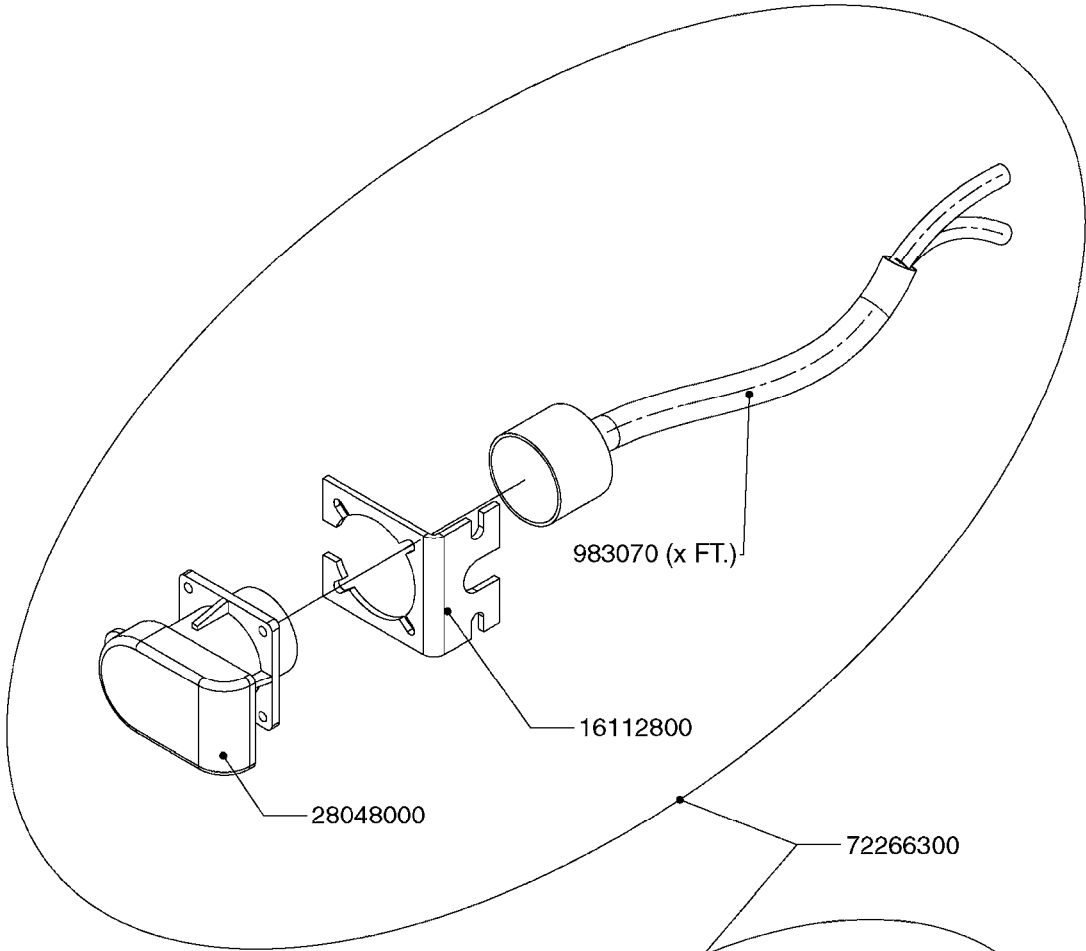

POWER SUPPLY CABLES
M0240-HIN, 01:01:16

Page 0

Date 16.03.2016 13:46