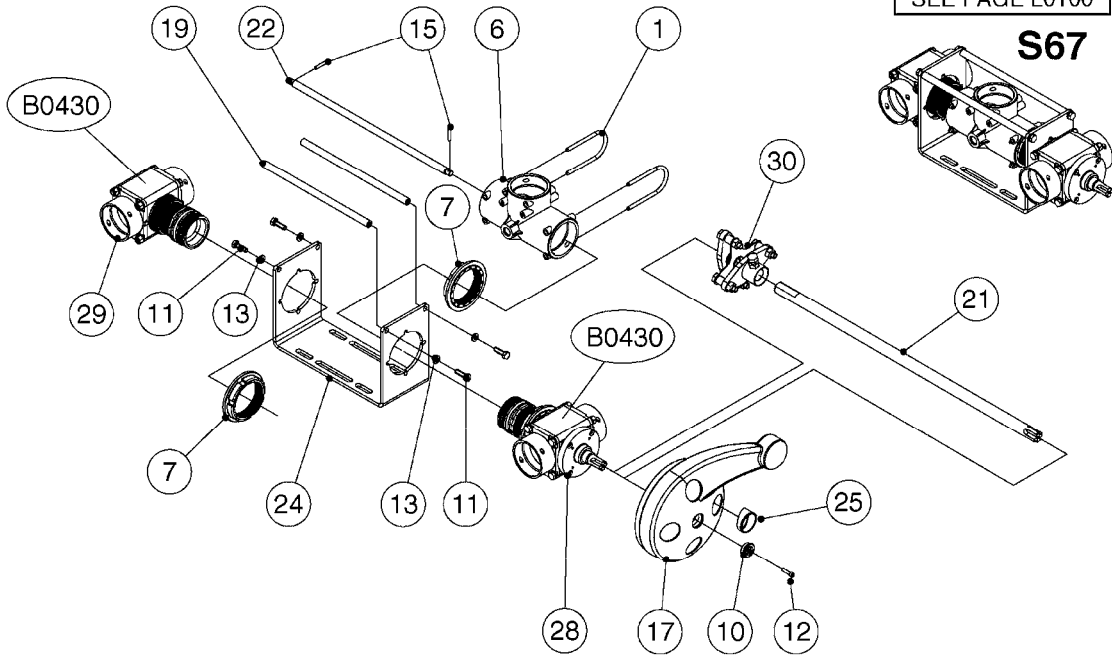

FOR S67 FITTINGS
SEE PAGE L0100

S67