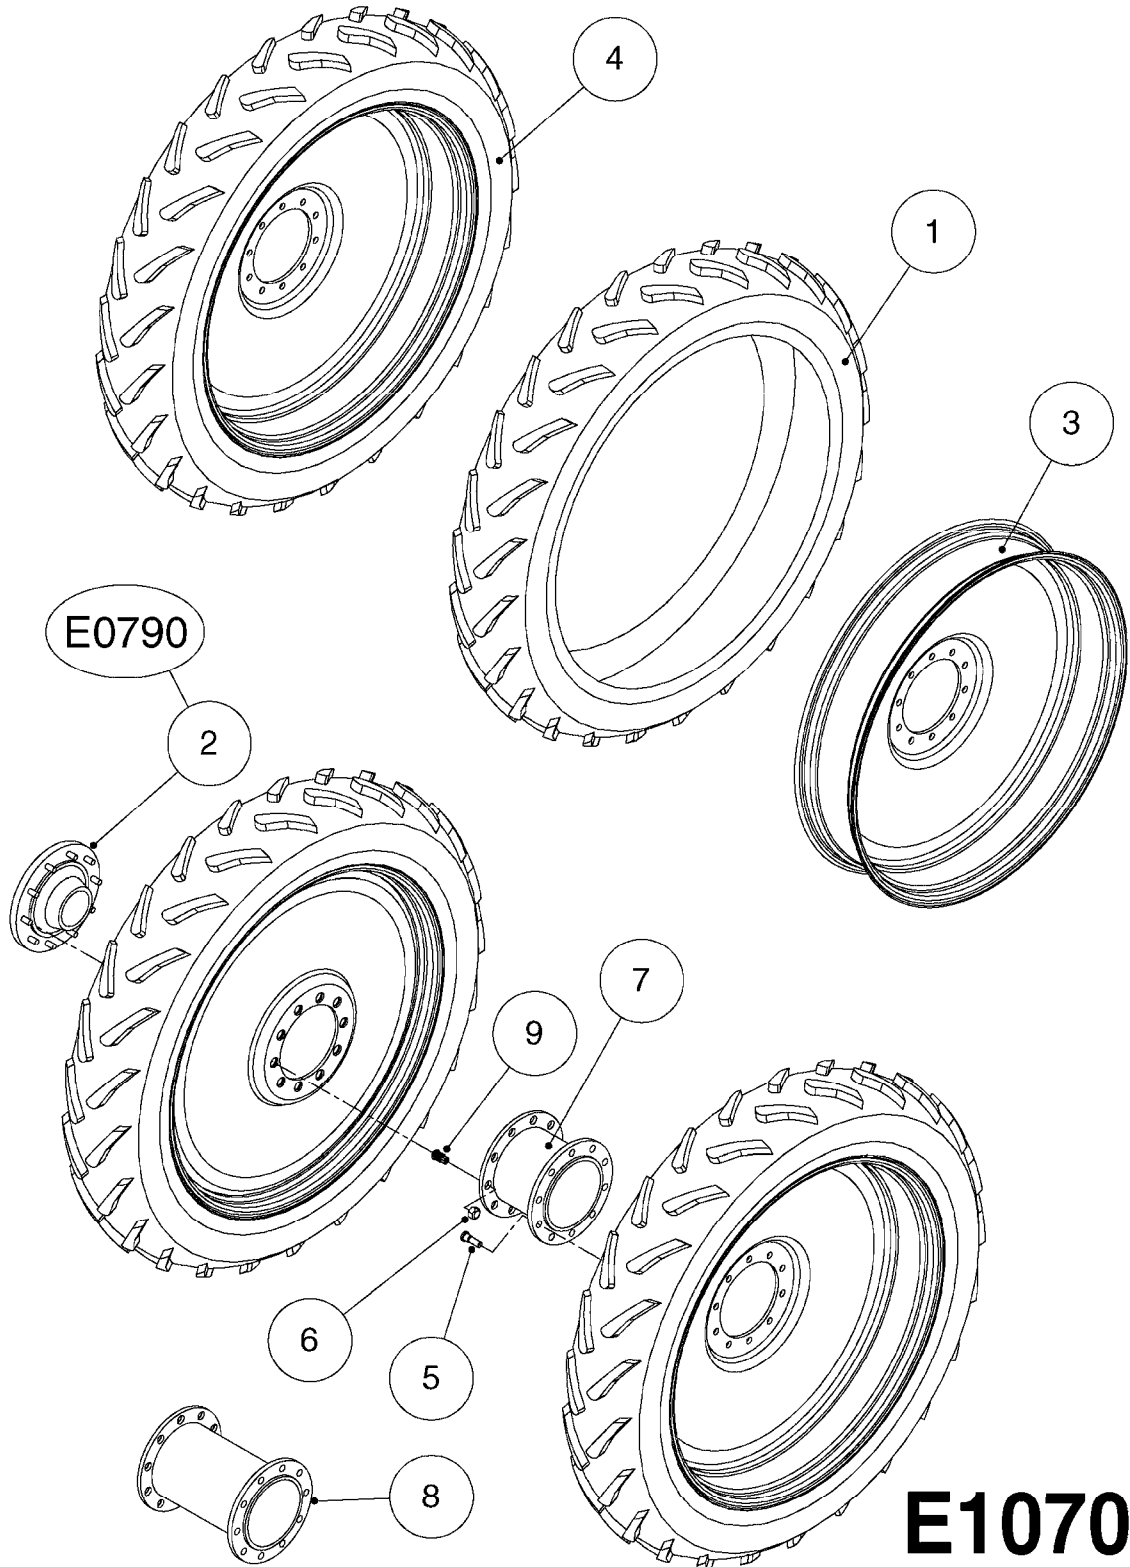

WHEELS FOR NEW COMMANDER
E1070-HIN, 01:01:16

Page 1
Date 16.03.2016 13:45

Pos.	parts-n°	order qty	description
1	10615703	1	TIRE 320 90R46' RAD.TL 357774
2	28045703	1	HUB ASSY 10-13.19-11.02 25000#
3	28007103	1	RIM,10x46,5.75NOS,13.189BC
4	28031203	1	TIRE ASSY. 320/90R50" HL R.H.
4	28031303	1	TIRE ASSY. 320/90R50" HL L.H.
4	28037603	1	TIRE ASSY.320/90R50" R.H. DUAL
4	28037703	1	TIRE ASSY.320/90R50" L.H. DUAL
4	28038603	1	TIRE 320/90R50" 161A8B HI LOAD
4	70006303	1	WHEEL ASM. 320/90R46 LH
4	70006703	1	WHEEL ASM. 320/90R46 RH
5	28034803	1	STUD 3/4"NF/5/8"KNURL L=2-5/8"
6	46000303	1	NUT, BUD WHEEL, OUTER, RH
7	61011203	1	DUAL SPACER 22" ROW 50" TIRE
8	61011303	1	DUAL SPACER 30" ROW 50" TIRE
9	46000203	1	NUT, BUD WHEEL, INNER, RH