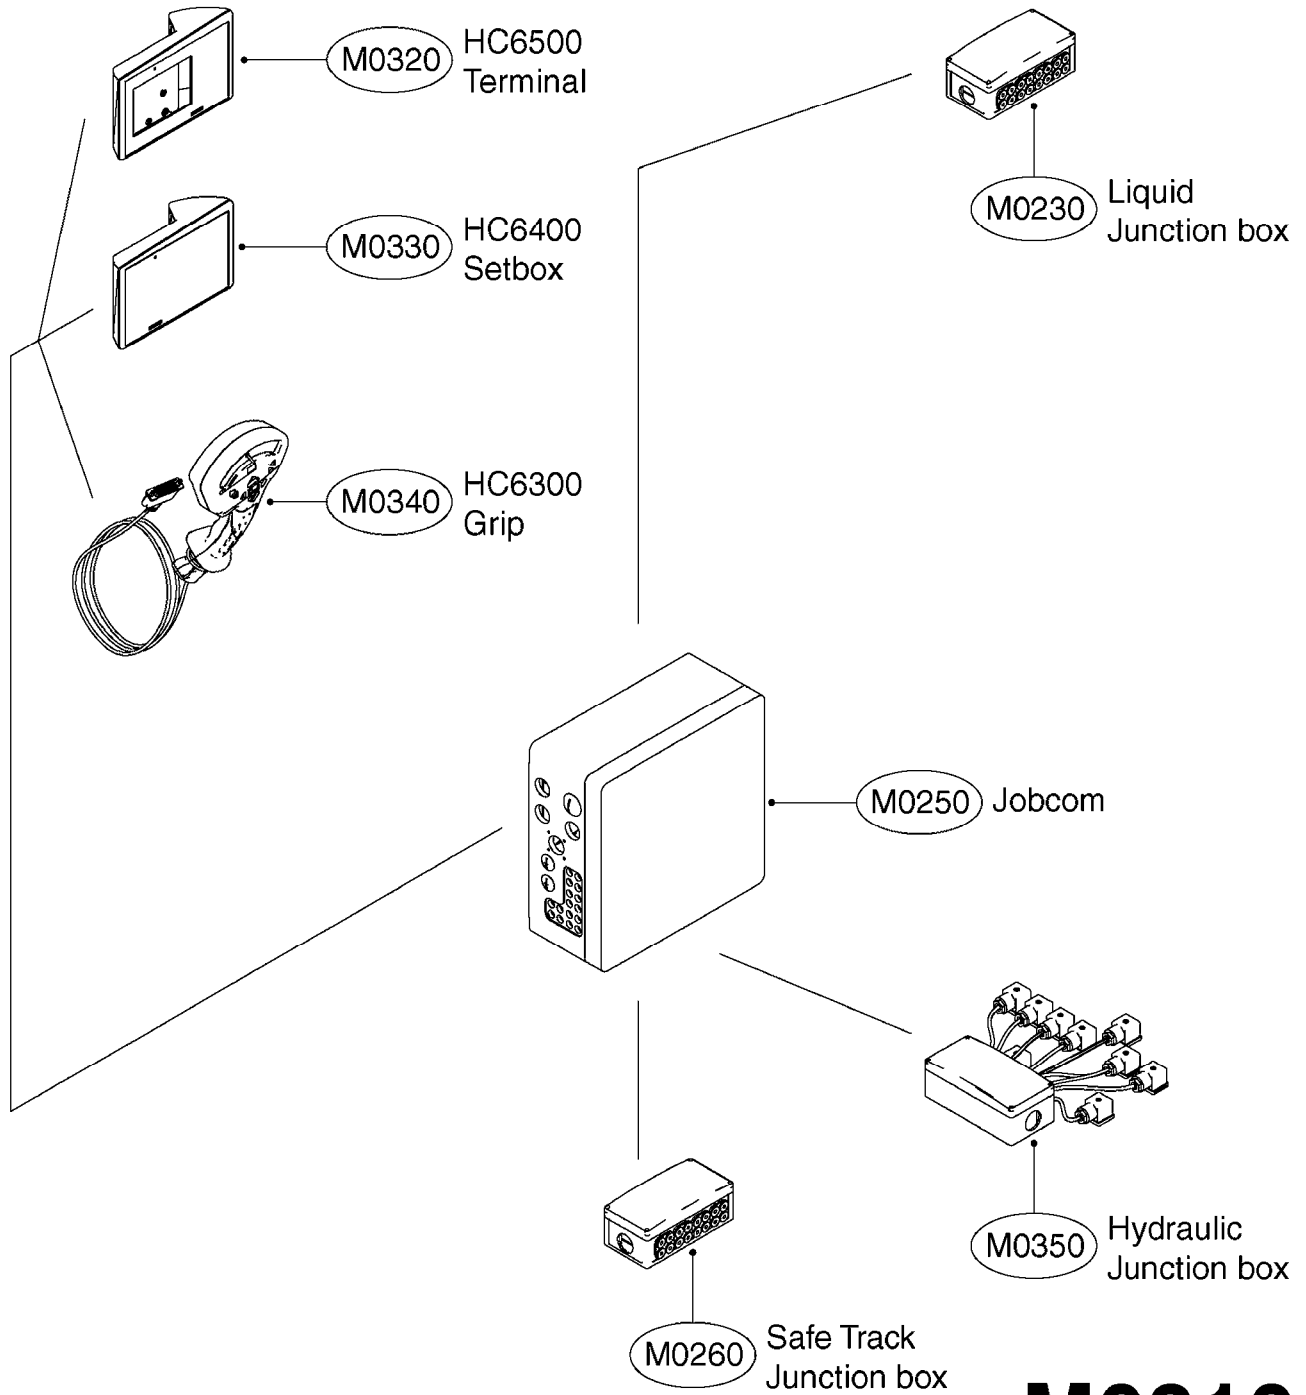

NORAC VARIABLE RATE VALVE UC4
M0300-HIN, 01:01:16

Page 1

Date 16.03.2016 13:46

Pos.	parts-n°	order qty	description
1	28048803	1	NORAC CHECK VALVE
2	28048903	1	NORAC PROP VALVE
2	28055803	1	3-PIN CONNECTORS/HIRSCHMAN NORAC SOLENOID - DEUTSCH CONN. 2-PIN CONNECTORS/DEUTSCH
3	28049403	1	NORAC CHECK VALVE
4	28056403	1	COIL, NORAC, PROP, DIN
5	28056503	1	COIL, NORAC, PROP, DEUTSCH
6	28066803	1	NORAC FILTER CAP W/O-RING
7	28066903	1	NORAC SEAL KIT F.28049403
8	28067003	1	NORAC SEAL KIT F.28048803
9	28068103	1	NORAC HEX CAPSCREW 10-24X2 SS
10	28068203	1	NORAC O-RING F.SOLENOID VALVE
11	28074903	1	NORAC COIL NUT AND O-RING
12	75076900	1	NORAC FILTER ELEMENT KIT
13	78216100	1	NORAC VALVE BLOCK COMP, DEUTSCH CON. COMPLETE W/2-PIN DEUTSCH SOLENOIDS
14	78603300	1	NORAC ONE WAY ORIFICE, .047"

M0310