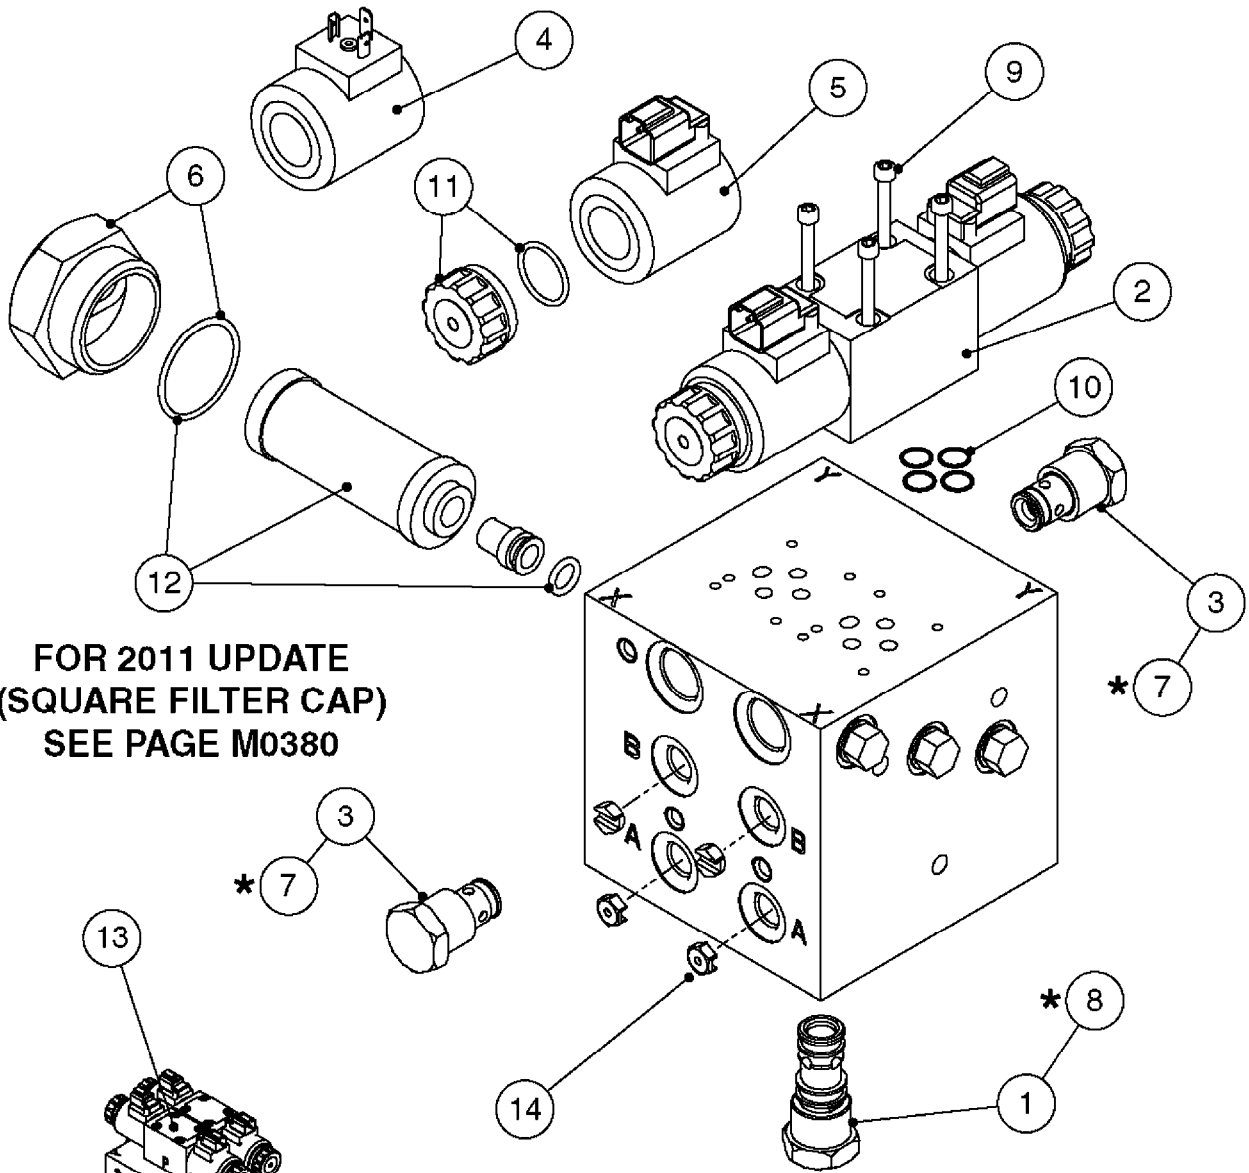

NORAC UC4 BOOM HEIGHT CONTROL
M0290-HIN, 01:01:16

Page 1
Date 16.03.2016 13:46

Pos.	parts-n°	order qty	description
1	410443	1	BOLT HEX 8.8 DEL M6X70
1	410605	1	BOLT HEX 8.8 DEL M6X80
			SPB/SPC BOOM
2	460261	1	NUT HEX M6X1 LOCK A2 DIN985
3	471124	1	WASHER, M6, Ø18/ 6.4X 1.6, SS
4	16128603	1	BRACKET F. SENSOR 60X60 TUBE
			SPB/SPC BOOM
4	16128703	1	BRACKET F. SENSOR 50x50 TUBE
			FORCE BOOM (FTZ)
5	26016303	1	CONNECTOR RING CPC #11 NORAC
6	26025903	1	NORAC UC4+ ROLL SENSOR W/TEMP.
			CONFIRM NORAC P/N 45000
7	26026003	1	NORAC UC4+ ROLL SENSOR
			CONFIRM NORAC P/N 45001
8	26026600	1	NORAC CABLE VAR.RT.VLV DIN
			3-PIN CONNECTORS/HIRSCHMAN
8	28055603	1	NORAC CABLE VAR.RT.VLV DEUTSCH
			2-PIN CONNECTORS/DEUTSCH
9	28049503	1	NORAC CABLE EXTENSION
10	28049603	1	NORAC POWER CABLE
11	28050303	1	NORAC RUBBER TOP&BOLT F.SENSOR
12	28050703	1	NORAC UC4+ OPEN CTR. CABLE
13	28054303	1	PARALIFT INTERFACE CABLE NORAC
14	28055503	1	NORAC VALVE MOUNTING HARDWARE
15	28055703	1	NORAC VALVE CABLE ROLL PIGTAIL
16	28085900	1	SENSOR BRANCH CABLE NORAC
17	28086200	1	CAN NODE DUAL CABLE NORAC
18	28086300	1	UC4 DISPLAY PANEL NORAC
19	28086400	1	UC4 ULTRASOUND SENSOR NORAC
20	28086500	1	UC4 SENSOR MOUNTING BKT. NORAC
21	28086600	1	FOAM DISC F. SENSOR NORAC
22	70112503	1	UC4+ ROLL SENSOR KIT '11 HIN
			INCLUDES NORAC P/N 45000 & 45001
23	78216100	1	NORAC VALVE BLOCK COMP, DEUTSCH CON.

FOR 2011 UPDATE
(SQUARE FILTER CAP)
SEE PAGE M0380

COMPLETE
ASSEMBLY

* SEAL KITS

M0300