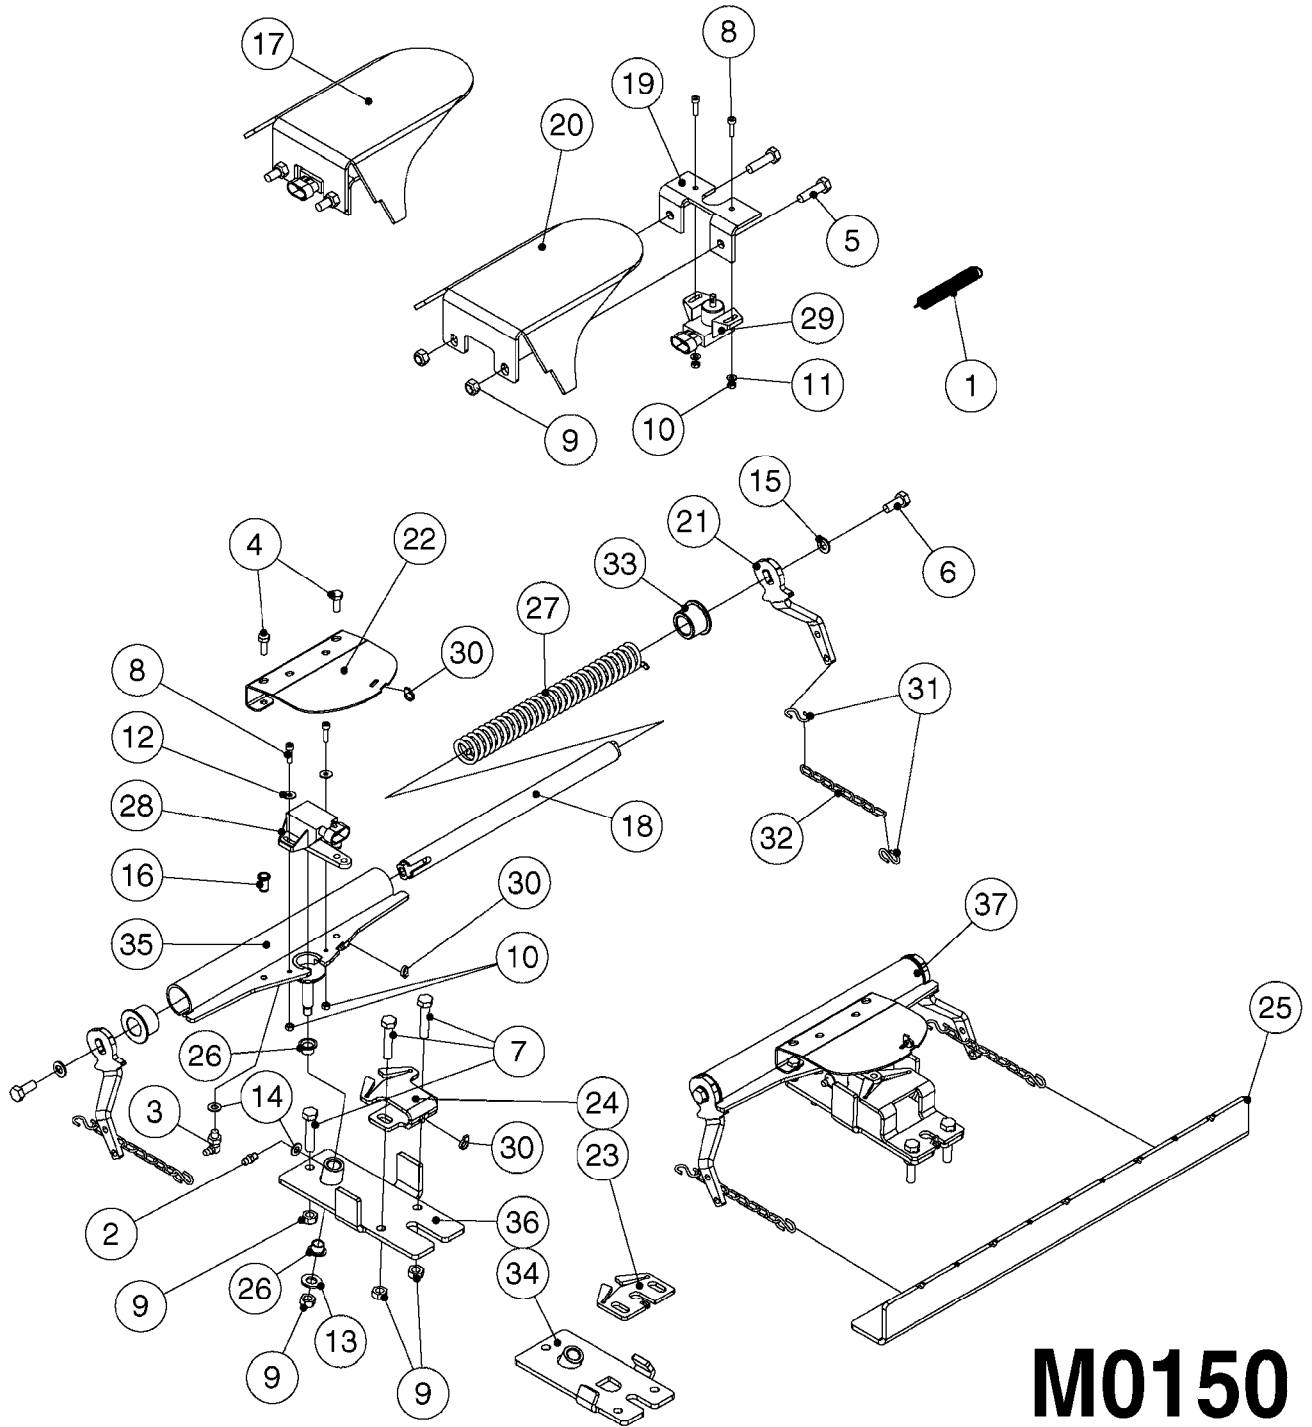

M0150

ANGLE SENSOR NCM
M0150-HIN, 01:01:16

Page 1
Date 16.03.2016 13:46

Pos.	parts-n°	order qty	description
1	220947	1	SPRING D13.0/1,2 L=90 RST
2	283699	1	GREASE NIPPLE M6X1
3	283772	1	GREASE NIPPLE H3 M6 X 4 90°
4	410185	1	BOLT HEX 8.8 DEL M6X16 A2
5	420567	1	BOLT HEX 8.8 DEL M8X30 FT
6	420582	1	BOLT HEX 8.8 DEL M8X20 FT A2
7	420744	1	BOLT HEX 8.8 DEL M8X40
8	450902	1	BOLT ALLEN HEAD M4 X 16MM
9	460143	1	NUT HEX M8 LOCK A2 DIN985
10	461145	1	NUT HEX M4 LOCK
11	471037	1	SCREW A 4,3 DIN 125
12	471087	1	WASHER D12.0/4.3X1.0
13	471122	1	WASHER, M10, Ø20/10.5X 2.0, SS
14	471125	1	WASHER, M6, Ø12/ 6.4X 1.6, SS
15	471126	1	WASHER, M8, Ø16/ 8.4X 1.6, SS
16	480811	1	BLIND FASTENER M6 STAINLESS
17	741841	1	ANGLE SENSOR AND BRACKET REAR
18	14052100	1	AXLE D19 L=294/2XM8 STAINLESS
19	16125700	1	BRACKET FOR ANGLE SENSOR
20	16142200	1	GUARD PLATE FOR SENSOR
21	16173200	1	PLATE 6.0X134X42/2XD6/2XBENDS
22	16173400	1	PLATE 2.0X145.3X130/3XBENDS
23	16173600	1	PLATE 4.0X70X56 NCM 4400
24	16174100	1	PLATE 4.0X120X70/2XBENDS NCM 6600
25	16174300	1	BKT F. TRACTOR NCM STEE-UPDATE
26	21089300	1	BUSHING D12/10 L=9
27	22096500	1	TORSION SPRING D24/4.0 L=242
28	26005700	1	ANGLE SENSOR 70° 0.5-4.5 VDC
29	26005800	1	ANGULAR SENSOR 120° 0.5-4.5 VDC
30	28024103	1	TIE STRAP L=8" x W=3/16"
31	28045800	1	S-HOOK 3MM STAINLESS STEEL
32	28058400	1	CHAIN SS 8x16x2.0 L=600
33	39124400	1	BUSHING D28.5/19.1 L=21
34	61019200	1	FRONT SENSOR BRACKET NCM4400
35	61019300	1	FRONT SENSOR MT.THREADED HOLES
36	61019500	1	FRONT SENSOR BRACKET NCM6600
37	72564800	1	STEERING SENSOR NCM4400 FRONT STEERING SENSOR COMPLETE NCM4400
37	72565000	1	STEERING SENSOR NCM6600 FRONT STEERING SENSOR COMPLETE NCM6600