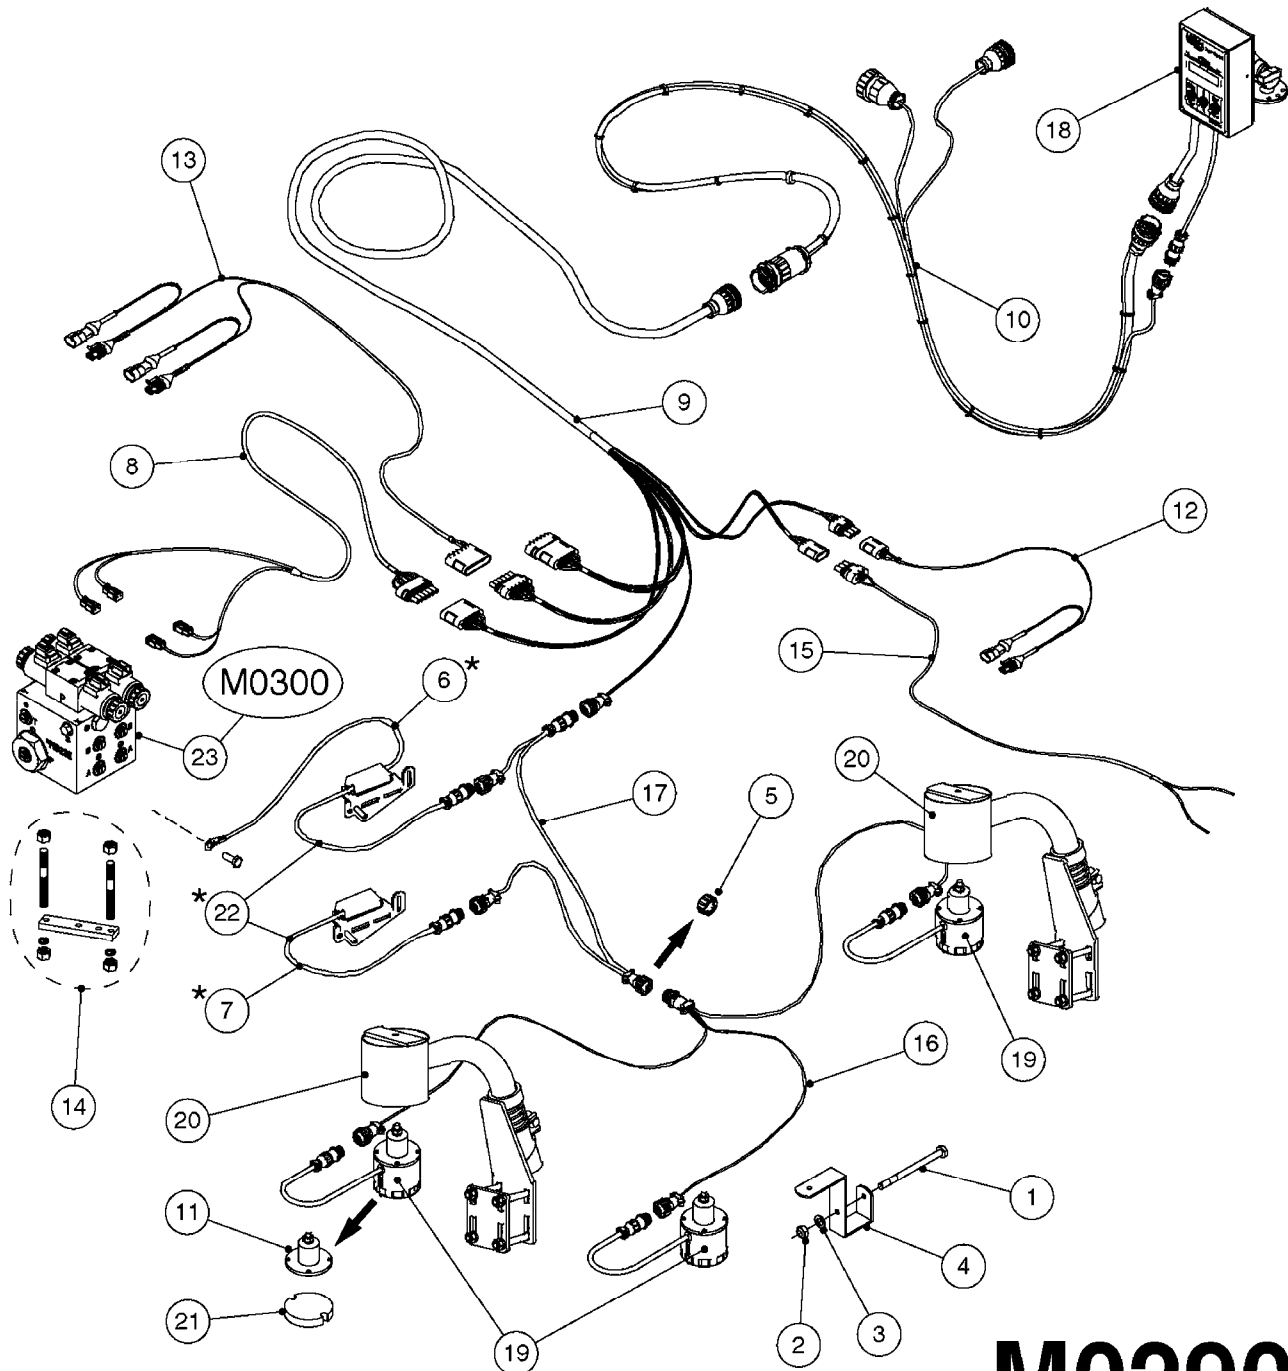

LIQUID SYSTEM

HYDRAULIC SYSTEM

* Note orientation of bracket
1 = Liquid system
2 = Hydraulic system

M0280

39 PIN CABLES
M0280-HIN, 01:01:16

Page 1

Date 16.03.2016 13:46

parts-n°	order qty	description
262158	1	PLUG INSERT 39 POLE MALE
262159	1	PLUG INSERT 39 POLE FEMALE
262160	1	PLUG HOUSING 39 POLE FEMALE
262161	1	PLUG HOUSING F/39 POLE MALE
440634	1	SCREW 5/8"
440732	1	PT SCREW 35X12B Z5452 ELZ
14034200	1	CODE BRACKET FOR 39 PIN CABLE
26003900	1	WIRE 37-39 PIN EVC, 6.6'
26004200	1	WIRE 37-39 PIN EVC, 57.4'
26008400	1	WIRE 39-PIN 24 WIRE L=8M
28027500	1	WIRE 37-39 PIN EVC, 37.7'
28028700	1	WIRE 37-39 PIN EVC, 45.9'
28028800	1	WIRE 37-39 PIN EVC, 16.4'
28028900	1	WIRE 37-39 PIN EVC, 26.2'
72236400	1	DAH CONN. WIRE/TRACTOR L=8M
97610803	1	DECAL-SRAY BOX 39-PIN
97610903	1	DECAL-HYDRAULIC BOX 39-PIN