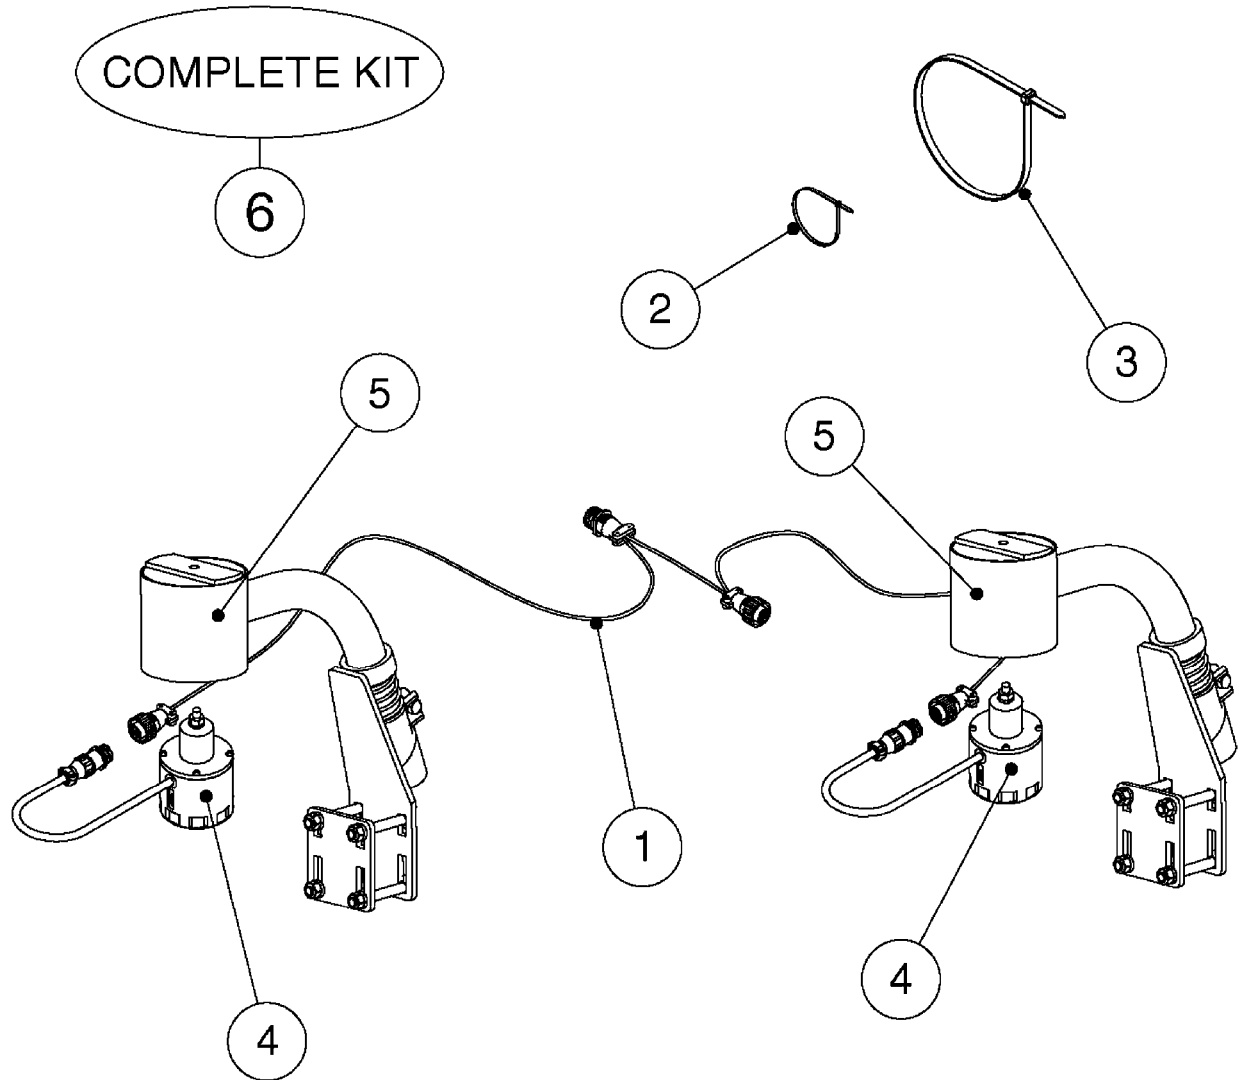

M0350

JUNCTION BOXES - HYDRAULIC
M0350-HIN, 01:01:16

Page 1

Date 16.03.2016 13:46

Pos.	parts-n°	order qty	description
1	261442	1	LID F.3010/3012 HP BOX
2	391071	1	BOX FOR HY.DAH
3	983070	1	CABLE 2X6MM
4	26016900	1	CABLE DB25M - DB25F L=8.5m
5	26018000	1	HYD JUNCTION BOX SPZ PRE 2012 EAGLE SPC BOOMS
5	26018100	1	HYD. BOX BOOM PCB W/LEADS FOR FORCE/TWIN FORCE BOOMS
5	26018500	1	HYD. BOX BOOM PCB NO LEADS
5	26038300	1	HYD JUNCTION BOX GENERIC 2012 EAGLE SPC/FORCE BOOMS
6	28048000	1	PLUG 3-POL DIN 9680 FEM.CHASS
7	28048100	1	PLUG 3-POL DIN 9680 MALE SPRAY
8	28048200	1	WIRE GROMET RUBBER 4 HOLE
9	28048500	1	FUSE 10A AUTO
10	72243500	1	DAH INTERFACE PCB MOUNTED