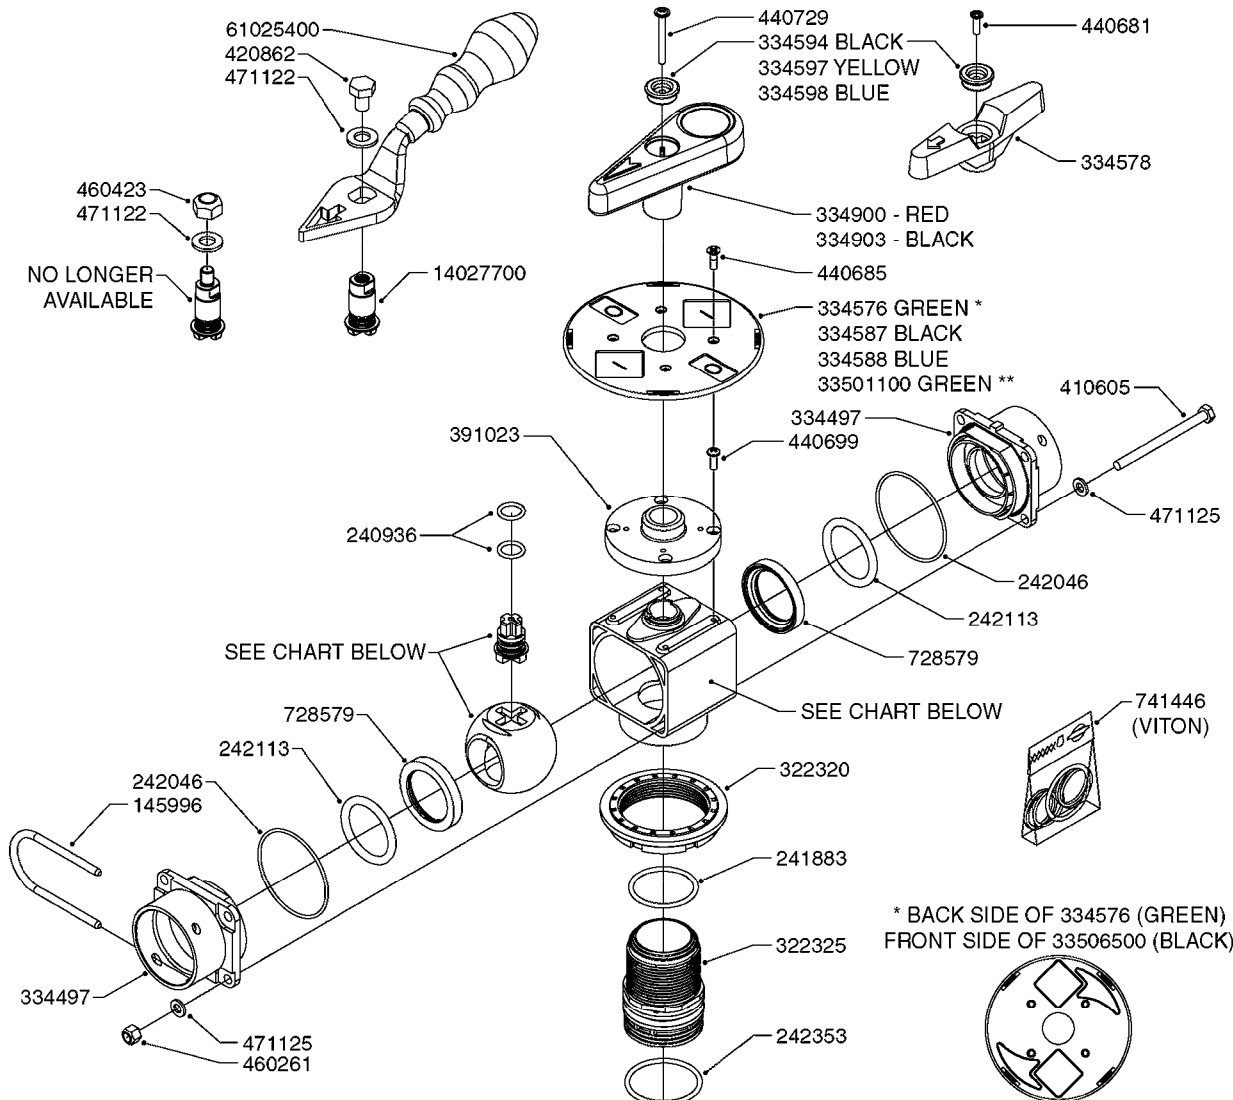

B0370

PRESSURE REGULATOR - S93 06
B0370-HIN, 01:01:16

Page 1

Date 16.03.2016 13:45

Pos.	parts-n°	order qty	description
1	145996	1	FITT.DK S-67 FORK
2	145997	1	FITT.DK S-93 FORK
3	147767	1	PIN 5Ø X 60 S-93 DOUBLE CLAMP
4	440677	1	SCREW F. PLASTIC 5X20 SS
5	440695	1	BOLT CARRIAGE M8X25
6	440698	1	SCREW F.PLASTIC 6X18 SS HEXHD
7	460143	1	NUT HEX M8 LOCK A2 DIN985
8	16244000	1	BRACKET FOR REG. NAV, PAINTED NAVIGATOR PLATFORM BRACKET
9	33510800	1	HOUSING F.PRESS.REG.S67/S93
10	44076200	1	PT TORNILLO 50X16 WN5451 rsf t
11	72374200	1	MOTOR HOUS.REG.1:150 ENCODER
12	72425500	1	REGULATOR S67/S93 CROSS-DRILL
12	72678700	1	REGULATOR S67/S93 CROSS-DRILL CERAMIC COMPONENTS
13	72481600	1	BAG W. CONSOLE&SPINDLE COMPL
14	72678900	1	BAG W.CONE/CYL/GASKET CERAMIC CERAMIC COMPONENTS
14	74190800	1	BAG W.CONE/CYL. AND GASKET
15	74187500	1	SWITCH 5A PRESS.REG REP.KIT 08