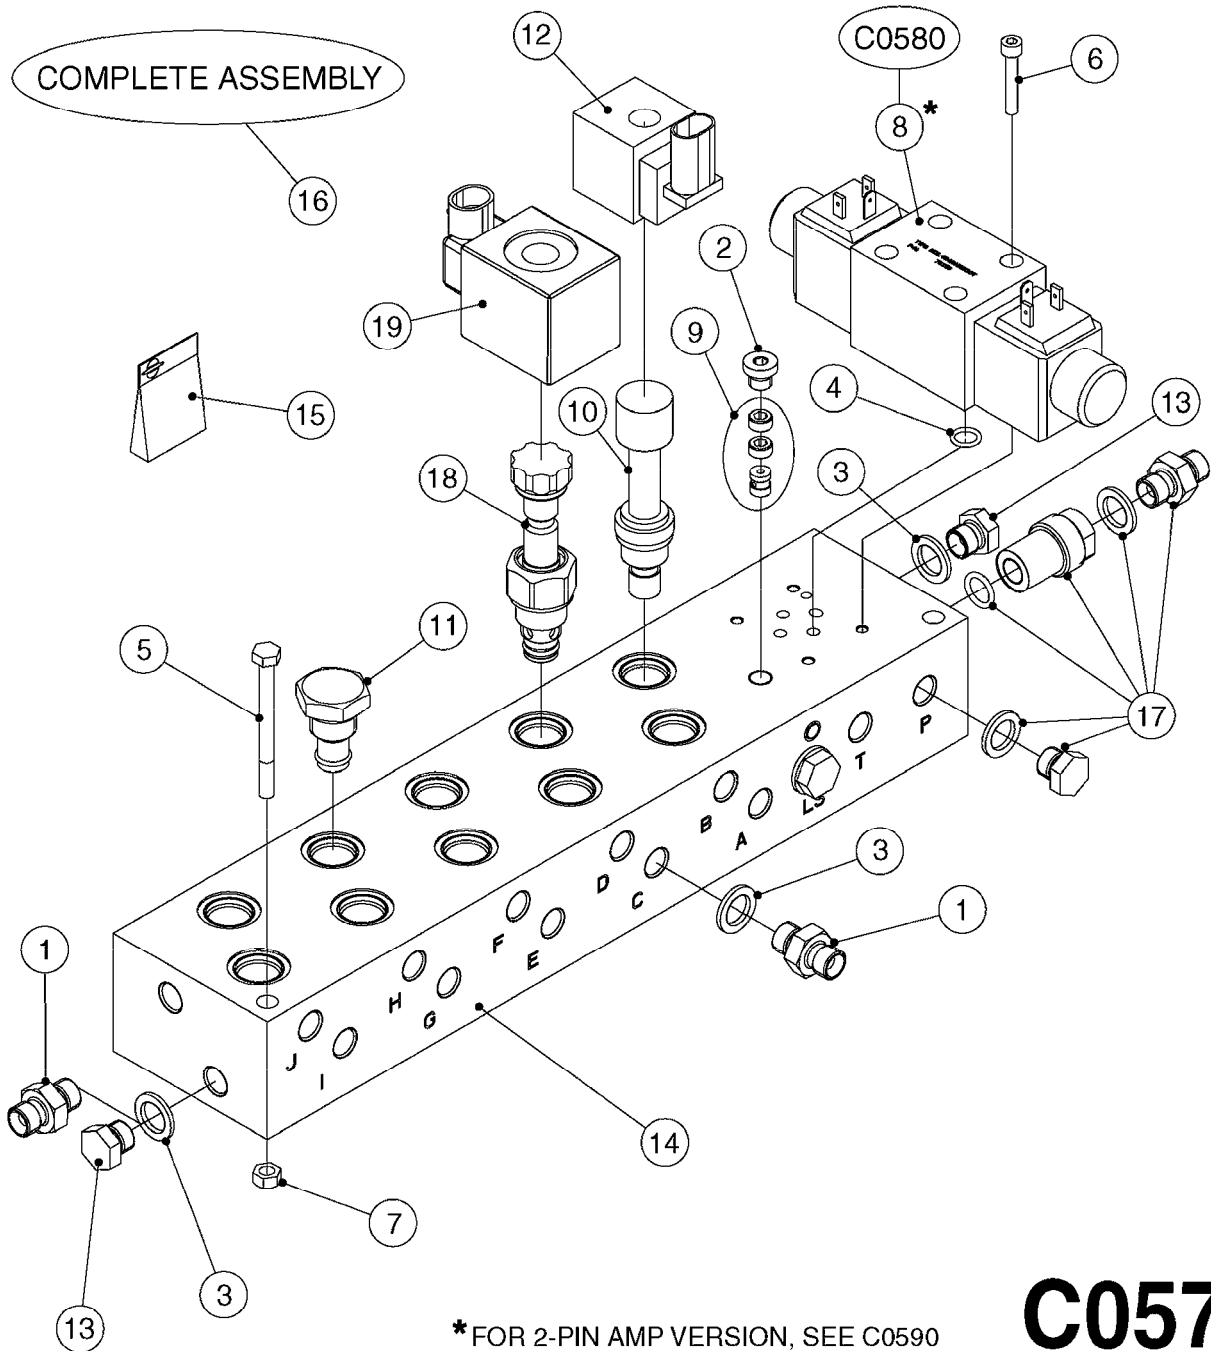

*FOR 2-PIN AMP VERSION, SEE C0590

C0570

HYD.BLOCK EAGLE/FORCE PRE 2012
C0570-HIN, 01:01:16

Page 1

Date 16.03.2016 13:45

Pos.	parts-n°	order qty	description
1	146845	1	HEX NIPPLE 1/4"x1/4"
1	146851	1	HEX NIPPLE 1/4"x1/4" 0.7MM
1	147498	1	HEX NIPPLE 1/4"-1/4" 1.2mm
2	231987	1	PLUG 1/8' BSP W/GASKET
3	241404	1	DOWTY SEAL 1/4"
4	242102	1	O-RING Ø9.25X1.78 NITRIL 90SH
5	420847	1	BOLT HEX 8.8 DEL M8X85
6	450964	1	SCREW M5X30 F.CYLINDER
7	460143	1	NUT HEX M8 LOCK A2 DIN985
8	782116	1	MAGNET VLV.MD1L-S3/10N-D12K1/P
9	782124	1	SWITCH VALVE OUTS.1/8" 5000PSI
10	782129	1	SOLENOID VALVE 25L, 3/4"NC
11	782131	1	BLIND PLUG F.3/4" CARTR.VALVE
12	782135	1	SOLENOID W. AMP F.VALVE 782129
13	14010400	1	PLUG 1/4" BSP
14	14098600	1	HYD. BLOCK SPC/FTZ 3/4" 2010
15	28047800	1	SEAL KIT F.782129
15	75083900	1	SEAL KIT F. 782129/78215500
16	72679100	1	HY.BLOCK BOOM HYDR. FTZ 2010
17	74191700	1	ADJ. FLOW VALVE REPAIR KIT DHP
18	78215500	1	HY SOLENOID VALVE 40L 3/4"NC
19	78602100	1	MAGNET M.AMP/DIODE KIT 08