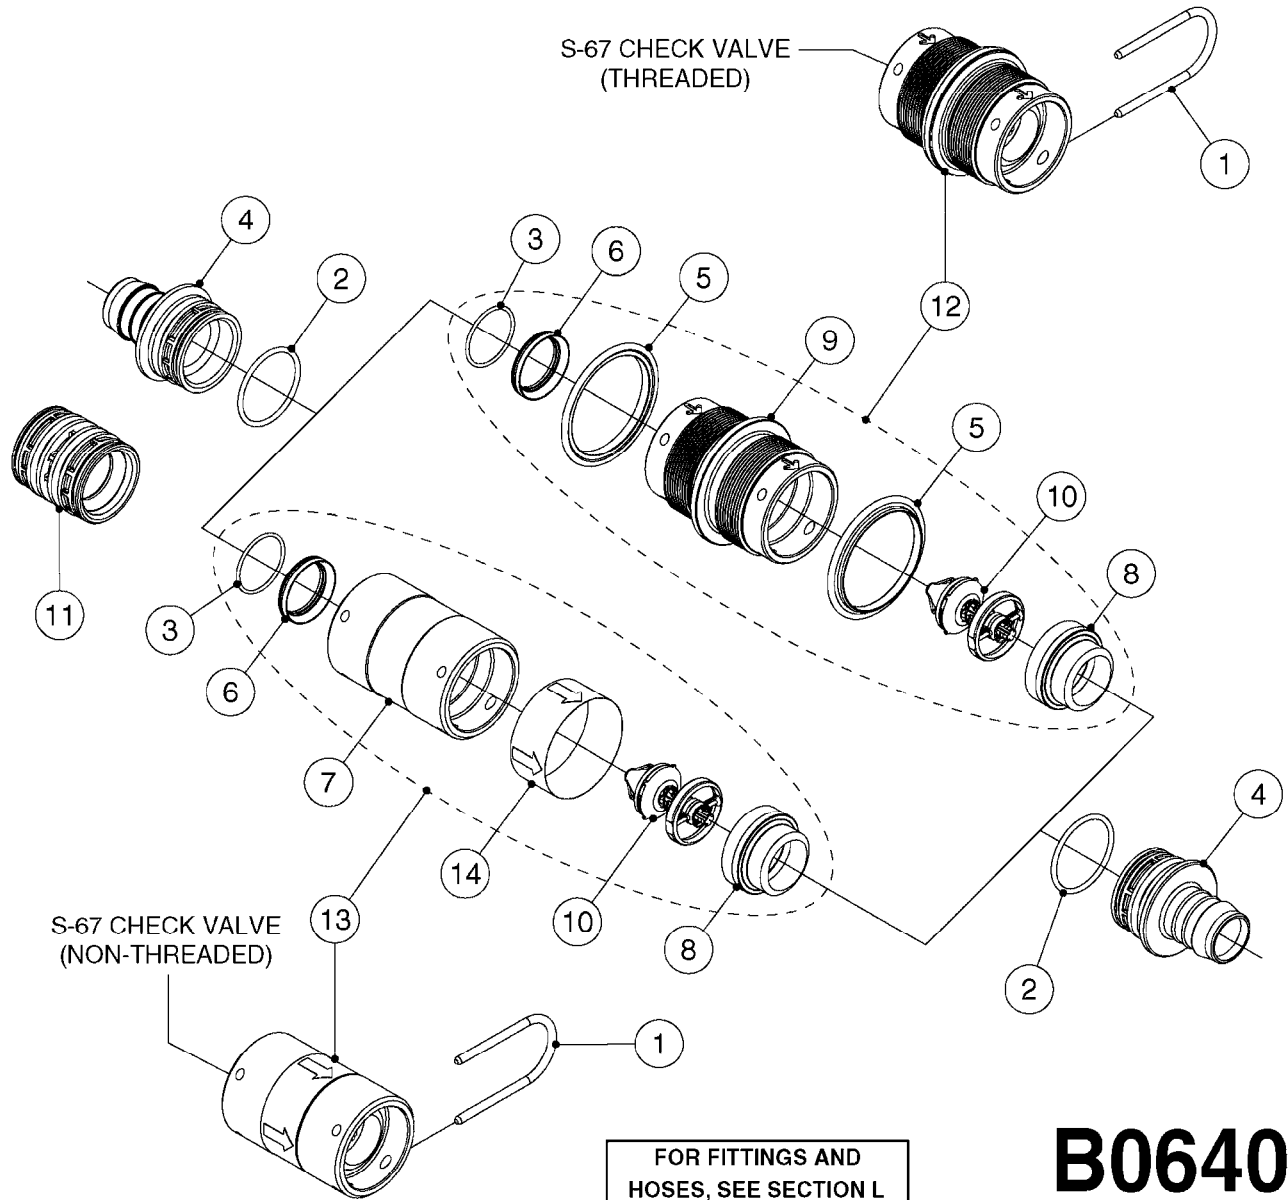

A0380

PUMP - 463 FLEX CAPACITY
A0380-HIN, 01:01:16

Page 1

Date 16.03.2016 13:45

Pos.	parts-n°	order qty	description
1	111438	1	HUB F.CLUTCH 361/460 PUMP
2	147132	1	HEX NIPPLE 1/2"X1/2" BSP DEL
3	230311	1	QUICK COUPLING 1/2"
4	241356	1	DOWTYSEAL 1/2"
5	283916	1	TOOTHED RIM FOR CLUTCH
6	284521	1	COUPLING HALF CYL.D25MM-KEY
7	420582	1	BOLT HEX 8.8 DEL M8X20 FT A2
8	430522	1	BOLT HEX 8.8 DEL M12X25 FT
9	430878	1	BOLT HEX 8.8 DEL M12X45 DIN931
10	450052	1	SCREW SET M8X10 BLACK ALLAN
11	460703	1	NUT HEX M12X1.75 LOCK DIN985
12	471127	1	WASHER, M12, Ø24/13.0X 2.5, SS
13	782153	1	PRESS. FLOW VALVE 1/2", 32L/MIN, PAINTED (BLACK)
14	782154	1	CHECK VALVE 284794 (BLACK)
15	783010	1	MOTOR HYDRAULIC OMR50
16	16154400	1	COVER PLATE F. FLEX PUMP MT.
17	23235300	1	HEX NIPPLE 1/2"-13/16"
18	61038400	1	BRACKET FLEX PUMP MOUNT NCM
19	72363900	1	PUMP 463/10-MOD-2-540
20	78571100	1	HOSE HY X 1/2" X 248" STR+ELB

FOR FITTINGS AND
HOSES, SEE SECTION L

B0630

CHECK VALVES - S67
B0630-HIN, 01:01:16

Page 1

Date 16.03.2016 13:45

Pos.	parts-n°	order qty	description
1	145996	1	FITT.DK S-67 FORK
2	242353	1	O-RING D44.2X3.0 VITON F.S-67
3	242504	1	O-RING D35x2 NITRIL
4	322104	1	FITT.DK S-67 BULKHEAD
5	334231	1	FITT.DK S-67 STR.1'
5	334232	1	FITT.DK S-67 STR.1-1/4'
6	14103100	1	SEAT F.CHECK VALVE D40.8 2010
7	72001803	1	CHCK VLV,S67, 2 X 1" HB COMPLETE IN-LINE CHECK VALVE FOR 1" HOSE
7	72206600	1	CHCK VLV,S67, 2 X 1.25" HB COMPLETE IN-LINE CHECK VALVE FOR 1-1/4" HOSE
8	72089900	1	CHECK VALVE S67 SUBASMBLY.2001
9	97800500	1	DECAL 230X28 BLACK ARROW