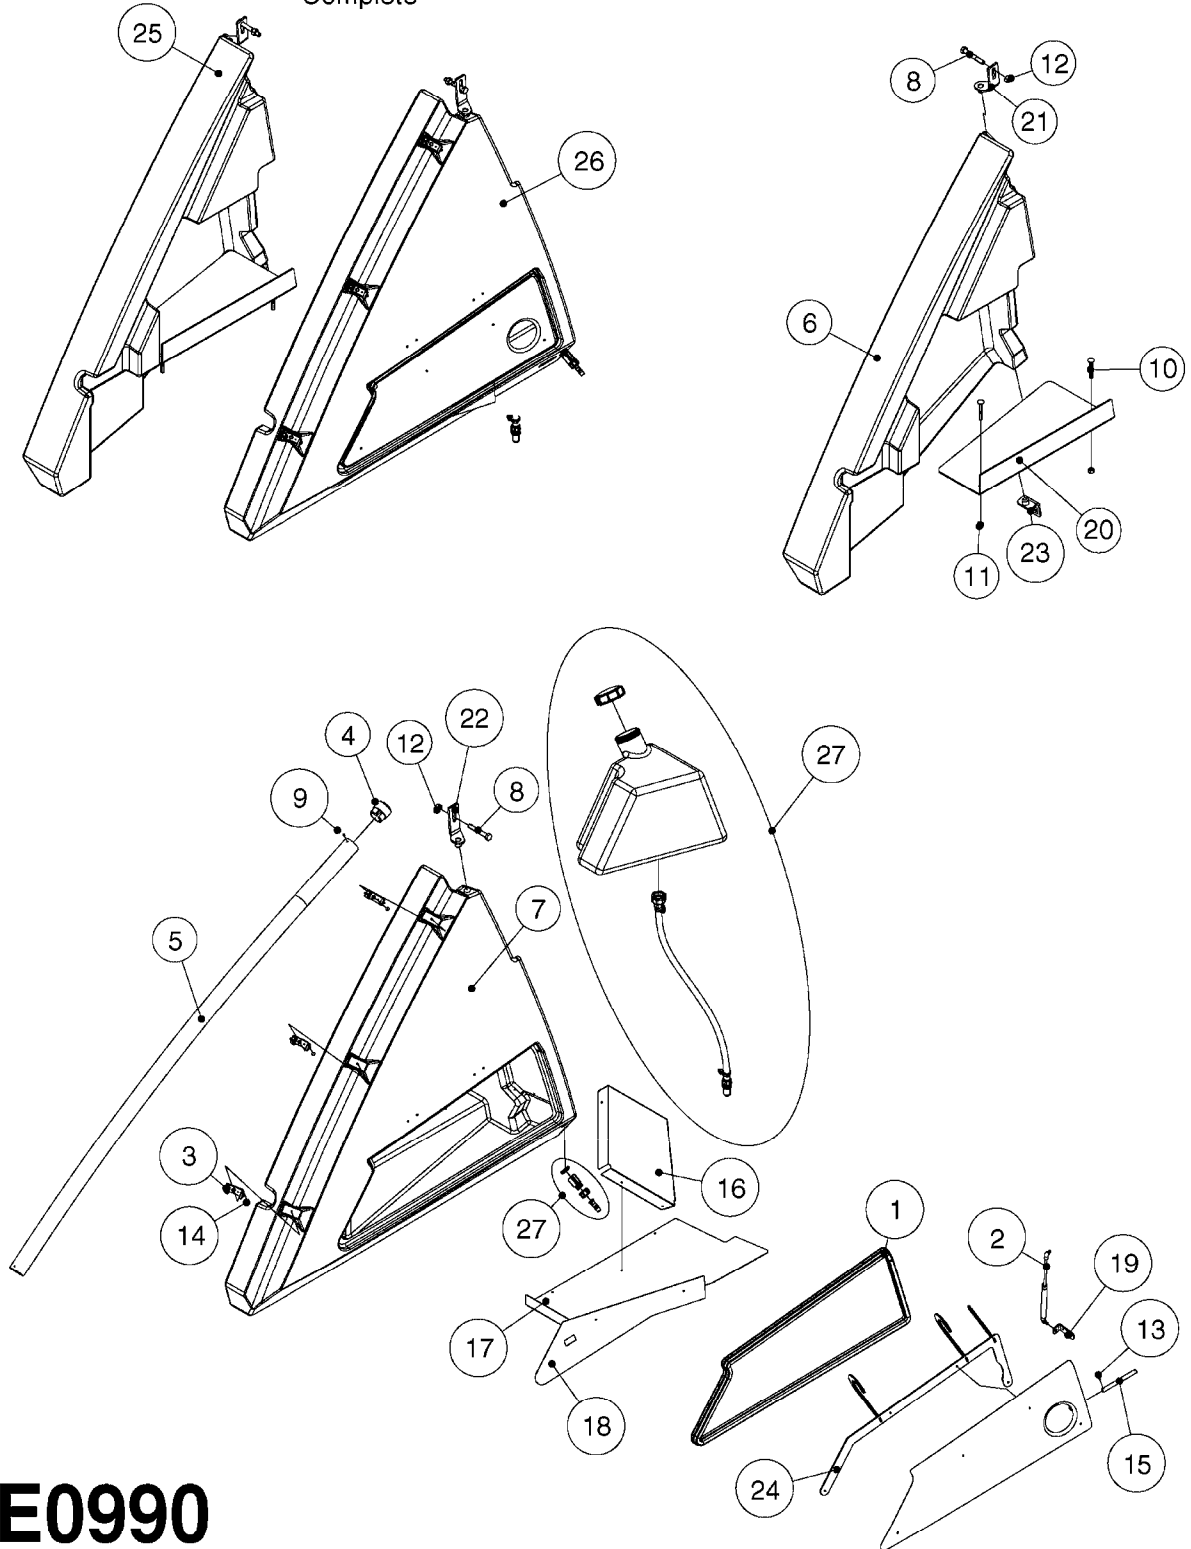

Complete

LOCKER & CLEAN WATER TANK NCM
E0990-HIN, 01:01:16

Page 1

Date 16.03.2016 13:45

Pos.	parts-n°	order qty	description
1	242474	1	SEAL 16X28XL=' LOCKER DOOR CM+
2	285793	1	GAS CYLINDER
3	334523	1	PIPE HOLDER D51.5
4	334850	1	GUIDE F. SIGHT GAUGE TUBE TOP
5	341307	1	TUBE F.SIGHT GAUGE L=75" NCM 4400
5	341339	1	TUBE F.SIGHT GAUGE L=82" NCM 6600
5	341340	1	TUBE F.SIGHT GAUGE L=94" (2382) NCM 9000
5	89109004	1	DECAL SIGHT GAUGE 9000 LITERS
5	97609403	1	DECAL SIGHT GAUGE CM4400 GAL.
5	97609803	1	DECAL SIGHT GAUGE CM6600 GAL.
5	97610003	1	DECAL SIGHT GAUGE NCM 9000 GAL
5	97808000	1	DECAL SIGHT GAUGE CM4400 LITER
5	97813700	1	DECAL SIGHT GAUGE CM6600 LITER
6	351766	1	SIDE SHIELD MOUNT RIGHT
7	351767	1	SIDE SHIELD MOUNT LEFT
8	430846	1	BOLT HEX 8.8 DEL M12X80
9	440333	1	SCREW 3.5 X 9.5 SS
10	440718	1	BOLT CRG M10 X 65 DEL
11	460423	1	NUT HEX M10X1.5 LOCK
12	460703	1	NUT HEX M12X1.75 LOCK DIN985
13	480141	1	PIN COTTER M4X20
14	480809	1	BLIND RIVET, EMHART ACD616ASM
15	15057800	1	HANDLE F.LEFT SIDE LOCKER
16	16124500	1	DIVIDER F.LOCKER L.SIDE SHIELD
17	16124600	1	SHELF FLOOR-LEFT SIDE LOCKER
18	16124700	1	SHELF WALL-LEFT SIDE LOCKER
19	16126900	1	BRACKET F.DOOR-STORAGE LOCKER
20	16127300	1	SHELF FLOOR-RIGHT SIDE LOCKER
21	61033900	1	BRACKET F. SIDE PANEL R.H. NCM
22	61034000	1	BRACKET F. SIDE PANEL L.H. NCM
23	61037500	1	ADJUSTING BRACKET, BOTTOM NCM
24	63037800	1	BRACKET F.DOOR-STORAGE LOCKER
25	72280100	1	SIDE SHIELD RIGHT NCM COMPLETE
26	72280200	1	SIDE SHIELD LEFT+CLEAN W.TANK
27	72280600	1	CLEAN W.TANK LEFT SIDE NCM