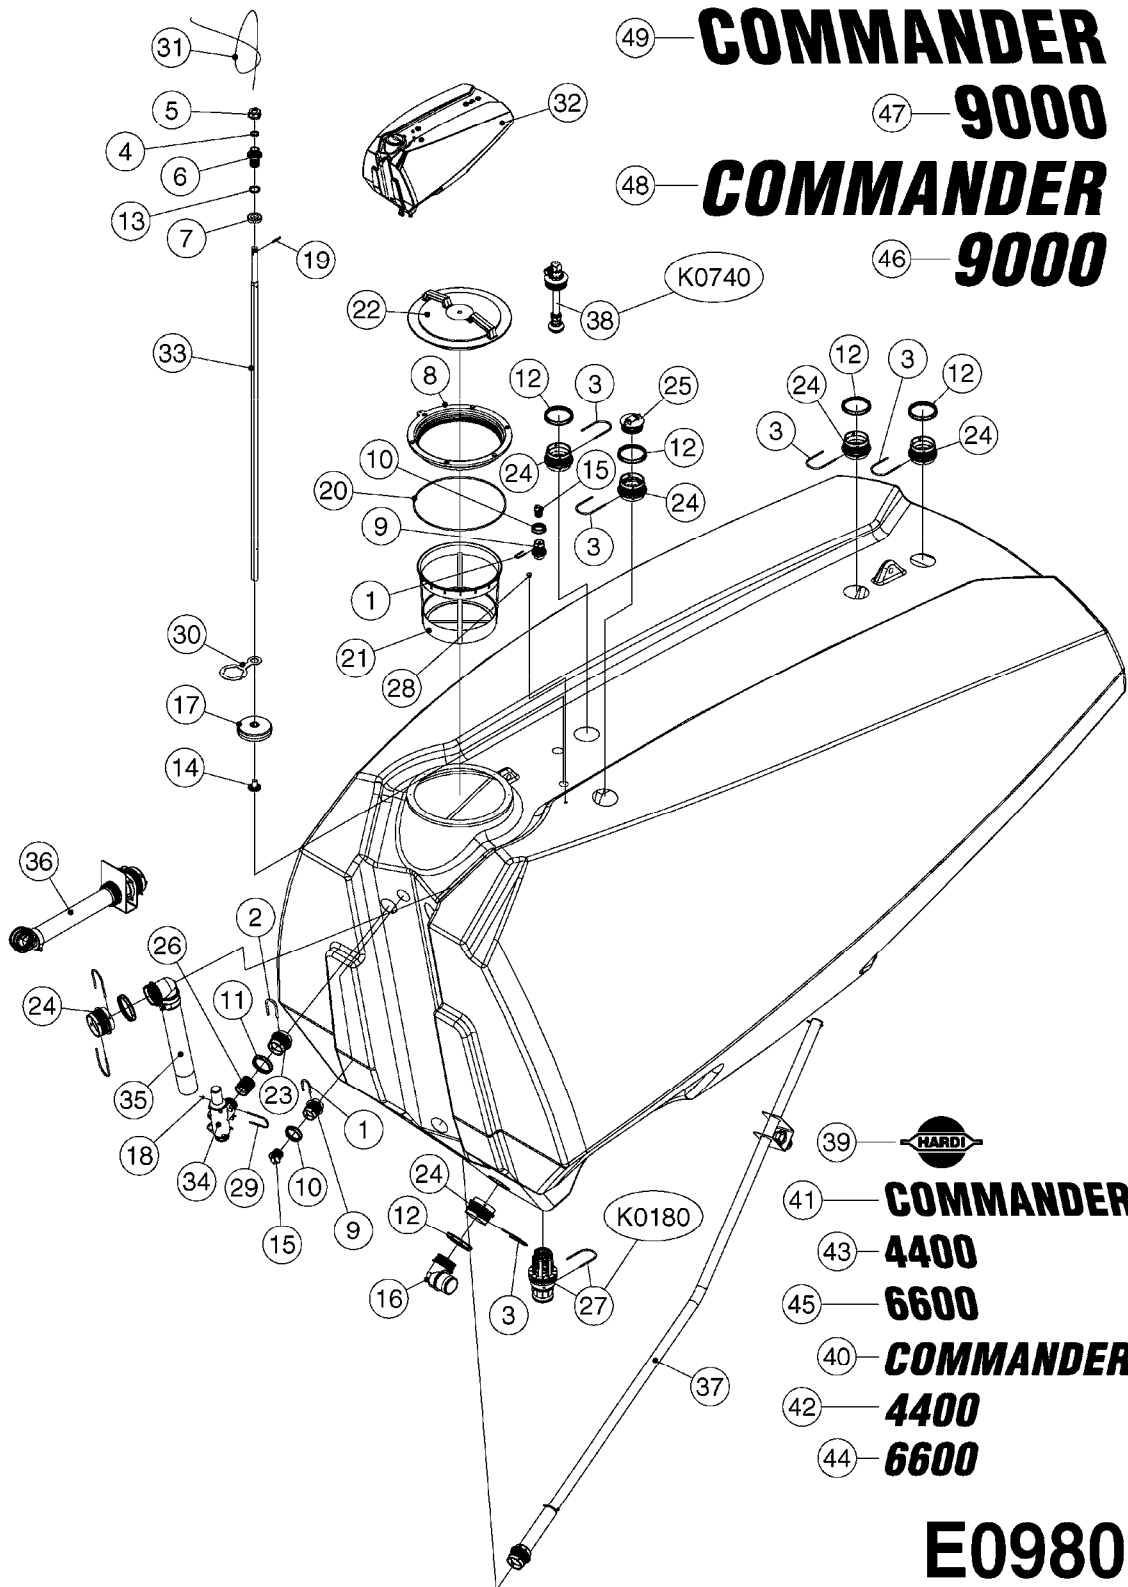

TANK NCM 4400/6600/9000
E0980-HIN, 01:01:16

TANK NCM 4400/6600/9000
E0980-HIN, 01:01:16

Page 1

Date 16.03.2016 13:45

Pos.	parts-n°	order qty	description
1	145994	1	FITT.DK S-40 FORK
2	145996	1	FITT.DK S-67 FORK
3	145997	1	FITT.DK S-93 FORK
4	242309	1	SEAL Ø22 ID Ø30 OD X 4 HIGH
5	320095	1	FITT.DK NUT 1" BSP
6	320456	1	FITT.DK BULKHEAD 1"BSP DOUBLE
7	320471	1	FITT.DK NUT 1" BSP JAMB
8	322097	1	THREADED RING F. LID
9	322102	1	FITT.DK S-40 BULKHEAD
10	322106	1	FITT.DK S-40 BULKHEAD NUT
11	322108	1	FITT.DK S-67 BULKHEAD NUT
12	322109	1	FITT.DK S-93 BULKHEAD NUT
13	332577	1	O-RING D38/D30X4 F.1" PUR.
14	333864	1	GUIDE F. SAFETY VALVE SPRING
15	334248	1	FITT.DK S-40 PLUG
16	334340	1	FITT.DK S-93 ELBOW 2.5"
17	334515	1	FLOATER FOR LIQUID LEVEL
18	461217	1	NUT HEX M5 LOCK
19	480717	1	PIN D5 X 40 STAINLESS
20	614588	1	SEAL F. LID
21	614602	1	FILTER BASKET
22	726003	1	LID F. TANK
23	726464	1	FITT.DK S-67 BULKHEAD W/GASKET
24	726465	1	FITT.DK S-93 BULKHEAD W/GASKET
25	726580	1	FITT. S93 PLUG W/O-RING
26	728526	1	FITT.DK S-67 CONNECT W. ORINGS
27	730084	1	BOTTOM VALVE S93 2"RG-3M
28	14001500	1	GROMMET F.TOP DRAIN CORD
29	14012200	1	FITT.DK S-67 FORK W/M5 THREADS
30	16025500	1	TANK SPACER SIGHT GAUGE
31	28034100	1	CABLE F.LIQUID LEVEL IND.L=5M
32	35002004	1	TANK RAW 9000 NCM
32	73128700	1	TANK CM 4400 '15 ASSEMBLY
32	72265500	1	TANK NCM 6600 ASSEMBLY
33	61036700	1	GUIDE TUBE F.FLOAT NCM 4400
33	61038600	1	GUIDE TUBE F.FLOAT NCM 9000
33	61038700	1	GUIDE TUBE F.FLOAT NCM 6600
34	72280300	1	SAFTY VALVE S67 15 BAR CM'05
35	72317500	1	SUCT. HOSE 2-1/2"X1100 S39/90
36	72317600	1	SUCT. HOSE 2"X900/S39-S93
37	72356900	1	PRESSURE AGITATION CM 6600
37	72538900	1	PRESSURE AGITATION CM 4400
38	72358000	1	TANK RINSE LOW MOD.ASSMBLY NCM
39	97811600	1	DECAL COMPANY 335MM X 210MM
40	97811700	1	DECAL COMMANDER LEFT HAND
41	97811800	1	DECAL COMMANDER RIGHT HAND
42	97812100	1	DECAL 4400 LEFT HAND
43	97812200	1	DECAL 4400 RIGHT HAND
44	97813800	1	DECAL 6600 LEFT HAND
45	97813900	1	DECAL 6600 RIGHT HAND
46	97815000	1	DECAL 9000 LEFT
47	97815100	1	DECAL 9000 RIGHT
48	97815200	1	DECAL COMMANDER LEFT 145%
49	97815300	1	DECAL COMMANDER RIGHT 145%