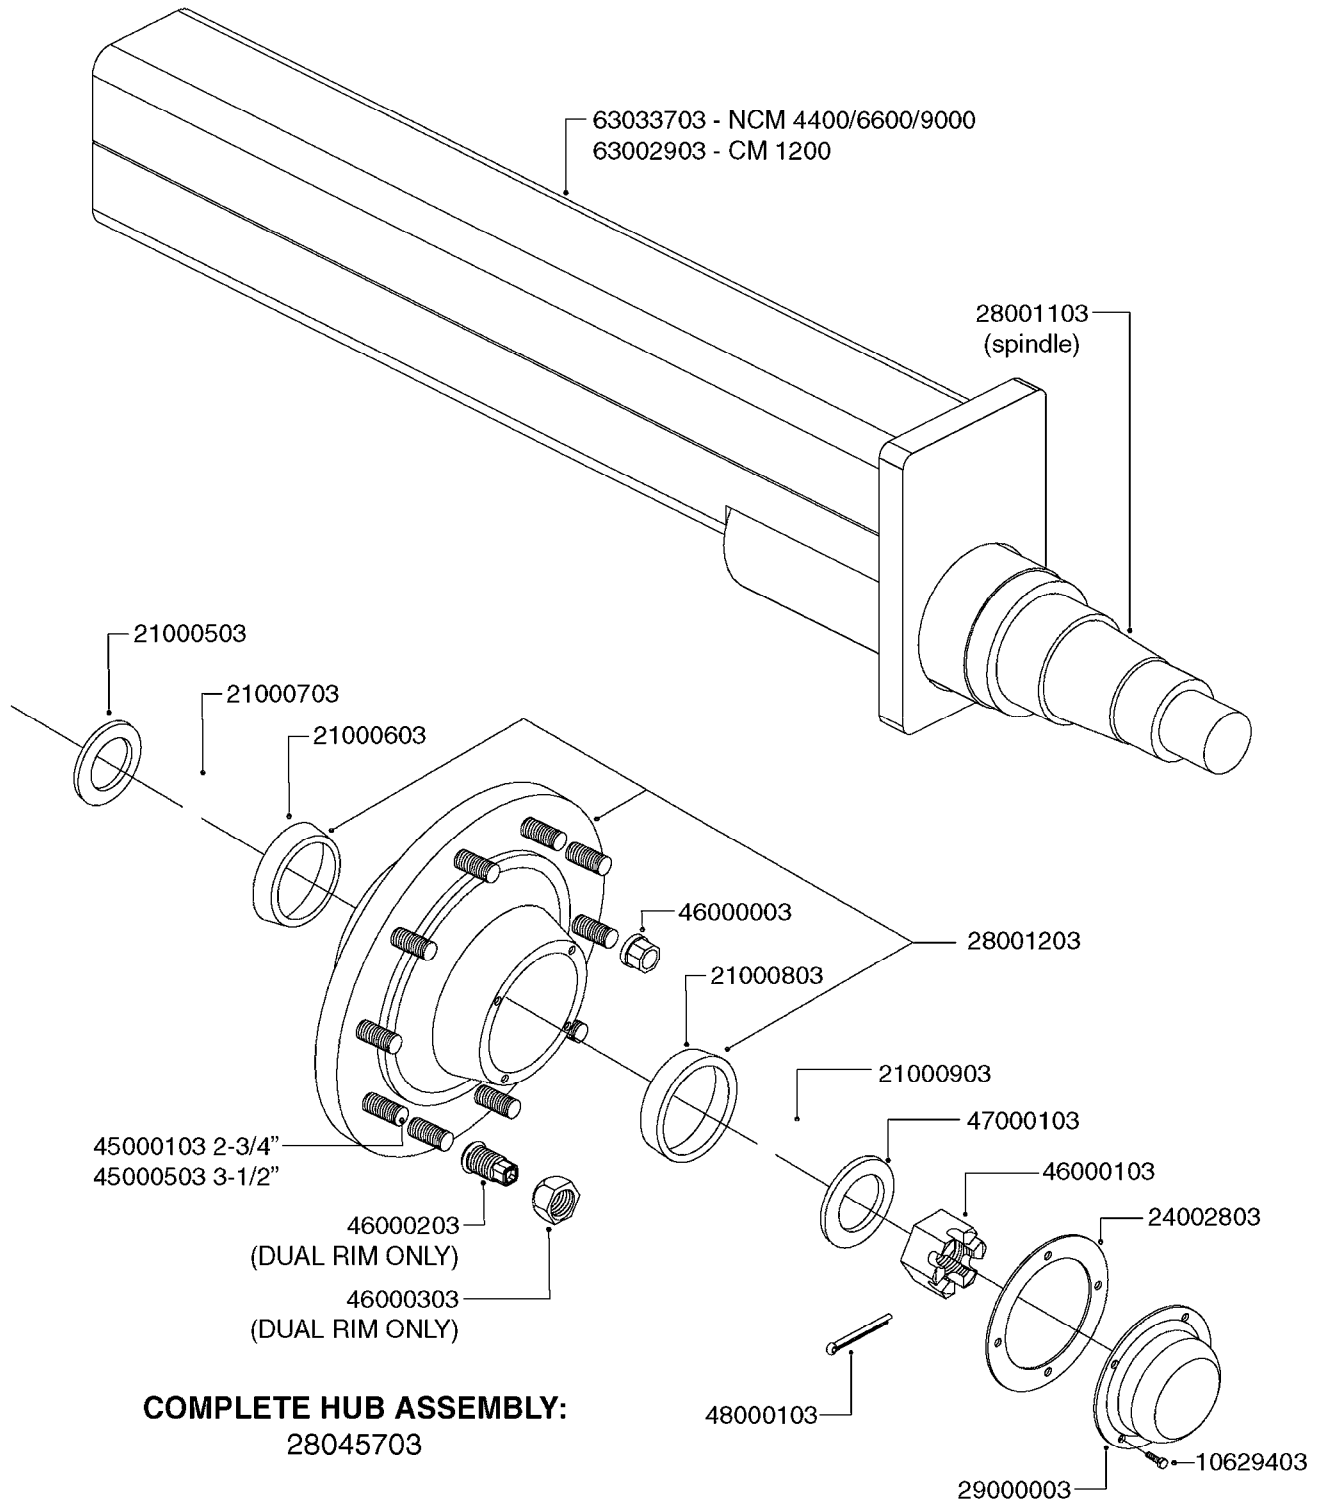

COMPLETE HUB ASSEMBLY:
28045703

COMPLETE ASSEMBLIES
WHOLEGOODS ITEMS

E0790

HUB ASSEMBLE F.4-1/2" SPINDLE
E0790-HIN, 01:01:16

Page 1
Date 16.03.2016 13:45

parts-n°	order qty	description
10629403	1	BOLT HEX 5/16 NC GR.2 00.50"
21000503	1	SEAL,WHEEL CR43771
21000603	1	RACE, BEARING 3.5/1.5
21000703	1	BEARING, TAPPERED 3.5433/1.575
21000803	1	RACE, TAPERED BEARING
21000903	1	BEARING, TAPPERED, 2.75/1.510
24002803	1	GASKET F. HUB 4.5" HUB ASSY
28001103	1	SPINDLE 4.5"x 21" 20000LB
28001203	1	HUB, 20000LB W. BRG RACES
28045703	1	HUB ASSY 10-13.19-11.02 25000#
29000003	1	HUB CAP F. 881(20000LB) HUB
45000103	1	BOLT, WHEEL STUD 3/4-16X2 3/4
45000503	1	BOLT, WHEEL STUD 3/4-16X3 1/2
46000003	1	NUT HEX NF 3/4" FLANGED F.HUB
46000103	1	NUT, CASTLE, SPINDLE 2-12 UNF
46000203	1	NUT, BUD WHEEL, INNER, RH
46000303	1	NUT, BUD WHEEL, OUTER, RH
47000103	1	WASHER, SPNDL 4.5" 2.06x4 .25T
48000103	1	PIN, COTTER 5/16" X 5.25"
63002903	1	AXLE INSERT,72"-90"SUS CM 1200
63033703	1	AXLE INSERT NCM 44/66/9000