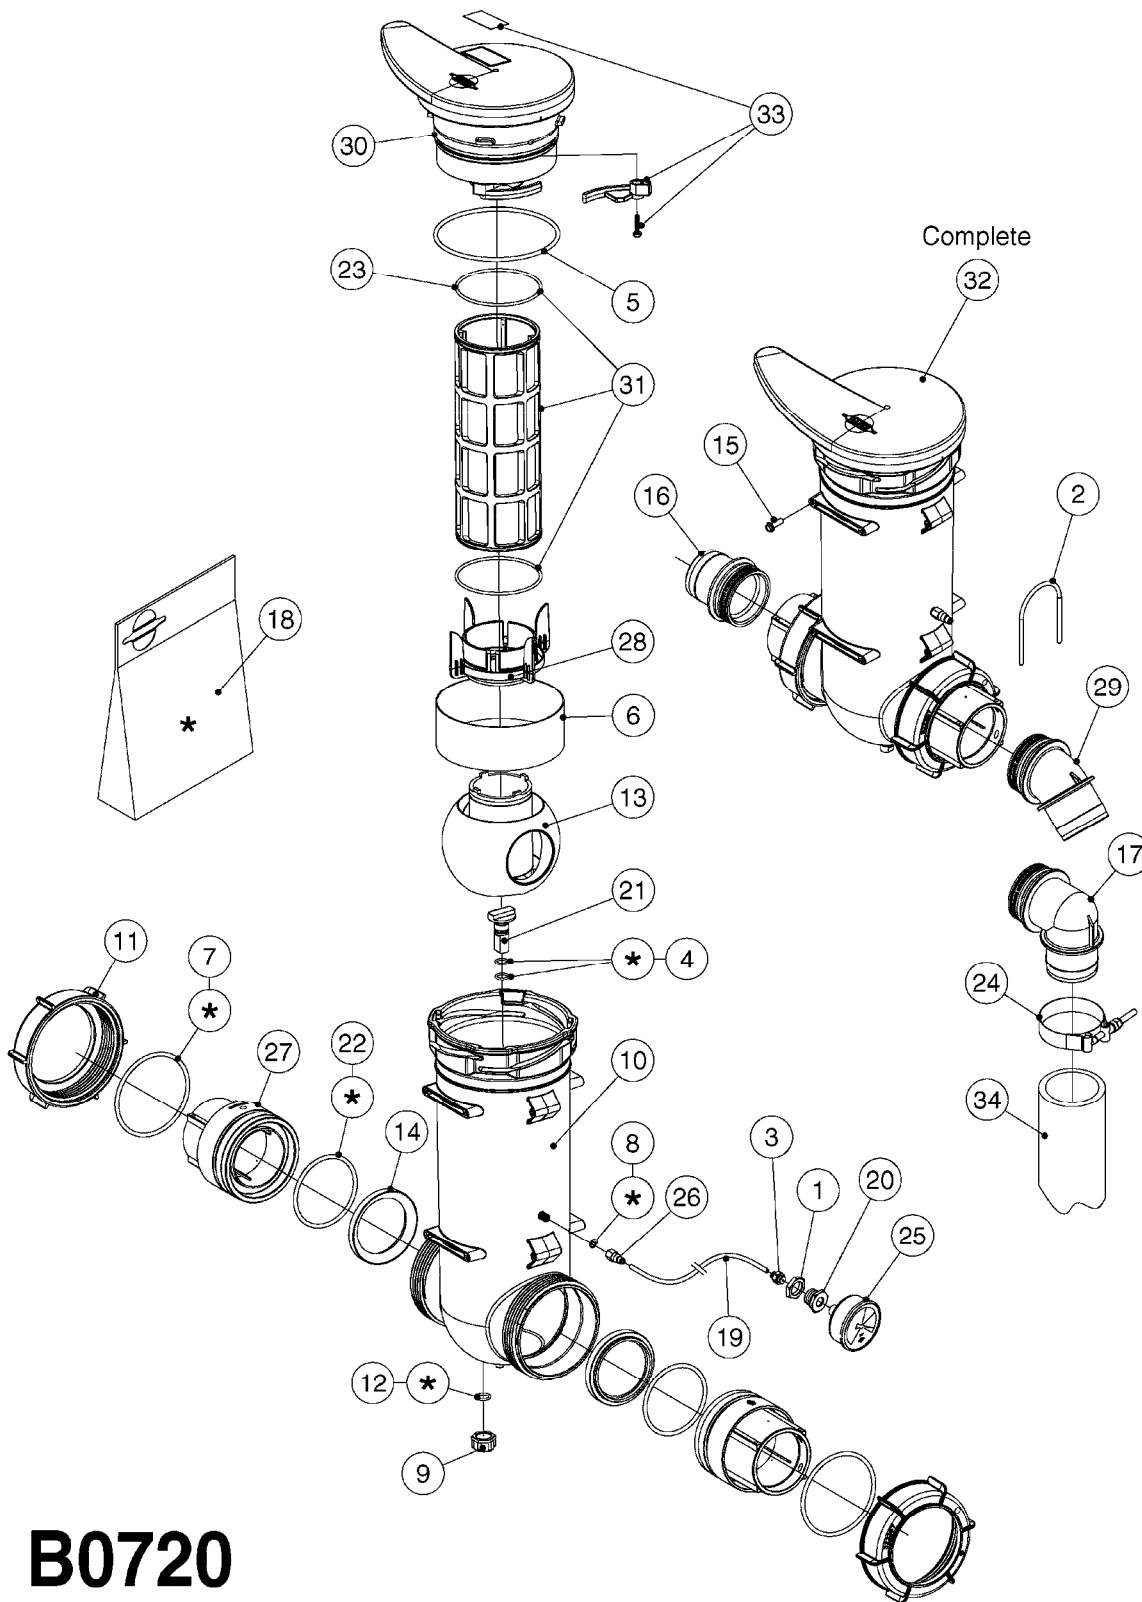

B0720

EASY CLEAN FILTER
B0720-HIN, 01:01:16

Page 1

Date 16.03.2016 13:45

Pos.	parts-n°	order qty	description
1	140766	1	NUT 1/2" BSP
2	145997	1	FITT.DK S-93 FORK
3	231346	1	QUICK COUPLER 1/8"BSP X 4 MM
4	240936	1	O-RING D13.3X2.4 NITRIL
5	242570	1	O-RING D150.0 x5.0 SH70 VITON
6	242572	1	RUBBER BELT Ø160x1.5 B=60 EPDM
7	242573	1	O-RING Ø104.14X5.33SH70 NITRIL
8	242593	1	GASKET Ø8/Ø5x1 (PA) 266N-M5X1
9	320047	1	FITT.DK CAPNUT 1/2" BSP
10	322356	1	EASYCLEAN FILTER HOUSING
11	322357	1	CAP F. COUPLER EASYCLEAN FILTE
12	330212	1	O-RING D19/D14X2.4 F.1/2"NUT
13	391090	1	BALL F. EASYCLEAN FILTER ON/OF
14	391091	1	SEAL F. BALL EASYCLEAN FILTER
15	440698	1	SCREW F.PLASTIC 6X18 SS HEXHD
16	727133	1	FITT. S93 2-1/2" STR. S W/O-RI
17	727226	1	FITT. S93 2-1/2" 90° S W/O-RIN
18	741826	1	SEAL KIT F. EASYCLEAN FILTER
19	927253	1	AIR HOSE, DIAMETER 4MM
20	14055400	1	FITT.DK REDUC 1/2"x1/8"x1/4"BS
21	14117700	1	SPINDLE S93 L46 NV13 SS
22	24260100	1	O-RING Ø88.0X5.0 SH70 VITON
23	24260700	1	O-RING Ø101.19X3.53 SH70 VITON
24	28030303	1	CLAMP HOSE T-BOLT S2.5" 235-76
25	28053400	1	GAUGE VACUUM SUCT. FILTER NCM
26	28054300	1	QUICK COUPLER 1/8"BSP/Ø4 FEMAL
27	33503200	1	HOSE COUPLER F. EASYCLEAN FILT
28	33503600	1	FILTER CARRIER F. EASYCLEAN
29	72072900	1	FITT.S93 2-1/2" 45°PVC W/ORING
30	72270600	1	LID ASSM. EASYCLEAN FILTER
31	72278800	1	FILTER 30 MESH GREEN D110/284
31	72278900	1	FILTER 50 MESH BLUE D110/284
31	72279000	1	FILTER 80 MESH RED D110/284
32	72318900	1	EASYCLEAN FILTER COMPL.
33	74192800	1	FILTER LOCK PARTS - EASYCLEAN
34	92702803	1	HOSE PVC SUCT GRAY 2.5"