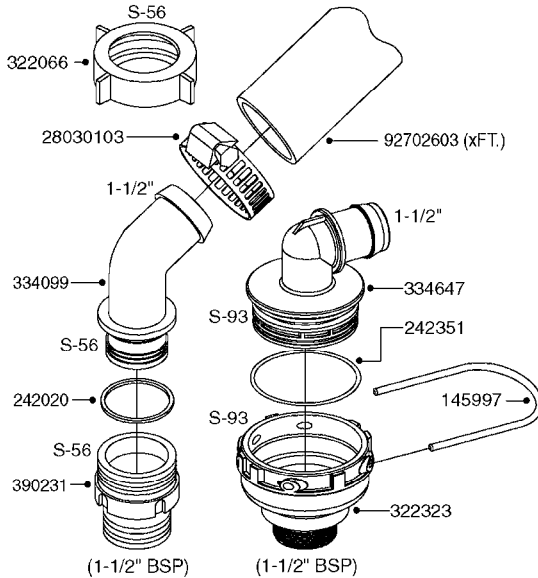

A0380

PUMP - 463 FLEX CAPACITY
A0380-HIN, 01:01:16

Page 1

Date 16.03.2016 13:45

Pos.	parts-n°	order qty	description
1	111438	1	HUB F.CLUTCH 361/460 PUMP
2	147132	1	HEX NIPPLE 1/2"X1/2" BSP DEL
3	230311	1	QUICK COUPLING 1/2"
4	241356	1	DOWTYSEAL 1/2"
5	283916	1	TOOTHED RIM FOR CLUTCH
6	284521	1	COUPLING HALF CYL.D25MM-KEY
7	420582	1	BOLT HEX 8.8 DEL M8X20 FT A2
8	430522	1	BOLT HEX 8.8 DEL M12X25 FT
9	430878	1	BOLT HEX 8.8 DEL M12X45 DIN931
10	450052	1	SCREW SET M8X10 BLACK ALLAN
11	460703	1	NUT HEX M12X1.75 LOCK DIN985
12	471127	1	WASHER, M12, Ø24/13.0X 2.5, SS
13	782153	1	PRESS. FLOW VALVE 1/2", 32L/MIN, PAINTED (BLACK)
14	782154	1	CHECK VALVE 284794 (BLACK)
15	783010	1	MOTOR HYDRAULIC OMR50
16	16154400	1	COVER PLATE F. FLEX PUMP MT.
17	23235300	1	HEX NIPPLE 1/2"-13/16"
18	61038400	1	BRACKET FLEX PUMP MOUNT NCM
19	72363900	1	PUMP 463/10-MOD-2-540
20	78571100	1	HOSE HY X 1/2" X 248" STR+ELB

SUCTION SIDE OF PUMP (WITH 1-1/2" SUCTION PORT)

PRESSURE SIDE OF PUMP

SUCTION SIDE OF PUMP (WITH 2" SUCTION PORT)

**COMPLETE ASSEMBLIES
WHOLEGOODS ITEMS**

- 821585 - 463/5.5 W/THROUGH SHAFT (1000 RPM)
- 821587 - 463/10 W/THROUGH SHAFT (540 RPM)
- 82169400 - 464/6.5 (1000 RPM H.C. INLINE PORTS)
- 72293300 - 463/6.5 W/THROUGH SHAFT (1000 RPM)
- 463/12 (540 RPM H.C. OFFSET PORTS) REPLACED BY 82168700 (PAGE A0350)
- 463/6.5 (1000 RPM H.C. OFFSET PORTS) REPLACED BY 82168800 (PAGE A0350)