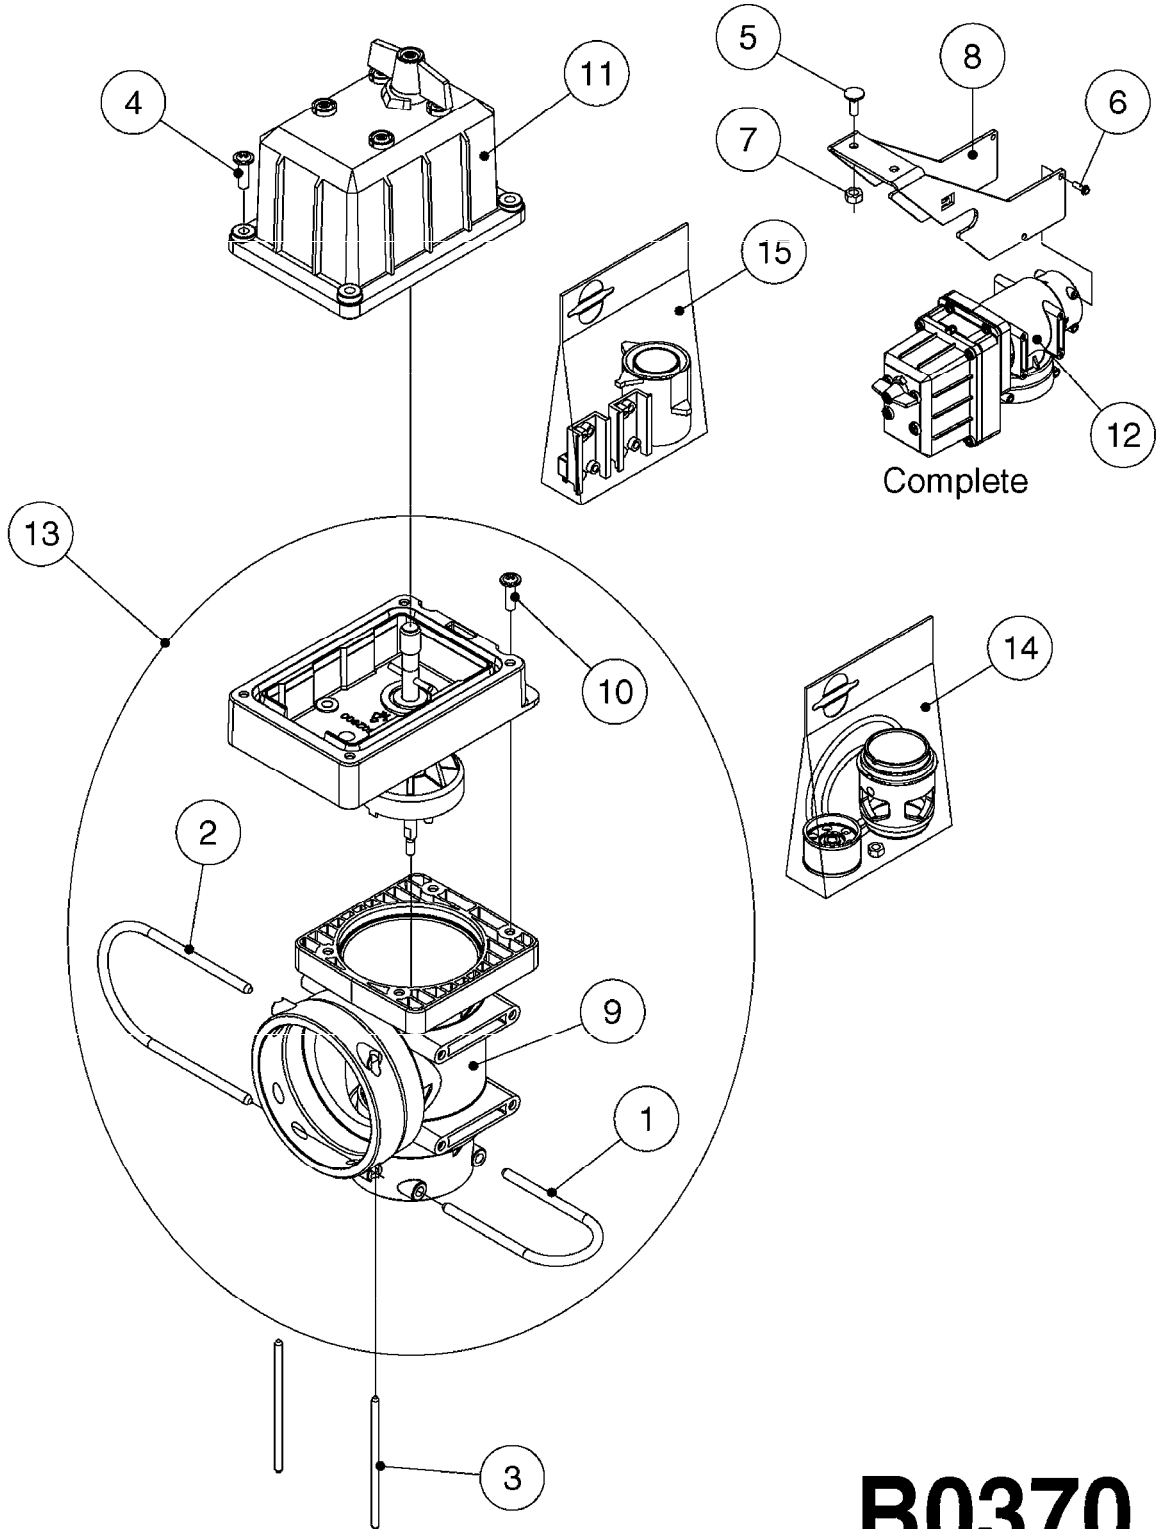

B0370

PRESSURE REGULATOR - S93 06
B0370-HIN, 01:01:16

Page 1

Date 16.03.2016 13:45

Pos.	parts-n°	order qty	description
1	145996	1	FITT.DK S-67 FORK
2	145997	1	FITT.DK S-93 FORK
3	147767	1	PIN 5Ø X 60 S-93 DOUBLE CLAMP
4	440677	1	SCREW F. PLASTIC 5X20 SS
5	440695	1	BOLT CARRIAGE M8X25
6	440698	1	SCREW F.PLASTIC 6X18 SS HEXHD
7	460143	1	NUT HEX M8 LOCK A2 DIN985
8	16244000	1	BRACKET FOR REG. NAV, PAINTED NAVIGATOR PLATFORM BRACKET
9	33510800	1	HOUSING F.PRESS.REG.S67/S93
10	44076200	1	PT TORNILLO 50X16 WN5451 rsf t
11	72374200	1	MOTOR HOUS.REG.1:150 ENCODER
12	72425500	1	REGULATOR S67/S93 CROSS-DRILL
12	72678700	1	REGULATOR S67/S93 CROSS-DRILL CERAMIC COMPONENTS
13	72481600	1	BAG W. CONSOLE&SPINDLE COMPL
14	72678900	1	BAG W.CONE/CYL/GASKET CERAMIC CERAMIC COMPONENTS
14	74190800	1	BAG W.CONE/CYL. AND GASKET
15	74187500	1	SWITCH 5A PRESS.REG REP.KIT 08