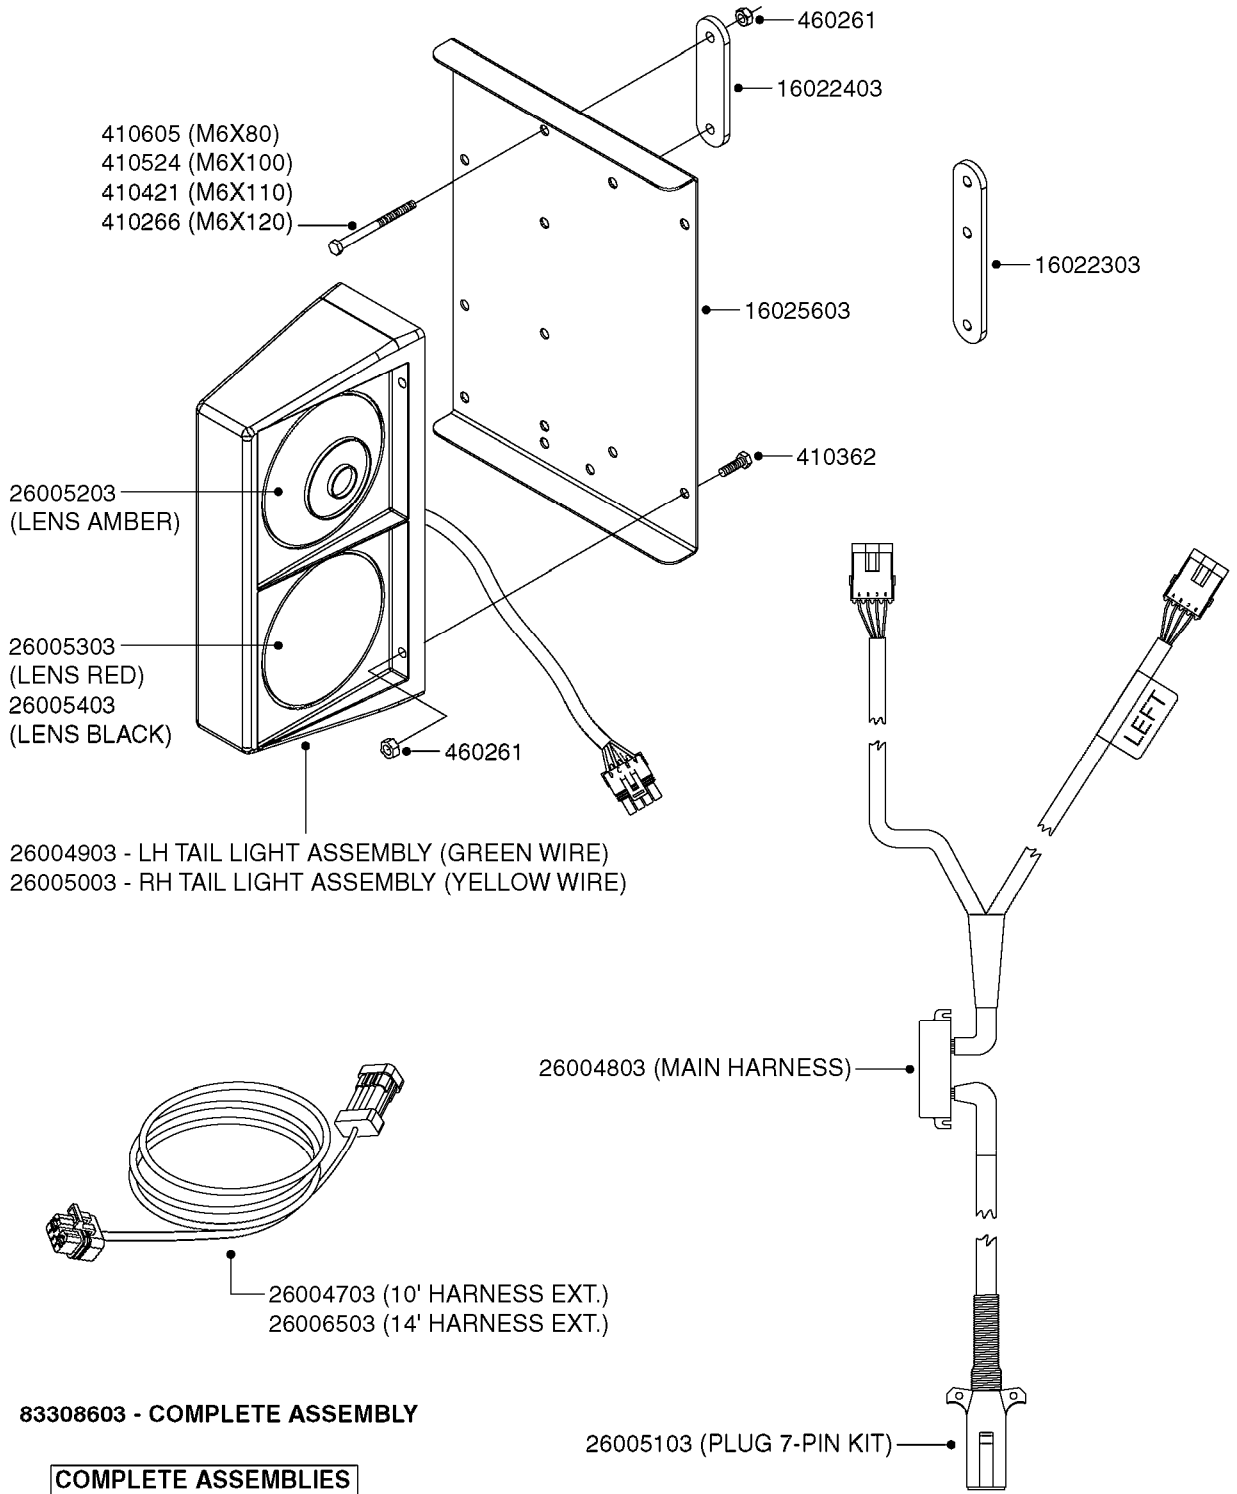

TRAFFIC LIGHT KIT
M0160-HIN, 01:01:16

83308603 - COMPLETE ASSEMBLY

COMPLETE ASSEMBLIES
WHOLEGOODS ITEMS

M0160

TRAFFIC LIGHT KIT
M0160-HIN, 01:01:16

Page 1
Date 16.03.2016 13:46

parts-n°	order qty	description
410266	1	BOLT HEX 8.8 DEL M6X120
410362	1	BOLT HEX 8.8 SS M6X20 FT
410421	1	BOLT HEX M6X110 DIN931-A2 SS
410524	1	BOLT HEX 8.8 DEL M6X100
410605	1	BOLT HEX 8.8 DEL M6X80
460261	1	NUT HEX M6X1 LOCK A2 DIN985
16022303	1	BRACKET 100MM TUBE
16022403	1	BRACKET 60MM TUBE
16025603	1	BRACKET TAIL LIGHT DUAL LAMP
26004703	1	HARNESS 13' EXT 4 WIRE WP
26004803	1	HARNESS MAIN TAIL LIGHT
26004903	1	TAIL LIGHT GREEN WIRE LH
26005003	1	TAIL LIGHT YELLOW WIRE RH
26005103	1	PLUG 7-PIN AG TAIL LIGHT
26005203	1	LENS AMBER BEFORE 2009
26005303	1	LENS RED BEFORE 2009
26005403	1	LENS BLACK BEFORE 2009
26006503	1	HARNESS 14' EXT 4 WIRE WP
83308603	1	TRAFFIC LIGHT KIT