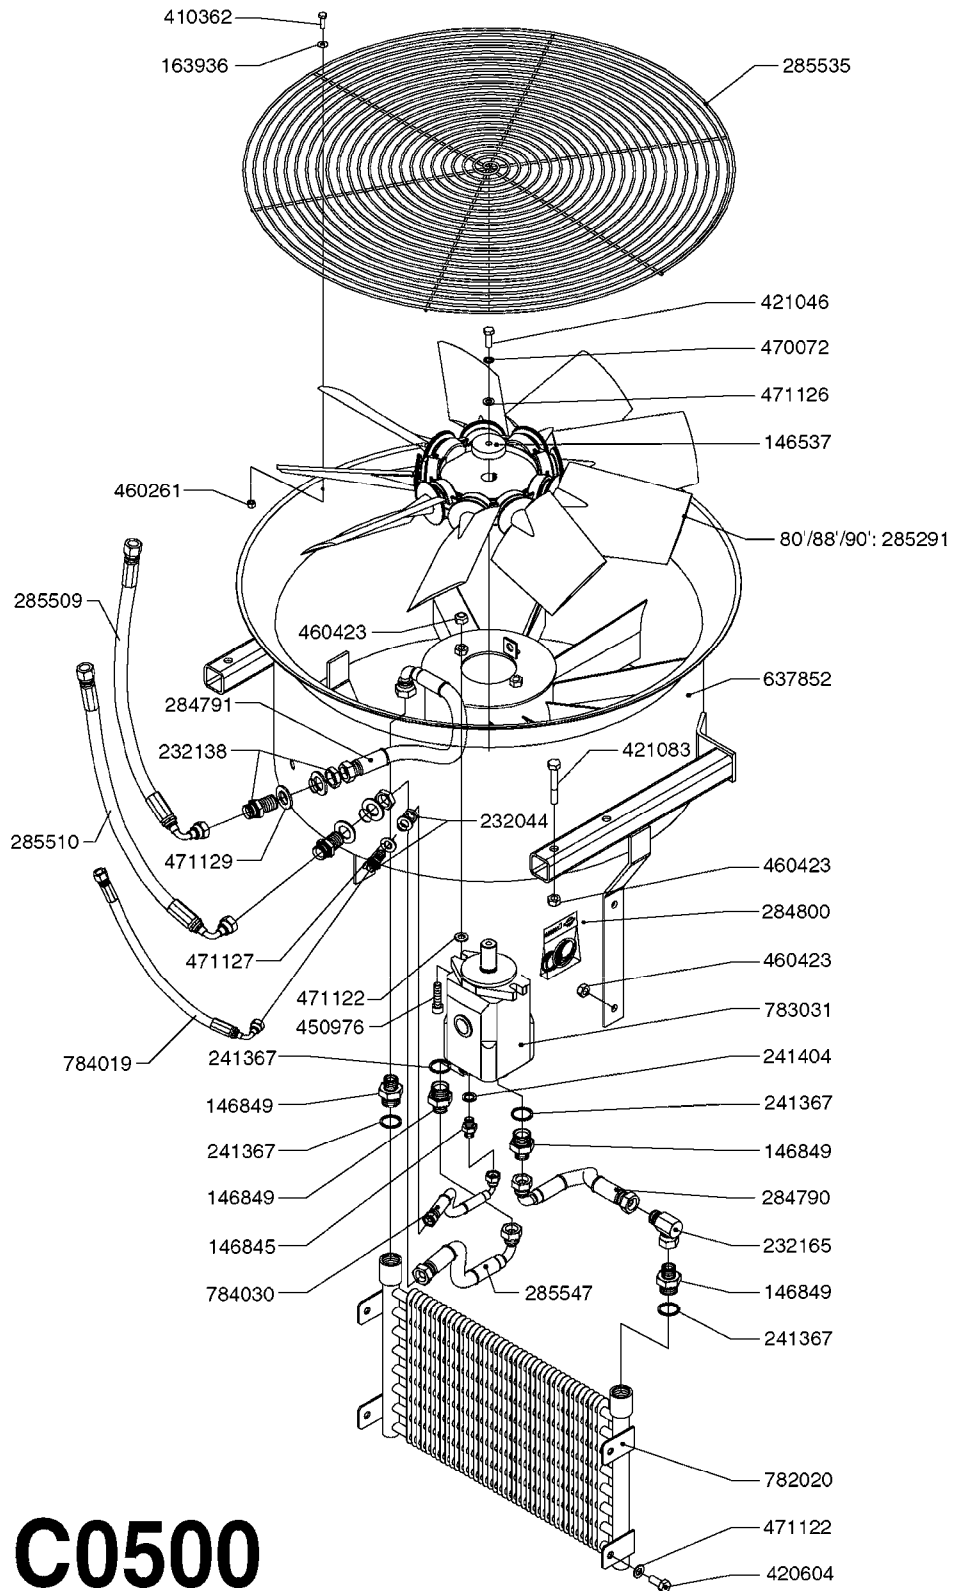

C0500

HYD TWIN FORCE FAN HAZ
C0500-HIN, 01:01:16

Page 1

Date 16.03.2016 13:45

parts-n°	order qty	description
146537	1	BUSHING D50/D40X12MM
146845	1	HEX NIPPLE 1/4"X1/4"
146849	1	HEX. NIPPLE 3/4"BSP X 1/2"BSP
163936	1	WASHER D15/D6.2X1
232044	1	HEX NIP W/NUT 1/4" alt 232214
232138	1	HEX NIPPLE W/NUT 1/2"
232165	1	HY.ELBOW 1/2" BSP SWIVEL
241367	1	DOWTYSEAL 28.5x22
241404	1	DOWTY SEAL 1/4"
284790	1	HOSE HY X 1/2 X 15.75"STR+ELB
284791	1	HOSE HY X 1/2 X 21.5"STR+ELB
284800	1	GASKET SET F.HYMOTOR M4MF11-28
285291	1	FAN BLADE F.TWIN FORCE 80'-90'
285509	1	HOSE HY X 1/2 X 78.75"STR+ELB
285510	1	HOSE HY X 1/2 X 82.5"STR+ELB
285535	1	GUARD FOR TWIN FORCE FAN HAZ
285547	1	HOSE HY X 1/2" X 15" STR+ELB
410362	1	BOLT HEX 8.8 SS M6X20 FT
420604	1	BOLT HEX 8.8 DEL M10X25 FT DIN933
421046	1	BOLT HEX 8.8 DEL M8X25 FT A2 DIN933
421083	1	BOLT HEX 8.8 DEL M10X65
450976	1	BOLT M10X50 F.TWIN ARM YOKE
460261	1	NUT HEX M6X1 LOCK A2 DIN985
460423	1	NUT HEX M10X1.5 LOCK
470072	1	WASHER D15/D8X.5 LOCK
471122	1	WASHER, M10, Ø20/10.5X 2.0, SS
471126	1	WASHER, M8, Ø16/ 8.4X 1.6, SS
471127	1	WASHER, M12, Ø24/13.0X 2.5, SS
471129	1	WASHER, M20, Ø37/21.0X 3.0, SS
637852	1	FAN HOUSING F.TWIN FORCE
782020	1	RADIATOR ELEMENT 2KW TYPE R6
783031	1	HYDRAULIC MOTOR FAN HAZ
784019	1	HOSE HY X 1/4 X 078.75"STR+ELB
784030	1	HOSE HY X 1/4" X 13.75"STR+ELB