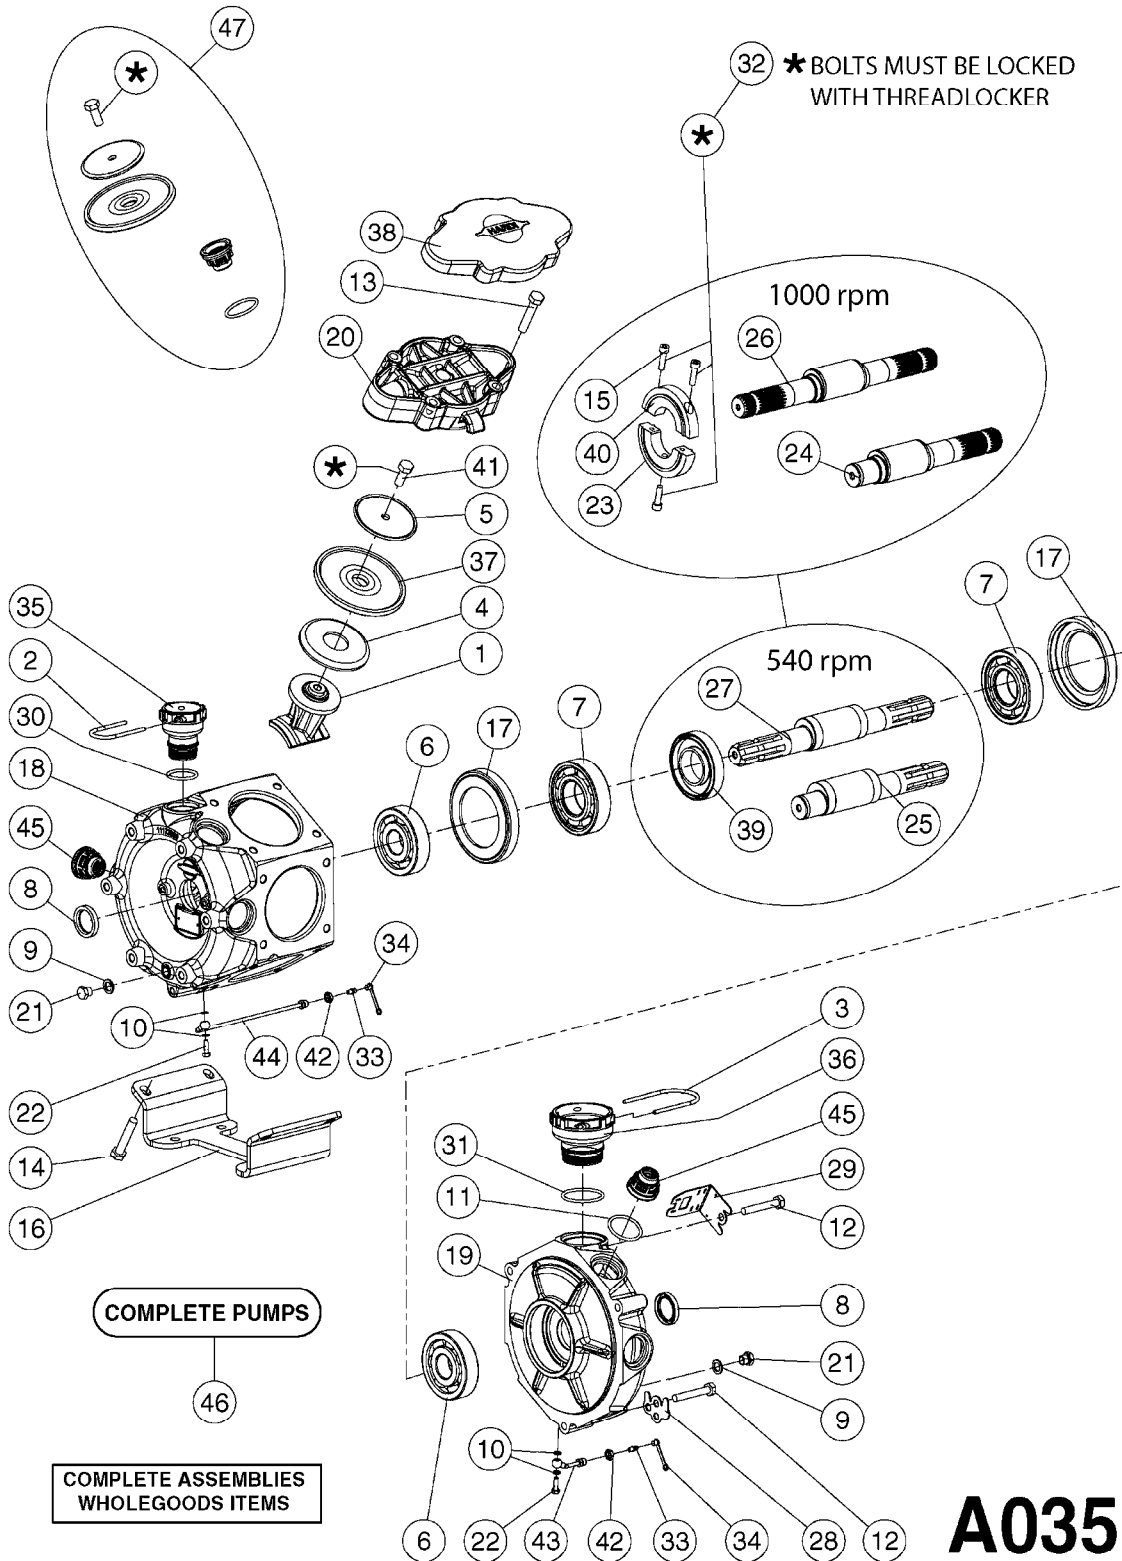

PUMP - 464 540/1000 RPM
A0350-HIN, 01:01:16

Page 1

Date 16.03.2016 13:45

Pos.	parts-n°	order qty	description
1	111622	1	CONNECTING ROD 463/5.5MM
1	111623	1	CONNECTING ROD 463/10MM
1	111624	1	CONNECTING ROD 463/12MM
1	111645	1	CONNECTING ROD 463/6.5MM
2	145996	1	FITT.DK S-67 FORK
3	145997	1	FITT.DK S-93 FORK
4	161012	1	DIAPHRAGM BACKING DISC F. 463
5	161175	1	DIAPHRAGM DISC F. 463 PUMP
6	210221	1	BEARING BALL 6407
7	210232	1	BEARING BALL 6310
8	210243	1	SEAL OIL 35 X 47 X 7
9	241404	1	DOWTY SEAL 1/4"
10	242374	1	WASHER Ø10/Ø6X1 COPPER
11	330072	1	O-RING D53.5/D45.5X4
12	421072	1	BOLT HEX 8.8 RAW M10X65
13	430312	1	BOLT HEX 8.8 RAW M12X60
14	430437	1	BOLT HEX 8.8 RAW M12X65
15	450995	1	BOLT ALLEN M8X30 DIN 912 RAW
16	614628	1	FOOT FOR PUMP 460-463 PAINTED
17	11171900	1	METAL SPACER F. 364/464 MACHINED
18	11172200	1	PUMP HOUSE 464 MACHINED 5/4" BSP RED
19	11172600	1	FRONTPART 464 MACHINED 2" BSP RED
20	11173000	1	VALVE COVER.464 MACHINED RED
21	14010400	1	PLUG 1/4" BSP
22	14120400	1	BANJOBOLT M6 X 19
23	14120700	1	COUNTERWEIGHT 364/464-1000
24	14137300	1	CRANKSHAFT 364/464-5.5 1000
24	14137400	1	CRANKSHAFT 364/464-6.5 1000
25	14137600	1	CRANKSHAFT 364/464-10
25	14137700	1	CRANKSHAFT 464-12
26	14137900	1	CRANKSHAFT 364/464-5.5 GG 1000
26	14138000	1	CRANKSHAFT 364/464-6.5 GG 1000
27	14138200	1	CRANKSHAFT 364/464-10 GG
27	14138300	1	CRANKSHAFT 464-12 GG
28	16383000	1	GREASE NIPPLE PLATE 464
29	16390600	1	BRACKET FOR RPM SENSOR
30	24266600	1	O-RING D 38,0 X 4,0 70SH.NITR
31	24266800	1	O-RING D 54,0 X 4,0 70SH.NITR
32	28045503	1	LOCTITE 262 .5ML (.017oz.)
33	28163300	1	GREASE NIPPLE H1 M6X1 DIN 7412
34	28163400	1	CAP F. GREASENIPPLE YELLOW M6X1
35	32242200	1	FITTING S67 5/4" KON. RG 2014
36	32242400	1	FITTING S93 2" KON. RG 2014
37	33511600	1	DIAPHRAGM PUMP 463/464 PUMP PUR
38	33524000	1	COVER PLASTIC 464 PUMP
39	33524200	1	DISTANCE RING/GREASE SPLIT
40	39136200	1	HALFPART 364/464-1000
41	43099200	1	BOLT HEX SS M12 X 30 DIN933 A4
42	46134000	1	NUT HEX M10x1 H=2.3 NV=14 ELZIN
43	61097000	1	BANJOTUBE SHORT 464 COMPL.
44	61097100	1	BANJOTUBE LONG 464 COMPL.
45	72043600	1	VALVE FOR 462/463
46	72993500	1	PUMP 464/12-540, CM
46	72993600	1	PUMP 464/6.5 MED-2-1000
46	82168700	1	PUMP 464/12/540 OFFSET PORTS
46	82168800	1	PUMP 464/6.5/1000 OFFSET PORTS
46	82169000	1	PUMP 464/10-MOD-2-540
47	75586000	1	PUMP KIT 464