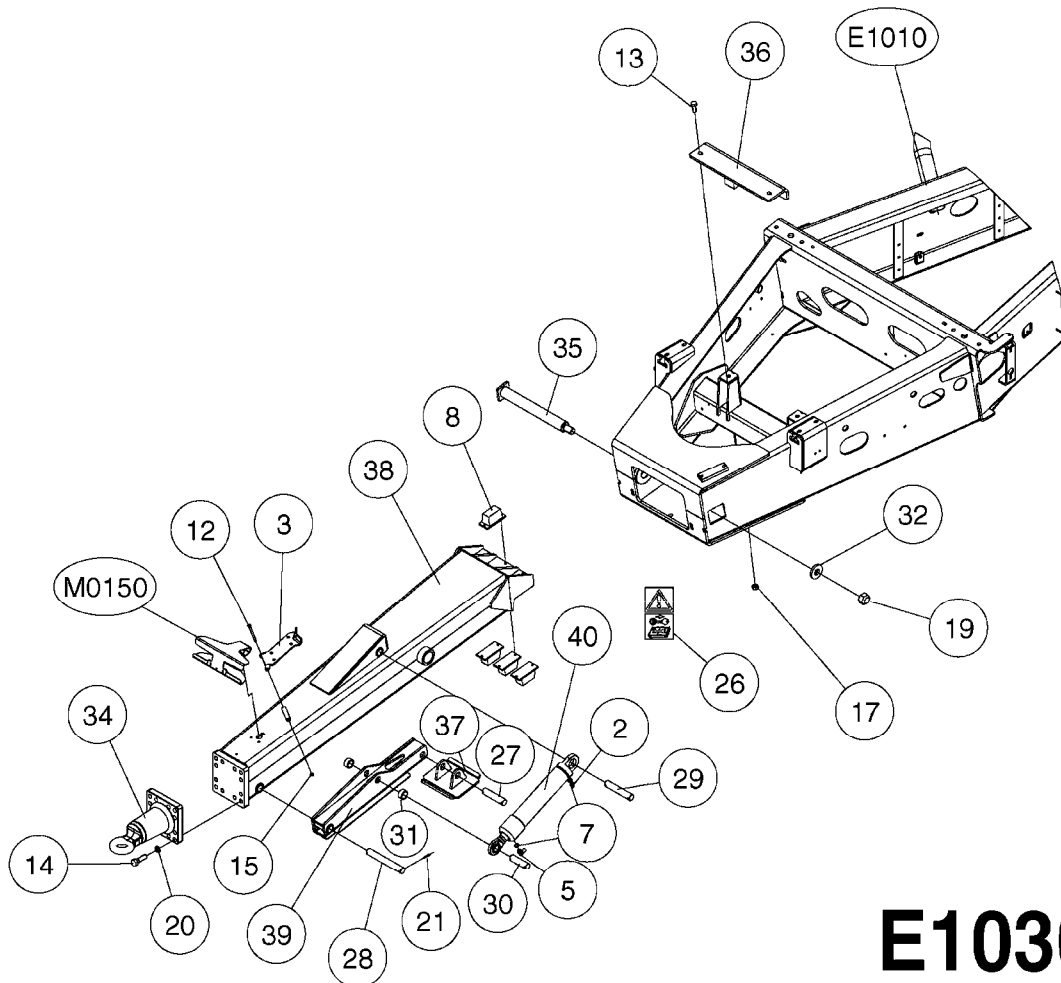

E1020

SWIVEL HOSE GUARD - NCM
E1020-HIN, 01:01:16

Page 1

Date 16.03.2016 13:45

Pos.	parts-n°	order qty	description
1	165557	1	WASHER D28.0/D12.2X2.0 SS
2	420604	1	BOLT HEX 8.8 DEL M10X25 FT DIN933
3	421222	1	BOLT HEX 8.8 DEL M10X75 FT
4	460423	1	NUT HEX M10X1.5 LOCK
5	480126	1	PIN COTTER M4X30
6	16143600	1	HOSE AND CABLE HOLDER TOP
7	16160900	1	HOSE AND CABLE GUARD 160X502MM
7	16187700	1	HOSE AND CABLE GUARD 160X402MM
8	61042200	1	HOSE AND CABLE HOLDER PIVOT
9	92712403	1	HOSE R X1" X300PSI WP X0012"