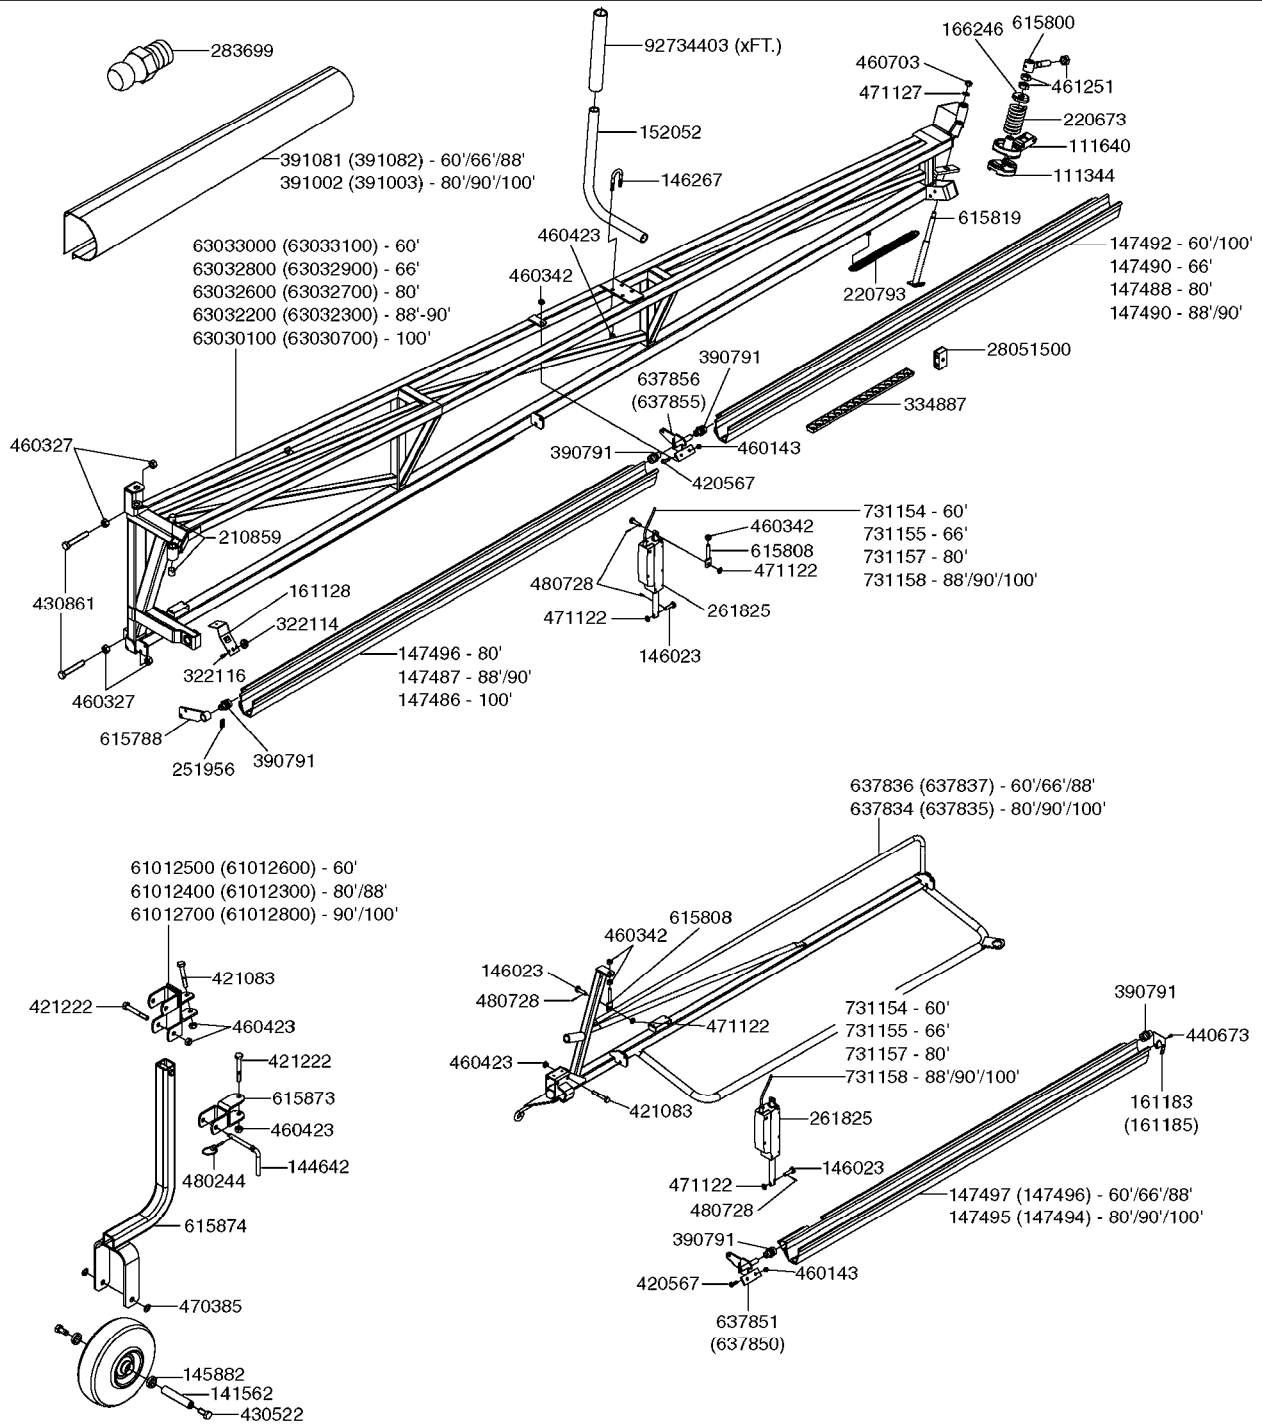

BOOM-TF INNER HAZ-WC 60'-100'
D0660-HIN, 01:01:16

parts-n°	order qty	description
480728	1	PIN D3.2X20 SPLIT
615756	1	INDICATOR ARROW
615787	1	COUPLING F.AIRSLOT TWINF. LH
615788	1	BRACKET
615796	1	PIN D20 X M16 L=119MM
615808	1	ANCHOR ADJ.F.ACTUATOR
615820	1	PIN D20 X M16 L=127MM
616084	1	EYEBOLT LH TRD./ RH WING M24 EYEBOLT WITH L.H. THREADS FOR RIGHT WING
616085	1	EYEBOLT STD. TRD./ LH WING M24 EYEBOLT WITH STD. THREADS FOR LEFT WING
637850	1	BKT AIR SLOT RH
637855	1	BKT AIR SLOT LH
637856	1	BKT AIR SLOT RH
715444	1	REMOTE CONTROL CABLE COMPLETE
978503	1	DECAL TILT SCALE TWIN FORCE
981474	1	6MM ELASTIC CORD X M
981504	1	ELASTIC CORD 4MM
14008800	1	TURNBUCKLE L=200/M24X1.5
14011900	1	PIN M20 L=125/D30
14032200	1	AIR SLOT RAIL L=2995/D25
16112200	1	AIR DIFFUSER L=2365 L.H.
45003000	1	BOLT HEX M16X120 DIN912/DELTA
61008700	1	LINK EYE FORCE
61009200	1	EYEBOLT LH TRD./ LH WING M24 EYEBOLT WITH L.H. THREADS FOR LEFT WING
61009300	1	EYEBOLT STD.TRD. / RH WING M24 EYEBOLT WITH STD. THREADS FOR RIGHT WING
61030200	1	EXTENSION TWIN FORCE-ON CENTER
63030400	1	WING INNER HAZ 100' R.H.
63030800	1	WING INNER HAZ 100' L.H.
63032000	1	WING INNER HAZ 88'-90' R.H.
63032100	1	WING INNER HAZ 88'-90' L.H.
63032400	1	WING INNER HAZ 60'-80' R.H.
63032500	1	WING INNER HAZ 60'-80' L.H.
63118500	1	FOLDING ARM 1. FTZ / HAZ. R. RED FOLD ARM FOR RIGHT WING
63118800	1	FOLDING ARM 1. FTZ / HAZ. L RED FOLD ARM FOR LEFT WING