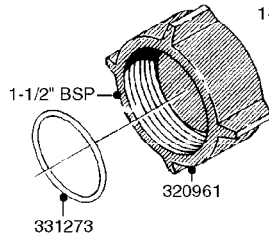

L0020

FITTINGS-T-PIECES, CAPS & ELBOWS
L0020-HIN, 01:01:16

Page 1
Date 12.08.2020 8:36

parts-n°	order qty	description
10053603	1	FITT. CAPNUT 2"BSP 5601
10194303	1	CAP BLANK 1 1/2 MCPHEE 210060
320047	1	FITT.DK CAPNUT 1/2" BSP
320106	1	FITT.DK CAPNUT 1" BSP
320272	1	FITT.DK CAPNUT 3/8" BSP
320316	1	FITT.DK TEE 3/4" X3/4" X1"BSP
320331	1	FITT.DK TEE 1" - 1" - 3/4" BSP
320342	1	FITT.DK EL 3/4"M X 1"F BSP
320563	1	FITT.DK 3 WAY 1/2" 110 DEG.
320677	1	NO LONGER AVAILABLE
320961	1	FITT.DK CAPNUT 1-1/2" BSP
321053	1	FITT.DK TEE 1/2 X1/2 X1/2" BSP
322072	1	FITT.DK TEE 3/8'X3/8'X3/8' BSP
322095	1	FITT.DK TEE 1-1/2 X1-1/4 X3/4" BSP
322138	1	FITT.DK ELB 1"M X 1"F BSP
330013	1	O-RING 2.5 X 10 PUR
330212	1	O-RING D19/D14X2.4 F.1/2"NUT
330326	1	O-RING D30/D24X2 F.1"NUT
331273	1	O-RING D44/D38X2 F.1-1/2"