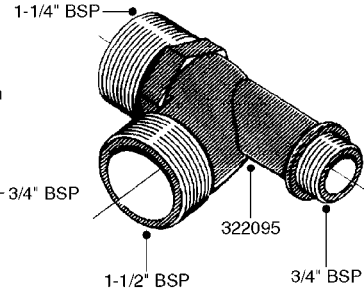

L0020

FITTINGS-T-PIECES, CAPS & ELBOWS
L0020-HIN, 01:01:16

Page 1
Date 12.08.2020 8:36

parts-n°	order qty	description
10053603	1	FITT. CAPNUT 2"BSP 5601
10194303	1	CAP BLANK 1 1/2 MCPHEE 210060
320047	1	FITT.DK CAPNUT 1/2" BSP
320106	1	FITT.DK CAPNUT 1" BSP
320272	1	FITT.DK CAPNUT 3/8" BSP
320316	1	FITT.DK TEE 3/4" X3/4" X1"BSP
320331	1	FITT.DK TEE 1" - 1" - 3/4" BSP
320342	1	FITT.DK EL 3/4"M X 1"F BSP
320563	1	FITT.DK 3 WAY 1/2" 110 DEG.
320677	1	NO LONGER AVAILABLE
320961	1	FITT.DK CAPNUT 1-1/2" BSP
321053	1	FITT.DK TEE 1/2 X1/2 X1/2" BSP
322072	1	FITT.DK TEE 3/8'X3/8'X3/8' BSP
322095	1	FITT.DK TEE 1-1/2 X1-1/4 X3/4" BSP
322138	1	FITT.DK ELB 1"M X 1"F BSP
330013	1	O-RING 2.5 X 10 PUR
330212	1	O-RING D19/D14X2.4 F.1/2"NUT
330326	1	O-RING D30/D24X2 F.1"NUT
331273	1	O-RING D44/D38X2 F.1-1/2"