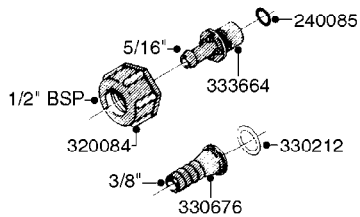

L0010

parts-n°	order qty	description
240085	1	O-RING D13,1/8,3X02,4 NITRIL
241441	1	O-RING D29.3X3
242594	1	O-RING D14 X 1.78 SCH.70-EPDM
320084	1	FITT.DK NUT 1/2" BSP
320095	1	FITT.DK NUT 1" BSP
320117	1	FITT.DK CONN.1/2"BSP F. 1" CAP
320187	1	FITT.DK CAP 3/8" BSP BLACK
320283	1	FITT.DK NUT 3/4"BSP
320821	1	FITT.DK NUT 1-1/2" BSP
321495	1	FITT.DK REDUC 1/4'BSP F.3/4'NT
321576	1	FITT.DK CONN 1/2"BSP F.3/4"NUT
330013	1	O-RING 2.5 X 10 PUR
330212	1	O-RING D19/D14X2.4 F.1/2"NUT
330326	1	O-RING D30/D24X2 F.1"NUT
330341	1	FITT.DK HB 1" F. 1" NUT
330595	1	O-RING D24.6/D20X2.1 -3/4"
330665	1	FITT.DK HB 3/4"F.1" NUT
330676	1	FITT.DK HB 3/8" F. 1/2" NUT
330687	1	FITT.DK HB 1/2" F. 1/2" NUT
330691	1	FITT.DK HB 3/4'F.3/4' NUT
330783	1	FITT.DK HB 3/8"F.3/8" NUT
331262	1	FITT.DK HB 1-1/2" F. 1-1/2"NUT
331273	1	O-RING D44/D38X2 F.1-1/2"
331446	1	FITT.DK HB 1" F.1-1/2" NUT
331807	1	FITT.DK HB 5/16" F.3/8" NUT
332286	1	FITT.DK HB 1/2" F. 3/4" NUT
332905	1	FITT.DK HB 1/2" F. 3/4" CAP
332927	1	FITT.DK PLUG F. NOZZLE TUBE
333292	1	FITT.DK HB 1"O'RING F.1-1/2"
333664	1	FITT.DK HB 5/16' F. 1/2' NUT
334044	1	FITT.DK HB 3/4' F. 3/4' CAP
334059	1	FITT.DK EL 1" 110 DEG.F.1-1/2"
334123	1	FITT.DK HB 1-1/4"O-RNG F.1-1/2"
334150	1	FITT.DK HB 1-1/4" 110 F.1-1/2"
390542	1	PLUG WASHER FOR 3/4'CAP NUT
716236	1	FITT.DK HB 1/2" ASSY. F. 3/4"
716413	1	FITT.DK PLUG ASSY. F.NOZ TUBE
717426	1	FITT.DK REDUC 1/4"BSP F.3/4"N
720856	1	FITT.DK 1/2'BSP ASSY.F.3/4'NUT
724621	1	FITT.DK HB 3/4"ASSY F.3/4" NUT