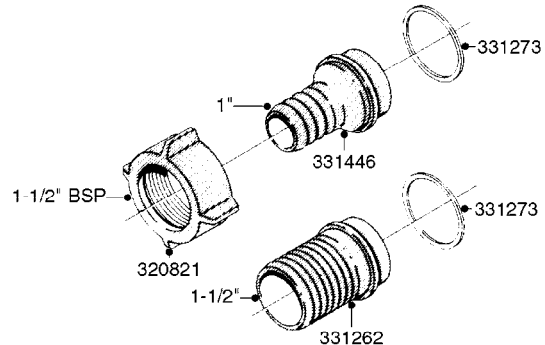

L0010

parts-n°	order qty	description
240085	1	O-RING D13,1/8,3X02,4 NITRIL
241441	1	O-RING D29.3X3
242594	1	O-RING D14 X 1.78 SCH.70-EPDM
320084	1	FITT.DK NUT 1/2" BSP
320095	1	FITT.DK NUT 1" BSP
320117	1	FITT.DK CONN.1/2"BSP F. 1" CAP
320187	1	FITT.DK CAP 3/8" BSP BLACK
320283	1	FITT.DK NUT 3/4"BSP
320821	1	FITT.DK NUT 1-1/2" BSP
321495	1	FITT.DK REDUC 1/4'BSP F.3/4'NT
321576	1	FITT.DK CONN 1/2"BSP F.3/4"NUT
330013	1	O-RING 2.5 X 10 PUR
330212	1	O-RING D19/D14X2.4 F.1/2"NUT
330326	1	O-RING D30/D24X2 F.1"NUT
330341	1	FITT.DK HB 1" F. 1" NUT
330595	1	O-RING D24.6/D20X2.1 -3/4"
330665	1	FITT.DK HB 3/4"F.1" NUT
330676	1	FITT.DK HB 3/8" F. 1/2" NUT
330687	1	FITT.DK HB 1/2" F. 1/2" NUT
330691	1	FITT.DK HB 3/4'F.3/4' NUT
330783	1	FITT.DK HB 3/8"F.3/8" NUT
331262	1	FITT.DK HB 1-1/2" F. 1-1/2"NUT
331273	1	O-RING D44/D38X2 F.1-1/2"
331446	1	FITT.DK HB 1" F.1-1/2" NUT
331807	1	FITT.DK HB 5/16" F.3/8" NUT
332286	1	FITT.DK HB 1/2" F. 3/4" NUT
332905	1	FITT.DK HB 1/2" F. 3/4" CAP
332927	1	FITT.DK PLUG F. NOZZLE TUBE
333292	1	FITT.DK HB 1"O'RING F.1-1/2"
333664	1	FITT.DK HB 5/16' F. 1/2' NUT
334044	1	FITT.DK HB 3/4' F. 3/4' CAP
334059	1	FITT.DK EL 1" 110 DEG.F.1-1/2"
334123	1	FITT.DK HB 1-1/4"O-RNG F.1-1/2"
334150	1	FITT.DK HB 1-1/4" 110 F.1-1/2"
390542	1	PLUG WASHER FOR 3/4'CAP NUT
716236	1	FITT.DK HB 1/2" ASSY. F. 3/4"
716413	1	FITT.DK PLUG ASSY. F.NOZ TUBE
717426	1	FITT.DK REDUC 1/4"BSP F.3/4"N
720856	1	FITT.DK 1/2'BSP ASSY.F.3/4'NUT
724621	1	FITT.DK HB 3/4"ASSY F.3/4" NUT