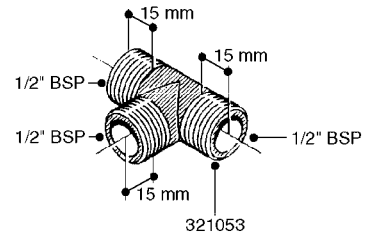

L0020

FITTINGS-T-PIECES, CAPS & ELBOWS
L0020-HIN, 01:01:16

Page 1
Date 12.08.2020 8:36

parts-n°	order qty	description
10053603	1	FITT. CAPNUT 2"BSP 5601
10194303	1	CAP BLANK 1 1/2 MCPHEE 210060
320047	1	FITT.DK CAPNUT 1/2" BSP
320106	1	FITT.DK CAPNUT 1" BSP
320272	1	FITT.DK CAPNUT 3/8" BSP
320316	1	FITT.DK TEE 3/4" X3/4" X1"BSP
320331	1	FITT.DK TEE 1" - 1" - 3/4" BSP
320342	1	FITT.DK EL 3/4"M X 1"F BSP
320563	1	FITT.DK 3 WAY 1/2" 110 DEG.
320677	1	NO LONGER AVAILABLE
320961	1	FITT.DK CAPNUT 1-1/2" BSP
321053	1	FITT.DK TEE 1/2 X1/2 X1/2" BSP
322072	1	FITT.DK TEE 3/8'X3/8'X3/8' BSP
322095	1	FITT.DK TEE 1-1/2 X1-1/4 X3/4" BSP
322138	1	FITT.DK ELB 1"M X 1"F BSP
330013	1	O-RING 2.5 X 10 PUR
330212	1	O-RING D19/D14X2.4 F.1/2"NUT
330326	1	O-RING D30/D24X2 F.1"NUT
331273	1	O-RING D44/D38X2 F.1-1/2"