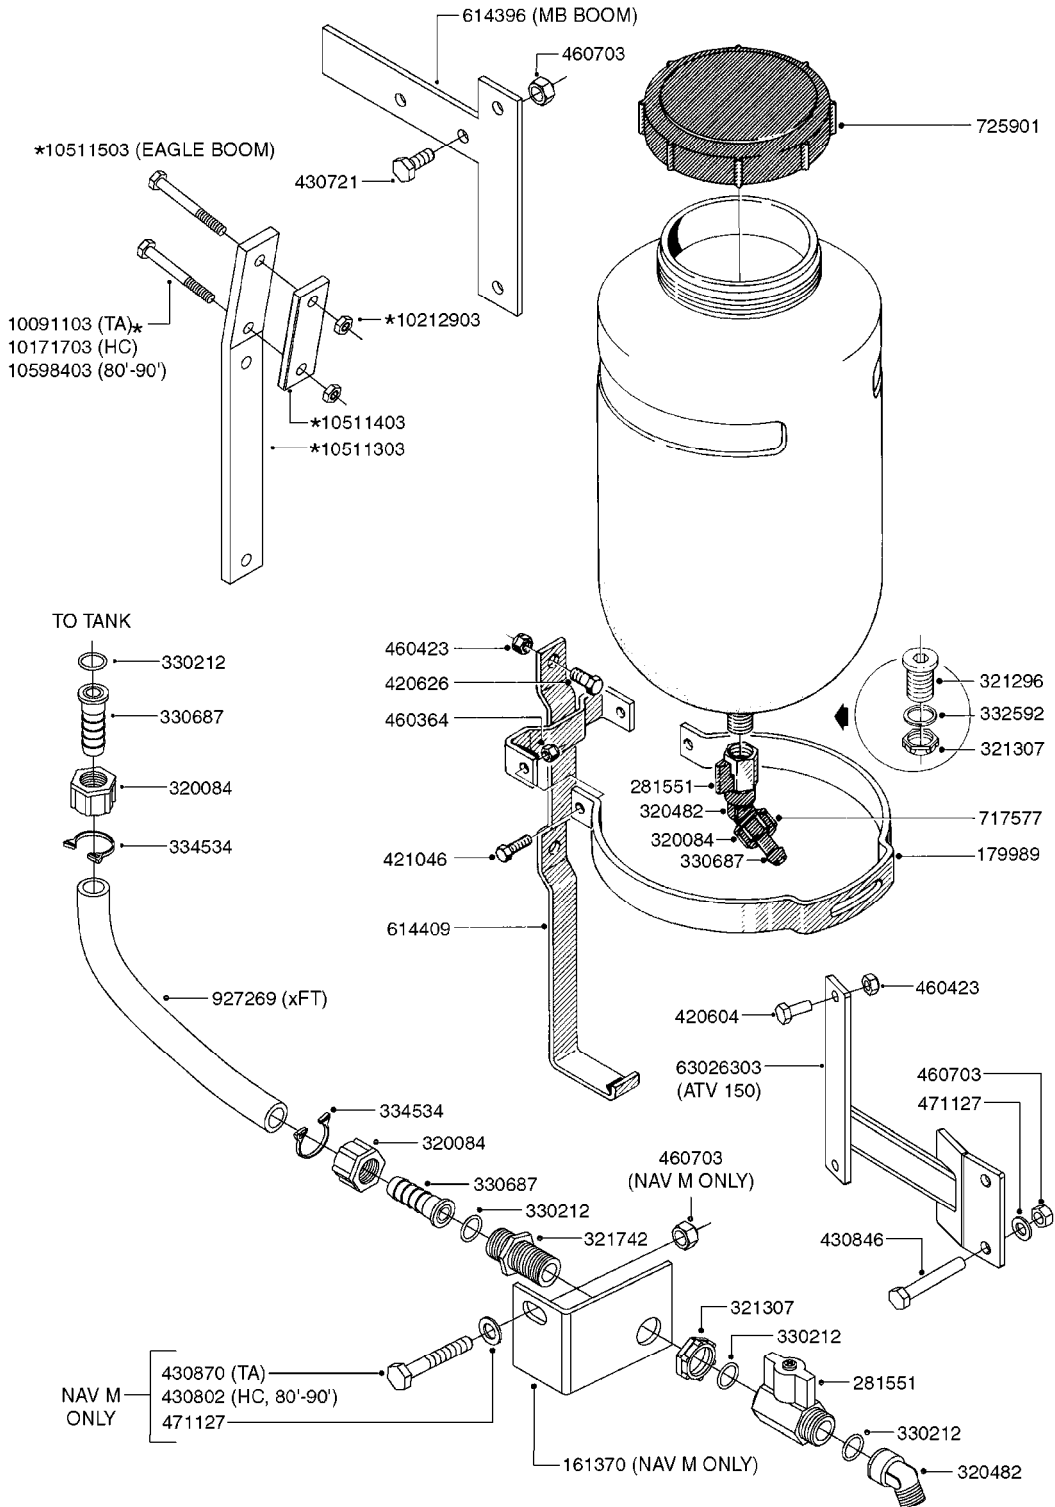

CLEAN WATER TANK
K0130-HIN, 01:01:16

COMPLETE TANK ASSY : 722072

K0130

CLEAN WATER TANK
K0130-HIN, 01:01:16

Page 1
Date 12.08.2020 8:36

parts-n°	order qty	description
161370	1	BKT.CLEAN WATER BOTT. VALVE
179989	1	BRKT. F. 3 GAL. TANK
281551	1	BALL VALVE 1/2"
320084	1	FITT.DK NUT 1/2" BSP
320482	1	FITT.DK ELB. 1/2" BSP 60 DEG.
321296	1	FITT.DK BULKHEAD 1/2" BSP SING
321307	1	FITT.DK NUT 1/2" BSP JAMB
321742	1	FITT.DK BULKHEAD 1/2' BSP
330212	1	O-RING D19/D14X2.4 F.1/2"NUT
330687	1	FITT.DK HB 1/2" F. 1/2" NUT
332592	1	O-RING D26/D20X3
334534	1	CLAMP HOSE PLASTIC 1/2"
420604	1	BOLT HEX 8.8 DEL M10X25 FT DIN933
420626	1	BOLT HEX 8.8 DEL M10X20 FT
421046	1	BOLT HEX M8X25/25 A2 SS DIN933
430721	1	BOLT HEX 8.8 DEL M12X40 FT
430802	1	BOLT HEX 8.8 DEL M12X75
430846	1	BOLT HEX 8.8 DEL M12X80
430870	1	BOLT HEX 8.8 DEL M12X55 FT
460364	1	NUT HU M8 A2 SS DIN934
460423	1	NUT HEX M10X1.50 LOCK DIN985A2 SS
460703	1	NUT HEX M12X1.75 LOCK DIN985A2 SS
471127	1	WASHER, M12, Ø24/13X24X2.5 SS
614396	1	CLEAN WATER BRACKET MB
614409	1	BRACKET FOR FOAM MARKER
717577	1	VALVE F.CLEAN WATER TANK
722072	1	CLEAN WATER TANK W FRAME & TAP
725901	1	LID F.WATER BOTTLE VENTED
927269	1	HOSE R X PVC X 1/2 X 0012"
10091103	1	BOLT HEX 3/8 NC GR.2 03.00'
10171703	1	BOLT HEX 3/8 NC GR.2 03.50"
10212903	1	NUT HEX NC (NYLON LOCK) 3/8"
10511303	1	FLATBAR L350/17DEG.CLEAN WATER
10511403	1	FLATBAR 104MM CLEAN WATER
10511503	1	BKT.CLEAN WATER MOUNT EAGLE
10598403	1	BOLT HEX HCS3/8-16 X 4 Z 5
63026303	1	CLEAN WATER TANK BRKT, ATV