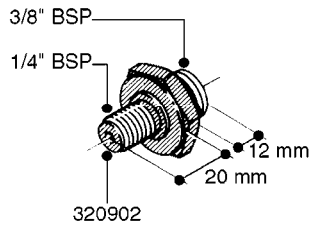

L0020

FITTINGS-T-PIECES, CAPS & ELBOWS
L0020-HIN, 01:01:16

Page 1
Date 12.08.2020 8:36

parts-n°	order qty	description
10053603	1	FITT. CAPNUT 2"BSP 5601
10194303	1	CAP BLANK 1 1/2 MCPHEE 210060
320047	1	FITT.DK CAPNUT 1/2" BSP
320106	1	FITT.DK CAPNUT 1" BSP
320272	1	FITT.DK CAPNUT 3/8" BSP
320316	1	FITT.DK TEE 3/4" X3/4" X1"BSP
320331	1	FITT.DK TEE 1" - 1" - 3/4" BSP
320342	1	FITT.DK EL 3/4"M X 1"F BSP
320563	1	FITT.DK 3 WAY 1/2" 110 DEG.
320677	1	NO LONGER AVAILABLE
320961	1	FITT.DK CAPNUT 1-1/2" BSP
321053	1	FITT.DK TEE 1/2 X1/2 X1/2" BSP
322072	1	FITT.DK TEE 3/8'X3/8'X3/8' BSP
322095	1	FITT.DK TEE 1-1/2 X1-1/4 X3/4" BSP
322138	1	FITT.DK ELB 1"M X 1"F BSP
330013	1	O-RING 2.5 X 10 PUR
330212	1	O-RING D19/D14X2.4 F.1/2"NUT
330326	1	O-RING D30/D24X2 F.1"NUT
331273	1	O-RING D44/D38X2 F.1-1/2"

FITTINGS - HEXAGON NIPPLES
L0030-HIN, 01:01:16

Page 0
Date 12.08.2020 8:36

L0030

FITTINGS - HEXAGON NIPPLES
L0030-HIN, 01:01:16

Page 1
Date 12.08.2020 8:36

parts-n°	order qty	description
10015303	1	FITT.PO.HN 1.00X1.00 M1000
10425003	1	FITT.PO.HN 1.25X1.00 MCPHEE
320132	1	FITT.DK HN 1" BSP
320176	1	FITT.DK HN 3/8"X1/2" BSP
320445	1	FITT.DK HN 1/4"X3/8" BSP
320655	1	FITT.DK HN 1/2"-1/2" BSP
320692	1	FITT.DK HN 3/8'BSPX1/4'NPT
320703	1	FITT.DK HN 3/8BSP X1/2 &1/4NPT
320725	1	FITT.DK NIPPLE 3/8"-3/8" BSP
320902	1	FITT.DK HN 3/8'X 1/4' BSP
390232	1	FITT.DK HN 1-1/2' X 1-1/4' BSP
390276	1	FITT.DK HN 1'BSP