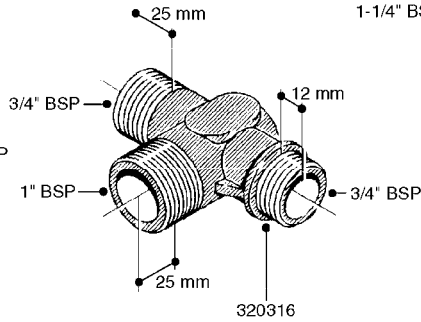

L0020

FITTINGS-T-PIECES, CAPS & ELBOWS
L0020-HIN, 01:01:16

Page 1
Date 12.08.2020 8:36

parts-n°	order qty	description
10053603	1	FITT. CAPNUT 2"BSP 5601
10194303	1	CAP BLANK 1 1/2 MCPHEE 210060
320047	1	FITT.DK CAPNUT 1/2" BSP
320106	1	FITT.DK CAPNUT 1" BSP
320272	1	FITT.DK CAPNUT 3/8" BSP
320316	1	FITT.DK TEE 3/4" X3/4" X1"BSP
320331	1	FITT.DK TEE 1" - 1" - 3/4" BSP
320342	1	FITT.DK EL 3/4"M X 1"F BSP
320563	1	FITT.DK 3 WAY 1/2" 110 DEG.
320677	1	NO LONGER AVAILABLE
320961	1	FITT.DK CAPNUT 1-1/2" BSP
321053	1	FITT.DK TEE 1/2 X1/2 X1/2" BSP
322072	1	FITT.DK TEE 3/8'X3/8'X3/8' BSP
322095	1	FITT.DK TEE 1-1/2 X1-1/4 X3/4" BSP
322138	1	FITT.DK ELB 1"M X 1"F BSP
330013	1	O-RING 2.5 X 10 PUR
330212	1	O-RING D19/D14X2.4 F.1/2"NUT
330326	1	O-RING D30/D24X2 F.1"NUT
331273	1	O-RING D44/D38X2 F.1-1/2"