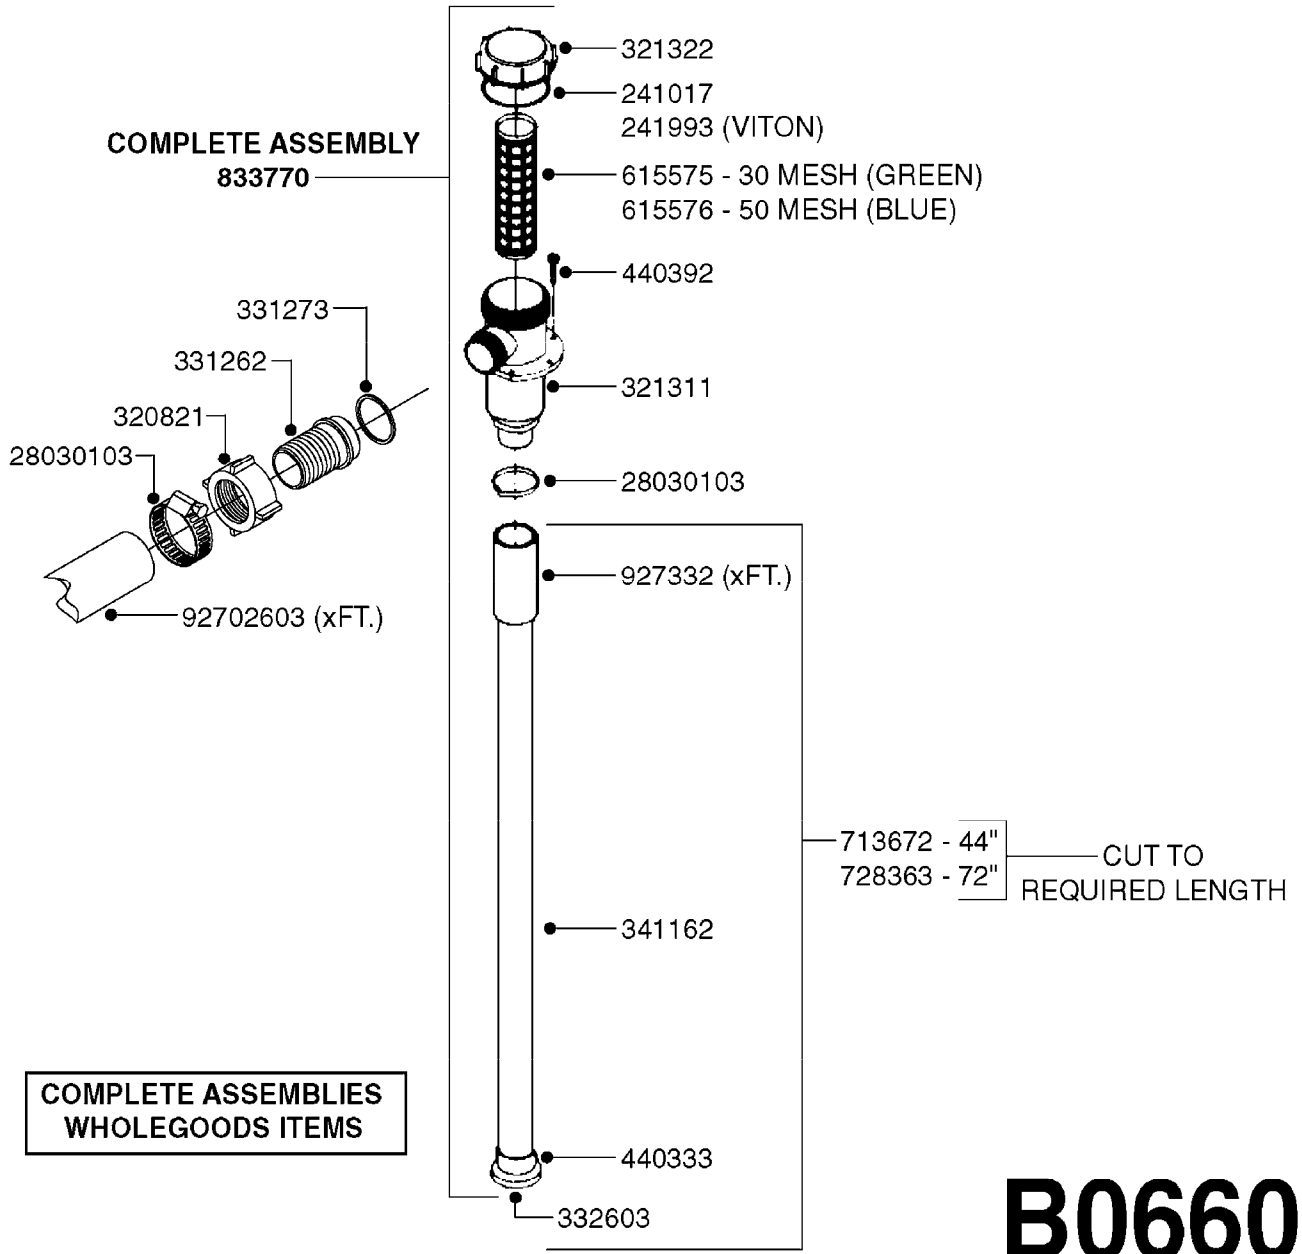

TOP SUCTION ASSEMBLY-SCREW CAP
B0660-HIN, 01:01:16

Page 1
Date 12.08.2020 8:36

parts-n°	order qty	description
241017	1	O-RING D74,5X3 NITRIL
241993	1	O-RING 74.5 X 3MM VIT/241017
320821	1	FITT.DK NUT 1-1/2" BSP
321311	1	FILTER BODY S 80 X 4
321322	1	SCREW CAP F. S80 X 4
331262	1	FITT.DK HB 1-1/2" F. 1-1/2"NUT
331273	1	O-RING D44/D38X2 F.1-1/2"
332603	1	CAP F. SUCTION TUBE
341162	1	SUCTION TUBE F.650
440333	1	SCREW 3.5 X 9.5 SS
440392	1	SCREW 6.3 X 25.0 DIN7981C TORX
615575	1	FILTER F.TOP SUCT.30 MESH GRN.
615576	1	FILTER F.TOP SUCT.50 MESH BLUE
713672	1	SUCTION TUBE L=44"
728363	1	SUCTION TUBE ASSY.L=72"
833770	1	TOP SUCTION KIT 300/500
927332	1	HOSE R X 28 BAR X 40MM X 0012"
28030103	1	CLAMP HOSE GEAR P5/4-S1.5"6724
92702603	1	HOSE PVC SUCT GRAY 1-1/2"