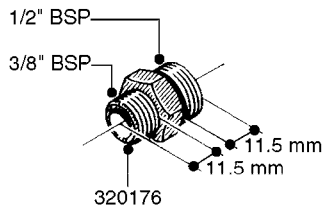

L0020

FITTINGS-T-PIECES, CAPS & ELBOWS
L0020-HIN, 01:01:16

Page 1
Date 12.08.2020 8:36

parts-n°	order qty	description
10053603	1	FITT. CAPNUT 2"BSP 5601
10194303	1	CAP BLANK 1 1/2 MCPHEE 210060
320047	1	FITT.DK CAPNUT 1/2" BSP
320106	1	FITT.DK CAPNUT 1" BSP
320272	1	FITT.DK CAPNUT 3/8" BSP
320316	1	FITT.DK TEE 3/4" X3/4" X1"BSP
320331	1	FITT.DK TEE 1" - 1" - 3/4" BSP
320342	1	FITT.DK EL 3/4"M X 1"F BSP
320563	1	FITT.DK 3 WAY 1/2" 110 DEG.
320677	1	NO LONGER AVAILABLE
320961	1	FITT.DK CAPNUT 1-1/2" BSP
321053	1	FITT.DK TEE 1/2 X1/2 X1/2" BSP
322072	1	FITT.DK TEE 3/8'X3/8'X3/8' BSP
322095	1	FITT.DK TEE 1-1/2 X1-1/4 X3/4" BSP
322138	1	FITT.DK ELB 1"M X 1"F BSP
330013	1	O-RING 2.5 X 10 PUR
330212	1	O-RING D19/D14X2.4 F.1/2"NUT
330326	1	O-RING D30/D24X2 F.1"NUT
331273	1	O-RING D44/D38X2 F.1-1/2"

FITTINGS - HEXAGON NIPPLES
L0030-HIN, 01:01:16

Page 0
Date 12.08.2020 8:36

L0030

FITTINGS - HEXAGON NIPPLES
L0030-HIN, 01:01:16

Page 1
Date 12.08.2020 8:36

parts-n°	order qty	description
10015303	1	FITT.PO.HN 1.00X1.00 M1000
10425003	1	FITT.PO.HN 1.25X1.00 MCPHEE
320132	1	FITT.DK HN 1" BSP
320176	1	FITT.DK HN 3/8"X1/2" BSP
320445	1	FITT.DK HN 1/4"X3/8" BSP
320655	1	FITT.DK HN 1/2"-1/2" BSP
320692	1	FITT.DK HN 3/8'BSPX1/4'NPT
320703	1	FITT.DK HN 3/8BSP X1/2 &1/4NPT
320725	1	FITT.DK NIPPLE 3/8"-3/8" BSP
320902	1	FITT.DK HN 3/8'X 1/4' BSP
390232	1	FITT.DK HN 1-1/2' X 1-1/4' BSP
390276	1	FITT.DK HN 1'BSP