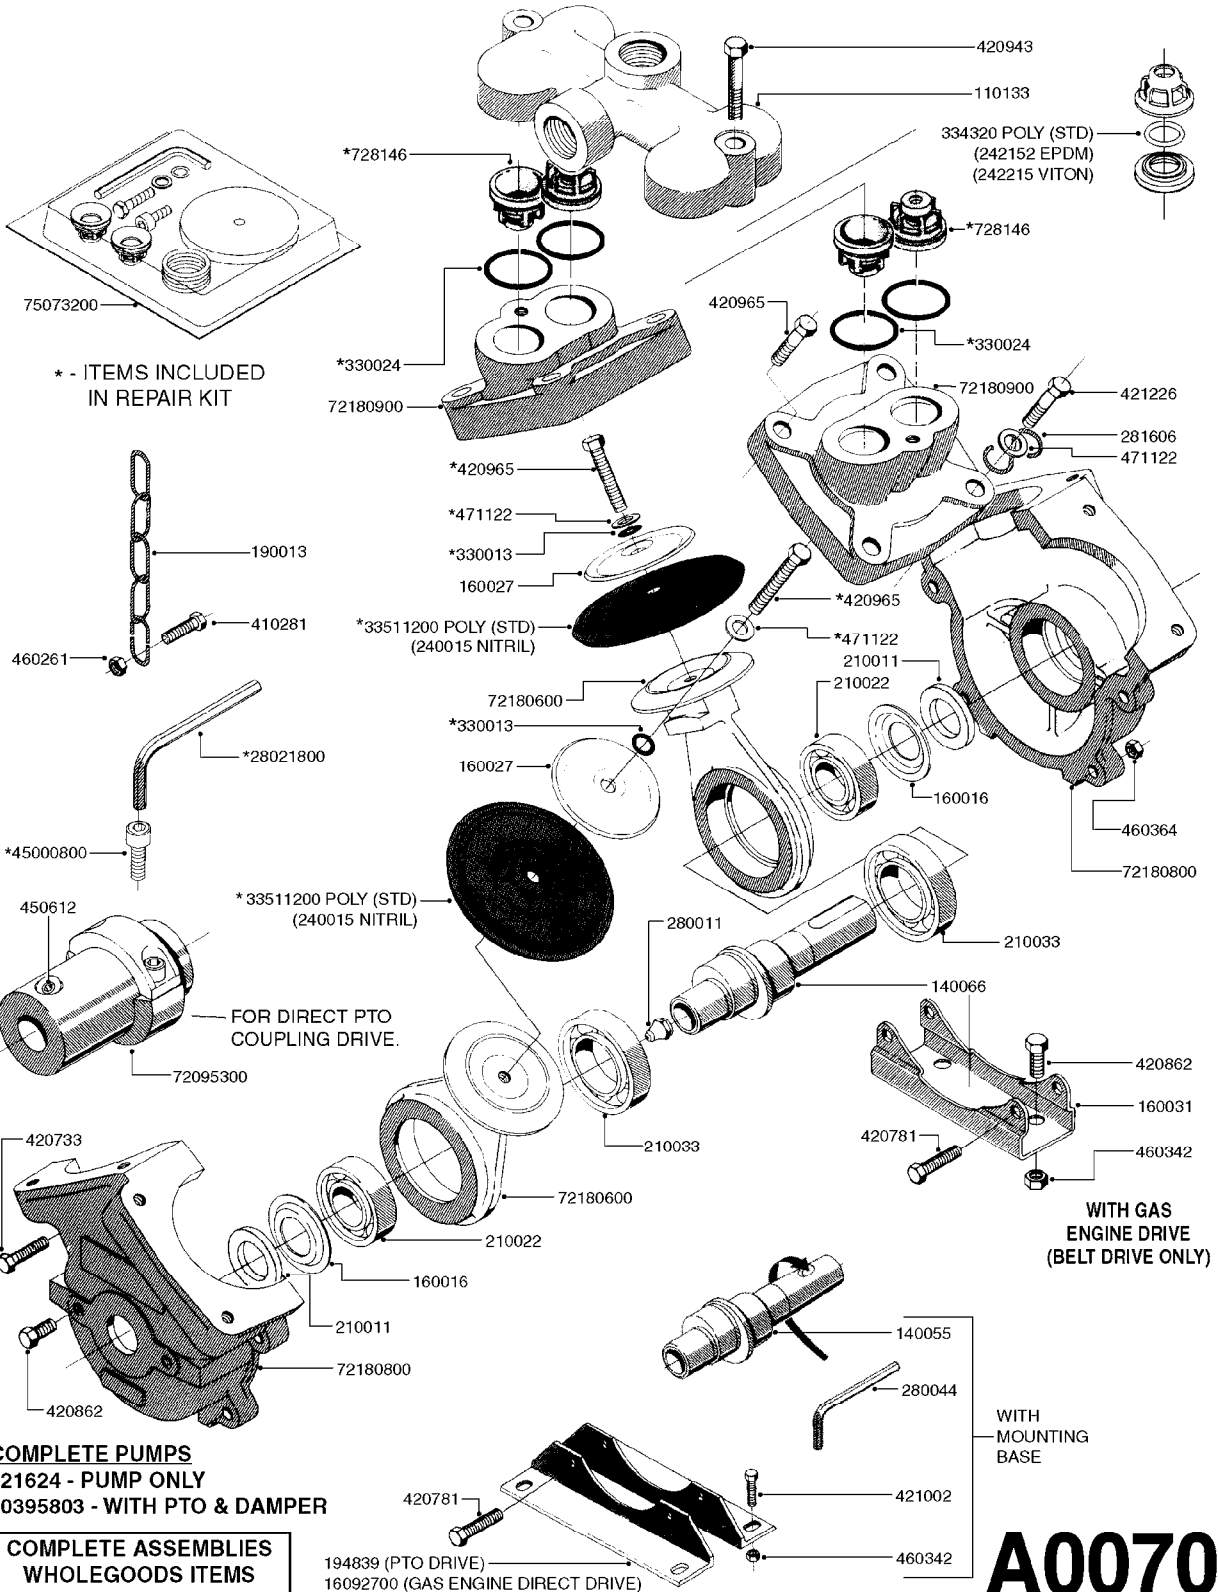

A0070

PUMP - 603
A0070-HIN, 01:01:16

Page 1
Date 12.08.2020 8:36

parts-n°	order qty	description
110133	1	VALVE CHAMBER MOD 600 PAINTED
140055	1	CRANK SHAFT, MODEL 600
140066	1	CRANK SHAFT, MODEL 600/4
160016	1	DUST PLATE
160027	1	DIAPHRAGM UPPER DISC 500-600
160031	1	BASE PLATE MODEL 500-600
190013	1	CHAIN 35XL=800
194839	1	ANGLE IRON FOOT, M 500-600 RED
210011	1	SEAL FELT D39/23 X 4
210022	1	BEARING BALL 6205
210033	1	BEARING BALL 6007
240015	1	DIAPHRAGM MODEL 500-600 NITRIL
242152	1	O-RING D18.2X3 EPDM
242215	1	O-RING D18X3 VITON
280011	1	GREASE NIPPLE 1/8" SAE H TR
280044	1	KEY HEXAGON W6 3/16"
281606	1	S-HOOK GALVANIZED
330013	1	O-RING 2.5 X 10 PUR
330024	1	O-RING D41,1/D34.5 X 3,5
334320	1	O-RING D18X3 POLYURETHANE
410281	1	BOLT HEX 8.8 DEL M6X25 DIN933 A2
420733	1	BOLT HEX 8.8 DEL M8X40
420781	1	BOLT HEX 8.8 DEL M8X50
420862	1	BOLT HEX 8.8 DEL M10X16 FT
420943	1	BOLT HEX 8.8 DEL M10X50
420965	1	M10X40 MACHINE SCREW STAINLESS
421002	1	BOLT HEX 8.8 DEL M10X30 FT DIN933
421226	1	BOLT HEX 8.8 DEL M10X45
450612	1	SCREW M10X16 POINTED
460261	1	NUT HEX M6X1.00 LOCK DIN985 A2 SS
460342	1	NUT HEX M10 DEL DIN934
460364	1	NUT HU M8 A2 SS DIN934
471122	1	WASHER, M10, Ø20/10.5X 2.0, SS
728146	1	VALVE FOR 361(726890/707932)
821624	1	PUMP 603/7 W. FOOT TAPERED SHA
10395803	1	PUMP 603 C/W PTO 540 RPM
16092700	1	PUMP MOUNT PLATE TALL 500/600
28021800	1	KEY HEXAGON 8MM FOR M10
33511200	1	DIAPHRAGM 500-603 PUR 2006
45000800	1	BOLT ROUND M10X25
72095300	1	COUPLING 1-3/8" X 25, PAINTED
72180600	1	CONNECTING ROD FOR 503-603 M10
72180800	1	PUMP HOUSING 603 RED W/BOLTS
72180900	1	DIAPHRAGM COVER MOD. 600
75073200	1	PUMP KIT 603mm 06