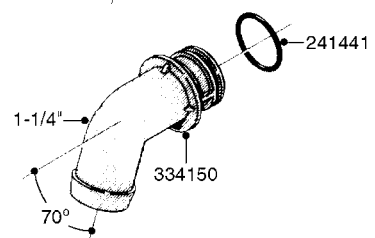

L0010

parts-n°	order qty	description
240085	1	O-RING D13,1/8,3X02,4 NITRIL
241441	1	O-RING D29.3X3
242594	1	O-RING D14 X 1.78 SCH.70-EPDM
320084	1	FITT.DK NUT 1/2" BSP
320095	1	FITT.DK NUT 1" BSP
320117	1	FITT.DK CONN.1/2"BSP F. 1" CAP
320187	1	FITT.DK CAP 3/8" BSP BLACK
320283	1	FITT.DK NUT 3/4"BSP
320821	1	FITT.DK NUT 1-1/2" BSP
321495	1	FITT.DK REDUC 1/4'BSP F.3/4'NT
321576	1	FITT.DK CONN 1/2"BSP F.3/4"NUT
330013	1	O-RING 2.5 X 10 PUR
330212	1	O-RING D19/D14X2.4 F.1/2"NUT
330326	1	O-RING D30/D24X2 F.1"NUT
330341	1	FITT.DK HB 1" F. 1" NUT
330595	1	O-RING D24.6/D20X2.1 -3/4"
330665	1	FITT.DK HB 3/4"F.1" NUT
330676	1	FITT.DK HB 3/8" F. 1/2" NUT
330687	1	FITT.DK HB 1/2" F. 1/2" NUT
330691	1	FITT.DK HB 3/4'F.3/4' NUT
330783	1	FITT.DK HB 3/8"F.3/8" NUT
331262	1	FITT.DK HB 1-1/2" F. 1-1/2"NUT
331273	1	O-RING D44/D38X2 F.1-1/2"
331446	1	FITT.DK HB 1" F.1-1/2" NUT
331807	1	FITT.DK HB 5/16" F.3/8" NUT
332286	1	FITT.DK HB 1/2" F. 3/4" NUT
332905	1	FITT.DK HB 1/2" F. 3/4" CAP
332927	1	FITT.DK PLUG F. NOZZLE TUBE
333292	1	FITT.DK HB 1"O'RING F.1-1/2"
333664	1	FITT.DK HB 5/16' F. 1/2' NUT
334044	1	FITT.DK HB 3/4' F. 3/4' CAP
334059	1	FITT.DK EL 1" 110 DEG.F.1-1/2"
334123	1	FITT.DK HB 1-1/4"O-RNG F.1-1/2"
334150	1	FITT.DK HB 1-1/4" 110 F.1-1/2"
390542	1	PLUG WASHER FOR 3/4'CAP NUT
716236	1	FITT.DK HB 1/2" ASSY. F. 3/4"
716413	1	FITT.DK PLUG ASSY. F.NOZ TUBE
717426	1	FITT.DK REDUC 1/4"BSP F.3/4"N
720856	1	FITT.DK 1/2'BSP ASSY.F.3/4'NUT
724621	1	FITT.DK HB 3/4"ASSY F.3/4" NUT