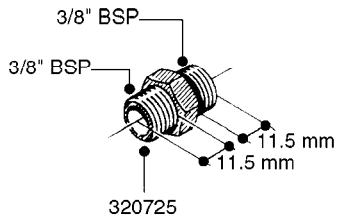

L0020

FITTINGS-T-PIECES, CAPS & ELBOWS
L0020-HIN, 01:01:16

Page 1
Date 12.08.2020 8:36

parts-n°	order qty	description
10053603	1	FITT. CAPNUT 2"BSP 5601
10194303	1	CAP BLANK 1 1/2 MCPHEE 210060
320047	1	FITT.DK CAPNUT 1/2" BSP
320106	1	FITT.DK CAPNUT 1" BSP
320272	1	FITT.DK CAPNUT 3/8" BSP
320316	1	FITT.DK TEE 3/4" X3/4" X1"BSP
320331	1	FITT.DK TEE 1" - 1" - 3/4" BSP
320342	1	FITT.DK EL 3/4"M X 1"F BSP
320563	1	FITT.DK 3 WAY 1/2" 110 DEG.
320677	1	NO LONGER AVAILABLE
320961	1	FITT.DK CAPNUT 1-1/2" BSP
321053	1	FITT.DK TEE 1/2 X1/2 X1/2" BSP
322072	1	FITT.DK TEE 3/8'X3/8'X3/8' BSP
322095	1	FITT.DK TEE 1-1/2 X1-1/4 X3/4" BSP
322138	1	FITT.DK ELB 1"M X 1"F BSP
330013	1	O-RING 2.5 X 10 PUR
330212	1	O-RING D19/D14X2.4 F.1/2"NUT
330326	1	O-RING D30/D24X2 F.1"NUT
331273	1	O-RING D44/D38X2 F.1-1/2"

FITTINGS - HEXAGON NIPPLES
L0030-HIN, 01:01:16

Page 0
Date 12.08.2020 8:36

L0030

FITTINGS - HEXAGON NIPPLES
L0030-HIN, 01:01:16

Page 1
Date 12.08.2020 8:36

parts-n°	order qty	description
10015303	1	FITT.PO.HN 1.00X1.00 M1000
10425003	1	FITT.PO.HN 1.25X1.00 MCPHEE
320132	1	FITT.DK HN 1" BSP
320176	1	FITT.DK HN 3/8"X1/2" BSP
320445	1	FITT.DK HN 1/4"X3/8" BSP
320655	1	FITT.DK HN 1/2"-1/2" BSP
320692	1	FITT.DK HN 3/8'BSPX1/4'NPT
320703	1	FITT.DK HN 3/8BSP X1/2 &1/4NPT
320725	1	FITT.DK NIPPLE 3/8"-3/8" BSP
320902	1	FITT.DK HN 3/8'X 1/4' BSP
390232	1	FITT.DK HN 1-1/2' X 1-1/4' BSP
390276	1	FITT.DK HN 1'BSP