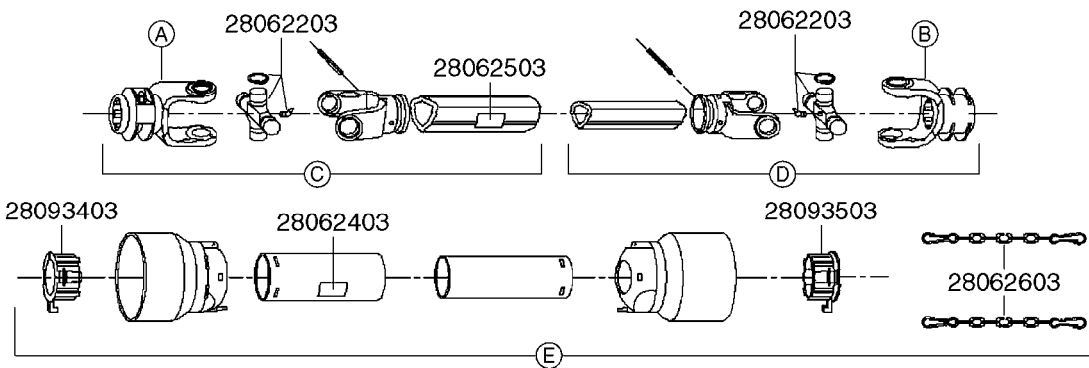

* Changed in 2016 from 100 series to G-Series (see page A0600).

A520

PTO SHAFTS - BONDIOLI CENT.
A0520-HIN, 23:10:18

Page 1
Date 12.08.2020 8:36

parts-n°	order qty	description
289042	1	UNIV. JOINT 22x54mm
421024	1	BOLT HEX 8.8 DEL M8X60
450015	1	SCREW ALLAN 3/8'X5/8' BLACK
460143	1	LOCK NUT M8 SST A2 DIN985
28009803	1	PTO PIN TUBE RETAINER OUTER
28009903	1	PTO TUBE RETAINER INNER
28010103	1	PTO YOKE F.INNER TUBE CV PTO
28021403	1	PTO 1"STR/1-3/8" 6SPL B&P
28021503	1	PTO 1"STR/1-3/8" 21SPL B&P
28021603	1	PTO 1"STR/1-3/4" 20SPL B&P
28027903	1	PTO BALL LOCK.KIT F.1-3/8 YOKE
28040503	1	UNIV. JOINT 27x74.6mm
28040703	1	SAFETY CHAIN F.CV BLACK PTO
28041803	1	DECAL DANGER GUARD MISSING
28041903	1	DECAL DANGER ROT.DRIVELINE
28056703	1	PTO YOKE #1 1-3/8" X 6 SPLINE
28056803	1	PTO YOKE #1 1-3/8" X 21 SPLINE
28056903	1	PTO YOKE #4 1-3/4" X 20 SPLINE
28057003	1	PTO TUBE YOKE #1-G1 OUTER
28057103	1	PTO TUBE YOKE #4-G4 OUTER
28057203	1	PTO PIN TUBE RETAINER OUTER
28057303	1	PTO TUBE OUTER #1 745MM
28057403	1	PTO TUBE OUTER #4 720MM
28057503	1	PTO TUBE INNER #1 745MM
28057603	1	PTO TUBE INNER #4 720MM
28057703	1	PTO TUBE RETAINER INNER
28057803	1	PTO TUBE YOKE #1 Ø=1"
28057903	1	PTO TUBE YOKE #4 Ø=1"
28058003	1	PTO HALF SAFETY SHIELD OUTER
28058103	1	PTO HALF SAFETY SHIELD OUTER
28058203	1	PTO HALF SAFETY SHIELD INNER
28058303	1	PTO HALF SAFETY SHIELD INNER
28058403	1	PTO BALL LOCK.KIT F.1-3/4 YOKE
28058503	1	PTO TUBE YOKE #1-G1 INNER