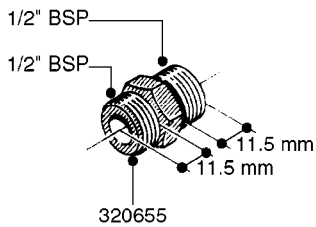

L0020

FITTINGS-T-PIECES, CAPS & ELBOWS
L0020-HIN, 01:01:16

Page 1
Date 12.08.2020 8:36

parts-n°	order qty	description
10053603	1	FITT. CAPNUT 2"BSP 5601
10194303	1	CAP BLANK 1 1/2 MCPHEE 210060
320047	1	FITT.DK CAPNUT 1/2" BSP
320106	1	FITT.DK CAPNUT 1" BSP
320272	1	FITT.DK CAPNUT 3/8" BSP
320316	1	FITT.DK TEE 3/4" X3/4" X1"BSP
320331	1	FITT.DK TEE 1" - 1" - 3/4" BSP
320342	1	FITT.DK EL 3/4"M X 1"F BSP
320563	1	FITT.DK 3 WAY 1/2" 110 DEG.
320677	1	NO LONGER AVAILABLE
320961	1	FITT.DK CAPNUT 1-1/2" BSP
321053	1	FITT.DK TEE 1/2 X1/2 X1/2" BSP
322072	1	FITT.DK TEE 3/8'X3/8'X3/8' BSP
322095	1	FITT.DK TEE 1-1/2 X1-1/4 X3/4" BSP
322138	1	FITT.DK ELB 1"M X 1"F BSP
330013	1	O-RING 2.5 X 10 PUR
330212	1	O-RING D19/D14X2.4 F.1/2"NUT
330326	1	O-RING D30/D24X2 F.1"NUT
331273	1	O-RING D44/D38X2 F.1-1/2"

FITTINGS - HEXAGON NIPPLES
L0030-HIN, 01:01:16

Page 0
Date 12.08.2020 8:36

L0030

FITTINGS - HEXAGON NIPPLES
L0030-HIN, 01:01:16

Page 1
Date 12.08.2020 8:36

parts-n°	order qty	description
10015303	1	FITT.PO.HN 1.00X1.00 M1000
10425003	1	FITT.PO.HN 1.25X1.00 MCPHEE
320132	1	FITT.DK HN 1" BSP
320176	1	FITT.DK HN 3/8"X1/2" BSP
320445	1	FITT.DK HN 1/4"X3/8" BSP
320655	1	FITT.DK HN 1/2"-1/2" BSP
320692	1	FITT.DK HN 3/8'BSPX1/4'NPT
320703	1	FITT.DK HN 3/8BSP X1/2 &1/4NPT
320725	1	FITT.DK NIPPLE 3/8"-3/8" BSP
320902	1	FITT.DK HN 3/8'X 1/4' BSP
390232	1	FITT.DK HN 1-1/2' X 1-1/4' BSP
390276	1	FITT.DK HN 1'BSP