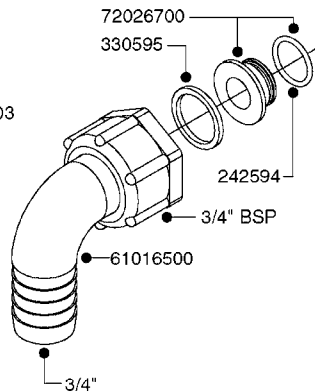

L0040

FITTINGS - NIPPLES & ELBOWS
L0040-HIN, 01:01:16

Page 1

Date 12.08.2020 8:36

parts-n°	order qty	description
10530803	1	FITT.PO.SE 2.00X2.00 45 DEG.
320191	1	FITT.DK ELB 3/8' BSP 45 DEGREE
320482	1	FITT.DK ELB. 1/2" BSP 60 DEG.
320596	1	FITT.DK ELB 3/8'-1/2'BSP 45DEG
320607	1	FITT.DK HN 3/8M X 3/8F BSP LNG
320633	1	FITT.DK HN 3/8"M X 3/8"F BSP
321451	1	FITT.DK ELB.1-1/2 X1-1/4 80DEG
321532	1	FITT.DK REDUC 3/4' X 1/2' BSP
390233	1	FITT.DK REDUC 1-1/2" X 1" BSP

L0050

parts-n°	order qty	description
242594	1	O-RING D14 X 1.78 SCH.70-EPDM
320294	1	FITT.DK TEE 3/8X3/8HB X1/2"BSP
320305	1	FITT.DK HB 3/4'- 3/4' BSP
320386	1	FITT.DK TEE 3/8X3/8HB X3/8"BSP
320397	1	FITT.DK ELB 3/8"HB X 3/8" BSP
320401	1	FITT.DK TEE 1/2X1/2HB X1/2"BSP
320412	1	FITT.DK TEE 1/2X1/2HB X3/8'BSP
320423	1	FITT.DK ELB 1/2'HB X 3/8' BSP
320891	1	FITT.DK HB 3/8'- 3/8' BSP
320972	1	FITT.DK HB 5/16'- 1/4' BSP
322046	1	FITT.DK TEE 1/2X1/2HB X3/4'BSP
322048	1	FITT.DK TEE 3/4X3/4HB X3/4'BSP
330595	1	O-RING D24.6/D20X2.1 -3/4"
333137	1	FITT.DK CONN.1/2" F.NOZZ. DOUB
333141	1	FITT.DK CONN.1/2" F.NOZZ.SING
334041	1	FITT.DK CONN.3/4' F.NOZZ. SING
334042	1	FITT.DK CONN.3/4' F.NOZZ. DOUB
334195	1	FITT.DK ELB. 3/4"HB X 3/4"HB
10012103	1	FITT.PO.HB 1.25X1.50 IMB1012
10014003	1	FITT.PO.HB 1.25X1.25 IMB1010
10036903	1	FITT.PO.HB 1.50X1.50 IMB1212
28019303	1	FITTING HB ELB 3/4NPT-3/4HOSE
61016500	1	HOSE TAIL 3/4" 90°+RG CAP 3/4"
72026700	1	NOZZLE TUBE ADAPTER W/O-RING