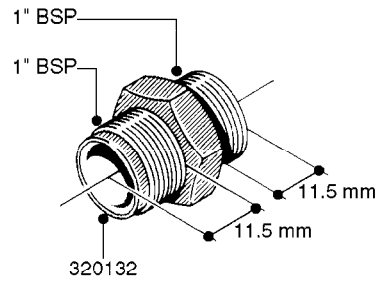

L0020

FITTINGS-T-PIECES, CAPS & ELBOWS
L0020-HIN, 01:01:16

Page 1
Date 12.08.2020 8:36

parts-n°	order qty	description
10053603	1	FITT. CAPNUT 2"BSP 5601
10194303	1	CAP BLANK 1 1/2 MCPHEE 210060
320047	1	FITT.DK CAPNUT 1/2" BSP
320106	1	FITT.DK CAPNUT 1" BSP
320272	1	FITT.DK CAPNUT 3/8" BSP
320316	1	FITT.DK TEE 3/4" X3/4" X1"BSP
320331	1	FITT.DK TEE 1" - 1" - 3/4" BSP
320342	1	FITT.DK EL 3/4"M X 1"F BSP
320563	1	FITT.DK 3 WAY 1/2" 110 DEG.
320677	1	NO LONGER AVAILABLE
320961	1	FITT.DK CAPNUT 1-1/2" BSP
321053	1	FITT.DK TEE 1/2 X1/2 X1/2" BSP
322072	1	FITT.DK TEE 3/8'X3/8'X3/8' BSP
322095	1	FITT.DK TEE 1-1/2 X1-1/4 X3/4" BSP
322138	1	FITT.DK ELB 1"M X 1"F BSP
330013	1	O-RING 2.5 X 10 PUR
330212	1	O-RING D19/D14X2.4 F.1/2"NUT
330326	1	O-RING D30/D24X2 F.1"NUT
331273	1	O-RING D44/D38X2 F.1-1/2"

FITTINGS - HEXAGON NIPPLES
L0030-HIN, 01:01:16

Page 0
Date 12.08.2020 8:36

L0030

FITTINGS - HEXAGON NIPPLES
L0030-HIN, 01:01:16

Page 1
Date 12.08.2020 8:36

parts-n°	order qty	description
10015303	1	FITT.PO.HN 1.00X1.00 M1000
10425003	1	FITT.PO.HN 1.25X1.00 MCPHEE
320132	1	FITT.DK HN 1" BSP
320176	1	FITT.DK HN 3/8"X1/2" BSP
320445	1	FITT.DK HN 1/4"X3/8" BSP
320655	1	FITT.DK HN 1/2"-1/2" BSP
320692	1	FITT.DK HN 3/8'BSPX1/4'NPT
320703	1	FITT.DK HN 3/8BSP X1/2 &1/4NPT
320725	1	FITT.DK NIPPLE 3/8"-3/8" BSP
320902	1	FITT.DK HN 3/8'X 1/4' BSP
390232	1	FITT.DK HN 1-1/2' X 1-1/4' BSP
390276	1	FITT.DK HN 1'BSP