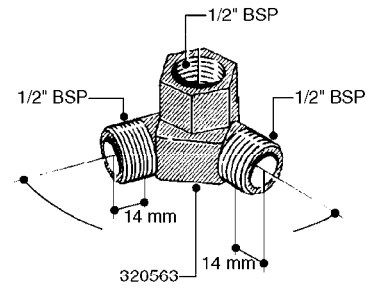

L0020

FITTINGS-T-PIECES, CAPS & ELBOWS
L0020-HIN, 01:01:16

Page 1
Date 12.08.2020 8:36

parts-n°	order qty	description
10053603	1	FITT. CAPNUT 2"BSP 5601
10194303	1	CAP BLANK 1 1/2 MCPHEE 210060
320047	1	FITT.DK CAPNUT 1/2" BSP
320106	1	FITT.DK CAPNUT 1" BSP
320272	1	FITT.DK CAPNUT 3/8" BSP
320316	1	FITT.DK TEE 3/4" X3/4" X1"BSP
320331	1	FITT.DK TEE 1" - 1" - 3/4" BSP
320342	1	FITT.DK EL 3/4"M X 1"F BSP
320563	1	FITT.DK 3 WAY 1/2" 110 DEG.
320677	1	NO LONGER AVAILABLE
320961	1	FITT.DK CAPNUT 1-1/2" BSP
321053	1	FITT.DK TEE 1/2 X1/2 X1/2" BSP
322072	1	FITT.DK TEE 3/8'X3/8'X3/8' BSP
322095	1	FITT.DK TEE 1-1/2 X1-1/4 X3/4" BSP
322138	1	FITT.DK ELB 1"M X 1"F BSP
330013	1	O-RING 2.5 X 10 PUR
330212	1	O-RING D19/D14X2.4 F.1/2"NUT
330326	1	O-RING D30/D24X2 F.1"NUT
331273	1	O-RING D44/D38X2 F.1-1/2"