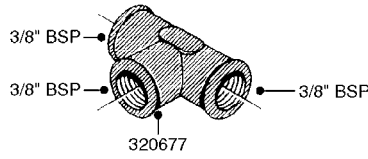

L0020

FITTINGS-T-PIECES, CAPS & ELBOWS
L0020-HIN, 01:01:16

Page 1
Date 12.08.2020 8:36

parts-n°	order qty	description
10053603	1	FITT. CAPNUT 2"BSP 5601
10194303	1	CAP BLANK 1 1/2 MCPHEE 210060
320047	1	FITT.DK CAPNUT 1/2" BSP
320106	1	FITT.DK CAPNUT 1" BSP
320272	1	FITT.DK CAPNUT 3/8" BSP
320316	1	FITT.DK TEE 3/4" X3/4" X1"BSP
320331	1	FITT.DK TEE 1" - 1" - 3/4" BSP
320342	1	FITT.DK EL 3/4"M X 1"F BSP
320563	1	FITT.DK 3 WAY 1/2" 110 DEG.
320677	1	NO LONGER AVAILABLE
320961	1	FITT.DK CAPNUT 1-1/2" BSP
321053	1	FITT.DK TEE 1/2 X1/2 X1/2" BSP
322072	1	FITT.DK TEE 3/8'X3/8'X3/8' BSP
322095	1	FITT.DK TEE 1-1/2 X1-1/4 X3/4" BSP
322138	1	FITT.DK ELB 1"M X 1"F BSP
330013	1	O-RING 2.5 X 10 PUR
330212	1	O-RING D19/D14X2.4 F.1/2"NUT
330326	1	O-RING D30/D24X2 F.1"NUT
331273	1	O-RING D44/D38X2 F.1-1/2"