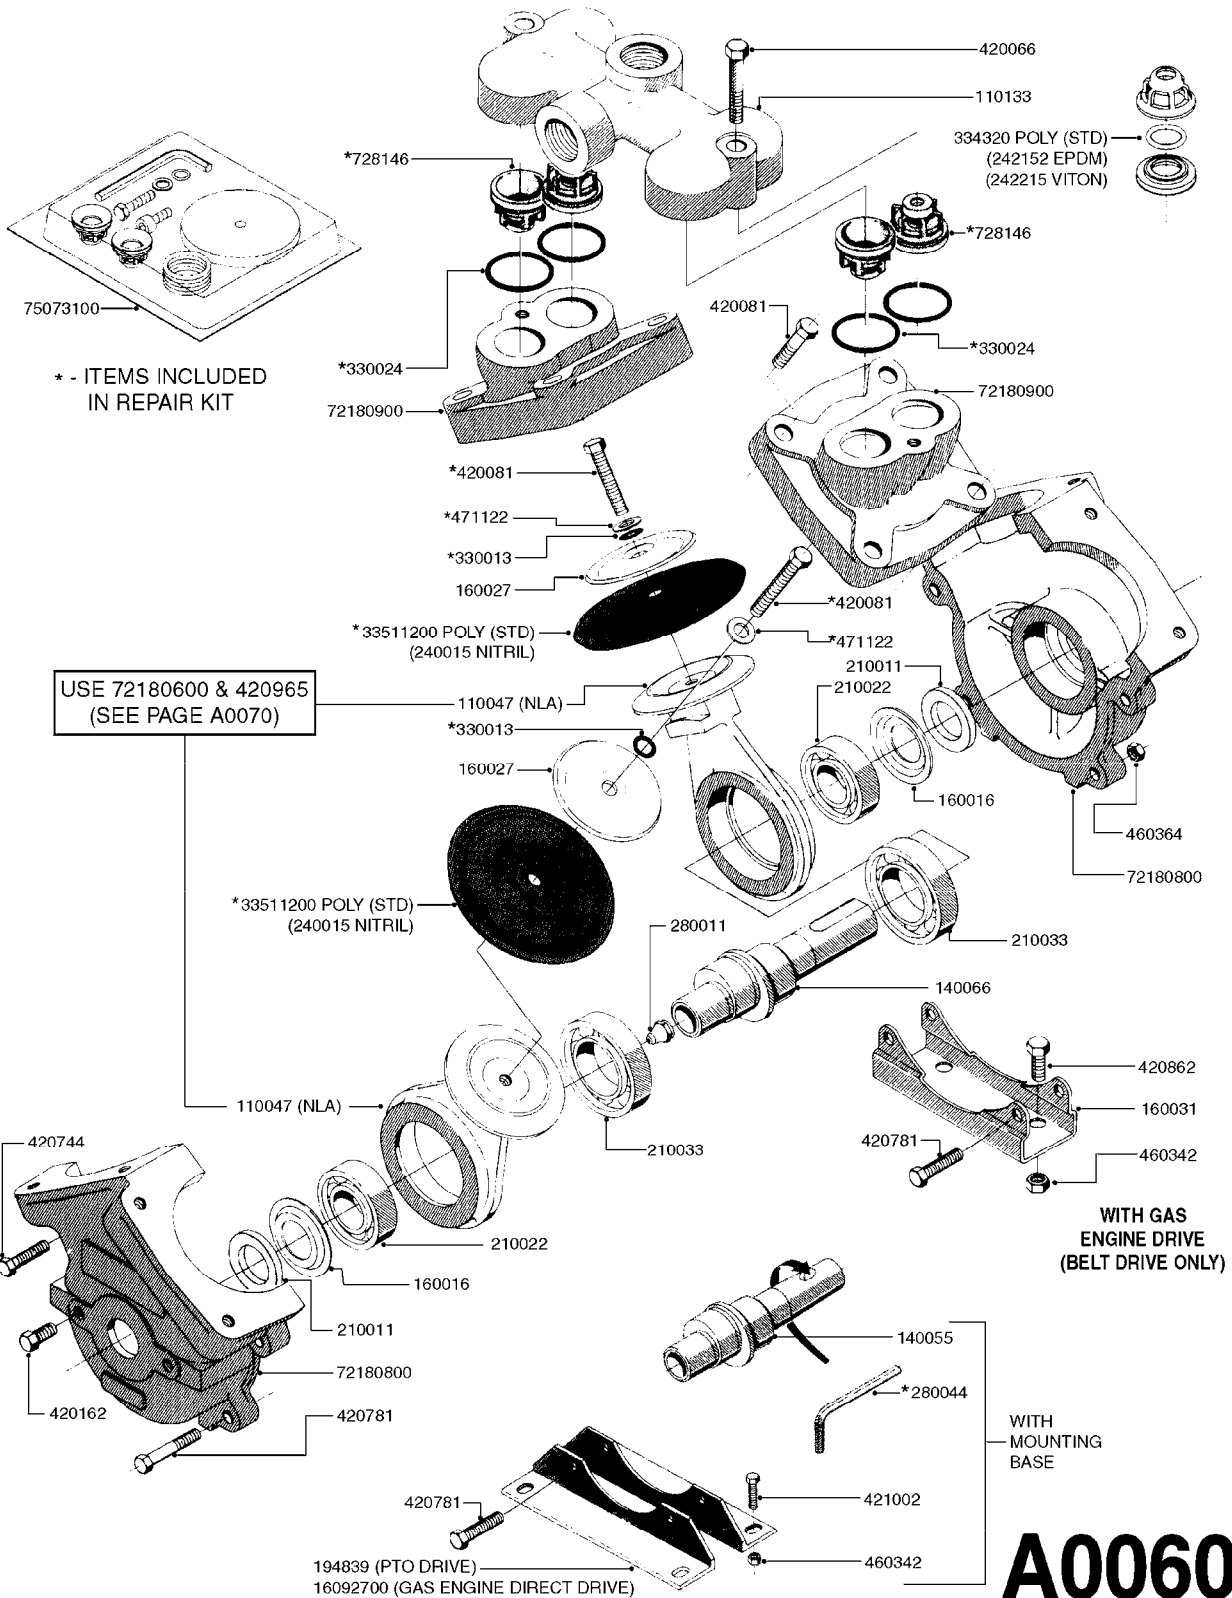

Agroparts: www.HARDI-INTERNATIONAL.com

NL 80 Gallon SB 20', 26'

Country-Code 11

Date 12.08.2020 8:36

**NL80 Gallon
SB 20', 26'**

main group	page-n°	date	description	
Pumps	A0060-HIN	01:01:16	PUMP - 600	
	A0070-HIN	01:01:16	PUMP - 603	
	A0080-HIN	01:01:16	PUMP - 600 FITTINGS	
	A0510-HIN	23:10:18	PTO SHAFTS - BONDIOLI DIAPH.	
	A0520-HIN	23:10:18	PTO SHAFTS - BONDIOLI CENT.	
	A0580-HIN	01:01:16	PTO SHAFTS - AMA DIAPHRAGM	
Controls, Filters, Valves	B0070-HIN	30:08:16	CONTROL - M70 MANUAL	
	B0650-HIN	01:01:16	SELF CLEANING FILTER-SCREW TOP	
	B0660-HIN	01:01:16	TOP SUCTION ASSEMBLY-SCREW CAP	
Booms, Nozzle Bodies & Tubes	D0060-HIN	18:12:19	BOOM - SB 20' 26' 33' 40'	
	D0070-HIN	01:01:16	BOOM - SB H-FRAME & CENTER HY	
	D1000-HIN	01:01:16	BOOM-NOZZLES 110° FLAT FAN ISO	
	D1010-HIN	01:01:16	BOOM-NOZZLES 110° LOWDRIFT ISO	
	D1020-HIN	01:01:16	BOOM-NOZZLES 80° FLAT FAN ISO	
	D1030-HIN	28:11:17	BOOM-NOZZLE CAPS AND FILTERS	
	D1040-HIN	01:01:16	BOOM-NOZZLES INJET	
	D1050-HIN	01:01:16	BOOM-NOZZLES MINIDRIFT	
	D1060-HIN	01:01:16	BOOM-NOZZLES QUINTASTREAM	
	D1090-HIN	01:01:16	NOZZLE BODIES-SNAP FIT	
	D1100-HIN	01:01:16	DOUBLE NOZZLE HOLDER-SNAP FIT	
	D1110-HIN	08:04:19	NOZZLE TUBES & HOLDER-PLASTIC	
	Tank and Frame: Field Sprayers	E0010-HIN	02:01:18	TANK - NL 80/105 (POST 92)
	Special equipment, Extras	K0130-HIN	01:01:16	CLEAN WATER TANK
K0230-HIN		01:01:16	END NOZZLE KIT	
K0250-HIN		01:01:16	ELECTRIC END NOZZLE KIT '09	
K0260-HIN		01:01:16	ELECTRIC END NOZZLE KIT '12	
K0480-HIN		01:01:16	HANDGUN TYPE 60S/60L POST 95	
K0490-HIN		01:01:16	HOSE REEL ASSEMBLIES	
K0520-HIN		05:12:19	HOSE WRAPS	
Fittings	L0010-HIN	01:01:16	FITTINGS-CAP NUTS & HOSE BARBS	
	L0020-HIN	01:01:16	FITTINGS-T-PIECES,CAPS & ELBOWS	
	L0030-HIN	01:01:16	FITTINGS - HEXAGON NIPPLES	
	L0040-HIN	01:01:16	FITTINGS - NIPPLES & ELBOWS	
	L0050-HIN	01:01:16	FITTINGS - HOSE CONNECTORS	
	L0060-HIN	01:01:16	FITTINGS - BULKHEAD	
	L0080-HIN	12:09:17	FITTINGS - S-53	
	L0120-HIN	17:10:19	BULK HOSE	
	L0130-HIN	16:10:19	HOSE CLAMPS	