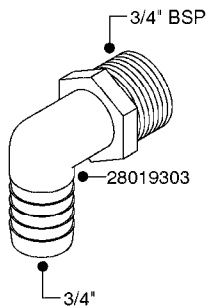

L0040

FITTINGS - NIPPLES & ELBOWS
L0040-HIN, 01:01:16

Page 1

Date 12.08.2020 8:36

parts-n°	order qty	description
10530803	1	FITT.PO.SE 2.00X2.00 45 DEG.
320191	1	FITT.DK ELB 3/8' BSP 45 DEGREE
320482	1	FITT.DK ELB. 1/2" BSP 60 DEG.
320596	1	FITT.DK ELB 3/8'-1/2'BSP 45DEG
320607	1	FITT.DK HN 3/8M X 3/8F BSP LNG
320633	1	FITT.DK HN 3/8"M X 3/8"F BSP
321451	1	FITT.DK ELB.1-1/2 X1-1/4 80DEG
321532	1	FITT.DK REDUC 3/4' X 1/2' BSP
390233	1	FITT.DK REDUC 1-1/2" X 1" BSP

L0050

parts-n°	order qty	description
242594	1	O-RING D14 X 1.78 SCH.70-EPDM
320294	1	FITT.DK TEE 3/8X3/8HB X1/2"BSP
320305	1	FITT.DK HB 3/4'- 3/4' BSP
320386	1	FITT.DK TEE 3/8X3/8HB X3/8"BSP
320397	1	FITT.DK ELB 3/8"HB X 3/8" BSP
320401	1	FITT.DK TEE 1/2X1/2HB X1/2"BSP
320412	1	FITT.DK TEE 1/2X1/2HB X3/8'BSP
320423	1	FITT.DK ELB 1/2'HB X 3/8' BSP
320891	1	FITT.DK HB 3/8'- 3/8' BSP
320972	1	FITT.DK HB 5/16'- 1/4' BSP
322046	1	FITT.DK TEE 1/2X1/2HB X3/4'BSP
322048	1	FITT.DK TEE 3/4X3/4HB X3/4'BSP
330595	1	O-RING D24.6/D20X2.1 -3/4"
333137	1	FITT.DK CONN.1/2" F.NOZZ. DOUB
333141	1	FITT.DK CONN.1/2" F.NOZZ.SING
334041	1	FITT.DK CONN.3/4' F.NOZZ. SING
334042	1	FITT.DK CONN.3/4' F.NOZZ. DOUB
334195	1	FITT.DK ELB. 3/4"HB X 3/4"HB
10012103	1	FITT.PO.HB 1.25X1.50 IMB1012
10014003	1	FITT.PO.HB 1.25X1.25 IMB1010
10036903	1	FITT.PO.HB 1.50X1.50 IMB1212
28019303	1	FITTING HB ELB 3/4NPT-3/4HOSE
61016500	1	HOSE TAIL 3/4" 90°+RG CAP 3/4"
72026700	1	NOZZLE TUBE ADAPTER W/O-RING