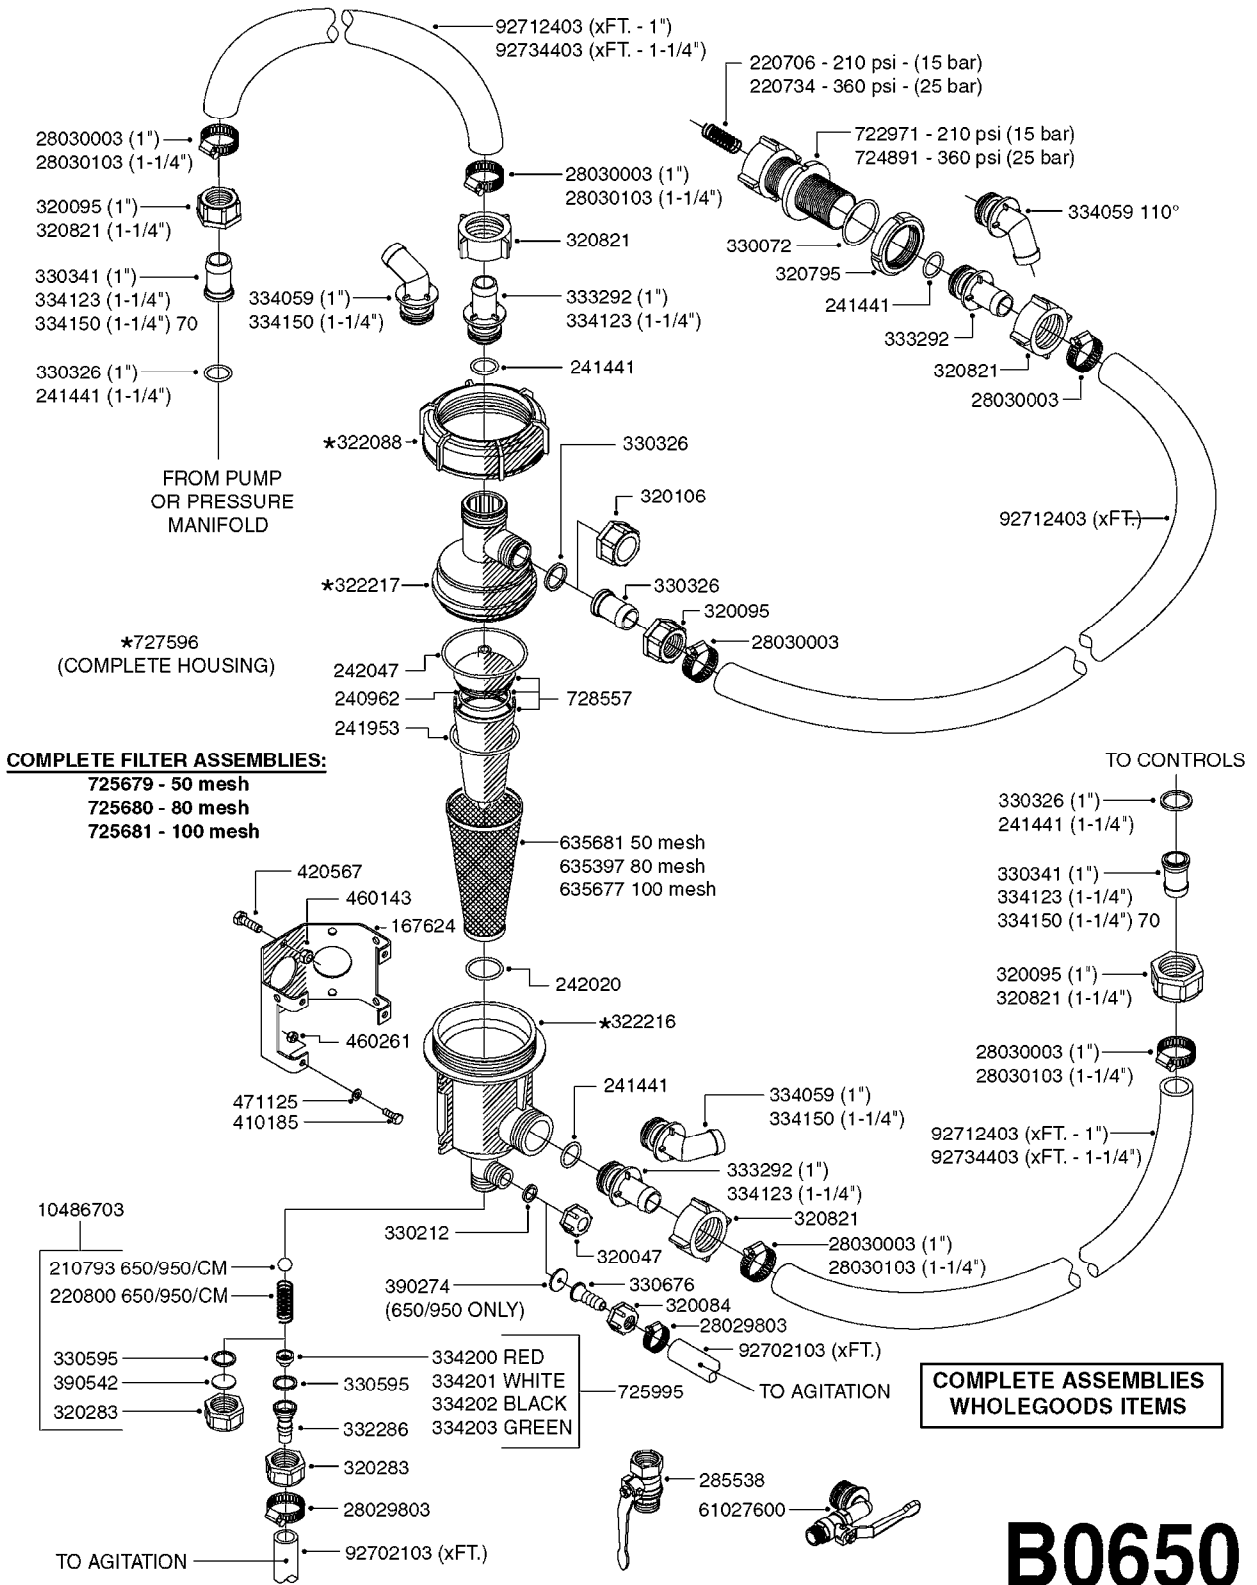

B0650

SELF CLEANING FILTER-SCREW TOP
B0650-HIN, 01:01:16

Page 1
Date 12.08.2020 8:36

parts-n°	order qty	description
10486703	1	KIT F.UPDATING SCF
167624	1	MOUNT BRACKET F. SCF
210793	1	BALL F.SCF
220706	1	SPRING SCF 12 BAR
220734	1	SPRING SCF 25 BAR
220800	1	SPRING F.SCF
240962	1	O-RING D57,2X3 NITRIL
241441	1	O-RING D29.3X3
241953	1	O-RING D73,03X3,53 VITON
242020	1	O-RING 39.2 X 3 VITON
242047	1	O-RING 89.5 X 3.0 VITON
28029803	1	CLAMP HOSE GEAR P1/2" 6708
28030003	1	CLAMP HOSE GEAR P1" 6716
28030103	1	CLAMP HOSE GEAR P5/4-S1.5"6724
285538	1	BALL VALVE 3/4" BSP
320047	1	FITT.DK CAPNUT 1/2" BSP
320084	1	FITT.DK NUT 1/2" BSP
320095	1	FITT.DK NUT 1" BSP
320106	1	FITT.DK CAPNUT 1" BSP
320283	1	FITT.DK NUT 3/4"BSP
320795	1	FITT.DK NUT 1-1/2" BSP JAMB
320821	1	FITT.DK NUT 1-1/2" BSP
322088	1	NUT LARGE F.SCF BODY
322216	1	SCF HOUSING (THREADED) F.GROVE
322217	1	SCF TOP (THREADED) W/GROVE
330072	1	O-RING D53.5/D45.5X4
330212	1	O-RING D19/D14X2.4 F.1/2"NUT
330326	1	O-RING D30/D24X2 F.1"NUT
330341	1	FITT.DK HB 1" F. 1" NUT
330595	1	O-RING D24.6/D20X2.1 -3/4"
330676	1	FITT.DK HB 3/8" F. 1/2" NUT
332286	1	FITT.DK HB 1/2" F. 3/4" NUT
333292	1	FITT.DK HB 1"O'RING F.1-1/2"
334059	1	FITT.DK EL 1" 110 DEG.F.1-1/2"
334123	1	FITT.DK HB 1-1/4"O-RNG F.1-1/2"
334150	1	FITT.DK HB 1-1/4" 110 F.1-1/2"
334200	1	ORFICE 3MM FOR SCF RED
334201	1	ORFICE 4MM FOR SCF WHITE
334202	1	ORFICE 5MM FOR SCF BLACK
334203	1	ORFICE 6MM FOR SCF GREEN
390274	1	ORIFICE ID4.0/18/1.5
390542	1	PLUG WASHER FOR 3/4'CAP NUT
410185	1	BOLT HEX 8.8 DEL M6X16
420567	1	BOLT HEX 8.8 DEL M8X30 FT
460143	1	LOCK NUT M8 SST A2 DIN985
460261	1	NUT HEX M6X1.00 LOCK DIN985 A2 SS
471125	1	WASHER M6U 6.4X14X1.2,A2 SS
61027600	1	VALVE 1/2"BSP ASSY S5390
635397	1	SCREEN SCF 80 MESH
635677	1	SCREEN SCF 100 MESH
635681	1	SCREEN SCF 50 MESH
722971	1	SAFETY VALVE SCF 217PSI (15BAR)
724891	1	SAFETY VALVE SCF 25 BAR
725679	1	SCF ASSY.50 W/THREADED TOP CAP
725680	1	SCF ASSY.80 W/THREADED TOP CAP
725681	1	SCF ASSY.100 W/THREADED CAP
725995	1	BAG FOR SCF
727596	1	SCF HOUSING COMPLETE
728557	1	CONE F.SCF RED
92702103	1	HOSE R X1/2" X300PSI WP X0012"
92712403	1	HOSE R X1" X300PSI WP X0012"