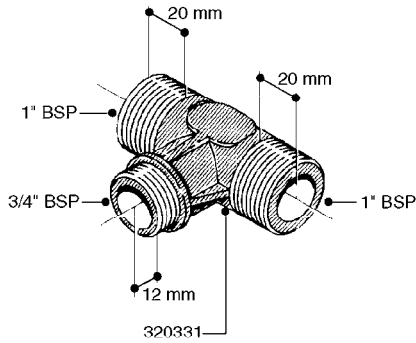

L0020

FITTINGS-T-PIECES, CAPS & ELBOWS
L0020-HIN, 01:01:16

Page 1
Date 12.08.2020 8:36

parts-n°	order qty	description
10053603	1	FITT. CAPNUT 2"BSP 5601
10194303	1	CAP BLANK 1 1/2 MCPHEE 210060
320047	1	FITT.DK CAPNUT 1/2" BSP
320106	1	FITT.DK CAPNUT 1" BSP
320272	1	FITT.DK CAPNUT 3/8" BSP
320316	1	FITT.DK TEE 3/4" X3/4" X1"BSP
320331	1	FITT.DK TEE 1" - 1" - 3/4" BSP
320342	1	FITT.DK EL 3/4"M X 1"F BSP
320563	1	FITT.DK 3 WAY 1/2" 110 DEG.
320677	1	NO LONGER AVAILABLE
320961	1	FITT.DK CAPNUT 1-1/2" BSP
321053	1	FITT.DK TEE 1/2 X1/2 X1/2" BSP
322072	1	FITT.DK TEE 3/8'X3/8'X3/8' BSP
322095	1	FITT.DK TEE 1-1/2 X1-1/4 X3/4" BSP
322138	1	FITT.DK ELB 1"M X 1"F BSP
330013	1	O-RING 2.5 X 10 PUR
330212	1	O-RING D19/D14X2.4 F.1/2"NUT
330326	1	O-RING D30/D24X2 F.1"NUT
331273	1	O-RING D44/D38X2 F.1-1/2"