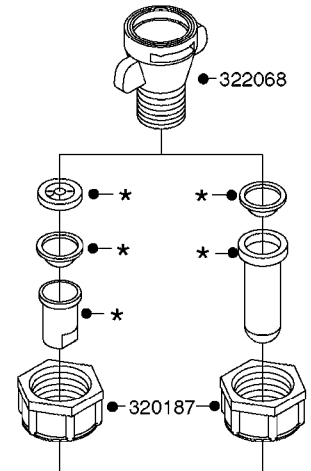

TRIPLET NOZZLE BODY

D1090

*=REFER TO HARDI NOZZLE CATALOG