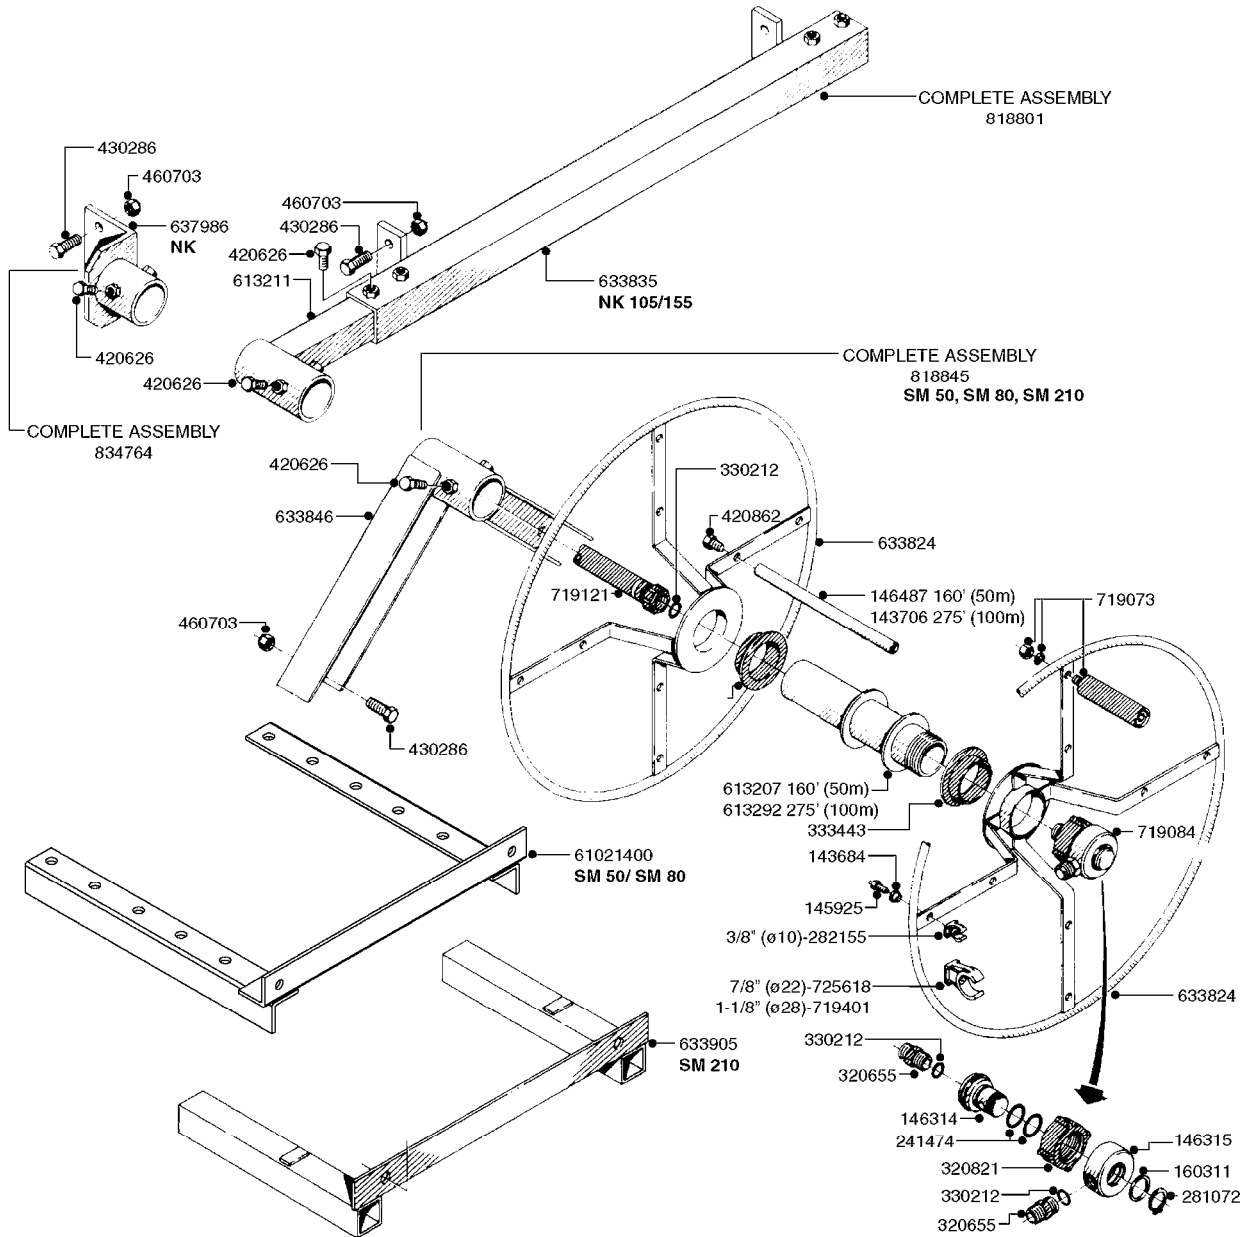

COMPLETE ASSEMBLY:
 818377 - 160' x 3/8" (50m) HOSE REEL
 818381 - 320' X 3/8" (100m) HOSE REEL

K0490

HOSE REEL ASSEMBLIES
K0490-HIN, 01:01:16

Page 1
Date 12.08.2020 8:36

parts-n°	order qty	description
143684	1	BUSHING F. HOSE REEL
143706	1	SPACER TUBE F. 275' HOSE REEL
145925	1	NIPPLE M10 M6
146314	1	UNION BUSHING F.HOSE REEL
146315	1	RING FOR HOSE REEL
146487	1	SPACER ROD F/HOSE REEL 225mm
160311	1	WASHER D30/D20.4X2
241474	1	O-RING NITRIL
281072	1	SNAP-RING OUTER 20X1.20
282155	1	CLIP F.TUBE SUPPORT
320655	1	FITT.DK HN 1/2"-1/2" BSP
320821	1	FITT.DK NUT 1-1/2" BSP
330212	1	O-RING D19/D14X2.4 F.1/2"NUT
333443	1	BUSHING F. HOSE REEL
420604	1	BOLT HEX 8.8 DEL M10X25 FT DIN933
420626	1	BOLT HEX 8.8 DEL M10X20 FT
420862	1	BOLT HEX 8.8 DEL M10X16 FT
430286	1	BOLT HEX 8.8 DEL M12X30 FT
460423	1	NUT HEX M10X1.50 LOCK DIN985A2 SS
460703	1	NUT HEX M12X1.75 LOCK DIN985A2 SS
613207	1	CENTER TUBE FOR 164'HOSE REEL
613211	1	HOSE REEL NK 80/105
613292	1	CENTER TUBE 100 MM
633824	1	SIDE FOR HOSE REEL
633835	1	OUTER TUBE NK 300-600
633846	1	FITTING FOR HOSE REEL TR2/TR3
633905	1	BRKTS. HOSE REEL SM210
637986	1	CLAMP FITTING HOSE REEL
719073	1	HANDLE ASSY. F. HOSE REEL
719084	1	SWIVEL F.HOSE REEL
719121	1	HOSE 1/2'X2500M NUT
719401	1	CLIPS F.PISTOL ASSY.
725618	1	CLIP WHITE PLASTIC SNAP TYPE
818377	1	REEL FOR HOSE 160' X 3/8"
818381	1	REEL FOR HOSE 320' X 3/8'
818801	1	BKT.HOSE REEL MOUNT NL/NK/BOOM
818845	1	BKT.HOSE REEL SM210
833768	1	HOLDER F. HOSE REEL
834764	1	BKT.HOSE REEL MOUNT ESTATE SPR
61021400	1	BKT. BOOM MOUNT SM53/80 US