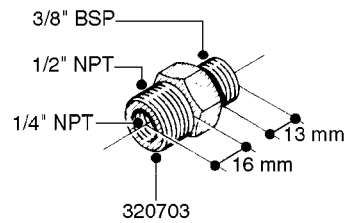

L0020

FITTINGS-T-PIECES, CAPS & ELBOWS
L0020-HIN, 01:01:16

Page 1
Date 12.08.2020 8:36

parts-n°	order qty	description
10053603	1	FITT. CAPNUT 2"BSP 5601
10194303	1	CAP BLANK 1 1/2 MCPHEE 210060
320047	1	FITT.DK CAPNUT 1/2" BSP
320106	1	FITT.DK CAPNUT 1" BSP
320272	1	FITT.DK CAPNUT 3/8" BSP
320316	1	FITT.DK TEE 3/4" X3/4" X1"BSP
320331	1	FITT.DK TEE 1" - 1" - 3/4" BSP
320342	1	FITT.DK EL 3/4"M X 1"F BSP
320563	1	FITT.DK 3 WAY 1/2" 110 DEG.
320677	1	NO LONGER AVAILABLE
320961	1	FITT.DK CAPNUT 1-1/2" BSP
321053	1	FITT.DK TEE 1/2 X1/2 X1/2" BSP
322072	1	FITT.DK TEE 3/8'X3/8'X3/8' BSP
322095	1	FITT.DK TEE 1-1/2 X1-1/4 X3/4" BSP
322138	1	FITT.DK ELB 1"M X 1"F BSP
330013	1	O-RING 2.5 X 10 PUR
330212	1	O-RING D19/D14X2.4 F.1/2"NUT
330326	1	O-RING D30/D24X2 F.1"NUT
331273	1	O-RING D44/D38X2 F.1-1/2"

FITTINGS - HEXAGON NIPPLES
L0030-HIN, 01:01:16

Page 0
Date 12.08.2020 8:36

L0030

FITTINGS - HEXAGON NIPPLES
L0030-HIN, 01:01:16

Page 1
Date 12.08.2020 8:36

parts-n°	order qty	description
10015303	1	FITT.PO.HN 1.00X1.00 M1000
10425003	1	FITT.PO.HN 1.25X1.00 MCPHEE
320132	1	FITT.DK HN 1" BSP
320176	1	FITT.DK HN 3/8"X1/2" BSP
320445	1	FITT.DK HN 1/4"X3/8" BSP
320655	1	FITT.DK HN 1/2"-1/2" BSP
320692	1	FITT.DK HN 3/8'BSPX1/4'NPT
320703	1	FITT.DK HN 3/8BSP X1/2 &1/4NPT
320725	1	FITT.DK NIPPLE 3/8"-3/8" BSP
320902	1	FITT.DK HN 3/8'X 1/4' BSP
390232	1	FITT.DK HN 1-1/2' X 1-1/4' BSP
390276	1	FITT.DK HN 1'BSP