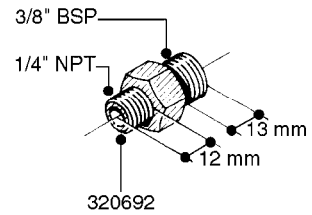

L0020

FITTINGS-T-PIECES, CAPS & ELBOWS
L0020-HIN, 01:01:16

Page 1
Date 12.08.2020 8:36

parts-n°	order qty	description
10053603	1	FITT. CAPNUT 2"BSP 5601
10194303	1	CAP BLANK 1 1/2 MCPHEE 210060
320047	1	FITT.DK CAPNUT 1/2" BSP
320106	1	FITT.DK CAPNUT 1" BSP
320272	1	FITT.DK CAPNUT 3/8" BSP
320316	1	FITT.DK TEE 3/4" X3/4" X1"BSP
320331	1	FITT.DK TEE 1" - 1" - 3/4" BSP
320342	1	FITT.DK EL 3/4"M X 1"F BSP
320563	1	FITT.DK 3 WAY 1/2" 110 DEG.
320677	1	NO LONGER AVAILABLE
320961	1	FITT.DK CAPNUT 1-1/2" BSP
321053	1	FITT.DK TEE 1/2 X1/2 X1/2" BSP
322072	1	FITT.DK TEE 3/8'X3/8'X3/8' BSP
322095	1	FITT.DK TEE 1-1/2 X1-1/4 X3/4" BSP
322138	1	FITT.DK ELB 1"M X 1"F BSP
330013	1	O-RING 2.5 X 10 PUR
330212	1	O-RING D19/D14X2.4 F.1/2"NUT
330326	1	O-RING D30/D24X2 F.1"NUT
331273	1	O-RING D44/D38X2 F.1-1/2"

FITTINGS - HEXAGON NIPPLES
L0030-HIN, 01:01:16

Page 0
Date 12.08.2020 8:36

L0030

FITTINGS - HEXAGON NIPPLES
L0030-HIN, 01:01:16

Page 1
Date 12.08.2020 8:36

parts-n°	order qty	description
10015303	1	FITT.PO.HN 1.00X1.00 M1000
10425003	1	FITT.PO.HN 1.25X1.00 MCPHEE
320132	1	FITT.DK HN 1" BSP
320176	1	FITT.DK HN 3/8"X1/2" BSP
320445	1	FITT.DK HN 1/4"X3/8" BSP
320655	1	FITT.DK HN 1/2"-1/2" BSP
320692	1	FITT.DK HN 3/8'BSPX1/4'NPT
320703	1	FITT.DK HN 3/8BSP X1/2 &1/4NPT
320725	1	FITT.DK NIPPLE 3/8"-3/8" BSP
320902	1	FITT.DK HN 3/8'X 1/4' BSP
390232	1	FITT.DK HN 1-1/2' X 1-1/4' BSP
390276	1	FITT.DK HN 1'BSP