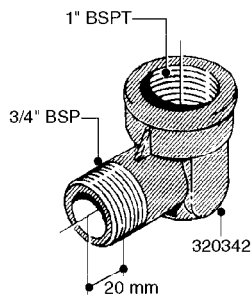

L0020

FITTINGS-T-PIECES, CAPS & ELBOWS
L0020-HIN, 01:01:16

Page 1
Date 12.08.2020 8:36

parts-n°	order qty	description
10053603	1	FITT. CAPNUT 2"BSP 5601
10194303	1	CAP BLANK 1 1/2 MCPHEE 210060
320047	1	FITT.DK CAPNUT 1/2" BSP
320106	1	FITT.DK CAPNUT 1" BSP
320272	1	FITT.DK CAPNUT 3/8" BSP
320316	1	FITT.DK TEE 3/4" X3/4" X1"BSP
320331	1	FITT.DK TEE 1" - 1" - 3/4" BSP
320342	1	FITT.DK EL 3/4"M X 1"F BSP
320563	1	FITT.DK 3 WAY 1/2" 110 DEG.
320677	1	NO LONGER AVAILABLE
320961	1	FITT.DK CAPNUT 1-1/2" BSP
321053	1	FITT.DK TEE 1/2 X1/2 X1/2" BSP
322072	1	FITT.DK TEE 3/8'X3/8'X3/8' BSP
322095	1	FITT.DK TEE 1-1/2 X1-1/4 X3/4" BSP
322138	1	FITT.DK ELB 1"M X 1"F BSP
330013	1	O-RING 2.5 X 10 PUR
330212	1	O-RING D19/D14X2.4 F.1/2"NUT
330326	1	O-RING D30/D24X2 F.1"NUT
331273	1	O-RING D44/D38X2 F.1-1/2"