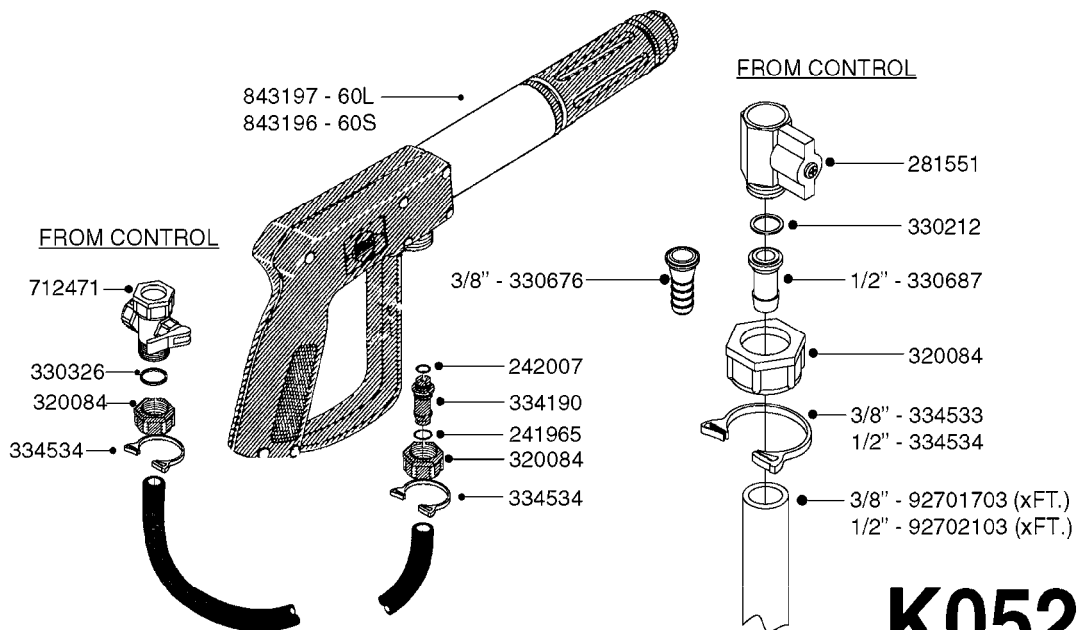

COMPLETE ASSEMBLY:
 818377 - 160' x 3/8" (50m) HOSE REEL
 818381 - 320' X 3/8" (100m) HOSE REEL

K0490

HOSE REEL ASSEMBLIES
K0490-HIN, 01:01:16

Page 1
Date 12.08.2020 8:36

parts-n°	order qty	description
143684	1	BUSHING F. HOSE REEL
143706	1	SPACER TUBE F. 275' HOSE REEL
145925	1	NIPPLE M10 M6
146314	1	UNION BUSHING F.HOSE REEL
146315	1	RING FOR HOSE REEL
146487	1	SPACER ROD F/HOSE REEL 225mm
160311	1	WASHER D30/D20.4X2
241474	1	O-RING NITRIL
281072	1	SNAP-RING OUTER 20X1.20
282155	1	CLIP F.TUBE SUPPORT
320655	1	FITT.DK HN 1/2"-1/2" BSP
320821	1	FITT.DK NUT 1-1/2" BSP
330212	1	O-RING D19/D14X2.4 F.1/2"NUT
333443	1	BUSHING F. HOSE REEL
420604	1	BOLT HEX 8.8 DEL M10X25 FT DIN933
420626	1	BOLT HEX 8.8 DEL M10X20 FT
420862	1	BOLT HEX 8.8 DEL M10X16 FT
430286	1	BOLT HEX 8.8 DEL M12X30 FT
460423	1	NUT HEX M10X1.50 LOCK DIN985A2 SS
460703	1	NUT HEX M12X1.75 LOCK DIN985A2 SS
613207	1	CENTER TUBE FOR 164'HOSE REEL
613211	1	HOSE REEL NK 80/105
613292	1	CENTER TUBE 100 MM
633824	1	SIDE FOR HOSE REEL
633835	1	OUTER TUBE NK 300-600
633846	1	FITTING FOR HOSE REEL TR2/TR3
633905	1	BRKTS. HOSE REEL SM210
637986	1	CLAMP FITTING HOSE REEL
719073	1	HANDLE ASSY. F. HOSE REEL
719084	1	SWIVEL F.HOSE REEL
719121	1	HOSE 1/2'X2500M NUT
719401	1	CLIPS F.PISTOL ASSY.
725618	1	CLIP WHITE PLASTIC SNAP TYPE
818377	1	REEL FOR HOSE 160' X 3/8"
818381	1	REEL FOR HOSE 320' X 3/8'
818801	1	BKT.HOSE REEL MOUNT NL/NK/BOOM
818845	1	BKT.HOSE REEL SM210
833768	1	HOLDER F. HOSE REEL
834764	1	BKT.HOSE REEL MOUNT ESTATE SPR
61021400	1	BKT. BOOM MOUNT SM53/80 US