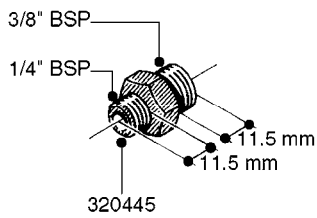

L0020

FITTINGS-T-PIECES, CAPS & ELBOWS
L0020-HIN, 01:01:16

Page 1
Date 12.08.2020 8:36

parts-n°	order qty	description
10053603	1	FITT. CAPNUT 2"BSP 5601
10194303	1	CAP BLANK 1 1/2 MCPHEE 210060
320047	1	FITT.DK CAPNUT 1/2" BSP
320106	1	FITT.DK CAPNUT 1" BSP
320272	1	FITT.DK CAPNUT 3/8" BSP
320316	1	FITT.DK TEE 3/4" X3/4" X1"BSP
320331	1	FITT.DK TEE 1" - 1" - 3/4" BSP
320342	1	FITT.DK EL 3/4"M X 1"F BSP
320563	1	FITT.DK 3 WAY 1/2" 110 DEG.
320677	1	NO LONGER AVAILABLE
320961	1	FITT.DK CAPNUT 1-1/2" BSP
321053	1	FITT.DK TEE 1/2 X1/2 X1/2" BSP
322072	1	FITT.DK TEE 3/8'X3/8'X3/8' BSP
322095	1	FITT.DK TEE 1-1/2 X1-1/4 X3/4" BSP
322138	1	FITT.DK ELB 1"M X 1"F BSP
330013	1	O-RING 2.5 X 10 PUR
330212	1	O-RING D19/D14X2.4 F.1/2"NUT
330326	1	O-RING D30/D24X2 F.1"NUT
331273	1	O-RING D44/D38X2 F.1-1/2"

FITTINGS - HEXAGON NIPPLES
L0030-HIN, 01:01:16

Page 0
Date 12.08.2020 8:36

L0030

FITTINGS - HEXAGON NIPPLES
L0030-HIN, 01:01:16

Page 1
Date 12.08.2020 8:36

parts-n°	order qty	description
10015303	1	FITT.PO.HN 1.00X1.00 M1000
10425003	1	FITT.PO.HN 1.25X1.00 MCPHEE
320132	1	FITT.DK HN 1" BSP
320176	1	FITT.DK HN 3/8"X1/2" BSP
320445	1	FITT.DK HN 1/4"X3/8" BSP
320655	1	FITT.DK HN 1/2"-1/2" BSP
320692	1	FITT.DK HN 3/8'BSPX1/4'NPT
320703	1	FITT.DK HN 3/8BSP X1/2 &1/4NPT
320725	1	FITT.DK NIPPLE 3/8"-3/8" BSP
320902	1	FITT.DK HN 3/8'X 1/4' BSP
390232	1	FITT.DK HN 1-1/2' X 1-1/4' BSP
390276	1	FITT.DK HN 1'BSP