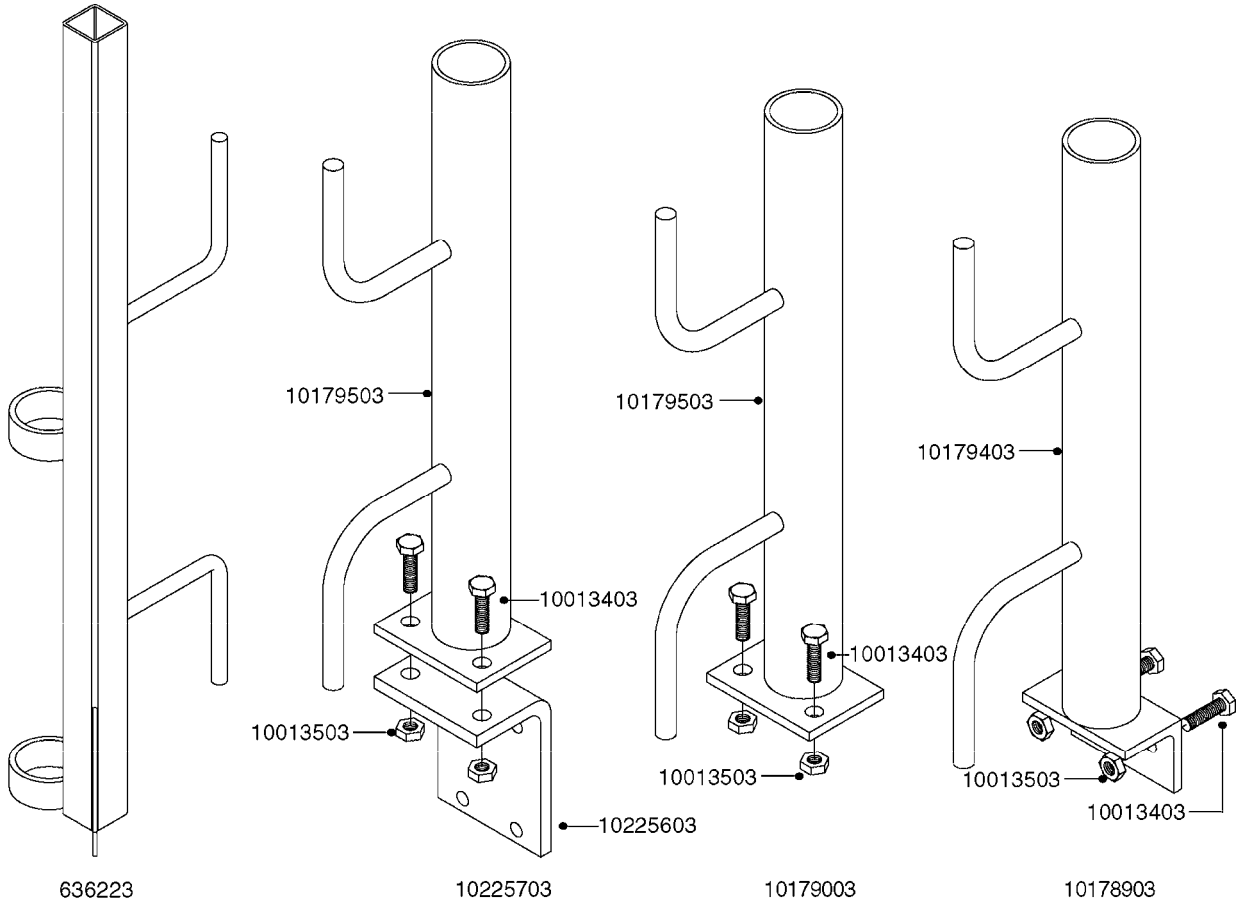

COMPLETE ASSEMBLY:
 818377 - 160' x 3/8" (50m) HOSE REEL
 818381 - 320' X 3/8" (100m) HOSE REEL

K0490

HOSE REEL ASSEMBLIES
K0490-HIN, 01:01:16

Page 1
Date 12.08.2020 8:36

parts-n°	order qty	description
143684	1	BUSHING F. HOSE REEL
143706	1	SPACER TUBE F. 275' HOSE REEL
145925	1	NIPPLE M10 M6
146314	1	UNION BUSHING F.HOSE REEL
146315	1	RING FOR HOSE REEL
146487	1	SPACER ROD F/HOSE REEL 225mm
160311	1	WASHER D30/D20.4X2
241474	1	O-RING NITRIL
281072	1	SNAP-RING OUTER 20X1.20
282155	1	CLIP F.TUBE SUPPORT
320655	1	FITT.DK HN 1/2"-1/2" BSP
320821	1	FITT.DK NUT 1-1/2" BSP
330212	1	O-RING D19/D14X2.4 F.1/2"NUT
333443	1	BUSHING F. HOSE REEL
420604	1	BOLT HEX 8.8 DEL M10X25 FT DIN933
420626	1	BOLT HEX 8.8 DEL M10X20 FT
420862	1	BOLT HEX 8.8 DEL M10X16 FT
430286	1	BOLT HEX 8.8 DEL M12X30 FT
460423	1	NUT HEX M10X1.50 LOCK DIN985A2 SS
460703	1	NUT HEX M12X1.75 LOCK DIN985A2 SS
613207	1	CENTER TUBE FOR 164'HOSE REEL
613211	1	HOSE REEL NK 80/105
613292	1	CENTER TUBE 100 MM
633824	1	SIDE FOR HOSE REEL
633835	1	OUTER TUBE NK 300-600
633846	1	FITTING FOR HOSE REEL TR2/TR3
633905	1	BRKTS. HOSE REEL SM210
637986	1	CLAMP FITTING HOSE REEL
719073	1	HANDLE ASSY. F. HOSE REEL
719084	1	SWIVEL F.HOSE REEL
719121	1	HOSE 1/2'X2500M NUT
719401	1	CLIPS F.PISTOL ASSY.
725618	1	CLIP WHITE PLASTIC SNAP TYPE
818377	1	REEL FOR HOSE 160' X 3/8"
818381	1	REEL FOR HOSE 320' X 3/8'
818801	1	BKT.HOSE REEL MOUNT NL/NK/BOOM
818845	1	BKT.HOSE REEL SM210
833768	1	HOLDER F. HOSE REEL
834764	1	BKT.HOSE REEL MOUNT ESTATE SPR
61021400	1	BKT. BOOM MOUNT SM53/80 US