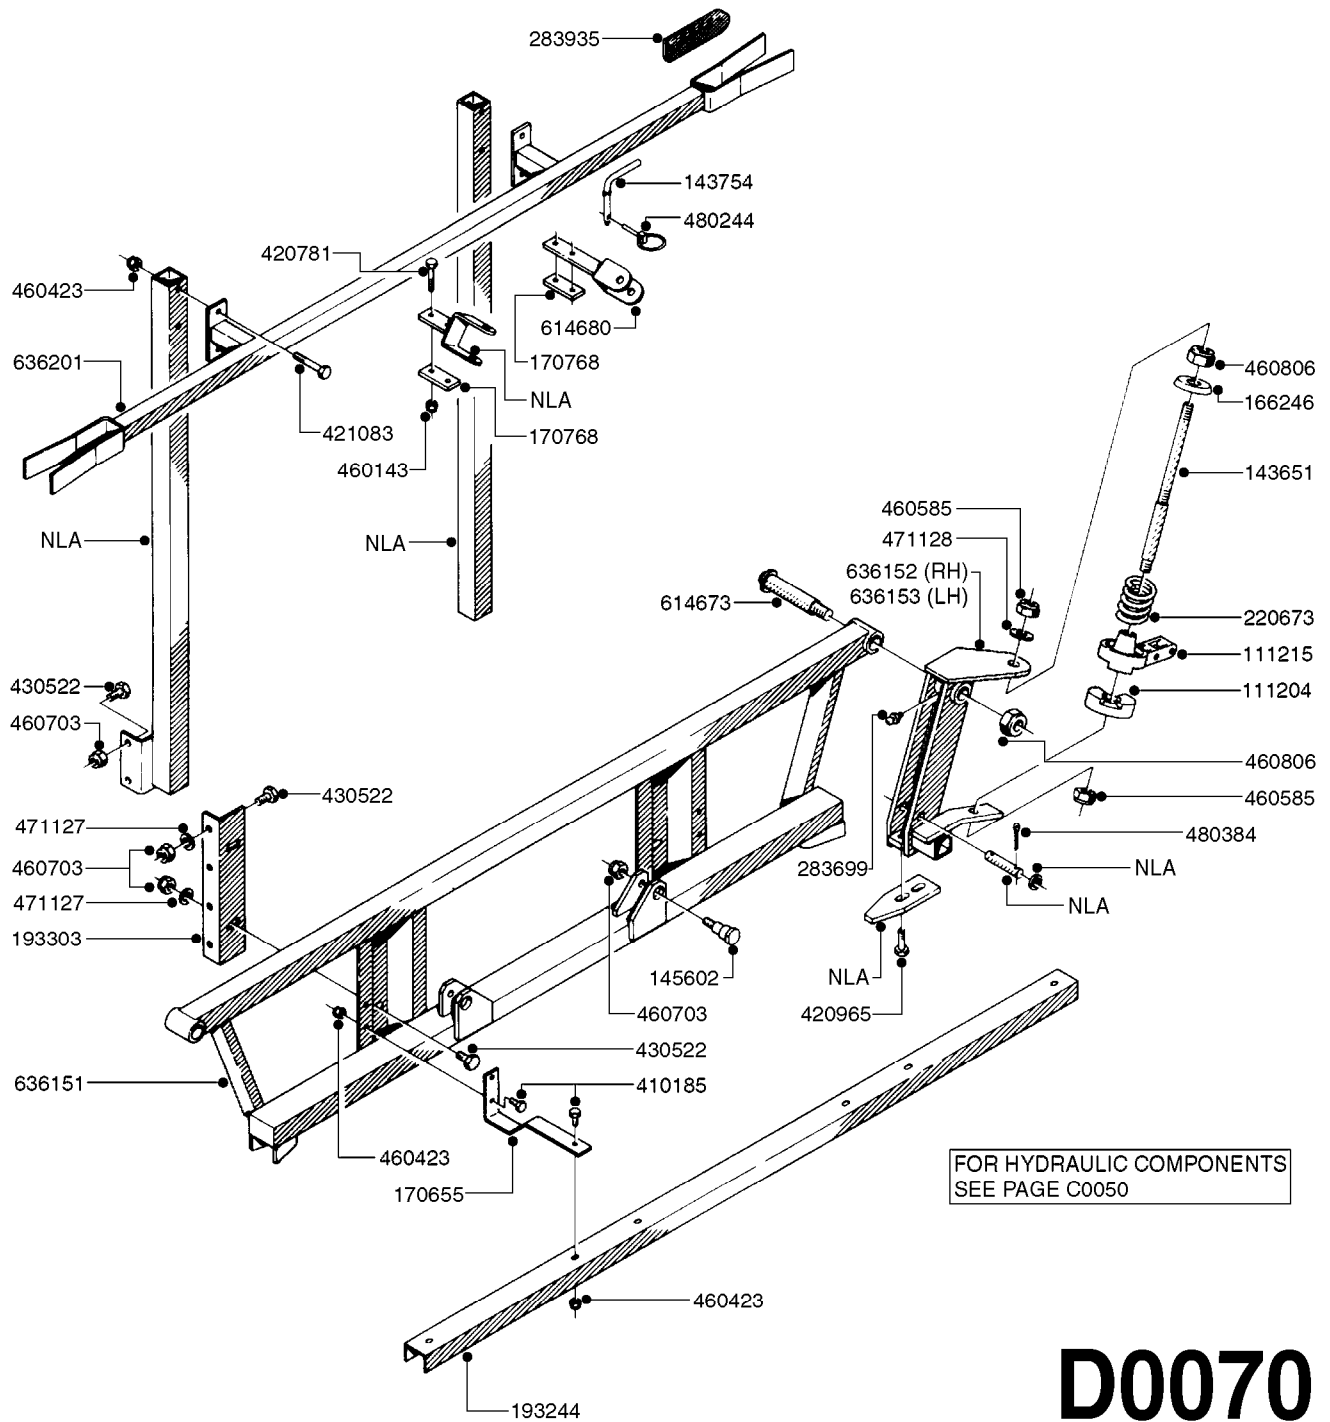

BOOM - SB 20' 26' 33' 40'
D0060-HIN, 18:12:19

Page 0
Date 12.08.2020 8:36

D0060

BOOM - SB 20' 26' 33' 40'
D0060-HIN, 18:12:19

Page 1
Date 12.08.2020 8:36

parts-n°	order qty	description
111204	1	CLAW CLUTCH/LOWER D80
111215	1	CLAW CLUTCH/UPPER D80
142597	1	DISTANCE TUBE
143651	1	AXLE M20/M16 L=355 F/BREAKAWAY
143721	1	FRICITION DISC FOR BOOM D30
143754	1	PIN D10 X 56
166246	1	WASHER CUP D53 F.SPRING
166736	1	CLAMP FOR SB BOOM
166865	1	WASHER D35/D25X2
193244	1	NOZZLE TRACK 6-8-10 M SB
193303	1	SUPPORTING ARM FOR SB BOOM
220673	1	SPRING F.PIVOT 100 X 51
334571	1	PLUG 40x40x2 F.SQ.TUBE
410185	1	BOLT HEX 8.8 DEL M6X16
421083	1	BOLT HEX 8.8 DEL M10X65
430522	1	BOLT HEX 8.8 DEL M12X25 FT
460261	1	NUT HEX M6X1.00 LOCK DIN985 A2 SS
460423	1	NUT HEX M10X1.50 LOCK DIN985A2 SS
460585	1	LOCKING NUT M16 DIN985 A2 SS
460703	1	NUT HEX M12X1.75 LOCK DIN985A2 SS
460806	1	NUT HEX M20X2.50 LOCK DIN985A2 SS
471122	1	WASHER, M10, Ø20/10.5X 2.0, SS
471127	1	WASHER, M12, Ø24/13X24X2.5 SS
471128	1	WASHER, M16, Ø30/17.0X 3.0, SS
480244	1	PIN SNAP D4.5
613487	1	TRANSPORT FITTINGS FOR SB BOOM
633942	1	OUTER BOOM WING 26', 28' SB
634163	1	CENTER SECTION - 20',26',33'
634185	1	BOOM WING OUTER PART 33' SB
635726	1	BOOM WING OUTER PART 40' SB
635779	1	INNER WING SECTION 40' SB
635780	1	INNER WING SEC. 26',28',33'SB
635792	1	BOOM WING - 20',21'SB-BOOM
706311	1	SPRING WITH HAND-GRIB