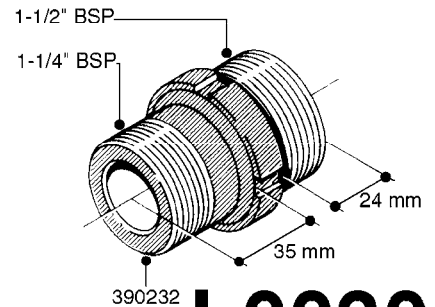

L0020

FITTINGS-T-PIECES, CAPS & ELBOWS
L0020-HIN, 01:01:16

Page 1
Date 12.08.2020 8:36

parts-n°	order qty	description
10053603	1	FITT. CAPNUT 2"BSP 5601
10194303	1	CAP BLANK 1 1/2 MCPHEE 210060
320047	1	FITT.DK CAPNUT 1/2" BSP
320106	1	FITT.DK CAPNUT 1" BSP
320272	1	FITT.DK CAPNUT 3/8" BSP
320316	1	FITT.DK TEE 3/4" X3/4" X1"BSP
320331	1	FITT.DK TEE 1" - 1" - 3/4" BSP
320342	1	FITT.DK EL 3/4"M X 1"F BSP
320563	1	FITT.DK 3 WAY 1/2" 110 DEG.
320677	1	NO LONGER AVAILABLE
320961	1	FITT.DK CAPNUT 1-1/2" BSP
321053	1	FITT.DK TEE 1/2 X1/2 X1/2" BSP
322072	1	FITT.DK TEE 3/8'X3/8'X3/8' BSP
322095	1	FITT.DK TEE 1-1/2 X1-1/4 X3/4" BSP
322138	1	FITT.DK ELB 1"M X 1"F BSP
330013	1	O-RING 2.5 X 10 PUR
330212	1	O-RING D19/D14X2.4 F.1/2"NUT
330326	1	O-RING D30/D24X2 F.1"NUT
331273	1	O-RING D44/D38X2 F.1-1/2"

FITTINGS - HEXAGON NIPPLES
L0030-HIN, 01:01:16

Page 0
Date 12.08.2020 8:36

L0030

FITTINGS - HEXAGON NIPPLES
L0030-HIN, 01:01:16

Page 1
Date 12.08.2020 8:36

parts-n°	order qty	description
10015303	1	FITT.PO.HN 1.00X1.00 M1000
10425003	1	FITT.PO.HN 1.25X1.00 MCPHEE
320132	1	FITT.DK HN 1" BSP
320176	1	FITT.DK HN 3/8"X1/2" BSP
320445	1	FITT.DK HN 1/4"X3/8" BSP
320655	1	FITT.DK HN 1/2"-1/2" BSP
320692	1	FITT.DK HN 3/8'BSPX1/4'NPT
320703	1	FITT.DK HN 3/8BSP X1/2 &1/4NPT
320725	1	FITT.DK NIPPLE 3/8"-3/8" BSP
320902	1	FITT.DK HN 3/8'X 1/4' BSP
390232	1	FITT.DK HN 1-1/2' X 1-1/4' BSP
390276	1	FITT.DK HN 1'BSP