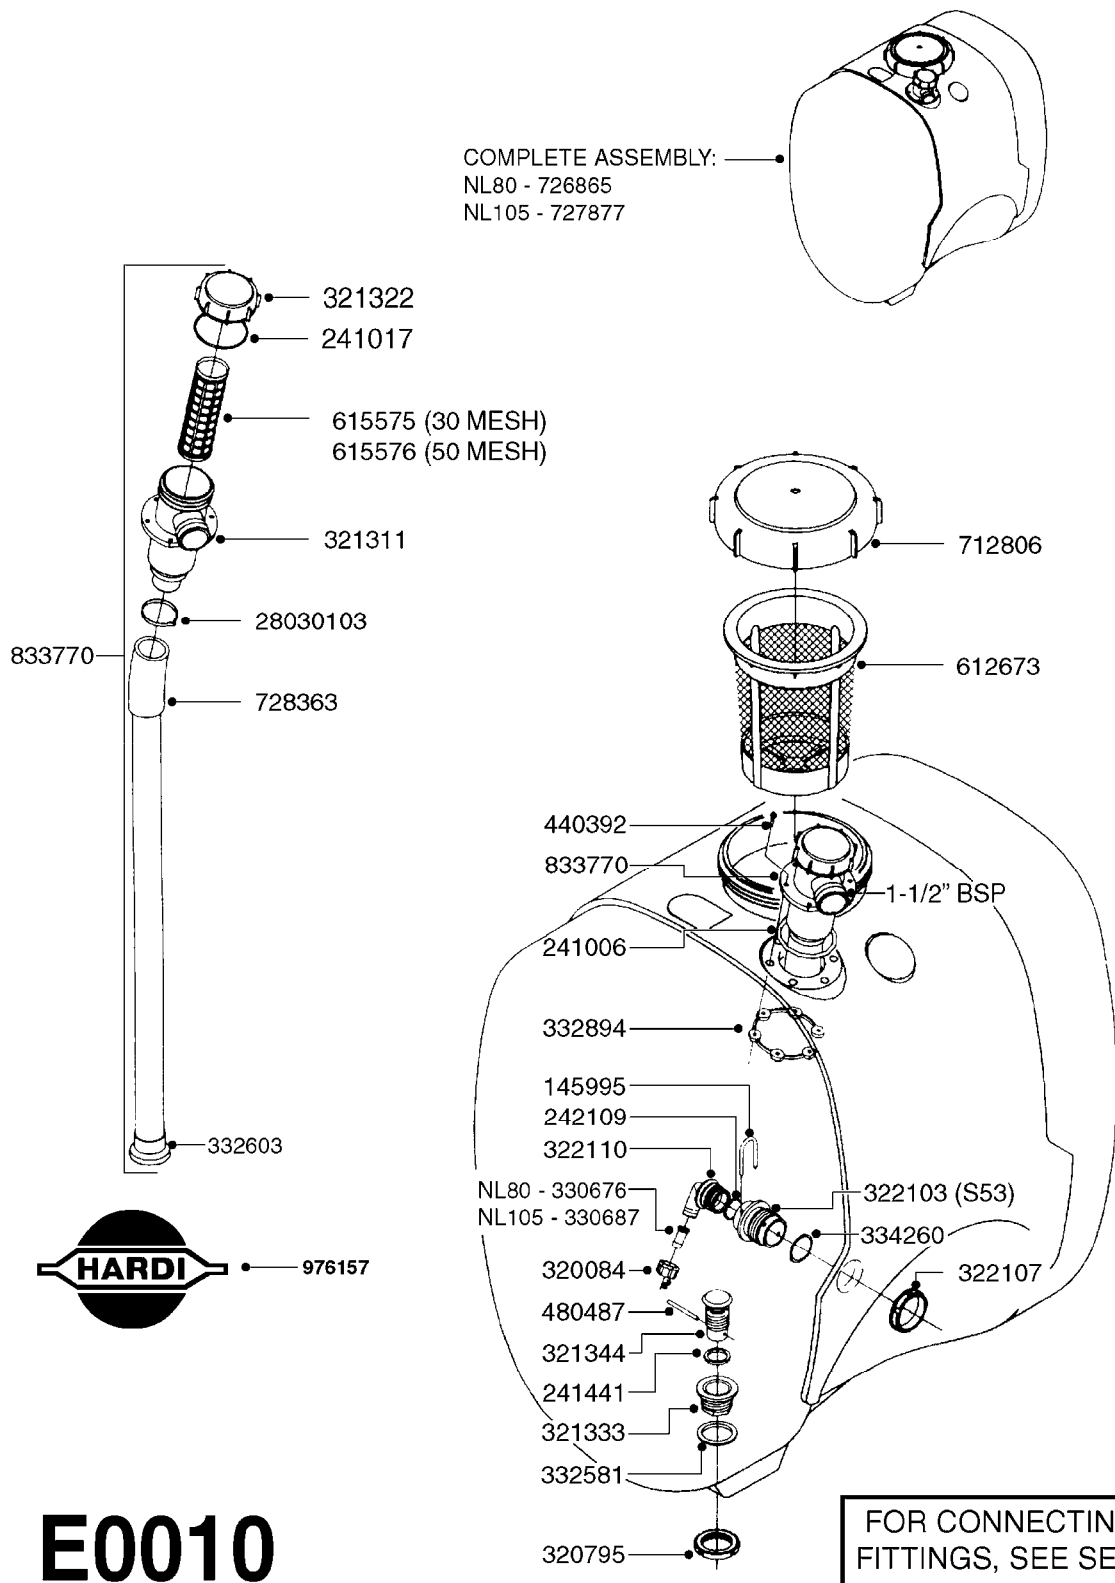

E0010

TANK - NL 80/105 (POST 92)
E0010-HIN, 02:01:18

Page 1
Date 12.08.2020 8:36

parts-n°	order qty	description
145995	1	FITT.DK S-53 FORK
241006	1	O-RING D79,2X5,7 NITRIL
241017	1	O-RING D74,5X3 NITRIL
241441	1	O-RING D29.3X3
242109	1	O-RING D32.2x3.0
320084	1	FITT.DK NUT 1/2" BSP
320795	1	FITT.DK NUT 1-1/2" BSP JAMB
321311	1	FILTER BODY S 80 X 4
321322	1	SCREW CAP F. S80 X 4
321333	1	FITT.DK BULK 1-1/2" X 1"F BSP
321344	1	DRAIN SCREW 1" BSP RED
322103	1	FITT.DK S-53 BULKHEAD
322107	1	FITT.DK S-53 BULKHEAD NUT
322110	1	FITT.DK S-53 ELB. 1/2" BSP
330676	1	FITT.DK HB 3/8" F. 1/2" NUT
330687	1	FITT.DK HB 1/2" F. 1/2" NUT
332581	1	GASKET F. 1-1/2" BSP CAPNUT.
332603	1	CAP F. SUCTION TUBE
332894	1	RETAIN.RING FOR SUCTION FILTER
334260	1	GASKET F. S-53 BULKHEAD
440392	1	SCREW 6.3 X 25.0 DIN7981C TORX
480487	1	PIN M5X60 SLOTTED GALV
612673	1	FILTER BASKET F. ES30/ES53
615575	1	FILTER F.TOP SUCT.30 MESH GRN.
615576	1	FILTER F.TOP SUCT.50 MESH BLUE
712806	1	TANK LID WITH VENT S226 RED
726865	1	TANK NL 80
727877	1	TANK W/O FRAME N105
728363	1	SUCTION TUBE ASSY.L=72"
833770	1	TOP SUCTION KIT 300/500
976157	1	DECAL COMPANY (4.4" X 4.6")
28030103	1	CLAMP HOSE GEAR P5/4-S1.5"6724