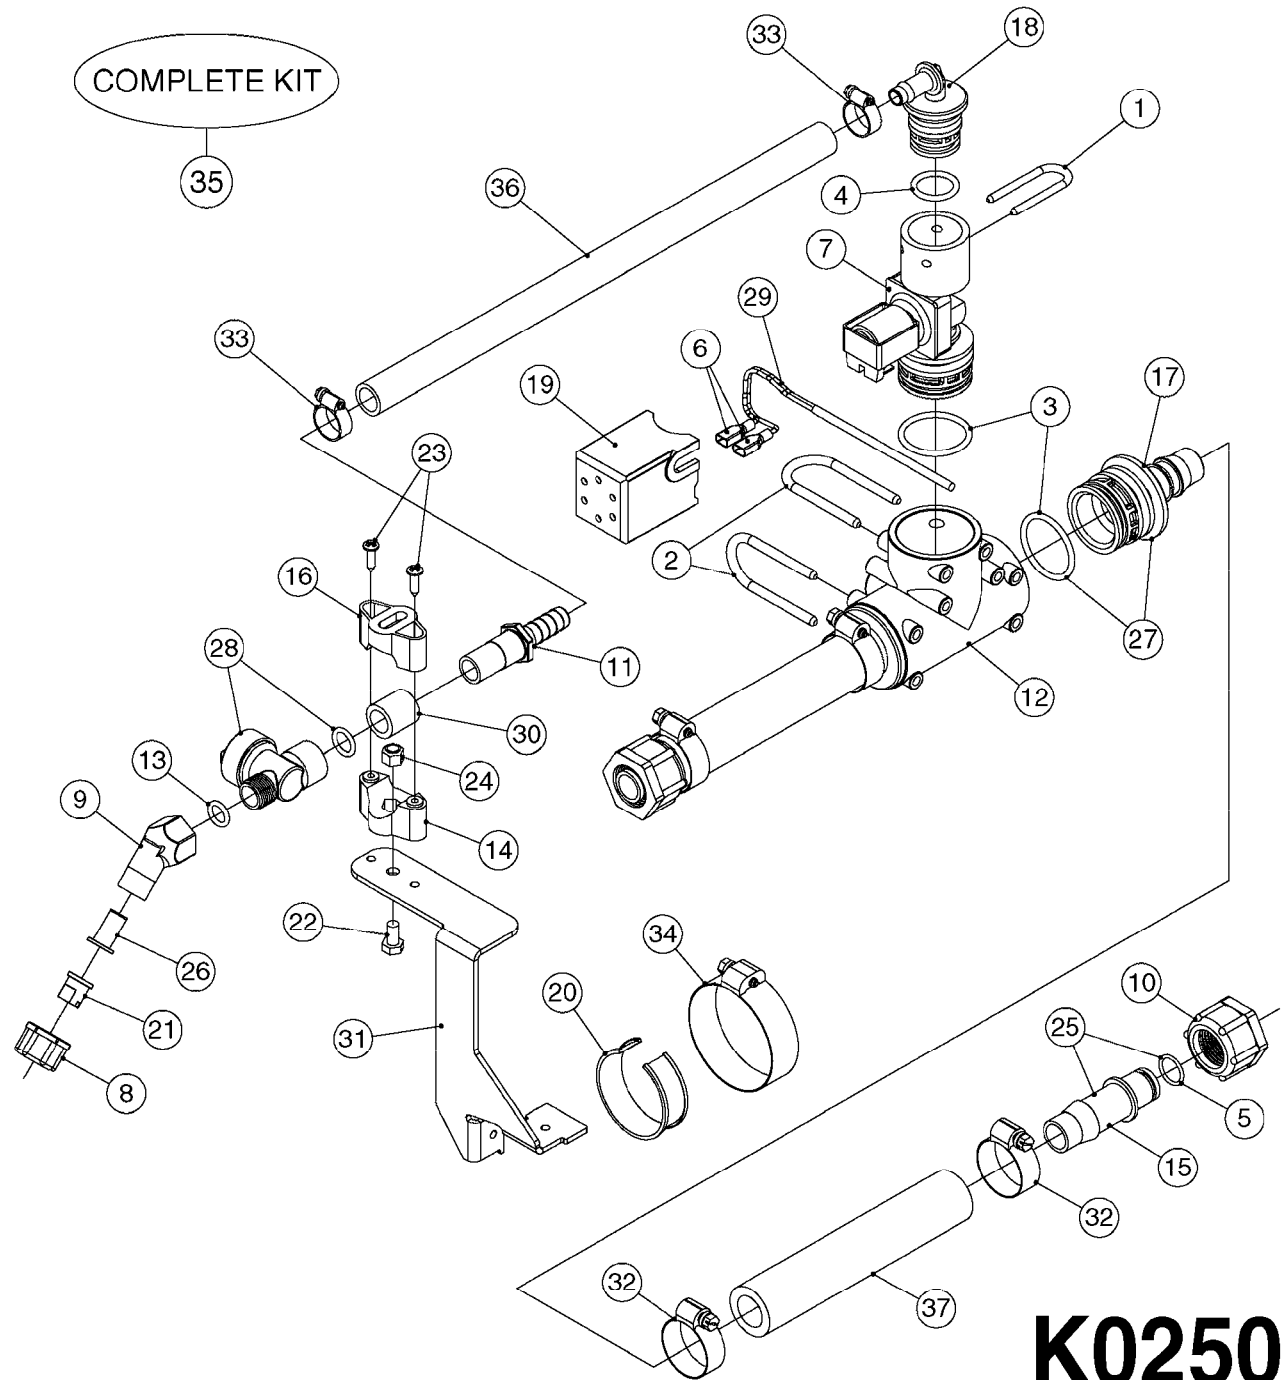

ELECTRIC END NOZZLE KIT '09
K0250-HIN, 01:01:16

Page 1
Date 12.08.2020 8:36

Pos.	parts-n°	order qty	description
1	145994	1	FITT.DK S-40 FORK
2	145995	1	FITT.DK S-53 FORK
3	242354	1	O-RING D32.2X3.0 VITON
4	242355	1	O-RING D19.2X3.0 VITON F.S-40
5	242594	1	O-RING D14 X 1.78 SCH.70-EPDM
6	261539	1	SPADE F.ELEC CONNEX BLUE INSUL
7	262104	1	VALVE, SOLENOID, S53/S40
8	320187	1	FITT.DK CAP 3/8" BSP BLACK
9	320191	1	FITT.DK ELB 3/8' BSP 45 DEGREE
10	320283	1	FITT.DK NUT 3/4"BSP
11	320891	1	FITT.DK HB 3/8'- 3/8' BSP
12	322352	1	FITT.DK S-53 TEE
13	330013	1	O-RING 2.5 X 10 PUR
14	333012	1	NOZZLE HOLD. UPPER PART
15	334044	1	FITT.DK HB 3/4' F. 3/4' CAP
16	334220	1	YOKE, UPPER NOZZLE BODY
17	334229	1	FITT.DK S-53 STR.3/4"
18	334237	1	FITT.DK S-40 ELB.3/8"
19	334965	1	COVER FOR S53 SOLENOID VALVE
20	341291	1	RUBBER HOSE CLAMP COVER 130MM
21	370392	1	NOZZLE END FAN 1850-G 300
22	410546	1	BOLT HEX M6X12 A2 SS DIN933
23	440665	1	SCREW M4.2X16 STAINLESS
24	460261	1	NUT HEX M6X1.00 LOCK DIN985 A2 SS
25	724621	1	FITT.DK HB 3/4"ASSY F.3/4" NUT
26	725042	1	SCREEN 80 MESH W.GASKET, RED
27	726558	1	FITT.DK S53 STR. 3/4" W. ORING
28	729610	1	NOZZLE ASSY. NON DRIP 3/8 THRD
29	983087	1	ELEC. CABLE 2 WIRE X 0.75MM
30	10631003	1	HOSE R X CLEAR BRAID.X 1/2 12"
31	16110803	1	NOZZLE BRACKET VAR SPACINGS
32	28029903	1	CLAMP HOSE GEAR P3/4"-S1" 6712
33	28044903	1	CLAMP HOSE GEAR P3/8" 6706
34	28047003	1	CLAMP HOSE GEAR 30 X 50 6732
35	82613203	1	ELECTRIC END NOZZLE KIT 2009
36	92701703	1	HOSE R X3/8" X300PSI WP X0012"
37	92703203	1	HOSE R X3/4" X300PSI WP X0012"