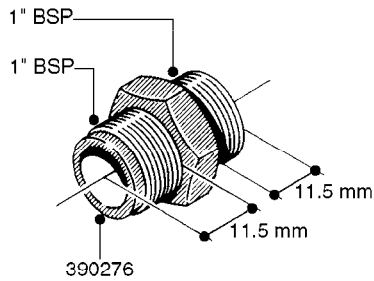

L0020

FITTINGS-T-PIECES, CAPS & ELBOWS
L0020-HIN, 01:01:16

Page 1
Date 12.08.2020 8:36

parts-n°	order qty	description
10053603	1	FITT. CAPNUT 2"BSP 5601
10194303	1	CAP BLANK 1 1/2 MCPHEE 210060
320047	1	FITT.DK CAPNUT 1/2" BSP
320106	1	FITT.DK CAPNUT 1" BSP
320272	1	FITT.DK CAPNUT 3/8" BSP
320316	1	FITT.DK TEE 3/4" X3/4" X1"BSP
320331	1	FITT.DK TEE 1" - 1" - 3/4" BSP
320342	1	FITT.DK EL 3/4"M X 1"F BSP
320563	1	FITT.DK 3 WAY 1/2" 110 DEG.
320677	1	NO LONGER AVAILABLE
320961	1	FITT.DK CAPNUT 1-1/2" BSP
321053	1	FITT.DK TEE 1/2 X1/2 X1/2" BSP
322072	1	FITT.DK TEE 3/8'X3/8'X3/8' BSP
322095	1	FITT.DK TEE 1-1/2 X1-1/4 X3/4" BSP
322138	1	FITT.DK ELB 1"M X 1"F BSP
330013	1	O-RING 2.5 X 10 PUR
330212	1	O-RING D19/D14X2.4 F.1/2"NUT
330326	1	O-RING D30/D24X2 F.1"NUT
331273	1	O-RING D44/D38X2 F.1-1/2"

FITTINGS - HEXAGON NIPPLES
L0030-HIN, 01:01:16

Page 0
Date 12.08.2020 8:36

L0030

FITTINGS - HEXAGON NIPPLES
L0030-HIN, 01:01:16

Page 1
Date 12.08.2020 8:36

parts-n°	order qty	description
10015303	1	FITT.PO.HN 1.00X1.00 M1000
10425003	1	FITT.PO.HN 1.25X1.00 MCPHEE
320132	1	FITT.DK HN 1" BSP
320176	1	FITT.DK HN 3/8"X1/2" BSP
320445	1	FITT.DK HN 1/4"X3/8" BSP
320655	1	FITT.DK HN 1/2"-1/2" BSP
320692	1	FITT.DK HN 3/8'BSPX1/4'NPT
320703	1	FITT.DK HN 3/8BSP X1/2 &1/4NPT
320725	1	FITT.DK NIPPLE 3/8"-3/8" BSP
320902	1	FITT.DK HN 3/8'X 1/4' BSP
390232	1	FITT.DK HN 1-1/2' X 1-1/4' BSP
390276	1	FITT.DK HN 1'BSP