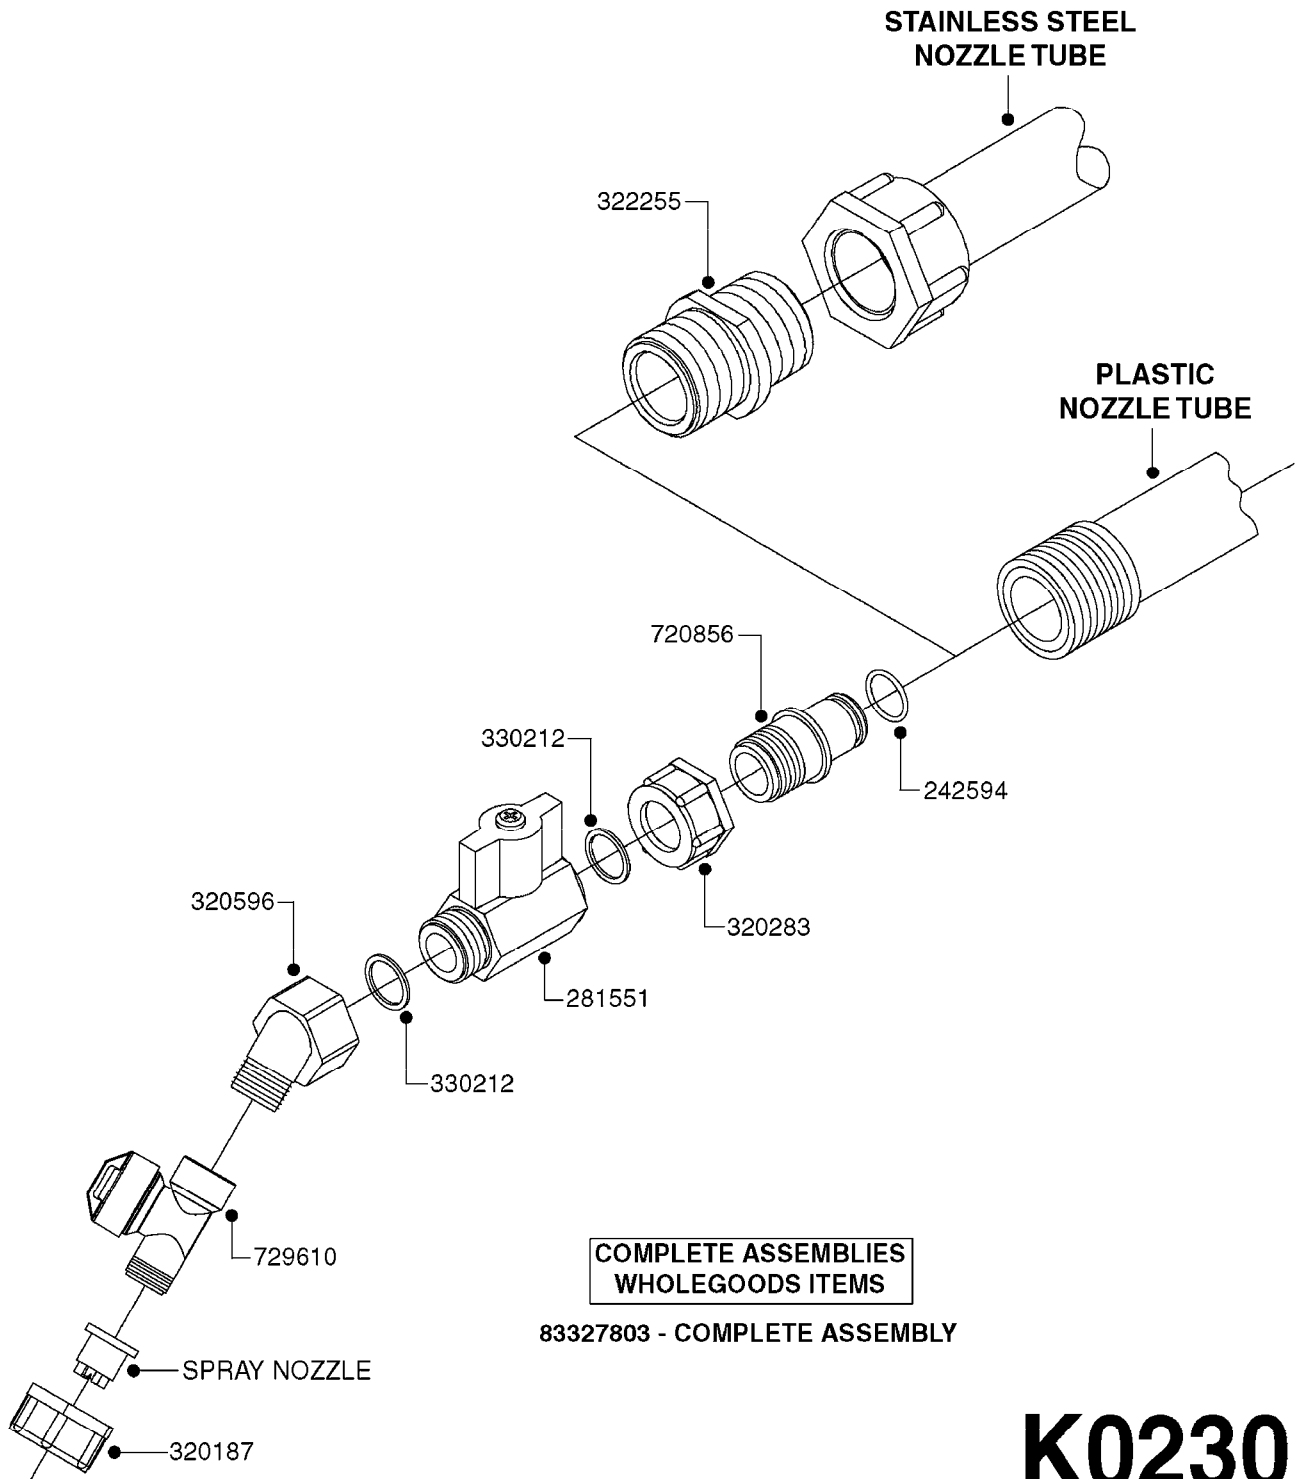

END NOZZLE KIT
K0230-HIN, 01:01:16

Page 1
Date 12.08.2020 8:36

parts-n°	order qty	description
242594	1	O-RING D14 X 1.78 SCH.70-EPDM
281551	1	BALL VALVE 1/2"
320187	1	FITT.DK CAP 3/8" BSP BLACK
320283	1	FITT.DK NUT 3/4"BSP
320596	1	FITT.DK ELB 3/8'-1/2'BSP 45DEG
322255	1	FITT.DK NIPPLE 3/4"X 3/4"
330212	1	O-RING D19/D14X2.4 F.1/2"NUT
720856	1	FITT.DK 1/2'BSP ASSY.F.3/4'NUT
729610	1	NOZZLE ASSY. NON DRIP 3/8 THRD
83327803	1	END NOZZLE KIT "04"