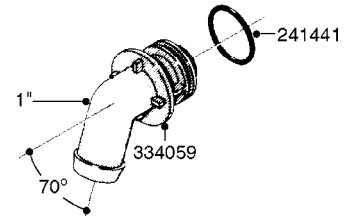

L0010

parts-n°	order qty	description
240085	1	O-RING D13,1/8,3X02,4 NITRIL
241441	1	O-RING D29.3X3
242594	1	O-RING D14 X 1.78 SCH.70-EPDM
320084	1	FITT.DK NUT 1/2" BSP
320095	1	FITT.DK NUT 1" BSP
320117	1	FITT.DK CONN.1/2"BSP F. 1" CAP
320187	1	FITT.DK CAP 3/8" BSP BLACK
320283	1	FITT.DK NUT 3/4"BSP
320821	1	FITT.DK NUT 1-1/2" BSP
321495	1	FITT.DK REDUC 1/4'BSP F.3/4'NT
321576	1	FITT.DK CONN 1/2"BSP F.3/4"NUT
330013	1	O-RING 2.5 X 10 PUR
330212	1	O-RING D19/D14X2.4 F.1/2"NUT
330326	1	O-RING D30/D24X2 F.1"NUT
330341	1	FITT.DK HB 1" F. 1" NUT
330595	1	O-RING D24.6/D20X2.1 -3/4"
330665	1	FITT.DK HB 3/4"F.1" NUT
330676	1	FITT.DK HB 3/8" F. 1/2" NUT
330687	1	FITT.DK HB 1/2" F. 1/2" NUT
330691	1	FITT.DK HB 3/4'F.3/4' NUT
330783	1	FITT.DK HB 3/8"F.3/8" NUT
331262	1	FITT.DK HB 1-1/2" F. 1-1/2"NUT
331273	1	O-RING D44/D38X2 F.1-1/2"
331446	1	FITT.DK HB 1" F.1-1/2" NUT
331807	1	FITT.DK HB 5/16" F.3/8" NUT
332286	1	FITT.DK HB 1/2" F. 3/4" NUT
332905	1	FITT.DK HB 1/2" F. 3/4" CAP
332927	1	FITT.DK PLUG F. NOZZLE TUBE
333292	1	FITT.DK HB 1"O'RING F.1-1/2"
333664	1	FITT.DK HB 5/16' F. 1/2' NUT
334044	1	FITT.DK HB 3/4' F. 3/4' CAP
334059	1	FITT.DK EL 1" 110 DEG.F.1-1/2"
334123	1	FITT.DK HB 1-1/4"O-RNG F.1-1/2"
334150	1	FITT.DK HB 1-1/4" 110 F.1-1/2"
390542	1	PLUG WASHER FOR 3/4'CAP NUT
716236	1	FITT.DK HB 1/2" ASSY. F. 3/4"
716413	1	FITT.DK PLUG ASSY. F.NOZ TUBE
717426	1	FITT.DK REDUC 1/4"BSP F.3/4"N
720856	1	FITT.DK 1/2'BSP ASSY.F.3/4'NUT
724621	1	FITT.DK HB 3/4"ASSY F.3/4" NUT