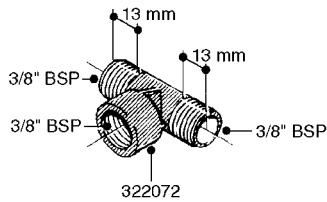

L0020

FITTINGS-T-PIECES, CAPS & ELBOWS
L0020-HIN, 01:01:16

Page 1
Date 12.08.2020 8:36

parts-n°	order qty	description
10053603	1	FITT. CAPNUT 2"BSP 5601
10194303	1	CAP BLANK 1 1/2 MCPHEE 210060
320047	1	FITT.DK CAPNUT 1/2" BSP
320106	1	FITT.DK CAPNUT 1" BSP
320272	1	FITT.DK CAPNUT 3/8" BSP
320316	1	FITT.DK TEE 3/4" X3/4" X1"BSP
320331	1	FITT.DK TEE 1" - 1" - 3/4" BSP
320342	1	FITT.DK EL 3/4"M X 1"F BSP
320563	1	FITT.DK 3 WAY 1/2" 110 DEG.
320677	1	NO LONGER AVAILABLE
320961	1	FITT.DK CAPNUT 1-1/2" BSP
321053	1	FITT.DK TEE 1/2 X1/2 X1/2" BSP
322072	1	FITT.DK TEE 3/8'X3/8'X3/8' BSP
322095	1	FITT.DK TEE 1-1/2 X1-1/4 X3/4" BSP
322138	1	FITT.DK ELB 1"M X 1"F BSP
330013	1	O-RING 2.5 X 10 PUR
330212	1	O-RING D19/D14X2.4 F.1/2"NUT
330326	1	O-RING D30/D24X2 F.1"NUT
331273	1	O-RING D44/D38X2 F.1-1/2"