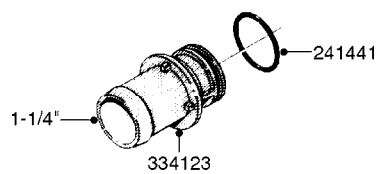

L0010

parts-n°	order qty	description
240085	1	O-RING D13,1/8,3X02,4 NITRIL
241441	1	O-RING D29.3X3
242594	1	O-RING D14 X 1.78 SCH.70-EPDM
320084	1	FITT.DK NUT 1/2" BSP
320095	1	FITT.DK NUT 1" BSP
320117	1	FITT.DK CONN.1/2"BSP F. 1" CAP
320187	1	FITT.DK CAP 3/8" BSP BLACK
320283	1	FITT.DK NUT 3/4"BSP
320821	1	FITT.DK NUT 1-1/2" BSP
321495	1	FITT.DK REDUC 1/4'BSP F.3/4'NT
321576	1	FITT.DK CONN 1/2"BSP F.3/4"NUT
330013	1	O-RING 2.5 X 10 PUR
330212	1	O-RING D19/D14X2.4 F.1/2"NUT
330326	1	O-RING D30/D24X2 F.1"NUT
330341	1	FITT.DK HB 1" F. 1" NUT
330595	1	O-RING D24.6/D20X2.1 -3/4"
330665	1	FITT.DK HB 3/4"F.1" NUT
330676	1	FITT.DK HB 3/8" F. 1/2" NUT
330687	1	FITT.DK HB 1/2" F. 1/2" NUT
330691	1	FITT.DK HB 3/4'F.3/4' NUT
330783	1	FITT.DK HB 3/8"F.3/8" NUT
331262	1	FITT.DK HB 1-1/2" F. 1-1/2"NUT
331273	1	O-RING D44/D38X2 F.1-1/2"
331446	1	FITT.DK HB 1" F.1-1/2" NUT
331807	1	FITT.DK HB 5/16" F.3/8" NUT
332286	1	FITT.DK HB 1/2" F. 3/4" NUT
332905	1	FITT.DK HB 1/2" F. 3/4" CAP
332927	1	FITT.DK PLUG F. NOZZLE TUBE
333292	1	FITT.DK HB 1"O'RING F.1-1/2"
333664	1	FITT.DK HB 5/16' F. 1/2' NUT
334044	1	FITT.DK HB 3/4' F. 3/4' CAP
334059	1	FITT.DK EL 1" 110 DEG.F.1-1/2"
334123	1	FITT.DK HB 1-1/4"O-RNG F.1-1/2"
334150	1	FITT.DK HB 1-1/4" 110 F.1-1/2"
390542	1	PLUG WASHER FOR 3/4'CAP NUT
716236	1	FITT.DK HB 1/2" ASSY. F. 3/4"
716413	1	FITT.DK PLUG ASSY. F.NOZ TUBE
717426	1	FITT.DK REDUC 1/4"BSP F.3/4"N
720856	1	FITT.DK 1/2'BSP ASSY.F.3/4'NUT
724621	1	FITT.DK HB 3/4"ASSY F.3/4" NUT