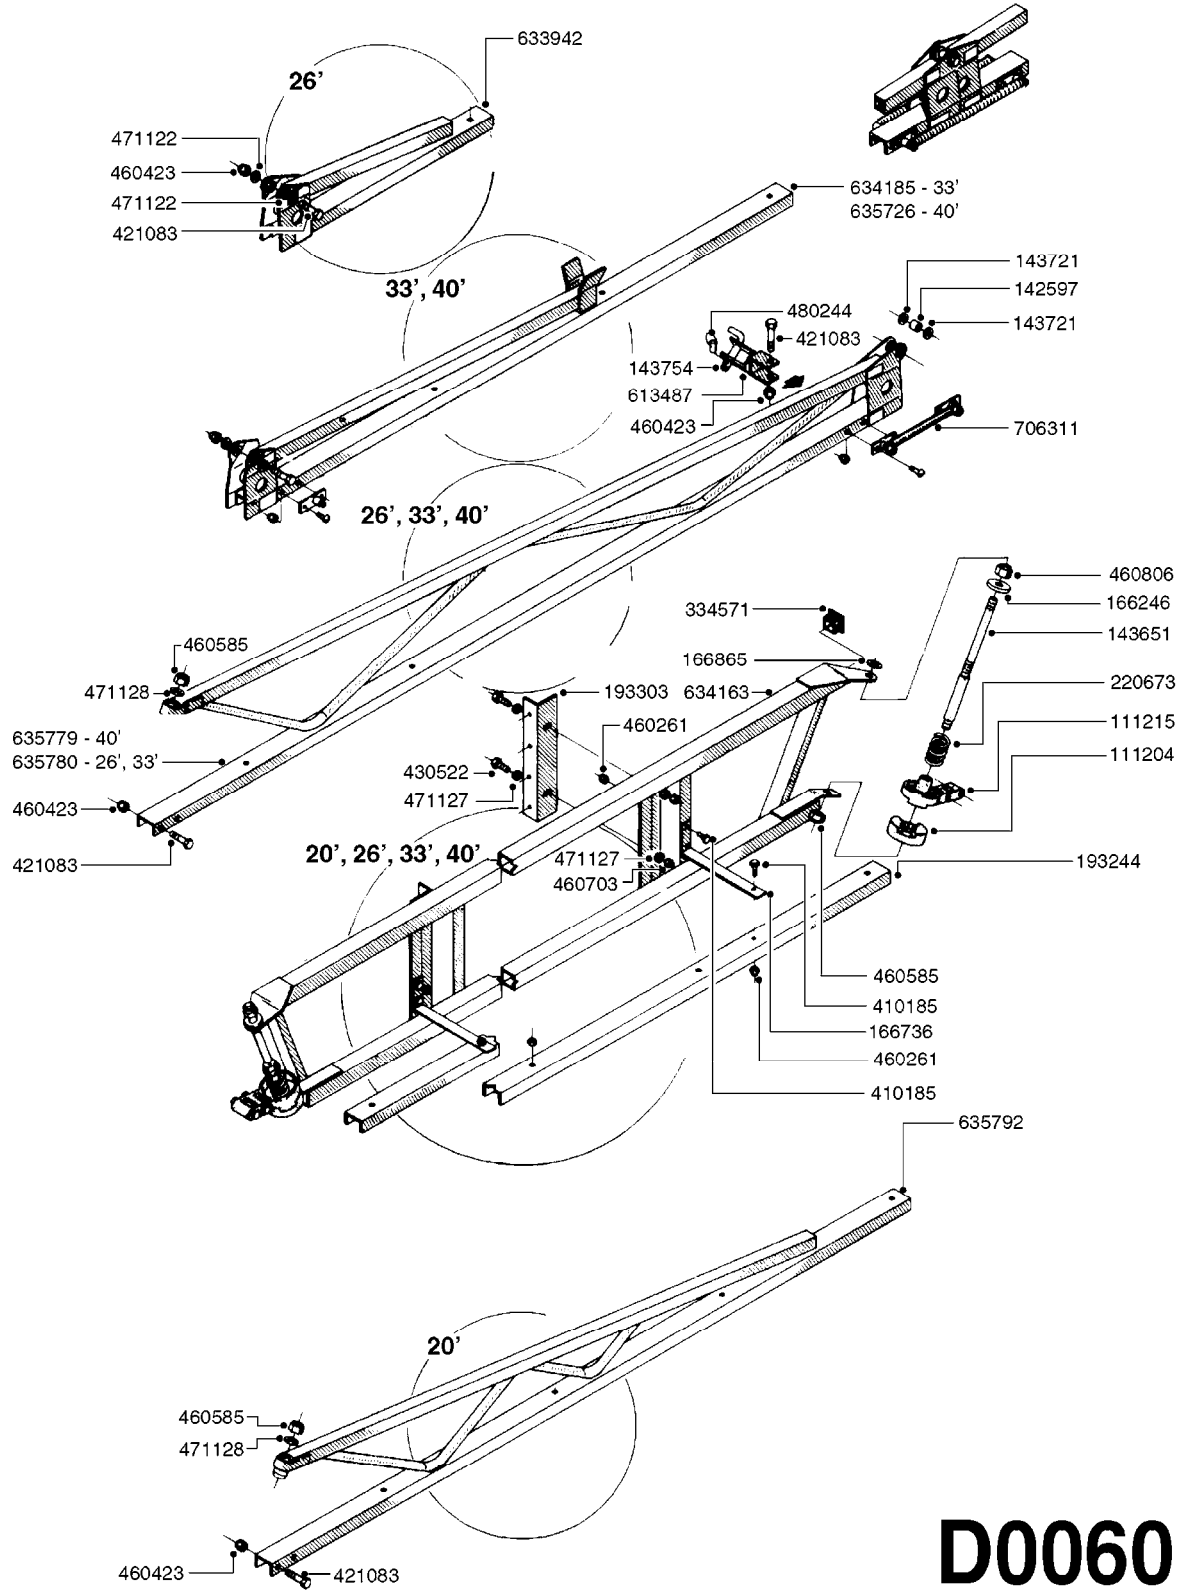

BOOM - SB 20' 26' 33' 40'
D0060-HIN, 18:12:19

Page 0
Date 12.08.2020 8:36

BOOM - SB 20' 26' 33' 40'
D0060-HIN, 18:12:19

Page 1
Date 12.08.2020 8:36

parts-n°	order qty	description
111204	1	CLAW CLUTCH/LOWER D80
111215	1	CLAW CLUTCH/UPPER D80
142597	1	DISTANCE TUBE
143651	1	AXLE M20/M16 L=355 F/BREAKAWAY
143721	1	FRICITION DISC FOR BOOM D30
143754	1	PIN D10 X 56
166246	1	WASHER CUP D53 F.SPRING
166736	1	CLAMP FOR SB BOOM
166865	1	WASHER D35/D25X2
193244	1	NOZZLE TRACK 6-8-10 M SB
193303	1	SUPPORTING ARM FOR SB BOOM
220673	1	SPRING F.PIVOT 100 X 51
334571	1	PLUG 40x40x2 F.SQ.TUBE
410185	1	BOLT HEX 8.8 DEL M6X16
421083	1	BOLT HEX 8.8 DEL M10X65
430522	1	BOLT HEX 8.8 DEL M12X25 FT
460261	1	NUT HEX M6X1.00 LOCK DIN985 A2 SS
460423	1	NUT HEX M10X1.50 LOCK DIN985A2 SS
460585	1	LOCKING NUT M16 DIN985 A2 SS
460703	1	NUT HEX M12X1.75 LOCK DIN985A2 SS
460806	1	NUT HEX M20X2.50 LOCK DIN985A2 SS
471122	1	WASHER, M10, Ø20/10.5X 2.0, SS
471127	1	WASHER, M12, Ø24/13X24X2.5 SS
471128	1	WASHER, M16, Ø30/17.0X 3.0, SS
480244	1	PIN SNAP D4.5
613487	1	TRANSPORT FITTINGS FOR SB BOOM
633942	1	OUTER BOOM WING 26', 28' SB
634163	1	CENTER SECTION - 20',26',33'
634185	1	BOOM WING OUTER PART 33' SB
635726	1	BOOM WING OUTER PART 40' SB
635779	1	INNER WING SECTION 40' SB
635780	1	INNER WING SEC. 26',28',33'SB
635792	1	BOOM WING - 20',21'SB-BOOM
706311	1	SPRING WITH HAND-GRIB