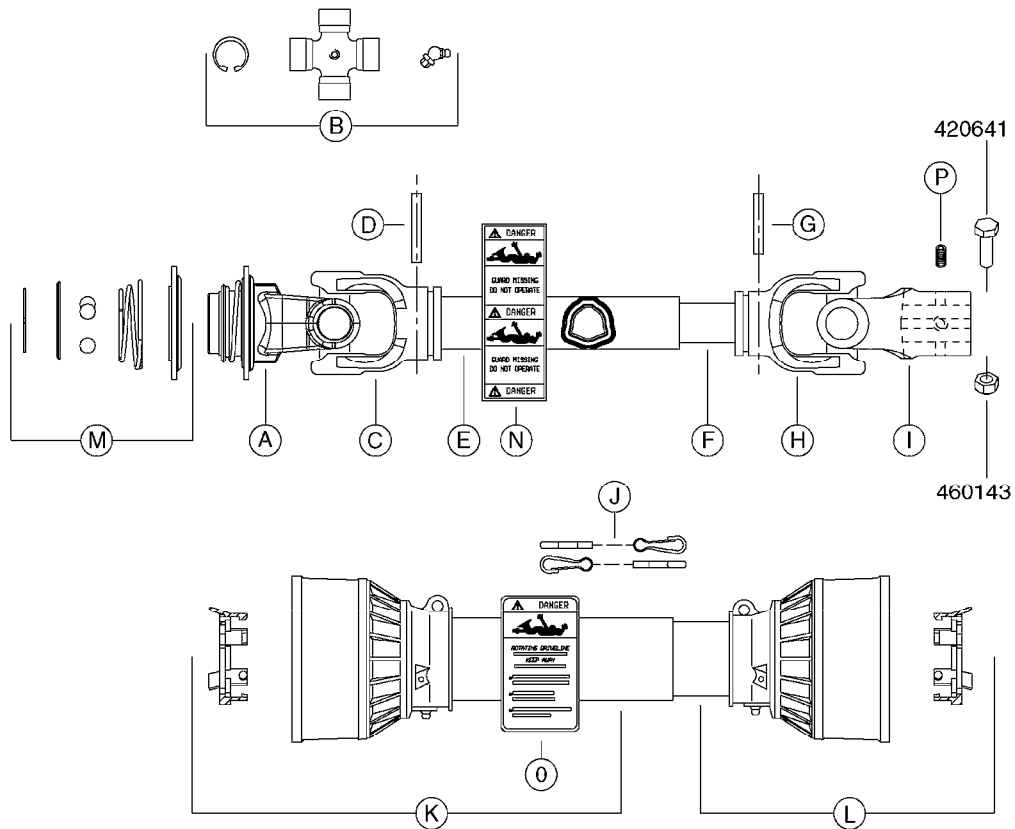

* Supplier changed in 2011 - see page A0580 for "AMA" PTO's (yellow and black shields).

A0510

PTO SHAFTS - BONDIOLI DIAPH.
A0510-HIN, 01:01:16

Page 1

Date 16.03.2016 14:51

parts-n°	order qty	description
284041	1	UNIV. JOINT 27x70mm
289040	1	PTO YOKE 1-3/8" X 6 SPLINE
289041	1	PTO YOKE 1-3/8" X 6 SPLINE
289042	1	UNIV. JOINT 22x54mm
289045	1	UNIV. JOINT 30.2x79.4mm
289049	1	PTO SHIELD COMPLETE F.829446
289050	1	PTO SHIELD COMPLETE F.829445
829445	1	PTO 1-3/8/6X1-3/8/6X810M AXIAL
829446	1	PTO SHAFT LE-SPV + LP ZE-P540
829480	1	PTO 1-3/8/21 x 1-3/8/21x1210MM
829482	1	PTO 1-3/8/6X25MM X 600MM 1202
829483	1	PTO 1-3/8/6X30MM x 610MM 1302
829484	1	PTO 1-3/8/6X1-3/8/6X575MM 361
829486	1	PTO 1-3/8/6X30MM X870MM 1302
829487	1	PTO 1-3/8/6X1-3/8/6X870MM 361
829490	1	PTO 1-3/8/6X30MM 1320MM 1302
829491	1	PTO 1-3/8/6X1' 610/913MM 9016
829502	1	PTO 1-3/8/6x1210/1745
28005200	1	PTO YOKE 1-3/8" X 21 SPLINE
28005400	1	PTO YOKE 1-3/8" X 6 SPLINE
28005800	1	PTO YOKE 1-3/8" X 21 SPLINE
28006000	1	PTO YOKE D25 CONE 3 DEG.
28006100	1	PTO YOKE D30 CONE 4 DEG.
28006200	1	PTO YOKE 1-3/8" X 6 SPLINE
28006300	1	PTO YOKE D1"
28006700	1	PTO HALF SHAFT - TRACTOR END
28006900	1	PTO HALF SHAFT - TRACTOR END
28007300	1	PTO INNER D1" (NO SHIELD)
28007500	1	PTO INNER D1" (NO SHIELD)
28007800	1	PTO INNER D1" (NO SHIELD)
28008100	1	PTO SHIELD COMPLETE
28008500	1	PTO HALF SHAFT - TRACTOR END
28008600	1	PTO SHIELD ASSY COMPLETE
28009403	1	UNIV. JOINT 27x74.6mm
28015103	1	PTO YOKE 1-3/8"X21 TWST OLD
28015203	1	UNIV. JOINT 23.8x61.3mm
28015303	1	PTO YOKE 1-3/8"X21 BALL COLLAR
28015403	1	PTO OUTER 1-3/8"X21 (NO SHIELD)
28015503	1	PTO INNER 1-3/8"X21 (NO SHIELD)
28015603	1	PTO SHIELD COMPLETE F.28020303
28015703	1	PTO YOKE 1-3/4"X20 SPL OUTER
28015803	1	PTO OUTER 1-3/4"X20 (NO SHIELD)
28015903	1	PTO INNER 1-3/8"X21 (NO SHIELD)
28016003	1	PTO SHIELD COMPLETE F.10465803
28016203	1	PTO OUTER 1-3/8"X6 (SHIELDED)
28016303	1	PTO INNER 1-3/8"X6 (NO SHIELD)
28016703	1	PTO OUTER 1-3/8"X6 (NO SHIELD)
28016803	1	PTO INNER 1-3/8"X6 (NO SHIELD)
28020203	1	PTO 1-3/4/20x1-3/8/21 BP L=860
28020303	1	PTO 1-3/8/21 x 1-3/8/21 B&P
28040603	1	PTO YOKE 1-3/8X21SPL BLACK
28040703	1	SAFETY CHAIN F.CV BLACK PTO
28068800	1	PTO YOKE 1-3/8" X 6 SPLINE
28069700	1	UNIV. JOINT STD1 SFT
28072800	1	PTO SHIELD COMPLETE L=1912 SFT
28073000	1	PTO YOKE 1-3/8" X 6 SPLINE