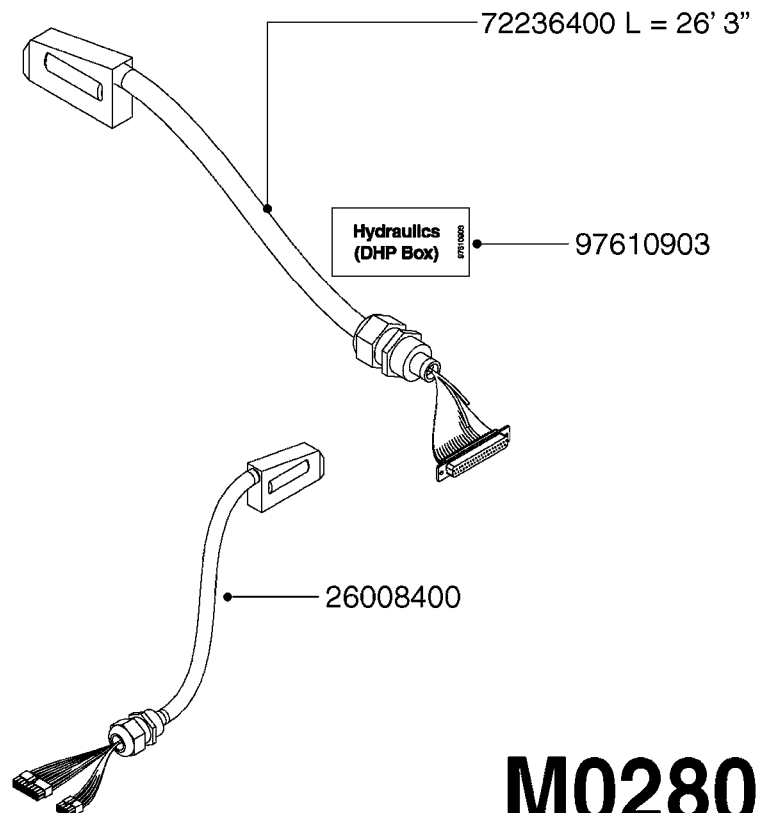

M0220

CABLES
M0220-HIN, 01:01:16

Page 1
Date 16.03.2016 14:51

Pos.	parts-n°	order qty	description
1	26005900	1	WIRE 37/37 POLE DAH/JOB COM
2	26006200	1	CABLE L = 4.50M, AMP, MALE, 2P
2	26006300	1	CABLE L = 0.50M, AMP, MALE, 2P
2	26006400	1	CABLE L = 0.75M, AMP, MALE, 2P
2	26006500	1	CABLE L = 1.50M, AMP, MALE, 2P
2	26006600	1	CABLE L = 9.00M, AMP, MALE, 2P
3	26006700	1	CABLE L = 0.12M, AMP, FEMALE, 2P
4	26006800	1	CABLE L = 1.00M, AMP, FEMALE, 2P
5	26006000	1	CABLE L = 1.50M, AMP, MALE, 3P
5	26006100	1	CABLE L = 5.00M, AMP, MALE, 3P
5	26007000	1	CABLE L = 0.20M, AMP, MALE, 3P
5	26007100	1	CABLE L = 9.00M, AMP, MALE, 3P
5	26007200	1	CABLE L = 13.00M, AMP, MALE, 3P
6	26007300	1	CABLE L = 1.00M, AMP, FEMALE, 3P
7	26007400	1	CABLE L = 3.00M, AMP, EXT, 3P
7	26009800	1	CABLE L = 0.50M, AMP, EXT, 2P
8	26004900	1	CABLE FEM/MALE 37P L=9.5M
9	26007500	1	CABLE FEM/FEM 15P L=3.5M
10	262150	1	SCREW ASSM.FOR D-SUB PLUG
11	72450600	1	CAP F. AMP SUPER SEAL 2P PLUG
12	72450700	1	CAP F. AMP SUPER SEAL 3P PLUG
13	72450800	1	CAP F. AMP SUPER SEAL 4P PLUG

LIQUID SYSTEM

HYDRAULIC SYSTEM

* Note orientation of bracket
1 = Liquid system
2 = Hydraulic system

M0280

39 PIN CABLES
M0280-HIN, 01:01:16

Page 1

Date 16.03.2016 14:51

parts-n°	order qty	description
262158	1	PLUG INSERT 39 POLE MALE
262159	1	PLUG INSERT 39 POLE FEMALE
262160	1	PLUG HOUSING 39 POLE FEMALE
262161	1	PLUG HOUSING F/39 POLE MALE
440634	1	SCREW 5/8"
440732	1	PT SCREW 35X12B Z5452 ELZ
14034200	1	CODE BRACKET FOR 39 PIN CABLE
26003900	1	WIRE 37-39 PIN EVC, 6.6'
26004200	1	WIRE 37-39 PIN EVC, 57.4'
26008400	1	WIRE 39-PIN 24 WIRE L=8M
28027500	1	WIRE 37-39 PIN EVC, 37.7'
28028700	1	WIRE 37-39 PIN EVC, 45.9'
28028800	1	WIRE 37-39 PIN EVC, 16.4'
28028900	1	WIRE 37-39 PIN EVC, 26.2'
72236400	1	DAH CONN. WIRE/TRACTOR L=8M
97610803	1	DECAL-SRAY BOX 39-PIN
97610903	1	DECAL-HYDRAULIC BOX 39-PIN