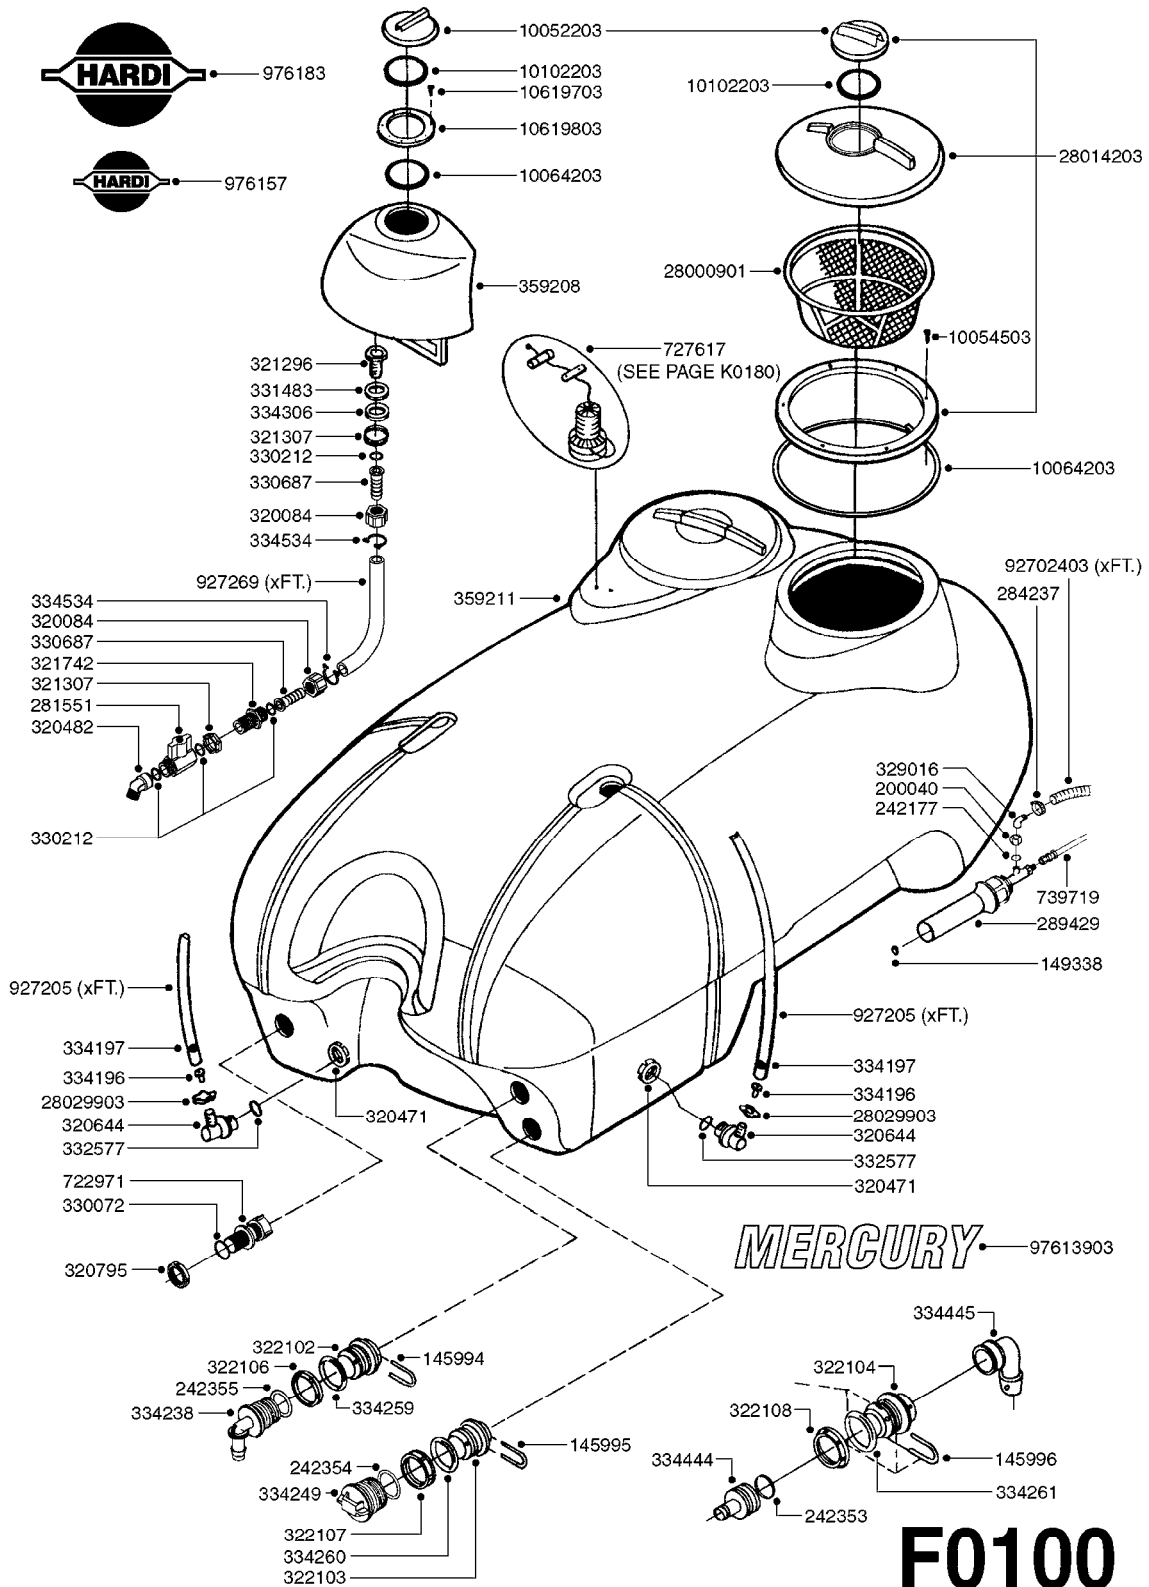

TANK - MERCURY 600
F0100-HIN, 01:01:16

Page 1
Date 16.03.2016 14:51

parts-n°	order qty	description
145994	1	FITT.DK S-40 FORK
145995	1	FITT.DK S-53 FORK
145996	1	FITT.DK S-67 FORK
149338	1	INTERMIX JET 5MM
200040	1	OMLØBER FOR FITTING 1"
242177	1	O-RING D25.4 X 20.2 X 2.6
242353	1	O-RING D44.2X3.0 VITON F.S-67
242354	1	O-RING D32.2X3.0 VITON F.S-53
242355	1	O-RING D19.2X3.0 VITON F.S-40
281551	1	BALL VALVE 1/2"
284237	1	CLAMP HOSE GEAR D20/30
289429	1	AGITATION INJECTOR DUAL INPUT
320084	1	FITT.DK NUT 1/2" BSP
320471	1	FITT.DK NUT 1" BSP JAMB
320482	1	FITT.DK ELB. 1/2" BSP 60 DEG.
320644	1	FITT.DK ELB.3/4"HB X 1" BSP
320795	1	FITT.DK NUT 1-1/2" BSP JAMB
321296	1	FITT.DK BULKHEAD 1/2" BSP SING
321307	1	FITT.DK NUT 1/2" BSP JAMB
321742	1	FITT.DK BULKHEAD 1/2' BSP
322102	1	FITT.DK S-40 BULKHEAD
322103	1	FITT.DK S-53 BULKHEAD
322104	1	FITT.DK S-67 BULKHEAD
322106	1	FITT.DK S-40 BULKHEAD NUT
322107	1	FITT.DK S-53 BULKHEAD NUT
322108	1	FITT.DK S-67 BULKHEAD NUT
329016	1	BØJNING
330072	1	O-RING D53.5/D45.5X4
330212	1	O-RING D19/D14X2.4 F.1/2"NUT
330687	1	FITT.DK HB 1/2" F. 1/2" NUT
331483	1	WASHER RY-2
332577	1	O-RING D38/D30X4 F.1" PUR.
334196	1	PLUG F. LIQUID LEV. INDICATOR
334197	1	BALL F. LIQUID LEV. INDICATOR
334238	1	FITT.DK S-40 ELB.1/2'
334249	1	FITT.DK S-53 PLUG
334259	1	GASKET F. S-40 BULKHEAD
334260	1	GASKET F. S-53 BULKHEAD
334261	1	GASKET F. S-67 BULKHEAD
334306	1	WASHER D22 PA
334444	1	FITT.DK S-67 STR.1-1/2" PVC
334445	1	FITT.DK S-67 ELB.1-1/2"
334534	1	CLAMP HOSE PLASTIC 1/2"
359208	1	CLEAN WATER TANK - MERCURY
359211	1	TANK RAW 600 GAL. MERCURY
722971	1	SAFETY VALVE SCF 217PSI(15BAR)
727617	1	FITT.DK S-93 BOTTOM VALVE 2'
739719	1	HOSE ASSEMBLY D12 X 3400 1/2"
927205	1	HOSE R X CLEAR X 3/4 X 0012"
927269	1	HOSE R X PVC X 1/2 X 0012"
976157	1	DECAL COMPANY (4.4" X 4.6")
976183	1	DECAL COMPANY D.18,2 X 29,6
10052203	1	LID VENT ASSY
10054503	1	SCREW 3/4" SELF TAPPING
10064203	1	SET SEALING SPONGE 1 Ft BULK
10102203	1	GASKET F.16" LID BREATHER
10619703	1	SCREW SS #6x3/4' SELF TAPPING
10619803	1	LID HOUSING TREADED F. 6'
28000901	1	FILTER, TOP MAIN TANK, D400 L275 300130
28014203	1	LID ASSY. (3-PC.) 16" ARAG
28029903	1	CLAMP HOSE GEAR P3/4"-S1" 6712