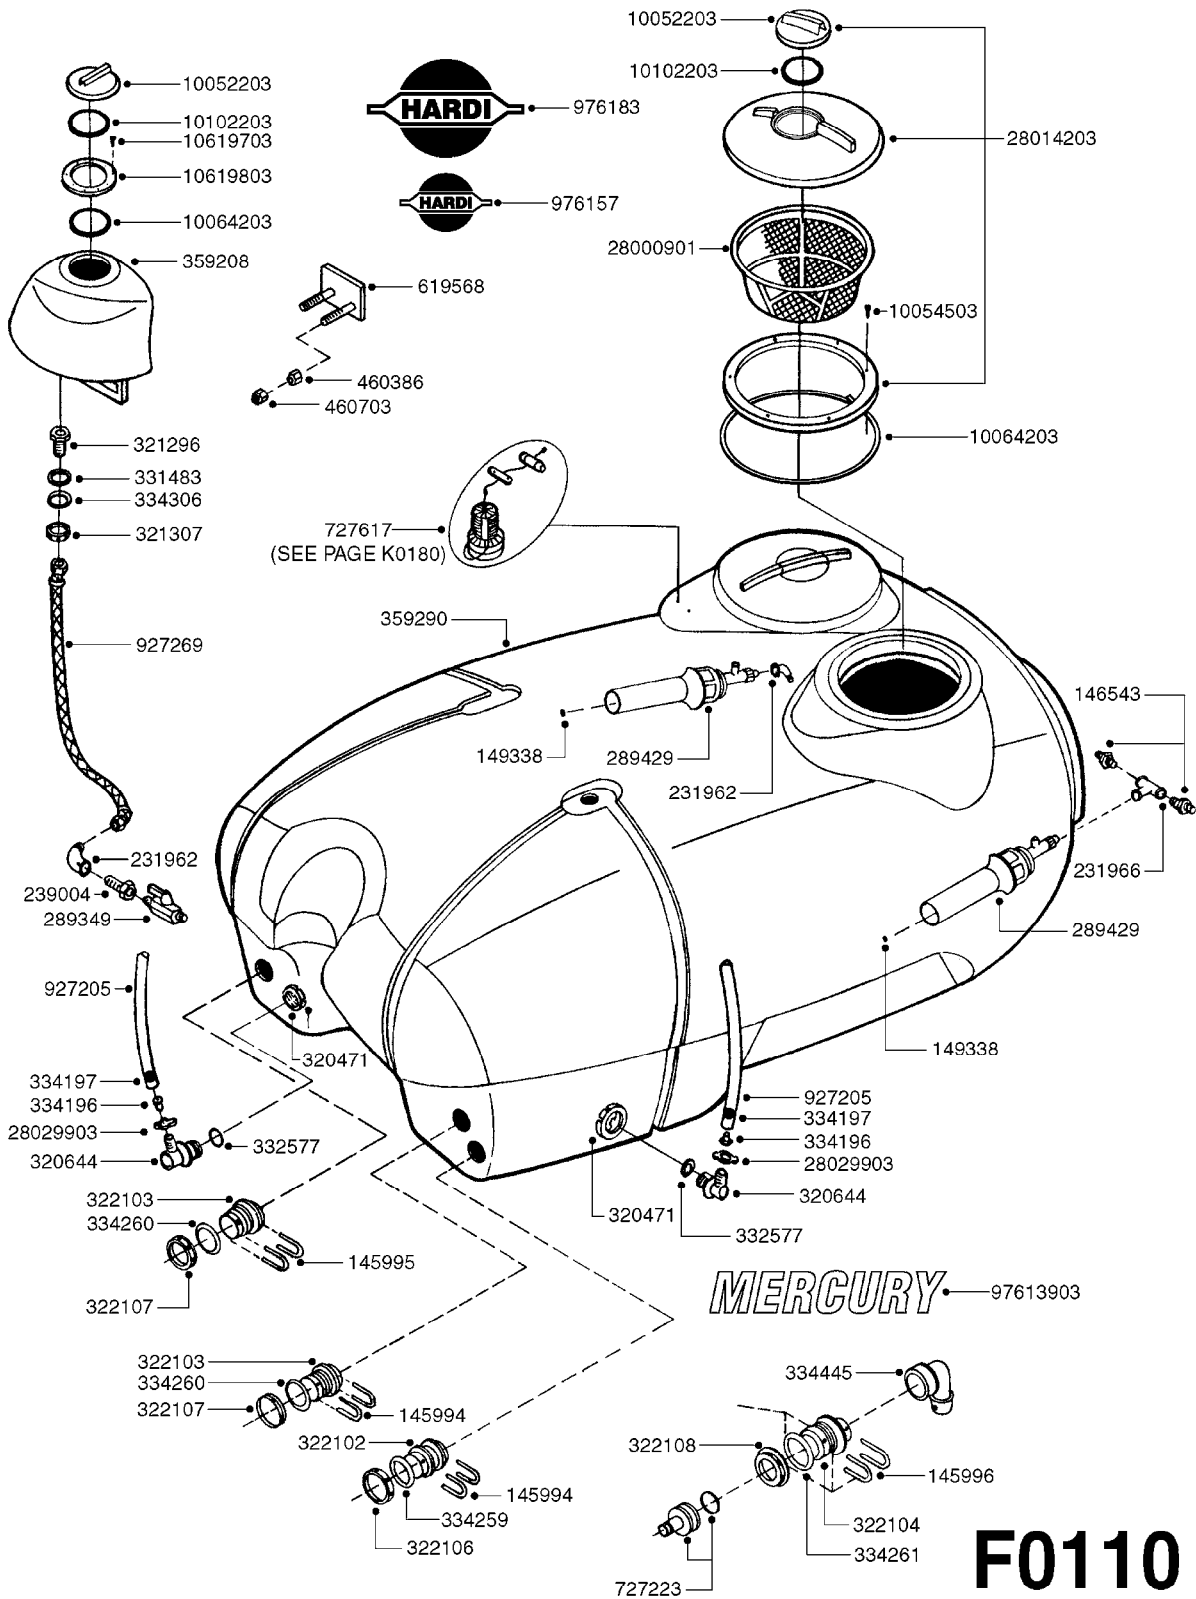

TANK - MERCURY 925
F0110-HIN, 01:01:16

Page 0
Date 16.03.2016 14:51

TANK - MERCURY 925
F0110-HIN, 01:01:16

Page 1
Date 16.03.2016 14:51

parts-n°	order qty	description
145994	1	FITT.DK S-40 FORK
145995	1	FITT.DK S-53 FORK
145996	1	FITT.DK S-67 FORK
146543	1	HEXAGON NIPPLE 1/2"
149338	1	INTERMIX JET 5MM
231962	1	ELBOW BRASS 1/2"
231966	1	TEE 1/2'
239004	1	BUSHING 1/2"-3/8" BRASS
289349	1	BALL VALVE 3/8" M-H
289429	1	AGITATION INJECTOR DUAL INPUT
320471	1	FITT.DK NUT 1" BSP JAMB
320644	1	FITT.DK ELB.3/4"HB X 1" BSP
321296	1	FITT.DK BULKHEAD 1/2" BSP SING
321307	1	FITT.DK NUT 1/2" BSP JAMB
322102	1	FITT.DK S-40 BULKHEAD
322103	1	FITT.DK S-53 BULKHEAD
322104	1	FITT.DK S-67 BULKHEAD
322106	1	FITT.DK S-40 BULKHEAD NUT
322107	1	FITT.DK S-53 BULKHEAD NUT
322108	1	FITT.DK S-67 BULKHEAD NUT
331483	1	WASHER RY-2
332577	1	O-RING D38/D30X4 F.1" PUR.
334196	1	PLUG F. LIQUID LEV. INDICATOR
334197	1	BALL F. LIQUID LEV. INDICATOR
334259	1	GASKET F. S-40 BULKHEAD
334260	1	GASKET F. S-53 BULKHEAD
334261	1	GASKET F. S-67 BULKHEAD
334306	1	WASHER D22 PA
334445	1	FITT.DK S-67 ELB.1-1/2"
359208	1	CLEAN WATER TANK - MERCURY
359290	1	TANK, DRILLED 925 GAL. MERCURY
460386	1	NUT HEX M12X1.75
460703	1	NUT HEX M12X1.75 LOCK DIN985
619568	1	TANK SUPPORT BRACKET
727223	1	FITT.S67 1.5" STRAIT S W/ORING
727617	1	FITT.DK S-93 BOTTOM VALVE 2'
927205	1	HOSE R X CLEAR X 3/4 X 0012"
927269	1	HOSE R X PVC X 1/2 X 0012"
976157	1	DECAL COMPANY (4.4" X 4.6")
976183	1	DECAL COMPANY D.18,2 X 29,6
10052203	1	LID VENT ASSY
10054503	1	SCREW 3/4" SELF TAPPING
10064203	1	SET SEALING SPONGE 1 Ft BULK
10102203	1	GASKET F.16" LID BREATHER
10619703	1	SCREW SS #6x3/4' SELF TAPPING
10619803	1	LID HOUSING TREADED F. 6'
28000901	1	FILTER, TOP MAIN TANK, D400 L275 300130
28014203	1	LID ASSY. (3-PC.) 16" ARAG
28029903	1	CLAMP HOSE GEAR P3/4"-S1" 6712
97613903	1	DECAL MERCURY 2011