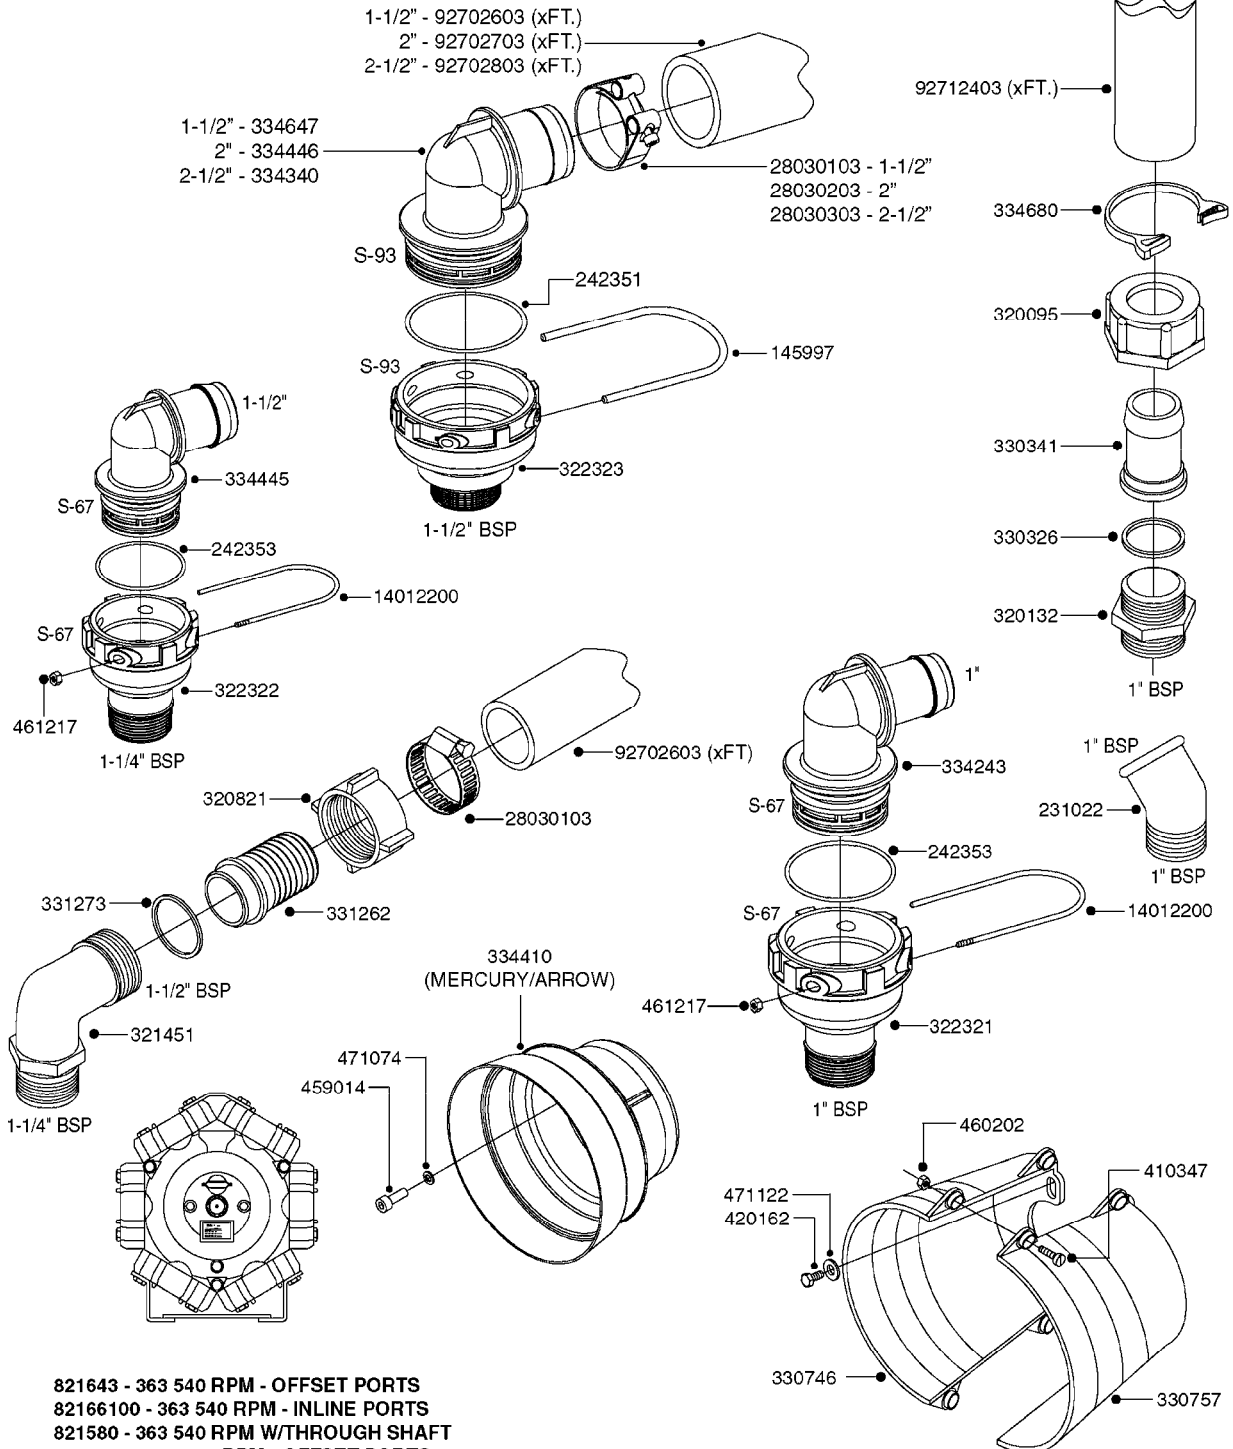

SUCTION SIDE OF PUMP

PRESSURE SIDE OF PUMP

- 821643 - 363 540 RPM - OFFSET PORTS
- 82166100 - 363 540 RPM - INLINE PORTS
- 821580 - 363 540 RPM W/THROUGH SHAFT
- 821651 - 363 1000 RPM - OFFSET PORTS
- 82166200 - 363 1000 RPM - INLINE PORTS
- 821575 - 363 1000 RPM W/THROUGH SHAFT

COMPLETE ASSEMBLIES
WHOLEGOODS ITEMS

A0300