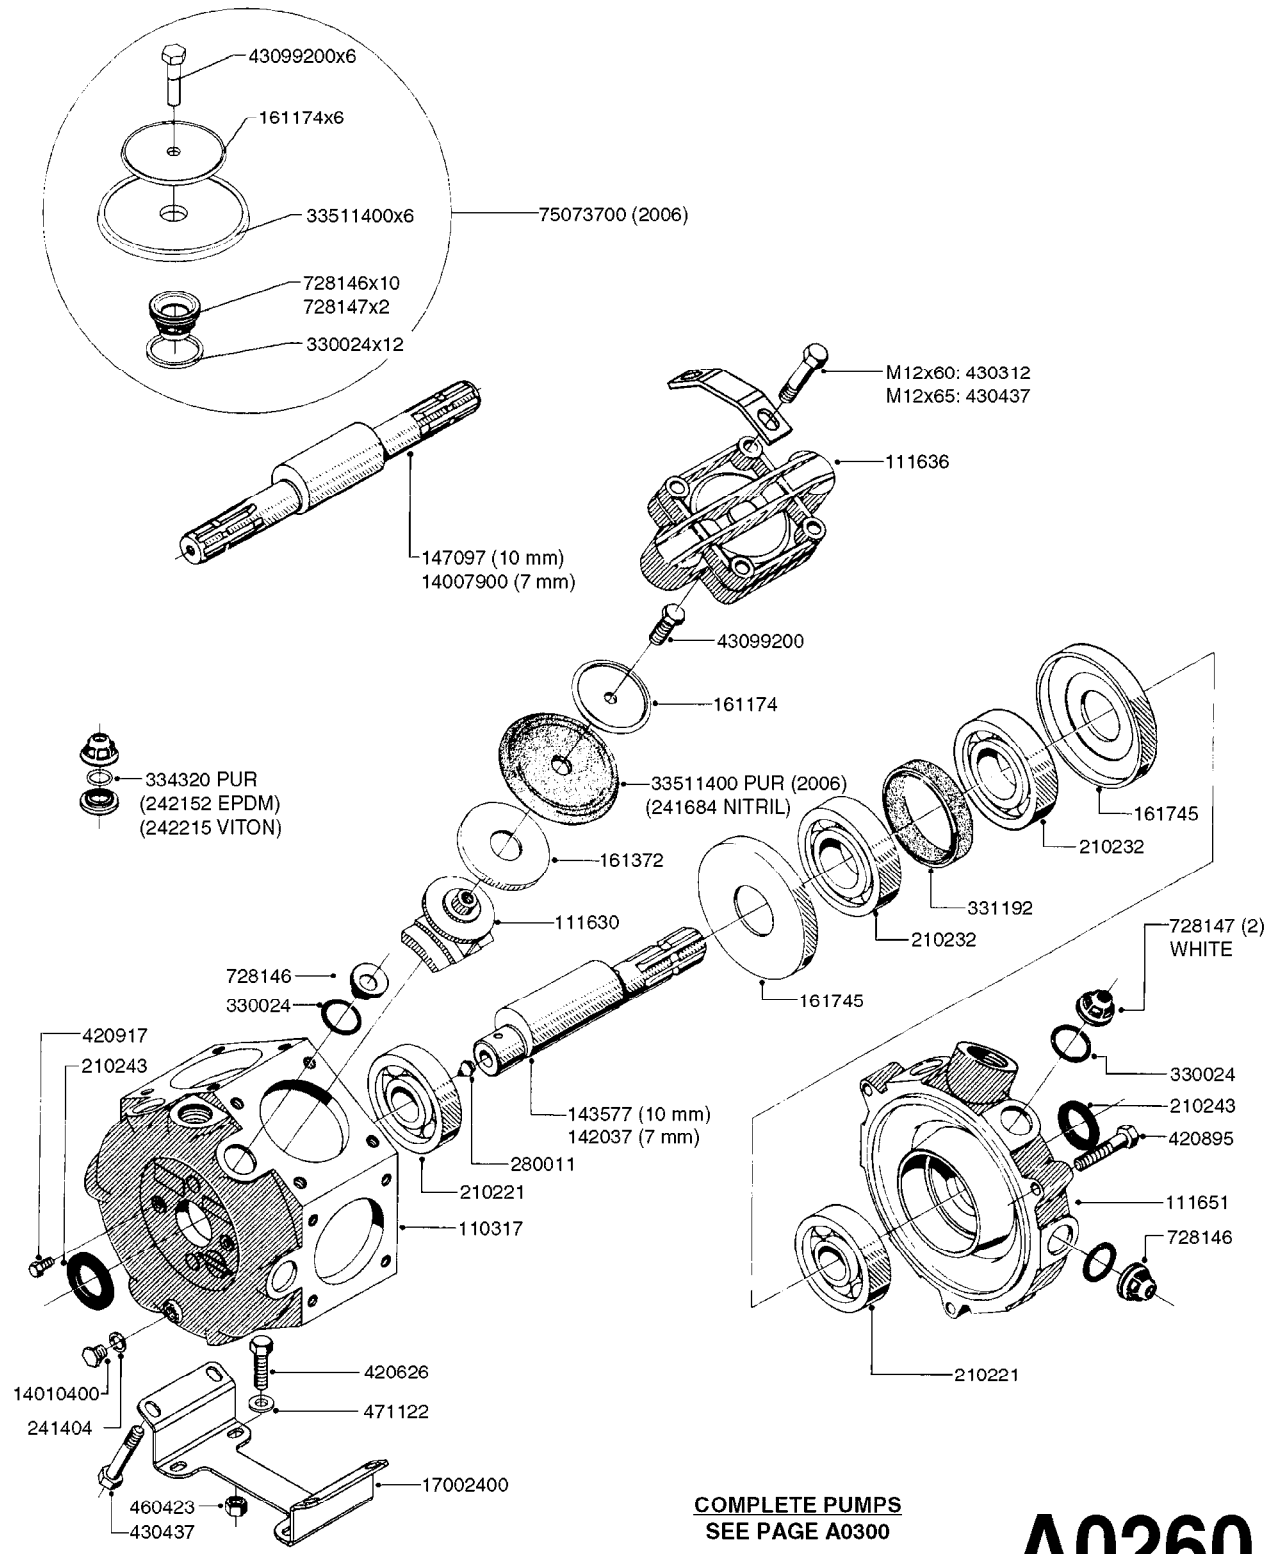

Agroparts: www.HARDI-INTERNATIONAL.com

Mercury - Trailer 600/925
Gallon 36" Fan

Country-Code 11

Date 16.03.2016 14:51

main group	page-n°	date	description	
Pumps	A0260-HIN	01:01:16	PUMP - 363 W/MOUNTING BASE	
	A0280-HIN	16:02:16	PUMP - 364 540/1000 RPM	
	A0300-HIN	01:01:16	PUMP - 361/363FITTINGS	
	A0510-HIN	01:01:16	PTO SHAFTS - BONDIOLI DIAPH.	
	A0520-HIN	01:01:16	PTO SHAFTS - BONDIOLI CENT.	
	A0580-HIN	01:01:16	PTO SHAFTS - AMA DIAPHRAGM	
Controls, Filters, Valves	B0180-HIN	01:01:16	HC/2 MANIFOLD SYSTEM	
	B0200-HIN	01:01:16	EC/2 MANIFOLD SYSTEM	
	B0350-HIN	01:01:16	EVC, ECP, ECPC CONTROLS	
	B0430-HIN	01:01:16	MANIFOLD - S67 VALVE	
	B0710-HIN	01:01:16	SUCTION FILT.-VINEYARD&ORCHARD	
Tank and Frame: Field Sprayers	E0730-HIN	01:01:16	HUB ASSEMBLY F.2 1/8" SPINDLE	
Tank and Frame: Mistblowers	E0750-HIN	01:01:16	HUB ASSY F. 3" SPINDLE CM750	
	F0100-HIN	01:01:16	TANK - MERCURY 600	
	F0110-HIN	01:01:16	TANK - MERCURY 925	
	F0120-HIN	01:01:16	FRAME - MERCURY 600	
	F0130-HIN	01:01:16	FRAME - MERCURY 600 '05	
	F0140-HIN	01:01:16	FRAME - MERCURY 925 '05	
	F0150-HIN	01:01:16	DRAWBARS - MERCURY/ARROW	
	F0160-HIN	01:01:16	DRAWBAR - TURNABLE HITCH	
	Blower unit mistblowers	G0250-HIN	01:01:16	MERCURY - 36" AXIAL FAN
		G0260-HIN	01:01:16	MERCURY - 36" AXIAL FAN '05
G0270-HIN		01:01:16	MERCURY - 36" AXIAL GEARBOX	
G0330-HIN		01:01:16	NOZZLES - AXIAL JET 1/4 X 1	
G0340-HIN		01:01:16	NOZZLES - AXIAL JET 1/4 X 2	
G0350-HIN		01:01:16	NOZZLES - AXIAL JET STAINLESS	
G0360-HIN		01:01:16	NOZZLES - SINGLE & DOUBLE JETS	
Special equipment, Extras	K0180-HIN	01:01:16	DRAIN ASSEMBLY-PULL CORD TYPE	
	K0270-HIN	01:01:16	FILTER ASSEMBLIES-IN LINE	
	K0550-HIN	01:01:16	POWDER MIXER	
Electrical Equipment	M0120-HIN	01:01:16	TRANSDUCERS AND ACCESSORIES	
	M0220-HIN	01:01:16	CABLES	
	M0230-HIN	01:01:16	JUNCTION BOX - LIQUID	
	M0280-HIN	01:01:16	39 PIN CABLES	