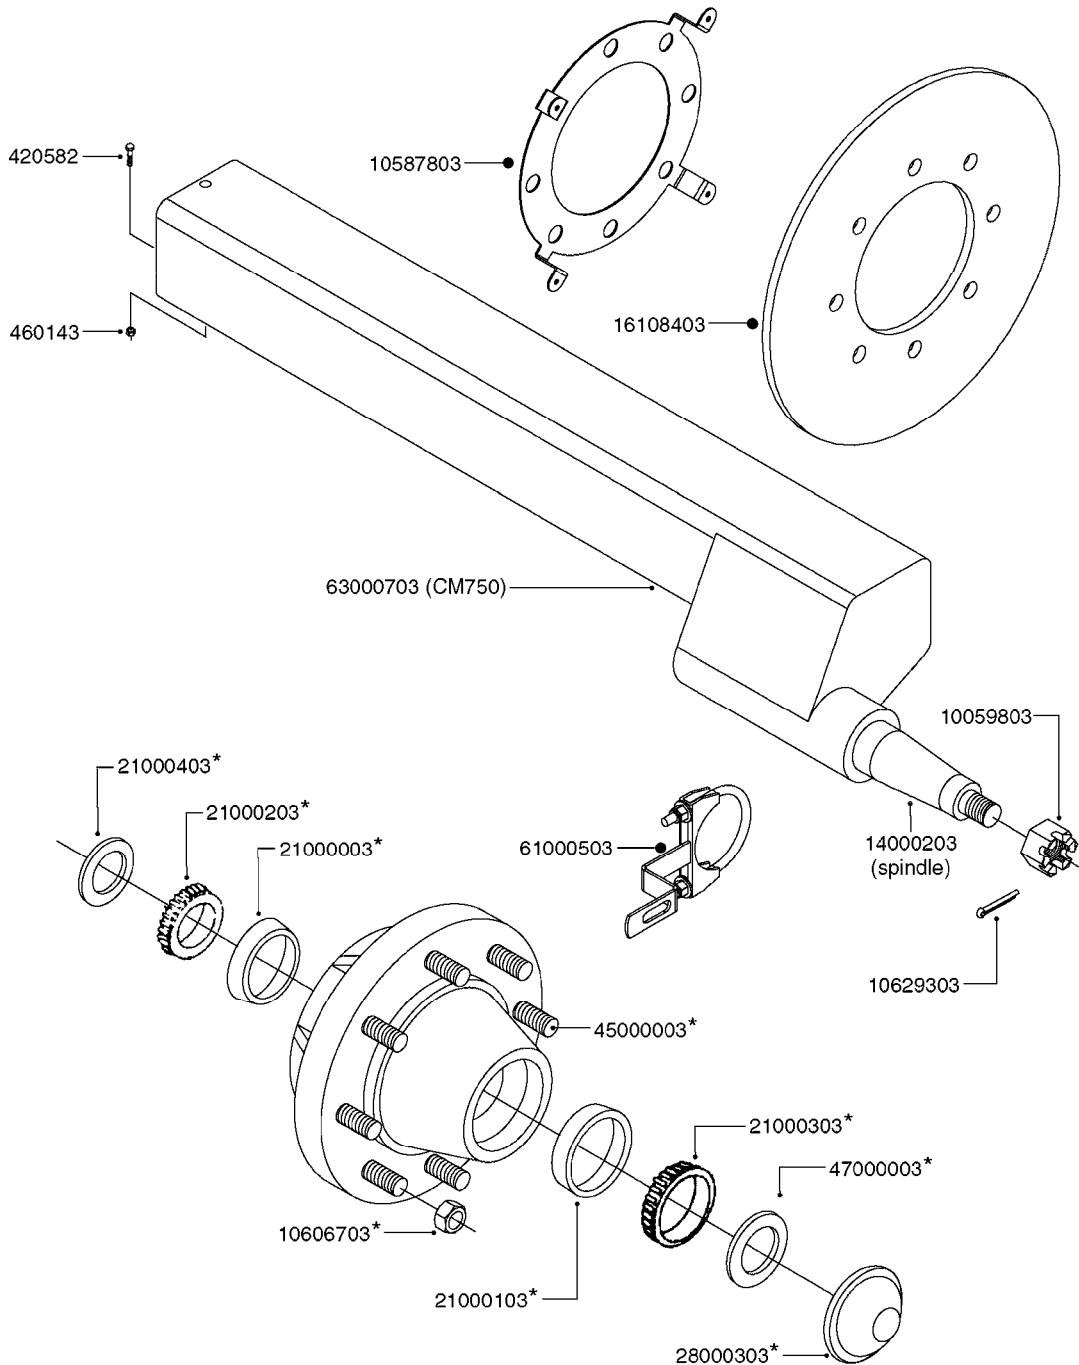

COMPLETE HUB W/BEARINGS:
10531903

**COMPLETE ASSEMBLIES
WHOLEGOODS ITEMS**

E0730

HUB ASSEMBLY F.2 1/8" SPINDLE
E0730-HIN, 01:01:16

Page 1
Date 16.03.2016 14:51

parts-n°	order qty	description
10058803	1	BEARING INNER CONE A25590
10058903	1	SEAL HUB ASE41
10059003	1	DUST CAP 800/1000 GAL EDC17
10059203	1	BOLT WHEEL 9/16"x1-1/4"UNF 90D
10059703	1	BEARING OUTER CONE A25877
10059803	1	NUT HEX NF 1"
10320203	1	BEARING INNER CUP1000GAL.TR/TA
10320303	1	BEARING OUTER CUP1000GAL.TR/TA
10531903	1	HUB ASSY.COMP.F.2-1/8" SPINDLE
10587803	1	MAG MNT F. SPEED SNS 8 BOLT
10629303	1	PIN, COTTER 7/32" X 1.75" LONG
28020103	1	SPINDLE 2.125 CRS 14" 811
47000703	1	WASHER, SPNDL 1.1" 1.06x2 .19T

*28050103 - COMPLETE HUB ASSEMBLY

COMPLETE ASSEMBLIES
WHOLEGOODS ITEMS

E0750

HUB ASSY F. 3" SPINDLE CM750
E0750-HIN, 01:01:16

Page 1
Date 16.03.2016 14:51

parts-n°	order qty	description
420582	1	BOLT HEX 8.8 DEL M8X20 FT A2
460143	1	NUT HEX M8 LOCK A2 DIN985
10059803	1	NUT HEX NF 1"
10587803	1	MAG MNT F. SPEED SNS 8 BOLT
10606703	1	NUT HEX NF 5/8" FLANGED F.STUD
10629303	1	PIN, COTTER 7/32" X 1.75" LONG
14000203	1	SPINDLE 3" X 16" W/NUT &WASHER
16108403	1	REINFORCEMENT RING 8-8-6 HUB FOR NON-REINFORCED 3/8" RIMS ONLY
21000003	1	BEARING INNER CUP #382A
21000103	1	BEARING OUTER CUP #LM501310
21000203	1	BEARING INNER CONE #387AS
21000303	1	BEARING OUTER CONE #LM501349
21000403	1	SEAL GREASE #CR29968
28000303	1	DUST CAP #1609
28050103	1	HUB F 3" 758 7500# PACKAGE
45000003	1	STUD BOLT 5/8" X 2-1/2"
47000003	1	WASHER SPNDL 3" 1.12X2.1 .25TK
61000503	1	SPEED SNS MNT CLAMP - 3"
63000703	1	AXLE INSERT W/M CM750