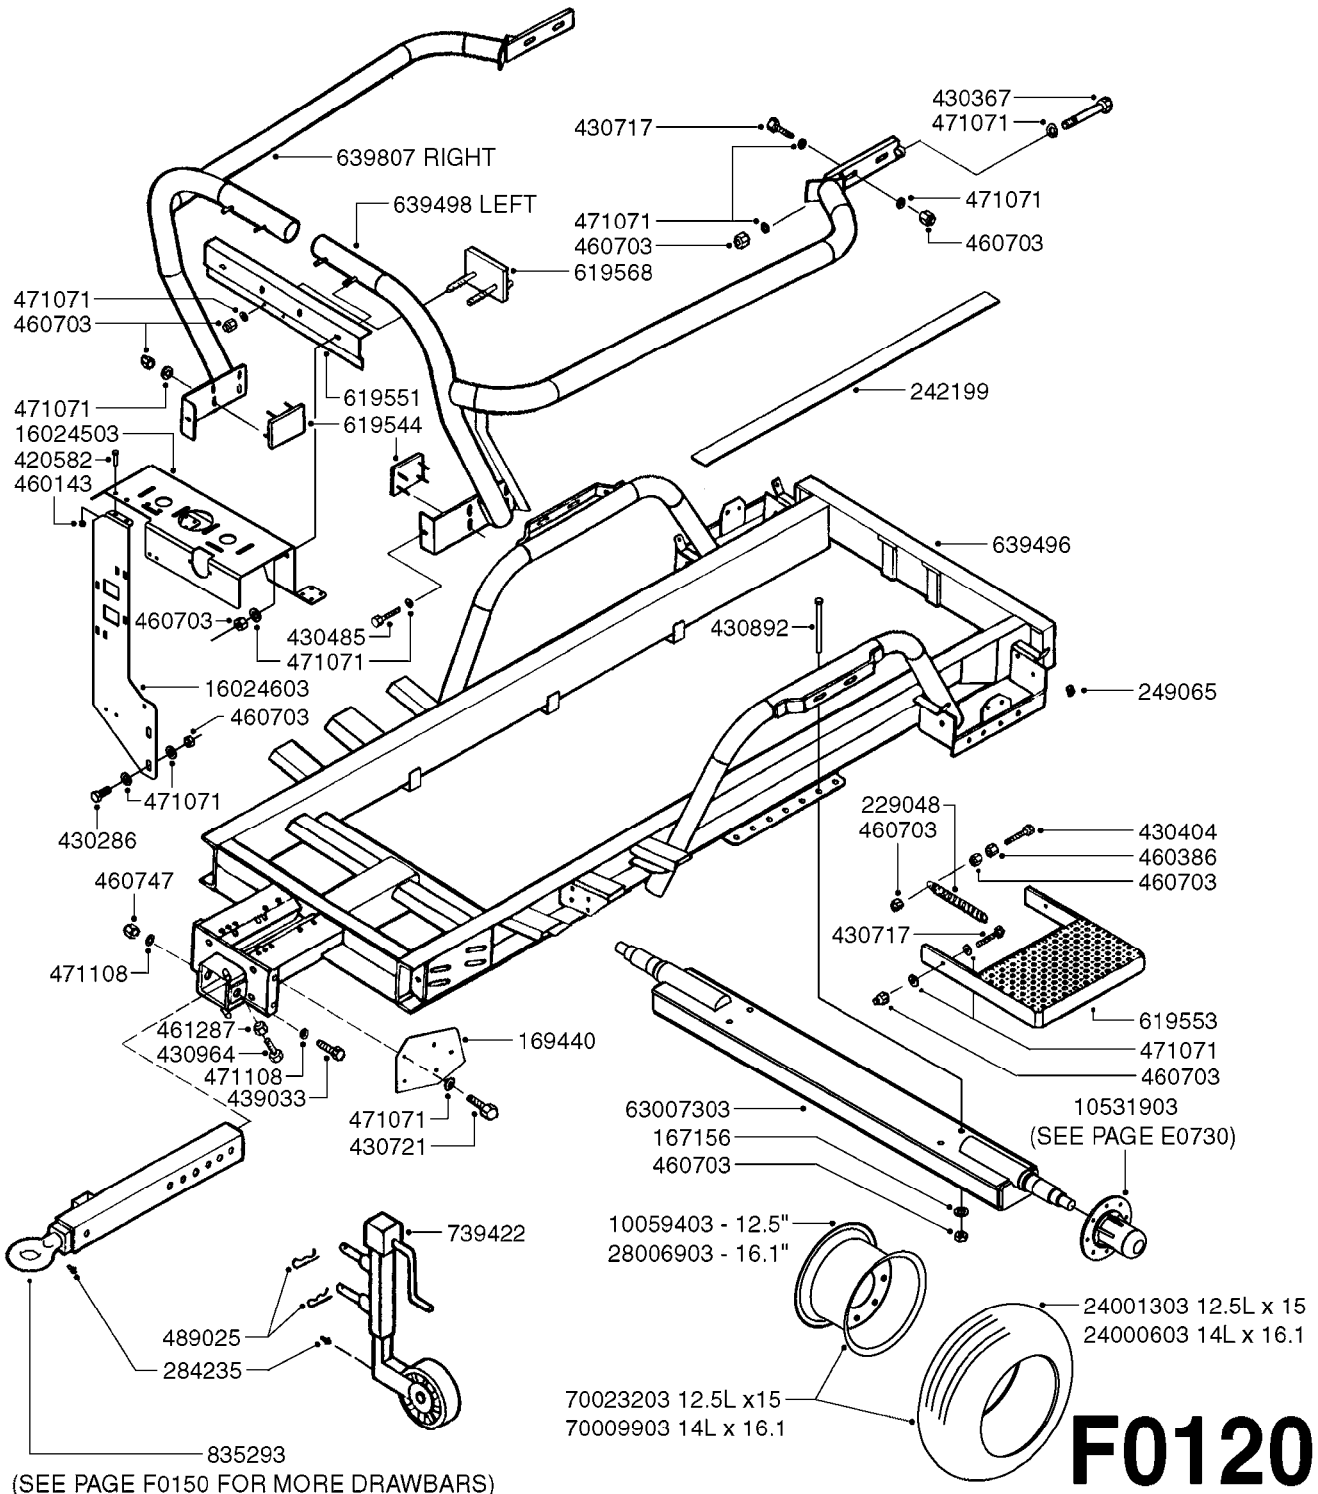

(SEE PAGE F0150 FOR MORE DRAWBARS)

F0120

FRAME - MERCURY 600
F0120-HIN, 01:01:16

Page 1
Date 16.03.2016 14:51

parts-n°	order qty	description
167156	1	WASHER D46.5/D12.4X2.5
169440	1	BRACKET F.SUCTION FILTER
229048	1	SPRING F.FOOT STEP
242199	1	TANK FRAME PACKING 1300X45X3
249065	1	TOP FOR FOOT STEP
284235	1	ENGRASADOR M-6/100 RECTO
420582	1	BOLT HEX 8.8 DEL M8X20 FT A2
430286	1	BOLT HEX 8.8 DEL M12X30 FT
430367	1	BOLT HEX 8.8 DEL M12X100 DIN931
430404	1	BOLT HEX 8.8 DEL M12X50
430485	1	BOLT HEX 8.8 DEL M12X90
430717	1	BOLT HEX 8.8 RAW M12x40
430721	1	BOLT HEX 8.8 DEL M12X40 FT
430892	1	BOLT HEX 8.8 DEL M12X110
430964	1	BOLT HEX M18X50
439033	1	BOLT HEX M24X170 GALV.
460143	1	NUT HEX M8 LOCK A2 DIN985
460386	1	NUT HEX M12X1.75
460703	1	NUT HEX M12X1.75 LOCK DIN985
460747	1	NUT HEX M24 LOCK
461287	1	NUT HEX M18
471071	1	WASHER M12 GALV
471108	1	WASHER D44D25X4.5
489025	1	'R' PIN D.4
619544	1	FRONT PLATE - MERCURY FRAME
619551	1	FRONT BRACKET F.RAILING MR600
619553	1	FOOT STEP MERCURY
619568	1	TANK SUPPORT BRACKET
639496	1	FRAME - MERCURY 600
639498	1	RAILING - MERCURY 600 LEFT
639807	1	RAILING - MERCURY 600 RIGHT
739422	1	CPL. JACK STAND FOR TANGO
835293	1	DRAWBAR RING HITCH
10059403	1	RIM 15X10 X 8-8-6 +1.062OFFSET
10531903	1	HUB ASSY.COMP.F.2-1/8" SPINDLE
16024503	1	SUPPORT MANIFOLD MERCURY
16024603	1	SUPPORT HYD VALVE MISTBLOWER
24000603	1	TIRE 14L X 16.1 8 PLY
24001303	1	TIRE 12.5L-15SL 12 PLY
28006903	1	WHEEL RIM 16.1" X 11" 8-8-6"
63007303	1	AXLE WELDMENT FIXD MERCURY 600
70009903	1	WHEEL ASSY. 14L x 16.1 8PLY
70023203	1	TIRE ASSY 12.5L-15 12PLY8-8-6