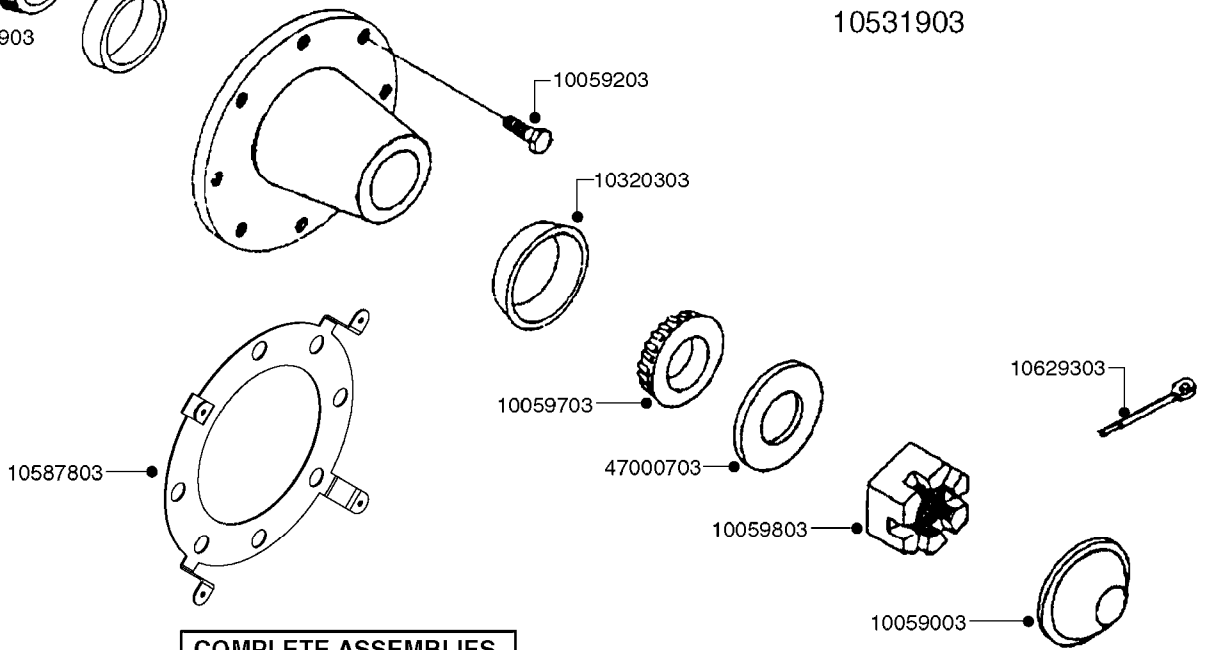

B0710

SUCTION FILT.-VINEYARD&ORCHARD
B0710-HIN, 01:01:16

Page

1

Date

16.03.2016 14:51

parts-n°	order qty	description
242146	1	O-RING 140 X 126 X 7
242147	1	O-RING 105,6x95X5.3
242148	1	O-RING 109.2 X 104 X 2
284093	1	FILTER SCR N ARAG 50 MESH BLUE
284094	1	FILTER SCR N ARAG 32 MESH WHITE
289408	1	FILTER SCR N ARAG 32 MESH WHITE
289409	1	FILTER SCR N ARAG 50 MESH BLUE
289430	1	FILTER SCR N ARAG 80 MESH RED
322146	1	THREADED RING F/FILTER 170
322147	1	THREADED RING F/FILTER 200
322150	1	FILTER CASING 1.5"BSP ARAG
322151	1	FILTER HOUSING 170
329040	1	FILTER ARAG 1.5" 32 MESH TRAIL
329044	1	FILTER ARAG 1.5" 32 MESH LIFT
329047	1	SPRING F. ARAG FILTER 1-1/2"
329048	1	O-RING F. 1-1/2" FILTER
329049	1	PLUNGER F. ARAG VALVE 1-1/2"
329051	1	O-RING F.ARAG FILTER 1-1/2"
329052	1	FITTING F.ARAG FILTER 1-1/2"
329054	1	FILTER HOUSING LID 1-1/2"
329056	1	YELLOW LOCKING RETAINER 1-1/2"
329058	1	SPRING F. ARAG FILTER 1"
329059	1	O-RING F. 1" FILTER
329060	1	PLUNGER F. ARAG VALVE 1"
329061	1	O-RING F.ARAG FILTER 1"
329062	1	FITTING F.ARAG FILTER 1"
329064	1	FILTER HOUSING LID 1"
329066	1	O-RING F.ARAG FILTER 1"
329067	1	O-RING F. 1" FILTER
329068	1	YELLOW LOCKING RETAINER 1"
329071	1	FILTER SCR N ARAG 80 MESH RED
420582	1	BOLT HEX 8.8 DEL M8X20 FT A2
471126	1	WASHER, M8, Ø16/ 8.4X 1.6, SS

COMPLETE HUB W/BEARINGS:
10531903

**COMPLETE ASSEMBLIES
WHOLEGOODS ITEMS**

E0730

HUB ASSEMBLY F.2 1/8" SPINDLE
E0730-HIN, 01:01:16

Page 1
Date 16.03.2016 14:51

parts-n°	order qty	description
10058803	1	BEARING INNER CONE A25590
10058903	1	SEAL HUB ASE41
10059003	1	DUST CAP 800/1000 GAL EDC17
10059203	1	BOLT WHEEL 9/16"x1-1/4"UNF 90D
10059703	1	BEARING OUTER CONE A25877
10059803	1	NUT HEX NF 1"
10320203	1	BEARING INNER CUP1000GAL.TR/TA
10320303	1	BEARING OUTER CUP1000GAL.TR/TA
10531903	1	HUB ASSY.COMP.F.2-1/8" SPINDLE
10587803	1	MAG MNT F. SPEED SNS 8 BOLT
10629303	1	PIN, COTTER 7/32" X 1.75" LONG
28020103	1	SPINDLE 2.125 CRS 14" 811
47000703	1	WASHER, SPNDL 1.1" 1.06x2 .19T