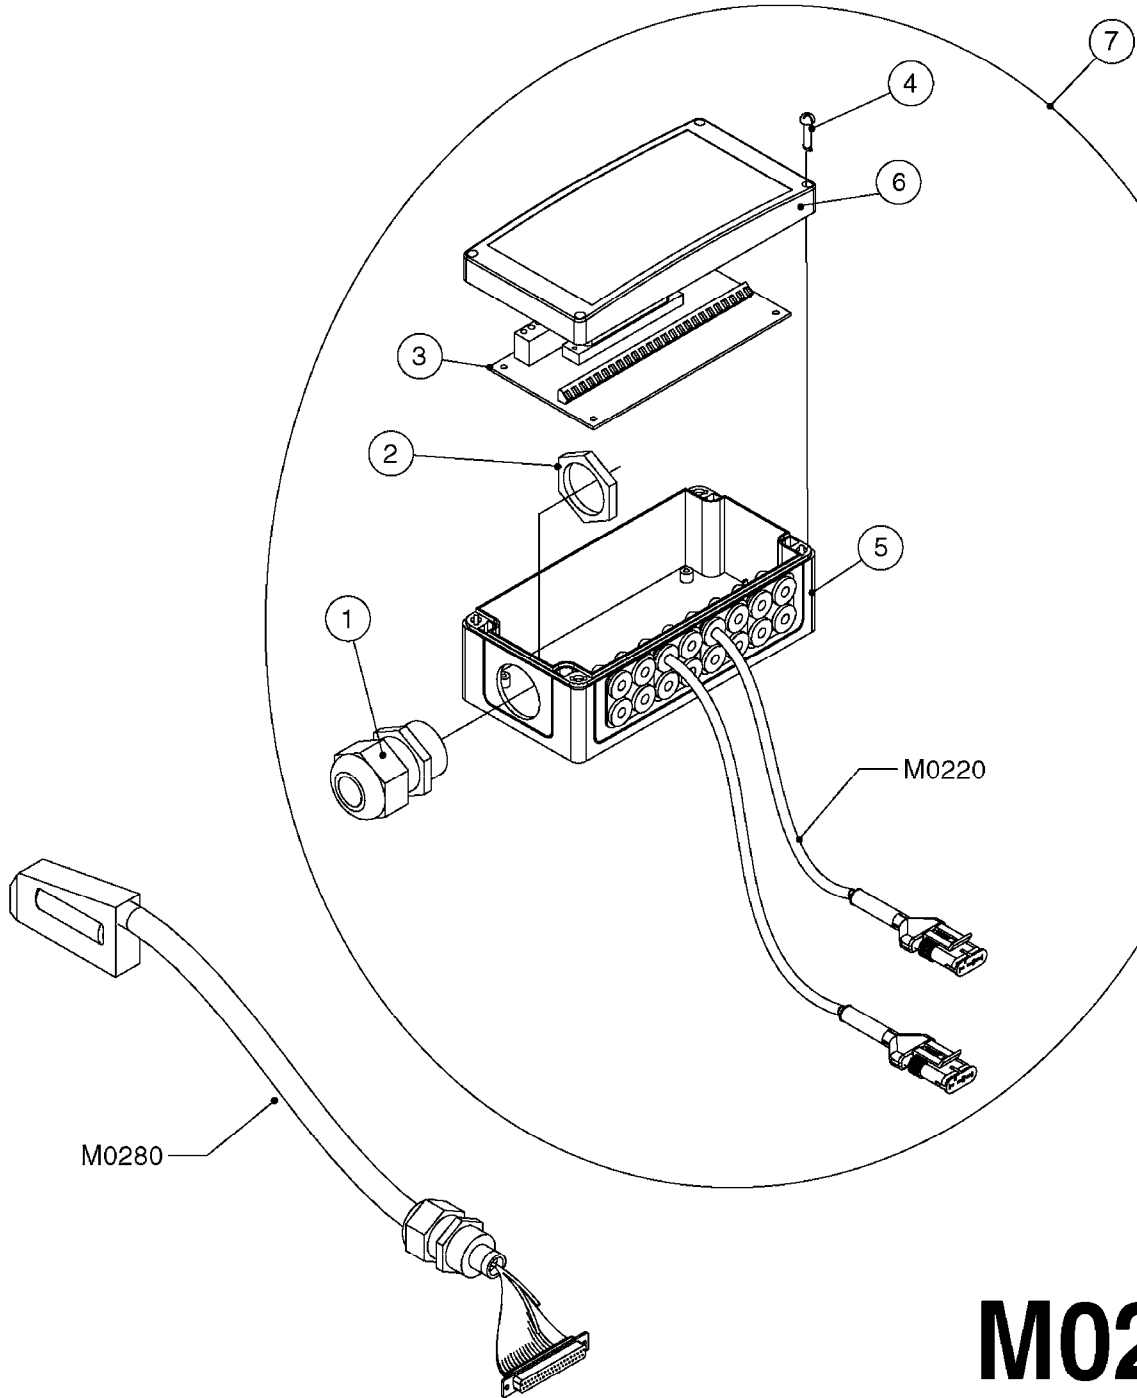

M0220

CABLES
M0220-HIN, 01:01:16

Page 1
Date 16.03.2016 14:51

Pos.	parts-n°	order qty	description
1	26005900	1	WIRE 37/37 POLE DAH/JOB COM
2	26006200	1	CABLE L = 4.50M, AMP, MALE, 2P
2	26006300	1	CABLE L = 0.50M, AMP, MALE, 2P
2	26006400	1	CABLE L = 0.75M, AMP, MALE, 2P
2	26006500	1	CABLE L = 1.50M, AMP, MALE, 2P
2	26006600	1	CABLE L = 9.00M, AMP, MALE, 2P
3	26006700	1	CABLE L = 0.12M, AMP, FEMALE, 2P
4	26006800	1	CABLE L = 1.00M, AMP, FEMALE, 2P
5	26006000	1	CABLE L = 1.50M, AMP, MALE, 3P
5	26006100	1	CABLE L = 5.00M, AMP, MALE, 3P
5	26007000	1	CABLE L = 0.20M, AMP, MALE, 3P
5	26007100	1	CABLE L = 9.00M, AMP, MALE, 3P
5	26007200	1	CABLE L = 13.00M, AMP, MALE, 3P
6	26007300	1	CABLE L = 1.00M, AMP, FEMALE, 3P
7	26007400	1	CABLE L = 3.00M, AMP, EXT, 3P
7	26009800	1	CABLE L = 0.50M, AMP, EXT, 2P
8	26004900	1	CABLE FEM/MALE 37P L=9.5M
9	26007500	1	CABLE FEM/FEM 15P L=3.5M
10	262150	1	SCREW ASSM.FOR D-SUB PLUG
11	72450600	1	CAP F. AMP SUPER SEAL 2P PLUG
12	72450700	1	CAP F. AMP SUPER SEAL 3P PLUG
13	72450800	1	CAP F. AMP SUPER SEAL 4P PLUG