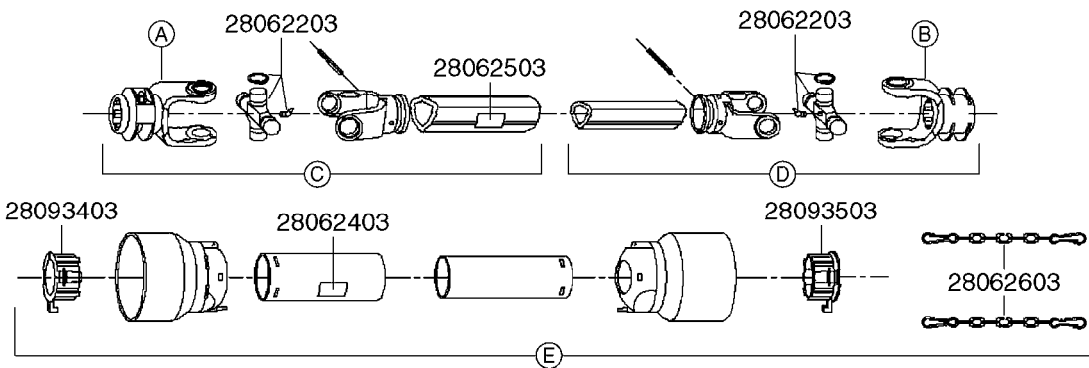

A0520

PTO SHAFTS - BONDIOLI CENT.
A0520-HIN, 01:01:16

Page 1

Date 16.03.2016 14:51

parts-n°	order qty	description
289042	1	UNIV. JOINT 22x54mm
420641	1	BOLT HEX 8.8 DEL M8X35
450015	1	SCREW ALLAN 3/8'X5/8' BLACK
460143	1	NUT HEX M8 LOCK A2 DIN985
28009803	1	PTO PIN TUBE RETAINER OUTER
28009903	1	PTO TUBE RETAINER INNER
28010103	1	PTO YOKE F.INNER TUBE CV PTO
28021403	1	PTO 1"STR/1-3/8" 6SPL B&P
28021503	1	PTO 1"STR/1-3/8" 21SPL B&P
28021603	1	PTO 1"STR/1-3/4" 20SPL B&P
28027903	1	PTO BALL LOCK.KIT F.1-3/8 YOKE
28040503	1	UNIV. JOINT 27x74.6mm
28040703	1	SAFETY CHAIN F.CV BLACK PTO
28041803	1	DECAL DANGER GUARD MISSING
28041903	1	DECAL DANGER ROT.DRIVELINE
28056703	1	PTO YOKE #1 1-3/8" X 6 SPLINE
28056803	1	PTO YOKE #1 1-3/8" X 21 SPLINE
28056903	1	PTO YOKE #4 1-3/8" X 20 SPLINE
28057003	1	PTO TUBE YOKE #1-G1 OUTER
28057103	1	PTO TUBE YOKE #4-G4 OUTER
28057203	1	PTO PIN TUBE RETAINER OUTER
28057303	1	PTO TUBE OUTER #1 745MM
28057403	1	PTO TUBE OUTER #4 720MM
28057503	1	PTO TUBE INNER #1 745MM
28057603	1	PTO TUBE INNER #4 720MM
28057703	1	PTO TUBE RETAINER INNER
28057803	1	PTO TUBE YOKE #1 Ø=1"
28057903	1	PTO TUBE YOKE #4 Ø=1"
28058003	1	PTO HALF SAFETY SHIELD OUTER
28058103	1	PTO HALF SAFETY SHIELD OUTER
28058203	1	PTO HALF SAFETY SHIELD INNER
28058303	1	PTO HALF SAFETY SHIELD INNER
28058403	1	PTO BALL LOCK.KIT F.1-3/4 YOKE
28058503	1	PTO TUBE YOKE #1-G1 INNER