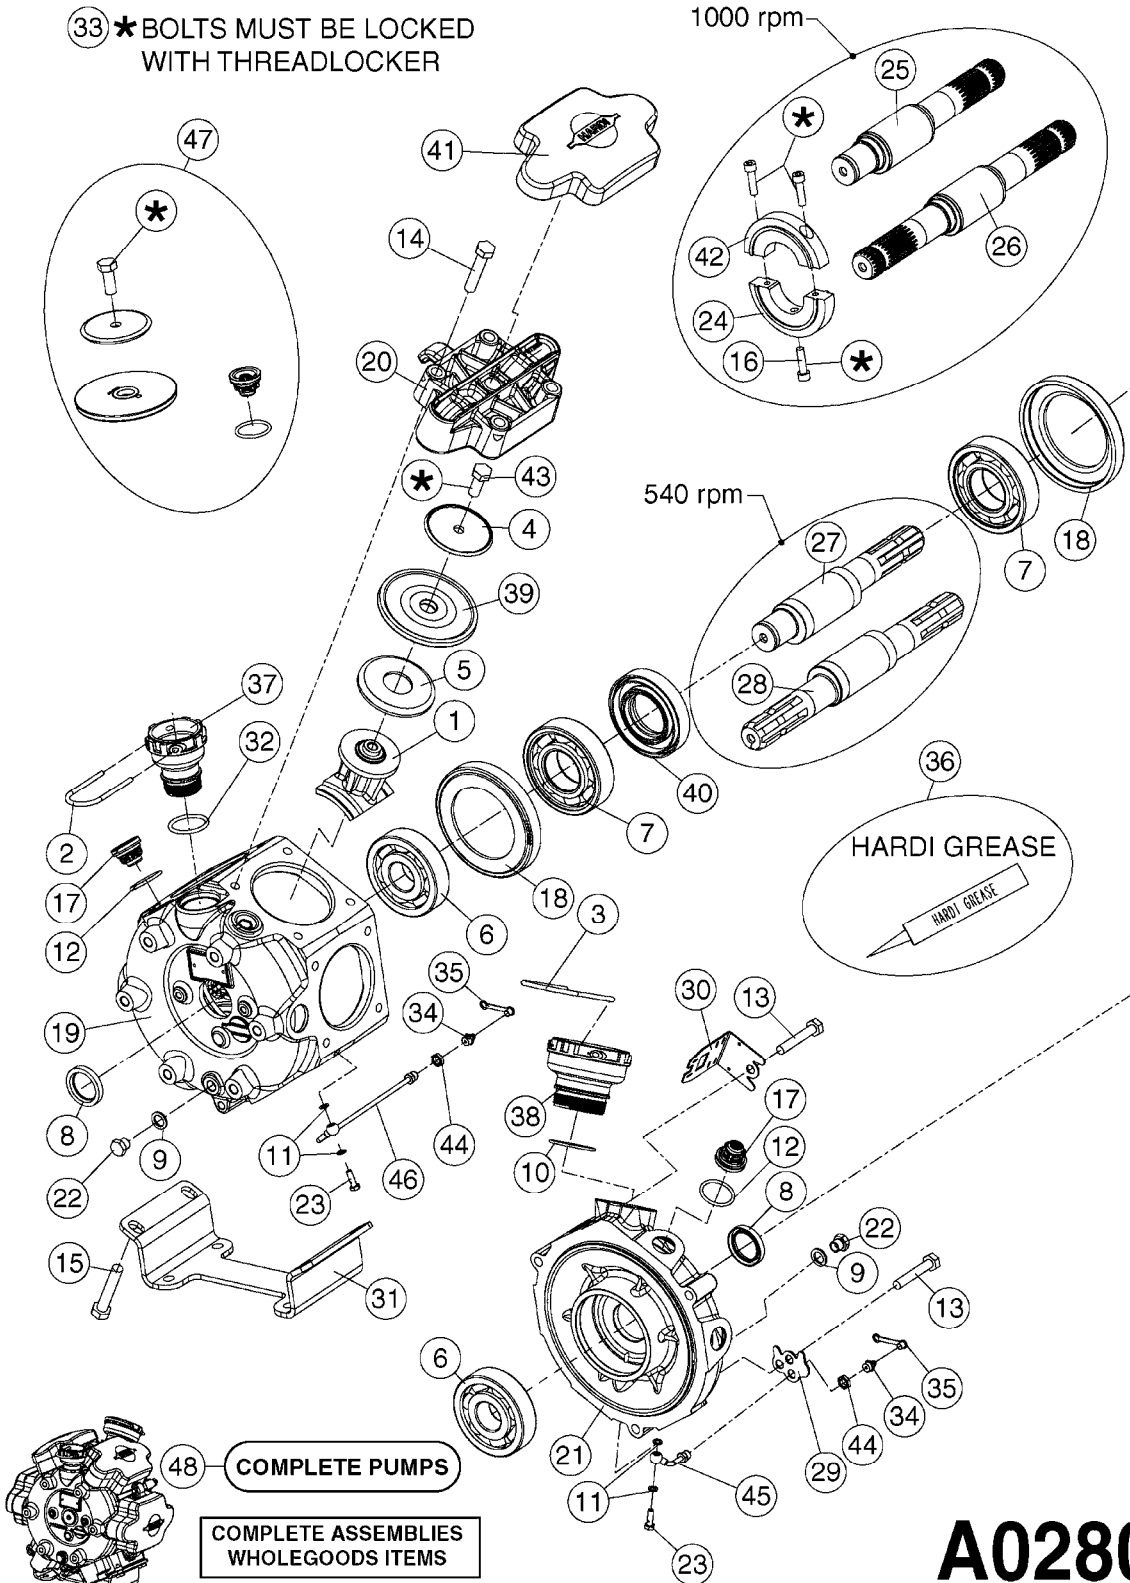

33 * BOLTS MUST BE LOCKED WITH THREADLOCKER

1000 rpm

PUMP - 364 540/1000 RPM
A0280-HIN, 16:02:16

Page

1

Date

16.03.2016 14:51

Pos.	parts-n°	order qty	description
1	111622	1	CONNECTING ROD 463/5.5MM
1	111628	1	CONNECTING ROD 363/5.5 PUMP
1	111629	1	CONNECTING ROD 363/364-7 PUMP
1	111630	1	CONNECTING ROD 363/364-10 PUMP
2	145996	1	FITT.DK S-67 FORK
3	145997	1	FITT.DK S-93 FORK
4	161174	1	DIAPHRAGM DISC SS 361/363/364 PUMP
5	161372	1	DIAPHRAGM BACKING DISC,320-361
6	210221	1	BEARING BALL 6407
7	210232	1	BEARING BALL 6310
8	210243	1	SEAL OIL 35 X 47 X 7
9	241404	1	DOWTY SEAL 1/4"
10	242225	1	O-RING D45.0 X 4.0 RUBBER
11	242374	1	WASHER Ø10/Ø6X1 COPPER
12	330024	1	O-RING D41,1/D34.5 X 3,5
13	420895	1	BOLT HEX 8.8 RAW M10X60
14	430312	1	BOLT HEX 8.8 RAW M12X60
15	430437	1	BOLT HEX 8.8 RAW M12X65
16	450995	1	BOLT ALLEN M8X30 DIN 912 RAW
17	728146	1	VALVE FOR 361(726890/707932)
18	11171900	1	METAL SPACER F. 364/464 MACHINED
19	11172000	1	PUMP HOUSE 364 MACHINED 5/4" BSP RED
20	11172800	1	VALVE COVER 364 MACHINED RED
21	11173200	1	FRONTPART 364, 1½" BSP RED
22	14010400	1	PLUG 1/4" BSP
23	14120400	1	BANJOBOLT M6 X 19
24	14120700	1	COUNTERWEIGHT 364/464-1000
25	14137300	1	CRANKSHAFT 364/464-5.5 1000
26	14137900	1	CRANKSHAFT 364/464-5.5 GG 1000
27	14137600	1	CRANKSHAFT 364/464-10
28	14138200	1	CRANKSHAFT 364/464-10 GG
29	16382900	1	GREASE NIPPLE PLATE, 364
30	16390600	1	BRACKET FOR RPM SENSOR
31	17002400	1	FOOT F/363 PUMP (PAINTED)
32	24266600	1	O-RING D 38,0 X 4,0 70SH.NITR
33	28045503	1	LOCTITE 262 .5ML (.017oz.)
34	28163300	1	GREASE NIPPLE H1 M6X1 DIN 7412
35	28163400	1	CAP F. GREASENIPPLE YELLOW M6X1
36	28164600	1	HARDI PUMP GREASE S3 V550L 1
37	32242200	1	FITTING S67 5/4" KON. RG 2014
38	32242300	1	NIPPLE S93 1,5' KON.RG 2014
39	33511400	1	DIAPHRAGM PUMP 361/361/363/364 PUR
40	33524200	1	DISTANCE RING/GREASE SPLIT
41	33524300	1	COVER PLASTIC 364 PUMP
42	39136200	1	HALFPART 364/464-1000
43	43099200	1	BOLT HEX SS M12 X 30 DIN933 A4
44	46134000	1	NUT HEX M10x1 H=2.3 NV=14 ELZIN
45	61096800	1	BANJOTUBE SHORT 364 COMPL.
46	61096900	1	BANJOTUBE LONG 364 COMPL.
47	75585900	1	PUMP KIT 364
48	82168100	1	PUMP 464/5.5 THROUGH SHAFT 1000RPM
48	82169500	1	PUMP 364-5.5-MED-1000
48	82169700	1	PUMP 364-5.5-MOD2-1000-120-AUS
48	82170000	1	PUMP 364-10-STD-540
48	82170300	1	PUMP 364-10-MOD-540-GG
48	82170400	1	PUMP 364-10-MOD-540-120