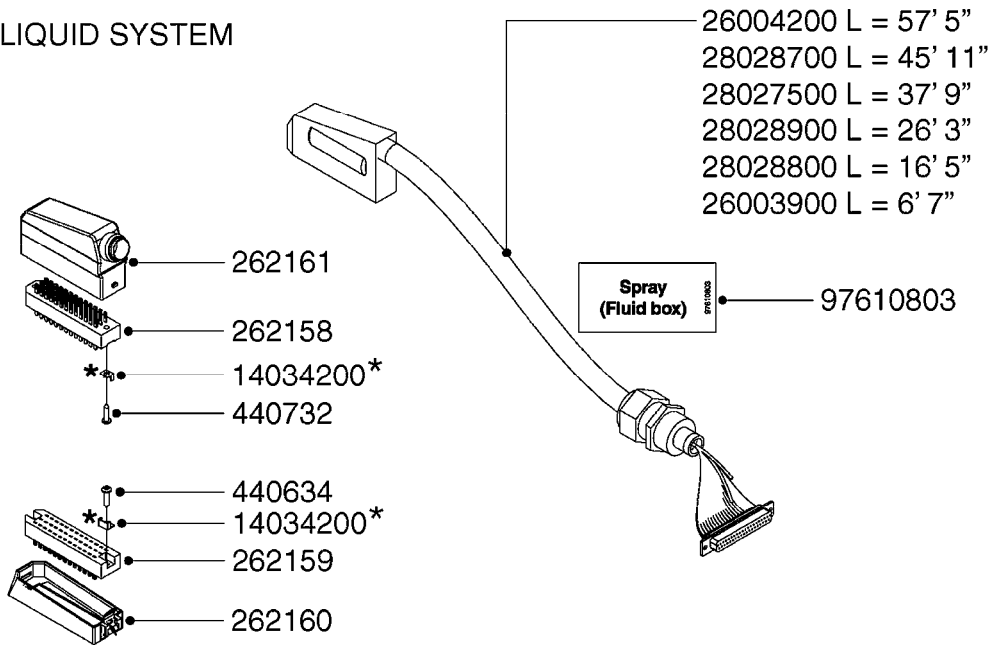

M0220

CABLES
M0220-HIN, 01:01:16

Page 1
Date 16.03.2016 14:51

Pos.	parts-n°	order qty	description
1	26005900	1	WIRE 37/37 POLE DAH/JOB COM
2	26006200	1	CABLE L = 4.50M, AMP, MALE, 2P
2	26006300	1	CABLE L = 0.50M, AMP, MALE, 2P
2	26006400	1	CABLE L = 0.75M, AMP, MALE, 2P
2	26006500	1	CABLE L = 1.50M, AMP, MALE, 2P
2	26006600	1	CABLE L = 9.00M, AMP, MALE, 2P
3	26006700	1	CABLE L = 0.12M, AMP, FEMALE, 2P
4	26006800	1	CABLE L = 1.00M, AMP, FEMALE, 2P
5	26006000	1	CABLE L = 1.50M, AMP, MALE, 3P
5	26006100	1	CABLE L = 5.00M, AMP, MALE, 3P
5	26007000	1	CABLE L = 0.20M, AMP, MALE, 3P
5	26007100	1	CABLE L = 9.00M, AMP, MALE, 3P
5	26007200	1	CABLE L = 13.00M, AMP, MALE, 3P
6	26007300	1	CABLE L = 1.00M, AMP, FEMALE, 3P
7	26007400	1	CABLE L = 3.00M, AMP, EXT, 3P
7	26009800	1	CABLE L = 0.50M, AMP, EXT, 2P
8	26004900	1	CABLE FEM/MALE 37P L=9.5M
9	26007500	1	CABLE FEM/FEM 15P L=3.5M
10	262150	1	SCREW ASSM.FOR D-SUB PLUG
11	72450600	1	CAP F. AMP SUPER SEAL 2P PLUG
12	72450700	1	CAP F. AMP SUPER SEAL 3P PLUG
13	72450800	1	CAP F. AMP SUPER SEAL 4P PLUG

LIQUID SYSTEM

HYDRAULIC SYSTEM

* Note orientation of bracket
1 = Liquid system
2 = Hydraulic system

M0280

39 PIN CABLES
M0280-HIN, 01:01:16

Page 1

Date 16.03.2016 14:51

parts-n°	order qty	description
262158	1	PLUG INSERT 39 POLE MALE
262159	1	PLUG INSERT 39 POLE FEMALE
262160	1	PLUG HOUSING 39 POLE FEMALE
262161	1	PLUG HOUSING F/39 POLE MALE
440634	1	SCREW 5/8"
440732	1	PT SCREW 35X12B Z5452 ELZ
14034200	1	CODE BRACKET FOR 39 PIN CABLE
26003900	1	WIRE 37-39 PIN EVC, 6.6'
26004200	1	WIRE 37-39 PIN EVC, 57.4'
26008400	1	WIRE 39-PIN 24 WIRE L=8M
28027500	1	WIRE 37-39 PIN EVC, 37.7'
28028700	1	WIRE 37-39 PIN EVC, 45.9'
28028800	1	WIRE 37-39 PIN EVC, 16.4'
28028900	1	WIRE 37-39 PIN EVC, 26.2'
72236400	1	DAH CONN. WIRE/TRACTOR L=8M
97610803	1	DECAL-SRAY BOX 39-PIN
97610903	1	DECAL-HYDRAULIC BOX 39-PIN