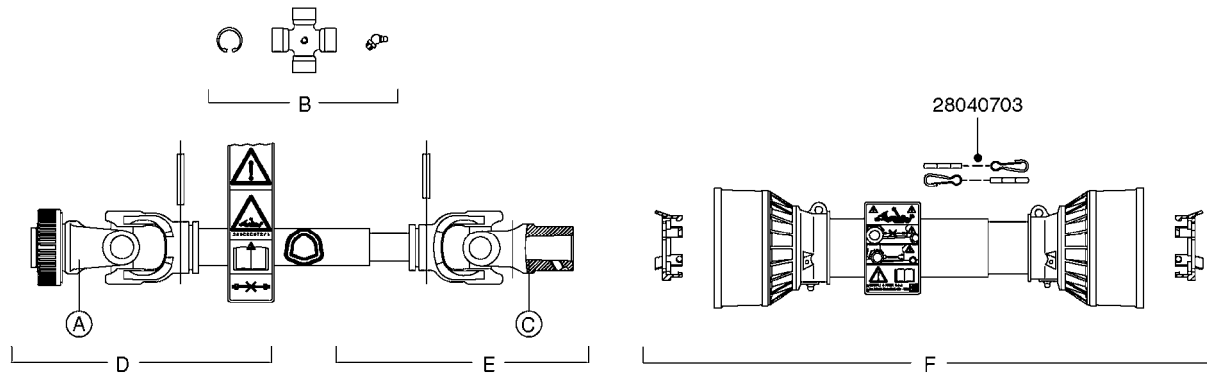

COMPLETE ASSEMBLIES
WHOLEGOODS ITEMS

A0300

PUMP - 361/363 FITTINGS
A0300-HIN, 01:01:16

Page 1

Date 16.03.2016 14:51

parts-n°	order qty	description
145997	1	FITT.DK S-93 FORK
231022	1	FITT.DK ELB. 1' BSP GF 121
242351	1	O-RING D69.5X3.0 VITON F.S-93
242353	1	O-RING D44.2X3.0 VITON F.S-67
320095	1	FITT.DK NUT 1" BSP
320132	1	FITT.DK HN 1" BSP
320821	1	FITT.DK NUT 1-1/2" BSP
321451	1	FITT.DK ELB.1-1/2 X1-1/4 80DEG
322321	1	FITT.DK S-67 X 1"BSP MALE
322322	1	FITT.DK S-67 X 1-1/4"BSP MALE
322323	1	FITT.DK S-93 X 1-1/2"BSP MALE
330326	1	O-RING D30/D24X2 F.1"NUT
330341	1	FITT.DK HB 1" F. 1" NUT
330746	1	GUARD PTO LOWER PART SHORT
330757	1	GUARD PTO UPPER PART SHORT
331262	1	FITT.DK HB 1-1/2" F. 1-1/2"NUT
331273	1	O-RING D44/D38X2 F.1-1/2"
334243	1	FITT.DK S-67 ELB.1"
334340	1	FITT.DK S-93 ELBOW 2.5"
334410	1	PROTECTION GUARD
334445	1	FITT.DK S-67 ELB.1-1/2"
334446	1	FITT.DK S-93 ELB.2" PVC
334647	1	FITT.DK S93 ELB 1-1/2" 90 PVC
334680	1	CLAMP HOSE PLASTIC 1"
410347	1	SCREW M6X20 8.8
420162	1	BOLT HEX 8.8 DEL 3/8"x15MM
459014	1	ALLEN SCREW M8 X 15 GALV.DIN93
460202	1	NUT HEX M6
461217	1	NUT HEX M5 LOCK
471074	1	WASHER M8 ELZ
471122	1	WASHER, M10, Ø20/10.5X 2.0, SS
821575	1	PUMP 363/5.5 THROUGH SHAFT
821580	1	PUMP 363/10 THROUGH SHAFT
821643	1	PUMP 363/10 1.5"SUC 540RPM OSP
821651	1	PUMP 363/5.5/1000 OSP
14012200	1	FITT.DK S-67 FORK W/M5 THREADS
28030103	1	CLAMP HOSE GEAR P5/4-S1.5"6724
28030203	1	CLAMP HOSE T-BOLT S2" 235-67
28030303	1	CLAMP HOSE T-BOLT S2.5" 235-76
82166100	1	PUMP 363/10 1.5"SUC 540RPM
82166200	1	PUMP 363/5.5 1.5"SUC 1000RPM
92702603	1	HOSE PVC SUCT GRAY 1-1/2"
92702703	1	HOSE PVC SUCT GRAY 2"
92702803	1	HOSE PVC SUCT GRAY 2.5"
92712403	1	HOSE R X1" X300PSI WP X0012"