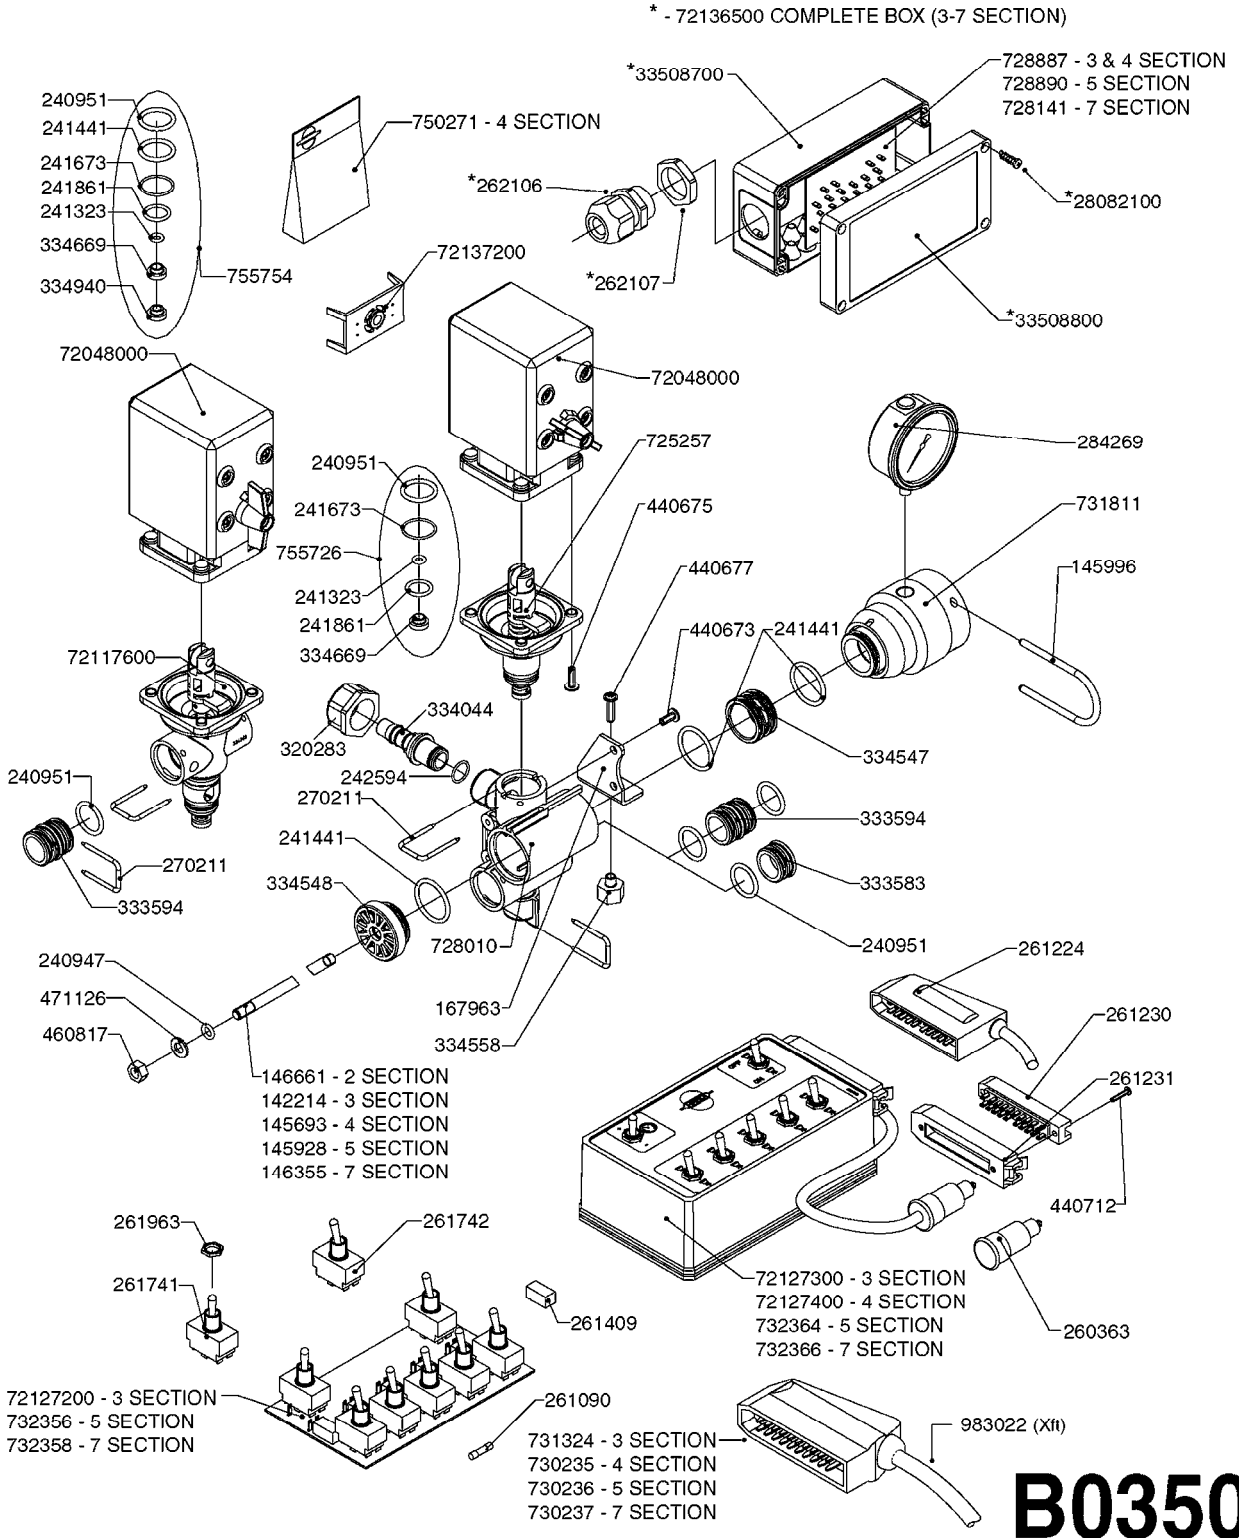

B0350

EVC, ECP, ECPC CONTROLS
B0350-HIN, 01:01:16

Page 1
Date 16.03.2016 14:51

parts-n°	order qty	description
142214	1	STUD BOLT - M8X265, 3 SECTION
145693	1	STUD BOLT - M8X330, 4 SECTION
145928	1	STUD BOLT - M8X400, 5 SECTION
145996	1	FITT.DK S-67 FORK
146355	1	STUD BOLT - M8X540, 7 SECTION
146661	1	STUD BOLT M8 X 195
167963	1	MOUNT BKT.F.EC BOOM SEC.
240947	1	O-RING D7.3X2.4 NITRIL
240951	1	O-RING D21.2X3 NITRIL
241323	1	O-RING D5.3X2.4 NITRIL
241441	1	O-RING D29.3X3
241673	1	O-RING D22.1X1.6
241861	1	O-RING D15.3X2.4 VITON
242594	1	O-RING D14 X 1.78 SCH.70-EPDM
260363	1	PLUG 2 POLE 12V
261090	1	FUSE 5 X 20 6.3A, 250V
261224	1	PLUG HOUSING F/20 POLE MALE
261230	1	PLUG INSERT 20 POLE FEMALE
261231	1	PLUG HOUSING 20 POLE FEMALE
261409	1	RELAY 12V F. ESC CNTRL BOX '96
261741	1	SWITCH 2 POLE 12V TOGGLE PRESS
261742	1	SWITCH 2 POLE 12V ON/OFF
261963	1	NUT F.EC SWITCH
262106	1	BULKHEAD F. CABLE 6.5-14 BLACK
262107	1	NUT F. BULKHEAD CABLE BLACK
270211	1	FITT.DK S25 FORK L=37.5
284269	1	GAUGE 2.5'BR BOTT.BAR16
320283	1	FITT.DK NUT 3/4"BSP
333583	1	END PIECE FOR BYPASS
333594	1	CONNECTING PIECE F. BYPASS
334044	1	FITT.DK HB 3/4' F. 3/4' CAP
334547	1	CONNECTING PIECE F. PRESSURE
334548	1	END COVER
334558	1	NUT HEX PLASTIC INSERT
334669	1	VALVE CONE D14/D7-SH 63 WHITE
334940	1	VALVE CONE D14/D6-SH 63 GREEN
440673	1	SCREW F.PLASTIC 5X12 SS
440675	1	SCREW F. PLASTIC 5X16 SS
440677	1	SCREW F. PLASTIC 5X20 SS
440712	1	SCREW 30X16 STAINLESS
460817	1	NUT HEX M8 STAINLESS DIN 934
471126	1	WASHER, M8, Ø16/ 8.4X 1.6, SS
725257	1	SPINDLE SECT. F/EC DISTRIBUTOR
728010	1	DISTRIB HOUSING W/CONST PR GRN
728141	1	CIRCUIT BOARD F.EC7 CONN. BOX
728887	1	CIRCUIT BOARD EC CONTROL
728890	1	CIRCUIT BOARD 5 SECTION EC
730235	1	CABLE F.CONTRL BOX EC4 L=11500
730236	1	CABLE F.CONTRL BOX EC5 L=11500
730237	1	CABLE EC7 L=11500MM
731324	1	CABLE F.CONTRL BOX EC3 L=11500
731811	1	FITT.DK ADAPTOR S67 EC BOOM SE
732356	1	PRINT BOARD EVC ESC 5 SECTION
732358	1	PRINT BOARD EVC ESC 7 SECTION
732364	1	CONTROL BOX ESC/EVC 5 SEC.CM+
732366	1	CONTROL BOX ESC/EVC 7 SEC.CM+
750271	1	O-RING KIT F.EC/4 CONTROL UNIT
755726	1	O-RING KIT F.EC/ESC SEC.VALVE
755754	1	GASKET SET EVC DIST
983022	1	WIRE 12 x 0.5 x 2MM x 12"
28082100	1	SCREW F. BOX LID 1/4" L=20