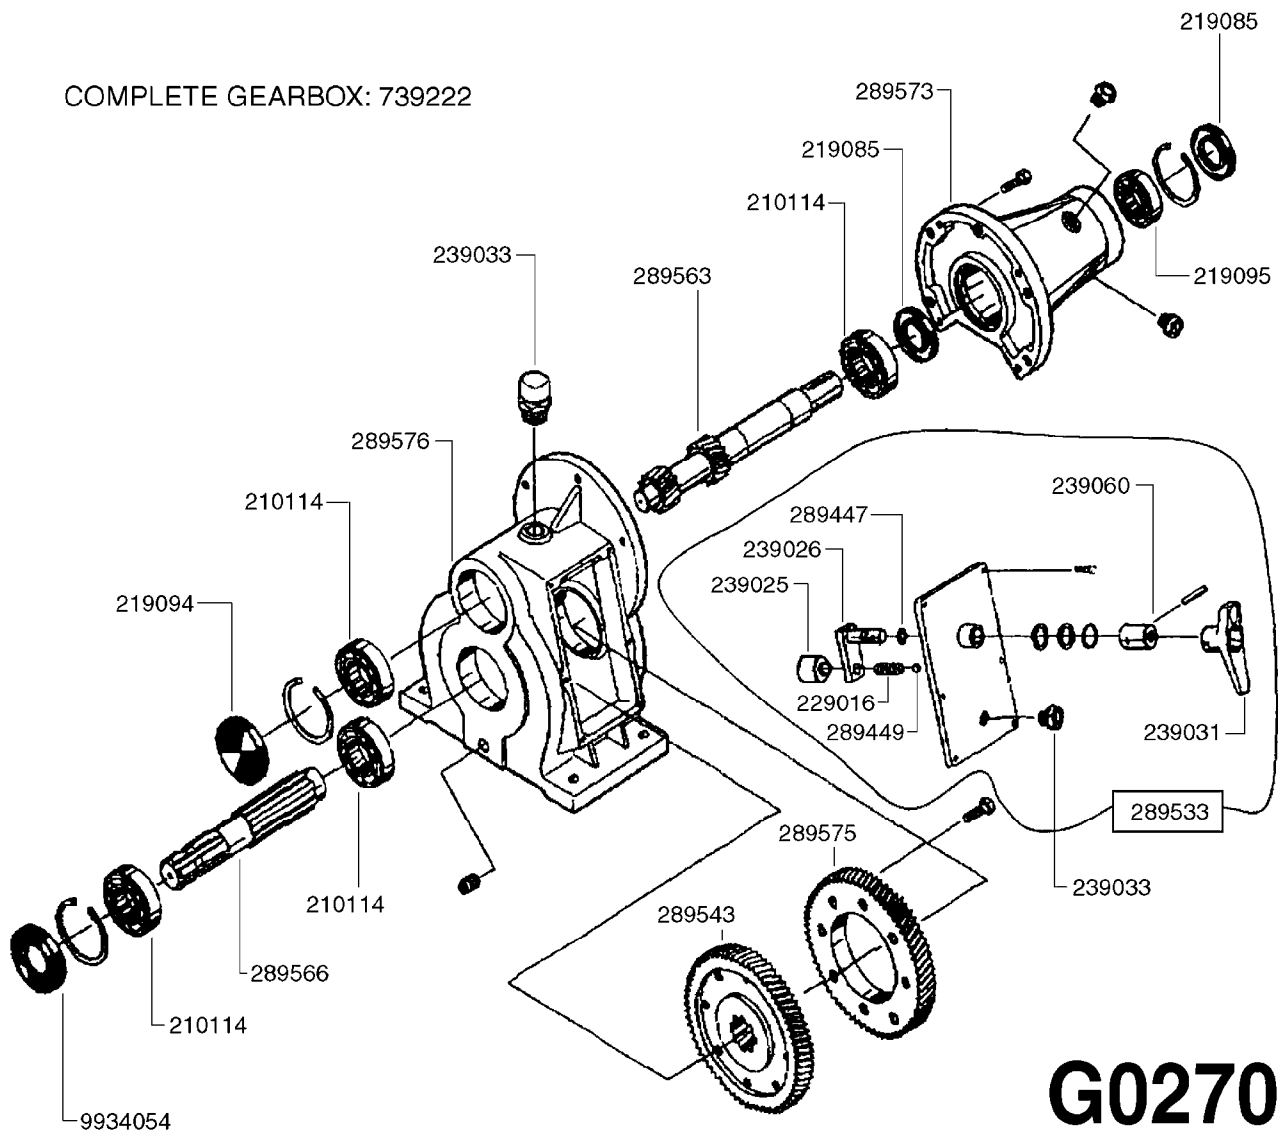

MERCURY - 36" AXIAL GEARBOX
G0270-HIN, 01:01:16

Page

0

Date

16.03.2016 14:51

COMPLETE GEARBOX: 739222

MERCURY - 36" AXIAL GEARBOX
G0270-HIN, 01:01:16

Page 1

Date 16.03.2016 14:51

parts-n°	order qty	description
210114	1	BEARING BALL 6308
219085	1	OIL SEAL 40X80X10 BIMA M55
219094	1	SEAL BLIND 90 X 10
219095	1	BALL BEARING 2208 MP
229016	1	SPRING 16X7.8X1 F. 289533
239025	1	BLOCK F.LEVER GEARBOX
239026	1	LIFTER F.GEAR BOX
239031	1	HANDLE F.GEARBOX
239033	1	OIL LEVEL GLASS
239060	1	BUSHING F.HANDLE GEARBOX
289447	1	O-RING F.GEAR BOX
289449	1	BALL 5/16" M10
289533	1	COVER&HANDLE ASSY.F.M55
289543	1	TOOTHWHEEL F/ GEARBOX
289563	1	SHAFT
289566	1	SHAFT SPLINED F.GEAR BOX M55
289573	1	EXTENSION
289575	1	GEAR
289576	1	HOUSING
739222	1	GEAR BOX M55
9934054	1	OIL SEALING RING 40X90X10