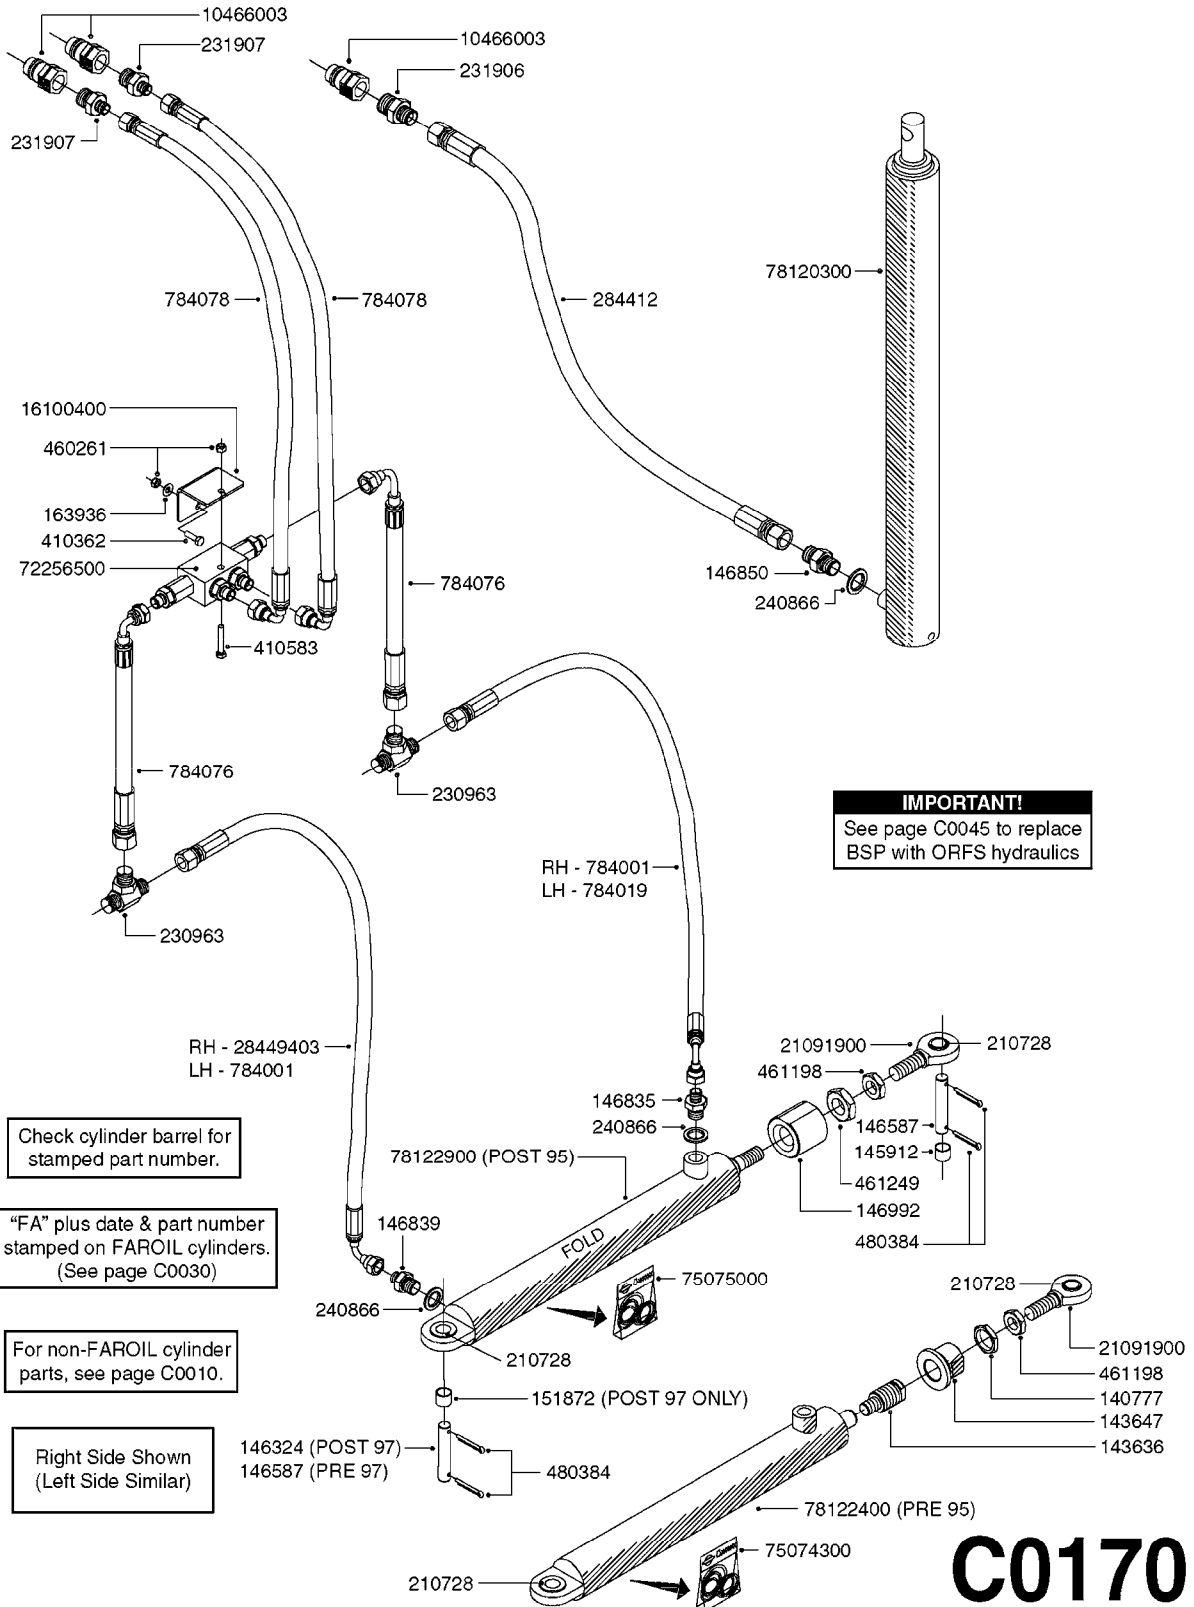

C0045

HYDRAULICS - BSP TO ORFS
C0045-HIN, 24:03:16

Page 1

Date 12.08.2020 8:30

Pos.	parts-n°	order qty	description
1	10466003	1	COUPLER PIONEER 8010-04 1/2NPT
2	231907	1	HEX NIPPLE 1/4"BSP X 1/2"NPT
2	231906	1	HEX NIPPLE 3/8"BSP X 1/2"NPT
2	147132	1	HEX NIPPLE 1/2"X1/2" BSP DEL
3	230311	1	QUICK COUPLING 1/2"
4	241356	1	DOWTYSEAL 1/2"
5	23234800	1	HEX NIPPLE 1/2"-9/16" ORFS FITTING FOR 1/4" HOSE
5	23234900	1	HEX NIPPLE 1/2"-11/16" ORFS FITTING FOR 3/8" HOSE
5	23235300	1	HEX NIPPLE 1/2"-13/16" ORFS FITTING FOR 1/2" HOSE
6	242102	1	O-RING Ø9.25X1.78 NITRIL 90SH
6	24263200	1	O-RING Ø7.66X1.78 NITRIL 90SH
6	24263300	1	O-RING Ø12.42X1.78 NITRIL 90SH
6	24263400	1	O-RING Ø18.77X1.78 NITRIL 90SH
7	67002403	1	CHART - BSP TO ORFS HOSES
8	67002503	1	CHART - BSP TO ORFS FITTINGS