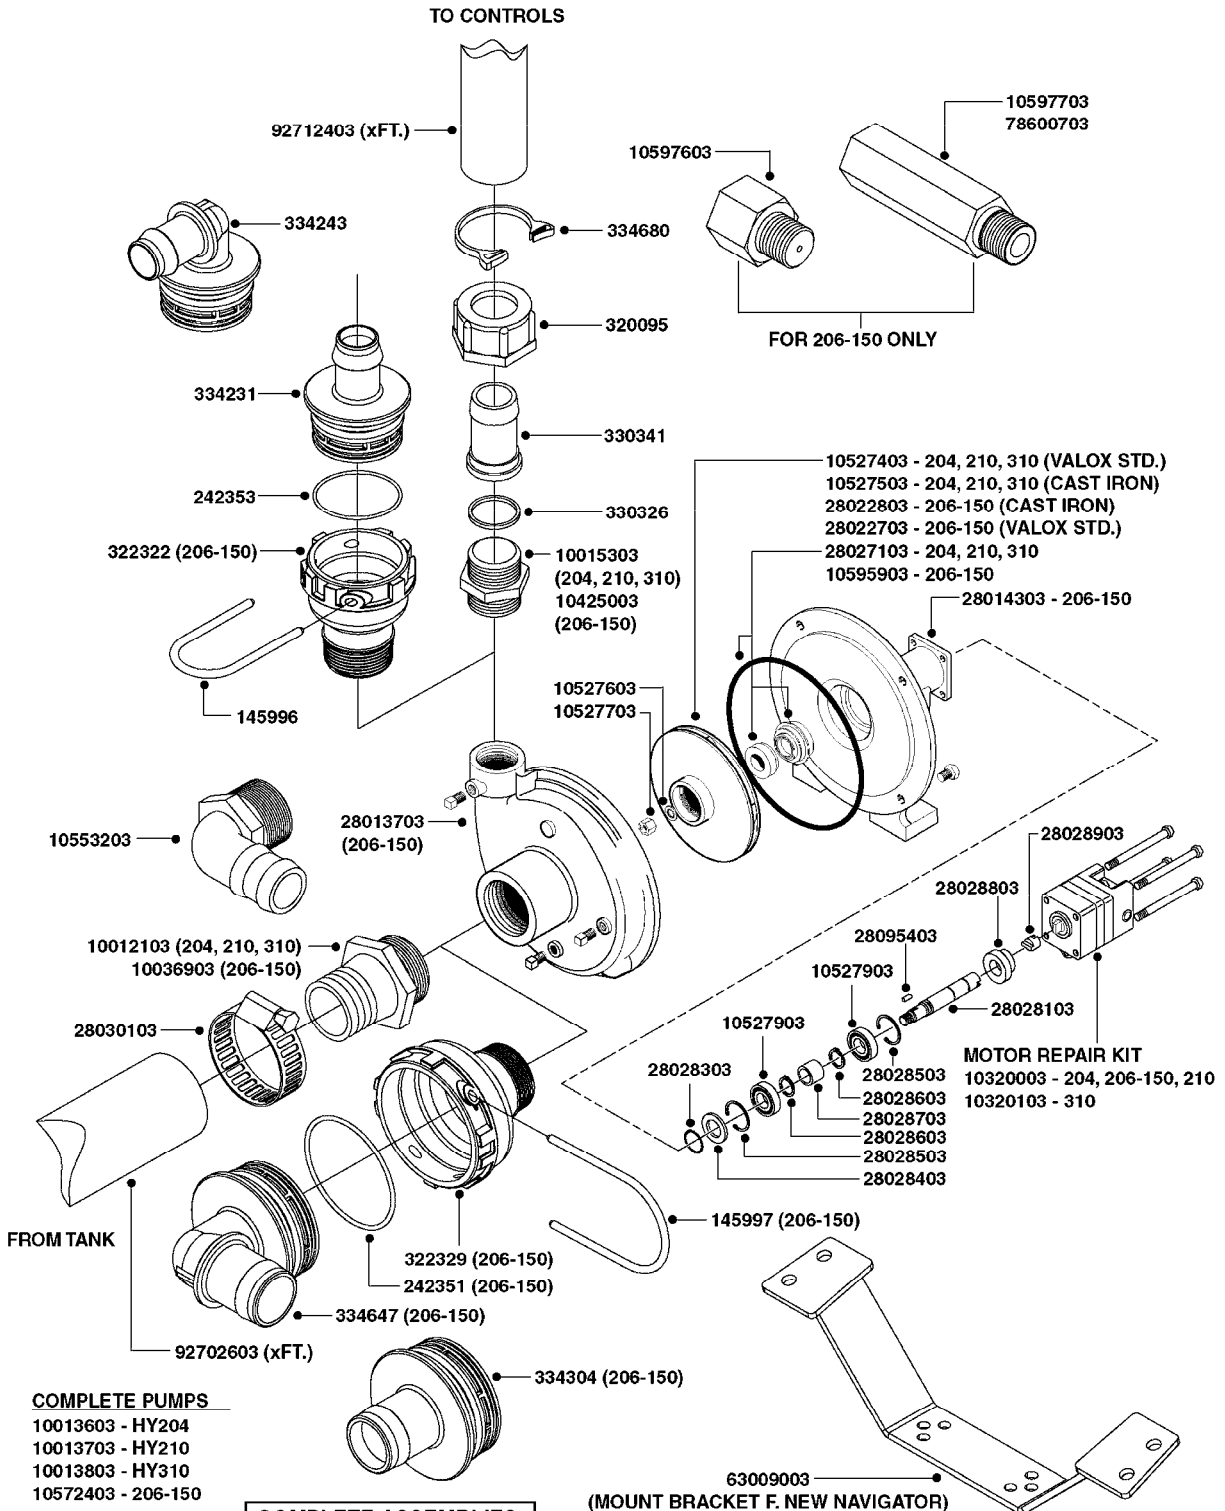

A0420

PUMP-204,206-150,210,310 ACE
A0420-HIN, 02:05:16

Page 1

Date 12.08.2020 8:29

parts-n°	order qty	description
145996	1	FITT.DK S-67 FORK
145997	1	FITT.DK S-93 FORK
242351	1	O-RING D69.5X3.0 VITON F.S-93
242353	1	O-RING 3 X 44.2 VITON
320095	1	FITT.DK NUT 1" BSP
322322	1	FITT.DK S-67 X 1-1/4"BSP MALE
322329	1	FITT.DK S-93 X 1-1/2"BSP MALE2
330326	1	O-RING D30/D24X2 F.1"NUT
330341	1	FITT.DK HB 1" F. 1" NUT
334231	1	FITT.DK S-67 STR.1"
334243	1	FITT.DK S-67 ELB.1"
334304	1	FITT.DK S-93 STR.1-1/2" PVC
334647	1	FITT.DK S93 ELB 1-1/2" 90 PVC
334680	1	CLAMP HOSE PLASTIC 1"
10012103	1	FITT.PO.HB 1.25X1.50 IMB1012
10013603	1	PUMP ACE HY 204
10013703	1	PUMP ACE HY 210
10013803	1	PUMP ACE HY 310
10015303	1	FITT.PO.HN 1.00X1.00 M1000
10036903	1	FITT.PO.HB 1.50X1.50 IMB1212
10320003	1	MOTOR REPAIRKIT ACE204,206,210
10320103	1	MOTOR REPAIR KIT ACE 304,310
10425003	1	FITT.PO.HN 1.25X1.00 MCPHEE
10527403	1	IMPELLER VALOX F.ACE PUMP
10527503	1	IMPELLER CASTIRON F.ACE PUMP
10527603	1	WASHER 3/8' F.ACE PUMP
10527703	1	NUT HEX NF 3/8 F.ACE PUMP
10527903	1	BEARING F.ACE PUMP (#40870)
10553203	1	FITT.PO.EL 1.5X1.5 HB BLACK
10572403	1	PUMP ACE HY 206 SERIES 150
10595903	1	REPAIR KIT ACE 206-150
10597603	1	ORIFACE RESTRICTOR F. ACE 206
10597703	1	FITT, HYD FLOW FUSE ACE 206OLD
28013703	1	PUMP HOUSING FRONT ACE 206-150
28014303	1	PUMP HOUSING W.FEET 206-150
28022703	1	IMPELLER THERMOPLASTIC
28022803	1	IMPELLER CAST IRON
28027103	1	REPAIR KIT ACE 204,210,304,310
28028103	1	SHAFT 5/8"DIA.1/2"KEYWAY SS
28028303	1	O-RING, SHAFT SEAL
28028403	1	SLINGER
28028503	1	SNAP RING - INTERNAL
28028603	1	SNAP RING - EXTERNAL
28028703	1	SPACER FOR SHAFT
28028803	1	SEAL SUPPORT SPACER 200 SERIES
28028903	1	COUPLING FOR HYDRAULIC MOTOR
28030103	1	CLAMP HOSE GEAR P5/4-S1.5"6724
28095403	1	KEY F.IMPELLER 1/8"X1/8"X1/2"
63009003	1	CENTRIFUGAL PUMP BRACKET
78600703	1	FITT, HYD FLOW FUSE ACE 206N
92702603	1	HOSE PVC SUCT GRAY 1-1/2"
92712403	1	HOSE R X1" X300PSI WP X0012"