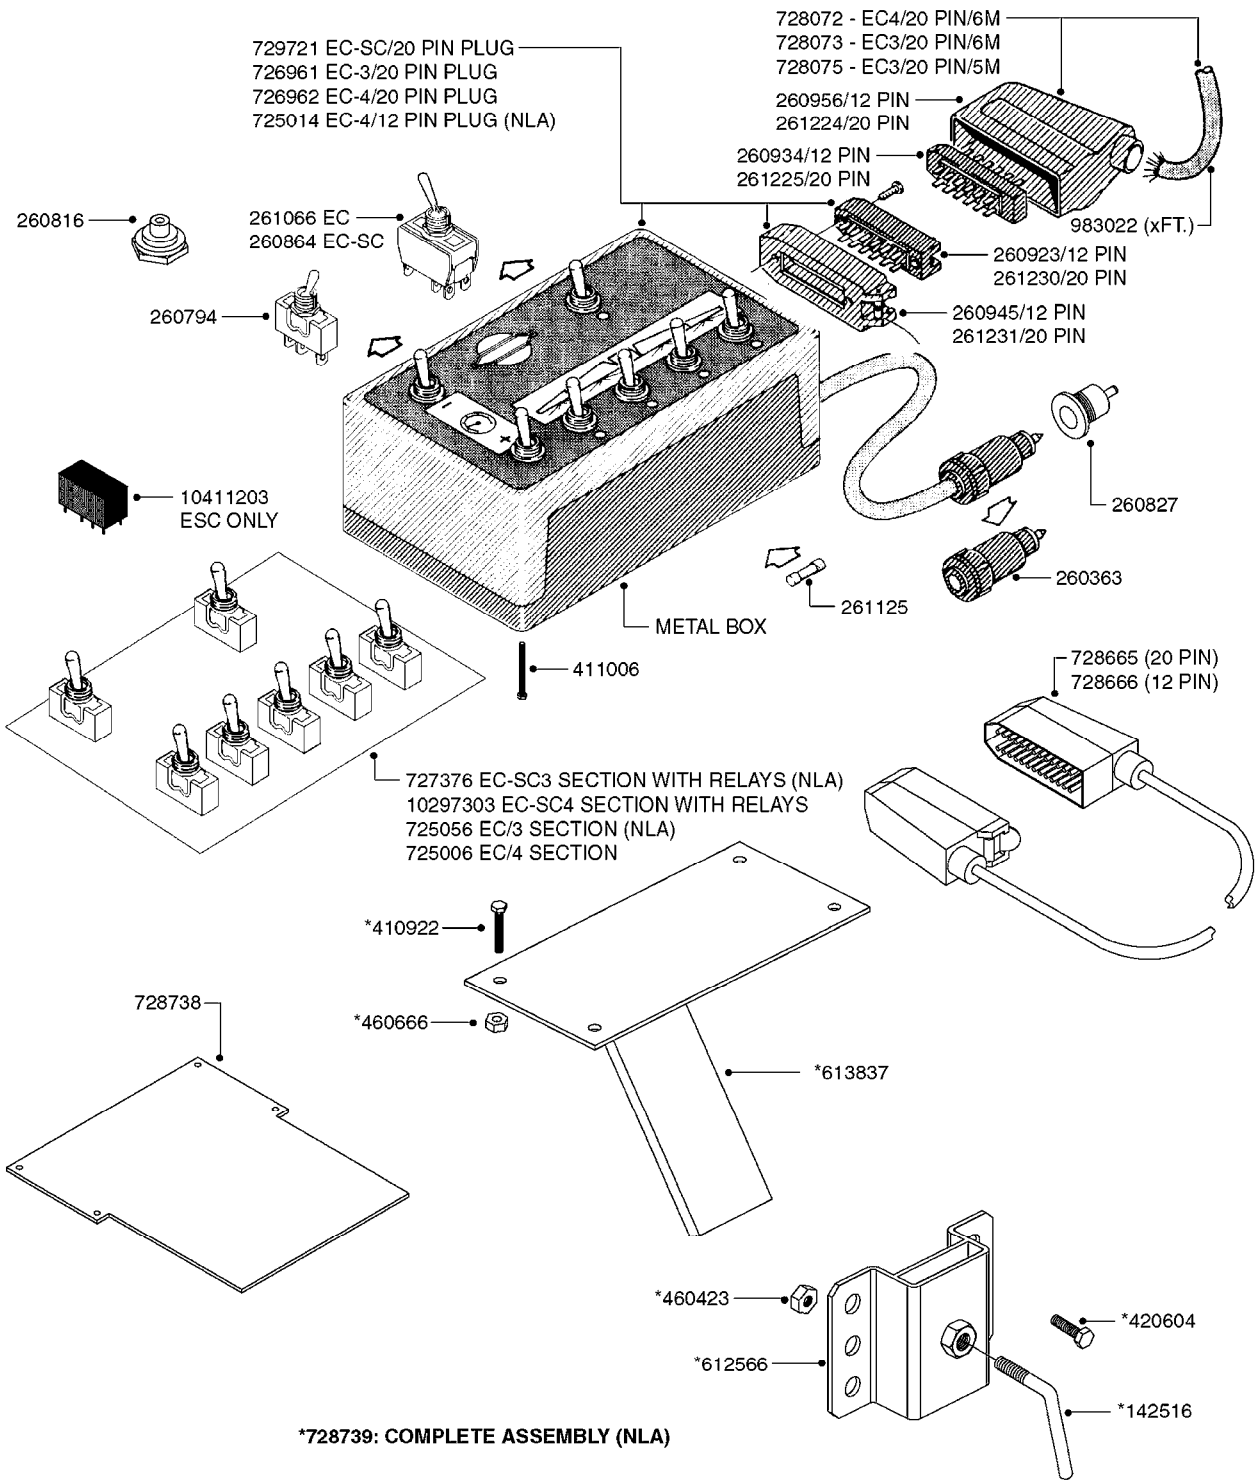

COMPLETE ASSEMBLIES
WHOLEGOODS ITEMS

B0390

CONTROL BOX F/EC+EC-SC
B0390-HIN, 01:01:16

Page 1
Date 12.08.2020 8:29

parts-n°	order qty	description
142516	1	SCREW SET M10 BENT F. LOCKING
260363	1	PLUG 2 POLE 12V
260794	1	SWITCH F.PRESS ADJ.EC CONTROL
260816	1	CAP W/RUBBER BOOT F.EC SWITCH
260827	1	PLUG F.EC ATTACHMENTS
260864	1	SWITCH F.HY BOOM CONTROL BOX
260923	1	PLUG INSERT 12 POLE FEMALE
260934	1	PLUG INSERT 12 POLE MALE
260945	1	PLUG HOUSE 12 POLE FEMALE
260956	1	PLUG HOUSE 12 POL.MALE
261066	1	SWITCH 2 POLE
261125	1	FUSE 5 X 20 500mA
261224	1	PLUG HOUSING F/20 POLE MALE
261225	1	PLUG INSERT 20 POLE MALE
261230	1	PLUG INSERT 20 POLE FEMALE
261231	1	PLUG HOUSING 20 POLE FEMALE
410922	1	CYL.SKR 8.8 DEL M4X20 RST
411006	1	SCREW M4X40 SLOTTED
420604	1	BOLT HEX 8.8 DEL M10X25 FT DIN933
460423	1	NUT HEX M10X1.50 LOCK DIN985A2 SS
460666	1	NUT HEX M4
612566	1	MOUNT BRACKET F.FAN CABLE ASSY
613837	1	MOUNT PLATE FOR EC CONTROL BOX
725006	1	CIRCUIT BOARD 4 VALVE
725014	1	CONTROL BOX EC 4 SEC./12 PIN
725056	1	PRINTED CIRC.W SW 3WAY 726961
726961	1	CONTROL BOX EC 3 SEC./20 PIN
726962	1	CONTROL BOX EC 4 SEC./20 PIN
727376	1	CIRCUIT BOARD F.ESC 3 BANK
728072	1	CABLE,20-PIN,6M EC/4
728073	1	CABLE,20-PIN,6M, EC/3
728075	1	CABLE F.CONTROL BOX 5M EC/3
728665	1	CABLE EXT.-QUICK ATTACH 20 PIN
728666	1	CABLE-QUICK ATTACH 12 PIN
728738	1	DOUB.CONT.BOX & OR F/M PLATE
728739	1	IN CAB CONTROL MOUNT KIT
729721	1	CONTROL BOX ESC3
983022	1	WIRE 12 x 0.5 x 2MM x 12"
10297303	1	CIRCUIT BOARD FOR T.M.S.
10411203	1	RELAY T-82