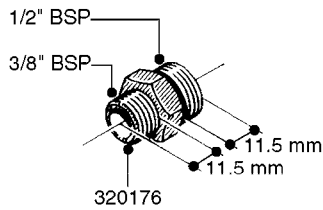

FITTINGS - HEXAGON NIPPLES
L0030-HIN, 01:01:16

L0030

FITTINGS - HEXAGON NIPPLES
L0030-HIN, 01:01:16

Page 1
Date 12.08.2020 8:30

parts-n°	order qty	description
10015303	1	FITT.PO.HN 1.00X1.00 M1000
10425003	1	FITT.PO.HN 1.25X1.00 MCPHEE
320132	1	FITT.DK HN 1" BSP
320176	1	FITT.DK HN 3/8"X1/2" BSP
320445	1	FITT.DK HN 1/4"X3/8" BSP
320655	1	FITT.DK HN 1/2"-1/2" BSP
320692	1	FITT.DK HN 3/8'BSPX1/4'NPT
320703	1	FITT.DK HN 3/8BSP X1/2 &1/4NPT
320725	1	FITT.DK NIPPLE 3/8"-3/8" BSP
320902	1	FITT.DK HN 3/8'X 1/4' BSP
390232	1	FITT.DK HN 1-1/2' X 1-1/4' BSP
390276	1	FITT.DK HN 1'BSP