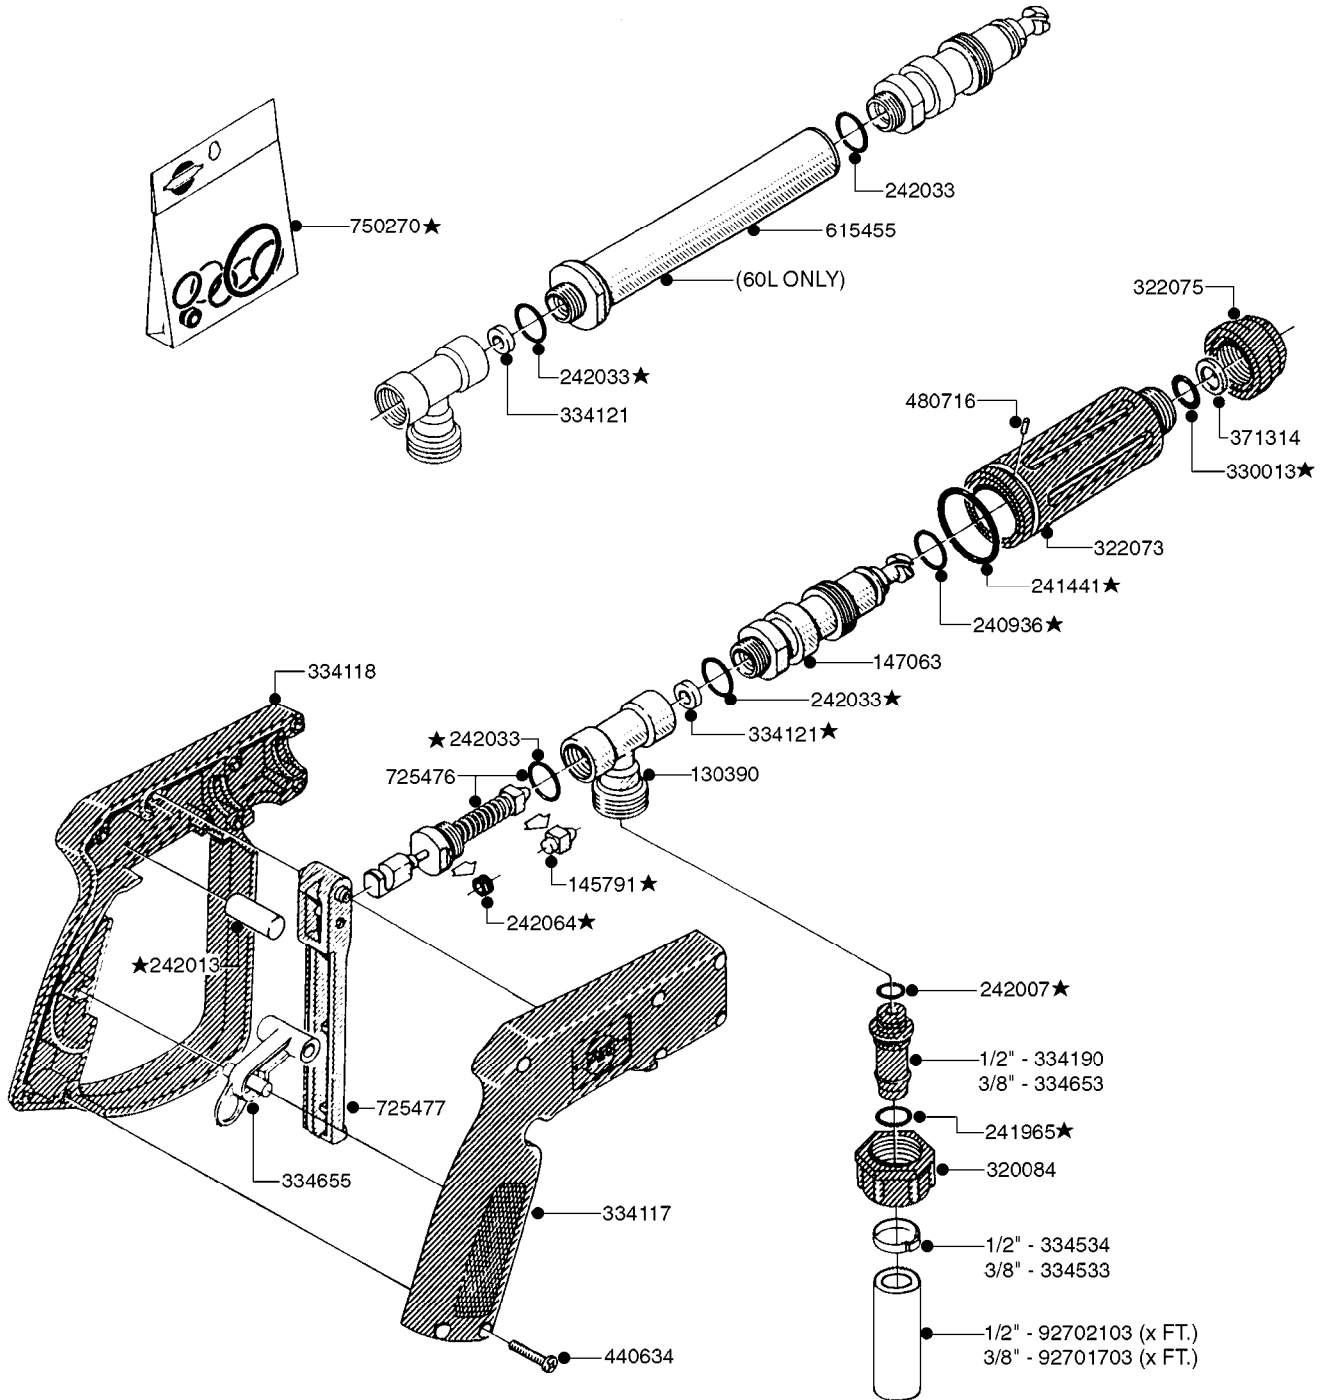

COMPLETE ASSEMBLY:
843197 - 60L
843196 - 60S

COMPLETE ASSEMBLIES
WHOLEGOODS ITEMS

K0480

HANDGUN TYPE 60S/60L POST 95
K0480-HIN, 01:01:16

Page 1
Date 12.08.2020 8:30

parts-n°	order qty	description
130390	1	TEE 3/8'X 1/2' BSP F.TYPE 60S
145791	1	CONE FOR ON/OFF
147063	1	SWIRL F.SPRAY GUN TYPE 60
240936	1	O-RING D13.3X2.4 NITRIL
241441	1	O-RING D29.3X3
241965	1	O-RING Ø12.1 X 1.6 NITRILE
242007	1	O-RING Ø9.1 X 1.6 NITRILE
242013	1	SPRING RUBBER F/TRIGGER
242033	1	O-RING Ø14.1 X 1.6 NITRILE
242064	1	SLEEVE RUBBER 3X8X4MM
320084	1	FITT.DK NUT 1/2" BSP
322073	1	HOUSING F.SWIRL TYPE 60S H.G.
322075	1	HOUSING F. NOZZLE
330013	1	O-RING 2.5 X 10 PUR
334117	1	HANDLE PIECE RIGHT F.60S/60L
334118	1	HANDLE PIECE LEFT F.60S/60L
334121	1	SEAT FOR ON-OFF TYPE
334190	1	FITT.DK HB 1/2' F. PISTOL 60S
334533	1	CLAMP HOSE PLASTIC 3/8"
334534	1	CLAMP HOSE PLASTIC 1/2"
334653	1	FITT.DK HB 3/8' F.HANDGUN
334655	1	TRIGGER SAFETY F.60S/60L GUN
371314	1	NOZZLE CERAMIC 1099-20
440634	1	SCREW 5/8"
480716	1	PIN D3X6 STAINLESS
615455	1	TUBE F.LANCE TYPE 60L
725476	1	SPINDLE
725477	1	TRIGGER
750270	1	GASKET KIT F.SPRAY GUN
843196	1	SPRAY GUN KIT TYPE 60 SHORT
843197	1	HANDGUN KIT TYPE 60 LONG
92701703	1	HOSE R X3/8" X300PSI WP X0012"
92702103	1	HOSE R X1/2" X300PSI WP X0012"