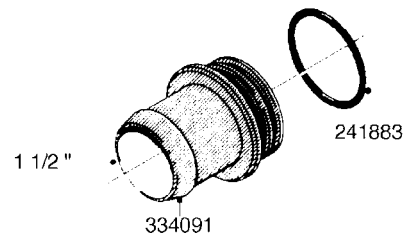

L0080

FITTINGS - S-53
L0080-HIN, 12:09:17

Page 1

Date 12.08.2020 8:30

Pos.	parts-n°	order qty	description
1	145995	1	FITT.DK S-53 FORK
2	241973	1	O-RING Ø3 X 44.2 70 SHORES NITRIL NITRIL (BLACK)
2	242353	1	O-RING 3 X 44.2 VITON VITON (BROWN)
3	242109	1	O-RING D32.2x3.0 NITRIL (BLACK)
3	242354	1	O-RING D32.2X3.0 VITON VITON (BROWN)
4	322103	1	FITT.DK S-53 BULKHEAD
5	322107	1	FITT.DK S-53 BULKHEAD NUT
6	322110	1	FITT.DK S-53 ELB. 1/2" BSP
7	322352	1	FITT.DK S-53 TEE
8	334229	1	FITT.DK S-53 STR.3/4"
9	334260	1	GASKET F. S-53 BULKHEAD
10	334564	1	FITT.DK S-67 TO S-53 ADAPTER
11	391100	1	FITT.DK S-53THREAD INS.1/2"BSP
12	726463	1	FITT.DK S53 BULKHEAD W/GASKET
13	726552	1	FIT.DK S-53X90 1/2" BSP,O-RING
14	726556	1	FITT.DK S-53 HB 1/2" W/O-RING
15	726558	1	FITT.DK S53 STR. 3/4" W.ORING
16	726559	1	FITT DK. S-53 HB 1" W/O-RING
17	726568	1	FITT.DK.S-53 HB 1/2"90 W/O-RING
18	726570	1	FITT.DK S-53 ELB.3/4" W.ORING
19	726571	1	FITT.DK S-53 ELB.1", W ORING
20	726578	1	FITT.DK S53 PLUG WITH O-RING
21	728561	1	FITT.DK. S67M - S53F REDUCER