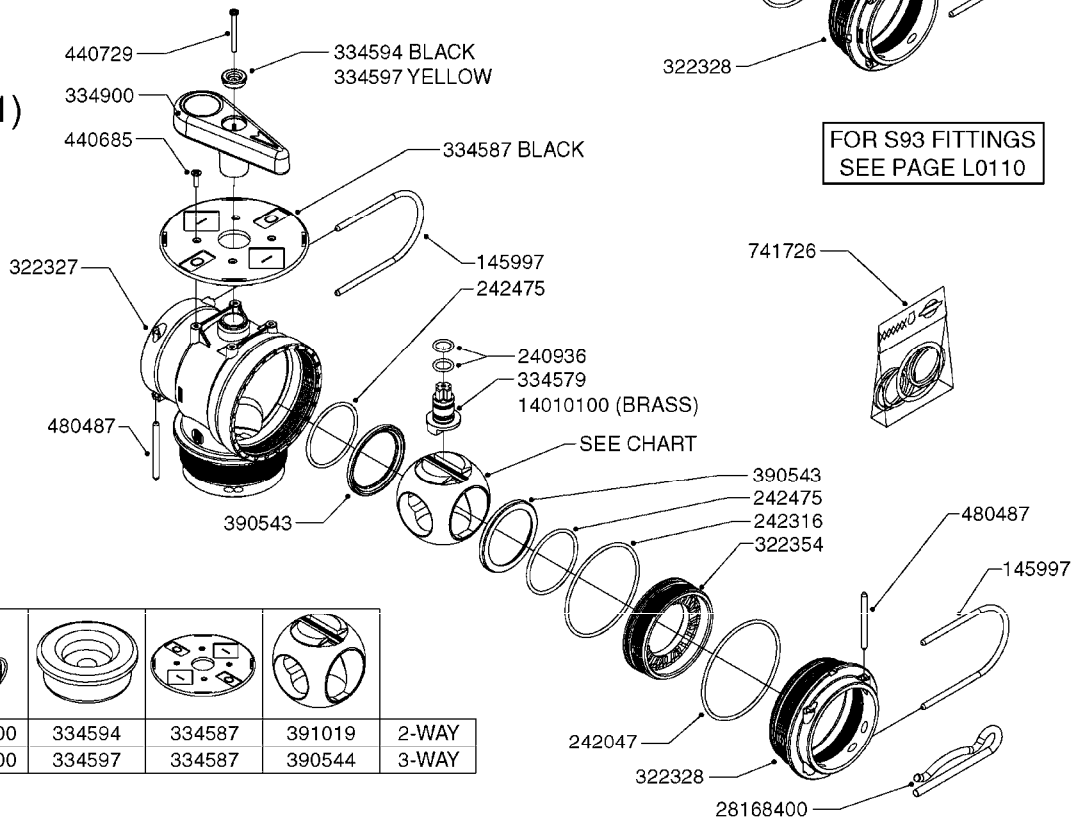

S93 (01)

				2-WAY
				3-WAY

FOR S93 FITTINGS
SEE PAGE L0110

B0530