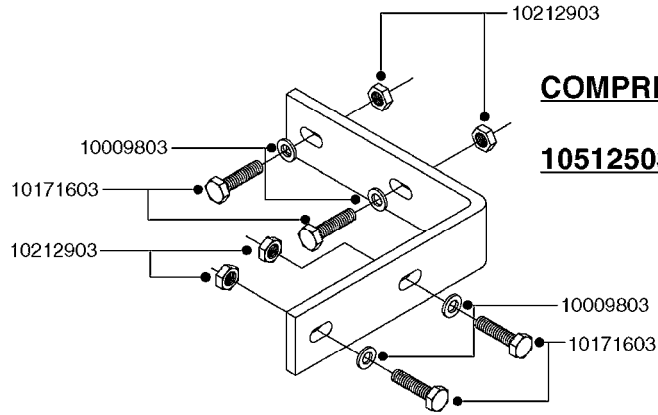

K0400

*Ø8mm 927306 (xFT.)
*Ø10mm 927330 (xFT.)

70062503 - COMPLETE ASSEMBLY

FOAM MARKER COMPRESSOR 2007
K0400-HIN, 01:01:16

Page 1
Date 12.08.2020 8:30

parts-n°	order qty	description
147011	1	HEX NIPPLE 3/8'X1/4'BSP BRASS
161326	1	MOUNT BKT. F. FOAM COMP.BOX 98
168847	1	ENCLOSURE LOWER F.MARKER
168848	1	COVER F. FOAM MARKER
232111	1	QUICK COUPLER 6MM X 1/8 EXT.
232112	1	QUICK COUPLER 6MM 1/8 INT.
232113	1	QUICK COUPLER 6MM T-PIECE
232114	1	COUPLER 1/8" THREADX8MM HOSE
232143	1	REDUCER 1/4'INT-1/8'EXT
232144	1	QUICK COUPLER 10MM X 1/4 EXT
232152	1	QUICK COUPLER 8MMX1/8 EXT.LONG
241371	1	DIAPHRAGM F.NO-DRIP,VULC
242242	1	O-RING F.AIR HOSE FITTING
242258	1	TRIM 3X10 SELF ADHESIVE 0012"
261562	1	RUBBER DAMPER 2XM6X25
283697	1	TIESTRAP 200MM
320445	1	FITT.DK HN 1/4"X3/8" BSP
321462	1	CAP F.NO-DRIP ASSY.
322261	1	HOUSING F.SAFETY VALVE 3/8"
440650	1	SCREW 3.5x13 STAINLESS
460261	1	NUT HEX M6X1.00 LOCK DIN985 A2 SS
718911	1	VALVE (SAFETY) F.MARKER
729645	1	NON-DRIP SPRING ASSY.GREEN 10
927264	1	HOSE R X PE D6/D4 X 0012"
927306	1	HOSE R X PE D8/D6 X 0012"BLACK
927330	1	HOSE R X PE D10/D8 X 012"BLACK
26004103	1	FOAM MARKER CNTRL MOD CABL STD
26008703	1	FOAM MARKER CONTROL SCII
26011103	1	FOAMER POWER/CONTROL CABLE 39P
26023400	1	COMPRESSOR F.FOAM MARKER CM40
26023700	1	SOLENOID VAL 12V 1/8' FLO '07
28025503	1	PLUG F.DRILLED HOLE 1/2"
28025603	1	PLUG F.DRILLED HOLE 3/4"
39122000	1	DISTR.HOUSING F.FOAM MARKER'07
70062503	1	FOAM MARKER COMPRESSOR,STD,39P