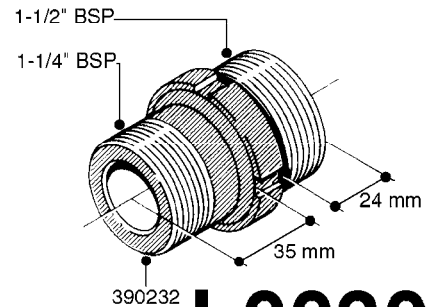

L0020

FITTINGS-T-PIECES, CAPS & ELBOWS
L0020-HIN, 01:01:16

Page 1
Date 12.08.2020 8:30

parts-n°	order qty	description
10053603	1	FITT. CAPNUT 2"BSP 5601
10194303	1	CAP BLANK 1 1/2 MCPHEE 210060
320047	1	FITT.DK CAPNUT 1/2" BSP
320106	1	FITT.DK CAPNUT 1" BSP
320272	1	FITT.DK CAPNUT 3/8" BSP
320316	1	FITT.DK TEE 3/4" X3/4" X1"BSP
320331	1	FITT.DK TEE 1" - 1" - 3/4" BSP
320342	1	FITT.DK EL 3/4"M X 1"F BSP
320563	1	FITT.DK 3 WAY 1/2" 110 DEG.
320677	1	NO LONGER AVAILABLE
320961	1	FITT.DK CAPNUT 1-1/2" BSP
321053	1	FITT.DK TEE 1/2 X1/2 X1/2" BSP
322072	1	FITT.DK TEE 3/8'X3/8'X3/8' BSP
322095	1	FITT.DK TEE 1-1/2 X1-1/4 X3/4" BSP
322138	1	FITT.DK ELB 1"M X 1"F BSP
330013	1	O-RING 2.5 X 10 PUR
330212	1	O-RING D19/D14X2.4 F.1/2"NUT
330326	1	O-RING D30/D24X2 F.1"NUT
331273	1	O-RING D44/D38X2 F.1-1/2"

FITTINGS - HEXAGON NIPPLES
L0030-HIN, 01:01:16

L0030

FITTINGS - HEXAGON NIPPLES
L0030-HIN, 01:01:16

Page 1
Date 12.08.2020 8:30

parts-n°	order qty	description
10015303	1	FITT.PO.HN 1.00X1.00 M1000
10425003	1	FITT.PO.HN 1.25X1.00 MCPHEE
320132	1	FITT.DK HN 1" BSP
320176	1	FITT.DK HN 3/8"X1/2" BSP
320445	1	FITT.DK HN 1/4"X3/8" BSP
320655	1	FITT.DK HN 1/2"-1/2" BSP
320692	1	FITT.DK HN 3/8'BSPX1/4'NPT
320703	1	FITT.DK HN 3/8BSP X1/2 &1/4NPT
320725	1	FITT.DK NIPPLE 3/8"-3/8" BSP
320902	1	FITT.DK HN 3/8'X 1/4' BSP
390232	1	FITT.DK HN 1-1/2' X 1-1/4' BSP
390276	1	FITT.DK HN 1'BSP