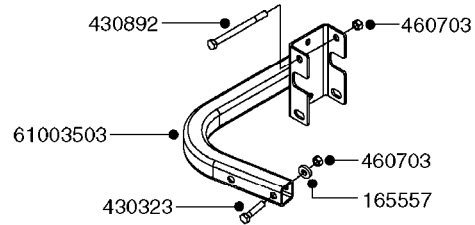

NEW NAVIGATOR