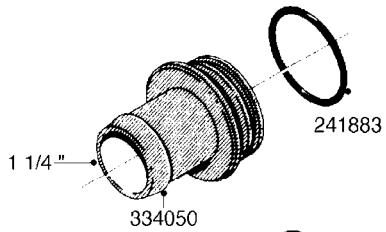

L0080

FITTINGS - S-53
L0080-HIN, 12:09:17

Page 1

Date 12.08.2020 8:30

Pos.	parts-n°	order qty	description
1	145995	1	FITT.DK S-53 FORK
2	241973	1	O-RING Ø3 X 44.2 70 SHORES NITRIL NITRIL (BLACK)
2	242353	1	O-RING 3 X 44.2 VITON VITON (BROWN)
3	242109	1	O-RING D32.2x3.0 NITRIL (BLACK)
3	242354	1	O-RING D32.2X3.0 VITON VITON (BROWN)
4	322103	1	FITT.DK S-53 BULKHEAD
5	322107	1	FITT.DK S-53 BULKHEAD NUT
6	322110	1	FITT.DK S-53 ELB. 1/2" BSP
7	322352	1	FITT.DK S-53 TEE
8	334229	1	FITT.DK S-53 STR.3/4"
9	334260	1	GASKET F. S-53 BULKHEAD
10	334564	1	FITT.DK S-67 TO S-53 ADAPTER
11	391100	1	FITT.DK S-53THREAD INS.1/2"BSP
12	726463	1	FITT.DK S53 BULKHEAD W/GASKET
13	726552	1	FIT.DK S-53X90 1/2" BSP,O-RING
14	726556	1	FITT.DK S-53 HB 1/2" W/O-RING
15	726558	1	FITT.DK S53 STR. 3/4" W.ORING
16	726559	1	FITT DK. S-53 HB 1" W/O-RING
17	726568	1	FITT.DK.S-53 HB 1/2"90 W/O-RING
18	726570	1	FITT.DK S-53 ELB.3/4" W.ORING
19	726571	1	FITT.DK S-53 ELB.1", W ORING
20	726578	1	FITT.DK S53 PLUG WITH O-RING
21	728561	1	FITT.DK. S67M - S53F REDUCER