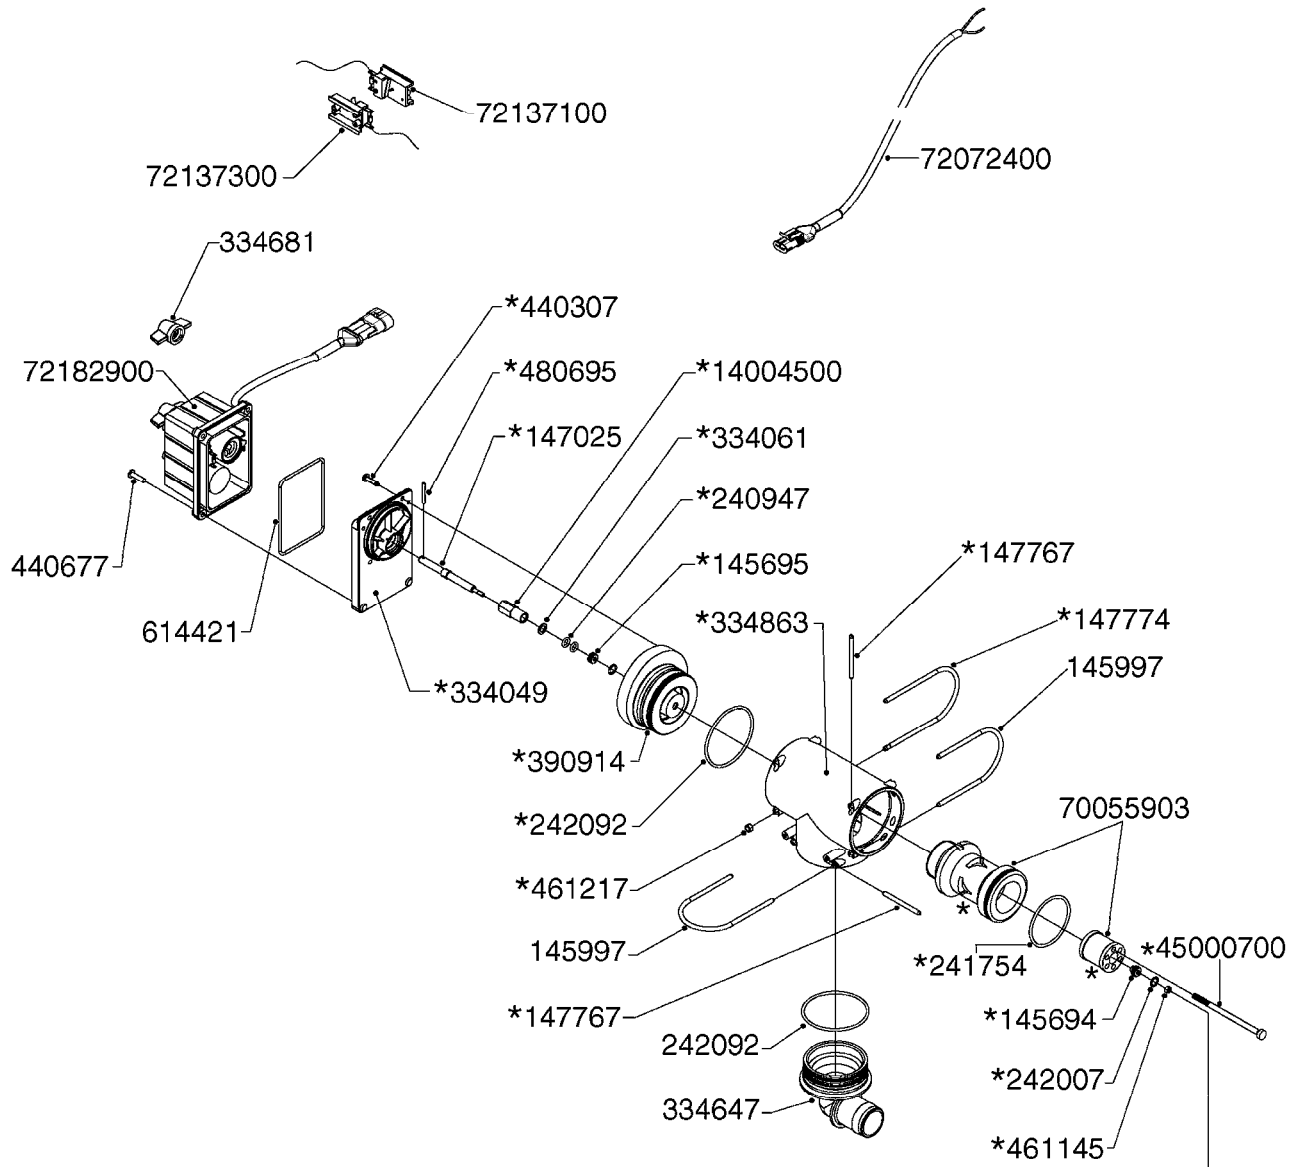

REGULATOR VALVE ASSEMBLY: *72027300

COMPLETE ASSEMBLIES
WHOLEGOODS ITEMS

PRESSURE REGULATOR - S93
B0340-HIN, 01:01:16

Page 1
Date 12.08.2020 8:29

parts-n°	order qty	description
145694	1	BUSHING CONE SPACER S93 REGU.
145695	1	GUIDE FOR CONE
145996	1	FITT.DK S-67 FORK
145997	1	FITT.DK S-93 FORK
147025	1	SPINDLE F.S93 PRES. REGULATOR
147767	1	PIN 5Ø X 60 S-93 DOUBLE CLAMP
147774	1	FITT.DK S-93 FORK W. M5 THREAD
240947	1	O-RING D7.3X2.4 NITRIL
241754	1	O-RING D59.5X3
241973	1	O-RING Ø3 X 44.2 70 SHORES NITRIL
242007	1	O-RING Ø9.1 X 1.6 NITRILE
242092	1	O-RING D69.5X3
334049	1	BRACKET FOR ENGINE CASING
334061	1	WASHER PLASTIC Ø13.0/8.1 X 1TK
334244	1	FITT.DK S-67 ELB.1-1/4"
334601	1	FITT.DK S-93 TO S67 ADAPTOR
334647	1	FITT.DK S93 ELB 1-1/2" 90 PVC
334681	1	GRIP F.MAN.OP.EC PRES.REG.YELL
334863	1	T PIECE S 93 15 BAR
390914	1	COVER REG VALVE S93
440307	1	SCREW SHEET-METAL 3/4" NO. 10
440677	1	SCREW F. PLASTIC 5X20 SS
461145	1	NUT HEX M4 LOCK
461217	1	NUT HEX M5 LOCK
480695	1	PIN ROLL D 3X28 SLOTTED
614421	1	GASKET F/MOTOR HOUSE-ON/OFF TR
14004500	1	NUT M10 SS F. S93 PRES. REG.
45000700	1	BOLT ALLEN HEAD M6 X 100 SS
70055903	1	REGUL SPOOL AND SLEEVE S93
72027300	1	REG.VALVE S93/600 15B U.MOTER
72072400	1	WIRE CONTR. VALVE.CM+ AMP-PLUG
72137100	1	MCROSWCH ASSY F.PRSR REG WHT W
72137300	1	MCROSWCH ASSY F.PRSR REG BRN W
72182900	1	MOTER REG.DME37 1:150 AMP YELL