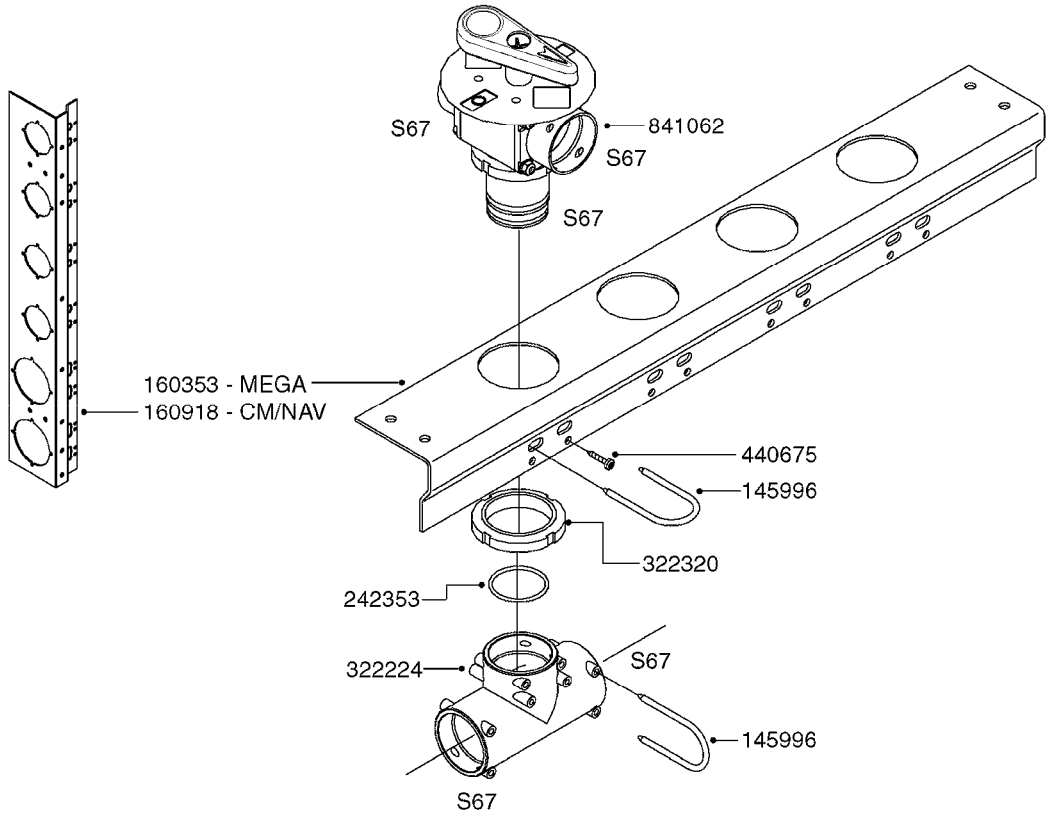

FOR S67 FITTINGS
SEE PAGE L0100

B0420