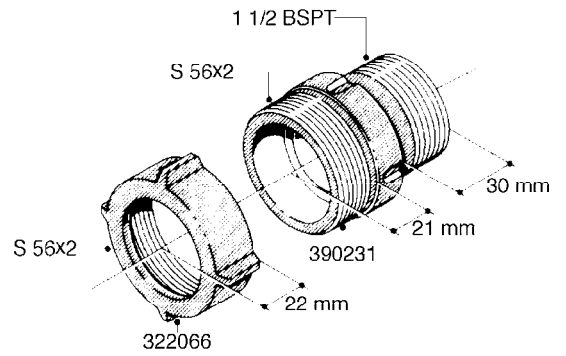

L0080

FITTINGS - S-53
L0080-HIN, 12:09:17

Page 1

Date 12.08.2020 8:30

Pos.	parts-n°	order qty	description
1	145995	1	FITT.DK S-53 FORK
2	241973	1	O-RING Ø3 X 44.2 70 SHORES NITRIL NITRIL (BLACK)
2	242353	1	O-RING 3 X 44.2 VITON VITON (BROWN)
3	242109	1	O-RING D32.2x3.0 NITRIL (BLACK)
3	242354	1	O-RING D32.2X3.0 VITON VITON (BROWN)
4	322103	1	FITT.DK S-53 BULKHEAD
5	322107	1	FITT.DK S-53 BULKHEAD NUT
6	322110	1	FITT.DK S-53 ELB. 1/2" BSP
7	322352	1	FITT.DK S-53 TEE
8	334229	1	FITT.DK S-53 STR.3/4"
9	334260	1	GASKET F. S-53 BULKHEAD
10	334564	1	FITT.DK S-67 TO S-53 ADAPTER
11	391100	1	FITT.DK S-53THREAD INS.1/2"BSP
12	726463	1	FITT.DK S53 BULKHEAD W/GASKET
13	726552	1	FIT.DK S-53X90 1/2" BSP,O-RING
14	726556	1	FITT.DK S-53 HB 1/2" W/O-RING
15	726558	1	FITT.DK S53 STR. 3/4" W.ORING
16	726559	1	FITT DK. S-53 HB 1" W/O-RING
17	726568	1	FITT.DK.S-53 HB 1/2"90 W/O-RING
18	726570	1	FITT.DK S-53 ELB.3/4" W.ORING
19	726571	1	FITT.DK S-53 ELB.1", W ORING
20	726578	1	FITT.DK S53 PLUG WITH O-RING
21	728561	1	FITT.DK. S67M - S53F REDUCER