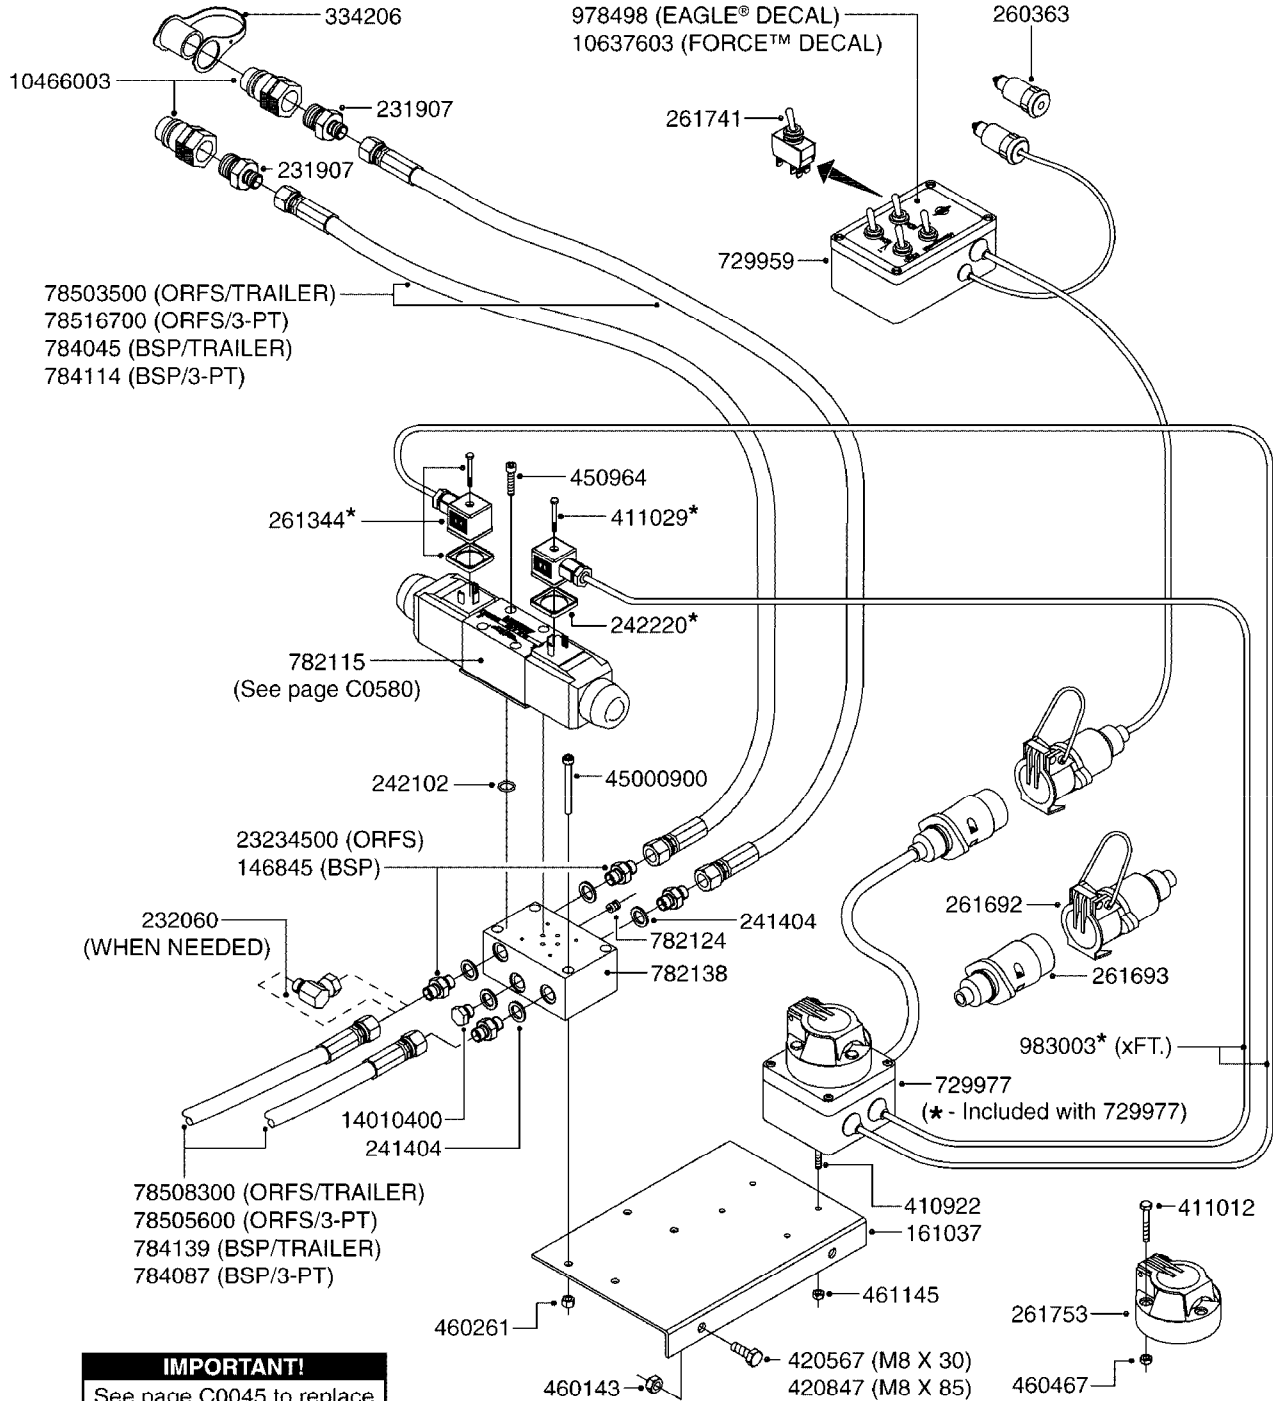

For non-FAROIL cylinder parts, see page C0010.

Right Side Shown
(Left Side Similar)

C0250

HYDRAULCS EAG HZ 45-66'POST 95
C0250-HIN, 09:01:18

Page 1
Date 12.08.2020 8:30

parts-n°	order qty	description
145912	1	BUSHING D19.8/D17.0X7MM
146324	1	SHAFT D16.8 L102/2 X 5
146587	1	PIN D16.8 X 65
146835	1	HEX NIPPLE 1/4" - 3/8" BSP
146839	1	HEX NIPPLE 1/4"X3/8" BSP 0.7MM
146845	1	HEX NIPPLE 1/4"X1/4"
146850	1	HEX NIPPLE 3/8"x3/8" - 1.8mm
146992	1	BUSHING F.CYLINDER
151872	1	BUSHING D22.0/18.0 10MM
160802	1	MOUNT PLATE F.HYD SOLENOID'HZ'
160803	1	COVER PLATE F.HYD SOLENOID'HZ'
210728	1	BEARING F.LINK HEAD M17
231906	1	HEX NIPPLE 3/8"BSP X 1/2"NPT
231907	1	HEX NIPPLE 1/4"BSP X 1/2"NPT
240866	1	DOWTYSEAL 3/8"
241404	1	DOWTY SEAL 1/4"
284412	1	HOSE HY 3/8" X 315" STR+STR
410185	1	BOLT HEX 8.8 DEL M6X16
420604	1	BOLT HEX 8.8 DEL M10X25 FT DIN933
420847	1	BOLT HEX 8.8 DEL M8X85
460143	1	LOCK NUT M8 SST A2 DIN985
460261	1	NUT HEX M6X1.00 LOCK DIN985 A2 SS
460423	1	NUT HEX M10X1.50 LOCK DIN985A2 SS
461198	1	NUT HEX M16X2 JAMB
461249	1	NUT M22X1.5 DIN439B
480384	1	PIN COTTER 3/16 x 1-1/2"
784001	1	HOSE HY X 1/4 X 067.00"STR+ELB
784019	1	HOSE HY X 1/4 X 078.75"STR+ELB
784045	1	HOSE HY X 1/4 X 157.50"STR+STR
784078	1	HOSE HY X 1/4 X 417.33"STR+ELB
784091	1	HOSE HY X 1/4 X 295.25"STR+ELB
10466003	1	COUPLER PIONEER 8010-04 1/2NPT
21091900	1	LINK HEAD M16 x D17 DELTA
28449403	1	HOSE HY X1/4X057.08"STR+ELB
75075000	1	SEAL KIT 78122600/27/28/29
78120300	1	CYLINDER 60/50/30 1100MM
78122700	1	CYLINDER D40/22X300MM RED
78122900	1	CYLINDER 40/22X300MM RED