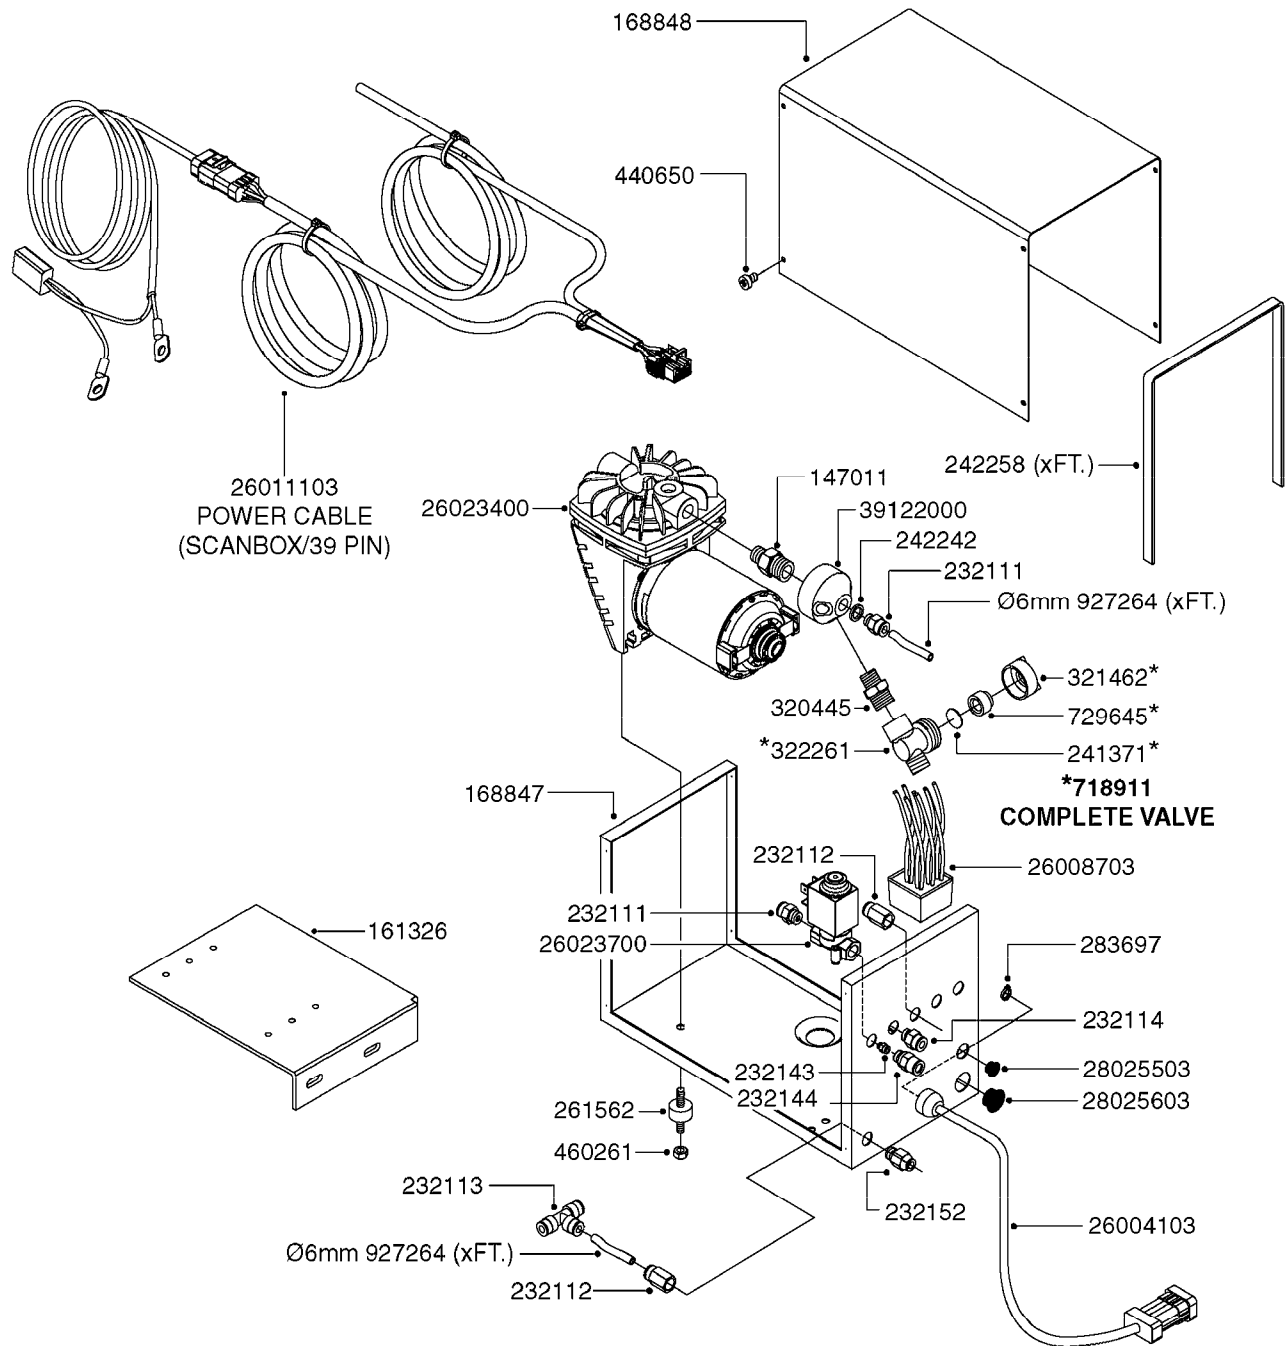

K0400

*Ø8mm 927306 (xFT.)
*Ø10mm 927330 (xFT.)

70062503 - COMPLETE ASSEMBLY

FOAM MARKER COMPRESSOR 2007
K0400-HIN, 01:01:16

Page 1
Date 12.08.2020 8:30

parts-n°	order qty	description
147011	1	HEX NIPPLE 3/8'X1/4'BSP BRASS
161326	1	MOUNT BKT. F. FOAM COMP.BOX 98
168847	1	ENCLOSURE LOWER F.MARKER
168848	1	COVER F. FOAM MARKER
232111	1	QUICK COUPLER 6MM X 1/8 EXT.
232112	1	QUICK COUPLER 6MM 1/8 INT.
232113	1	QUICK COUPLER 6MM T-PIECE
232114	1	COUPLER 1/8" THREADX8MM HOSE
232143	1	REDUCER 1/4'INT-1/8'EXT
232144	1	QUICK COUPLER 10MM X 1/4 EXT
232152	1	QUICK COUPLER 8MMX1/8 EXT.LONG
241371	1	DIAPHRAGM F.NO-DRIP,VULC
242242	1	O-RING F.AIR HOSE FITTING
242258	1	TRIM 3X10 SELF ADHESIVE 0012"
261562	1	RUBBER DAMPER 2XM6X25
283697	1	TIESTRAP 200MM
320445	1	FITT.DK HN 1/4"X3/8" BSP
321462	1	CAP F.NO-DRIP ASSY.
322261	1	HOUSING F.SAFETY VALVE 3/8"
440650	1	SCREW 3.5x13 STAINLESS
460261	1	NUT HEX M6X1.00 LOCK DIN985 A2 SS
718911	1	VALVE (SAFETY) F.MARKER
729645	1	NON-DRIP SPRING ASSY.GREEN 10
927264	1	HOSE R X PE D6/D4 X 0012"
927306	1	HOSE R X PE D8/D6 X 0012"BLACK
927330	1	HOSE R X PE D10/D8 X 012"BLACK
26004103	1	FOAM MARKER CNTRL MOD CABL STD
26008703	1	FOAM MARKER CONTROL SCII
26011103	1	FOAMER POWER/CONTROL CABLE 39P
26023400	1	COMPRESSOR F.FOAM MARKER CM40
26023700	1	SOLENOID VAL 12V 1/8' FLO '07
28025503	1	PLUG F.DRILLED HOLE 1/2"
28025603	1	PLUG F.DRILLED HOLE 3/4"
39122000	1	DISTR.HOUSING F.FOAM MARKER'07
70062503	1	FOAM MARKER COMPRESSOR,STD,39P