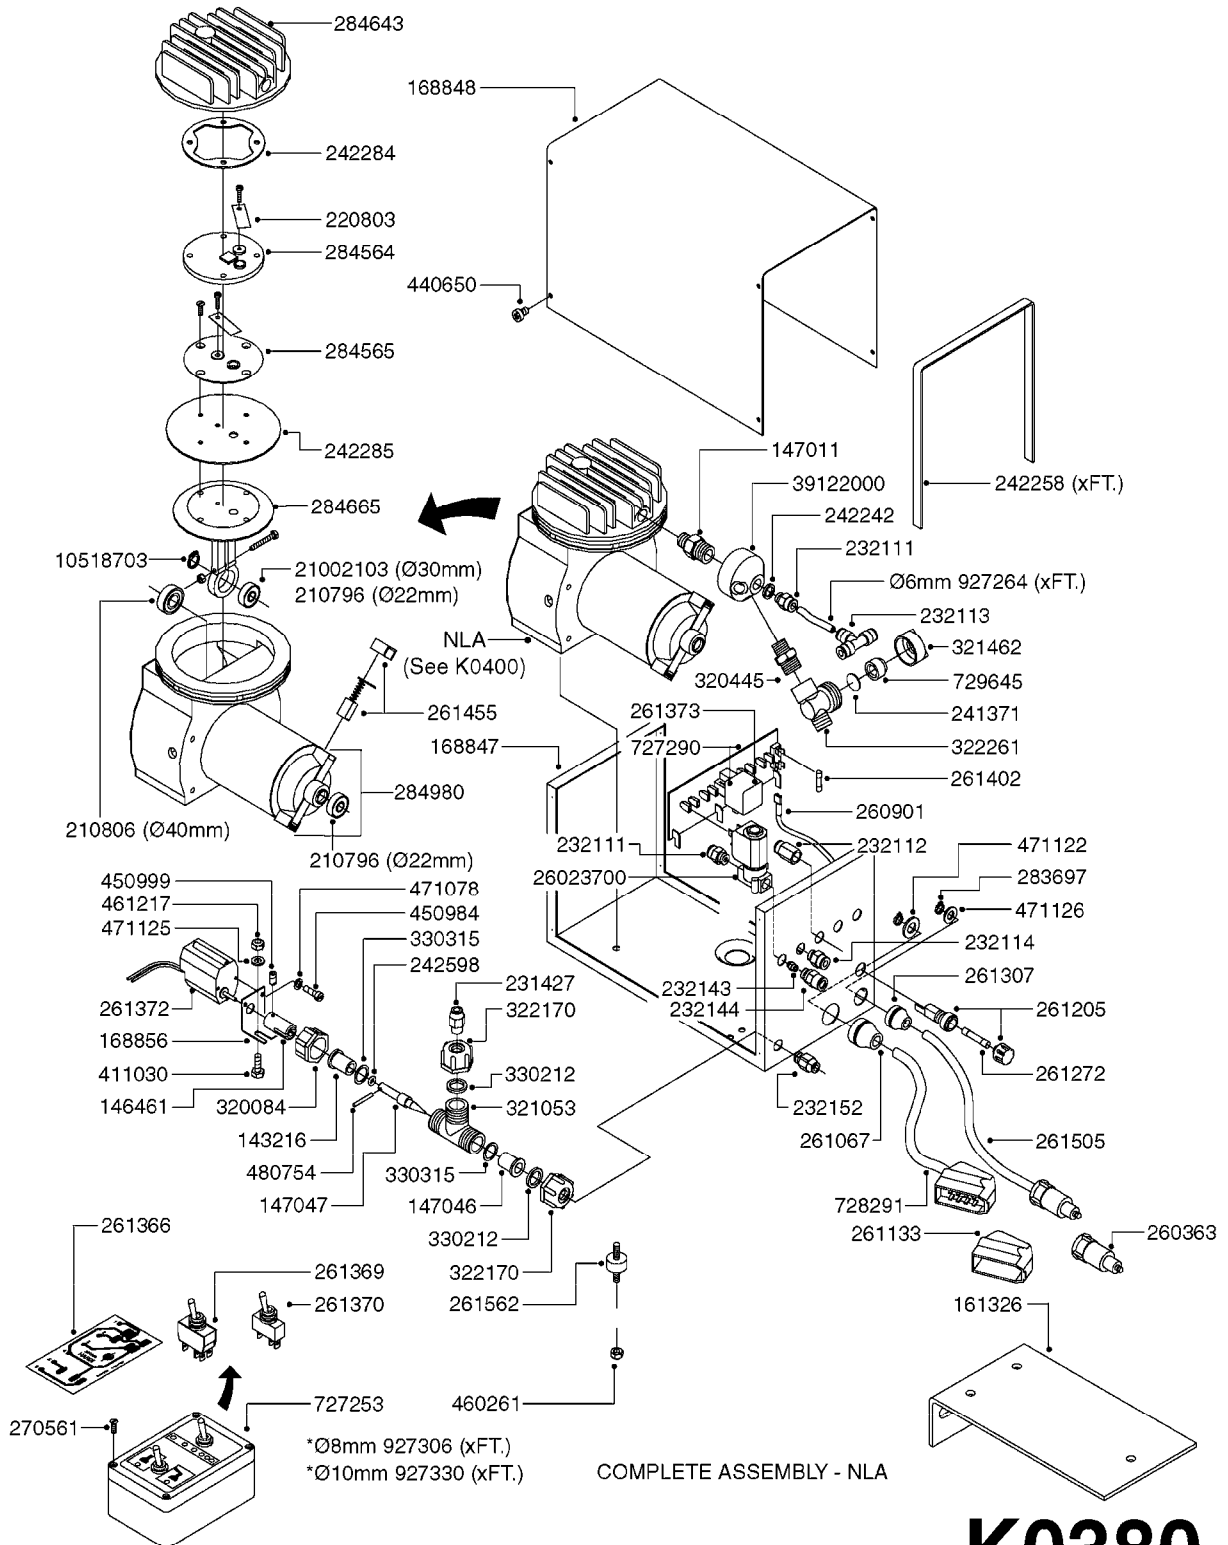

K0380

FOAM MARKER COMPRESSOR POST 94
K0380-HIN, 17:03:16

Page 1
Date 12.08.2020 8:30

parts-n°	order qty	description
143216	1	BUSHING THREAD F.FOAM MARKER
146461	1	COUPLER F.THROTTLE VALVE
147011	1	HEX NIPPLE 3/8'X1/4'BSP BRASS
147046	1	SEAT FOR THROTTLE VALVE
147047	1	SPINDLE FOR THROTTLE VALVE
161326	1	MOUNT BKT. F. FOAM COMP.BOX 98
168847	1	ENCLOSURE LOWER F.MARKER
168848	1	COVER F. FOAM MARKER
168856	1	MOUNT FOR GEAR MOTOR
210796	1	BEARING BALL D22/D8 X 7 608ZZ
210806	1	BEARING BALL D40/D17X12MM
220803	1	VALVE F. COMPRESSOR
231427	1	COUPLER 1/8'THREAD X6MM HOSE
232111	1	QUICK COUPLER 6MM X 1/8 EXT.
232112	1	QUICK COUPLER 6MM 1/8 INT.
232113	1	QUICK COUPLER 6MM T-PIECE
232114	1	COUPLER 1/8" THREADX8MM HOSE
232143	1	REDUCER 1/4'INT-1/8'EXT
232144	1	QUICK COUPLER 10MM X 1/4 EXT
232152	1	QUICK COUPLER 8MMX1/8 EXT.LONG
241371	1	DIAPHRAGM F.NO-DRIP,VULC
242242	1	O-RING F.AIR HOSE FITTING
242258	1	TRIM 3X10 SELF ADHESIVE 0012"
242284	1	HEAD GASKET F. COMPRESSOR
242285	1	DIAPHRAGM F. F/M COMP.
242598	1	O-RING D7.0 X 2.5 NITRIL
260363	1	PLUG 2 POLE 12V
260901	1	SPADE F.ELEC CONN.1.5MM BLUE
261067	1	GROMMET 10-14 GREY
261133	1	PLUG HOUSING F.8 POLE PLUG
261205	1	FUSE HOLDER
261272	1	FUSE 10A D6X32 MM
261307	1	GROMMET 7-10 BLACK
261366	1	CIRCUIT BOARD F.F/M CONTROL
261369	1	SWITCH 2 WAY 12V SPRING RETURN
261370	1	SWITCH 2 WAY 12V
261372	1	GEAR MOTOR BOSCH 13RPM
261373	1	RELAY 12V/30W
261402	1	FUSE 3.15A SLOW BURN
261455	1	BRUSH KIT-FOAM MARKER MOTOR
261505	1	CABLE 2X4MM L8000MM
261562	1	RUBBER DAMPER 2XM6X25
270561	1	SCREW W/SPRING ASSY. (QTY 1)
283697	1	TIESTRAP 200MM
284564	1	PLATE F.COMPRESSOR HEAD
284565	1	PLATE F.COMPRESSOR HEAD
284643	1	COMPRESSOR HEAD F.FOAM MARKER
284665	1	CONNECTING ROD F.COMPRESSOR
284980	1	FLANGE REAR F. F.M.COMPRESSOR
320084	1	FITT.DK NUT 1/2" BSP
320445	1	FITT.DK HN 1/4"X3/8" BSP
321053	1	FITT.DK TEE 1/2 X1/2 X1/2" BSP
321462	1	CAP F.NO-DRIP ASSY.
322170	1	FITT.DK NUT 1/2"x 1/8"F BSP
322261	1	HOUSING F.SAFETY VALVE 3/8"
330212	1	O-RING D19/D14X2.4 F.1/2"NUT
330315	1	O-RING D18.4/D13X.6
411030	1	BOLT HEX M5X10
440650	1	SCREW 3.5x13 STAINLESS
450984	1	BOLT HEX M2.5X8 SLOTTED
450999	1	SCREW SET M3X8