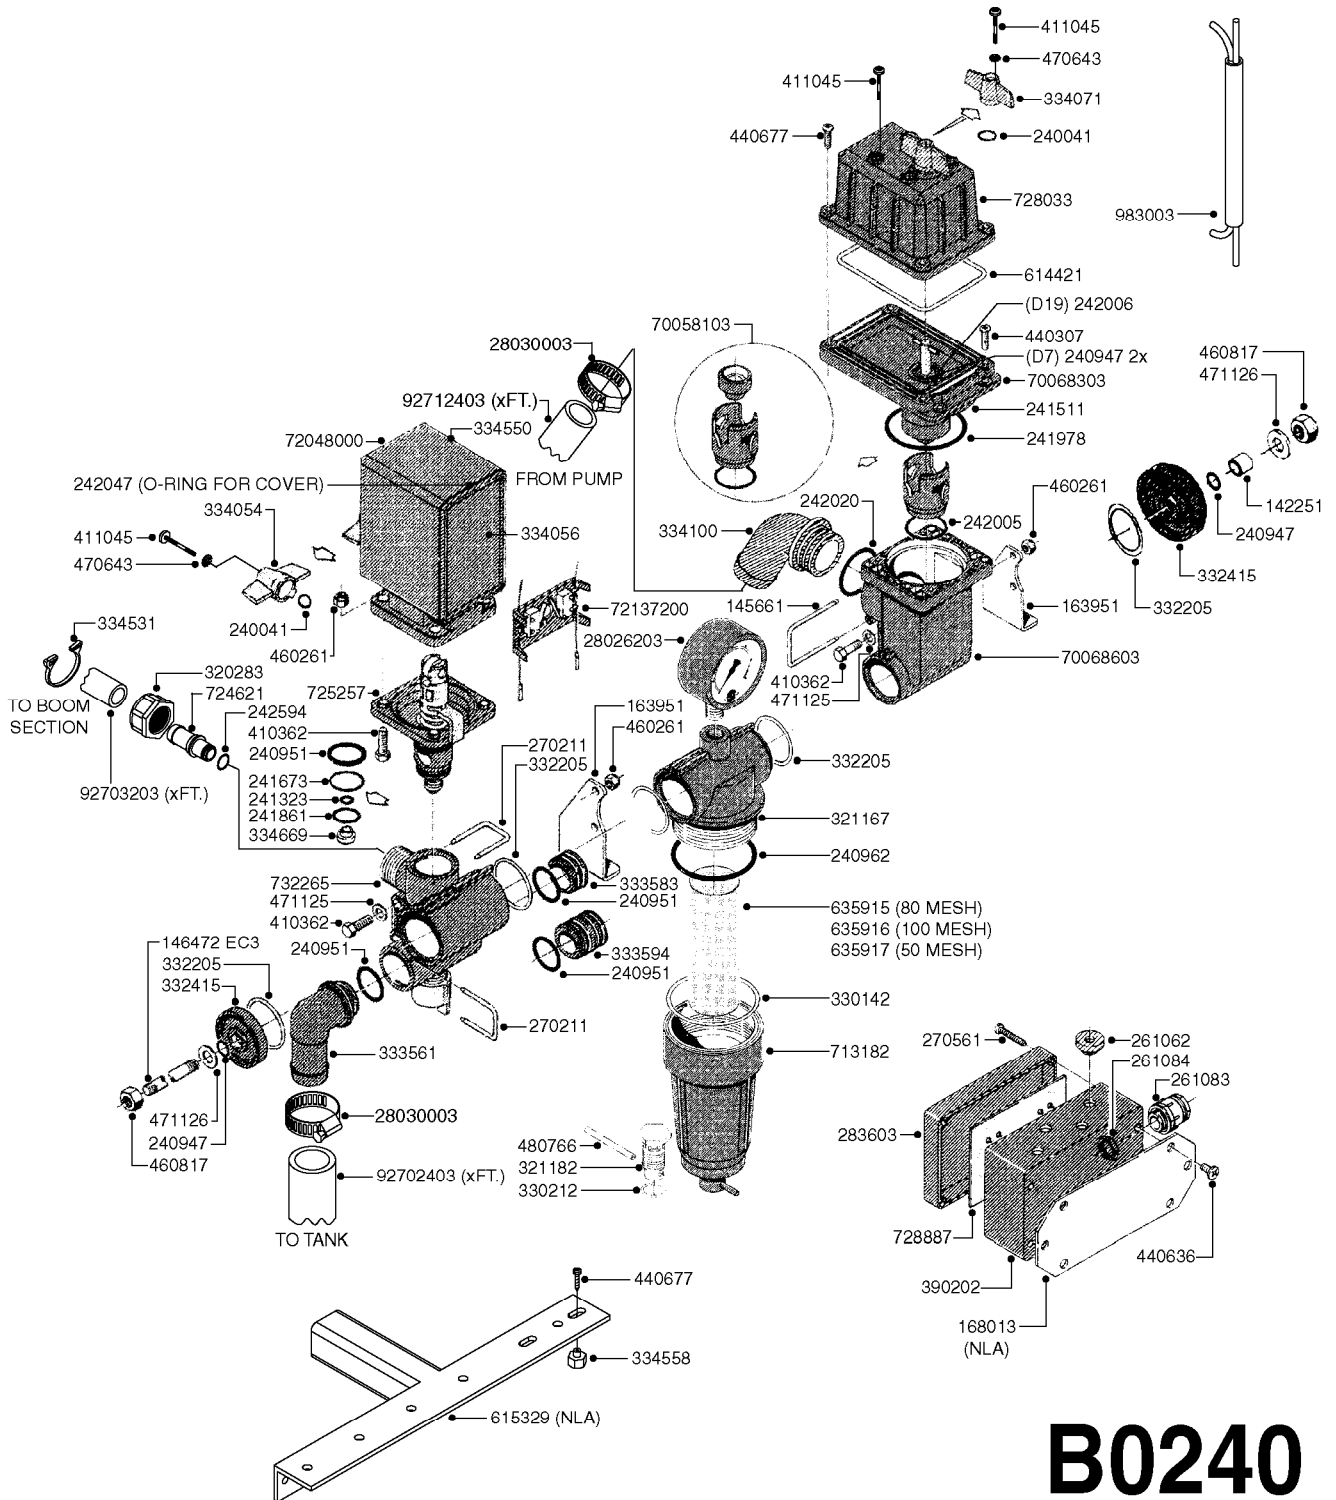

B0240

parts-n°	order qty	description
142251	1	BUSHING FOR LID
145661	1	FITT.DK S-61 FORK
146472	1	STUD BOLT M8X420
163951	1	MOUNT BRACKET FOR BK180 SECTIO
168013	1	MOUNT BRKT F.CONNECT BOX-NLA
240041	1	O-RING D15.1/10.3 X 2.4
240947	1	O-RING D7.3X2.4 NITRIL
240951	1	O-RING D21.2X3 NITRIL
240962	1	O-RING D57,2X3 NITRIL
241323	1	O-RING D5.3X2.4 NITRIL
241511	1	O-RING D18X2
241673	1	O-RING D22.1X1.6
241861	1	O-RING D15.3X2.4 VITON
241978	1	O-RING 64.5X3.0
242005	1	O-RING D32.1X1.6 NITRIL
242006	1	O-RING D22/D19 X 1.5
242020	1	O-RING 39.2 X 3 VITON
242047	1	O-RING 89.5 X 3.0 VITON
242594	1	O-RING D14 X 1.78 SCH.70-EPDM
261062	1	GROMMET
261083	1	GROMMET (PLASTIC)F.ELEC.CABLE
261084	1	NUT F.261083 GROMMET
270211	1	FITT.DK S25 FORK L=37.5
270561	1	SCREW W/SPRING ASSY. (QTY 1)
283603	1	LID F. SQ.BOX 120X80X15 MM
320283	1	FITT.DK NUT 3/4"BSP
321167	1	FILTER HOUSE S 63 X 4
321182	1	DRAIN PLUG F. FILTER 3/8 BSP
330142	1	O-RING D69X2
330212	1	O-RING D19/D14X2.4 F.1/2"NUT
332205	1	O-RING D43/39XD2
332415	1	COVER
333561	1	FITT.DK ELB.1" EC RETURN
333583	1	END PIECE FOR BYPASS
333594	1	CONNECTING PIECE F. BYPASS
334054	1	GRIP F.MAN.OP.EC ON/OFF RED
334056	1	COVER F/MOTOR HOUSE EC DIST.
334071	1	GRIP F.MAN.OP.EC PRESS.REG.RED
334100	1	FITT.DK S-61 ELB.1" 110 DEG.
334531	1	CLAMP HOSE PLASTIC 3/4"
334550	1	MOTOR HOUSE SECT VALVE
334558	1	NUT HEX PLASTIC INSERT
334669	1	VALVE CONE D14/D7-SH 63 WHITE
390202	1	CONN.BOX EC OPER.UNIT
410362	1	BOLT HEX 8.8 SS M6X20
411045	1	SCREW M4 X 16MM STAINLESS
440307	1	SCREW SHEET-METAL 3/4" NO. 10
440636	1	SCREW SHEET-METAL 1/2" NO 12
440677	1	SCREW F. PLASTIC 5X20 SS
460261	1	NUT HEX M6X1.00 LOCK DIN985 A2 SS
460817	1	NUT HEX M8 STAINLESS DIN 934
470643	1	WASHER LOCK
471125	1	WASHER M6U 6.4X14X1.2,A2 SS
471126	1	WASHER, M8, Ø16/ 8.4X 1.6, SS
480766	1	ROLL PIN D4 X 50 STAINLESS
614421	1	GASKET F/MOTOR HOUSE-ON/OFF TR
615329	1	BRACKET F.ESC CONTROL VALVES
635915	1	SCREEN BK180, 80 MESH
635916	1	SCREEN BK180, 100 MESH
635917	1	SCREEN BK180, 50 MESH
713182	1	FILTER CAP WITH DRAIN SCREW