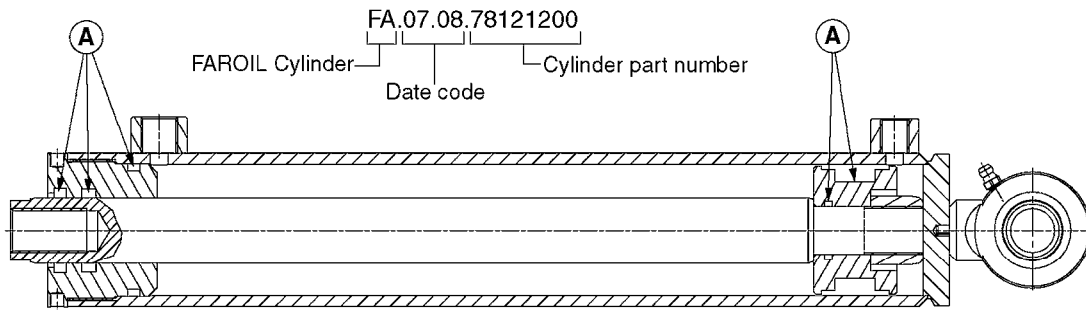

HYDRAULICS - CYLINDERS
C0020-HIN, 01:01:16

Page 3

Date 12.08.2020 8:29

parts-n°	order qty	description
63039300 78100003	1 1	CYLINDER ROD F.781132 CYL. PARA-LIFT CM+750 W/STOP

Check cylinder barrel for stamped part number.