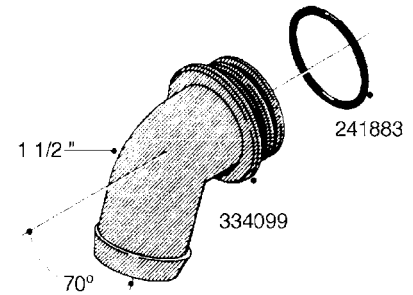

L0080

FITTINGS - S-53
L0080-HIN, 12:09:17

Page 1

Date 12.08.2020 8:30

Pos.	parts-n°	order qty	description
1	145995	1	FITT.DK S-53 FORK
2	241973	1	O-RING Ø3 X 44.2 70 SHORES NITRIL NITRIL (BLACK)
2	242353	1	O-RING 3 X 44.2 VITON VITON (BROWN)
3	242109	1	O-RING D32.2x3.0 NITRIL (BLACK)
3	242354	1	O-RING D32.2X3.0 VITON VITON (BROWN)
4	322103	1	FITT.DK S-53 BULKHEAD
5	322107	1	FITT.DK S-53 BULKHEAD NUT
6	322110	1	FITT.DK S-53 ELB. 1/2" BSP
7	322352	1	FITT.DK S-53 TEE
8	334229	1	FITT.DK S-53 STR.3/4"
9	334260	1	GASKET F. S-53 BULKHEAD
10	334564	1	FITT.DK S-67 TO S-53 ADAPTER
11	391100	1	FITT.DK S-53THREAD INS.1/2"BSP
12	726463	1	FITT.DK S53 BULKHEAD W/GASKET
13	726552	1	FIT.DK S-53X90 1/2" BSP,O-RING
14	726556	1	FITT.DK S-53 HB 1/2" W/O-RING
15	726558	1	FITT.DK S53 STR. 3/4" W.ORING
16	726559	1	FITT DK. S-53 HB 1" W/O-RING
17	726568	1	FITT.DK.S-53 HB 1/2"90 W/O-RING
18	726570	1	FITT.DK S-53 ELB.3/4" W.ORING
19	726571	1	FITT.DK S-53 ELB.1", W ORING
20	726578	1	FITT.DK S53 PLUG WITH O-RING
21	728561	1	FITT.DK. S67M - S53F REDUCER