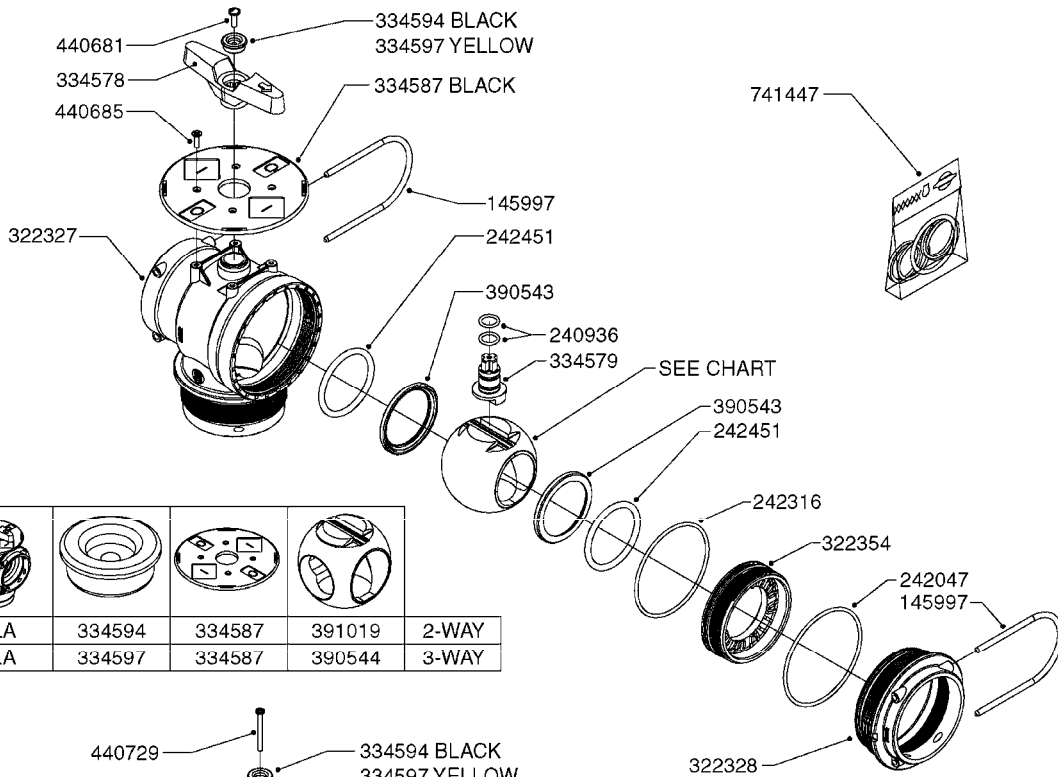

MANIFOLD - S93 VALVE
B0530-HIN, 28:01:19

S93

				2-WAY
				3-WAY