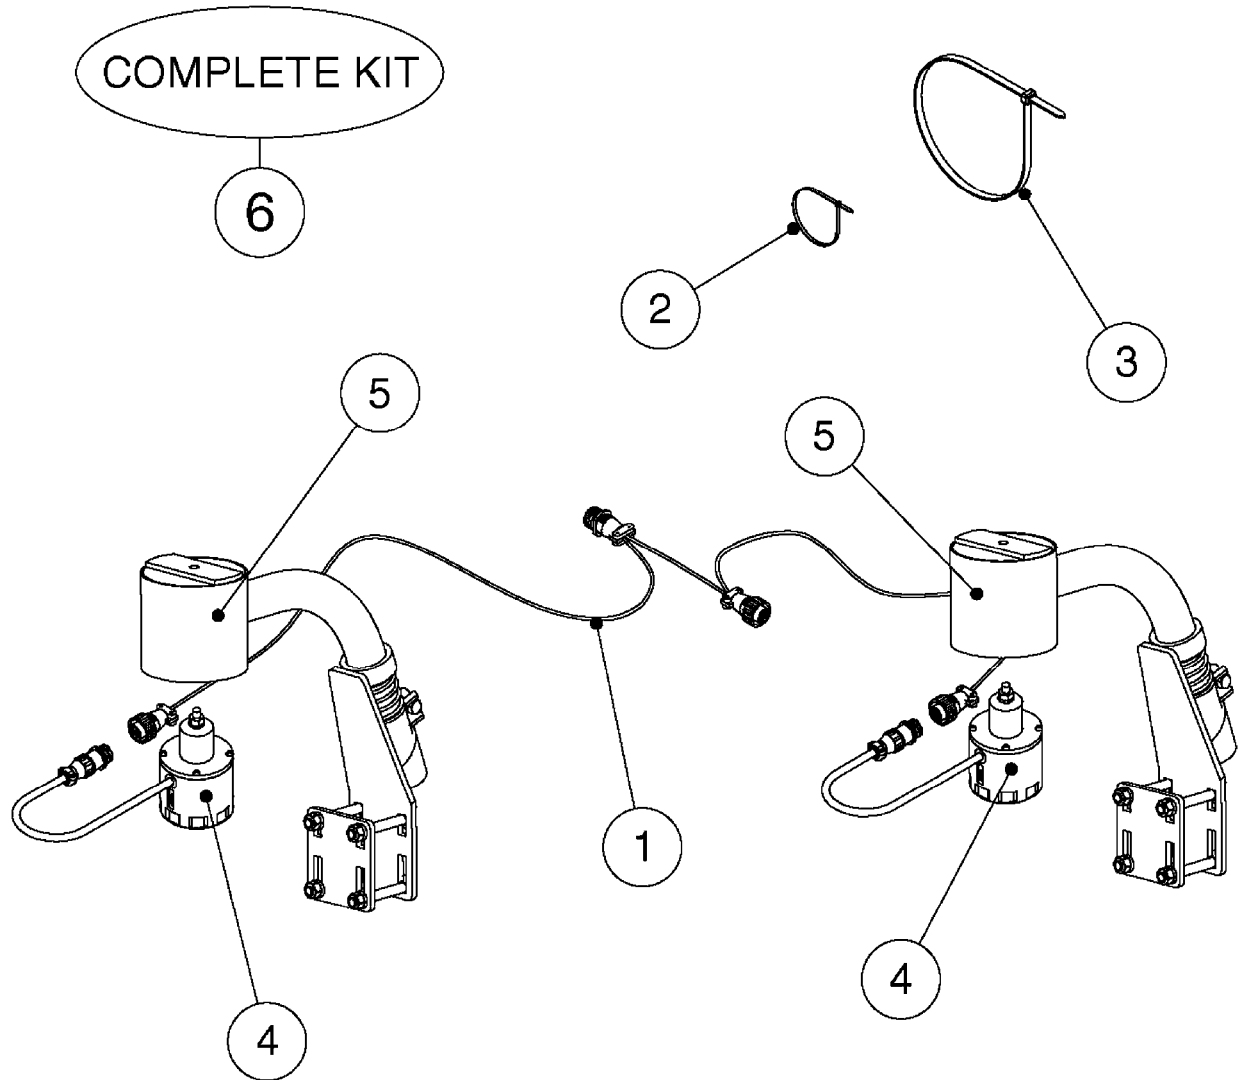

M0360

NORAC SEVERE TERRAIN KIT
M0360-HIN, 01:01:16

Page 1
Date 12.08.2020 8:30

Pos.	parts-n°	order qty	description
1	26030300	1	NORAC SEVERE TERRAIN CABLE
2	28024103	1	TIE STRAP L=8" x W=3/16"
3	28025203	1	TIE STRAP L=23" x W=1/2"
4	28086400	1	UC4 ULTRASONIC SENSOR
5	28086500	1	UC4 SENSOR MOUNTING BKT. NORAC
6	72591600	1	NORAC HC SEVERE TERRAIN KIT