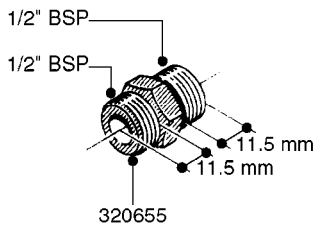

FITTINGS - HEXAGON NIPPLES
L0030-HIN, 01:01:16

L0030

FITTINGS - HEXAGON NIPPLES
L0030-HIN, 01:01:16

Page 1
Date 12.08.2020 8:30

parts-n°	order qty	description
10015303	1	FITT.PO.HN 1.00X1.00 M1000
10425003	1	FITT.PO.HN 1.25X1.00 MCPHEE
320132	1	FITT.DK HN 1" BSP
320176	1	FITT.DK HN 3/8"X1/2" BSP
320445	1	FITT.DK HN 1/4"X3/8" BSP
320655	1	FITT.DK HN 1/2"-1/2" BSP
320692	1	FITT.DK HN 3/8'BSPX1/4'NPT
320703	1	FITT.DK HN 3/8BSP X1/2 &1/4NPT
320725	1	FITT.DK NIPPLE 3/8"-3/8" BSP
320902	1	FITT.DK HN 3/8'X 1/4' BSP
390232	1	FITT.DK HN 1-1/2' X 1-1/4' BSP
390276	1	FITT.DK HN 1'BSP