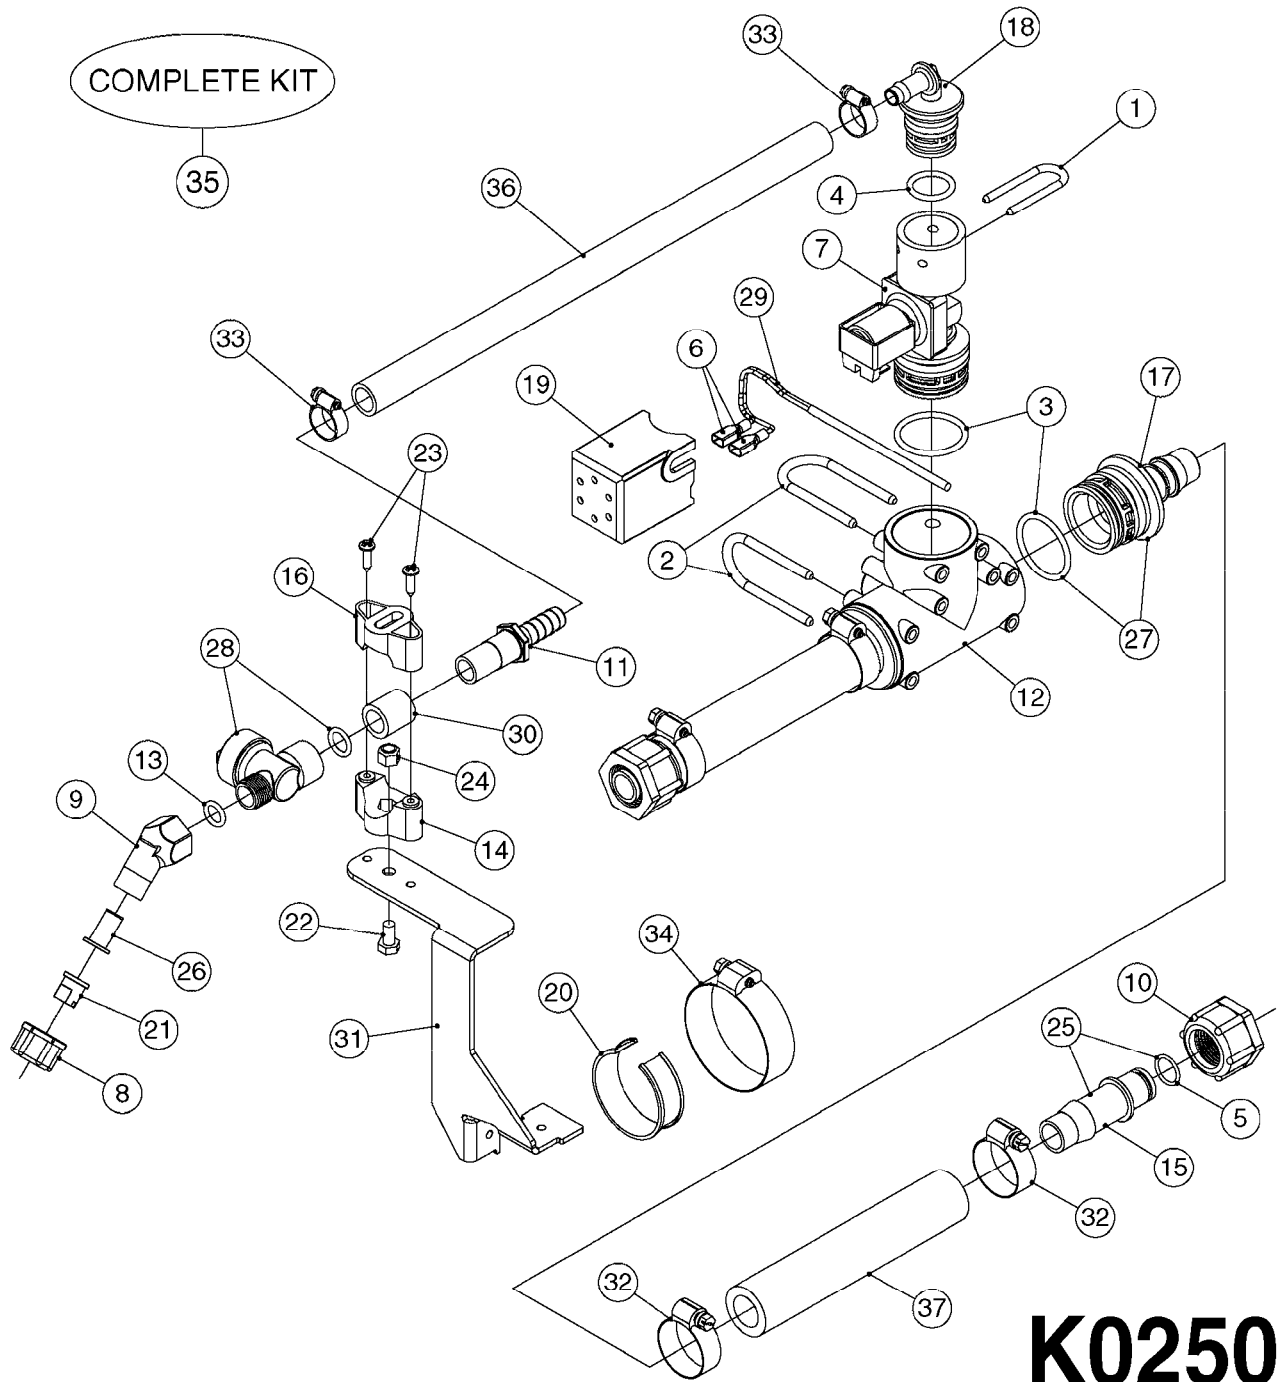

K0250

ELECTRIC END NOZZLE KIT '09
K0250-HIN, 01:01:16

Page 1
Date 12.08.2020 8:30

Pos.	parts-n°	order qty	description
1	145994	1	FITT.DK S-40 FORK
2	145995	1	FITT.DK S-53 FORK
3	242354	1	O-RING D32.2X3.0 VITON
4	242355	1	O-RING D19.2X3.0 VITON F.S-40
5	242594	1	O-RING D14 X 1.78 SCH.70-EPDM
6	261539	1	SPADE F.ELEC CONNEX BLUE INSUL
7	262104	1	VALVE, SOLENOID, S53/S40
8	320187	1	FITT.DK CAP 3/8" BSP BLACK
9	320191	1	FITT.DK ELB 3/8' BSP 45 DEGREE
10	320283	1	FITT.DK NUT 3/4"BSP
11	320891	1	FITT.DK HB 3/8'- 3/8' BSP
12	322352	1	FITT.DK S-53 TEE
13	330013	1	O-RING 2.5 X 10 PUR
14	333012	1	NOZZLE HOLD. UPPER PART
15	334044	1	FITT.DK HB 3/4' F. 3/4' CAP
16	334220	1	YOKE, UPPER NOZZLE BODY
17	334229	1	FITT.DK S-53 STR.3/4"
18	334237	1	FITT.DK S-40 ELB.3/8"
19	334965	1	COVER FOR S53 SOLENOID VALVE
20	341291	1	RUBBER HOSE CLAMP COVER 130MM
21	370392	1	NOZZLE END FAN 1850-G 300
22	410546	1	BOLT HEX M6X12 A2 SS DIN933
23	440665	1	SCREW M4.2X16 STAINLESS
24	460261	1	NUT HEX M6X1.00 LOCK DIN985 A2 SS
25	724621	1	FITT.DK HB 3/4"ASSY F.3/4" NUT
26	725042	1	SCREEN 80 MESH W.GASKET, RED
27	726558	1	FITT.DK S53 STR. 3/4" W. ORING
28	729610	1	NOZZLE ASSY. NON DRIP 3/8 THRD
29	983087	1	ELEC. CABLE 2 WIRE X 0.75MM
30	10631003	1	HOSE R X CLEAR BRAID.X 1/2 12"
31	16110803	1	NOZZLE BRACKET VAR SPACINGS
32	28029903	1	CLAMP HOSE GEAR P3/4"-S1" 6712
33	28044903	1	CLAMP HOSE GEAR P3/8" 6706
34	28047003	1	CLAMP HOSE GEAR 30 X 50 6732
35	82613203	1	ELECTRIC END NOZZLE KIT 2009
36	92701703	1	HOSE R X3/8" X300PSI WP X0012"
37	92703203	1	HOSE R X3/4" X300PSI WP X0012"