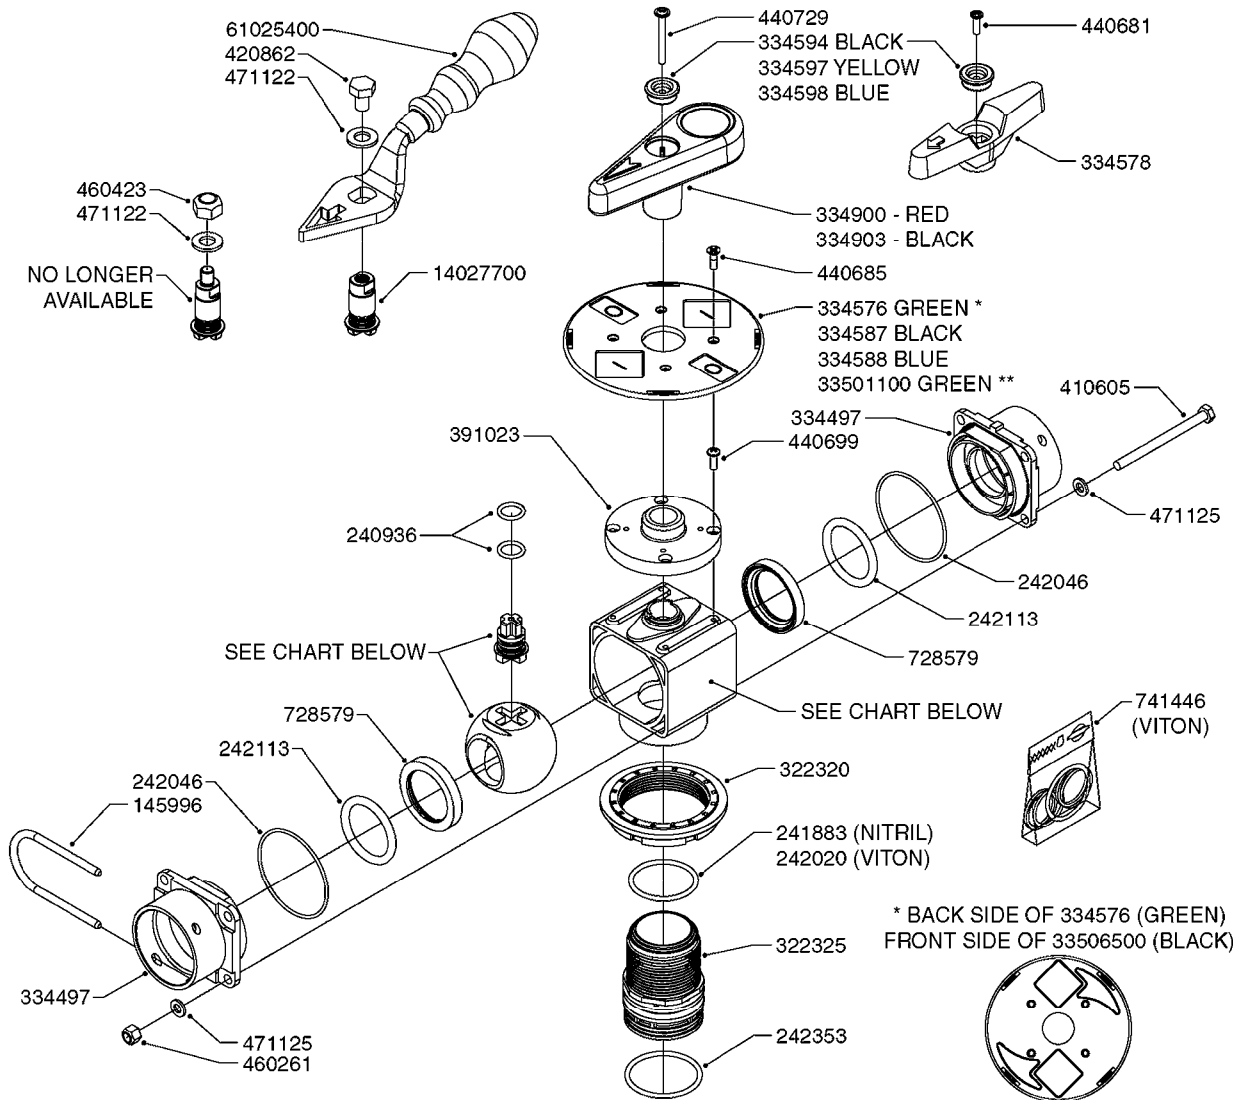

FOR S67 FITTINGS
SEE PAGE L0100

B0420

MANIFOLD SYSTEM - PRESSURE
B0420-HIN, 01:01:16

Page 1
Date 12.08.2020 8:29

parts-n°	order qty	description
145996	1	FITT.DK S-67 FORK
160353	1	BRACKET F.PRESSURE MANIFOLD
160918	1	BRACKET F. MANIFOLD CM
242353	1	O-RING 3 X 44.2 VITON
322224	1	FITT.DK S-67 TEE
322320	1	NUT F.3 WAY VALVE S56
334250	1	FITT.DK S-67 PLUG
334573	1	FITT.DK S-67 CONNECTOR
440675	1	SCREW F. PLASTIC 5X16 SS
841062	1	VALVE KIT S67 PRESS. MANIFOLD
841067	1	VALVE S67 PRESS.W/TEE MANIFOLD