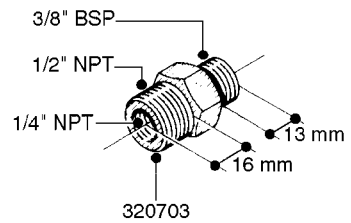

FITTINGS - HEXAGON NIPPLES
L0030-HIN, 01:01:16

L0030

FITTINGS - HEXAGON NIPPLES
L0030-HIN, 01:01:16

Page 1
Date 12.08.2020 8:30

parts-n°	order qty	description
10015303	1	FITT.PO.HN 1.00X1.00 M1000
10425003	1	FITT.PO.HN 1.25X1.00 MCPHEE
320132	1	FITT.DK HN 1" BSP
320176	1	FITT.DK HN 3/8"X1/2" BSP
320445	1	FITT.DK HN 1/4"X3/8" BSP
320655	1	FITT.DK HN 1/2"-1/2" BSP
320692	1	FITT.DK HN 3/8'BSPX1/4'NPT
320703	1	FITT.DK HN 3/8BSP X1/2 &1/4NPT
320725	1	FITT.DK NIPPLE 3/8"-3/8" BSP
320902	1	FITT.DK HN 3/8'X 1/4' BSP
390232	1	FITT.DK HN 1-1/2' X 1-1/4' BSP
390276	1	FITT.DK HN 1'BSP