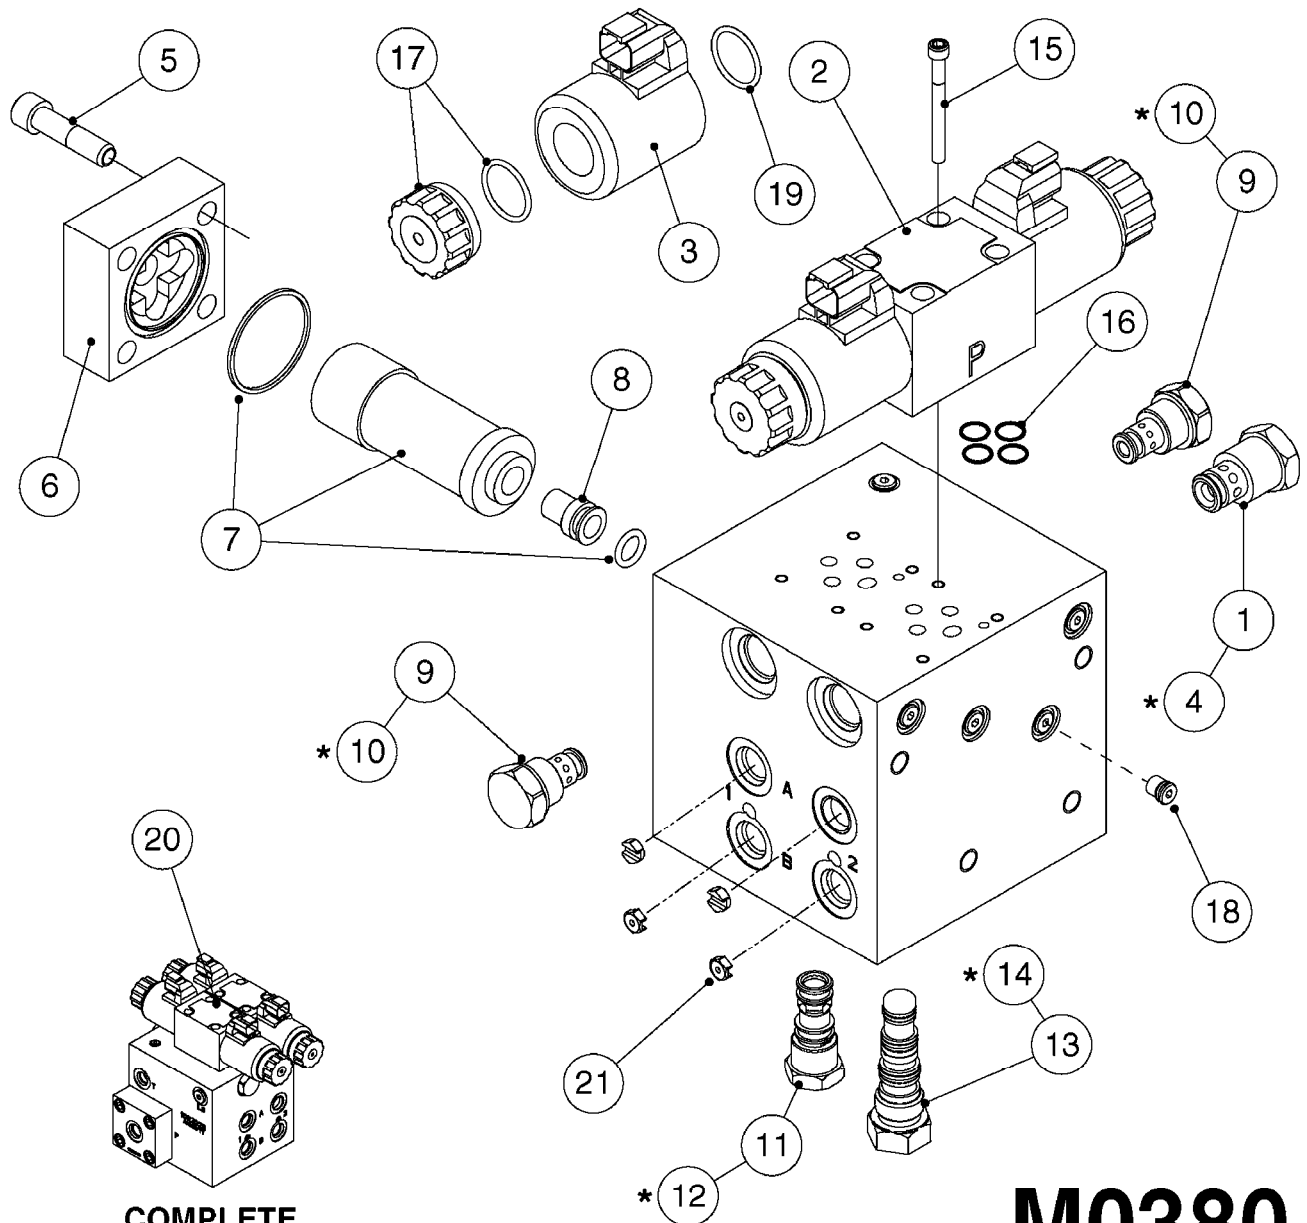

NORAC UC5 BOOM HEIGHT CONTROL
M0370-HIN, 16:10:18

Page 1

Date 12.08.2020 8:30

Pos.	parts-n°	order qty	description
1	26022703	1	CABLE, INTERFACE, TILT, NORAC UC5
2	26023503	1	CABLE UC5 INTERFACE MAIN AMP
3	26032600	1	CABLE UC5 NETWORK 14 AWG 10M
4	26043000	1	NORAC UC5 NETWORK 2 PIN PLUG
5	26043300	1	CABLE UC5 VALVE 2PIN/2PIN DT
6	26043400	1	NORAC UC5 CONTROLLER MODULE
7	26043500	1	NORAC UC5 VALVE MODULE
8	26043600	1	MODULE, INPUT, NORAC UC5
9	26043700	1	SENSOR, NORAC, UC5, ULTRASONIC
10	26043800	1	NORAC UC5 - UC7 NETWORK COUPLER 2-WAY
11	26043900	1	NORAC UC5 - UC7 NETWORK COUPLER 8-WAY
12	26044200	1	CABLE UC5 - UC7 NETWORK 18 AWG 20M
13	26023803	1	NORAC UC5 ROLL SENSOR OLD STYLE NORAC P/N 43740
13	26044300	1	UC5 - UC7 ROLL SENSOR VER. 2 NEW STYLE NORAC P/N 43741
14	26044400	1	NORAC UC5 - UC7 COUPLER 2-WAY/TERM.
15	26047100	1	CABLE UC5 NETWORK 14 AWG 1M
16	26049900	1	CABLE UC5 NETWORK 14 AWG 3M
17	26057900	1	UC5 - UC7 NETWORK 6 PIN PLUG '13
18	26058000	1	NORAC UC5 - UC7 NETWORK 12-PIN PLUG
19	26084700	1	Mesh Kit Ultrasonic Sensor FOR 2018 AND NEWER SENSORS
19	28098003	1	MESH AND CLIP KIT, NORAC FOR PRE-2018 SENSORS
20	28050303	1	NORAC RUBBER TOP&BOLT F.SENSOR DIA.30MMX30MMX8MM
21	28055503	1	NORAC VALVE MOUNTING HARDWARE
22	28086600	1	FOAM DISC F. SENSOR NORAC
23	78216100	1	NORAC VALVE BLOCK COMP, DEUTSCH CON.