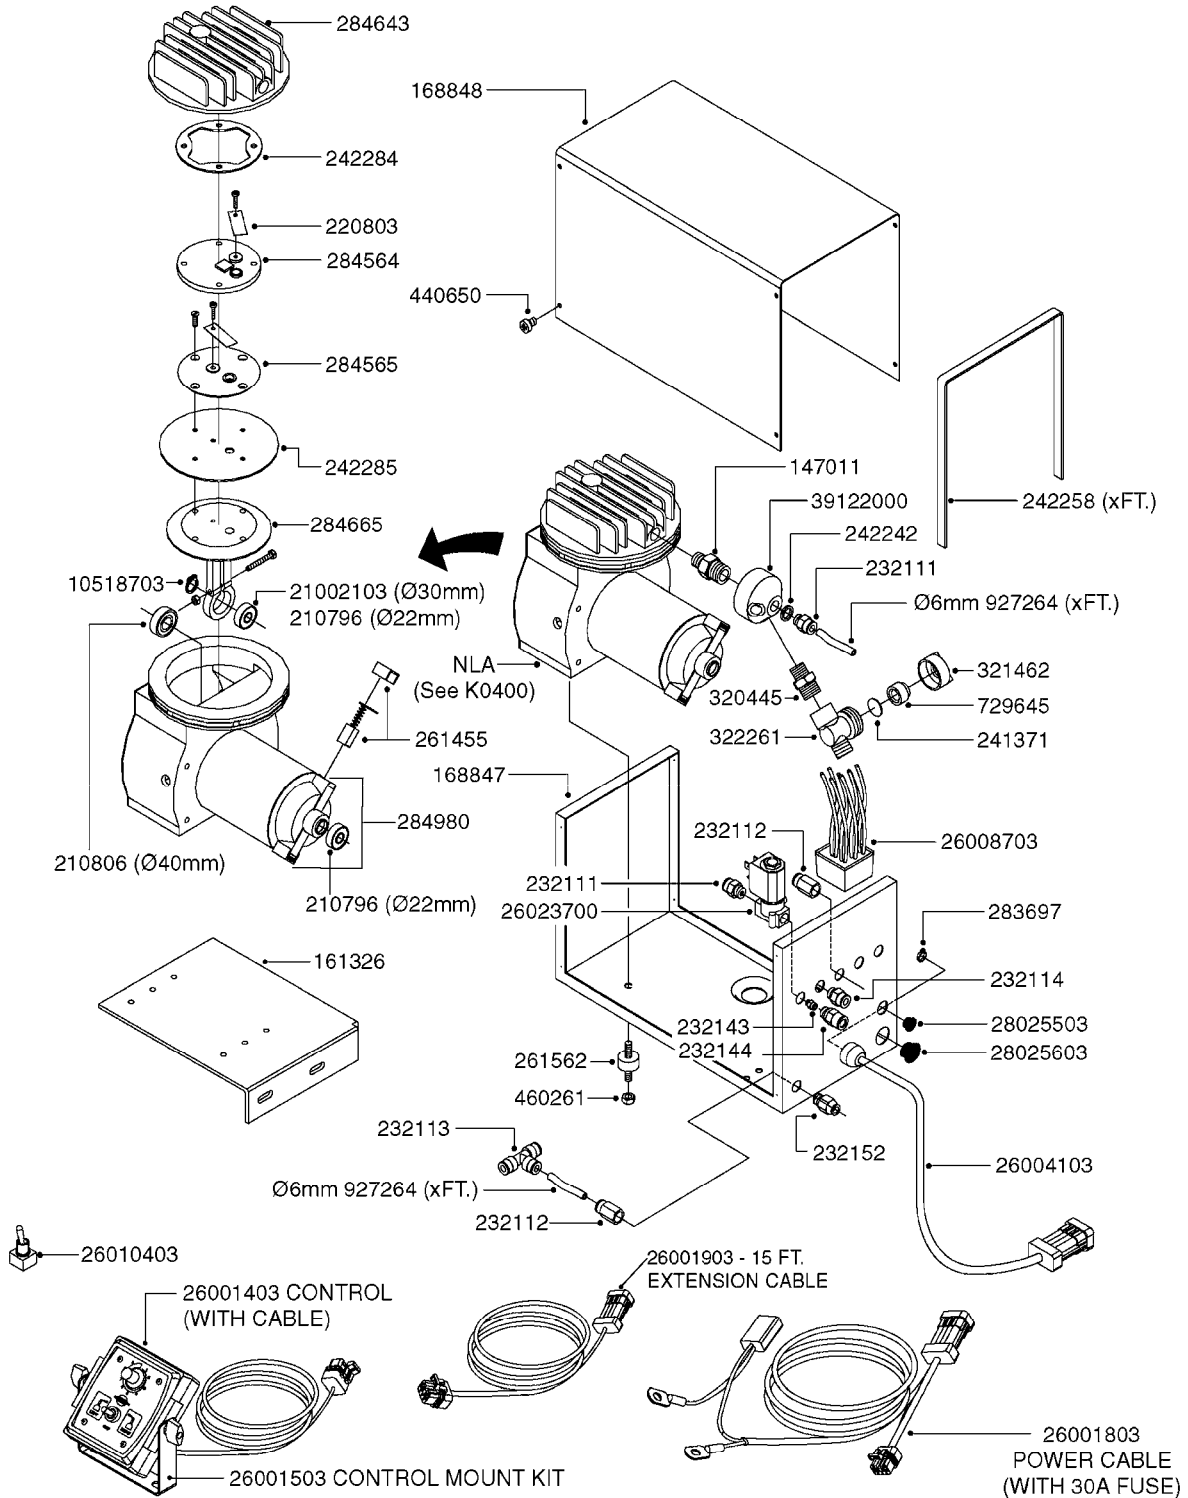

K0390

*Ø8mm 927306 (xFT.)
*Ø10mm 927330 (xFT.)

70019403 - COMPLETE ASSEMBLY

FOAM MARKER COMPRESSOR 2002
K0390-HIN, 01:01:16

Page 1
Date 12.08.2020 8:30

parts-n°	order qty	description
147011	1	HEX NIPPLE 3/8'X1/4'BSP BRASS
161326	1	MOUNT BKT. F. FOAM COMP.BOX 98
168847	1	ENCLOSURE LOWER F.MARKER
168848	1	COVER F. FOAM MARKER
210796	1	BEARING BALL D22/D8 X 7 608ZZ
210806	1	BEARING BALL D40/D17X12MM
220803	1	VALVE F. COMPRESSOR
232111	1	QUICK COUPLER 6MM X 1/8 EXT.
232112	1	QUICK COUPLER 6MM 1/8 INT.
232113	1	QUICK COUPLER 6MM T-PIECE
232114	1	COUPLER 1/8" THREADX8MM HOSE
232143	1	REDUCER 1/4'INT-1/8'EXT
232144	1	QUICK COUPLER 10MM X 1/4 EXT
232152	1	QUICK COUPLER 8MMX1/8 EXT.LONG
241371	1	DIAPHRAGM F.NO-DRIP,VULC
242242	1	O-RING F.AIR HOSE FITTING
242258	1	TRIM 3X10 SELF ADHESIVE 0012"
242284	1	HEAD GASKET F. COMPRESSOR
242285	1	DIAPHRAGM F. F/M COMP.
261455	1	BRUSH KIT-FOAM MARKER MOTOR
261562	1	RUBBER DAMPER 2XM6X25
283697	1	TIESTRAP 200MM
284564	1	PLATE F.COMPRESSOR HEAD
284565	1	PLATE F.COMPRESSOR HEAD
284643	1	COMPRESSOR HEAD F.FOAM MARKER
284665	1	CONNECTING ROD F.COMPRESSOR
284980	1	FLANGE REAR F. F.M.COMPRESSOR
320445	1	FITT.DK HN 1/4"X3/8" BSP
321462	1	CAP F.NO-DRIP ASSY.
322261	1	HOUSING F.SAFETY VALVE 3/8"
440650	1	SCREW 3.5x13 STAINLESS
460261	1	NUT HEX M6X1.00 LOCK DIN985 A2 SS
729645	1	NON-DRIP SPRING ASSY.GREEN 10
927264	1	HOSE R X PE D6/D4 X 0012"
927306	1	HOSE R X PE D8/D6 X 0012"BLACK
927330	1	HOSE R X PE D10/D8 X 012"BLACK
10518703	1	SNAP-RING OUTER 8X1
21002103	1	BEARING, 6200 2ZJEM (SKF)
26001403	1	HC FOAM MARKR CONSOLE VS3.0.00
26001503	1	HC FOAM MARKER CONSOLE MT.KIT
26001803	1	POWER CABLE
26001903	1	15' 7-PIN EXTENSION CABLE
26004103	1	FOAM MARKER CNTRL MOD CABL STD
26008703	1	FOAM MARKER CONTROL SCII
26010403	1	TOGGLE SWITCH MICRO-TRAK F.M.
26023700	1	SOLENOID VAL 12V 1/8' FLO '07
28025503	1	PLUG F.DRILLED HOLE 1/2"
28025603	1	PLUG F.DRILLED HOLE 3/4"
39122000	1	DISTR.HOUSING F.FOAM MARKER'07
70019403	1	FOAM MARKER COMPRESSOR KIT STD