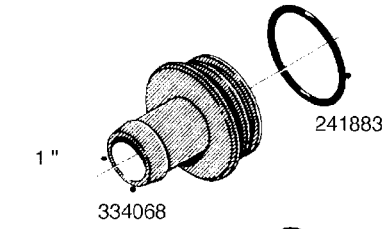

L0080

FITTINGS - S-53
L0080-HIN, 12:09:17

Page 1

Date 12.08.2020 8:30

Pos.	parts-n°	order qty	description
1	145995	1	FITT.DK S-53 FORK
2	241973	1	O-RING Ø3 X 44.2 70 SHORES NITRIL NITRIL (BLACK)
2	242353	1	O-RING 3 X 44.2 VITON VITON (BROWN)
3	242109	1	O-RING D32.2x3.0 NITRIL (BLACK)
3	242354	1	O-RING D32.2X3.0 VITON VITON (BROWN)
4	322103	1	FITT.DK S-53 BULKHEAD
5	322107	1	FITT.DK S-53 BULKHEAD NUT
6	322110	1	FITT.DK S-53 ELB. 1/2" BSP
7	322352	1	FITT.DK S-53 TEE
8	334229	1	FITT.DK S-53 STR.3/4"
9	334260	1	GASKET F. S-53 BULKHEAD
10	334564	1	FITT.DK S-67 TO S-53 ADAPTER
11	391100	1	FITT.DK S-53THREAD INS.1/2"BSP
12	726463	1	FITT.DK S53 BULKHEAD W/GASKET
13	726552	1	FIT.DK S-53X90 1/2" BSP,O-RING
14	726556	1	FITT.DK S-53 HB 1/2" W/O-RING
15	726558	1	FITT.DK S53 STR. 3/4" W.ORING
16	726559	1	FITT DK. S-53 HB 1" W/O-RING
17	726568	1	FITT.DK.S-53 HB 1/2"90 W/O-RING
18	726570	1	FITT.DK S-53 ELB.3/4" W.ORING
19	726571	1	FITT.DK S-53 ELB.1", W ORING
20	726578	1	FITT.DK S53 PLUG WITH O-RING
21	728561	1	FITT.DK. S67M - S53F REDUCER