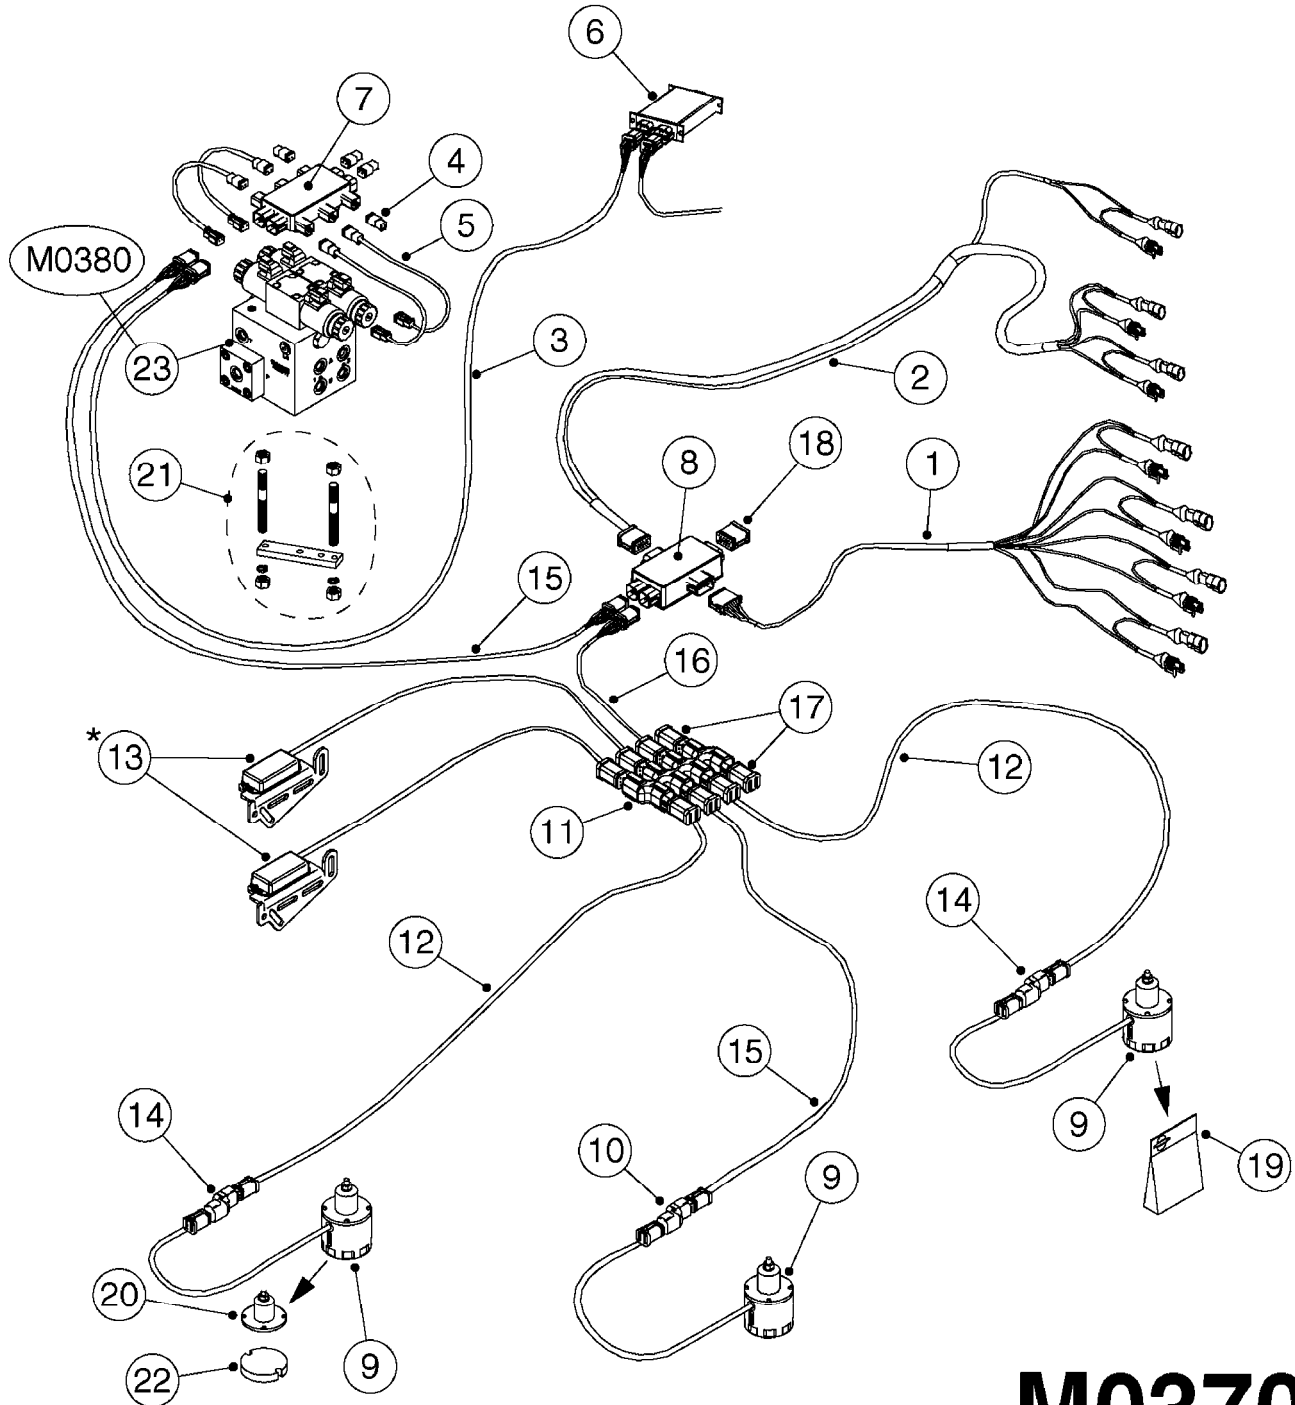

M0370

*CANNOT MIX OLD AND NEW STYLE ROLL SENSORS!

If replacing Norac P/N 43740, must replace both roll sensors with new style (13).
If unsure, new style (Norac P/N 43741) works with all versions of UC5.

NORAC UC5 BOOM HEIGHT CONTROL
M0370-HIN, 16:10:18

Page 1

Date 12.08.2020 8:30

Pos.	parts-n°	order qty	description
1	26022703	1	CABLE, INTERFACE, TILT, NORAC UC5
2	26023503	1	CABLE UC5 INTERFACE MAIN AMP
3	26032600	1	CABLE UC5 NETWORK 14 AWG 10M
4	26043000	1	NORAC UC5 NETWORK 2 PIN PLUG
5	26043300	1	CABLE UC5 VALVE 2PIN/2PIN DT
6	26043400	1	NORAC UC5 CONTROLLER MODULE
7	26043500	1	NORAC UC5 VALVE MODULE
8	26043600	1	MODULE, INPUT, NORAC UC5
9	26043700	1	SENSOR, NORAC, UC5, ULTRASONIC
10	26043800	1	NORAC UC5 - UC7 NETWORK COUPLER 2-WAY
11	26043900	1	NORAC UC5 - UC7 NETWORK COUPLER 8-WAY
12	26044200	1	CABLE UC5 - UC7 NETWORK 18 AWG 20M
13	26023803	1	NORAC UC5 ROLL SENSOR OLD STYLE NORAC P/N 43740
13	26044300	1	UC5 - UC7 ROLL SENSOR VER. 2 NEW STYLE NORAC P/N 43741
14	26044400	1	NORAC UC5 - UC7 COUPLER 2-WAY/TERM.
15	26047100	1	CABLE UC5 NETWORK 14 AWG 1M
16	26049900	1	CABLE UC5 NETWORK 14 AWG 3M
17	26057900	1	UC5 - UC7 NETWORK 6 PIN PLUG '13
18	26058000	1	NORAC UC5 - UC7 NETWORK 12-PIN PLUG
19	26084700	1	Mesh Kit Ultrasonic Sensor FOR 2018 AND NEWER SENSORS
19	28098003	1	MESH AND CLIP KIT, NORAC FOR PRE-2018 SENSORS
20	28050303	1	NORAC RUBBER TOP&BOLT F.SENSOR DIA.30MMX30MMX8MM
21	28055503	1	NORAC VALVE MOUNTING HARDWARE
22	28086600	1	FOAM DISC F. SENSOR NORAC
23	78216100	1	NORAC VALVE BLOCK COMP, DEUTSCH CON.