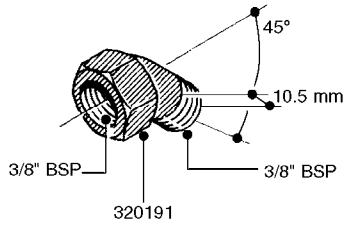

FITTINGS - HEXAGON NIPPLES
L0030-HIN, 01:01:16

L0030

FITTINGS - HEXAGON NIPPLES
L0030-HIN, 01:01:16

Page 1
Date 12.08.2020 8:30

parts-n°	order qty	description
10015303	1	FITT.PO.HN 1.00X1.00 M1000
10425003	1	FITT.PO.HN 1.25X1.00 MCPHEE
320132	1	FITT.DK HN 1" BSP
320176	1	FITT.DK HN 3/8"X1/2" BSP
320445	1	FITT.DK HN 1/4"X3/8" BSP
320655	1	FITT.DK HN 1/2"-1/2" BSP
320692	1	FITT.DK HN 3/8'BSPX1/4'NPT
320703	1	FITT.DK HN 3/8BSP X1/2 &1/4NPT
320725	1	FITT.DK NIPPLE 3/8"-3/8" BSP
320902	1	FITT.DK HN 3/8'X 1/4' BSP
390232	1	FITT.DK HN 1-1/2' X 1-1/4' BSP
390276	1	FITT.DK HN 1'BSP