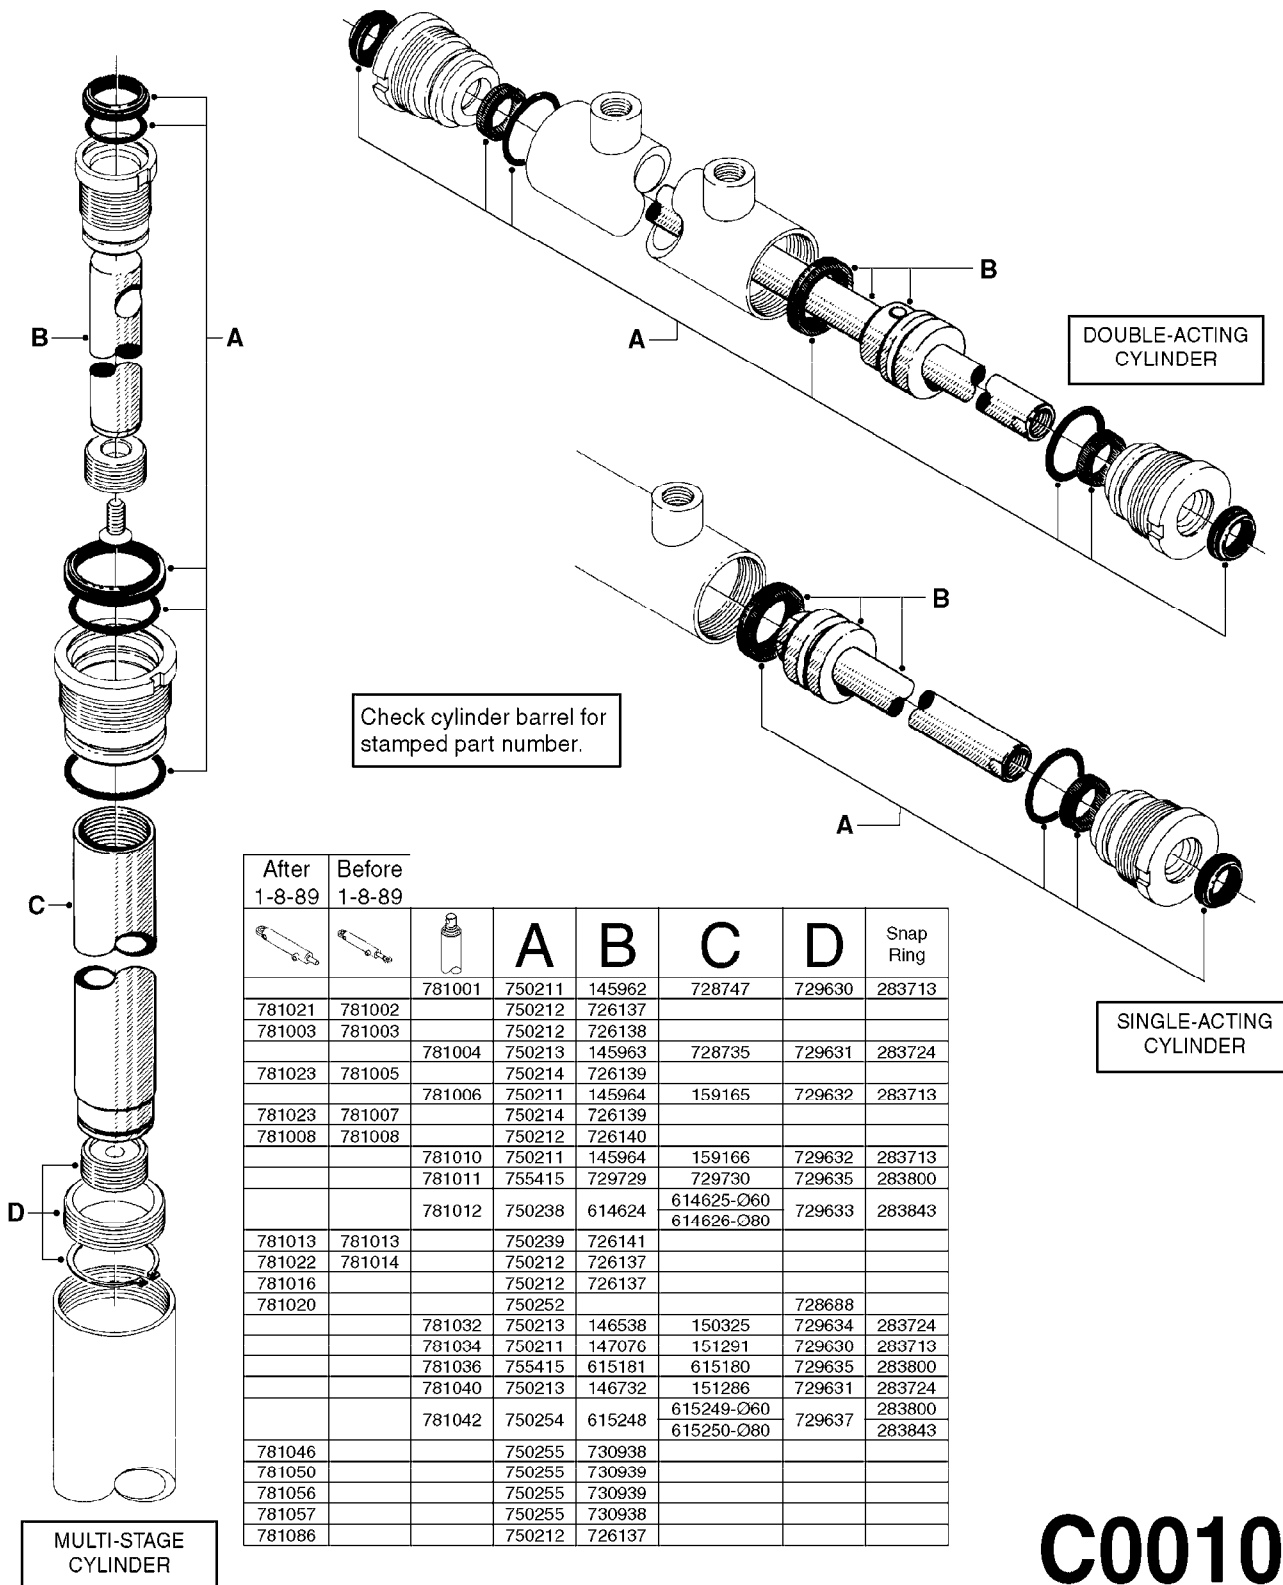

After 1-8-89	Before 1-8-89		A	B	C	D	Snap Ring	
			781001	750211	145962	728747	729630	283713
781021	781002			750212	726137			
781003	781003			750212	726138			
		781004	750213	145963		728735	729631	283724
781023	781005		750214	726139				
		781006	750211	145964	159165		729632	283713
781023	781007		750214	726139				
781008	781008		750212	726140				
		781010	750211	145964	159166		729632	283713
		781011	755415	729729	729730		729635	283800
		781012	750238	614624	614625-Ø60 614626-Ø80		729633	283843
781013	781013		750239	726141				
781022	781014		750212	726137				
781016			750212	726137				
781020			750252			728688		
		781032	750213	146538	150325	729634		283724
		781034	750211	147076	151291	729630		283713
		781036	755415	615181	615180	729635		283800
		781040	750213	146732	151286	729631		283724
		781042	750254	615248	615249-Ø60 615250-Ø80	729637		283800 283843
781046			750255	730938				
781050			750255	730939				
781056			750255	730939				
781057			750255	730938				
781086			750212	726137				

C0010