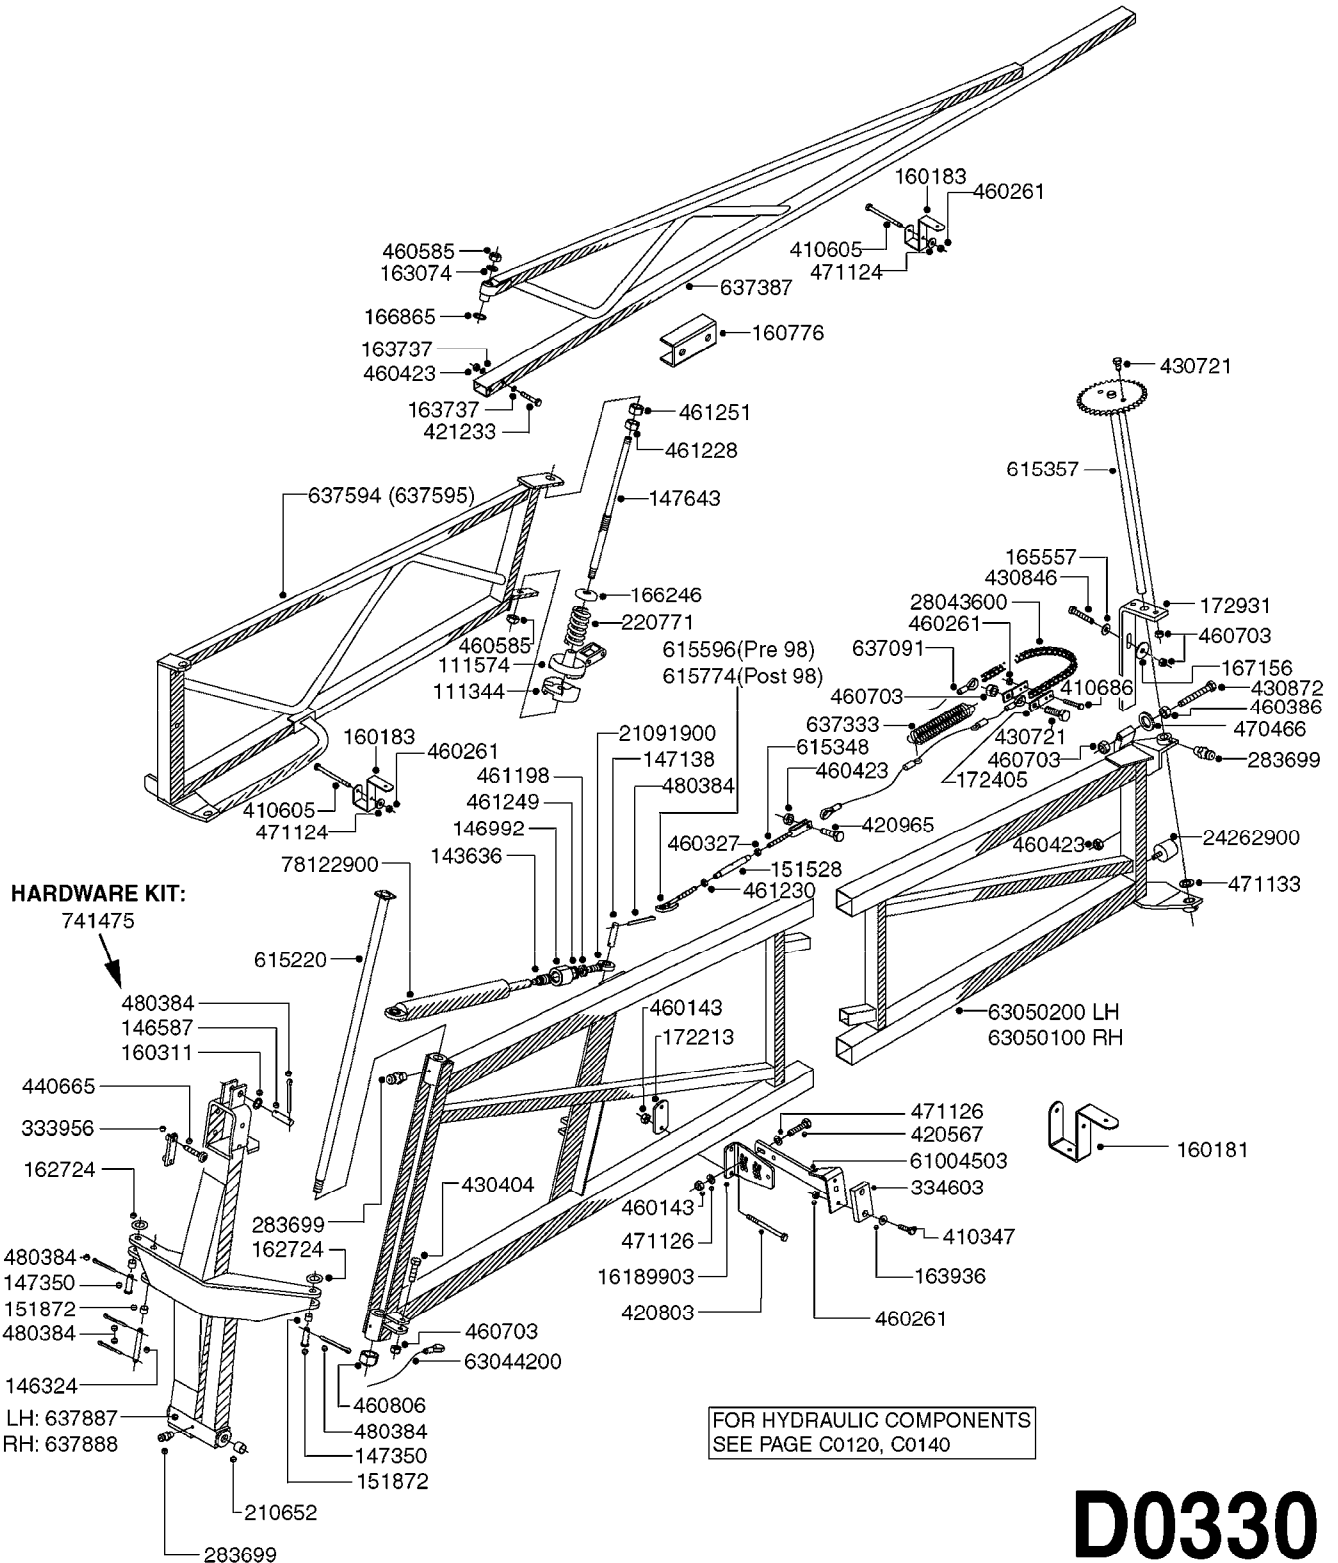

BOOM EAGLE WINGS 3PT 60'
D0330-HIN, 10:01:18

Page 1
Date 12.08.2020 8:30

parts-n°	order qty	description
111344	1	CLAW CLUTCH Ø100/Ø20,5 UNDER PART RED
111574	1	CLAW CLUTCH D100 UP. (MACH)
143636	1	THREADED INSERT F.CYLINDER END
146324	1	SHAFT D16.8 L102/2 X 5
146587	1	PIN D16.8 X 65
146992	1	BUSHING F.CYLINDER
147138	1	PIN D16.8 X 90
147350	1	PIN D16.8 L60MM
147643	1	AXLE F.BM BRKWY. W. ZERT L=426
151528	1	TURN BUCKLE HOUSING M16-130
151872	1	BUSHING D22.0/18.0 10MM
160181	1	CLAMP NOZZLE TUBE 60X60
160183	1	CLAMP NOZZLE TUBE 50X30
160311	1	WASHER D30/D20.4X2
160776	1	U-CHANNEL F.3PT.
162724	1	WASHER D25/D18.1X1
163074	1	WASHER D54/D17X3
163737	1	WASHER D15.5/D10.5X1
163936	1	WASHER D15/D6.2X1
165557	1	WASHER D28.0/D12.2X2.0 SS
166246	1	WASHER CUP D53 F.SPRING
166865	1	WASHER D35/D25X2
167156	1	WASHER D46.5/D12.4X2.5
172213	1	FLAT BAR F.BOOM STRAP
172405	1	FLATBAR BRKT.F.CHAIN EAGLE
172931	1	FLAT STEEL 15X50
210652	1	BUSHING TEFLON D25/D22X20
220771	1	SPRING D53/D43X100
283699	1	GREASE NIPPLE M6X1
333956	1	SLIDE SHOE 91X25X10
334603	1	RUBBER STOP 86X48X15
410347	1	SCREW M6X20 8.8
410605	1	BOLT HEX 8.8 DEL M6X80
410686	1	BOLT HEX 8.8 DEL M6X30
420567	1	BOLT HEX 8.8 DEL M8X30 FT
420803	1	BOLT HEX 8.8 DEL M8X90
420965	1	M10X40 MACHINE SCREW STAINLESS
421233	1	BOLT HEX 8.8 10.9 DEL M10X70
430404	1	BOLT HEX 8.8 DEL M12X50
430721	1	BOLT HEX 8.8 DEL M12X40 FT
430846	1	BOLT HEX 8.8 DEL M12X80
430872	1	BOLT HEX 8.8 DEL M12X100 FT
440665	1	SCREW M4.2X16 STAINLESS
460143	1	LOCK NUT M8 SST A2 DIN985
460261	1	NUT HEX M6X1.00 LOCK DIN985 A2 SS
460327	1	NUT HEX M16X2
460386	1	NUT HEX M12X1.75
460423	1	NUT HEX M10X1.50 LOCK DIN985A2 SS
460585	1	LOCKING NUT M16 DIN985 A2 SS
460703	1	NUT HEX M12X1.75 LOCK DIN985A2 SS
460806	1	NUT HEX M20X2.50 LOCK DIN985A2 SS
461198	1	NUT HEX M16X2 JAMB
461228	1	NUT HEX M20
461230	1	NUT HEX M16X2 LH THREAD
461249	1	NUT M22X1.5 DIN439B
461251	1	NUT HEX M20 X 2.5 JAMB
470466	1	WASHER D21.1/D12.2X2.5 LOCK
471124	1	WASHER, M6, Ø18/ 6.4X 1.6, SS
471126	1	WASHER, M8, Ø16/ 8.4X 1.6, SS
471133	1	WASHER D39/D23X3
480384	1	PIN COTTER 3/16 x 1-1/2"