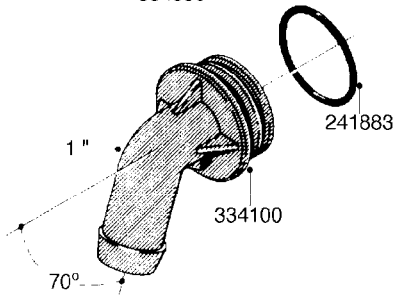

L0080

FITTINGS - S-53
L0080-HIN, 12:09:17

Page 1

Date 12.08.2020 8:30

Pos.	parts-n°	order qty	description
1	145995	1	FITT.DK S-53 FORK
2	241973	1	O-RING Ø3 X 44.2 70 SHORES NITRIL NITRIL (BLACK)
2	242353	1	O-RING 3 X 44.2 VITON VITON (BROWN)
3	242109	1	O-RING D32.2x3.0 NITRIL (BLACK)
3	242354	1	O-RING D32.2X3.0 VITON VITON (BROWN)
4	322103	1	FITT.DK S-53 BULKHEAD
5	322107	1	FITT.DK S-53 BULKHEAD NUT
6	322110	1	FITT.DK S-53 ELB. 1/2" BSP
7	322352	1	FITT.DK S-53 TEE
8	334229	1	FITT.DK S-53 STR.3/4"
9	334260	1	GASKET F. S-53 BULKHEAD
10	334564	1	FITT.DK S-67 TO S-53 ADAPTER
11	391100	1	FITT.DK S-53THREAD INS.1/2"BSP
12	726463	1	FITT.DK S53 BULKHEAD W/GASKET
13	726552	1	FIT.DK S-53X90 1/2" BSP,O-RING
14	726556	1	FITT.DK S-53 HB 1/2" W/O-RING
15	726558	1	FITT.DK S53 STR. 3/4" W.ORING
16	726559	1	FITT DK. S-53 HB 1" W/O-RING
17	726568	1	FITT.DK.S-53 HB 1/2"90 W/O-RING
18	726570	1	FITT.DK S-53 ELB.3/4" W.ORING
19	726571	1	FITT.DK S-53 ELB.1", W ORING
20	726578	1	FITT.DK S53 PLUG WITH O-RING
21	728561	1	FITT.DK. S67M - S53F REDUCER