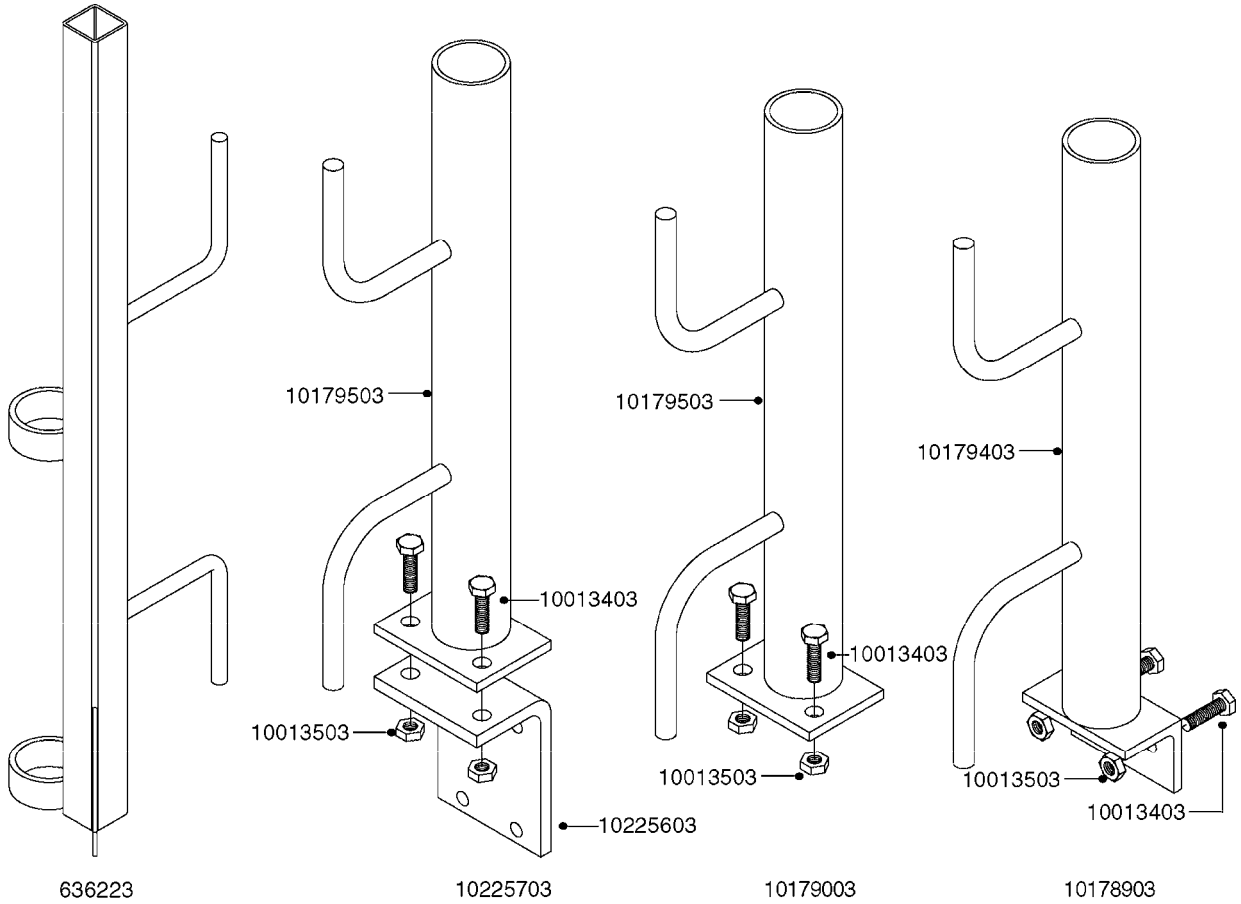

Page 1
Date 12.08.2020 8:30

parts-n°	order qty	description
130390	1	TEE 3/8'X 1/2' BSP F.TYPE 60S
145791	1	CONE FOR ON/OFF
147063	1	SWIRL F.SPRAY GUN TYPE 60
240936	1	O-RING D13.3X2.4 NITRIL
241441	1	O-RING D29.3X3
241965	1	O-RING Ø12.1 X 1.6 NITRILE
242007	1	O-RING Ø9.1 X 1.6 NITRILE
242013	1	SPRING RUBBER F/TRIGGER
242033	1	O-RING Ø14.1 X 1.6 NITRILE
242064	1	SLEEVE RUBBER 3X8X4MM
320084	1	FITT.DK NUT 1/2" BSP
322073	1	HOUSING F.SWIRL TYPE 60S H.G.
322075	1	HOUSING F. NOZZLE
330013	1	O-RING 2.5 X 10 PUR
334117	1	HANDLE PIECE RIGHT F.60S/60L
334118	1	HANDLE PIECE LEFT F.60S/60L
334121	1	SEAT FOR ON-OFF TYPE
334190	1	FITT.DK HB 1/2' F. PISTOL 60S
334533	1	CLAMP HOSE PLASTIC 3/8"
334534	1	CLAMP HOSE PLASTIC 1/2"
334653	1	FITT.DK HB 3/8' F.HANDGUN
334655	1	TRIGGER SAFETY F.60S/60L GUN
371314	1	NOZZLE CERAMIC 1099-20
440634	1	SCREW 5/8"
480716	1	PIN D3X6 STAINLESS
615455	1	TUBE F.LANCE TYPE 60L
725476	1	SPINDLE
725477	1	TRIGGER
750270	1	GASKET KIT F.SPRAY GUN
843196	1	SPRAY GUN KIT TYPE 60 SHORT
843197	1	HANDGUN KIT TYPE 60 LONG
92701703	1	HOSE R X3/8" X300PSI WP X0012"
92702103	1	HOSE R X1/2" X300PSI WP X0012"