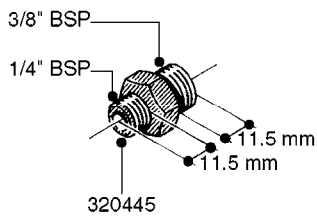

FITTINGS - HEXAGON NIPPLES
L0030-HIN, 01:01:16

L0030

FITTINGS - HEXAGON NIPPLES
L0030-HIN, 01:01:16

Page 1
Date 12.08.2020 8:30

parts-n°	order qty	description
10015303	1	FITT.PO.HN 1.00X1.00 M1000
10425003	1	FITT.PO.HN 1.25X1.00 MCPHEE
320132	1	FITT.DK HN 1" BSP
320176	1	FITT.DK HN 3/8"X1/2" BSP
320445	1	FITT.DK HN 1/4"X3/8" BSP
320655	1	FITT.DK HN 1/2"-1/2" BSP
320692	1	FITT.DK HN 3/8'BSPX1/4'NPT
320703	1	FITT.DK HN 3/8BSP X1/2 &1/4NPT
320725	1	FITT.DK NIPPLE 3/8"-3/8" BSP
320902	1	FITT.DK HN 3/8'X 1/4' BSP
390232	1	FITT.DK HN 1-1/2' X 1-1/4' BSP
390276	1	FITT.DK HN 1'BSP