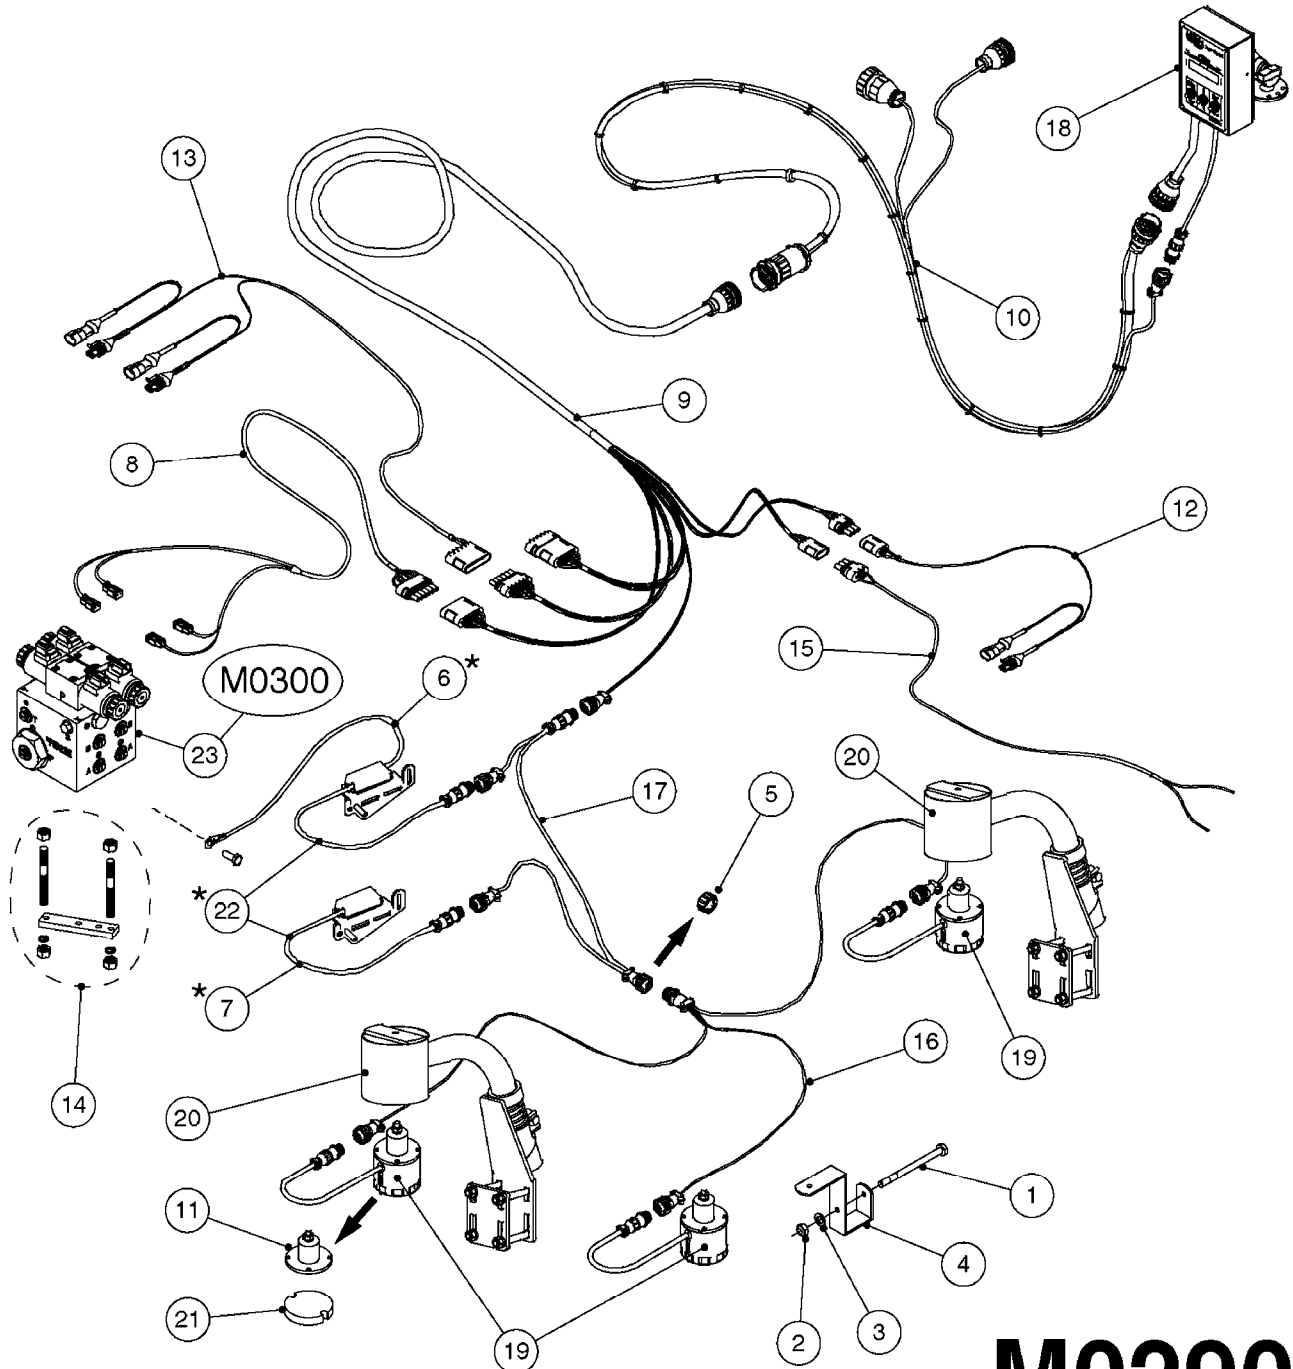

13 COMPLETE ASSEMBLY

COMPLETE ASSEMBLIES
WHOLEGOODS ITEMS

M0160

TRAFFIC LIGHT KIT
M0160-HIN, 13:08:19

Page 1
Date 12.08.2020 8:30

Pos.	parts-n°	order qty	description
1	410266	1	BOLT HEX 8.8 DEL M6X120
1	410421	1	BOLT HEX M6X110 DIN931-A2 SS
1	410524	1	BOLT HEX 8.8 DEL M6X100
1	410605	1	BOLT HEX 8.8 DEL M6X80
2	410362	1	BOLT HEX 8.8 SS M6X20
3	460261	1	NUT HEX M6X1.00 LOCK DIN985 A2 SS
4	16022303	1	BRACKET 100MM TUBE
5	16022403	1	BRACKET 60MM TUBE
6	16025603	1	BRACKET TAIL LIGHT DUAL LAMP
7	26004703	1	HARNESS 13' EXT 4 WIRE WP
8	26004903	1	TAIL LIGHT GREEN WIRE LH
8	26005003	1	TAIL LIGHT YELLOW WIRE RH
9	26005103	1	PLUG 7-PIN AG TAIL LIGHT
10	26005403	1	LENS BLACK BEFORE 2009
10	26017003	1	LENS RED
11	26016903	1	LENS AMBER
12	26032703	1	HARNESS COMPLETE, TAIL LIGHT, 2013
13	83308603	1	TRAFFIC LIGHT KIT