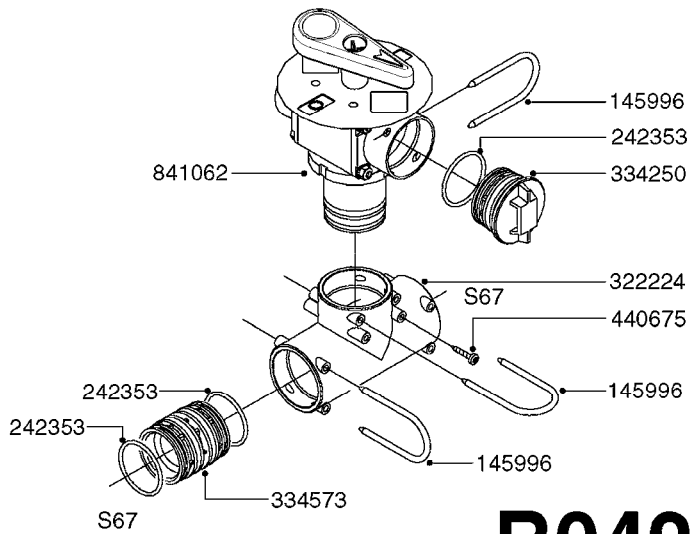

FOR S67 FITTINGS
SEE PAGE L0100