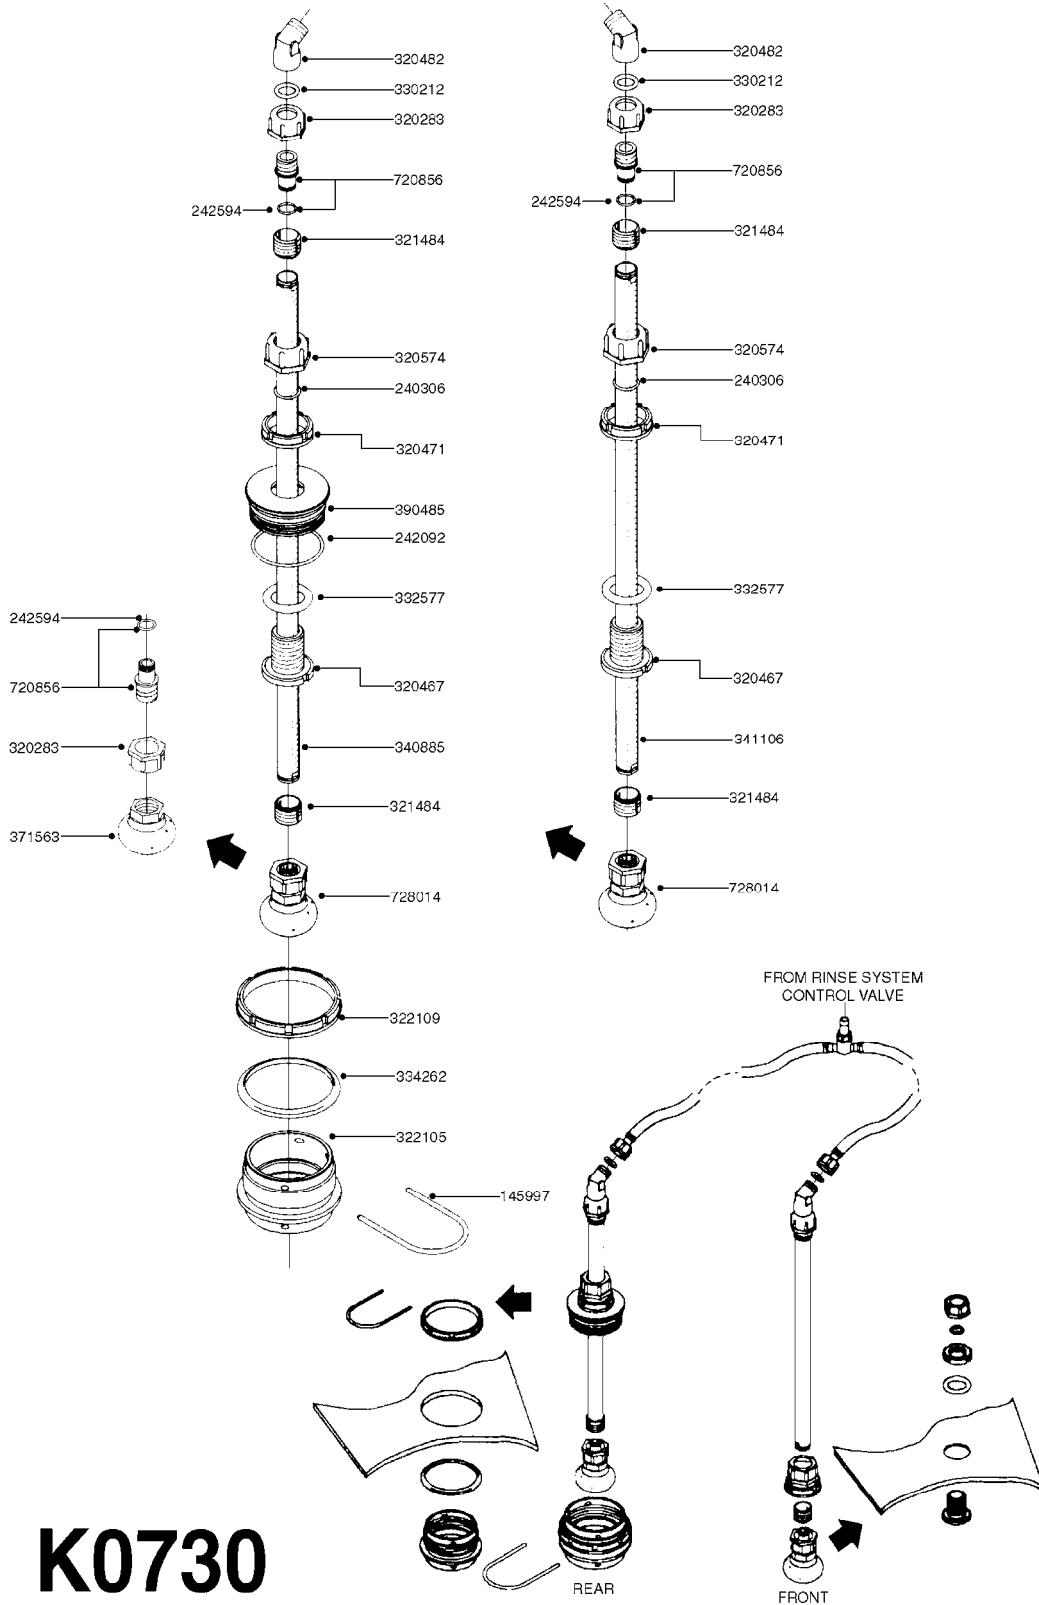

RINSE SYSTEM NOZZLES
K0730-HIN, 01:01:16

RINSE SYSTEM NOZZLES
K0730-HIN, 01:01:16

Page 1
Date 12.08.2020 8:30

parts-n°	order qty	description
145997	1	FITT.DK S-93 FORK
240306	1	O-RING D29/D21X4
242092	1	O-RING D69.5X3
242594	1	O-RING D14 X 1.78 SCH.70-EPDM
320283	1	FITT.DK NUT 3/4"BSP
320467	1	FITT.DK BULKHEAD 1"BSP SINGLE
320471	1	FITT.DK NUT 1" BSP JAMB
320482	1	FITT.DK ELB. 1/2" BSP 60 DEG.
320574	1	FITT.DK NUT 1" BSP SPECIAL
321484	1	BUSHING THREADED F.NOZZ.TUBE
322105	1	FITT.DK S-93 BULKHEAD DOUBLE
322109	1	FITT.DK S-93 BULKHEAD NUT
330212	1	O-RING D19/D14X2.4 F.1/2"NUT
332577	1	O-RING D38/D30X4 F.1" PUR.
334262	1	GASKET F.S-93 BULKHEAD
340885	1	TUBE F. RINSE NOZZLE L=600
341106	1	TUBE F.RINSE NOZZLE L=220
371563	1	NOZZLE FOR TANK RINSE
390485	1	FITT.DK S-93 PLUG W D34 HOLE
720856	1	FITT.DK 1/2'BSP ASSY.F.3/4'NUT
728014	1	RINSE NOZZLE MOUNTED