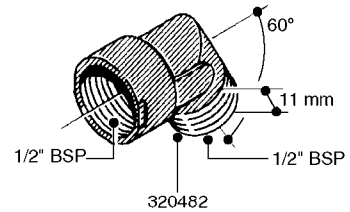

FITTINGS - HEXAGON NIPPLES
L0030-HIN, 01:01:16

L0030

FITTINGS - HEXAGON NIPPLES
L0030-HIN, 01:01:16

Page 1
Date 12.08.2020 8:30

parts-n°	order qty	description
10015303	1	FITT.PO.HN 1.00X1.00 M1000
10425003	1	FITT.PO.HN 1.25X1.00 MCPHEE
320132	1	FITT.DK HN 1" BSP
320176	1	FITT.DK HN 3/8"X1/2" BSP
320445	1	FITT.DK HN 1/4"X3/8" BSP
320655	1	FITT.DK HN 1/2"-1/2" BSP
320692	1	FITT.DK HN 3/8'BSPX1/4'NPT
320703	1	FITT.DK HN 3/8BSP X1/2 &1/4NPT
320725	1	FITT.DK NIPPLE 3/8"-3/8" BSP
320902	1	FITT.DK HN 3/8'X 1/4' BSP
390232	1	FITT.DK HN 1-1/2' X 1-1/4' BSP
390276	1	FITT.DK HN 1'BSP