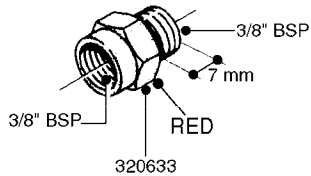

FITTINGS - HEXAGON NIPPLES
L0030-HIN, 01:01:16

L0030

FITTINGS - HEXAGON NIPPLES
L0030-HIN, 01:01:16

Page 1
Date 12.08.2020 8:30

parts-n°	order qty	description
10015303	1	FITT.PO.HN 1.00X1.00 M1000
10425003	1	FITT.PO.HN 1.25X1.00 MCPHEE
320132	1	FITT.DK HN 1" BSP
320176	1	FITT.DK HN 3/8"X1/2" BSP
320445	1	FITT.DK HN 1/4"X3/8" BSP
320655	1	FITT.DK HN 1/2"-1/2" BSP
320692	1	FITT.DK HN 3/8'BSPX1/4'NPT
320703	1	FITT.DK HN 3/8BSP X1/2 &1/4NPT
320725	1	FITT.DK NIPPLE 3/8"-3/8" BSP
320902	1	FITT.DK HN 3/8'X 1/4' BSP
390232	1	FITT.DK HN 1-1/2' X 1-1/4' BSP
390276	1	FITT.DK HN 1'BSP