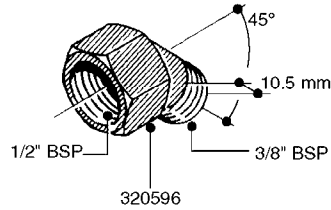

FITTINGS - HEXAGON NIPPLES
L0030-HIN, 01:01:16

L0030

FITTINGS - HEXAGON NIPPLES
L0030-HIN, 01:01:16

Page 1
Date 12.08.2020 8:30

parts-n°	order qty	description
10015303	1	FITT.PO.HN 1.00X1.00 M1000
10425003	1	FITT.PO.HN 1.25X1.00 MCPHEE
320132	1	FITT.DK HN 1" BSP
320176	1	FITT.DK HN 3/8"X1/2" BSP
320445	1	FITT.DK HN 1/4"X3/8" BSP
320655	1	FITT.DK HN 1/2"-1/2" BSP
320692	1	FITT.DK HN 3/8'BSPX1/4'NPT
320703	1	FITT.DK HN 3/8BSP X1/2 &1/4NPT
320725	1	FITT.DK NIPPLE 3/8"-3/8" BSP
320902	1	FITT.DK HN 3/8'X 1/4' BSP
390232	1	FITT.DK HN 1-1/2' X 1-1/4' BSP
390276	1	FITT.DK HN 1'BSP