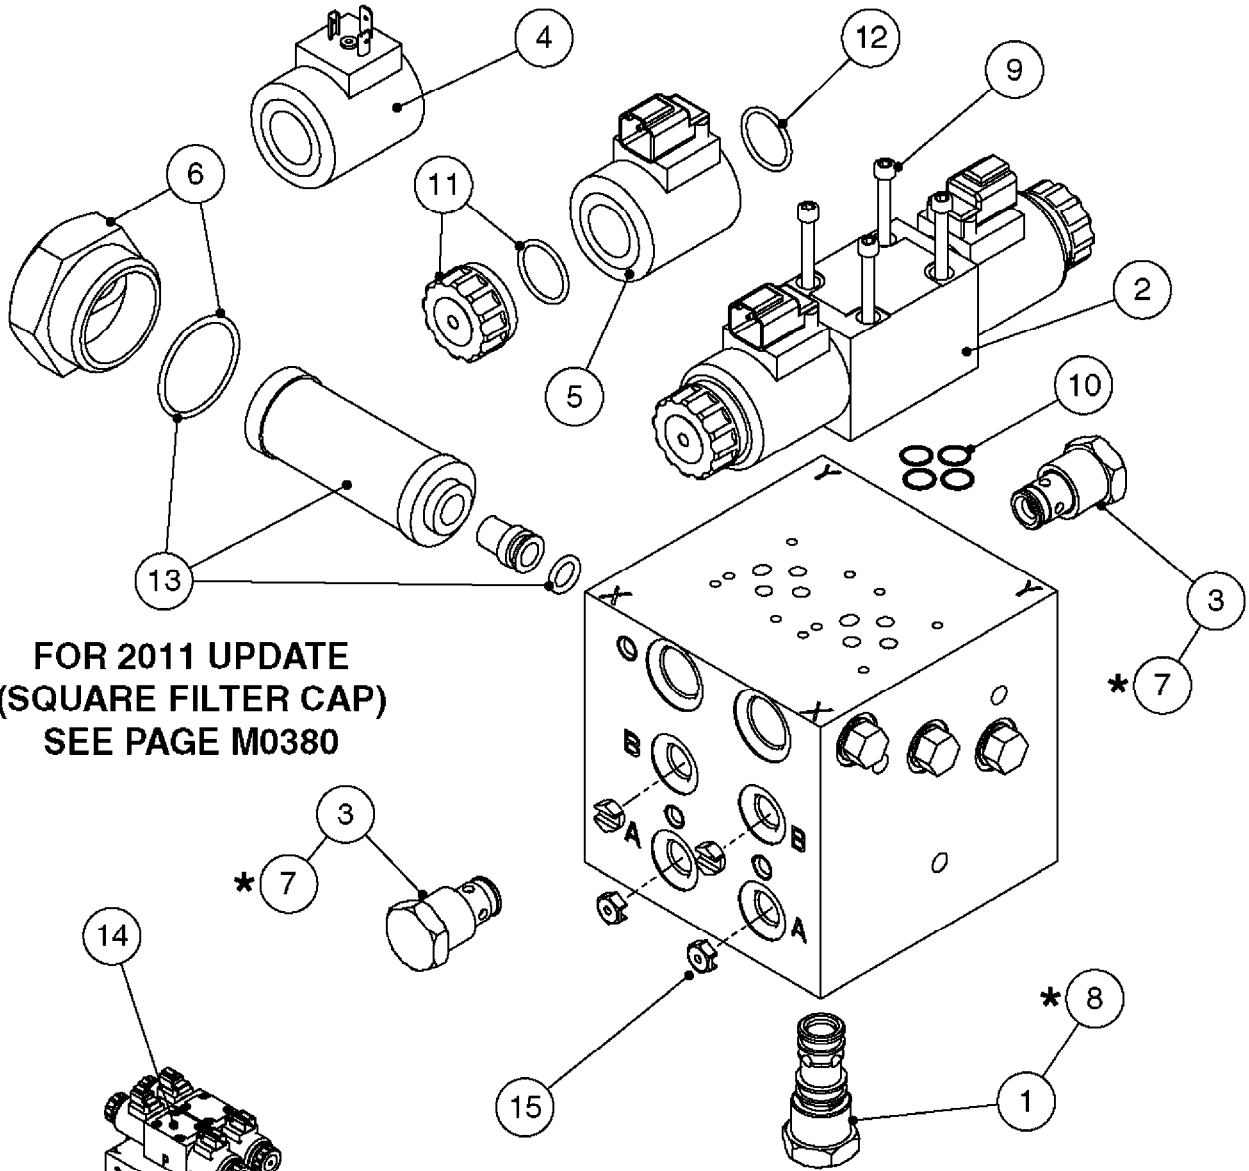

If unsure, pair of new style sensors works with all versions of UC4.

NORAC UC4 BOOM HEIGHT CONTROL
M0290-HIN, 01:01:16

Page 1
Date 12.08.2020 8:30

Pos.	parts-n°	order qty	description
1	410443	1	BOLT HEX 8.8 DEL M6X70
1	410605	1	BOLT HEX 8.8 DEL M6X80
			SPB/SPC BOOM
2	460261	1	NUT HEX M6X1.00 LOCK DIN985 A2 SS
3	471124	1	WASHER, M6, Ø18/ 6.4X 1.6, SS
4	16128603	1	BRACKET F. SENSOR 60X60 TUBE
			SPB/SPC BOOM
4	16128703	1	BRACKET F. SENSOR 50x50 TUBE
			FORCE BOOM (FTZ)
5	26016303	1	CONNECTOR RING CPC #11 NORAC
6	26025903	1	NORAC UC4+ ROLL SENSOR W/TEMP.
			CONFIRM NORAC P/N 45000
7	26026003	1	NORAC UC4+ ROLL SENSOR
			CONFIRM NORAC P/N 45001
8	26026600	1	NORAC CABLE VAR.RT.VLV DIN
			3-PIN CONNECTORS/HIRSCHMAN
8	28055603	1	NORAC CABLE VAR.RT.VLV DEUTSCH
			2-PIN CONNECTORS/DEUTSCH
9	28049503	1	NORAC CABLE EXTENSION
10	28049603	1	NORAC POWER CABLE
11	28050303	1	NORAC RUBBER TOP&BOLT F.SENSOR DIA.30MMX30MMX8MM
12	28050703	1	NORAC UC4+ OPEN CTR. CABLE
13	28054303	1	PARALIFT INTERFACE CABLE NORAC
14	28055503	1	NORAC VALVE MOUNTING HARDWARE
15	28055703	1	NORAC VALVE CABLE ROLL PIGTAIL
16	28085900	1	SENSOR BRANCH CABLE NORAC
17	28086200	1	CAN NODE DUAL CABLE NORAC
18	28086300	1	UC4 DISPLAY PANEL NORAC
19	28086400	1	UC4 ULTRASONIC SENSOR
20	28086500	1	UC4 SENSOR MOUNTING BKT. NORAC
21	28086600	1	FOAM DISC F. SENSOR NORAC
22	70112503	1	UC4+ ROLL SENSOR KIT '11 HIN
			INCLUDES NORAC P/N 45000 & 45001
23	78216100	1	NORAC VALVE BLOCK COMP, DEUTSCH CON.