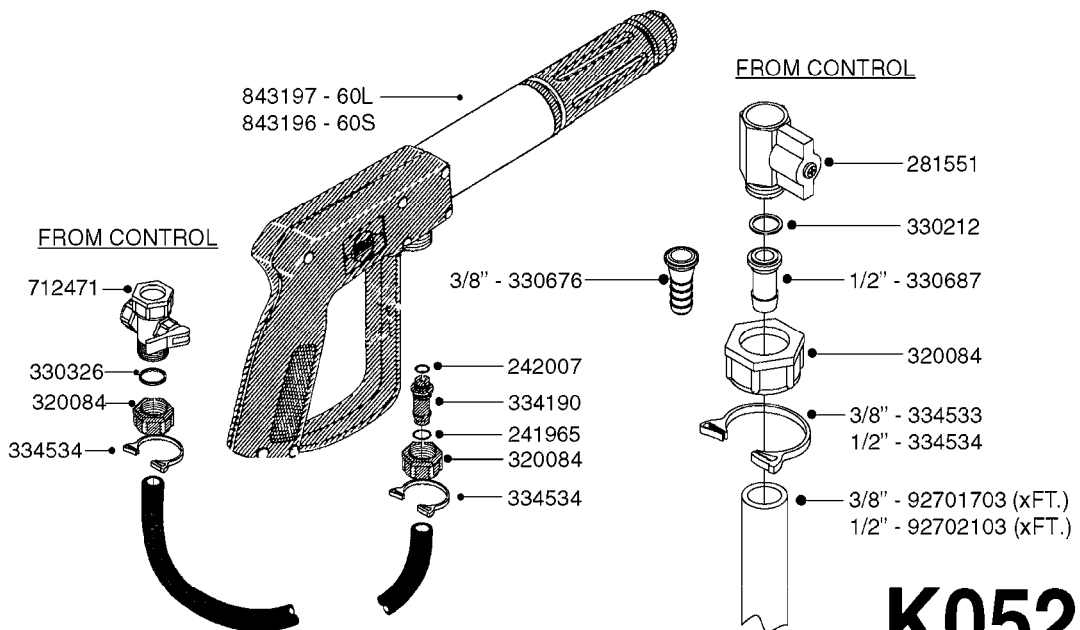

Page 1
Date 12.08.2020 8:30

parts-n°	order qty	description
130390	1	TEE 3/8'X 1/2' BSP F.TYPE 60S
145791	1	CONE FOR ON/OFF
147063	1	SWIRL F.SPRAY GUN TYPE 60
240936	1	O-RING D13.3X2.4 NITRIL
241441	1	O-RING D29.3X3
241965	1	O-RING Ø12.1 X 1.6 NITRILE
242007	1	O-RING Ø9.1 X 1.6 NITRILE
242013	1	SPRING RUBBER F/TRIGGER
242033	1	O-RING Ø14.1 X 1.6 NITRILE
242064	1	SLEEVE RUBBER 3X8X4MM
320084	1	FITT.DK NUT 1/2" BSP
322073	1	HOUSING F.SWIRL TYPE 60S H.G.
322075	1	HOUSING F. NOZZLE
330013	1	O-RING 2.5 X 10 PUR
334117	1	HANDLE PIECE RIGHT F.60S/60L
334118	1	HANDLE PIECE LEFT F.60S/60L
334121	1	SEAT FOR ON-OFF TYPE
334190	1	FITT.DK HB 1/2' F. PISTOL 60S
334533	1	CLAMP HOSE PLASTIC 3/8"
334534	1	CLAMP HOSE PLASTIC 1/2"
334653	1	FITT.DK HB 3/8' F.HANDGUN
334655	1	TRIGGER SAFETY F.60S/60L GUN
371314	1	NOZZLE CERAMIC 1099-20
440634	1	SCREW 5/8"
480716	1	PIN D3X6 STAINLESS
615455	1	TUBE F.LANCE TYPE 60L
725476	1	SPINDLE
725477	1	TRIGGER
750270	1	GASKET KIT F.SPRAY GUN
843196	1	SPRAY GUN KIT TYPE 60 SHORT
843197	1	HANDGUN KIT TYPE 60 LONG
92701703	1	HOSE R X3/8" X300PSI WP X0012"
92702103	1	HOSE R X1/2" X300PSI WP X0012"