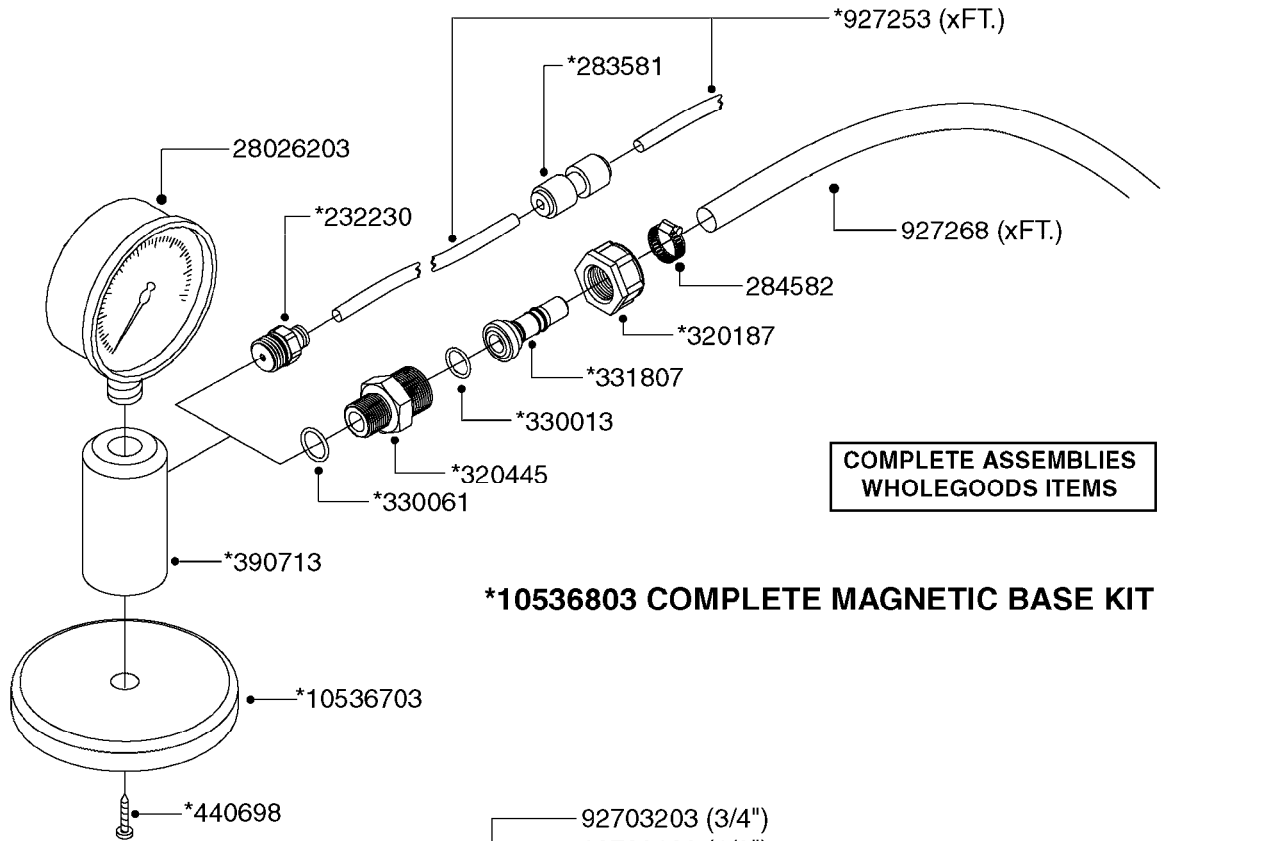

*10536803 COMPLETE MAGNETIC BASE KIT