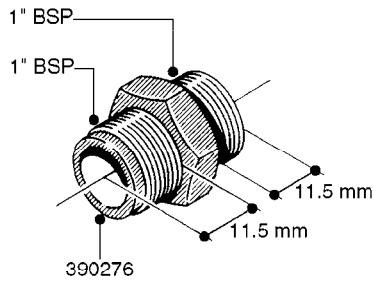

FITTINGS - HEXAGON NIPPLES
L0030-HIN, 01:01:16

L0030

FITTINGS - HEXAGON NIPPLES
L0030-HIN, 01:01:16

Page 1
Date 12.08.2020 8:30

parts-n°	order qty	description
10015303	1	FITT.PO.HN 1.00X1.00 M1000
10425003	1	FITT.PO.HN 1.25X1.00 MCPHEE
320132	1	FITT.DK HN 1" BSP
320176	1	FITT.DK HN 3/8"X1/2" BSP
320445	1	FITT.DK HN 1/4"X3/8" BSP
320655	1	FITT.DK HN 1/2"-1/2" BSP
320692	1	FITT.DK HN 3/8'BSPX1/4'NPT
320703	1	FITT.DK HN 3/8BSP X1/2 &1/4NPT
320725	1	FITT.DK NIPPLE 3/8"-3/8" BSP
320902	1	FITT.DK HN 3/8'X 1/4' BSP
390232	1	FITT.DK HN 1-1/2' X 1-1/4' BSP
390276	1	FITT.DK HN 1'BSP