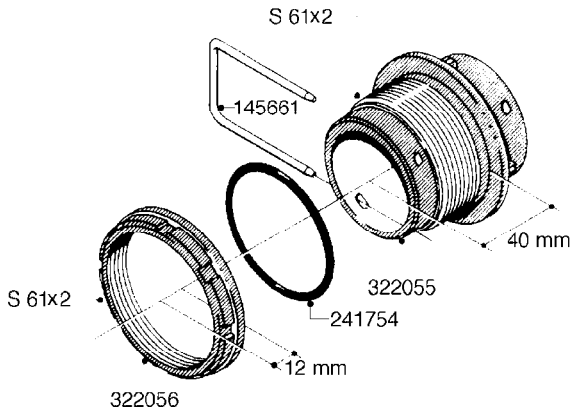

L0080

FITTINGS - S-53
L0080-HIN, 12:09:17

Page 1

Date 12.08.2020 8:30

Pos.	parts-n°	order qty	description
1	145995	1	FITT.DK S-53 FORK
2	241973	1	O-RING Ø3 X 44.2 70 SHORES NITRIL NITRIL (BLACK)
2	242353	1	O-RING 3 X 44.2 VITON VITON (BROWN)
3	242109	1	O-RING D32.2x3.0 NITRIL (BLACK)
3	242354	1	O-RING D32.2X3.0 VITON VITON (BROWN)
4	322103	1	FITT.DK S-53 BULKHEAD
5	322107	1	FITT.DK S-53 BULKHEAD NUT
6	322110	1	FITT.DK S-53 ELB. 1/2" BSP
7	322352	1	FITT.DK S-53 TEE
8	334229	1	FITT.DK S-53 STR.3/4"
9	334260	1	GASKET F. S-53 BULKHEAD
10	334564	1	FITT.DK S-67 TO S-53 ADAPTER
11	391100	1	FITT.DK S-53THREAD INS.1/2"BSP
12	726463	1	FITT.DK S53 BULKHEAD W/GASKET
13	726552	1	FIT.DK S-53X90 1/2" BSP,O-RING
14	726556	1	FITT.DK S-53 HB 1/2" W/O-RING
15	726558	1	FITT.DK S53 STR. 3/4" W.ORING
16	726559	1	FITT DK. S-53 HB 1" W/O-RING
17	726568	1	FITT.DK.S-53 HB 1/2"90 W/O-RING
18	726570	1	FITT.DK S-53 ELB.3/4" W.ORING
19	726571	1	FITT.DK S-53 ELB.1", W ORING
20	726578	1	FITT.DK S53 PLUG WITH O-RING
21	728561	1	FITT.DK. S67M - S53F REDUCER