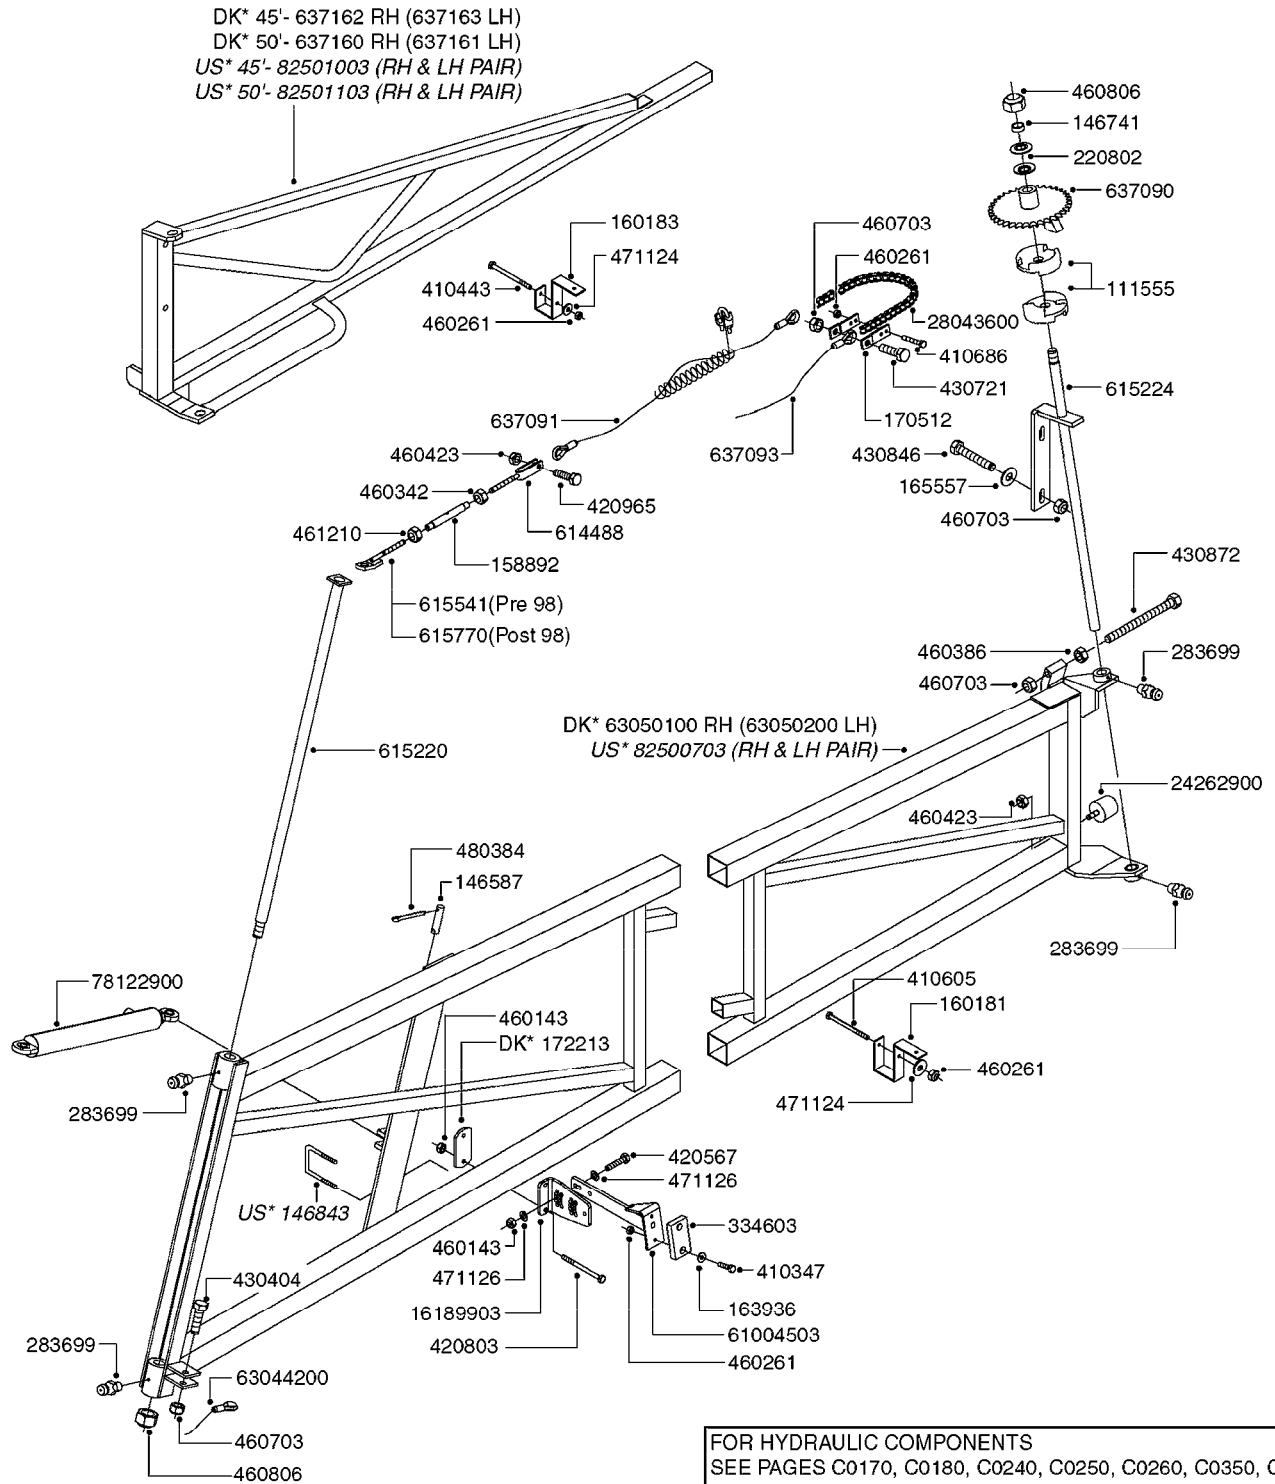

FOR HYDRAULIC COMPONENTS
 SEE PAGES C0170, C0180, C0240, C0250, C0260, C0350, C0360

D0260

DK* = DENMARK STEEL PARTS
 US* = NORTH AMERICAN STEEL PARTS

BOOM EAGLE WINGS 45' 50'
D0260-HIN, 01:01:16

Page 1
Date 12.08.2020 8:30