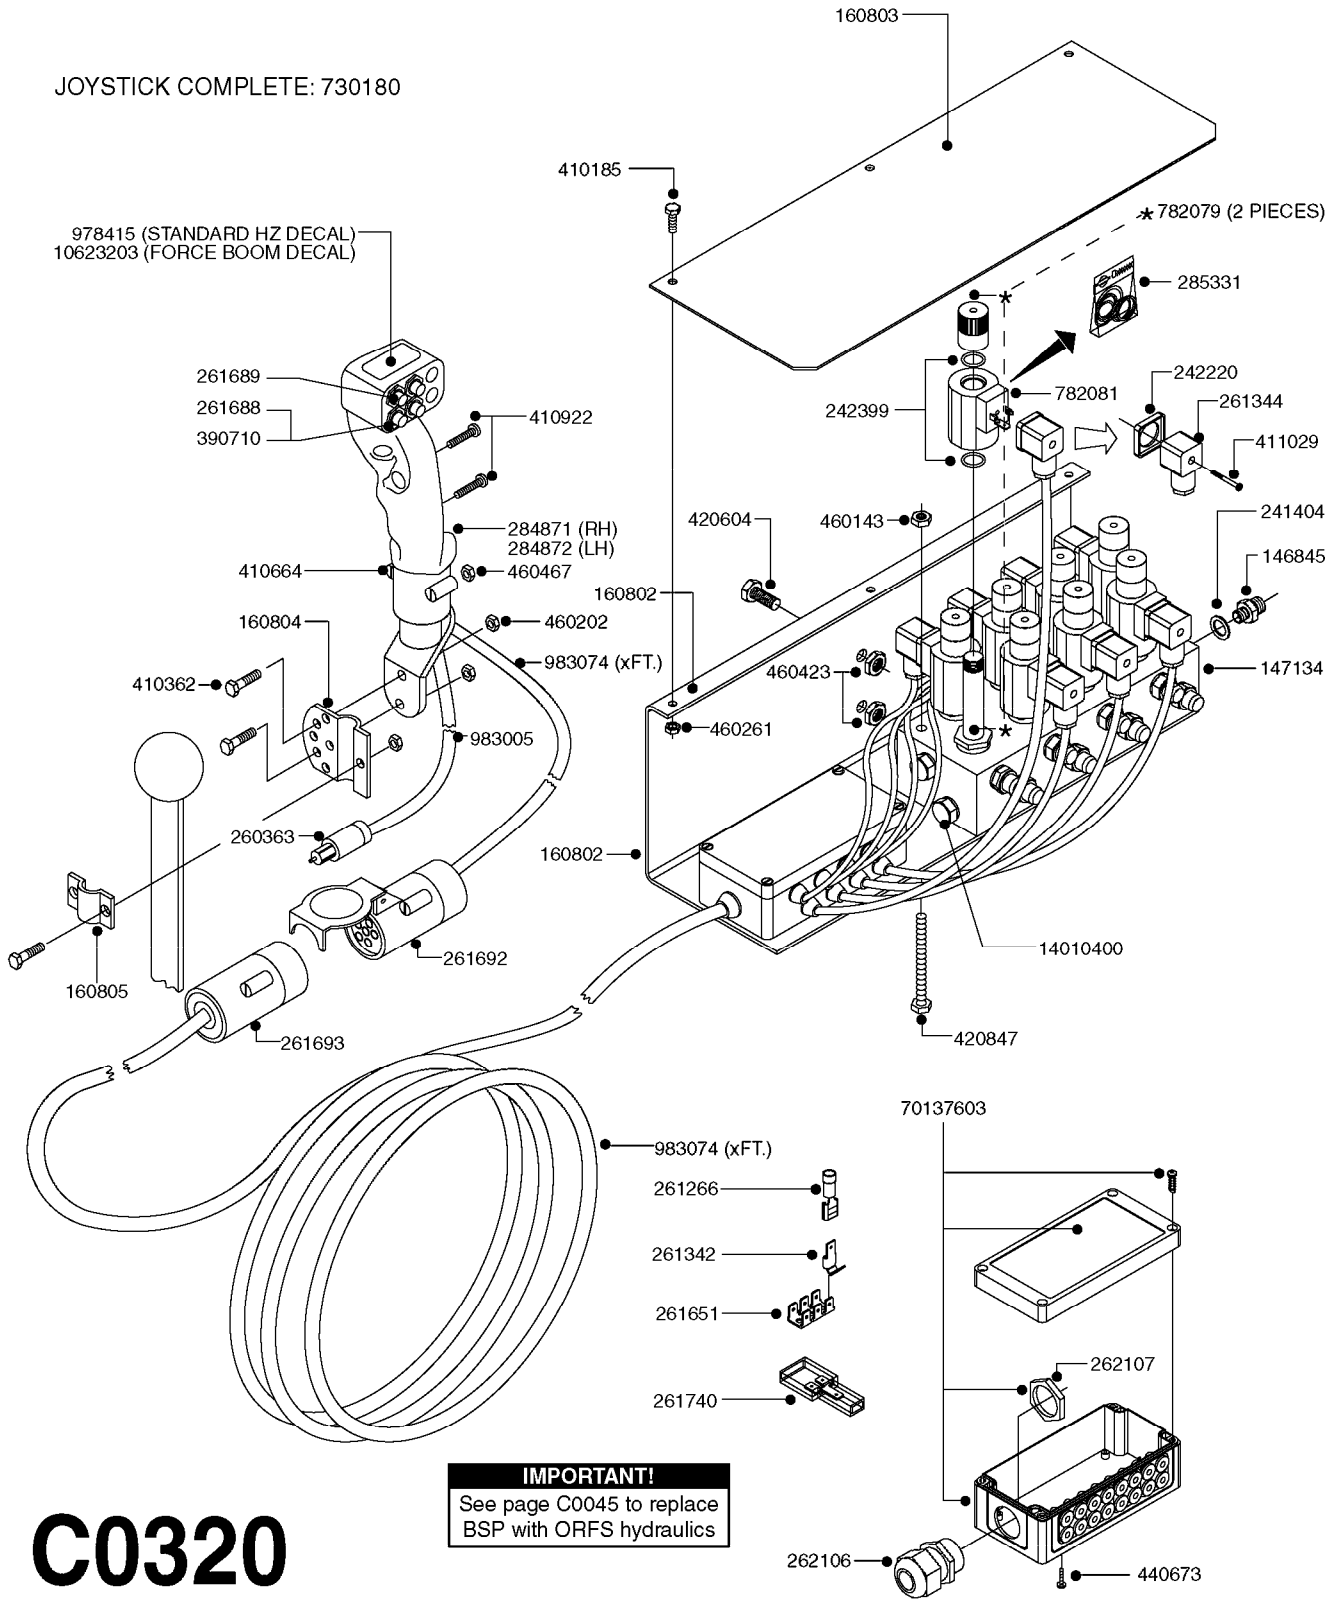

JOYSTICK COMPLETE: 730180

HYD EAGLE HZ JOYSTICK CONTROL
C0320-HIN, 30:03:16

Page 1
Date 12.08.2020 8:30

parts-n°	order qty	description
146845	1	HEX NIPPLE 1/4"X1/4"
147134	1	MANIFOLD 4-FUNCTION
160802	1	MOUNT PLATE F.HYD SOLENOID'HZ'
160803	1	COVER PLATE F.HYD SOLENOID'HZ'
160804	1	MOUNT BRACKET F.HANDLE
160805	1	MOUNT STRAP F.HANDLE
241404	1	DOWTY SEAL 1/4"
242220	1	GASKET F. HIRSMANN PLUG
242399	1	O-RING F.HYD SOLENOID VALVE
260363	1	PLUG 2 POLE 12V
261266	1	CONNECTOR END F.CABLE HP
261342	1	SPADE F.ELEC.3 WAY CONNECTOR
261344	1	HIRSCHMANN PLUG B
261651	1	SPADE F.ELEC.6 POLE CONNECTOR
261688	1	SWITCH F. HANDLE WHITE
261689	1	CAP RUBBER F. SWITCH JOYSTICK
261692	1	PLUG ELEC.7 POLE FEMALE F.CABL
261693	1	PLUG ELEC. 7 POLE MALE
261740	1	SPADE F.ELEC.3 POLE CONN.INSUL
262106	1	BULKHEAD F. CABLE 6.5-14 BLACK
262107	1	NUT F. BULKHEAD CABLE GRAY
284871	1	CONTROL HANDLE RIGHT HALF
284872	1	CONTROL HANDLE LEFT HALF
285331	1	SEAL KIT F. HZ HYD.SOLENOID 96
390710	1	SWITCH F.HANDLE GREY MACHINED
410185	1	BOLT HEX 8.8 DEL M6X16
410362	1	BOLT HEX 8.8 SS M6X20
410664	1	BOLT HEX M5 X 20
410922	1	CYL.SKR 8.8 DEL M4X20 RST
411029	1	SCREW M3X35 F.HIRSMANN PLUG
420604	1	BOLT HEX 8.8 DEL M10X25 FT DIN933
420847	1	BOLT HEX 8.8 DEL M8X85
440673	1	SCREW F.PLASTIC 5X12 SS
460143	1	LOCK NUT M8 SST A2 DIN985
460202	1	NUT HEX M6
460261	1	NUT HEX M6X1.00 LOCK DIN985 A2 SS
460423	1	NUT HEX M10X1.50 LOCK DIN985A2 SS
460467	1	NUT HEX M5 GALV.
730180	1	HYD.KIT JOYSTICK CTRL HANDLE
782079	1	CARTRIDGE VALVE
782081	1	SOLENOID F. CARTRIDGE VALVE
978415	1	DECAL CONTROL HANDLE
983005	1	ELEC. CABLE 2 WIRE X 1.5MM
983074	1	ELEC. CABLE 5 WIRE X 1.5MM
10623203	1	DECAL F.JOYSTICK - FORCE
14010400	1	PLUG 1/4" BSP
70137603	1	JUNC. BOX, FLUID, COMPLETE, 2015