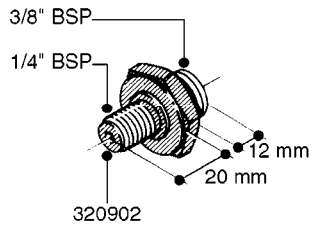

FITTINGS - HEXAGON NIPPLES
L0030-HIN, 01:01:16

L0030

FITTINGS - HEXAGON NIPPLES
L0030-HIN, 01:01:16

Page 1
Date 12.08.2020 8:30

parts-n°	order qty	description
10015303	1	FITT.PO.HN 1.00X1.00 M1000
10425003	1	FITT.PO.HN 1.25X1.00 MCPHEE
320132	1	FITT.DK HN 1" BSP
320176	1	FITT.DK HN 3/8"X1/2" BSP
320445	1	FITT.DK HN 1/4"X3/8" BSP
320655	1	FITT.DK HN 1/2"-1/2" BSP
320692	1	FITT.DK HN 3/8'BSPX1/4'NPT
320703	1	FITT.DK HN 3/8BSP X1/2 &1/4NPT
320725	1	FITT.DK NIPPLE 3/8"-3/8" BSP
320902	1	FITT.DK HN 3/8'X 1/4' BSP
390232	1	FITT.DK HN 1-1/2' X 1-1/4' BSP
390276	1	FITT.DK HN 1'BSP