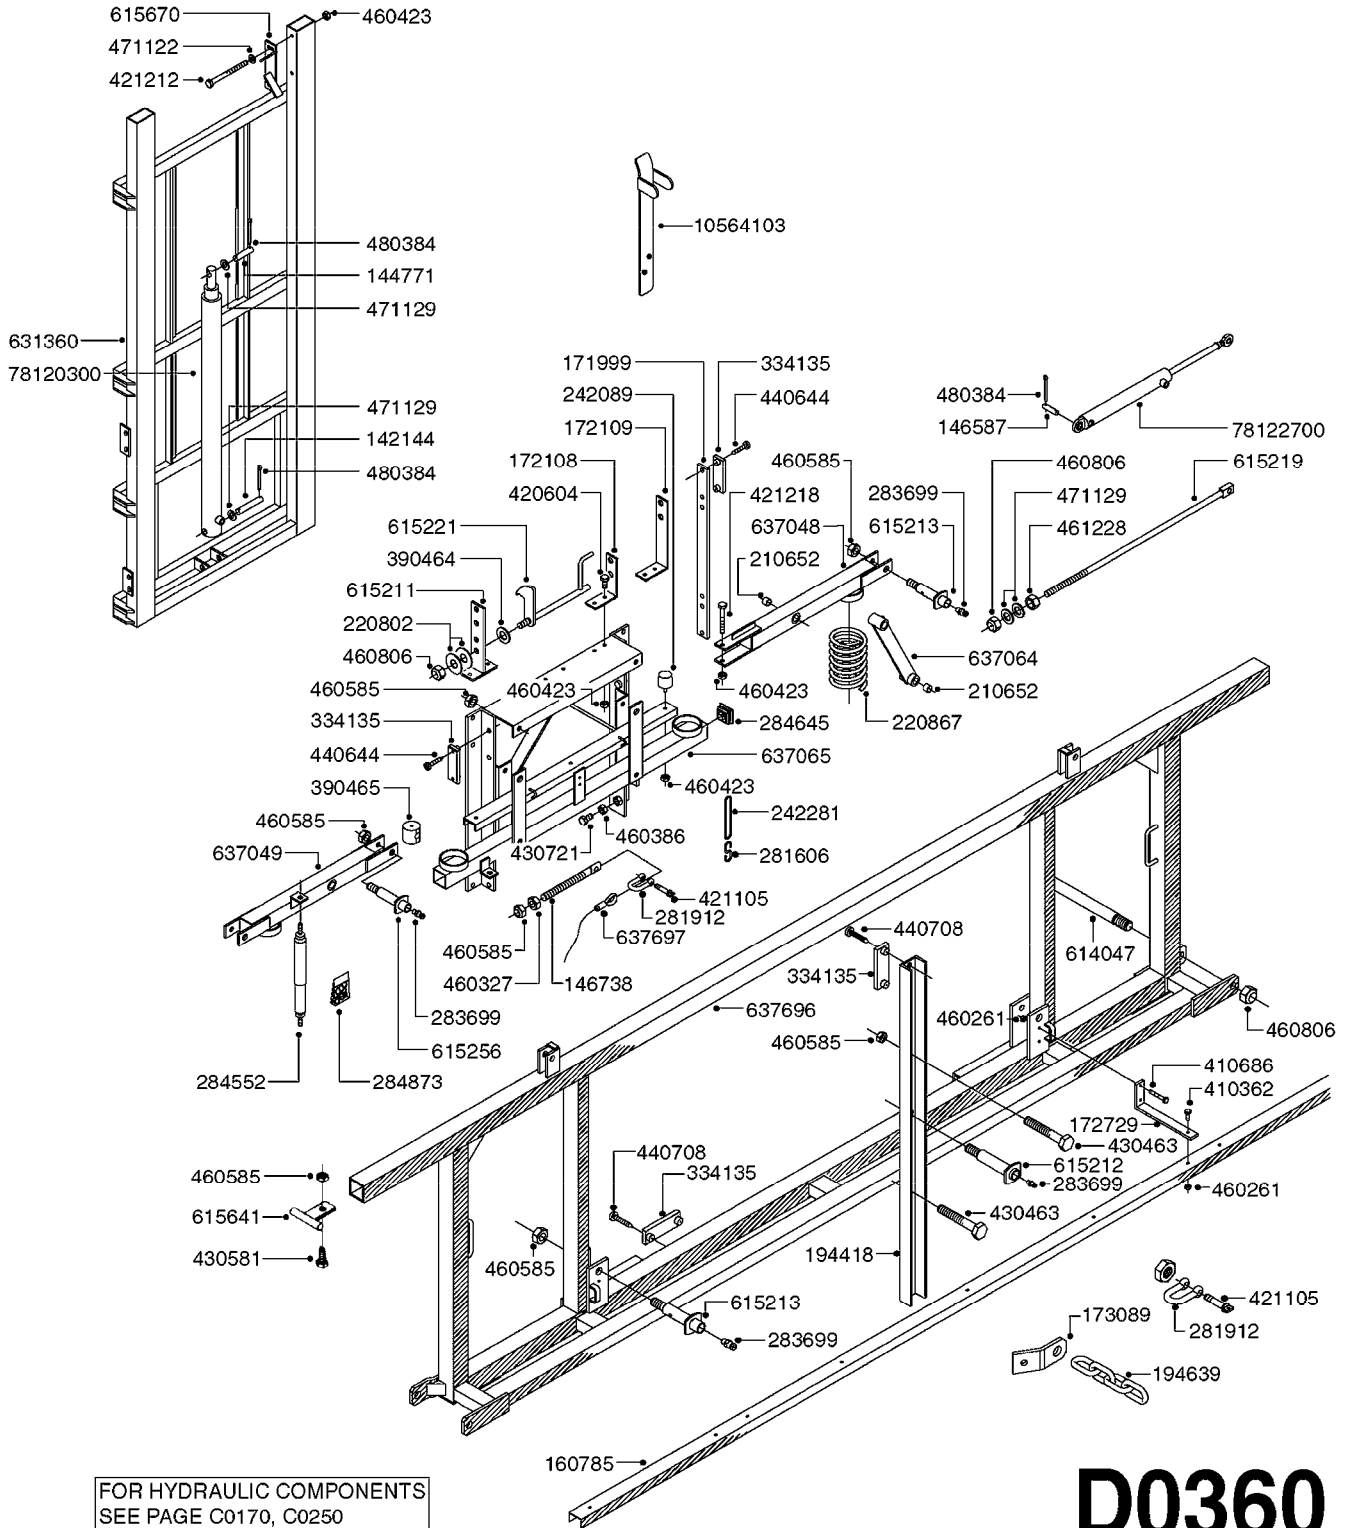

BOOM EAGLE WINGS 3PT 60'
D0330-HIN, 10:01:18

Page 2
Date 12.08.2020 8:30

parts-n°	order qty	description
615220	1	PIN 25 X 910 FOR EAGLE
615348	1	CLEVIS TURNBUCKLE M16 RH
615357	1	SHAFT W.SPROCKET EAGLE 60'3PT
615596	1	TURN BUCKLE ANCHOR M16 LH
615774	1	ANCHOR LH F.M16 TURNBUCKLE
637091	1	CABLE FRONT EAGLE D7X2895
637333	1	CABLE REAR D7X3055
637387	1	BOOM WING BRKWAY E. 60-90'
637594	1	BOOM WING 60'3PT OUTER RH
637595	1	BOOM WING 60'3PT OUTER LH
637887	1	HINGE EAGLE LH 45'-66' '97
637888	1	HINGE EAGLE RH 45'-66' '97
741475	1	HINGE HARDWARE KIT,M10+M16 '97
16189903	1	PLATE F, EAGLE STOPARM
21091900	1	LINK HEAD M16 x D17 DELTA
24262900	1	RUBBER STOP D50X40 M10X33
28043600	1	CHAIN 5/8X810MM (51 LINKS)
61004503	1	BOOM STOP SPB/SPC
63044200	1	CABLE CENTER EAG. 7mm x 1390mm
63050100	1	WING INNER SPB R.H. 05
63050200	1	WING INNER SPB L.H. 05
78122900	1	CYLINDER 40/22X300MM RED