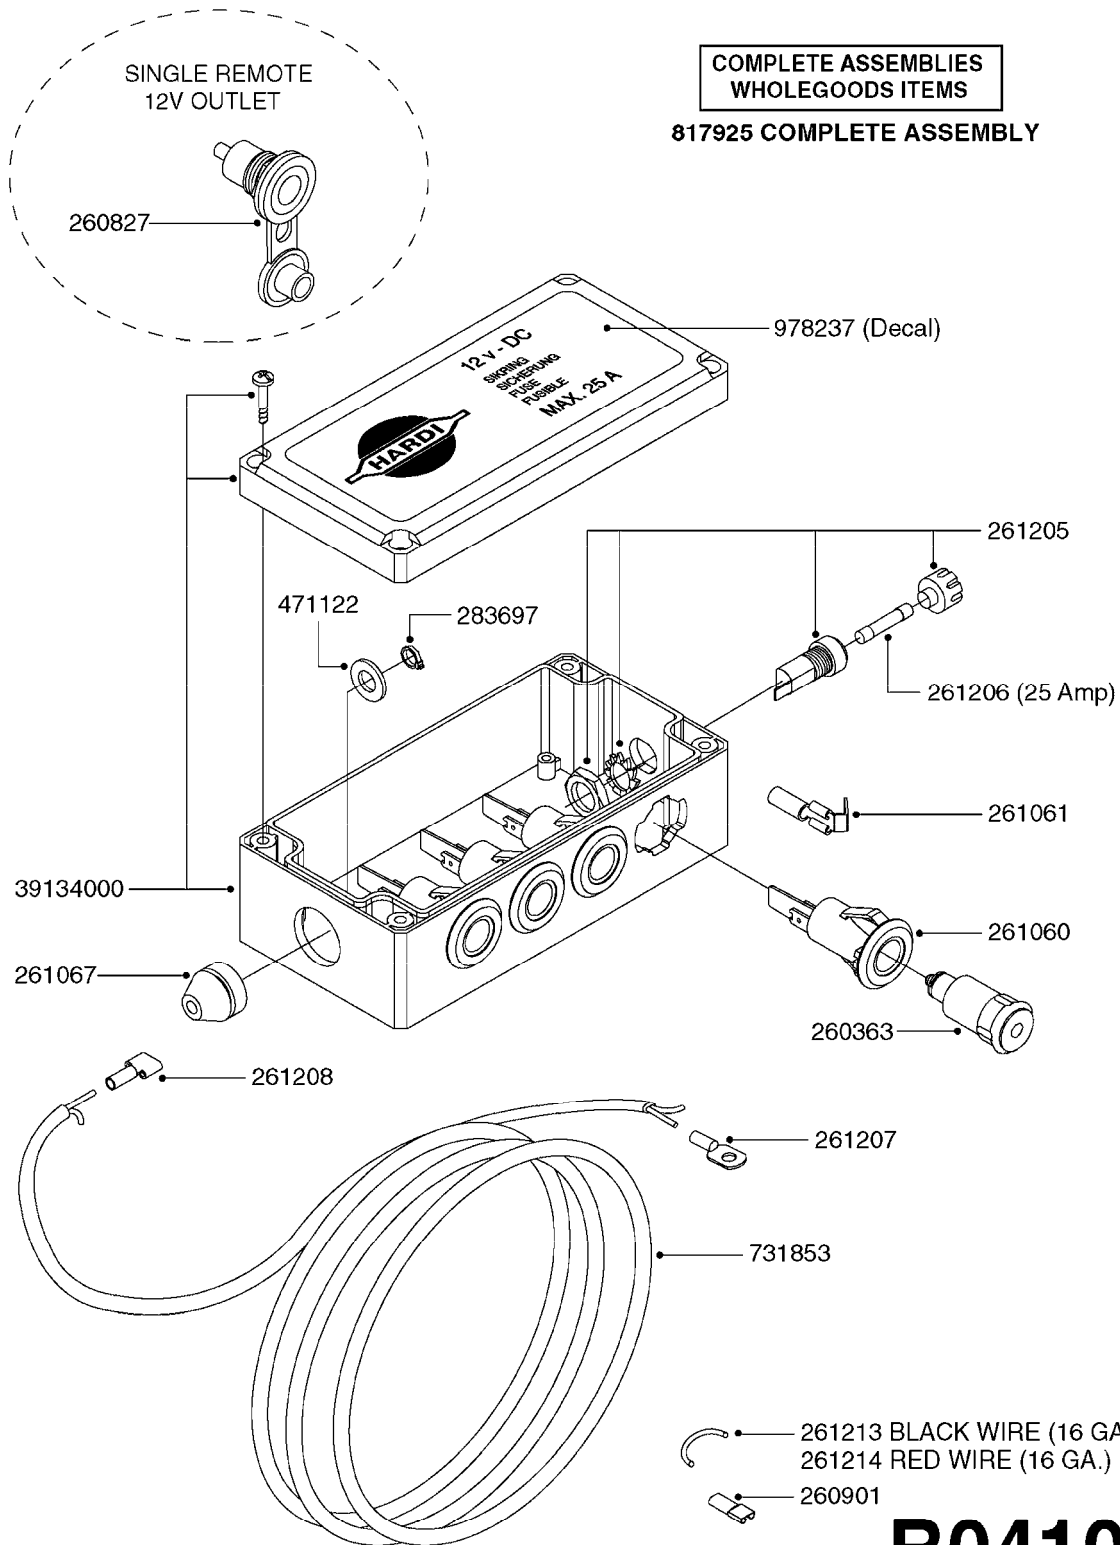

12 VOLT OUTLET BOX
B0410-HIN, 01:01:16

12 VOLT OUTLET BOX
B0410-HIN, 01:01:16

Page 1
Date 12.08.2020 8:29

parts-n°	order qty	description
260363	1	PLUG 2 POLE 12V
260827	1	PLUG F.EC ATTACHMENTS
260901	1	SPADE F.ELEC CONN.1.5MM BLUE
261060	1	PLUG F.EC ATTACHMENTS
261061	1	SPADE F.ELEC.2 WAY CONNECTOR
261067	1	GROMMET 10-14 GREY
261205	1	FUSE HOLDER
261206	1	FUSE 25 A
261207	1	ELECTRIC CONNECTOR 4MM
261208	1	SPADE F.ELEC.CONNECTOR 4MM
261213	1	WIRE 6.4MM BLACK
261214	1	WIRE 6.4MM RED
283697	1	TIESTRAP 200MM
471122	1	WASHER, M10, Ø20/10.5X 2.0, SS
731853	1	CABLE 2X4MM L=138"
817925	1	OUTLET BOX 12 VOLT ELEC.
978237	1	DECAL OUTLET BOX
39134000	1	BOX, COMPLETE, 12V POWER BOX