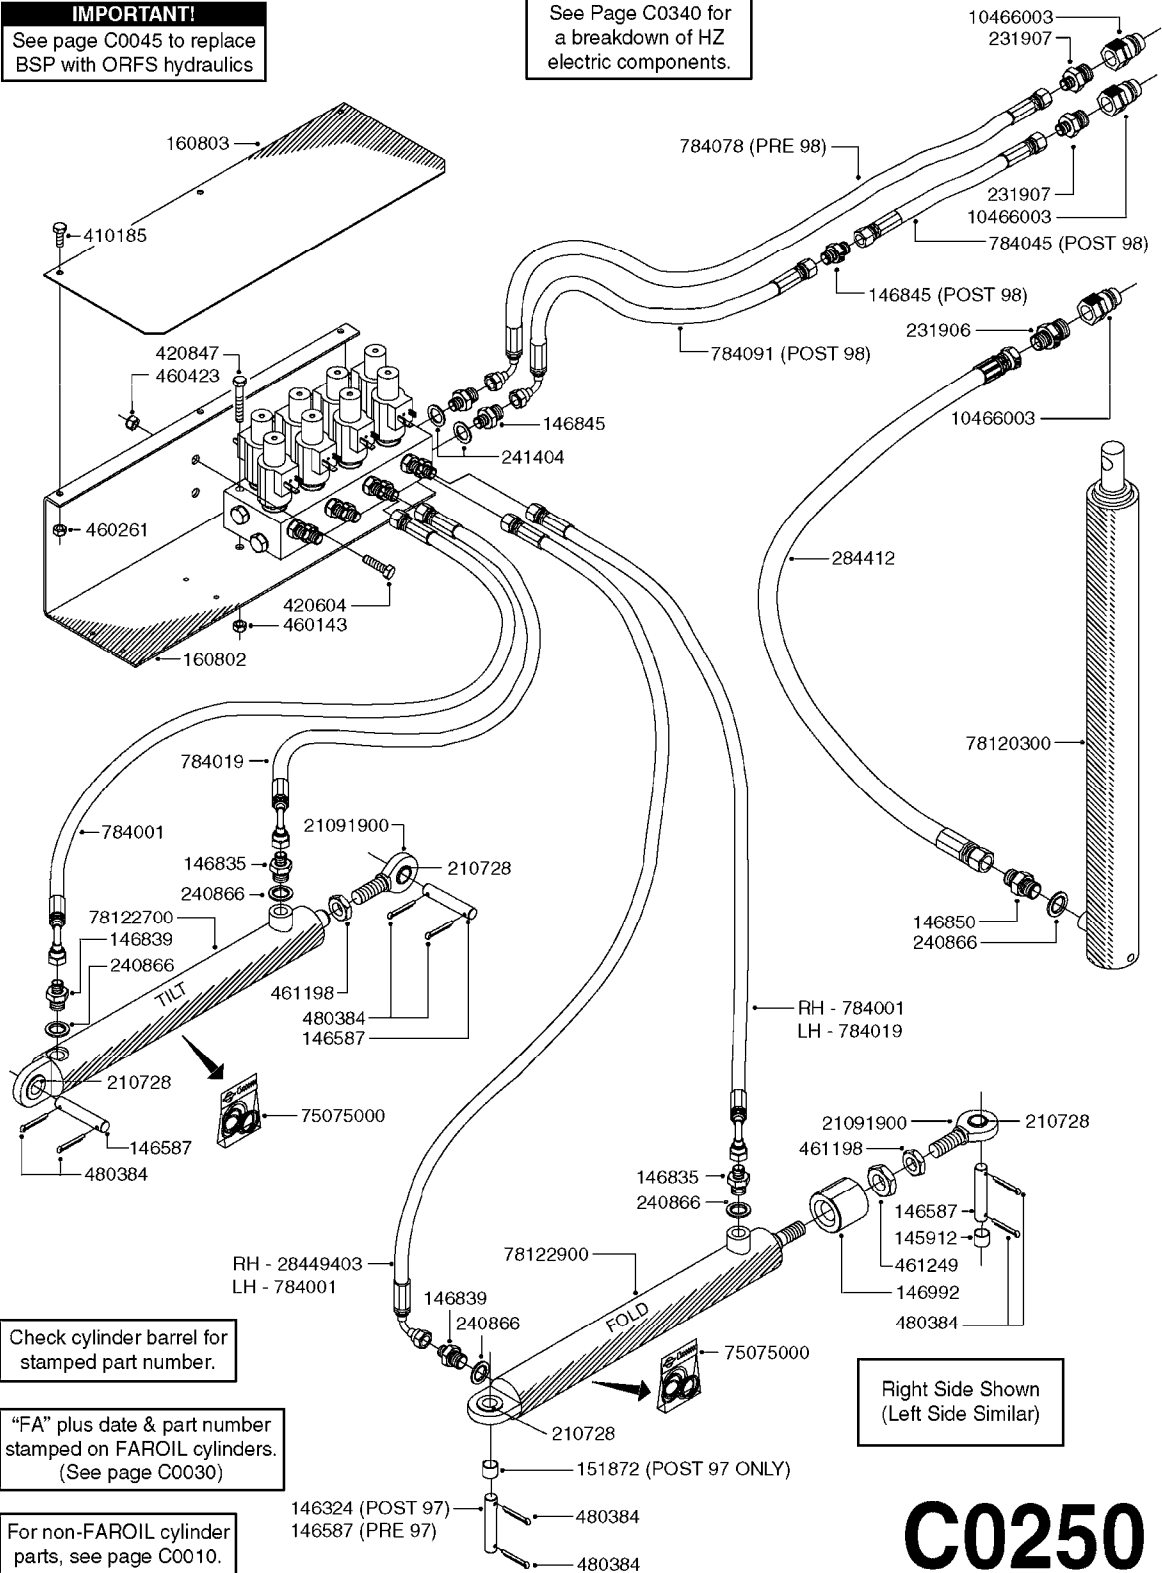

IMPORTANT!
See page C0045 to replace BSP with ORFS hydraulics

See Page C0340 for a breakdown of HZ electric components.