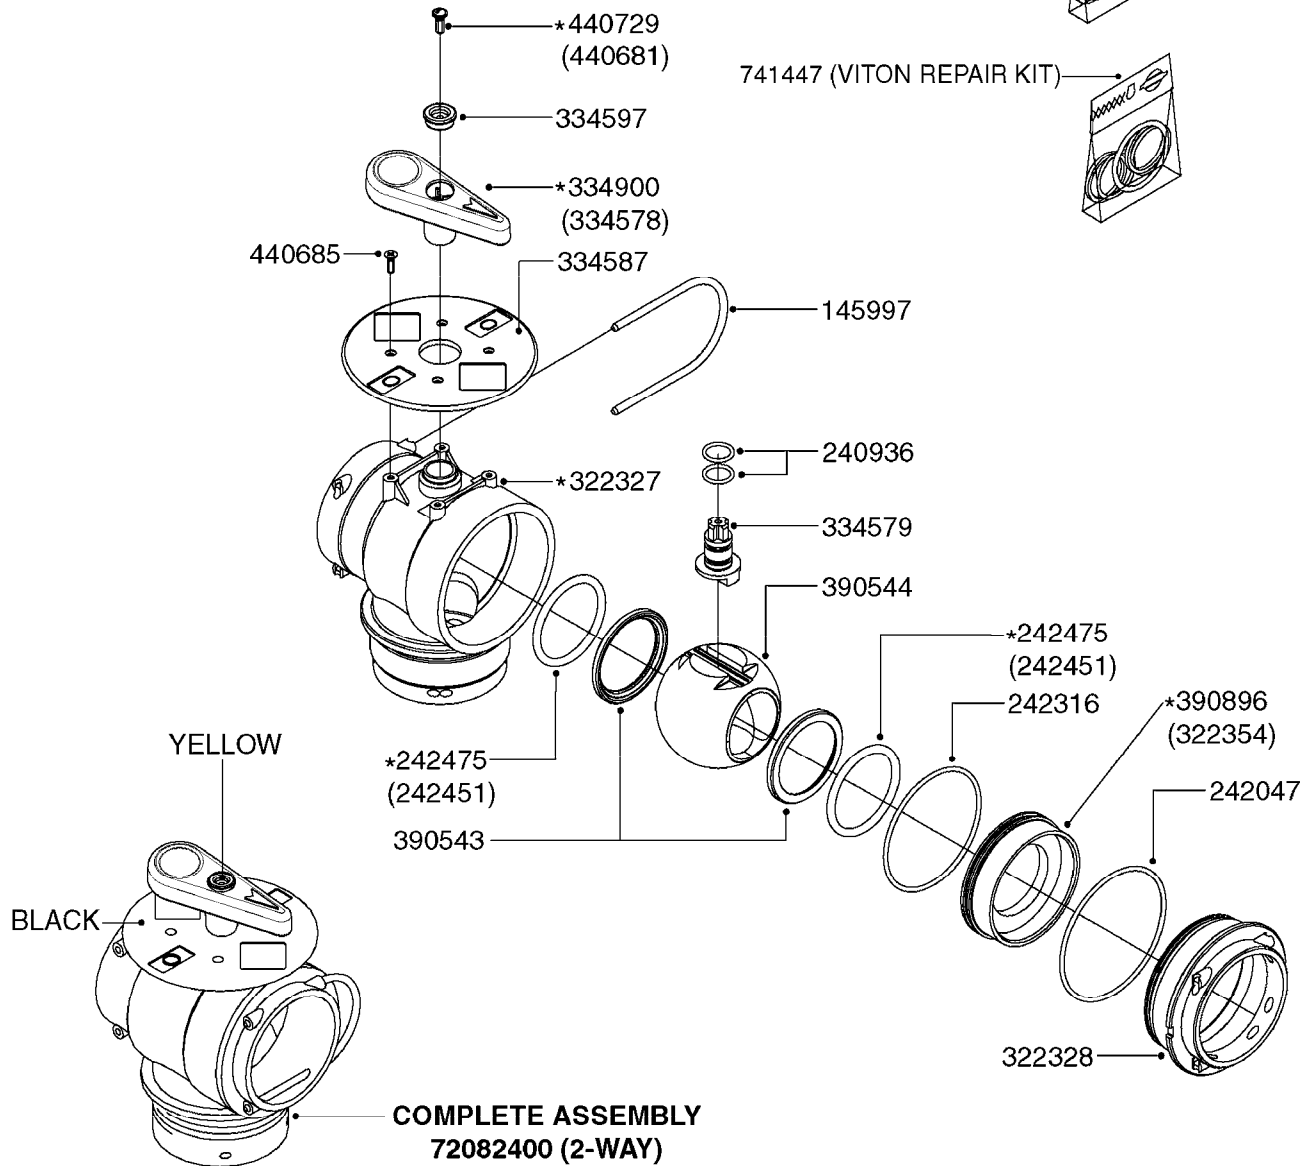

Page 1
Date 12.08.2020 8:29

parts-n°	order qty	description
145997	1	FITT.DK S-93 FORK
240936	1	O-RING D13.3X2.4 NITRIL
242047	1	O-RING 89.5 X 3.0 VITON
242316	1	O-RING D84.5X3.0 NITRIL
242451	1	O'RING D56.0 x 3.0 VITON
242475	1	O'RING D56.52x5.33 SH70-VITON
322327	1	HOUSING, VALVE, S93, 220 PSI
322328	1	END CAP F.VALVE S-93
322354	1	THRUST PLATE F.3-WAY VALVES-93
334578	1	HANDLE FOR VALVE 'OLD' STYLE
334579	1	SPINDLE F.3 WAY VALVE S-93
334587	1	FACE PLATE F.BALL VALVE BLACK
334594	1	PLUG F.VALVE HANDLE BLACK
334597	1	PLUG F.VALVE HANDLE YELLOW
334900	1	HANDLE F.3 WAY VALVE TALL '00
390543	1	SEAT F.BALL 3-WAY VALVE S-93
390544	1	BALL FOR S93 VALVE, 3 HOLES
391019	1	BALL F.2 WAY S93 SMART VALVE
440681	1	SCREW F. PLASTIC 4MM X 14LG SS
440685	1	SCREW F.PLASTIC 4X14 SS C-SUNK
440729	1	SCREW F. PLASTIC 4MM X40LG SS
480487	1	PIN M5X60 SLOTTED GALV
741447	1	REPAIR KIT F.S93 VALVE - VITON
741726	1	REPAIR KIT F.S93 VALVE VIT.'02
14010100	1	SPINDLE F.SMART VALVE S-93
28168400	1	HAIRPIN Ø5 S67/S93
72082300	1	VALVE 2 WAY MANUAL Ø50 S93
72082400	1	VALVE 2"-S93 3 WAY

741726 - REPAIR KIT FOR VALVES WITH NEW HANDLE

741447 (VITON REPAIR KIT)

FOR S93 FITTINGS
SEE PAGE L0110

* NEW HANDLE SIGNIFIES
INTERNAL CHANGES AS SHOWN

B0560

BALL VALVE DRAIN MEGA CENTRFG
B0560-HIN, 01:01:16