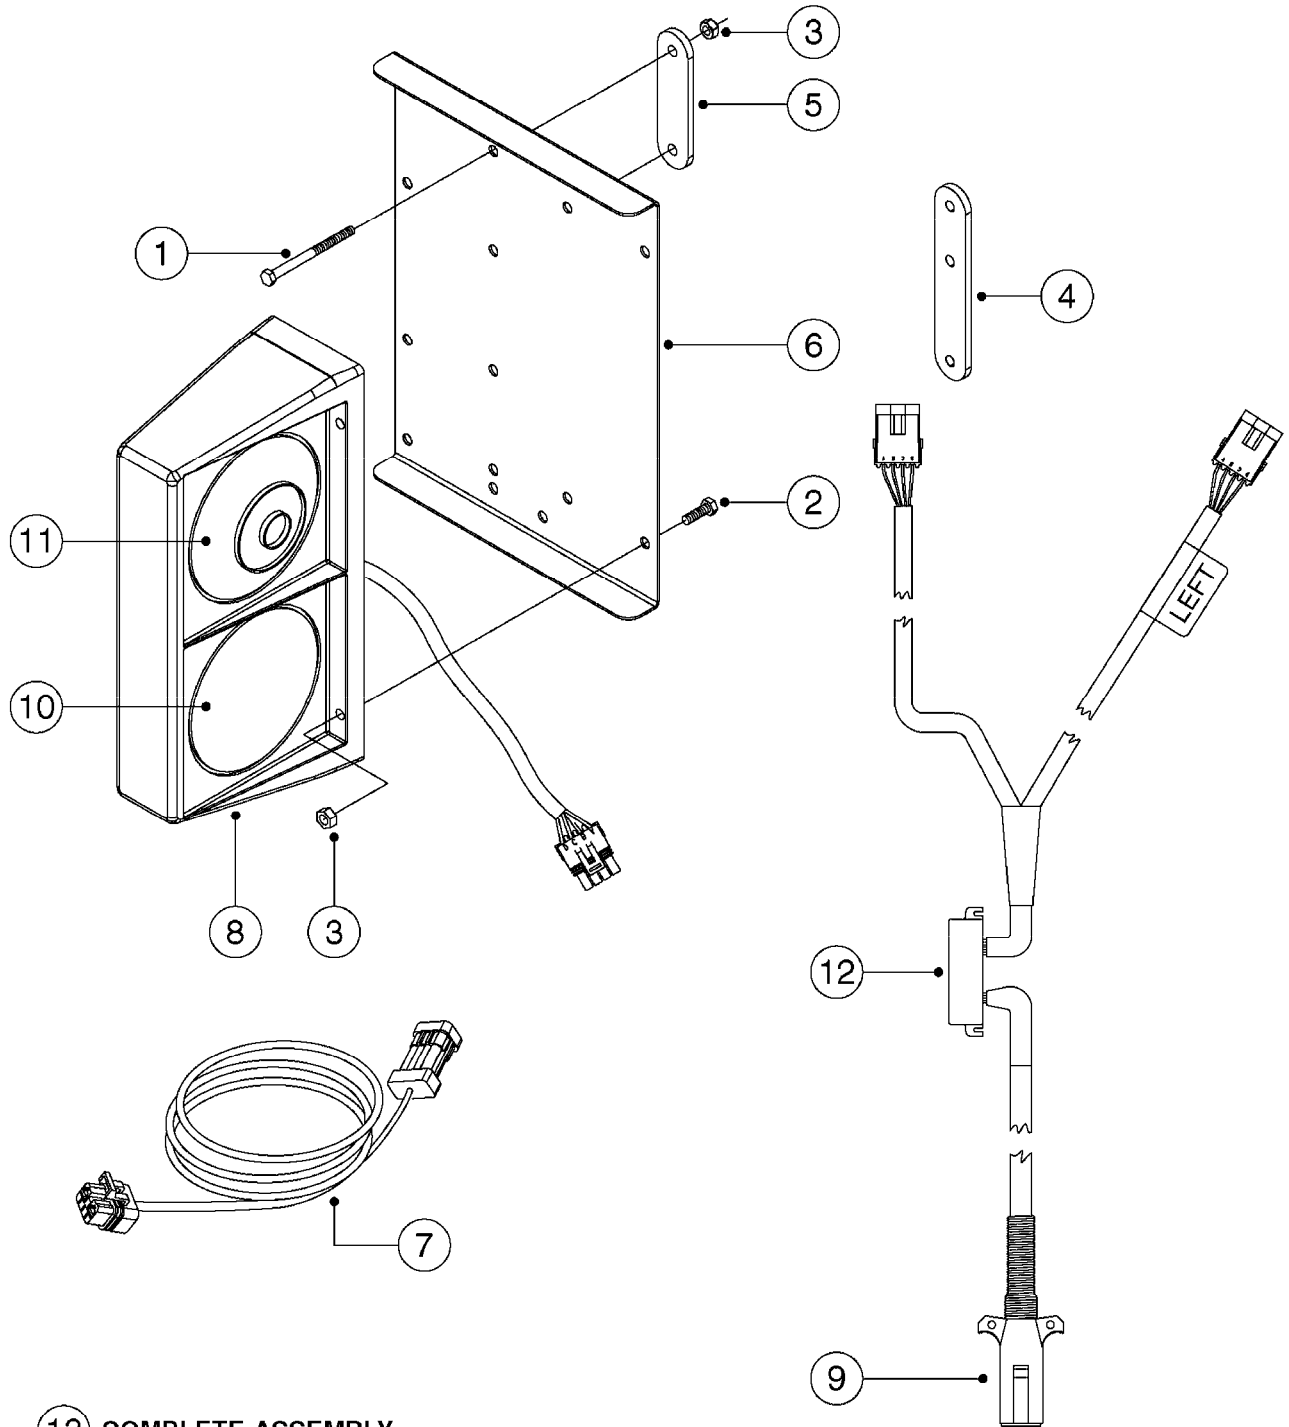

13 COMPLETE ASSEMBLY

COMPLETE ASSEMBLIES
WHOLEGOODS ITEMS

M0160

TRAFFIC LIGHT KIT
M0160-HIN, 13:08:19

Page 1
Date 12.08.2020 8:30

Pos.	parts-n°	order qty	description
1	410266	1	BOLT HEX 8.8 DEL M6X120
1	410421	1	BOLT HEX M6X110 DIN931-A2 SS
1	410524	1	BOLT HEX 8.8 DEL M6X100
1	410605	1	BOLT HEX 8.8 DEL M6X80
2	410362	1	BOLT HEX 8.8 SS M6X20
3	460261	1	NUT HEX M6X1.00 LOCK DIN985 A2 SS
4	16022303	1	BRACKET 100MM TUBE
5	16022403	1	BRACKET 60MM TUBE
6	16025603	1	BRACKET TAIL LIGHT DUAL LAMP
7	26004703	1	HARNESS 13' EXT 4 WIRE WP
8	26004903	1	TAIL LIGHT GREEN WIRE LH
8	26005003	1	TAIL LIGHT YELLOW WIRE RH
9	26005103	1	PLUG 7-PIN AG TAIL LIGHT
10	26005403	1	LENS BLACK BEFORE 2009
10	26017003	1	LENS RED
11	26016903	1	LENS AMBER
12	26032703	1	HARNESS COMPLETE, TAIL LIGHT, 2013
13	83308603	1	TRAFFIC LIGHT KIT