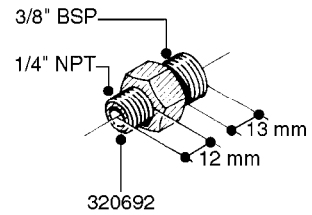

FITTINGS - HEXAGON NIPPLES
L0030-HIN, 01:01:16

L0030

FITTINGS - HEXAGON NIPPLES
L0030-HIN, 01:01:16

Page 1
Date 12.08.2020 8:30

parts-n°	order qty	description
10015303	1	FITT.PO.HN 1.00X1.00 M1000
10425003	1	FITT.PO.HN 1.25X1.00 MCPHEE
320132	1	FITT.DK HN 1" BSP
320176	1	FITT.DK HN 3/8"X1/2" BSP
320445	1	FITT.DK HN 1/4"X3/8" BSP
320655	1	FITT.DK HN 1/2"-1/2" BSP
320692	1	FITT.DK HN 3/8'BSPX1/4'NPT
320703	1	FITT.DK HN 3/8BSP X1/2 &1/4NPT
320725	1	FITT.DK NIPPLE 3/8"-3/8" BSP
320902	1	FITT.DK HN 3/8'X 1/4' BSP
390232	1	FITT.DK HN 1-1/2' X 1-1/4' BSP
390276	1	FITT.DK HN 1'BSP