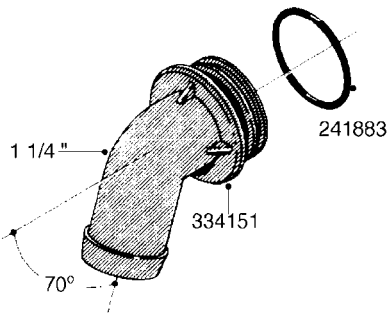

L0080

FITTINGS - S-53
L0080-HIN, 12:09:17

Page 1

Date 12.08.2020 8:30

Pos.	parts-n°	order qty	description
1	145995	1	FITT.DK S-53 FORK
2	241973	1	O-RING Ø3 X 44.2 70 SHORES NITRIL NITRIL (BLACK)
2	242353	1	O-RING 3 X 44.2 VITON VITON (BROWN)
3	242109	1	O-RING D32.2x3.0 NITRIL (BLACK)
3	242354	1	O-RING D32.2X3.0 VITON VITON (BROWN)
4	322103	1	FITT.DK S-53 BULKHEAD
5	322107	1	FITT.DK S-53 BULKHEAD NUT
6	322110	1	FITT.DK S-53 ELB. 1/2" BSP
7	322352	1	FITT.DK S-53 TEE
8	334229	1	FITT.DK S-53 STR.3/4"
9	334260	1	GASKET F. S-53 BULKHEAD
10	334564	1	FITT.DK S-67 TO S-53 ADAPTER
11	391100	1	FITT.DK S-53THREAD INS.1/2"BSP
12	726463	1	FITT.DK S53 BULKHEAD W/GASKET
13	726552	1	FIT.DK S-53X90 1/2" BSP,O-RING
14	726556	1	FITT.DK S-53 HB 1/2" W/O-RING
15	726558	1	FITT.DK S53 STR. 3/4" W.ORING
16	726559	1	FITT DK. S-53 HB 1" W/O-RING
17	726568	1	FITT.DK.S-53 HB 1/2"90 W/O-RING
18	726570	1	FITT.DK S-53 ELB.3/4" W.ORING
19	726571	1	FITT.DK S-53 ELB.1", W ORING
20	726578	1	FITT.DK S53 PLUG WITH O-RING
21	728561	1	FITT.DK. S67M - S53F REDUCER