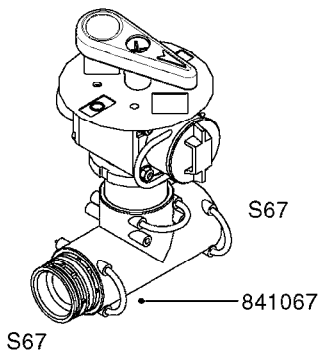

FOR S67 FITTINGS
SEE PAGE L0100