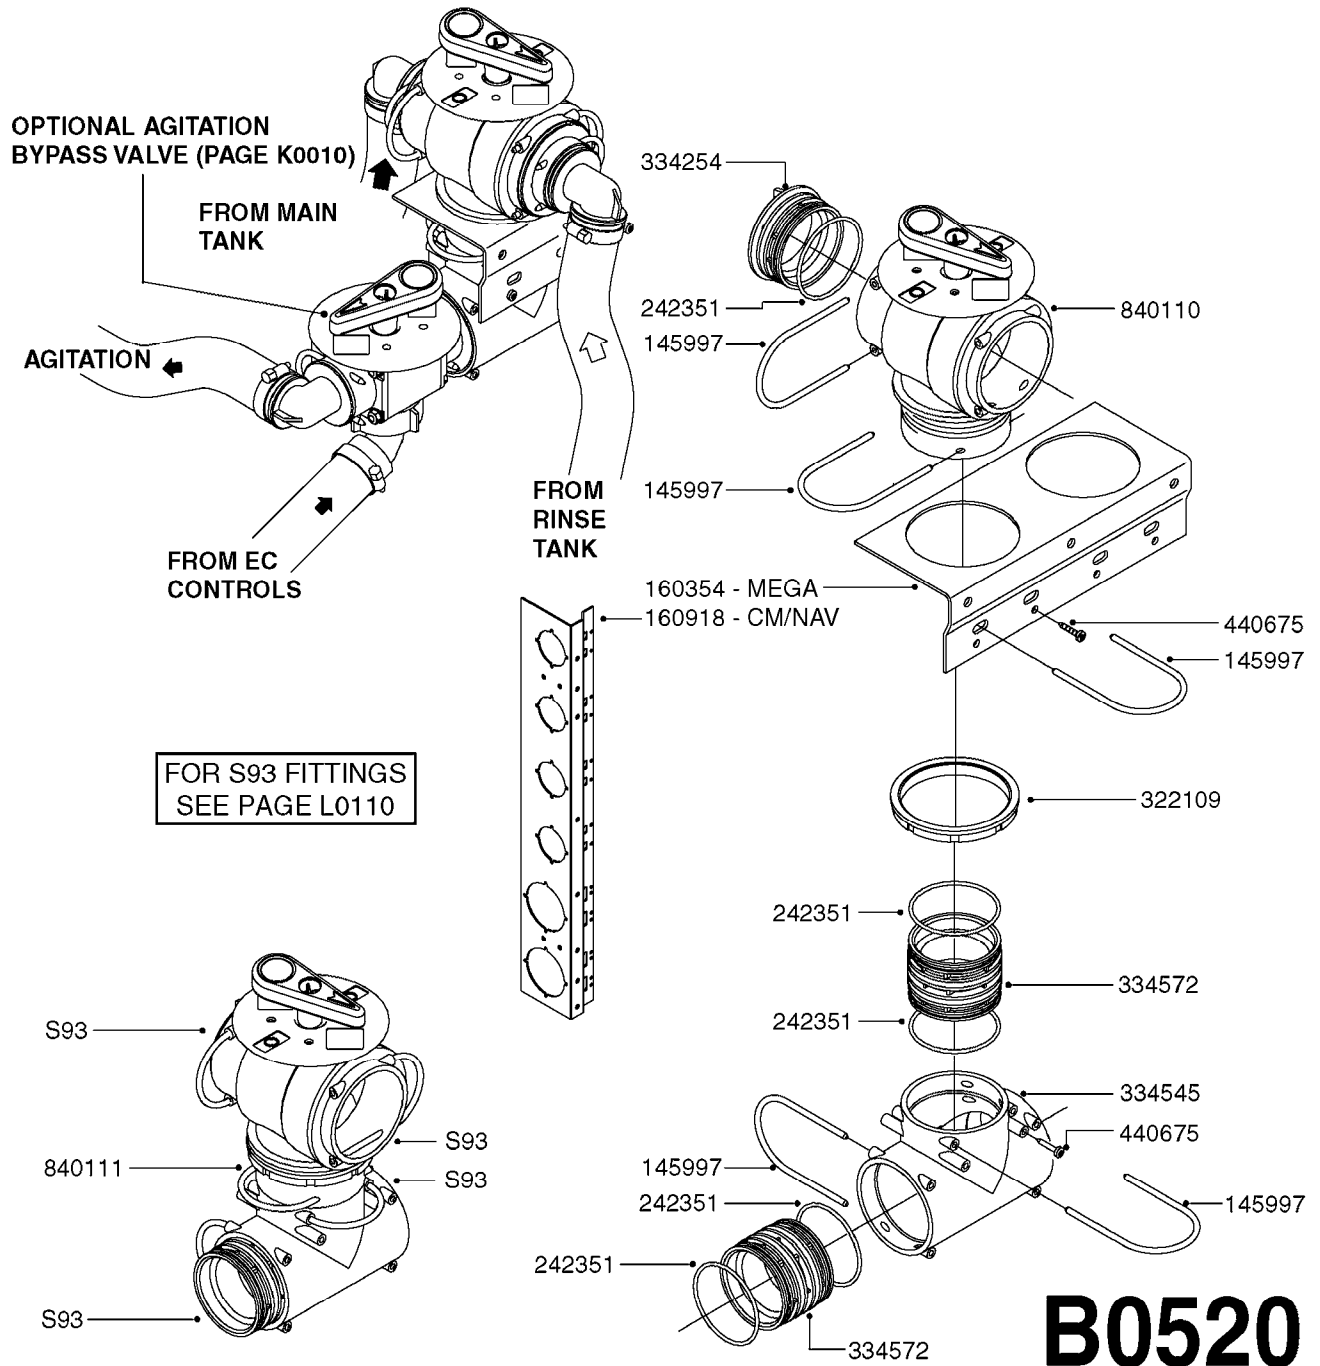

MANIFOLD SYSTEM - SUCTION
B0520-HIN, 01:01:16

Page 1
Date 12.08.2020 8:29

parts-n°	order qty	description
145997	1	FITT.DK S-93 FORK
160354	1	BRACKET F.SUCTION MANIFOLD
160918	1	BRACKET F. MANIFOLD CM
242351	1	O-RING D69.5X3.0 VITON F.S-93
322109	1	FITT.DK S-93 BULKHEAD NUT
334254	1	FITT.DK S-93 PLUG
334545	1	FITT.DK S-93 TEE
334572	1	FITT.DK S-93 ADAPTOR MALE MALE
440675	1	SCREW F. PLASTIC 5X16 SS
840110	1	VALVE SUCTION S-93 F.MANIFOLD
840111	1	VALVE SUCTION 3 WAY S-93 W.TEE