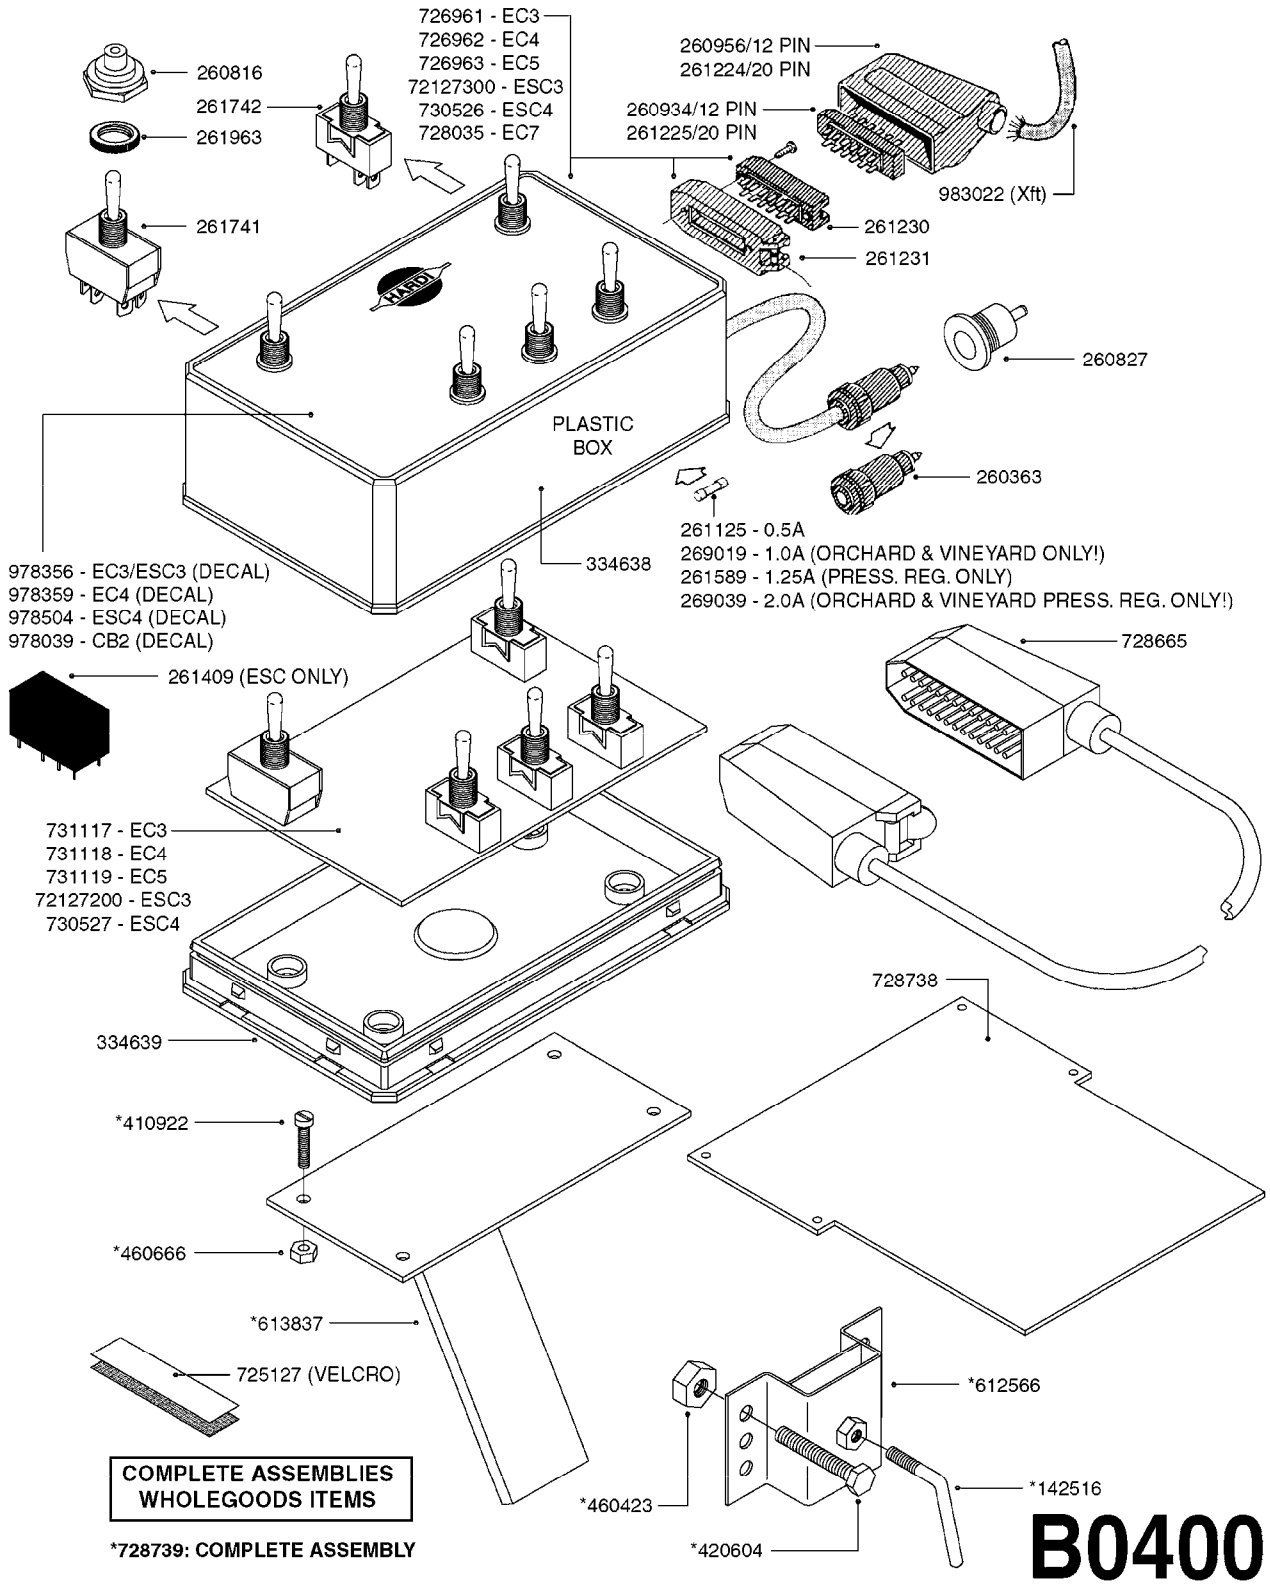

COMPLETE ASSEMBLIES
WHOLEGOODS ITEMS

B0390

CONTROL BOX F/EC+EC-SC
B0390-HIN, 01:01:16

Page 1
Date 12.08.2020 8:29

parts-n°	order qty	description
142516	1	SCREW SET M10 BENT F. LOCKING
260363	1	PLUG 2 POLE 12V
260794	1	SWITCH F.PRESS ADJ.EC CONTROL
260816	1	CAP W/RUBBER BOOT F.EC SWITCH
260827	1	PLUG F.EC ATTACHMENTS
260864	1	SWITCH F.HY BOOM CONTROL BOX
260923	1	PLUG INSERT 12 POLE FEMALE
260934	1	PLUG INSERT 12 POLE MALE
260945	1	PLUG HOUSE 12 POLE FEMALE
260956	1	PLUG HOUSE 12 POL.MALE
261066	1	SWITCH 2 POLE
261125	1	FUSE 5 X 20 500mA
261224	1	PLUG HOUSING F/20 POLE MALE
261225	1	PLUG INSERT 20 POLE MALE
261230	1	PLUG INSERT 20 POLE FEMALE
261231	1	PLUG HOUSING 20 POLE FEMALE
410922	1	CYL.SKR 8.8 DEL M4X20 RST
411006	1	SCREW M4X40 SLOTTED
420604	1	BOLT HEX 8.8 DEL M10X25 FT DIN933
460423	1	NUT HEX M10X1.50 LOCK DIN985A2 SS
460666	1	NUT HEX M4
612566	1	MOUNT BRACKET F.FAN CABLE ASSY
613837	1	MOUNT PLATE FOR EC CONTROL BOX
725006	1	CIRCUIT BOARD 4 VALVE
725014	1	CONTROL BOX EC 4 SEC./12 PIN
725056	1	PRINTED CIRC.W SW 3WAY 726961
726961	1	CONTROL BOX EC 3 SEC./20 PIN
726962	1	CONTROL BOX EC 4 SEC./20 PIN
727376	1	CIRCUIT BOARD F.ESC 3 BANK
728072	1	CABLE,20-PIN,6M EC/4
728073	1	CABLE,20-PIN,6M, EC/3
728075	1	CABLE F.CONTROL BOX 5M EC/3
728665	1	CABLE EXT.-QUICK ATTACH 20 PIN
728666	1	CABLE-QUICK ATTACH 12 PIN
728738	1	DOUB.CONT.BOX & OR F/M PLATE
728739	1	IN CAB CONTROL MOUNT KIT
729721	1	CONTROL BOX ESC3
983022	1	WIRE 12 x 0.5 x 2MM x 12"
10297303	1	CIRCUIT BOARD FOR T.M.S.
10411203	1	RELAY T-82