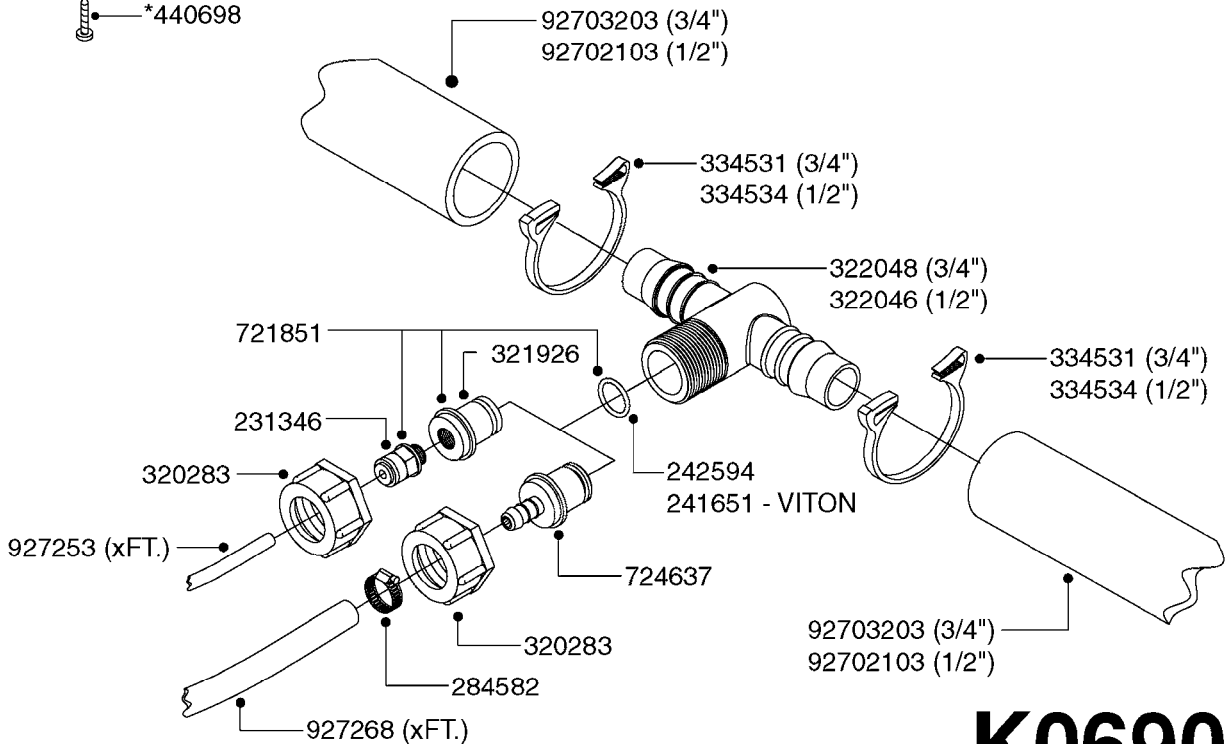

*10536803 COMPLETE MAGNETIC BASE KIT

K0690