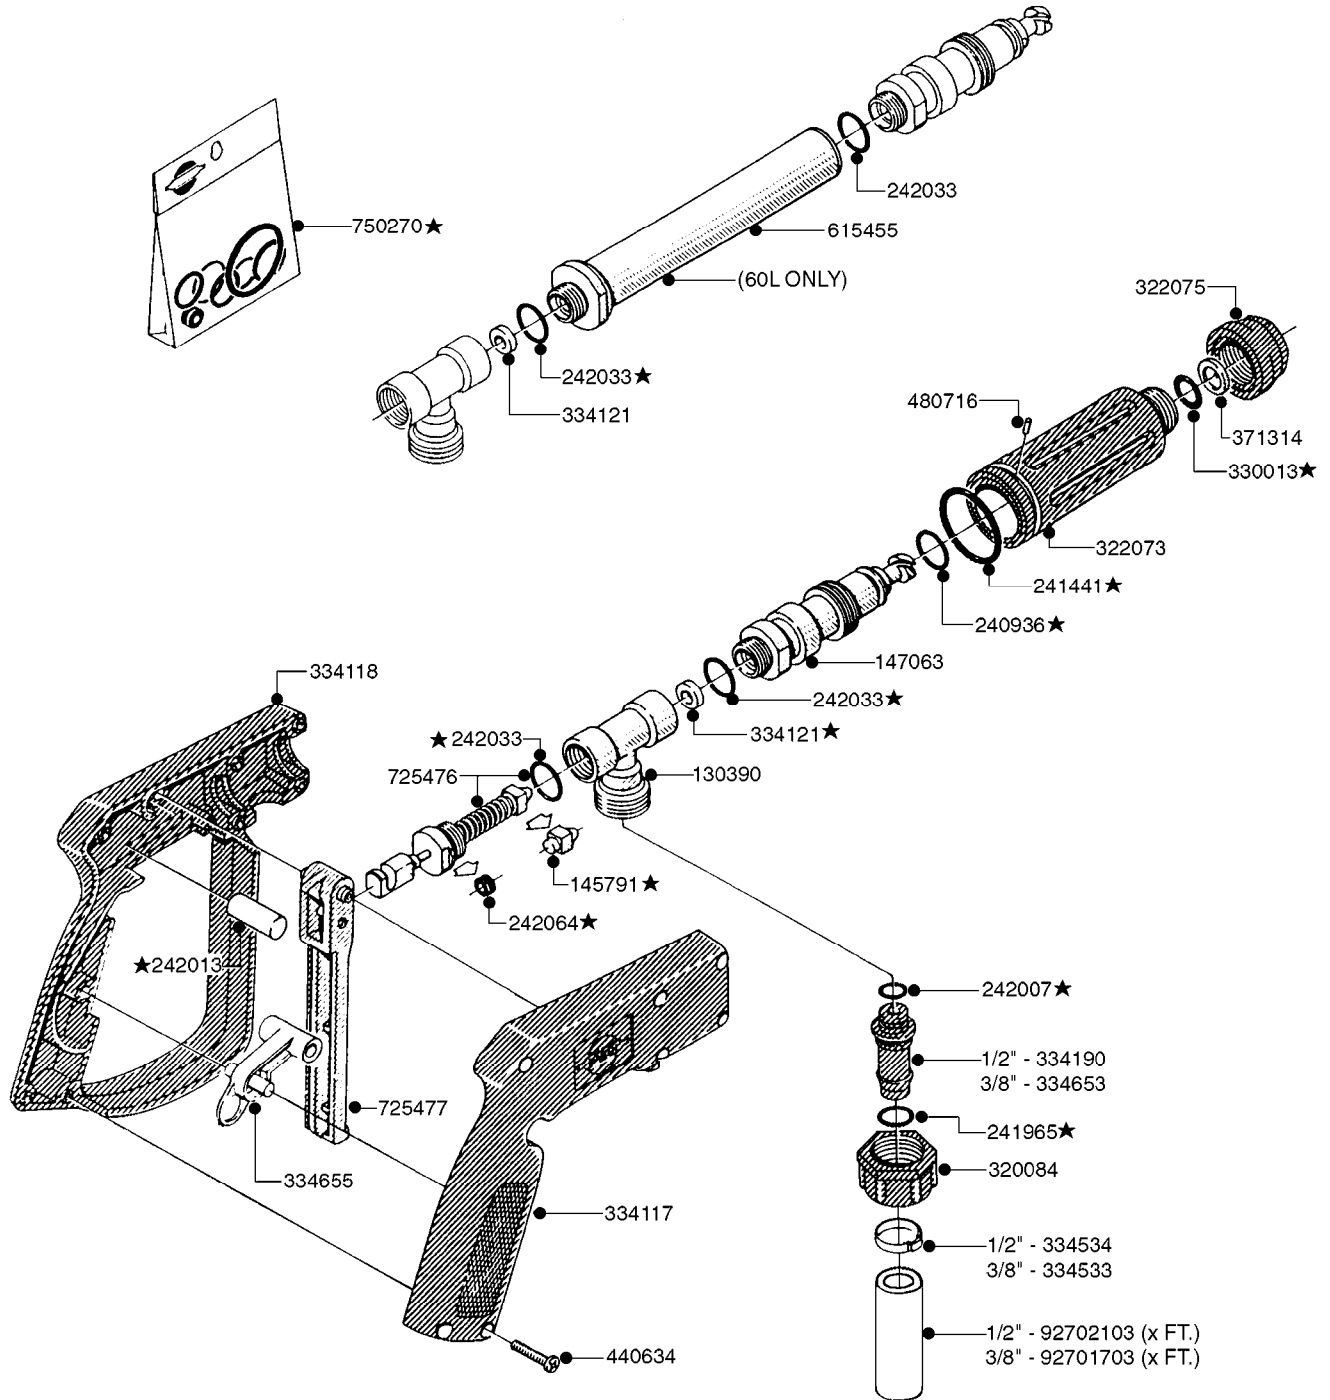

COMPLETE ASSEMBLY:
843197 - 60L
843196 - 60S

COMPLETE ASSEMBLIES
WHOLEGOODS ITEMS

K0480

HANDGUN TYPE 60S/60L POST 95
K0480-HIN, 01:01:16

Page 1

Date 16.03.2016 11:15

parts-n°	order qty	description
130390	1	TEE 3/8'X 1/2' BSP F.TYPE 60S
145791	1	CONE FOR ON/OFF
147063	1	SWIRL F.SPRAY GUN TYPE 60
240936	1	O-RING D13.3X2.4 NITRIL
241441	1	O-RING D29.3X3
241965	1	O-RING 12.1 X 1.6
242007	1	O-RING D9.1X1.6
242013	1	SPRING RUBBER F/TRIGGER
242033	1	O-RING
242064	1	SLEEVE RUBBER 3X8X4MM
320084	1	FITT.DK NUT 1/2" BSP
322073	1	HOUSING F.SWIRL TYPE 60S H.G.
322075	1	HOUSING F. NOZZLE
330013	1	O-RING D15/D10X2.5 F.3/8"NUT
334117	1	HANDLE PIECE RIGHT F.60S/60L
334118	1	HANDLE PIECE LEFT F.60S/60L
334121	1	SEAT FOR ON-OFF TYPE
334190	1	FITT.DK HB 1/2' F. PISTOL 60S
334533	1	CLAMP HOSE PLASTIC 3/8"
334534	1	CLAMP HOSE PLASTIC 1/2"
334653	1	FITT.DK HB 3/8' F.HANDGUN
334655	1	TRIGGER SAFETY F.60S/60L GUN
371314	1	NOZZLE CERAMIC 1099-20
440634	1	SCREW 5/8"
480716	1	PIN D3X6 STAINLESS
615455	1	TUBE F.LANCE TYPE 60L
725476	1	SPINDLE
725477	1	TRIGGER
750270	1	GASKET KIT F.SPRAY GUN
843196	1	GUN, MODEL 60S
843197	1	HANDGUN KIT TYPE 60 LONG
92701703	1	HOSE R X3/8" X300PSI WP X0012"
92702103	1	HOSE R X1/2" X300PSI WP X0012"