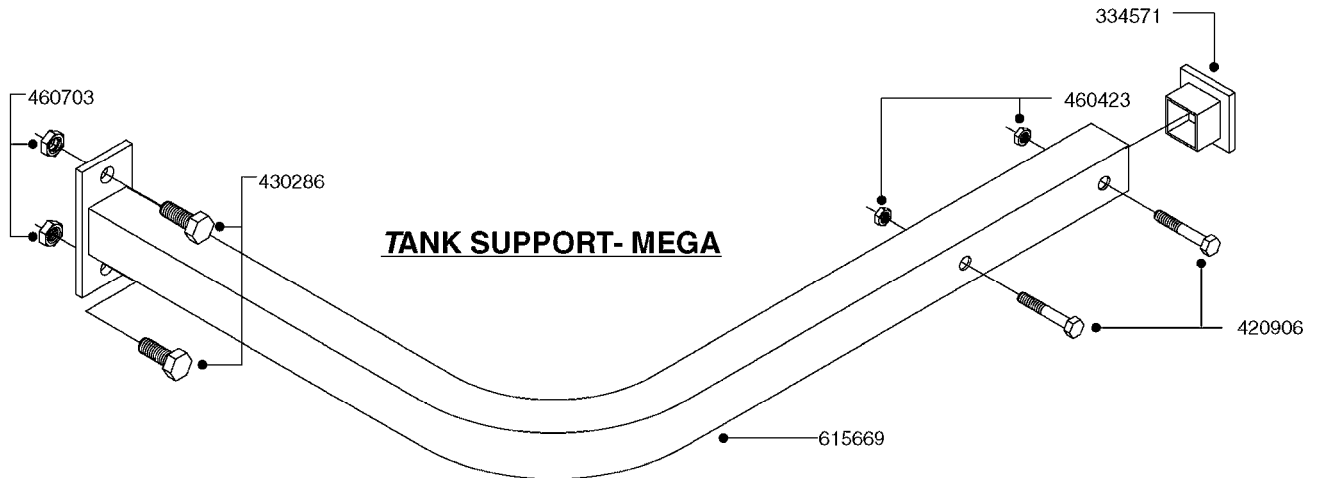

TANK SUPPORT- MEGA