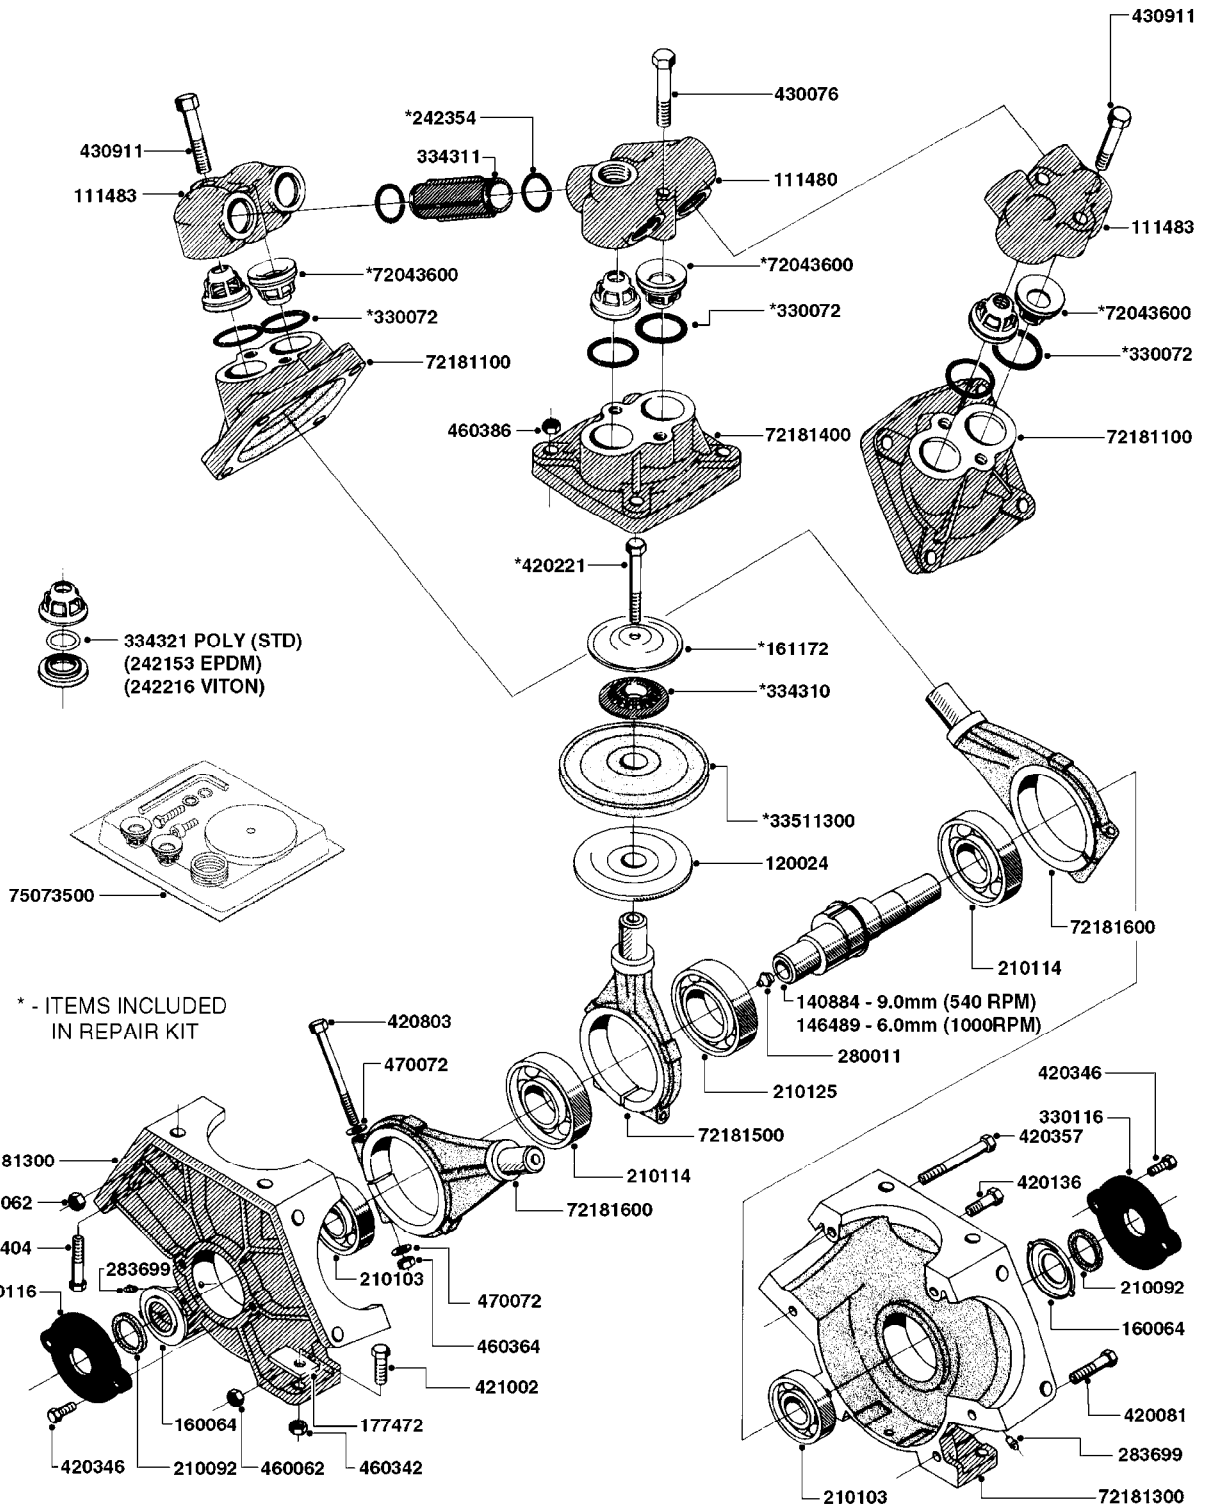

A0210

PUMP - 1301 W/ MOUNTING BASE
A0210-HIN, 01:01:16

Page 1

Date 16.03.2016 11:14

parts-n°	order qty	description
110995	1	VALVE CHAMBER SIDE MODEL 1301
120024	1	DIAPHRAGM BACK DISC 1200-1300
140884	1	CRANK SHAFT MODEL 1300-9
153646	1	CONNECTION PIPE INLET MOD 1301
160042	1	DIAPHRAGM UPPER DISC 1200-1300
160064	1	DUST PLATE
210092	1	SEAL FELT D43/30X5
210103	1	BEARING BALL 6306
210114	1	BEARING BALL 6308
210125	1	BEARING BALL 6210
240026	1	DIAPHRAGM MODEL 1200/1301
241021	1	O-RING D21,89X2,62 NITRIL
242153	1	O-RING D26X4 EPDM
242216	1	O-RING VITON F/1202/1302/462
280011	1	GREASE NIPPLE 3/8' SAE H TR
280066	1	GREASE NIPPLE H 1A6
283699	1	GREASE NIPPLE M6X1
330061	1	O-RING D16/D11X2,5
330072	1	O-RING D53.5/D45.5X4
330116	1	SEAL RETAINER, MODEL 1300
334321	1	O-RING POLY. 34.0x26.0x4.0
420081	1	BOLT HEX 8.8 DEL 3/8'X40MM
420136	1	BOLT HEX 8.8 RAW 3/8'X30MM
420221	1	BOLT HEX 7/16'X2-1/4'
420346	1	BOLT HEX 8.8 DEL 3/8'X 25MM
420357	1	BOLT HEX 8.8 RAW 3/8'X85MM
420803	1	BOLT HEX 8.8 DEL M8X90
421002	1	BOLT HEX 8.8 DEL M10X30 FT DIN933
430032	1	BOLT HEX 8.8 RAW 1/2'X55MM
430076	1	BOLT HEX 8.8 RAW 1/2'X60MM
430404	1	BOLT HEX 8.8 DEL M12X50
430911	1	BOLT HEX 8.8 WG 1/2" x 70MM
460062	1	NUT HEX 3/8' GALV.
460342	1	NUT HEX M10 DEL DIN934
460353	1	NUT HEX M8 BLACK
460386	1	NUT HEX M12X1.75
470072	1	WASHER D15/D8X.5 LOCK
470525	1	WASHER D19/D11.5X2.5
33511300	1	DIAPHRAGM 1202-1303 POLY 2006
72043600	1	VALVE FOR 462/463
72181100	1	DIAPHRAGM COVER 1203/1303+BLTS
72181300	1	PUMP CASTING 1300 RED W/BOLTS
72181400	1	DIAPHRAGM COVER 1303 W/BOLTS
72181500	1	CONNECTING ROD, CENTER 1303
72181600	1	CONNECTING ROD, SIDE MOD.1300
72335600	1	CENTER AND SIDE VALVE CHAMBERS 1302 RED
75073500	1	PUMP KIT 1300/1302 "06"