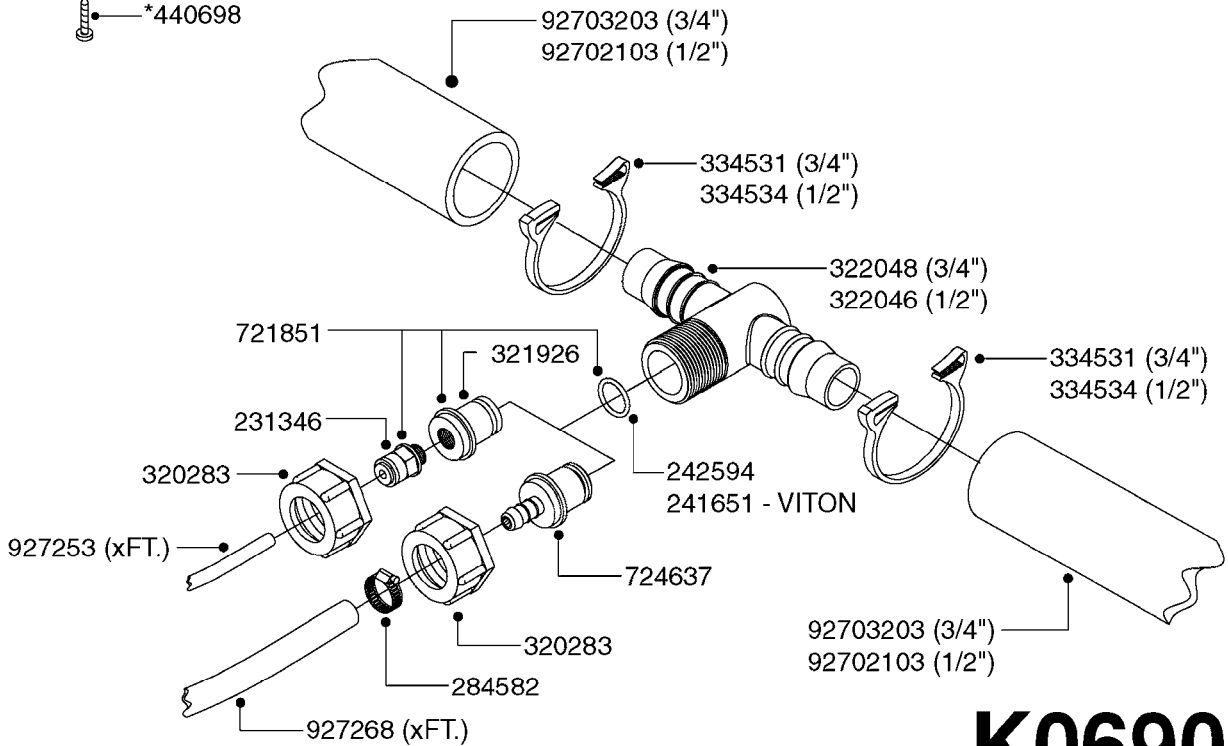

REMOTE GAUGE-MAGNETIC BASE KIT
K0690-HIN, 01:01:16

Page 1
Date 16.03.2016 11:16

parts-n°	order qty	description
231346	1	QUICK COUPLER 1/8"BSP X 4 MM
232230	1	QUICK COUPLER 1/4"BSP X 4 MM
241651	1	O-RING D14.0X3.0 NITRIL
242594	1	O-RING D14 X 1.78 SCH.70-EPDM
283581	1	HOSE CONNECTOR STR. F.4MM PE
284582	1	CLAMP HOSE GEAR - 5/16"
320187	1	FITT.DK CAP 3/8" BSP BLACK
320283	1	FITT.DK NUT 3/4"BSP
320445	1	FITT.DK HN 1/4"X3/8" BSP
321926	1	FITT.DK REDUC 1/8"BSP F.3/4"N
322046	1	FITT.DK TEE 1/2X1/2HB X3/4'BSP
322048	1	FITT.DK TEE 3/4X3/4HB X3/4'BSP
330013	1	O-RING D15/D10X2.5 F.3/8"NUT
330061	1	O-RING D16/D11X2,5
331807	1	FITT.DK HB 5/16" F.3/8" NUT
334531	1	CLAMP HOSE PLASTIC 3/4"
334534	1	CLAMP HOSE PLASTIC 1/2"
390713	1	GAUGE ADAPTOR 1/4" BSP
440698	1	SCREW F.PLASTIC 6X18 SS HEXHD
721851	1	SCREW PLUG W/QUICK FIT
724637	1	FITT.DK HB 5/16' F. 3/4" COMP.
927253	1	AIR HOSE, DIAMETER 4MM
927268	1	HOSE R X PVC X 1/4 X 0012"
10536703	1	MAGNETIC BASE D3,2'/90LB
10536803	1	MAGNETIC BASE KIT F.GAUGE
28026203	1	GAUGE 200PSI/BR,2.5"1/4BSP-BTM
92702103	1	HOSE R X1/2" X300PSI WP X0012"
92703203	1	HOSE R X3/4" X300PSI WP X0012"