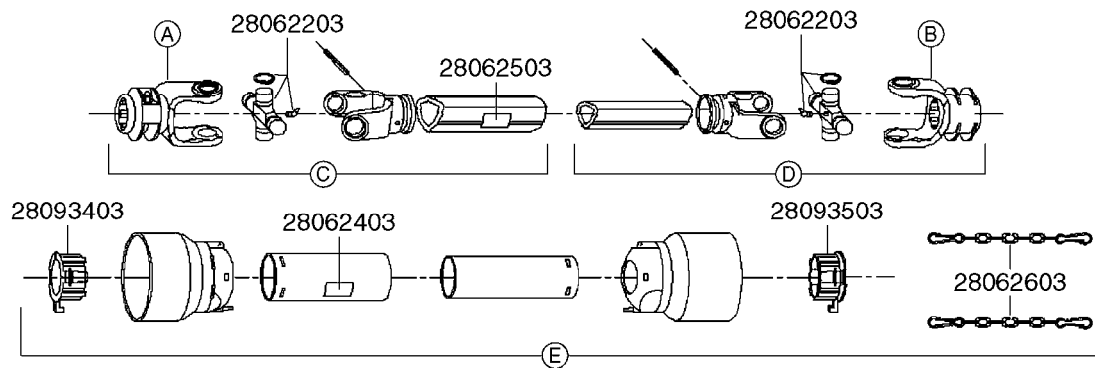

A0520

PTO SHAFTS - BONDIOLI CENT.
A0520-HIN, 01:01:16

Page 1

Date 16.03.2016 11:14

parts-n°	order qty	description
289042	1	UNIV. JOINT 22x54mm
420641	1	BOLT HEX 8.8 DEL M8X35
450015	1	SCREW ALLAN 3/8'X5/8' BLACK
460143	1	NUT HEX M8 LOCK A2 DIN985
28009803	1	PTO PIN TUBE RETAINER OUTER
28009903	1	PTO TUBE RETAINER INNER
28010103	1	PTO YOKE F.INNER TUBE CV PTO
28021403	1	PTO 1"STR/1-3/8" 6SPL B&P
28021503	1	PTO 1"STR/1-3/8" 21SPL B&P
28021603	1	PTO 1"STR/1-3/4" 20SPL B&P
28027903	1	PTO BALL LOCK.KIT F.1-3/8 YOKE
28040503	1	UNIV. JOINT 27x74.6mm
28040703	1	SAFETY CHAIN F.CV BLACK PTO
28041803	1	DECAL DANGER GUARD MISSING
28041903	1	DECAL DANGER ROT.DRIVELINE
28056703	1	PTO YOKE #1 1-3/8" X 6 SPLINE
28056803	1	PTO YOKE #1 1-3/8" X 21 SPLINE
28056903	1	PTO YOKE #4 1-3/8" X 20 SPLINE
28057003	1	PTO TUBE YOKE #1-G1 OUTER
28057103	1	PTO TUBE YOKE #4-G4 OUTER
28057203	1	PTO PIN TUBE RETAINER OUTER
28057303	1	PTO TUBE OUTER #1 745MM
28057403	1	PTO TUBE OUTER #4 720MM
28057503	1	PTO TUBE INNER #1 745MM
28057603	1	PTO TUBE INNER #4 720MM
28057703	1	PTO TUBE RETAINER INNER
28057803	1	PTO TUBE YOKE #1 Ø=1"
28057903	1	PTO TUBE YOKE #4 Ø=1"
28058003	1	PTO HALF SAFETY SHIELD OUTER
28058103	1	PTO HALF SAFETY SHIELD OUTER
28058203	1	PTO HALF SAFETY SHIELD INNER
28058303	1	PTO HALF SAFETY SHIELD INNER
28058403	1	PTO BALL LOCK.KIT F.1-3/4 YOKE
28058503	1	PTO TUBE YOKE #1-G1 INNER