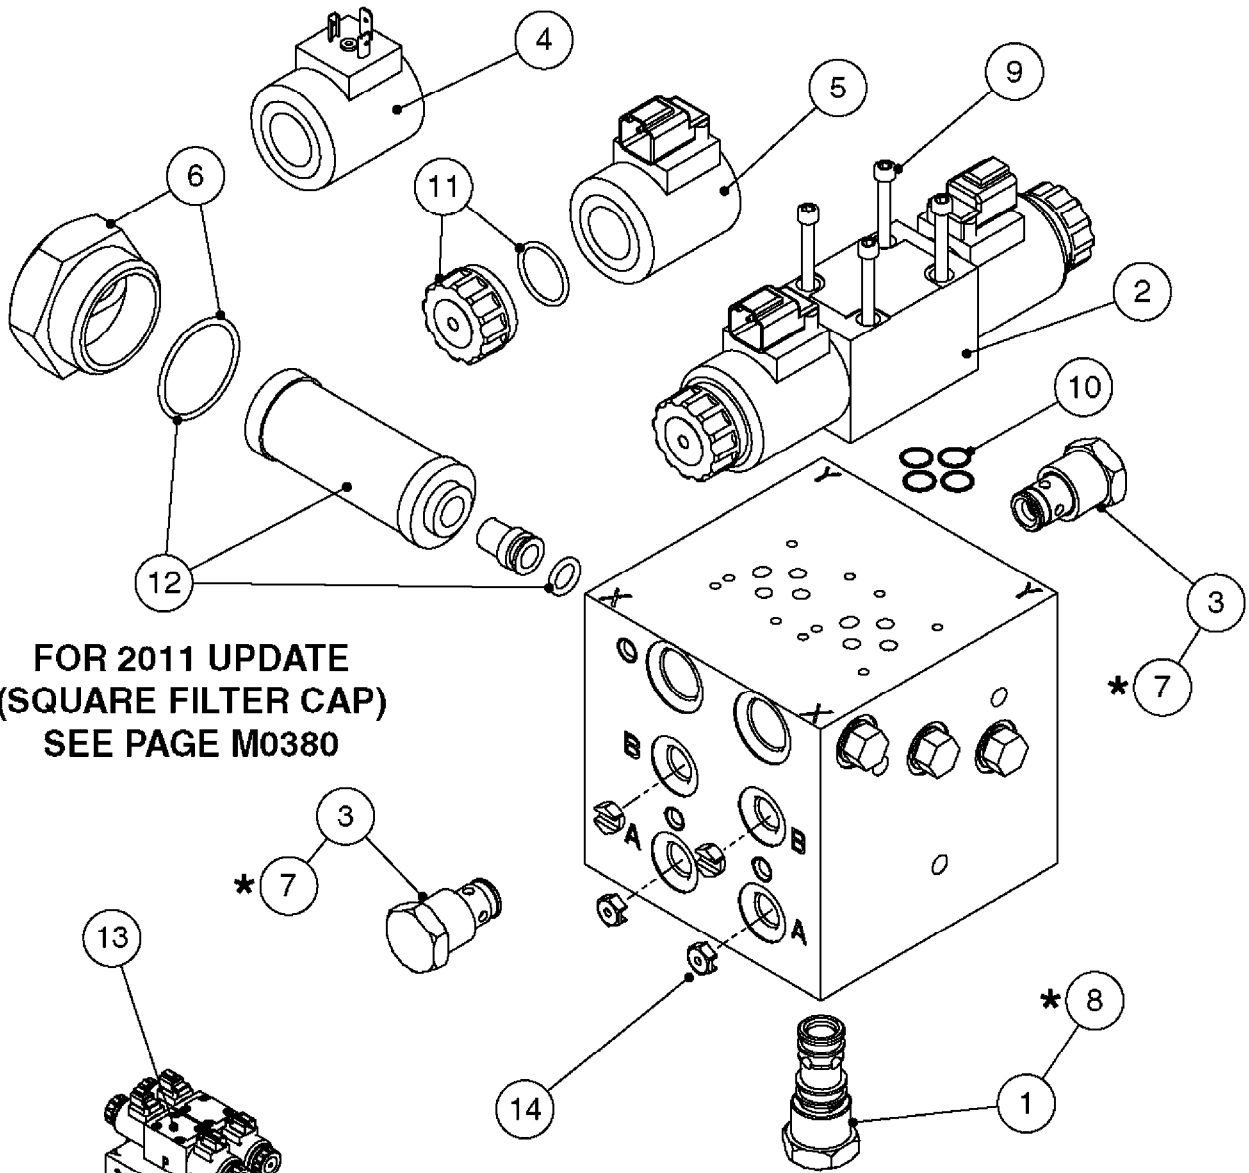

FOR 2011 UPDATE
(SQUARE FILTER CAP)
SEE PAGE M0380

COMPLETE
ASSEMBLY

* SEAL KITS

M0300

NORAC VARIABLE RATE VALVE UC4
M0300-HIN, 01:01:16

Page 1

Date 16.03.2016 11:16

Pos.	parts-n°	order qty	description
1	28048803	1	NORAC CHECK VALVE
2	28048903	1	NORAC PROP VALVE
2	28055803	1	3-PIN CONNECTORS/HIRSCHMAN NORAC SOLENOID - DEUTSCH CONN. 2-PIN CONNECTORS/DEUTSCH
3	28049403	1	NORAC CHECK VALVE
4	28056403	1	COIL, NORAC, PROP, DIN
5	28056503	1	COIL, NORAC, PROP, DEUTSCH
6	28066803	1	NORAC FILTER CAP W/O-RING
7	28066903	1	NORAC SEAL KIT F.28049403
8	28067003	1	NORAC SEAL KIT F.28048803
9	28068103	1	NORAC HEX CAPSCREW 10-24X2 SS
10	28068203	1	NORAC O-RING F.SOLENOID VALVE
11	28074903	1	NORAC COIL NUT AND O-RING
12	75076900	1	NORAC FILTER ELEMENT KIT
13	78216100	1	NORAC VALVE BLOCK COMP, DEUTSCH CON. COMPLETE W/2-PIN DEUTSCH SOLENOIDS
14	78603300	1	NORAC ONE WAY ORIFICE, .047"