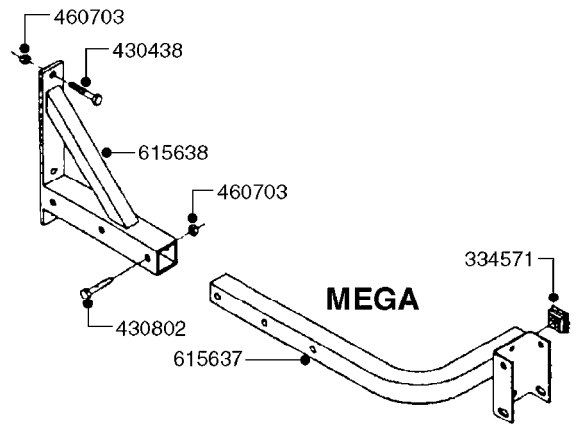

NK/LX/LY PRE-86