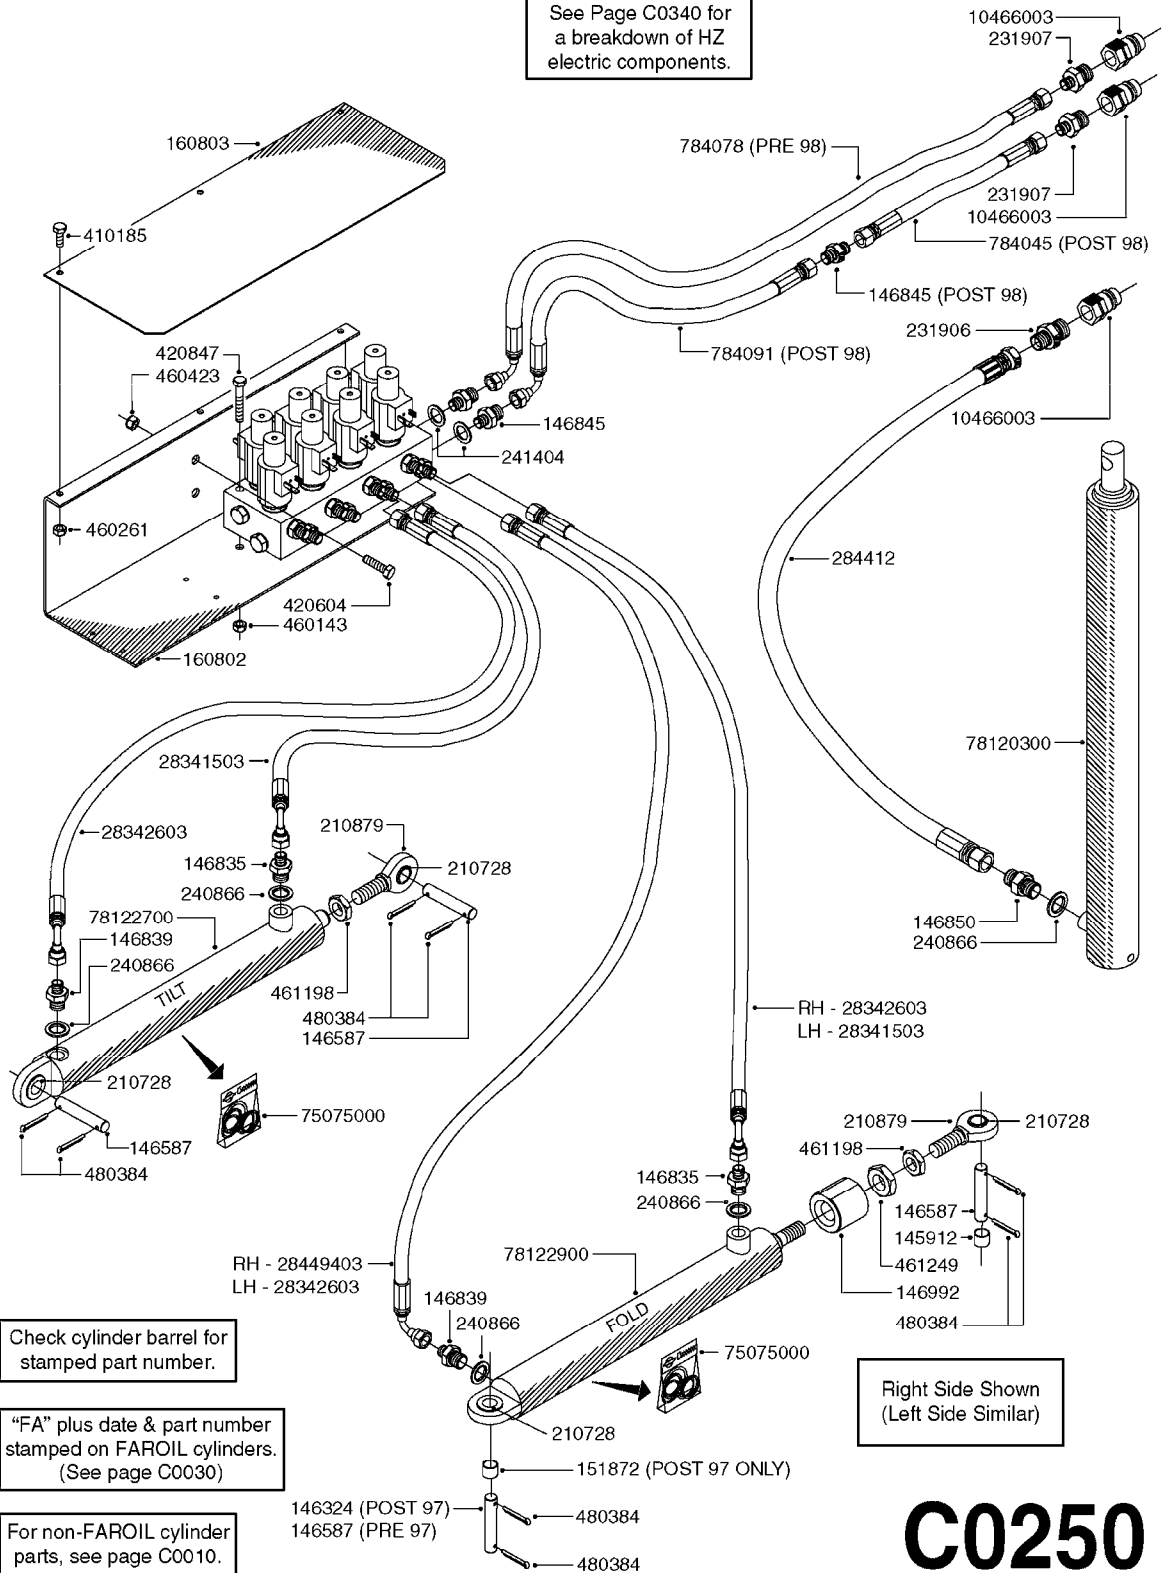

See Page C0340 for a breakdown of HZ electric components.

HYDRAULCS EAG HZ 45-66'POST 95
C0250-HIN, 01:01:16

Page

1

Date

16.03.2016 11:15

parts-n°	order qty	description
145912	1	BUSHING D19.8/D17.0X7MM
146324	1	SHAFT D16.8 L102/2 X 5
146587	1	PIN D16.8 X 65
146835	1	HEX NIPPLE 1/4" - 3/8" BSP
146839	1	HEX NIPPLE 1/4"X3/8" BSP 0.7MM
146845	1	HEX NIPPLE 1/4"X1/4"
146850	1	HEX NIPPLE 3/8"x3/8" - 1.8mm
146992	1	BUSHING F.CYLINDER
151872	1	BUSHING D22.0/18.0 10MM
160802	1	MOUNT PLATE F.HYD SOLENOID'HZ'
160803	1	COVER PLATE F.HYD SOLENOID'HZ'
210728	1	BEARING F.LINK HEAD M17
210879	1	LINK HEAD M16 x D17
231906	1	HEX NIPPLE 3/8"BSP X 1/2"NPT
231907	1	HEX NIPPLE 1/4"BSP X 1/2"NPT
240866	1	DOWTYSEAL 3/8"
241404	1	DOWTY SEAL 1/4"
284412	1	HOSE HY 3/8" X 315" STR+STR
410185	1	BOLT HEX 8.8 DEL M6X16 A2
420604	1	BOLT HEX 8.8 DEL M10X25 FT DIN933
420847	1	BOLT HEX 8.8 DEL M8X85
460143	1	NUT HEX M8 LOCK A2 DIN985
460261	1	NUT HEX M6X1 LOCK A2 DIN985
460423	1	NUT HEX M10X1.5 LOCK
461198	1	NUT HEX M16X2 JAMB
461249	1	NUT HEX M22X1.5
480384	1	PIN COTTER 3/16 x 1-1/2"
784045	1	HOSE HY X 1/4 X 157.50"STR+STR
784078	1	HOSE HY X 1/4 X 417.33"STR+ELB
784091	1	HOSE HY X 1/4 X 295.25"STR+ELB
10466003	1	COUPLER PIONEER 8010-04 1/2NPT
28341503	1	HOSE HY X1/4X078.75"STR+ELB
28342603	1	HOSE HY X1/4X066.93"STR+ELB
28449403	1	HOSE HY X1/4X057.08"STR+ELB
75075000	1	SEAL KIT 78122600/27/28/29
78120300	1	CYLINDER 60/50/30 1100MM
78122700	1	CYLINDER 40/22X300MM RED
78122900	1	CYLINDER 40/22X300MM RED