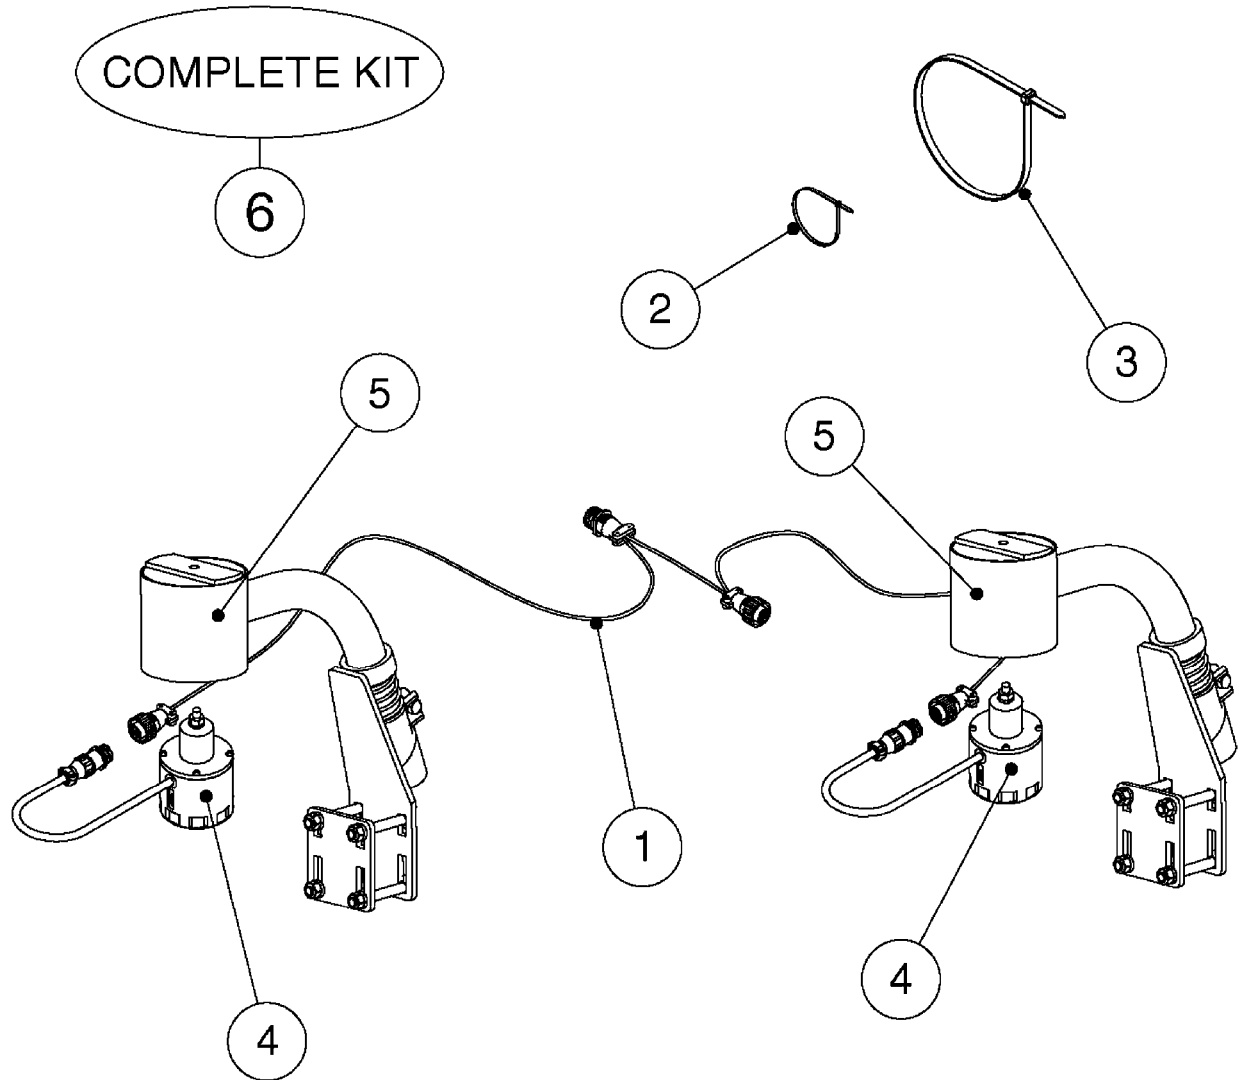

M0360

NORAC SEVERE TERRAIN KIT
M0360-HIN, 01:01:16

Page 1
Date 16.03.2016 11:16

Pos.	parts-n°	order qty	description
1	26030300	1	NORAC SEVERE TERRAIN CABLE
2	28024103	1	TIE STRAP L=8" x W=3/16"
3	28025203	1	TIE STRAP L=23" x W=1/2"
4	28086400	1	UC4 ULTRASOUND SENSOR NORAC
5	28086500	1	UC4 SENSOR MOUNTING BKT. NORAC
6	72591600	1	NORAC HC SEVERE TERRAIN KIT