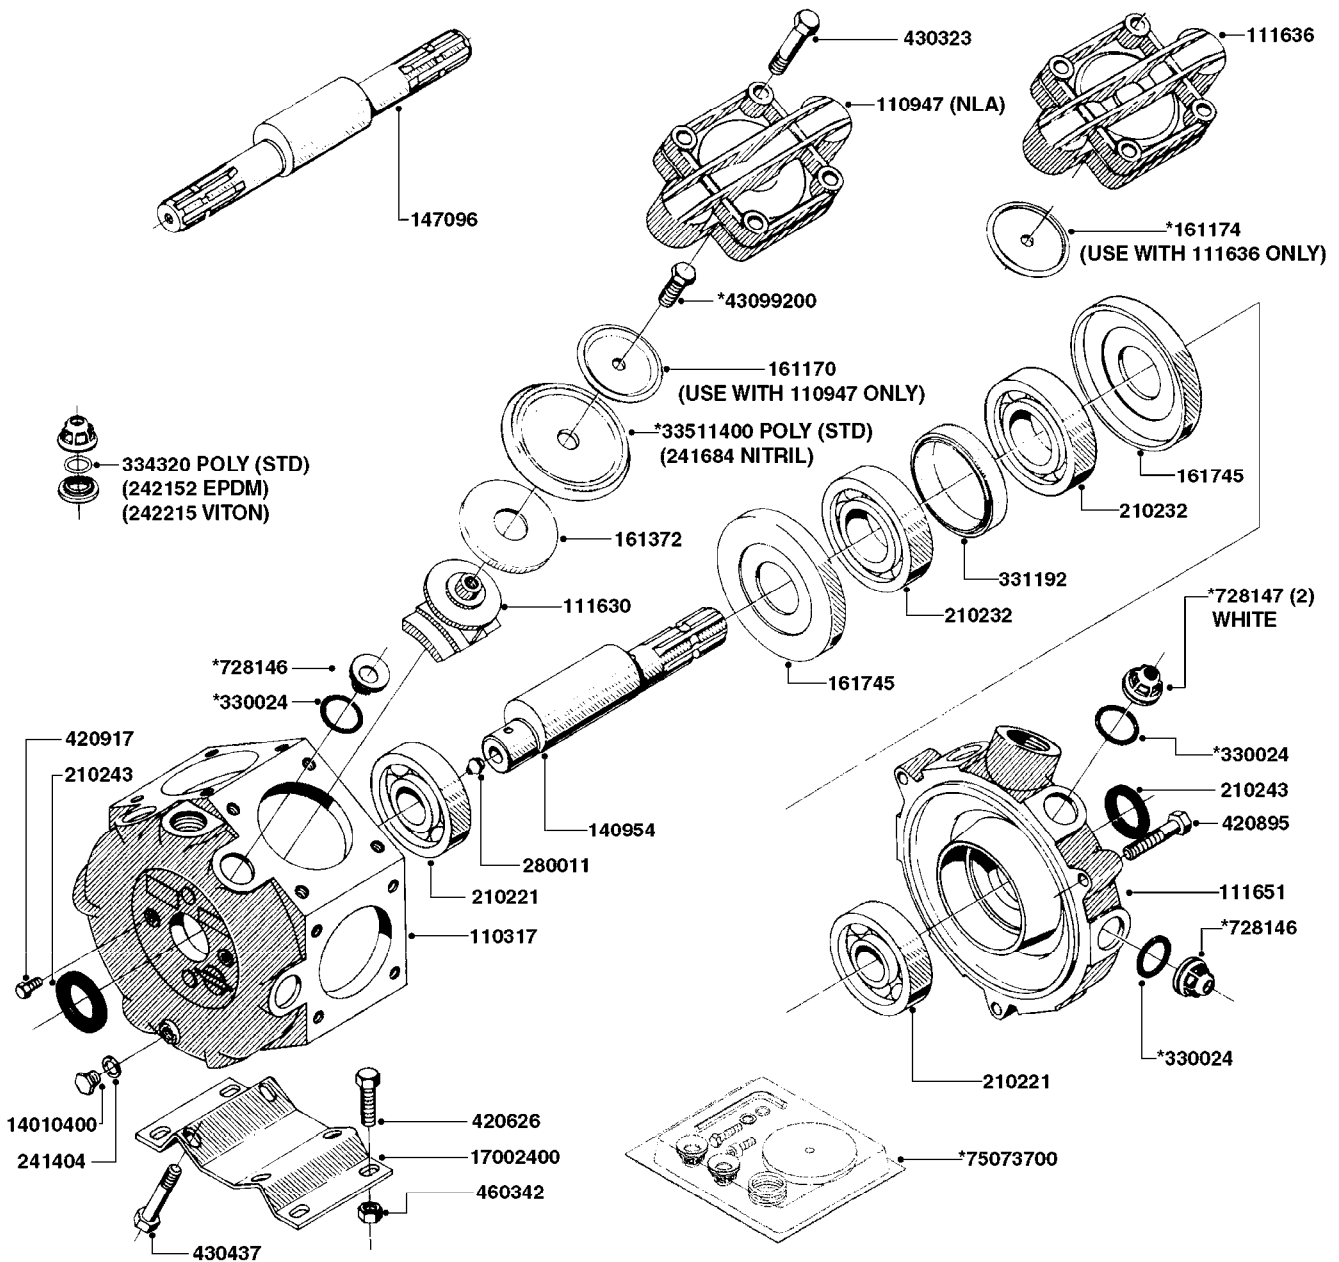

COMPLETE PUMP
(NLA) REPLACED BY 821643 (363 - 540 RPM)

COMPLETE ASSEMBLIES
WHOLEGOODS ITEMS

A0250

PUMP - 361 W/MOUNTING BASE
A0250-HIN, 01:01:16

Page 1
Date 16.03.2016 11:14

parts-n°	order qty	description
110317	1	PUMP CASING MODEL 360/361 PNTD
110947	1	VALVE COVER MDL 361 (PAINTED)
111630	1	CONNECTING ROD 363/364-10 PUMP
111636	1	VALVE COVER 363 HEAVY DUTY
111651	1	CASTING F.363 1.5" PUMP(FRONT)
140954	1	CRANK SHAFT MODEL 360/361
147096	1	CRANK SHAFT 361/9.5 THROUGH
161170	1	DIAPH UPPER DISC, 321/361/363
161174	1	DIAPHRAGM DISC SS 361/363/364 PUMP
161372	1	DIAPHRAGM BACKING DISC,320-361
161745	1	METAL SPACER F.363/463
210221	1	BEARING BALL 6407
210232	1	BEARING BALL 6310
210243	1	SEAL OIL 35 X 47 X 7
241404	1	DOWTY SEAL 1/4"
241684	1	DIAPHRAGM MODEL 361 NITRIL
242152	1	O-RING D18.2X3 EPDM
242215	1	O-RING D18X3 VITON
280011	1	GREASE NIPPLE 3/8' SAE H TR
330024	1	O-RING D41,1/D34.5 X 3,5
331192	1	SPACER, MODEL 361/363
334320	1	O-RING D18X3 POLYURETHANE
420626	1	BOLT HEX 8.8 DEL M10X20 FT
420895	1	BOLT HEX 8.8 RAW M10X60
420917	1	BOLT HEX 8.8 RAW M8X12 FT
430323	1	BOLT HEX 8.8 DEL M12X60
430437	1	BOLT HEX 8.8 RAW M12X65
460342	1	NUT HEX M10 DEL DIN934
728146	1	VALVE FOR 361(726890/707932)
728147	1	VALVE FOR 361 WHITE WITH HOLE
821643	1	PUMP 363/10 1.5"SUC 540RPM OSP
14010400	1	PLUG 1/4" BSP
17002400	1	FOOT F. 36X PUMP, RED
33511400	1	DIAPHRAGM PUMP 361/361/363/364 PUR
43099200	1	BOLT HEX SS M12 X 30 DIN933 A4
75073700	1	PUMP KIT 361/363 "06"