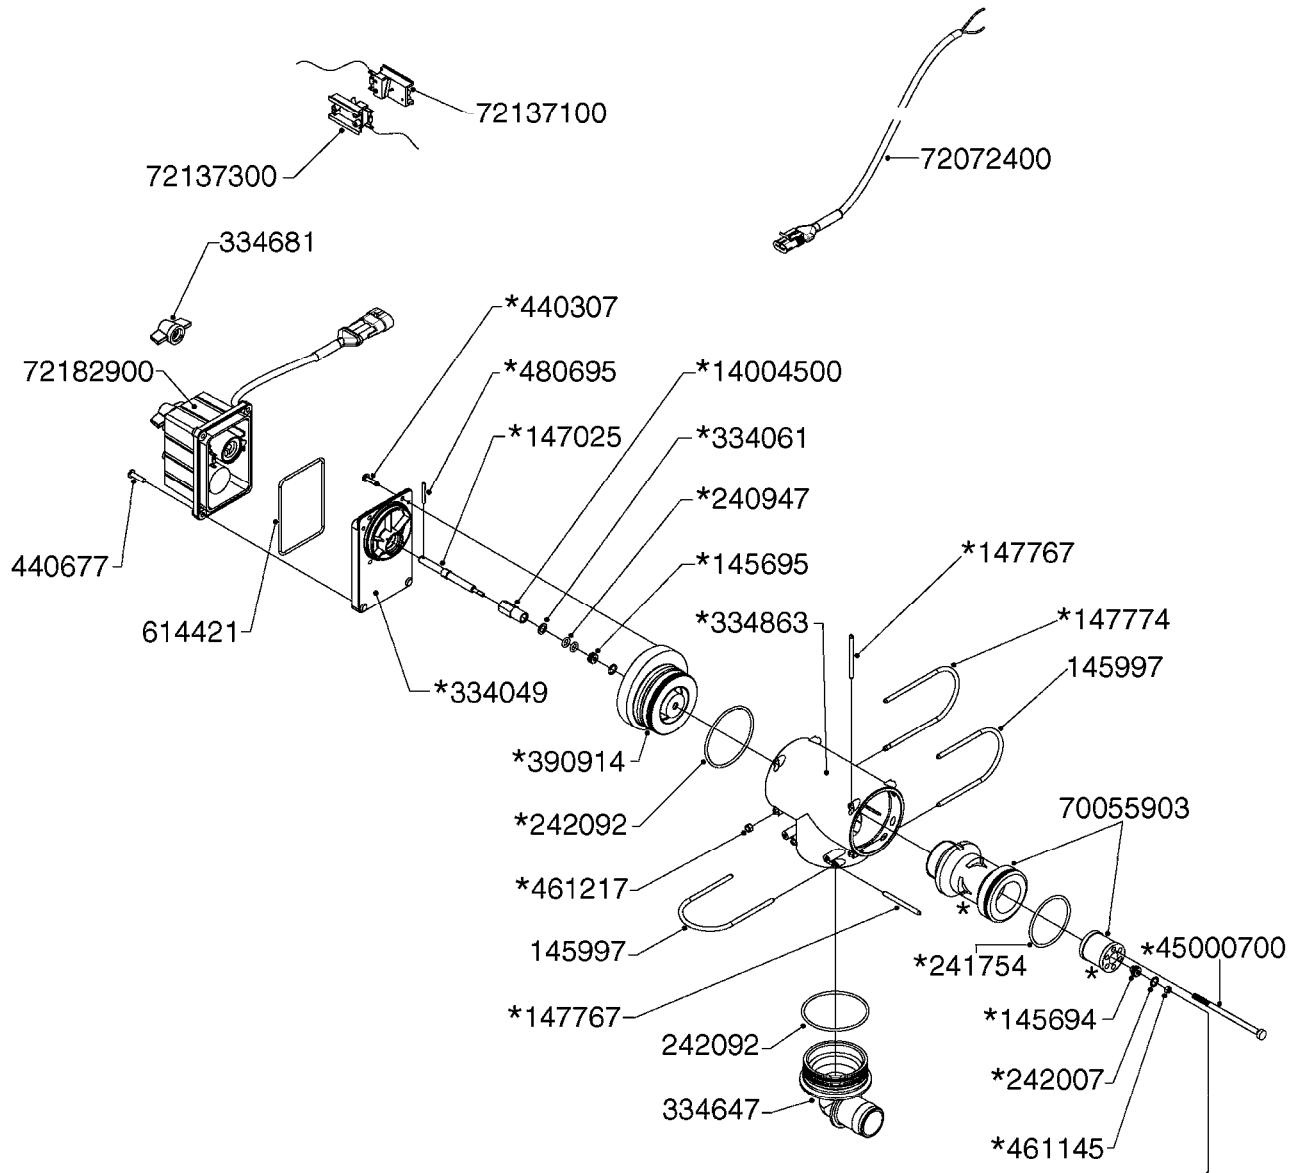

REGULATOR VALVE ASSEMBLY: *72027300

COMPLETE ASSEMBLIES
WHOLEGOODS ITEMS

PRESSURE REGULATOR - S93
B0340-HIN, 01:01:16

Page 1

Date 16.03.2016 11:15

parts-n°	order qty	description
145694	1	BUSHING CONE SPACER S93 REGU.
145695	1	GUIDE FOR CONE
145996	1	FITT.DK S-67 FORK
145997	1	FITT.DK S-93 FORK
147025	1	SPINDLE F.S93 PRES. REGULATOR
147767	1	PIN 5Ø X 60 S-93 DOUBLE CLAMP
147774	1	FITT.DK S-93 FORK W. M5 THREAD
240947	1	O-RING D7.3X2.4 NITRIL
241754	1	O-RING D59.5X3
241973	1	O-RING 44.2 x 3.0 (use-242353)
242007	1	O-RING D9.1X1.6
242092	1	O-RING D69.5X3 (Use-242351)
334049	1	BRACKET FOR ENGINE CASING
334061	1	WASHER PLASTIC Ø13.0/8.1 X 1TK
334244	1	FITT.DK S-67 ELB.1-1/4"
334601	1	FITT.DK S-93 TO S67 ADAPTOR
334647	1	FITT.DK S93 ELB 1-1/2" 90 PVC
334681	1	GRIP F.MAN.OP.EC PRES.REG.YELL
334863	1	T PIECE S 93 15 BAR
390914	1	COVER REG VALVE S93
440307	1	SCREW SHEET-METAL 3/4" NO. 10
440677	1	SCREW F. PLASTIC 5X20 SS
461145	1	NUT HEX M4 LOCK
461217	1	NUT HEX M5 LOCK
480695	1	PIN ROLL D 3X28 SLOTTED
614421	1	GASKET F/MOTOR HOUSE-ON/OFF TR
14004500	1	NUT M10 SS F. S93 PRES. REG.
45000700	1	BOLT ALLEN HEAD M6 X 100 SS
70055903	1	REGUL SPOOL AND SLEEVE S93
72027300	1	REG.VALVE S93/600 15B U.MOTER
72072400	1	WIRE CONTR. VALVE.CM+ AMP-PLUG
72137100	1	MCROSWCH ASSY F.PRSR REG WHT W
72137300	1	MCROSWCH ASSY F.PRSR REG BRN W
72182900	1	MOTER REG.DME37 1:150 AMP YELL