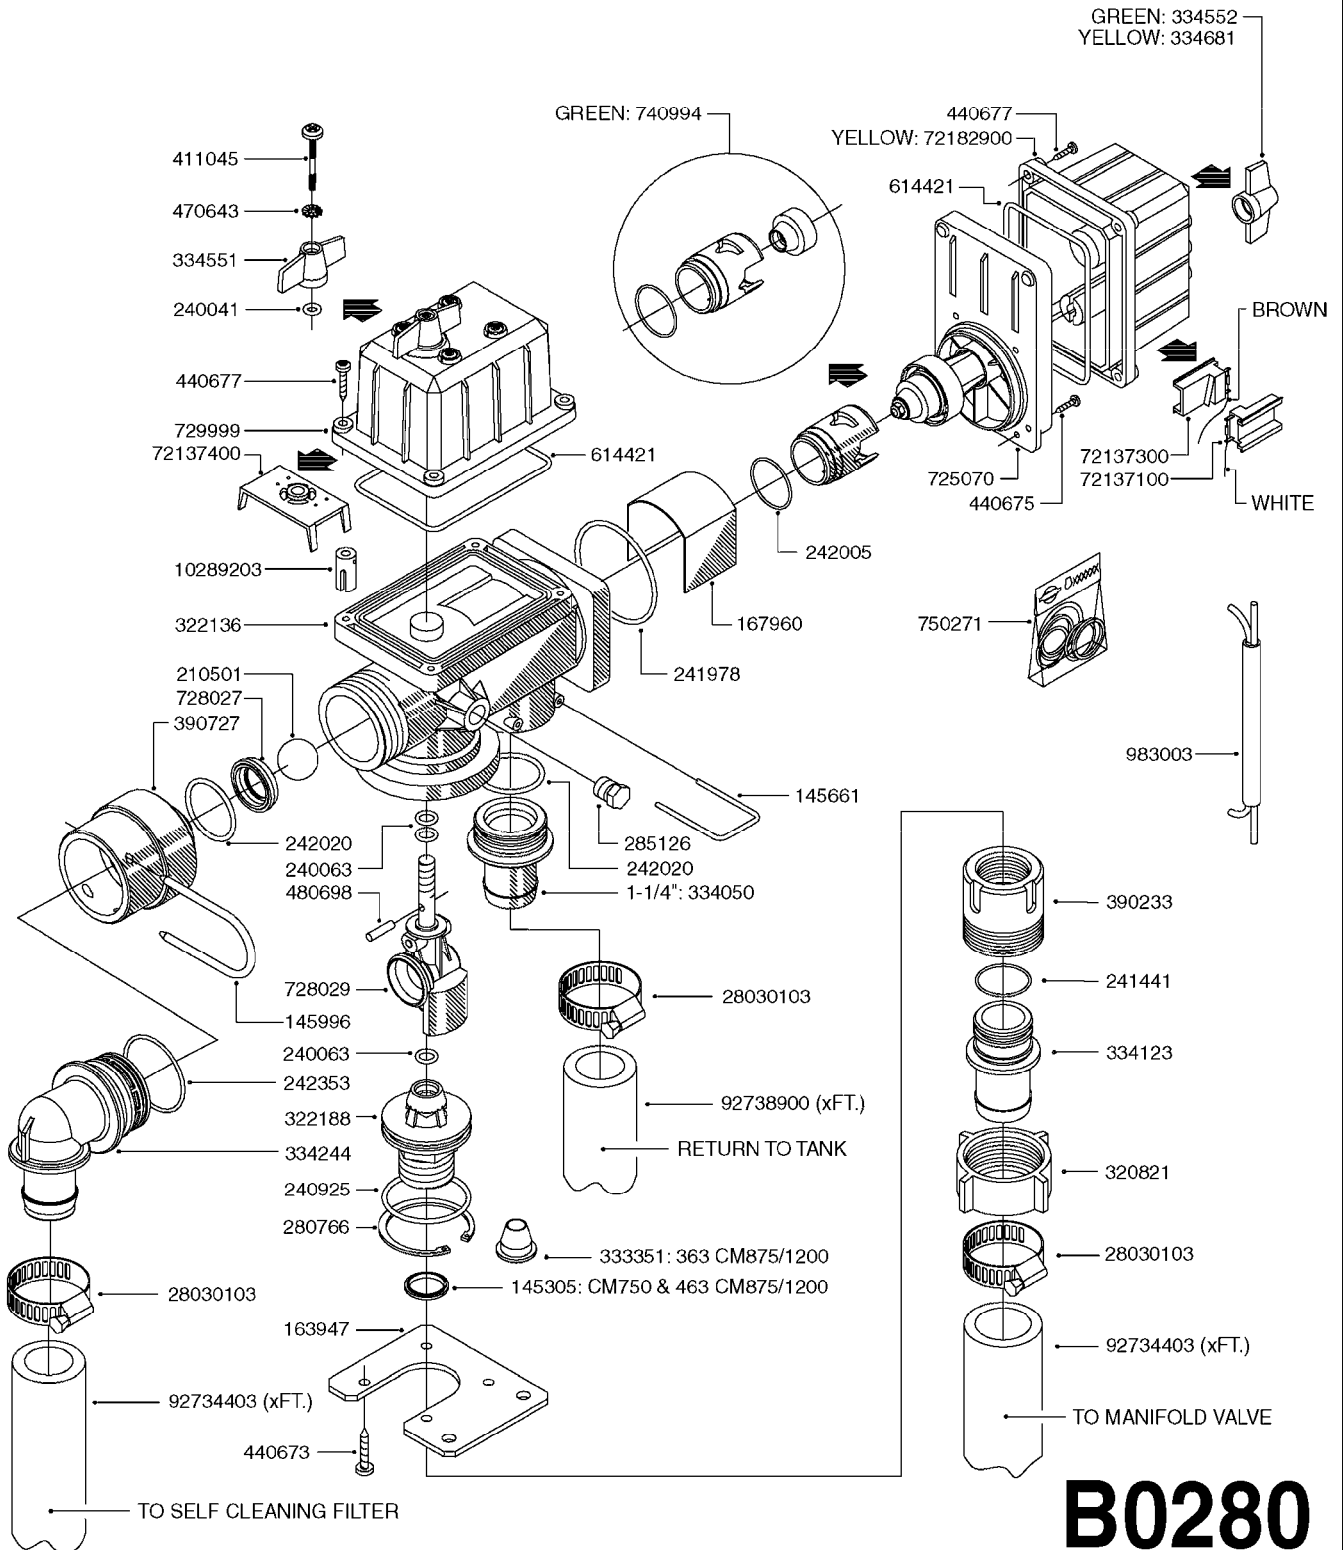

B0280

EC MASTER VALVE - CM
B0280-HIN, 01:01:16

Page 1

Date 16.03.2016 11:15

parts-n°	order qty	description
145305	1	NOZZLE F.OP.UNIT PUMP 462
145661	1	FITT.DK S-61 FORK
145996	1	FITT.DK S-67 FORK
163947	1	FITTING FOR BK 180
167960	1	WEAR SHIELD EC CONTROL
210501	1	BALL PLASTIC D25
240041	1	O-RING D15,1/10,3 X 2,4
240063	1	O-RING D14.1/9.3 X 2.4
240925	1	O-RING D49.5X3 NITRIL
241441	1	O-RING D29.3X3
241978	1	O-RING 64.5X3.0
242005	1	O-RING D32.1X1.6 NITRIL
242020	1	O-RING 39.2 X 3 VITON
242353	1	O-RING D44.2X3.0 VITON F.S-67
280766	1	SNAP-RING INNER 55X2 DIN 472
285126	1	PLUG 1/4'BSP PLASTIC
320821	1	FITT.DK NUT 1-1/2" BSP
322136	1	HOUSING F.OPERATING UNIT EC
322188	1	BOTTOM PIECE F.BALL EC
333351	1	NOZZ.RESTRICTOR 361 BLACK
334050	1	FITT.DK S-61 STR.1-1/4"
334123	1	FITT.DK HB 1-1/4"O-RNG F.1-1/2"
334244	1	FITT.DK S-67 ELB.1-1/4"
334551	1	GRIP F.MAN.OP.EC ON/OFF GREEN
334552	1	GRIP F.MAN.OP.EC PRES.REG.GREE
334681	1	GRIP F.MAN.OP.EC PRES.REG.YELL
390233	1	FITT.DK REDUC 1-1/2" X 1" BSP
390727	1	FITT.DK ADAPTOR S67 1-1/2'BSP
411045	1	SCREW M4 X 16MM STAINLESS
440673	1	SCREW F.PLASTIC 5X12 SS
440675	1	SCREW F. PLASTIC 5X16 SS
440677	1	SCREW F. PLASTIC 5X20 SS
470643	1	WASHER LOCK
480698	1	PIN M5X16 SLOTTED
614421	1	GASKET F/MOTOR HOUSE-ON/OFF TR
725070	1	BRKT.PLATE F/PRES. 70068303
728027	1	BUSHING WITH SEAT
728029	1	HOUSING F.BALL MOUNT EC
729999	1	MOTOR UNIT F. ON/OFF EC CM
740994	1	PRESS REG.CONE&CYL. STD RATE
750271	1	O-RING KIT F.EC/4 CONTROL UNIT
983003	1	CABLE ELEC.2X1MM WIRE BLACK EC
10289203	1	COUPLER FOR EC ELEC.CONTROL
28030103	1	CLAMP HOSE GEAR P5/4-S1.5"6724
72137100	1	MCROSWCH ASSY F.PRSR REG WHT W
72137300	1	MCROSWCH ASSY F.PRSR REG BRN W
72137400	1	MCROSWCH ASSY F. ON/OFF VLV
72182900	1	MOTER REG.DME37 1:150 AMP YELL
92734403	1	HOSE R X5/4" X200PSI WP X0012"
92738900	1	HOSE R X PVC X 1-1/4" 0012"