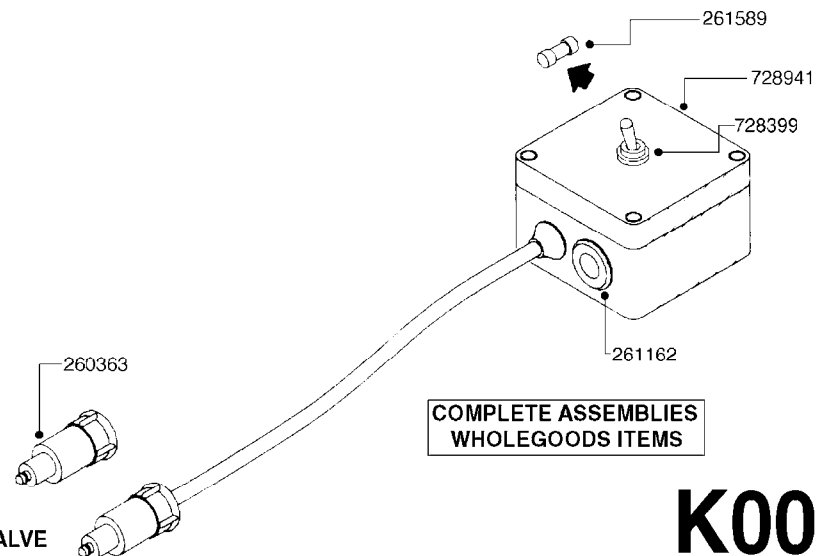

834363 - AGITATION BYPASS VALVE

K0020

BALL VALVE-ELECTRIC 2-WAY
K0020-HIN, 01:01:16

Page 1

Date 16.03.2016 11:15

parts-n°	order qty	description
145846	1	COUPLING FOR EL 3-WAY VALVE
241765	1	O-RING 3.1 X 1.6
242006	1	O-RING D22/D19 X 1.5
260363	1	PLUG 2 POLE 12V
261071	1	MICRO SWITCH TYPE 9 SM 201
261162	1	SOCKET F.12V BAYONET PLUG
261589	1	FUSE 5 X 20 1.25 AMP
334130	1	GEAR BOX
334131	1	COG WHEEL
334132	1	COG WHEEL
334134	1	INDICATOR ROD
334552	1	GRIP F.MAN.OP.EC PRES.REG.GREE
334598	1	PLUG F.VALVE HANDLE BLUE
440628	1	SCREW 3/8'
440677	1	SCREW F. PLASTIC 5X20 SS
440681	1	SCREW F. PLASTIC 4MM X 14LG SS
440683	1	SCREW 40X18 2WAY ELC.BALL VALV
450928	1	SET SCREW M8 X 8MM STAINLESS
614421	1	GASKET F/MOTOR HOUSE-ON/OFF TR
725340	1	MOTOR HOUSING FOR EL VALVE
728399	1	CIRCUIT BOARD F.728941
728941	1	CONTROL BOX F.2-WAY VALVE ELC.
834363	1	ELECTRIC KIT, AGITATION BYPASS