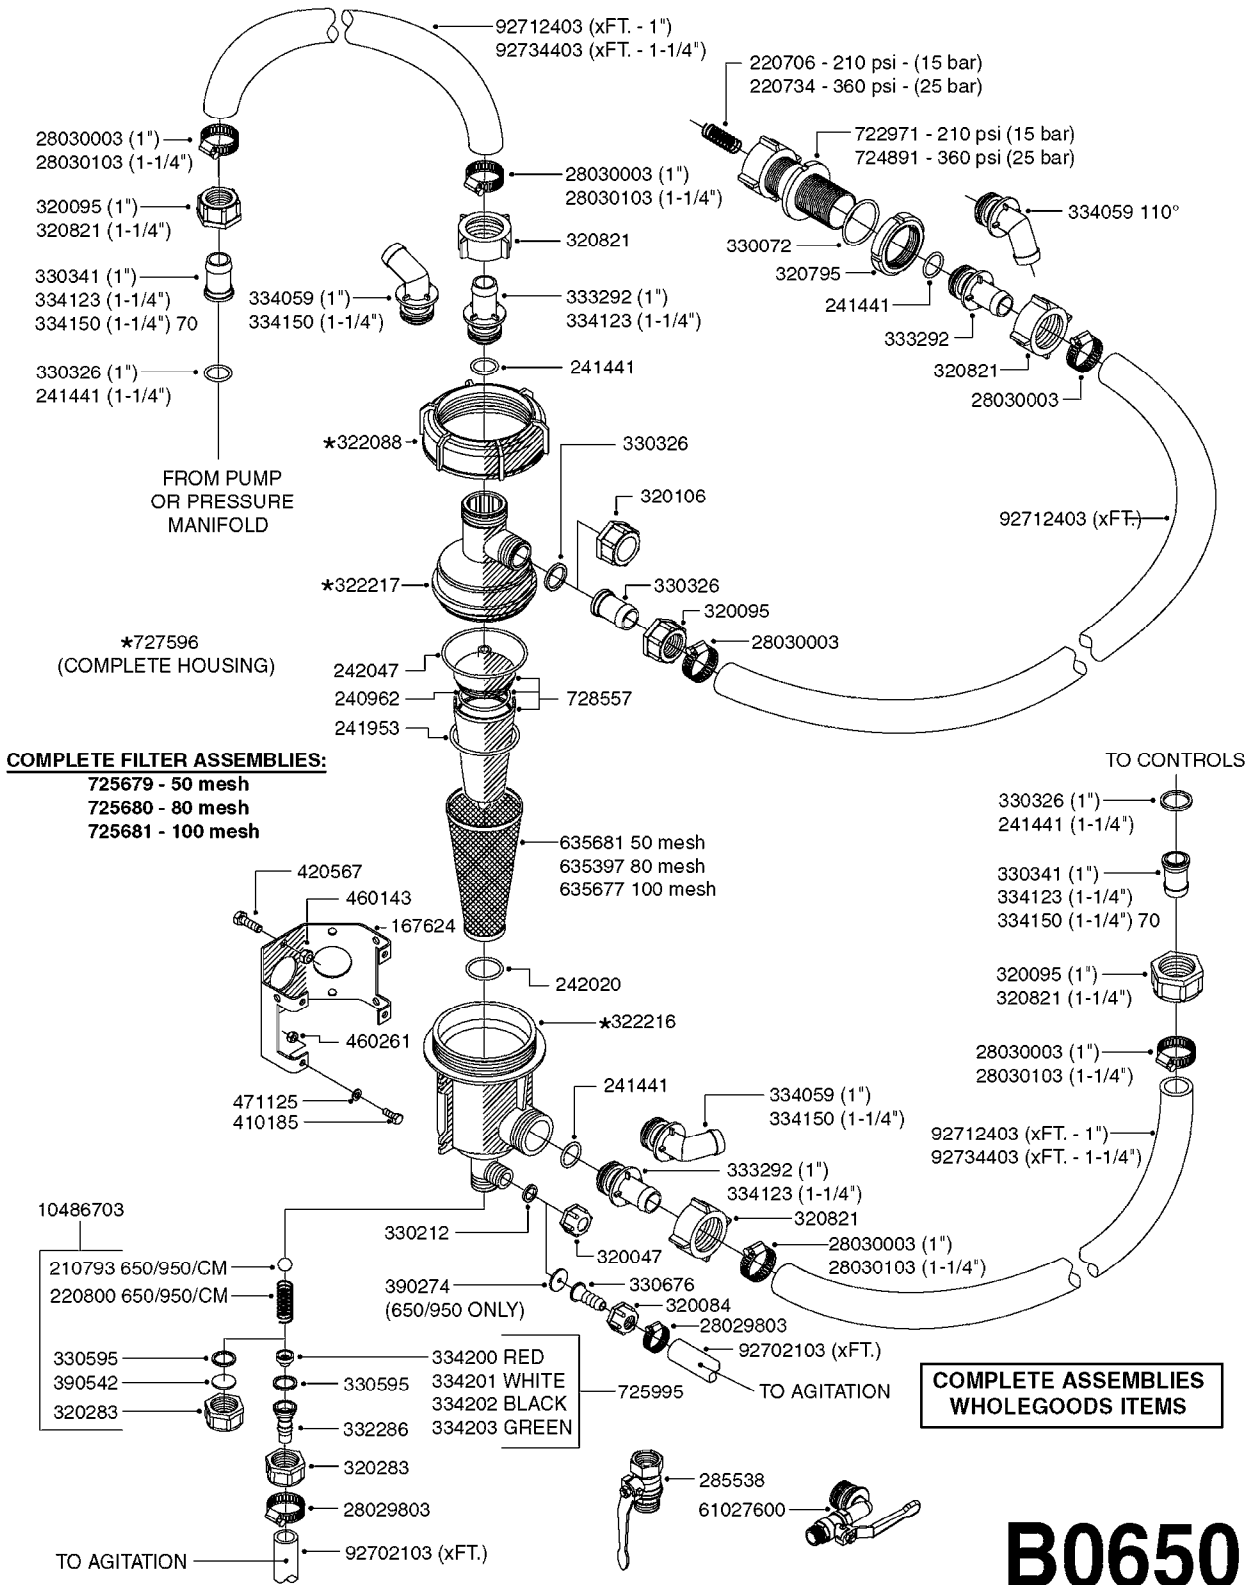

B0650

SELF CLEANING FILTER-SCREW TOP
B0650-HIN, 01:01:16

Page 1
Date 16.03.2016 11:15

parts-n°	order qty	description
10486703	1	KIT F.UPDATING SCF
167624	1	MOUNT BRACKET F. SCF
210793	1	BALL F.SCF
220706	1	SPRING SCF 12 BAR
220734	1	SPRING SCF 25 BAR
220800	1	SPRING F.SCF
240962	1	O-RING D57,2X3 NITRIL
241441	1	O-RING D29.3X3
241953	1	O-RING D73,03X3,53 VITON
242020	1	O-RING 39.2 X 3 VITON
242047	1	O-RING 89.5 X 3.0 VITON
28029803	1	CLAMP HOSE GEAR P1/2" 6708
28030003	1	CLAMP HOSE GEAR P1" 6716
28030103	1	CLAMP HOSE GEAR P5/4-S1.5"6724
285538	1	BALL VALVE 3/4" BSP
320047	1	FITT.DK CAPNUT 1/2" BSP
320084	1	FITT.DK NUT 1/2" BSP
320095	1	FITT.DK NUT 1" BSP
320106	1	FITT.DK CAPNUT 1" BSP
320283	1	FITT.DK NUT 3/4"BSP
320795	1	FITT.DK NUT 1-1/2" BSP JAMB
320821	1	FITT.DK NUT 1-1/2" BSP
322088	1	NUT LARGE F.SCF BODY
322216	1	SCF HOUSING (THREADED) F.GROVE
322217	1	SCF TOP (THREADED) W/GROVE
330072	1	O-RING D53.5/D45.5X4
330212	1	O-RING D19/D14X2.4 F.1/2"NUT
330326	1	O-RING D30/D24X2 F.1"NUT
330341	1	FITT.DK HB 1" F. 1" NUT
330595	1	O-RING D24.6/D20X2.1 -3/4"
330676	1	FITT.DK HB 3/8" F. 1/2" NUT
332286	1	FITT.DK HB 1/2" F. 3/4" NUT
333292	1	FITT.DK HB 1"O'RING F.1-1/2"
334059	1	FITT.DK EL 1" 110 DEG.F.1-1/2"
334123	1	FITT.DK HB 1-1/4"O-RNG F.1-1/2"
334150	1	FITT.DK HB 1-1/4" 110 F.1-1/2"
334200	1	ORFICE 3MM FOR SCF RED
334201	1	ORFICE 4MM FOR SCF WHITE
334202	1	ORFICE 5MM FOR SCF BLACK
334203	1	ORFICE 6MM FOR SCF GREEN
390274	1	ORIFICE ID4.0/18/1.5
390542	1	PLUG WASHER FOR 3/4'CAP NUT
410185	1	BOLT HEX 8.8 DEL M6X16 A2
420567	1	BOLT HEX 8.8 DEL M8X30 FT
460143	1	NUT HEX M8 LOCK A2 DIN985
460261	1	NUT HEX M6X1 LOCK A2 DIN985
471125	1	WASHER, M6, Ø12/ 6.4X 1.6, SS
61027600	1	VALVE 1/2"BSP ASSY S5390
635397	1	SCREEN SCF 80 MESH
635677	1	SCREEN SCF 100 MESH
635681	1	SCREEN SCF 50 MESH
722971	1	SAFETY VALVE SCF 217PSI (15BAR)
724891	1	SAFETY VALVE SCF 25 BAR
725679	1	SCF ASSY.50 W/THREADED TOP CAP
725680	1	SCF ASSY.80 W/THREADED TOP CAP
725681	1	SCF ASSY.100 W/THREADED CAP
725995	1	BAG FOR SCF
727596	1	SCF HOUSING COMPLETE
728557	1	CONE F.SCF RED
92702103	1	HOSE R X1/2" X300PSI WP X0012"
92712403	1	HOSE R X1" X300PSI WP X0012"