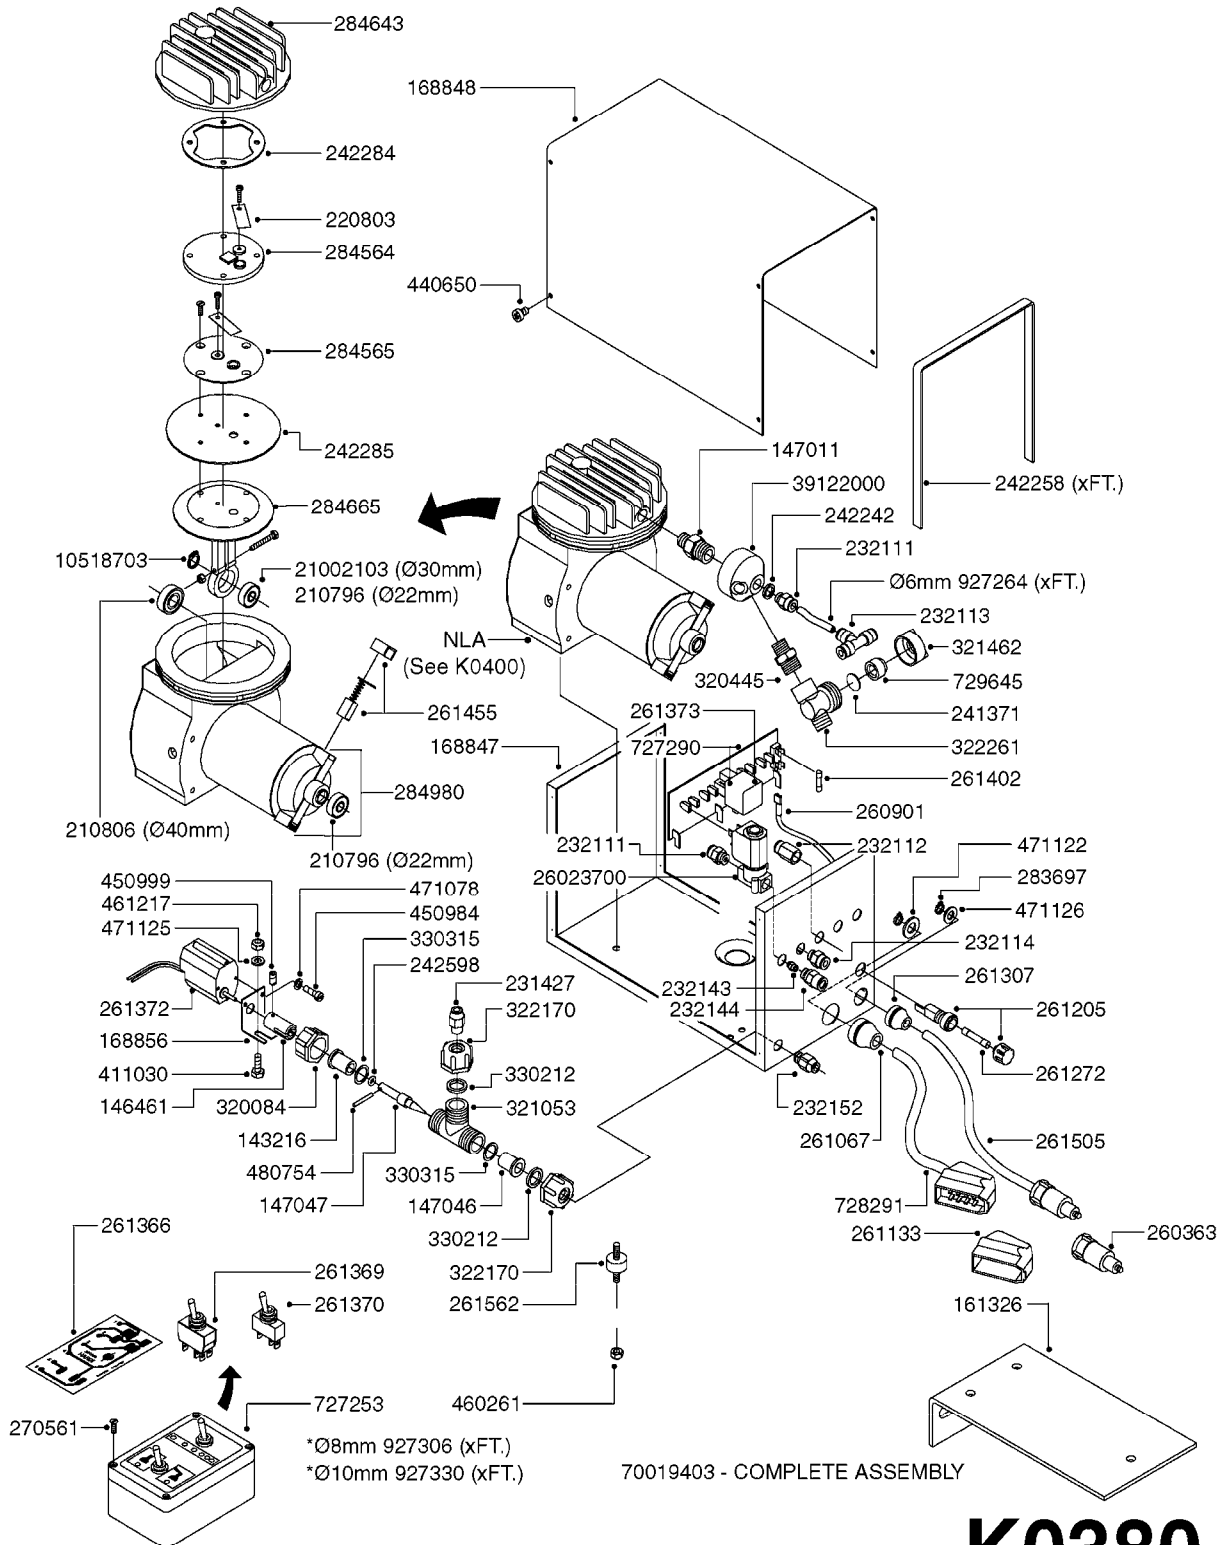

K0380

parts-n°	order qty	description
143216	1	BUSHING THREAD F.FOAM MARKER
146461	1	COUPLER F.THROTTLE VALVE
147011	1	HEX NIPPLE 3/8'X1/4'BSP BRASS
147046	1	SEAT FOR THROTTLE VALVE
147047	1	SPINDLE FOR THROTTLE VALVE
161326	1	MOUNT BKT. F. FOAM COMP.BOX 98
168847	1	ENCLOSURE LOWER F.MARKER
168848	1	COVER F. FOAM MARKER
168856	1	MOUNT FOR GEAR MOTOR
210796	1	BEARING BALL D22/D8 X 7 608ZZ
210806	1	BEARING BALL D40/D17X12MM
220803	1	VALVE F. COMPRESSOR
231427	1	COUPLER 1/8'THREAD X6MM HOSE
232111	1	QUICK COUPLER 6MM X 1/8 EXT.
232112	1	QUICK COUPLER 6MM 1/8 INT.
232113	1	QUICK COUPLER 6MM T-PIECE
232114	1	COUPLER 1/8" THREADX8MM HOSE
232143	1	REDUCER 1/4'INT-1/8'EXT
232144	1	QUICK COUPLER 10MM X 1/4 EXT
232152	1	QUICK COUPLER 8MMX1/8 EXT.LONG
241371	1	DIAPHRAGM, NO-DRIP alt 241371
242242	1	O-RING F.AIR HOSE FITTING
242258	1	TRIM 3X10 SELF ADHESIVE 0012"
242284	1	HEAD GASKET F. COMPRESSOR
242285	1	DIAPHRAGM F. F/M COMP.
242598	1	O-RING D7.0 X 2.5 NITRIL
260363	1	PLUG 2 POLE 12V
260901	1	SPADE F.ELEC CONN.1.5MM BLUE
261067	1	GROMMET 10-14 GREY
261133	1	PLUG HOUSING F.8 POLE PLUG
261205	1	FUSE HOLDER
261272	1	FUSE 10A D6X32 MM
261307	1	GROMMET 7-10 BLACK
261366	1	CIRCUIT BOARD F.F/M CONTROL
261369	1	SWITCH 2 WAY 12V SPRING RETURN
261370	1	SWITCH 2 WAY 12V
261372	1	GEAR MOTOR BOSCH 13RPM
261373	1	RELAY 12V/30W
261402	1	FUSE 3.15A SLOW BURN
261455	1	BRUSH KIT-FOAM MARKER MOTOR
261505	1	CABLE 2X4MM L8000MM
261562	1	RUBBER DAMPER 2XM6X25
270561	1	SCREW W/SPRING ASSY. (QTY 1)
283697	1	TIESTRAP 200MM
284564	1	PLATE F.COMPRESSOR HEAD
284565	1	PLATE F.COMPRESSOR HEAD
284643	1	COMPRESSOR HEAD F.FOAM MARKER
284665	1	CONNECTING ROD F.COMPRESSOR
284980	1	FLANGE REAR F. F.M.COMPRESSOR
320084	1	FITT.DK NUT 1/2" BSP
320445	1	FITT.DK HN 1/4"X3/8" BSP
321053	1	FITT.DK TEE 1/2 X1/2 X1/2" BSP
321462	1	CAP F.NO-DRIP ASSY.
322170	1	FITT.DK NUT 1/2"x 1/8"F BSP
322261	1	HOUSING F.SAFETY VALVE 3/8"
330212	1	O-RING D19/D14X2.4 F.1/2"NUT
330315	1	O-RING D18.4/D13X.6
411030	1	BOLT HEX M5X10
440650	1	SCREW 3.5x13 STAINLESS
450984	1	BOLT HEX M2.5X8 SLOTTED
450999	1	SCREW SET M3X8