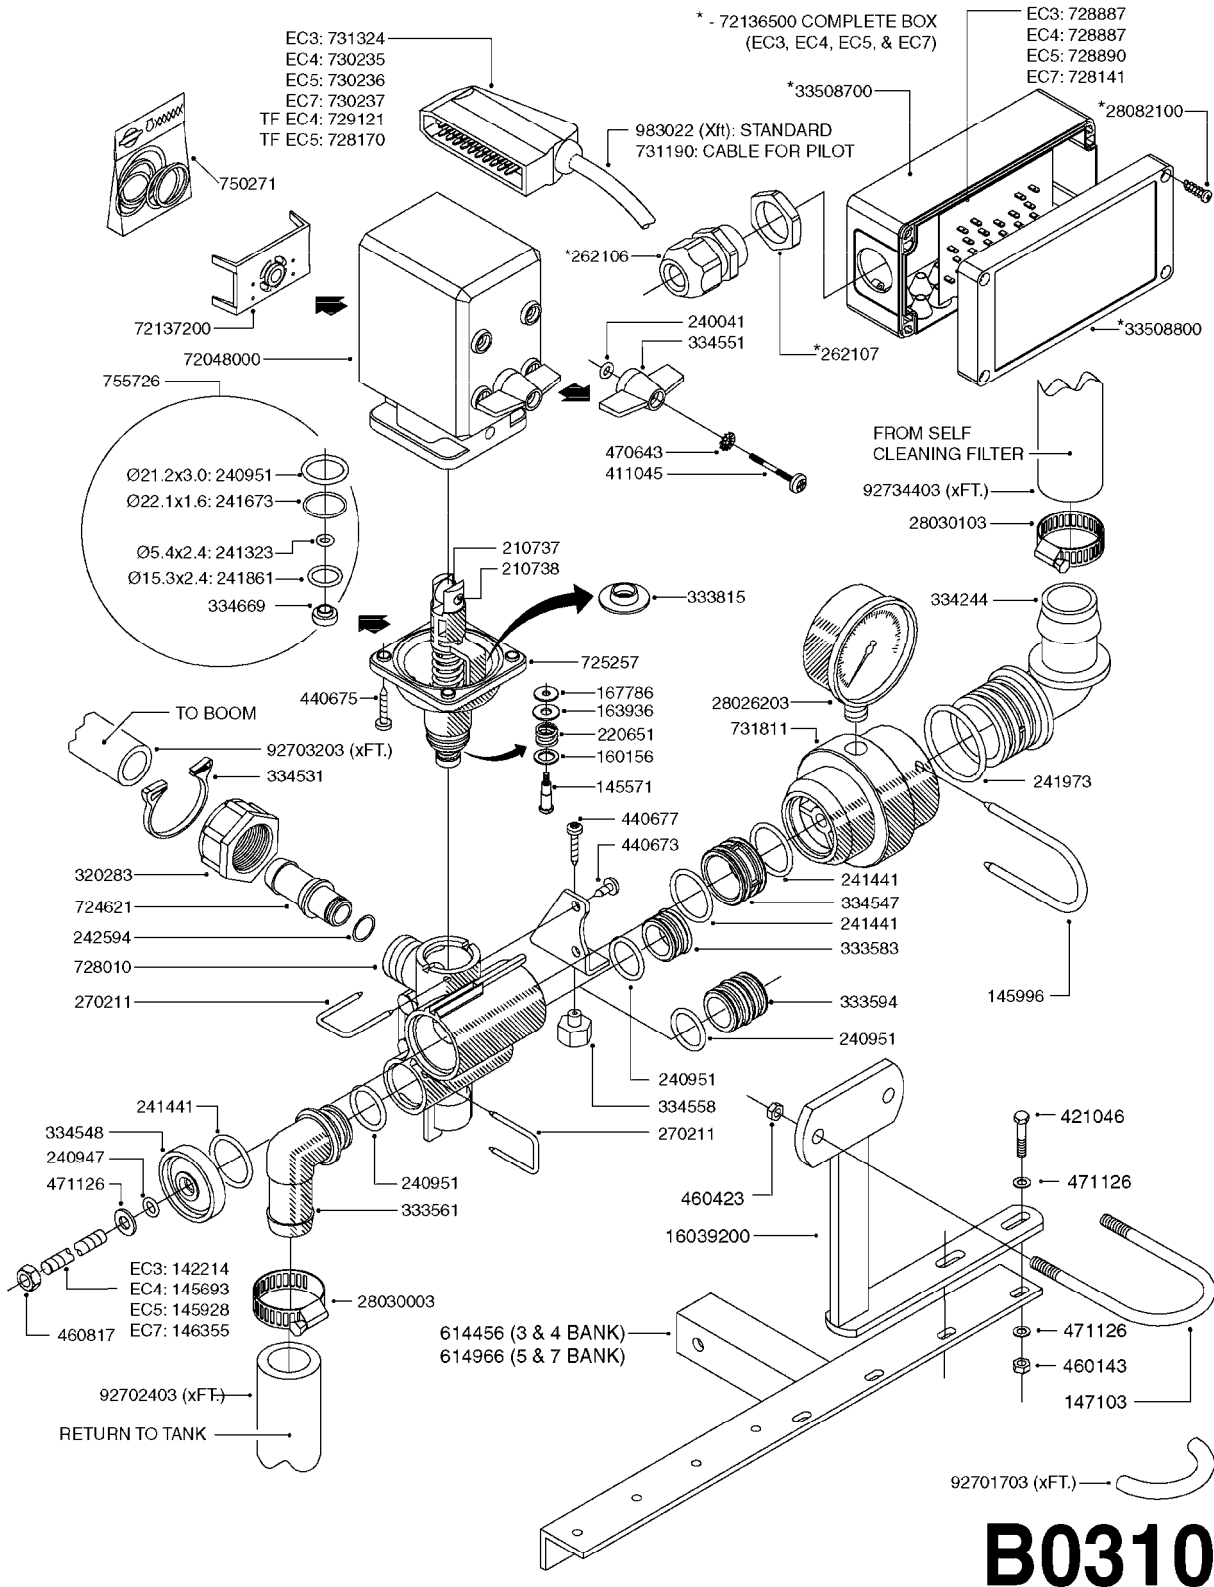

parts-n°	order qty	description
142214	1	STUD BOLT - M8X265, 3 SECTION
145571	1	STUD BOLT F/PNEUM. DISTRIBUTOR
145693	1	STUD BOLT - M8X330, 4 SECTION
145928	1	STUD BOLT - M8X400, 5 SECTION
145996	1	FITT.DK S-67 FORK
146355	1	STUD BOLT - M8X540, 7 SECTION
147103	1	U-BOLT F. 2' HOSE
160156	1	WASHER D14.1/D9.2X1 SS
163936	1	WASHER D15/D6.2X1
167786	1	WASHER D13/D4.2X1
210737	1	BEARING BALL D7 RSTO 5 TN
210738	1	BEARING ROLLER D7 L=16 SS
220651	1	SPRING PRESSURE D12.5/5
240041	1	O-RING D15,1/10,3 X 2,4
240947	1	O-RING D7.3X2.4 NITRIL
240951	1	O-RING D21.2X3 NITRIL
241323	1	O-RING D5.3X2.4 NITRIL
241441	1	O-RING D29.3X3
241673	1	O-RING D22.1X1.6
241861	1	O-RING D15.3X2.4 VITON
241973	1	O-RING 44.2 x 3.0 (use-242353)
242594	1	O-RING D14 X 1.78 SCH.70-EPDM
262106	1	BULKHEAD F. CABLE 6.5-14 BLACK
262107	1	NUT F. BULKHEAD CABLE BLACK
270211	1	FITT.DK S25 FORK L=37.5
320283	1	FITT.DK NUT 3/4"BSP
333561	1	FITT.DK ELB.1" EC RETURN
333583	1	END PIECE FOR BYPASS
333594	1	CONNECTING PIECE F. BYPASS
333815	1	DISTANCE RING
334244	1	FITT.DK S-67 ELB.1-1/4"
334531	1	CLAMP HOSE PLASTIC 3/4"
334547	1	CONNECTING PIECE F. PRESSURE
334548	1	END COVER
334551	1	GRIP F.MAN.OP.EC ON/OFF GREEN
334558	1	NUT HEX PLASTIC INSERT
334669	1	VALVE CONE D14/D7-SH 63 WHITE
411045	1	SCREW M4 X 16MM STAINLESS
421046	1	BOLT HEX 8.8 DEL M8X25 FT A2 DIN933
440673	1	SCREW F.PLASTIC 5X12 SS
440675	1	SCREW F. PLASTIC 5X16 SS
440677	1	SCREW F. PLASTIC 5X20 SS
460143	1	NUT HEX M8 LOCK A2 DIN985
460423	1	NUT HEX M10X1.5 LOCK
460817	1	NUT HEX M8 STAINLESS DIN 934
470643	1	WASHER LOCK
471126	1	WASHER, M8, Ø16/ 8.4X 1.6, SS
614456	1	BRACKET F.EC 3&4 BANK VALVES
614966	1	BRACKET F.EC 7 BANK VALVES
724621	1	FITT.DK HB 3/4"ASSY F.3/4" NUT
725257	1	SPINDLE SECT. F/EC DISTRIBUTOR
728010	1	DISTRIB HOUSING W/CONST PR GRN
728141	1	CIRCUIT BOARD F.EC7 CONN. BOX
728170	1	CABLE F.CONTRL BOX EC5 L=14000
728887	1	CIRCUIT BOARD EC CONTROL
728890	1	CIRCUIT BOARD 5 SECTION EC
729121	1	CABLE F.CONTROL BOX EC4 L=1400
730235	1	CABLE F.CONTRL BOX EC4 L=11500
730236	1	CABLE F.CONTRL BOX EC5 L=11500
730237	1	CABLE EC7 L=11500MM
731190	1	CABLE F.CONTROL PILOT EC3/4 CM