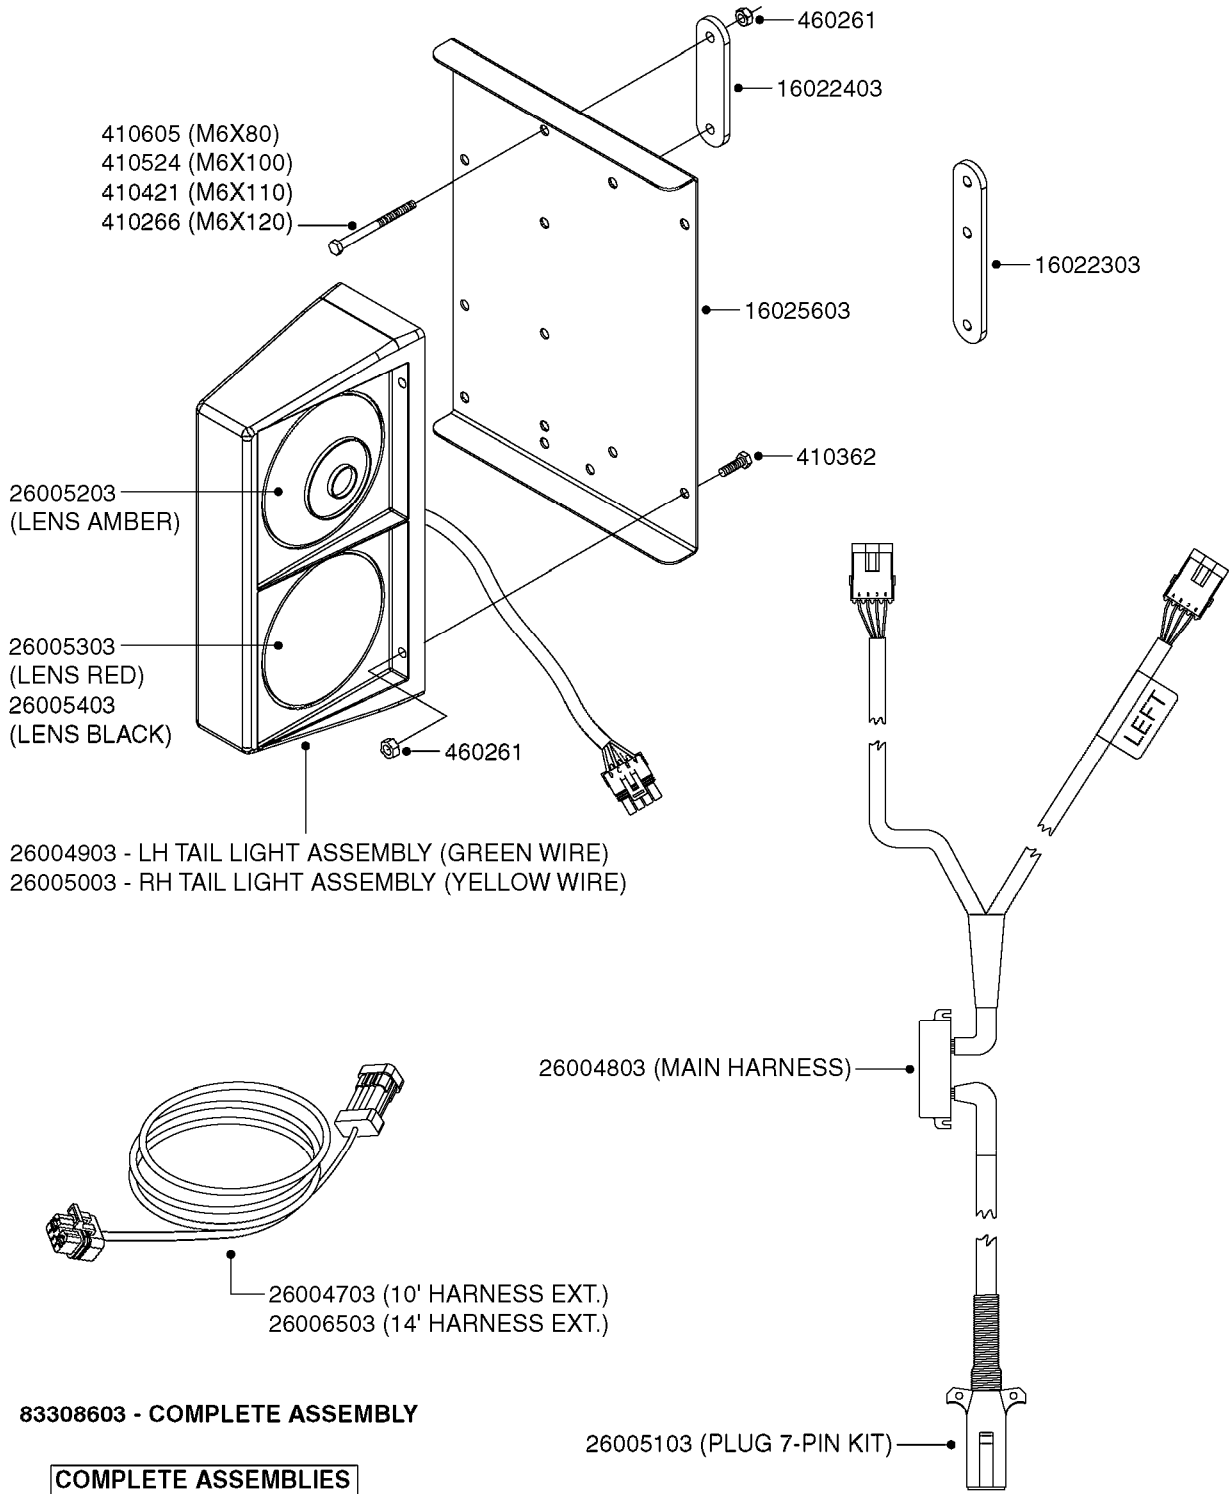

TRAFFIC LIGHT KIT
M0160-HIN, 01:01:16

Page

0

Date

16.03.2016 11:16

83308603 - COMPLETE ASSEMBLY

COMPLETE ASSEMBLIES
WHOLEGOODS ITEMS

M0160

TRAFFIC LIGHT KIT
M0160-HIN, 01:01:16

Page 1
Date 16.03.2016 11:16

parts-n°	order qty	description
410266	1	BOLT HEX 8.8 DEL M6X120
410362	1	BOLT HEX 8.8 SS M6X20 FT
410421	1	BOLT HEX M6X110 DIN931-A2 SS
410524	1	BOLT HEX 8.8 DEL M6X100
410605	1	BOLT HEX 8.8 DEL M6X80
460261	1	NUT HEX M6X1 LOCK A2 DIN985
16022303	1	BRACKET 100MM TUBE
16022403	1	BRACKET 60MM TUBE
16025603	1	BRACKET TAIL LIGHT DUAL LAMP
26004703	1	HARNESS 13' EXT 4 WIRE WP
26004803	1	HARNESS MAIN TAIL LIGHT
26004903	1	TAIL LIGHT GREEN WIRE LH
26005003	1	TAIL LIGHT YELLOW WIRE RH
26005103	1	PLUG 7-PIN AG TAIL LIGHT
26005203	1	LENS AMBER BEFORE 2009
26005303	1	LENS RED BEFORE 2009
26005403	1	LENS BLACK BEFORE 2009
26006503	1	HARNESS 14' EXT 4 WIRE WP
83308603	1	TRAFFIC LIGHT KIT