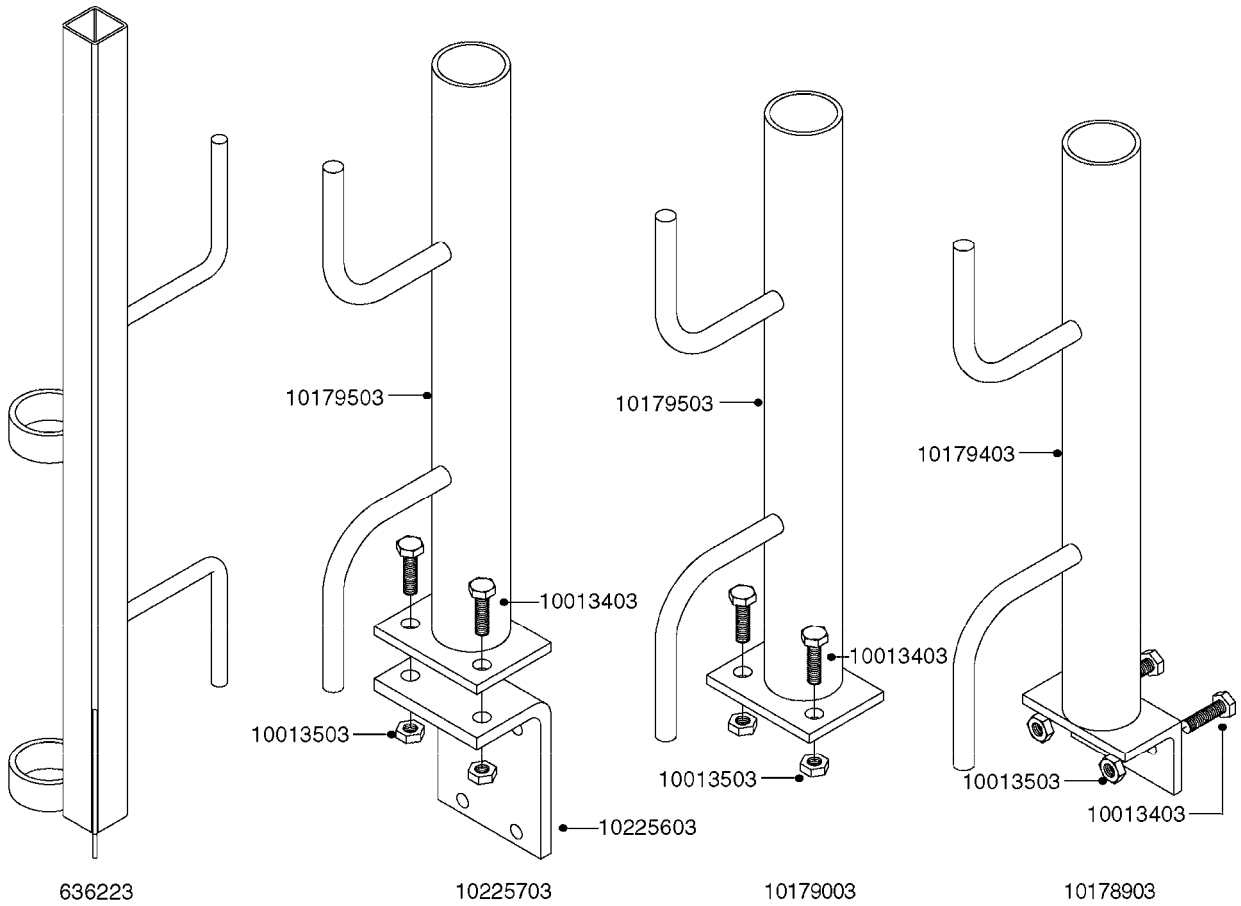

HOSE WRAPS
K0520-HIN, 01:01:16

Page 1
Date 16.03.2016 11:15

parts-n°	order qty	description
241965	1	O-RING 12.1 X 1.6
242007	1	O-RING D9.1X1.6
281551	1	BALL VALVE 1/2"
320084	1	FITT.DK NUT 1/2" BSP
330212	1	O-RING D19/D14X2.4 F.1/2"NUT
330326	1	O-RING D30/D24X2 F.1"NUT
330687	1	FITT.DK HB 1/2" F. 1/2" NUT
334190	1	FITT.DK HB 1/2' F. PISTOL 60S
334531	1	CLAMP HOSE PLASTIC 3/4"
636223	1	POST 12 VOLT TR30
712471	1	AGITATION VALVE ASSY. ON/OFF
843196	1	GUN, MODEL 60S
843197	1	HANDGUN KIT TYPE 60 LONG
10013403	1	BOLT HEX 3/8-16X1 1/4 HCS Z5
10013503	1	NUT HEX NC 3/8"
10178903	1	WRAP HOSE SIDE MOUNT PLATE
10179003	1	WRAP HOSE BOTTOM PLATE MOUNT
10179403	1	WRAP WELDMENT FOR HI101789
10179503	1	WRAP WELDMENT FOR HI101790
10225603	1	BKT.FOR HOSE WRAP MOUNT NL NK
10225703	1	WRAP HOSE BDL.BOTTOM PLATE
92702103	1	HOSE R X1/2" X300PSI WP X0012"