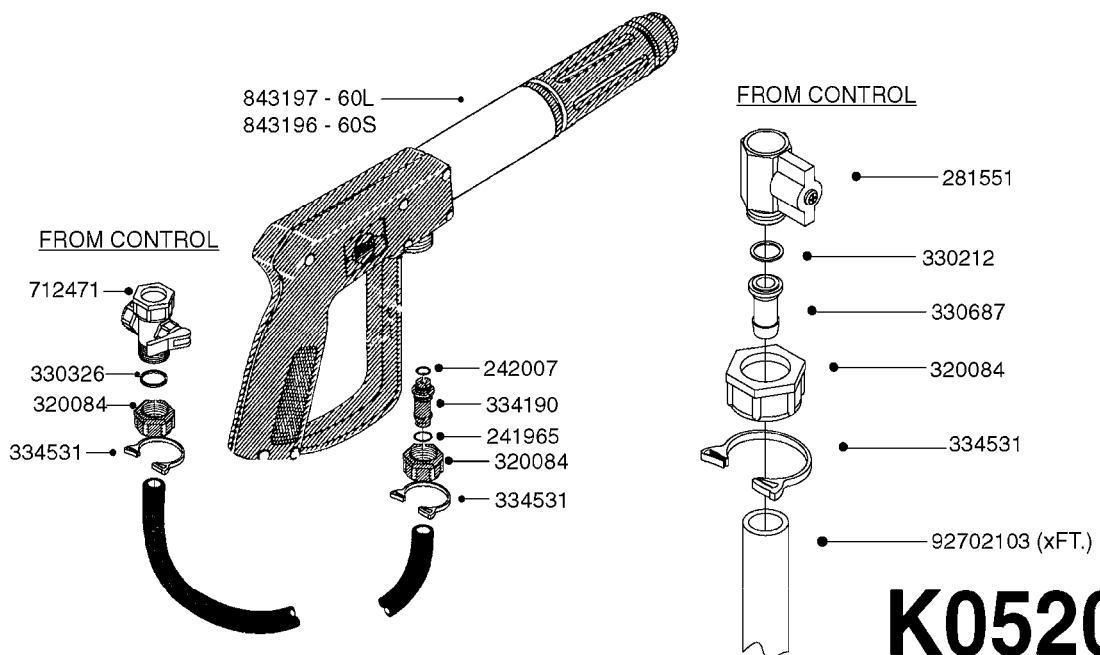

HOSE WRAPS
K0520-HIN, 01:01:16

Page 1
Date 16.03.2016 11:15

parts-n°	order qty	description
241965	1	O-RING 12.1 X 1.6
242007	1	O-RING D9.1X1.6
281551	1	BALL VALVE 1/2"
320084	1	FITT.DK NUT 1/2" BSP
330212	1	O-RING D19/D14X2.4 F.1/2"NUT
330326	1	O-RING D30/D24X2 F.1"NUT
330687	1	FITT.DK HB 1/2" F. 1/2" NUT
334190	1	FITT.DK HB 1/2' F. PISTOL 60S
334531	1	CLAMP HOSE PLASTIC 3/4"
636223	1	POST 12 VOLT TR30
712471	1	AGITATION VALVE ASSY. ON/OFF
843196	1	GUN, MODEL 60S
843197	1	HANDGUN KIT TYPE 60 LONG
10013403	1	BOLT HEX 3/8-16X1 1/4 HCS Z5
10013503	1	NUT HEX NC 3/8"
10178903	1	WRAP HOSE SIDE MOUNT PLATE
10179003	1	WRAP HOSE BOTTOM PLATE MOUNT
10179403	1	WRAP WELDMENT FOR HI101789
10179503	1	WRAP WELDMENT FOR HI101790
10225603	1	BKT.FOR HOSE WRAP MOUNT NL NK
10225703	1	WRAP HOSE BDL.BOTTOM PLATE
92702103	1	HOSE R X1/2" X300PSI WP X0012"