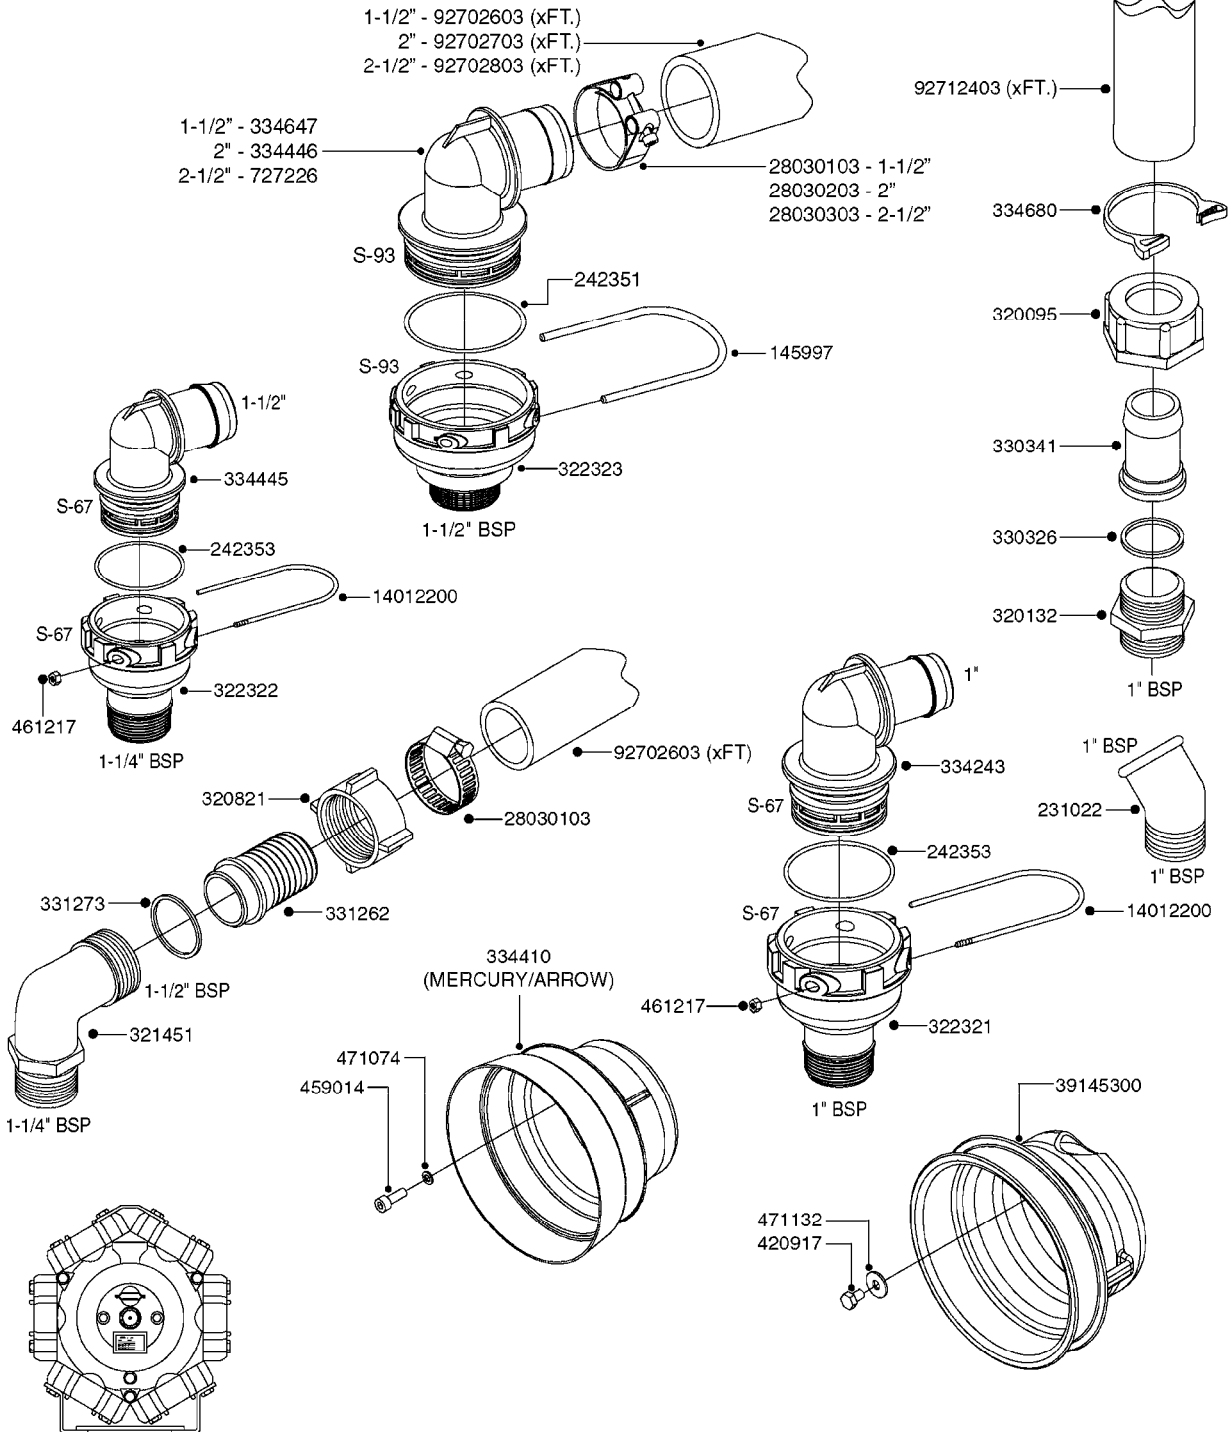

SUCTION SIDE OF PUMP

PRESSURE SIDE OF PUMP

COMPLETE PUMP
(NLA) REPLACED BY 364 PUMP (SEE PAGE A0280)

A0300

PUMP - 361/363 FITTINGS
A0300-HIN, 23:02:16

Page 1

Date 16.03.2016 11:14

parts-n°	order qty	description
145997	1	FITT.DK S-93 FORK
231022	1	FITT.DK ELB. 1' BSP GF 121
242351	1	O-RING D69.5X3.0 VITON F.S-93
242353	1	O-RING D44.2X3.0 VITON F.S-67
320095	1	FITT.DK NUT 1" BSP
320132	1	FITT.DK HN 1" BSP
320821	1	FITT.DK NUT 1-1/2" BSP
321451	1	FITT.DK ELB.1-1/2 X1-1/4 80DEG
322321	1	FITT.DK S-67 X 1"BSP MALE
322322	1	FITT.DK S-67 X 1-1/4"BSP MALE
322323	1	FITT.DK S-93 X 1-1/2"BSP MALE
330326	1	O-RING D30/D24X2 F.1"NUT
330341	1	FITT.DK HB 1" F. 1" NUT
331262	1	FITT.DK HB 1-1/2" F. 1-1/2"NUT
331273	1	O-RING D44/D38X2 F.1-1/2"
334243	1	FITT.DK S-67 ELB.1"
334410	1	PROTECTION GUARD
334445	1	FITT.DK S-67 ELB.1-1/2"
334446	1	FITT.DK S-93 ELB.2" PVC
334647	1	FITT.DK S93 ELB 1-1/2" 90 PVC
334680	1	CLAMP HOSE PLASTIC 1"
420917	1	BOLT HEX 8.8 RAW M8X12 FT
459014	1	ALLEN SCREW M8 X 15 GALV.DIN93
461217	1	NUT HEX M5 LOCK
471074	1	WASHER M8 ELZ
471132	1	WASHER D24/D8.4 X 2 SS
727226	1	FITT. S93 2-1/2" 90° S W/O-RIN
14012200	1	FITT.DK S-67 FORK W/M5 THREADS
28030103	1	CLAMP HOSE GEAR P5/4-S1.5"6724
28030203	1	CLAMP HOSE T-BOLT S2" 235-67
28030303	1	CLAMP HOSE T-BOLT S2.5" 235-76
39145300	1	PTO SHIELD Ø203 4-POLET MACHINED
92702603	1	HOSE PVC SUCT GRAY 1-1/2"
92702703	1	HOSE PVC SUCT GRAY 2"
92702803	1	HOSE PVC SUCT GRAY 2.5"
92712403	1	HOSE R X1" X300PSI WP X0012"