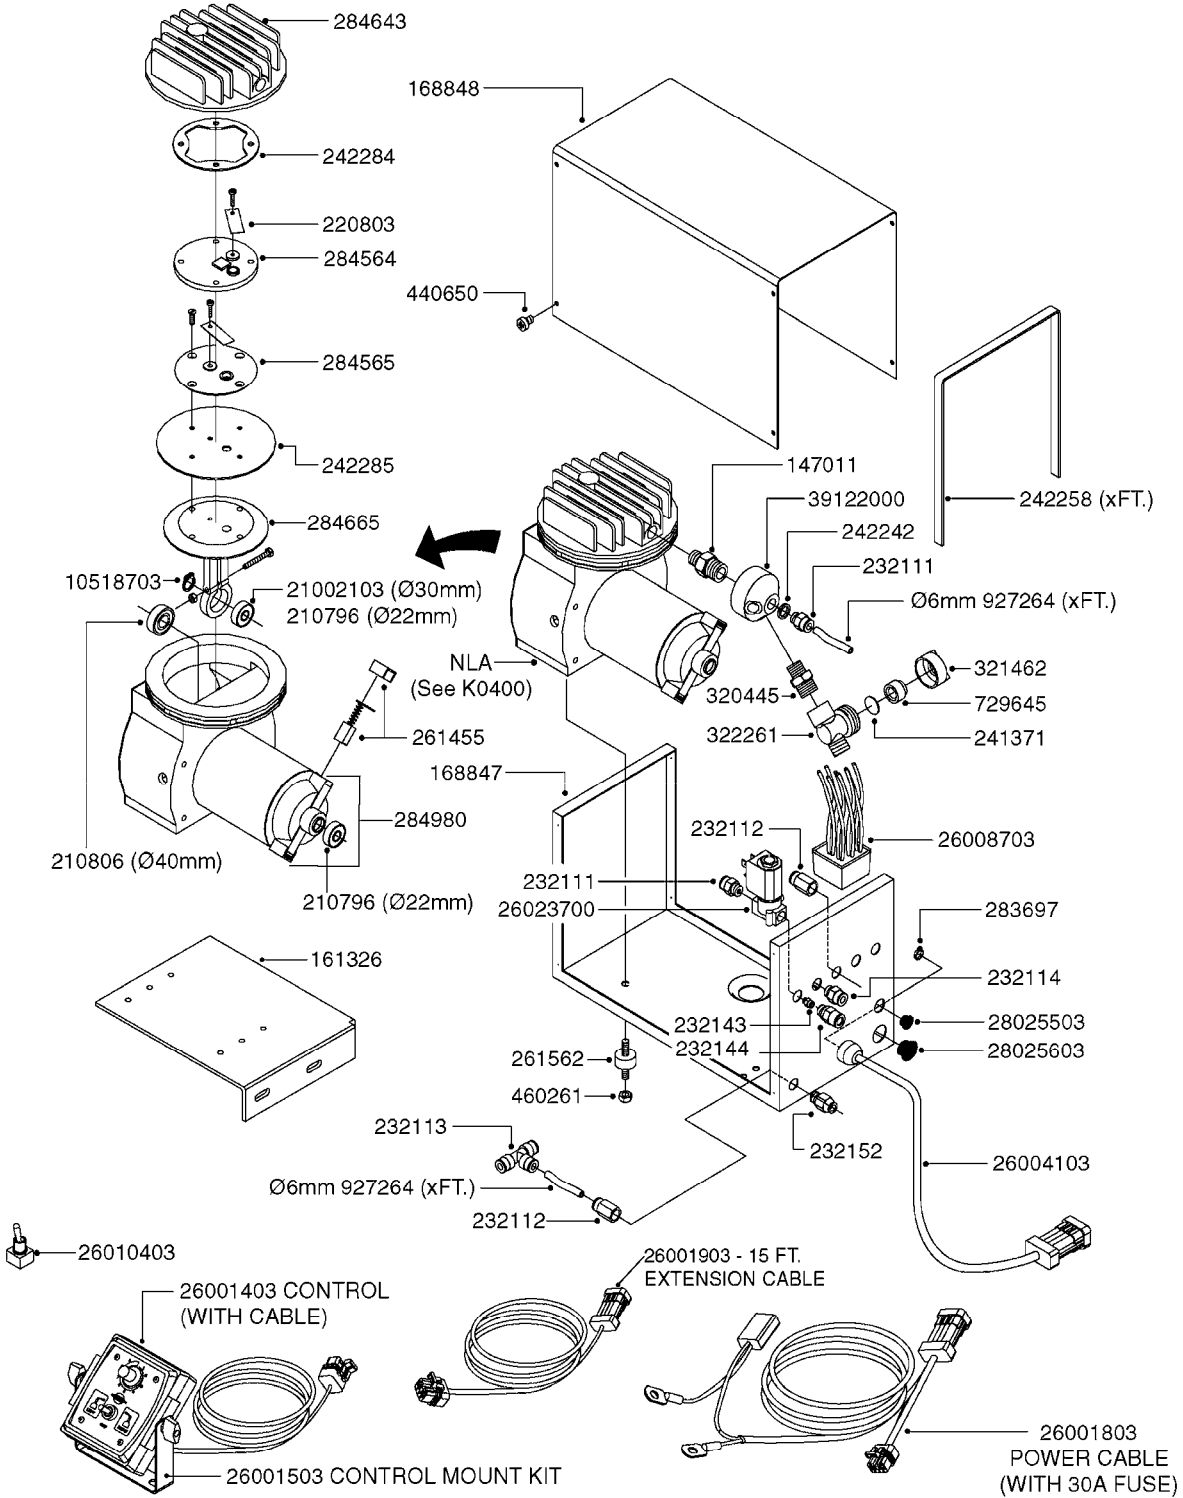

K0390

*Ø8mm 927306 (xFT.)
*Ø10mm 927330 (xFT.)

70019403 - COMPLETE ASSEMBLY

FOAM MARKER COMPRESSOR 2002
K0390-HIN, 01:01:16

Page 1
Date 16.03.2016 11:15

parts-n°	order qty	description
147011	1	HEX NIPPLE 3/8'X1/4'BSP BRASS
161326	1	MOUNT BKT. F. FOAM COMP.BOX 98
168847	1	ENCLOSURE LOWER F.MARKER
168848	1	COVER F. FOAM MARKER
210796	1	BEARING BALL D22/D8 X 7 608ZZ
210806	1	BEARING BALL D40/D17X12MM
220803	1	VALVE F. COMPRESSOR
232111	1	QUICK COUPLER 6MM X 1/8 EXT.
232112	1	QUICK COUPLER 6MM 1/8 INT.
232113	1	QUICK COUPLER 6MM T-PIECE
232114	1	COUPLER 1/8" THREADX8MM HOSE
232143	1	REDUCER 1/4'INT-1/8'EXT
232144	1	QUICK COUPLER 10MM X 1/4 EXT
232152	1	QUICK COUPLER 8MMX1/8 EXT.LONG
241371	1	DIAPHRAGM, NO-DRIP alt 241371
242242	1	O-RING F.AIR HOSE FITTING
242258	1	TRIM 3X10 SELF ADHESIVE 0012"
242284	1	HEAD GASKET F. COMPRESSOR
242285	1	DIAPHRAGM F. F/M COMP.
261455	1	BRUSH KIT-FOAM MARKER MOTOR
261562	1	RUBBER DAMPER 2XM6X25
283697	1	TIESTRAP 200MM
284564	1	PLATE F.COMPRESSOR HEAD
284565	1	PLATE F.COMPRESSOR HEAD
284643	1	COMPRESSOR HEAD F.FOAM MARKER
284665	1	CONNECTING ROD F.COMPRESSOR
284980	1	FLANGE REAR F. F.M.COMPRESSOR
320445	1	FITT.DK HN 1/4"X3/8" BSP
321462	1	CAP F.NO-DRIP ASSY.
322261	1	HOUSING F.SAFETY VALVE 3/8"
440650	1	SCREW 3.5x13 STAINLESS
460261	1	NUT HEX M6X1 LOCK A2 DIN985
729645	1	NON-DRIP SPRING ASSY.GREEN 10
927264	1	HOSE R X PE D6/D4 X 0012"
927306	1	HOSE R X PE D8/D6 X 0012"BLACK
927330	1	HOSE R X PE D10/D8 X 012"BLACK
10518703	1	SNAP-RING OUTER 8X1
21002103	1	BEARING, 6200 2ZJEM (SKF)
26001403	1	HC FOAM MARKR CONSOLE VS3.0.00
26001503	1	HC FOAM MARKER CONSOLE MT.KIT
26001803	1	POWER CABLE
26001903	1	15' 7-PIN EXTENSION CABLE
26004103	1	FOAM MARKER CNTRL MOD CABL STD
26008703	1	FOAM MARKER CONTROL SCII
26010403	1	TOGGLE SWITCH MICRO-TRAK F.M.
26023700	1	SOLENOID VAL 12V 1/8' FLO '07
28025503	1	PLUG F.DRILLED HOLE 1/2"
28025603	1	PLUG F.DRILLED HOLE 3/4"
39122000	1	DISTR.HOUSING F.FOAM MARKER'07
70019403	1	FOAM MARKER COMPRESSOR KIT STD