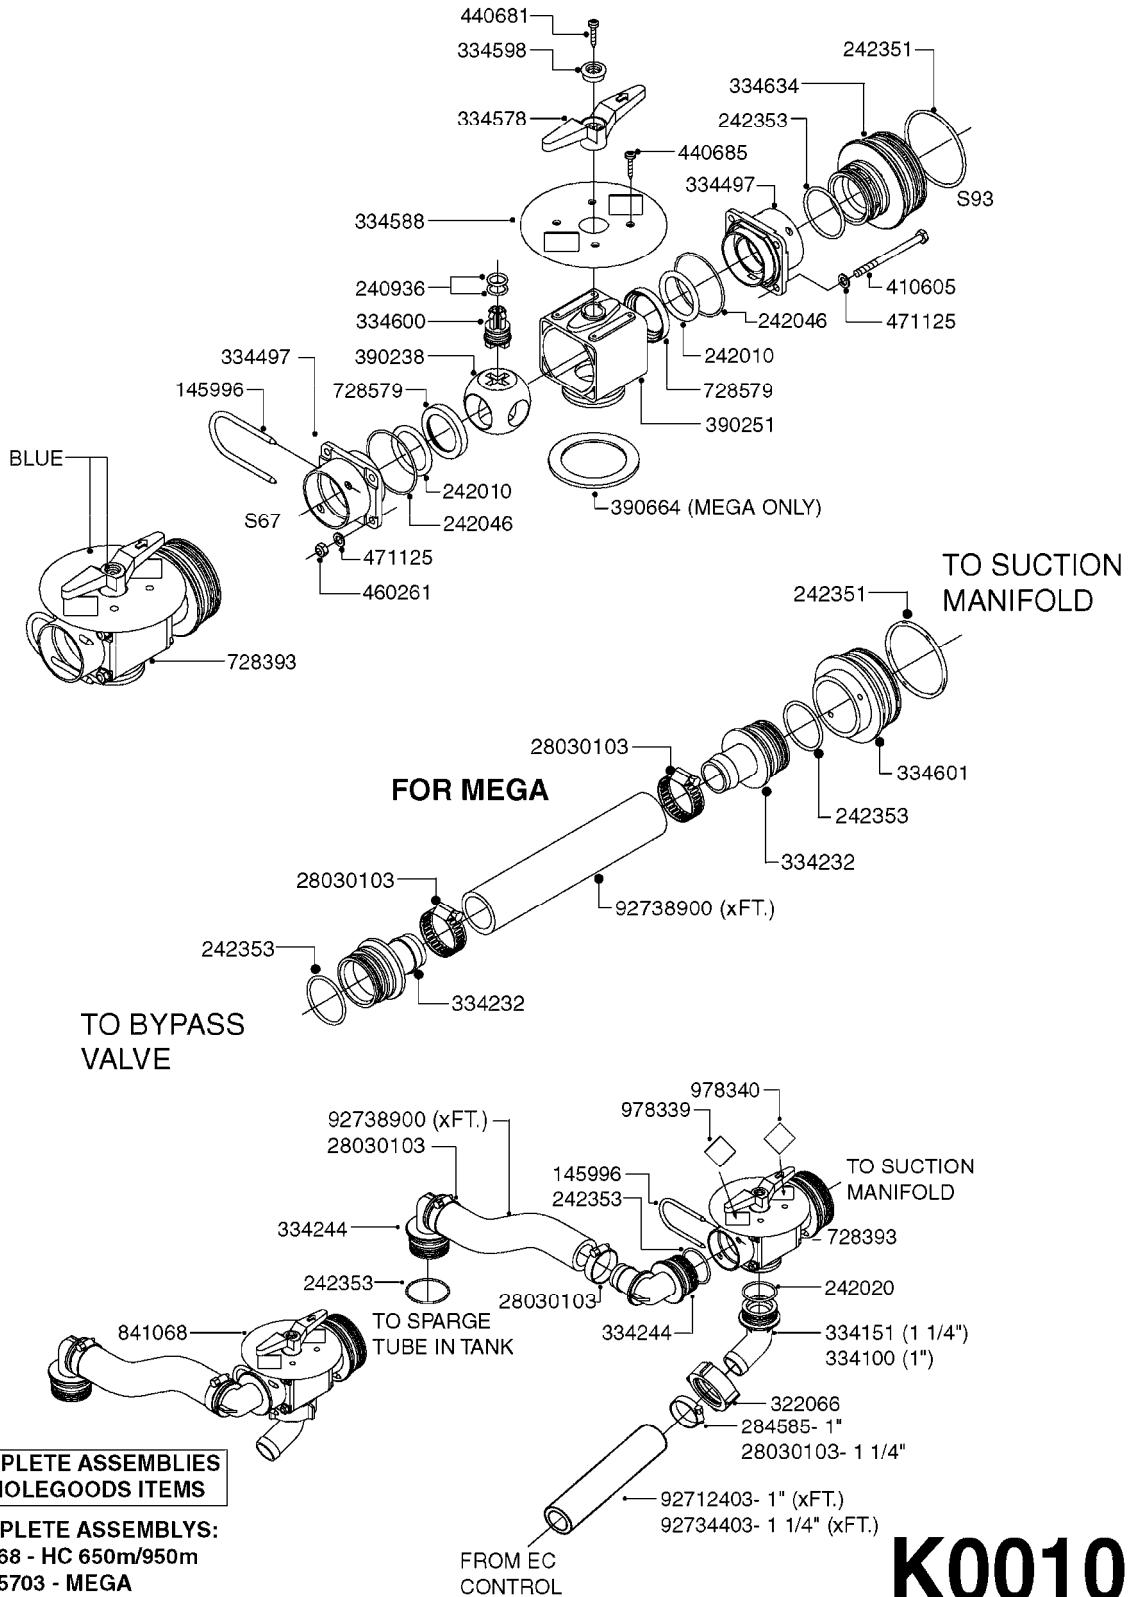

COMPLETE ASSEMBLIES
WHOLEGOODS ITEMS

COMPLETE ASSEMBLYS:
841068 - HC 650m/950m
10545703 - MEGA

K0010

parts-n°	order qty	description
145996	1	FITT.DK S-67 FORK
240936	1	O-RING D13.3X2.4 NITRIL
242010	1	O-RING D37.47X5.33
242020	1	O-RING 39.2 X 3 VITON
242046	1	O-RING D60X2
242351	1	O-RING D69.5X3.0 VITON F.S-93
242353	1	O-RING D44.2X3.0 VITON F.S-67
284585	1	CLAMP HOSE GEAR 1" MINI 020
322066	1	FITT.DK S-56 NUT
334100	1	FITT.DK S-61 ELB.1" 110 DEG.
334151	1	FITT.DK S-61 ELB.1-1/4"110 DEG
334232	1	FITT.DK S-67 STR.1-1/4'
334244	1	FITT.DK S-67 ELB.1-1/4"
334497	1	END COVER 3 WAY VALVE S-67
334578	1	HANDLE FOR VALVE 'OLD' STYLE
334588	1	FACE PLATE F. BALL VALVE BLUE
334598	1	PLUG F.VALVE HANDLE BLUE
334600	1	SPINDLE F.3 WAY VALVE
334601	1	FITT.DK S-93 TO S67 ADAPTOR
334634	1	FITT.DK ADAPTER S-93M S67M
390238	1	BALL F. 3 WAY PRESSURE VALVE
390251	1	MOTOR HOUSING F. 3-WAY VALVE
390664	1	WASHER NYLON D85.0/D7.0X3.0
410605	1	BOLT HEX 8.8 DEL M6X80
440681	1	SCREW F. PLASTIC 4MM X 14LG SS
440685	1	SCREW F.PLASTIC 4X14 SS C-SUNK
460261	1	NUT HEX M6X1 LOCK A2 DIN985
471125	1	WASHER, M6, Ø12/ 6.4X 1.6, SS
728393	1	VALVE 3 WAY F.AGITAT.SHUTOFF
728579	1	SEAL F BALL
841068	1	AGITATION BYPASS KIT
978339	1	DECAL MANIFOLD SYS.AGIT.RETU
978340	1	DECAL MANIFOLD SYS.PUMP SUCT
10545703	1	*AGITATION BYPASS KIT MEGA
28030103	1	CLAMP HOSE GEAR P5/4-S1.5"6724
92712403	1	HOSE R X1" X300PSI WP X0012"
92734403	1	HOSE R X5/4" X200PSI WP X0012"
92738900	1	HOSE R X PVC X 1-1/4" 0012"