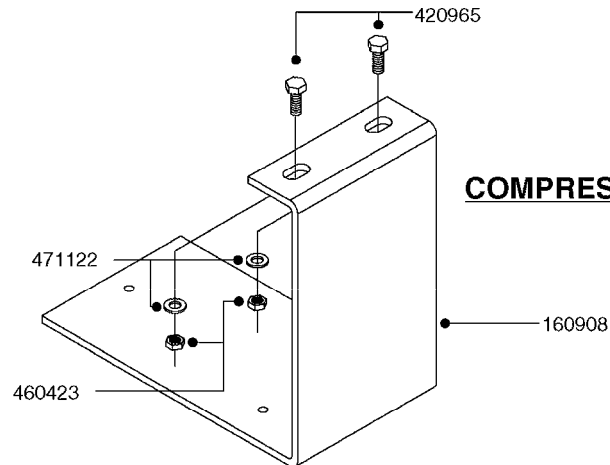

COMPRESSOR MOUNT- MEGA

K0420