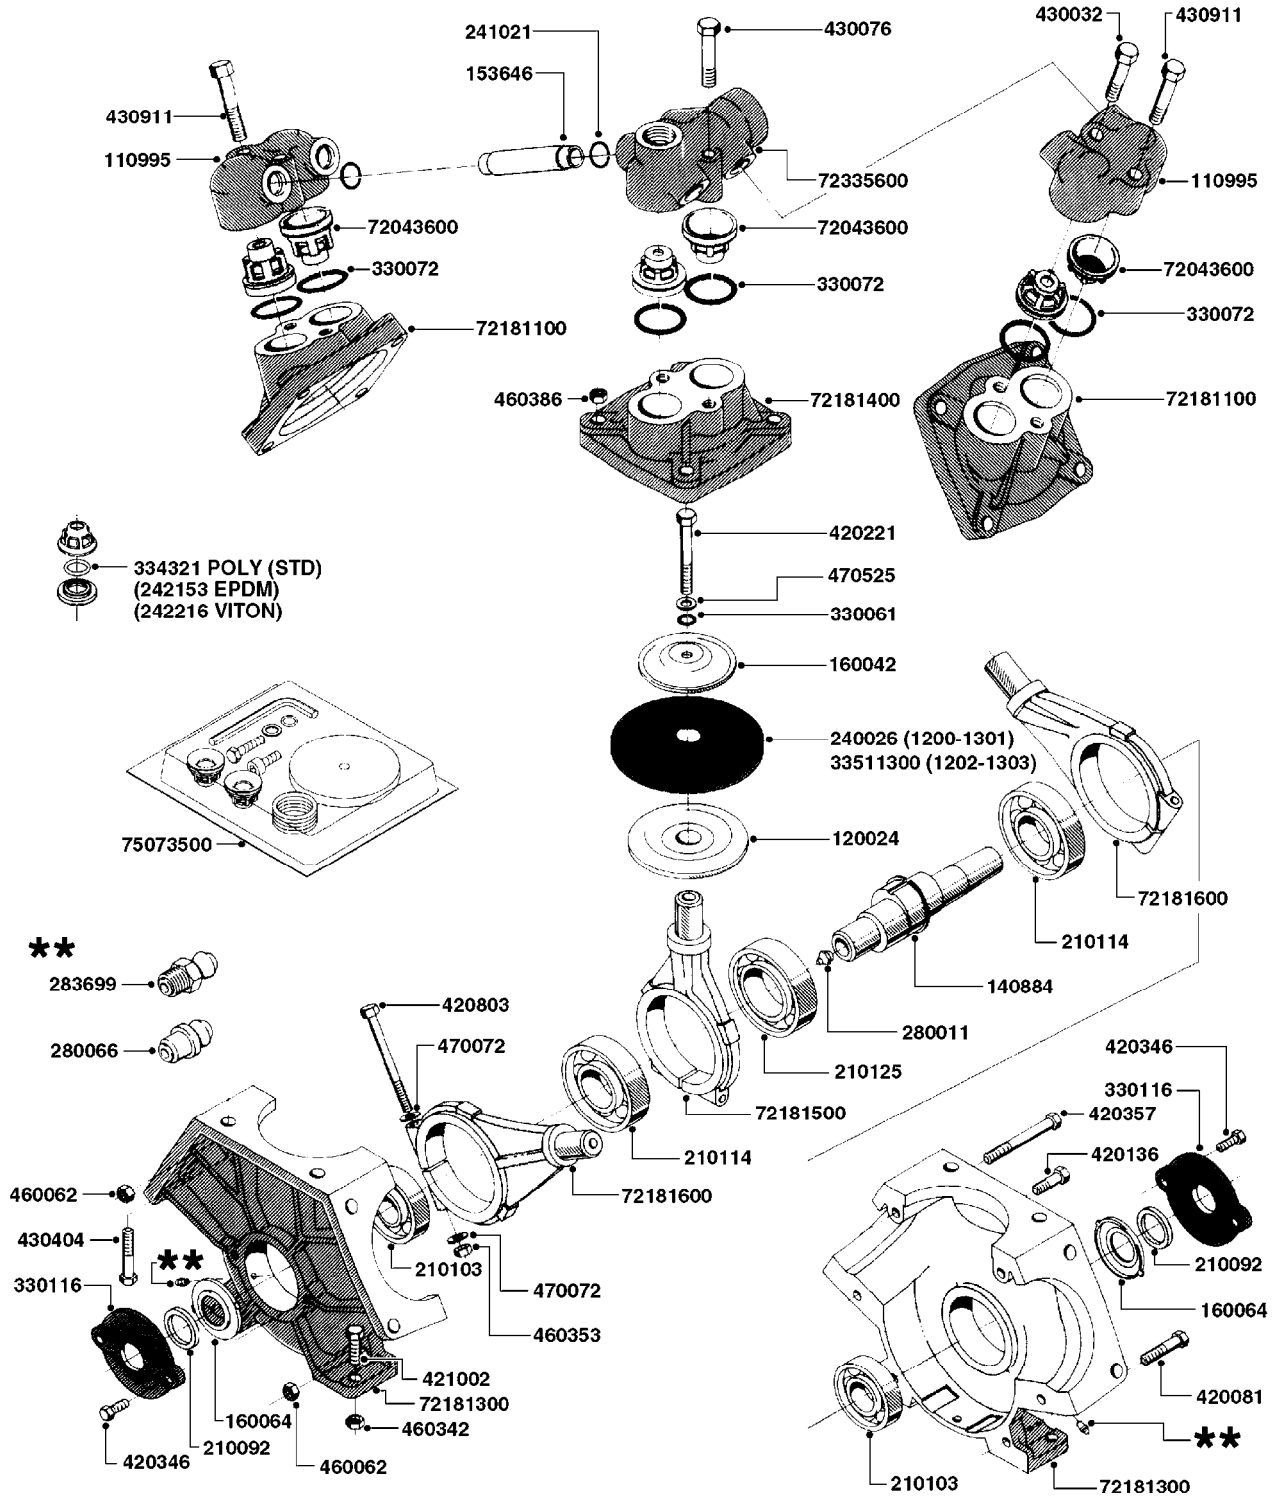

A0210

PUMP - 1301 W/ MOUNTING BASE
A0210-HIN, 01:01:16

Page 1

Date 16.03.2016 11:14

parts-n°	order qty	description
110995	1	VALVE CHAMBER SIDE MODEL 1301
120024	1	DIAPHRAGM BACK DISC 1200-1300
140884	1	CRANK SHAFT MODEL 1300-9
153646	1	CONNECTION PIPE INLET MOD 1301
160042	1	DIAPHRAGM UPPER DISC 1200-1300
160064	1	DUST PLATE
210092	1	SEAL FELT D43/30X5
210103	1	BEARING BALL 6306
210114	1	BEARING BALL 6308
210125	1	BEARING BALL 6210
240026	1	DIAPHRAGM MODEL 1200/1301
241021	1	O-RING D21,89X2,62 NITRIL
242153	1	O-RING D26X4 EPDM
242216	1	O-RING VITON F/1202/1302/462
280011	1	GREASE NIPPLE 3/8' SAE H TR
280066	1	GREASE NIPPLE H 1A6
283699	1	GREASE NIPPLE M6X1
330061	1	O-RING D16/D11X2,5
330072	1	O-RING D53.5/D45.5X4
330116	1	SEAL RETAINER, MODEL 1300
334321	1	O-RING POLY. 34.0x26.0x4.0
420081	1	BOLT HEX 8.8 DEL 3/8'X40MM
420136	1	BOLT HEX 8.8 RAW 3/8'X30MM
420221	1	BOLT HEX 7/16'X2-1/4'
420346	1	BOLT HEX 8.8 DEL 3/8'X 25MM
420357	1	BOLT HEX 8.8 RAW 3/8'X85MM
420803	1	BOLT HEX 8.8 DEL M8X90
421002	1	BOLT HEX 8.8 DEL M10X30 FT DIN933
430032	1	BOLT HEX 8.8 RAW 1/2'X55MM
430076	1	BOLT HEX 8.8 RAW 1/2'X60MM
430404	1	BOLT HEX 8.8 DEL M12X50
430911	1	BOLT HEX 8.8 WG 1/2" x 70MM
460062	1	NUT HEX 3/8' GALV.
460342	1	NUT HEX M10 DEL DIN934
460353	1	NUT HEX M8 BLACK
460386	1	NUT HEX M12X1.75
470072	1	WASHER D15/D8X.5 LOCK
470525	1	WASHER D19/D11.5X2.5
33511300	1	DIAPHRAGM 1202-1303 POLY 2006
72043600	1	VALVE FOR 462/463
72181100	1	DIAPHRAGM COVER 1203/1303+BLTS
72181300	1	PUMP CASTING 1300 RED W/BOLTS
72181400	1	DIAPHRAGM COVER 1303 W/BOLTS
72181500	1	CONNECTING ROD, CENTER 1303
72181600	1	CONNECTING ROD, SIDE MOD.1300
72335600	1	CENTER AND SIDE VALVE CHAMBERS 1302 RED
75073500	1	PUMP KIT 1300/1302 "06"