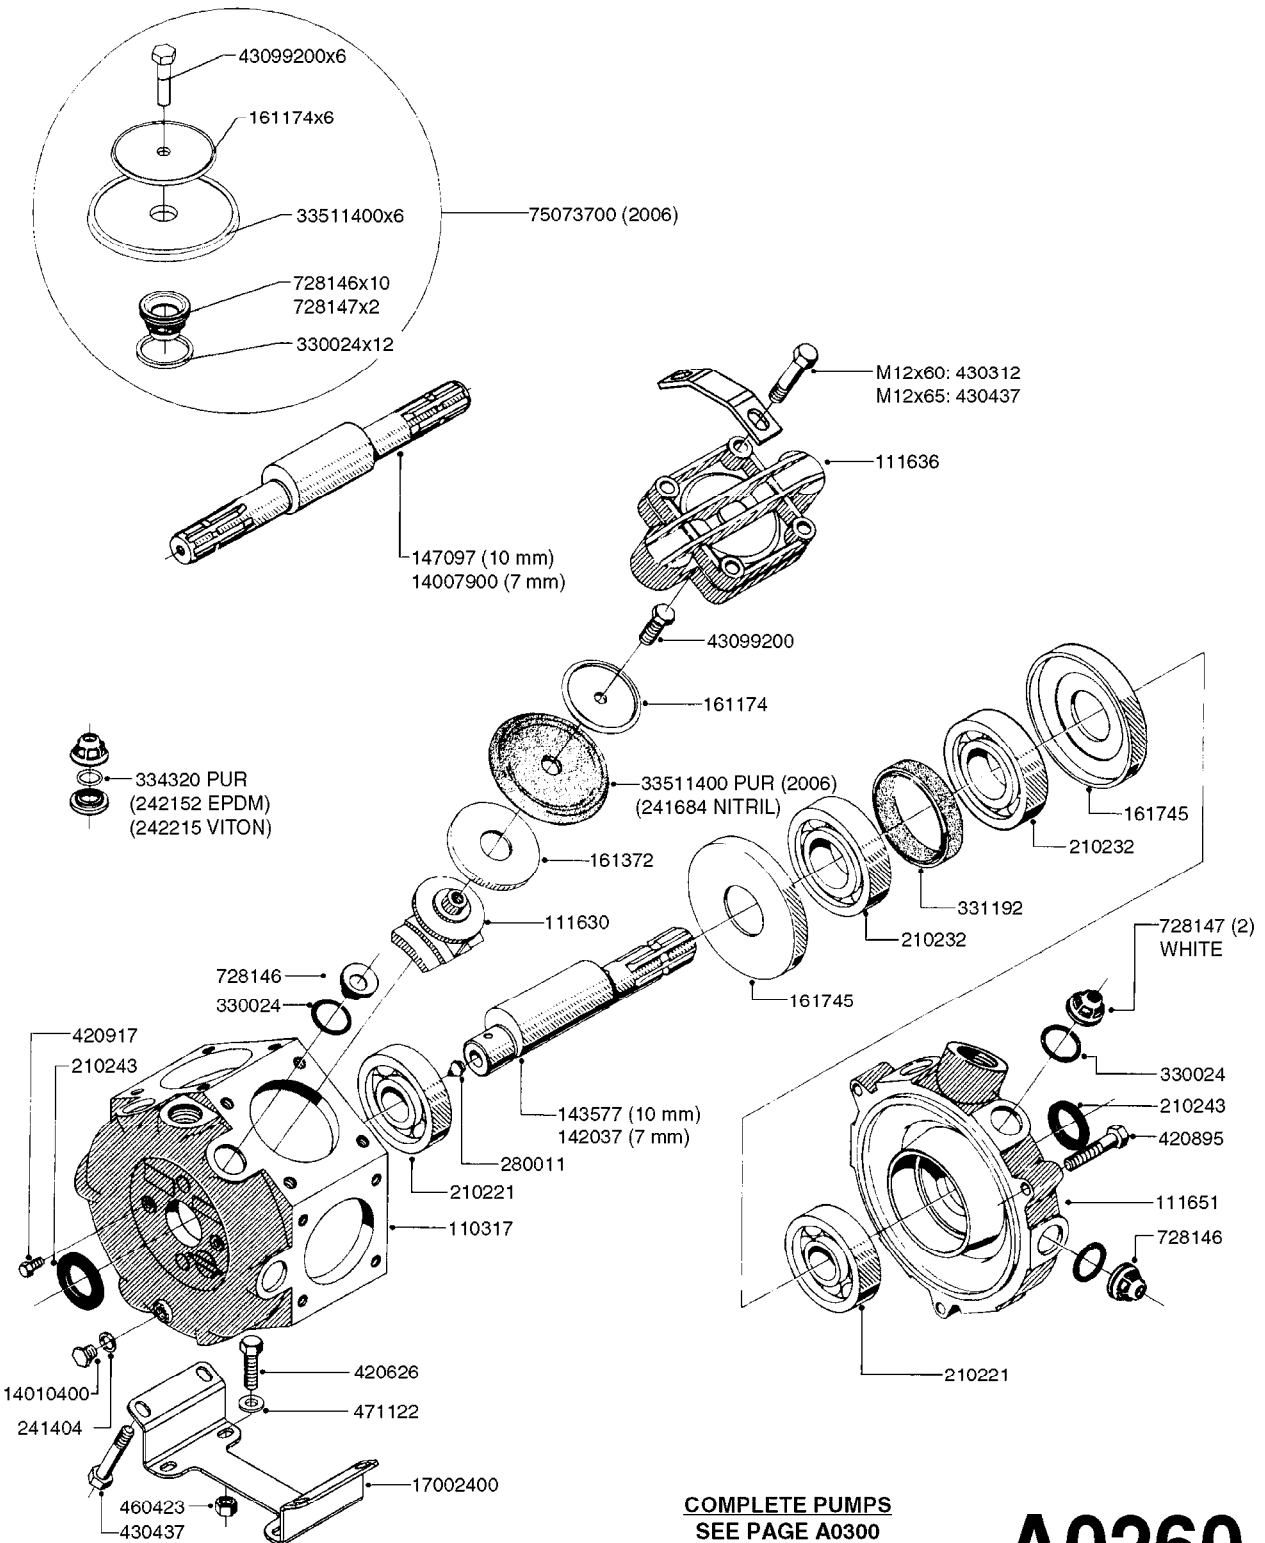

COMPLETE PUMP
(NLA) REPLACED BY 821643 (363 - 540 RPM)

COMPLETE ASSEMBLIES
WHOLEGOODS ITEMS

A0250

PUMP - 361 W/MOUNTING BASE
A0250-HIN, 01:01:16

Page 1
Date 16.03.2016 11:14

parts-n°	order qty	description
110317	1	PUMP CASING MODEL 360/361 PNTD
110947	1	VALVE COVER MDL 361 (PAINTED)
111630	1	CONNECTING ROD 363/364-10 PUMP
111636	1	VALVE COVER 363 HEAVY DUTY
111651	1	CASTING F.363 1.5" PUMP(FRONT)
140954	1	CRANK SHAFT MODEL 360/361
147096	1	CRANK SHAFT 361/9.5 THROUGH
161170	1	DIAPH UPPER DISC, 321/361/363
161174	1	DIAPHRAGM DISC SS 361/363/364 PUMP
161372	1	DIAPHRAGM BACKING DISC,320-361
161745	1	METAL SPACER F.363/463
210221	1	BEARING BALL 6407
210232	1	BEARING BALL 6310
210243	1	SEAL OIL 35 X 47 X 7
241404	1	DOWTY SEAL 1/4"
241684	1	DIAPHRAGM MODEL 361 NITRIL
242152	1	O-RING D18.2X3 EPDM
242215	1	O-RING D18X3 VITON
280011	1	GREASE NIPPLE 3/8' SAE H TR
330024	1	O-RING D41,1/D34.5 X 3,5
331192	1	SPACER, MODEL 361/363
334320	1	O-RING D18X3 POLYURETHANE
420626	1	BOLT HEX 8.8 DEL M10X20 FT
420895	1	BOLT HEX 8.8 RAW M10X60
420917	1	BOLT HEX 8.8 RAW M8X12 FT
430323	1	BOLT HEX 8.8 DEL M12X60
430437	1	BOLT HEX 8.8 RAW M12X65
460342	1	NUT HEX M10 DEL DIN934
728146	1	VALVE FOR 361(726890/707932)
728147	1	VALVE FOR 361 WHITE WITH HOLE
821643	1	PUMP 363/10 1.5"SUC 540RPM OSP
14010400	1	PLUG 1/4" BSP
17002400	1	FOOT F. 36X PUMP, RED
33511400	1	DIAPHRAGM PUMP 361/361/363/364 PUR
43099200	1	BOLT HEX SS M12 X 30 DIN933 A4
75073700	1	PUMP KIT 361/363 "06"