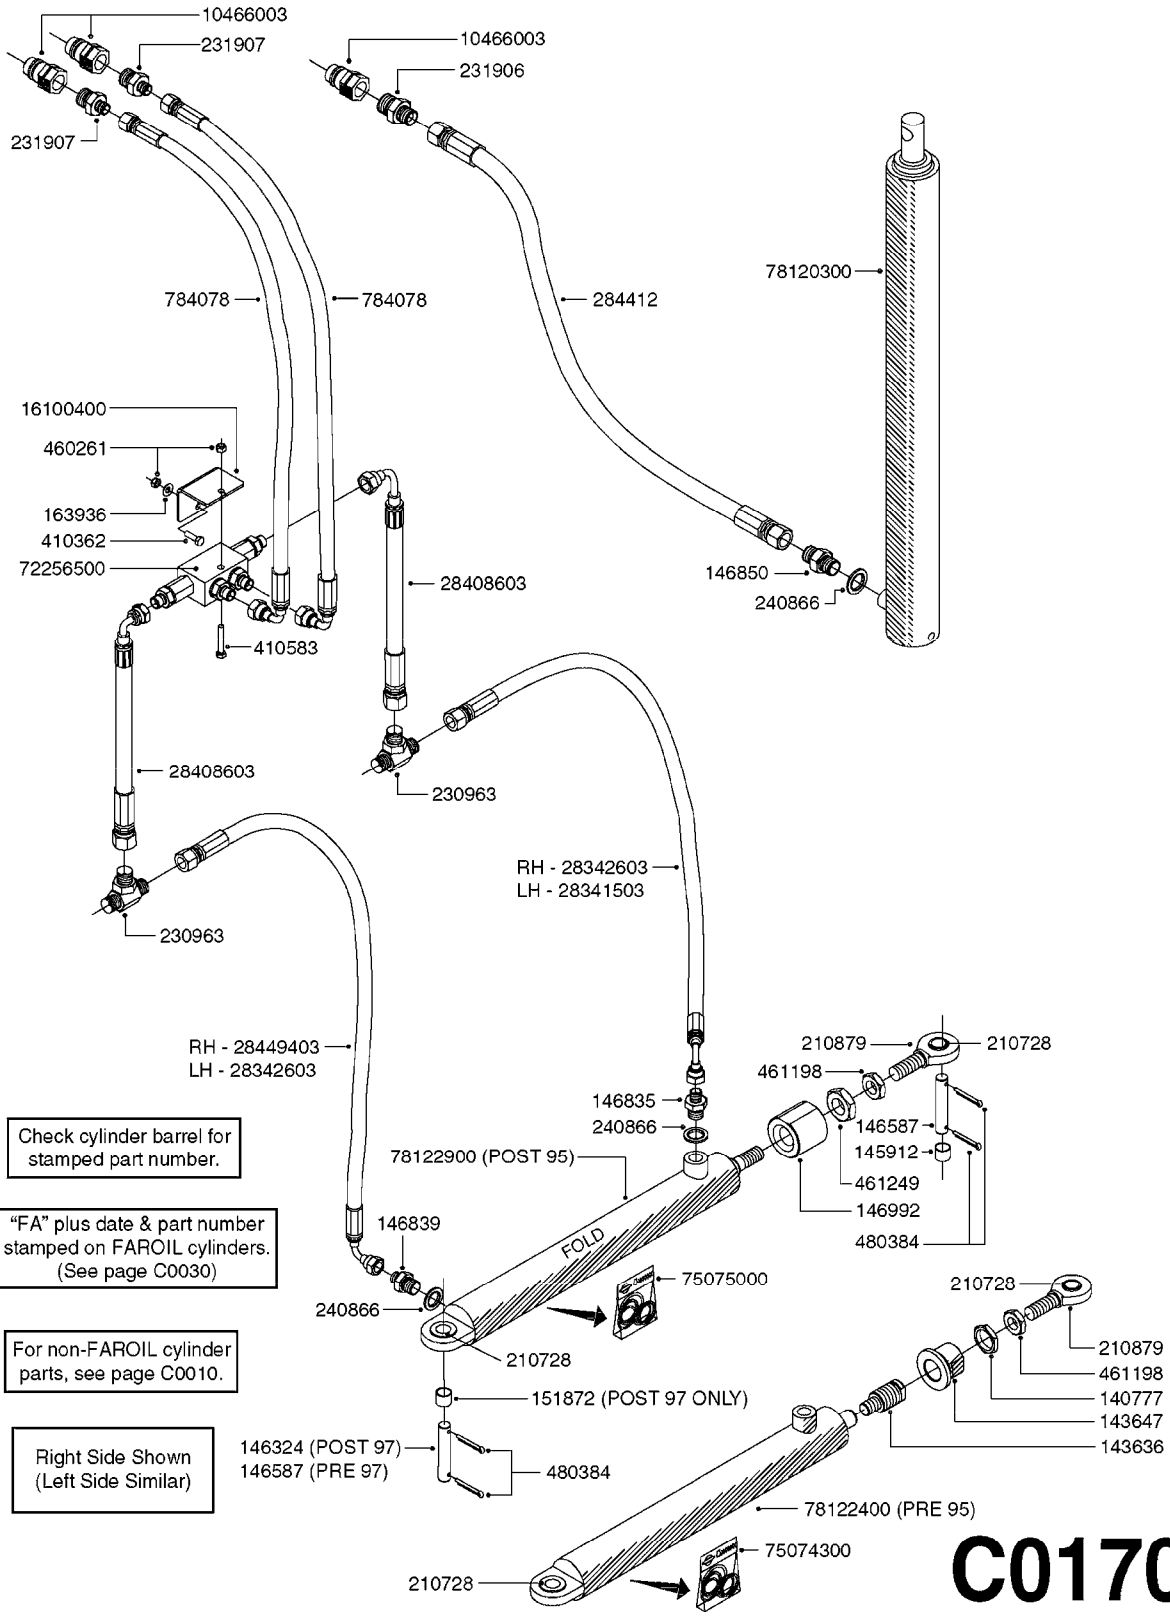

Check cylinder barrel for stamped part number.

"FA" plus date & part number stamped on FAROIL cylinders. (See page C0030)

For non-FAROIL cylinder parts, see page C0010.

Right Side Shown (Left Side Similar)

C0170

HYDRAULICS - EAGLE HY 45'-66'
C0170-HIN, 01:01:16

Page 1

Date 16.03.2016 11:15

parts-n°	order qty	description
140777	1	NUT HEX 3/4" BSP JAMB
143636	1	THREADED INSERT F.CYLINDER END
143647	1	COLLAR F.THREAD.ROD EXTENTON
145912	1	BUSHING D19.8/D17.0X7MM
146324	1	SHAFT D16.8 L102/2 X 5
146587	1	PIN D16.8 X 65
146835	1	HEX NIPPLE 1/4" - 3/8" BSP
146839	1	HEX NIPPLE 1/4"X3/8" BSP 0.7MM
146850	1	HEX NIPPLE 3/8"x3/8" - 1.8mm
146992	1	BUSHING F.CYLINDER
151872	1	BUSHING D22.0/18.0 10MM
163936	1	WASHER D15/D6.2X1
210728	1	BEARING F.LINK HEAD M17
210879	1	LINK HEAD M16 x D17
230963	1	TEE 1/4"M X 1/4"M X 1/4"M BSP
231906	1	HEX NIPPLE 3/8"BSP X 1/2"NPT
231907	1	HEX NIPPLE 1/4"BSP X 1/2"NPT
240866	1	DOWTYSEAL 3/8"
284412	1	HOSE HY 3/8" X 315" STR+STR
410362	1	BOLT HEX 8.8 SS M6X20 FT
410583	1	BOLT HEX 8.8 DEL M6X40
460261	1	NUT HEX M6X1 LOCK A2 DIN985
461198	1	NUT HEX M16X2 JAMB
461249	1	NUT HEX M22X1.5
480384	1	PIN COTTER 3/16 x 1-1/2"
784078	1	HOSE HY X 1/4 X 417.33"STR+ELB
10466003	1	COUPLER PIONEER 8010-04 1/2NPT
16100400	1	PLATE 3 X 60 X 91 HY BLOCK MT
28341503	1	HOSE HY X1/4X078.75"STR+ELB
28342603	1	HOSE HY X1/4X066.93"STR+ELB
28408603	1	HOSE HY X1/4X008.00"STR+ELB
28449403	1	HOSE HY X1/4X057.08"STR+ELB
72256500	1	DOUB.PILOT STEERED COUNT.VALVE
75074300	1	SEALKIT78122000/23-25/30-32/46
75075000	1	SEAL KIT 78122600/27/28/29
78120300	1	CYLINDER 60/50/30 1100MM
78122400	1	DOUBLE CYLINDER D 40/20-300
78122900	1	CYLINDER 40/22X300MM RED