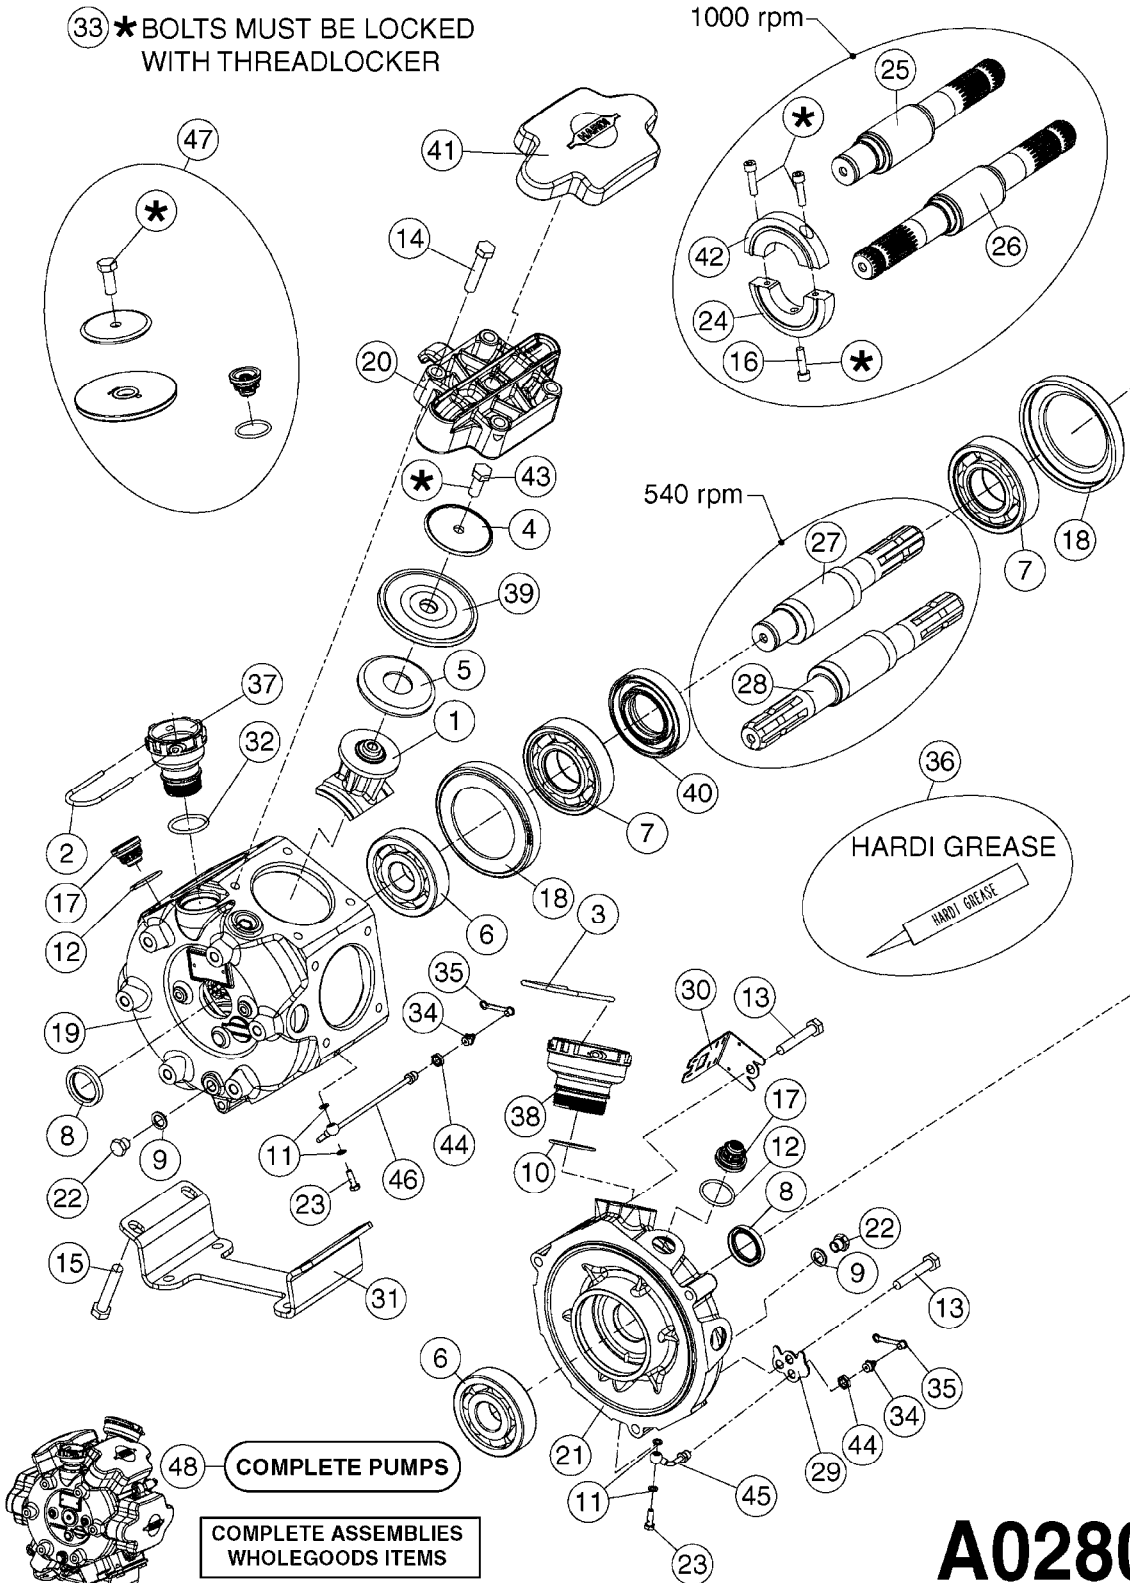

33 * BOLTS MUST BE LOCKED WITH THREADLOCKER

1000 rpm

540 rpm

A0280

PUMP - 364 540/1000 RPM
A0280-HIN, 16:02:16

Page 1

Date 16.03.2016 11:14

Pos.	parts-n°	order qty	description
1	111622	1	CONNECTING ROD 463/5.5MM
1	111628	1	CONNECTING ROD 363/5.5 PUMP
1	111629	1	CONNECTING ROD 363/364-7 PUMP
1	111630	1	CONNECTING ROD 363/364-10 PUMP
2	145996	1	FITT.DK S-67 FORK
3	145997	1	FITT.DK S-93 FORK
4	161174	1	DIAPHRAGM DISC SS 361/363/364 PUMP
5	161372	1	DIAPHRAGM BACKING DISC,320-361
6	210221	1	BEARING BALL 6407
7	210232	1	BEARING BALL 6310
8	210243	1	SEAL OIL 35 X 47 X 7
9	241404	1	DOWTY SEAL 1/4"
10	242225	1	O-RING D45.0 X 4.0 RUBBER
11	242374	1	WASHER Ø10/Ø6X1 COPPER
12	330024	1	O-RING D41,1/D34.5 X 3,5
13	420895	1	BOLT HEX 8.8 RAW M10X60
14	430312	1	BOLT HEX 8.8 RAW M12X60
15	430437	1	BOLT HEX 8.8 RAW M12X65
16	450995	1	BOLT ALLEN M8X30 DIN 912 RAW
17	728146	1	VALVE FOR 361(726890/707932)
18	11171900	1	METAL SPACER F. 364/464 MACHINED
19	11172000	1	PUMP HOUSE 364 MACHINED 5/4" BSP RED
20	11172800	1	VALVE COVER 363/364 MACHINED RED
21	11173200	1	FRONTPART 364, 1½" BSP RED
22	14010400	1	PLUG 1/4" BSP
23	14120400	1	BANJOBOLT M6 X 19
24	14120700	1	COUNTERWEIGHT 364/464-1000
25	14137300	1	CRANKSHAFT 364/464-5.5 1000
26	14137900	1	CRANKSHAFT 364/464-5.5 GG 1000
27	14137600	1	CRANKSHAFT 364/464-10
28	14138200	1	CRANKSHAFT 364/464-10 GG
29	16382900	1	GREASE NIPPLE PLATE, 364
30	16390600	1	BRACKET FOR RPM SENSOR
31	17002400	1	FOOT F. 36X PUMP, RED
32	24266600	1	O-RING D 38,0 X 4,0 70SH.NITR
33	28045503	1	LOCTITE 262 .5ML (.017oz.)
34	28163300	1	GREASE NIPPLE H1 M6X1 DIN 7412
35	28163400	1	CAP F. GREASENIPPLE YELLOW M6X1
36	28164600	1	HARDI PUMP GREASE S3 V550L 1
37	32242200	1	FITTING S67 5/4" KON. RG 2014
38	32242300	1	NIPPLE S93 1,5' KON.RG 2014
39	33511400	1	DIAPHRAGM PUMP 361/361/363/364 PUR
40	33524200	1	DISTANCE RING/GREASE SPLIT
41	33524300	1	COVER PLASTIC 364 PUMP
42	39136200	1	HALFPART 364/464-1000
43	43099200	1	BOLT HEX SS M12 X 30 DIN933 A4
44	46134000	1	NUT HEX M10x1 H=2.3 NV=14 ELZIN
45	61096800	1	BANJOTUBE SHORT 364 COMPL.
46	61096900	1	BANJOTUBE LONG 364 COMPL.
47	75585900	1	PUMP KIT 364
48	82168100	1	PUMP 464/5.5 THROUGH SHAFT 1000RPM
48	82169500	1	PUMP 364-5.5-MED-1000
48	82169700	1	PUMP 364-5.5-MOD2-1000-120-AUS
48	82170000	1	PUMP 364-10-STD-540
48	82170300	1	PUMP 364-10-MOD-540-GG
48	82170400	1	PUMP 364-10-MOD-540-120