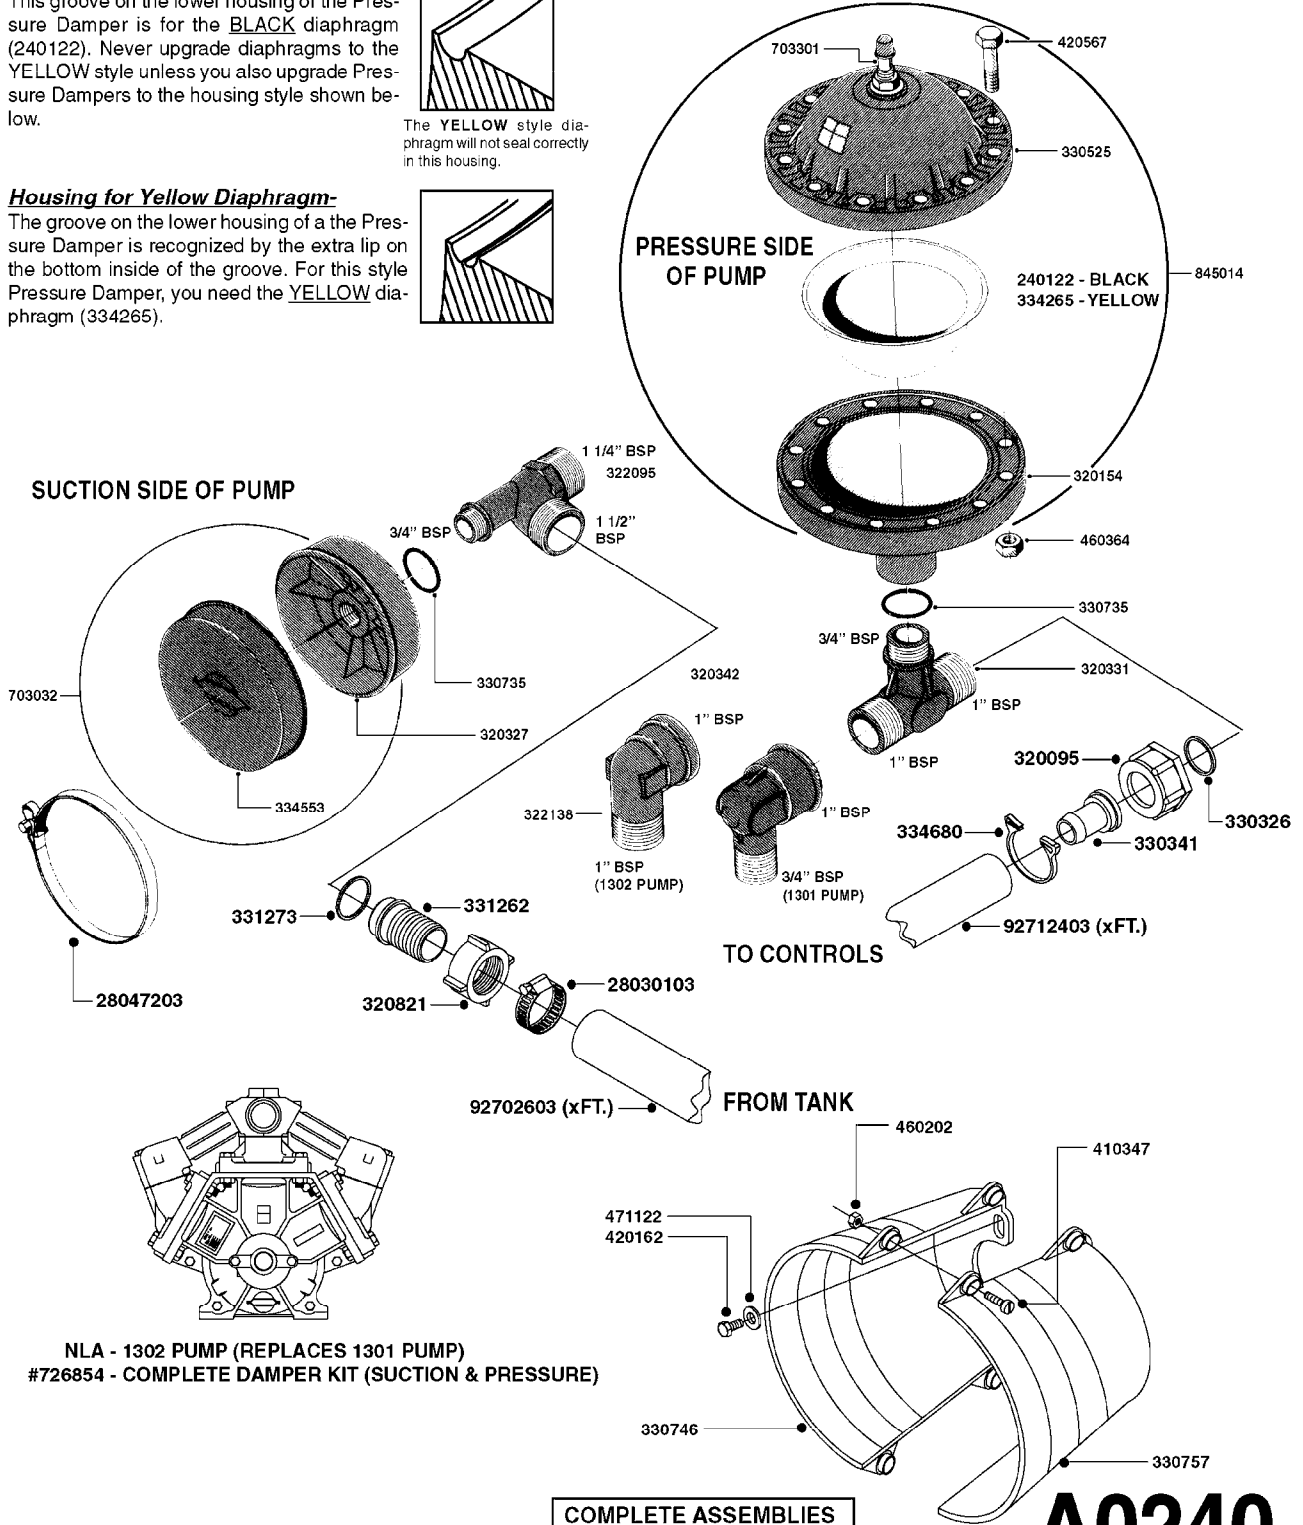

Housing for Yellow Diaphragm:

The groove on the lower housing of a the Pressure Damper is recognized by the extra lip on the bottom inside of the groove. For this style Pressure Damper, you need the YELLOW diaphragm (334265).