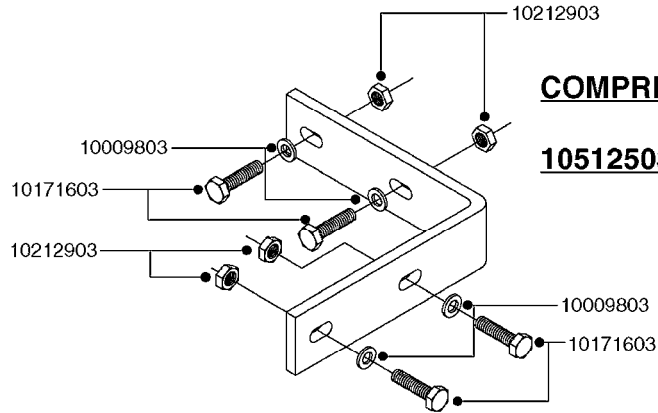

COMPRESSOR MOUNT-NAVIGATOR

10512503-COMPLETE ASSEMBLY