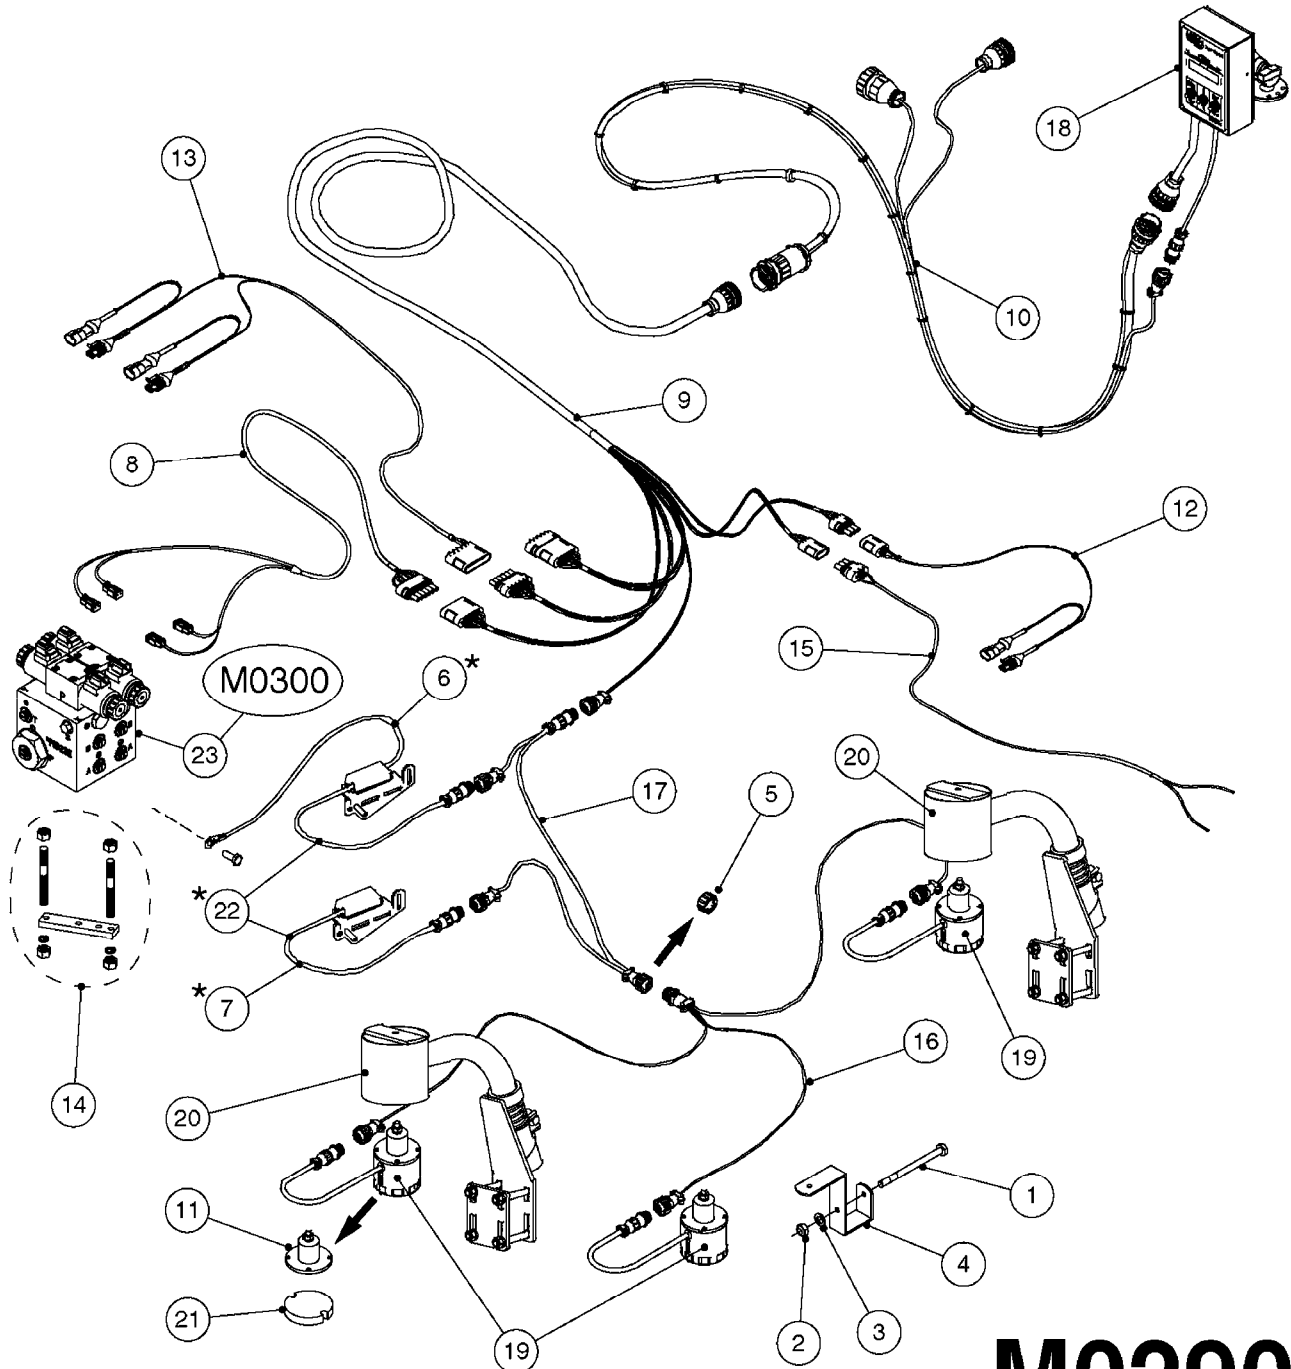

M0290

*CANNOT MIX OLD AND NEW STYLE ROLL SENSORS!

If replacing Norac P/N 44641 or 44642, must use pair of new style sensors (22).

Only new style sensors sold separately; (6) (Norac P/N 45000), (7) (Norac P/N 45001).

If unsure, pair of new style sensors works with all versions of UC4.

NORAC UC4 BOOM HEIGHT CONTROL
M0290-HIN, 01:01:16

Page 1
Date 16.03.2016 11:16

Pos.	parts-n°	order qty	description
1	410443	1	BOLT HEX 8.8 DEL M6X70
1	410605	1	BOLT HEX 8.8 DEL M6X80
			SPB/SPC BOOM
2	460261	1	NUT HEX M6X1 LOCK A2 DIN985
3	471124	1	WASHER, M6, Ø18/ 6.4X 1.6, SS
4	16128603	1	BRACKET F. SENSOR 60X60 TUBE
			SPB/SPC BOOM
4	16128703	1	BRACKET F. SENSOR 50x50 TUBE
			FORCE BOOM (FTZ)
5	26016303	1	CONNECTOR RING CPC #11 NORAC
6	26025903	1	NORAC UC4+ ROLL SENSOR W/TEMP.
			CONFIRM NORAC P/N 45000
7	26026003	1	NORAC UC4+ ROLL SENSOR
			CONFIRM NORAC P/N 45001
8	26026600	1	NORAC CABLE VAR.RT.VLV DIN
			3-PIN CONNECTORS/HIRSCHMAN
8	28055603	1	NORAC CABLE VAR.RT.VLV DEUTSCH
			2-PIN CONNECTORS/DEUTSCH
9	28049503	1	NORAC CABLE EXTENSION
10	28049603	1	NORAC POWER CABLE
11	28050303	1	NORAC RUBBER TOP&BOLT F.SENSOR
12	28050703	1	NORAC UC4+ OPEN CTR. CABLE
13	28054303	1	PARALIFT INTERFACE CABLE NORAC
14	28055503	1	NORAC VALVE MOUNTING HARDWARE
15	28055703	1	NORAC VALVE CABLE ROLL PIGTAIL
16	28085900	1	SENSOR BRANCH CABLE NORAC
17	28086200	1	CAN NODE DUAL CABLE NORAC
18	28086300	1	UC4 DISPLAY PANEL NORAC
19	28086400	1	UC4 ULTRASOUND SENSOR NORAC
20	28086500	1	UC4 SENSOR MOUNTING BKT. NORAC
21	28086600	1	FOAM DISC F. SENSOR NORAC
22	70112503	1	UC4+ ROLL SENSOR KIT '11 HIN
			INCLUDES NORAC P/N 45000 & 45001
23	78216100	1	NORAC VALVE BLOCK COMP, DEUTSCH CON.