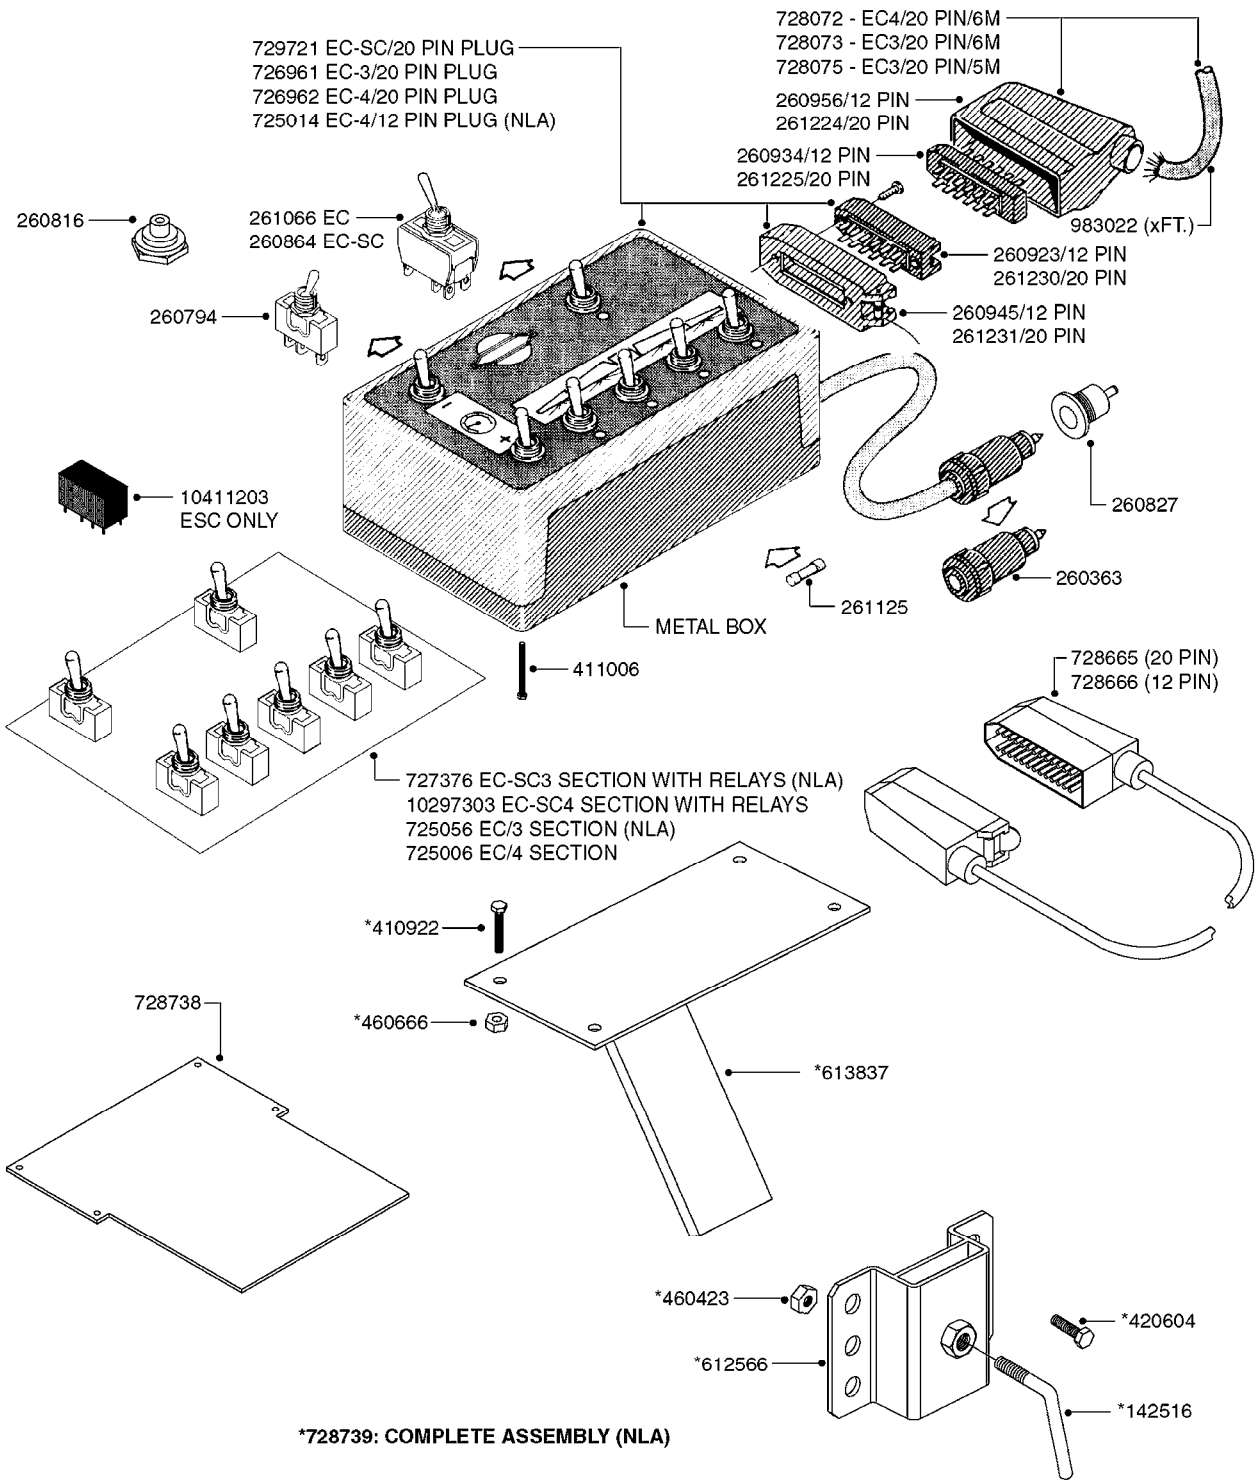

*728739: COMPLETE ASSEMBLY (NLA)

COMPLETE ASSEMBLIES
WHOLEGOODS ITEMS

B0390

CONTROL BOX F/EC+EC-SC
B0390-HIN, 01:01:16

Page 1
Date 16.03.2016 11:15

parts-n°	order qty	description
142516	1	SCREW SET M10 BENT F. LOCKING
260363	1	PLUG 2 POLE 12V
260794	1	SWITCH F.PRESS ADJ.EC CONTROL
260816	1	CAP W/RUBBER BOOT F.EC SWITCH
260827	1	PLUG F.EC ATTACHMENTS
260864	1	SWITCH F.HY BOOM CONTROL BOX
260923	1	PLUG INSERT 12 POLE FEMALE
260934	1	PLUG INSERT 12 POLE MALE
260945	1	PLUG HOUSE 12 POLE FEMALE
260956	1	PLUG HOUSE 12 POL.MALE
261066	1	SWITCH 2 POLE
261125	1	FUSE 5 X 20 500mA
261224	1	PLUG HOUSING F/20 POLE MALE
261225	1	PLUG INSERT 20 POLE MALE
261230	1	PLUG INSERT 20 POLE FEMALE
261231	1	PLUG HOUSING 20 POLE FEMALE
410922	1	CYL.SKR 8.8 DEL M4X20 RST
411006	1	SCREW M4X40 SLOTTED
420604	1	BOLT HEX 8.8 DEL M10X25 FT DIN933
460423	1	NUT HEX M10X1.5 LOCK
460666	1	NUT HEX M4
612566	1	MOUNT BRACKET F.FAN CABLE ASSY
613837	1	MOUNT PLATE FOR EC CONTROL BOX
725006	1	CIRCUIT BOARD 4 VALVE
725014	1	CONTROL BOX EC 4 SEC./12 PIN
725056	1	PRINTED CIRC.W SW 3WAY 726961
726961	1	CONTROL BOX EC 3 SEC./20 PIN
726962	1	CONTROL BOX EC 4 SEC./20 PIN
727376	1	CIRCUIT BOARD F.ESC 3 BANK
728072	1	CABLE,20-PIN,6M EC/4
728073	1	CABLE,20-PIN,6M, EC/3
728075	1	CABLE F.CONTROL BOX 5M EC/3
728665	1	CABLE EXT.-QUICK ATTACH 20 PIN
728666	1	CABLE-QUICK ATTACH 12 PIN
728738	1	DOUB.CONT.BOX & OR F/M PLATE
728739	1	IN CAB CONTROL MOUNT KIT
729721	1	CONTROL BOX ESC3
983022	1	WIRE 12 x 0.5 x 2MM x 12"
10297303	1	CIRCUIT BOARD FOR T.M.S.
10411203	1	RELAY T-82