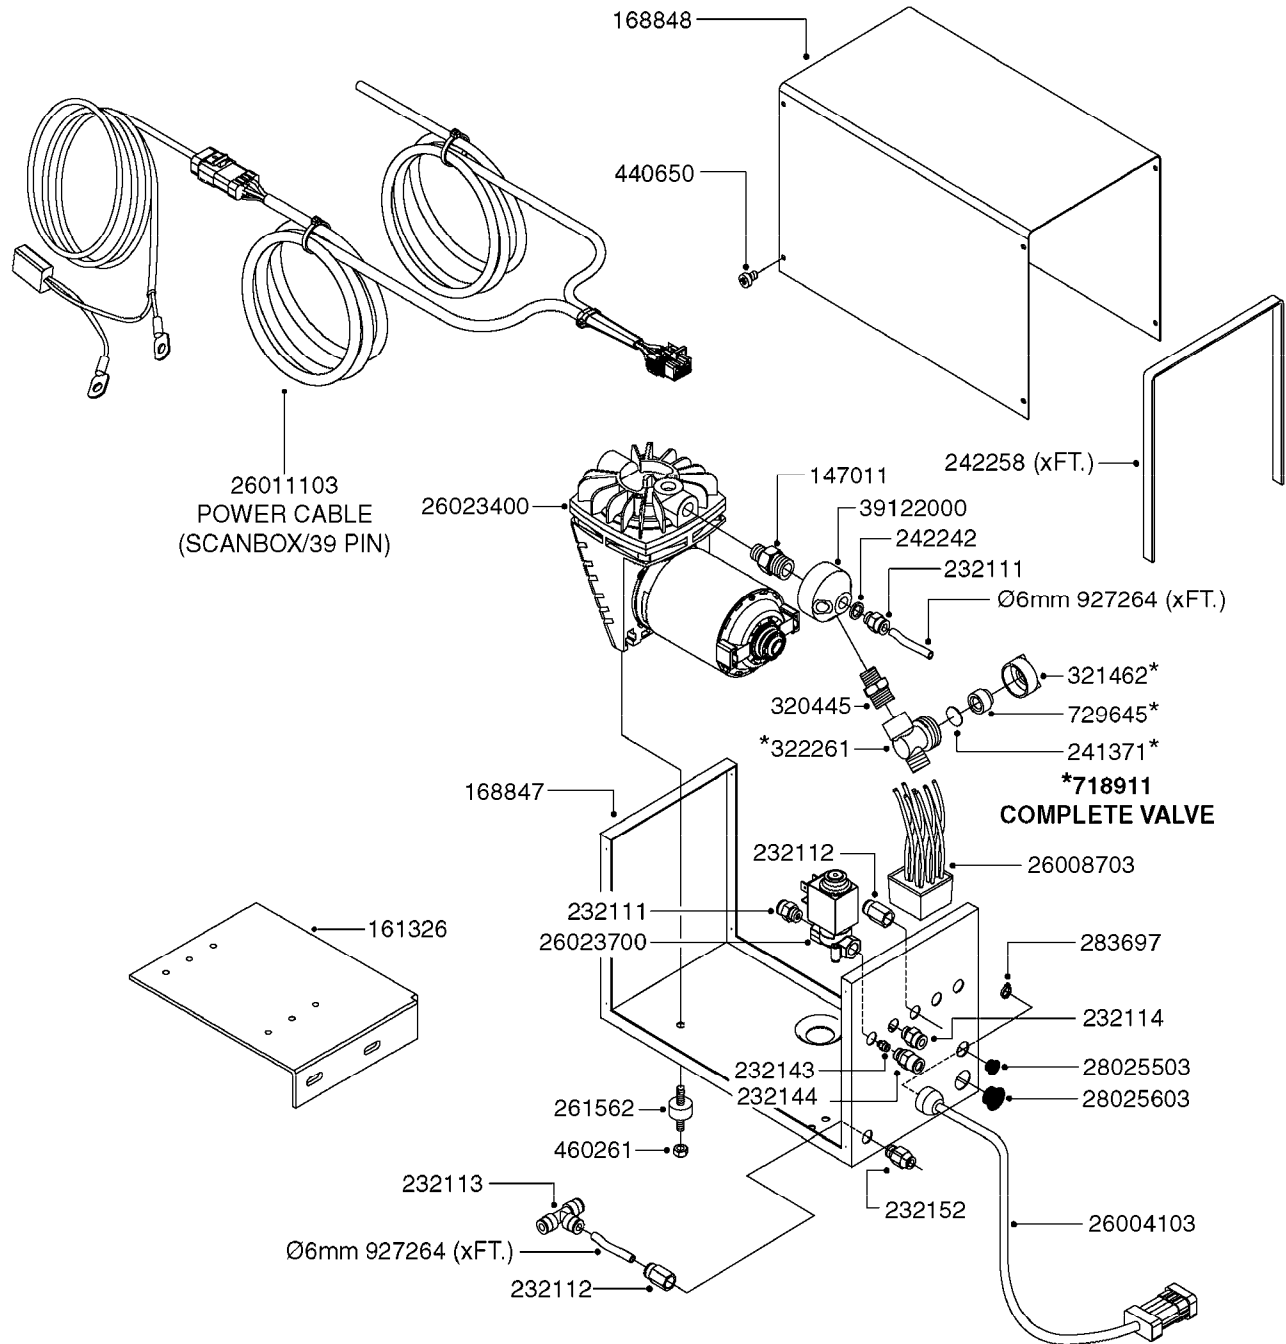

K0400

*Ø8mm 927306 (xFT.)
*Ø10mm 927330 (xFT.)

70062503 - COMPLETE ASSEMBLY

FOAM MARKER COMPRESSOR 2007
K0400-HIN, 01:01:16

Page 1
Date 16.03.2016 11:15

parts-n°	order qty	description
147011	1	HEX NIPPLE 3/8'X1/4'BSP BRASS
161326	1	MOUNT BKT. F. FOAM COMP.BOX 98
168847	1	ENCLOSURE LOWER F.MARKER
168848	1	COVER F. FOAM MARKER
232111	1	QUICK COUPLER 6MM X 1/8 EXT.
232112	1	QUICK COUPLER 6MM 1/8 INT.
232113	1	QUICK COUPLER 6MM T-PIECE
232114	1	COUPLER 1/8" THREADX8MM HOSE
232143	1	REDUCER 1/4'INT-1/8'EXT
232144	1	QUICK COUPLER 10MM X 1/4 EXT
232152	1	QUICK COUPLER 8MMX1/8 EXT.LONG
241371	1	DIAPHRAGM, NO-DRIP alt 241371
242242	1	O-RING F.AIR HOSE FITTING
242258	1	TRIM 3X10 SELF ADHESIVE 0012"
261562	1	RUBBER DAMPER 2XM6X25
283697	1	TIESTRAP 200MM
320445	1	FITT.DK HN 1/4"X3/8" BSP
321462	1	CAP F.NO-DRIP ASSY.
322261	1	HOUSING F.SAFETY VALVE 3/8"
440650	1	SCREW 3.5x13 STAINLESS
460261	1	NUT HEX M6X1 LOCK A2 DIN985
718911	1	VALVE (SAFETY) F.MARKER
729645	1	NON-DRIP SPRING ASSY.GREEN 10
927264	1	HOSE R X PE D6/D4 X 0012"
927306	1	HOSE R X PE D8/D6 X 0012"BLACK
927330	1	HOSE R X PE D10/D8 X 012"BLACK
26004103	1	FOAM MARKER CNTRL MOD CABL STD
26008703	1	FOAM MARKER CONTROL SCII
26011103	1	FOAMER POWER/CONTROL CABLE 39P
26023400	1	COMPRESSOR F.FOAM MARKER CM40
26023700	1	SOLENOID VAL 12V 1/8' FLO '07
28025503	1	PLUG F.DRILLED HOLE 1/2"
28025603	1	PLUG F.DRILLED HOLE 3/4"
39122000	1	DISTR.HOUSING F.FOAM MARKER'07
70062503	1	FOAM MARKER COMPRESSOR,STD,39P