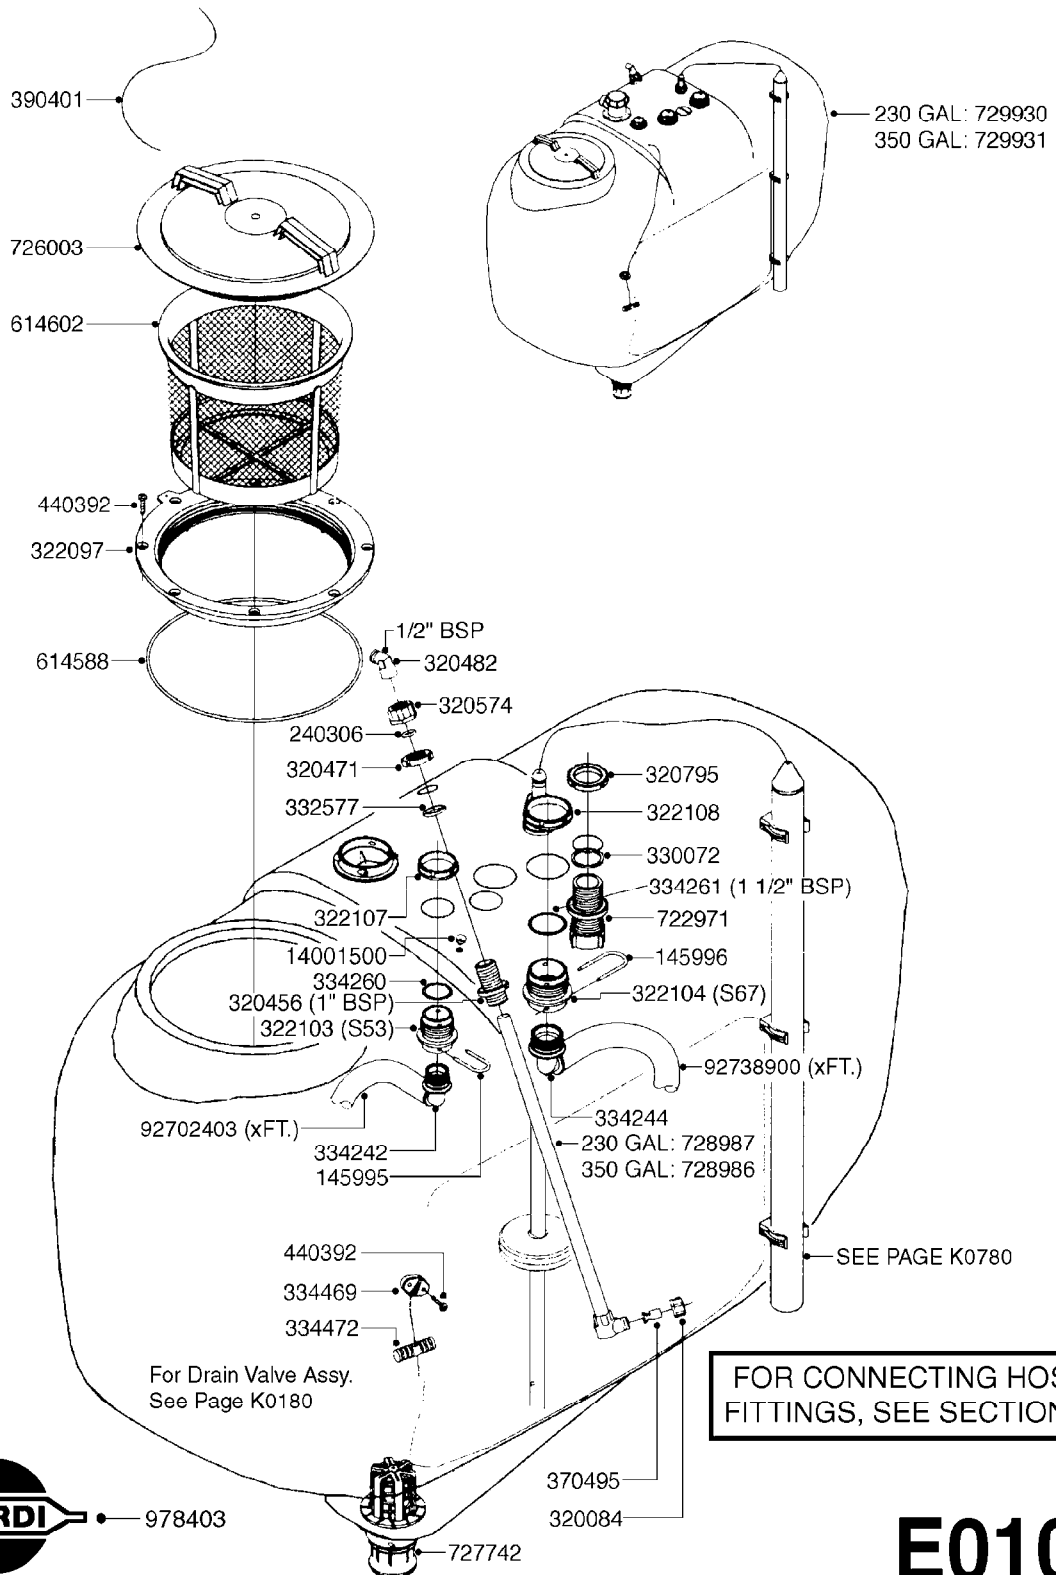

E0100

TANK MEGA 230/350 DIAPHRAGM
E0100-HIN, 01:01:16

Page 1

Date 16.03.2016 11:15

parts-n°	order qty	description
145995	1	FITT.DK S-53 FORK
145996	1	FITT.DK S-67 FORK
240306	1	O-RING D29/D21X4
320084	1	FITT.DK NUT 1/2" BSP
320456	1	FITT.DK BULKHEAD 1"BSP DOUBLE
320471	1	FITT.DK NUT 1" BSP JAMB
320482	1	FITT.DK ELB. 1/2" BSP 60 DEG.
320574	1	FITT.DK NUT 1" BSP SPECIAL
320795	1	FITT.DK NUT 1-1/2" BSP JAMB
322097	1	THREADED RING F. LID
322103	1	FITT.DK S-53 BULKHEAD
322104	1	FITT.DK S-67 BULKHEAD
322107	1	FITT.DK S-53 BULKHEAD NUT
322108	1	FITT.DK S-67 BULKHEAD NUT
330072	1	O-RING D53.5/D45.5X4
332577	1	O-RING D38/D30X4 F.1" PUR.
334242	1	FITT.DK S-53 ELB.1"
334244	1	FITT.DK S-67 ELB.1-1/4"
334260	1	GASKET F. S-53 BULKHEAD
334261	1	GASKET F. S-67 BULKHEAD
334469	1	CLEVIS F.CORD TOP DRAIN ASSY.
334472	1	HANDLE FOR TOP DRAIN
370495	1	NOZZLE INJECTOR 5066-3.0
390401	1	CORD NYLON F.LID 900MM
440392	1	SCREW 6.3 X 25.0 DIN7981C TORX
614588	1	SEAL F. LID
614602	1	FILTER BASKET
722971	1	SAFETY VALVE SCF 217PSI(15BAR)
726003	1	LID F. TANK
727742	1	TOP DRAIN CORD TYPE
728986	1	AGITATION TUBE L=54.88"
728987	1	AGITATION TUBE L=47.44"
729930	1	TANK ASSY. COMPLETE MEGA 230G
729931	1	TANK ASSY. COMPLETE MEGA 350G
978403	1	DECAL COMPANY 280 X 450
14001500	1	GROMMET F.TOP DRAIN CORD
92702403	1	HOSE PVC SUCT GRAY 1"
92738900	1	HOSE R X PVC X 1-1/4" 0012"