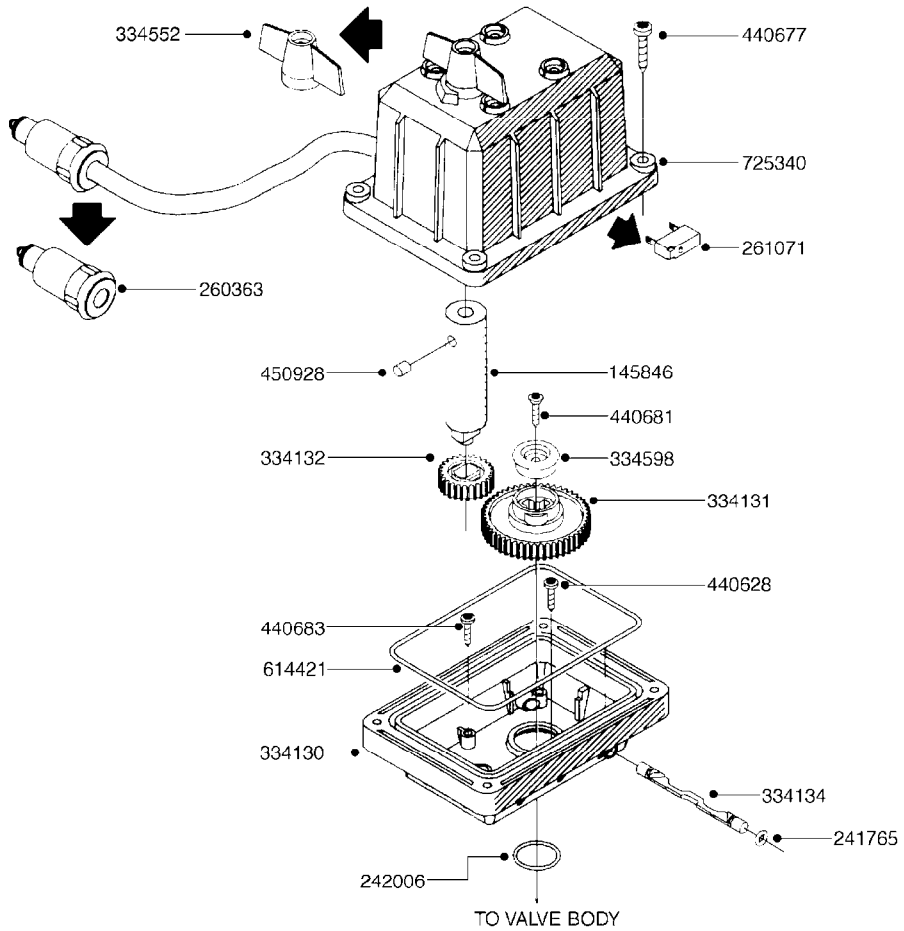

834363 - AGITATION BYPASS VALVE

K0020

BALL VALVE-ELECTRIC 2-WAY
K0020-HIN, 01:01:16

Page 1

Date 16.03.2016 11:15

parts-n°	order qty	description
145846	1	COUPLING FOR EL 3-WAY VALVE
241765	1	O-RING 3.1 X 1.6
242006	1	O-RING D22/D19 X 1.5
260363	1	PLUG 2 POLE 12V
261071	1	MICRO SWITCH TYPE 9 SM 201
261162	1	SOCKET F.12V BAYONET PLUG
261589	1	FUSE 5 X 20 1.25 AMP
334130	1	GEAR BOX
334131	1	COG WHEEL
334132	1	COG WHEEL
334134	1	INDICATOR ROD
334552	1	GRIP F.MAN.OP.EC PRES.REG.GREE
334598	1	PLUG F.VALVE HANDLE BLUE
440628	1	SCREW 3/8'
440677	1	SCREW F. PLASTIC 5X20 SS
440681	1	SCREW F. PLASTIC 4MM X 14LG SS
440683	1	SCREW 40X18 2WAY ELC.BALL VALV
450928	1	SET SCREW M8 X 8MM STAINLESS
614421	1	GASKET F/MOTOR HOUSE-ON/OFF TR
725340	1	MOTOR HOUSING FOR EL VALVE
728399	1	CIRCUIT BOARD F.728941
728941	1	CONTROL BOX F.2-WAY VALVE ELC.
834363	1	ELECTRIC KIT, AGITATION BYPASS