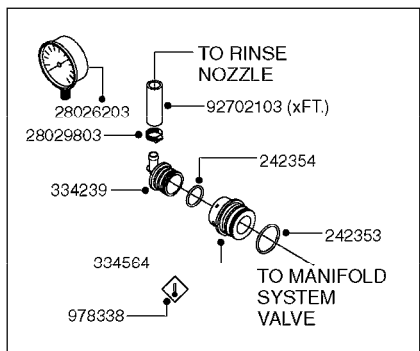

RINSE SYSTEM PLUMBING
K0750-HIN, 01:01:16

Page 0
Date 16.03.2016 11:16

RINSE SYSTEM- MANIFOLD SYSTEM

K0750