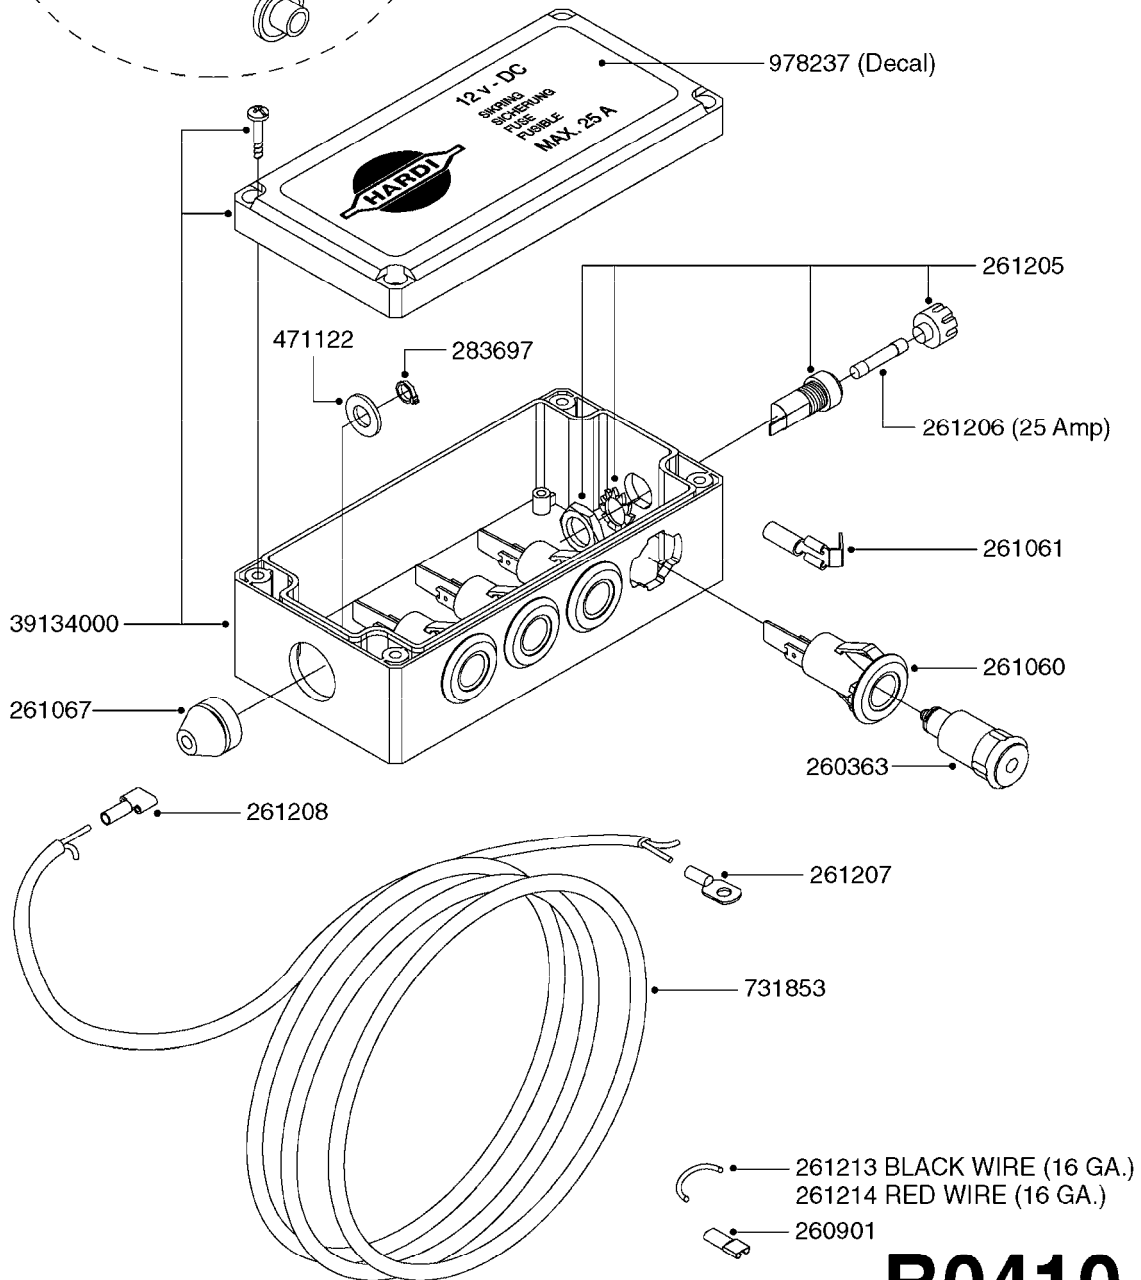

COMPLETE ASSEMBLIES
WHOLEGOODS ITEMS

817925 COMPLETE ASSEMBLY

12 VOLT OUTLET BOX
B0410-HIN, 01:01:16

Page 1
Date 16.03.2016 11:15

parts-n°	order qty	description
260363	1	PLUG 2 POLE 12V
260827	1	PLUG F.EC ATTACHMENTS
260901	1	SPADE F.ELEC CONN.1.5MM BLUE
261060	1	PLUG F.EC ATTACHMENTS
261061	1	SPADE F.ELEC.2 WAY CONNECTOR
261067	1	GROMMET 10-14 GREY
261205	1	FUSE HOLDER
261206	1	FUSE 25 A
261207	1	ELECTRIC CONNECTOR 4MM
261208	1	SPADE F.ELEC.CONNECTOR 4MM
261213	1	WIRE 6.4MM BLACK
261214	1	WIRE 6.4MM RED
283697	1	TIESTRAP 200MM
471122	1	WASHER, M10, Ø20/10.5X 2.0, SS
731853	1	CABLE 2X4MM L=138"
817925	1	OUTLET BOX 12 VOLT ELEC.
978237	1	DECAL OUTLET BOX
39134000	1	BOX, COMPLETE, 12V POWER BOX