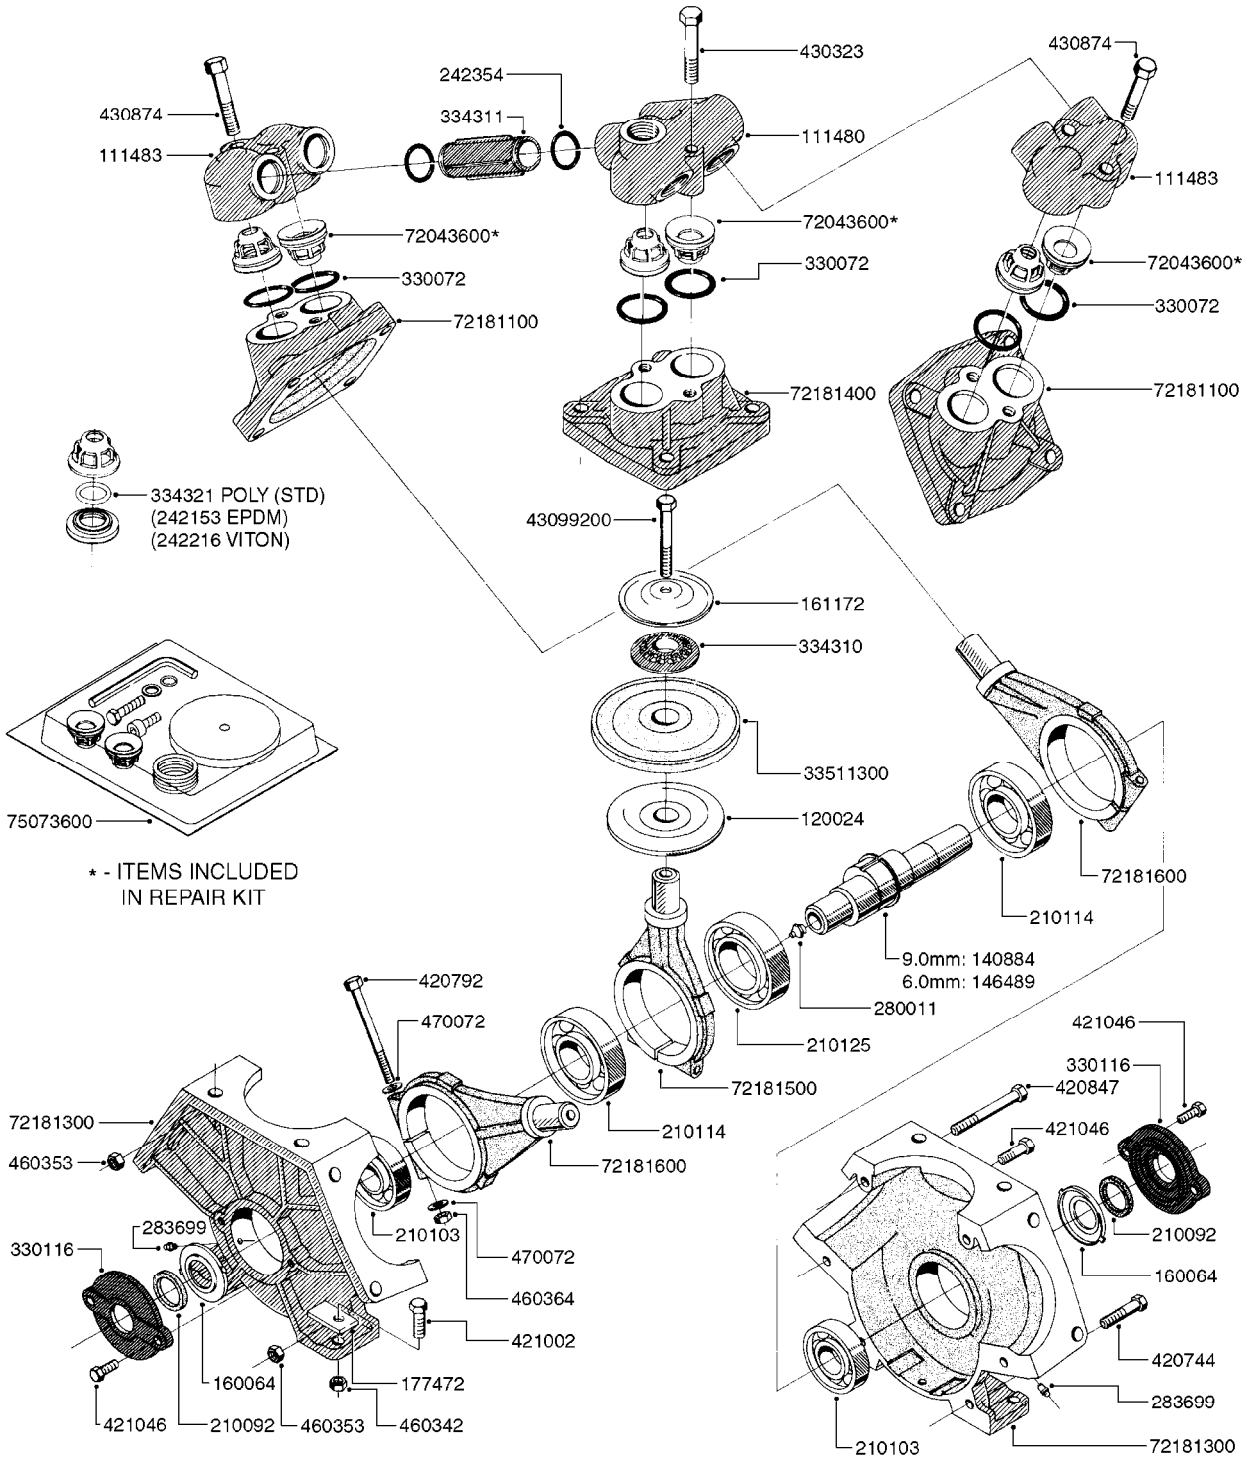

COMPLETE PUMPS
821635 - PUMP ONLY
10396203 - WITH PTO & DAMPER

COMPLETE ASSEMBLIES
WHOLEGOODS ITEMS

A0230

PUMP - 1303 W/ MOUNTING BASE
A0230-HIN, 01:01:16

Page 1
Date 16.03.2016 11:14

parts-n°	order qty	description
111480	1	VALVE HEAD 1302 CENTER
111483	1	VALVE HEAD SIDE 1302
120024	1	DIAPHRAGM BACK DISC 1200-1300
140884	1	CRANK SHAFT MODEL 1300-9
146489	1	CRANK SHAFT MODEL 1302-6MM
160064	1	DUST PLATE
161172	1	DIAPHRAGM DISC F. 1203/1303
177472	1	BRACKET 25 X 5
210092	1	SEAL FELT D43/30X5
210103	1	BEARING BALL 6306
210114	1	BEARING BALL 6308
210125	1	BEARING BALL 6210
242153	1	O-RING D26X4 EPDM
242216	1	O-RING VITON F/1202/1302/462
242354	1	O-RING D32.2X3.0 VITON F.S-53
280011	1	GREASE NIPPLE 3/8" SAE H TR
283699	1	GREASE NIPPLE M6X1
330072	1	O-RING D53.5/D45.5X4
330116	1	SEAL RETAINER, MODEL 1300
334310	1	NYLON WASHER 1202/1302/462
334311	1	CONNECTION PIPE INLET MOD.1302
334321	1	O-RING POLY. 34.0x26.0x4.0
420744	1	BOLT HEX 8.8 DEL M8X40
420792	1	BOLT HEX 8.8 RAW M8X95
420847	1	BOLT HEX 8.8 DEL M8X85
421002	1	BOLT HEX 8.8 DEL M10X30 FT DIN933
421046	1	BOLT HEX 8.8 DEL M8X25 FT A2 DIN933
430323	1	BOLT HEX 8.8 DEL M12X60
430874	1	SCREW SET 8.8 DEL M12X70 FT
460342	1	NUT HEX M10 DEL DIN934
460353	1	NUT HEX M8 BLACK
460364	1	NUT HEX M8 GALV.
470072	1	WASHER D15/D8X.5 LOCK
821635	1	PUMP 1303/9 540RPM
10396203	1	PUMP 1303 C/W PTO 540 RPM
33511300	1	DIAPHRAGM 1202-1303 POLY 2006
43099200	1	BOLT HEX SS M12 X 30 DIN933 A4
72043600	1	VALVE FOR 462/463
72181100	1	DIAPHRAGM COVER 1203/1303+BLTS
72181300	1	PUMP CASTING 1300 RED W/BOLTS
72181400	1	DIAPHRAGM COVER 1303 W/BOLTS
72181500	1	CONNECTING ROD, CENTER 1303
72181600	1	CONNECTING ROD, SIDE MOD.1300
75073600	1	PUMP KIT 1303 MM "06"