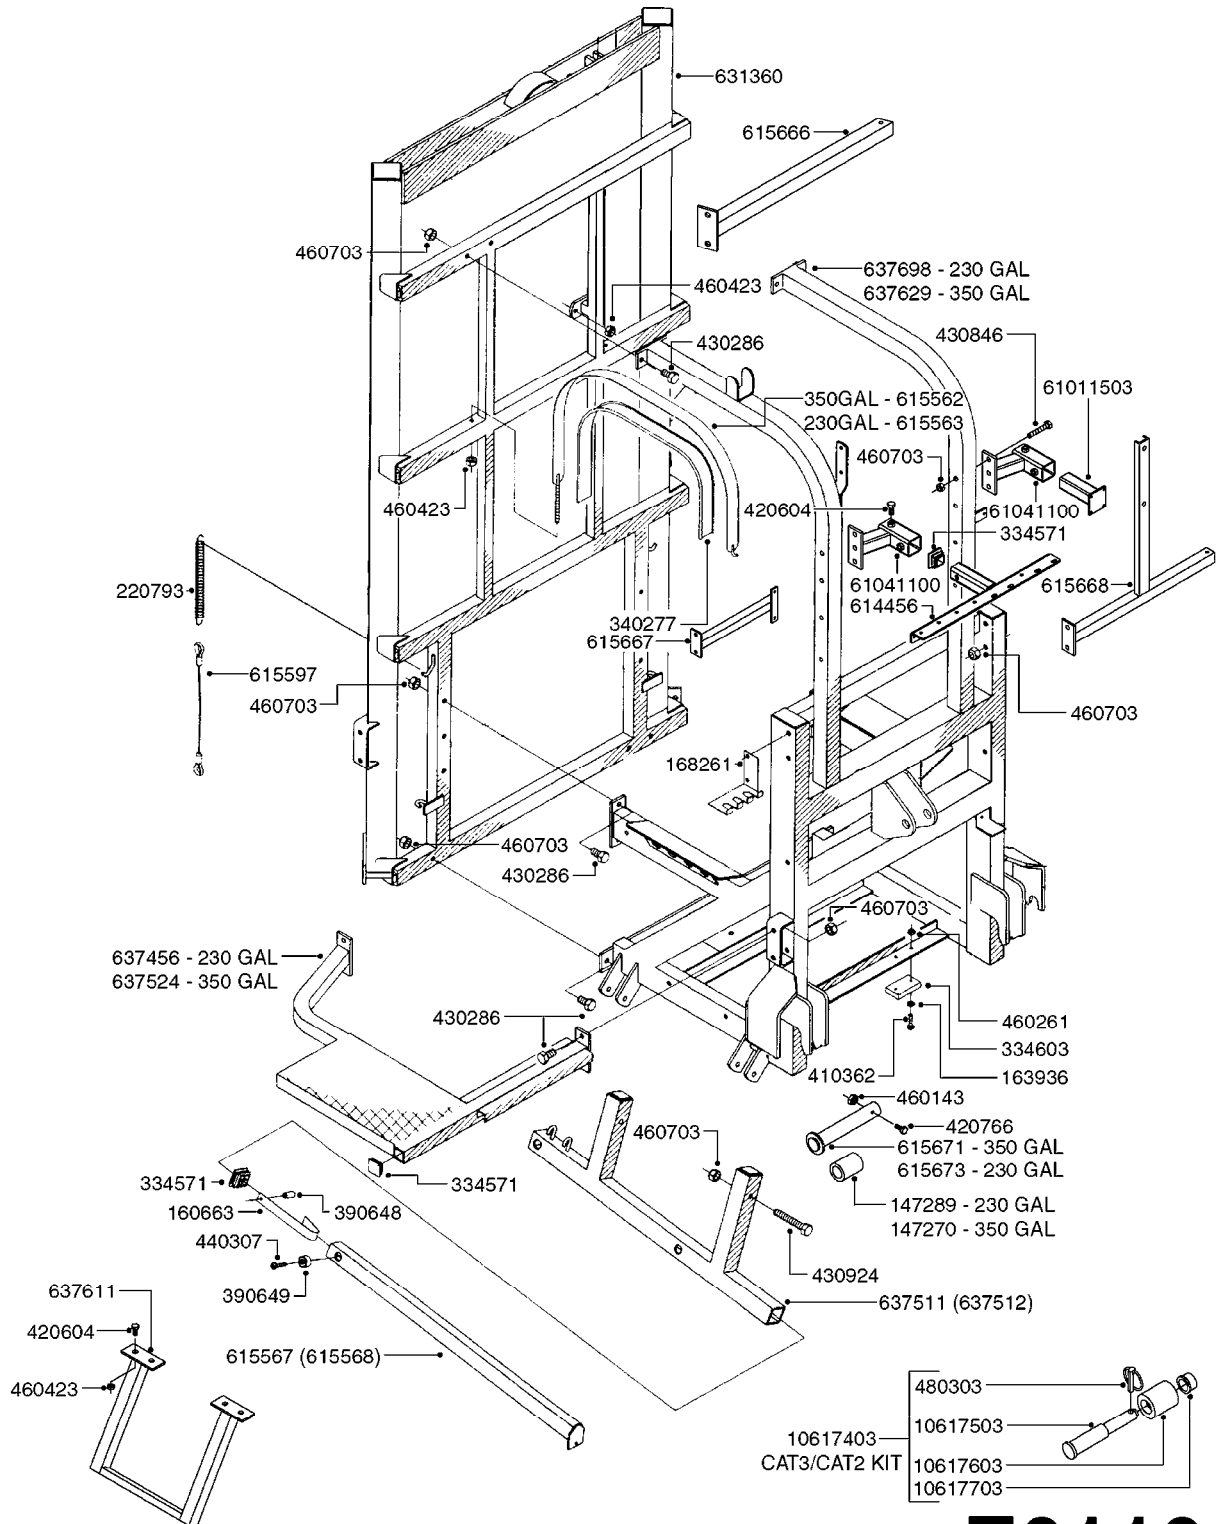

E0110

FRAME MEGA 230/350
E0110-HIN, 01:01:16

Page 1
Date 16.03.2016 11:15

parts-n°	order qty	description
147270	1	BUSHING 60/38 L=80MM
147289	1	BUSHING 60/30 L=80MM
160663	1	SPRING F. SUPPORT LOCK
163936	1	WASHER D15/D6.2X1
168261	1	BRACKET FOR HYD HOSE
220793	1	SPRING D21/D4X250MM
334571	1	TAPON 40x40x2 EMBELLECEDOR
334603	1	RUBBER STOP 86X48X15
340277	1	TANK PACKING - 40mm WIDE x 12"
390648	1	SUPPORT LOCK (LOWER) F. MEGA
390649	1	SUPPORT LOCK (UPPER) F. MEGA
410362	1	BOLT HEX 8.8 SS M6X20 FT
420604	1	BOLT HEX 8.8 DEL M10X25 FT DIN933
420766	1	BOLT HEX 8.8 DEL M8X45
430286	1	BOLT HEX 8.8 DEL M12X30 FT
430846	1	BOLT HEX 8.8 DEL M12X80
430924	1	BOLT HEX 8.8 DEL M12 X 85
440307	1	SCREW SHEET-METAL 3/4" NO. 10
460143	1	NUT HEX M8 LOCK A2 DIN985
460261	1	NUT HEX M6X1 LOCK A2 DIN985
460423	1	NUT HEX M10X1.5 LOCK
460703	1	NUT HEX M12X1.75 LOCK DIN985
480303	1	PIN 7/16 SNAP RING
614456	1	BRACKET F.EC 3&4 BANK VALVES
615562	1	TANK STRAP MEGA
615563	1	TANK STRAP F: MEGA 230
615567	1	SUPPORT TUBE (INNER) MEGA RIGHT
615568	1	SUPPORT TUBE (INNER) MEGA LEFT
615597	1	CABLE D3X395MM F.MEGA LEG
615666	1	MOUNT BRACKET F.MANIFOLD MEGA
615667	1	MOUNT BRACKET F MANIFOLD
615668	1	MOUNT BKT.F.CLEAN WATER MEGA
615671	1	PIN LOWER LINK CAT 3 F.MEGA350
615673	1	PIN 28MM LOWER LINK F.MEGA 230
631360	1	UPRIGHT MEGA EAGLE
637456	1	FOOT BOARD, MEGA 230
637511	1	SUPPORT LEG FOR MEGA RIGHT
637512	1	SUPPORT LEG FOR MEGA LEFT
637524	1	FOOT BOARD, MEGA 350
637611	1	EXTRA STEP, MEGA 230/350
637629	1	FRAME F.MEGA 350
637698	1	.
10617403	1	KIT CAT2 MEGA 350
10617503	1	PIN LOWER HITCH FOR CAT2/3
10617603	1	SPACER F. HITCH PIN CAT2/3
10617703	1	BUSHING F. HITCH PIN CAT2/3
61011503	1	PRESSURE REGULATOR MOUNT BRKT.
61041100	1	CONTROL POST F. MEGA