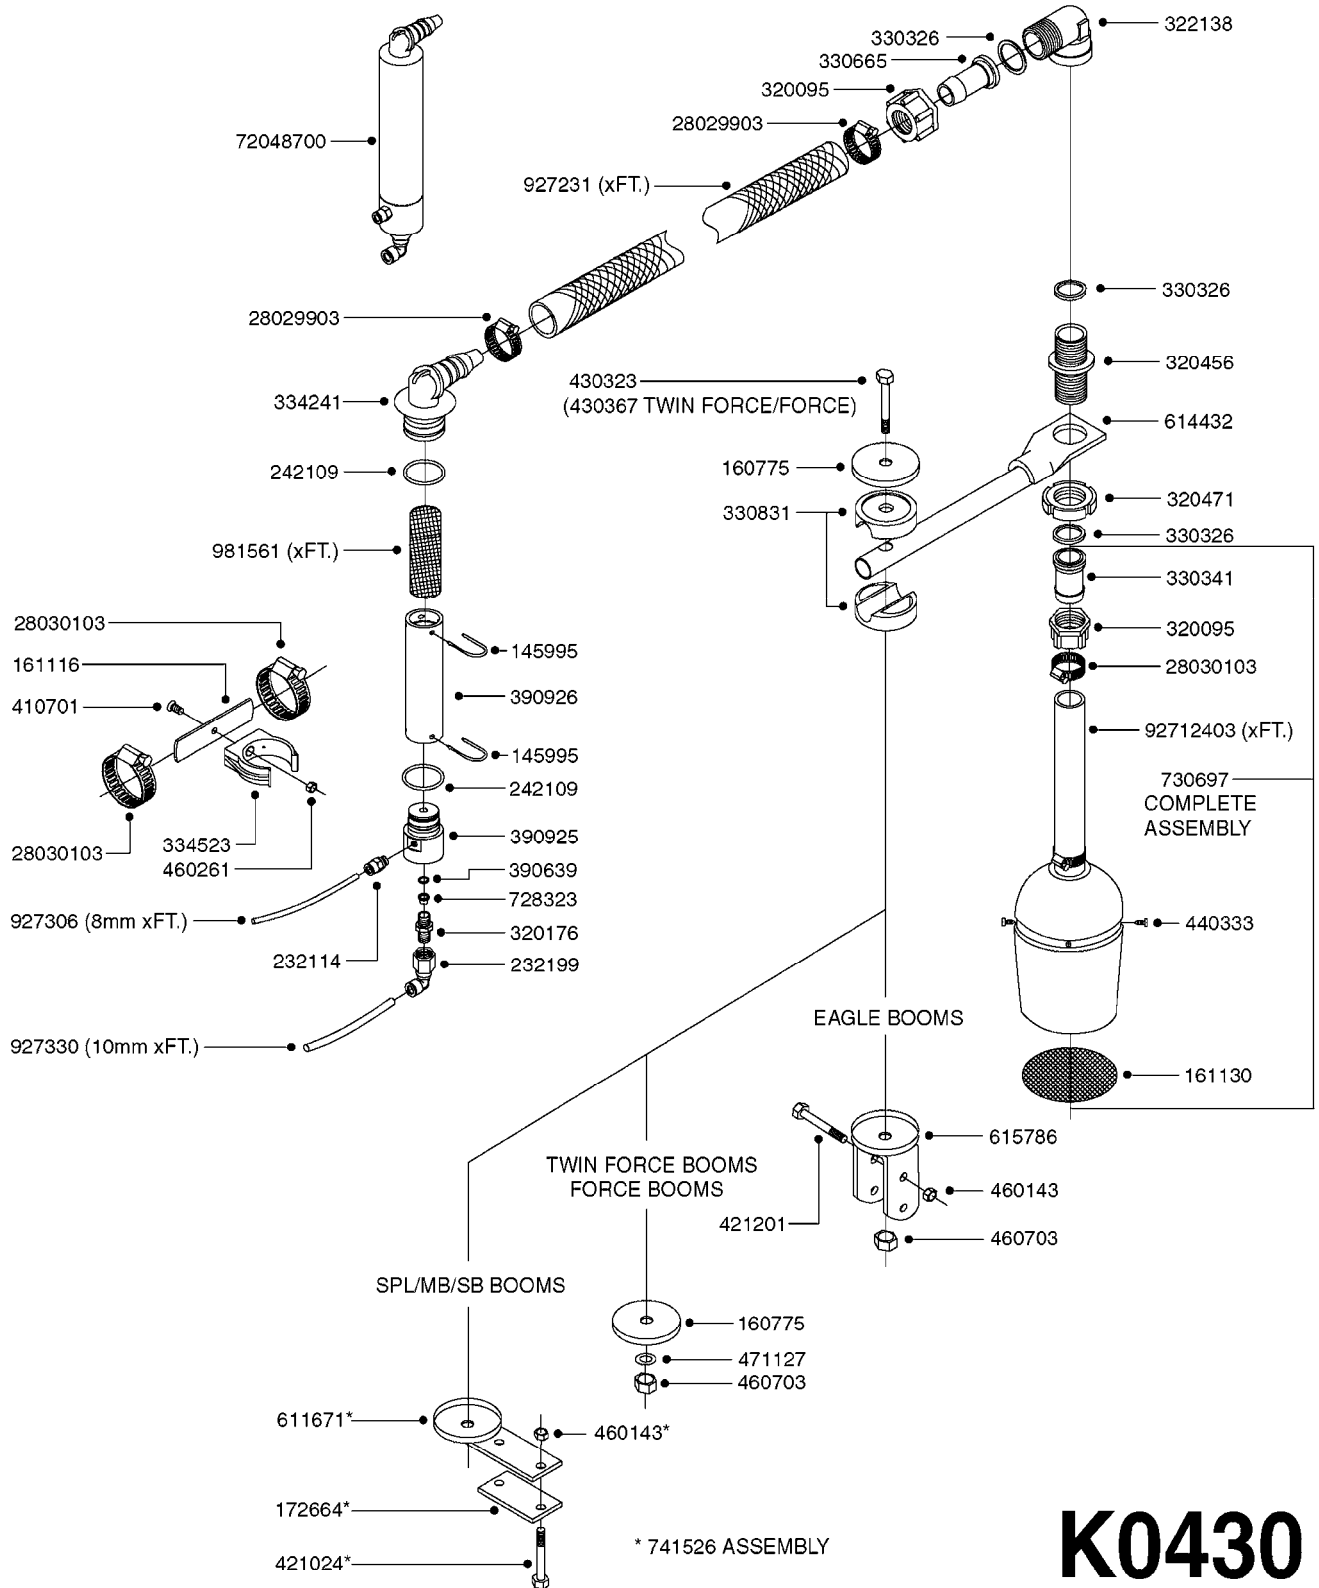

parts-n°	order qty	description
10009803	1	WASHER PLATE 3/8"
10171603	1	BOLT HEX 3/8 NC GR.2 01.50"
10212903	1	NUT HEX NC (NYLON LOCK) 3/8"
10512503	1	FOAM MARKER MOUNT KIT
160908	1	MOUNT BRACKET F. F.M.COMP.MEGA
334571	1	TAPON 40x40x2 EMBELLECEDOR
420906	1	BOLT HEX 8.8 DEL M10X60
420965	1	M10X40 MACHINE SCREW STAINLESS
430286	1	BOLT HEX 8.8 DEL M12X30 FT
460423	1	NUT HEX M10X1.5 LOCK
460703	1	NUT HEX M12X1.75 LOCK DIN985
471122	1	WASHER, M10, Ø20/10.5X 2.0, SS
615669	1	MT. BRACKET FOR F.M. TANK MEGA