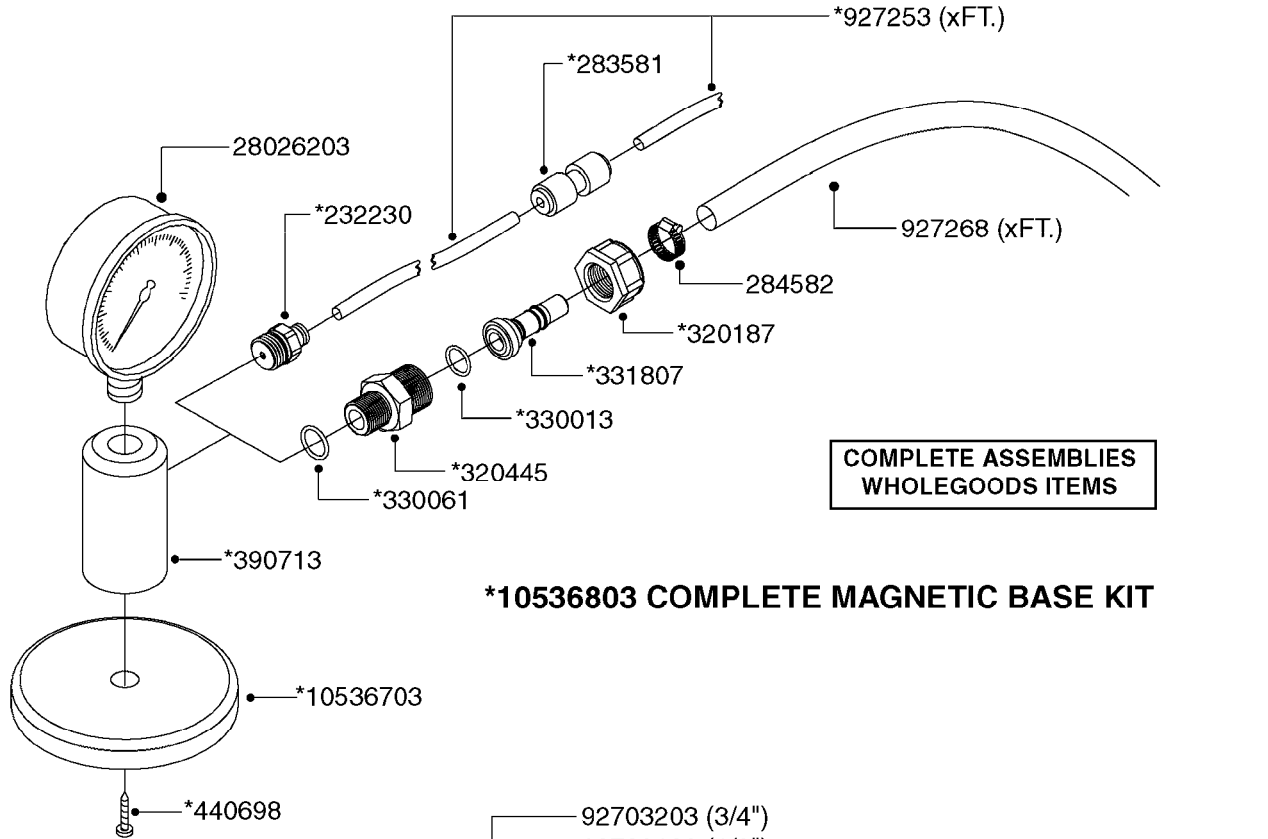

REMOTE GAUGE-MAGNETIC BASE KIT
K0690-HIN, 01:01:16

Page 1
Date 16.03.2016 11:16

parts-n°	order qty	description
231346	1	QUICK COUPLER 1/8"BSP X 4 MM
232230	1	QUICK COUPLER 1/4"BSP X 4 MM
241651	1	O-RING D14.0X3.0 NITRIL
242594	1	O-RING D14 X 1.78 SCH.70-EPDM
283581	1	HOSE CONNECTOR STR. F.4MM PE
284582	1	CLAMP HOSE GEAR - 5/16"
320187	1	FITT.DK CAP 3/8" BSP BLACK
320283	1	FITT.DK NUT 3/4"BSP
320445	1	FITT.DK HN 1/4"X3/8" BSP
321926	1	FITT.DK REDUC 1/8"BSP F.3/4"N
322046	1	FITT.DK TEE 1/2X1/2HB X3/4'BSP
322048	1	FITT.DK TEE 3/4X3/4HB X3/4'BSP
330013	1	O-RING D15/D10X2.5 F.3/8"NUT
330061	1	O-RING D16/D11X2,5
331807	1	FITT.DK HB 5/16" F.3/8" NUT
334531	1	CLAMP HOSE PLASTIC 3/4"
334534	1	CLAMP HOSE PLASTIC 1/2"
390713	1	GAUGE ADAPTOR 1/4" BSP
440698	1	SCREW F.PLASTIC 6X18 SS HEXHD
721851	1	SCREW PLUG W/QUICK FIT
724637	1	FITT.DK HB 5/16' F. 3/4" COMP.
927253	1	AIR HOSE, DIAMETER 4MM
927268	1	HOSE R X PVC X 1/4 X 0012"
10536703	1	MAGNETIC BASE D3,2'/90LB
10536803	1	MAGNETIC BASE KIT F.GAUGE
28026203	1	GAUGE 200PSI/BR,2.5"1/4BSP-BTM
92702103	1	HOSE R X1/2" X300PSI WP X0012"
92703203	1	HOSE R X3/4" X300PSI WP X0012"