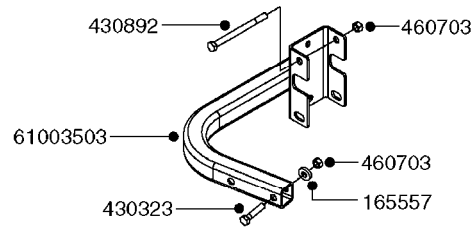

NEW NAVIGATOR