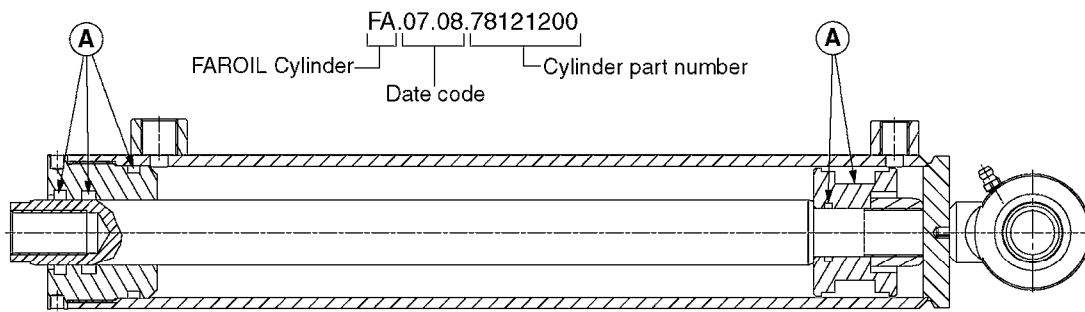

HYDRAULICS - CYLINDERS
C0020-HIN, 01:01:16

Page 3

Date 16.03.2016 11:15

parts-n°	order qty	description
63039300 78100003	1 1	CYLINDER ROD F.781132 CYL. PARA-LIFT CM+750 W/STOP

Check cylinder barrel for stamped part number.