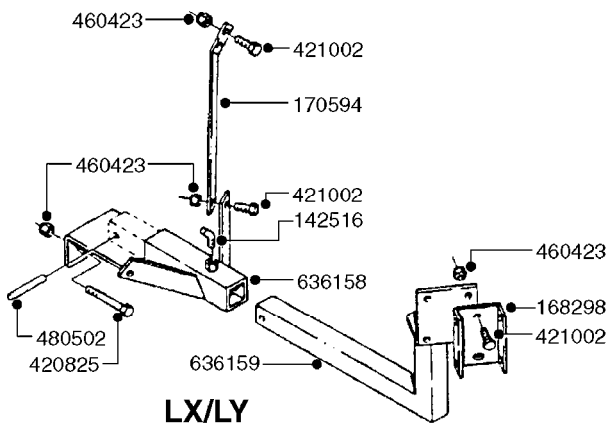

NK/LX/LY PRE-86

3PT TWIN

NEW NAVIGATOR

LX/LY

TRAILER

K0050