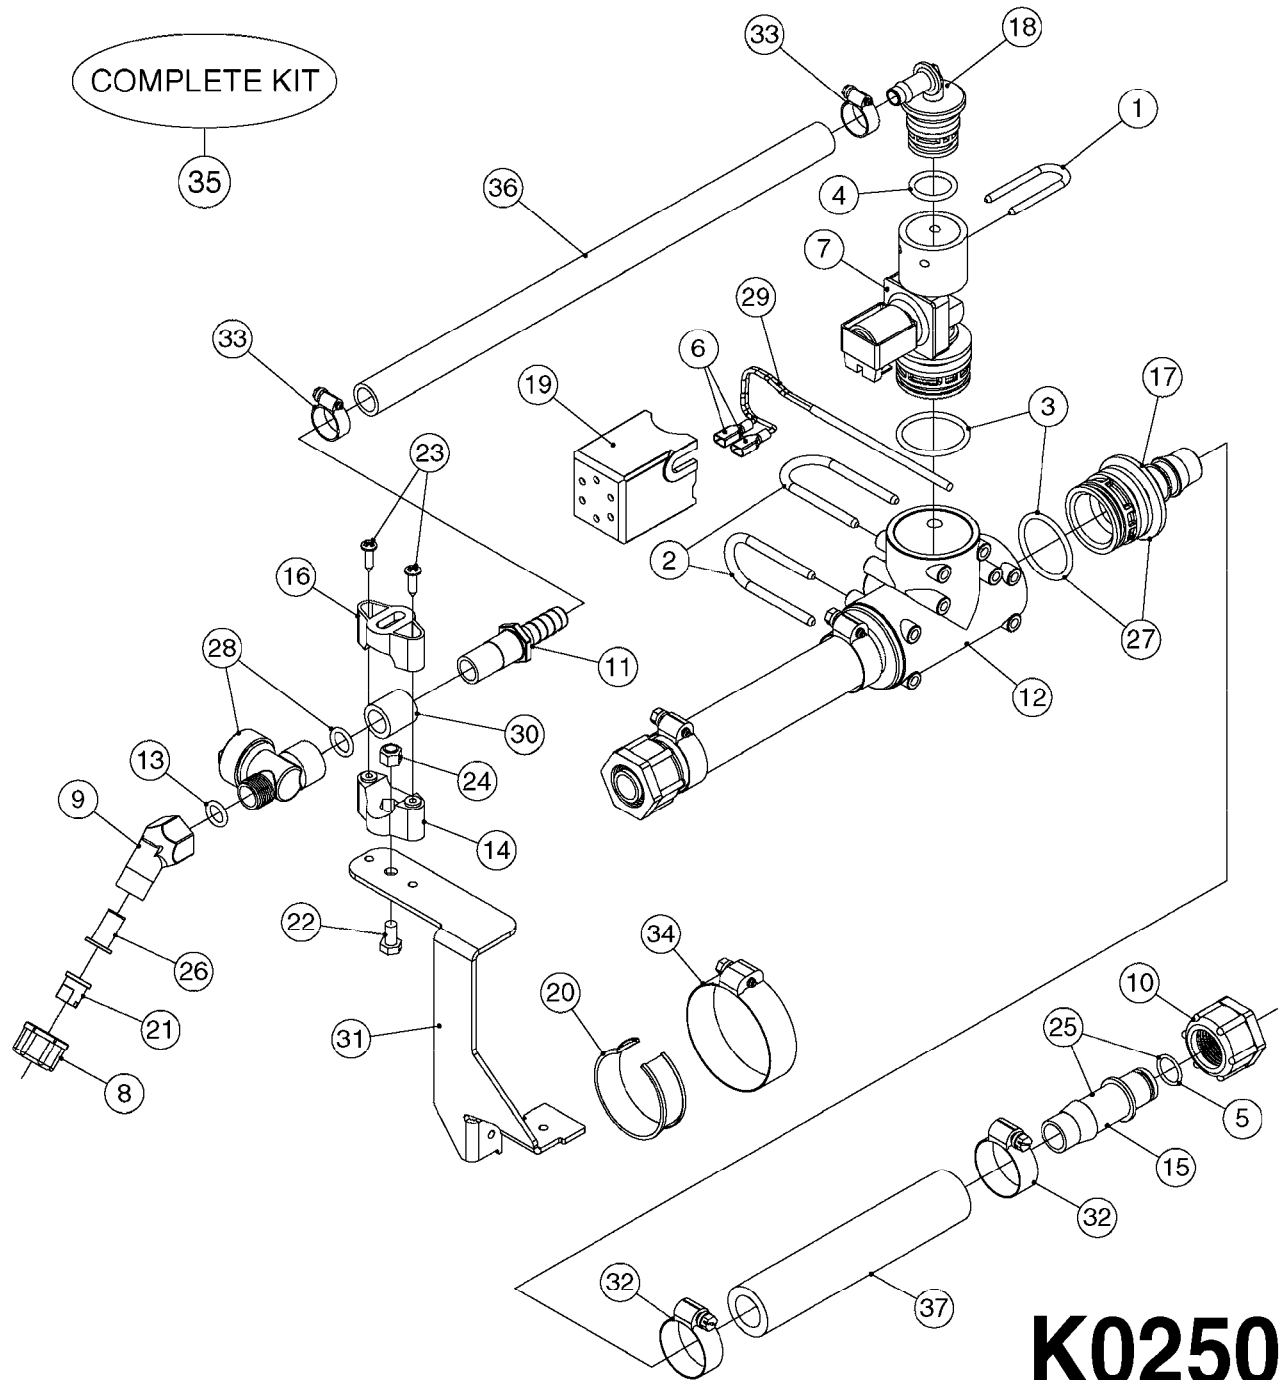

K0250

ELECTRIC END NOZZLE KIT '09
K0250-HIN, 01:01:16

Page 1
Date 16.03.2016 11:15

Pos.	parts-n°	order qty	description
1	145994	1	FITT.DK S-40 FORK
2	145995	1	FITT.DK S-53 FORK
3	242354	1	O-RING D32.2X3.0 VITON F.S-53
4	242355	1	O-RING D19.2X3.0 VITON F.S-40
5	242594	1	O-RING D14 X 1.78 SCH.70-EPDM
6	261539	1	SPADE F.ELEC CONNEX BLUE INSUL
7	262104	1	VALVE, SOLENOID, S53/S40
8	320187	1	FITT.DK CAP 3/8" BSP BLACK
9	320191	1	FITT.DK ELB 3/8' BSP 45 DEGREE
10	320283	1	FITT.DK NUT 3/4"BSP
11	320891	1	FITT.DK HB 3/8'- 3/8' BSP
12	322352	1	FITT.DK S-53 TEE
13	330013	1	O-RING D15/D10X2.5 F.3/8"NUT
14	333012	1	NOZZLE HOLD. UPPER PART
15	334044	1	FITT.DK HB 3/4' F. 3/4' CAP
16	334220	1	YOKE, UPPER NOZZLE BODY
17	334229	1	FITT.DK S-53 STR.3/4"
18	334237	1	FITT.DK S-40 ELB.3/8'
19	334965	1	COVER FOR S53 SOLENOID VALVE
20	341291	1	RUBBER HOSE CLAMP COVER 130MM
21	370392	1	NOZZLE END FAN 1850-G 300
22	410546	1	BOLT HEX SS M6X12 FT
23	440665	1	SCREW M4.2X16 STAINLESS
24	460261	1	NUT HEX M6X1 LOCK A2 DIN985
25	724621	1	FITT.DK HB 3/4"ASSY F.3/4" NUT
26	725042	1	SCREEN 80 MESH W.GASKET, RED
27	726558	1	FITT.DK S53 STR. 3/4" W. ORING
28	729610	1	NOZZLE ASSY. NON DRIP 3/8 THRD
29	983087	1	ELEC. CABLE 2 WIRE X 0.75MM
30	10631003	1	HOSE R X CLEAR BRAID.X 1/2 12"
31	16110803	1	NOZZLE BRACKET VAR SPACINGS
32	28029903	1	CLAMP HOSE GEAR P3/4"-S1" 6712
33	28044903	1	CLAMP HOSE GEAR P3/8" 6706
34	28047003	1	CLAMP HOSE GEAR 30 X 50 6732
35	82613203	1	ELECTRIC END NOZZLE KIT 2009
36	92701703	1	HOSE R X3/8" X300PSI WP X0012"
37	92703203	1	HOSE R X3/4" X300PSI WP X0012"