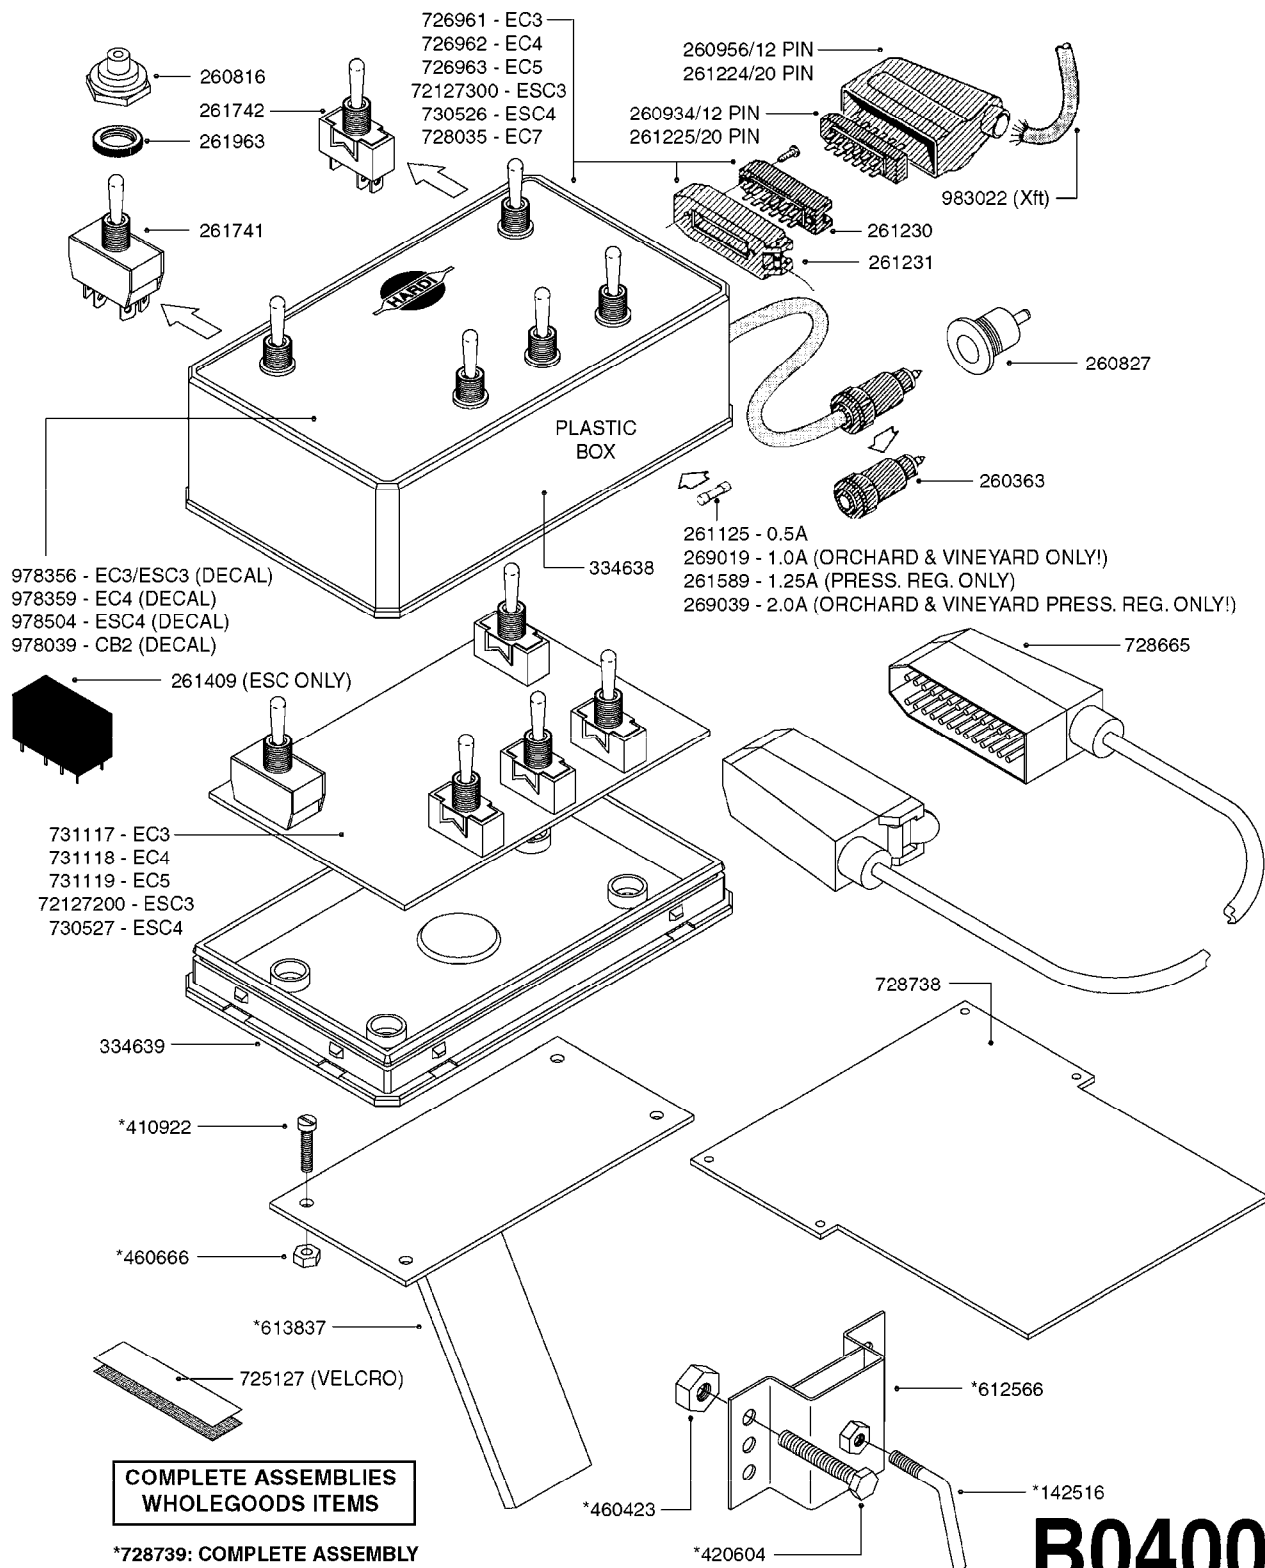

*728739: COMPLETE ASSEMBLY (NLA)

COMPLETE ASSEMBLIES
WHOLEGOODS ITEMS

B0390

CONTROL BOX F/EC+EC-SC
B0390-HIN, 01:01:16

Page 1
Date 16.03.2016 11:15

parts-n°	order qty	description
142516	1	SCREW SET M10 BENT F. LOCKING
260363	1	PLUG 2 POLE 12V
260794	1	SWITCH F.PRESS ADJ.EC CONTROL
260816	1	CAP W/RUBBER BOOT F.EC SWITCH
260827	1	PLUG F.EC ATTACHMENTS
260864	1	SWITCH F.HY BOOM CONTROL BOX
260923	1	PLUG INSERT 12 POLE FEMALE
260934	1	PLUG INSERT 12 POLE MALE
260945	1	PLUG HOUSE 12 POLE FEMALE
260956	1	PLUG HOUSE 12 POL.MALE
261066	1	SWITCH 2 POLE
261125	1	FUSE 5 X 20 500mA
261224	1	PLUG HOUSING F/20 POLE MALE
261225	1	PLUG INSERT 20 POLE MALE
261230	1	PLUG INSERT 20 POLE FEMALE
261231	1	PLUG HOUSING 20 POLE FEMALE
410922	1	CYL.SKR 8.8 DEL M4X20 RST
411006	1	SCREW M4X40 SLOTTED
420604	1	BOLT HEX 8.8 DEL M10X25 FT DIN933
460423	1	NUT HEX M10X1.5 LOCK
460666	1	NUT HEX M4
612566	1	MOUNT BRACKET F.FAN CABLE ASSY
613837	1	MOUNT PLATE FOR EC CONTROL BOX
725006	1	CIRCUIT BOARD 4 VALVE
725014	1	CONTROL BOX EC 4 SEC./12 PIN
725056	1	PRINTED CIRC.W SW 3WAY 726961
726961	1	CONTROL BOX EC 3 SEC./20 PIN
726962	1	CONTROL BOX EC 4 SEC./20 PIN
727376	1	CIRCUIT BOARD F.ESC 3 BANK
728072	1	CABLE,20-PIN,6M EC/4
728073	1	CABLE,20-PIN,6M, EC/3
728075	1	CABLE F.CONTROL BOX 5M EC/3
728665	1	CABLE EXT.-QUICK ATTACH 20 PIN
728666	1	CABLE-QUICK ATTACH 12 PIN
728738	1	DOUB.CONT.BOX & OR F/M PLATE
728739	1	IN CAB CONTROL MOUNT KIT
729721	1	CONTROL BOX ESC3
983022	1	WIRE 12 x 0.5 x 2MM x 12"
10297303	1	CIRCUIT BOARD FOR T.M.S.
10411203	1	RELAY T-82