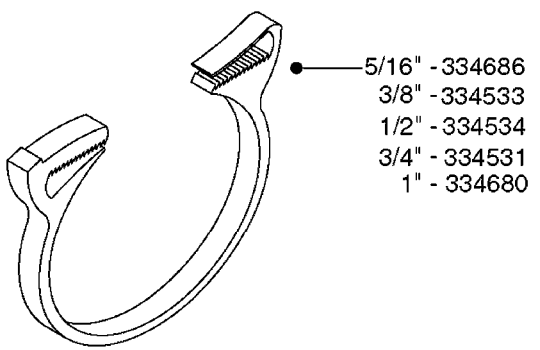

Hose Size	Pressure	Suction	Clamp Code
3/8"	28029803		6706
1/2"	28029803		6706
3/4"	28029903		6712
1"	28030003	28029903	6716
1-1/4"	28030103		6724
1-1/2"		28030103	6724
2"		28030203	235-67
2-1/2"		28030303	235-74
3"		28030403	235-82

L0130