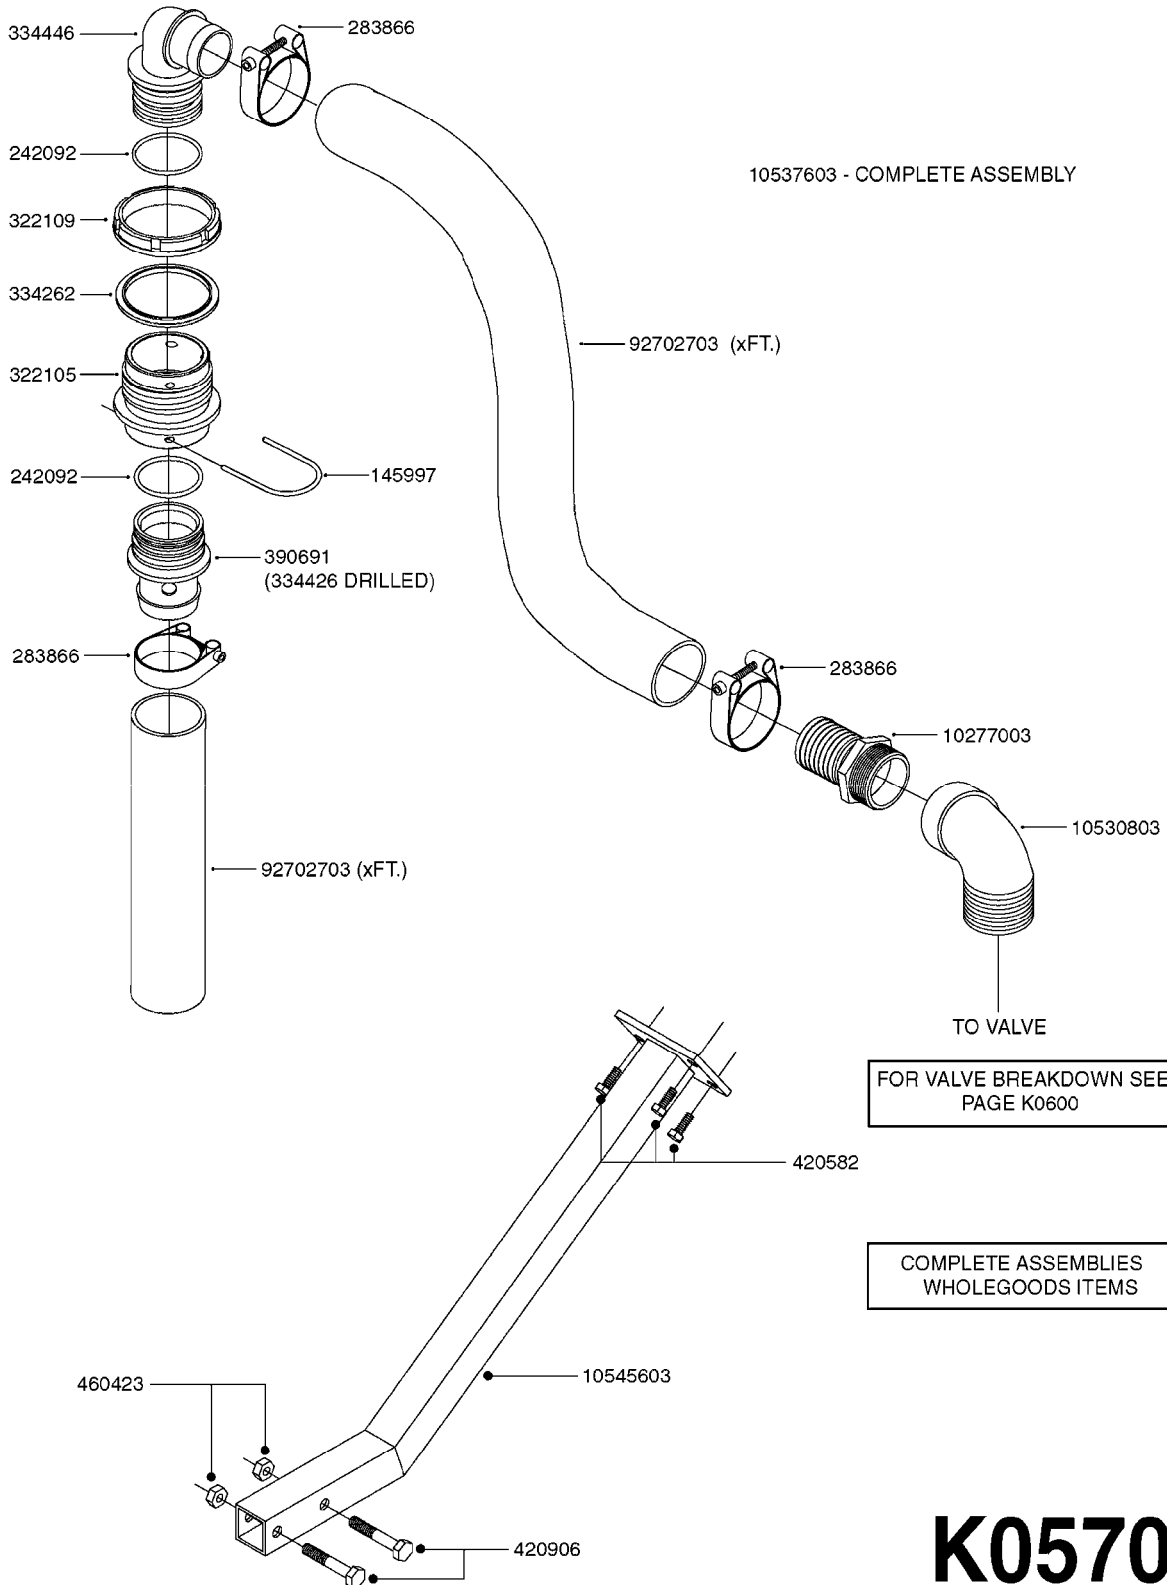

QUICK FILL PLUMBING MEGA
K0570-HIN, 01:01:16

Page 1
Date 16.03.2016 11:16

parts-n°	order qty	description
145997	1	FITT.DK S-93 FORK
242092	1	O-RING D69.5X3 (Use-242351)
283866	1	CLAMP HOSE SCREW TYPE 2"DELTA
322105	1	FITT.DK S-93 BULKHEAD DOUBLE
322109	1	FITT.DK S-93 BULKHEAD NUT
334262	1	GASKET F.S-93 BULKHEAD
334426	1	FITT.DK S-93 STR.2'
334446	1	FITT.DK S-93 ELB.2" PVC
390691	1	FITT.DK S-93 STR.2"PVC DRILLED
420582	1	BOLT HEX 8.8 DEL M8X20 FT A2
420906	1	BOLT HEX 8.8 DEL M10X60
460423	1	NUT HEX M10X1.5 LOCK
10277003	1	FITT.PO.HB 2.00X2.00 MCPHEE
10530803	1	FITT.PO.SE 2.00X2.00 45 DEG.
10537603	1	QUICK FILL MEGA
10545603	1	BRACKET F.QUICKFILL MEGA
92702703	1	HOSE PVC SUCT GRAY 2"