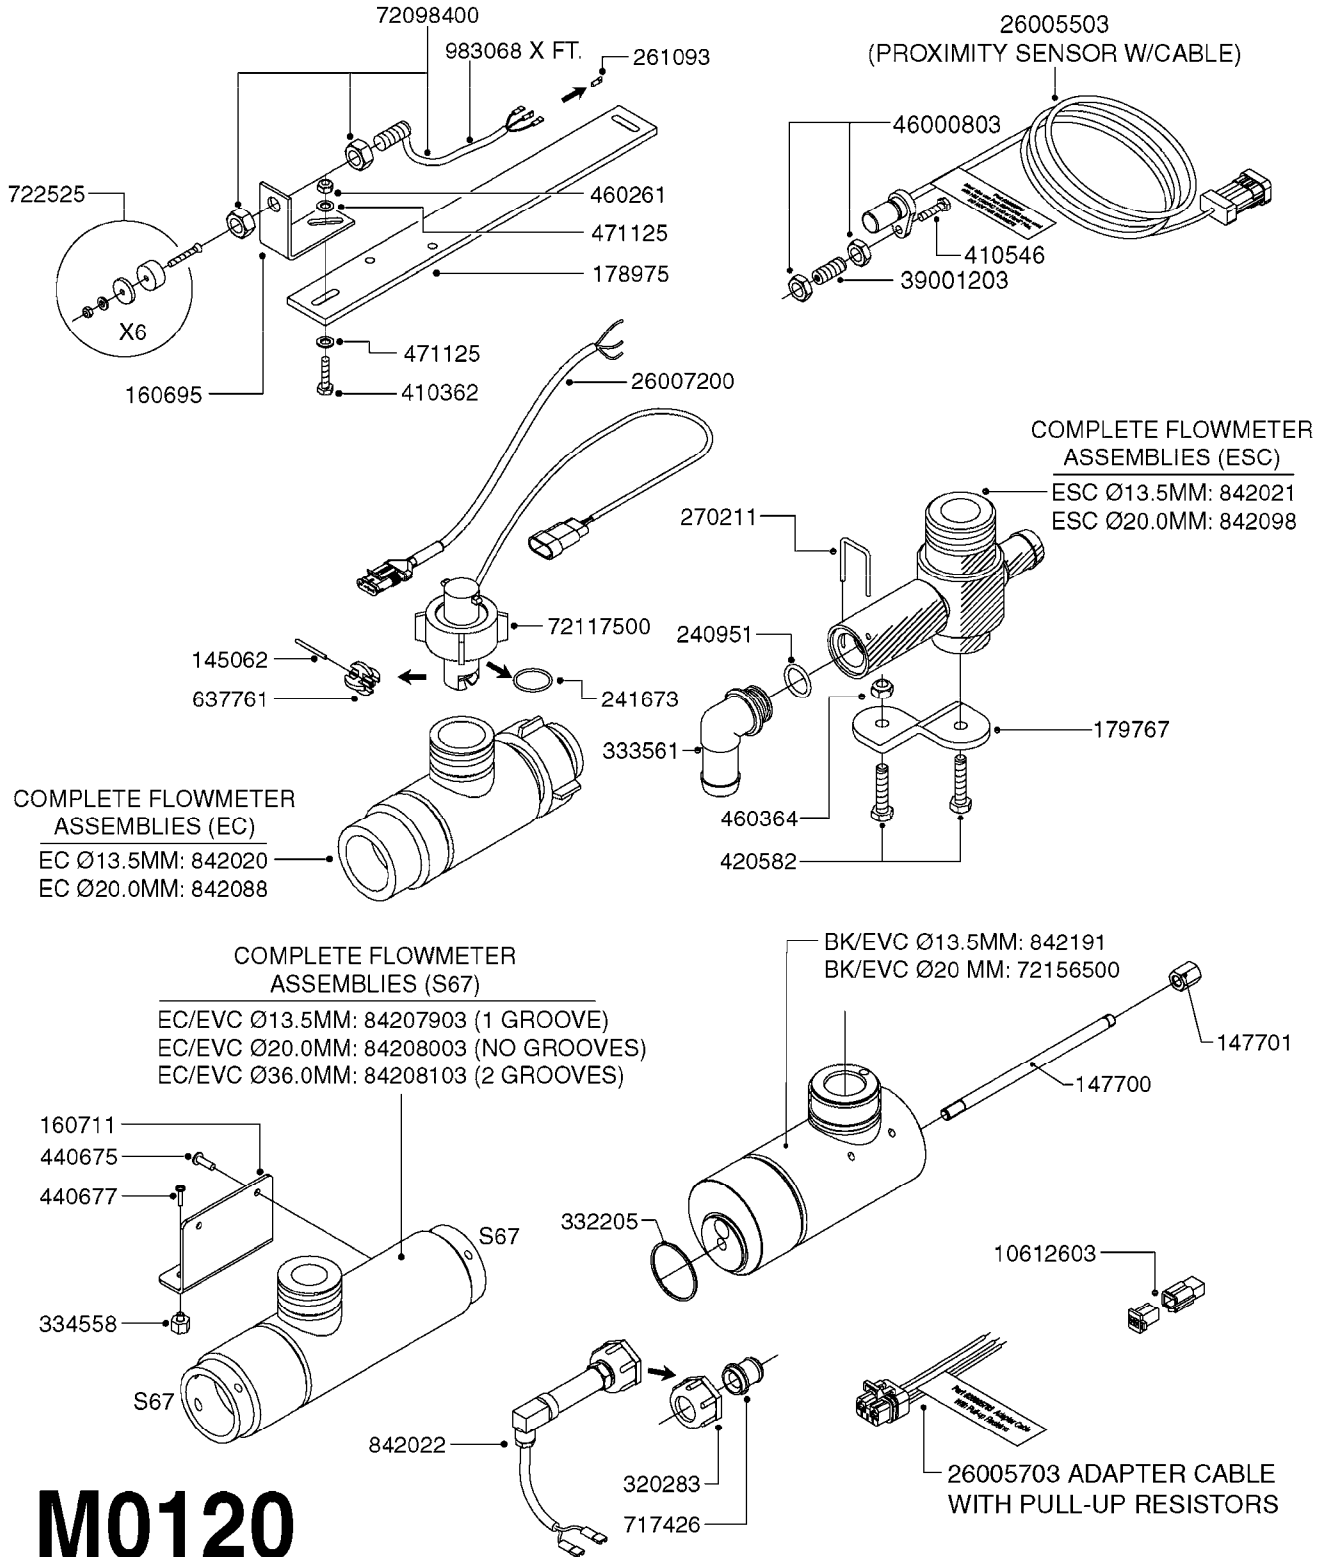

M0120

parts-n°	order qty	description
145062	1	ROTOR SHAFT
147700	1	STUD BOLT M8 X 158MM
147701	1	NUT HEX M8 STAINLESS L=16
160695	1	BRACKET F.SENSOR
160711	1	BRACKET FOR FLOW METER
178975	1	MOUNT BRACKET F. SPEED SENSOR
179767	1	FLOW SENSOR MOUNTING BRACKET
240951	1	O-RING D21.2X3 NITRIL
241673	1	O-RING D22.1X1.6
261093	1	SPADE F.ELEC.WIRE DK 2.8X0.8
270211	1	FITT.DK S25 FORK L=37.5
320283	1	FITT.DK NUT 3/4"BSP
332205	1	O-RING D43/39XD2
333561	1	FITT.DK ELB.1" EC RETURN
334558	1	NUT HEX PLASTIC INSERT
410362	1	BOLT HEX 8.8 SS M6X20
410546	1	BOLT HEX M6X12 A2 SS DIN933
420582	1	BOLT HEX 8.8 DEL M8X20 FT A2
440675	1	SCREW F. PLASTIC 5X16 SS
440677	1	SCREW F. PLASTIC 5X20 SS
460261	1	NUT HEX M6X1.00 LOCK DIN985 A2 SS
460364	1	NUT HU M8 A2 SS DIN934
471125	1	WASHER M6U 6.4X14X1.2,A2 SS
637761	1	ROTOR F.FLOWMETER - PILOT
717426	1	FITT.DK REDUC 1/4"BSP F.3/4"N
722525	1	MONITOR MAGNETS SET OF 8PCS
842020	1	HP FLOW METER EC 2-30 GPM
842021	1	HP FLOW METER ESC 2-30 GPM
842022	1	HP PRESS. TRANSDUCER 0-150 PSI
842088	1	HP FLOW METER EC 4-70 GPM
842098	1	HP FLOW METER ESC 4-70 GPM
842191	1	HP FLOW METER BK/EVC 2-30 GPM
983068	1	ELEC. CABLE 3 WIRE X .25MM HP
10612603	1	KIT PLUG 6 PIN F.PILOT MONITOR
26005503	1	SPEED SENSOR/CABLE ASSY PROX
26005703	1	*SPEED SENS ADPT CBLE W PULLUP
26007200	1	CABLE 3POL AMP FEMALE L13M
39001203	1	THREAD PLST 1/2-13UNCXM6X1L=1"
46000803	1	NUT, 1/2-13 THIN
72098400	1	SPEED SENSOR W/CABLE 10000MM
72117500	1	FLOW SENSOR - M.AMP L=1M
72156500	1	HP FLOW METER PIN 4-70 GPM 20Ø
84207903	1	FLOW METER,2-30 GPM,S67,CAL
84208003	1	FLOW METER,4-70 GPM,S67,CAL
84208103	1	FLOW METER,20-160 GPM,S67,CAL