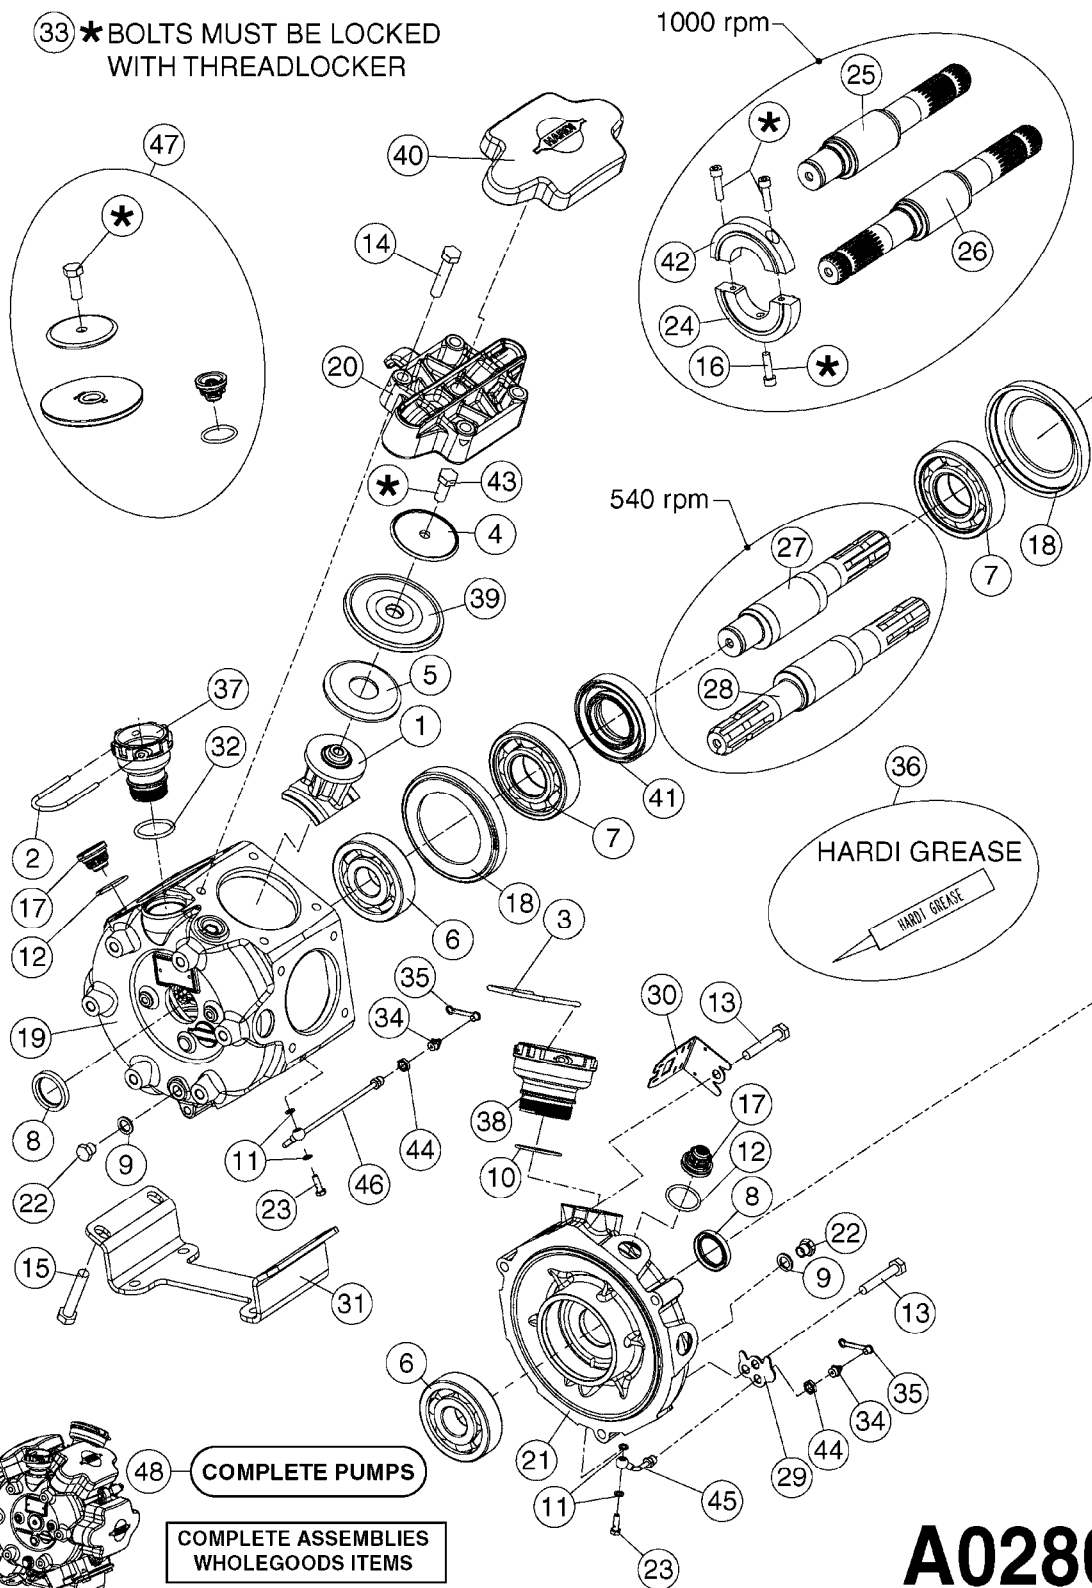

33 * BOLTS MUST BE LOCKED WITH THREADLOCKER

1000 rpm

540 rpm

HARDI GREASE

48 COMPLETE PUMPS

COMPLETE ASSEMBLIES
WHOLEGOODS ITEMS

A0280

PUMP - 364 540/1000 RPM
A0280-HIN, 07:05:20