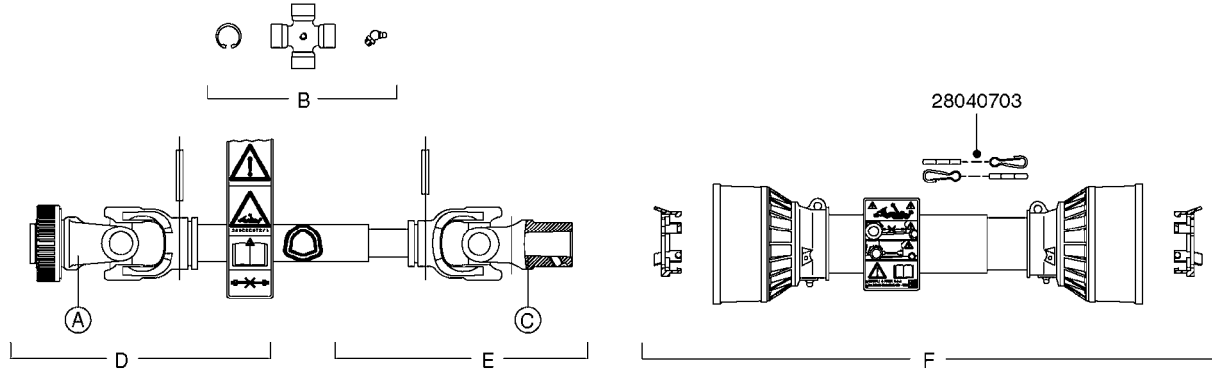

SUCTION SIDE OF PUMP

PRESSURE SIDE OF PUMP

COMPLETE PUMP
(NLA) REPLACED BY 364 PUMP (SEE PAGE A0280)

A0300

PUMP - 361/363 FITTINGS
A0300-HIN, 28:05:19

Page 1
Date 12.08.2020 11:27

parts-n°	order qty	description
145997	1	FITT.DK S-93 FORK
231022	1	FITT.DK ELB. 1' BSP GF 121
242351	1	O-RING D69.5X3.0 VITON F.S-93
242353	1	O-RING 3 X 44.2 VITON
320095	1	FITT.DK NUT 1" BSP
320132	1	FITT.DK HN 1" BSP
320821	1	FITT.DK NUT 1-1/2" BSP
321451	1	FITT.DK ELB.1-1/2 X1-1/4 80DEG
322321	1	FITT.DK S-67 X 1"BSP MALE
322322	1	FITT.DK S-67 X 1-1/4"BSP MALE
322323	1	FITT.DK S-93 X 1-1/2"BSP MALE
330326	1	O-RING D30/D24X2 F.1"NUT
330341	1	FITT.DK HB 1" F. 1" NUT
331262	1	FITT.DK HB 1-1/2" F. 1-1/2"NUT
331273	1	O-RING D44/D38X2 F.1-1/2"
334243	1	FITT.DK S-67 ELB.1"
334410	1	PROTECTION PUM
334445	1	FITT.DK S-67 ELB.1-1/2"
334647	1	FITT.DK S93 ELB 1-1/2" 90 PVC
334680	1	CLAMP HOSE PLASTIC 1"
420917	1	BOLT HEX 8.8 RAW M8X12 FT
459014	1	ALLEN SCREW M8 X 15 GALV.DIN93
461217	1	NUT HEX M5 LOCK
471074	1	WASHER M8 ELZ
471132	1	WASHER D24/D8.4 X 2 SS
727225	1	FITT.DK S-93 ELB.2'PVC W/ORING
727226	1	HOSETAIL S93 2"1/2 90°+O-RING
14012200	1	FITT.DK S-67 FORK W/M5 THREADS
28030103	1	CLAMP HOSE GEAR P5/4-S1.5"6724
28030203	1	CLAMP HOSE T-BOLT S2" 235-67
28030303	1	CLAMP HOSE T-BOLT S2.5" 235-76
39145300	1	PTO SHIELD Ø203 4-POLET MACHINED
92702603	1	HOSE PVC SUCT GRAY 1-1/2"
92702703	1	HOSE PVC SUCT GRAY 2"
92702803	1	HOSE PVC SUCT GRAY 2.5"
92712403	1	HOSE R X1" X300PSI WP X0012"