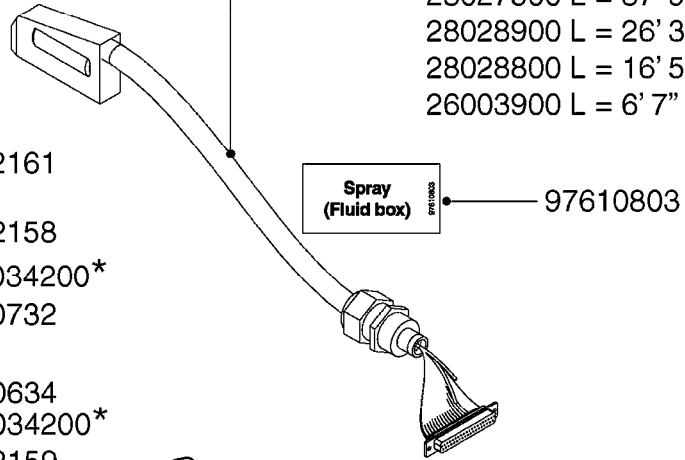

M0220

CABLES
M0220-HIN, 12:05:18

Page 1
Date 12.08.2020 11:28

Pos.	parts-n°	order qty	description
1	262150	1	SCREW ASSM.FOR D-SUB PLUG
2	26004900	1	CABLE FEM/MALE 37P L=9.5M
3	26005900	1	WIRE 37/37 POLE DAH/JOB COM
4	26006000	1	LEAD F AMP SUPERSEAL 3 WAYS L1,5M
4	26006100	1	CABLE L = 5.00M, AMP, MALE, 3P
4	26007000	1	CABLE L = 0.20M, AMP, MALE, 3P
4	26007100	1	CABLE L = 9.00M, AMP, MALE, 3P
4	26007200	1	CABLE 3POL AMP FEMALE L13M
5	26006200	1	CABLE L = 4.50M, AMP, MALE, 2P
5	26006300	1	CABLE L = 0.50M, AMP, MALE, 2P
5	26006400	1	CABLE L = 0.75M, AMP, MALE, 2P
5	26006500	1	CABLE L = 1.50M, AMP, MALE, 2P
5	26006600	1	CABLE L = 9.00M, AMP, MALE, 2P
6	26006700	1	CABLE L = 0.12M, AMP, FEMALE, 2P
7	26006800	1	CABLE L = 1.00M, AMP, FEMALE, 2P
8	26007300	1	CABLE L = 1.00M, AMP, FEMALE, 3P
9	26007400	1	CABLE L = 3.00M, AMP, EXT, 3P
9	26009800	1	CABLE L = 0.50M, AMP, EXT, 2P
10	26007500	1	CABLE FEM/FEM 15P L=3.5M
11	26016900	1	CABLE DB25M - DB25F L=8.5m
12	72450600	1	CAP F. AMP SUPER SEAL 2P PLUG
13	72450700	1	CAP F. AMP SUPER SEAL 3P PLUG
14	72450800	1	CAP F. AMP SUPER SEAL 4P PLUG

M0230

JUNCTION BOX - LIQUID
M0230-HIN, 01:01:16

Page 1
Date 12.08.2020 11:28

Pos.	parts-n°	order qty	description
1	262106	1	BULKHEAD F. CABLE 6.5-14 BLACK
2	262107	1	NUT F. BULKHEAD CABLE GRAY
3	26004800	1	CIRCUIT BD SEC VLV NCM 13SEC 13 SECTION
3	72173900	1	CIRCUIT BD SEC VLV 39PIN 9SEC 9 SECTION
4	28082100	1	SCREW F. BOX LID 1/4" L=20
5	33508700	1	BOX BOTTOM 160X80X40 BLACK 1-HOLE
6	33508800	1	LID 160X80X15 BLK W/SCREWS
7	72115400	1	CONNECTION BOX F. OP. UNIT SV9

LIQUID SYSTEM

- 26004200 L = 57' 5"
- 28028700 L = 45' 11"
- 28027500 L = 37' 9"
- 28028900 L = 26' 3"
- 28028800 L = 16' 5"
- 26003900 L = 6' 7"

HYDRAULIC SYSTEM

* Note orientation of bracket
1 = Liquid system
2 = Hydraulic system