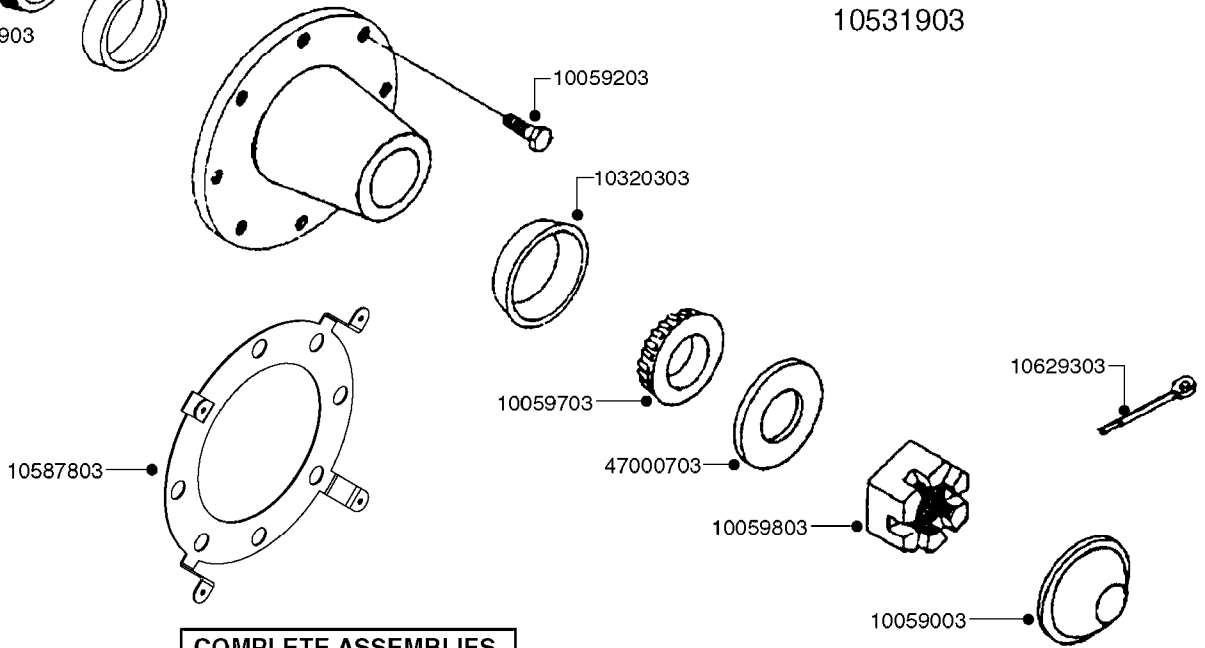

B0710

SUCTION FILT.-VINEYARD&ORCHARD
B0710-HIN, 01:01:16

Page

1

Date

12.08.2020 11:28

parts-n°	order qty	description
242146	1	O-RING 140 X 126 X 7
242147	1	O-RING 105,6x95X5.3
242148	1	O-RING 109.2 X 104 X 2
284093	1	FILTER SCR N ARAG 50 MESH BLUE
284094	1	FILTER SCR N ARAG 32 MESH WHITE
289408	1	FILTER SCR N ARAG 32 MESH WHITE
289409	1	FILTER SCR N ARAG 50 MESH BLUE
289430	1	FILTER SCR N ARAG 80 MESH RED
322146	1	THREADED RING F/FILTER 170
322147	1	THREADED RING F/FILTER 200
322150	1	FILTER CASING 1.5"BSP ARAG
322151	1	FILTER HOUSING 170
329040	1	FILTER ARAG 1.5" 32 MESH TRAIL
329044	1	FILTER ARAG 1.5" 32 MESH LIFT
329047	1	SPRING F. ARAG FILTER 1-1/2"
329048	1	O-RING F. 1-1/2" FILTER
329049	1	PLUNGER F. ARAG VALVE 1-1/2"
329051	1	O-RING F.ARAG FILTER 1-1/2"
329052	1	FITTING F.ARAG FILTER 1-1/2"
329054	1	FILTER HOUSING LID 1-1/2"
329056	1	YELLOW LOCKING RETAINER 1-1/2"
329058	1	SPRING F. ARAG FILTER 1"
329059	1	O-RING F. 1" FILTER
329060	1	PLUNGER F. ARAG VALVE 1"
329061	1	O-RING F.ARAG FILTER 1"
329062	1	FITTING F.ARAG FILTER 1"
329064	1	FILTER HOUSING LID 1"
329066	1	O-RING F.ARAG FILTER 1"
329067	1	O-RING F. 1" FILTER
329068	1	YELLOW LOCKING RETAINER 1"
329071	1	FILTER SCR N ARAG 80 MESH RED
420582	1	BOLT HEX 8.8 DEL M8X20 FT A2
471126	1	WASHER, M8, Ø16/ 8.4X 1.6, SS

COMPLETE HUB W/BEARINGS:
10531903

**COMPLETE ASSEMBLIES
WHOLEGOODS ITEMS**

E0730

HUB ASSEMBLY F.2 1/8" SPINDLE
E0730-HIN, 01:01:16

Page 1
Date 12.08.2020 11:28

parts-n°	order qty	description
10058803	1	BEARING INNER CONE A25590
10058903	1	SEAL HUB A5E41
10059003	1	DUST CAP 800/1000 GAL A3C17
10059203	1	BOLT WHEEL 9/16"x1-1/4"UNF 90D
10059703	1	BEARING OUTER CONE A25877
10059803	1	NUT HEX NF 1"
10320203	1	BEARING INNER CUP1000GAL.TR/TA
10320303	1	BEARING OUTER CUP1000GAL.TR/TA
10531903	1	HUB ASSY.COMP.F.2-1/8" SPINDLE
10587803	1	MAG MNT F. SPEED SNS 8 BOLT
10629303	1	PIN, COTTER 3/16" X 2.25" LONG
28020103	1	SPINDLE 2.125 CRS 14" 811
47000703	1	WASHER, SPNDL 1.1" 1.06x2 .19T