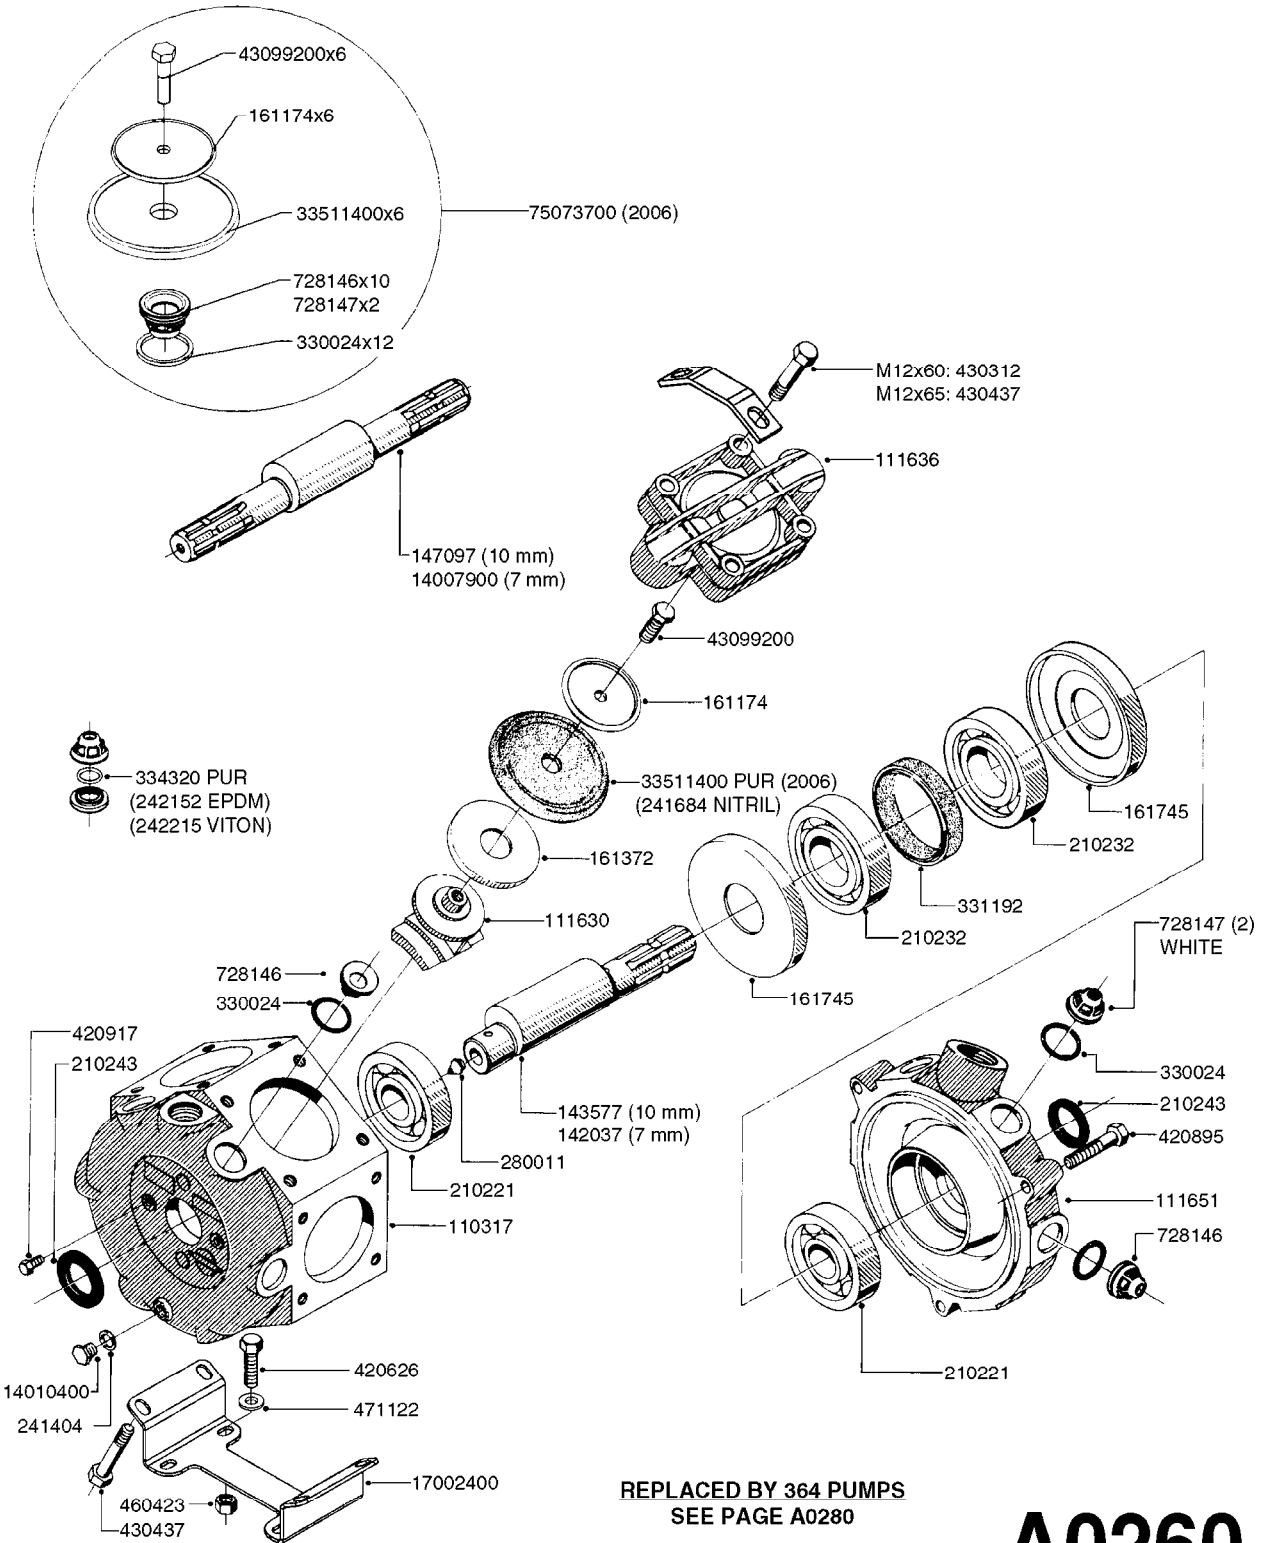

REPLACED BY 364 PUMPS
SEE PAGE A0280

A0260

PUMP - 363 W/MOUNTING BASE
A0260-HIN, 17:03:16

Page 1
Date 12.08.2020 11:27

parts-n°	order qty	description
110317	1	PUMP CASING MODEL 360/361 PNTD
111630	1	CONNECTING ROD 363/364-10 PUMP
111636	1	VALVE COVER 363 HEAVY DUTY
111651	1	CASTING F.363 1.5" PUMP(FRONT)
142037	1	CRANK SHAFT 361-20
143577	1	CRANK SHAFT F.363/462/463-10mm
147097	1	CRANK SHAFT 363-463/10 THROUGH
161174	1	DIAPHRAGM DISC SS 361/363/364 PUMP
161372	1	DIAPHRAGM BACKING DISC,320-361
161745	1	METAL SPACER F.363/463
210221	1	BEARING BALL 6407
210232	1	BEARING BALL 6310
210243	1	SEAL OIL 35 X 47 X 7
241404	1	DOWTY SEAL 1/4"
241684	1	DEICER PARTS: DIAPHRAGM MODEL 361 NITRIL
242152	1	O-RING D18.2X3 EPDM
242215	1	O-RING D18X3 VITON
280011	1	GREASE NIPPLE 1/8' SAE H TR
330024	1	O-RING D41,1/D34.5 X 3,5
331192	1	SPACER, MODEL 361/363
334320	1	O-RING D18X3 POLYURETHANE
420626	1	BOLT HEX 8.8 DEL M10X20 FT
420895	1	BOLT HEX 8.8 RAW M10X60
420917	1	BOLT HEX 8.8 RAW M8X12 FT
430312	1	BOLT HEX 8.8 M12X60
430437	1	BOLT HEX 8.8 RAW M12X65
460423	1	NUT HEX M10X1.50 LOCK DIN985A2 SS
471122	1	WASHER, M10, Ø20/10.5X 2.0, SS
728146	1	VALVE FOR 361(726890/707932)
728147	1	VALVE FOR 361 WHITE WITH HOLE
14007900	1	CRANK 363/462/463-7mm 540/THRU
14010400	1	PLUG 1/4" BSP
17002400	1	FOOT F. 36X PUMP, RED
33511400	1	DIAPHRAGM PUMP 361/361/363/364 PUR
43099200	1	BOLT HEX SS M12 X 30 DIN933 A4
75073700	1	PUMP KIT 361/363 "06"