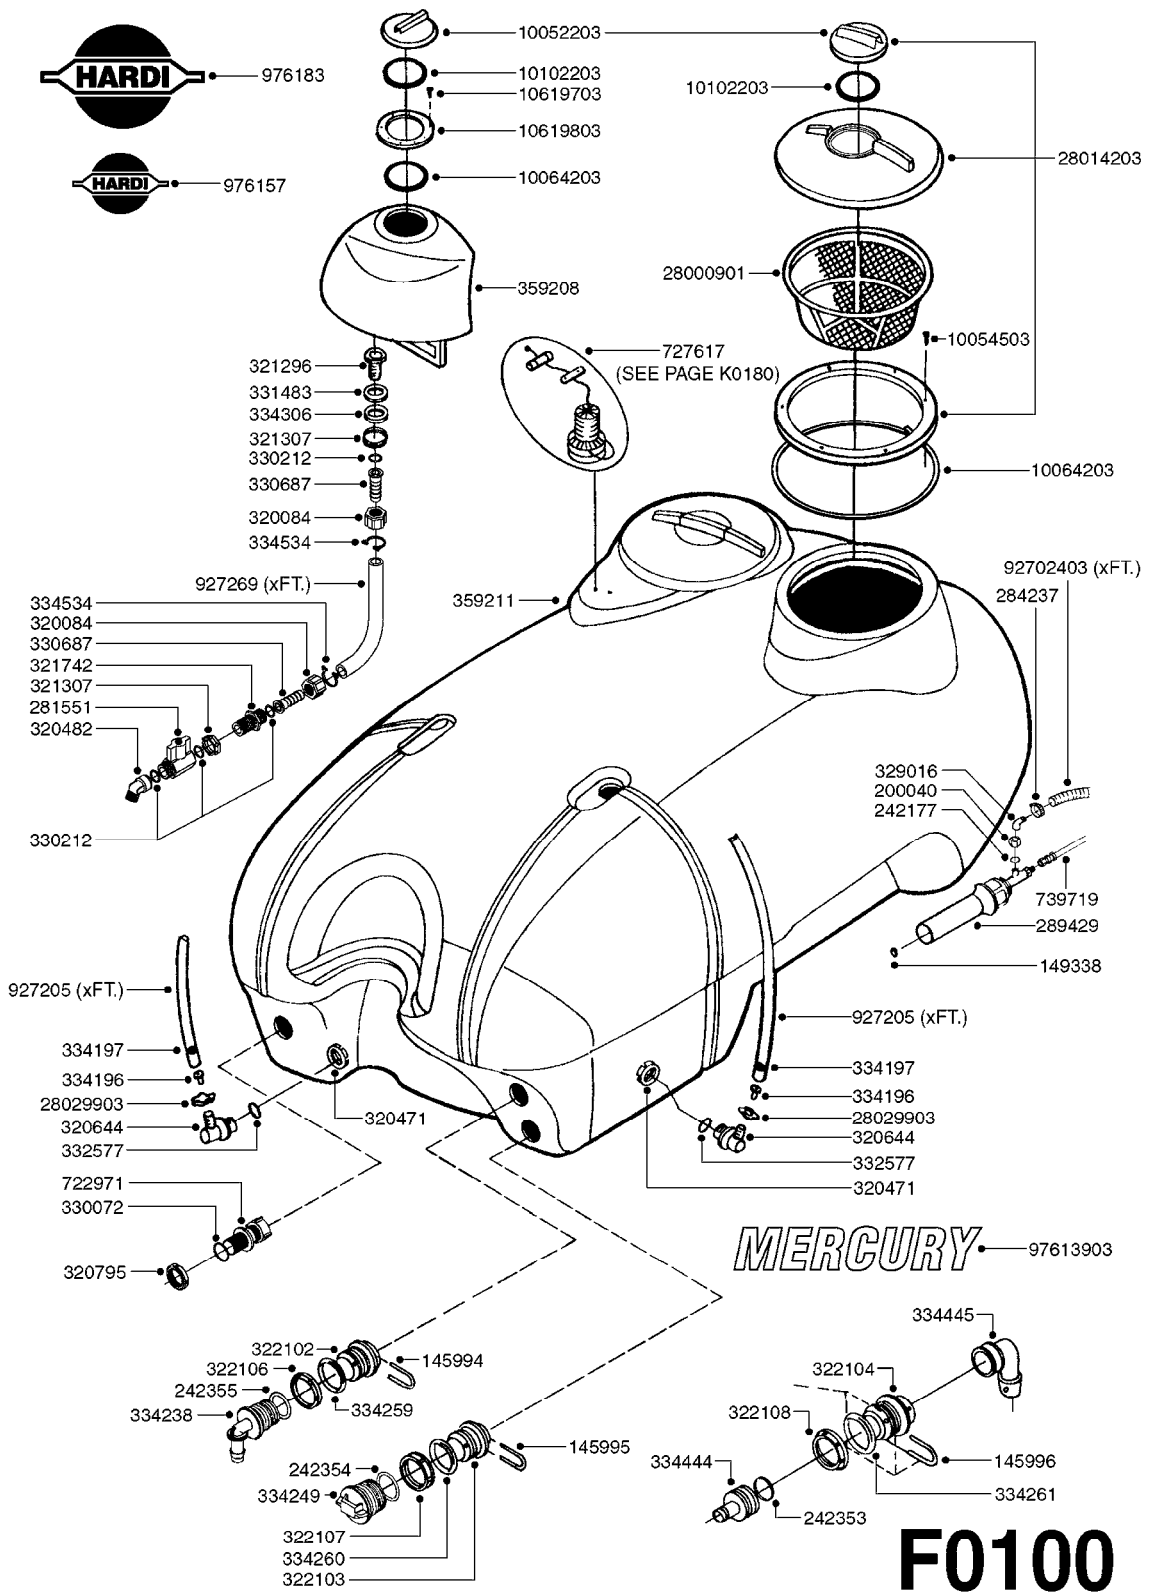

F0100

TANK - MERCURY 600
F0100-HIN, 01:01:16

Page 1
Date 12.08.2020 11:28

parts-n°	order qty	description
145994	1	FITT.DK S-40 FORK
145995	1	FITT.DK S-53 FORK
145996	1	FITT.DK S-67 FORK
149338	1	INTERMIX JET 5MM
200040	1	FITT. ARAG 1"
242177	1	O-RING D25.4 X 20.2 X 2.6
242353	1	O-RING 3 X 44.2 VITON
242354	1	O-RING D32.2X3.0 VITON
242355	1	O-RING D19.2X3.0 VITON F.S-40
281551	1	BALL VALVE 1/2"
284237	1	CLAMP HOSE GEAR D20/30
289429	1	AGITATION INJECTOR DUAL INPUT
320084	1	FITT.DK NUT 1/2" BSP
320471	1	FITT.DK NUT 1" BSP JAMB
320482	1	FITT.DK ELB. 1/2" BSP 60 DEG.
320644	1	FITT.DK ELB.3/4"HB X 1" BSP
320795	1	FITT.DK NUT 1-1/2" BSP JAMB
321296	1	FITT.DK BULKHEAD 1/2" BSP SING
321307	1	FITT.DK NUT 1/2" BSP JAMB
321742	1	FITT.DK BULKHEAD 1/2' BSP
322102	1	FITT.DK S-40 BULKHEAD
322103	1	FITT.DK S-53 BULKHEAD
322104	1	FITT.DK S-67 BULKHEAD
322106	1	FITT.DK S-40 BULKHEAD NUT
322107	1	FITT.DK S-53 BULKHEAD NUT
322108	1	FITT.DK S-67 BULKHEAD NUT
329016	1	BØJNING
330072	1	O-RING D53.5/D45.5X4
330212	1	O-RING D19/D14X2.4 F.1/2"NUT
330687	1	FITT.DK HB 1/2" F. 1/2" NUT
331483	1	WASHER RY-2
332577	1	O-RING D38/D30X4 F.1" PUR.
334196	1	PLUG F. LIQUID LEV. INDICATOR
334197	1	BALL F. LIQUID LEV. INDICATOR
334238	1	FITT.DK S-40 ELB.1/2"
334249	1	FITT.DK S-53 PLUG
334259	1	GASKET F. S-40 BULKHEAD
334260	1	GASKET F. S-53 BULKHEAD
334261	1	GASKET F. S-67 BULKHEAD
334306	1	WASHER D22 PA
334444	1	FITT.DK S-67 STR.1-1/2" PVC
334445	1	FITT.DK S-67 ELB.1-1/2"
334534	1	CLAMP HOSE PLASTIC 1/2"
359208	1	CLEAN WATER TANK - MERCURY
359211	1	TANK RAW 600 GAL. MERCURY
722971	1	SAFETY VALVE SCF 217PSI(15BAR)
727617	1	FITT.DK S-93 BOTTOM VALVE 2'
739719	1	HOSE ASSEMBLY D12 X 3400 1/2"
927205	1	HOSE R X CLEAR X 3/4 X 0012"
927269	1	HOSE R X PVC X 1/2 X 0012"
976157	1	DECAL COMPANY (4.4" X 4.6")
976183	1	DECAL COMPANY D.18,2 X 29,6
10052203	1	LID VENT ASSY
10054503	1	SCREW 3/4" SELF TAPPING
10064203	1	SET SEALING SPONGE 1 Ft BULK
10102203	1	GASKET F.16" LID BREATHER
10619703	1	SCREW SS #6x3/4' SELF TAPPING
10619803	1	LID HOUSING TREADED F. 6'
28000901	1	FILTER, TOP MAIN TANK, Ø400 L275 300130
28014203	1	LID ASSY. (3-PC.) 16" ARAG
28029903	1	CLAMP HOSE GEAR P3/4"-S1" 6712