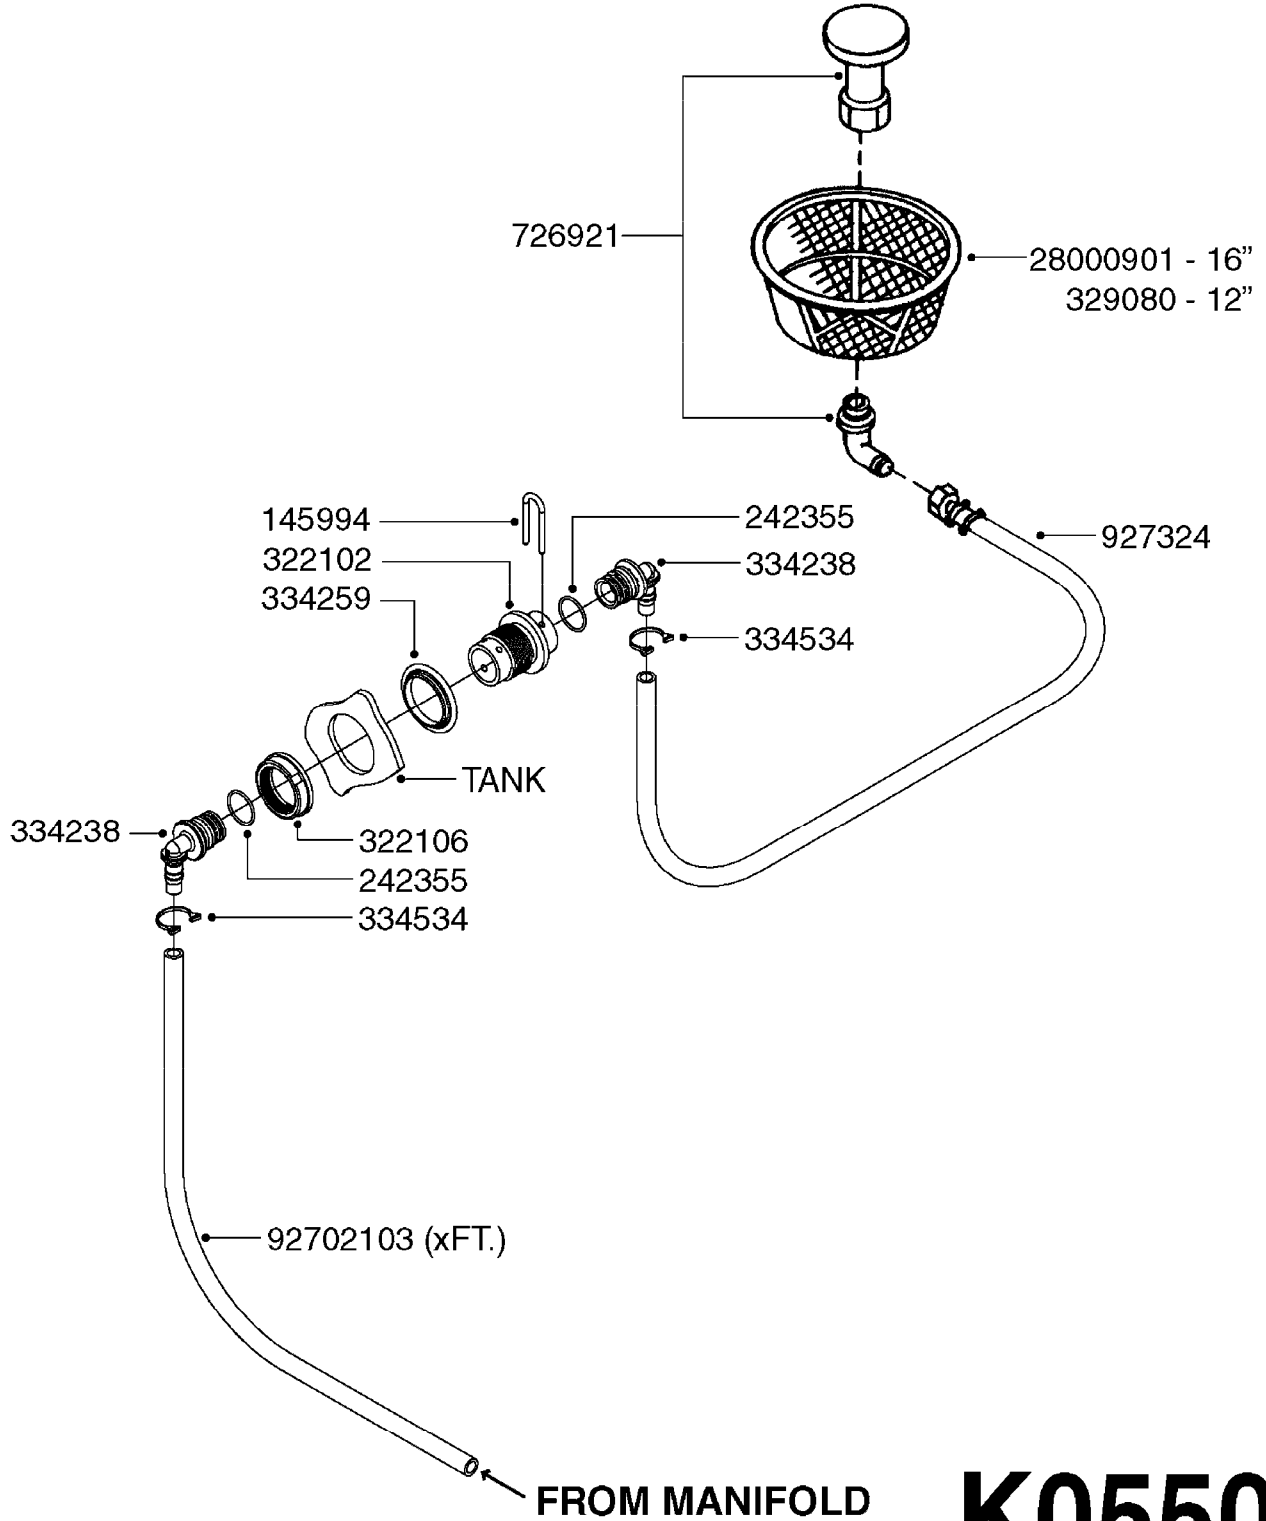

K0550

POWDER MIXER
K0550-HIN, 01:01:16

Page 1

Date 12.08.2020 11:28

parts-n°	order qty	description
145994	1	FITT.DK S-40 FORK
242355	1	O-RING D19.2X3.0 VITON F.S-40
322102	1	FITT.DK S-40 BULKHEAD
322106	1	FITT.DK S-40 BULKHEAD NUT
329080	1	FILTER BASKET 12"
334238	1	FITT.DK S-40 ELB.1/2"
334259	1	GASKET F. S-40 BULKHEAD
334534	1	CLAMP HOSE PLASTIC 1/2"
726921	1	POWDER MIXER F.STRAINER BASKET
927324	1	HOSE R PRESSURE D12-80-200 BAR
28000901	1	FILTER, TOP MAIN TANK, Ø400 L275 300130
92702103	1	HOSE R X1/2" X300PSI WP X0012"