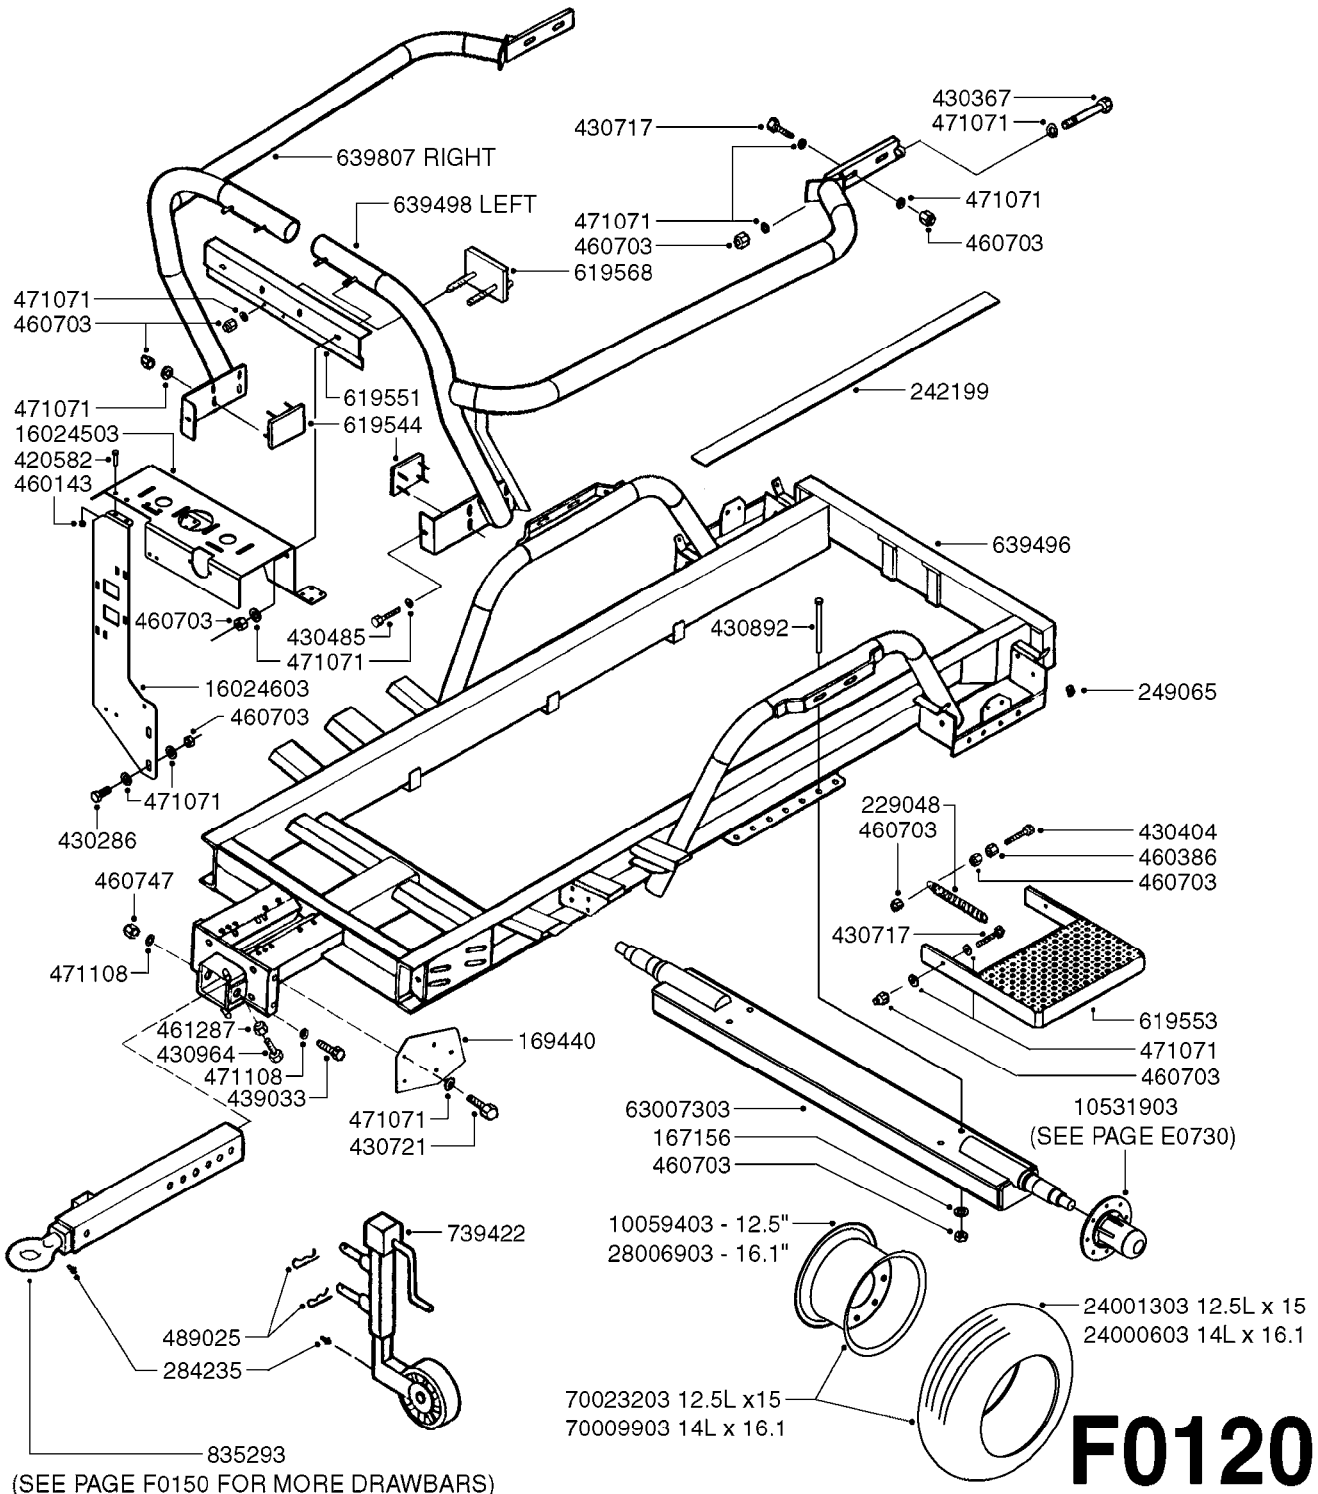

(SEE PAGE F0150 FOR MORE DRAWBARS)

F0120

FRAME - MERCURY 600
F0120-HIN, 01:01:16

Page 1
Date 12.08.2020 11:28

parts-n°	order qty	description
167156	1	WASHER D46.5/D12.4X2.5
169440	1	BRACKET F.SUCTION FILTER
229048	1	MR SPRING ADAPTABLE FOOTREST
242199	1	TANK FRAME PACKING 1300X45X3
249065	1	TOP FOR FOOT STEP
284235	1	ENGRASADOR M-6/100 RECTO
420582	1	BOLT HEX 8.8 DEL M8X20 FT A2
430286	1	BOLT HEX 8.8 DEL M12X30 FT
430367	1	BOLT HEX 8.8 DEL M12X100 DIN931
430404	1	BOLT HEX 8.8 DEL M12X50
430485	1	BOLT HEX 8.8 DEL M12X90
430717	1	BOLT HEX 8.8 RAW M12x40
430721	1	BOLT HEX 8.8 DEL M12X40 FT
430892	1	BOLT HEX 8.8 DEL M12X110
430964	1	BOLT HEX M18X50
439033	1	BOLT HEX M24X170 GALV.
460143	1	LOCK NUT M8 SST A2 DIN985
460386	1	NUT HEX M12X1.75
460703	1	NUT HEX M12X1.75 LOCK DIN985A2 SS
460747	1	NUT HEX M24 LOCK
461287	1	NUT HEX M18
471071	1	WASHER M12 GALV
471108	1	WASHER D44D25X4.5
489025	1	'R' PIN D.4
619544	1	FRONT PLATE - MERCURY FRAME
619551	1	FRONT BRACKET F.RAILING MR600
619553	1	FOOT STEP MERCURY
619568	1	TANK SUPPORT BRACKET
639496	1	FRAME - MERCURY 600
639498	1	RAILING - MERCURY 600 LEFT
639807	1	RAILING - MERCURY 600 RIGHT
739422	1	CPL. JACK STAND FOR TANGO
835293	1	DRAWBAR RING HITCH
10059403	1	RIM 15X10 X 8-8-6 +1.062OFFSET
10531903	1	HUB ASSY.COMP.F.2-1/8" SPINDLE
16024503	1	SUPPORT MANIFOLD MERCURY
16024603	1	SUPPORT HYD VALVE MISTBLOWER
24000603	1	TIRE 14L X 16.1 8 PLY
24001303	1	TIRE 12.5L-15SL 12 PLY
28006903	1	WHEEL RIM 16.1" X 11" 8-8-6"
63007303	1	AXLE WELDMENT FIXD MERCURY 600
70009903	1	WHEEL ASSY. 14L x 16.1 8PLY
70023203	1	TIRE ASSY 12.5L-15 12PLY8-8-6