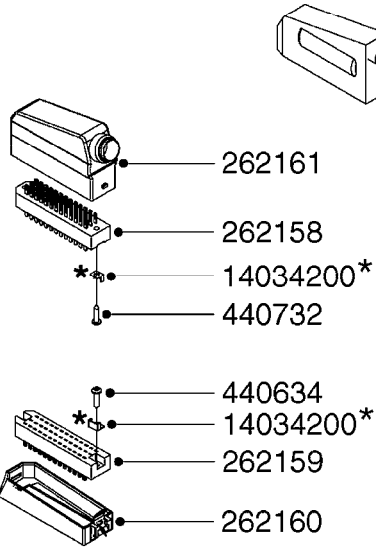

M0220

CABLES
M0220-HIN, 12:05:18

Page 1
Date 12.08.2020 11:28

Pos.	parts-n°	order qty	description
1	262150	1	SCREW ASSM.FOR D-SUB PLUG
2	26004900	1	CABLE FEM/MALE 37P L=9.5M
3	26005900	1	WIRE 37/37 POLE DAH/JOB COM
4	26006000	1	LEAD F AMP SUPERSEAL 3 WAYS L1,5M
4	26006100	1	CABLE L = 5.00M, AMP, MALE, 3P
4	26007000	1	CABLE L = 0.20M, AMP, MALE, 3P
4	26007100	1	CABLE L = 9.00M, AMP, MALE, 3P
4	26007200	1	CABLE 3POL AMP FEMALE L13M
5	26006200	1	CABLE L = 4.50M, AMP, MALE, 2P
5	26006300	1	CABLE L = 0.50M, AMP, MALE, 2P
5	26006400	1	CABLE L = 0.75M, AMP, MALE, 2P
5	26006500	1	CABLE L = 1.50M, AMP, MALE, 2P
5	26006600	1	CABLE L = 9.00M, AMP, MALE, 2P
6	26006700	1	CABLE L = 0.12M, AMP, FEMALE, 2P
7	26006800	1	CABLE L = 1.00M, AMP, FEMALE, 2P
8	26007300	1	CABLE L = 1.00M, AMP, FEMALE, 3P
9	26007400	1	CABLE L = 3.00M, AMP, EXT, 3P
9	26009800	1	CABLE L = 0.50M, AMP, EXT, 2P
10	26007500	1	CABLE FEM/FEM 15P L=3.5M
11	26016900	1	CABLE DB25M - DB25F L=8.5m
12	72450600	1	CAP F. AMP SUPER SEAL 2P PLUG
13	72450700	1	CAP F. AMP SUPER SEAL 3P PLUG
14	72450800	1	CAP F. AMP SUPER SEAL 4P PLUG

M0230

JUNCTION BOX - LIQUID
M0230-HIN, 01:01:16

Page 1
Date 12.08.2020 11:28

Pos.	parts-n°	order qty	description
1	262106	1	BULKHEAD F. CABLE 6.5-14 BLACK
2	262107	1	NUT F. BULKHEAD CABLE GRAY
3	26004800	1	CIRCUIT BD SEC VLV NCM 13SEC 13 SECTION
3	72173900	1	CIRCUIT BD SEC VLV 39PIN 9SEC 9 SECTION
4	28082100	1	SCREW F. BOX LID 1/4" L=20
5	33508700	1	BOX BOTTOM 160X80X40 BLACK 1-HOLE
6	33508800	1	LID 160X80X15 BLK W/SCREWS
7	72115400	1	CONNECTION BOX F. OP. UNIT SV9

LIQUID SYSTEM

- 26004200 L = 57' 5"
- 28028700 L = 45' 11"
- 28027500 L = 37' 9"
- 28028900 L = 26' 3"
- 28028800 L = 16' 5"
- 26003900 L = 6' 7"

HYDRAULIC SYSTEM

* Note orientation of bracket
1 = Liquid system
2 = Hydraulic system