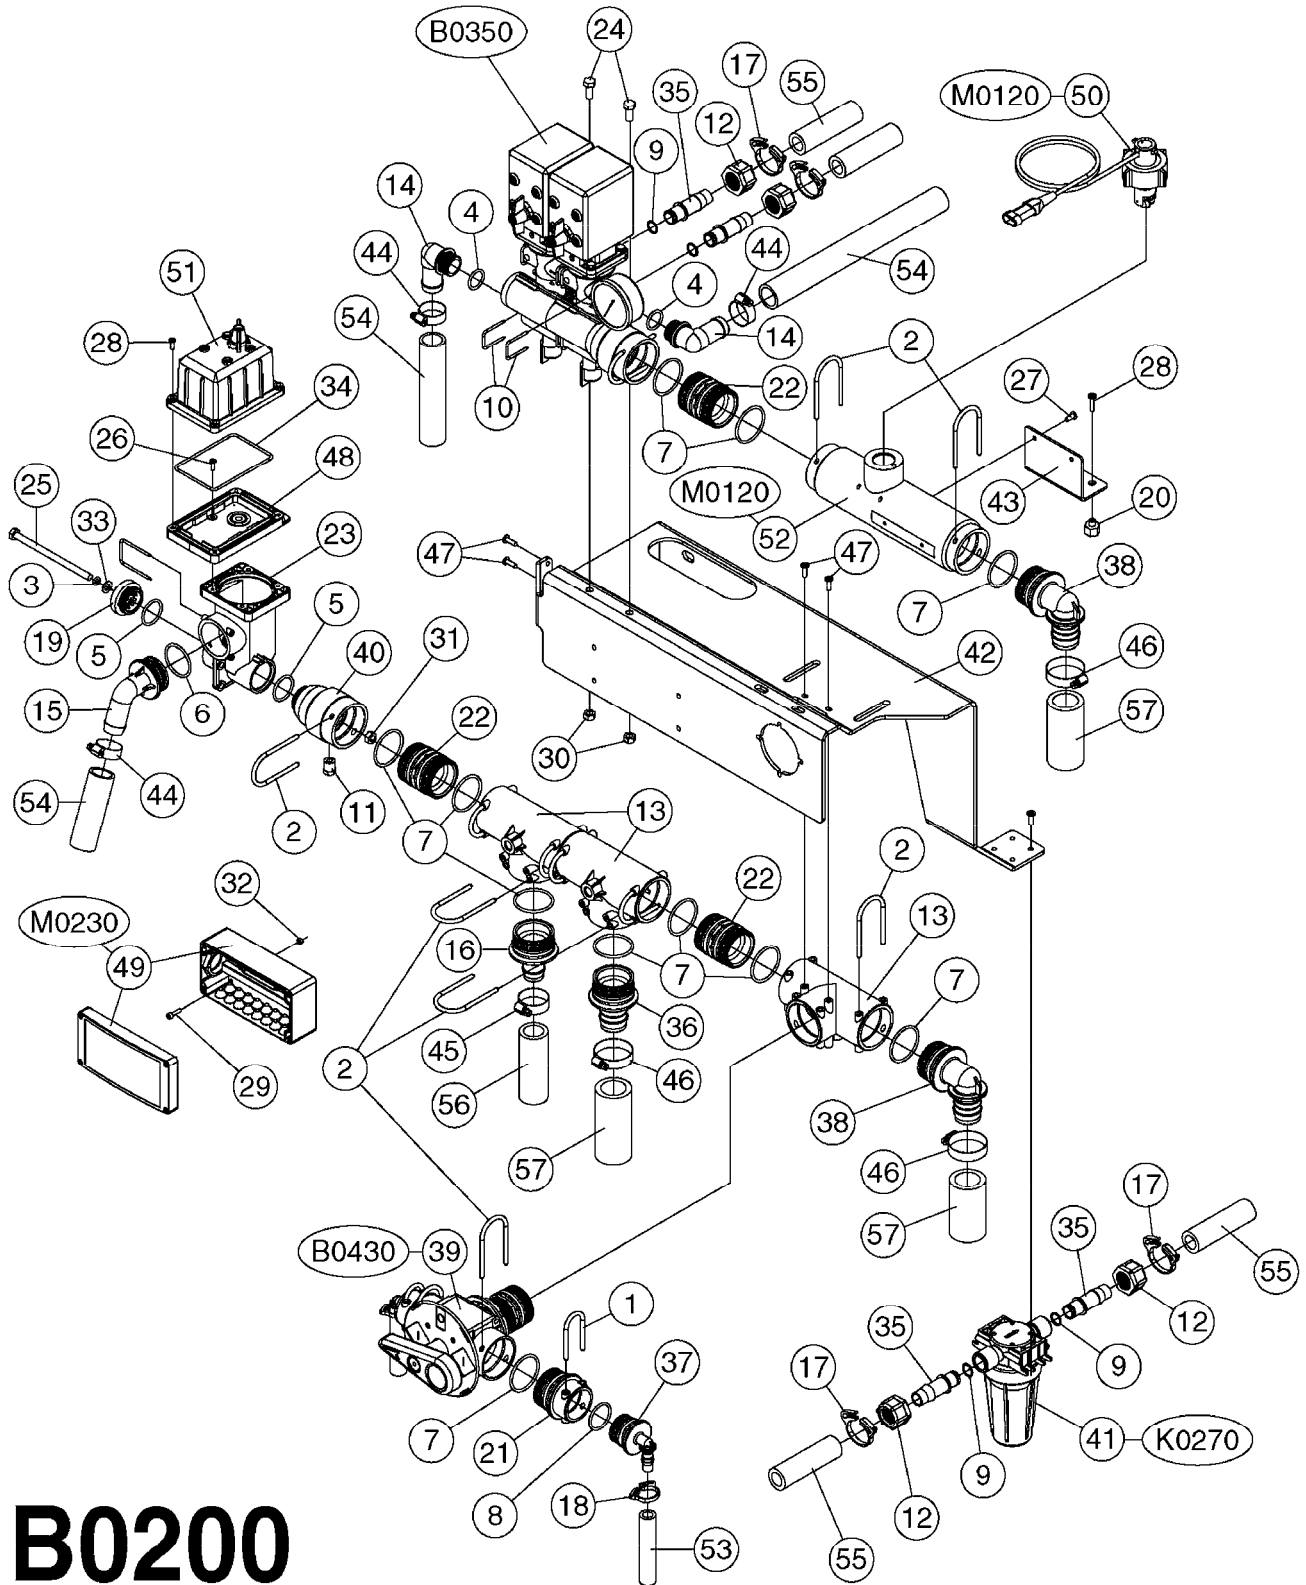

B0200

Pos.	parts-n°	order qty	description
1	145995	1	FITT.DK S-53 FORK
2	145996	1	FITT.DK S-67 FORK
3	240947	1	O-RING D7.3X2.4 NITRIL
4	240951	1	O-RING D21.2X3 NITRIL
5	241441	1	O-RING D29.3X3
6	242020	1	O-RING 39.2 X 3 VITON
7	242353	1	O-RING 3 X 44.2 VITON
8	242354	1	O-RING D32.2X3.0 VITON
9	242594	1	O-RING D14 X 1.78 SCH.70-EPDM
10	270211	1	FITT.DK S25 FORK L=37.5
11	285126	1	PLUG 1/4'BSP PLASTIC
12	320283	1	FITT.DK NUT 3/4"BSP
13	322224	1	FITT.DK S-67 TEE
14	333561	1	FITT.DK ELB.1" EC RETURN
15	334100	1	FITT.DK S-61 ELB.1" 110 DEG.
16	334231	1	FITT.DK S-67 STR.1"
17	334531	1	CLAMP HOSE PLASTIC 3/4"
18	334534	1	CLAMP HOSE PLASTIC 1/2"
19	334548	1	END COVER
20	334558	1	NUT HEX PLASTIC INSERT
21	334564	1	FITT.DK S-67 TO S-53 ADAPTER
22	334573	1	FITT.DK S-67 CONNECTOR
23	334861	1	HOUSING F. HM EVC POST 1992
24	420582	1	BOLT HEX 8.8 DEL M8X20 FT A2
25	421256	1	BOLT HEX 8.8 SS M8X130
26	440307	1	SCREW SHEET-METAL 3/4" NO. 10
27	440673	1	SCREW F.PLASTIC 5X12 SS
28	440677	1	SCREW F. PLASTIC 5X20 SS
29	450902	1	BOLT ALLEN HEAD M4 X 16MM
30	460143	1	LOCK NUT M8 SST A2 DIN985
31	460817	1	NUT HEX M8 STAINLESS DIN 934
32	461145	1	NUT HEX M4 LOCK
33	471126	1	WASHER, M8, Ø16/ 8.4X 1.6, SS
34	614421	1	GASKET F/MOTOR HOUSE-ON/OFF TR
35	724621	1	FITT.DK HB 3/4"ASSY F.3/4" NUT
36	726561	1	FITT.DK S-67 STR.1-1/4" O-RING
37	726568	1	FITT.DK.S-53 HB 1/2"90 W/O-RING
38	726573	1	FITT. S67 5/4" 90° W/O-RING
39	729796	1	VALVE S-67 MANUAL D33 J-D
40	731811	1	FITT.DK ADAPTOR S67 EC BOOM SE
41	845218	1	FILTER IN-LINE 3/4'50 MESH OML
42	16101803	1	CONTROL BRACKET F. MERCURY EC2
43	16101903	1	FLOW METER BRACKET ALIGNED
44	28029903	1	CLAMP HOSE GEAR P3/4"-S1" 6712
45	28030003	1	CLAMP HOSE GEAR P1" 6716
46	28030103	1	CLAMP HOSE GEAR P5/4-S1.5"6724
47	44076200	1	SCREW WN5451 5X16 SS TORX
48	70068303	1	BRKT. PLATE F/PRES. CONT.2XNUT
49	72115400	1	CONNECTION BOX F. OP. UNIT SV9
50	72117500	1	FLOW SENSOR - M.AMP L=1M
51	72182900	1	MOTER REG.DME37 1:150 AMP YELL
52	84208003	1	FLOW METER,4-70 GPM,S67,CAL
53	92702103	1	HOSE R X1/2" X300PSI WP X0012"
54	92702403	1	HOSE PVC SUCT GRAY 1"
55	92703203	1	HOSE R X3/4" X300PSI WP X0012"
56	92712403	1	HOSE R X1" X300PSI WP X0012"
57	92734403	1	HOSE R X5/4" X200PSI WP X0012"