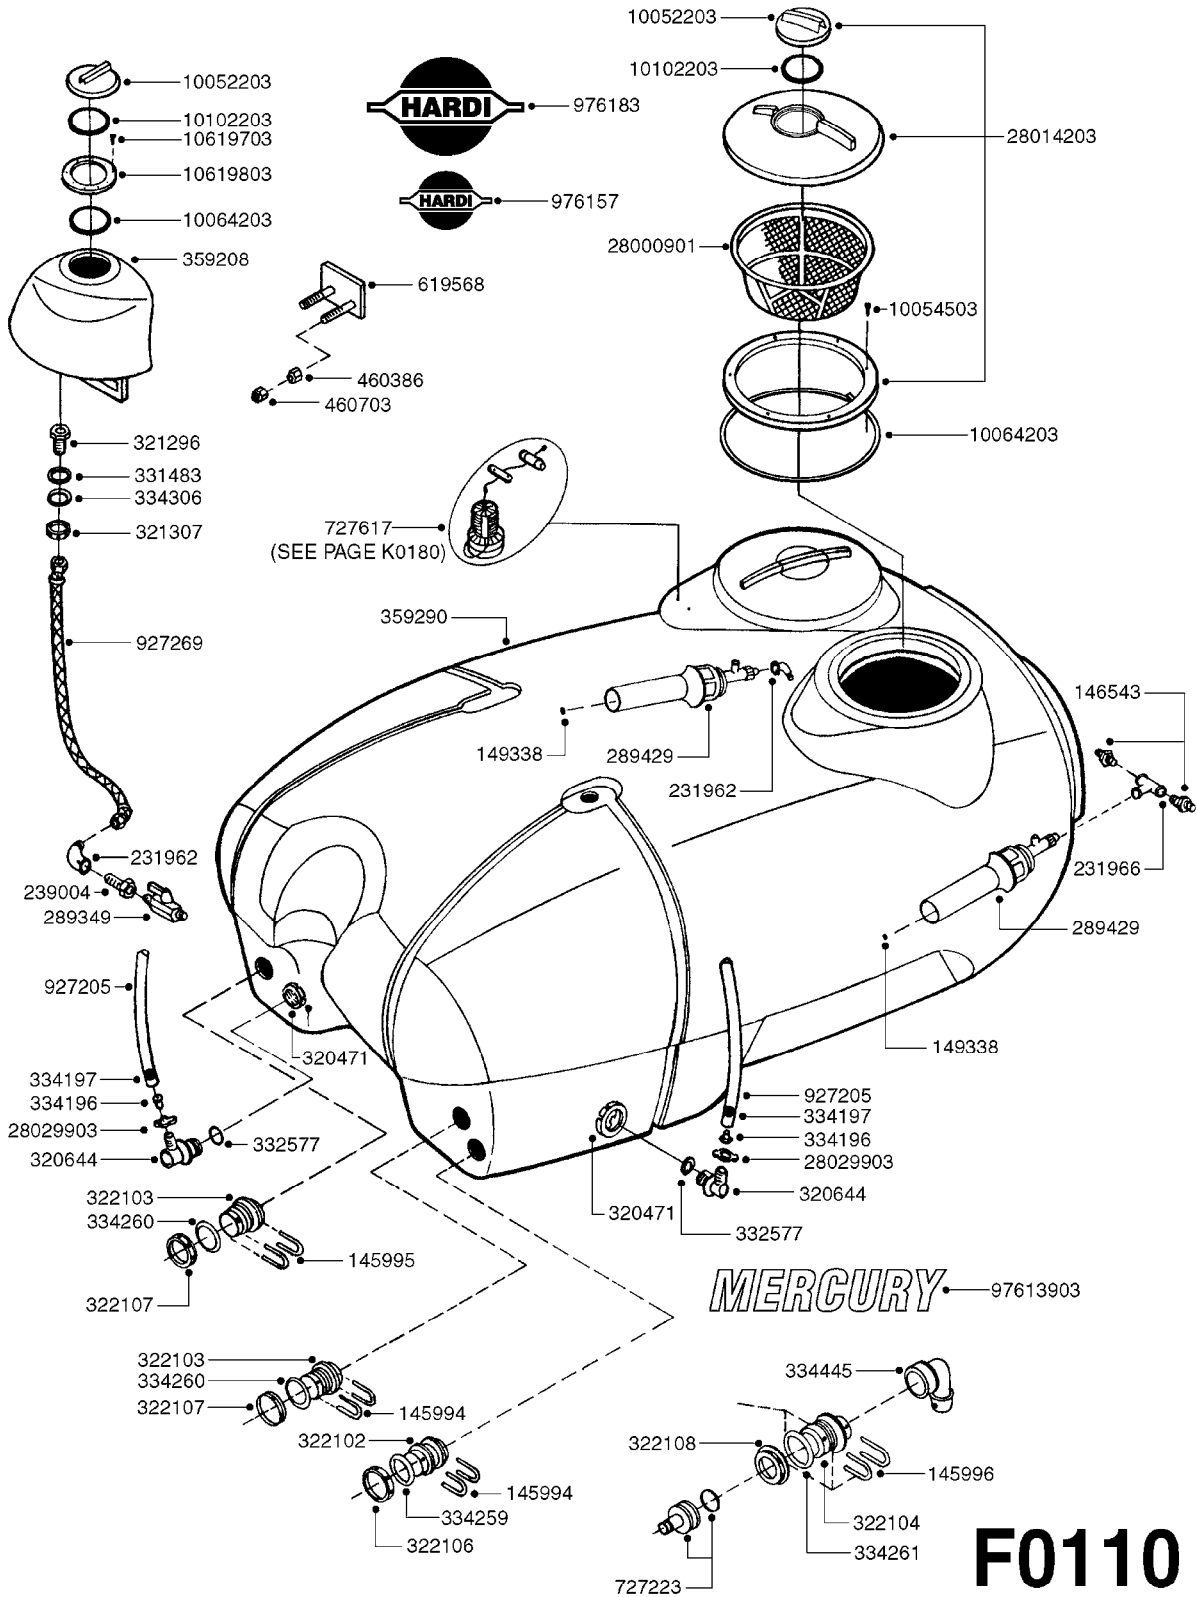

TANK - MERCURY 925
F0110-HIN, 01:01:16

Page 0
Date 12.08.2020 11:28

TANK - MERCURY 925
F0110-HIN, 01:01:16

Page 1

Date 12.08.2020 11:28

parts-n°	order qty	description
145994	1	FITT.DK S-40 FORK
145995	1	FITT.DK S-53 FORK
145996	1	FITT.DK S-67 FORK
146543	1	HEXAGON NIPPLE 1/2"
149338	1	INTERMIX JET 5MM
231962	1	ELBOW BRASS 1/2"
231966	1	TEE 1/2'
239004	1	BUSHING 1/2"-3/8" BRASS
289349	1	BALL VALVE 3/8" M-H
289429	1	AGITATION INJECTOR DUAL INPUT
320471	1	FITT.DK NUT 1" BSP JAMB
320644	1	FITT.DK ELB.3/4"HB X 1" BSP
321296	1	FITT.DK BULKHEAD 1/2" BSP SING
321307	1	FITT.DK NUT 1/2" BSP JAMB
322102	1	FITT.DK S-40 BULKHEAD
322103	1	FITT.DK S-53 BULKHEAD
322104	1	FITT.DK S-67 BULKHEAD
322106	1	FITT.DK S-40 BULKHEAD NUT
322107	1	FITT.DK S-53 BULKHEAD NUT
322108	1	FITT.DK S-67 BULKHEAD NUT
331483	1	WASHER RY-2
332577	1	O-RING D38/D30X4 F.1" PUR.
334196	1	PLUG F. LIQUID LEV. INDICATOR
334197	1	BALL F. LIQUID LEV. INDICATOR
334259	1	GASKET F. S-40 BULKHEAD
334260	1	GASKET F. S-53 BULKHEAD
334261	1	GASKET F. S-67 BULKHEAD
334306	1	WASHER D22 PA
334445	1	FITT.DK S-67 ELB.1-1/2"
359208	1	CLEAN WATER TANK - MERCURY
359290	1	TANK, DRILLED 925 GAL. MERCURY
460386	1	NUT HEX M12X1.75
460703	1	NUT HEX M12X1.75 LOCK DIN985A2 SS
619568	1	TANK SUPPORT BRACKET
727223	1	FITT.S67 1.5" STRAIT S W/ORING
727617	1	FITT.DK S-93 BOTTOM VALVE 2'
927205	1	HOSE R X CLEAR X 3/4 X 0012"
927269	1	HOSE R X PVC X 1/2 X 0012"
976157	1	DECAL COMPANY (4.4" X 4.6")
976183	1	DECAL COMPANY D.18,2 X 29,6
10052203	1	LID VENT ASSY
10054503	1	SCREW 3/4" SELF TAPPING
10064203	1	SET SEALING SPONGE 1 Ft BULK
10102203	1	GASKET F.16" LID BREATHER
10619703	1	SCREW SS #6x3/4' SELF TAPPING
10619803	1	LID HOUSING TREADED F. 6'
28000901	1	FILTER, TOP MAIN TANK, Ø400 L275 300130
28014203	1	LID ASSY. (3-PC.) 16" ARAG
28029903	1	CLAMP HOSE GEAR P3/4"-S1" 6712
97613903	1	DECAL MERCURY 2011