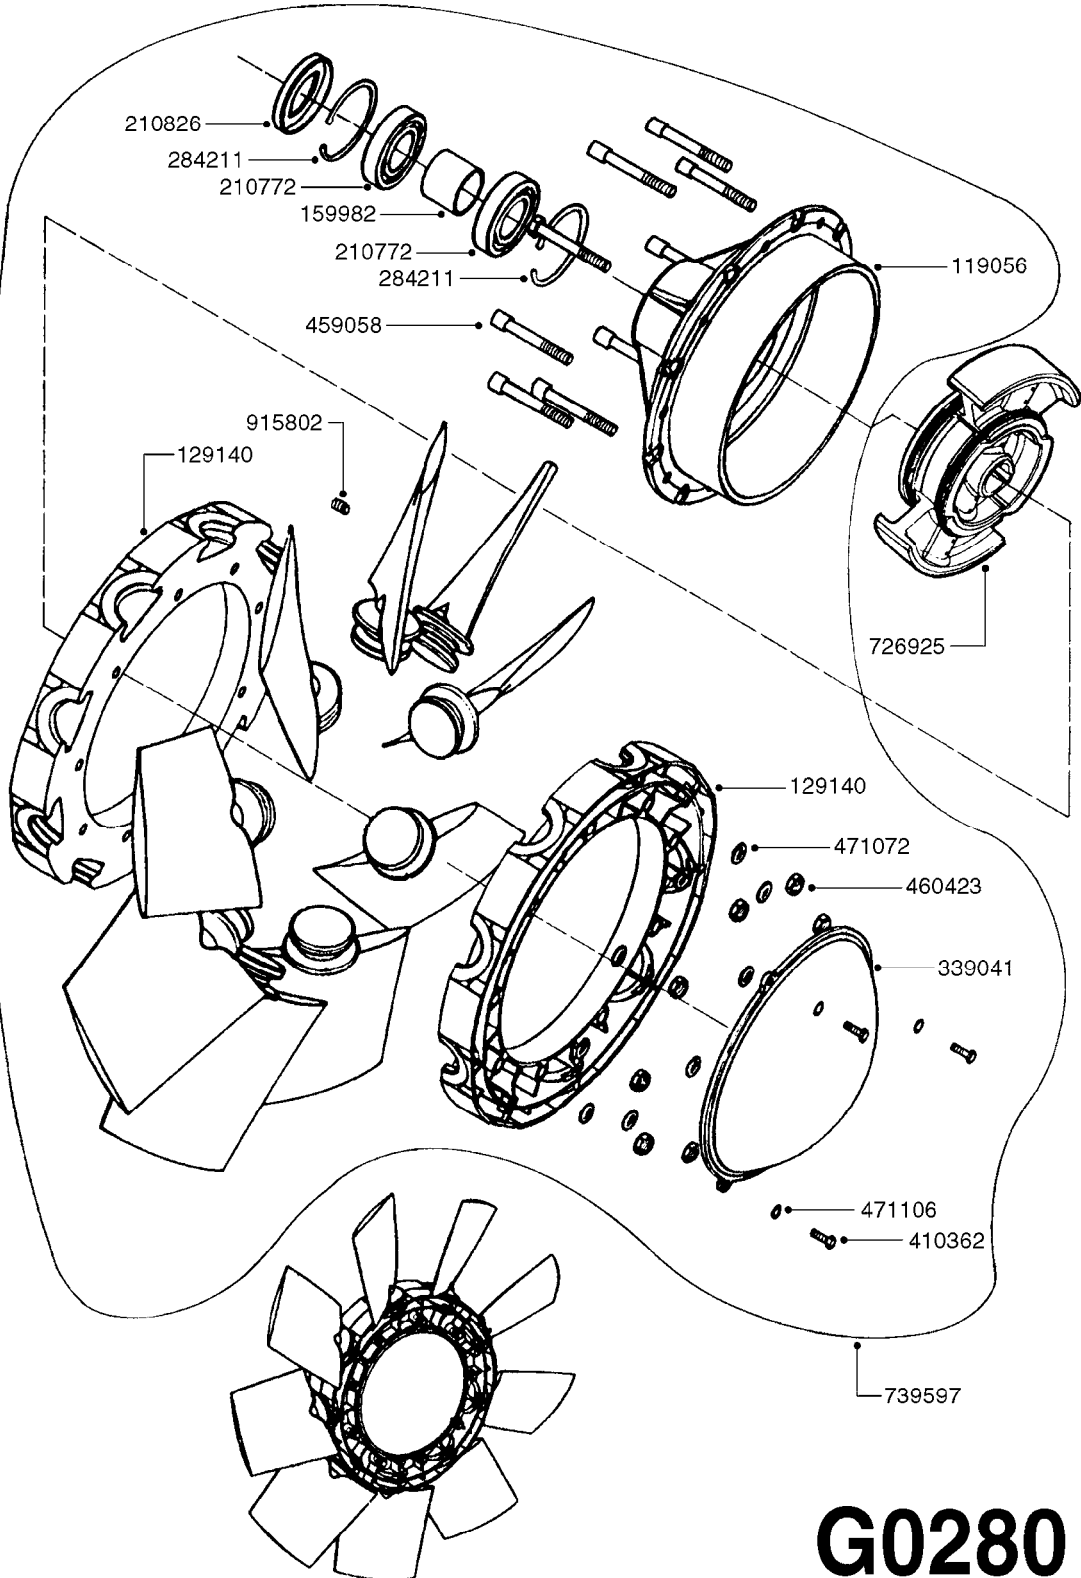

MERCURY - 32" AXIAL FAN
G0280-HIN, 01:01:16

Page 0

Date 12.08.2020 11:28

MERCURY - 32" AXIAL FAN
G0280-HIN, 01:01:16

Page 1

Date 12.08.2020 11:28

parts-n°	order qty	description
119056	1	CENTER WHEEL F.30"/32" FAN
129140	1	FLANGE F.CENTER WHEEL 30"/32"
159982	1	DISTANCE TUBE FOR 820
210772	1	BALL BEARING 6208 2RS1
210826	1	SEAL OIL 45 X 10
284211	1	SNAP-RING INNER 80X2.5
339041	1	CAP FOR FAN
410362	1	BOLT HEX 8.8 SS M6X20
459058	1	ALLEN SCREW M10X80
460423	1	NUT HEX M10X1.50 LOCK DIN985A2 SS
471072	1	WASHER M10 EL2
471106	1	WASHER D6
726925	1	CENTRIFUGAL CLUTCH D. 245
739597	1	FAN - AXIAL 32"
915802	1	SET SCREW DIN 913 6X6