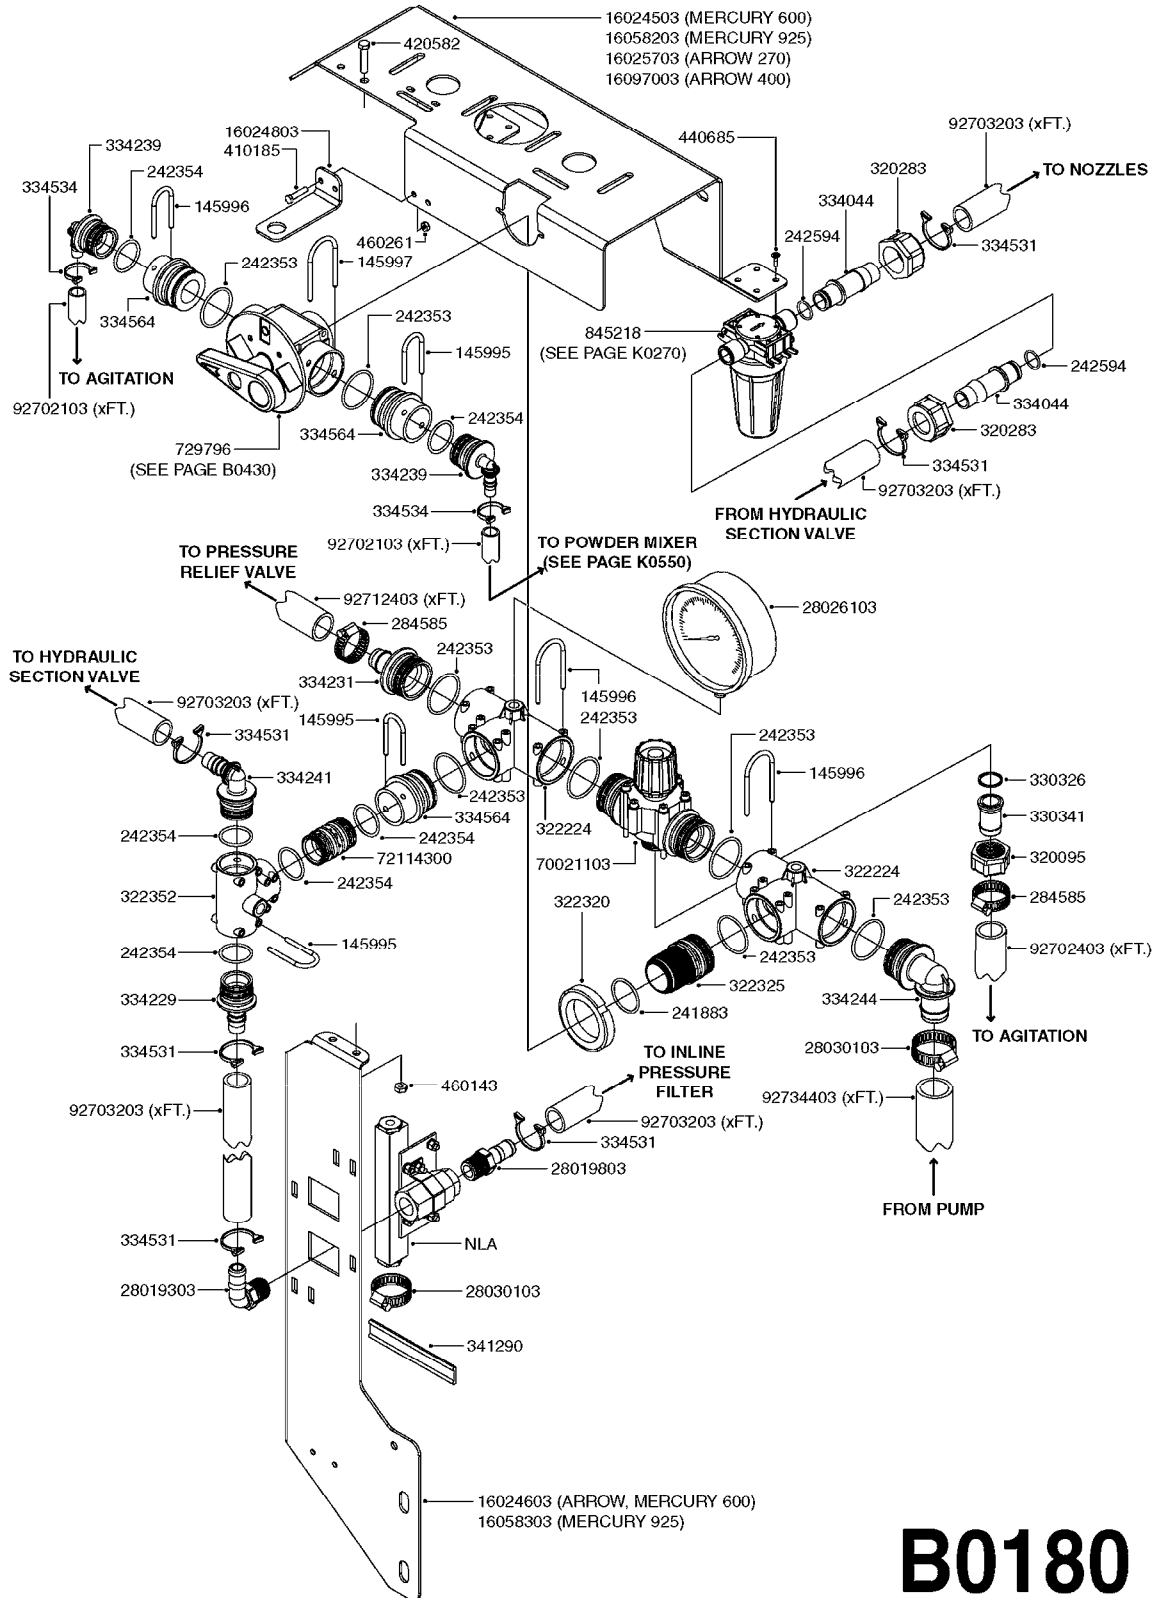

33 * BOLTS MUST BE LOCKED WITH THREADLOCKER

1000 rpm

540 rpm

HARDI GREASE

48 COMPLETE PUMPS

COMPLETE ASSEMBLIES
WHOLEGOODS ITEMS

A0280

PUMP - 364 540/1000 RPM
A0280-HIN, 07:05:20

Note: For "Bondioli" PTO's (previous supplier) - see page A0510.

COMPLETE ASSEMBLIES
WHOLEGOOD ITEMS

A0580

PTO SHAFTS - AMA DIAPHRAGM
A0580-HIN, 01:01:16

Page 1
Date 12.08.2020 11:28

parts-n°	order qty	description
829482	1	PTO 1-3/8/6X25MM X 600MM 1202
829483	1	PTO 1-3/8/6X30MM x 610MM 1302
829484	1	PTO 1-3/8/6X1-3/8/6X575MM 361
829487	1	PTO 1-3/8/6X1-3/8/6X870MM 361
28062103	1	PTO YOKE 1-3/8X6 AMA
28062203	1	UNIV.JOINT CAT.1 AMA
28062303	1	PTO YOKE D25 AMA
28062403	1	DECAL - DANGER ROTATING SHAFT
28062503	1	DECAL - DANGER MISSING GUARD
28062603	1	SAFETY CHAIN F.PTO AMA
28062703	1	PTO OUTER 1-3/8X6 (NO SHIELD)
28062803	1	PTO INNER D25 (NO SHIELD)
28062903	1	PTO SHIELD COMPLETE
28063003	1	PTO YOKE D30 AMA
28063103	1	PTO INNER D30 (NO SHIELD)
28063203	1	PTO INNER 1-3/8X6 (NO SHIELD)
28063303	1	PTO SHIELD COMPLETE
28063403	1	PTO OUTER 1-3/8X6 (NO SHIELD)
28063503	1	PTO INNER 1-3/8X6 (NO SHIELD)
28093403	1	PTO OUTER TUBE BEARING AMA
28093503	1	PTO INNER TUBE BEARING AMA