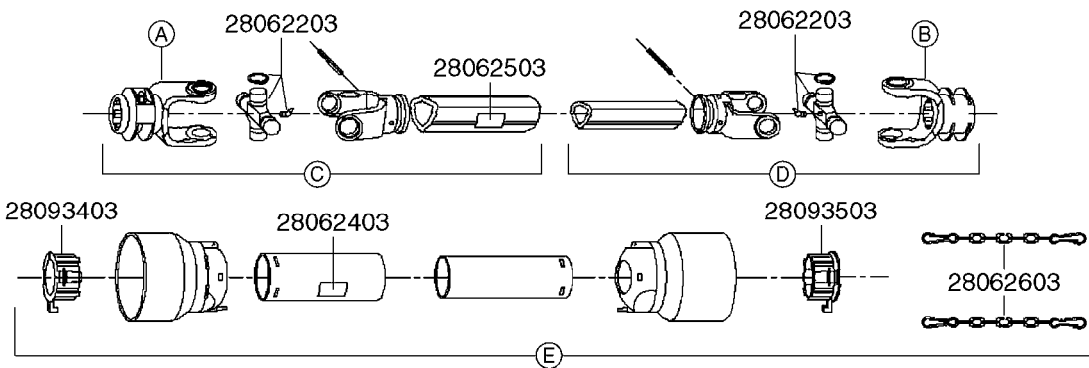

* Changed in 2016 from 100 series to G-Series (see page A0600).

A520

PTO SHAFTS - BONDIOLI CENT.
A0520-HIN, 23:10:18

Page 1
Date 12.08.2020 11:28

parts-n°	order qty	description
289042	1	UNIV. JOINT 22x54mm
421024	1	BOLT HEX 8.8 DEL M8X60
450015	1	SCREW ALLAN 3/8'X5/8' BLACK
460143	1	LOCK NUT M8 SST A2 DIN985
28009803	1	PTO PIN TUBE RETAINER OUTER
28009903	1	PTO TUBE RETAINER INNER
28010103	1	PTO YOKE F.INNER TUBE CV PTO
28021403	1	PTO 1"STR/1-3/8" 6SPL B&P
28021503	1	PTO 1"STR/1-3/8" 21SPL B&P
28021603	1	PTO 1"STR/1-3/4" 20SPL B&P
28027903	1	PTO BALL LOCK.KIT F.1-3/8 YOKE
28040503	1	UNIV. JOINT 27x74.6mm
28040703	1	SAFETY CHAIN F.CV BLACK PTO
28041803	1	DECAL DANGER GUARD MISSING
28041903	1	DECAL DANGER ROT.DRIVELINE
28056703	1	PTO YOKE #1 1-3/8" X 6 SPLINE
28056803	1	PTO YOKE #1 1-3/8" X 21 SPLINE
28056903	1	PTO YOKE #4 1-3/4" X 20 SPLINE
28057003	1	PTO TUBE YOKE #1-G1 OUTER
28057103	1	PTO TUBE YOKE #4-G4 OUTER
28057203	1	PTO PIN TUBE RETAINER OUTER
28057303	1	PTO TUBE OUTER #1 745MM
28057403	1	PTO TUBE OUTER #4 720MM
28057503	1	PTO TUBE INNER #1 745MM
28057603	1	PTO TUBE INNER #4 720MM
28057703	1	PTO TUBE RETAINER INNER
28057803	1	PTO TUBE YOKE #1 Ø=1"
28057903	1	PTO TUBE YOKE #4 Ø=1"
28058003	1	PTO HALF SAFETY SHIELD OUTER
28058103	1	PTO HALF SAFETY SHIELD OUTER
28058203	1	PTO HALF SAFETY SHIELD INNER
28058303	1	PTO HALF SAFETY SHIELD INNER
28058403	1	PTO BALL LOCK.KIT F.1-3/4 YOKE
28058503	1	PTO TUBE YOKE #1-G1 INNER