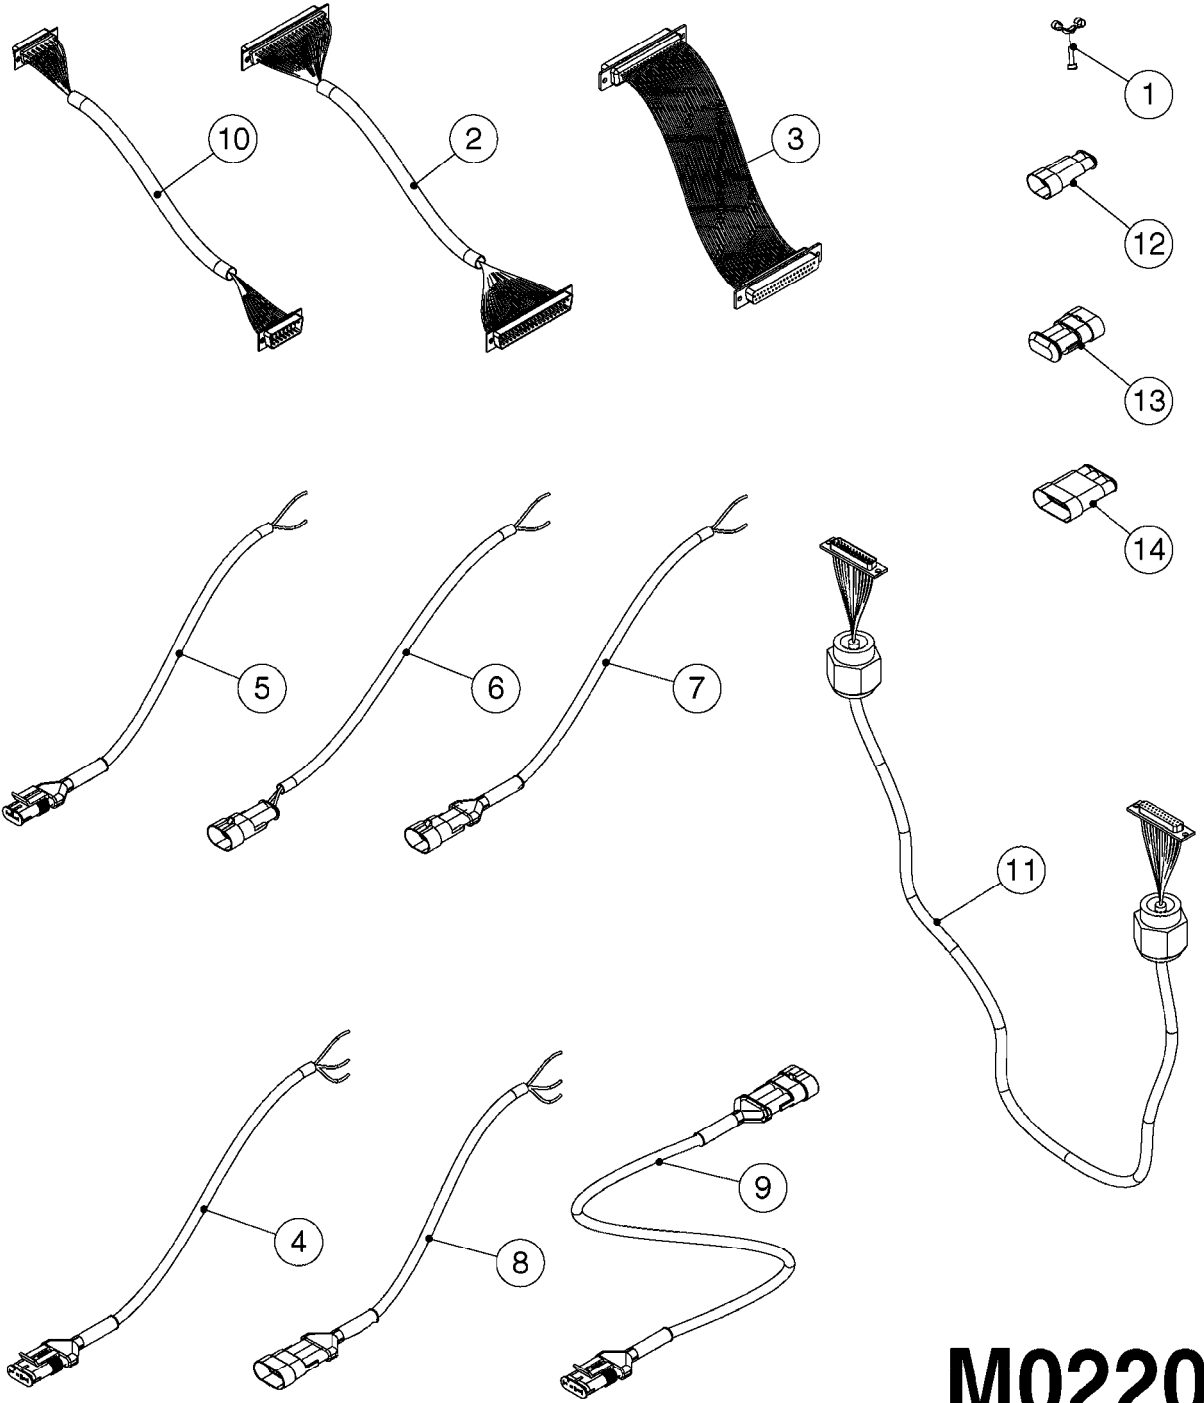

M0220

CABLES
M0220-HIN, 12:05:18

Page 1
Date 12.08.2020 11:28

Pos.	parts-n°	order qty	description
1	262150	1	SCREW ASSM.FOR D-SUB PLUG
2	26004900	1	CABLE FEM/MALE 37P L=9.5M
3	26005900	1	WIRE 37/37 POLE DAH/JOB COM
4	26006000	1	LEAD F AMP SUPERSEAL 3 WAYS L1,5M
4	26006100	1	CABLE L = 5.00M, AMP, MALE, 3P
4	26007000	1	CABLE L = 0.20M, AMP, MALE, 3P
4	26007100	1	CABLE L = 9.00M, AMP, MALE, 3P
4	26007200	1	CABLE 3POL AMP FEMALE L13M
5	26006200	1	CABLE L = 4.50M, AMP, MALE, 2P
5	26006300	1	CABLE L = 0.50M, AMP, MALE, 2P
5	26006400	1	CABLE L = 0.75M, AMP, MALE, 2P
5	26006500	1	CABLE L = 1.50M, AMP, MALE, 2P
5	26006600	1	CABLE L = 9.00M, AMP, MALE, 2P
6	26006700	1	CABLE L = 0.12M, AMP, FEMALE, 2P
7	26006800	1	CABLE L = 1.00M, AMP, FEMALE, 2P
8	26007300	1	CABLE L = 1.00M, AMP, FEMALE, 3P
9	26007400	1	CABLE L = 3.00M, AMP, EXT, 3P
9	26009800	1	CABLE L = 0.50M, AMP, EXT, 2P
10	26007500	1	CABLE FEM/FEM 15P L=3.5M
11	26016900	1	CABLE DB25M - DB25F L=8.5m
12	72450600	1	CAP F. AMP SUPER SEAL 2P PLUG
13	72450700	1	CAP F. AMP SUPER SEAL 3P PLUG
14	72450800	1	CAP F. AMP SUPER SEAL 4P PLUG