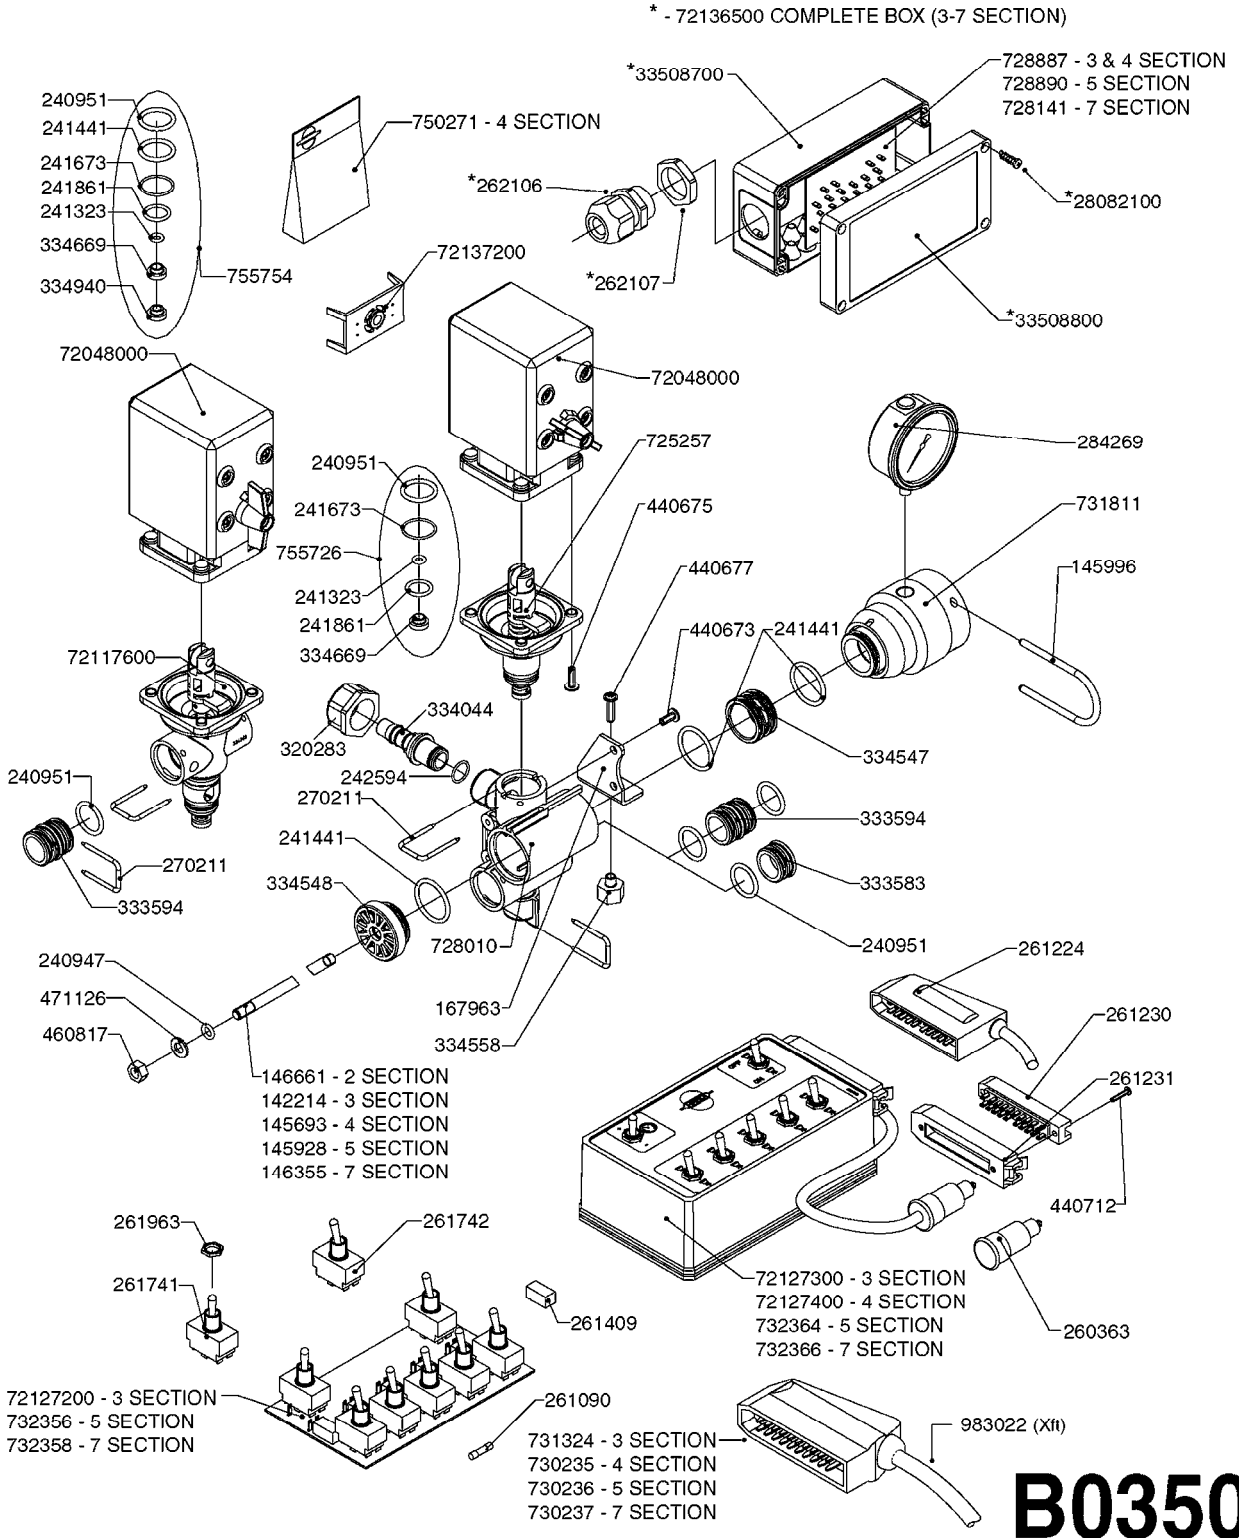

B0350

EVC, ECP, ECPC CONTROLS
B0350-HIN, 01:01:16

Page 1
Date 12.08.2020 11:28

parts-n°	order qty	description
142214	1	STUD BOLT - M8X265, 3 SECTION
145693	1	STUD BOLT - M8X330, 4 SECTION
145928	1	STUD BOLT - M8X400, 5 SECTION
145996	1	FITT.DK S-67 FORK
146355	1	STUD BOLT - M8X540, 7 SECTION
146661	1	STUD BOLT M8 X 195
167963	1	MOUNT BKT.F.EC BOOM SEC.
240947	1	O-RING D7.3X2.4 NITRIL
240951	1	O-RING D21.2X3 NITRIL
241323	1	O-RING D5.3X2.4 NITRIL
241441	1	O-RING D29.3X3
241673	1	O-RING D22.1X1.6
241861	1	O-RING D15.3X2.4 VITON
242594	1	O-RING D14 X 1.78 SCH.70-EPDM
260363	1	PLUG 2 POLE 12V
261090	1	FUSE 5 X 20 6.3A, 250V
261224	1	PLUG HOUSING F/20 POLE MALE
261230	1	PLUG INSERT 20 POLE FEMALE
261231	1	PLUG HOUSING 20 POLE FEMALE
261409	1	RELAY 12V F. ESC CNTRL BOX '96
261741	1	SWITCH 2 POLE 12V TOGGLE PRESS
261742	1	SWITCH 2 POLE 12V ON/OFF
261963	1	NUT F.EC SWITCH
262106	1	BULKHEAD F. CABLE 6.5-14 BLACK
262107	1	NUT F. BULKHEAD CABLE GRAY
270211	1	FITT.DK S25 FORK L=37.5
284269	1	PRESSURE GAUGE 0-8-16 BAR Ø2,5" 1/4"
320283	1	FITT.DK NUT 3/4"BSP
333583	1	END PIECE FOR BYPASS
333594	1	CONNECTING PIECE F. BYPASS
334044	1	FITT.DK HB 3/4' F. 3/4' CAP
334547	1	CONNECTING PIECE F. PRESSURE
334548	1	END COVER
334558	1	NUT HEX PLASTIC INSERT
334669	1	VALVE CONE D14/D7-SH 63 WHITE
334940	1	VALVE CONE D14/D6-SH 63 GREEN
440673	1	SCREW F.PLASTIC 5X12 SS
440675	1	SCREW F. PLASTIC 5X16 SS
440677	1	SCREW F. PLASTIC 5X20 SS
440712	1	SCREW 30X16 STAINLESS
460817	1	NUT HEX M8 STAINLESS DIN 934
471126	1	WASHER, M8, Ø16/ 8.4X 1.6, SS
725257	1	SPINDLE SECT. F/EC DISTRIBUTOR
728010	1	DISTRIB HOUSING W/CONST PR GRN
728141	1	CIRCUIT BOARD F.EC7 CONN. BOX
728887	1	CIRCUIT BOARD EC CONTROL
728890	1	CIRCUIT BOARD 5 SECTION EC
730235	1	CABLE F.CONTRL BOX EC4 L=11500
730236	1	CABLE F.CONTRL BOX EC5 L=11500
730237	1	CABLE EC7 L=11500MM
731324	1	CABLE F.CONTRL BOX EC3 L=11500
731811	1	FITT.DK ADAPTOR S67 EC BOOM SE
732356	1	PRINT BOARD EVC ESC 5 SECTION
732358	1	PRINT BOARD EVC ESC 7 SECTION
732364	1	CONTROL BOX ESC/EVC 5 SEC.CM+
732366	1	CONTROL BOX ESC/EVC 7 SEC.CM+
750271	1	O-RING KIT F.EC/4 CONTROL UNIT
755726	1	O-RING KIT F.EC/ESC SEC.VALVE
755754	1	GASKET SET EVC DIST
983022	1	WIRE 12 x 0.5 x 2MM x 12"
28082100	1	SCREW F. BOX LID 1/4" L=20