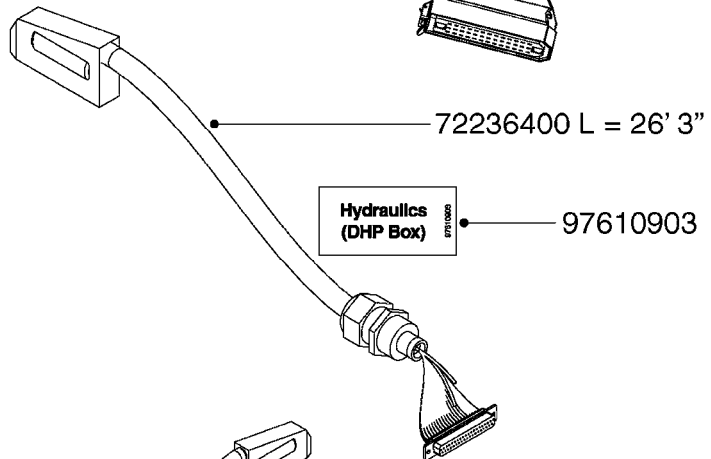

LIQUID SYSTEM

- 26004200 L = 57' 5"
- 28028700 L = 45' 11"
- 28027500 L = 37' 9"
- 28028900 L = 26' 3"
- 28028800 L = 16' 5"
- 26003900 L = 6' 7"

HYDRAULIC SYSTEM

* Note orientation of bracket
1 = Liquid system
2 = Hydraulic system

M0280

39 PIN CABLES
M0280-HIN, 28:03:17

Page 1

Date 12.08.2020 11:28

parts-n°	order qty	description
262158	1	PLUG INSERT 39 POLE MALE
262159	1	PLUG INSERT 39 POLE FEMALE
262160	1	PLUG HOUSING 39 POLE FEMALE
262161	1	PLUG HOUSING F/39 POLE MALE
440634	1	SCREW 5/8"
440732	1	PT SCREW 35X12B Z5452 ELZ
14034200	1	CODE BRACKET FOR 39 PIN CABLE
26003900	1	WIRE 37-39 PIN EVC, 6.6'
26004200	1	WIRE 37-39 PIN EVC, 57.4'
26008400	1	WIRE 39-PIN 24 WIRE L=8M
26011903	1	WIRE 39-39 POLE EXT. 3660MM
28027500	1	WIRE 37-39 PIN EVC, 37.7'
28028700	1	WIRE 37-39 PIN EVC, 45.9'
28028800	1	WIRE 37-39 PIN EVC, 16.4'
28028900	1	WIRE 37-39 PIN EVC, 26.2'
72236400	1	DAH CONN. WIRE/TRACTOR L=8M
97610803	1	DECAL-SRAY BOX 39-PIN
97610903	1	DECAL-HYDRAULIC BOX 39-PIN