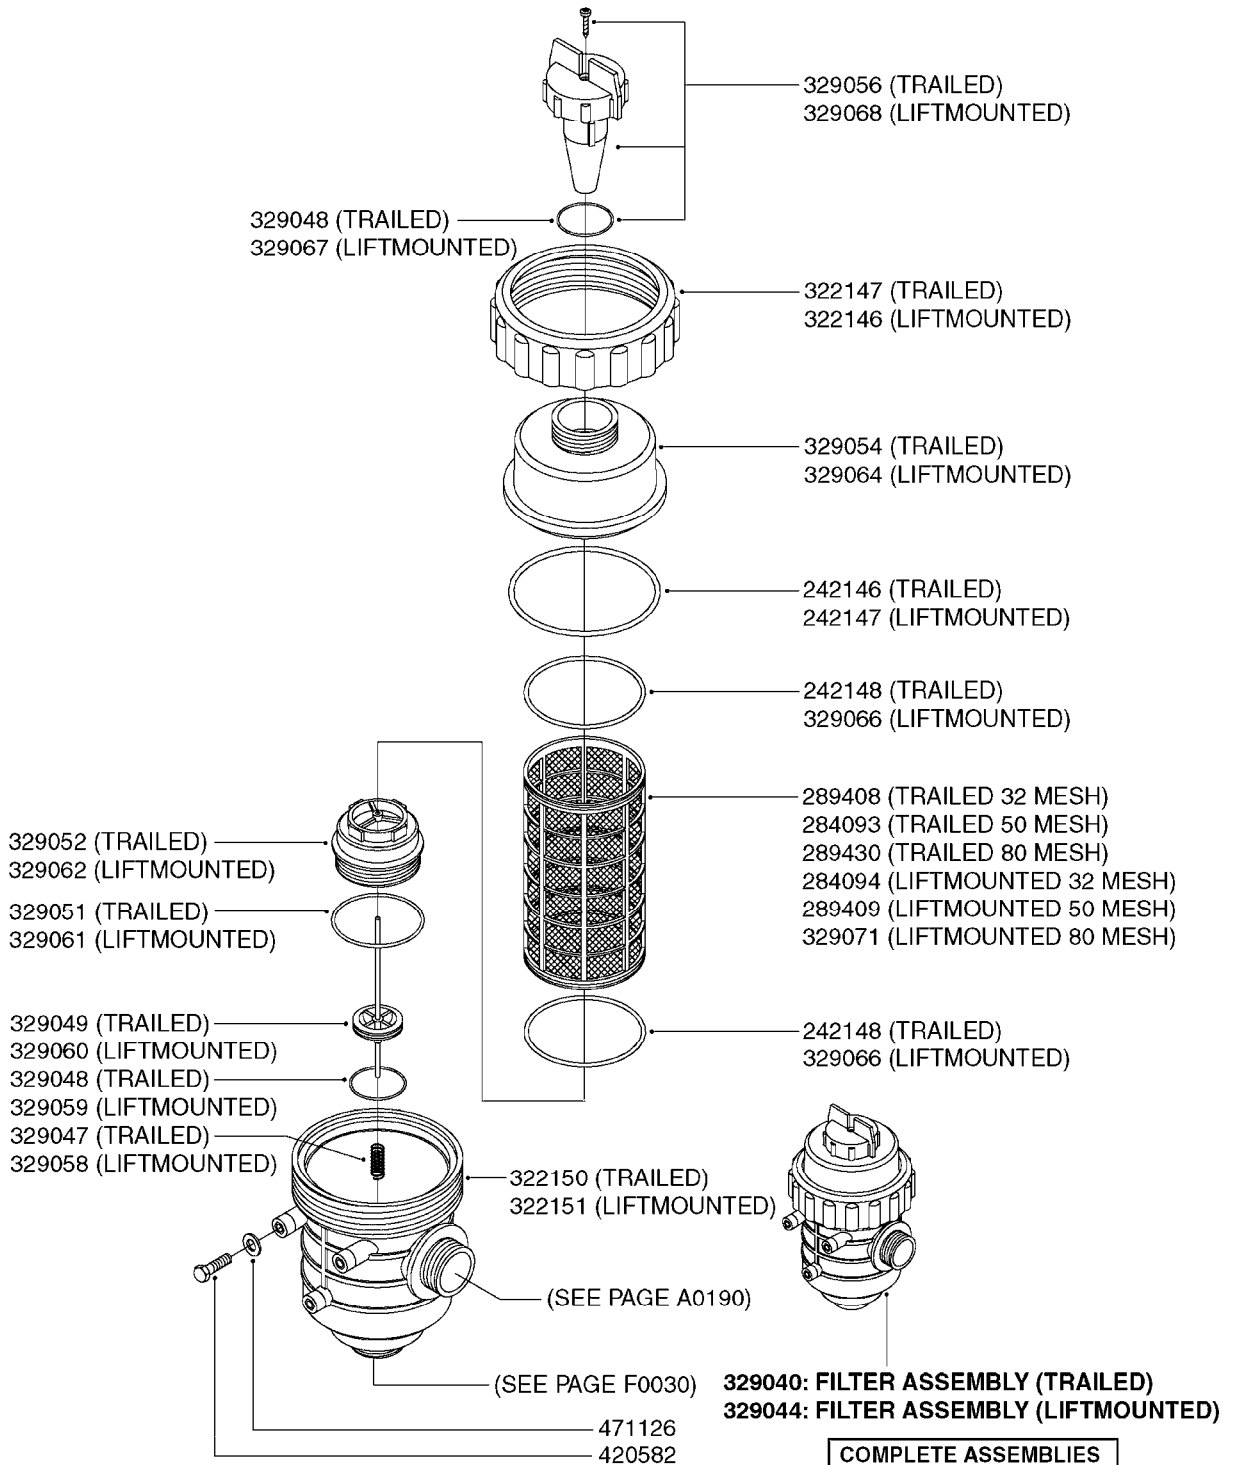

B0710

SUCTION FILT.-VINEYARD&ORCHARD
B0710-HIN, 01:01:16

Page

1

Date

12.08.2020 11:28

parts-n°	order qty	description
242146	1	O-RING 140 X 126 X 7
242147	1	O-RING 105,6x95X5.3
242148	1	O-RING 109.2 X 104 X 2
284093	1	FILTER SCR N ARAG 50 MESH BLUE
284094	1	FILTER SCR N ARAG 32 MESH WHITE
289408	1	FILTER SCR N ARAG 32 MESH WHITE
289409	1	FILTER SCR N ARAG 50 MESH BLUE
289430	1	FILTER SCR N ARAG 80 MESH RED
322146	1	THREADED RING F/FILTER 170
322147	1	THREADED RING F/FILTER 200
322150	1	FILTER CASING 1.5"BSP ARAG
322151	1	FILTER HOUSING 170
329040	1	FILTER ARAG 1.5" 32 MESH TRAIL
329044	1	FILTER ARAG 1.5" 32 MESH LIFT
329047	1	SPRING F. ARAG FILTER 1-1/2"
329048	1	O-RING F. 1-1/2" FILTER
329049	1	PLUNGER F. ARAG VALVE 1-1/2"
329051	1	O-RING F.ARAG FILTER 1-1/2"
329052	1	FITTING F.ARAG FILTER 1-1/2"
329054	1	FILTER HOUSING LID 1-1/2"
329056	1	YELLOW LOCKING RETAINER 1-1/2"
329058	1	SPRING F. ARAG FILTER 1"
329059	1	O-RING F. 1" FILTER
329060	1	PLUNGER F. ARAG VALVE 1"
329061	1	O-RING F.ARAG FILTER 1"
329062	1	FITTING F.ARAG FILTER 1"
329064	1	FILTER HOUSING LID 1"
329066	1	O-RING F.ARAG FILTER 1"
329067	1	O-RING F. 1" FILTER
329068	1	YELLOW LOCKING RETAINER 1"
329071	1	FILTER SCR N ARAG 80 MESH RED
420582	1	BOLT HEX 8.8 DEL M8X20 FT A2
471126	1	WASHER, M8, Ø16/ 8.4X 1.6, SS