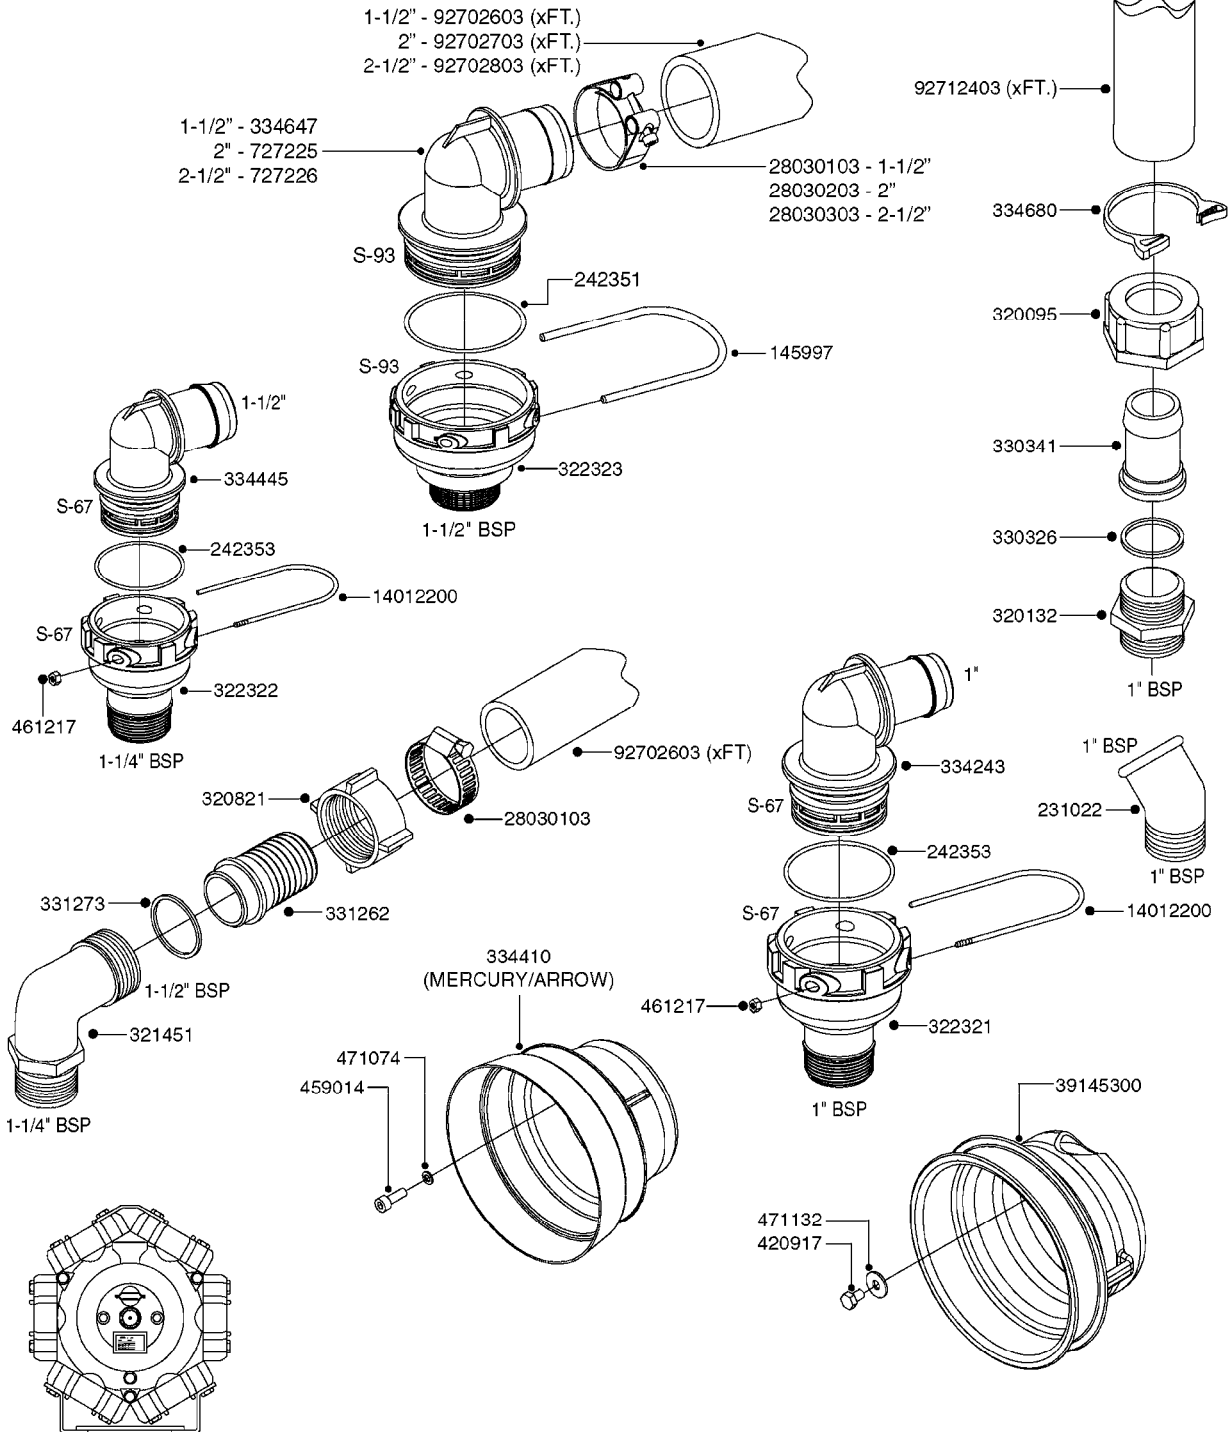

SUCTION SIDE OF PUMP

PRESSURE SIDE OF PUMP

COMPLETE PUMP
(NLA) REPLACED BY 364 PUMP (SEE PAGE A0280)

A0300

PUMP - 361/363 FITTINGS
A0300-HIN, 28:05:19

Page 1
Date 12.08.2020 11:27

parts-n°	order qty	description
145997	1	FITT.DK S-93 FORK
231022	1	FITT.DK ELB. 1' BSP GF 121
242351	1	O-RING D69.5X3.0 VITON F.S-93
242353	1	O-RING 3 X 44.2 VITON
320095	1	FITT.DK NUT 1" BSP
320132	1	FITT.DK HN 1" BSP
320821	1	FITT.DK NUT 1-1/2" BSP
321451	1	FITT.DK ELB.1-1/2 X1-1/4 80DEG
322321	1	FITT.DK S-67 X 1"BSP MALE
322322	1	FITT.DK S-67 X 1-1/4"BSP MALE
322323	1	FITT.DK S-93 X 1-1/2"BSP MALE
330326	1	O-RING D30/D24X2 F.1"NUT
330341	1	FITT.DK HB 1" F. 1" NUT
331262	1	FITT.DK HB 1-1/2" F. 1-1/2"NUT
331273	1	O-RING D44/D38X2 F.1-1/2"
334243	1	FITT.DK S-67 ELB.1"
334410	1	PROTECTION PUM
334445	1	FITT.DK S-67 ELB.1-1/2"
334647	1	FITT.DK S93 ELB 1-1/2" 90 PVC
334680	1	CLAMP HOSE PLASTIC 1"
420917	1	BOLT HEX 8.8 RAW M8X12 FT
459014	1	ALLEN SCREW M8 X 15 GALV.DIN93
461217	1	NUT HEX M5 LOCK
471074	1	WASHER M8 ELZ
471132	1	WASHER D24/D8.4 X 2 SS
727225	1	FITT.DK S-93 ELB.2'PVC W/ORING
727226	1	HOSETAIL S93 2"1/2 90°+O-RING
14012200	1	FITT.DK S-67 FORK W/M5 THREADS
28030103	1	CLAMP HOSE GEAR P5/4-S1.5"6724
28030203	1	CLAMP HOSE T-BOLT S2" 235-67
28030303	1	CLAMP HOSE T-BOLT S2.5" 235-76
39145300	1	PTO SHIELD Ø203 4-POLET MACHINED
92702603	1	HOSE PVC SUCT GRAY 1-1/2"
92702703	1	HOSE PVC SUCT GRAY 2"
92702803	1	HOSE PVC SUCT GRAY 2.5"
92712403	1	HOSE R X1" X300PSI WP X0012"