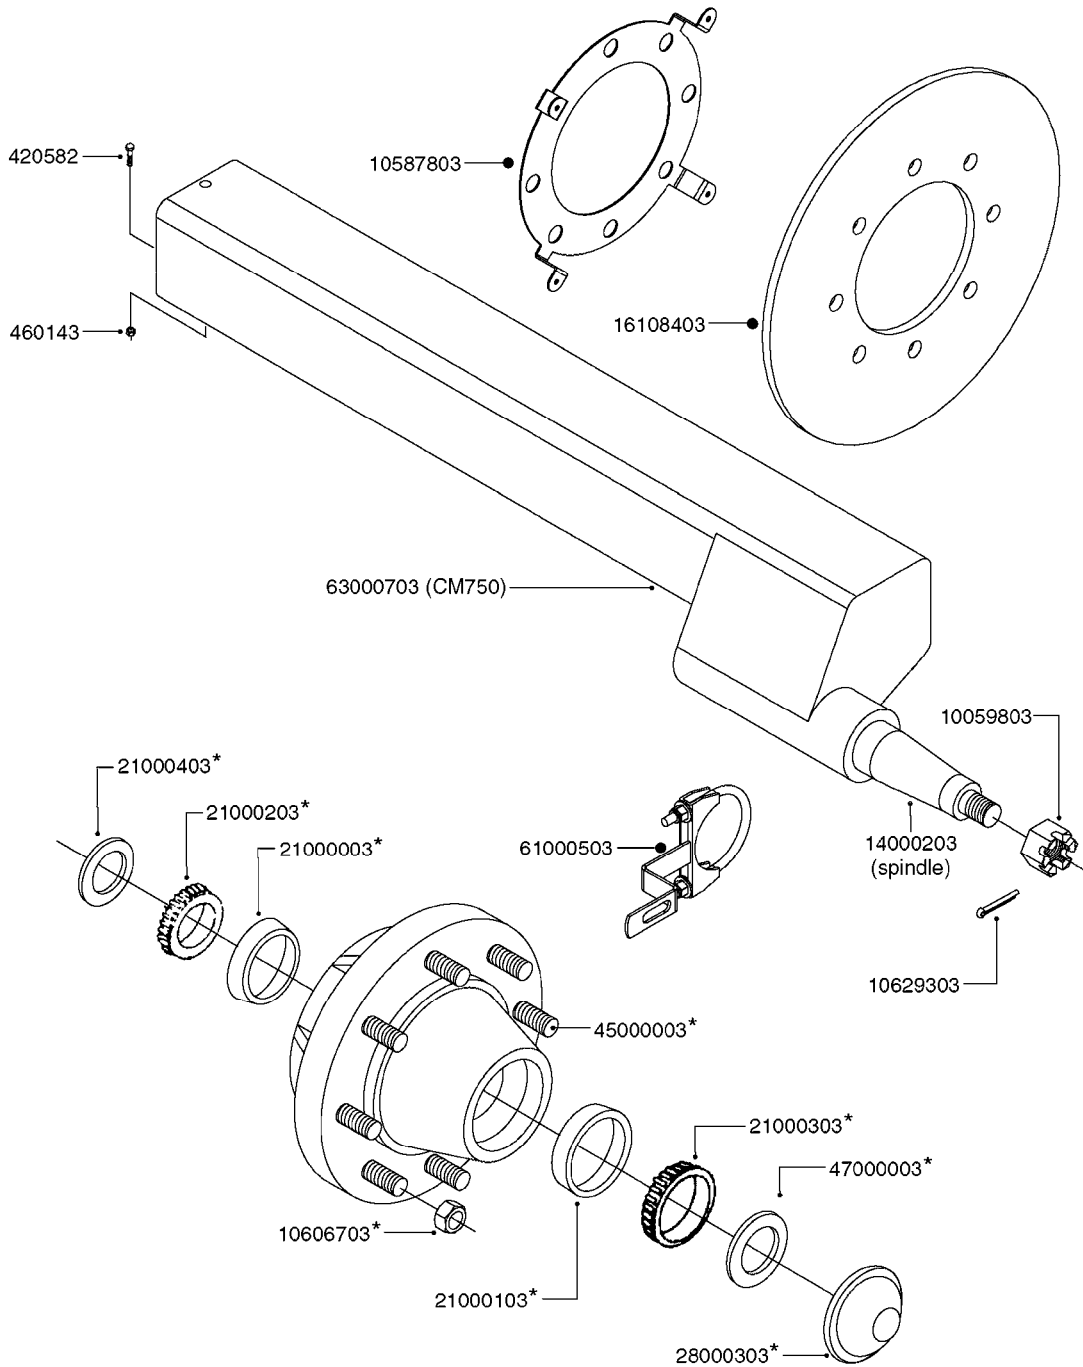

COMPLETE HUB W/BEARINGS:
10531903

**COMPLETE ASSEMBLIES
WHOLEGOODS ITEMS**

E0730

HUB ASSEMBLY F.2 1/8" SPINDLE
E0730-HIN, 01:01:16

Page 1
Date 12.08.2020 11:28

parts-n°	order qty	description
10058803	1	BEARING INNER CONE A25590
10058903	1	SEAL HUB A5E41
10059003	1	DUST CAP 800/1000 GAL A3C17
10059203	1	BOLT WHEEL 9/16"x1-1/4"UNF 90D
10059703	1	BEARING OUTER CONE A25877
10059803	1	NUT HEX NF 1"
10320203	1	BEARING INNER CUP1000GAL.TR/TA
10320303	1	BEARING OUTER CUP1000GAL.TR/TA
10531903	1	HUB ASSY.COMP.F.2-1/8" SPINDLE
10587803	1	MAG MNT F. SPEED SNS 8 BOLT
10629303	1	PIN, COTTER 3/16" X 2.25" LONG
28020103	1	SPINDLE 2.125 CRS 14" 811
47000703	1	WASHER, SPNDL 1.1" 1.06x2 .19T

*28050103 - COMPLETE HUB ASSEMBLY

COMPLETE ASSEMBLIES
WHOLEGOODS ITEMS

E0750

HUB ASSY F. 3" SPINDLE CM750
E0750-HIN, 01:01:16

Page 1

Date 12.08.2020 11:28

parts-n°	order qty	description
420582	1	BOLT HEX 8.8 DEL M8X20 FT A2
460143	1	LOCK NUT M8 SST A2 DIN985
10059803	1	NUT HEX NF 1"
10587803	1	MAG MNT F. SPEED SNS 8 BOLT
10606703	1	NUT HEX NF 5/8" FLANGED F.STUD
10629303	1	PIN, COTTER 3/16" X 2.25" LONG
14000203	1	SPINDLE 3" X 16" W/NUT &WASHER
16108403	1	REINFORCEMENT RING 8-8-6 HUB FOR NON-REINFORCED 3/8" RIMS ONLY
21000003	1	BEARING INNER CUP #382A
21000103	1	BEARING OUTER CUP #LM501310
21000203	1	BEARING INNER CONE #387AS
21000303	1	BEARING OUTER CONE #LM501349
21000403	1	SEAL GREASE #CR29968
28000303	1	DUST CAP #1609
28050103	1	HUB F 3" 758 7500# PACKAGE
45000003	1	STUD BOLT 5/8" X 2-1/2"
47000003	1	WASHER SPNDL 3" 1.12X2.1 .25TK
61000503	1	SPEED SNS MNT CLAMP - 3"
63000703	1	AXLE INSERT W/M CM750