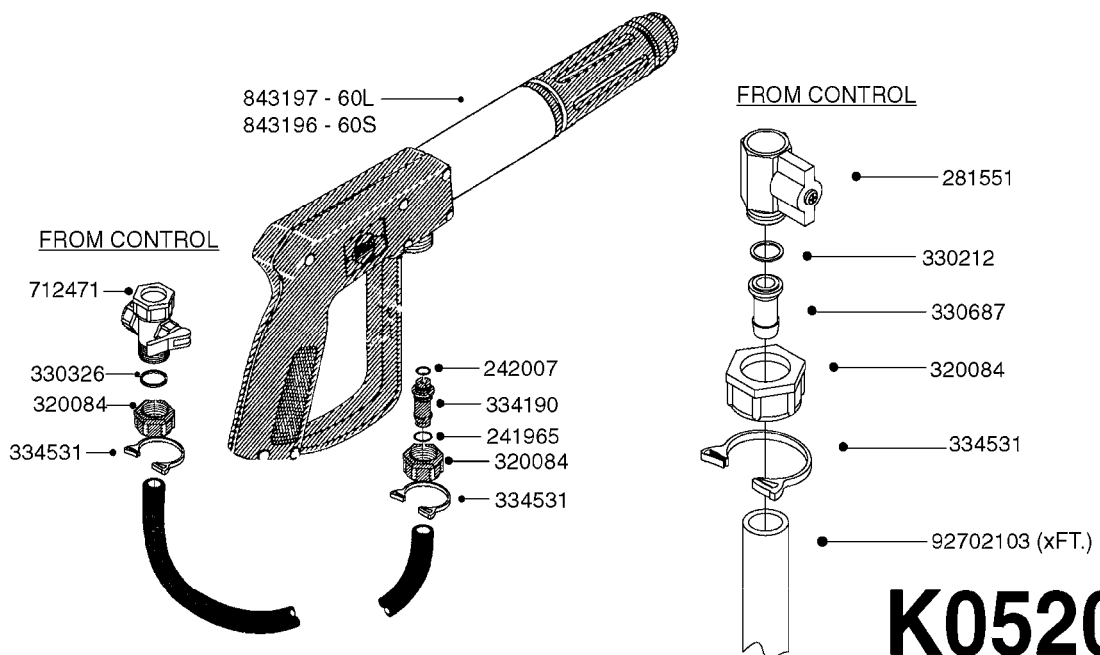

HOSE WRAPS
K0520-HIN, 01:01:16

parts-n°	order qty	description
241965	1	O-RING 12.1 X 1.6
242007	1	O-RING D9.1X1.6
281551	1	BALL VALVE 1/2"
320084	1	FITT.DK NUT 1/2" BSP
330212	1	O-RING D19/D14X2.4 F.1/2"NUT
330326	1	O-RING D30/D24X2 F.1"NUT
330687	1	FITT.DK HB 1/2" F. 1/2" NUT
334190	1	FITT.DK HB 1/2' F. PISTOL 60S
334531	1	CLAMP HOSE PLASTIC 3/4"
636223	1	POST 12 VOLT TR30
712471	1	AGITATION VALVE ASSY. ON/OFF
843196	1	GUN, MODEL 60S
843197	1	HANDGUN KIT TYPE 60 LONG
10013403	1	BOLT HEX 3/8-16X1 1/4 HCS Z5
10013503	1	NUT HEX NC 3/8"
10178903	1	WRAP HOSE SIDE MOUNT PLATE
10179003	1	WRAP HOSE BOTTOM PLATE MOUNT
10179403	1	WRAP WELDMENT FOR HI101789
10179503	1	WRAP WELDMENT FOR HI101790
10225603	1	BKT.FOR HOSE WRAP MOUNT NL NK
10225703	1	WRAP HOSE BDL.BOTTOM PLATE
92702103	1	HOSE R X1/2" X300PSI WP X0012"