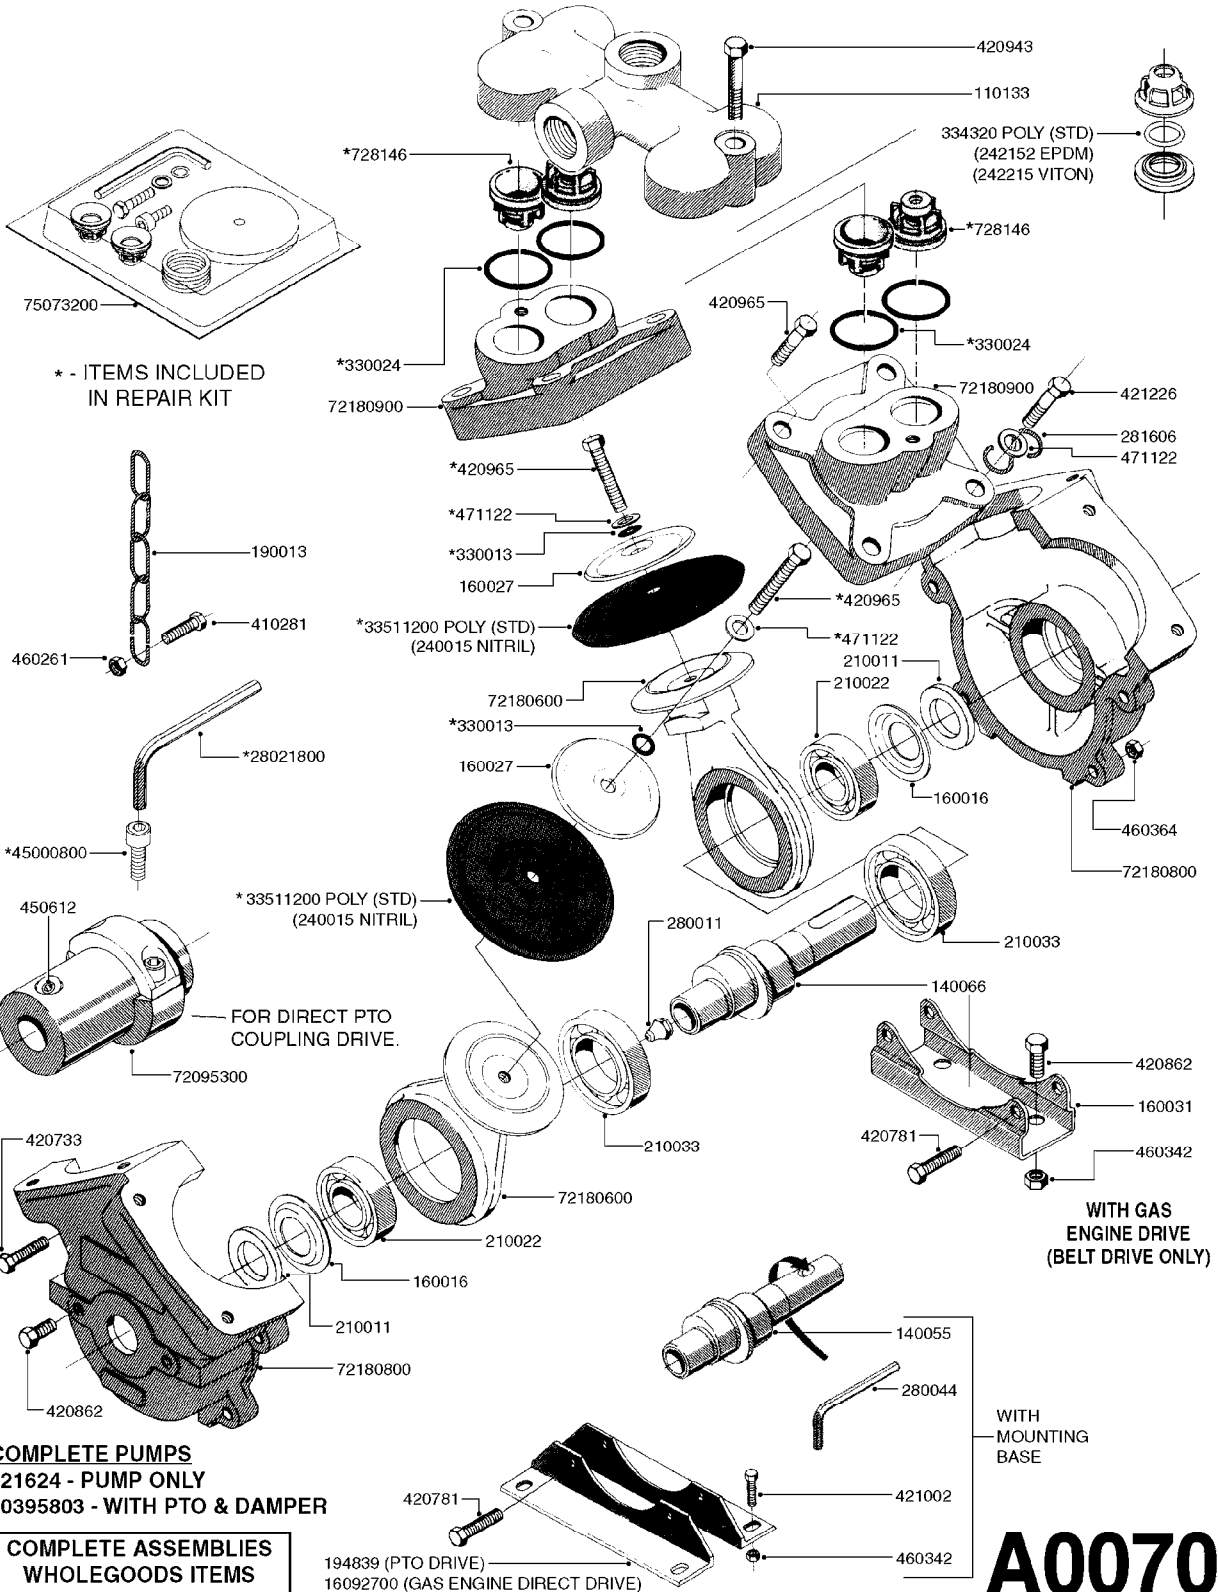

PUMP - 603
A0070-HIN, 01:01:16

COMPLETE PUMPS
821624 - PUMP ONLY
10395803 - WITH PTO & DAMPER

COMPLETE ASSEMBLIES
WHOLEGOODS ITEMS

A0070

PUMP - 603
A0070-HIN, 01:01:16

Page 1
Date 16.03.2016 11:39

parts-n°	order qty	description
110133	1	VALVE CHAMBER MOD 600 PAINTED
140055	1	CRANK SHAFT, MODEL 600
140066	1	CRANK SHAFT, MODEL 600/4
160016	1	DUST PLATE
160027	1	DIAPHRAGM UPPER DISC 500-600
160031	1	BASE PLATE MODEL 500-600
190013	1	CHAIN 35XL=800
194839	1	ANGLE IRON FOOT, M 500-600 RED
210011	1	SEAL FELT D39/23 X 4
210022	1	BEARING BALL 6205
210033	1	BEARING BALL 6007
240015	1	DIAPHRAGM MODEL 500-600 NITRIL
242152	1	O-RING D18.2X3 EPDM
242215	1	O-RING D18X3 VITON
280011	1	GREASE NIPPLE 3/8' SAE H TR
280044	1	KEY HEXAGON W6 3/16'
281606	1	S-HOOK GALVANIZED
330013	1	O-RING D15/D10X2.5 F.3/8"NUT
330024	1	O-RING D41,1/D34.5 X 3,5
334320	1	O-RING D18X3 POLYURETHANE
410281	1	BOLT HEX 8.8 DEL M6X25 DIN933 A2
420733	1	BOLT HEX 8.8 DEL M8X40
420781	1	BOLT HEX 8.8 DEL M8X50
420862	1	BOLT HEX 8.8 DEL M10X16 FT
420943	1	BOLT HEX 8.8 DEL M10X50
420965	1	M10X40 MACHINE SCREW STAINLESS
421002	1	BOLT HEX 8.8 DEL M10X30 FT DIN933
421226	1	BOLT HEX 8.8 DEL M10X45
450612	1	SCREW M10X16 POINTED
460261	1	NUT HEX M6X1 LOCK A2 DIN985
460342	1	NUT HEX M10 DEL DIN934
460364	1	NUT HEX M8 GALV.
471122	1	WASHER, M10, Ø20/10.5X 2.0, SS
728146	1	VALVE FOR 361(726890/707932)
821624	1	PUMP 603/7 W. FOOT TAPERED SHA
10395803	1	PUMP 603 C/W PTO 540 RPM
16092700	1	PUMP MOUNT PLATE TALL 500/600
28021800	1	KEY HEXAGON 8MM FOR M10
33511200	1	DIAPHRAGM 500-603 PUR 2006
45000800	1	BOLT ROUND M10X25
72095300	1	COUPLING 1-3/8' X 25, PAINTED
72180600	1	CONNECTING ROD FOR 503-603 M10
72180800	1	PUMP HOUSING 603 RED W/BOLTS
72180900	1	DIAPHRAGM COVER MOD. 600
75073200	1	PUMP KIT 603mm 06