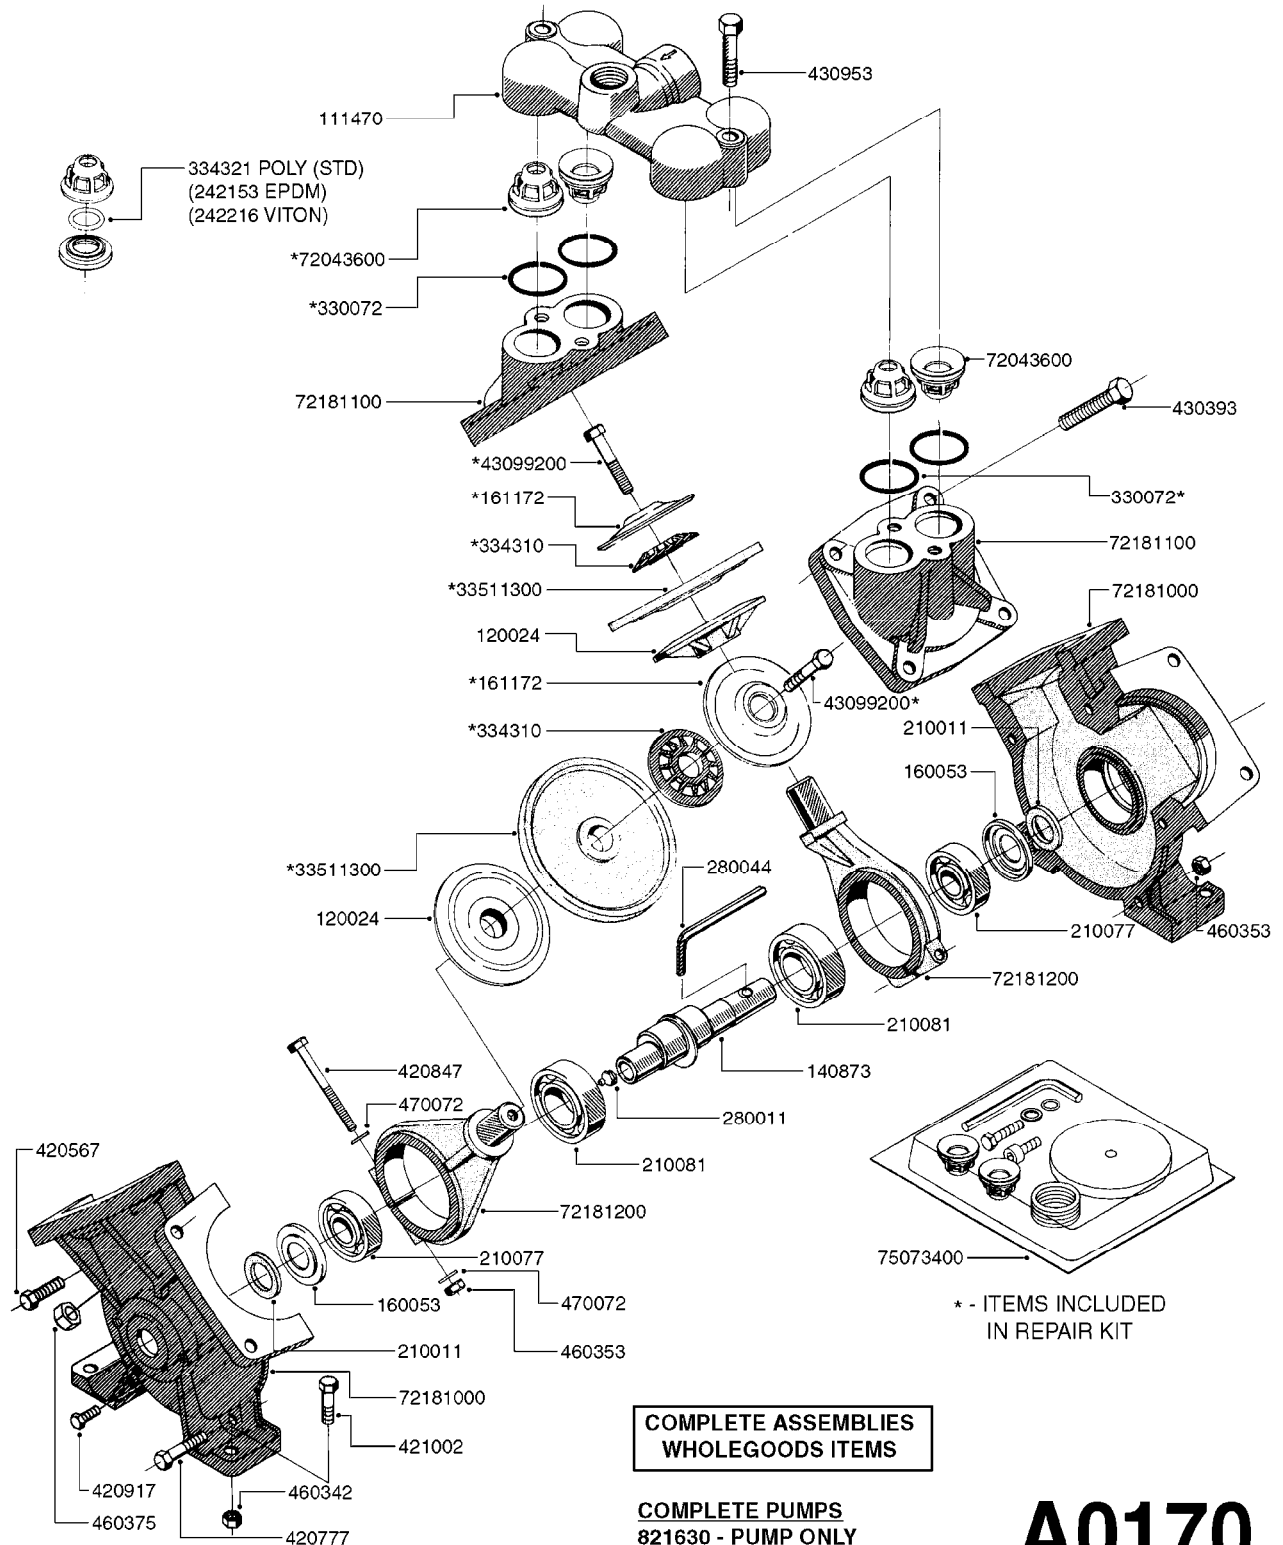

COMPLETE ASSEMBLIES
WHOLEGOODS ITEMS

COMPLETE PUMPS
821630 - PUMP ONLY
10396003 - WITH PTO & DAMPER

A0170

PUMP - 1203 W/MOUNTING BASE
A0170-HIN, 01:01:16

Page 1
Date 16.03.2016 11:39

parts-n°	order qty	description
111470	1	VALVE CHAMBER 1202
120024	1	DIAPHRAGM BACK DISC 1200-1300
140873	1	CRANK SHAFT MODEL 1202-9MM
160053	1	DUST PLATE
161172	1	DIAPHRAGM DISC F. 1203/1303
210011	1	SEAL FELT D39/23 X 4
210077	1	BEARING BALL 6305
210081	1	BEARING BALL 6307
242153	1	O-RING D26X4 EPDM
242216	1	O-RING VITON F/1202/1302/462
280011	1	GREASE NIPPLE 3/8" SAE H TR
280044	1	KEY HEXAGON W6 3/16"
330072	1	O-RING D53.5/D45.5X4
334310	1	NYLON WASHER 1202/1302/462
334321	1	O-RING POLY. 34.0x26.0x4.0
420567	1	BOLT HEX 8.8 DEL M8X30 FT
420777	1	BOLT HEX 8.8 RAW M8X50
420847	1	BOLT HEX 8.8 DEL M8X85
420917	1	BOLT HEX 8.8 RAW M8X12 FT
421002	1	BOLT HEX 8.8 DEL M10X30 FT DIN933
430393	1	BOLT HEX 8.8 RAW M12X50
430953	1	BOLT, M12 X 55 8.8
460342	1	NUT HEX M10 DEL DIN934
460353	1	NUT HEX M8 BLACK
460375	1	NUT HEX M12 BLACK
470072	1	WASHER D15/D8X.5 LOCK
821630	1	PUMP 1203/9 540RPM
10396003	1	PUMP 1203 C/W PTO 540 RPM
33511300	1	DIAPHRAGM 1202-1303 POLY 2006
43099200	1	BOLT HEX SS M12 X 30 DIN933 A4
72043600	1	VALVE FOR 462/463
72181000	1	HOUSING, PUMP, 1203 RED
72181100	1	DIAPHRAGM COVER 1203/1303+BLTS
72181200	1	CONNECTING ROD FOR 1203 W/M12
75073400	1	PUMP KIT 1203 MM "06"