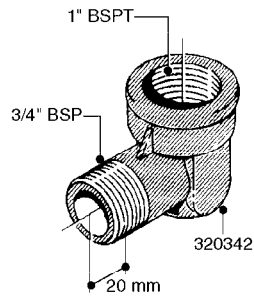

L0020

FITTINGS-T-PIECES, CAPS & ELBOWS
L0020-HIN, 01:01:16

Page 1
Date 16.03.2016 11:39

parts-n°	order qty	description
10053603	1	FITT. CAPNUT 2"BSP 5601
10194303	1	CAP BLANK 1 1/2 MCPHEE 210060
320047	1	FITT.DK CAPNUT 1/2" BSP
320106	1	FITT.DK CAPNUT 1" BSP
320272	1	FITT.DK CAPNUT 3/8" BSP
320316	1	FITT.DK TEE 3/4" X3/4" X1"BSP
320331	1	FITT.DK TEE 1" - 1" - 3/4" BSP
320342	1	FITT.DK EL 3/4"M X 1"F BSP
320563	1	FITT.DK 3 WAY 1/2" 110 DEG.
320677	1	NO LONGER AVAILABLE
320961	1	FITT.DK CAPNUT 1-1/2" BSP
321053	1	FITT.DK TEE 1/2 X1/2 X1/2" BSP
322072	1	FITT.DK TEE 3/8'X3/8'X3/8' BSP
322095	1	FITT.DK TEE 1-1/2 X1-1/4 X3/4" BSP
322138	1	FITT.DK ELB 1"M X 1"F BSP
330013	1	O-RING D15/D10X2.5 F.3/8"NUT
330212	1	O-RING D19/D14X2.4 F.1/2"NUT
330326	1	O-RING D30/D24X2 F.1"NUT
331273	1	O-RING D44/D38X2 F.1-1/2"