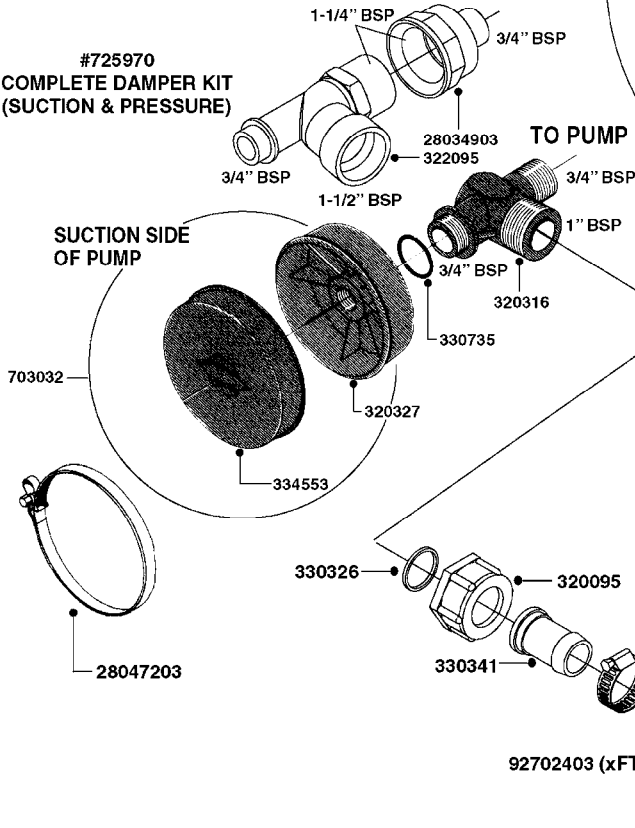

#725970 COMPLETE DAMPER KIT (SUCTION & PRESSURE)