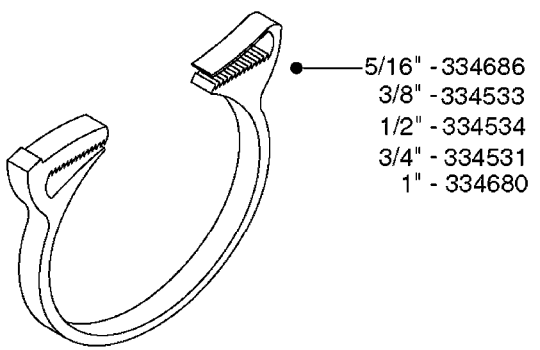

I.D.	PART # (ONE FOOT)	
3/8" 1/2" 3/4" 1" 1-1/4"	92701703 92702103 92703203 92712403 92734403	 <p>RUBBER HOSE SMOOTH, BLACK, TWO BLUE STRIPES</p>
5/16" 3/8" 1/4" 1/2" 3/4"	927281 927284 927268 927269 927270	 <p>PVC HOSE SHINY, BLACK, SMOOTH, TWO WHITE STRIPES</p>
1" 1-1/4" 1-1/2" 2" 2-1/2"	92702403 92738900 92702603 92702703 92702803	 <p>PVC SPIRAL SUCTION HOSE SHINY, RIBBED, GRAY</p>
3/4"	927205	 <p>PVC HOSE CLEAR, SMOOTH</p>
1/2" 3/4"	10631003 927231	 <p>PVC HOSE SMOOTH, CLEAR, REINFORCED WITH WHITE MESH</p>
4mm 6mm 8mm 10mm	927253 RED 927264 RED 927306 BLACK 927330 BLACK	 <p>PVC AIR HOSE SMOOTH</p>

L0120

BULK HOSE
L0120-HIN, 01:01:16

Page 1
Date 16.03.2016 11:39

parts-n°	order qty	description
927205	1	HOSE R X CLEAR X 3/4 X 0012"
927231	1	HOSE R X PVCX3/4 CLR/BRD 0012"
927253	1	AIR HOSE, DIAMETER 4MM
927264	1	HOSE R X PE D6/D4 X 0012"
927268	1	HOSE R X PVC X 1/4 X 0012"
927269	1	HOSE R X PVC X 1/2 X 0012"
927270	1	HOSE R X PVC X 3/4 X 0012"
927281	1	HOSE R X PVC X 5/16 X 0012"
927284	1	HOSE 3/8 PVC W/ INSERT
927306	1	HOSE R X PE D8/D6 X 0012"BLACK
927330	1	HOSE R X PE D10/D8 X 012"BLACK
10631003	1	HOSE R X CLEAR BRAID.X 1/2 12"
92701703	1	HOSE R X3/8" X300PSI WP X0012"
92702103	1	HOSE R X1/2" X300PSI WP X0012"
92702403	1	HOSE PVC SUCT GRAY 1"
92702603	1	HOSE PVC SUCT GRAY 1-1/2"
92702703	1	HOSE PVC SUCT GRAY 2"
92702803	1	HOSE PVC SUCT GRAY 2.5"
92703203	1	HOSE R X3/4" X300PSI WP X0012"
92712403	1	HOSE R X1" X300PSI WP X0012"
92734403	1	HOSE R X5/4" X200PSI WP X0012"
92738900	1	HOSE R X PVC X 1-1/4" 0012"

Hose Size	Pressure	Suction	Clamp Code
3/8"	28029803		6706
1/2"	28029803		6706
3/4"	28029903		6712
1"	28030003	28029903	6716
1-1/4"	28030103		6724
1-1/2"		28030103	6724
2"		28030203	235-67
2-1/2"		28030303	235-74
3"		28030403	235-82