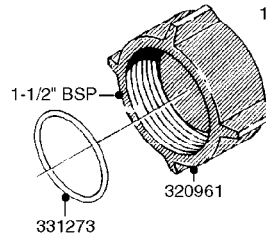

L0020

FITTINGS-T-PIECES, CAPS & ELBOWS
L0020-HIN, 01:01:16

Page 1
Date 16.03.2016 11:39

parts-n°	order qty	description
10053603	1	FITT. CAPNUT 2"BSP 5601
10194303	1	CAP BLANK 1 1/2 MCPHEE 210060
320047	1	FITT.DK CAPNUT 1/2" BSP
320106	1	FITT.DK CAPNUT 1" BSP
320272	1	FITT.DK CAPNUT 3/8" BSP
320316	1	FITT.DK TEE 3/4" X3/4" X1"BSP
320331	1	FITT.DK TEE 1" - 1" - 3/4" BSP
320342	1	FITT.DK EL 3/4"M X 1"F BSP
320563	1	FITT.DK 3 WAY 1/2" 110 DEG.
320677	1	NO LONGER AVAILABLE
320961	1	FITT.DK CAPNUT 1-1/2" BSP
321053	1	FITT.DK TEE 1/2 X1/2 X1/2" BSP
322072	1	FITT.DK TEE 3/8'X3/8'X3/8' BSP
322095	1	FITT.DK TEE 1-1/2 X1-1/4 X3/4" BSP
322138	1	FITT.DK ELB 1"M X 1"F BSP
330013	1	O-RING D15/D10X2.5 F.3/8"NUT
330212	1	O-RING D19/D14X2.4 F.1/2"NUT
330326	1	O-RING D30/D24X2 F.1"NUT
331273	1	O-RING D44/D38X2 F.1-1/2"