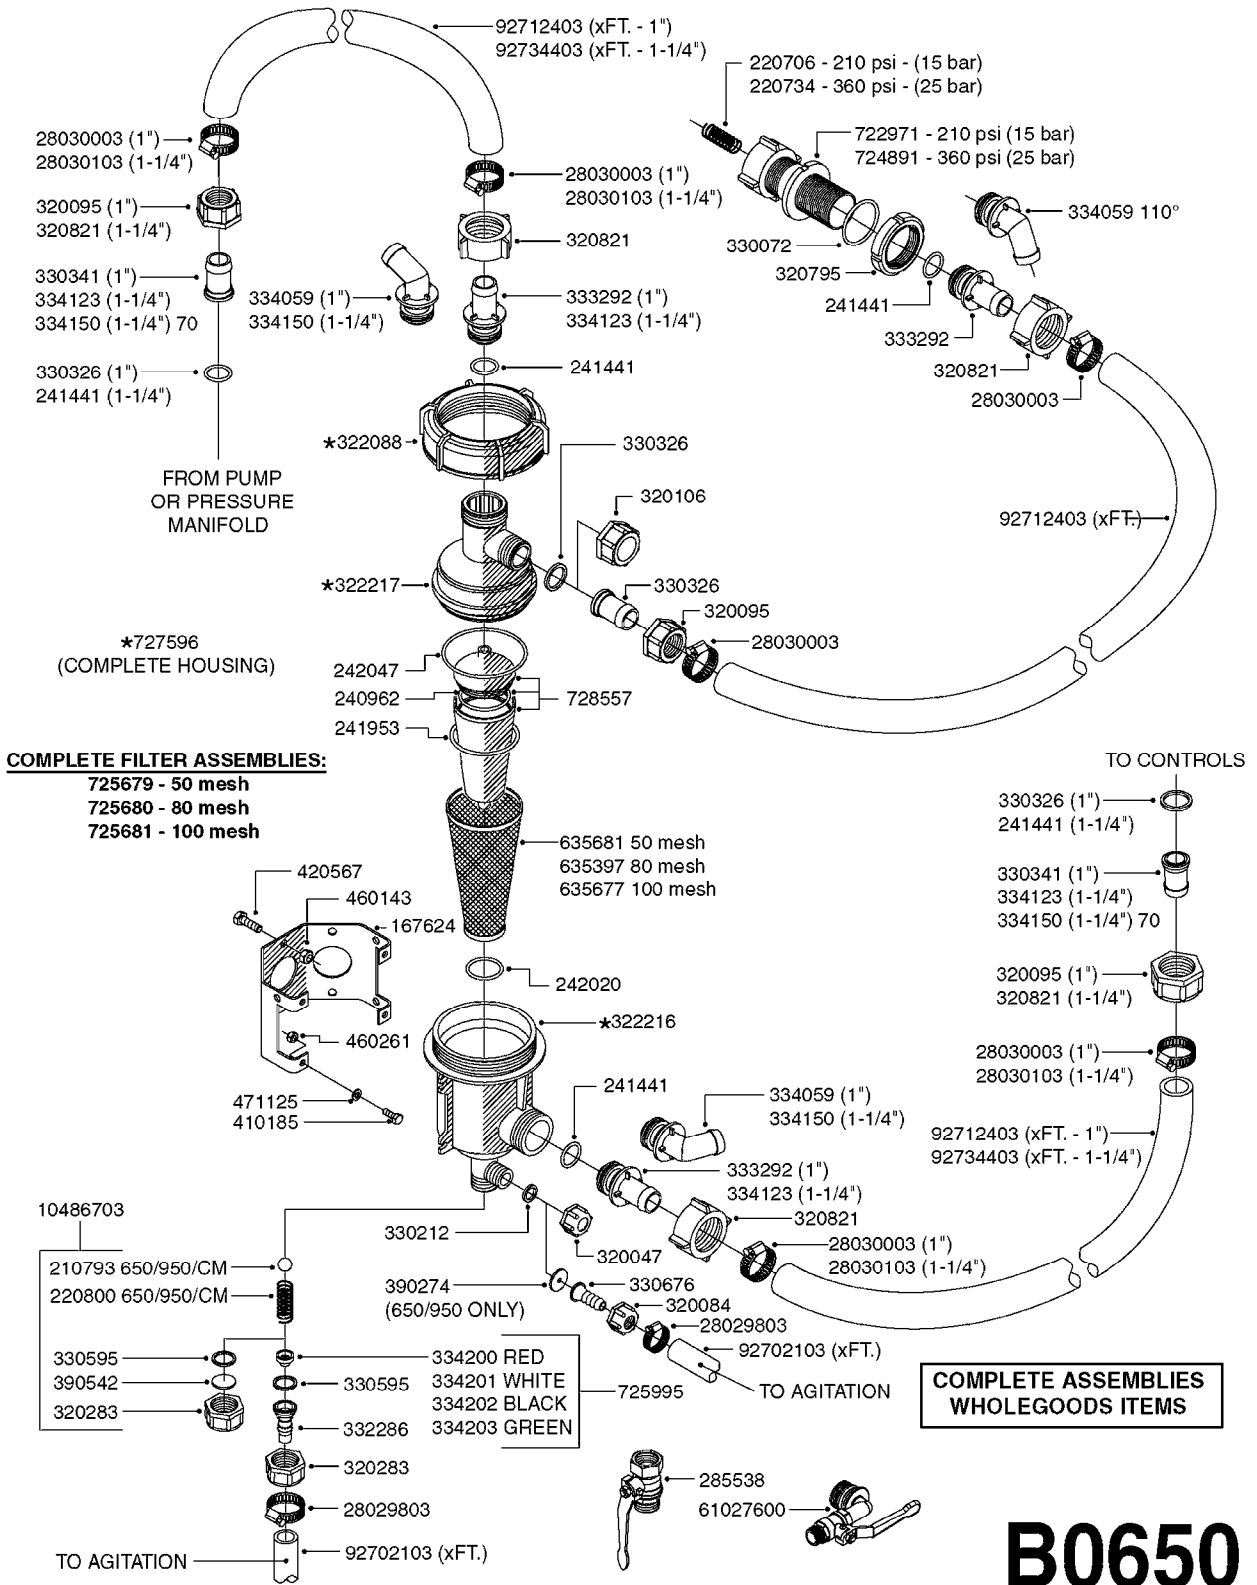

B0650

SELF CLEANING FILTER-SCREW TOP
B0650-HIN, 01:01:16

Page 1
Date 16.03.2016 11:39

parts-n°	order qty	description
10486703	1	KIT F.UPDATING SCF
167624	1	MOUNT BRACKET F. SCF
210793	1	BALL F.SCF
220706	1	SPRING SCF 12 BAR
220734	1	SPRING SCF 25 BAR
220800	1	SPRING F.SCF
240962	1	O-RING D57,2X3 NITRIL
241441	1	O-RING D29.3X3
241953	1	O-RING D73,03X3,53 VITON
242020	1	O-RING 39.2 X 3 VITON
242047	1	O-RING 89.5 X 3.0 VITON
28029803	1	CLAMP HOSE GEAR P1/2" 6708
28030003	1	CLAMP HOSE GEAR P1" 6716
28030103	1	CLAMP HOSE GEAR P5/4-S1.5"6724
285538	1	BALL VALVE 3/4" BSP
320047	1	FITT.DK CAPNUT 1/2" BSP
320084	1	FITT.DK NUT 1/2" BSP
320095	1	FITT.DK NUT 1" BSP
320106	1	FITT.DK CAPNUT 1" BSP
320283	1	FITT.DK NUT 3/4"BSP
320795	1	FITT.DK NUT 1-1/2" BSP JAMB
320821	1	FITT.DK NUT 1-1/2" BSP
322088	1	NUT LARGE F.SCF BODY
322216	1	SCF HOUSING (THREADED) F.GROVE
322217	1	SCF TOP (THREADED) W/GROVE
330072	1	O-RING D53.5/D45.5X4
330212	1	O-RING D19/D14X2.4 F.1/2"NUT
330326	1	O-RING D30/D24X2 F.1"NUT
330341	1	FITT.DK HB 1" F. 1" NUT
330595	1	O-RING D24.6/D20X2.1 -3/4"
330676	1	FITT.DK HB 3/8" F. 1/2" NUT
332286	1	FITT.DK HB 1/2" F. 3/4" NUT
333292	1	FITT.DK HB 1"O'RING F.1-1/2"
334059	1	FITT.DK EL 1" 110 DEG.F.1-1/2"
334123	1	FITT.DK HB 1-1/4"O-RNG F.1-1/2"
334150	1	FITT.DK HB 1-1/4" 110 F.1-1/2"
334200	1	ORFICE 3MM FOR SCF RED
334201	1	ORFICE 4MM FOR SCF WHITE
334202	1	ORFICE 5MM FOR SCF BLACK
334203	1	ORFICE 6MM FOR SCF GREEN
390274	1	ORIFICE ID4.0/18/1.5
390542	1	PLUG WASHER FOR 3/4'CAP NUT
410185	1	BOLT HEX 8.8 DEL M6X16 A2
420567	1	BOLT HEX 8.8 DEL M8X30 FT
460143	1	NUT HEX M8 LOCK A2 DIN985
460261	1	NUT HEX M6X1 LOCK A2 DIN985
471125	1	WASHER, M6, Ø12/ 6.4X 1.6, SS
61027600	1	VALVE 1/2"BSP ASSY S5390
635397	1	SCREEN SCF 80 MESH
635677	1	SCREEN SCF 100 MESH
635681	1	SCREEN SCF 50 MESH
722971	1	SAFETY VALVE SCF 217PSI (15BAR)
724891	1	SAFETY VALVE SCF 25 BAR
725679	1	SCF ASSY.50 W/THREADED TOP CAP
725680	1	SCF ASSY.80 W/THREADED TOP CAP
725681	1	SCF ASSY.100 W/THREADED CAP
725995	1	BAG FOR SCF
727596	1	SCF HOUSING COMPLETE
728557	1	CONE F.SCF RED
92702103	1	HOSE R X1/2" X300PSI WP X0012"
92712403	1	HOSE R X1" X300PSI WP X0012"