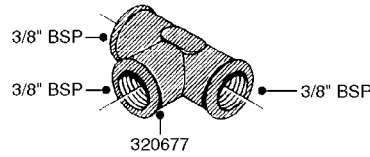

L0020

FITTINGS-T-PIECES, CAPS & ELBOWS
L0020-HIN, 01:01:16

Page 1
Date 16.03.2016 11:39

parts-n°	order qty	description
10053603	1	FITT. CAPNUT 2"BSP 5601
10194303	1	CAP BLANK 1 1/2 MCPHEE 210060
320047	1	FITT.DK CAPNUT 1/2" BSP
320106	1	FITT.DK CAPNUT 1" BSP
320272	1	FITT.DK CAPNUT 3/8" BSP
320316	1	FITT.DK TEE 3/4" X3/4" X1"BSP
320331	1	FITT.DK TEE 1" - 1" - 3/4" BSP
320342	1	FITT.DK EL 3/4"M X 1"F BSP
320563	1	FITT.DK 3 WAY 1/2" 110 DEG.
320677	1	NO LONGER AVAILABLE
320961	1	FITT.DK CAPNUT 1-1/2" BSP
321053	1	FITT.DK TEE 1/2 X1/2 X1/2" BSP
322072	1	FITT.DK TEE 3/8'X3/8'X3/8' BSP
322095	1	FITT.DK TEE 1-1/2 X1-1/4 X3/4" BSP
322138	1	FITT.DK ELB 1"M X 1"F BSP
330013	1	O-RING D15/D10X2.5 F.3/8"NUT
330212	1	O-RING D19/D14X2.4 F.1/2"NUT
330326	1	O-RING D30/D24X2 F.1"NUT
331273	1	O-RING D44/D38X2 F.1-1/2"