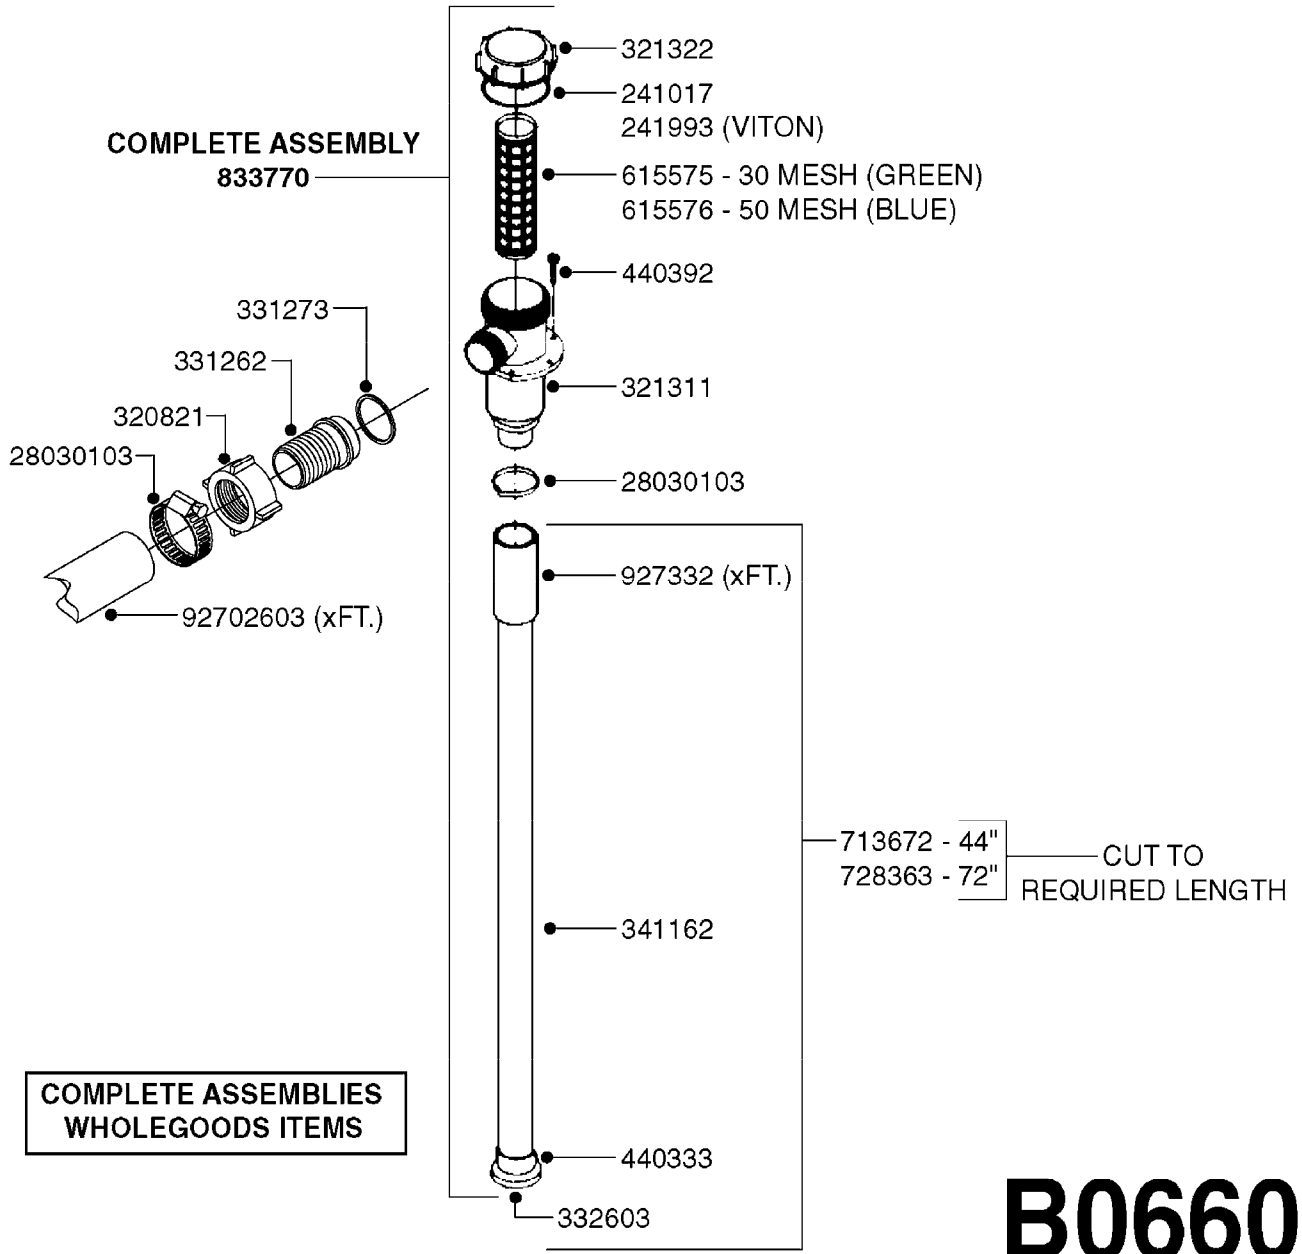

TOP SUCTION ASSEMBLY-SCREW CAP
B0660-HIN, 01:01:16

Page 1
Date 16.03.2016 11:39

parts-n°	order qty	description
241017	1	O-RING D74,5X3 NITRIL
241993	1	O-RING 74.5 X 3MM VIT/241017
320821	1	FITT.DK NUT 1-1/2" BSP
321311	1	FILTER BODY S 80 X 4
321322	1	SCREW CAP F. S80 X 4
331262	1	FITT.DK HB 1-1/2" F. 1-1/2"NUT
331273	1	O-RING D44/D38X2 F.1-1/2"
332603	1	CAP F. SUCTION TUBE
341162	1	SUCTION TUBE F.650
440333	1	SCREW 3.5 X 9.5 SS
440392	1	SCREW 6.3 X 25.0 DIN7981C TORX
615575	1	FILTER F.TOP SUCT.30 MESH GRN.
615576	1	FILTER F.TOP SUCT.50 MESH BLUE
713672	1	SUCTION TUBE L=44"
728363	1	SUCTION TUBE ASSY.L=72"
833770	1	TOP SUCTION KIT 300/500
927332	1	HOSE R X 28BAR X 40MM X 0012"
28030103	1	CLAMP HOSE GEAR P5/4-S1.5"6724
92702603	1	HOSE PVC SUCT GRAY 1-1/2"