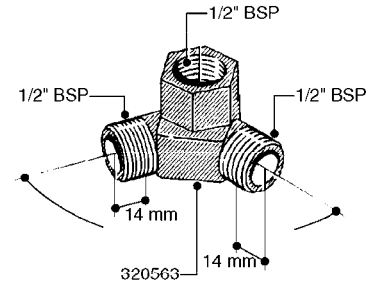

L0020

FITTINGS-T-PIECES, CAPS & ELBOWS
L0020-HIN, 01:01:16

Page 1
Date 16.03.2016 11:39

parts-n°	order qty	description
10053603	1	FITT. CAPNUT 2"BSP 5601
10194303	1	CAP BLANK 1 1/2 MCPHEE 210060
320047	1	FITT.DK CAPNUT 1/2" BSP
320106	1	FITT.DK CAPNUT 1" BSP
320272	1	FITT.DK CAPNUT 3/8" BSP
320316	1	FITT.DK TEE 3/4" X3/4" X1"BSP
320331	1	FITT.DK TEE 1" - 1" - 3/4" BSP
320342	1	FITT.DK EL 3/4"M X 1"F BSP
320563	1	FITT.DK 3 WAY 1/2" 110 DEG.
320677	1	NO LONGER AVAILABLE
320961	1	FITT.DK CAPNUT 1-1/2" BSP
321053	1	FITT.DK TEE 1/2 X1/2 X1/2" BSP
322072	1	FITT.DK TEE 3/8'X3/8'X3/8' BSP
322095	1	FITT.DK TEE 1-1/2 X1-1/4 X3/4" BSP
322138	1	FITT.DK ELB 1"M X 1"F BSP
330013	1	O-RING D15/D10X2.5 F.3/8"NUT
330212	1	O-RING D19/D14X2.4 F.1/2"NUT
330326	1	O-RING D30/D24X2 F.1"NUT
331273	1	O-RING D44/D38X2 F.1-1/2"