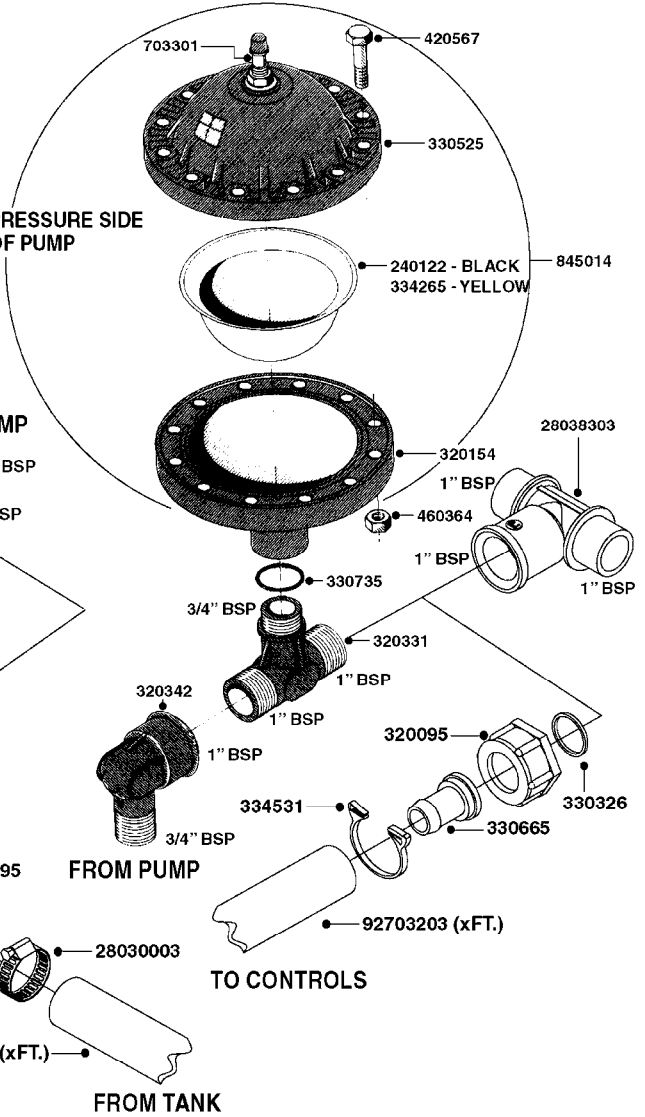

PRESSURE SIDE OF PUMP

- 821623 - 600 WITH COUPLER
- 821624 - 600 W/ MOUNTING BASE
- 821625 - 600 GAS DRIVEN - BELT DRIVE

COMPLETE ASSEMBLIES
WHOLEGOODS ITEMS

A0080