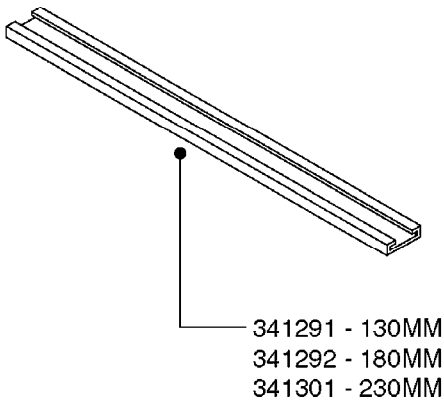

Hose Size	Pressure	Suction	Clamp Code
3/8"	28029803		6706
1/2"	28029803		6706
3/4"	28029903		6712
1"	28030003	28029903	6716
1-1/4"	28030103		6724
1-1/2"		28030103	6724
2"		28030203	235-67
2-1/2"		28030303	235-74
3"		28030403	235-82

L0130