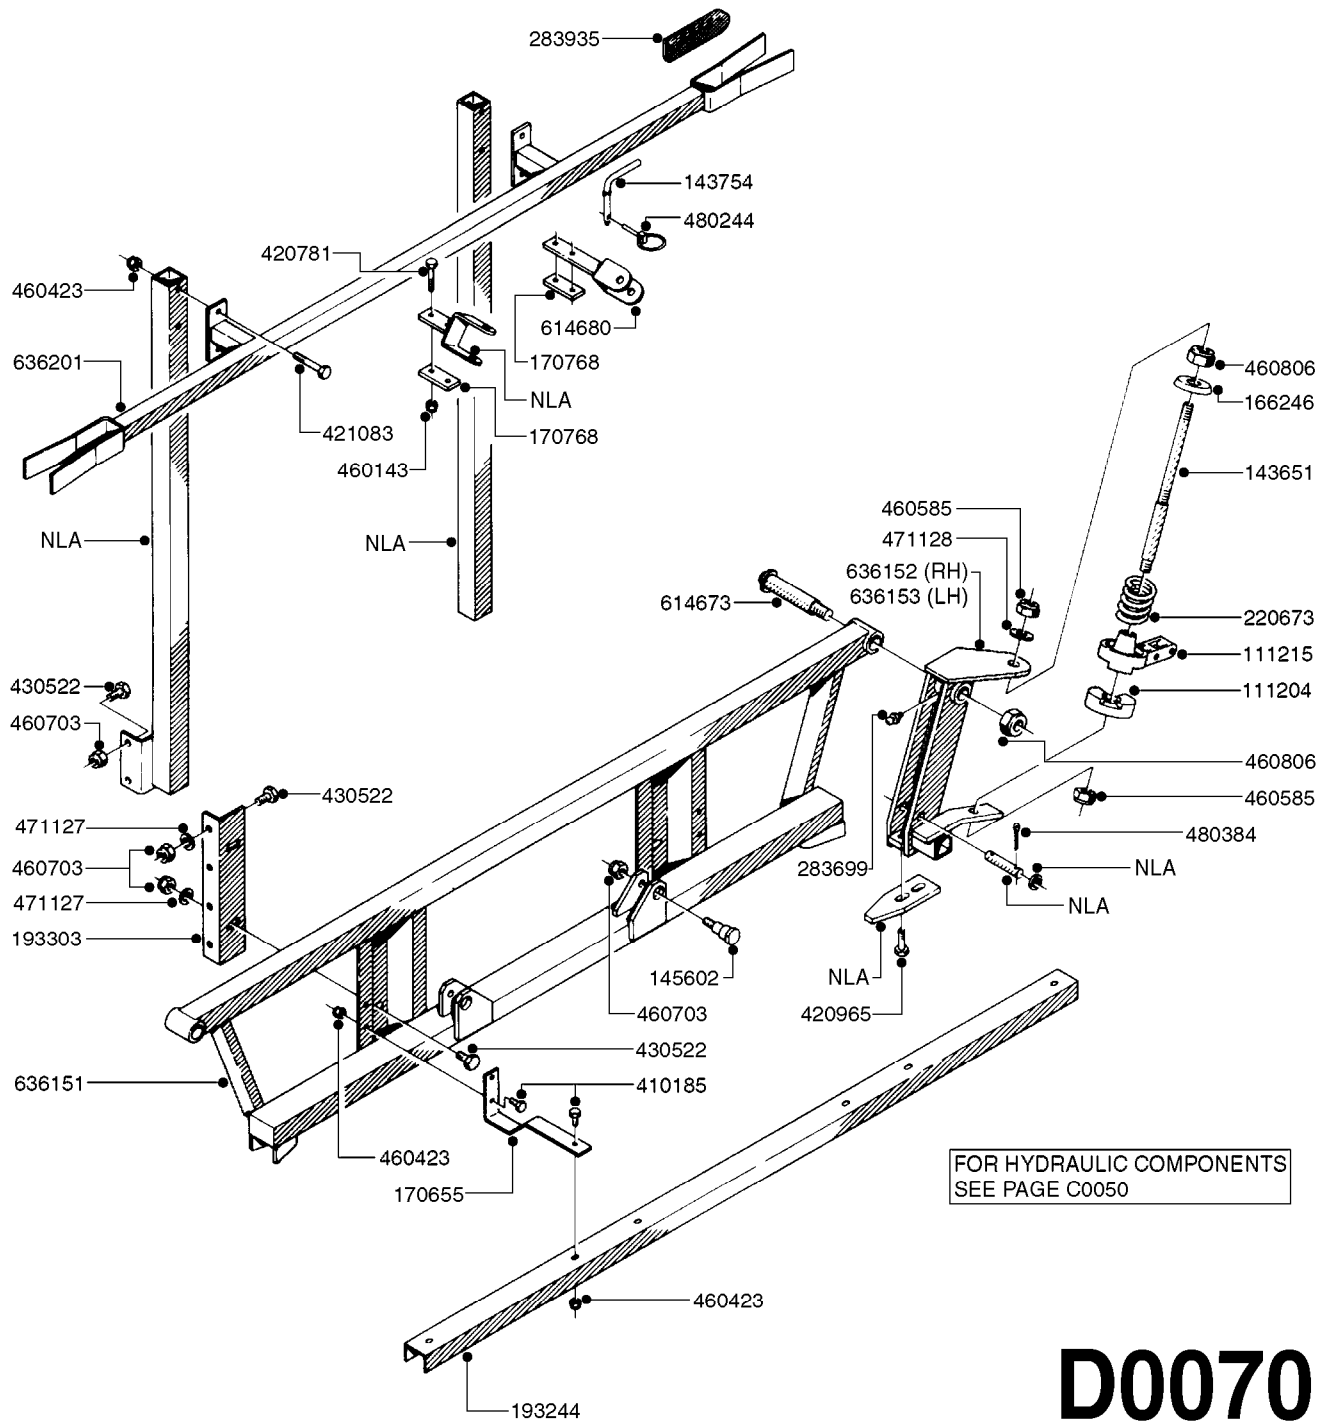

BOOM - SB 20' 26' 33'
D0060-HIN, 01:01:16

Page 0
Date 16.03.2016 11:39

D0060

BOOM - SB 20' 26' 33'
D0060-HIN, 01:01:16

Page 1
Date 16.03.2016 11:39

parts-n°	order qty	description
111204	1	CLAW CLUTCH/LOWER D80
111215	1	CLAW CLUTCH/UPPER D80
142597	1	DISTANCE TUBE
143651	1	AXLE M20/M16 L=355 F/BREAKAWAY
143721	1	FRICITION DISC FOR BOOM D30
143754	1	PIN D10 X 56
166246	1	WASHER CUP D53 F.SPRING
166736	1	CLAMP FOR SB BOOM
166865	1	WASHER D35/D25X2
193244	1	NOZZLE TRACK 6-8-10 M SB
193303	1	SUPPORTING ARM FOR SB BOOM
220673	1	SPRING F.PIVOT 100 X 51
334571	1	TAPON 40x40x2 EMBELLECEDOR
410185	1	BOLT HEX 8.8 DEL M6X16 A2
420906	1	BOLT HEX 8.8 DEL M10X60
421083	1	BOLT HEX 8.8 DEL M10X65
430522	1	BOLT HEX 8.8 DEL M12X25 FT
460261	1	NUT HEX M6X1 LOCK A2 DIN985
460423	1	NUT HEX M10X1.5 LOCK
460585	1	NUT HEX M16X2 LOCK
460703	1	NUT HEX M12X1.75 LOCK DIN985
460806	1	NUT HEX M20X2.5 LOCK
471122	1	WASHER, M10, Ø20/10.5X 2.0, SS
471127	1	WASHER, M12, Ø24/13.0X 2.5, SS
471128	1	WASHER, M16, Ø30/17.0X 3.0, SS
480244	1	PIN SNAP D4.5
613487	1	TRANSPORT FITTINGS FOR SB BOOM
633942	1	OUTER BOOM WING 26', 28' SB
634163	1	CENTER SECTION - 20',26',33'
634185	1	BOOM WING OUTER PART 33' SB
635780	1	INNER WING SEC. 26',28',33'SB
635792	1	BOOM WING - 20',21'SB-BOOM
706311	1	SPRING WITH HAND-GRIB