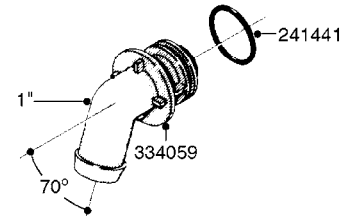

L0010

parts-n°	order qty	description
240085	1	O-RING D13,1/8,3X02,4 NITRIL
241441	1	O-RING D29.3X3
242594	1	O-RING D14 X 1.78 SCH.70-EPDM
320084	1	FITT.DK NUT 1/2" BSP
320095	1	FITT.DK NUT 1" BSP
320117	1	FITT.DK CONN.1/2"BSP F. 1" CAP
320187	1	FITT.DK CAP 3/8" BSP BLACK
320283	1	FITT.DK NUT 3/4"BSP
320821	1	FITT.DK NUT 1-1/2" BSP
321495	1	FITT.DK REDUC 1/4'BSP F.3/4'NT
321576	1	FITT.DK CONN 1/2"BSP F.3/4"NUT
330013	1	O-RING D15/D10X2.5 F.3/8"NUT
330212	1	O-RING D19/D14X2.4 F.1/2"NUT
330326	1	O-RING D30/D24X2 F.1"NUT
330341	1	FITT.DK HB 1" F. 1" NUT
330595	1	O-RING D24.6/D20X2.1 -3/4"
330665	1	3/4' HOSE TAIL F/1' CAP
330676	1	FITT.DK HB 3/8" F. 1/2" NUT
330687	1	FITT.DK HB 1/2" F. 1/2" NUT
330691	1	FITT.DK HB 3/4'F.3/4' NUT
330783	1	FITT.DK HB 3/8" F.3/8" NUT
331262	1	FITT.DK HB 1-1/2" F. 1-1/2"NUT
331273	1	O-RING D44/D38X2 F.1-1/2"
331446	1	FITT.DK HB 1" F.1-1/2" NUT
331807	1	FITT.DK HB 5/16" F.3/8" NUT
332286	1	FITT.DK HB 1/2" F. 3/4" NUT
332905	1	FITT.DK HB 1/2" F. 3/4" CAP
332927	1	PLUG F. NOZZLE TUBE 3/4'
333292	1	FITT.DK HB 1"O'RING F.1-1/2"
333664	1	FITT.DK HB 5/16' F. 1/2' NUT
334044	1	FITT.DK HB 3/4' F. 3/4' CAP
334059	1	FITT.DK EL 1" 110 DEG.F.1-1/2"
334123	1	FITT.DK HB 1-1/4"O-RNG F.1-1/2"
334150	1	FITT.DK HB 1-1/4" 110 F.1-1/2"
390542	1	PLUG WASHER FOR 3/4'CAP NUT
716236	1	FITT.DK HB 1/2" ASSY. F. 3/4"
716413	1	FITT.DK PLUG ASSY. F.NOZ TUBE
717426	1	FITT.DK REDUC 1/4"BSP F.3/4"N
720856	1	FITT.DK 1/2'BSP ASSY.F.3/4'NUT
724621	1	FITT.DK HB 3/4"ASSY F.3/4" NUT