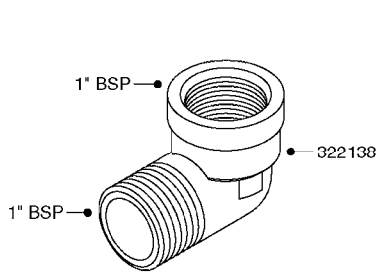

L0020

FITTINGS-T-PIECES, CAPS & ELBOWS
L0020-HIN, 01:01:16

Page 1
Date 16.03.2016 11:39

parts-n°	order qty	description
10053603	1	FITT. CAPNUT 2"BSP 5601
10194303	1	CAP BLANK 1 1/2 MCPHEE 210060
320047	1	FITT.DK CAPNUT 1/2" BSP
320106	1	FITT.DK CAPNUT 1" BSP
320272	1	FITT.DK CAPNUT 3/8" BSP
320316	1	FITT.DK TEE 3/4" X3/4" X1"BSP
320331	1	FITT.DK TEE 1" - 1" - 3/4" BSP
320342	1	FITT.DK EL 3/4"M X 1"F BSP
320563	1	FITT.DK 3 WAY 1/2" 110 DEG.
320677	1	NO LONGER AVAILABLE
320961	1	FITT.DK CAPNUT 1-1/2" BSP
321053	1	FITT.DK TEE 1/2 X1/2 X1/2" BSP
322072	1	FITT.DK TEE 3/8'X3/8'X3/8' BSP
322095	1	FITT.DK TEE 1-1/2 X1-1/4 X3/4" BSP
322138	1	FITT.DK ELB 1"M X 1"F BSP
330013	1	O-RING D15/D10X2.5 F.3/8"NUT
330212	1	O-RING D19/D14X2.4 F.1/2"NUT
330326	1	O-RING D30/D24X2 F.1"NUT
331273	1	O-RING D44/D38X2 F.1-1/2"