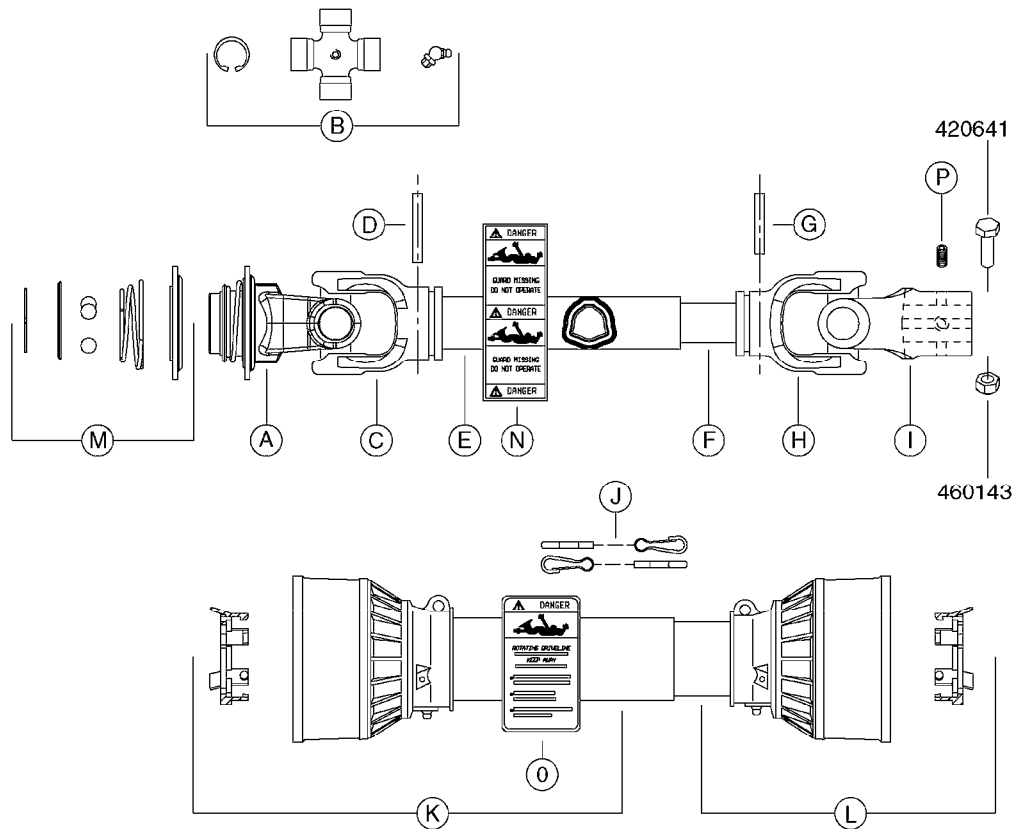

* Supplier changed in 2011 - see page A0580 for "AMA" PTO's (yellow and black shields).

A0510

PTO SHAFTS - BONDIOLI DIAPH.
A0510-HIN, 01:01:16

Page 1

Date 16.03.2016 11:39

parts-n°	order qty	description
284041	1	UNIV. JOINT 27x70mm
289040	1	PTO YOKE 1-3/8" X 6 SPLINE
289041	1	PTO YOKE 1-3/8" X 6 SPLINE
289042	1	UNIV. JOINT 22x54mm
289045	1	UNIV. JOINT 30.2x79.4mm
289049	1	PTO SHIELD COMPLETE F.829446
289050	1	PTO SHIELD COMPLETE F.829445
829445	1	PTO 1-3/8/6X1-3/8/6X810M AXIAL
829446	1	PTO SHAFT LE-SPV + LP ZE-P540
829480	1	PTO 1-3/8/21 x 1-3/8/21x1210MM
829482	1	PTO 1-3/8/6X25MM X 600MM 1202
829483	1	PTO 1-3/8/6X30MM x 610MM 1302
829484	1	PTO 1-3/8/6X1-3/8/6X575MM 361
829486	1	PTO 1-3/8/6X30MM X870MM 1302
829487	1	PTO 1-3/8/6X1-3/8/6X870MM 361
829490	1	PTO 1-3/8/6X30MM 1320MM 1302
829491	1	PTO 1-3/8/6X1' 610/913MM 9016
829502	1	PTO 1-3/8/6x1210/1745
28005200	1	PTO YOKE 1-3/8" X 21 SPLINE
28005400	1	PTO YOKE 1-3/8" X 6 SPLINE
28005800	1	PTO YOKE 1-3/8" X 21 SPLINE
28006000	1	PTO YOKE D25 CONE 3 DEG.
28006100	1	PTO YOKE D30 CONE 4 DEG.
28006200	1	PTO YOKE 1-3/8" X 6 SPLINE
28006300	1	PTO YOKE D1"
28006700	1	PTO HALF SHAFT - TRACTOR END
28006900	1	PTO HALF SHAFT - TRACTOR END
28007300	1	PTO INNER D1" (NO SHIELD)
28007500	1	PTO INNER D1" (NO SHIELD)
28007800	1	PTO INNER D1" (NO SHIELD)
28008100	1	PTO SHIELD COMPLETE
28008500	1	PTO HALF SHAFT - TRACTOR END
28008600	1	PTO SHIELD ASSY COMPLETE
28009403	1	UNIV. JOINT 27x74.6mm
28015103	1	PTO YOKE 1-3/8"X21 TWST OLD
28015203	1	UNIV. JOINT 23.8x61.3mm
28015303	1	PTO YOKE 1-3/8"X21 BALL COLLAR
28015403	1	PTO OUTER 1-3/8"X21 (NO SHIELD)
28015503	1	PTO INNER 1-3/8"X21 (NO SHIELD)
28015603	1	PTO SHIELD COMPLETE F.28020303
28015703	1	PTO YOKE 1-3/4"X20 SPL OUTER
28015803	1	PTO OUTER 1-3/4"X20 (NO SHIELD)
28015903	1	PTO INNER 1-3/8"X21 (NO SHIELD)
28016003	1	PTO SHIELD COMPLETE F.10465803
28016203	1	PTO OUTER 1-3/8"X6 (SHIELDED)
28016303	1	PTO INNER 1-3/8"X6 (NO SHIELD)
28016703	1	PTO OUTER 1-3/8"X6 (NO SHIELD)
28016803	1	PTO INNER 1-3/8"X6 (NO SHIELD)
28020203	1	PTO 1-3/4/20x1-3/8/21 BP L=860
28020303	1	PTO 1-3/8/21 x 1-3/8/21 B&P
28040603	1	PTO YOKE 1-3/8X21SPL BLACK
28040703	1	SAFETY CHAIN F.CV BLACK PTO
28068800	1	PTO YOKE 1-3/8" X 6 SPLINE
28069700	1	UNIV. JOINT STD1 SFT
28072800	1	PTO SHIELD COMPLETE L=1912 SFT
28073000	1	PTO YOKE 1-3/8" X 6 SPLINE