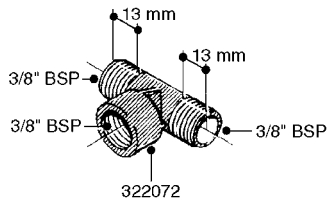

L0020

FITTINGS-T-PIECES, CAPS & ELBOWS
L0020-HIN, 01:01:16

Page 1
Date 16.03.2016 11:39

parts-n°	order qty	description
10053603	1	FITT. CAPNUT 2"BSP 5601
10194303	1	CAP BLANK 1 1/2 MCPHEE 210060
320047	1	FITT.DK CAPNUT 1/2" BSP
320106	1	FITT.DK CAPNUT 1" BSP
320272	1	FITT.DK CAPNUT 3/8" BSP
320316	1	FITT.DK TEE 3/4" X3/4" X1"BSP
320331	1	FITT.DK TEE 1" - 1" - 3/4" BSP
320342	1	FITT.DK EL 3/4"M X 1"F BSP
320563	1	FITT.DK 3 WAY 1/2" 110 DEG.
320677	1	NO LONGER AVAILABLE
320961	1	FITT.DK CAPNUT 1-1/2" BSP
321053	1	FITT.DK TEE 1/2 X1/2 X1/2" BSP
322072	1	FITT.DK TEE 3/8'X3/8'X3/8' BSP
322095	1	FITT.DK TEE 1-1/2 X1-1/4 X3/4" BSP
322138	1	FITT.DK ELB 1"M X 1"F BSP
330013	1	O-RING D15/D10X2.5 F.3/8"NUT
330212	1	O-RING D19/D14X2.4 F.1/2"NUT
330326	1	O-RING D30/D24X2 F.1"NUT
331273	1	O-RING D44/D38X2 F.1-1/2"