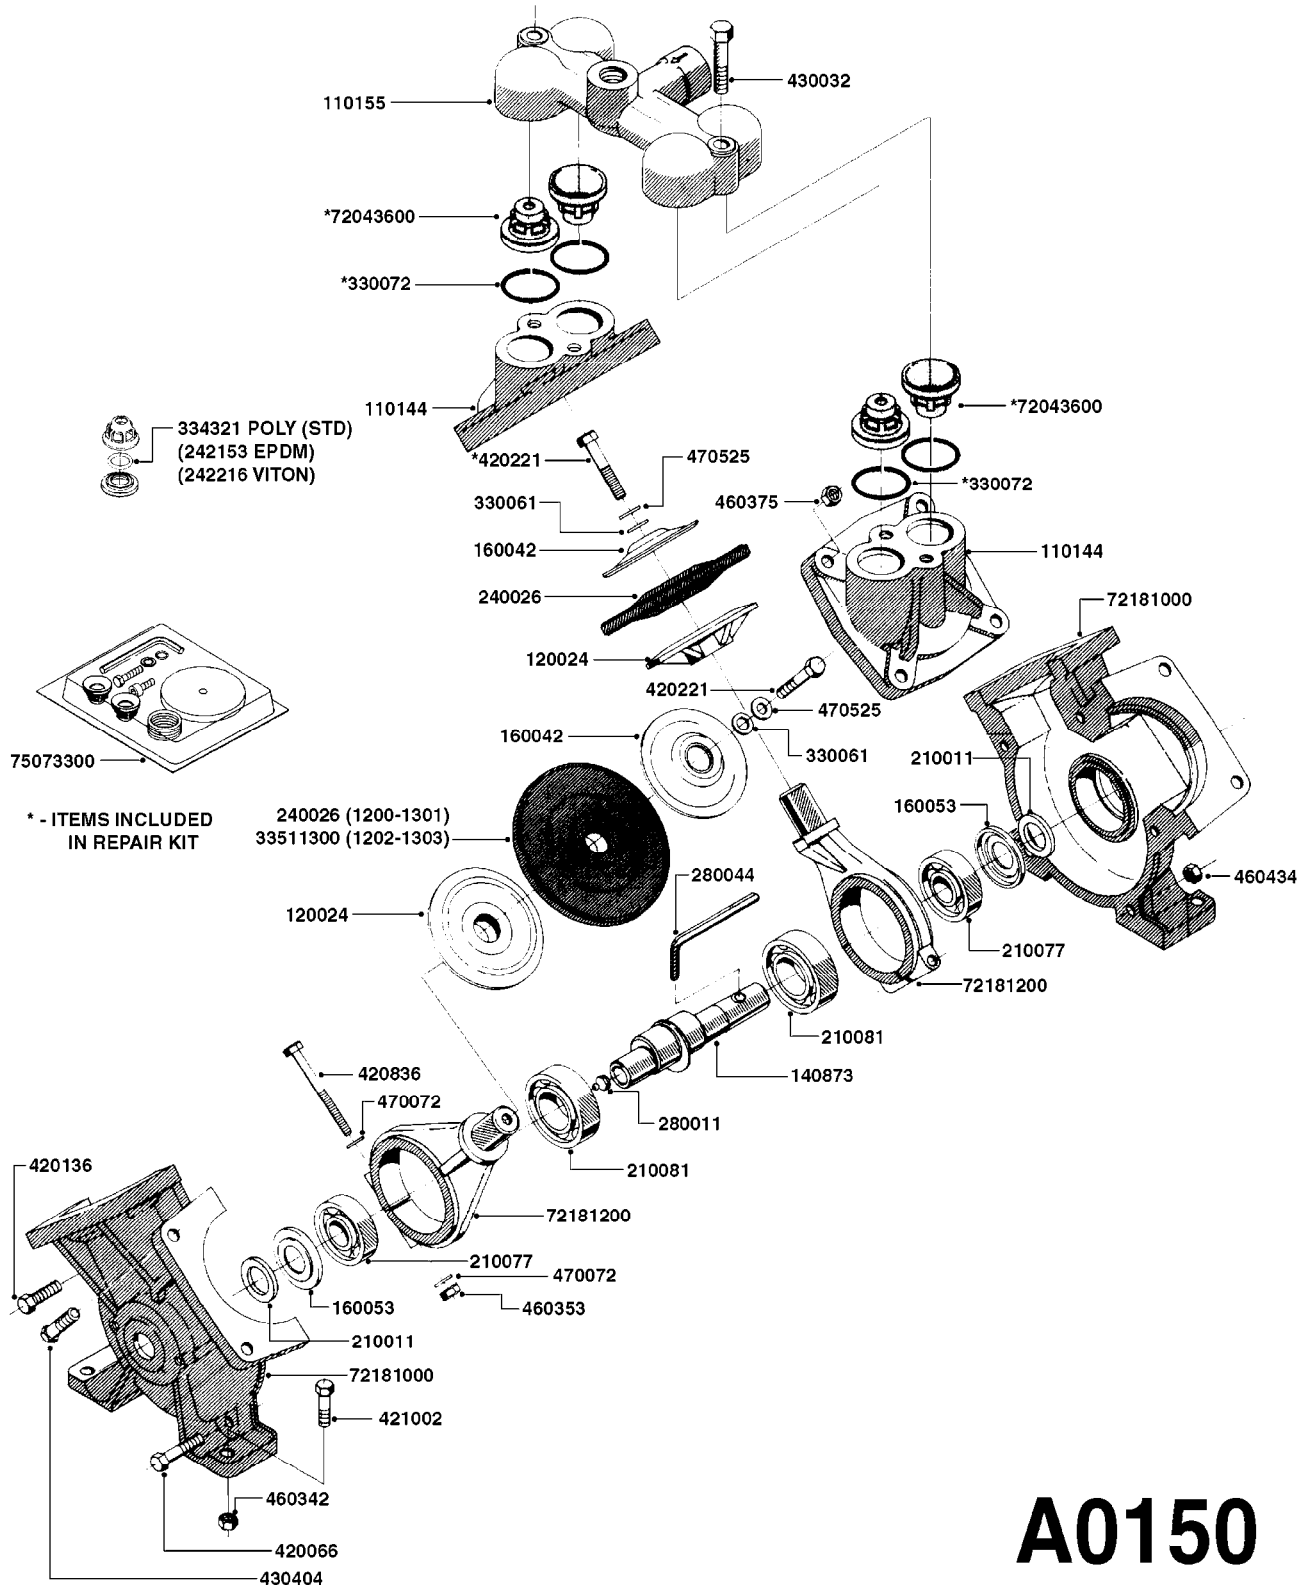

PUMP - 1200 W/ MOUNTING BASE
A0150-HIN, 01:01:16

Page 1

Date 16.03.2016 11:39

parts-n°	order qty	description
110144	1	DIAPHRAGM COVER alt 72181100
110155	1	VALVE CHAMBER F. 1200 PUMP
120024	1	DIAPHRAGM BACK DISC 1200-1300
140873	1	CRANK SHAFT MODEL 1202-9MM
160042	1	DIAPHRAGM UPPER DISC 1200-1300
160053	1	DUST PLATE
210011	1	SEAL FELT D39/23 X 4
210077	1	BEARING BALL 6305
210081	1	BEARING BALL 6307
240026	1	DIAPHRAGM MODEL 1200/1301
242153	1	O-RING D26X4 EPDM
242216	1	O-RING VITON F/1202/1302/462
280011	1	GREASE NIPPLE 3/8' SAE H TR
280044	1	KEY HEXAGON W6 3/16'
330061	1	O-RING D16/D11X2,5
330072	1	O-RING D53.5/D45.5X4
334321	1	O-RING POLY. 34.0x26.0x4.0
420066	1	BOLT HEX 8.8 DEL 3/8"X50MM
420136	1	BOLT HEX 8.8 RAW 3/8'X30MM
420221	1	BOLT HEX 7/16'X2-1/4'
420836	1	BOLT HEX 8.8 RAW M8X85
421002	1	BOLT HEX 8.8 DEL M10X30 FT DIN933
430032	1	BOLT HEX 8.8 RAW 1/2'X55MM
430404	1	BOLT HEX 8.8 DEL M12X50
460342	1	NUT HEX M10 DEL DIN934
460353	1	NUT HEX M8 BLACK
460375	1	NUT HEX M12 BLACK
460434	1	NUT HEX 3/8' NC BLACK
470072	1	WASHER D15/D8X.5 LOCK
470525	1	WASHER D19/D11.5X2.5
33511300	1	DIAPHRAGM 1202-1303 POLY 2006
72043600	1	VALVE FOR 462/463
72181000	1	HOUSING, PUMP, 1203 RED
72181200	1	CONNECTING ROD FOR 1203 W/M12
75073300	1	PUMP KIT 1200/1202 "06"