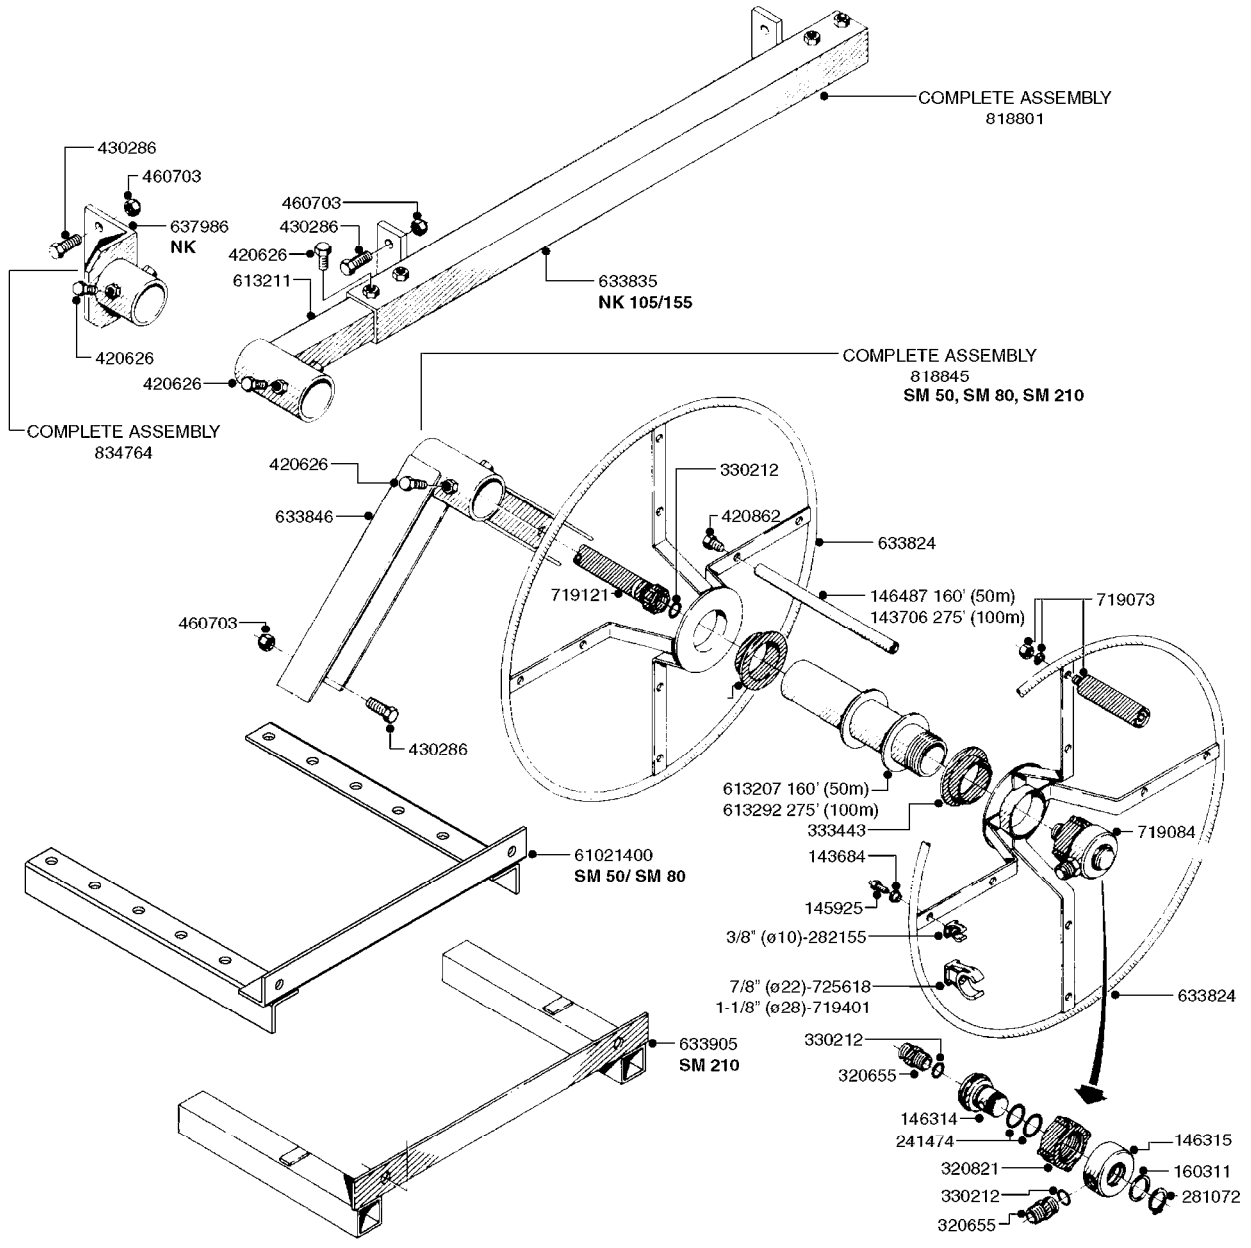

COMPLETE ASSEMBLIES
WHOLEGOODS ITEMS

COMPLETE ASSEMBLY:
818377 - 160' x 3/8" (50m) HOSE REEL
818381 - 320' X 3/8" (100m) HOSE REEL

K0490

HOSE REEL ASSEMBLIES
K0490-HIN, 01:01:16

Page 1
Date 16.03.2016 11:39

parts-n°	order qty	description
143684	1	BUSHING F. HOSE REEL
143706	1	SPACER TUBE F. 275' HOSE REEL
145925	1	NIPPLE M10 M6
146314	1	UNION BUSHING F.HOSE REEL
146315	1	RING FOR HOSE REEL
146487	1	SPACER ROD F/HOSE REEL 225mm
160311	1	WASHER D30/D20.4X2
241474	1	O-RING NITRIL
281072	1	SNAP-RING OUTER 20X1.20
282155	1	CLIP F.TUBE SUPPORT
320655	1	FITT.DK HN 1/2"-1/2" BSP
320821	1	FITT.DK NUT 1-1/2" BSP
330212	1	O-RING D19/D14X2.4 F.1/2"NUT
333443	1	BUSHING F. HOSE REEL
420604	1	BOLT HEX 8.8 DEL M10X25 FT DIN933
420626	1	BOLT HEX 8.8 DEL M10X20 FT
420862	1	BOLT HEX 8.8 DEL M10X16 FT
430286	1	BOLT HEX 8.8 DEL M12X30 FT
460423	1	NUT HEX M10X1.5 LOCK
460703	1	NUT HEX M12X1.75 LOCK DIN985
613207	1	CENTER TUBE FOR 164'HOSE REEL
613211	1	HOSE REEL NK 80/105
613292	1	CENTER TUBE 100 MM
633824	1	SIDE FOR HOSE REEL
633835	1	OUTER TUBE NK 300-600
633846	1	FITTING FOR HOSE REEL TR2/TR3
633905	1	BRKTS. HOSE REEL SM210
637986	1	CLAMP FITTING HOSE REEL
719073	1	HANDLE ASSY. F. HOSE REEL
719084	1	SWIVEL F.HOSE REEL
719121	1	HOSE 1/2'X2500M NUT
719401	1	CLIPS F.PISTOL ASSY.
725618	1	CLIP WHITE PLASTIC SNAP TYPE
818377	1	REEL FOR HOSE 160' X 3/8"
818381	1	REEL FOR HOSE 320' X 3/8'
818801	1	BKT.HOSE REEL MOUNT NL/NK/BOOM
818845	1	BKT.HOSE REEL SM210
833768	1	HOLDER F. HOSE REEL
834764	1	BKT.HOSE REEL MOUNT ESTATE SPR
61021400	1	BKT. BOOM MOUNT SM53/80 US