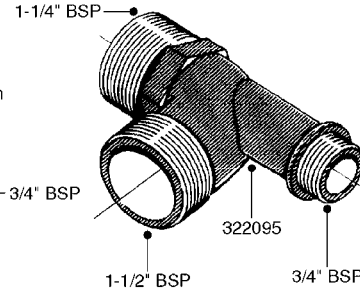

L0020

FITTINGS-T-PIECES, CAPS & ELBOWS
L0020-HIN, 01:01:16

Page 1
Date 16.03.2016 11:39

parts-n°	order qty	description
10053603	1	FITT. CAPNUT 2"BSP 5601
10194303	1	CAP BLANK 1 1/2 MCPHEE 210060
320047	1	FITT.DK CAPNUT 1/2" BSP
320106	1	FITT.DK CAPNUT 1" BSP
320272	1	FITT.DK CAPNUT 3/8" BSP
320316	1	FITT.DK TEE 3/4" X3/4" X1"BSP
320331	1	FITT.DK TEE 1" - 1" - 3/4" BSP
320342	1	FITT.DK EL 3/4"M X 1"F BSP
320563	1	FITT.DK 3 WAY 1/2" 110 DEG.
320677	1	NO LONGER AVAILABLE
320961	1	FITT.DK CAPNUT 1-1/2" BSP
321053	1	FITT.DK TEE 1/2 X1/2 X1/2" BSP
322072	1	FITT.DK TEE 3/8'X3/8'X3/8' BSP
322095	1	FITT.DK TEE 1-1/2 X1-1/4 X3/4" BSP
322138	1	FITT.DK ELB 1"M X 1"F BSP
330013	1	O-RING D15/D10X2.5 F.3/8"NUT
330212	1	O-RING D19/D14X2.4 F.1/2"NUT
330326	1	O-RING D30/D24X2 F.1"NUT
331273	1	O-RING D44/D38X2 F.1-1/2"