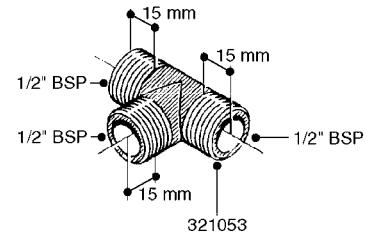

L0020

FITTINGS-T-PIECES, CAPS & ELBOWS
L0020-HIN, 01:01:16

Page 1
Date 16.03.2016 11:39

parts-n°	order qty	description
10053603	1	FITT. CAPNUT 2"BSP 5601
10194303	1	CAP BLANK 1 1/2 MCPHEE 210060
320047	1	FITT.DK CAPNUT 1/2" BSP
320106	1	FITT.DK CAPNUT 1" BSP
320272	1	FITT.DK CAPNUT 3/8" BSP
320316	1	FITT.DK TEE 3/4" X3/4" X1"BSP
320331	1	FITT.DK TEE 1" - 1" - 3/4" BSP
320342	1	FITT.DK EL 3/4"M X 1"F BSP
320563	1	FITT.DK 3 WAY 1/2" 110 DEG.
320677	1	NO LONGER AVAILABLE
320961	1	FITT.DK CAPNUT 1-1/2" BSP
321053	1	FITT.DK TEE 1/2 X1/2 X1/2" BSP
322072	1	FITT.DK TEE 3/8'X3/8'X3/8' BSP
322095	1	FITT.DK TEE 1-1/2 X1-1/4 X3/4" BSP
322138	1	FITT.DK ELB 1"M X 1"F BSP
330013	1	O-RING D15/D10X2.5 F.3/8"NUT
330212	1	O-RING D19/D14X2.4 F.1/2"NUT
330326	1	O-RING D30/D24X2 F.1"NUT
331273	1	O-RING D44/D38X2 F.1-1/2"