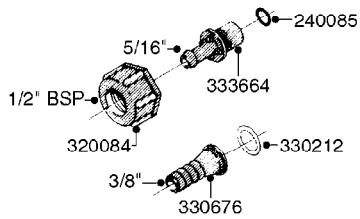

L0010

parts-n°	order qty	description
240085	1	O-RING D13,1/8,3X02,4 NITRIL
241441	1	O-RING D29.3X3
242594	1	O-RING D14 X 1.78 SCH.70-EPDM
320084	1	FITT.DK NUT 1/2" BSP
320095	1	FITT.DK NUT 1" BSP
320117	1	FITT.DK CONN.1/2"BSP F. 1" CAP
320187	1	FITT.DK CAP 3/8" BSP BLACK
320283	1	FITT.DK NUT 3/4"BSP
320821	1	FITT.DK NUT 1-1/2" BSP
321495	1	FITT.DK REDUC 1/4'BSP F.3/4'NT
321576	1	FITT.DK CONN 1/2"BSP F.3/4"NUT
330013	1	O-RING D15/D10X2.5 F.3/8"NUT
330212	1	O-RING D19/D14X2.4 F.1/2"NUT
330326	1	O-RING D30/D24X2 F.1"NUT
330341	1	FITT.DK HB 1" F. 1" NUT
330595	1	O-RING D24.6/D20X2.1 -3/4"
330665	1	3/4' HOSE TAIL F/1' CAP
330676	1	FITT.DK HB 3/8" F. 1/2" NUT
330687	1	FITT.DK HB 1/2" F. 1/2" NUT
330691	1	FITT.DK HB 3/4'F.3/4' NUT
330783	1	FITT.DK HB 3/8" F.3/8" NUT
331262	1	FITT.DK HB 1-1/2" F. 1-1/2"NUT
331273	1	O-RING D44/D38X2 F.1-1/2"
331446	1	FITT.DK HB 1" F.1-1/2" NUT
331807	1	FITT.DK HB 5/16" F.3/8" NUT
332286	1	FITT.DK HB 1/2" F. 3/4" NUT
332905	1	FITT.DK HB 1/2" F. 3/4" CAP
332927	1	PLUG F. NOZZLE TUBE 3/4'
333292	1	FITT.DK HB 1"O'RING F.1-1/2"
333664	1	FITT.DK HB 5/16' F. 1/2' NUT
334044	1	FITT.DK HB 3/4' F. 3/4' CAP
334059	1	FITT.DK EL 1" 110 DEG.F.1-1/2"
334123	1	FITT.DK HB 1-1/4"O-RNG F.1-1/2"
334150	1	FITT.DK HB 1-1/4" 110 F.1-1/2"
390542	1	PLUG WASHER FOR 3/4'CAP NUT
716236	1	FITT.DK HB 1/2" ASSY. F. 3/4"
716413	1	FITT.DK PLUG ASSY. F.NOZ TUBE
717426	1	FITT.DK REDUC 1/4"BSP F.3/4"N
720856	1	FITT.DK 1/2'BSP ASSY.F.3/4'NUT
724621	1	FITT.DK HB 3/4"ASSY F.3/4" NUT