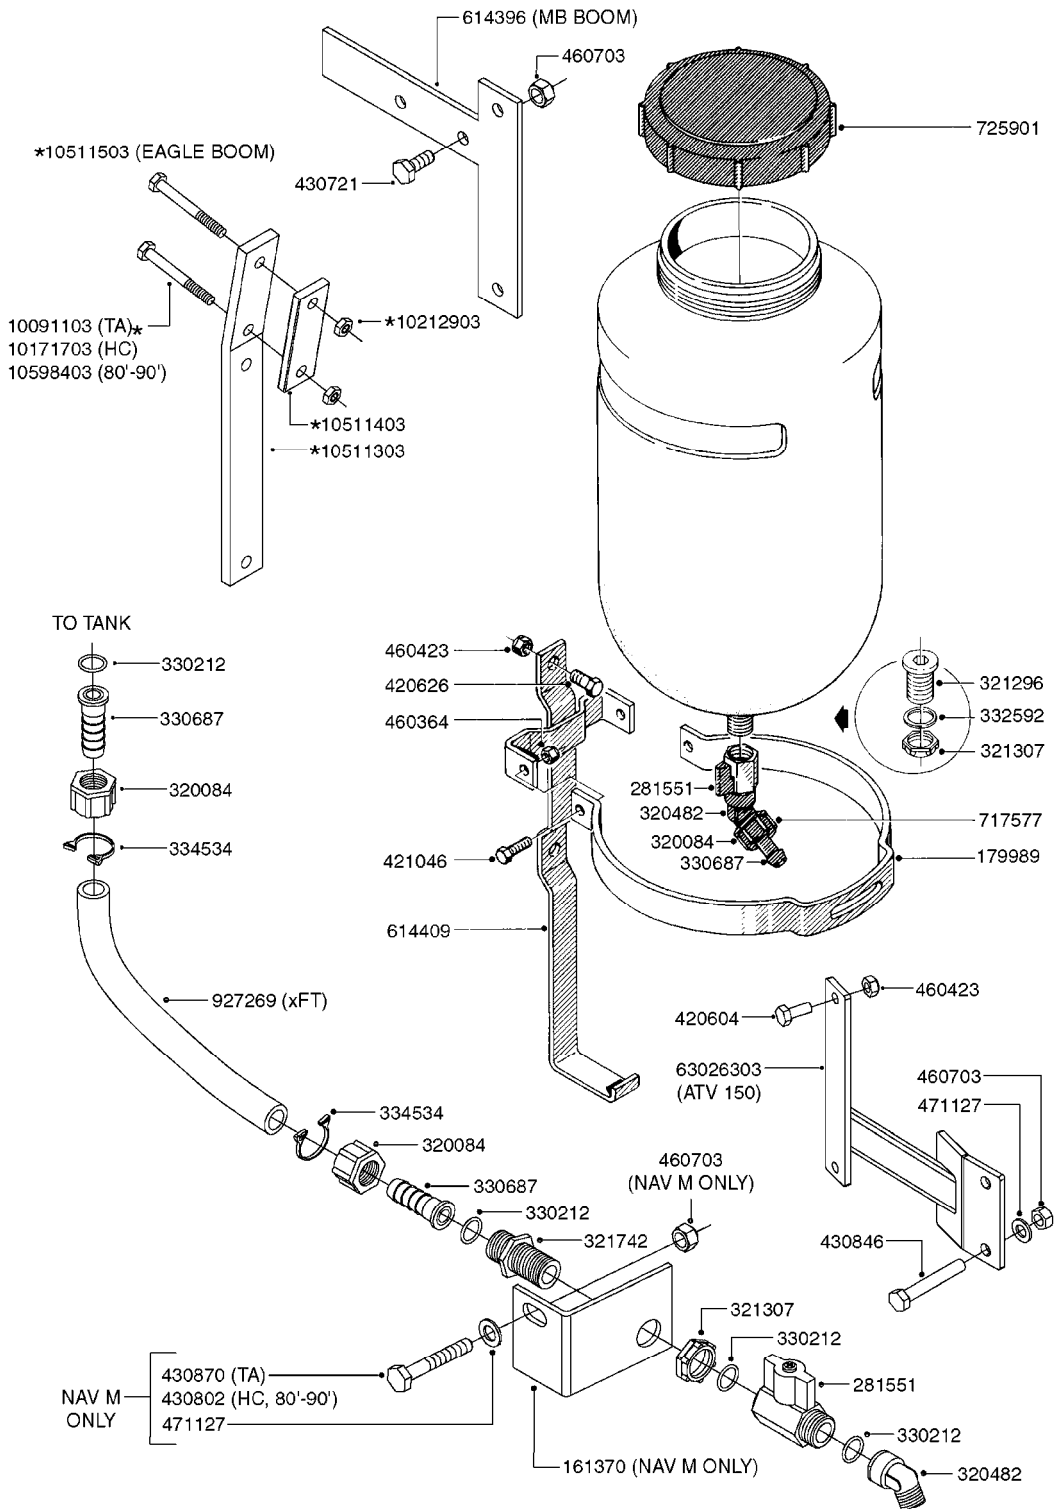

CLEAN WATER TANK
K0130-HIN, 01:01:16

COMPLETE TANK ASSY : 722072

K0130

CLEAN WATER TANK
K0130-HIN, 01:01:16

Page 1
Date 16.03.2016 11:39

parts-n°	order qty	description
161370	1	BKT.CLEAN WATER BOTT. VALVE
179989	1	BRKT. F. 3 GAL. TANK
281551	1	BALL VALVE 1/2"
320084	1	FITT.DK NUT 1/2" BSP
320482	1	FITT.DK ELB. 1/2" BSP 60 DEG.
321296	1	FITT.DK BULKHEAD 1/2" BSP SING
321307	1	FITT.DK NUT 1/2" BSP JAMB
321742	1	FITT.DK BULKHEAD 1/2' BSP
330212	1	O-RING D19/D14X2.4 F.1/2"NUT
330687	1	FITT.DK HB 1/2" F. 1/2" NUT
332592	1	O-RING D26/D20X3
334534	1	CLAMP HOSE PLASTIC 1/2"
420604	1	BOLT HEX 8.8 DEL M10X25 FT DIN933
420626	1	BOLT HEX 8.8 DEL M10X20 FT
421046	1	BOLT HEX 8.8 DEL M8X25 FT A2 DIN933
430721	1	BOLT HEX 8.8 DEL M12X40 FT
430802	1	BOLT HEX 8.8 DEL M12X75
430846	1	BOLT HEX 8.8 DEL M12X80
430870	1	BOLT HEX 8.8 DEL M12X55 FT
460364	1	NUT HEX M8 GALV.
460423	1	NUT HEX M10X1.5 LOCK
460703	1	NUT HEX M12X1.75 LOCK DIN985
471127	1	WASHER, M12, Ø24/13.0X 2.5, SS
614396	1	CLEAN WATER BRACKET MB
614409	1	BRACKET FOR FOAM MARKER
717577	1	VALVE F.CLEAN WATER TANK
722072	1	CLEAN WATER TANK W FRAME & TAP
725901	1	LID F.WATER BOTTLE VENTED
927269	1	HOSE R X PVC X 1/2 X 0012"
10091103	1	BOLT HEX 3/8 NC GR.2 03.00'
10171703	1	BOLT HEX 3/8 NC GR.2 03.50"
10212903	1	NUT HEX NC (NYLON LOCK) 3/8"
10511303	1	FLATBAR L350/17DEG.CLEAN WATER
10511403	1	FLATBAR 104MM CLEAN WATER
10511503	1	BKT.CLEAN WATER MOUNT EAGLE
10598403	1	BOLT HEX HCS3/8-16 X 4 Z 5
63026303	1	CLEAN WATER TANK BRKT, ATV