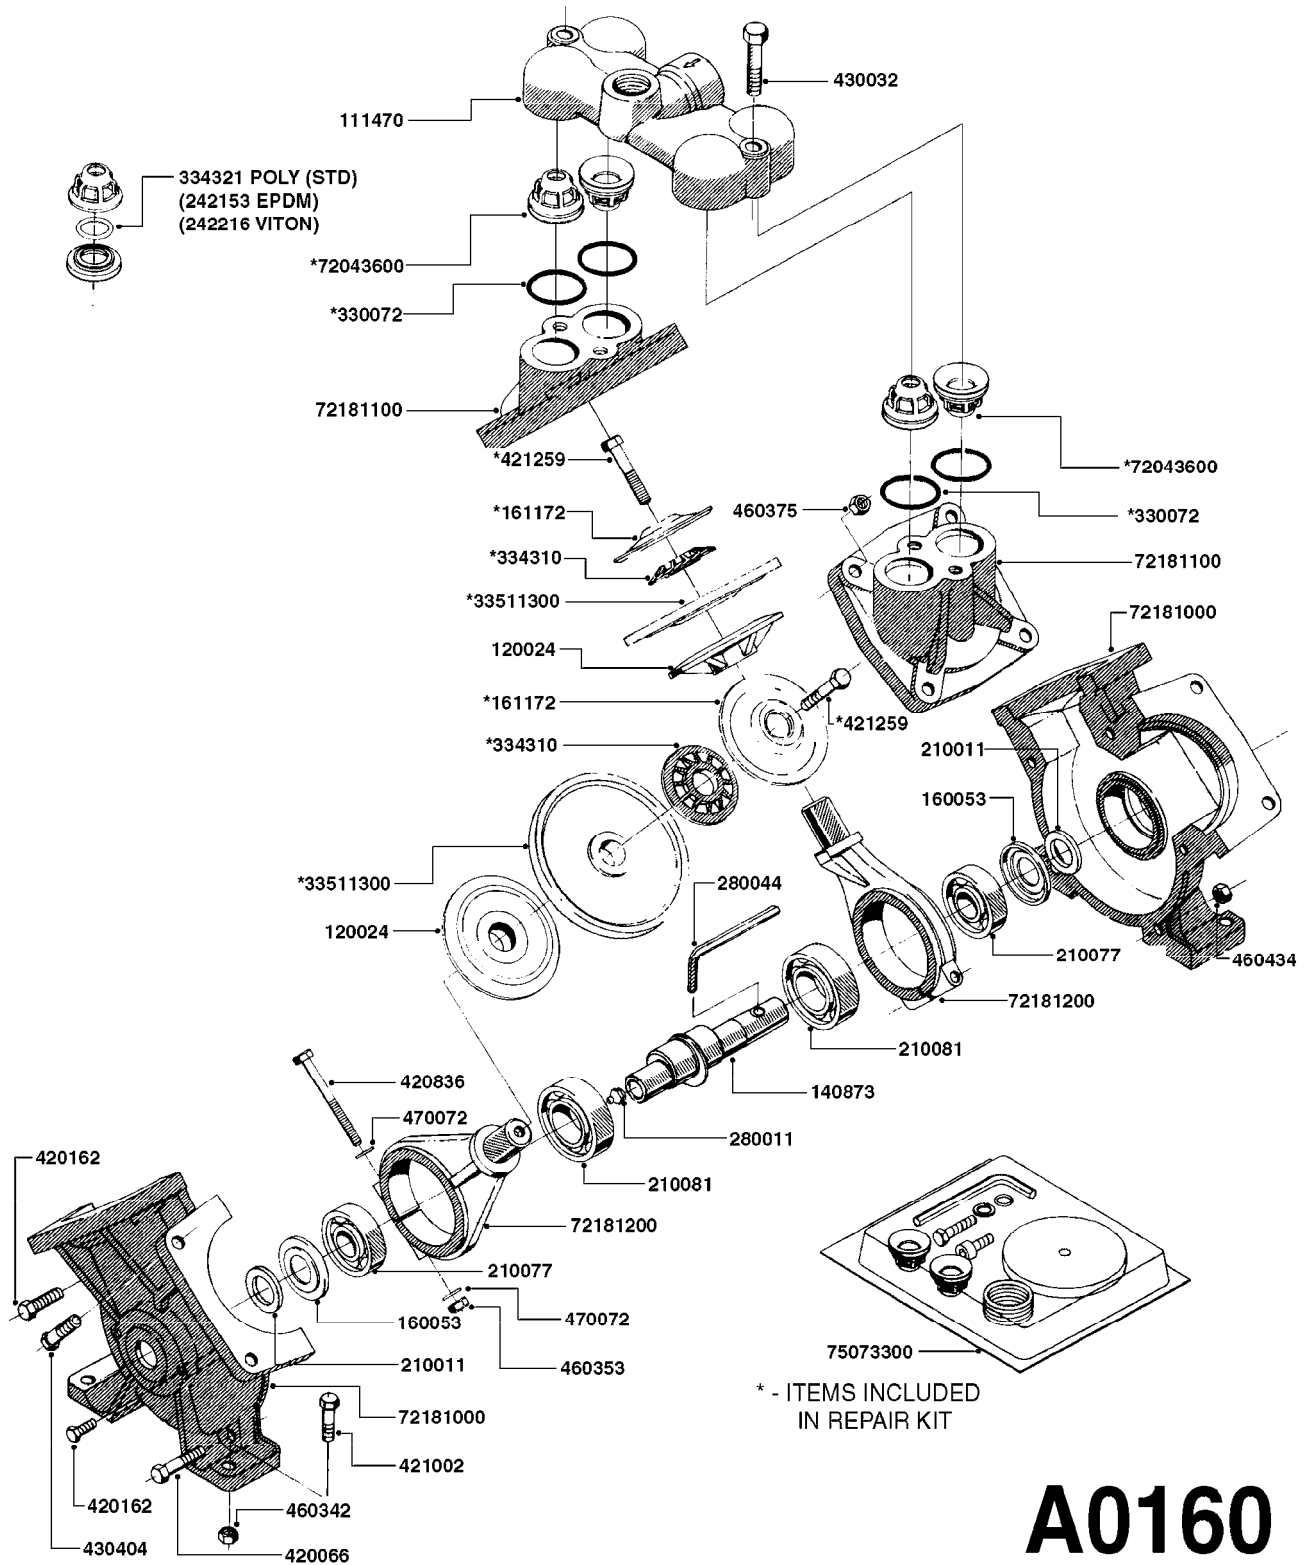

A0160

PUMP - 1202 W/MOUNTING BASE
A0160-HIN, 01:01:16

Page 1
Date 16.03.2016 11:39

parts-n°	order qty	description
111470	1	VALVE CHAMBER 1202
120024	1	DIAPHRAGM BACK DISC 1200-1300
140873	1	CRANK SHAFT MODEL 1202-9MM
160053	1	DUST PLATE
161172	1	DIAPHRAGM DISC F. 1203/1303
210011	1	SEAL FELT D39/23 X 4
210077	1	BEARING BALL 6305
210081	1	BEARING BALL 6307
242153	1	O-RING D26X4 EPDM
242216	1	O-RING VITON F/1202/1302/462
280011	1	GREASE NIPPLE 3/8' SAE H TR
280044	1	KEY HEXAGON W6 3/16'
330072	1	O-RING D53.5/D45.5X4
334310	1	NYLON WASHER 1202/1302/462
334321	1	O-RING POLY. 34.0x26.0x4.0
420066	1	BOLT HEX 8.8 DEL 3/8"X50MM
420162	1	BOLT HEX 8.8 DEL 3/8"x15MM
420836	1	BOLT HEX 8.8 RAW M8X85
421002	1	BOLT HEX 8.8 DEL M10X30 FT DIN933
421259	1	BOLT HEX UNC7/16"x2.25" 18-8SS
430032	1	BOLT HEX 8.8 RAW 1/2'X55MM
430404	1	BOLT HEX 8.8 DEL M12X50
460342	1	NUT HEX M10 DEL DIN934
460353	1	NUT HEX M8 BLACK
460375	1	NUT HEX M12 BLACK
460434	1	NUT HEX 3/8' NC BLACK
470072	1	WASHER D15/D8X.5 LOCK
33511300	1	DIAPHRAGM 1202-1303 POLY 2006
72043600	1	VALVE FOR 462/463
72181000	1	HOUSING, PUMP, 1203 RED
72181100	1	DIAPHRAGM COVER 1203/1303+BLTS
72181200	1	CONNECTING ROD FOR 1203 W/M12
75073300	1	PUMP KIT 1200/1202 "06"