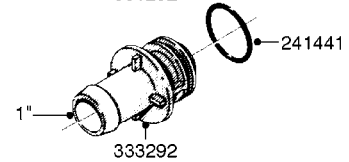

L0010

parts-n°	order qty	description
240085	1	O-RING D13,1/8,3X02,4 NITRIL
241441	1	O-RING D29.3X3
242594	1	O-RING D14 X 1.78 SCH.70-EPDM
320084	1	FITT.DK NUT 1/2" BSP
320095	1	FITT.DK NUT 1" BSP
320117	1	FITT.DK CONN.1/2"BSP F. 1" CAP
320187	1	FITT.DK CAP 3/8" BSP BLACK
320283	1	FITT.DK NUT 3/4"BSP
320821	1	FITT.DK NUT 1-1/2" BSP
321495	1	FITT.DK REDUC 1/4'BSP F.3/4'NT
321576	1	FITT.DK CONN 1/2"BSP F.3/4"NUT
330013	1	O-RING D15/D10X2.5 F.3/8"NUT
330212	1	O-RING D19/D14X2.4 F.1/2"NUT
330326	1	O-RING D30/D24X2 F.1"NUT
330341	1	FITT.DK HB 1" F. 1" NUT
330595	1	O-RING D24.6/D20X2.1 -3/4"
330665	1	3/4' HOSE TAIL F/1' CAP
330676	1	FITT.DK HB 3/8" F. 1/2" NUT
330687	1	FITT.DK HB 1/2" F. 1/2" NUT
330691	1	FITT.DK HB 3/4'F.3/4' NUT
330783	1	FITT.DK HB 3/8" F.3/8" NUT
331262	1	FITT.DK HB 1-1/2" F. 1-1/2"NUT
331273	1	O-RING D44/D38X2 F.1-1/2"
331446	1	FITT.DK HB 1" F.1-1/2" NUT
331807	1	FITT.DK HB 5/16" F.3/8" NUT
332286	1	FITT.DK HB 1/2" F. 3/4" NUT
332905	1	FITT.DK HB 1/2" F. 3/4" CAP
332927	1	PLUG F. NOZZLE TUBE 3/4'
333292	1	FITT.DK HB 1"O'RING F.1-1/2"
333664	1	FITT.DK HB 5/16' F. 1/2' NUT
334044	1	FITT.DK HB 3/4' F. 3/4' CAP
334059	1	FITT.DK EL 1" 110 DEG.F.1-1/2"
334123	1	FITT.DK HB 1-1/4"O-RNG F.1-1/2"
334150	1	FITT.DK HB 1-1/4" 110 F.1-1/2"
390542	1	PLUG WASHER FOR 3/4'CAP NUT
716236	1	FITT.DK HB 1/2" ASSY. F. 3/4"
716413	1	FITT.DK PLUG ASSY. F.NOZ TUBE
717426	1	FITT.DK REDUC 1/4"BSP F.3/4"N
720856	1	FITT.DK 1/2'BSP ASSY.F.3/4'NUT
724621	1	FITT.DK HB 3/4"ASSY F.3/4" NUT