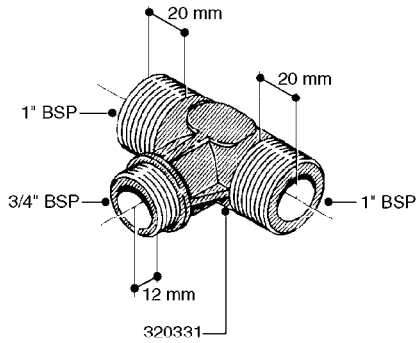

L0020

FITTINGS-T-PIECES, CAPS & ELBOWS
L0020-HIN, 01:01:16

Page 1
Date 16.03.2016 11:39

parts-n°	order qty	description
10053603	1	FITT. CAPNUT 2"BSP 5601
10194303	1	CAP BLANK 1 1/2 MCPHEE 210060
320047	1	FITT.DK CAPNUT 1/2" BSP
320106	1	FITT.DK CAPNUT 1" BSP
320272	1	FITT.DK CAPNUT 3/8" BSP
320316	1	FITT.DK TEE 3/4" X3/4" X1"BSP
320331	1	FITT.DK TEE 1" - 1" - 3/4" BSP
320342	1	FITT.DK EL 3/4"M X 1"F BSP
320563	1	FITT.DK 3 WAY 1/2" 110 DEG.
320677	1	NO LONGER AVAILABLE
320961	1	FITT.DK CAPNUT 1-1/2" BSP
321053	1	FITT.DK TEE 1/2 X1/2 X1/2" BSP
322072	1	FITT.DK TEE 3/8'X3/8'X3/8' BSP
322095	1	FITT.DK TEE 1-1/2 X1-1/4 X3/4" BSP
322138	1	FITT.DK ELB 1"M X 1"F BSP
330013	1	O-RING D15/D10X2.5 F.3/8"NUT
330212	1	O-RING D19/D14X2.4 F.1/2"NUT
330326	1	O-RING D30/D24X2 F.1"NUT
331273	1	O-RING D44/D38X2 F.1-1/2"