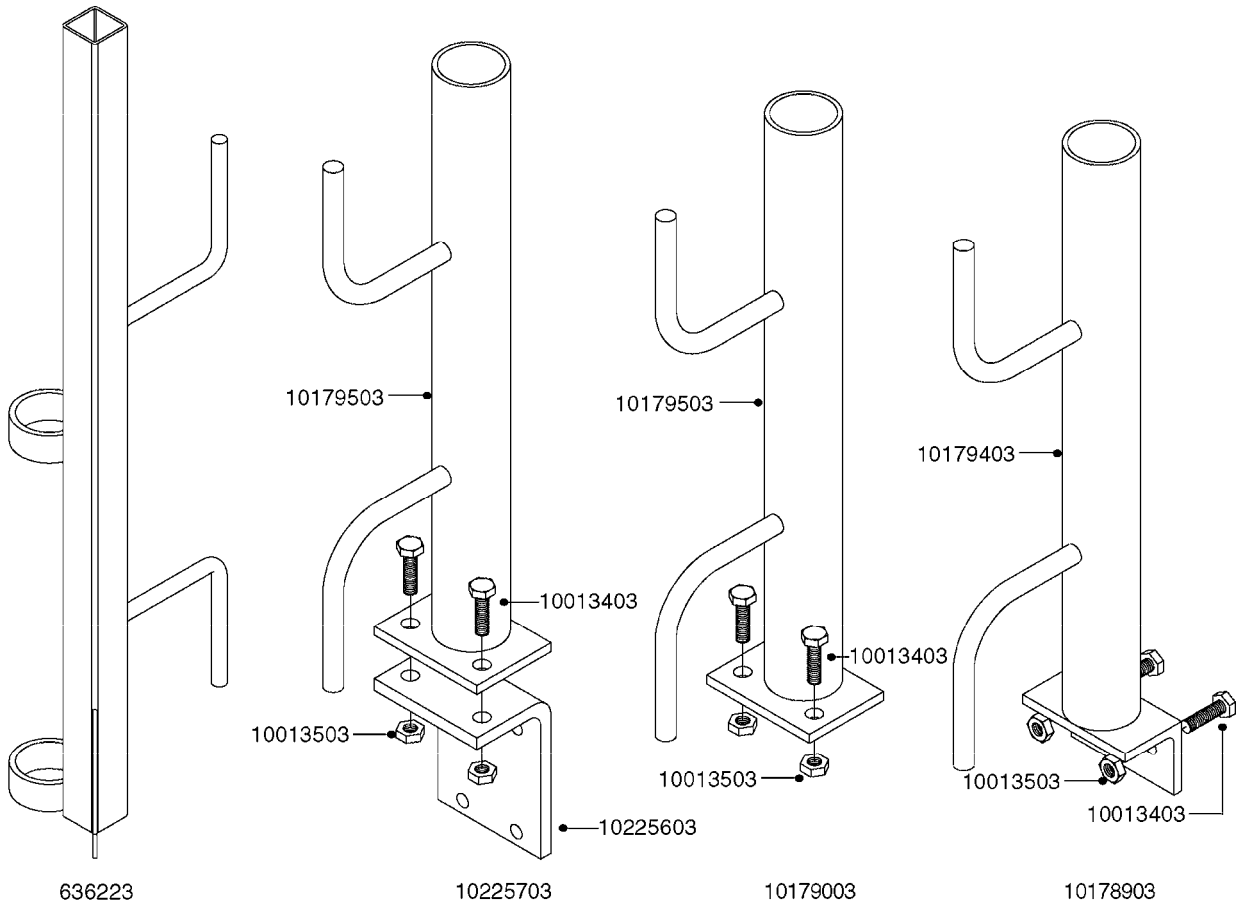

COMPLETE ASSEMBLIES
WHOLEGOODS ITEMS

COMPLETE ASSEMBLY:
818377 - 160' x 3/8" (50m) HOSE REEL
818381 - 320' X 3/8" (100m) HOSE REEL

K0490

HOSE REEL ASSEMBLIES
K0490-HIN, 01:01:16

Page 1
Date 16.03.2016 11:39

parts-n°	order qty	description
143684	1	BUSHING F. HOSE REEL
143706	1	SPACER TUBE F. 275' HOSE REEL
145925	1	NIPPLE M10 M6
146314	1	UNION BUSHING F.HOSE REEL
146315	1	RING FOR HOSE REEL
146487	1	SPACER ROD F/HOSE REEL 225mm
160311	1	WASHER D30/D20.4X2
241474	1	O-RING NITRIL
281072	1	SNAP-RING OUTER 20X1.20
282155	1	CLIP F.TUBE SUPPORT
320655	1	FITT.DK HN 1/2"-1/2" BSP
320821	1	FITT.DK NUT 1-1/2" BSP
330212	1	O-RING D19/D14X2.4 F.1/2"NUT
333443	1	BUSHING F. HOSE REEL
420604	1	BOLT HEX 8.8 DEL M10X25 FT DIN933
420626	1	BOLT HEX 8.8 DEL M10X20 FT
420862	1	BOLT HEX 8.8 DEL M10X16 FT
430286	1	BOLT HEX 8.8 DEL M12X30 FT
460423	1	NUT HEX M10X1.5 LOCK
460703	1	NUT HEX M12X1.75 LOCK DIN985
613207	1	CENTER TUBE FOR 164'HOSE REEL
613211	1	HOSE REEL NK 80/105
613292	1	CENTER TUBE 100 MM
633824	1	SIDE FOR HOSE REEL
633835	1	OUTER TUBE NK 300-600
633846	1	FITTING FOR HOSE REEL TR2/TR3
633905	1	BRKTS. HOSE REEL SM210
637986	1	CLAMP FITTING HOSE REEL
719073	1	HANDLE ASSY. F. HOSE REEL
719084	1	SWIVEL F.HOSE REEL
719121	1	HOSE 1/2'X2500M NUT
719401	1	CLIPS F.PISTOL ASSY.
725618	1	CLIP WHITE PLASTIC SNAP TYPE
818377	1	REEL FOR HOSE 160' X 3/8"
818381	1	REEL FOR HOSE 320' X 3/8'
818801	1	BKT.HOSE REEL MOUNT NL/NK/BOOM
818845	1	BKT.HOSE REEL SM210
833768	1	HOLDER F. HOSE REEL
834764	1	BKT.HOSE REEL MOUNT ESTATE SPR
61021400	1	BKT. BOOM MOUNT SM53/80 US