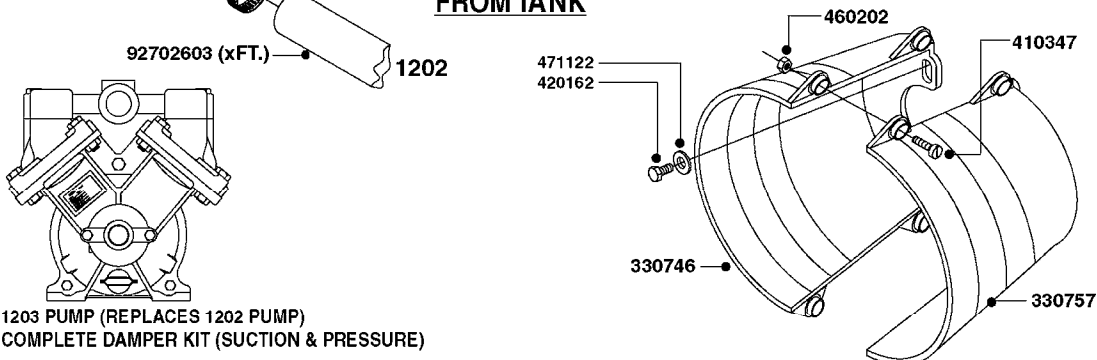

PRESSURE SIDE OF PUMP

SUCTION SIDE OF PUMP

TO CONTROLS

FROM TANK

#821630 1203 PUMP (REPLACES 1202 PUMP)
#726854 COMPLETE DAMPER KIT (SUCTION & PRESSURE)

COMPLETE ASSEMBLIES
WHOLEGOODS ITEMS

A0200

PUMP - 1200/1202/1203 FITTINGS
A0200-HIN, 01:01:16