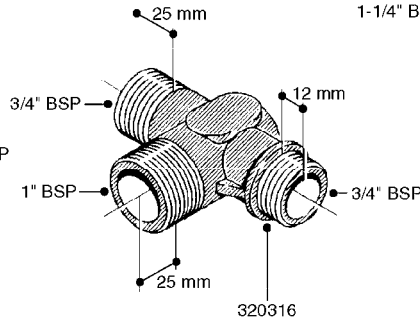

L0020

FITTINGS-T-PIECES, CAPS & ELBOWS
L0020-HIN, 01:01:16

Page 1
Date 16.03.2016 11:39

parts-n°	order qty	description
10053603	1	FITT. CAPNUT 2"BSP 5601
10194303	1	CAP BLANK 1 1/2 MCPHEE 210060
320047	1	FITT.DK CAPNUT 1/2" BSP
320106	1	FITT.DK CAPNUT 1" BSP
320272	1	FITT.DK CAPNUT 3/8" BSP
320316	1	FITT.DK TEE 3/4" X3/4" X1"BSP
320331	1	FITT.DK TEE 1" - 1" - 3/4" BSP
320342	1	FITT.DK EL 3/4"M X 1"F BSP
320563	1	FITT.DK 3 WAY 1/2" 110 DEG.
320677	1	NO LONGER AVAILABLE
320961	1	FITT.DK CAPNUT 1-1/2" BSP
321053	1	FITT.DK TEE 1/2 X1/2 X1/2" BSP
322072	1	FITT.DK TEE 3/8'X3/8'X3/8' BSP
322095	1	FITT.DK TEE 1-1/2 X1-1/4 X3/4" BSP
322138	1	FITT.DK ELB 1"M X 1"F BSP
330013	1	O-RING D15/D10X2.5 F.3/8"NUT
330212	1	O-RING D19/D14X2.4 F.1/2"NUT
330326	1	O-RING D30/D24X2 F.1"NUT
331273	1	O-RING D44/D38X2 F.1-1/2"