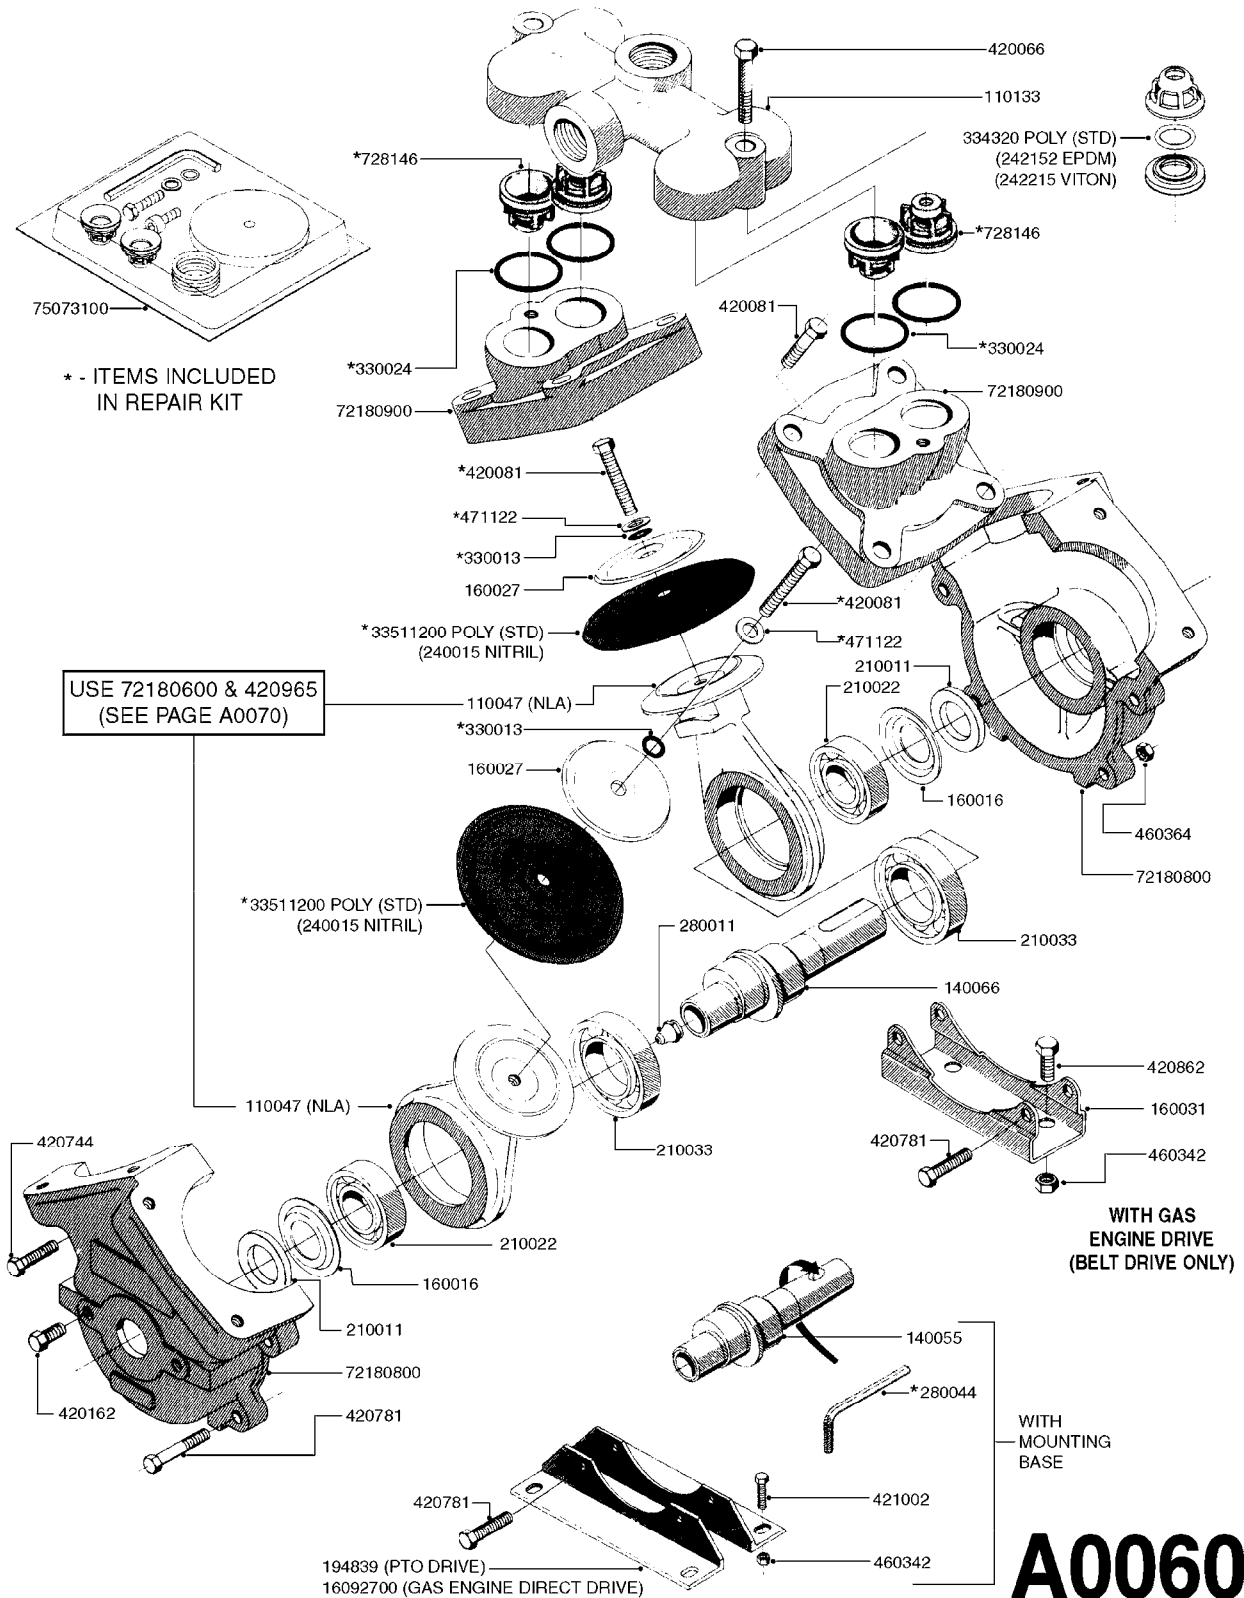

PUMP - 600
A0060-HIN, 01:01:16

* - ITEMS INCLUDED
IN REPAIR KIT

USE 72180600 & 420965
(SEE PAGE A0070)

A0060

PUMP - 600
A0060-HIN, 01:01:16

Page 1
Date 16.03.2016 11:39

parts-n°	order qty	description
110047	1	CONN.ROD MOD.500-600 72180600
110133	1	VALVE CHAMBER MOD 600 PAINTED
140055	1	CRANK SHAFT, MODEL 600
140066	1	CRANK SHAFT, MODEL 600/4
160016	1	DUST PLATE
160027	1	DIAPHRAGM UPPER DISC 500-600
160031	1	BASE PLATE MODEL 500-600
194839	1	ANGLE IRON FOOT, M 500-600 RED
210011	1	SEAL FELT D39/23 X 4
210022	1	BEARING BALL 6205
210033	1	BEARING BALL 6007
240015	1	DIAPHRAGM MODEL 500-600 NITRIL
242152	1	O-RING D18.2X3 EPDM
242215	1	O-RING D18X3 VITON
280011	1	GREASE NIPPLE 3/8' SAE H TR
280044	1	KEY HEXAGON W6 3/16'
330013	1	O-RING D15/D10X2.5 F.3/8"NUT
330024	1	O-RING D41,1/D34.5 X 3,5
334320	1	O-RING D18X3 POLYURETHANE
420066	1	BOLT HEX 8.8 DEL 3/8"X50MM
420081	1	BOLT HEX 8.8 DEL 3/8"X40MM
420162	1	BOLT HEX 8.8 DEL 3/8"x15MM
420744	1	BOLT HEX 8.8 DEL M8X40
420781	1	BOLT HEX 8.8 DEL M8X50
420862	1	BOLT HEX 8.8 DEL M10X16 FT
420965	1	M10X40 MACHINE SCREW STAINLESS
421002	1	BOLT HEX 8.8 DEL M10X30 FT DIN933
460342	1	NUT HEX M10 DEL DIN934
460364	1	NUT HEX M8 GALV.
471122	1	WASHER, M10, Ø20/10.5X 2.0, SS
728146	1	VALVE FOR 361(726890/707932)
16092700	1	PUMP MOUNT PLATE TALL 500/600
33511200	1	DIAPHRAGM 500-603 PUR 2006
72180600	1	CONNECTING ROD FOR 503-603 M10
72180800	1	PUMP HOUSING 603 RED W/BOLTS
72180900	1	DIAPHRAGM COVER MOD. 600
75073100	1	PUMP KIT 600 "06"