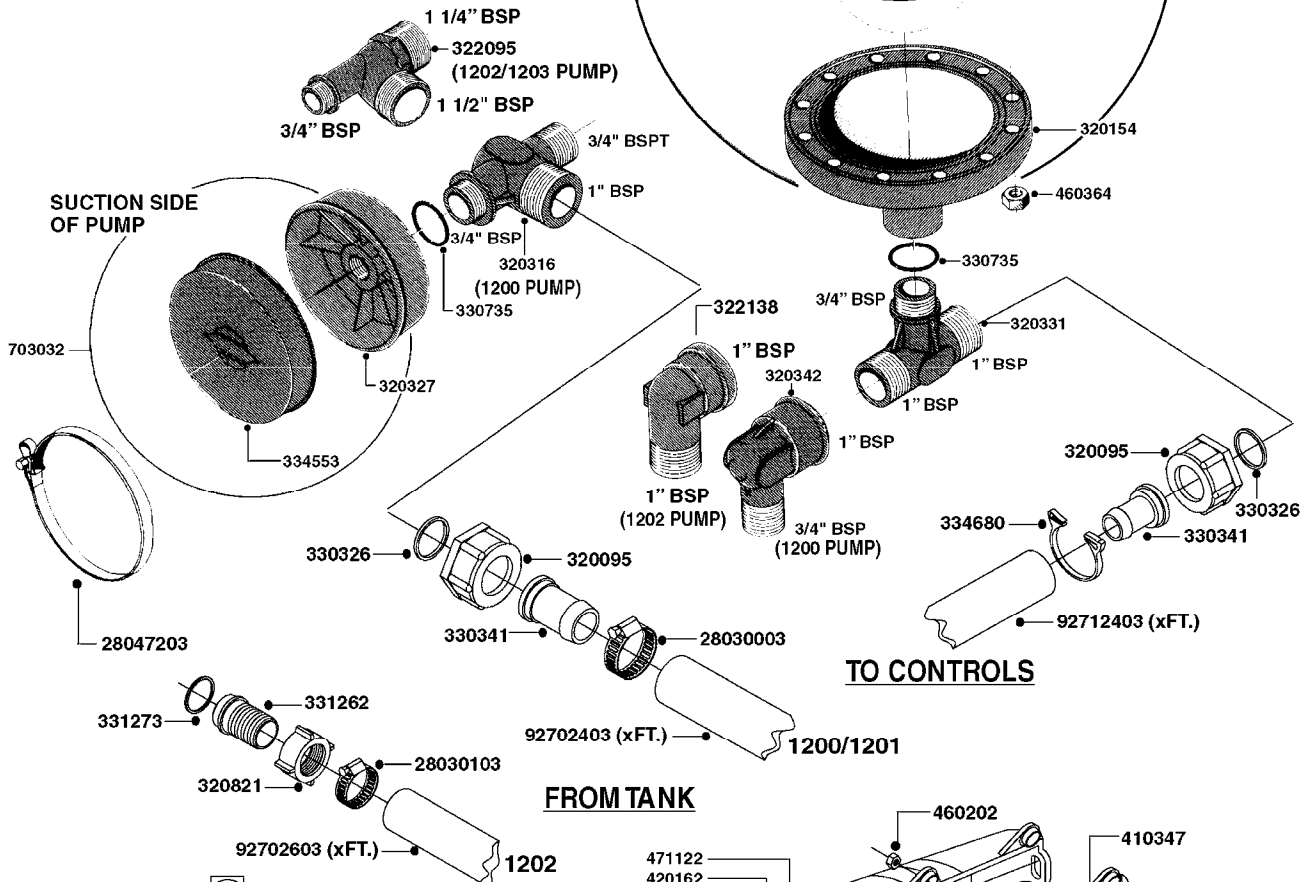

PRESSURE SIDE OF PUMP

SUCTION SIDE OF PUMP

TO CONTROLS

FROM TANK

#821630 1203 PUMP (REPLACES 1202 PUMP)
#726854 COMPLETE DAMPER KIT (SUCTION & PRESSURE)

COMPLETE ASSEMBLIES
WHOLEGOODS ITEMS

A0200

PUMP - 1200/1202/1203 FITTINGS
A0200-HIN, 01:01:16