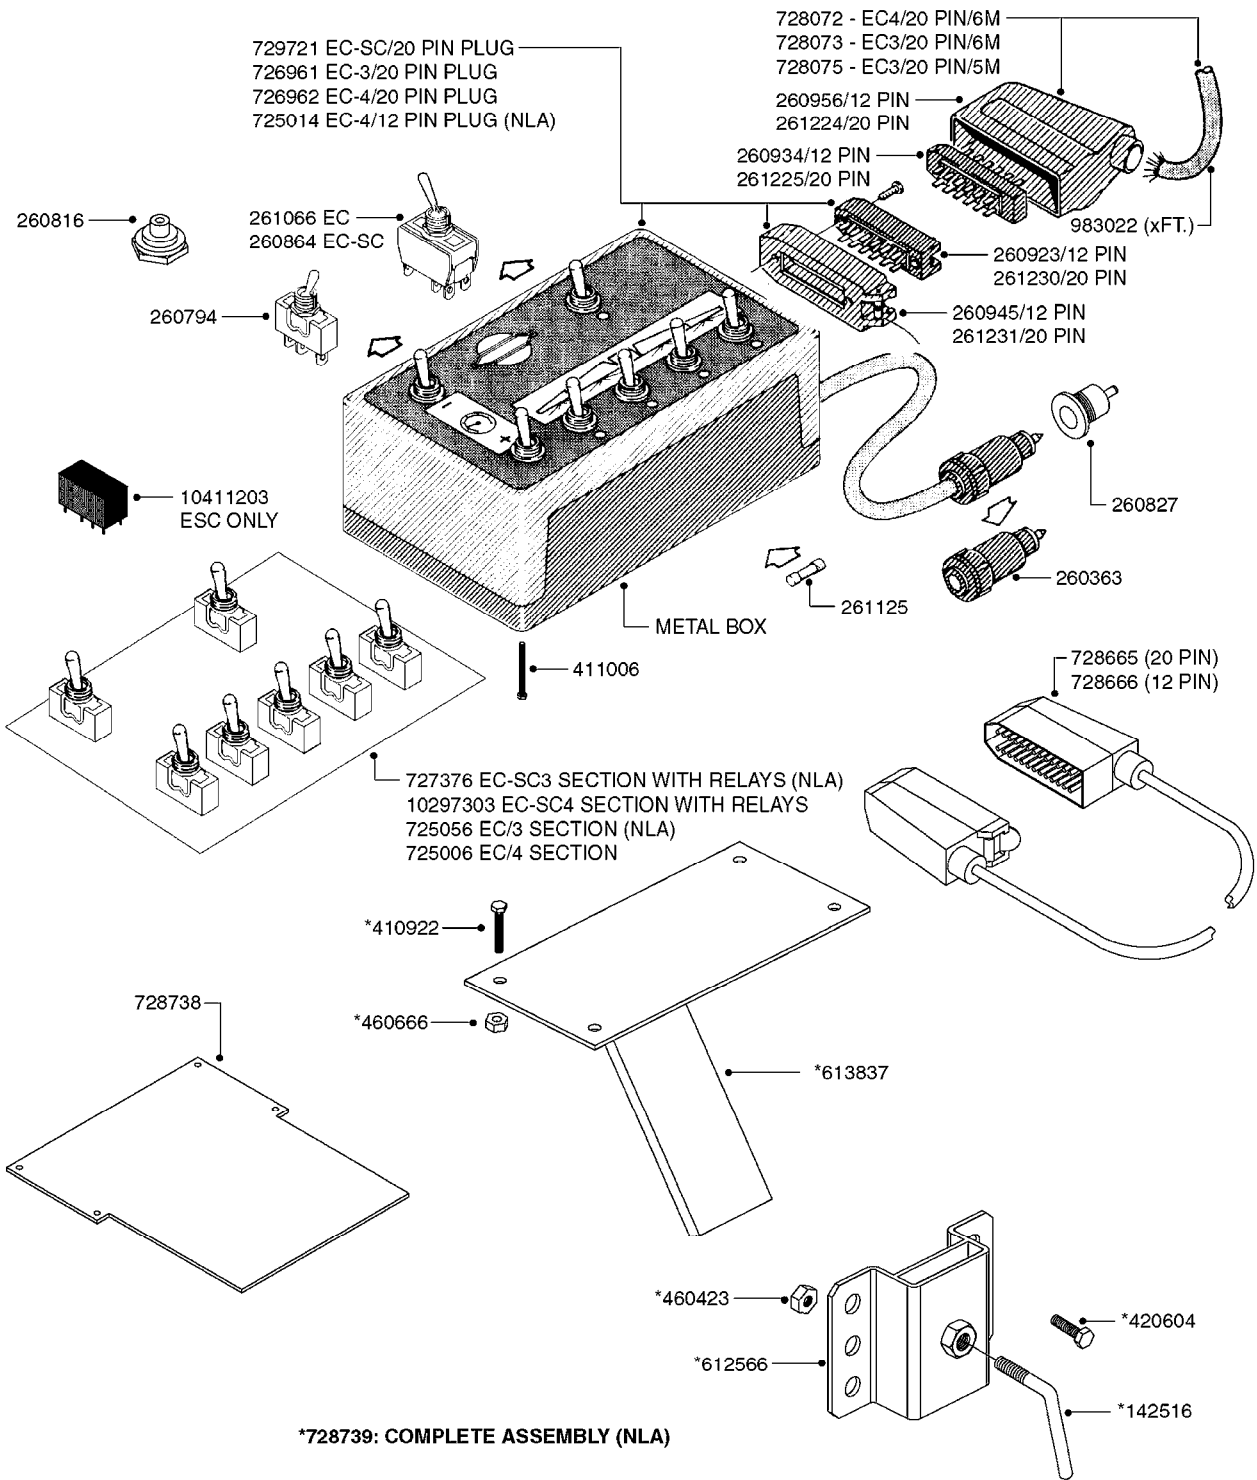

*728739: COMPLETE ASSEMBLY (NLA)

COMPLETE ASSEMBLIES
WHOLEGOODS ITEMS

B0390

CONTROL BOX F/EC+EC-SC
B0390-HIN, 01:01:16

Page 1
Date 04.11.2017 13:19

parts-n°	order qty	description
142516	1	SCREW SET M10 BENT F. LOCKING
260363	1	PLUG 2 POLE 12V
260794	1	SWITCH F.PRESS ADJ.EC CONTROL
260816	1	CAP W/RUBBER BOOT F.EC SWITCH
260827	1	PLUG F.EC ATTACHMENTS
260864	1	SWITCH F.HY BOOM CONTROL BOX
260923	1	PLUG INSERT 12 POLE FEMALE
260934	1	PLUG INSERT 12 POLE MALE
260945	1	PLUG HOUSE 12 POLE FEMALE
260956	1	PLUG HOUSE 12 POL.MALE
261066	1	SWITCH 2 POLE
261125	1	FUSE 5 X 20 500mA
261224	1	PLUG HOUSING F/20 POLE MALE
261225	1	PLUG INSERT 20 POLE MALE
261230	1	PLUG INSERT 20 POLE FEMALE
261231	1	PLUG HOUSING 20 POLE FEMALE
410922	1	CYL.SKR 8.8 DEL M4X20 RST
411006	1	SCREW M4X40 SLOTTED
420604	1	BOLT HEX 8.8 DEL M10X25 FT DIN933
460423	1	NUT HEX M10X1.50 LOCK DIN985A2 SS
460666	1	NUT HEX M4
612566	1	MOUNT BRACKET F.FAN CABLE ASSY
613837	1	MOUNT PLATE FOR EC CONTROL BOX
725006	1	CIRCUIT BOARD 4 VALVE
725014	1	CONTROL BOX EC 4 SEC./12 PIN
725056	1	PRINTED CIRC.W SW 3WAY 726961
726961	1	CONTROL BOX EC 3 SEC./20 PIN
726962	1	CONTROL BOX EC 4 SEC./20 PIN
727376	1	CIRCUIT BOARD F.ESC 3 BANK
728072	1	CABLE,20-PIN,6M EC/4
728073	1	CABLE,20-PIN,6M, EC/3
728075	1	CABLE F.CONTROL BOX 5M EC/3
728665	1	CABLE EXT.-QUICK ATTACH 20 PIN
728666	1	CABLE-QUICK ATTACH 12 PIN
728738	1	DOUB.CONT.BOX & OR F/M PLATE
728739	1	IN CAB CONTROL MOUNT KIT
729721	1	CONTROL BOX ESC3
983022	1	WIRE 12 x 0.5 x 2MM x 12"
10297303	1	CIRCUIT BOARD FOR T.M.S.
10411203	1	RELAY T-82