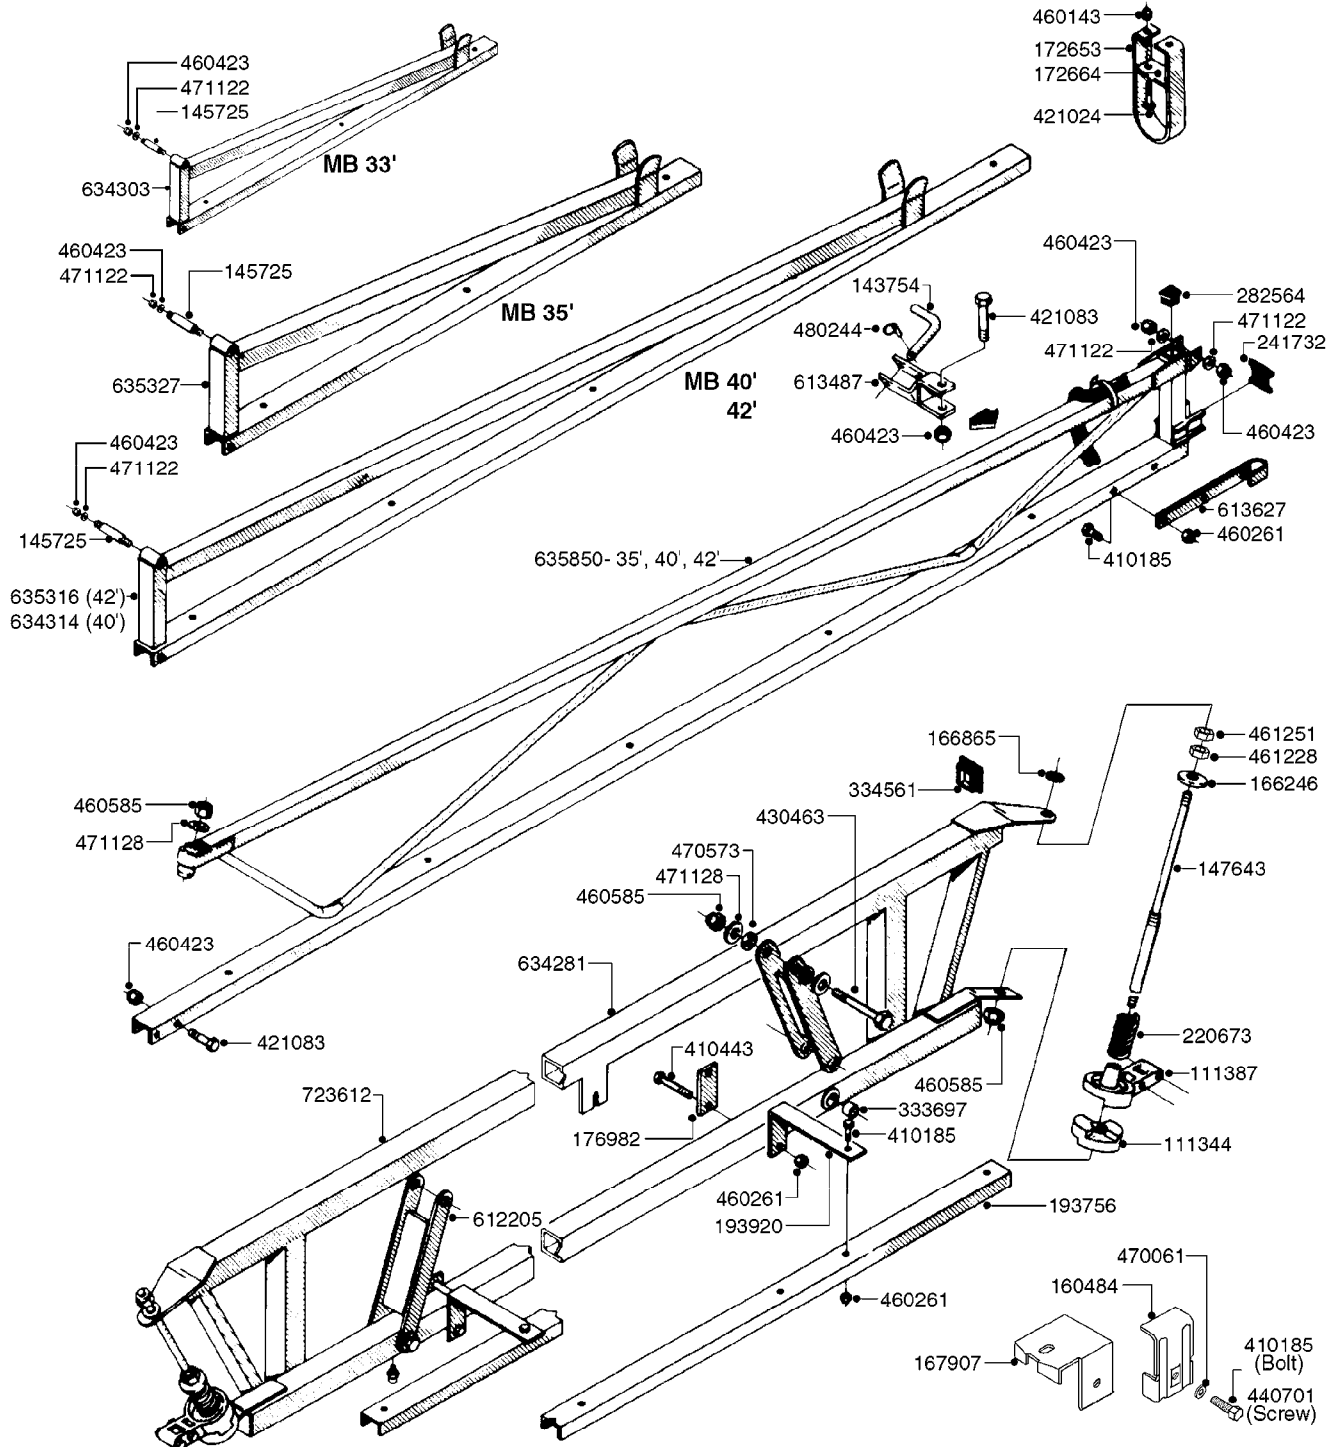

BOOM - MB 35' 40' 42'
D0130-HIN, 26:07:16

BOOM - MB 35' 40' 42'
D0130-HIN, 26:07:16

Page 1
Date 04.11.2017 13:19

parts-n°	order qty	description
111344	1	CLAW CLUTCH Ø100/Ø20,5 UNDER PART RED
111387	1	CLAW CLUTCH D100 UPPER PART
143754	1	PIN D10 X 56
145725	1	PIN FOR 12 MB BOOM
147643	1	AXLE F.BM BRKWKY. W. ZERT L=426
160484	1	WIRE GUIDE FOR DROP-LEG
166246	1	WASHER CUP D53 F.SPRING
166865	1	WASHER D35/D25X2
167907	1	NOZZ. HOLD. KIT F/ADJ. BOOM
172653	1	WING TIP GUARD
172664	1	FLATBAR BACKING PLATE
176982	1	RETAINING PLATE
193756	1	TRACK MB 10,6/12,6M
193920	1	BRACKET F.NOZZLE TRACK
220673	1	SPRING F.PIVOT 100 X 51
241732	1	RUBBER STOP FOR MB
282564	1	PLUG 35MM SQ.BLACK
333697	1	BUSHING D22/D16x25
334561	1	PLUG 50x50x2 F.SQ.TUBE
410185	1	BOLT HEX 8.8 DEL M6X16
410443	1	BOLT HEX 8.8 DEL M6X70
421024	1	BOLT HEX 8.8 DEL M8X60
421083	1	BOLT HEX 8.8 DEL M10X65
430463	1	BOLT HEX 8.8 DEL M16X110
440701	1	SCREW NO.14 3/4" PLATED
460143	1	NUT HEX M8X1.25 LOCK DIN985A2 SS
460261	1	NUT HEX M6X1.00 LOCK DIN985 A2 SS
460423	1	NUT HEX M10X1.50 LOCK DIN985A2 SS
460585	1	LOCKING NUT M16 DIN985 A2 SS
461228	1	NUT HEX M20
461251	1	NUT HEX M20 X 2.5 JAMB
470061	1	WASHER D11/D7X0.5 LOCK
470573	1	WASHER D29/D17X2 SPRING BLACK
471122	1	WASHER, M10, Ø20/10.5X 2.0, SS
471128	1	WASHER, M16, Ø30/17.0X 3.0, SS
480244	1	PIN SNAP D4.5
612205	1	TRAPEZE ARM,WELDED
613487	1	TRANSPORT FITTINGS FOR SB BOOM
613627	1	LOCK STRAP FOR MB BOOM
634281	1	BOOM CENTER MB 35/40/42
634303	1	BOOM WING OUTER 33' MB L=47'
634314	1	BOOM WING OUTER 40', 45' MB
635316	1	BOOM WING OUTER MB42
635327	1	BOOM WING OUTER 35'MB L=58.5"
635850	1	BOOM WING INNER MB35/40/42
723612	1	CENTER PART MB BOOM