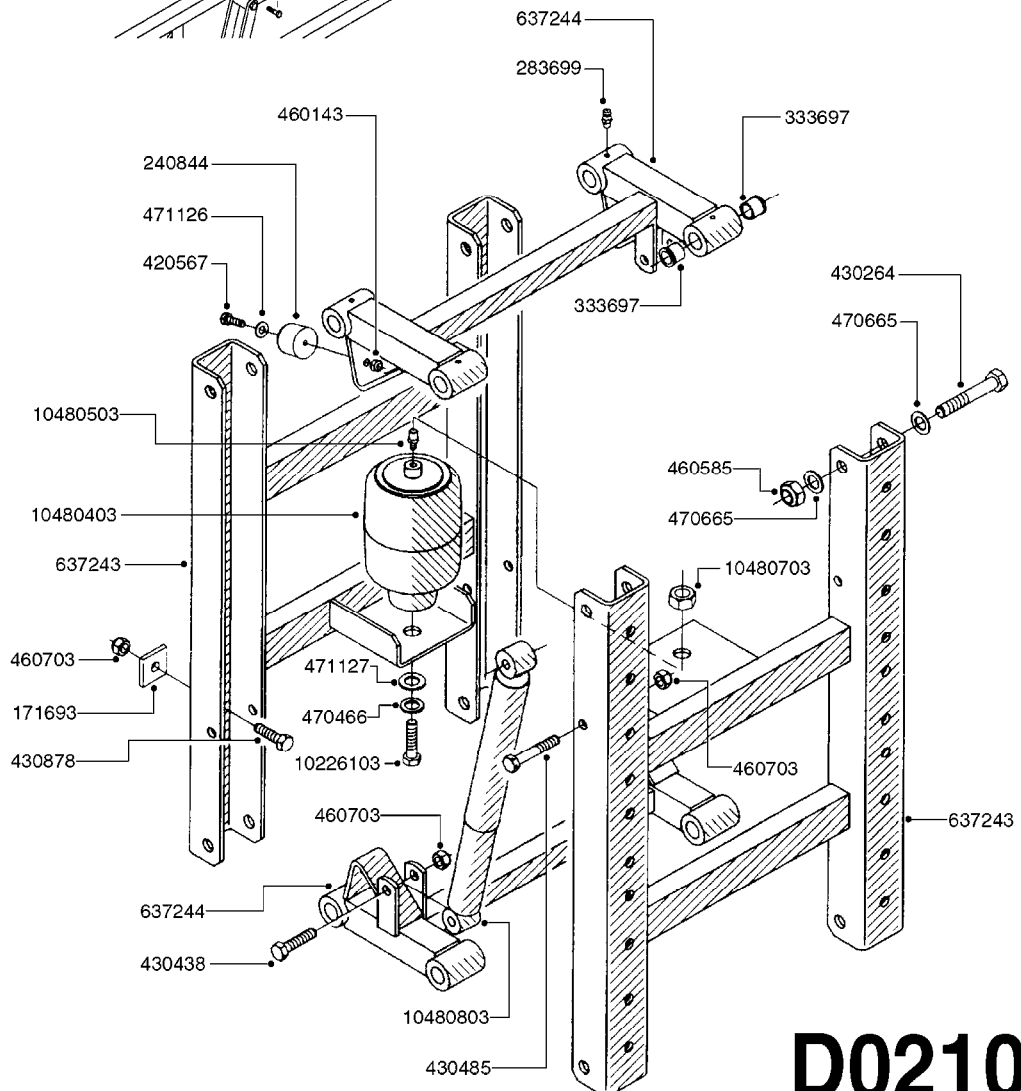

MB Air Kit (Infield): 10477203

**COMPLETE ASSEMBLIES
WHOLEGOODS ITEMS**