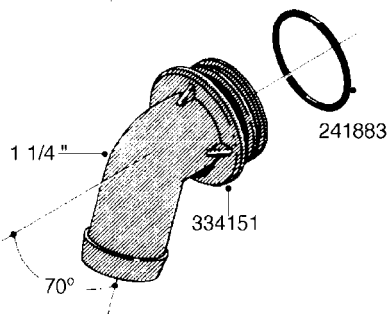

L0080

FITTINGS - S-53
L0080-HIN, 12:09:17

Page 1

Date 04.11.2017 13:20

Pos.	parts-n°	order qty	description
1	145995	1	FITT.DK S-53 FORK
2	241973	1	O-RING Ø3 X 44,2 70 SHORES NITRIL NITRIL (BLACK)
2	242353	1	O-RING D44.2X3.0 VITON F.S-67 VITON (BROWN)
3	242109	1	O-RING D32.2x3.0 NITRIL (BLACK)
3	242354	1	O-RING D32.2X3.0 VITON F.S-53 VITON (BROWN)
4	322103	1	FITT.DK S-53 BULKHEAD
5	322107	1	FITT.DK S-53 BULKHEAD NUT
6	322110	1	FITT.DK S-53 ELB. 1/2" BSP
7	322352	1	FITT.DK S-53 TEE
8	334229	1	FITT.DK S-53 STR.3/4"
9	334260	1	GASKET F. S-53 BULKHEAD
10	334564	1	FITT.DK S-67 TO S-53 ADAPTER
11	391100	1	FITT.DK S-53THREAD INS.1/2"BSP
12	726463	1	FITT.DK S53 BULKHEAD W/GASKET
13	726552	1	FIT.DK S-53X90 1/2" BSP,O-RING
14	726556	1	FITT.DK S-53 HB 1/2" W/O-RING
15	726558	1	FITT.DK S53 STR. 3/4" W.ORING
16	726559	1	FITT DK. S-53 HB 1" W/O-RING
17	726568	1	FITT.DK.S-53 HB 1/2"90 W/ORING
18	726570	1	FITT.DK S-53 ELB.3/4" W.ORING
19	726571	1	FITT.DK S-53 ELB.1", W ORING
20	726578	1	FITT.DK S53 PLUG WITH O-RING
21	728561	1	REDUCER S67M - S53F + O-RING