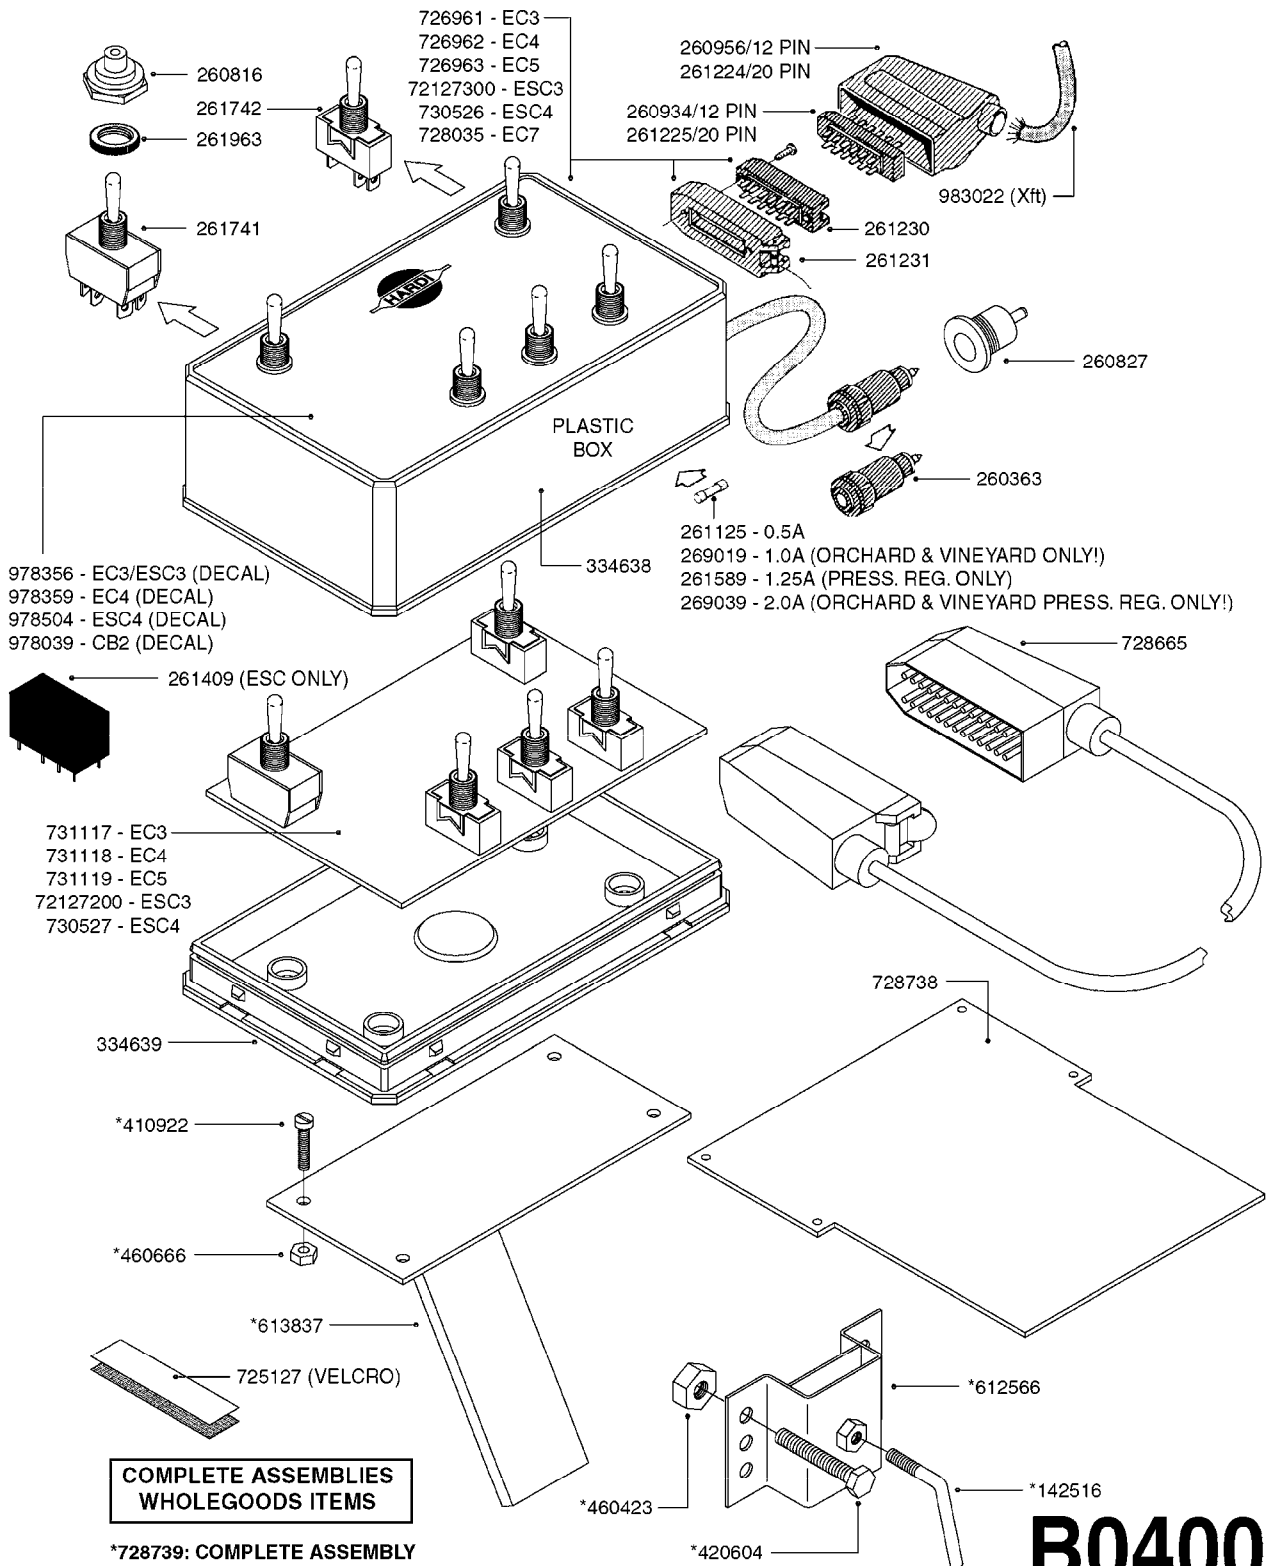

*728739: COMPLETE ASSEMBLY (NLA)

COMPLETE ASSEMBLIES
WHOLEGOODS ITEMS

B0390

CONTROL BOX F/EC+EC-SC
B0390-HIN, 01:01:16

Page 1
Date 04.11.2017 13:19

parts-n°	order qty	description
142516	1	SCREW SET M10 BENT F. LOCKING
260363	1	PLUG 2 POLE 12V
260794	1	SWITCH F.PRESS ADJ.EC CONTROL
260816	1	CAP W/RUBBER BOOT F.EC SWITCH
260827	1	PLUG F.EC ATTACHMENTS
260864	1	SWITCH F.HY BOOM CONTROL BOX
260923	1	PLUG INSERT 12 POLE FEMALE
260934	1	PLUG INSERT 12 POLE MALE
260945	1	PLUG HOUSE 12 POLE FEMALE
260956	1	PLUG HOUSE 12 POL.MALE
261066	1	SWITCH 2 POLE
261125	1	FUSE 5 X 20 500mA
261224	1	PLUG HOUSING F/20 POLE MALE
261225	1	PLUG INSERT 20 POLE MALE
261230	1	PLUG INSERT 20 POLE FEMALE
261231	1	PLUG HOUSING 20 POLE FEMALE
410922	1	CYL.SKR 8.8 DEL M4X20 RST
411006	1	SCREW M4X40 SLOTTED
420604	1	BOLT HEX 8.8 DEL M10X25 FT DIN933
460423	1	NUT HEX M10X1.50 LOCK DIN985A2 SS
460666	1	NUT HEX M4
612566	1	MOUNT BRACKET F.FAN CABLE ASSY
613837	1	MOUNT PLATE FOR EC CONTROL BOX
725006	1	CIRCUIT BOARD 4 VALVE
725014	1	CONTROL BOX EC 4 SEC./12 PIN
725056	1	PRINTED CIRC.W SW 3WAY 726961
726961	1	CONTROL BOX EC 3 SEC./20 PIN
726962	1	CONTROL BOX EC 4 SEC./20 PIN
727376	1	CIRCUIT BOARD F.ESC 3 BANK
728072	1	CABLE,20-PIN,6M EC/4
728073	1	CABLE,20-PIN,6M, EC/3
728075	1	CABLE F.CONTROL BOX 5M EC/3
728665	1	CABLE EXT.-QUICK ATTACH 20 PIN
728666	1	CABLE-QUICK ATTACH 12 PIN
728738	1	DOUB.CONT.BOX & OR F/M PLATE
728739	1	IN CAB CONTROL MOUNT KIT
729721	1	CONTROL BOX ESC3
983022	1	WIRE 12 x 0.5 x 2MM x 12"
10297303	1	CIRCUIT BOARD FOR T.M.S.
10411203	1	RELAY T-82