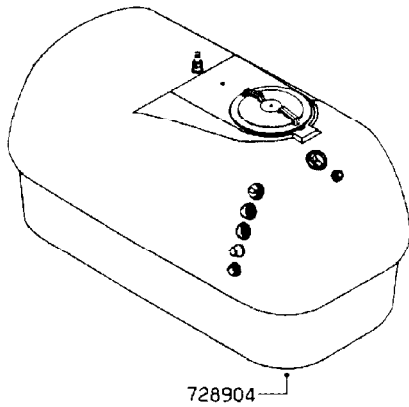

728904

SEE PAGE K0780

SEE PAGE K0180

E0400

FOR CONNECTING HOSE
FITTINGS, SEE SECTION L

978403