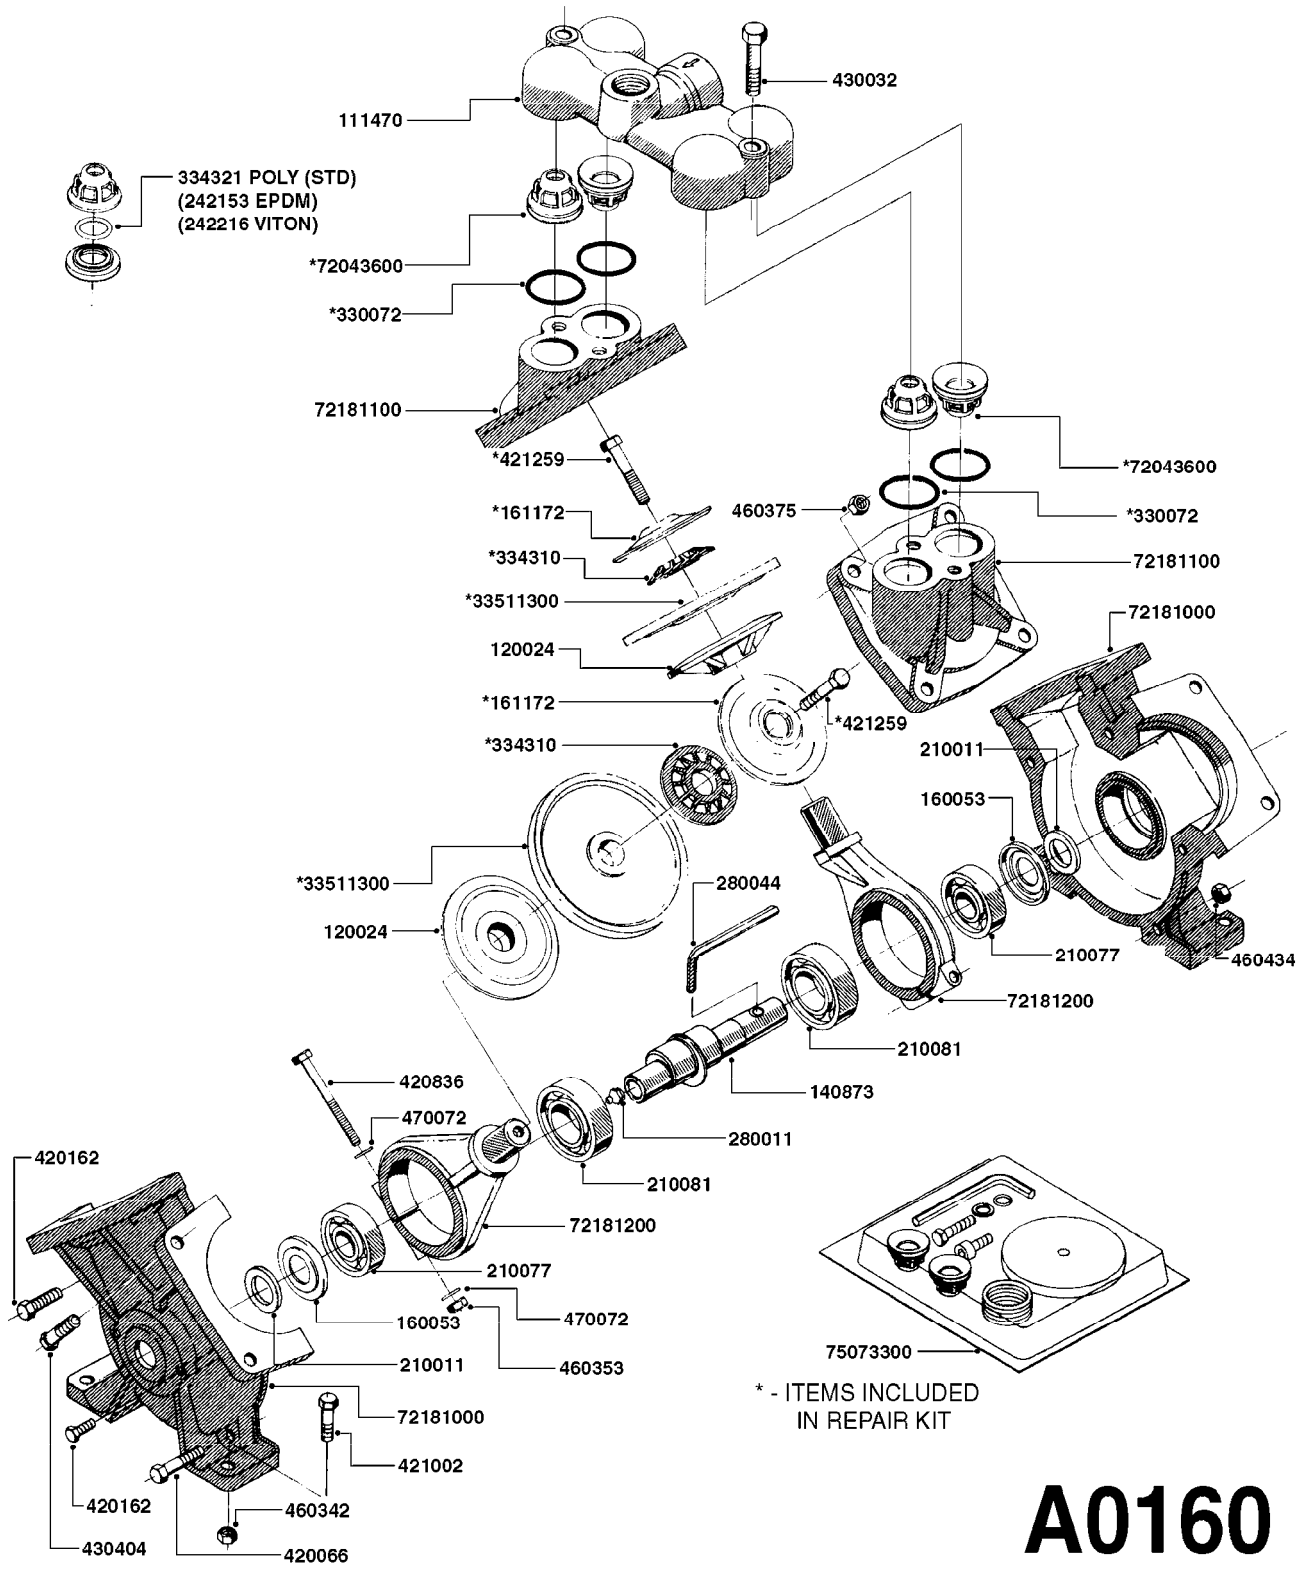

A0160

PUMP - 1202 W/MOUNTING BASE
A0160-HIN, 01:01:16

Page 1

Date 04.11.2017 13:18

parts-n°	order qty	description
111470	1	VALVE CHAMBER 1202
120024	1	DIAPHRAGM BACK DISC 1200-1300
140873	1	CRANK SHAFT MODEL 1202-9MM
160053	1	DUST PLATE
161172	1	DIAPHRAGM DISC F. 1203/1303
210011	1	SEAL FELT D39/23 X 4
210077	1	BEARING BALL 6305
210081	1	BEARING BALL 6307
242153	1	O-RING D26X4 EPDM
242216	1	O-RING VITON F/1202/1302/462
280011	1	GREASE NIPPLE 1/8' SAE H TR
280044	1	KEY HEXAGON W6 3/16'
330072	1	O-RING D53.5/D45.5X4
334310	1	NYLON WASHER 1202/1302/462
334321	1	O-RING POLY. 34.0x26.0x4.0
420066	1	BOLT HEX 8.8 DEL 3/8"X50MM
420162	1	BOLT HEX 8.8 DEL 3/8"x15MM
420836	1	BOLT HEX 8.8 RAW M8X85
421002	1	BOLT HEX 8.8 DEL M10X30 FT DIN933
421259	1	BOLT HEX UNC7/16"x2.25" 18-8SS
430032	1	BOLT HEX 8.8 RAW 1/2'X55MM
430404	1	BOLT HEX 8.8 DEL M12X50
460342	1	NUT HEX M10 DEL DIN934
460353	1	NUT HEX M8 BLACK
460375	1	NUT HEX M12 BLACK
460434	1	NUT HEX 3/8' NC BLACK
470072	1	WASHER D15/D8X.5 LOCK
33511300	1	DIAPHRAGM 1202-1303 POLY 2006
72043600	1	VALVE FOR 462/463
72181000	1	HOUSING, PUMP, 1203 RED
72181100	1	DIAPHRAGM COVER 1203/1303+BLTS
72181200	1	CONNECTING ROD FOR 1203 W/M12
75073300	1	PUMP KIT 1200/1202 "06"