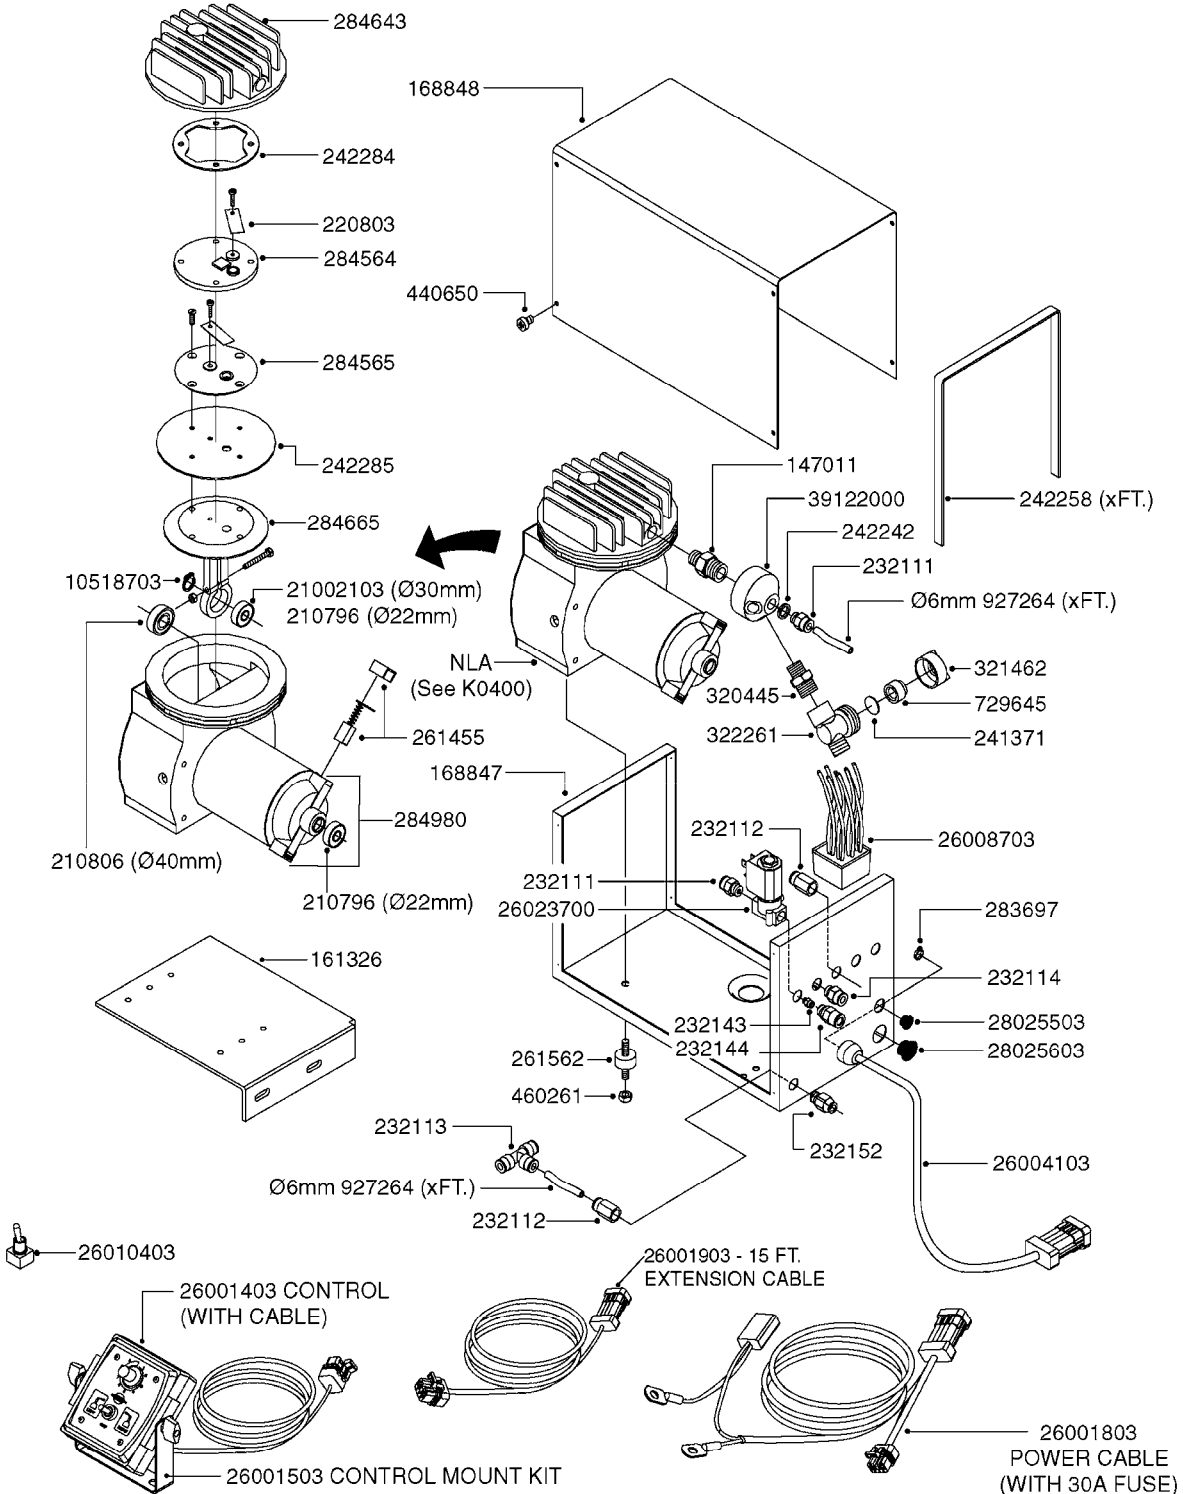

K0390

*Ø8mm 927306 (xFT.)
*Ø10mm 927330 (xFT.)

70019403 - COMPLETE ASSEMBLY

FOAM MARKER COMPRESSOR 2002
K0390-HIN, 01:01:16

Page 1
Date 04.11.2017 13:19

parts-n°	order qty	description
147011	1	HEX NIPPLE 3/8'X1/4'BSP BRASS
161326	1	MOUNT BKT. F. FOAM COMP.BOX 98
168847	1	ENCLOSURE LOWER F.MARKER
168848	1	COVER F. FOAM MARKER
210796	1	BEARING BALL D22/D8 X 7 608ZZ
210806	1	BEARING BALL D40/D17X12MM
220803	1	VALVE F. COMPRESSOR
232111	1	QUICK COUPLER 6MM X 1/8 EXT.
232112	1	QUICK COUPLER 6MM 1/8 INT.
232113	1	QUICK COUPLER 6MM T-PIECE
232114	1	COUPLER 1/8" THREADX8MM HOSE
232143	1	REDUCER 1/4'INT-1/8'EXT
232144	1	QUICK COUPLER 10MM X 1/4 EXT
232152	1	QUICK COUPLER 8MMX1/8 EXT.LONG
241371	1	DIAPHRAGM, NO-DRIP alt 241371
242242	1	O-RING F.AIR HOSE FITTING
242258	1	TRIM 3X10 SELF ADHESIVE 0012"
242284	1	HEAD GASKET F. COMPRESSOR
242285	1	DIAPHRAGM F. F/M COMP.
261455	1	BRUSH KIT-FOAM MARKER MOTOR
261562	1	RUBBER DAMPER 2XM6X25
283697	1	TIESTRAP 200MM
284564	1	PLATE F.COMPRESSOR HEAD
284565	1	PLATE F.COMPRESSOR HEAD
284643	1	COMPRESSOR HEAD F.FOAM MARKER
284665	1	CONNECTING ROD F.COMPRESSOR
284980	1	FLANGE REAR F. F.M.COMPRESSOR
320445	1	FITT.DK HN 1/4"X3/8" BSP
321462	1	CAP F.NO-DRIP ASSY.
322261	1	HOUSING F.SAFETY VALVE 3/8"
440650	1	SCREW 3.5x13 STAINLESS
460261	1	NUT HEX M6X1.00 LOCK DIN985 A2 SS
729645	1	NON-DRIP SPRING ASSY.GREEN 10
927264	1	HOSE R X PE D6/D4 X 0012"
927306	1	HOSE R X PE D8/D6 X 0012"BLACK
927330	1	HOSE R X PE D10/D8 X 012"BLACK
10518703	1	SNAP-RING OUTER 8X1
21002103	1	BEARING, 6200 2ZJEM (SKF)
26001403	1	HC FOAM MARKR CONSOLE VS3.0.00
26001503	1	HC FOAM MARKER CONSOLE MT.KIT
26001803	1	POWER CABLE
26001903	1	15' 7-PIN EXTENSION CABLE
26004103	1	FOAM MARKER CNTRL MOD CABL STD
26008703	1	FOAM MARKER CONTROL SCII
26010403	1	TOGGLE SWITCH MICRO-TRAK F.M.
26023700	1	SOLENOID VAL 12V 1/8' FLO '07
28025503	1	PLUG F.DRILLED HOLE 1/2"
28025603	1	PLUG F.DRILLED HOLE 3/4"
39122000	1	DISTR.HOUSING F.FOAM MARKER'07
70019403	1	FOAM MARKER COMPRESSOR KIT STD