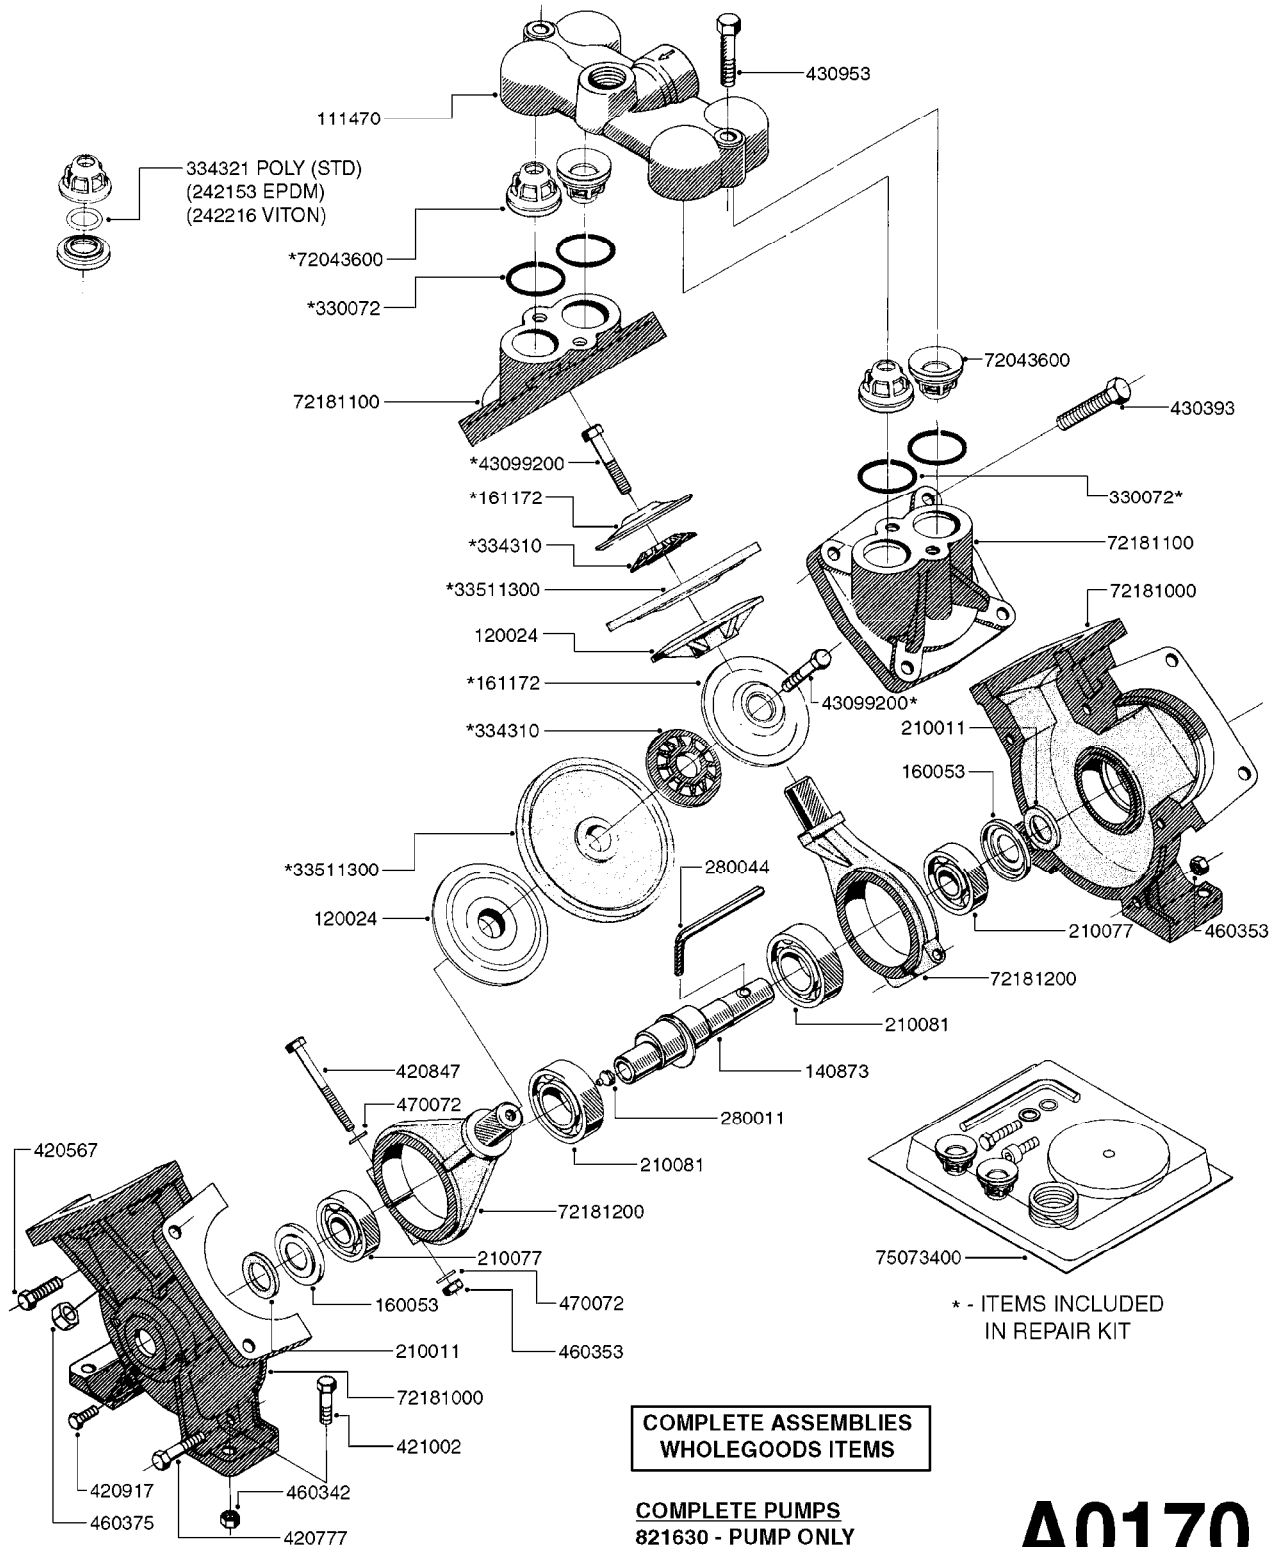

A0160

PUMP - 1202 W/MOUNTING BASE
A0160-HIN, 01:01:16

Page 1

Date 04.11.2017 13:18

parts-n°	order qty	description
111470	1	VALVE CHAMBER 1202
120024	1	DIAPHRAGM BACK DISC 1200-1300
140873	1	CRANK SHAFT MODEL 1202-9MM
160053	1	DUST PLATE
161172	1	DIAPHRAGM DISC F. 1203/1303
210011	1	SEAL FELT D39/23 X 4
210077	1	BEARING BALL 6305
210081	1	BEARING BALL 6307
242153	1	O-RING D26X4 EPDM
242216	1	O-RING VITON F/1202/1302/462
280011	1	GREASE NIPPLE 1/8' SAE H TR
280044	1	KEY HEXAGON W6 3/16'
330072	1	O-RING D53.5/D45.5X4
334310	1	NYLON WASHER 1202/1302/462
334321	1	O-RING POLY. 34.0x26.0x4.0
420066	1	BOLT HEX 8.8 DEL 3/8"X50MM
420162	1	BOLT HEX 8.8 DEL 3/8"x15MM
420836	1	BOLT HEX 8.8 RAW M8X85
421002	1	BOLT HEX 8.8 DEL M10X30 FT DIN933
421259	1	BOLT HEX UNC7/16"x2.25" 18-8SS
430032	1	BOLT HEX 8.8 RAW 1/2'X55MM
430404	1	BOLT HEX 8.8 DEL M12X50
460342	1	NUT HEX M10 DEL DIN934
460353	1	NUT HEX M8 BLACK
460375	1	NUT HEX M12 BLACK
460434	1	NUT HEX 3/8' NC BLACK
470072	1	WASHER D15/D8X.5 LOCK
33511300	1	DIAPHRAGM 1202-1303 POLY 2006
72043600	1	VALVE FOR 462/463
72181000	1	HOUSING, PUMP, 1203 RED
72181100	1	DIAPHRAGM COVER 1203/1303+BLTS
72181200	1	CONNECTING ROD FOR 1203 W/M12
75073300	1	PUMP KIT 1200/1202 "06"