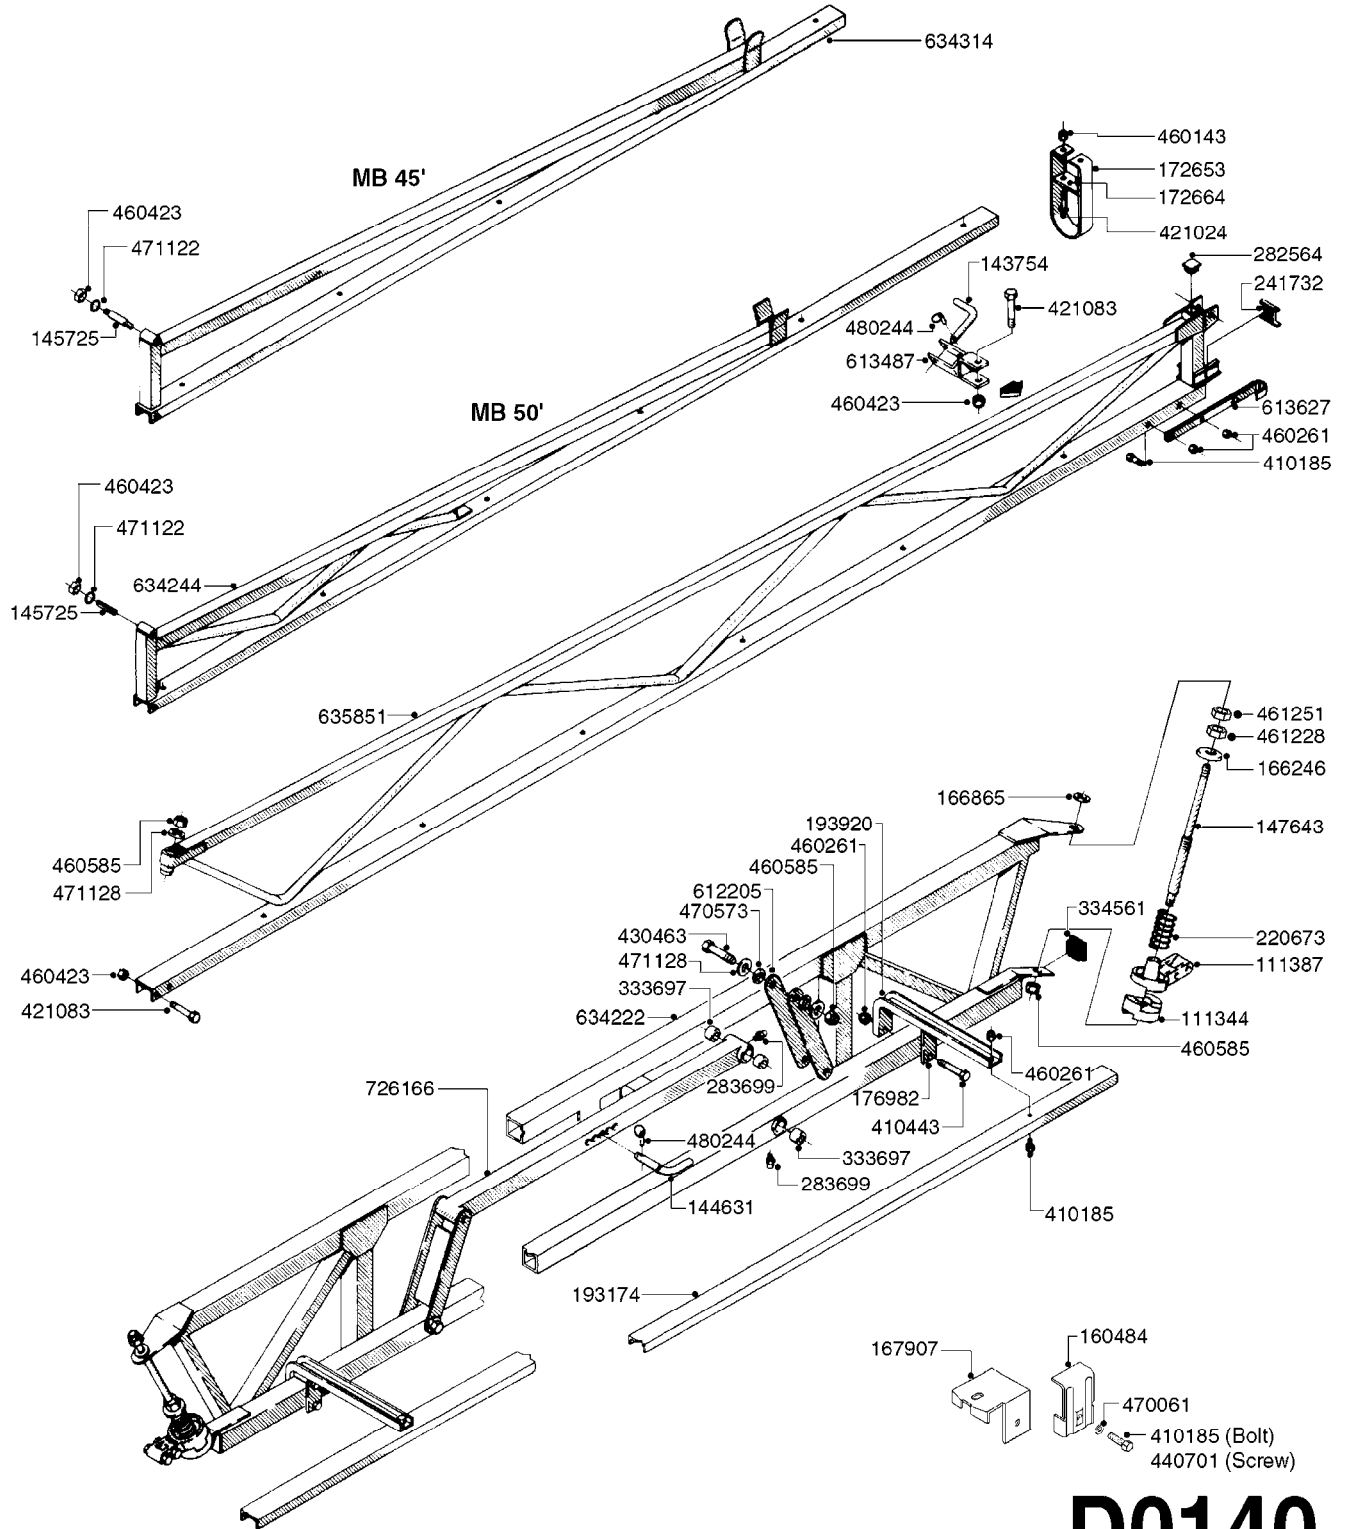

BOOM - MB 35' 40' 42'
D0130-HIN, 26:07:16

D0130

BOOM - MB 35' 40' 42'
D0130-HIN, 26:07:16

Page 1
Date 04.11.2017 13:19

parts-n°	order qty	description
111344	1	CLAW CLUTCH Ø100/Ø20,5 UNDER PART RED
111387	1	CLAW CLUTCH D100 UPPER PART
143754	1	PIN D10 X 56
145725	1	PIN FOR 12 MB BOOM
147643	1	AXLE F.BM BRKWKY. W. ZERT L=426
160484	1	WIRE GUIDE FOR DROP-LEG
166246	1	WASHER CUP D53 F.SPRING
166865	1	WASHER D35/D25X2
167907	1	NOZZ. HOLD. KIT F/ADJ. BOOM
172653	1	WING TIP GUARD
172664	1	FLATBAR BACKING PLATE
176982	1	RETAINING PLATE
193756	1	TRACK MB 10,6/12,6M
193920	1	BRACKET F.NOZZLE TRACK
220673	1	SPRING F.PIVOT 100 X 51
241732	1	RUBBER STOP FOR MB
282564	1	PLUG 35MM SQ.BLACK
333697	1	BUSHING D22/D16x25
334561	1	PLUG 50x50x2 F.SQ.TUBE
410185	1	BOLT HEX 8.8 DEL M6X16
410443	1	BOLT HEX 8.8 DEL M6X70
421024	1	BOLT HEX 8.8 DEL M8X60
421083	1	BOLT HEX 8.8 DEL M10X65
430463	1	BOLT HEX 8.8 DEL M16X110
440701	1	SCREW NO.14 3/4" PLATED
460143	1	NUT HEX M8X1.25 LOCK DIN985A2 SS
460261	1	NUT HEX M6X1.00 LOCK DIN985 A2 SS
460423	1	NUT HEX M10X1.50 LOCK DIN985A2 SS
460585	1	LOCKING NUT M16 DIN985 A2 SS
461228	1	NUT HEX M20
461251	1	NUT HEX M20 X 2.5 JAMB
470061	1	WASHER D11/D7X0.5 LOCK
470573	1	WASHER D29/D17X2 SPRING BLACK
471122	1	WASHER, M10, Ø20/10.5X 2.0, SS
471128	1	WASHER, M16, Ø30/17.0X 3.0, SS
480244	1	PIN SNAP D4.5
612205	1	TRAPEZE ARM,WELDED
613487	1	TRANSPORT FITTINGS FOR SB BOOM
613627	1	LOCK STRAP FOR MB BOOM
634281	1	BOOM CENTER MB 35/40/42
634303	1	BOOM WING OUTER 33' MB L=47'
634314	1	BOOM WING OUTER 40', 45' MB
635316	1	BOOM WING OUTER MB42
635327	1	BOOM WING OUTER 35'MB L=58.5"
635850	1	BOOM WING INNER MB35/40/42
723612	1	CENTER PART MB BOOM