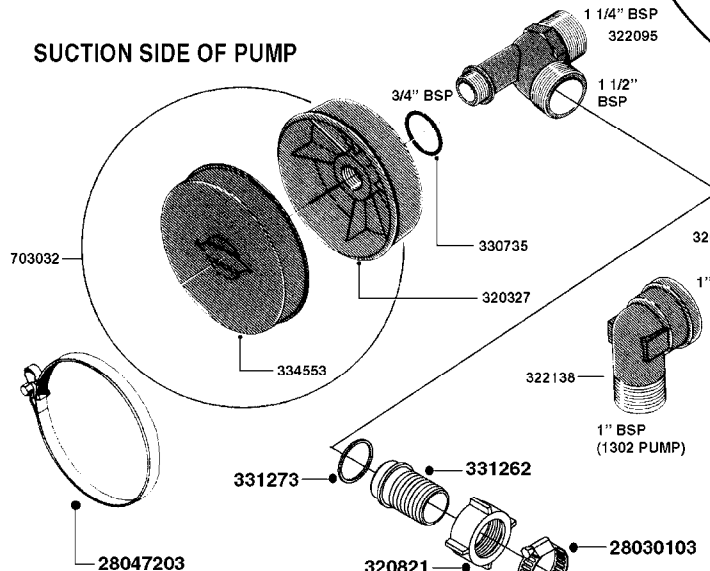

SUCTION SIDE OF PUMP

TO CONTROLS

FROM TANK