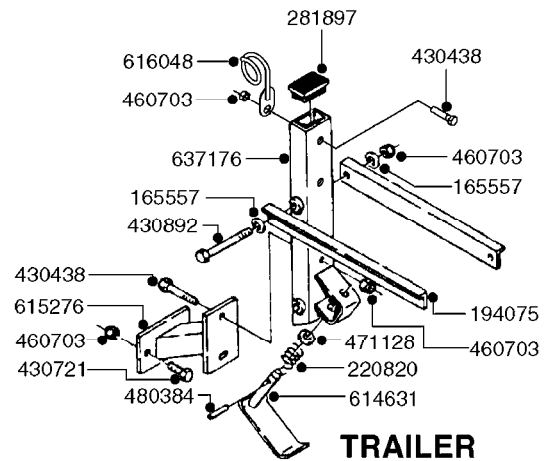

NK/LX/LY PRE-86