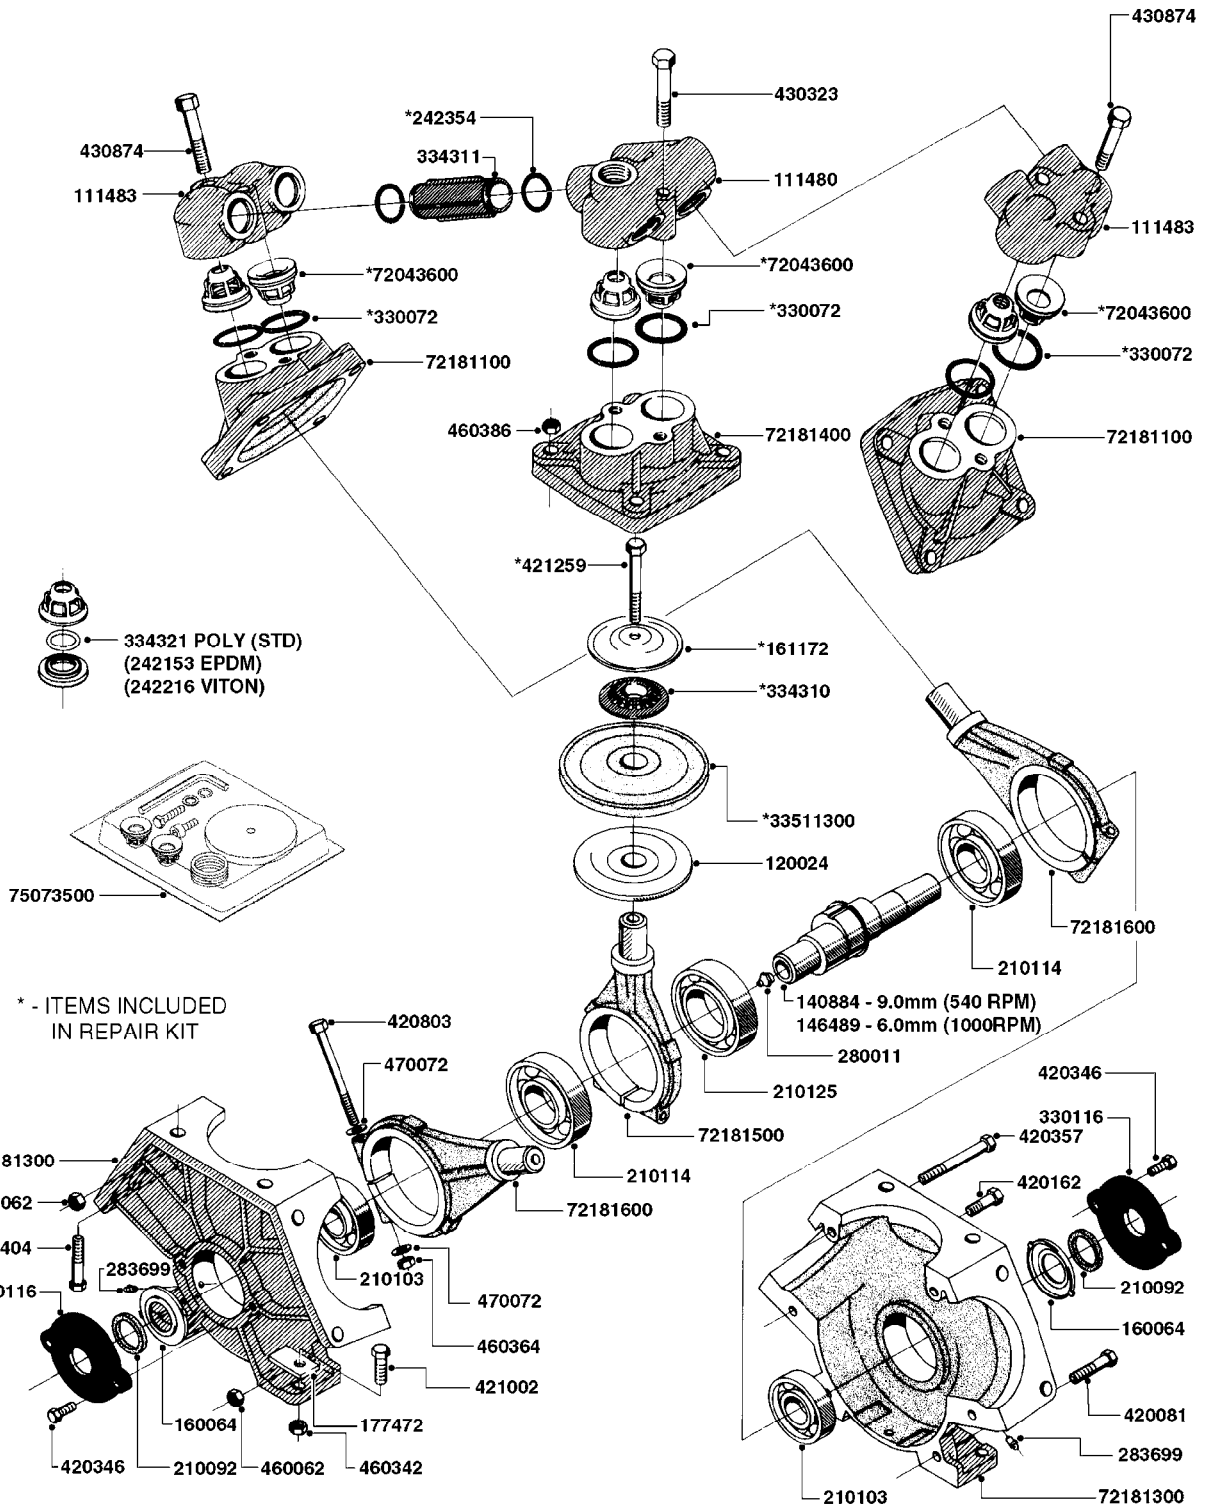

A0210

PUMP - 1301 W/ MOUNTING BASE
A0210-HIN, 27:04:17

Page 1

Date 04.11.2017 13:18

parts-n°	order qty	description
110995	1	VALVE CHAMBER SIDE MODEL 1301
120024	1	DIAPHRAGM BACK DISC 1200-1300
140884	1	CRANK SHAFT MODEL 1300-9
153646	1	CONNECTION PIPE INLET MOD 1301
160042	1	DIAPHRAGM UPPER DISC 1200-1300
160064	1	DUST PLATE
210092	1	SEAL FELT D43/30X5
210103	1	BEARING BALL 6306
210114	1	BEARING BALL 6308
210125	1	BEARING BALL 6210
240026	1	DIAPHRAGM MODEL 1200/1301
241021	1	O-RING D21,89X2,62 NITRIL
242153	1	O-RING D26X4 EPDM
242216	1	O-RING VITON F/1202/1302/462
280011	1	GREASE NIPPLE 1/8' SAE H TR
280066	1	GREASE NIPPLE H 1A6
283699	1	GREASE NIPPLE M6X1
330061	1	O-RING D16/D11X2,5
330072	1	O-RING D53.5/D45.5X4
330116	1	SEAL RETAINER, MODEL 1300
334321	1	O-RING POLY. 34.0x26.0x4.0
420081	1	BOLT HEX 8.8 DEL 3/8'X40MM
420162	1	BOLT HEX 8.8 DEL 3/8"x15MM
420346	1	BOLT HEX 8.8 DEL 3/8'X 25MM
420357	1	BOLT HEX 8.8 RAW 3/8'X85MM
420803	1	BOLT HEX 8.8 DEL M8X90
421002	1	BOLT HEX 8.8 DEL M10X30 FT DIN933
421259	1	BOLT HEX UNC7/16"x2.25" 18-8SS
430323	1	BOLT HEX 8.8 DEL M12X60
430404	1	BOLT HEX 8.8 DEL M12X50
430870	1	BOLT HEX 8.8 DEL M12X55 FT
430874	1	SCREW SET 8.8 DEL M12X70 FT
460062	1	NUT HEX 3/8' GALV.
460342	1	NUT HEX M10 DEL DIN934
460353	1	NUT HEX M8 BLACK
460386	1	NUT HEX M12X1.75
470072	1	WASHER D15/D8X.5 LOCK
470525	1	WASHER D19/D11.5X2.5
33511300	1	DIAPHRAGM 1202-1303 POLY 2006
72043600	1	VALVE FOR 462/463
72181100	1	DIAPHRAGM COVER 1203/1303+BLTS
72181300	1	PUMP CASTING 1300 RED W/BOLTS
72181400	1	DIAPHRAGM COVER 1303 W/BOLTS
72181500	1	CONNECTING ROD, CENTER 1303
72181600	1	CONNECTING ROD, SIDE MOD.1300
72335600	1	CENTER AND SIDE VALVE CHAMBERS 1302 RED
75073500	1	PUMP KIT 1300/1302 "06"