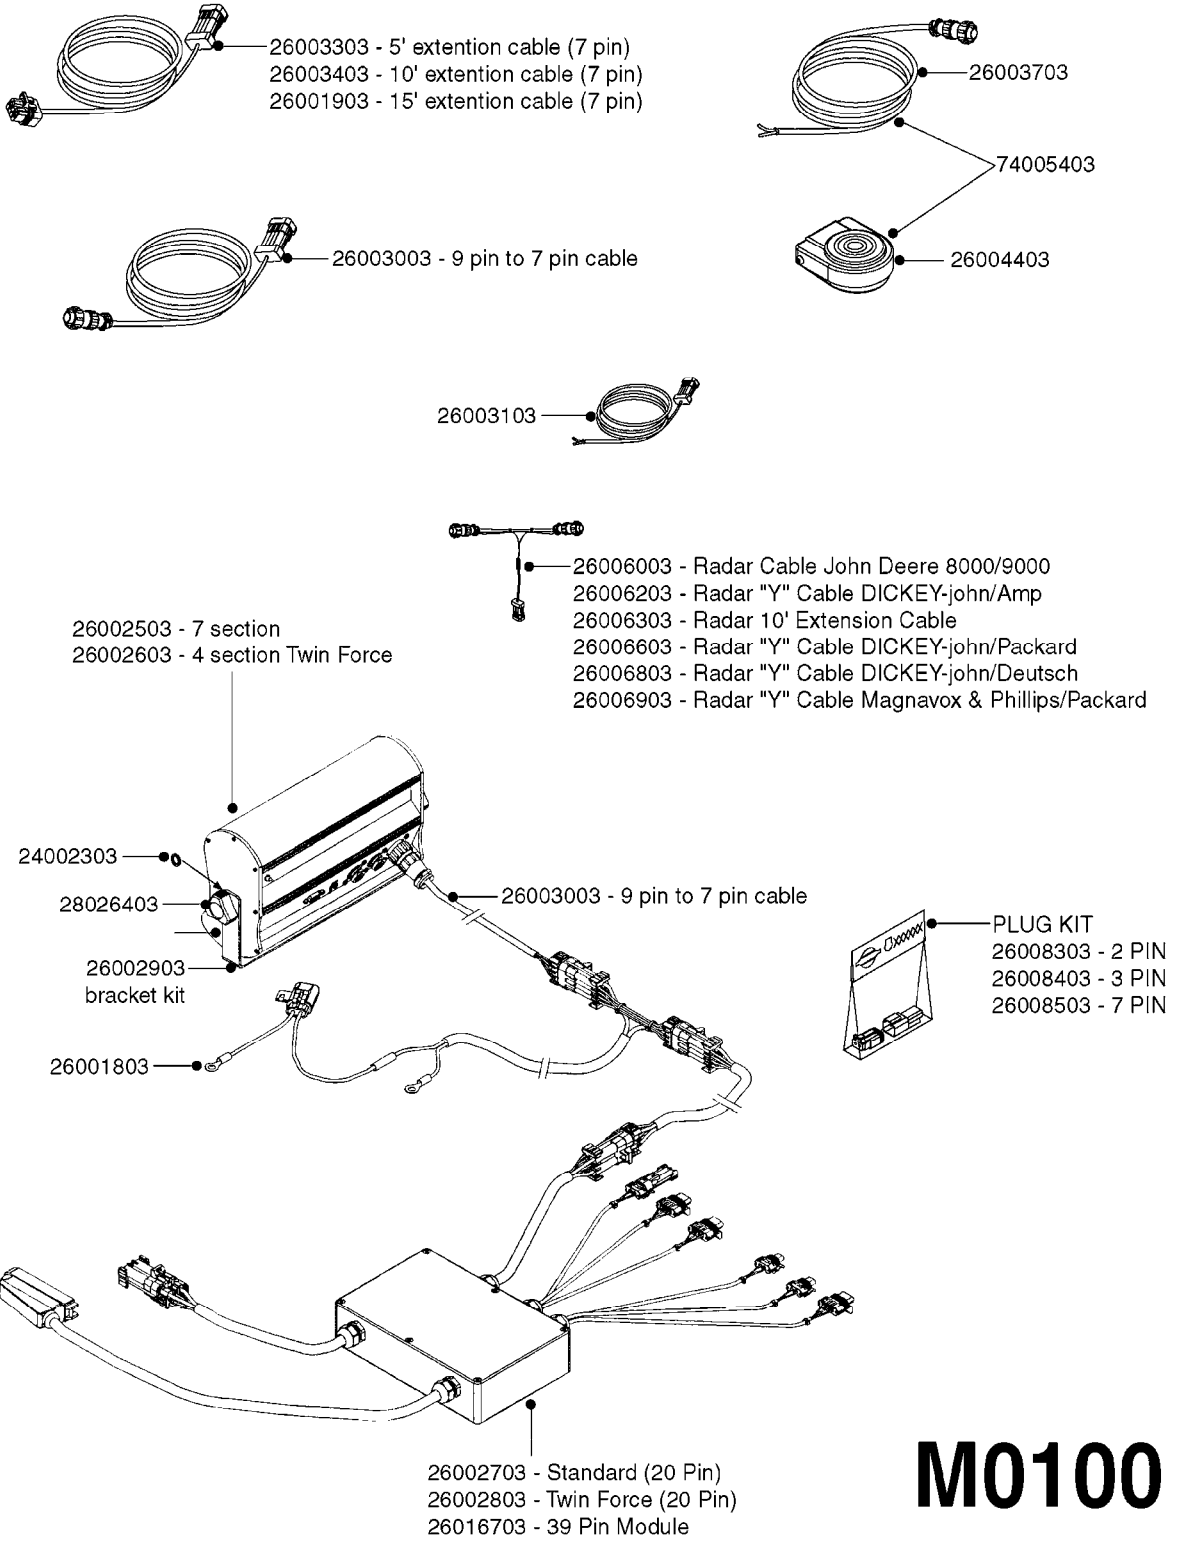

M0100

MUSTANG 3500 CONTROLLER
M0100-HIN, 01:01:16

Page 1
Date 04.11.2017 13:20

parts-n°	order qty	description
24002303	1	WASHER, RUBBER
26001803	1	POWER CABLE
26001903	1	15' 7-PIN EXTENSION CABLE
26002503	1	MUSTANG 3500/7 CONSOLE
26002603	1	MUSTANG 3500/4/TF CONSOLE
26002703	1	MUSTANG 3500/20PIN SC MODULE
26002803	1	MUSTANG 3500/20PIN TF SC MODUL
26002903	1	MUSTANG 3500 CONSOLE MNT KIT
26003003	1	MUSTANG 3500 CONSOLE CABLE
26003103	1	MUSTANG 3500/7 SC MOD CNECT KT
26003303	1	MUSTANG/FM 5FT 7PIN EXT CABLE
26003403	1	MUSTANG/FM 10FT 7PIN EXT CABLE
26003703	1	MUSTANG RUN/HOLD ADAPT CABLE
26004403	1	SWITCH, FOOT
26006003	1	MUSTANG RADR CBLE JD 8000/9000
26006203	1	MUSTANG RDR "Y" CABLE DCKY-JHN
26006303	1	MUSTANG RDR EXTNSN CABLE 10FT
26006603	1	MUSTANG RDR"Y"CABLE D-J PACKRD
26006803	1	MUSTANG RDR"Y"CABLE D-J DEUTS.
26006903	1	MUSTANG RDR"Y"CABLE MAG.PHILIP
26008303	1	MICRO TRAK PLUG KIT - 2 PIN
26008403	1	MICRO TRAK PLUG KIT - 3 PIN
26008503	1	MICRO TRAK PLUG KIT - 7 PIN
26016703	1	MUSTANG 3500/39PIN SC MODULE
28026403	1	KNOB, MUSTANG CONSOLE MOUNT
74005403	1	FOOT SWITCH FOR MUSTANG 3500