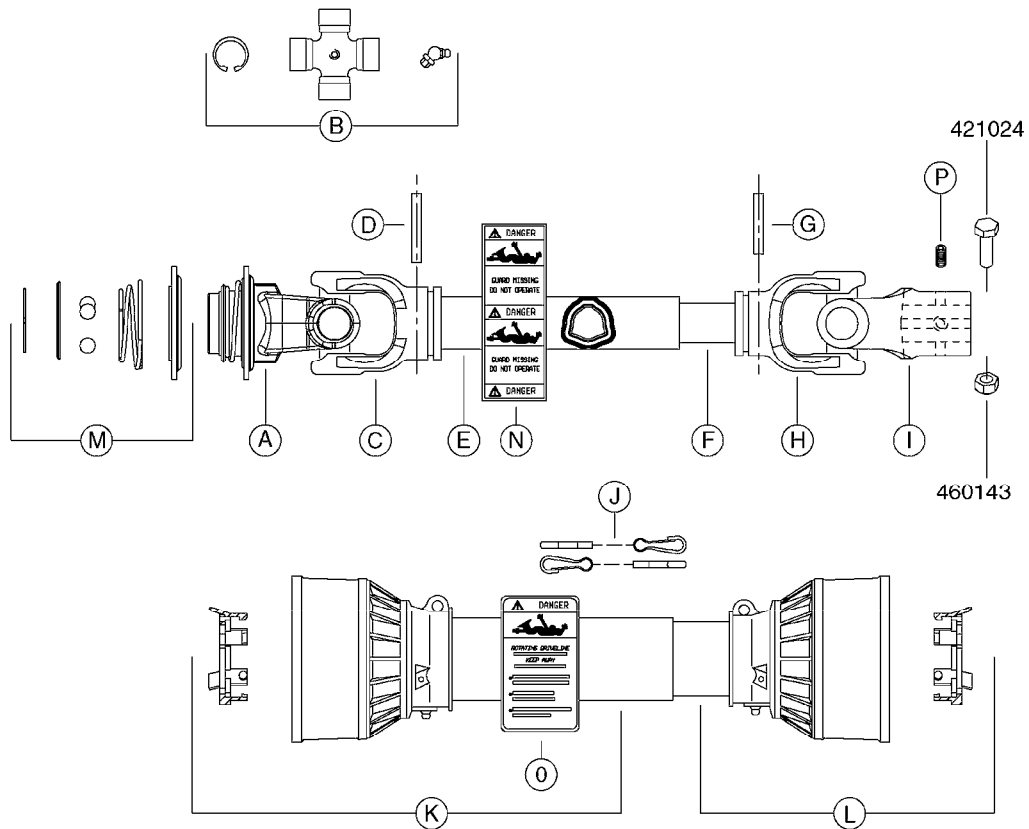

* Supplier changed in 2011 - see page A0580 for "AMA" PTO's (yellow and black shields).

A0510

PTO SHAFTS - BONDIOLI DIAPH.
A0510-HIN, 01:01:16

Page 1
Date 04.11.2017 13:19

parts-n°	order qty	description
284041	1	UNIV. JOINT 27x70mm
289040	1	PTO YOKE 1-3/8" X 6 SPLINE
289041	1	PTO YOKE 1-3/8" X 6 SPLINE
289042	1	UNIV. JOINT 22x54mm
289045	1	UNIV. JOINT 30.2x79.4mm
289049	1	PTO SHIELD COMPLETE F.829446
289050	1	PTO SHIELD COMPLETE F.829445
829445	1	PTO 1-3/8/6X1-3/8/6X810M AXIAL
829446	1	PTO SHAFT LE-SPV + LP ZE-P540
829480	1	PTO 1-3/8/21 x 1-3/8/21x1210MM
829482	1	PTO 1-3/8/6X25MM X 600MM 1202
829483	1	PTO 1-3/8/6X30MM x 610MM 1302
829484	1	PTO 1-3/8/6X1-3/8/6X575MM 361
829486	1	PTO 1-3/8/6X30MM X870MM 1302
829487	1	PTO 1-3/8/6X1-3/8/6X870MM 361
829490	1	PTO 1-3/8/6X30MM 1320MM 1302
829491	1	PTO 1-3/8/6X1' 610/913MM 9016
829502	1	PTO 1-3/8/6x1210/1745
28005200	1	PTO YOKE 1-3/8" X 21 SPLINE
28005400	1	PTO YOKE 1-3/8" X 6 SPLINE
28005800	1	PTO YOKE 1-3/8" X 21 SPLINE
28006000	1	PTO YOKE D25 CONE 3 DEG.
28006100	1	PTO YOKE D30 CONE 4 DEG.
28006200	1	PTO YOKE 1-3/8" X 6 SPLINE
28006300	1	PTO YOKE D1"
28006700	1	PTO HALF SHAFT - TRACTOR END
28006900	1	PTO HALF SHAFT - TRACTOR END
28007300	1	PTO INNER D1" (NO SHIELD)
28007500	1	PTO INNER D1" (NO SHIELD)
28007800	1	PTO INNER D1" (NO SHIELD)
28008100	1	PTO SHIELD COMPLETE
28008500	1	PTO HALF SHAFT - TRACTOR END
28008600	1	PTO SHIELD ASSY COMPLETE
28009403	1	UNIV. JOINT 27x74.6mm
28015103	1	PTO YOKE 1-3/8"X21 TWST OLD
28015203	1	UNIV. JOINT 23.8x61.3mm
28015303	1	PTO YOKE 1-3/8"X21 BALL COLLAR
28015403	1	PTO OUTER 1-3/8"X21 (SHIELDED)
28015503	1	PTO INNER 1-3/8"X21 (NO SHIELD)
28015603	1	PTO SHIELD COMPLETE F.28020303
28015703	1	PTO YOKE 1-3/4"X20 SPL OUTER
28015803	1	PTO OUTER 1-3/4"X20 (NO SHIELD)
28015903	1	PTO INNER 1-3/8"X21 (NO SHIELD)
28016003	1	PTO SHIELD COMPLETE F.10465803
28016203	1	PTO OUTER 1-3/8"X6 (SHIELDED)
28016303	1	PTO INNER 1-3/8"X6 (NO SHIELD)
28016703	1	PTO OUTER 1-3/8"X6 (NO SHIELD)
28016803	1	PTO INNER 1-3/8"X6 (NO SHIELD)
28020203	1	PTO 1-3/4/20x1-3/8/21 BP L=860
28020303	1	PTO 1-3/8/21 x 1-3/8/21 B&P
28040603	1	PTO YOKE 1-3/8X21SPL BLACK
28040703	1	SAFETY CHAIN F.CV BLACK PTO (SET OF 2)
28068800	1	PTO YOKE 1-3/8" X 6 SPLINE
28069700	1	UNIV. JOINT STD1 SFT
28072800	1	PTO SHIELD COMPLETE L=1912 SFT
28073000	1	PTO YOKE 1-3/8" X 6 SPLINE