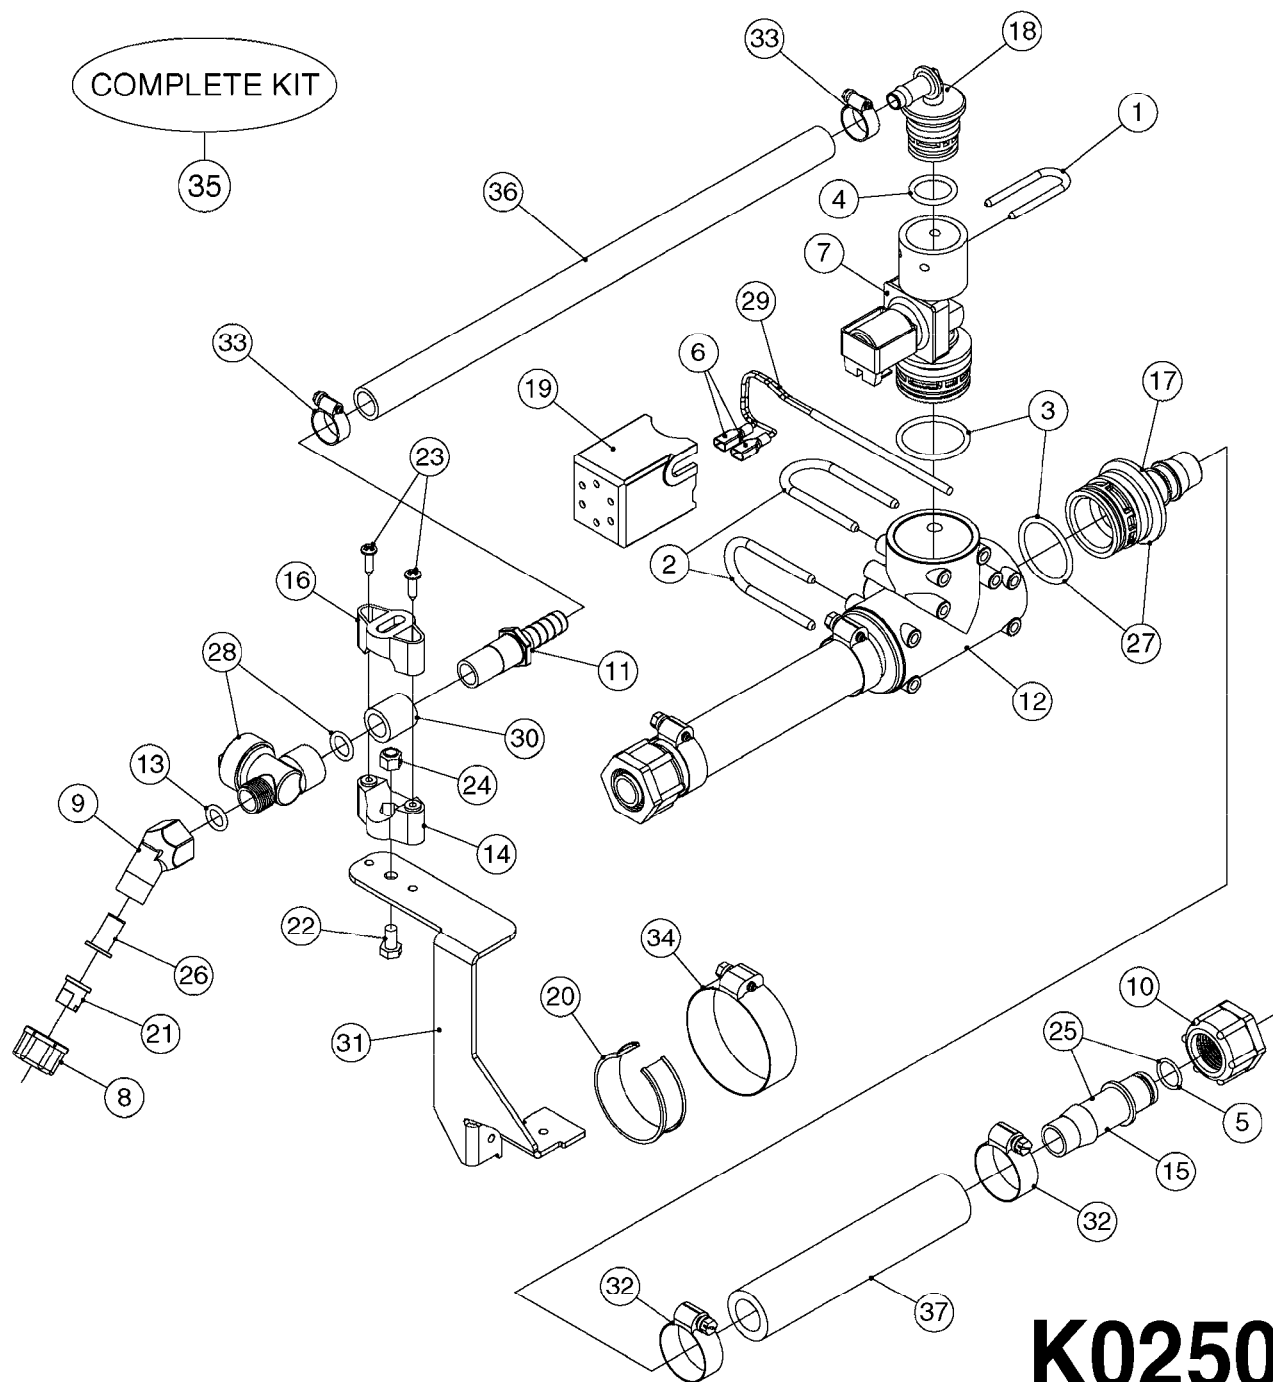

K0250

ELECTRIC END NOZZLE KIT '09
K0250-HIN, 01:01:16

Page 1
Date 04.11.2017 13:19

Pos.	parts-n°	order qty	description
1	145994	1	FITT.DK S-40 FORK
2	145995	1	FITT.DK S-53 FORK
3	242354	1	O-RING D32.2X3.0 VITON F.S-53
4	242355	1	O-RING D19.2X3.0 VITON F.S-40
5	242594	1	O-RING D14 X 1.78 SCH.70-EPDM
6	261539	1	SPADE F.ELEC CONNEX BLUE INSUL
7	262104	1	VALVE, SOLENOID, S53/S40
8	320187	1	FITT.DK CAP 3/8" BSP BLACK
9	320191	1	FITT.DK ELB 3/8' BSP 45 DEGREE
10	320283	1	FITT.DK NUT 3/4"BSP
11	320891	1	FITT.DK HB 3/8'- 3/8' BSP
12	322352	1	FITT.DK S-53 TEE
13	330013	1	O-RING D15/D10X2.5 F.3/8"NUT
14	333012	1	NOZZLE HOLD. UPPER PART
15	334044	1	FITT.DK HB 3/4' F. 3/4' CAP
16	334220	1	YOKE, UPPER NOZZLE BODY
17	334229	1	FITT.DK S-53 STR.3/4"
18	334237	1	FITT.DK S-40 ELB.3/8"
19	334965	1	COVER FOR S53 SOLENOID VALVE
20	341291	1	RUBBER HOSE CLAMP COVER 130MM
21	370392	1	NOZZLE END FAN 1850-G 300
22	410546	1	SCREW HEX M6X12 A2 SS DIN933
23	440665	1	SCREW M4.2X16 STAINLESS
24	460261	1	NUT HEX M6X1.00 LOCK DIN985 A2 SS
25	724621	1	FITT.DK HB 3/4"ASSY F.3/4" NUT
26	725042	1	SCREEN 80 MESH W.GASKET, RED
27	726558	1	FITT.DK S53 STR. 3/4" W.ORING
28	729610	1	NOZZLE ASSY. NON DRIP 3/8 THRD
29	983087	1	ELEC. CABLE 2 WIRE X 0.75MM
30	10631003	1	HOSE R X CLEAR BRAID.X 1/2 12"
31	16110803	1	NOZZLE BRACKET VAR SPACINGS
32	28029903	1	CLAMP HOSE GEAR P3/4"-S1" 6712
33	28044903	1	CLAMP HOSE GEAR P3/8" 6706
34	28047003	1	CLAMP HOSE GEAR 30 X 50 6732
35	82613203	1	ELECTRIC END NOZZLE KIT 2009
36	92701703	1	HOSE R X3/8" X300PSI WP X0012"
37	92703203	1	HOSE R X3/4" X300PSI WP X0012"