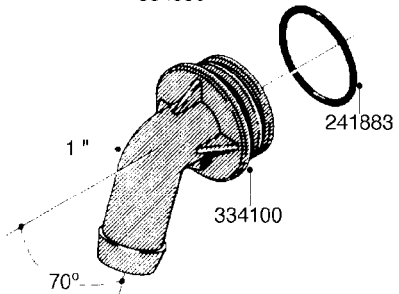

L0080

FITTINGS - S-53
L0080-HIN, 12:09:17

Page 1

Date 04.11.2017 13:20

Pos.	parts-n°	order qty	description
1	145995	1	FITT.DK S-53 FORK
2	241973	1	O-RING Ø3 X 44,2 70 SHORES NITRIL NITRIL (BLACK)
2	242353	1	O-RING D44.2X3.0 VITON F.S-67 VITON (BROWN)
3	242109	1	O-RING D32.2x3.0 NITRIL (BLACK)
3	242354	1	O-RING D32.2X3.0 VITON F.S-53 VITON (BROWN)
4	322103	1	FITT.DK S-53 BULKHEAD
5	322107	1	FITT.DK S-53 BULKHEAD NUT
6	322110	1	FITT.DK S-53 ELB. 1/2" BSP
7	322352	1	FITT.DK S-53 TEE
8	334229	1	FITT.DK S-53 STR.3/4"
9	334260	1	GASKET F. S-53 BULKHEAD
10	334564	1	FITT.DK S-67 TO S-53 ADAPTER
11	391100	1	FITT.DK S-53THREAD INS.1/2"BSP
12	726463	1	FITT.DK S53 BULKHEAD W/GASKET
13	726552	1	FIT.DK S-53X90 1/2" BSP,O-RING
14	726556	1	FITT.DK S-53 HB 1/2" W/O-RING
15	726558	1	FITT.DK S53 STR. 3/4" W.ORING
16	726559	1	FITT DK. S-53 HB 1" W/O-RING
17	726568	1	FITT.DK.S-53 HB 1/2"90 W/ORING
18	726570	1	FITT.DK S-53 ELB.3/4" W.ORING
19	726571	1	FITT.DK S-53 ELB.1", W ORING
20	726578	1	FITT.DK S53 PLUG WITH O-RING
21	728561	1	REDUCER S67M - S53F + O-RING