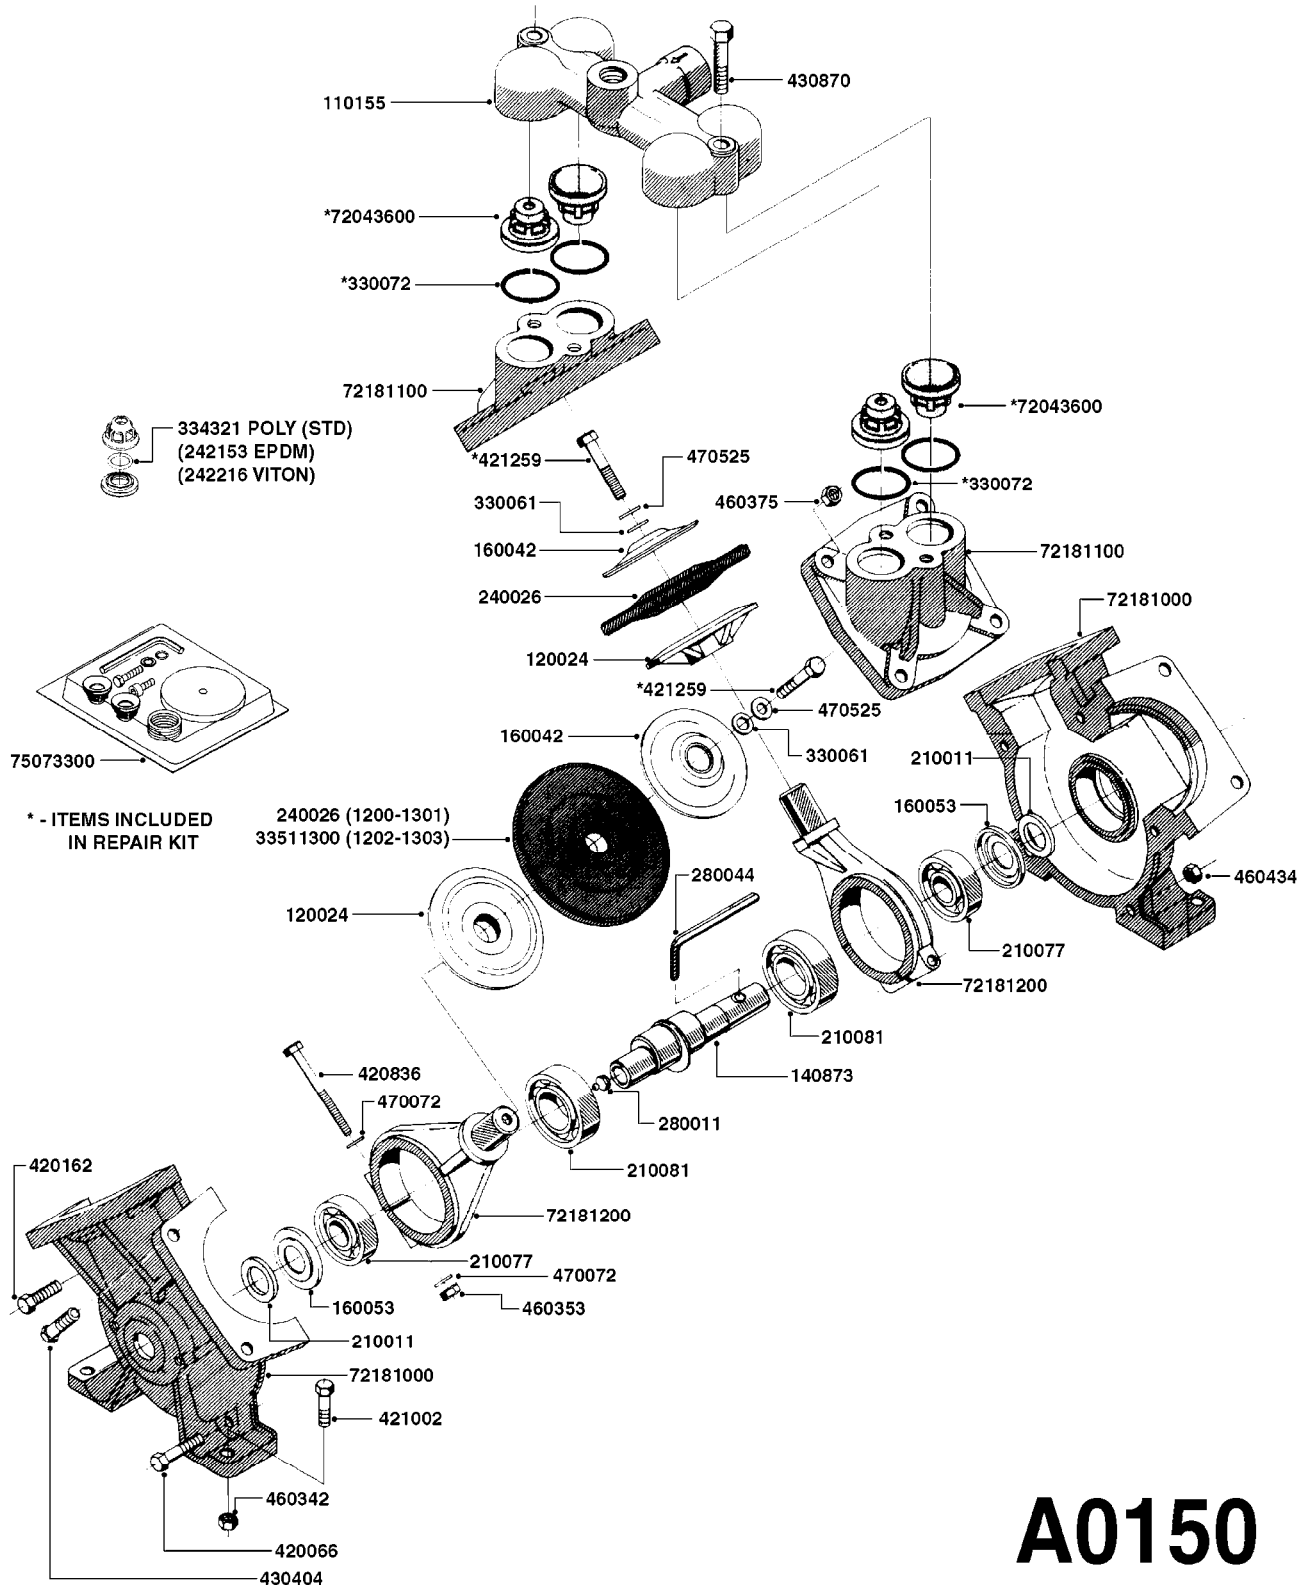

PUMP - 1200 W/ MOUNTING BASE
A0150-HIN, 27:04:17

Page 1

Date 04.11.2017 13:18

parts-n°	order qty	description
110155	1	VALVE CHAMBER F. 1200 PUMP
120024	1	DIAPHRAGM BACK DISC 1200-1300
140873	1	CRANK SHAFT MODEL 1202-9MM
160042	1	DIAPHRAGM UPPER DISC 1200-1300
160053	1	DUST PLATE
210011	1	SEAL FELT D39/23 X 4
210077	1	BEARING BALL 6305
210081	1	BEARING BALL 6307
240026	1	DIAPHRAGM MODEL 1200/1301
242153	1	O-RING D26X4 EPDM
242216	1	O-RING VITON F/1202/1302/462
280011	1	GREASE NIPPLE 1/8' SAE H TR
280044	1	KEY HEXAGON W6 3/16'
330061	1	O-RING D16/D11X2,5
330072	1	O-RING D53.5/D45.5X4
334321	1	O-RING POLY. 34.0x26.0x4.0
420066	1	BOLT HEX 8.8 DEL 3/8"X50MM
420162	1	BOLT HEX 8.8 DEL 3/8"x15MM
420836	1	BOLT HEX 8.8 RAW M8X85
421002	1	BOLT HEX 8.8 DEL M10X30 FT DIN933
421259	1	BOLT HEX UNC7/16"x2.25" 18-8SS
430404	1	BOLT HEX 8.8 DEL M12X50
430870	1	BOLT HEX 8.8 DEL M12X55 FT
460342	1	NUT HEX M10 DEL DIN934
460353	1	NUT HEX M8 BLACK
460375	1	NUT HEX M12 BLACK
460434	1	NUT HEX 3/8' NC BLACK
470072	1	WASHER D15/D8X.5 LOCK
470525	1	WASHER D19/D11.5X2.5
33511300	1	DIAPHRAGM 1202-1303 POLY 2006
72043600	1	VALVE FOR 462/463
72181000	1	HOUSING, PUMP, 1203 RED
72181100	1	DIAPHRAGM COVER 1203/1303+BLTS
72181200	1	CONNECTING ROD FOR 1203 W/M12
75073300	1	PUMP KIT 1200/1202 "06"