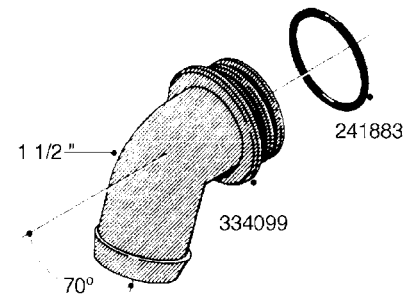

L0080

FITTINGS - S-53
L0080-HIN, 12:09:17

Page 1

Date 04.11.2017 13:20

Pos.	parts-n°	order qty	description
1	145995	1	FITT.DK S-53 FORK
2	241973	1	O-RING Ø3 X 44,2 70 SHORES NITRIL NITRIL (BLACK)
2	242353	1	O-RING D44.2X3.0 VITON F.S-67 VITON (BROWN)
3	242109	1	O-RING D32.2x3.0 NITRIL (BLACK)
3	242354	1	O-RING D32.2X3.0 VITON F.S-53 VITON (BROWN)
4	322103	1	FITT.DK S-53 BULKHEAD
5	322107	1	FITT.DK S-53 BULKHEAD NUT
6	322110	1	FITT.DK S-53 ELB. 1/2" BSP
7	322352	1	FITT.DK S-53 TEE
8	334229	1	FITT.DK S-53 STR.3/4"
9	334260	1	GASKET F. S-53 BULKHEAD
10	334564	1	FITT.DK S-67 TO S-53 ADAPTER
11	391100	1	FITT.DK S-53THREAD INS.1/2"BSP
12	726463	1	FITT.DK S53 BULKHEAD W/GASKET
13	726552	1	FIT.DK S-53X90 1/2" BSP,O-RING
14	726556	1	FITT.DK S-53 HB 1/2" W/O-RING
15	726558	1	FITT.DK S53 STR. 3/4" W.ORING
16	726559	1	FITT DK. S-53 HB 1" W/O-RING
17	726568	1	FITT.DK.S-53 HB 1/2"90 W/ORING
18	726570	1	FITT.DK S-53 ELB.3/4" W.ORING
19	726571	1	FITT.DK S-53 ELB.1", W ORING
20	726578	1	FITT.DK S53 PLUG WITH O-RING
21	728561	1	REDUCER S67M - S53F + O-RING