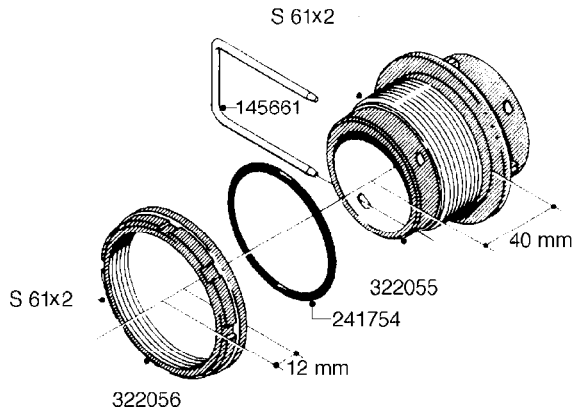

L0080

FITTINGS - S-53
L0080-HIN, 12:09:17

Page 1

Date 04.11.2017 13:20

Pos.	parts-n°	order qty	description
1	145995	1	FITT.DK S-53 FORK
2	241973	1	O-RING Ø3 X 44,2 70 SHORES NITRIL NITRIL (BLACK)
2	242353	1	O-RING D44.2X3.0 VITON F.S-67 VITON (BROWN)
3	242109	1	O-RING D32.2x3.0 NITRIL (BLACK)
3	242354	1	O-RING D32.2X3.0 VITON F.S-53 VITON (BROWN)
4	322103	1	FITT.DK S-53 BULKHEAD
5	322107	1	FITT.DK S-53 BULKHEAD NUT
6	322110	1	FITT.DK S-53 ELB. 1/2" BSP
7	322352	1	FITT.DK S-53 TEE
8	334229	1	FITT.DK S-53 STR.3/4"
9	334260	1	GASKET F. S-53 BULKHEAD
10	334564	1	FITT.DK S-67 TO S-53 ADAPTER
11	391100	1	FITT.DK S-53THREAD INS.1/2"BSP
12	726463	1	FITT.DK S53 BULKHEAD W/GASKET
13	726552	1	FIT.DK S-53X90 1/2" BSP,O-RING
14	726556	1	FITT.DK S-53 HB 1/2" W/O-RING
15	726558	1	FITT.DK S53 STR. 3/4" W.ORING
16	726559	1	FITT DK. S-53 HB 1" W/O-RING
17	726568	1	FITT.DK.S-53 HB 1/2"90 W/ORING
18	726570	1	FITT.DK S-53 ELB.3/4" W.ORING
19	726571	1	FITT.DK S-53 ELB.1", W ORING
20	726578	1	FITT.DK S53 PLUG WITH O-RING
21	728561	1	REDUCER S67M - S53F + O-RING