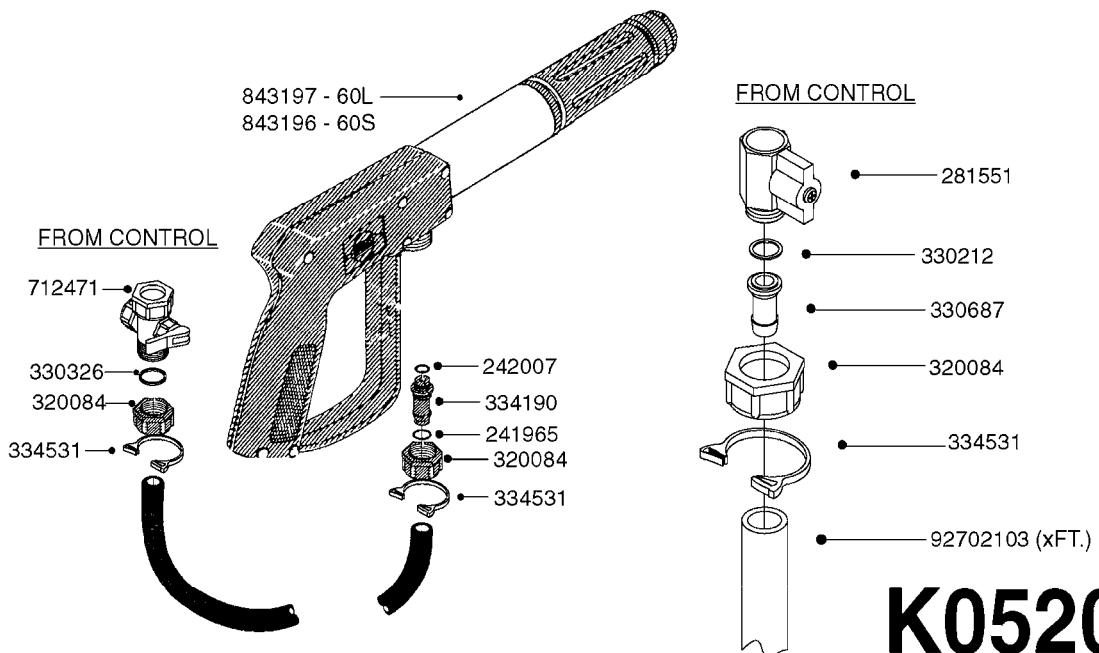

HOSE WRAPS
K0520-HIN, 01:01:16

Page 1
Date 04.11.2017 13:19

parts-n°	order qty	description
241965	1	O-RING 12.1 X 1.6
242007	1	O-RING D9.1X1.6
281551	1	BALL VALVE 1/2"
320084	1	FITT.DK NUT 1/2" BSP
330212	1	O-RING D19/D14X2.4 F.1/2"NUT
330326	1	O-RING D30/D24X2 F.1"NUT
330687	1	FITT.DK HB 1/2" F. 1/2" NUT
334190	1	FITT.DK HB 1/2' F. PISTOL 60S
334531	1	CLAMP HOSE PLASTIC 3/4"
636223	1	POST 12 VOLT TR30
712471	1	AGITATION VALVE ASSY. ON/OFF
843196	1	GUN, MODEL 60S
843197	1	HANDGUN KIT TYPE 60 LONG
10013403	1	BOLT HEX 3/8-16X1 1/4 HCS Z5
10013503	1	NUT HEX NC 3/8"
10178903	1	WRAP HOSE SIDE MOUNT PLATE
10179003	1	WRAP HOSE BOTTOM PLATE MOUNT
10179403	1	WRAP WELDMENT FOR HI101789
10179503	1	WRAP WELDMENT FOR HI101790
10225603	1	BKT.FOR HOSE WRAP MOUNT NL NK
10225703	1	WRAP HOSE BDL.BOTTOM PLATE
92702103	1	HOSE R X1/2" X300PSI WP X0012"