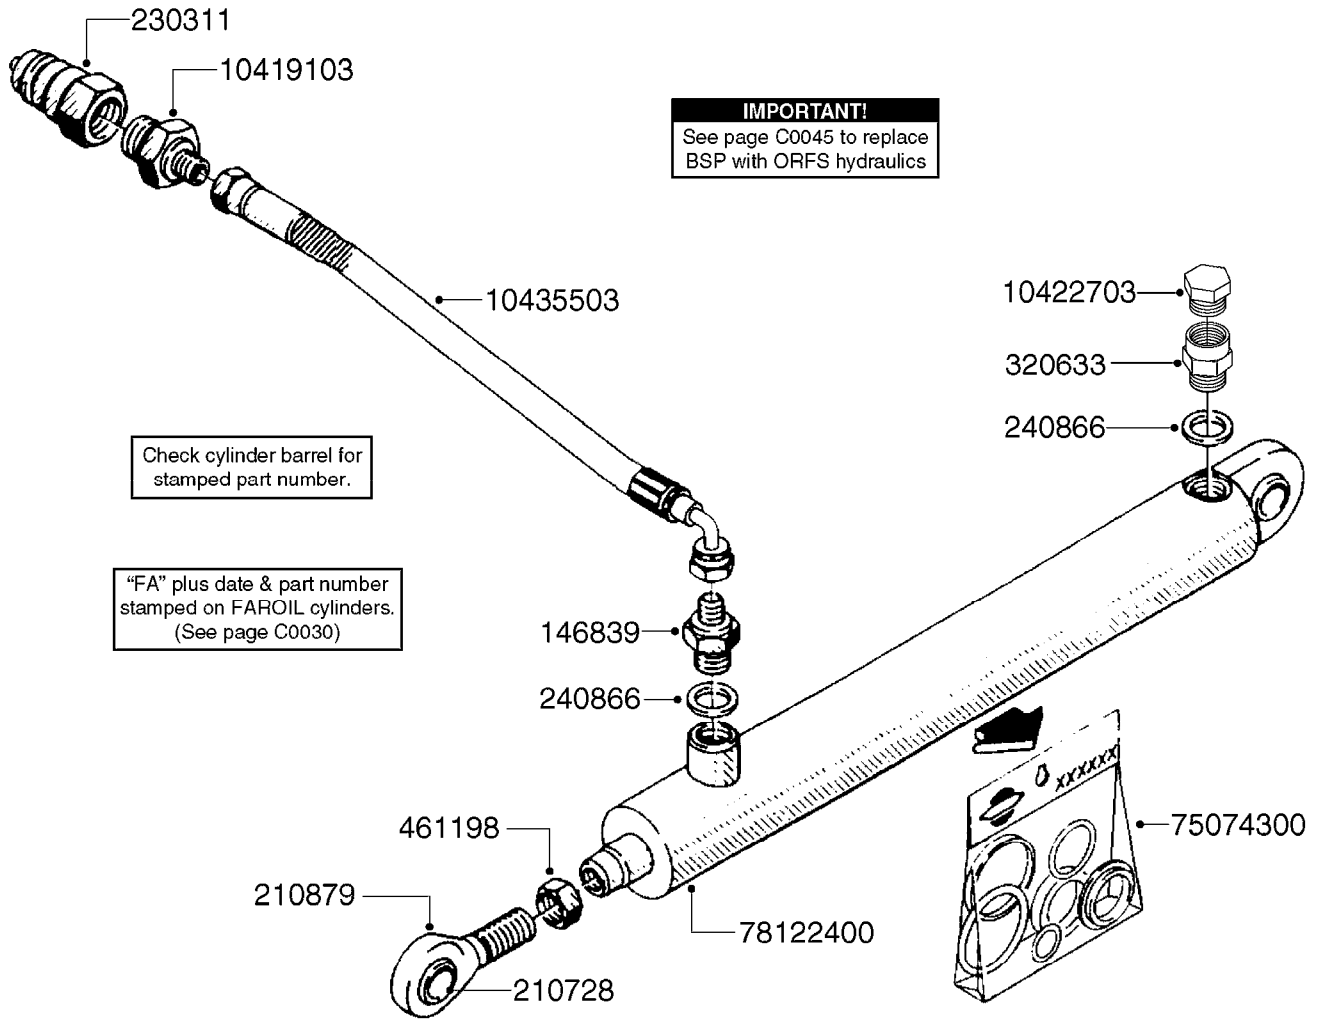

C0070

HYDRAULICS-MB BOOM WING TILT
C0070-HIN, 23:03:16

Page 1
Date 04.11.2017 13:19

parts-n°	order qty	description
146839	1	HEX NIPPLE 1/4"X3/8" BSP 0.7MM
210728	1	BEARING F.LINK HEAD M17
210879	1	LINK HEAD M16 x D17
230311	1	QUICK COUPLING 1/2"
240866	1	DOWTYSEAL 3/8"
320633	1	FITT.DK HN 3/8"M X 3/8"F BSP
461198	1	NUT HEX M16X2 JAMB
10419103	1	FITT.HY HEX RED.3/8 X 1/2
10422703	1	BREATHER FOR HY CYLINDER
10435503	1	*HOSE HY X 1/4 X 270' WITH FIT
75074300	1	SEALKIT78122000/23-25/30-32/46
78122400	1	DOUBLE CYLINDER D 40/20-300