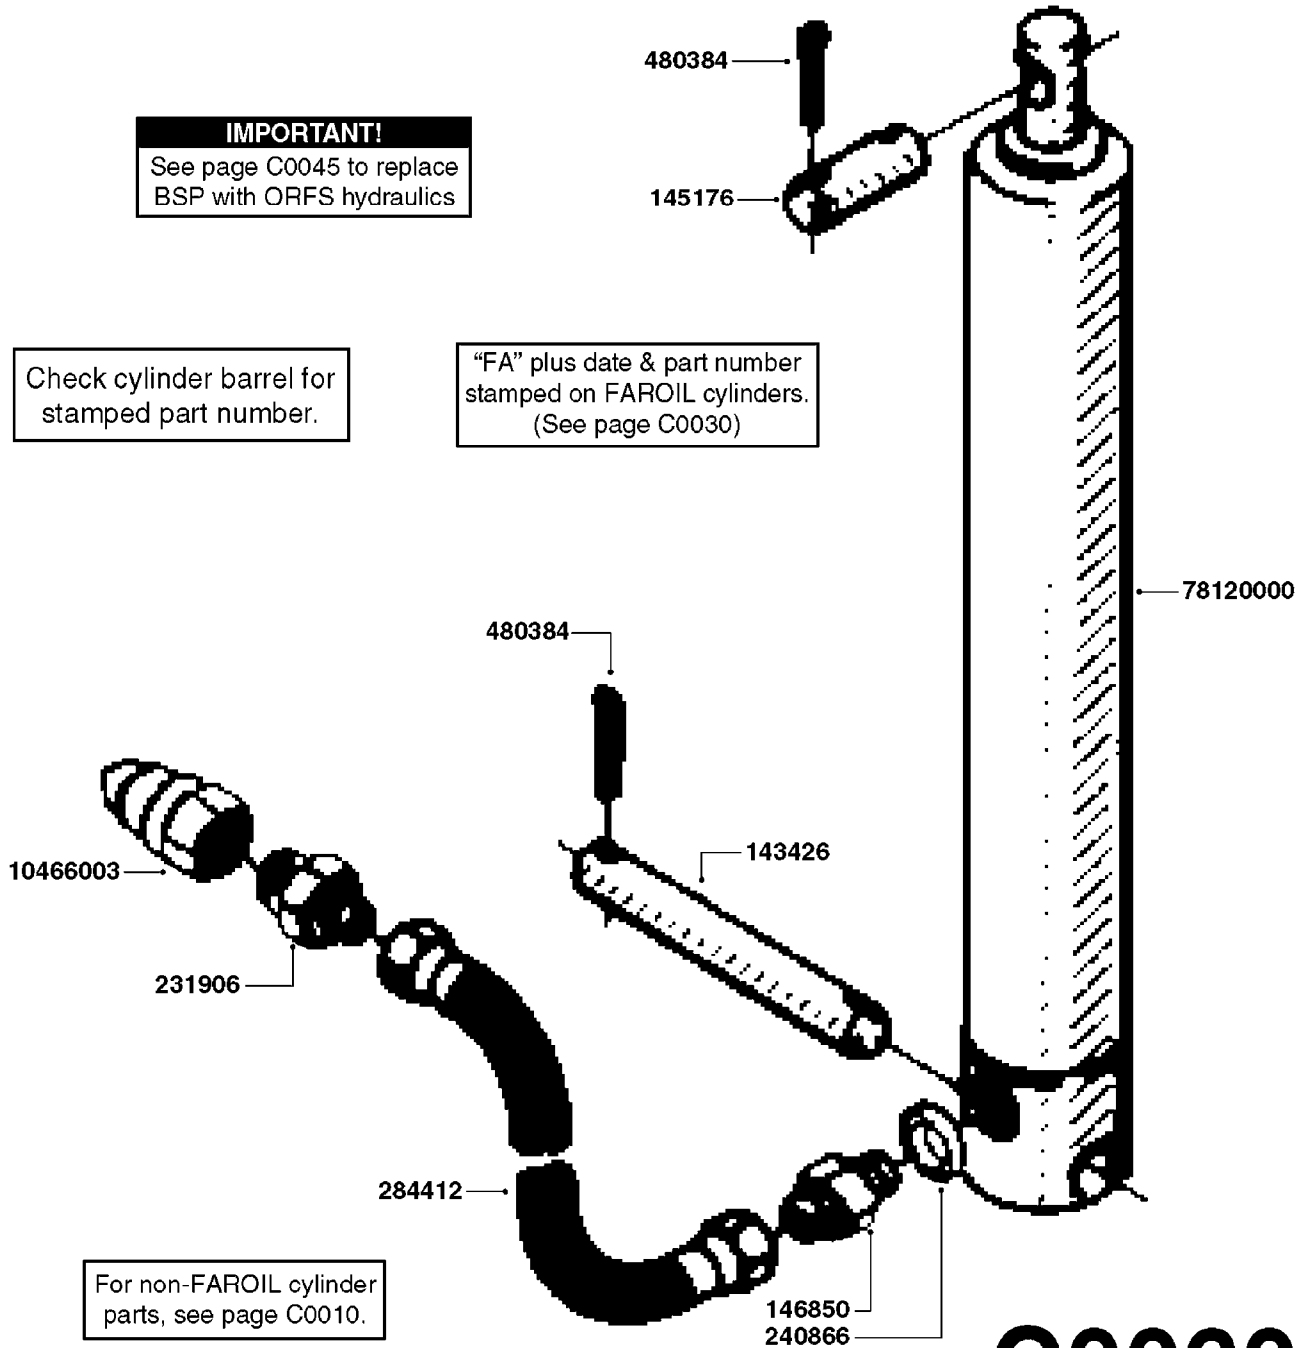

IMPORTANT!

See page C0045 to replace
BSP with ORFS hydraulics

Check cylinder barrel for
stamped part number.

"FA" plus date & part number
stamped on FAROIL cylinders.
(See page C0030)

HYDRAULICS-MB BOOM LIFT CYLNR
C0060-HIN, 23:03:16

Page 1

Date 04.11.2017 13:19

parts-n°	order qty	description
143426	1	PIN 20x160mm F/HYD/CYL.
145176	1	PIN D19.8 X 60
146850	1	HEX NIPPLE 3/8"x3/8" - 1.8mm
231906	1	HEX NIPPLE 3/8"BSP X 1/2"NPT
240866	1	DOWTYSEAL 3/8"
284412	1	HOSE HY 3/8" X 315" STR+STR
480384	1	PIN COTTER 3/16 x 1-1/2"
10466003	1	COUPLER PIONEER 8010-04 1/2NPT
78120000	1	CYL.TELESCOPING Ø50/40/25_1100