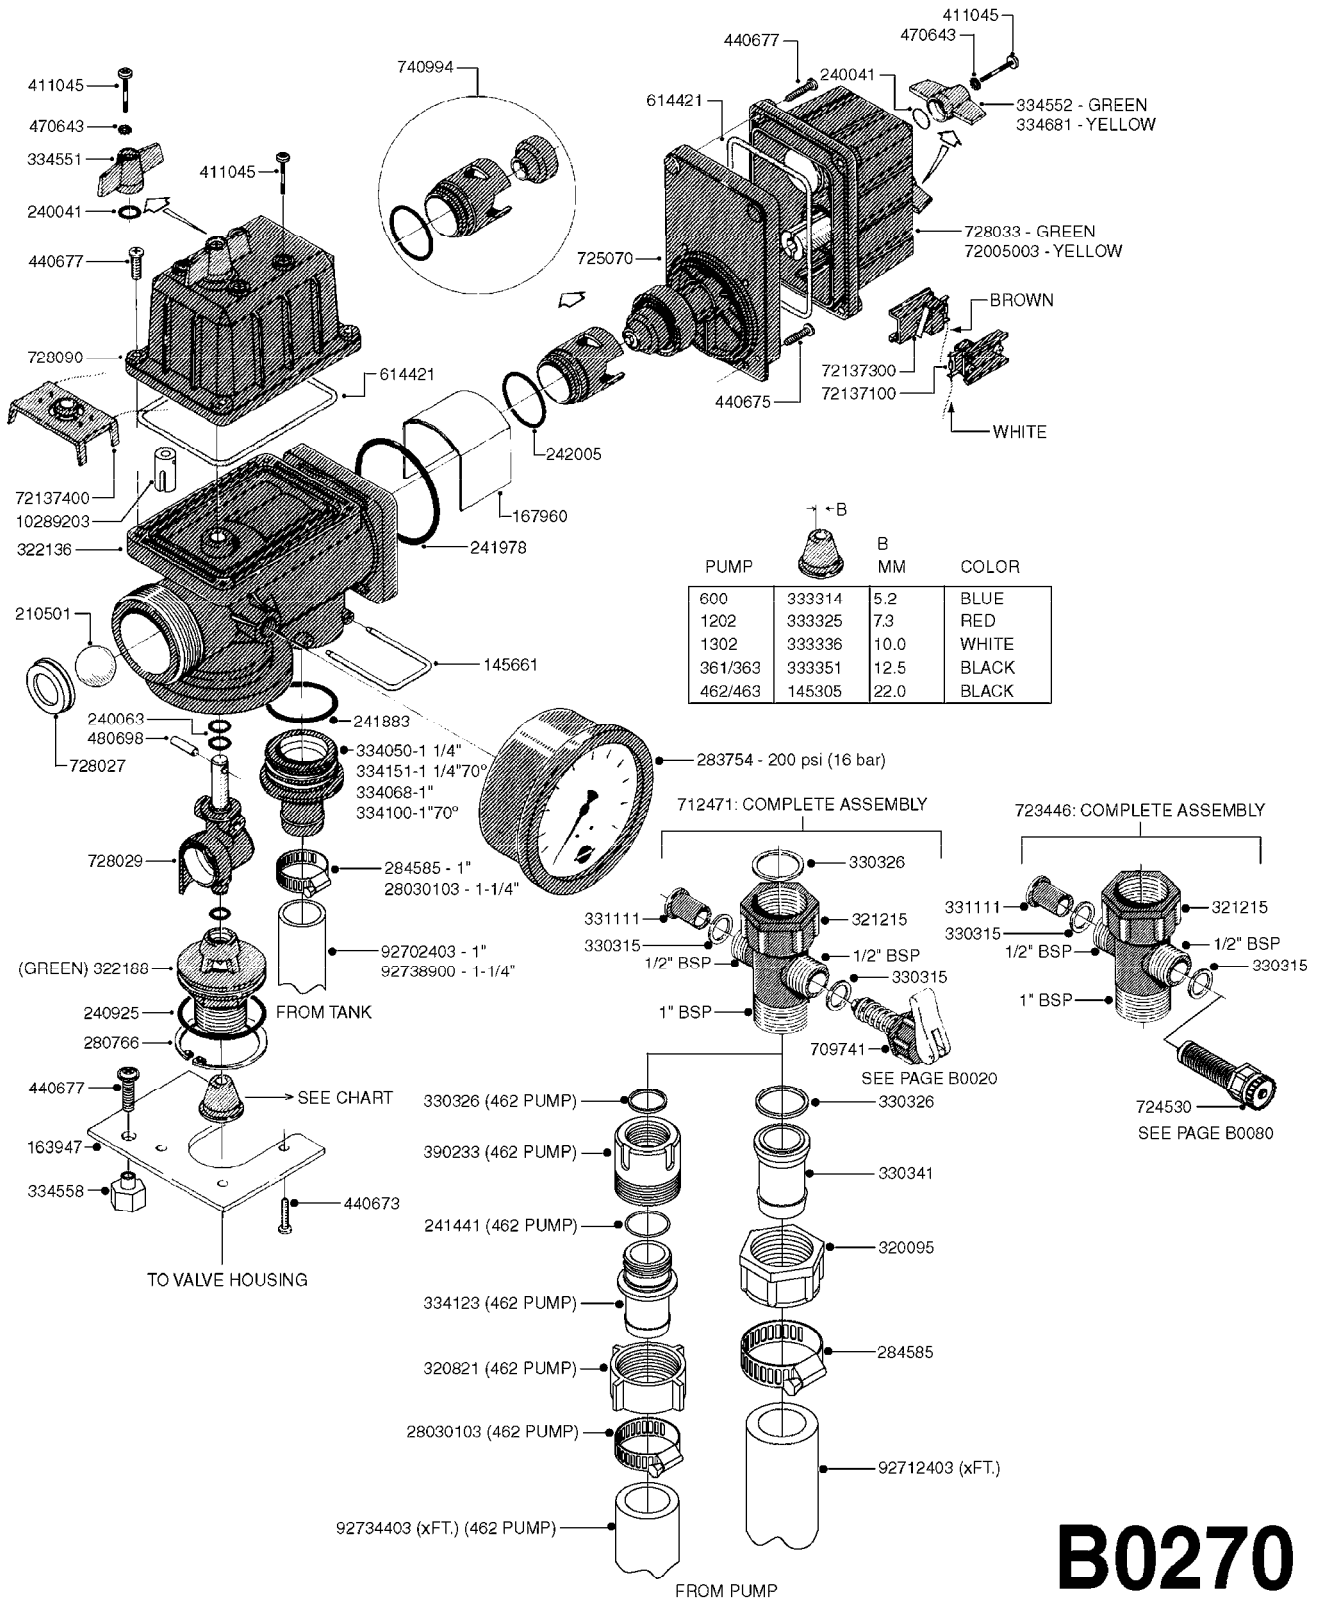

B0270

EC MASTER VALVE-ELEC. (GRN GRP)
B0270-HIN, 01:01:16

Page 1
Date 04.11.2017 13:19

parts-n°	order qty	description
145305	1	NOZZLE F.OP.UNIT PUMP 462
145661	1	FITT.DK S-61 FORK
163947	1	FITTING FOR BK 180
167960	1	WEAR SHIELD EC CONTROL
210501	1	BALL PLASTIC D25
240041	1	O-RING D15,1/10,3 X 2,4
240063	1	O-RING D14.1/9.3 X 2.4
240925	1	O-RING D49.5X3 NITRIL
241441	1	O-RING D29.3X3
241883	1	O-RING D39.2X3 NITRIL 242020
241978	1	O-RING 64.5X3.0
242005	1	O-RING D32.1X1.6 NITRIL
280766	1	SNAP-RING INNER 55X2 DIN 472
283754	1	GAUGE 2.5'BR REAR PSI200 BAR16
284585	1	CLAMP HOSE GEAR 1" MINI 020
320095	1	FITT.DK NUT 1" BSP
320821	1	FITT.DK NUT 1-1/2" BSP
321215	1	FITT.DK HOUSING F. AGITATION
322136	1	HOUSING F.OPERATING UNIT EC
322188	1	BOTTOM PIECE F.BALL EC
330315	1	O-RING D18.4/D13X.6
330326	1	O-RING D30/D24X2 F.1"NUT
330341	1	FITT.DK HB 1" F. 1" NUT
331111	1	VALVE SEAT FOR 1/2" DISTRIBUT.
333314	1	NOZZ.RESTRICTOR 600 BLUE
333325	1	NOZZ.RESTRICTOR 1202 RED
333336	1	NOZZ.RESTRICTOR 1302 WHITE
333351	1	NOZZ.RESTRICTOR 361 BLACK
334050	1	FITT.DK S-61 STR.1-1/4"
334068	1	FITT.DK S-61 STR.1"
334100	1	FITT.DK S-61 ELB.1" 110 DEG.
334123	1	FITT.DK HB 1-1/4"O-RNG F.1-1/2
334151	1	FITT.DK S-61 ELB.1-1/4"110 DEG
334551	1	GRIP F.MAN.OP.EC ON/OFF GREEN
334552	1	GRIP F.MAN.OP.EC PRES.REG.GREE
334558	1	NUT HEX PLASTIC INSERT
334681	1	GRIP F.MAN.OP.EC PRES.REG.YELL
390233	1	FITT.DK REDUC 1-1/2" X 1" BSP
411045	1	SCREW M4 X 16MM STAINLESS
440673	1	SCREW F.PLASTIC 5X12 SS
440675	1	SCREW F. PLASTIC 5X16 SS
440677	1	SCREW F. PLASTIC 5X20 SS
470643	1	WASHER LOCK
480698	1	PIN M5X16 SLOTTED
614421	1	GASKET F/MOTOR HOUSE-ON/OFF TR
709741	1	VALVE ASSY. 1/2" FLIP LEVER
712471	1	AGITATION VALVE ASSY. ON/OFF
723446	1	AGITATION VALVE ASSY. ADJUST.
724530	1	THUMB WHEEL FOR AGITATION
725070	1	BRKT.PLATE F/PRES. 70068303
728027	1	BUSHING WITH SEAT
728029	1	HOUSING F.BALL MOUNT EC
728033	1	MOTOR UNIT F.PRES.REG.EC GREEN
728090	1	MOTOR UNIT F.ON/OFF EC GREEN
740994	1	PRESS REG.CONE&CYL. STD RATE
10289203	1	COUPLER FOR EC ELEC.CONTROL
28030103	1	CLAMP HOSE GEAR P5/4-S1.5"6724
72005003	1	REGULATOR MOTOR SUBST.
72137100	1	MCROSWCH ASSY F.PRSR REG WHT W
72137300	1	MCROSWCH ASSY F.PRSR REG BRN W
72137400	1	MCROSWCH ASSY F. ON/OFF VLV