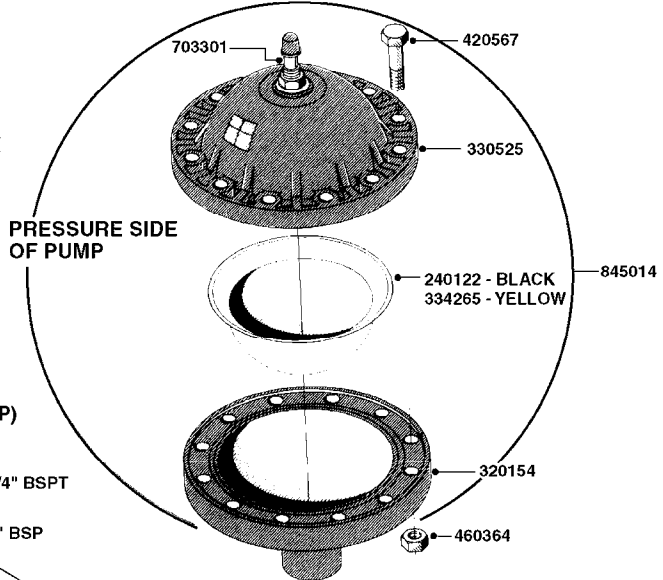

Housing for Yellow Diaphragm-

The groove on the lower housing of a the Pressure Damper is recognized by the extra lip on the bottom inside of the groove. For this style Pressure Damper, you need the YELLOW diaphragm (334265).

PRESSURE SIDE OF PUMP