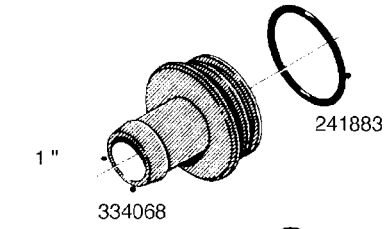

L0080

FITTINGS - S-53
L0080-HIN, 12:09:17

Page 1

Date 04.11.2017 13:20

Pos.	parts-n°	order qty	description
1	145995	1	FITT.DK S-53 FORK
2	241973	1	O-RING Ø3 X 44,2 70 SHORES NITRIL NITRIL (BLACK)
2	242353	1	O-RING D44.2X3.0 VITON F.S-67 VITON (BROWN)
3	242109	1	O-RING D32.2x3.0 NITRIL (BLACK)
3	242354	1	O-RING D32.2X3.0 VITON F.S-53 VITON (BROWN)
4	322103	1	FITT.DK S-53 BULKHEAD
5	322107	1	FITT.DK S-53 BULKHEAD NUT
6	322110	1	FITT.DK S-53 ELB. 1/2" BSP
7	322352	1	FITT.DK S-53 TEE
8	334229	1	FITT.DK S-53 STR.3/4"
9	334260	1	GASKET F. S-53 BULKHEAD
10	334564	1	FITT.DK S-67 TO S-53 ADAPTER
11	391100	1	FITT.DK S-53THREAD INS.1/2"BSP
12	726463	1	FITT.DK S53 BULKHEAD W/GASKET
13	726552	1	FIT.DK S-53X90 1/2" BSP,O-RING
14	726556	1	FITT.DK S-53 HB 1/2" W/O-RING
15	726558	1	FITT.DK S53 STR. 3/4" W.ORING
16	726559	1	FITT DK. S-53 HB 1" W/O-RING
17	726568	1	FITT.DK.S-53 HB 1/2"90 W/ORING
18	726570	1	FITT.DK S-53 ELB.3/4" W.ORING
19	726571	1	FITT.DK S-53 ELB.1", W ORING
20	726578	1	FITT.DK S53 PLUG WITH O-RING
21	728561	1	REDUCER S67M - S53F + O-RING