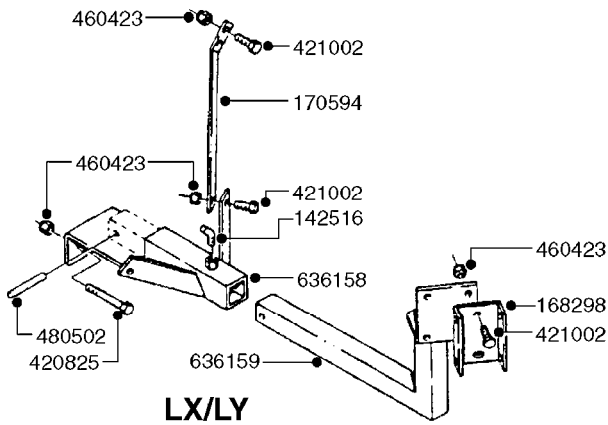

NK/LX/LY PRE-86