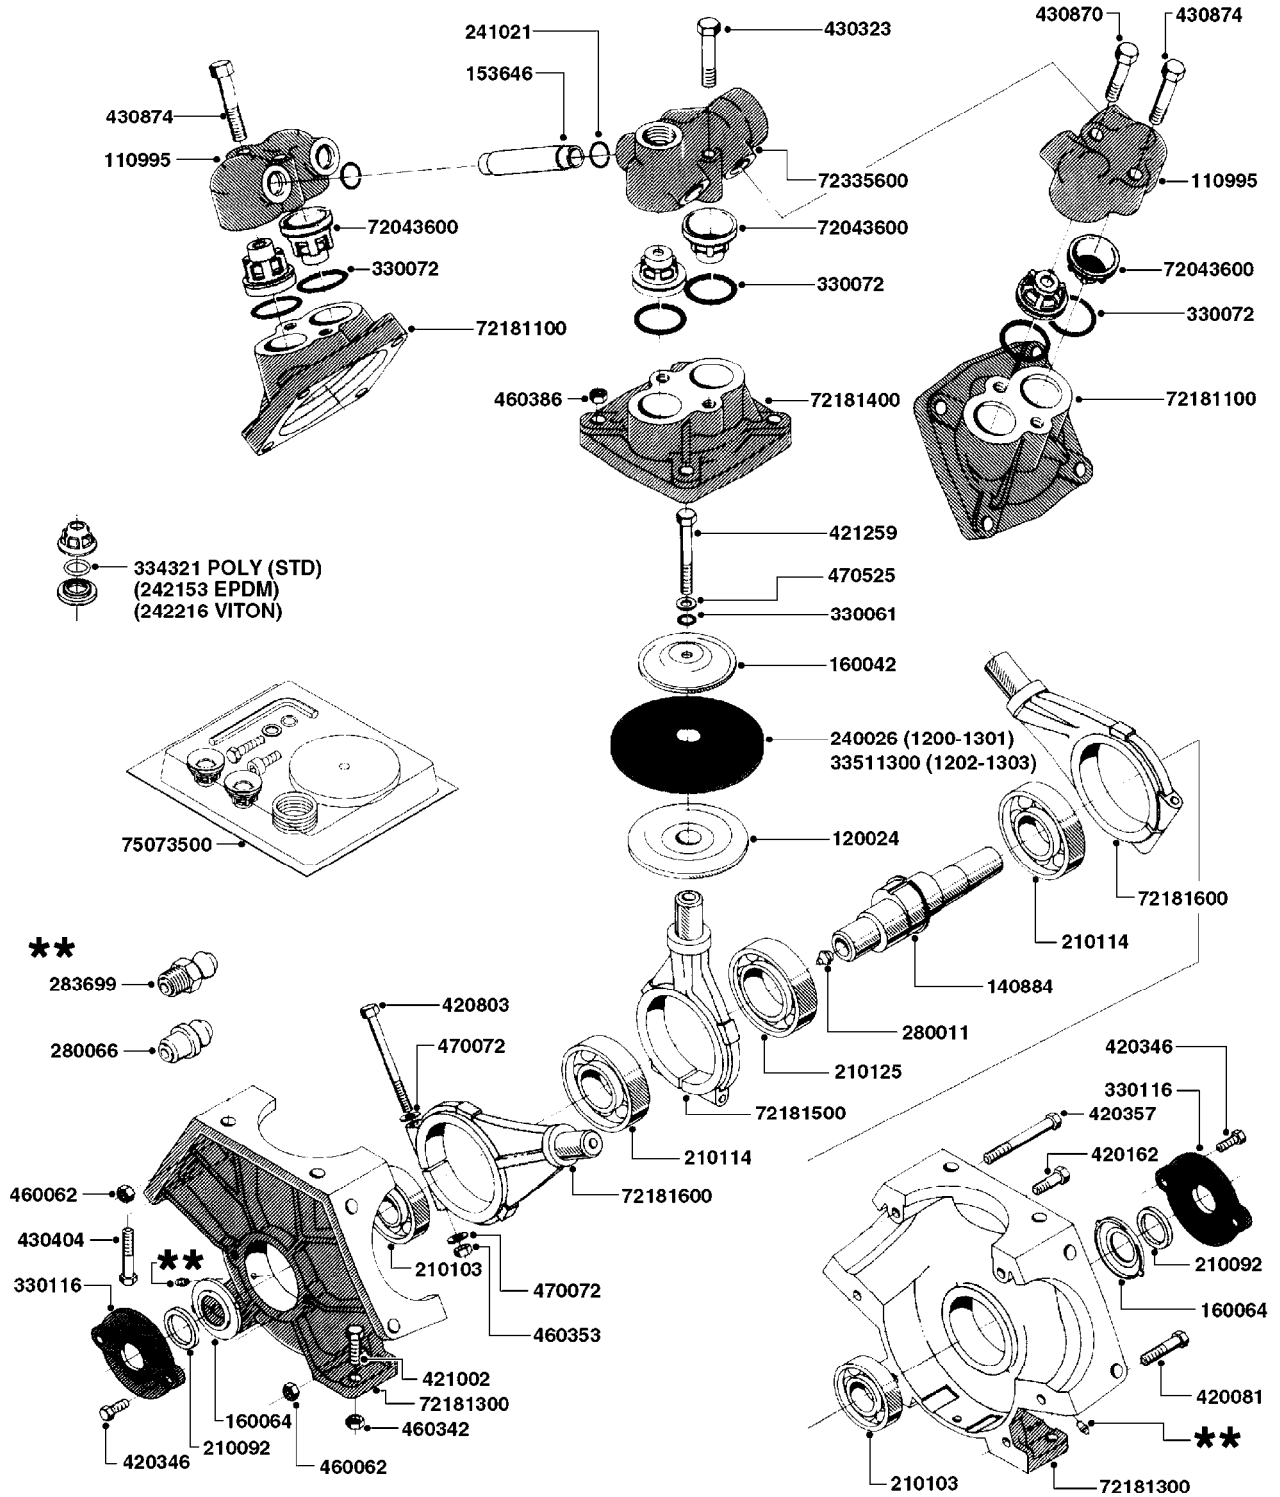

A0210

PUMP - 1301 W/ MOUNTING BASE
A0210-HIN, 27:04:17

Page 1

Date 04.11.2017 13:18

parts-n°	order qty	description
110995	1	VALVE CHAMBER SIDE MODEL 1301
120024	1	DIAPHRAGM BACK DISC 1200-1300
140884	1	CRANK SHAFT MODEL 1300-9
153646	1	CONNECTION PIPE INLET MOD 1301
160042	1	DIAPHRAGM UPPER DISC 1200-1300
160064	1	DUST PLATE
210092	1	SEAL FELT D43/30X5
210103	1	BEARING BALL 6306
210114	1	BEARING BALL 6308
210125	1	BEARING BALL 6210
240026	1	DIAPHRAGM MODEL 1200/1301
241021	1	O-RING D21,89X2,62 NITRIL
242153	1	O-RING D26X4 EPDM
242216	1	O-RING VITON F/1202/1302/462
280011	1	GREASE NIPPLE 1/8' SAE H TR
280066	1	GREASE NIPPLE H 1A6
283699	1	GREASE NIPPLE M6X1
330061	1	O-RING D16/D11X2,5
330072	1	O-RING D53.5/D45.5X4
330116	1	SEAL RETAINER, MODEL 1300
334321	1	O-RING POLY. 34.0x26.0x4.0
420081	1	BOLT HEX 8.8 DEL 3/8'X40MM
420162	1	BOLT HEX 8.8 DEL 3/8"x15MM
420346	1	BOLT HEX 8.8 DEL 3/8'X 25MM
420357	1	BOLT HEX 8.8 RAW 3/8'X85MM
420803	1	BOLT HEX 8.8 DEL M8X90
421002	1	BOLT HEX 8.8 DEL M10X30 FT DIN933
421259	1	BOLT HEX UNC7/16"x2.25" 18-8SS
430323	1	BOLT HEX 8.8 DEL M12X60
430404	1	BOLT HEX 8.8 DEL M12X50
430870	1	BOLT HEX 8.8 DEL M12X55 FT
430874	1	SCREW SET 8.8 DEL M12X70 FT
460062	1	NUT HEX 3/8' GALV.
460342	1	NUT HEX M10 DEL DIN934
460353	1	NUT HEX M8 BLACK
460386	1	NUT HEX M12X1.75
470072	1	WASHER D15/D8X.5 LOCK
470525	1	WASHER D19/D11.5X2.5
33511300	1	DIAPHRAGM 1202-1303 POLY 2006
72043600	1	VALVE FOR 462/463
72181100	1	DIAPHRAGM COVER 1203/1303+BLTS
72181300	1	PUMP CASTING 1300 RED W/BOLTS
72181400	1	DIAPHRAGM COVER 1303 W/BOLTS
72181500	1	CONNECTING ROD, CENTER 1303
72181600	1	CONNECTING ROD, SIDE MOD.1300
72335600	1	CENTER AND SIDE VALVE CHAMBERS 1302 RED
75073500	1	PUMP KIT 1300/1302 "06"