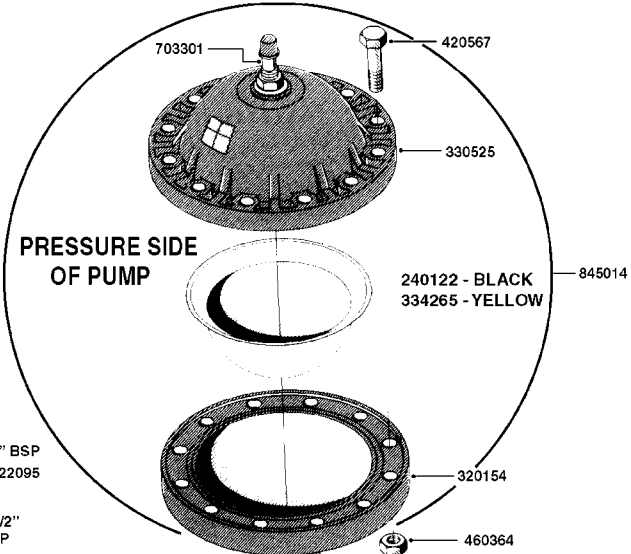

Housing for Black Diaphragm:

This groove on the lower housing of the Pressure Damper is for the BLACK diaphragm (240122). Never upgrade diaphragms to the YELLOW style unless you also upgrade Pressure Dampers to the housing style shown below.

The YELLOW style diaphragm will not seal correctly in this housing.

Housing for Yellow Diaphragm:

The groove on the lower housing of a the Pressure Damper is recognized by the extra lip on the bottom inside of the groove. For this style Pressure Damper, you need the YELLOW diaphragm (334265).

SUCTION SIDE OF PUMP

TO CONTROLS

FROM TANK

NLA - 1302 PUMP (REPLACES 1301 PUMP)
#726854 - COMPLETE DAMPER KIT (SUCTION & PRESSURE)

COMPLETE ASSEMBLIES
WHOLEGOODS ITEMS

A0240