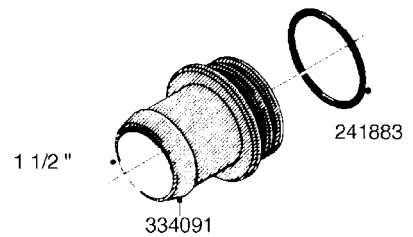

L0080

FITTINGS - S-53
L0080-HIN, 12:09:17

Page 1

Date 04.11.2017 13:20

Pos.	parts-n°	order qty	description
1	145995	1	FITT.DK S-53 FORK
2	241973	1	O-RING Ø3 X 44,2 70 SHORES NITRIL NITRIL (BLACK)
2	242353	1	O-RING D44.2X3.0 VITON F.S-67 VITON (BROWN)
3	242109	1	O-RING D32.2x3.0 NITRIL (BLACK)
3	242354	1	O-RING D32.2X3.0 VITON F.S-53 VITON (BROWN)
4	322103	1	FITT.DK S-53 BULKHEAD
5	322107	1	FITT.DK S-53 BULKHEAD NUT
6	322110	1	FITT.DK S-53 ELB. 1/2" BSP
7	322352	1	FITT.DK S-53 TEE
8	334229	1	FITT.DK S-53 STR.3/4"
9	334260	1	GASKET F. S-53 BULKHEAD
10	334564	1	FITT.DK S-67 TO S-53 ADAPTER
11	391100	1	FITT.DK S-53THREAD INS.1/2"BSP
12	726463	1	FITT.DK S53 BULKHEAD W/GASKET
13	726552	1	FIT.DK S-53X90 1/2" BSP,O-RING
14	726556	1	FITT.DK S-53 HB 1/2" W/O-RING
15	726558	1	FITT.DK S53 STR. 3/4" W.ORING
16	726559	1	FITT DK. S-53 HB 1" W/O-RING
17	726568	1	FITT.DK.S-53 HB 1/2"90 W/ORING
18	726570	1	FITT.DK S-53 ELB.3/4" W.ORING
19	726571	1	FITT.DK S-53 ELB.1", W ORING
20	726578	1	FITT.DK S53 PLUG WITH O-RING
21	728561	1	REDUCER S67M - S53F + O-RING