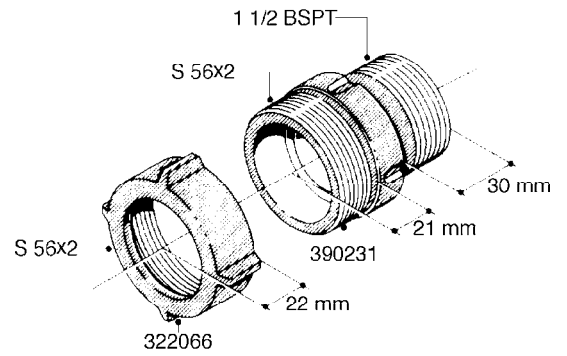

L0080

FITTINGS - S-53
L0080-HIN, 12:09:17

Page 1

Date 04.11.2017 13:20

Pos.	parts-n°	order qty	description
1	145995	1	FITT.DK S-53 FORK
2	241973	1	O-RING Ø3 X 44,2 70 SHORES NITRIL NITRIL (BLACK)
2	242353	1	O-RING D44.2X3.0 VITON F.S-67 VITON (BROWN)
3	242109	1	O-RING D32.2x3.0 NITRIL (BLACK)
3	242354	1	O-RING D32.2X3.0 VITON F.S-53 VITON (BROWN)
4	322103	1	FITT.DK S-53 BULKHEAD
5	322107	1	FITT.DK S-53 BULKHEAD NUT
6	322110	1	FITT.DK S-53 ELB. 1/2" BSP
7	322352	1	FITT.DK S-53 TEE
8	334229	1	FITT.DK S-53 STR.3/4"
9	334260	1	GASKET F. S-53 BULKHEAD
10	334564	1	FITT.DK S-67 TO S-53 ADAPTER
11	391100	1	FITT.DK S-53THREAD INS.1/2"BSP
12	726463	1	FITT.DK S53 BULKHEAD W/GASKET
13	726552	1	FIT.DK S-53X90 1/2" BSP,O-RING
14	726556	1	FITT.DK S-53 HB 1/2" W/O-RING
15	726558	1	FITT.DK S53 STR. 3/4" W.ORING
16	726559	1	FITT DK. S-53 HB 1" W/O-RING
17	726568	1	FITT.DK.S-53 HB 1/2"90 W/ORING
18	726570	1	FITT.DK S-53 ELB.3/4" W.ORING
19	726571	1	FITT.DK S-53 ELB.1", W ORING
20	726578	1	FITT.DK S53 PLUG WITH O-RING
21	728561	1	REDUCER S67M - S53F + O-RING