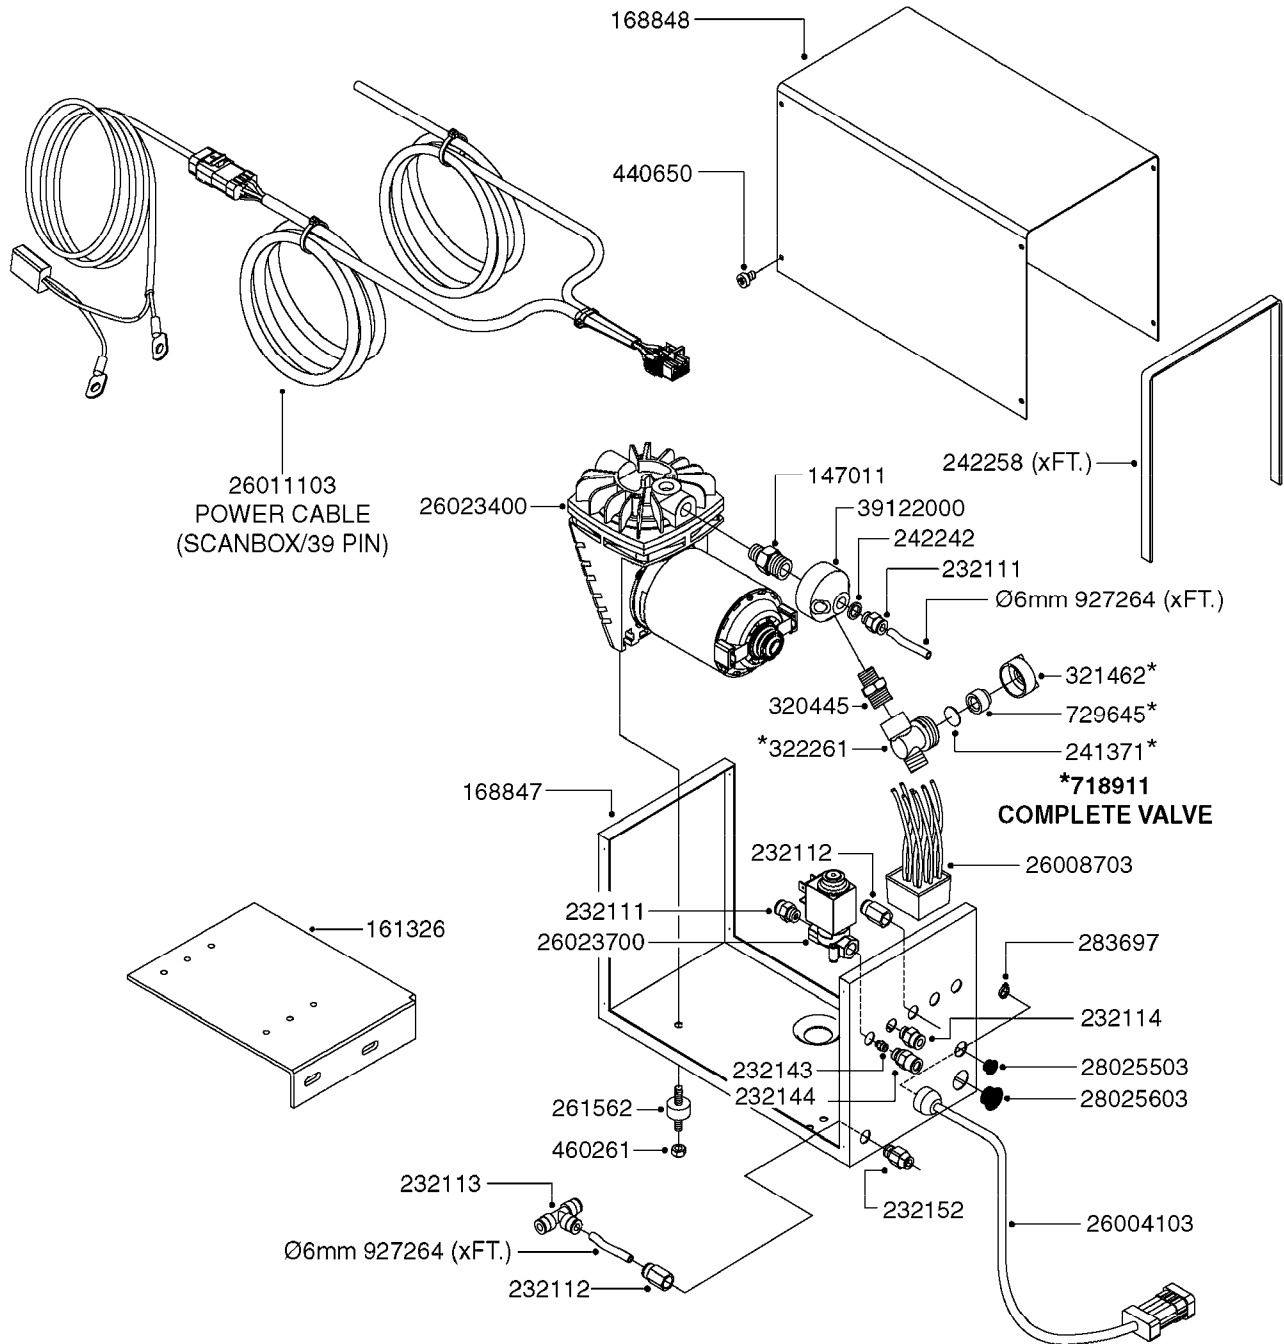

K0400

*Ø8mm 927306 (xFT.)
*Ø10mm 927330 (xFT.)

70062503 - COMPLETE ASSEMBLY

FOAM MARKER COMPRESSOR 2007
K0400-HIN, 01:01:16

Page 1
Date 04.11.2017 13:19

parts-n°	order qty	description
147011	1	HEX NIPPLE 3/8'X1/4'BSP BRASS
161326	1	MOUNT BKT. F. FOAM COMP.BOX 98
168847	1	ENCLOSURE LOWER F.MARKER
168848	1	COVER F. FOAM MARKER
232111	1	QUICK COUPLER 6MM X 1/8 EXT.
232112	1	QUICK COUPLER 6MM 1/8 INT.
232113	1	QUICK COUPLER 6MM T-PIECE
232114	1	COUPLER 1/8" THREADX8MM HOSE
232143	1	REDUCER 1/4'INT-1/8'EXT
232144	1	QUICK COUPLER 10MM X 1/4 EXT
232152	1	QUICK COUPLER 8MMX1/8 EXT.LONG
241371	1	DIAPHRAGM, NO-DRIP alt 241371
242242	1	O-RING F.AIR HOSE FITTING
242258	1	TRIM 3X10 SELF ADHESIVE 0012"
261562	1	RUBBER DAMPER 2XM6X25
283697	1	TIESTRAP 200MM
320445	1	FITT.DK HN 1/4"X3/8" BSP
321462	1	CAP F.NO-DRIP ASSY.
322261	1	HOUSING F.SAFETY VALVE 3/8"
440650	1	SCREW 3.5x13 STAINLESS
460261	1	NUT HEX M6X1.00 LOCK DIN985 A2 SS
718911	1	VALVE (SAFETY) F.MARKER
729645	1	NON-DRIP SPRING ASSY.GREEN 10
927264	1	HOSE R X PE D6/D4 X 0012"
927306	1	HOSE R X PE D8/D6 X 0012"BLACK
927330	1	HOSE R X PE D10/D8 X 012"BLACK
26004103	1	FOAM MARKER CNTRL MOD CABL STD
26008703	1	FOAM MARKER CONTROL SCII
26011103	1	FOAMER POWER/CONTROL CABLE 39P
26023400	1	COMPRESSOR F.FOAM MARKER CM40
26023700	1	SOLENOID VAL 12V 1/8' FLO '07
28025503	1	PLUG F.DRILLED HOLE 1/2"
28025603	1	PLUG F.DRILLED HOLE 3/4"
39122000	1	DISTR.HOUSING F.FOAM MARKER'07
70062503	1	FOAM MARKER COMPRESSOR,STD,39P