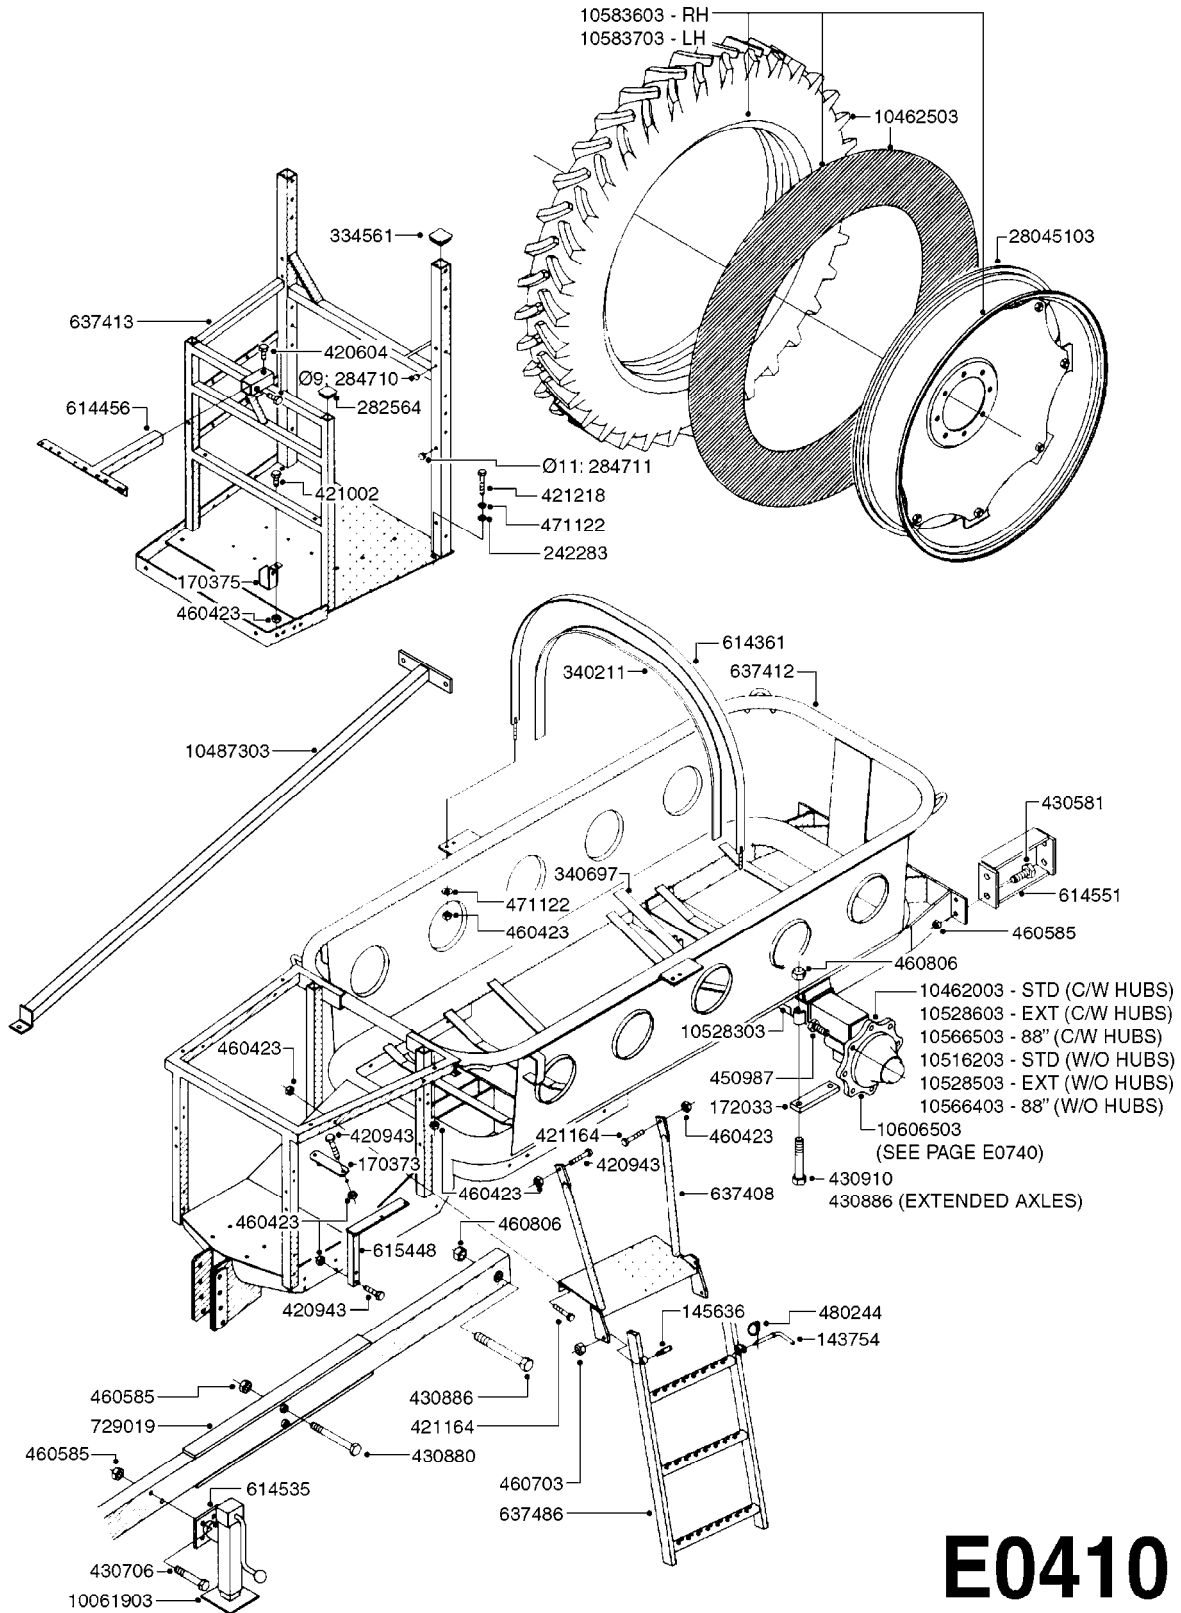

E0410

FRAME HC 650M/TWIN 650 POST 94
E0410-HIN, 01:01:16

Page 1
Date 04.11.2017 13:19

parts-n°	order qty	description
143754	1	PIN D10 X 56
145636	1	PIN F.HINGE M12
170373	1	FLATBAR
170375	1	BRACKET F.HOSE
172033	1	FLATBAR F.AXLE HC650M
242283	1	SEAL RUBBER
282564	1	PLUG 35MM SQ.BLACK
284710	1	PLUG F.DRILLED HOLE D9MM
284711	1	PLUG F.DRILLED HOLE D11MM
334561	1	PLUG 50x50x2 F.SQ.TUBE
340211	1	TANK STRAP PACKING 40X1800
340697	1	TANK PACKING 40X700
420604	1	BOLT HEX 8.8 DEL M10X25 FT DIN933
420943	1	BOLT HEX 8.8 DEL M10X50
421002	1	BOLT HEX 8.8 DEL M10X30 FT DIN933
421164	1	BOLT HEX 8.8 DEL M10X70
421218	1	BOLT HEX 8.8 DEL M10X90
430581	1	BOLT HEX 8.8 DEL M16X40 FT
430706	1	BOLT HEX 8.8 DEL M16X90
430880	1	BOLT HEX 8.8 DEL M16X140
430886	1	BOLT HEX 8.8 DEL M20X160
430910	1	BOLT HEX 8.8 DEL M20X110
450987	1	HUB BOLT M20 X 1.5 X 60 NAGBOL
460423	1	NUT HEX M10X1.50 LOCK DIN985A2 SS
460585	1	LOCKING NUT M16 DIN985 A2 SS
460703	1	NUT HEX M12X1.75 LOCK DIN985A2 SS
460806	1	NUT HEX M20X2.50 LOCK DIN985A2 SS
471122	1	WASHER, M10, Ø20/10.5X 2.0, SS
480244	1	PIN SNAP D4.5
614361	1	TANK STRAP HC650 L=92.5"
614456	1	BRACKET F.EC 3&4 BANK VALVES
614535	1	JACK MOUNTING WELDMENT HC950
614551	1	SPACER BLOCK HC 650 EAGLE
615448	1	BRACKET SUCTION MANIFOLD HC650
637408	1	PLATFORM EXTENTION HC650/950
637412	1	TANK FRAME BARE HC650M
637413	1	PLATFORM ASSY.HC650M/HC950M
637486	1	LADDER F. HC650M
729019	1	TONGUE HC650M/94
10061903	1	JACK F300/500/575 5000LB
10462003	1	AXLE INSERT.ASSY.HC500/650
10462503	1	TIRE 11.2" X 38" 4 PLY TUBE L.
10487303	1	SIDE BRACE W/M HC950 EAGLE
10516203	1	INSERT W/M 500/650HC W/SPINDLE
10528303	1	AXLE REINFORCE W/M 80" HC650M
10528503	1	INSERT W/M HC650M W/SPIND.LONG
10528603	1	AXLE INSERT ASSY.HC650M LONG
10566403	1	INSERT W/M HC650 88" W/SPINDLE
10566503	1	AXLE INSERT ASSY.HC650 88"
10583603	1	TIRE ASSY 11.2X38 RH 8"BC
10583703	1	TIRE ASSY 11.2X38 LH 8"BC
10606503	1	HUB ASSY.NAV550/800/1000 HC
28045103	1	RIM 38X10 8/8/6 4.18-OS GRAY