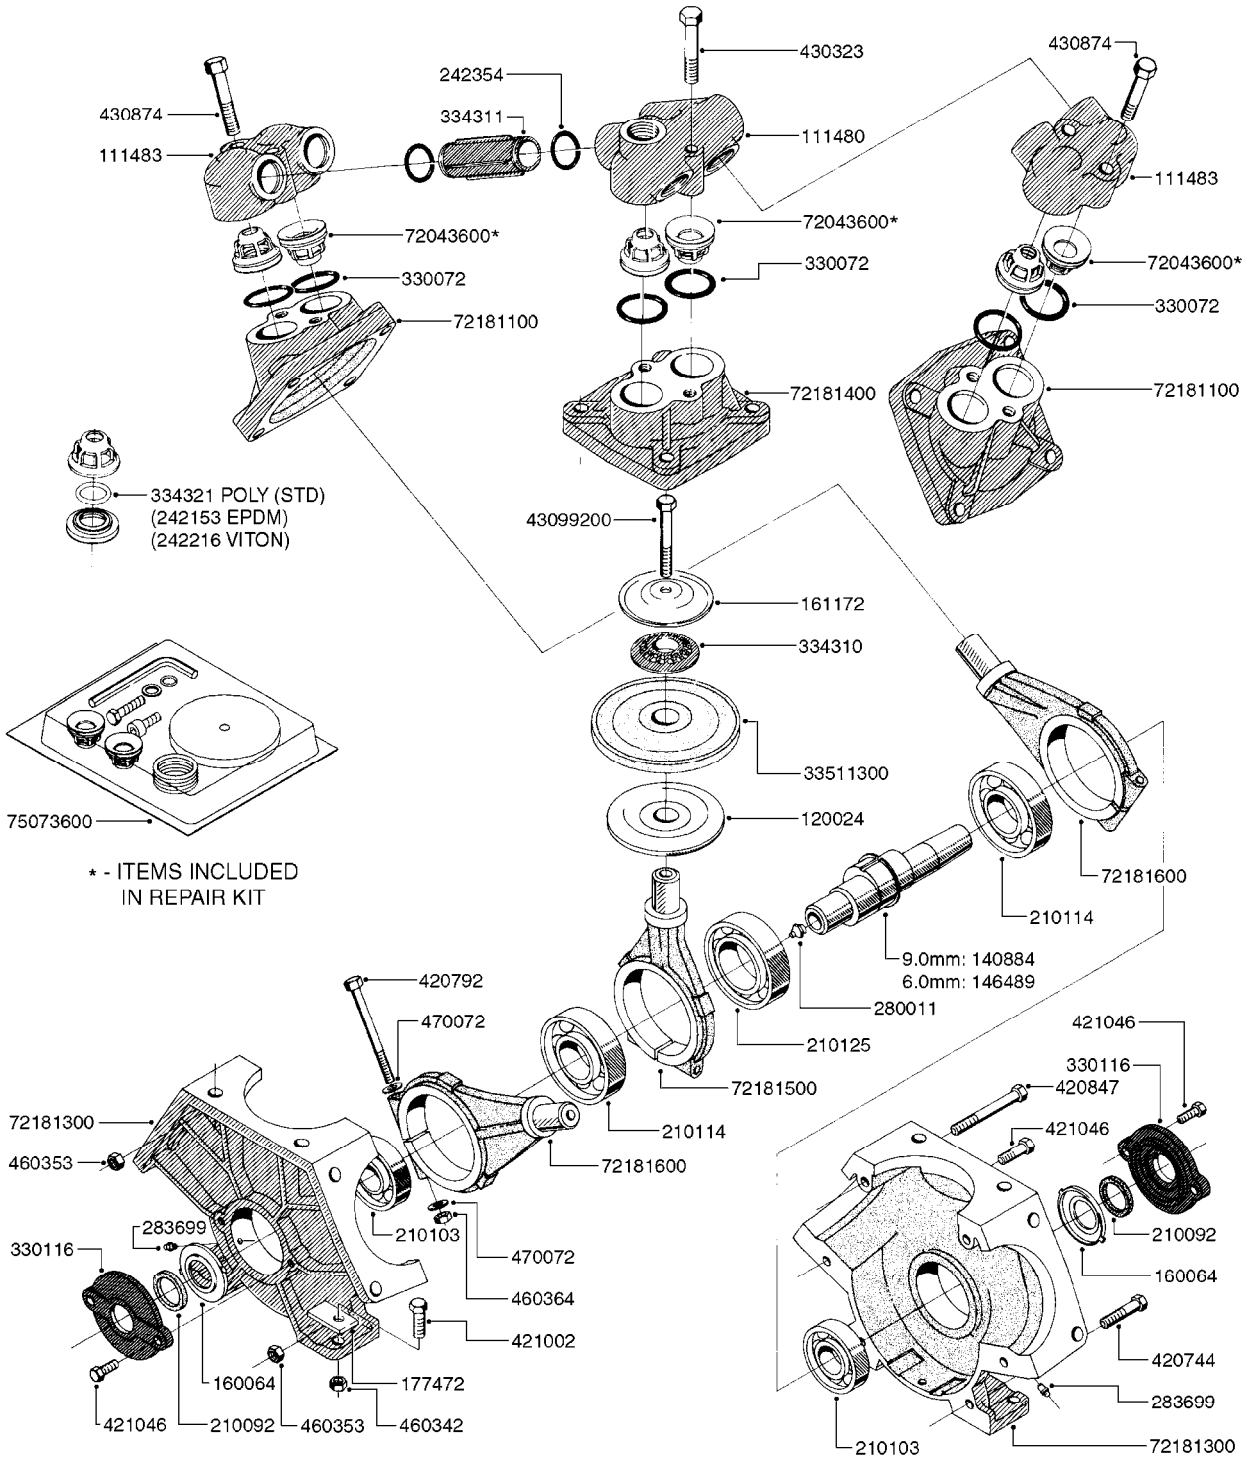

A0220

PUMP - 1302 W/ MOUNTING BASE
A0220-HIN, 27:04:17

Page 1

Date 04.11.2017 13:18

parts-n°	order qty	description
111480	1	VALVE HEAD 1302 CENTER
111483	1	VALVE HEAD SIDE 1302
120024	1	DIAPHRAGM BACK DISC 1200-1300
140884	1	CRANK SHAFT MODEL 1300-9
146489	1	CRANK SHAFT MODEL 1302-6MM
160064	1	DUST PLATE
161172	1	DIAPHRAGM DISC F. 1203/1303
177472	1	BRACKET 25 X 5
210092	1	SEAL FELT D43/30X5
210103	1	BEARING BALL 6306
210114	1	BEARING BALL 6308
210125	1	BEARING BALL 6210
242153	1	O-RING D26X4 EPDM
242216	1	O-RING VITON F/1202/1302/462
242354	1	O-RING D32.2X3.0 VITON F.S-53
280011	1	GREASE NIPPLE 1/8" SAE H TR
283699	1	GREASE NIPPLE M6X1
330072	1	O-RING D53.5/D45.5X4
330116	1	SEAL RETAINER, MODEL 1300
334310	1	NYLON WASHER 1202/1302/462
334311	1	CONNECTION PIPE INLET MOD.1302
334321	1	O-RING POLY. 34.0x26.0x4.0
420081	1	BOLT HEX 8.8 DEL 3/8"X40MM
420162	1	BOLT HEX 8.8 DEL 3/8"X15MM
420346	1	BOLT HEX 8.8 DEL 3/8"X 25MM
420357	1	BOLT HEX 8.8 RAW 3/8"X85MM
420803	1	BOLT HEX 8.8 DEL M8X90
421002	1	BOLT HEX 8.8 DEL M10X30 FT DIN933
421259	1	BOLT HEX UNC7/16"x2.25" 18-8SS
430323	1	BOLT HEX 8.8 DEL M12X60
430404	1	BOLT HEX 8.8 DEL M12X50
430874	1	SCREW SET 8.8 DEL M12X70 FT
460062	1	NUT HEX 3/8" GALV.
460342	1	NUT HEX M10 DEL DIN934
460364	1	NUT HU M8 A2 SS DIN934
460386	1	NUT HEX M12X1.75
470072	1	WASHER D15/D8X.5 LOCK
33511300	1	DIAPHRAGM 1202-1303 POLY 2006
72043600	1	VALVE FOR 462/463
72181100	1	DIAPHRAGM COVER 1203/1303+BLTS
72181300	1	PUMP CASTING 1300 RED W/BOLTS
72181400	1	DIAPHRAGM COVER 1303 W/BOLTS
72181500	1	CONNECTING ROD, CENTER 1303
72181600	1	CONNECTING ROD, SIDE MOD.1300
75073500	1	PUMP KIT 1300/1302 "06"