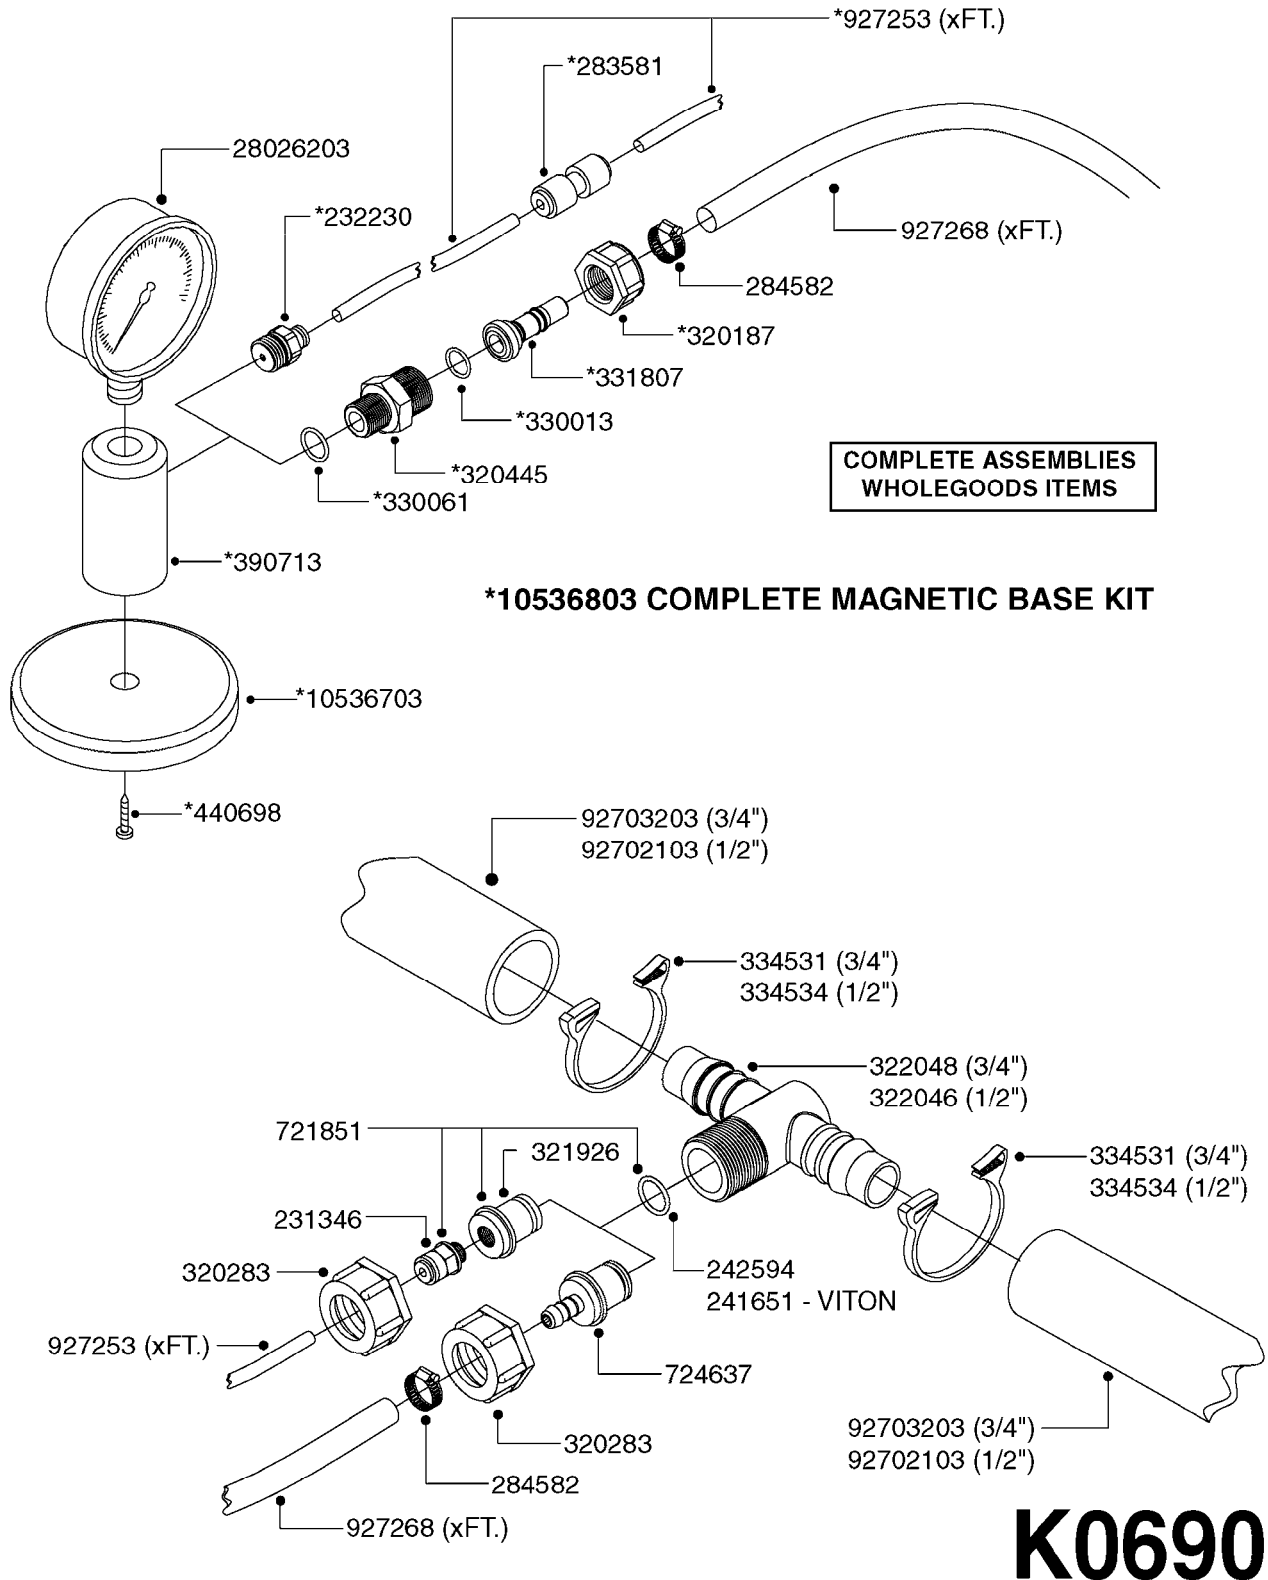

REMOTE GAUGE-MAGNETIC BASE KIT
K0690-HIN, 01:01:16

Page 1
Date 04.11.2017 13:19

parts-n°	order qty	description
231346	1	QUICK COUPLER 1/8"BSP X 4 MM
232230	1	QUICK COUPLER 1/4"BSP X 4 MM
241651	1	O-RING D14.0X3.0 NITRIL
242594	1	O-RING D14 X 1.78 SCH.70-EPDM
283581	1	HOSE CONNECTOR STR. F.4MM PE
284582	1	CLAMP HOSE GEAR - 5/16"
320187	1	FITT.DK CAP 3/8" BSP BLACK
320283	1	FITT.DK NUT 3/4"BSP
320445	1	FITT.DK HN 1/4"X3/8" BSP
321926	1	FITT.DK REDUC 1/8"BSP F.3/4"N
322046	1	FITT.DK TEE 1/2X1/2HB X3/4'BSP
322048	1	FITT.DK TEE 3/4X3/4HB X3/4'BSP
330013	1	O-RING D15/D10X2.5 F.3/8"NUT
330061	1	O-RING D16/D11X2,5
331807	1	FITT.DK HB 5/16" F.3/8" NUT
334531	1	CLAMP HOSE PLASTIC 3/4"
334534	1	CLAMP HOSE PLASTIC 1/2"
390713	1	GAUGE ADAPTOR 1/4" BSP
440698	1	SCREW F.PLASTIC 6X18 SS HEXHD
721851	1	SCREW PLUG W/QUICK FIT
724637	1	FITT.DK HB 5/16' F. 3/4" COMP.
927253	1	AIR HOSE, DIAMETER 4MM
927268	1	HOSE R X PVC X 1/4 X 0012"
10536703	1	MAGNETIC BASE D3,2'/90LB
10536803	1	MAGNETIC BASE KIT F.GAUGE
28026203	1	GAUGE 200PSI/BR,2.5"1/4BSP-BTM
92702103	1	HOSE R X1/2" X300PSI WP X0012"
92703203	1	HOSE R X3/4" X300PSI WP X0012"