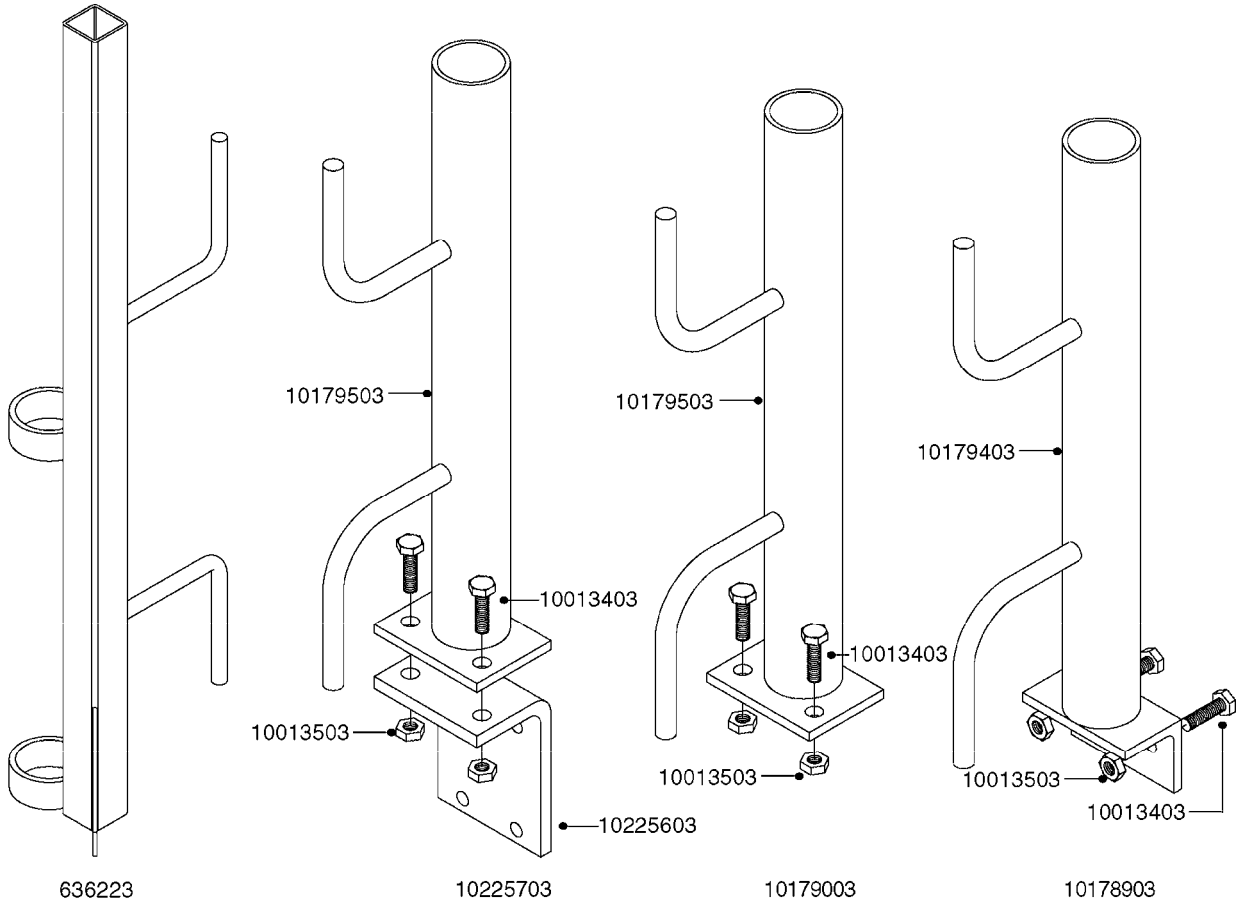

HOSE WRAPS
K0520-HIN, 01:01:16

Page 1
Date 04.11.2017 13:19

parts-n°	order qty	description
241965	1	O-RING 12.1 X 1.6
242007	1	O-RING D9.1X1.6
281551	1	BALL VALVE 1/2"
320084	1	FITT.DK NUT 1/2" BSP
330212	1	O-RING D19/D14X2.4 F.1/2"NUT
330326	1	O-RING D30/D24X2 F.1"NUT
330687	1	FITT.DK HB 1/2" F. 1/2" NUT
334190	1	FITT.DK HB 1/2' F. PISTOL 60S
334531	1	CLAMP HOSE PLASTIC 3/4"
636223	1	POST 12 VOLT TR30
712471	1	AGITATION VALVE ASSY. ON/OFF
843196	1	GUN, MODEL 60S
843197	1	HANDGUN KIT TYPE 60 LONG
10013403	1	BOLT HEX 3/8-16X1 1/4 HCS Z5
10013503	1	NUT HEX NC 3/8"
10178903	1	WRAP HOSE SIDE MOUNT PLATE
10179003	1	WRAP HOSE BOTTOM PLATE MOUNT
10179403	1	WRAP WELDMENT FOR HI101789
10179503	1	WRAP WELDMENT FOR HI101790
10225603	1	BKT.FOR HOSE WRAP MOUNT NL NK
10225703	1	WRAP HOSE BDL.BOTTOM PLATE
92702103	1	HOSE R X1/2" X300PSI WP X0012"