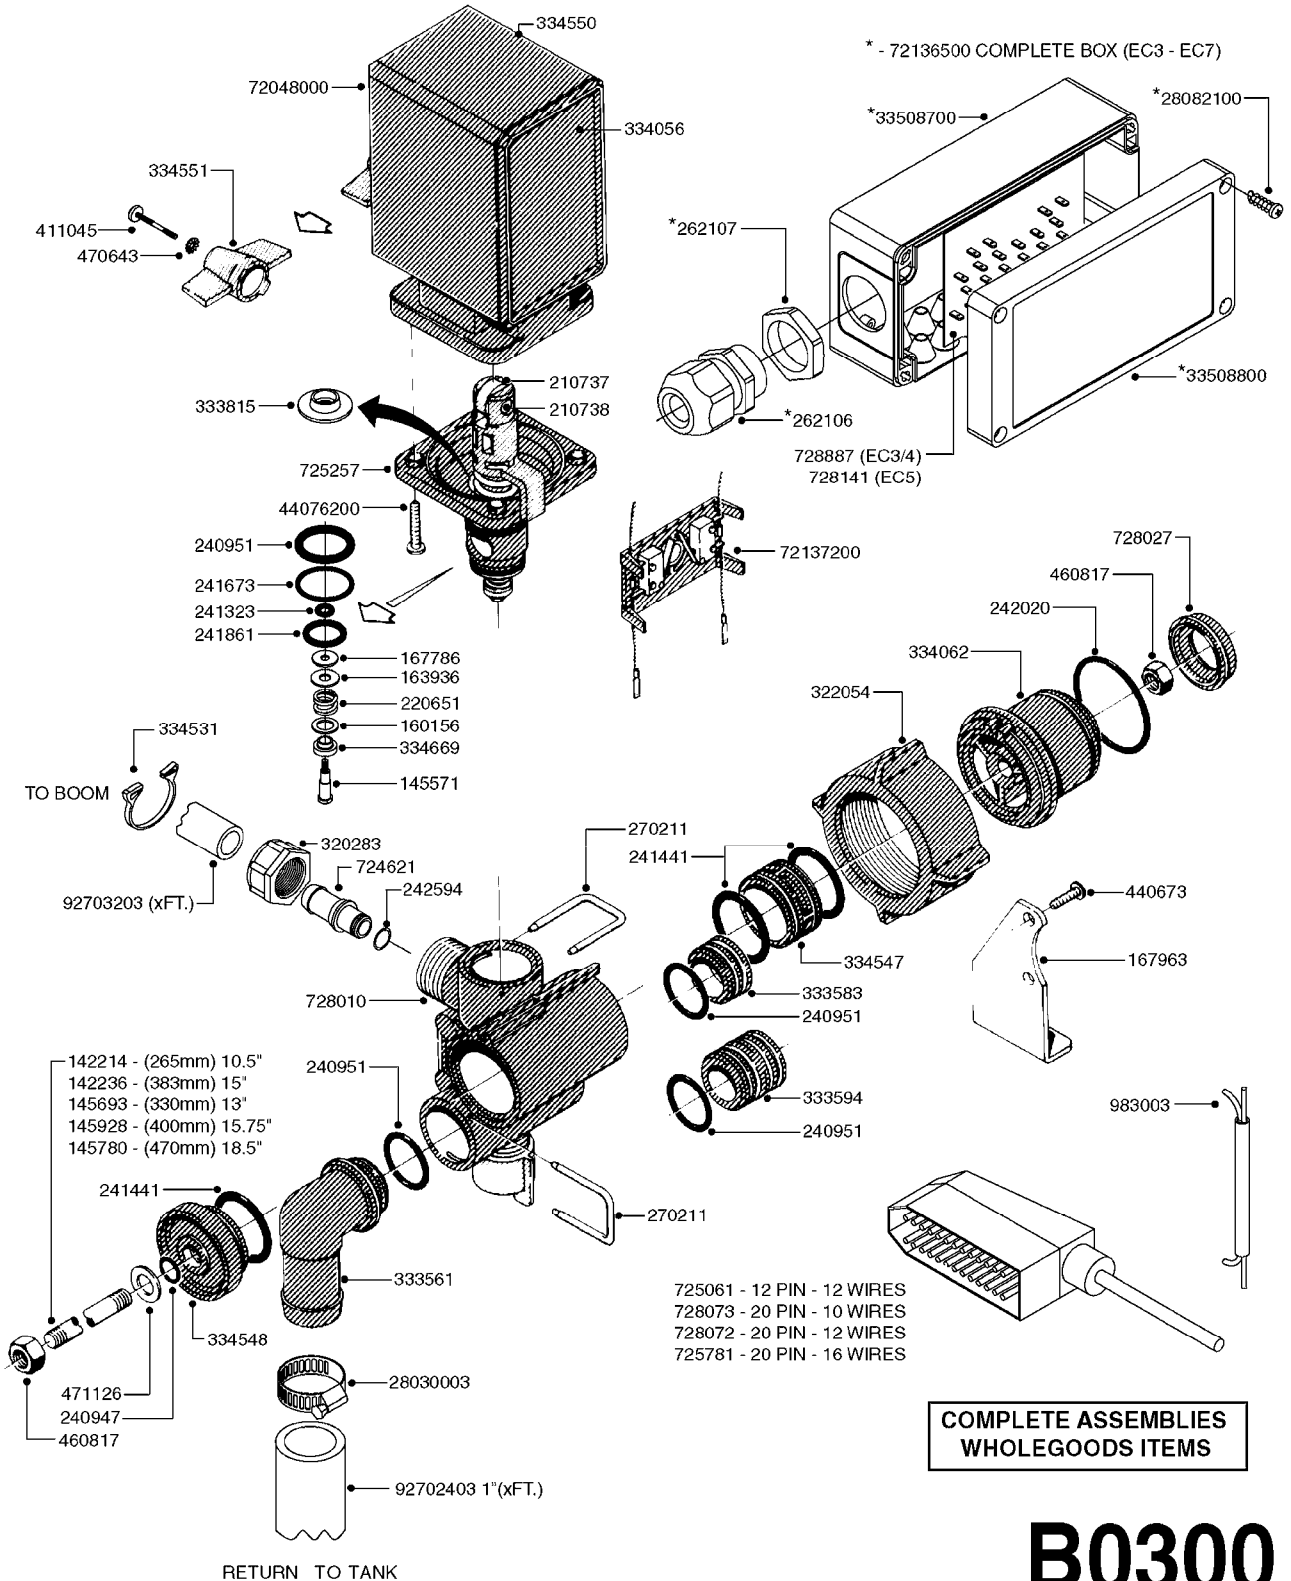

EC BOOM VALVE-ELEC.(GRN GRIP)
B0300-HIN, 01:01:16

Page

1

Date

04.11.2017 13:19

parts-n°	order qty	description
142214	1	STUD BOLT - M8X265, 3 SECTION
142236	1	STUD BOLT 8 X 381 - 8 MODULS
145571	1	STUD BOLT F/PNEUM. DISTRIBUTOR
145693	1	STUD BOLT - M8X330, 4 SECTION
145780	1	STUD BOLT - M8X470, 6 SECTION
145928	1	STUD BOLT - M8X400, 5 SECTION
160156	1	WASHER D14.1/D9.2X1 SS
163936	1	WASHER D15/D6.2X1
167786	1	WASHER D13/D4.2X1
167963	1	MOUNT BKT.F.EC BOOM SEC.
210737	1	BEARING BALL D7 RSTO 5 TN
210738	1	PIN Ø7 L16
220651	1	SPRING PRESSURE D12.5/5
240947	1	O-RING D7.3X2.4 NITRIL
240951	1	O-RING D21.2X3 NITRIL
241323	1	O-RING D5.3X2.4 NITRIL
241441	1	O-RING D29.3X3
241673	1	O-RING D22.1X1.6
241861	1	O-RING D15.3X2.4 VITON
242020	1	O-RING 39.2 X 3 VITON
242594	1	O-RING D14 X 1.78 SCH.70-EPDM
262106	1	BULKHEAD F. CABLE 6.5-14 BLACK
262107	1	NUT F. BULKHEAD CABLE BLACK
270211	1	FITT.DK S25 FORK L=37.5
320283	1	FITT.DK NUT 3/4"BSP
322054	1	UNION NUT BLACK S61 x 2
333561	1	FITT.DK ELB.1" EC RETURN
333583	1	END PIECE FOR BYPASS
333594	1	CONNECTING PIECE F. BYPASS
333815	1	DISTANCE RING
334056	1	COVER F/MOTOR HOUSE EC DIST.
334062	1	CONNECT. BRANCH F/EC OP. UNIT
334531	1	CLAMP HOSE PLASTIC 3/4"
334547	1	CONNECTING PIECE F. PRESSURE
334548	1	END COVER
334550	1	MOTOR HOUSE SECT VALVE
334551	1	GRIP F.MAN.OP.EC ON/OFF GREEN
334669	1	VALVE CONE D14/D7-SH 63 WHITE
411045	1	SCREW M4 X 16MM STAINLESS
440673	1	SCREW F.PLASTIC 5X12 SS
460817	1	NUT HEX M8 STAINLESS DIN 934
470643	1	WASHER LOCK
471126	1	WASHER, M8, Ø16/ 8.4X 1.6, SS
724621	1	FITT.DK HB 3/4"ASSY F.3/4" NUT
725061	1	CABLE - EC 12WIRE L=6000mm
725257	1	SPINDLE SECT. F/EC DISTRIBUTOR
725781	1	CONNECTING CABLE L=6000-AC 5
728010	1	DISTRIB HOUSING W/CONST PR GRN
728027	1	BUSHING WITH SEAT
728072	1	CABLE,20-PIN,6M EC/4
728073	1	CABLE,20-PIN,6M, EC/3
728141	1	CIRCUIT BOARD F.EC7 CONN. BOX
728887	1	CIRCUIT BOARD EC CONTROL
983003	1	CABLE ELEC.2X1MM WIRE BLACK EC
28030003	1	CLAMP HOSE GEAR P1" 6716
28082100	1	SCREW F. BOX LID 1/4" L=20
33508700	1	BOX BOTTOM 160X80X40 BLACK 1-HOLE
33508800	1	LID 160X80X15 BLK W/SCREWS
44076200	1	PT SCREW 50X16
72048000	1	MOTOR, DISTRIBUTION 1:300
72136500	1	UNIV. CONNECTION BOX F. EC