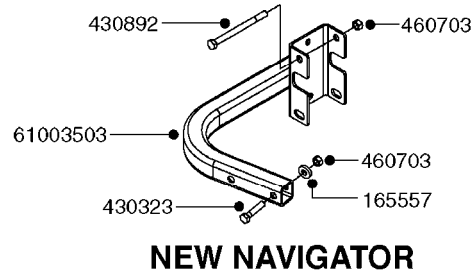

NK/LX/LY PRE-86