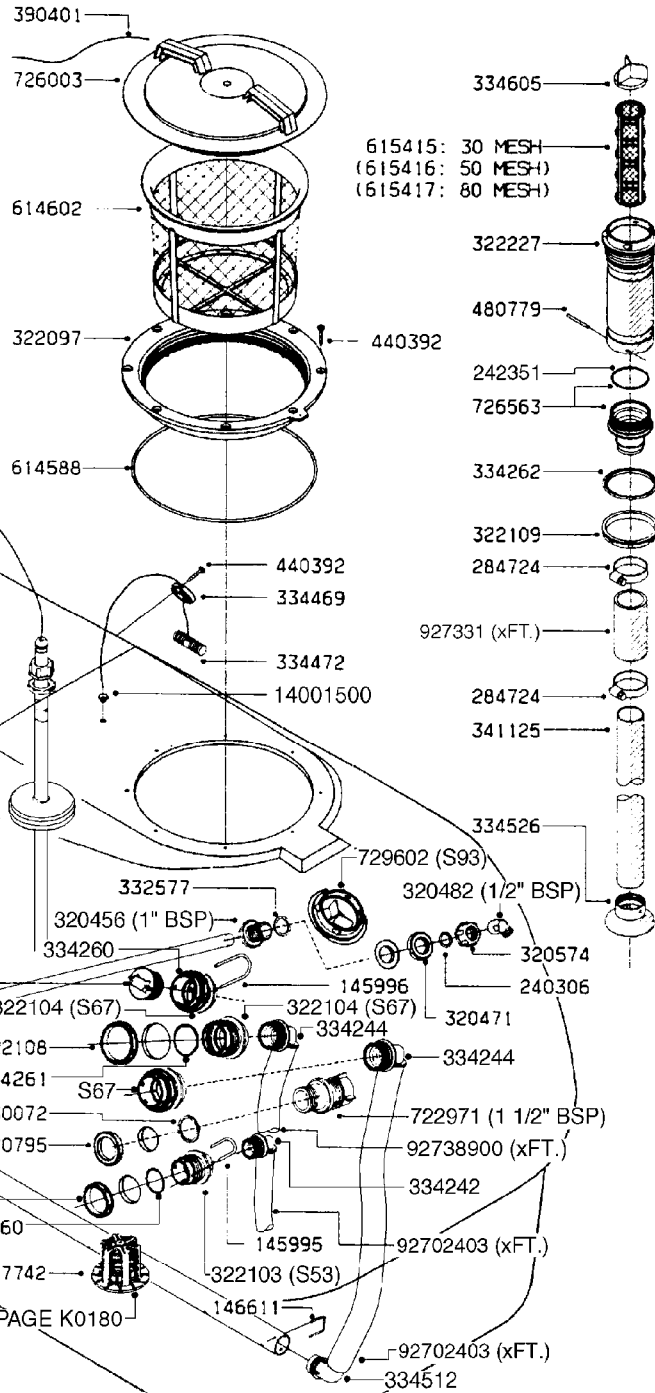

SEE PAGE K0780

SEE PAGE K0180

E0400

FOR CONNECTING HOSE
FITTINGS, SEE SECTION L

978403