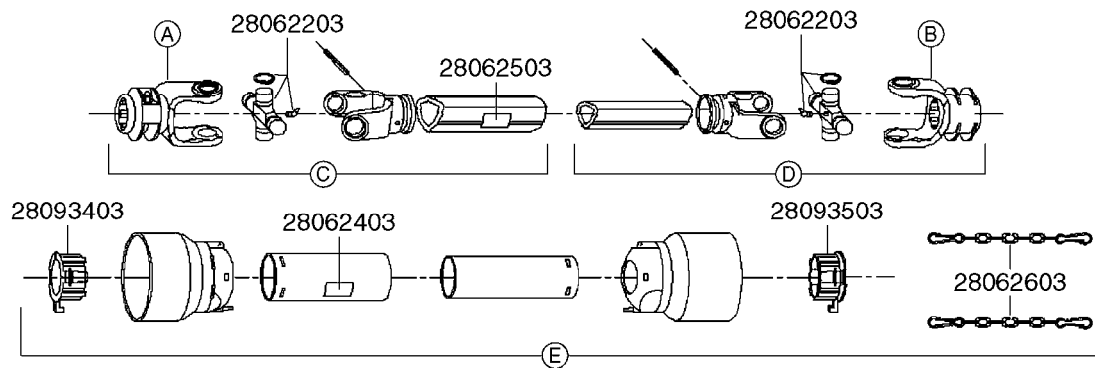

A0520

PTO SHAFTS - BONDIOLI CENT.
A0520-HIN, 19:05:16

Page

1

Date

04.11.2017 13:19

parts-n°	order qty	description
289042	1	UNIV. JOINT 22x54mm
421024	1	BOLT HEX 8.8 DEL M8X60
450015	1	SCREW ALLAN 3/8'X5/8' BLACK
460143	1	NUT HEX M8X1.25 LOCK DIN985A2 SS
28009803	1	PTO PIN TUBE RETAINER OUTER
28009903	1	PTO TUBE RETAINER INNER
28010103	1	PTO YOKE F.INNER TUBE CV PTO
28021403	1	PTO 1"STR/1-3/8" 6SPL B&P
28021503	1	PTO 1"STR/1-3/8" 21SPL B&P
28021603	1	PTO 1"STR/1-3/4" 20SPL B&P
28027903	1	PTO BALL LOCK.KIT F.1-3/8 YOKE
28040503	1	UNIV. JOINT 27x74.6mm
28040703	1	SAFETY CHAIN F.CV BLACK PTO (SET OF 2)
28041803	1	DECAL DANGER GUARD MISSING
28041903	1	DECAL DANGER ROT.DRIVELINE
28056703	1	PTO YOKE #1 1-3/8" X 6 SPLINE
28056803	1	PTO YOKE #1 1-3/8" X 21 SPLINE
28056903	1	PTO YOKE #4 1-3/4" X 20 SPLINE
28057003	1	PTO TUBE YOKE #1-G1 OUTER
28057103	1	PTO TUBE YOKE #4-G4 OUTER
28057203	1	PTO PIN TUBE RETAINER OUTER
28057303	1	PTO TUBE OUTER #1 745MM
28057403	1	PTO TUBE OUTER #4 720MM
28057503	1	PTO TUBE INNER #1 745MM
28057603	1	PTO TUBE INNER #4 720MM
28057703	1	PTO TUBE RETAINER INNER
28057803	1	PTO TUBE YOKE #1 Ø=1"
28057903	1	PTO TUBE YOKE #4 Ø=1"
28058003	1	PTO HALF SAFETY SHIELD OUTER
28058103	1	PTO HALF SAFETY SHIELD OUTER
28058203	1	PTO HALF SAFETY SHIELD INNER
28058303	1	PTO HALF SAFETY SHIELD INNER
28058403	1	PTO BALL LOCK.KIT F.1-3/4 YOKE
28058503	1	PTO TUBE YOKE #1-G1 INNER