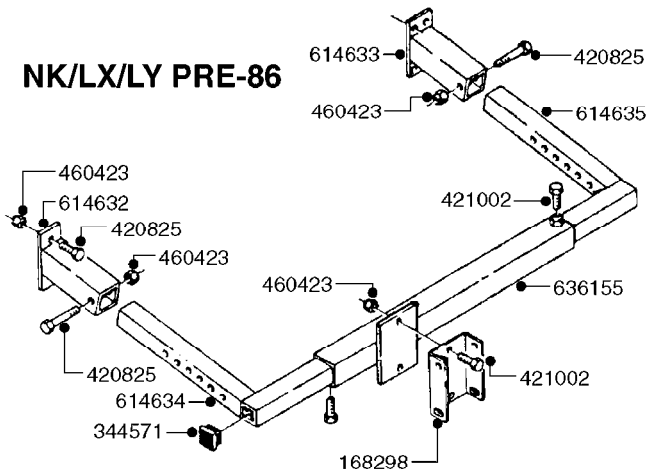

NK/LX/LY PRE-86