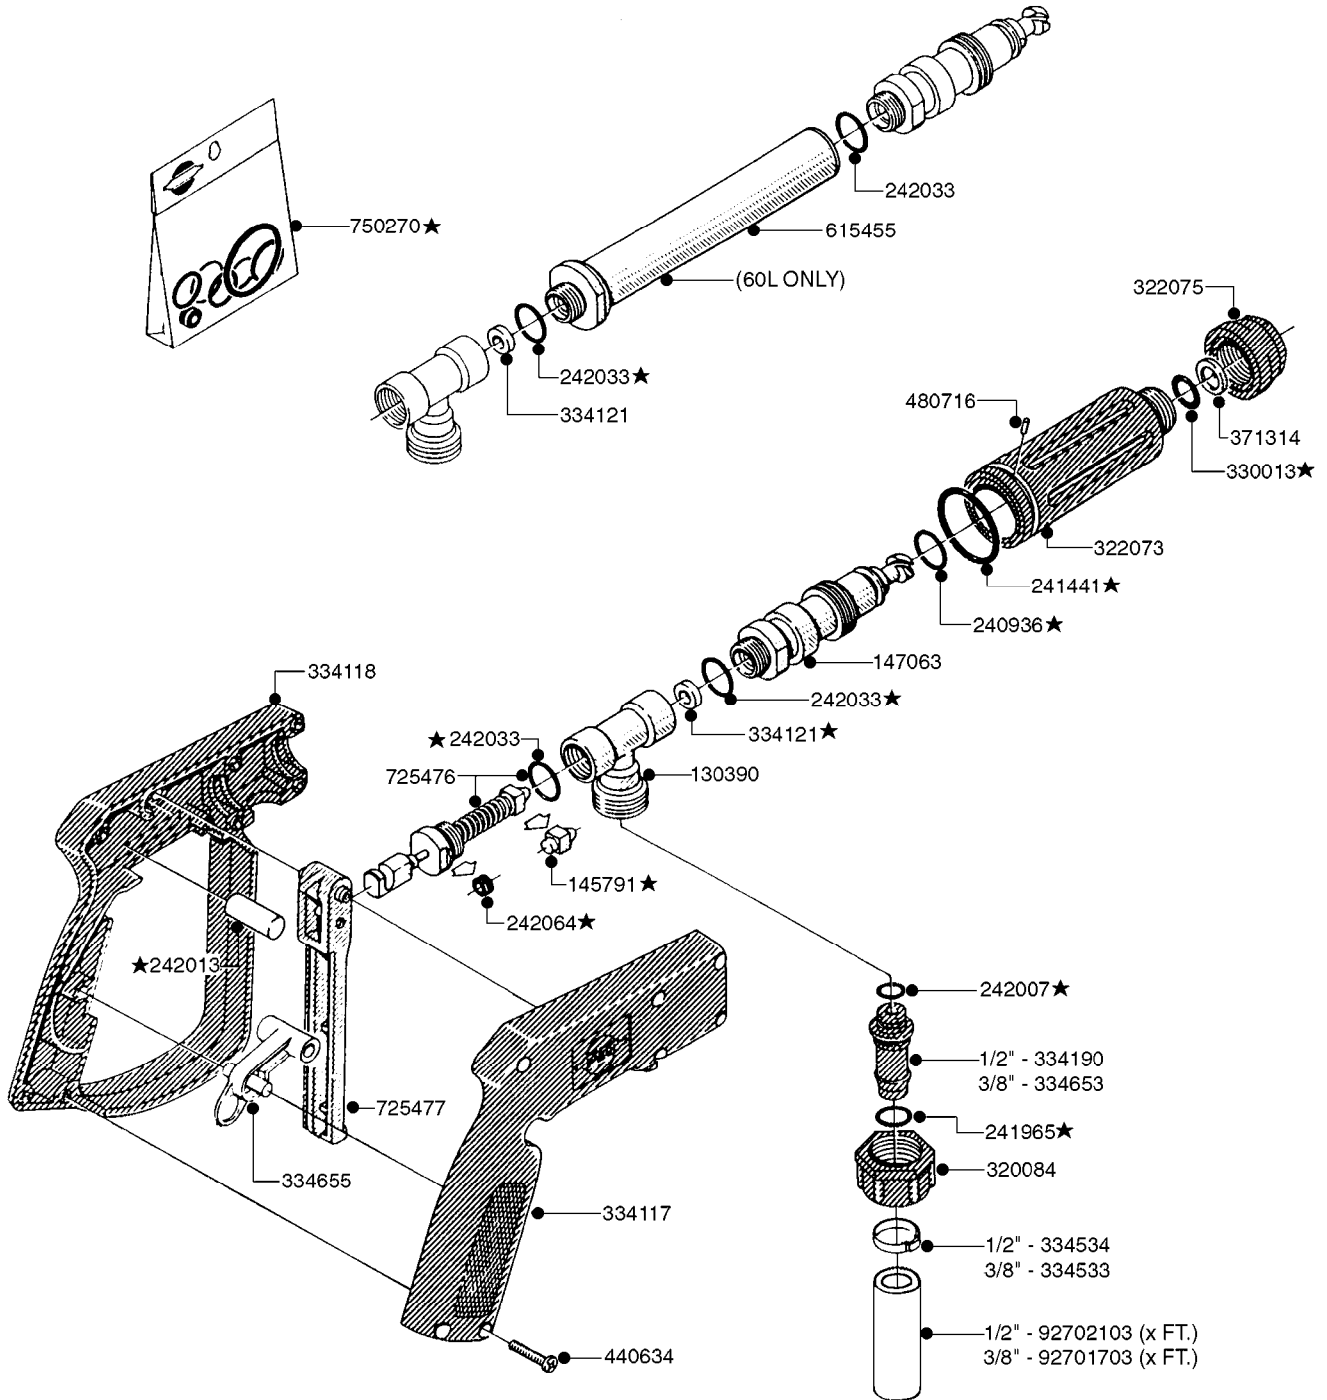

COMPLETE ASSEMBLY:
843197 - 60L
843196 - 60S

COMPLETE ASSEMBLIES
WHOLEGOODS ITEMS

K0480

HANDGUN TYPE 60S/60L POST 95
K0480-HIN, 01:01:16

Page 1
Date 04.11.2017 13:19

parts-n°	order qty	description
130390	1	TEE 3/8'X 1/2' BSP F.TYPE 60S
145791	1	CONE FOR ON/OFF
147063	1	SWIRL F.SPRAY GUN TYPE 60
240936	1	O-RING D13.3X2.4 NITRIL
241441	1	O-RING D29.3X3
241965	1	O-RING 12.1 X 1.6
242007	1	O-RING D9.1X1.6
242013	1	SPRING RUBBER F/TRIGGER
242033	1	O-RING
242064	1	SLEEVE RUBBER 3X8X4MM
320084	1	FITT.DK NUT 1/2" BSP
322073	1	HOUSING F.SWIRL TYPE 60S H.G.
322075	1	HOUSING F. NOZZLE
330013	1	O-RING D15/D10X2.5 F.3/8"NUT
334117	1	HANDLE PIECE RIGHT F.60S/60L
334118	1	HANDLE PIECE LEFT F.60S/60L
334121	1	SEAT FOR ON-OFF TYPE
334190	1	FITT.DK HB 1/2' F. PISTOL 60S
334533	1	CLAMP HOSE PLASTIC 3/8"
334534	1	CLAMP HOSE PLASTIC 1/2"
334653	1	FITT.DK HB 3/8' F.HANDGUN
334655	1	TRIGGER SAFETY F.60S/60L GUN
371314	1	NOZZLE CERAMIC 1099-20
440634	1	SCREW 5/8"
480716	1	PIN D3X6 STAINLESS
615455	1	TUBE F.LANCE TYPE 60L
725476	1	SPINDLE
725477	1	TRIGGER
750270	1	GASKET KIT F.SPRAY GUN
843196	1	GUN, MODEL 60S
843197	1	HANDGUN KIT TYPE 60 LONG
92701703	1	HOSE R X3/8" X300PSI WP X0012"
92702103	1	HOSE R X1/2" X300PSI WP X0012"