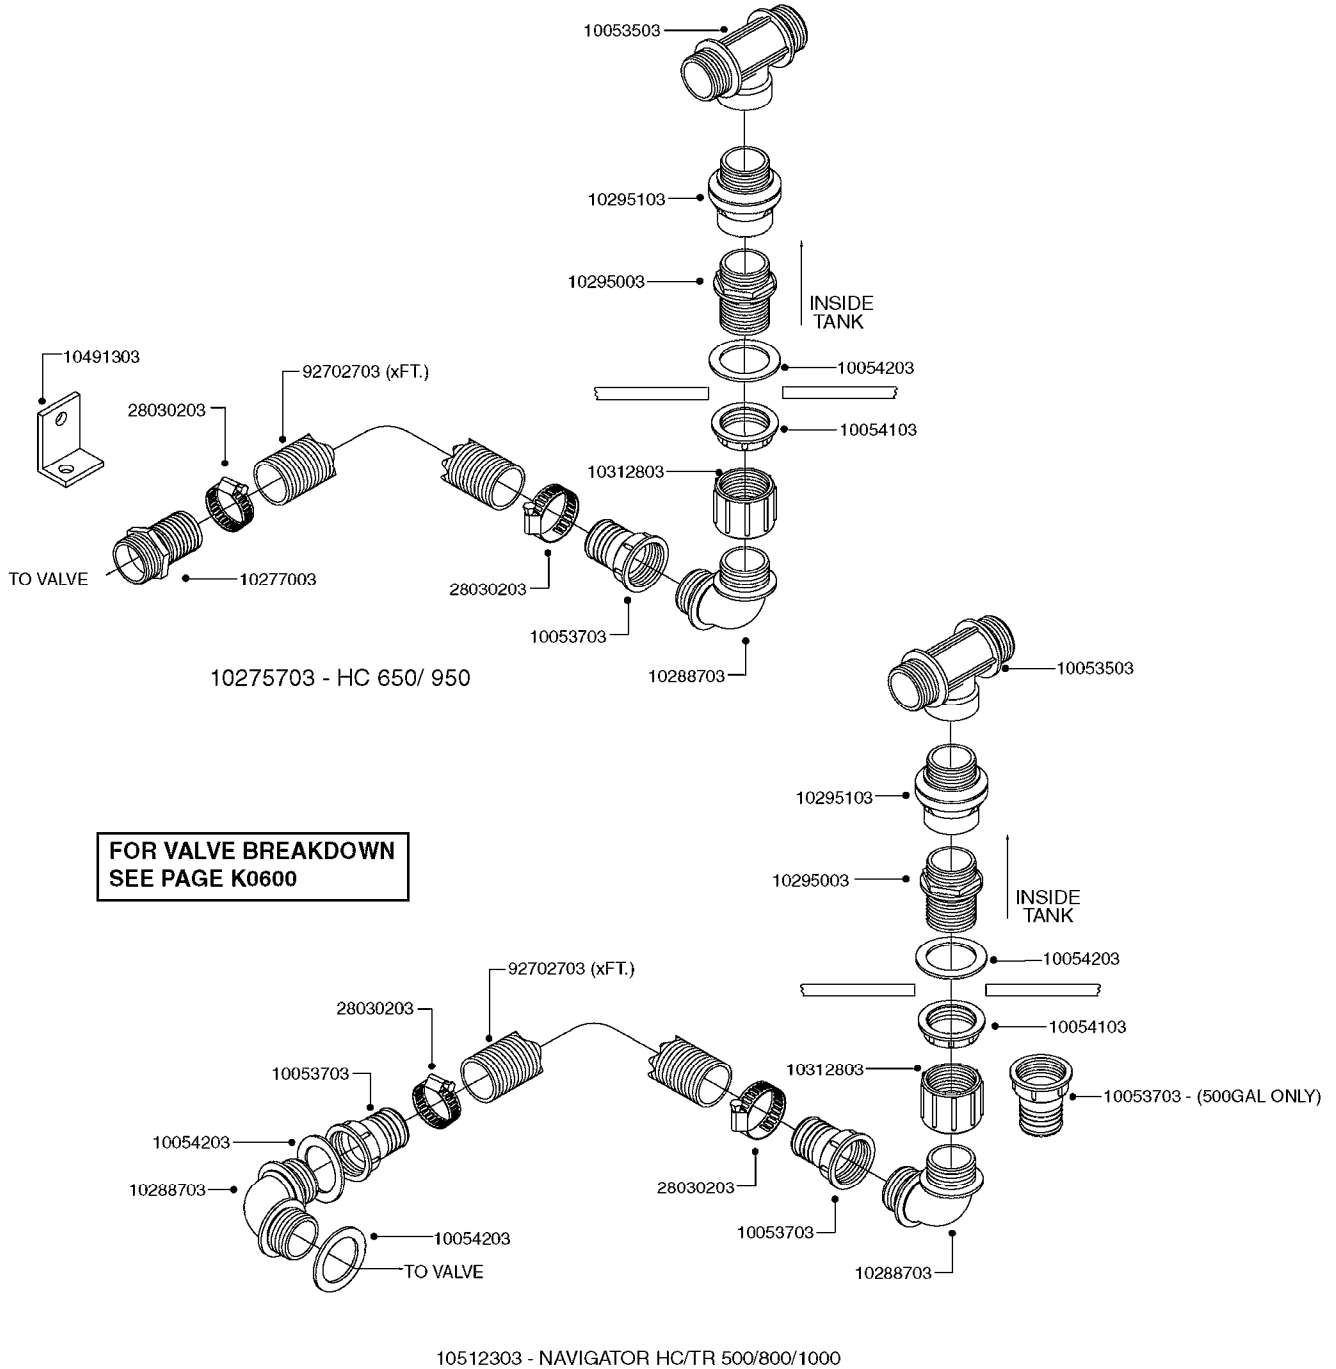

K0580

COMPLETE ASSEMBLIES
WHOLEGOODS ITEMS

QUICKFILL-PLMBNG SYS-TRLR SPYR
K0580-HIN, 01:01:16

Page 1
Date 04.11.2017 13:19

parts-n°	order qty	description
10053503	1	FITT.PO.TEE 2"MX2"FX2"M BSP
10053703	1	FITT.PO.HB STR. 2"BSP #4411
10054103	1	FITT.PO.NUT 2" BSP JAMB MCPHEE
10054203	1	GASKET F. 2" FITTINGS RUBBER
10275703	1	*QUICK FILL KIT 650/950M
10277003	1	FITT.PO.HB 2.00X2.00 MCPHEE
10288703	1	FITT.PO.EL 2MX2M 90 DEG MCPHEE
10295003	1	FITT.PO.HN 2' 250071
10295103	1	FOOT VALVE 2" 504019
10312803	1	FITT.PO.BU 2' X 2'
10491303	1	ANGLE FOR HC950 QUICK FILL
10512303	1	QUICK FILL KIT NAV. (DON'T ORD)
28030203	1	CLAMP HOSE T-BOLT S2" 235-67
92702703	1	HOSE PVC SUCT GRAY 2"