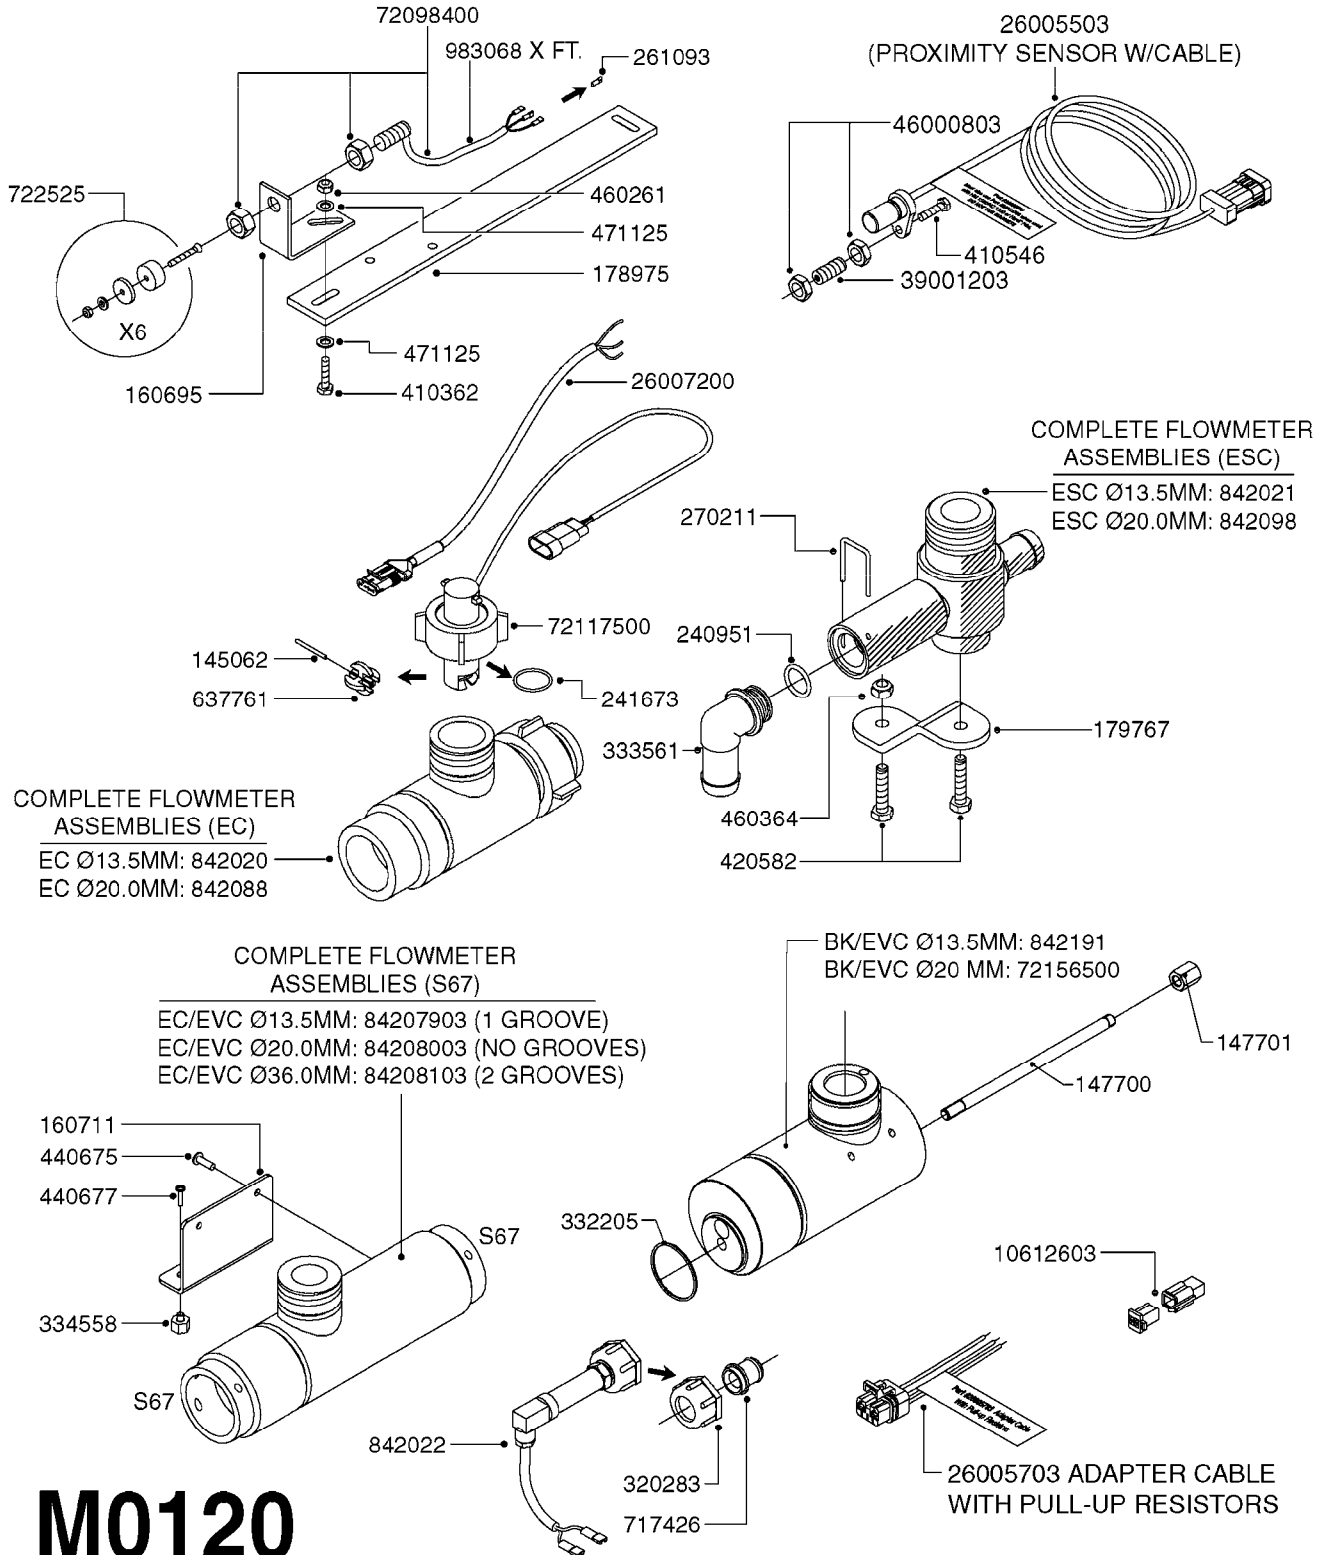

M0120

parts-n°	order qty	description
145062	1	ROTOR SHAFT
147700	1	STUD BOLT M8 X 158MM
147701	1	NUT HEX M8 STAINLESS L=16
160695	1	BRACKET F.SENSOR
160711	1	BRACKET FOR FLOW METER
178975	1	MOUNT BRACKET F. SPEED SENSOR
179767	1	FLOW SENSOR MOUNTING BRACKET
240951	1	O-RING D21.2X3 NITRIL
241673	1	O-RING D22.1X1.6
261093	1	SPADE F.ELEC.WIRE DK 2.8X0.8
270211	1	FITT.DK S25 FORK L=37.5
320283	1	FITT.DK NUT 3/4"BSP
332205	1	O-RING D43/39XD2
333561	1	FITT.DK ELB.1" EC RETURN
334558	1	NUT HEX PLASTIC INSERT
410362	1	BOLT HEX 8.8 SS M6X20
410546	1	SCREW HEX M6X12 A2 SS DIN933
420582	1	BOLT HEX 8.8 DEL M8X20 FT A2
440675	1	SCREW F. PLASTIC 5X16 SS
440677	1	SCREW F. PLASTIC 5X20 SS
460261	1	NUT HEX M6X1.00 LOCK DIN985 A2 SS
460364	1	NUT HU M8 A2 SS DIN934
471125	1	WASHER M6U 6.4X14X1.2,A2 SS
637761	1	ROTOR F.FLOWMETER - PILOT
717426	1	FITT.DK REDUC 1/4"BSP F.3/4"N
722525	1	MONITOR MAGNETS SET OF 8PCS
842020	1	HP FLOW METER EC 2-30 GPM
842021	1	HP FLOW METER ESC 2-30 GPM
842022	1	HP PRESS. TRANSDUCER 0-150 PSI
842088	1	HP FLOW METER EC 4-70 GPM
842098	1	HP FLOW METER ESC 4-70 GPM
842191	1	HP FLOW METER BK/EVC 2-30 GPM
983068	1	ELEC. CABLE 3 WIRE X .25MM HP
10612603	1	KIT PLUG 6 PIN F.PILOT MONITOR
26005503	1	SPEED SENSOR/CABLE ASSY PROX
26005703	1	*SPEED SENS ADPT CBLE W PULLUP
26007200	1	CABLE L =13.00M, AMP, MALE, 3P
39001203	1	THREAD PLST 1/2-13UNCXM6X1L=1"
46000803	1	NUT, 1/2-13 THIN
72098400	1	SPEED SENSOR W/CABLE 10000MM
72117500	1	FLOW SENSOR - M.AMP L=1M
72156500	1	HP FLOW METER PIN 4-70 GPM 20Ø
84207903	1	FLOW METER,2-30 GPM,S67,CAL
84208003	1	FLOW METER,4-70 GPM,S67,CAL
84208103	1	FLOW METER,20-160 GPM,S67,CAL