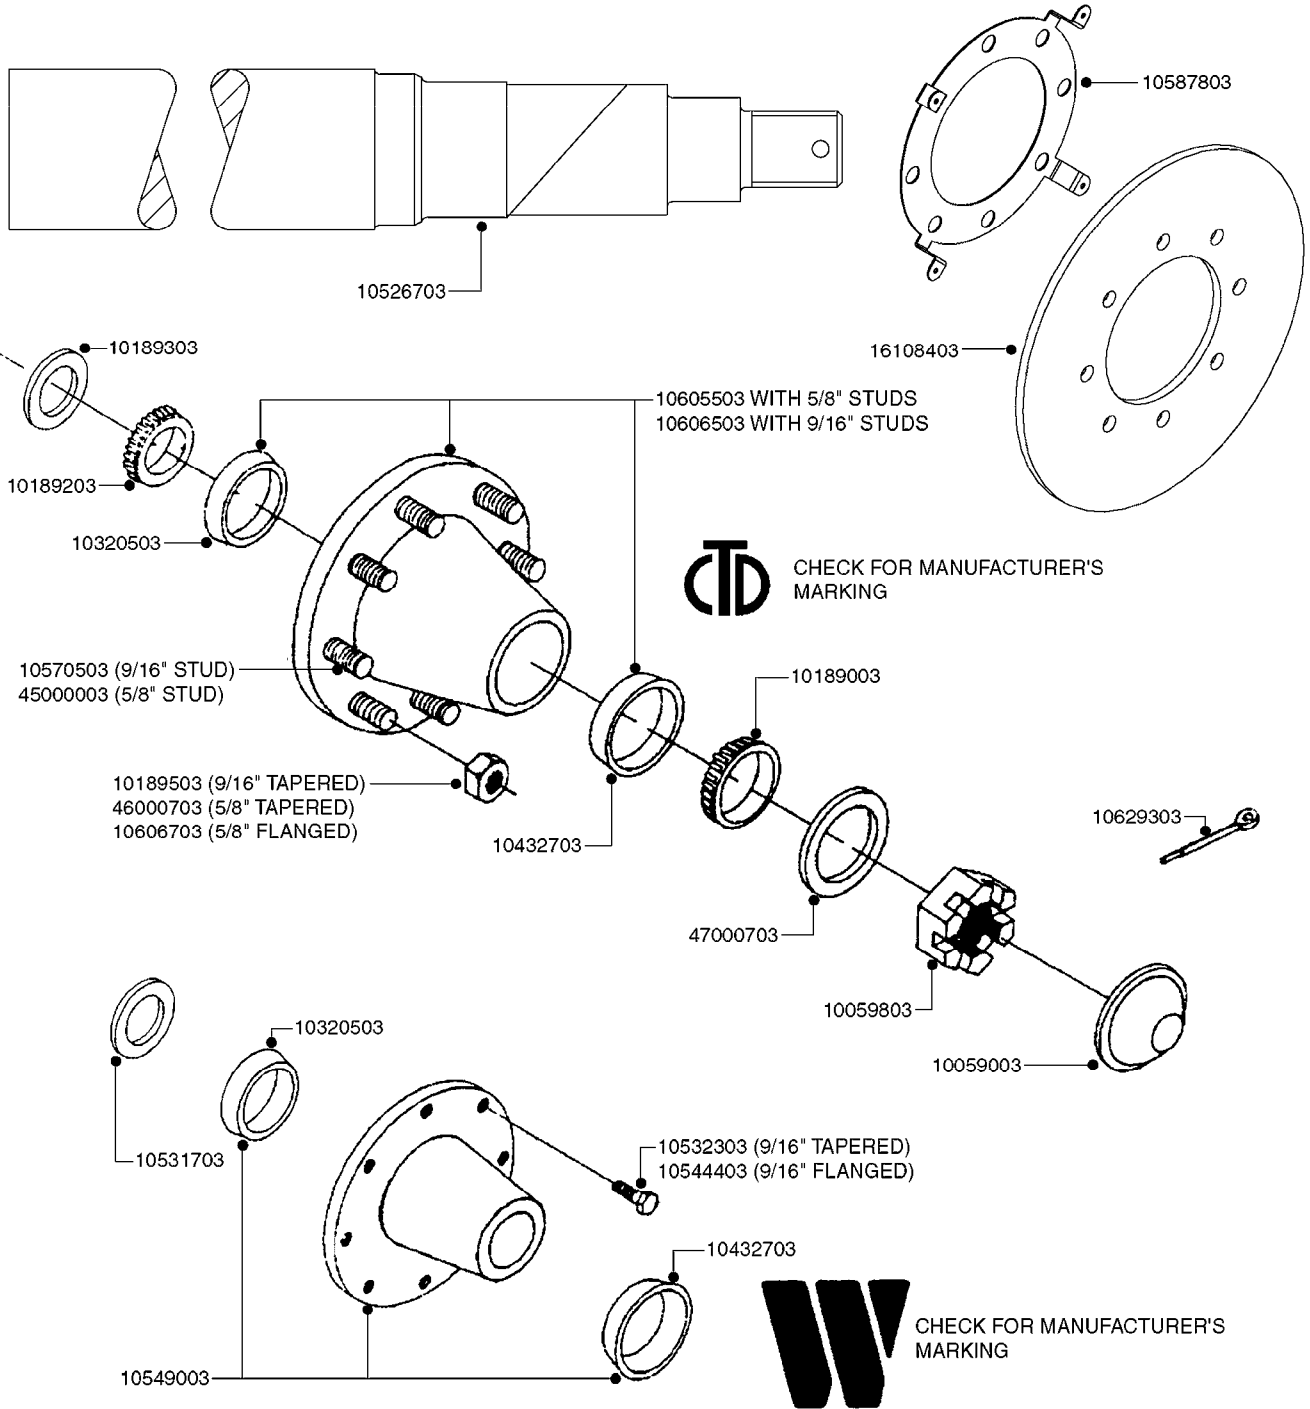

**TAPERED NUTS OR BOLTS
NEEDED FOR 12.4" X 24" RIMS ONLY**

E0740

HUB ASSEMBLY F.2 3/4" SPINDLE
E0740-HIN, 01:01:16

Page 1

Date 04.11.2017 13:19

parts-n°	order qty	description
10059003	1	DUST CAP 800/1000 GAL AEDC17
10059803	1	NUT HEX NF 1"
10189003	1	BEARING OUTER 800/1000 GAL.SA
10189203	1	BEARING INNER CONE 3780
10189303	1	SEAL OIL 800/1000 GAL.SA
10189503	1	NUT HEX NF 9/16 WHEEL STUD
10320503	1	BEARING INNER CUP F. 2-3/4"
10432703	1	BEARING OUTER CUP F. 2.3/4"
10526703	1	SPINDLE 2.75X15.75 W/NUT&WASH
10531703	1	SEAL GREASE F.WILTON HUB A812
10532303	1	BOLT WHEEL 9/16"UNF X 1-1/2"
10544403	1	BOLT HEX 9/16 NF GR.5 01.25FL
10549003	1	HUB ASSY.2-3/4" W.9/16" THREAD
10570503	1	STUD F. HUB 9/16" x 2-1/4"
10587803	1	MAG MNT F. SPEED SNS 8 BOLT
10605503	1	HUB ASSY F.2-3/4" HUB 5/8"STUD
10606503	1	HUB ASSY.NAV550/800/1000 HC
10606703	1	NUT HEX NF 5/8" FLANGED F.STUD
10629303	1	PIN, COTTER 7/32" X 1.75" LONG
16108403	1	REINFORCEMENT RING 8-8-6 HUB FOR NON-REINFORCED 3/8" RIMS ONLY
45000003	1	STUD BOLT 5/8" X 2-1/2"
46000703	1	NUT TAPERED LUG 5/8-18
47000703	1	WASHER, SPNDL 1.1" 1.06x2 .19T