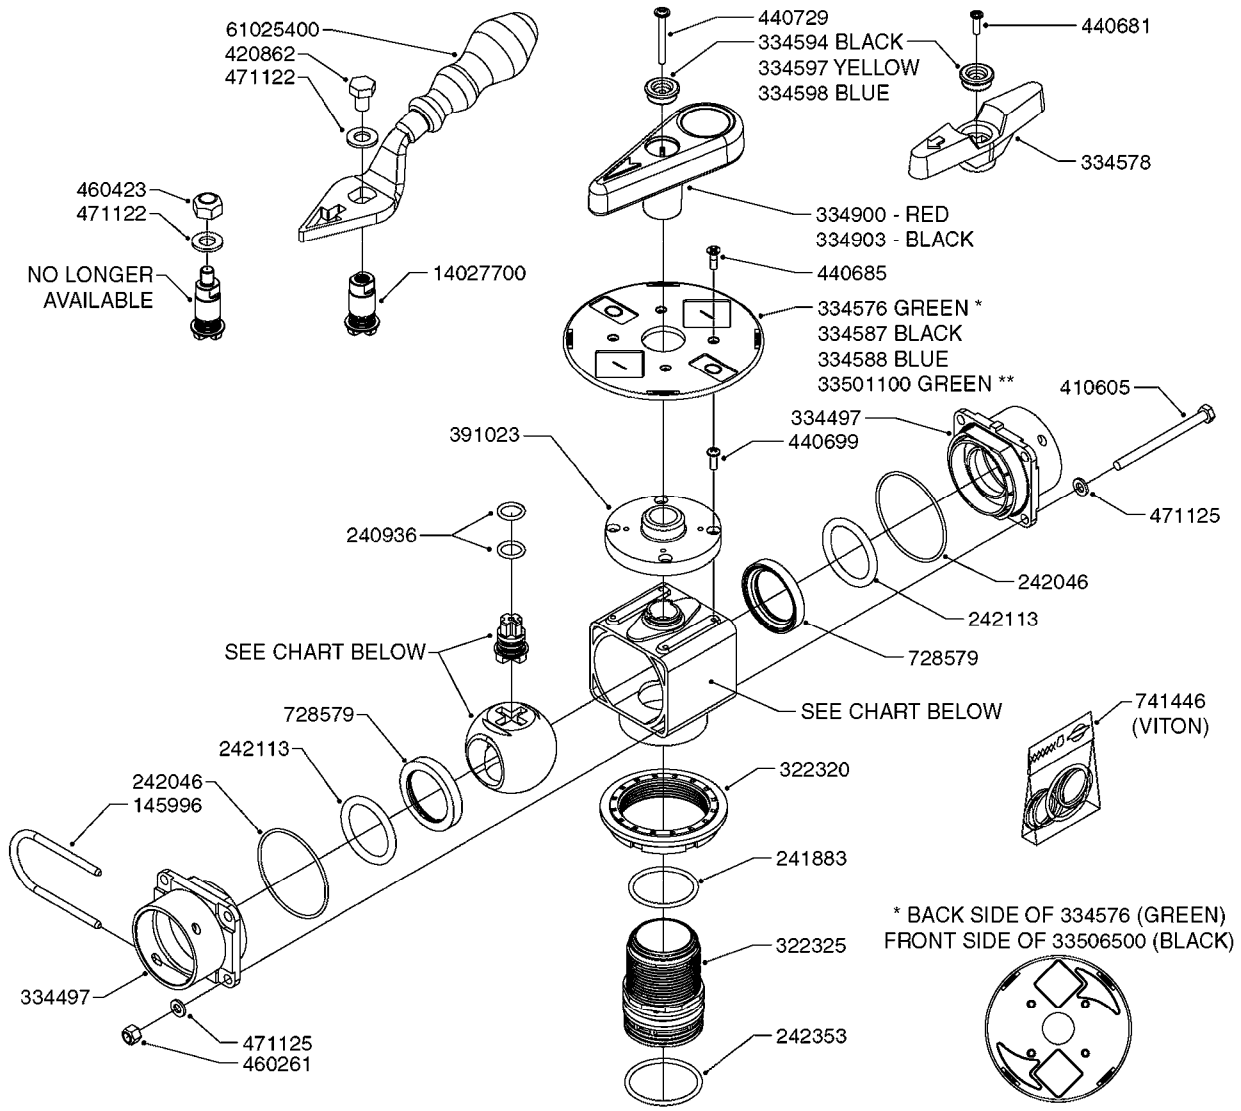

FOR S67 FITTINGS
SEE PAGE L0100

B0420

MANIFOLD SYSTEM - PRESSURE
B0420-HIN, 01:01:16

Page 1

Date 04.11.2017 13:19

parts-n°	order qty	description
145996	1	FITT.DK S-67 FORK
160353	1	BRACKET F.PRESSURE MANIFOLD
160918	1	BRACKET F. MANIFOLD CM
242353	1	O-RING D44.2X3.0 VITON F.S-67
322224	1	FITT.DK S-67 TEE
322320	1	NUT F.3 WAY VALVE S56
334250	1	STOPPER S67
334573	1	CONNECTING PIECE S67-S67
440675	1	SCREW F. PLASTIC 5X16 SS
841062	1	VALVE KIT S67 PRESS. MANIFOLD
841067	1	VALVE S67 PRESS.W/TEE MANIFOLD