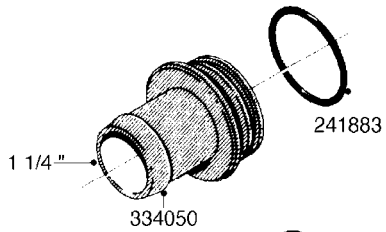

L0080

FITTINGS - S-53
L0080-HIN, 12:09:17

Page 1

Date 04.11.2017 13:20

Pos.	parts-n°	order qty	description
1	145995	1	FITT.DK S-53 FORK
2	241973	1	O-RING Ø3 X 44,2 70 SHORES NITRIL NITRIL (BLACK)
2	242353	1	O-RING D44.2X3.0 VITON F.S-67 VITON (BROWN)
3	242109	1	O-RING D32.2x3.0 NITRIL (BLACK)
3	242354	1	O-RING D32.2X3.0 VITON F.S-53 VITON (BROWN)
4	322103	1	FITT.DK S-53 BULKHEAD
5	322107	1	FITT.DK S-53 BULKHEAD NUT
6	322110	1	FITT.DK S-53 ELB. 1/2" BSP
7	322352	1	FITT.DK S-53 TEE
8	334229	1	FITT.DK S-53 STR.3/4"
9	334260	1	GASKET F. S-53 BULKHEAD
10	334564	1	FITT.DK S-67 TO S-53 ADAPTER
11	391100	1	FITT.DK S-53THREAD INS.1/2"BSP
12	726463	1	FITT.DK S53 BULKHEAD W/GASKET
13	726552	1	FIT.DK S-53X90 1/2" BSP,O-RING
14	726556	1	FITT.DK S-53 HB 1/2" W/O-RING
15	726558	1	FITT.DK S53 STR. 3/4" W.ORING
16	726559	1	FITT DK. S-53 HB 1" W/O-RING
17	726568	1	FITT.DK.S-53 HB 1/2"90 W/ORING
18	726570	1	FITT.DK S-53 ELB.3/4" W.ORING
19	726571	1	FITT.DK S-53 ELB.1", W ORING
20	726578	1	FITT.DK S53 PLUG WITH O-RING
21	728561	1	REDUCER S67M - S53F + O-RING