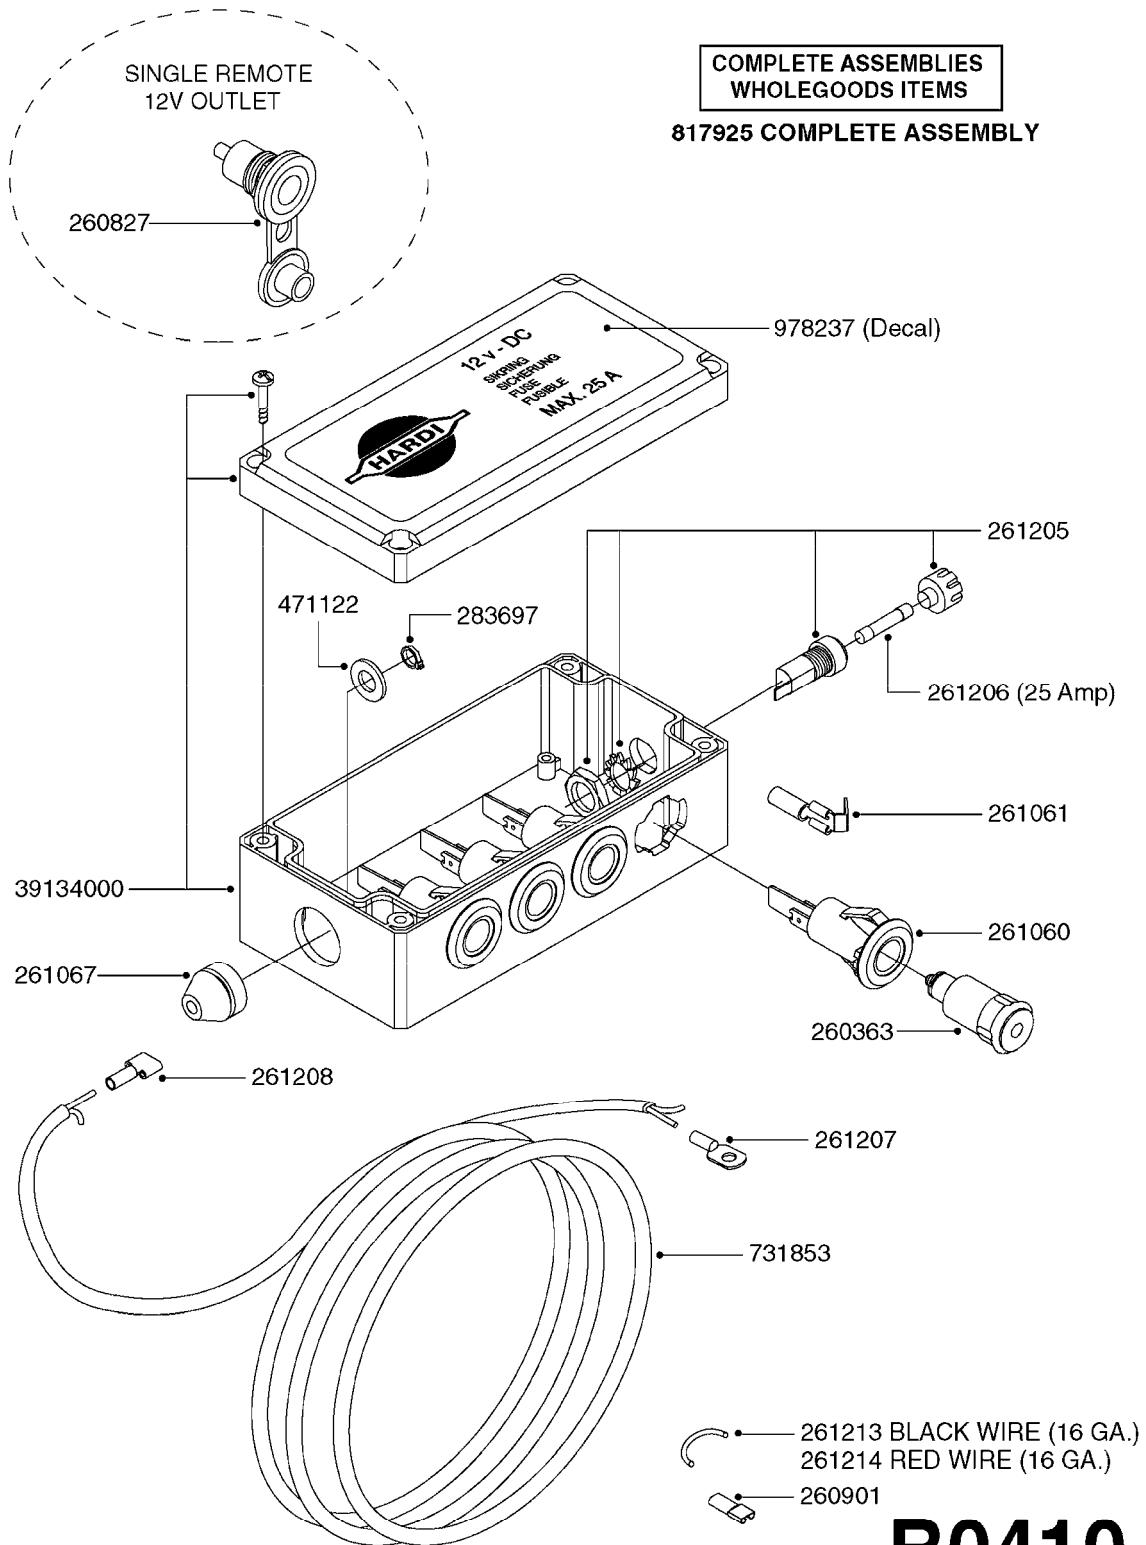

12 VOLT OUTLET BOX
B0410-HIN, 01:01:16

Page 0
Date 04.11.2017 13:19

12 VOLT OUTLET BOX
B0410-HIN, 01:01:16

Page 1
Date 04.11.2017 13:19

parts-n°	order qty	description
260363	1	PLUG 2 POLE 12V
260827	1	PLUG F.EC ATTACHMENTS
260901	1	SPADE F.ELEC CONN.1.5MM BLUE
261060	1	PLUG F.EC ATTACHMENTS
261061	1	SPADE F.ELEC.2 WAY CONNECTOR
261067	1	GROMMET 10-14 GREY
261205	1	FUSE HOLDER
261206	1	FUSE 25 A
261207	1	ELECTRIC CONNECTOR 4MM
261208	1	SPADE F.ELEC.CONNECTOR 4MM
261213	1	WIRE 6.4MM BLACK
261214	1	WIRE 6.4MM RED
283697	1	TIESTRAP 200MM
471122	1	WASHER, M10, Ø20/10.5X 2.0, SS
731853	1	CABLE 2X4MM L=138"
817925	1	OUTLET BOX 12 VOLT ELEC.
978237	1	DECAL OUTLET BOX
39134000	1	BOX, COMPLETE, 12V POWER BOX