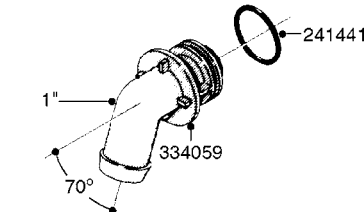

L0010

parts-n°	order qty	description
240085	1	O-RING D13,1/8,3X02,4 NITRIL
241441	1	O-RING D29.3X3
242594	1	O-RING D14 X 1.78 SCH.70-EPDM
320084	1	FITT.DK NUT 1/2" BSP
320095	1	FITT.DK NUT 1" BSP
320117	1	FITT.DK CONN.1/2"BSP F. 1" CAP
320187	1	FITT.DK CAP 3/8" BSP BLACK
320283	1	FITT.DK NUT 3/4"BSP
320821	1	FITT.DK NUT 1-1/2" BSP
321495	1	FITT.DK REDUC 1/4'BSP F.3/4'NT
321576	1	FITT.DK CONN 1/2"BSP F.3/4"NUT
330013	1	O-RING D15/D10X2.5 F.3/8"NUT
330212	1	O-RING D19/D14X2.4 F.1/2"NUT
330326	1	O-RING D30/D24X2 F.1"NUT
330341	1	FITT.DK HB 1" F. 1" NUT
330595	1	O-RING D24.6/D20X2.1 -3/4"
330665	1	3/4' HOSE TAIL F/1' CAP
330676	1	FITT.DK HB 3/8" F. 1/2" NUT
330687	1	FITT.DK HB 1/2" F. 1/2" NUT
330691	1	FITT.DK HB 3/4'F.3/4' NUT
330783	1	FITT.DK HB 3/8"F.3/8" NUT
331262	1	FITT.DK HB 1-1/2" F. 1-1/2"NUT
331273	1	O-RING D44/D38X2 F.1-1/2"
331446	1	FITT.DK HB 1" F.1-1/2" NUT
331807	1	FITT.DK HB 5/16" F.3/8" NUT
332286	1	FITT.DK HB 1/2" F. 3/4" NUT
332905	1	FITT.DK HB 1/2" F. 3/4" CAP
332927	1	PLUG F. NOZZLE TUBE 3/4'
333292	1	FITT.DK HB 1"O'RING F.1-1/2"
333664	1	FITT.DK HB 5/16' F. 1/2' NUT
334044	1	FITT.DK HB 3/4' F. 3/4' CAP
334059	1	FITT.DK EL 1" 110 DEG.F.1-1/2"
334123	1	FITT.DK HB 1-1/4"O-RNG F.1-1/2"
334150	1	FITT.DK HB 1-1/4" 110 F.1-1/2"
390542	1	PLUG WASHER FOR 3/4'CAP NUT
716236	1	FITT.DK HB 1/2" ASSY. F. 3/4"
716413	1	FITT.DK PLUG ASSY. F.NOZ TUBE
717426	1	FITT.DK REDUC 1/4"BSP F.3/4"N
720856	1	FITT.DK 1/2'BSP ASSY.F.3/4'NUT
724621	1	FITT.DK HB 3/4"ASSY F.3/4" NUT