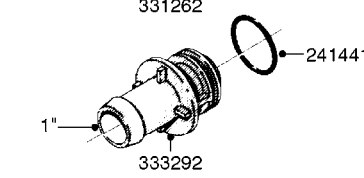

L0010

parts-n°	order qty	description
240085	1	O-RING D13,1/8,3X02,4 NITRIL
241441	1	O-RING D29.3X3
242594	1	O-RING D14 X 1.78 SCH.70-EPDM
320084	1	FITT.DK NUT 1/2" BSP
320095	1	FITT.DK NUT 1" BSP
320117	1	FITT.DK CONN.1/2"BSP F. 1" CAP
320187	1	FITT.DK CAP 3/8" BSP BLACK
320283	1	FITT.DK NUT 3/4"BSP
320821	1	FITT.DK NUT 1-1/2" BSP
321495	1	FITT.DK REDUC 1/4'BSP F.3/4'NT
321576	1	FITT.DK CONN 1/2"BSP F.3/4"NUT
330013	1	O-RING D15/D10X2.5 F.3/8"NUT
330212	1	O-RING D19/D14X2.4 F.1/2"NUT
330326	1	O-RING D30/D24X2 F.1"NUT
330341	1	FITT.DK HB 1" F. 1" NUT
330595	1	O-RING D24.6/D20X2.1 -3/4"
330665	1	3/4' HOSE TAIL F/1' CAP
330676	1	FITT.DK HB 3/8" F. 1/2" NUT
330687	1	FITT.DK HB 1/2" F. 1/2" NUT
330691	1	FITT.DK HB 3/4'F.3/4' NUT
330783	1	FITT.DK HB 3/8"F.3/8" NUT
331262	1	FITT.DK HB 1-1/2" F. 1-1/2"NUT
331273	1	O-RING D44/D38X2 F.1-1/2"
331446	1	FITT.DK HB 1" F.1-1/2" NUT
331807	1	FITT.DK HB 5/16" F.3/8" NUT
332286	1	FITT.DK HB 1/2" F. 3/4" NUT
332905	1	FITT.DK HB 1/2" F. 3/4" CAP
332927	1	PLUG F. NOZZLE TUBE 3/4'
333292	1	FITT.DK HB 1"O'RING F.1-1/2"
333664	1	FITT.DK HB 5/16' F. 1/2' NUT
334044	1	FITT.DK HB 3/4' F. 3/4' CAP
334059	1	FITT.DK EL 1" 110 DEG.F.1-1/2"
334123	1	FITT.DK HB 1-1/4"O-RNG F.1-1/2"
334150	1	FITT.DK HB 1-1/4" 110 F.1-1/2"
390542	1	PLUG WASHER FOR 3/4'CAP NUT
716236	1	FITT.DK HB 1/2" ASSY. F. 3/4"
716413	1	FITT.DK PLUG ASSY. F.NOZ TUBE
717426	1	FITT.DK REDUC 1/4"BSP F.3/4"N
720856	1	FITT.DK 1/2'BSP ASSY.F.3/4'NUT
724621	1	FITT.DK HB 3/4"ASSY F.3/4" NUT