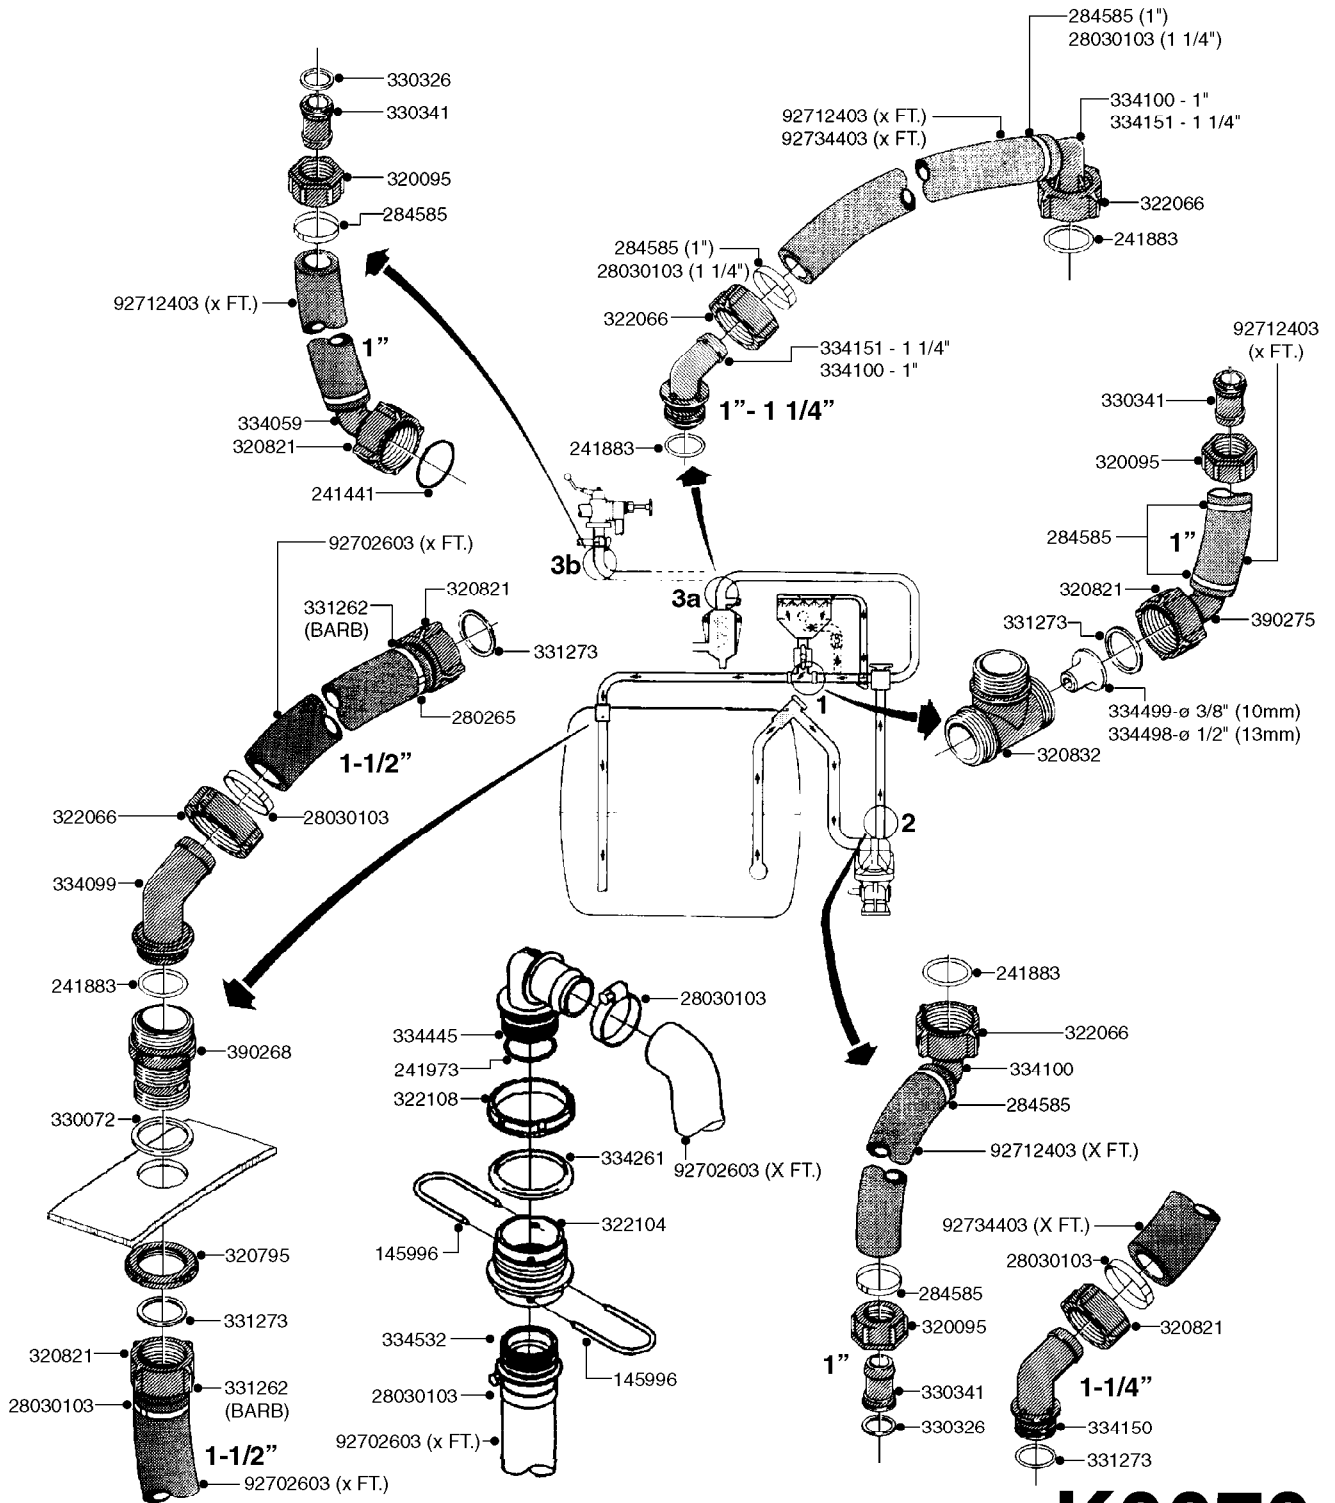

K0070

CHEM. FILLER-PLUMBING-STANDARD
K0070-HIN, 01:01:16

Page 1

Date 16.03.2016 11:18

parts-n°	order qty	description
145996	1	FITT.DK S-67 FORK
241441	1	O-RING D29.3X3
241883	1	O-RING D39.2X3 NITRIL 242020
241973	1	O-RING 44.2 x 3.0 (use-242353)
280265	1	CLMP HS GEAR1-1/2" alt28030103
284585	1	CLAMP HOSE GEAR 1" MINI 020
320095	1	FITT.DK NUT 1" BSP
320795	1	FITT.DK NUT 1-1/2" BSP JAMB
320821	1	FITT.DK NUT 1-1/2" BSP
320832	1	FITT.DK TEE 1-1/2x1-1/2x1-1/2
322066	1	FITT.DK S-56 NUT
322104	1	FITT.DK S-67 BULKHEAD
322108	1	FITT.DK S-67 BULKHEAD NUT
330072	1	O-RING D53.5/D45.5X4
330326	1	O-RING D30/D24X2 F.1"NUT
330341	1	FITT.DK HB 1" F. 1" NUT
331262	1	FITT.DK HB 1-1/2" F. 1-1/2"NUT
331273	1	O-RING D44/D38X2 F.1-1/2"
334059	1	FITT.DK EL 1" 110 DEG.F.1-1/2"
334099	1	FITT.DK S-61 ELB.1-1/2"110 DEG
334100	1	FITT.DK S-61 ELB.1" 110 DEG.
334150	1	FITT.DK HB 1-1/4" 110 F.1-1/2"
334151	1	FITT.DK S-61 ELB.1-1/4"110 DEG
334261	1	GASKET F. S-67 BULKHEAD
334445	1	FITT.DK S-67 ELB.1-1/2"
334498	1	NOZZLE INJECTOR 13MM/462 WHITE
334499	1	NOZZLE INJECTOR 10MM/361 BLACK
334532	1	FITT.DK S-67 STR.1-1/2' W/HOLE
390268	1	FITT.DK BULKHEAD 1-1/2' SPEC.
390275	1	FITT.DK ELB 1' SPECIAL F.CHEMF
28030103	1	CLAMP HOSE GEAR P5/4-S1.5"6724
92702603	1	HOSE PVC SUCT GRAY 1-1/2"
92712403	1	HOSE R X1" X300PSI WP X0012"
92734403	1	HOSE R X5/4" X200PSI WP X0012"