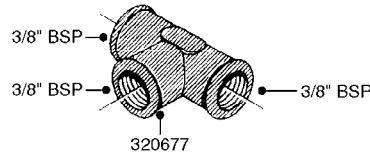

L0020

FITTINGS-T-PIECES, CAPS & ELBOWS
L0020-HIN, 01:01:16

Page 1
Date 16.03.2016 11:18

parts-n°	order qty	description
10053603	1	FITT. CAPNUT 2"BSP 5601
10194303	1	CAP BLANK 1 1/2 MCPHEE 210060
320047	1	FITT.DK CAPNUT 1/2" BSP
320106	1	FITT.DK CAPNUT 1" BSP
320272	1	FITT.DK CAPNUT 3/8" BSP
320316	1	FITT.DK TEE 3/4" X3/4" X1"BSP
320331	1	FITT.DK TEE 1" - 1" - 3/4" BSP
320342	1	FITT.DK EL 3/4"M X 1"F BSP
320563	1	FITT.DK 3 WAY 1/2" 110 DEG.
320677	1	NO LONGER AVAILABLE
320961	1	FITT.DK CAPNUT 1-1/2" BSP
321053	1	FITT.DK TEE 1/2 X1/2 X1/2" BSP
322072	1	FITT.DK TEE 3/8'X3/8'X3/8' BSP
322095	1	FITT.DK TEE 1-1/2 X1-1/4 X3/4" BSP
322138	1	FITT.DK ELB 1"M X 1"F BSP
330013	1	O-RING D15/D10X2.5 F.3/8"NUT
330212	1	O-RING D19/D14X2.4 F.1/2"NUT
330326	1	O-RING D30/D24X2 F.1"NUT
331273	1	O-RING D44/D38X2 F.1-1/2"