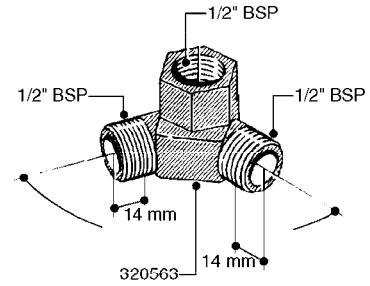

L0020

FITTINGS-T-PIECES, CAPS & ELBOWS
L0020-HIN, 01:01:16

Page 1
Date 16.03.2016 11:18

parts-n°	order qty	description
10053603	1	FITT. CAPNUT 2"BSP 5601
10194303	1	CAP BLANK 1 1/2 MCPHEE 210060
320047	1	FITT.DK CAPNUT 1/2" BSP
320106	1	FITT.DK CAPNUT 1" BSP
320272	1	FITT.DK CAPNUT 3/8" BSP
320316	1	FITT.DK TEE 3/4" X3/4" X1"BSP
320331	1	FITT.DK TEE 1" - 1" - 3/4" BSP
320342	1	FITT.DK EL 3/4"M X 1"F BSP
320563	1	FITT.DK 3 WAY 1/2" 110 DEG.
320677	1	NO LONGER AVAILABLE
320961	1	FITT.DK CAPNUT 1-1/2" BSP
321053	1	FITT.DK TEE 1/2 X1/2 X1/2" BSP
322072	1	FITT.DK TEE 3/8'X3/8'X3/8' BSP
322095	1	FITT.DK TEE 1-1/2 X1-1/4 X3/4" BSP
322138	1	FITT.DK ELB 1"M X 1"F BSP
330013	1	O-RING D15/D10X2.5 F.3/8"NUT
330212	1	O-RING D19/D14X2.4 F.1/2"NUT
330326	1	O-RING D30/D24X2 F.1"NUT
331273	1	O-RING D44/D38X2 F.1-1/2"