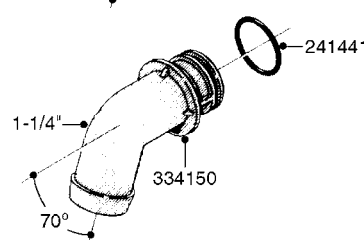

L0010

parts-n°	order qty	description
240085	1	O-RING D13,1/8,3X02,4 NITRIL
241441	1	O-RING D29.3X3
242594	1	O-RING D14 X 1.78 SCH.70-EPDM
320084	1	FITT.DK NUT 1/2" BSP
320095	1	FITT.DK NUT 1" BSP
320117	1	FITT.DK CONN.1/2"BSP F. 1" CAP
320187	1	FITT.DK CAP 3/8" BSP BLACK
320283	1	FITT.DK NUT 3/4"BSP
320821	1	FITT.DK NUT 1-1/2" BSP
321495	1	FITT.DK REDUC 1/4'BSP F.3/4'NT
321576	1	FITT.DK CONN 1/2"BSP F.3/4"NUT
330013	1	O-RING D15/D10X2.5 F.3/8"NUT
330212	1	O-RING D19/D14X2.4 F.1/2"NUT
330326	1	O-RING D30/D24X2 F.1"NUT
330341	1	FITT.DK HB 1" F. 1" NUT
330595	1	O-RING D24.6/D20X2.1 -3/4"
330665	1	3/4' HOSE TAIL F/1' CAP
330676	1	FITT.DK HB 3/8" F. 1/2" NUT
330687	1	FITT.DK HB 1/2" F. 1/2" NUT
330691	1	FITT.DK HB 3/4'F.3/4' NUT
330783	1	FITT.DK HB 3/8"F.3/8" NUT
331262	1	FITT.DK HB 1-1/2" F. 1-1/2"NUT
331273	1	O-RING D44/D38X2 F.1-1/2"
331446	1	FITT.DK HB 1" F.1-1/2" NUT
331807	1	FITT.DK HB 5/16" F.3/8" NUT
332286	1	FITT.DK HB 1/2" F. 3/4" NUT
332905	1	FITT.DK HB 1/2" F. 3/4" CAP
332927	1	PLUG F. NOZZLE TUBE 3/4'
333292	1	FITT.DK HB 1"O'RING F.1-1/2"
333664	1	FITT.DK HB 5/16' F. 1/2' NUT
334044	1	FITT.DK HB 3/4' F. 3/4' CAP
334059	1	FITT.DK EL 1" 110 DEG.F.1-1/2"
334123	1	FITT.DK HB 1-1/4"O-RNG F.1-1/2"
334150	1	FITT.DK HB 1-1/4" 110 F.1-1/2"
390542	1	PLUG WASHER FOR 3/4'CAP NUT
716236	1	FITT.DK HB 1/2" ASSY. F. 3/4"
716413	1	FITT.DK PLUG ASSY. F.NOZ TUBE
717426	1	FITT.DK REDUC 1/4"BSP F.3/4"N
720856	1	FITT.DK 1/2'BSP ASSY.F.3/4'NUT
724621	1	FITT.DK HB 3/4"ASSY F.3/4" NUT