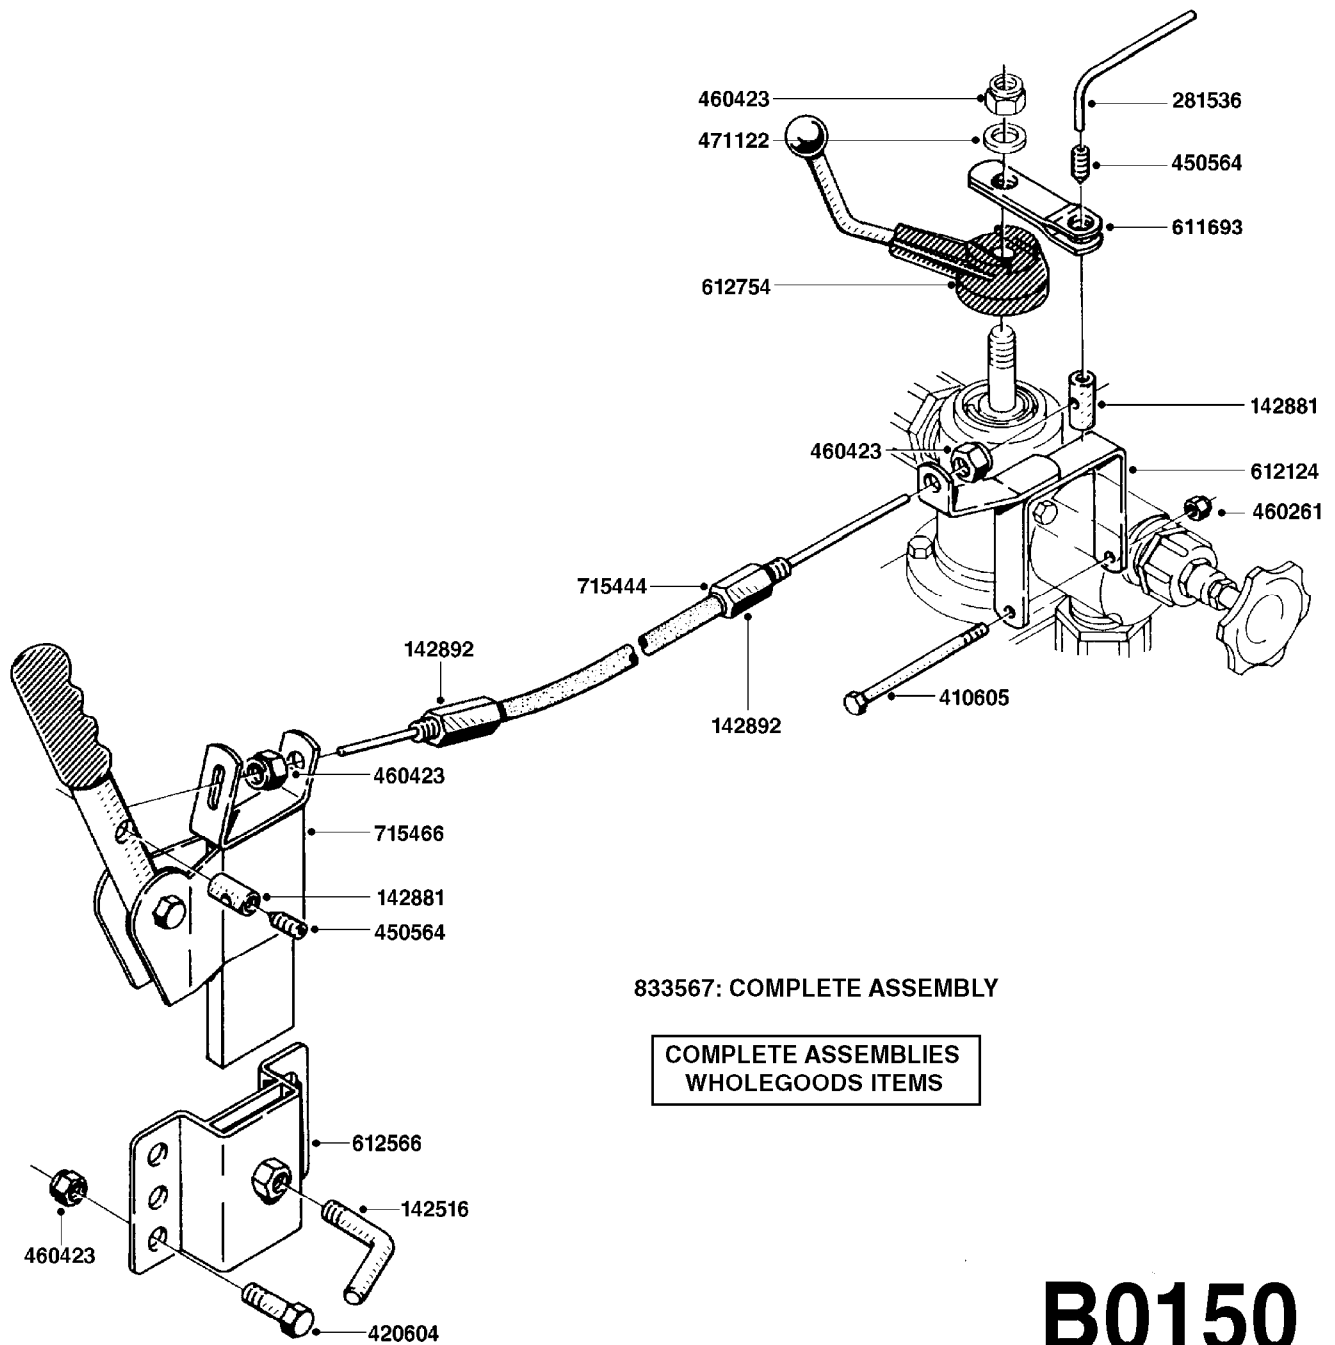

BK-180 REMOTE CONTROL CABLE
B0150-HIN, 01:01:16

Page 1

Date 16.03.2016 11:18

parts-n°	order qty	description
142516	1	SCREW SET M10 BENT F. LOCKING
142881	1	WIRE HOLDER FOR REMOTE CONTROL
142892	1	END NIPPLE F.REMOTE CABLE
281536	1	ALLEN WRENCH 3MM
410605	1	BOLT HEX 8.8 DEL M6X80
420604	1	BOLT HEX 8.8 DEL M10X25 FT DIN933
450564	1	SCREW M6X12 ALLEN
460261	1	NUT HEX M6X1 LOCK A2 DIN985
460423	1	NUT HEX M10X1.5 LOCK
471122	1	WASHER, M10, Ø20/10.5X 2.0, SS
611693	1	ARM FOR REMOTE CONTROL BK180
612124	1	BRACKET FOR OP.UNIT F REM.CTR
612566	1	MOUNT BRACKET F.FAN CABLE ASSY
612754	1	HANDLE FOR REMOTE CONTROL
715444	1	REMOTE CONTROL CABLE COMPLETE
715466	1	MOUNTING PLATE
833567	1	REMOTE CONTROL ON/OFF BK 180