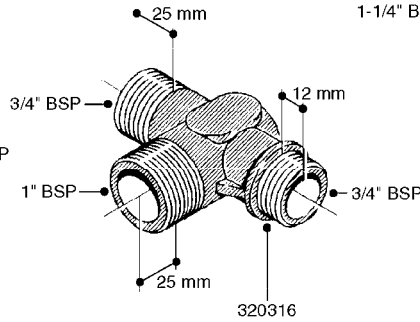

L0020

FITTINGS-T-PIECES, CAPS & ELBOWS
L0020-HIN, 01:01:16

Page 1
Date 16.03.2016 11:18

parts-n°	order qty	description
10053603	1	FITT. CAPNUT 2"BSP 5601
10194303	1	CAP BLANK 1 1/2 MCPHEE 210060
320047	1	FITT.DK CAPNUT 1/2" BSP
320106	1	FITT.DK CAPNUT 1" BSP
320272	1	FITT.DK CAPNUT 3/8" BSP
320316	1	FITT.DK TEE 3/4" X3/4" X1"BSP
320331	1	FITT.DK TEE 1" - 1" - 3/4" BSP
320342	1	FITT.DK EL 3/4"M X 1"F BSP
320563	1	FITT.DK 3 WAY 1/2" 110 DEG.
320677	1	NO LONGER AVAILABLE
320961	1	FITT.DK CAPNUT 1-1/2" BSP
321053	1	FITT.DK TEE 1/2 X1/2 X1/2" BSP
322072	1	FITT.DK TEE 3/8'X3/8'X3/8' BSP
322095	1	FITT.DK TEE 1-1/2 X1-1/4 X3/4" BSP
322138	1	FITT.DK ELB 1"M X 1"F BSP
330013	1	O-RING D15/D10X2.5 F.3/8"NUT
330212	1	O-RING D19/D14X2.4 F.1/2"NUT
330326	1	O-RING D30/D24X2 F.1"NUT
331273	1	O-RING D44/D38X2 F.1-1/2"