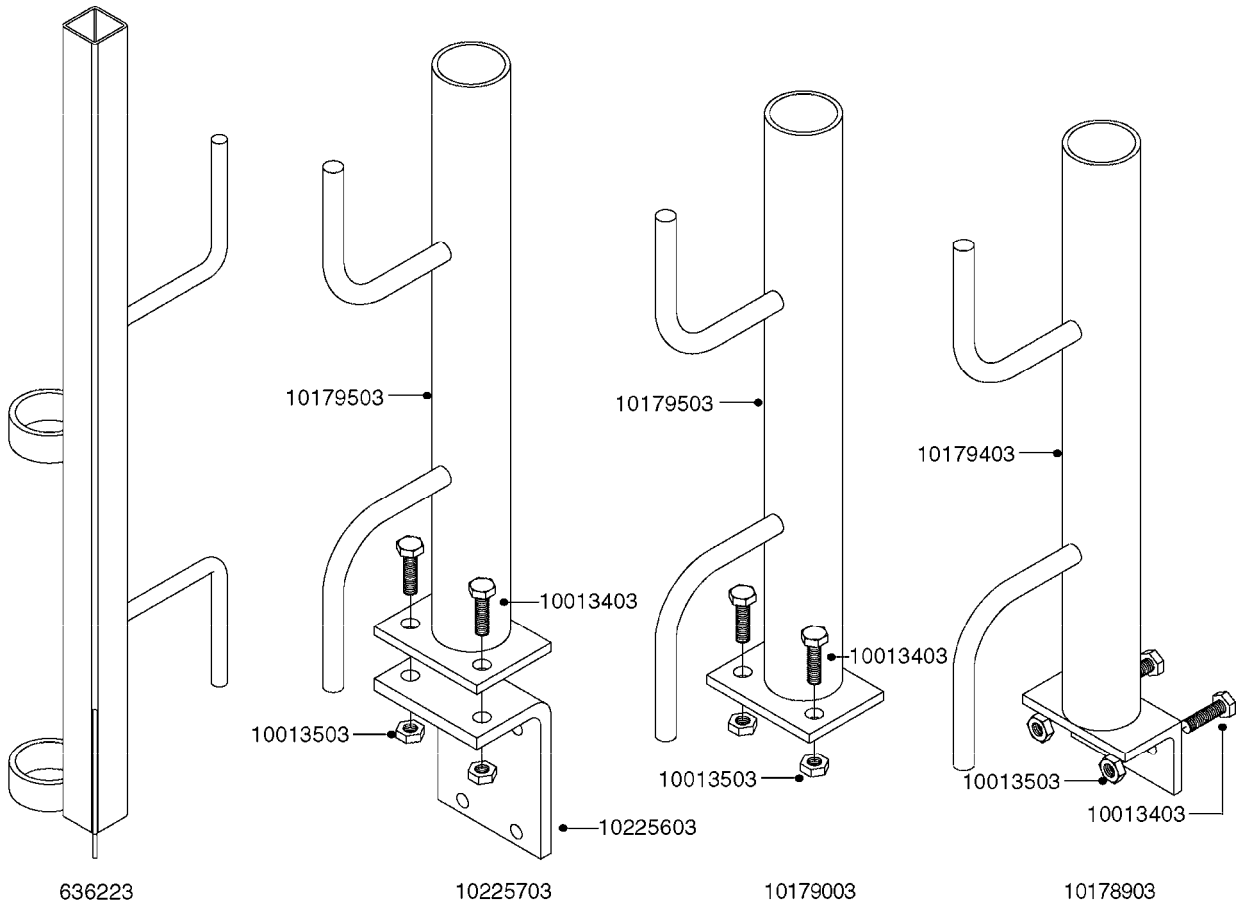

COMPLETE ASSEMBLY:
 818377 - 160' x 3/8" (50m) HOSE REEL
 818381 - 320' X 3/8" (100m) HOSE REEL

K0490

HOSE REEL ASSEMBLIES
K0490-HIN, 01:01:16

Page 1
Date 16.03.2016 11:18

parts-n°	order qty	description
143684	1	BUSHING F. HOSE REEL
143706	1	SPACER TUBE F. 275' HOSE REEL
145925	1	NIPPLE M10 M6
146314	1	UNION BUSHING F.HOSE REEL
146315	1	RING FOR HOSE REEL
146487	1	SPACER ROD F/HOSE REEL 225mm
160311	1	WASHER D30/D20.4X2
241474	1	O-RING NITRIL
281072	1	SNAP-RING OUTER 20X1.20
282155	1	CLIP F.TUBE SUPPORT
320655	1	FITT.DK HN 1/2"-1/2" BSP
320821	1	FITT.DK NUT 1-1/2" BSP
330212	1	O-RING D19/D14X2.4 F.1/2"NUT
333443	1	BUSHING F. HOSE REEL
420604	1	BOLT HEX 8.8 DEL M10X25 FT DIN933
420626	1	BOLT HEX 8.8 DEL M10X20 FT
420862	1	BOLT HEX 8.8 DEL M10X16 FT
430286	1	BOLT HEX 8.8 DEL M12X30 FT
460423	1	NUT HEX M10X1.5 LOCK
460703	1	NUT HEX M12X1.75 LOCK DIN985
613207	1	CENTER TUBE FOR 164'HOSE REEL
613211	1	HOSE REEL NK 80/105
613292	1	CENTER TUBE 100 MM
633824	1	SIDE FOR HOSE REEL
633835	1	OUTER TUBE NK 300-600
633846	1	FITTING FOR HOSE REEL TR2/TR3
633905	1	BRKTS. HOSE REEL SM210
637986	1	CLAMP FITTING HOSE REEL
719073	1	HANDLE ASSY. F. HOSE REEL
719084	1	SWIVEL F.HOSE REEL
719121	1	HOSE 1/2'X2500M NUT
719401	1	CLIPS F.PISTOL ASSY.
725618	1	CLIP WHITE PLASTIC SNAP TYPE
818377	1	REEL FOR HOSE 160' X 3/8"
818381	1	REEL FOR HOSE 320' X 3/8'
818801	1	BKT.HOSE REEL MOUNT NL/NK/BOOM
818845	1	BKT.HOSE REEL SM210
833768	1	HOLDER F. HOSE REEL
834764	1	BKT.HOSE REEL MOUNT ESTATE SPR
61021400	1	BKT. BOOM MOUNT SM53/80 US