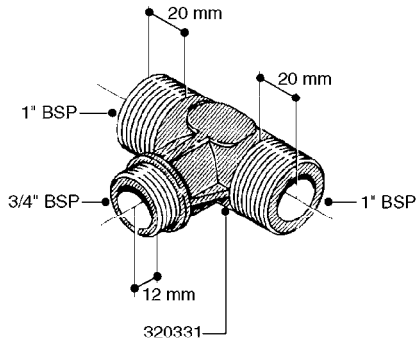

L0020

FITTINGS-T-PIECES, CAPS & ELBOWS
L0020-HIN, 01:01:16

Page 1
Date 16.03.2016 11:18

parts-n°	order qty	description
10053603	1	FITT. CAPNUT 2"BSP 5601
10194303	1	CAP BLANK 1 1/2 MCPHEE 210060
320047	1	FITT.DK CAPNUT 1/2" BSP
320106	1	FITT.DK CAPNUT 1" BSP
320272	1	FITT.DK CAPNUT 3/8" BSP
320316	1	FITT.DK TEE 3/4" X3/4" X1"BSP
320331	1	FITT.DK TEE 1" - 1" - 3/4" BSP
320342	1	FITT.DK EL 3/4"M X 1"F BSP
320563	1	FITT.DK 3 WAY 1/2" 110 DEG.
320677	1	NO LONGER AVAILABLE
320961	1	FITT.DK CAPNUT 1-1/2" BSP
321053	1	FITT.DK TEE 1/2 X1/2 X1/2" BSP
322072	1	FITT.DK TEE 3/8'X3/8'X3/8' BSP
322095	1	FITT.DK TEE 1-1/2 X1-1/4 X3/4" BSP
322138	1	FITT.DK ELB 1"M X 1"F BSP
330013	1	O-RING D15/D10X2.5 F.3/8"NUT
330212	1	O-RING D19/D14X2.4 F.1/2"NUT
330326	1	O-RING D30/D24X2 F.1"NUT
331273	1	O-RING D44/D38X2 F.1-1/2"