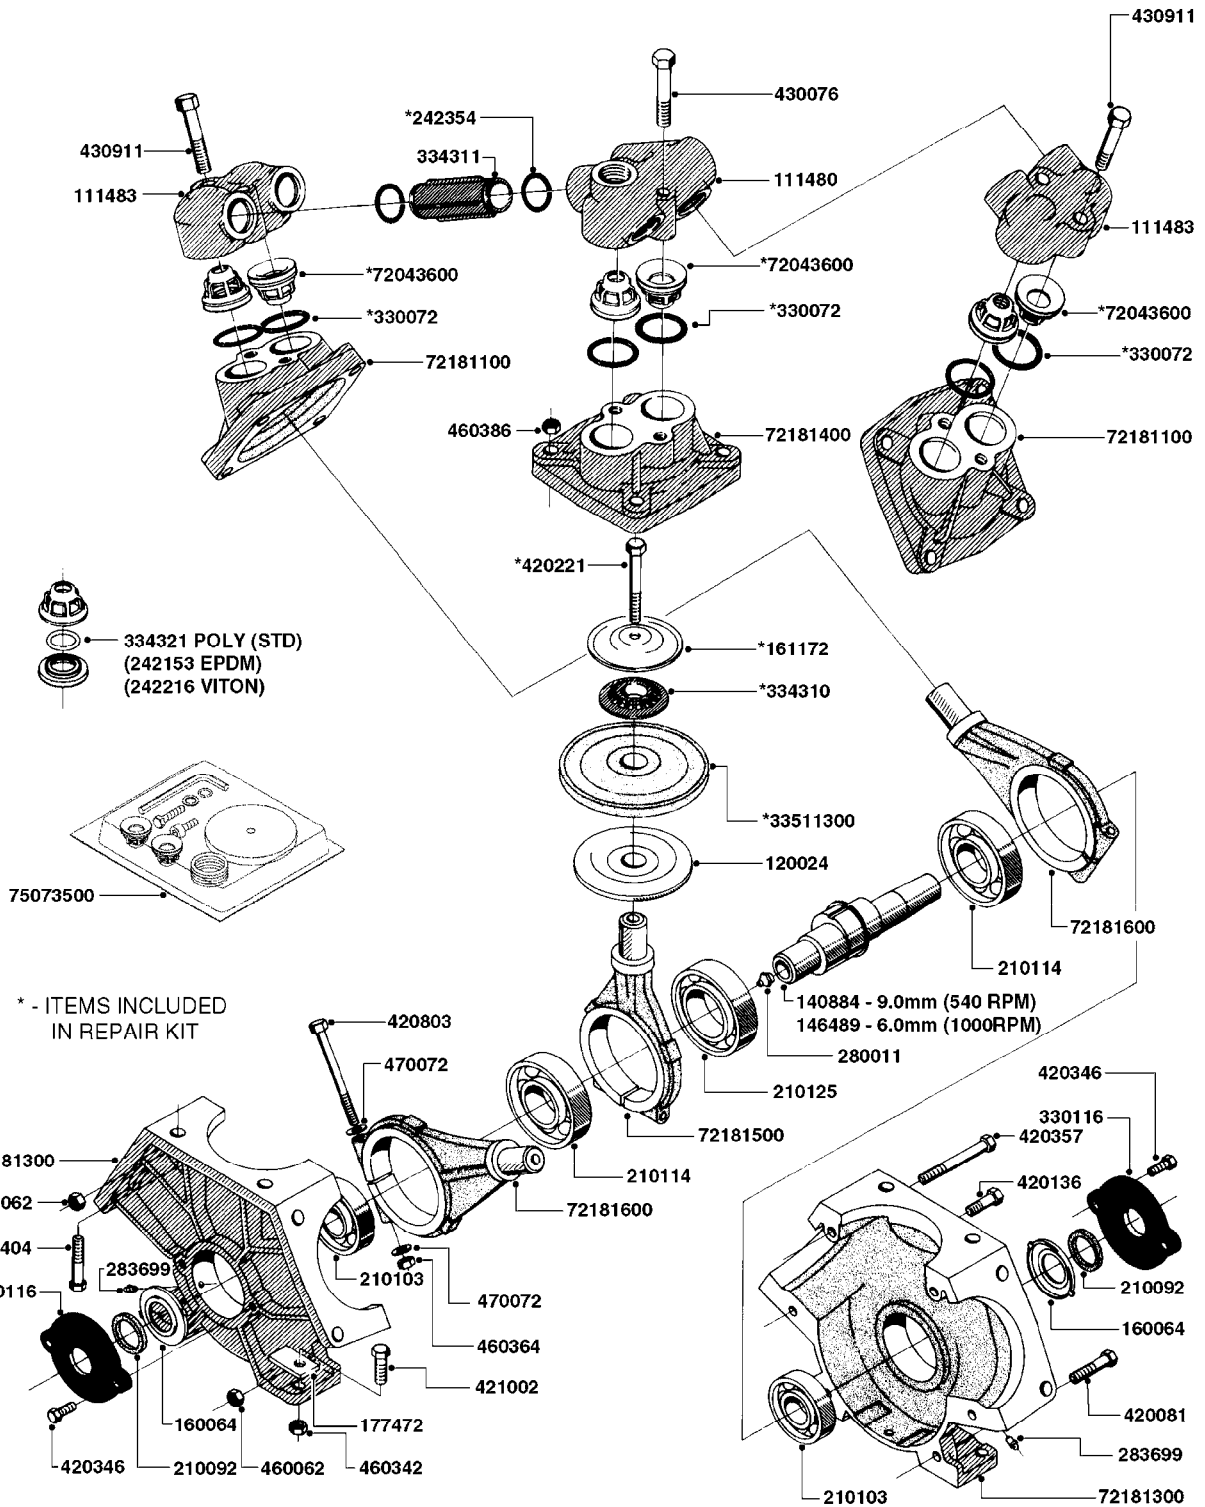

A0220

PUMP - 1302 W/ MOUNTING BASE
A0220-HIN, 01:01:16

Page 1

Date 16.03.2016 11:17

parts-n°	order qty	description
111480	1	VALVE HEAD 1302 CENTER
111483	1	VALVE HEAD SIDE 1302
120024	1	DIAPHRAGM BACK DISC 1200-1300
140884	1	CRANK SHAFT MODEL 1300-9
146489	1	CRANK SHAFT MODEL 1302-6MM
160064	1	DUST PLATE
161172	1	DIAPHRAGM DISC F. 1203/1303
177472	1	BRACKET 25 X 5
210092	1	SEAL FELT D43/30X5
210103	1	BEARING BALL 6306
210114	1	BEARING BALL 6308
210125	1	BEARING BALL 6210
242153	1	O-RING D26X4 EPDM
242216	1	O-RING VITON F/1202/1302/462
242354	1	O-RING D32.2X3.0 VITON F.S-53
280011	1	GREASE NIPPLE 3/8' SAE H TR
283699	1	GREASE NIPPLE M6X1
330072	1	O-RING D53.5/D45.5X4
330116	1	SEAL RETAINER, MODEL 1300
334310	1	NYLON WASHER 1202/1302/462
334311	1	CONNECTION PIPE INLET MOD.1302
334321	1	O-RING POLY. 34.0x26.0x4.0
420081	1	BOLT HEX 8.8 DEL 3/8'X40MM
420136	1	BOLT HEX 8.8 RAW 3/8'X30MM
420221	1	BOLT HEX 7/16'X2-1/4'
420346	1	BOLT HEX 8.8 DEL 3/8'X 25MM
420357	1	BOLT HEX 8.8 RAW 3/8'X85MM
420803	1	BOLT HEX 8.8 DEL M8X90
421002	1	BOLT HEX 8.8 DEL M10X30 FT DIN933
430076	1	BOLT HEX 8.8 RAW 1/2'X60MM
430404	1	BOLT HEX 8.8 DEL M12X50
430911	1	BOLT HEX 8.8 WG 1/2" x 70MM
460062	1	NUT HEX 3/8' GALV.
460342	1	NUT HEX M10 DEL DIN934
460364	1	NUT HEX M8 GALV.
460386	1	NUT HEX M12X1.75
470072	1	WASHER D15/D8X.5 LOCK
33511300	1	DIAPHRAGM 1202-1303 POLY 2006
72043600	1	VALVE FOR 462/463
72181100	1	DIAPHRAGM COVER 1203/1303+BLTS
72181300	1	PUMP CASTING 1300 RED W/BOLTS
72181400	1	DIAPHRAGM COVER 1303 W/BOLTS
72181500	1	CONNECTING ROD, CENTER 1303
72181600	1	CONNECTING ROD, SIDE MOD.1300
75073500	1	PUMP KIT 1300/1302 "06"