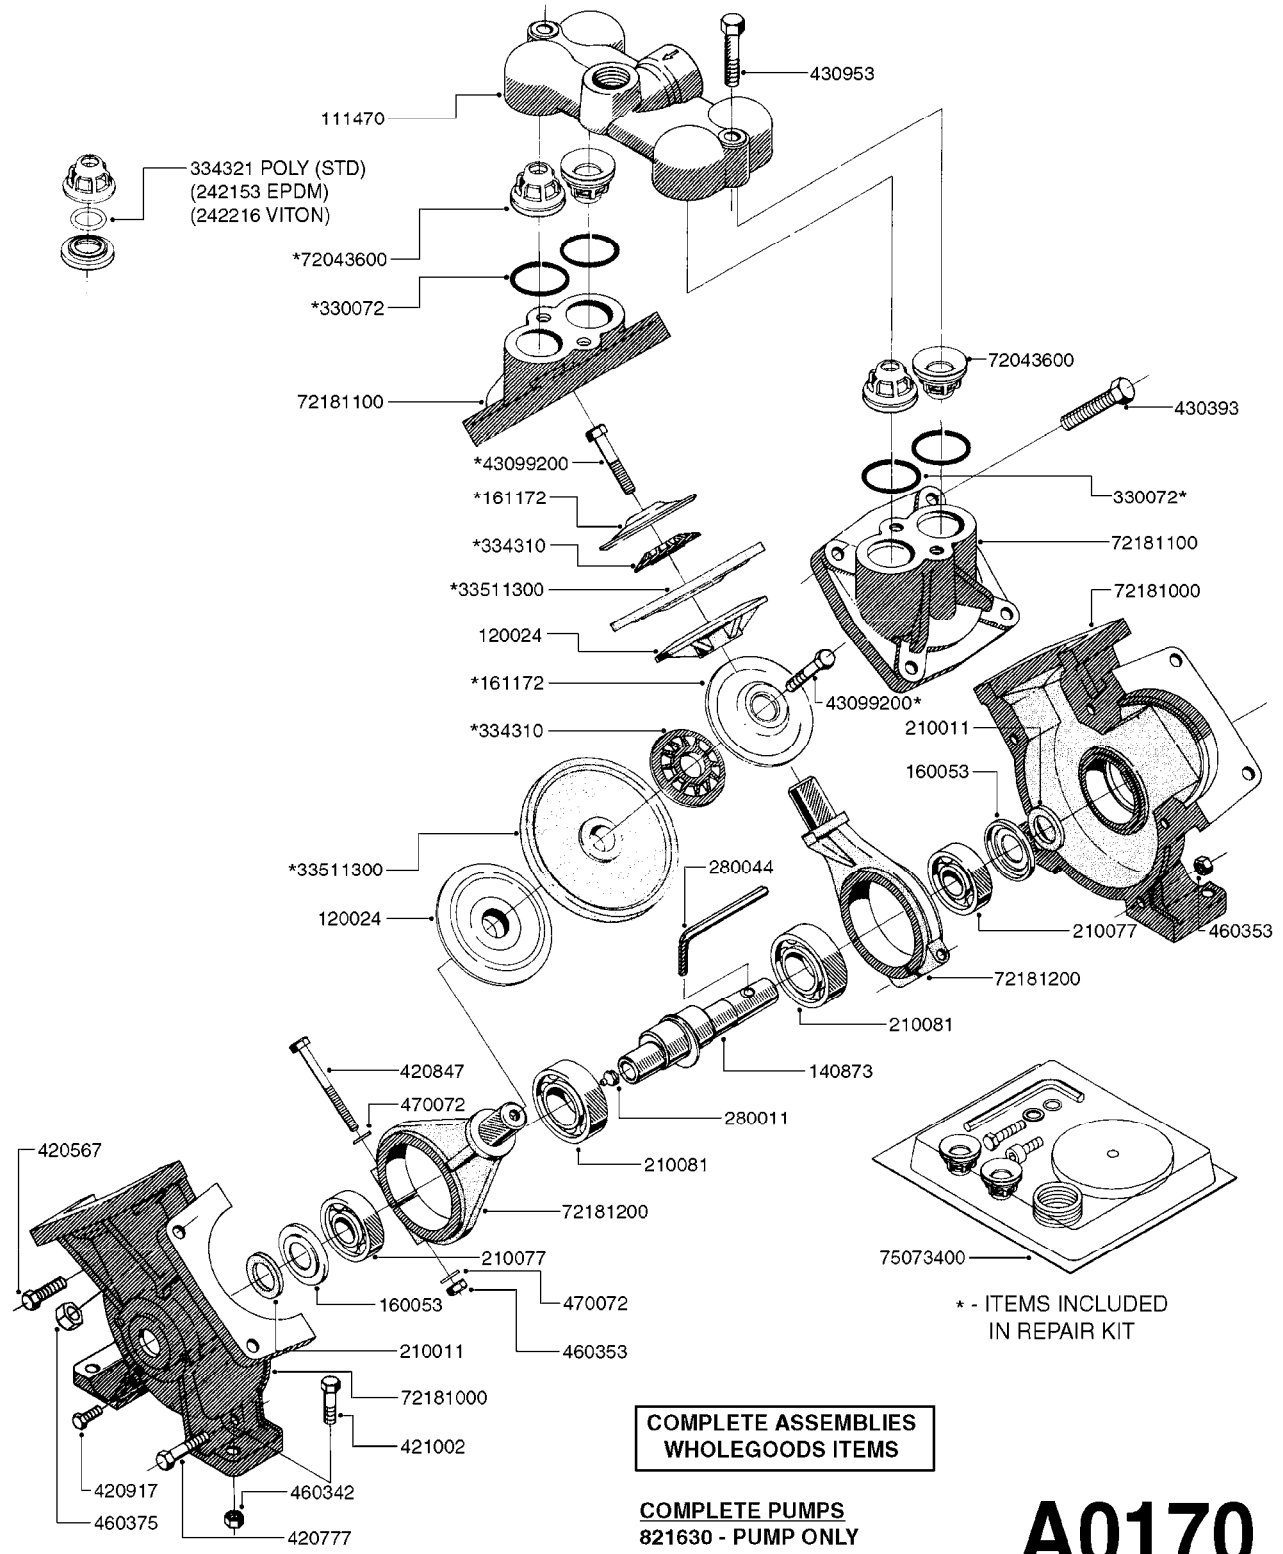

* - ITEMS INCLUDED
IN REPAIR KIT

COMPLETE ASSEMBLIES
WHOLEGOODS ITEMS

COMPLETE PUMPS
821630 - PUMP ONLY
10396003 - WITH PTO & DAMPER

A0170

PUMP - 1203 W/MOUNTING BASE
A0170-HIN, 01:01:16

Page 1
Date 16.03.2016 11:17