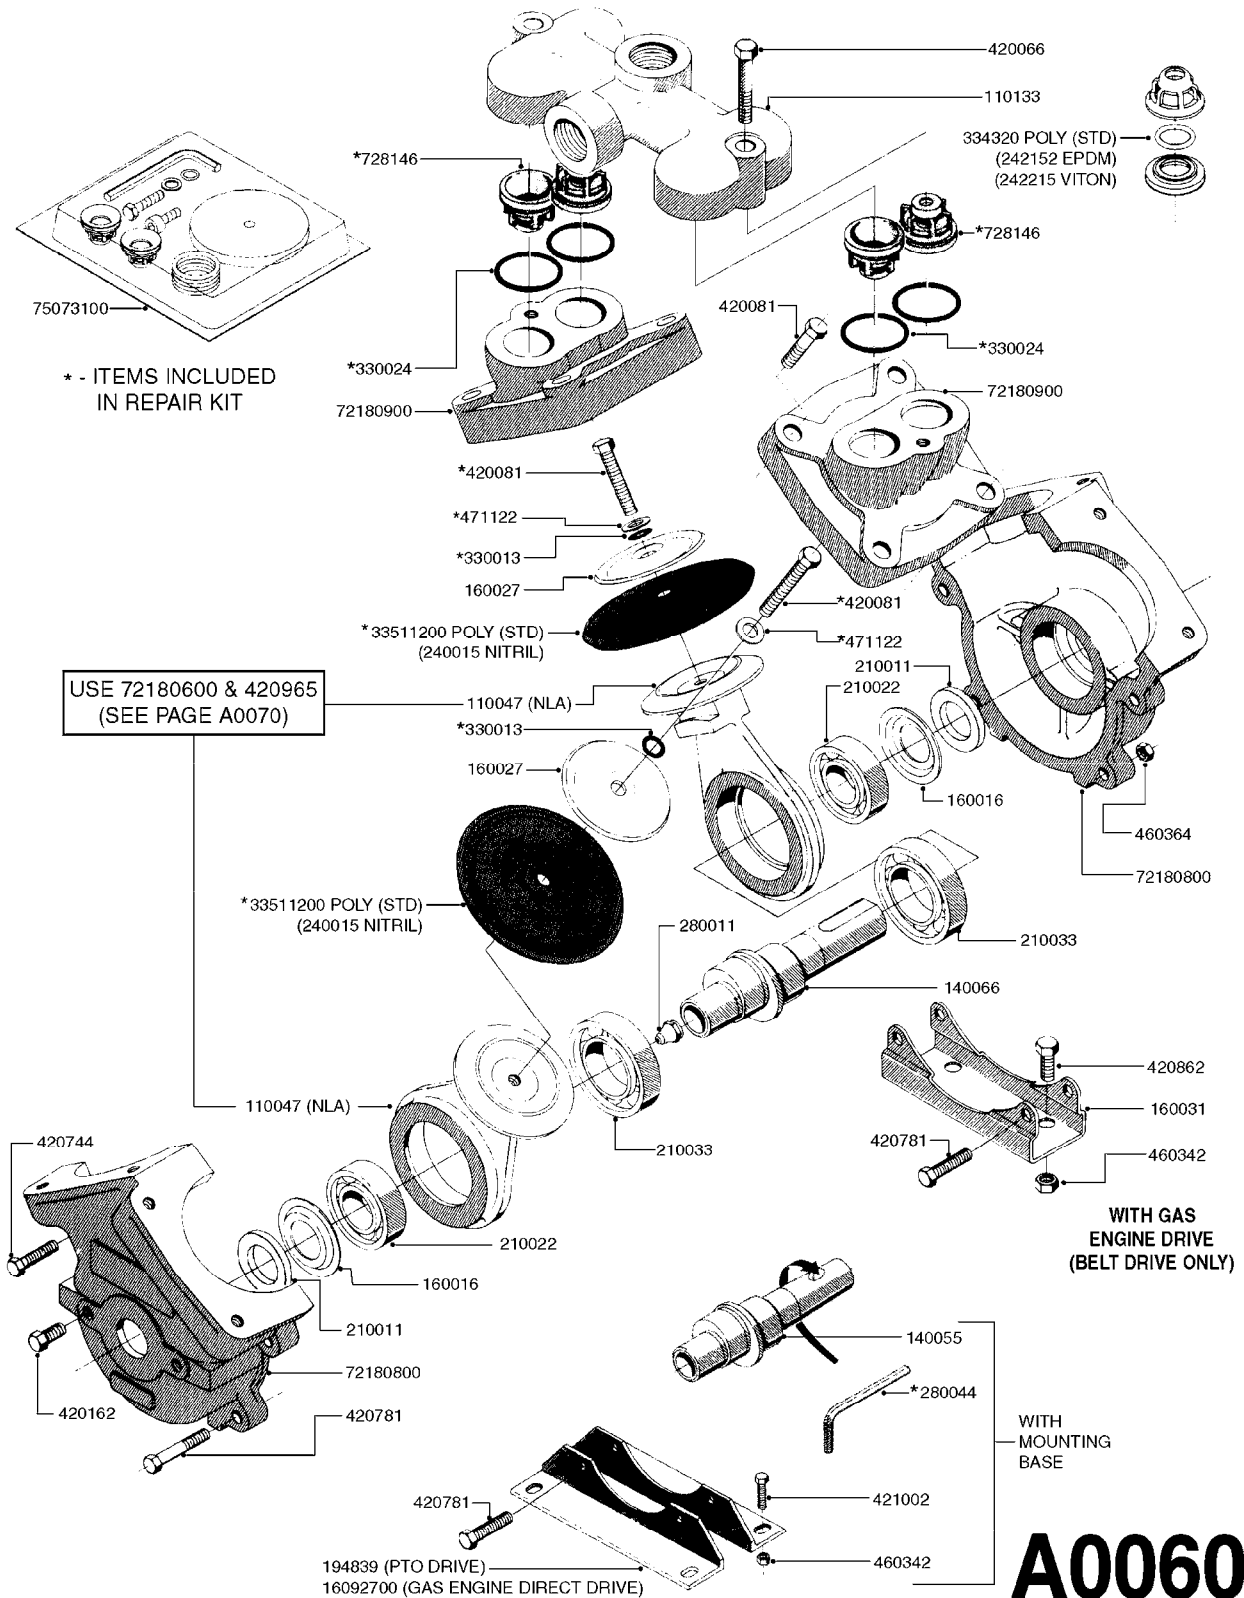

PUMP - 600
A0060-HIN, 01:01:16

* - ITEMS INCLUDED
IN REPAIR KIT

USE 72180600 & 420965
(SEE PAGE A0070)

A0060

PUMP - 600
A0060-HIN, 01:01:16

Page 1

Date 16.03.2016 11:17

parts-n°	order qty	description
110047	1	CONN.ROD MOD.500-600 72180600
110133	1	VALVE CHAMBER MOD 600 PAINTED
140055	1	CRANK SHAFT, MODEL 600
140066	1	CRANK SHAFT, MODEL 600/4
160016	1	DUST PLATE
160027	1	DIAPHRAGM UPPER DISC 500-600
160031	1	BASE PLATE MODEL 500-600
194839	1	ANGLE IRON FOOT, M 500-600 RED
210011	1	SEAL FELT D39/23 X 4
210022	1	BEARING BALL 6205
210033	1	BEARING BALL 6007
240015	1	DIAPHRAGM MODEL 500-600 NITRIL
242152	1	O-RING D18.2X3 EPDM
242215	1	O-RING D18X3 VITON
280011	1	GREASE NIPPLE 3/8" SAE H TR
280044	1	KEY HEXAGON W6 3/16"
330013	1	O-RING D15/D10X2.5 F.3/8"NUT
330024	1	O-RING D41,1/D34.5 X 3,5
334320	1	O-RING D18X3 POLYURETHANE
420066	1	BOLT HEX 8.8 DEL 3/8"X50MM
420081	1	BOLT HEX 8.8 DEL 3/8"X40MM
420162	1	BOLT HEX 8.8 DEL 3/8"x15MM
420744	1	BOLT HEX 8.8 DEL M8X40
420781	1	BOLT HEX 8.8 DEL M8X50
420862	1	BOLT HEX 8.8 DEL M10X16 FT
420965	1	M10X40 MACHINE SCREW STAINLESS
421002	1	BOLT HEX 8.8 DEL M10X30 FT DIN933
460342	1	NUT HEX M10 DEL DIN934
460364	1	NUT HEX M8 GALV.
471122	1	WASHER, M10, Ø20/10.5X 2.0, SS
728146	1	VALVE FOR 361(726890/707932)
16092700	1	PUMP MOUNT PLATE TALL 500/600
33511200	1	DIAPHRAGM 500-603 PUR 2006
72180600	1	CONNECTING ROD FOR 503-603 M10
72180800	1	PUMP HOUSING 603 RED W/BOLTS
72180900	1	DIAPHRAGM COVER MOD. 600
75073100	1	PUMP KIT 600 "06"