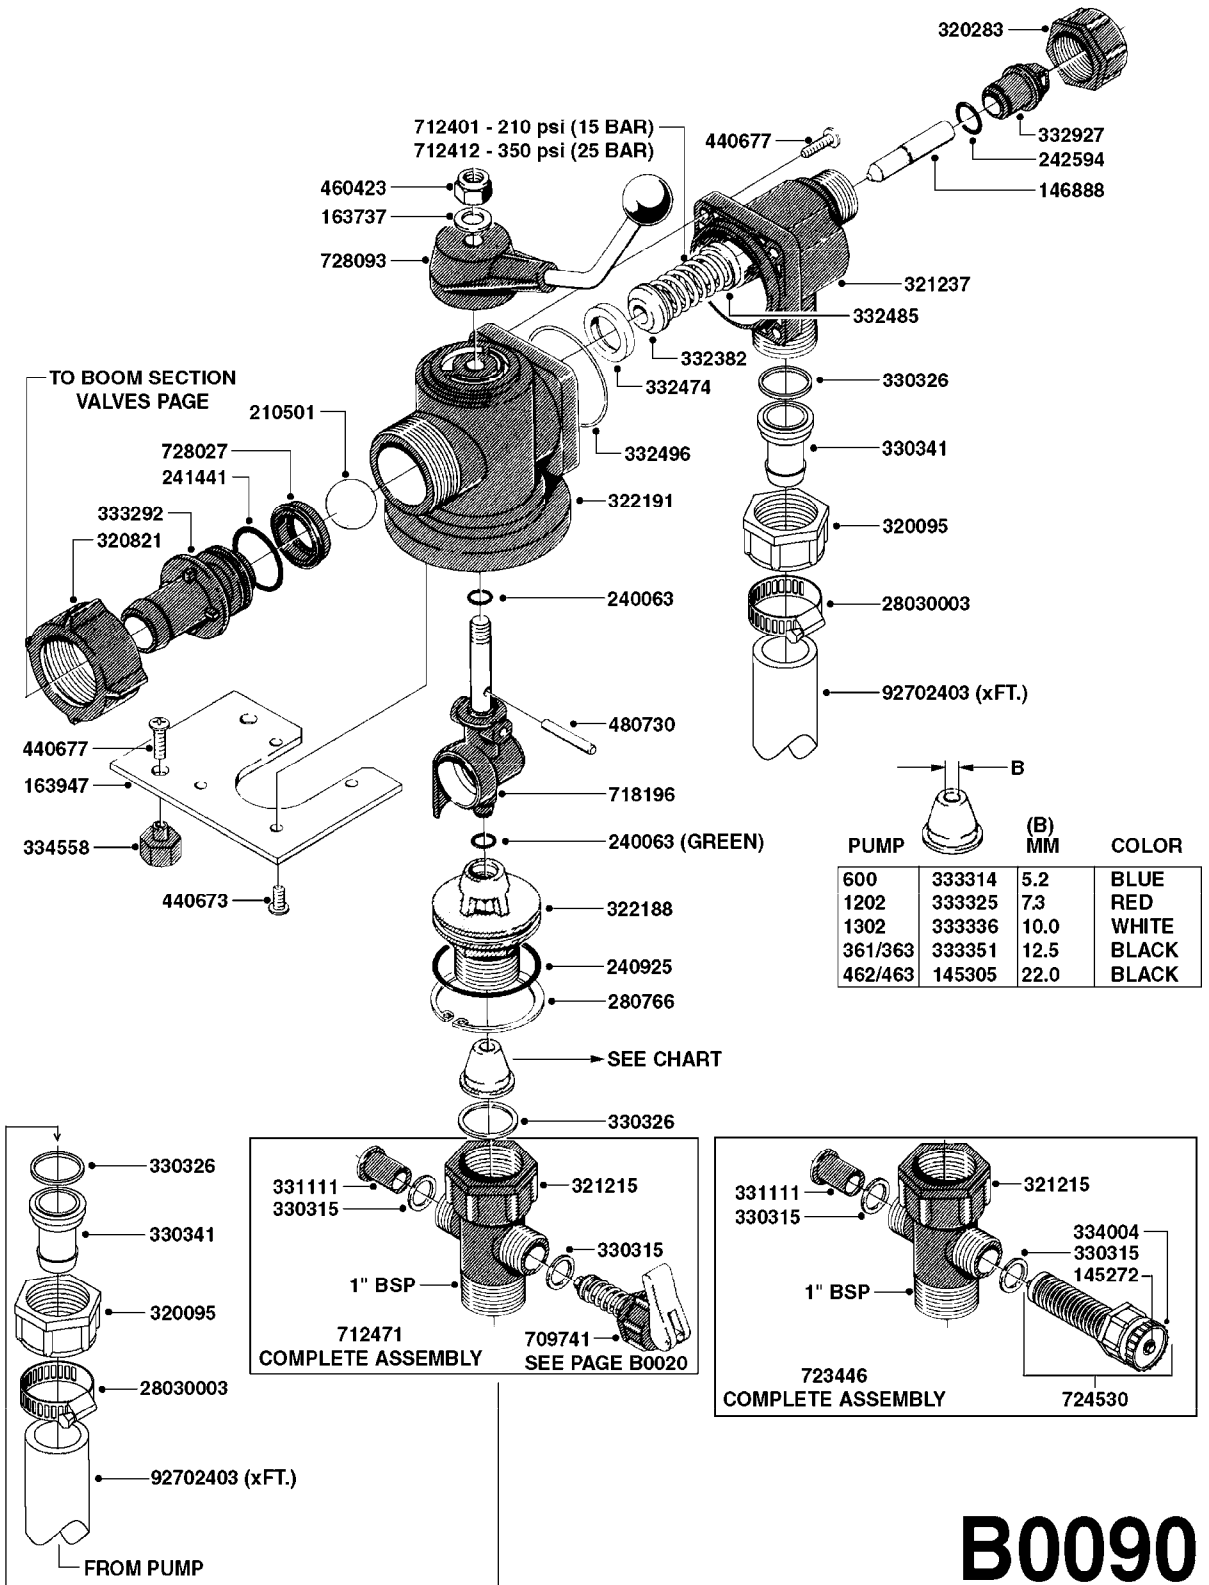

B0090

BK-180 MASTER VALVE-MAN.POST94
B0090-HIN, 01:01:16

Page 1
Date 16.03.2016 11:18

parts-n°	order qty	description	
145272	1	INSERT F.AGIT.THUMBWHEEL BRASS	
145305	1	NOZZLE F.OP.UNIT PUMP 462	
146888	1	PIN 10 X 57MM STAINLESS	
163737	1	WASHER D15.5/D10.5X1	
163947	1	FITTING FOR BK 180	
210501	1	BALL PLASTIC D25	
240063	1	O-RING D14.1/9.3 X 2.4	
240925	1	O-RING D49.5X3 NITRIL	
241441	1	O-RING D29.3X3	
242594	1	O-RING D14 X 1.78 SCH.70-EPDM	
280766	1	SNAP-RING INNER 55X2 DIN 472	
320095	1	FITT.DK NUT 1" BSP	
320283	1	FITT.DK NUT 3/4"BSP	
320821	1	FITT.DK NUT 1-1/2" BSP	
321215	1	FITT.DK HOUSING F. AGITATION	
321237	1	PRESSURE REGULATOR HOUSE BK180	
322188	1	BOTTOM PIECE F.BALL EC	
322191	1	HOUSING F.BALL (OPERATING UNIT)	
330315	1	O-RING D18.4/D13X.6	
330326	1	O-RING D30/D24X2 F.1"NUT	
330341	1	FITT.DK HB 1" F. 1" NUT	
331111	1	VALVE SEAT FOR 1/2" DISTRIBUT.	
332382	1	VALVE CONE D25,7	
332474	1	SEAT FOR OPERATING UNIT BALL	
332485	1	SPRING GUIDE	
332496	1	O-RING D58/54X2	
332927	1	PLUG F. NOZZLE TUBE 3/4'	
333292	1	FITT.DK HB 1"O'RING F.1-1/2"	
333314	1	NOZZ.RESTRICTOR 600 BLUE	
333325	1	NOZZ.RESTRICTOR 1202 RED	
333336	1	NOZZ.RESTRICTOR 1302 WHITE	
333351	1	NOZZ.RESTRICTOR 361 BLACK	
334004	1	WHEEL F.AGITATION W/O INSERT	
334558	1	NUT HEX PLASTIC INSERT	
440673	1	SCREW F.PLASTIC 5X12 SS	
440677	1	SCREW F. PLASTIC 5X20 SS	
460423	1	NUT HEX M10X1.5 LOCK	
480730	1	PIN ROLL 5X30 STAINLESS STEEL	
709741	1	VALVE ASSY. 1/2" FLIP LEVER	
712401	1	RELIEF VALVE ASSY. 12BAR	
712412	1	RELIEF VALVE ASSY. 25BAR	
712471	1	AGITATION VALVE ASSY. ON/OFF	
718196	1	BALL VALVE HOUSING ASSEMBLY	
723446	1	AGITATION VALVE ASSY. ADJUST.	
724530	1	THUMB WHEEL FOR AGITATION	
728027	1	BUSHING WITH SEAT	
728093	1	HANDLE WITH BALL	
28030003	1	CLAMP HOSE GEAR P1" 6716	
92702403	1	HOSE PVC SUCT GRAY 1"