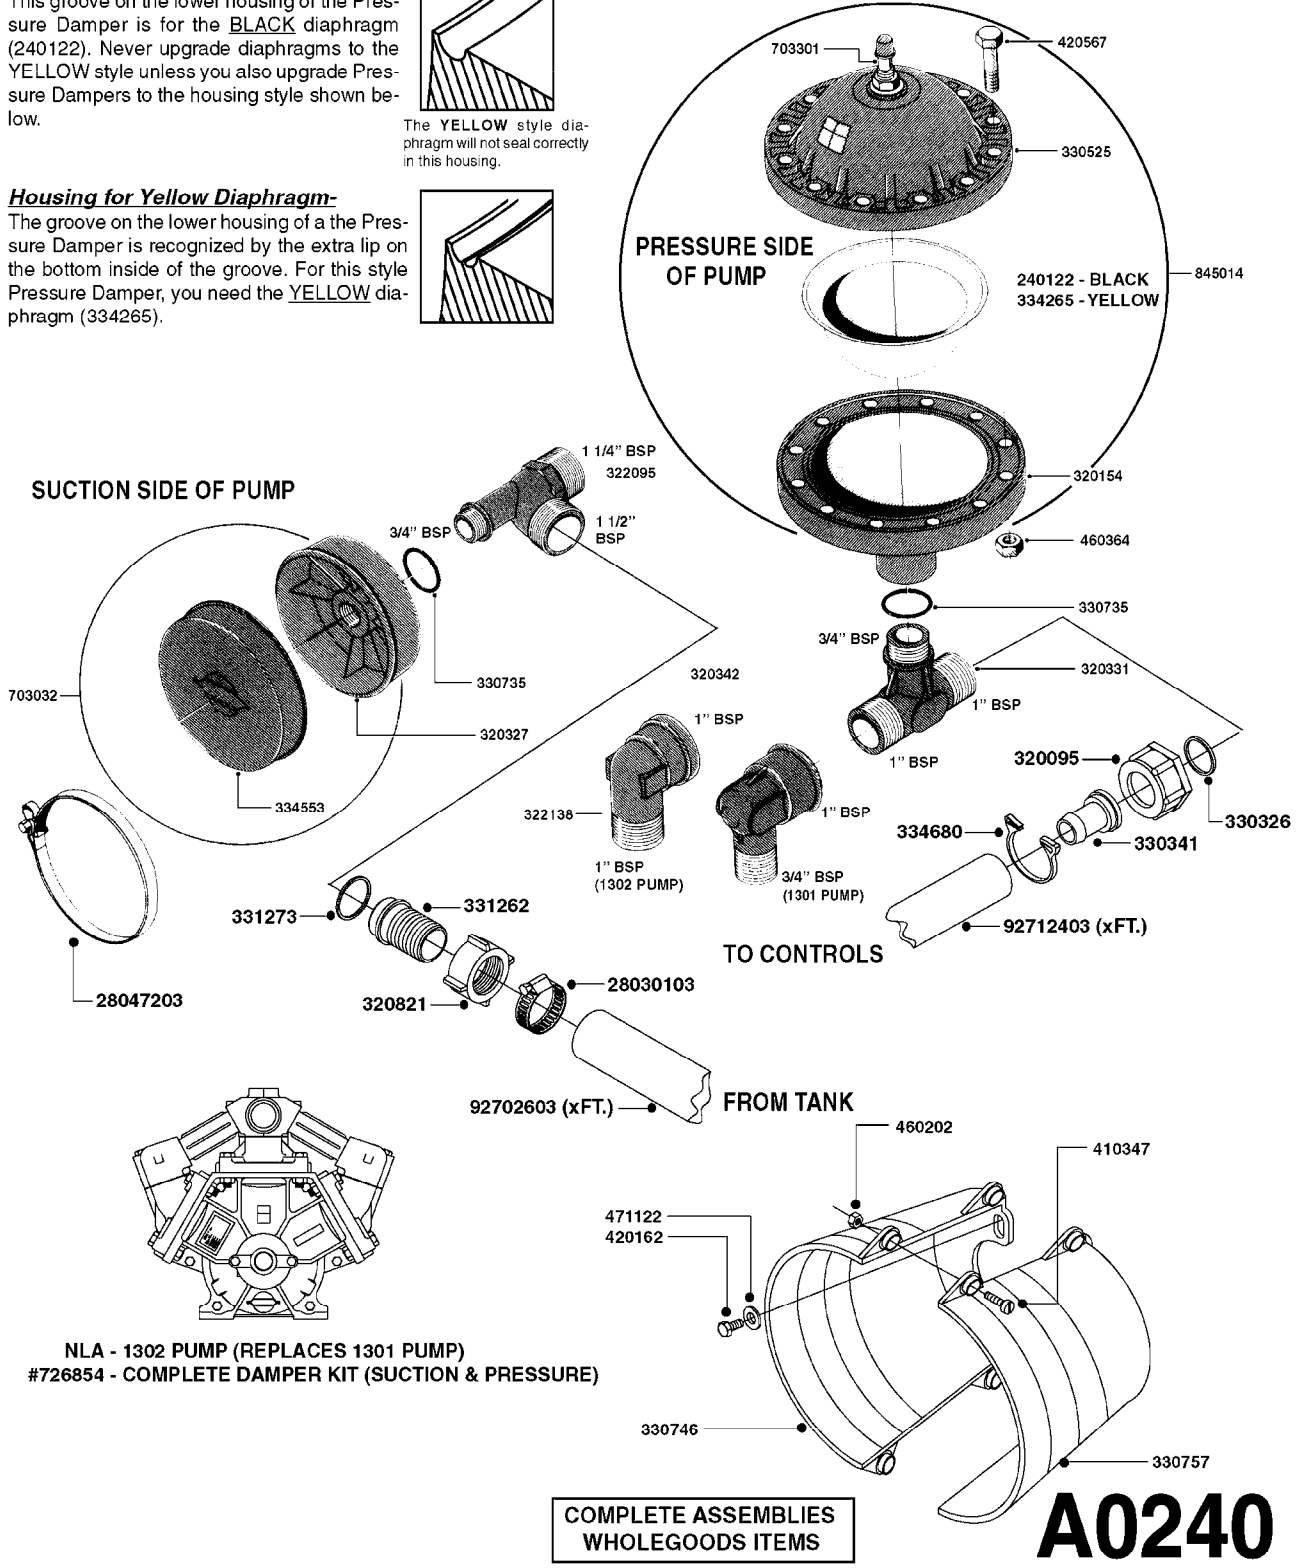

Housing for Yellow Diaphragm:

The groove on the lower housing of a the Pressure Damper is recognized by the extra lip on the bottom inside of the groove. For this style Pressure Damper, you need the YELLOW diaphragm (334265).