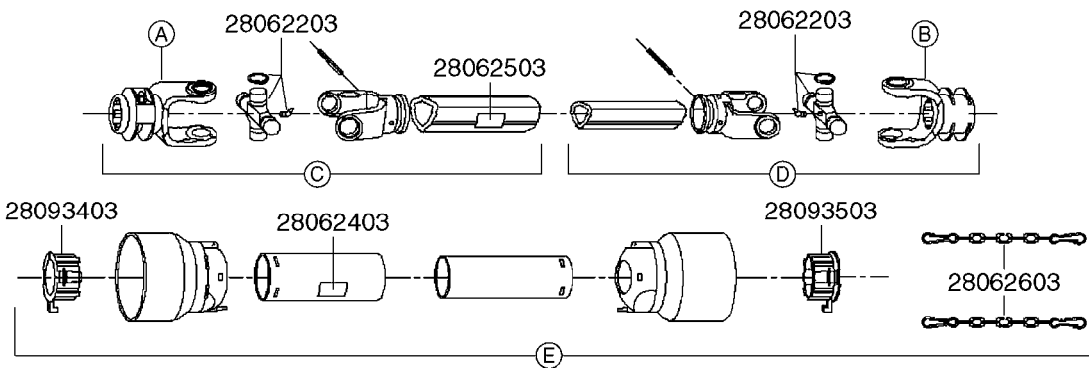

A0520

PTO SHAFTS - BONDIOLI CENT.
A0520-HIN, 01:01:16

Page 1

Date 16.03.2016 11:18

parts-n°	order qty	description
289042	1	UNIV. JOINT 22x54mm
420641	1	BOLT HEX 8.8 DEL M8X35
450015	1	SCREW ALLAN 3/8'X5/8' BLACK
460143	1	NUT HEX M8 LOCK A2 DIN985
28009803	1	PTO PIN TUBE RETAINER OUTER
28009903	1	PTO TUBE RETAINER INNER
28010103	1	PTO YOKE F.INNER TUBE CV PTO
28021403	1	PTO 1"STR/1-3/8" 6SPL B&P
28021503	1	PTO 1"STR/1-3/8" 21SPL B&P
28021603	1	PTO 1"STR/1-3/4" 20SPL B&P
28027903	1	PTO BALL LOCK.KIT F.1-3/8 YOKE
28040503	1	UNIV. JOINT 27x74.6mm
28040703	1	SAFETY CHAIN F.CV BLACK PTO
28041803	1	DECAL DANGER GUARD MISSING
28041903	1	DECAL DANGER ROT.DRIVELINE
28056703	1	PTO YOKE #1 1-3/8" X 6 SPLINE
28056803	1	PTO YOKE #1 1-3/8" X 21 SPLINE
28056903	1	PTO YOKE #4 1-3/8" X 20 SPLINE
28057003	1	PTO TUBE YOKE #1-G1 OUTER
28057103	1	PTO TUBE YOKE #4-G4 OUTER
28057203	1	PTO PIN TUBE RETAINER OUTER
28057303	1	PTO TUBE OUTER #1 745MM
28057403	1	PTO TUBE OUTER #4 720MM
28057503	1	PTO TUBE INNER #1 745MM
28057603	1	PTO TUBE INNER #4 720MM
28057703	1	PTO TUBE RETAINER INNER
28057803	1	PTO TUBE YOKE #1 Ø=1"
28057903	1	PTO TUBE YOKE #4 Ø=1"
28058003	1	PTO HALF SAFETY SHIELD OUTER
28058103	1	PTO HALF SAFETY SHIELD OUTER
28058203	1	PTO HALF SAFETY SHIELD INNER
28058303	1	PTO HALF SAFETY SHIELD INNER
28058403	1	PTO BALL LOCK.KIT F.1-3/4 YOKE
28058503	1	PTO TUBE YOKE #1-G1 INNER