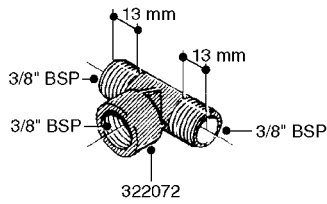

L0020

FITTINGS-T-PIECES, CAPS & ELBOWS
L0020-HIN, 01:01:16

Page 1
Date 16.03.2016 11:18

parts-n°	order qty	description
10053603	1	FITT. CAPNUT 2"BSP 5601
10194303	1	CAP BLANK 1 1/2 MCPHEE 210060
320047	1	FITT.DK CAPNUT 1/2" BSP
320106	1	FITT.DK CAPNUT 1" BSP
320272	1	FITT.DK CAPNUT 3/8" BSP
320316	1	FITT.DK TEE 3/4" X3/4" X1"BSP
320331	1	FITT.DK TEE 1" - 1" - 3/4" BSP
320342	1	FITT.DK EL 3/4"M X 1"F BSP
320563	1	FITT.DK 3 WAY 1/2" 110 DEG.
320677	1	NO LONGER AVAILABLE
320961	1	FITT.DK CAPNUT 1-1/2" BSP
321053	1	FITT.DK TEE 1/2 X1/2 X1/2" BSP
322072	1	FITT.DK TEE 3/8'X3/8'X3/8' BSP
322095	1	FITT.DK TEE 1-1/2 X1-1/4 X3/4" BSP
322138	1	FITT.DK ELB 1"M X 1"F BSP
330013	1	O-RING D15/D10X2.5 F.3/8"NUT
330212	1	O-RING D19/D14X2.4 F.1/2"NUT
330326	1	O-RING D30/D24X2 F.1"NUT
331273	1	O-RING D44/D38X2 F.1-1/2"