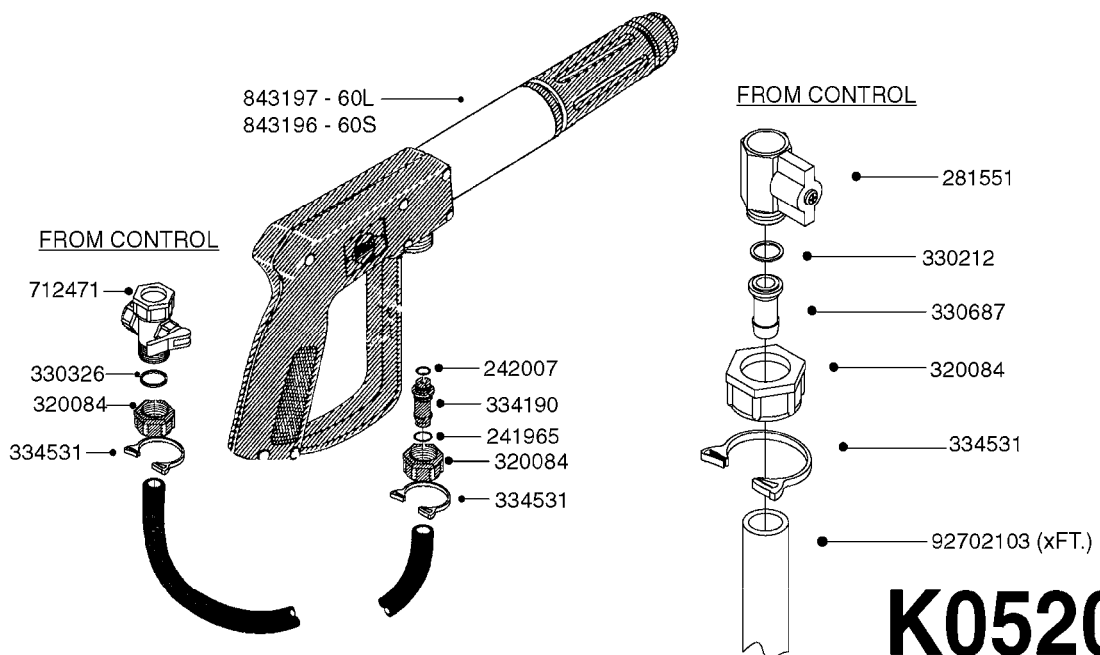

COMPLETE ASSEMBLY:
 818377 - 160' x 3/8" (50m) HOSE REEL
 818381 - 320' X 3/8" (100m) HOSE REEL

K0490

HOSE REEL ASSEMBLIES
K0490-HIN, 01:01:16

Page 1
Date 16.03.2016 11:18

parts-n°	order qty	description
143684	1	BUSHING F. HOSE REEL
143706	1	SPACER TUBE F. 275' HOSE REEL
145925	1	NIPPLE M10 M6
146314	1	UNION BUSHING F.HOSE REEL
146315	1	RING FOR HOSE REEL
146487	1	SPACER ROD F/HOSE REEL 225mm
160311	1	WASHER D30/D20.4X2
241474	1	O-RING NITRIL
281072	1	SNAP-RING OUTER 20X1.20
282155	1	CLIP F.TUBE SUPPORT
320655	1	FITT.DK HN 1/2"-1/2" BSP
320821	1	FITT.DK NUT 1-1/2" BSP
330212	1	O-RING D19/D14X2.4 F.1/2"NUT
333443	1	BUSHING F. HOSE REEL
420604	1	BOLT HEX 8.8 DEL M10X25 FT DIN933
420626	1	BOLT HEX 8.8 DEL M10X20 FT
420862	1	BOLT HEX 8.8 DEL M10X16 FT
430286	1	BOLT HEX 8.8 DEL M12X30 FT
460423	1	NUT HEX M10X1.5 LOCK
460703	1	NUT HEX M12X1.75 LOCK DIN985
613207	1	CENTER TUBE FOR 164'HOSE REEL
613211	1	HOSE REEL NK 80/105
613292	1	CENTER TUBE 100 MM
633824	1	SIDE FOR HOSE REEL
633835	1	OUTER TUBE NK 300-600
633846	1	FITTING FOR HOSE REEL TR2/TR3
633905	1	BRKTS. HOSE REEL SM210
637986	1	CLAMP FITTING HOSE REEL
719073	1	HANDLE ASSY. F. HOSE REEL
719084	1	SWIVEL F.HOSE REEL
719121	1	HOSE 1/2'X2500M NUT
719401	1	CLIPS F.PISTOL ASSY.
725618	1	CLIP WHITE PLASTIC SNAP TYPE
818377	1	REEL FOR HOSE 160' X 3/8"
818381	1	REEL FOR HOSE 320' X 3/8'
818801	1	BKT.HOSE REEL MOUNT NL/NK/BOOM
818845	1	BKT.HOSE REEL SM210
833768	1	HOLDER F. HOSE REEL
834764	1	BKT.HOSE REEL MOUNT ESTATE SPR
61021400	1	BKT. BOOM MOUNT SM53/80 US