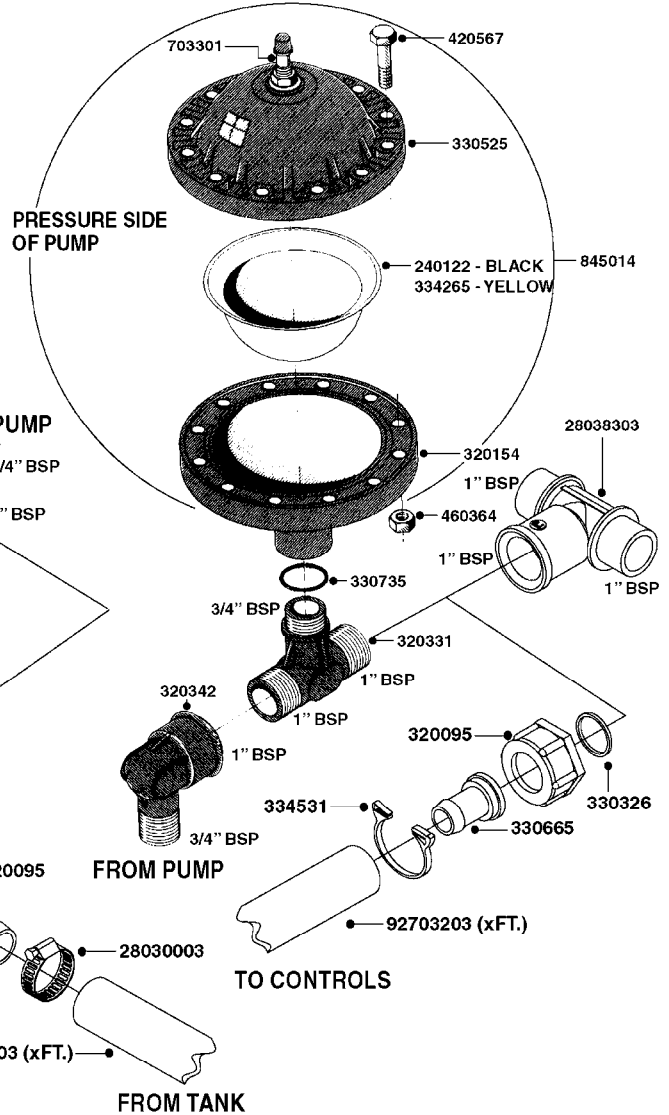

**#725970
COMPLETE DAMPER KIT
(SUCTION & PRESSURE)**