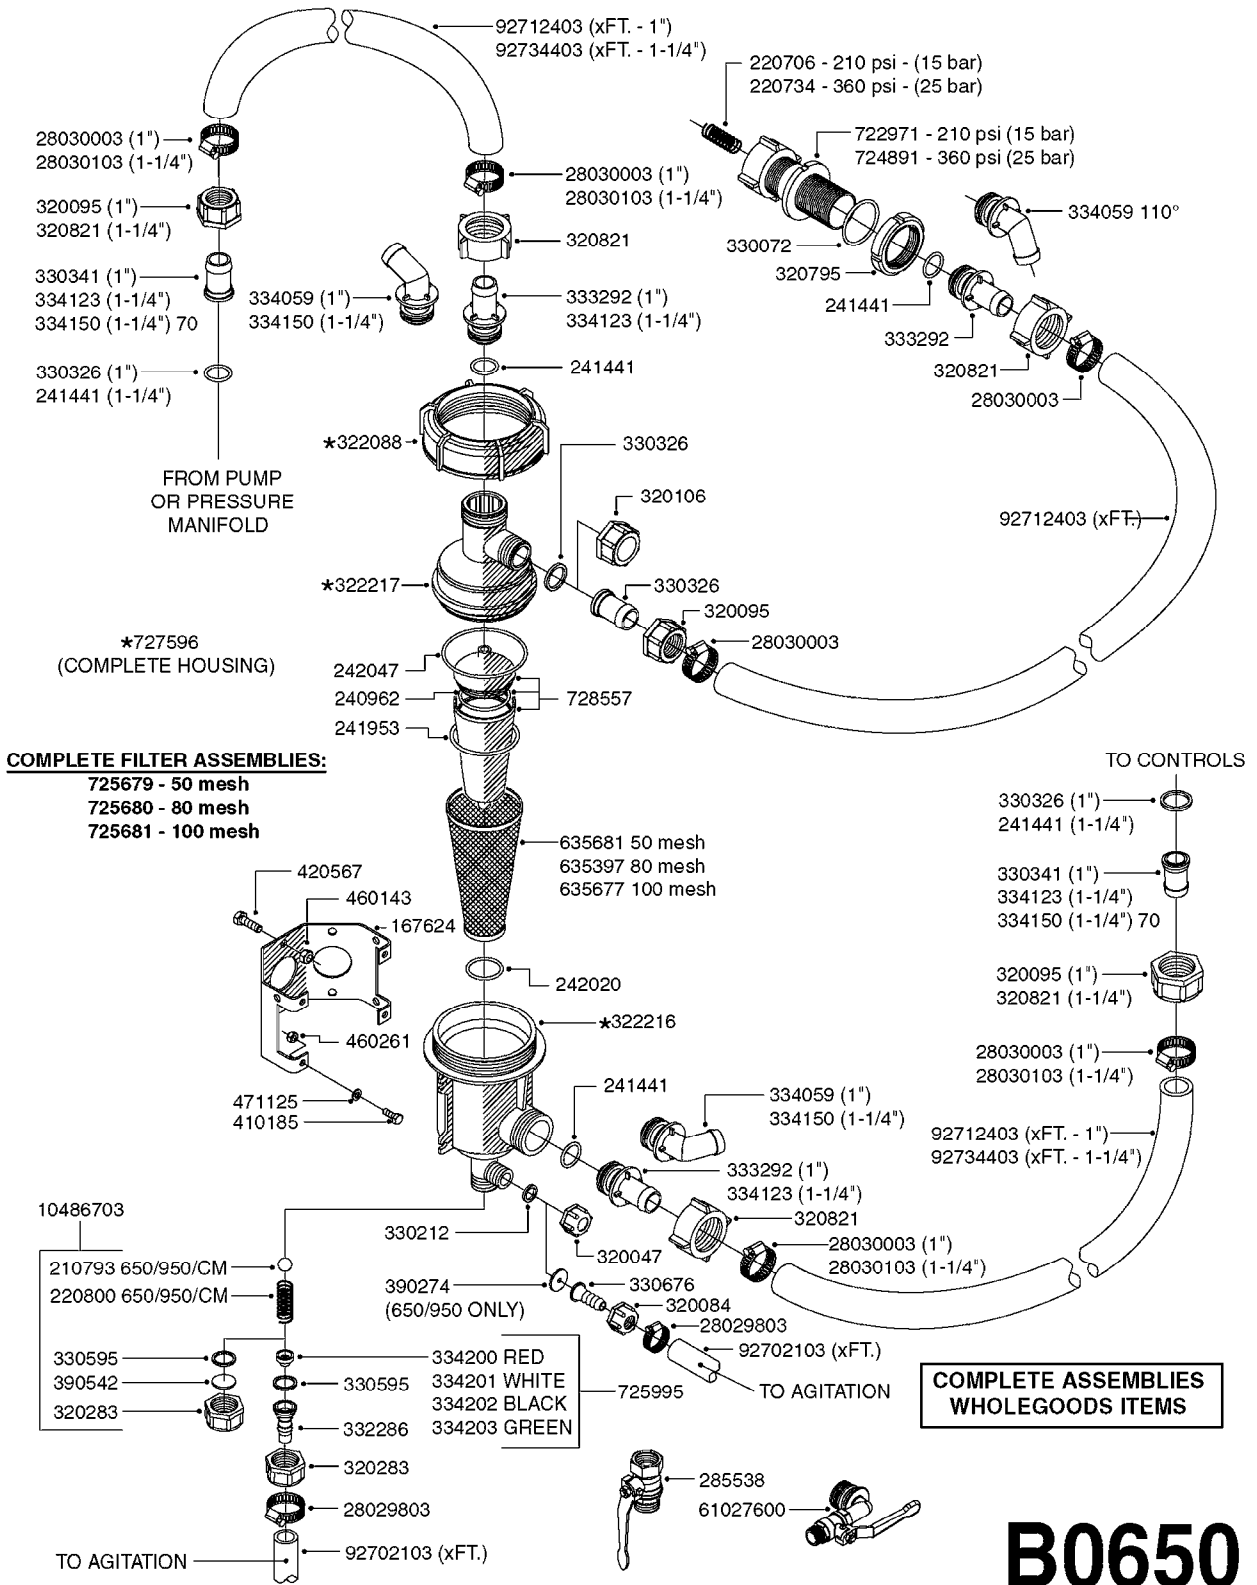

B0650

SELF CLEANING FILTER-SCREW TOP
B0650-HIN, 01:01:16

Page 1
Date 16.03.2016 11:18

parts-n°	order qty	description
10486703	1	KIT F.UPDATING SCF
167624	1	MOUNT BRACKET F. SCF
210793	1	BALL F.SCF
220706	1	SPRING SCF 12 BAR
220734	1	SPRING SCF 25 BAR
220800	1	SPRING F.SCF
240962	1	O-RING D57,2X3 NITRIL
241441	1	O-RING D29.3X3
241953	1	O-RING D73,03X3,53 VITON
242020	1	O-RING 39.2 X 3 VITON
242047	1	O-RING 89.5 X 3.0 VITON
28029803	1	CLAMP HOSE GEAR P1/2" 6708
28030003	1	CLAMP HOSE GEAR P1" 6716
28030103	1	CLAMP HOSE GEAR P5/4-S1.5"6724
285538	1	BALL VALVE 3/4" BSP
320047	1	FITT.DK CAPNUT 1/2" BSP
320084	1	FITT.DK NUT 1/2" BSP
320095	1	FITT.DK NUT 1" BSP
320106	1	FITT.DK CAPNUT 1" BSP
320283	1	FITT.DK NUT 3/4"BSP
320795	1	FITT.DK NUT 1-1/2" BSP JAMB
320821	1	FITT.DK NUT 1-1/2" BSP
322088	1	NUT LARGE F.SCF BODY
322216	1	SCF HOUSING (THREADED) F.GROVE
322217	1	SCF TOP (THREADED) W/GROVE
330072	1	O-RING D53.5/D45.5X4
330212	1	O-RING D19/D14X2.4 F.1/2"NUT
330326	1	O-RING D30/D24X2 F.1"NUT
330341	1	FITT.DK HB 1" F. 1" NUT
330595	1	O-RING D24.6/D20X2.1 -3/4"
330676	1	FITT.DK HB 3/8" F. 1/2" NUT
332286	1	FITT.DK HB 1/2" F. 3/4" NUT
333292	1	FITT.DK HB 1"O'RING F.1-1/2"
334059	1	FITT.DK EL 1" 110 DEG.F.1-1/2"
334123	1	FITT.DK HB 1-1/4"O-RNG F.1-1/2"
334150	1	FITT.DK HB 1-1/4" 110 F.1-1/2"
334200	1	ORFICE 3MM FOR SCF RED
334201	1	ORFICE 4MM FOR SCF WHITE
334202	1	ORFICE 5MM FOR SCF BLACK
334203	1	ORFICE 6MM FOR SCF GREEN
390274	1	ORIFICE ID4.0/18/1.5
390542	1	PLUG WASHER FOR 3/4'CAP NUT
410185	1	BOLT HEX 8.8 DEL M6X16 A2
420567	1	BOLT HEX 8.8 DEL M8X30 FT
460143	1	NUT HEX M8 LOCK A2 DIN985
460261	1	NUT HEX M6X1 LOCK A2 DIN985
471125	1	WASHER, M6, Ø12/ 6.4X 1.6, SS
61027600	1	VALVE 1/2"BSP ASSY S5390
635397	1	SCREEN SCF 80 MESH
635677	1	SCREEN SCF 100 MESH
635681	1	SCREEN SCF 50 MESH
722971	1	SAFETY VALVE SCF 217PSI (15BAR)
724891	1	SAFETY VALVE SCF 25 BAR
725679	1	SCF ASSY.50 W/THREADED TOP CAP
725680	1	SCF ASSY.80 W/THREADED TOP CAP
725681	1	SCF ASSY.100 W/THREADED CAP
725995	1	BAG FOR SCF
727596	1	SCF HOUSING COMPLETE
728557	1	CONE F.SCF RED
92702103	1	HOSE R X1/2" X300PSI WP X0012"
92712403	1	HOSE R X1" X300PSI WP X0012"