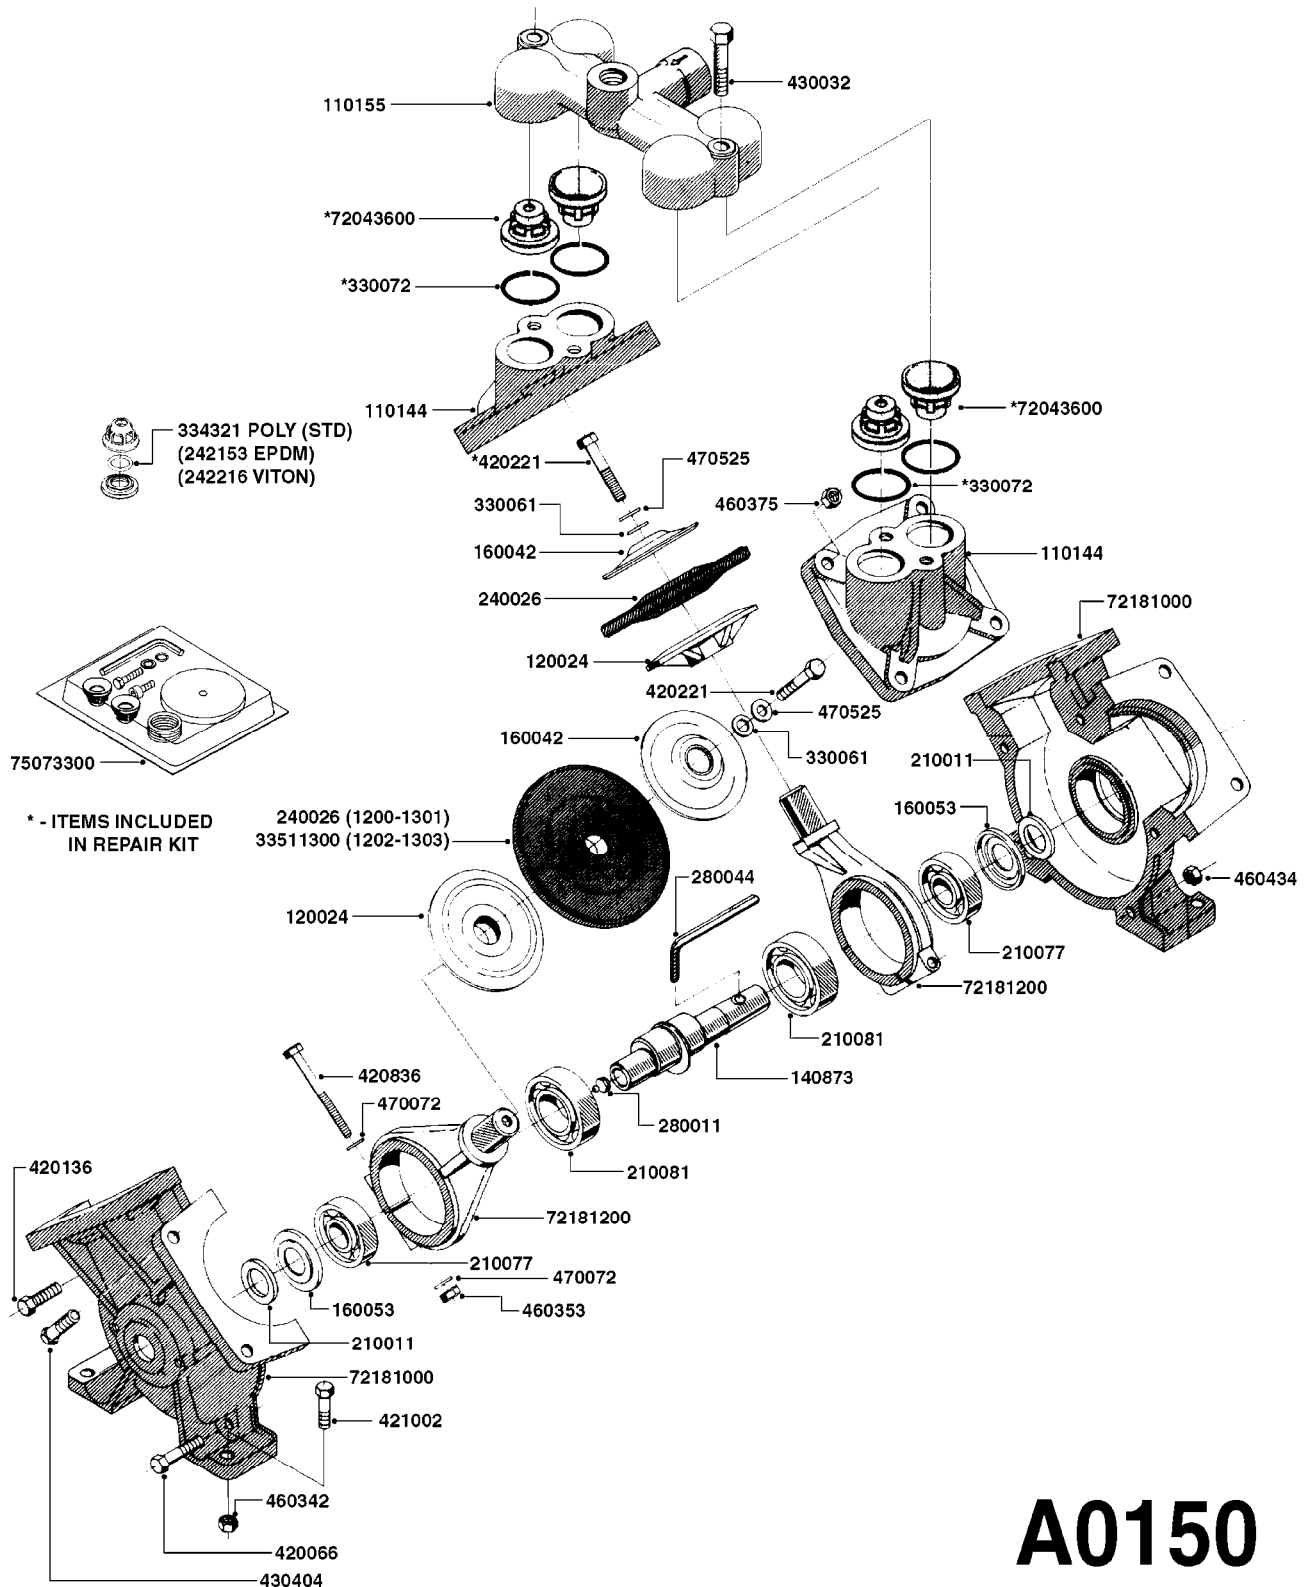

PUMP - 1200 W/ MOUNTING BASE
A0150-HIN, 01:01:16

Page 1

Date 16.03.2016 11:17

parts-n°	order qty	description
110144	1	DIAPHRAGM COVER alt 72181100
110155	1	VALVE CHAMBER F. 1200 PUMP
120024	1	DIAPHRAGM BACK DISC 1200-1300
140873	1	CRANK SHAFT MODEL 1202-9MM
160042	1	DIAPHRAGM UPPER DISC 1200-1300
160053	1	DUST PLATE
210011	1	SEAL FELT D39/23 X 4
210077	1	BEARING BALL 6305
210081	1	BEARING BALL 6307
240026	1	DIAPHRAGM MODEL 1200/1301
242153	1	O-RING D26X4 EPDM
242216	1	O-RING VITON F/1202/1302/462
280011	1	GREASE NIPPLE 3/8' SAE H TR
280044	1	KEY HEXAGON W6 3/16'
330061	1	O-RING D16/D11X2,5
330072	1	O-RING D53.5/D45.5X4
334321	1	O-RING POLY. 34.0x26.0x4.0
420066	1	BOLT HEX 8.8 DEL 3/8"X50MM
420136	1	BOLT HEX 8.8 RAW 3/8'X30MM
420221	1	BOLT HEX 7/16'X2-1/4'
420836	1	BOLT HEX 8.8 RAW M8X85
421002	1	BOLT HEX 8.8 DEL M10X30 FT DIN933
430032	1	BOLT HEX 8.8 RAW 1/2'X55MM
430404	1	BOLT HEX 8.8 DEL M12X50
460342	1	NUT HEX M10 DEL DIN934
460353	1	NUT HEX M8 BLACK
460375	1	NUT HEX M12 BLACK
460434	1	NUT HEX 3/8' NC BLACK
470072	1	WASHER D15/D8X.5 LOCK
470525	1	WASHER D19/D11.5X2.5
33511300	1	DIAPHRAGM 1202-1303 POLY 2006
72043600	1	VALVE FOR 462/463
72181000	1	HOUSING, PUMP, 1203 RED
72181200	1	CONNECTING ROD FOR 1203 W/M12
75073300	1	PUMP KIT 1200/1202 "06"