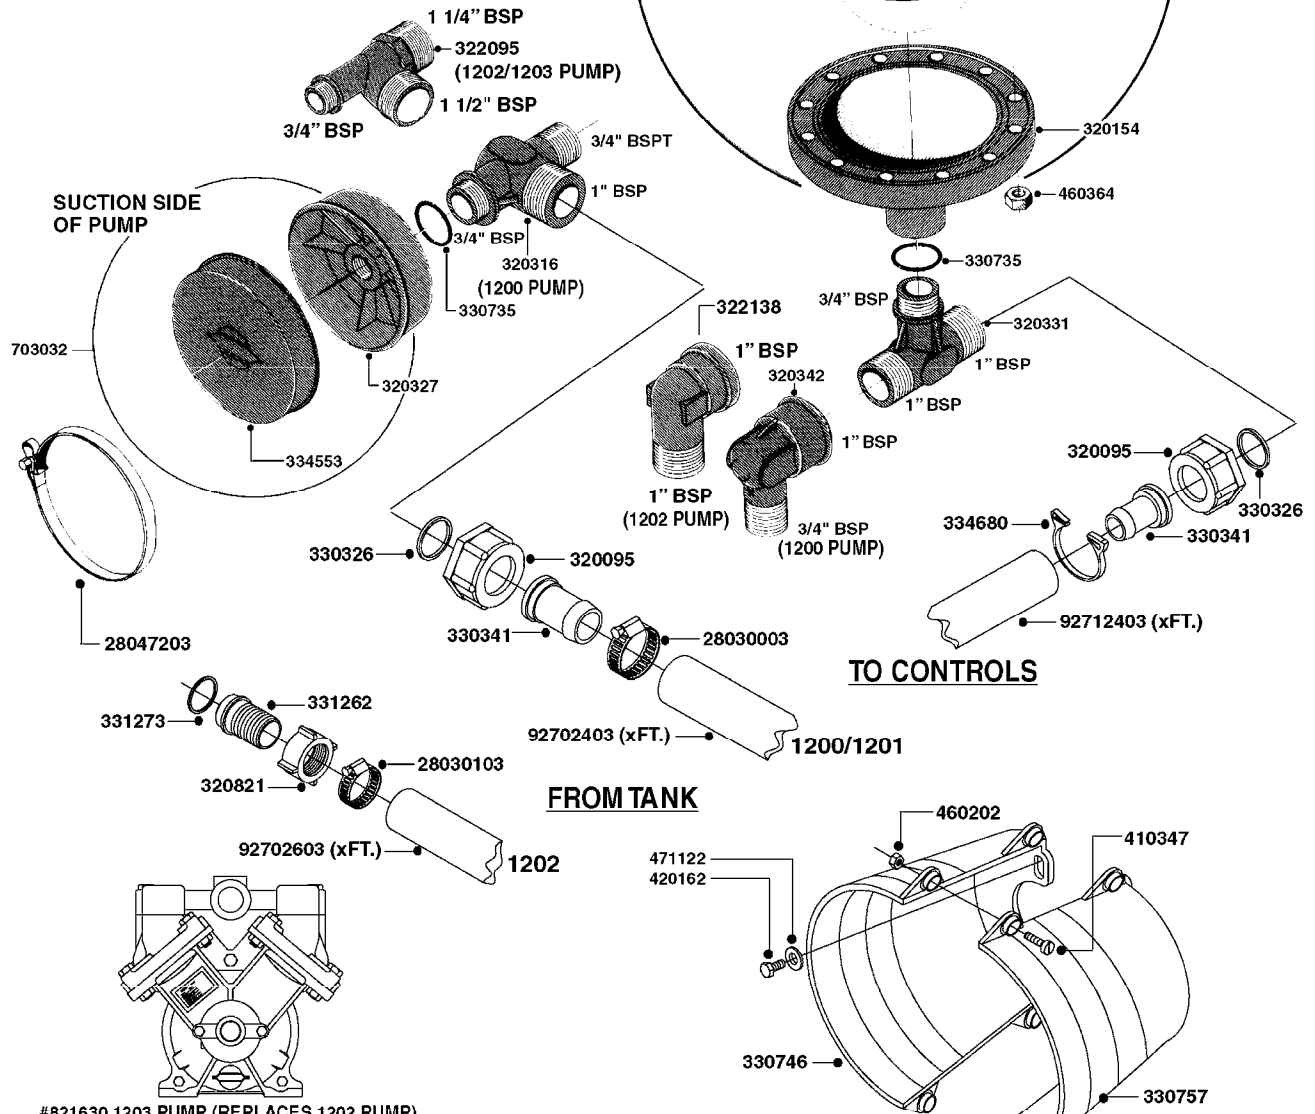

#821630 1203 PUMP (REPLACES 1202 PUMP)
#726854 COMPLETE DAMPER KIT (SUCTION & PRESSURE)

COMPLETE ASSEMBLIES
WHOLEGOODS ITEMS

A0200