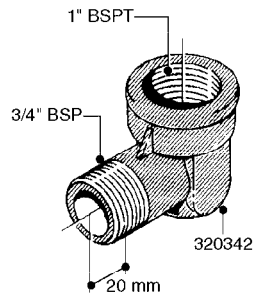

L0020

FITTINGS-T-PIECES, CAPS & ELBOWS
L0020-HIN, 01:01:16

Page 1
Date 16.03.2016 11:18

parts-n°	order qty	description
10053603	1	FITT. CAPNUT 2"BSP 5601
10194303	1	CAP BLANK 1 1/2 MCPHEE 210060
320047	1	FITT.DK CAPNUT 1/2" BSP
320106	1	FITT.DK CAPNUT 1" BSP
320272	1	FITT.DK CAPNUT 3/8" BSP
320316	1	FITT.DK TEE 3/4" X3/4" X1"BSP
320331	1	FITT.DK TEE 1" - 1" - 3/4" BSP
320342	1	FITT.DK EL 3/4"M X 1"F BSP
320563	1	FITT.DK 3 WAY 1/2" 110 DEG.
320677	1	NO LONGER AVAILABLE
320961	1	FITT.DK CAPNUT 1-1/2" BSP
321053	1	FITT.DK TEE 1/2 X1/2 X1/2" BSP
322072	1	FITT.DK TEE 3/8'X3/8'X3/8' BSP
322095	1	FITT.DK TEE 1-1/2 X1-1/4 X3/4" BSP
322138	1	FITT.DK ELB 1"M X 1"F BSP
330013	1	O-RING D15/D10X2.5 F.3/8"NUT
330212	1	O-RING D19/D14X2.4 F.1/2"NUT
330326	1	O-RING D30/D24X2 F.1"NUT
331273	1	O-RING D44/D38X2 F.1-1/2"