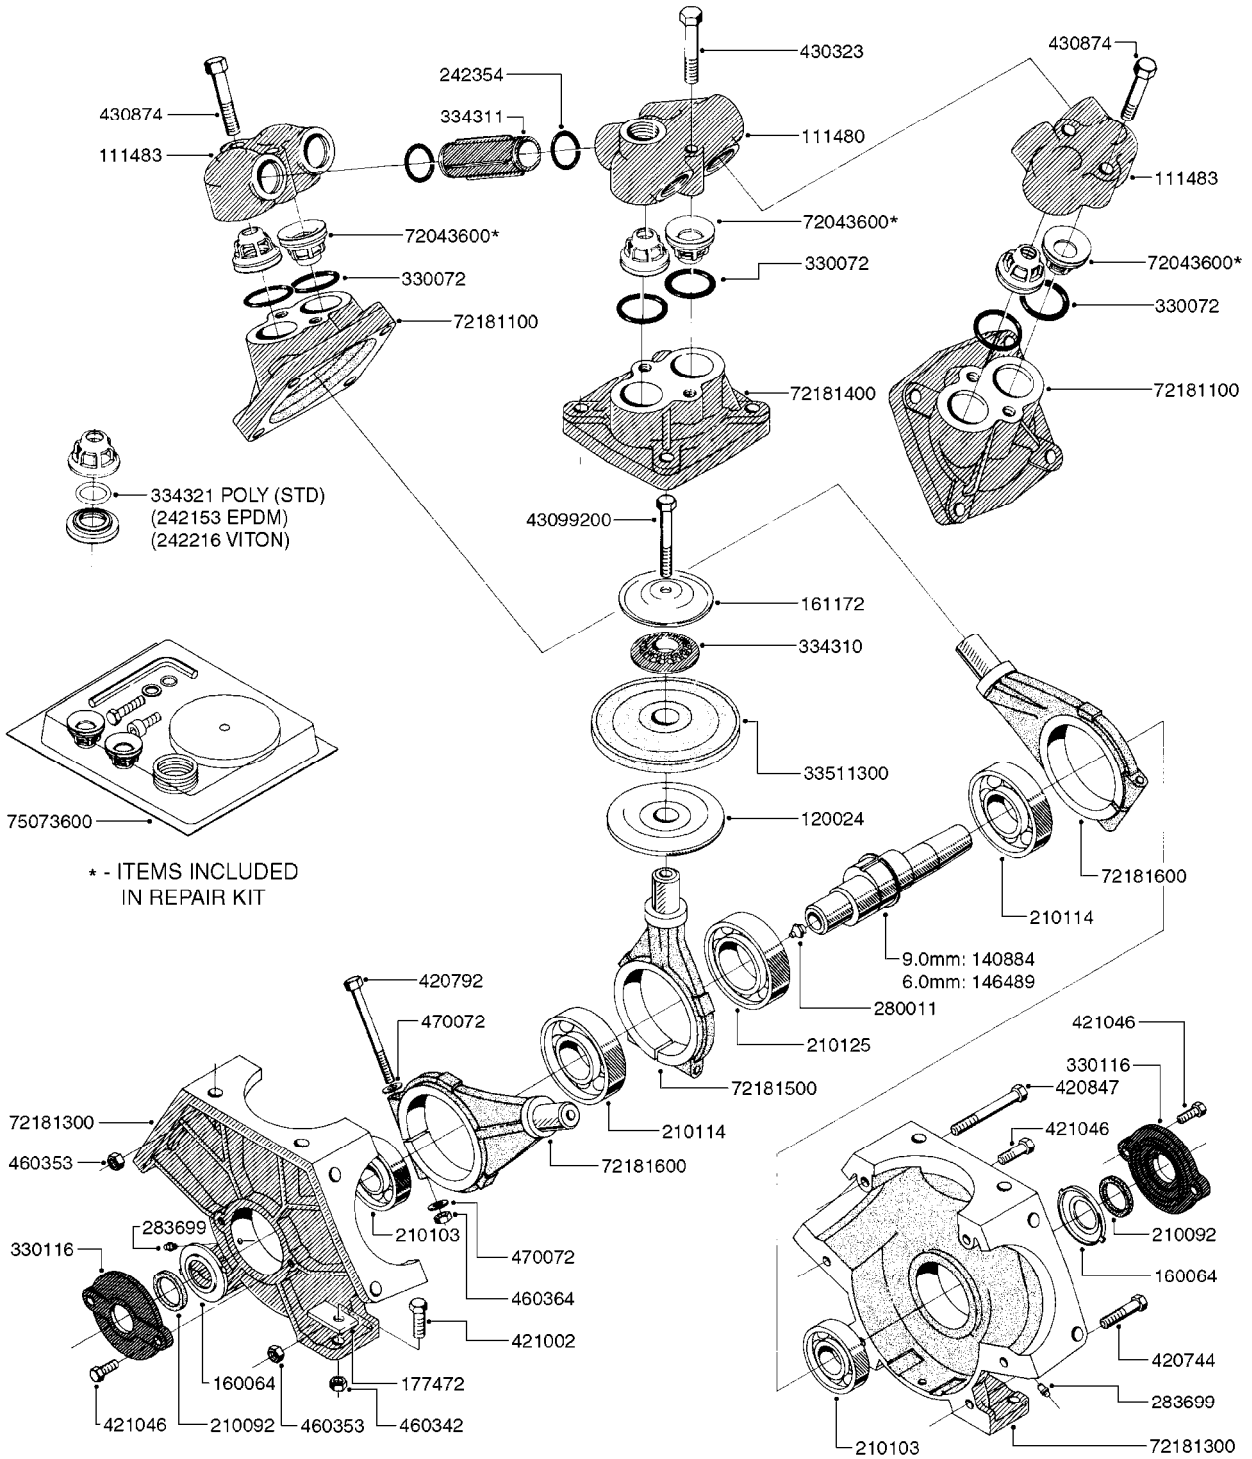

A0220

PUMP - 1302 W/ MOUNTING BASE
A0220-HIN, 01:01:16

Page 1

Date 16.03.2016 11:17

parts-n°	order qty	description
111480	1	VALVE HEAD 1302 CENTER
111483	1	VALVE HEAD SIDE 1302
120024	1	DIAPHRAGM BACK DISC 1200-1300
140884	1	CRANK SHAFT MODEL 1300-9
146489	1	CRANK SHAFT MODEL 1302-6MM
160064	1	DUST PLATE
161172	1	DIAPHRAGM DISC F. 1203/1303
177472	1	BRACKET 25 X 5
210092	1	SEAL FELT D43/30X5
210103	1	BEARING BALL 6306
210114	1	BEARING BALL 6308
210125	1	BEARING BALL 6210
242153	1	O-RING D26X4 EPDM
242216	1	O-RING VITON F/1202/1302/462
242354	1	O-RING D32.2X3.0 VITON F.S-53
280011	1	GREASE NIPPLE 3/8' SAE H TR
283699	1	GREASE NIPPLE M6X1
330072	1	O-RING D53.5/D45.5X4
330116	1	SEAL RETAINER, MODEL 1300
334310	1	NYLON WASHER 1202/1302/462
334311	1	CONNECTION PIPE INLET MOD.1302
334321	1	O-RING POLY. 34.0x26.0x4.0
420081	1	BOLT HEX 8.8 DEL 3/8'X40MM
420136	1	BOLT HEX 8.8 RAW 3/8'X30MM
420221	1	BOLT HEX 7/16'X2-1/4'
420346	1	BOLT HEX 8.8 DEL 3/8'X 25MM
420357	1	BOLT HEX 8.8 RAW 3/8'X85MM
420803	1	BOLT HEX 8.8 DEL M8X90
421002	1	BOLT HEX 8.8 DEL M10X30 FT DIN933
430076	1	BOLT HEX 8.8 RAW 1/2'X60MM
430404	1	BOLT HEX 8.8 DEL M12X50
430911	1	BOLT HEX 8.8 WG 1/2" x 70MM
460062	1	NUT HEX 3/8' GALV.
460342	1	NUT HEX M10 DEL DIN934
460364	1	NUT HEX M8 GALV.
460386	1	NUT HEX M12X1.75
470072	1	WASHER D15/D8X.5 LOCK
33511300	1	DIAPHRAGM 1202-1303 POLY 2006
72043600	1	VALVE FOR 462/463
72181100	1	DIAPHRAGM COVER 1203/1303+BLTS
72181300	1	PUMP CASTING 1300 RED W/BOLTS
72181400	1	DIAPHRAGM COVER 1303 W/BOLTS
72181500	1	CONNECTING ROD, CENTER 1303
72181600	1	CONNECTING ROD, SIDE MOD.1300
75073500	1	PUMP KIT 1300/1302 "06"