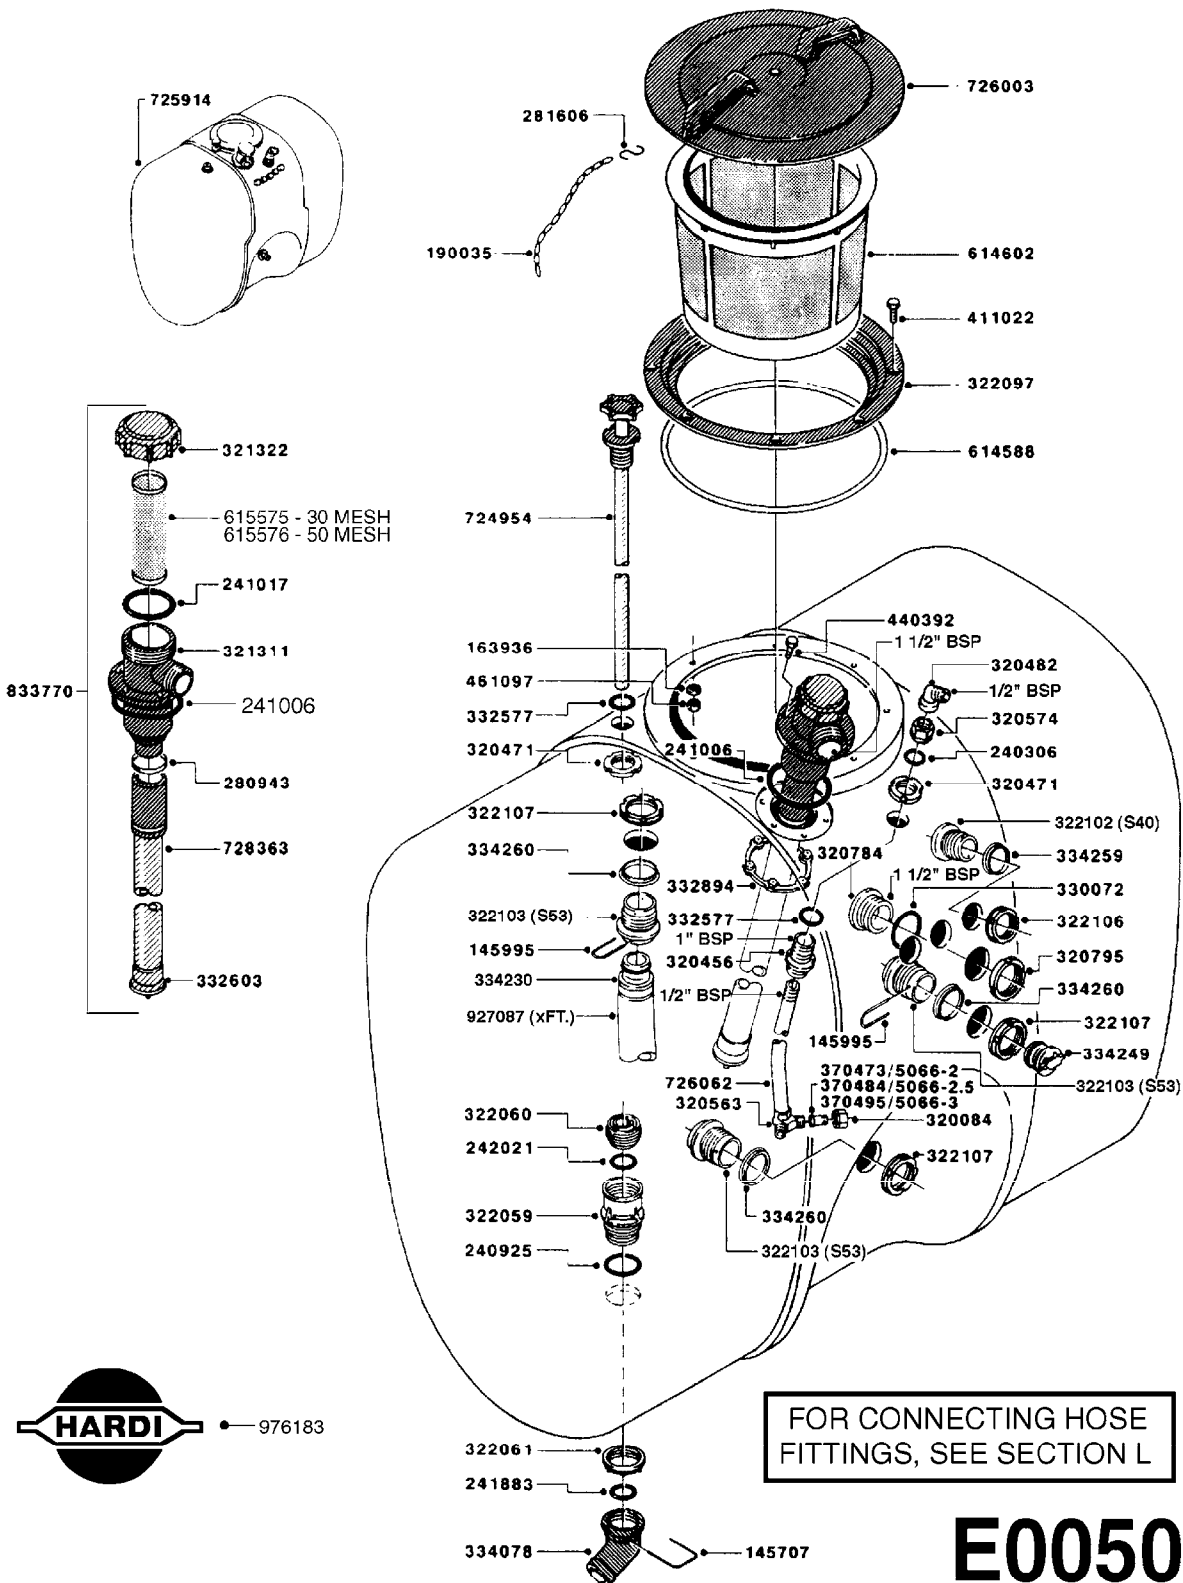

Page 1

Date 16.03.2016 11:18

parts-n°	order qty	description
321484	1	BUSHING THREADED F.NOZZ.TUBE
322114	1	NUT PLASTIC F.NOZZ.H
322116	1	BOLT PLASTIC F.NOZZ.H.
334874	1	NOZZLE HOLDER - TOP HALF
612872	1	NOZZLE TUBE 2 HOLE L-24"/50CM
612883	1	NOZZLE TUBE 3 HOLE L-44"/50CM
612894	1	NOZZLE TUBE 4 HOLE L-64"/50CM
612905	1	NOZZLE TUBE 5 HOLE L-83.5"/50C
613767	1	NOZZLE TUBE 1 HOLE L-13.875"
614610	1	NOZZLE TUBE 2 HOLE L-24"/SP20"
614611	1	NOZZLE TUBE 3 HOLE L-44"/SP20"
614612	1	NOZZLE TUBE 4 HOLE L-64"/SP20"
614613	1	NOZZLE TUBE 5 HOLE L-83.5"/20"
614638	1	NOZZLE TUBE 1 HOLE L-4.125"
614647	1	NOZZLE TUBE L=600mm NO HOLES
614648	1	NOZZLE TUBE L=1100mm NO HOLES
614649	1	NOZZLE TUBE L=1600mm NO HOLES
614650	1	NOZZLE TUBE L=2100mm NO HOLES
615468	1	NOZZLE TUBE MARKED 1" 24"
615469	1	NOZZLE TUBE MARKED 1" 44"
615470	1	NOZZLE TUBE MARKED 1" 54"
615471	1	NOZZLE TUBE MARKED 1" 64"
615472	1	NOZZLE TUBE MARKED 1" 74"
615473	1	NOZZLE TUBE MARKED 1" 92"
741685	1	NOZZLE HOLDER COMPLETE/5 PCS
741688	1	NOZZLE HOLDER COMPLETE/10PCS
741730	1	CLAMP,NZLE BKT BAG OF 5 50X30
741733	1	CLAMP,NZLE BKT BAG OF 10 50X30
741734	1	CLAMP,NZLE BKT BAG OF 5 50X50
741737	1	CLAMP,NZLE BKT BAG OF 10 50X50
741738	1	CLAMP,NZLE BKT BAG OF 5 80X60
741741	1	CLAMP,NZLE BKT BAG OF 10 80x60
741778	1	CLAMP,NZL BKT BAG OF 10 100x60
16110803	1	NOZZLE BRACKET VAR SPACINGS
33487300	1	NOZZLE HOLDER - BOTTOM HALF