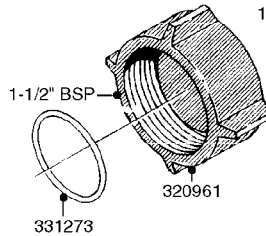

L0020

FITTINGS-T-PIECES, CAPS & ELBOWS
L0020-HIN, 01:01:16

Page 1
Date 16.03.2016 11:18

parts-n°	order qty	description
10053603	1	FITT. CAPNUT 2"BSP 5601
10194303	1	CAP BLANK 1 1/2 MCPHEE 210060
320047	1	FITT.DK CAPNUT 1/2" BSP
320106	1	FITT.DK CAPNUT 1" BSP
320272	1	FITT.DK CAPNUT 3/8" BSP
320316	1	FITT.DK TEE 3/4" X3/4" X1"BSP
320331	1	FITT.DK TEE 1" - 1" - 3/4" BSP
320342	1	FITT.DK EL 3/4"M X 1"F BSP
320563	1	FITT.DK 3 WAY 1/2" 110 DEG.
320677	1	NO LONGER AVAILABLE
320961	1	FITT.DK CAPNUT 1-1/2" BSP
321053	1	FITT.DK TEE 1/2 X1/2 X1/2" BSP
322072	1	FITT.DK TEE 3/8'X3/8'X3/8' BSP
322095	1	FITT.DK TEE 1-1/2 X1-1/4 X3/4" BSP
322138	1	FITT.DK ELB 1"M X 1"F BSP
330013	1	O-RING D15/D10X2.5 F.3/8"NUT
330212	1	O-RING D19/D14X2.4 F.1/2"NUT
330326	1	O-RING D30/D24X2 F.1"NUT
331273	1	O-RING D44/D38X2 F.1-1/2"