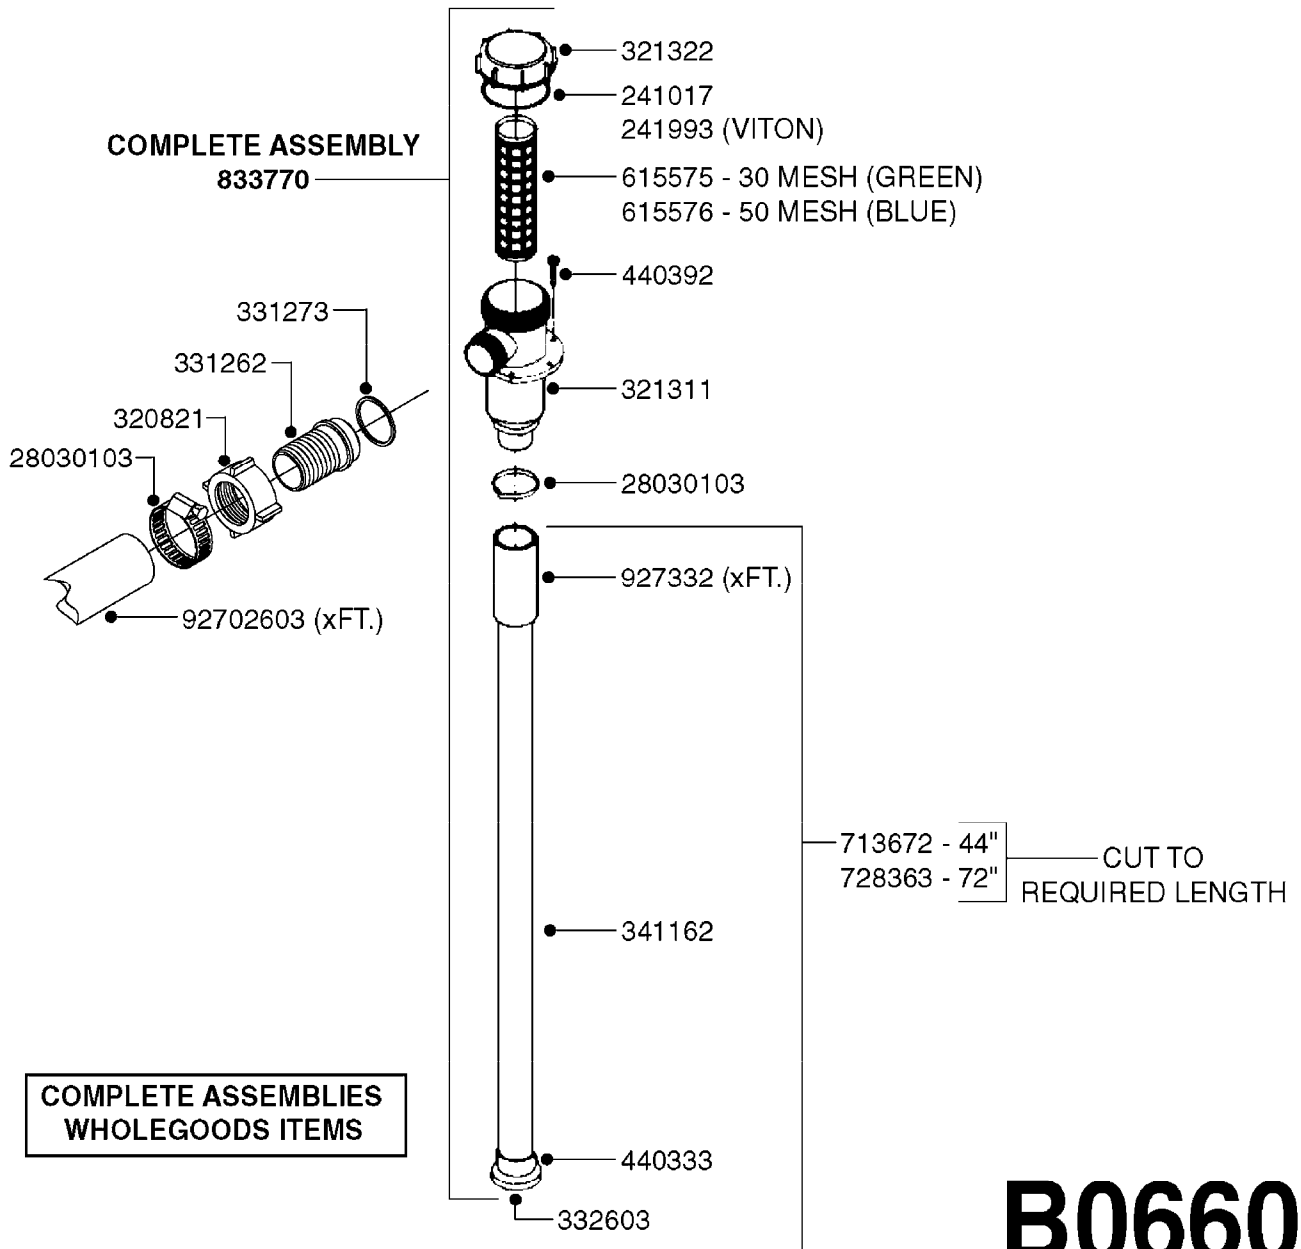

TOP SUCTION ASSEMBLY-SCREW CAP
B0660-HIN, 01:01:16

Page 1
Date 16.03.2016 11:18

parts-n°	order qty	description
241017	1	O-RING D74,5X3 NITRIL
241993	1	O-RING 74.5 X 3MM VIT/241017
320821	1	FITT.DK NUT 1-1/2" BSP
321311	1	FILTER BODY S 80 X 4
321322	1	SCREW CAP F. S80 X 4
331262	1	FITT.DK HB 1-1/2" F. 1-1/2"NUT
331273	1	O-RING D44/D38X2 F.1-1/2"
332603	1	CAP F. SUCTION TUBE
341162	1	SUCTION TUBE F.650
440333	1	SCREW 3.5 X 9.5 SS
440392	1	SCREW 6.3 X 25.0 DIN7981C TORX
615575	1	FILTER F.TOP SUCT.30 MESH GRN.
615576	1	FILTER F.TOP SUCT.50 MESH BLUE
713672	1	SUCTION TUBE L=44"
728363	1	SUCTION TUBE ASSY.L=72"
833770	1	TOP SUCTION KIT 300/500
927332	1	HOSE R X 28BAR X 40MM X 0012"
28030103	1	CLAMP HOSE GEAR P5/4-S1.5"6724
92702603	1	HOSE PVC SUCT GRAY 1-1/2"