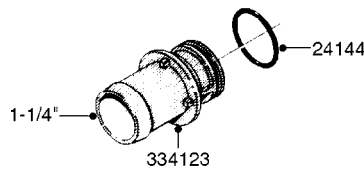

L0010

parts-n°	order qty	description
240085	1	O-RING D13,1/8,3X02,4 NITRIL
241441	1	O-RING D29.3X3
242594	1	O-RING D14 X 1.78 SCH.70-EPDM
320084	1	FITT.DK NUT 1/2" BSP
320095	1	FITT.DK NUT 1" BSP
320117	1	FITT.DK CONN.1/2"BSP F. 1" CAP
320187	1	FITT.DK CAP 3/8" BSP BLACK
320283	1	FITT.DK NUT 3/4"BSP
320821	1	FITT.DK NUT 1-1/2" BSP
321495	1	FITT.DK REDUC 1/4'BSP F.3/4'NT
321576	1	FITT.DK CONN 1/2"BSP F.3/4"NUT
330013	1	O-RING D15/D10X2.5 F.3/8"NUT
330212	1	O-RING D19/D14X2.4 F.1/2"NUT
330326	1	O-RING D30/D24X2 F.1"NUT
330341	1	FITT.DK HB 1" F. 1" NUT
330595	1	O-RING D24.6/D20X2.1 -3/4"
330665	1	3/4' HOSE TAIL F/1' CAP
330676	1	FITT.DK HB 3/8" F. 1/2" NUT
330687	1	FITT.DK HB 1/2" F. 1/2" NUT
330691	1	FITT.DK HB 3/4'F.3/4' NUT
330783	1	FITT.DK HB 3/8"F.3/8" NUT
331262	1	FITT.DK HB 1-1/2" F. 1-1/2"NUT
331273	1	O-RING D44/D38X2 F.1-1/2"
331446	1	FITT.DK HB 1" F.1-1/2" NUT
331807	1	FITT.DK HB 5/16" F.3/8" NUT
332286	1	FITT.DK HB 1/2" F. 3/4" NUT
332905	1	FITT.DK HB 1/2" F. 3/4" CAP
332927	1	PLUG F. NOZZLE TUBE 3/4'
333292	1	FITT.DK HB 1"O'RING F.1-1/2"
333664	1	FITT.DK HB 5/16' F. 1/2' NUT
334044	1	FITT.DK HB 3/4' F. 3/4' CAP
334059	1	FITT.DK EL 1" 110 DEG.F.1-1/2"
334123	1	FITT.DK HB 1-1/4"O-RNG F.1-1/2"
334150	1	FITT.DK HB 1-1/4" 110 F.1-1/2"
390542	1	PLUG WASHER FOR 3/4'CAP NUT
716236	1	FITT.DK HB 1/2" ASSY. F. 3/4"
716413	1	FITT.DK PLUG ASSY. F.NOZ TUBE
717426	1	FITT.DK REDUC 1/4"BSP F.3/4"N
720856	1	FITT.DK 1/2'BSP ASSY.F.3/4'NUT
724621	1	FITT.DK HB 3/4"ASSY F.3/4" NUT