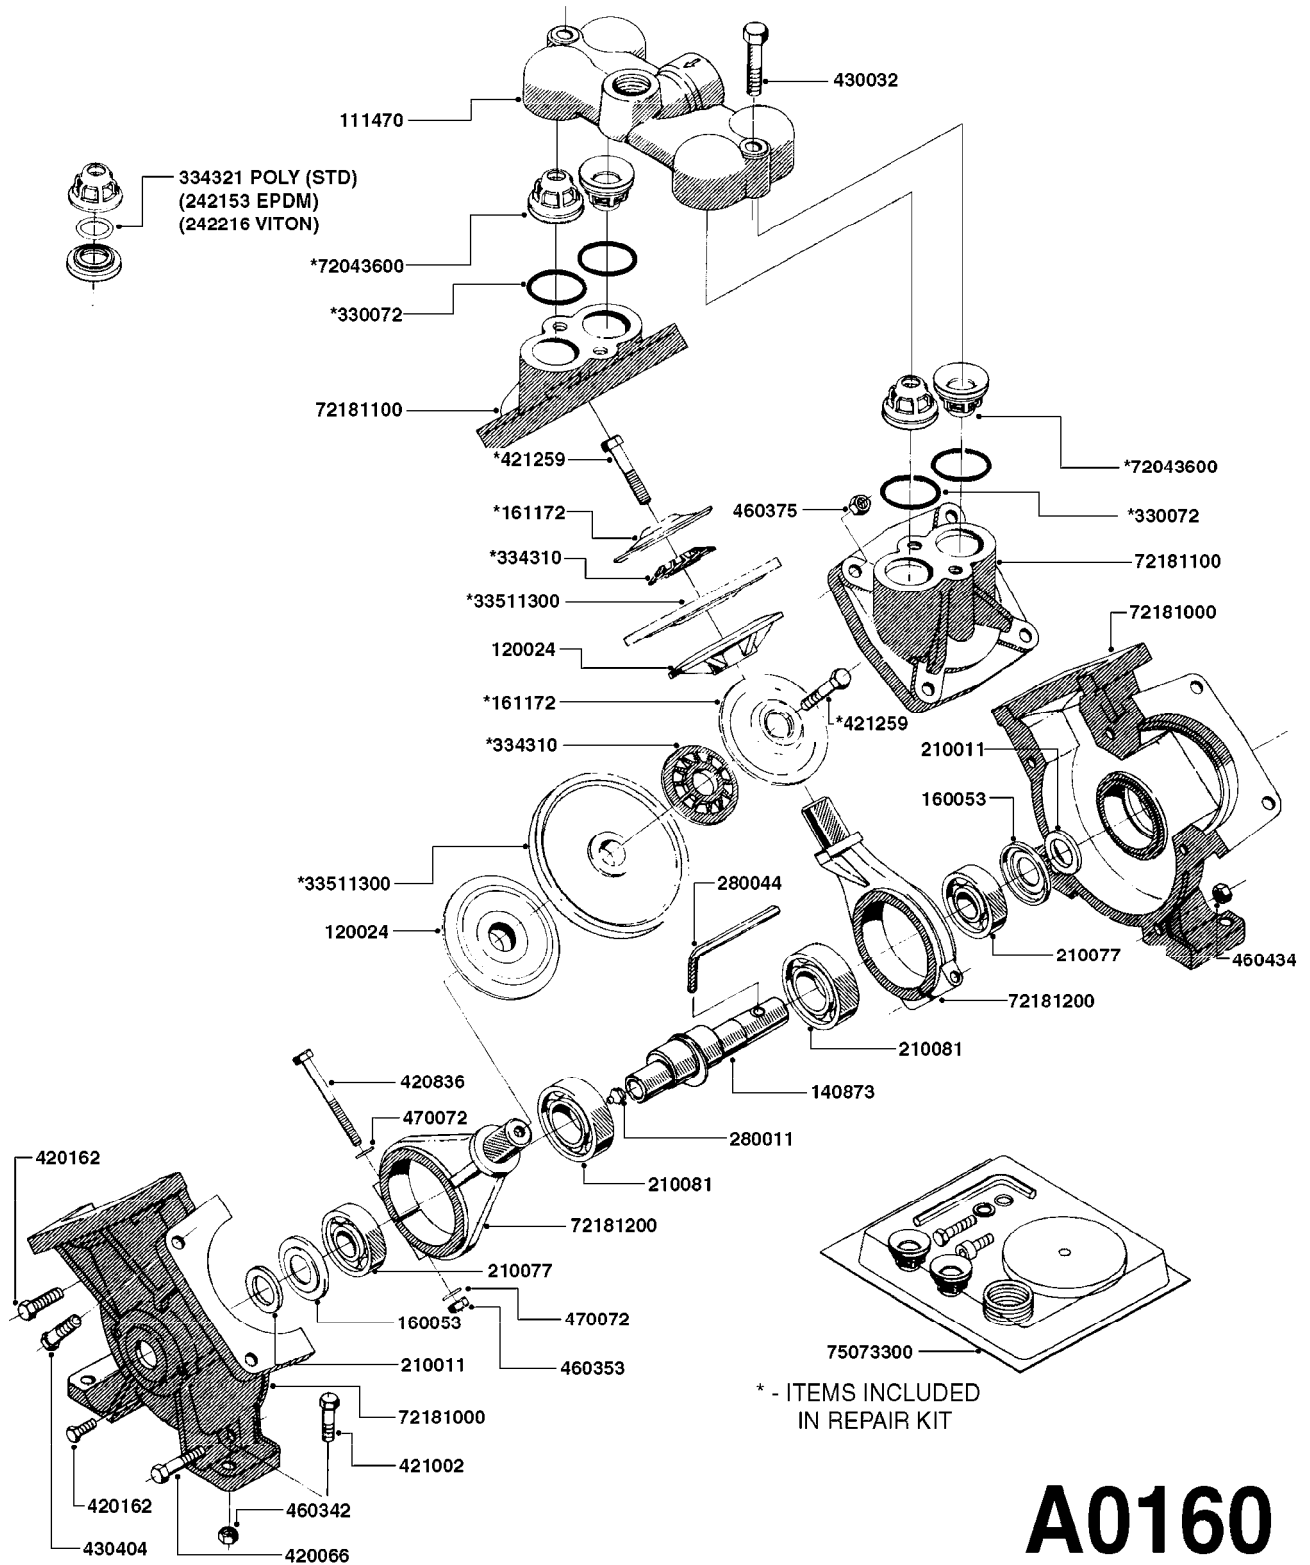

A0160

PUMP - 1202 W/MOUNTING BASE
A0160-HIN, 01:01:16

Page 1
Date 16.03.2016 11:17

parts-n°	order qty	description
111470	1	VALVE CHAMBER 1202
120024	1	DIAPHRAGM BACK DISC 1200-1300
140873	1	CRANK SHAFT MODEL 1202-9MM
160053	1	DUST PLATE
161172	1	DIAPHRAGM DISC F. 1203/1303
210011	1	SEAL FELT D39/23 X 4
210077	1	BEARING BALL 6305
210081	1	BEARING BALL 6307
242153	1	O-RING D26X4 EPDM
242216	1	O-RING VITON F/1202/1302/462
280011	1	GREASE NIPPLE 3/8' SAE H TR
280044	1	KEY HEXAGON W6 3/16'
330072	1	O-RING D53.5/D45.5X4
334310	1	NYLON WASHER 1202/1302/462
334321	1	O-RING POLY. 34.0x26.0x4.0
420066	1	BOLT HEX 8.8 DEL 3/8"X50MM
420162	1	BOLT HEX 8.8 DEL 3/8"x15MM
420836	1	BOLT HEX 8.8 RAW M8X85
421002	1	BOLT HEX 8.8 DEL M10X30 FT DIN933
421259	1	BOLT HEX UNC7/16"x2.25" 18-8SS
430032	1	BOLT HEX 8.8 RAW 1/2'X55MM
430404	1	BOLT HEX 8.8 DEL M12X50
460342	1	NUT HEX M10 DEL DIN934
460353	1	NUT HEX M8 BLACK
460375	1	NUT HEX M12 BLACK
460434	1	NUT HEX 3/8' NC BLACK
470072	1	WASHER D15/D8X.5 LOCK
33511300	1	DIAPHRAGM 1202-1303 POLY 2006
72043600	1	VALVE FOR 462/463
72181000	1	HOUSING, PUMP, 1203 RED
72181100	1	DIAPHRAGM COVER 1203/1303+BLTS
72181200	1	CONNECTING ROD FOR 1203 W/M12
75073300	1	PUMP KIT 1200/1202 "06"