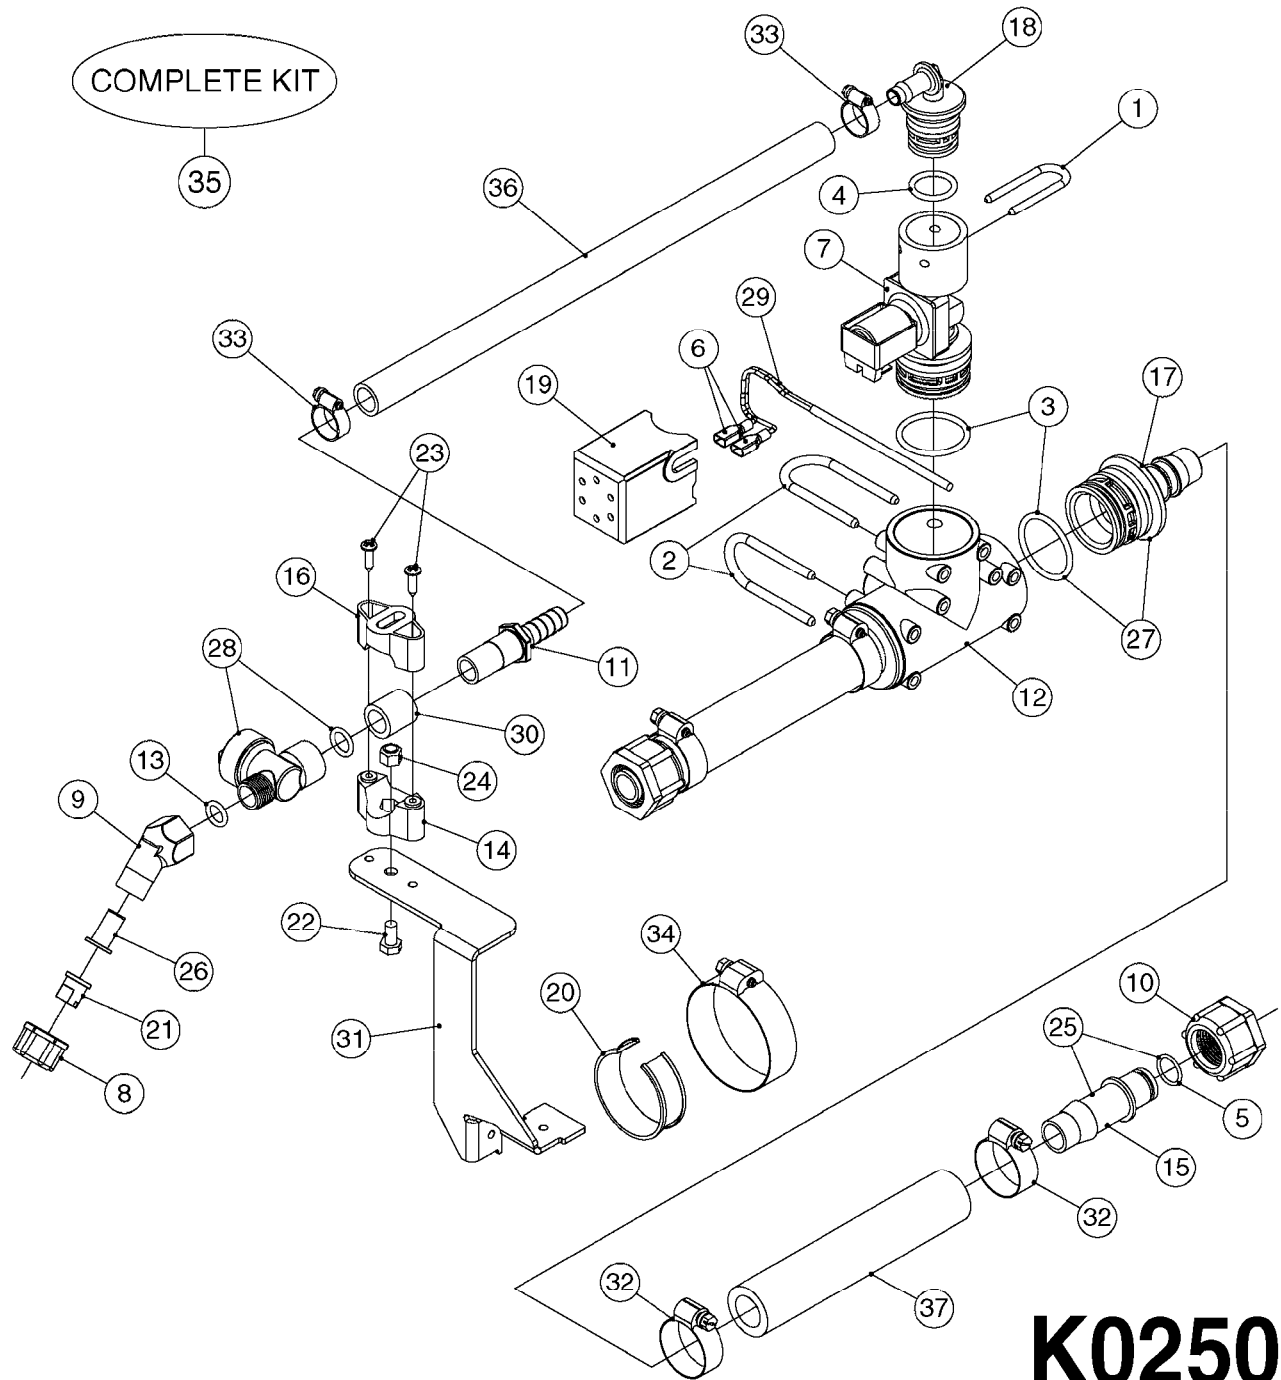

K0250

ELECTRIC END NOZZLE KIT '09
K0250-HIN, 01:01:16

Page 1
Date 16.03.2016 11:18

Pos.	parts-n°	order qty	description
1	145994	1	FITT.DK S-40 FORK
2	145995	1	FITT.DK S-53 FORK
3	242354	1	O-RING D32.2X3.0 VITON F.S-53
4	242355	1	O-RING D19.2X3.0 VITON F.S-40
5	242594	1	O-RING D14 X 1.78 SCH.70-EPDM
6	261539	1	SPADE F.ELEC CONNEX BLUE INSUL
7	262104	1	VALVE, SOLENOID, S53/S40
8	320187	1	FITT.DK CAP 3/8" BSP BLACK
9	320191	1	FITT.DK ELB 3/8' BSP 45 DEGREE
10	320283	1	FITT.DK NUT 3/4"BSP
11	320891	1	FITT.DK HB 3/8'- 3/8' BSP
12	322352	1	FITT.DK S-53 TEE
13	330013	1	O-RING D15/D10X2.5 F.3/8"NUT
14	333012	1	NOZZLE HOLD. UPPER PART
15	334044	1	FITT.DK HB 3/4' F. 3/4' CAP
16	334220	1	YOKE, UPPER NOZZLE BODY
17	334229	1	FITT.DK S-53 STR.3/4"
18	334237	1	FITT.DK S-40 ELB.3/8'
19	334965	1	COVER FOR S53 SOLENOID VALVE
20	341291	1	RUBBER HOSE CLAMP COVER 130MM
21	370392	1	NOZZLE END FAN 1850-G 300
22	410546	1	BOLT HEX SS M6X12 FT
23	440665	1	SCREW M4.2X16 STAINLESS
24	460261	1	NUT HEX M6X1 LOCK A2 DIN985
25	724621	1	FITT.DK HB 3/4"ASSY F.3/4" NUT
26	725042	1	SCREEN 80 MESH W.GASKET, RED
27	726558	1	FITT.DK S53 STR. 3/4" W.ORING
28	729610	1	NOZZLE ASSY. NON DRIP 3/8 THRD
29	983087	1	ELEC. CABLE 2 WIRE X 0.75MM
30	10631003	1	HOSE R X CLEAR BRAID.X 1/2 12"
31	16110803	1	NOZZLE BRACKET VAR SPACINGS
32	28029903	1	CLAMP HOSE GEAR P3/4"-S1" 6712
33	28044903	1	CLAMP HOSE GEAR P3/8" 6706
34	28047003	1	CLAMP HOSE GEAR 30 X 50 6732
35	82613203	1	ELECTRIC END NOZZLE KIT 2009
36	92701703	1	HOSE R X3/8" X300PSI WP X0012"
37	92703203	1	HOSE R X3/4" X300PSI WP X0012"