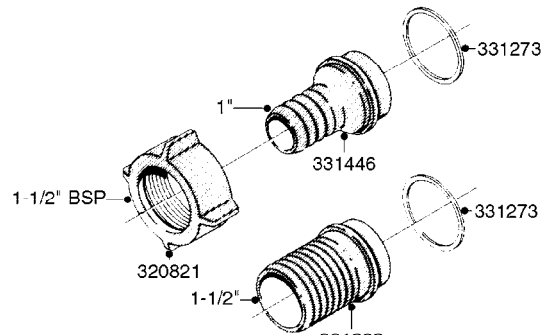

L0010

parts-n°	order qty	description
240085	1	O-RING D13,1/8,3X02,4 NITRIL
241441	1	O-RING D29.3X3
242594	1	O-RING D14 X 1.78 SCH.70-EPDM
320084	1	FITT.DK NUT 1/2" BSP
320095	1	FITT.DK NUT 1" BSP
320117	1	FITT.DK CONN.1/2"BSP F. 1" CAP
320187	1	FITT.DK CAP 3/8" BSP BLACK
320283	1	FITT.DK NUT 3/4"BSP
320821	1	FITT.DK NUT 1-1/2" BSP
321495	1	FITT.DK REDUC 1/4'BSP F.3/4'NT
321576	1	FITT.DK CONN 1/2"BSP F.3/4"NUT
330013	1	O-RING D15/D10X2.5 F.3/8"NUT
330212	1	O-RING D19/D14X2.4 F.1/2"NUT
330326	1	O-RING D30/D24X2 F.1"NUT
330341	1	FITT.DK HB 1" F. 1" NUT
330595	1	O-RING D24.6/D20X2.1 -3/4"
330665	1	3/4' HOSE TAIL F/1' CAP
330676	1	FITT.DK HB 3/8" F. 1/2" NUT
330687	1	FITT.DK HB 1/2" F. 1/2" NUT
330691	1	FITT.DK HB 3/4'F.3/4' NUT
330783	1	FITT.DK HB 3/8"F.3/8" NUT
331262	1	FITT.DK HB 1-1/2" F. 1-1/2"NUT
331273	1	O-RING D44/D38X2 F.1-1/2"
331446	1	FITT.DK HB 1" F.1-1/2" NUT
331807	1	FITT.DK HB 5/16" F.3/8" NUT
332286	1	FITT.DK HB 1/2" F. 3/4" NUT
332905	1	FITT.DK HB 1/2" F. 3/4" CAP
332927	1	PLUG F. NOZZLE TUBE 3/4'
333292	1	FITT.DK HB 1"O'RING F.1-1/2"
333664	1	FITT.DK HB 5/16' F. 1/2' NUT
334044	1	FITT.DK HB 3/4' F. 3/4' CAP
334059	1	FITT.DK EL 1" 110 DEG.F.1-1/2"
334123	1	FITT.DK HB 1-1/4"O-RNG F.1-1/2"
334150	1	FITT.DK HB 1-1/4" 110 F.1-1/2"
390542	1	PLUG WASHER FOR 3/4'CAP NUT
716236	1	FITT.DK HB 1/2" ASSY. F. 3/4"
716413	1	FITT.DK PLUG ASSY. F.NOZ TUBE
717426	1	FITT.DK REDUC 1/4"BSP F.3/4"N
720856	1	FITT.DK 1/2'BSP ASSY.F.3/4'NUT
724621	1	FITT.DK HB 3/4"ASSY F.3/4" NUT