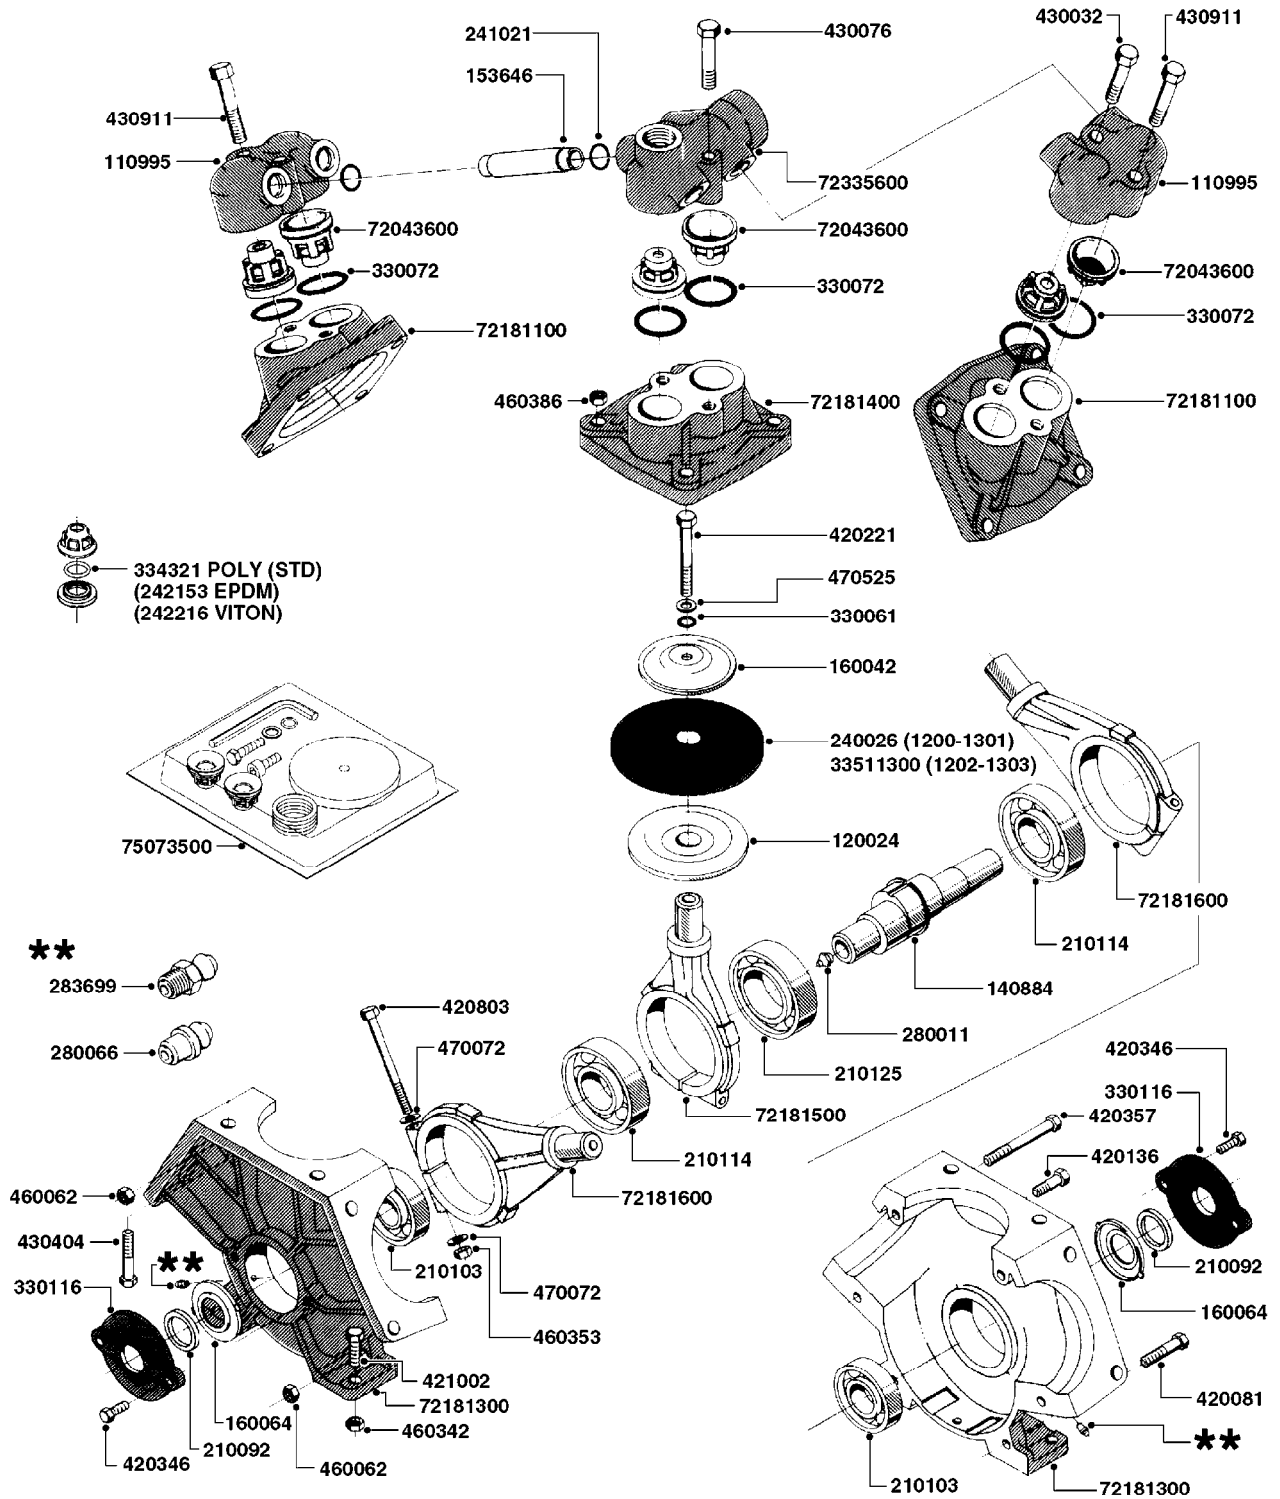

A0210

PUMP - 1301 W/ MOUNTING BASE
A0210-HIN, 01:01:16

Page 1

Date 16.03.2016 11:17

parts-n°	order qty	description
110995	1	VALVE CHAMBER SIDE MODEL 1301
120024	1	DIAPHRAGM BACK DISC 1200-1300
140884	1	CRANK SHAFT MODEL 1300-9
153646	1	CONNECTION PIPE INLET MOD 1301
160042	1	DIAPHRAGM UPPER DISC 1200-1300
160064	1	DUST PLATE
210092	1	SEAL FELT D43/30X5
210103	1	BEARING BALL 6306
210114	1	BEARING BALL 6308
210125	1	BEARING BALL 6210
240026	1	DIAPHRAGM MODEL 1200/1301
241021	1	O-RING D21,89X2,62 NITRIL
242153	1	O-RING D26X4 EPDM
242216	1	O-RING VITON F/1202/1302/462
280011	1	GREASE NIPPLE 3/8' SAE H TR
280066	1	GREASE NIPPLE H 1A6
283699	1	GREASE NIPPLE M6X1
330061	1	O-RING D16/D11X2,5
330072	1	O-RING D53.5/D45.5X4
330116	1	SEAL RETAINER, MODEL 1300
334321	1	O-RING POLY. 34.0x26.0x4.0
420081	1	BOLT HEX 8.8 DEL 3/8'X40MM
420136	1	BOLT HEX 8.8 RAW 3/8'X30MM
420221	1	BOLT HEX 7/16'X2-1/4'
420346	1	BOLT HEX 8.8 DEL 3/8'X 25MM
420357	1	BOLT HEX 8.8 RAW 3/8'X85MM
420803	1	BOLT HEX 8.8 DEL M8X90
421002	1	BOLT HEX 8.8 DEL M10X30 FT DIN933
430032	1	BOLT HEX 8.8 RAW 1/2'X55MM
430076	1	BOLT HEX 8.8 RAW 1/2'X60MM
430404	1	BOLT HEX 8.8 DEL M12X50
430911	1	BOLT HEX 8.8 WG 1/2" x 70MM
460062	1	NUT HEX 3/8' GALV.
460342	1	NUT HEX M10 DEL DIN934
460353	1	NUT HEX M8 BLACK
460386	1	NUT HEX M12X1.75
470072	1	WASHER D15/D8X.5 LOCK
470525	1	WASHER D19/D11.5X2.5
33511300	1	DIAPHRAGM 1202-1303 POLY 2006
72043600	1	VALVE FOR 462/463
72181100	1	DIAPHRAGM COVER 1203/1303+BLTS
72181300	1	PUMP CASTING 1300 RED W/BOLTS
72181400	1	DIAPHRAGM COVER 1303 W/BOLTS
72181500	1	CONNECTING ROD, CENTER 1303
72181600	1	CONNECTING ROD, SIDE MOD.1300
72335600	1	CENTER AND SIDE VALVE CHAMBERS 1302 RED
75073500	1	PUMP KIT 1300/1302 "06"