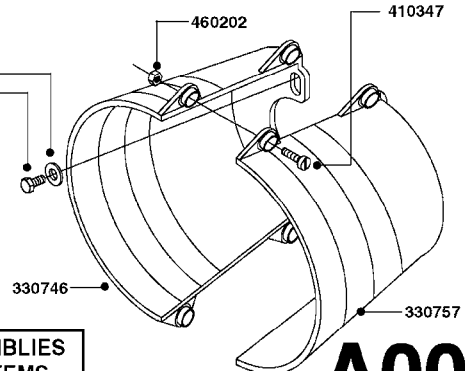

821623 - 600 WITH COUPLER
821624 - 600 W/ MOUNTING BASE
821625 - 600 GAS DRIVEN - BELT DRIVE

COMPLETE ASSEMBLIES
WHOLEGOODS ITEMS