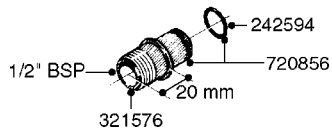

L0010

parts-n°	order qty	description
240085	1	O-RING D13,1/8,3X02,4 NITRIL
241441	1	O-RING D29.3X3
242594	1	O-RING D14 X 1.78 SCH.70-EPDM
320084	1	FITT.DK NUT 1/2" BSP
320095	1	FITT.DK NUT 1" BSP
320117	1	FITT.DK CONN.1/2"BSP F. 1" CAP
320187	1	FITT.DK CAP 3/8" BSP BLACK
320283	1	FITT.DK NUT 3/4"BSP
320821	1	FITT.DK NUT 1-1/2" BSP
321495	1	FITT.DK REDUC 1/4'BSP F.3/4'NT
321576	1	FITT.DK CONN 1/2"BSP F.3/4"NUT
330013	1	O-RING D15/D10X2.5 F.3/8"NUT
330212	1	O-RING D19/D14X2.4 F.1/2"NUT
330326	1	O-RING D30/D24X2 F.1"NUT
330341	1	FITT.DK HB 1" F. 1" NUT
330595	1	O-RING D24.6/D20X2.1 -3/4"
330665	1	3/4' HOSE TAIL F/1' CAP
330676	1	FITT.DK HB 3/8" F. 1/2" NUT
330687	1	FITT.DK HB 1/2" F. 1/2" NUT
330691	1	FITT.DK HB 3/4'F.3/4' NUT
330783	1	FITT.DK HB 3/8"F.3/8" NUT
331262	1	FITT.DK HB 1-1/2" F. 1-1/2"NUT
331273	1	O-RING D44/D38X2 F.1-1/2"
331446	1	FITT.DK HB 1" F.1-1/2" NUT
331807	1	FITT.DK HB 5/16" F.3/8" NUT
332286	1	FITT.DK HB 1/2" F. 3/4" NUT
332905	1	FITT.DK HB 1/2" F. 3/4" CAP
332927	1	PLUG F. NOZZLE TUBE 3/4'
333292	1	FITT.DK HB 1"O'RING F.1-1/2"
333664	1	FITT.DK HB 5/16' F. 1/2' NUT
334044	1	FITT.DK HB 3/4' F. 3/4' CAP
334059	1	FITT.DK EL 1" 110 DEG.F.1-1/2"
334123	1	FITT.DK HB 1-1/4"O-RNG F.1-1/2"
334150	1	FITT.DK HB 1-1/4" 110 F.1-1/2"
390542	1	PLUG WASHER FOR 3/4'CAP NUT
716236	1	FITT.DK HB 1/2" ASSY. F. 3/4"
716413	1	FITT.DK PLUG ASSY. F.NOZ TUBE
717426	1	FITT.DK REDUC 1/4"BSP F.3/4"N
720856	1	FITT.DK 1/2'BSP ASSY.F.3/4'NUT
724621	1	FITT.DK HB 3/4"ASSY F.3/4" NUT