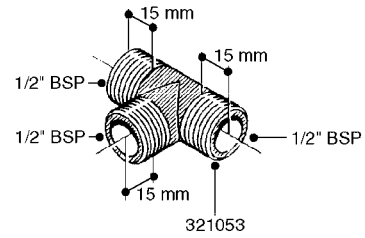

L0020

FITTINGS-T-PIECES, CAPS & ELBOWS
L0020-HIN, 01:01:16

Page 1
Date 16.03.2016 11:18

parts-n°	order qty	description
10053603	1	FITT. CAPNUT 2"BSP 5601
10194303	1	CAP BLANK 1 1/2 MCPHEE 210060
320047	1	FITT.DK CAPNUT 1/2" BSP
320106	1	FITT.DK CAPNUT 1" BSP
320272	1	FITT.DK CAPNUT 3/8" BSP
320316	1	FITT.DK TEE 3/4" X3/4" X1"BSP
320331	1	FITT.DK TEE 1" - 1" - 3/4" BSP
320342	1	FITT.DK EL 3/4"M X 1"F BSP
320563	1	FITT.DK 3 WAY 1/2" 110 DEG.
320677	1	NO LONGER AVAILABLE
320961	1	FITT.DK CAPNUT 1-1/2" BSP
321053	1	FITT.DK TEE 1/2 X1/2 X1/2" BSP
322072	1	FITT.DK TEE 3/8'X3/8'X3/8' BSP
322095	1	FITT.DK TEE 1-1/2 X1-1/4 X3/4" BSP
322138	1	FITT.DK ELB 1"M X 1"F BSP
330013	1	O-RING D15/D10X2.5 F.3/8"NUT
330212	1	O-RING D19/D14X2.4 F.1/2"NUT
330326	1	O-RING D30/D24X2 F.1"NUT
331273	1	O-RING D44/D38X2 F.1-1/2"