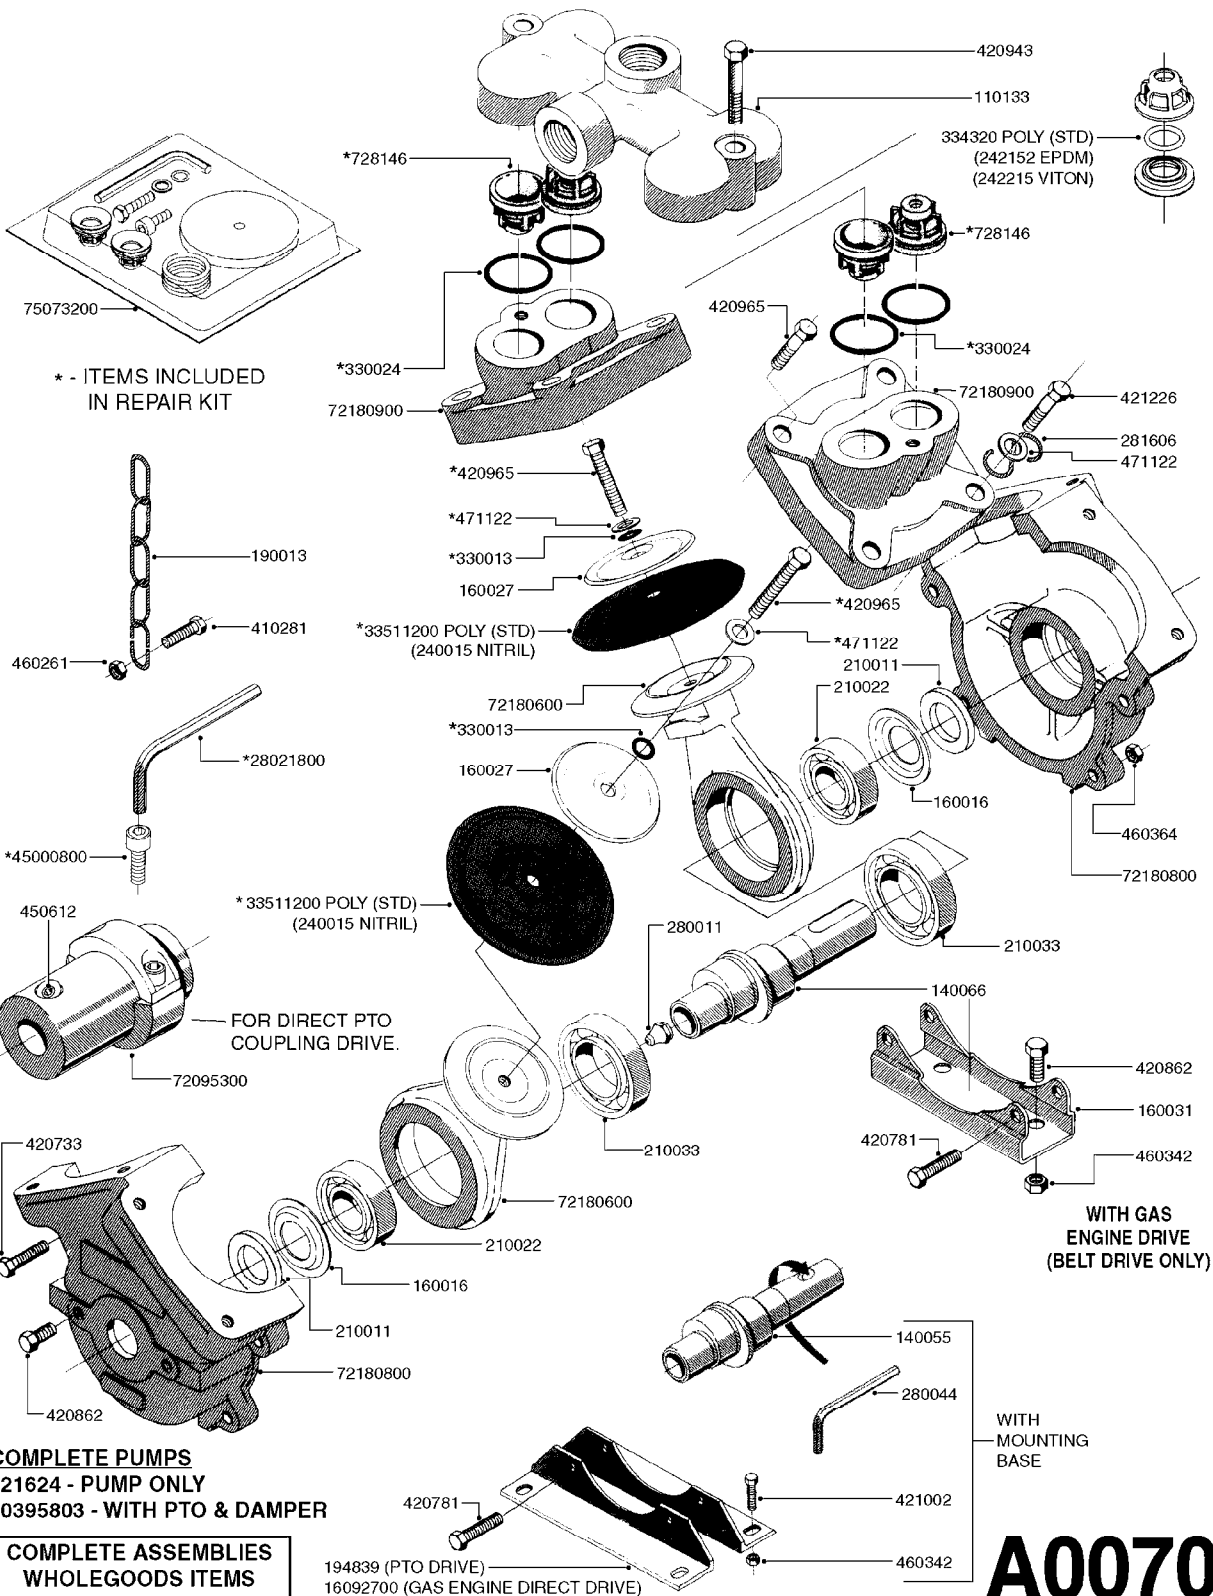

PUMP - 603
A0070-HIN, 01:01:16

COMPLETE PUMPS
821624 - PUMP ONLY
10395803 - WITH PTO & DAMPER

COMPLETE ASSEMBLIES
WHOLEGOODS ITEMS

A0070

PUMP - 603
A0070-HIN, 01:01:16

Page 1
Date 16.03.2016 11:17

parts-n°	order qty	description
110133	1	VALVE CHAMBER MOD 600 PAINTED
140055	1	CRANK SHAFT, MODEL 600
140066	1	CRANK SHAFT, MODEL 600/4
160016	1	DUST PLATE
160027	1	DIAPHRAGM UPPER DISC 500-600
160031	1	BASE PLATE MODEL 500-600
190013	1	CHAIN 35XL=800
194839	1	ANGLE IRON FOOT, M 500-600 RED
210011	1	SEAL FELT D39/23 X 4
210022	1	BEARING BALL 6205
210033	1	BEARING BALL 6007
240015	1	DIAPHRAGM MODEL 500-600 NITRIL
242152	1	O-RING D18.2X3 EPDM
242215	1	O-RING D18X3 VITON
280011	1	GREASE NIPPLE 3/8' SAE H TR
280044	1	KEY HEXAGON W6 3/16'
281606	1	S-HOOK GALVANIZED
330013	1	O-RING D15/D10X2.5 F.3/8"NUT
330024	1	O-RING D41,1/D34.5 X 3,5
334320	1	O-RING D18X3 POLYURETHANE
410281	1	BOLT HEX 8.8 DEL M6X25 DIN933 A2
420733	1	BOLT HEX 8.8 DEL M8X40
420781	1	BOLT HEX 8.8 DEL M8X50
420862	1	BOLT HEX 8.8 DEL M10X16 FT
420943	1	BOLT HEX 8.8 DEL M10X50
420965	1	M10X40 MACHINE SCREW STAINLESS
421002	1	BOLT HEX 8.8 DEL M10X30 FT DIN933
421226	1	BOLT HEX 8.8 DEL M10X45
450612	1	SCREW M10X16 POINTED
460261	1	NUT HEX M6X1 LOCK A2 DIN985
460342	1	NUT HEX M10 DEL DIN934
460364	1	NUT HEX M8 GALV.
471122	1	WASHER, M10, Ø20/10.5X 2.0, SS
728146	1	VALVE FOR 361(726890/707932)
821624	1	PUMP 603/7 W. FOOT TAPERED SHA
10395803	1	PUMP 603 C/W PTO 540 RPM
16092700	1	PUMP MOUNT PLATE TALL 500/600
28021800	1	KEY HEXAGON 8MM FOR M10
33511200	1	DIAPHRAGM 500-603 PUR 2006
45000800	1	BOLT ROUND M10X25
72095300	1	COUPLING 1-3/8' X 25, PAINTED
72180600	1	CONNECTING ROD FOR 503-603 M10
72180800	1	PUMP HOUSING 603 RED W/BOLTS
72180900	1	DIAPHRAGM COVER MOD. 600
75073200	1	PUMP KIT 603mm 06