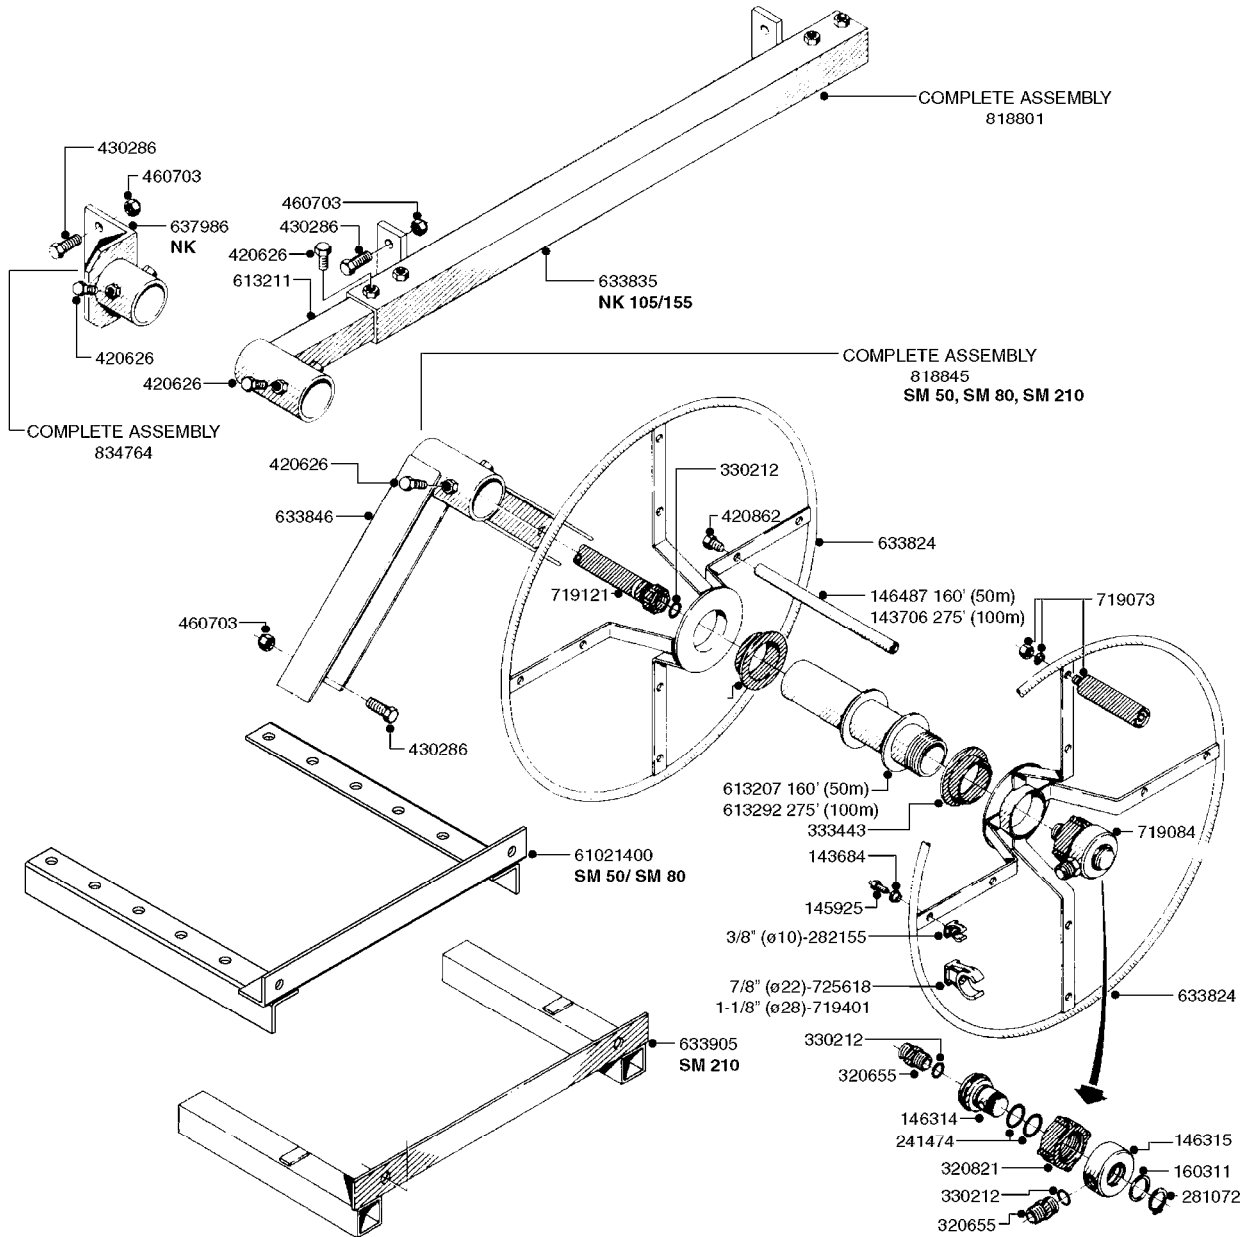

COMPLETE ASSEMBLY:
 818377 - 160' x 3/8" (50m) HOSE REEL
 818381 - 320' X 3/8" (100m) HOSE REEL

K0490

HOSE REEL ASSEMBLIES
K0490-HIN, 01:01:16

Page 1
Date 16.03.2016 11:18

parts-n°	order qty	description
143684	1	BUSHING F. HOSE REEL
143706	1	SPACER TUBE F. 275' HOSE REEL
145925	1	NIPPLE M10 M6
146314	1	UNION BUSHING F.HOSE REEL
146315	1	RING FOR HOSE REEL
146487	1	SPACER ROD F/HOSE REEL 225mm
160311	1	WASHER D30/D20.4X2
241474	1	O-RING NITRIL
281072	1	SNAP-RING OUTER 20X1.20
282155	1	CLIP F.TUBE SUPPORT
320655	1	FITT.DK HN 1/2"-1/2" BSP
320821	1	FITT.DK NUT 1-1/2" BSP
330212	1	O-RING D19/D14X2.4 F.1/2"NUT
333443	1	BUSHING F. HOSE REEL
420604	1	BOLT HEX 8.8 DEL M10X25 FT DIN933
420626	1	BOLT HEX 8.8 DEL M10X20 FT
420862	1	BOLT HEX 8.8 DEL M10X16 FT
430286	1	BOLT HEX 8.8 DEL M12X30 FT
460423	1	NUT HEX M10X1.5 LOCK
460703	1	NUT HEX M12X1.75 LOCK DIN985
613207	1	CENTER TUBE FOR 164'HOSE REEL
613211	1	HOSE REEL NK 80/105
613292	1	CENTER TUBE 100 MM
633824	1	SIDE FOR HOSE REEL
633835	1	OUTER TUBE NK 300-600
633846	1	FITTING FOR HOSE REEL TR2/TR3
633905	1	BRKTS. HOSE REEL SM210
637986	1	CLAMP FITTING HOSE REEL
719073	1	HANDLE ASSY. F. HOSE REEL
719084	1	SWIVEL F.HOSE REEL
719121	1	HOSE 1/2'X2500M NUT
719401	1	CLIPS F.PISTOL ASSY.
725618	1	CLIP WHITE PLASTIC SNAP TYPE
818377	1	REEL FOR HOSE 160' X 3/8"
818381	1	REEL FOR HOSE 320' X 3/8'
818801	1	BKT.HOSE REEL MOUNT NL/NK/BOOM
818845	1	BKT.HOSE REEL SM210
833768	1	HOLDER F. HOSE REEL
834764	1	BKT.HOSE REEL MOUNT ESTATE SPR
61021400	1	BKT. BOOM MOUNT SM53/80 US