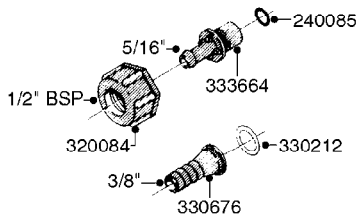

L0010

parts-n°	order qty	description
240085	1	O-RING D13,1/8,3X02,4 NITRIL
241441	1	O-RING D29.3X3
242594	1	O-RING D14 X 1.78 SCH.70-EPDM
320084	1	FITT.DK NUT 1/2" BSP
320095	1	FITT.DK NUT 1" BSP
320117	1	FITT.DK CONN.1/2"BSP F. 1" CAP
320187	1	FITT.DK CAP 3/8" BSP BLACK
320283	1	FITT.DK NUT 3/4"BSP
320821	1	FITT.DK NUT 1-1/2" BSP
321495	1	FITT.DK REDUC 1/4'BSP F.3/4'NT
321576	1	FITT.DK CONN 1/2"BSP F.3/4"NUT
330013	1	O-RING D15/D10X2.5 F.3/8"NUT
330212	1	O-RING D19/D14X2.4 F.1/2"NUT
330326	1	O-RING D30/D24X2 F.1"NUT
330341	1	FITT.DK HB 1" F. 1" NUT
330595	1	O-RING D24.6/D20X2.1 -3/4"
330665	1	3/4' HOSE TAIL F/1' CAP
330676	1	FITT.DK HB 3/8" F. 1/2" NUT
330687	1	FITT.DK HB 1/2" F. 1/2" NUT
330691	1	FITT.DK HB 3/4'F.3/4' NUT
330783	1	FITT.DK HB 3/8"F.3/8" NUT
331262	1	FITT.DK HB 1-1/2" F. 1-1/2"NUT
331273	1	O-RING D44/D38X2 F.1-1/2"
331446	1	FITT.DK HB 1" F.1-1/2" NUT
331807	1	FITT.DK HB 5/16" F.3/8" NUT
332286	1	FITT.DK HB 1/2" F. 3/4" NUT
332905	1	FITT.DK HB 1/2" F. 3/4" CAP
332927	1	PLUG F. NOZZLE TUBE 3/4'
333292	1	FITT.DK HB 1"O'RING F.1-1/2"
333664	1	FITT.DK HB 5/16' F. 1/2' NUT
334044	1	FITT.DK HB 3/4' F. 3/4' CAP
334059	1	FITT.DK EL 1" 110 DEG.F.1-1/2"
334123	1	FITT.DK HB 1-1/4"O-RNG F.1-1/2"
334150	1	FITT.DK HB 1-1/4" 110 F.1-1/2"
390542	1	PLUG WASHER FOR 3/4'CAP NUT
716236	1	FITT.DK HB 1/2" ASSY. F. 3/4"
716413	1	FITT.DK PLUG ASSY. F.NOZ TUBE
717426	1	FITT.DK REDUC 1/4"BSP F.3/4"N
720856	1	FITT.DK 1/2'BSP ASSY.F.3/4'NUT
724621	1	FITT.DK HB 3/4"ASSY F.3/4" NUT