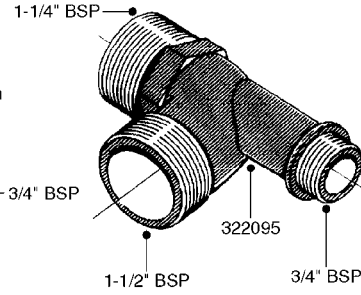

L0020

FITTINGS-T-PIECES, CAPS & ELBOWS
L0020-HIN, 01:01:16

Page 1
Date 16.03.2016 11:18

parts-n°	order qty	description
10053603	1	FITT. CAPNUT 2"BSP 5601
10194303	1	CAP BLANK 1 1/2 MCPHEE 210060
320047	1	FITT.DK CAPNUT 1/2" BSP
320106	1	FITT.DK CAPNUT 1" BSP
320272	1	FITT.DK CAPNUT 3/8" BSP
320316	1	FITT.DK TEE 3/4" X3/4" X1"BSP
320331	1	FITT.DK TEE 1" - 1" - 3/4" BSP
320342	1	FITT.DK EL 3/4"M X 1"F BSP
320563	1	FITT.DK 3 WAY 1/2" 110 DEG.
320677	1	NO LONGER AVAILABLE
320961	1	FITT.DK CAPNUT 1-1/2" BSP
321053	1	FITT.DK TEE 1/2 X1/2 X1/2" BSP
322072	1	FITT.DK TEE 3/8'X3/8'X3/8' BSP
322095	1	FITT.DK TEE 1-1/2 X1-1/4 X3/4" BSP
322138	1	FITT.DK ELB 1"M X 1"F BSP
330013	1	O-RING D15/D10X2.5 F.3/8"NUT
330212	1	O-RING D19/D14X2.4 F.1/2"NUT
330326	1	O-RING D30/D24X2 F.1"NUT
331273	1	O-RING D44/D38X2 F.1-1/2"