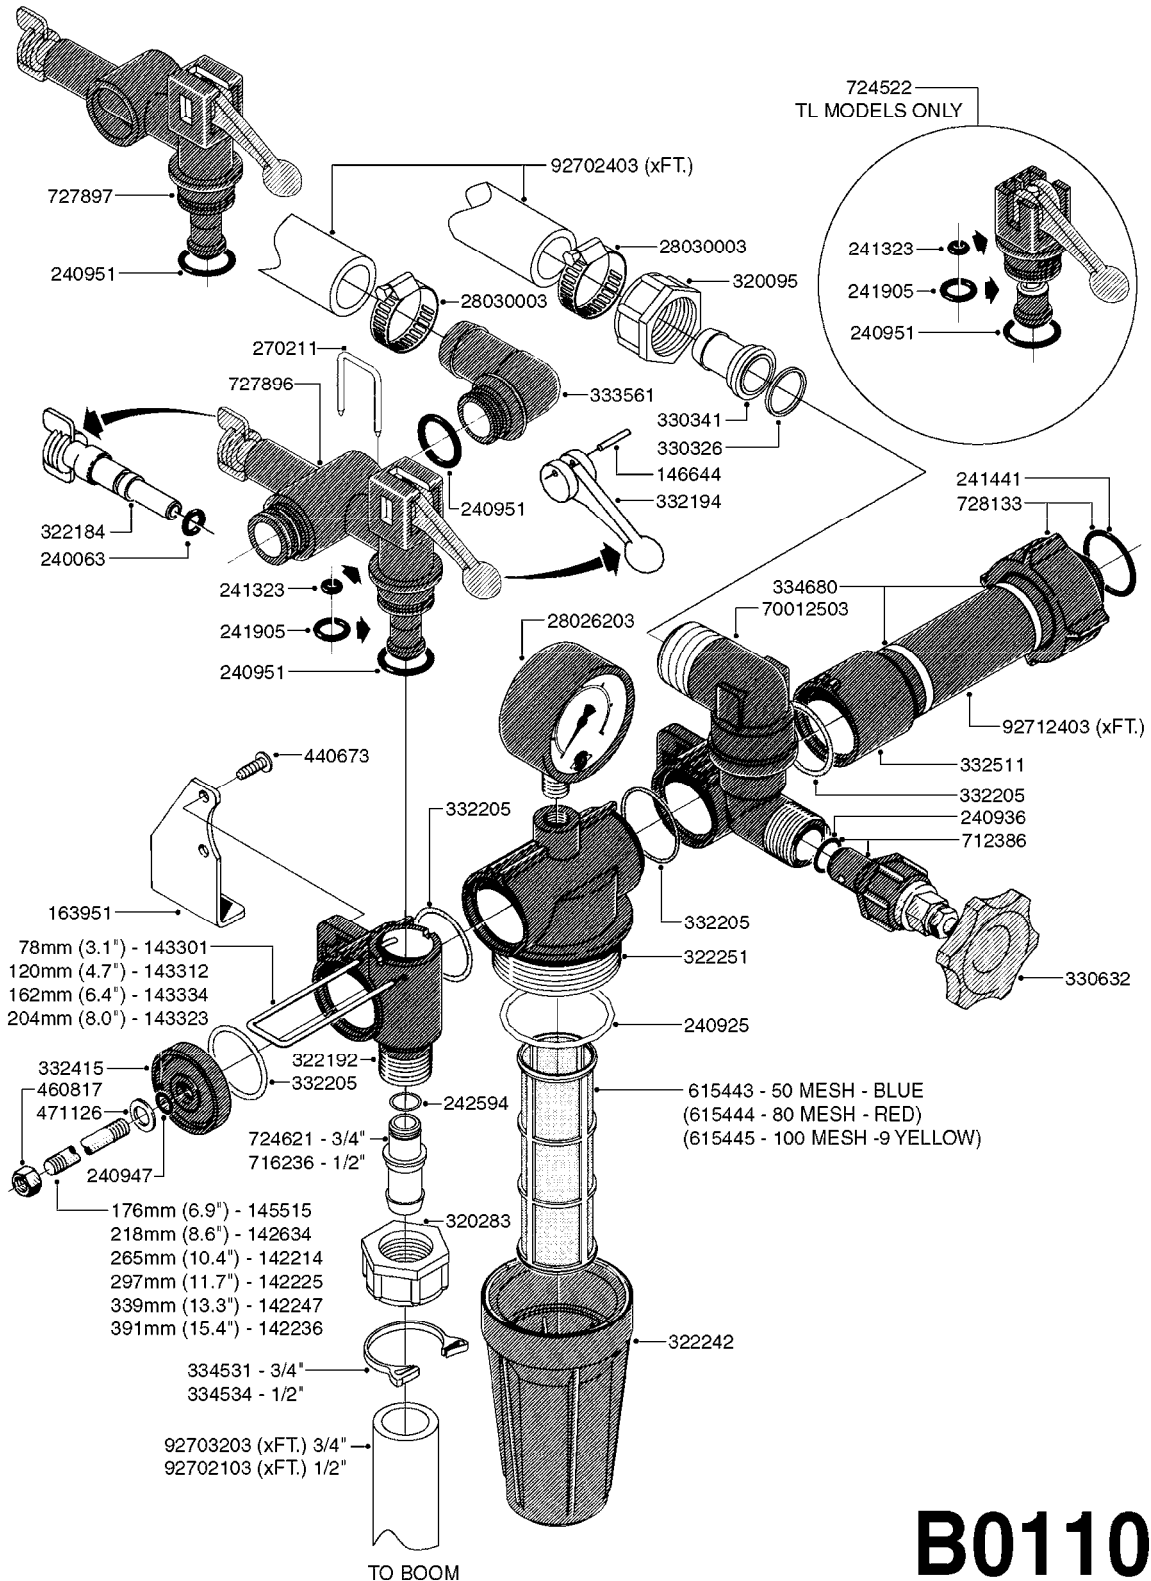

B0110

BK-180 BOOM VALVES-MAN.POST 00
B0110-HIN, 01:01:16

Page 1
Date 16.03.2016 11:18

parts-n°	order qty	description
142214	1	STUD BOLT - M8X265, 3 SECTION
142225	1	STUD BOLT 8 X 299 - 6 MODULS
142236	1	STUD BOLT 8 X 381 - 8 MODULS
142247	1	STUD BOLT 8 X 341 - 7 MODULS
142634	1	STUD BOLT M8 X 213 - 4 MODULS
143301	1	LOCK CLAMP 78 MM
143312	1	LOCK CLAMP 120 MM
143323	1	LOCK CLAMP 204 MM
143334	1	LOCK CLAMP 162 MM
145515	1	STUD BOLT M8 X 176MM
146644	1	PIN D3X19 STAINLESS
163951	1	MOUNT BRACKET FOR BK180 SECTIO
240063	1	O-RING D14.1/9.3 X 2.4
240925	1	O-RING D49.5X3 NITRIL
240936	1	O-RING D13.3X2.4 NITRIL
240947	1	O-RING D7.3X2.4 NITRIL
240951	1	O-RING D21.2X3 NITRIL
241323	1	O-RING D5.3X2.4 NITRIL
241441	1	O-RING D29.3X3
241905	1	O-RING 12,3X2,4 VITON DKR.1,05
242594	1	O-RING D14 X 1.78 SCH.70-EPDM
270211	1	FITT.DK S25 FORK L=37.5
320095	1	FITT.DK NUT 1" BSP
320283	1	FITT.DK NUT 3/4"BSP
322184	1	SCREW F.ADJUSTING CONST.PRESS.
322192	1	HOUSING F.DISTRIBUTOR
322242	1	FILTER BOWL / IN-LINE
322251	1	HOUSING F.FILTER MOUNT BK/EC
330326	1	O-RING D30/D24X2 F.1"NUT
330341	1	FITT.DK HB 1" F. 1" NUT
330632	1	REGULATING HANDLE
332194	1	DISTRIBUTION HANDLE
332205	1	O-RING D43/39XD2
332415	1	COVER
332511	1	FITT.DK END CAP 1"HB F.BK180
333561	1	FITT.DK ELB.1" EC RETURN
334531	1	CLAMP HOSE PLASTIC 3/4"
334534	1	CLAMP HOSE PLASTIC 1/2"
334680	1	CLAMP HOSE PLASTIC 1"
440673	1	SCREW F.PLASTIC 5X12 SS
460817	1	NUT HEX M8 STAINLESS DIN 934
471126	1	WASHER, M8, Ø16/ 8.4X 1.6, SS
615443	1	FILTER ELEM.50 MESH BLUE
615444	1	FILTER ELEM.80 MESH RED
615445	1	FILTER ELEM.100 MESH YELLOW
712386	1	PRESSURE REGULATOR COMPL. H-M
716236	1	FITT.DK HB 1/2" ASSY. F. 3/4"
724522	1	DISTR.OVER PART W.OUV PR 83 BK
724621	1	FITT.DK HB 3/4"ASSY F.3/4" NUT
727896	1	HOUSING UPPER F.CONST.PRESS.
727897	1	HOUSING UPPER PART END PC.BK92
728133	1	CONNECTING PART F.BK OPR.UNIT
28026203	1	GAUGE 200PSI/BR,2.5"1/4BSP-BTM
28030003	1	CLAMP HOSE GEAR P1" 6716
70012503	1	HOUSING FOR HARDI-MATIC VALVE
92702103	1	HOSE R X1/2" X300PSI WP X0012"
92702403	1	HOSE PVC SUCT GRAY 1"
92703203	1	HOSE R X3/4" X300PSI WP X0012"
92712403	1	HOSE R X1" X300PSI WP X0012"