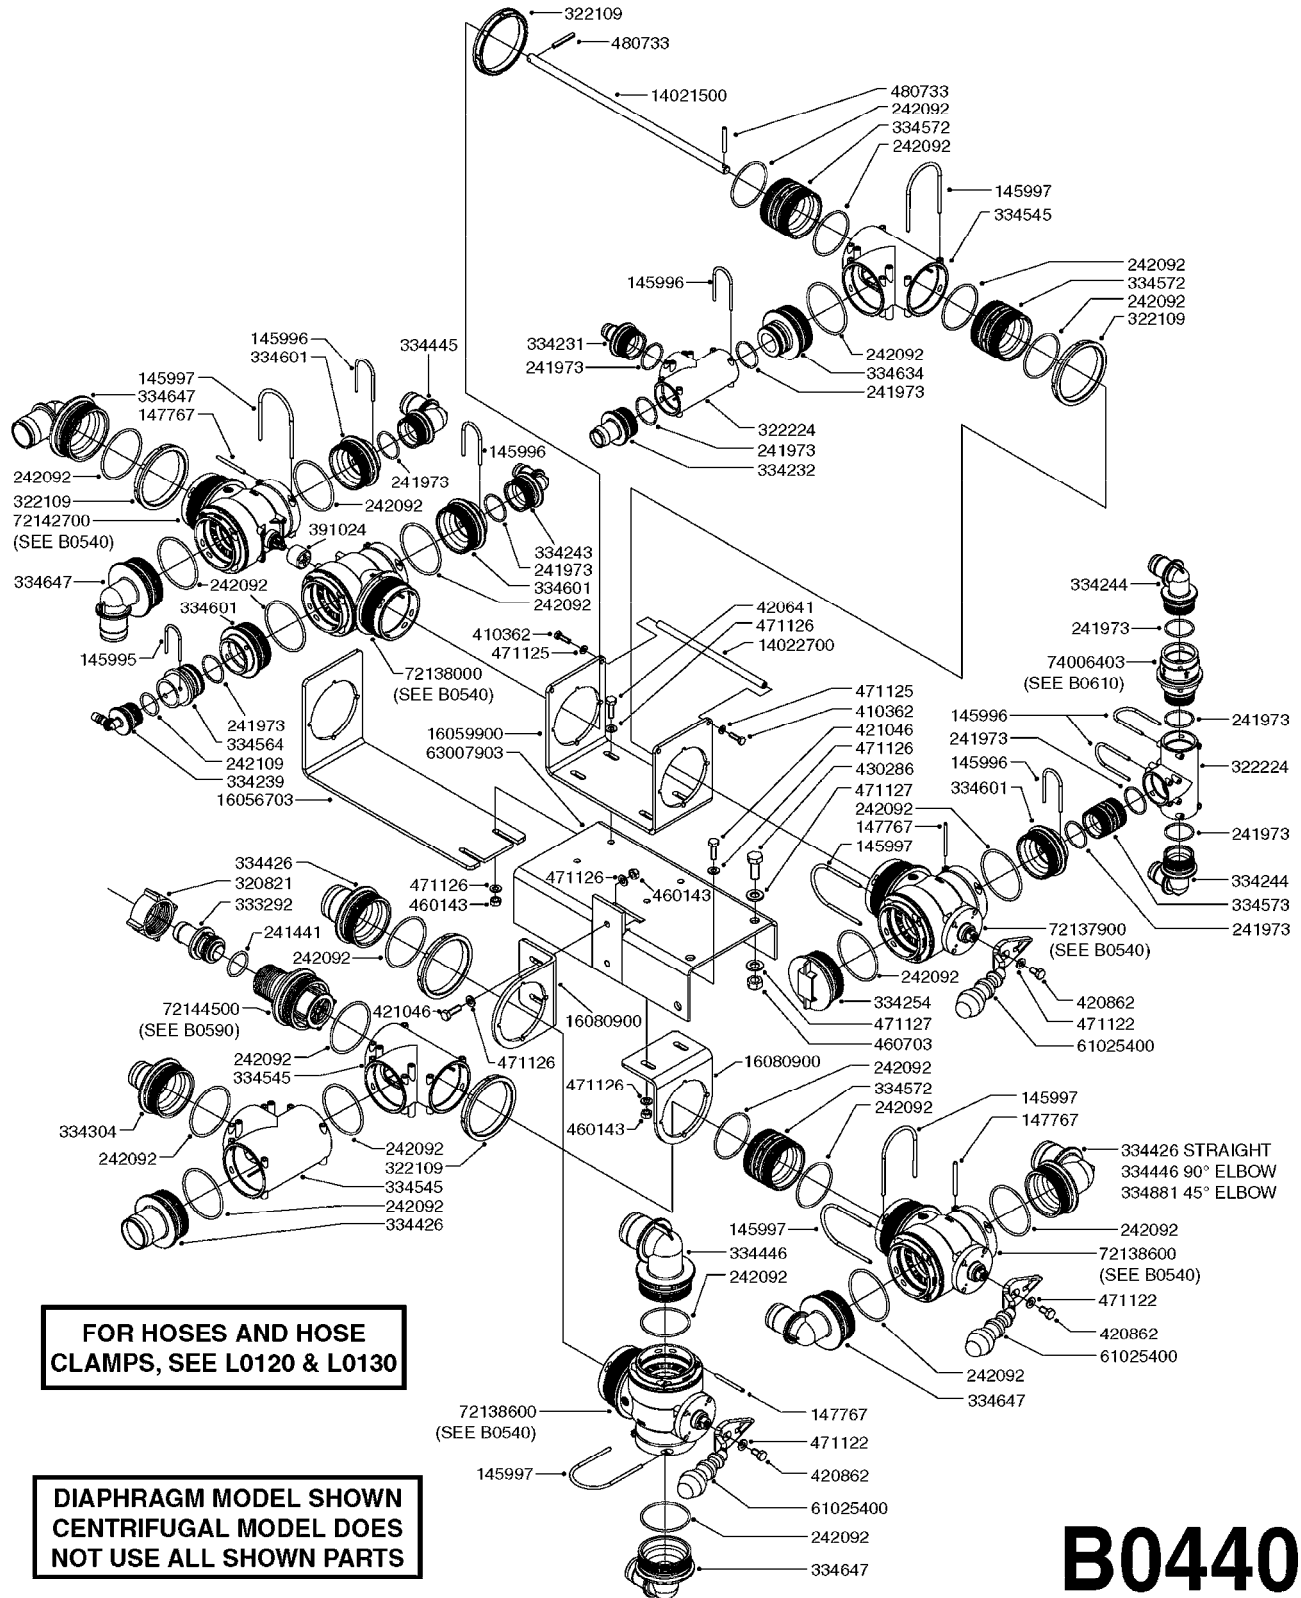

**FOR HOSES AND HOSE
CLAMPS, SEE L0120 & L0130**

**DIAPHRAGM MODEL SHOWN
CENTRIFUGAL MODEL DOES
NOT USE ALL SHOWN PARTS**

B0440

SMART VALVE - NEW NAVIGATOR
B0440-HIN, 01:01:16

Page 1
Date 16.03.2016 14:07

parts-n°	order qty	description
145995	1	FITT.DK S-53 FORK
145996	1	FITT.DK S-67 FORK
145997	1	FITT.DK S-93 FORK
147767	1	PIN 5Ø X 60 S-93 DOUBLE CLAMP
241441	1	O-RING D29.3X3
241973	1	O-RING 44.2 x 3.0 (use-242353)
242092	1	O-RING D69.5X3 (Use-242351)
242109	1	O-RING D32.2x3.0 (USE 242354)
320821	1	FITT.DK NUT 1-1/2" BSP
322109	1	FITT.DK S-93 BULKHEAD NUT
322224	1	FITT.DK S-67 TEE
333292	1	FITT.DK HB 1"O'RING F.1-1/2"
334231	1	FITT.DK S-67 STR.1'
334232	1	FITT.DK S-67 STR.1-1/4'
334239	1	FITT.DK S-53 ELB.1/2"
334243	1	FITT.DK S-67 ELB.1"
334244	1	FITT.DK S-67 ELB.1-1/4"
334254	1	FITT.DK S-93 PLUG
334304	1	FITT.DK S-93 STR.1-1/2" PVC
334426	1	FITT.DK S-93 STR.2'
334445	1	FITT.DK S-67 ELB.1-1/2"
334446	1	FITT.DK S-93 ELB.2" PVC
334545	1	FITT.DK S-93 TEE
334564	1	FITT.DK S-67 TO S-53 ADAPTER
334572	1	FITT.DK S-93 ADAPTOR MALE MALE
334573	1	FITT.DK S-67 CONNECTOR
334601	1	FITT.DK S-93 TO S67 ADAPTOR
334634	1	FITT.DK ADAPTER S-93M S67M
334647	1	FITT.DK S93 ELB 1-1/2" 90 PVC
334881	1	FITT.DK S-93 ELB. 2" 45D PVC
391024	1	COUPLING FOR 3RD SMART VALVE
410362	1	BOLT HEX 8.8 SS M6X20 FT
420641	1	BOLT HEX 8.8 DEL M8X35
420862	1	BOLT HEX 8.8 DEL M10X16 FT
421046	1	BOLT HEX 8.8 DEL M8X25 FT A2 DIN933
430286	1	BOLT HEX 8.8 DEL M12X30 FT
460143	1	NUT HEX M8 LOCK A2 DIN985
460703	1	NUT HEX M12X1.75 LOCK DIN985
471122	1	WASHER, M10, Ø20/10.5X 2.0, SS
471125	1	WASHER, M6, Ø12/ 6.4X 1.6, SS
471126	1	WASHER, M8, Ø16/ 8.4X 1.6, SS
471127	1	WASHER, M12, Ø24/13.0X 2.5, SS
480733	1	PIN D6 X 40
14021500	1	SPINDLE F.S93 SMART VALVE
14022700	1	SPACER TUBE Ø10 L=212 SS
16056703	1	PLATE 6.0X492X116/SMART VALVE
16059900	1	BRACKET 2 STK S93 SMART VALVE
16080900	1	BRACKET 1 STK S93 VALVE 15BAR
61025400	1	HANDLE SMART VALVE
63007903	1	SMART VALVE MOUNTING BKT.1100
72137900	1	VALVE S93 "V1" SMART VALVE
72138000	1	VALVE S93 "V2" SMART VALVE
72138600	1	VALVE S93 "V3" SMART VALVE
72142700	1	VALVE S93 "V4" SMART VALVE
72144500	1	SAFETY VALVE 15 BAR S93
74006403	1	CHECK VALVE S67 BAG