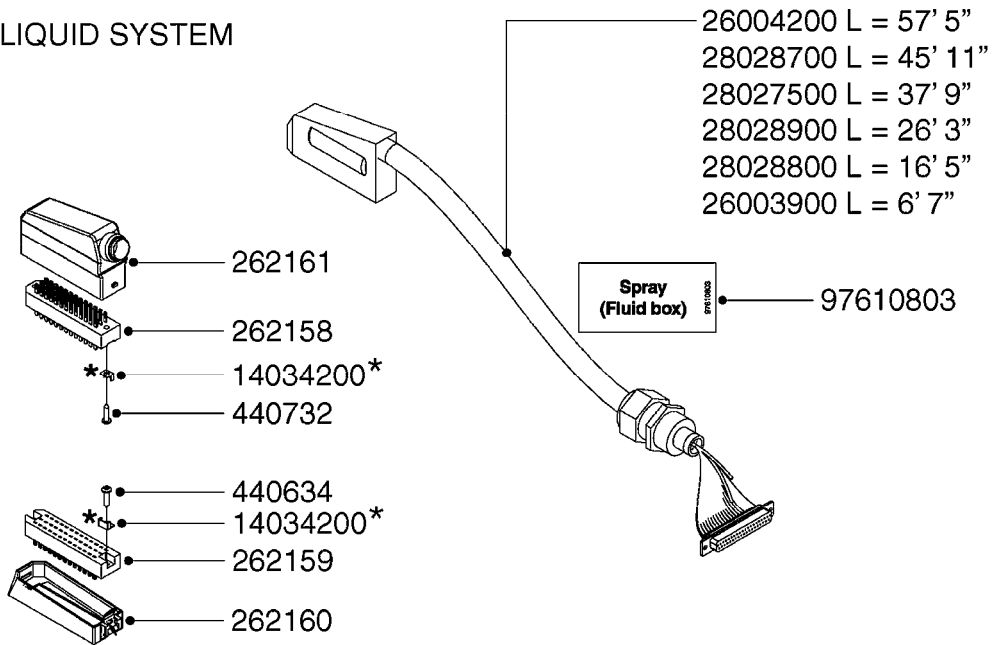

LIQUID SYSTEM

HYDRAULIC SYSTEM

* Note orientation of bracket
1 = Liquid system
2 = Hydraulic system

M0280

39 PIN CABLES
M0280-HIN, 01:01:16

Page 1

Date 16.03.2016 14:08

parts-n°	order qty	description
262158	1	PLUG INSERT 39 POLE MALE
262159	1	PLUG INSERT 39 POLE FEMALE
262160	1	PLUG HOUSING 39 POLE FEMALE
262161	1	PLUG HOUSING F/39 POLE MALE
440634	1	SCREW 5/8"
440732	1	PT SCREW 35X12B Z5452 ELZ
14034200	1	CODE BRACKET FOR 39 PIN CABLE
26003900	1	WIRE 37-39 PIN EVC, 6.6'
26004200	1	WIRE 37-39 PIN EVC, 57.4'
26008400	1	WIRE 39-PIN 24 WIRE L=8M
28027500	1	WIRE 37-39 PIN EVC, 37.7'
28028700	1	WIRE 37-39 PIN EVC, 45.9'
28028800	1	WIRE 37-39 PIN EVC, 16.4'
28028900	1	WIRE 37-39 PIN EVC, 26.2'
72236400	1	DAH CONN. WIRE/TRACTOR L=8M
97610803	1	DECAL-SRAY BOX 39-PIN
97610903	1	DECAL-HYDRAULIC BOX 39-PIN