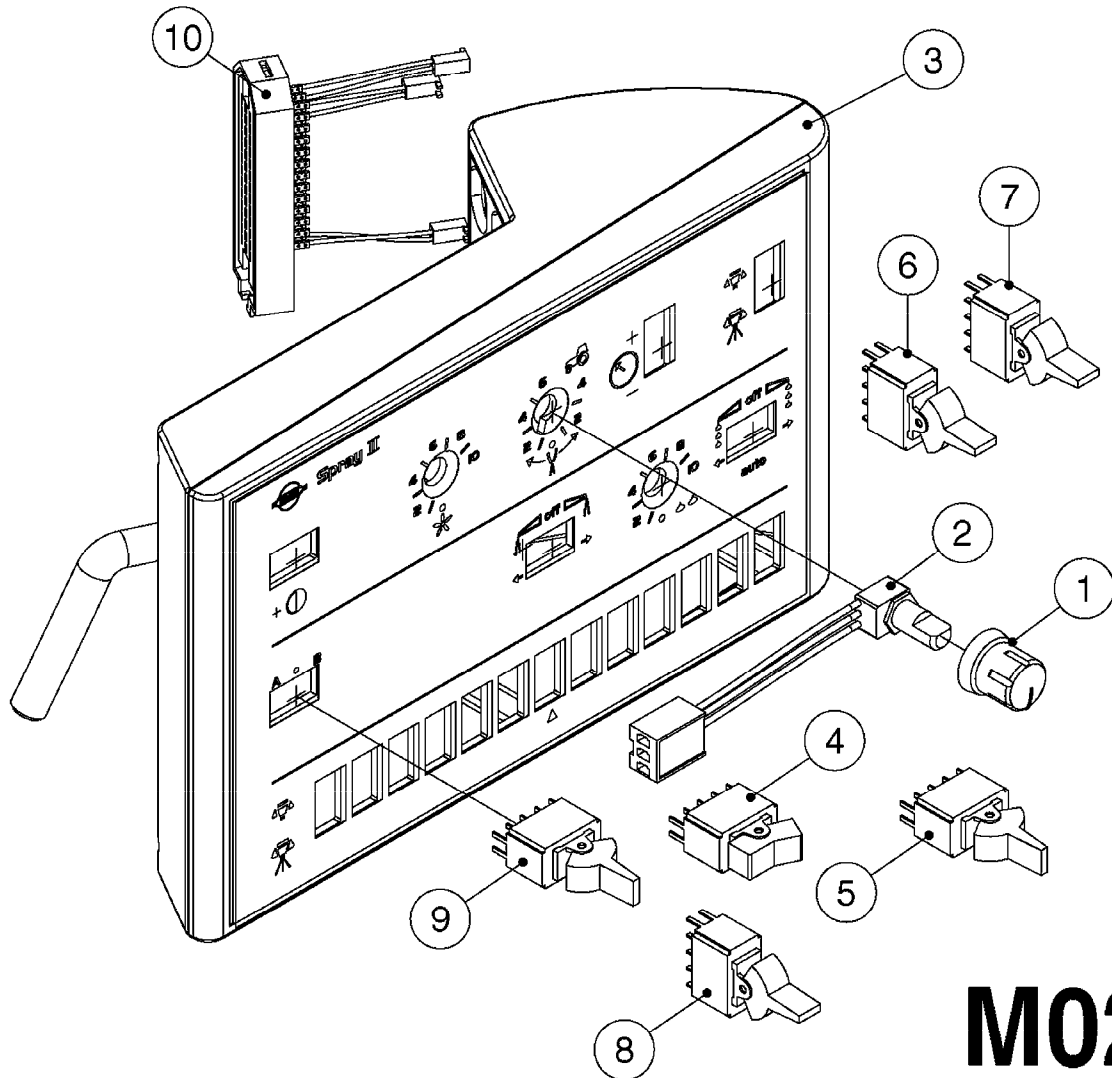

M0200

SPRAYBOX II
M0200-HIN, 01:01:16

Page 1

Date 16.03.2016 14:08

Pos.	parts-n°	order qty	description
1	26000400	1	KNOB F.FOAM ADJUST HC5500
2	26005300	1	POT.METER F. SPRAYBOX II
3	26010200	1	CONTROL BOX 2SEC, SPRAY BOX II
3	26010300	1	CONTROL BOX 3SEC, SPRAY BOX II
3	26010400	1	CONTROL BOX 4SEC, SPRAY BOX II
3	26010500	1	CONTROL BOX 5SEC, SPRAY BOX II
3	26010600	1	CONTROL BOX 6SEC, SPRAY BOX II
3	26010700	1	CONTROL BOX 7SEC, SPRAY BOX II
3	26010800	1	CONTROL BOX 8SEC, SPRAY BOX II
3	26010900	1	CONTROL BOX 9SEC, SPRAYBOX II
3	26011000	1	SPRAY CONT. II EVC 4 SEC. HAZ
3	26011100	1	SPRAY CONT. II EVC 5 SEC. HAZ
3	26011200	1	SPRAY CONT. II EVC 6 SEC. HAZ
3	26011300	1	SPRAY CONT. II EVC 7 SEC. HAZ
3	26013600	1	CONTROL BOX 13SEC, SPRAYBOX II
4	26020200	1	SWITCH ON-ON SP ROCKER RED
5	26020300	1	SWITCH ON-OFF-ON SP BLACK
6	26020400	1	SWITCH MOM-OFF-MOM SP YELLOW
7	26020600	1	SWITCH ON-ON SP GREEN
8	26020800	1	SWITCH ON-ON DP GREEN
9	26021000	1	SWITCH ON-OFF-ON DP BLACK
10	28031400	1	PLUG 39-POLE FEMALE HC5500