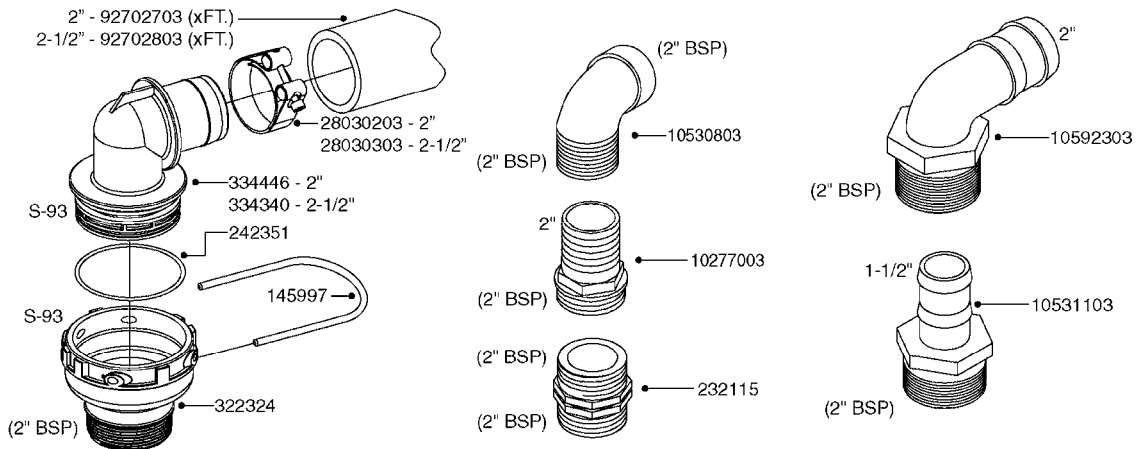

SUCTION SIDE OF PUMP (WITH 1-1/2" SUCTION PORT)

PRESSURE SIDE OF PUMP

SUCTION SIDE OF PUMP (WITH 2" SUCTION PORT)

**COMPLETE ASSEMBLIES
WHOLEGOODS ITEMS**

- 821585 - 463/5.5 W/THROUGH SHAFT (1000 RPM)
- 821587 - 463/10 W/THROUGH SHAFT (540 RPM)
- 82169400 - 464/6.5 (1000 RPM H.C. INLINE PORTS)
- 72293300 - 463/6.5 W/THROUGH SHAFT (1000 RPM)
- 463/12 (540 RPM H.C. OFFSET PORTS) REPLACED BY 82168700 (PAGE A0350)
- 463/6.5 (1000 RPM H.C. OFFSET PORTS) REPLACED BY 82168800 (PAGE A0350)