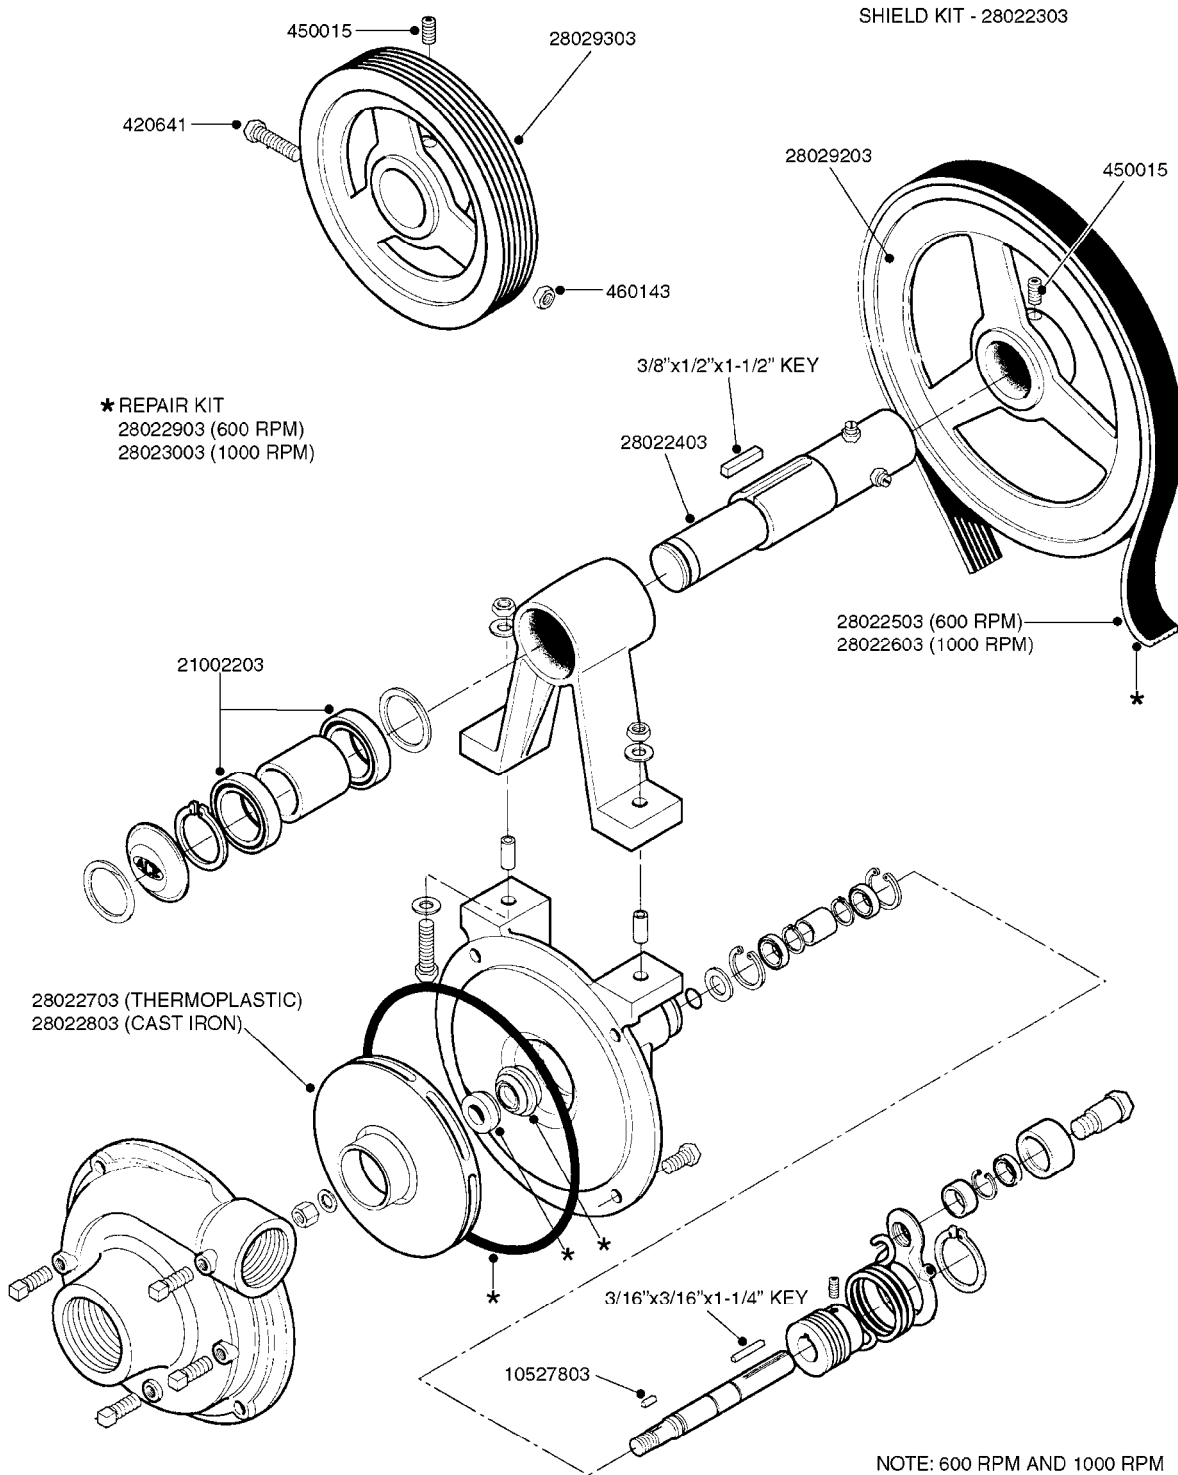

NOTE: 600 RPM AND 1000 RPM
PUMPS HAVE 1" INPUT SHAFT

A0430

PUMP - ACE 150 BELT DRIVE
A0430-HIN, 01:01:16

Page 1

Date 16.03.2016 14:07

parts-n°	order qty	description
420641	1	BOLT HEX 8.8 DEL M8X35
450015	1	SCREW ALLAN 3/8'X5/8' BLACK
460143	1	NUT HEX M8 LOCK A2 DIN985
10527803	1	KEY 1/8x1/8x1/2'F.ACE PUMP
21002203	1	BEARING, SEALED ACE BELT DRIVE
28022303	1	SHIELD KIT
28022403	1	OUTPUT SHAFT ACE BELT DR PUMP
28022503	1	BELT 600 RPM ACE PUMP
28022603	1	BELT 1000 RPM ACE PUMP
28022703	1	IMPELLER THERMOPLASTIC
28022803	1	IMPELLER CAST IRON
28022903	1	REPAIR KIT 600 RPM
28023003	1	REPAIR KIT 1000 RPM
28029203	1	11.6"P.D.X2"BORE PULLEY 600RPM
28029303	1	7.9"P.D.X2"BORE PULLEY 1000RPM