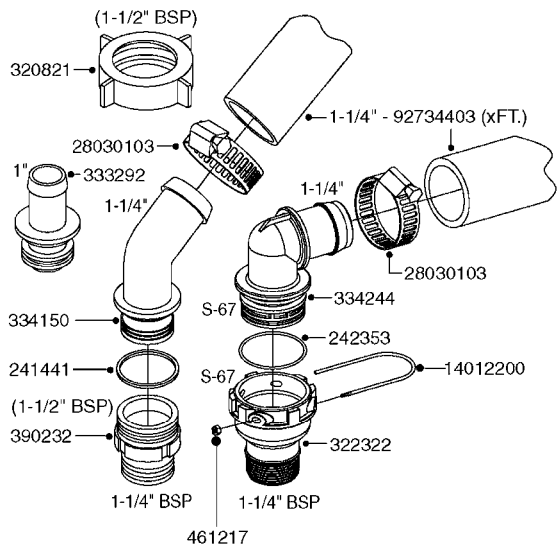

PRESSURE SIDE OF PUMP