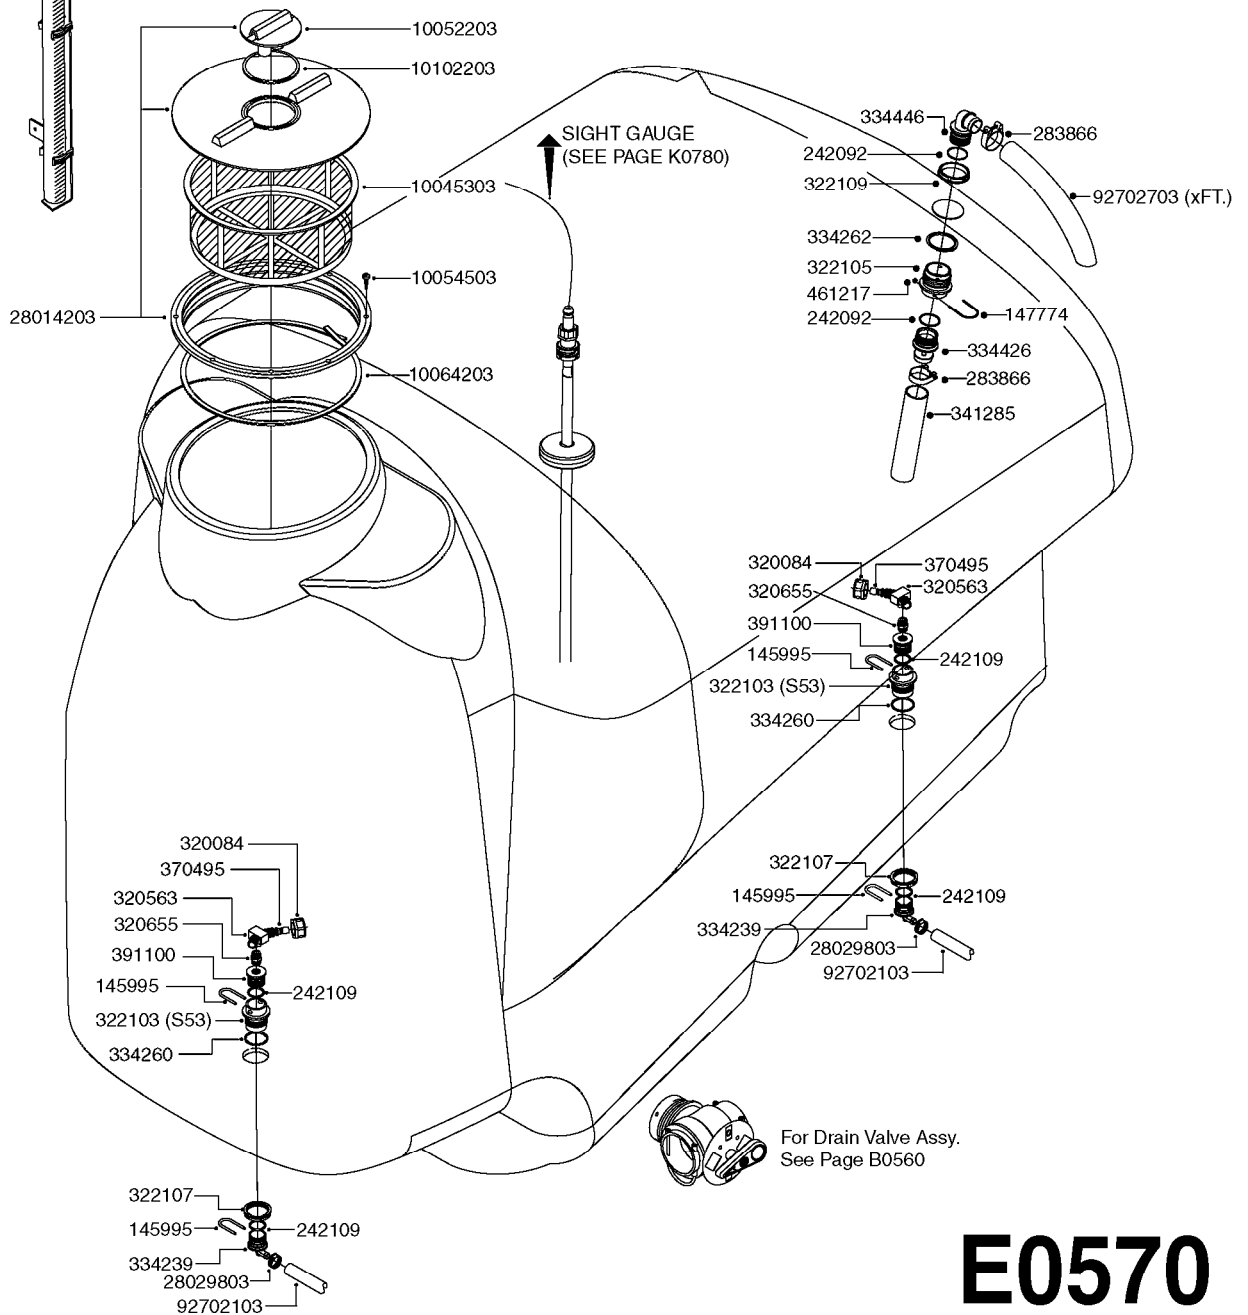

SIGHT GAUGE (SEE PAGE K0780)

TANK - 575/1100 NEW NAV ECPC
E0570-HIN, 01:01:16

Page 1

Date 16.03.2016 14:07

parts-n°	order qty	description
145995	1	FITT.DK S-53 FORK
147774	1	FITT.DK S-93 FORK W. M5 THREAD
242092	1	O-RING D69.5X3 (Use-242351)
242109	1	O-RING D32.2x3.0 (USE 242354)
283866	1	CLAMP HOSE SCREW TYPE 2"DELTA
320084	1	FITT.DK NUT 1/2" BSP
320563	1	FITT.DK 3 WAY 1/2" 110 DEG.
320655	1	FITT.DK HN 1/2"-1/2" BSP
322103	1	FITT.DK S-53 BULKHEAD
322105	1	FITT.DK S-93 BULKHEAD DOUBLE
322107	1	FITT.DK S-53 BULKHEAD NUT
322109	1	FITT.DK S-93 BULKHEAD NUT
334239	1	FITT.DK S-53 ELB.1/2"
334260	1	GASKET F. S-53 BULKHEAD
334262	1	GASKET F.S-93 BULKHEAD
334426	1	FITT.DK S-93 STR.2'
334446	1	FITT.DK S-93 ELB.2" PVC
341285	1	TUBE Ø57/Ø52 L=1500 YELLOW PE
370495	1	NOZZLE INJECTOR 5066-3.0
391100	1	FITT.DK S-53THREAD INS.1/2"BSP
421024	1	BOLT HEX 8.8 DEL M8X60
460143	1	NUT HEX M8 LOCK A2 DIN985
461217	1	NUT HEX M5 LOCK
10045303	1	FILTER BASKET 16"
10052203	1	LID VENT ASSY
10054503	1	SCREW 3/4" SELF TAPPING
10064203	1	SET SEALING SPONGE 1 Ft BULK
10102203	1	GASKET F.16" LID BREATHER
28014203	1	LID ASSY. (3-PC.) 16" ARAG
28029803	1	CLAMP HOSE GEAR P1/2" 6708
35001603	1	TANK RAW 575 GAL. NAV.
35002403	1	TANK RAW 1100 GAL. NAV.
92702103	1	HOSE R X1/2" X300PSI WP X0012"
92702703	1	HOSE PVC SUCT GRAY 2"