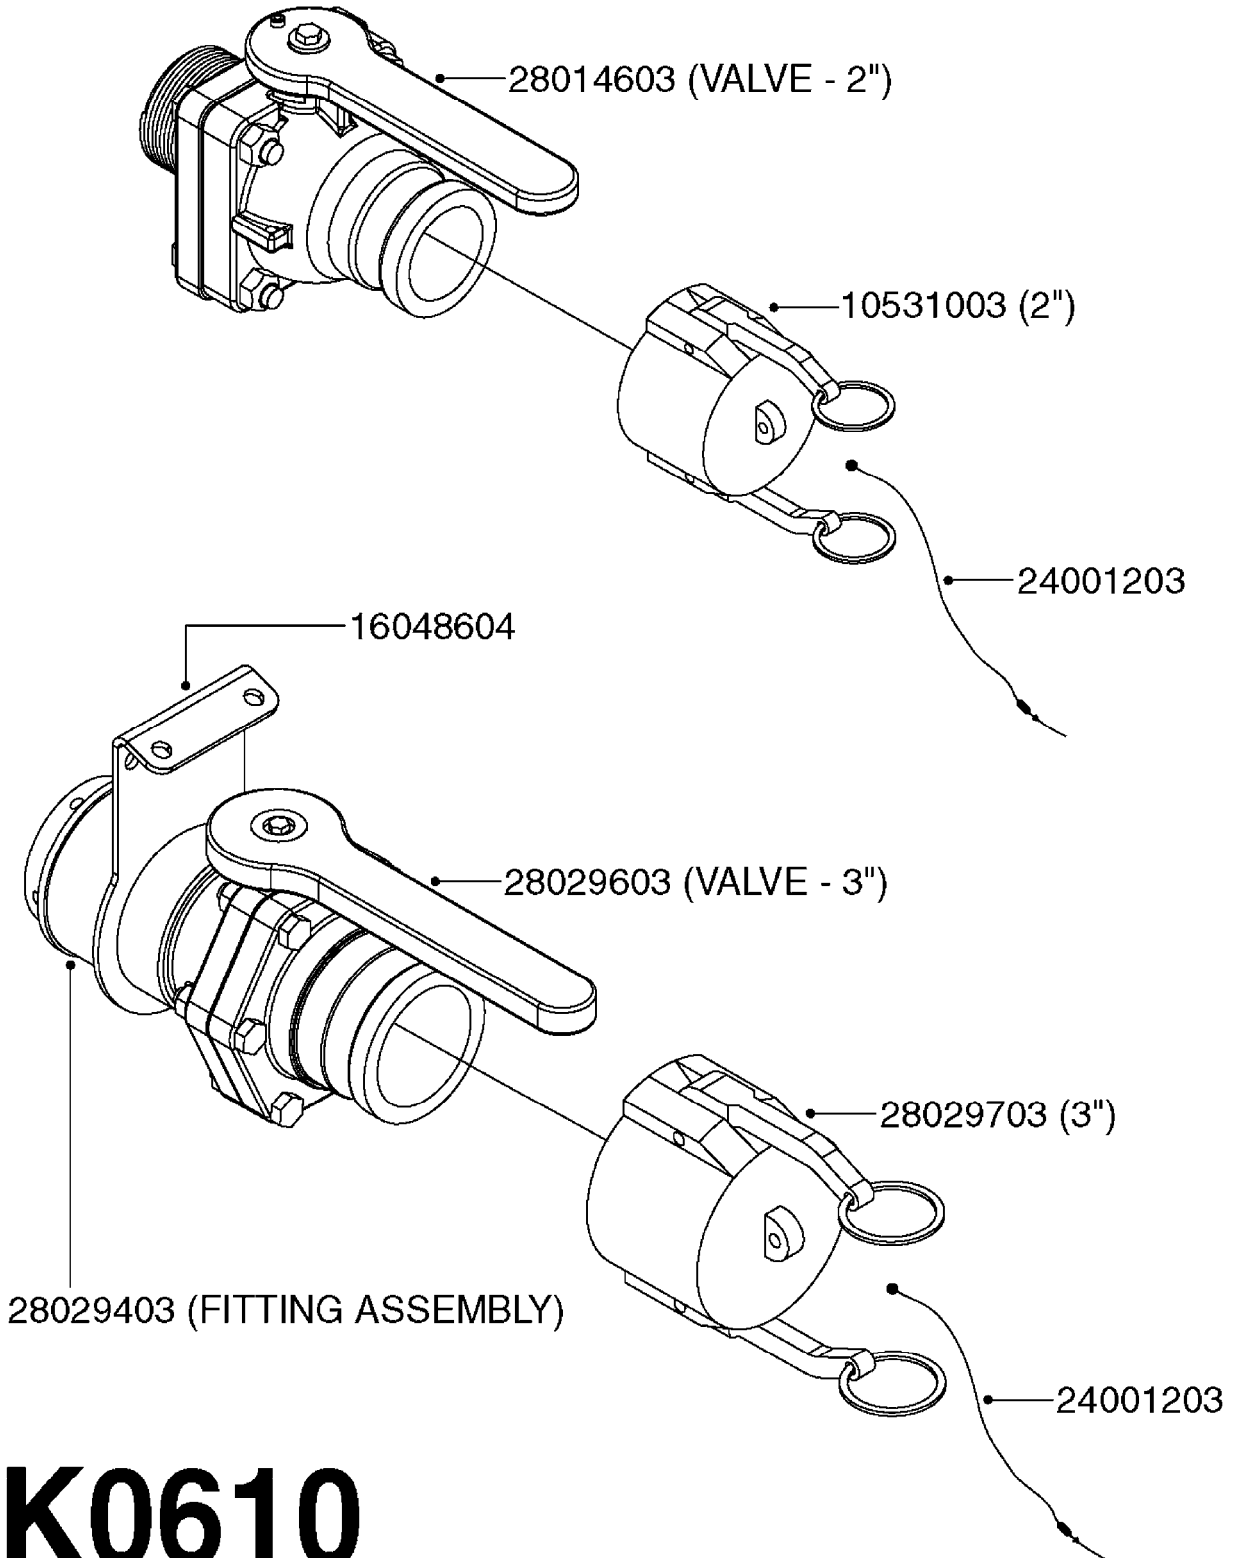

K0610

QUICKFILL-VALVES-BANJO 2" & 3"
K0610-HIN, 01:01:16

Page 1

Date 16.03.2016 14:08

parts-n°	order qty	description
10531003	1	CAP F.MALE QUICK COUPLER 2"
16048604	1	QUICK FILL BKT. NAV. 575-1100
24001203	1	RBR LANYARD 11" F.QCK FILL CAP
28014603	1	VALVE STUBBY 2" BANJO
28029403	1	3"NPT MALE X S93 FEMALE
28029603	1	VALVE STUBBY 3" BANJO
28029703	1	CAP F.MALE QUICK COUPLER 3"