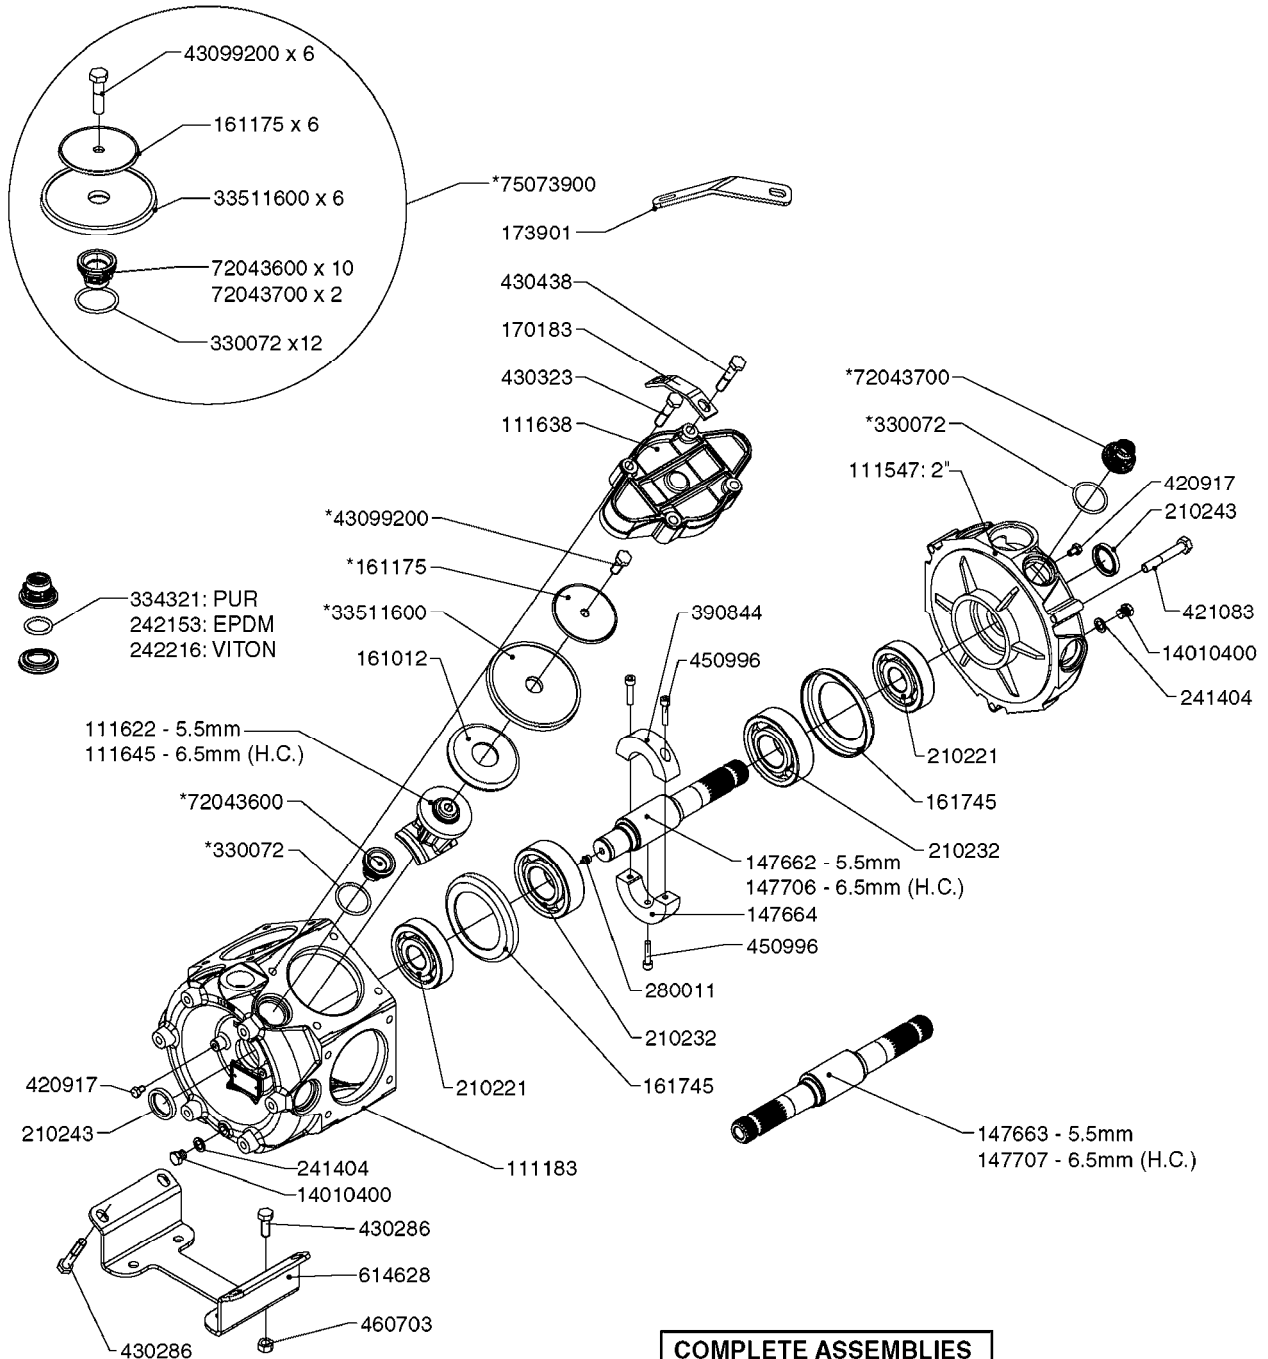

A0330

PUMP - 463 W/ MOUNTING BASE
A0330-HIN, 01:01:16

Page 1

Date 16.03.2016 14:06

parts-n°	order qty	description
111183	1	PUMP CASTING 460-463 (PAINTED)
111547	1	PUMP FRONT 460-463-2' (PAINT)
111623	1	CONNECTING ROD 463/10MM
111624	1	CONNECTING ROD 463/12MM
111638	1	VALVE COVER 463 HC+1000 VERS.
143577	1	CRANK SHAFT F.363/462/463-10mm
147097	1	CRANK SHAFT 363-463/10 THROUGH
147571	1	CRANK SHAFT F.463-12mm
147688	1	CRANK SHAFT 462/12 THROUGH
161012	1	DIAPHRAGM BACKING DISC F. 463
161175	1	DIAPHRAGM DISC F. 463 PUMP
161745	1	METAL SPACER F.363/463
173901	1	LIFT STRAP F.PUMP 463
210221	1	BEARING BALL 6407
210232	1	BEARING BALL 6310
210243	1	SEAL OIL 35 X 47 X 7
241404	1	DOWTY SEAL 1/4"
242153	1	O-RING D26X4 EPDM
242216	1	O-RING VITON F/1202/1302/462
280011	1	GREASE NIPPLE 3/8' SAE H TR
330072	1	O-RING D53.5/D45.5X4
331192	1	SPACER, MODEL 361/363
334321	1	O-RING POLY. 34.0x26.0x4.0
421083	1	BOLT HEX 8.8 DEL M10X65
430286	1	BOLT HEX 8.8 DEL M12X30 FT
430323	1	BOLT HEX 8.8 DEL M12X60
430438	1	BOLT HEX 8.8 DEL M12X65
460703	1	NUT HEX M12X1.75 LOCK DIN985
614628	1	FOOT FOR PUMP 460-463 PAINTED
821587	1	PUMP 463/10 THROUGH SHAFT TWNF
14010400	1	PLUG 1/4" BSP
33511600	1	DIAPHRAGM PUMP 463/464 PUMP PUR
43099200	1	BOLT HEX SS M12 X 30 DIN933 A4
72043600	1	VALVE FOR 462/463
72043700	1	VALVE FOR 462/463 W.VENT HOLE
75073900	1	PUMP KIT 463 "06"
82166300	1	PUMP 463-12 2"SUC 540RPM
82168700	1	PUMP 464/12/540 OFFSET PORTS