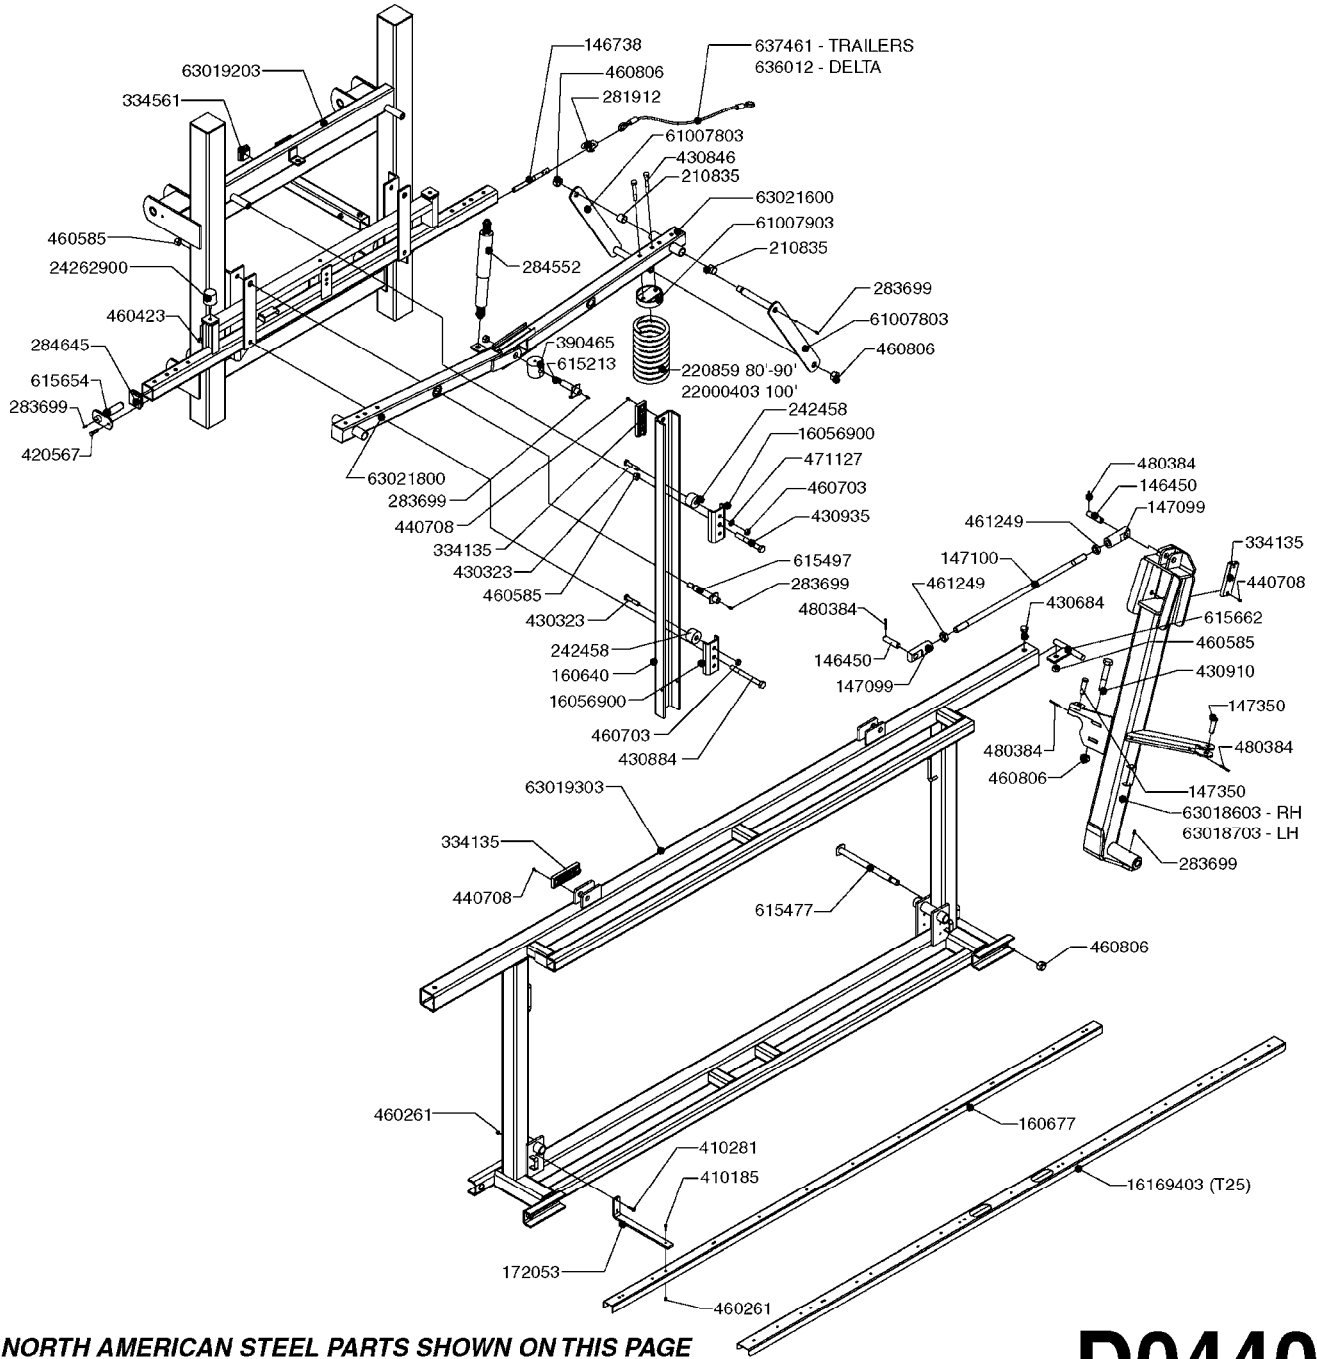

DK* = DENMARK STEEL PARTS
US* = NORTH AMERICAN STEEL PARTS

D0410

BOOM - SPC OUTER WING 80-100'
D0410-HIN, 01:01:16

Page 1

Date 16.03.2016 14:07

parts-n°	order qty	description
111344	1	CLAW CLUTCH LOWER (21MM)
111640	1	CLAW CLUTCH MOVING PART D100
145911	1	BUSHING FOR HY CYL 21M LZ
145912	1	BUSHING D19.8/D17.0X7MM
166246	1	WASHER CUP D53 F.SPRING
220771	1	SPRING D53/D43X100
283699	1	GREASE NIPPLE M6X1
322114	1	NUT PLASTIC F.NOZZ.H
322116	1	BOLT PLASTIC F.NOZZ.H.
334873	1	NOZZLE HOLDER - BOTTOM HALF
334874	1	NOZZLE HOLDER - TOP HALF
421083	1	BOLT HEX 8.8 DEL M10X65
430874	1	SCREW SET 8.8 DEL M12X70 FT
460386	1	NUT HEX M12X1.75
460423	1	NUT HEX M10X1.5 LOCK
460585	1	NUT HEX M16X2 LOCK
460703	1	NUT HEX M12X1.75 LOCK DIN985
460806	1	NUT HEX M20X2.5 LOCK
461251	1	NUT HEX M20 X 2.5 JAMB
471122	1	WASHER, M10, Ø20/10.5X 2.0, SS
471127	1	WASHER, M12, Ø24/13.0X 2.5, SS
615819	1	PIN
14016600	1	PIN F. LINK ARM / SPC
28015003	1	PANDUIT TIE STRAP, PKG. 25
61006200	1	ADJ. ARM F.BREAKAWAY FTZ
61010700	1	PIN F.HINGE 80-90'/SPC L=664
61024200	1	PIN F. PIVOT HINGE 100'/SPC
63008400	1	OUTERWING 90' RH / SPC
63008500	1	OUTERWING 90' LH / SPC
63009200	1	OUTERWING 100' LH / SPC
63009300	1	OUTERWING 100' RH / SPC
63010400	1	OUTERWING 80' LH / SPC
63010500	1	OUTERWING 80' RH / SPC
63018403	1	WING OUTER RH 100' SPC
63018503	1	WING OUTER LH 100' SPC
63019703	1	BREAKAWAY 2.5M SPC/FTZ
63019803	1	BREAKAWAY 3M SPC/FTZ
63828100	1	BREAKAWAY FTZ/SPC 2.5M, RED
63825000	1	BREAKAWAY FTZ/SPC 3.0M, RED
82500403	1	WING OUTER SET FPS 80' SPC
82500503	1	WING OUTER SET FPS 88-90' SPC