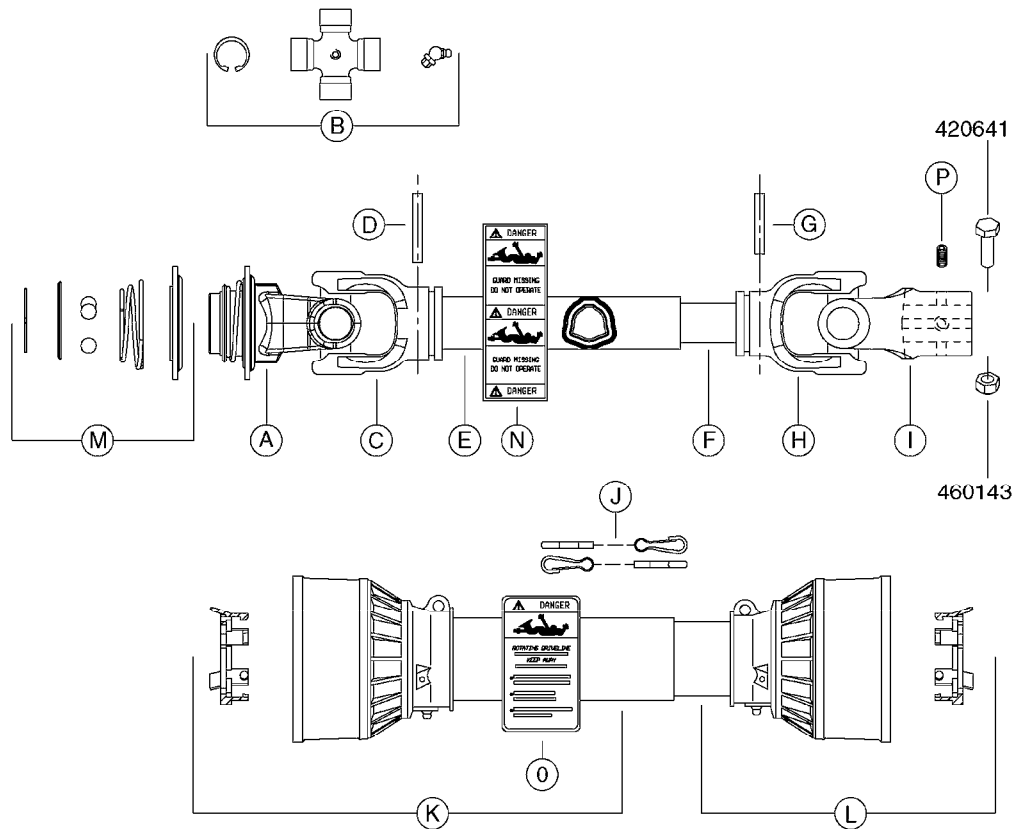

* Supplier changed in 2011 - see page A0580 for "AMA" PTO's (yellow and black shields).

A0510

PTO SHAFTS - BONDIOLI DIAPH.
A0510-HIN, 01:01:16

Page 1

Date 16.03.2016 14:07

parts-n°	order qty	description
284041	1	UNIV. JOINT 27x70mm
289040	1	PTO YOKE 1-3/8" X 6 SPLINE
289041	1	PTO YOKE 1-3/8" X 6 SPLINE
289042	1	UNIV. JOINT 22x54mm
289045	1	UNIV. JOINT 30.2x79.4mm
289049	1	PTO SHIELD COMPLETE F.829446
289050	1	PTO SHIELD COMPLETE F.829445
829445	1	PTO 1-3/8/6X1-3/8/6X810M AXIAL
829446	1	PTO SHAFT LE-SPV + LP ZE-P540
829480	1	PTO 1-3/8/21 x 1-3/8/21x1210MM
829482	1	PTO 1-3/8/6X25MM X 600MM 1202
829483	1	PTO 1-3/8/6X30MM x 610MM 1302
829484	1	PTO 1-3/8/6X1-3/8/6X575MM 361
829486	1	PTO 1-3/8/6X30MM X870MM 1302
829487	1	PTO 1-3/8/6X1-3/8/6X870MM 361
829490	1	PTO 1-3/8/6X30MM 1320MM 1302
829491	1	PTO 1-3/8/6X1' 610/913MM 9016
829502	1	PTO 1-3/8/6x1210/1745
28005200	1	PTO YOKE 1-3/8" X 21 SPLINE
28005400	1	PTO YOKE 1-3/8" X 6 SPLINE
28005800	1	PTO YOKE 1-3/8" X 21 SPLINE
28006000	1	PTO YOKE D25 CONE 3 DEG.
28006100	1	PTO YOKE D30 CONE 4 DEG.
28006200	1	PTO YOKE 1-3/8" X 6 SPLINE
28006300	1	PTO YOKE D1"
28006700	1	PTO HALF SHAFT - TRACTOR END
28006900	1	PTO HALF SHAFT - TRACTOR END
28007300	1	PTO INNER D1" (NO SHIELD)
28007500	1	PTO INNER D1" (NO SHIELD)
28007800	1	PTO INNER D1" (NO SHIELD)
28008100	1	PTO SHIELD COMPLETE
28008500	1	PTO HALF SHAFT - TRACTOR END
28008600	1	PTO SHIELD ASSY COMPLETE
28009403	1	UNIV. JOINT 27x74.6mm
28015103	1	PTO YOKE 1-3/8"X21 TWST OLD
28015203	1	UNIV. JOINT 23.8x61.3mm
28015303	1	PTO YOKE 1-3/8"X21 BALL COLLAR
28015403	1	PTO OUTER 1-3/8"X21 (NO SHIELD)
28015503	1	PTO INNER 1-3/8"X21 (NO SHIELD)
28015603	1	PTO SHIELD COMPLETE F.28020303
28015703	1	PTO YOKE 1-3/4"X20 SPL OUTER
28015803	1	PTO OUTER 1-3/4"X20 (NO SHIELD)
28015903	1	PTO INNER 1-3/8"X21 (NO SHIELD)
28016003	1	PTO SHIELD COMPLETE F.10465803
28016203	1	PTO OUTER 1-3/8"X6 (SHIELDED)
28016303	1	PTO INNER 1-3/8"X6 (NO SHIELD)
28016703	1	PTO OUTER 1-3/8"X6 (NO SHIELD)
28016803	1	PTO INNER 1-3/8"X6 (NO SHIELD)
28020203	1	PTO 1-3/4/20x1-3/8/21 BP L=860
28020303	1	PTO 1-3/8/21 x 1-3/8/21 B&P
28040603	1	PTO YOKE 1-3/8X21SPL BLACK
28040703	1	SAFETY CHAIN F.CV BLACK PTO
28068800	1	PTO YOKE 1-3/8" X 6 SPLINE
28069700	1	UNIV. JOINT STD1 SFT
28072800	1	PTO SHIELD COMPLETE L=1912 SFT
28073000	1	PTO YOKE 1-3/8" X 6 SPLINE