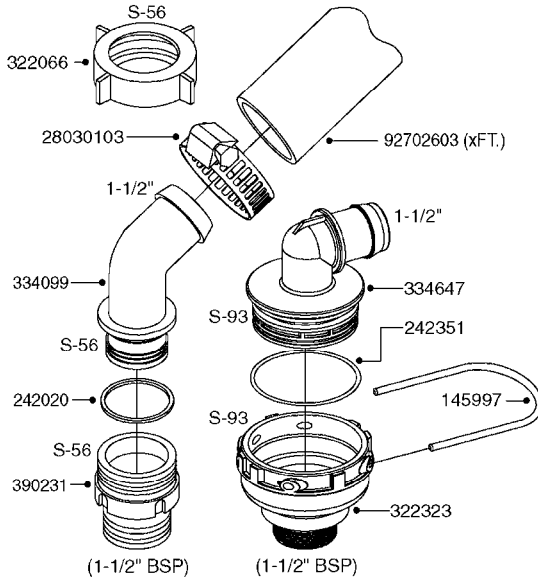

SUCTION SIDE OF PUMP (WITH 1-1/2" SUCTION PORT)