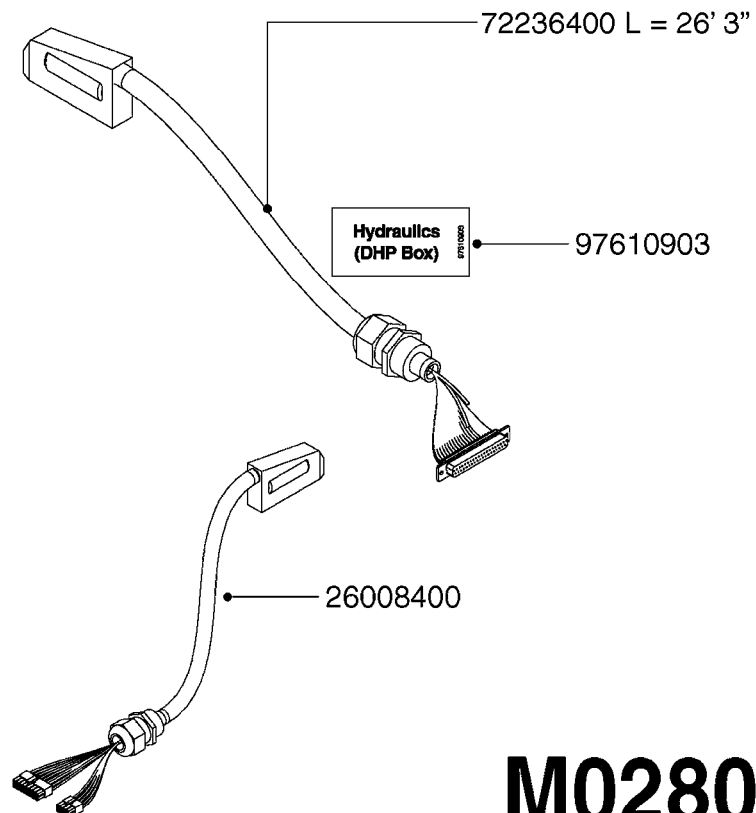

LIQUID SYSTEM

HYDRAULIC SYSTEM

* Note orientation of bracket
1 = Liquid system
2 = Hydraulic system

M0280

39 PIN CABLES
M0280-HIN, 01:01:16

Page 1

Date 16.03.2016 14:08

parts-n°	order qty	description
262158	1	PLUG INSERT 39 POLE MALE
262159	1	PLUG INSERT 39 POLE FEMALE
262160	1	PLUG HOUSING 39 POLE FEMALE
262161	1	PLUG HOUSING F/39 POLE MALE
440634	1	SCREW 5/8"
440732	1	PT SCREW 35X12B Z5452 ELZ
14034200	1	CODE BRACKET FOR 39 PIN CABLE
26003900	1	WIRE 37-39 PIN EVC, 6.6'
26004200	1	WIRE 37-39 PIN EVC, 57.4'
26008400	1	WIRE 39-PIN 24 WIRE L=8M
28027500	1	WIRE 37-39 PIN EVC, 37.7'
28028700	1	WIRE 37-39 PIN EVC, 45.9'
28028800	1	WIRE 37-39 PIN EVC, 16.4'
28028900	1	WIRE 37-39 PIN EVC, 26.2'
72236400	1	DAH CONN. WIRE/TRACTOR L=8M
97610803	1	DECAL-SRAY BOX 39-PIN
97610903	1	DECAL-HYDRAULIC BOX 39-PIN