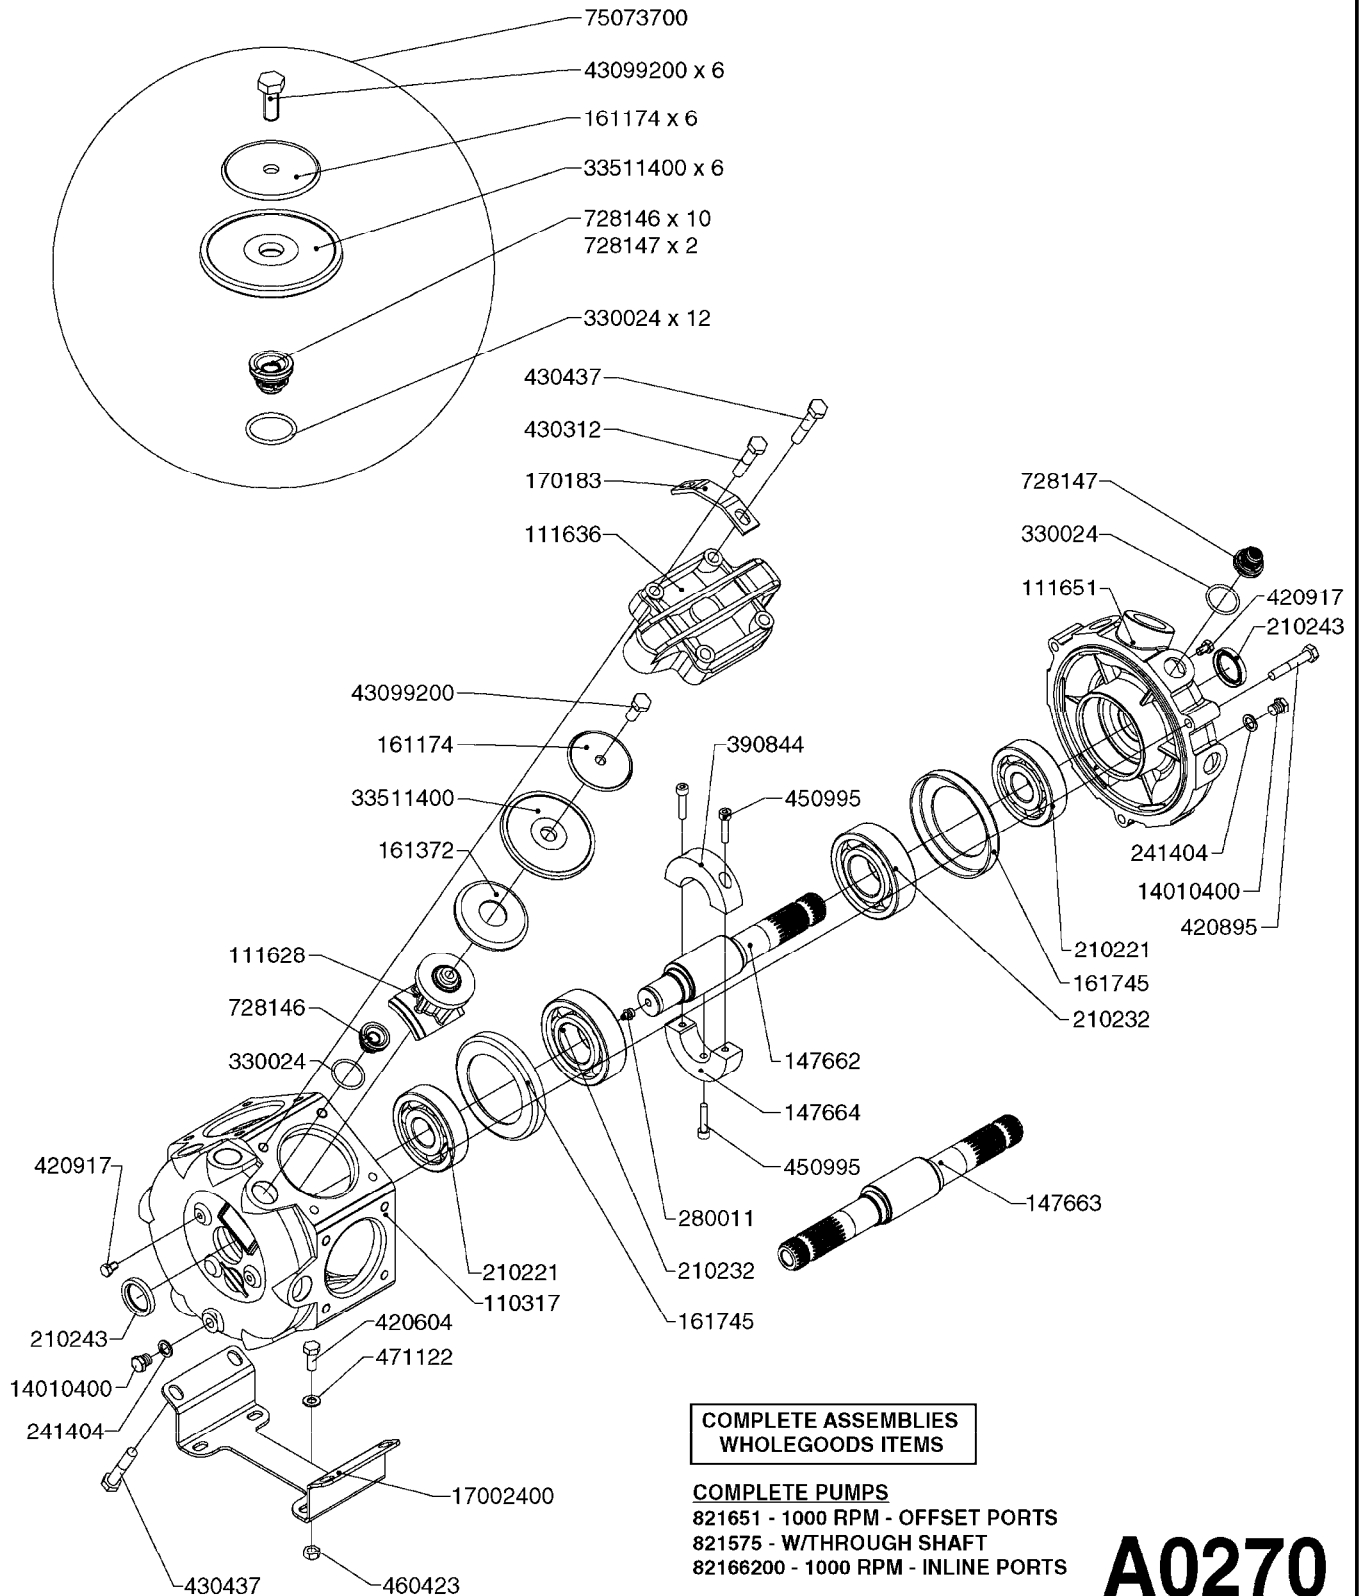

PUMP - 363/1000 RPM W/MOUNTING
A0270-HIN, 01:01:16

Page 1
Date 16.03.2016 14:06

parts-n°	order qty	description
110317	1	PUMP CASING MODEL 360/361 PNTD
111628	1	CONNECTING ROD 363/5.5 PUMP
111636	1	VALVE COVER 363 HEAVY DUTY
111651	1	CASTING F.363 1.5" PUMP (FRONT)
147662	1	CRANK SHAFT F.363/463-5.5MM
147663	1	CRANK SHAFT 363/463-5.5 THROUG
147664	1	COUNTERBALANCE 363/463 WEIGHT
161174	1	DIAPHRAGM DISC SS 361/363/364 PUMP
161372	1	DIAPHRAGM BACKING DISC,320-361
161745	1	METAL SPACER F.363/463
170183	1	LIFT STRAP F.PUMP 360/361/462
210221	1	BEARING BALL 6407
210232	1	BEARING BALL 6310
210243	1	SEAL OIL 35 X 47 X 7
241404	1	DOWTY SEAL 1/4"
280011	1	GREASE NIPPLE 3/8' SAE H TR
330024	1	O-RING D41,1/D34.5 X 3,5
390844	1	COUNTERBALANCE 363/463 POM
420604	1	BOLT HEX 8.8 DEL M10X25 FT DIN933
420895	1	BOLT HEX 8.8 RAW M10X60
420917	1	BOLT HEX 8.8 RAW M8X12 FT
430312	1	BOLT HEX 8.8 RAW M12X60
430437	1	BOLT HEX 8.8 RAW M12X65
450995	1	BOLT ALLEN M8X30 DIN 912 RAW
460423	1	NUT HEX M10X1.5 LOCK
471122	1	WASHER, M10, Ø20/10.5X 2.0, SS
728146	1	VALVE FOR 361(726890/707932)
728147	1	VALVE FOR 361 WHITE WITH HOLE
821575	1	PUMP 363/5.5 THROUGH SHAFT
821651	1	PUMP 363/5.5/1000 OSP
14010400	1	PLUG 1/4" BSP
17002400	1	FOOT F/363 PUMP (PAINTED)
33511400	1	DIAPHRAGM PUMP 361/361/363/364 PUR
43099200	1	BOLT HEX SS M12 X 30 DIN933 A4
75073700	1	PUMP KIT 361/363 "06"
82166200	1	PUMP 363/5.5 1.5"SUC 1000RPM