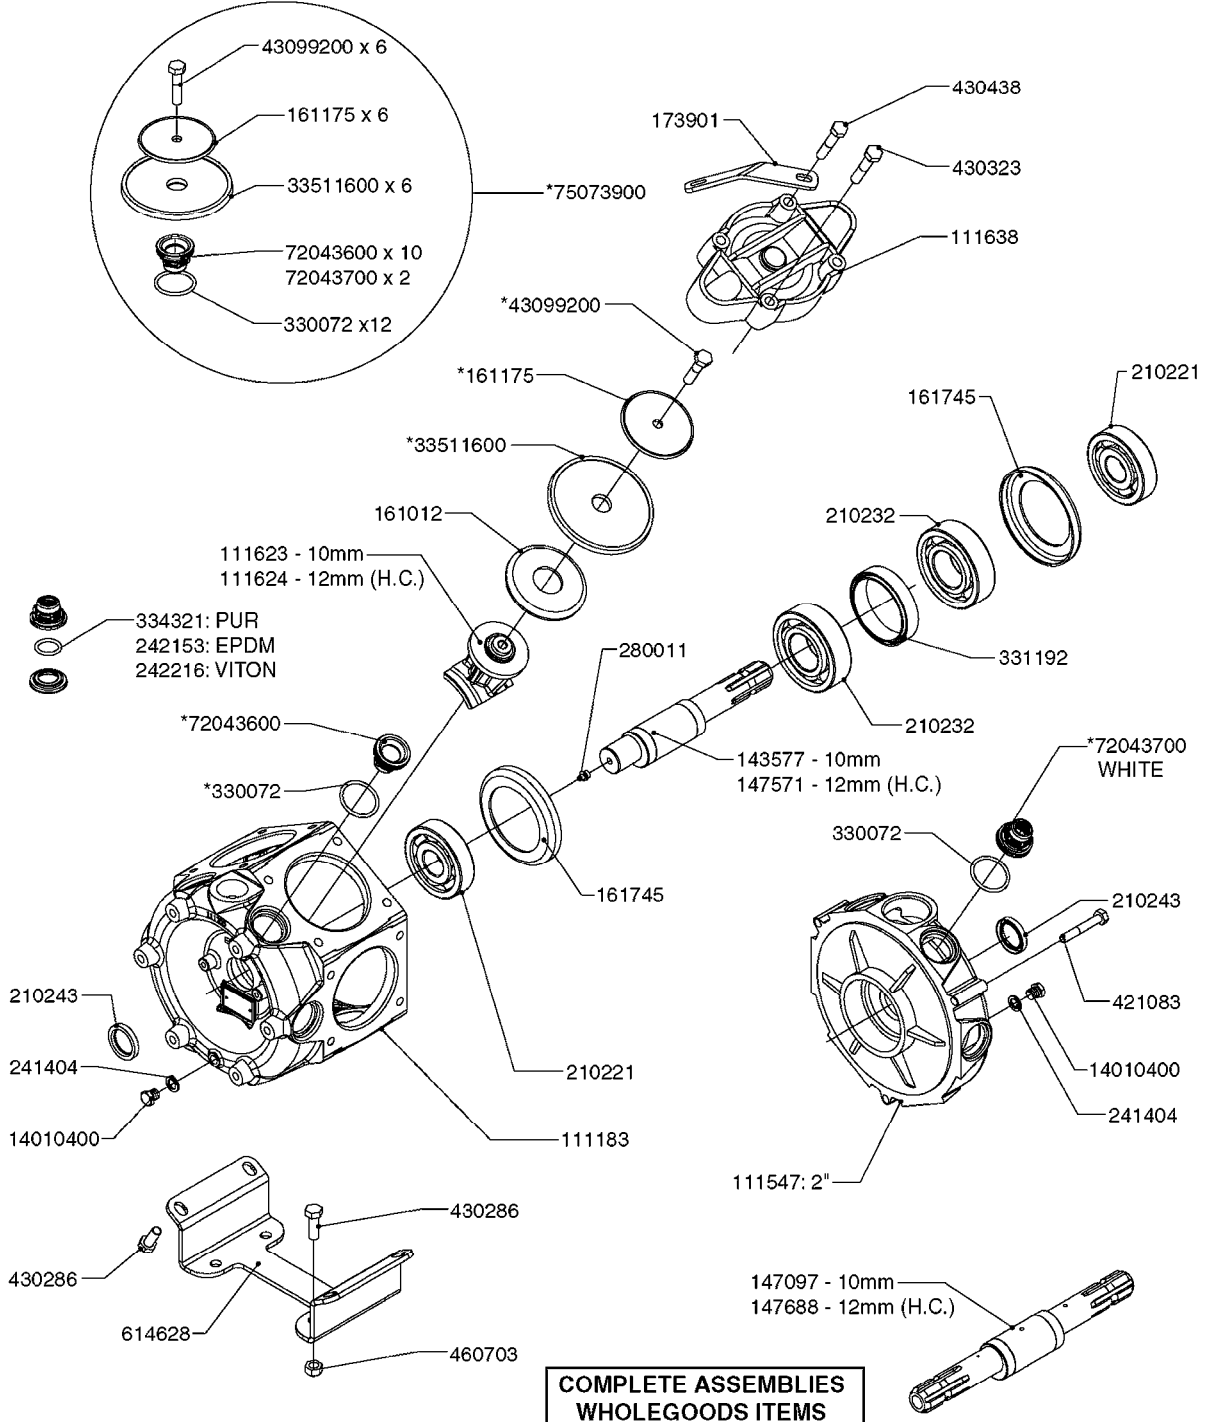

PUMP REPAIR KIT

**COMPLETE ASSEMBLIES
WHOLEGOODS ITEMS**

COMPLETE PUMPS

- 821587 - 463/10 2" W/THROUGH SHAFT (540 RPM)
- 82166300 - 463/12 2" (540 RPM H.C. INLINE PORTS)
- 463/12 2" (540 RPM H.C. OFFSET PORTS) REPLACED BY 82168700 (PAGE A0350)

A0330

PUMP - 463 W/ MOUNTING BASE
A0330-HIN, 01:01:16

Page 1

Date 16.03.2016 14:06

parts-n°	order qty	description
111183	1	PUMP CASTING 460-463 (PAINTED)
111547	1	PUMP FRONT 460-463-2' (PAINT)
111623	1	CONNECTING ROD 463/10MM
111624	1	CONNECTING ROD 463/12MM
111638	1	VALVE COVER 463 HC+1000 VERS.
143577	1	CRANK SHAFT F.363/462/463-10mm
147097	1	CRANK SHAFT 363-463/10 THROUGH
147571	1	CRANK SHAFT F.463-12mm
147688	1	CRANK SHAFT 462/12 THROUGH
161012	1	DIAPHRAGM BACKING DISC F. 463
161175	1	DIAPHRAGM DISC F. 463 PUMP
161745	1	METAL SPACER F.363/463
173901	1	LIFT STRAP F.PUMP 463
210221	1	BEARING BALL 6407
210232	1	BEARING BALL 6310
210243	1	SEAL OIL 35 X 47 X 7
241404	1	DOWTY SEAL 1/4"
242153	1	O-RING D26X4 EPDM
242216	1	O-RING VITON F/1202/1302/462
280011	1	GREASE NIPPLE 3/8' SAE H TR
330072	1	O-RING D53.5/D45.5X4
331192	1	SPACER, MODEL 361/363
334321	1	O-RING POLY. 34.0x26.0x4.0
421083	1	BOLT HEX 8.8 DEL M10X65
430286	1	BOLT HEX 8.8 DEL M12X30 FT
430323	1	BOLT HEX 8.8 DEL M12X60
430438	1	BOLT HEX 8.8 DEL M12X65
460703	1	NUT HEX M12X1.75 LOCK DIN985
614628	1	FOOT FOR PUMP 460-463 PAINTED
821587	1	PUMP 463/10 THROUGH SHAFT TWNF
14010400	1	PLUG 1/4" BSP
33511600	1	DIAPHRAGM PUMP 463/464 PUMP PUR
43099200	1	BOLT HEX SS M12 X 30 DIN933 A4
72043600	1	VALVE FOR 462/463
72043700	1	VALVE FOR 462/463 W.VENT HOLE
75073900	1	PUMP KIT 463 "06"
82166300	1	PUMP 463-12 2"SUC 540RPM
82168700	1	PUMP 464/12/540 OFFSET PORTS