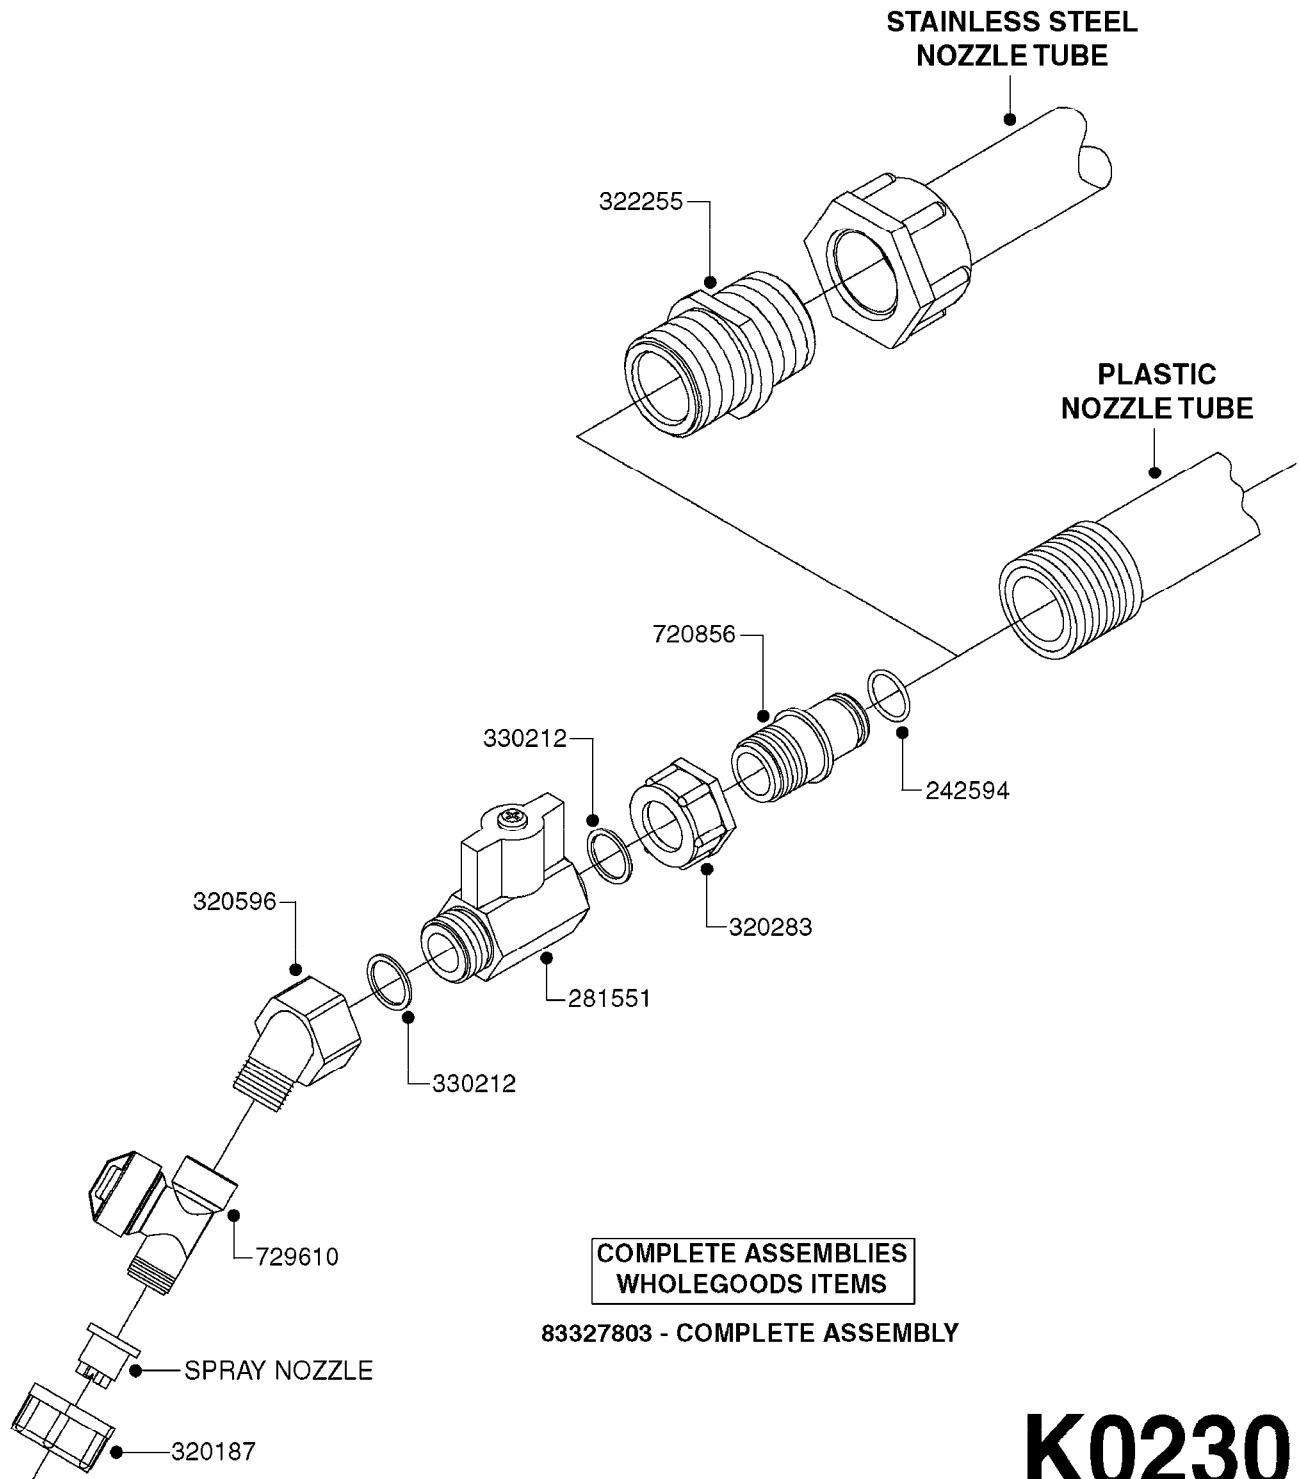

K0230

END NOZZLE KIT
K0230-HIN, 01:01:16

Page 1

Date 16.03.2016 14:07

parts-n°	order qty	description
242594	1	O-RING D14 X 1.78 SCH.70-EPDM
281551	1	BALL VALVE 1/2"
320187	1	FITT.DK CAP 3/8" BSP BLACK
320283	1	FITT.DK NUT 3/4"BSP
320596	1	FITT.DK ELB 3/8'-1/2'BSP 45DEG
322255	1	FITT.DK NIPPLE 3/4"X 3/4"
330212	1	O-RING D19/D14X2.4 F.1/2"NUT
720856	1	FITT.DK 1/2'BSP ASSY.F.3/4'NUT
729610	1	NOZZLE ASSY. NON DRIP 3/8 THRD
83327803	1	END NOZZLE KIT "04"