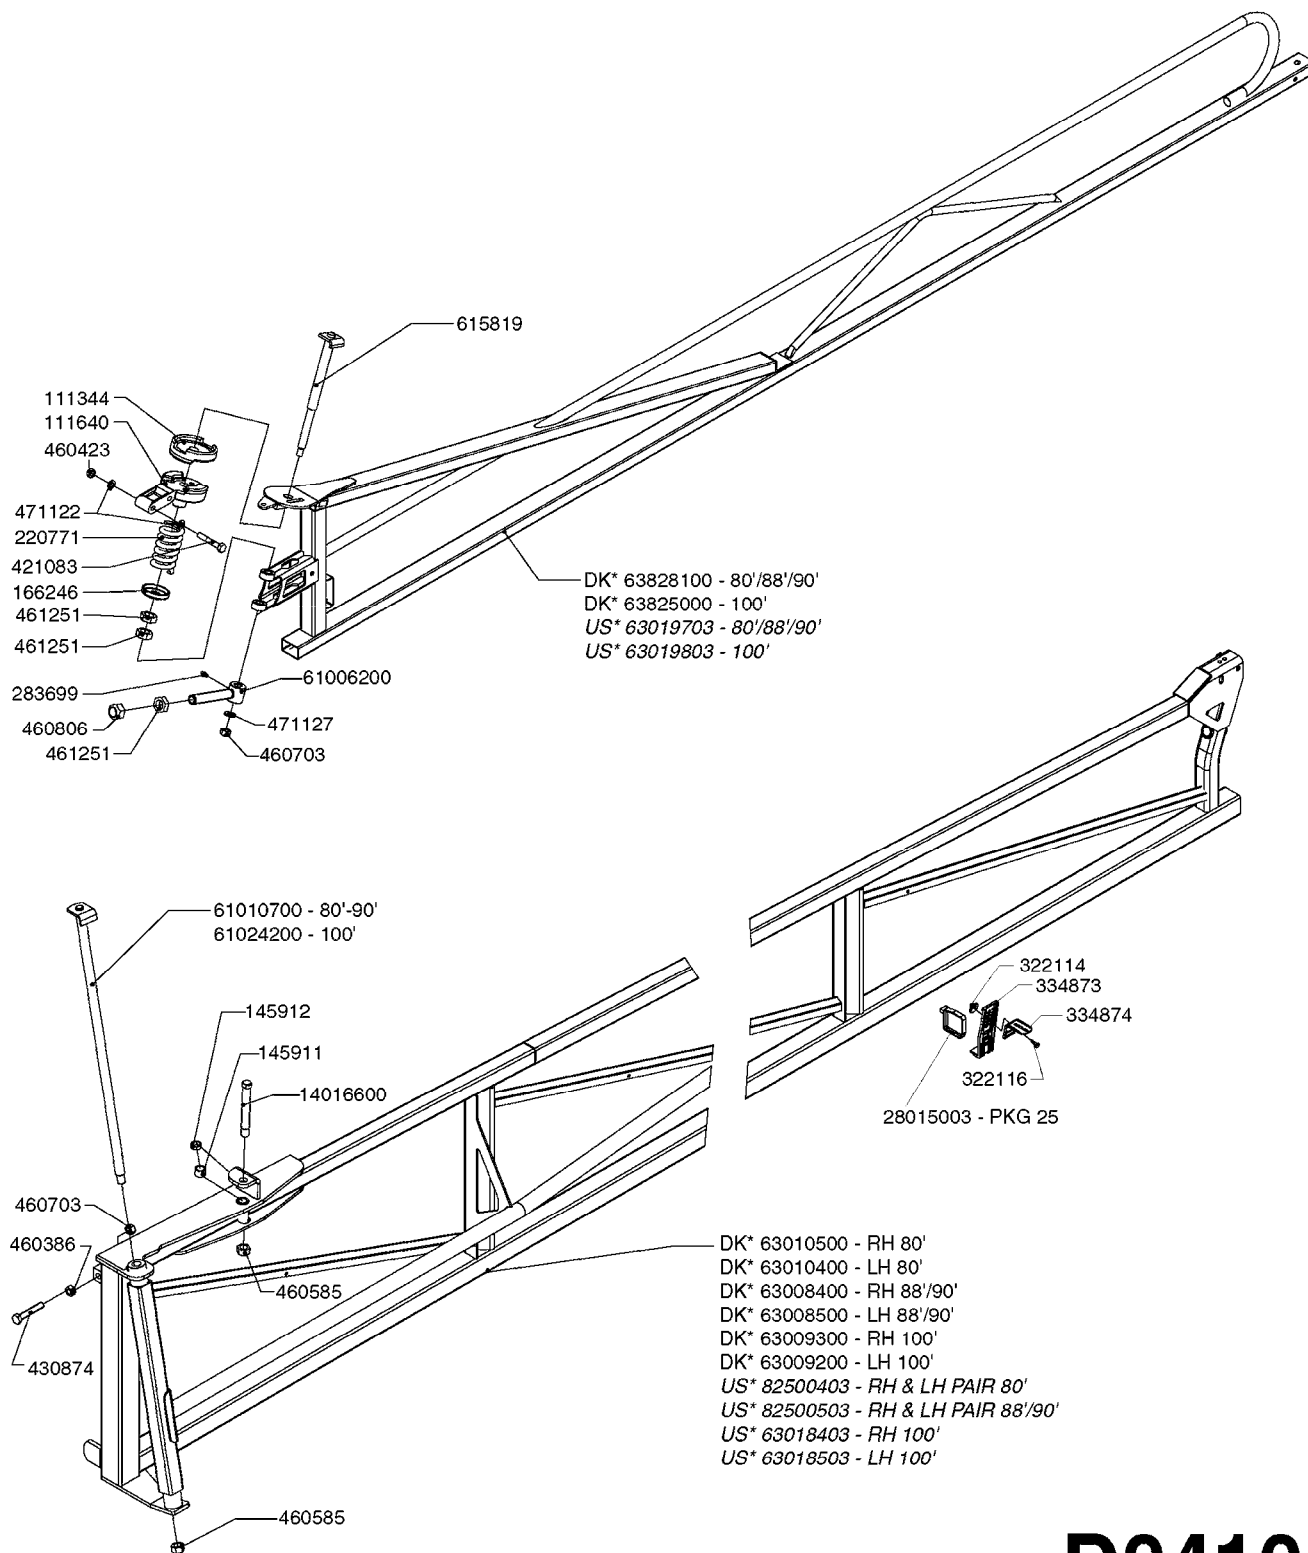

DK* = DENMARK STEEL PARTS
US* = NORTH AMERICAN STEEL PARTS

D0410

BOOM - SPC OUTER WING 80-100'
D0410-HIN, 01:01:16

Page 1

Date 16.03.2016 14:07

parts-n°	order qty	description
111344	1	CLAW CLUTCH LOWER (21MM)
111640	1	CLAW CLUTCH MOVING PART D100
145911	1	BUSHING FOR HY CYL 21M LZ
145912	1	BUSHING D19.8/D17.0X7MM
166246	1	WASHER CUP D53 F.SPRING
220771	1	SPRING D53/D43X100
283699	1	GREASE NIPPLE M6X1
322114	1	NUT PLASTIC F.NOZZ.H
322116	1	BOLT PLASTIC F.NOZZ.H.
334873	1	NOZZLE HOLDER - BOTTOM HALF
334874	1	NOZZLE HOLDER - TOP HALF
421083	1	BOLT HEX 8.8 DEL M10X65
430874	1	SCREW SET 8.8 DEL M12X70 FT
460386	1	NUT HEX M12X1.75
460423	1	NUT HEX M10X1.5 LOCK
460585	1	NUT HEX M16X2 LOCK
460703	1	NUT HEX M12X1.75 LOCK DIN985
460806	1	NUT HEX M20X2.5 LOCK
461251	1	NUT HEX M20 X 2.5 JAMB
471122	1	WASHER, M10, Ø20/10.5X 2.0, SS
471127	1	WASHER, M12, Ø24/13.0X 2.5, SS
615819	1	PIN
14016600	1	PIN F. LINK ARM / SPC
28015003	1	PANDUIT TIE STRAP, PKG. 25
61006200	1	ADJ. ARM F.BREAKAWAY FTZ
61010700	1	PIN F.HINGE 80-90'/SPC L=664
61024200	1	PIN F. PIVOT HINGE 100'/SPC
63008400	1	OUTERWING 90' RH / SPC
63008500	1	OUTERWING 90' LH / SPC
63009200	1	OUTERWING 100' LH / SPC
63009300	1	OUTERWING 100' RH / SPC
63010400	1	OUTERWING 80' LH / SPC
63010500	1	OUTERWING 80' RH / SPC
63018403	1	WING OUTER RH 100' SPC
63018503	1	WING OUTER LH 100' SPC
63019703	1	BREAKAWAY 2.5M SPC/FTZ
63019803	1	BREAKAWAY 3M SPC/FTZ
63828100	1	BREAKAWAY FTZ/SPC 2.5M, RED
63825000	1	BREAKAWAY FTZ/SPC 3.0M, RED
82500403	1	WING OUTER SET FPS 80' SPC
82500503	1	WING OUTER SET FPS 88-90' SPC