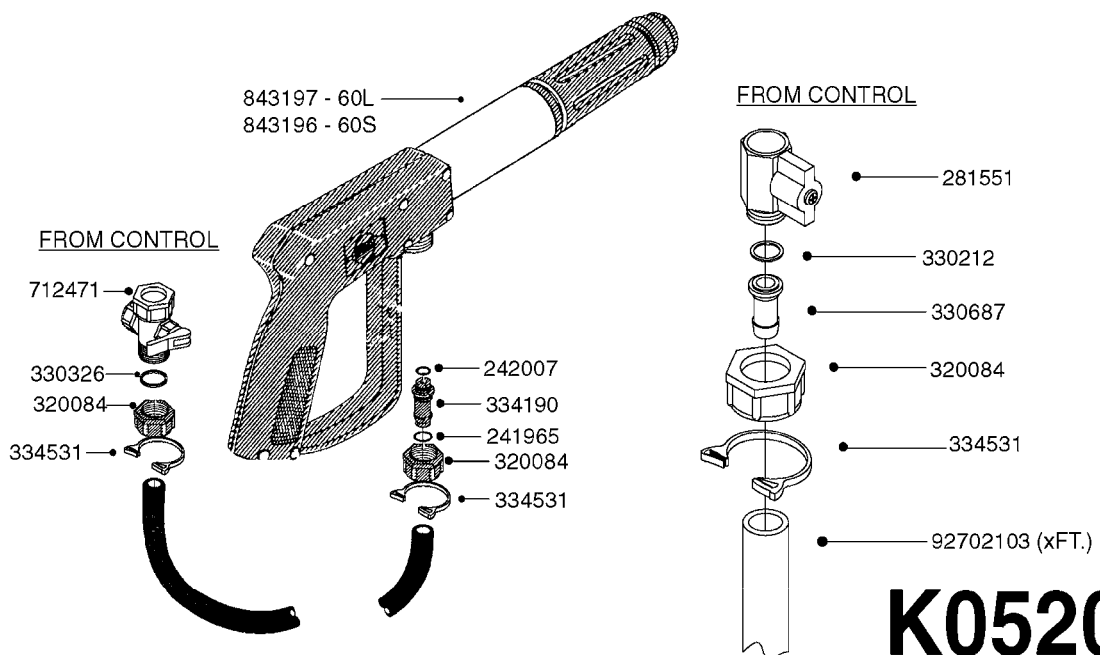

HOSE WRAPS
K0520-HIN, 01:01:16

Page 1

Date 16.03.2016 14:08

parts-n°	order qty	description
241965	1	O-RING 12.1 X 1.6
242007	1	O-RING D9.1X1.6
281551	1	BALL VALVE 1/2"
320084	1	FITT.DK NUT 1/2" BSP
330212	1	O-RING D19/D14X2.4 F.1/2"NUT
330326	1	O-RING D30/D24X2 F.1"NUT
330687	1	FITT.DK HB 1/2" F. 1/2" NUT
334190	1	FITT.DK HB 1/2' F. PISTOL 60S
334531	1	CLAMP HOSE PLASTIC 3/4"
636223	1	POST 12 VOLT TR30
712471	1	AGITATION VALVE ASSY. ON/OFF
843196	1	GUN, MODEL 60S
843197	1	HANDGUN KIT TYPE 60 LONG
10013403	1	BOLT HEX 3/8-16X1 1/4 HCS Z5
10013503	1	NUT HEX NC 3/8"
10178903	1	WRAP HOSE SIDE MOUNT PLATE
10179003	1	WRAP HOSE BOTTOM PLATE MOUNT
10179403	1	WRAP WELDMENT FOR HI101789
10179503	1	WRAP WELDMENT FOR HI101790
10225603	1	BKT.FOR HOSE WRAP MOUNT NL NK
10225703	1	WRAP HOSE BDL.BOTTOM PLATE
92702103	1	HOSE R X1/2" X300PSI WP X0012"