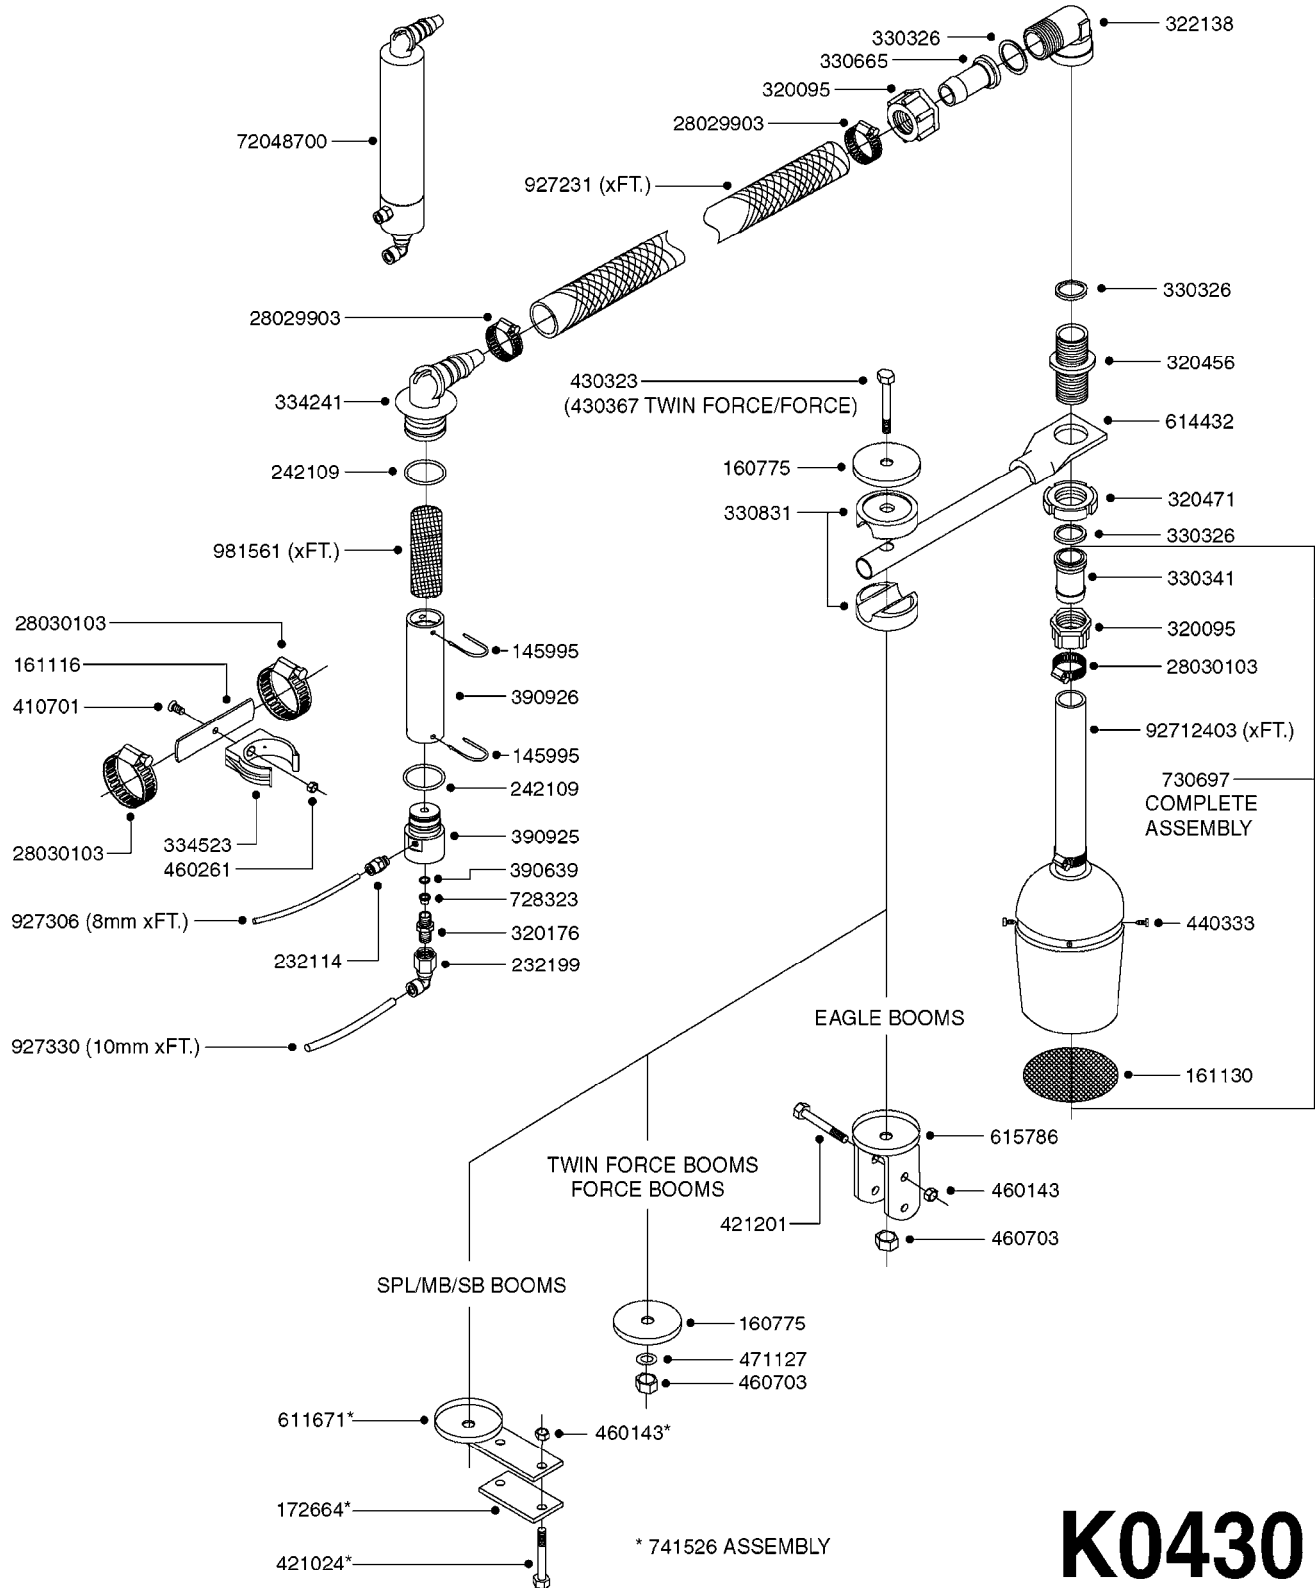

K0430

parts-n°	order qty	description
145995	1	FITT.DK S-53 FORK
160775	1	WASHER F. FRICTION PLATE
161116	1	FLATBAR PLATE 3 X 25 X 110
161130	1	FILTER SCREEN F/FOAM DROPPER
172664	1	FLATBAR BACKING PLATE
232114	1	COUPLER 1/8" THREADX8MM HOSE
232199	1	COUPLER 3/8' BSP-90/10MM HOSE
242109	1	O-RING D32.2x3.0 (USE 242354)
320095	1	FITT.DK NUT 1" BSP
320176	1	FITT.DK HN 3/8"X1/2" BSP
320456	1	FITT.DK BULKHEAD 1"BSP DOUBLE
320471	1	FITT.DK NUT 1" BSP JAMB
322138	1	FITT.DK ELB 1"M X 1"F BSP
330326	1	O-RING D30/D24X2 F.1"NUT
330341	1	FITT.DK HB 1" F. 1" NUT
330665	1	3/4' HOSE TAIL F/1' CAP
330831	1	FRICTION PLATE
334241	1	FITT.DK S-53 ELB.3/4"
334523	1	PIPE HOLDER D51.5
390639	1	O-RING F.NOZZLE FILTER
390925	1	FITTING F.FOAM MIX.CHAMB. STD
390926	1	TUBE,MIX CHAMB. FOAM MARK STD
410701	1	SCREW M6X16 GALV.
421024	1	BOLT HEX 8.8 DEL M8X60
421201	1	BOLT HEX 8.8 DEL M8X70
430323	1	BOLT HEX 8.8 DEL M12X60
430367	1	BOLT HEX 8.8 DEL M12X100 DIN931
440333	1	SCREW 3.5 X 9.5 SS
460143	1	NUT HEX M8 LOCK A2 DIN985
460261	1	NUT HEX M6X1 LOCK A2 DIN985
460703	1	NUT HEX M12X1.75 LOCK DIN985
471127	1	WASHER, M12, Ø24/13.0X 2.5, SS
611671	1	BREAK AWAY HOLDER F-MARKER
614432	1	BREAK AWAY ARM F. FOAM MARKER
615786	1	MOUNT BKT. F.FOAM DROPPER 98
728323	1	VALVE NON-RETURN
730697	1	FOAM DROPPER COMP. BLACK '97
741526	1	FOAM DROPPER MT. KIT MB-SPL
927231	1	HOSE R X PVCX3/4 CLR/BRD 0012"
927306	1	HOSE R X PE D8/D6 X 0012"BLACK
927330	1	HOSE R X PE D10/D8 X 012"BLACK
981561	1	SPONGE MAT. MIX.CHAMBER-x0012"
28029903	1	CLAMP HOSE GEAR P3/4"-S1" 6712
28030103	1	CLAMP HOSE GEAR P5/4-S1.5"6724
72048700	1	MIXING CHAMBER,FOAM MARK. STD
92712403	1	HOSE R X1" X300PSI WP X0012"