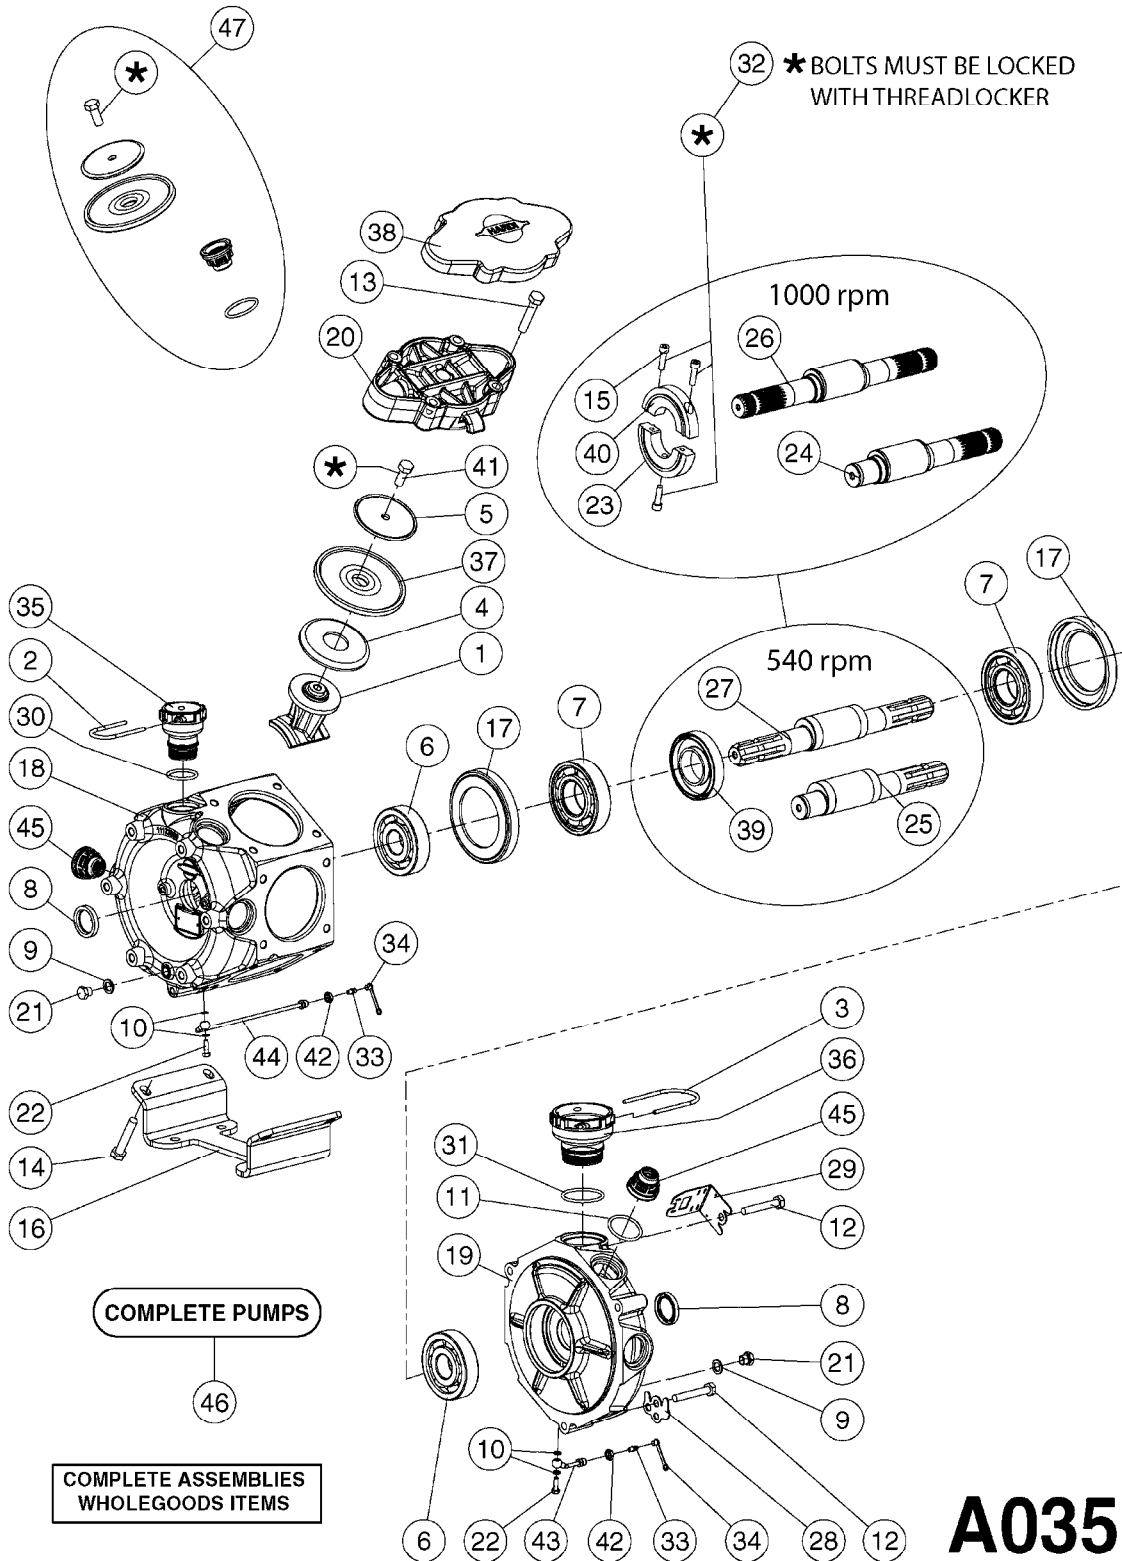

PUMP - 464 540/1000 RPM
A0350-HIN, 01:01:16

Page 1

Date 16.03.2016 14:06

Pos.	parts-n°	order qty	description
1	111622	1	CONNECTING ROD 463/5.5MM
1	111623	1	CONNECTING ROD 463/10MM
1	111624	1	CONNECTING ROD 463/12MM
1	111645	1	CONNECTING ROD 463/6.5MM
2	145996	1	FITT.DK S-67 FORK
3	145997	1	FITT.DK S-93 FORK
4	161012	1	DIAPHRAGM BACKING DISC F. 463
5	161175	1	DIAPHRAGM DISC F. 463 PUMP
6	210221	1	BEARING BALL 6407
7	210232	1	BEARING BALL 6310
8	210243	1	SEAL OIL 35 X 47 X 7
9	241404	1	DOWTY SEAL 1/4"
10	242374	1	WASHER Ø10/ø6X1 COPPER
11	330072	1	O-RING D53.5/D45.5X4
12	421072	1	BOLT HEX 8.8 RAW M10X65
13	430312	1	BOLT HEX 8.8 RAW M12X60
14	430437	1	BOLT HEX 8.8 RAW M12X65
15	450995	1	BOLT ALLEN M8X30 DIN 912 RAW
16	614628	1	FOOT FOR PUMP 460-463 PAINTED
17	11171900	1	METAL SPACER F. 364/464 MACHINED
18	11172200	1	PUMP HOUSE 464 MACHINED 5/4" BSP RED
19	11172600	1	FRONTPART 464 MACHINED 2" BSP RED
20	11173000	1	VALVE COVER.464 MACHINED RED
21	14010400	1	PLUG 1/4" BSP
22	14120400	1	BANJOBOLT M6 X 19
23	14120700	1	COUNTERWEIGHT 364/464-1000
24	14137300	1	CRANKSHAFT 364/464-5.5 1000
24	14137400	1	CRANKSHAFT 364/464-6.5 1000
25	14137600	1	CRANKSHAFT 364/464-10
25	14137700	1	CRANKSHAFT 464-12
26	14137900	1	CRANKSHAFT 364/464-5.5 GG 1000
26	14138000	1	CRANKSHAFT 364/464-6.5 GG 1000
27	14138200	1	CRANKSHAFT 364/464-10 GG
27	14138300	1	CRANKSHAFT 464-12 GG
28	16383000	1	GREASE NIPPLE PLATE 464
29	16390600	1	BRACKET FOR RPM SENSOR
30	24266600	1	O-RING D 38,0 X 4,0 70SH.NITR
31	24266800	1	O-RING D 54,0 X 4,0 70SH.NITR
32	28045503	1	LOCTITE 262 .5ML (.017oz.)
33	28163300	1	GREASE NIPPLE H1 M6X1 DIN 7412
34	28163400	1	CAP F. GREASENIPPLE YELLOW M6X1
35	32242200	1	FITTING S67 5/4" KON. RG 2014
36	32242400	1	FITTING S93 2" KON. RG 2014
37	33511600	1	DIAPHRAGM PUMP 463/464 PUMP PUR
38	33524000	1	COVER PLASTIC 464 PUMP
39	33524200	1	DISTANCE RING/GREASE SPLIT
40	39136200	1	HALFPART 364/464-1000
41	43099200	1	BOLT HEX SS M12 X 30 DIN933 A4
42	46134000	1	NUT HEX M10x1 H=2.3 NV=14 ELZIN
43	61097000	1	BANJOTUBE SHORT 464 COMPL.
44	61097100	1	BANJOTUBE LONG 464 COMPL.
45	72043600	1	VALVE FOR 462/463
46	72993500	1	PUMP 464/12-540, CM
46	72993600	1	PUMP 464/6.5 MED-2-1000
46	82168700	1	PUMP 464/12/540 OFFSET PORTS
46	82168800	1	PUMP 464/6.5/1000 OFFSET PORTS
46	82169000	1	PUMP 464/10-MOD-2-540
47	75586000	1	PUMP KIT 464