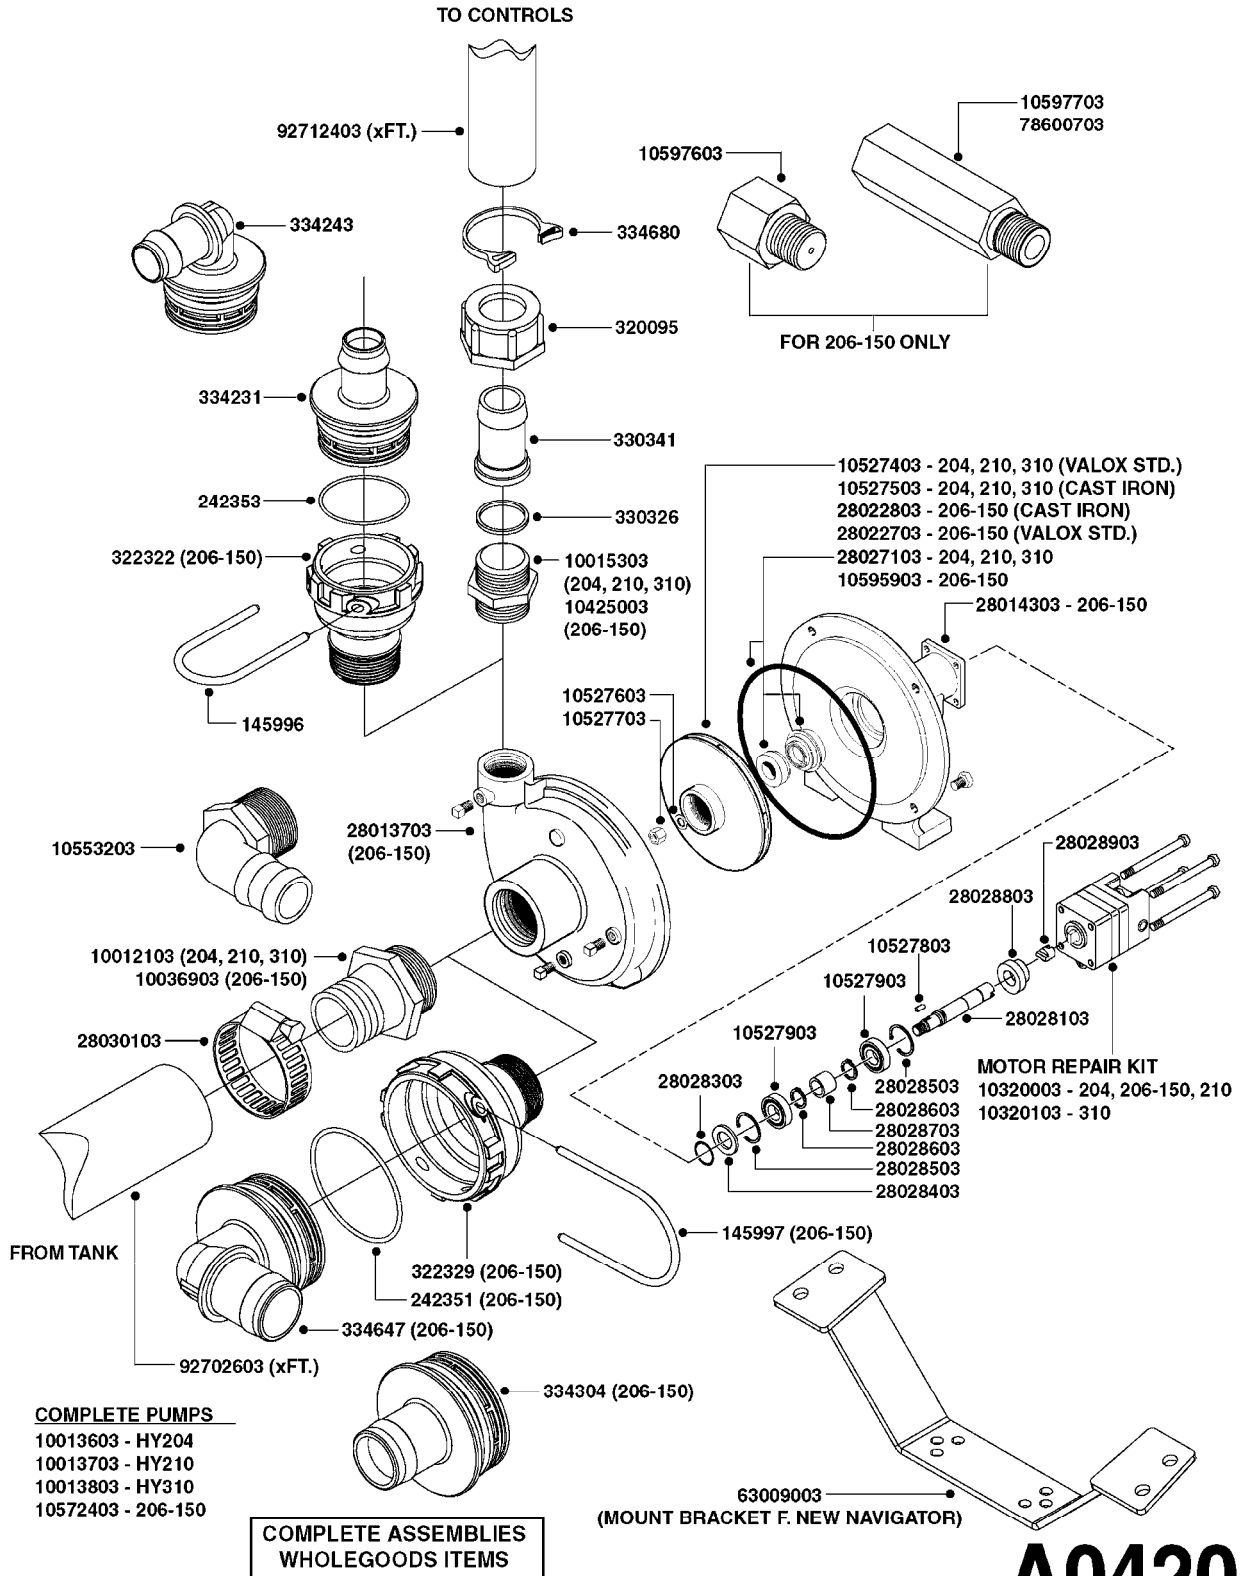

A0390

PUMP - 460/462/463 FITTINGS
A0390-HIN, 01:01:16

Page 1

Date 16.03.2016 14:06

parts-n°	order qty	description
145997	1	FITT.DK S-93 FORK
232115	1	FITT HEX NIPPLE 2'-2' BSP
241441	1	O-RING D29.3X3
242020	1	O-RING 39.2 X 3 VITON
242351	1	O-RING D69.5X3.0 VITON F.S-93
242353	1	O-RING D44.2X3.0 VITON F.S-67
320821	1	FITT.DK NUT 1-1/2" BSP
322066	1	FITT.DK S-56 NUT
322322	1	FITT.DK S-67 X 1-1/4"BSP MALE
322323	1	FITT.DK S-93 X 1-1/2"BSP MALE
322324	1	FITT.DK S-93 X 2"BSP MALE
330746	1	GUARD PTO LOWER PART SHORT
330757	1	GUARD PTO UPPER PART SHORT
333292	1	FITT.DK HB 1"O'RING F.1-1/2"
334099	1	FITT.DK S-61 ELB.1-1/2"110 DEG
334150	1	FITT.DK HB 1-1/4" 110 F.1-1/2"
334244	1	FITT.DK S-67 ELB.1-1/4"
334340	1	FITT.DK S-93 ELBOW 2.5"
334446	1	FITT.DK S-93 ELB.2" PVC
334647	1	FITT.DK S93 ELB 1-1/2" 90 PVC
390231	1	FITT.DK NIPPLE 1-1/2 X S56
390232	1	FITT.DK HN 1-1/2' X 1-1/4' BSP
410347	1	SCREW M6X20 8.8
420162	1	BOLT HEX 8.8 DEL 3/8"x15MM
460202	1	NUT HEX M6
461217	1	NUT HEX M5 LOCK
471122	1	WASHER, M10, Ø20/10.5X 2.0, SS
821585	1	PUMP 463/5.5 THRGH SHAFT 1000R
821587	1	PUMP 463/10 THROUGH SHAFT TWNF
10277003	1	FITT.PO.HB 2.00X2.00 MCPHEE
10530803	1	FITT.PO.SE 2.00X2.00 45 DEG.
10531103	1	FITT.PO.HB 2.00"NPT X 1.50"HOS
10592303	1	FITT.PO.HB 2.00X 2.00BSP 90DEG
14012200	1	FITT.DK S-67 FORK W/M5 THREADS
28030103	1	CLAMP HOSE GEAR P5/4-S1.5"6724
28030203	1	CLAMP HOSE T-BOLT S2" 235-67
28030303	1	CLAMP HOSE T-BOLT S2.5" 235-76
72293300	1	PUMP 463/6.5 MED-2-1000-GG
82168700	1	PUMP 464/12/540 OFFSET PORTS
82168800	1	PUMP 464/6.5/1000 OFFSET PORTS
82169400	1	PUMP 464-6.5-STD-2-1000 FK
92702603	1	HOSE PVC SUCT GRAY 1-1/2"
92702703	1	HOSE PVC SUCT GRAY 2"
92702803	1	HOSE PVC SUCT GRAY 2.5"
92734403	1	HOSE R X5/4" X200PSI WP X0012"