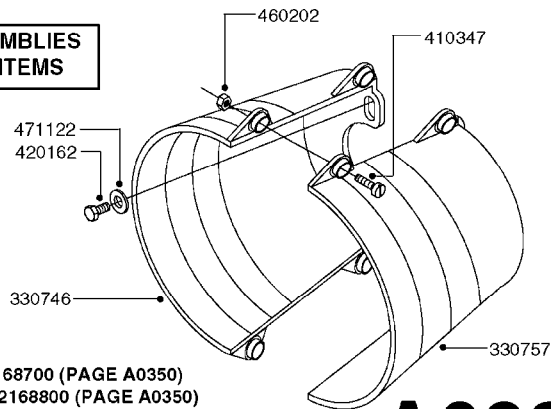

SUCTION SIDE OF PUMP (WITH 1-1/2" SUCTION PORT)

PRESSURE SIDE OF PUMP

SUCTION SIDE OF PUMP (WITH 2" SUCTION PORT)

**COMPLETE ASSEMBLIES
WHOLEGOODS ITEMS**

- 821585 - 463/5.5 W/THROUGH SHAFT (1000 RPM)
- 821587 - 463/10 W/THROUGH SHAFT (540 RPM)
- 82169400 - 464/6.5 (1000 RPM H.C. INLINE PORTS)
- 72293300 - 463/6.5 W/THROUGH SHAFT (1000 RPM)
- 463/12 (540 RPM H.C. OFFSET PORTS) REPLACED BY 82168700 (PAGE A0350)
- 463/6.5 (1000 RPM H.C. OFFSET PORTS) REPLACED BY 82168800 (PAGE A0350)