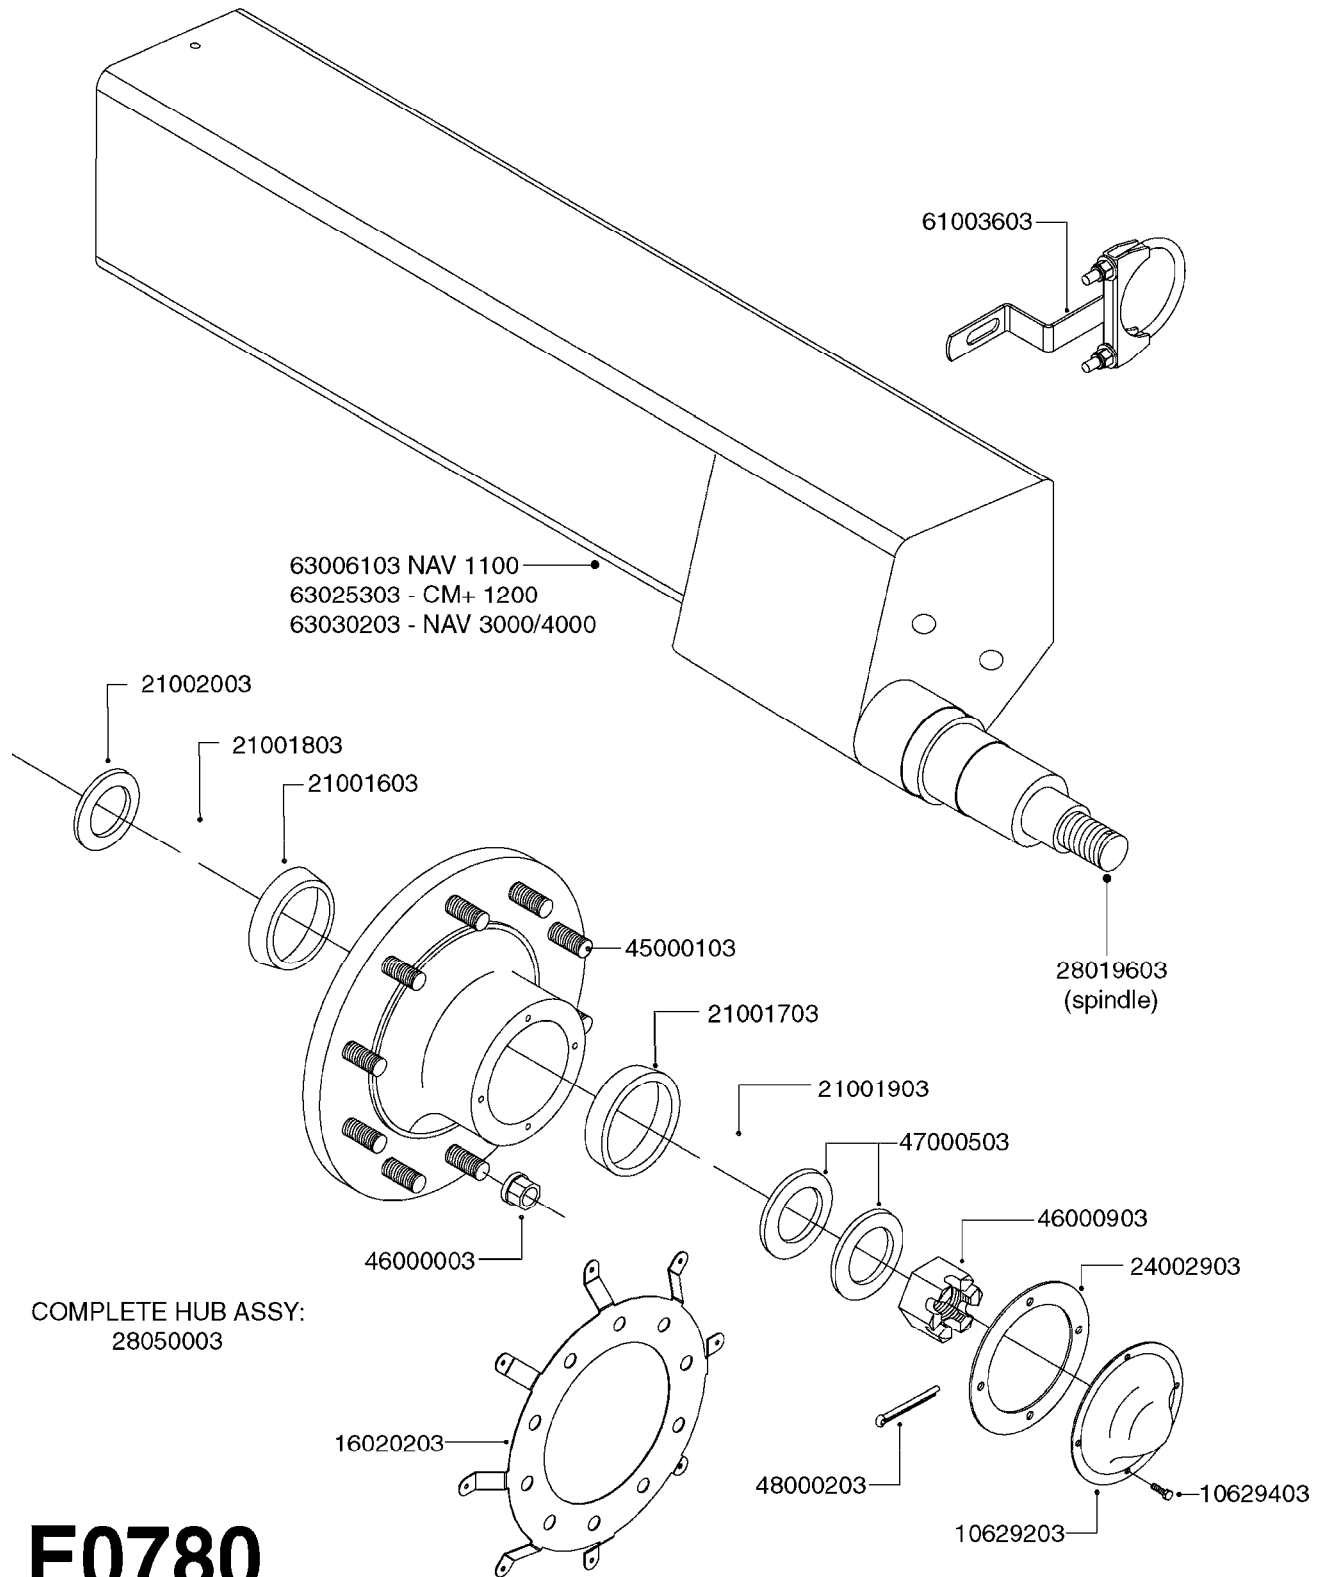

HUB ASSEMBLY F.3-1/2" SPINDLE
E0780-HIN, 01:01:16

Page 1
Date 16.03.2016 14:07

parts-n°	order qty	description
10629203	1	DUST CAP F.10 BOLT HUB 3.5"
10629403	1	BOLT HEX 5/16 NC GR.2 00.50"
16020203	1	WHEEL SENSOR MAGNET MNT 10BLT
21001603	1	BEARING INN CUP 873 HUB 33462
21001703	1	BEARING OUT CUP 873 HUB 453A
21001803	1	BEARING INN CONE 873 HUB 33275
21001903	1	BEARING OUT CONE 873 HUB 460
21002003	1	SEAL GREASE P602127
24002903	1	GASKET F. HUB 3.5" HUB ASSY
28019603	1	SPINDLE, 3.50 X 17.375 CRS
28050003	1	HUB F 3.5" 873 15000# PACKAGE
45000103	1	BOLT, WHEEL STUD 3/4-16X2 3/4
46000003	1	NUT HEX NF 3/4" FLANGED F.HUB
46000903	1	NUT CSTL 1-1/4"NF 3-1/2" SPNDL
47000503	1	WASHER, SPNDL 3.5" 1.31x3 .16T
48000203	1	PIN, COTTER 7/32" X 3.00"
61003603	1	SPEED SNS MNT CLAMP 3.5" SP
63006103	1	AXLE INSERT W/M NAV. 1100
63025303	1	AXLE INSRT CM+1200W.SPDL 71-82
63030203	1	AXLE ADJ 60-120 INSERT NAV DBL