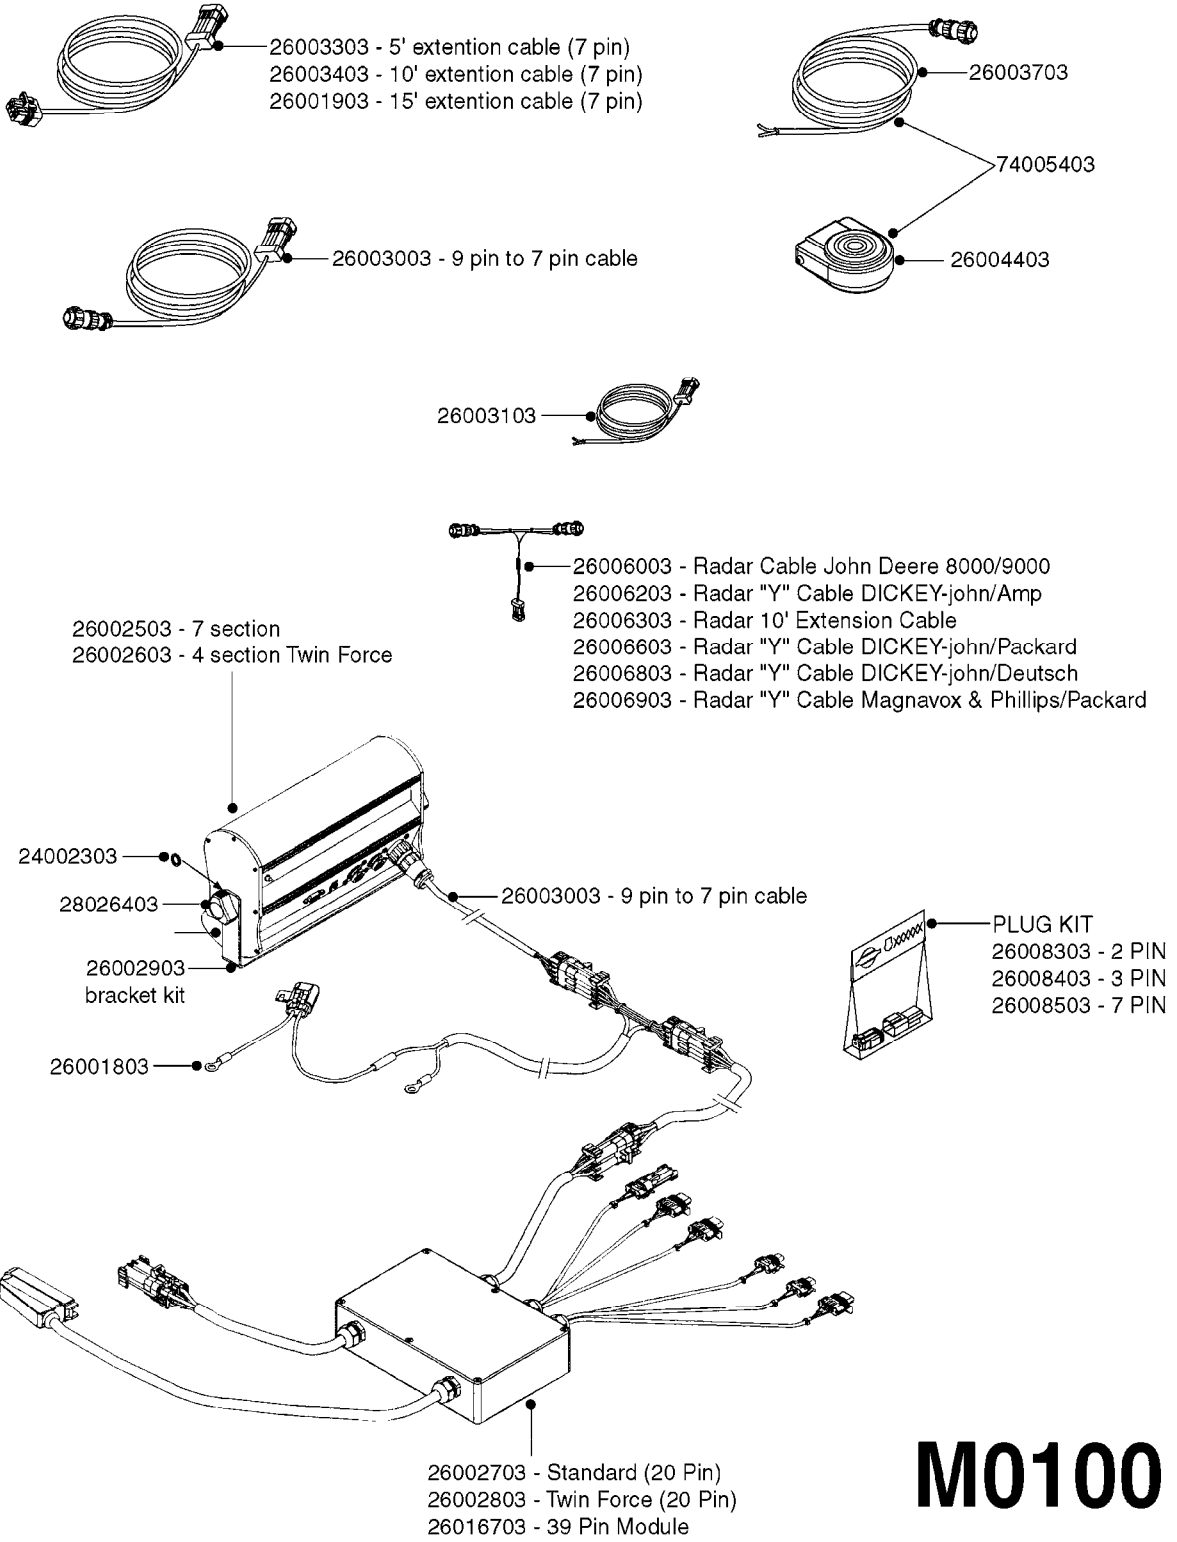

M0090

HC 2500/HM1500 DISPLAY/SCANBOX
M0090-HIN, 01:01:16

Page 1

Date 16.03.2016 14:08

parts-n°	order qty	description
142516	1	SCREW SET M10 BENT F. LOCKING
161411	1	MT.BRK. HC2500/HM1500 DISPLAY
26018300	1	ADAPTOR 2500 FOR SPRAYBOX II 39-PIN/REPLACES SCANBOX
260363	1	PLUG 2 POLE 12V
260827	1	PLUG F.EC ATTACHMENTS
261060	1	PLUG F.EC ATTACHMENTS
261589	1	FUSE 5 X 20 1.25 AMP
26176203	1	FUSE 5.0A QUICK-ACT.
261933	1	CABLE W/PLUG 2X25 L=71"
261934	1	CABLE W/PLUG 18X0.5MM L=79"
261935	1	SWITCH 2 POLE
261937	1	CIRCUIT BOARD F. SCANBOX
262099	1	PLUG SOCKET 3-POLE 2.5/3
450902	1	BOLT ALLEN HEAD M4 X 16MM
471055	1	WASHER D4.1/7.6 X 0.9
61029900	1	BRACKET FOR HC2500
731613	1	DISPLAY HC2500 NEW
731983	1	DISPLAY HM1500 REFURBISHED
732095	1	DISPLAY HM1500 NEW
732096	1	SCANBOX F.HM1500/HC2500
741580	1	PLUG 3-POLE 2.5/3
978045	1	DECAL QUICK GUIDE 1500/2500
978097	1	DECAL QUICK GUIDE 1500/2500 FR