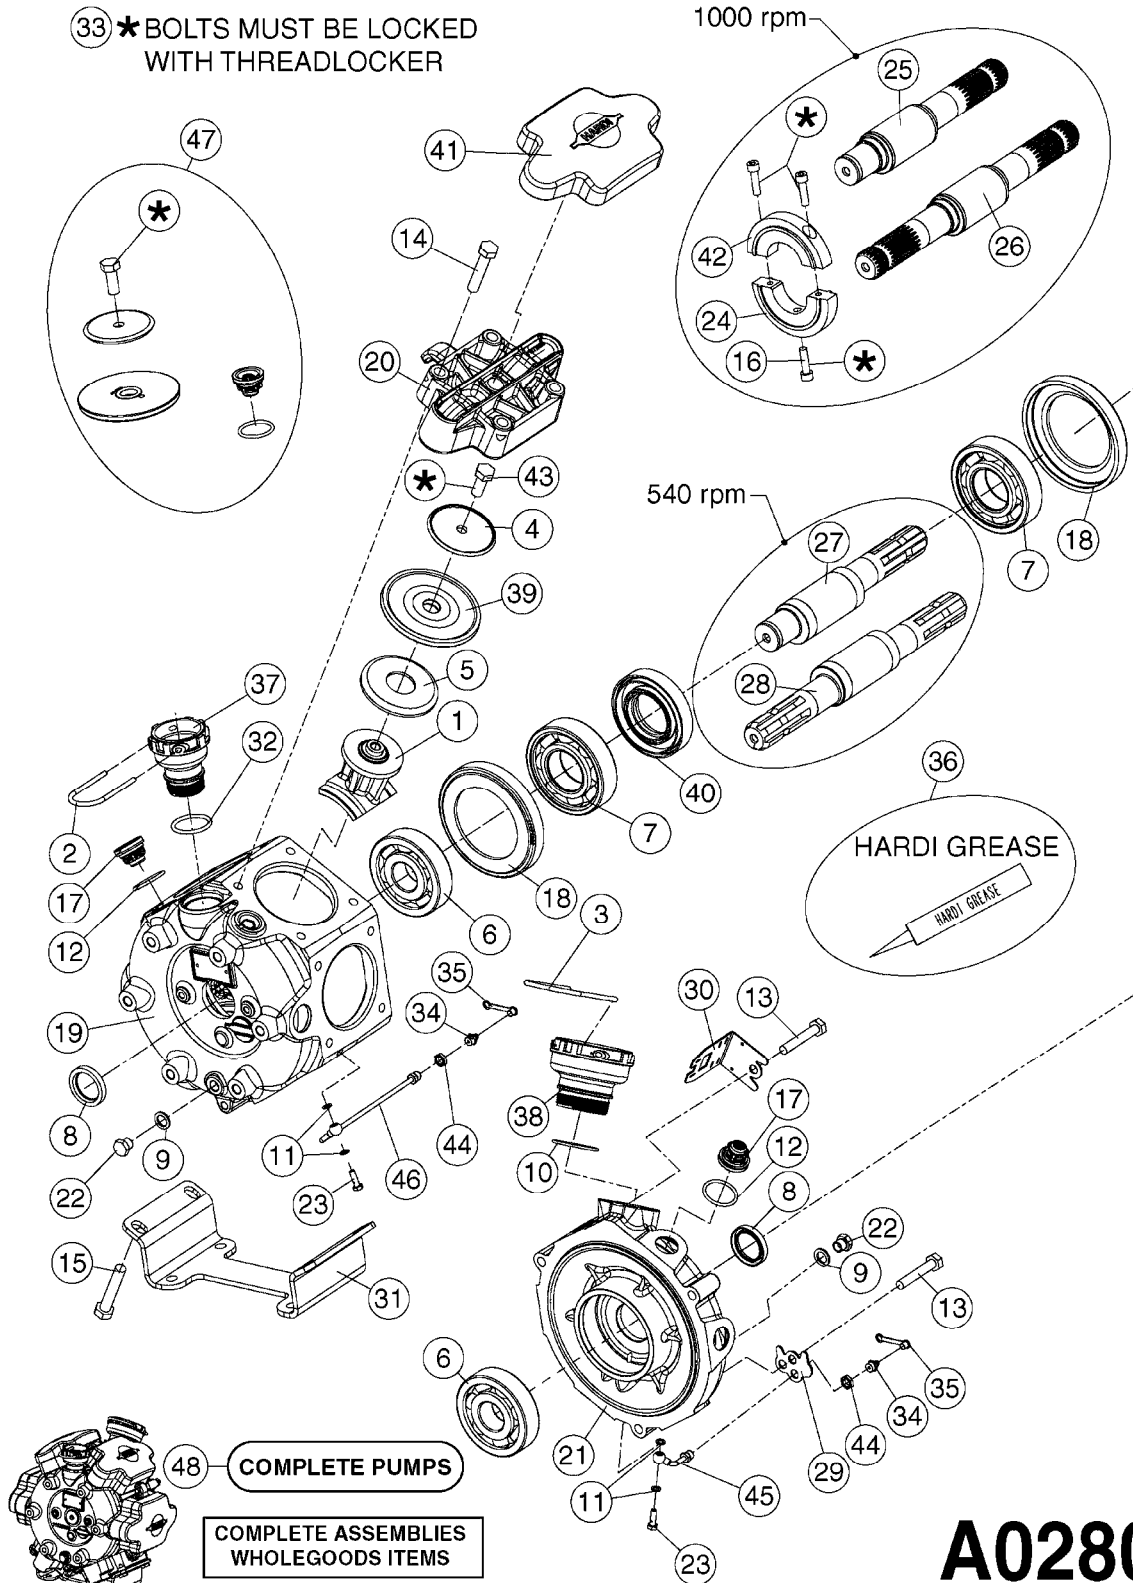

33 * BOLTS MUST BE LOCKED WITH THREADLOCKER

1000 rpm

540 rpm

HARDI GREASE

PUMP - 364 540/1000 RPM
A0280-HIN, 16:02:16

Page 1

Date 16.03.2016 14:06

Pos.	parts-n°	order qty	description
1	111622	1	CONNECTING ROD 463/5.5MM
1	111628	1	CONNECTING ROD 363/5.5 PUMP
1	111629	1	CONNECTING ROD 363/364-7 PUMP
1	111630	1	CONNECTING ROD 363/364-10 PUMP
2	145996	1	FITT.DK S-67 FORK
3	145997	1	FITT.DK S-93 FORK
4	161174	1	DIAPHRAGM DISC SS 361/363/364 PUMP
5	161372	1	DIAPHRAGM BACKING DISC,320-361
6	210221	1	BEARING BALL 6407
7	210232	1	BEARING BALL 6310
8	210243	1	SEAL OIL 35 X 47 X 7
9	241404	1	DOWTY SEAL 1/4"
10	242225	1	O-RING D45.0 X 4.0 RUBBER
11	242374	1	WASHER Ø10/Ø6X1 COPPER
12	330024	1	O-RING D41,1/D34.5 X 3,5
13	420895	1	BOLT HEX 8.8 RAW M10X60
14	430312	1	BOLT HEX 8.8 RAW M12X60
15	430437	1	BOLT HEX 8.8 RAW M12X65
16	450995	1	BOLT ALLEN M8X30 DIN 912 RAW
17	728146	1	VALVE FOR 361(726890/707932)
18	11171900	1	METAL SPACER F. 364/464 MACHINED
19	11172000	1	PUMP HOUSE 364 MACHINED 5/4" BSP RED
20	11172800	1	VALVE COVER 364 MACHINED RED
21	11173200	1	FRONTPART 364, 1½" BSP RED
22	14010400	1	PLUG 1/4" BSP
23	14120400	1	BANJOBOLT M6 X 19
24	14120700	1	COUNTERWEIGHT 364/464-1000
25	14137300	1	CRANKSHAFT 364/464-5.5 1000
26	14137900	1	CRANKSHAFT 364/464-5.5 GG 1000
27	14137600	1	CRANKSHAFT 364/464-10
28	14138200	1	CRANKSHAFT 364/464-10 GG
29	16382900	1	GREASE NIPPLE PLATE, 364
30	16390600	1	BRACKET FOR RPM SENSOR
31	17002400	1	FOOT F/363 PUMP (PAINTED)
32	24266600	1	O-RING D 38,0 X 4,0 70SH.NITR
33	28045503	1	LOCTITE 262 .5ML (.017oz.)
34	28163300	1	GREASE NIPPLE H1 M6X1 DIN 7412
35	28163400	1	CAP F. GREASENIPPLE YELLOW M6X1
36	28164600	1	HARDI PUMP GREASE S3 V550L 1
37	32242200	1	FITTING S67 5/4" KON. RG 2014
38	32242300	1	NIPPLE S93 1,5' KON.RG 2014
39	33511400	1	DIAPHRAGM PUMP 361/361/363/364 PUR
40	33524200	1	DISTANCE RING/GREASE SPLIT
41	33524300	1	COVER PLASTIC 364 PUMP
42	39136200	1	HALFPART 364/464-1000
43	43099200	1	BOLT HEX SS M12 X 30 DIN933 A4
44	46134000	1	NUT HEX M10x1 H=2.3 NV=14 ELZIN
45	61096800	1	BANJOTUBE SHORT 364 COMPL.
46	61096900	1	BANJOTUBE LONG 364 COMPL.
47	75585900	1	PUMP KIT 364
48	82168100	1	PUMP 464/5.5 THROUGH SHAFT 1000RPM
48	82169500	1	PUMP 364-5.5-MED-1000
48	82169700	1	PUMP 364-5.5-MOD2-1000-120-AUS
48	82170000	1	PUMP 364-10-STD-540
48	82170300	1	PUMP 364-10-MOD-540-GG
48	82170400	1	PUMP 364-10-MOD-540-120