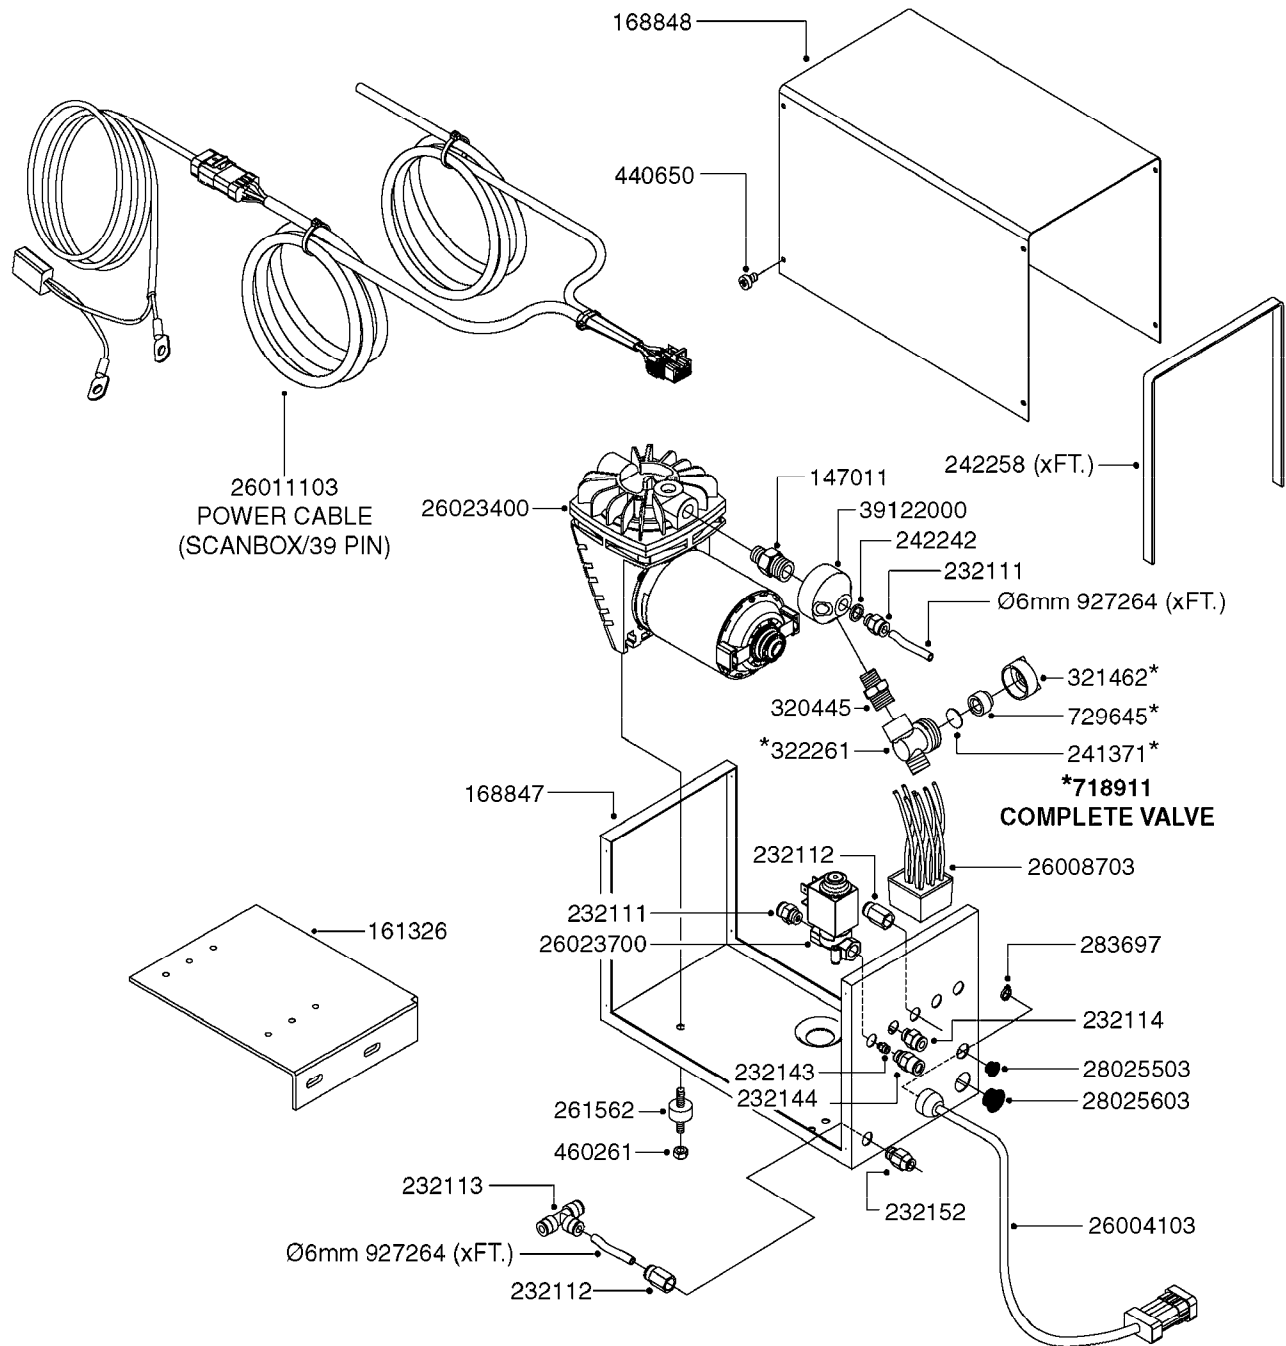

K0390

*Ø8mm 927306 (xFT.)
*Ø10mm 927330 (xFT.)

70019403 - COMPLETE ASSEMBLY

parts-n°	order qty	description
147011	1	HEX NIPPLE 3/8'X1/4'BSP BRASS
161326	1	MOUNT BKT. F. FOAM COMP.BOX 98
168847	1	ENCLOSURE LOWER F.MARKER
168848	1	COVER F. FOAM MARKER
210796	1	BEARING BALL D22/D8 X 7 608ZZ
210806	1	BEARING BALL D40/D17X12MM
220803	1	VALVE F. COMPRESSOR
232111	1	QUICK COUPLER 6MM X 1/8 EXT.
232112	1	QUICK COUPLER 6MM 1/8 INT.
232113	1	QUICK COUPLER 6MM T-PIECE
232114	1	COUPLER 1/8" THREADX8MM HOSE
232143	1	REDUCER 1/4'INT-1/8'EXT
232144	1	QUICK COUPLER 10MM X 1/4 EXT
232152	1	QUICK COUPLER 8MMX1/8 EXT.LONG
241371	1	DIAPHRAGM, NO-DRIP alt 241371
242242	1	O-RING F.AIR HOSE FITTING
242258	1	TRIM 3X10 SELF ADHESIVE 0012"
242284	1	HEAD GASKET F. COMPRESSOR
242285	1	DIAPHRAGM F. F/M COMP.
261455	1	BRUSH KIT-FOAM MARKER MOTOR
261562	1	RUBBER DAMPER 2XM6X25
283697	1	TIESTRAP 200MM
284564	1	PLATE F.COMPRESSOR HEAD
284565	1	PLATE F.COMPRESSOR HEAD
284643	1	COMPRESSOR HEAD F.FOAM MARKER
284665	1	CONNECTING ROD F.COMPRESSOR
284980	1	FLANGE REAR F. F.M.COMPRESSOR
320445	1	FITT.DK HN 1/4"X3/8" BSP
321462	1	CAP F.NO-DRIP ASSY.
322261	1	HOUSING F.SAFETY VALVE 3/8"
440650	1	SCREW 3.5x13 STAINLESS
460261	1	NUT HEX M6X1 LOCK A2 DIN985
729645	1	NON-DRIP SPRING ASSY.GREEN 10
927264	1	HOSE R X PE D6/D4 X 0012"
927306	1	HOSE R X PE D8/D6 X 0012"BLACK
927330	1	HOSE R X PE D10/D8 X 012"BLACK
10518703	1	SNAP-RING OUTER 8X1
21002103	1	BEARING, 6200 2ZJEM (SKF)
26001403	1	HC FOAM MARKR CONSOLE VS3.0.00
26001503	1	HC FOAM MARKER CONSOLE MT.KIT
26001803	1	POWER CABLE
26001903	1	15' 7-PIN EXTENSION CABLE
26004103	1	FOAM MARKER CNTRL MOD CABL STD
26008703	1	FOAM MARKER CONTROL SCII
26010403	1	TOGGLE SWITCH MICRO-TRAK F.M.
26023700	1	SOLENOID VAL 12V 1/8' FLO '07
28025503	1	PLUG F.DRILLED HOLE 1/2"
28025603	1	PLUG F.DRILLED HOLE 3/4"
39122000	1	DISTR.HOUSING F.FOAM MARKER'07
70019403	1	FOAM MARKER COMPRESSOR KIT STD