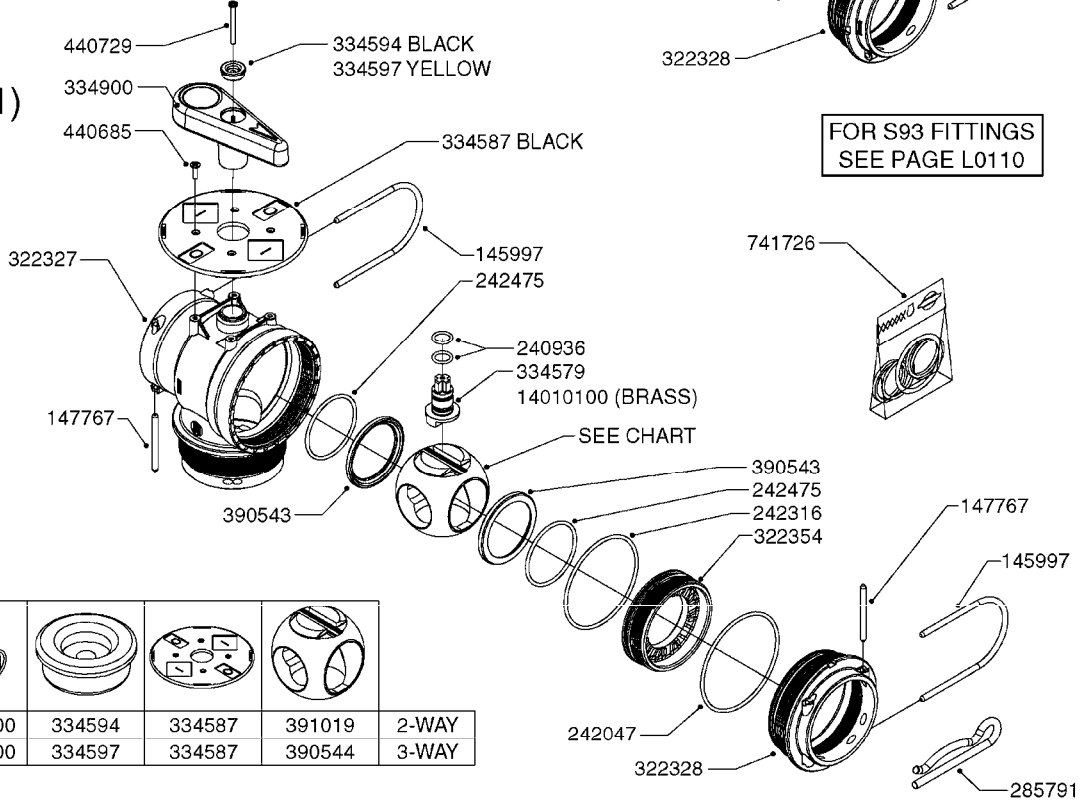

S93 (01)

FOR S93 FITTINGS
SEE PAGE L0110

	334594	334587	391019	2-WAY
	334597	334587	390544	3-WAY

B0530