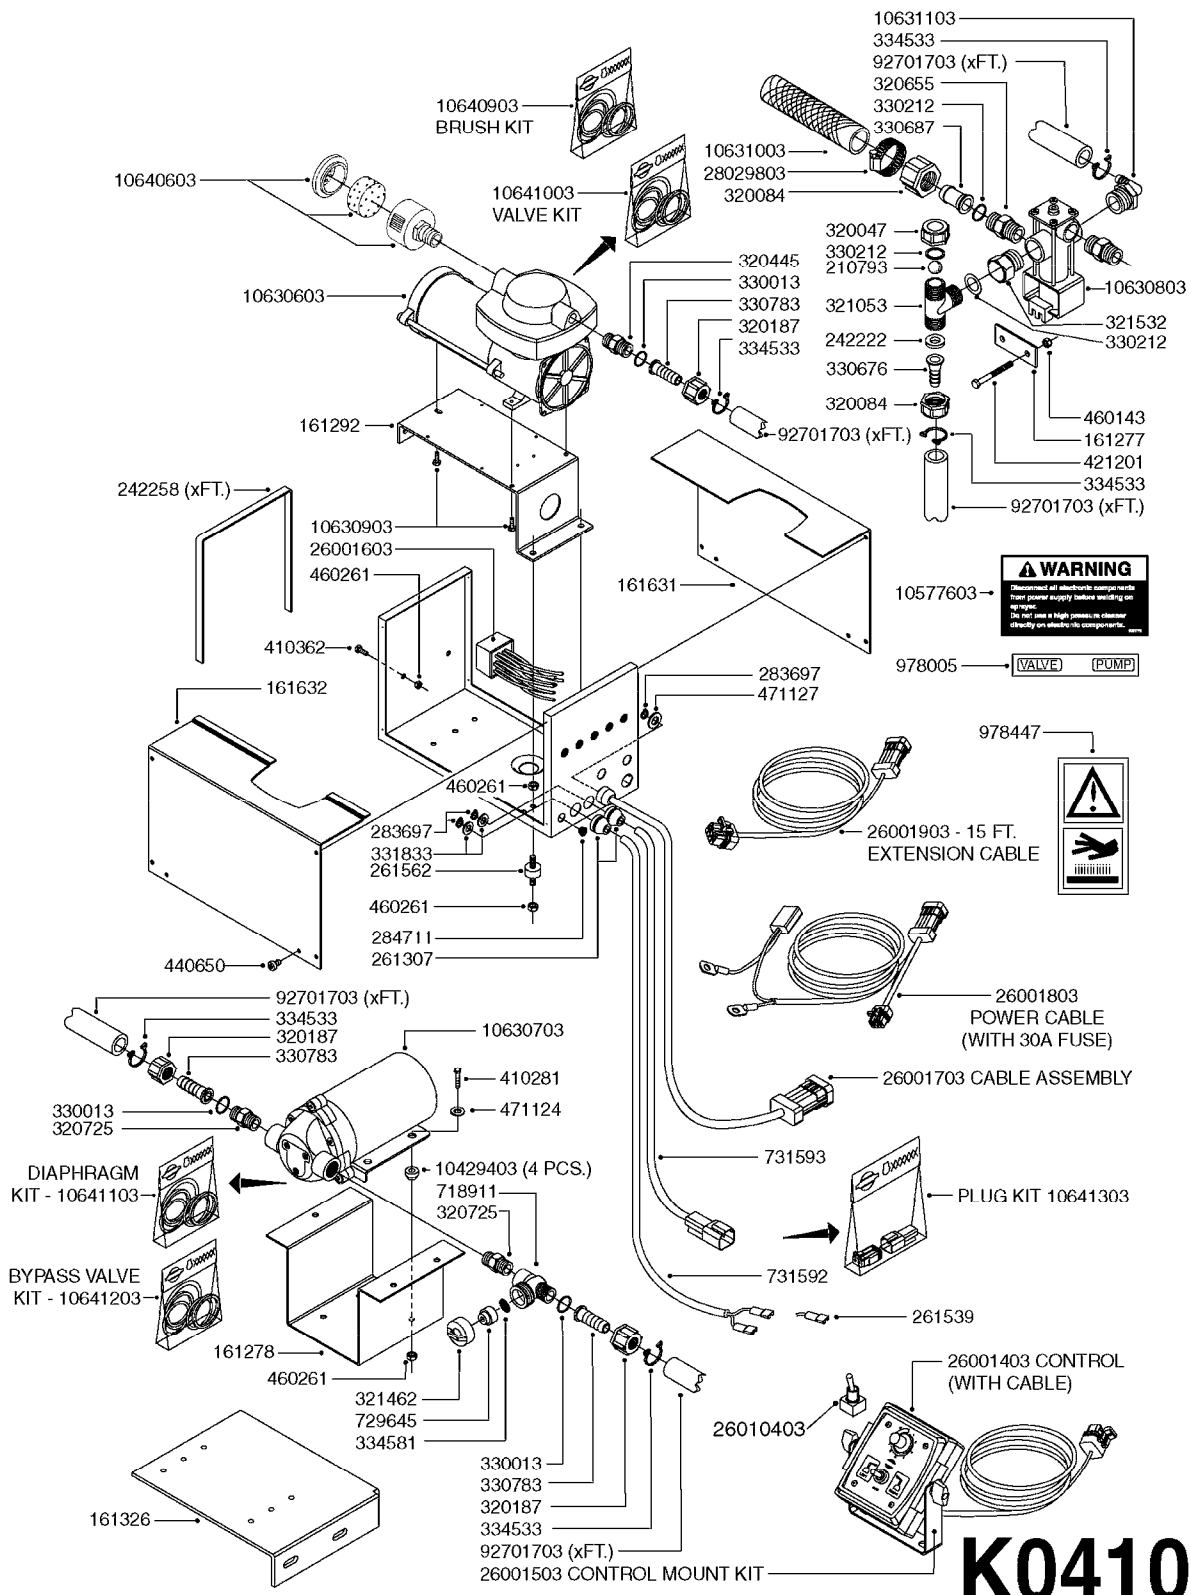

K0400

*Ø8mm 927306 (xFT.)
*Ø10mm 927330 (xFT.)

70062503 - COMPLETE ASSEMBLY

FOAM MARKER COMPRESSOR 2007
K0400-HIN, 01:01:16

Page 1

Date 16.03.2016 14:08

parts-n°	order qty	description
147011	1	HEX NIPPLE 3/8'X1/4'BSP BRASS
161326	1	MOUNT BKT. F. FOAM COMP.BOX 98
168847	1	ENCLOSURE LOWER F.MARKER
168848	1	COVER F. FOAM MARKER
232111	1	QUICK COUPLER 6MM X 1/8 EXT.
232112	1	QUICK COUPLER 6MM 1/8 INT.
232113	1	QUICK COUPLER 6MM T-PIECE
232114	1	COUPLER 1/8" THREADX8MM HOSE
232143	1	REDUCER 1/4'INT-1/8'EXT
232144	1	QUICK COUPLER 10MM X 1/4 EXT
232152	1	QUICK COUPLER 8MMX1/8 EXT.LONG
241371	1	DIAPHRAGM, NO-DRIP alt 241371
242242	1	O-RING F.AIR HOSE FITTING
242258	1	TRIM 3X10 SELF ADHESIVE 0012"
261562	1	RUBBER DAMPER 2XM6X25
283697	1	TIESTRAP 200MM
320445	1	FITT.DK HN 1/4"X3/8" BSP
321462	1	CAP F.NO-DRIP ASSY.
322261	1	HOUSING F.SAFETY VALVE 3/8"
440650	1	SCREW 3.5x13 STAINLESS
460261	1	NUT HEX M6X1 LOCK A2 DIN985
718911	1	VALVE (SAFETY) F.MARKER
729645	1	NON-DRIP SPRING ASSY.GREEN 10
927264	1	HOSE R X PE D6/D4 X 0012"
927306	1	HOSE R X PE D8/D6 X 0012"BLACK
927330	1	HOSE R X PE D10/D8 X 012"BLACK
26004103	1	FOAM MARKER CNTRL MOD CABL STD
26008703	1	FOAM MARKER CONTROL SCII
26011103	1	FOAMER POWER/CONTROL CABLE 39P
26023400	1	COMPRESSOR F.FOAM MARKER CM40
26023700	1	SOLENOID VAL 12V 1/8' FLO '07
28025503	1	PLUG F.DRILLED HOLE 1/2"
28025603	1	PLUG F.DRILLED HOLE 3/4"
39122000	1	DISTR.HOUSING F.FOAM MARKER'07
70062503	1	FOAM MARKER COMPRESSOR,STD,39P