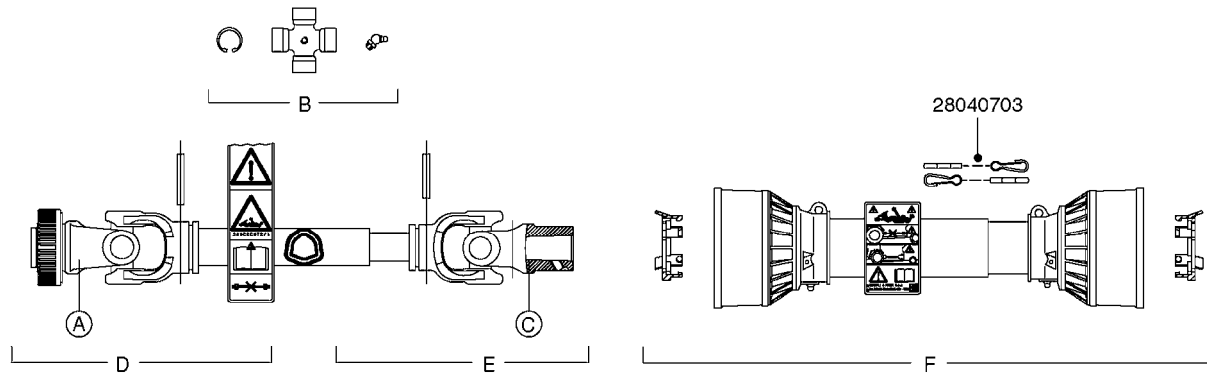

NOTE: 600 RPM AND 1000 RPM
PUMPS HAVE 1" INPUT SHAFT

A0430

PUMP - ACE 150 BELT DRIVE
A0430-HIN, 01:01:16

Page 1

Date 16.03.2016 14:07

parts-n°	order qty	description
420641	1	BOLT HEX 8.8 DEL M8X35
450015	1	SCREW ALLAN 3/8'X5/8' BLACK
460143	1	NUT HEX M8 LOCK A2 DIN985
10527803	1	KEY 1/8x1/8x1/2'F.ACE PUMP
21002203	1	BEARING, SEALED ACE BELT DRIVE
28022303	1	SHIELD KIT
28022403	1	OUTPUT SHAFT ACE BELT DR PUMP
28022503	1	BELT 600 RPM ACE PUMP
28022603	1	BELT 1000 RPM ACE PUMP
28022703	1	IMPELLER THERMOPLASTIC
28022803	1	IMPELLER CAST IRON
28022903	1	REPAIR KIT 600 RPM
28023003	1	REPAIR KIT 1000 RPM
28029203	1	11.6"P.D.X2"BORE PULLEY 600RPM
28029303	1	7.9"P.D.X2"BORE PULLEY 1000RPM