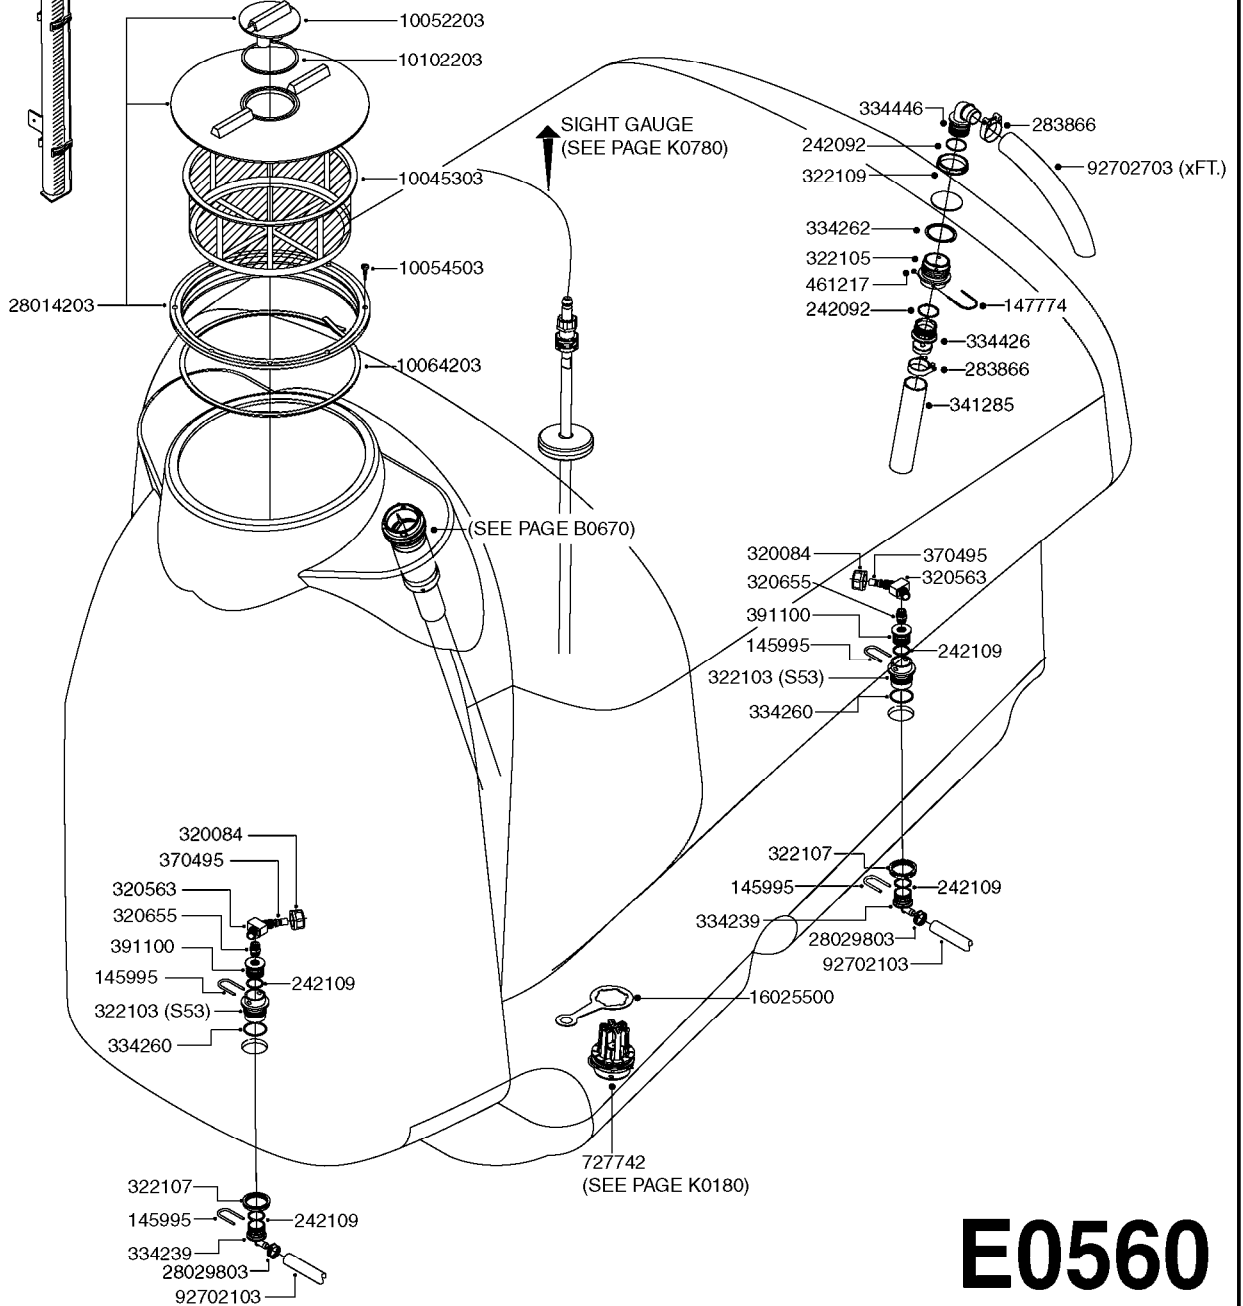

SIGHT GAUGE (SEE PAGE K0780)

TANK - 575/1100 NEW NAV ECP
E0560-HIN, 01:01:16

Page 1

Date 16.03.2016 14:07

parts-n°	order qty	description
145995	1	FITT.DK S-53 FORK
147774	1	FITT.DK S-93 FORK W. M5 THREAD
242092	1	O-RING D69.5X3 (Use-242351)
242109	1	O-RING D32.2x3.0 (USE 242354)
283866	1	CLAMP HOSE SCREW TYPE 2"DELTA
320084	1	FITT.DK NUT 1/2" BSP
320563	1	FITT.DK 3 WAY 1/2" 110 DEG.
320655	1	FITT.DK HN 1/2"-1/2" BSP
322103	1	FITT.DK S-53 BULKHEAD
322105	1	FITT.DK S-93 BULKHEAD DOUBLE
322107	1	FITT.DK S-53 BULKHEAD NUT
322109	1	FITT.DK S-93 BULKHEAD NUT
334239	1	FITT.DK S-53 ELB.1/2"
334260	1	GASKET F. S-53 BULKHEAD
334262	1	GASKET F.S-93 BULKHEAD
334426	1	FITT.DK S-93 STR.2'
334446	1	FITT.DK S-93 ELB.2" PVC
341285	1	TUBE Ø57/Ø52 L=1500 YELLOW PE
370495	1	NOZZLE INJECTOR 5066-3.0
391100	1	FITT.DK S-53THREAD INS.1/2"BSP
421024	1	BOLT HEX 8.8 DEL M8X60
460143	1	NUT HEX M8 LOCK A2 DIN985
461217	1	NUT HEX M5 LOCK
727742	1	TOP DRAIN CORD TYPE
10045303	1	FILTER BASKET 16"
10052203	1	LID VENT ASSY
10054503	1	SCREW 3/4" SELF TAPPING
10064203	1	SET SEALING SPONGE 1 Ft BULK
10102203	1	GASKET F.16" LID BREATHER
16025500	1	TANK SPACER SIGHT GAUGE
28014203	1	LID ASSY. (3-PC.) 16" ARAG
28029803	1	CLAMP HOSE GEAR P1/2" 6708
35001603	1	TANK RAW 575 GAL. NAV.
35002403	1	TANK RAW 1100 GAL. NAV.
92702103	1	HOSE R X1/2" X300PSI WP X0012"
92702703	1	HOSE PVC SUCT GRAY 2"