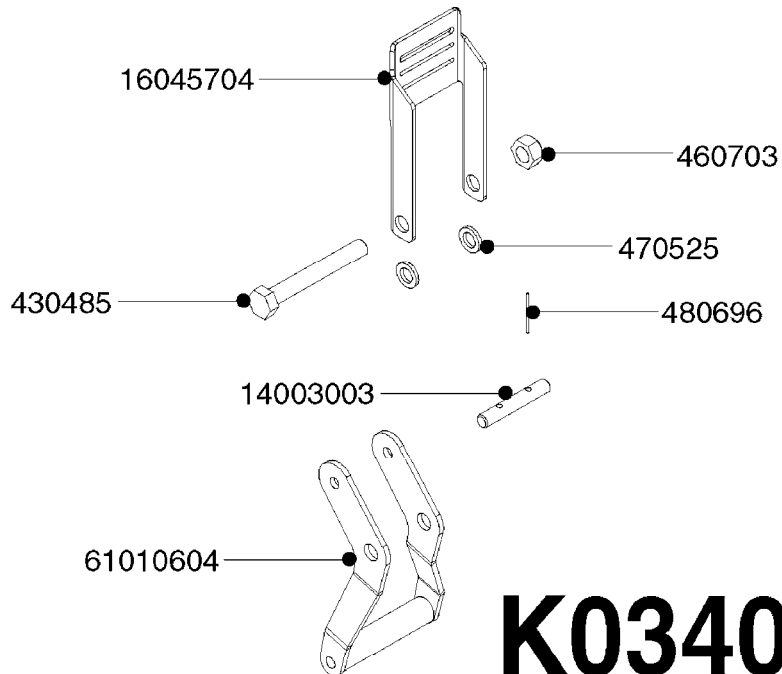

FLUSH TANK LATCH ASSM. NEW NAV
K0340-HIN, 01:01:16

Page 1

Date 16.03.2016 14:08

parts-n°	order qty	description
14002903	1	PIN D12 F. FLUSH TANK NAV
14003003	1	PIN D10 F.FLUSH TANK LATCH NAV
16045704	1	FLUSH TANK STRAP BKT. NAV.
27002103	1	STRAP F. FLUSH TANK LOCK NAV.
430485	1	BOLT HEX 8.8 DEL M12X90
460703	1	NUT HEX M12X1.75 LOCK DIN985
470525	1	WASHER D19/D11.5X2.5
480696	1	PIN D4X30
61010604	1	FLUSH TANK LATCH HANDLE NAV.