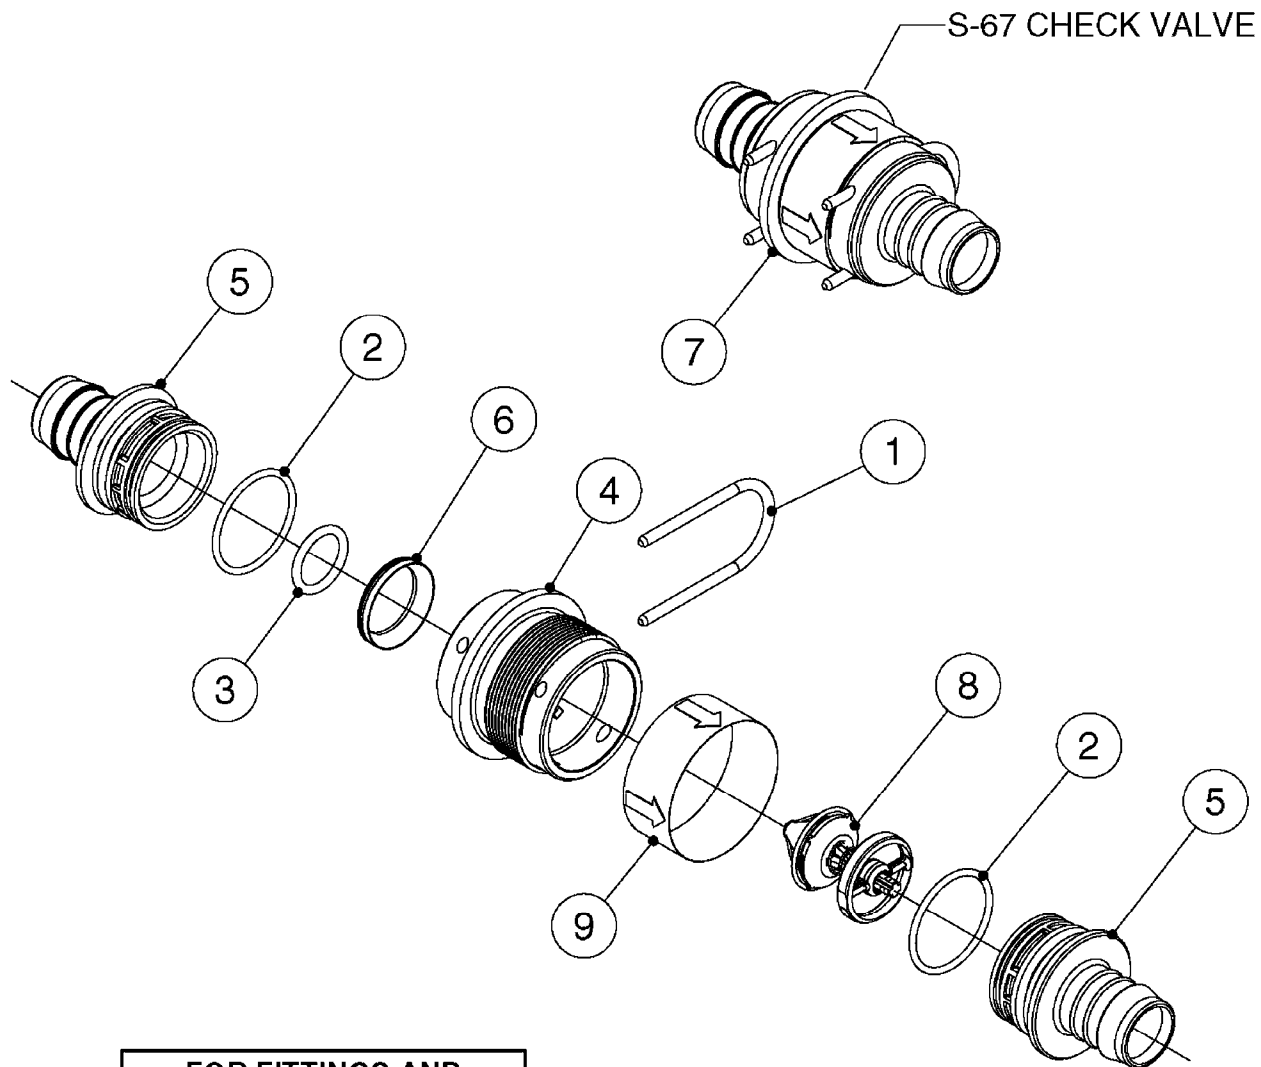

FOR FITTINGS AND
HOSES, SEE SECTION L

B0630

CHECK VALVES - S67
B0630-HIN, 01:01:16

Page 1

Date 16.03.2016 14:07

Pos.	parts-n°	order qty	description
1	145996	1	FITT.DK S-67 FORK
2	242353	1	O-RING D44.2X3.0 VITON F.S-67
3	242504	1	O-RING D35x2 NITRIL
4	322104	1	FITT.DK S-67 BULKHEAD
5	334231	1	FITT.DK S-67 STR.1'
5	334232	1	FITT.DK S-67 STR.1-1/4'
6	14103100	1	SEAT F.CHECK VALVE D40.8 2010
7	72001803	1	CHCK VLV,S67, 2 X 1" HB COMPLETE IN-LINE CHECK VALVE FOR 1" HOSE
7	72206600	1	CHCK VLV,S67, 2 X 1.25" HB COMPLETE IN-LINE CHECK VALVE FOR 1-1/4" HOSE
8	72089900	1	CHECK VALVE S67 SUBASMBLY.2001
9	97800500	1	DECAL 230X28 BLACK ARROW