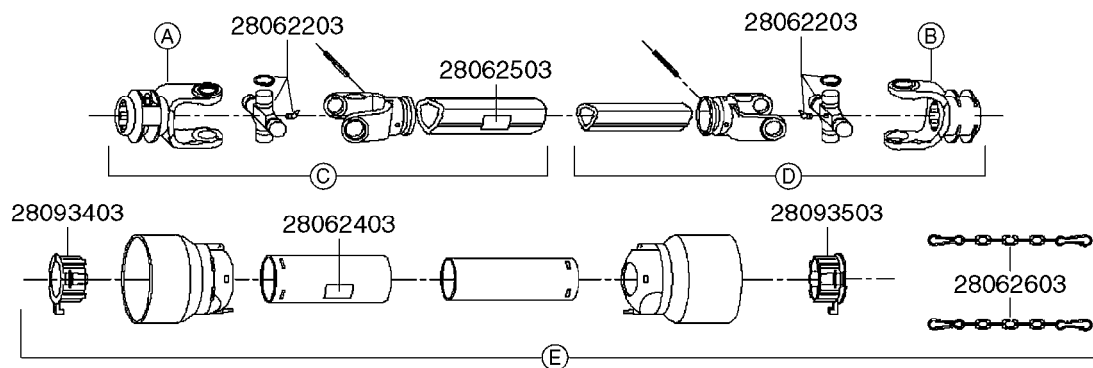

A0520

PTO SHAFTS - BONDIOLI CENT.
A0520-HIN, 01:01:16

Page 1

Date 16.03.2016 14:07

parts-n°	order qty	description
289042	1	UNIV. JOINT 22x54mm
420641	1	BOLT HEX 8.8 DEL M8X35
450015	1	SCREW ALLAN 3/8'X5/8' BLACK
460143	1	NUT HEX M8 LOCK A2 DIN985
28009803	1	PTO PIN TUBE RETAINER OUTER
28009903	1	PTO TUBE RETAINER INNER
28010103	1	PTO YOKE F.INNER TUBE CV PTO
28021403	1	PTO 1"STR/1-3/8" 6SPL B&P
28021503	1	PTO 1"STR/1-3/8" 21SPL B&P
28021603	1	PTO 1"STR/1-3/4" 20SPL B&P
28027903	1	PTO BALL LOCK.KIT F.1-3/8 YOKE
28040503	1	UNIV. JOINT 27x74.6mm
28040703	1	SAFETY CHAIN F.CV BLACK PTO
28041803	1	DECAL DANGER GUARD MISSING
28041903	1	DECAL DANGER ROT.DRIVELINE
28056703	1	PTO YOKE #1 1-3/8" X 6 SPLINE
28056803	1	PTO YOKE #1 1-3/8" X 21 SPLINE
28056903	1	PTO YOKE #4 1-3/8" X 20 SPLINE
28057003	1	PTO TUBE YOKE #1-G1 OUTER
28057103	1	PTO TUBE YOKE #4-G4 OUTER
28057203	1	PTO PIN TUBE RETAINER OUTER
28057303	1	PTO TUBE OUTER #1 745MM
28057403	1	PTO TUBE OUTER #4 720MM
28057503	1	PTO TUBE INNER #1 745MM
28057603	1	PTO TUBE INNER #4 720MM
28057703	1	PTO TUBE RETAINER INNER
28057803	1	PTO TUBE YOKE #1 Ø=1"
28057903	1	PTO TUBE YOKE #4 Ø=1"
28058003	1	PTO HALF SAFETY SHIELD OUTER
28058103	1	PTO HALF SAFETY SHIELD OUTER
28058203	1	PTO HALF SAFETY SHIELD INNER
28058303	1	PTO HALF SAFETY SHIELD INNER
28058403	1	PTO BALL LOCK.KIT F.1-3/4 YOKE
28058503	1	PTO TUBE YOKE #1-G1 INNER