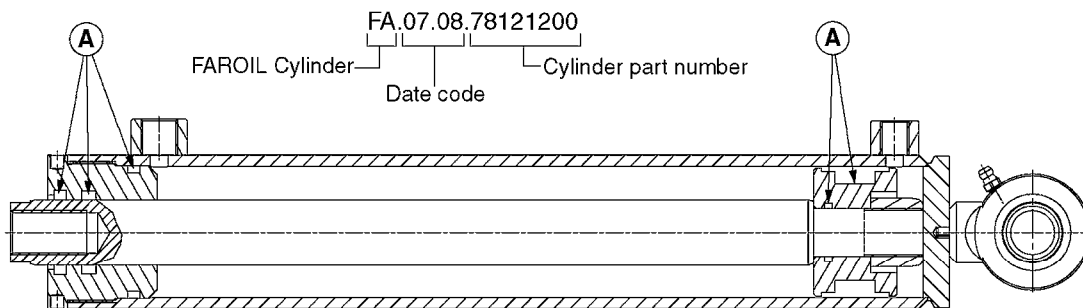

HYDRAULICS - CYLINDERS
C0020-HIN, 01:01:16

Page 3

Date 16.03.2016 14:07

parts-n°	order qty	description
63039300 78100003	1 1	CYLINDER ROD F.781132 CYL. PARA-LIFT CM+750 W/STOP

Check cylinder barrel for stamped part number.