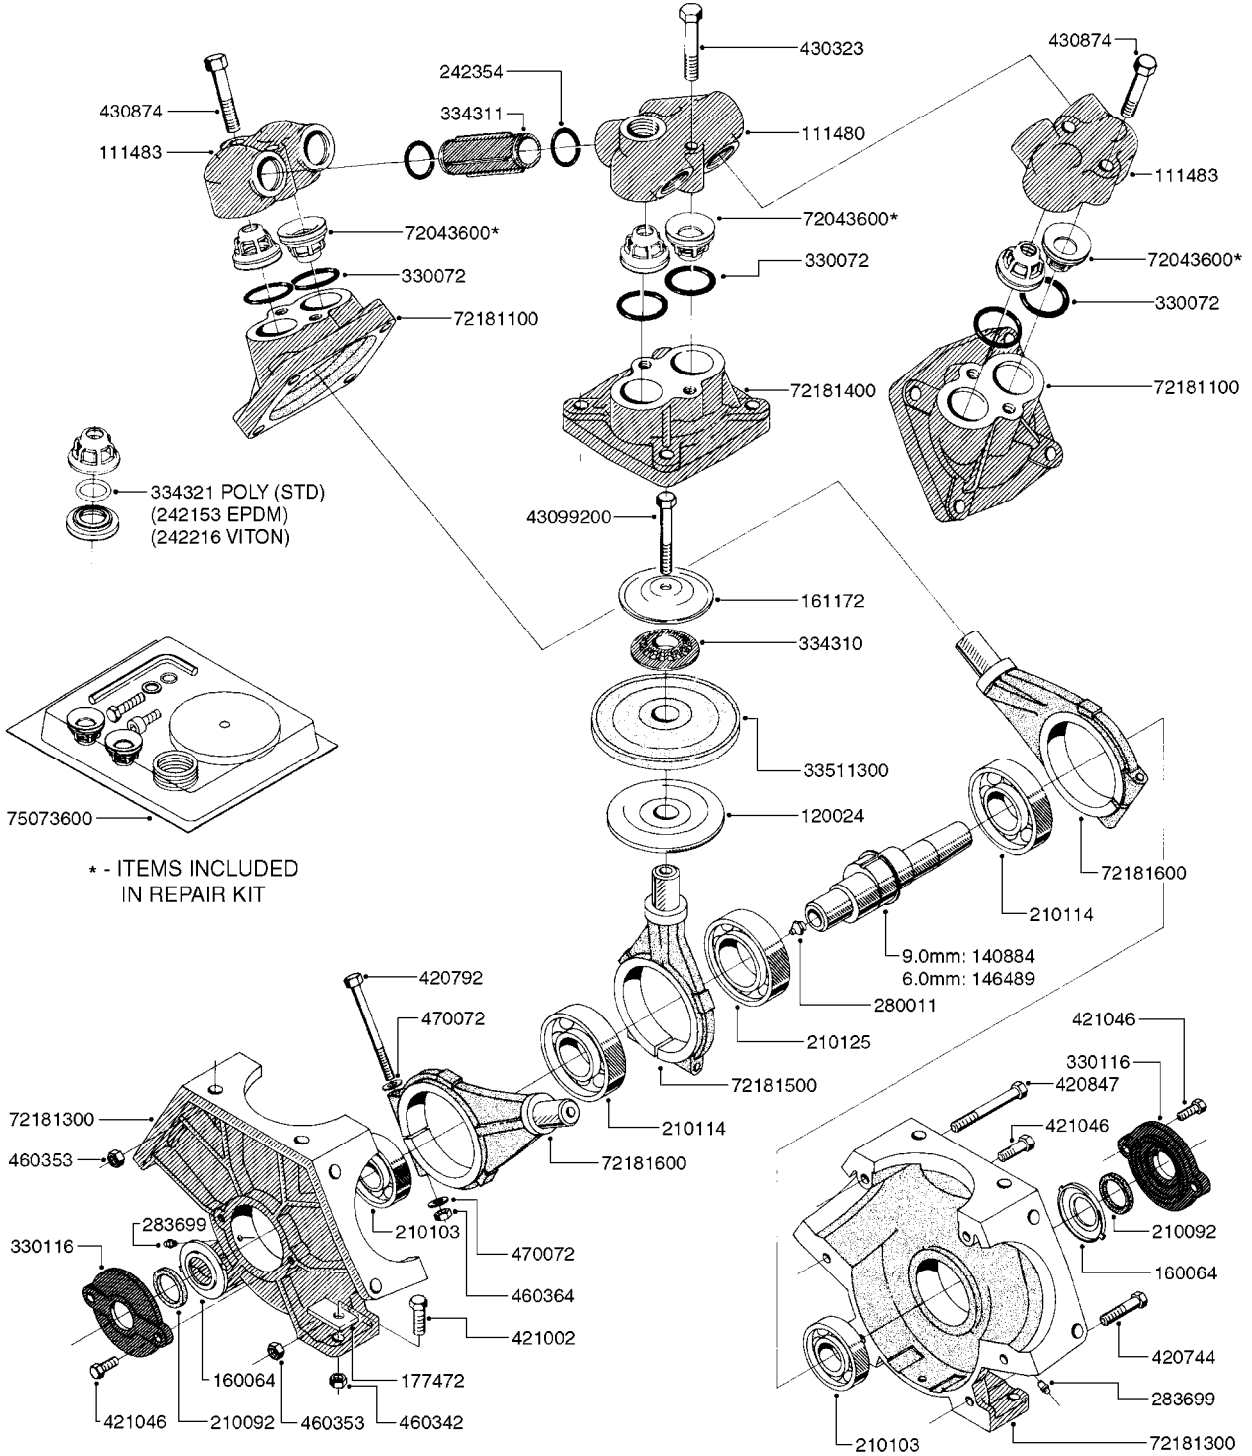

New Navigator 1100 Gallon
Eagle 45', 50', 60', 66', 80', 88',
90', 100'

Page 0.3

Date 16.03.2016 14:06

main group	page-n°	date	description
	M0040-HIN M0050-HIN M0060-HIN M0070-HIN M0080-HIN M0090-HIN M0100-HIN M0120-HIN M0160-HIN M0200-HIN M0230-HIN M0280-HIN	01:01:16 01:01:16 01:01:16 01:01:16 01:01:16 01:01:16 01:01:16 01:01:16 01:01:16 01:01:16 01:01:16 01:01:16	EZ-GUIDE PLUS LIGHT BAR EZ-STEER STEERING SYSTEM EZ-GUIDE 500 LIGHTBAR EZ-STEER 500 STEERING SYSTEM EZ-GUIDE 250 LIGHTBAR HC 2500/HM1500 DISPLAY/SCANBOX MUSTANG 3500 CONTROLLER TRANSDUCERS AND ACCESSORIES TRAFFIC LIGHT KIT SPRAYBOX II JUNCTION BOX - LIQUID 39 PIN CABLES