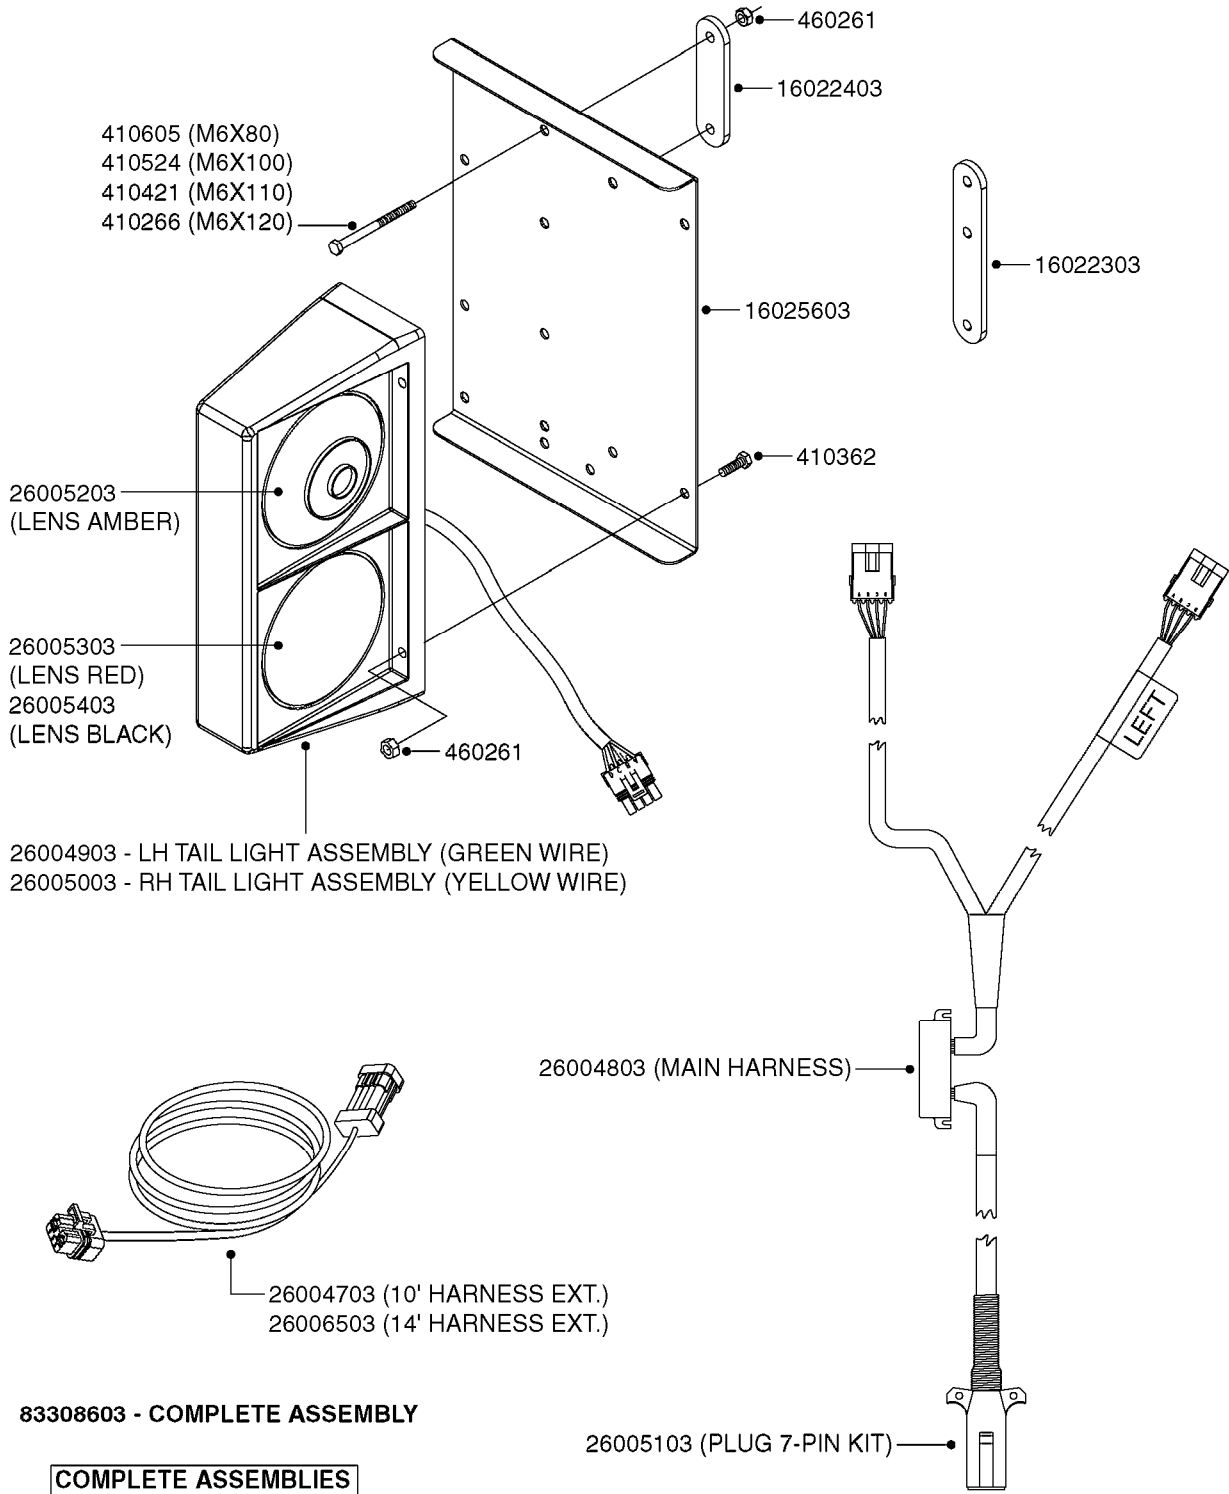

83308603 - COMPLETE ASSEMBLY

COMPLETE ASSEMBLIES
WHOLEGOODS ITEMS

M0160

TRAFFIC LIGHT KIT
M0160-HIN, 01:01:16

Page 1
Date 16.03.2016 14:08

parts-n°	order qty	description
410266	1	BOLT HEX 8.8 DEL M6X120
410362	1	BOLT HEX 8.8 SS M6X20 FT
410421	1	BOLT HEX M6X110 DIN931-A2 SS
410524	1	BOLT HEX 8.8 DEL M6X100
410605	1	BOLT HEX 8.8 DEL M6X80
460261	1	NUT HEX M6X1 LOCK A2 DIN985
16022303	1	BRACKET 100MM TUBE
16022403	1	BRACKET 60MM TUBE
16025603	1	BRACKET TAIL LIGHT DUAL LAMP
26004703	1	HARNESS 13' EXT 4 WIRE WP
26004803	1	HARNESS MAIN TAIL LIGHT
26004903	1	TAIL LIGHT GREEN WIRE LH
26005003	1	TAIL LIGHT YELLOW WIRE RH
26005103	1	PLUG 7-PIN AG TAIL LIGHT
26005203	1	LENS AMBER BEFORE 2009
26005303	1	LENS RED BEFORE 2009
26005403	1	LENS BLACK BEFORE 2009
26006503	1	HARNESS 14' EXT 4 WIRE WP
83308603	1	TRAFFIC LIGHT KIT