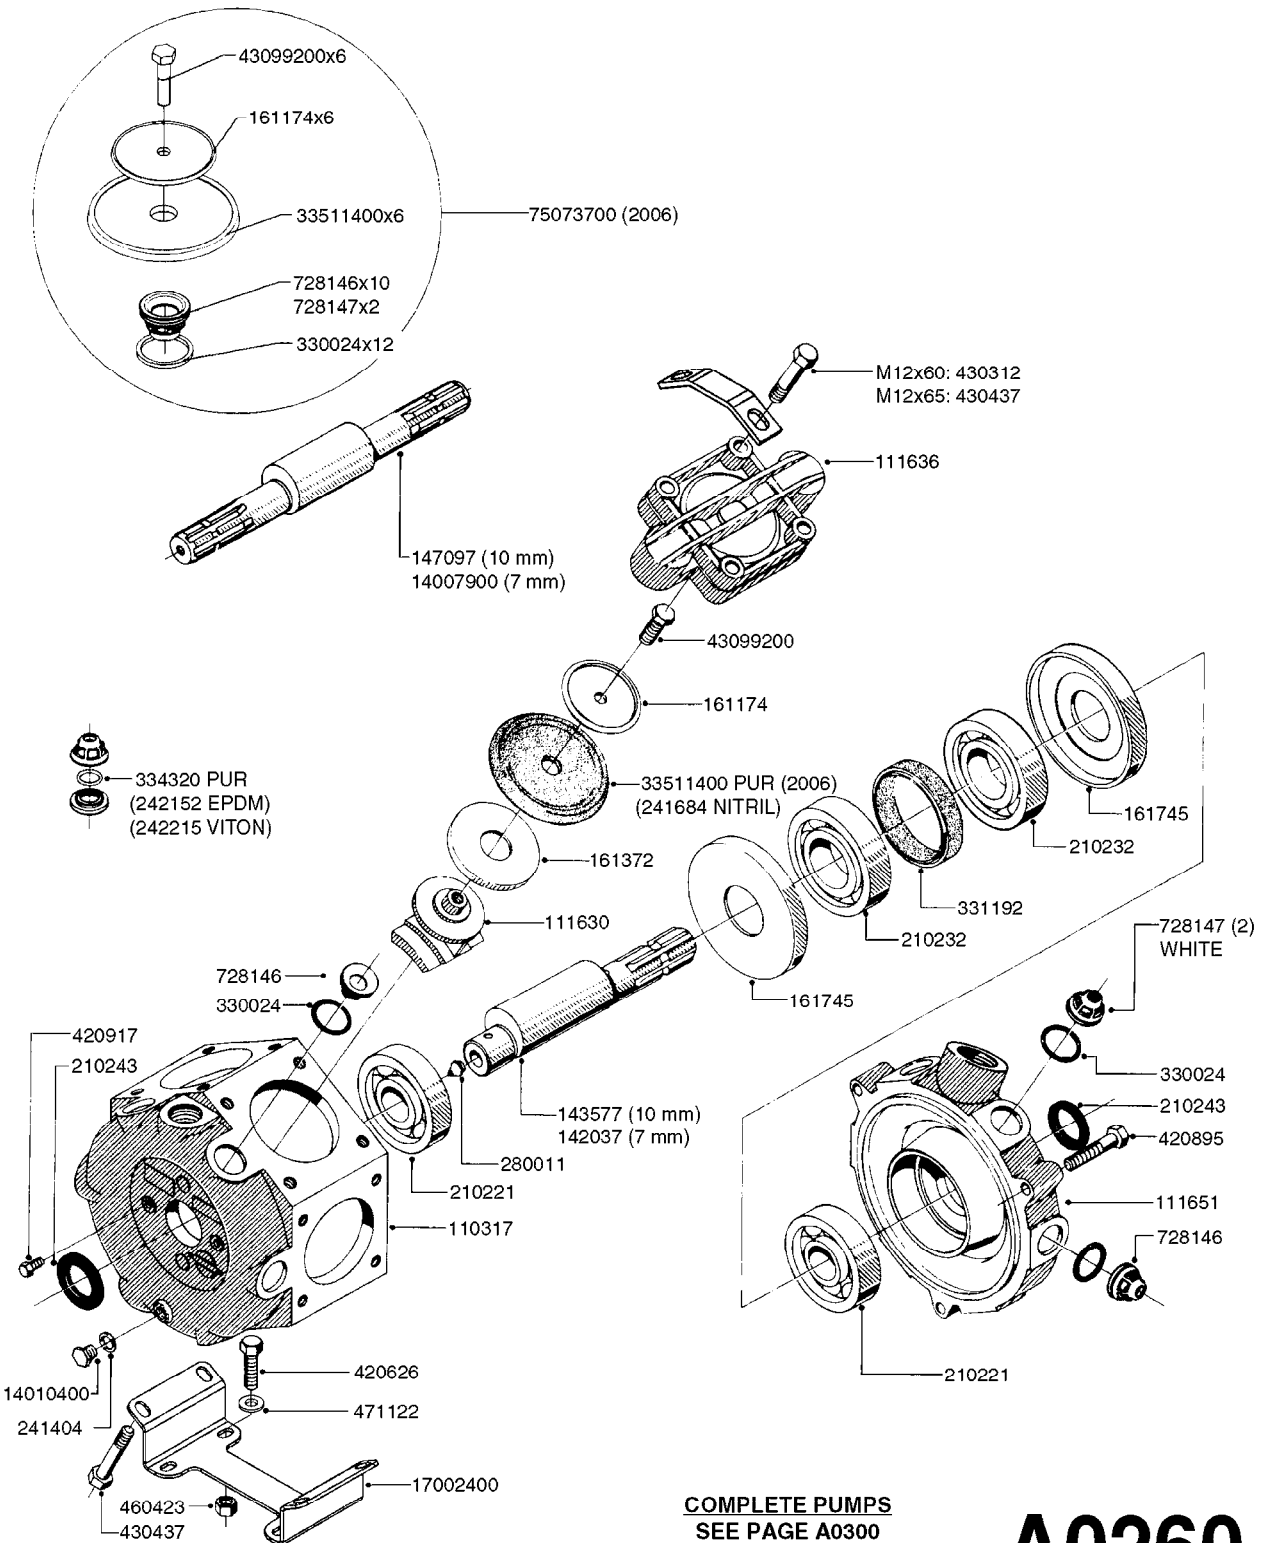

COMPLETE PUMPS
SEE PAGE A0300

A0260

PUMP - 363 W/MOUNTING BASE
A0260-HIN, 01:01:16

Page 1

Date 16.03.2016 14:06

parts-n°	order qty	description
110317	1	PUMP CASING MODEL 360/361 PNTD
111630	1	CONNECTING ROD 363/364-10 PUMP
111636	1	VALVE COVER 363 HEAVY DUTY
111651	1	CASTING F.363 1.5" PUMP(FRONT)
142037	1	CRANK SHAFT 361-20
143577	1	CRANK SHAFT F.363/462/463-10mm
147097	1	CRANK SHAFT 363-463/10 THROUGH
161174	1	DIAPHRAGM DISC SS 361/363/364 PUMP
161372	1	DIAPHRAGM BACKING DISC,320-361
161745	1	METAL SPACER F.363/463
210221	1	BEARING BALL 6407
210232	1	BEARING BALL 6310
210243	1	SEAL OIL 35 X 47 X 7
241404	1	DOWTY SEAL 1/4"
241684	1	DIAPHRAGM MODEL 361 NITRIL
242152	1	O-RING D18.2X3 EPDM
242215	1	O-RING D18X3 VITON
280011	1	GREASE NIPPLE 3/8" SAE H TR
330024	1	O-RING D41,1/D34.5 X 3,5
331192	1	SPACER, MODEL 361/363
334320	1	O-RING D18X3 POLYURETHANE
420626	1	BOLT HEX 8.8 DEL M10X20 FT
420895	1	BOLT HEX 8.8 RAW M10X60
420917	1	BOLT HEX 8.8 RAW M8X12 FT
430312	1	BOLT HEX 8.8 RAW M12X60
430437	1	BOLT HEX 8.8 RAW M12X65
460423	1	NUT HEX M10X1.5 LOCK
471122	1	WASHER, M10, Ø20/10.5X 2.0, SS
728146	1	VALVE FOR 361(726890/707932)
728147	1	VALVE FOR 361 WHITE WITH HOLE
14007900	1	CRANK 363/462/463-7mm 540/THRU
14010400	1	PLUG 1/4" BSP
17002400	1	FOOT F/363 PUMP (PAINTED)
33511400	1	DIAPHRAGM PUMP 361/361/363/364 PUR
43099200	1	BOLT HEX SS M12 X 30 DIN933 A4
75073700	1	PUMP KIT 361/363 "06"