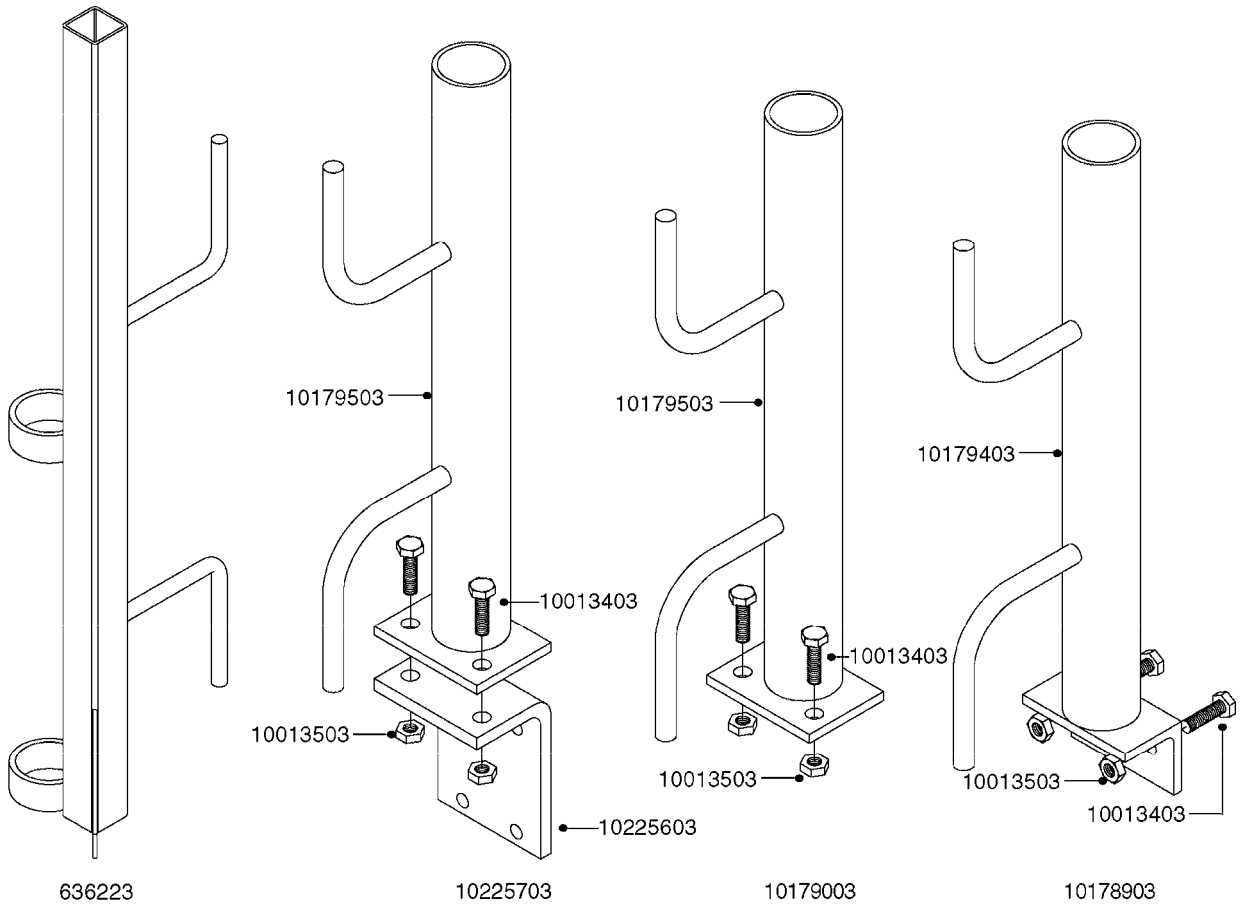

HOSE WRAPS
K0520-HIN, 01:01:16

Page 1

Date 16.03.2016 14:08

parts-n°	order qty	description
241965	1	O-RING 12.1 X 1.6
242007	1	O-RING D9.1X1.6
281551	1	BALL VALVE 1/2"
320084	1	FITT.DK NUT 1/2" BSP
330212	1	O-RING D19/D14X2.4 F.1/2"NUT
330326	1	O-RING D30/D24X2 F.1"NUT
330687	1	FITT.DK HB 1/2" F. 1/2" NUT
334190	1	FITT.DK HB 1/2' F. PISTOL 60S
334531	1	CLAMP HOSE PLASTIC 3/4"
636223	1	POST 12 VOLT TR30
712471	1	AGITATION VALVE ASSY. ON/OFF
843196	1	GUN, MODEL 60S
843197	1	HANDGUN KIT TYPE 60 LONG
10013403	1	BOLT HEX 3/8-16X1 1/4 HCS Z5
10013503	1	NUT HEX NC 3/8"
10178903	1	WRAP HOSE SIDE MOUNT PLATE
10179003	1	WRAP HOSE BOTTOM PLATE MOUNT
10179403	1	WRAP WELDMENT FOR HI101789
10179503	1	WRAP WELDMENT FOR HI101790
10225603	1	BKT.FOR HOSE WRAP MOUNT NL NK
10225703	1	WRAP HOSE BDL.BOTTOM PLATE
92702103	1	HOSE R X1/2" X300PSI WP X0012"