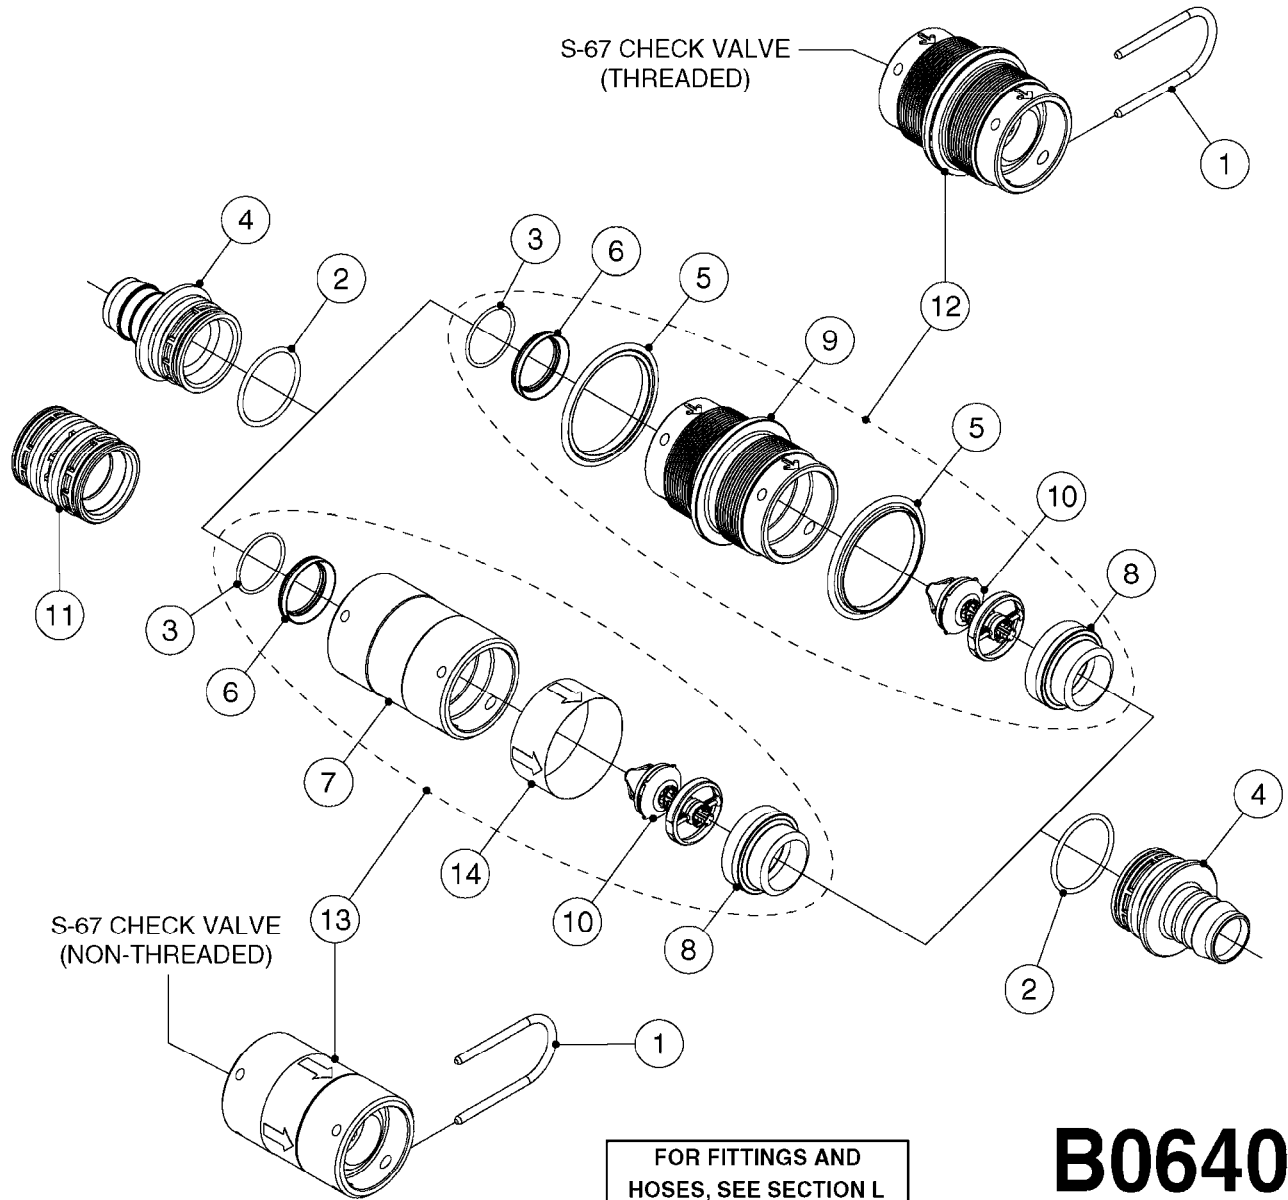

FOR FITTINGS AND
HOSES, SEE SECTION L

B0630

CHECK VALVES - S67
B0630-HIN, 01:01:16

Page 1

Date 16.03.2016 14:07

Pos.	parts-n°	order qty	description
1	145996	1	FITT.DK S-67 FORK
2	242353	1	O-RING D44.2X3.0 VITON F.S-67
3	242504	1	O-RING D35x2 NITRIL
4	322104	1	FITT.DK S-67 BULKHEAD
5	334231	1	FITT.DK S-67 STR.1'
5	334232	1	FITT.DK S-67 STR.1-1/4'
6	14103100	1	SEAT F.CHECK VALVE D40.8 2010
7	72001803	1	CHCK VLV,S67, 2 X 1" HB COMPLETE IN-LINE CHECK VALVE FOR 1" HOSE
7	72206600	1	CHCK VLV,S67, 2 X 1.25" HB COMPLETE IN-LINE CHECK VALVE FOR 1-1/4" HOSE
8	72089900	1	CHECK VALVE S67 SUBASMBLY.2001
9	97800500	1	DECAL 230X28 BLACK ARROW