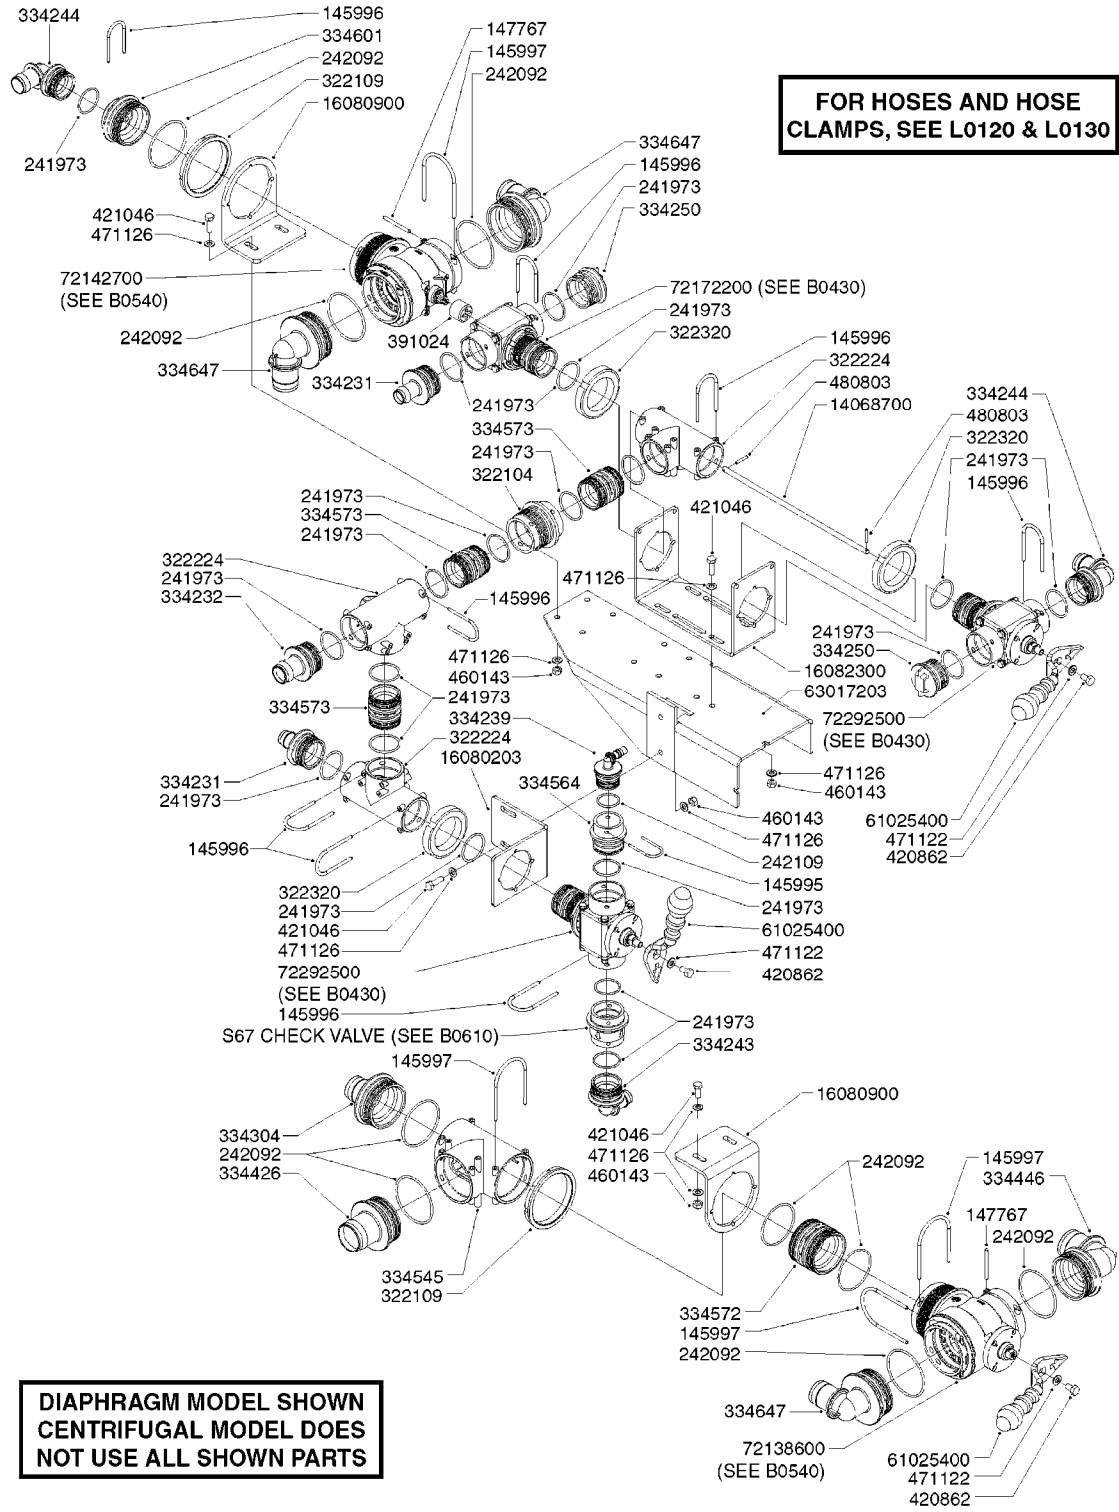

FOR HOSES AND HOSE CLAMPS, SEE L0120 & L0130

**DIAPHRAGM MODEL SHOWN
CENTRIFUGAL MODEL DOES
NOT USE ALL SHOWN PARTS**

B0460

SMART VALVE-NEW NAVIGATOR S67
B0460-HIN, 01:01:16

Page 1

Date 16.03.2016 14:07

parts-n°	order qty	description
145995	1	FITT.DK S-53 FORK
145996	1	FITT.DK S-67 FORK
145997	1	FITT.DK S-93 FORK
147767	1	PIN 5Ø X 60 S-93 DOUBLE CLAMP
241973	1	O-RING 44.2 x 3.0 (use-242353)
242092	1	O-RING D69.5X3 (Use-242351)
242109	1	O-RING D32.2x3.0 (USE 242354)
322104	1	FITT.DK S-67 BULKHEAD
322109	1	FITT.DK S-93 BULKHEAD NUT
322224	1	FITT.DK S-67 TEE
322320	1	NUT F.3 WAY VALVE S56
334231	1	FITT.DK S-67 STR.1'
334232	1	FITT.DK S-67 STR.1-1/4'
334239	1	FITT.DK S-53 ELB.1/2"
334243	1	FITT.DK S-67 ELB.1"
334244	1	FITT.DK S-67 ELB.1-1/4"
334250	1	FITT.DK S-67 PLUG
334304	1	FITT.DK S-93 STR.1-1/2" PVC
334426	1	FITT.DK S-93 STR.2'
334446	1	FITT.DK S-93 ELB.2" PVC
334545	1	FITT.DK S-93 TEE
334564	1	FITT.DK S-67 TO S-53 ADAPTER
334572	1	FITT.DK S-93 ADAPTOR MALE MALE
334573	1	FITT.DK S-67 CONNECTOR
334601	1	FITT.DK S-93 TO S67 ADAPTOR
334647	1	FITT.DK S93 ELB 1-1/2" 90 PVC
391024	1	COUPLING FOR 3RD SMART VALVE
420862	1	BOLT HEX 8.8 DEL M10X16 FT
421046	1	BOLT HEX 8.8 DEL M8X25 FT A2 DIN933
460143	1	NUT HEX M8 LOCK A2 DIN985
471122	1	WASHER, M10, Ø20/10.5X 2.0, SS
471126	1	WASHER, M8, Ø16/ 8.4X 1.6, SS
480803	1	PIN Ø4 X 25
14068700	1	SPINDLE, SMART VALVE S67 10MM
16080203	1	BRACKET 1 STK S67 VALVE
16080900	1	BRACKET 1 STK S93 VALVE 15BAR
16082300	1	BRACKET 2PCS S67 VALVE 15 BAR
61025400	1	HANDLE SMART VALVE
63017203	1	SMART VALVE MOUNTING BKT.1100
72138600	1	VALVE S93 "V3" SMART VALVE
72142700	1	VALVE S93 "V4" SMART VALVE
72172200	1	VALVE S67 "V2" SMART VALVE
72292500	1	VALVE S67 SMART VALVE NEW NAV