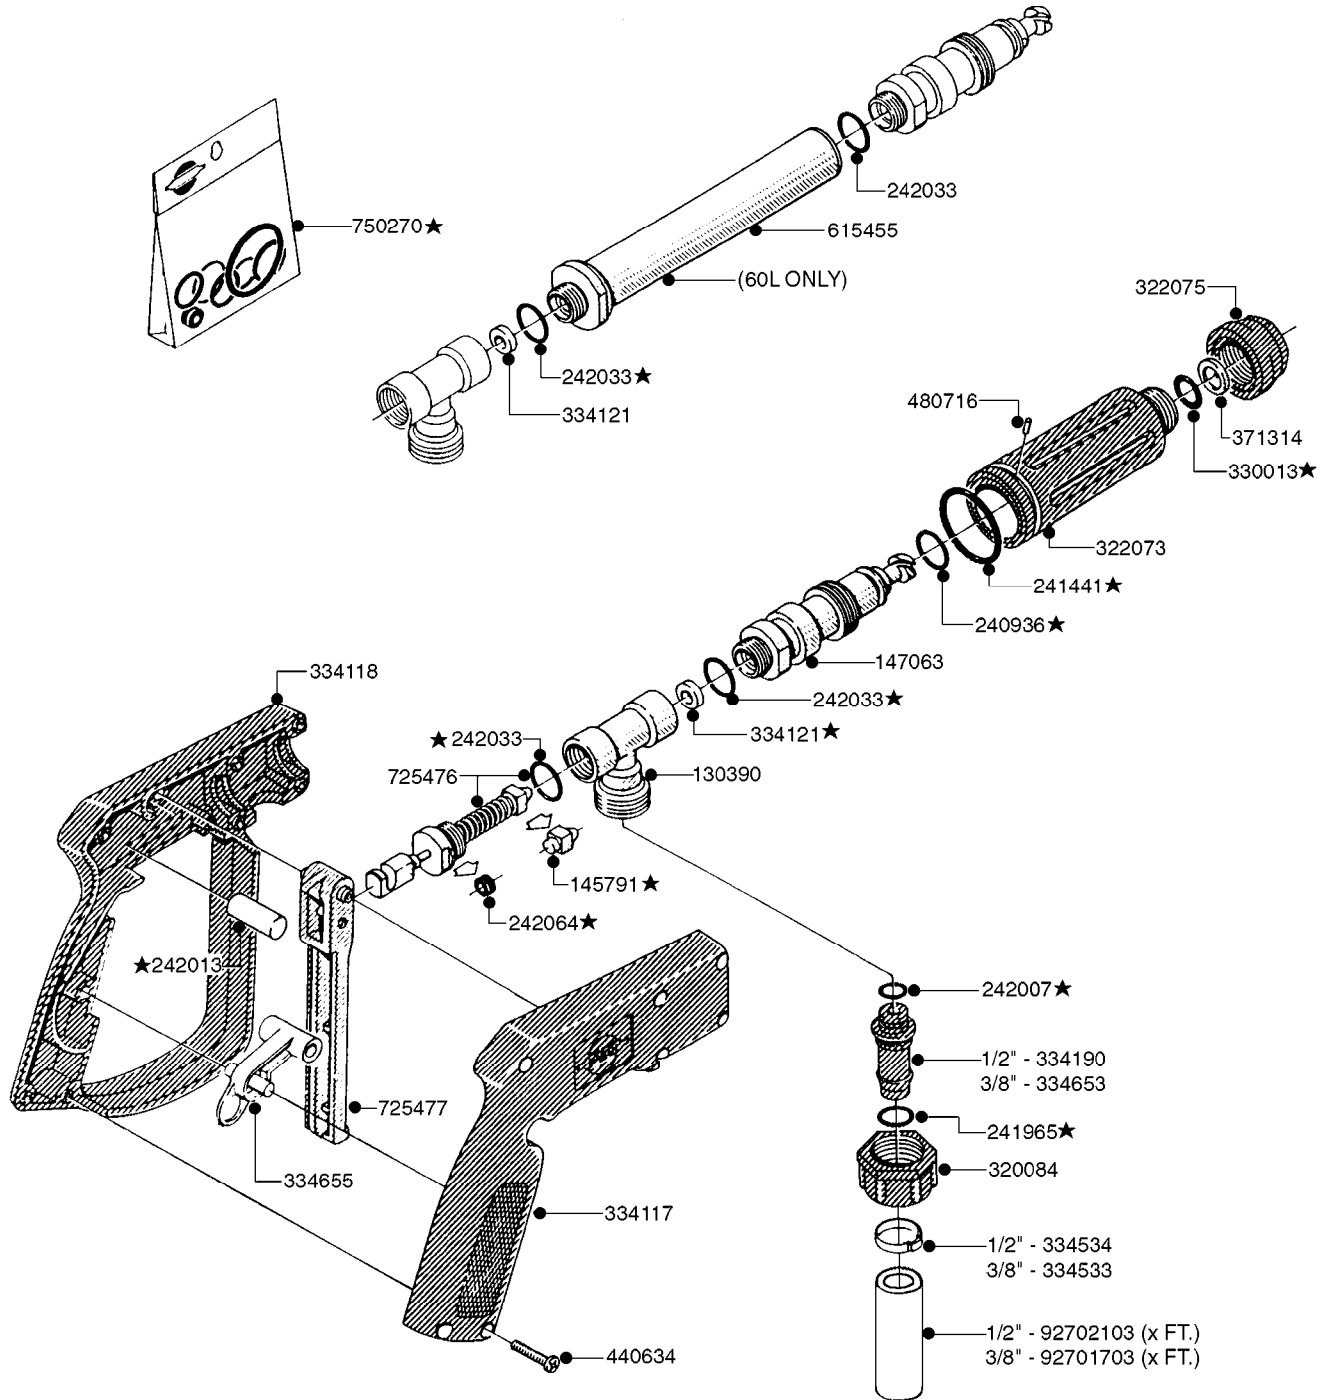

COMPLETE ASSEMBLY:
843197 - 60L
843196 - 60S

COMPLETE ASSEMBLIES
WHOLEGOODS ITEMS

K0480

HANDGUN TYPE 60S/60L POST 95
K0480-HIN, 01:01:16

Page 1

Date 16.03.2016 14:08

parts-n°	order qty	description
130390	1	TEE 3/8'X 1/2' BSP F.TYPE 60S
145791	1	CONE FOR ON/OFF
147063	1	SWIRL F.SPRAY GUN TYPE 60
240936	1	O-RING D13.3X2.4 NITRIL
241441	1	O-RING D29.3X3
241965	1	O-RING 12.1 X 1.6
242007	1	O-RING D9.1X1.6
242013	1	SPRING RUBBER F/TRIGGER
242033	1	O-RING
242064	1	SLEEVE RUBBER 3X8X4MM
320084	1	FITT.DK NUT 1/2" BSP
322073	1	HOUSING F.SWIRL TYPE 60S H.G.
322075	1	HOUSING F. NOZZLE
330013	1	O-RING D15/D10X2.5 F.3/8"NUT
334117	1	HANDLE PIECE RIGHT F.60S/60L
334118	1	HANDLE PIECE LEFT F.60S/60L
334121	1	SEAT FOR ON-OFF TYPE
334190	1	FITT.DK HB 1/2' F. PISTOL 60S
334533	1	CLAMP HOSE PLASTIC 3/8"
334534	1	CLAMP HOSE PLASTIC 1/2"
334653	1	FITT.DK HB 3/8' F.HANDGUN
334655	1	TRIGGER SAFETY F.60S/60L GUN
371314	1	NOZZLE CERAMIC 1099-20
440634	1	SCREW 5/8"
480716	1	PIN D3X6 STAINLESS
615455	1	TUBE F.LANCE TYPE 60L
725476	1	SPINDLE
725477	1	TRIGGER
750270	1	GASKET KIT F.SPRAY GUN
843196	1	GUN, MODEL 60S
843197	1	HANDGUN KIT TYPE 60 LONG
92701703	1	HOSE R X3/8" X300PSI WP X0012"
92702103	1	HOSE R X1/2" X300PSI WP X0012"