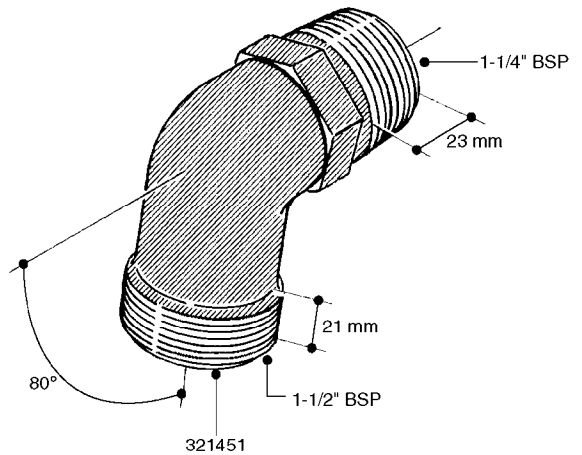

**L0030**

FITTINGS - HEXAGON NIPPLES  
L0030-HIN, 01:01:16

Page 1  
Date 12.08.2020 9:58

parts-n°	order qty	description
10015303	1	FITT.PO.HN 1.00X1.00 M1000
10425003	1	FITT.PO.HN 1.25X1.00 MCPHEE
320132	1	FITT.DK HN 1" BSP
320176	1	FITT.DK HN 3/8"X1/2" BSP
320445	1	FITT.DK HN 1/4"X3/8" BSP
320655	1	FITT.DK HN 1/2"-1/2" BSP
320692	1	FITT.DK HN 3/8'BSPX1/4'NPT
320703	1	FITT.DK HN 3/8BSP X1/2 &1/4NPT
320725	1	FITT.DK NIPPLE 3/8"-3/8" BSP
320902	1	FITT.DK HN 3/8'X 1/4' BSP
390232	1	FITT.DK HN 1-1/2' X 1-1/4' BSP
390276	1	FITT.DK HN 1'BSP