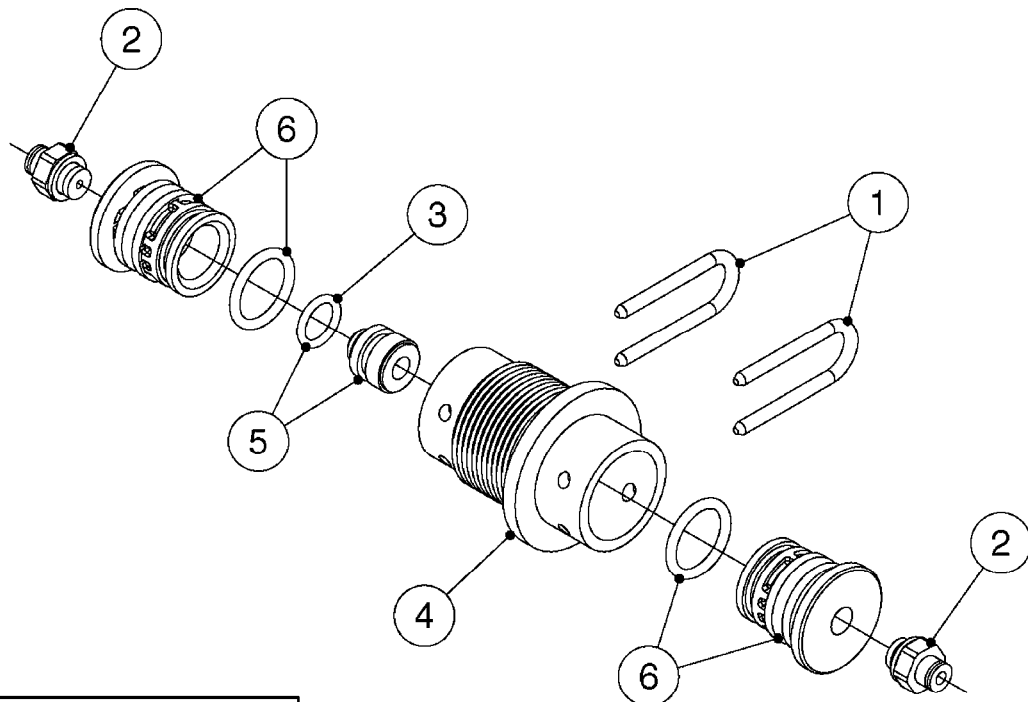

FOR S67 FITTINGS  
SEE PAGE L0100

**S67**

FOR S93 FITTINGS  
SEE PAGE L0110

**S93**

**B0500**

SMART VALVE S67 S93 (07)  
B0500-HIN, 28:01:19

Page 1  
Date 12.08.2020 9:57

Pos.	parts-n°	order qty	description
1	145996	1	FITT.DK S-67 FORK
2	145997	1	FITT.DK S-93 FORK
3	242351	1	O-RING D69.5X3.0 VITON F.S-93
4	322109	1	FITT.DK S-93 BULKHEAD NUT
5	322224	1	FITT.DK S-67 TEE
6	322320	1	NUT F.3 WAY VALVE S56
7	334545	1	FITT.DK S-93 TEE
8	334594	1	PLUG F.VALVE HANDLE BLACK
9	410362	1	BOLT HEX 8.8 SS M6X20
10	410922	1	CYL.SKR 8.8 DEL M4X20 RST
10	450902	1	BOLT ALLEN HEAD M4 X 16MM
11	471125	1	WASHER M6U 6.4X14X1.2,A2 SS
12	480733	1	PIN D6 X 40
13	480803	1	PIN Ø4 X 25
14	728525	1	FITT. S93 CONNECTOR W/O-RINGS
15	741844	1	VALVE HANDLE ASSY. SUCTION NCM
16	741845	1	VALVE HANDLE ASSY. PRESSUR NCM
17	14021500	1	SPINDLE F.S93 SMART VALVE
18	14022700	1	SPACER TUBE Ø10 L=212 SS
19	14038100	1	AXLE FOR SUCTION VALVE HANDLE
20	14038200	1	AXLE FOR PRESSURE VALVE HANDLE
21	14068700	1	SPINDLE,SMART VALVE S67 10MM
22	16059900	1	BRACKET 2 STK S93 SMART VALVE
23	16082300	1	BRACKET 2PCS S67 VALVE 15 BAR
24	28168400	1	HAIRPIN Ø5 S67/S93
25	33505200	1	PLUG FOR SMART VALVE HANDLE
26	72138000	1	VALVE S93 "V2" SMART VALVE
27	72138600	1	VALVE S93 "V3" SMART VALVE
28	72172100	1	VALVE S67 "V1" SMART VALVE
28	72538000	1	NCM 4400/6600 VALVE S67, LONG SPINDLE NAV 3000/4000
29	72172200	1	VALVE S67 "V2" SMART VALVE
30	72283000	1	AXLE JOINT F. SMARTVALVE HANDL