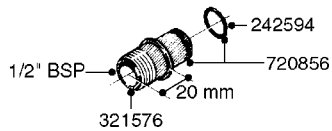

L0010

parts-n°	order qty	description
240085	1	O-RING D13,1/8,3X02,4 NITRIL
241441	1	O-RING D29.3X3
242594	1	O-RING D14 X 1.78 SCH.70-EPDM
320084	1	FITT.DK NUT 1/2" BSP
320095	1	FITT.DK NUT 1" BSP
320117	1	FITT.DK CONN.1/2"BSP F. 1" CAP
320187	1	FITT.DK CAP 3/8" BSP BLACK
320283	1	FITT.DK NUT 3/4"BSP
320821	1	FITT.DK NUT 1-1/2" BSP
321495	1	FITT.DK REDUC 1/4'BSP F.3/4'NT
321576	1	FITT.DK CONN 1/2"BSP F.3/4"NUT
330013	1	O-RING 2.5 X 10 PUR
330212	1	O-RING D19/D14X2.4 F.1/2"NUT
330326	1	O-RING D30/D24X2 F.1"NUT
330341	1	FITT.DK HB 1" F. 1" NUT
330595	1	O-RING D24.6/D20X2.1 -3/4"
330665	1	FITT.DK HB 3/4"F.1" NUT
330676	1	FITT.DK HB 3/8" F. 1/2" NUT
330687	1	FITT.DK HB 1/2" F. 1/2" NUT
330691	1	FITT.DK HB 3/4'F.3/4' NUT
330783	1	FITT.DK HB 3/8"F.3/8" NUT
331262	1	FITT.DK HB 1-1/2" F. 1-1/2"NUT
331273	1	O-RING D44/D38X2 F.1-1/2"
331446	1	FITT.DK HB 1" F.1-1/2" NUT
331807	1	FITT.DK HB 5/16" F.3/8" NUT
332286	1	FITT.DK HB 1/2" F. 3/4" NUT
332905	1	FITT.DK HB 1/2" F. 3/4" CAP
332927	1	FITT.DK PLUG F. NOZZLE TUBE
333292	1	FITT.DK HB 1"O'RING F.1-1/2"
333664	1	FITT.DK HB 5/16' F. 1/2' NUT
334044	1	FITT.DK HB 3/4' F. 3/4' CAP
334059	1	FITT.DK EL 1" 110 DEG.F.1-1/2"
334123	1	FITT.DK HB 1-1/4"O-RNG F.1-1/2"
334150	1	FITT.DK HB 1-1/4" 110 F.1-1/2"
390542	1	PLUG WASHER FOR 3/4'CAP NUT
716236	1	FITT.DK HB 1/2" ASSY. F. 3/4"
716413	1	FITT.DK PLUG ASSY. F.NOZ TUBE
717426	1	FITT.DK REDUC 1/4"BSP F.3/4"N
720856	1	FITT.DK 1/2'BSP ASSY.F.3/4'NUT
724621	1	FITT.DK HB 3/4"ASSY F.3/4" NUT