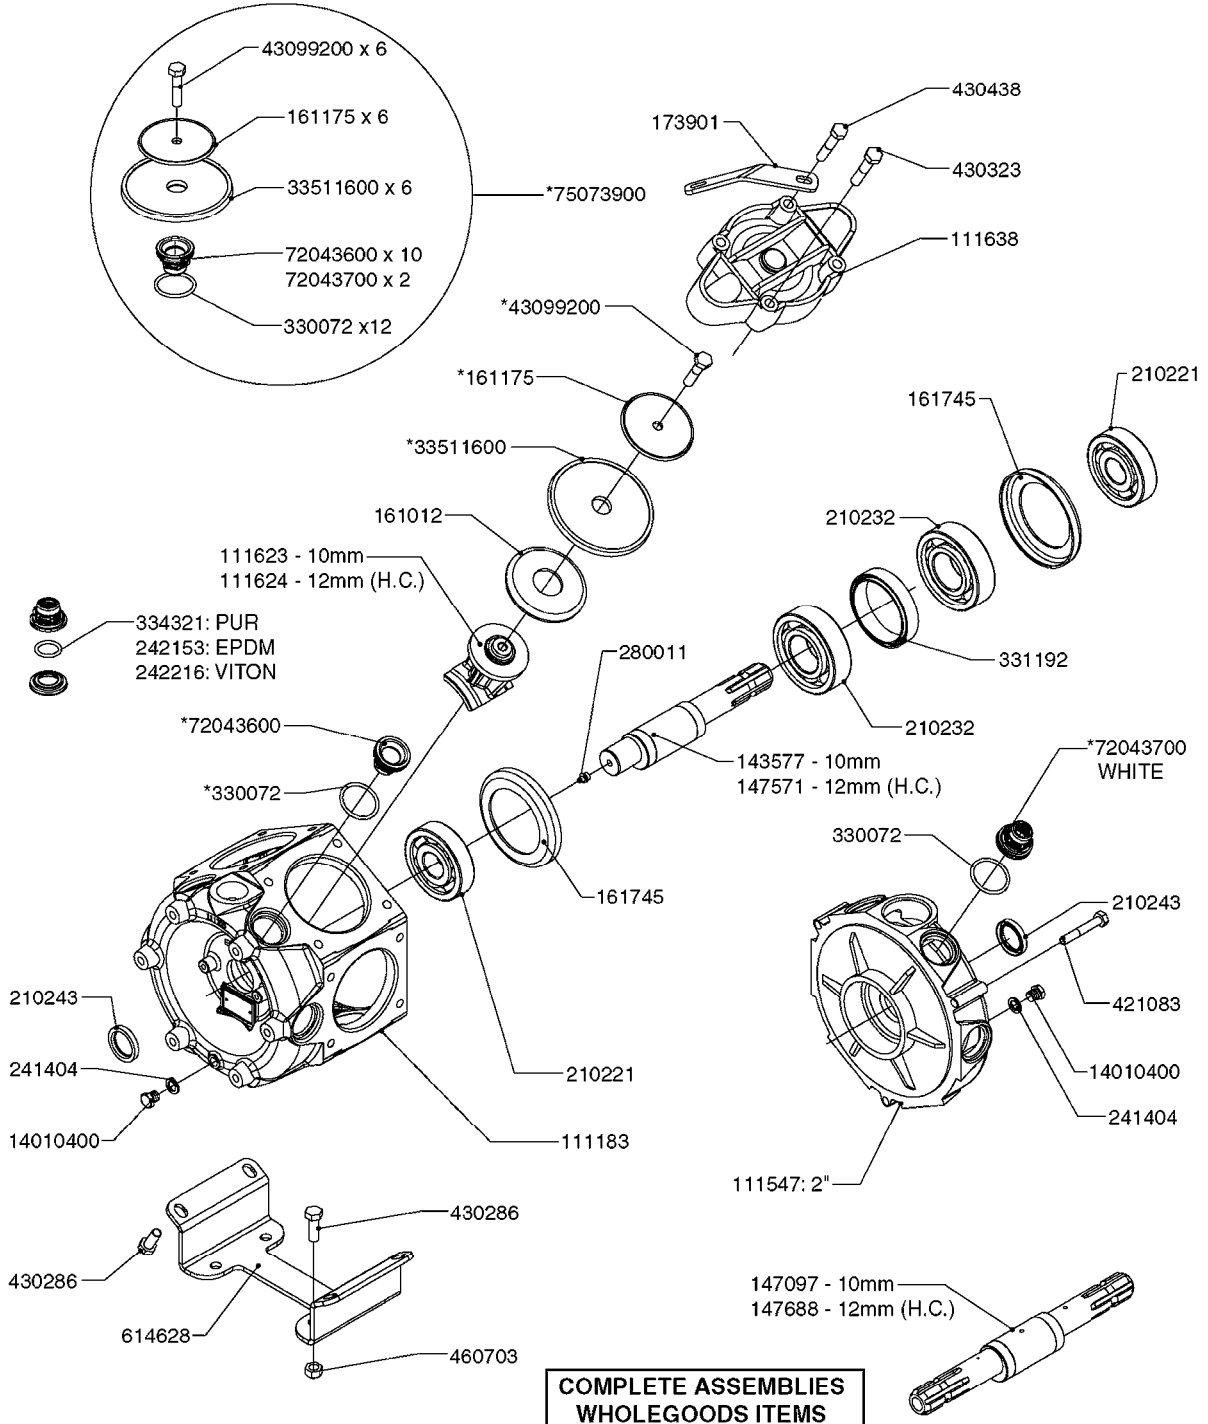

**PUMP REPAIR KIT**

**COMPLETE ASSEMBLIES  
WHOLEGOODS ITEMS**

**COMPLETE PUMPS**

- 821587 - 463/10 2" W/THROUGH SHAFT (540 RPM)
- 82166300 - 463/12 2" (540 RPM H.C. INLINE PORTS)
- 463/12 2" (540 RPM H.C. OFFSET PORTS) REPLACED BY 82168700 (PAGE A0350)