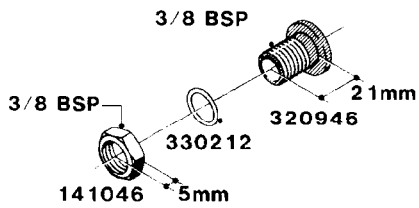

**L0050**

FITTINGS - HOSE CONNECTORS  
L0050-HIN, 01:01:16

Page 1

Date 12.08.2020 9:58

parts-n°	order qty	description
242594	1	O-RING D14 X 1.78 SCH.70-EPDM
320294	1	FITT.DK TEE 3/8X3/8HB X1/2"BSP
320305	1	FITT.DK HB 3/4'- 3/4' BSP
320386	1	FITT.DK TEE 3/8X3/8HB X3/8"BSP
320397	1	FITT.DK ELB 3/8"HB X 3/8" BSP
320401	1	FITT.DK TEE 1/2X1/2HB X1/2"BSP
320412	1	FITT.DK TEE 1/2X1/2HB X3/8'BSP
320423	1	FITT.DK ELB 1/2'HB X 3/8' BSP
320891	1	FITT.DK HB 3/8'- 3/8' BSP
320972	1	FITT.DK HB 5/16'- 1/4' BSP
322046	1	FITT.DK TEE 1/2X1/2HB X3/4'BSP
322048	1	FITT.DK TEE 3/4X3/4HB X3/4'BSP
330595	1	O-RING D24.6/D20X2.1 -3/4"
333137	1	FITT.DK CONN.1/2" F.NOZZ. DOUB
333141	1	FITT.DK CONN.1/2" F.NOZZ.SING
334041	1	FITT.DK CONN.3/4' F.NOZZ. SING
334042	1	FITT.DK CONN.3/4' F.NOZZ. DOUB
334195	1	FITT.DK ELB. 3/4"HB X 3/4"HB
10012103	1	FITT.PO.HB 1.25X1.50 IMB1012
10014003	1	FITT.PO.HB 1.25X1.25 IMB1010
10036903	1	FITT.PO.HB 1.50X1.50 IMB1212
28019303	1	FITTING HB ELB 3/4NPT-3/4HOSE
61016500	1	HOSE TAIL 3/4" 90°+RG CAP 3/4"
72026700	1	NOZZLE TUBE ADAPTER W/O-RING