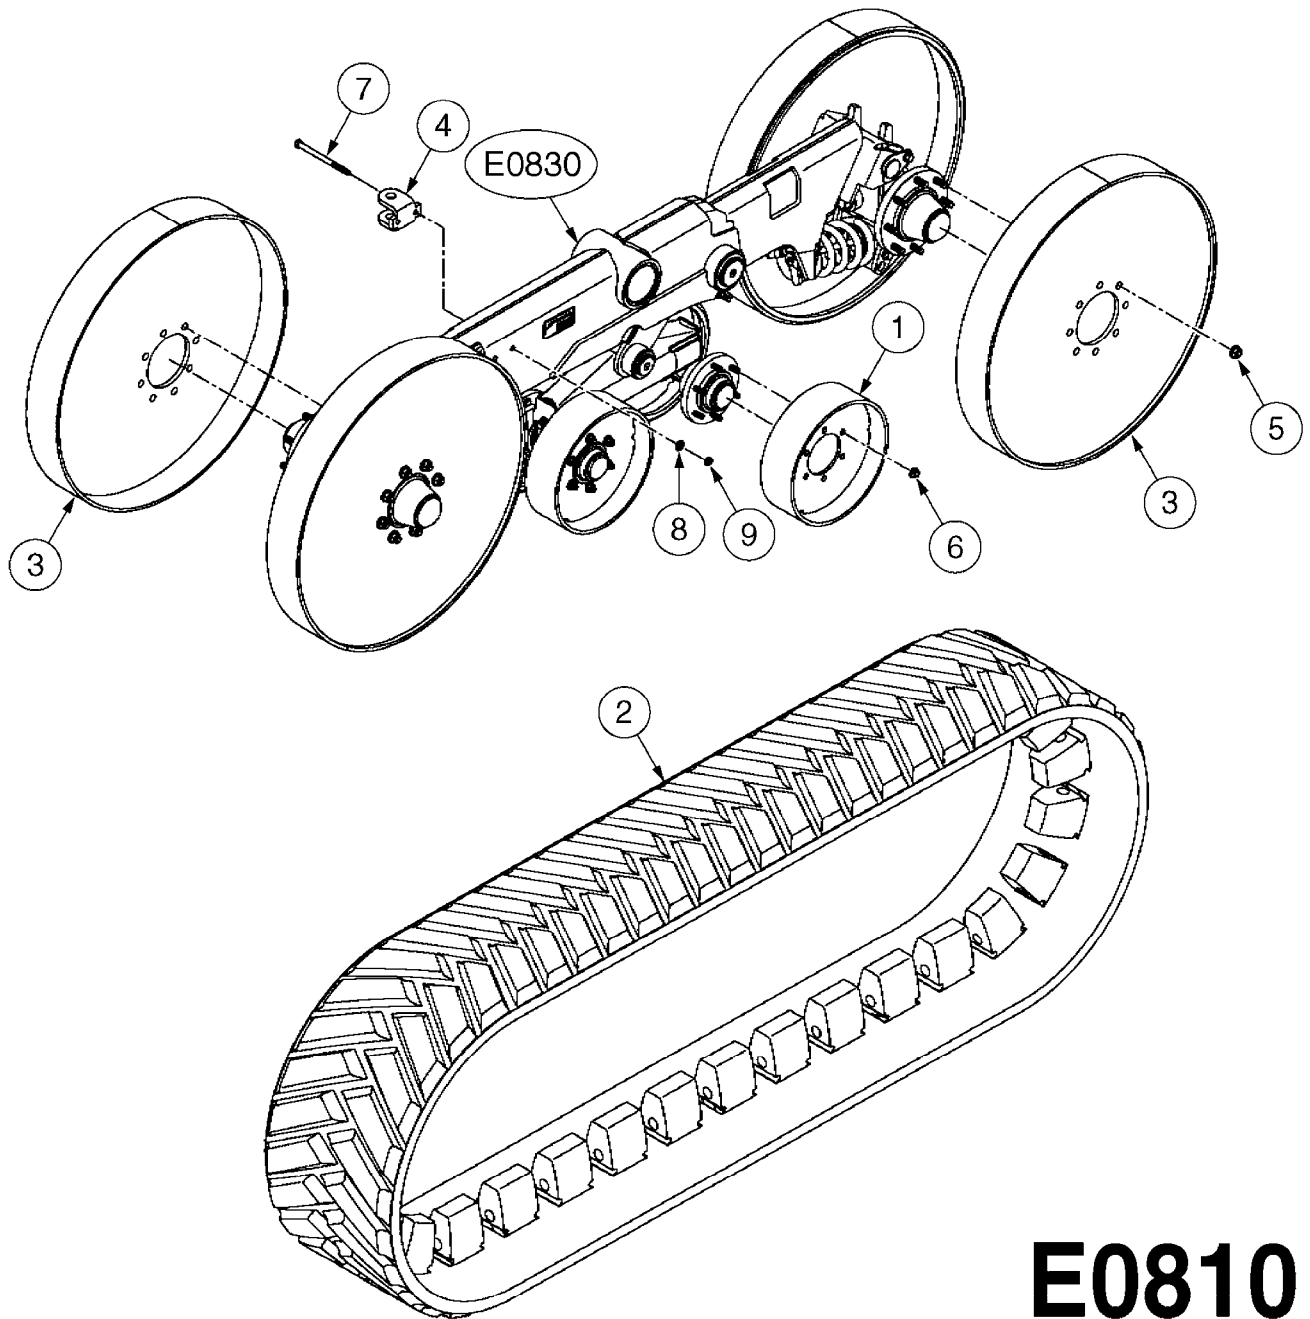

**COMPLETE HUB ASSEMBLY:**  
28045703

COMPLETE ASSEMBLIES  
WHOLEGOODS ITEMS

**E0790**

HUB ASSEMBLY F.4-1/2" SPINDLE  
E0790-HIN, 06:07:17

Page 1

Date 12.08.2020 9:58

parts-n°	order qty	description
10629403	1	BOLT HEX 5/16 NC GR.2 00.50"
21000503	1	SEAL,WHEEL CR43771
21000603	1	RACE, BEARING 3.5/1.5
21000703	1	BEARING, TAPPERED 3.5433/1.575
21000803	1	RACE, TAPERED BEARING
21000903	1	BEARING, TAPPERED, 2.75/1.510
24002803	1	GASKET F. HUB 4.5" HUB ASSY
28001103	1	SPINDLE 4.5"x 23" 20000LB
28001203	1	HUB, 20000LB W. BRG RACES
28045703	1	HUB ASSY 10-13.19-11.02 25000#
29000003	1	HUB CAP F. 881(20000LB) HUB
45000103	1	BOLT, WHEEL STUD 3/4-16X2 3/4
45000503	1	BOLT, WHEEL STUD 3/4-16X3 1/2
46000003	1	NUT HEX NF 3/4" FLANGED F.HUB
46000103	1	NUT, CASTLE, SPINDLE 2-12 UNF
46000203	1	NUT, BUD WHEEL, INNER, RH
46000303	1	NUT, BUD WHEEL, OUTER, RH
47000103	1	WASHER, SPNDL 4.5" 2.06x4 .25T
48000103	1	PIN, COTTER 5/16" X 5.25"
63002903	1	AXLE INSERT,72"-90"SUS CM 1200
63033703	1	AXLE INSERT NCM 44/66/9000