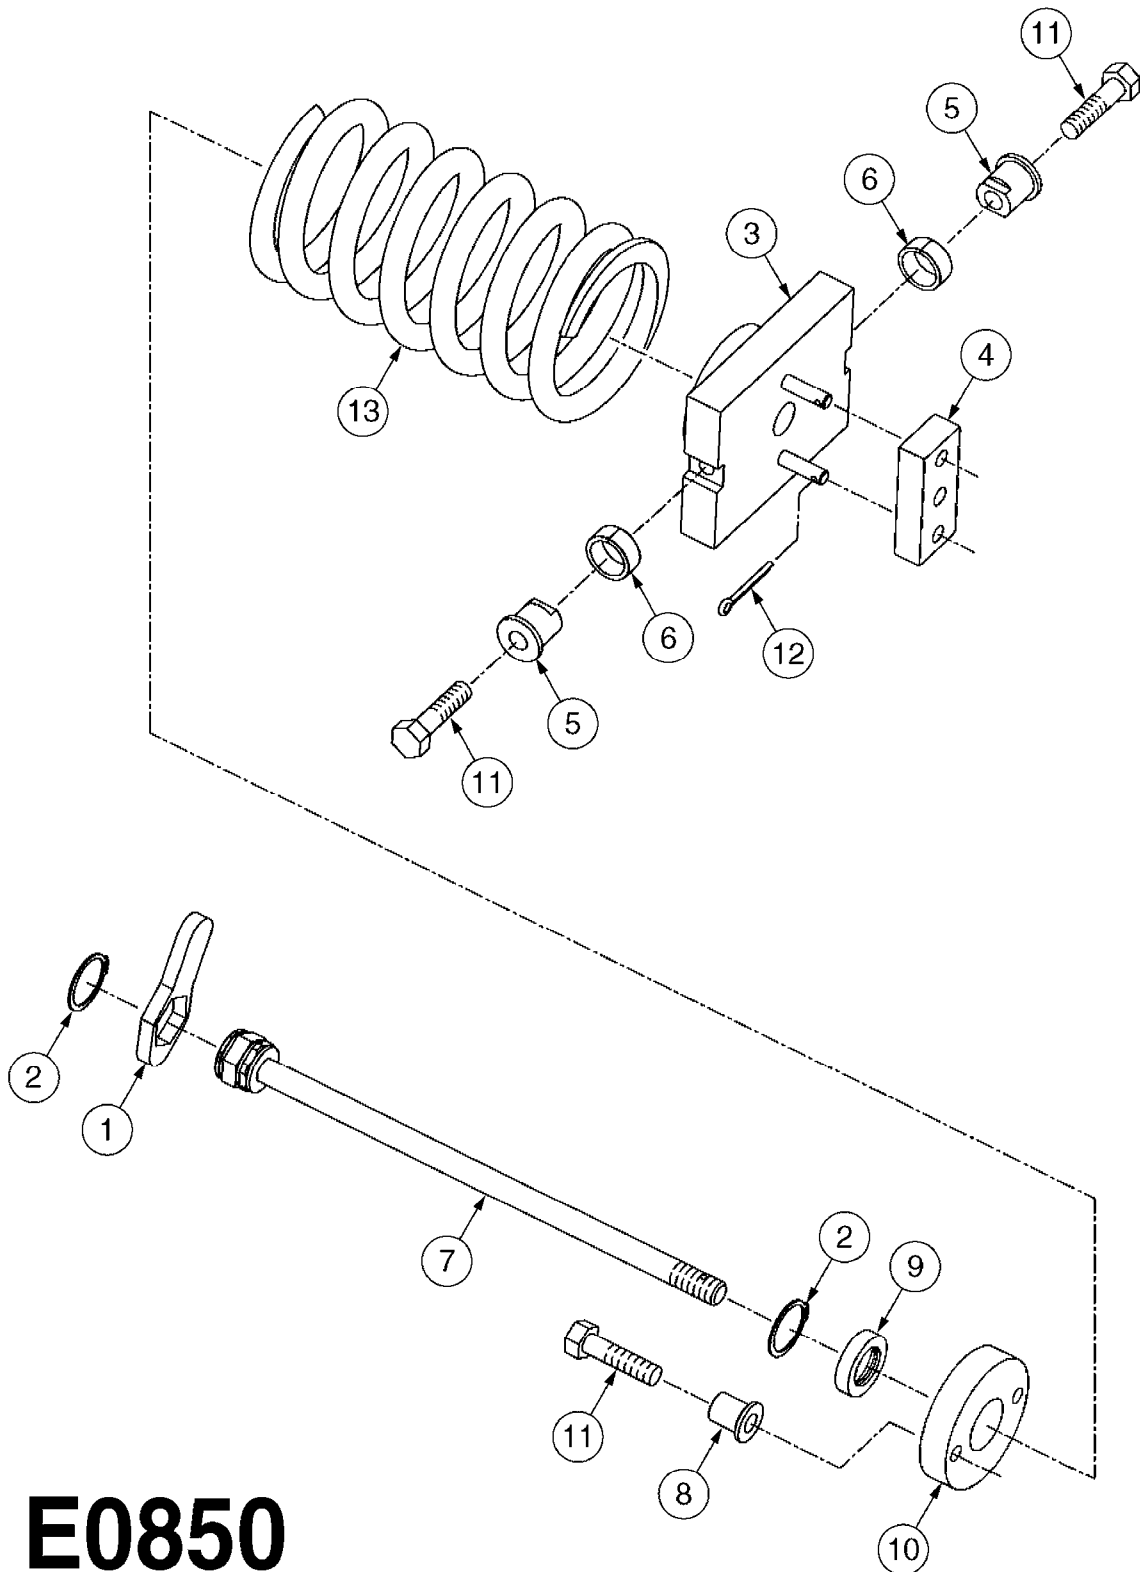

E0850

CAMOPLAST TENSIONER ASSEMBLY
E0850-HIN, 01:01:16

Page 1

Date 12.08.2020 9:58

Pos.	parts-n°	order qty	description
1	28074003	1	LOCK PLATE
2	28074103	1	SNAP RING
3	28078403	1	SPRING MOUNT
4	28078503	1	RETAINER PLATE
5	28078603	1	SLEEVE W/NOTCH
6	28078703	1	BUSHING 1/2"X1-1/4"ODX1"ID
7	28078803	1	ACME SCREW
8	28078903	1	SLEEVE, EXTEN.1"X1/2"IDX1.04"OD
9	28079003	1	SEAT, WASHER
10	28079103	1	SPRING PILOT
11	28083803	1	BOLT HEX 2"X1/2"-13 UNC
12	28084603	1	COTTER PIN 1-1/4" X 5/32"
13	28085103	1	SPRING SPRING FOR 30 SERIES
13	28085203	1	SPRING 9" X 5" X 3/4" SPRING FOR 40 SERIES