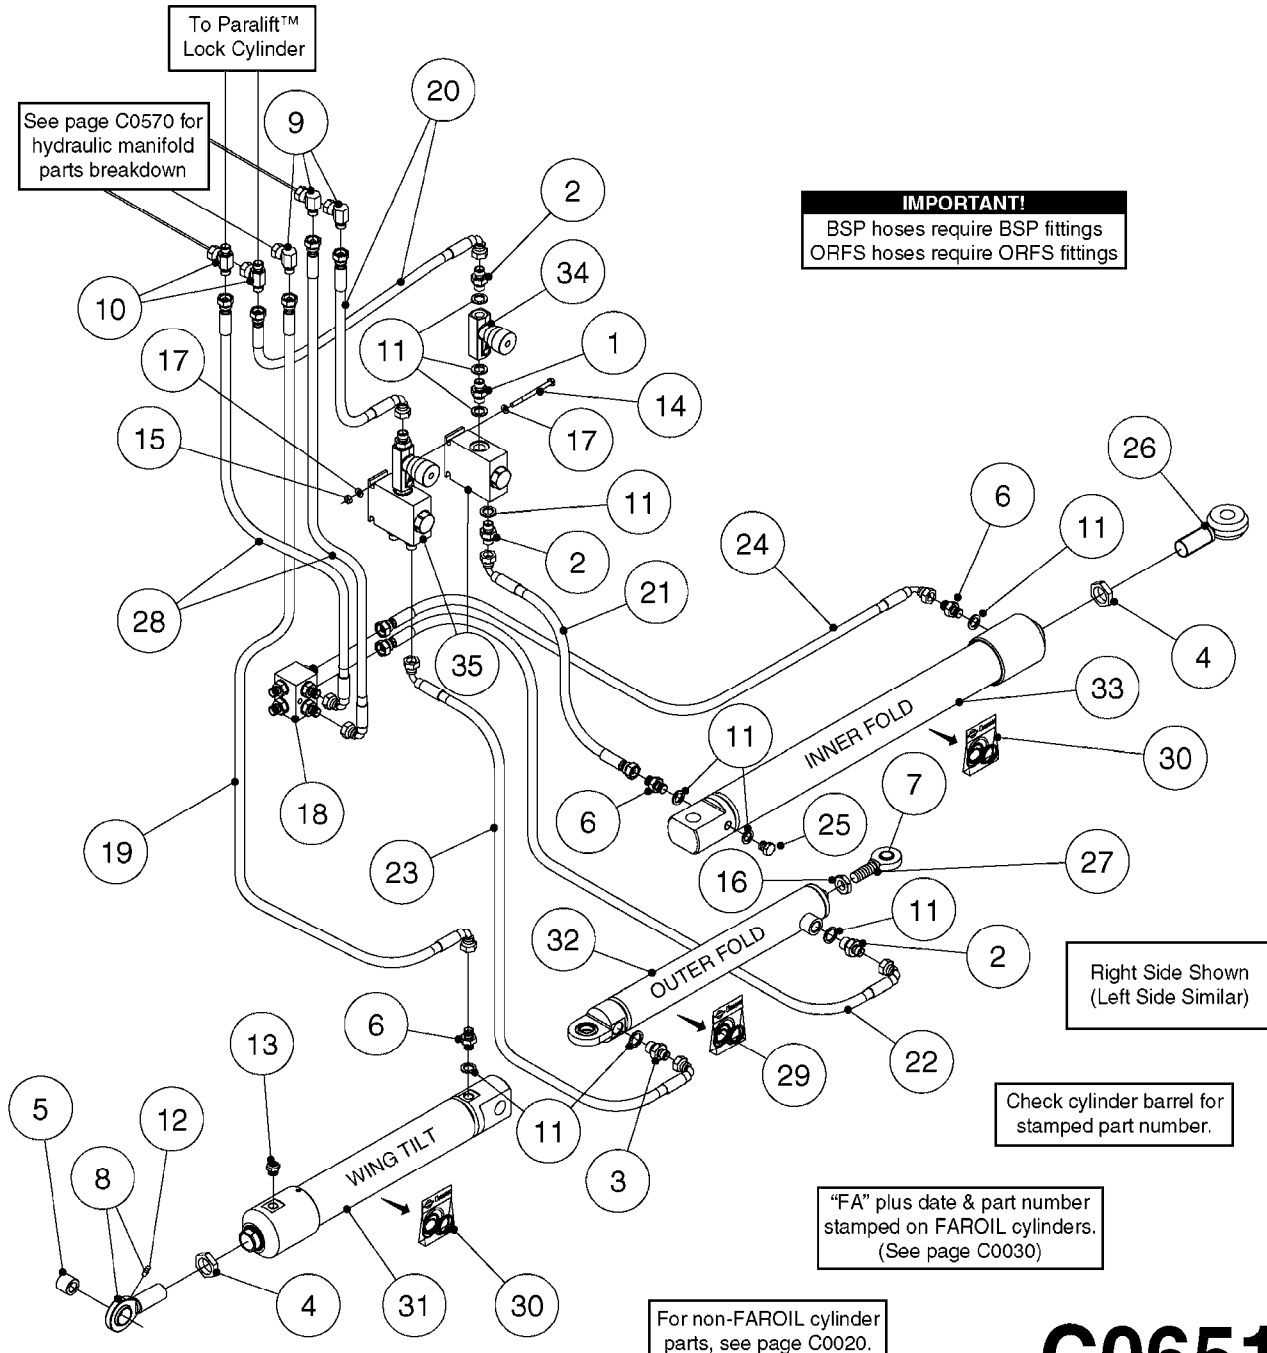

C0651

HYDRAULICS FORCE 80'-100'
(POST '06)
C0651-HIN, 09:01:18

Page 1
Date 12.08.2020 9:58

Pos.	parts-n°	order qty	description
1	146845	1	HEX NIPPLE 1/4"X1/4"
2	146845	1	HEX NIPPLE 1/4"X1/4" BSP
2	23234500	1	HEX NIPPLE 1/4" - 9/16" ORFS
3	146851	1	HEX NIPPLE 1/4"x1/4" 0.7MM BSP
3	23234700	1	HEX NIPPLE 1/4"-9/16" - 0.7mm ORFS
4	147128	1	NUT M24X2 NV-32
5	147130	1	BUSHING D25/20 20MM
6	147498	1	HEX NIPPLE 1/4"-1/4" 1.2mm BSP
6	23234100	1	HEX NIPPLE 1/4"-9/16" - 1.2mm ORFS
7	210728	1	BEARING F.LINK HEAD M17
8	210878	1	LINK HEAD M24 x 55 W/ GREASE NIP. DELTA
9	232060	1	HY.ELBOW 1/4" BSP SWIVEL BSP
9	23240900	1	HYD.FIT. M-F 90° 9/16"-9/16" ORFS
10	232175	1	TEE 1/4"M X 1/4"F X 1/4"M BSP BSP
10	23241300	1	TEE 9/16"M-9/16"F-9/16"M ORFS ORFS
11	241404	1	DOWTY SEAL 1/4"
12	283699	1	GREASE NIPPLE M6X1
13	284265	1	PLUG BREATHER 1/4" F/CYLINDER
14	410605	1	BOLT HEX 8.8 DEL M6X80
15	460261	1	NUT HEX M6X1.00 LOCK DIN985 A2 SS
16	461198	1	NUT HEX M16X2 JAMB
17	471125	1	WASHER M6U 6.4X14X1.2,A2 SS
18	731941	1	HYD. BLOCK MANIFOLD
19	784010	1	HOSE HY X 1/4 X 149.5"STR+ELB BSP
19	78500900	1	HY.HO.1/4"L= 3800 STR-90° ORFS
20	784023	1	HOSE HY 1/4 X 43.25" STR.+ELB. BSP
20	78501900	1	HY.HO.1/4"L= 1100 STR-90° ORFS
21	784031	1	HYD.HOSE CM TF 1/4"x550MM BSP
21	78502500	1	HY.HO.1/4"L= 550 STR-90° ORFS
22	784128	1	HOSE HY X 1/4 X 259.85"STR+ELB 80' BOOM (BSP)
22	78507800	1	HY.HO.1/4"L= 6860 STR-90° 80' BOOM (ORFS)
22	784129	1	HOSE HY X 1/4 X 299.21"STR+ELB 90' BOOM (BSP)
22	78507900	1	HY.HO.1/4"L= 7900 STR-90° 90' BOOM (ORFS)
22	784048	1	HOSE HY X 1/4 X 315.0" STR+ELB 100' BOOM (BSP)