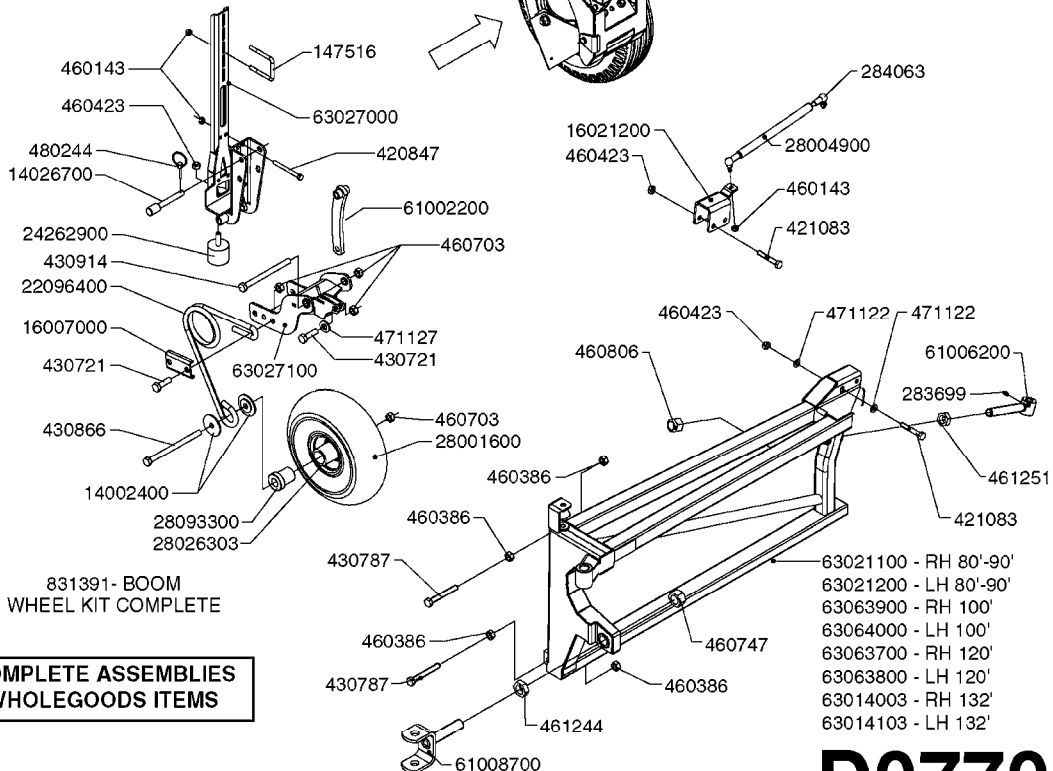

831391- BOOM WHEEL KIT COMPLETE

COMPLETE ASSEMBLIES
WHOLEGOODS ITEMS

D0770