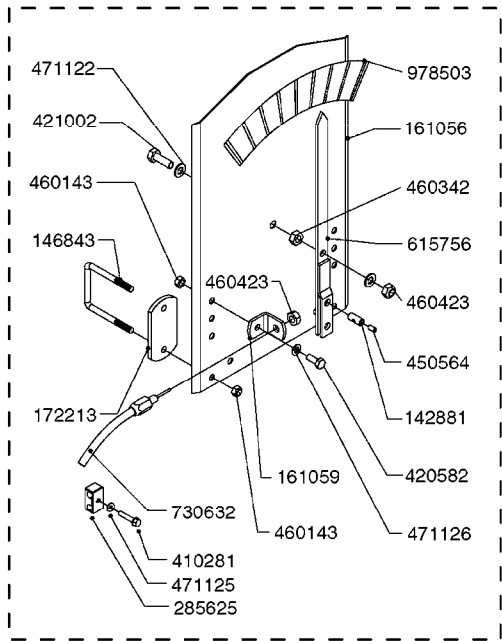

TWIN FORCE ONLY