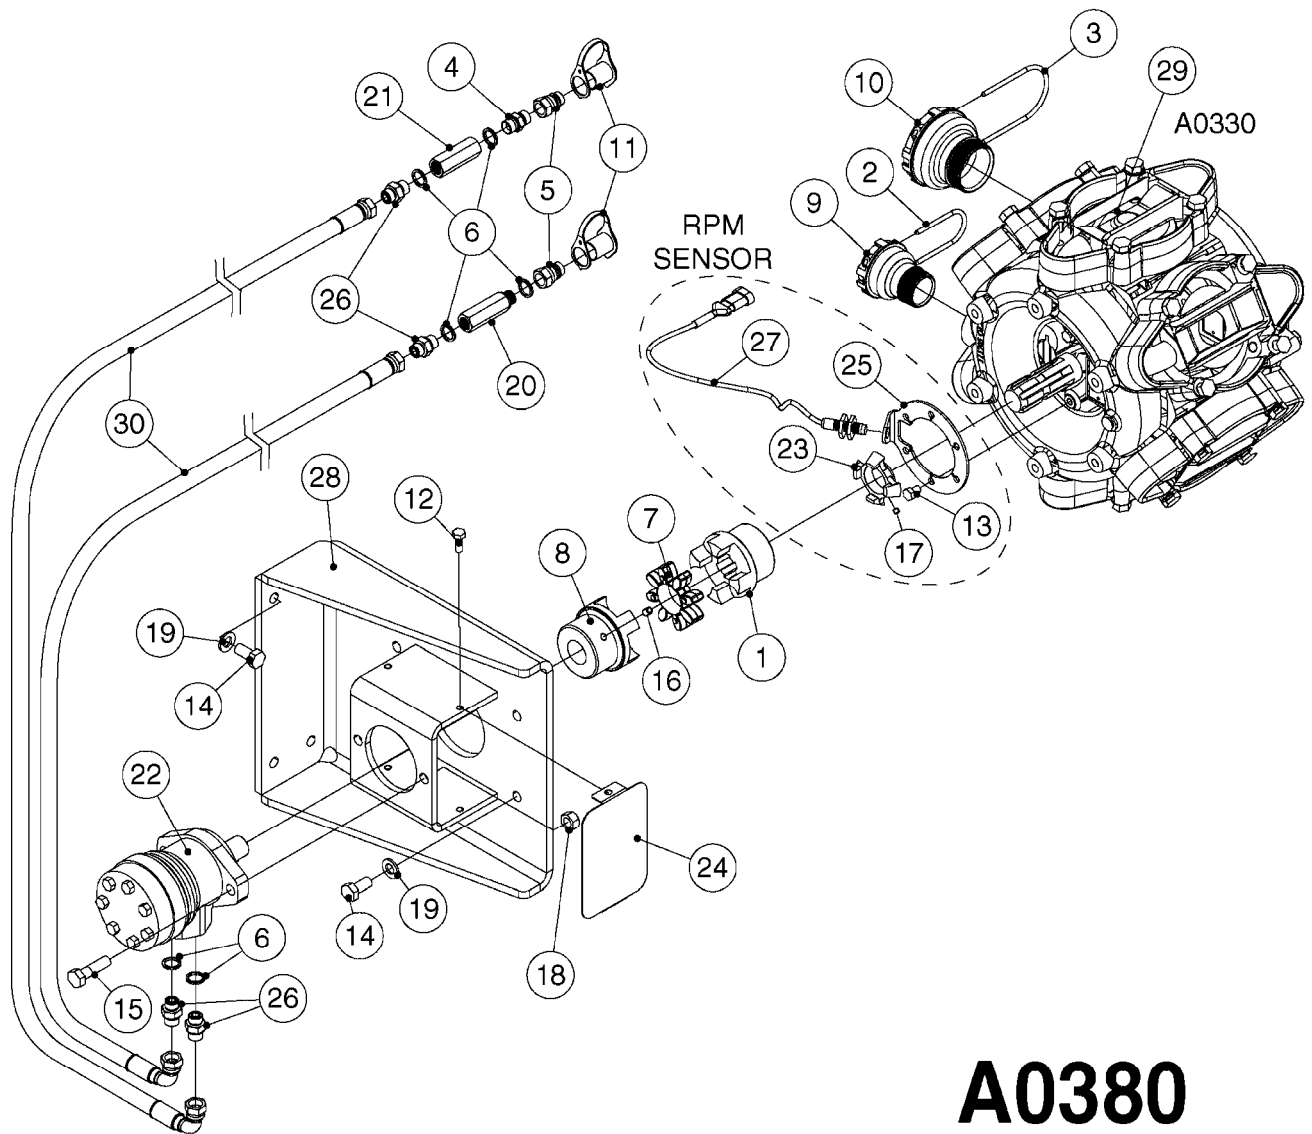

PUMP - 463 FLEX CAPACITY
A0380-HIN, 07:11:16

Page 1

Date 12.08.2020 9:57

Pos.	parts-n°	order qty	description
1	111438	1	HUB F.CLUTCH 361/460 PUMP
2	145996	1	FITT.DK S-67 FORK
3	145997	1	FITT.DK S-93 FORK
4	147132	1	HEX NIPPLE 1/2"X1/2" BSP DEL
5	230311	1	QUICK COUPLING 1/2"
6	241356	1	DOWTYSEAL 1/2"
7	283916	1	TOOTHED RIM FOR CLUTCH
8	284521	1	COUPLING HALF CYL.D25MM-KEY
9	322322	1	FITT.DK S-67 X 1-1/4"BSP MALE
10	322324	1	FITTING S93 FEMALE - BSP 2" MALE
11	334206	1	DUST HOOD FOR HY-COUPLING
12	420582	1	BOLT HEX 8.8 DEL M8X20 FT A2
13	420917	1	BOLT HEX 8.8 RAW M8X12 FT
14	430522	1	BOLT HEX 8.8 DEL M12X25 FT
15	430878	1	BOLT HEX 8.8 DEL M12X45 DIN931
16	450052	1	SCREW SET M8X10 BLACK ALLAN
17	450645	1	SCREW ALLAN M6 X 6 SS
18	460703	1	NUT HEX M12X1.75 LOCK DIN985A2 SS
19	471127	1	WASHER, M12, Ø24/13X24X2.5 SS
20	782153	1	PRESS. FLOW VALVE 1/2", 32L/MIN, PAINTED (BLACK)
21	782154	1	CHECK VALVE 284794 (BLACK)
22	783010	1	MOTOR HYDRAULIC OMR50, BLACK
23	14117800	1	ROTOR RPM SENSOR 4-POL
24	16154400	1	COVER PLATE F. FLEX PUMP MT., BLACK
25	16382700	1	PLATE 3 X 148 X 116 / BEND
26	23235300	1	HEX NIPPLE 1/2"-13/16"
27	28120200	1	INDUCTIVE SENSOR M12 0.25M CABLE
28	61038400	1	BRACKET FLEX PUMP MOUNT NCM, BLACK
29	72363900	1	PUMP 463/10-MOD-2-540
30	78571100	1	HOSE HY X 1/2" X 248" STR+ELB