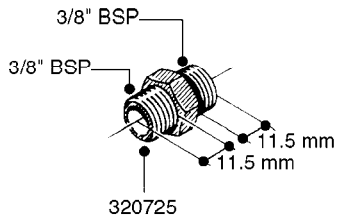

**L0030**

FITTINGS - HEXAGON NIPPLES  
L0030-HIN, 01:01:16

Page 1  
Date 12.08.2020 9:58

parts-n°	order qty	description
10015303	1	FITT.PO.HN 1.00X1.00 M1000
10425003	1	FITT.PO.HN 1.25X1.00 MCPHEE
320132	1	FITT.DK HN 1" BSP
320176	1	FITT.DK HN 3/8"X1/2" BSP
320445	1	FITT.DK HN 1/4"X3/8" BSP
320655	1	FITT.DK HN 1/2"-1/2" BSP
320692	1	FITT.DK HN 3/8'BSPX1/4'NPT
320703	1	FITT.DK HN 3/8BSP X1/2 &1/4NPT
320725	1	FITT.DK NIPPLE 3/8"-3/8" BSP
320902	1	FITT.DK HN 3/8'X 1/4' BSP
390232	1	FITT.DK HN 1-1/2' X 1-1/4' BSP
390276	1	FITT.DK HN 1'BSP