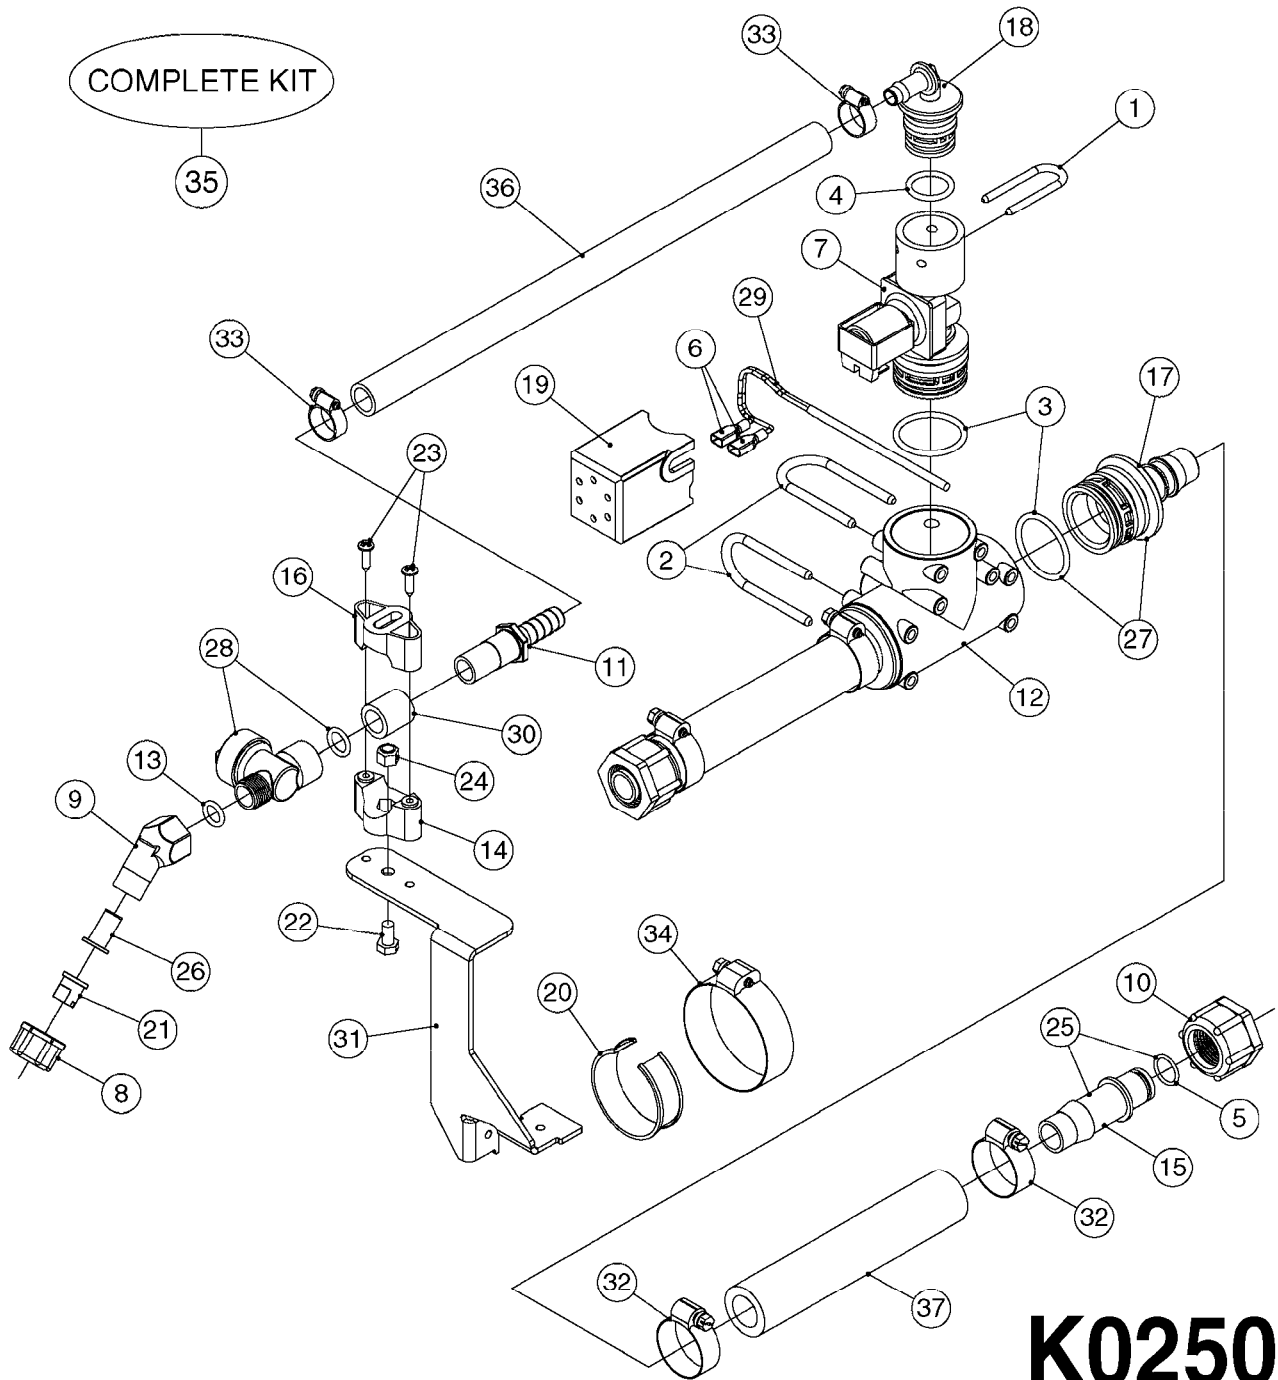

K0250

ELECTRIC END NOZZLE KIT '09
K0250-HIN, 01:01:16

Page 1
Date 12.08.2020 9:58

Pos.	parts-n°	order qty	description
1	145994	1	FITT.DK S-40 FORK
2	145995	1	FITT.DK S-53 FORK
3	242354	1	O-RING D32.2X3.0 VITON
4	242355	1	O-RING D19.2X3.0 VITON F.S-40
5	242594	1	O-RING D14 X 1.78 SCH.70-EPDM
6	261539	1	SPADE F.ELEC CONNEX BLUE INSUL
7	262104	1	VALVE, SOLENOID, S53/S40
8	320187	1	FITT.DK CAP 3/8" BSP BLACK
9	320191	1	FITT.DK ELB 3/8' BSP 45 DEGREE
10	320283	1	FITT.DK NUT 3/4"BSP
11	320891	1	FITT.DK HB 3/8'- 3/8' BSP
12	322352	1	FITT.DK S-53 TEE
13	330013	1	O-RING 2.5 X 10 PUR
14	333012	1	NOZZLE HOLD. UPPER PART
15	334044	1	FITT.DK HB 3/4' F. 3/4' CAP
16	334220	1	YOKE, UPPER NOZZLE BODY
17	334229	1	FITT.DK S-53 STR.3/4"
18	334237	1	FITT.DK S-40 ELB.3/8"
19	334965	1	COVER FOR S53 SOLENOID VALVE
20	341291	1	RUBBER HOSE CLAMP COVER 130MM
21	370392	1	NOZZLE END FAN 1850-G 300
22	410546	1	BOLT HEX M6X12 A2 SS DIN933
23	440665	1	SCREW M4.2X16 STAINLESS
24	460261	1	NUT HEX M6X1.00 LOCK DIN985 A2 SS
25	724621	1	FITT.DK HB 3/4"ASSY F.3/4" NUT
26	725042	1	SCREEN 80 MESH W.GASKET, RED
27	726558	1	FITT.DK S53 STR. 3/4" W. ORING
28	729610	1	NOZZLE ASSY. NON DRIP 3/8 THRD
29	983087	1	ELEC. CABLE 2 WIRE X 0.75MM
30	10631003	1	HOSE R X CLEAR BRAID.X 1/2 12"
31	16110803	1	NOZZLE BRACKET VAR SPACINGS
32	28029903	1	CLAMP HOSE GEAR P3/4"-S1" 6712
33	28044903	1	CLAMP HOSE GEAR P3/8" 6706
34	28047003	1	CLAMP HOSE GEAR 30 X 50 6732
35	82613203	1	ELECTRIC END NOZZLE KIT 2009
36	92701703	1	HOSE R X3/8" X300PSI WP X0012"
37	92703203	1	HOSE R X3/4" X300PSI WP X0012"