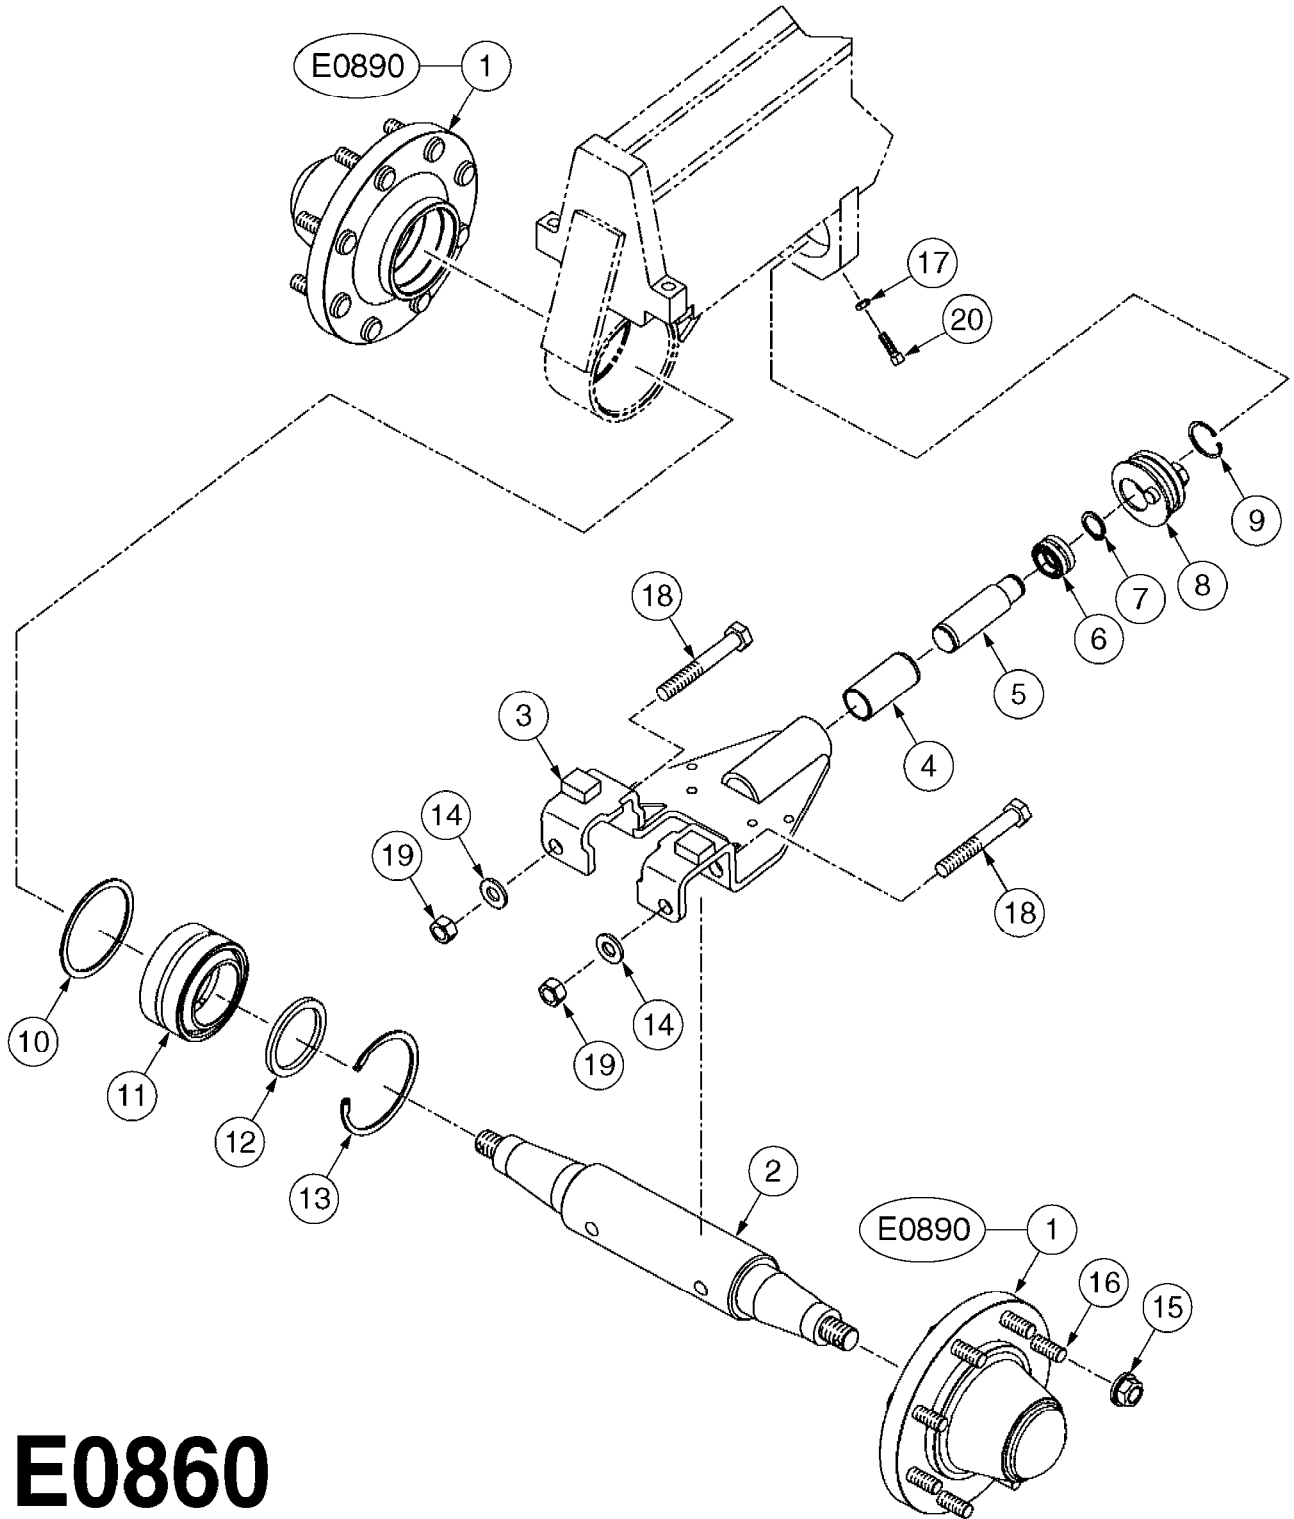

**E0850**

CAMOPLAST TENSIONER ASSEMBLY  
E0850-HIN, 01:01:16

Page 1

Date 12.08.2020 9:58

Pos.	parts-n°	order qty	description
1	28074003	1	LOCK PLATE
2	28074103	1	SNAP RING
3	28078403	1	SPRING MOUNT
4	28078503	1	RETAINER PLATE
5	28078603	1	SLEEVE W/NOTCH
6	28078703	1	BUSHING 1/2"X1-1/4"ODX1"ID
7	28078803	1	ACME SCREW
8	28078903	1	SLEEVE, EXTEN.1"X1/2"IDX1.04"OD
9	28079003	1	SEAT, WASHER
10	28079103	1	SPRING PILOT
11	28083803	1	BOLT HEX 2"X1/2"-13 UNC
12	28084603	1	COTTER PIN 1-1/4" X 5/32"
13	28085103	1	SPRING SPRING FOR 30 SERIES
13	28085203	1	SPRING 9" X 5" X 3/4" SPRING FOR 40 SERIES