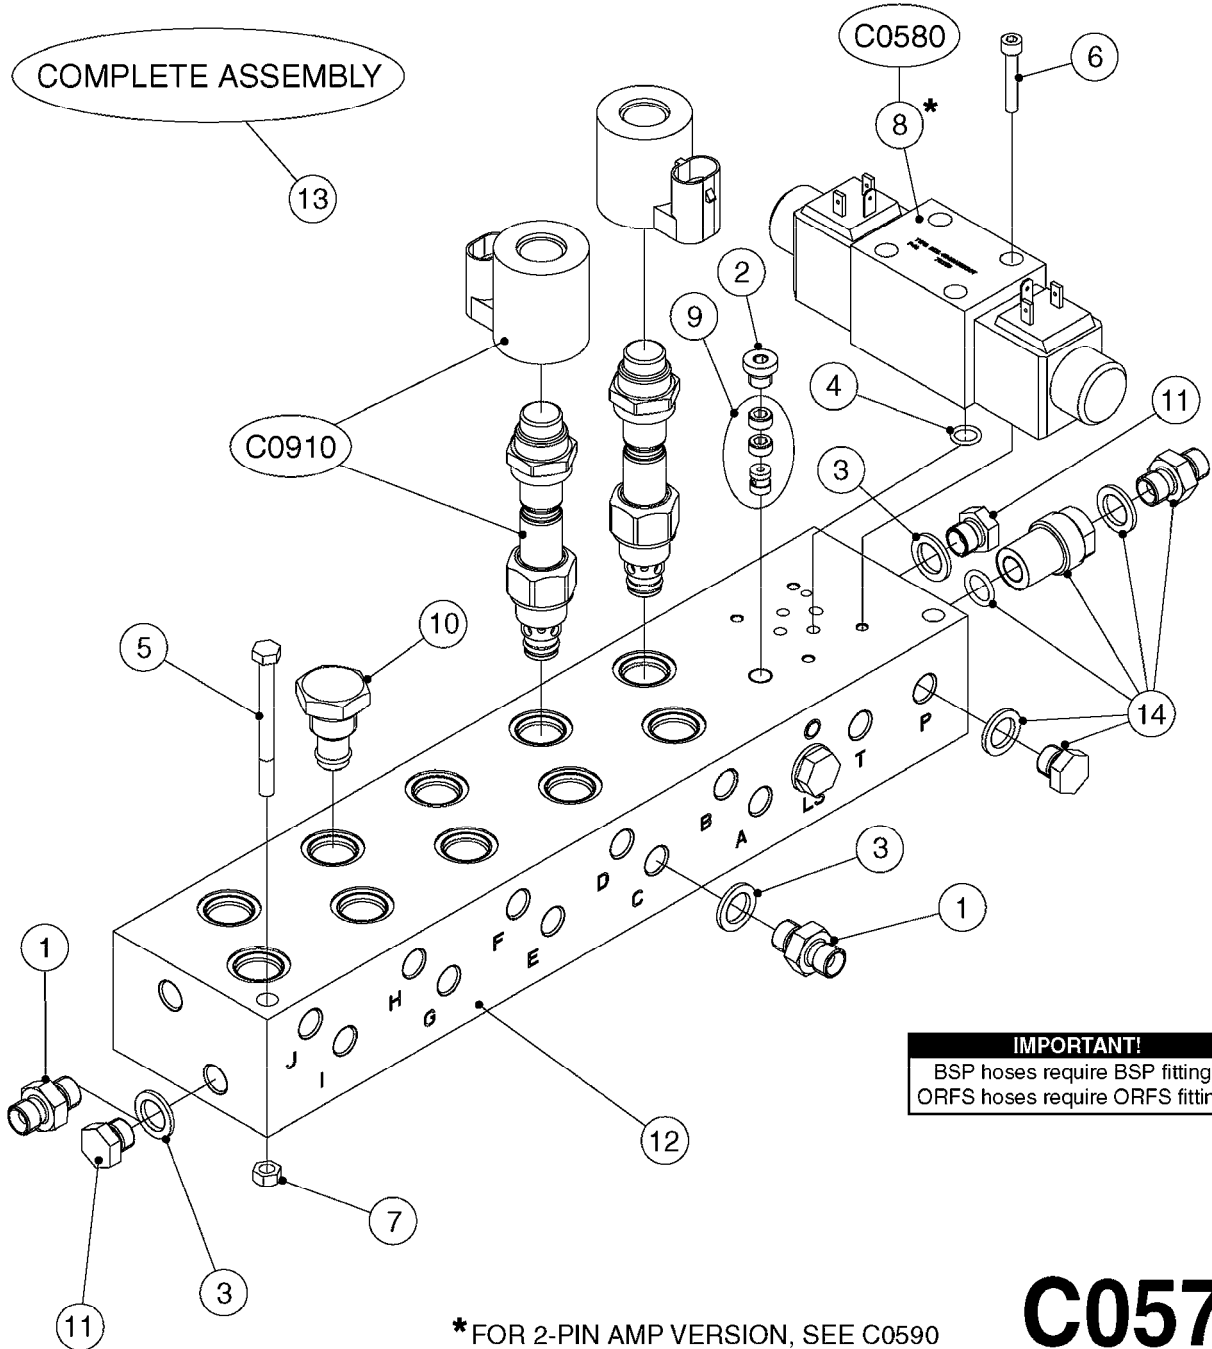

**C0045**

HYDRAULICS - BSP TO ORFS  
C0045-HIN, 24:03:16

Page 1

Date 12.08.2020 9:58

Pos.	parts-n°	order qty	description
1	10466003	1	COUPLER PIONEER 8010-04 1/2NPT
2	231907	1	HEX NIPPLE 1/4"BSP X 1/2"NPT
2	231906	1	HEX NIPPLE 3/8"BSP X 1/2"NPT
2	147132	1	HEX NIPPLE 1/2"X1/2" BSP DEL
3	230311	1	QUICK COUPLING 1/2"
4	241356	1	DOWTYSEAL 1/2"
5	23234800	1	HEX NIPPLE 1/2"-9/16" ORFS FITTING FOR 1/4" HOSE
5	23234900	1	HEX NIPPLE 1/2"-11/16" ORFS FITTING FOR 3/8" HOSE
5	23235300	1	HEX NIPPLE 1/2"-13/16" ORFS FITTING FOR 1/2" HOSE
6	242102	1	O-RING Ø9.25X1.78 NITRIL 90SH
6	24263200	1	O-RING Ø7.66X1.78 NITRIL 90SH
6	24263300	1	O-RING Ø12.42X1.78 NITRIL 90SH
6	24263400	1	O-RING Ø18.77X1.78 NITRIL 90SH
7	67002403	1	CHART - BSP TO ORFS HOSES
8	67002503	1	CHART - BSP TO ORFS FITTINGS