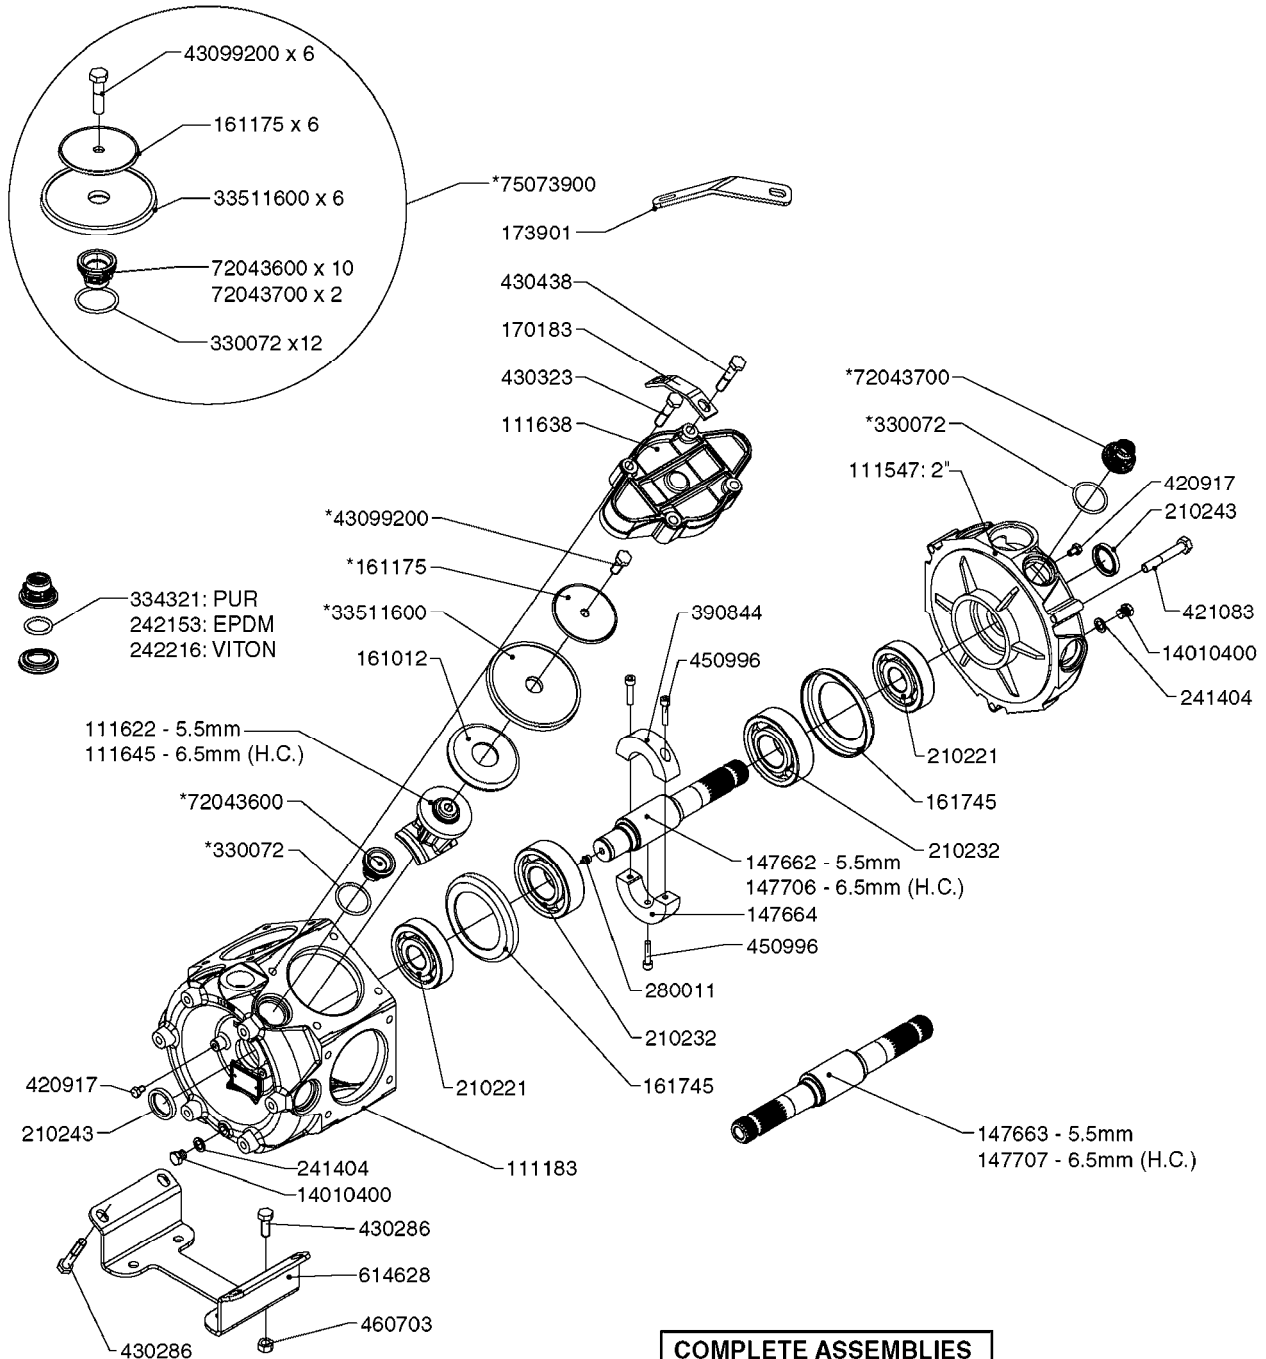

**COMPLETE ASSEMBLIES
WHOLEGOODS ITEMS**

COMPLETE PUMPS

- 821585 - 463/5.5 W/THROUGH SHAFT (1000 RPM)
- 821587 - 463/10 W/THROUGH SHAFT (540 RPM)
- 82169400 - 464/6.5 (1000 RPM - H.C. INLINE PORTS)
- 72293300 - 463/6.5 W/THROUGH SHAFT (1000 RPM)
- 463/12 (540 RPM H.C. OFFSET PORTS) REPLACED BY 82168700 (PAGE A0350)
- 463/6.5 (1000 RPM H.C. OFFSET PORTS) REPLACED BY 82168800 (PAGE A0350)

A0340