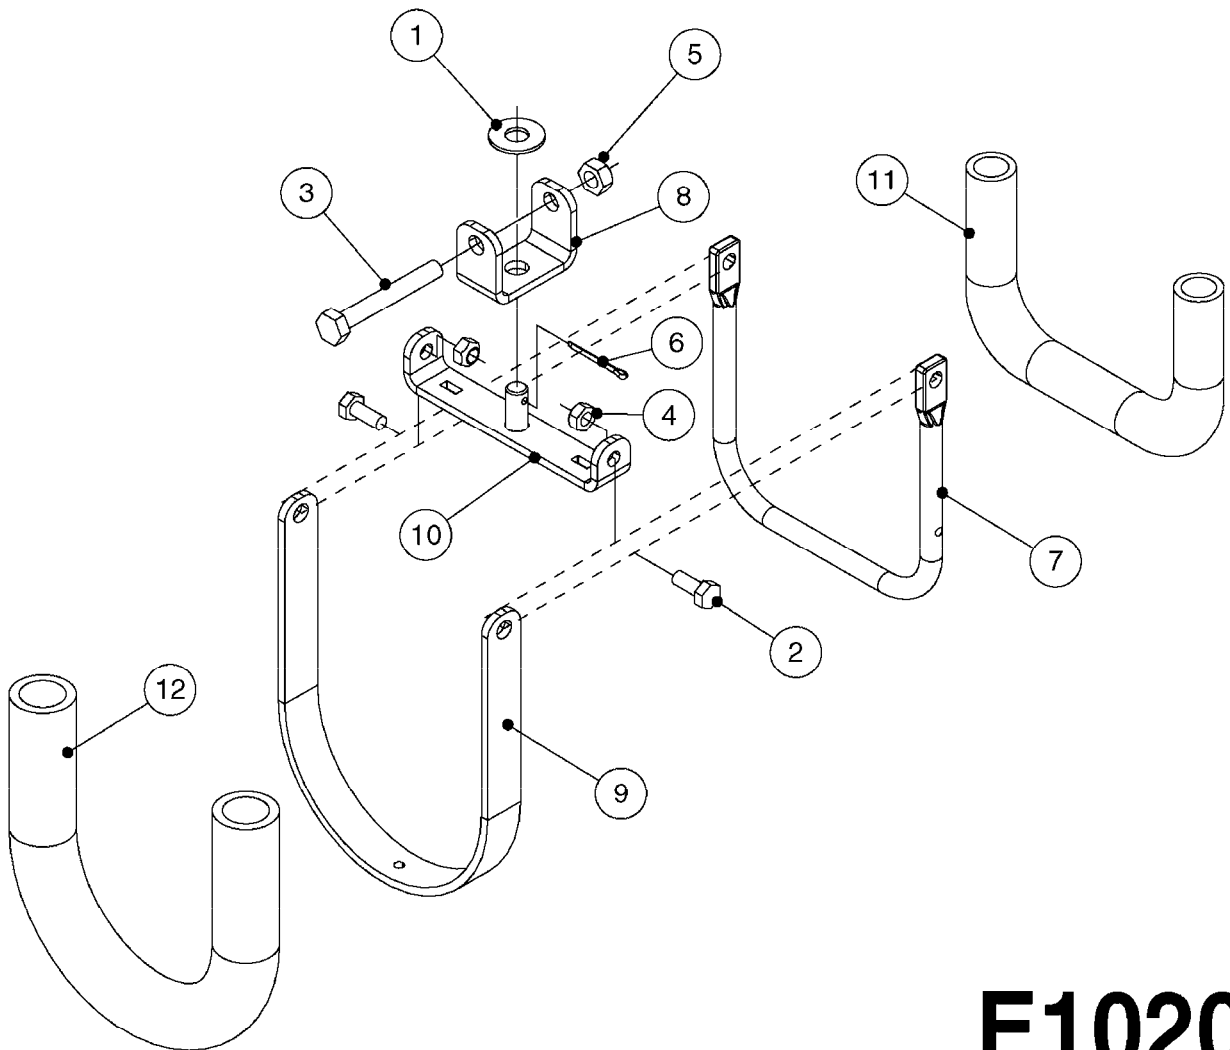

**E1020**

SWIVEL HOSE GUARD  
E1020-HIN, 17:11:16

Page 1  
Date 12.08.2020 9:58

Pos.	parts-n°	order qty	description
1	165557	1	WASHER D28.0/D12.2X2.0 SS
2	421046	1	BOLT HEX M8X25/25 A2 SS DIN933
3	421222	1	BOLT HEX 8.8 DEL M10X75 FT
4	460143	1	LOCK NUT M8 SST A2 DIN985
5	460423	1	NUT HEX M10X1.50 LOCK DIN985A2 SS
6	480126	1	PIN COTTER M4X30
7	15118200	1	HOSE & TUBE HOLDER NCM
8	16143600	1	HOSE AND CABLE HOLDER TOP
9	16160900	1	HOSE AND CABLE GUARD 160X502MM
9	16187700	1	HOSE AND CABLE GUARD 160X402MM
10	61042200	1	HOSE AND CABLE HOLDER PIVOT
11	92703203	1	HOSE R X3/4" X300PSI WP X0012"
12	92712403	1	HOSE R X1" X300PSI WP X0012"