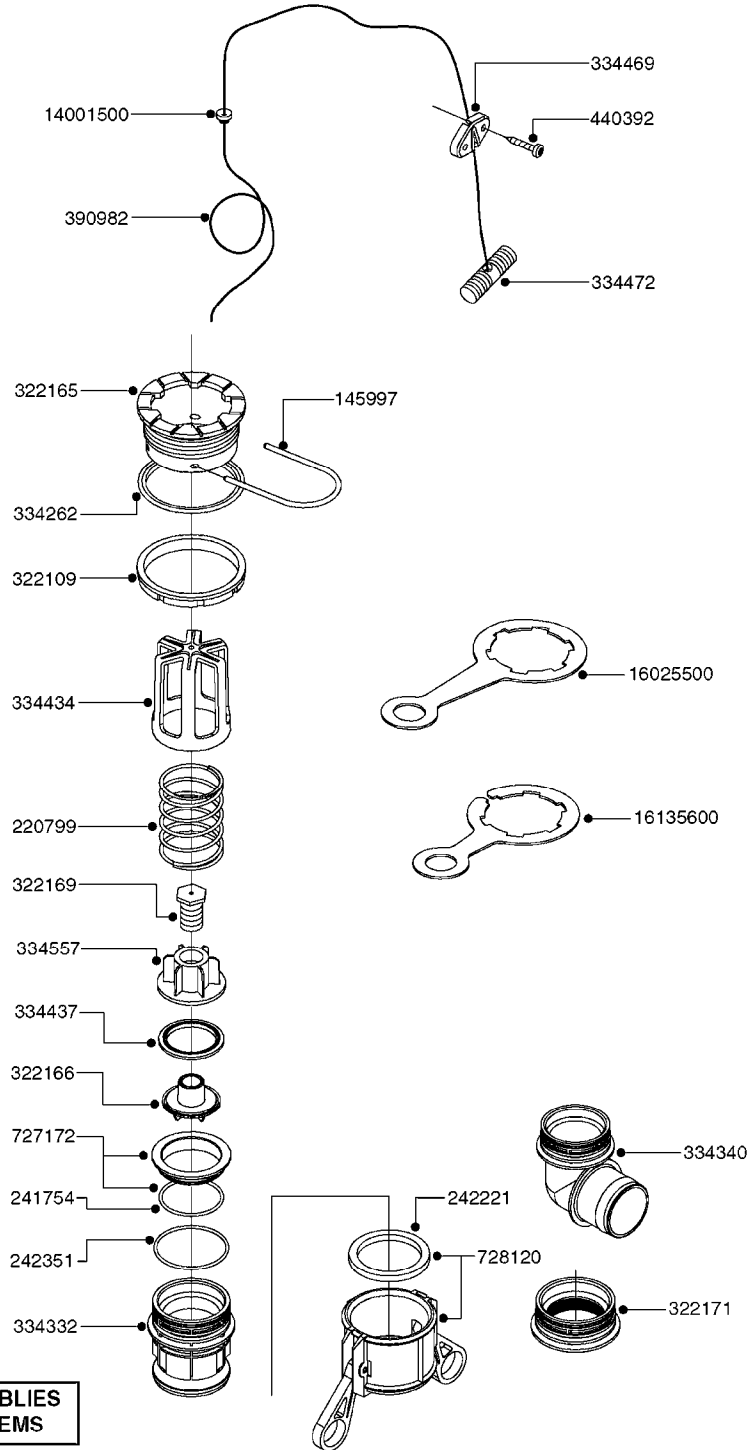

727617 - COMPLETE ASSEMBLY (2" BSP THREADED FITTING & 126" CORD)
727742 - COMPLETE ASSEMBLY (2-1/2" ELBOW & 157.5" CORD)

K0180

DRAIN ASSEMBLY-PULL CORD TYPE
K0180-HIN, 01:01:16

Page 1
Date 12.08.2020 9:58

parts-n°	order qty	description
145997	1	FITT.DK S-93 FORK
220799	1	SPRING F.TOP DRAIN
241754	1	O-RING D59.5X3
242221	1	GASKET F. S-93 QUICK COUPLERS
242351	1	O-RING D69.5X3.0 VITON F.S-93
322109	1	FITT.DK S-93 BULKHEAD NUT
322165	1	FITT.DK S-93 BULKHEAD SINGLE
322166	1	VALVE FLAP LOWER PART
322169	1	CORD PLUG F.TOP DRAIN
322171	1	FITT.DK S-93 THREAD INS.2"BSP
334262	1	GASKET F.S-93 BULKHEAD
334332	1	FITT.DK S-93 MALE QUICK COUP.
334340	1	FITT.DK S-93 ELBOW 2.5"
334434	1	CAGE F.SPRING BOTTOM DRAIN ASY
334437	1	SEAL FOR VALVE FLAP
334469	1	CLEVIS F.CORD TOP DRAIN ASSY.
334472	1	HANDLE FOR TOP DRAIN
334557	1	SPRING SEAT TOP DRAIN
390982	1	CORD NYLON 4000MM
440392	1	SCREW 6.3 X 25.0 DIN7981C TORX
727172	1	FITT.DK S-93 SEAT INSERT
727617	1	FITT.DK S-93 BOTTOM VALVE 2'
727742	1	TOP DRAIN CORD TYPE
728120	1	QUICK COUPLER CAP F.S93 DRAIN
14001500	1	GROMMET F.TOP DRAIN CORD
16025500	1	TANK SPACER SIGHT GAUGE
16135600	1	GUIDE FOR SIGHT GAUGE NAV/NCM