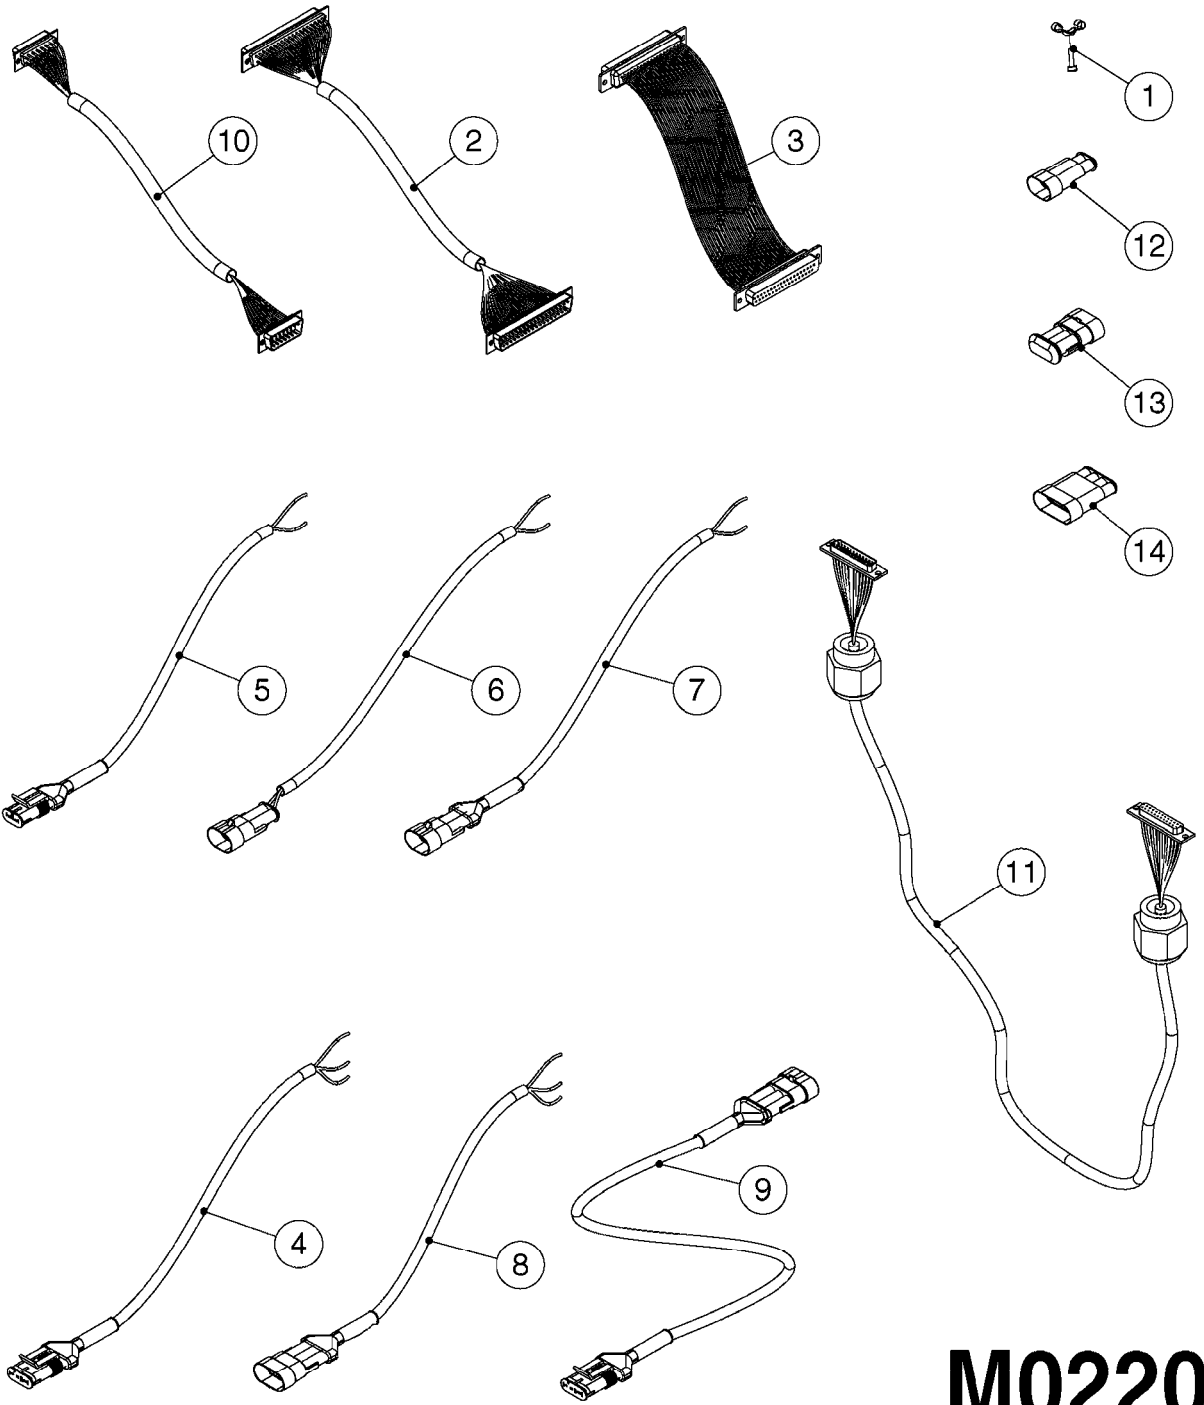

**M0220**

CABLES  
M0220-HIN, 12:05:18

Page 1  
Date 12.08.2020 9:59

Pos.	parts-n°	order qty	description
1	262150	1	SCREW ASSM.FOR D-SUB PLUG
2	26004900	1	CABLE FEM/MALE 37P L=9.5M
3	26005900	1	WIRE 37/37 POLE DAH/JOB COM
4	26006000	1	LEAD F AMP SUPERSEAL 3 WAYS L1,5M
4	26006100	1	CABLE L = 5.00M, AMP, MALE, 3P
4	26007000	1	CABLE L = 0.20M, AMP, MALE, 3P
4	26007100	1	CABLE L = 9.00M, AMP, MALE, 3P
4	26007200	1	CABLE 3POL AMP FEMALE L13M
5	26006200	1	CABLE L = 4.50M, AMP, MALE, 2P
5	26006300	1	CABLE L = 0.50M, AMP, MALE, 2P
5	26006400	1	CABLE L = 0.75M, AMP, MALE, 2P
5	26006500	1	CABLE L = 1.50M, AMP, MALE, 2P
5	26006600	1	CABLE L = 9.00M, AMP, MALE, 2P
6	26006700	1	CABLE L = 0.12M, AMP, FEMALE, 2P
7	26006800	1	CABLE L = 1.00M, AMP, FEMALE, 2P
8	26007300	1	CABLE L = 1.00M, AMP, FEMALE, 3P
9	26007400	1	CABLE L = 3.00M, AMP, EXT, 3P
9	26009800	1	CABLE L = 0.50M, AMP, EXT, 2P
10	26007500	1	CABLE FEM/FEM 15P L=3.5M
11	26016900	1	CABLE DB25M - DB25F L=8.5m
12	72450600	1	CAP F. AMP SUPER SEAL 2P PLUG
13	72450700	1	CAP F. AMP SUPER SEAL 3P PLUG
14	72450800	1	CAP F. AMP SUPER SEAL 4P PLUG