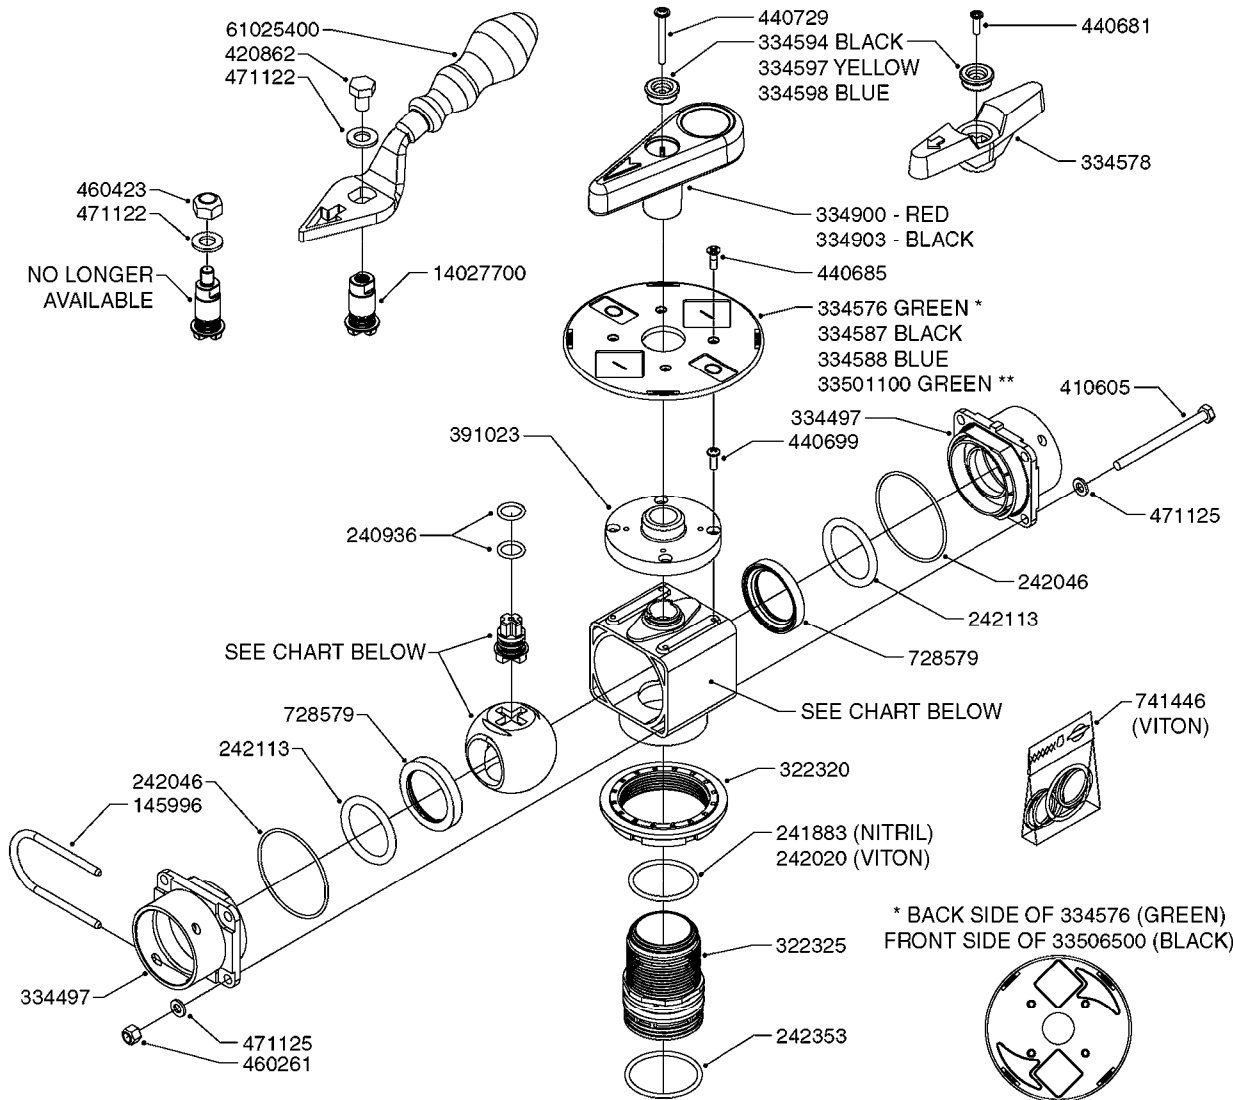

**B0370**

PRESSURE REGULATOR - S93 06  
B0370-HIN, 12:05:16

Page 1

Date 12.08.2020 9:57

Pos.	parts-n°	order qty	description
1	145996	1	FITT.DK S-67 FORK
2	145997	1	FITT.DK S-93 FORK
3	440677	1	SCREW F. PLASTIC 5X20 SS
4	440695	1	BOLT CARRIAGE M8X25
5	440698	1	SCREW F.PLASTIC 6X18 SS HEXHD
6	460143	1	LOCK NUT M8 SST A2 DIN985
7	480487	1	PIN M5X60 SLOTTED GALV
8	16244000	1	BRACKET FOR REG. NAV, PAINTED NAVIGATOR PLATFORM BRACKET
9	33510800	1	HOUSING F.PRESS.REG.S67/S93
10	44076200	1	SCREW WN5451 5X16 SS TORX
11	72374200	1	MOTOR HOUS.REG.1:150 ENCODER
12	72374300	1	REGUL S67/S93 ASSY W SS CONE
12	72425500	1	REGULATOR S67/S93 CROSS-DRILL
12	72678700	1	REGULATOR S67/S93 CROSS-DRILL CERAMIC COMPONENTS
13	72481600	1	BAG W. CONSOLE&SPINDLE COMPL
14	72678900	1	BAG W.CONE/CYL/GASKET CERAMIC CERAMIC COMPONENTS
14	74190800	1	BAG W.CONE/CYL. AND GASKET. SYNTAL
15	74187500	1	SWITCH 5A PRESS.REG REP.KIT 08