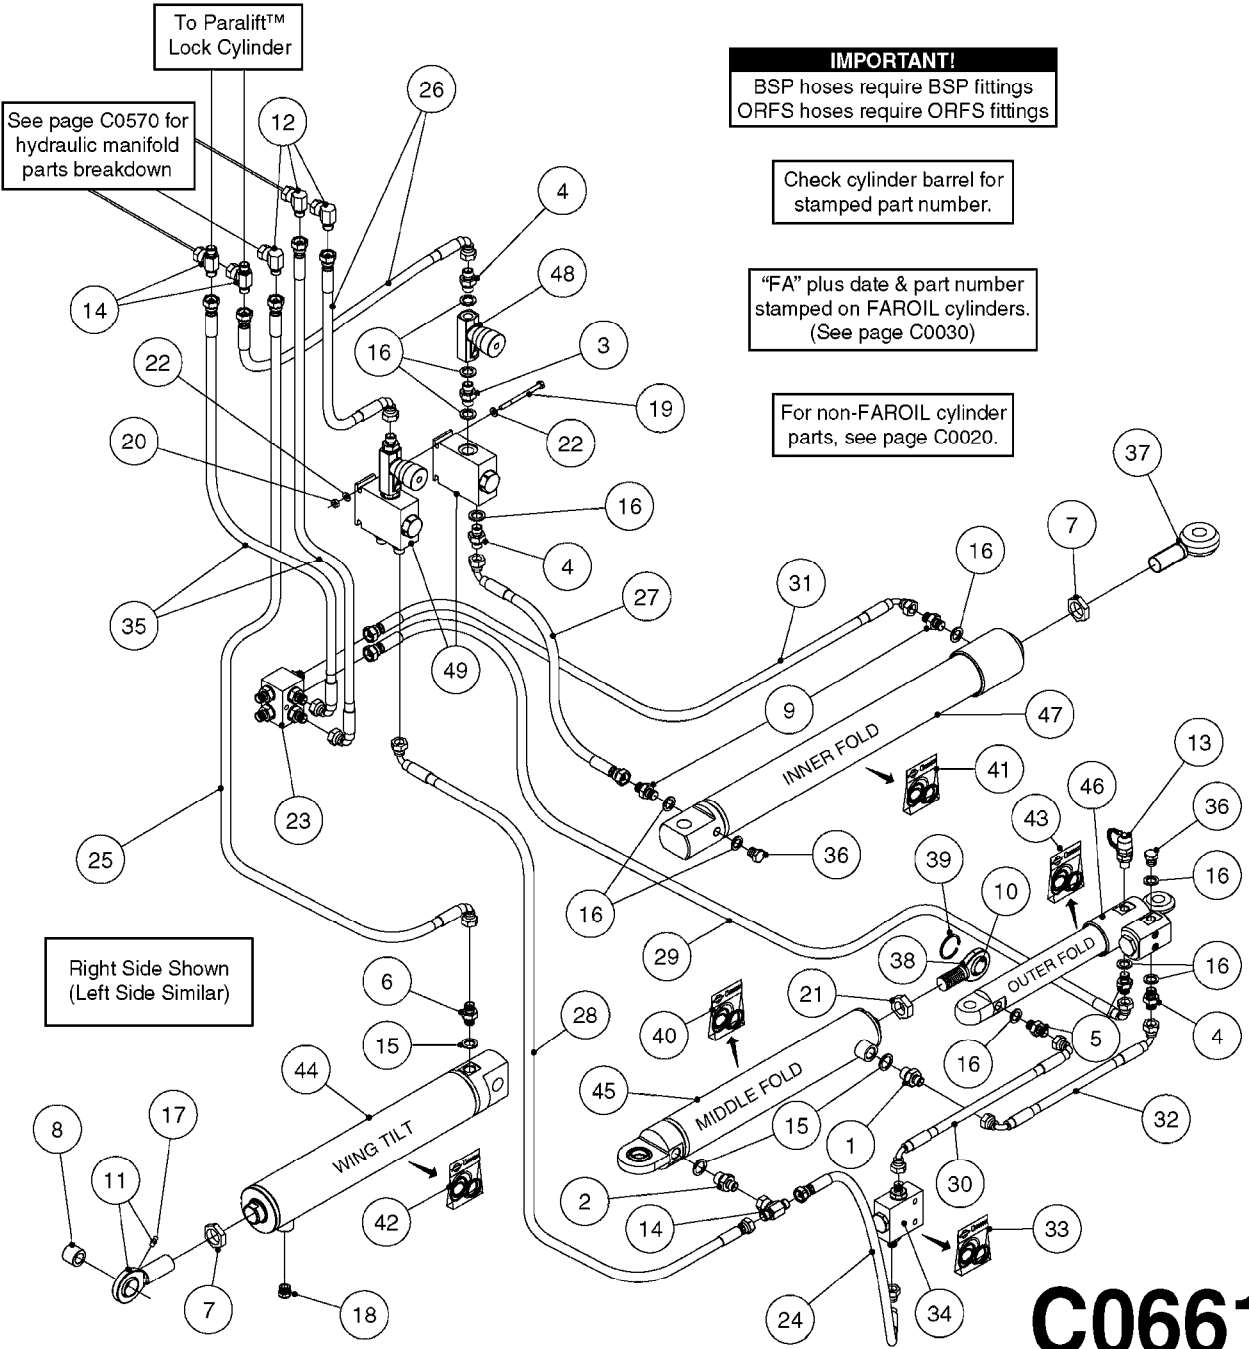

IMPORTANT!
BSP hoses require BSP fittings
ORFS hoses require ORFS fittings

Check cylinder barrel for stamped part number.

“FA” plus date & part number stamped on FAROIL cylinders. (See page C0030)

For non-FAROIL cylinder parts, see page C0020.

C0661

HYDRAULICS FORCE 120'-132'
(POST '06)
C0661-HIN, 18:08:17

Page 1
Date 12.08.2020 9:58

Pos.	parts-n°	order qty	description
1	146835	1	HEX NIPPLE 1/4" - 3/8" BSP
1	23235700	1	BSP HEX NIPPLE 3/8"-9/16" ORFS
2	146839	1	HEX NIPPLE 1/4"X3/8" BSP 0.7MM
2	23235800	1	BSP HEX NIPPLE 3/8"-9/16" - 0.7mm ORFS
3	146845	1	HEX NIPPLE 1/4"X1/4"
4	146845	1	HEX NIPPLE 1/4"X1/4" BSP
4	23234500	1	HEX NIPPLE 1/4" - 9/16" ORFS
5	146851	1	HEX NIPPLE 1/4"x1/4" 0.7MM
5	23234700	1	BSP HEX NIPPLE 1/4"-9/16" - 0.7mm ORFS
6	147061	1	HEX NIPPLE 1/4"X3/8"/1.8
6	23236200	1	BSP HEX NIPPLE 3/8"-9/16" - 1.8mm ORFS
7	147128	1	NUT M24X2 NV-32
8	147130	1	BUSHING D25/20 20MM
9	147498	1	HEX NIPPLE 1/4"-1/4" 1.2mm
9	23234100	1	BSP HEX NIPPLE 1/4"-9/16" - 1.2mm ORFS
10	210730	1	BEARING F.LINK HEAD M20
11	210878	1	LINK HEAD M24 x 55 W/ GREASE NIP. DELTA
12	232060	1	HY.ELBOW 1/4" BSP SWIVEL
12	23240900	1	BSP HYD.FIT. M-F 90° 9/16"-9/16" ORFS
13	231955	1	NIPPLE F. PRESS GAUGE 1/4" BSP
14	232175	1	TEE 1/4"M X 1/4"F X 1/4"M BSP
14	23241300	1	BSP TEE 9/16"M-9/16"F-9/16"M ORFS ORFS
15	240866	1	DOWTYSEAL 3/8"
16	241404	1	DOWTY SEAL 1/4"
17	283699	1	GREASE NIPPLE M6X1
18	284266	1	PLUG BREATHER 3/8" F/CYLINDER
19	410605	1	BOLT HEX 8.8 DEL M6X80
20	460261	1	NUT HEX M6X1.00 LOCK DIN985 A2 SS
21	461200	1	NUT HEX M20X1.5 JAMB.
22	471125	1	WASHER M6U 6.4X14X1.2,A2 SS
23	731941	1	HYD. BLOCK MANIFOLD
24	784004	1	HOSE HY 1/4" x 33.5" STR & ELB
24	78500500	1	BSP HY. HO.1/4"L=850 STR-90° ORFS
25	784010	1	HOSE HY X 1/4 X 149.5"STR+ELB
25	78500900	1	BSP HY.HO.1/4"L= 3800 STR-90° ORFS
26	784023	1	HOSE HY 1/4 X 43.25" STR.+ELB. BSP