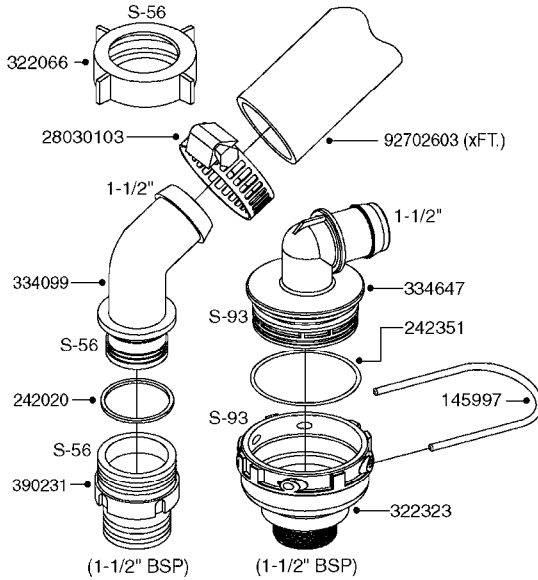

SUCTION SIDE OF PUMP (WITH 1-1/2" SUCTION PORT)