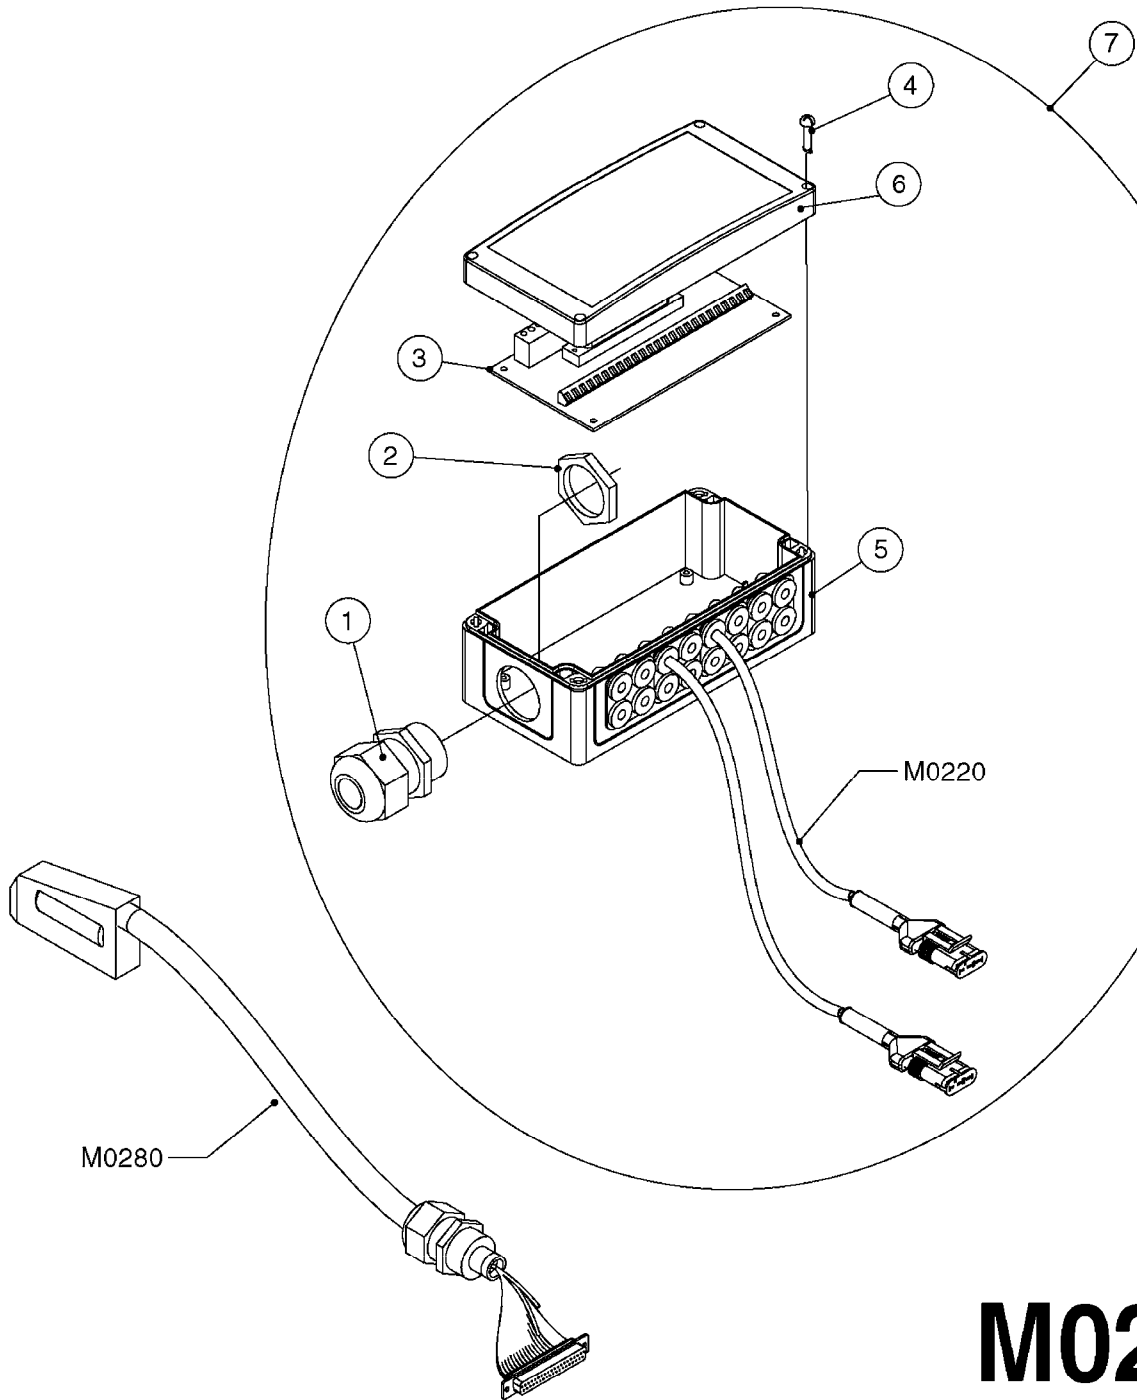

**M0220**

CABLES  
M0220-HIN, 12:05:18

Page 1  
Date 12.08.2020 9:59

Pos.	parts-n°	order qty	description
1	262150	1	SCREW ASSM.FOR D-SUB PLUG
2	26004900	1	CABLE FEM/MALE 37P L=9.5M
3	26005900	1	WIRE 37/37 POLE DAH/JOB COM
4	26006000	1	LEAD F AMP SUPERSEAL 3 WAYS L1,5M
4	26006100	1	CABLE L = 5.00M, AMP, MALE, 3P
4	26007000	1	CABLE L = 0.20M, AMP, MALE, 3P
4	26007100	1	CABLE L = 9.00M, AMP, MALE, 3P
4	26007200	1	CABLE 3POL AMP FEMALE L13M
5	26006200	1	CABLE L = 4.50M, AMP, MALE, 2P
5	26006300	1	CABLE L = 0.50M, AMP, MALE, 2P
5	26006400	1	CABLE L = 0.75M, AMP, MALE, 2P
5	26006500	1	CABLE L = 1.50M, AMP, MALE, 2P
5	26006600	1	CABLE L = 9.00M, AMP, MALE, 2P
6	26006700	1	CABLE L = 0.12M, AMP, FEMALE, 2P
7	26006800	1	CABLE L = 1.00M, AMP, FEMALE, 2P
8	26007300	1	CABLE L = 1.00M, AMP, FEMALE, 3P
9	26007400	1	CABLE L = 3.00M, AMP, EXT, 3P
9	26009800	1	CABLE L = 0.50M, AMP, EXT, 2P
10	26007500	1	CABLE FEM/FEM 15P L=3.5M
11	26016900	1	CABLE DB25M - DB25F L=8.5m
12	72450600	1	CAP F. AMP SUPER SEAL 2P PLUG
13	72450700	1	CAP F. AMP SUPER SEAL 3P PLUG
14	72450800	1	CAP F. AMP SUPER SEAL 4P PLUG