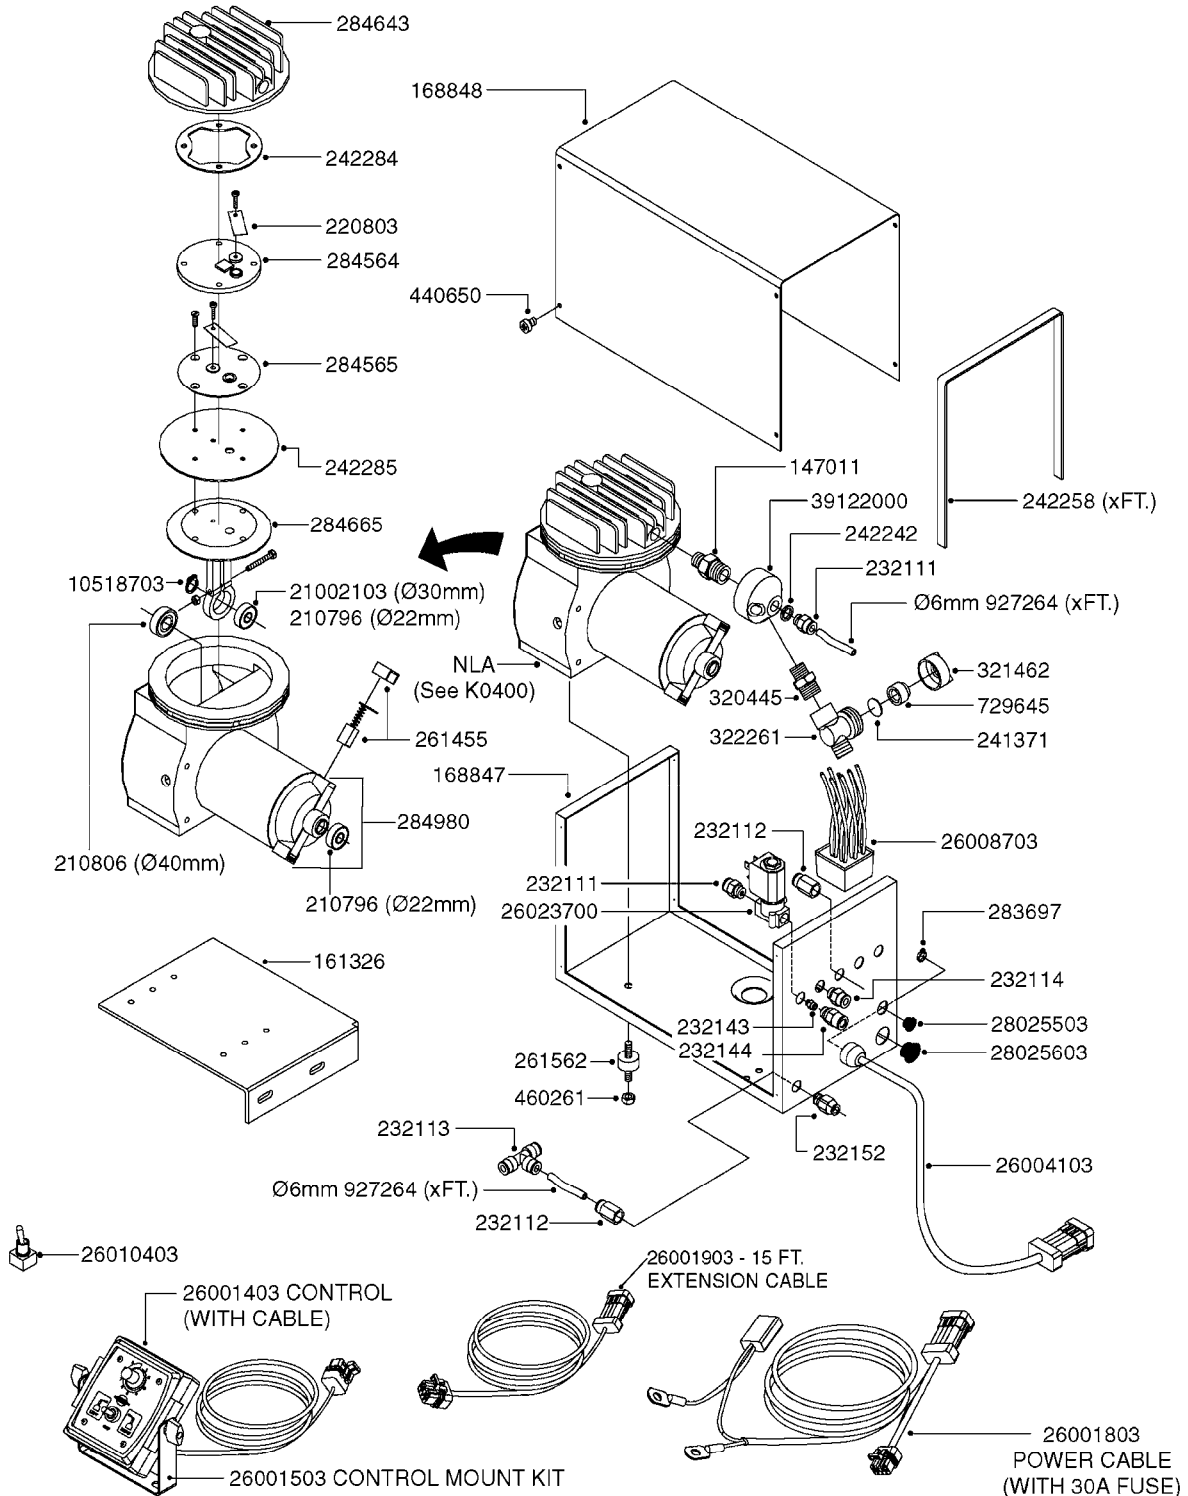

K0390

*Ø8mm 927306 (xFT.)
*Ø10mm 927330 (xFT.)

70019403 - COMPLETE ASSEMBLY

FOAM MARKER COMPRESSOR 2002
K0390-HIN, 01:01:16

Page 1
Date 12.08.2020 9:58

parts-n°	order qty	description
147011	1	HEX NIPPLE 3/8'X1/4'BSP BRASS
161326	1	MOUNT BKT. F. FOAM COMP.BOX 98
168847	1	ENCLOSURE LOWER F.MARKER
168848	1	COVER F. FOAM MARKER
210796	1	BEARING BALL D22/D8 X 7 608ZZ
210806	1	BEARING BALL D40/D17X12MM
220803	1	VALVE F. COMPRESSOR
232111	1	QUICK COUPLER 6MM X 1/8 EXT.
232112	1	QUICK COUPLER 6MM 1/8 INT.
232113	1	QUICK COUPLER 6MM T-PIECE
232114	1	COUPLER 1/8" THREADX8MM HOSE
232143	1	REDUCER 1/4'INT-1/8'EXT
232144	1	QUICK COUPLER 10MM X 1/4 EXT
232152	1	QUICK COUPLER 8MMX1/8 EXT.LONG
241371	1	DIAPHRAGM F.NO-DRIP,VULC
242242	1	O-RING F.AIR HOSE FITTING
242258	1	TRIM 3X10 SELF ADHESIVE 0012"
242284	1	HEAD GASKET F. COMPRESSOR
242285	1	DIAPHRAGM F. F/M COMP.
261455	1	BRUSH KIT-FOAM MARKER MOTOR
261562	1	RUBBER DAMPER 2XM6X25
283697	1	TIESTRAP 200MM
284564	1	PLATE F.COMPRESSOR HEAD
284565	1	PLATE F.COMPRESSOR HEAD
284643	1	COMPRESSOR HEAD F.FOAM MARKER
284665	1	CONNECTING ROD F.COMPRESSOR
284980	1	FLANGE REAR F. F.M.COMPRESSOR
320445	1	FITT.DK HN 1/4"X3/8" BSP
321462	1	CAP F.NO-DRIP ASSY.
322261	1	HOUSING F.SAFETY VALVE 3/8"
440650	1	SCREW 3.5x13 STAINLESS
460261	1	NUT HEX M6X1.00 LOCK DIN985 A2 SS
729645	1	NON-DRIP SPRING ASSY.GREEN 10
927264	1	HOSE R X PE D6/D4 X 0012"
927306	1	HOSE R X PE D8/D6 X 0012"BLACK
927330	1	HOSE R X PE D10/D8 X 012"BLACK
10518703	1	SNAP-RING OUTER 8X1
21002103	1	BEARING, 6200 2ZJEM (SKF)
26001403	1	HC FOAM MARKR CONSOLE VS3.0.00
26001503	1	HC FOAM MARKER CONSOLE MT.KIT
26001803	1	POWER CABLE
26001903	1	15' 7-PIN EXTENSION CABLE
26004103	1	FOAM MARKER CNTRL MOD CABL STD
26008703	1	FOAM MARKER CONTROL SCII
26010403	1	TOGGLE SWITCH MICRO-TRAK F.M.
26023700	1	SOLENOID VAL 12V 1/8' FLO '07
28025503	1	PLUG F.DRILLED HOLE 1/2"
28025603	1	PLUG F.DRILLED HOLE 3/4"
39122000	1	DISTR.HOUSING F.FOAM MARKER'07
70019403	1	FOAM MARKER COMPRESSOR KIT STD