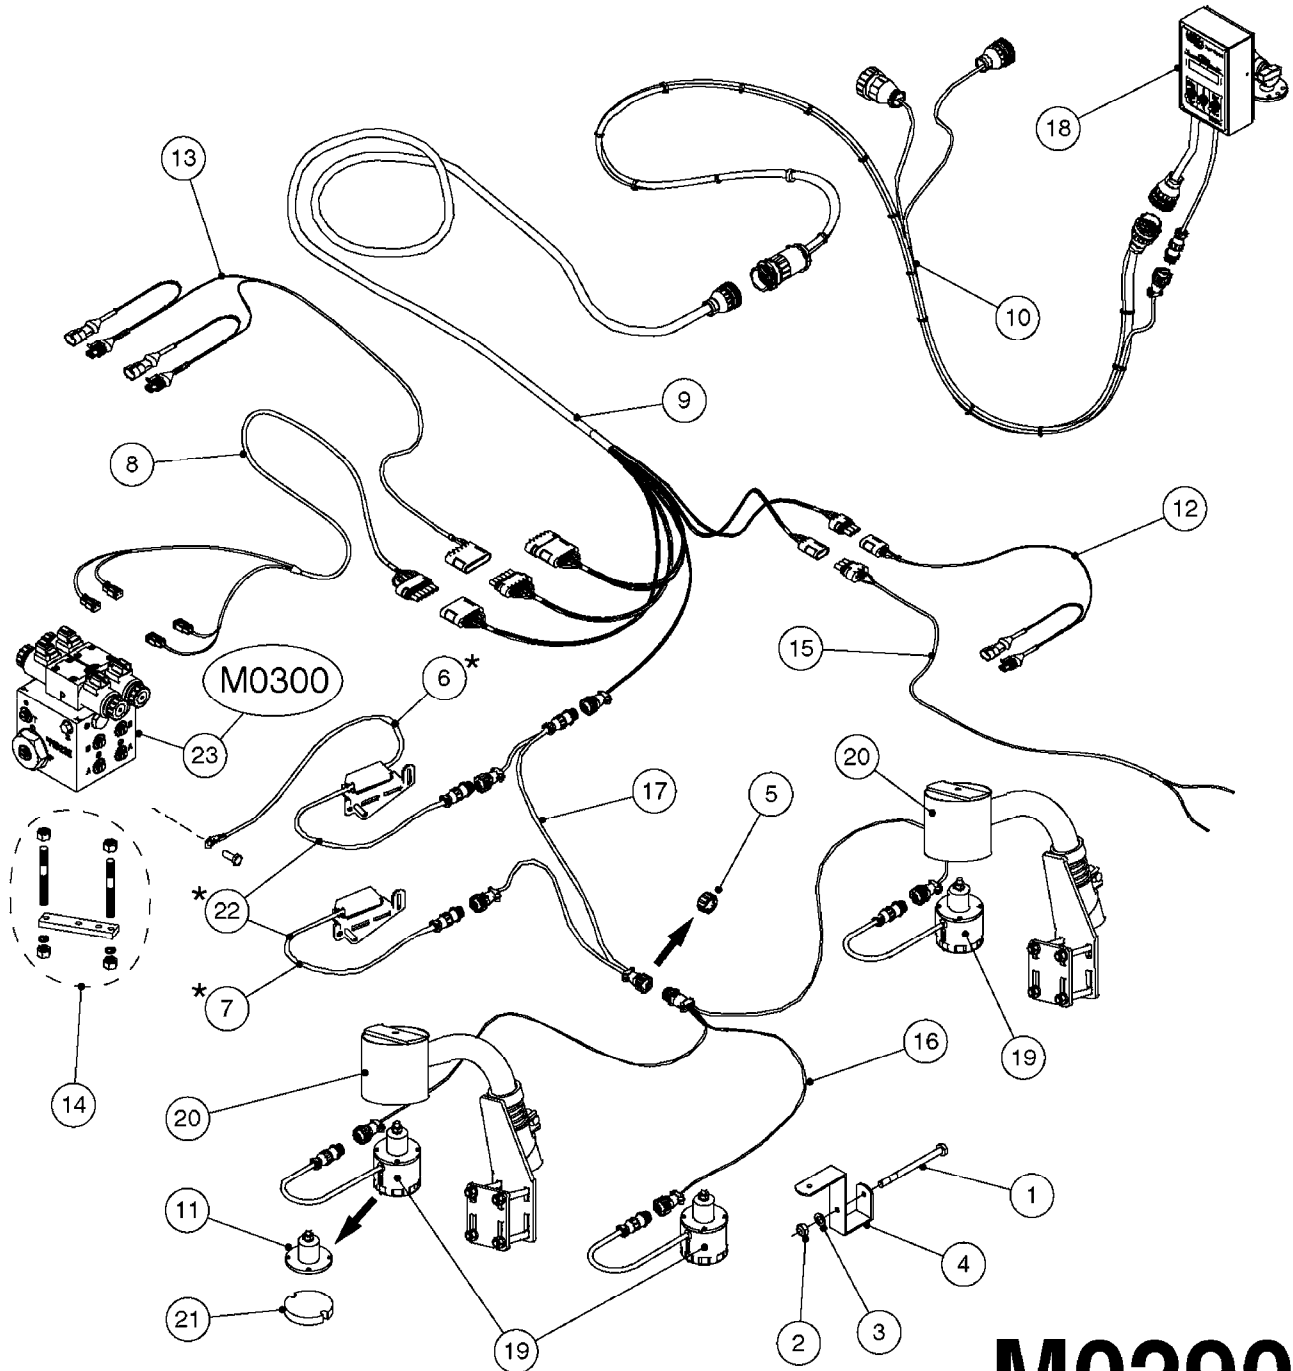

M0290

*CANNOT MIX OLD AND NEW STYLE ROLL SENSORS!

If replacing Norac P/N 44641 or 44642, must use pair of new style sensors (22).

Only new style sensors sold separately; (6) (Norac P/N 45000), (7) (Norac P/N 45001).

If unsure, pair of new style sensors works with all versions of UC4.

NORAC UC4 BOOM HEIGHT CONTROL
M0290-HIN, 01:01:16

Page 1
Date 12.08.2020 9:59

Pos.	parts-n°	order qty	description
1	410443	1	BOLT HEX 8.8 DEL M6X70
1	410605	1	BOLT HEX 8.8 DEL M6X80
2	460261	1	SPB/SPC BOOM
3	471124	1	NUT HEX M6X1.00 LOCK DIN985 A2 SS
4	16128603	1	WASHER, M6, Ø18/ 6.4X 1.6, SS
4	16128703	1	BRACKET F. SENSOR 60X60 TUBE SPB/SPC BOOM
5	26016303	1	BRACKET F. SENSOR 50x50 TUBE
6	26025903	1	FORCE BOOM (FTZ)
7	26026003	1	CONNECTOR RING CPC #11 NORAC
8	26026600	1	NORAC UC4+ ROLL SENSOR W/TEMP. CONFIRM NORAC P/N 45000
8	28055603	1	NORAC UC4+ ROLL SENSOR CONFIRM NORAC P/N 45001
9	28049503	1	NORAC CABLE VAR.RT.VLV DIN
10	28049603	1	3-PIN CONNECTORS/HIRSCHMAN
11	28050303	1	NORAC CABLE VAR.RT.VLV DEUTSCH
12	28050703	1	2-PIN CONNECTORS/DEUTSCH
13	28054303	1	NORAC CABLE EXTENSION
14	28055503	1	NORAC POWER CABLE
15	28055703	1	NORAC RUBBER TOP&BOLT F.SENSOR DIA.30MMX30MMX8MM
16	28085900	1	NORAC UC4+ OPEN CTR. CABLE
17	28086200	1	PARALIFT INTERFACE CABLE NORAC
18	28086300	1	NORAC VALVE MOUNTING HARDWARE
19	28086400	1	NORAC VALVE CABLE ROLL PIGTAIL
20	28086500	1	SENSOR BRANCH CABLE NORAC
21	28086600	1	CAN NODE DUAL CABLE NORAC
22	70112503	1	UC4 DISPLAY PANEL NORAC
23	78216100	1	UC4 ULTRASONIC SENSOR
			UC4 SENSOR MOUNTING BKT. NORAC
			FOAM DISC F. SENSOR NORAC
			UC4+ ROLL SENSOR KIT '11 HIN INCLUDES NORAC P/N 45000 & 45001
			NORAC VALVE BLOCK COMP, DEUTSCH CON.