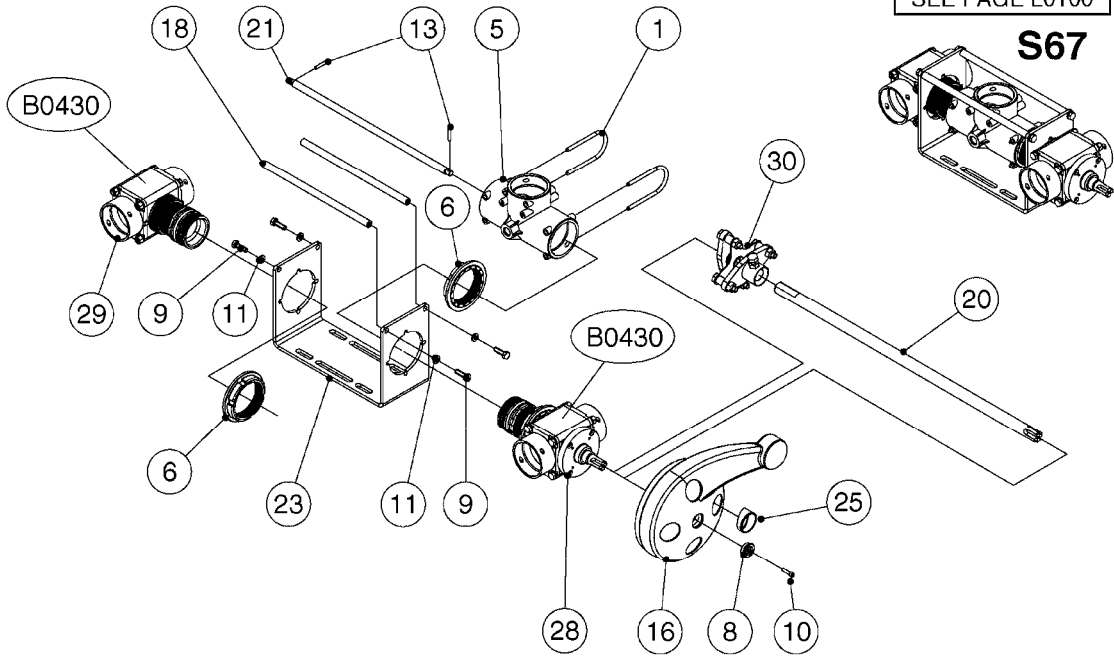

FOR S67 FITTINGS  
SEE PAGE L0100

**S67**

FOR S93 FITTINGS  
SEE PAGE L0110

**S93**

**B0500**

SMART VALVE S67 S93 (07)  
B0500-HIN, 28:01:19

Page 1  
Date 12.08.2020 9:57

Pos.	parts-n°	order qty	description
1	145996	1	FITT.DK S-67 FORK
2	145997	1	FITT.DK S-93 FORK
3	242351	1	O-RING D69.5X3.0 VITON F.S-93
4	322109	1	FITT.DK S-93 BULKHEAD NUT
5	322224	1	FITT.DK S-67 TEE
6	322320	1	NUT F.3 WAY VALVE S56
7	334545	1	FITT.DK S-93 TEE
8	334594	1	PLUG F.VALVE HANDLE BLACK
9	410362	1	BOLT HEX 8.8 SS M6X20
10	410922	1	CYL.SKR 8.8 DEL M4X20 RST
10	450902	1	BOLT ALLEN HEAD M4 X 16MM
11	471125	1	WASHER M6U 6.4X14X1.2,A2 SS
12	480733	1	PIN D6 X 40
13	480803	1	PIN Ø4 X 25
14	728525	1	FITT. S93 CONNECTOR W/O-RINGS
15	741844	1	VALVE HANDLE ASSY. SUCTION NCM
16	741845	1	VALVE HANDLE ASSY. PRESSUR NCM
17	14021500	1	SPINDLE F.S93 SMART VALVE
18	14022700	1	SPACER TUBE Ø10 L=212 SS
19	14038100	1	AXLE FOR SUCTION VALVE HANDLE
20	14038200	1	AXLE FOR PRESSURE VALVE HANDLE
21	14068700	1	SPINDLE,SMART VALVE S67 10MM
22	16059900	1	BRACKET 2 STK S93 SMART VALVE
23	16082300	1	BRACKET 2PCS S67 VALVE 15 BAR
24	28168400	1	HAIRPIN Ø5 S67/S93
25	33505200	1	PLUG FOR SMART VALVE HANDLE
26	72138000	1	VALVE S93 "V2" SMART VALVE
27	72138600	1	VALVE S93 "V3" SMART VALVE
28	72172100	1	VALVE S67 "V1" SMART VALVE
28	72538000	1	NCM 4400/6600 VALVE S67, LONG SPINDLE NAV 3000/4000
29	72172200	1	VALVE S67 "V2" SMART VALVE
30	72283000	1	AXLE JOINT F. SMARTVALVE HANDL