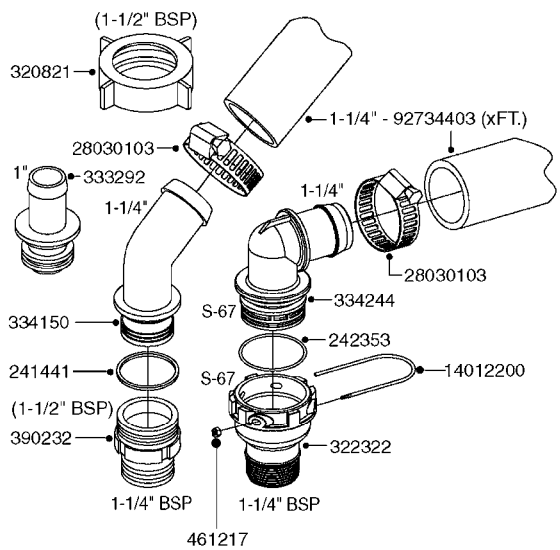

PRESSURE SIDE OF PUMP