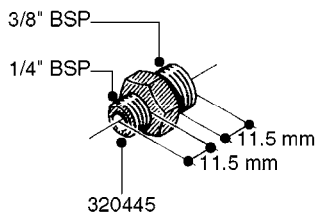

**L0030**

FITTINGS - HEXAGON NIPPLES  
L0030-HIN, 01:01:16

Page 1  
Date 12.08.2020 9:58

parts-n°	order qty	description
10015303	1	FITT.PO.HN 1.00X1.00 M1000
10425003	1	FITT.PO.HN 1.25X1.00 MCPHEE
320132	1	FITT.DK HN 1" BSP
320176	1	FITT.DK HN 3/8"X1/2" BSP
320445	1	FITT.DK HN 1/4"X3/8" BSP
320655	1	FITT.DK HN 1/2"-1/2" BSP
320692	1	FITT.DK HN 3/8'BSPX1/4'NPT
320703	1	FITT.DK HN 3/8BSP X1/2 &1/4NPT
320725	1	FITT.DK NIPPLE 3/8"-3/8" BSP
320902	1	FITT.DK HN 3/8'X 1/4' BSP
390232	1	FITT.DK HN 1-1/2' X 1-1/4' BSP
390276	1	FITT.DK HN 1'BSP