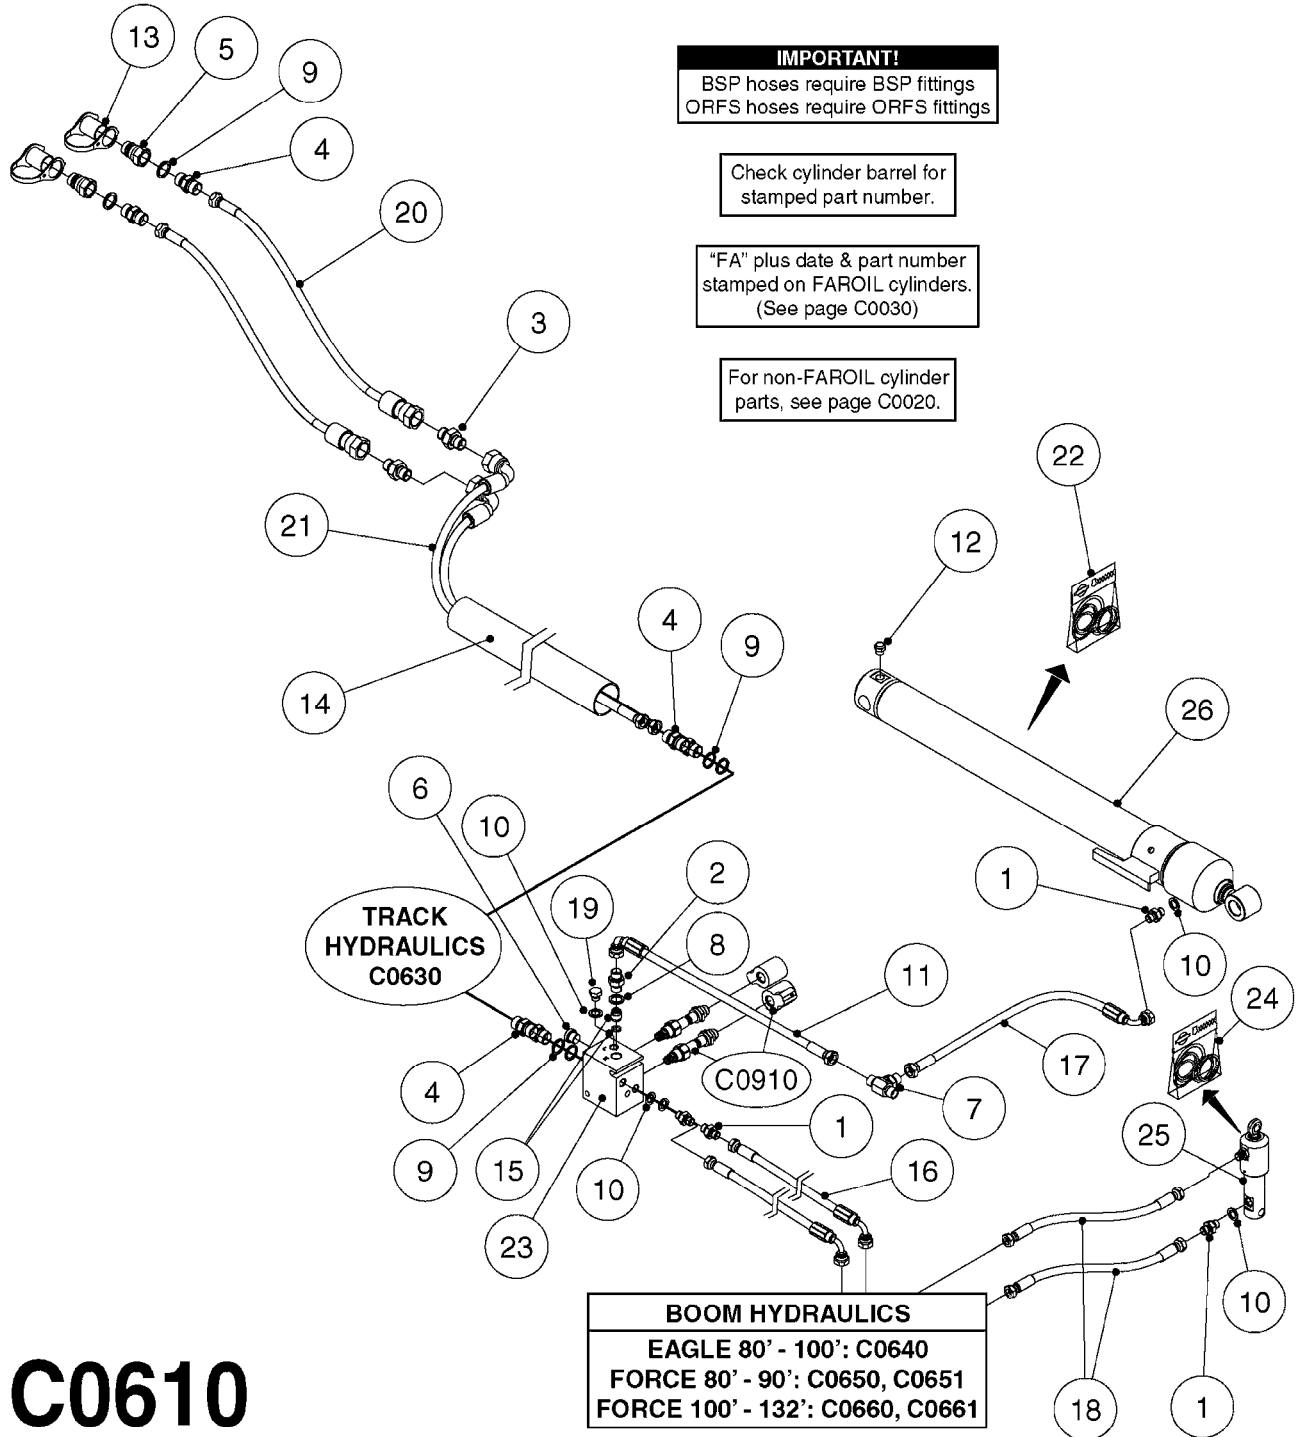

**C0590**

HYD.BLOCK EAGLE/FORCE 2012  
C0590-HIN, 13:05:19

Page 1

Date 12.08.2020 9:58

Pos.	parts-n°	order qty	description
1	146845	1	HEX NIPPLE 1/4"x1/4" BSP
1	23234500	1	HEX NIPPLE 1/4" - 9/16" ORFS
1	146851	1	HEX NIPPLE 1/4"x1/4" 0.7MM BSP
1	23234700	1	HEX NIPPLE 1/4"-9/16" - 0.7mm ORFS
1	147498	1	HEX NIPPLE 1/4"-1/4" 1.2mm BSP
1	23234100	1	HEX NIPPLE 1/4"-9/16" - 1.2mm ORFS
2	231103	1	PLUG 1/4" BSP, O-RING 08BPUP04
3	231987	1	PLUG 1/8" BSP W/GASKET
4	241404	1	DOWTY SEAL 1/4"
5	242102	1	O-RING Ø9.25X1.78 NITRIL 90SH
6	420847	1	BOLT HEX 8.8 DEL M8X85
7	450964	1	SCREW M5X30 F.CYLINDER
8	460143	1	LOCK NUT M8 SST A2 DIN985
9	782124	1	SWITCH VALVE OUTS.1/8" 5000PSI
10	782131	1	BLIND PLUG F.3/4" CARTR.VALVE
11	14010400	1	PLUG 1/4" BSP
12	14098600	1	HYD. BLOCK SPC/FTZ 3/4" 2010
13	70084403	1	HYD. BLOCK, 5P, FOLD/FLOW
14	78216800	1	FLOW REGULATING VALVE, 3/4"
15	78217800	1	MAGNET VLV.MD1L-S3/10N-D12K8DT