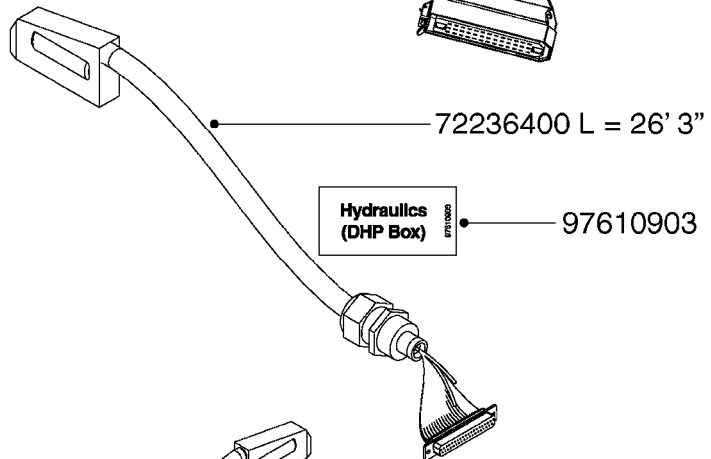

**M0280**

39 PIN CABLES  
M0280-HIN, 28:03:17

Page 1  
Date 12.08.2020 9:59

parts-n°	order qty	description
262158	1	PLUG INSERT 39 POLE MALE
262159	1	PLUG INSERT 39 POLE FEMALE
262160	1	PLUG HOUSING 39 POLE FEMALE
262161	1	PLUG HOUSING F/39 POLE MALE
440634	1	SCREW 5/8"
440732	1	PT SCREW 35X12B Z5452 ELZ
14034200	1	CODE BRACKET FOR 39 PIN CABLE
26003900	1	WIRE 37-39 PIN EVC, 6.6'
26004200	1	WIRE 37-39 PIN EVC, 57.4'
26008400	1	WIRE 39-PIN 24 WIRE L=8M
26011903	1	WIRE 39-39 POLE EXT. 3660MM
28027500	1	WIRE 37-39 PIN EVC, 37.7'
28028700	1	WIRE 37-39 PIN EVC, 45.9'
28028800	1	WIRE 37-39 PIN EVC, 16.4'
28028900	1	WIRE 37-39 PIN EVC, 26.2'
72236400	1	DAH CONN. WIRE/TRACTOR L=8M
97610803	1	DECAL-SRAY BOX 39-PIN
97610903	1	DECAL-HYDRAULIC BOX 39-PIN