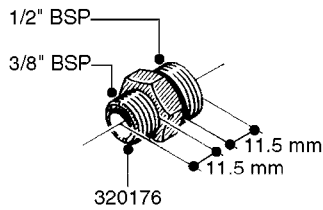

**L0030**

FITTINGS - HEXAGON NIPPLES  
L0030-HIN, 01:01:16

Page 1  
Date 12.08.2020 9:58

parts-n°	order qty	description
10015303	1	FITT.PO.HN 1.00X1.00 M1000
10425003	1	FITT.PO.HN 1.25X1.00 MCPHEE
320132	1	FITT.DK HN 1" BSP
320176	1	FITT.DK HN 3/8"X1/2" BSP
320445	1	FITT.DK HN 1/4"X3/8" BSP
320655	1	FITT.DK HN 1/2"-1/2" BSP
320692	1	FITT.DK HN 3/8'BSPX1/4'NPT
320703	1	FITT.DK HN 3/8BSP X1/2 &1/4NPT
320725	1	FITT.DK NIPPLE 3/8"-3/8" BSP
320902	1	FITT.DK HN 3/8'X 1/4' BSP
390232	1	FITT.DK HN 1-1/2' X 1-1/4' BSP
390276	1	FITT.DK HN 1'BSP