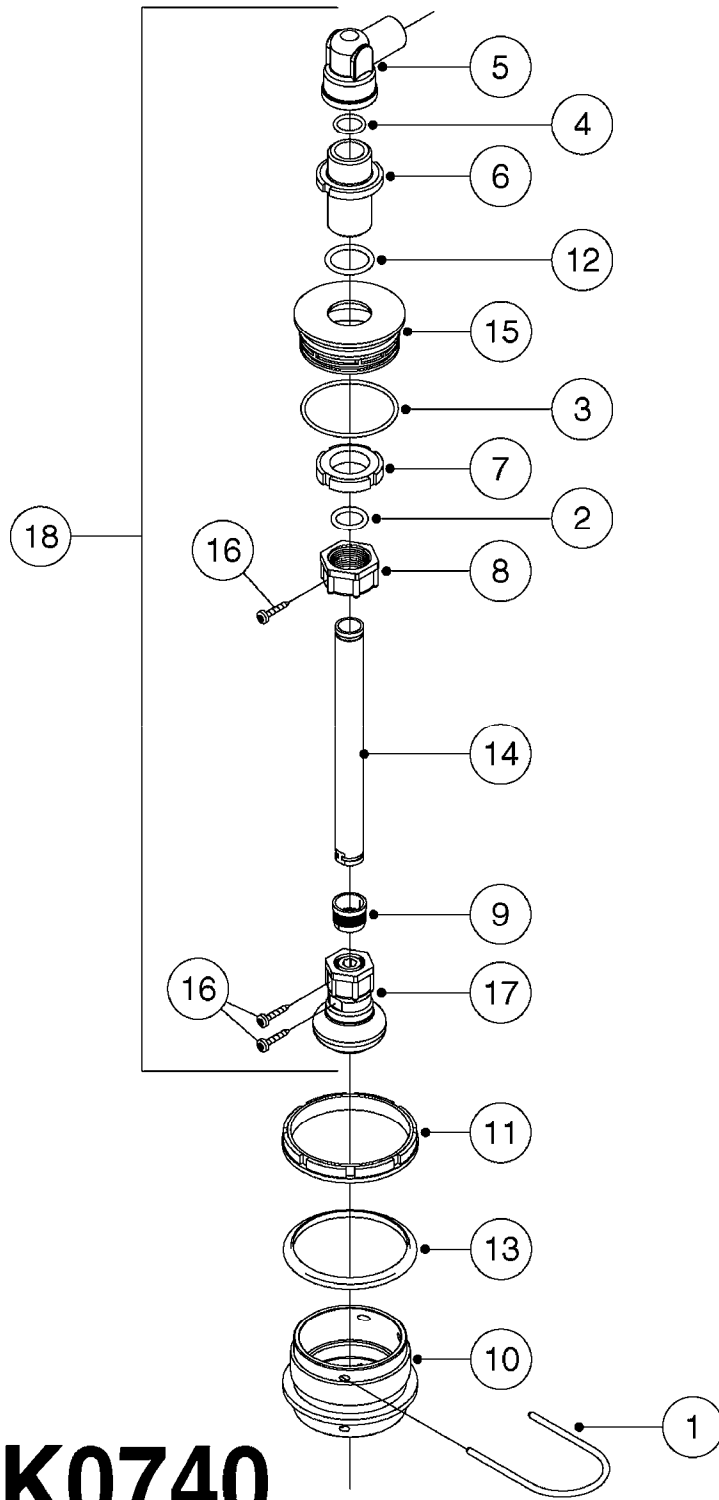

K0740

RINSE SYSTEM NOZZLE - LOW MOD.
K0740-HIN, 01:01:16

Page 1

Date 12.08.2020 9:58

Pos.	parts-n°	order qty	description
1	145997	1	FITT.DK S-93 FORK
2	240306	1	O-RING D29/D21X4
3	242351	1	O-RING D69.5X3.0 VITON F.S-93
4	242355	1	O-RING D19.2X3.0 VITON F.S-40
5	320342	1	FITT.DK EL 3/4" M X 1" F BSP
6	320456	1	FITT.DK BULKHEAD 1" BSP DOUBLE
7	320471	1	FITT.DK NUT 1" BSP JAMB
8	320574	1	FITT.DK NUT 1" BSP SPECIAL
9	321484	1	BUSHING THREADED F.NOZZ.TUBE
10	322105	1	FITT.DK S-93 BULKHEAD DOUBLE
11	322109	1	FITT.DK S-93 BULKHEAD NUT
12	332577	1	O-RING D38/D30X4 F.1" PUR.
13	334262	1	GASKET F.S-93 BULKHEAD
14	341106	1	TUBE F.RINSE NOZZLE L=220
15	390485	1	FITT.DK S-93 PLUG W D34 HOLE
16	440665	1	SCREW M4.2X16 STAINLESS
17	728014	1	RINSE NOZZLE MOUNTED
18	72358000	1	TANK RINSE LOW MOD.ASSMBLY NCM