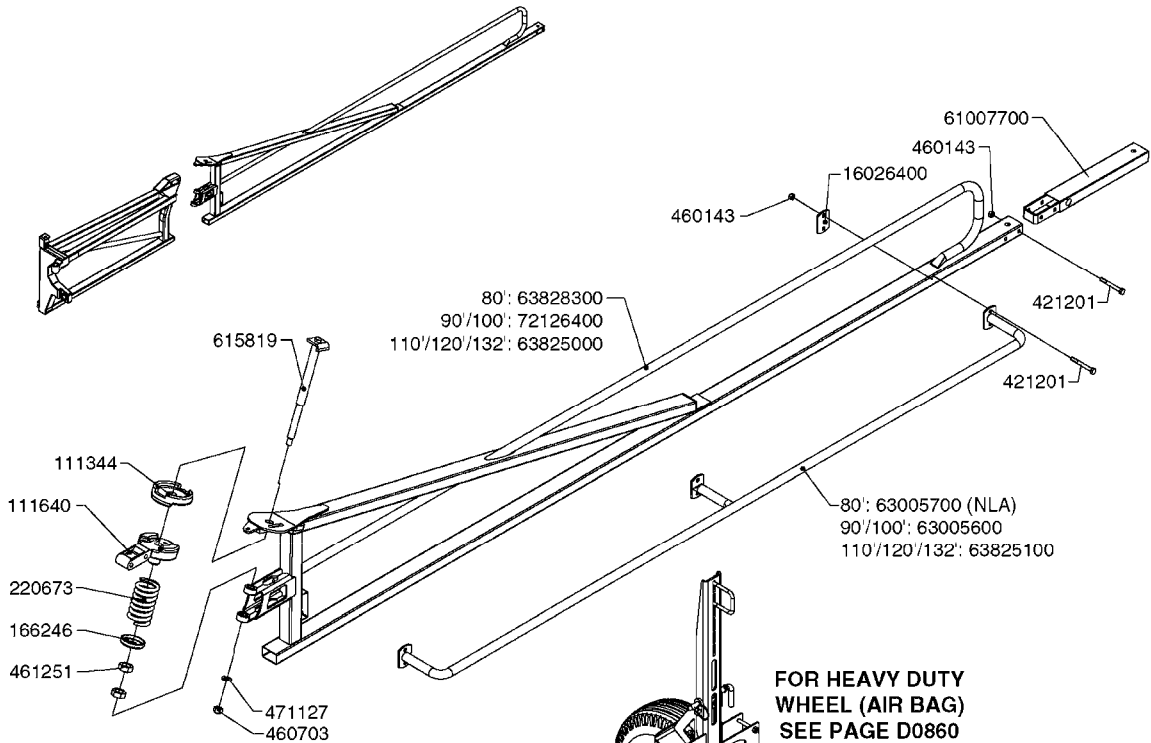

FOR HEAVY DUTY WHEEL (AIR BAG) SEE PAGE D0860