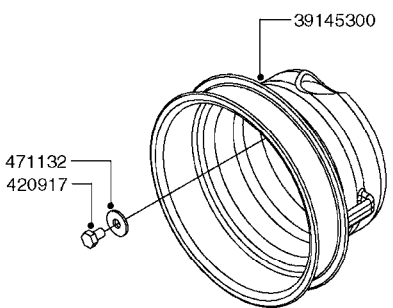

SUCTION SIDE OF PUMP (WITH 2" SUCTION PORT)

COMPLETE PUMP
(NLA) REPLACED BY 464 PUMP (SEE PAGE A0350)

A0390