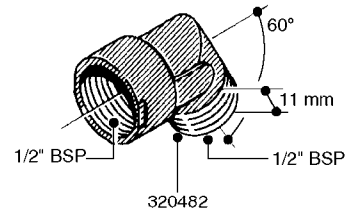

**L0030**

FITTINGS - HEXAGON NIPPLES  
L0030-HIN, 01:01:16

Page 1  
Date 12.08.2020 9:58

parts-n°	order qty	description
10015303	1	FITT.PO.HN 1.00X1.00 M1000
10425003	1	FITT.PO.HN 1.25X1.00 MCPHEE
320132	1	FITT.DK HN 1" BSP
320176	1	FITT.DK HN 3/8"X1/2" BSP
320445	1	FITT.DK HN 1/4"X3/8" BSP
320655	1	FITT.DK HN 1/2"-1/2" BSP
320692	1	FITT.DK HN 3/8'BSPX1/4'NPT
320703	1	FITT.DK HN 3/8BSP X1/2 &1/4NPT
320725	1	FITT.DK NIPPLE 3/8"-3/8" BSP
320902	1	FITT.DK HN 3/8'X 1/4' BSP
390232	1	FITT.DK HN 1-1/2' X 1-1/4' BSP
390276	1	FITT.DK HN 1'BSP