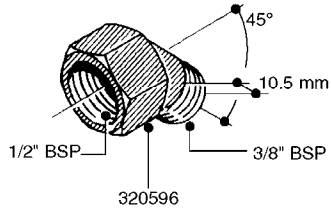

**L0030**

FITTINGS - HEXAGON NIPPLES  
L0030-HIN, 01:01:16

Page 1  
Date 12.08.2020 9:58

parts-n°	order qty	description
10015303	1	FITT.PO.HN 1.00X1.00 M1000
10425003	1	FITT.PO.HN 1.25X1.00 MCPHEE
320132	1	FITT.DK HN 1" BSP
320176	1	FITT.DK HN 3/8"X1/2" BSP
320445	1	FITT.DK HN 1/4"X3/8" BSP
320655	1	FITT.DK HN 1/2"-1/2" BSP
320692	1	FITT.DK HN 3/8'BSPX1/4'NPT
320703	1	FITT.DK HN 3/8BSP X1/2 &1/4NPT
320725	1	FITT.DK NIPPLE 3/8"-3/8" BSP
320902	1	FITT.DK HN 3/8'X 1/4' BSP
390232	1	FITT.DK HN 1-1/2' X 1-1/4' BSP
390276	1	FITT.DK HN 1'BSP