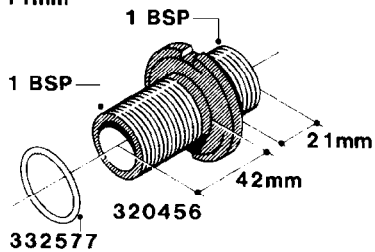

**L0050**

FITTINGS - HOSE CONNECTORS  
L0050-HIN, 01:01:16

Page 1

Date 12.08.2020 9:58

parts-n°	order qty	description
242594	1	O-RING D14 X 1.78 SCH.70-EPDM
320294	1	FITT.DK TEE 3/8X3/8HB X1/2"BSP
320305	1	FITT.DK HB 3/4'- 3/4' BSP
320386	1	FITT.DK TEE 3/8X3/8HB X3/8"BSP
320397	1	FITT.DK ELB 3/8"HB X 3/8" BSP
320401	1	FITT.DK TEE 1/2X1/2HB X1/2"BSP
320412	1	FITT.DK TEE 1/2X1/2HB X3/8'BSP
320423	1	FITT.DK ELB 1/2'HB X 3/8' BSP
320891	1	FITT.DK HB 3/8'- 3/8' BSP
320972	1	FITT.DK HB 5/16'- 1/4' BSP
322046	1	FITT.DK TEE 1/2X1/2HB X3/4'BSP
322048	1	FITT.DK TEE 3/4X3/4HB X3/4'BSP
330595	1	O-RING D24.6/D20X2.1 -3/4"
333137	1	FITT.DK CONN.1/2" F.NOZZ. DOUB
333141	1	FITT.DK CONN.1/2" F.NOZZ.SING
334041	1	FITT.DK CONN.3/4' F.NOZZ. SING
334042	1	FITT.DK CONN.3/4' F.NOZZ. DOUB
334195	1	FITT.DK ELB. 3/4"HB X 3/4"HB
10012103	1	FITT.PO.HB 1.25X1.50 IMB1012
10014003	1	FITT.PO.HB 1.25X1.25 IMB1010
10036903	1	FITT.PO.HB 1.50X1.50 IMB1212
28019303	1	FITTING HB ELB 3/4NPT-3/4HOSE
61016500	1	HOSE TAIL 3/4" 90°+RG CAP 3/4"
72026700	1	NOZZLE TUBE ADAPTER W/O-RING