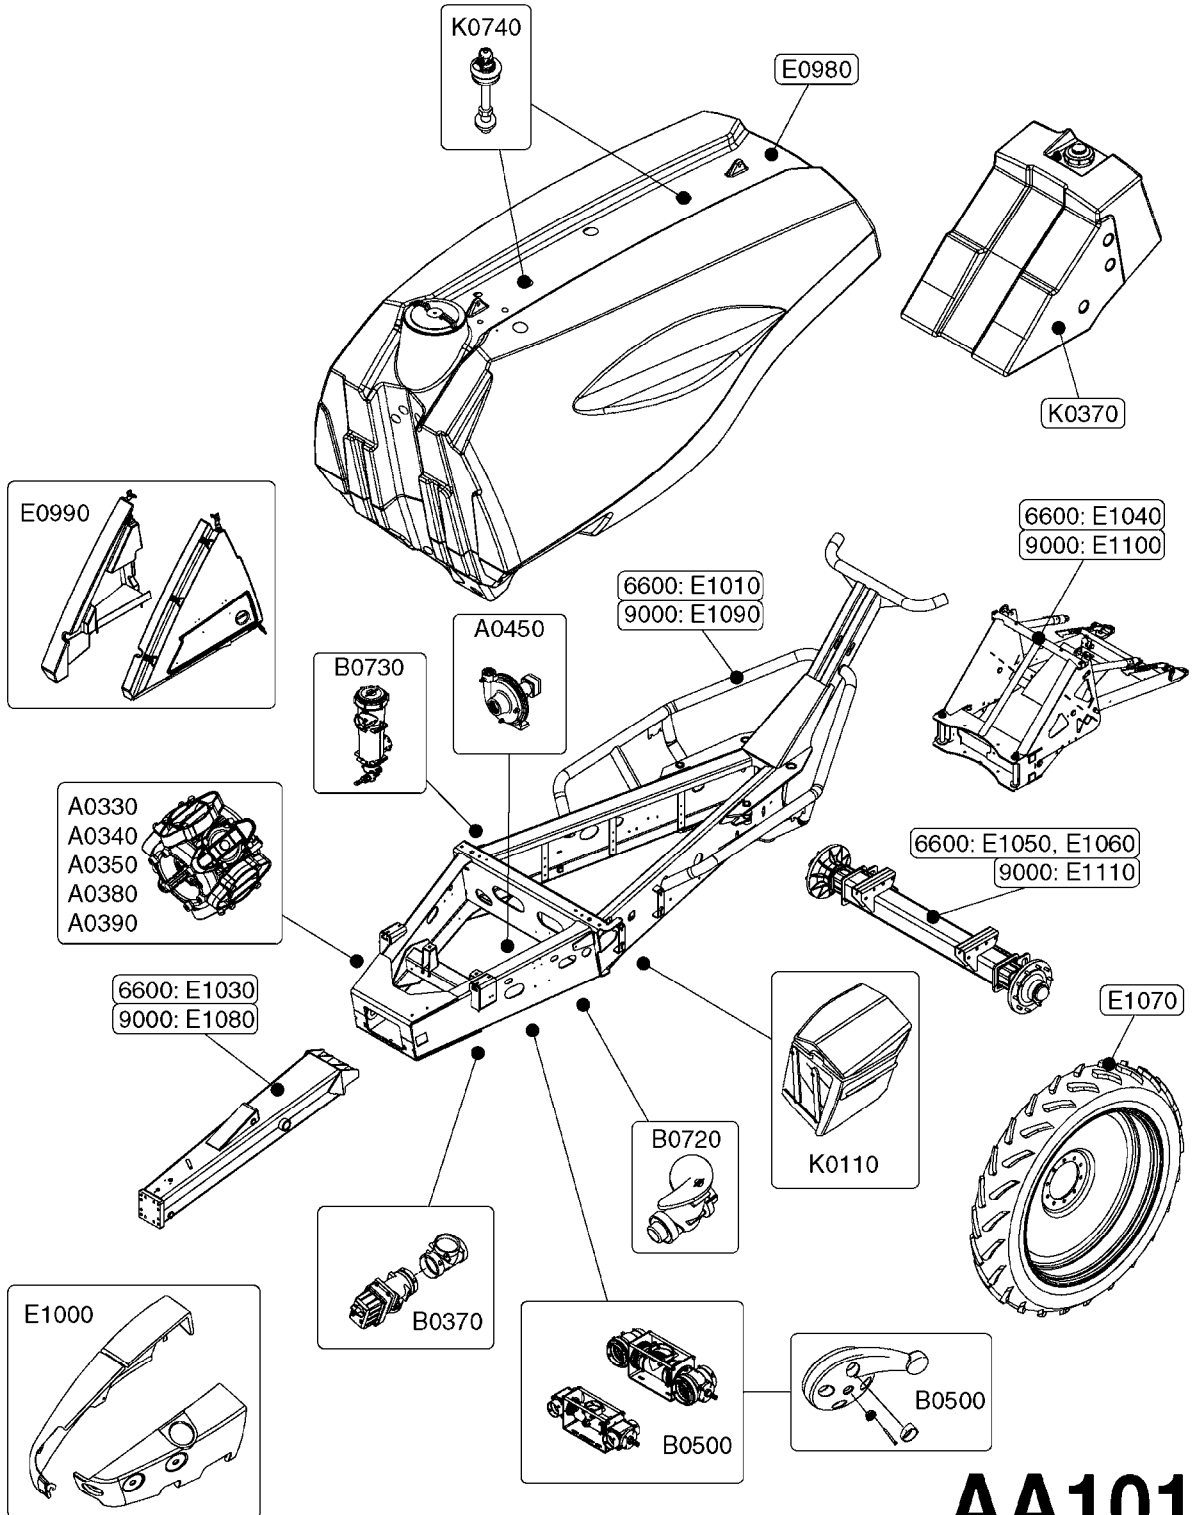

C.V. PTO SHAFTS - BONDIOLI
G-SERIES
A0610-HIN, 23:10:18

Page 1

Date 12.08.2020 9:57

parts-n°	order qty	description
10627103	1	PTO PIN TUBE RETAINER CV OUTER
28009003	1	PTO TUBE OUTER F.CV 1060MM
28009803	1	PTO PIN TUBE RETAINER OUTER
28009903	1	PTO TUBE RETAINER INNER
28010103	1	PTO YOKE F.INNER TUBE CV PTO
28010203	1	PTO YOKE 1-3/8X21SPL
28035003	1	PTO 1-3/8/21X1-3/8/21X1260 CV
28035103	1	PTO 1-3/4/20X1-3/8/21X1260 CV
28035203	1	PTO 1-3/4/20X1-3/8/21X1210 CVH
28040203	1	PTO YOKE 1-3/8X21SPL SLIP F.CV
28040303	1	UNIV. JOINT 22x86mm CV BLK.
28040403	1	PTO YOKE INNER F.CV PTO SHAFT
28040603	1	PTO YOKE 1-3/8X21SPL BLACK
28040703	1	SAFETY CHAIN F.CV BLACK PTO
28040903	1	SELF TAPPING SHIELDING SCREW
28041303	1	PTO YOKE 1-3/4X20SPL SLIP F.CV
28041803	1	DECAL DANGER GUARD MISSING
28041903	1	DECAL DANGER ROT.DRIVELINE
28042003	1	PTO YOKE 1-3/4X20SPL SLIP F.CV
28089203	1	UNIV.JOINT 27X100MM F.CV
28094003	1	PTO SHIELD COMPLETE BLACK
28098103	1	PTO SHIELD COMPLETE BLACK
28098903	1	PTO TUBE YOKE #6-G7 INNER
28099203	1	PTO TUBE INNER #4 1050MM
28099303	1	PTO TUBE YOKE G7 OUTER
28099503	1	PTO TUBE OUTER 1040MM
28099703	1	PTO TUBE INNER #6 1050MM
28099803	1	SELF TAPPING SCREW 4.8X22
28100003	1	ROLL PIN 10X65
28100403	1	UNIV. JOINT S4-G4 27X74.6MM
28100503	1	UNIV. JOINT S7-G7 30.2X91.5MM
28100603	1	PTO YOKE 1-3/8"X21 S7-G7 BALL LOCK

AA101