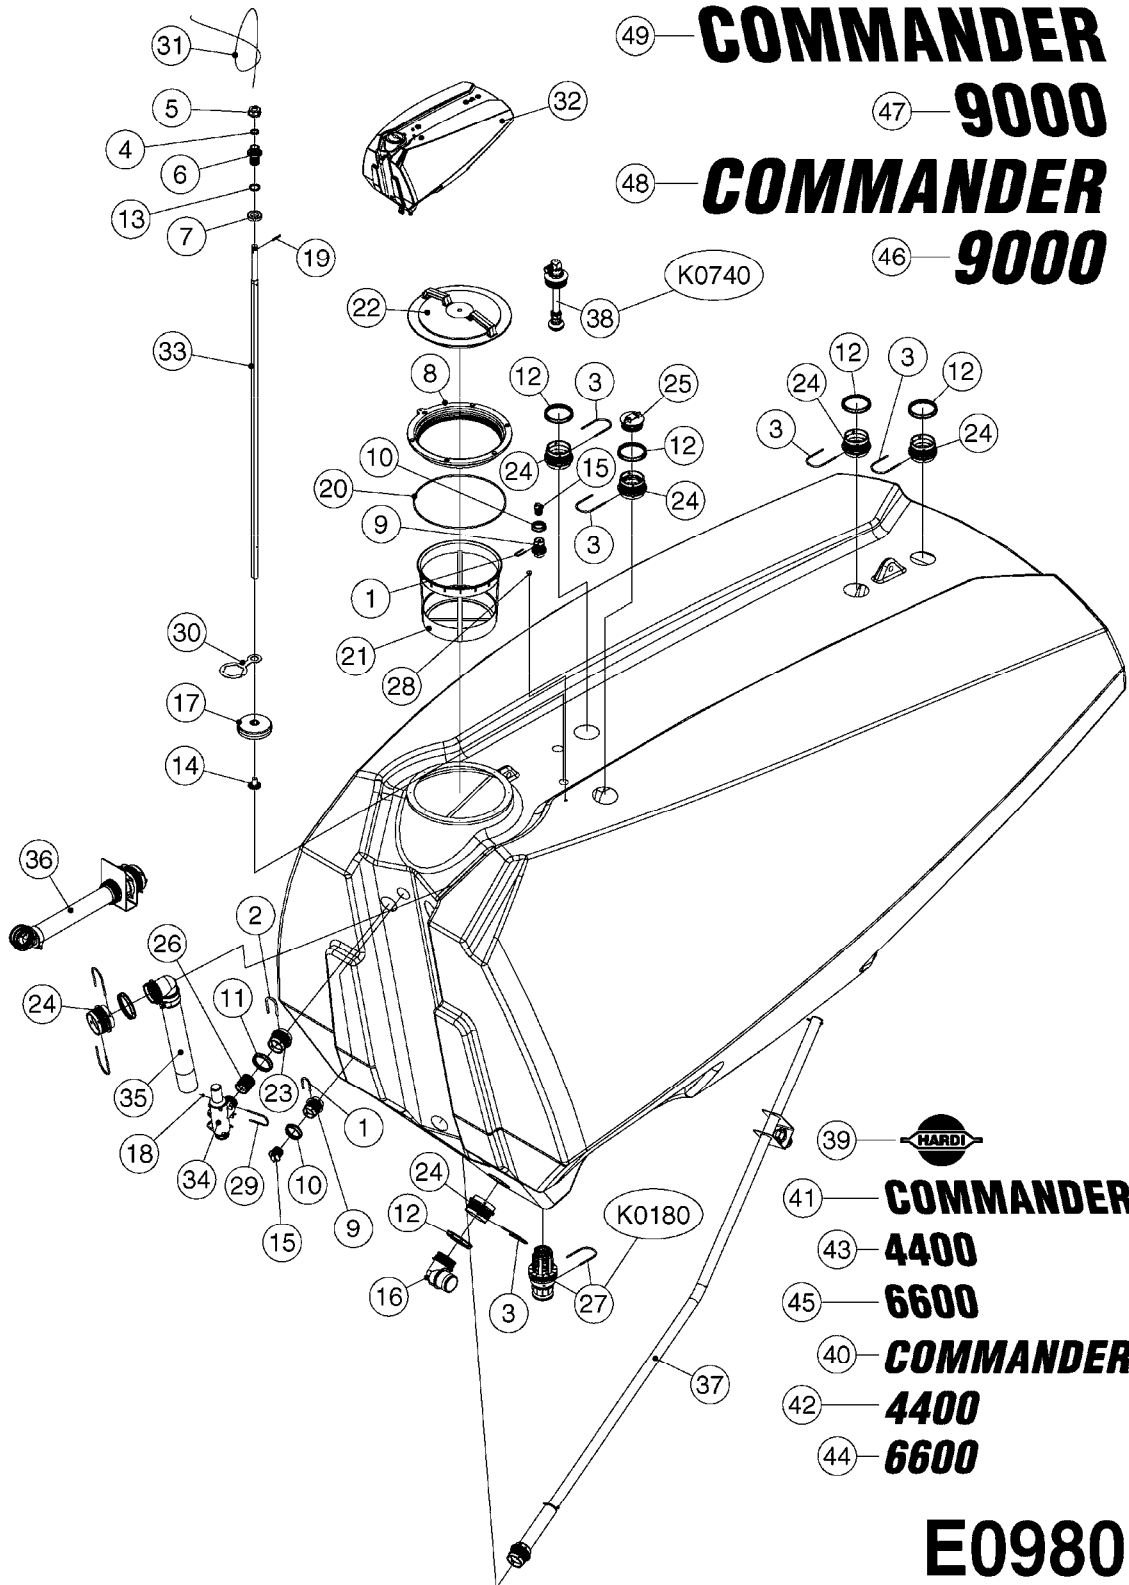

**E0900**

CAMOPLAST HUB ASSY. MID-ROLLER  
E0900-HIN, 01:01:16

Page 1

Date 12.08.2020 9:58

Pos.	parts-n°	order qty	description
1	28080603	1	HUB ASSY.MID-ROLLER
2	28081803	1	BEARING ASSEMBLY - OUTER
3	28082303	1	WHEEL SEAL, TRIPLE LIP
4	28082403	1	WEAR RING
5	28082503	1	BEARING ASSEMBLY, 783 OUTER
6	28082603	1	WASHER 0.94"IDX2"ODX0.16"
7	28082703	1	COTTER PIN 1-3/4" X 5/32"
8	28082803	1	CASTLE NUT 7/8"-14 UNF
9	28082903	1	DUST CAP 2-3/4"OD X 2-7/16"
10	28083003	1	LUG NUT SET (6) MID-ROLLER
11	28083103	1	WHEEL STUD SET (6) MID-ROLLER