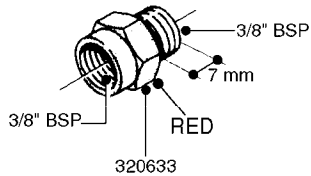

**L0030**

FITTINGS - HEXAGON NIPPLES  
L0030-HIN, 01:01:16

Page 1  
Date 12.08.2020 9:58

parts-n°	order qty	description
10015303	1	FITT.PO.HN 1.00X1.00 M1000
10425003	1	FITT.PO.HN 1.25X1.00 MCPHEE
320132	1	FITT.DK HN 1" BSP
320176	1	FITT.DK HN 3/8"X1/2" BSP
320445	1	FITT.DK HN 1/4"X3/8" BSP
320655	1	FITT.DK HN 1/2"-1/2" BSP
320692	1	FITT.DK HN 3/8'BSPX1/4'NPT
320703	1	FITT.DK HN 3/8BSP X1/2 &1/4NPT
320725	1	FITT.DK NIPPLE 3/8"-3/8" BSP
320902	1	FITT.DK HN 3/8'X 1/4' BSP
390232	1	FITT.DK HN 1-1/2' X 1-1/4' BSP
390276	1	FITT.DK HN 1'BSP