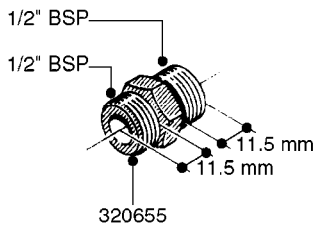

**L0030**

FITTINGS - HEXAGON NIPPLES  
L0030-HIN, 01:01:16

Page 1  
Date 12.08.2020 9:58

parts-n°	order qty	description
10015303	1	FITT.PO.HN 1.00X1.00 M1000
10425003	1	FITT.PO.HN 1.25X1.00 MCPHEE
320132	1	FITT.DK HN 1" BSP
320176	1	FITT.DK HN 3/8"X1/2" BSP
320445	1	FITT.DK HN 1/4"X3/8" BSP
320655	1	FITT.DK HN 1/2"-1/2" BSP
320692	1	FITT.DK HN 3/8'BSPX1/4'NPT
320703	1	FITT.DK HN 3/8BSP X1/2 &1/4NPT
320725	1	FITT.DK NIPPLE 3/8"-3/8" BSP
320902	1	FITT.DK HN 3/8'X 1/4' BSP
390232	1	FITT.DK HN 1-1/2' X 1-1/4' BSP
390276	1	FITT.DK HN 1'BSP