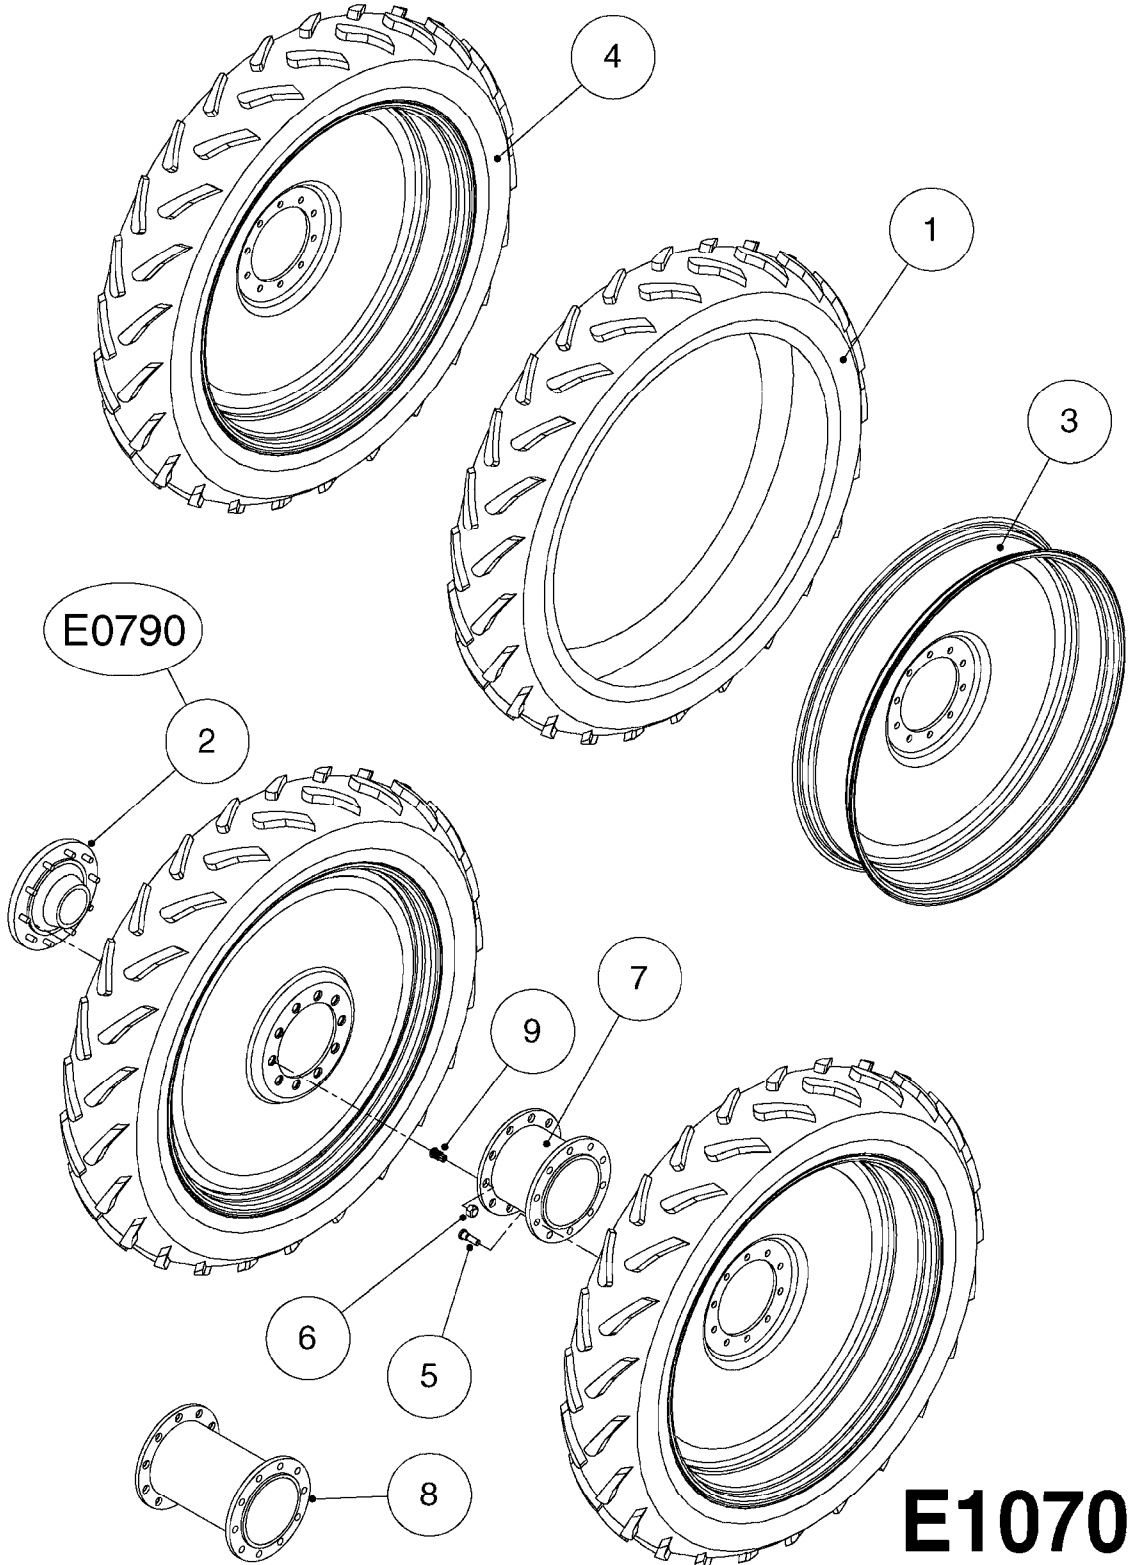

WHEELS FOR NEW COMMANDER
E1070-HIN, 01:01:16

Page 1
Date 12.08.2020 9:58

Pos.	parts-n°	order qty	description
1	10615703	1	TIRE 320 90R46' RAD.TL 357774
2	28045703	1	HUB ASSY 10-13.19-11.02 25000#
3	28007103	1	RIM,10x46,5.75NOS,13.189BC
4	28031203	1	TIRE ASSY. 320/90R50" HL R.H.
4	28031303	1	TIRE ASSY. 320/90R50" HL L.H.
4	28037603	1	TIRE ASSY.320/90R50" R.H. DUAL
4	28037703	1	TIRE ASSY.320/90R50" L.H. DUAL
4	28038603	1	TIRE 320/90R50" 161A8B HI LOAD
4	70006303	1	WHEEL ASM. 320/90R46 LH
4	70006703	1	WHEEL ASM. 320/90R46 RH
5	28034803	1	STUD 3/4"NF/5/8"KNURL L=2-5/8"
6	46000303	1	NUT, BUD WHEEL, OUTER, RH
7	61011203	1	DUAL SPACER 22" ROW 50" TIRE
8	61011303	1	DUAL SPACER 30" ROW 50" TIRE
9	46000203	1	NUT, BUD WHEEL, INNER, RH