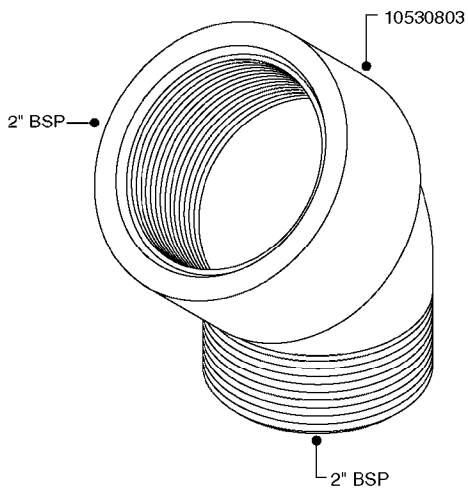

**L0030**

FITTINGS - HEXAGON NIPPLES  
L0030-HIN, 01:01:16

Page 1  
Date 12.08.2020 9:58

parts-n°	order qty	description
10015303	1	FITT.PO.HN 1.00X1.00 M1000
10425003	1	FITT.PO.HN 1.25X1.00 MCPHEE
320132	1	FITT.DK HN 1" BSP
320176	1	FITT.DK HN 3/8"X1/2" BSP
320445	1	FITT.DK HN 1/4"X3/8" BSP
320655	1	FITT.DK HN 1/2"-1/2" BSP
320692	1	FITT.DK HN 3/8'BSPX1/4'NPT
320703	1	FITT.DK HN 3/8BSP X1/2 &1/4NPT
320725	1	FITT.DK NIPPLE 3/8"-3/8" BSP
320902	1	FITT.DK HN 3/8'X 1/4' BSP
390232	1	FITT.DK HN 1-1/2' X 1-1/4' BSP
390276	1	FITT.DK HN 1'BSP