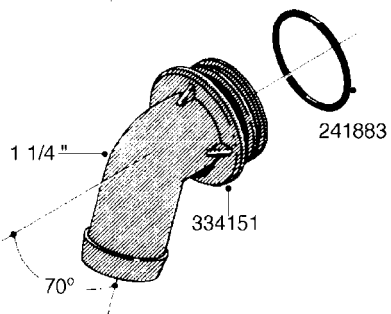

L0090

FITTINGS - S-56 & S-61
L0090-HIN, 01:01:16

Page 1

Date 12.08.2020 9:58

parts-n°	order qty	description
145661	1	FITT.DK S-61 FORK
241754	1	O-RING D59.5X3
241883	1	O-RING 3 X 39.2 NITRIL
322055	1	FITT.DK S-61 BULKHEAD
322056	1	FITT.DK S-61 BULKHEAD NUT
322066	1	FITT.DK S-56 NUT
334050	1	FITT.DK S-61 STR.1-1/4"
334068	1	FITT.DK S-61 STR.1"
334091	1	FITT.DK S56 STR.1-1/2'
334099	1	FITT.DK S-61 ELB.1-1/2"110 DEG
334100	1	FITT.DK S-61 ELB.1" 110 DEG.
334151	1	FITT.DK S-61 ELB.1-1/4"110 DEG
390231	1	FITT.DK NIPPLE 1-1/2 X S56