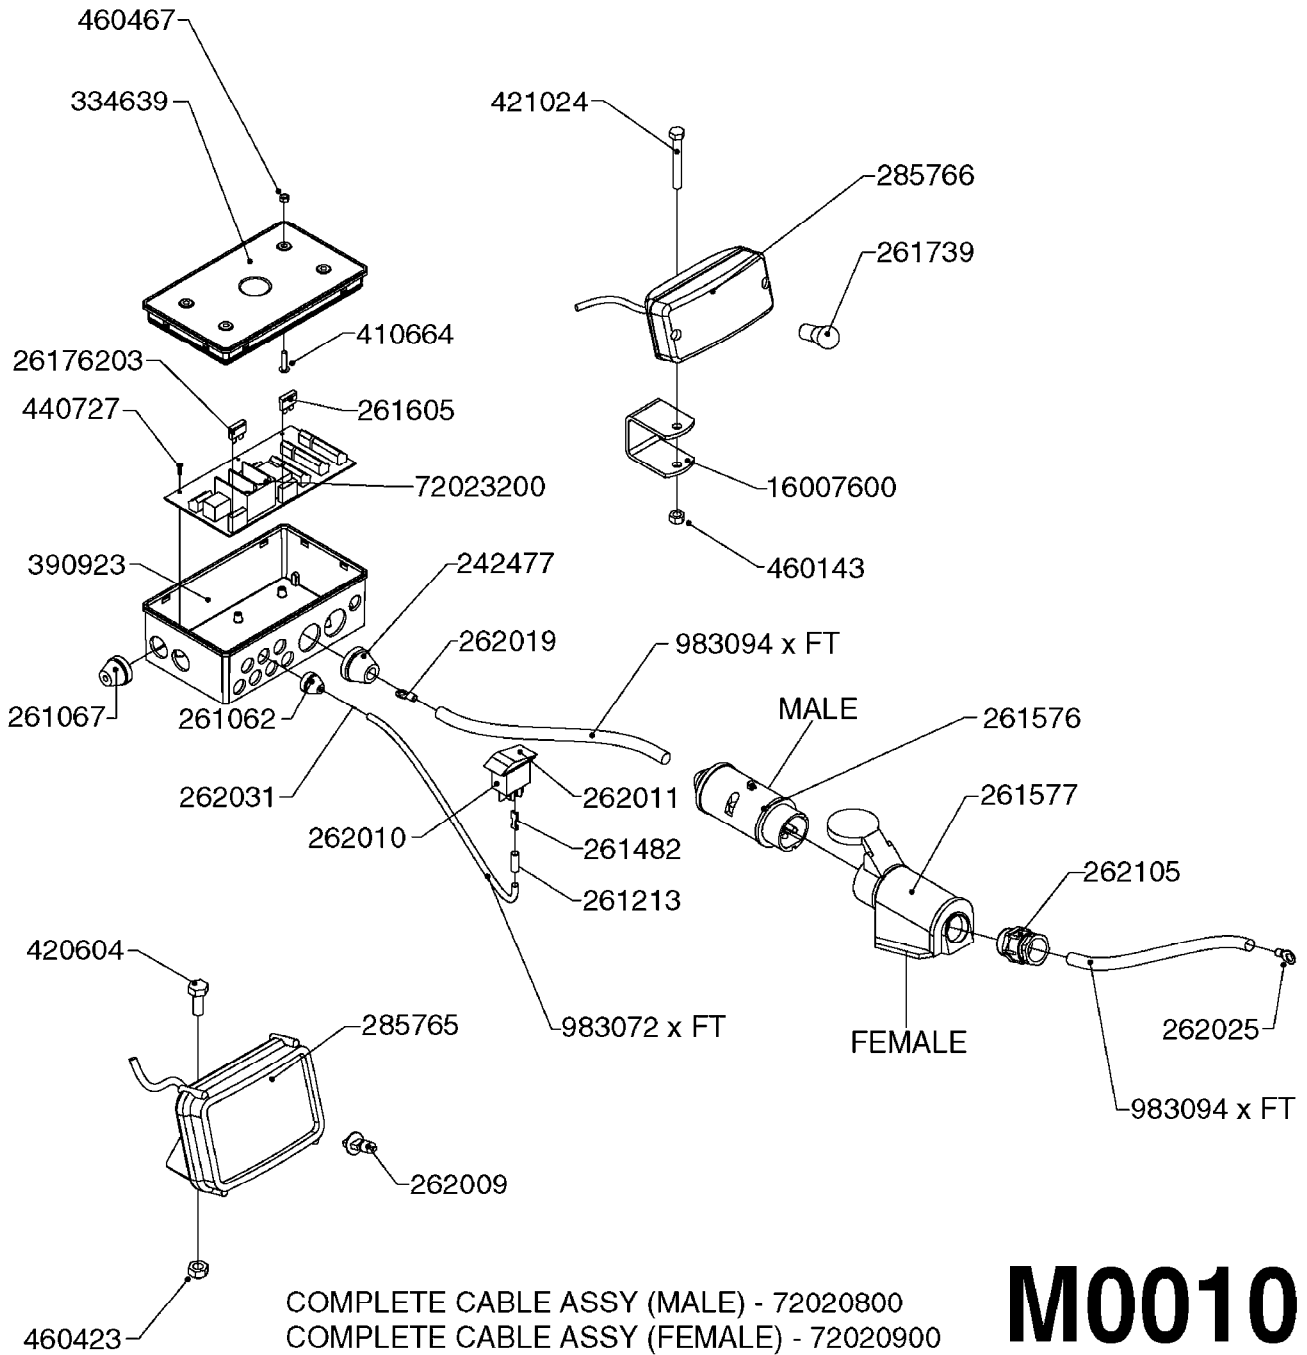

# L0130

HOSE CLAMPS  
L0130-HIN, 16:10:19

Page 1  
Date 12.08.2020 9:58

parts-n°	order qty	description
284582	1	CLAMP HOSE GEAR - 5/16"
334531	1	CLAMP HOSE PLASTIC 3/4"
334533	1	CLAMP HOSE PLASTIC 3/8"
334534	1	CLAMP HOSE PLASTIC 1/2"
334680	1	CLAMP HOSE PLASTIC 1"
334686	1	CLAMP HOSE PLASTIC 5/16"
341291	1	RUBBER HOSE CLAMP COVER 130MM
341292	1	RUBBER HOSE CLAMP COVER 180MM
341301	1	RUBBER HOSE CLAMP COVER 230MM
28029803	1	CLAMP HOSE GEAR P1/2" 6708
28029903	1	CLAMP HOSE GEAR P3/4"-S1" 6712
28030003	1	CLAMP HOSE GEAR P1" 6716
28030103	1	CLAMP HOSE GEAR P5/4-S1.5" 6724
28030203	1	CLAMP HOSE T-BOLT S2" 235-67
28030303	1	CLAMP HOSE T-BOLT S2.5" 235-76
28030403	1	CLAMP HOSE T-BOLT S3" 235-82
28044903	1	CLAMP HOSE GEAR P3/8" 6706