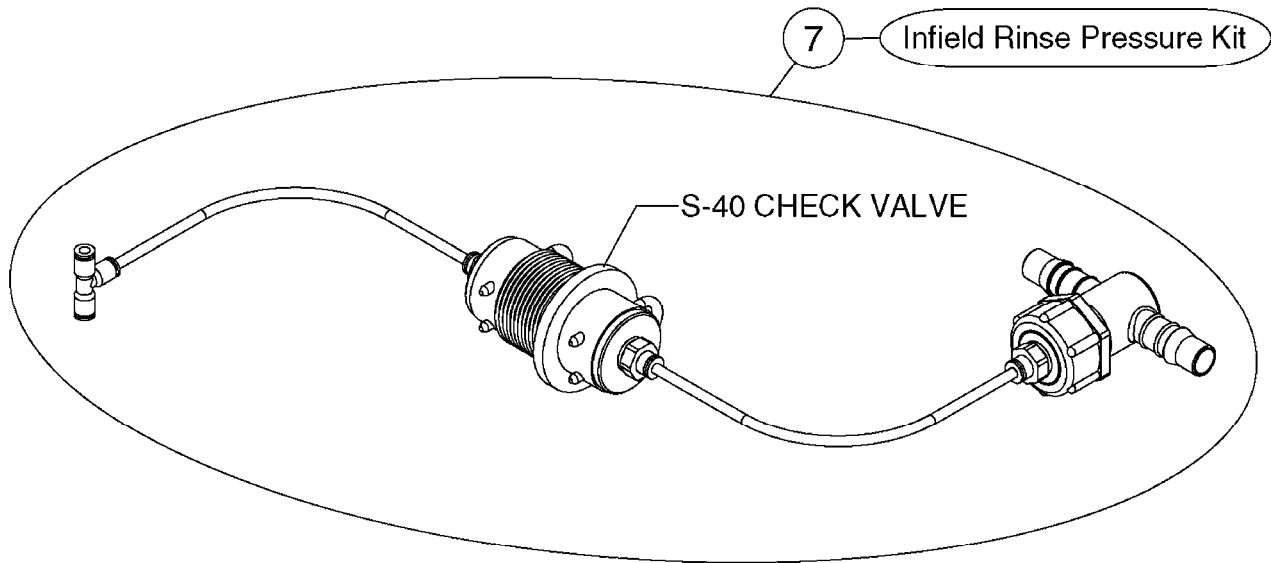

FOR S67 FITTINGS  
SEE PAGE L0100

**S67**

FOR S93 FITTINGS  
SEE PAGE L0110

**S93**

**B0500**

SMART VALVE S67 S93 (07)  
B0500-HIN, 28:01:19

Page 1  
Date 12.08.2020 9:57

Pos.	parts-n°	order qty	description
1	145996	1	FITT.DK S-67 FORK
2	145997	1	FITT.DK S-93 FORK
3	242351	1	O-RING D69.5X3.0 VITON F.S-93
4	322109	1	FITT.DK S-93 BULKHEAD NUT
5	322224	1	FITT.DK S-67 TEE
6	322320	1	NUT F.3 WAY VALVE S56
7	334545	1	FITT.DK S-93 TEE
8	334594	1	PLUG F.VALVE HANDLE BLACK
9	410362	1	BOLT HEX 8.8 SS M6X20
10	410922	1	CYL.SKR 8.8 DEL M4X20 RST
10	450902	1	BOLT ALLEN HEAD M4 X 16MM
11	471125	1	WASHER M6U 6.4X14X1.2,A2 SS
12	480733	1	PIN D6 X 40
13	480803	1	PIN Ø4 X 25
14	728525	1	FITT. S93 CONNECTOR W/O-RINGS
15	741844	1	VALVE HANDLE ASSY. SUCTION NCM
16	741845	1	VALVE HANDLE ASSY. PRESSUR NCM
17	14021500	1	SPINDLE F.S93 SMART VALVE
18	14022700	1	SPACER TUBE Ø10 L=212 SS
19	14038100	1	AXLE FOR SUCTION VALVE HANDLE
20	14038200	1	AXLE FOR PRESSURE VALVE HANDLE
21	14068700	1	SPINDLE,SMART VALVE S67 10MM
22	16059900	1	BRACKET 2 STK S93 SMART VALVE
23	16082300	1	BRACKET 2PCS S67 VALVE 15 BAR
24	28168400	1	HAIRPIN Ø5 S67/S93
25	33505200	1	PLUG FOR SMART VALVE HANDLE
26	72138000	1	VALVE S93 "V2" SMART VALVE
27	72138600	1	VALVE S93 "V3" SMART VALVE
28	72172100	1	VALVE S67 "V1" SMART VALVE
28	72538000	1	NCM 4400/6600 VALVE S67, LONG SPINDLE NAV 3000/4000
29	72172200	1	VALVE S67 "V2" SMART VALVE
30	72283000	1	AXLE JOINT F. SMARTVALVE HANDL