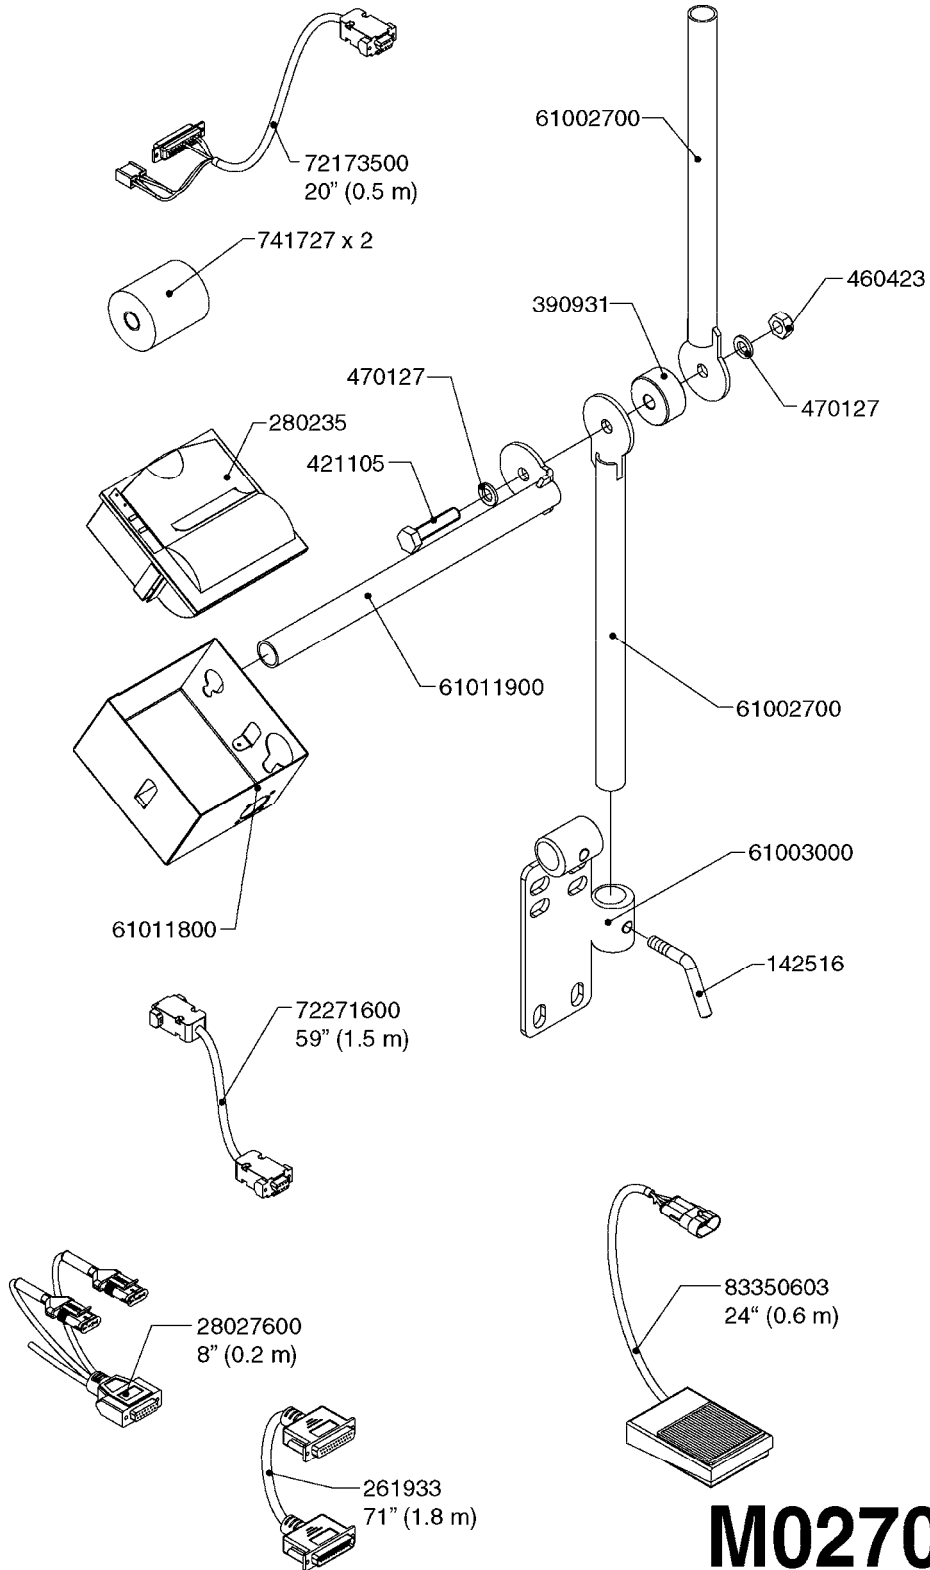

HC 5500 ACCESSORIES
M0270-HIN, 01:01:16

Page 1
Date 12.08.2020 9:59

parts-n°	order qty	description
142516	1	SCREW SET M10 BENT F. LOCKING
261933	1	CABLE W/PLUG 2X25 L=71"
280235	1	HARDI PRINTER WITH CLOCK
390931	1	PLASTIC SPACER D40XD11 L=20
421105	1	M10X45 MACHINE SCREW STAINLESS
460423	1	NUT HEX M10X1.50 LOCK DIN985A2 SS
470127	1	WASHER D15D10X2 M10 LOCK
741727	1	PAPER, THERMAL, HC5500 PRINTER
28027600	1	WIRE HC5500 AUX.
61002700	1	TUBE BRACKET F.TRACTOR MOUNT
61003000	1	BRACKET F.TRACTOR MOUNT
61011800	1	BOX FOR HARDI PRINTER
61011900	1	TUBE BRACKET F.TRACTOR MOUNT
72173500	1	WIRE F.PRINTER HC5500 L=20"
72271600	1	HC5500 COMMUNICATION CABLE
83350603	1	FOOT SWITCH HC5500 CONTROL