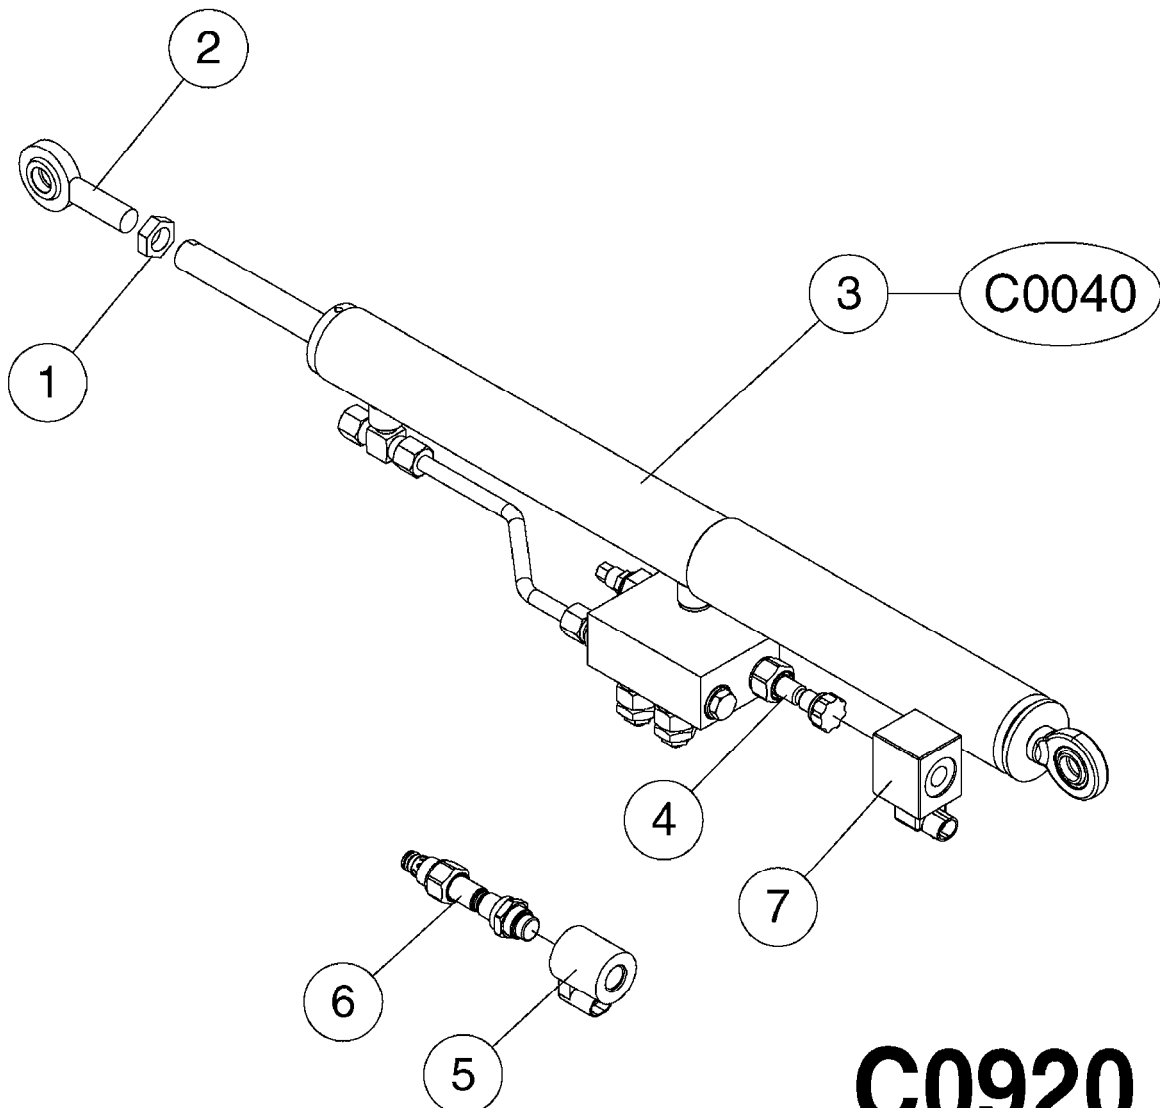

C0920

HYD. DAMPER, LOCKING CYLINDER
C0920-HIN, 05:06:19

Page 1
Date 12.08.2020 9:58

Pos.	parts-n°	order qty	description
1	461198	1	NUT HEX M16X2 JAMB
2	21091900	1	LINK HEAD M16 x D17 DELTA
3	78126000	1	CYLINDER,DAMPNER,LOCKING
4	78215500	1	HY SOLENOID VALVE 40L 3/4"NC PRE 2019
5	78222700	1	COIL W. AMP POST 2019
6	78223000	1	SOLENOID VALVE NC, PUSH/TWISH OVERRIDE, DOUBLE LOC POST 2019
7	78602100	1	MAGNET M.AMP/DIODE KIT 08 PRE 2019