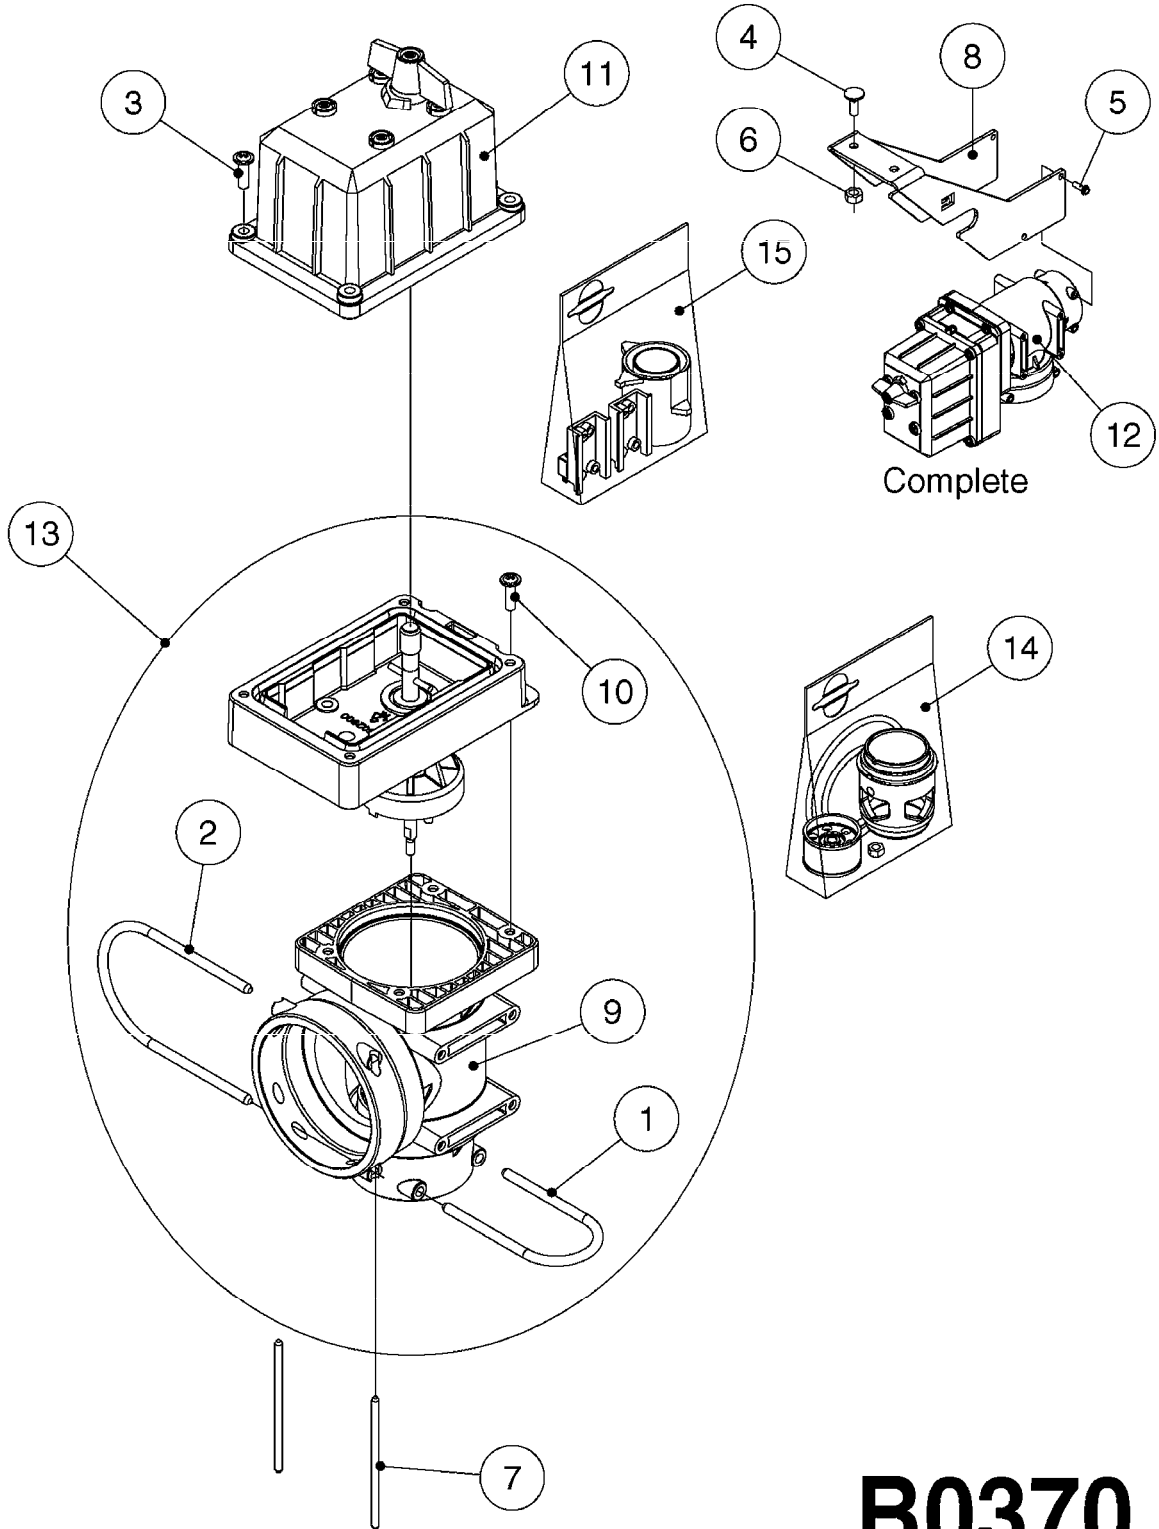

Page 1  
Date 12.08.2020 9:57

Pos.	parts-n°	order qty	description
1	145995	1	FITT.DK S-53 FORK
2	145996	1	FITT.DK S-67 FORK
3	242353	1	O-RING 3 X 44.2 VITON
4	242354	1	O-RING D32.2X3.0 VITON
5	270211	1	FITT.DK S25 FORK L=37.5
6	320106	1	FITT.DK CAPNUT 1" BSP
7	322224	1	FITT.DK S-67 TEE
8	322321	1	FITT.DK S-67 X 1"BSP MALE
9	330326	1	O-RING D30/D24X2 F.1"NUT
10	334564	1	FITT.DK S-67 TO S-53 ADAPTER
11	450902	1	BOLT ALLEN HEAD M4 X 16MM
12	741822	1	SEAL KIT - 1 SECTION (05)
13	755726	1	O-RING KIT F.EC/ESC SEC.VALVE
14	33500700	1	FITT.DK ADAPTER S-93F S67M
15	33502400	1	DISTRIBUTION HOUSING EFC
16	44076200	1	SCREW WN5451 5X16 SS TORX
17	61032700	1	BRACKET F. EFC SEC. VALVES < 7
17	61032800	1	BRACKET F. EFC SEC.VALVES <4>6
18	72048000	1	MOTOR, DISTRIBUTION 1:300
19	72114300	1	FITT. DK S-53 MALE MALE W.ORIN
20	72137200	1	MCROSWCH ASSY F.BOOM VLV 300:1
21	72233700	1	SECTION VALVE, EFC, 1:300
22	72267200	1	SPINDLE, BYPASS VALVE NCM
23	72284000	1	BYPASS VALVE, EFC, 1:300
24	72591700	1	SPINDLE SECT.W/O CONS.PRESSURE