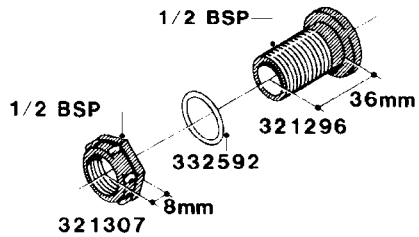

**L0050**

FITTINGS - HOSE CONNECTORS  
L0050-HIN, 01:01:16

Page 1

Date 12.08.2020 9:58

parts-n°	order qty	description
242594	1	O-RING D14 X 1.78 SCH.70-EPDM
320294	1	FITT.DK TEE 3/8X3/8HB X1/2"BSP
320305	1	FITT.DK HB 3/4'- 3/4' BSP
320386	1	FITT.DK TEE 3/8X3/8HB X3/8"BSP
320397	1	FITT.DK ELB 3/8"HB X 3/8" BSP
320401	1	FITT.DK TEE 1/2X1/2HB X1/2"BSP
320412	1	FITT.DK TEE 1/2X1/2HB X3/8'BSP
320423	1	FITT.DK ELB 1/2'HB X 3/8' BSP
320891	1	FITT.DK HB 3/8'- 3/8' BSP
320972	1	FITT.DK HB 5/16'- 1/4' BSP
322046	1	FITT.DK TEE 1/2X1/2HB X3/4'BSP
322048	1	FITT.DK TEE 3/4X3/4HB X3/4'BSP
330595	1	O-RING D24.6/D20X2.1 -3/4"
333137	1	FITT.DK CONN.1/2" F.NOZZ. DOUB
333141	1	FITT.DK CONN.1/2" F.NOZZ.SING
334041	1	FITT.DK CONN.3/4' F.NOZZ. SING
334042	1	FITT.DK CONN.3/4' F.NOZZ. DOUB
334195	1	FITT.DK ELB. 3/4"HB X 3/4"HB
10012103	1	FITT.PO.HB 1.25X1.50 IMB1012
10014003	1	FITT.PO.HB 1.25X1.25 IMB1010
10036903	1	FITT.PO.HB 1.50X1.50 IMB1212
28019303	1	FITTING HB ELB 3/4NPT-3/4HOSE
61016500	1	HOSE TAIL 3/4" 90°+RG CAP 3/4"
72026700	1	NOZZLE TUBE ADAPTER W/O-RING