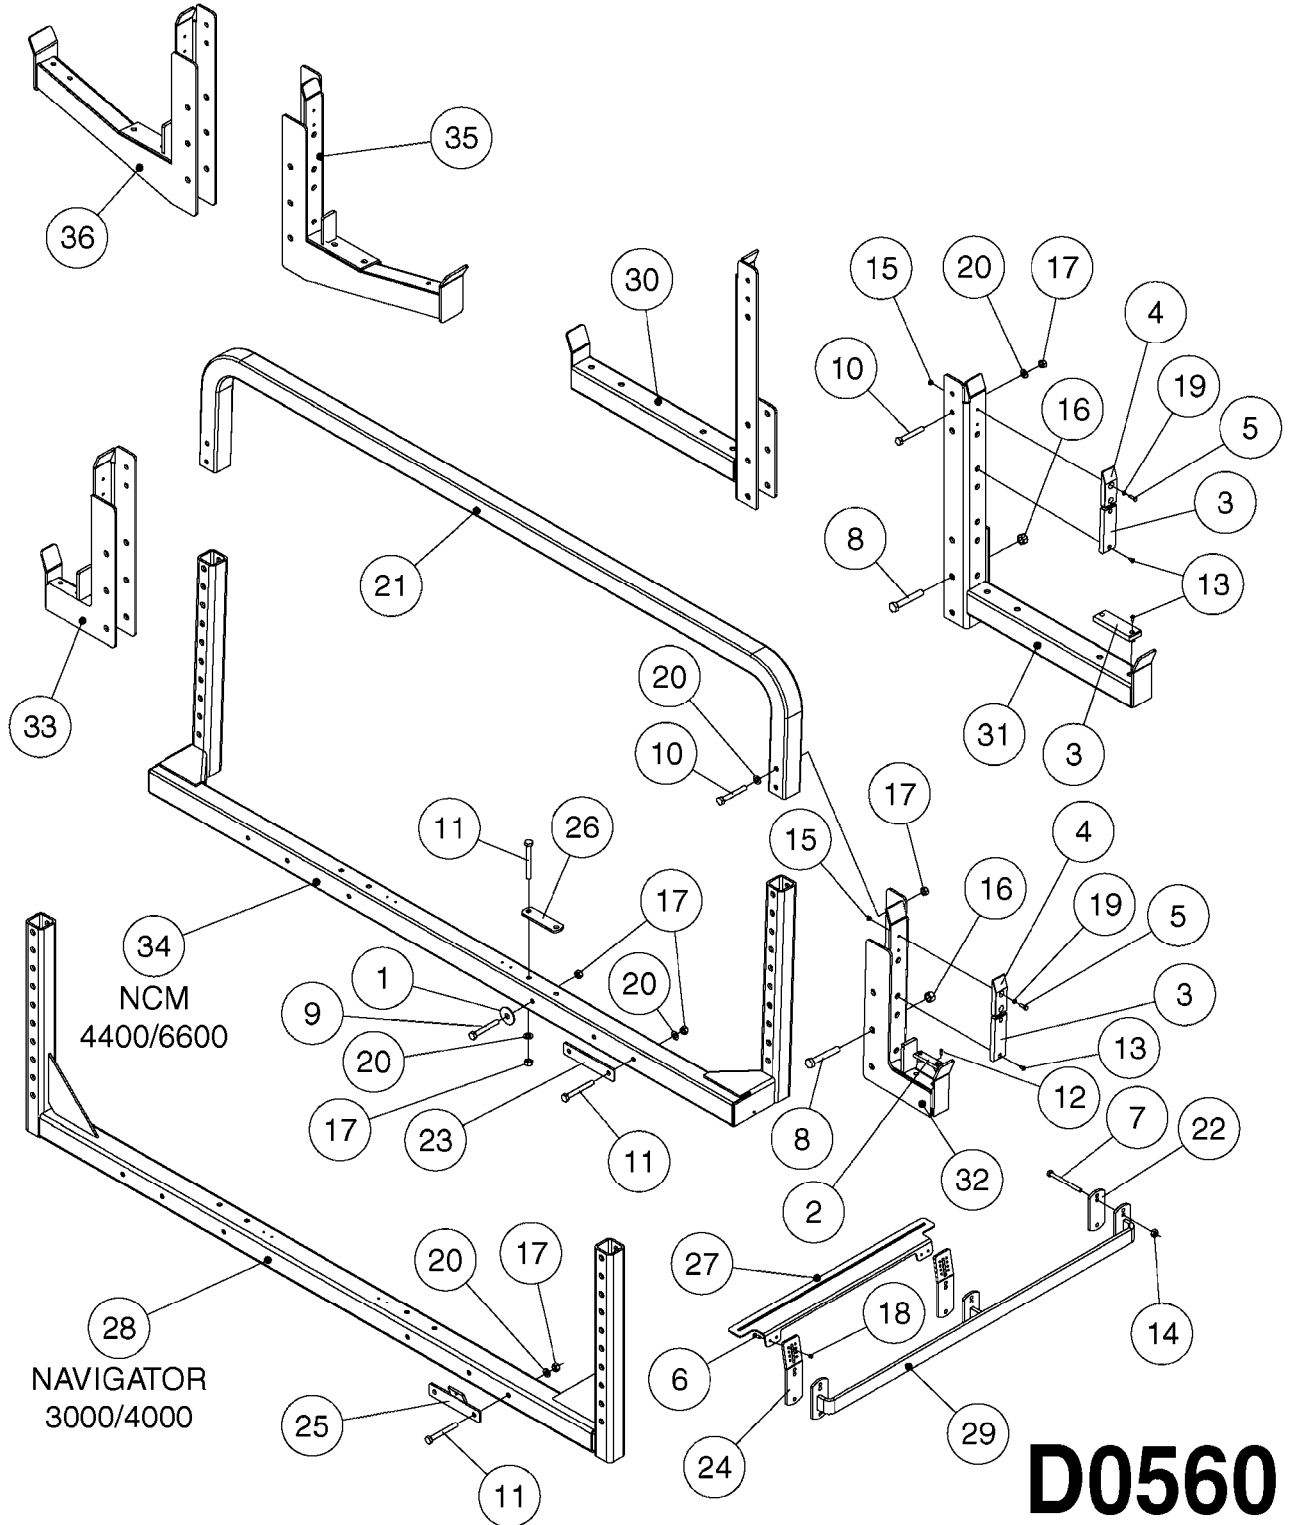

TRANSPORT BKTS - NCM/NAVIGATOR
D0560-HIN, 01:01:16

Page 1
Date 12.08.2020 9:58

Pos.	parts-n°	order qty	description
1	163074	1	WASHER D54/D17X3
2	333956	1	SLIDE SHOE 91X25X10
3	334135	1	SLIDE SHOE 140X45X15
4	390826	1	SLIDE PAD F.TRANSPORT BKT.CM/D
5	410362	1	BOLT HEX 8.8 SS M6X20
6	410406	1	BOLT HEX 8.8 DEL M5X16 FT
7	421232	1	BOLT HEX 8.8 DEL M8X110
8	430264	1	BOLT HEX 8.8 DEL M16X100
9	430367	1	BOLT HEX 8.8 DEL M12X100 DIN931
10	430485	1	BOLT HEX 8.8 DEL M12X90
11	430892	1	BOLT HEX 8.8 DEL M12X110
12	440665	1	SCREW M4.2X16 STAINLESS
13	440708	1	SCREW M5.5X16 SELF TAPPING SS
14	460143	1	LOCK NUT M8 SST A2 DIN985
15	460261	1	NUT HEX M6X1.00 LOCK DIN985 A2 SS
16	460585	1	LOCKING NUT M16 DIN985 A2 SS
17	460703	1	NUT HEX M12X1.75 LOCK DIN985A2 SS
18	461217	1	NUT HEX M5 LOCK
19	471125	1	WASHER M6U 6.4X14X1.2,A2 SS
20	471127	1	WASHER, M12, Ø24/13X24X2.5 SS
21	15028703	1	TRANSPORT CROSS TUBE CM4400
22	16092803	1	PLATE F. TRANSPORT CM+
23	16101703	1	PLATE 1/4"x1-1/2" L=270/2xØ13 NCM 4400/6600
23	16118303	1	PLATE F. CM8500-10000 TRANSPORT NCM 9000
24	16109303	1	PLATE F. TRANSPORT REST CM
25	16116703	1	PLATE, S/G TUBE MT NAVIGATOR
26	16138700	1	PLATE F. TRANSPORT CROSS BAR
27	16183403	1	BRACKET, TRANSPORT BAR NOZ SPC, RED T25 NOZZLE BRACKET
28	61010903	1	TRANSPORT CROSS BAR NAVIGATOR
29	61012603	1	TRANSPORT REST SPC NCM 4400
30	63024603	1	TRANSPORT REST FTZ R.H. CM4400
31	63024703	1	TRANSPORT REST FTZ L.H. CM4400
32	63024803	1	TRANSPORT REST SPC NCM/NAV
33	63024903	1	TRANSPORT REST SPC NCM/NAV
34	63027503	1	TRANSPORT CROSS BAR NCM44/6600
35	63038003	1	TRANSPORT BRACKET, 120 SPC LH
36	63038103	1	TRANSPORT BRACKET, 120 SPC RH