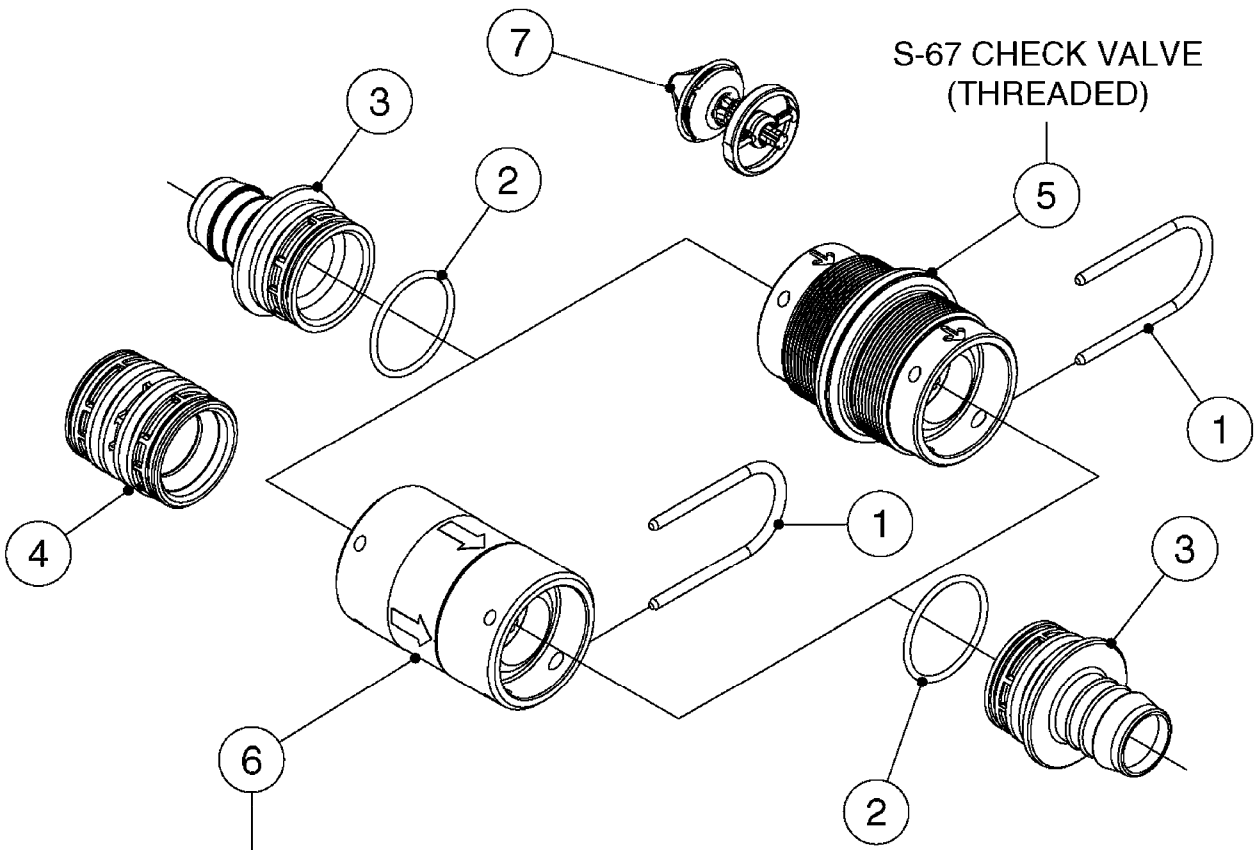

FOR FITTINGS AND  
HOSES, SEE SECTION L

**B0630**

CHECK VALVES - S67  
B0630-HIN, 31:07:19

Page 1

Date 12.08.2020 9:57

Pos.	parts-n°	order qty	description
1	145996	1	FITT.DK S-67 FORK
2	241973	1	O-RING Ø3 X 44.2 70 SHORES NITRIL
2	242353	1	O-RING 3 X 44.2 VITON
3	242504	1	O-RING D35x2 NITRIL
4	322104	1	FITT.DK S-67 BULKHEAD
5	334231	1	FITT.DK S-67 STR.1"
5	334232	1	FITT.DK S-67 STR.1-1/4"
5	334444	1	FITT.DK S-67 STR.1-1/2" PVC
6	14103100	1	SEAT F.CHECK VALVE D40.8 2010
7	70063603	1	VALVE, CHECK S67 1-1/2"
			COMPLETE IN-LINE CHECK VALVE FOR 1-1/2" HOSE
7	72001803	1	CHCK VLV,S67, 2 X 1" HB
			COMPLETE IN-LINE CHECK VALVE FOR 1" HOSE
7	72206600	1	CHCK VLV,S67, 2 X 1.25" HB
			COMPLETE IN-LINE CHECK VALVE FOR 1-1/4" HOSE
8	72089900	1	CHECK VALVE S67 SUBASMBLY.2001
9	97800500	1	DECAL 230X28 BLACK ARROW