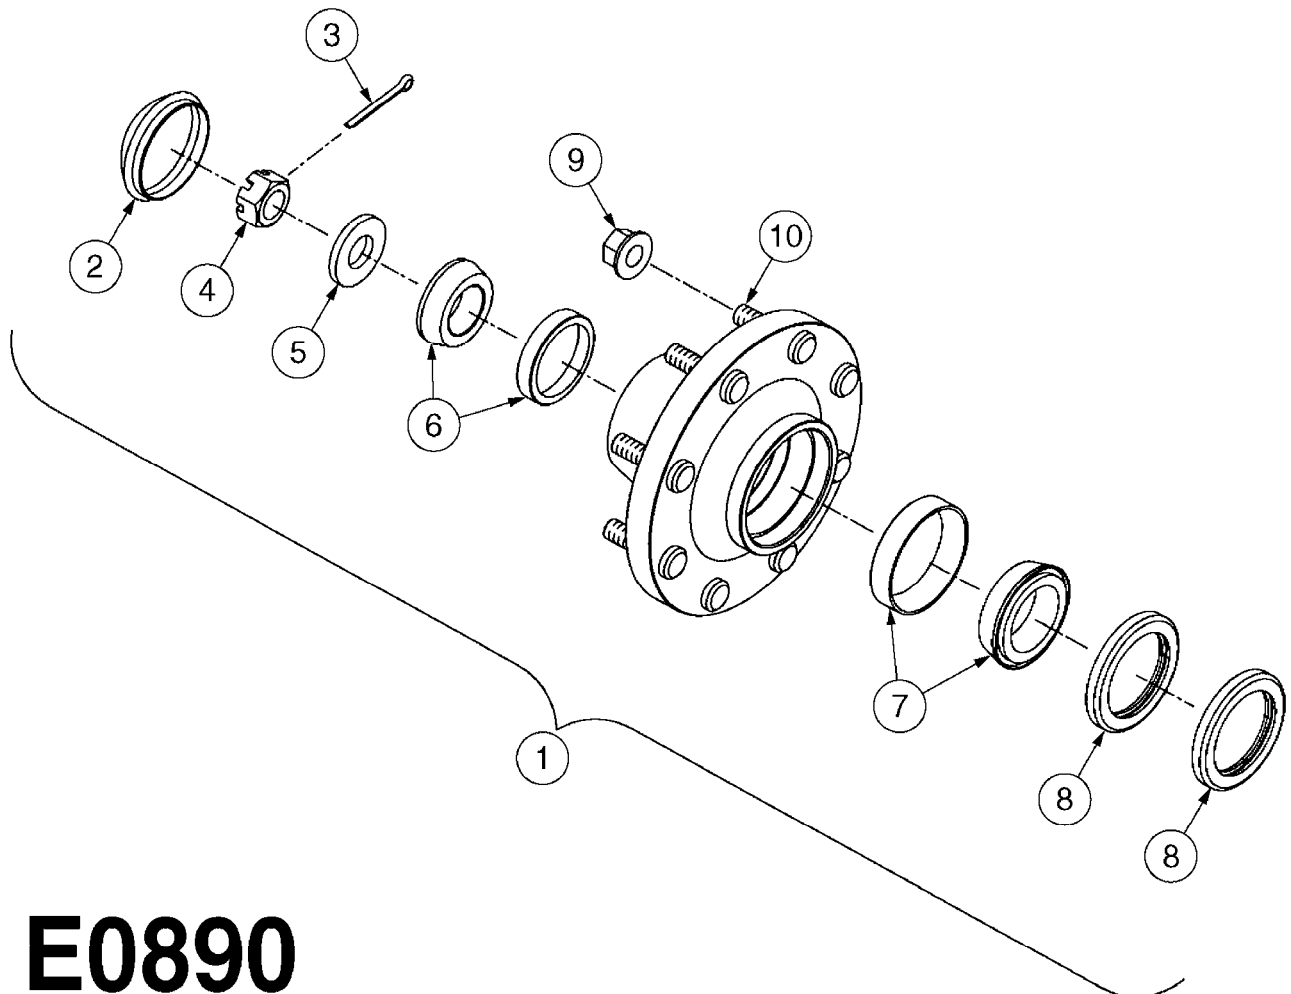

E0890

CAMOPLAST HUB ASSEMBLY - IDLER
E0890-HIN, 01:01:16

Page 1

Date 12.08.2020 9:58

Pos.	parts-n°	order qty	description
1	28078303	1	HUB ASSY.IDLER, G60-8
2	28081403	1	DUST CAP
3	28081503	1	COTTER PIN 7/32" X 2-1/4"
4	28081603	1	CASTLE NUT 1-1/4"-12
5	28081703	1	WASHER 1.28"IDX2.5"ODX0.13"
6	28081803	1	BEARING ASSEMBLY - OUTER
7	28081903	1	BEARING ASSEMBLY - INNER
8	28082003	1	WHEEL SEAL, SINGLE LIP
9	28082103	1	LUG NUT SET (8) IDLER
10	28082203	1	WHEEL STUD SET (8) IDLER