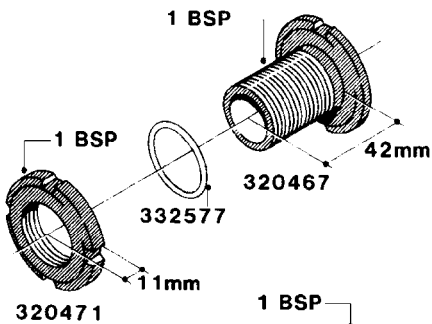

**L0040**

FITTINGS - NIPPLES & ELBOWS  
L0040-HIN, 01:01:16

Page 1

Date 12.08.2020 9:58

parts-n°	order qty	description
10530803	1	FITT.PO.SE 2.00X2.00 45 DEG.
320191	1	FITT.DK ELB 3/8' BSP 45 DEGREE
320482	1	FITT.DK ELB. 1/2" BSP 60 DEG.
320596	1	FITT.DK ELB 3/8'-1/2'BSP 45DEG
320607	1	FITT.DK HN 3/8M X 3/8F BSP LNG
320633	1	FITT.DK HN 3/8"M X 3/8"F BSP
321451	1	FITT.DK ELB.1-1/2 X1-1/4 80DEG
321532	1	FITT.DK REDUC 3/4' X 1/2' BSP
390233	1	FITT.DK REDUC 1-1/2" X 1" BSP

**L0050**

FITTINGS - HOSE CONNECTORS  
L0050-HIN, 01:01:16

Page 1

Date 12.08.2020 9:58

parts-n°	order qty	description
242594	1	O-RING D14 X 1.78 SCH.70-EPDM
320294	1	FITT.DK TEE 3/8X3/8HB X1/2"BSP
320305	1	FITT.DK HB 3/4'- 3/4' BSP
320386	1	FITT.DK TEE 3/8X3/8HB X3/8"BSP
320397	1	FITT.DK ELB 3/8"HB X 3/8" BSP
320401	1	FITT.DK TEE 1/2X1/2HB X1/2"BSP
320412	1	FITT.DK TEE 1/2X1/2HB X3/8'BSP
320423	1	FITT.DK ELB 1/2'HB X 3/8' BSP
320891	1	FITT.DK HB 3/8'- 3/8' BSP
320972	1	FITT.DK HB 5/16'- 1/4' BSP
322046	1	FITT.DK TEE 1/2X1/2HB X3/4'BSP
322048	1	FITT.DK TEE 3/4X3/4HB X3/4'BSP
330595	1	O-RING D24.6/D20X2.1 -3/4"
333137	1	FITT.DK CONN.1/2" F.NOZZ. DOUB
333141	1	FITT.DK CONN.1/2" F.NOZZ.SING
334041	1	FITT.DK CONN.3/4' F.NOZZ. SING
334042	1	FITT.DK CONN.3/4' F.NOZZ. DOUB
334195	1	FITT.DK ELB. 3/4"HB X 3/4"HB
10012103	1	FITT.PO.HB 1.25X1.50 IMB1012
10014003	1	FITT.PO.HB 1.25X1.25 IMB1010
10036903	1	FITT.PO.HB 1.50X1.50 IMB1212
28019303	1	FITTING HB ELB 3/4NPT-3/4HOSE
61016500	1	HOSE TAIL 3/4" 90°+RG CAP 3/4"
72026700	1	NOZZLE TUBE ADAPTER W/O-RING