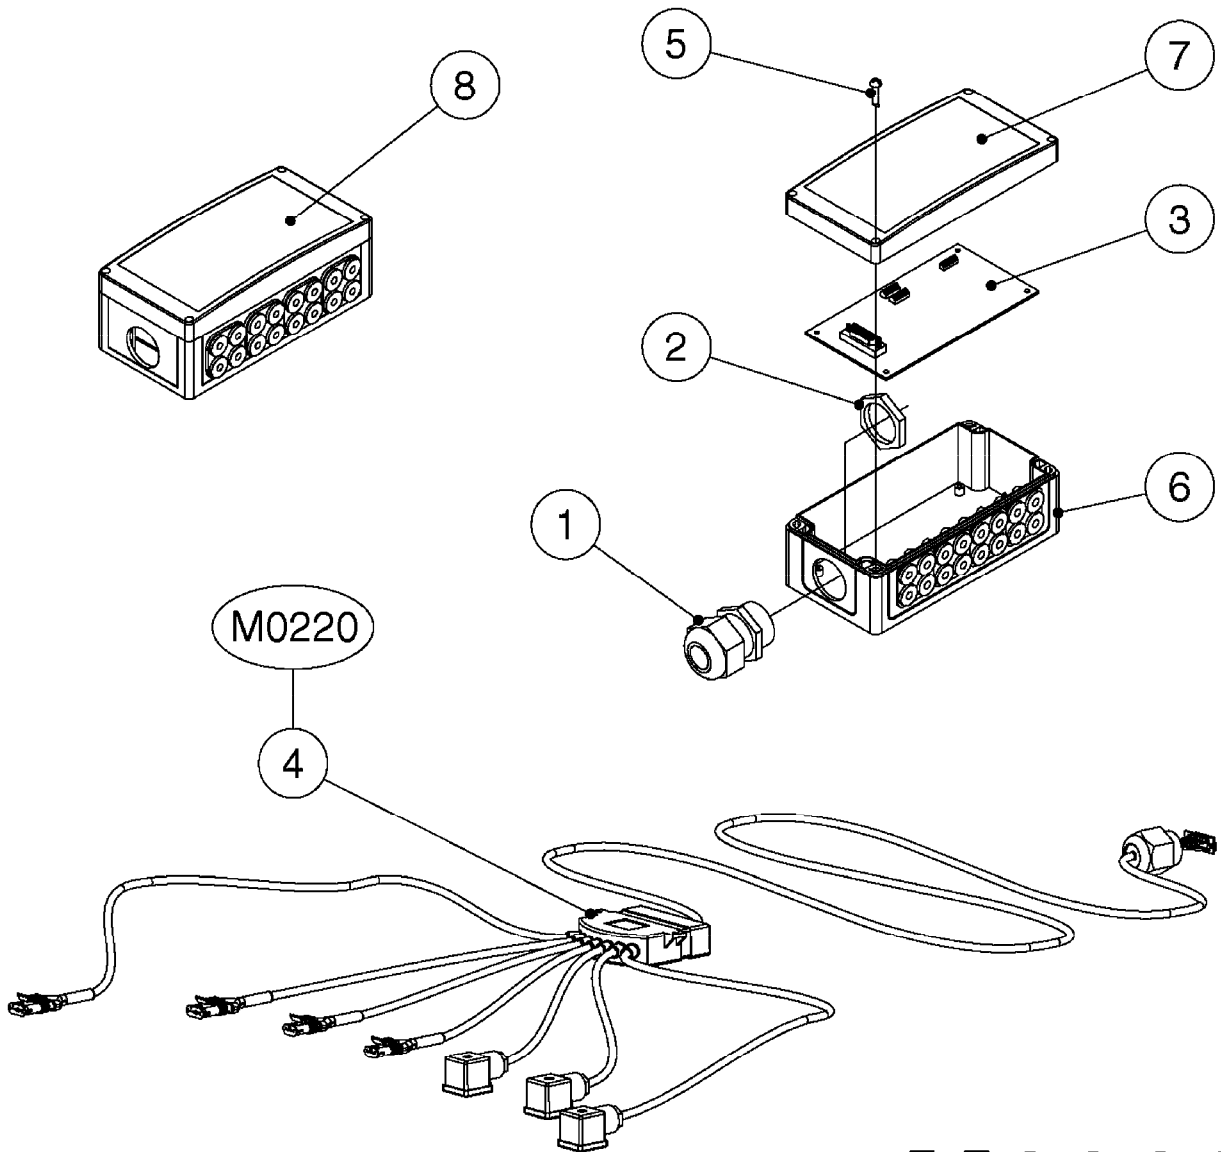

\*Included with (1) box complete

**M0250**

JOB COM AND BREAK OUT  
M0250-HIN, 01:02:17

Page 1  
Date 12.08.2020 9:59

Pos.	parts-n°	order qty	description
1	391095	1	BOX COMPL. 300X300X135 DRILLED
2	440673	1	SCREW F.PLASTIC 5X12 SS
3	16132400	1	PLATE 1.5X270X270/JOB COMPUTER
4	26004600	1	PLUG F.DRILLED HOLE 21MM
5	26004700	1	PG13.5 BUNG
6	26005100	1	CONNECTOR FOR PCB, PLASTIC
7	26005500	1	PCB BREAKOUT BOX EL BOX CM"05"
8	26013800	1	CABLE HC6500 JOB COM TO CABIN
9	26029200	1	DAH PCB F. JOB COM NCM '09
10	26052700	1	JOB COM PCB ASSY HW3.1
10	72369300	1	JOB COM PCB NCM44/6600 REFURB.
11	28048600	1	FULE 15A ATOF SERIES
12	28091400	1	FINGER SCREW F.BOX 300X300X135