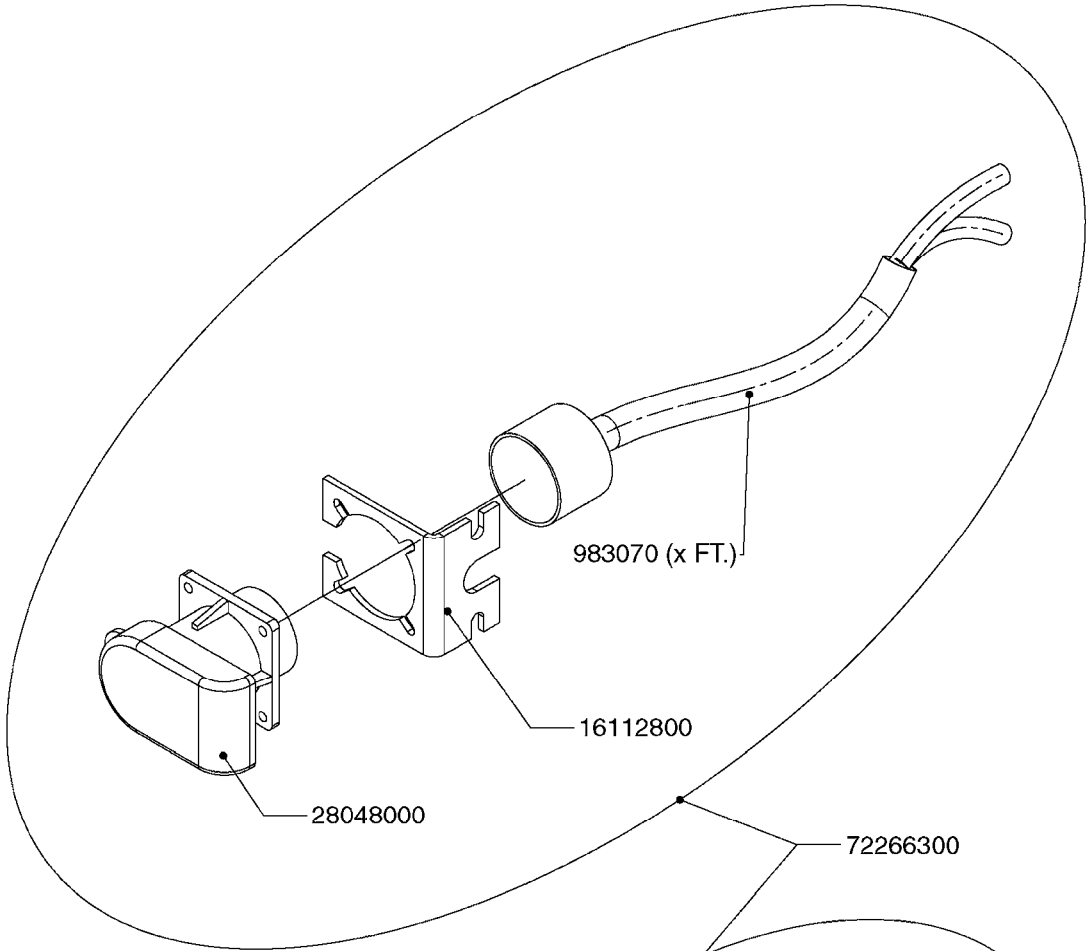

POWER SUPPLY CABLES
M0240-HIN, 01:01:16

Page	0
Date	12.08.2020 9:59