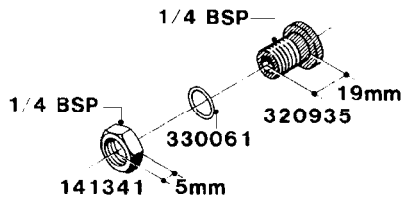

**L0050**

FITTINGS - HOSE CONNECTORS  
L0050-HIN, 01:01:16

Page 1

Date 12.08.2020 9:58

parts-n°	order qty	description
242594	1	O-RING D14 X 1.78 SCH.70-EPDM
320294	1	FITT.DK TEE 3/8X3/8HB X1/2"BSP
320305	1	FITT.DK HB 3/4'- 3/4' BSP
320386	1	FITT.DK TEE 3/8X3/8HB X3/8"BSP
320397	1	FITT.DK ELB 3/8"HB X 3/8" BSP
320401	1	FITT.DK TEE 1/2X1/2HB X1/2"BSP
320412	1	FITT.DK TEE 1/2X1/2HB X3/8'BSP
320423	1	FITT.DK ELB 1/2'HB X 3/8' BSP
320891	1	FITT.DK HB 3/8'- 3/8' BSP
320972	1	FITT.DK HB 5/16'- 1/4' BSP
322046	1	FITT.DK TEE 1/2X1/2HB X3/4'BSP
322048	1	FITT.DK TEE 3/4X3/4HB X3/4'BSP
330595	1	O-RING D24.6/D20X2.1 -3/4"
333137	1	FITT.DK CONN.1/2" F.NOZZ. DOUB
333141	1	FITT.DK CONN.1/2" F.NOZZ.SING
334041	1	FITT.DK CONN.3/4' F.NOZZ. SING
334042	1	FITT.DK CONN.3/4' F.NOZZ. DOUB
334195	1	FITT.DK ELB. 3/4"HB X 3/4"HB
10012103	1	FITT.PO.HB 1.25X1.50 IMB1012
10014003	1	FITT.PO.HB 1.25X1.25 IMB1010
10036903	1	FITT.PO.HB 1.50X1.50 IMB1212
28019303	1	FITTING HB ELB 3/4NPT-3/4HOSE
61016500	1	HOSE TAIL 3/4" 90°+RG CAP 3/4"
72026700	1	NOZZLE TUBE ADAPTER W/O-RING