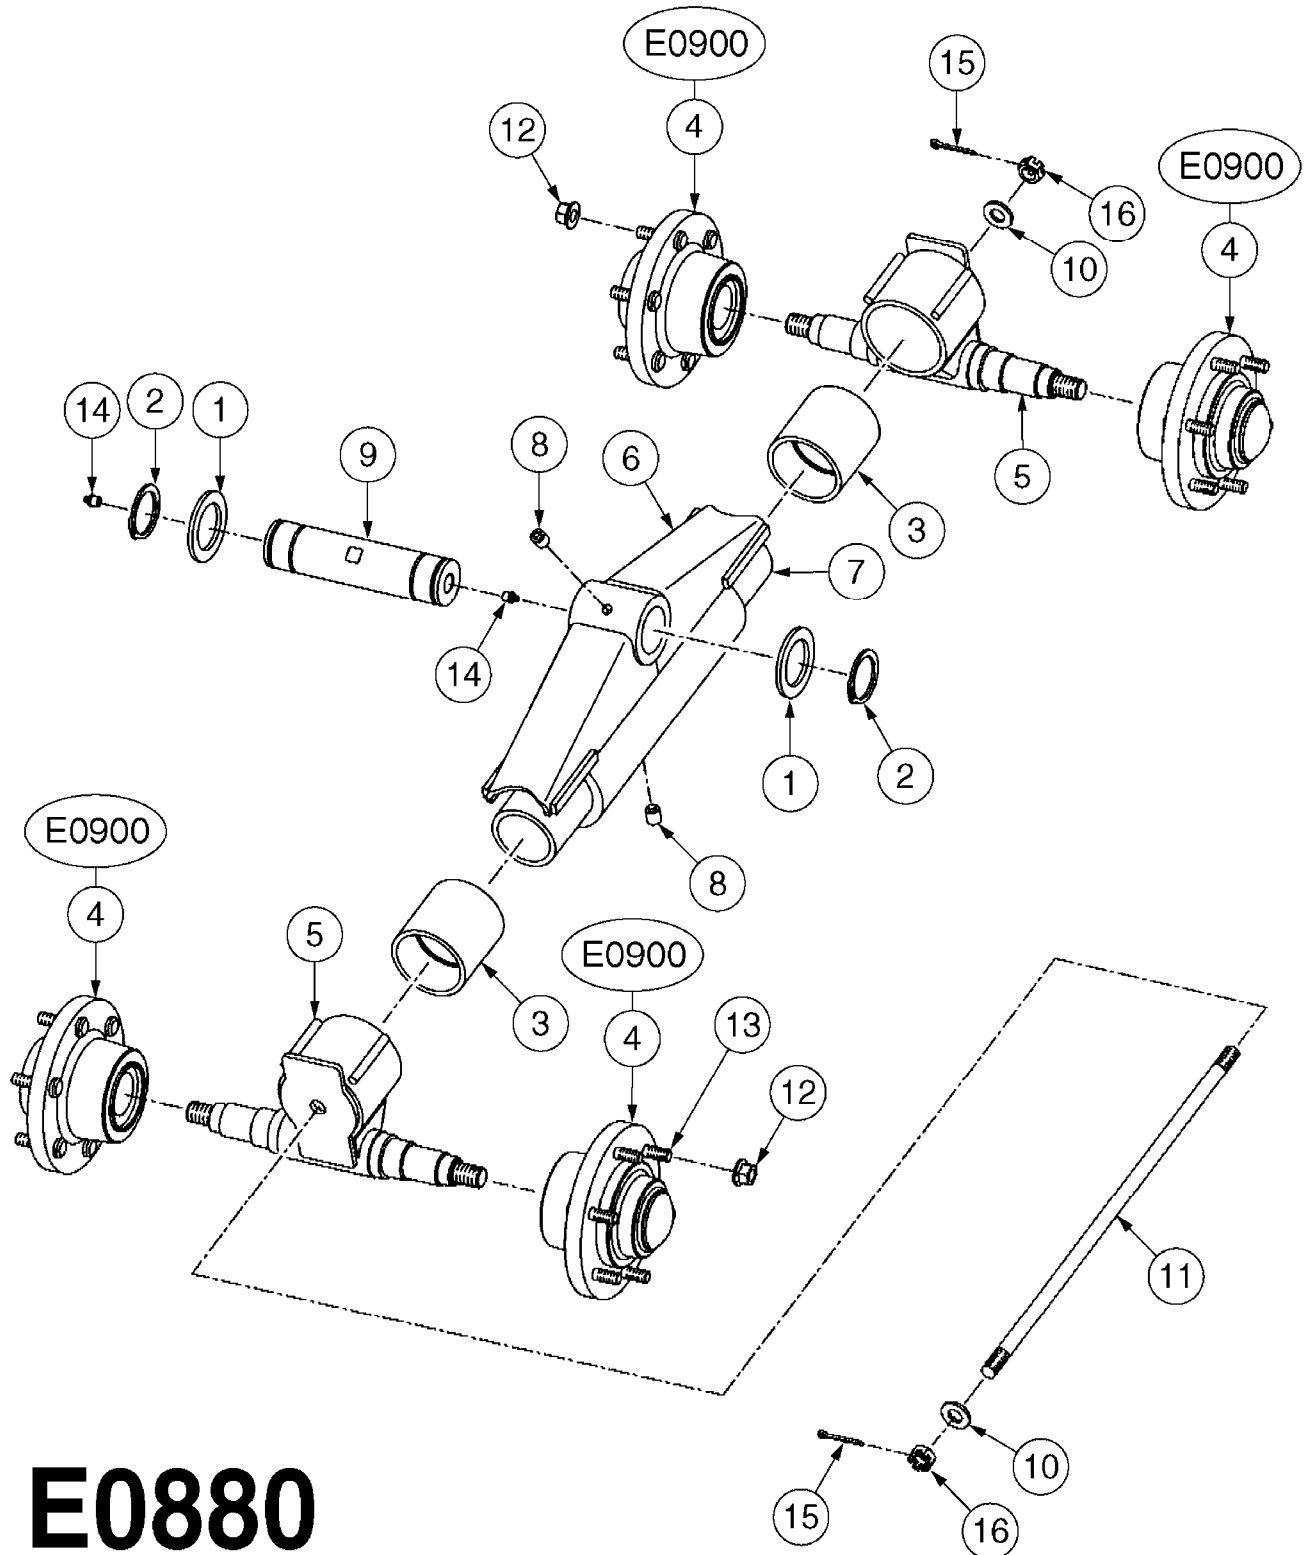

E0880

CAMOPLAST BOGIE MID-ROLLER 40
E0880-HIN, 01:01:16

Page 1

Date 12.08.2020 9:58

Pos.	parts-n°	order qty	description
1	28076003	1	WASHER, 3"X2.02"X3/16"
2	28076103	1	SNAP RING EXT. 2"
3	28080503	1	BUSHING
4	28080603	1	HUB ASSY.MID-ROLLER HUB COMPLETE W/LUG NUTS
5	28080703	1	MID-ROLLER DOGHOUSE(40 SERIES)
6	28080803	1	HOUSING, BOGIE
7	28080903	1	AXLE, MID-ROLLER
8	28081003	1	SET SCREW, 3/4"X1/2"-13 UNC
9	28081103	1	PIN, BOGIE
10	28081203	1	WASHER21/32"IDX1-5/16"ODX0.146
11	28081303	1	RETAINER ROD
12	28083003	1	LUG NUT SET (6) MID-ROLLER
13	28083103	1	WHEEL STUD SET (6) MID-ROLLER
14	28084103	1	GREASE FITTING
15	28084603	1	COTTER PIN 1-1/4" X 5/32"
16	28085003	1	CASTLE NUT 5/8"-11 UNC GR 5