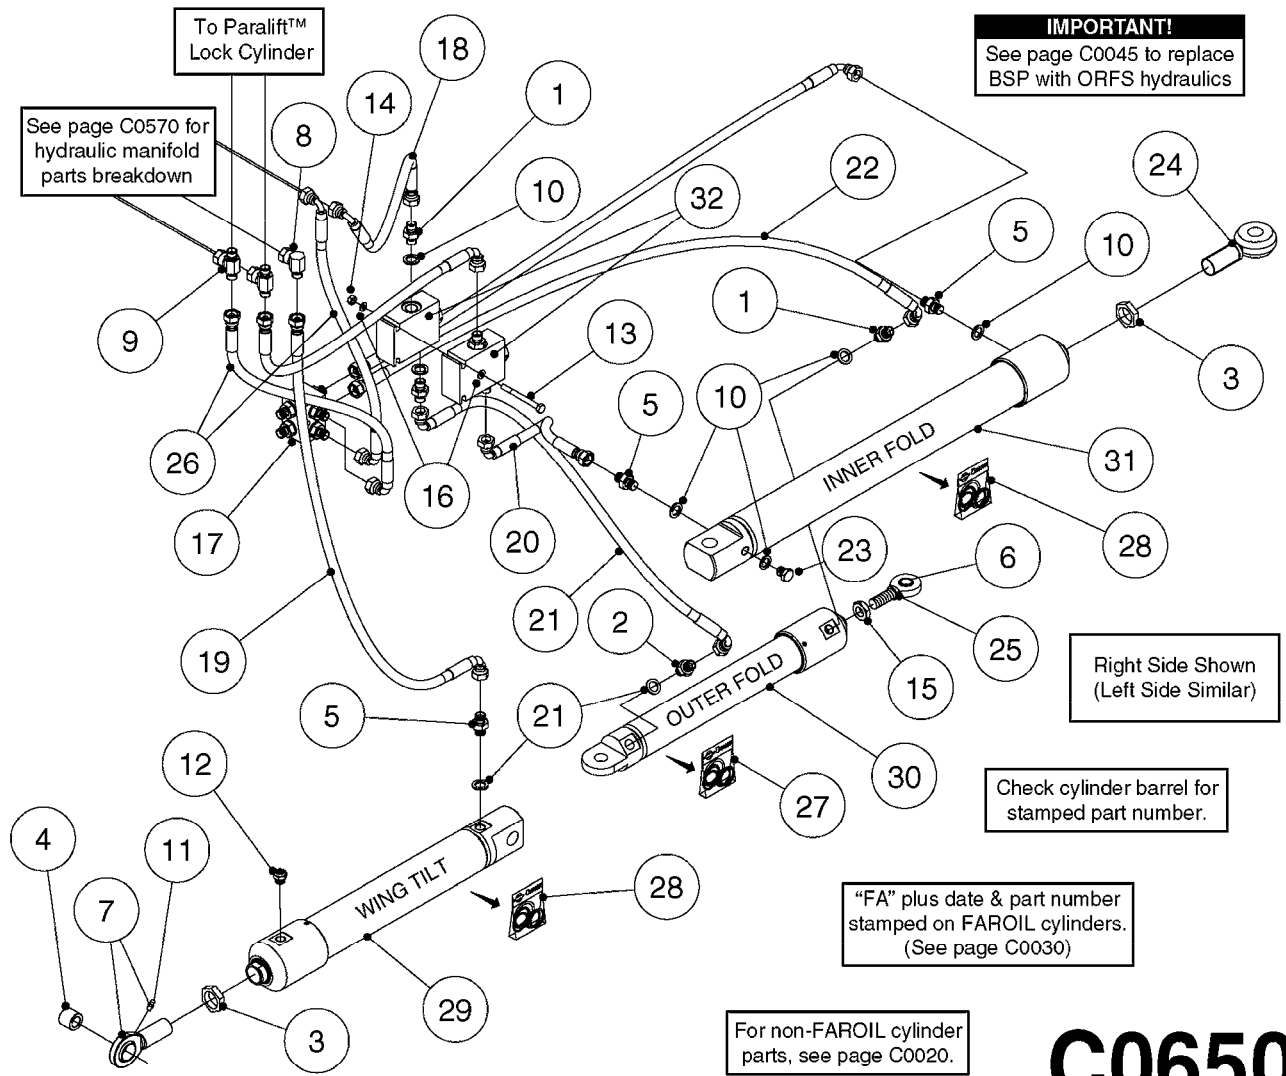

C0650

HYDRAULICS FORCE 80'-100'
(PRE '06)
C0650-HIN, 17:11:17

Page 1
Date 12.08.2020 9:58

Pos.	parts-n°	order qty	description
1	146845	1	HEX NIPPLE 1/4"x1/4"
2	146851	1	HEX NIPPLE 1/4"x1/4" 0.7MM
3	147128	1	NUT M24X2 NV-32
4	147130	1	BUSHING D25/20 20MM
5	147498	1	HEX NIPPLE 1/4"-1/4" 1.2mm
6	210728	1	BEARING F.LINK HEAD M17
7	210878	1	LINK HEAD M24 x 55 W/ GREASE NIP. DELTA
8	232060	1	HY.ELBOW 1/4" BSP SWIVEL
9	232175	1	TEE 1/4"M X 1/4"F X 1/4"M BSP
10	241404	1	DOWTY SEAL 1/4"
11	283699	1	GREASE NIPPLE M6X1
12	284265	1	PLUG BREATHER 1/4" F/CYLINDER
13	410605	1	BOLT HEX 8.8 DEL M6X80
14	460261	1	NUT HEX M6X1.00 LOCK DIN985 A2 SS
15	461198	1	NUT HEX M16X2 JAMB
16	471125	1	WASHER M6U 6.4X14X1.2,A2 SS
17	731941	1	HYD. BLOCK MANIFOLD
18	784005	1	HOSE HY X 1/4 X 037.38"STR+ELB
19	784010	1	HOSE HY X 1/4 X 149.5"STR+ELB
20	784031	1	HYD.HOSE CM TF 1/4"x550MM
21	784094	1	HOSE HY X 1/4 X 248.0" ELB+ELB 80' BOOM
21	784127	1	HOSE HY X 1/4 X 285.5" ELB+ELB
22	784128	1	HOSE HY X 1/4 X 259.85"STR+ELB 80' BOOM
22	784129	1	HOSE HY X 1/4 X 299.21"STR+ELB 90' BOOM
23	14010400	1	PLUG 1/4" BSP
24	14082300	1	LINK EYE Ø20/M24X2 L=87.5
25	21091900	1	LINK HEAD M16 x D17 DELTA
26	28376503	1	HOSE HY X1/4X047.25"STR+ELB
27	75074300	1	SEALKIT78122000/23-25/30-32/46
28	75075200	1	SEAL KIT 78120900/14/50
29	78121400	1	DOUBLE CYLINDER D 50/30-300
30	78122400	1	DOUBLE CYLINDER D 40/20-300
31	78128800	1	CYLINDER, D50/30-500
32	78219600	1	FLOW DIVIDER FTZ '13