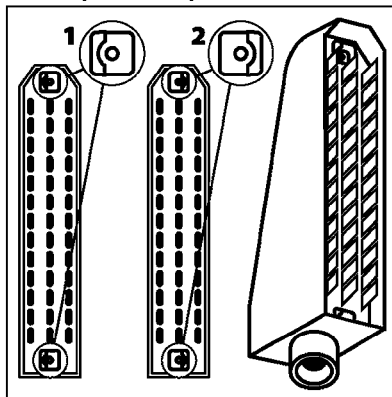

HYDRAULIC SYSTEM

* Note orientation of bracket
1 = Liquid system
2 = Hydraulic system