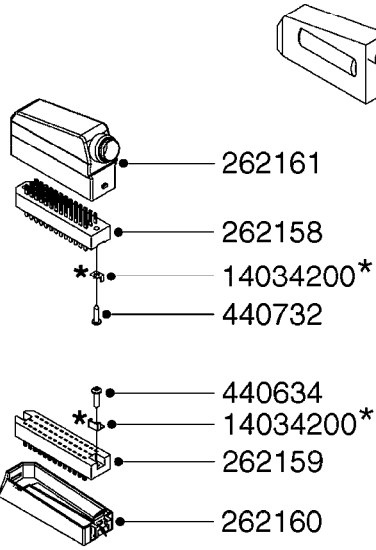

LIQUID SYSTEM