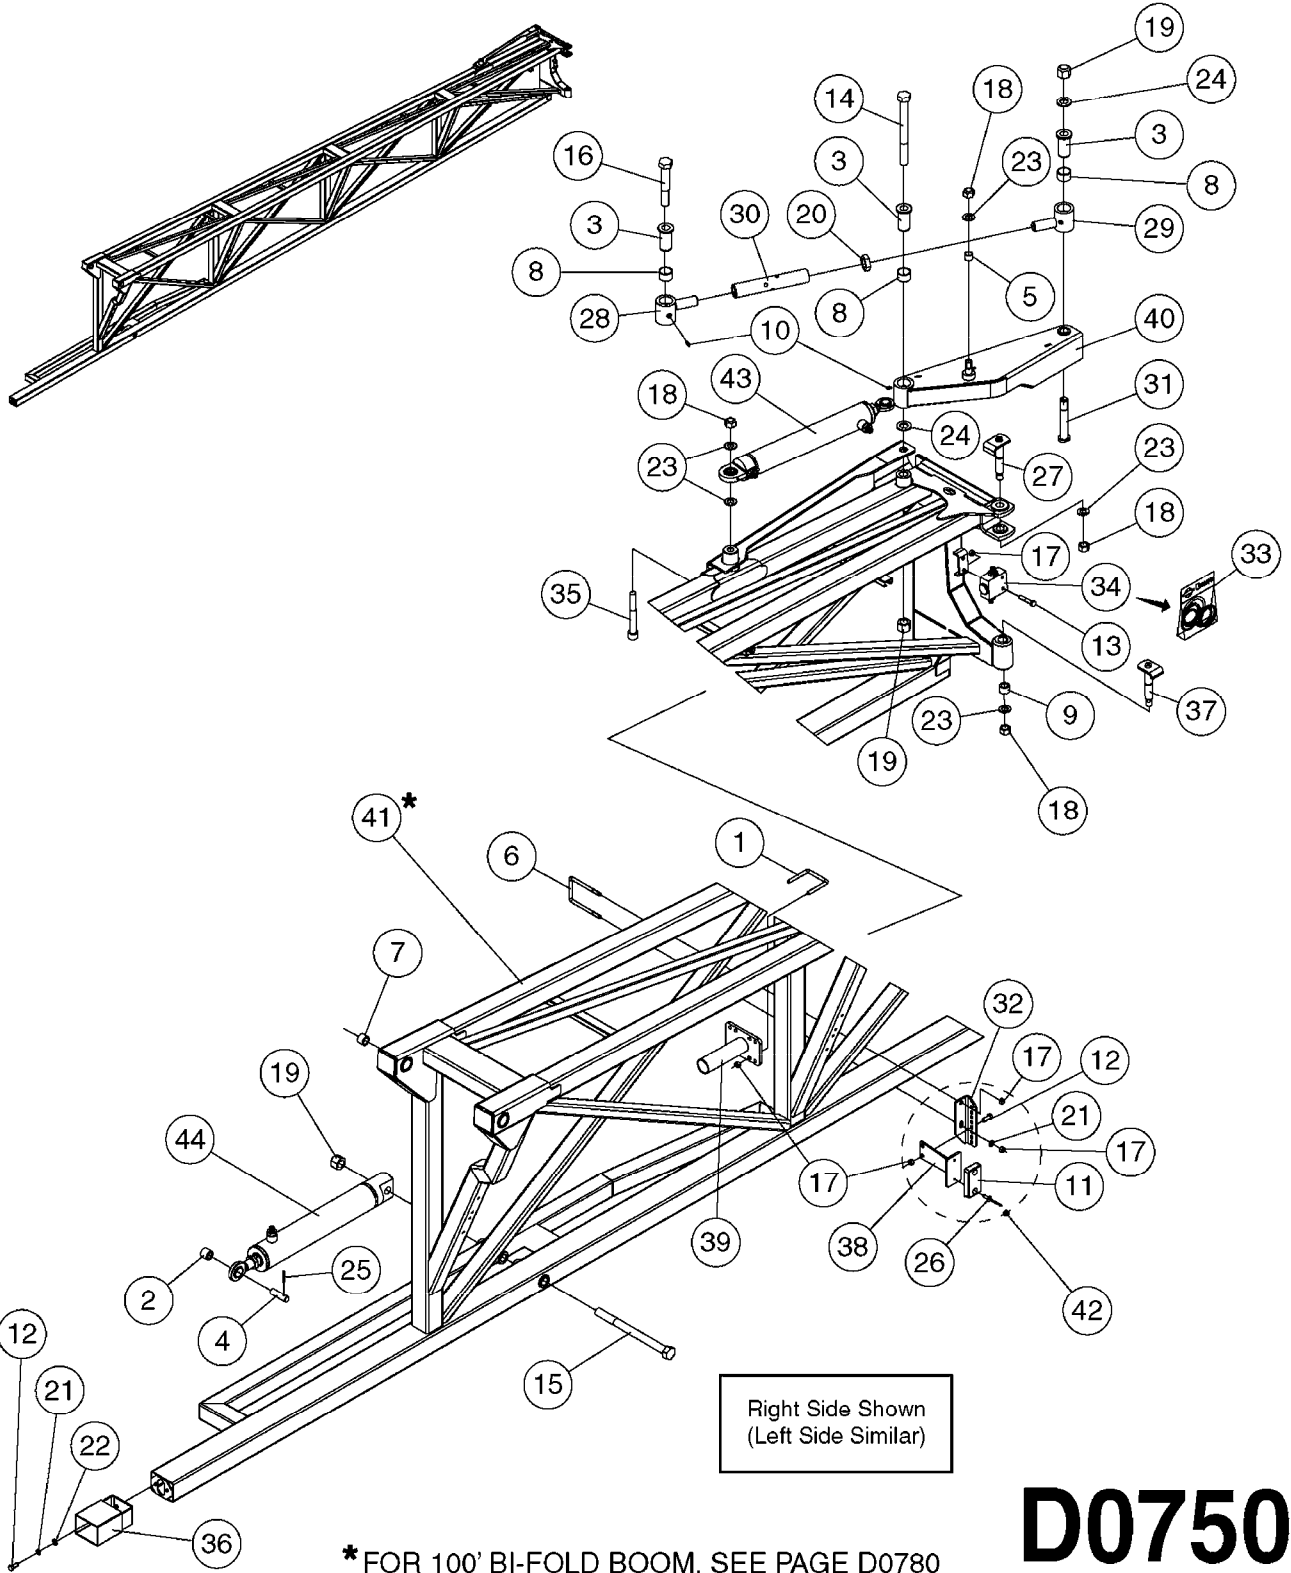

* FOR 100' BI-FOLD BOOM, SEE PAGE D0780

D0750

BOOM-FORCE INNER WING 80'-132'
D0750-HIN, 01:01:16

Page 1

Date 12.08.2020 9:58

Pos.	parts-n°	order qty	description
1	146843	1	BOLT U M8 F.60 x 60
2	147130	1	BUSHING D25/20 20MM
3	147390	1	BUSHING
4	147450	1	PIN D20 X 70
5	147562	1	BUSHING D19.8/17.0 L=15
6	147770	1	U-BOLT M8-105X63
7	210835	1	BUSHING D28/25 L=25
8	210858	1	BUSHING 034/30 L=20
9	210859	1	BUSH Ø23X20 L20
10	283699	1	GREASE NIPPLE M6X1
11	334603	1	RUBBER STOP 86X48X15
12	420582	1	BOLT HEX 8.8 DEL M8X20 FT A2
13	420781	1	BOLT HEX 8.8 DEL M8X50
14	430940	1	BOLT M20X210 8.8 DEL.
15	430941	1	BOLT M20X260 8.8 DEL.
16	430970	1	BOLT HEX M20X120 DIN931- DEL
17	460143	1	LOCK NUT M8 SST A2 DIN985
18	460585	1	LOCKING NUT M16 DIN985 A2 SS
19	460806	1	NUT HEX M20X2.50 LOCK DIN985A2 SS
20	461236	1	NUT HEX M24X1.5
21	470072	1	WASHER D15/D8X.5 LOCK
22	471126	1	WASHER, M8, Ø16/ 8.4X 1.6, SS
23	471128	1	WASHER, M16, Ø30/17.0X 3.0, SS
24	471129	1	WASHER, M20, Ø37/21.0X 3.0, SS
25	480708	1	PIN D4 X 45
26	480808	1	RIVET Ø4.8x25.5/Ø9.5
27	615820	1	PIN D20 X M16 L=127MM
28	61009200	1	EYEBOLT LH TRD./ LH WING M24 EYEBOLT WITH L.H. THREADS FOR LEFT WING
28	616084	1	EYEBOLT LH TRD./ RH WING M24 EYEBOLT WITH R.H. THREADS FOR RIGHT WING
29	61009300	1	EYEBOLT STD.TRD. / RH WING M24 EYEBOLT WITH STD. THREADS FOR RIGHT WING
29	616085	1	EYEBOLT STD. TRD./ LH WING M24 EYEBOLT WITH STD. THREADS FOR LEFT WING
30	14008800	1	TURNBUCKLE L=200/M24X1.5
31	14011900	1	PIN M20 L=125/D30
32	16063803	1	BOOM STOP ADJ. MT. BKT.FTZ
33	28001800	1	REPAIR KIT F.ENDSTOP 1/4"
34	28028600	1	END STOP 1/4"
35	45003000	1	BOLT HEX M16X120 DIN912/DELTA
36	61005300	1	EXTENSION F.FTZ - OFF CENTER
36	61005400	1	EXTENSION F.FTZ - ON CENTER
37	61006800	1	PIN D20 X M16 L=127MM
38	61006903	1	BOOM STOP ADJ. L=111 FTZ
39	61015600	1	BOOM STOP TRANS REST,I.FTZ
40	63118500	1	FOLDING ARM 1. FTZ / HAZ. R. RED FOLD ARM FOR RIGHT WING
40	63118800	1	FOLDING ARM 1. FTZ / HAZ. L RED FOLD ARM FOR LEFT WING
41	70081103	1	WING INNER 90/120/132' RH I.F. R.H. WING FOR 90', 120' & 132' BOOMS
41	70081203	1	WING INNER 90/120/132' LH I.F. L.H. WING FOR 90', 120' & 132' BOOMS
41	70081603	1	WING INNER 80'/100'T RH I.F. R.H. WING FOR 80' & 100' TRI-FOLD BOOMS
41	70081703	1	WING INNER 80'/100'T LH I.F. L.H. WING FOR 80' & 100' TRI-FOLD BOOMS
42	72252900	1	BOOM STOP ADJSTBL. FORCE L=148 COMPLETE ASSEMBLY (WITH U-BOLT)