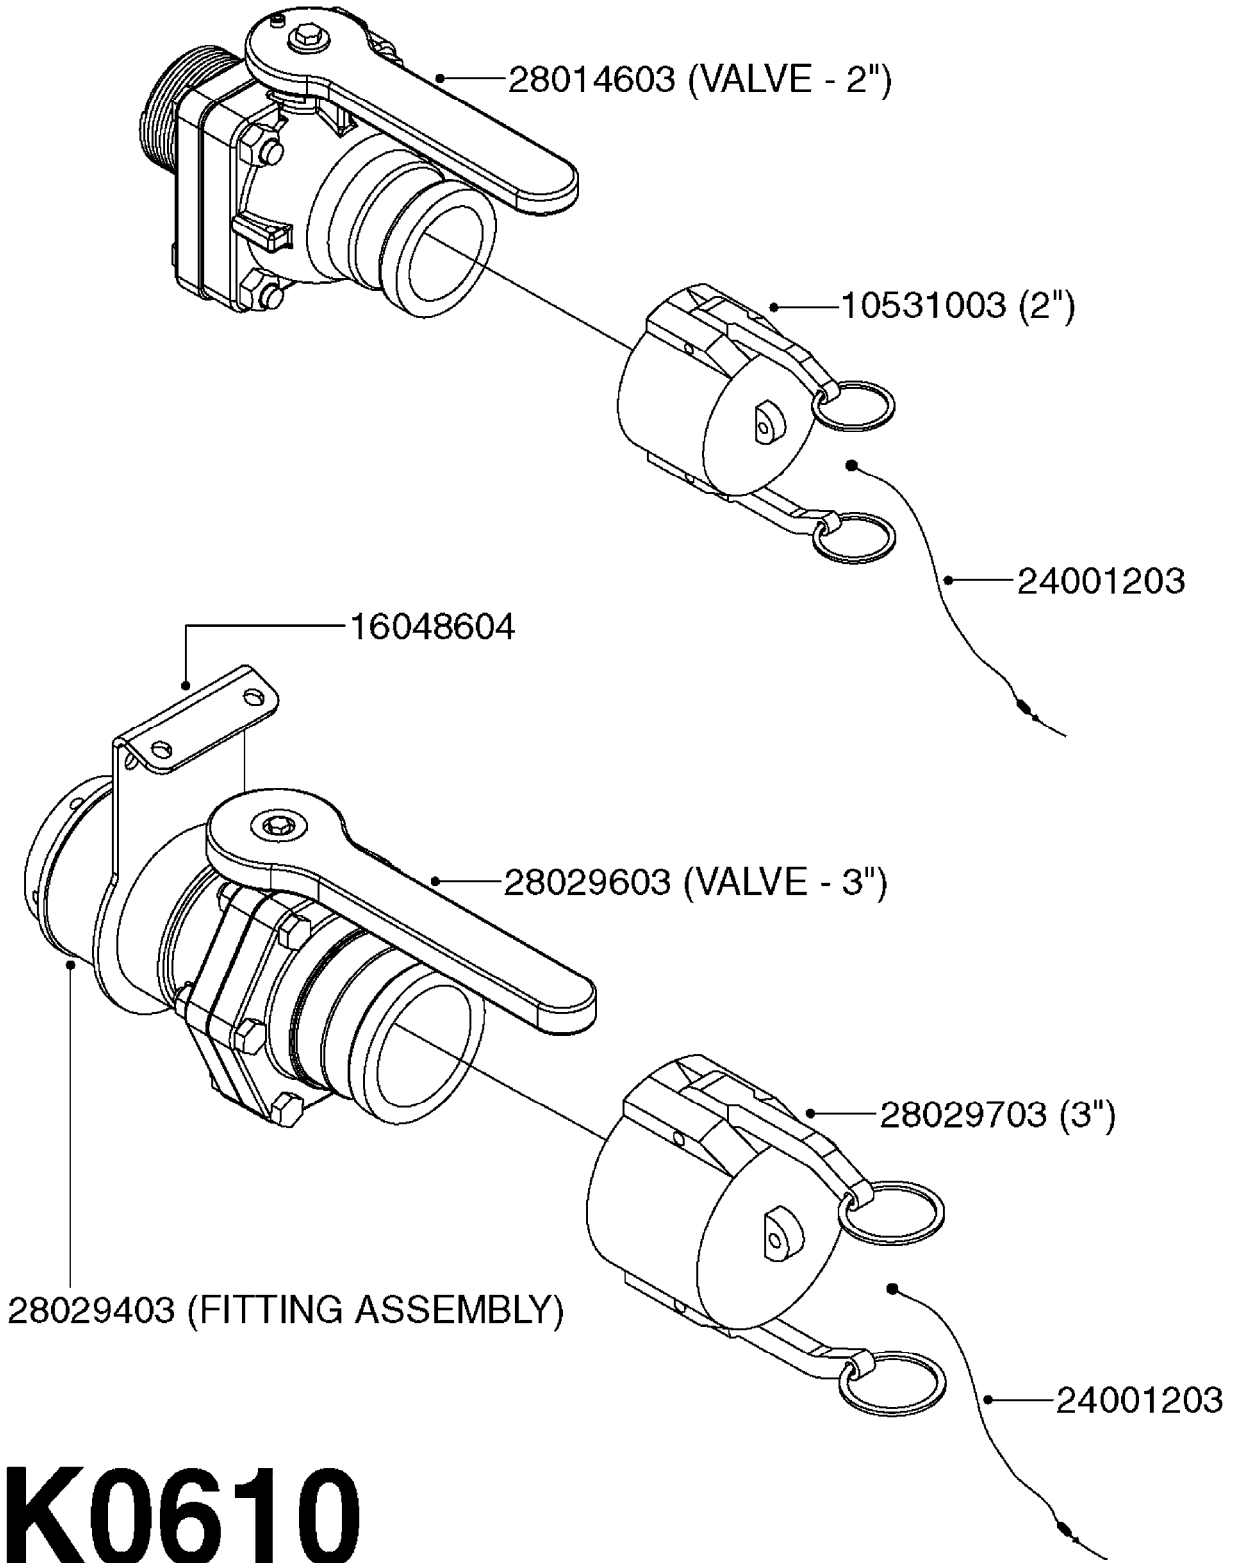

K0610

QUICKFILL-VALVES-BANJO 2" & 3"
K0610-HIN, 01:01:16

Page 1
Date 12.08.2020 9:58

parts-n°	order qty	description
10531003	1	CAP F.MALE QUICK COUPLER 2"
16048604	1	QUICK FILL BKT. NAV. 575-1100
24001203	1	RBR LANYARD 11" F.QCK FILL CAP
28014603	1	VALVE STUBBY 2" BANJO
28029403	1	3"NPT MALE X S93 FEMALE
28029603	1	VALVE STUBBY 3" BANJO
28029703	1	CAP F.MALE QUICK COUPLER 3"