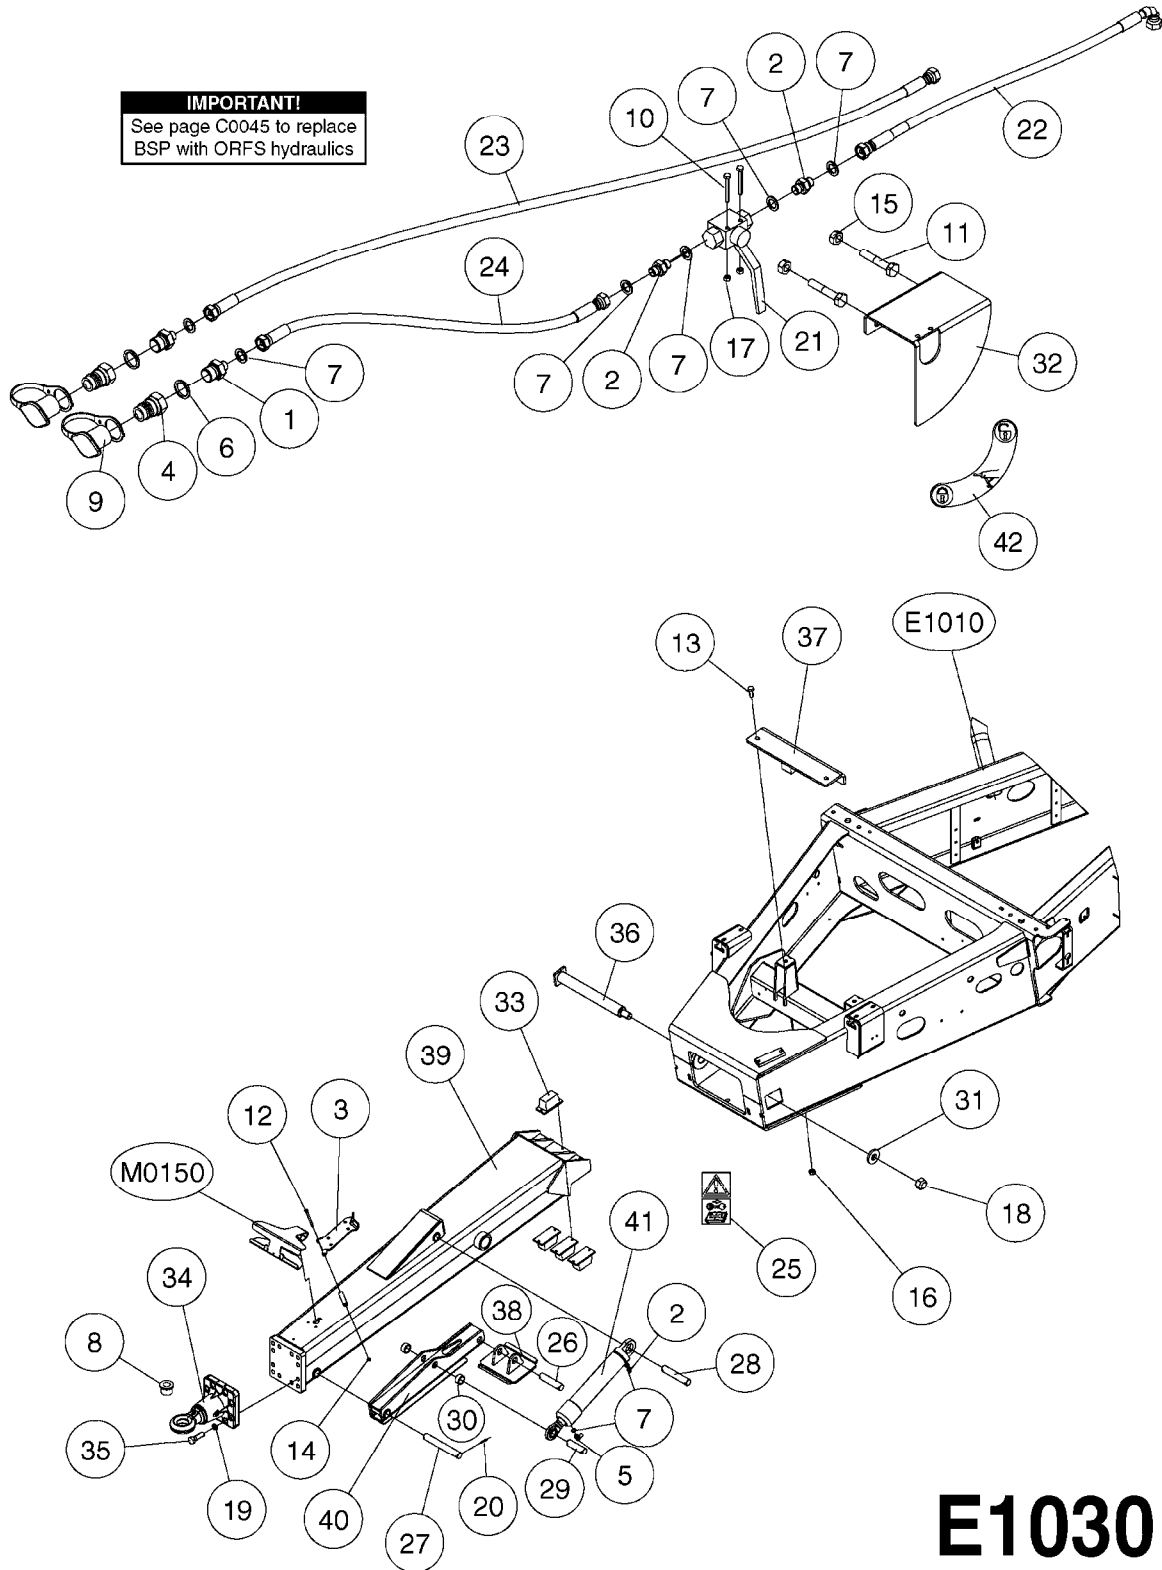

HYD. DRAWBAR - NCM 6600
E1030-HIN, 07:02:19

IMPORTANT!
See page C0045 to replace
BSP with ORFS hydraulics

HYD. DRAWBAR - NCM 6600
E1030-HIN, 07:02:19

Page 1

Date 12.08.2020 9:58

Pos.	parts-n°	order qty	description
1	146846	1	HEX NIPPLE 1/2" X 1/4"
2	146851	1	HEX NIPPLE 1/4"x1/4" 0.7MM
3	161923	1	SUPPORT PLATE F. PTO CM+
4	230311	1	QUICK COUPLING 1/2"
5	232294	1	HYD.FITTING 1/4"X1/4"
6	241356	1	DOWTYSEAL 1/2"
7	241404	1	DOWTY SEAL 1/4"
8	270608	1	BUSHING F. DRAWBAR NCM Ø50/Ø33
9	334206	1	DUST HOOD FOR HY-COUPLING
10	421142	1	BOLT HEX 8.8 DEL M5X40
11	421224	1	BOLT HEX 8.8 DEL M10X55
12	421232	1	BOLT HEX 8.8 DEL M8X110
13	430581	1	BOLT HEX 8.8 DEL M16X40 FT
14	460143	1	LOCK NUT M8 SST A2 DIN985
15	460423	1	NUT HEX M10X1.50 LOCK DIN985A2 SS
16	460585	1	LOCKING NUT M16 DIN985 A2 SS
17	461217	1	NUT HEX M5 LOCK
18	461316	1	NUT HEX LOCK M30X3.5 DIN 985
19	471180	1	LOCK WASHER NORDLOCK M20 ELZ
20	480733	1	PIN D6 X 40
21	781049	1	HYD. BALL VALVE
22	784001	1	HOSE HY X 1/4 X 067.00"STR+ELB
23	784143	1	HOSE HY X 1/4 X 138" STR+STR
24	784161	1	HOSE HY X 1/4 X 59" STR+STR
25	978436	1	DECAL - WARNING! SERVICE
26	14047100	1	PIN D30.0 L= 132 /D6.0
27	14047200	1	PIN D30.0 L= 223 /D6.0
28	14047300	1	PIN D30.0 L= 161 /D6.0
29	14047400	1	PIN D30.0 L= 104 /D6.0
30	15073000	1	THREADED PIPE 1-1/4" L=20
31	16155900	1	DISC D70.0/ 31.0X10.0/RED
32	16160000	1	PLATE F. HYD. VALVE CM66/9000
33	24267600	1	RUBBERSTOP 15/238 T=56 SS
34	28164100	1	SWIVEL HITCH D50/8 BOLT
35	43000803	1	BOLT HEX M20 X 70MM DEL - FT
36	61037800	1	PIN F. STEERING 6600
37	61038500	1	BRACKET FOR DRAWBAR NCM 6600
38	61039700	1	FOOT F. HYD. JACK NCM6600
39	63043900	1	DRAWBAR ADJUSTABLE CM6600
40	63045400	1	SUPPORT LEG HYD. JACK 6600
41	78134000	1	DOB.CYL.Ø70/40-322 TRACK LEFT '15
42	97814500	1	DECAL JACK STAND LOCK VALVE