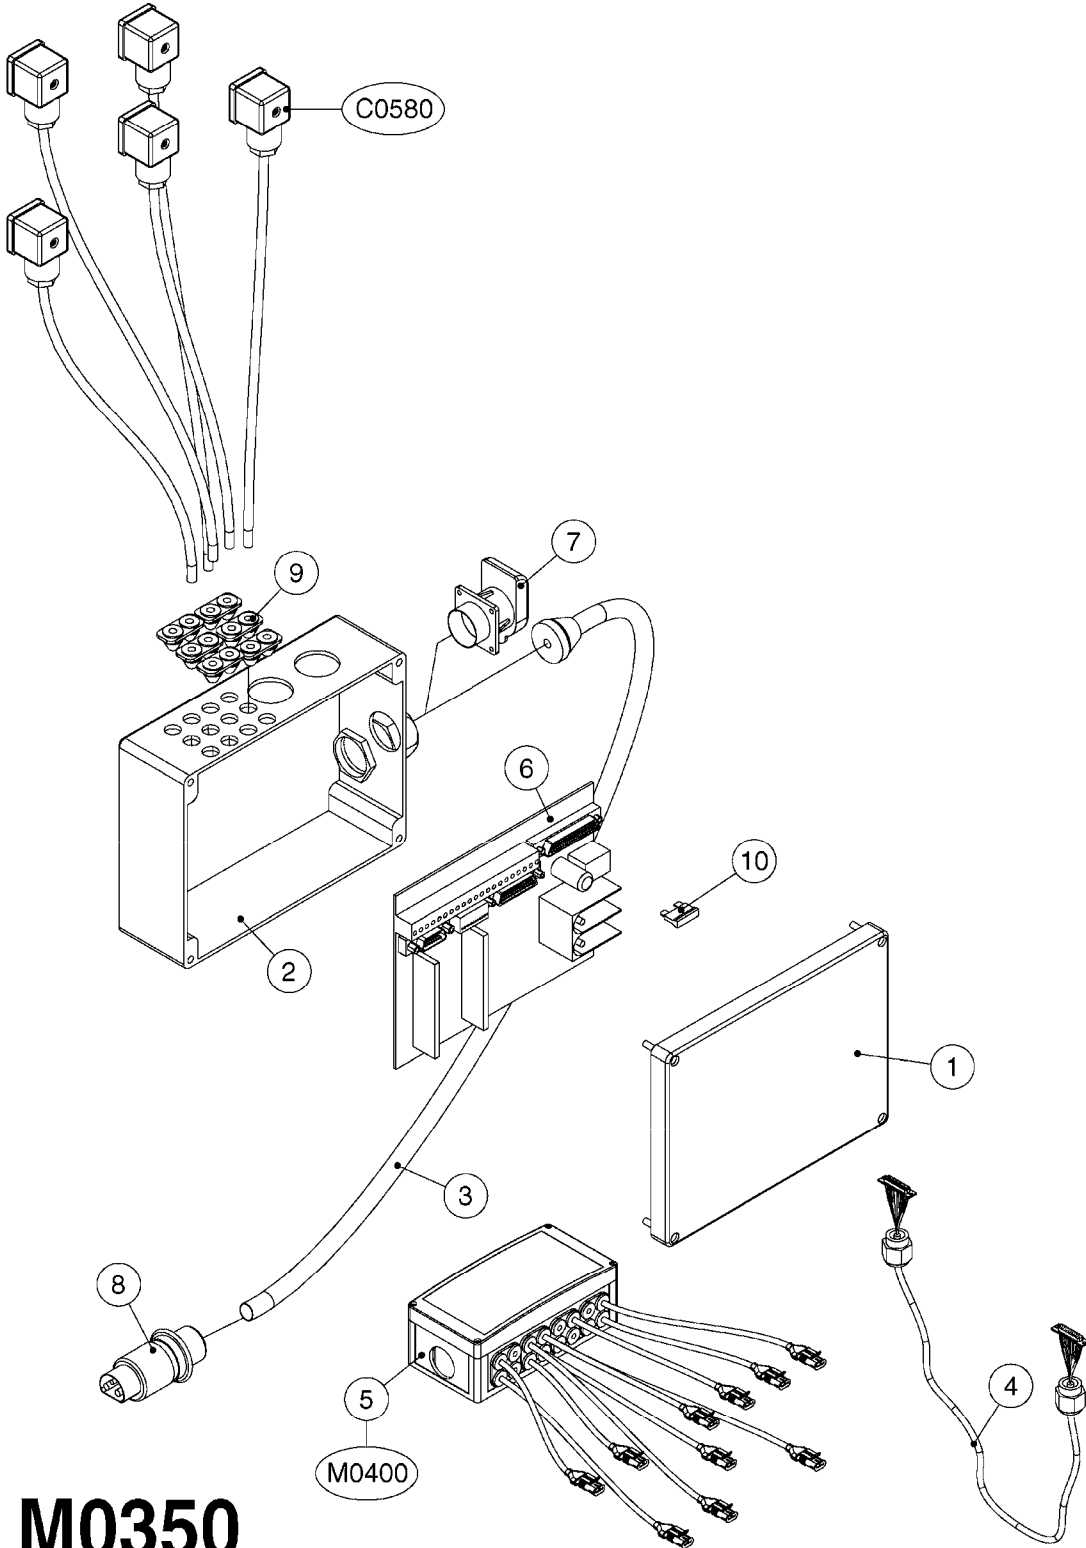

**M0350**

JUNCTION BOXES - HYDRAULIC  
M0350-HIN, 15:07:19

Page 1  
Date 12.08.2020 9:59

Pos.	parts-n°	order qty	description
1	261442	1	LID F.3010/3012 HP BOX
2	391071	1	BOX FOR HY.DAH
3	983070	1	CABLE 2X6²
4	26016900	1	CABLE DB25M - DB25F L=8.5m
5	26018000	1	HYD JUNCTION BOX SPZ PRE 2012 EAGLE SPC BOOMS
5	26018100	1	HYD. BOX BOOM PCB W/LEADS FOR FORCE/TWIN FORCE BOOMS
5	26018500	1	HYD. BOX BOOM PCB NO LEADS
5	26038300	1	HYD JUNCTION BOX GENERIC 2012 EAGLE SPC/FORCE BOOMS
6	26087600	1	DAH INTERFACE PCB ASSY. V.2.0
7	28048000	1	PLUG 3-POL DIN 9680 FEM.CHASS
8	28048100	1	PLUG 3-POL DIN 9680 MALE SPRAY
9	28048200	1	WIRE GROMET RUBBER 4 HOLE
10	28048500	1	FUSE 10A ATOF SERIES