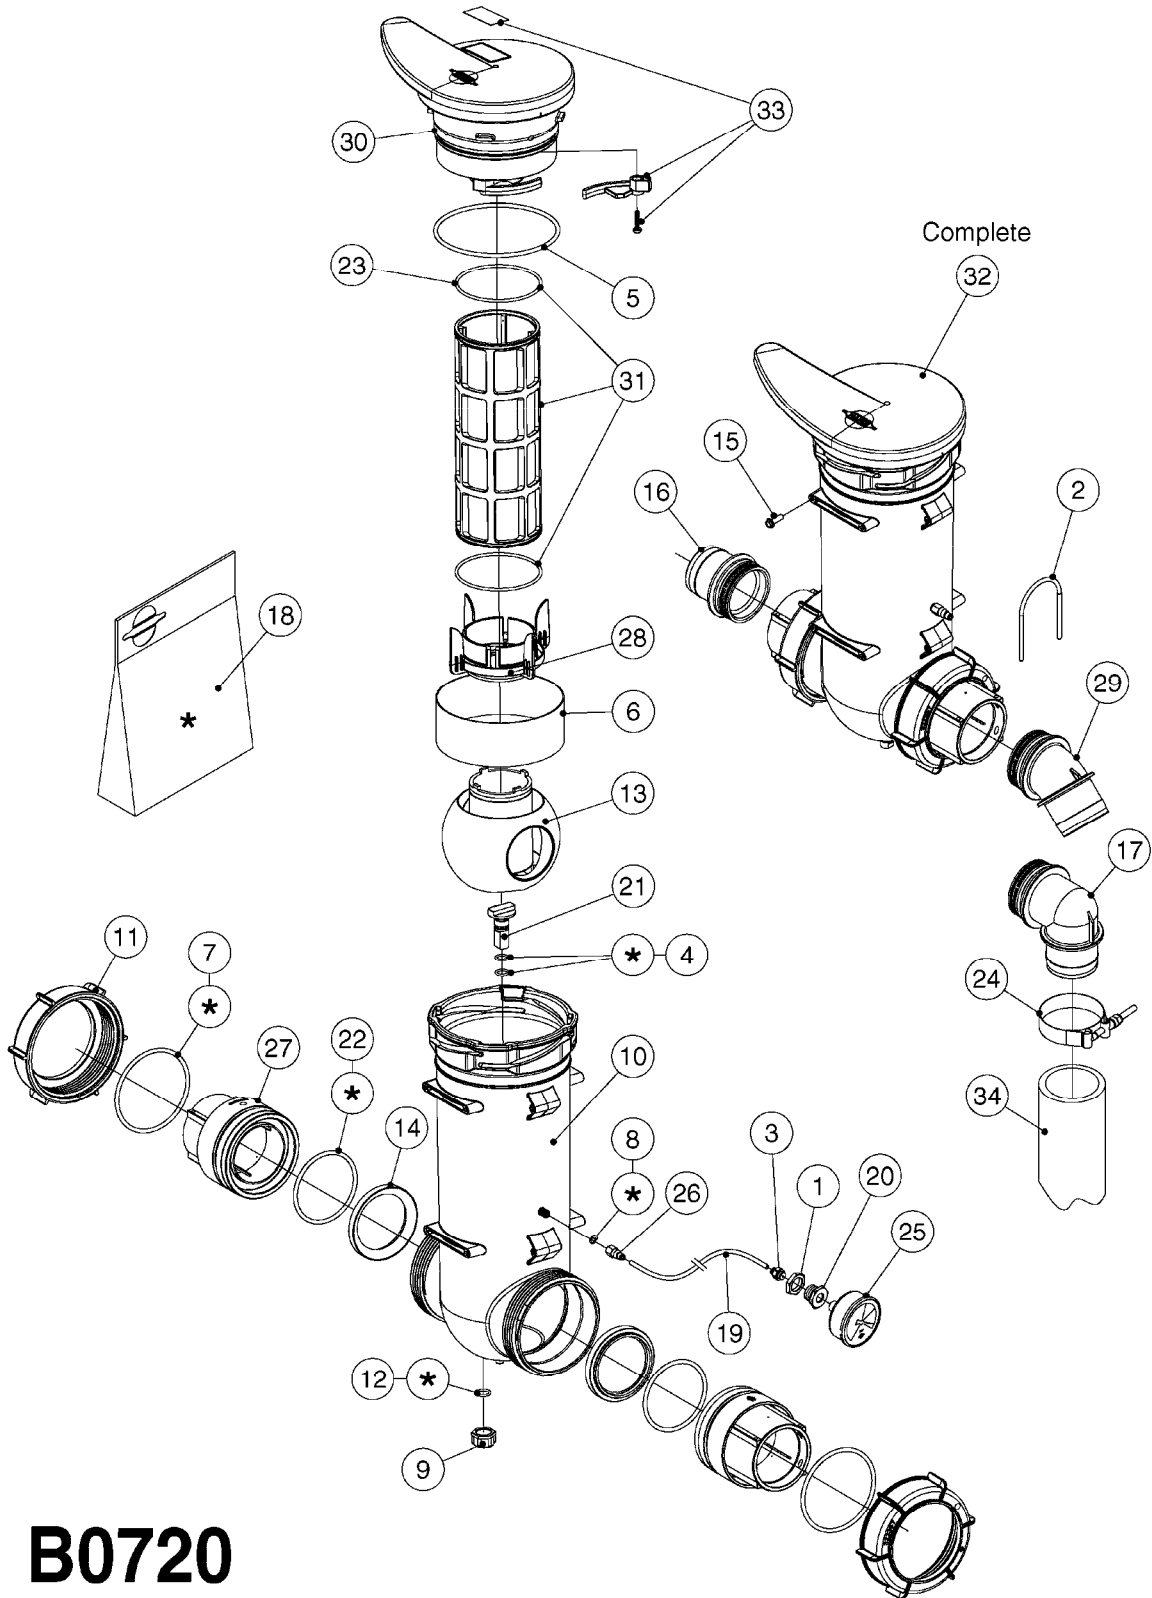

B0720

EASY CLEAN FILTER
B0720-HIN, 01:01:16

Page 1

Date 12.08.2020 9:57

Pos.	parts-n°	order qty	description
1	140766	1	NUT 1/2" BSP
2	145997	1	FITT.DK S-93 FORK
3	231346	1	QUICK COUPLER 1/8"BSP X 4 MM
4	240936	1	O-RING D13.3X2.4 NITRIL
5	242570	1	O-RING D150.0 x5.0 SH70 VITON
6	242572	1	RUBBER BELT Ø160x1.5 B=60 EPDM
7	242573	1	O-RING Ø104.14X5.33SH70 NITRIL
8	242593	1	GASKET Ø8/Ø5x1 (PA) 266N-M5X1
9	320047	1	FITT.DK CAPNUT 1/2" BSP
10	322356	1	EASYCLEAN FILTER HOUSING
11	322357	1	CAP F. COUPLER EASYCLEAN FILTE
12	330212	1	O-RING D19/D14X2.4 F.1/2"NUT
13	391090	1	BALL F. EASYCLEAN FILTER ON/OF
14	391091	1	SEAL F. BALL EASYCLEAN FILTER
15	440698	1	SCREW F.PLASTIC 6X18 SS HEXHD
16	727133	1	HOSETAIL S93 2"1/2 + O-RING
17	727226	1	HOSETAIL S93 2"1/2 90°+O-RING
18	741826	1	SEAL KIT F. EASYCLEAN FILTER
19	927253	1	RED AIR HOSE, Ø4/2 1810 E
20	14055400	1	FITT.DK REDUC 1/2"x1/8"x1/4"BS
21	14117700	1	SPINDLE S93 L46 NV13 SS
22	24260100	1	O-RING Ø88.0X5.0 SH70 VITON
23	24260700	1	O-RING Ø101.19X3.53 SH70 VITON
24	28030303	1	CLAMP HOSE T-BOLT S2.5" 235-76
25	28053400	1	GAUGE VACUUM SUCT. FILTER NCM
26	28054300	1	QUICK COUPLER 1/8"BSP/Ø4 FEMAL
27	33503200	1	HOSE COUPLER F. EASYCLEAN FILT
28	33503600	1	FILTER CARRIER F. EASYCLEAN
29	72072900	1	FITT. S93 2-1/2" 45° S W/O-RING
30	72270600	1	LID ASSM. EASYCLEAN FILTER
31	72278800	1	FILTER 30 MESH GREEN D110/284
31	72278900	1	FILTER 50 MESH BLUE D110/284
31	72279000	1	FILTER 80 MESH RED D110/284
32	72318900	1	EASYCLEAN FILTER COMPL.
33	74192800	1	FILTER LOCK PARTS - EASYCLEAN
34	92702803	1	HOSE PVC SUCT GRAY 2.5"