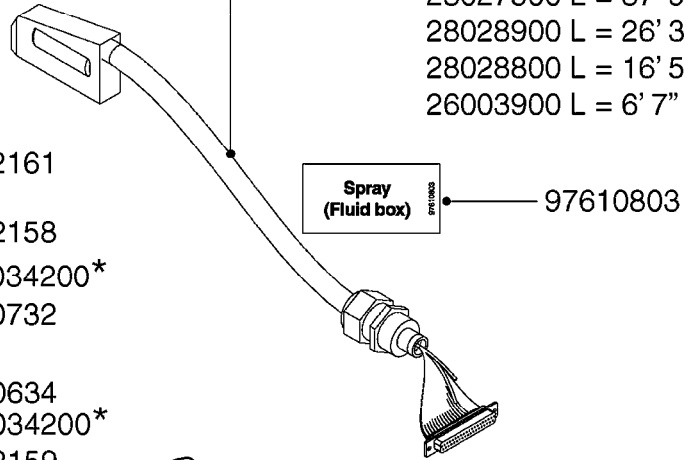

- 26004200 L = 57' 5"
- 28028700 L = 45' 11"
- 28027500 L = 37' 9"
- 28028900 L = 26' 3"
- 28028800 L = 16' 5"
- 26003900 L = 6' 7"