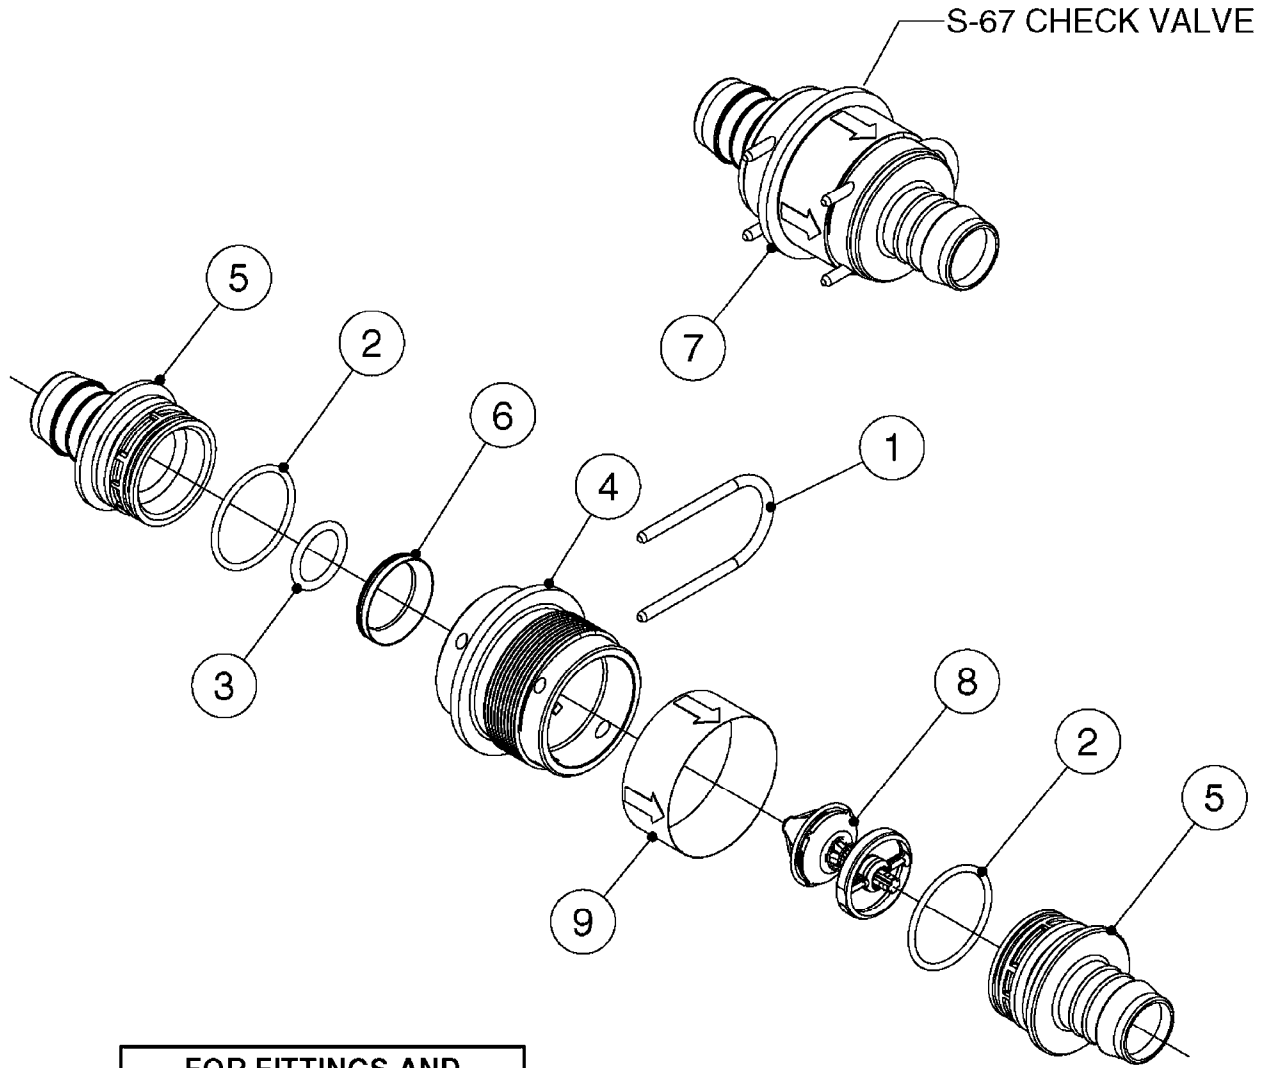

FOR FITTINGS AND  
HOSES, SEE SECTION L

**B0630**

CHECK VALVES - S67  
B0630-HIN, 31:07:19

Page 1

Date 12.08.2020 9:57

Pos.	parts-n°	order qty	description
1	145996	1	FITT.DK S-67 FORK
2	241973	1	O-RING Ø3 X 44.2 70 SHORES NITRIL
2	242353	1	O-RING 3 X 44.2 VITON
3	242504	1	O-RING D35x2 NITRIL
4	322104	1	FITT.DK S-67 BULKHEAD
5	334231	1	FITT.DK S-67 STR.1"
5	334232	1	FITT.DK S-67 STR.1-1/4"
5	334444	1	FITT.DK S-67 STR.1-1/2" PVC
6	14103100	1	SEAT F.CHECK VALVE D40.8 2010
7	70063603	1	VALVE, CHECK S67 1-1/2"
			COMPLETE IN-LINE CHECK VALVE FOR 1-1/2" HOSE
7	72001803	1	CHCK VLV,S67, 2 X 1" HB
			COMPLETE IN-LINE CHECK VALVE FOR 1" HOSE
7	72206600	1	CHCK VLV,S67, 2 X 1.25" HB
			COMPLETE IN-LINE CHECK VALVE FOR 1-1/4" HOSE
8	72089900	1	CHECK VALVE S67 SUBASMBLY.2001
9	97800500	1	DECAL 230X28 BLACK ARROW