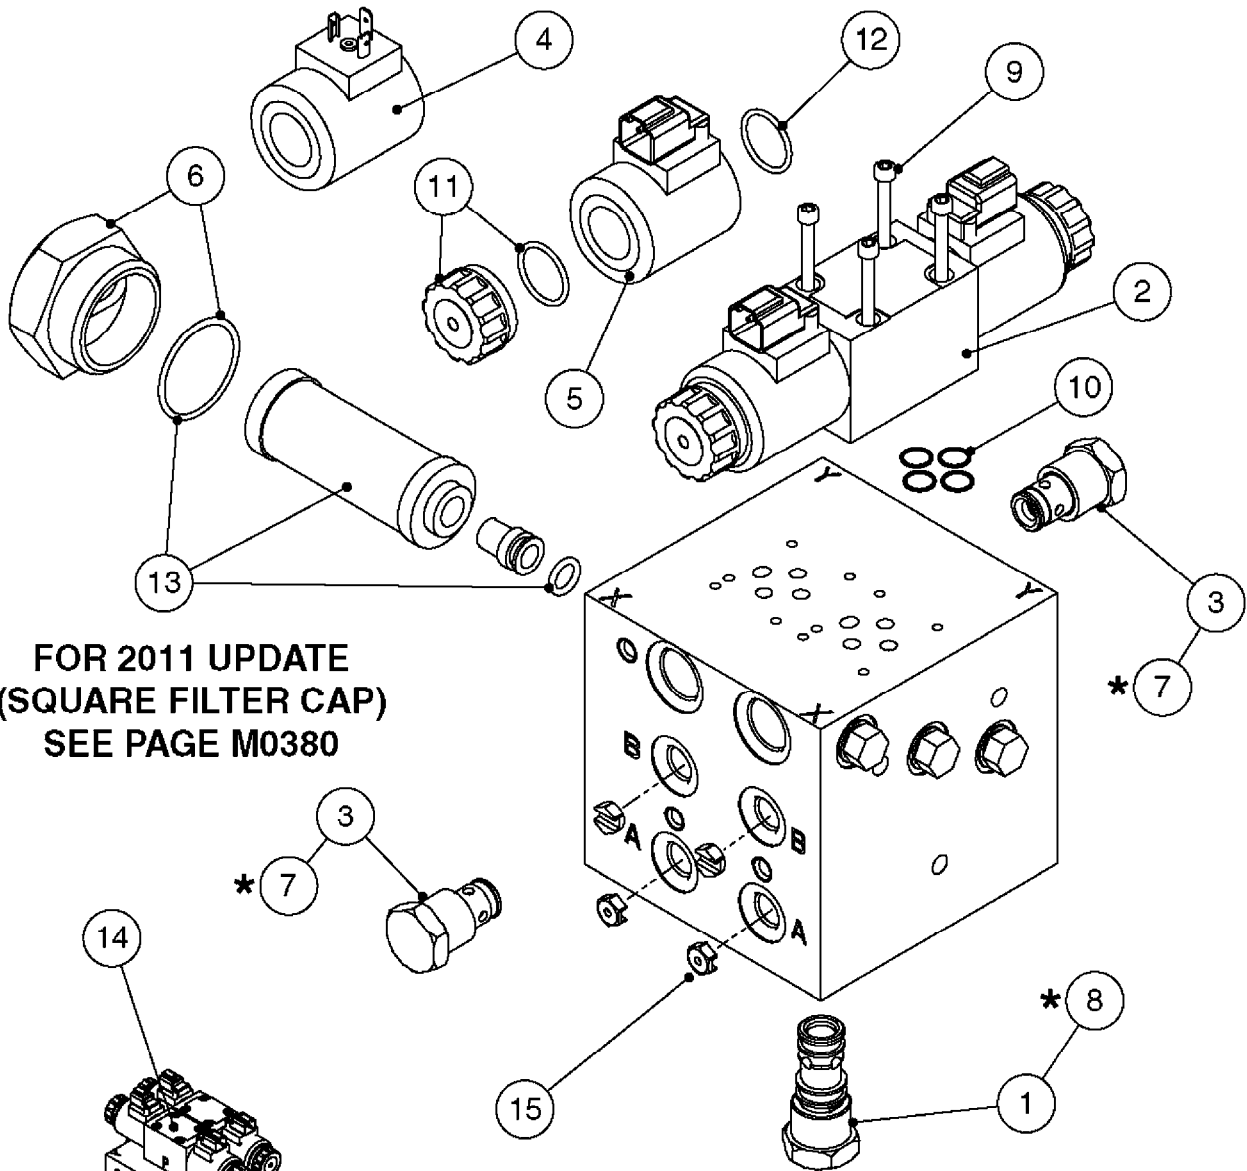

If unsure, pair of new style sensors works with all versions of UC4.

NORAC UC4 BOOM HEIGHT CONTROL  
M0290-HIN, 01:01:16

Page 1  
Date 12.08.2020 9:59

Pos.	parts-n°	order qty	description
1	410443	1	BOLT HEX 8.8 DEL M6X70
1	410605	1	BOLT HEX 8.8 DEL M6X80
2	460261	1	SPB/SPC BOOM
3	471124	1	NUT HEX M6X1.00 LOCK DIN985 A2 SS
4	16128603	1	WASHER, M6, Ø18/ 6.4X 1.6, SS
4	16128703	1	BRACKET F. SENSOR 60X60 TUBE SPB/SPC BOOM
5	26016303	1	BRACKET F. SENSOR 50x50 TUBE
6	26025903	1	FORCE BOOM (FTZ)
7	26026003	1	CONNECTOR RING CPC #11 NORAC
8	26026600	1	NORAC UC4+ ROLL SENSOR W/TEMP. CONFIRM NORAC P/N 45000
8	28055603	1	NORAC UC4+ ROLL SENSOR CONFIRM NORAC P/N 45001
9	28049503	1	NORAC CABLE VAR.RT.VLV DIN
10	28049603	1	3-PIN CONNECTORS/HIRSCHMAN
11	28050303	1	NORAC CABLE VAR.RT.VLV DEUTSCH
12	28050703	1	2-PIN CONNECTORS/DEUTSCH
13	28054303	1	NORAC CABLE EXTENSION
14	28055503	1	NORAC POWER CABLE
15	28055703	1	NORAC RUBBER TOP&BOLT F.SENSOR DIA.30MMX30MMX8MM
16	28085900	1	NORAC UC4+ OPEN CTR. CABLE
17	28086200	1	PARALIFT INTERFACE CABLE NORAC
18	28086300	1	NORAC VALVE MOUNTING HARDWARE
19	28086400	1	NORAC VALVE CABLE ROLL PIGTAIL
20	28086500	1	SENSOR BRANCH CABLE NORAC
21	28086600	1	CAN NODE DUAL CABLE NORAC
22	70112503	1	UC4 DISPLAY PANEL NORAC
23	78216100	1	UC4 ULTRASONIC SENSOR
			UC4 SENSOR MOUNTING BKT. NORAC
			FOAM DISC F. SENSOR NORAC
			UC4+ ROLL SENSOR KIT '11 HIN INCLUDES NORAC P/N 45000 & 45001
			NORAC VALVE BLOCK COMP, DEUTSCH CON.