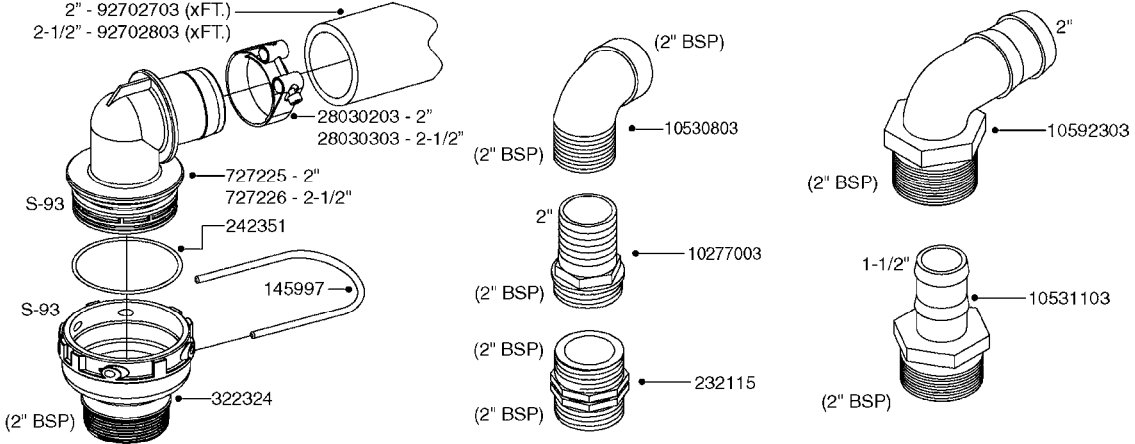

SUCTION SIDE OF PUMP (WITH 2" SUCTION PORT)

COMPLETE PUMP
(NLA) REPLACED BY 464 PUMP (SEE PAGE A0350)

A0390