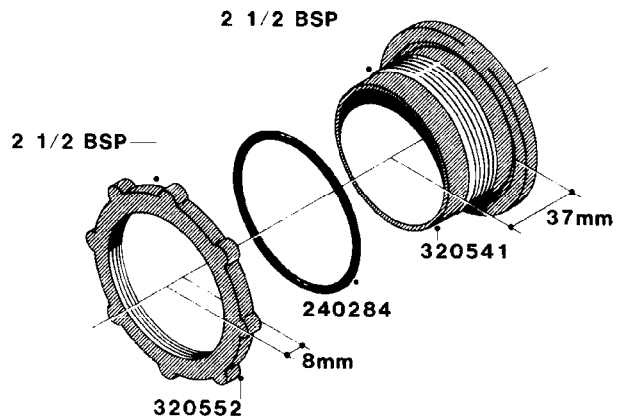

**L0050**

FITTINGS - HOSE CONNECTORS  
L0050-HIN, 01:01:16

Page 1

Date 12.08.2020 9:58

parts-n°	order qty	description
242594	1	O-RING D14 X 1.78 SCH.70-EPDM
320294	1	FITT.DK TEE 3/8X3/8HB X1/2"BSP
320305	1	FITT.DK HB 3/4'- 3/4' BSP
320386	1	FITT.DK TEE 3/8X3/8HB X3/8"BSP
320397	1	FITT.DK ELB 3/8"HB X 3/8" BSP
320401	1	FITT.DK TEE 1/2X1/2HB X1/2"BSP
320412	1	FITT.DK TEE 1/2X1/2HB X3/8'BSP
320423	1	FITT.DK ELB 1/2'HB X 3/8' BSP
320891	1	FITT.DK HB 3/8'- 3/8' BSP
320972	1	FITT.DK HB 5/16'- 1/4' BSP
322046	1	FITT.DK TEE 1/2X1/2HB X3/4'BSP
322048	1	FITT.DK TEE 3/4X3/4HB X3/4'BSP
330595	1	O-RING D24.6/D20X2.1 -3/4"
333137	1	FITT.DK CONN.1/2" F.NOZZ. DOUB
333141	1	FITT.DK CONN.1/2" F.NOZZ.SING
334041	1	FITT.DK CONN.3/4' F.NOZZ. SING
334042	1	FITT.DK CONN.3/4' F.NOZZ. DOUB
334195	1	FITT.DK ELB. 3/4"HB X 3/4"HB
10012103	1	FITT.PO.HB 1.25X1.50 IMB1012
10014003	1	FITT.PO.HB 1.25X1.25 IMB1010
10036903	1	FITT.PO.HB 1.50X1.50 IMB1212
28019303	1	FITTING HB ELB 3/4NPT-3/4HOSE
61016500	1	HOSE TAIL 3/4" 90°+RG CAP 3/4"
72026700	1	NOZZLE TUBE ADAPTER W/O-RING