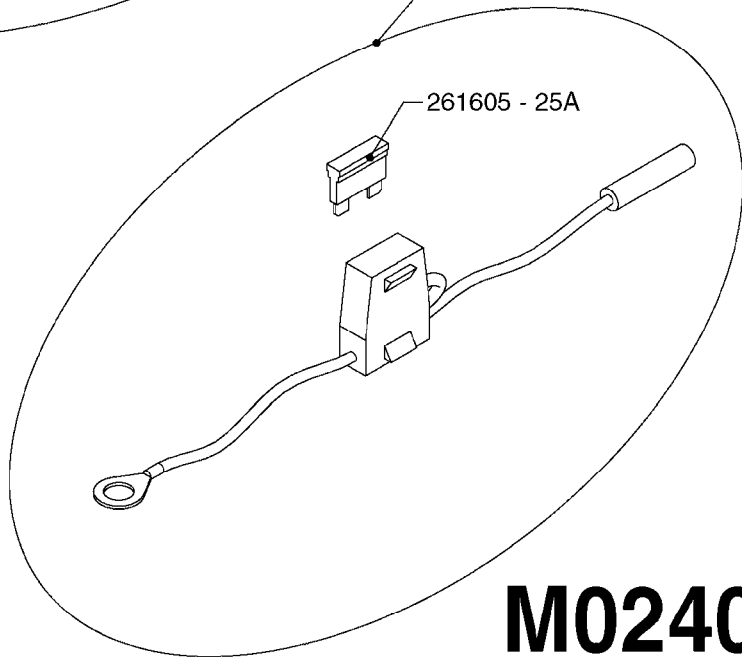

POWER SUPPLY CABLES  
M0240-HIN, 01:01:16

Page	0
Date	12.08.2020 9:59

**M0240**

POWER SUPPLY CABLES  
M0240-HIN, 01:01:16

Page 1  
Date 12.08.2020 9:59

parts-n°	order qty	description
261605	1	Fuse 25A ATOF Series
983070	1	CABLE 2X6²
16112800	1	BRACKET F.12V POWER CABLE/PLUG
28048000	1	PLUG 3-POL DIN 9680 FEM.CHASS
72266300	1	CABLE 12VDC POWER F. TRACTOR