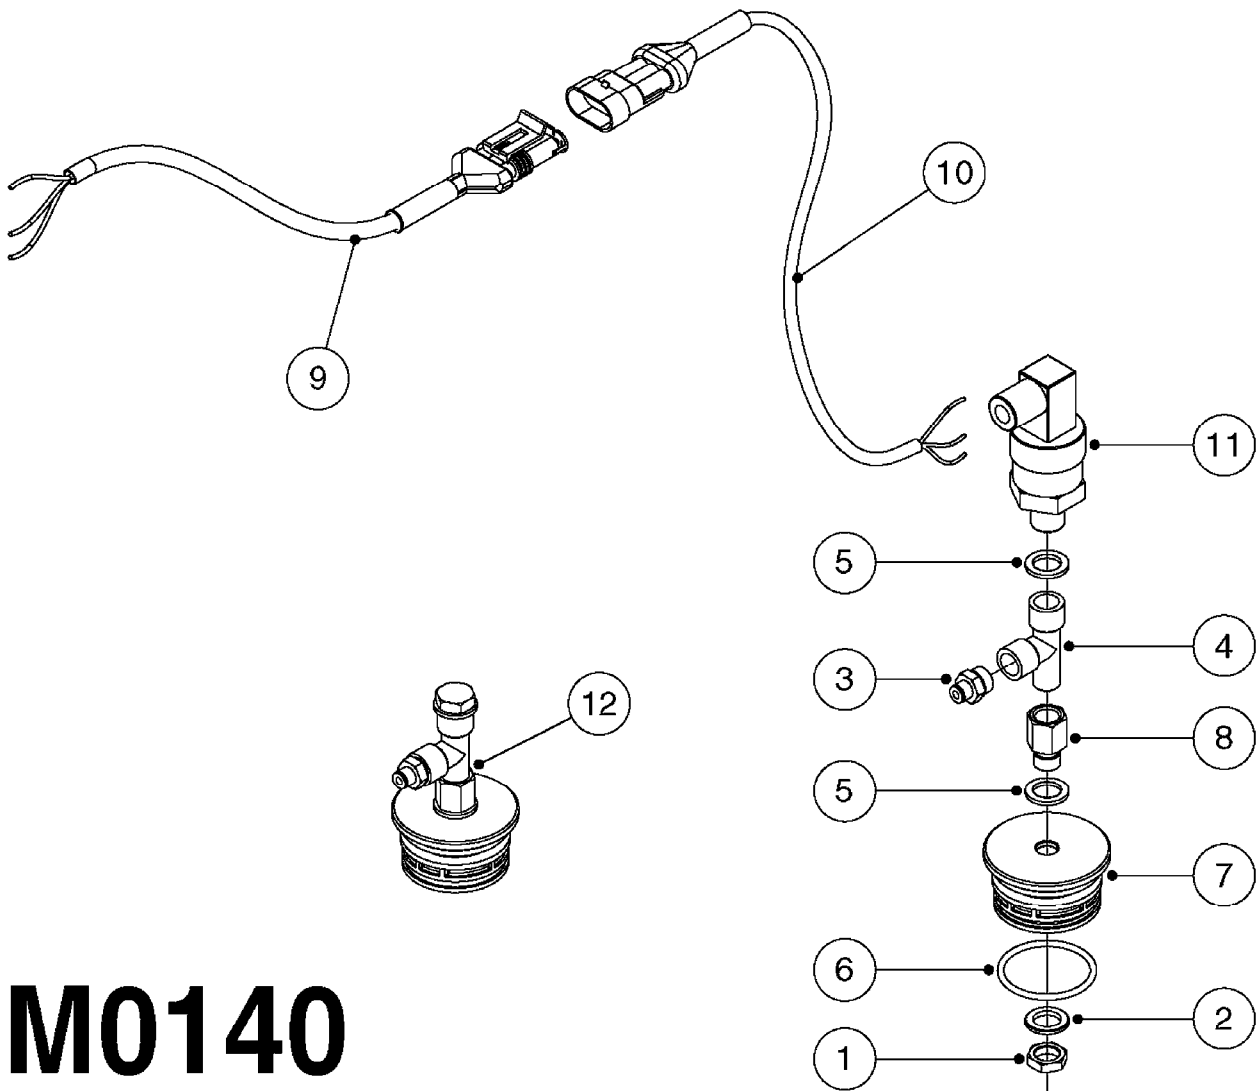

PRESSURE SENSOR - AMP
M0140-HIN, 01:01:16

M0140