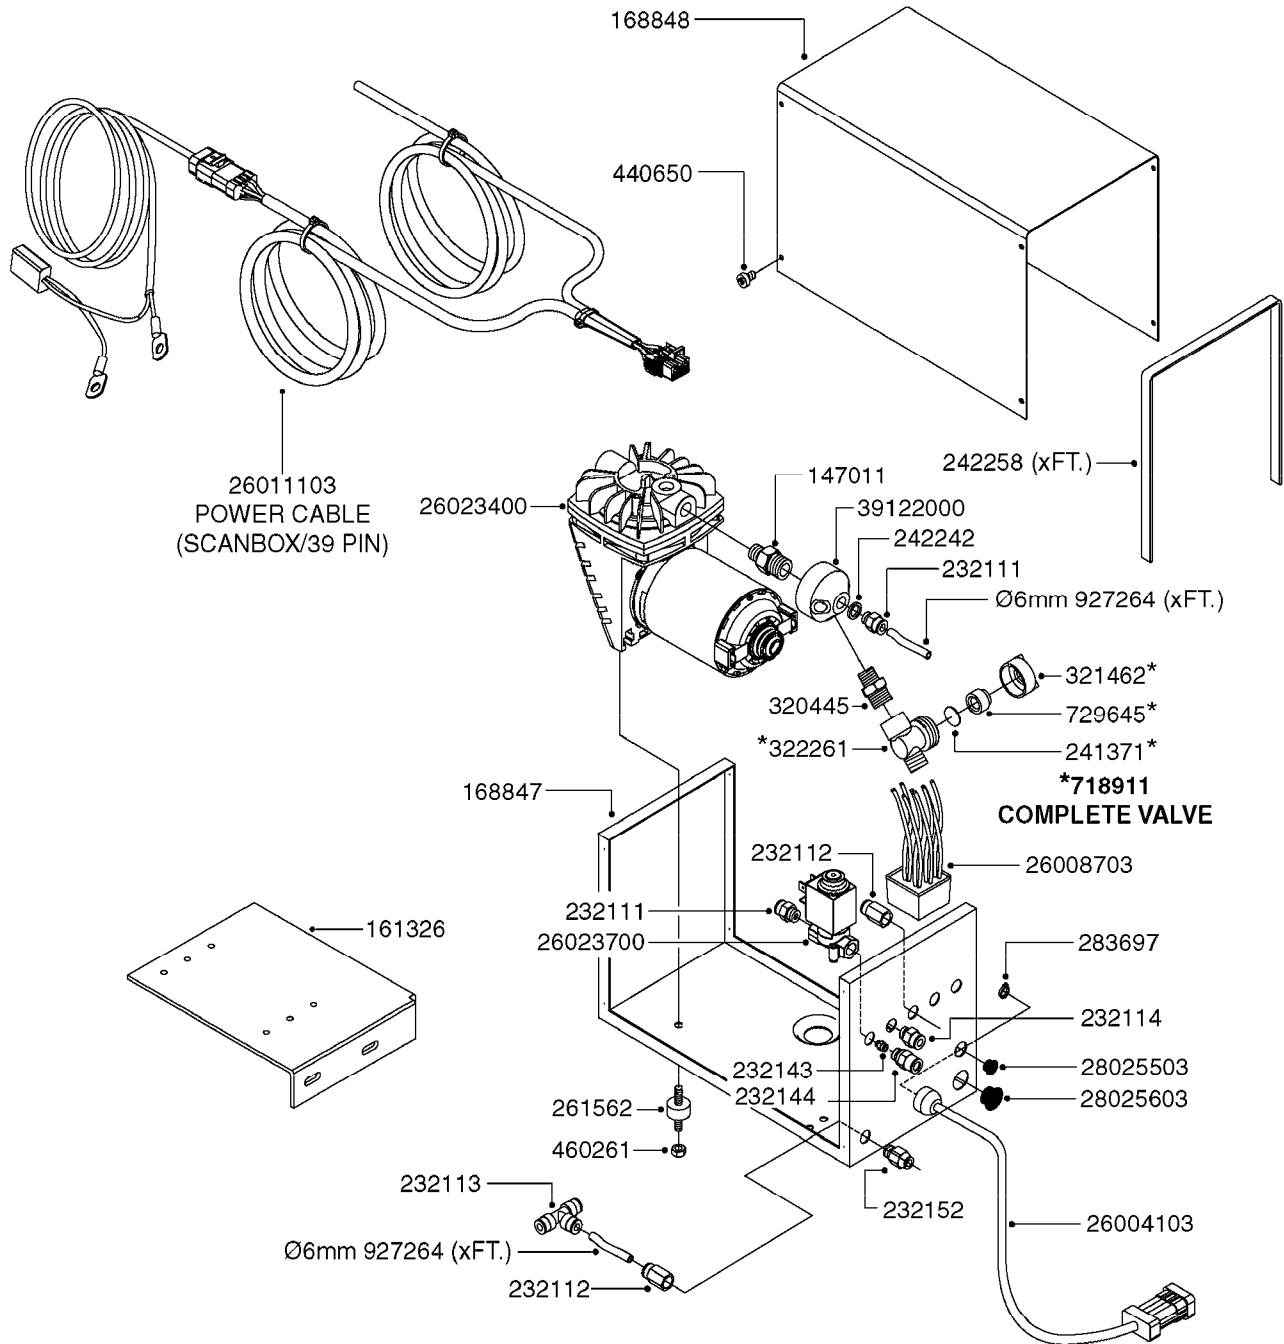

K0400

*Ø8mm 927306 (xFT.)
*Ø10mm 927330 (xFT.)

70062503 - COMPLETE ASSEMBLY

FOAM MARKER COMPRESSOR 2007
K0400-HIN, 01:01:16

Page 1
Date 12.08.2020 9:58

parts-n°	order qty	description
147011	1	HEX NIPPLE 3/8'X1/4'BSP BRASS
161326	1	MOUNT BKT. F. FOAM COMP.BOX 98
168847	1	ENCLOSURE LOWER F.MARKER
168848	1	COVER F. FOAM MARKER
232111	1	QUICK COUPLER 6MM X 1/8 EXT.
232112	1	QUICK COUPLER 6MM 1/8 INT.
232113	1	QUICK COUPLER 6MM T-PIECE
232114	1	COUPLER 1/8" THREADX8MM HOSE
232143	1	REDUCER 1/4'INT-1/8'EXT
232144	1	QUICK COUPLER 10MM X 1/4 EXT
232152	1	QUICK COUPLER 8MMX1/8 EXT.LONG
241371	1	DIAPHRAGM F.NO-DRIP,VULC
242242	1	O-RING F.AIR HOSE FITTING
242258	1	TRIM 3X10 SELF ADHESIVE 0012"
261562	1	RUBBER DAMPER 2XM6X25
283697	1	TIESTRAP 200MM
320445	1	FITT.DK HN 1/4"X3/8" BSP
321462	1	CAP F.NO-DRIP ASSY.
322261	1	HOUSING F.SAFETY VALVE 3/8"
440650	1	SCREW 3.5x13 STAINLESS
460261	1	NUT HEX M6X1.00 LOCK DIN985 A2 SS
718911	1	VALVE (SAFETY) F.MARKER
729645	1	NON-DRIP SPRING ASSY.GREEN 10
927264	1	HOSE R X PE D6/D4 X 0012"
927306	1	HOSE R X PE D8/D6 X 0012"BLACK
927330	1	HOSE R X PE D10/D8 X 012"BLACK
26004103	1	FOAM MARKER CNTRL MOD CABL STD
26008703	1	FOAM MARKER CONTROL SCII
26011103	1	FOAMER POWER/CONTROL CABLE 39P
26023400	1	COMPRESSOR F.FOAM MARKER CM40
26023700	1	SOLENOID VAL 12V 1/8' FLO '07
28025503	1	PLUG F.DRILLED HOLE 1/2"
28025603	1	PLUG F.DRILLED HOLE 3/4"
39122000	1	DISTR.HOUSING F.FOAM MARKER'07
70062503	1	FOAM MARKER COMPRESSOR,STD,39P