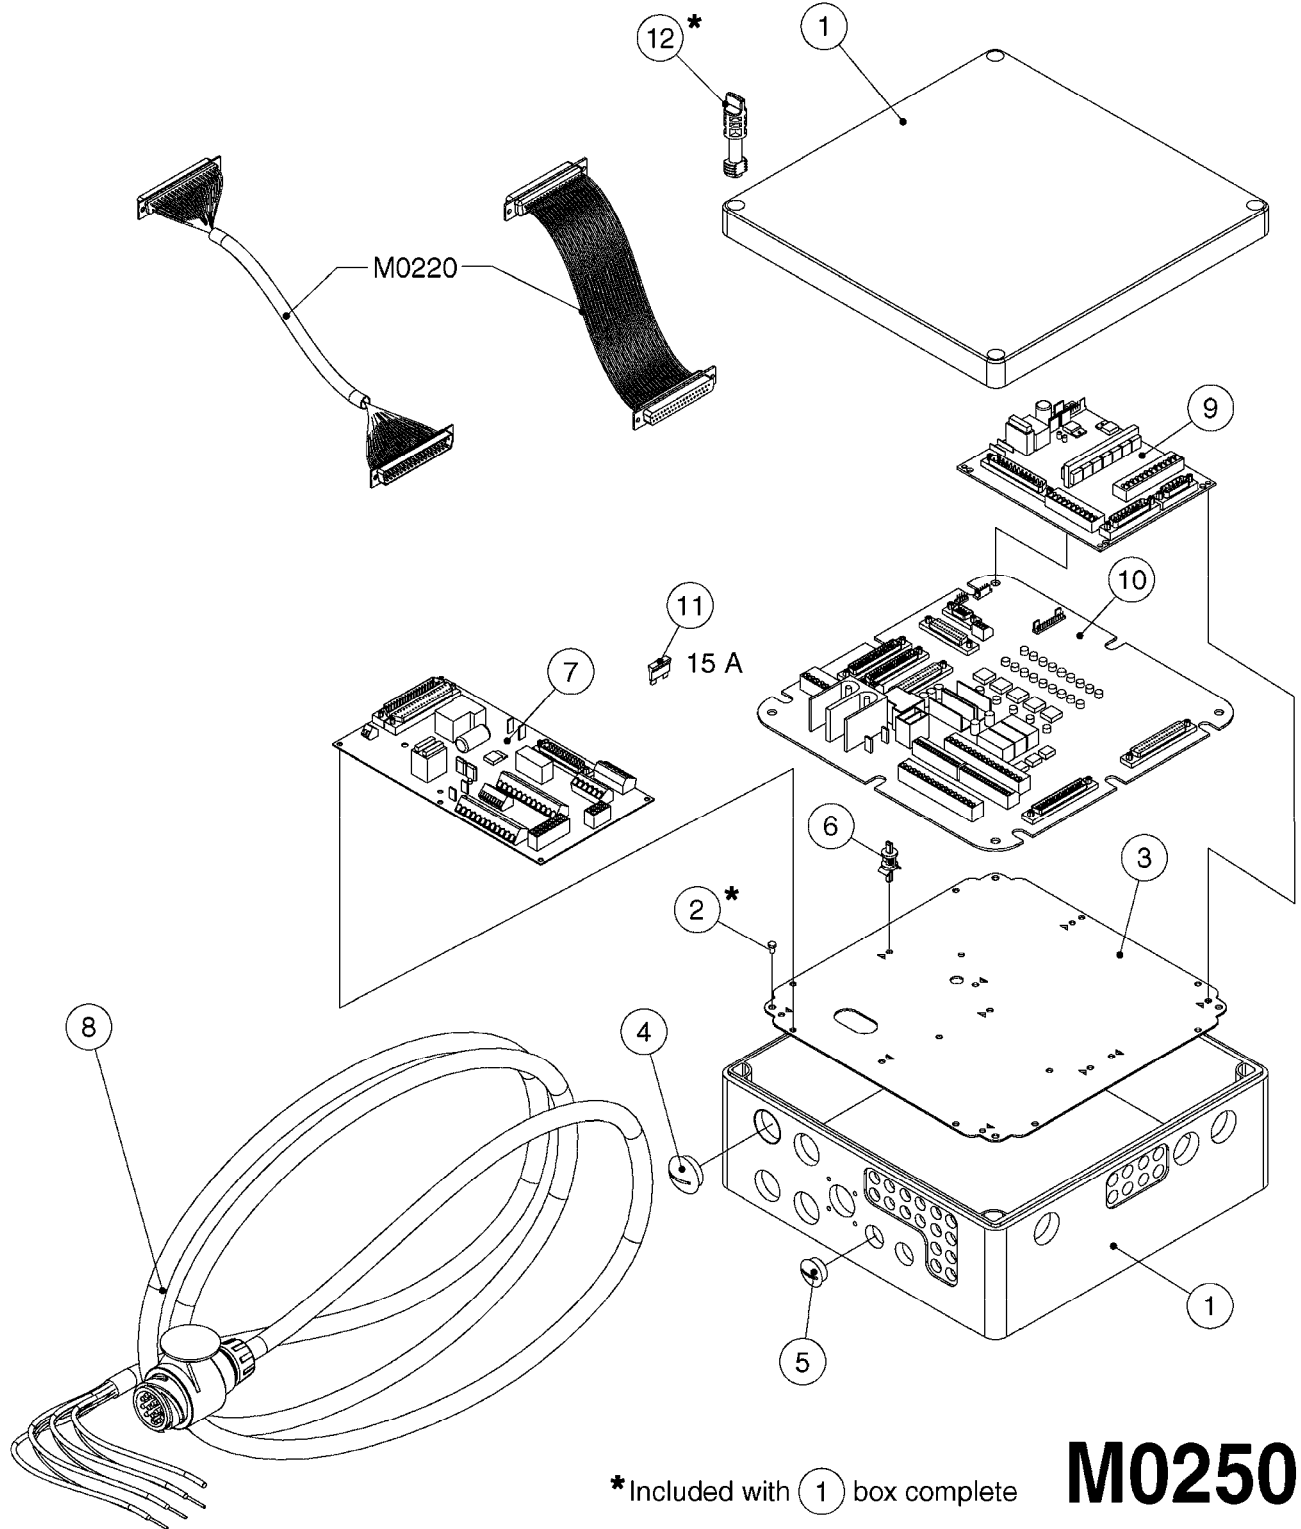

\*Included with (1) box complete

**M0250**

JOB COM AND BREAK OUT  
M0250-HIN, 01:02:17

Page 1  
Date 12.08.2020 9:59

Pos.	parts-n°	order qty	description
1	391095	1	BOX COMPL. 300X300X135 DRILLED
2	440673	1	SCREW F.PLASTIC 5X12 SS
3	16132400	1	PLATE 1.5X270X270/JOB COMPUTER
4	26004600	1	PLUG F.DRILLED HOLE 21MM
5	26004700	1	PG13.5 BUNG
6	26005100	1	CONNECTOR FOR PCB, PLASTIC
7	26005500	1	PCB BREAKOUT BOX EL BOX CM"05"
8	26013800	1	CABLE HC6500 JOB COM TO CABIN
9	26029200	1	DAH PCB F. JOB COM NCM '09
10	26052700	1	JOB COM PCB ASSY HW3.1
10	72369300	1	JOB COM PCB NCM44/6600 REFURB.
11	28048600	1	FULE 15A ATOF SERIES
12	28091400	1	FINGER SCREW F.BOX 300X300X135