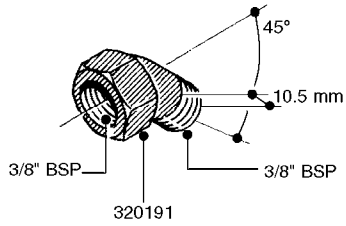

**L0030**

FITTINGS - HEXAGON NIPPLES  
L0030-HIN, 01:01:16

Page 1  
Date 12.08.2020 9:58

parts-n°	order qty	description
10015303	1	FITT.PO.HN 1.00X1.00 M1000
10425003	1	FITT.PO.HN 1.25X1.00 MCPHEE
320132	1	FITT.DK HN 1" BSP
320176	1	FITT.DK HN 3/8"X1/2" BSP
320445	1	FITT.DK HN 1/4"X3/8" BSP
320655	1	FITT.DK HN 1/2"-1/2" BSP
320692	1	FITT.DK HN 3/8'BSPX1/4'NPT
320703	1	FITT.DK HN 3/8BSP X1/2 &1/4NPT
320725	1	FITT.DK NIPPLE 3/8"-3/8" BSP
320902	1	FITT.DK HN 3/8'X 1/4' BSP
390232	1	FITT.DK HN 1-1/2' X 1-1/4' BSP
390276	1	FITT.DK HN 1'BSP