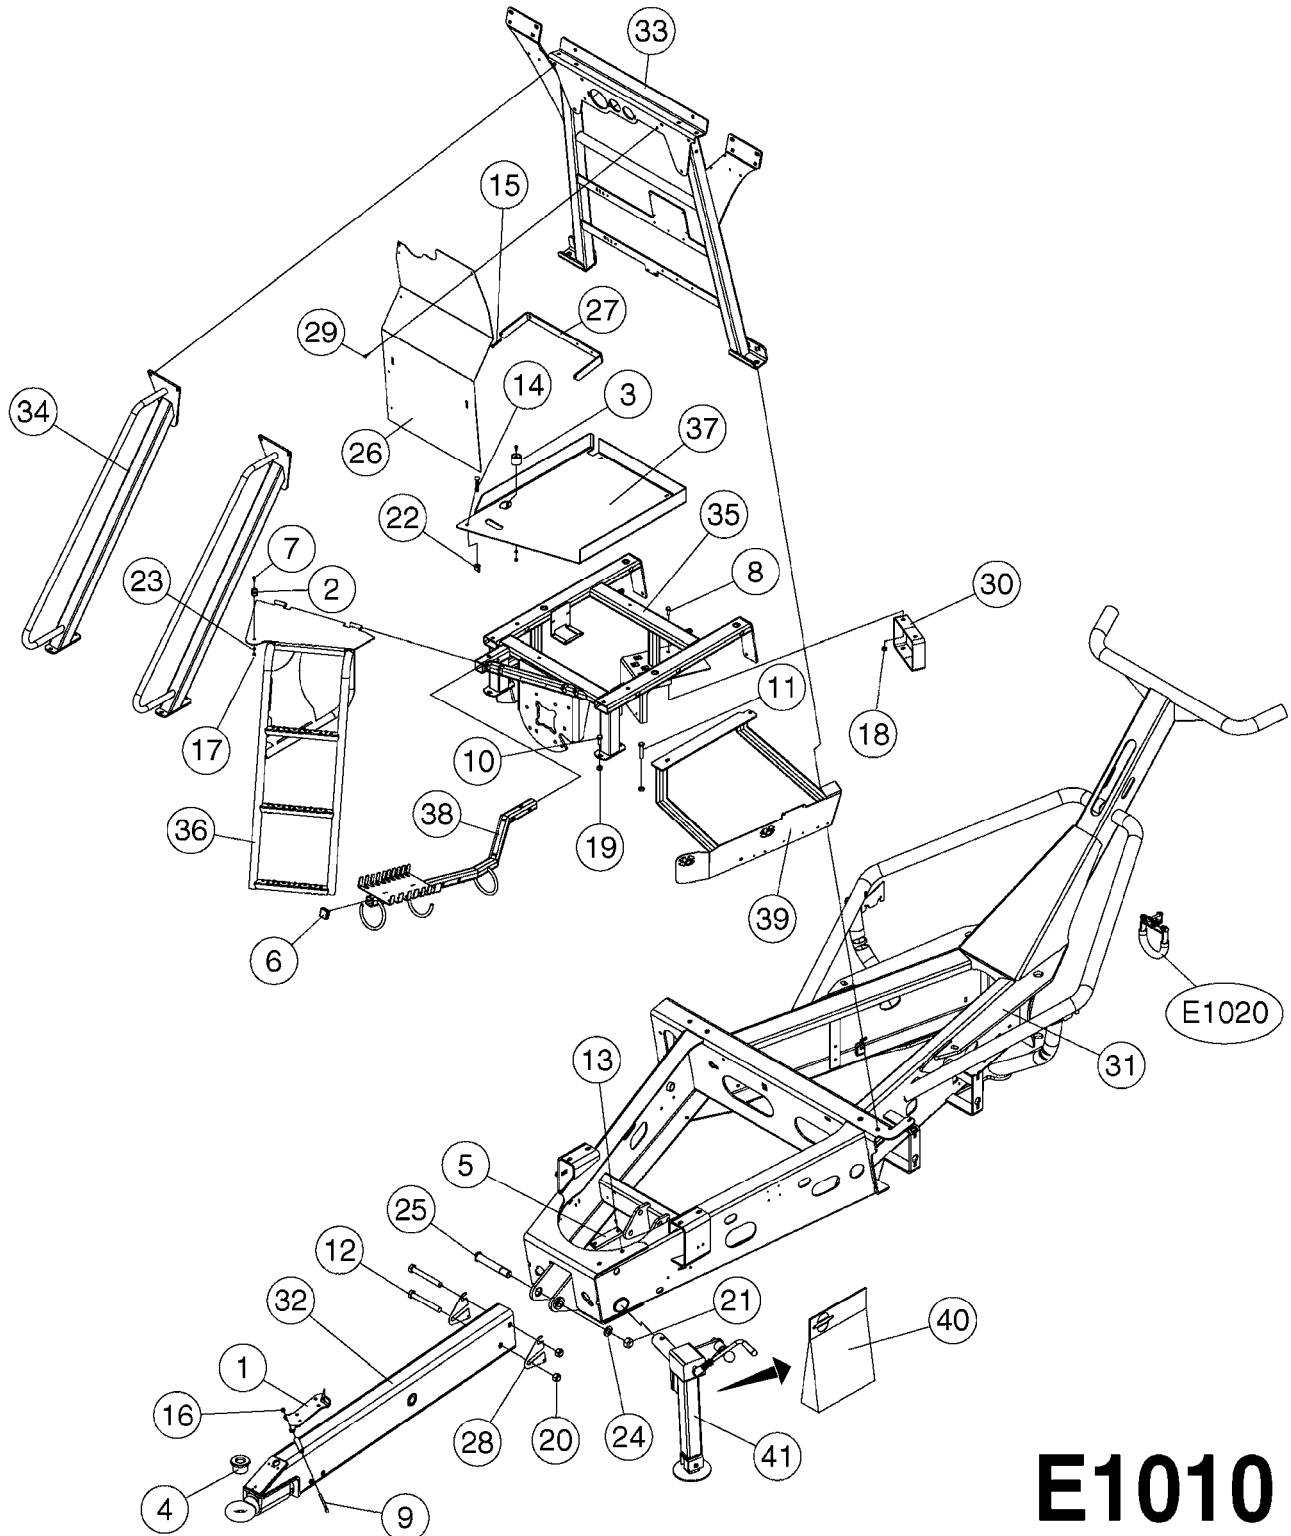

FRAME - NCM 4400/6600
E1010-HIN, 20:01:20

Page 0

Date 12.08.2020 9:58

FRAME - NCM 4400/6600
E1010-HIN, 20:01:20

Page 1

Date 12.08.2020 9:58

Pos.	parts-n°	order qty	description
1	161923	1	SUPPORT PLATE F. PTO CM+
2	242567	1	DOOR STOP, MALE
3	242568	1	DOOR STOP, FEMALE
4	14011603	1	BUSHING, DRAWBAR, 1.5"
4	270608	1	BUSHING F. DRAWBAR NCM Ø50/Ø33
5	334135	1	SLIDE SHOE 140X45X15
6	334571	1	PLUG 40x40x2 F.SQ.TUBE
7	410185	1	BOLT HEX 8.8 DEL M6X16
8	421002	1	BOLT HEX 8.8 DEL M10X30 FT DIN933
9	421232	1	BOLT HEX 8.8 DEL M8X110
10	430286	1	BOLT HEX 8.8 DEL M12X30 FT
11	430438	1	BOLT HEX 8.8 DEL M12X65
12	430886	1	BOLT HEX 8.8 DEL M20X160
13	440708	1	SCREW M5.5X16 SELF TAPPING SS
14	440718	1	BOLT CRG M10 X 65 DEL
15	450402	1	BOLT HEX M6X50
16	460143	1	LOCK NUT M8 SST A2 DIN985
17	460261	1	NUT HEX M6X1.00 LOCK DIN985 A2 SS
18	460423	1	NUT HEX M10X1.50 LOCK DIN985A2 SS
19	460703	1	NUT HEX M12X1.75 LOCK DIN985A2 SS
20	460806	1	NUT HEX M20X2.50 LOCK DIN985A2 SS
21	461316	1	NUT HEX LOCK M30X3.5 DIN 985
22	461324	1	NUT WING M10 STAINLESS STEEL
23	471125	1	WASHER M6U 6.4X14X1.2,A2 SS
24	471131	1	WASHER, M30, Ø56/31.0X 4.0, SS
25	14033300	1	PIN D30.0 F. DRAWBAR NCM
26	16128300	1	COVER F. EL-BOX. NCM 4400
26	16156000	1	COVER F. EL-BOX. NCM 6600
27	16128600	1	BRACKET F. COVER PLATE NCM
28	16144700	1	SHIM F. DRAWBAR NCM4400
29	45001500	1	SCREW THUMB PLASTIC HEAD M6x20
30	61018703	1	BRKT, ACE 650, COMMANDER MOUNT BRACKET FOR ACE 650 PUMP
31	63033300	1	FRAME NCM 4400 PAINTED
31	63043300	1	FRAME NCM 6600 PAINTED
32	63033500	1	DRAWBAR SWIVEL D50 NCM 4400
33	63033600	1	TRANSPORT FRAME NCM 4400
33	63043600	1	TRANSPORT FRAME NCM 6600
34	63033700	1	HANDRAIL FOR PLATFORM PAINTED
35	63034100	1	MOUNT PLATFORM NCM 4400
35	63043700	1	MOUNT PLATFORM NCM 6600
36	63035700	1	STEP FOR NCM 4400/6600
37	63035800	1	DECKPLATE F.PLATFORM NCM 4400
37	63043800	1	DECKPLATE F.PLATFORM NCM 6600
38	63038700	1	HOSE & CABLE SUPPORT NCM
39	63040500	1	VALVE CONSOLE PAINTED
40	72280700	1	REPAIR KIT F.JACK STAND
41	72280900	1	JACK STAND F. NCM4400 COMP.