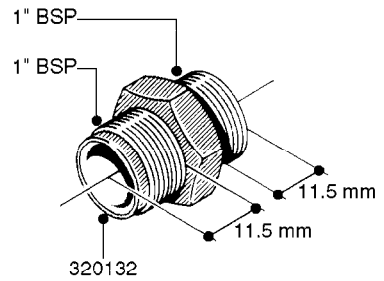

**L0030**

FITTINGS - HEXAGON NIPPLES  
L0030-HIN, 01:01:16

Page 1  
Date 12.08.2020 9:58

parts-n°	order qty	description
10015303	1	FITT.PO.HN 1.00X1.00 M1000
10425003	1	FITT.PO.HN 1.25X1.00 MCPHEE
320132	1	FITT.DK HN 1" BSP
320176	1	FITT.DK HN 3/8"X1/2" BSP
320445	1	FITT.DK HN 1/4"X3/8" BSP
320655	1	FITT.DK HN 1/2"-1/2" BSP
320692	1	FITT.DK HN 3/8'BSPX1/4'NPT
320703	1	FITT.DK HN 3/8BSP X1/2 &1/4NPT
320725	1	FITT.DK NIPPLE 3/8"-3/8" BSP
320902	1	FITT.DK HN 3/8'X 1/4' BSP
390232	1	FITT.DK HN 1-1/2' X 1-1/4' BSP
390276	1	FITT.DK HN 1'BSP