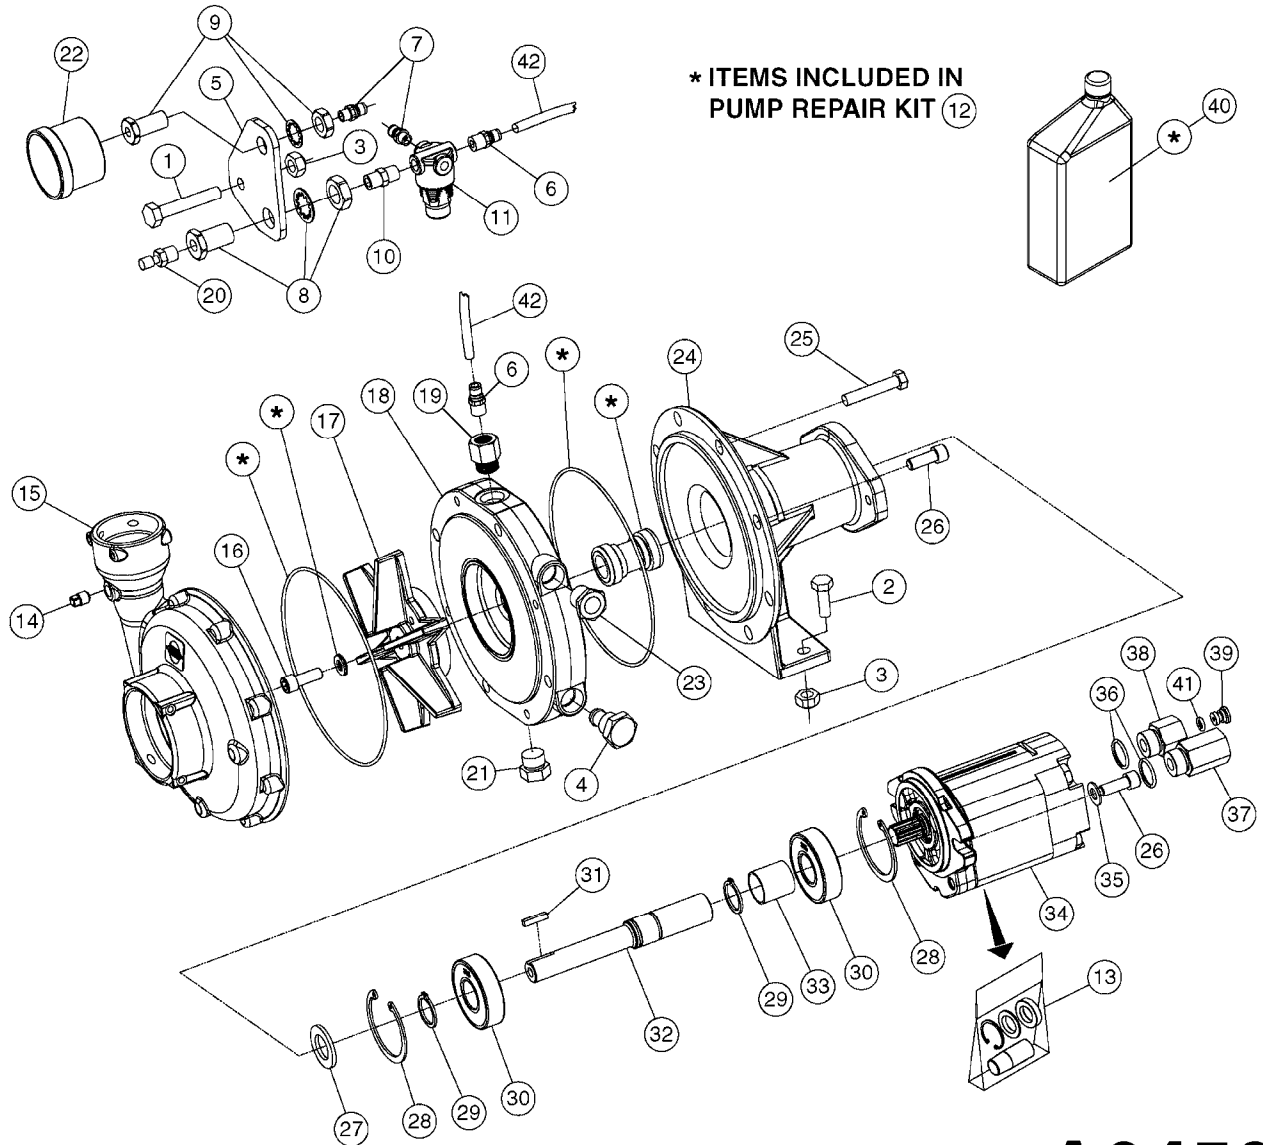

A0450

PUMP - 650 ACE CENTRIFUGAL
TRAILER
A0450-HIN, 31:08:16

Page 1
Date 12.08.2020 9:57

Pos.	parts-n°	order qty	description
1	420906	1	BOLT HEX 8.8 DEL M10X60
2	421002	1	BOLT HEX 8.8 DEL M10X30 FT DIN933
3	460423	1	NUT HEX M10X1.50 LOCK DIN985A2 SS
4	782131	1	BLIND PLUG F.3/4" CARTR.VALVE
5	16162703	1	BRKT, ACE 650, NAV. GAUGE
6	23003703	1	FITT 1/4 NPTF-1/4 PTC
7	23003803	1	FITT 1/8 NPTF-1/4 PTC
8	23003903	1	FITT 1/4 THRU-WALL COUP,3/4-16
9	23004003	1	FITT 1/8 THRU-WALL COUP,5/8-18
10	23004203	1	FITT 1/4" NPTF-1/4" NPTF UNION
11	28065303	1	REGULATOR 1/4", 30PSI, PARKER
12	28066503	1	PUMP REPAIR KIT ACE 650
13	28066603	1	MOTOR REPAIR KIT ACE 650
14	28068303	1	PLUG 1/8" NPT SS
15	28068403	1	PUMP HOUSING FRONT ACE 650
16	28068503	1	CAP SCREW 3/8" X 3/4" SS
17	28068603	1	IMPELLER, WETSEAL SS ACE 650
18	28068703	1	SEAL PLATE SS ACE 650
19	28068803	1	ADAPTER #8 SAE X 1/4" FNPT
20	28068903	1	AIR VALVE 1/4"
21	28069003	1	PLUG #8 SAE X 1/8" FNPT
22	28069203	1	PRESS.GAUGE 0-60 PSI 1/8" NPT
23	28069303	1	SIGHT GAUGE #8 SAE W/FLOAT
24	28069403	1	PUMP HOUSING REAR ACE 650
25	28069503	1	CAP SCREW 3/8" X 2"
26	28069603	1	CAP SCREW 3/8" X 1"
27	28069703	1	SLINGER 1.5" X 7/8"
28	28069803	1	SNAP RING INTERNAL, FRAME
29	28069903	1	SNAP RING EXTERNAL, SHAFT
30	28070003	1	BEARING F.ACE 650 PUMP
31	28070103	1	KEY 0.188 X 0.188 X 0.875
32	28070203	1	SHAFT 11T FEMALE SPLINE SS
33	28070303	1	SPACER, SHAFT ACE 650
34	28070403	1	HYDRAULIC MOTOR ACE 650
35	28070503	1	WASHER 3/8" SS
36	28070603	1	O-RING #10 SAE
37	28070703	1	REVERSE CHECK ASSEMBLY #10 SAE
38	28070803	1	BODY F.RESTRICTOR, #10 SAE
39	28070903	1	RESTRICTOR
40	29004303	1	ACE 650, BARRIER FLUID 32oz
41	78601603	1	O-RING F. RESTRIC ACE HYD PUMP
42	92703303	1	HOSE LLDPE .25"X.17"X12" BLACK