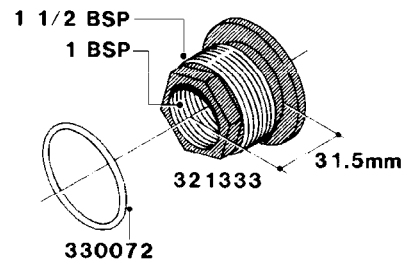

**L0050**

FITTINGS - HOSE CONNECTORS  
L0050-HIN, 01:01:16

Page 1

Date 12.08.2020 9:58

parts-n°	order qty	description
242594	1	O-RING D14 X 1.78 SCH.70-EPDM
320294	1	FITT.DK TEE 3/8X3/8HB X1/2"BSP
320305	1	FITT.DK HB 3/4'- 3/4' BSP
320386	1	FITT.DK TEE 3/8X3/8HB X3/8"BSP
320397	1	FITT.DK ELB 3/8"HB X 3/8" BSP
320401	1	FITT.DK TEE 1/2X1/2HB X1/2"BSP
320412	1	FITT.DK TEE 1/2X1/2HB X3/8'BSP
320423	1	FITT.DK ELB 1/2'HB X 3/8' BSP
320891	1	FITT.DK HB 3/8'- 3/8' BSP
320972	1	FITT.DK HB 5/16'- 1/4' BSP
322046	1	FITT.DK TEE 1/2X1/2HB X3/4'BSP
322048	1	FITT.DK TEE 3/4X3/4HB X3/4'BSP
330595	1	O-RING D24.6/D20X2.1 -3/4"
333137	1	FITT.DK CONN.1/2" F.NOZZ. DOUB
333141	1	FITT.DK CONN.1/2" F.NOZZ.SING
334041	1	FITT.DK CONN.3/4' F.NOZZ. SING
334042	1	FITT.DK CONN.3/4' F.NOZZ. DOUB
334195	1	FITT.DK ELB. 3/4"HB X 3/4"HB
10012103	1	FITT.PO.HB 1.25X1.50 IMB1012
10014003	1	FITT.PO.HB 1.25X1.25 IMB1010
10036903	1	FITT.PO.HB 1.50X1.50 IMB1212
28019303	1	FITTING HB ELB 3/4NPT-3/4HOSE
61016500	1	HOSE TAIL 3/4" 90°+RG CAP 3/4"
72026700	1	NOZZLE TUBE ADAPTER W/O-RING