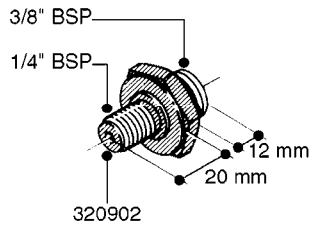

**L0030**

FITTINGS - HEXAGON NIPPLES  
L0030-HIN, 01:01:16

Page 1  
Date 12.08.2020 9:58

parts-n°	order qty	description
10015303	1	FITT.PO.HN 1.00X1.00 M1000
10425003	1	FITT.PO.HN 1.25X1.00 MCPHEE
320132	1	FITT.DK HN 1" BSP
320176	1	FITT.DK HN 3/8"X1/2" BSP
320445	1	FITT.DK HN 1/4"X3/8" BSP
320655	1	FITT.DK HN 1/2"-1/2" BSP
320692	1	FITT.DK HN 3/8'BSPX1/4'NPT
320703	1	FITT.DK HN 3/8BSP X1/2 &1/4NPT
320725	1	FITT.DK NIPPLE 3/8"-3/8" BSP
320902	1	FITT.DK HN 3/8'X 1/4' BSP
390232	1	FITT.DK HN 1-1/2' X 1-1/4' BSP
390276	1	FITT.DK HN 1'BSP