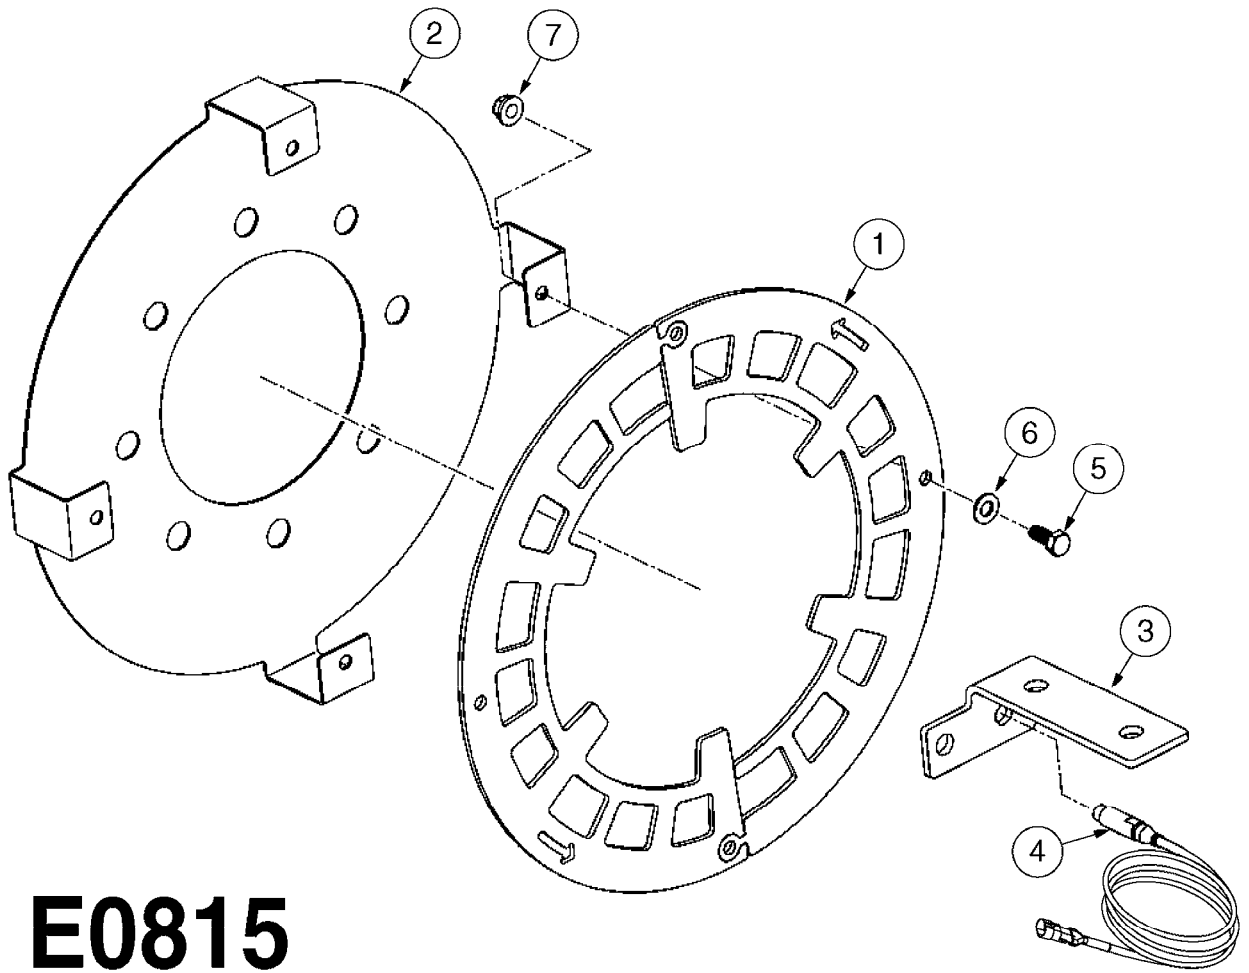

CAMOPLAST SPEED SENSOR
E0815-HIN, 21:08:19

E0815