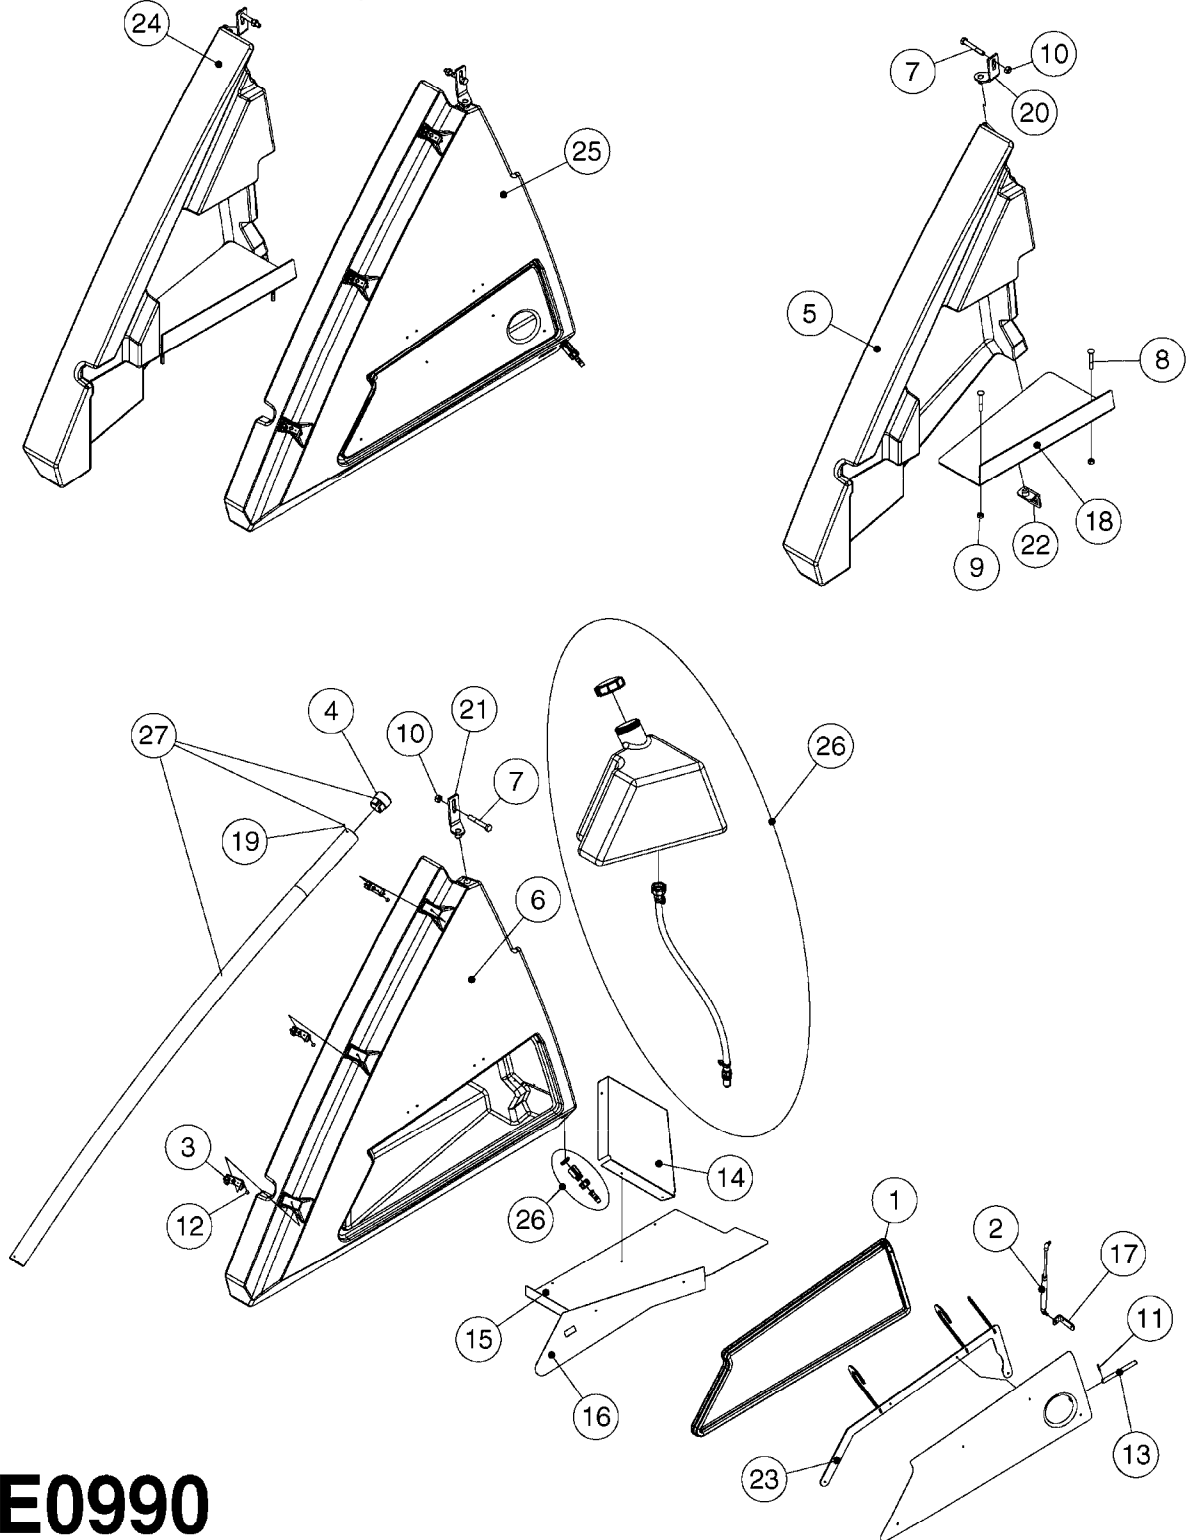

Complete

LOCKER & CLEAN WATER TANK NCM
E0990-HIN, 15:05:19

Page 1
Date 12.08.2020 9:58

Pos.	parts-n°	order qty	description
1	242474	1	SEAL 16X28XL=' LOCKER DOOR CM+
2	285793	1	GAS CYLINDER
3	334523	1	PIPE HOLDER Ø51.5
4	334850	1	GUIDE F. SIGHT GAUGE TUBE TOP
5	351766	1	SIDE SHIELD MOUNT RIGHT
6	351767	1	SIDE SHIELD MOUNT LEFT
7	430846	1	BOLT HEX 8.8 DEL M12X80
8	440718	1	BOLT CRG M10 X 65 DEL
9	460423	1	NUT HEX M10X1.50 LOCK DIN985A2 SS
10	460703	1	NUT HEX M12X1.75 LOCK DIN985A2 SS
11	480141	1	PIN COTTER M4X20
12	480809	1	BLIND RIVET, EMHART ACD616ASM
13	15057800	1	HANDLE F.LEFT SIDE LOCKER
14	16124500	1	DIVIDER F.LOCKER L.SIDE SHIELD
15	16124600	1	SHELF FLOOR-LEFT SIDE LOCKER
16	16124700	1	SHELF WALL-LEFT SIDE LOCKER
17	16126900	1	BRACKET F.DOOR-STORAGE LOCKER
18	16127300	1	SHELF FLOOR-RIGHT SIDE LOCKER
19	44075300	1	SCREW 3.5X9.5SS/X15 ISO 14585C
20	61033900	1	BRACKET F. SIDE PANEL R.H. NCM
21	61034000	1	BRACKET F. SIDE PANEL L.H. NCM
22	61037500	1	ADJUSTING BRACKET, BOTTOM NCM
23	63037800	1	BRACKET F.DOOR-STORAGE LOCKER
24	72280100	1	SIDE SHIELD RIGHT NCM COMPLETE
25	72280200	1	SIDE SHIELD LEFT+CLEAN W.TANK
26	72280600	1	CLEAN W.TANK LEFT SIDE NCM
27	72282800	1	SIGHT GAUGE W/SCALE NCM4400 LITER PRE'15 TUBE LENGTH = 75"
27	72357100	1	SIGHT GAUGE W/SCALE NCM6600 LITER
27	72358300	1	SIGHT GAUGE TUBE 85/90/10000 L=2382 BENT
27	72440100	1	SIGHT GAUGE W/SCALE,CM6600 GAL
27	72932100	1	SIGHT GAUGE TUBE W/DECAL CM4400/4500 GAL PRE'15 TUBE LENGTH = 75"
27	73125500	1	SIGHT GAUGE W/SCALE,CM4500 '15 LITER POST'15 TUBE LENGTH = 82"
27	73277500	1	SIGHT GAUGE W/SCALE,CM4500 '15 GAL POST'15 TUBE LENGTH = 82"
27	97610003	1	DECAL SIGHT GAUGE NCM 9000 GAL