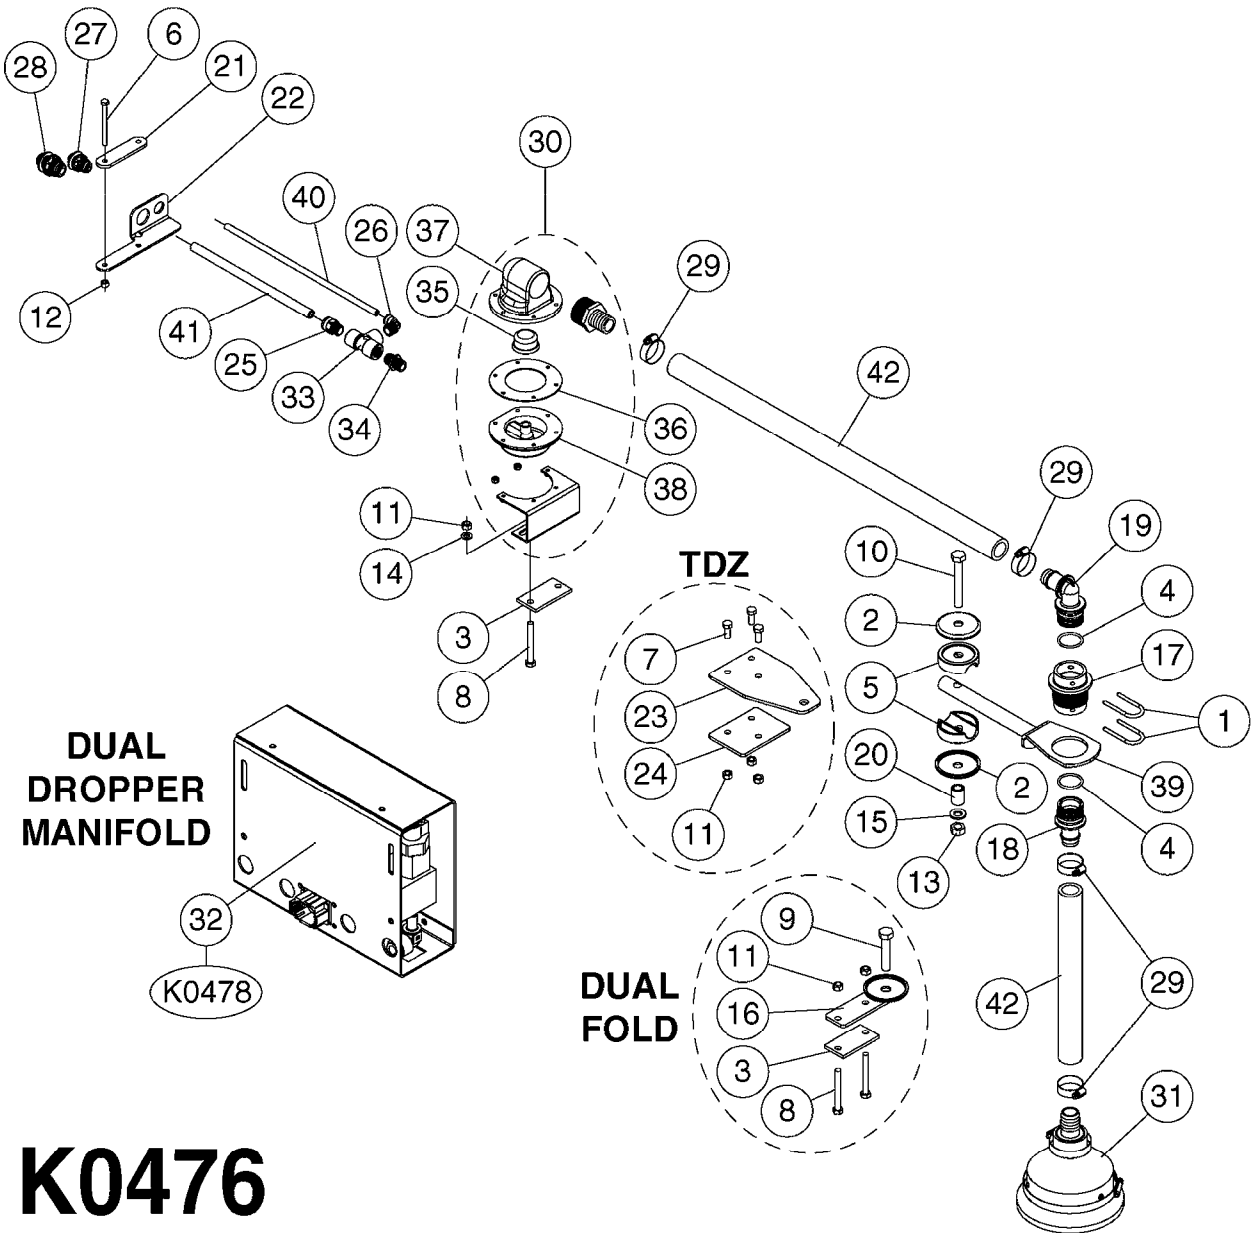

K0476

FOAM MARKER - DROPPER RICHWAY
K0476-HIN, 26:02:18

Pos.	parts-n°	order qty	description
1	145995	1	FITT.DK S-53 FORK
2	160775	1	WASHER F. FRICTION PLATE
3	172664	1	FLATBAR BACKING PLATE
4	242109	1	O-RING D32.2x3.0
4	242354	1	O-RING D32.2X3.0 VITON
5	330831	1	FRICTION PLATE
6	410605	1	BOLT HEX 8.8 DEL M6X80
7	420582	1	BOLT HEX 8.8 DEL M8X20 FT A2
8	421201	1	BOLT HEX 8.8 DEL M8X70
9	430323	1	BOLT HEX 8.8 DEL M12X60
10	430924	1	BOLT HEX 8.8 DEL M12 X 85
11	460143	1	LOCK NUT M8 SST A2 DIN985
12	460261	1	NUT HEX M6X1.00 LOCK DIN985 A2 SS
13	460703	1	NUT HEX M12X1.75 LOCK DIN985A2 SS
14	471126	1	WASHER, M8, Ø16/ 8.4X 1.6, SS
15	471127	1	WASHER, M12, Ø24/13X24X2.5 SS
16	611671	1	BREAK AWAY HOLDER F-MARKER
17	726463	1	FITT.DK S53 BULKHEAD W/GASKET
18	726559	1	FITT DK. S-53 HB 1" W/O-RING
19	726571	1	FITT.DK S-53 ELB.1", W ORING
20	14103900	1	BUSHING Ø19/Ø13 L=26.5 SPC/FTZ BOOMS ONLY
21	16022403	1	BRACKET 60MM TUBE
22	16162903	1	BRKT, FOAM LINE DISCONNECT
23	16169803	1	BRACKET, TDZ FOAM MARKER MOUNT
24	16170003	1	PLATE, TDZ FOAM MARKER MOUNT BACKER
25	23004303	1	FITT, 3/8"NPT-3/8"TUBE-PTC
26	23004403	1	FITT, 3/8"NPT-1/4"90-PTC
27	23004503	1	FITT, BULKHEAD-1/4" TUBE-PTC
28	23004603	1	FITT, BULKHEAD-3/8" TUBE-PTC
29	28030003	1	CLAMP HOSE GEAR P1" 6716
30	28064903	1	FOAMHEAD ASSEMBLY, RICHWAY
31	28065003	1	COLLECTOR HEAD ASSY, RICHWAY
32	28065103	1	DUAL DROP MANIFOLD, RICHWAY
33	28066303	1	FITT, BANJO, 3/8" TEE
34	28066403	1	FITT, BANJO, 3/8"-3/8" STR NIP
35	28087803	1	3/8" FOAMHEAD SCREEN, FOAM MARKER, RICHWAY
36	28087903	1	FOAMHEAD GASKET, FOAM MARKER, RICHWAY
37	28088003	1	FOAMHEAD TOP HOUSING, FOAM MARKER, RICHWAY
38	28088103	1	FOAMHEAD BOTTOM HOUSING, FOAM MARKER, RICHWAY
39	61065900	1	BRACKET FOR FOAM DROPPER, S53
40	92703303	1	HOSE LLDPE .25"X.17"X12" BLACK
41	92703403	1	HOSE LLDPE .38"X.25"X12" BLACK
42	92712403	1	HOSE R X1" X300PSI WP X0012"