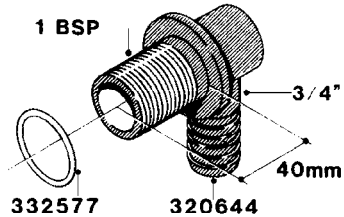

**L0050**

FITTINGS - HOSE CONNECTORS  
L0050-HIN, 01:01:16

Page 1

Date 12.08.2020 9:58

parts-n°	order qty	description
242594	1	O-RING D14 X 1.78 SCH.70-EPDM
320294	1	FITT.DK TEE 3/8X3/8HB X1/2"BSP
320305	1	FITT.DK HB 3/4'- 3/4' BSP
320386	1	FITT.DK TEE 3/8X3/8HB X3/8"BSP
320397	1	FITT.DK ELB 3/8"HB X 3/8" BSP
320401	1	FITT.DK TEE 1/2X1/2HB X1/2"BSP
320412	1	FITT.DK TEE 1/2X1/2HB X3/8'BSP
320423	1	FITT.DK ELB 1/2'HB X 3/8' BSP
320891	1	FITT.DK HB 3/8'- 3/8' BSP
320972	1	FITT.DK HB 5/16'- 1/4' BSP
322046	1	FITT.DK TEE 1/2X1/2HB X3/4'BSP
322048	1	FITT.DK TEE 3/4X3/4HB X3/4'BSP
330595	1	O-RING D24.6/D20X2.1 -3/4"
333137	1	FITT.DK CONN.1/2" F.NOZZ. DOUB
333141	1	FITT.DK CONN.1/2" F.NOZZ.SING
334041	1	FITT.DK CONN.3/4' F.NOZZ. SING
334042	1	FITT.DK CONN.3/4' F.NOZZ. DOUB
334195	1	FITT.DK ELB. 3/4"HB X 3/4"HB
10012103	1	FITT.PO.HB 1.25X1.50 IMB1012
10014003	1	FITT.PO.HB 1.25X1.25 IMB1010
10036903	1	FITT.PO.HB 1.50X1.50 IMB1212
28019303	1	FITTING HB ELB 3/4NPT-3/4HOSE
61016500	1	HOSE TAIL 3/4" 90°+RG CAP 3/4"
72026700	1	NOZZLE TUBE ADAPTER W/O-RING