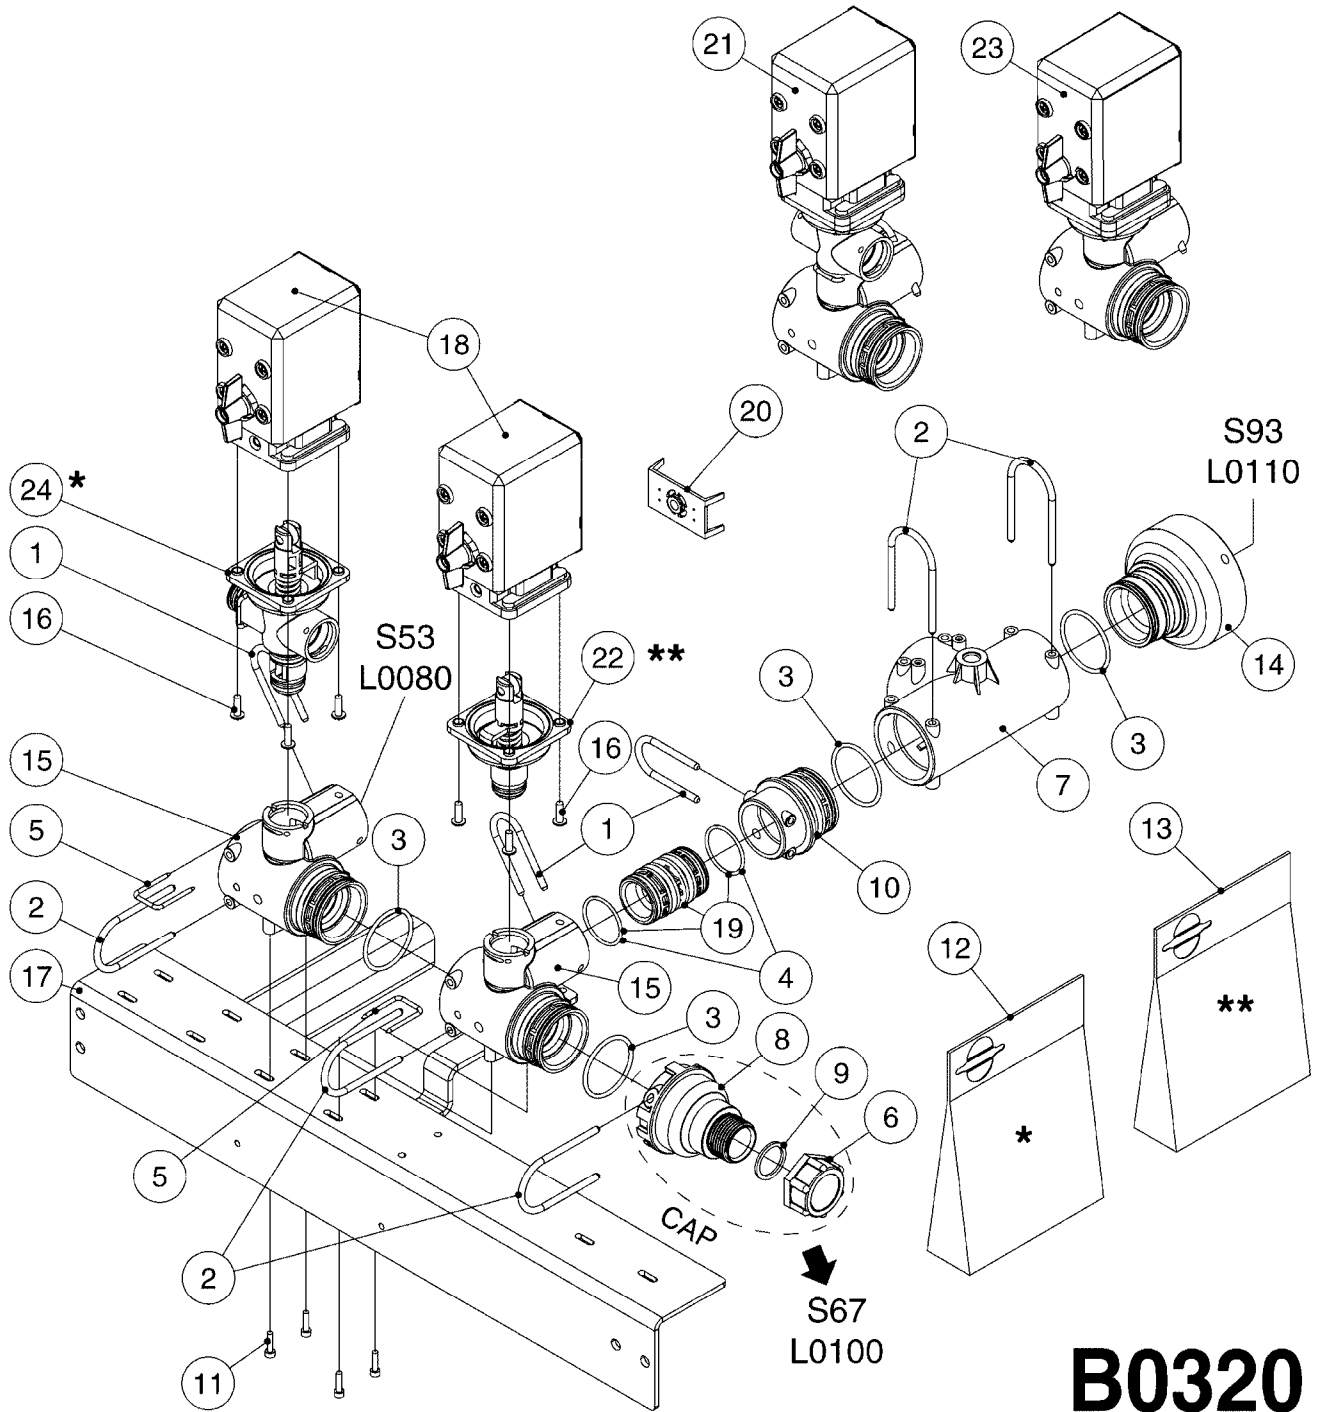

EFC BOOM VALVES
B0320-HIN, 20:05:20

Page 1
Date 12.08.2020 9:57

Pos.	parts-n°	order qty	description
1	145995	1	FITT.DK S-53 FORK
2	145996	1	FITT.DK S-67 FORK
3	242353	1	O-RING 3 X 44.2 VITON
4	242354	1	O-RING D32.2X3.0 VITON
5	270211	1	FITT.DK S25 FORK L=37.5
6	320106	1	FITT.DK CAPNUT 1" BSP
7	322224	1	FITT.DK S-67 TEE
8	322321	1	FITT.DK S-67 X 1"BSP MALE
9	330326	1	O-RING D30/D24X2 F.1"NUT
10	334564	1	FITT.DK S-67 TO S-53 ADAPTER
11	450902	1	BOLT ALLEN HEAD M4 X 16MM
12	741822	1	SEAL KIT - 1 SECTION (05)
13	755726	1	O-RING KIT F.EC/ESC SEC.VALVE
14	33500700	1	FITT.DK ADAPTER S-93F S67M
15	33502400	1	DISTRIBUTION HOUSING EFC
16	44076200	1	SCREW WN5451 5X16 SS TORX
17	61032700	1	BRACKET F. EFC SEC. VALVES < 7
17	61032800	1	BRACKET F. EFC SEC.VALVES <4>6
18	72048000	1	MOTOR, DISTRIBUTION 1:300
19	72114300	1	FITT. DK S-53 MALE MALE W.ORIN
20	72137200	1	MCROSWCH ASSY F.BOOM VLV 300:1
21	72233700	1	SECTION VALVE, EFC, 1:300
22	72267200	1	SPINDLE, BYPASS VALVE NCM
23	72284000	1	BYPASS VALVE, EFC, 1:300
24	72591700	1	SPINDLE SECT.W/O CONS.PRESSURE