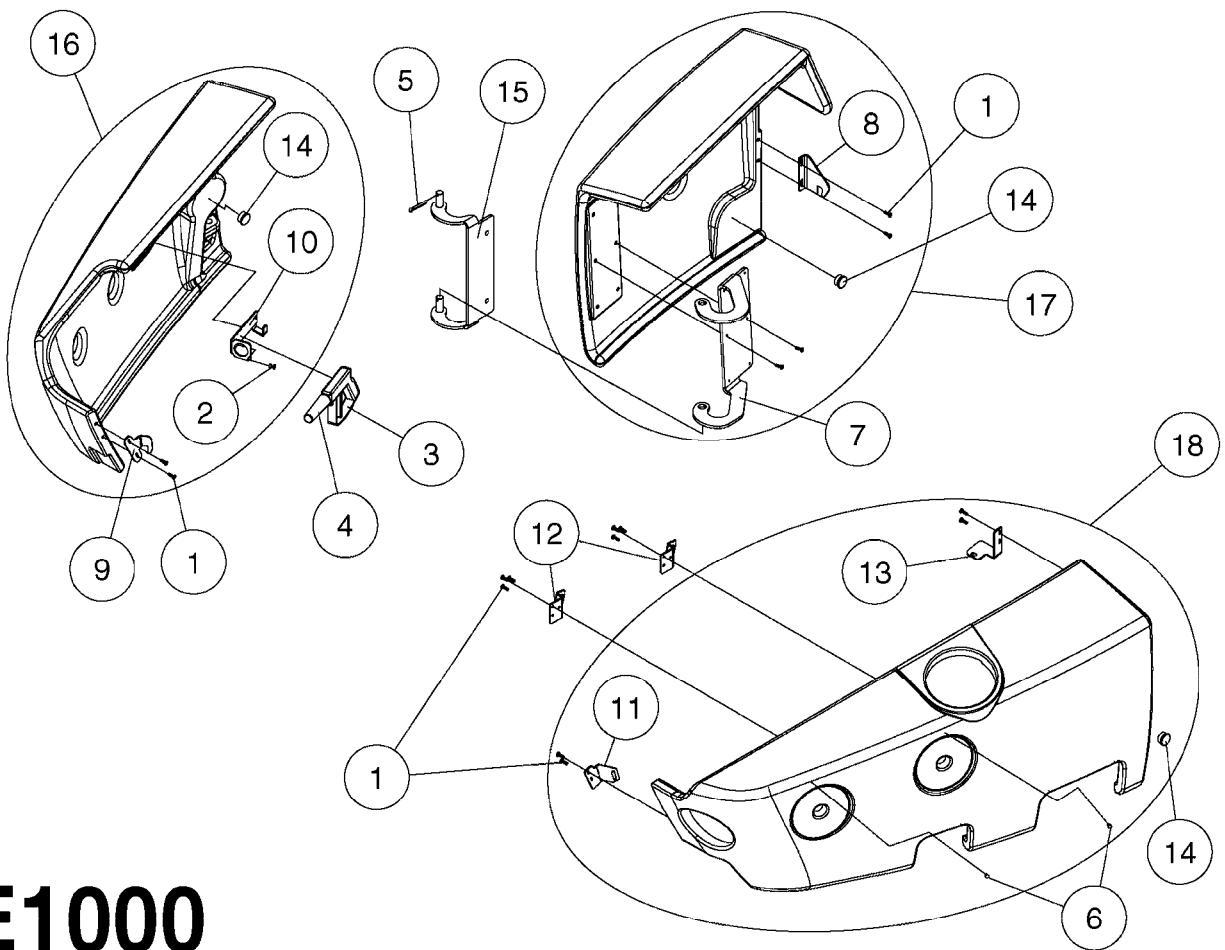

Complete

**E0990**

LOCKER & CLEAN WATER TANK NCM  
E0990-HIN, 15:05:19

Page 1  
Date 12.08.2020 9:58

Pos.	parts-n°	order qty	description
1	242474	1	SEAL 16X28XL=' LOCKER DOOR CM+
2	285793	1	GAS CYLINDER
3	334523	1	PIPE HOLDER Ø51.5
4	334850	1	GUIDE F. SIGHT GAUGE TUBE TOP
5	351766	1	SIDE SHIELD MOUNT RIGHT
6	351767	1	SIDE SHIELD MOUNT LEFT
7	430846	1	BOLT HEX 8.8 DEL M12X80
8	440718	1	BOLT CRG M10 X 65 DEL
9	460423	1	NUT HEX M10X1.50 LOCK DIN985A2 SS
10	460703	1	NUT HEX M12X1.75 LOCK DIN985A2 SS
11	480141	1	PIN COTTER M4X20
12	480809	1	BLIND RIVET, EMHART ACD616ASM
13	15057800	1	HANDLE F.LEFT SIDE LOCKER
14	16124500	1	DIVIDER F.LOCKER L.SIDE SHIELD
15	16124600	1	SHELF FLOOR-LEFT SIDE LOCKER
16	16124700	1	SHELF WALL-LEFT SIDE LOCKER
17	16126900	1	BRACKET F.DOOR-STORAGE LOCKER
18	16127300	1	SHELF FLOOR-RIGHT SIDE LOCKER
19	44075300	1	SCREW 3.5X9.5SS/X15 ISO 14585C
20	61033900	1	BRACKET F. SIDE PANEL R.H. NCM
21	61034000	1	BRACKET F. SIDE PANEL L.H. NCM
22	61037500	1	ADJUSTING BRACKET, BOTTOM NCM
23	63037800	1	BRACKET F.DOOR-STORAGE LOCKER
24	72280100	1	SIDE SHIELD RIGHT NCM COMPLETE
25	72280200	1	SIDE SHIELD LEFT+CLEAN W.TANK
26	72280600	1	CLEAN W.TANK LEFT SIDE NCM
27	72282800	1	SIGHT GAUGE W/SCALE NCM4400 LITER PRE'15 TUBE LENGTH = 75"
27	72357100	1	SIGHT GAUGE W/SCALE NCM6600 LITER
27	72358300	1	SIGHT GAUGE TUBE 85/90/10000 L=2382 BENT
27	72440100	1	SIGHT GAUGE W/SCALE,CM6600 GAL
27	72932100	1	SIGHT GAUGE TUBE W/DECAL CM4400/4500 GAL PRE'15 TUBE LENGTH = 75"
27	73125500	1	SIGHT GAUGE W/SCALE,CM4500 '15 LITER POST'15 TUBE LENGTH = 82"
27	73277500	1	SIGHT GAUGE W/SCALE,CM4500 '15 GAL POST'15 TUBE LENGTH = 82"
27	97610003	1	DECAL SIGHT GAUGE NCM 9000 GAL