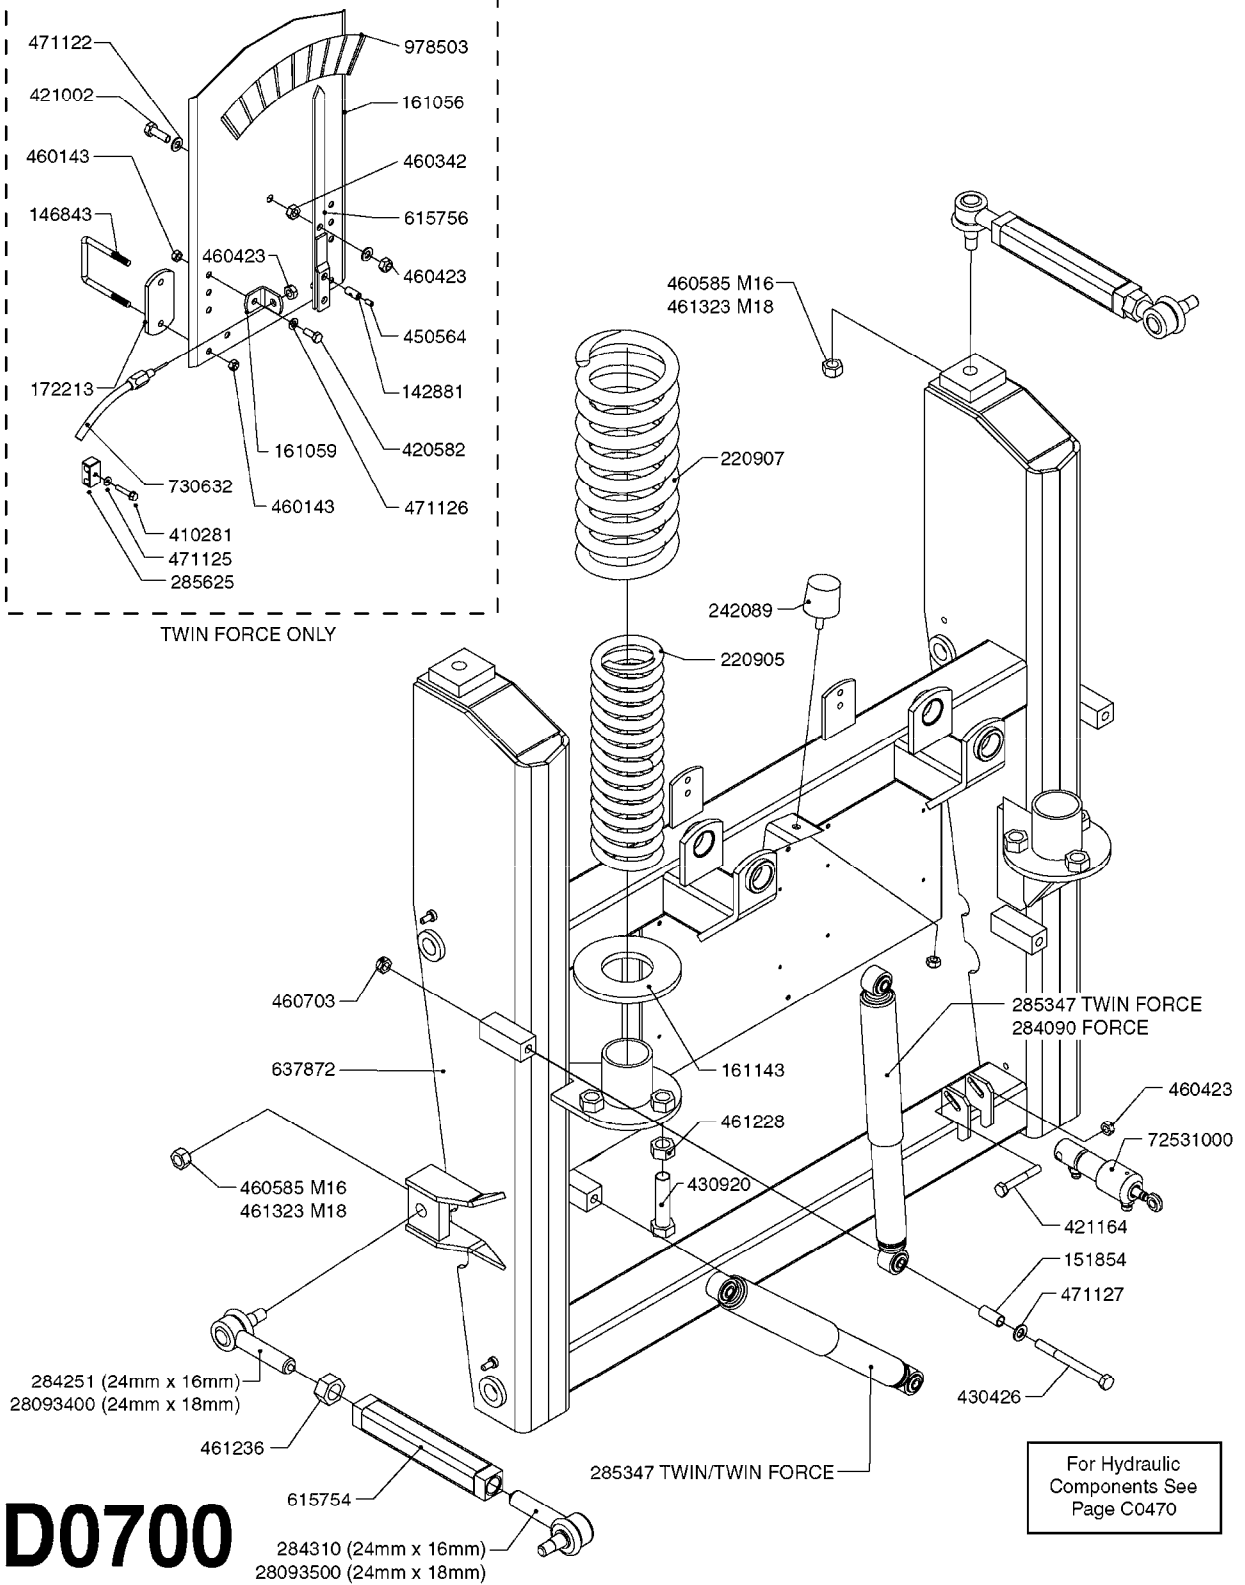

For Hydraulic
Components See
Page C0470

BOOM FORCE/TWIN FORCE LIFT F
D0700-HIN, 01:01:16

Page 1
Date 12.08.2020 9:58

parts-n°	order qty	description
142881	1	WIRE HOLDER FOR REMOTE CONTROL
146843	1	BOLT U M8 F.60 x 60
151854	1	BUSHING F.SHOCK
161056	1	PLATE F. TILT INDICATOR
161059	1	BRACKET F.TILT INDICATOR CABLE
161143	1	PLATE F SPRING
172213	1	FLAT BAR F.Boom STRAP
220905	1	SPRING D101/14 BLACK
220907	1	SPRING D144/19 BLACK
242089	1	RUBBER STOP D50X40 M10
284090	1	SHOCK ABSORBER
284251	1	ROD END 25Ø (24mm x 16mm) RH
284310	1	ROD END 25Ø (24mm x 16mm) LH
285347	1	SHOCK TF
285625	1	CLAMP FOR CABLE D12MM
410281	1	BOLT HEX 8.8 DEL M6X25 DIN933 A2
420582	1	BOLT HEX 8.8 DEL M8X20 FT A2
421002	1	BOLT HEX 8.8 DEL M10X30 FT DIN933
421164	1	BOLT HEX 8.8 DEL M10X70
430426	1	BOLT HEX 8.8 DEL M12X130
430920	1	BOLT HEX M20x80MM
450564	1	SCREW M6X12 ALLEN
460143	1	LOCK NUT M8 SST A2 DIN985
460342	1	NUT HEX M10 DEL DIN934
460423	1	NUT HEX M10X1.50 LOCK DIN985A2 SS
460585	1	LOCKING NUT M16 DIN985 A2 SS
460703	1	NUT HEX M12X1.75 LOCK DIN985A2 SS
461228	1	NUT HEX M20
461236	1	NUT HEX M24X1.5
461323	1	NUT HEX M18X1.5 LOCK
471122	1	WASHER, M10, Ø20/10.5X 2.0, SS
471125	1	WASHER M6U 6.4X14X1.2,A2 SS
471126	1	WASHER, M8, Ø16/ 8.4X 1.6, SS
471127	1	WASHER, M12, Ø24/13X24X2.5 SS
615754	1	TURN BUCKLE
615756	1	INDICATOR ARROW
637872	1	LIFT CENTER SECTION TF
730632	1	REMOTE INDICATOR CABLE 106"
978503	1	DECAL TILT SCALE TWIN FORCE
28093400	1	ROD END 35Ø (24mm x 18mm) RH
28093500	1	ROD END 35Ø (24mm x 18mm) LH
72531000	1	CYL. D25/12-50/78124200 W/FITT