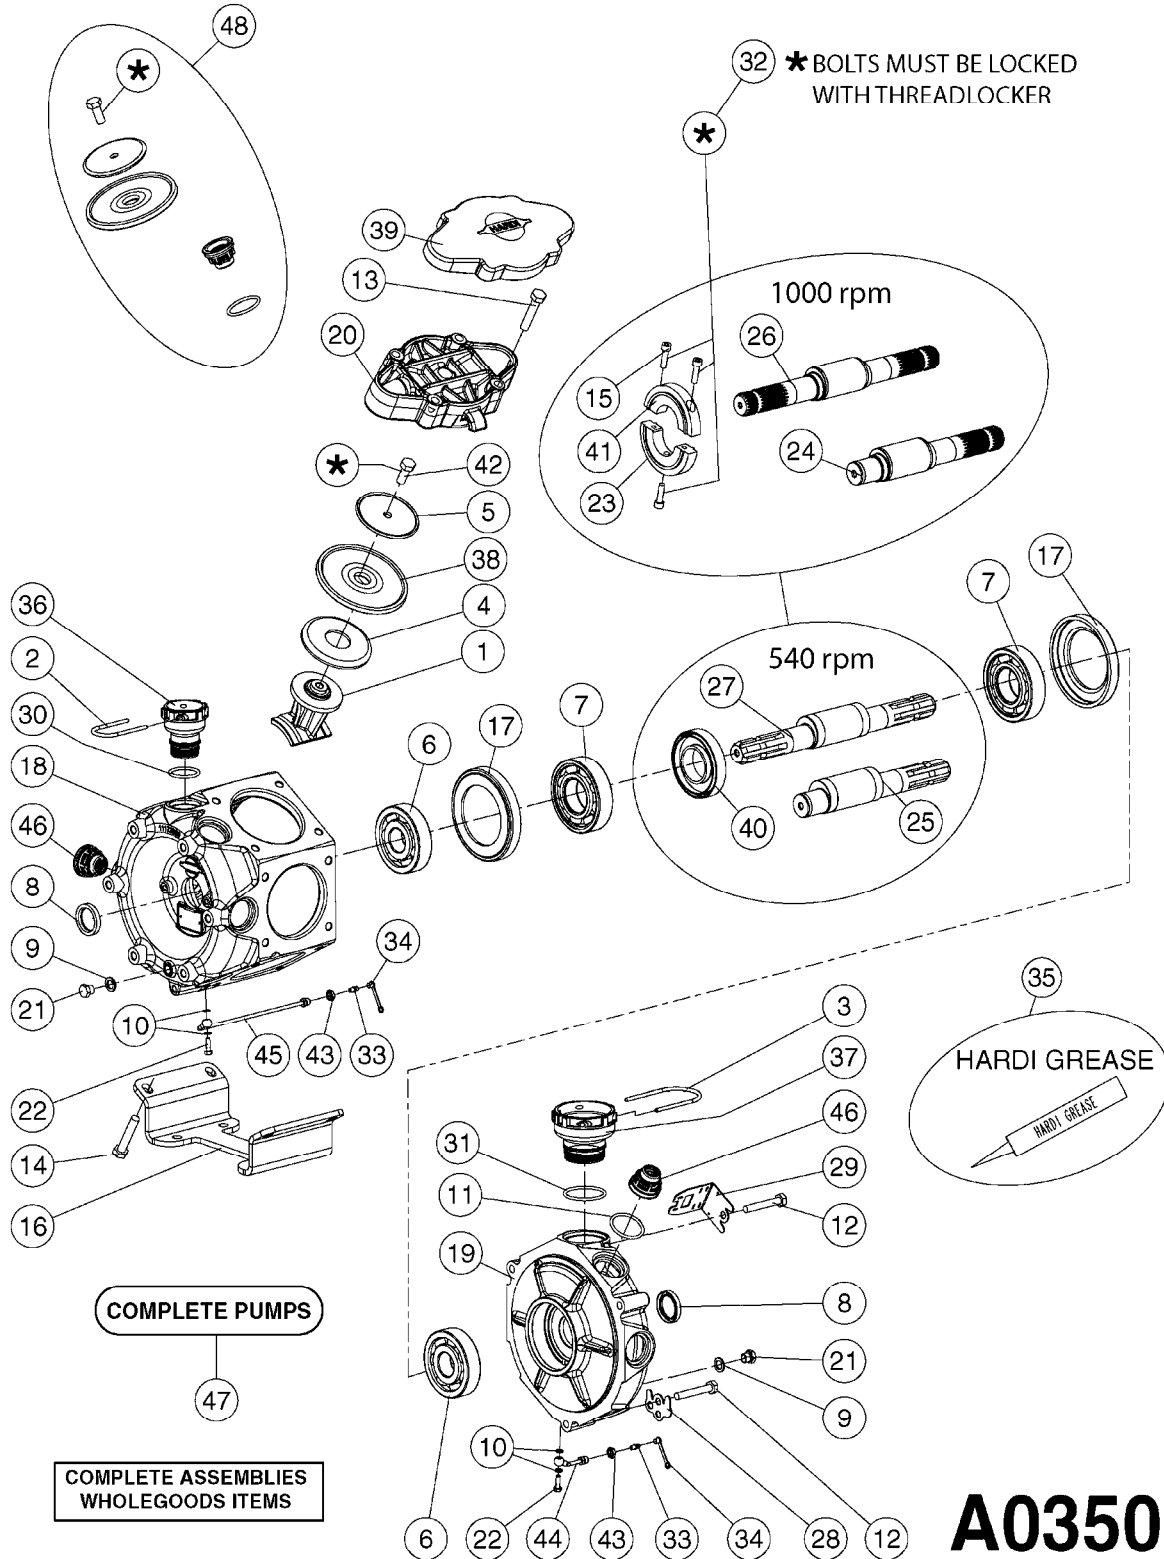

**A0340**

PUMP - 463/1000 RPM W/MOUNTING  
A0340-HIN, 01:01:16

Page 1  
Date 12.08.2020 9:57

parts-n°	order qty	description
111183	1	PUMP CASTING 460-463 (PAINTED)
111547	1	PUMP FRONT 460-463-2' (PAINT)
111622	1	CONNECTING ROD 463/5.5MM
111638	1	VALVE COVER 463 HC+1000 VERS.
111645	1	CONNECTING ROD 463/6.5MM
147662	1	CRANK SHAFT F.363/463-5.5MM
147663	1	CRANK SHAFT 363/463-5.5 THROUG
147664	1	COUNTERBALANCE 363/463 WEIGHT
147706	1	CRANK SHAFT F.363/463-6.5MM
147707	1	CRANK SHAFT 363/463-6.5 THROUG
161012	1	DIAPHRAGM BACKING DISC F. 463
161175	1	DIAPHRAGM DISC 463/464 PUMP
161745	1	METAL SPACER F.363/463
170183	1	LIFT STRAP F.PUMP 360/361/462
173901	1	LIFT STRAP F.PUMP 463
210221	1	BEARING BALL 6407
210232	1	BEARING BALL 6310
210243	1	SEAL OIL 35 X 47 X 7
241404	1	DOWTY SEAL 1/4"
242153	1	O-RING D26X4 EPDM
242216	1	O-RING VITON F/1202/1302/462
280011	1	GREASE NIPPLE 1/8' SAE H TR
330072	1	O-RING D53.5/D45.5X4
334321	1	O-RING POLY. 34.0x26.0x4.0
390844	1	COUNTERBALANCE 363/463 POM
420917	1	BOLT HEX 8.8 RAW M8X12 FT
421083	1	BOLT HEX 8.8 DEL M10X65
430286	1	BOLT HEX 8.8 DEL M12X30 FT
430323	1	BOLT HEX 8.8 DEL M12X60
430438	1	BOLT HEX 8.8 DEL M12X65
450996	1	BOLT ALLEN M8X35 DIN 912 RAW
460703	1	NUT HEX M12X1.75 LOCK DIN985A2 SS
614628	1	FOOT F. 46X PUMP, RED
821585	1	PUMP 463/5.5 THRGH SHAFT 1000R
821587	1	PUMP 463/10 THROUGH SHAFT TWNF
14010400	1	PLUG 1/4" BSP
33511600	1	DIAPHRAGM PUMP 463/464 PUMP PUR
43099200	1	BOLT HEX SS M12 X 30 DIN933 A4
72043600	1	VALVE FOR 462/463
72043700	1	VALVE FOR 462/463 W.VENT HOLE
72293300	1	PUMP 463/6.5 MED-2-1000-GG
75073900	1	PUMP KIT 460/463 "06"
82168700	1	PUMP 464-12 540 OFFSET PORTS
82168800	1	PUMP 464 6.5 1000 OFFSET PORTS
82169400	1	PUMP 464-6.5-STD-2-1000 FK