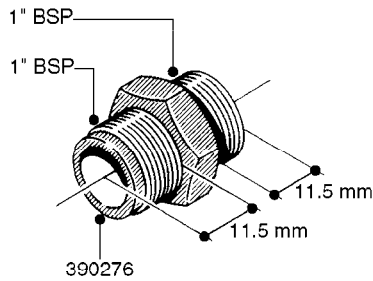

**L0030**

FITTINGS - HEXAGON NIPPLES  
L0030-HIN, 01:01:16

Page 1  
Date 12.08.2020 9:58

parts-n°	order qty	description
10015303	1	FITT.PO.HN 1.00X1.00 M1000
10425003	1	FITT.PO.HN 1.25X1.00 MCPHEE
320132	1	FITT.DK HN 1" BSP
320176	1	FITT.DK HN 3/8"X1/2" BSP
320445	1	FITT.DK HN 1/4"X3/8" BSP
320655	1	FITT.DK HN 1/2"-1/2" BSP
320692	1	FITT.DK HN 3/8'BSPX1/4'NPT
320703	1	FITT.DK HN 3/8BSP X1/2 &1/4NPT
320725	1	FITT.DK NIPPLE 3/8"-3/8" BSP
320902	1	FITT.DK HN 3/8'X 1/4' BSP
390232	1	FITT.DK HN 1-1/2' X 1-1/4' BSP
390276	1	FITT.DK HN 1'BSP