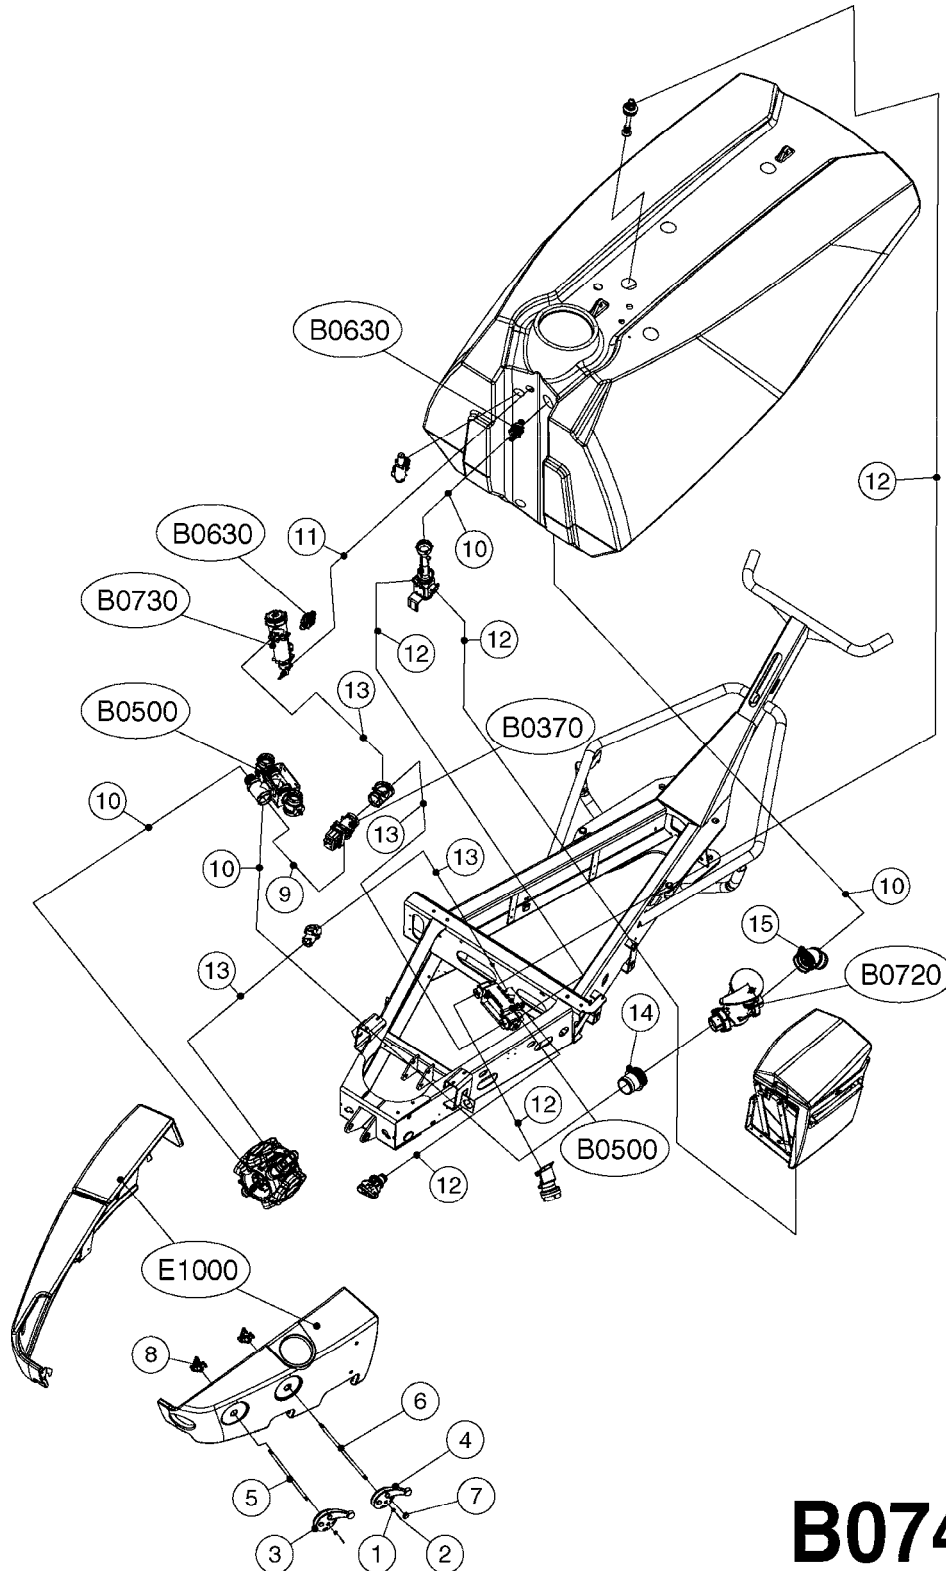

NCM 4400/6600 MANIFOLD
B0740-HIN, 01:01:16

NCM 4400/6600 MANIFOLD
B0740-HIN, 01:01:16

Page 1

Date 12.08.2020 9:58

Pos.	parts-n°	order qty	description
1	334594	1	PLUG F.VALVE HANDLE BLACK
2	411006	1	SCREW M4X40 SLOTTED
3	741844	1	VALVE HANDLE ASSY. SUCTION NCM
4	741845	1	VALVE HANDLE ASSY. PRESSUR NCM
5	14038100	1	AXLE FOR SUCTION VALVE HANDLE
6	14038200	1	AXLE FOR PRESSURE VALVE HANDLE
7	33505200	1	PLUG FOR SMART VALVE HANDLE
8	72283000	1	AXLE JOINT F. SMARTVALVE HANDL
9	92702703	1	HOSE PVC SUCT GRAY 2"
10	92702803	1	HOSE PVC SUCT GRAY 2.5"
11	92703203	1	HOSE R X3/4" X300PSI WP X0012"
12	92712403	1	HOSE R X1" X300PSI WP X0012"
13	92734403	1	HOSE R X5/4" X200PSI WP X0012"
14	727133	1	HOSETAIL S93 2"1/2 + O-RING
15	72072900	1	FITT. S93 2-1/2" 45° S W/O-RING