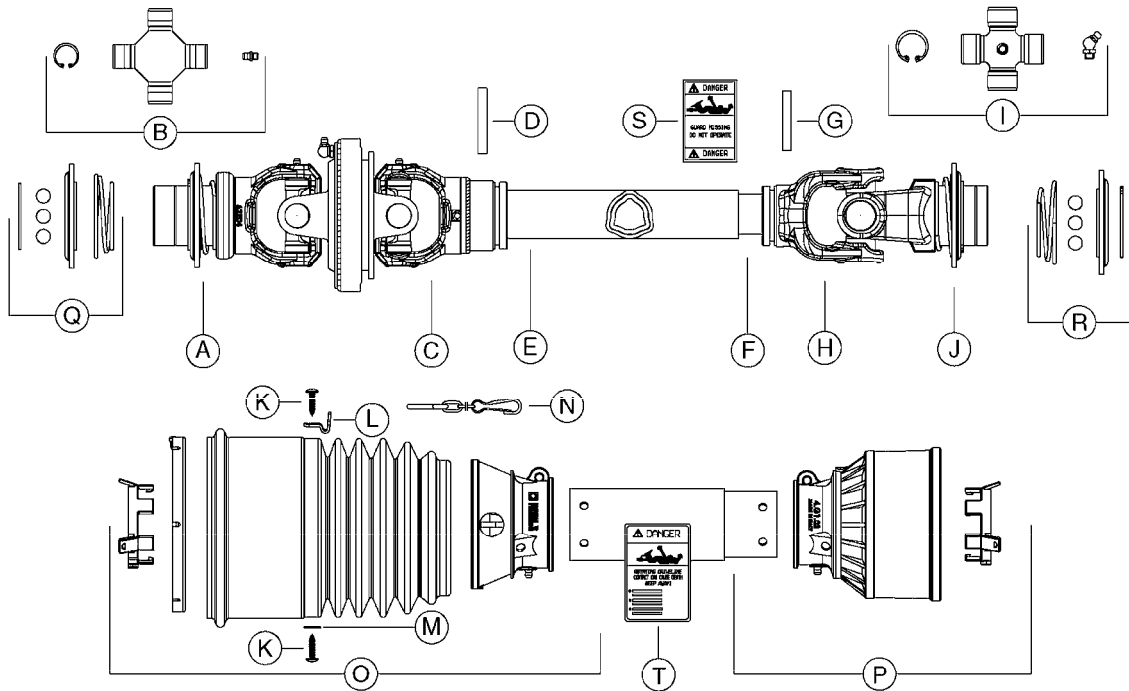

**A0450**

PUMP - 650 ACE CENTRIFUGAL  
TRAILER  
A0450-HIN, 31:08:16

Page 1  
Date 12.08.2020 9:57

Pos.	parts-n°	order qty	description
1	420906	1	BOLT HEX 8.8 DEL M10X60
2	421002	1	BOLT HEX 8.8 DEL M10X30 FT DIN933
3	460423	1	NUT HEX M10X1.50 LOCK DIN985A2 SS
4	782131	1	BLIND PLUG F.3/4" CARTR.VALVE
5	16162703	1	BRKT, ACE 650, NAV. GAUGE
6	23003703	1	FITT 1/4 NPTF-1/4 PTC
7	23003803	1	FITT 1/8 NPTF-1/4 PTC
8	23003903	1	FITT 1/4 THRU-WALL COUP,3/4-16
9	23004003	1	FITT 1/8 THRU-WALL COUP,5/8-18
10	23004203	1	FITT 1/4" NPTF-1/4" NPTF UNION
11	28065303	1	REGULATOR 1/4", 30PSI, PARKER
12	28066503	1	PUMP REPAIR KIT ACE 650
13	28066603	1	MOTOR REPAIR KIT ACE 650
14	28068303	1	PLUG 1/8" NPT SS
15	28068403	1	PUMP HOUSING FRONT ACE 650
16	28068503	1	CAP SCREW 3/8" X 3/4" SS
17	28068603	1	IMPELLER, WETSEAL SS ACE 650
18	28068703	1	SEAL PLATE SS ACE 650
19	28068803	1	ADAPTER #8 SAE X 1/4" FNPT
20	28068903	1	AIR VALVE 1/4"
21	28069003	1	PLUG #8 SAE X 1/8" FNPT
22	28069203	1	PRESS.GAUGE 0-60 PSI 1/8" NPT
23	28069303	1	SIGHT GAUGE #8 SAE W/FLOAT
24	28069403	1	PUMP HOUSING REAR ACE 650
25	28069503	1	CAP SCREW 3/8" X 2"
26	28069603	1	CAP SCREW 3/8" X 1"
27	28069703	1	SLINGER 1.5" X 7/8"
28	28069803	1	SNAP RING INTERNAL, FRAME
29	28069903	1	SNAP RING EXTERNAL, SHAFT
30	28070003	1	BEARING F.ACE 650 PUMP
31	28070103	1	KEY 0.188 X 0.188 X 0.875
32	28070203	1	SHAFT 11T FEMALE SPLINE SS
33	28070303	1	SPACER, SHAFT ACE 650
34	28070403	1	HYDRAULIC MOTOR ACE 650
35	28070503	1	WASHER 3/8" SS
36	28070603	1	O-RING #10 SAE
37	28070703	1	REVERSE CHECK ASSEMBLY #10 SAE
38	28070803	1	BODY F.RESTRICTOR, #10 SAE
39	28070903	1	RESTRICTOR
40	29004303	1	ACE 650, BARRIER FLUID 32oz
41	78601603	1	O-RING F. RESTRIC ACE HYD PUMP
42	92703303	1	HOSE LLDPE .25"X.17"X12" BLACK