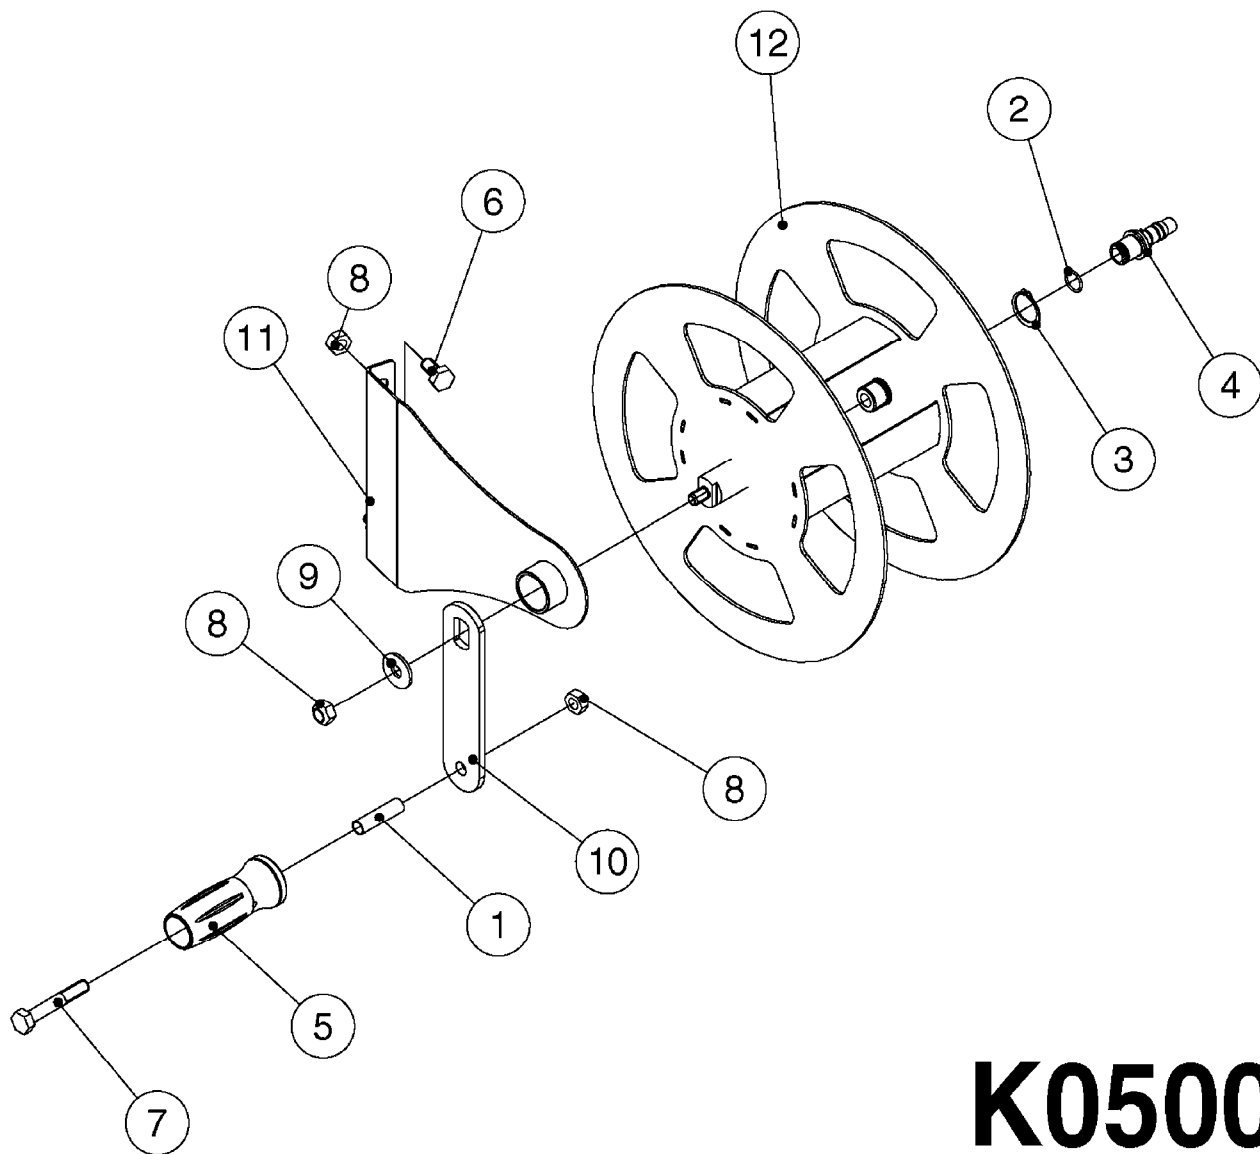

Pos.	parts-n°	order qty	description
1	145995	1	FITT.DK S-53 FORK
2	160775	1	WASHER F. FRICTION PLATE
3	172664	1	FLATBAR BACKING PLATE
4	242109	1	O-RING D32.2x3.0
4	242354	1	O-RING D32.2X3.0 VITON
5	330831	1	FRICTION PLATE
6	410605	1	BOLT HEX 8.8 DEL M6X80
7	420582	1	BOLT HEX 8.8 DEL M8X20 FT A2
8	421201	1	BOLT HEX 8.8 DEL M8X70
9	430323	1	BOLT HEX 8.8 DEL M12X60
10	430924	1	BOLT HEX 8.8 DEL M12 X 85
11	460143	1	LOCK NUT M8 SST A2 DIN985
12	460261	1	NUT HEX M6X1.00 LOCK DIN985 A2 SS
13	460703	1	NUT HEX M12X1.75 LOCK DIN985A2 SS
14	471126	1	WASHER, M8, Ø16/ 8.4X 1.6, SS
15	471127	1	WASHER, M12, Ø24/13X24X2.5 SS
16	611671	1	BREAK AWAY HOLDER F-MARKER
17	726463	1	FITT.DK S53 BULKHEAD W/GASKET
18	726559	1	FITT DK. S-53 HB 1" W/O-RING
19	726571	1	FITT.DK S-53 ELB.1", W ORING
20	14103900	1	BUSHING Ø19/Ø13 L=26.5 SPC/FTZ BOOMS ONLY
21	16022403	1	BRACKET 60MM TUBE
22	16162903	1	BRKT, FOAM LINE DISCONNECT
23	16169803	1	BRACKET, TDZ FOAM MARKER MOUNT
24	16170003	1	PLATE, TDZ FOAM MARKER MOUNT BACKER
25	23004303	1	FITT, 3/8"NPT-3/8"TUBE-PTC
26	23004403	1	FITT, 3/8"NPT-1/4"90-PTC
27	23004503	1	FITT, BULKHEAD-1/4" TUBE-PTC
28	23004603	1	FITT, BULKHEAD-3/8" TUBE-PTC
29	28030003	1	CLAMP HOSE GEAR P1" 6716
30	28064903	1	FOAMHEAD ASSEMBLY, RICHWAY
31	28065003	1	COLLECTOR HEAD ASSY, RICHWAY
32	28065103	1	DUAL DROP MANIFOLD, RICHWAY
33	28066303	1	FITT, BANJO, 3/8" TEE
34	28066403	1	FITT, BANJO, 3/8"-3/8" STR NIP
35	28087803	1	3/8" FOAMHEAD SCREEN, FOAM MARKER, RICHWAY
36	28087903	1	FOAMHEAD GASKET, FOAM MARKER, RICHWAY
37	28088003	1	FOAMHEAD TOP HOUSING, FOAM MARKER, RICHWAY
38	28088103	1	FOAMHEAD BOTTOM HOUSING, FOAM MARKER, RICHWAY
39	61065900	1	BRACKET FOR FOAM DROPPER, S53
40	92703303	1	HOSE LLDPE .25"X.17"X12" BLACK
41	92703403	1	HOSE LLDPE .38"X.25"X12" BLACK
42	92712403	1	HOSE R X1" X300PSI WP X0012"