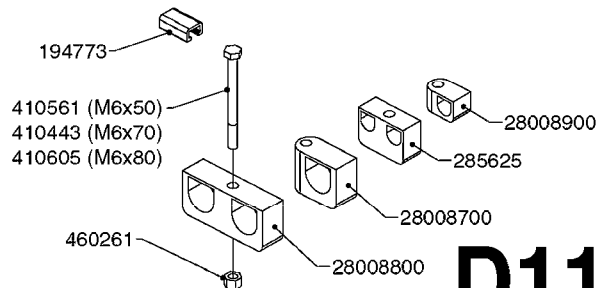

STAINLESS STEEL FEED TUBES

731824	SS feed tube 14"
731825	SS feed tube 24"
731826	SS feed tube 43"
731429	SS feed tube 63"
731430	SS feed tube 83"