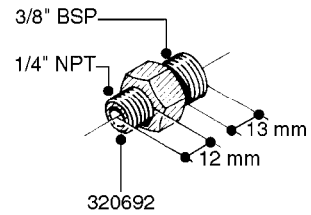

**L0030**

FITTINGS - HEXAGON NIPPLES  
L0030-HIN, 01:01:16

Page 1  
Date 12.08.2020 9:58

parts-n°	order qty	description
10015303	1	FITT.PO.HN 1.00X1.00 M1000
10425003	1	FITT.PO.HN 1.25X1.00 MCPHEE
320132	1	FITT.DK HN 1" BSP
320176	1	FITT.DK HN 3/8"X1/2" BSP
320445	1	FITT.DK HN 1/4"X3/8" BSP
320655	1	FITT.DK HN 1/2"-1/2" BSP
320692	1	FITT.DK HN 3/8'BSPX1/4'NPT
320703	1	FITT.DK HN 3/8BSP X1/2 &1/4NPT
320725	1	FITT.DK NIPPLE 3/8"-3/8" BSP
320902	1	FITT.DK HN 3/8'X 1/4' BSP
390232	1	FITT.DK HN 1-1/2' X 1-1/4' BSP
390276	1	FITT.DK HN 1'BSP