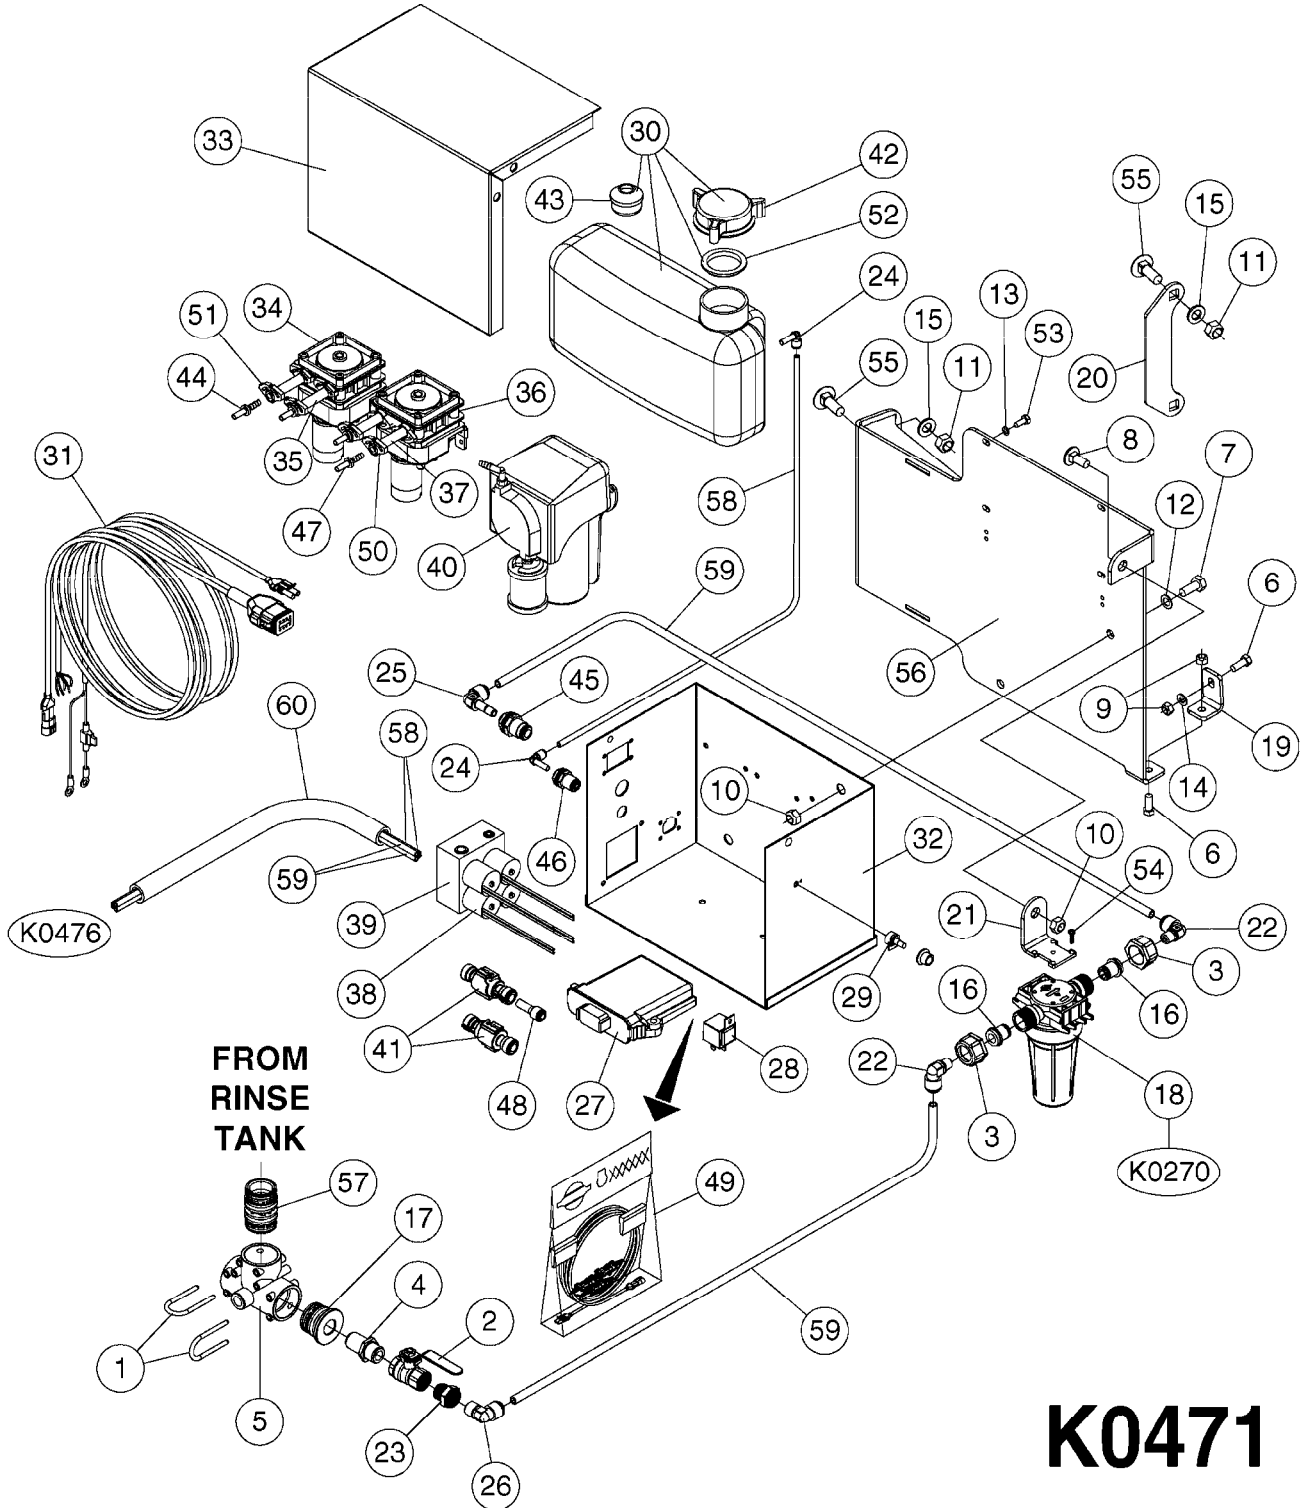

FOAM MARKER - RICHWAY
COMMANDER
K0471-HIN, 22:10:18

Page 1
Date 12.08.2020 9:58

Pos.	parts-n°	order qty	description
1	145995	1	FITT.DK S-53 FORK
2	284227	1	BALL VALVE 1/2"FEMALE THREADS
3	320283	1	FITT.DK NUT 3/4"BSP
4	321742	1	FITT.DK BULKHEAD 1/2' BSP
5	322352	1	FITT.DK S-53 TEE
6	420582	1	BOLT HEX 8.8 DEL M8X20 FT A2
7	420604	1	BOLT HEX 8.8 DEL M10X25 FT DIN933
8	440737	1	BOLT CARRIAGE M10x25 SS
9	460143	1	LOCK NUT M8 SST A2 DIN985
10	460423	1	NUT HEX M10X1.50 LOCK DIN985A2 SS
11	460703	1	NUT HEX M12X1.75 LOCK DIN985A2 SS
12	470046	1	WASHER D18D11X1 LOCK
13	470901	1	WASHER D11.8/D6.1X1.6 SS LOCK
14	471126	1	WASHER, M8, Ø16/ 8.4X 1.6, SS
15	471127	1	WASHER, M12, Ø24/13X24X2.5 SS
16	717426	1	FITT.DK REDUC 1/4"BSP F.3/4"N
17	726694	1	PLUG,S53,1/2"FBSP THD W.ORING
18	845219	1	FILTER IN-LINE 3/4'80 MESH OML
19	16184403	1	FOAM M. COMPRESSOR HANGER
20	16184603	1	FOAM M. COMPRESSOR SHIM
21	16321500	1	LINE FILTER BRACKET, TDZ/DDZ
22	23004703	1	FITT, 1/4"NPT-3/8"90-PTC
23	23004803	1	FITT, 1/2"MPT-3/8"FPT REDUCER
24	23004903	1	FITT, 1/4"PLUG-IN-1/4"90-PTC
25	23005003	1	FITT, 3/8"PLUG-IN-3/8"90-PTC
26	23005103	1	FITT, 3/8"NPT-3/8"90-PTC
27	26029503	1	MODULE, CONTROL, FOAM MARKER, RICHWAY
28	26029603	1	RELAY, 12VDC, RICHWAY
29	26029703	1	POTENTIOMETER, FOAM MARKER, RICHWAY
30	28064703	1	FOAM MARKER CONC. TANK,RICHWAY
31	28064803	1	FOAM MARKER CONT.CABLE,RICHWAY
32	28086403	1	STEEL BODY, FOAM MARKER, RICHWAY
33	28086503	1	STEEL LID, FOAM MARKER, RICHWAY
34	28086603	1	WATER PUMP, FOAM MARKER, RICHWAY
34	28102303	1	RICHWAY WATER PUMP GEAR MOTOR ONLY
35	28086703	1	1/4" PUMP TUBE, WATER, FOAM MARKER, RICHWAY
36	28086803	1	CONCENTRATE PUMP, FOAM MARKER, RICHWAY
37	28086903	1	1/8" PUMP TUBE, CONCENTRATE, FOAM MARKER, RICHWAY
38	28087003	1	2-WAY SOLENOID VALVE, FOAM MARKER, RICHWAY
39	28087103	1	RHD-VTD SOLENOID BLOCK, FOAM MARKER, RICHWAY
40	28087203	1	DIAPHRAGM AIR COMPRESSOR, FOAM MARKER, RICHWAY
41	28087403	1	3/8" CHECK VALVE, FOAM MARKER, RICHWAY
42	28087603	1	1 GALLON TANK CAP, FOAM MARKER, RICHWAY
43	28087703	1	1 GALLON TANK SCREEN, FOAM MARKER, RICHWAY
44	28094103	1	FITT.1/4" STEM X 1/4" HOSE BARB
45	28095803	1	3/8"T BULKHEAD
46	28095903	1	1/4"T BULKHEAD
47	28096403	1	1/4" STEM X 3/16" HB
48	28096503	1	3/8" STEM X 1/4"T
49	28097103	1	POWER UNIT HARNESS, RICHWAY TRAILER INSIDE WIRING HARNESS COMPLETE
50	28102103	1	RICHWAY #23 QUICK CLAMP
51	28102203	1	RICHWAY #26 QUICK CLAMP
52	28102403	1	RICHWAY TANK CAP GASKET
53	41000603	1	BOLT HEX 1/4"X1/2" SS
54	44076200	1	SCREW WN5451 5X16 SS TORX
55	45001300	1	CARRIAGE BOLT M12X35 DIN603 A2
56	61020003	1	BRKT, FOAM MARKER F.COM, RICHWAY
57	72114300	1	FITT. DK S-53 MALE MALE W.ORIN
58	92703303	1	HOSE LLDPE .25"X.17"X12" BLACK
59	92703403	1	HOSE LLDPE .38"X.25"X12" BLACK