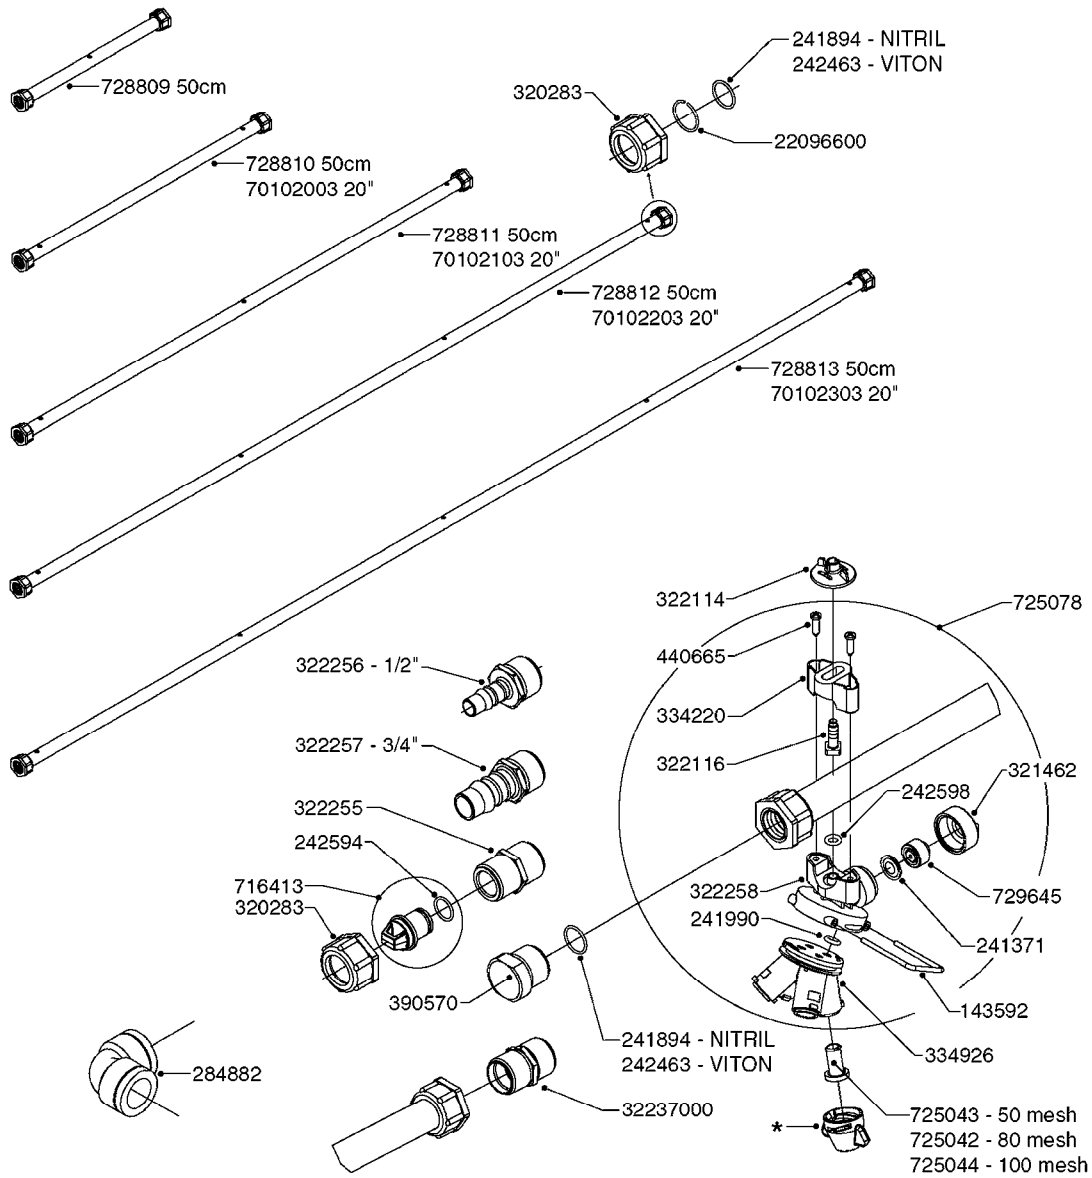

STAINLESS STEEL FEED TUBES

731824	SS feed tube 14"
731825	SS feed tube 24"
731826	SS feed tube 43"
731429	SS feed tube 63"
731430	SS feed tube 83"

D1120