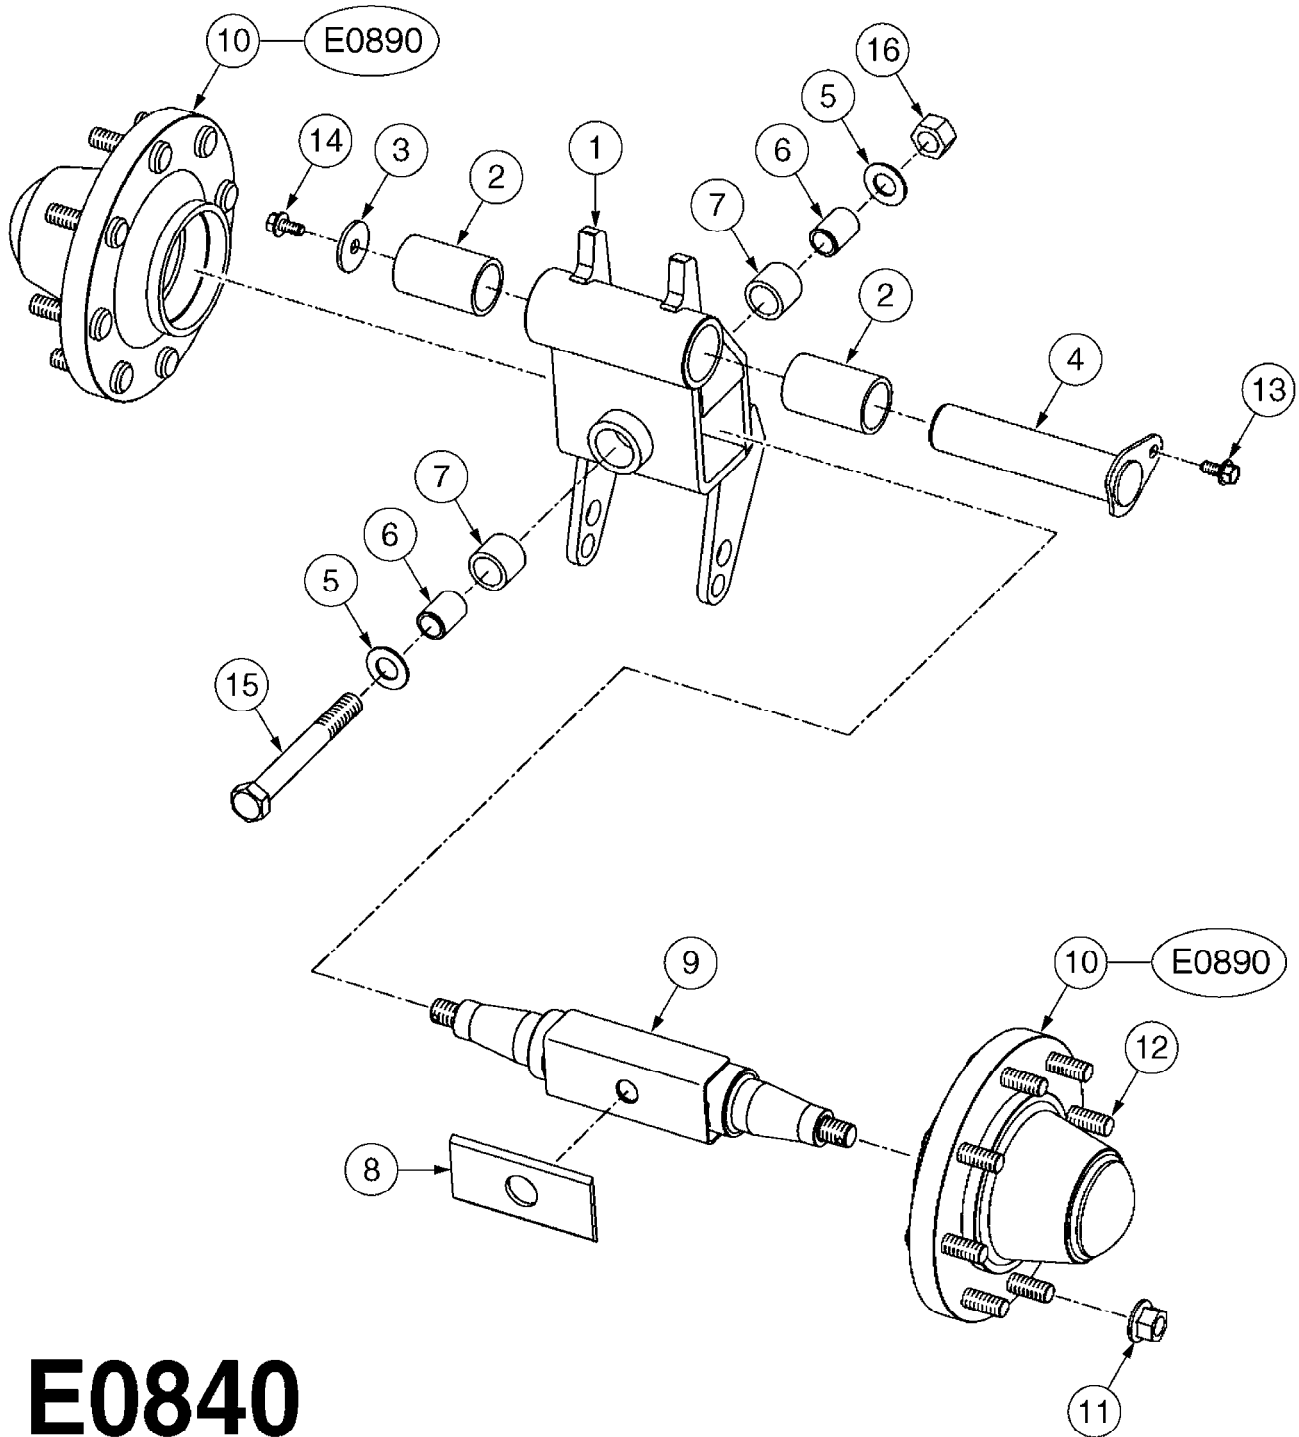

**E0830**

CAMOPLAST FRAME 40 SERIES  
E0830-HIN, 01:01:16

Page 1  
Date 12.08.2020 9:58

Pos.	parts-n°	order qty	description
1	28076003	1	WASHER, 3"X2.02"X3/16"
2	28076303	1	BUSHING 2.55"ODX2.012ID"X2"
3	28076403	1	SHIM, TILT STOPPER
4	28076503	1	STOPPER, TILT
5	28076603	1	TENSION ARM (40 SERIES)
6	28076703	1	BUSHING, TENS. 3.48X3.15X1.98"
7	28076803	1	LOCK PLATE
8	28076903	1	FRAME W/BUSHINGS (40 SERIES)
9	28077003	1	SNAP RING EXT. 3"
10	28077103	1	WASHER
11	28077203	1	PIN, 3" OD X 9.56"
12	28077303	1	SPACER
13	28083403	1	LOCK NUT 1/2"-20 UNF
14	28083503	1	BOLT HEX FLG.1"X1/2"-13UNC GR5
15	28083603	1	JAM NUT 3/8"-16 UNC GR 8
16	28083703	1	SET SCREW 1-1/2"X3/8"-16 UNC
17	28083803	1	BOLT HEX 2"X1/2"-13 UNC
18	28083903	1	LOCK WASHER 1/2"
19	28084003	1	BOLT HEX 2" X 5/8"-11
20	28084103	1	GREASE FITTING
21	28084203	1	BOLT HEX 6-1/2"X1/2"-20UNF GR8