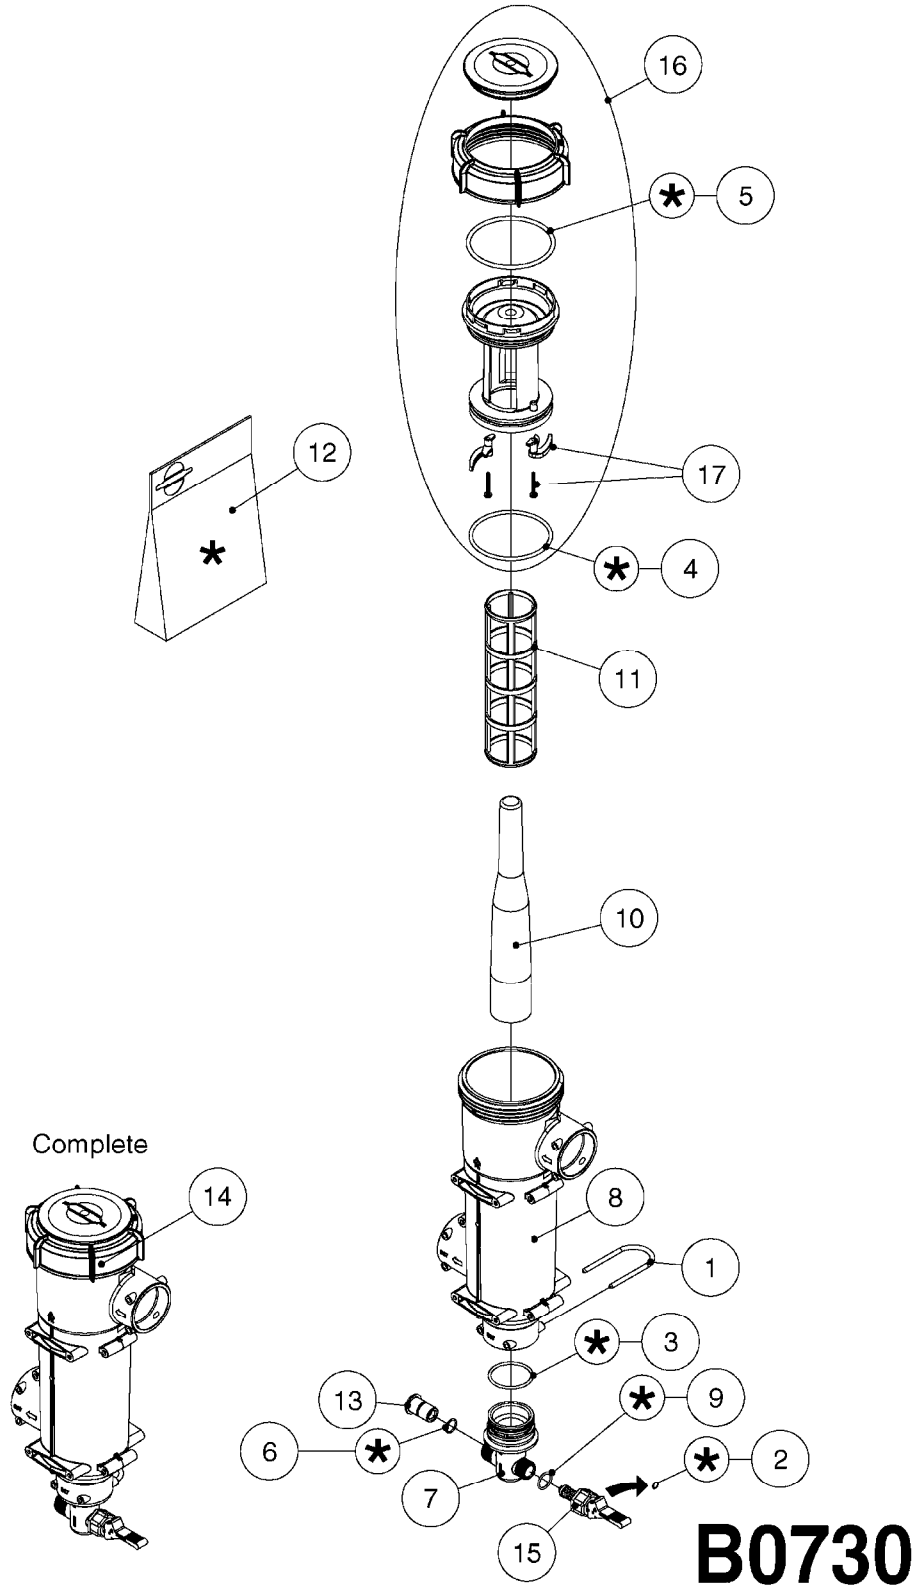

PRESSURE FILTER - CYCLONE
B0730-HIN, 01:01:16

Page 1

Date 12.08.2020 9:58

Pos.	parts-n°	order qty	description
1	145996	1	FITT.DK S-67 FORK
2	241323	1	O-RING D5.3X2.4 NITRIL
3	242353	1	O-RING 3 X 44.2 VITON
4	242565	1	O-RING Ø 85 X 4.0 SH70 VITON
5	242577	1	O-RING Ø 86 X 4.5 SH70 VITON
6	242594	1	O-RING D14 X 1.78 SCH.70-EPDM
7	322358	1	T-PIECE S67-1/2"-3/4"
8	322359	1	CYCLONE FILTER HOUSING
9	330315	1	O-RING D18.4/D13X.6
10	391093	1	CONE F. CYCLONE FILTER
11	61036000	1	FILTER ELEM.S93,100 MSH-YELLOW
11	615416	1	FILTER ELEM.S93,50 MESH-BLUE
11	72557200	1	FILTER ELEM.S93,80# CYCLONE
12	741827	1	SEAL KIT CYCLONE FILTER
13	39127500	1	VALVE SEAT D18/10 3/4"-1/2" 09
14	72281200	1	CYCLONE FILT.COMP. 80 MSH S67
14	72316500	1	CYCLONE FILT.COMP.50 MSH S67
14	72316600	1	CYCLONE FILT.COMP.100 MSH S67
15	72281300	1	VALVE BOOSTER/ON/OFF CYCLONE F
16	72352200	1	LID COMPLETE F. CYCLONE FILTER
17	74192900	1	FILTER LOCK PARTS - CYCLONE