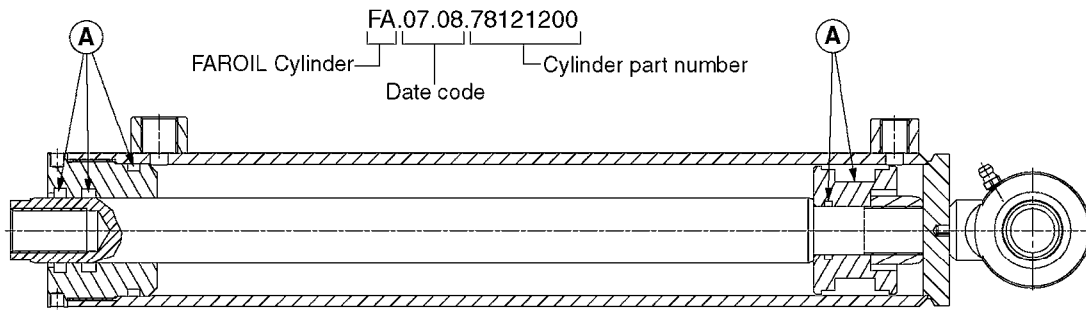

HYDRAULICS - CYLINDERS  
C0020-HIN, 01:01:16

Page 3

Date 12.08.2020 9:58

parts-n°	order qty	description
63039300 78100003	1 1	CYLINDER ROD F.781132 CYL. PARA-LIFT CM+750 W/STOP

Check cylinder barrel for stamped part number.