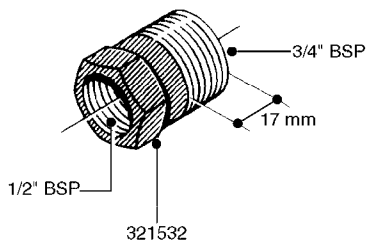

**L0030**

FITTINGS - HEXAGON NIPPLES  
L0030-HIN, 01:01:16

Page 1  
Date 12.08.2020 9:58

parts-n°	order qty	description
10015303	1	FITT.PO.HN 1.00X1.00 M1000
10425003	1	FITT.PO.HN 1.25X1.00 MCPHEE
320132	1	FITT.DK HN 1" BSP
320176	1	FITT.DK HN 3/8"X1/2" BSP
320445	1	FITT.DK HN 1/4"X3/8" BSP
320655	1	FITT.DK HN 1/2"-1/2" BSP
320692	1	FITT.DK HN 3/8'BSPX1/4'NPT
320703	1	FITT.DK HN 3/8BSP X1/2 &1/4NPT
320725	1	FITT.DK NIPPLE 3/8"-3/8" BSP
320902	1	FITT.DK HN 3/8'X 1/4' BSP
390232	1	FITT.DK HN 1-1/2' X 1-1/4' BSP
390276	1	FITT.DK HN 1'BSP