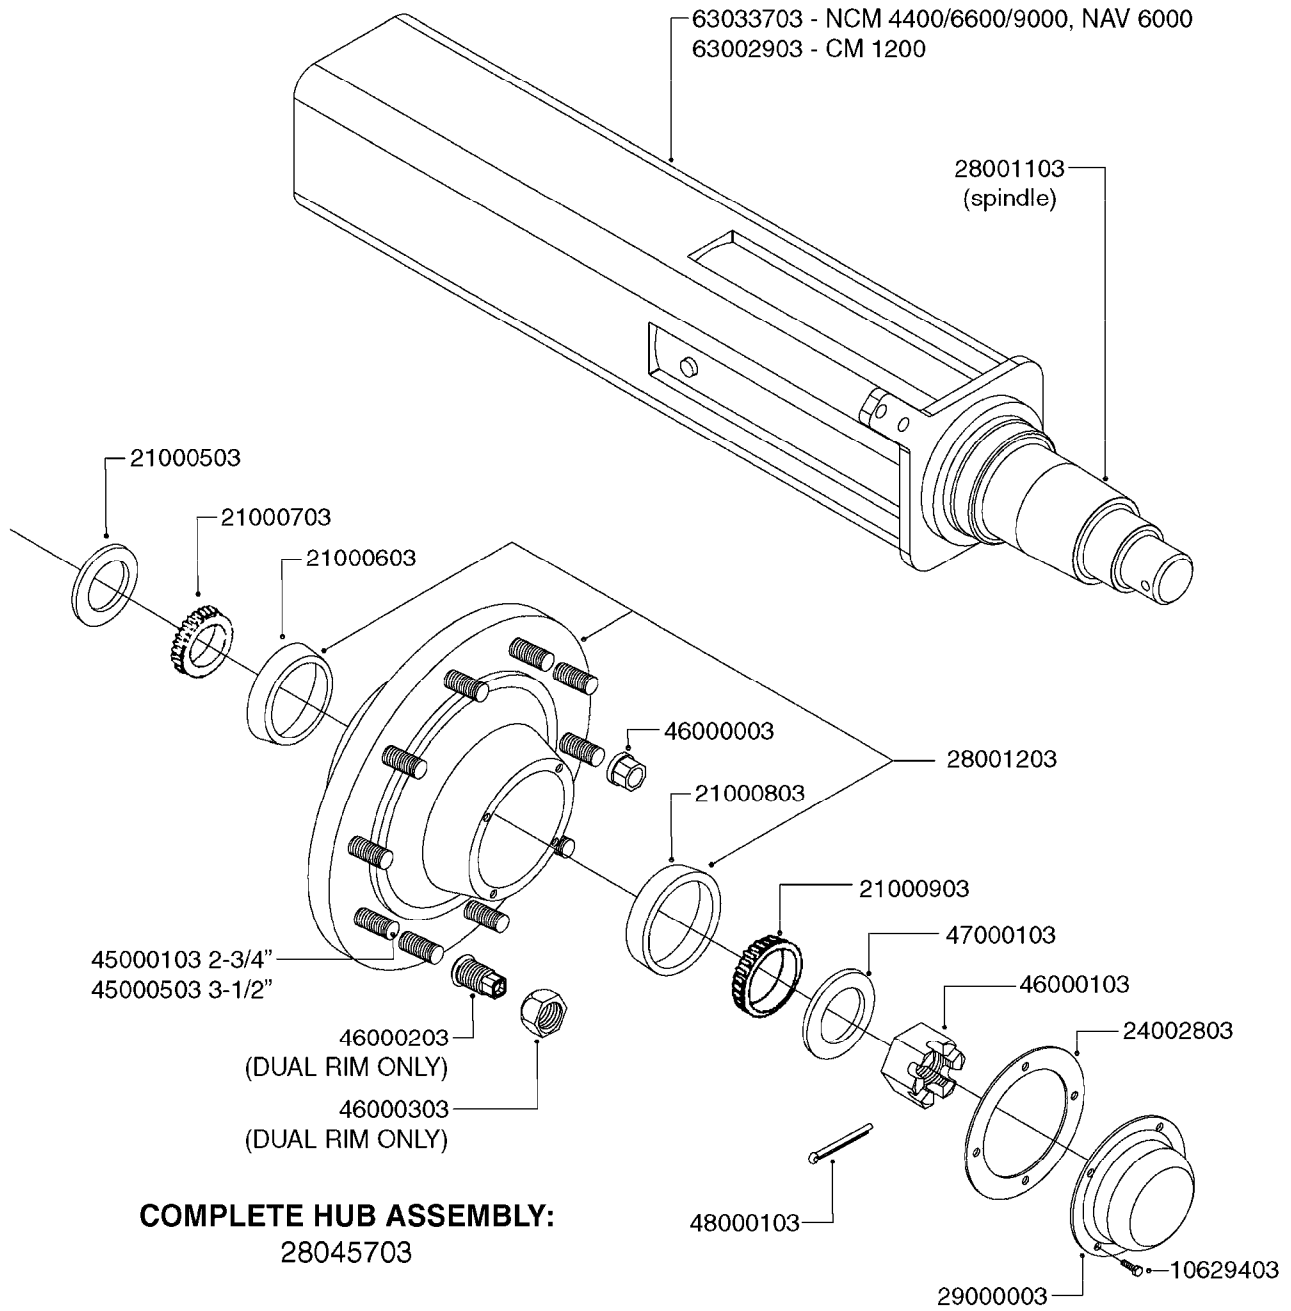

**COMPLETE HUB ASSEMBLY:**  
28045703

COMPLETE ASSEMBLIES  
WHOLEGOODS ITEMS

**E0790**

HUB ASSEMBLY F.4-1/2" SPINDLE  
E0790-HIN, 06:07:17

Page 1

Date 12.08.2020 9:58

parts-n°	order qty	description
10629403	1	BOLT HEX 5/16 NC GR.2 00.50"
21000503	1	SEAL,WHEEL CR43771
21000603	1	RACE, BEARING 3.5/1.5
21000703	1	BEARING, TAPPERED 3.5433/1.575
21000803	1	RACE, TAPERED BEARING
21000903	1	BEARING, TAPPERED, 2.75/1.510
24002803	1	GASKET F. HUB 4.5" HUB ASSY
28001103	1	SPINDLE 4.5"x 23" 20000LB
28001203	1	HUB, 20000LB W. BRG RACES
28045703	1	HUB ASSY 10-13.19-11.02 25000#
29000003	1	HUB CAP F. 881(20000LB) HUB
45000103	1	BOLT, WHEEL STUD 3/4-16X2 3/4
45000503	1	BOLT, WHEEL STUD 3/4-16X3 1/2
46000003	1	NUT HEX NF 3/4" FLANGED F.HUB
46000103	1	NUT, CASTLE, SPINDLE 2-12 UNF
46000203	1	NUT, BUD WHEEL, INNER, RH
46000303	1	NUT, BUD WHEEL, OUTER, RH
47000103	1	WASHER, SPNDL 4.5" 2.06x4 .25T
48000103	1	PIN, COTTER 5/16" X 5.25"
63002903	1	AXLE INSERT,72"-90"SUS CM 1200
63033703	1	AXLE INSERT NCM 44/66/9000