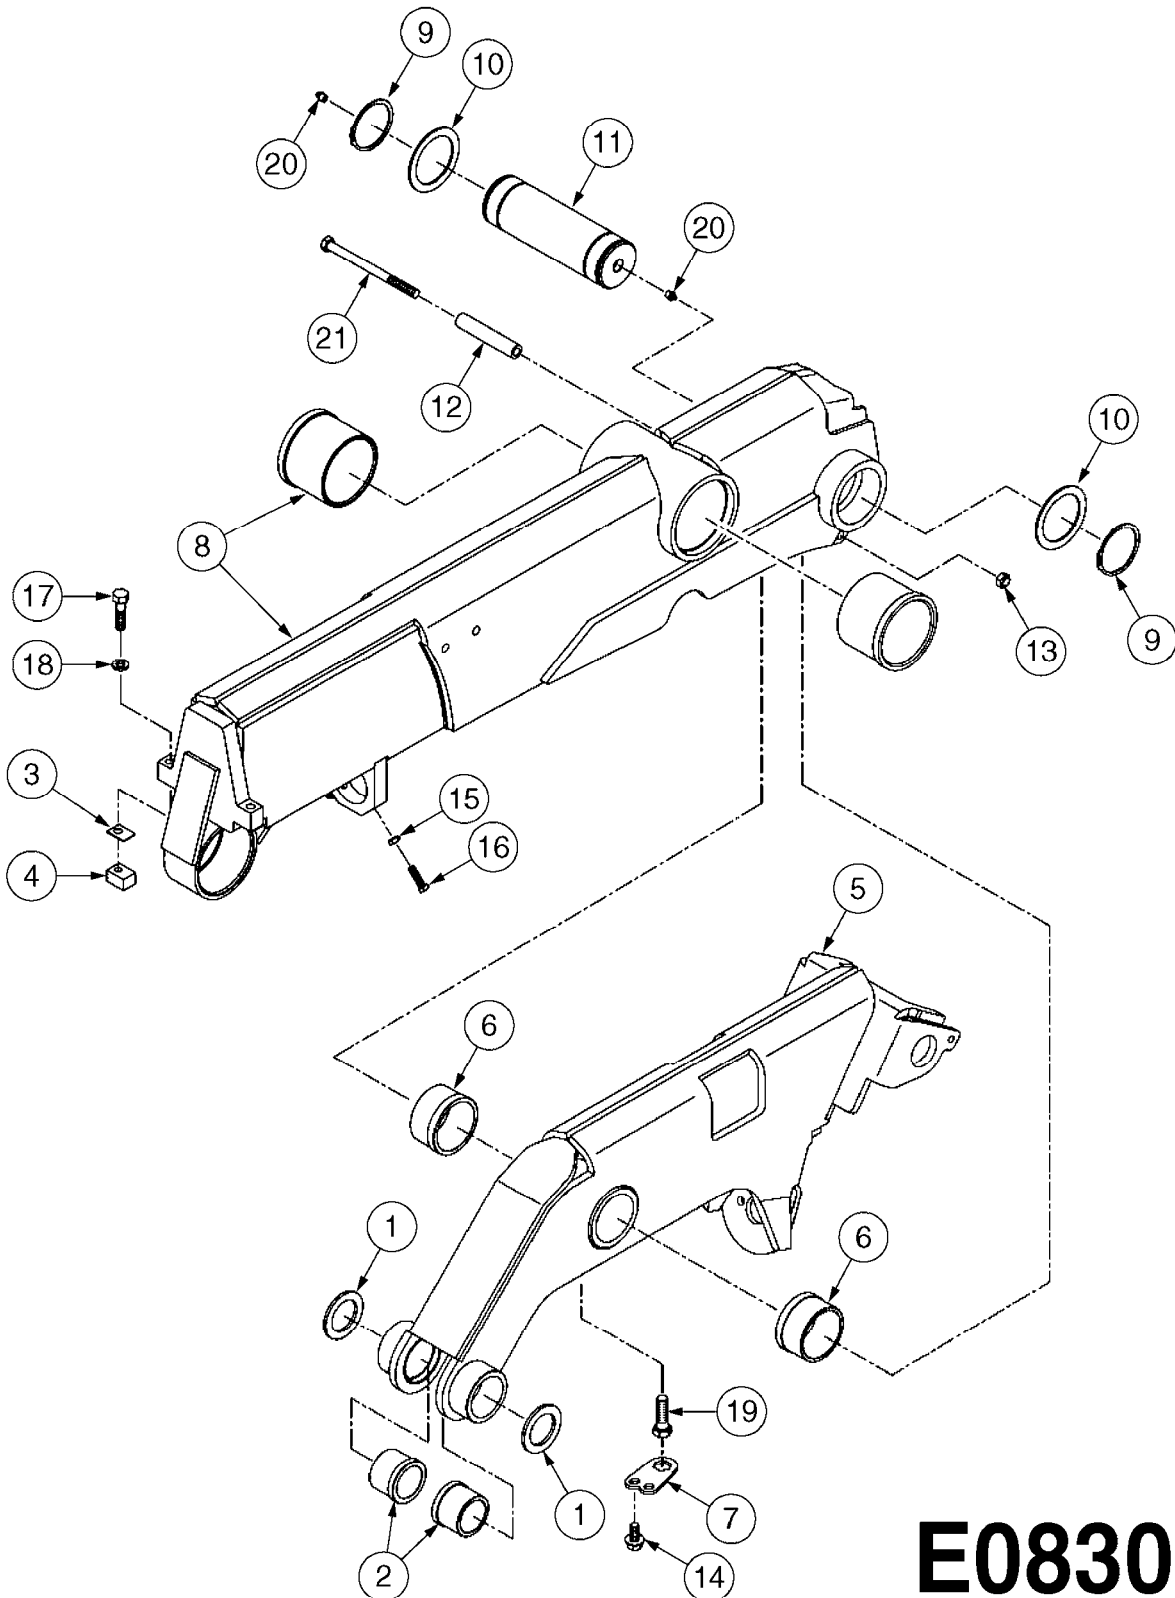

**E0830**

CAMOPLAST FRAME 40 SERIES  
E0830-HIN, 01:01:16

Page 1  
Date 12.08.2020 9:58

Pos.	parts-n°	order qty	description
1	28076003	1	WASHER, 3"X2.02"X3/16"
2	28076303	1	BUSHING 2.55"ODX2.012ID"X2"
3	28076403	1	SHIM, TILT STOPPER
4	28076503	1	STOPPER, TILT
5	28076603	1	TENSION ARM (40 SERIES)
6	28076703	1	BUSHING, TENS. 3.48X3.15X1.98"
7	28076803	1	LOCK PLATE
8	28076903	1	FRAME W/BUSHINGS (40 SERIES)
9	28077003	1	SNAP RING EXT. 3"
10	28077103	1	WASHER
11	28077203	1	PIN, 3" OD X 9.56"
12	28077303	1	SPACER
13	28083403	1	LOCK NUT 1/2"-20 UNF
14	28083503	1	BOLT HEX FLG.1"X1/2"-13UNC GR5
15	28083603	1	JAM NUT 3/8"-16 UNC GR 8
16	28083703	1	SET SCREW 1-1/2"X3/8"-16 UNC
17	28083803	1	BOLT HEX 2"X1/2"-13 UNC
18	28083903	1	LOCK WASHER 1/2"
19	28084003	1	BOLT HEX 2" X 5/8"-11
20	28084103	1	GREASE FITTING
21	28084203	1	BOLT HEX 6-1/2"X1/2"-20UNF GR8