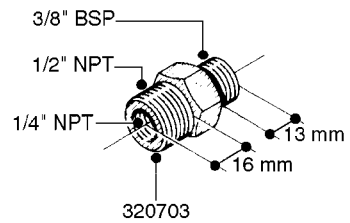

**L0030**

FITTINGS - HEXAGON NIPPLES  
L0030-HIN, 01:01:16

Page 1  
Date 12.08.2020 9:58

parts-n°	order qty	description
10015303	1	FITT.PO.HN 1.00X1.00 M1000
10425003	1	FITT.PO.HN 1.25X1.00 MCPHEE
320132	1	FITT.DK HN 1" BSP
320176	1	FITT.DK HN 3/8"X1/2" BSP
320445	1	FITT.DK HN 1/4"X3/8" BSP
320655	1	FITT.DK HN 1/2"-1/2" BSP
320692	1	FITT.DK HN 3/8'BSPX1/4'NPT
320703	1	FITT.DK HN 3/8BSP X1/2 &1/4NPT
320725	1	FITT.DK NIPPLE 3/8"-3/8" BSP
320902	1	FITT.DK HN 3/8'X 1/4' BSP
390232	1	FITT.DK HN 1-1/2' X 1-1/4' BSP
390276	1	FITT.DK HN 1'BSP