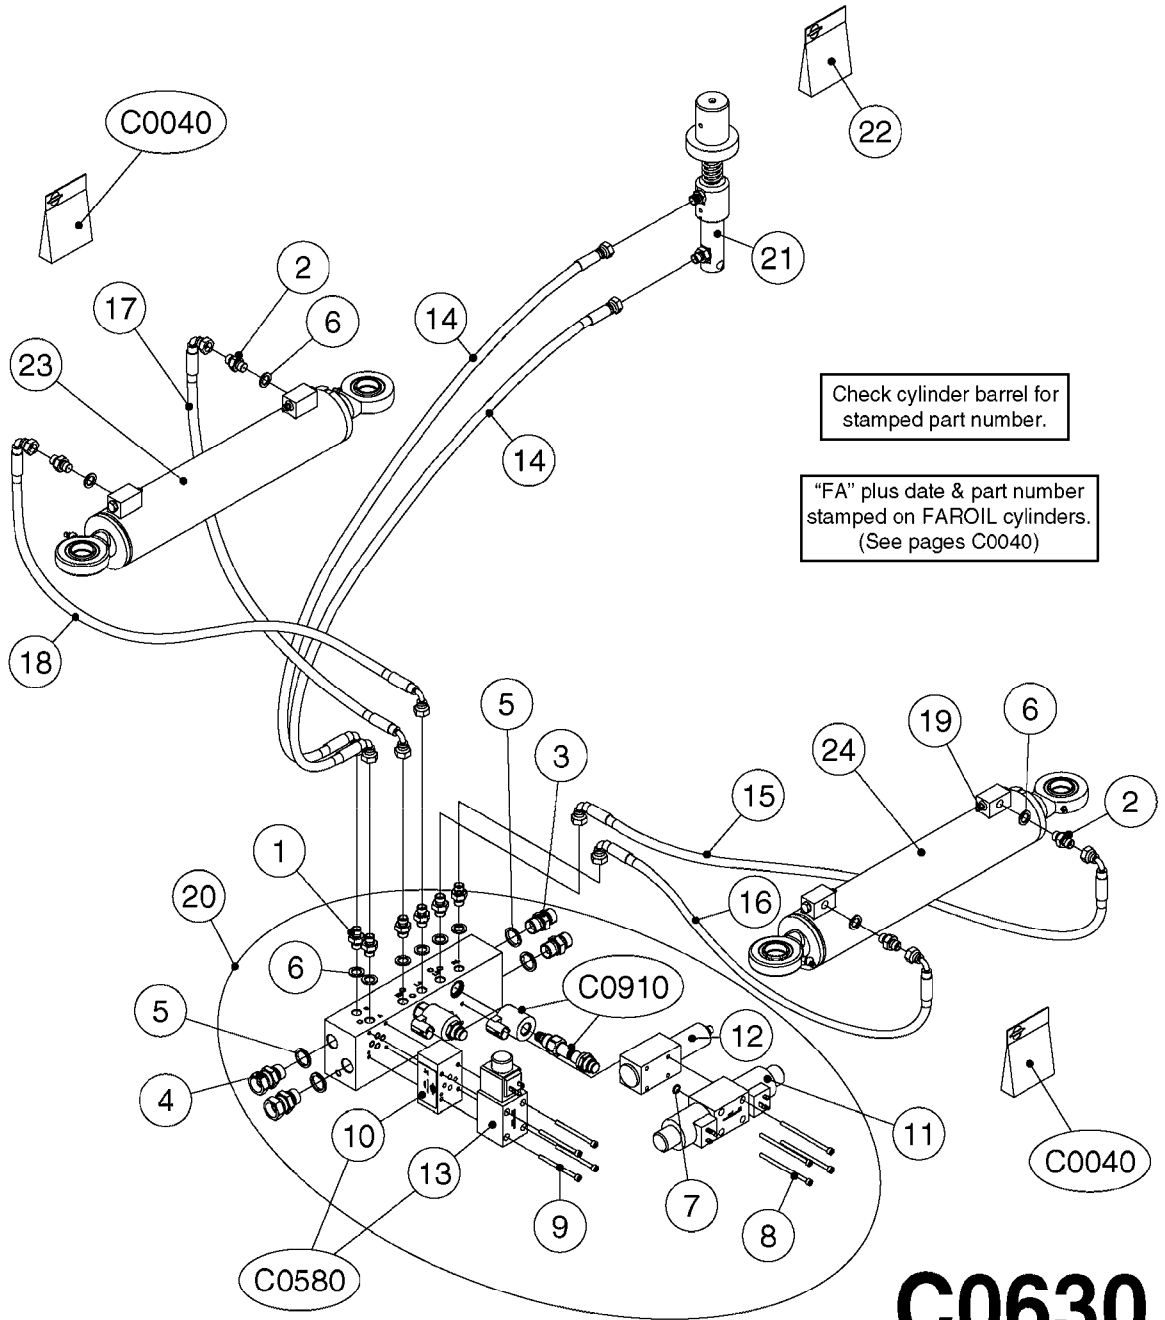

C0630

Pos.	parts-n°	order qty	description
		1	BSP
1	146845	1	HEX NIPPLE 1/4"X1/4"
1	23234500	1	HEX NIPPLE 1/4" - 9/16"
			ORFS
2	146851	1	HEX NIPPLE 1/4"x1/4" 0.7MM
			BSP
2	23234700	1	HEX NIPPLE 1/4"-9/16" - 0.7mm
			ORFS
3	147132	1	HEX NIPPLE 1/2"X1/2" BSP DEL
			BSP
3	23235300	1	HEX NIPPLE 1/2"-13/16"
			ORFS
4	232289	1	NIPPLE 1/2" W. 1/2" UNION DEL
			BSP
4	23242000	1	HYD NIPPLE 1/2 X 13/16 SWIVEL
			ORFS
5	241356	1	DOWTYSEAL 1/2"
6	241404	1	DOWTY SEAL 1/4"
7	242102	1	O-RING Ø9.25X1.78 NITRIL 90SH
8	450952	1	SCREW M5 X 90 10.9
9	450965	1	SCREW ROUND M5X70
10	782146	1	HYD. CHECK VALVE 1 WAY
11	782151	1	MAGNET V PLUG DSE3-C26/10N-D12
12	782152	1	2 WAY MODULAR COMPENSATOR
13	782829	1	SOLENOID MD1L-TA/10N-D12K1/DT
14	784005	1	HOSE HY X 1/4 X 037.38"STR+ELB
			BSP
14	78515500	1	HY.HO.1/4"L= 950
			90°-45° A=180
			ORFS
15	784155	1	HOSE HY 1/4 X 17" ELB+ELB 90°
			BSP
15	78509300	1	HYD HOSE ORFS 4E-4-4E L=425 90 DEG
			ORFS
16	784156	1	HOSE HY 1/4 X 17" ELB+ELB 270°
			BSP
16	78509400	1	HYD HOSE ORFS 4E-4-4E L=455 270 DEG
			ORFS
17	784157	1	HOSE HY 1/4 X 32" ELB+ELB 90°
			BSP
17	78509500	1	HYD HOSE ORFS 4E-4-4E L=825 90 DEG
			ORFS
18	784158	1	HOSE HY 1/4 X 32" ELB+ELB 270°
			BSP
18	78509600	1	HY.HO.1/4"L= 825
			90°-90°A=270
			ORFS
19	28076000	1	BLEED SCREW M8
20	72290400	1	HYD. BLK COMP STEERING CM "05
21	72320300	1	HYD. CYL. STEERING LOCK CM "05
22	75074800	1	SEAL KIT 78123400/42
			SEAL KIT FOR 72320300 CYLINDER
23	78133900	1	DOB.CYL.Ø70/40-322 TRACK RIGHT '15
			CM4400 (REPLACES 78125100)
23	78134100	1	DOB.CYL.D70/40-270 TRACK RIGHT CM
			CM66/55/7000 (REPLACES 78124100)
24	78134000	1	DOB.CYL.Ø70/40-322 TRACK LEFT '15
			CM4400 (REPLACES 78123300)
24	78134200	1	DOB.CYL.D70/40-270 TRACK LEFT CM
			CM66/55/7000 (REPLACES 78125300)