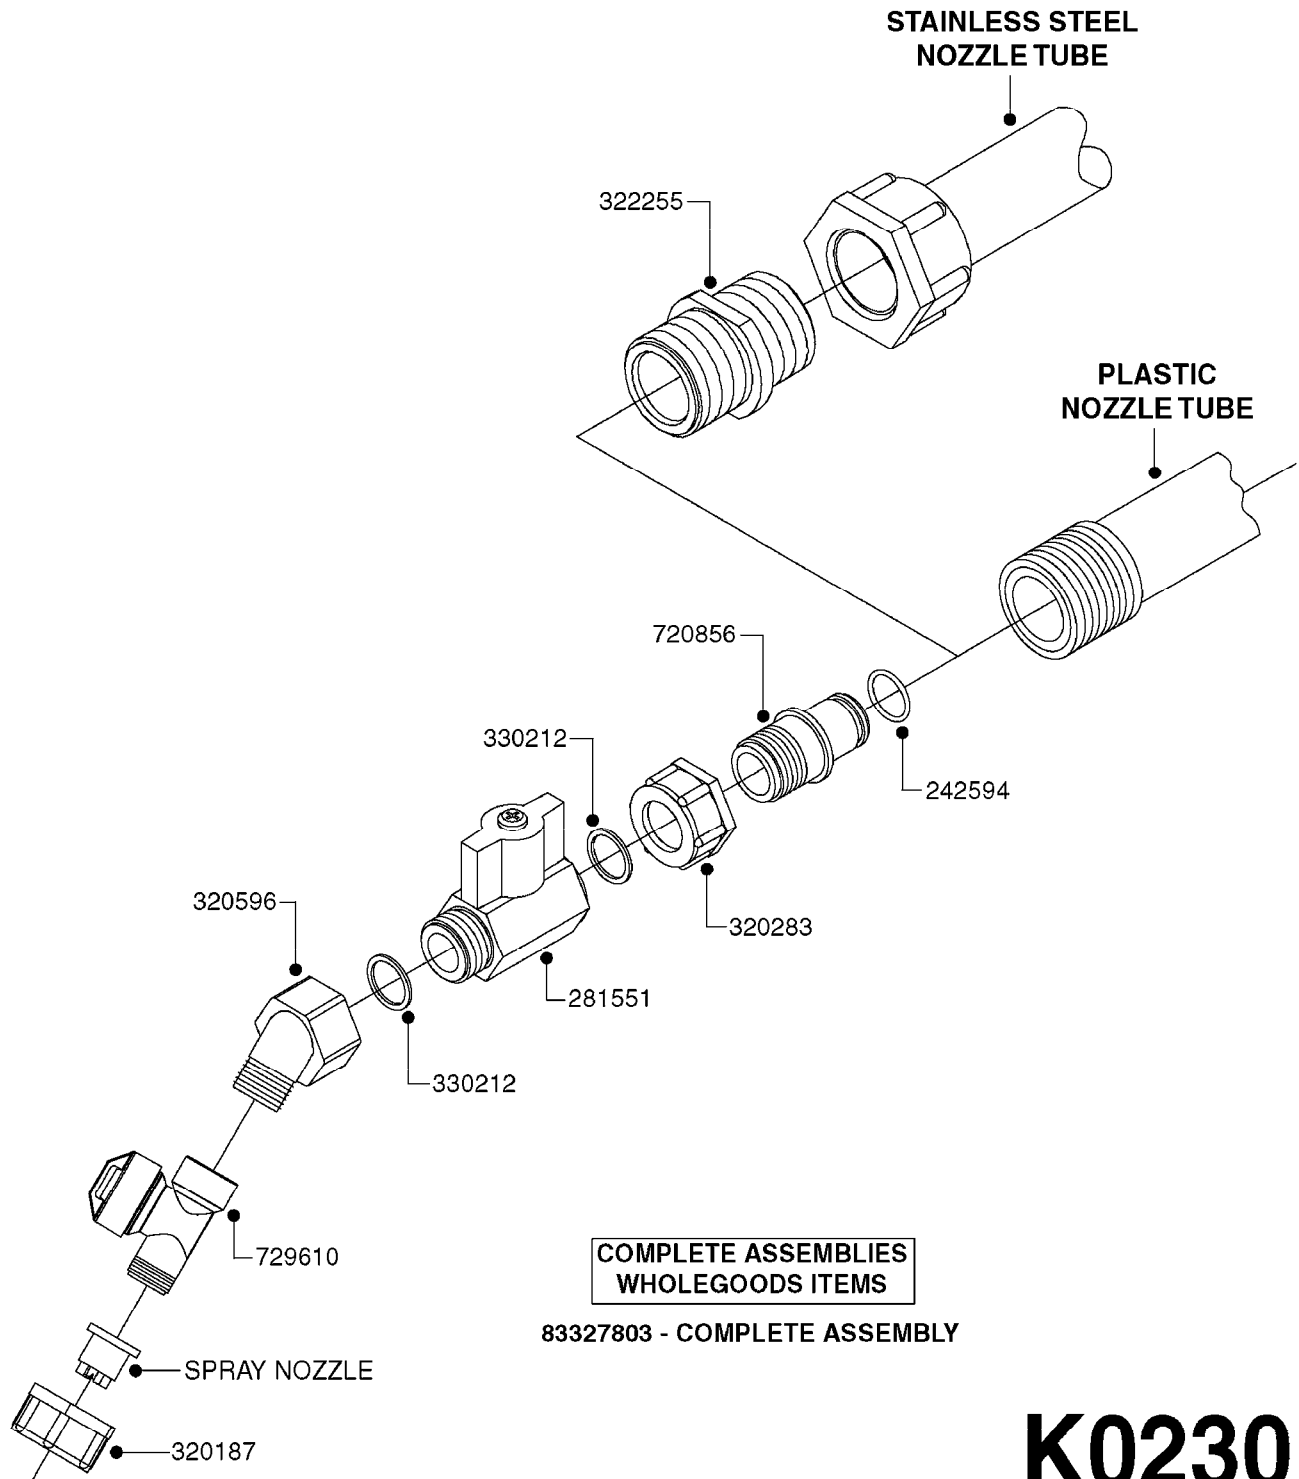

K0230

END NOZZLE KIT
K0230-HIN, 01:01:16

Page 1

Date 12.08.2020 9:58

parts-n°	order qty	description
242594	1	O-RING D14 X 1.78 SCH.70-EPDM
281551	1	BALL VALVE 1/2"
320187	1	FITT.DK CAP 3/8" BSP BLACK
320283	1	FITT.DK NUT 3/4"BSP
320596	1	FITT.DK ELB 3/8'-1/2'BSP 45DEG
322255	1	FITT.DK NIPPLE 3/4"X 3/4"
330212	1	O-RING D19/D14X2.4 F.1/2"NUT
720856	1	FITT.DK 1/2'BSP ASSY.F.3/4'NUT
729610	1	NOZZLE ASSY. NON DRIP 3/8 THRD
83327803	1	END NOZZLE KIT "04"