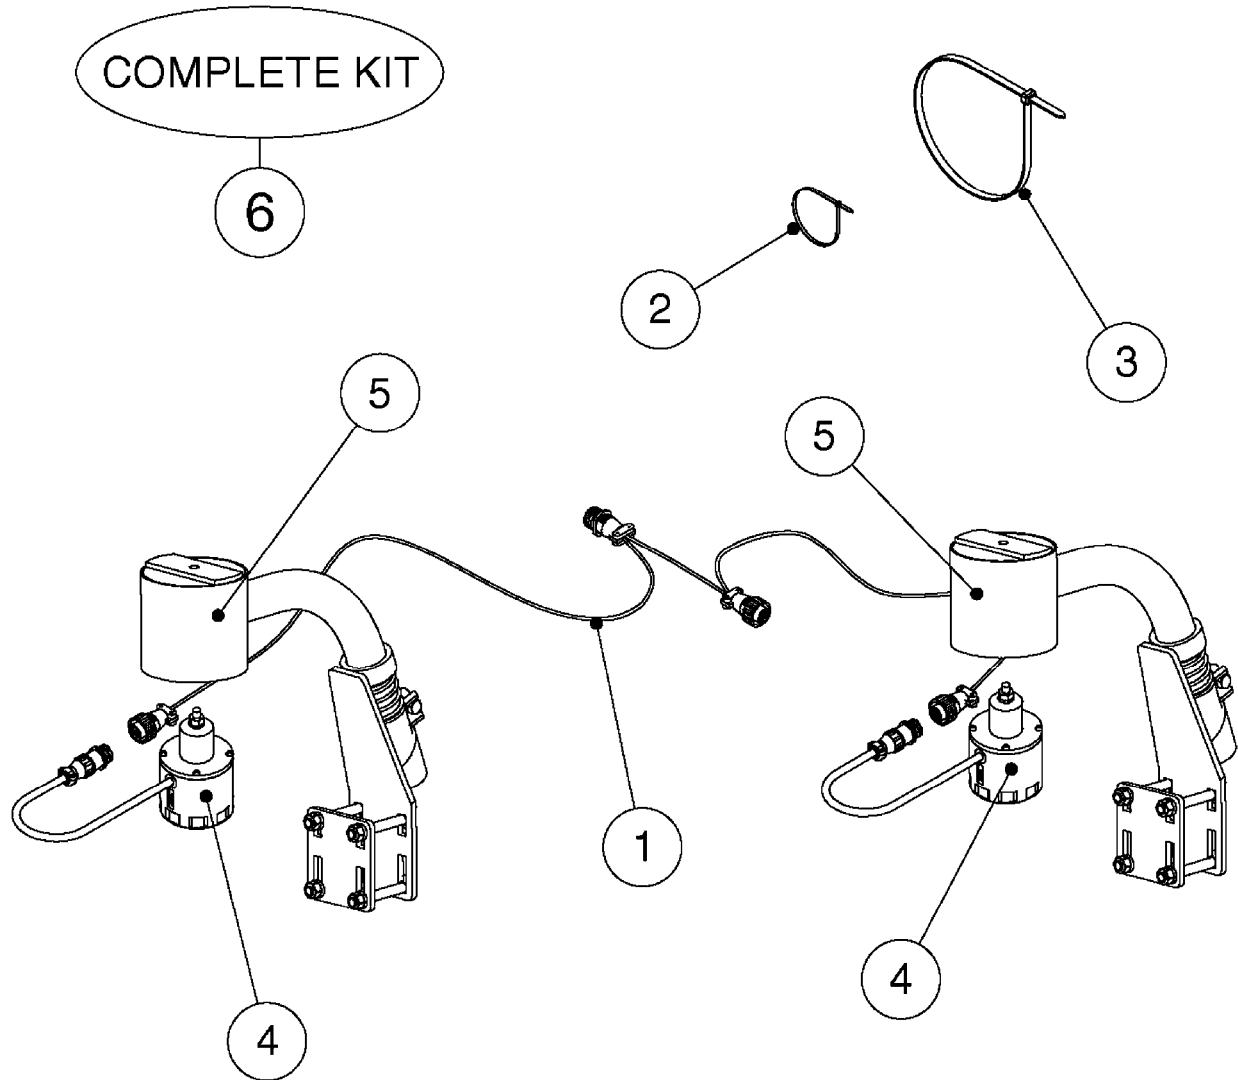

**M0350**

JUNCTION BOXES - HYDRAULIC  
M0350-HIN, 15:07:19

Page 1  
Date 12.08.2020 9:59

Pos.	parts-n°	order qty	description
1	261442	1	LID F.3010/3012 HP BOX
2	391071	1	BOX FOR HY.DAH
3	983070	1	CABLE 2X6²
4	26016900	1	CABLE DB25M - DB25F L=8.5m
5	26018000	1	HYD JUNCTION BOX SPZ PRE 2012 EAGLE SPC BOOMS
5	26018100	1	HYD. BOX BOOM PCB W/LEADS FOR FORCE/TWIN FORCE BOOMS
5	26018500	1	HYD. BOX BOOM PCB NO LEADS
5	26038300	1	HYD JUNCTION BOX GENERIC 2012 EAGLE SPC/FORCE BOOMS
6	26087600	1	DAH INTERFACE PCB ASSY. V.2.0
7	28048000	1	PLUG 3-POL DIN 9680 FEM.CHASS
8	28048100	1	PLUG 3-POL DIN 9680 MALE SPRAY
9	28048200	1	WIRE GROMET RUBBER 4 HOLE
10	28048500	1	FUSE 10A ATOF SERIES