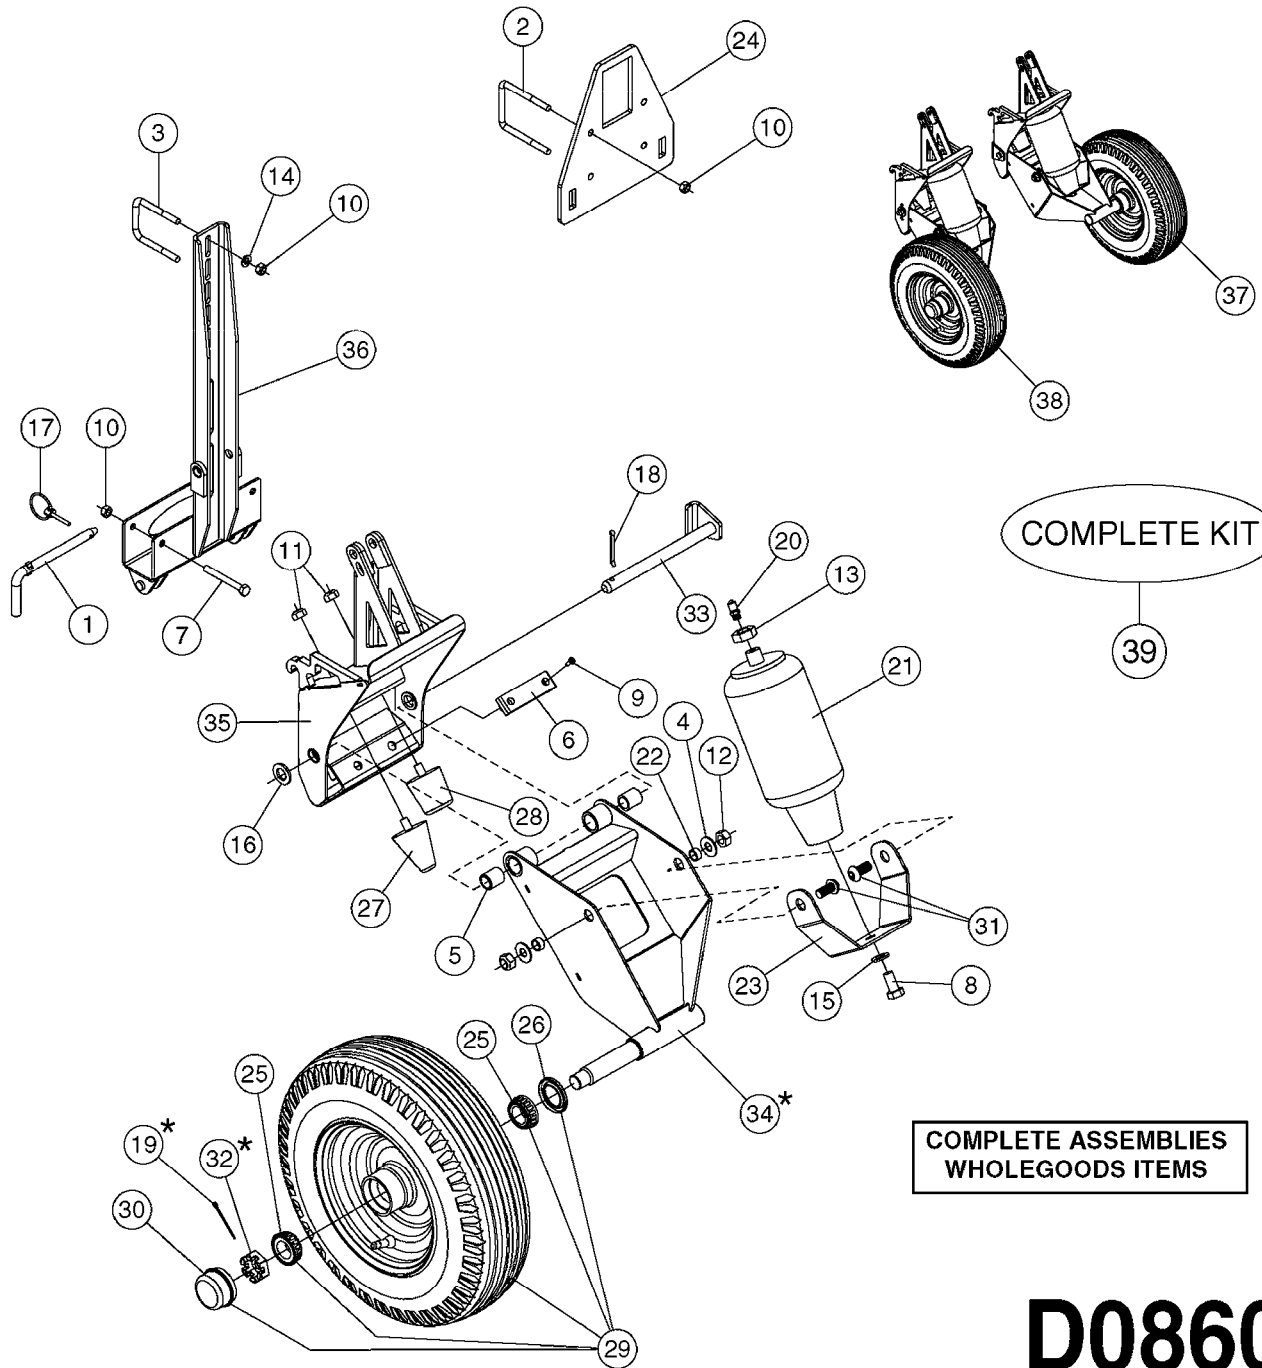

D0860

BOOM WHEEL, FTZ, HD, AIR-BAG
D0860-HIN, 01:01:16

Pos.	parts-n°	order qty	description
1	142947	1	LOCKING PAWL Ø12 L=108, DELTA
2	146843	1	BOLT U M8 F.60 x 60
3	147516	1	U-BOLT M8-50x50
4	165557	1	WASHER D28.0/D12.2X2.0 SS
5	333697	1	BUSHING D22/D16x25
6	333956	1	SLIDE SHOE 91X25X10
7	421201	1	BOLT HEX 8.8 DEL M8X70
8	430923	1	BOLT HEX 1/2"-13 L=1" GR.2 SS
9	440665	1	SCREW M4.2X16 STAINLESS
10	460143	1	LOCK NUT M8 SST A2 DIN985
11	460423	1	NUT HEX M10X1.50 LOCK DIN985A2 SS
12	460703	1	NUT HEX M12X1.75 LOCK DIN985A2 SS
13	461248	1	NUT HEX JAM 3/4"-16 UNF
14	471126	1	WASHER, M8, Ø16/ 8.4X 1.6, SS
15	471127	1	WASHER, M12, Ø24/13X24X2.5 SS
16	471128	1	WASHER, M16, Ø30/17.0X 3.0, SS
17	480244	1	PIN SNAP D4.5
18	480384	1	PIN COTTER 3/16 x 1-1/2"
19	10008603	1	COTTER PIN 1/8"X 1-1/2" INCLUDED WITH PIVOT ARM
20	10480503	1	TANK VALVE 1/8"NPT
21	10492403	1	AIR BAG FOR TWIN SUSPENSION
22	14015203	1	BUSH D16 X D12.5 L=8
23	16121603	1	BOOM WHEEL AIR BAG BRACKET
24	16134703	1	BOOM WHEEL STORAGE BRACKET
25	21002303	1	BEARING, TAPPERED, 1" SPINDLE
26	21002603	1	SEAL, GREASE, F. BOOM WHEEL
27	24003503	1	RUBBER BUFFER D42 X 50 M172
28	24003603	1	RUBBER BUFFER D50 X 50 M174
29	28059803	1	WHEEL & TIRE ASSY 4.8/4.0-8
30	29003603	1	HUB CAP F. 1000LB HUB
31	43001003	1	BTTN HD SCREW M12 X 25 SS
32	46001803	1	NUT, CASTLE F. HD BOOM WHEEL INCLUDED WITH PIVOT ARM
33	61014803	1	BOOM WHEEL PIVOT PIN, PLATED
34	63030603	1	BOOM WHEEL PIVOT ARM RH INCLUDES CASTLE NUT & COTTER PIN
34	63030703	1	BOOM WHEEL PIVOT ARM LH INCLUDES CASTLE NUT & COTTER PIN
35	63030803	1	BOOM WHEEL MOUNT CRADLE
36	63033103	1	BOOM WHEEL MOUNT
37	70088103	1	BOOM WHEEL ASSEMBLY, LEFT
38	70088203	1	BOOM WHEEL ASSEMBLY, RIGHT
39	83353003	1	BOOM WHEEL KIT, FTZ, HD, AIR-BAG COMPLETE PAIR WITH HARDWARE