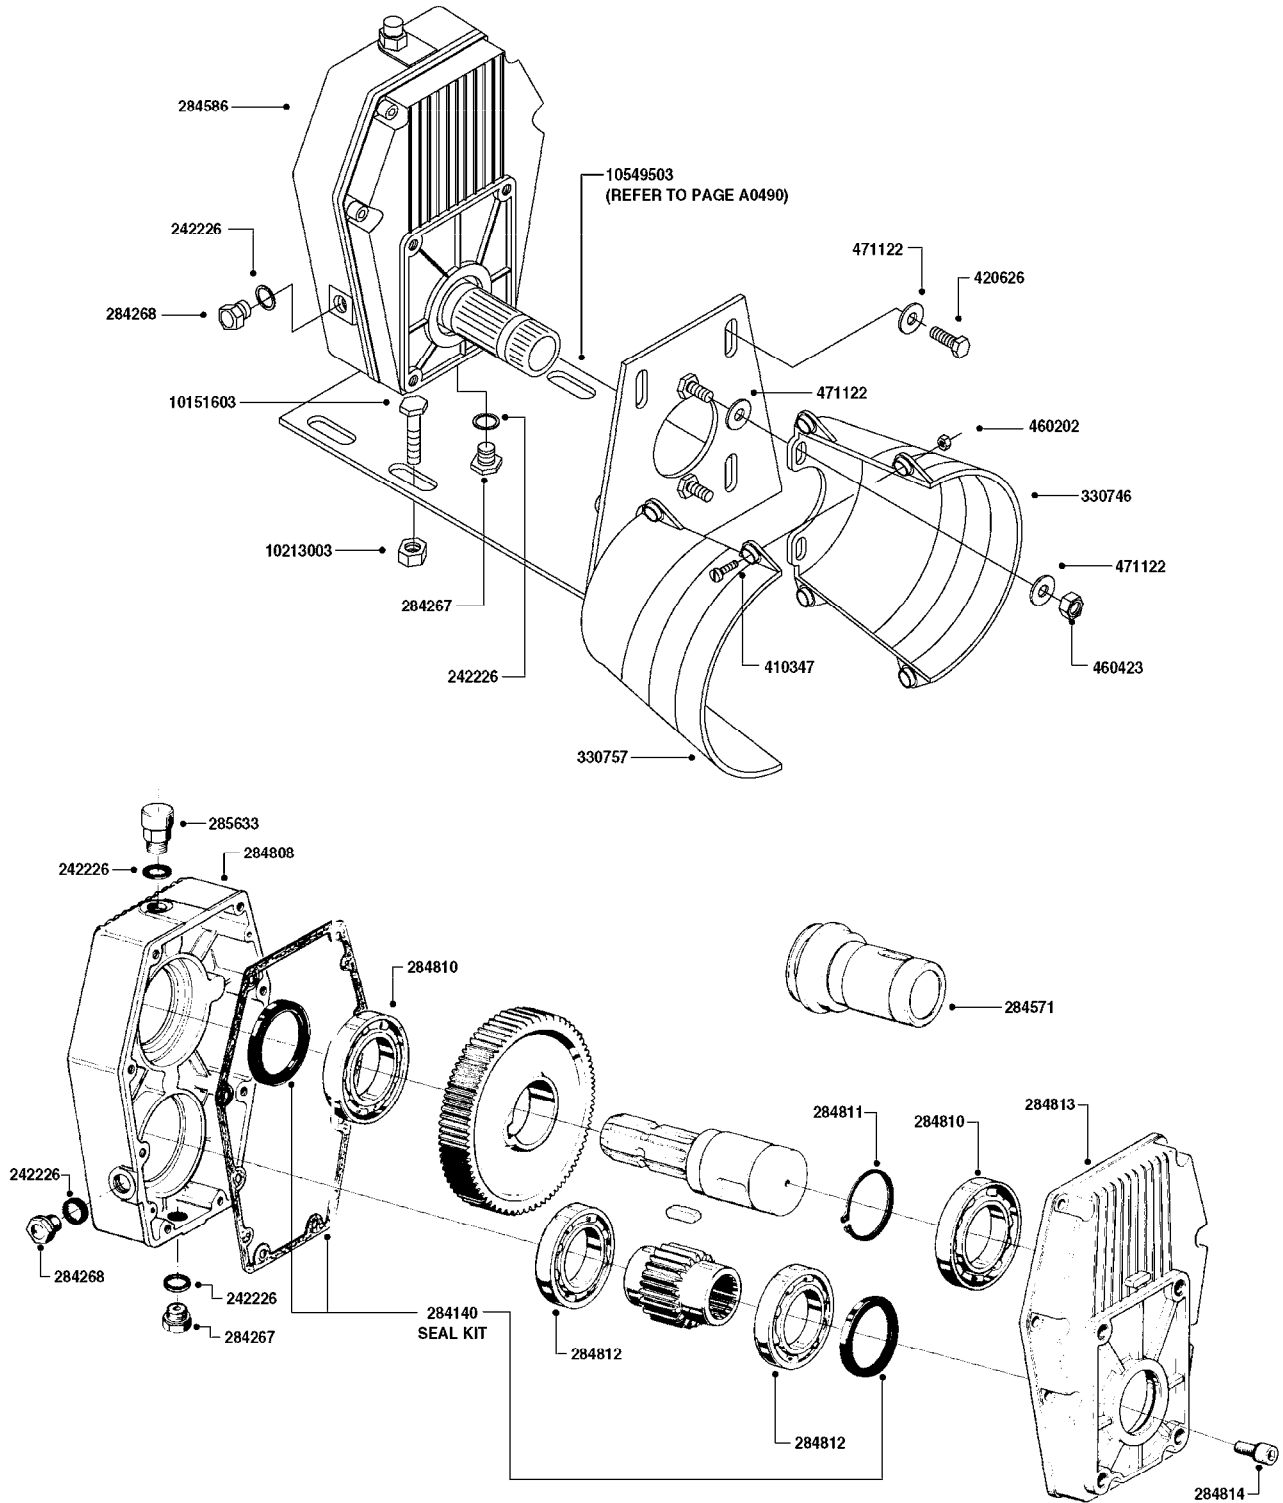

GEAR LUBE REQUIREMENT
SAE 90 GEAR LUBE
(FILL TO SIGHT GAUGE CENTER)

COMPLETE ASSEMBLIES
WHOLEGOODS ITEMS

A0480

GEAR DRIVE 1000RPM 361-3/460-3
A0480-HIN, 01:01:16

Page 1
Date 04.11.2017 13:16

parts-n°	order qty	description
242226	1	SEAL WASHER F.BOTTOM PLUG
284140	1	GASKET SET FOR GEAR ML52 1/3
284267	1	BOTTOM PLUG F. GEAR ML52
284268	1	LEVEL INDICATOR GEAR ML 52
284571	1	SHAFT F.ML52
284586	1	GEAR BOX 1000 RPM
284808	1	HOUSING F.ML52 GEARBOX
284810	1	BEARING INNER ML52 GEARBOX
284811	1	SNAP-RING OUTER 46X2
284812	1	BEARING OUTER ML52 GEARBOX
284813	1	ENDCOVER F.ML52 GEARBOX
284814	1	SCREW F.END COVER ML52 GEARBOX
285633	1	BOTTOM PLUG F.M7 GEAR
330746	1	GUARD PTO LOWER PART SHORT
330757	1	GUARD PTO UPPER PART SHORT
410347	1	SCREW M6X20 8.8
420626	1	BOLT HEX 8.8 DEL M10X20 FT
460202	1	NUT HEX M6
460423	1	NUT HEX M10X1.50 LOCK DIN985A2 SS
471122	1	WASHER, M10, Ø20/10.5X 2.0, SS
10151603	1	BOLT HEX 7/16 NC GR.2 01.50'
10213003	1	NUT HEX NC (NYLON LOCK) 7/16"
10549503	1	GEAR BOX KIT 1000 RPM LESS G/B