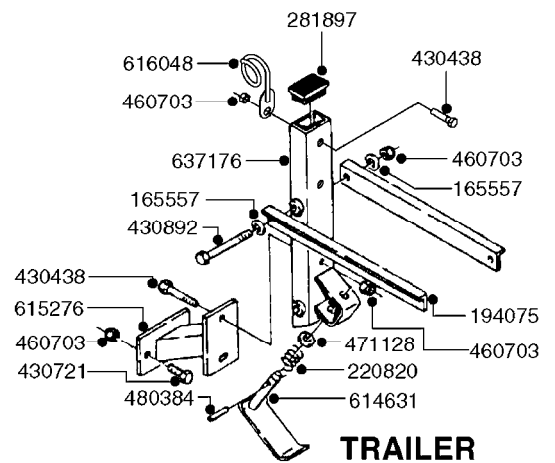

NK/LX/LY PRE-86