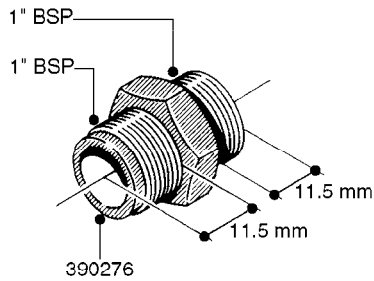

FITTINGS - HEXAGON NIPPLES
L0030-HIN, 01:01:16

Page 0
Date 04.11.2017 13:17

L0030

FITTINGS - HEXAGON NIPPLES
L0030-HIN, 01:01:16

Page 1
Date 04.11.2017 13:17

parts-n°	order qty	description
10015303	1	FITT.PO.HN 1.00X1.00 M1000
10425003	1	FITT.PO.HN 1.25X1.00 MCPHEE
320132	1	FITT.DK HN 1" BSP
320176	1	FITT.DK HN 3/8"X1/2" BSP
320445	1	FITT.DK HN 1/4"X3/8" BSP
320655	1	FITT.DK HN 1/2"-1/2" BSP
320692	1	FITT.DK HN 3/8'BSPX1/4'NPT
320703	1	FITT.DK HN 3/8BSP X1/2 &1/4NPT
320725	1	FITT.DK NIPPLE 3/8"-3/8" BSP
320902	1	FITT.DK HN 3/8'X 1/4' BSP
390232	1	FITT.DK HN 1-1/2' X 1-1/4' BSP
390276	1	FITT.DK HN 1'BSP