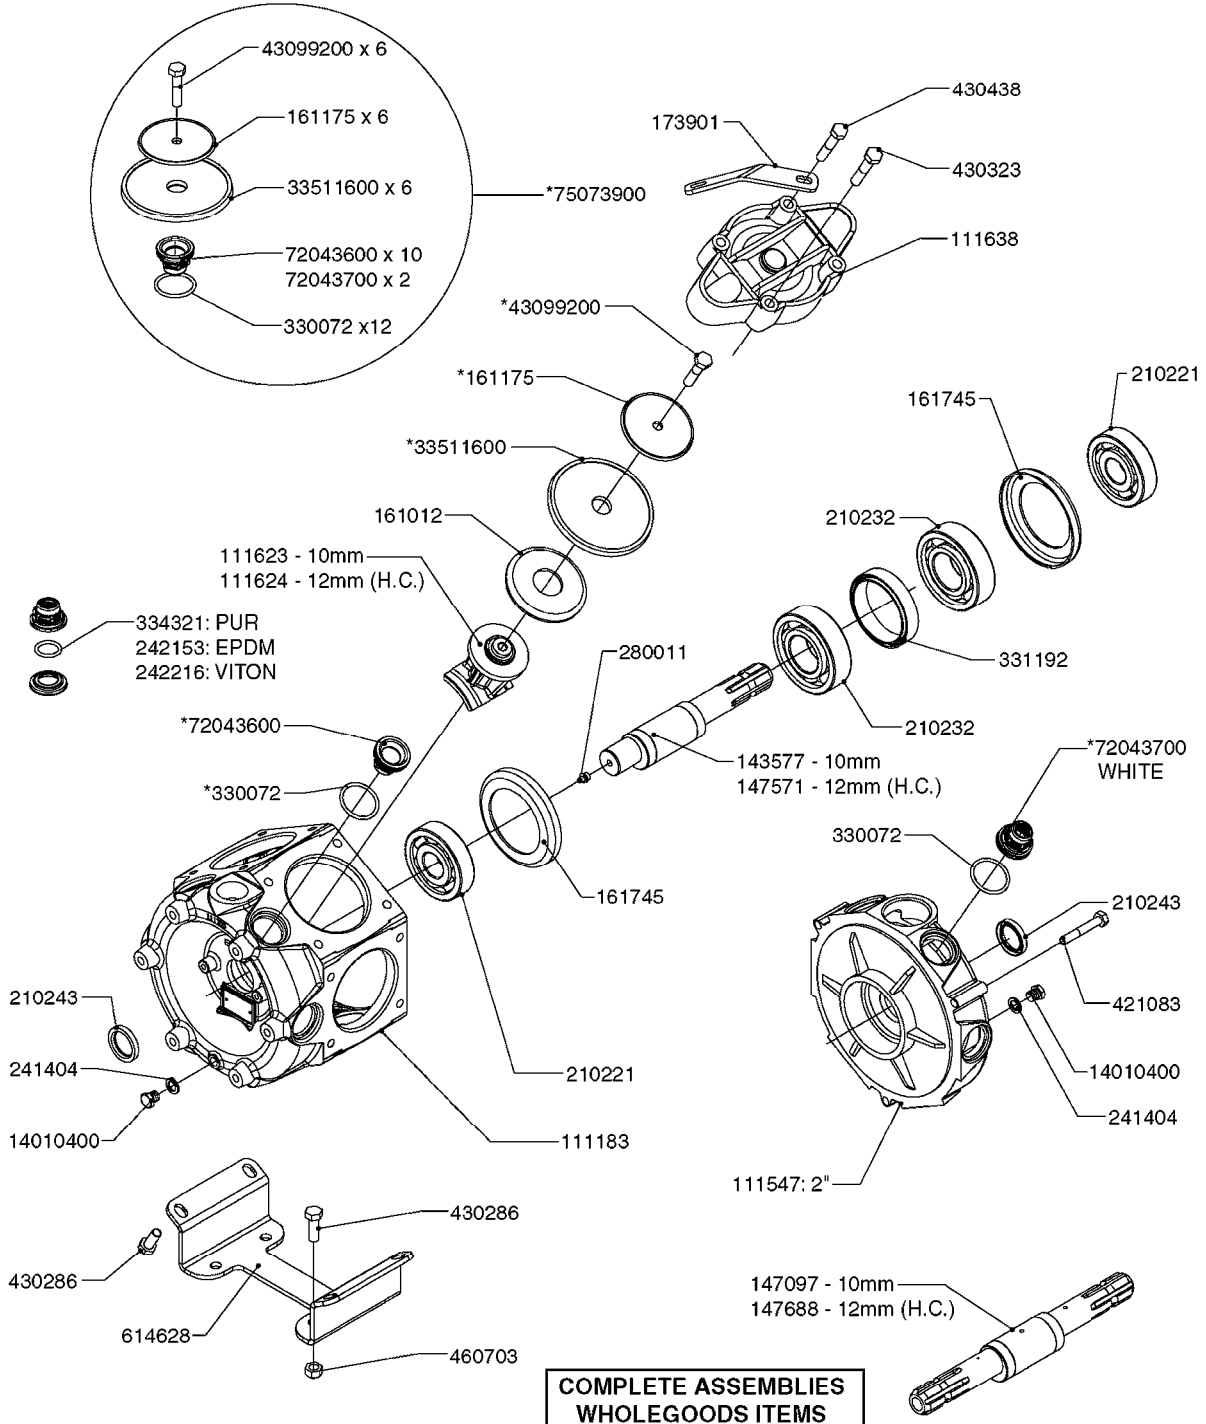

PUMP REPAIR KIT

**COMPLETE ASSEMBLIES
WHOLEGOODS ITEMS**

COMPLETE PUMPS

- 821587 - 463/10 2" W/THROUGH SHAFT (540 RPM)
- 82166300 - 463/12 2" (540 RPM H.C. INLINE PORTS)
- 463/12 2" (540 RPM H.C. OFFSET PORTS) REPLACED BY 82168700 (PAGE A0350)

A0330

PUMP - 463 W/ MOUNTING BASE
A0330-HIN, 01:01:16

Page 1
Date 04.11.2017 13:16

parts-n°	order qty	description
111183	1	PUMP CASTING 460-463 (PAINTED)
111547	1	PUMP FRONT 460-463-2' (PAINT)
111623	1	CONNECTING ROD 463/10MM
111624	1	CONNECTING ROD 463/12MM
111638	1	VALVE COVER 463 HC+1000 VERS.
143577	1	CRANK SHAFT F.363/462/463-10mm
147097	1	CRANK SHAFT 363-463/10 THROUGH
147571	1	CRANK SHAFT F.463-12mm
147688	1	CRANK SHAFT 462/12 THROUGH
161012	1	DIAPHRAGM BACKING DISC F. 463
161175	1	DIAPHRAGM DISC 463/464 PUMP
161745	1	METAL SPACER F.363/463
173901	1	LIFT STRAP F.PUMP 463
210221	1	BEARING BALL 6407
210232	1	BEARING BALL 6310
210243	1	SEAL OIL 35 X 47 X 7
241404	1	DOWTY SEAL 1/4"
242153	1	O-RING D26X4 EPDM
242216	1	O-RING VITON F/1202/1302/462
280011	1	GREASE NIPPLE 1/8' SAE H TR
330072	1	O-RING D53.5/D45.5X4
331192	1	SPACER, MODEL 361/363
334321	1	O-RING POLY. 34.0x26.0x4.0
421083	1	BOLT HEX 8.8 DEL M10X65
430286	1	BOLT HEX 8.8 DEL M12X30 FT
430323	1	BOLT HEX 8.8 DEL M12X60
430438	1	BOLT HEX 8.8 DEL M12X65
460703	1	NUT HEX M12X1.75 LOCK DIN985A2 SS
614628	1	FOOT F. 46X PUMP, RED
821587	1	PUMP 463/10 THROUGH SHAFT TWNF
14010400	1	PLUG 1/4" BSP
33511600	1	DIAPHRAGM PUMP 463/464 PUMP PUR
43099200	1	BOLT HEX SS M12 X 30 DIN933 A4
72043600	1	VALVE FOR 462/463
72043700	1	VALVE FOR 462/463 W.VENT HOLE
75073900	1	PUMP KIT 460/463 "06"
82166300	1	PUMP 464-12-MED-2-540
82168700	1	PUMP 464-12 540 OFFSET PORTS