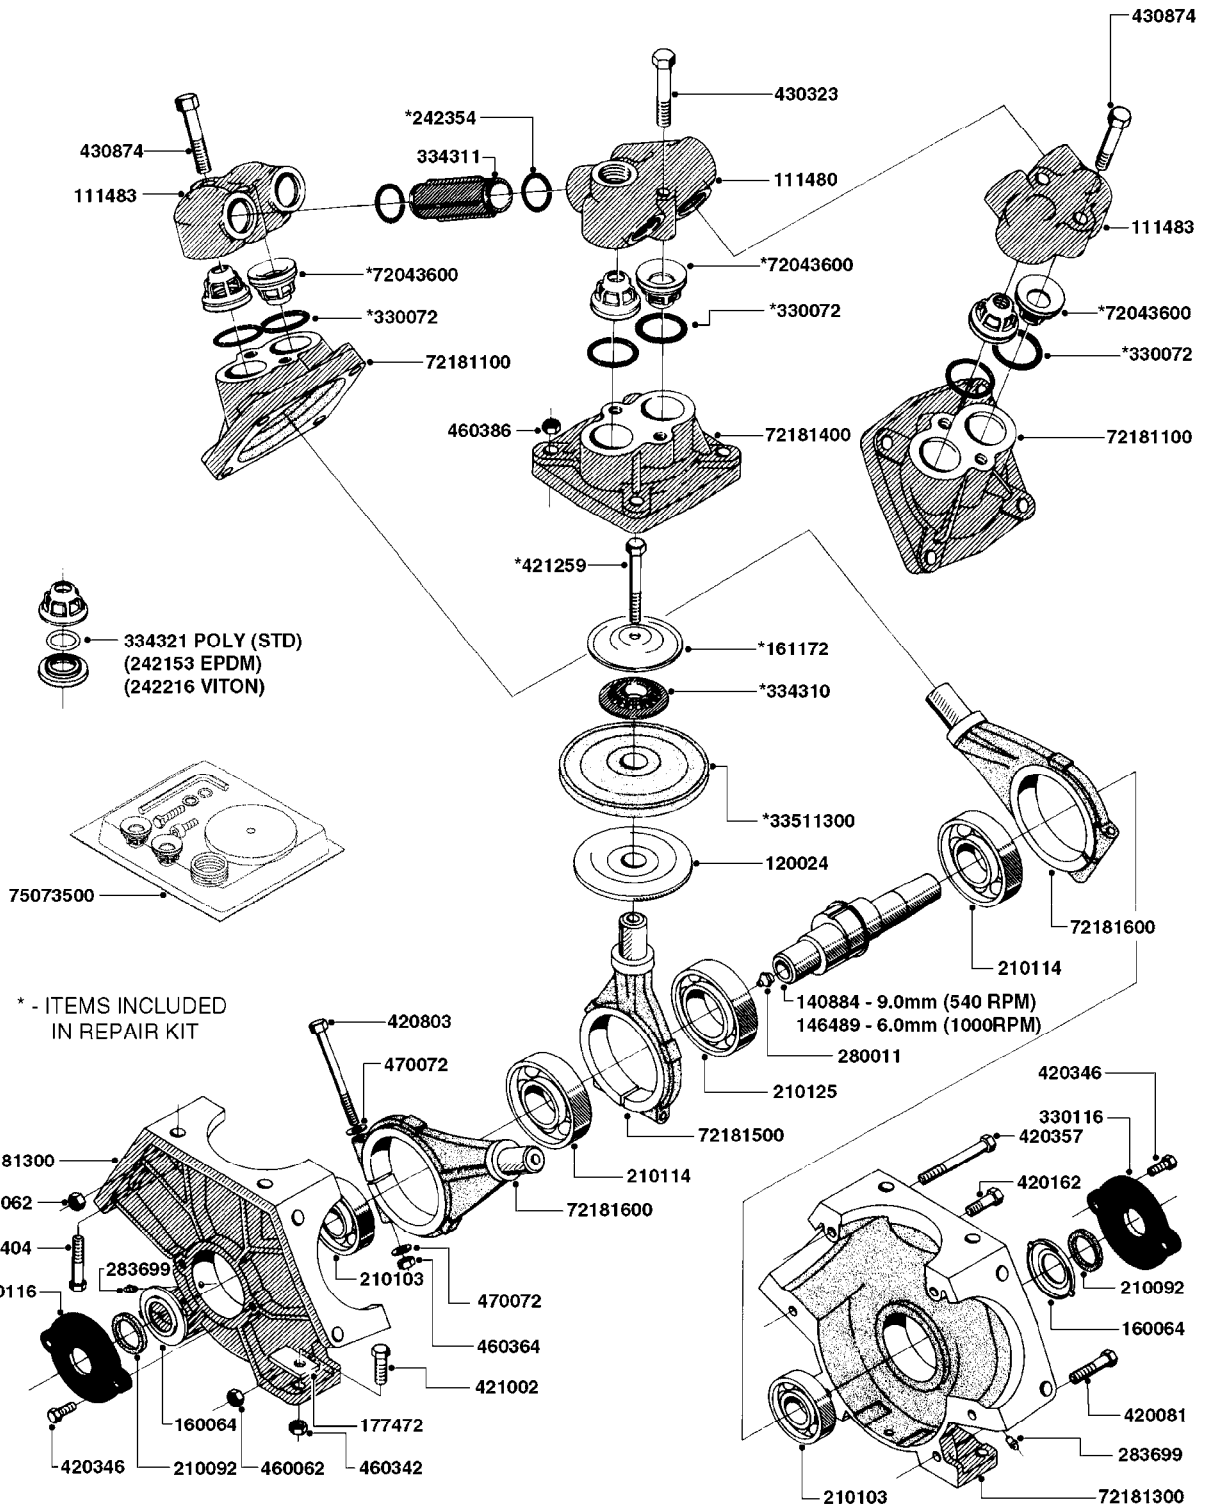

A0220

PUMP - 1302 W/ MOUNTING BASE
A0220-HIN, 27:04:17

Page 1
Date 04.11.2017 13:16

parts-n°	order qty	description
111480	1	VALVE HEAD 1302 CENTER
111483	1	VALVE HEAD SIDE 1302
120024	1	DIAPHRAGM BACK DISC 1200-1300
140884	1	CRANK SHAFT MODEL 1300-9
146489	1	CRANK SHAFT MODEL 1302-6MM
160064	1	DUST PLATE
161172	1	DIAPHRAGM DISC F. 1203/1303
177472	1	BRACKET 25 X 5
210092	1	SEAL FELT D43/30X5
210103	1	BEARING BALL 6306
210114	1	BEARING BALL 6308
210125	1	BEARING BALL 6210
242153	1	O-RING D26X4 EPDM
242216	1	O-RING VITON F/1202/1302/462
242354	1	O-RING D32.2X3.0 VITON F.S-53
280011	1	GREASE NIPPLE 1/8" SAE H TR
283699	1	GREASE NIPPLE M6X1
330072	1	O-RING D53.5/D45.5X4
330116	1	SEAL RETAINER, MODEL 1300
334310	1	NYLON WASHER 1202/1302/462
334311	1	CONNECTION PIPE INLET MOD.1302
334321	1	O-RING POLY. 34.0x26.0x4.0
420081	1	BOLT HEX 8.8 DEL 3/8"X40MM
420162	1	BOLT HEX 8.8 DEL 3/8"X15MM
420346	1	BOLT HEX 8.8 DEL 3/8"X 25MM
420357	1	BOLT HEX 8.8 RAW 3/8"X85MM
420803	1	BOLT HEX 8.8 DEL M8X90
421002	1	BOLT HEX 8.8 DEL M10X30 FT DIN933
421259	1	BOLT HEX UNC7/16"x2.25" 18-8SS
430323	1	BOLT HEX 8.8 DEL M12X60
430404	1	BOLT HEX 8.8 DEL M12X50
430874	1	SCREW SET 8.8 DEL M12X70 FT
460062	1	NUT HEX 3/8" GALV.
460342	1	NUT HEX M10 DEL DIN934
460364	1	NUT HU M8 A2 SS DIN934
460386	1	NUT HEX M12X1.75
470072	1	WASHER D15/D8X.5 LOCK
33511300	1	DIAPHRAGM 1202-1303 POLY 2006
72043600	1	VALVE FOR 462/463
72181100	1	DIAPHRAGM COVER 1203/1303+BLTS
72181300	1	PUMP CASTING 1300 RED W/BOLTS
72181400	1	DIAPHRAGM COVER 1303 W/BOLTS
72181500	1	CONNECTING ROD, CENTER 1303
72181600	1	CONNECTING ROD, SIDE MOD.1300
75073500	1	PUMP KIT 1300/1302 "06"