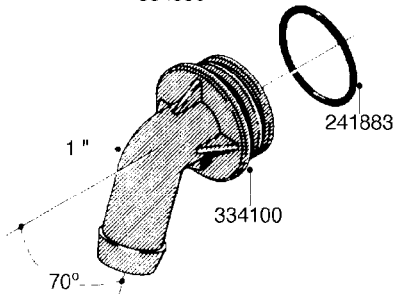

L0080

FITTINGS - S-53
L0080-HIN, 12:09:17

Page 1

Date 04.11.2017 13:17

Pos.	parts-n°	order qty	description
1	145995	1	FITT.DK S-53 FORK
2	241973	1	O-RING Ø3 X 44,2 70 SHORES NITRIL NITRIL (BLACK)
2	242353	1	O-RING D44.2X3.0 VITON F.S-67 VITON (BROWN)
3	242109	1	O-RING D32.2x3.0 NITRIL (BLACK)
3	242354	1	O-RING D32.2X3.0 VITON F.S-53 VITON (BROWN)
4	322103	1	FITT.DK S-53 BULKHEAD
5	322107	1	FITT.DK S-53 BULKHEAD NUT
6	322110	1	FITT.DK S-53 ELB. 1/2" BSP
7	322352	1	FITT.DK S-53 TEE
8	334229	1	FITT.DK S-53 STR.3/4"
9	334260	1	GASKET F. S-53 BULKHEAD
10	334564	1	FITT.DK S-67 TO S-53 ADAPTER
11	391100	1	FITT.DK S-53THREAD INS.1/2"BSP
12	726463	1	FITT.DK S53 BULKHEAD W/GASKET
13	726552	1	FIT.DK S-53X90 1/2" BSP,O-RING
14	726556	1	FITT.DK S-53 HB 1/2" W/O-RING
15	726558	1	FITT.DK S53 STR. 3/4" W.ORING
16	726559	1	FITT DK. S-53 HB 1" W/O-RING
17	726568	1	FITT.DK.S-53 HB 1/2"90 W/ORING
18	726570	1	FITT.DK S-53 ELB.3/4" W.ORING
19	726571	1	FITT.DK S-53 ELB.1", W ORING
20	726578	1	FITT.DK S53 PLUG WITH O-RING
21	728561	1	REDUCER S67M - S53F + O-RING