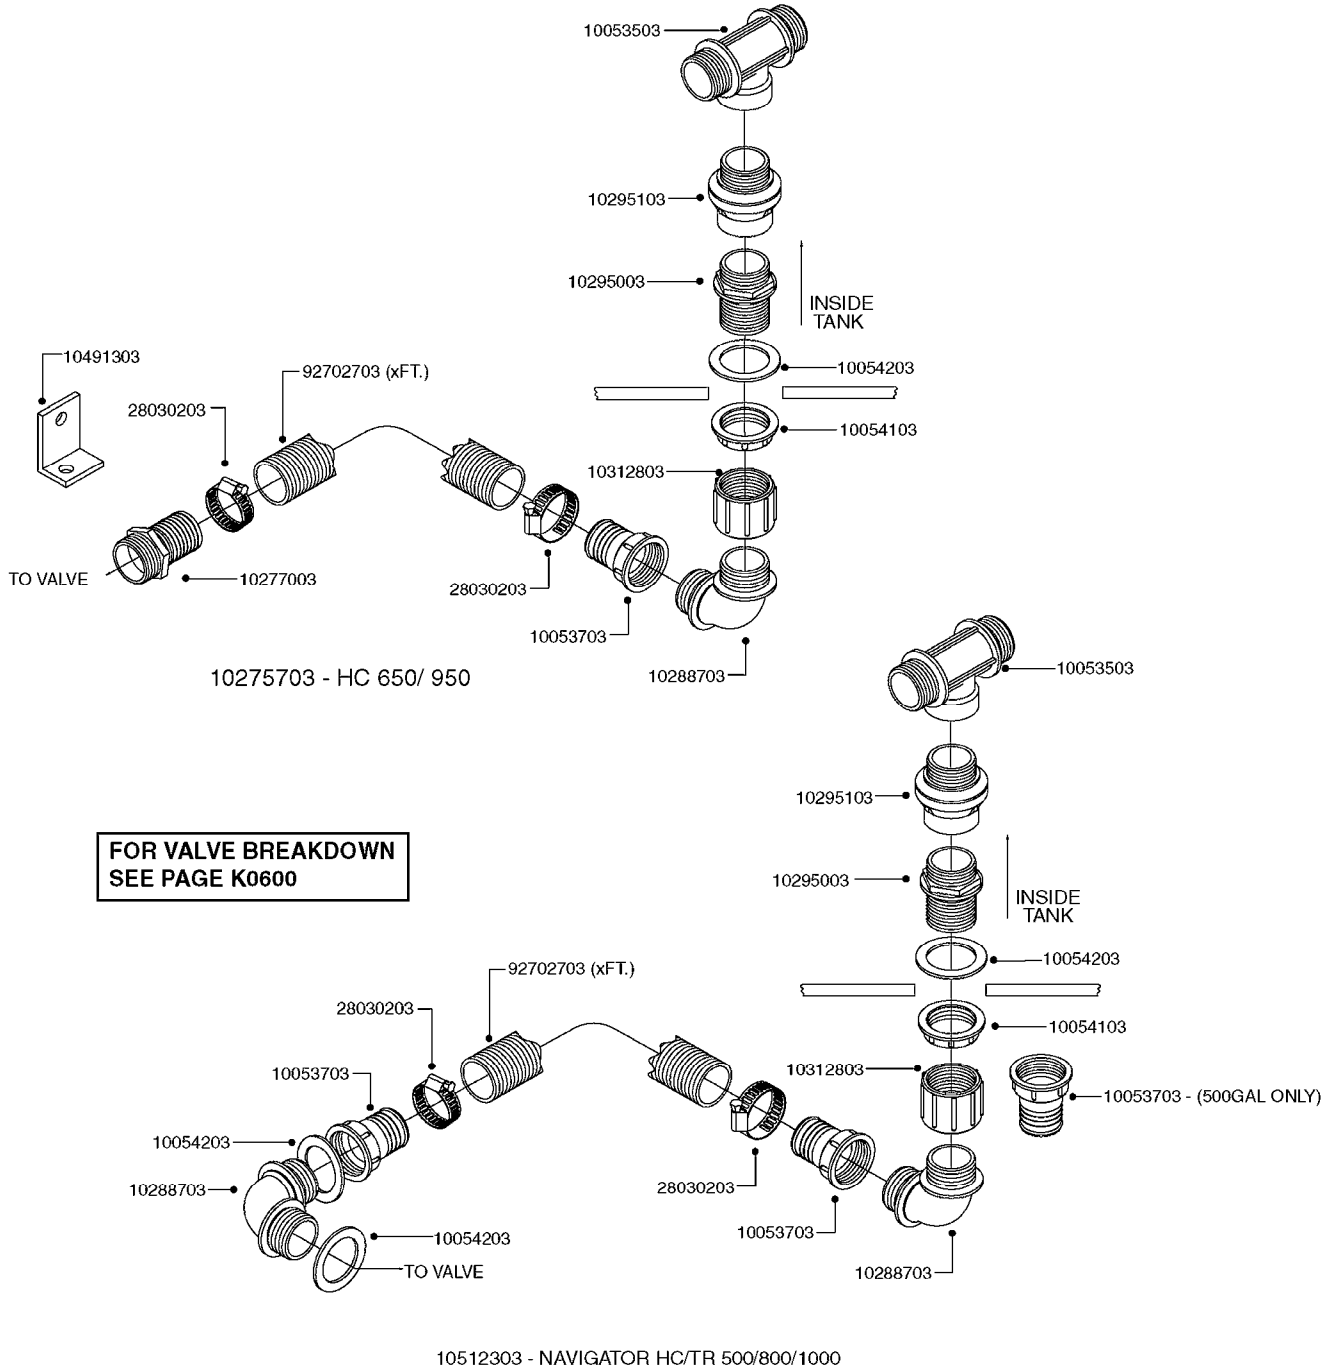

K0580

**COMPLETE ASSEMBLIES
WHOLEGOODS ITEMS**

QUICKFILL-PLMBNG SYS-TRLR SPYR
K0580-HIN, 01:01:16

Page 1

Date 04.11.2017 13:17

parts-n°	order qty	description
10053503	1	FITT.PO.TEE 2"MX2"FX2"M BSP
10053703	1	FITT.PO.HB STR. 2"BSP #4411
10054103	1	FITT.PO.NUT 2" BSP JAMB MCPHEE
10054203	1	GASKET F. 2" FITTINGS RUBBER
10275703	1	*QUICK FILL KIT 650/950M
10277003	1	FITT.PO.HB 2.00X2.00 MCPHEE
10288703	1	FITT.PO.EL 2MX2M 90 DEG MCPHEE
10295003	1	FITT.PO.HN 2' 250071
10295103	1	FOOT VALVE 2" 504019
10312803	1	FITT.PO.BU 2' X 2'
10491303	1	ANGLE FOR HC950 QUICK FILL
10512303	1	QUICK FILL KIT NAV. (DON'T ORD)
28030203	1	CLAMP HOSE T-BOLT S2" 235-67
92702703	1	HOSE PVC SUCT GRAY 2"