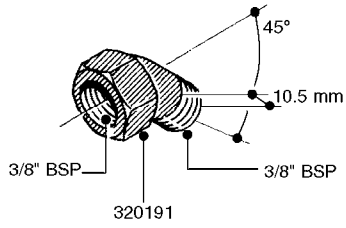

FITTINGS - HEXAGON NIPPLES
L0030-HIN, 01:01:16

Page 0
Date 04.11.2017 13:17

L0030

FITTINGS - HEXAGON NIPPLES
L0030-HIN, 01:01:16

Page 1
Date 04.11.2017 13:17

parts-n°	order qty	description
10015303	1	FITT.PO.HN 1.00X1.00 M1000
10425003	1	FITT.PO.HN 1.25X1.00 MCPHEE
320132	1	FITT.DK HN 1" BSP
320176	1	FITT.DK HN 3/8"X1/2" BSP
320445	1	FITT.DK HN 1/4"X3/8" BSP
320655	1	FITT.DK HN 1/2"-1/2" BSP
320692	1	FITT.DK HN 3/8'BSPX1/4'NPT
320703	1	FITT.DK HN 3/8BSP X1/2 &1/4NPT
320725	1	FITT.DK NIPPLE 3/8"-3/8" BSP
320902	1	FITT.DK HN 3/8'X 1/4' BSP
390232	1	FITT.DK HN 1-1/2' X 1-1/4' BSP
390276	1	FITT.DK HN 1'BSP