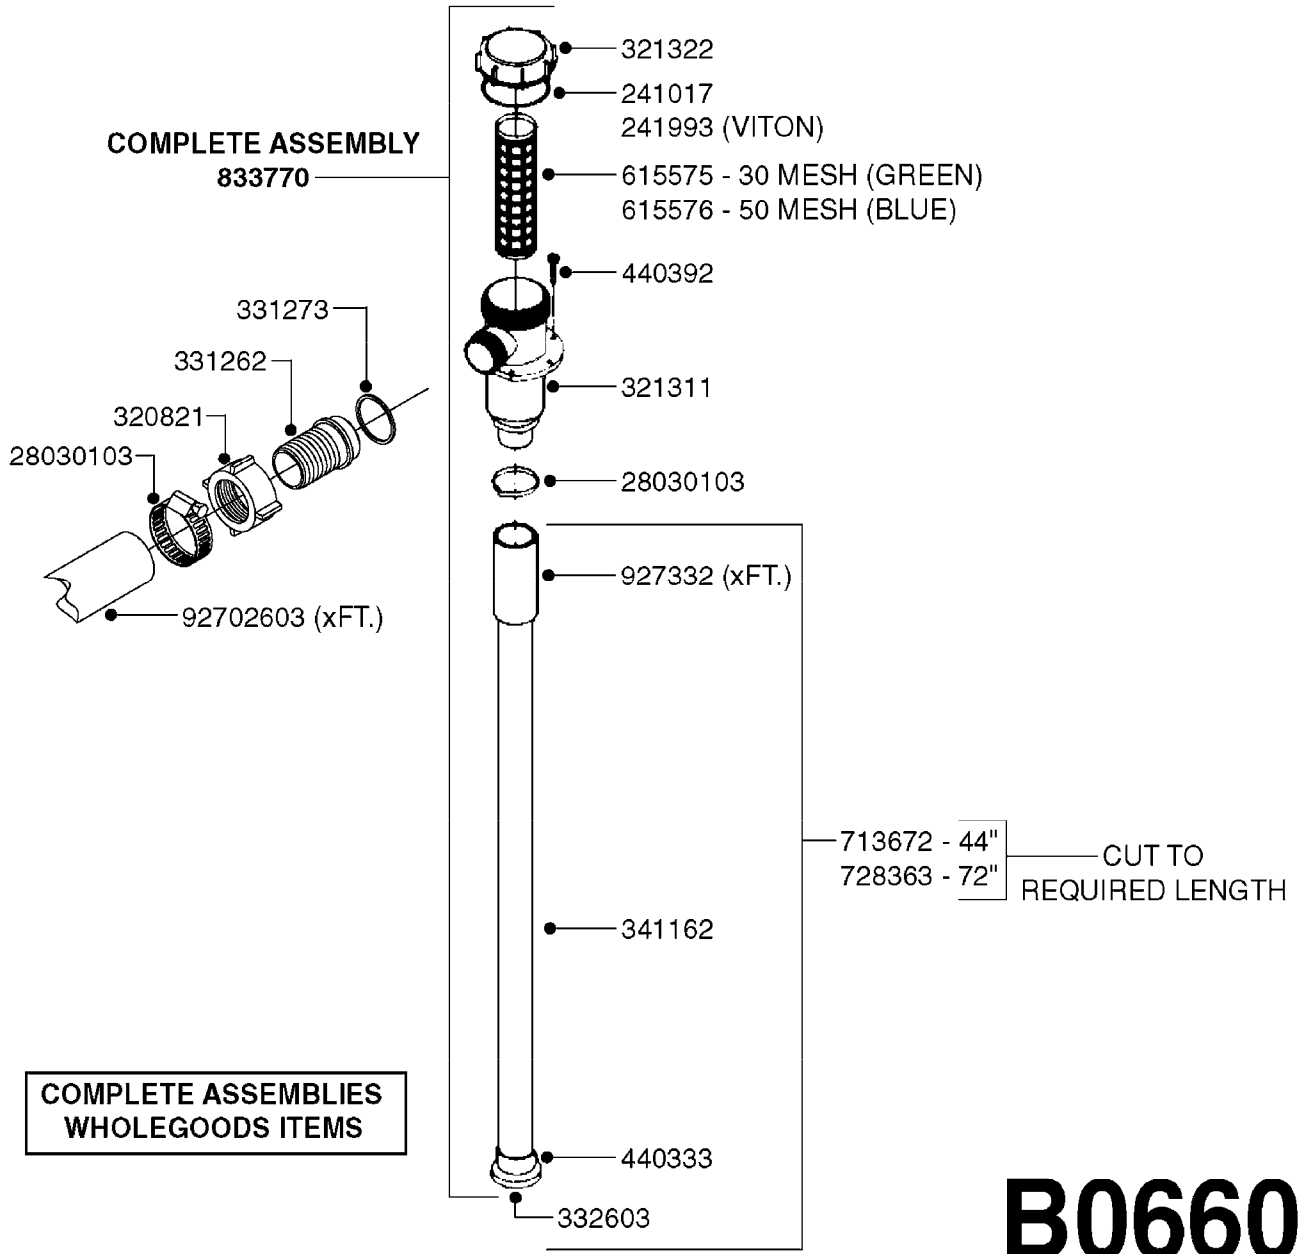

TOP SUCTION ASSEMBLY-SCREW CAP
B0660-HIN, 01:01:16

Page 1
Date 04.11.2017 13:16

parts-n°	order qty	description
241017	1	O-RING D74,5X3 NITRIL
241993	1	O-RING 74.5 X 3MM VIT/241017
320821	1	FITT.DK NUT 1-1/2" BSP
321311	1	FILTER BODY S 80 X 4
321322	1	SCREW CAP F. S80 X 4
331262	1	FITT.DK HB 1-1/2" F. 1-1/2"NUT
331273	1	O-RING D44/D38X2 F.1-1/2"
332603	1	CAP F. SUCTION TUBE
341162	1	SUCTION TUBE F.650
440333	1	SCREW 3.5 X 9.5 SS
440392	1	SCREW 6.3 X 25.0 DIN7981C TORX
615575	1	FILTER F.TOP SUCT.30 MESH GRN.
615576	1	FILTER F.TOP SUCT.50 MESH BLUE
713672	1	SUCTION TUBE L=44"
728363	1	SUCTION TUBE ASSY.L=72"
833770	1	TOP SUCTION KIT 300/500
927332	1	HOSE R X 28 BAR X 40MM X 0012"
28030103	1	CLAMP HOSE GEAR P5/4-S1.5"6724
92702603	1	HOSE PVC SUCT GRAY 1-1/2"