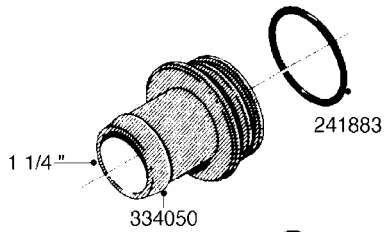

L0080

FITTINGS - S-53
L0080-HIN, 12:09:17

Page 1

Date 04.11.2017 13:17

Pos.	parts-n°	order qty	description
1	145995	1	FITT.DK S-53 FORK
2	241973	1	O-RING Ø3 X 44,2 70 SHORES NITRIL NITRIL (BLACK)
2	242353	1	O-RING D44.2X3.0 VITON F.S-67 VITON (BROWN)
3	242109	1	O-RING D32.2x3.0 NITRIL (BLACK)
3	242354	1	O-RING D32.2X3.0 VITON F.S-53 VITON (BROWN)
4	322103	1	FITT.DK S-53 BULKHEAD
5	322107	1	FITT.DK S-53 BULKHEAD NUT
6	322110	1	FITT.DK S-53 ELB. 1/2" BSP
7	322352	1	FITT.DK S-53 TEE
8	334229	1	FITT.DK S-53 STR.3/4"
9	334260	1	GASKET F. S-53 BULKHEAD
10	334564	1	FITT.DK S-67 TO S-53 ADAPTER
11	391100	1	FITT.DK S-53THREAD INS.1/2"BSP
12	726463	1	FITT.DK S53 BULKHEAD W/GASKET
13	726552	1	FIT.DK S-53X90 1/2" BSP,O-RING
14	726556	1	FITT.DK S-53 HB 1/2" W/O-RING
15	726558	1	FITT.DK S53 STR. 3/4" W.ORING
16	726559	1	FITT DK. S-53 HB 1" W/O-RING
17	726568	1	FITT.DK.S-53 HB 1/2"90 W/ORING
18	726570	1	FITT.DK S-53 ELB.3/4" W.ORING
19	726571	1	FITT.DK S-53 ELB.1", W ORING
20	726578	1	FITT.DK S53 PLUG WITH O-RING
21	728561	1	REDUCER S67M - S53F + O-RING