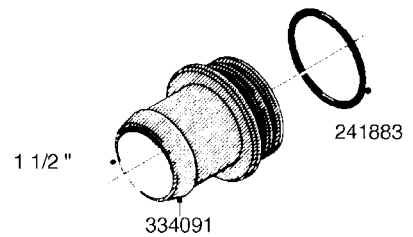

L0080

FITTINGS - S-53
L0080-HIN, 12:09:17

Page 1

Date 04.11.2017 13:17

Pos.	parts-n°	order qty	description
1	145995	1	FITT.DK S-53 FORK
2	241973	1	O-RING Ø3 X 44,2 70 SHORES NITRIL NITRIL (BLACK)
2	242353	1	O-RING D44.2X3.0 VITON F.S-67 VITON (BROWN)
3	242109	1	O-RING D32.2x3.0 NITRIL (BLACK)
3	242354	1	O-RING D32.2X3.0 VITON F.S-53 VITON (BROWN)
4	322103	1	FITT.DK S-53 BULKHEAD
5	322107	1	FITT.DK S-53 BULKHEAD NUT
6	322110	1	FITT.DK S-53 ELB. 1/2" BSP
7	322352	1	FITT.DK S-53 TEE
8	334229	1	FITT.DK S-53 STR.3/4"
9	334260	1	GASKET F. S-53 BULKHEAD
10	334564	1	FITT.DK S-67 TO S-53 ADAPTER
11	391100	1	FITT.DK S-53THREAD INS.1/2"BSP
12	726463	1	FITT.DK S53 BULKHEAD W/GASKET
13	726552	1	FIT.DK S-53X90 1/2" BSP,O-RING
14	726556	1	FITT.DK S-53 HB 1/2" W/O-RING
15	726558	1	FITT.DK S53 STR. 3/4" W.ORING
16	726559	1	FITT DK. S-53 HB 1" W/O-RING
17	726568	1	FITT.DK.S-53 HB 1/2"90 W/ORING
18	726570	1	FITT.DK S-53 ELB.3/4" W.ORING
19	726571	1	FITT.DK S-53 ELB.1", W ORING
20	726578	1	FITT.DK S53 PLUG WITH O-RING
21	728561	1	REDUCER S67M - S53F + O-RING