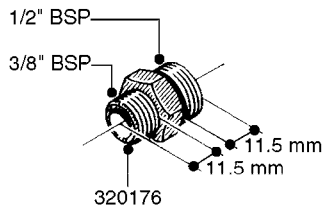

FITTINGS - HEXAGON NIPPLES
L0030-HIN, 01:01:16

Page 0
Date 04.11.2017 13:17

L0030

FITTINGS - HEXAGON NIPPLES
L0030-HIN, 01:01:16

Page 1
Date 04.11.2017 13:17

parts-n°	order qty	description
10015303	1	FITT.PO.HN 1.00X1.00 M1000
10425003	1	FITT.PO.HN 1.25X1.00 MCPHEE
320132	1	FITT.DK HN 1" BSP
320176	1	FITT.DK HN 3/8"X1/2" BSP
320445	1	FITT.DK HN 1/4"X3/8" BSP
320655	1	FITT.DK HN 1/2"-1/2" BSP
320692	1	FITT.DK HN 3/8'BSPX1/4'NPT
320703	1	FITT.DK HN 3/8BSP X1/2 &1/4NPT
320725	1	FITT.DK NIPPLE 3/8"-3/8" BSP
320902	1	FITT.DK HN 3/8'X 1/4' BSP
390232	1	FITT.DK HN 1-1/2' X 1-1/4' BSP
390276	1	FITT.DK HN 1'BSP