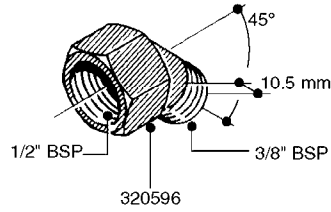

FITTINGS - HEXAGON NIPPLES
L0030-HIN, 01:01:16

Page 0
Date 04.11.2017 13:17

L0030

FITTINGS - HEXAGON NIPPLES
L0030-HIN, 01:01:16

Page 1
Date 04.11.2017 13:17

parts-n°	order qty	description
10015303	1	FITT.PO.HN 1.00X1.00 M1000
10425003	1	FITT.PO.HN 1.25X1.00 MCPHEE
320132	1	FITT.DK HN 1" BSP
320176	1	FITT.DK HN 3/8"X1/2" BSP
320445	1	FITT.DK HN 1/4"X3/8" BSP
320655	1	FITT.DK HN 1/2"-1/2" BSP
320692	1	FITT.DK HN 3/8'BSPX1/4'NPT
320703	1	FITT.DK HN 3/8BSP X1/2 &1/4NPT
320725	1	FITT.DK NIPPLE 3/8"-3/8" BSP
320902	1	FITT.DK HN 3/8'X 1/4' BSP
390232	1	FITT.DK HN 1-1/2' X 1-1/4' BSP
390276	1	FITT.DK HN 1'BSP