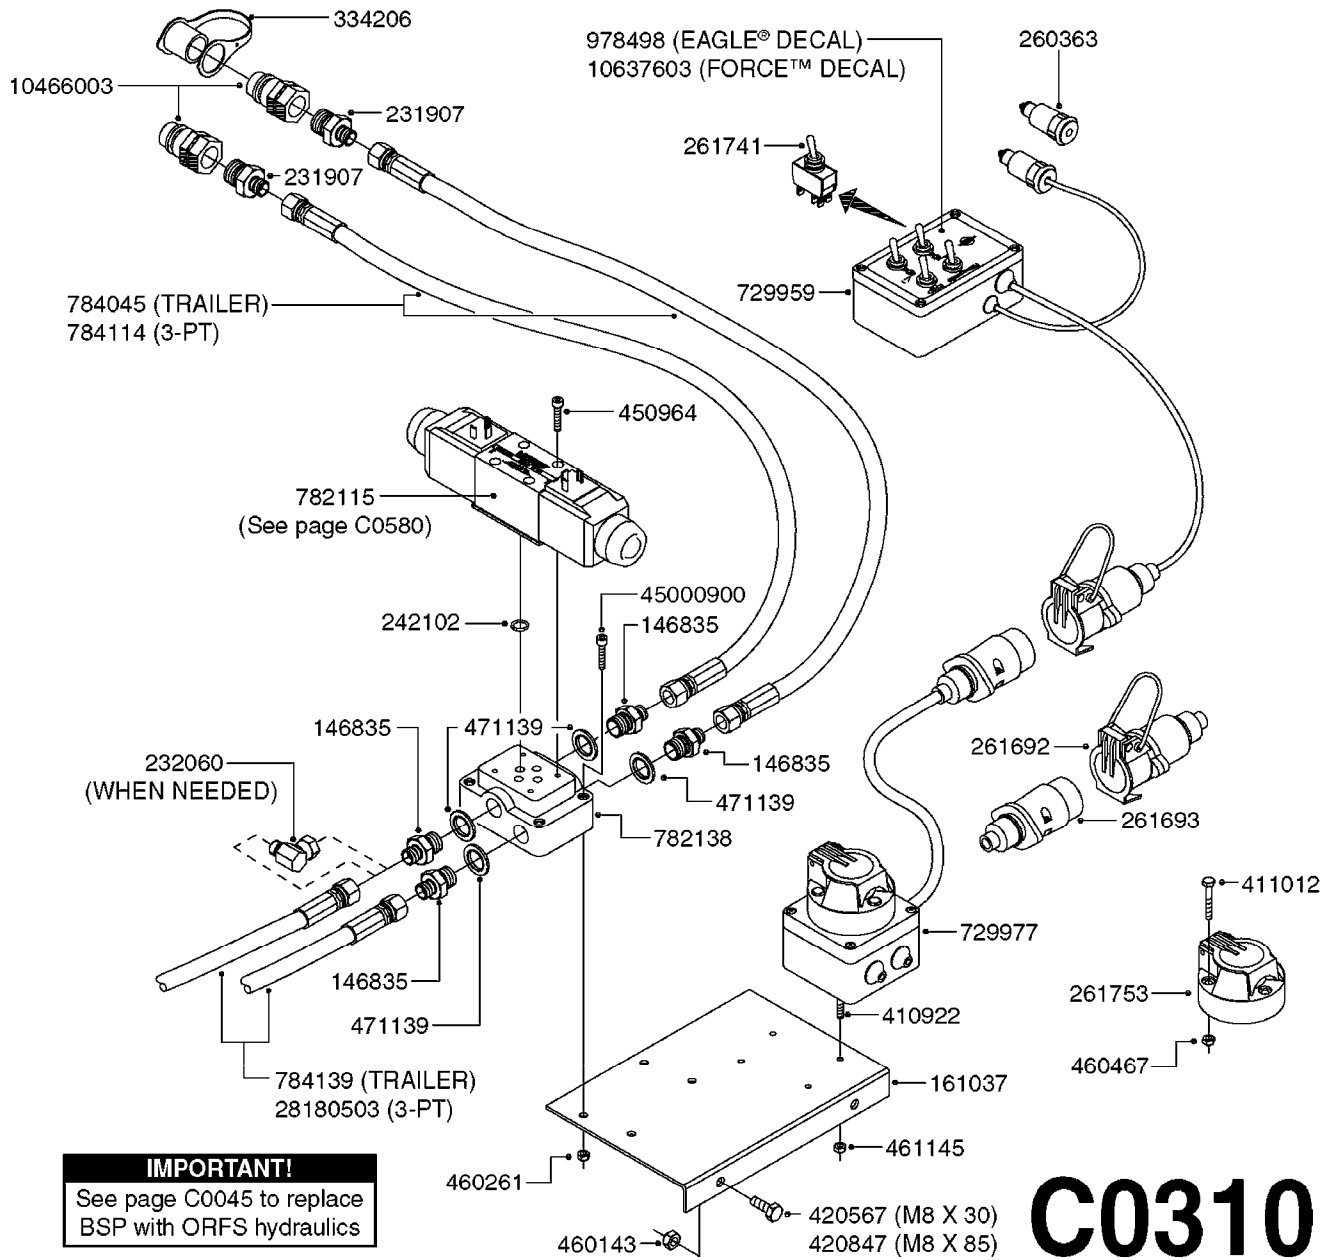

HYD EAG HZ 45-66' W/DH CONTROL
C0260-HIN, 30:03:16

Page

1

Date

04.11.2017 13:16

parts-n°	order qty	description
145912	1	BUSHING D19.8/D17.0X7MM
146324	1	SHAFT D16.8 L102/2 X 5
146587	1	PIN D16.8 X 65
146835	1	ADAPTEUR BSP 1/4" X 3/8"
146839	1	HEX NIPPLE 1/4"X3/8" BSP 0.7MM
146850	1	HEX NIPPLE 3/8"x3/8" - 1.8mm
146992	1	BUSHING F.CYLINDER
151872	1	BUSHING D22.0/18.0 10MM
160802	1	MOUNT PLATE F.HYD SOLENOID'HZ'
160803	1	COVER PLATE F.HYD SOLENOID'HZ'
210728	1	BEARING F.LINK HEAD M17
210879	1	LINK HEAD M16 x D17
231906	1	HEX NIPPLE 3/8"BSP X 1/2"NPT
231907	1	HEX NIPPLE 1/4"BSP X 1/2"NPT
240866	1	DOWTYSEAL 3/8"
242102	1	O-RING Ø9.25X1.78 NITRIL 90SH
260363	1	PLUG 2 POLE 12V
261692	1	PLUG ELEC.7 POLE FEMALE F.CABL
261693	1	PLUG ELEC. 7 POLE MALE
261741	1	SWITCH 2 POLE 12V TOGGLE PRESS
261753	1	PLUG ELEC.7 POLE FEMALE F.BASE
270561	1	SCREW W/SPRING ASSY. (QTY 1)
284029	1	COVER PLUS D10.5/12.0X5.0
284412	1	HOSE HY 3/8" X 315" STR+STR
410185	1	BOLT HEX 8.8 DEL M6X16
411012	1	SCREW M5X30 STAINLESS
420847	1	BOLT HEX 8.8 DEL M8X85
440673	1	SCREW F.PLASTIC 5X12 SS
450964	1	SCREW M5X30 F.CYLINDER
460143	1	NUT HEX M8X1.25 LOCK DIN985A2 SS
460261	1	NUT HEX M6X1.00 LOCK DIN985 A2 SS
460467	1	NUT HEX M5 GALV.
461198	1	NUT HEX M16X2 JAMB
461249	1	NUT HEX M22X1.5
471139	1	WASHER D22/D17X1.5 BRASS
480384	1	PIN COTTER 3/16 x 1-1/2"
729668	1	DISTRIBUTION BOX, 4 FUNCTION
729959	1	CONTROL BOX DAH 4-FUNCTION
729977	1	DAH DIRECTIONAL VLV JUNC. BOX
782080	1	MANIFOLD BLOCK, 4 FUNCTION
782115	1	HY SOLENOID VALVE DH HYD
782138	1	HY-BLOCK 1-VALVE W LS-PORT
784045	1	HOSE HY X 1/4 X 157.50"STR+STR
784056	1	HOSE HY X 1/4 X 394.00"STR+ELB
784091	1	HOSE HY X 1/4 X 295.25"STR+ELB
10466003	1	COUPLER PIONEER 8010-04 1/2NPT
28341503	1	HOSE HY X1/4X078.75"STR+ELB
28342603	1	HOSE HY X1/4X066.93"STR+ELB
28449403	1	HOSE HY X1/4X057.08"STR+ELB
75075000	1	SEAL KIT 78122600/27/28/29
78120300	1	CYLINDER 60/50/30 1100MM
78122700	1	CYLINDER 40/22X300MM RED
78122900	1	CYLINDER 40/22X300MM RED