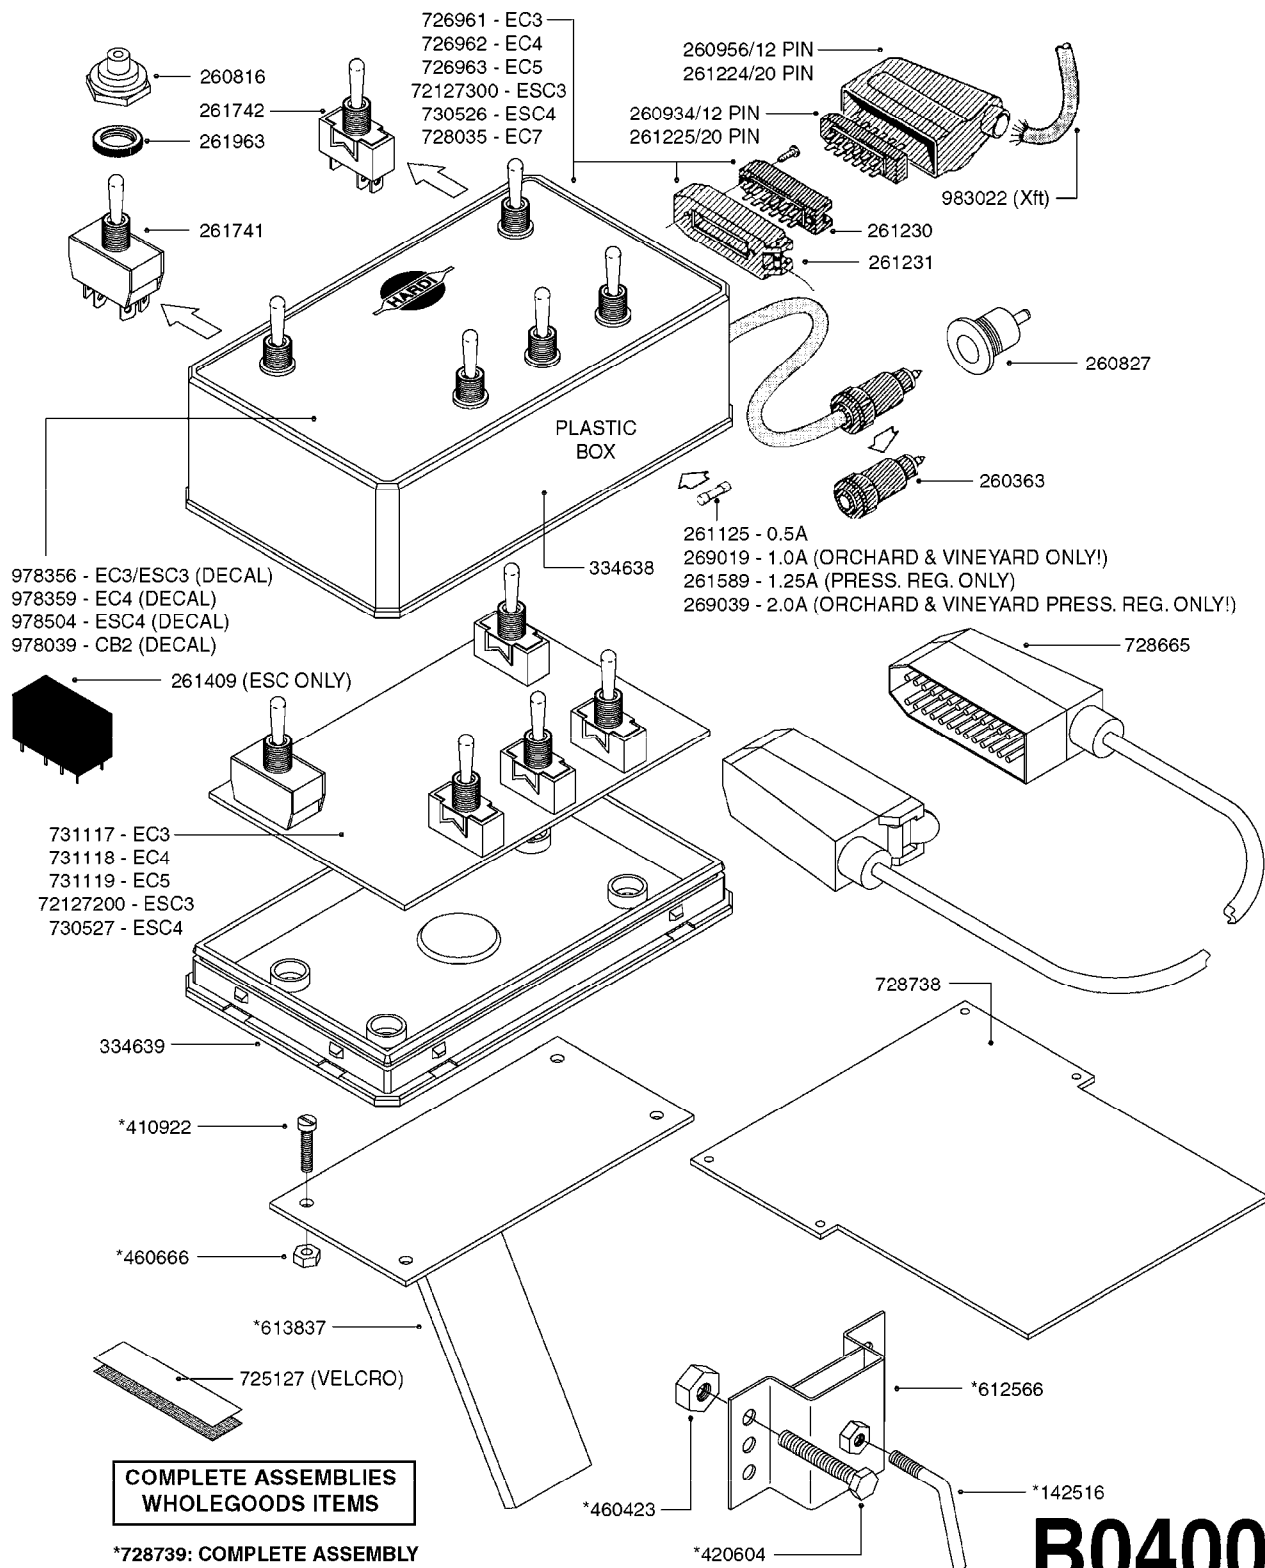

*728739: COMPLETE ASSEMBLY (NLA)

COMPLETE ASSEMBLIES
WHOLEGOODS ITEMS

B0390

CONTROL BOX F/EC+EC-SC
B0390-HIN, 01:01:16

Page 1
Date 04.11.2017 13:16

parts-n°	order qty	description
142516	1	SCREW SET M10 BENT F. LOCKING
260363	1	PLUG 2 POLE 12V
260794	1	SWITCH F.PRESS ADJ.EC CONTROL
260816	1	CAP W/RUBBER BOOT F.EC SWITCH
260827	1	PLUG F.EC ATTACHMENTS
260864	1	SWITCH F.HY BOOM CONTROL BOX
260923	1	PLUG INSERT 12 POLE FEMALE
260934	1	PLUG INSERT 12 POLE MALE
260945	1	PLUG HOUSE 12 POLE FEMALE
260956	1	PLUG HOUSE 12 POL.MALE
261066	1	SWITCH 2 POLE
261125	1	FUSE 5 X 20 500mA
261224	1	PLUG HOUSING F/20 POLE MALE
261225	1	PLUG INSERT 20 POLE MALE
261230	1	PLUG INSERT 20 POLE FEMALE
261231	1	PLUG HOUSING 20 POLE FEMALE
410922	1	CYL.SKR 8.8 DEL M4X20 RST
411006	1	SCREW M4X40 SLOTTED
420604	1	BOLT HEX 8.8 DEL M10X25 FT DIN933
460423	1	NUT HEX M10X1.50 LOCK DIN985A2 SS
460666	1	NUT HEX M4
612566	1	MOUNT BRACKET F.FAN CABLE ASSY
613837	1	MOUNT PLATE FOR EC CONTROL BOX
725006	1	CIRCUIT BOARD 4 VALVE
725014	1	CONTROL BOX EC 4 SEC./12 PIN
725056	1	PRINTED CIRC.W SW 3WAY 726961
726961	1	CONTROL BOX EC 3 SEC./20 PIN
726962	1	CONTROL BOX EC 4 SEC./20 PIN
727376	1	CIRCUIT BOARD F.ESC 3 BANK
728072	1	CABLE,20-PIN,6M EC/4
728073	1	CABLE,20-PIN,6M, EC/3
728075	1	CABLE F.CONTROL BOX 5M EC/3
728665	1	CABLE EXT.-QUICK ATTACH 20 PIN
728666	1	CABLE-QUICK ATTACH 12 PIN
728738	1	DOUB.CONT.BOX & OR F/M PLATE
728739	1	IN CAB CONTROL MOUNT KIT
729721	1	CONTROL BOX ESC3
983022	1	WIRE 12 x 0.5 x 2MM x 12"
10297303	1	CIRCUIT BOARD FOR T.M.S.
10411203	1	RELAY T-82