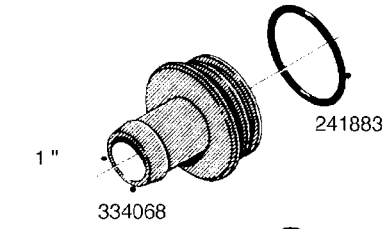

L0080

FITTINGS - S-53
L0080-HIN, 12:09:17

Page 1

Date 04.11.2017 13:17

Pos.	parts-n°	order qty	description
1	145995	1	FITT.DK S-53 FORK
2	241973	1	O-RING Ø3 X 44,2 70 SHORES NITRIL NITRIL (BLACK)
2	242353	1	O-RING D44.2X3.0 VITON F.S-67 VITON (BROWN)
3	242109	1	O-RING D32.2x3.0 NITRIL (BLACK)
3	242354	1	O-RING D32.2X3.0 VITON F.S-53 VITON (BROWN)
4	322103	1	FITT.DK S-53 BULKHEAD
5	322107	1	FITT.DK S-53 BULKHEAD NUT
6	322110	1	FITT.DK S-53 ELB. 1/2" BSP
7	322352	1	FITT.DK S-53 TEE
8	334229	1	FITT.DK S-53 STR.3/4"
9	334260	1	GASKET F. S-53 BULKHEAD
10	334564	1	FITT.DK S-67 TO S-53 ADAPTER
11	391100	1	FITT.DK S-53THREAD INS.1/2"BSP
12	726463	1	FITT.DK S53 BULKHEAD W/GASKET
13	726552	1	FIT.DK S-53X90 1/2" BSP,O-RING
14	726556	1	FITT.DK S-53 HB 1/2" W/O-RING
15	726558	1	FITT.DK S53 STR. 3/4" W.ORING
16	726559	1	FITT DK. S-53 HB 1" W/O-RING
17	726568	1	FITT.DK.S-53 HB 1/2"90 W/ORING
18	726570	1	FITT.DK S-53 ELB.3/4" W.ORING
19	726571	1	FITT.DK S-53 ELB.1", W ORING
20	726578	1	FITT.DK S53 PLUG WITH O-RING
21	728561	1	REDUCER S67M - S53F + O-RING