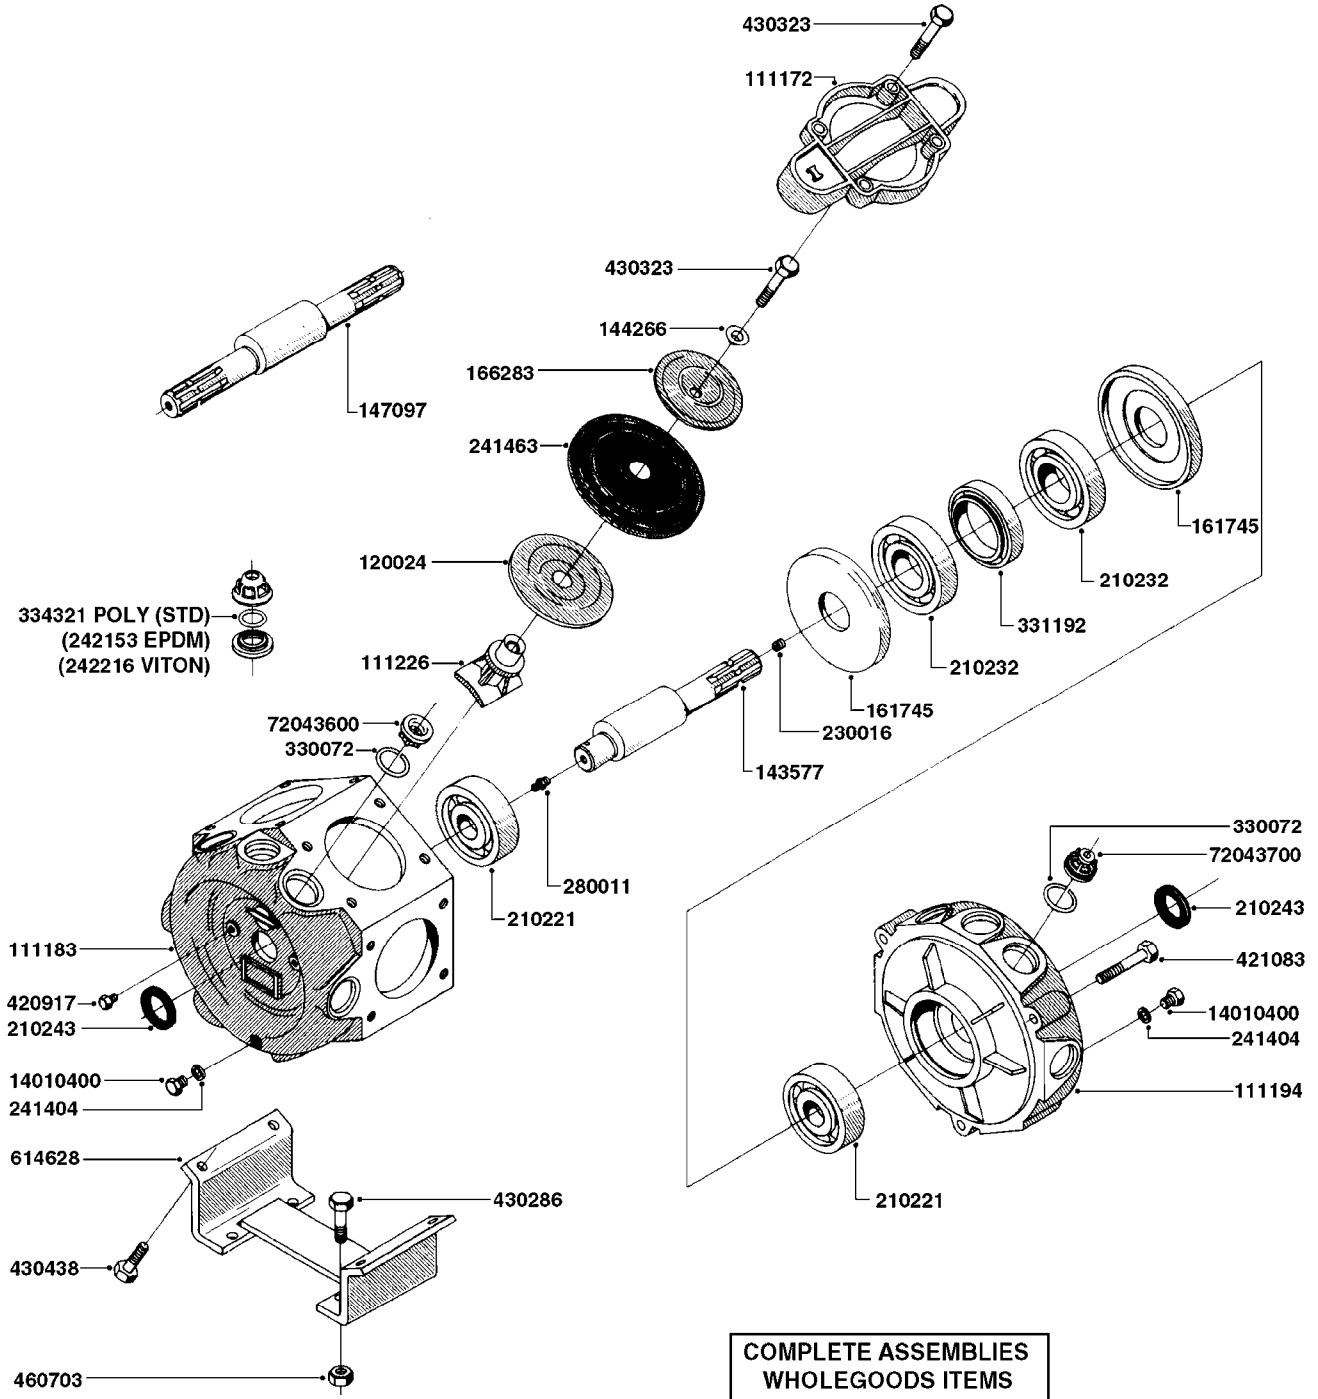

COMPLETE PUMP
(NLA) REPLACED BY 464 PUMP (SEE PAGE A0350)

A0310

PUMP - 460 W/MOUNTING BASE
A0310-HIN, 01:01:16

Page 1
Date 04.11.2017 13:16

parts-n°	order qty	description
111172	1	VALVE CHAMBER 460 (PAINTED)
111183	1	PUMP CASTING 460-463 (PAINTED)
111194	1	PUMP CASTING FT.460 (PAINTED)
111226	1	CONNECTING ROD MODEL 460
120024	1	DIAPHRAGM BACK DISC 1200-1300
143577	1	CRANK SHAFT F.363/462/463-10mm
144266	1	WASHER FOR 460 PUMP
147097	1	CRANK SHAFT 363-463/10 THROUGH
161745	1	METAL SPACER F.363/463
166283	1	DIAPHRAGM UPPER DISC MOD. 460
210221	1	BEARING BALL 6407
210232	1	BEARING BALL 6310
210243	1	SEAL OIL 35 X 47 X 7
230016	1	PLUG 1/8' BSP TYPE P
241404	1	DOWTY SEAL 1/4"
241463	1	DIAPHRAGM MODEL 460
242153	1	O-RING D26X4 EPDM
242216	1	O-RING VITON F/1202/1302/462
280011	1	GREASE NIPPLE 1/8' SAE H TR
330072	1	O-RING D53.5/D45.5X4
331192	1	SPACER, MODEL 361/363
334321	1	O-RING POLY. 34.0x26.0x4.0
420917	1	BOLT HEX 8.8 RAW M8X12 FT
421083	1	BOLT HEX 8.8 DEL M10X65
430286	1	BOLT HEX 8.8 DEL M12X30 FT
430323	1	BOLT HEX 8.8 DEL M12X60
430438	1	BOLT HEX 8.8 DEL M12X65
460703	1	NUT HEX M12X1.75 LOCK DIN985A2 SS
614628	1	FOOT F. 46X PUMP, RED
14010400	1	PLUG 1/4" BSP
72043600	1	VALVE FOR 462/463
72043700	1	VALVE FOR 462/463 W.VENT HOLE