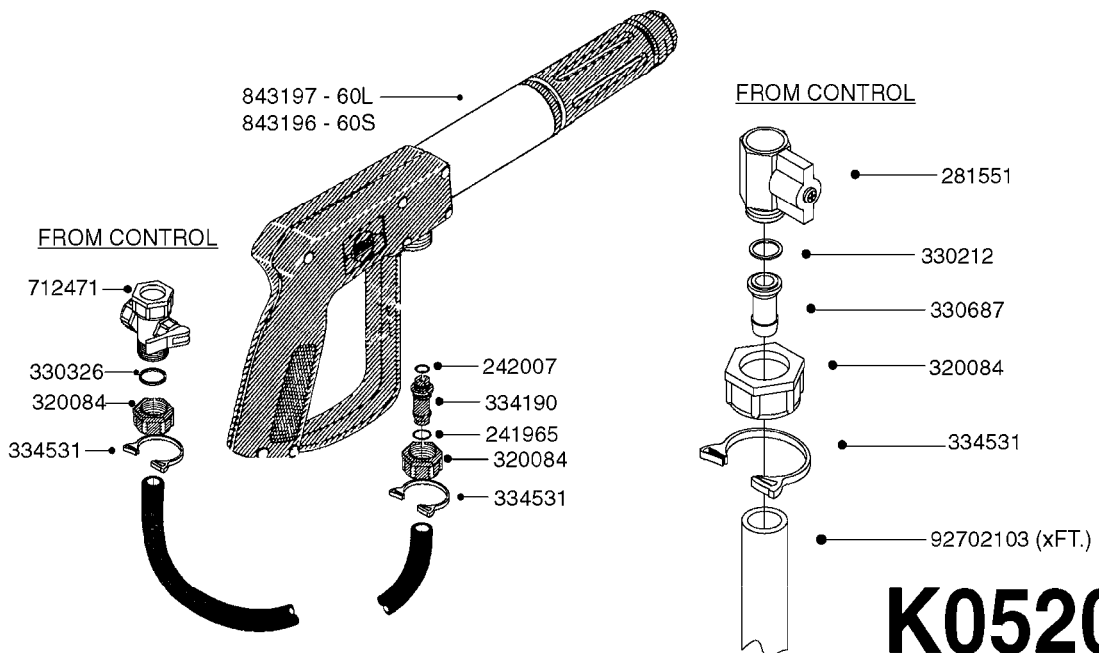

HOSE WRAPS
K0520-HIN, 01:01:16

Page 1
Date 04.11.2017 13:17

parts-n°	order qty	description
241965	1	O-RING 12.1 X 1.6
242007	1	O-RING D9.1X1.6
281551	1	BALL VALVE 1/2"
320084	1	FITT.DK NUT 1/2" BSP
330212	1	O-RING D19/D14X2.4 F.1/2"NUT
330326	1	O-RING D30/D24X2 F.1"NUT
330687	1	FITT.DK HB 1/2" F. 1/2" NUT
334190	1	FITT.DK HB 1/2' F. PISTOL 60S
334531	1	CLAMP HOSE PLASTIC 3/4"
636223	1	POST 12 VOLT TR30
712471	1	AGITATION VALVE ASSY. ON/OFF
843196	1	GUN, MODEL 60S
843197	1	HANDGUN KIT TYPE 60 LONG
10013403	1	BOLT HEX 3/8-16X1 1/4 HCS Z5
10013503	1	NUT HEX NC 3/8"
10178903	1	WRAP HOSE SIDE MOUNT PLATE
10179003	1	WRAP HOSE BOTTOM PLATE MOUNT
10179403	1	WRAP WELDMENT FOR HI101789
10179503	1	WRAP WELDMENT FOR HI101790
10225603	1	BKT.FOR HOSE WRAP MOUNT NL NK
10225703	1	WRAP HOSE BDL.BOTTOM PLATE
92702103	1	HOSE R X1/2" X300PSI WP X0012"