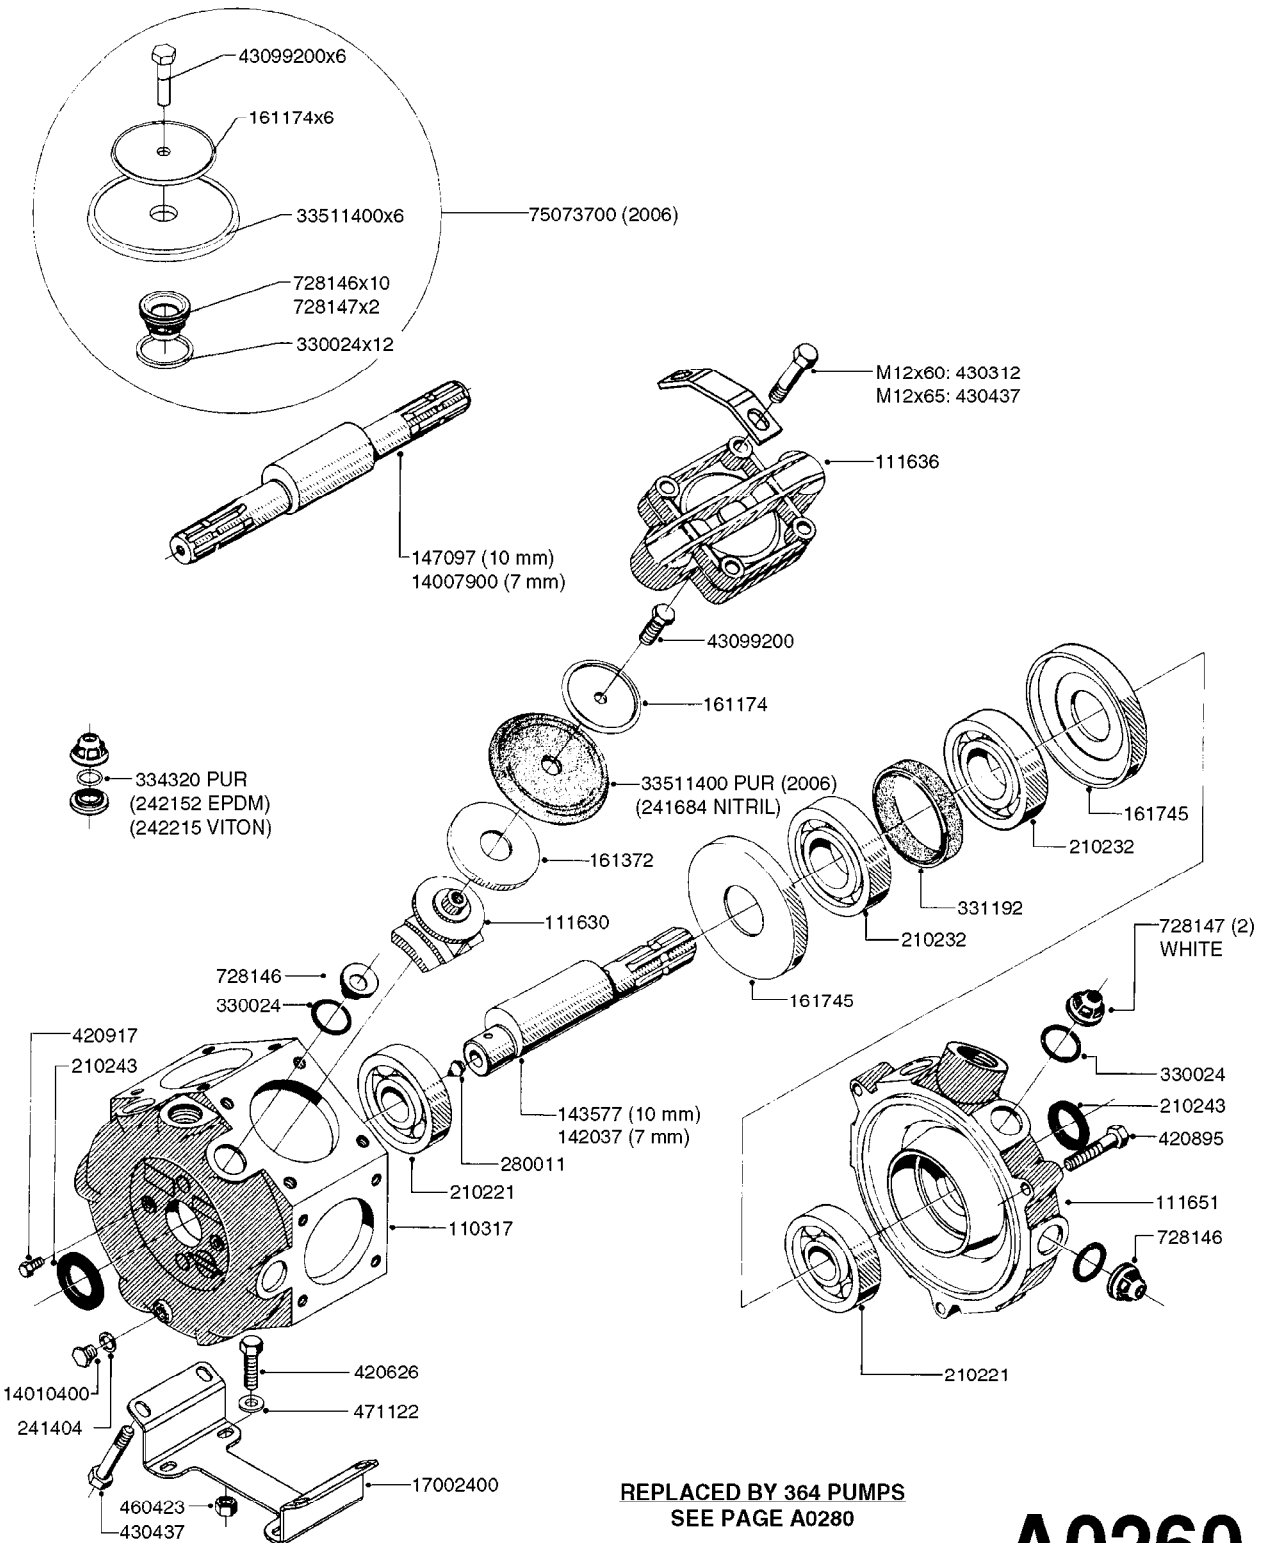

REPLACED BY 364 PUMPS
SEE PAGE A0280

A0260

PUMP - 363 W/MOUNTING BASE
A0260-HIN, 17:03:16

Page 1

Date 04.11.2017 13:16

parts-n°	order qty	description
110317	1	PUMP CASING MODEL 360/361 PNTD
111630	1	CONNECTING ROD 363/364-10 PUMP
111636	1	VALVE COVER 363 HEAVY DUTY
111651	1	CASTING F.363 1.5" PUMP(FRONT)
142037	1	CRANK SHAFT 361-20
143577	1	CRANK SHAFT F.363/462/463-10mm
147097	1	CRANK SHAFT 363-463/10 THROUGH
161174	1	DIAPHRAGM DISC SS 361/363/364 PUMP
161372	1	DIAPHRAGM BACKING DISC,320-361
161745	1	METAL SPACER F.363/463
210221	1	BEARING BALL 6407
210232	1	BEARING BALL 6310
210243	1	SEAL OIL 35 X 47 X 7
241404	1	DOWTY SEAL 1/4"
241684	1	DEICER PARTS: DIAPHRAGM MODEL 361 NITRIL
242152	1	O-RING D18.2X3 EPDM
242215	1	O-RING D18X3 VITON
280011	1	GREASE NIPPLE 1/8" SAE H TR
330024	1	O-RING D41,1/D34.5 X 3,5
331192	1	SPACER, MODEL 361/363
334320	1	O-RING D18X3 POLYURETHANE
420626	1	BOLT HEX 8.8 DEL M10X20 FT
420895	1	BOLT HEX 8.8 RAW M10X60
420917	1	BOLT HEX 8.8 RAW M8X12 FT
430312	1	BOLT HEX 8.8 RAW M12X60
430437	1	BOLT HEX 8.8 RAW M12X65
460423	1	NUT HEX M10X1.50 LOCK DIN985A2 SS
471122	1	WASHER, M10, Ø20/10.5X 2.0, SS
728146	1	VALVE FOR 361(726890/707932)
728147	1	VALVE FOR 361 WHITE WITH HOLE
14007900	1	CRANK 363/462/463-7mm 540/THRU
14010400	1	PLUG 1/4" BSP
17002400	1	FOOT F. 36X PUMP, RED
33511400	1	DIAPHRAGM PUMP 361/361/363/364 PUR
43099200	1	BOLT HEX SS M12 X 30 DIN933 A4
75073700	1	PUMP KIT 361/363 "06"