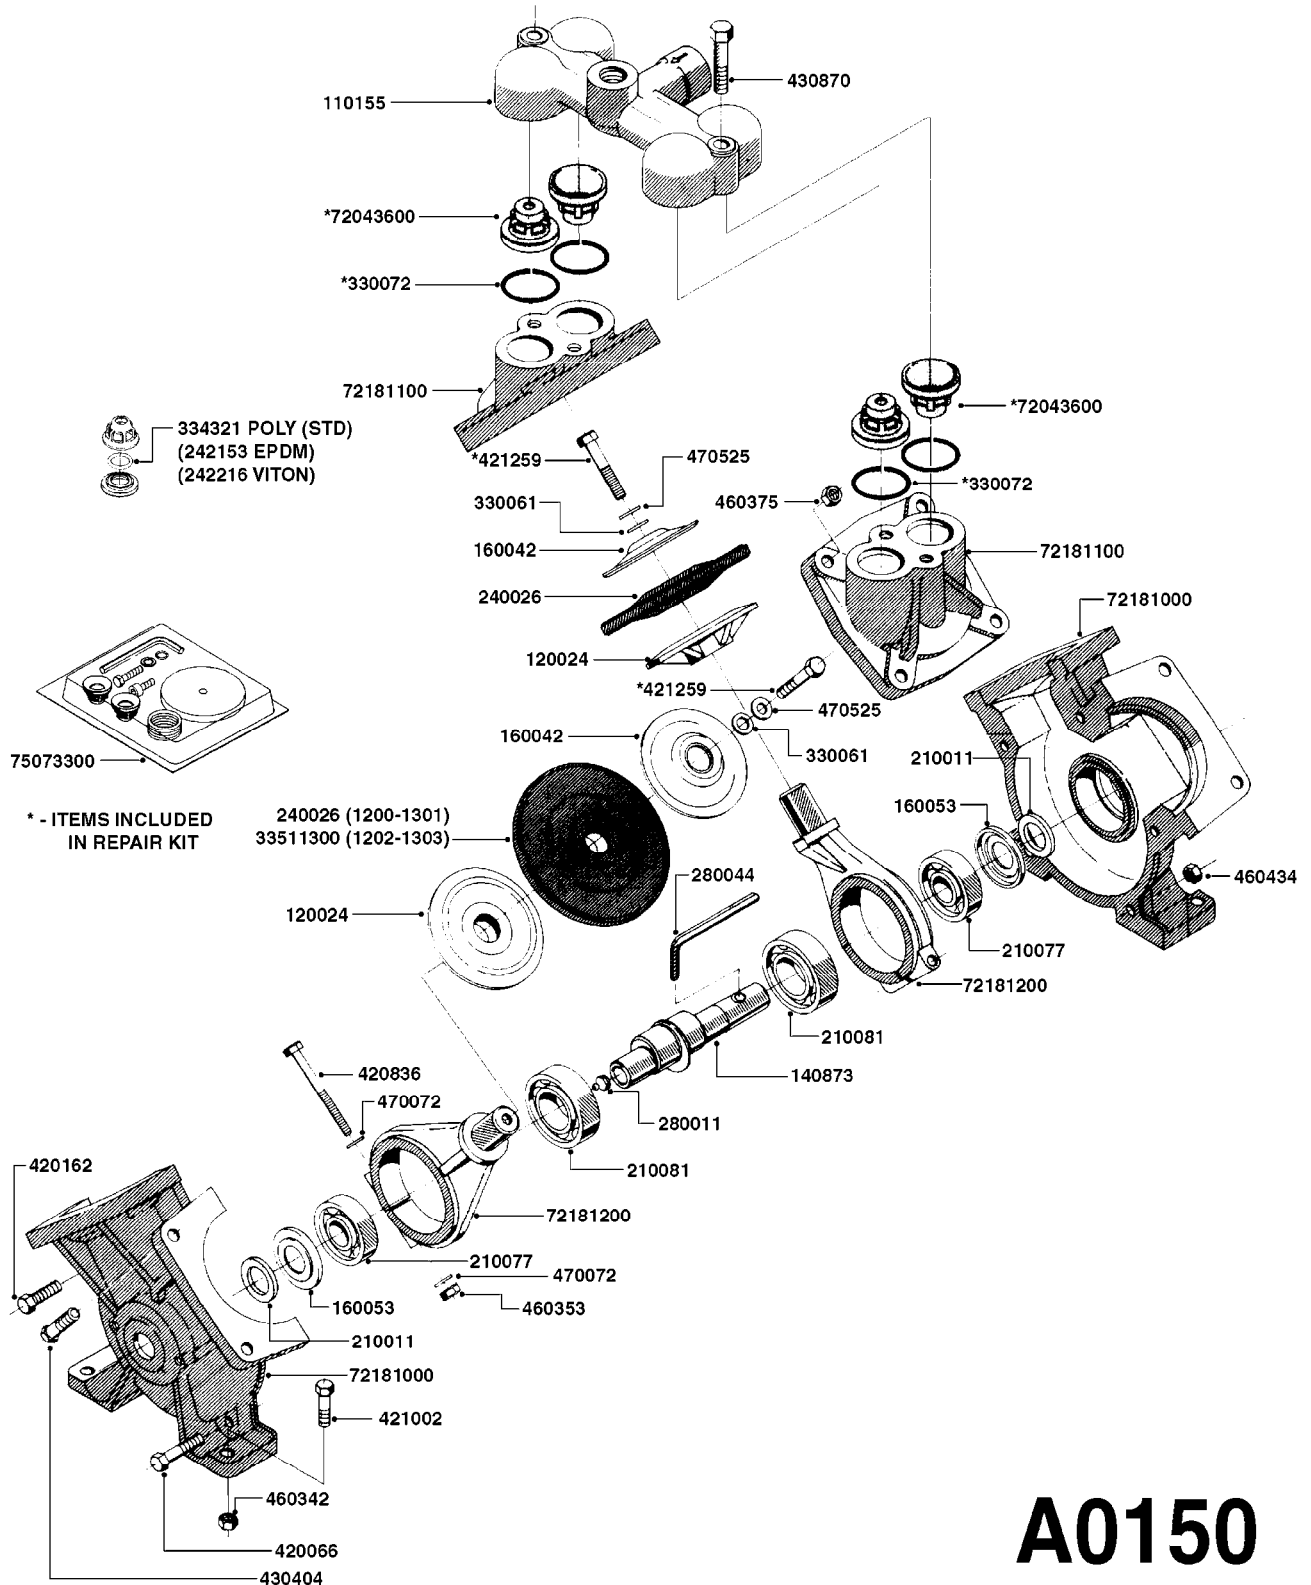

PUMP - 1200 W/ MOUNTING BASE
A0150-HIN, 27:04:17

Page 1

Date 04.11.2017 13:16

parts-n°	order qty	description
110155	1	VALVE CHAMBER F. 1200 PUMP
120024	1	DIAPHRAGM BACK DISC 1200-1300
140873	1	CRANK SHAFT MODEL 1202-9MM
160042	1	DIAPHRAGM UPPER DISC 1200-1300
160053	1	DUST PLATE
210011	1	SEAL FELT D39/23 X 4
210077	1	BEARING BALL 6305
210081	1	BEARING BALL 6307
240026	1	DIAPHRAGM MODEL 1200/1301
242153	1	O-RING D26X4 EPDM
242216	1	O-RING VITON F/1202/1302/462
280011	1	GREASE NIPPLE 1/8' SAE H TR
280044	1	KEY HEXAGON W6 3/16'
330061	1	O-RING D16/D11X2,5
330072	1	O-RING D53.5/D45.5X4
334321	1	O-RING POLY. 34.0x26.0x4.0
420066	1	BOLT HEX 8.8 DEL 3/8"X50MM
420162	1	BOLT HEX 8.8 DEL 3/8"x15MM
420836	1	BOLT HEX 8.8 RAW M8X85
421002	1	BOLT HEX 8.8 DEL M10X30 FT DIN933
421259	1	BOLT HEX UNC7/16"x2.25" 18-8SS
430404	1	BOLT HEX 8.8 DEL M12X50
430870	1	BOLT HEX 8.8 DEL M12X55 FT
460342	1	NUT HEX M10 DEL DIN934
460353	1	NUT HEX M8 BLACK
460375	1	NUT HEX M12 BLACK
460434	1	NUT HEX 3/8' NC BLACK
470072	1	WASHER D15/D8X.5 LOCK
470525	1	WASHER D19/D11.5X2.5
33511300	1	DIAPHRAGM 1202-1303 POLY 2006
72043600	1	VALVE FOR 462/463
72181000	1	HOUSING, PUMP, 1203 RED
72181100	1	DIAPHRAGM COVER 1203/1303+BLTS
72181200	1	CONNECTING ROD FOR 1203 W/M12
75073300	1	PUMP KIT 1200/1202 "06"