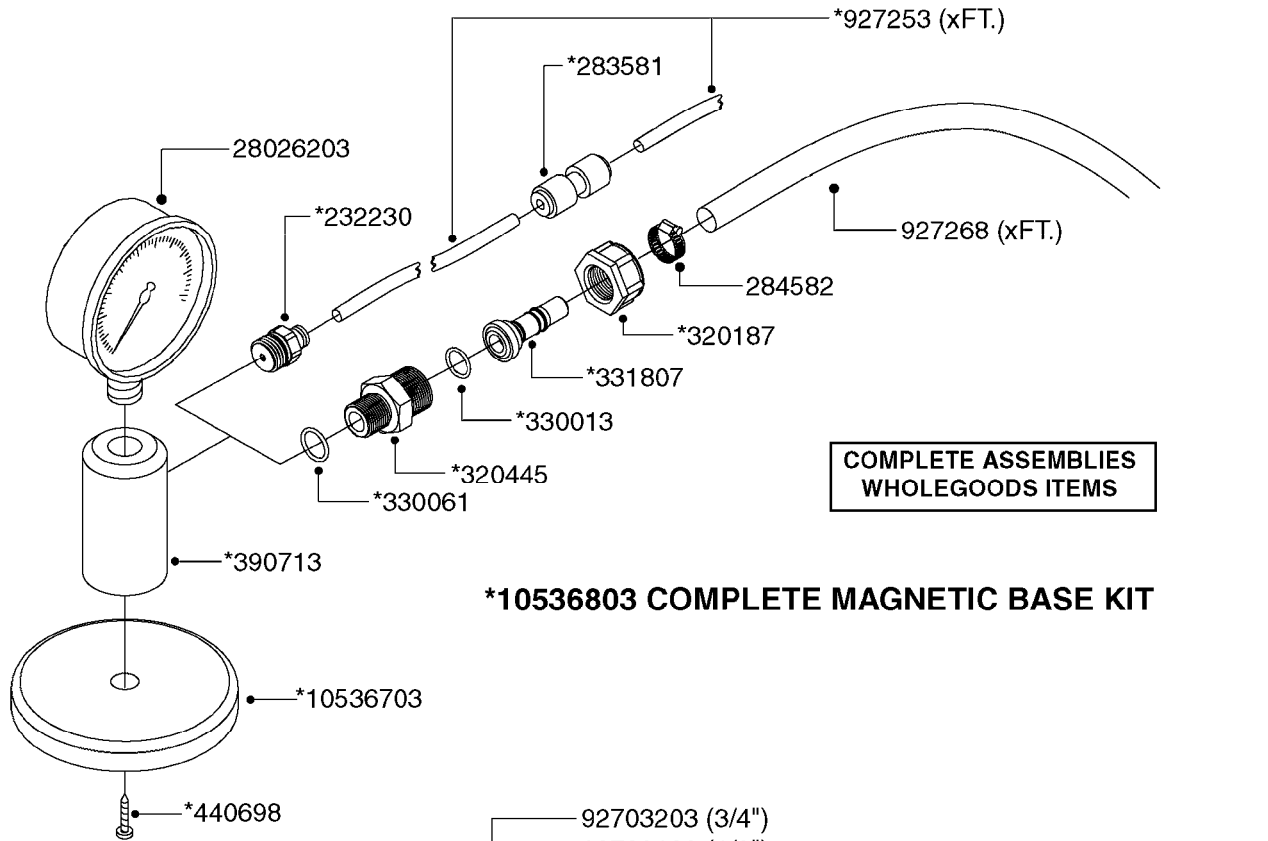

K0690

REMOTE GAUGE-MAGNETIC BASE KIT
K0690-HIN, 01:01:16

Page 1
Date 04.11.2017 13:17

parts-n°	order qty	description
231346	1	QUICK COUPLER 1/8"BSP X 4 MM
232230	1	QUICK COUPLER 1/4"BSP X 4 MM
241651	1	O-RING D14.0X3.0 NITRIL
242594	1	O-RING D14 X 1.78 SCH.70-EPDM
283581	1	HOSE CONNECTOR STR. F.4MM PE
284582	1	CLAMP HOSE GEAR - 5/16"
320187	1	FITT.DK CAP 3/8" BSP BLACK
320283	1	FITT.DK NUT 3/4"BSP
320445	1	FITT.DK HN 1/4"X3/8" BSP
321926	1	FITT.DK REDUC 1/8"BSP F.3/4"N
322046	1	FITT.DK TEE 1/2X1/2HB X3/4'BSP
322048	1	FITT.DK TEE 3/4X3/4HB X3/4'BSP
330013	1	O-RING D15/D10X2.5 F.3/8"NUT
330061	1	O-RING D16/D11X2,5
331807	1	FITT.DK HB 5/16" F.3/8" NUT
334531	1	CLAMP HOSE PLASTIC 3/4"
334534	1	CLAMP HOSE PLASTIC 1/2"
390713	1	GAUGE ADAPTOR 1/4" BSP
440698	1	SCREW F.PLASTIC 6X18 SS HEXHD
721851	1	SCREW PLUG W/QUICK FIT
724637	1	FITT.DK HB 5/16' F. 3/4" COMP.
927253	1	AIR HOSE, DIAMETER 4MM
927268	1	HOSE R X PVC X 1/4 X 0012"
10536703	1	MAGNETIC BASE D3,2'/90LB
10536803	1	MAGNETIC BASE KIT F.GAUGE
28026203	1	GAUGE 200PSI/BR,2.5"1/4BSP-BTM
92702103	1	HOSE R X1/2" X300PSI WP X0012"
92703203	1	HOSE R X3/4" X300PSI WP X0012"