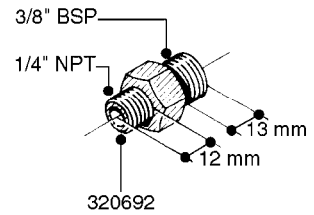

FITTINGS - HEXAGON NIPPLES
L0030-HIN, 01:01:16

Page 0
Date 04.11.2017 13:17

L0030

FITTINGS - HEXAGON NIPPLES
L0030-HIN, 01:01:16

Page 1
Date 04.11.2017 13:17

parts-n°	order qty	description
10015303	1	FITT.PO.HN 1.00X1.00 M1000
10425003	1	FITT.PO.HN 1.25X1.00 MCPHEE
320132	1	FITT.DK HN 1" BSP
320176	1	FITT.DK HN 3/8"X1/2" BSP
320445	1	FITT.DK HN 1/4"X3/8" BSP
320655	1	FITT.DK HN 1/2"-1/2" BSP
320692	1	FITT.DK HN 3/8'BSPX1/4'NPT
320703	1	FITT.DK HN 3/8BSP X1/2 &1/4NPT
320725	1	FITT.DK NIPPLE 3/8"-3/8" BSP
320902	1	FITT.DK HN 3/8'X 1/4' BSP
390232	1	FITT.DK HN 1-1/2' X 1-1/4' BSP
390276	1	FITT.DK HN 1'BSP