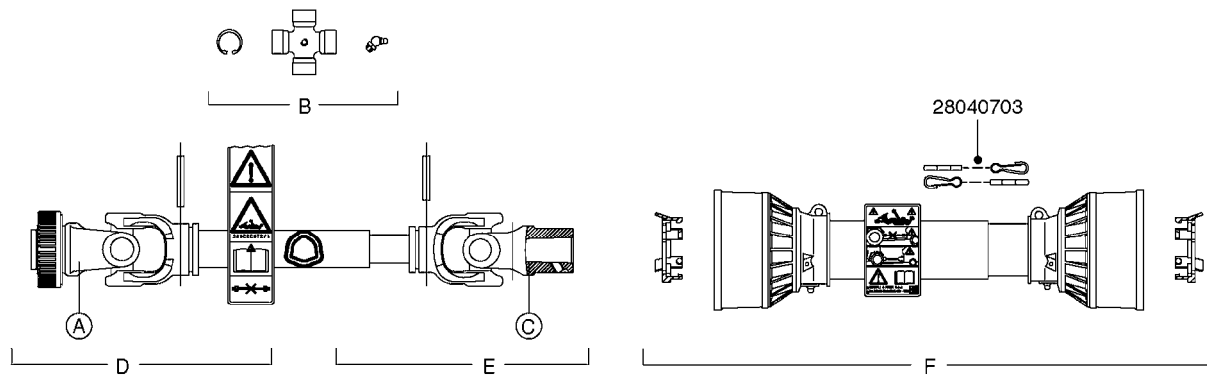

10549503 - KIT WITHOUT GEARBOX
10549603 - COMPLETE KIT WITH GEARBOX

COMPLETE ASSEMBLIES
WHOLEGOODS ITEMS

A0490

GEAR BOX KIT 1000 RPM
A0490-HIN, 01:01:16

Page 1

Date 04.11.2017 13:16

parts-n°	order qty	description
10549103	1	BUSHING D28/D10.5X50
10549203	1	BUSHING D28/D12.5X16
10549303	1	MOUNT PLATE PTO COVER 1000 RPM
10549403	1	MOUNT PLATE F.G/BOX 1000 PRM
10549503	1	GEAR BOX KIT 1000 RPM LESS G/B
10549603	1	GEAR BOX KIT 1000 RPM 361/462
242226	1	SEAL WASHER F.BOTTOM PLUG
284268	1	LEVEL INDICATOR GEAR ML 52
284586	1	GEAR BOX 1000 RPM
330746	1	GUARD PTO LOWER PART SHORT
330757	1	GUARD PTO UPPER PART SHORT
410347	1	SCREW M6X20 8.8
420582	1	BOLT HEX 8.8 DEL M8X20 FT A2
420862	1	BOLT HEX 8.8 DEL M10X16 FT
421216	1	BOLT HEX 8.8 DEL M10X130
430721	1	BOLT HEX 8.8 DEL M12X40 FT
460143	1	NUT HEX M8X1.25 LOCK DIN985A2 SS
460202	1	NUT HEX M6
470127	1	WASHER D15D10X2 M10 LOCK
470466	1	WASHER D21.1/D12.2X2.5 LOCK
471126	1	WASHER, M8, Ø16/ 8.4X 1.6, SS