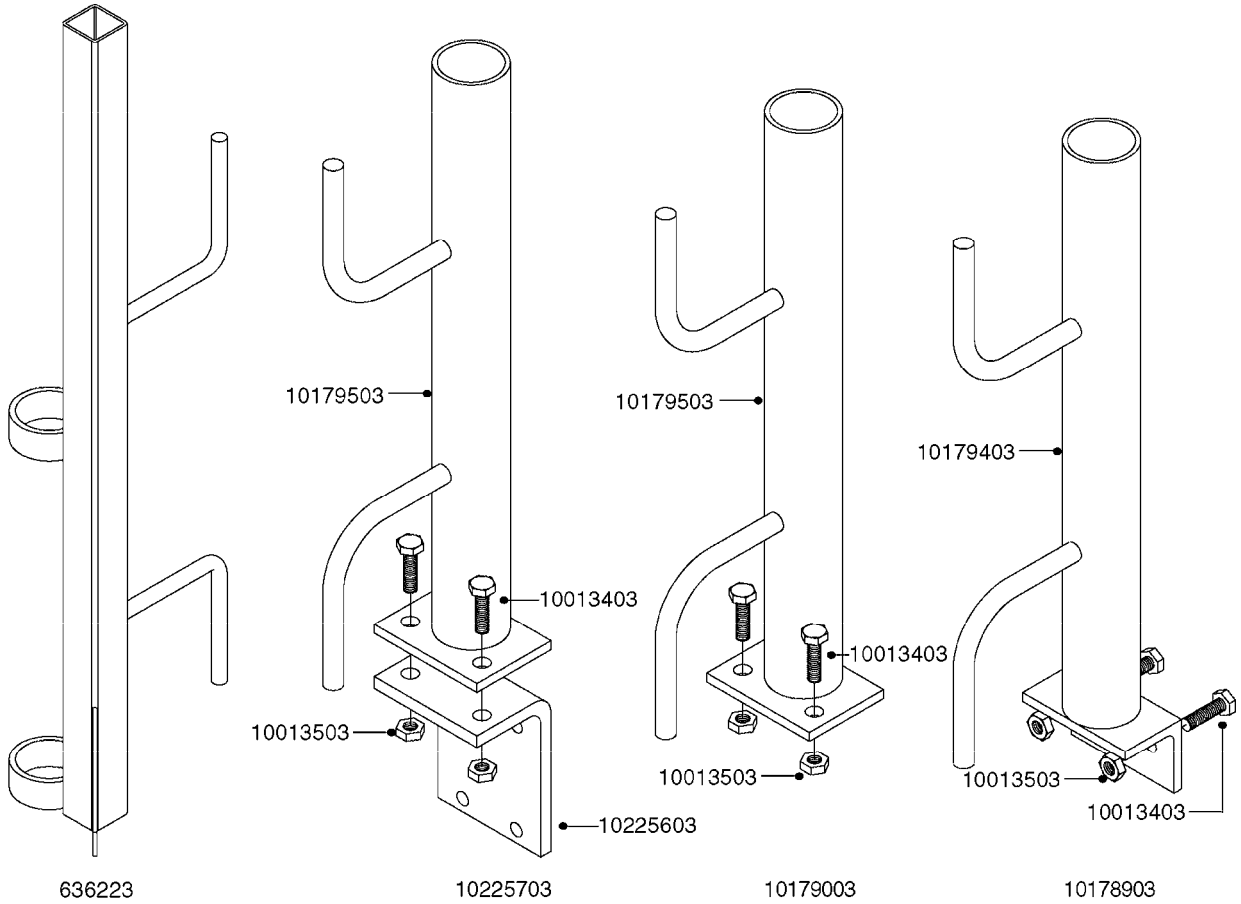

HOSE WRAPS
K0520-HIN, 01:01:16

Page 1
Date 04.11.2017 13:17

parts-n°	order qty	description
241965	1	O-RING 12.1 X 1.6
242007	1	O-RING D9.1X1.6
281551	1	BALL VALVE 1/2"
320084	1	FITT.DK NUT 1/2" BSP
330212	1	O-RING D19/D14X2.4 F.1/2"NUT
330326	1	O-RING D30/D24X2 F.1"NUT
330687	1	FITT.DK HB 1/2" F. 1/2" NUT
334190	1	FITT.DK HB 1/2' F. PISTOL 60S
334531	1	CLAMP HOSE PLASTIC 3/4"
636223	1	POST 12 VOLT TR30
712471	1	AGITATION VALVE ASSY. ON/OFF
843196	1	GUN, MODEL 60S
843197	1	HANDGUN KIT TYPE 60 LONG
10013403	1	BOLT HEX 3/8-16X1 1/4 HCS Z5
10013503	1	NUT HEX NC 3/8"
10178903	1	WRAP HOSE SIDE MOUNT PLATE
10179003	1	WRAP HOSE BOTTOM PLATE MOUNT
10179403	1	WRAP WELDMENT FOR HI101789
10179503	1	WRAP WELDMENT FOR HI101790
10225603	1	BKT.FOR HOSE WRAP MOUNT NL NK
10225703	1	WRAP HOSE BDL.BOTTOM PLATE
92702103	1	HOSE R X1/2" X300PSI WP X0012"