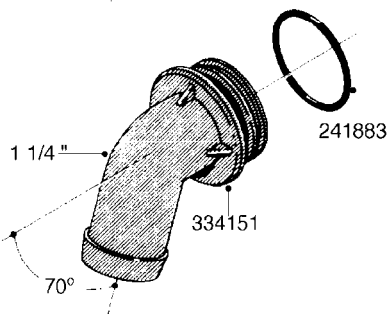

L0080

FITTINGS - S-53
L0080-HIN, 12:09:17

Page 1

Date 04.11.2017 13:17

Pos.	parts-n°	order qty	description
1	145995	1	FITT.DK S-53 FORK
2	241973	1	O-RING Ø3 X 44,2 70 SHORES NITRIL NITRIL (BLACK)
2	242353	1	O-RING D44.2X3.0 VITON F.S-67 VITON (BROWN)
3	242109	1	O-RING D32.2x3.0 NITRIL (BLACK)
3	242354	1	O-RING D32.2X3.0 VITON F.S-53 VITON (BROWN)
4	322103	1	FITT.DK S-53 BULKHEAD
5	322107	1	FITT.DK S-53 BULKHEAD NUT
6	322110	1	FITT.DK S-53 ELB. 1/2" BSP
7	322352	1	FITT.DK S-53 TEE
8	334229	1	FITT.DK S-53 STR.3/4"
9	334260	1	GASKET F. S-53 BULKHEAD
10	334564	1	FITT.DK S-67 TO S-53 ADAPTER
11	391100	1	FITT.DK S-53THREAD INS.1/2"BSP
12	726463	1	FITT.DK S53 BULKHEAD W/GASKET
13	726552	1	FIT.DK S-53X90 1/2" BSP,O-RING
14	726556	1	FITT.DK S-53 HB 1/2" W/O-RING
15	726558	1	FITT.DK S53 STR. 3/4" W.ORING
16	726559	1	FITT DK. S-53 HB 1" W/O-RING
17	726568	1	FITT.DK.S-53 HB 1/2"90 W/ORING
18	726570	1	FITT.DK S-53 ELB.3/4" W.ORING
19	726571	1	FITT.DK S-53 ELB.1", W ORING
20	726578	1	FITT.DK S53 PLUG WITH O-RING
21	728561	1	REDUCER S67M - S53F + O-RING