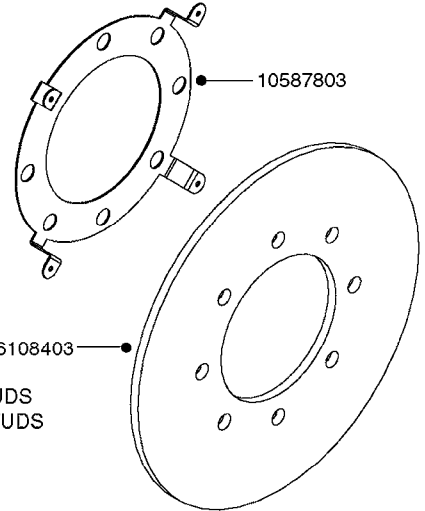

16108403

10189303

10189203

10320503

10570503 (9/16" STUD)
45000003 (5/8" STUD)

10189503 (9/16" TAPERED)
46000703 (5/8" TAPERED)
10606703 (5/8" FLANGED)

10432703

10605503 WITH 5/8" STUDS
10606503 WITH 9/16" STUDS

CHECK FOR MANUFACTURER'S MARKING

10189003

47000703

10059803

10059003

10629303

10531703

10320503

10549003

10532303 (9/16" TAPERED)
10544403 (9/16" FLANGED)

10432703

CHECK FOR MANUFACTURER'S MARKING

**TAPERED NUTS OR BOLTS
NEEDED FOR 12.4" X 24" RIMS ONLY**

E0740