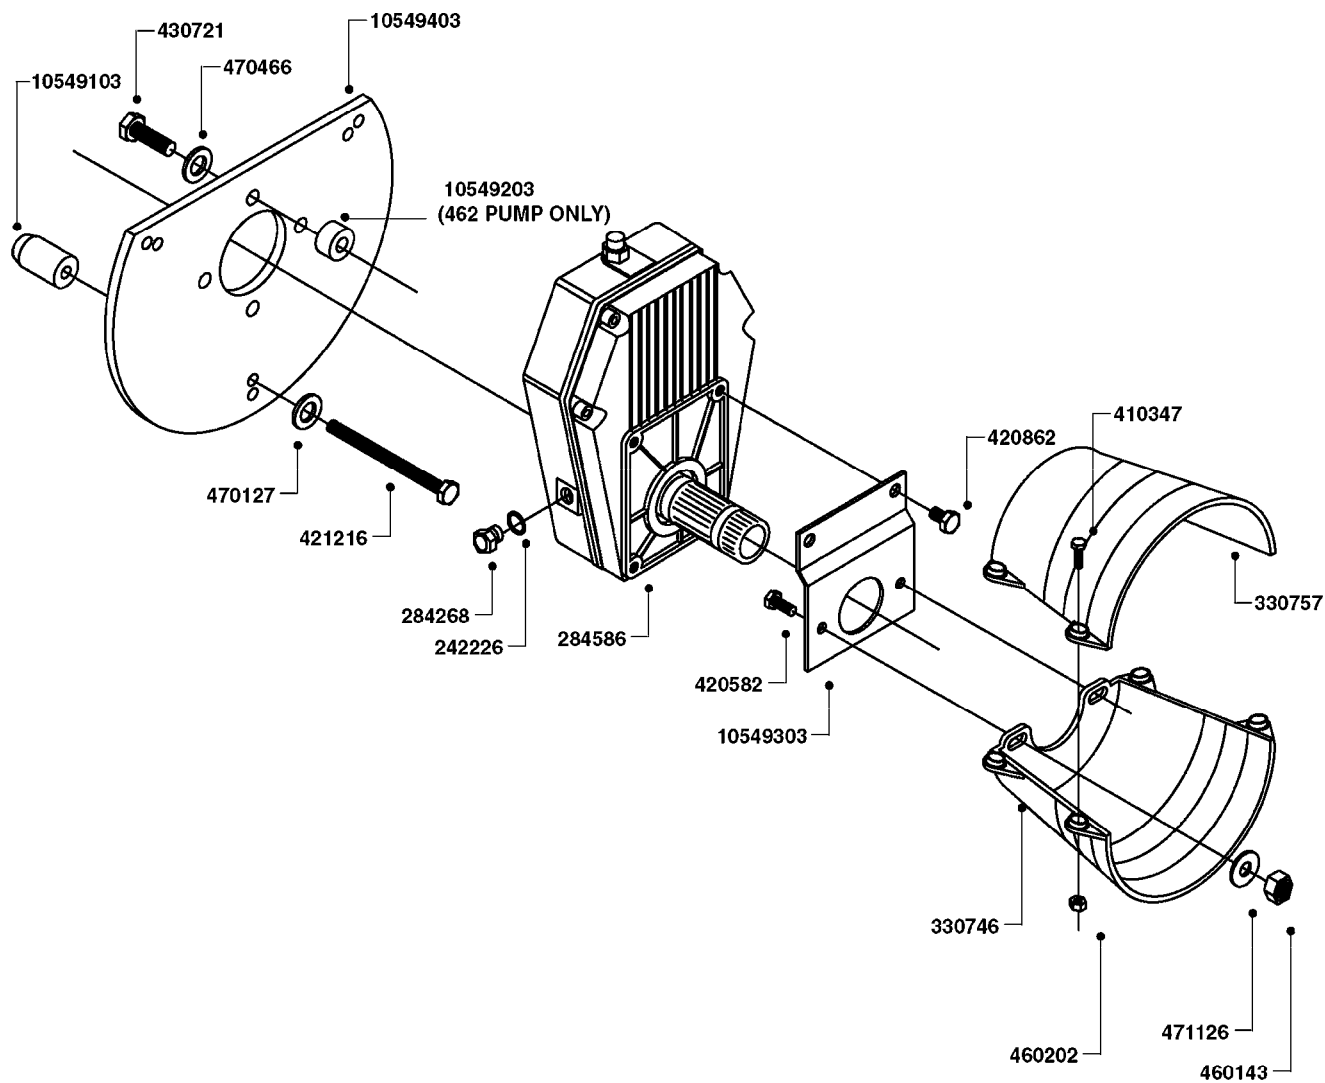

GEAR LUBE REQUIREMENT
SAE 90 GEAR LUBE
(FILL TO SIGHT GAUGE CENTER)

COMPLETE ASSEMBLIES
WHOLEGOODS ITEMS

A0480

GEAR DRIVE 1000RPM 361-3/460-3
A0480-HIN, 01:01:16

Page 1
Date 04.11.2017 13:16

parts-n°	order qty	description
242226	1	SEAL WASHER F.BOTTOM PLUG
284140	1	GASKET SET FOR GEAR ML52 1/3
284267	1	BOTTOM PLUG F. GEAR ML52
284268	1	LEVEL INDICATOR GEAR ML 52
284571	1	SHAFT F.ML52
284586	1	GEAR BOX 1000 RPM
284808	1	HOUSING F.ML52 GEARBOX
284810	1	BEARING INNER ML52 GEARBOX
284811	1	SNAP-RING OUTER 46X2
284812	1	BEARING OUTER ML52 GEARBOX
284813	1	ENDCOVER F.ML52 GEARBOX
284814	1	SCREW F.END COVER ML52 GEARBOX
285633	1	BOTTOM PLUG F.M7 GEAR
330746	1	GUARD PTO LOWER PART SHORT
330757	1	GUARD PTO UPPER PART SHORT
410347	1	SCREW M6X20 8.8
420626	1	BOLT HEX 8.8 DEL M10X20 FT
460202	1	NUT HEX M6
460423	1	NUT HEX M10X1.50 LOCK DIN985A2 SS
471122	1	WASHER, M10, Ø20/10.5X 2.0, SS
10151603	1	BOLT HEX 7/16 NC GR.2 01.50'
10213003	1	NUT HEX NC (NYLON LOCK) 7/16"
10549503	1	GEAR BOX KIT 1000 RPM LESS G/B