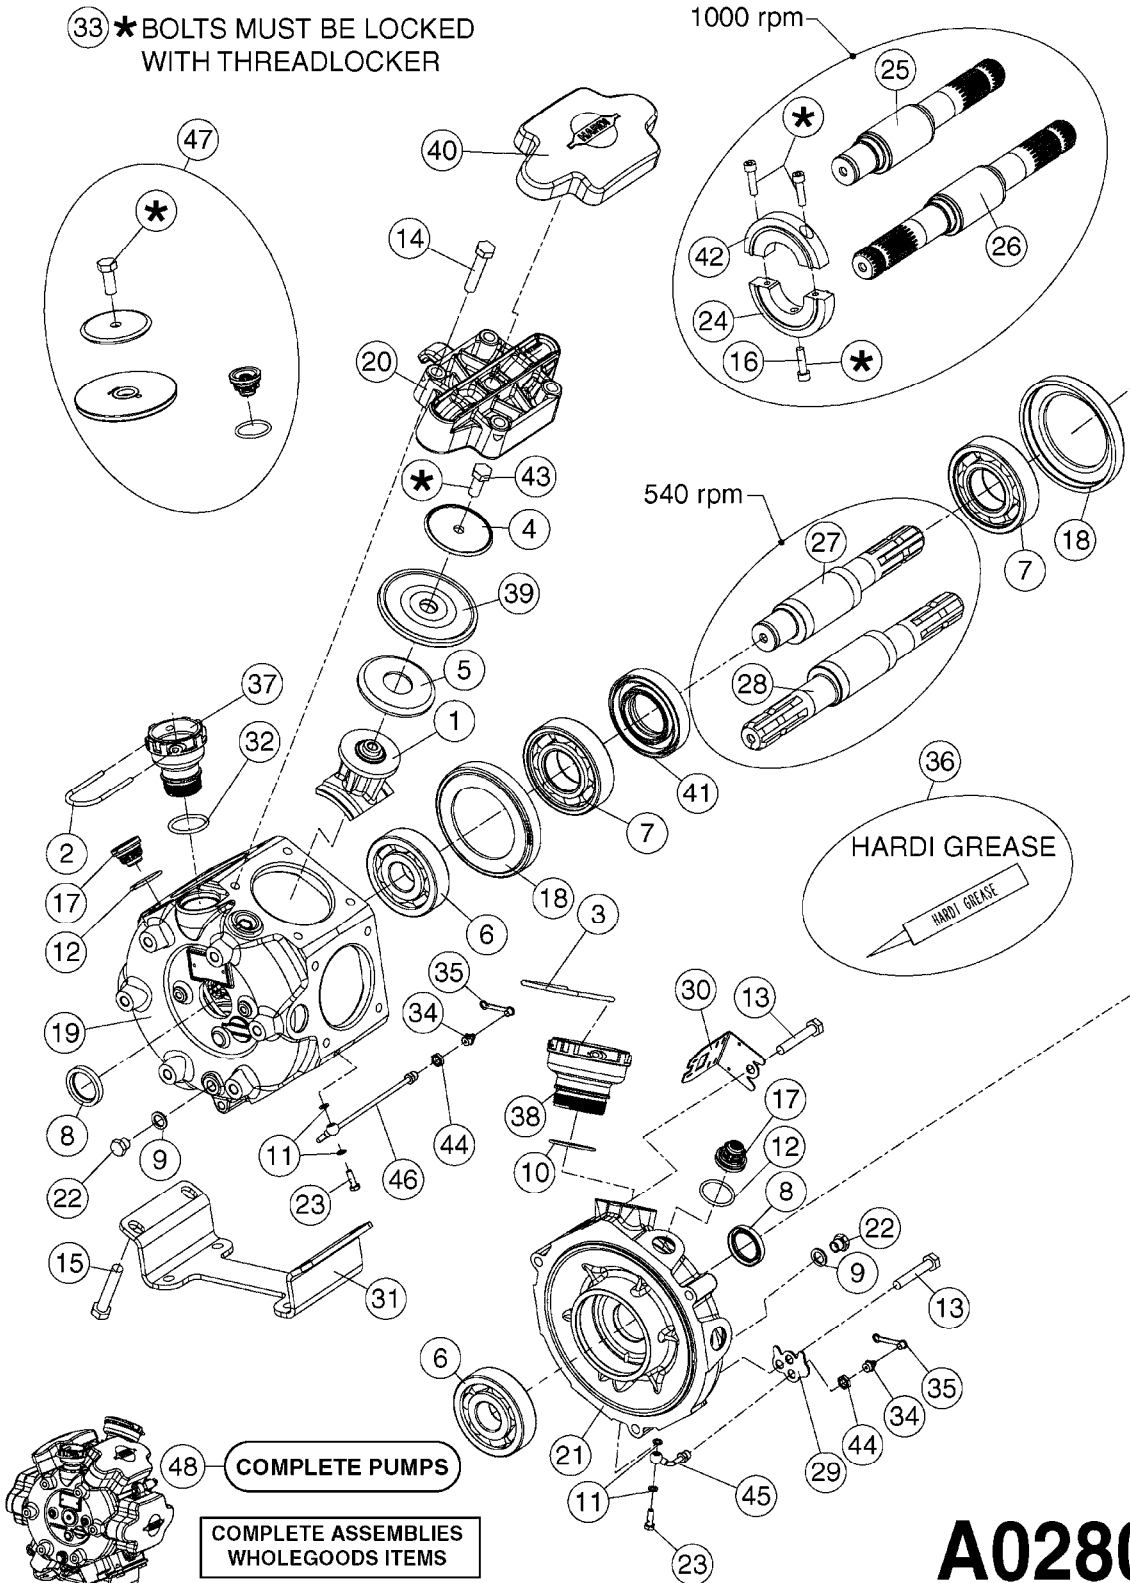

33 *BOLTS MUST BE LOCKED WITH THREADLOCKER

1000 rpm

540 rpm

HARDI GREASE

PUMP - 364 540/1000 RPM
A0280-HIN, 21:02:17

Page 1
Date 04.11.2017 13:16

Pos.	parts-n°	order qty	description
1	111622	1	CONNECTING ROD 463/5.5MM
1	111628	1	CONNECTING ROD 363/5.5 PUMP
1	111629	1	CONNECTING ROD 363/364-7 PUMP
1	111630	1	CONNECTING ROD 363/364-10 PUMP
2	145996	1	FITT.DK S-67 FORK
3	145997	1	FITT.DK S-93 FORK
4	161174	1	DIAPHRAGM DISC SS 361/363/364 PUMP
5	161372	1	DIAPHRAGM BACKING DISC,320-361
6	210221	1	BEARING BALL 6407
7	210232	1	BEARING BALL 6310
8	210243	1	SEAL OIL 35 X 47 X 7
9	241404	1	DOWTY SEAL 1/4"
10	242225	1	O-RING D45.0 X 4.0 RUBBER
11	242374	1	WASHER Ø10/Ø6X1 COPPER
12	330024	1	O-RING D41,1/D34.5 X 3,5
13	420895	1	BOLT HEX 8.8 RAW M10X60
14	430312	1	BOLT HEX 8.8 RAW M12X60
15	430437	1	BOLT HEX 8.8 RAW M12X65
16	450995	1	BOLT ALLEN M8X30 DIN 912 RAW
17	728146	1	VALVE FOR 361(726890/707932)
18	11171900	1	CONROD RING 364/464 MACHINED
19	11172000	1	PUMP HOUSE 364 MACHINED 5/4" BSP RED
20	11172800	1	VALVE COVER 363/364 MACHINED RED
21	11173200	1	FRONTPART 364, 1½" BSP RED
22	14010400	1	PLUG 1/4" BSP
23	14120400	1	BANJOBOLT M6 X 19
24	14120700	1	COUNTERWEIGHT 364/464-1000
25	14137300	1	CRANKSHAFT 364/464-5.5 1000
26	14137900	1	CRANKSHAFT 364/464-5.5 GG 1000
27	14137600	1	CRANKSHAFT 364/464-10
28	14138200	1	CRANKSHAFT 364/464-10 GG
29	16382900	1	GREASE NIPPLE PLATE, 364
30	16390600	1	BRACKET FOR RPM SENSOR
31	17002400	1	FOOT F. 36X PUMP, RED
32	24266600	1	O-RING D 38,0 X 4,0 70SH.NITR
33	28045503	1	LOCTITE 262 .5ML (.017oz.)
34	28163300	1	GREASE NIPPLE H1 M6X1 DIN 7412
35	28163400	1	CAP F. GREASENIPPLE YELLOW M6X1
36	28164600	1	HARDI PUMP GREASE S3 V550L 1
37	32242200	1	FITTING S67 5/4" KON. RG 2014
38	32242300	1	NIPPLE S93 1,5' KON.RG 2014
39	33511400	1	DIAPHRAGM PUMP 361/361/363/364 PUR
40	33524300	1	COVER PLASTIC 364 PUMP
41	33527200	1	GREASE SPLIT 364/464
42	39136200	1	HALFPART 364/464-1000
43	43099200	1	BOLT HEX SS M12 X 30 DIN933 A4
44	46134000	1	NUT HEX M10x1 H=2.3 NV=14 ELZIN
45	61096800	1	BANJOTUBE SHORT 364 COMPL.
46	61096900	1	BANJOTUBE LONG 364 COMPL.
47	75585900	1	PUMP KIT 364
48	82168100	1	PUMP 464-5.5 THROUGH SHAFT 1000RPM
48	82169500	1	PUMP 364-5.5-MED-1000
48	82169700	1	PUMP 364-5.5-MOD2-1000-OSP
48	82170000	1	PUMP 364-10-STD-540 FK
48	82170300	1	PUMP 364-10-MOD-540-GG THROUGH SHAFT
48	82170400	1	PUMP 364-10-MOD-540-OSP