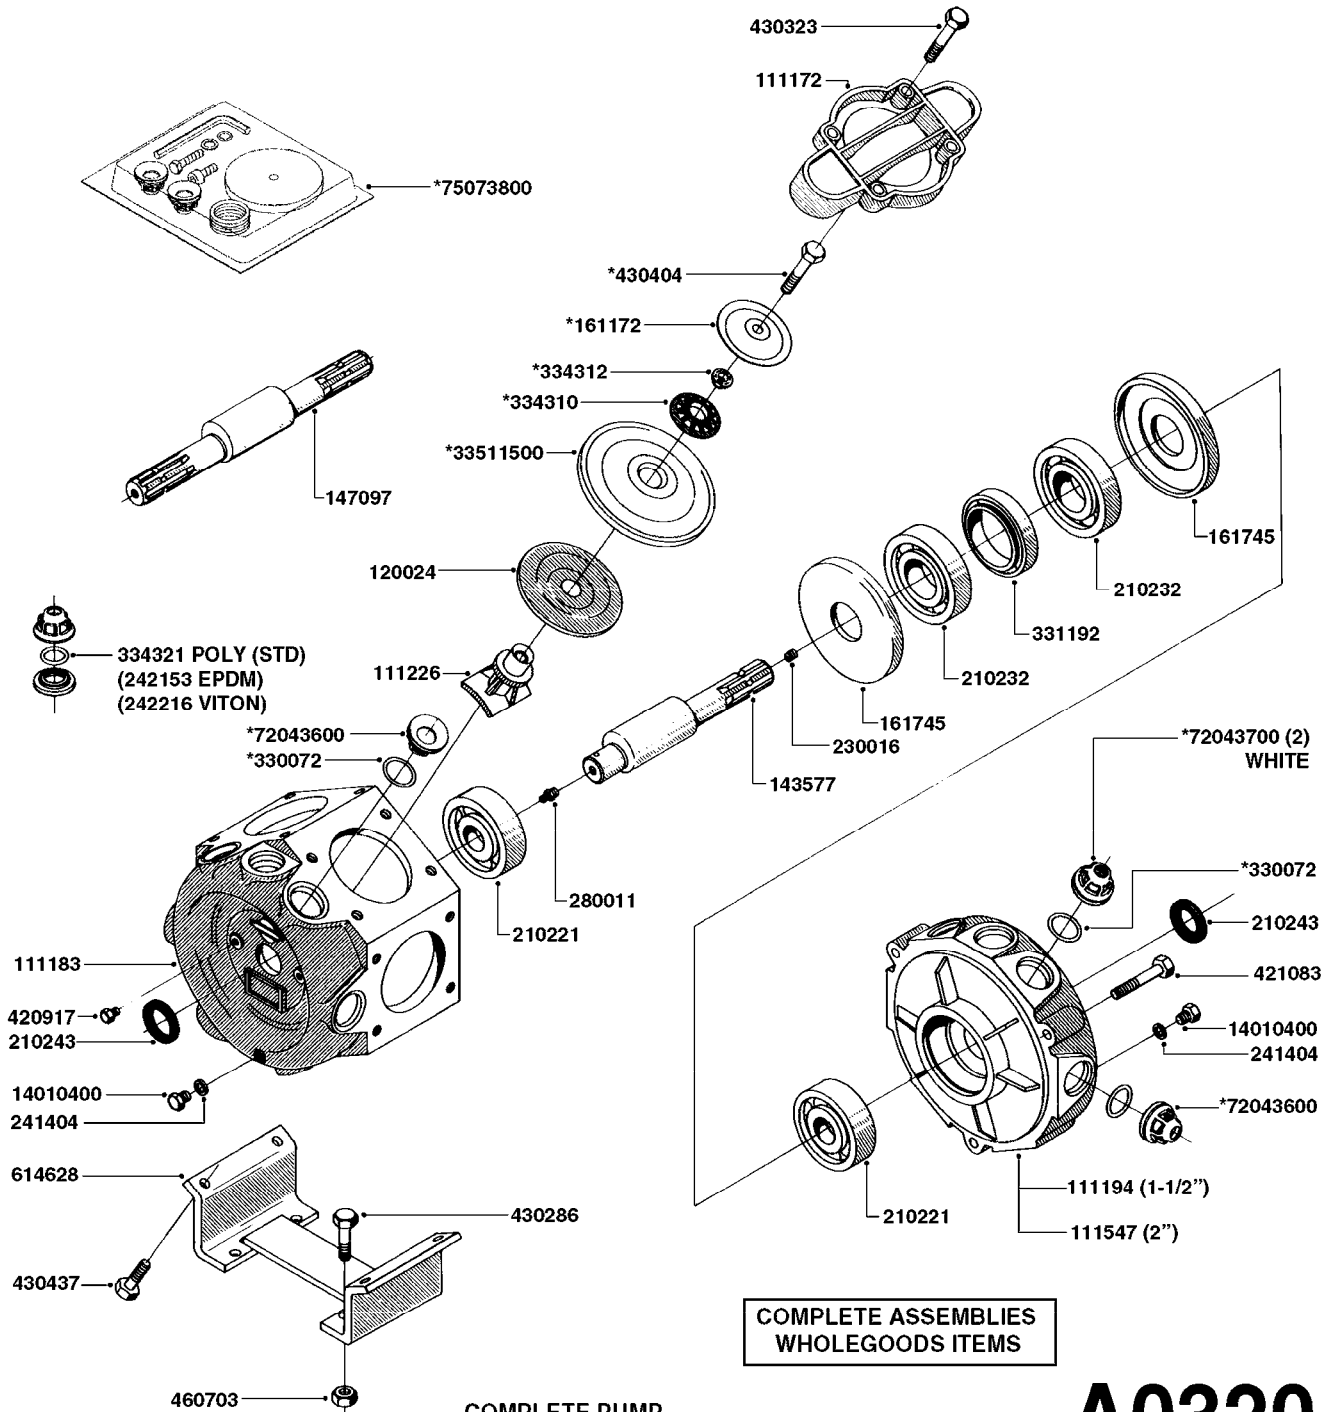

COMPLETE ASSEMBLIES
WHOLEGOODS ITEMS

COMPLETE PUMP
(NLA) REPLACED BY 464 PUMP (SEE PAGE A0350)

A0320

PUMP - 462 W/MOUNTING BASE
A0320-HIN, 01:01:16

Page 1
Date 04.11.2017 13:16

parts-n°	order qty	description
111172	1	VALVE CHAMBER 460 (PAINTED)
111183	1	PUMP CASTING 460-463 (PAINTED)
111194	1	PUMP CASTING FT.460 (PAINTED)
111226	1	CONNECTING ROD MODEL 460
111547	1	PUMP FRONT 460-463-2' (PAINT)
120024	1	DIAPHRAGM BACK DISC 1200-1300
143577	1	CRANK SHAFT F.363/462/463-10mm
147097	1	CRANK SHAFT 363-463/10 THROUGH
161172	1	DIAPHRAGM DISC F. 1203/1303
161745	1	METAL SPACER F.363/463
210221	1	BEARING BALL 6407
210232	1	BEARING BALL 6310
210243	1	SEAL OIL 35 X 47 X 7
230016	1	PLUG 1/8' BSP TYPE P
241404	1	DOWTY SEAL 1/4"
242153	1	O-RING D26X4 EPDM
242216	1	O-RING VITON F/1202/1302/462
280011	1	GREASE NIPPLE 1/8' SAE H TR
330072	1	O-RING D53.5/D45.5X4
331192	1	SPACER, MODEL 361/363
334310	1	NYLON WASHER 1202/1302/462
334312	1	PLASTIC SPACER F/462
334321	1	O-RING POLY. 34.0x26.0x4.0
420917	1	BOLT HEX 8.8 RAW M8X12 FT
421083	1	BOLT HEX 8.8 DEL M10X65
430286	1	BOLT HEX 8.8 DEL M12X30 FT
430323	1	BOLT HEX 8.8 DEL M12X60
430404	1	BOLT HEX 8.8 DEL M12X50
430437	1	BOLT HEX 8.8 RAW M12X65
460703	1	NUT HEX M12X1.75 LOCK DIN985A2 SS
614628	1	FOOT F. 46X PUMP, RED
14010400	1	PLUG 1/4" BSP
33511500	1	DIAPHRAGM 462 PUR 2006
72043600	1	VALVE FOR 462/463
72043700	1	VALVE FOR 462/463 W.VENT HOLE
75073800	1	PUMP KIT 461/462 "06"