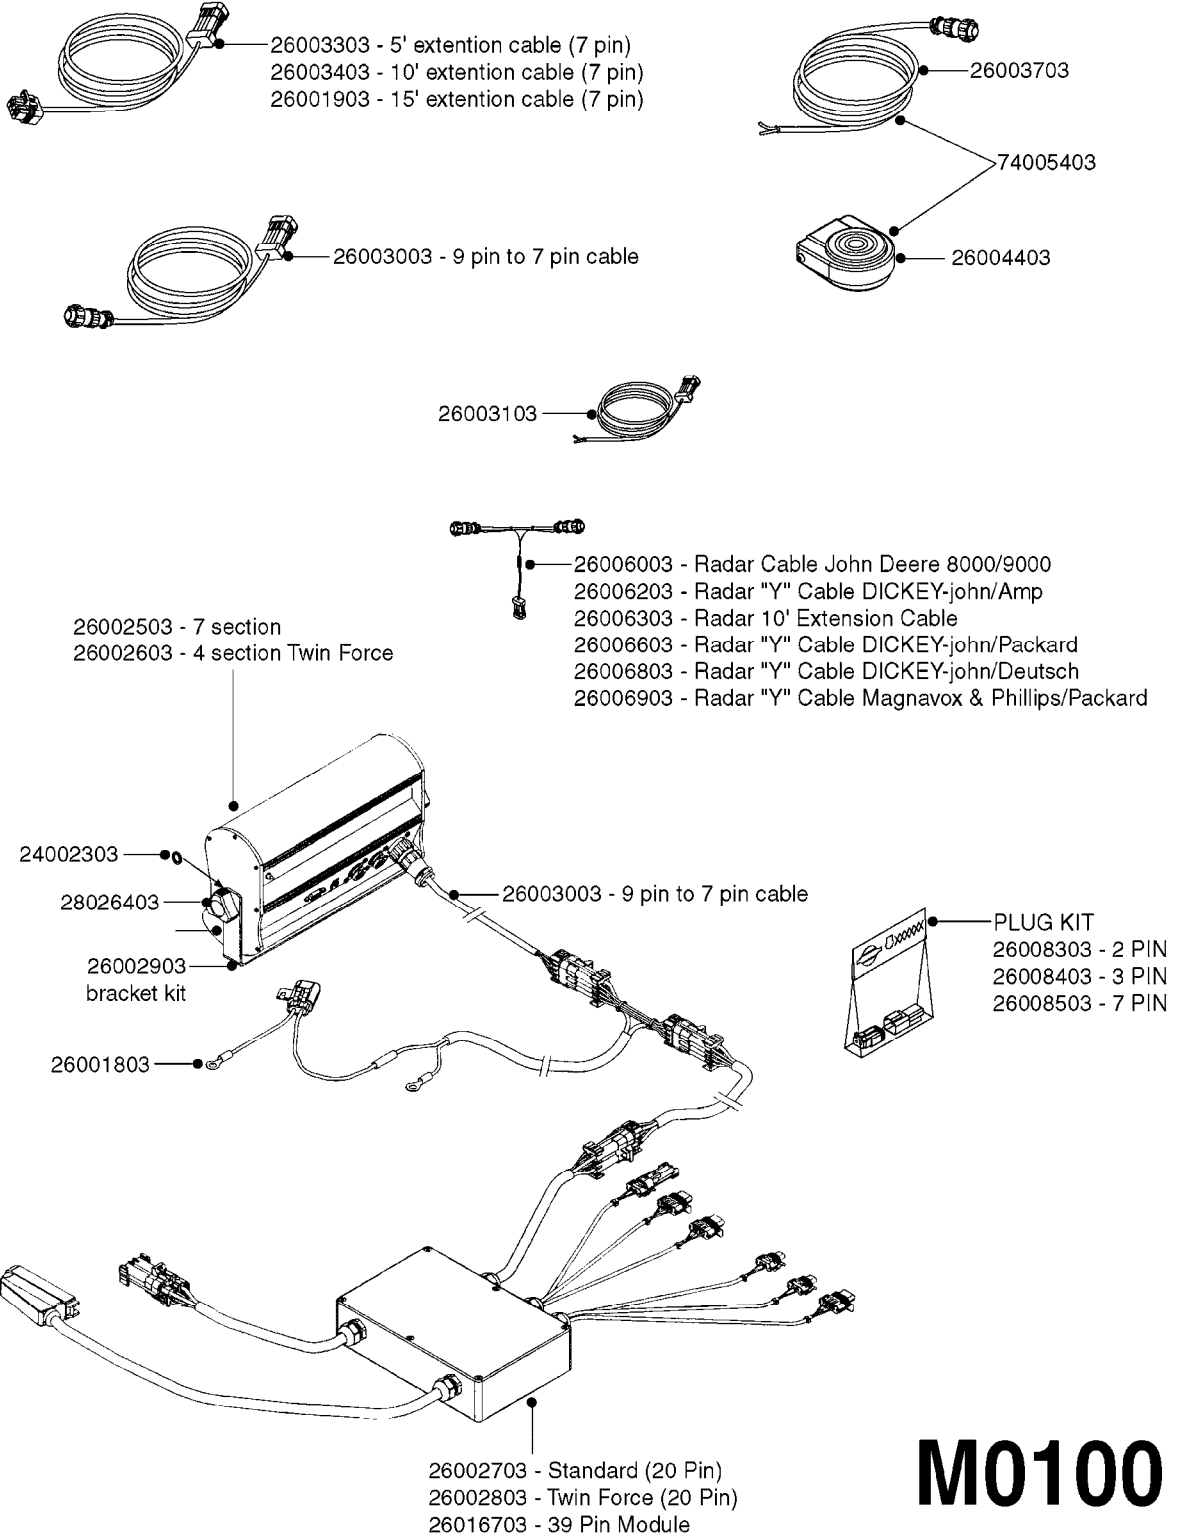

M0090

HC 2500/HM1500 DISPLAY/SCANBOX
M0090-HIN, 01:01:16

Page 1

Date 04.11.2017 13:17

parts-n°	order qty	description
142516	1	SCREW SET M10 BENT F. LOCKING
161411	1	MT.BRK. HC2500/HM1500 DISPLAY
26018300	1	ADAPTOR 2500 FOR SPRAYBOX II 39-PIN/REPLACES SCANBOX
260363	1	PLUG 2 POLE 12V
260827	1	PLUG F.EC ATTACHMENTS
261060	1	PLUG F.EC ATTACHMENTS
261589	1	FUSE 5 X 20 1.25 AMP
26176203	1	FUSE 5.0A QUICK-ACT.
261933	1	CABLE W/PLUG 2X25 L=71"
261934	1	CABLE W/PLUG 18X0.5MM L=79"
261935	1	SWITCH 2 POLE
261937	1	CIRCUIT BOARD F. SCANBOX
262099	1	PLUG SOCKET 3-POLE 2.5/3
450902	1	BOLT ALLEN HEAD M4 X 16MM
471055	1	WASHER D4.1/7.6 X 0.9
61029900	1	BRACKET FOR HC2500
731613	1	DISPLAY HC2500 NEW
731983	1	DISPLAY HM1500 REFURBISHED
732095	1	DISPLAY HM1500 NEW
732096	1	SCANBOX F.HM1500/HC2500
741580	1	PLUG 3-POLE 2.5/3
978045	1	DECAL QUICK GUIDE 1500/2500
978097	1	DECAL QUICK GUIDE 1500/2500 FR