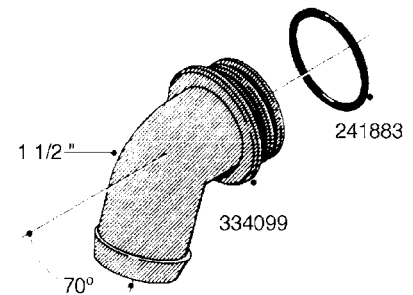

L0080

FITTINGS - S-53
L0080-HIN, 12:09:17

Page 1

Date 04.11.2017 13:17

Pos.	parts-n°	order qty	description
1	145995	1	FITT.DK S-53 FORK
2	241973	1	O-RING Ø3 X 44,2 70 SHORES NITRIL NITRIL (BLACK)
2	242353	1	O-RING D44.2X3.0 VITON F.S-67 VITON (BROWN)
3	242109	1	O-RING D32.2x3.0 NITRIL (BLACK)
3	242354	1	O-RING D32.2X3.0 VITON F.S-53 VITON (BROWN)
4	322103	1	FITT.DK S-53 BULKHEAD
5	322107	1	FITT.DK S-53 BULKHEAD NUT
6	322110	1	FITT.DK S-53 ELB. 1/2" BSP
7	322352	1	FITT.DK S-53 TEE
8	334229	1	FITT.DK S-53 STR.3/4"
9	334260	1	GASKET F. S-53 BULKHEAD
10	334564	1	FITT.DK S-67 TO S-53 ADAPTER
11	391100	1	FITT.DK S-53THREAD INS.1/2"BSP
12	726463	1	FITT.DK S53 BULKHEAD W/GASKET
13	726552	1	FIT.DK S-53X90 1/2" BSP,O-RING
14	726556	1	FITT.DK S-53 HB 1/2" W/O-RING
15	726558	1	FITT.DK S53 STR. 3/4" W.ORING
16	726559	1	FITT DK. S-53 HB 1" W/O-RING
17	726568	1	FITT.DK.S-53 HB 1/2"90 W/ORING
18	726570	1	FITT.DK S-53 ELB.3/4" W.ORING
19	726571	1	FITT.DK S-53 ELB.1", W ORING
20	726578	1	FITT.DK S53 PLUG WITH O-RING
21	728561	1	REDUCER S67M - S53F + O-RING