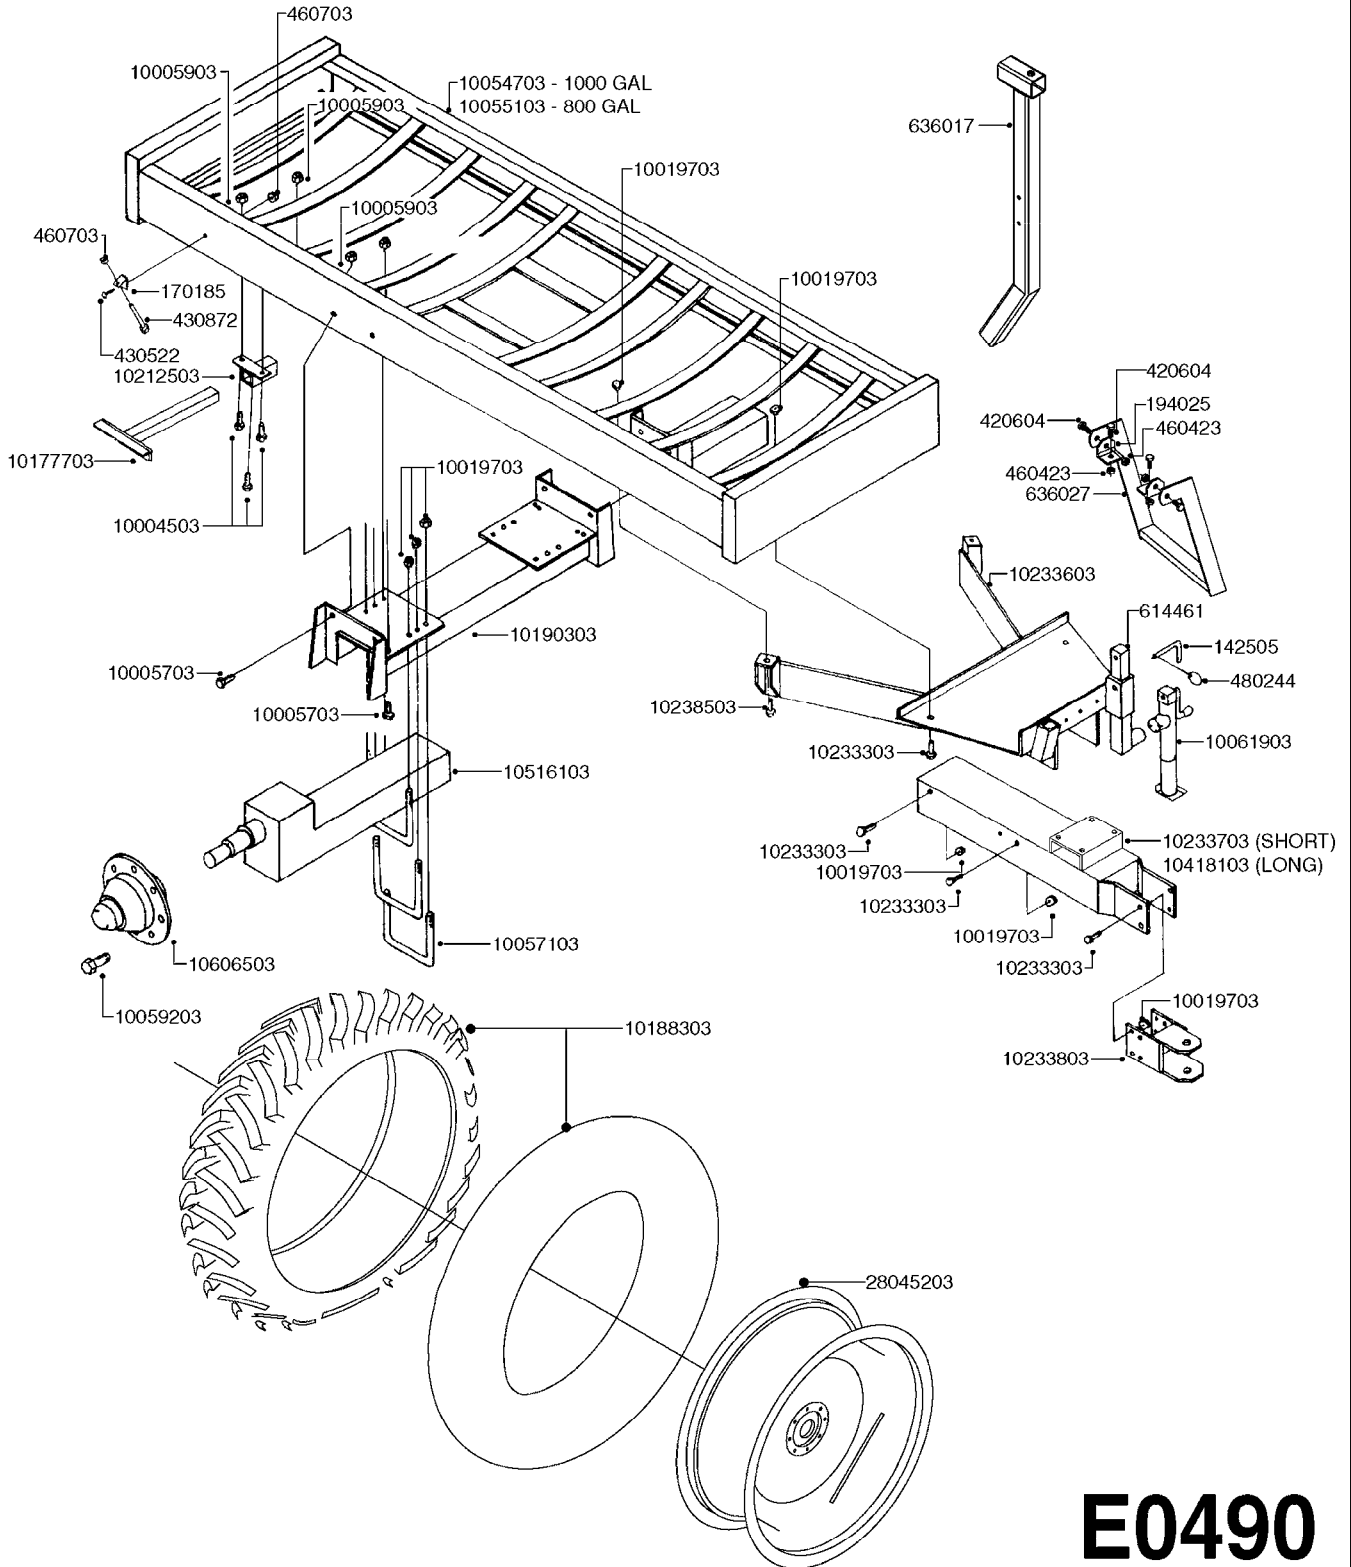

Page 1

Date 04.11.2017 13:16

parts-n°	order qty	description
321484	1	BUSHING THREADED F.NOZZ.TUBE
322114	1	NUT PLASTIC F.NOZZ.H
322116	1	BOLT PLASTIC F.NOZZ.H.
334874	1	NOZZLE HOLDER - TOP HALF
612872	1	NOZZLE TUBE 2 HOLE L-24"/50CM
612883	1	NOZZLE TUBE 3 HOLE L-44"/50CM
612894	1	NOZZLE TUBE 4 HOLE L-64"/50CM
612905	1	NOZZLE TUBE 5 HOLE L-83.5"/50C
613767	1	NOZZLE TUBE 1 HOLE L-13.875"
614610	1	NOZZLE TUBE 2 HOLE L-24"/SP20"
614611	1	NOZZLE TUBE 3 HOLE L-44"/SP20"
614612	1	NOZZLE TUBE 4 HOLE L-64"/SP20"
614613	1	NOZZLE TUBE 5 HOLE L-83.5"/20"
614638	1	NOZZLE TUBE 1 HOLE L-4.125"
614647	1	NOZZLE TUBE L=600mm NO HOLES
614648	1	NOZZLE TUBE L=1100mm NO HOLES
614649	1	NOZZLE TUBE L=1600mm NO HOLES
614650	1	NOZZLE TUBE L=2100mm NO HOLES
615468	1	NOZZLE TUBE MARKED 1" 24"
615469	1	NOZZLE TUBE MARKED 1" 44"
615470	1	NOZZLE TUBE MARKED 1" 54"
615471	1	NOZZLE TUBE MARKED 1" 64"
615472	1	NOZZLE TUBE MARKED 1" 74"
615473	1	NOZZLE TUBE MARKED 1" 92"
741685	1	NOZZLE HOLDER COMPLETE/5 PCS
741688	1	NOZZLE HOLDER COMPLETE/10PCS
741730	1	CLAMP,NZLE BKT BAG OF 5 50X30
741733	1	CLAMP,NZLE BKT BAG OF 10 50X30
741734	1	CLAMP,NZLE BKT BAG OF 5 50X50
741737	1	CLAMP,NZLE BKT BAG OF 10 50X50
741738	1	CLAMP,NZLE BKT BAG OF 5 80X60
741741	1	CLAMP,NZLE BKT BAG OF 10 80x60
741778	1	CLAMP,NZL BKT BAG OF 10 100x60
16110803	1	NOZZLE BRACKET VAR SPACINGS
33487300	1	NOZZLE HOLDER - BOTTOM HALF