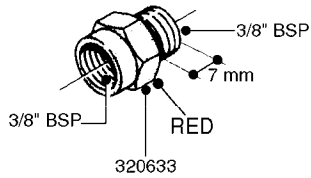

FITTINGS - HEXAGON NIPPLES
L0030-HIN, 01:01:16

Page 0
Date 04.11.2017 13:17

L0030

FITTINGS - HEXAGON NIPPLES
L0030-HIN, 01:01:16

Page 1
Date 04.11.2017 13:17

parts-n°	order qty	description
10015303	1	FITT.PO.HN 1.00X1.00 M1000
10425003	1	FITT.PO.HN 1.25X1.00 MCPHEE
320132	1	FITT.DK HN 1" BSP
320176	1	FITT.DK HN 3/8"X1/2" BSP
320445	1	FITT.DK HN 1/4"X3/8" BSP
320655	1	FITT.DK HN 1/2"-1/2" BSP
320692	1	FITT.DK HN 3/8'BSPX1/4'NPT
320703	1	FITT.DK HN 3/8BSP X1/2 &1/4NPT
320725	1	FITT.DK NIPPLE 3/8"-3/8" BSP
320902	1	FITT.DK HN 3/8'X 1/4' BSP
390232	1	FITT.DK HN 1-1/2' X 1-1/4' BSP
390276	1	FITT.DK HN 1'BSP