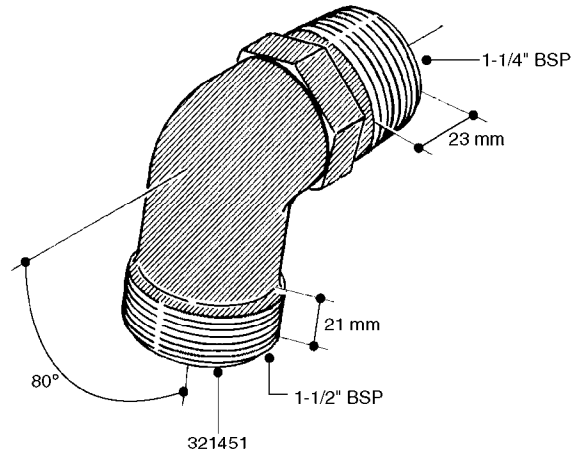

FITTINGS - HEXAGON NIPPLES
L0030-HIN, 01:01:16

Page 0
Date 04.11.2017 13:17

L0030

FITTINGS - HEXAGON NIPPLES
L0030-HIN, 01:01:16

Page 1
Date 04.11.2017 13:17

parts-n°	order qty	description
10015303	1	FITT.PO.HN 1.00X1.00 M1000
10425003	1	FITT.PO.HN 1.25X1.00 MCPHEE
320132	1	FITT.DK HN 1" BSP
320176	1	FITT.DK HN 3/8"X1/2" BSP
320445	1	FITT.DK HN 1/4"X3/8" BSP
320655	1	FITT.DK HN 1/2"-1/2" BSP
320692	1	FITT.DK HN 3/8'BSPX1/4'NPT
320703	1	FITT.DK HN 3/8BSP X1/2 &1/4NPT
320725	1	FITT.DK NIPPLE 3/8"-3/8" BSP
320902	1	FITT.DK HN 3/8'X 1/4' BSP
390232	1	FITT.DK HN 1-1/2' X 1-1/4' BSP
390276	1	FITT.DK HN 1'BSP