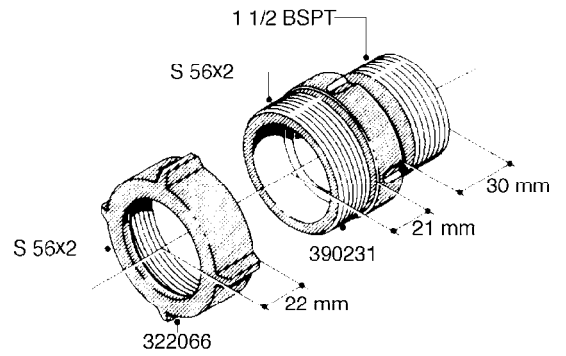

L0080

FITTINGS - S-53
L0080-HIN, 12:09:17

Page 1

Date 04.11.2017 13:17

Pos.	parts-n°	order qty	description
1	145995	1	FITT.DK S-53 FORK
2	241973	1	O-RING Ø3 X 44,2 70 SHORES NITRIL NITRIL (BLACK)
2	242353	1	O-RING D44.2X3.0 VITON F.S-67 VITON (BROWN)
3	242109	1	O-RING D32.2x3.0 NITRIL (BLACK)
3	242354	1	O-RING D32.2X3.0 VITON F.S-53 VITON (BROWN)
4	322103	1	FITT.DK S-53 BULKHEAD
5	322107	1	FITT.DK S-53 BULKHEAD NUT
6	322110	1	FITT.DK S-53 ELB. 1/2" BSP
7	322352	1	FITT.DK S-53 TEE
8	334229	1	FITT.DK S-53 STR.3/4"
9	334260	1	GASKET F. S-53 BULKHEAD
10	334564	1	FITT.DK S-67 TO S-53 ADAPTER
11	391100	1	FITT.DK S-53THREAD INS.1/2"BSP
12	726463	1	FITT.DK S53 BULKHEAD W/GASKET
13	726552	1	FIT.DK S-53X90 1/2" BSP,O-RING
14	726556	1	FITT.DK S-53 HB 1/2" W/O-RING
15	726558	1	FITT.DK S53 STR. 3/4" W.ORING
16	726559	1	FITT DK. S-53 HB 1" W/O-RING
17	726568	1	FITT.DK.S-53 HB 1/2"90 W/ORING
18	726570	1	FITT.DK S-53 ELB.3/4" W.ORING
19	726571	1	FITT.DK S-53 ELB.1", W ORING
20	726578	1	FITT.DK S53 PLUG WITH O-RING
21	728561	1	REDUCER S67M - S53F + O-RING