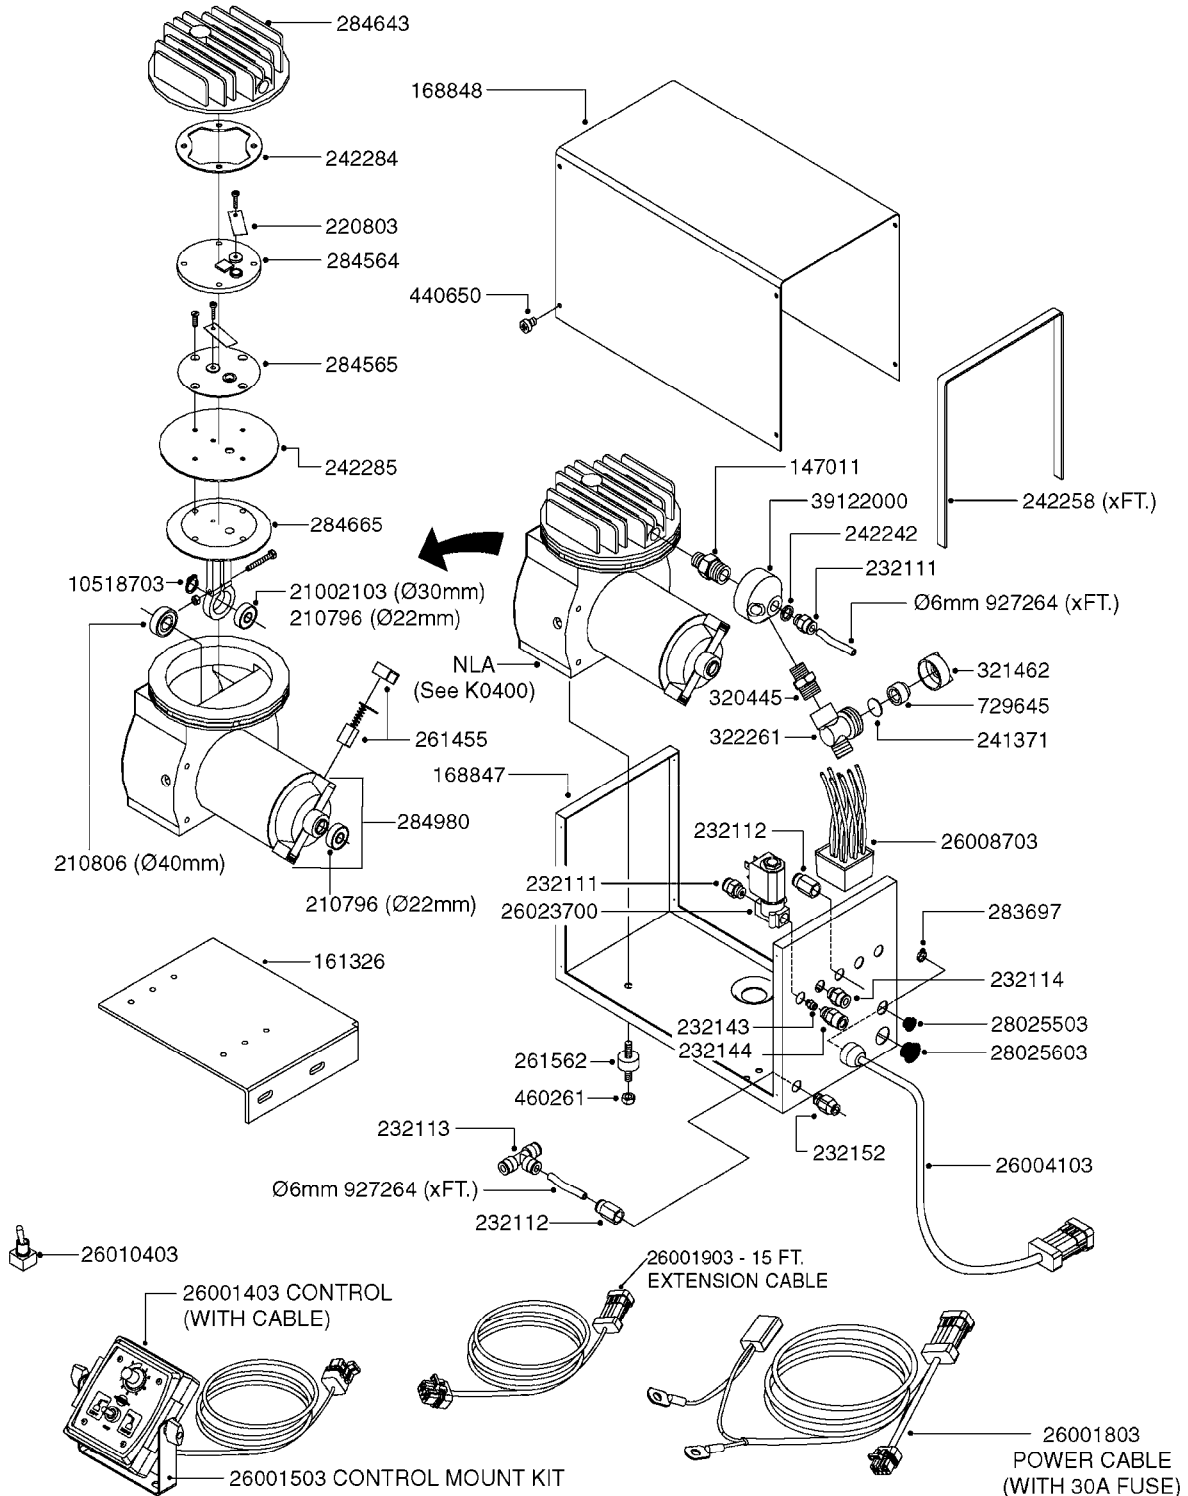

K0390

*Ø8mm 927306 (xFT.)
*Ø10mm 927330 (xFT.)

70019403 - COMPLETE ASSEMBLY

FOAM MARKER COMPRESSOR 2002
K0390-HIN, 01:01:16

Page 1
Date 04.11.2017 13:17

parts-n°	order qty	description
147011	1	HEX NIPPLE 3/8'X1/4'BSP BRASS
161326	1	MOUNT BKT. F. FOAM COMP.BOX 98
168847	1	ENCLOSURE LOWER F.MARKER
168848	1	COVER F. FOAM MARKER
210796	1	BEARING BALL D22/D8 X 7 608ZZ
210806	1	BEARING BALL D40/D17X12MM
220803	1	VALVE F. COMPRESSOR
232111	1	QUICK COUPLER 6MM X 1/8 EXT.
232112	1	QUICK COUPLER 6MM 1/8 INT.
232113	1	QUICK COUPLER 6MM T-PIECE
232114	1	COUPLER 1/8" THREADX8MM HOSE
232143	1	REDUCER 1/4'INT-1/8'EXT
232144	1	QUICK COUPLER 10MM X 1/4 EXT
232152	1	QUICK COUPLER 8MMX1/8 EXT.LONG
241371	1	DIAPHRAGM, NO-DRIP alt 241371
242242	1	O-RING F.AIR HOSE FITTING
242258	1	TRIM 3X10 SELF ADHESIVE 0012"
242284	1	HEAD GASKET F. COMPRESSOR
242285	1	DIAPHRAGM F. F/M COMP.
261455	1	BRUSH KIT-FOAM MARKER MOTOR
261562	1	RUBBER DAMPER 2XM6X25
283697	1	TIESTRAP 200MM
284564	1	PLATE F.COMPRESSOR HEAD
284565	1	PLATE F.COMPRESSOR HEAD
284643	1	COMPRESSOR HEAD F.FOAM MARKER
284665	1	CONNECTING ROD F.COMPRESSOR
284980	1	FLANGE REAR F. F.M.COMPRESSOR
320445	1	FITT.DK HN 1/4"X3/8" BSP
321462	1	CAP F.NO-DRIP ASSY.
322261	1	HOUSING F.SAFETY VALVE 3/8"
440650	1	SCREW 3.5x13 STAINLESS
460261	1	NUT HEX M6X1.00 LOCK DIN985 A2 SS
729645	1	NON-DRIP SPRING ASSY.GREEN 10
927264	1	HOSE R X PE D6/D4 X 0012"
927306	1	HOSE R X PE D8/D6 X 0012"BLACK
927330	1	HOSE R X PE D10/D8 X 012"BLACK
10518703	1	SNAP-RING OUTER 8X1
21002103	1	BEARING, 6200 2ZJEM (SKF)
26001403	1	HC FOAM MARKR CONSOLE VS3.0.00
26001503	1	HC FOAM MARKER CONSOLE MT.KIT
26001803	1	POWER CABLE
26001903	1	15' 7-PIN EXTENSION CABLE
26004103	1	FOAM MARKER CNTRL MOD CABL STD
26008703	1	FOAM MARKER CONTROL SCII
26010403	1	TOGGLE SWITCH MICRO-TRAK F.M.
26023700	1	SOLENOID VAL 12V 1/8' FLO '07
28025503	1	PLUG F.DRILLED HOLE 1/2"
28025603	1	PLUG F.DRILLED HOLE 3/4"
39122000	1	DISTR.HOUSING F.FOAM MARKER'07
70019403	1	FOAM MARKER COMPRESSOR KIT STD