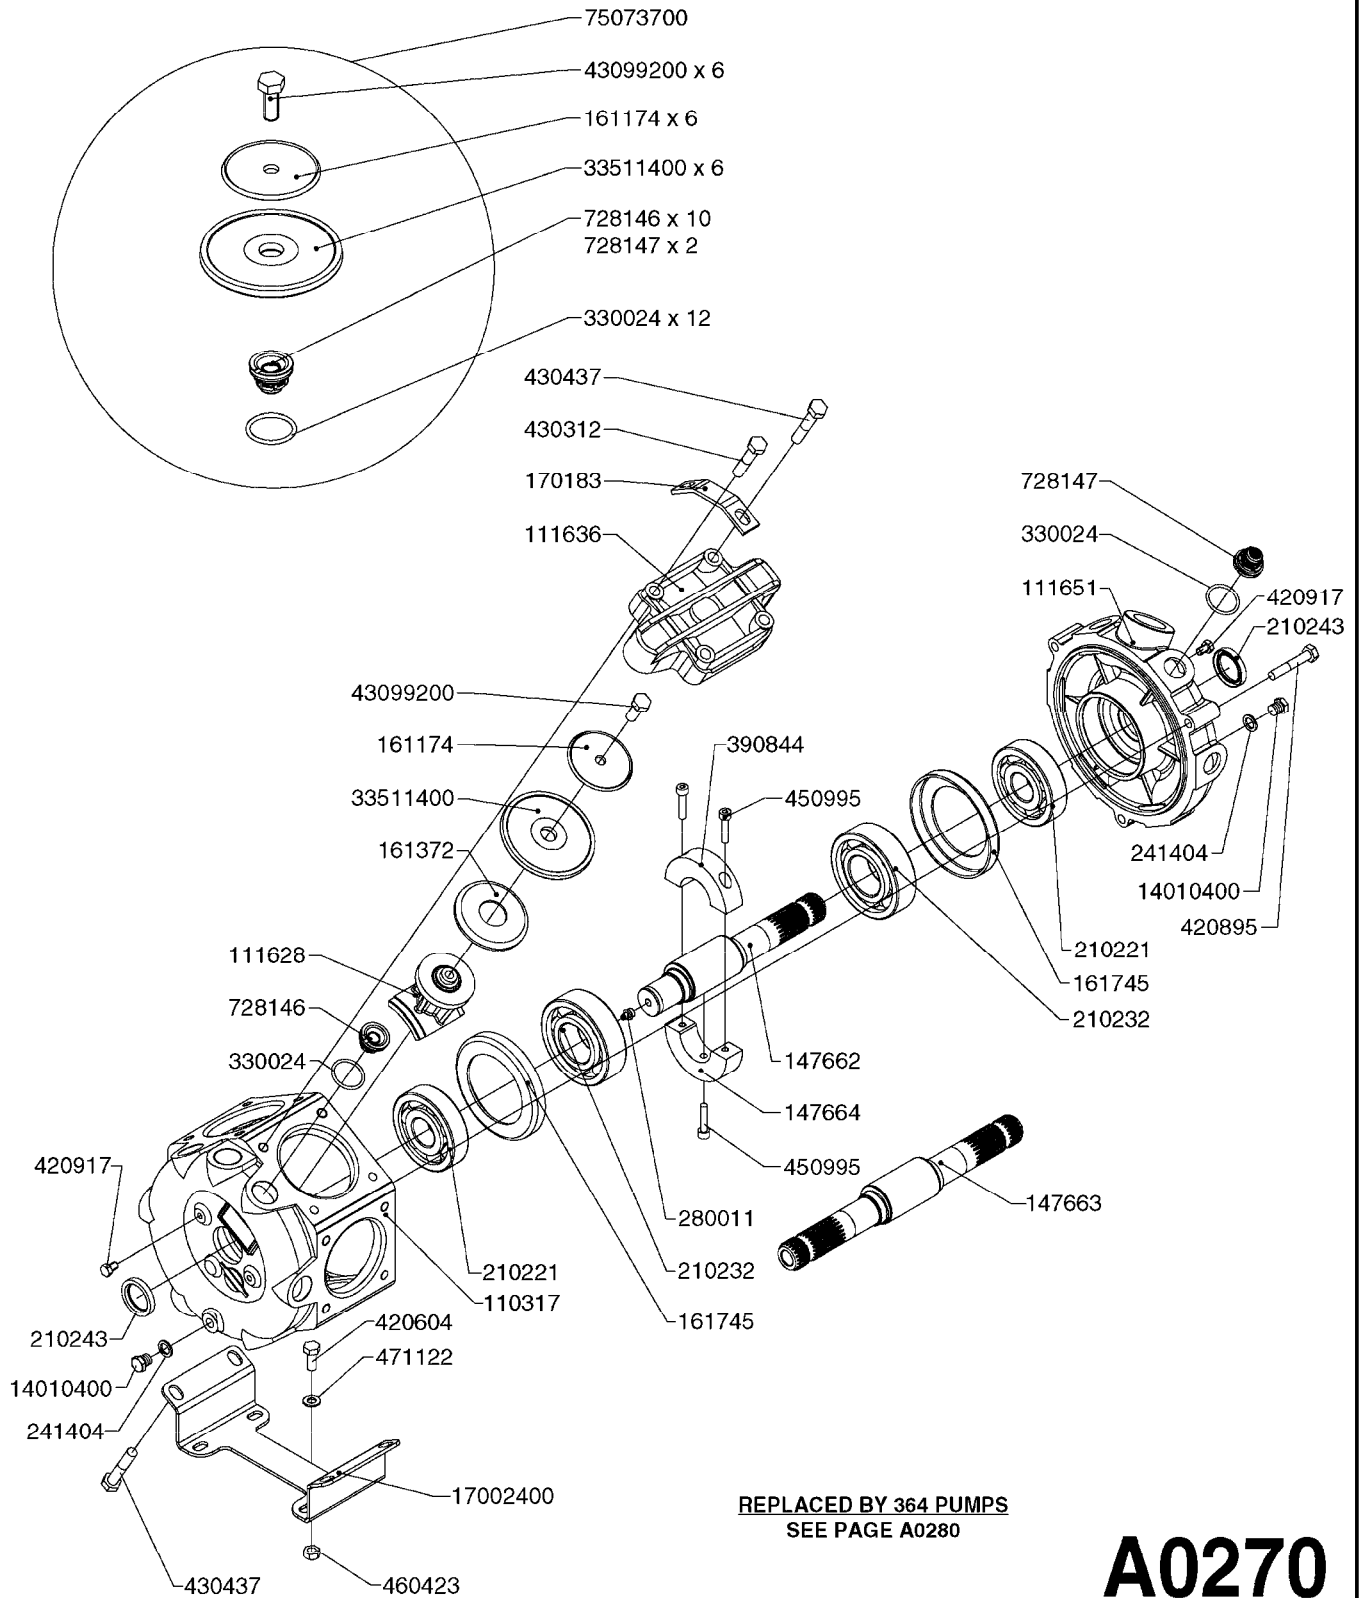

PUMP - 363/1000 RPM W/MOUNTING
A0270-HIN, 17:03:16

Page 1

Date 04.11.2017 13:16

parts-n°	order qty	description
110317	1	PUMP CASING MODEL 360/361 PNTD
111628	1	CONNECTING ROD 363/5.5 PUMP
111636	1	VALVE COVER 363 HEAVY DUTY
111651	1	CASTING F.363 1.5" PUMP(FRONT)
147662	1	CRANK SHAFT F.363/463-5.5MM
147663	1	CRANK SHAFT 363/463-5.5 THROUG
147664	1	COUNTERBALANCE 363/463 WEIGHT
161174	1	DIAPHRAGM DISC SS 361/363/364 PUMP
161372	1	DIAPHRAGM BACKING DISC,320-361
161745	1	METAL SPACER F.363/463
170183	1	LIFT STRAP F.PUMP 360/361/462
210221	1	BEARING BALL 6407
210232	1	BEARING BALL 6310
210243	1	SEAL OIL 35 X 47 X 7
241404	1	DOWTY SEAL 1/4"
280011	1	GREASE NIPPLE 1/8' SAE H TR
330024	1	O-RING D41,1/D34.5 X 3,5
390844	1	COUNTERBALANCE 363/463 POM
420604	1	BOLT HEX 8.8 DEL M10X25 FT DIN933
420895	1	BOLT HEX 8.8 RAW M10X60
420917	1	BOLT HEX 8.8 RAW M8X12 FT
430312	1	BOLT HEX 8.8 RAW M12X60
430437	1	BOLT HEX 8.8 RAW M12X65
450995	1	BOLT ALLEN M8X30 DIN 912 RAW
460423	1	NUT HEX M10X1.50 LOCK DIN985A2 SS
471122	1	WASHER, M10, Ø20/10.5X 2.0, SS
728146	1	VALVE FOR 361(726890/707932)
728147	1	VALVE FOR 361 WHITE WITH HOLE
14010400	1	PLUG 1/4" BSP
17002400	1	FOOT F. 36X PUMP, RED
33511400	1	DIAPHRAGM PUMP 361/361/363/364 PUR
43099200	1	BOLT HEX SS M12 X 30 DIN933 A4
75073700	1	PUMP KIT 361/363 "06"