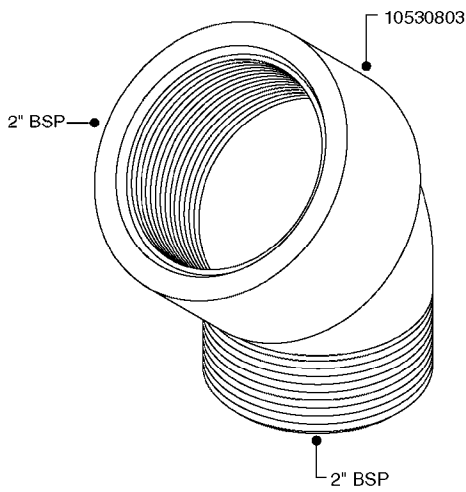

FITTINGS - HEXAGON NIPPLES
L0030-HIN, 01:01:16

Page 0
Date 04.11.2017 13:17

L0030

FITTINGS - HEXAGON NIPPLES
L0030-HIN, 01:01:16

Page 1
Date 04.11.2017 13:17

parts-n°	order qty	description
10015303	1	FITT.PO.HN 1.00X1.00 M1000
10425003	1	FITT.PO.HN 1.25X1.00 MCPHEE
320132	1	FITT.DK HN 1" BSP
320176	1	FITT.DK HN 3/8"X1/2" BSP
320445	1	FITT.DK HN 1/4"X3/8" BSP
320655	1	FITT.DK HN 1/2"-1/2" BSP
320692	1	FITT.DK HN 3/8'BSPX1/4'NPT
320703	1	FITT.DK HN 3/8BSP X1/2 &1/4NPT
320725	1	FITT.DK NIPPLE 3/8"-3/8" BSP
320902	1	FITT.DK HN 3/8'X 1/4' BSP
390232	1	FITT.DK HN 1-1/2' X 1-1/4' BSP
390276	1	FITT.DK HN 1'BSP