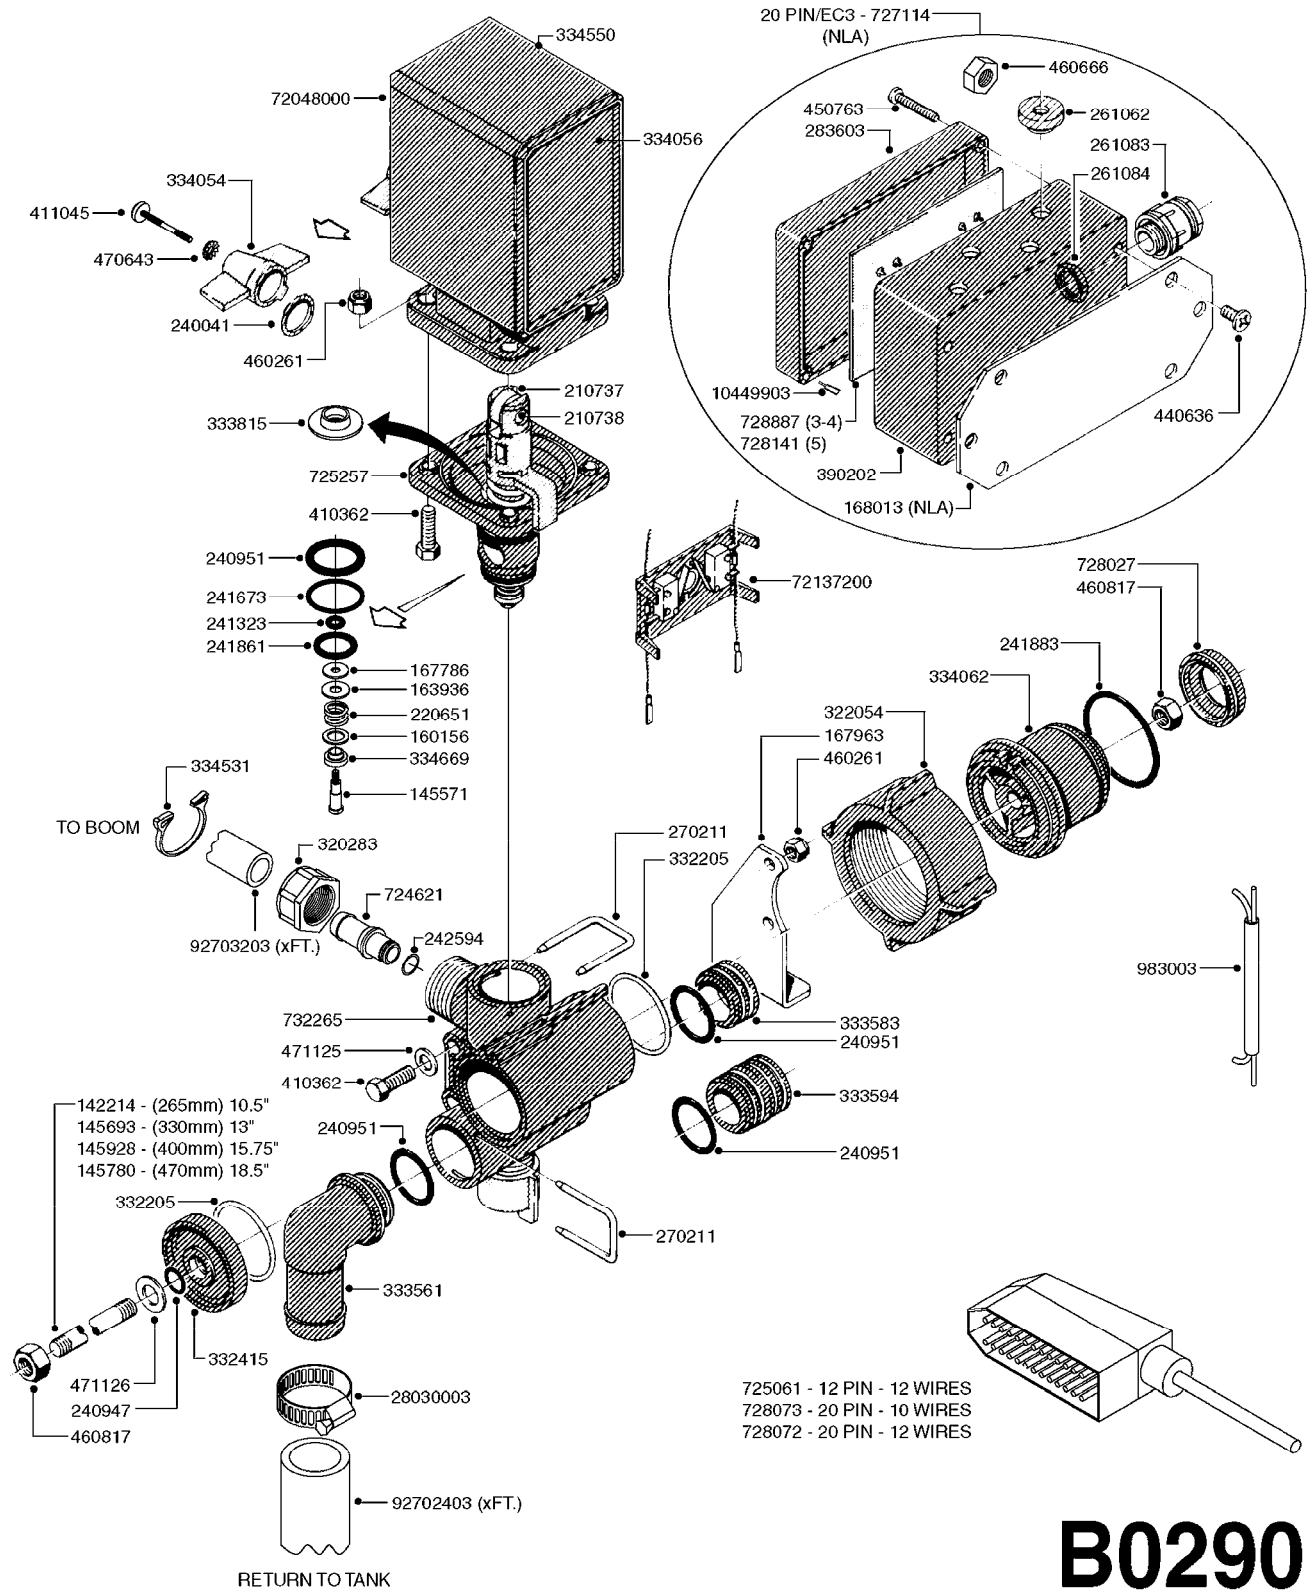

B0290

EC BOOM VALVE - ELEC. (RED GRP)
B0290-HIN, 01:01:16

Page

1

Date

04.11.2017 13:16

parts-n°	order qty	description
142214	1	STUD BOLT - M8X265, 3 SECTION
145571	1	STUD BOLT F/PNEUM. DISTRIBUTOR
145693	1	STUD BOLT - M8X330, 4 SECTION
145780	1	STUD BOLT - M8X470, 6 SECTION
145928	1	STUD BOLT - M8X400, 5 SECTION
160156	1	WASHER D14.1/D9.2X1 SS
163936	1	WASHER D15/D6.2X1
167786	1	WASHER D13/D4.2X1
167963	1	MOUNT BKT.F.EC BOOM SEC.
168013	1	MOUNT BRKT F.CONNECT BOX-NLA
210737	1	BEARING BALL D7 RSTO 5 TN
210738	1	PIN Ø7 L16
220651	1	SPRING PRESSURE D12.5/5
240041	1	O-RING D15,1/10,3 X 2,4
240947	1	O-RING D7.3X2.4 NITRIL
240951	1	O-RING D21.2X3 NITRIL
241323	1	O-RING D5.3X2.4 NITRIL
241673	1	O-RING D22.1X1.6
241861	1	O-RING D15.3X2.4 VITON
241883	1	O-RING D39.2X3 NITRIL 242020
242594	1	O-RING D14 X 1.78 SCH.70-EPDM
261062	1	GROMMET
261083	1	GROMMET (PLASTIC)F.ELEC.CABLE
261084	1	NUT F.261083 GROMMET
270211	1	FITT.DK S25 FORK L=37.5
283603	1	LID F. SQ.BOX 120X80X15 MM
320283	1	FITT.DK NUT 3/4"BSP
322054	1	UNION NUT BLACK S61 x 2
332205	1	O-RING D43/39XD2
332415	1	COVER
333561	1	FITT.DK ELB.1" EC RETURN
333583	1	END PIECE FOR BYPASS
333594	1	CONNECTING PIECE F. BYPASS
333815	1	DISTANCE RING
334054	1	GRIP F.MAN.OP.EC ON/OFF RED
334056	1	COVER F/MOTOR HOUSE EC DIST.
334062	1	CONNECT. BRANCH F/EC OP. UNIT
334531	1	CLAMP HOSE PLASTIC 3/4"
334550	1	MOTOR HOUSE SECT VALVE
334669	1	VALVE CONE D14/D7-SH 63 WHITE
390202	1	CONN.BOX EC OPER.UNIT
410362	1	BOLT HEX 8.8 SS M6X20
411045	1	SCREW M4 X 16MM STAINLESS
440636	1	SCREW SHEET-METAL 1/2" NO 12
450763	1	SCREW M4X25
460261	1	NUT HEX M6X1.00 LOCK DIN985 A2 SS
460666	1	NUT HEX M4
460817	1	NUT HEX M8 STAINLESS DIN 934
470643	1	WASHER LOCK
471125	1	WASHER M6U 6.4X14X1.2,A2 SS
471126	1	WASHER, M8, Ø16/ 8.4X 1.6, SS
724621	1	FITT.DK HB 3/4"ASSY F.3/4" NUT
725061	1	CABLE - EC 12WIRE L=6000mm
725257	1	SPINDLE SECT. F/EC DISTRIBUTOR
727114	1	CONNECTOR BOX WITH CABLE
728027	1	BUSHING WITH SEAT
728072	1	CABLE,20-PIN,6M EC/4
728073	1	CABLE,20-PIN,6M, EC/3
728141	1	CIRCUIT BOARD F.EC7 CONN. BOX
728887	1	CIRCUIT BOARD EC CONTROL
732265	1	DISTRIB HOUSING W/CONST PR RED