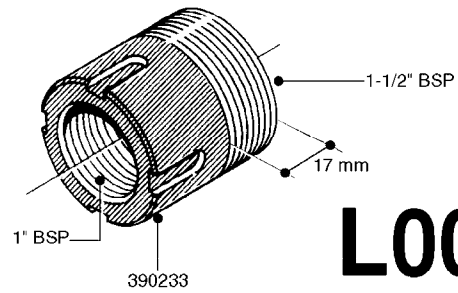

FITTINGS - HEXAGON NIPPLES
L0030-HIN, 01:01:16

Page 0
Date 04.11.2017 13:17

L0030

FITTINGS - HEXAGON NIPPLES
L0030-HIN, 01:01:16

Page 1
Date 04.11.2017 13:17

parts-n°	order qty	description
10015303	1	FITT.PO.HN 1.00X1.00 M1000
10425003	1	FITT.PO.HN 1.25X1.00 MCPHEE
320132	1	FITT.DK HN 1" BSP
320176	1	FITT.DK HN 3/8"X1/2" BSP
320445	1	FITT.DK HN 1/4"X3/8" BSP
320655	1	FITT.DK HN 1/2"-1/2" BSP
320692	1	FITT.DK HN 3/8'BSPX1/4'NPT
320703	1	FITT.DK HN 3/8BSP X1/2 &1/4NPT
320725	1	FITT.DK NIPPLE 3/8"-3/8" BSP
320902	1	FITT.DK HN 3/8'X 1/4' BSP
390232	1	FITT.DK HN 1-1/2' X 1-1/4' BSP
390276	1	FITT.DK HN 1'BSP