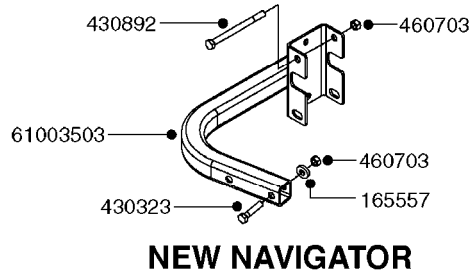

NK/LX/LY PRE-86