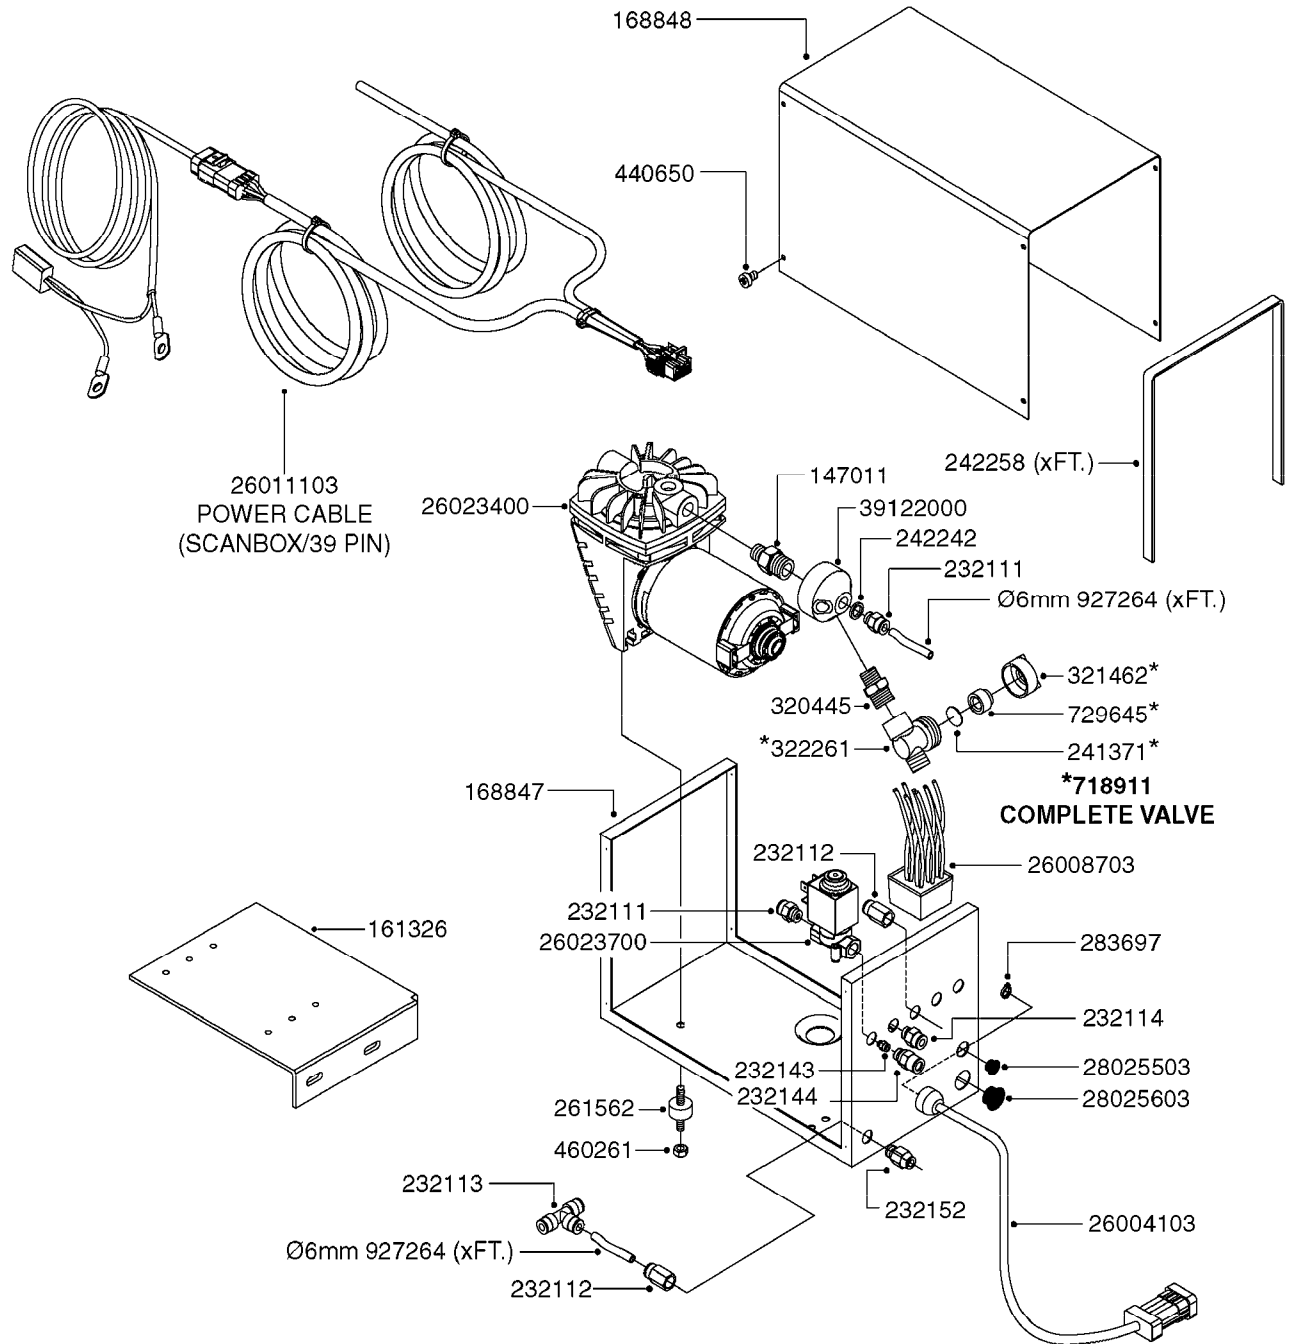

K0400

*Ø8mm 927306 (xFT.)
*Ø10mm 927330 (xFT.)

70062503 - COMPLETE ASSEMBLY

FOAM MARKER COMPRESSOR 2007
K0400-HIN, 01:01:16

Page 1
Date 04.11.2017 13:17

parts-n°	order qty	description
147011	1	HEX NIPPLE 3/8'X1/4'BSP BRASS
161326	1	MOUNT BKT. F. FOAM COMP.BOX 98
168847	1	ENCLOSURE LOWER F.MARKER
168848	1	COVER F. FOAM MARKER
232111	1	QUICK COUPLER 6MM X 1/8 EXT.
232112	1	QUICK COUPLER 6MM 1/8 INT.
232113	1	QUICK COUPLER 6MM T-PIECE
232114	1	COUPLER 1/8" THREADX8MM HOSE
232143	1	REDUCER 1/4'INT-1/8'EXT
232144	1	QUICK COUPLER 10MM X 1/4 EXT
232152	1	QUICK COUPLER 8MMX1/8 EXT.LONG
241371	1	DIAPHRAGM, NO-DRIP alt 241371
242242	1	O-RING F.AIR HOSE FITTING
242258	1	TRIM 3X10 SELF ADHESIVE 0012"
261562	1	RUBBER DAMPER 2XM6X25
283697	1	TIESTRAP 200MM
320445	1	FITT.DK HN 1/4"X3/8" BSP
321462	1	CAP F.NO-DRIP ASSY.
322261	1	HOUSING F.SAFETY VALVE 3/8"
440650	1	SCREW 3.5x13 STAINLESS
460261	1	NUT HEX M6X1.00 LOCK DIN985 A2 SS
718911	1	VALVE (SAFETY) F.MARKER
729645	1	NON-DRIP SPRING ASSY.GREEN 10
927264	1	HOSE R X PE D6/D4 X 0012"
927306	1	HOSE R X PE D8/D6 X 0012"BLACK
927330	1	HOSE R X PE D10/D8 X 012"BLACK
26004103	1	FOAM MARKER CNTRL MOD CABL STD
26008703	1	FOAM MARKER CONTROL SCII
26011103	1	FOAMER POWER/CONTROL CABLE 39P
26023400	1	COMPRESSOR F.FOAM MARKER CM40
26023700	1	SOLENOID VAL 12V 1/8' FLO '07
28025503	1	PLUG F.DRILLED HOLE 1/2"
28025603	1	PLUG F.DRILLED HOLE 3/4"
39122000	1	DISTR.HOUSING F.FOAM MARKER'07
70062503	1	FOAM MARKER COMPRESSOR,STD,39P