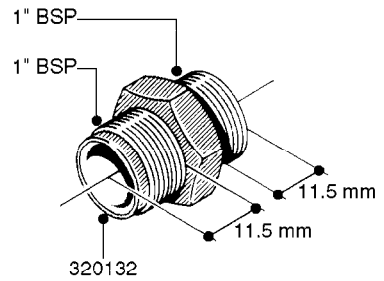

FITTINGS - HEXAGON NIPPLES
L0030-HIN, 01:01:16

Page 0
Date 04.11.2017 13:17

L0030

FITTINGS - HEXAGON NIPPLES
L0030-HIN, 01:01:16

Page 1
Date 04.11.2017 13:17

parts-n°	order qty	description
10015303	1	FITT.PO.HN 1.00X1.00 M1000
10425003	1	FITT.PO.HN 1.25X1.00 MCPHEE
320132	1	FITT.DK HN 1" BSP
320176	1	FITT.DK HN 3/8"X1/2" BSP
320445	1	FITT.DK HN 1/4"X3/8" BSP
320655	1	FITT.DK HN 1/2"-1/2" BSP
320692	1	FITT.DK HN 3/8'BSPX1/4'NPT
320703	1	FITT.DK HN 3/8BSP X1/2 &1/4NPT
320725	1	FITT.DK NIPPLE 3/8"-3/8" BSP
320902	1	FITT.DK HN 3/8'X 1/4' BSP
390232	1	FITT.DK HN 1-1/2' X 1-1/4' BSP
390276	1	FITT.DK HN 1'BSP