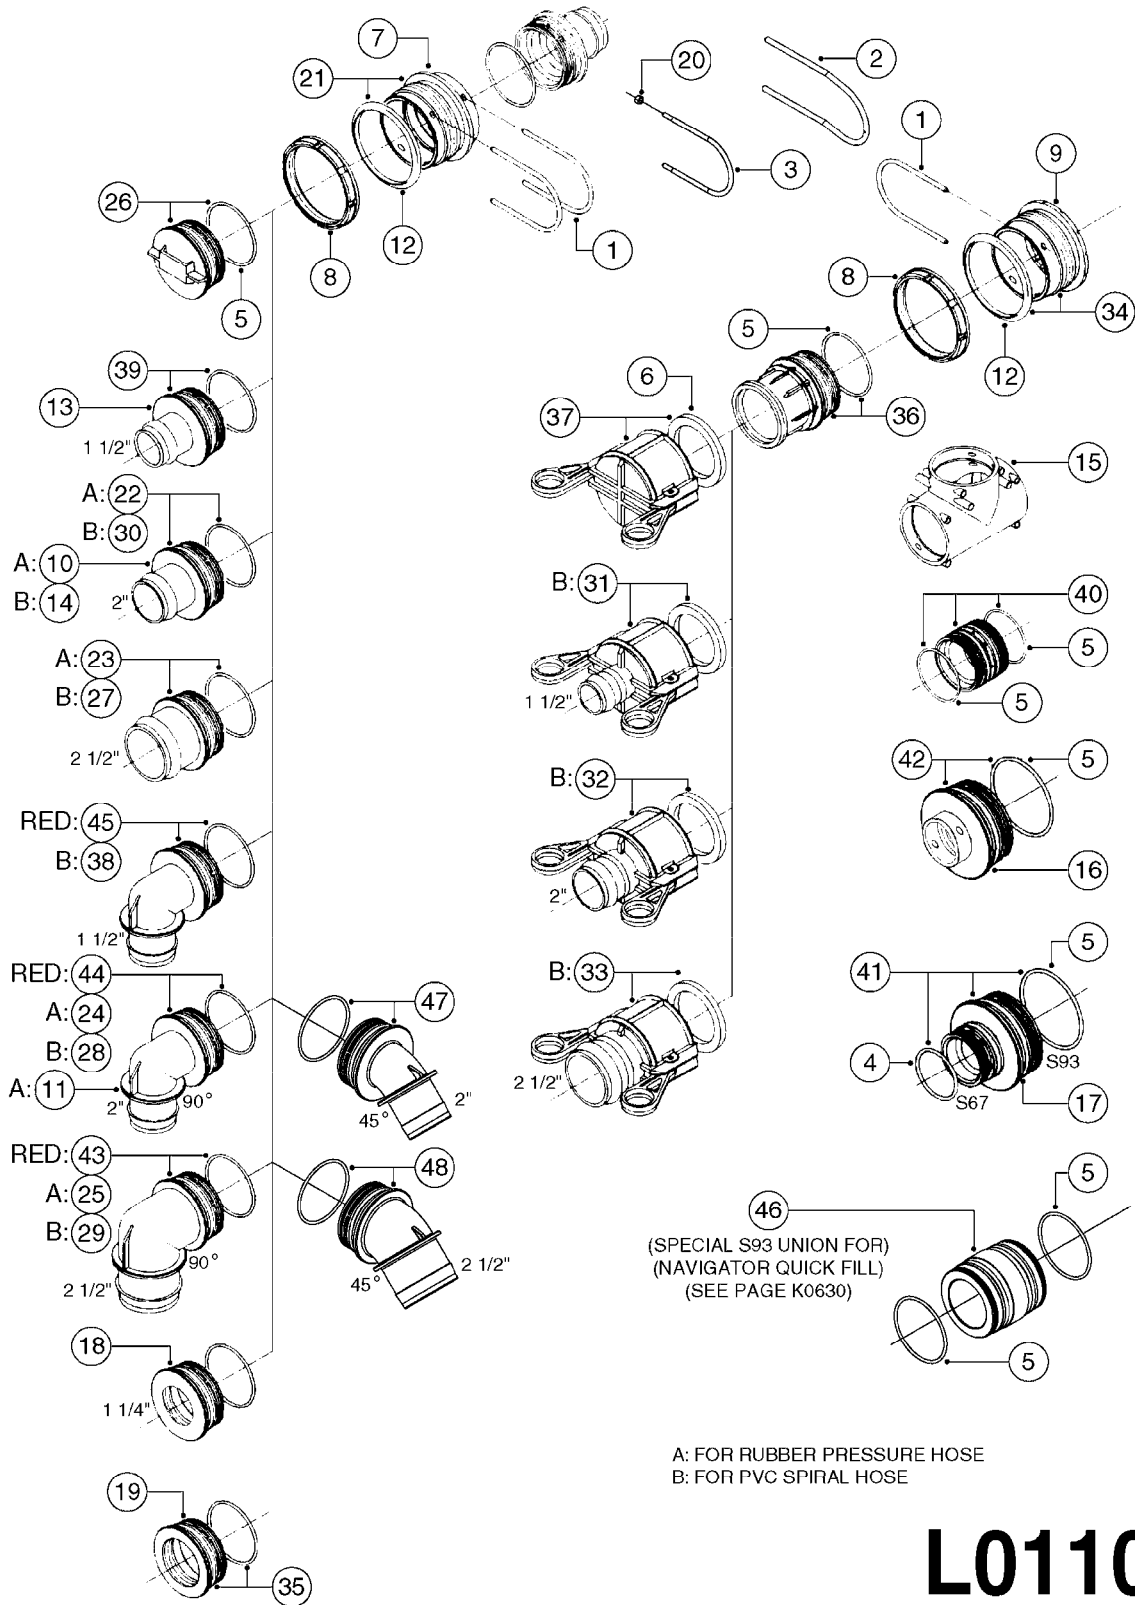

A: FOR RUBBER PRESSURE HOSE
B: FOR PVC SPIRAL HOSE

L0100

FITTINGS - S-67
L0100-HIN, 12:09:17

Page 1
Date 04.11.2017 13:17

Pos.	parts-n°	order qty	description
1	145996	1	FITT.DK S-67 FORK
2	241973	1	O-RING Ø3 X 44,2 70 SHORES NITRIL NITRIL (BLACK)
2	242353	1	O-RING D44.2X3.0 VITON F.S-67 VITON (BROWN)
3	242092	1	O-RING D69.5X3 NITRIL (BLACK)
3	242351	1	O-RING D69.5X3.0 VITON F.S-93 VITON (BROWN)
4	322104	1	FITT.DK S-67 BULKHEAD
5	322108	1	FITT.DK S-67 BULKHEAD NUT
6	322224	1	FITT.DK S-67 TEE
7	322325	1	FITT.DK S-67 X 1-1/2"BSP LONG
8	334231	1	HOSE TAIL S67 STRAIGHT 1"
9	334233	1	HOSE TAIL S67 1"1/2 STRAIGHT
10	334245	1	HOSE TAIL 90° S67 1"1/2
11	334261	1	GASKET F. S-67 BULKHEAD
12	334444	1	HOSE TAIL S67 1"1/2 STRAIGHT
13	334445	1	HOSE TAIL 90° S67 1"1/2
14	334564	1	FITT.DK S-67 TO S-53 ADAPTER
15	334573	1	CONNECTING PIECE S67-S67
16	334601	1	FITTING S93M- S67F
17	334634	1	FITT.DK ADAPTER S-93M S67M
18	461217	1	NUT HEX M5 LOCK
19	726464	1	FITTING S67 BULKHEAD WITH GASKET
20	726560	1	FITT.DK S-67 STR.1" W.O'RING
21	726561	1	FITT.DK S-67 STR.1-1/4" O'RING
22	726562	1	FITT.DK.S-67 HB 1-1/2"W.O-RING
23	726572	1	FITT.DK S-67 1" ELBOW 90 ASSY.
24	726573	1	FITT. S67 5/4" 90° W/O-RING
25	726574	1	FITT.DK S67X90,1.5HB PRESSURE
26	726579	1	FITT. S67 PLUG W/O-RING
27	726695	1	FITT.DK S-67 X 1"BSP W.ORING
28	727223	1	FITT.S67 1.5" STRAIT S W/ORING
29	727224	1	FITT.DK S67X90,1.5HB SUCTION
30	728526	1	FITT.DK S-67 CONNECT W. ORINGS
31	728527	1	ADAPTER S67M TO S93M W/ORING
32	728561	1	REDUCER S67M - S53F + O-RING
33	728562	1	FITTING S93M-S67F+O-RING
34	728578	1	FITT.DK S-67X1-1/2"BSP LG W/OR
35	14012200	1	FITT.DK S-67 FORK W/M5 THREADS
36	33509700	1	HOSE TAIL 45° S67 1"1/4
37	72433000	1	HOSE TAIL 45° S67 1" + O-RING FOR PRESSURE
38	72433100	1	FITT.DK S-67 45° 1-1/4"W/ORING
39	72433200	1	HOSE TAIL 45° S67 1"1/2+O-RING
40	72433400	1	FITT.S67 1-1/2" 45°BSP W/ORING