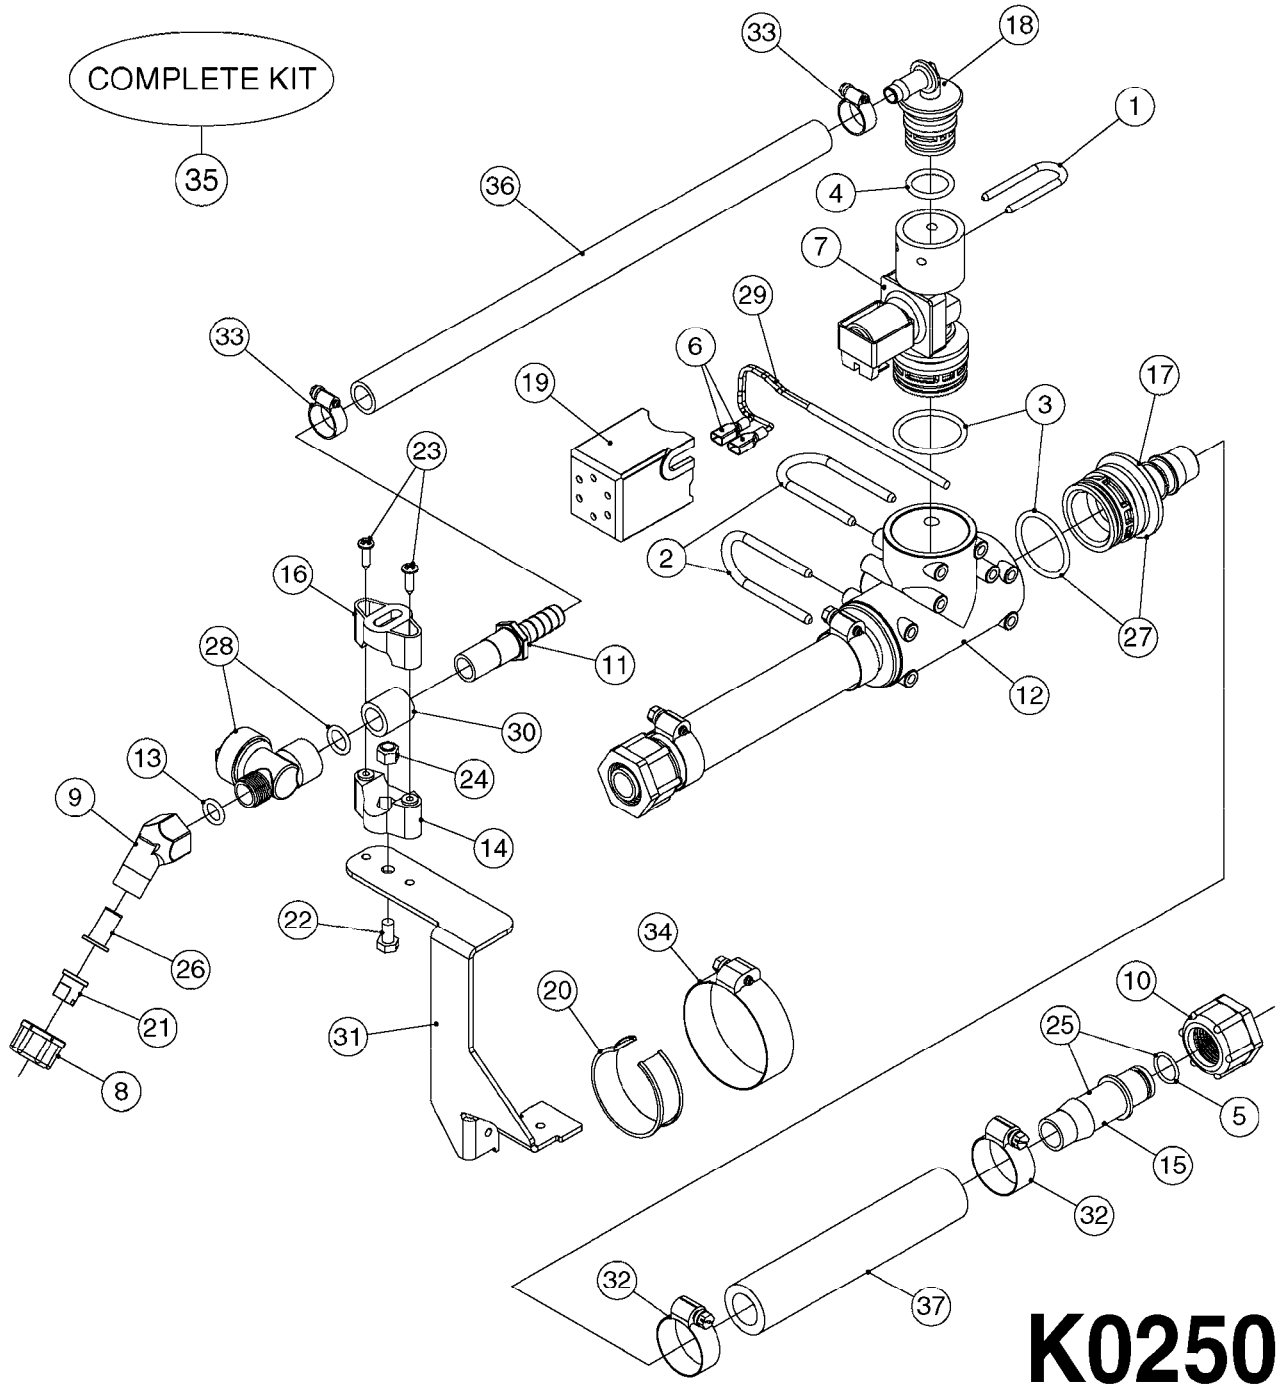

K0250

ELECTRIC END NOZZLE KIT '09
K0250-HIN, 01:01:16

Page 1
Date 04.11.2017 13:17

Pos.	parts-n°	order qty	description
1	145994	1	FITT.DK S-40 FORK
2	145995	1	FITT.DK S-53 FORK
3	242354	1	O-RING D32.2X3.0 VITON F.S-53
4	242355	1	O-RING D19.2X3.0 VITON F.S-40
5	242594	1	O-RING D14 X 1.78 SCH.70-EPDM
6	261539	1	SPADE F.ELEC CONNEX BLUE INSUL
7	262104	1	VALVE, SOLENOID, S53/S40
8	320187	1	FITT.DK CAP 3/8" BSP BLACK
9	320191	1	FITT.DK ELB 3/8' BSP 45 DEGREE
10	320283	1	FITT.DK NUT 3/4"BSP
11	320891	1	FITT.DK HB 3/8'- 3/8' BSP
12	322352	1	FITT.DK S-53 TEE
13	330013	1	O-RING D15/D10X2.5 F.3/8"NUT
14	333012	1	NOZZLE HOLD. UPPER PART
15	334044	1	FITT.DK HB 3/4' F. 3/4' CAP
16	334220	1	YOKE, UPPER NOZZLE BODY
17	334229	1	FITT.DK S-53 STR.3/4"
18	334237	1	FITT.DK S-40 ELB.3/8"
19	334965	1	COVER FOR S53 SOLENOID VALVE
20	341291	1	RUBBER HOSE CLAMP COVER 130MM
21	370392	1	NOZZLE END FAN 1850-G 300
22	410546	1	SCREW HEX M6X12 A2 SS DIN933
23	440665	1	SCREW M4.2X16 STAINLESS
24	460261	1	NUT HEX M6X1.00 LOCK DIN985 A2 SS
25	724621	1	FITT.DK HB 3/4"ASSY F.3/4" NUT
26	725042	1	SCREEN 80 MESH W.GASKET, RED
27	726558	1	FITT.DK S53 STR. 3/4" W. ORING
28	729610	1	NOZZLE ASSY. NON DRIP 3/8 THRD
29	983087	1	ELEC. CABLE 2 WIRE X 0.75MM
30	10631003	1	HOSE R X CLEAR BRAID.X 1/2 12"
31	16110803	1	NOZZLE BRACKET VAR SPACINGS
32	28029903	1	CLAMP HOSE GEAR P3/4"-S1" 6712
33	28044903	1	CLAMP HOSE GEAR P3/8" 6706
34	28047003	1	CLAMP HOSE GEAR 30 X 50 6732
35	82613203	1	ELECTRIC END NOZZLE KIT 2009
36	92701703	1	HOSE R X3/8" X300PSI WP X0012"
37	92703203	1	HOSE R X3/4" X300PSI WP X0012"