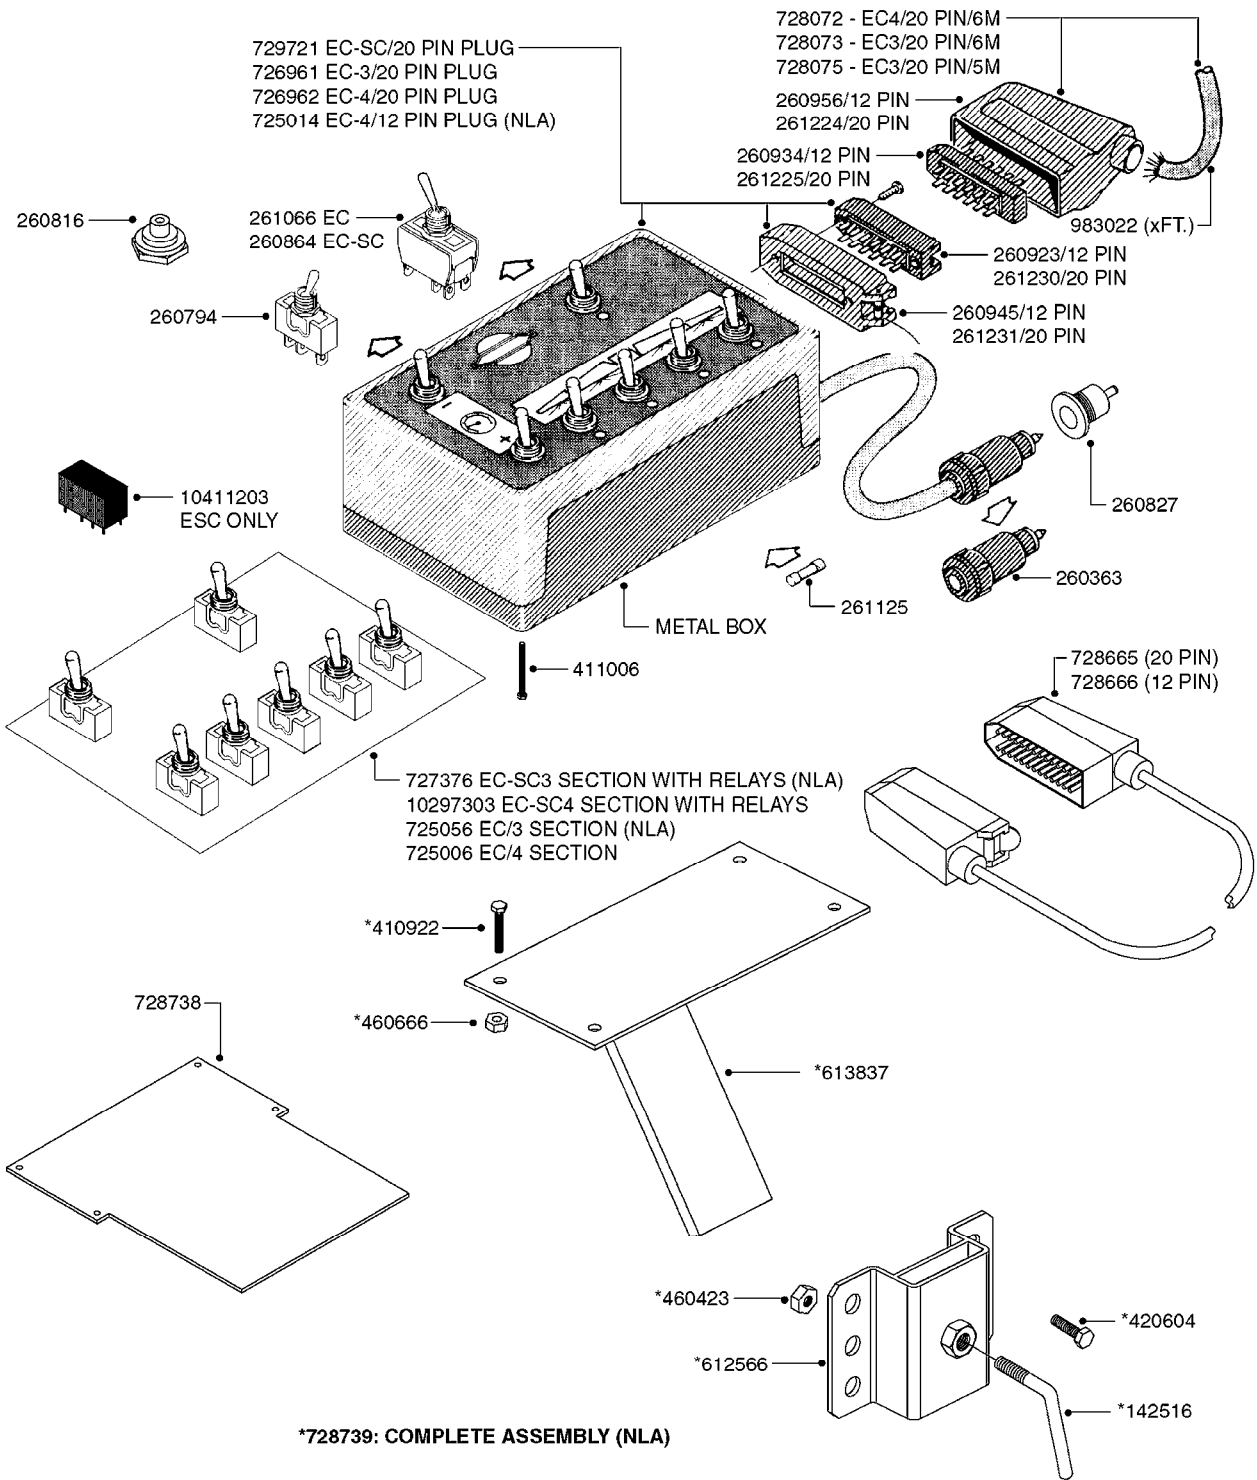

*728739: COMPLETE ASSEMBLY (NLA)

COMPLETE ASSEMBLIES
WHOLEGOODS ITEMS

B0390

CONTROL BOX F/EC+EC-SC
B0390-HIN, 01:01:16

Page 1
Date 04.11.2017 13:16

parts-n°	order qty	description
142516	1	SCREW SET M10 BENT F. LOCKING
260363	1	PLUG 2 POLE 12V
260794	1	SWITCH F.PRESS ADJ.EC CONTROL
260816	1	CAP W/RUBBER BOOT F.EC SWITCH
260827	1	PLUG F.EC ATTACHMENTS
260864	1	SWITCH F.HY BOOM CONTROL BOX
260923	1	PLUG INSERT 12 POLE FEMALE
260934	1	PLUG INSERT 12 POLE MALE
260945	1	PLUG HOUSE 12 POLE FEMALE
260956	1	PLUG HOUSE 12 POL.MALE
261066	1	SWITCH 2 POLE
261125	1	FUSE 5 X 20 500mA
261224	1	PLUG HOUSING F/20 POLE MALE
261225	1	PLUG INSERT 20 POLE MALE
261230	1	PLUG INSERT 20 POLE FEMALE
261231	1	PLUG HOUSING 20 POLE FEMALE
410922	1	CYL.SKR 8.8 DEL M4X20 RST
411006	1	SCREW M4X40 SLOTTED
420604	1	BOLT HEX 8.8 DEL M10X25 FT DIN933
460423	1	NUT HEX M10X1.50 LOCK DIN985A2 SS
460666	1	NUT HEX M4
612566	1	MOUNT BRACKET F.FAN CABLE ASSY
613837	1	MOUNT PLATE FOR EC CONTROL BOX
725006	1	CIRCUIT BOARD 4 VALVE
725014	1	CONTROL BOX EC 4 SEC./12 PIN
725056	1	PRINTED CIRC.W SW 3WAY 726961
726961	1	CONTROL BOX EC 3 SEC./20 PIN
726962	1	CONTROL BOX EC 4 SEC./20 PIN
727376	1	CIRCUIT BOARD F.ESC 3 BANK
728072	1	CABLE,20-PIN,6M EC/4
728073	1	CABLE,20-PIN,6M, EC/3
728075	1	CABLE F.CONTROL BOX 5M EC/3
728665	1	CABLE EXT.-QUICK ATTACH 20 PIN
728666	1	CABLE-QUICK ATTACH 12 PIN
728738	1	DOUB.CONT.BOX & OR F/M PLATE
728739	1	IN CAB CONTROL MOUNT KIT
729721	1	CONTROL BOX ESC3
983022	1	WIRE 12 x 0.5 x 2MM x 12"
10297303	1	CIRCUIT BOARD FOR T.M.S.
10411203	1	RELAY T-82