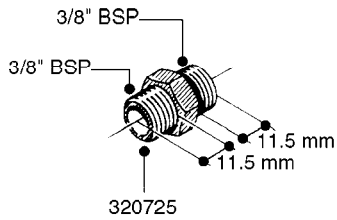

FITTINGS - HEXAGON NIPPLES
L0030-HIN, 01:01:16

Page 0
Date 04.11.2017 13:17

L0030

FITTINGS - HEXAGON NIPPLES
L0030-HIN, 01:01:16

Page 1
Date 04.11.2017 13:17

parts-n°	order qty	description
10015303	1	FITT.PO.HN 1.00X1.00 M1000
10425003	1	FITT.PO.HN 1.25X1.00 MCPHEE
320132	1	FITT.DK HN 1" BSP
320176	1	FITT.DK HN 3/8"X1/2" BSP
320445	1	FITT.DK HN 1/4"X3/8" BSP
320655	1	FITT.DK HN 1/2"-1/2" BSP
320692	1	FITT.DK HN 3/8'BSPX1/4'NPT
320703	1	FITT.DK HN 3/8BSP X1/2 &1/4NPT
320725	1	FITT.DK NIPPLE 3/8"-3/8" BSP
320902	1	FITT.DK HN 3/8'X 1/4' BSP
390232	1	FITT.DK HN 1-1/2' X 1-1/4' BSP
390276	1	FITT.DK HN 1'BSP