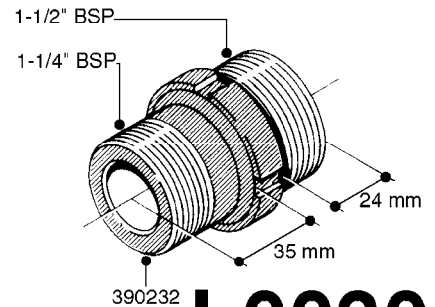

FITTINGS - HEXAGON NIPPLES
L0030-HIN, 01:01:16

Page 0
Date 04.11.2017 13:17

L0030