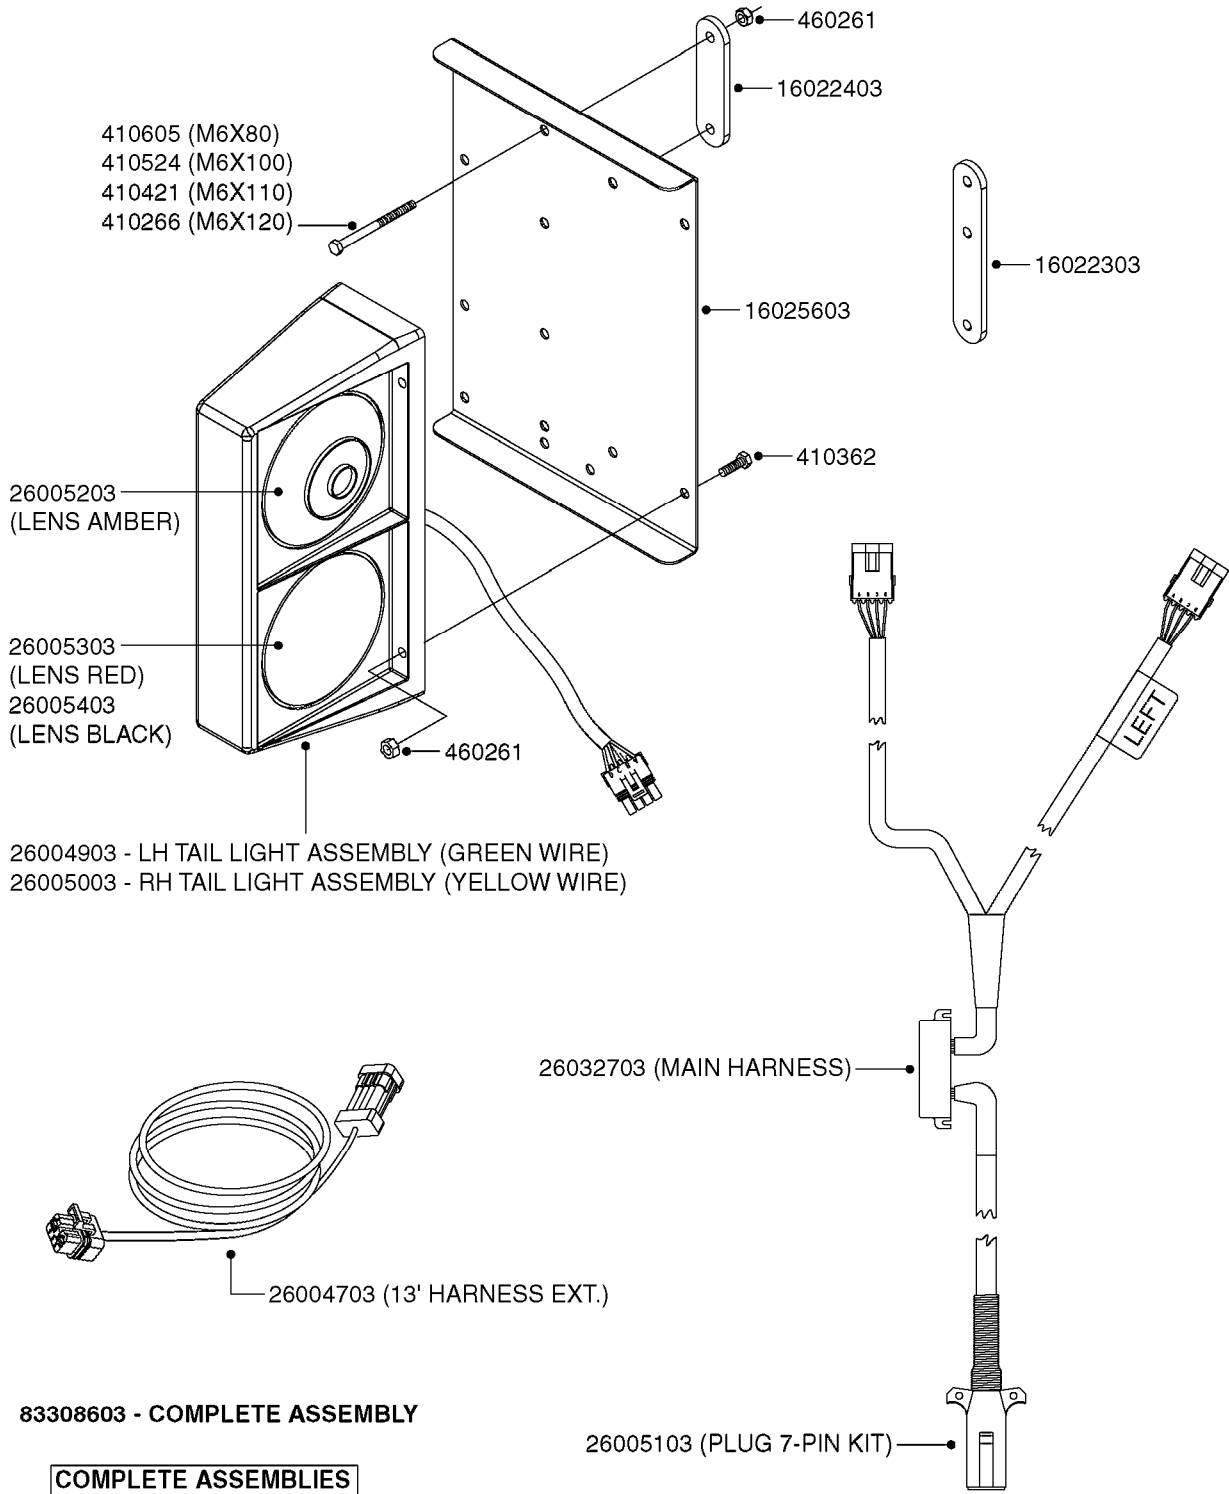

COMPLETE ASSEMBLIES
WHOLEGOODS ITEMS

M0160

TRAFFIC LIGHT KIT
M0160-HIN, 17:08:17

Page 1
Date 04.11.2017 13:17

parts-n°	order qty	description
410266	1	BOLT HEX 8.8 DEL M6X120
410362	1	BOLT HEX 8.8 SS M6X20
410421	1	BOLT HEX M6X110 DIN931-A2 SS
410524	1	BOLT HEX 8.8 DEL M6X100
410605	1	BOLT HEX 8.8 DEL M6X80
460261	1	NUT HEX M6X1.00 LOCK DIN985 A2 SS
16022303	1	BRACKET 100MM TUBE
16022403	1	BRACKET 60MM TUBE
16025603	1	BRACKET TAIL LIGHT DUAL LAMP
26004703	1	HARNESS 13' EXT 4 WIRE WP
26004903	1	TAIL LIGHT GREEN WIRE LH
26005003	1	TAIL LIGHT YELLOW WIRE RH
26005103	1	PLUG 7-PIN AG TAIL LIGHT
26005203	1	LENS AMBER BEFORE 2009
26005303	1	LENS RED BEFORE 2009
26005403	1	LENS BLACK BEFORE 2009
26032703	1	HARNESS COMPLETE, TAIL LIGHT, 2013
83308603	1	TRAFFIC LIGHT KIT