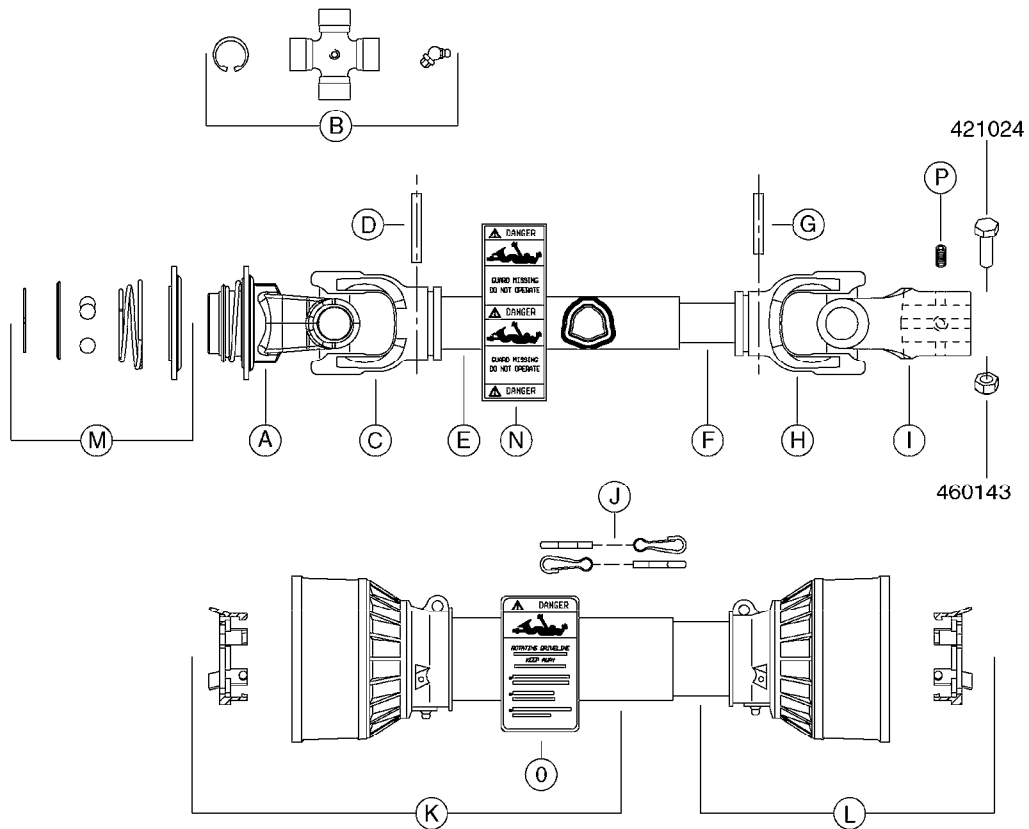

* Supplier changed in 2011 - see page A0580 for "AMA" PTO's (yellow and black shields).

A0510

PTO SHAFTS - BONDIOLI DIAPH.
A0510-HIN, 01:01:16

Page 1
Date 04.11.2017 13:16

parts-n°	order qty	description
284041	1	UNIV. JOINT 27x70mm
289040	1	PTO YOKE 1-3/8" X 6 SPLINE
289041	1	PTO YOKE 1-3/8" X 6 SPLINE
289042	1	UNIV. JOINT 22x54mm
289045	1	UNIV. JOINT 30.2x79.4mm
289049	1	PTO SHIELD COMPLETE F.829446
289050	1	PTO SHIELD COMPLETE F.829445
829445	1	PTO 1-3/8/6X1-3/8/6X810M AXIAL
829446	1	PTO SHAFT LE-SPV + LP ZE-P540
829480	1	PTO 1-3/8/21 x 1-3/8/21x1210MM
829482	1	PTO 1-3/8/6X25MM X 600MM 1202
829483	1	PTO 1-3/8/6X30MM x 610MM 1302
829484	1	PTO 1-3/8/6X1-3/8/6X575MM 361
829486	1	PTO 1-3/8/6X30MM X870MM 1302
829487	1	PTO 1-3/8/6X1-3/8/6X870MM 361
829490	1	PTO 1-3/8/6X30MM 1320MM 1302
829491	1	PTO 1-3/8/6X1' 610/913MM 9016
829502	1	PTO 1-3/8/6x1210/1745
28005200	1	PTO YOKE 1-3/8" X 21 SPLINE
28005400	1	PTO YOKE 1-3/8" X 6 SPLINE
28005800	1	PTO YOKE 1-3/8" X 21 SPLINE
28006000	1	PTO YOKE D25 CONE 3 DEG.
28006100	1	PTO YOKE D30 CONE 4 DEG.
28006200	1	PTO YOKE 1-3/8" X 6 SPLINE
28006300	1	PTO YOKE D1"
28006700	1	PTO HALF SHAFT - TRACTOR END
28006900	1	PTO HALF SHAFT - TRACTOR END
28007300	1	PTO INNER D1" (NO SHIELD)
28007500	1	PTO INNER D1" (NO SHIELD)
28007800	1	PTO INNER D1" (NO SHIELD)
28008100	1	PTO SHIELD COMPLETE
28008500	1	PTO HALF SHAFT - TRACTOR END
28008600	1	PTO SHIELD ASSY COMPLETE
28009403	1	UNIV. JOINT 27x74.6mm
28015103	1	PTO YOKE 1-3/8"X21 TWST OLD
28015203	1	UNIV. JOINT 23.8x61.3mm
28015303	1	PTO YOKE 1-3/8"X21 BALL COLLAR
28015403	1	PTO OUTER 1-3/8"X21 (SHIELDED)
28015503	1	PTO INNER 1-3/8"X21 (NO SHIELD)
28015603	1	PTO SHIELD COMPLETE F.28020303
28015703	1	PTO YOKE 1-3/4"X20 SPL OUTER
28015803	1	PTO OUTER 1-3/4"X20 (NO SHIELD)
28015903	1	PTO INNER 1-3/8"X21 (NO SHIELD)
28016003	1	PTO SHIELD COMPLETE F.10465803
28016203	1	PTO OUTER 1-3/8"X6 (SHIELDED)
28016303	1	PTO INNER 1-3/8"X6 (NO SHIELD)
28016703	1	PTO OUTER 1-3/8"X6 (NO SHIELD)
28016803	1	PTO INNER 1-3/8"X6 (NO SHIELD)
28020203	1	PTO 1-3/4/20x1-3/8/21 BP L=860
28020303	1	PTO 1-3/8/21 x 1-3/8/21 B&P
28040603	1	PTO YOKE 1-3/8X21SPL BLACK
28040703	1	SAFETY CHAIN F.CV BLACK PTO (SET OF 2)
28068800	1	PTO YOKE 1-3/8" X 6 SPLINE
28069700	1	UNIV. JOINT STD1 SFT
28072800	1	PTO SHIELD COMPLETE L=1912 SFT
28073000	1	PTO YOKE 1-3/8" X 6 SPLINE