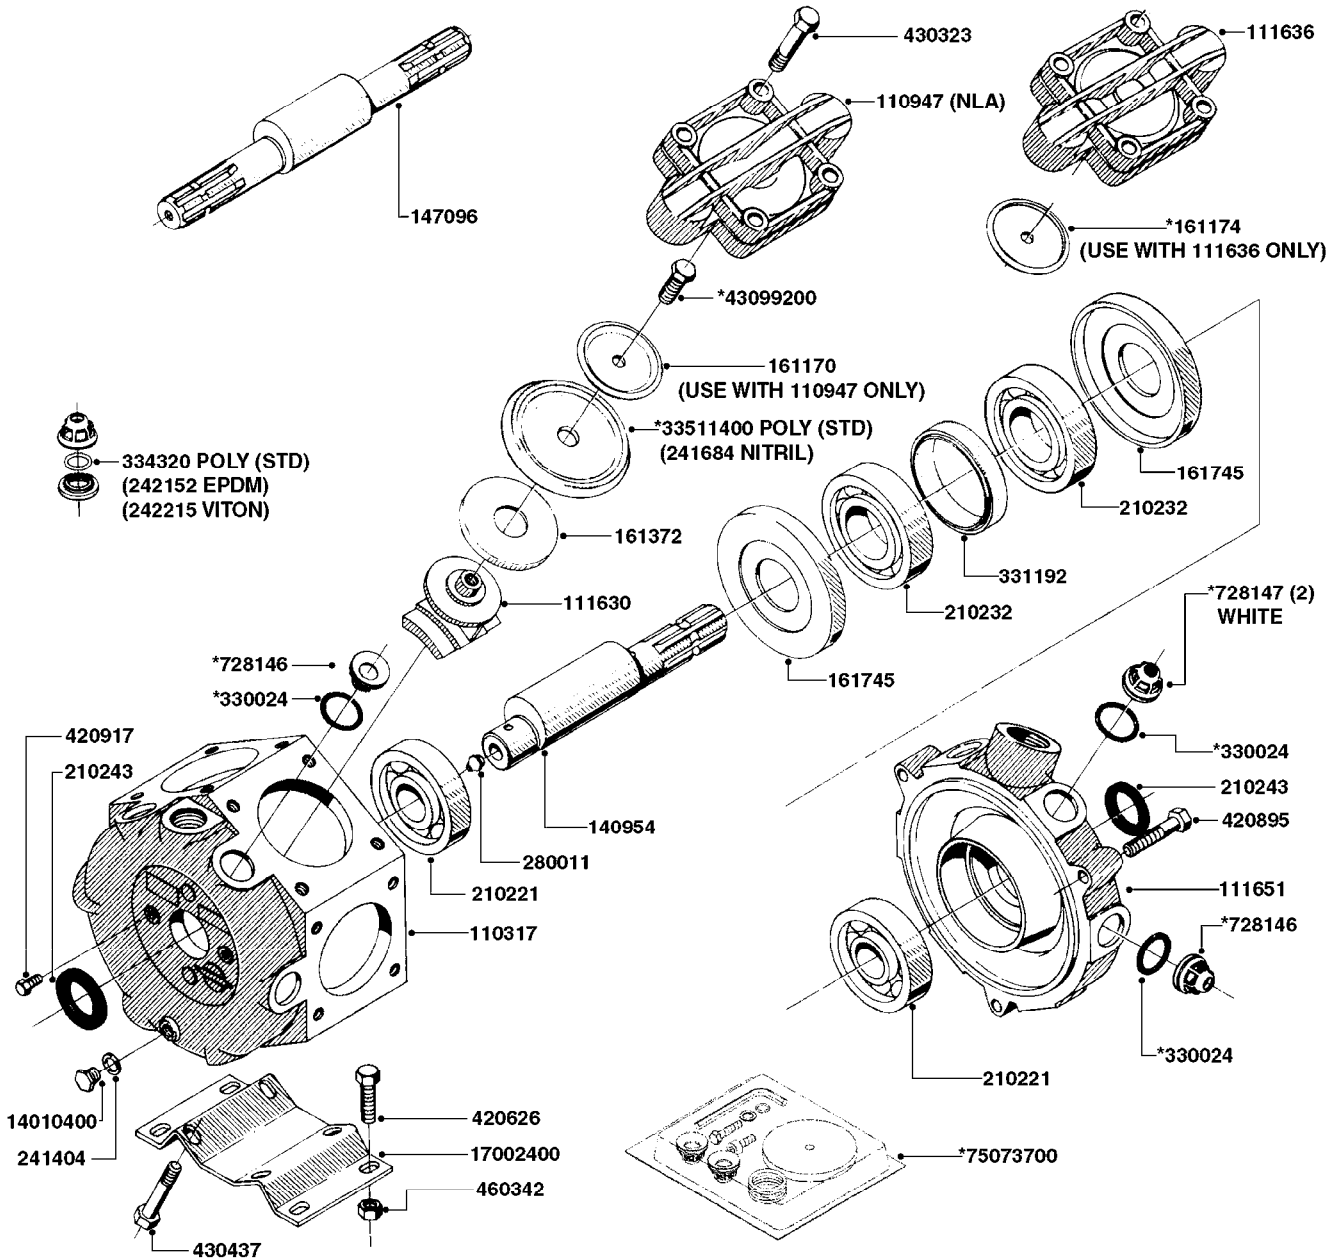

REPLACED BY 364 PUMPS
SEE PAGE A0280

A0250

PUMP - 361 W/MOUNTING BASE
A0250-HIN, 17:03:16

Page 1

Date 04.11.2017 13:16

parts-n°	order qty	description
110317	1	PUMP CASING MODEL 360/361 PNTD
110947	1	VALVE COVER MDL 361 (PAINTED)
111630	1	CONNECTING ROD 363/364-10 PUMP
111636	1	VALVE COVER 363 HEAVY DUTY
111651	1	CASTING F.363 1.5" PUMP(FRONT)
140954	1	CRANK SHAFT MODEL 360/361
147096	1	CRANK SHAFT 361/9.5 THROUGH
161170	1	DIAPH UPPER DISC, 321/361/363
161174	1	DIAPHRAGM DISC SS 361/363/364 PUMP
161372	1	DIAPHRAGM BACKING DISC,320-361
161745	1	METAL SPACER F.363/463
210221	1	BEARING BALL 6407
210232	1	BEARING BALL 6310
210243	1	SEAL OIL 35 X 47 X 7
241404	1	DOWTY SEAL 1/4"
241684	1	DEICER PARTS: DIAPHRAGM MODEL 361 NITRIL
242152	1	O-RING D18.2X3 EPDM
242215	1	O-RING D18X3 VITON
280011	1	GREASE NIPPLE 1/8' SAE H TR
330024	1	O-RING D41,1/D34.5 X 3,5
331192	1	SPACER, MODEL 361/363
334320	1	O-RING D18X3 POLYURETHANE
420626	1	BOLT HEX 8.8 DEL M10X20 FT
420895	1	BOLT HEX 8.8 RAW M10X60
420917	1	BOLT HEX 8.8 RAW M8X12 FT
430323	1	BOLT HEX 8.8 DEL M12X60
430437	1	BOLT HEX 8.8 RAW M12X65
460342	1	NUT HEX M10 DEL DIN934
728146	1	VALVE FOR 361(726890/707932)
728147	1	VALVE FOR 361 WHITE WITH HOLE
14010400	1	PLUG 1/4" BSP
17002400	1	FOOT F. 36X PUMP, RED
33511400	1	DIAPHRAGM PUMP 361/361/363/364 PUR
43099200	1	BOLT HEX SS M12 X 30 DIN933 A4
75073700	1	PUMP KIT 361/363 "06"