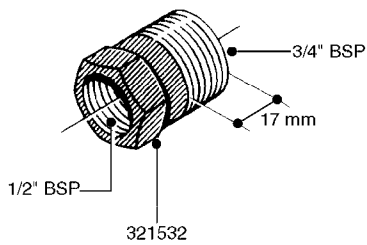

FITTINGS - HEXAGON NIPPLES
L0030-HIN, 01:01:16

Page 0
Date 04.11.2017 13:17

L0030

FITTINGS - HEXAGON NIPPLES
L0030-HIN, 01:01:16

Page 1
Date 04.11.2017 13:17

parts-n°	order qty	description
10015303	1	FITT.PO.HN 1.00X1.00 M1000
10425003	1	FITT.PO.HN 1.25X1.00 MCPHEE
320132	1	FITT.DK HN 1" BSP
320176	1	FITT.DK HN 3/8"X1/2" BSP
320445	1	FITT.DK HN 1/4"X3/8" BSP
320655	1	FITT.DK HN 1/2"-1/2" BSP
320692	1	FITT.DK HN 3/8'BSPX1/4'NPT
320703	1	FITT.DK HN 3/8BSP X1/2 &1/4NPT
320725	1	FITT.DK NIPPLE 3/8"-3/8" BSP
320902	1	FITT.DK HN 3/8'X 1/4' BSP
390232	1	FITT.DK HN 1-1/2' X 1-1/4' BSP
390276	1	FITT.DK HN 1'BSP