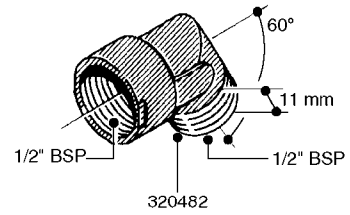

FITTINGS - HEXAGON NIPPLES
L0030-HIN, 01:01:16

Page 0
Date 04.11.2017 13:17

L0030

FITTINGS - HEXAGON NIPPLES
L0030-HIN, 01:01:16

Page 1
Date 04.11.2017 13:17

parts-n°	order qty	description
10015303	1	FITT.PO.HN 1.00X1.00 M1000
10425003	1	FITT.PO.HN 1.25X1.00 MCPHEE
320132	1	FITT.DK HN 1" BSP
320176	1	FITT.DK HN 3/8"X1/2" BSP
320445	1	FITT.DK HN 1/4"X3/8" BSP
320655	1	FITT.DK HN 1/2"-1/2" BSP
320692	1	FITT.DK HN 3/8'BSPX1/4'NPT
320703	1	FITT.DK HN 3/8BSP X1/2 &1/4NPT
320725	1	FITT.DK NIPPLE 3/8"-3/8" BSP
320902	1	FITT.DK HN 3/8'X 1/4' BSP
390232	1	FITT.DK HN 1-1/2' X 1-1/4' BSP
390276	1	FITT.DK HN 1'BSP