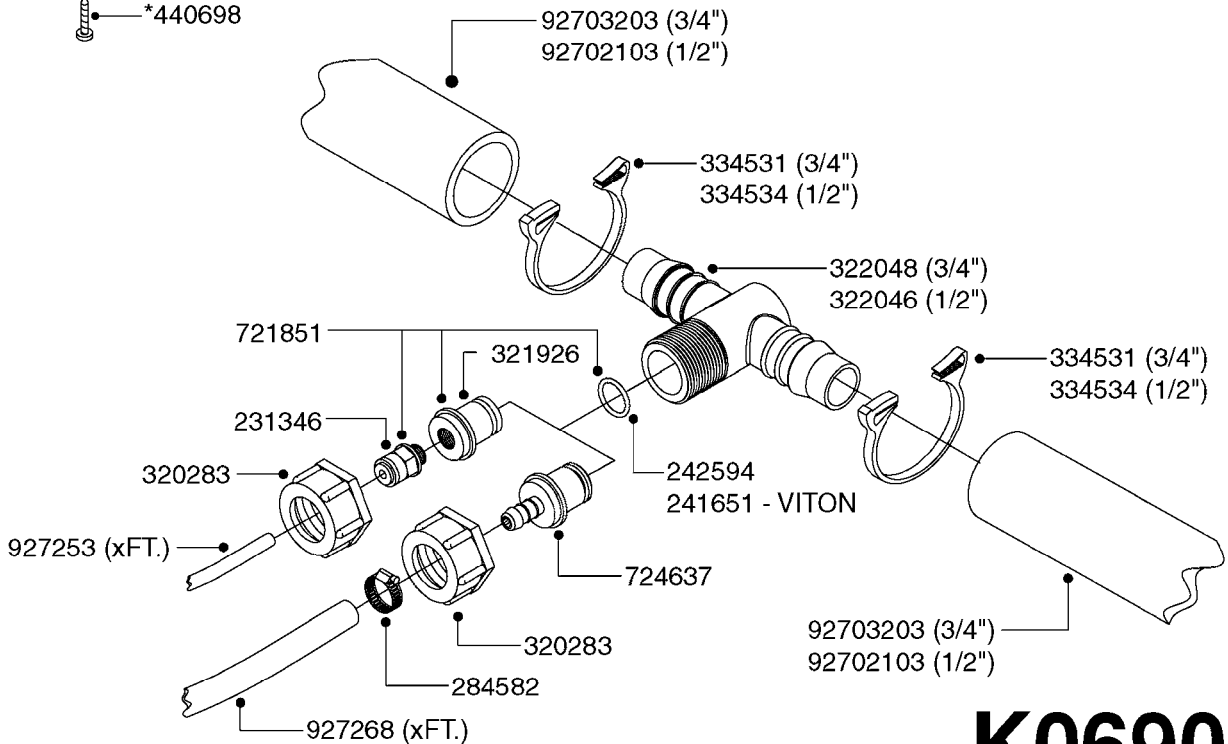

K0690

REMOTE GAUGE-MAGNETIC BASE KIT
K0690-HIN, 01:01:16

Page 1
Date 04.11.2017 13:17

parts-n°	order qty	description
231346	1	QUICK COUPLER 1/8"BSP X 4 MM
232230	1	QUICK COUPLER 1/4"BSP X 4 MM
241651	1	O-RING D14.0X3.0 NITRIL
242594	1	O-RING D14 X 1.78 SCH.70-EPDM
283581	1	HOSE CONNECTOR STR. F.4MM PE
284582	1	CLAMP HOSE GEAR - 5/16"
320187	1	FITT.DK CAP 3/8" BSP BLACK
320283	1	FITT.DK NUT 3/4"BSP
320445	1	FITT.DK HN 1/4"X3/8" BSP
321926	1	FITT.DK REDUC 1/8"BSP F.3/4"N
322046	1	FITT.DK TEE 1/2X1/2HB X3/4'BSP
322048	1	FITT.DK TEE 3/4X3/4HB X3/4'BSP
330013	1	O-RING D15/D10X2.5 F.3/8"NUT
330061	1	O-RING D16/D11X2,5
331807	1	FITT.DK HB 5/16" F.3/8" NUT
334531	1	CLAMP HOSE PLASTIC 3/4"
334534	1	CLAMP HOSE PLASTIC 1/2"
390713	1	GAUGE ADAPTOR 1/4" BSP
440698	1	SCREW F.PLASTIC 6X18 SS HEXHD
721851	1	SCREW PLUG W/QUICK FIT
724637	1	FITT.DK HB 5/16' F. 3/4" COMP.
927253	1	AIR HOSE, DIAMETER 4MM
927268	1	HOSE R X PVC X 1/4 X 0012"
10536703	1	MAGNETIC BASE D3,2'/90LB
10536803	1	MAGNETIC BASE KIT F.GAUGE
28026203	1	GAUGE 200PSI/BR,2.5"1/4BSP-BTM
92702103	1	HOSE R X1/2" X300PSI WP X0012"
92703203	1	HOSE R X3/4" X300PSI WP X0012"