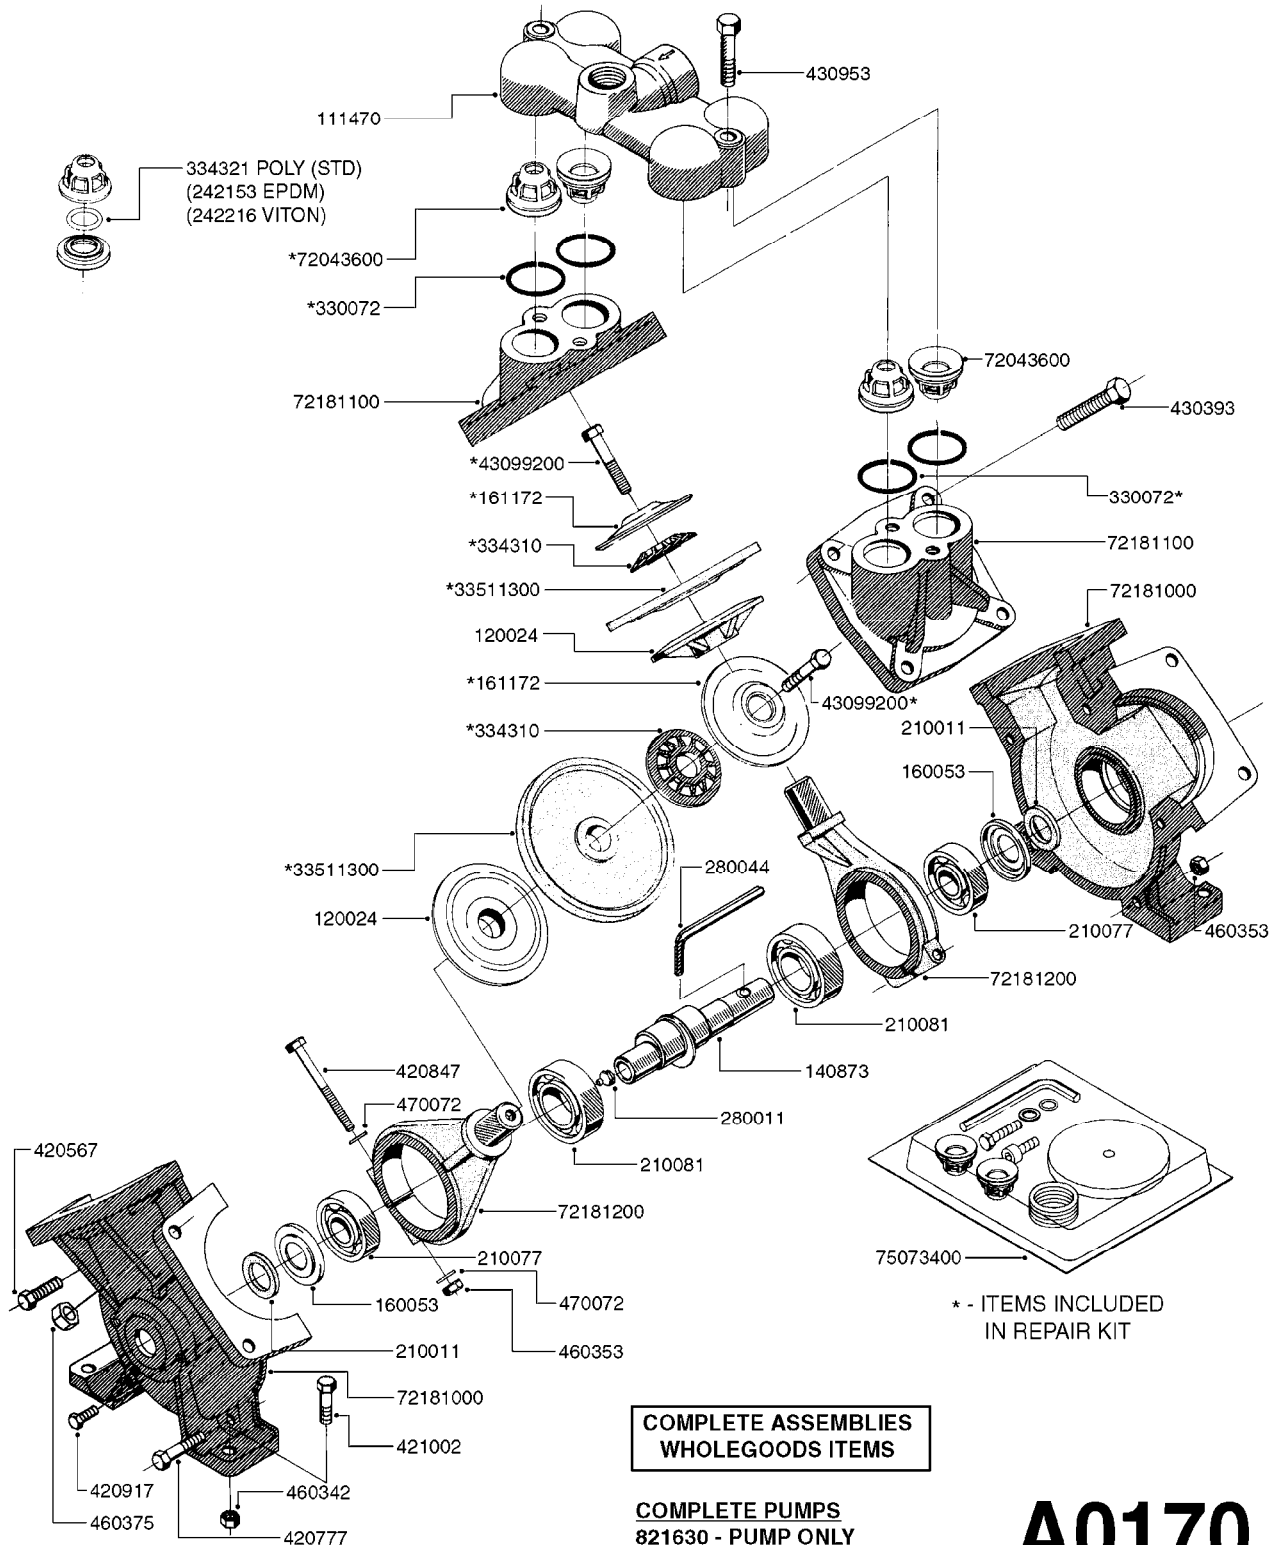

COMPLETE ASSEMBLIES
WHOLEGOODS ITEMS

COMPLETE PUMPS
821630 - PUMP ONLY
10396003 - WITH PTO & DAMPER

A0170

PUMP - 1203 W/MOUNTING BASE
A0170-HIN, 01:01:16

Page 1
Date 04.11.2017 13:16

parts-n°	order qty	description
111470	1	VALVE CHAMBER 1202
120024	1	DIAPHRAGM BACK DISC 1200-1300
140873	1	CRANK SHAFT MODEL 1202-9MM
160053	1	DUST PLATE
161172	1	DIAPHRAGM DISC F. 1203/1303
210011	1	SEAL FELT D39/23 X 4
210077	1	BEARING BALL 6305
210081	1	BEARING BALL 6307
242153	1	O-RING D26X4 EPDM
242216	1	O-RING VITON F/1202/1302/462
280011	1	GREASE NIPPLE 1/8" SAE H TR
280044	1	KEY HEXAGON W6 3/16"
330072	1	O-RING D53.5/D45.5X4
334310	1	NYLON WASHER 1202/1302/462
334321	1	O-RING POLY. 34.0x26.0x4.0
420567	1	BOLT HEX 8.8 DEL M8X30 FT
420777	1	BOLT HEX 8.8 RAW M8X50
420847	1	BOLT HEX 8.8 DEL M8X85
420917	1	BOLT HEX 8.8 RAW M8X12 FT
421002	1	BOLT HEX 8.8 DEL M10X30 FT DIN933
430393	1	BOLT HEX 8.8 RAW M12X50
430953	1	BOLT, M12 X 55 8.8
460342	1	NUT HEX M10 DEL DIN934
460353	1	NUT HEX M8 BLACK
460375	1	NUT HEX M12 BLACK
470072	1	WASHER D15/D8X.5 LOCK
821630	1	PUMP 1203/9 540RPM
10396003	1	PUMP 1203 C/W PTO 540 RPM
33511300	1	DIAPHRAGM 1202-1303 POLY 2006
43099200	1	BOLT HEX SS M12 X 30 DIN933 A4
72043600	1	VALVE FOR 462/463
72181000	1	HOUSING, PUMP, 1203 RED
72181100	1	DIAPHRAGM COVER 1203/1303+BLTS
72181200	1	CONNECTING ROD FOR 1203 W/M12
75073400	1	PUMP KIT 1203 MM "06"