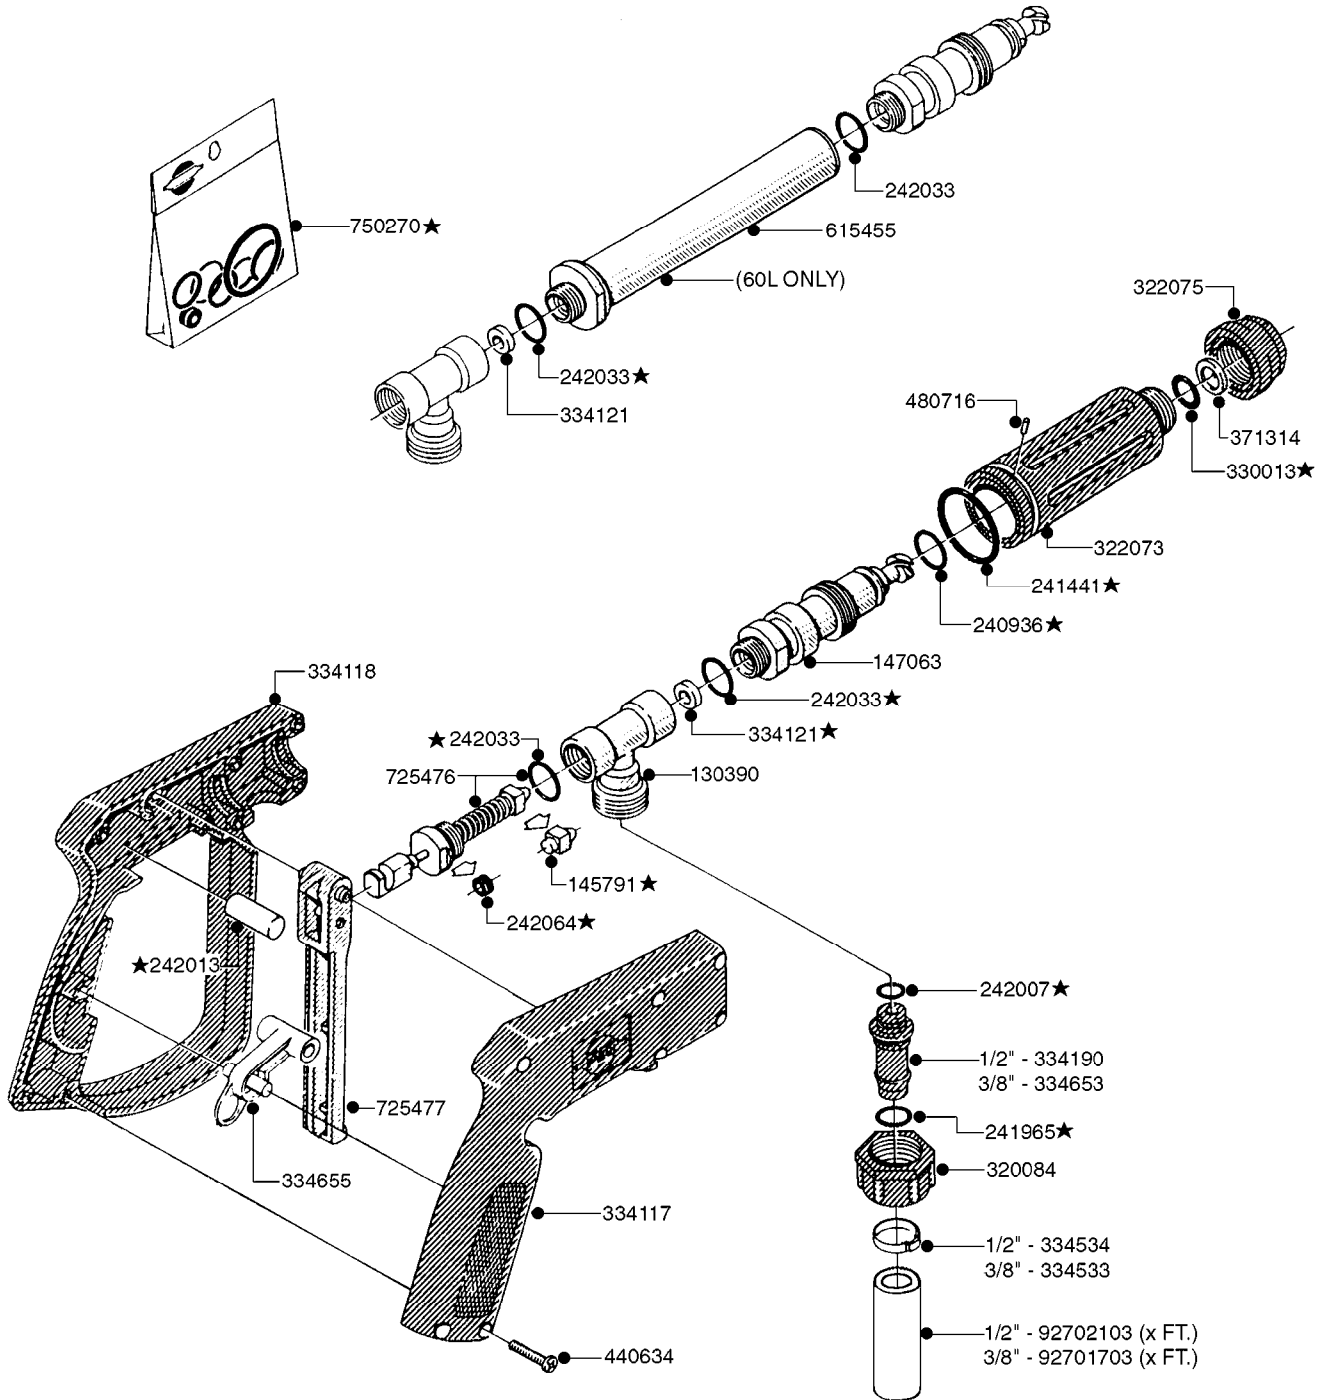

COMPLETE ASSEMBLY:
843197 - 60L
843196 - 60S

COMPLETE ASSEMBLIES
WHOLEGOODS ITEMS

K0480

HANDGUN TYPE 60S/60L POST 95
K0480-HIN, 01:01:16

Page 1

Date 04.11.2017 13:17

parts-n°	order qty	description
130390	1	TEE 3/8'X 1/2' BSP F.TYPE 60S
145791	1	CONE FOR ON/OFF
147063	1	SWIRL F.SPRAY GUN TYPE 60
240936	1	O-RING D13.3X2.4 NITRIL
241441	1	O-RING D29.3X3
241965	1	O-RING 12.1 X 1.6
242007	1	O-RING D9.1X1.6
242013	1	SPRING RUBBER F/TRIGGER
242033	1	O-RING
242064	1	SLEEVE RUBBER 3X8X4MM
320084	1	FITT.DK NUT 1/2" BSP
322073	1	HOUSING F.SWIRL TYPE 60S H.G.
322075	1	HOUSING F. NOZZLE
330013	1	O-RING D15/D10X2.5 F.3/8"NUT
334117	1	HANDLE PIECE RIGHT F.60S/60L
334118	1	HANDLE PIECE LEFT F.60S/60L
334121	1	SEAT FOR ON-OFF TYPE
334190	1	FITT.DK HB 1/2' F. PISTOL 60S
334533	1	CLAMP HOSE PLASTIC 3/8"
334534	1	CLAMP HOSE PLASTIC 1/2"
334653	1	FITT.DK HB 3/8' F.HANDGUN
334655	1	TRIGGER SAFETY F.60S/60L GUN
371314	1	NOZZLE CERAMIC 1099-20
440634	1	SCREW 5/8"
480716	1	PIN D3X6 STAINLESS
615455	1	TUBE F.LANCE TYPE 60L
725476	1	SPINDLE
725477	1	TRIGGER
750270	1	GASKET KIT F.SPRAY GUN
843196	1	GUN, MODEL 60S
843197	1	HANDGUN KIT TYPE 60 LONG
92701703	1	HOSE R X3/8" X300PSI WP X0012"
92702103	1	HOSE R X1/2" X300PSI WP X0012"