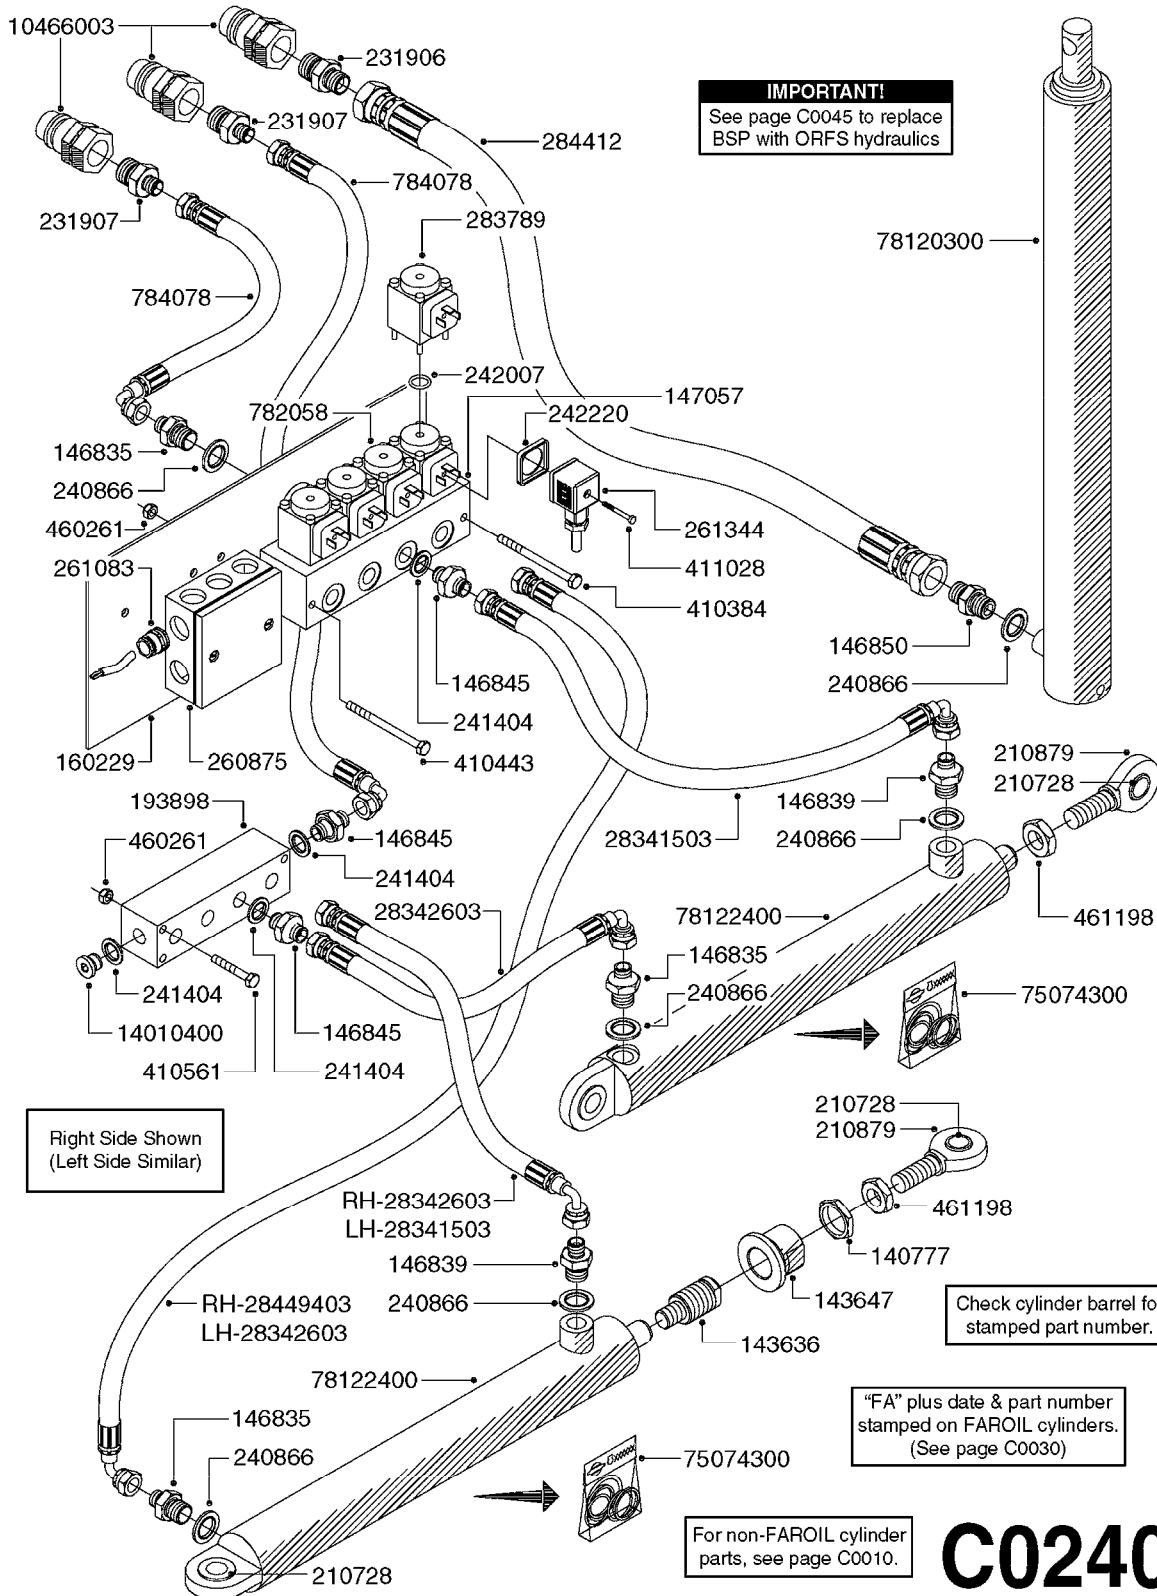

C0240

HYDRAULICS-EAG HZ 45-66'PRE 95
C0240-HIN, 24:03:16

Page 1
Date 04.11.2017 13:16

parts-n°	order qty	description
140777	1	NUT HEX 3/4" BSP JAMB
143636	1	THREADED INSERT F.CYLINDER END
143647	1	COLLAR F.THREAD.ROD EXTENTON
146835	1	ADAPTEUR BSP 1/4" X 3/8"
146839	1	HEX NIPPLE 1/4"X3/8" BSP 0.7MM
146845	1	HEX NIPPLE 1/4"X1/4"
146850	1	HEX NIPPLE 3/8"x3/8" - 1.8mm
147057	1	MANIFOLD BLOCK F.HYD/4
160229	1	MOUNT PLATE F.HYD. MANIFOLD
193898	1	HYD. DISTRIBUTOR BLOCK
210728	1	BEARING F.LINK HEAD M17
210879	1	LINK HEAD M16 x D17
231906	1	HEX NIPPLE 3/8"BSP X 1/2"NPT
231907	1	HEX NIPPLE 1/4"BSP X 1/2"NPT
240866	1	DOWTYSEAL 3/8"
241404	1	DOWTY SEAL 1/4"
242007	1	O-RING D9.1X1.6
242220	1	GASKET F. HIRSMANN PLUG
260875	1	JUNCTION BOX
261083	1	GROMMET (PLASTIC)F.ELEC.CABLE
261344	1	HIRSCHMANN PLUG B
283789	1	SOLENOID F.HYD. VALVE
284412	1	HOSE HY 3/8" X 315" STR+STR
410384	1	BOLT HEX 8.8 DEL M6X65
410443	1	BOLT HEX 8.8 DEL M6X70
410561	1	BOLT HEX 8.8 DEL M6X50 FT
411028	1	SCREW M3X30 F.HIRSMANN
460261	1	NUT HEX M6X1.00 LOCK DIN985 A2 SS
461198	1	NUT HEX M16X2 JAMB
782058	1	HY VALVE
784078	1	HOSE HY X 1/4 X 417.33"STR+ELB
10466003	1	COUPLER PIONEER 8010-04 1/2NPT
14010400	1	PLUG 1/4" BSP
28341503	1	HOSE HY X1/4X078.75"STR+ELB
28342603	1	HOSE HY X1/4X066.93"STR+ELB
28449403	1	HOSE HY X1/4X057.08"STR+ELB
75074300	1	SEALKIT78122000/23-25/30-32/46
78120300	1	CYLINDER 60/50/30 110MM
78122400	1	DOUBLE CYLINDER D 40/20-300