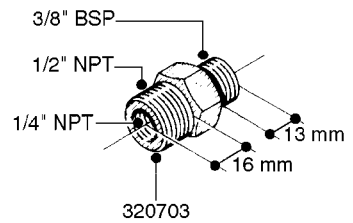

FITTINGS - HEXAGON NIPPLES
L0030-HIN, 01:01:16

Page 0
Date 04.11.2017 13:17

L0030

FITTINGS - HEXAGON NIPPLES
L0030-HIN, 01:01:16

Page 1
Date 04.11.2017 13:17

parts-n°	order qty	description
10015303	1	FITT.PO.HN 1.00X1.00 M1000
10425003	1	FITT.PO.HN 1.25X1.00 MCPHEE
320132	1	FITT.DK HN 1" BSP
320176	1	FITT.DK HN 3/8"X1/2" BSP
320445	1	FITT.DK HN 1/4"X3/8" BSP
320655	1	FITT.DK HN 1/2"-1/2" BSP
320692	1	FITT.DK HN 3/8'BSPX1/4'NPT
320703	1	FITT.DK HN 3/8BSP X1/2 &1/4NPT
320725	1	FITT.DK NIPPLE 3/8"-3/8" BSP
320902	1	FITT.DK HN 3/8'X 1/4' BSP
390232	1	FITT.DK HN 1-1/2' X 1-1/4' BSP
390276	1	FITT.DK HN 1'BSP