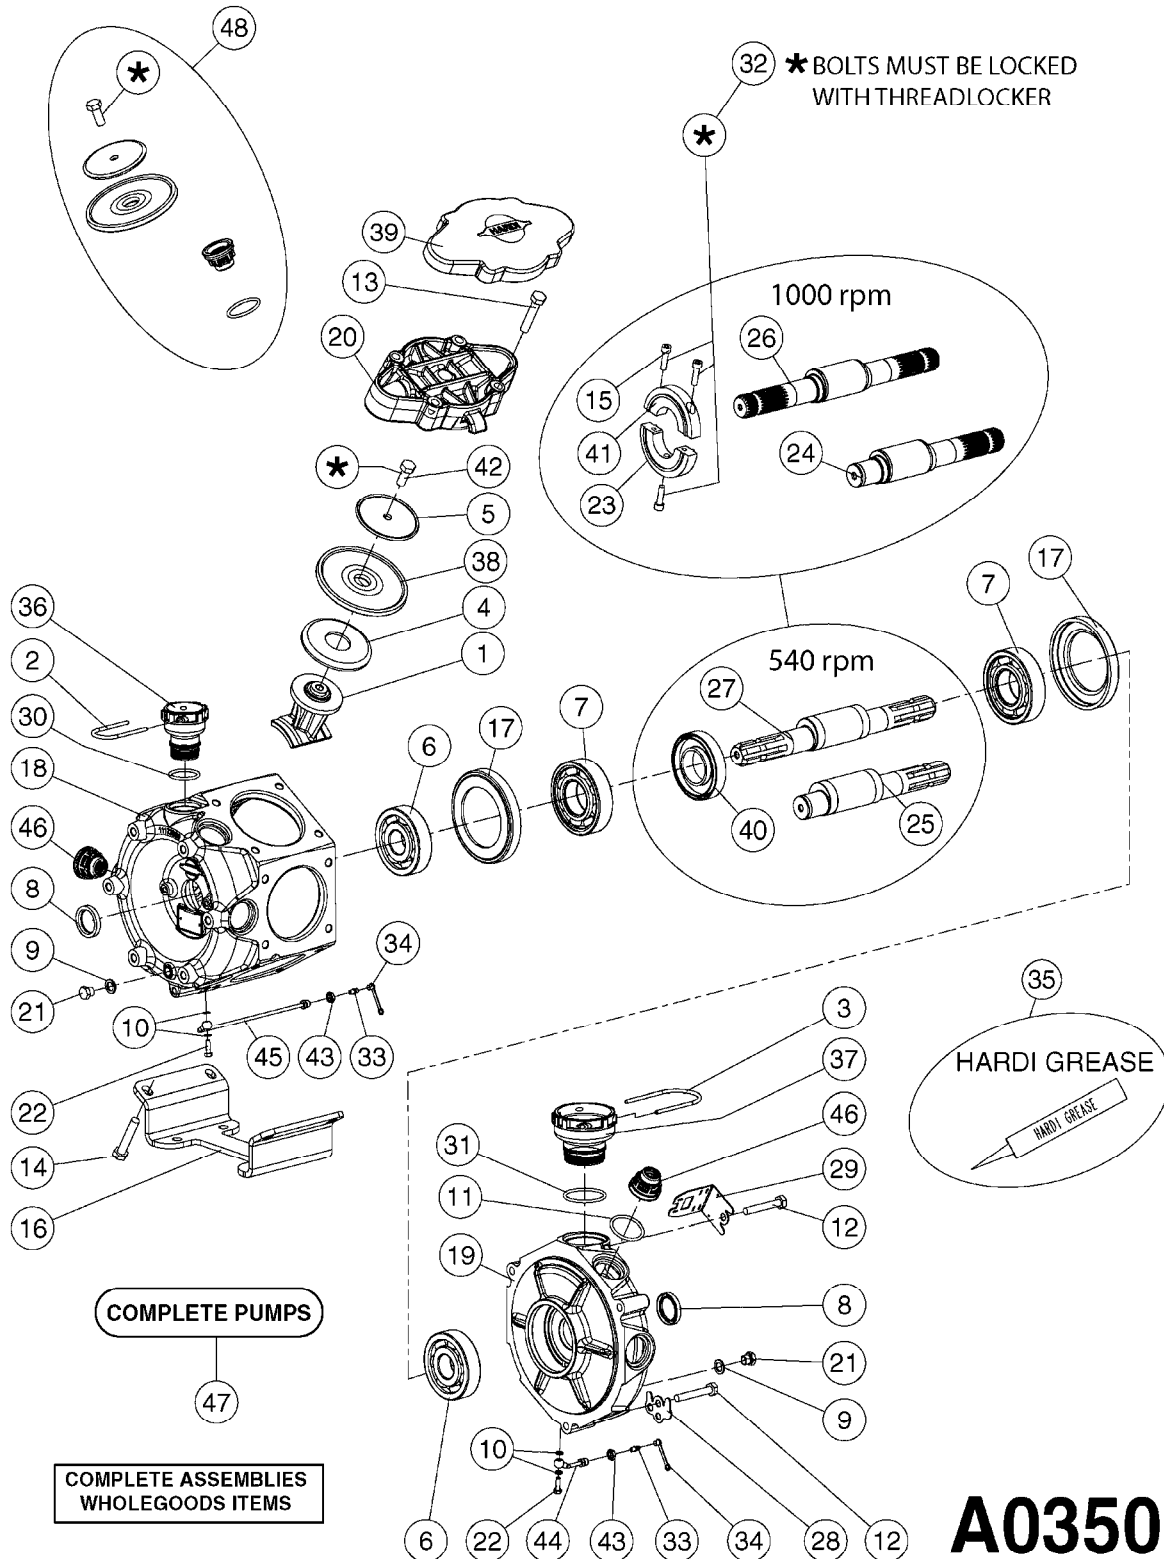

PUMP - 464 540/1000 RPM
A0350-HIN, 22:02:16

Page 1
Date 04.11.2017 13:16

Pos.	parts-n°	order qty	description
1	111622	1	CONNECTING ROD 463/5.5MM
1	111623	1	CONNECTING ROD 463/10MM
1	111624	1	CONNECTING ROD 463/12MM
1	111645	1	CONNECTING ROD 463/6.5MM
2	145996	1	FITT.DK S-67 FORK
3	145997	1	FITT.DK S-93 FORK
4	161012	1	DIAPHRAGM BACKING DISC F. 463
5	161175	1	DIAPHRAGM DISC 463/464 PUMP
6	210221	1	BEARING BALL 6407
7	210232	1	BEARING BALL 6310
8	210243	1	SEAL OIL 35 X 47 X 7
9	241404	1	DOWTY SEAL 1/4"
10	242374	1	WASHER Ø10/Ø6X1 COPPER
11	330072	1	O-RING D53.5/D45.5X4
12	421072	1	BOLT HEX 8.8 RAW M10X65
13	430312	1	BOLT HEX 8.8 RAW M12X60
14	430437	1	BOLT HEX 8.8 RAW M12X65
15	450995	1	BOLT ALLEN M8X30 DIN 912 RAW
16	614628	1	FOOT F. 46X PUMP, RED
17	11171900	1	CONROD RING 364/464 MACHINED
18	11172200	1	PUMP HOUSE 464 MACHINED 5/4" BSP RED
19	11172600	1	FRONTPART 464 MACHINED 2" BSP RED
20	11173000	1	VALVE COVER.463/464 MACHINED RED
21	14010400	1	PLUG 1/4" BSP
22	14120400	1	BANJOBOLT M6 X 19
23	14120700	1	COUNTERWEIGHT 364/464-1000
24	14137300	1	CRANKSHAFT 364/464-5.5 1000
24	14137400	1	CRANKSHAFT 364/464-6.5 1000
25	14137600	1	CRANKSHAFT 364/464-10
25	14137700	1	CRANKSHAFT 464-12
26	14137900	1	CRANKSHAFT 364/464-5.5 GG 1000
26	14138000	1	CRANKSHAFT 364/464-6.5 GG 1000
27	14138200	1	CRANKSHAFT 364/464-10 GG
27	14138300	1	CRANKSHAFT 464-12 GG
28	16383000	1	GREASE NIPPLE PLATE 464
29	16390600	1	BRACKET FOR RPM SENSOR
30	24266600	1	O-RING D 38,0 X 4,0 70SH.NITR
31	24266800	1	O-RING D 54,0 X 4,0 70SH.NITR
32	28045503	1	LOCTITE 262 .5ML (.017oz.)
33	28163300	1	GREASE NIPPLE H1 M6X1 DIN 7412
34	28163400	1	CAP F. GREASENIPPLE YELLOW M6X1
35	28164600	1	HARDI PUMP GREASE S3 V550L 1
36	32242200	1	FITTING S67 5/4" KON. RG 2014
37	32242400	1	FITTING S93 2" KON. RG 2014
38	33511600	1	DIAPHRAGM PUMP 463/464 PUMP PUR
39	33524000	1	COVER PLASTIC 464 PUMP
40	33527200	1	GREASE SPLIT 364/464
41	39136200	1	HALFPART 364/464-1000
42	43099200	1	BOLT HEX SS M12 X 30 DIN933 A4
43	46134000	1	NUT HEX M10x1 H=2.3 NV=14 ELZIN
44	61097000	1	BANJOTUBE SHORT 464 COMPL.
45	61097100	1	BANJOTUBE LONG 464 COMPL.
46	72043600	1	VALVE FOR 462/463
47	72993500	1	PUMP 464-12-540, CM
47	72993600	1	PUMP 464-6.5 MED-2-1000
47	82168700	1	PUMP 464-12 540 OFFSET PORTS
47	82168800	1	PUMP 464 6.5 1000 OFFSET PORTS
47	82169000	1	PUMP 464-10-MOD-2-540
48	75586000	1	PUMP KIT 464