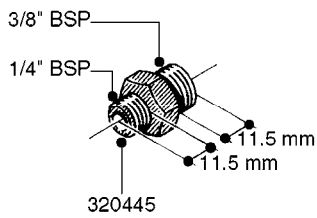

FITTINGS - HEXAGON NIPPLES
L0030-HIN, 01:01:16

Page 0
Date 04.11.2017 13:17

L0030

FITTINGS - HEXAGON NIPPLES
L0030-HIN, 01:01:16

Page 1
Date 04.11.2017 13:17

parts-n°	order qty	description
10015303	1	FITT.PO.HN 1.00X1.00 M1000
10425003	1	FITT.PO.HN 1.25X1.00 MCPHEE
320132	1	FITT.DK HN 1" BSP
320176	1	FITT.DK HN 3/8"X1/2" BSP
320445	1	FITT.DK HN 1/4"X3/8" BSP
320655	1	FITT.DK HN 1/2"-1/2" BSP
320692	1	FITT.DK HN 3/8'BSPX1/4'NPT
320703	1	FITT.DK HN 3/8BSP X1/2 &1/4NPT
320725	1	FITT.DK NIPPLE 3/8"-3/8" BSP
320902	1	FITT.DK HN 3/8'X 1/4' BSP
390232	1	FITT.DK HN 1-1/2' X 1-1/4' BSP
390276	1	FITT.DK HN 1'BSP