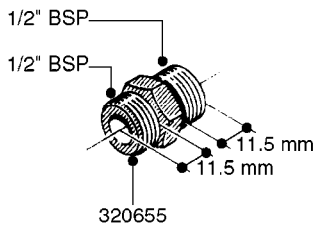

FITTINGS - HEXAGON NIPPLES
L0030-HIN, 01:01:16

Page 0
Date 04.11.2017 13:17

L0030

FITTINGS - HEXAGON NIPPLES
L0030-HIN, 01:01:16

Page 1
Date 04.11.2017 13:17

parts-n°	order qty	description
10015303	1	FITT.PO.HN 1.00X1.00 M1000
10425003	1	FITT.PO.HN 1.25X1.00 MCPHEE
320132	1	FITT.DK HN 1" BSP
320176	1	FITT.DK HN 3/8"X1/2" BSP
320445	1	FITT.DK HN 1/4"X3/8" BSP
320655	1	FITT.DK HN 1/2"-1/2" BSP
320692	1	FITT.DK HN 3/8'BSPX1/4'NPT
320703	1	FITT.DK HN 3/8BSP X1/2 &1/4NPT
320725	1	FITT.DK NIPPLE 3/8"-3/8" BSP
320902	1	FITT.DK HN 3/8'X 1/4' BSP
390232	1	FITT.DK HN 1-1/2' X 1-1/4' BSP
390276	1	FITT.DK HN 1'BSP