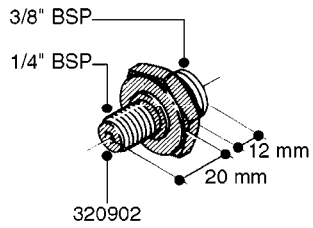

FITTINGS - HEXAGON NIPPLES
L0030-HIN, 01:01:16

Page 0
Date 04.11.2017 13:17

L0030

FITTINGS - HEXAGON NIPPLES
L0030-HIN, 01:01:16

Page 1
Date 04.11.2017 13:17

parts-n°	order qty	description
10015303	1	FITT.PO.HN 1.00X1.00 M1000
10425003	1	FITT.PO.HN 1.25X1.00 MCPHEE
320132	1	FITT.DK HN 1" BSP
320176	1	FITT.DK HN 3/8"X1/2" BSP
320445	1	FITT.DK HN 1/4"X3/8" BSP
320655	1	FITT.DK HN 1/2"-1/2" BSP
320692	1	FITT.DK HN 3/8'BSPX1/4'NPT
320703	1	FITT.DK HN 3/8BSP X1/2 &1/4NPT
320725	1	FITT.DK NIPPLE 3/8"-3/8" BSP
320902	1	FITT.DK HN 3/8'X 1/4' BSP
390232	1	FITT.DK HN 1-1/2' X 1-1/4' BSP
390276	1	FITT.DK HN 1'BSP