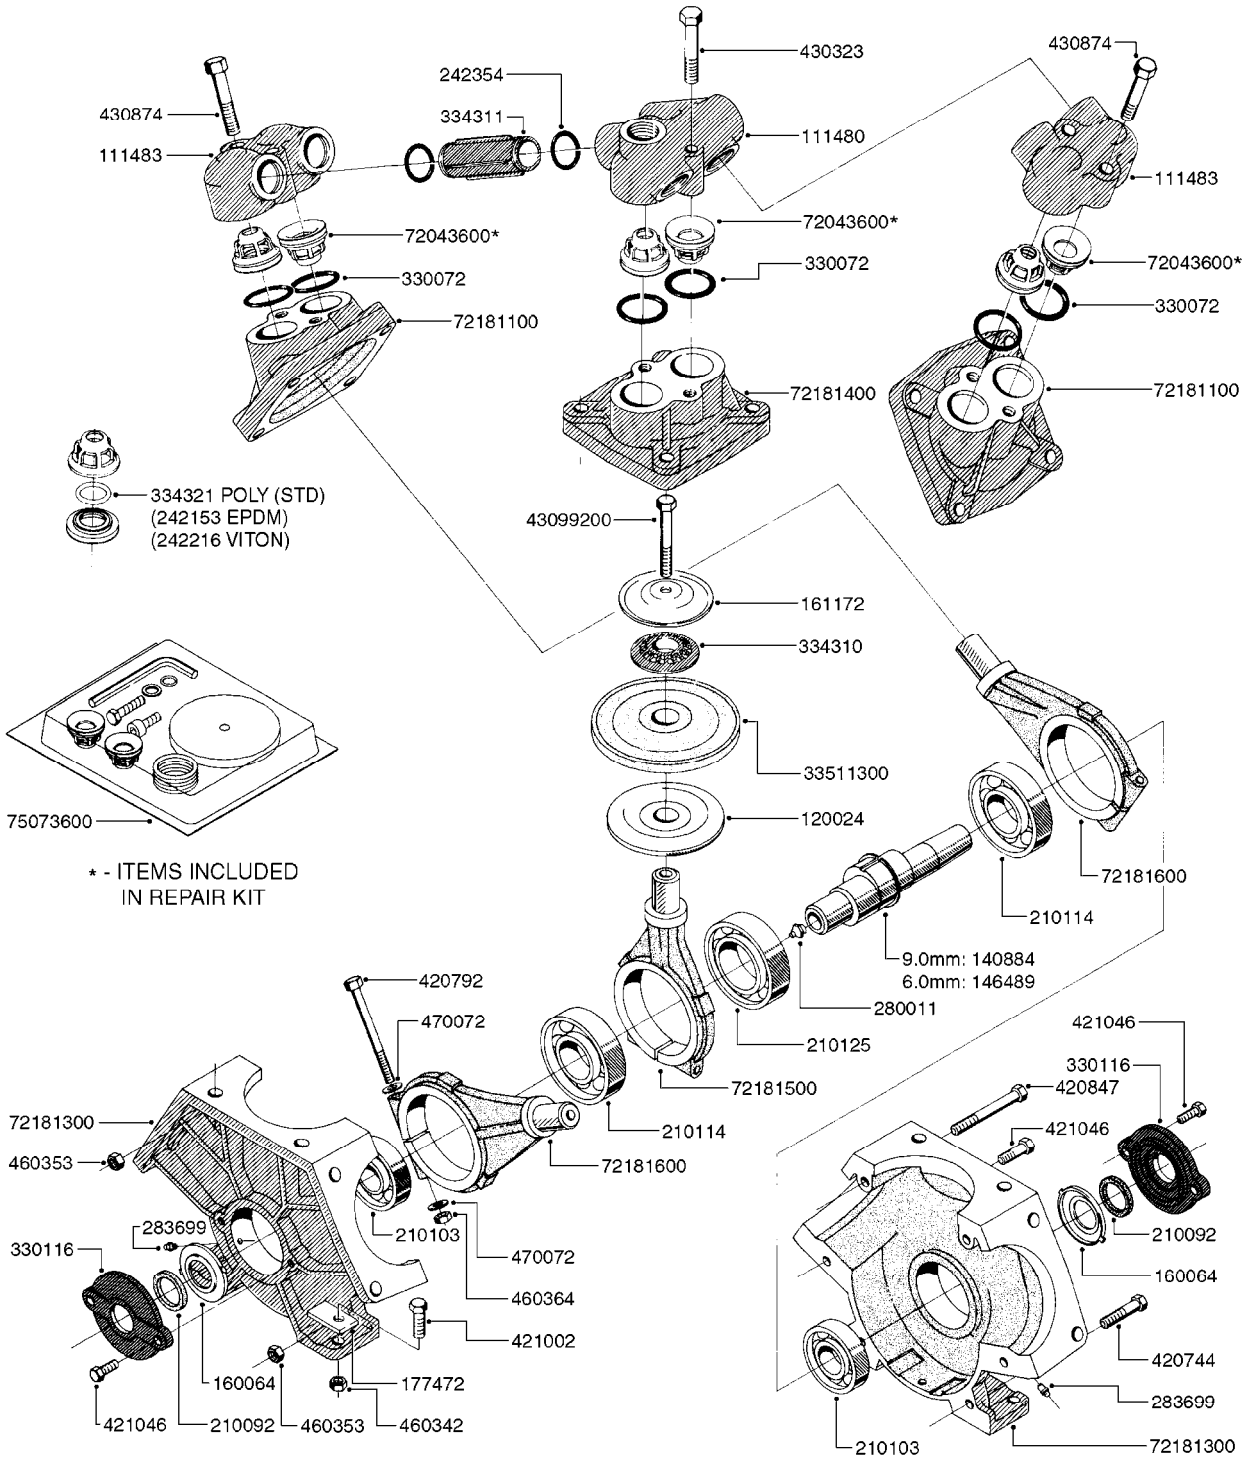

COMPLETE PUMPS
821635 - PUMP ONLY
10396203 - WITH PTO & DAMPER

COMPLETE ASSEMBLIES
WHOLEGOODS ITEMS

A0230

PUMP - 1303 W/ MOUNTING BASE
A0230-HIN, 01:01:16

Page 1

Date 04.11.2017 13:16

parts-n°	order qty	description
111480	1	VALVE HEAD 1302 CENTER
111483	1	VALVE HEAD SIDE 1302
120024	1	DIAPHRAGM BACK DISC 1200-1300
140884	1	CRANK SHAFT MODEL 1300-9
146489	1	CRANK SHAFT MODEL 1302-6MM
160064	1	DUST PLATE
161172	1	DIAPHRAGM DISC F. 1203/1303
177472	1	BRACKET 25 X 5
210092	1	SEAL FELT D43/30X5
210103	1	BEARING BALL 6306
210114	1	BEARING BALL 6308
210125	1	BEARING BALL 6210
242153	1	O-RING D26X4 EPDM
242216	1	O-RING VITON F/1202/1302/462
242354	1	O-RING D32.2X3.0 VITON F.S-53
280011	1	GREASE NIPPLE 1/8" SAE H TR
283699	1	GREASE NIPPLE M6X1
330072	1	O-RING D53.5/D45.5X4
330116	1	SEAL RETAINER, MODEL 1300
334310	1	NYLON WASHER 1202/1302/462
334311	1	CONNECTION PIPE INLET MOD.1302
334321	1	O-RING POLY. 34.0x26.0x4.0
420744	1	SCEW HM 8X40/22 A2 SS DIN931
420792	1	BOLT HEX 8.8 RAW M8X95
420847	1	BOLT HEX 8.8 DEL M8X85
421002	1	BOLT HEX 8.8 DEL M10X30 FT DIN933
421046	1	SCREW HEX M8X25/25 A2 SS DIN933
430323	1	BOLT HEX 8.8 DEL M12X60
430874	1	SCREW SET 8.8 DEL M12X70 FT
460342	1	NUT HEX M10 DEL DIN934
460353	1	NUT HEX M8 BLACK
460364	1	NUT HU M8 A2 SS DIN934
470072	1	WASHER D15/D8X.5 LOCK
821635	1	PUMP 1303/9 540RPM
10396203	1	PUMP 1303 C/W PTO 540 RPM
33511300	1	DIAPHRAGM 1202-1303 POLY 2006
43099200	1	BOLT HEX SS M12 X 30 DIN933 A4
72043600	1	VALVE FOR 462/463
72181100	1	DIAPHRAGM COVER 1203/1303+BLTS
72181300	1	PUMP CASTING 1300 RED W/BOLTS
72181400	1	DIAPHRAGM COVER 1303 W/BOLTS
72181500	1	CONNECTING ROD, CENTER 1303
72181600	1	CONNECTING ROD, SIDE MOD.1300
75073600	1	PUMP KIT 1303 MM "06"