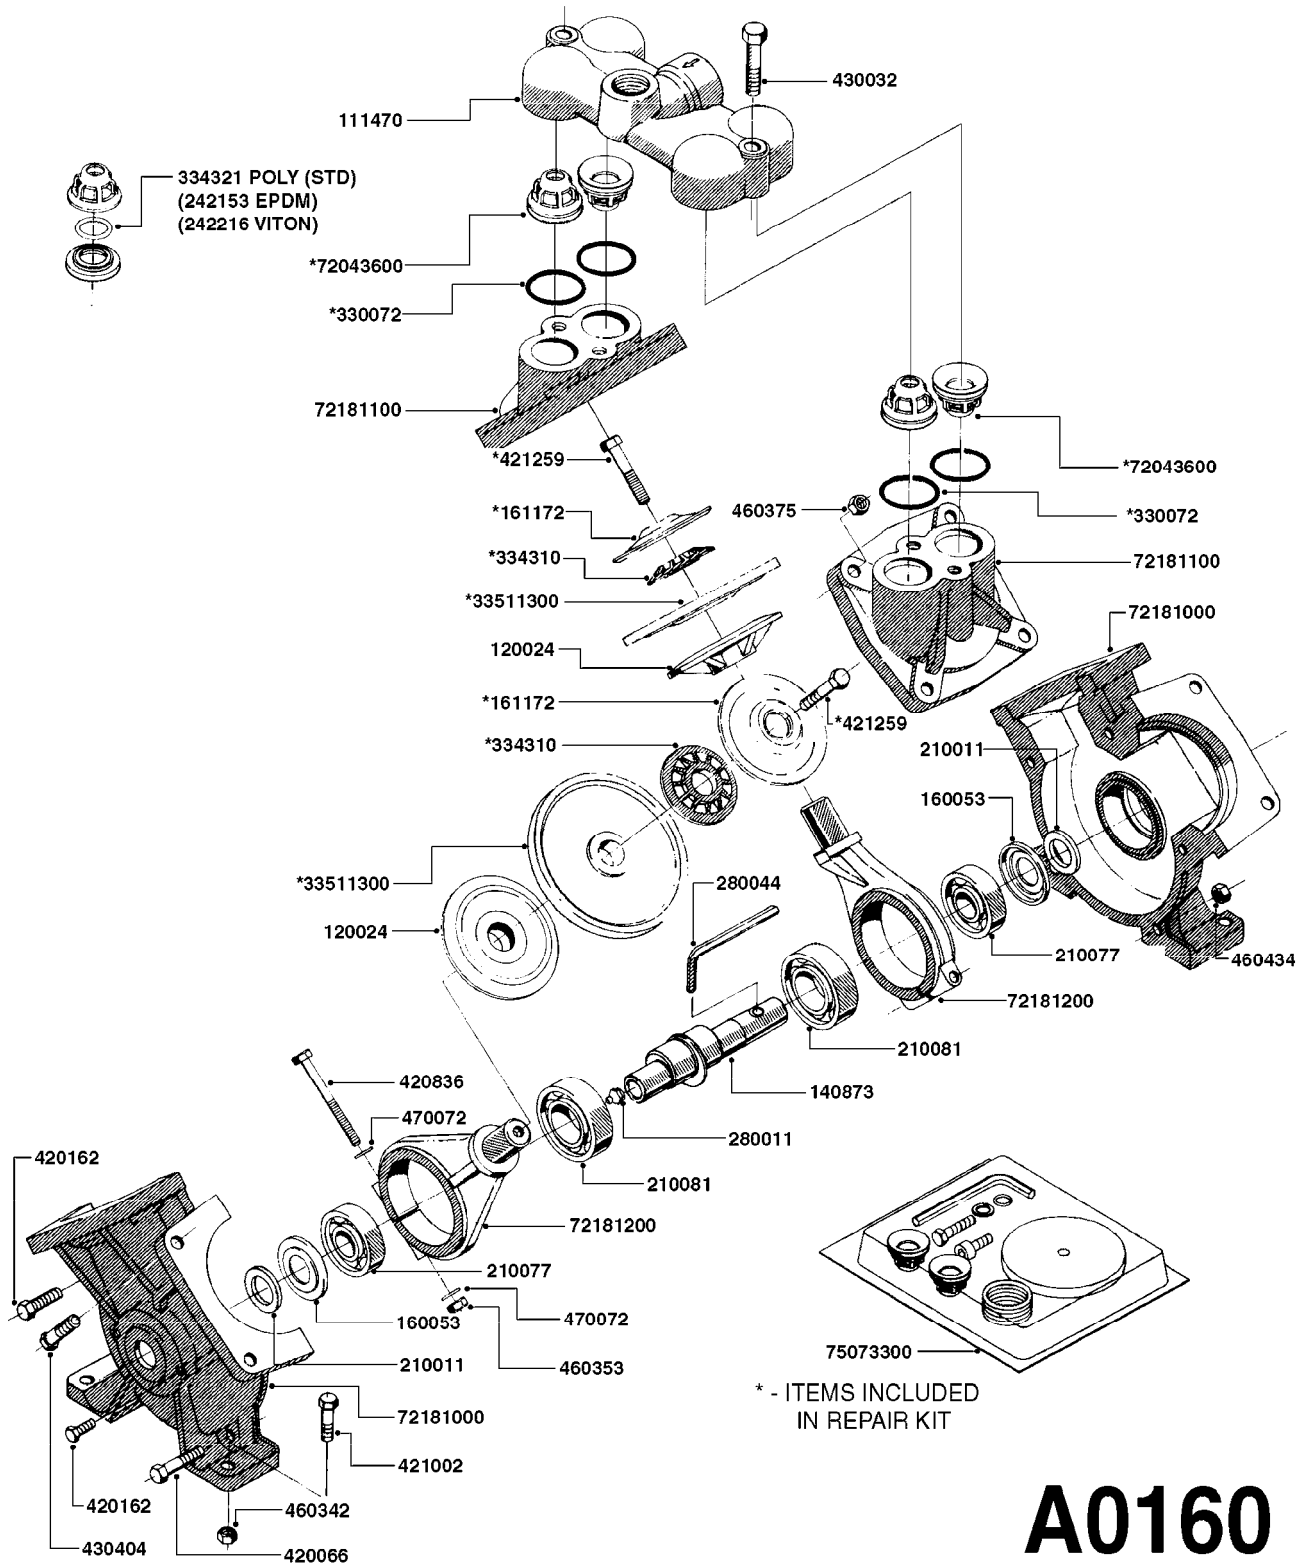

A0160

PUMP - 1202 W/MOUNTING BASE
A0160-HIN, 01:01:16

Page 1
Date 04.11.2017 13:16

parts-n°	order qty	description
111470	1	VALVE CHAMBER 1202
120024	1	DIAPHRAGM BACK DISC 1200-1300
140873	1	CRANK SHAFT MODEL 1202-9MM
160053	1	DUST PLATE
161172	1	DIAPHRAGM DISC F. 1203/1303
210011	1	SEAL FELT D39/23 X 4
210077	1	BEARING BALL 6305
210081	1	BEARING BALL 6307
242153	1	O-RING D26X4 EPDM
242216	1	O-RING VITON F/1202/1302/462
280011	1	GREASE NIPPLE 1/8' SAE H TR
280044	1	KEY HEXAGON W6 3/16'
330072	1	O-RING D53.5/D45.5X4
334310	1	NYLON WASHER 1202/1302/462
334321	1	O-RING POLY. 34.0x26.0x4.0
420066	1	BOLT HEX 8.8 DEL 3/8"X50MM
420162	1	BOLT HEX 8.8 DEL 3/8"x15MM
420836	1	BOLT HEX 8.8 RAW M8X85
421002	1	BOLT HEX 8.8 DEL M10X30 FT DIN933
421259	1	BOLT HEX UNC7/16"x2.25" 18-8SS
430032	1	BOLT HEX 8.8 RAW 1/2'X55MM
430404	1	BOLT HEX 8.8 DEL M12X50
460342	1	NUT HEX M10 DEL DIN934
460353	1	NUT HEX M8 BLACK
460375	1	NUT HEX M12 BLACK
460434	1	NUT HEX 3/8' NC BLACK
470072	1	WASHER D15/D8X.5 LOCK
33511300	1	DIAPHRAGM 1202-1303 POLY 2006
72043600	1	VALVE FOR 462/463
72181000	1	HOUSING, PUMP, 1203 RED
72181100	1	DIAPHRAGM COVER 1203/1303+BLTS
72181200	1	CONNECTING ROD FOR 1203 W/M12
75073300	1	PUMP KIT 1200/1202 "06"