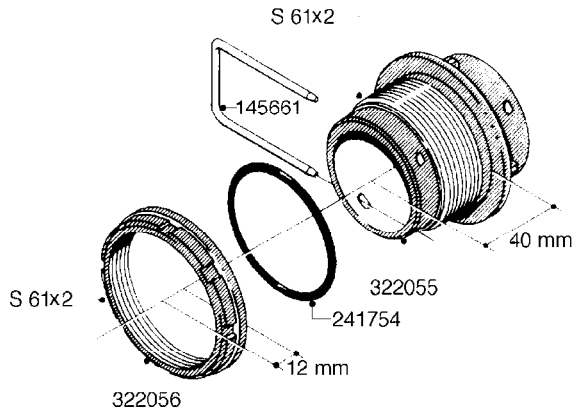

L0080

FITTINGS - S-53
L0080-HIN, 12:09:17

Page 1

Date 04.11.2017 13:17

Pos.	parts-n°	order qty	description
1	145995	1	FITT.DK S-53 FORK
2	241973	1	O-RING Ø3 X 44,2 70 SHORES NITRIL NITRIL (BLACK)
2	242353	1	O-RING D44.2X3.0 VITON F.S-67 VITON (BROWN)
3	242109	1	O-RING D32.2x3.0 NITRIL (BLACK)
3	242354	1	O-RING D32.2X3.0 VITON F.S-53 VITON (BROWN)
4	322103	1	FITT.DK S-53 BULKHEAD
5	322107	1	FITT.DK S-53 BULKHEAD NUT
6	322110	1	FITT.DK S-53 ELB. 1/2" BSP
7	322352	1	FITT.DK S-53 TEE
8	334229	1	FITT.DK S-53 STR.3/4"
9	334260	1	GASKET F. S-53 BULKHEAD
10	334564	1	FITT.DK S-67 TO S-53 ADAPTER
11	391100	1	FITT.DK S-53THREAD INS.1/2"BSP
12	726463	1	FITT.DK S53 BULKHEAD W/GASKET
13	726552	1	FIT.DK S-53X90 1/2" BSP,O-RING
14	726556	1	FITT.DK S-53 HB 1/2" W/O-RING
15	726558	1	FITT.DK S53 STR. 3/4" W.ORING
16	726559	1	FITT DK. S-53 HB 1" W/O-RING
17	726568	1	FITT.DK.S-53 HB 1/2"90 W/ORING
18	726570	1	FITT.DK S-53 ELB.3/4" W.ORING
19	726571	1	FITT.DK S-53 ELB.1", W ORING
20	726578	1	FITT.DK S53 PLUG WITH O-RING
21	728561	1	REDUCER S67M - S53F + O-RING