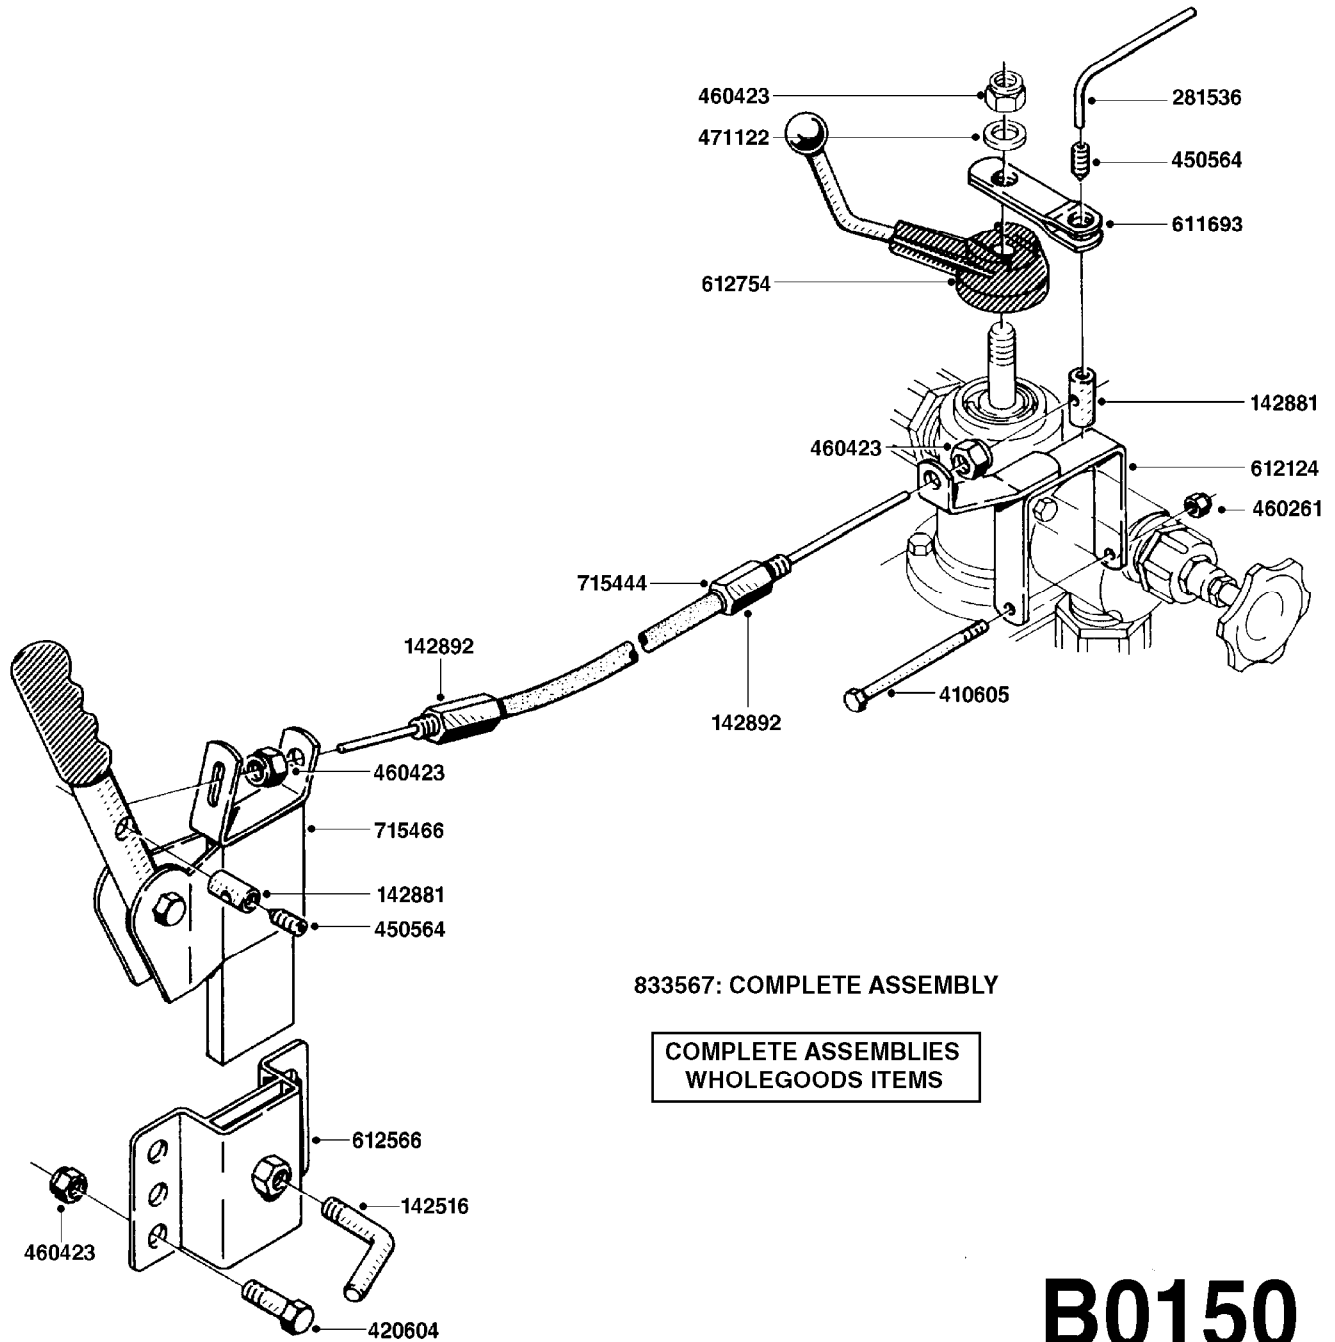

BK-180 REMOTE CONTROL CABLE
B0150-HIN, 01:01:16

Page 1
Date 16.03.2016 11:16

parts-n°	order qty	description
142516	1	SCREW SET M10 BENT F. LOCKING
142881	1	WIRE HOLDER FOR REMOTE CONTROL
142892	1	END NIPPLE F.REMOTE CABLE
281536	1	ALLEN WRENCH 3MM
410605	1	BOLT HEX 8.8 DEL M6X80
420604	1	BOLT HEX 8.8 DEL M10X25 FT DIN933
450564	1	SCREW M6X12 ALLEN
460261	1	NUT HEX M6X1 LOCK A2 DIN985
460423	1	NUT HEX M10X1.5 LOCK
471122	1	WASHER, M10, Ø20/10.5X 2.0, SS
611693	1	ARM FOR REMOTE CONTROL BK180
612124	1	BRACKET FOR OP.UNIT F REM.CTR
612566	1	MOUNT BRACKET F.FAN CABLE ASSY
612754	1	HANDLE FOR REMOTE CONTROL
715444	1	REMOTE CONTROL CABLE COMPLETE
715466	1	MOUNTING PLATE
833567	1	REMOTE CONTROL ON/OFF BK 180