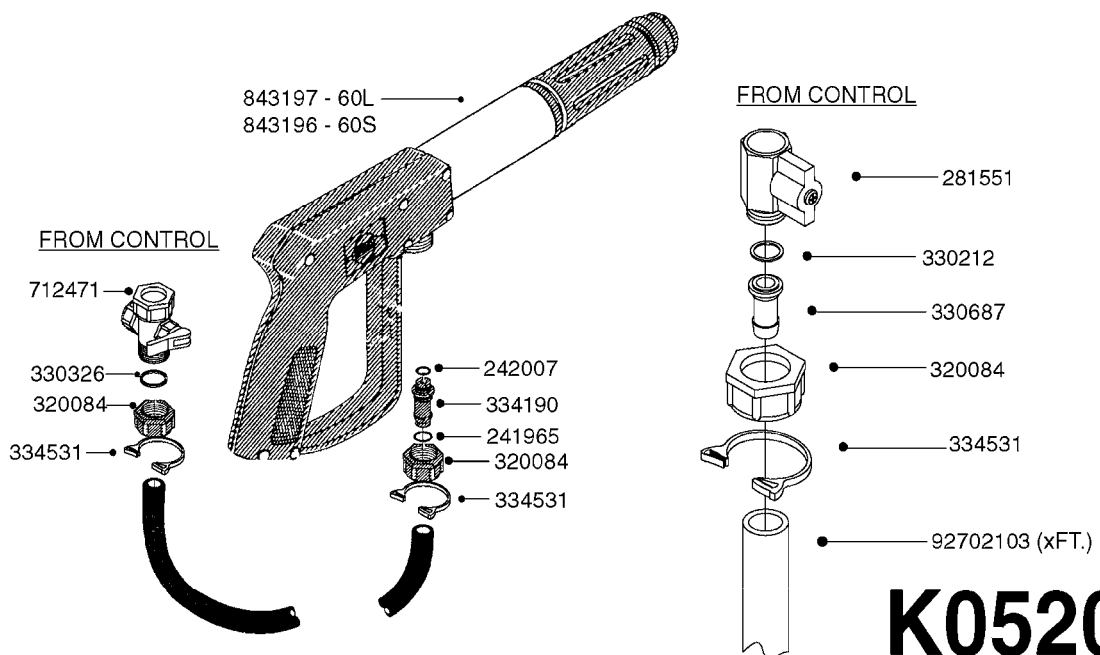

COMPLETE ASSEMBLY:
818377 - 160' x 3/8" (50m) HOSE REEL
818381 - 320' X 3/8" (100m) HOSE REEL

K0490

HOSE REEL ASSEMBLIES
K0490-HIN, 01:01:16

Page 1

Date 16.03.2016 11:17

parts-n°	order qty	description
143684	1	BUSHING F. HOSE REEL
143706	1	SPACER TUBE F. 275' HOSE REEL
145925	1	NIPPLE M10 M6
146314	1	UNION BUSHING F.HOSE REEL
146315	1	RING FOR HOSE REEL
146487	1	SPACER ROD F/HOSE REEL 225mm
160311	1	WASHER D30/D20.4X2
241474	1	O-RING NITRIL
281072	1	SNAP-RING OUTER 20X1.20
282155	1	CLIP F.TUBE SUPPORT
320655	1	FITT.DK HN 1/2"-1/2" BSP
320821	1	FITT.DK NUT 1-1/2" BSP
330212	1	O-RING D19/D14X2.4 F.1/2"NUT
333443	1	BUSHING F. HOSE REEL
420604	1	BOLT HEX 8.8 DEL M10X25 FT DIN933
420626	1	BOLT HEX 8.8 DEL M10X20 FT
420862	1	BOLT HEX 8.8 DEL M10X16 FT
430286	1	BOLT HEX 8.8 DEL M12X30 FT
460423	1	NUT HEX M10X1.5 LOCK
460703	1	NUT HEX M12X1.75 LOCK DIN985
613207	1	CENTER TUBE FOR 164'HOSE REEL
613211	1	HOSE REEL NK 80/105
613292	1	CENTER TUBE 100 MM
633824	1	SIDE FOR HOSE REEL
633835	1	OUTER TUBE NK 300-600
633846	1	FITTING FOR HOSE REEL TR2/TR3
633905	1	BRKTS. HOSE REEL SM210
637986	1	CLAMP FITTING HOSE REEL
719073	1	HANDLE ASSY. F. HOSE REEL
719084	1	SWIVEL F.HOSE REEL
719121	1	HOSE 1/2'X2500M NUT
719401	1	CLIPS F.PISTOL ASSY.
725618	1	CLIP WHITE PLASTIC SNAP TYPE
818377	1	REEL FOR HOSE 160' X 3/8"
818381	1	REEL FOR HOSE 320' X 3/8'
818801	1	BKT.HOSE REEL MOUNT NL/NK/BOOM
818845	1	BKT.HOSE REEL SM210
833768	1	HOLDER F. HOSE REEL
834764	1	BKT.HOSE REEL MOUNT ESTATE SPR
61021400	1	BKT. BOOM MOUNT SM53/80 US