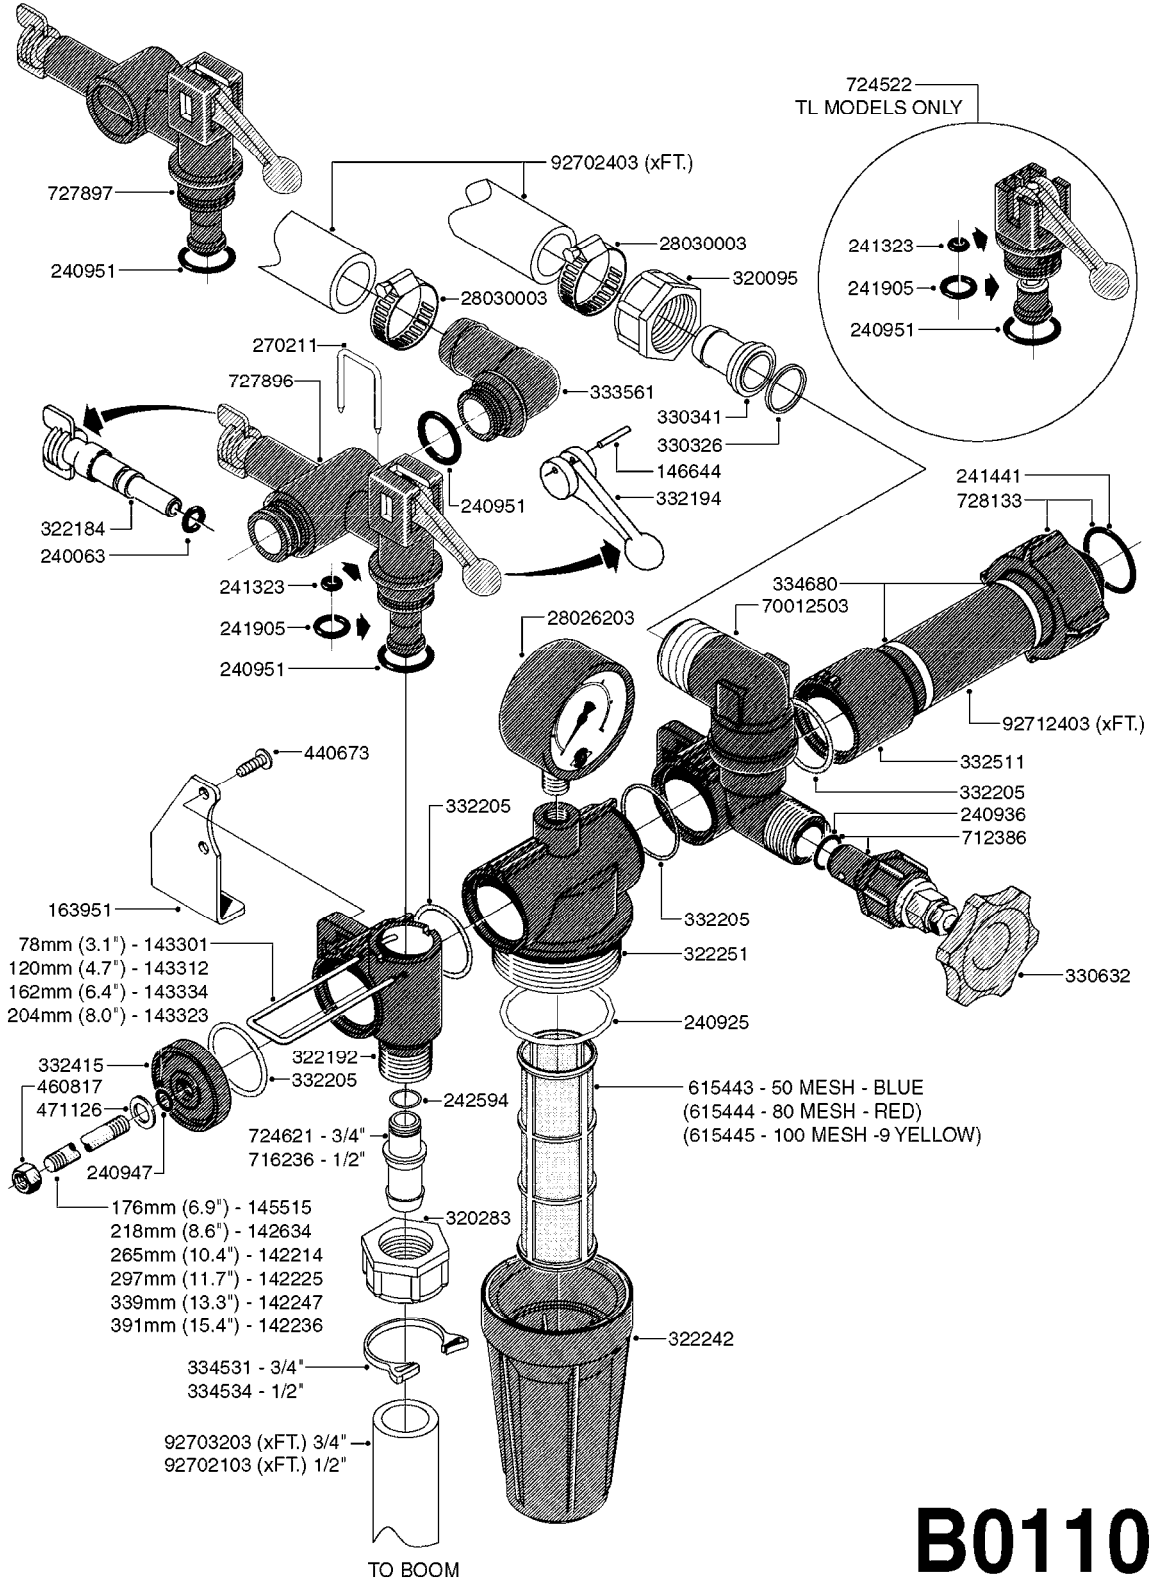

B0110

BK-180 BOOM VALVES-MAN.POST 00
B0110-HIN, 01:01:16

Page 1
Date 16.03.2016 11:16

parts-n°	order qty	description
142214	1	STUD BOLT - M8X265, 3 SECTION
142225	1	STUD BOLT 8 X 299 - 6 MODULS
142236	1	STUD BOLT 8 X 381 - 8 MODULS
142247	1	STUD BOLT 8 X 341 - 7 MODULS
142634	1	STUD BOLT M8 X 213 - 4 MODULS
143301	1	LOCK CLAMP 78 MM
143312	1	LOCK CLAMP 120 MM
143323	1	LOCK CLAMP 204 MM
143334	1	LOCK CLAMP 162 MM
145515	1	STUD BOLT M8 X 176MM
146644	1	PIN D3X19 STAINLESS
163951	1	MOUNT BRACKET FOR BK180 SECTIO
240063	1	O-RING D14.1/9.3 X 2.4
240925	1	O-RING D49.5X3 NITRIL
240936	1	O-RING D13.3X2.4 NITRIL
240947	1	O-RING D7.3X2.4 NITRIL
240951	1	O-RING D21.2X3 NITRIL
241323	1	O-RING D5.3X2.4 NITRIL
241441	1	O-RING D29.3X3
241905	1	O-RING 12,3X2,4 VITON DKR.1,05
242594	1	O-RING D14 X 1.78 SCH.70-EPDM
270211	1	FITT.DK S25 FORK L=37.5
320095	1	FITT.DK NUT 1" BSP
320283	1	FITT.DK NUT 3/4"BSP
322184	1	SCREW F.ADJUSTING CONST.PRESS.
322192	1	HOUSING F.DISTRIBUTOR
322242	1	FILTER BOWL / IN-LINE
322251	1	HOUSING F.FILTER MOUNT BK/EC
330326	1	O-RING D30/D24X2 F.1"NUT
330341	1	FITT.DK HB 1" F. 1" NUT
330632	1	REGULATING HANDLE
332194	1	DISTRIBUTION HANDLE
332205	1	O-RING D43/39XD2
332415	1	COVER
332511	1	FITT.DK END CAP 1"HB F.BK180
333561	1	FITT.DK ELB.1" EC RETURN
334531	1	CLAMP HOSE PLASTIC 3/4"
334534	1	CLAMP HOSE PLASTIC 1/2"
334680	1	CLAMP HOSE PLASTIC 1"
440673	1	SCREW F.PLASTIC 5X12 SS
460817	1	NUT HEX M8 STAINLESS DIN 934
471126	1	WASHER, M8, Ø16/ 8.4X 1.6, SS
615443	1	FILTER ELEM.50 MESH BLUE
615444	1	FILTER ELEM.80 MESH RED
615445	1	FILTER ELEM.100 MESH YELLOW
712386	1	PRESSURE REGULATOR COMPL. H-M
716236	1	FITT.DK HB 1/2" ASSY. F. 3/4"
724522	1	DISTR.OVER PART W.OUV PR 83 BK
724621	1	FITT.DK HB 3/4"ASSY F.3/4" NUT
727896	1	HOUSING UPPER F.CONST.PRESS.
727897	1	HOUSING UPPER PART END PC.BK92
728133	1	CONNECTING PART F.BK OPR.UNIT
28026203	1	GAUGE 200PSI/BR,2.5"1/4BSP-BTM
28030003	1	CLAMP HOSE GEAR P1" 6716
70012503	1	HOUSING FOR HARDI-MATIC VALVE
92702103	1	HOSE R X1/2" X300PSI WP X0012"
92702403	1	HOSE PVC SUCT GRAY 1"
92703203	1	HOSE R X3/4" X300PSI WP X0012"
92712403	1	HOSE R X1" X300PSI WP X0012"