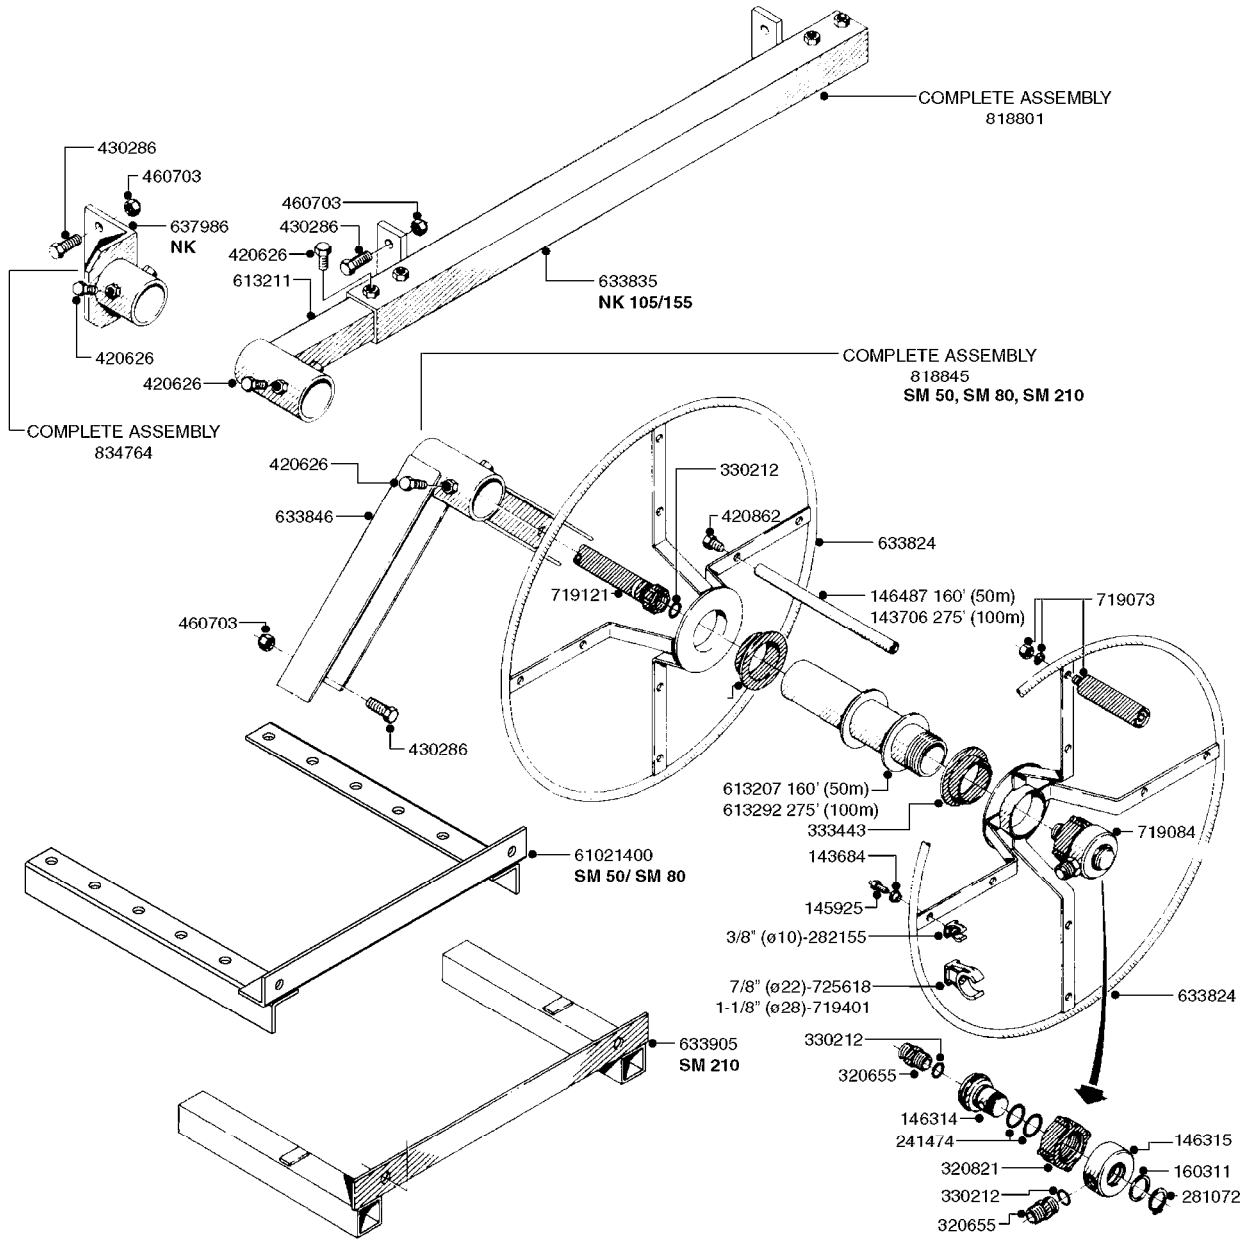

COMPLETE ASSEMBLY:
818377 - 160' x 3/8" (50m) HOSE REEL
818381 - 320' X 3/8" (100m) HOSE REEL

K0490

HOSE REEL ASSEMBLIES
K0490-HIN, 01:01:16

Page 1

Date 16.03.2016 11:17

parts-n°	order qty	description
143684	1	BUSHING F. HOSE REEL
143706	1	SPACER TUBE F. 275' HOSE REEL
145925	1	NIPPLE M10 M6
146314	1	UNION BUSHING F.HOSE REEL
146315	1	RING FOR HOSE REEL
146487	1	SPACER ROD F/HOSE REEL 225mm
160311	1	WASHER D30/D20.4X2
241474	1	O-RING NITRIL
281072	1	SNAP-RING OUTER 20X1.20
282155	1	CLIP F.TUBE SUPPORT
320655	1	FITT.DK HN 1/2"-1/2" BSP
320821	1	FITT.DK NUT 1-1/2" BSP
330212	1	O-RING D19/D14X2.4 F.1/2"NUT
333443	1	BUSHING F. HOSE REEL
420604	1	BOLT HEX 8.8 DEL M10X25 FT DIN933
420626	1	BOLT HEX 8.8 DEL M10X20 FT
420862	1	BOLT HEX 8.8 DEL M10X16 FT
430286	1	BOLT HEX 8.8 DEL M12X30 FT
460423	1	NUT HEX M10X1.5 LOCK
460703	1	NUT HEX M12X1.75 LOCK DIN985
613207	1	CENTER TUBE FOR 164'HOSE REEL
613211	1	HOSE REEL NK 80/105
613292	1	CENTER TUBE 100 MM
633824	1	SIDE FOR HOSE REEL
633835	1	OUTER TUBE NK 300-600
633846	1	FITTING FOR HOSE REEL TR2/TR3
633905	1	BRKTS. HOSE REEL SM210
637986	1	CLAMP FITTING HOSE REEL
719073	1	HANDLE ASSY. F. HOSE REEL
719084	1	SWIVEL F.HOSE REEL
719121	1	HOSE 1/2'X2500M NUT
719401	1	CLIPS F.PISTOL ASSY.
725618	1	CLIP WHITE PLASTIC SNAP TYPE
818377	1	REEL FOR HOSE 160' X 3/8"
818381	1	REEL FOR HOSE 320' X 3/8'
818801	1	BKT.HOSE REEL MOUNT NL/NK/BOOM
818845	1	BKT.HOSE REEL SM210
833768	1	HOLDER F. HOSE REEL
834764	1	BKT.HOSE REEL MOUNT ESTATE SPR
61021400	1	BKT. BOOM MOUNT SM53/80 US