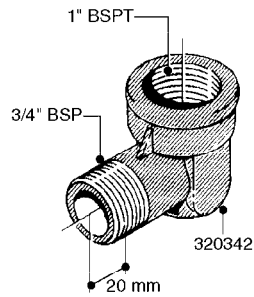

L0020

FITTINGS-T-PIECES, CAPS & ELBOWS
L0020-HIN, 01:01:16

Page 1
Date 16.03.2016 11:17

parts-n°	order qty	description
10053603	1	FITT. CAPNUT 2"BSP 5601
10194303	1	CAP BLANK 1 1/2 MCPHEE 210060
320047	1	FITT.DK CAPNUT 1/2" BSP
320106	1	FITT.DK CAPNUT 1" BSP
320272	1	FITT.DK CAPNUT 3/8" BSP
320316	1	FITT.DK TEE 3/4" X3/4" X1"BSP
320331	1	FITT.DK TEE 1" - 1" - 3/4" BSP
320342	1	FITT.DK EL 3/4"M X 1"F BSP
320563	1	FITT.DK 3 WAY 1/2" 110 DEG.
320677	1	NO LONGER AVAILABLE
320961	1	FITT.DK CAPNUT 1-1/2" BSP
321053	1	FITT.DK TEE 1/2 X1/2 X1/2" BSP
322072	1	FITT.DK TEE 3/8'X3/8'X3/8' BSP
322095	1	FITT.DK TEE 1-1/2 X1-1/4 X3/4" BSP
322138	1	FITT.DK ELB 1"M X 1"F BSP
330013	1	O-RING D15/D10X2.5 F.3/8"NUT
330212	1	O-RING D19/D14X2.4 F.1/2"NUT
330326	1	O-RING D30/D24X2 F.1"NUT
331273	1	O-RING D44/D38X2 F.1-1/2"