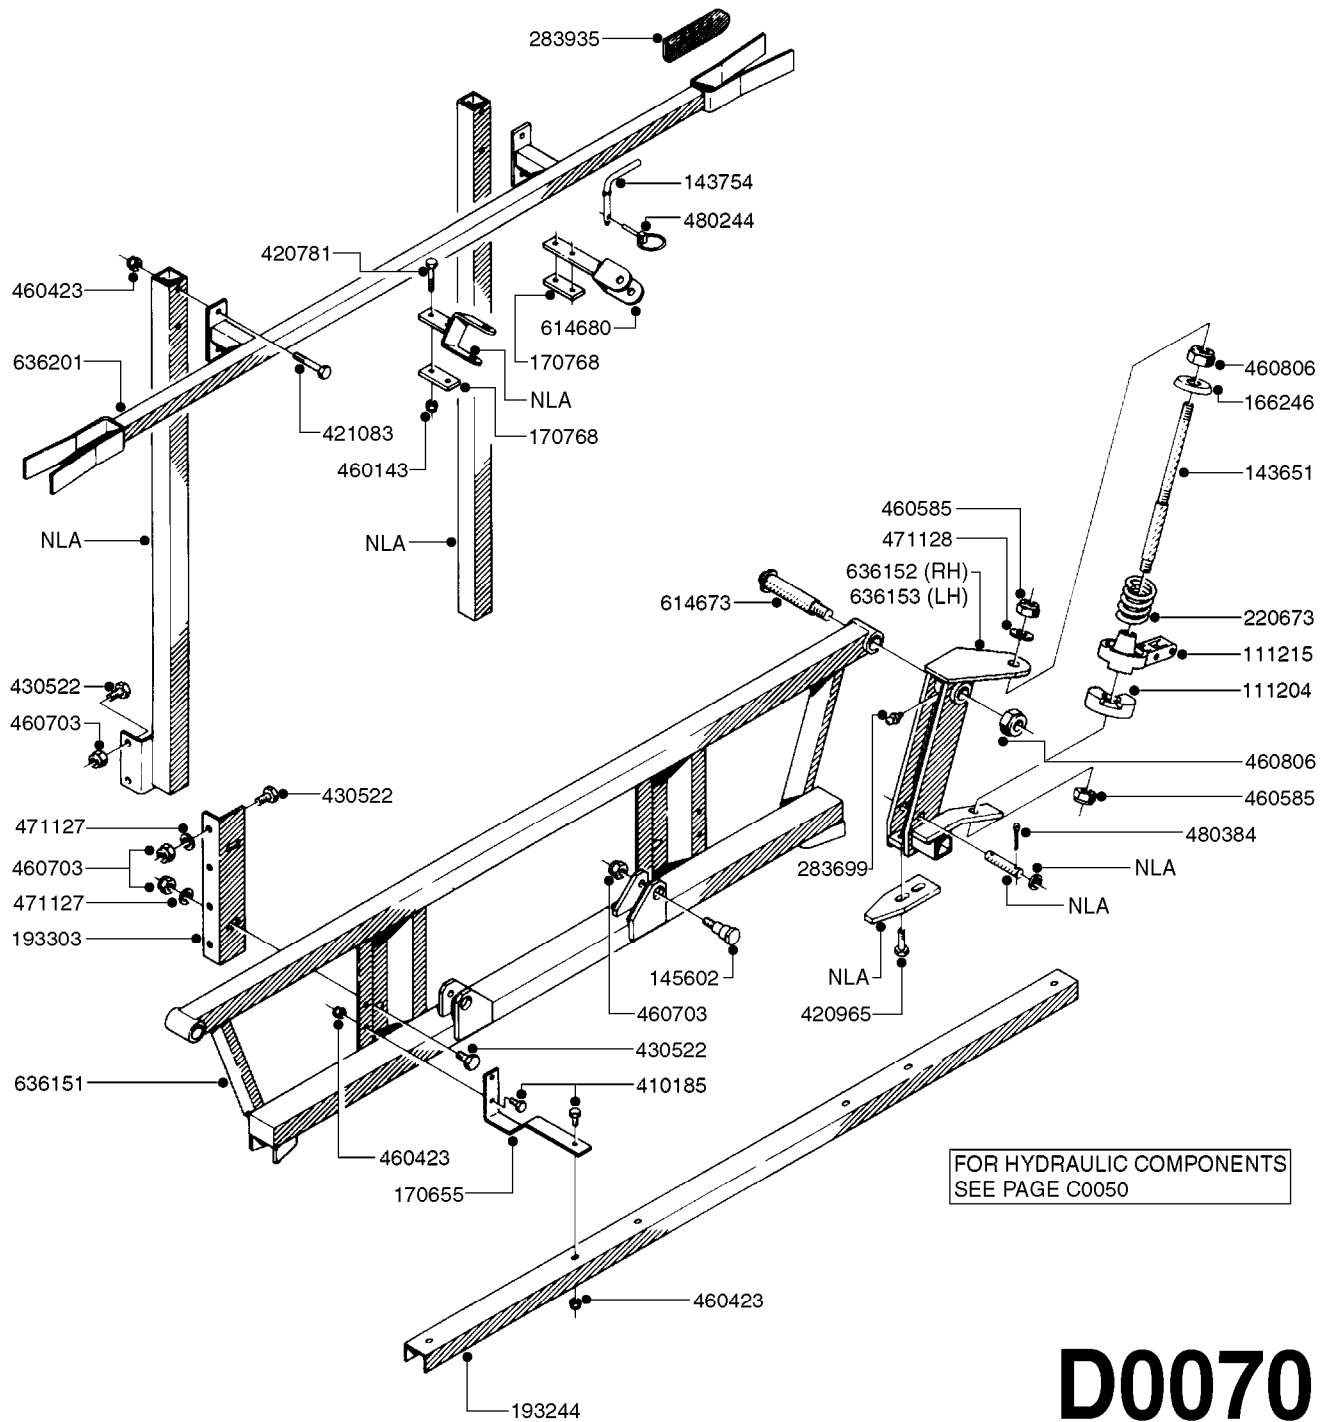

Date 16.03.2016 11:16

parts-n°	order qty	description
111204	1	CLAW CLUTCH/LOWER D80
111215	1	CLAW CLUTCH/UPPER D80
142597	1	DISTANCE TUBE
143651	1	AXLE M20/M16 L=355 F/BREAKAWAY
143721	1	FRICITION DISC FOR BOOM D30
143754	1	PIN D10 X 56
166246	1	WASHER CUP D53 F.SPRING
166736	1	CLAMP FOR SB BOOM
166865	1	WASHER D35/D25X2
193244	1	NOZZLE TRACK 6-8-10 M SB
193303	1	SUPPORTING ARM FOR SB BOOM
220673	1	SPRING F.PIVOT 100 X 51
334571	1	TAPON 40x40x2 EMBELLECEDOR
410185	1	BOLT HEX 8.8 DEL M6X16 A2
420906	1	BOLT HEX 8.8 DEL M10X60
421083	1	BOLT HEX 8.8 DEL M10X65
430522	1	BOLT HEX 8.8 DEL M12X25 FT
460261	1	NUT HEX M6X1 LOCK A2 DIN985
460423	1	NUT HEX M10X1.5 LOCK
460585	1	NUT HEX M16X2 LOCK
460703	1	NUT HEX M12X1.75 LOCK DIN985
460806	1	NUT HEX M20X2.5 LOCK
471122	1	WASHER, M10, Ø20/10.5X 2.0, SS
471127	1	WASHER, M12, Ø24/13.0X 2.5, SS
471128	1	WASHER, M16, Ø30/17.0X 3.0, SS
480244	1	PIN SNAP D4.5
613487	1	TRANSPORT FITTINGS FOR SB BOOM
633942	1	OUTER BOOM WING 26', 28' SB
634163	1	CENTER SECTION - 20',26',33'
634185	1	BOOM WING OUTER PART 33' SB
635780	1	INNER WING SEC. 26',28',33'SB
635792	1	BOOM WING - 20',21'SB-BOOM
706311	1	SPRING WITH HAND-GRIB