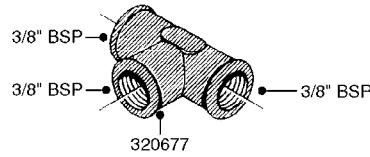

L0020

FITTINGS-T-PIECES, CAPS & ELBOWS
L0020-HIN, 01:01:16

Page 1
Date 16.03.2016 11:17

parts-n°	order qty	description
10053603	1	FITT. CAPNUT 2"BSP 5601
10194303	1	CAP BLANK 1 1/2 MCPHEE 210060
320047	1	FITT.DK CAPNUT 1/2" BSP
320106	1	FITT.DK CAPNUT 1" BSP
320272	1	FITT.DK CAPNUT 3/8" BSP
320316	1	FITT.DK TEE 3/4" X3/4" X1"BSP
320331	1	FITT.DK TEE 1" - 1" - 3/4" BSP
320342	1	FITT.DK EL 3/4"M X 1"F BSP
320563	1	FITT.DK 3 WAY 1/2" 110 DEG.
320677	1	NO LONGER AVAILABLE
320961	1	FITT.DK CAPNUT 1-1/2" BSP
321053	1	FITT.DK TEE 1/2 X1/2 X1/2" BSP
322072	1	FITT.DK TEE 3/8'X3/8'X3/8' BSP
322095	1	FITT.DK TEE 1-1/2 X1-1/4 X3/4" BSP
322138	1	FITT.DK ELB 1"M X 1"F BSP
330013	1	O-RING D15/D10X2.5 F.3/8"NUT
330212	1	O-RING D19/D14X2.4 F.1/2"NUT
330326	1	O-RING D30/D24X2 F.1"NUT
331273	1	O-RING D44/D38X2 F.1-1/2"