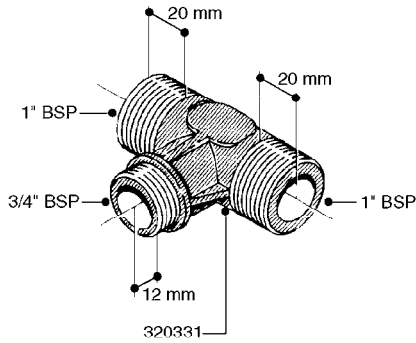

L0020

FITTINGS-T-PIECES, CAPS & ELBOWS
L0020-HIN, 01:01:16

Page 1
Date 16.03.2016 11:17

parts-n°	order qty	description
10053603	1	FITT. CAPNUT 2"BSP 5601
10194303	1	CAP BLANK 1 1/2 MCPHEE 210060
320047	1	FITT.DK CAPNUT 1/2" BSP
320106	1	FITT.DK CAPNUT 1" BSP
320272	1	FITT.DK CAPNUT 3/8" BSP
320316	1	FITT.DK TEE 3/4" X3/4" X1"BSP
320331	1	FITT.DK TEE 1" - 1" - 3/4" BSP
320342	1	FITT.DK EL 3/4"M X 1"F BSP
320563	1	FITT.DK 3 WAY 1/2" 110 DEG.
320677	1	NO LONGER AVAILABLE
320961	1	FITT.DK CAPNUT 1-1/2" BSP
321053	1	FITT.DK TEE 1/2 X1/2 X1/2" BSP
322072	1	FITT.DK TEE 3/8'X3/8'X3/8' BSP
322095	1	FITT.DK TEE 1-1/2 X1-1/4 X3/4" BSP
322138	1	FITT.DK ELB 1"M X 1"F BSP
330013	1	O-RING D15/D10X2.5 F.3/8"NUT
330212	1	O-RING D19/D14X2.4 F.1/2"NUT
330326	1	O-RING D30/D24X2 F.1"NUT
331273	1	O-RING D44/D38X2 F.1-1/2"