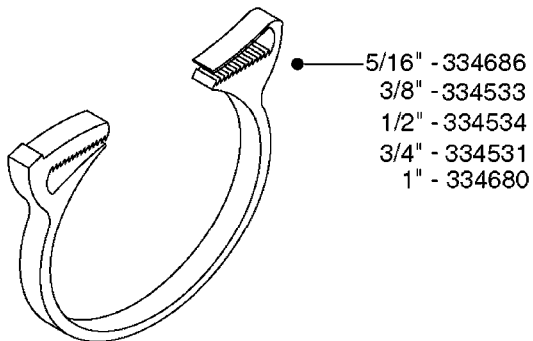

I.D.	PART # (ONE FOOT)	
3/8" 1/2" 3/4" 1" 1-1/4"	92701703 92702103 92703203 92712403 92734403	 <p>RUBBER HOSE SMOOTH, BLACK, TWO BLUE STRIPES</p>
5/16" 3/8" 1/4" 1/2" 3/4"	927281 927284 927268 927269 927270	 <p>PVC HOSE SHINY, BLACK, SMOOTH, TWO WHITE STRIPES</p>
1" 1-1/4" 1-1/2" 2" 2-1/2"	92702403 92738900 92702603 92702703 92702803	 <p>PVC SPIRAL SUCTION HOSE SHINY, RIBBED, GRAY</p>
3/4"	927205	 <p>PVC HOSE CLEAR, SMOOTH</p>
1/2" 3/4"	10631003 927231	 <p>PVC HOSE SMOOTH, CLEAR, REINFORCED WITH WHITE MESH</p>
4mm 6mm 8mm 10mm	927253 RED 927264 RED 927306 BLACK 927330 BLACK	 <p>PVC AIR HOSE SMOOTH</p>

L0120

BULK HOSE
L0120-HIN, 01:01:16

Page 1
Date 16.03.2016 11:17

parts-n°	order qty	description
927205	1	HOSE R X CLEAR X 3/4 X 0012"
927231	1	HOSE R X PVCX3/4 CLR/BRD 0012"
927253	1	AIR HOSE, DIAMETER 4MM
927264	1	HOSE R X PE D6/D4 X 0012"
927268	1	HOSE R X PVC X 1/4 X 0012"
927269	1	HOSE R X PVC X 1/2 X 0012"
927270	1	HOSE R X PVC X 3/4 X 0012"
927281	1	HOSE R X PVC X 5/16 X 0012"
927284	1	HOSE 3/8 PVC W/ INSERT
927306	1	HOSE R X PE D8/D6 X 0012"BLACK
927330	1	HOSE R X PE D10/D8 X 012"BLACK
10631003	1	HOSE R X CLEAR BRAID.X 1/2 12"
92701703	1	HOSE R X3/8" X300PSI WP X0012"
92702103	1	HOSE R X1/2" X300PSI WP X0012"
92702403	1	HOSE PVC SUCT GRAY 1"
92702603	1	HOSE PVC SUCT GRAY 1-1/2"
92702703	1	HOSE PVC SUCT GRAY 2"
92702803	1	HOSE PVC SUCT GRAY 2.5"
92703203	1	HOSE R X3/4" X300PSI WP X0012"
92712403	1	HOSE R X1" X300PSI WP X0012"
92734403	1	HOSE R X5/4" X200PSI WP X0012"
92738900	1	HOSE R X PVC X 1-1/4" 0012"

Hose Size	Pressure	Suction	Clamp Code
3/8"	28029803		6706
1/2"	28029803		6706
3/4"	28029903		6712
1"	28030003	28029903	6716
1-1/4"	28030103		6724
1-1/2"		28030103	6724
2"		28030203	235-67
2-1/2"		28030303	235-74
3"		28030403	235-82