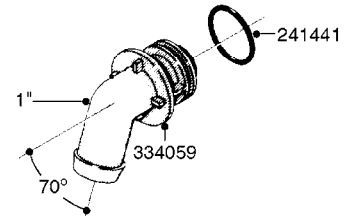

L0010

parts-n°	order qty	description
240085	1	O-RING D13,1/8,3X02,4 NITRIL
241441	1	O-RING D29.3X3
242594	1	O-RING D14 X 1.78 SCH.70-EPDM
320084	1	FITT.DK NUT 1/2" BSP
320095	1	FITT.DK NUT 1" BSP
320117	1	FITT.DK CONN.1/2"BSP F. 1" CAP
320187	1	FITT.DK CAP 3/8" BSP BLACK
320283	1	FITT.DK NUT 3/4"BSP
320821	1	FITT.DK NUT 1-1/2" BSP
321495	1	FITT.DK REDUC 1/4'BSP F.3/4'NT
321576	1	FITT.DK CONN 1/2"BSP F.3/4"NUT
330013	1	O-RING D15/D10X2.5 F.3/8"NUT
330212	1	O-RING D19/D14X2.4 F.1/2"NUT
330326	1	O-RING D30/D24X2 F.1"NUT
330341	1	FITT.DK HB 1" F. 1" NUT
330595	1	O-RING D24.6/D20X2.1 -3/4"
330665	1	3/4' HOSE TAIL F/1' CAP
330676	1	FITT.DK HB 3/8" F. 1/2" NUT
330687	1	FITT.DK HB 1/2" F. 1/2" NUT
330691	1	FITT.DK HB 3/4'F.3/4' NUT
330783	1	FITT.DK HB 3/8" F.3/8" NUT
331262	1	FITT.DK HB 1-1/2" F. 1-1/2"NUT
331273	1	O-RING D44/D38X2 F.1-1/2"
331446	1	FITT.DK HB 1" F.1-1/2" NUT
331807	1	FITT.DK HB 5/16" F.3/8" NUT
332286	1	FITT.DK HB 1/2" F. 3/4" NUT
332905	1	FITT.DK HB 1/2" F. 3/4" CAP
332927	1	PLUG F. NOZZLE TUBE 3/4'
333292	1	FITT.DK HB 1"O'RING F.1-1/2"
333664	1	FITT.DK HB 5/16' F. 1/2' NUT
334044	1	FITT.DK HB 3/4' F. 3/4' CAP
334059	1	FITT.DK EL 1" 110 DEG.F.1-1/2"
334123	1	FITT.DK HB 1-1/4"O-RNG F.1-1/2"
334150	1	FITT.DK HB 1-1/4" 110 F.1-1/2"
390542	1	PLUG WASHER FOR 3/4'CAP NUT
716236	1	FITT.DK HB 1/2" ASSY. F. 3/4"
716413	1	FITT.DK PLUG ASSY. F.NOZ TUBE
717426	1	FITT.DK REDUC 1/4"BSP F.3/4"N
720856	1	FITT.DK 1/2'BSP ASSY.F.3/4'NUT
724621	1	FITT.DK HB 3/4"ASSY F.3/4" NUT