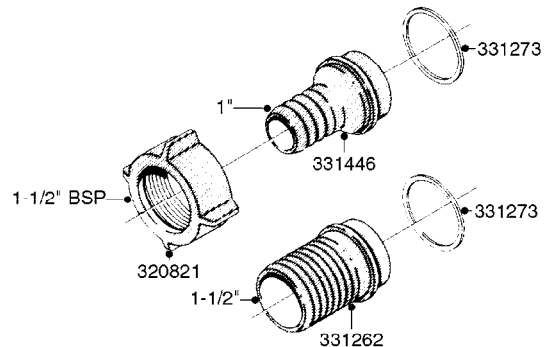

L0010

parts-n°	order qty	description
240085	1	O-RING D13,1/8,3X02,4 NITRIL
241441	1	O-RING D29.3X3
242594	1	O-RING D14 X 1.78 SCH.70-EPDM
320084	1	FITT.DK NUT 1/2" BSP
320095	1	FITT.DK NUT 1" BSP
320117	1	FITT.DK CONN.1/2"BSP F. 1" CAP
320187	1	FITT.DK CAP 3/8" BSP BLACK
320283	1	FITT.DK NUT 3/4"BSP
320821	1	FITT.DK NUT 1-1/2" BSP
321495	1	FITT.DK REDUC 1/4'BSP F.3/4'NT
321576	1	FITT.DK CONN 1/2"BSP F.3/4"NUT
330013	1	O-RING D15/D10X2.5 F.3/8"NUT
330212	1	O-RING D19/D14X2.4 F.1/2"NUT
330326	1	O-RING D30/D24X2 F.1"NUT
330341	1	FITT.DK HB 1" F. 1" NUT
330595	1	O-RING D24.6/D20X2.1 -3/4"
330665	1	3/4' HOSE TAIL F/1' CAP
330676	1	FITT.DK HB 3/8" F. 1/2" NUT
330687	1	FITT.DK HB 1/2" F. 1/2" NUT
330691	1	FITT.DK HB 3/4'F.3/4' NUT
330783	1	FITT.DK HB 3/8" F.3/8" NUT
331262	1	FITT.DK HB 1-1/2" F. 1-1/2"NUT
331273	1	O-RING D44/D38X2 F.1-1/2"
331446	1	FITT.DK HB 1" F.1-1/2" NUT
331807	1	FITT.DK HB 5/16" F.3/8" NUT
332286	1	FITT.DK HB 1/2" F. 3/4" NUT
332905	1	FITT.DK HB 1/2" F. 3/4" CAP
332927	1	PLUG F. NOZZLE TUBE 3/4'
333292	1	FITT.DK HB 1"O'RING F.1-1/2"
333664	1	FITT.DK HB 5/16' F. 1/2' NUT
334044	1	FITT.DK HB 3/4' F. 3/4' CAP
334059	1	FITT.DK EL 1" 110 DEG.F.1-1/2"
334123	1	FITT.DK HB 1-1/4"O-RNG F.1-1/2"
334150	1	FITT.DK HB 1-1/4" 110 F.1-1/2"
390542	1	PLUG WASHER FOR 3/4'CAP NUT
716236	1	FITT.DK HB 1/2" ASSY. F. 3/4"
716413	1	FITT.DK PLUG ASSY. F.NOZ TUBE
717426	1	FITT.DK REDUC 1/4"BSP F.3/4"N
720856	1	FITT.DK 1/2'BSP ASSY.F.3/4'NUT
724621	1	FITT.DK HB 3/4"ASSY F.3/4" NUT