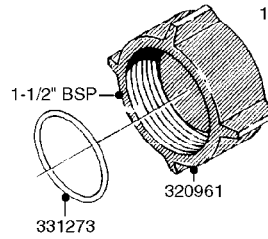

L0020

FITTINGS-T-PIECES, CAPS & ELBOWS
L0020-HIN, 01:01:16

Page 1
Date 16.03.2016 11:17

parts-n°	order qty	description
10053603	1	FITT. CAPNUT 2"BSP 5601
10194303	1	CAP BLANK 1 1/2 MCPHEE 210060
320047	1	FITT.DK CAPNUT 1/2" BSP
320106	1	FITT.DK CAPNUT 1" BSP
320272	1	FITT.DK CAPNUT 3/8" BSP
320316	1	FITT.DK TEE 3/4" X3/4" X1"BSP
320331	1	FITT.DK TEE 1" - 1" - 3/4" BSP
320342	1	FITT.DK EL 3/4"M X 1"F BSP
320563	1	FITT.DK 3 WAY 1/2" 110 DEG.
320677	1	NO LONGER AVAILABLE
320961	1	FITT.DK CAPNUT 1-1/2" BSP
321053	1	FITT.DK TEE 1/2 X1/2 X1/2" BSP
322072	1	FITT.DK TEE 3/8'X3/8'X3/8' BSP
322095	1	FITT.DK TEE 1-1/2 X1-1/4 X3/4" BSP
322138	1	FITT.DK ELB 1"M X 1"F BSP
330013	1	O-RING D15/D10X2.5 F.3/8"NUT
330212	1	O-RING D19/D14X2.4 F.1/2"NUT
330326	1	O-RING D30/D24X2 F.1"NUT
331273	1	O-RING D44/D38X2 F.1-1/2"