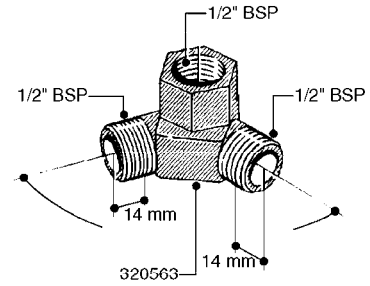

L0020

FITTINGS-T-PIECES, CAPS & ELBOWS
L0020-HIN, 01:01:16

Page 1
Date 16.03.2016 11:17

parts-n°	order qty	description
10053603	1	FITT. CAPNUT 2"BSP 5601
10194303	1	CAP BLANK 1 1/2 MCPHEE 210060
320047	1	FITT.DK CAPNUT 1/2" BSP
320106	1	FITT.DK CAPNUT 1" BSP
320272	1	FITT.DK CAPNUT 3/8" BSP
320316	1	FITT.DK TEE 3/4" X3/4" X1"BSP
320331	1	FITT.DK TEE 1" - 1" - 3/4" BSP
320342	1	FITT.DK EL 3/4"M X 1"F BSP
320563	1	FITT.DK 3 WAY 1/2" 110 DEG.
320677	1	NO LONGER AVAILABLE
320961	1	FITT.DK CAPNUT 1-1/2" BSP
321053	1	FITT.DK TEE 1/2 X1/2 X1/2" BSP
322072	1	FITT.DK TEE 3/8'X3/8'X3/8' BSP
322095	1	FITT.DK TEE 1-1/2 X1-1/4 X3/4" BSP
322138	1	FITT.DK ELB 1"M X 1"F BSP
330013	1	O-RING D15/D10X2.5 F.3/8"NUT
330212	1	O-RING D19/D14X2.4 F.1/2"NUT
330326	1	O-RING D30/D24X2 F.1"NUT
331273	1	O-RING D44/D38X2 F.1-1/2"