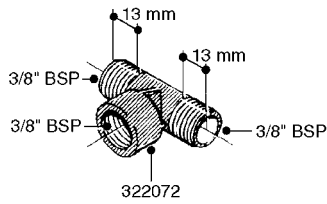

L0020

FITTINGS-T-PIECES, CAPS & ELBOWS
L0020-HIN, 01:01:16

Page 1
Date 16.03.2016 11:17

parts-n°	order qty	description
10053603	1	FITT. CAPNUT 2"BSP 5601
10194303	1	CAP BLANK 1 1/2 MCPHEE 210060
320047	1	FITT.DK CAPNUT 1/2" BSP
320106	1	FITT.DK CAPNUT 1" BSP
320272	1	FITT.DK CAPNUT 3/8" BSP
320316	1	FITT.DK TEE 3/4" X3/4" X1"BSP
320331	1	FITT.DK TEE 1" - 1" - 3/4" BSP
320342	1	FITT.DK EL 3/4"M X 1"F BSP
320563	1	FITT.DK 3 WAY 1/2" 110 DEG.
320677	1	NO LONGER AVAILABLE
320961	1	FITT.DK CAPNUT 1-1/2" BSP
321053	1	FITT.DK TEE 1/2 X1/2 X1/2" BSP
322072	1	FITT.DK TEE 3/8'X3/8'X3/8' BSP
322095	1	FITT.DK TEE 1-1/2 X1-1/4 X3/4" BSP
322138	1	FITT.DK ELB 1"M X 1"F BSP
330013	1	O-RING D15/D10X2.5 F.3/8"NUT
330212	1	O-RING D19/D14X2.4 F.1/2"NUT
330326	1	O-RING D30/D24X2 F.1"NUT
331273	1	O-RING D44/D38X2 F.1-1/2"