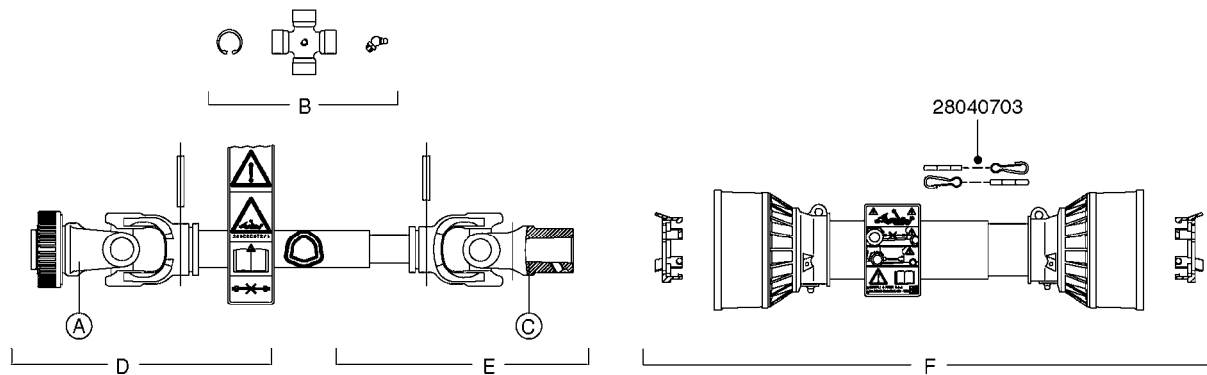

A0080

PUMP - 600 FITTINGS
A0080-HIN, 01:01:16

Page 1

Date 16.03.2016 11:16

parts-n°	order qty	description
240122	1	DIAPHRAGM FOR PRES.DAMP.(EPDM)
320095	1	FITT.DK NUT 1" BSP
320154	1	AIR BOTTLE, BOTTOM PART
320316	1	FITT.DK TEE 3/4" X3/4" X1"BSP
320327	1	HOUSING F. SUCTION AIR BOTTLE
320331	1	FITT.DK TEE 1" - 1" - 3/4" BSP
320342	1	FITT.DK EL 3/4"M X 1"F BSP
322095	1	FITT.DK TEE 1-1/2 X1-1/4 X3/4" BSP
330326	1	O-RING D30/D24X2 F.1"NUT
330341	1	FITT.DK HB 1" F. 1" NUT
330525	1	AIR BOTTLE, TOP HALF
330665	1	3/4' HOSE TAIL F/1' CAP
330735	1	O-RING D30/D26X2
330746	1	GUARD PTO LOWER PART SHORT
330757	1	GUARD PTO UPPER PART SHORT
334265	1	DIAPHRAGM F. PRESS DAMP.NITRIL
334531	1	CLAMP HOSE PLASTIC 3/4"
334553	1	DIAPHRAGM F.SUCTION AIR BOTTLE
410347	1	SCREW M6X20 8.8
420162	1	BOLT HEX 8.8 DEL 3/8"x15MM
420567	1	BOLT HEX 8.8 DEL M8X30 FT
460202	1	NUT HEX M6
460364	1	NUT HEX M8 GALV.
471122	1	WASHER, M10, Ø20/10.5X 2.0, SS
703032	1	SUCTION AIR BOTTLE 3/4" COMPL.
703301	1	VALVE FOR AIR BOTTLE
725970	1	DAMPER KIT 600
821623	1	PUMP 603/7 W COUPLING
821624	1	PUMP 603/7 W. FOOT TAPERED SHA
821625	1	PUMP 603/4 800RPM STRIGHT SHAF
845014	1	AIR BOTTLE COMPLETE HJ73
28030003	1	CLAMP HOSE GEAR P1" 6716
28034903	1	FITTING, REDUCER, 1-1/4"-3/4"
28038303	1	FITTING, TEE 2X1"BSPM/1"BSPF
28047203	1	CLAMP HOSE GEAR 60 X 80 6756
92702403	1	HOSE PVC SUCT GRAY 1"
92703203	1	HOSE R X3/4" X300PSI WP X0012"