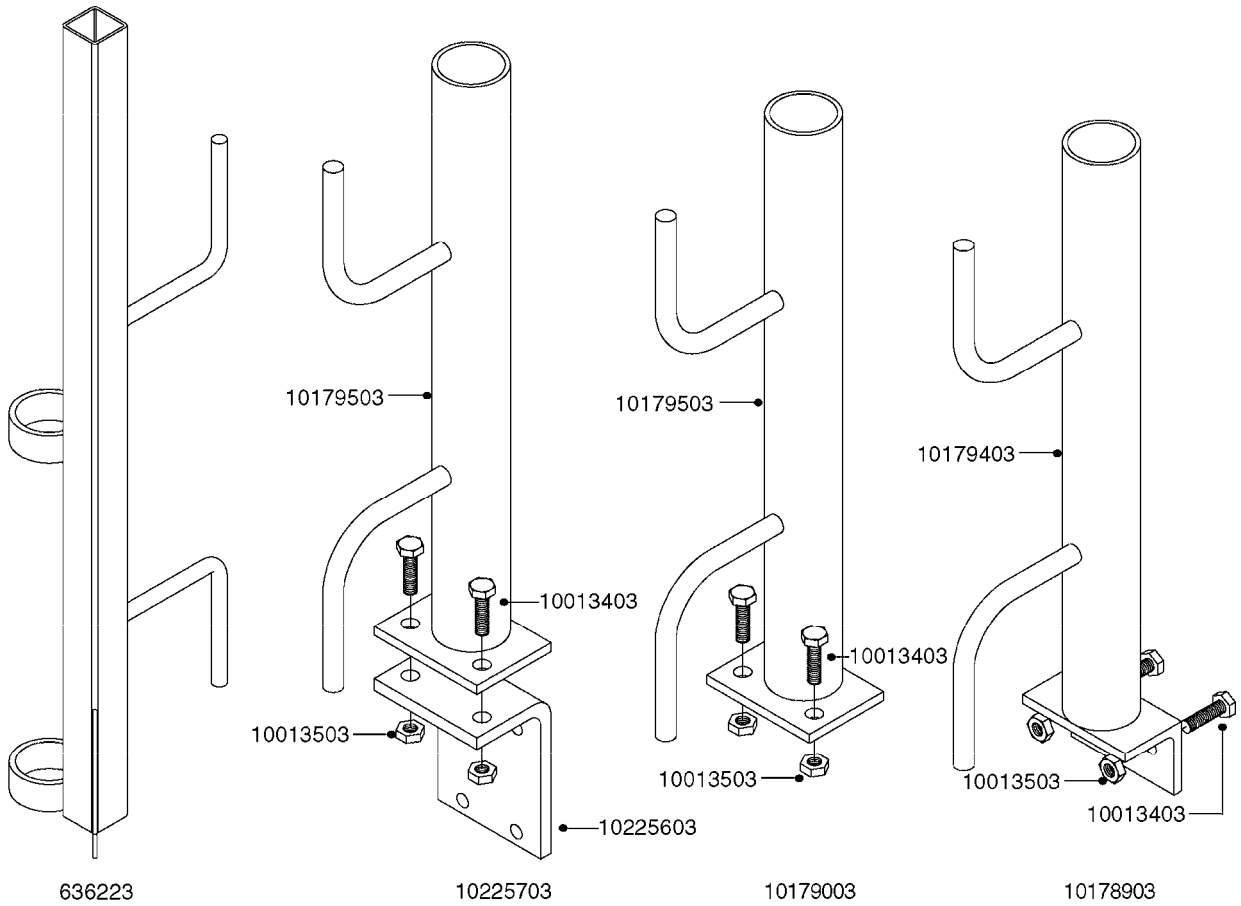

COMPLETE ASSEMBLY:
818377 - 160' x 3/8" (50m) HOSE REEL
818381 - 320' X 3/8" (100m) HOSE REEL

K0490

HOSE REEL ASSEMBLIES
K0490-HIN, 01:01:16

Page 1

Date 16.03.2016 11:17

parts-n°	order qty	description
143684	1	BUSHING F. HOSE REEL
143706	1	SPACER TUBE F. 275' HOSE REEL
145925	1	NIPPLE M10 M6
146314	1	UNION BUSHING F.HOSE REEL
146315	1	RING FOR HOSE REEL
146487	1	SPACER ROD F/HOSE REEL 225mm
160311	1	WASHER D30/D20.4X2
241474	1	O-RING NITRIL
281072	1	SNAP-RING OUTER 20X1.20
282155	1	CLIP F.TUBE SUPPORT
320655	1	FITT.DK HN 1/2"-1/2" BSP
320821	1	FITT.DK NUT 1-1/2" BSP
330212	1	O-RING D19/D14X2.4 F.1/2"NUT
333443	1	BUSHING F. HOSE REEL
420604	1	BOLT HEX 8.8 DEL M10X25 FT DIN933
420626	1	BOLT HEX 8.8 DEL M10X20 FT
420862	1	BOLT HEX 8.8 DEL M10X16 FT
430286	1	BOLT HEX 8.8 DEL M12X30 FT
460423	1	NUT HEX M10X1.5 LOCK
460703	1	NUT HEX M12X1.75 LOCK DIN985
613207	1	CENTER TUBE FOR 164'HOSE REEL
613211	1	HOSE REEL NK 80/105
613292	1	CENTER TUBE 100 MM
633824	1	SIDE FOR HOSE REEL
633835	1	OUTER TUBE NK 300-600
633846	1	FITTING FOR HOSE REEL TR2/TR3
633905	1	BRKTS. HOSE REEL SM210
637986	1	CLAMP FITTING HOSE REEL
719073	1	HANDLE ASSY. F. HOSE REEL
719084	1	SWIVEL F.HOSE REEL
719121	1	HOSE 1/2'X2500M NUT
719401	1	CLIPS F.PISTOL ASSY.
725618	1	CLIP WHITE PLASTIC SNAP TYPE
818377	1	REEL FOR HOSE 160' X 3/8"
818381	1	REEL FOR HOSE 320' X 3/8'
818801	1	BKT.HOSE REEL MOUNT NL/NK/BOOM
818845	1	BKT.HOSE REEL SM210
833768	1	HOLDER F. HOSE REEL
834764	1	BKT.HOSE REEL MOUNT ESTATE SPR
61021400	1	BKT. BOOM MOUNT SM53/80 US