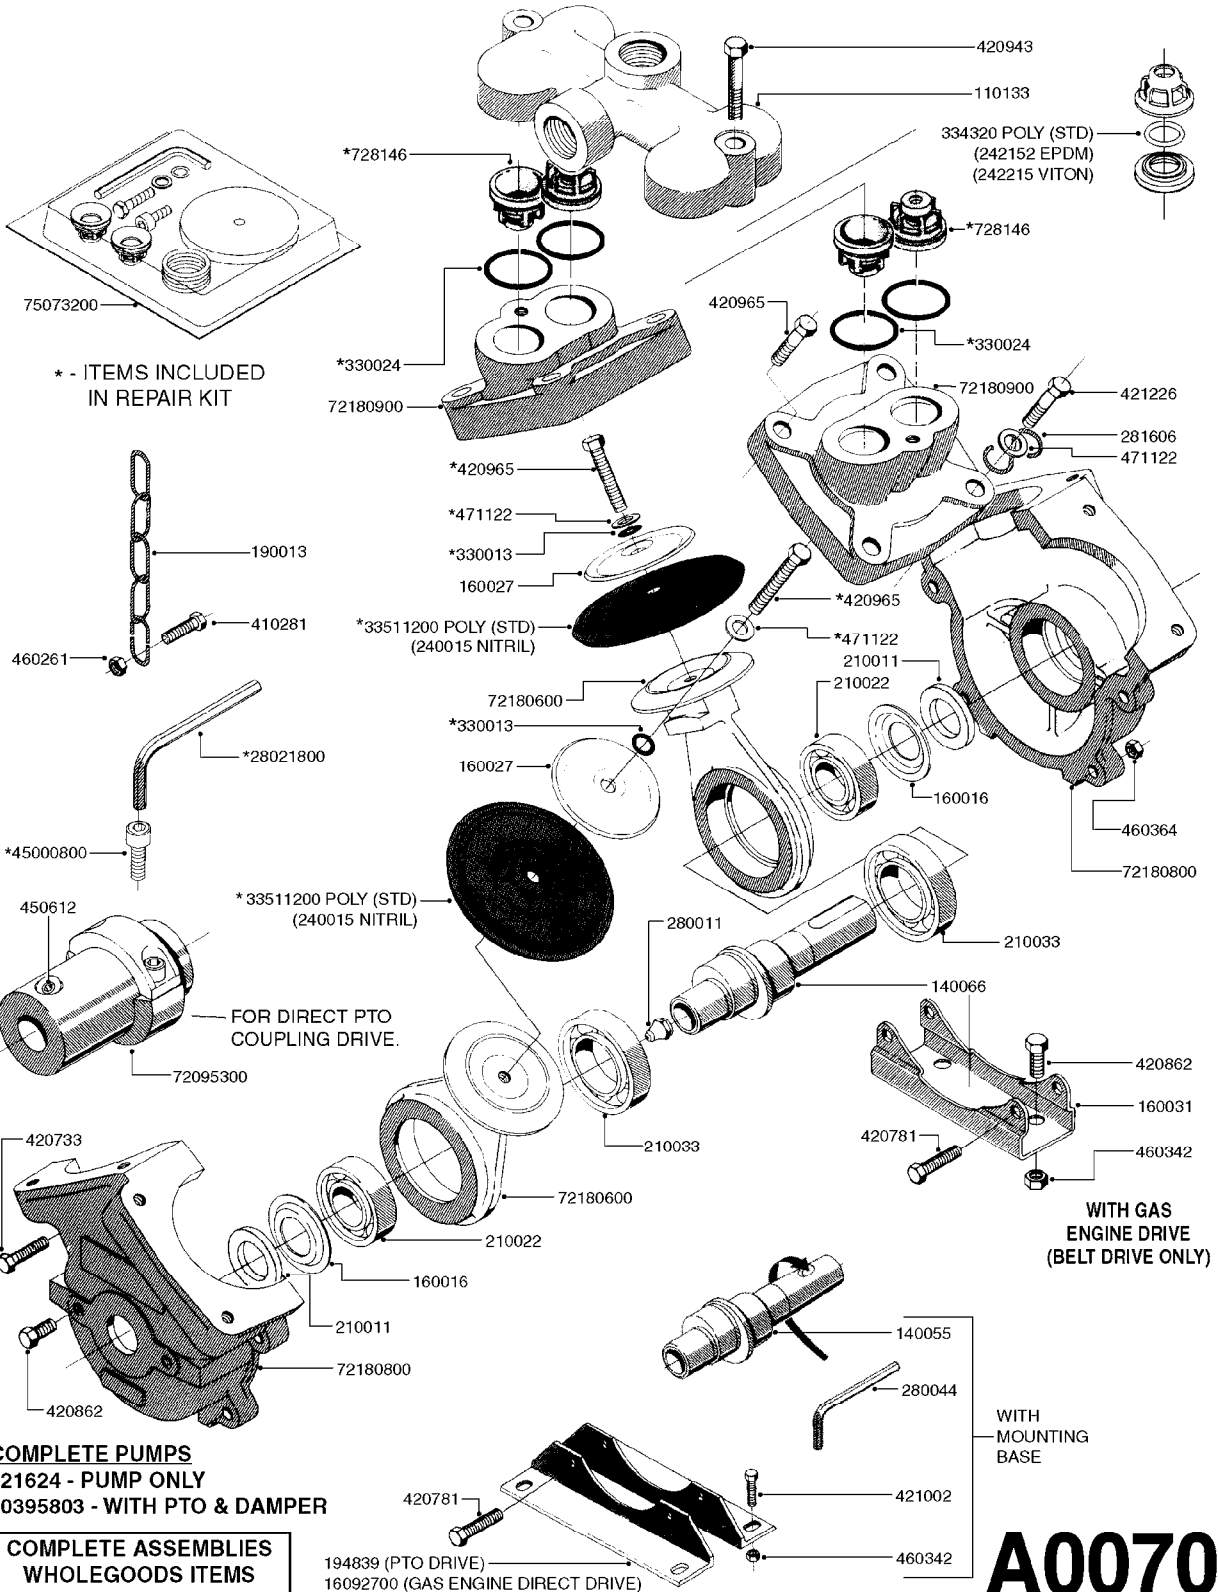

PUMP - 600
A0060-HIN, 01:01:16

* - ITEMS INCLUDED
IN REPAIR KIT

USE 72180600 & 420965
(SEE PAGE A0070)

A0060

PUMP - 600
A0060-HIN, 01:01:16

Page 1
Date 16.03.2016 11:16

parts-n°	order qty	description
110047	1	CONN.ROD MOD.500-600 72180600
110133	1	VALVE CHAMBER MOD 600 PAINTED
140055	1	CRANK SHAFT, MODEL 600
140066	1	CRANK SHAFT, MODEL 600/4
160016	1	DUST PLATE
160027	1	DIAPHRAGM UPPER DISC 500-600
160031	1	BASE PLATE MODEL 500-600
194839	1	ANGLE IRON FOOT, M 500-600 RED
210011	1	SEAL FELT D39/23 X 4
210022	1	BEARING BALL 6205
210033	1	BEARING BALL 6007
240015	1	DIAPHRAGM MODEL 500-600 NITRIL
242152	1	O-RING D18.2X3 EPDM
242215	1	O-RING D18X3 VITON
280011	1	GREASE NIPPLE 3/8" SAE H TR
280044	1	KEY HEXAGON W6 3/16"
330013	1	O-RING D15/D10X2.5 F.3/8"NUT
330024	1	O-RING D41,1/D34.5 X 3,5
334320	1	O-RING D18X3 POLYURETHANE
420066	1	BOLT HEX 8.8 DEL 3/8"X50MM
420081	1	BOLT HEX 8.8 DEL 3/8"X40MM
420162	1	BOLT HEX 8.8 DEL 3/8"x15MM
420744	1	BOLT HEX 8.8 DEL M8X40
420781	1	BOLT HEX 8.8 DEL M8X50
420862	1	BOLT HEX 8.8 DEL M10X16 FT
420965	1	M10X40 MACHINE SCREW STAINLESS
421002	1	BOLT HEX 8.8 DEL M10X30 FT DIN933
460342	1	NUT HEX M10 DEL DIN934
460364	1	NUT HEX M8 GALV.
471122	1	WASHER, M10, Ø20/10.5X 2.0, SS
728146	1	VALVE FOR 361(726890/707932)
16092700	1	PUMP MOUNT PLATE TALL 500/600
33511200	1	DIAPHRAGM 500-603 PUR 2006
72180600	1	CONNECTING ROD FOR 503-603 M10
72180800	1	PUMP HOUSING 603 RED W/BOLTS
72180900	1	DIAPHRAGM COVER MOD. 600
75073100	1	PUMP KIT 600 "06"