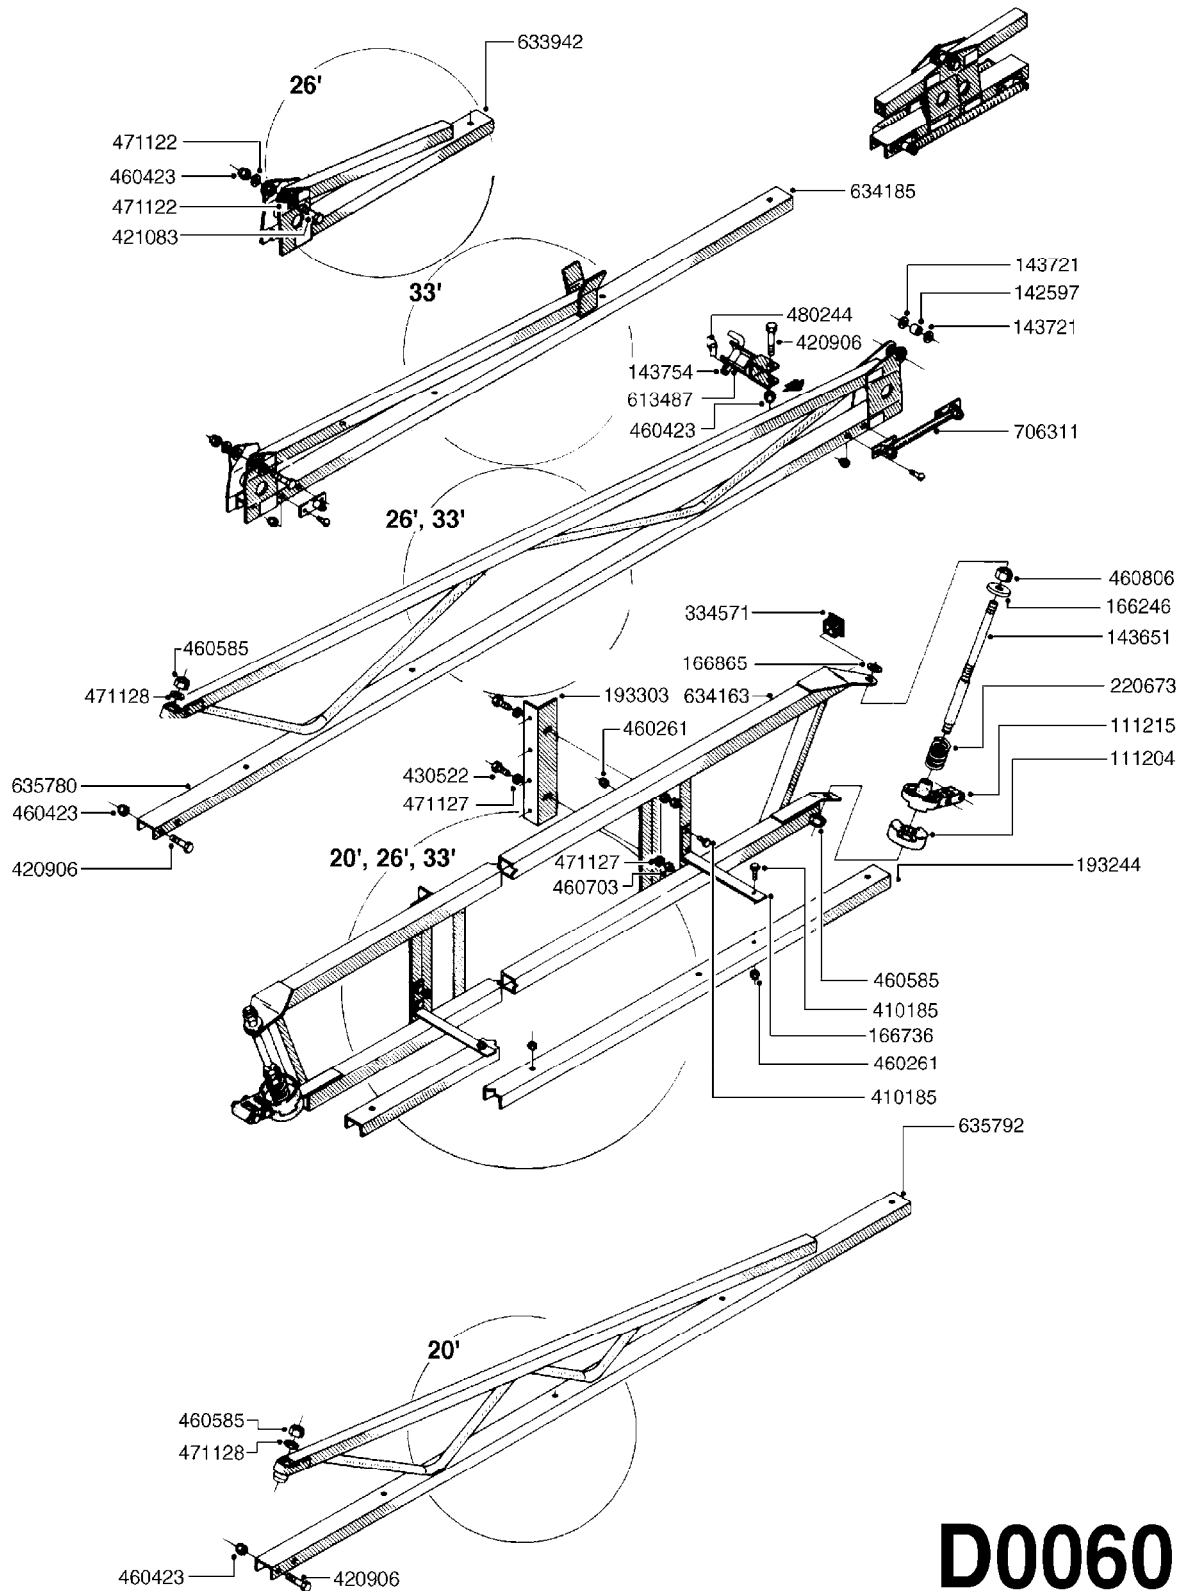

BOOM - SB 20' 26' 33'
D0060-HIN, 01:01:16

Page

0

Date

16.03.2016 11:16

BOOM - SB 20' 26' 33'
D0060-HIN, 01:01:16

Page 1

Date 16.03.2016 11:16

parts-n°	order qty	description
111204	1	CLAW CLUTCH/LOWER D80
111215	1	CLAW CLUTCH/UPPER D80
142597	1	DISTANCE TUBE
143651	1	AXLE M20/M16 L=355 F/BREAKAWAY
143721	1	FRICITION DISC FOR BOOM D30
143754	1	PIN D10 X 56
166246	1	WASHER CUP D53 F.SPRING
166736	1	CLAMP FOR SB BOOM
166865	1	WASHER D35/D25X2
193244	1	NOZZLE TRACK 6-8-10 M SB
193303	1	SUPPORTING ARM FOR SB BOOM
220673	1	SPRING F.PIVOT 100 X 51
334571	1	TAPON 40x40x2 EMBELLECEDOR
410185	1	BOLT HEX 8.8 DEL M6X16 A2
420906	1	BOLT HEX 8.8 DEL M10X60
421083	1	BOLT HEX 8.8 DEL M10X65
430522	1	BOLT HEX 8.8 DEL M12X25 FT
460261	1	NUT HEX M6X1 LOCK A2 DIN985
460423	1	NUT HEX M10X1.5 LOCK
460585	1	NUT HEX M16X2 LOCK
460703	1	NUT HEX M12X1.75 LOCK DIN985
460806	1	NUT HEX M20X2.5 LOCK
471122	1	WASHER, M10, Ø20/10.5X 2.0, SS
471127	1	WASHER, M12, Ø24/13.0X 2.5, SS
471128	1	WASHER, M16, Ø30/17.0X 3.0, SS
480244	1	PIN SNAP D4.5
613487	1	TRANSPORT FITTINGS FOR SB BOOM
633942	1	OUTER BOOM WING 26', 28' SB
634163	1	CENTER SECTION - 20',26',33'
634185	1	BOOM WING OUTER PART 33' SB
635780	1	INNER WING SEC. 26',28',33'SB
635792	1	BOOM WING - 20',21'SB-BOOM
706311	1	SPRING WITH HAND-GRIB