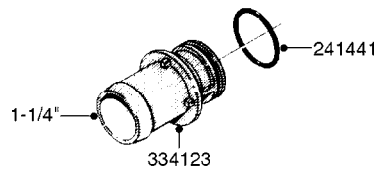

L0010

parts-n°	order qty	description
240085	1	O-RING D13,1/8,3X02,4 NITRIL
241441	1	O-RING D29.3X3
242594	1	O-RING D14 X 1.78 SCH.70-EPDM
320084	1	FITT.DK NUT 1/2" BSP
320095	1	FITT.DK NUT 1" BSP
320117	1	FITT.DK CONN.1/2"BSP F. 1" CAP
320187	1	FITT.DK CAP 3/8" BSP BLACK
320283	1	FITT.DK NUT 3/4"BSP
320821	1	FITT.DK NUT 1-1/2" BSP
321495	1	FITT.DK REDUC 1/4'BSP F.3/4'NT
321576	1	FITT.DK CONN 1/2"BSP F.3/4"NUT
330013	1	O-RING D15/D10X2.5 F.3/8"NUT
330212	1	O-RING D19/D14X2.4 F.1/2"NUT
330326	1	O-RING D30/D24X2 F.1"NUT
330341	1	FITT.DK HB 1" F. 1" NUT
330595	1	O-RING D24.6/D20X2.1 -3/4"
330665	1	3/4' HOSE TAIL F/1' CAP
330676	1	FITT.DK HB 3/8" F. 1/2" NUT
330687	1	FITT.DK HB 1/2" F. 1/2" NUT
330691	1	FITT.DK HB 3/4'F.3/4' NUT
330783	1	FITT.DK HB 3/8" F.3/8" NUT
331262	1	FITT.DK HB 1-1/2" F. 1-1/2"NUT
331273	1	O-RING D44/D38X2 F.1-1/2"
331446	1	FITT.DK HB 1" F.1-1/2" NUT
331807	1	FITT.DK HB 5/16" F.3/8" NUT
332286	1	FITT.DK HB 1/2" F. 3/4" NUT
332905	1	FITT.DK HB 1/2" F. 3/4" CAP
332927	1	PLUG F. NOZZLE TUBE 3/4'
333292	1	FITT.DK HB 1"O'RING F.1-1/2"
333664	1	FITT.DK HB 5/16' F. 1/2' NUT
334044	1	FITT.DK HB 3/4' F. 3/4' CAP
334059	1	FITT.DK EL 1" 110 DEG.F.1-1/2"
334123	1	FITT.DK HB 1-1/4"O-RNG F.1-1/2"
334150	1	FITT.DK HB 1-1/4" 110 F.1-1/2"
390542	1	PLUG WASHER FOR 3/4'CAP NUT
716236	1	FITT.DK HB 1/2" ASSY. F. 3/4"
716413	1	FITT.DK PLUG ASSY. F.NOZ TUBE
717426	1	FITT.DK REDUC 1/4"BSP F.3/4"N
720856	1	FITT.DK 1/2'BSP ASSY.F.3/4'NUT
724621	1	FITT.DK HB 3/4"ASSY F.3/4" NUT