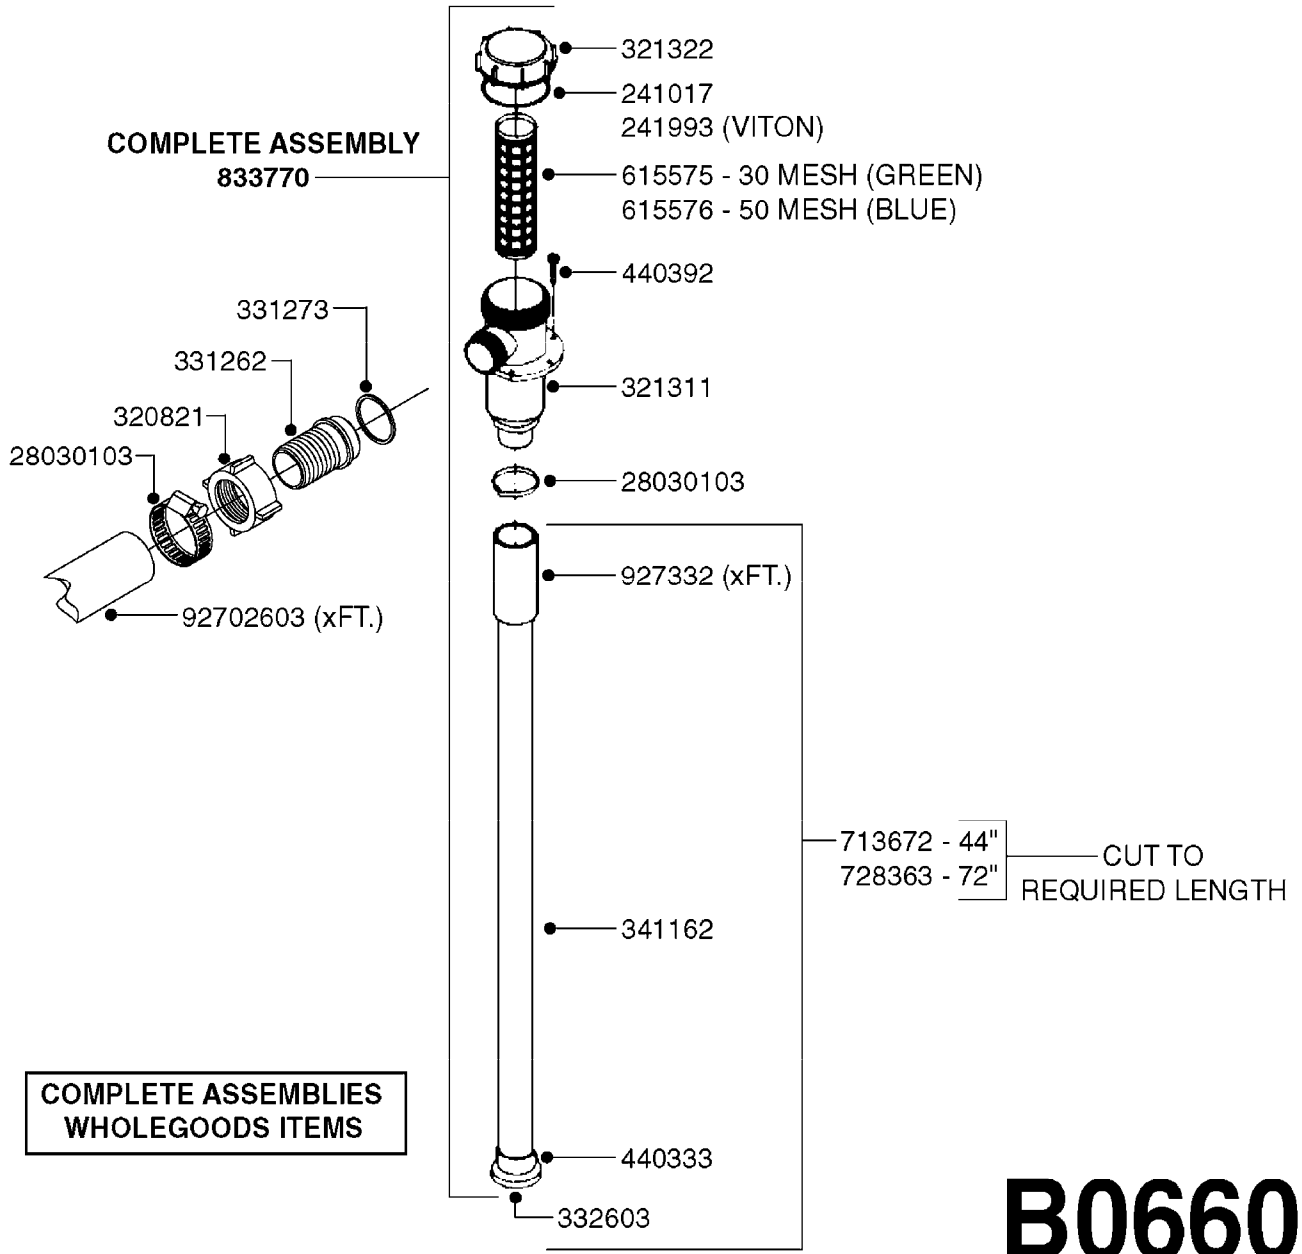

TOP SUCTION ASSEMBLY-SCREW CAP
B0660-HIN, 01:01:16

Page 1
Date 16.03.2016 11:16

parts-n°	order qty	description
241017	1	O-RING D74,5X3 NITRIL
241993	1	O-RING 74.5 X 3MM VIT/241017
320821	1	FITT.DK NUT 1-1/2" BSP
321311	1	FILTER BODY S 80 X 4
321322	1	SCREW CAP F. S80 X 4
331262	1	FITT.DK HB 1-1/2" F. 1-1/2"NUT
331273	1	O-RING D44/D38X2 F.1-1/2"
332603	1	CAP F. SUCTION TUBE
341162	1	SUCTION TUBE F.650
440333	1	SCREW 3.5 X 9.5 SS
440392	1	SCREW 6.3 X 25.0 DIN7981C TORX
615575	1	FILTER F.TOP SUCT.30 MESH GRN.
615576	1	FILTER F.TOP SUCT.50 MESH BLUE
713672	1	SUCTION TUBE L=44"
728363	1	SUCTION TUBE ASSY.L=72"
833770	1	TOP SUCTION KIT 300/500
927332	1	HOSE R X 28BAR X 40MM X 0012"
28030103	1	CLAMP HOSE GEAR P5/4-S1.5"6724
92702603	1	HOSE PVC SUCT GRAY 1-1/2"