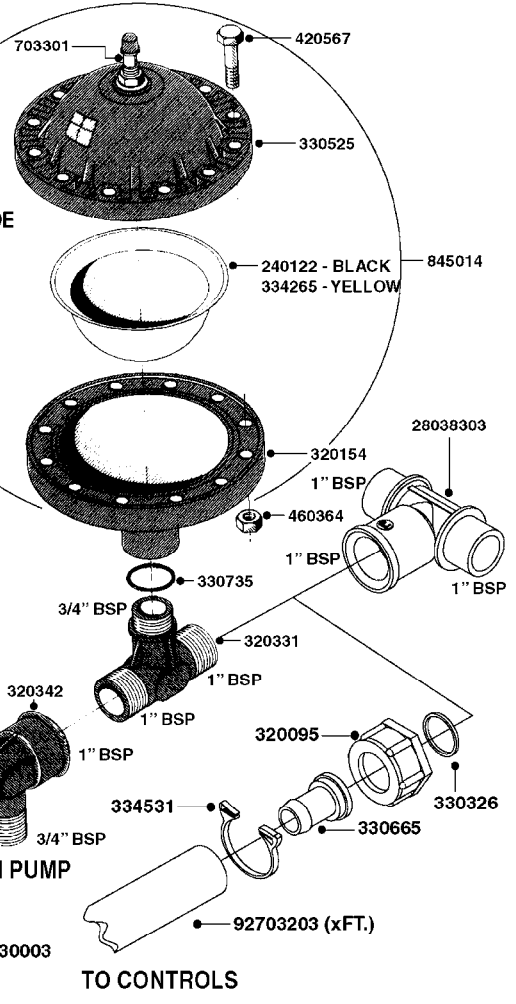

PRESSURE SIDE OF PUMP

- 821623 - 600 WITH COUPLER
- 821624 - 600 W/ MOUNTING BASE
- 821625 - 600 GAS DRIVEN - BELT DRIVE

**COMPLETE ASSEMBLIES
WHOLEGOODS ITEMS**

A0080