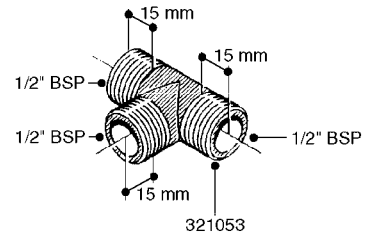

L0020

FITTINGS-T-PIECES, CAPS & ELBOWS
L0020-HIN, 01:01:16

Page 1
Date 16.03.2016 11:17

parts-n°	order qty	description
10053603	1	FITT. CAPNUT 2"BSP 5601
10194303	1	CAP BLANK 1 1/2 MCPHEE 210060
320047	1	FITT.DK CAPNUT 1/2" BSP
320106	1	FITT.DK CAPNUT 1" BSP
320272	1	FITT.DK CAPNUT 3/8" BSP
320316	1	FITT.DK TEE 3/4" X3/4" X1"BSP
320331	1	FITT.DK TEE 1" - 1" - 3/4" BSP
320342	1	FITT.DK EL 3/4"M X 1"F BSP
320563	1	FITT.DK 3 WAY 1/2" 110 DEG.
320677	1	NO LONGER AVAILABLE
320961	1	FITT.DK CAPNUT 1-1/2" BSP
321053	1	FITT.DK TEE 1/2 X1/2 X1/2" BSP
322072	1	FITT.DK TEE 3/8'X3/8'X3/8' BSP
322095	1	FITT.DK TEE 1-1/2 X1-1/4 X3/4" BSP
322138	1	FITT.DK ELB 1"M X 1"F BSP
330013	1	O-RING D15/D10X2.5 F.3/8"NUT
330212	1	O-RING D19/D14X2.4 F.1/2"NUT
330326	1	O-RING D30/D24X2 F.1"NUT
331273	1	O-RING D44/D38X2 F.1-1/2"