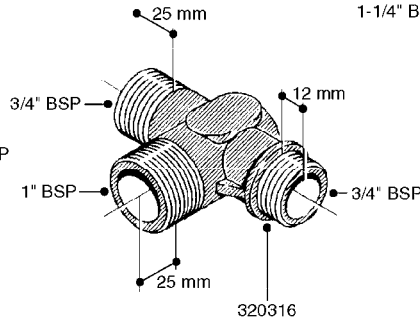

L0020

FITTINGS-T-PIECES, CAPS & ELBOWS
L0020-HIN, 01:01:16

Page 1
Date 16.03.2016 11:17

parts-n°	order qty	description
10053603	1	FITT. CAPNUT 2"BSP 5601
10194303	1	CAP BLANK 1 1/2 MCPHEE 210060
320047	1	FITT.DK CAPNUT 1/2" BSP
320106	1	FITT.DK CAPNUT 1" BSP
320272	1	FITT.DK CAPNUT 3/8" BSP
320316	1	FITT.DK TEE 3/4" X3/4" X1"BSP
320331	1	FITT.DK TEE 1" - 1" - 3/4" BSP
320342	1	FITT.DK EL 3/4"M X 1"F BSP
320563	1	FITT.DK 3 WAY 1/2" 110 DEG.
320677	1	NO LONGER AVAILABLE
320961	1	FITT.DK CAPNUT 1-1/2" BSP
321053	1	FITT.DK TEE 1/2 X1/2 X1/2" BSP
322072	1	FITT.DK TEE 3/8'X3/8'X3/8' BSP
322095	1	FITT.DK TEE 1-1/2 X1-1/4 X3/4" BSP
322138	1	FITT.DK ELB 1"M X 1"F BSP
330013	1	O-RING D15/D10X2.5 F.3/8"NUT
330212	1	O-RING D19/D14X2.4 F.1/2"NUT
330326	1	O-RING D30/D24X2 F.1"NUT
331273	1	O-RING D44/D38X2 F.1-1/2"