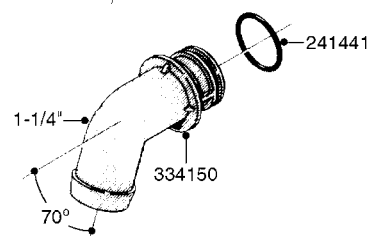

L0010

parts-n°	order qty	description
240085	1	O-RING D13,1/8,3X02,4 NITRIL
241441	1	O-RING D29.3X3
242594	1	O-RING D14 X 1.78 SCH.70-EPDM
320084	1	FITT.DK NUT 1/2" BSP
320095	1	FITT.DK NUT 1" BSP
320117	1	FITT.DK CONN.1/2"BSP F. 1" CAP
320187	1	FITT.DK CAP 3/8" BSP BLACK
320283	1	FITT.DK NUT 3/4"BSP
320821	1	FITT.DK NUT 1-1/2" BSP
321495	1	FITT.DK REDUC 1/4'BSP F.3/4'NT
321576	1	FITT.DK CONN 1/2"BSP F.3/4"NUT
330013	1	O-RING D15/D10X2.5 F.3/8"NUT
330212	1	O-RING D19/D14X2.4 F.1/2"NUT
330326	1	O-RING D30/D24X2 F.1"NUT
330341	1	FITT.DK HB 1" F. 1" NUT
330595	1	O-RING D24.6/D20X2.1 -3/4"
330665	1	3/4' HOSE TAIL F/1' CAP
330676	1	FITT.DK HB 3/8" F. 1/2" NUT
330687	1	FITT.DK HB 1/2" F. 1/2" NUT
330691	1	FITT.DK HB 3/4'F.3/4' NUT
330783	1	FITT.DK HB 3/8" F.3/8" NUT
331262	1	FITT.DK HB 1-1/2" F. 1-1/2"NUT
331273	1	O-RING D44/D38X2 F.1-1/2"
331446	1	FITT.DK HB 1" F.1-1/2" NUT
331807	1	FITT.DK HB 5/16" F.3/8" NUT
332286	1	FITT.DK HB 1/2" F. 3/4" NUT
332905	1	FITT.DK HB 1/2" F. 3/4" CAP
332927	1	PLUG F. NOZZLE TUBE 3/4'
333292	1	FITT.DK HB 1"O'RING F.1-1/2"
333664	1	FITT.DK HB 5/16' F. 1/2' NUT
334044	1	FITT.DK HB 3/4' F. 3/4' CAP
334059	1	FITT.DK EL 1" 110 DEG.F.1-1/2"
334123	1	FITT.DK HB 1-1/4"O-RNG F.1-1/2"
334150	1	FITT.DK HB 1-1/4" 110 F.1-1/2"
390542	1	PLUG WASHER FOR 3/4'CAP NUT
716236	1	FITT.DK HB 1/2" ASSY. F. 3/4"
716413	1	FITT.DK PLUG ASSY. F.NOZ TUBE
717426	1	FITT.DK REDUC 1/4"BSP F.3/4"N
720856	1	FITT.DK 1/2'BSP ASSY.F.3/4'NUT
724621	1	FITT.DK HB 3/4"ASSY F.3/4" NUT