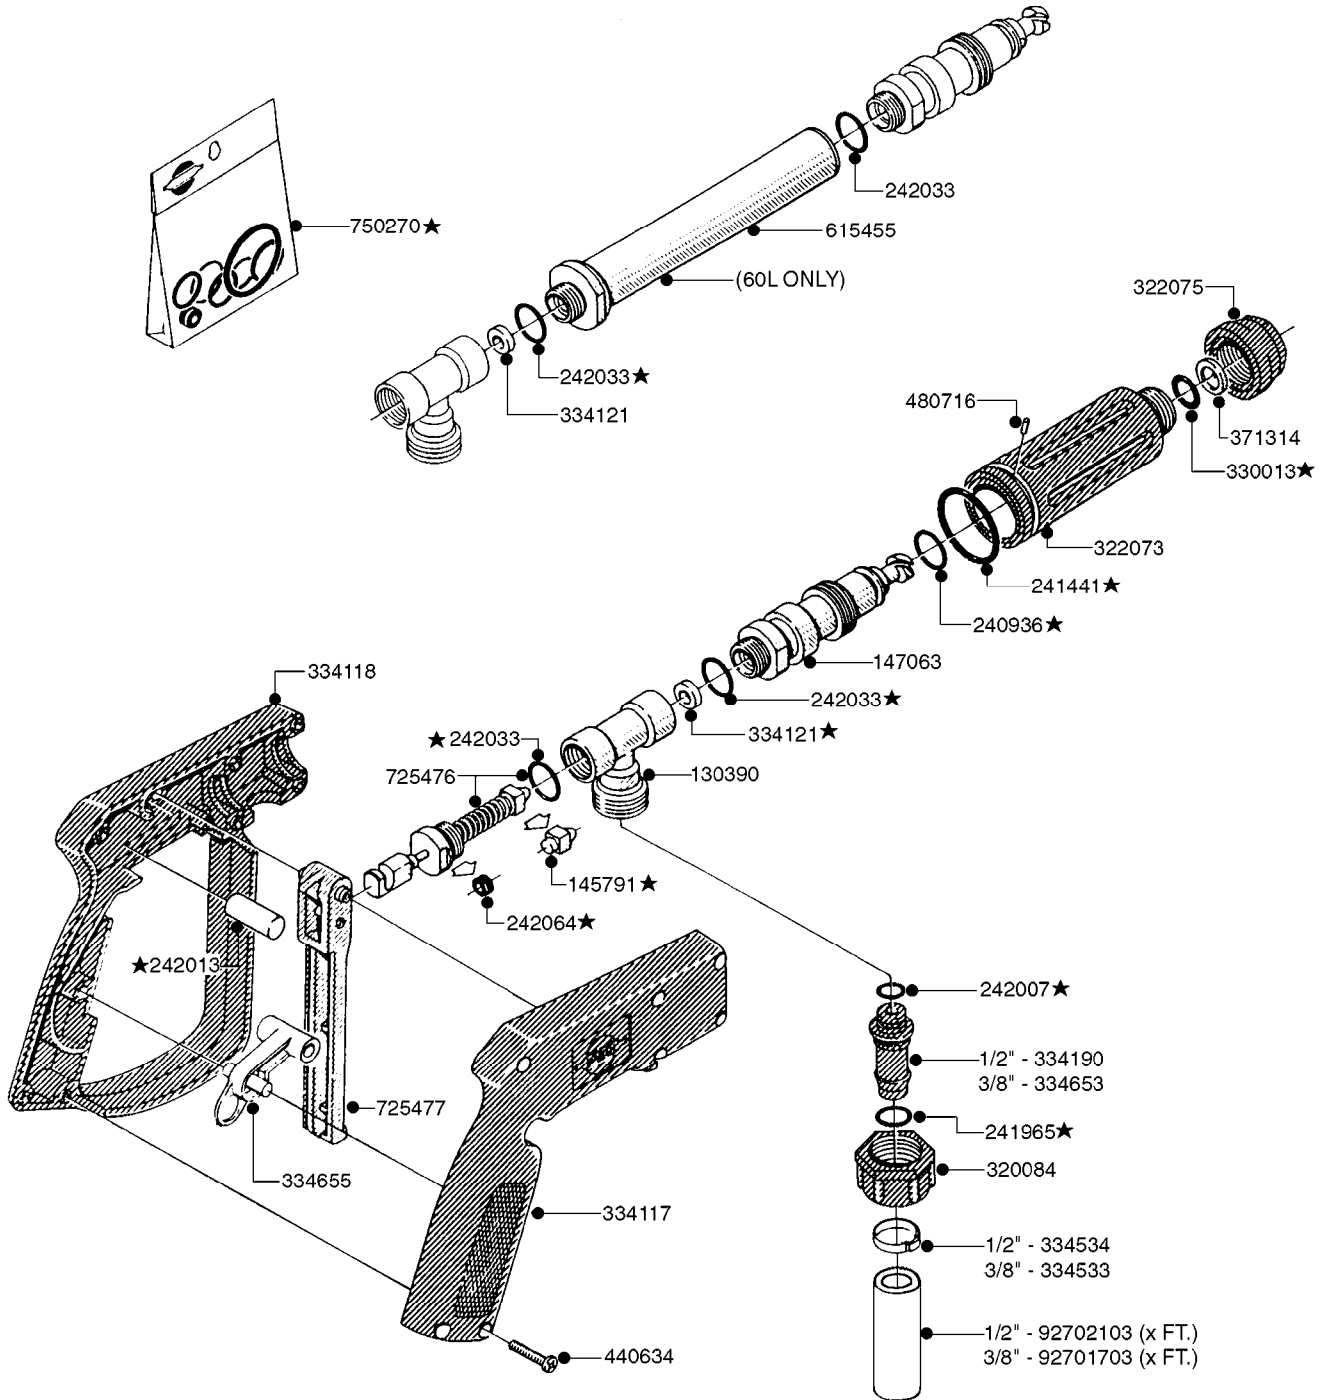

COMPLETE ASSEMBLY:
843197 - 60L
843196 - 60S

COMPLETE ASSEMBLIES
WHOLEGOODS ITEMS

K0480

HANDGUN TYPE 60S/60L POST 95
K0480-HIN, 01:01:16

Page 1

Date 16.03.2016 11:17

parts-n°	order qty	description
130390	1	TEE 3/8'X 1/2' BSP F.TYPE 60S
145791	1	CONE FOR ON/OFF
147063	1	SWIRL F.SPRAY GUN TYPE 60
240936	1	O-RING D13.3X2.4 NITRIL
241441	1	O-RING D29.3X3
241965	1	O-RING 12.1 X 1.6
242007	1	O-RING D9.1X1.6
242013	1	SPRING RUBBER F/TRIGGER
242033	1	O-RING
242064	1	SLEEVE RUBBER 3X8X4MM
320084	1	FITT.DK NUT 1/2" BSP
322073	1	HOUSING F.SWIRL TYPE 60S H.G.
322075	1	HOUSING F. NOZZLE
330013	1	O-RING D15/D10X2.5 F.3/8"NUT
334117	1	HANDLE PIECE RIGHT F.60S/60L
334118	1	HANDLE PIECE LEFT F.60S/60L
334121	1	SEAT FOR ON-OFF TYPE
334190	1	FITT.DK HB 1/2' F. PISTOL 60S
334533	1	CLAMP HOSE PLASTIC 3/8"
334534	1	CLAMP HOSE PLASTIC 1/2"
334653	1	FITT.DK HB 3/8' F.HANDGUN
334655	1	TRIGGER SAFETY F.60S/60L GUN
371314	1	NOZZLE CERAMIC 1099-20
440634	1	SCREW 5/8"
480716	1	PIN D3X6 STAINLESS
615455	1	TUBE F.LANCE TYPE 60L
725476	1	SPINDLE
725477	1	TRIGGER
750270	1	GASKET KIT F.SPRAY GUN
843196	1	GUN, MODEL 60S
843197	1	HANDGUN KIT TYPE 60 LONG
92701703	1	HOSE R X3/8" X300PSI WP X0012"
92702103	1	HOSE R X1/2" X300PSI WP X0012"