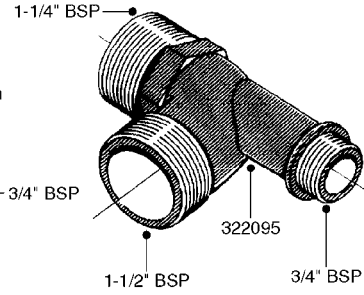

L0020

FITTINGS-T-PIECES, CAPS & ELBOWS
L0020-HIN, 01:01:16

Page 1
Date 16.03.2016 11:17

parts-n°	order qty	description
10053603	1	FITT. CAPNUT 2"BSP 5601
10194303	1	CAP BLANK 1 1/2 MCPHEE 210060
320047	1	FITT.DK CAPNUT 1/2" BSP
320106	1	FITT.DK CAPNUT 1" BSP
320272	1	FITT.DK CAPNUT 3/8" BSP
320316	1	FITT.DK TEE 3/4" X3/4" X1"BSP
320331	1	FITT.DK TEE 1" - 1" - 3/4" BSP
320342	1	FITT.DK EL 3/4"M X 1"F BSP
320563	1	FITT.DK 3 WAY 1/2" 110 DEG.
320677	1	NO LONGER AVAILABLE
320961	1	FITT.DK CAPNUT 1-1/2" BSP
321053	1	FITT.DK TEE 1/2 X1/2 X1/2" BSP
322072	1	FITT.DK TEE 3/8'X3/8'X3/8' BSP
322095	1	FITT.DK TEE 1-1/2 X1-1/4 X3/4" BSP
322138	1	FITT.DK ELB 1"M X 1"F BSP
330013	1	O-RING D15/D10X2.5 F.3/8"NUT
330212	1	O-RING D19/D14X2.4 F.1/2"NUT
330326	1	O-RING D30/D24X2 F.1"NUT
331273	1	O-RING D44/D38X2 F.1-1/2"