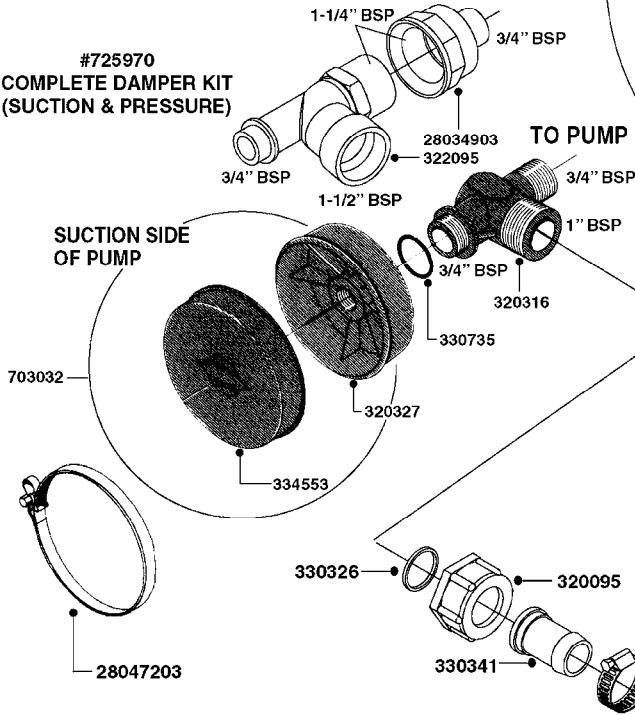

**#725970
COMPLETE DAMPER KIT
(SUCTION & PRESSURE)**