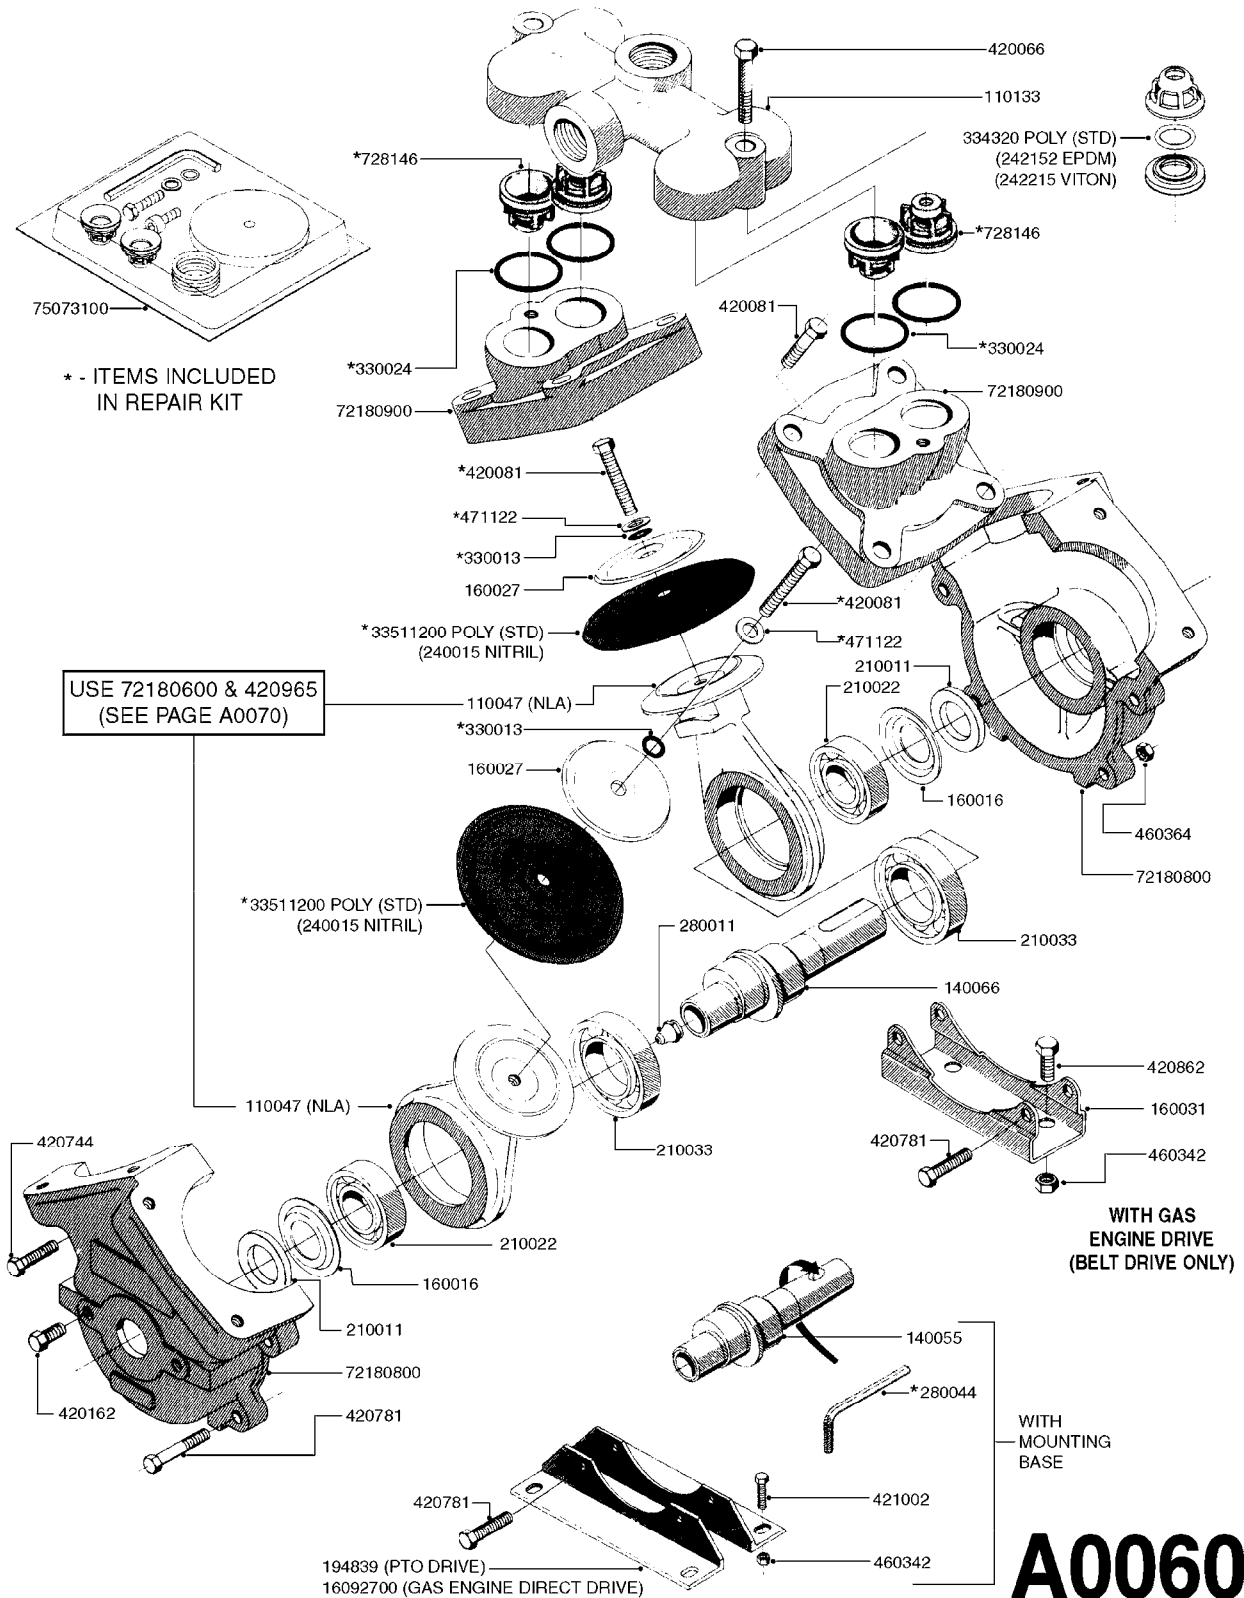

* - ITEMS INCLUDED
IN REPAIR KIT

USE 72180600 & 420965
(SEE PAGE A0070)

PUMP - 600
A0060-HIN, 01:01:16

Page 1
Date 16.03.2016 11:16

parts-n°	order qty	description
110047	1	CONN.ROD MOD.500-600 72180600
110133	1	VALVE CHAMBER MOD 600 PAINTED
140055	1	CRANK SHAFT, MODEL 600
140066	1	CRANK SHAFT, MODEL 600/4
160016	1	DUST PLATE
160027	1	DIAPHRAGM UPPER DISC 500-600
160031	1	BASE PLATE MODEL 500-600
194839	1	ANGLE IRON FOOT, M 500-600 RED
210011	1	SEAL FELT D39/23 X 4
210022	1	BEARING BALL 6205
210033	1	BEARING BALL 6007
240015	1	DIAPHRAGM MODEL 500-600 NITRIL
242152	1	O-RING D18.2X3 EPDM
242215	1	O-RING D18X3 VITON
280011	1	GREASE NIPPLE 3/8" SAE H TR
280044	1	KEY HEXAGON W6 3/16"
330013	1	O-RING D15/D10X2.5 F.3/8"NUT
330024	1	O-RING D41,1/D34.5 X 3,5
334320	1	O-RING D18X3 POLYURETHANE
420066	1	BOLT HEX 8.8 DEL 3/8"X50MM
420081	1	BOLT HEX 8.8 DEL 3/8"X40MM
420162	1	BOLT HEX 8.8 DEL 3/8"x15MM
420744	1	BOLT HEX 8.8 DEL M8X40
420781	1	BOLT HEX 8.8 DEL M8X50
420862	1	BOLT HEX 8.8 DEL M10X16 FT
420965	1	M10X40 MACHINE SCREW STAINLESS
421002	1	BOLT HEX 8.8 DEL M10X30 FT DIN933
460342	1	NUT HEX M10 DEL DIN934
460364	1	NUT HEX M8 GALV.
471122	1	WASHER, M10, Ø20/10.5X 2.0, SS
728146	1	VALVE FOR 361(726890/707932)
16092700	1	PUMP MOUNT PLATE TALL 500/600
33511200	1	DIAPHRAGM 500-603 PUR 2006
72180600	1	CONNECTING ROD FOR 503-603 M10
72180800	1	PUMP HOUSING 603 RED W/BOLTS
72180900	1	DIAPHRAGM COVER MOD. 600
75073100	1	PUMP KIT 600 "06"