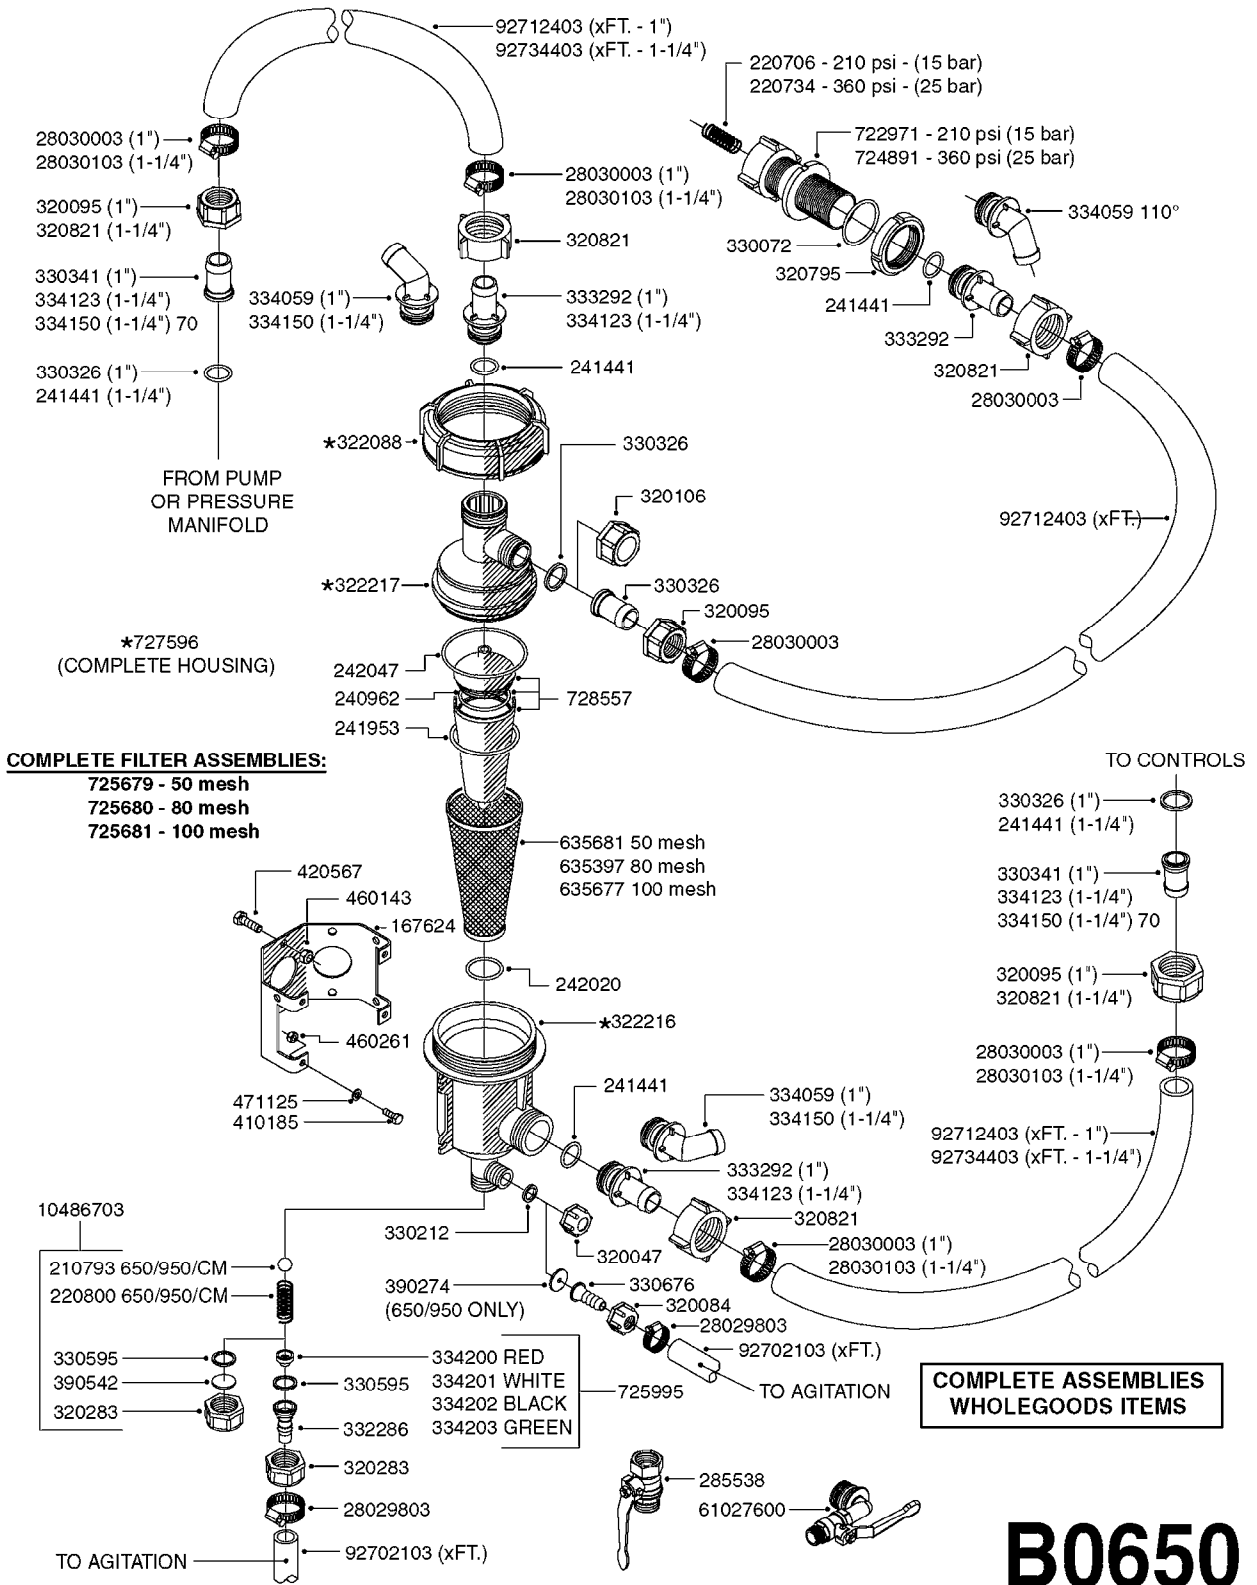

BK-180 REMOTE CONTROL CABLE
B0150-HIN, 01:01:16

Page 1
Date 16.03.2016 11:16

parts-n°	order qty	description
142516	1	SCREW SET M10 BENT F. LOCKING
142881	1	WIRE HOLDER FOR REMOTE CONTROL
142892	1	END NIPPLE F.REMOTE CABLE
281536	1	ALLEN WRENCH 3MM
410605	1	BOLT HEX 8.8 DEL M6X80
420604	1	BOLT HEX 8.8 DEL M10X25 FT DIN933
450564	1	SCREW M6X12 ALLEN
460261	1	NUT HEX M6X1 LOCK A2 DIN985
460423	1	NUT HEX M10X1.5 LOCK
471122	1	WASHER, M10, Ø20/10.5X 2.0, SS
611693	1	ARM FOR REMOTE CONTROL BK180
612124	1	BRACKET FOR OP.UNIT F REM.CTR
612566	1	MOUNT BRACKET F.FAN CABLE ASSY
612754	1	HANDLE FOR REMOTE CONTROL
715444	1	REMOTE CONTROL CABLE COMPLETE
715466	1	MOUNTING PLATE
833567	1	REMOTE CONTROL ON/OFF BK 180