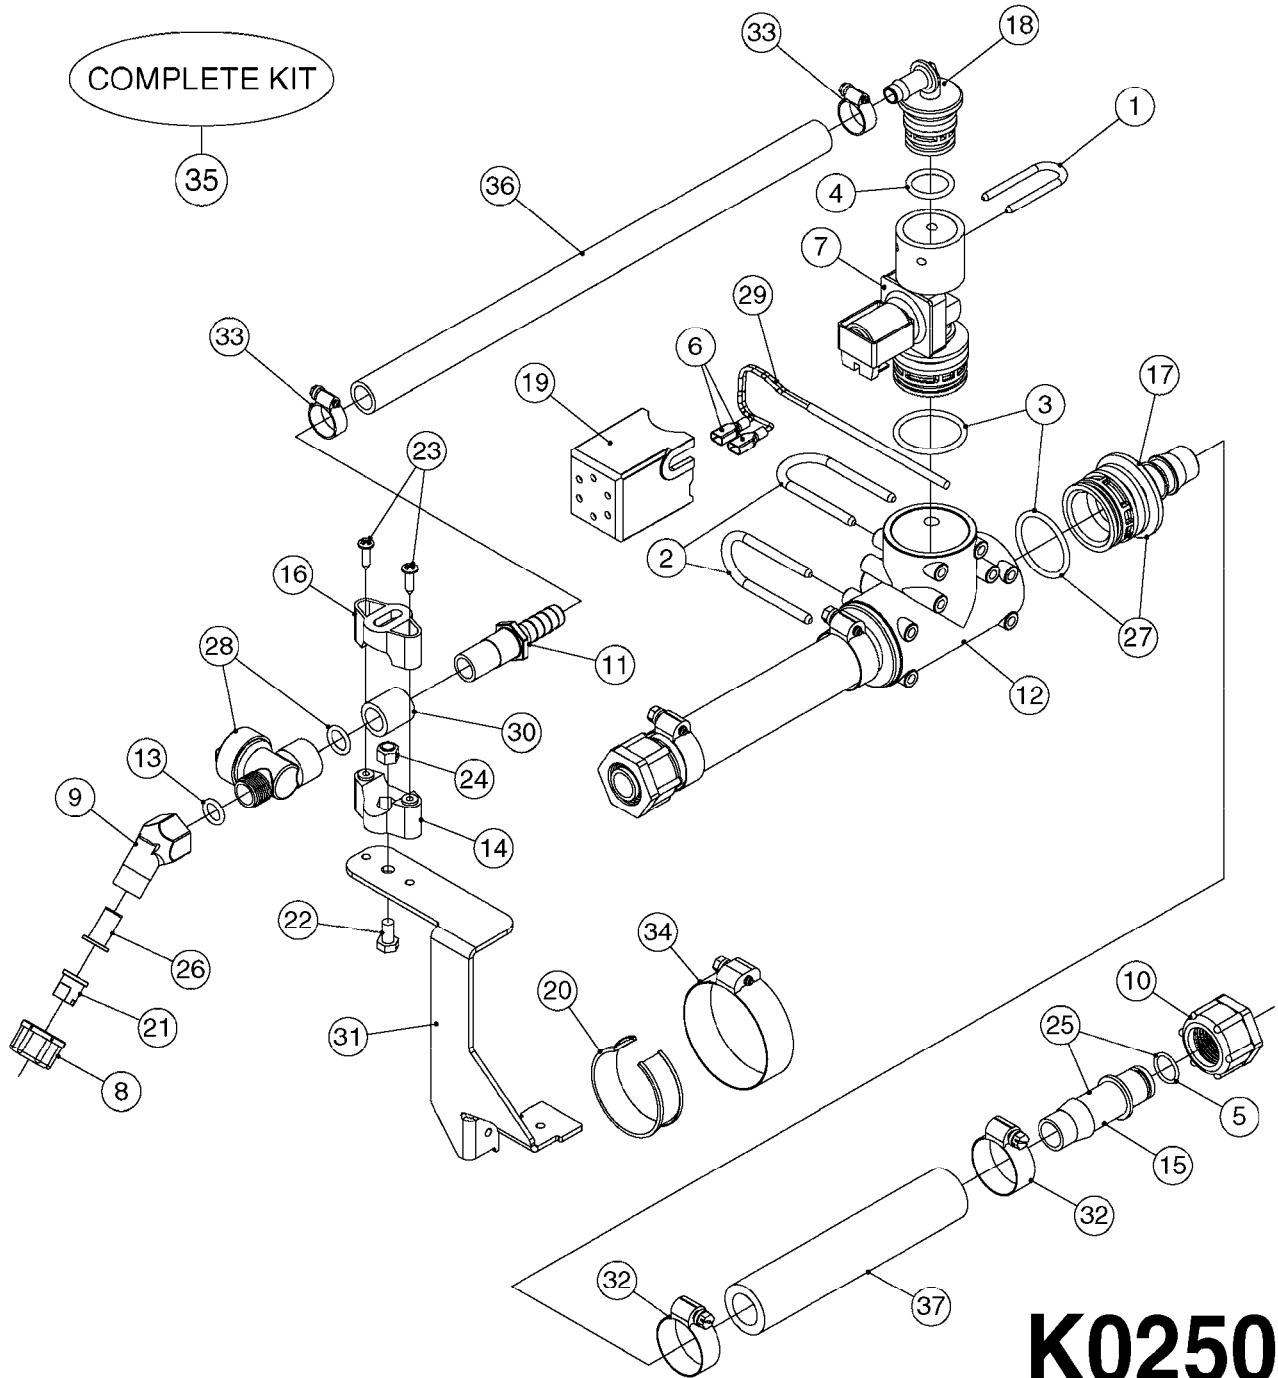

K0250

ELECTRIC END NOZZLE KIT '09
K0250-HIN, 01:01:16

Page 1

Date 16.03.2016 11:17

Pos.	parts-n°	order qty	description
1	145994	1	FITT.DK S-40 FORK
2	145995	1	FITT.DK S-53 FORK
3	242354	1	O-RING D32.2X3.0 VITON F.S-53
4	242355	1	O-RING D19.2X3.0 VITON F.S-40
5	242594	1	O-RING D14 X 1.78 SCH.70-EPDM
6	261539	1	SPADE F.ELEC CONNEX BLUE INSUL
7	262104	1	VALVE, SOLENOID, S53/S40
8	320187	1	FITT.DK CAP 3/8" BSP BLACK
9	320191	1	FITT.DK ELB 3/8' BSP 45 DEGREE
10	320283	1	FITT.DK NUT 3/4"BSP
11	320891	1	FITT.DK HB 3/8'- 3/8' BSP
12	322352	1	FITT.DK S-53 TEE
13	330013	1	O-RING D15/D10X2.5 F.3/8"NUT
14	333012	1	NOZZLE HOLD. UPPER PART
15	334044	1	FITT.DK HB 3/4' F. 3/4' CAP
16	334220	1	YOKE, UPPER NOZZLE BODY
17	334229	1	FITT.DK S-53 STR.3/4"
18	334237	1	FITT.DK S-40 ELB.3/8'
19	334965	1	COVER FOR S53 SOLENOID VALVE
20	341291	1	RUBBER HOSE CLAMP COVER 130MM
21	370392	1	NOZZLE END FAN 1850-G 300
22	410546	1	BOLT HEX SS M6X12 FT
23	440665	1	SCREW M4.2X16 STAINLESS
24	460261	1	NUT HEX M6X1 LOCK A2 DIN985
25	724621	1	FITT.DK HB 3/4"ASSY F.3/4" NUT
26	725042	1	SCREEN 80 MESH W.GASKET, RED
27	726558	1	FITT.DK S53 STR. 3/4" W. ORING
28	729610	1	NOZZLE ASSY. NON DRIP 3/8 THRD
29	983087	1	ELEC. CABLE 2 WIRE X 0.75MM
30	10631003	1	HOSE R X CLEAR BRAID.X 1/2 12"
31	16110803	1	NOZZLE BRACKET VAR SPACINGS
32	28029903	1	CLAMP HOSE GEAR P3/4"-S1" 6712
33	28044903	1	CLAMP HOSE GEAR P3/8" 6706
34	28047003	1	CLAMP HOSE GEAR 30 X 50 6732
35	82613203	1	ELECTRIC END NOZZLE KIT 2009
36	92701703	1	HOSE R X3/8" X300PSI WP X0012"
37	92703203	1	HOSE R X3/4" X300PSI WP X0012"