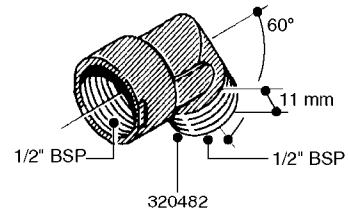

FITTINGS - HEXAGON NIPPLES  
L0030-HIN, 01:01:16

Page 0  
Date 12.08.2020 11:10

**L0030**

FITTINGS - HEXAGON NIPPLES  
L0030-HIN, 01:01:16

Page 1  
Date 12.08.2020 11:10

parts-n°	order qty	description
10015303	1	FITT.PO.HN 1.00X1.00 M1000
10425003	1	FITT.PO.HN 1.25X1.00 MCPHEE
320132	1	FITT.DK HN 1" BSP
320176	1	FITT.DK HN 3/8"X1/2" BSP
320445	1	FITT.DK HN 1/4"X3/8" BSP
320655	1	FITT.DK HN 1/2"-1/2" BSP
320692	1	FITT.DK HN 3/8'BSPX1/4'NPT
320703	1	FITT.DK HN 3/8BSP X1/2 &1/4NPT
320725	1	FITT.DK NIPPLE 3/8"-3/8" BSP
320902	1	FITT.DK HN 3/8'X 1/4' BSP
390232	1	FITT.DK HN 1-1/2' X 1-1/4' BSP
390276	1	FITT.DK HN 1'BSP