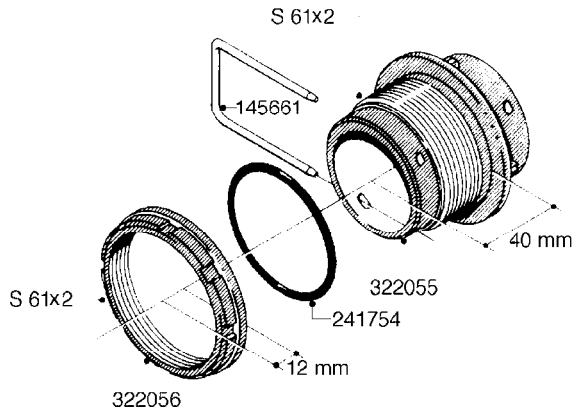

**L0080**

FITTINGS - S-53  
L0080-HIN, 12:09:17

Page 1

Date 12.08.2020 11:10

Pos.	parts-n°	order qty	description
1	145995	1	FITT.DK S-53 FORK
2	241973	1	O-RING Ø3 X 44.2 70 SHORES NITRIL NITRIL (BLACK)
2	242353	1	O-RING 3 X 44.2 VITON VITON (BROWN)
3	242109	1	O-RING D32.2x3.0 NITRIL (BLACK)
3	242354	1	O-RING D32.2X3.0 VITON VITON (BROWN)
4	322103	1	FITT.DK S-53 BULKHEAD
5	322107	1	FITT.DK S-53 BULKHEAD NUT
6	322110	1	FITT.DK S-53 ELB. 1/2" BSP
7	322352	1	FITT.DK S-53 TEE
8	334229	1	FITT.DK S-53 STR.3/4"
9	334260	1	GASKET F. S-53 BULKHEAD
10	334564	1	FITT.DK S-67 TO S-53 ADAPTER
11	391100	1	FITT.DK S-53THREAD INS.1/2"BSP
12	726463	1	FITT.DK S53 BULKHEAD W/GASKET
13	726552	1	FIT.DK S-53X90 1/2" BSP,O-RING
14	726556	1	FITT.DK S-53 HB 1/2" W/O-RING
15	726558	1	FITT.DK S53 STR. 3/4" W.ORING
16	726559	1	FITT DK. S-53 HB 1" W/O-RING
17	726568	1	FITT.DK.S-53 HB 1/2"90 W/O-RING
18	726570	1	FITT.DK S-53 ELB.3/4" W.ORING
19	726571	1	FITT.DK S-53 ELB.1", W ORING
20	726578	1	FITT.DK S53 PLUG WITH O-RING
21	728561	1	FITT.DK. S67M - S53F REDUCER