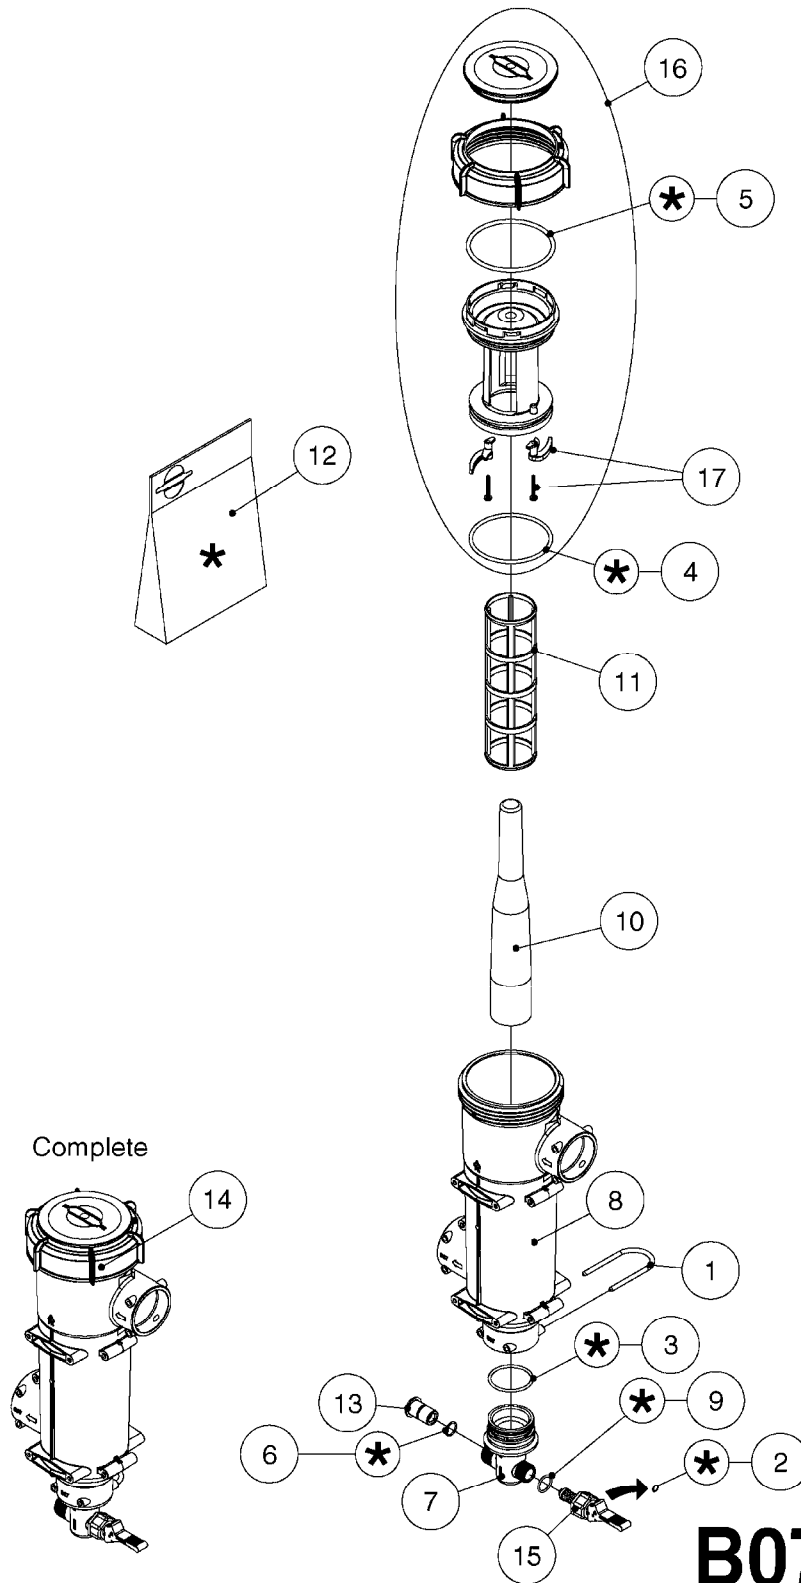

S-67 CHECK VALVE  
(NON-THREADED)

S-67 CHECK VALVE  
(THREADED)

FOR FITTINGS AND  
HOSES, SEE SECTION L

**B0640**

CHECK VALVES - S67 (2011)  
B0640-HIN, 15:10:19

Page 1

Date 12.08.2020 11:09

Pos.	parts-n°	order qty	description
1	145996	1	FITT.DK S-67 FORK
2	242353	1	O-RING 3 X 44.2 VITON
3	334231	1	FITT.DK S-67 STR.1"
3	334232	1	FITT.DK S-67 STR.1-1/4"
4	72432400	1	FITT.DK S-67 CONNEC W.CHK SEAT
5	72819200	1	CHECK VALVE S67 2012 THREADED
6	72819300	1	CHECK VALVE S67 2012 NO THREAD
7	72878800	1	CHECK VALVE S67 SUBASSEMBLY 2013 INCLUDED WITH #5 & #6