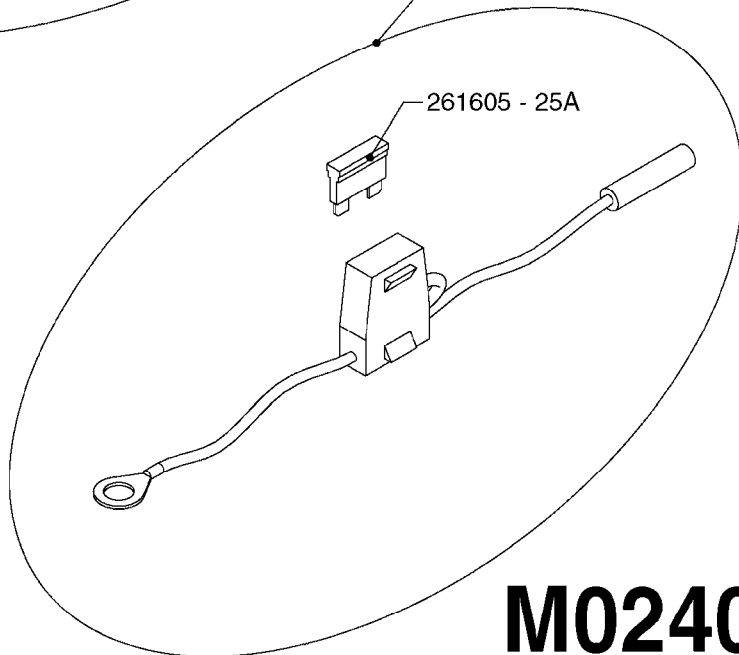

POWER SUPPLY CABLES
M0240-HIN, 01:01:16

Page 0

Date 12.08.2020 11:10