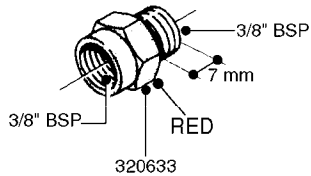

FITTINGS - HEXAGON NIPPLES  
L0030-HIN, 01:01:16

Page 0  
Date 12.08.2020 11:10

**L0030**

FITTINGS - HEXAGON NIPPLES  
L0030-HIN, 01:01:16

Page 1  
Date 12.08.2020 11:10

parts-n°	order qty	description
10015303	1	FITT.PO.HN 1.00X1.00 M1000
10425003	1	FITT.PO.HN 1.25X1.00 MCPHEE
320132	1	FITT.DK HN 1" BSP
320176	1	FITT.DK HN 3/8"X1/2" BSP
320445	1	FITT.DK HN 1/4"X3/8" BSP
320655	1	FITT.DK HN 1/2"-1/2" BSP
320692	1	FITT.DK HN 3/8'BSPX1/4'NPT
320703	1	FITT.DK HN 3/8BSP X1/2 &1/4NPT
320725	1	FITT.DK NIPPLE 3/8"-3/8" BSP
320902	1	FITT.DK HN 3/8'X 1/4' BSP
390232	1	FITT.DK HN 1-1/2' X 1-1/4' BSP
390276	1	FITT.DK HN 1'BSP