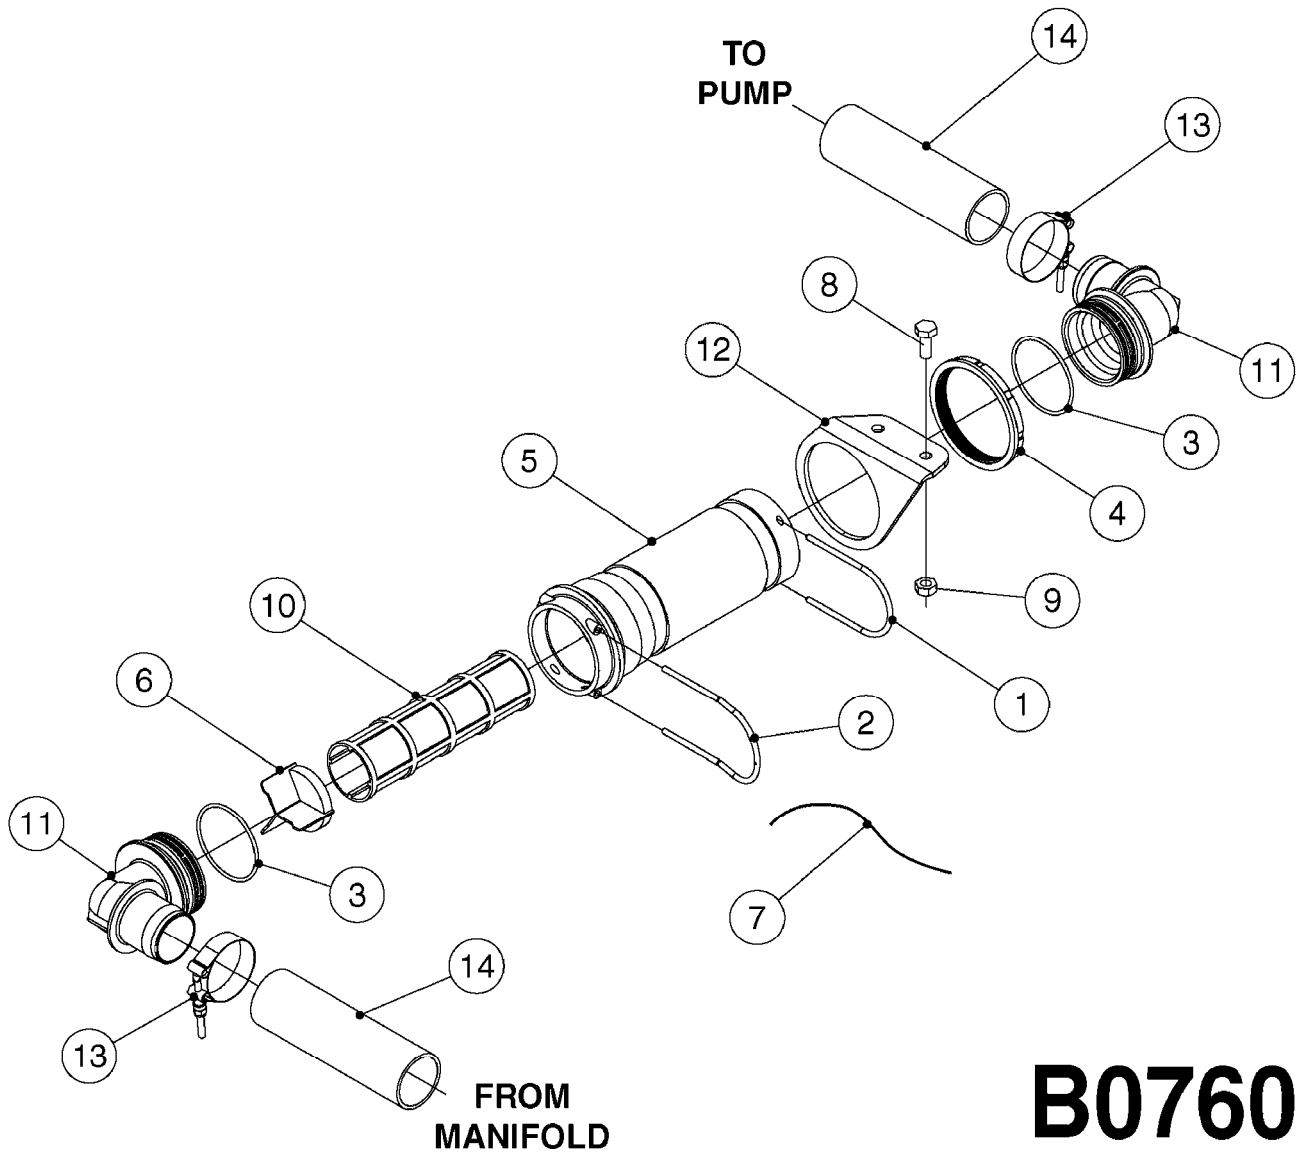

B0760

SUCTION FILTER - RANGER
B0760-HIN, 28:05:19

Page 1
Date 12.08.2020 11:09

Pos.	parts-n°	order qty	description
1	145997	1	FITT.DK S-93 FORK
2	147115	1	FITT.DK S-93 FORK SPECIAL
3	242351	1	O-RING D69.5X3.0 VITON F.S-93
4	322109	1	FITT.DK S-93 BULKHEAD NUT
5	322227	1	HOUSING F.FILTER S-93 2"
6	334605	1	VANE F.TOP SUCTION FILTER
7	390509	1	*STRING POLYESTER D1 X 325MM
8	420604	1	BOLT HEX 8.8 DEL M10X25 FT DIN933
9	460423	1	NUT HEX M10X1.50 LOCK DIN985A2 SS
10	615415	1	FILTER ELEM.S93,30 MESH-GREEN
10	615416	1	FILTER ELEM.S93,50 MESH-BLUE
10	61096700	1	FILTER ELEM. 80 MESH RED '13
11	727225	1	FITT.DK S-93 ELB.2'PVC W/ORING
12	16029503	1	PLATE 5.0X114X160/BOW/HOLE D94
13	28030203	1	CLAMP HOSE T-BOLT S2" 235-67
14	92702703	1	HOSE PVC SUCT GRAY 2"