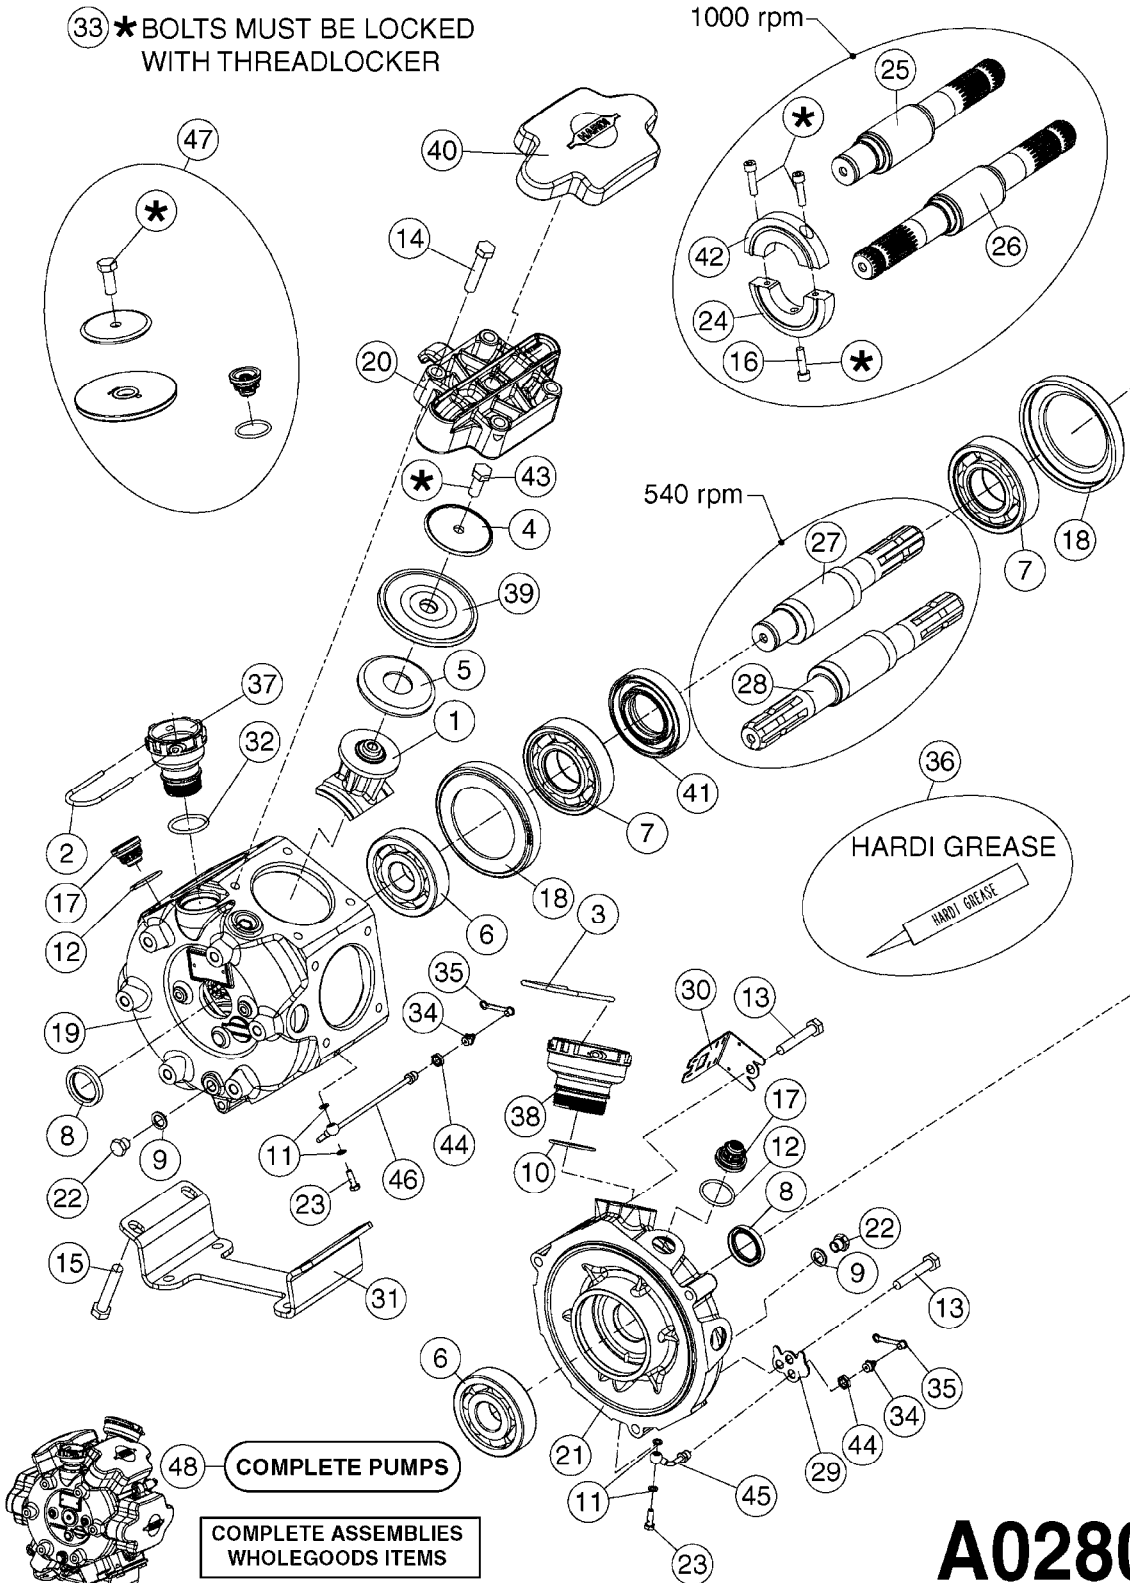

33 * BOLTS MUST BE LOCKED WITH THREADLOCKER

1000 rpm

540 rpm

PUMP - 364 540/1000 RPM
A0280-HIN, 07:05:20

Page 1
Date 12.08.2020 11:09

Pos.	parts-n°	order qty	description
1	111622	1	CONNECTING ROD 463/5.5MM
1	111628	1	CONNECTING ROD 363/5.5 PUMP
1	111629	1	CONNECTING ROD 363/364-7 PUMP
1	111630	1	CONNECTING ROD 363/364-10 PUMP
2	145996	1	FITT.DK S-67 FORK
3	145997	1	FITT.DK S-93 FORK
4	161174	1	DIAPHRAGM DISC SS 361/363/364 PUMP
5	161372	1	DIAPHRAGM BACKING DISC,320-361
6	210221	1	BEARING BALL 6407
7	210232	1	BEARING BALL 6310
8	210243	1	SEAL OIL 35 X 47 X 7
9	241404	1	DOWTY SEAL 1/4"
10	242225	1	O-RING D45.0 X 4.0 RUBBER
11	242374	1	WASHER Ø10/Ø6X1 COPPER
12	330024	1	O-RING D41,1/D34.5 X 3,5
13	420895	1	BOLT HEX 8.8 RAW M10X60
14	430312	1	BOLT HEX 8.8 M12X60
15	430438	1	BOLT HEX 8.8 DEL M12X65
16	450995	1	BOLT ALLEN M8X30 DIN 912 RAW
17	728146	1	VALVE FOR 361(726890/707932)
18	11171900	1	CONROD RING 364/464 MACHINED
19	11172000	1	PUMP HOUSE 364 MACHINED 5/4" BSP RED
20	11172800	1	VALVE COVER 363/364 MACHINED RED
21	11173200	1	FRONTPART 364, 1½" BSP RED
22	14010400	1	PLUG 1/4" BSP
23	14120400	1	BANJOBOLT M6 X 19
24	14120700	1	COUNTERWEIGHT 364/464-1000
25	14137300	1	CRANKSHAFT 364/464-5.5 1000
26	14137900	1	CRANKSHAFT 364/464-5.5 GG 1000
27	14137500	1	CRANKSHAFT 364-07
27	14137600	1	CRANKSHAFT 364/464-10
28	14138100	1	CRANKSHAFT 364-7.0 GG
28	14138200	1	CRANKSHAFT 364/464-10 GG
29	16382900	1	GREASE NIPPLE PLATE, 364
30	16390600	1	BRACKET FOR RPM SENSOR
31	16410700	1	PUMP BASE 363/364 BLACK
31	17002400	1	FOOT F. 36X PUMP, RED
32	24266600	1	O-RING D 38,0 X 4,0 70SH.NITR
33	28045503	1	LOCTITE 262 .5ML (.017oz.)
34	28163300	1	GREASE NIPPLE H1 M6X1 DIN 7412
35	28163400	1	CAP F. GREASENIPPLE YELLOW M6X1
36	28164600	1	HARDI PUMP GREASE S3 V550L 1
37	32242200	1	FITTING S67 5/4" KON. RG 2014
38	32242300	1	NIPPLE S93 1,5' KON.RG 2014
39	33511400	1	DIAPHRAGM PUMP 361/361/363/364 PUR
40	33524300	1	COVER PLASTIC 364 PUMP
41	33527200	1	GREASE SPLIT 364/464
42	39136200	1	HALFPART 364/464-1000
43	43099200	1	BOLT HEX SS M12 X 30 DIN933 A4
44	46134000	1	NUT HEX M10x1 H=2.3 NV=14 ELZIN
45	61096800	1	BANJOTUBE SHORT 364 COMPL.
46	61096900	1	BANJOTUBE LONG 364 COMPL.
47	75585900	1	PUMP KIT 364
48	82169500	1	PUMP 364-5.5-MED-1000
48	82169700	1	PUMP 364-5.5-MOD2-1000-OSP
48	82170000	1	PUMP 364-10-STD-540 FK
48	82170300	1	PUMP 364-10-MOD-540-GG THROUGH SHAFT
48	82170400	1	PUMP 364-10-MOD-540-OSP