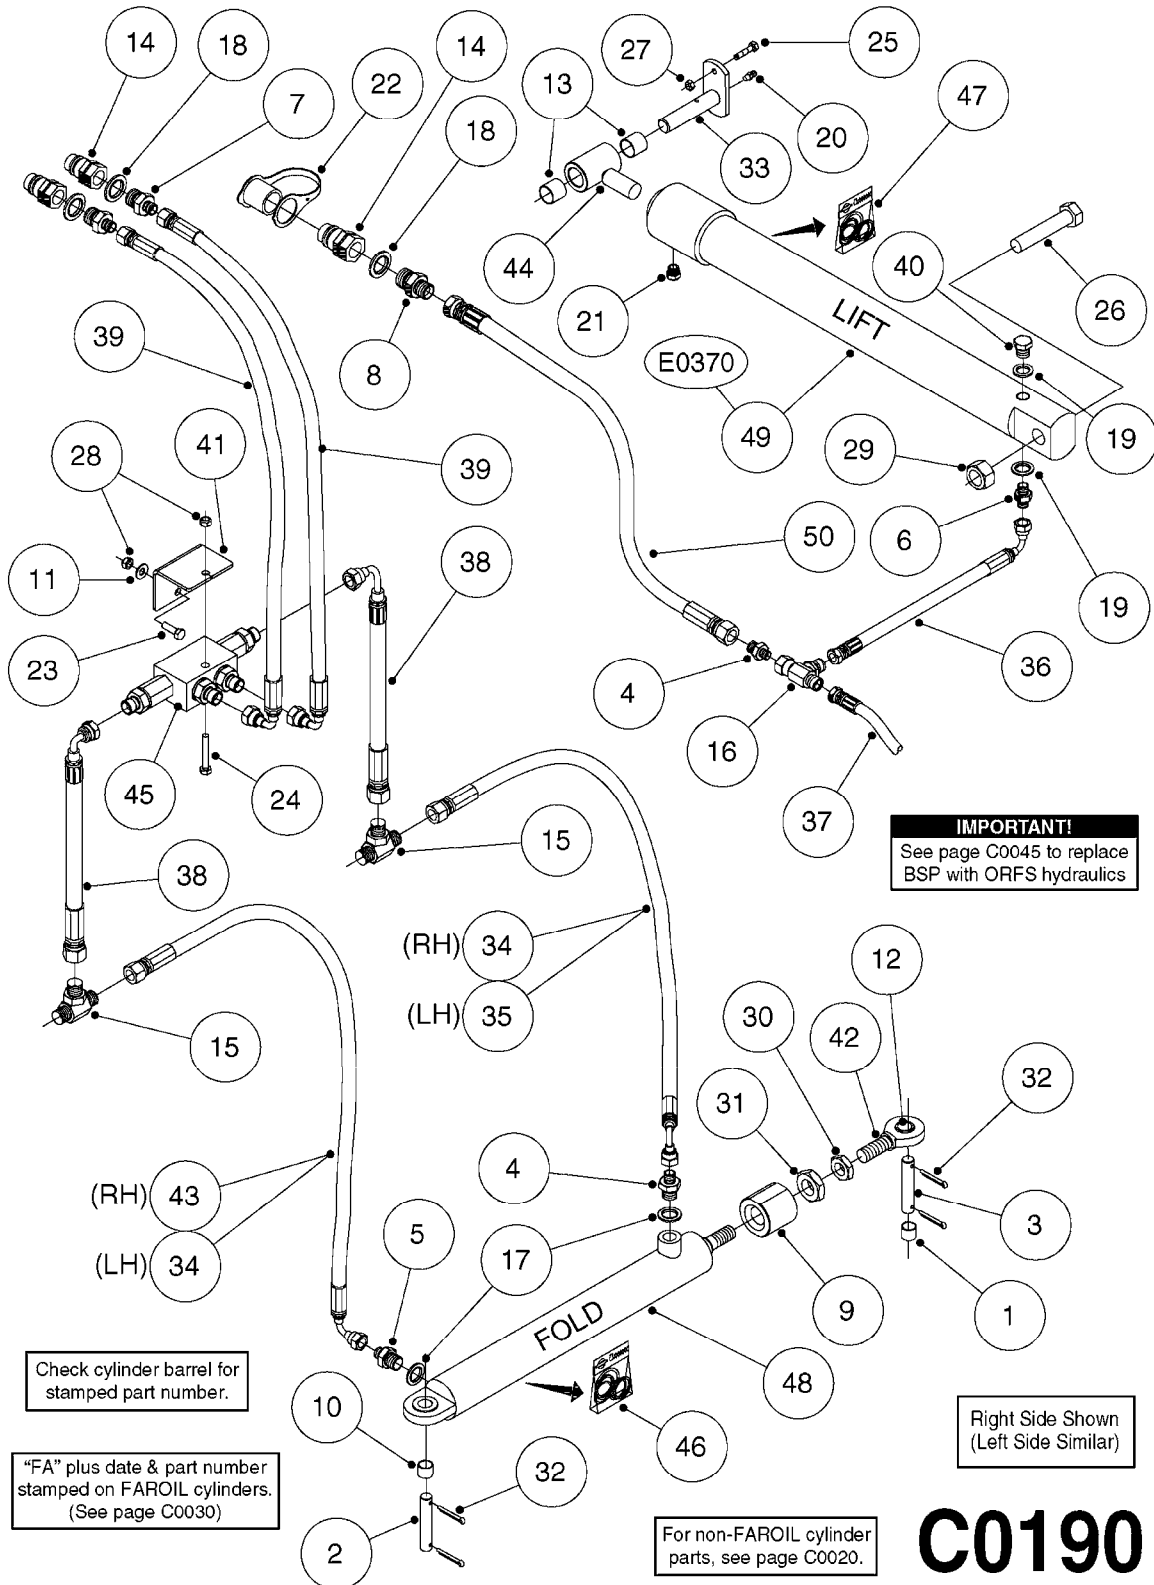

Page 1

Date 12.08.2020 11:09

Pos.	parts-n°	order qty	description
1	10466003	1	COUPLER PIONEER 8010-04 1/2NPT
2	231907	1	HEX NIPPLE 1/4"BSP X 1/2"NPT
2	231906	1	HEX NIPPLE 3/8"BSP X 1/2"NPT
2	147132	1	HEX NIPPLE 1/2"X1/2" BSP DEL
3	230311	1	QUICK COUPLING 1/2"
4	241356	1	DOWTYSEAL 1/2"
5	23234800	1	HEX NIPPLE 1/2"-9/16" ORFS FITTING FOR 1/4" HOSE
5	23234900	1	HEX NIPPLE 1/2"-11/16" ORFS FITTING FOR 3/8" HOSE
5	23235300	1	HEX NIPPLE 1/2"-13/16" ORFS FITTING FOR 1/2" HOSE
6	242102	1	O-RING Ø9.25X1.78 NITRIL 90SH
6	24263200	1	O-RING Ø7.66X1.78 NITRIL 90SH
6	24263300	1	O-RING Ø12.42X1.78 NITRIL 90SH
6	24263400	1	O-RING Ø18.77X1.78 NITRIL 90SH
7	67002403	1	CHART - BSP TO ORFS HOSES
8	67002503	1	CHART - BSP TO ORFS FITTINGS