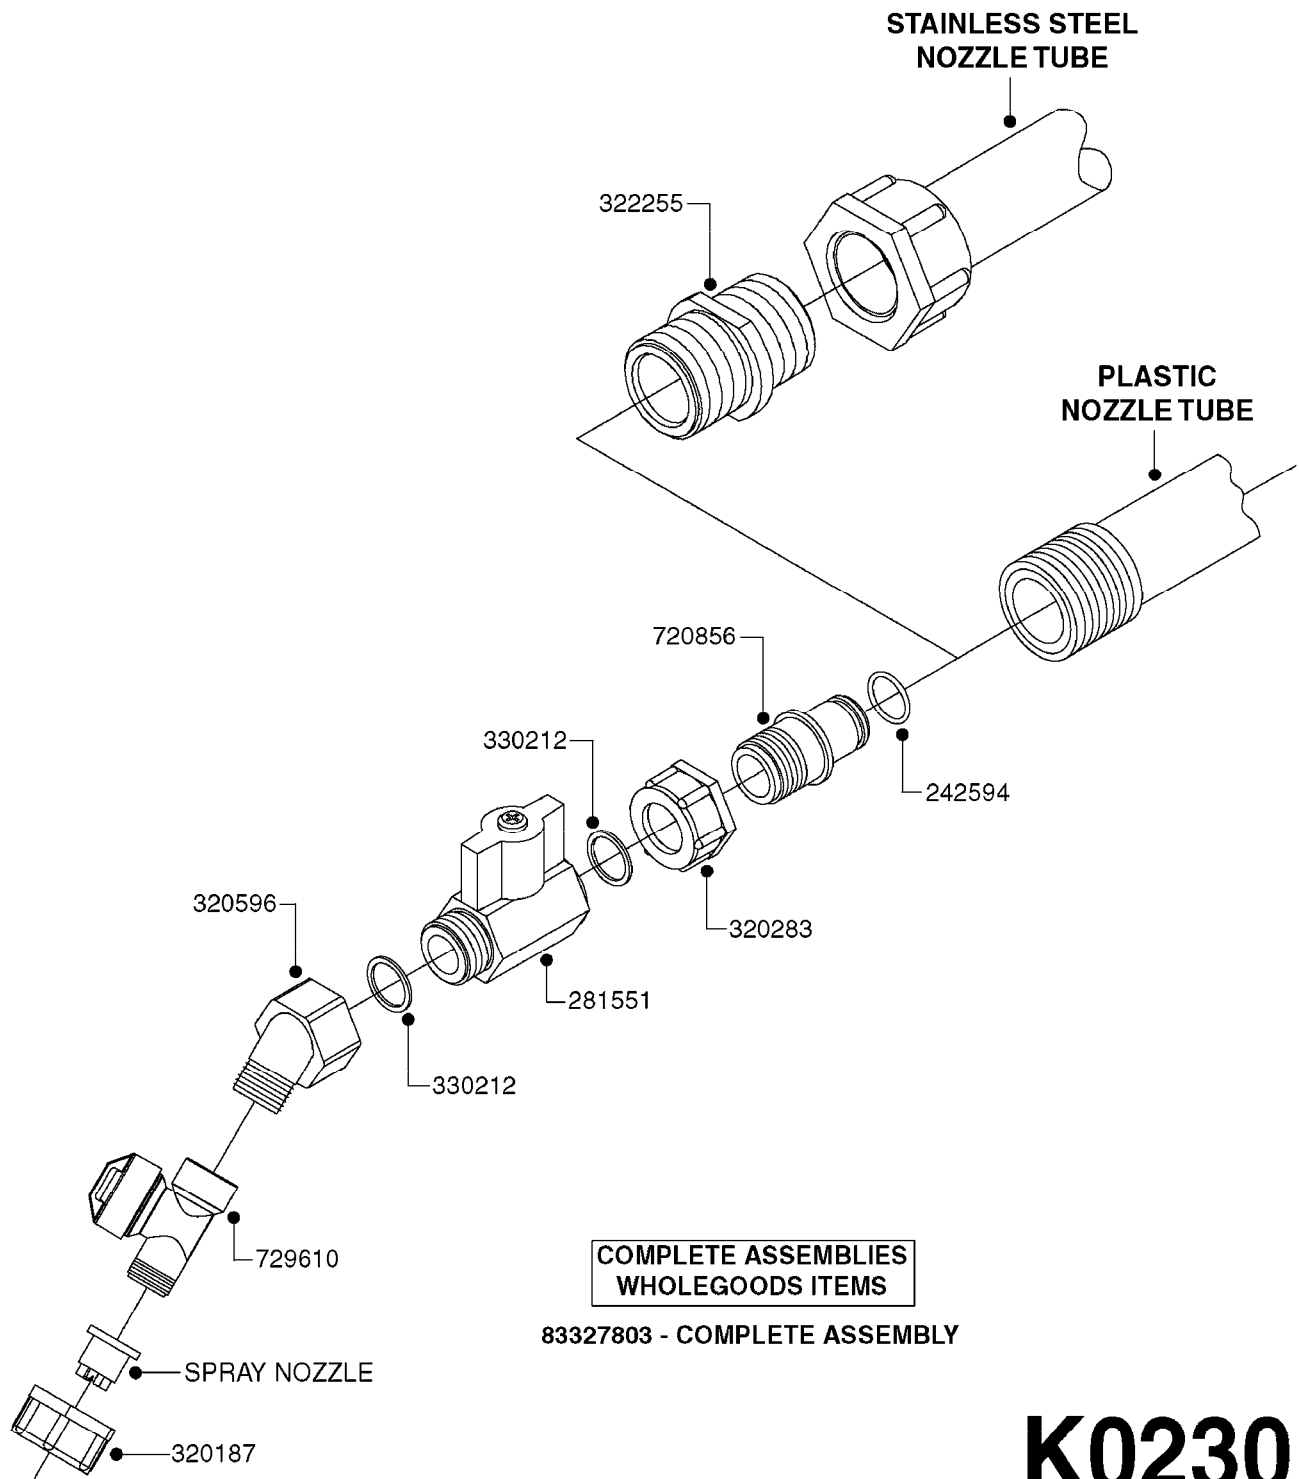

END NOZZLE KIT
K0230-HIN, 01:01:16

Page 1

Date 12.08.2020 11:10

parts-n°	order qty	description
242594	1	O-RING D14 X 1.78 SCH.70-EPDM
281551	1	BALL VALVE 1/2"
320187	1	FITT.DK CAP 3/8" BSP BLACK
320283	1	FITT.DK NUT 3/4"BSP
320596	1	FITT.DK ELB 3/8'-1/2'BSP 45DEG
322255	1	FITT.DK NIPPLE 3/4"X 3/4"
330212	1	O-RING D19/D14X2.4 F.1/2"NUT
720856	1	FITT.DK 1/2'BSP ASSY.F.3/4'NUT
729610	1	NOZZLE ASSY. NON DRIP 3/8 THRD
83327803	1	END NOZZLE KIT "04"