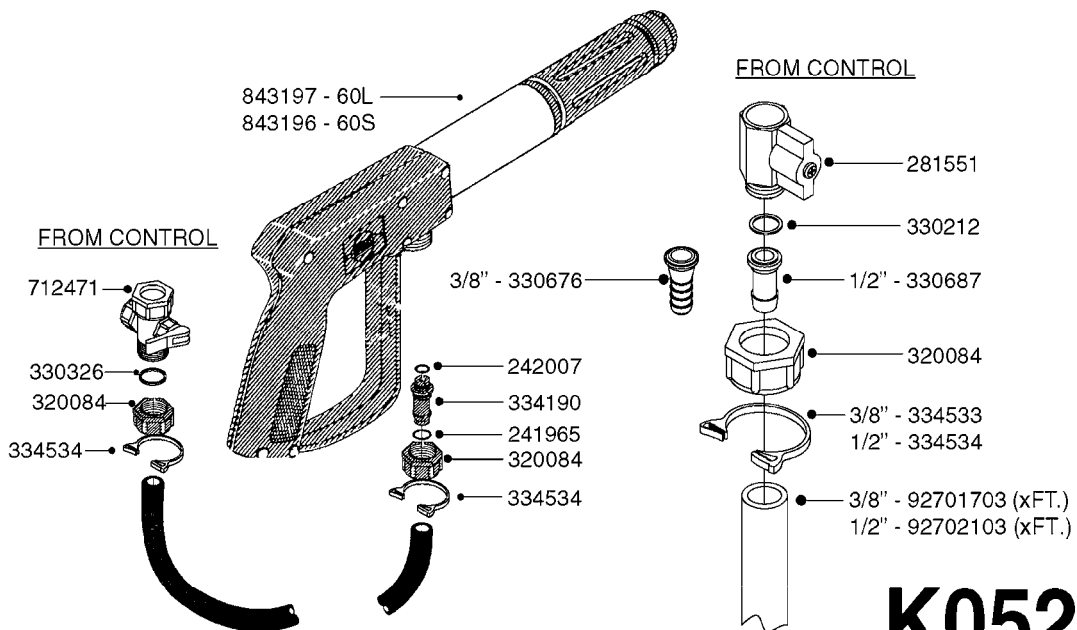

K0520

HOSE WRAPS
K0520-HIN, 05:12:19

Page 1
Date 12.08.2020 11:10

parts-n°	order qty	description
241965	1	O-RING Ø12.1 X 1.6 NITRILE
242007	1	O-RING Ø9.1 X 1.6 NITRILE
281551	1	BALL VALVE 1/2"
320084	1	FITT.DK NUT 1/2" BSP
330212	1	O-RING D19/D14X2.4 F.1/2"NUT
330326	1	O-RING D30/D24X2 F.1"NUT
330676	1	FITT.DK HB 3/8" F. 1/2" NUT
330687	1	FITT.DK HB 1/2" F. 1/2" NUT
334190	1	FITT.DK HB 1/2' F. PISTOL 60S
334533	1	CLAMP HOSE PLASTIC 3/8"
334534	1	CLAMP HOSE PLASTIC 1/2"
636223	1	POST 12 VOLT TR30
712471	1	AGITATION VALVE ASSY. ON/OFF
843196	1	SPRAY GUN KIT TYPE 60 SHORT
843197	1	HANDGUN KIT TYPE 60 LONG
10013403	1	BOLT HEX 3/8-16X1 1/4 HCS Z5
10013503	1	NUT HEX NC 3/8"
10178903	1	WRAP HOSE SIDE MOUNT PLATE
10179003	1	WRAP HOSE BOTTOM PLATE MOUNT
10179403	1	WRAP WELDMENT FOR HI101789
10179503	1	WRAP WELDMENT FOR HI101790
10225603	1	BKT.FOR HOSE WRAP MOUNT NL NK
10225703	1	WRAP HOSE BDL.BOTTOM PLATE
92701703	1	HOSE R X3/8" X300PSI WP X0012"
92702103	1	HOSE R X1/2" X300PSI WP X0012"