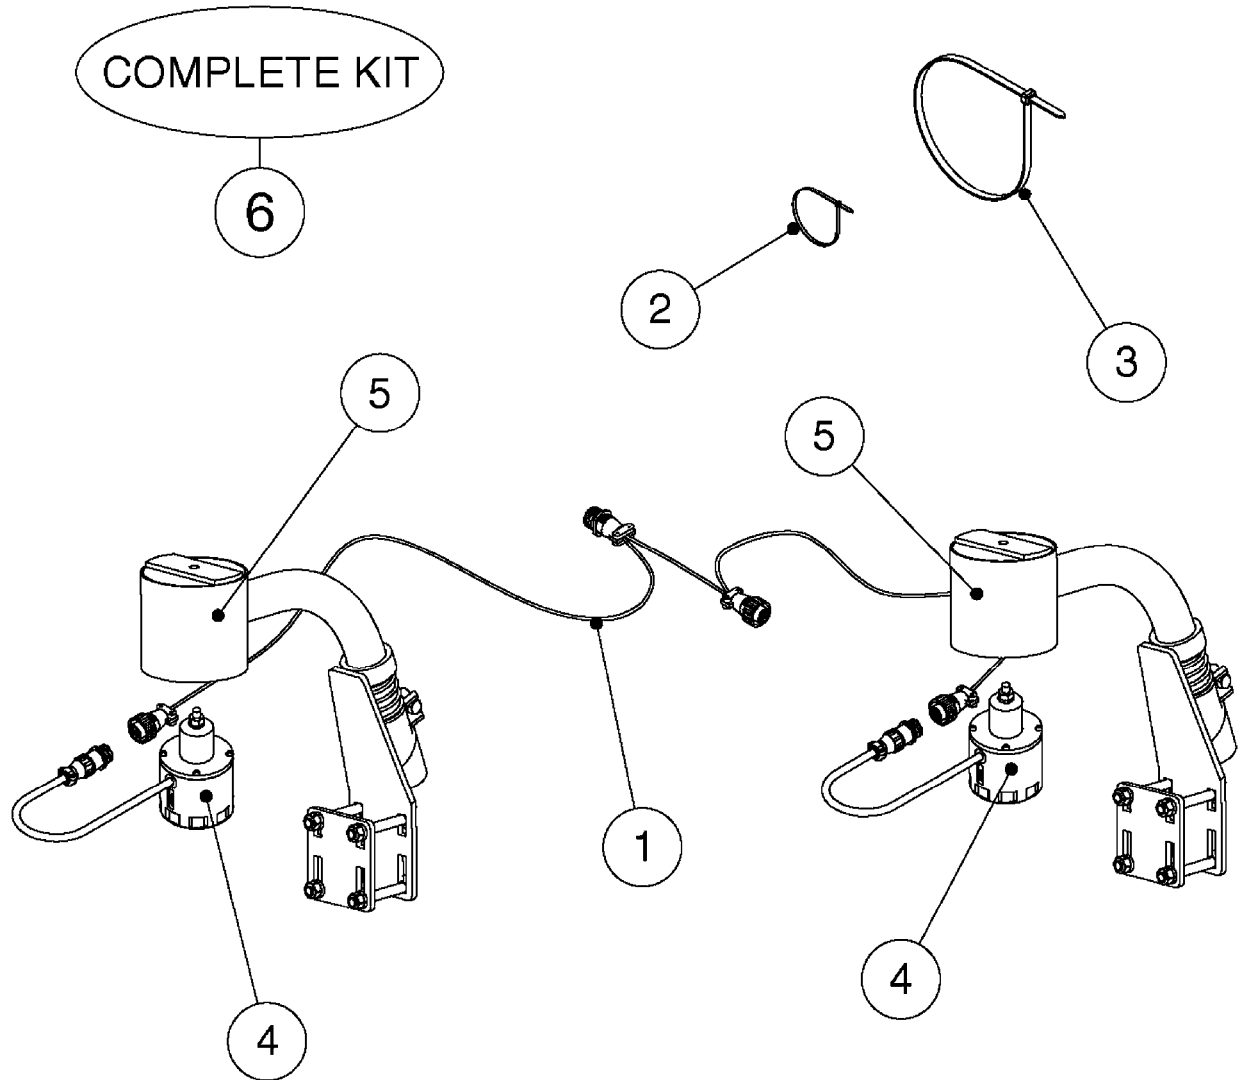

M0360

NORAC SEVERE TERRAIN KIT
M0360-HIN, 01:01:16

Page 1
Date 12.08.2020 11:10

Pos.	parts-n°	order qty	description
1	26030300	1	NORAC SEVERE TERRAIN CABLE
2	28024103	1	TIE STRAP L=8" x W=3/16"
3	28025203	1	TIE STRAP L=23" x W=1/2"
4	28086400	1	UC4 ULTRASONIC SENSOR
5	28086500	1	UC4 SENSOR MOUNTING BKT. NORAC
6	72591600	1	NORAC HC SEVERE TERRAIN KIT