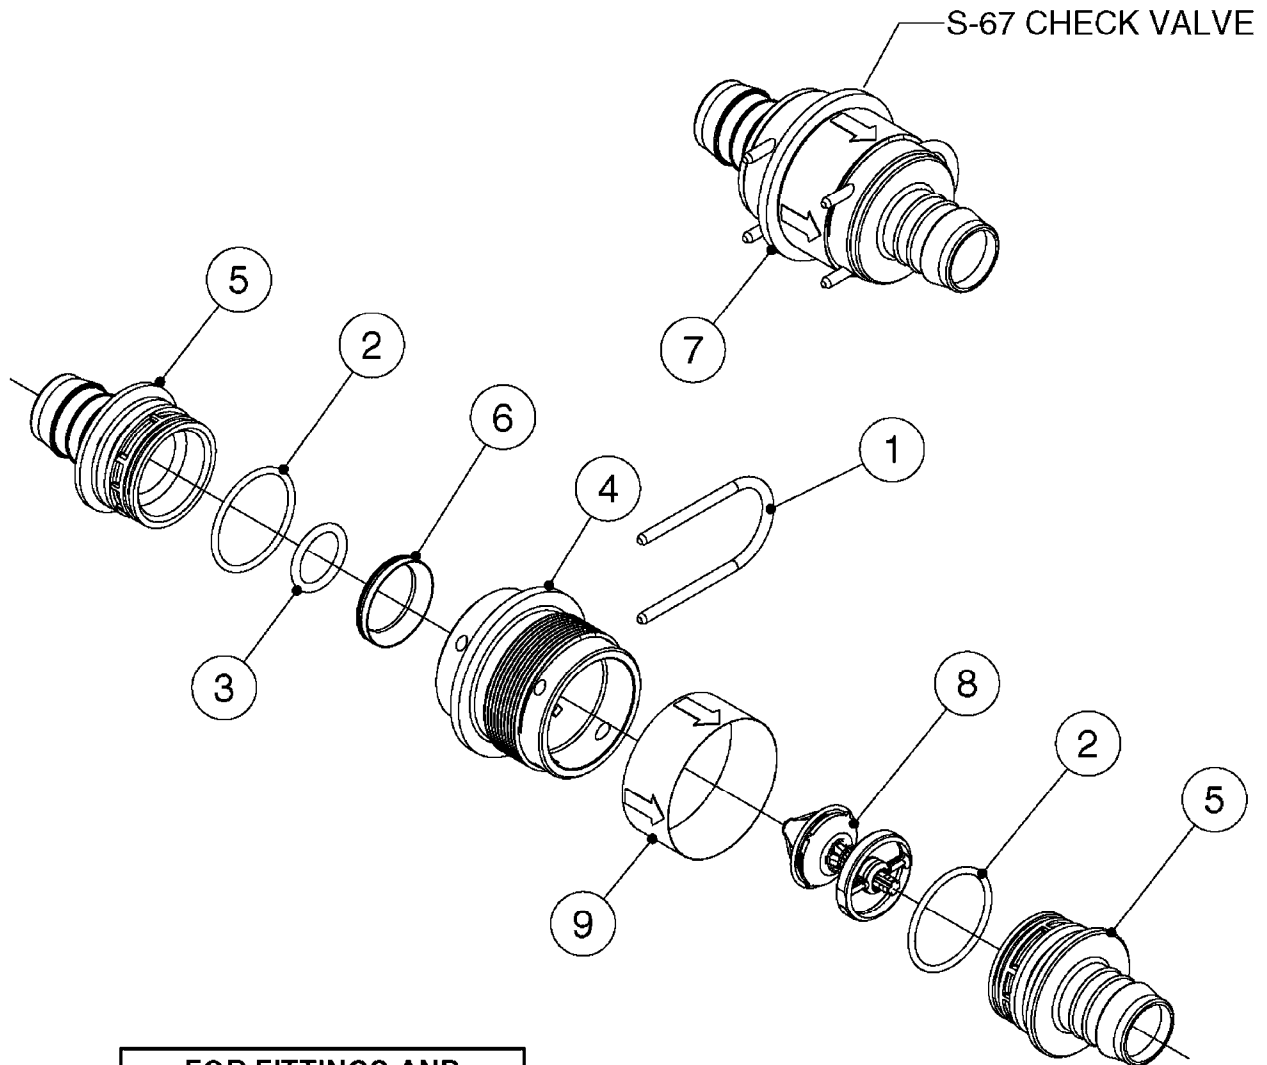

FOR FITTINGS AND
HOSES, SEE SECTION L

B0630

CHECK VALVES - S67
B0630-HIN, 31:07:19

Page 1
Date 12.08.2020 11:09

Pos.	parts-n°	order qty	description
1	145996	1	FITT.DK S-67 FORK
2	241973	1	O-RING Ø3 X 44.2 70 SHORES NITRIL
2	242353	1	O-RING 3 X 44.2 VITON
3	242504	1	O-RING D35x2 NITRIL
4	322104	1	FITT.DK S-67 BULKHEAD
5	334231	1	FITT.DK S-67 STR.1"
5	334232	1	FITT.DK S-67 STR.1-1/4"
5	334444	1	FITT.DK S-67 STR.1-1/2" PVC
6	14103100	1	SEAT F.CHECK VALVE D40.8 2010
7	70063603	1	VALVE, CHECK S67 1-1/2" COMPLETE IN-LINE CHECK VALVE FOR 1-1/2" HOSE
7	72001803	1	CHCK VLV,S67, 2 X 1" HB COMPLETE IN-LINE CHECK VALVE FOR 1" HOSE
7	72206600	1	CHCK VLV,S67, 2 X 1.25" HB COMPLETE IN-LINE CHECK VALVE FOR 1-1/4" HOSE
8	72089900	1	CHECK VALVE S67 SUBASMBLY.2001
9	97800500	1	DECAL 230X28 BLACK ARROW