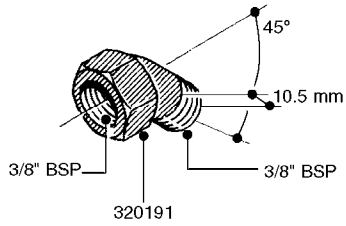

FITTINGS - HEXAGON NIPPLES  
L0030-HIN, 01:01:16

Page 0  
Date 12.08.2020 11:10

**L0030**

FITTINGS - HEXAGON NIPPLES  
L0030-HIN, 01:01:16

Page 1  
Date 12.08.2020 11:10

parts-n°	order qty	description
10015303	1	FITT.PO.HN 1.00X1.00 M1000
10425003	1	FITT.PO.HN 1.25X1.00 MCPHEE
320132	1	FITT.DK HN 1" BSP
320176	1	FITT.DK HN 3/8"X1/2" BSP
320445	1	FITT.DK HN 1/4"X3/8" BSP
320655	1	FITT.DK HN 1/2"-1/2" BSP
320692	1	FITT.DK HN 3/8'BSPX1/4'NPT
320703	1	FITT.DK HN 3/8BSP X1/2 &1/4NPT
320725	1	FITT.DK NIPPLE 3/8"-3/8" BSP
320902	1	FITT.DK HN 3/8'X 1/4' BSP
390232	1	FITT.DK HN 1-1/2' X 1-1/4' BSP
390276	1	FITT.DK HN 1'BSP