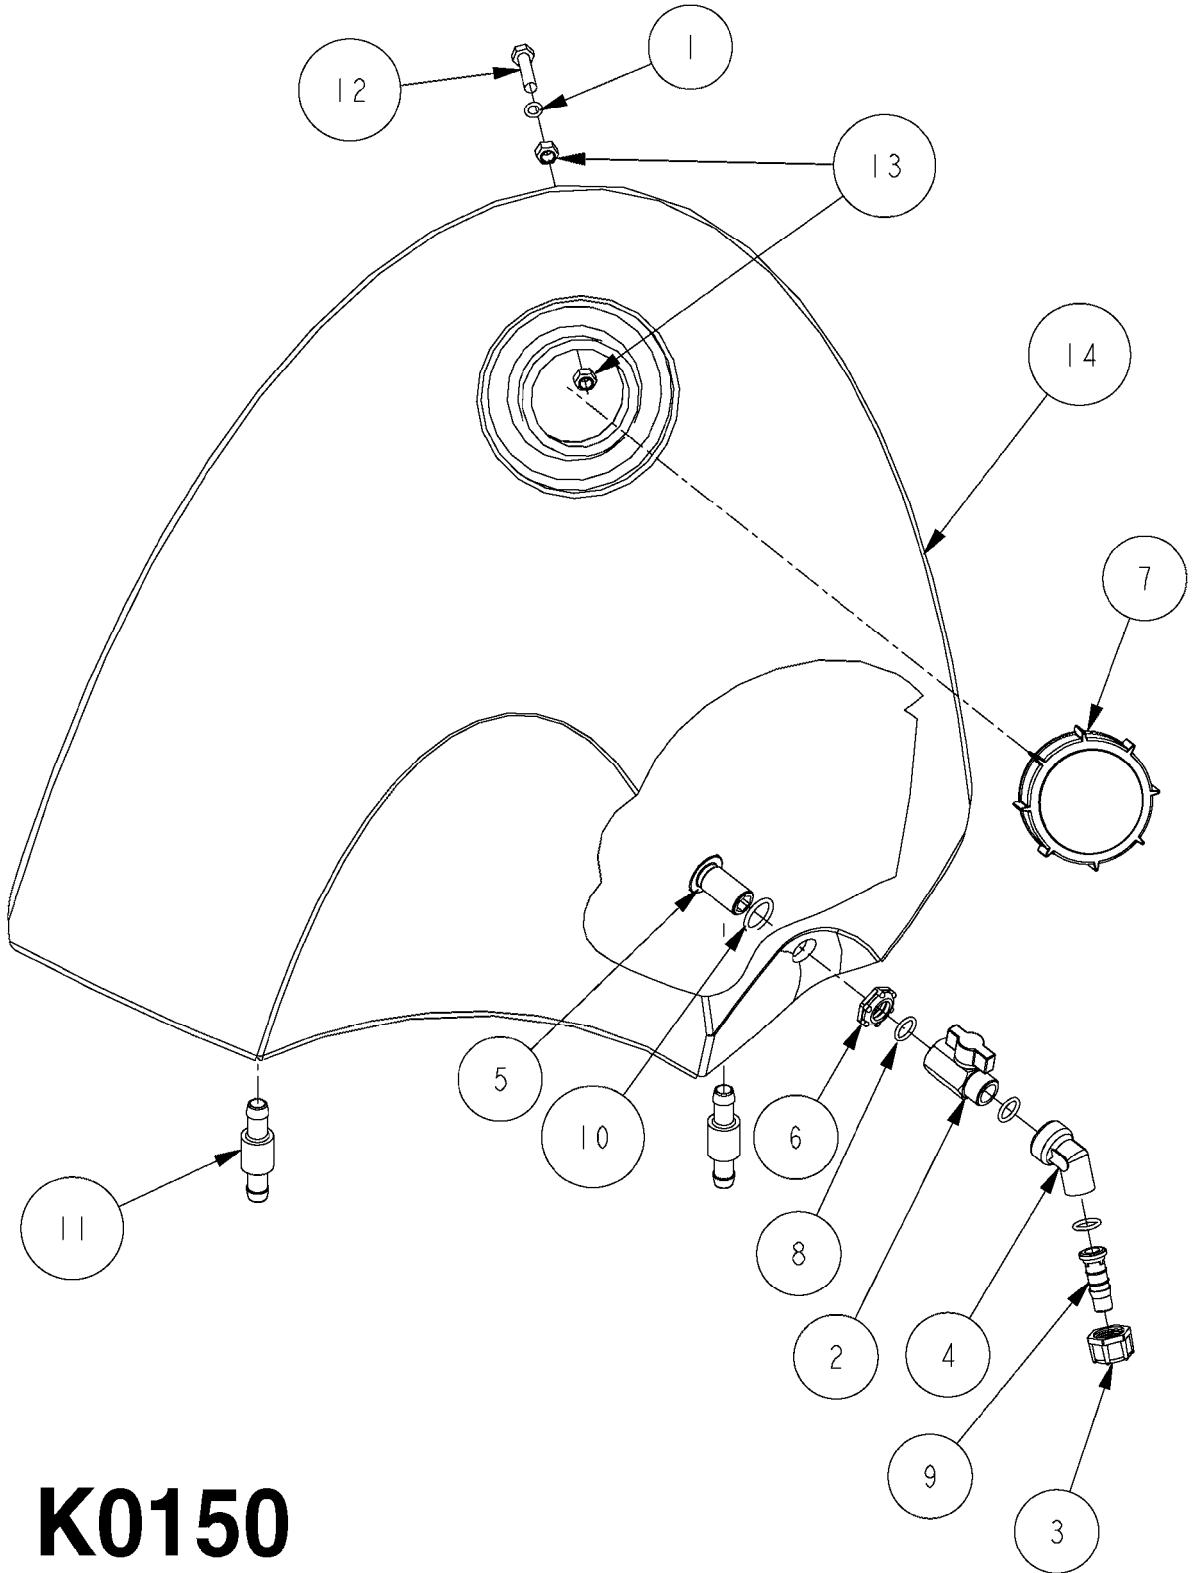

K0150

CLEAN WATER TANK - RANGER
K0150-HIN, 07:11:19

Page 1

Date 12.08.2020 11:10

Pos.	parts-n°	order qty	description
1	240947	1	O-RING D7.3X2.4 NITRIL
2	281551	1	BALL VALVE 1/2"
3	320084	1	FITT.DK NUT 1/2" BSP
4	320482	1	FITT.DK ELB. 1/2" BSP 60 DEG.
5	321296	1	FITT.DK BULKHEAD 1/2" BSP SING
6	321307	1	FITT.DK NUT 1/2" BSP JAMB
7	321322	1	SCREW CAP F. S80 X 4
8	330212	1	O-RING D19/D14X2.4 F.1/2"NUT
9	330687	1	FITT.DK HB 1/2" F. 1/2" NUT
10	332592	1	O-RING D26/D20X3
11	333137	1	FITT.DK CONN.1/2" F.NOZZ. DOUB
12	420641	1	BOLT HM 8X35/22 A2 SS DIN931
13	460143	1	LOCK NUT M8 SST A2 DIN985
14	35004003	1	TANK, HAND WASH 20L RG DK PIG RAW