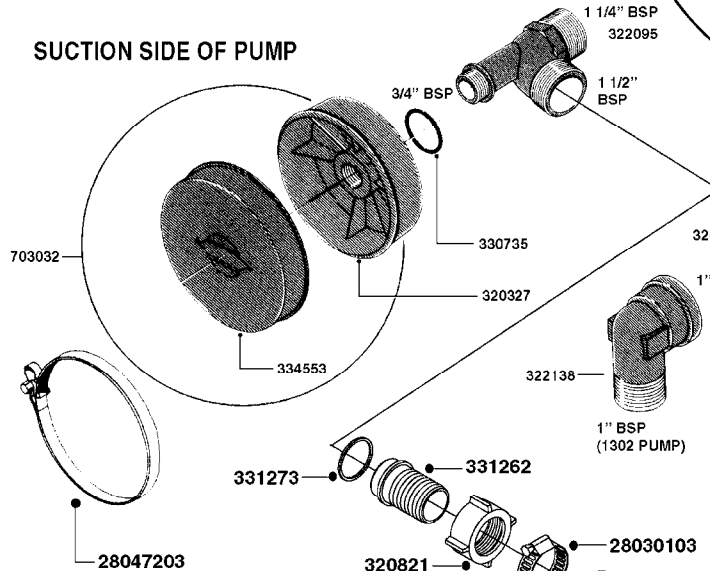

PRESSURE SIDE OF PUMP

SUCTION SIDE OF PUMP

TO CONTROLS

NLA - 1302 PUMP (REPLACES 1301 PUMP)  
#726854 - COMPLETE DAMPER KIT (SUCTION & PRESSURE)

FROM TANK

COMPLETE ASSEMBLIES  
WHOLEGOODS ITEMS

**A0240**

PUMP - 1301/1302 FITTINGS  
A0240-HIN, 01:01:16