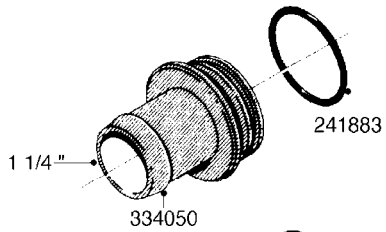

**L0080**

FITTINGS - S-53  
L0080-HIN, 12:09:17

Page 1

Date 12.08.2020 11:10

Pos.	parts-n°	order qty	description
1	145995	1	FITT.DK S-53 FORK
2	241973	1	O-RING Ø3 X 44.2 70 SHORES NITRIL NITRIL (BLACK)
2	242353	1	O-RING 3 X 44.2 VITON VITON (BROWN)
3	242109	1	O-RING D32.2x3.0 NITRIL (BLACK)
3	242354	1	O-RING D32.2X3.0 VITON VITON (BROWN)
4	322103	1	FITT.DK S-53 BULKHEAD
5	322107	1	FITT.DK S-53 BULKHEAD NUT
6	322110	1	FITT.DK S-53 ELB. 1/2" BSP
7	322352	1	FITT.DK S-53 TEE
8	334229	1	FITT.DK S-53 STR.3/4"
9	334260	1	GASKET F. S-53 BULKHEAD
10	334564	1	FITT.DK S-67 TO S-53 ADAPTER
11	391100	1	FITT.DK S-53THREAD INS.1/2"BSP
12	726463	1	FITT.DK S53 BULKHEAD W/GASKET
13	726552	1	FIT.DK S-53X90 1/2" BSP,O-RING
14	726556	1	FITT.DK S-53 HB 1/2" W/O-RING
15	726558	1	FITT.DK S53 STR. 3/4" W.ORING
16	726559	1	FITT DK. S-53 HB 1" W/O-RING
17	726568	1	FITT.DK.S-53 HB 1/2"90 W/O-RING
18	726570	1	FITT.DK S-53 ELB.3/4" W.ORING
19	726571	1	FITT.DK S-53 ELB.1", W ORING
20	726578	1	FITT.DK S53 PLUG WITH O-RING
21	728561	1	FITT.DK. S67M - S53F REDUCER