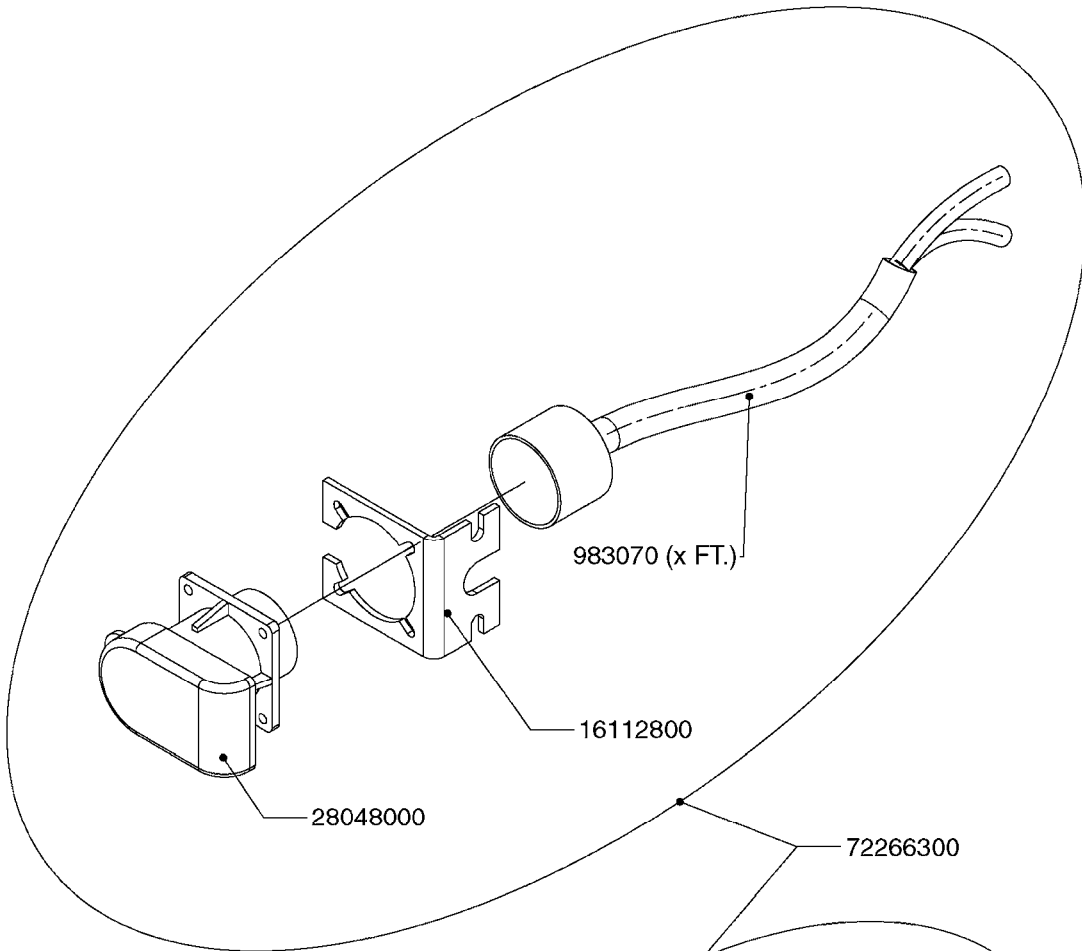

POWER SUPPLY CABLES
M0240-HIN, 01:01:16

Page 0

Date 12.08.2020 11:10