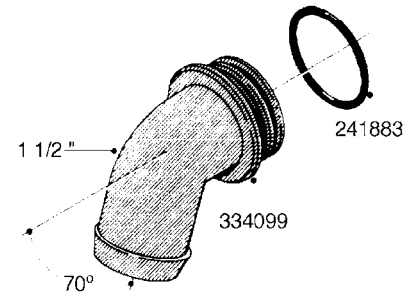

**L0080**

FITTINGS - S-53  
L0080-HIN, 12:09:17

Page 1

Date 12.08.2020 11:10

Pos.	parts-n°	order qty	description
1	145995	1	FITT.DK S-53 FORK
2	241973	1	O-RING Ø3 X 44.2 70 SHORES NITRIL NITRIL (BLACK)
2	242353	1	O-RING 3 X 44.2 VITON VITON (BROWN)
3	242109	1	O-RING D32.2x3.0 NITRIL (BLACK)
3	242354	1	O-RING D32.2X3.0 VITON VITON (BROWN)
4	322103	1	FITT.DK S-53 BULKHEAD
5	322107	1	FITT.DK S-53 BULKHEAD NUT
6	322110	1	FITT.DK S-53 ELB. 1/2" BSP
7	322352	1	FITT.DK S-53 TEE
8	334229	1	FITT.DK S-53 STR.3/4"
9	334260	1	GASKET F. S-53 BULKHEAD
10	334564	1	FITT.DK S-67 TO S-53 ADAPTER
11	391100	1	FITT.DK S-53THREAD INS.1/2"BSP
12	726463	1	FITT.DK S53 BULKHEAD W/GASKET
13	726552	1	FIT.DK S-53X90 1/2" BSP,O-RING
14	726556	1	FITT.DK S-53 HB 1/2" W/O-RING
15	726558	1	FITT.DK S53 STR. 3/4" W.ORING
16	726559	1	FITT DK. S-53 HB 1" W/O-RING
17	726568	1	FITT.DK.S-53 HB 1/2"90 W/O-RING
18	726570	1	FITT.DK S-53 ELB.3/4" W.ORING
19	726571	1	FITT.DK S-53 ELB.1", W ORING
20	726578	1	FITT.DK S53 PLUG WITH O-RING
21	728561	1	FITT.DK. S67M - S53F REDUCER