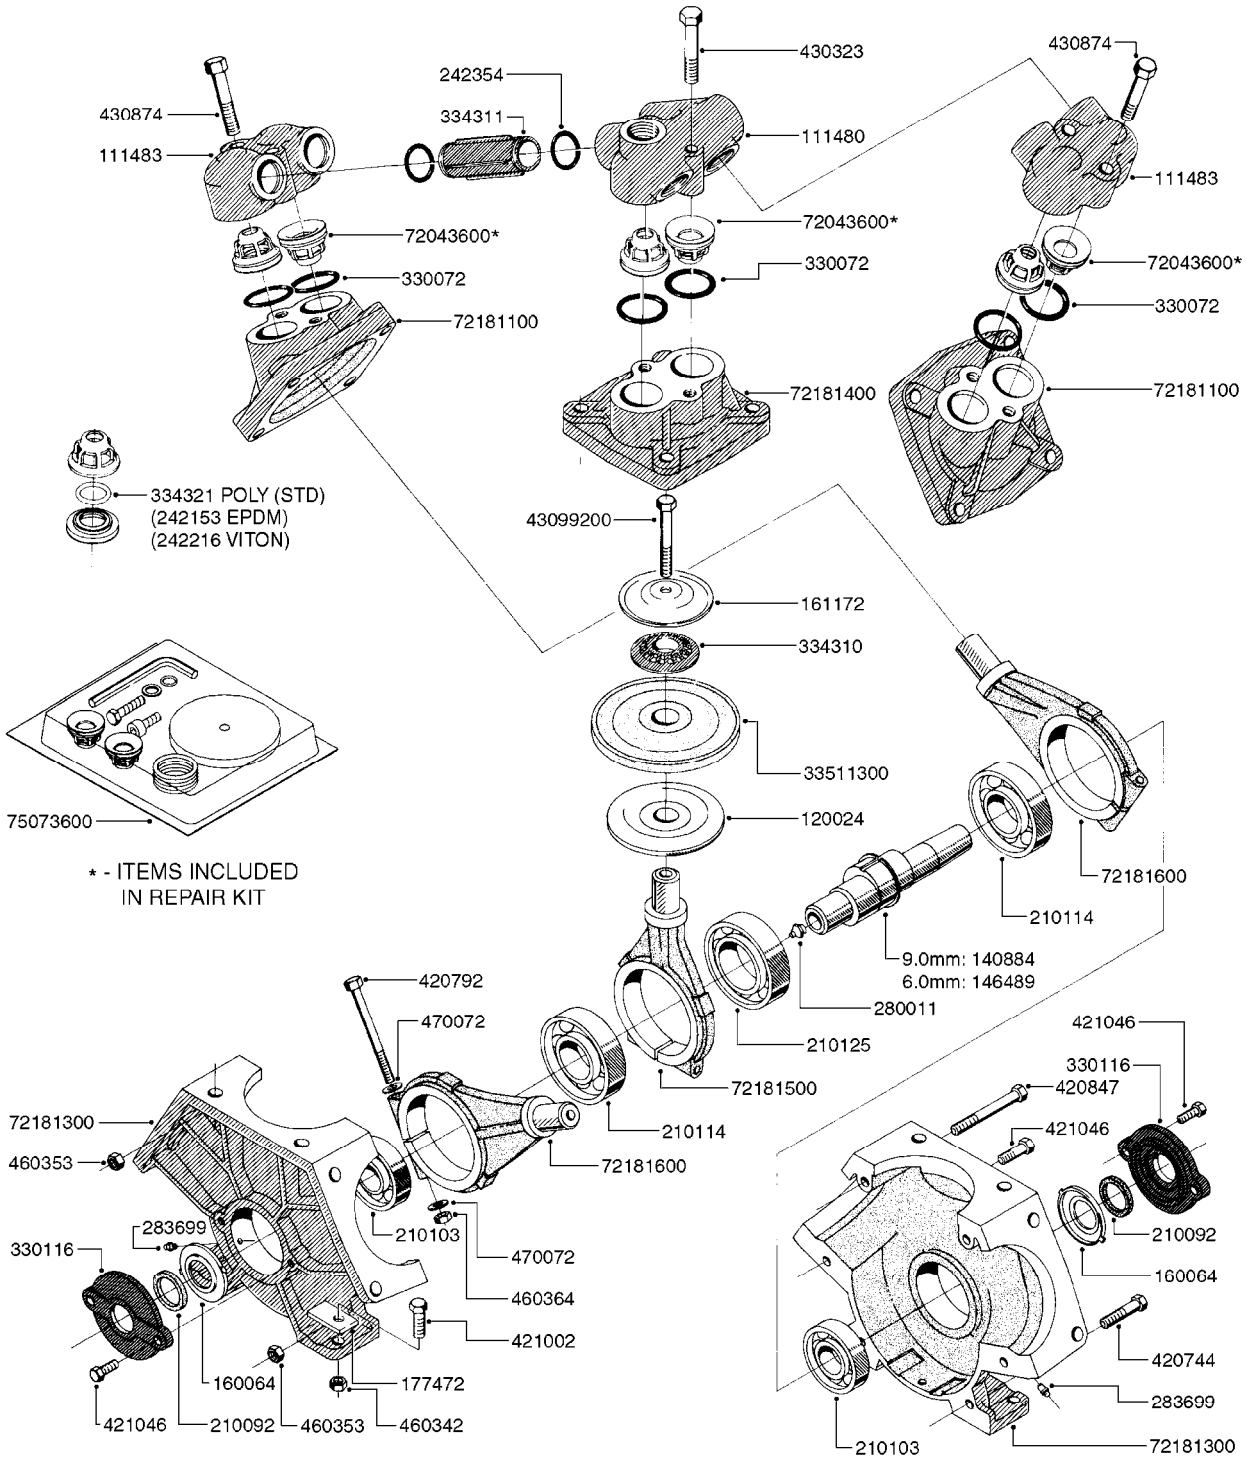

Agroparts: [www.HARDI-INTERNATIONAL.com](http://www.HARDI-INTERNATIONAL.com)

Ranger 550/2000/2200 600  
Gallon Dia/Eagle 45', 50',  
60', 66'

Page 0.3

Date 12.08.2020 11:09

main group	page-n°	date	description
	M0230-HIN M0240-HIN M0270-HIN M0280-HIN M0290-HIN M0300-HIN M0360-HIN M0370-HIN M0380-HIN	01:01:16 01:01:16 01:01:16 28:03:17 01:01:16 30:04:19 01:01:16 16:10:18 30:04:19	JUNCTION BOX - LIQUID POWER SUPPLY CABLES HC 5500 ACCESSORIES 39 PIN CABLES NORAC UC4 BOOM HEIGHT CONTROL NORAC VARIABLE RATE VALVE UC4 NORAC SEVERE TERRAIN KIT NORAC UC5 BOOM HEIGHT CONTROL NORAC VAR. RATE VALVE UC4/UC5