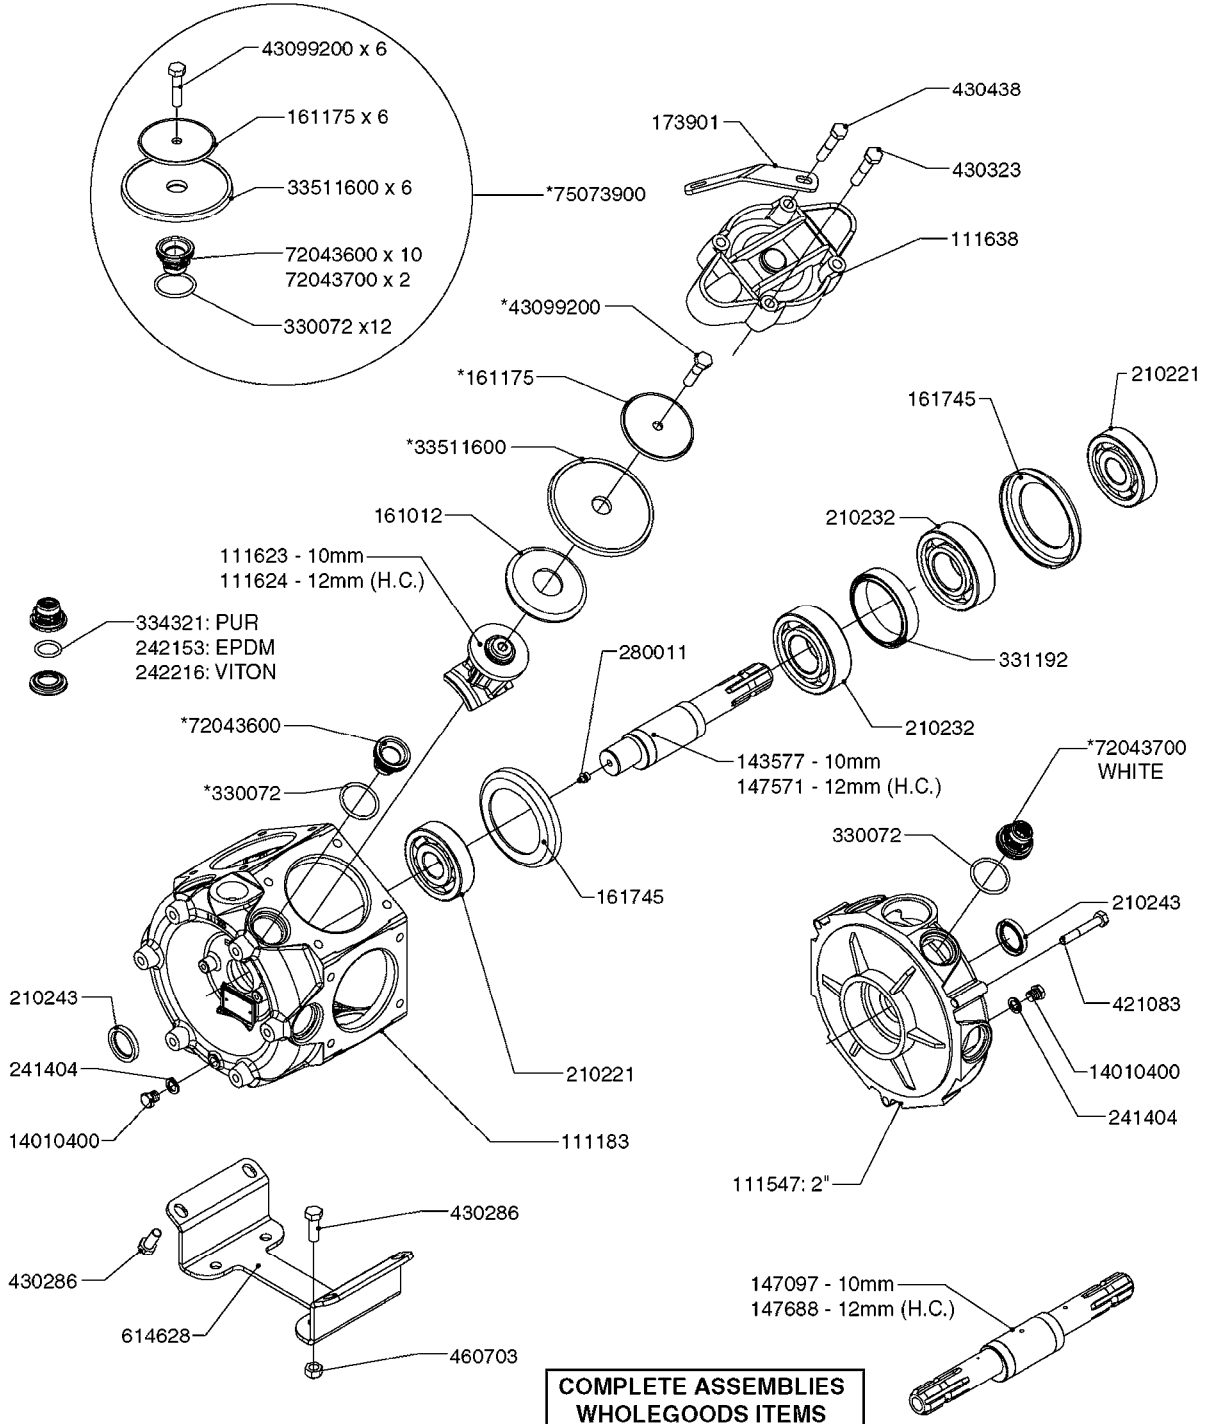

PUMP REPAIR KIT

COMPLETE PUMPS

- 821587 - 463/10 2" W/THROUGH SHAFT (540 RPM)
- 82166300 - 463/12 2" (540 RPM H.C. INLINE PORTS)
- 463/12 2" (540 RPM H.C. OFFSET PORTS) REPLACED BY 82168700 (PAGE A0350)

A0330

PUMP - 463 W/ MOUNTING BASE
A0330-HIN, 01:01:16

Page 1
Date 12.08.2020 11:09

parts-n°	order qty	description
111183	1	PUMP CASTING 460-463 (PAINTED)
111547	1	PUMP FRONT 460-463-2' (PAINT)
111623	1	CONNECTING ROD 463/10MM
111624	1	CONNECTING ROD 463/12MM
111638	1	VALVE COVER 463 HC+1000 VERS.
143577	1	CRANK SHAFT F.363/462/463-10mm
147097	1	CRANK SHAFT 363-463/10 THROUGH
147571	1	CRANK SHAFT F.463-12mm
147688	1	CRANK SHAFT 462/12 THROUGH
161012	1	DIAPHRAGM BACKING DISC F. 463
161175	1	DIAPHRAGM DISC 463/464 PUMP
161745	1	METAL SPACER F.363/463
173901	1	LIFT STRAP F.PUMP 463
210221	1	BEARING BALL 6407
210232	1	BEARING BALL 6310
210243	1	SEAL OIL 35 X 47 X 7
241404	1	DOWTY SEAL 1/4"
242153	1	O-RING D26X4 EPDM
242216	1	O-RING VITON F/1202/1302/462
280011	1	GREASE NIPPLE 1/8' SAE H TR
330072	1	O-RING D53.5/D45.5X4
331192	1	SPACER, MODEL 361/363
334321	1	O-RING POLY. 34.0x26.0x4.0
421083	1	BOLT HEX 8.8 DEL M10X65
430286	1	BOLT HEX 8.8 DEL M12X30 FT
430323	1	BOLT HEX 8.8 DEL M12X60
430438	1	BOLT HEX 8.8 DEL M12X65
460703	1	NUT HEX M12X1.75 LOCK DIN985A2 SS
614628	1	FOOT F. 46X PUMP, RED
821587	1	PUMP 463/10 THROUGH SHAFT TWNF
14010400	1	PLUG 1/4" BSP
33511600	1	DIAPHRAGM PUMP 463/464 PUMP PUR
43099200	1	BOLT HEX SS M12 X 30 DIN933 A4
72043600	1	VALVE FOR 462/463
72043700	1	VALVE FOR 462/463 W.VENT HOLE
75073900	1	PUMP KIT 460/463 "06"
82166300	1	PUMP 464-12-MED-2-540
82168700	1	PUMP 464-12 540 OFFSET PORTS