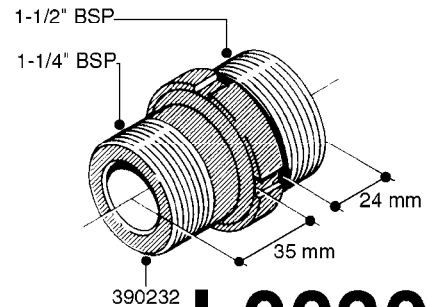

FITTINGS - HEXAGON NIPPLES
L0030-HIN, 01:01:16

Page 0
Date 12.08.2020 11:10

L0030