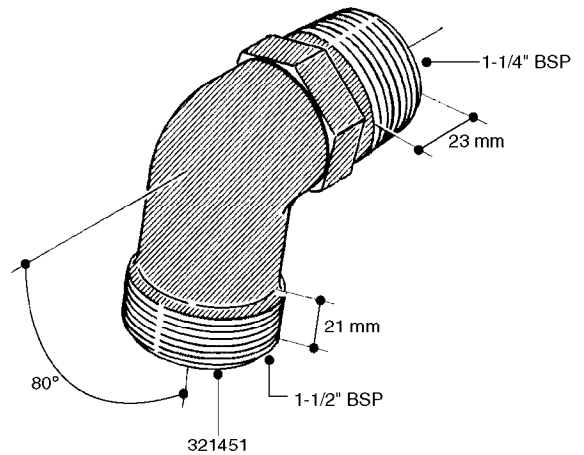

FITTINGS - HEXAGON NIPPLES  
L0030-HIN, 01:01:16

Page 0  
Date 12.08.2020 11:10

**L0030**

FITTINGS - HEXAGON NIPPLES  
L0030-HIN, 01:01:16

Page 1  
Date 12.08.2020 11:10

parts-n°	order qty	description
10015303	1	FITT.PO.HN 1.00X1.00 M1000
10425003	1	FITT.PO.HN 1.25X1.00 MCPHEE
320132	1	FITT.DK HN 1" BSP
320176	1	FITT.DK HN 3/8"X1/2" BSP
320445	1	FITT.DK HN 1/4"X3/8" BSP
320655	1	FITT.DK HN 1/2"-1/2" BSP
320692	1	FITT.DK HN 3/8'BSPX1/4'NPT
320703	1	FITT.DK HN 3/8BSP X1/2 &1/4NPT
320725	1	FITT.DK NIPPLE 3/8"-3/8" BSP
320902	1	FITT.DK HN 3/8'X 1/4' BSP
390232	1	FITT.DK HN 1-1/2' X 1-1/4' BSP
390276	1	FITT.DK HN 1'BSP