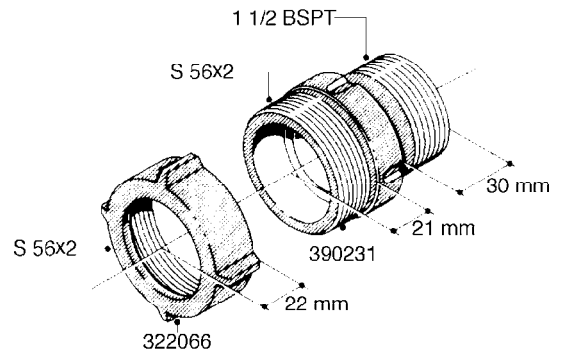

**L0080**

FITTINGS - S-53  
L0080-HIN, 12:09:17

Page 1

Date 12.08.2020 11:10

Pos.	parts-n°	order qty	description
1	145995	1	FITT.DK S-53 FORK
2	241973	1	O-RING Ø3 X 44.2 70 SHORES NITRIL NITRIL (BLACK)
2	242353	1	O-RING 3 X 44.2 VITON VITON (BROWN)
3	242109	1	O-RING D32.2x3.0 NITRIL (BLACK)
3	242354	1	O-RING D32.2X3.0 VITON VITON (BROWN)
4	322103	1	FITT.DK S-53 BULKHEAD
5	322107	1	FITT.DK S-53 BULKHEAD NUT
6	322110	1	FITT.DK S-53 ELB. 1/2" BSP
7	322352	1	FITT.DK S-53 TEE
8	334229	1	FITT.DK S-53 STR.3/4"
9	334260	1	GASKET F. S-53 BULKHEAD
10	334564	1	FITT.DK S-67 TO S-53 ADAPTER
11	391100	1	FITT.DK S-53THREAD INS.1/2"BSP
12	726463	1	FITT.DK S53 BULKHEAD W/GASKET
13	726552	1	FIT.DK S-53X90 1/2" BSP,O-RING
14	726556	1	FITT.DK S-53 HB 1/2" W/O-RING
15	726558	1	FITT.DK S53 STR. 3/4" W.ORING
16	726559	1	FITT DK. S-53 HB 1" W/O-RING
17	726568	1	FITT.DK.S-53 HB 1/2"90 W/O-RING
18	726570	1	FITT.DK S-53 ELB.3/4" W.ORING
19	726571	1	FITT.DK S-53 ELB.1", W ORING
20	726578	1	FITT.DK S53 PLUG WITH O-RING
21	728561	1	FITT.DK. S67M - S53F REDUCER