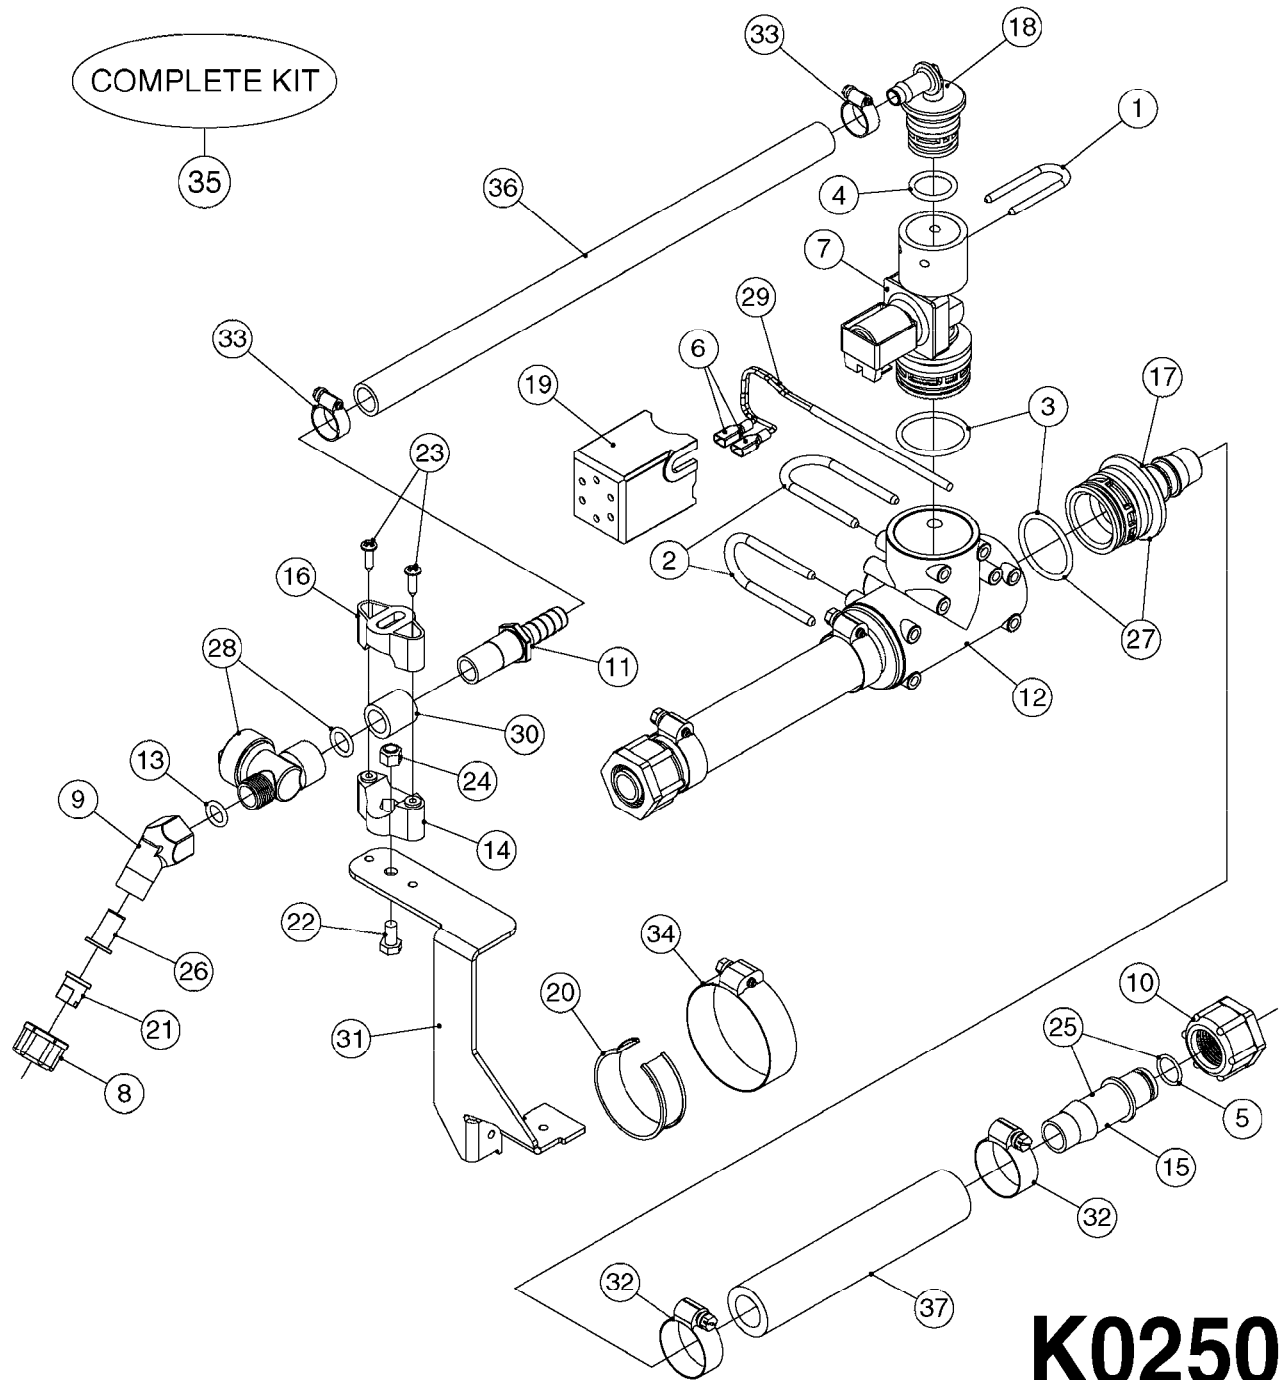

K0250

ELECTRIC END NOZZLE KIT '09
K0250-HIN, 01:01:16

Page 1
Date 12.08.2020 11:10

Pos.	parts-n°	order qty	description
1	145994	1	FITT.DK S-40 FORK
2	145995	1	FITT.DK S-53 FORK
3	242354	1	O-RING D32.2X3.0 VITON
4	242355	1	O-RING D19.2X3.0 VITON F.S-40
5	242594	1	O-RING D14 X 1.78 SCH.70-EPDM
6	261539	1	SPADE F.ELEC CONNEX BLUE INSUL
7	262104	1	VALVE, SOLENOID, S53/S40
8	320187	1	FITT.DK CAP 3/8" BSP BLACK
9	320191	1	FITT.DK ELB 3/8' BSP 45 DEGREE
10	320283	1	FITT.DK NUT 3/4"BSP
11	320891	1	FITT.DK HB 3/8'- 3/8' BSP
12	322352	1	FITT.DK S-53 TEE
13	330013	1	O-RING 2.5 X 10 PUR
14	333012	1	NOZZLE HOLD. UPPER PART
15	334044	1	FITT.DK HB 3/4' F. 3/4' CAP
16	334220	1	YOKE, UPPER NOZZLE BODY
17	334229	1	FITT.DK S-53 STR.3/4"
18	334237	1	FITT.DK S-40 ELB.3/8"
19	334965	1	COVER FOR S53 SOLENOID VALVE
20	341291	1	RUBBER HOSE CLAMP COVER 130MM
21	370392	1	NOZZLE END FAN 1850-G 300
22	410546	1	BOLT HEX M6X12 A2 SS DIN933
23	440665	1	SCREW M4.2X16 STAINLESS
24	460261	1	NUT HEX M6X1.00 LOCK DIN985 A2 SS
25	724621	1	FITT.DK HB 3/4"ASSY F.3/4" NUT
26	725042	1	SCREEN 80 MESH W.GASKET, RED
27	726558	1	FITT.DK S53 STR. 3/4" W. ORING
28	729610	1	NOZZLE ASSY. NON DRIP 3/8 THRD
29	983087	1	ELEC. CABLE 2 WIRE X 0.75MM
30	10631003	1	HOSE R X CLEAR BRAID.X 1/2 12"
31	16110803	1	NOZZLE BRACKET VAR SPACINGS
32	28029903	1	CLAMP HOSE GEAR P3/4"-S1" 6712
33	28044903	1	CLAMP HOSE GEAR P3/8" 6706
34	28047003	1	CLAMP HOSE GEAR 30 X 50 6732
35	82613203	1	ELECTRIC END NOZZLE KIT 2009
36	92701703	1	HOSE R X3/8" X300PSI WP X0012"
37	92703203	1	HOSE R X3/4" X300PSI WP X0012"