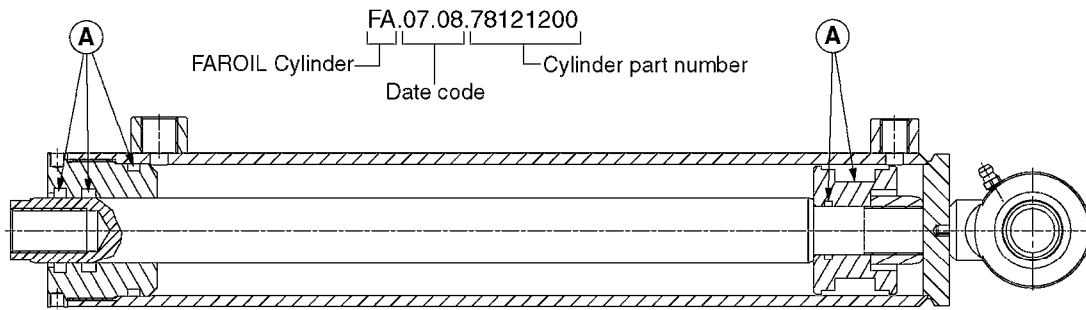

HYDRAULICS - CYLINDERS  
C0020-HIN, 01:01:16

Page 3

Date 12.08.2020 11:09

parts-n°	order qty	description
63039300 78100003	1 1	CYLINDER ROD F.781132 CYL. PARA-LIFT CM+750 W/STOP

Check cylinder barrel for stamped part number.