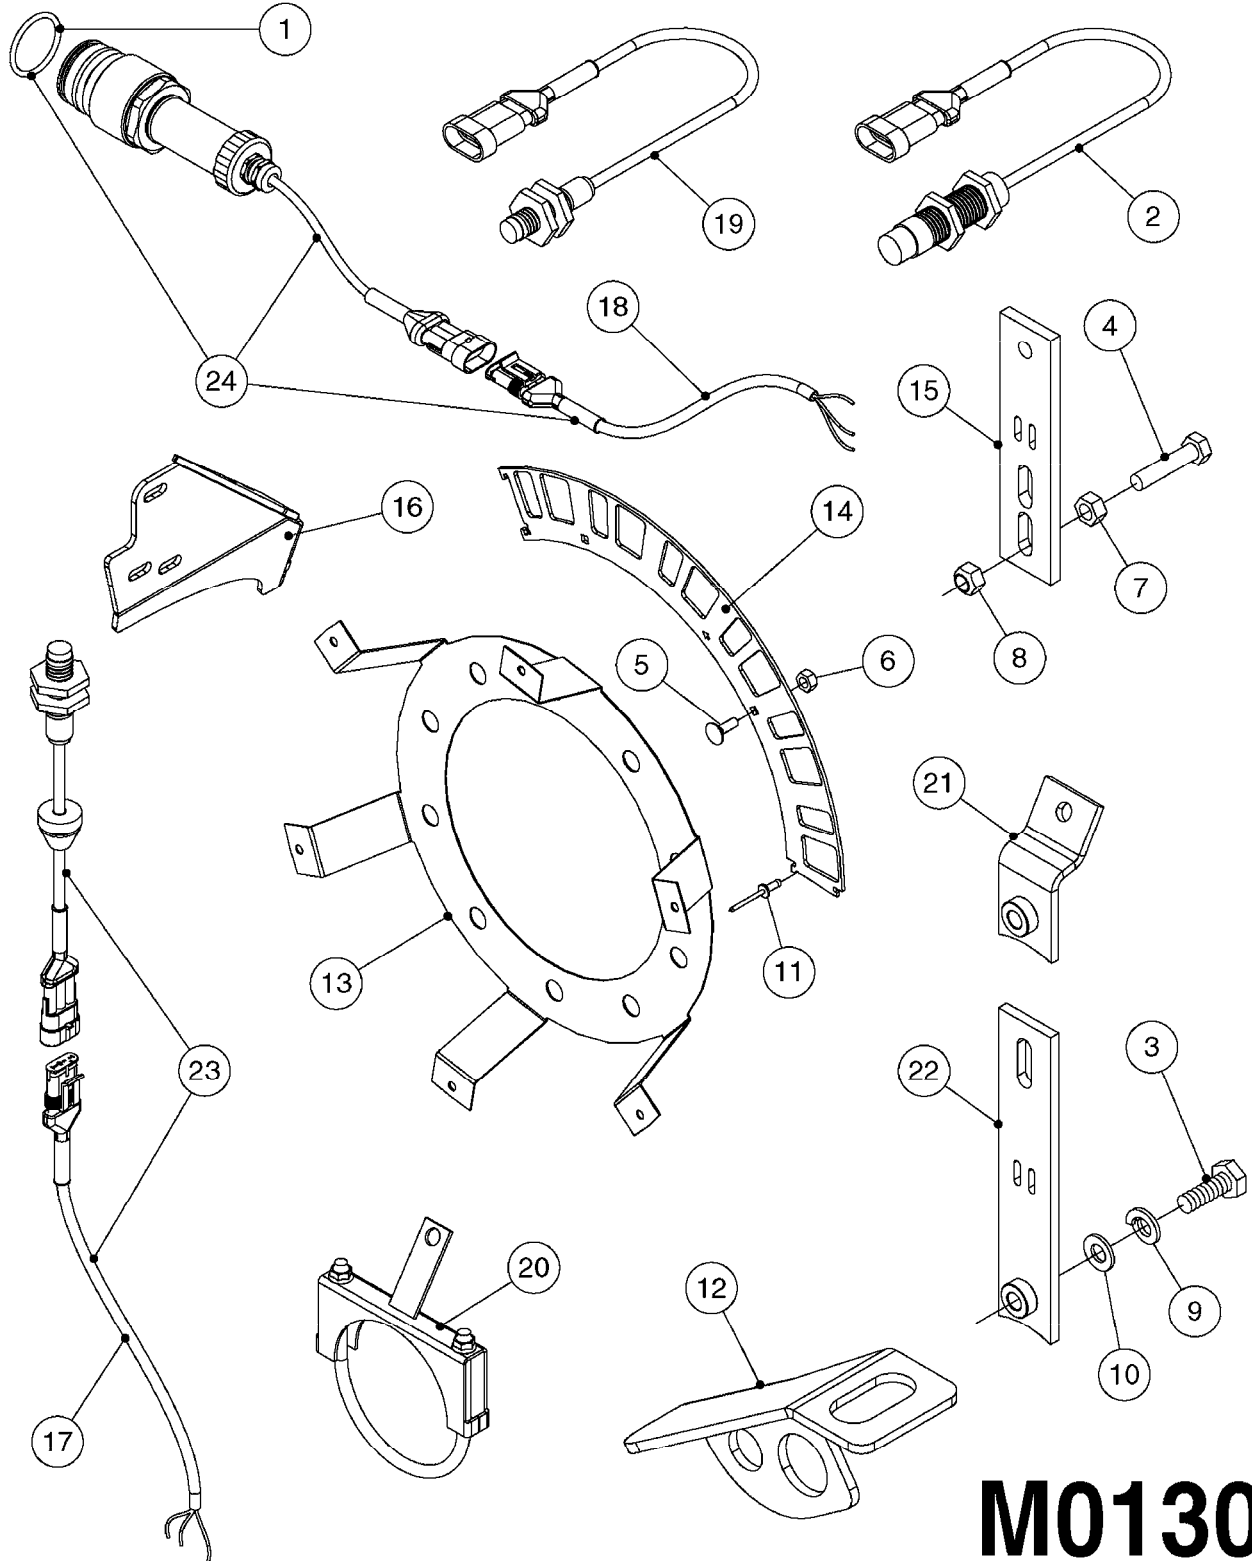

M0130

COMMON SENSORS AND BRACKETS
M0130-HIN, 12:12:16

Page 1

Date 12.08.2020 11:10

Pos.	parts-n°	order qty	description
1	242354	1	O-RING D32.2X3.0 VITON
2	285855	1	SENSOR INDUCTIVE M18 W/WIRE
3	430286	1	BOLT HEX 8.8 DEL M12X30 FT
4	430870	1	BOLT HEX 8.8 DEL M12X55 FT
5	440695	1	BOLT CARRIAGE M8X25
6	460143	1	LOCK NUT M8 SST A2 DIN985
7	460386	1	NUT HEX M12X1.75
8	460703	1	NUT HEX M12X1.75 LOCK DIN985A2 SS
9	470466	1	WASHER D21.1/D12.2X2.5 LOCK
10	471127	1	WASHER, M12, Ø24/13X24X2.5 SS
11	480804	1	RIVET Ø4.8x14.5
12	16020300	1	BRACKET FOR SPEED SENSOR
13	16094703	1	WHEEL SENSOR MT BKT
13	16182403	1	BRACKET, SPEED RING, PRESIDIO
14	16138203	1	SPEED SENSOR RING NCM 2009 1/3
15	16138403	1	PLATE F. SPEED SENSOR
16	16182303	1	BRACKET, SPEED SENSOR, PR
17	26006100	1	CABLE L = 5.00M, AMP, MALE, 3P
18	26007100	1	CABLE L = 9.00M, AMP, MALE, 3P
19	28047500	1	INDUCTIV SENSOR M12 L1M
20	61000603	1	SPEED SNS MNT CLAMP F/DLS 4.5"
21	61010703	1	SPEED SENSOR BKT NCM NON-S OLD
22	61015803	1	SPEED SENSOR BKT NCM 2010
23	72050100	1	TWIN RPM SENSOR HN
24	72534000	1	TANK LEVEL ELEC SENSOR KIT 9M