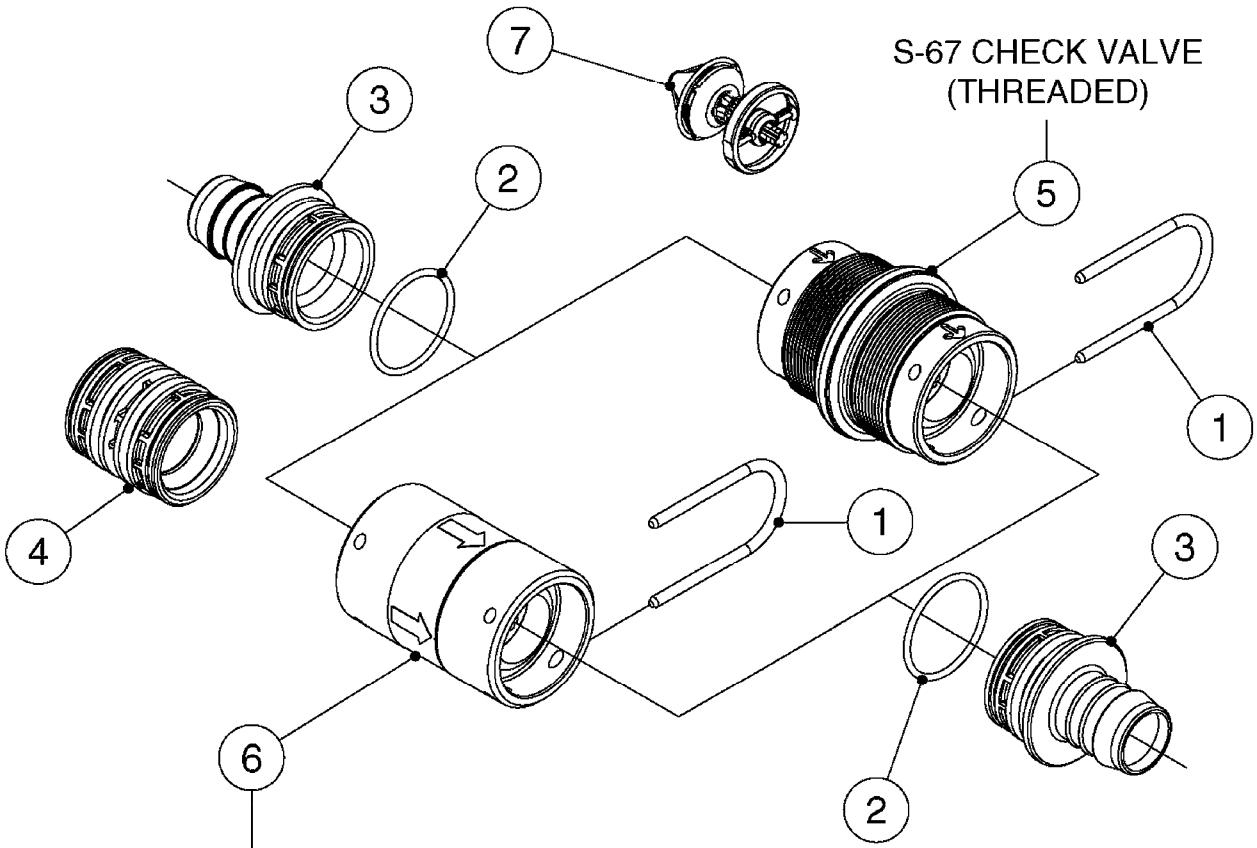

FOR FITTINGS AND  
HOSES, SEE SECTION L

**B0630**

CHECK VALVES - S67  
B0630-HIN, 31:07:19

Page 1  
Date 12.08.2020 11:09

Pos.	parts-n°	order qty	description
1	145996	1	FITT.DK S-67 FORK
2	241973	1	O-RING Ø3 X 44.2 70 SHORES NITRIL
2	242353	1	O-RING 3 X 44.2 VITON
3	242504	1	O-RING D35x2 NITRIL
4	322104	1	FITT.DK S-67 BULKHEAD
5	334231	1	FITT.DK S-67 STR.1"
5	334232	1	FITT.DK S-67 STR.1-1/4"
5	334444	1	FITT.DK S-67 STR.1-1/2" PVC
6	14103100	1	SEAT F.CHECK VALVE D40.8 2010
7	70063603	1	VALVE, CHECK S67 1-1/2" COMPLETE IN-LINE CHECK VALVE FOR 1-1/2" HOSE
7	72001803	1	CHCK VLV,S67, 2 X 1" HB COMPLETE IN-LINE CHECK VALVE FOR 1" HOSE
7	72206600	1	CHCK VLV,S67, 2 X 1.25" HB COMPLETE IN-LINE CHECK VALVE FOR 1-1/4" HOSE
8	72089900	1	CHECK VALVE S67 SUBASMBLY.2001
9	97800500	1	DECAL 230X28 BLACK ARROW