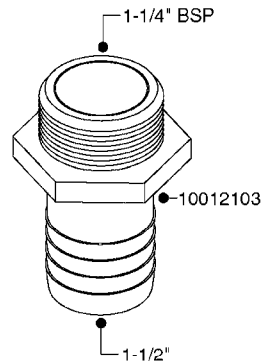

L0050

parts-n°	order qty	description
242594	1	O-RING D14 X 1.78 SCH.70-EPDM
320294	1	FITT.DK TEE 3/8X3/8HB X1/2"BSP
320305	1	FITT.DK HB 3/4'- 3/4' BSP
320386	1	FITT.DK TEE 3/8X3/8HB X3/8"BSP
320397	1	FITT.DK ELB 3/8"HB X 3/8" BSP
320401	1	FITT.DK TEE 1/2X1/2HB X1/2"BSP
320412	1	FITT.DK TEE 1/2X1/2HB X3/8'BSP
320423	1	FITT.DK ELB 1/2'HB X 3/8' BSP
320891	1	FITT.DK HB 3/8'- 3/8' BSP
320972	1	FITT.DK HB 5/16'- 1/4' BSP
322046	1	FITT.DK TEE 1/2X1/2HB X3/4'BSP
322048	1	FITT.DK TEE 3/4X3/4HB X3/4'BSP
330595	1	O-RING D24.6/D20X2.1 -3/4"
333137	1	FITT.DK CONN.1/2" F.NOZZ. DOUB
333141	1	FITT.DK CONN.1/2" F.NOZZ.SING
334041	1	FITT.DK CONN.3/4' F.NOZZ. SING
334042	1	FITT.DK CONN.3/4' F.NOZZ. DOUB
334195	1	FITT.DK ELB. 3/4"HB X 3/4"HB
10012103	1	FITT.PO.HB 1.25X1.50 IMB1012
10014003	1	FITT.PO.HB 1.25X1.25 IMB1010
10036903	1	FITT.PO.HB 1.50X1.50 IMB1212
28019303	1	FITTING HB ELB 3/4NPT-3/4HOSE
61016500	1	HOSE TAIL 3/4" 90°+RG CAP 3/4"
72026700	1	NOZZLE TUBE ADAPTER W/O-RING