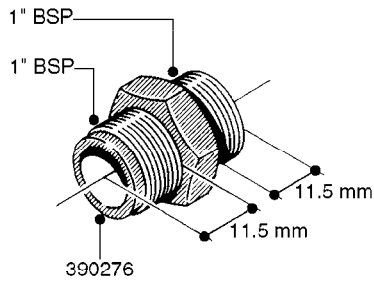

FITTINGS - HEXAGON NIPPLES  
L0030-HIN, 01:01:16

Page 0  
Date 12.08.2020 11:10

**L0030**

FITTINGS - HEXAGON NIPPLES  
L0030-HIN, 01:01:16

Page 1  
Date 12.08.2020 11:10

parts-n°	order qty	description
10015303	1	FITT.PO.HN 1.00X1.00 M1000
10425003	1	FITT.PO.HN 1.25X1.00 MCPHEE
320132	1	FITT.DK HN 1" BSP
320176	1	FITT.DK HN 3/8"X1/2" BSP
320445	1	FITT.DK HN 1/4"X3/8" BSP
320655	1	FITT.DK HN 1/2"-1/2" BSP
320692	1	FITT.DK HN 3/8'BSPX1/4'NPT
320703	1	FITT.DK HN 3/8BSP X1/2 &1/4NPT
320725	1	FITT.DK NIPPLE 3/8"-3/8" BSP
320902	1	FITT.DK HN 3/8'X 1/4' BSP
390232	1	FITT.DK HN 1-1/2' X 1-1/4' BSP
390276	1	FITT.DK HN 1'BSP