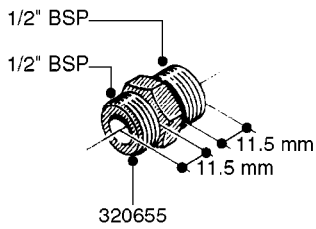

FITTINGS - HEXAGON NIPPLES  
L0030-HIN, 01:01:16

Page 0  
Date 12.08.2020 11:10

**L0030**

FITTINGS - HEXAGON NIPPLES  
L0030-HIN, 01:01:16

Page 1  
Date 12.08.2020 11:10

parts-n°	order qty	description
10015303	1	FITT.PO.HN 1.00X1.00 M1000
10425003	1	FITT.PO.HN 1.25X1.00 MCPHEE
320132	1	FITT.DK HN 1" BSP
320176	1	FITT.DK HN 3/8"X1/2" BSP
320445	1	FITT.DK HN 1/4"X3/8" BSP
320655	1	FITT.DK HN 1/2"-1/2" BSP
320692	1	FITT.DK HN 3/8'BSPX1/4'NPT
320703	1	FITT.DK HN 3/8BSP X1/2 &1/4NPT
320725	1	FITT.DK NIPPLE 3/8"-3/8" BSP
320902	1	FITT.DK HN 3/8'X 1/4' BSP
390232	1	FITT.DK HN 1-1/2' X 1-1/4' BSP
390276	1	FITT.DK HN 1'BSP