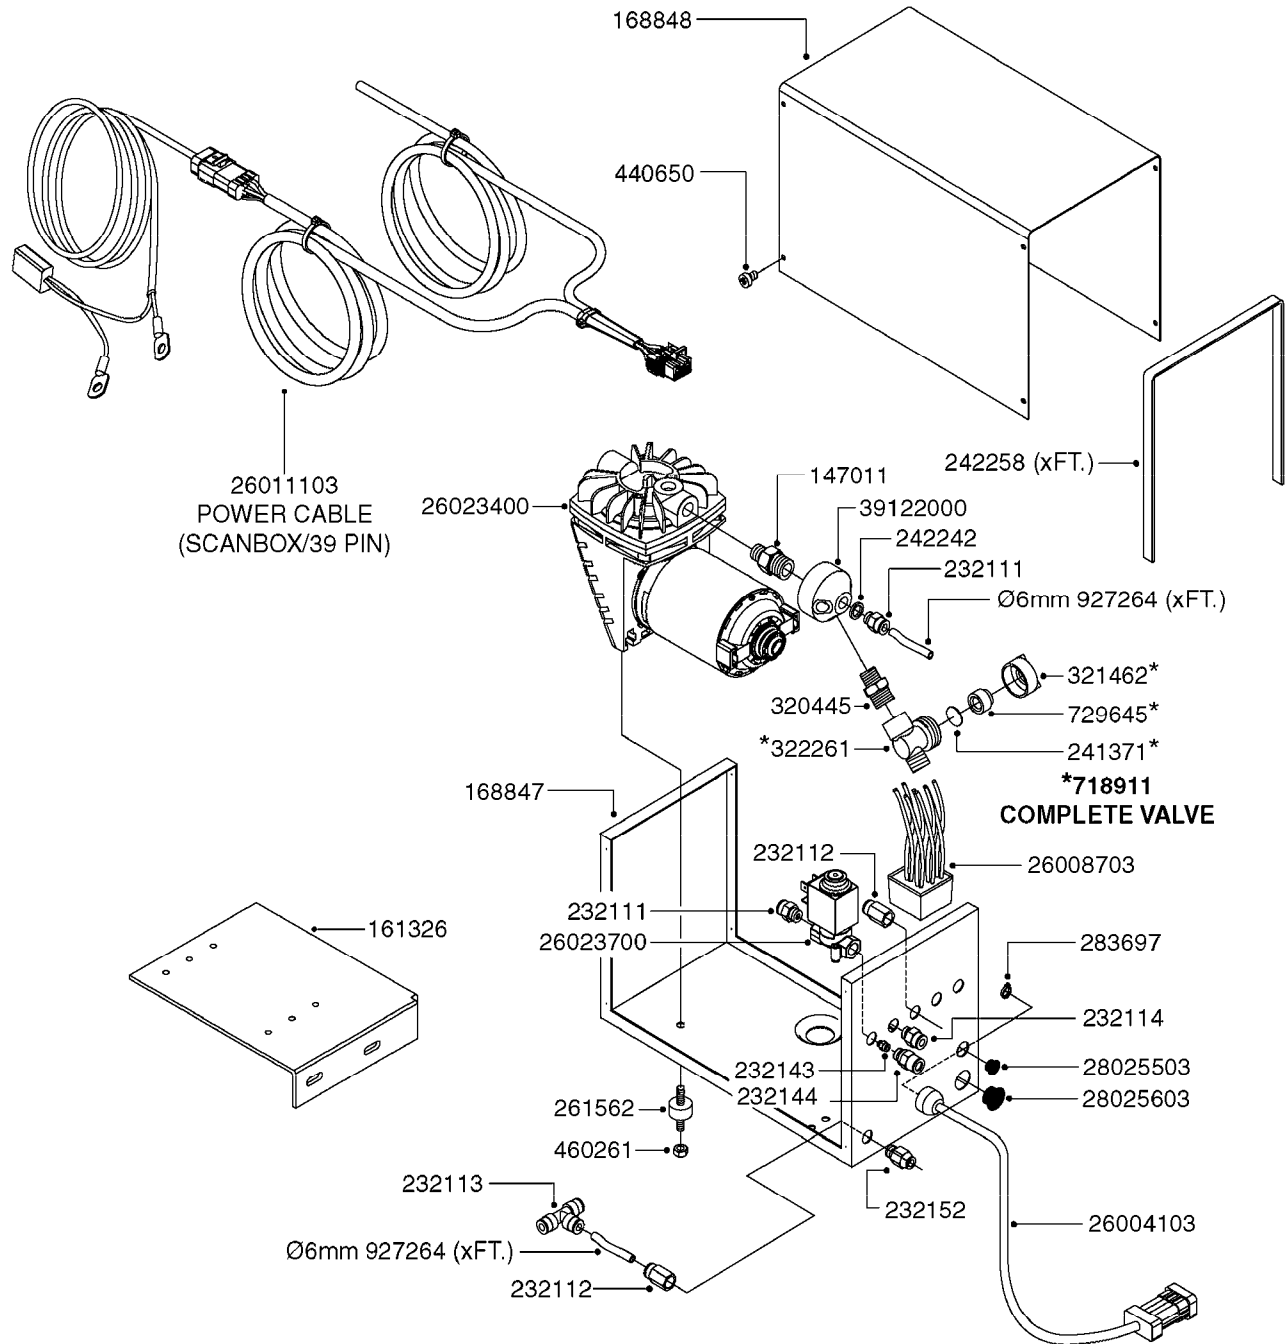

K0400

*Ø8mm 927306 (xFT.)
*Ø10mm 927330 (xFT.)

70062503 - COMPLETE ASSEMBLY

FOAM MARKER COMPRESSOR 2007
K0400-HIN, 01:01:16

Page 1
Date 12.08.2020 11:10

parts-n°	order qty	description
147011	1	HEX NIPPLE 3/8'X1/4'BSP BRASS
161326	1	MOUNT BKT. F. FOAM COMP.BOX 98
168847	1	ENCLOSURE LOWER F.MARKER
168848	1	COVER F. FOAM MARKER
232111	1	QUICK COUPLER 6MM X 1/8 EXT.
232112	1	QUICK COUPLER 6MM 1/8 INT.
232113	1	QUICK COUPLER 6MM T-PIECE
232114	1	COUPLER 1/8" THREADX8MM HOSE
232143	1	REDUCER 1/4'INT-1/8'EXT
232144	1	QUICK COUPLER 10MM X 1/4 EXT
232152	1	QUICK COUPLER 8MMX1/8 EXT.LONG
241371	1	DIAPHRAGM F.NO-DRIP,VULC
242242	1	O-RING F.AIR HOSE FITTING
242258	1	TRIM 3X10 SELF ADHESIVE 0012"
261562	1	RUBBER DAMPER 2XM6X25
283697	1	TIESTRAP 200MM
320445	1	FITT.DK HN 1/4"X3/8" BSP
321462	1	CAP F.NO-DRIP ASSY.
322261	1	HOUSING F.SAFETY VALVE 3/8"
440650	1	SCREW 3.5x13 STAINLESS
460261	1	NUT HEX M6X1.00 LOCK DIN985 A2 SS
718911	1	VALVE (SAFETY) F.MARKER
729645	1	NON-DRIP SPRING ASSY.GREEN 10
927264	1	HOSE R X PE D6/D4 X 0012"
927306	1	HOSE R X PE D8/D6 X 0012"BLACK
927330	1	HOSE R X PE D10/D8 X 012"BLACK
26004103	1	FOAM MARKER CNTRL MOD CABL STD
26008703	1	FOAM MARKER CONTROL SCII
26011103	1	FOAMER POWER/CONTROL CABLE 39P
26023400	1	COMPRESSOR F.FOAM MARKER CM40
26023700	1	SOLENOID VAL 12V 1/8' FLO '07
28025503	1	PLUG F.DRILLED HOLE 1/2"
28025603	1	PLUG F.DRILLED HOLE 3/4"
39122000	1	DISTR.HOUSING F.FOAM MARKER'07
70062503	1	FOAM MARKER COMPRESSOR,STD,39P