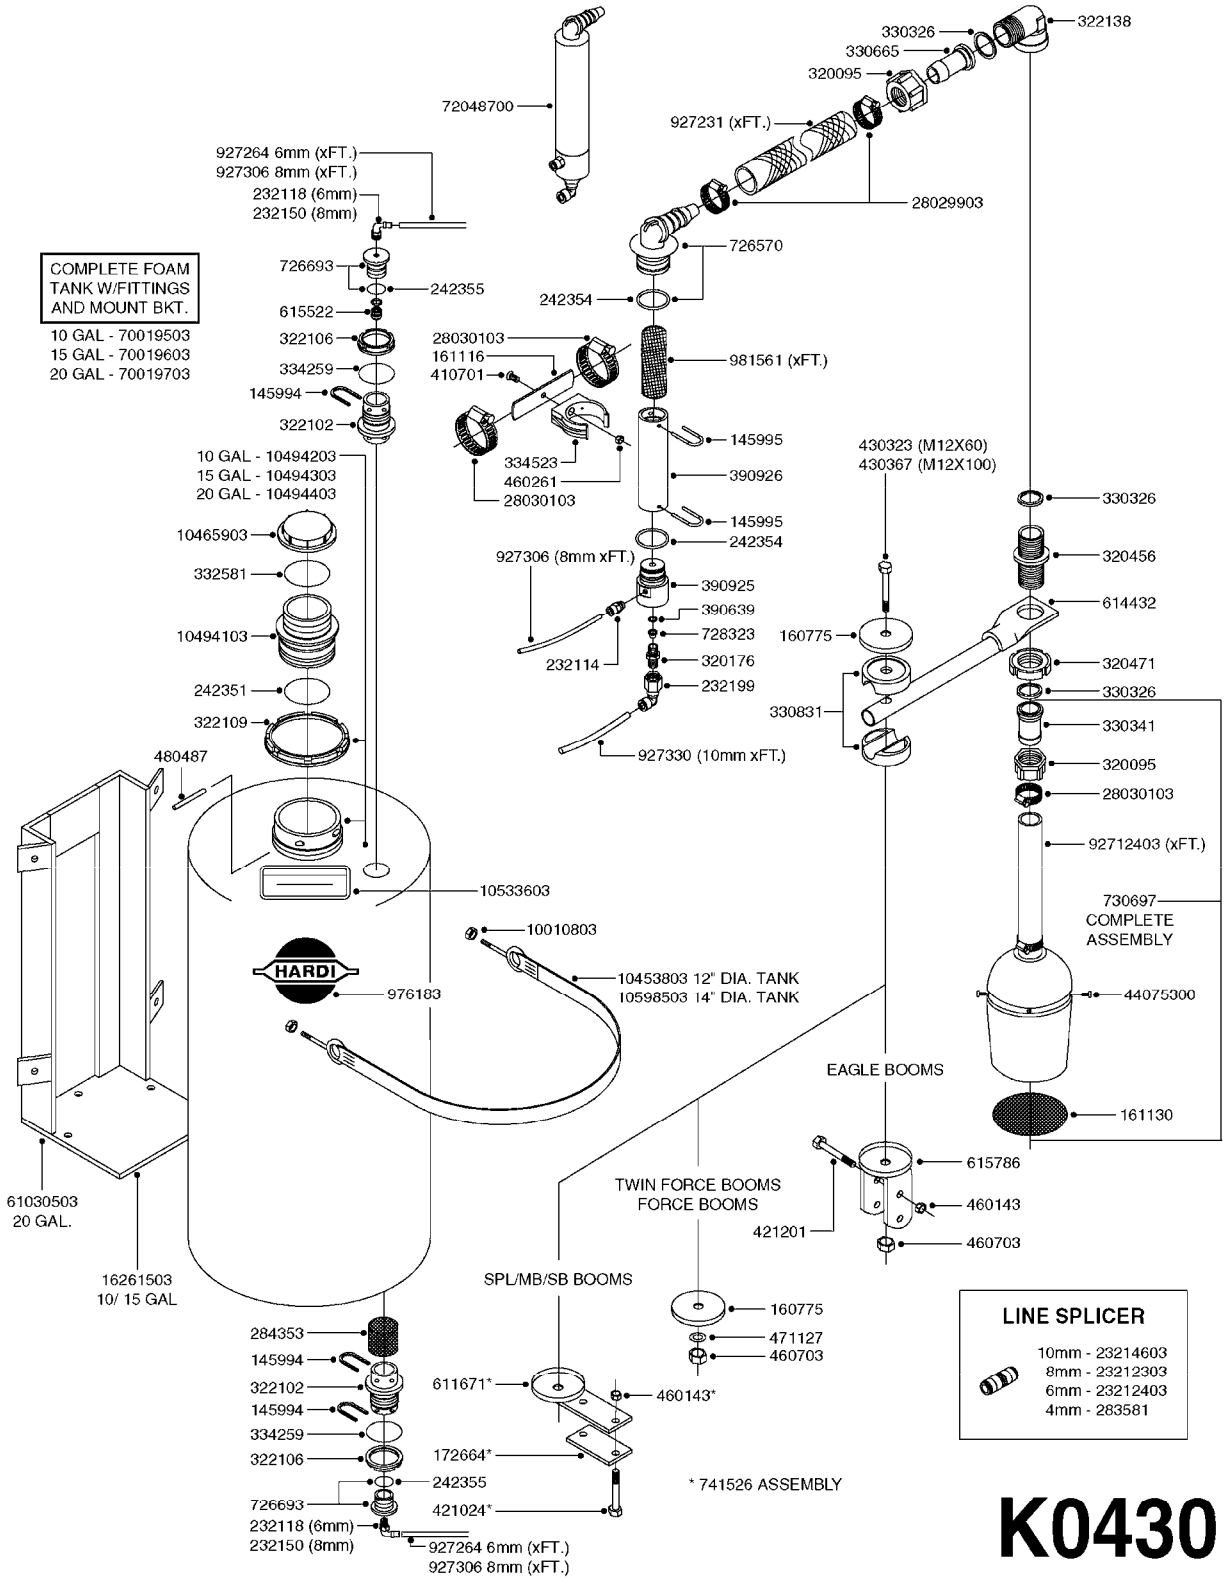

COMPLETE FOAM
TANK W/FITTINGS
AND MOUNT BKT.

- 10 GAL - 70019503
- 15 GAL - 70019603
- 20 GAL - 70019703

- 10 GAL - 10494203
- 15 GAL - 10494303
- 20 GAL - 10494403

FOAMMARKER TANK/DROPPER 2000
K0430-HIN, 05:12:19

Page 1
Date 12.08.2020 11:10

parts-n°	order qty	description
145994	1	FITT.DK S-40 FORK
145995	1	FITT.DK S-53 FORK
160775	1	WASHER F. FRICTION PLATE
161116	1	FLATBAR PLATE 3 X 25 X 110
161130	1	FILTER SCREEN F/FOAM DROPPER
172664	1	FLATBAR BACKING PLATE
232114	1	COUPLER 1/8" THREADX8MM HOSE
232118	1	HOSE CONN. 90DEG 1/8'X 6MM PE
232150	1	HOSE CONN. 90DEG. 1/8'X8MM PE
232199	1	COUPLER 3/8' BSP-90/10MM HOSE
242351	1	O-RING D69.5X3.0 VITON F.S-93
242354	1	O-RING D32.2X3.0 VITON
242355	1	O-RING D19.2X3.0 VITON F.S-40
283581	1	HOSE CONNECTOR STR. F.4MM PE
284353	1	SPONGE FOR FOAM MARKER
320095	1	FITT.DK NUT 1" BSP
320176	1	FITT.DK HN 3/8"X1/2" BSP
320456	1	FITT.DK BULKHEAD 1"BSP DOUBLE
320471	1	FITT.DK NUT 1" BSP JAMB
322102	1	FITT.DK S-40 BULKHEAD
322106	1	FITT.DK S-40 BULKHEAD NUT
322109	1	FITT.DK S-93 BULKHEAD NUT
322138	1	FITT.DK ELB 1"M X 1"F BSP
330326	1	O-RING D30/D24X2 F.1"NUT
330341	1	FITT.DK HB 1" F. 1" NUT
330665	1	FITT.DK HB 3/4"F.1" NUT
330831	1	FRICTION PLATE
332581	1	GASKET F. 1-1/2" BSP CAPNUT.
334259	1	GASKET F. S-40 BULKHEAD
334523	1	PIPE HOLDER Ø51.5
390639	1	O-RING F.NOZZLE FILTER
390925	1	FITTING F.FOAM MIX.CHAMB. STD
390926	1	TUBE,MIX CHAMB. FOAM MARK STD
410701	1	SCREW M6X16 GALV.
421024	1	BOLT HEX 8.8 DEL M8X60
421201	1	BOLT HEX 8.8 DEL M8X70
430323	1	BOLT HEX 8.8 DEL M12X60
430367	1	BOLT HEX 8.8 DEL M12X100 DIN931
460143	1	LOCK NUT M8 SST A2 DIN985
460261	1	NUT HEX M6X1.00 LOCK DIN985 A2 SS
460703	1	NUT HEX M12X1.75 LOCK DIN985A2 SS
471127	1	WASHER, M12, Ø24/13X24X2.5 SS
480487	1	PIN M5X60 SLOTTED GALV
611671	1	BREAK AWAY HOLDER F-MARKER
614432	1	BREAK AWAY ARM F. FOAM MARKER
615522	1	CHECK VALVE F.FOAM MARKER
615786	1	MOUNT BKT. F.FOAM DROPPER 98
726570	1	FITT.DK S-53 ELB.3/4" W.ORING
726693	1	FITT.DK S-40 PLUG 1/8BSP ORING
728323	1	VALVE NON-RETURN
730697	1	FOAM DROPPER COMP. BLACK '97
741526	1	FOAM DROPPER MT. KIT MB-SPL
927231	1	HOSE R X PVCX3/4 CLR/BRD 0012"
927264	1	HOSE R X PE D6/D4 X 0012"
927306	1	HOSE R X PE D8/D6 X 0012"BLACK
927330	1	HOSE R X PE D10/D8 X 012"BLACK
976183	1	DECAL COMPANY D.18,2 X 29,6
981561	1	SPONGE MAT. MIX.CHAMBER-x0012"
10010803	1	NUT HEX NC (NYLON LOCK) 5/16
10453803	1	STRAP F.FOAMER TANK (755mm)
10465903	1	*LID F.FOAM MARKER, DRILLED