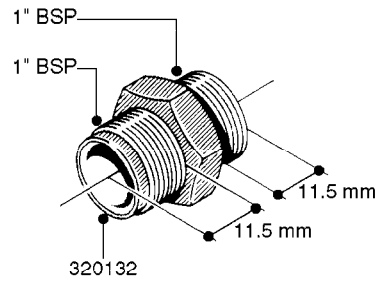

FITTINGS - HEXAGON NIPPLES  
L0030-HIN, 01:01:16

Page 0  
Date 12.08.2020 11:10

**L0030**

FITTINGS - HEXAGON NIPPLES  
L0030-HIN, 01:01:16

Page 1  
Date 12.08.2020 11:10

parts-n°	order qty	description
10015303	1	FITT.PO.HN 1.00X1.00 M1000
10425003	1	FITT.PO.HN 1.25X1.00 MCPHEE
320132	1	FITT.DK HN 1" BSP
320176	1	FITT.DK HN 3/8"X1/2" BSP
320445	1	FITT.DK HN 1/4"X3/8" BSP
320655	1	FITT.DK HN 1/2"-1/2" BSP
320692	1	FITT.DK HN 3/8'BSPX1/4'NPT
320703	1	FITT.DK HN 3/8BSP X1/2 &1/4NPT
320725	1	FITT.DK NIPPLE 3/8"-3/8" BSP
320902	1	FITT.DK HN 3/8'X 1/4' BSP
390232	1	FITT.DK HN 1-1/2' X 1-1/4' BSP
390276	1	FITT.DK HN 1'BSP