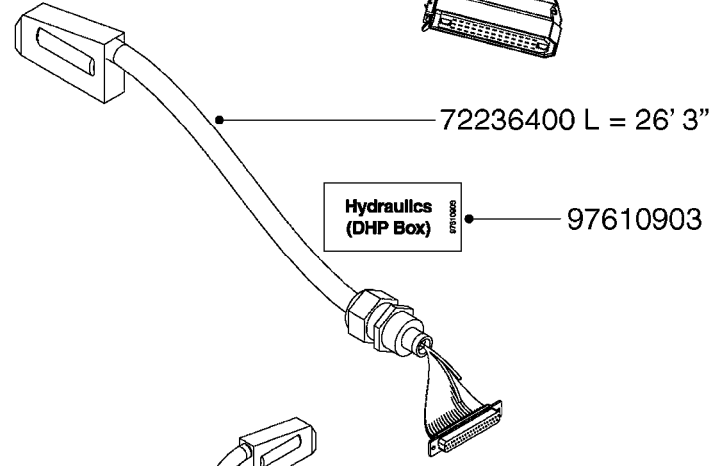

**M0280**

39 PIN CABLES  
M0280-HIN, 28:03:17

Page 1  
Date 12.08.2020 11:10

parts-n°	order qty	description
262158	1	PLUG INSERT 39 POLE MALE
262159	1	PLUG INSERT 39 POLE FEMALE
262160	1	PLUG HOUSING 39 POLE FEMALE
262161	1	PLUG HOUSING F/39 POLE MALE
440634	1	SCREW 5/8"
440732	1	PT SCREW 35X12B Z5452 ELZ
14034200	1	CODE BRACKET FOR 39 PIN CABLE
26003900	1	WIRE 37-39 PIN EVC, 6.6'
26004200	1	WIRE 37-39 PIN EVC, 57.4'
26008400	1	WIRE 39-PIN 24 WIRE L=8M
26011903	1	WIRE 39-39 POLE EXT. 3660MM
28027500	1	WIRE 37-39 PIN EVC, 37.7'
28028700	1	WIRE 37-39 PIN EVC, 45.9'
28028800	1	WIRE 37-39 PIN EVC, 16.4'
28028900	1	WIRE 37-39 PIN EVC, 26.2'
72236400	1	DAH CONN. WIRE/TRACTOR L=8M
97610803	1	DECAL-SRAY BOX 39-PIN
97610903	1	DECAL-HYDRAULIC BOX 39-PIN