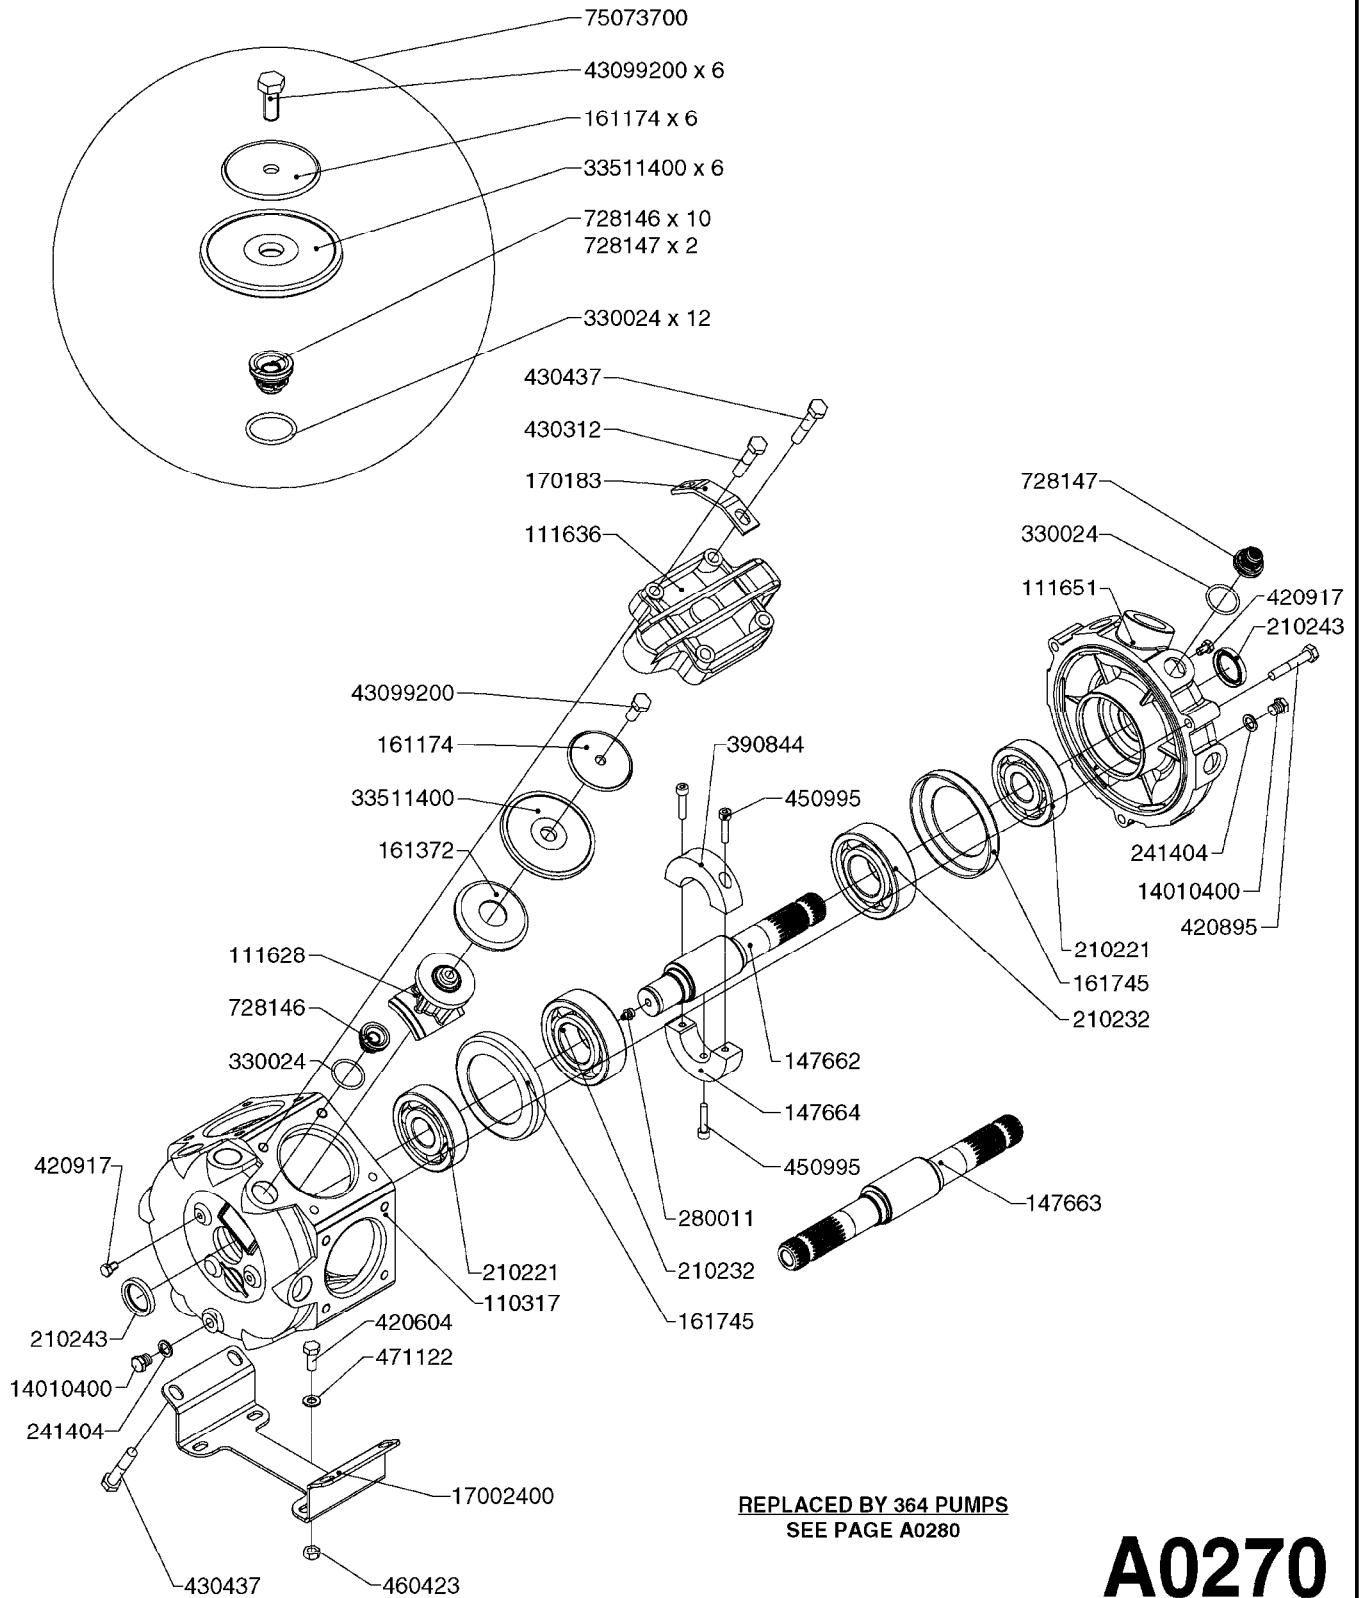

PUMP - 363/1000 RPM W/MOUNTING
A0270-HIN, 17:03:16

Page 1
Date 12.08.2020 11:09

parts-n°	order qty	description
110317	1	PUMP CASING MODEL 360/361 PNTD
111628	1	CONNECTING ROD 363/5.5 PUMP
111636	1	VALVE COVER 363 HEAVY DUTY
111651	1	CASTING F.363 1.5" PUMP(FRONT)
147662	1	CRANK SHAFT F.363/463-5.5MM
147663	1	CRANK SHAFT 363/463-5.5 THROUG
147664	1	COUNTERBALANCE 363/463 WEIGHT
161174	1	DIAPHRAGM DISC SS 361/363/364 PUMP
161372	1	DIAPHRAGM BACKING DISC,320-361
161745	1	METAL SPACER F.363/463
170183	1	LIFT STRAP F.PUMP 360/361/462
210221	1	BEARING BALL 6407
210232	1	BEARING BALL 6310
210243	1	SEAL OIL 35 X 47 X 7
241404	1	DOWTY SEAL 1/4"
280011	1	GREASE NIPPLE 1/8' SAE H TR
330024	1	O-RING D41,1/D34.5 X 3,5
390844	1	COUNTERBALANCE 363/463 POM
420604	1	BOLT HEX 8.8 DEL M10X25 FT DIN933
420895	1	BOLT HEX 8.8 RAW M10X60
420917	1	BOLT HEX 8.8 RAW M8X12 FT
430312	1	BOLT HEX 8.8 M12X60
430437	1	BOLT HEX 8.8 RAW M12X65
450995	1	BOLT ALLEN M8X30 DIN 912 RAW
460423	1	NUT HEX M10X1.50 LOCK DIN985A2 SS
471122	1	WASHER, M10, Ø20/10.5X 2.0, SS
728146	1	VALVE FOR 361(726890/707932)
728147	1	VALVE FOR 361 WHITE WITH HOLE
14010400	1	PLUG 1/4" BSP
17002400	1	FOOT F. 36X PUMP, RED
33511400	1	DIAPHRAGM PUMP 361/361/363/364 PUR
43099200	1	BOLT HEX SS M12 X 30 DIN933 A4
75073700	1	PUMP KIT 361/363 "06"