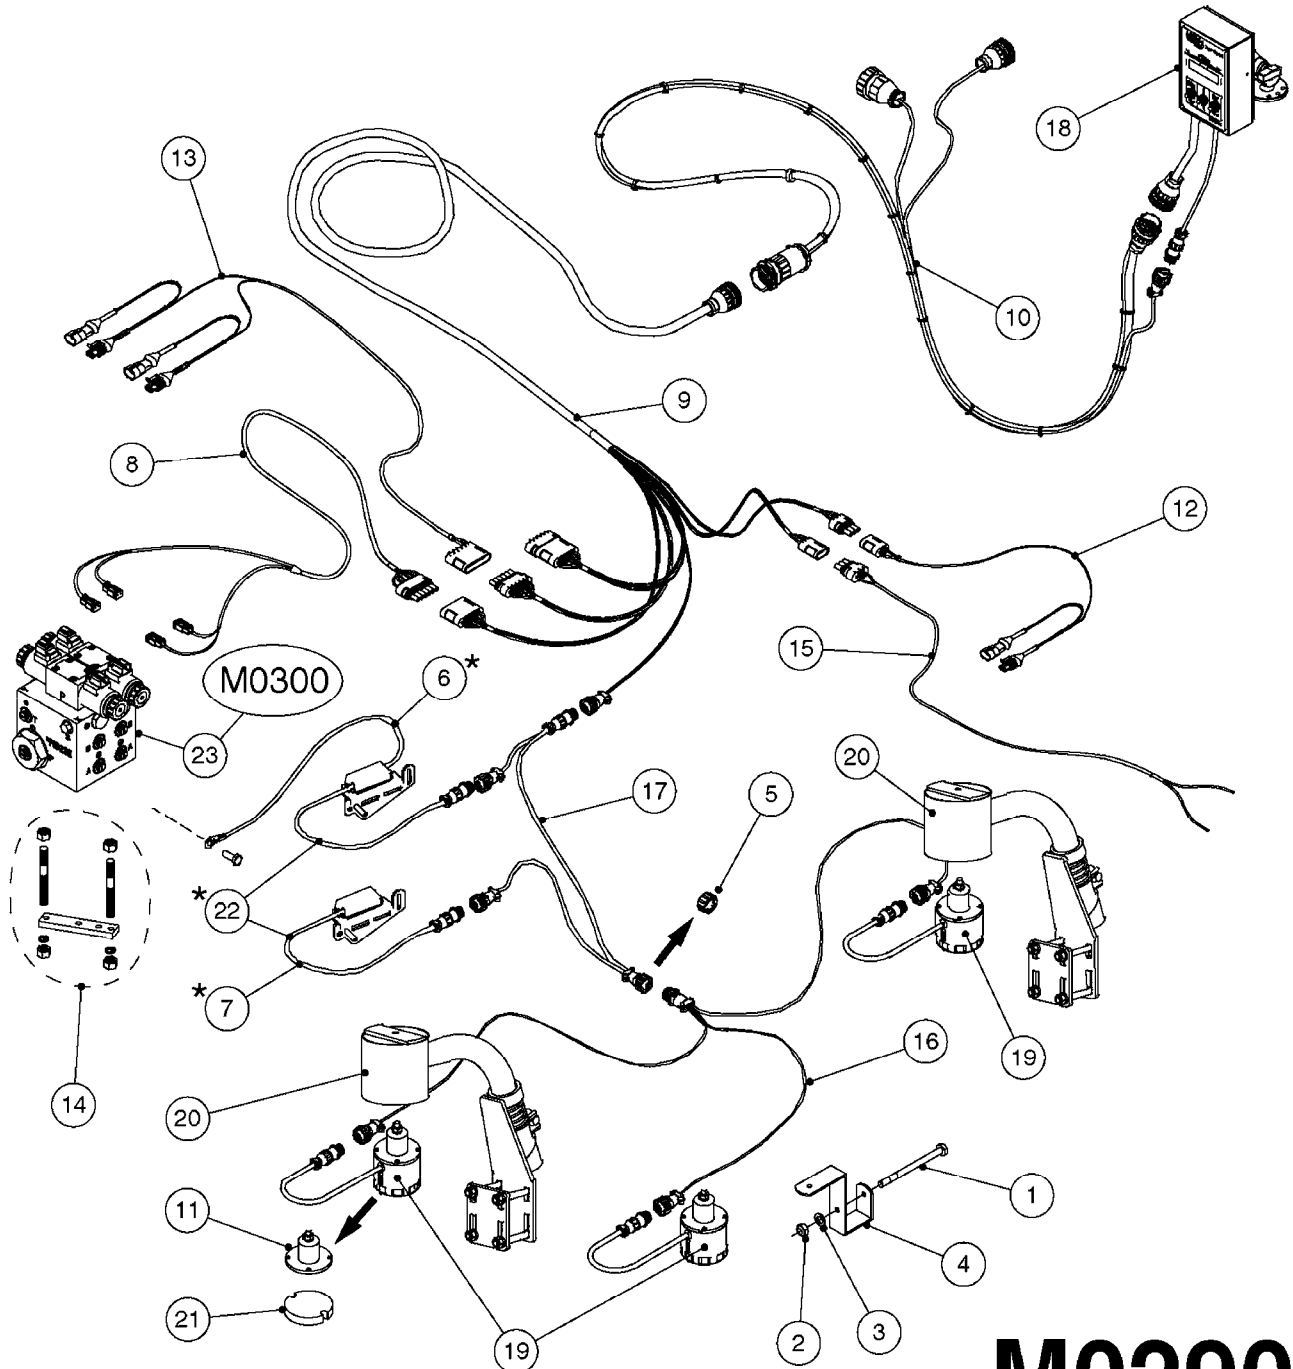

M0290

*CANNOT MIX OLD AND NEW STYLE ROLL SENSORS!

If replacing Norac P/N 44641 or 44642, must use pair of new style sensors (22).

Only new style sensors sold separately; (6) (Norac P/N 45000), (7) (Norac P/N 45001).

If unsure, pair of new style sensors works with all versions of UC4.

NORAC UC4 BOOM HEIGHT CONTROL
M0290-HIN, 01:01:16

Page 1
Date 12.08.2020 11:10

Pos.	parts-n°	order qty	description
1	410443	1	BOLT HEX 8.8 DEL M6X70
1	410605	1	BOLT HEX 8.8 DEL M6X80
2	460261	1	SPB/SPC BOOM
3	471124	1	NUT HEX M6X1.00 LOCK DIN985 A2 SS
4	16128603	1	WASHER, M6, Ø18/ 6.4X 1.6, SS
4	16128703	1	BRACKET F. SENSOR 60X60 TUBE SPB/SPC BOOM
5	26016303	1	BRACKET F. SENSOR 50x50 TUBE
6	26025903	1	FORCE BOOM (FTZ)
7	26026003	1	CONNECTOR RING CPC #11 NORAC
8	26026600	1	NORAC UC4+ ROLL SENSOR W/TEMP. CONFIRM NORAC P/N 45000
8	28055603	1	NORAC UC4+ ROLL SENSOR CONFIRM NORAC P/N 45001
9	28049503	1	NORAC CABLE VAR.RT.VLV DIN
10	28049603	1	3-PIN CONNECTORS/HIRSCHMAN
11	28050303	1	NORAC CABLE VAR.RT.VLV DEUTSCH
12	28050703	1	2-PIN CONNECTORS/DEUTSCH
13	28054303	1	NORAC CABLE EXTENSION
14	28055503	1	NORAC POWER CABLE
15	28055703	1	NORAC RUBBER TOP&BOLT F.SENSOR DIA.30MMX30MMX8MM
16	28085900	1	NORAC UC4+ OPEN CTR. CABLE
17	28086200	1	PARALIFT INTERFACE CABLE NORAC
18	28086300	1	NORAC VALVE MOUNTING HARDWARE
19	28086400	1	NORAC VALVE CABLE ROLL PIGTAIL
20	28086500	1	SENSOR BRANCH CABLE NORAC
21	28086600	1	CAN NODE DUAL CABLE NORAC
22	70112503	1	UC4 DISPLAY PANEL NORAC
23	78216100	1	UC4 ULTRASONIC SENSOR
			UC4 SENSOR MOUNTING BKT. NORAC
			FOAM DISC F. SENSOR NORAC
			UC4+ ROLL SENSOR KIT '11 HIN INCLUDES NORAC P/N 45000 & 45001
			NORAC VALVE BLOCK COMP, DEUTSCH CON.