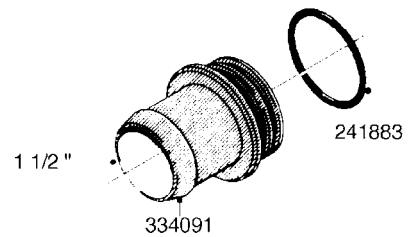

**L0080**

FITTINGS - S-53  
L0080-HIN, 12:09:17

Page 1

Date 12.08.2020 11:10

Pos.	parts-n°	order qty	description
1	145995	1	FITT.DK S-53 FORK
2	241973	1	O-RING Ø3 X 44.2 70 SHORES NITRIL NITRIL (BLACK)
2	242353	1	O-RING 3 X 44.2 VITON VITON (BROWN)
3	242109	1	O-RING D32.2x3.0 NITRIL (BLACK)
3	242354	1	O-RING D32.2X3.0 VITON VITON (BROWN)
4	322103	1	FITT.DK S-53 BULKHEAD
5	322107	1	FITT.DK S-53 BULKHEAD NUT
6	322110	1	FITT.DK S-53 ELB. 1/2" BSP
7	322352	1	FITT.DK S-53 TEE
8	334229	1	FITT.DK S-53 STR.3/4"
9	334260	1	GASKET F. S-53 BULKHEAD
10	334564	1	FITT.DK S-67 TO S-53 ADAPTER
11	391100	1	FITT.DK S-53THREAD INS.1/2"BSP
12	726463	1	FITT.DK S53 BULKHEAD W/GASKET
13	726552	1	FIT.DK S-53X90 1/2" BSP,O-RING
14	726556	1	FITT.DK S-53 HB 1/2" W/O-RING
15	726558	1	FITT.DK S53 STR. 3/4" W.ORING
16	726559	1	FITT DK. S-53 HB 1" W/O-RING
17	726568	1	FITT.DK.S-53 HB 1/2"90 W/O-RING
18	726570	1	FITT.DK S-53 ELB.3/4" W.ORING
19	726571	1	FITT.DK S-53 ELB.1", W ORING
20	726578	1	FITT.DK S53 PLUG WITH O-RING
21	728561	1	FITT.DK. S67M - S53F REDUCER