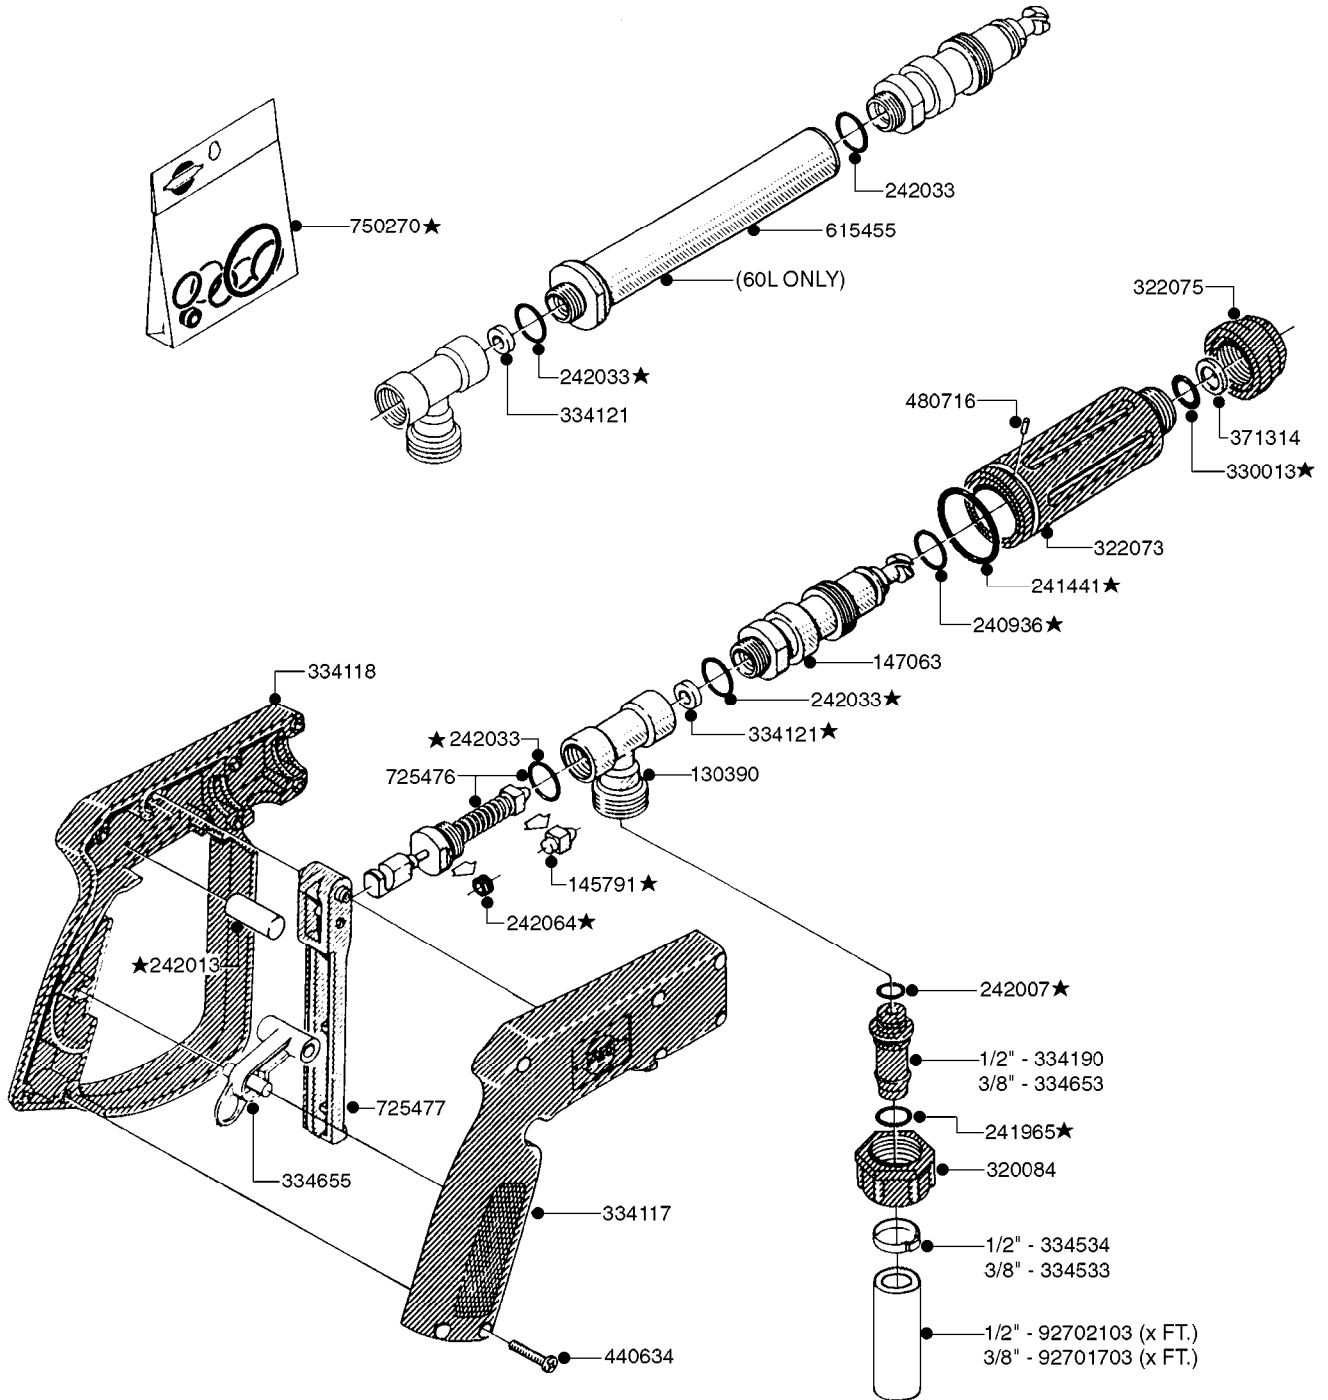

COMPLETE ASSEMBLY:
843197 - 60L
843196 - 60S

COMPLETE ASSEMBLIES
WHOLEGOODS ITEMS

K0480

HANDGUN TYPE 60S/60L POST 95
K0480-HIN, 01:01:16

Page 1
Date 12.08.2020 11:10

parts-n°	order qty	description
130390	1	TEE 3/8'X 1/2' BSP F.TYPE 60S
145791	1	CONE FOR ON/OFF
147063	1	SWIRL F.SPRAY GUN TYPE 60
240936	1	O-RING D13.3X2.4 NITRIL
241441	1	O-RING D29.3X3
241965	1	O-RING Ø12.1 X 1.6 NITRILE
242007	1	O-RING Ø9.1 X 1.6 NITRILE
242013	1	SPRING RUBBER F/TRIGGER
242033	1	O-RING Ø14.1 X 1.6 NITRILE
242064	1	SLEEVE RUBBER 3X8X4MM
320084	1	FITT.DK NUT 1/2" BSP
322073	1	HOUSING F.SWIRL TYPE 60S H.G.
322075	1	HOUSING F. NOZZLE
330013	1	O-RING 2.5 X 10 PUR
334117	1	HANDLE PIECE RIGHT F.60S/60L
334118	1	HANDLE PIECE LEFT F.60S/60L
334121	1	SEAT FOR ON-OFF TYPE
334190	1	FITT.DK HB 1/2' F. PISTOL 60S
334533	1	CLAMP HOSE PLASTIC 3/8"
334534	1	CLAMP HOSE PLASTIC 1/2"
334653	1	FITT.DK HB 3/8' F.HANDGUN
334655	1	TRIGGER SAFETY F.60S/60L GUN
371314	1	NOZZLE CERAMIC 1099-20
440634	1	SCREW 5/8"
480716	1	PIN D3X6 STAINLESS
615455	1	TUBE F.LANCE TYPE 60L
725476	1	SPINDLE
725477	1	TRIGGER
750270	1	GASKET KIT F.SPRAY GUN
843196	1	SPRAY GUN KIT TYPE 60 SHORT
843197	1	HANDGUN KIT TYPE 60 LONG
92701703	1	HOSE R X3/8" X300PSI WP X0012"
92702103	1	HOSE R X1/2" X300PSI WP X0012"