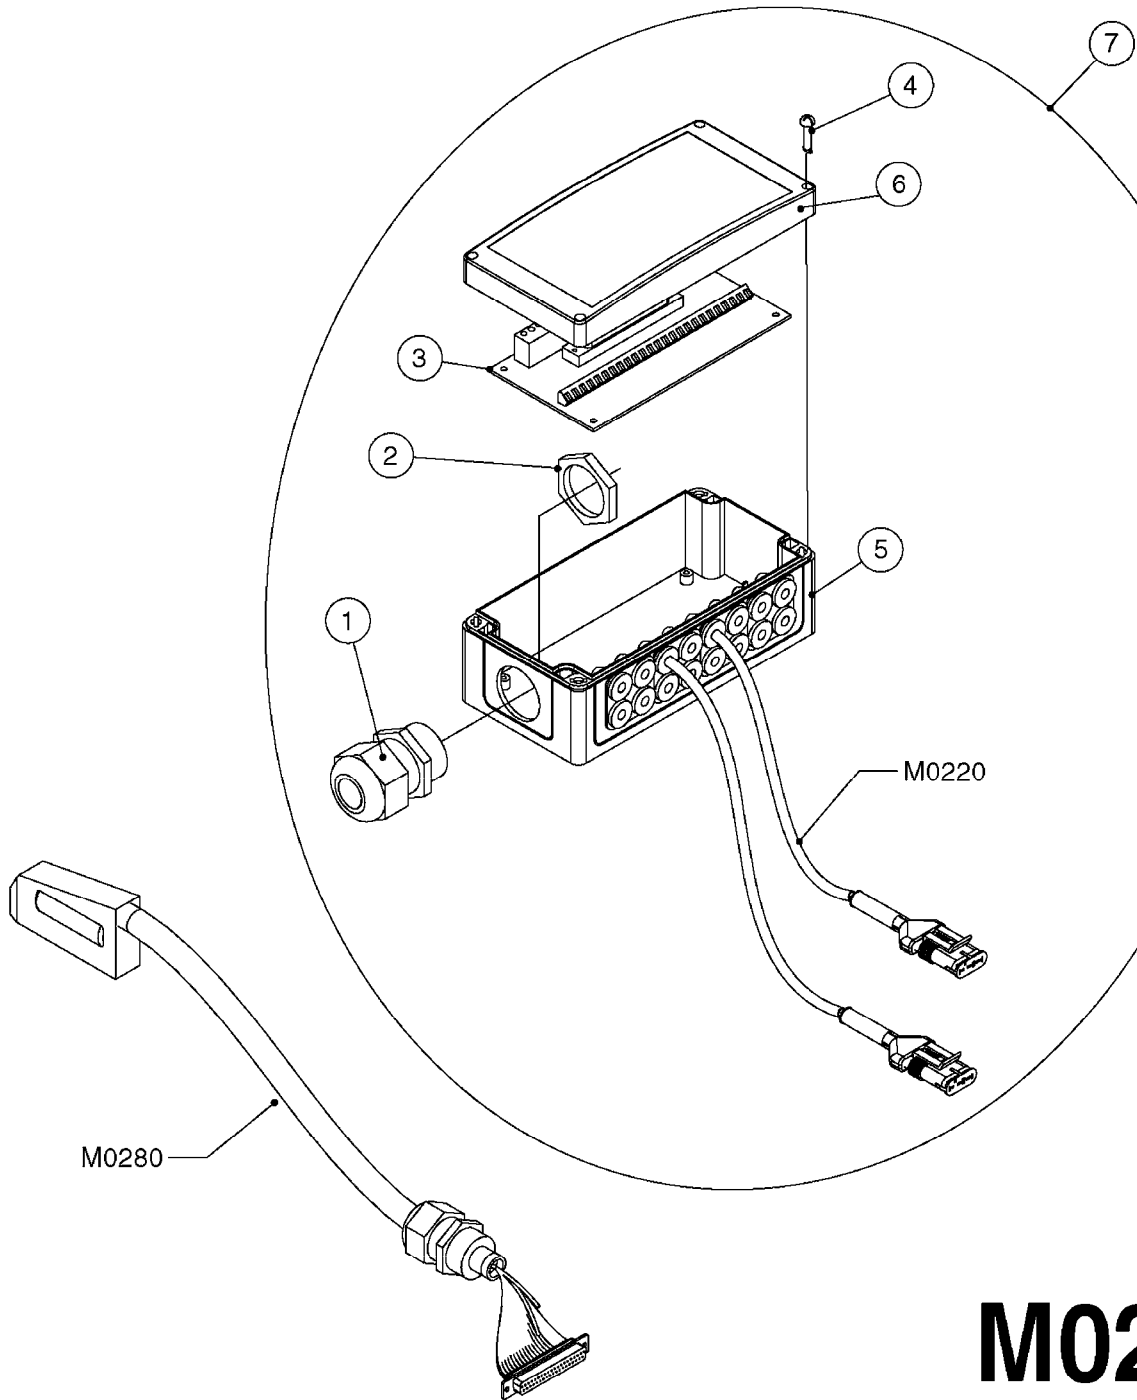

**M0220**

CABLES  
M0220-HIN, 12:05:18

Page 1  
Date 12.08.2020 11:10

Pos.	parts-n°	order qty	description
1	262150	1	SCREW ASSM.FOR D-SUB PLUG
2	26004900	1	CABLE FEM/MALE 37P L=9.5M
3	26005900	1	WIRE 37/37 POLE DAH/JOB COM
4	26006000	1	LEAD F AMP SUPERSEAL 3 WAYS L1,5M
4	26006100	1	CABLE L = 5.00M, AMP, MALE, 3P
4	26007000	1	CABLE L = 0.20M, AMP, MALE, 3P
4	26007100	1	CABLE L = 9.00M, AMP, MALE, 3P
4	26007200	1	CABLE 3POL AMP FEMALE L13M
5	26006200	1	CABLE L = 4.50M, AMP, MALE, 2P
5	26006300	1	CABLE L = 0.50M, AMP, MALE, 2P
5	26006400	1	CABLE L = 0.75M, AMP, MALE, 2P
5	26006500	1	CABLE L = 1.50M, AMP, MALE, 2P
5	26006600	1	CABLE L = 9.00M, AMP, MALE, 2P
6	26006700	1	CABLE L = 0.12M, AMP, FEMALE, 2P
7	26006800	1	CABLE L = 1.00M, AMP, FEMALE, 2P
8	26007300	1	CABLE L = 1.00M, AMP, FEMALE, 3P
9	26007400	1	CABLE L = 3.00M, AMP, EXT, 3P
9	26009800	1	CABLE L = 0.50M, AMP, EXT, 2P
10	26007500	1	CABLE FEM/FEM 15P L=3.5M
11	26016900	1	CABLE DB25M - DB25F L=8.5m
12	72450600	1	CAP F. AMP SUPER SEAL 2P PLUG
13	72450700	1	CAP F. AMP SUPER SEAL 3P PLUG
14	72450800	1	CAP F. AMP SUPER SEAL 4P PLUG