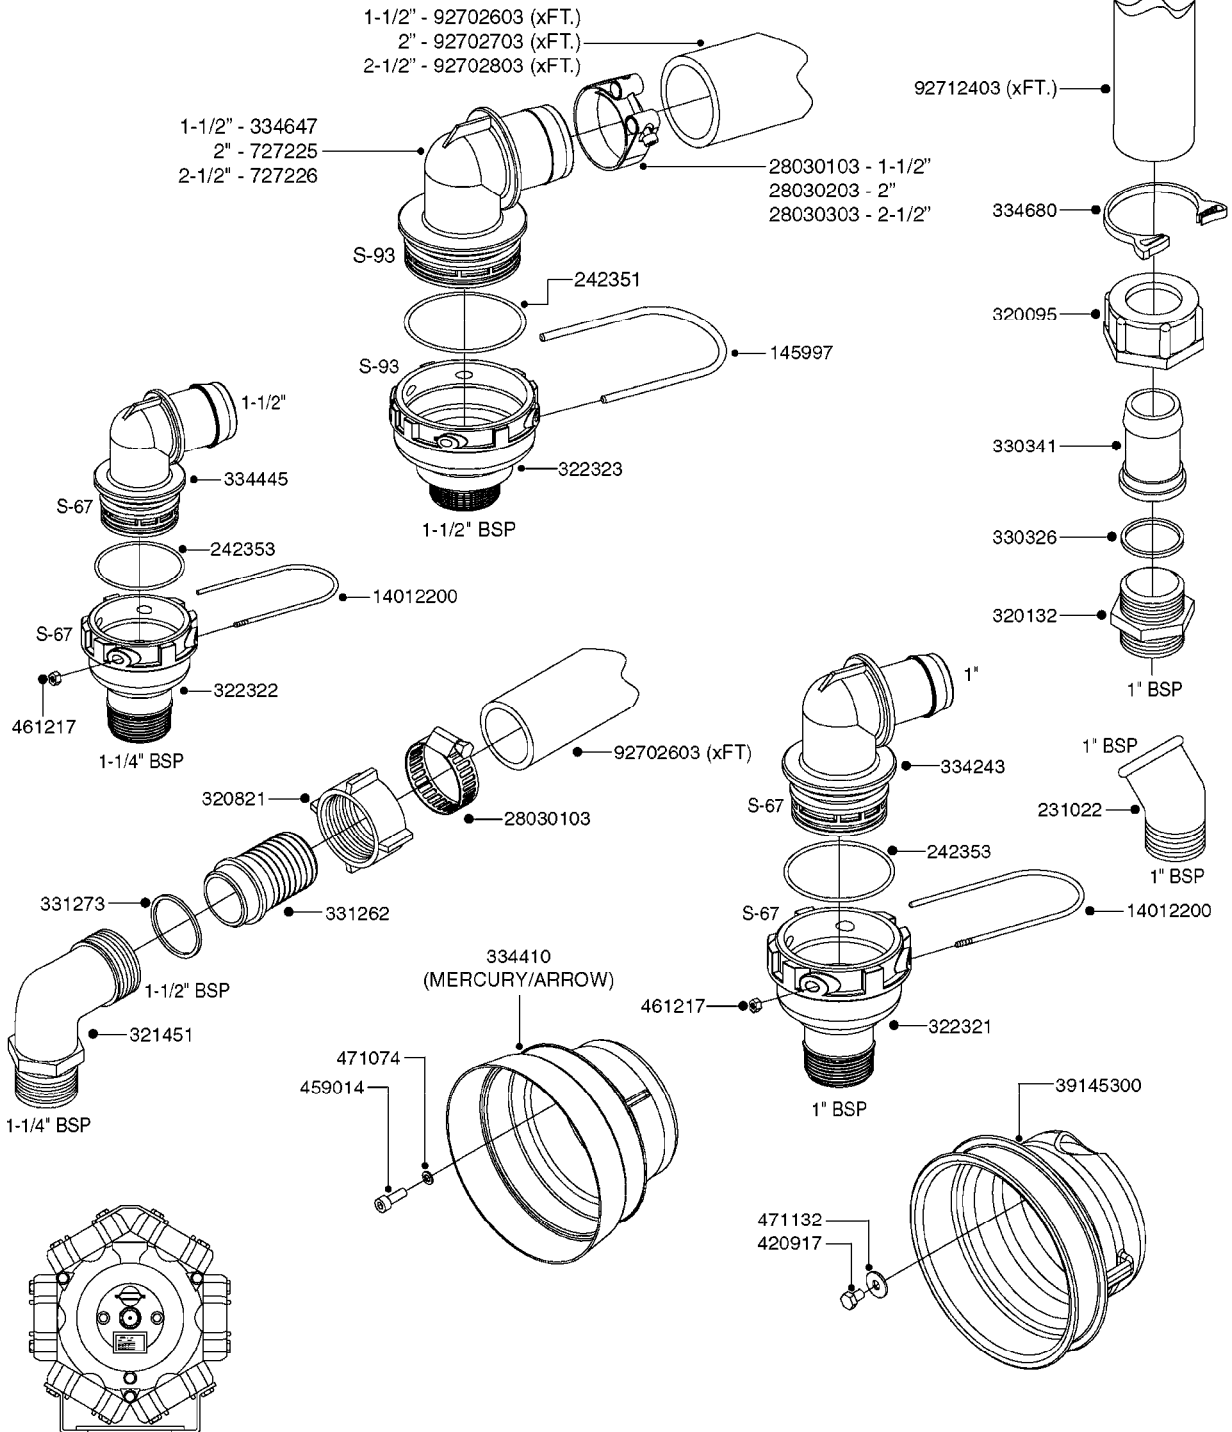

SUCTION SIDE OF PUMP

PRESSURE SIDE OF PUMP

COMPLETE PUMP
(NLA) REPLACED BY 364 PUMP (SEE PAGE A0280)

A0300

PUMP - 361/363 FITTINGS
A0300-HIN, 28:05:19

Page 1
Date 12.08.2020 11:09

parts-n°	order qty	description
145997	1	FITT.DK S-93 FORK
231022	1	FITT.DK ELB. 1' BSP GF 121
242351	1	O-RING D69.5X3.0 VITON F.S-93
242353	1	O-RING 3 X 44.2 VITON
320095	1	FITT.DK NUT 1" BSP
320132	1	FITT.DK HN 1" BSP
320821	1	FITT.DK NUT 1-1/2" BSP
321451	1	FITT.DK ELB.1-1/2 X1-1/4 80DEG
322321	1	FITT.DK S-67 X 1"BSP MALE
322322	1	FITT.DK S-67 X 1-1/4"BSP MALE
322323	1	FITT.DK S-93 X 1-1/2"BSP MALE
330326	1	O-RING D30/D24X2 F.1"NUT
330341	1	FITT.DK HB 1" F. 1" NUT
331262	1	FITT.DK HB 1-1/2" F. 1-1/2"NUT
331273	1	O-RING D44/D38X2 F.1-1/2"
334243	1	FITT.DK S-67 ELB.1"
334410	1	PROTECTION PUM
334445	1	FITT.DK S-67 ELB.1-1/2"
334647	1	FITT.DK S93 ELB 1-1/2" 90 PVC
334680	1	CLAMP HOSE PLASTIC 1"
420917	1	BOLT HEX 8.8 RAW M8X12 FT
459014	1	ALLEN SCREW M8 X 15 GALV.DIN93
461217	1	NUT HEX M5 LOCK
471074	1	WASHER M8 ELZ
471132	1	WASHER D24/D8.4 X 2 SS
727225	1	FITT.DK S-93 ELB.2'PVC W/ORING
727226	1	HOSETAIL S93 2"1/2 90°+O-RING
14012200	1	FITT.DK S-67 FORK W/M5 THREADS
28030103	1	CLAMP HOSE GEAR P5/4-S1.5"6724
28030203	1	CLAMP HOSE T-BOLT S2" 235-67
28030303	1	CLAMP HOSE T-BOLT S2.5" 235-76
39145300	1	PTO SHIELD Ø203 4-POLET MACHINED
92702603	1	HOSE PVC SUCT GRAY 1-1/2"
92702703	1	HOSE PVC SUCT GRAY 2"
92702803	1	HOSE PVC SUCT GRAY 2.5"
92712403	1	HOSE R X1" X300PSI WP X0012"