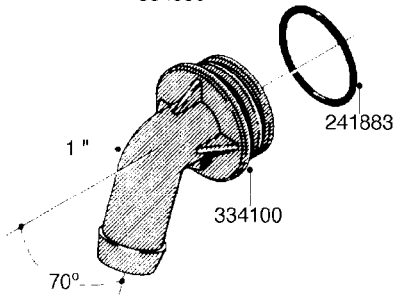

**L0080**

FITTINGS - S-53  
L0080-HIN, 12:09:17

Page 1

Date 12.08.2020 11:10

Pos.	parts-n°	order qty	description
1	145995	1	FITT.DK S-53 FORK
2	241973	1	O-RING Ø3 X 44.2 70 SHORES NITRIL NITRIL (BLACK)
2	242353	1	O-RING 3 X 44.2 VITON VITON (BROWN)
3	242109	1	O-RING D32.2x3.0 NITRIL (BLACK)
3	242354	1	O-RING D32.2X3.0 VITON VITON (BROWN)
4	322103	1	FITT.DK S-53 BULKHEAD
5	322107	1	FITT.DK S-53 BULKHEAD NUT
6	322110	1	FITT.DK S-53 ELB. 1/2" BSP
7	322352	1	FITT.DK S-53 TEE
8	334229	1	FITT.DK S-53 STR.3/4"
9	334260	1	GASKET F. S-53 BULKHEAD
10	334564	1	FITT.DK S-67 TO S-53 ADAPTER
11	391100	1	FITT.DK S-53THREAD INS.1/2"BSP
12	726463	1	FITT.DK S53 BULKHEAD W/GASKET
13	726552	1	FIT.DK S-53X90 1/2" BSP,O-RING
14	726556	1	FITT.DK S-53 HB 1/2" W/O-RING
15	726558	1	FITT.DK S53 STR. 3/4" W.ORING
16	726559	1	FITT DK. S-53 HB 1" W/O-RING
17	726568	1	FITT.DK.S-53 HB 1/2"90 W/O-RING
18	726570	1	FITT.DK S-53 ELB.3/4" W.ORING
19	726571	1	FITT.DK S-53 ELB.1", W ORING
20	726578	1	FITT.DK S53 PLUG WITH O-RING
21	728561	1	FITT.DK. S67M - S53F REDUCER