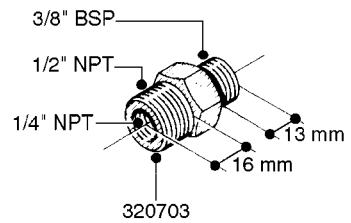

FITTINGS - HEXAGON NIPPLES  
L0030-HIN, 01:01:16

Page 0  
Date 12.08.2020 11:10

**L0030**

FITTINGS - HEXAGON NIPPLES  
L0030-HIN, 01:01:16

Page 1  
Date 12.08.2020 11:10

parts-n°	order qty	description
10015303	1	FITT.PO.HN 1.00X1.00 M1000
10425003	1	FITT.PO.HN 1.25X1.00 MCPHEE
320132	1	FITT.DK HN 1" BSP
320176	1	FITT.DK HN 3/8"X1/2" BSP
320445	1	FITT.DK HN 1/4"X3/8" BSP
320655	1	FITT.DK HN 1/2"-1/2" BSP
320692	1	FITT.DK HN 3/8'BSPX1/4'NPT
320703	1	FITT.DK HN 3/8BSP X1/2 &1/4NPT
320725	1	FITT.DK NIPPLE 3/8"-3/8" BSP
320902	1	FITT.DK HN 3/8'X 1/4' BSP
390232	1	FITT.DK HN 1-1/2' X 1-1/4' BSP
390276	1	FITT.DK HN 1'BSP