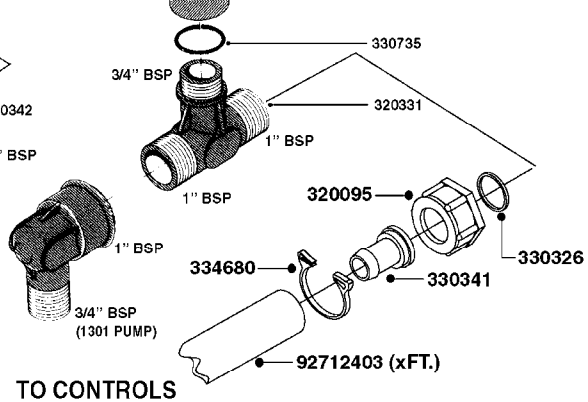

PRESSURE SIDE OF PUMP

SUCTION SIDE OF PUMP

TO CONTROLS

NLA - 1302 PUMP (REPLACES 1301 PUMP)  
#726854 - COMPLETE DAMPER KIT (SUCTION & PRESSURE)

FROM TANK

COMPLETE ASSEMBLIES  
WHOLEGOODS ITEMS

**A0240**

PUMP - 1301/1302 FITTINGS  
A0240-HIN, 01:01:16