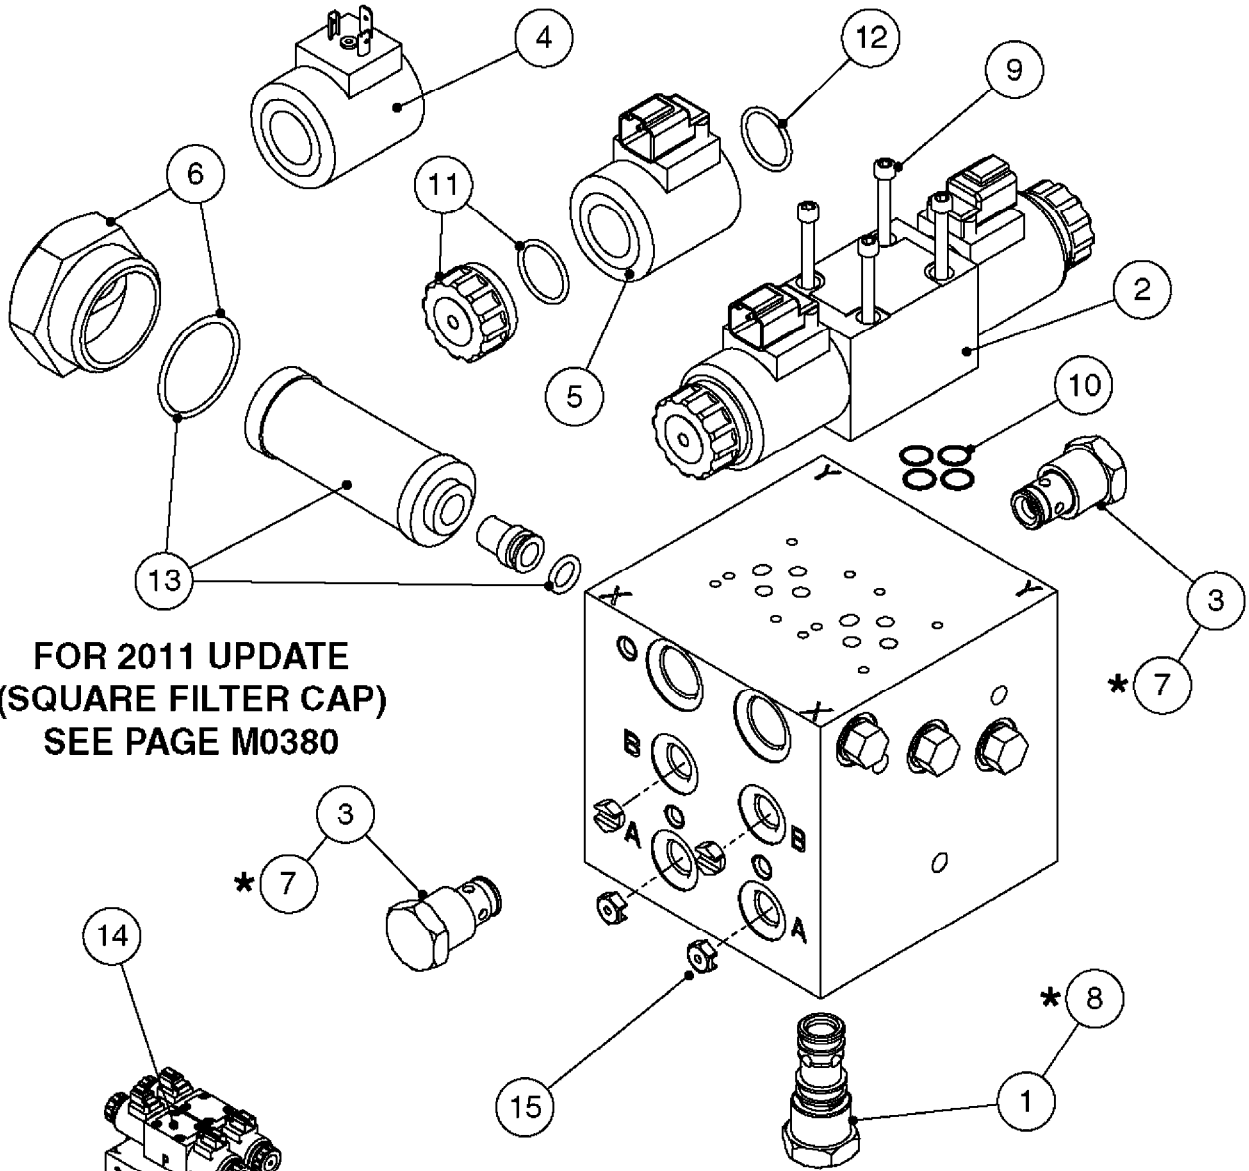

FOR 2011 UPDATE
(SQUARE FILTER CAP)
SEE PAGE M0380

COMPLETE
ASSEMBLY

* SEAL KITS

M0300

NORAC VARIABLE RATE VALVE UC4
M0300-HIN, 30:04:19

Page 1

Date 12.08.2020 11:10

Pos.	parts-n°	order qty	description
1	28048803	1	NORAC CHECK VALVE
2	28048903	1	NORAC PROP VALVE
2	28055803	1	3-PIN CONNECTORS/HIRSCHMAN NORAC SOLENOID - DEUTSCH CONN. 2-PIN CONNECTORS/DEUTSCH
3	28049403	1	NORAC CHECK VALVE
4	28056403	1	COIL, NORAC, PROP, DIN
5	28056503	1	COIL, NORAC, PROP, DEUTSCH
6	28066803	1	NORAC FILTER CAP W/O-RING
7	28066903	1	NORAC SEAL KIT F.28049403
8	28067003	1	NORAC SEAL KIT F.28048803
9	28068103	1	NORAC HEX CAPSCREW 10-24X2 SS
10	28068203	1	NORAC O-RING F.SOLENOID VALVE
11	28074903	1	NORAC COIL NUT AND O-RING
12	28103603	1	O-RING SOLENOID BODY SEAL NORAC
13	75076900	1	NORAC FILTER ELEMENT KIT
14	78216100	1	NORAC VALVE BLOCK COMP, DEUTSCH CON. COMPLETE W/2-PIN DEUTSCH SOLENOIDS
15	78603300	1	NORAC ONE WAY ORIFICE, .047"