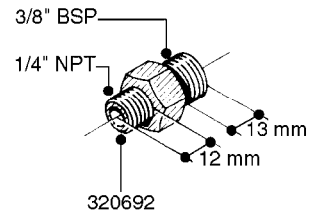

FITTINGS - HEXAGON NIPPLES  
L0030-HIN, 01:01:16

Page 0  
Date 12.08.2020 11:10

**L0030**

FITTINGS - HEXAGON NIPPLES  
L0030-HIN, 01:01:16

Page 1  
Date 12.08.2020 11:10

parts-n°	order qty	description
10015303	1	FITT.PO.HN 1.00X1.00 M1000
10425003	1	FITT.PO.HN 1.25X1.00 MCPHEE
320132	1	FITT.DK HN 1" BSP
320176	1	FITT.DK HN 3/8"X1/2" BSP
320445	1	FITT.DK HN 1/4"X3/8" BSP
320655	1	FITT.DK HN 1/2"-1/2" BSP
320692	1	FITT.DK HN 3/8'BSPX1/4'NPT
320703	1	FITT.DK HN 3/8BSP X1/2 &1/4NPT
320725	1	FITT.DK NIPPLE 3/8"-3/8" BSP
320902	1	FITT.DK HN 3/8'X 1/4' BSP
390232	1	FITT.DK HN 1-1/2' X 1-1/4' BSP
390276	1	FITT.DK HN 1'BSP