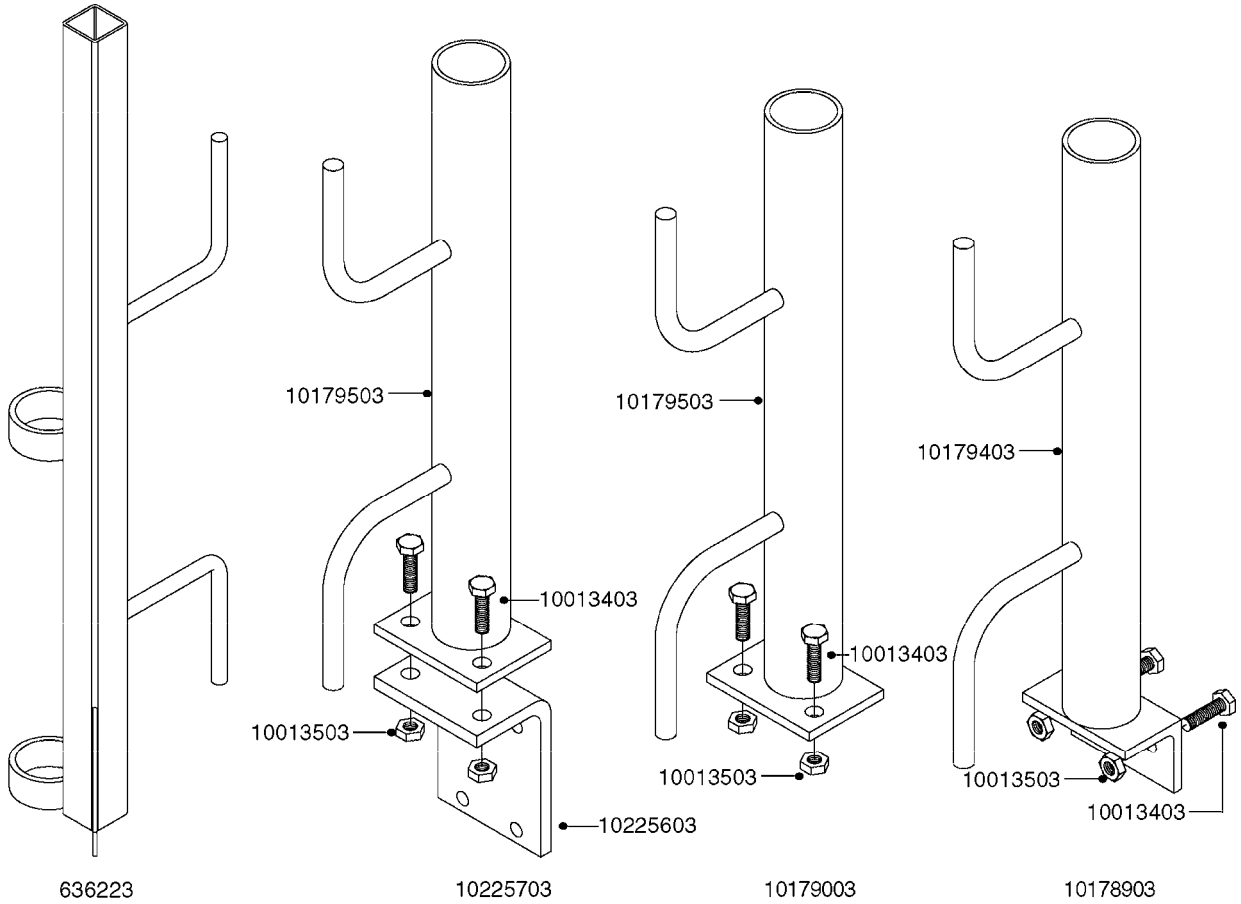

K0520

HOSE WRAPS
K0520-HIN, 05:12:19

Page 1
Date 12.08.2020 11:10

parts-n°	order qty	description
241965	1	O-RING Ø12.1 X 1.6 NITRILE
242007	1	O-RING Ø9.1 X 1.6 NITRILE
281551	1	BALL VALVE 1/2"
320084	1	FITT.DK NUT 1/2" BSP
330212	1	O-RING D19/D14X2.4 F.1/2"NUT
330326	1	O-RING D30/D24X2 F.1"NUT
330676	1	FITT.DK HB 3/8" F. 1/2" NUT
330687	1	FITT.DK HB 1/2" F. 1/2" NUT
334190	1	FITT.DK HB 1/2' F. PISTOL 60S
334533	1	CLAMP HOSE PLASTIC 3/8"
334534	1	CLAMP HOSE PLASTIC 1/2"
636223	1	POST 12 VOLT TR30
712471	1	AGITATION VALVE ASSY. ON/OFF
843196	1	SPRAY GUN KIT TYPE 60 SHORT
843197	1	HANDGUN KIT TYPE 60 LONG
10013403	1	BOLT HEX 3/8-16X1 1/4 HCS Z5
10013503	1	NUT HEX NC 3/8"
10178903	1	WRAP HOSE SIDE MOUNT PLATE
10179003	1	WRAP HOSE BOTTOM PLATE MOUNT
10179403	1	WRAP WELDMENT FOR HI101789
10179503	1	WRAP WELDMENT FOR HI101790
10225603	1	BKT.FOR HOSE WRAP MOUNT NL NK
10225703	1	WRAP HOSE BDL.BOTTOM PLATE
92701703	1	HOSE R X3/8" X300PSI WP X0012"
92702103	1	HOSE R X1/2" X300PSI WP X0012"