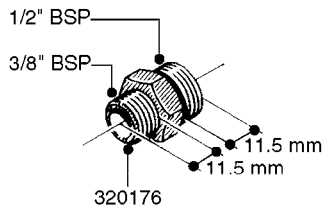

FITTINGS - HEXAGON NIPPLES  
L0030-HIN, 01:01:16

Page 0  
Date 12.08.2020 11:10

**L0030**

FITTINGS - HEXAGON NIPPLES  
L0030-HIN, 01:01:16

Page 1  
Date 12.08.2020 11:10

parts-n°	order qty	description
10015303	1	FITT.PO.HN 1.00X1.00 M1000
10425003	1	FITT.PO.HN 1.25X1.00 MCPHEE
320132	1	FITT.DK HN 1" BSP
320176	1	FITT.DK HN 3/8"X1/2" BSP
320445	1	FITT.DK HN 1/4"X3/8" BSP
320655	1	FITT.DK HN 1/2"-1/2" BSP
320692	1	FITT.DK HN 3/8'BSPX1/4'NPT
320703	1	FITT.DK HN 3/8BSP X1/2 &1/4NPT
320725	1	FITT.DK NIPPLE 3/8"-3/8" BSP
320902	1	FITT.DK HN 3/8'X 1/4' BSP
390232	1	FITT.DK HN 1-1/2' X 1-1/4' BSP
390276	1	FITT.DK HN 1'BSP