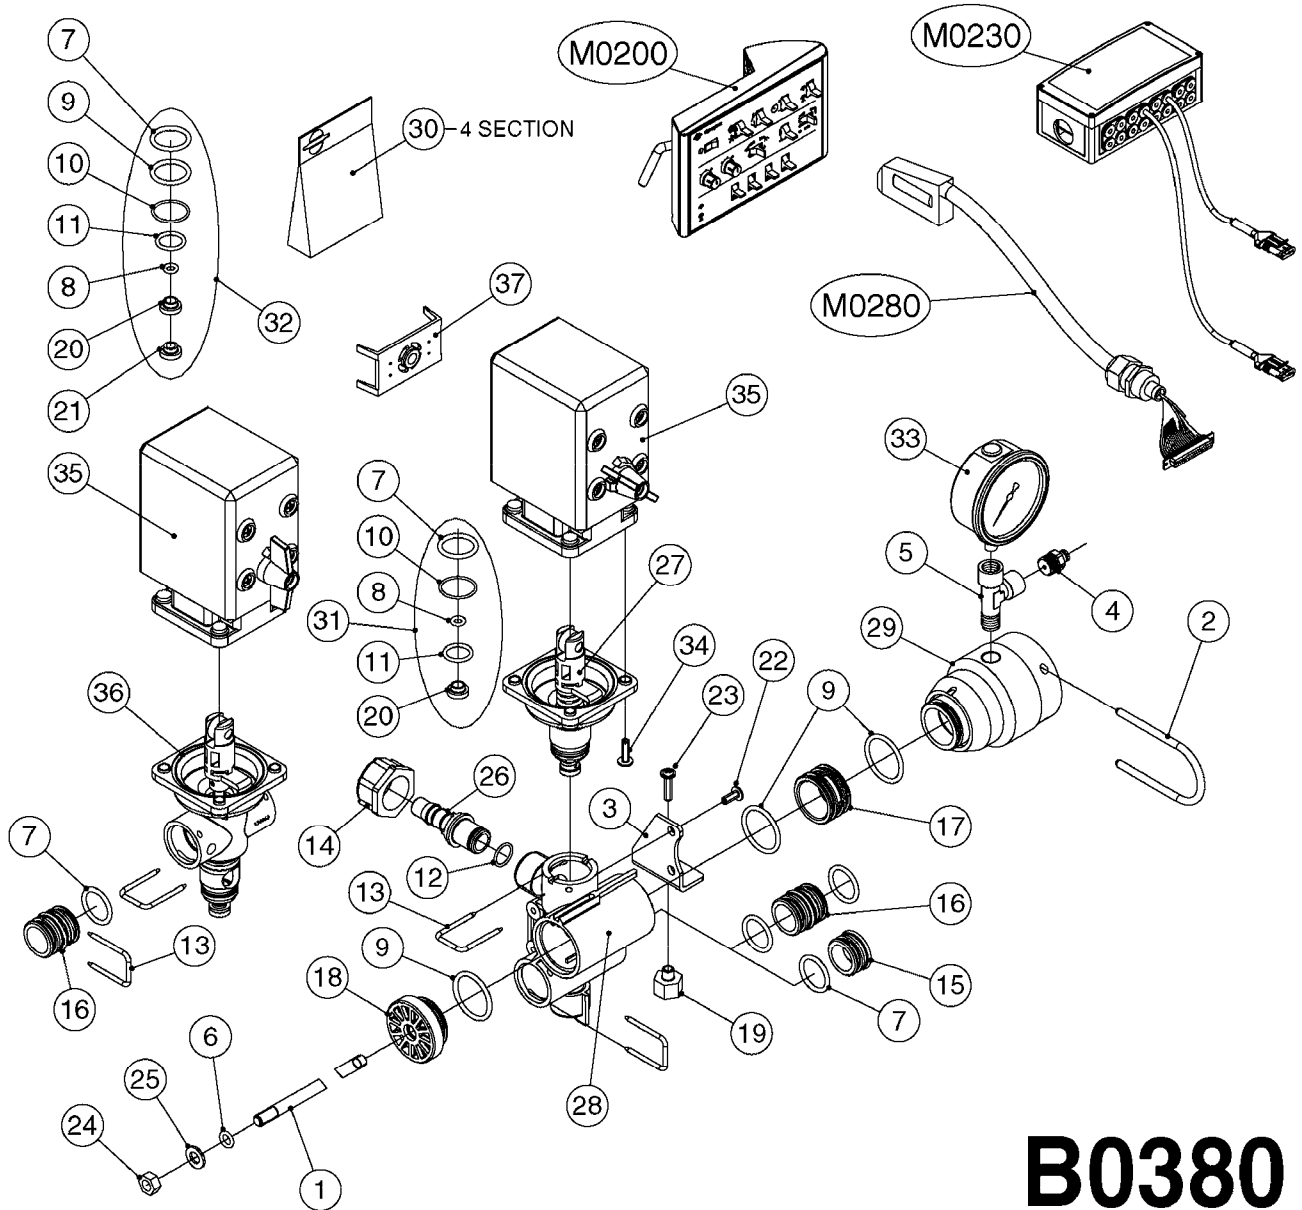

B0380

EVC, ECP, ECPC CONTROLS 39-PIN
B0380-HIN, 09:05:17

Page

1

Date

12.08.2020 11:09

Pos.	parts-n°	order qty	description
1	142214	1	STUD BOLT - M8X265, 3 SECTION 3 SECTION
1	145693	1	STUD BOLT - M8X330, 4 SECTION 4 SECTION
1	145928	1	STUD BOLT - M8X400, 5 SECTION 5 SECTION
1	145780	1	STUD BOLT - M8X470, 6 SECTION 6 SECTION
1	146355	1	STUD BOLT - M8X540, 7 SECTION 7 SECTION
2	145996	1	FITT.DK S-67 FORK
3	167963	1	MOUNT BKT.F.EC BOOM SEC.
4	232230	1	QUICK COUPLER 1/4"BSP X 4 MM
5	232285	1	T-PIECE 1/4" 2 X INT. 1
6	240947	1	O-RING D7.3X2.4 NITRIL
7	240951	1	O-RING D21.2X3 NITRIL
8	241323	1	O-RING D5.3X2.4 NITRIL
9	241441	1	O-RING D29.3X3
10	241673	1	O-RING D22.1X1.6
11	241861	1	O-RING D15.3X2.4 VITON
12	242594	1	O-RING D14 X 1.78 SCH.70-EPDM
13	270211	1	FITT.DK S25 FORK L=37.5
14	320283	1	FITT.DK NUT 3/4"BSP
15	333583	1	END PIECE FOR BYPASS
16	333594	1	CONNECTING PIECE F. BYPASS
17	334547	1	CONNECTING PIECE F. PRESSURE
18	334548	1	END COVER
19	334558	1	NUT HEX PLASTIC INSERT
20	334669	1	VALVE CONE D14/D7-SH 63 WHITE
21	334940	1	VALVE CONE D14/D6-SH 63 GREEN
22	440673	1	SCREW F.PLASTIC 5X12 SS
23	440677	1	SCREW F. PLASTIC 5X20 SS
24	460817	1	NUT HEX M8 STAINLESS DIN 934
25	471126	1	WASHER, M8, Ø16/ 8.4X 1.6, SS
26	724621	1	FITT.DK HB 3/4"ASSY F.3/4" NUT
27	725257	1	SPINDLE SECT. F/EC DISTRIBUTOR
28	728010	1	DISTRIB HOUSING W/CONST PR GRN
29	731811	1	FITT.DK ADAPTOR S67 EC BOOM SE
30	750271	1	O-RING KIT F.EC/4 CONTROL UNIT
31	755726	1	O-RING KIT F.EC/ESC SEC.VALVE
32	755754	1	GASKET SET EVC DIST
33	28026203	1	GAUGE 200PSI/BR,2.5"1/4BSP-BTM
34	44076200	1	SCREW WN5451 5X16 SS TORX
35	72048000	1	MOTOR, DISTRIBUTION 1:300
36	72117600	1	SPINDLE EVC DIST
37	72137200	1	MCROSWCH ASSY F.BOOM VLV 300:1