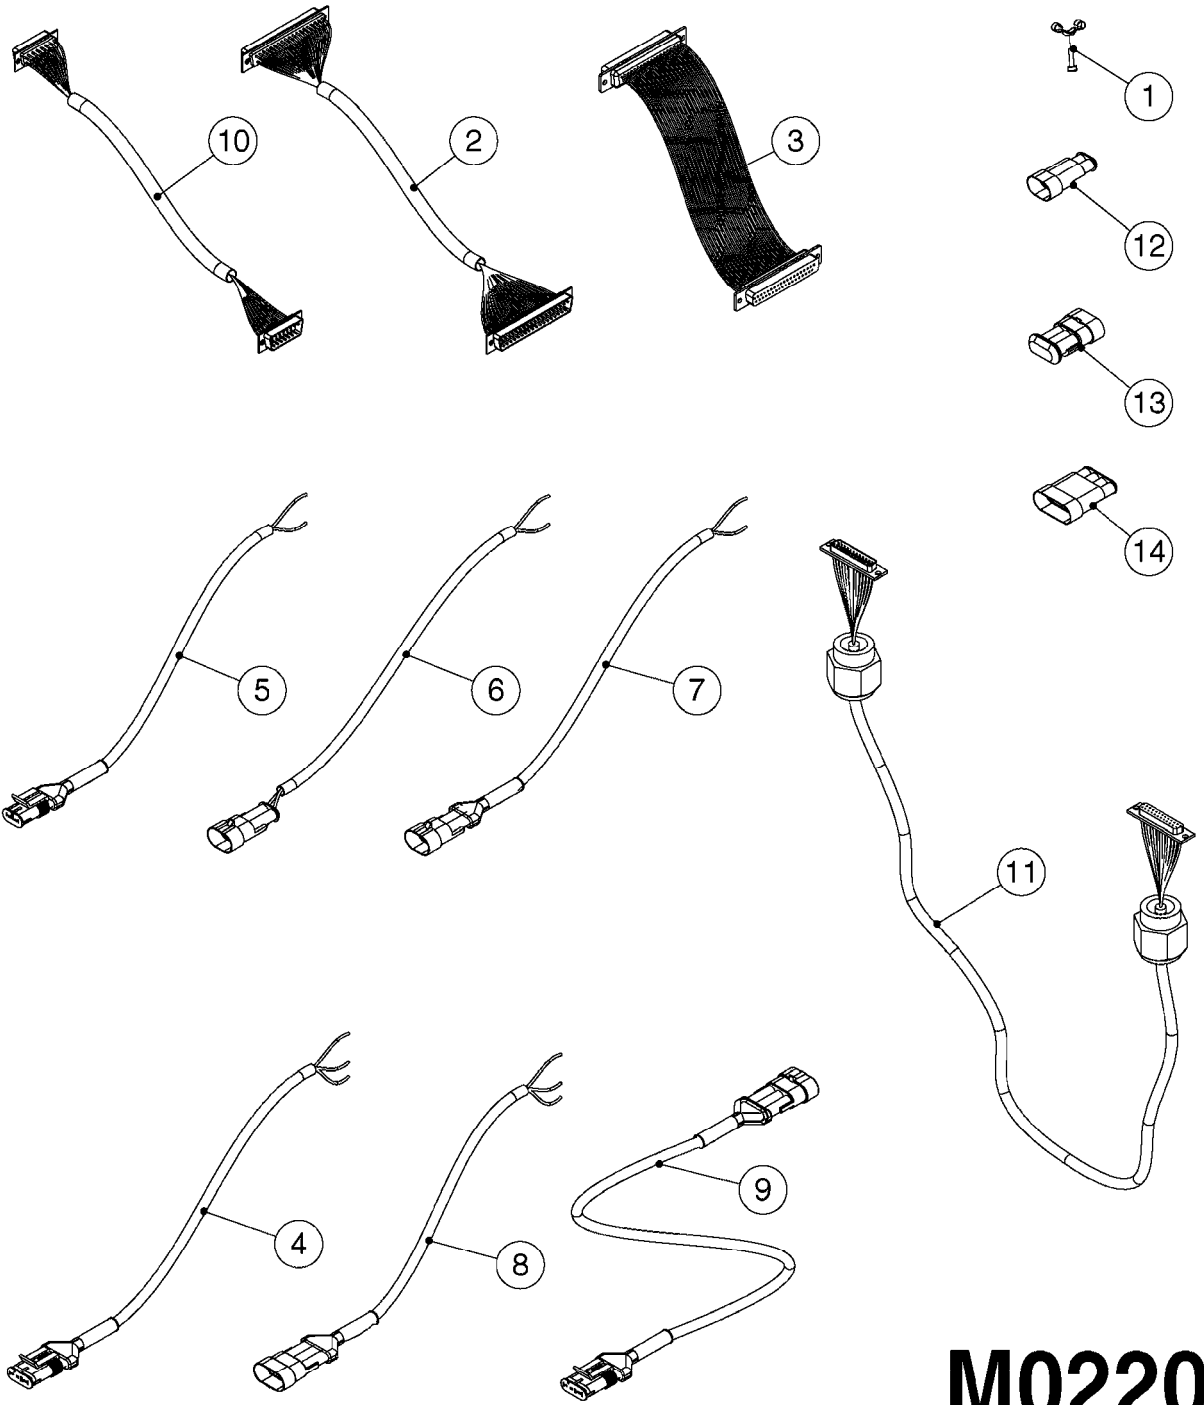

**M0220**

CABLES  
M0220-HIN, 12:05:18

Page 1  
Date 12.08.2020 11:10

Pos.	parts-n°	order qty	description
1	262150	1	SCREW ASSM.FOR D-SUB PLUG
2	26004900	1	CABLE FEM/MALE 37P L=9.5M
3	26005900	1	WIRE 37/37 POLE DAH/JOB COM
4	26006000	1	LEAD F AMP SUPERSEAL 3 WAYS L1,5M
4	26006100	1	CABLE L = 5.00M, AMP, MALE, 3P
4	26007000	1	CABLE L = 0.20M, AMP, MALE, 3P
4	26007100	1	CABLE L = 9.00M, AMP, MALE, 3P
4	26007200	1	CABLE 3POL AMP FEMALE L13M
5	26006200	1	CABLE L = 4.50M, AMP, MALE, 2P
5	26006300	1	CABLE L = 0.50M, AMP, MALE, 2P
5	26006400	1	CABLE L = 0.75M, AMP, MALE, 2P
5	26006500	1	CABLE L = 1.50M, AMP, MALE, 2P
5	26006600	1	CABLE L = 9.00M, AMP, MALE, 2P
6	26006700	1	CABLE L = 0.12M, AMP, FEMALE, 2P
7	26006800	1	CABLE L = 1.00M, AMP, FEMALE, 2P
8	26007300	1	CABLE L = 1.00M, AMP, FEMALE, 3P
9	26007400	1	CABLE L = 3.00M, AMP, EXT, 3P
9	26009800	1	CABLE L = 0.50M, AMP, EXT, 2P
10	26007500	1	CABLE FEM/FEM 15P L=3.5M
11	26016900	1	CABLE DB25M - DB25F L=8.5m
12	72450600	1	CAP F. AMP SUPER SEAL 2P PLUG
13	72450700	1	CAP F. AMP SUPER SEAL 3P PLUG
14	72450800	1	CAP F. AMP SUPER SEAL 4P PLUG