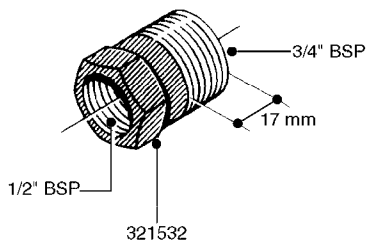

FITTINGS - HEXAGON NIPPLES  
L0030-HIN, 01:01:16

Page 0  
Date 12.08.2020 11:10

**L0030**

FITTINGS - HEXAGON NIPPLES  
L0030-HIN, 01:01:16

Page 1  
Date 12.08.2020 11:10

parts-n°	order qty	description
10015303	1	FITT.PO.HN 1.00X1.00 M1000
10425003	1	FITT.PO.HN 1.25X1.00 MCPHEE
320132	1	FITT.DK HN 1" BSP
320176	1	FITT.DK HN 3/8"X1/2" BSP
320445	1	FITT.DK HN 1/4"X3/8" BSP
320655	1	FITT.DK HN 1/2"-1/2" BSP
320692	1	FITT.DK HN 3/8'BSPX1/4'NPT
320703	1	FITT.DK HN 3/8BSP X1/2 &1/4NPT
320725	1	FITT.DK NIPPLE 3/8"-3/8" BSP
320902	1	FITT.DK HN 3/8'X 1/4' BSP
390232	1	FITT.DK HN 1-1/2' X 1-1/4' BSP
390276	1	FITT.DK HN 1'BSP