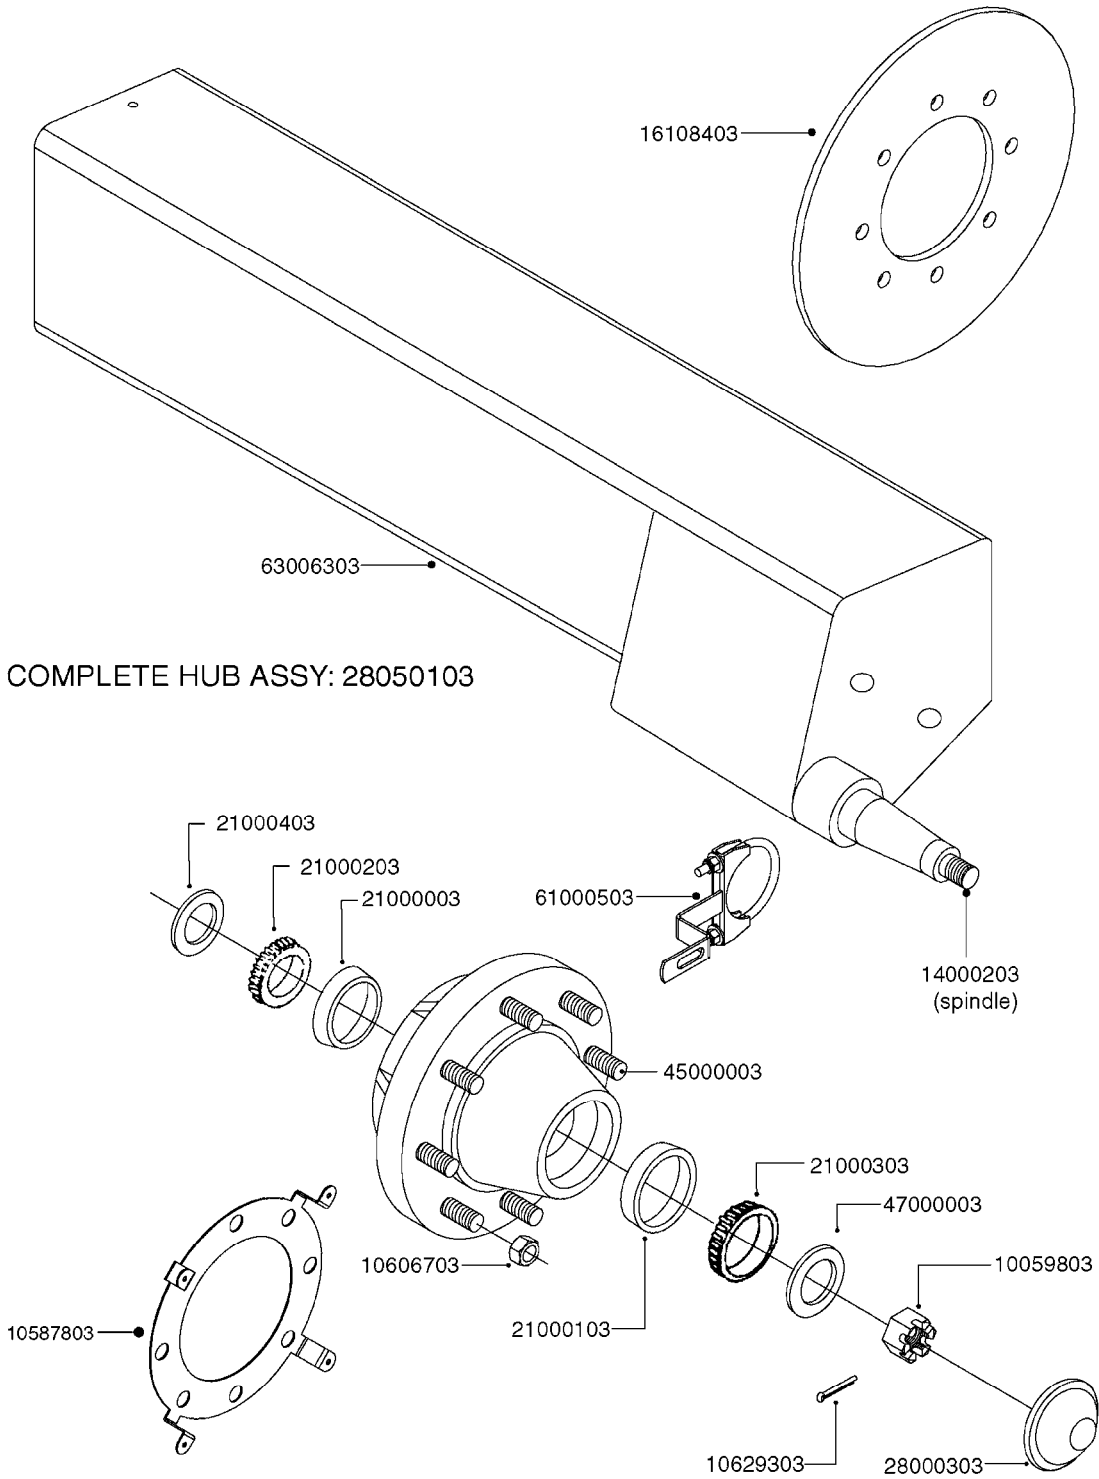

HUB ASSY 3" SPINDLE NAV 575
E0760-HIN, 01:01:16

Page 0
Date 12.08.2020 11:10

HUB ASSY 3" SPINDLE NAV 575
E0760-HIN, 01:01:16

Page 1
Date 12.08.2020 11:10

parts-n°	order qty	description
10059803	1	NUT HEX NF 1"
10587803	1	MAG MNT F. SPEED SNS 8 BOLT
10606703	1	NUT HEX NF 5/8" FLANGED F.STUD
10629303	1	PIN, COTTER 3/16" X 2.25" LONG
14000203	1	SPINDLE 3" X 16" W/NUT &WASHER
16108403	1	REINFORCEMENT RING 8-8-6 HUB FOR NON-REINFORCED 3/8" RIMS ONLY
21000003	1	BEARING INNER CUP #382A
21000103	1	BEARING OUTER CUP #LM501310
21000203	1	BEARING INNER CONE #387AS
21000303	1	BEARING OUTER CONE #LM501349
21000403	1	SEAL GREASE #CR29968
28000303	1	DUST CAP #1609
28050103	1	HUB F 3" 758 7500# PACKAGE
45000003	1	STUD BOLT 5/8" X 2-1/2"
47000003	1	WASHER SPNDL 3" 1.12X2.1 .25TK
61000503	1	SPEED SNS MNT CLAMP - 3"
63006303	1	AXLE INSERT W/M SUS. 575 NAV