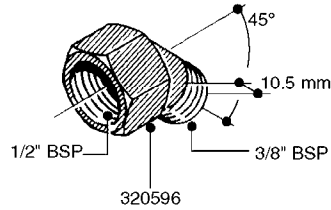

FITTINGS - HEXAGON NIPPLES  
L0030-HIN, 01:01:16

Page 0  
Date 12.08.2020 11:10

**L0030**

FITTINGS - HEXAGON NIPPLES  
L0030-HIN, 01:01:16

Page 1  
Date 12.08.2020 11:10

parts-n°	order qty	description
10015303	1	FITT.PO.HN 1.00X1.00 M1000
10425003	1	FITT.PO.HN 1.25X1.00 MCPHEE
320132	1	FITT.DK HN 1" BSP
320176	1	FITT.DK HN 3/8"X1/2" BSP
320445	1	FITT.DK HN 1/4"X3/8" BSP
320655	1	FITT.DK HN 1/2"-1/2" BSP
320692	1	FITT.DK HN 3/8'BSPX1/4'NPT
320703	1	FITT.DK HN 3/8BSP X1/2 &1/4NPT
320725	1	FITT.DK NIPPLE 3/8"-3/8" BSP
320902	1	FITT.DK HN 3/8'X 1/4' BSP
390232	1	FITT.DK HN 1-1/2' X 1-1/4' BSP
390276	1	FITT.DK HN 1'BSP