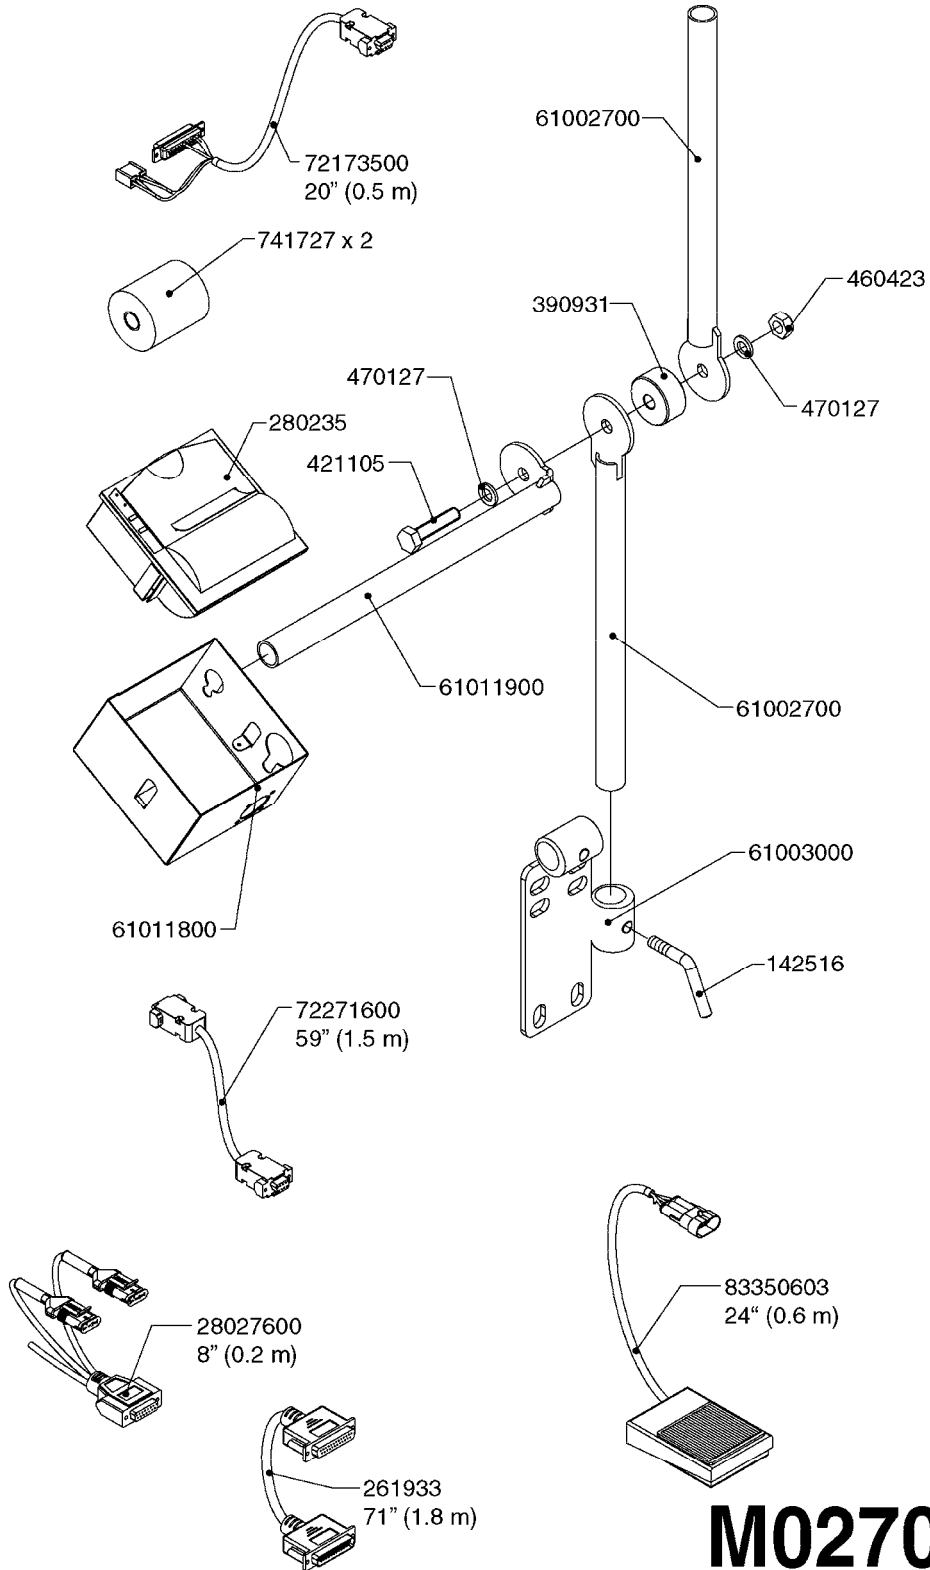

HC 5500 ACCESSORIES  
M0270-HIN, 01:01:16

Page 1  
Date 12.08.2020 11:10

parts-n°	order qty	description
142516	1	SCREW SET M10 BENT F. LOCKING
261933	1	CABLE W/PLUG 2X25 L=71"
280235	1	HARDI PRINTER WITH CLOCK
390931	1	PLASTIC SPACER D40XD11 L=20
421105	1	M10X45 MACHINE SCREW STAINLESS
460423	1	NUT HEX M10X1.50 LOCK DIN985A2 SS
470127	1	WASHER D15D10X2 M10 LOCK
741727	1	PAPER, THERMAL, HC5500 PRINTER
28027600	1	WIRE HC5500 AUX.
61002700	1	TUBE BRACKET F.TRACTOR MOUNT
61003000	1	BRACKET F.TRACTOR MOUNT
61011800	1	BOX FOR HARDI PRINTER
61011900	1	TUBE BRACKET F.TRACTOR MOUNT
72173500	1	WIRE F.PRINTER HC5500 L=20"
72271600	1	HC5500 COMMUNICATION CABLE
83350603	1	FOOT SWITCH HC5500 CONTROL