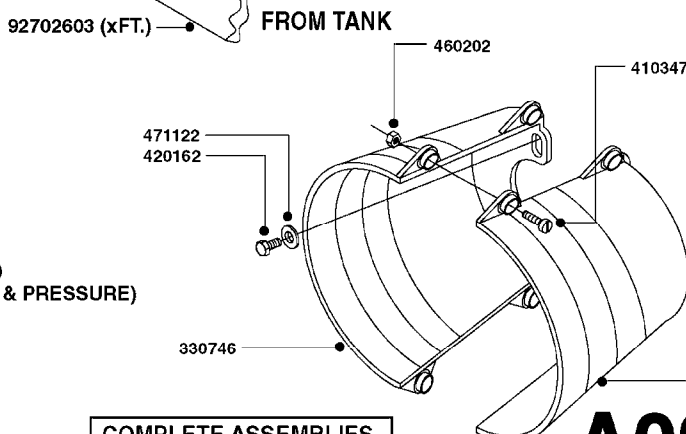

PRESSURE SIDE OF PUMP

SUCTION SIDE OF PUMP

TO CONTROLS

NLA - 1302 PUMP (REPLACES 1301 PUMP)  
#726854 - COMPLETE DAMPER KIT (SUCTION & PRESSURE)

FROM TANK

COMPLETE ASSEMBLIES  
WHOLEGOODS ITEMS

**A0240**

PUMP - 1301/1302 FITTINGS  
A0240-HIN, 01:01:16