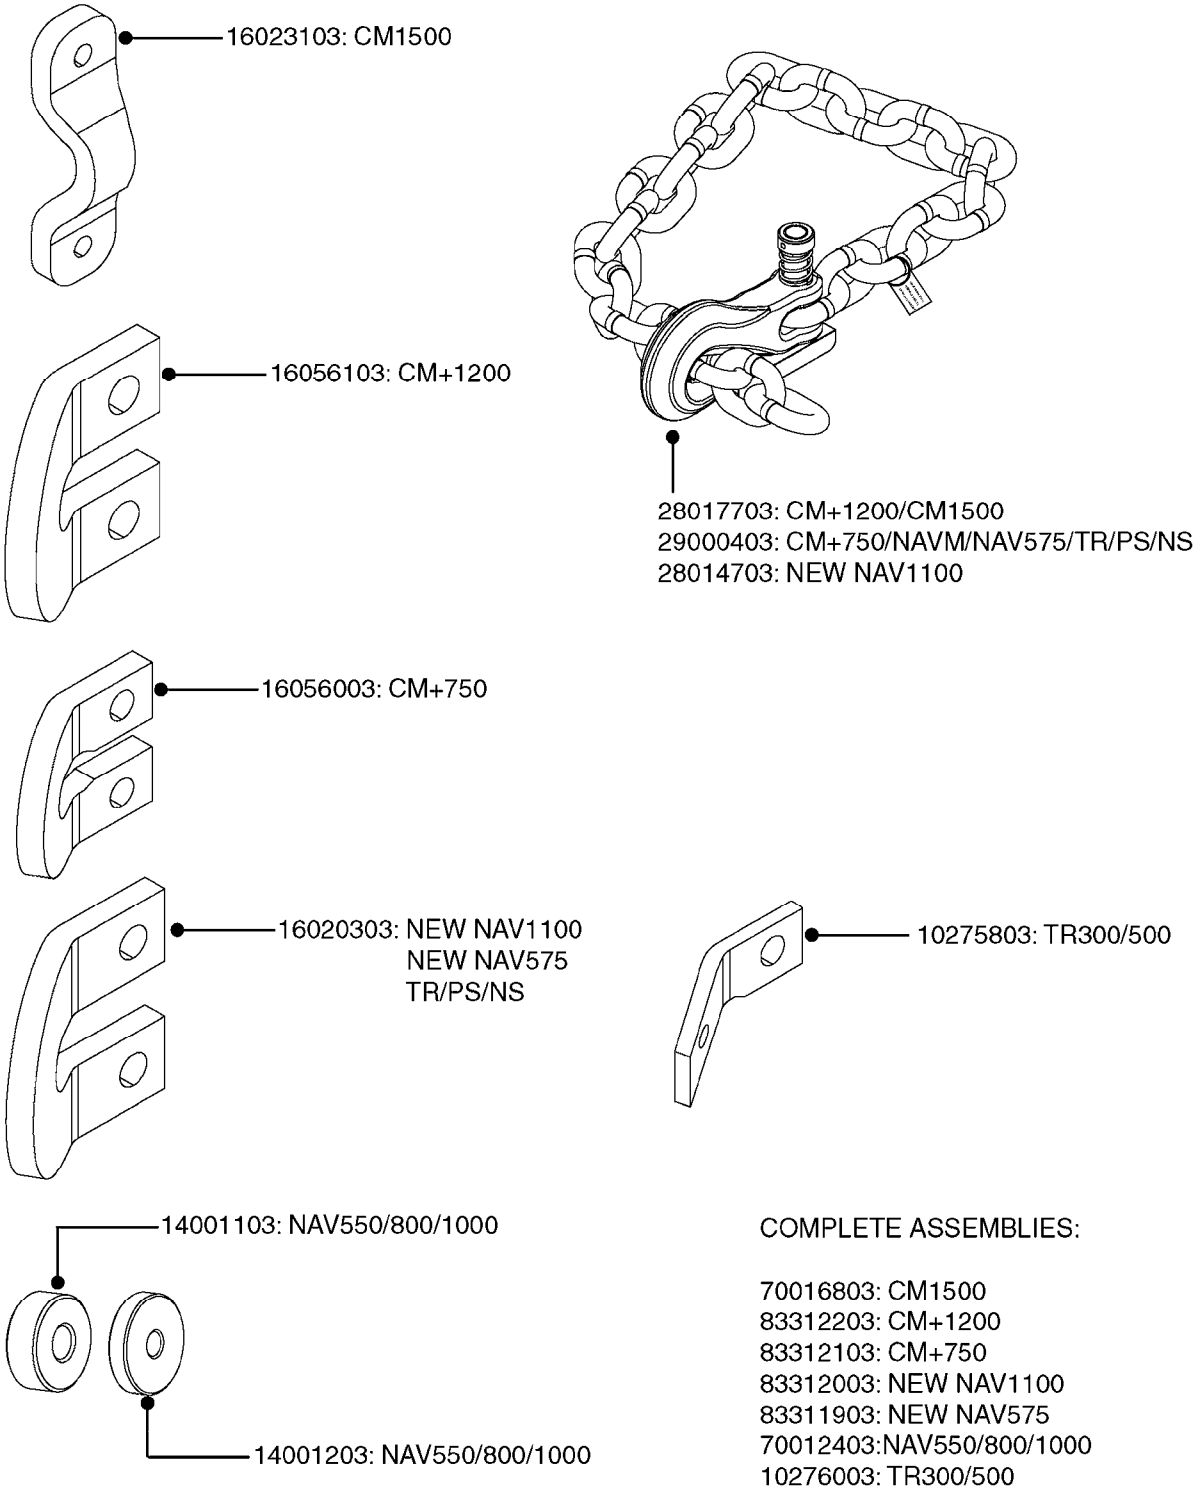

K0770

SAFETY CHAINS
K0770-HIN, 01:01:16

Page 1
Date 12.08.2020 11:10

parts-n°	order qty	description
10275803	1	CHAIN BKT. FOR TR300/500/TX650
10276003	1	SAFETY CHAIN KIT TR300/500
14001103	1	MOUNTING HUB F. SAFETY CHAIN
14001203	1	MNT WASHER F. SAFE CHAIN KIT
16020303	1	SAFETY CHAIN MNT.BRKT.30,400LB
16023103	1	SAFETY CHAIN MNT.BRKT.40,500LB
16056003	1	SAFETY CHAIN MNT.BRKT.16100 lb
16056103	1	SAFETY CHAIN MNT.BRKT.40500 lb
28014703	1	SAFETY CHAIN 30,400LBS CERT.
28017703	1	SAFETY CHAIN 40,500LBS CERT.
29000403	1	SAFETY CHAIN CERT 16100LB
70012403	1	*SAFETY CHAIN KIT 16100LB NAV
70016803	1	SAFETY CHAIN KIT CM1500
83311903	1	SAFETY CHAIN KIT 575 NAV.
83312003	1	SAFETY CHAIN KIT 1100 NAV.
83312103	1	SAFETY CHAIN KIT CM+750
83312203	1	SAFETY CHAIN KIT CM+1200