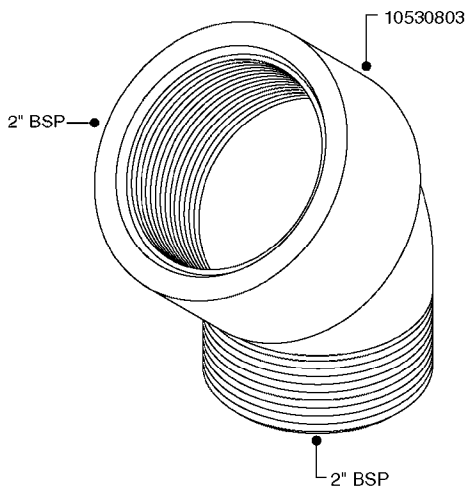

FITTINGS - HEXAGON NIPPLES  
L0030-HIN, 01:01:16

Page 0  
Date 12.08.2020 11:10

**L0030**

FITTINGS - HEXAGON NIPPLES  
L0030-HIN, 01:01:16

Page 1  
Date 12.08.2020 11:10

parts-n°	order qty	description
10015303	1	FITT.PO.HN 1.00X1.00 M1000
10425003	1	FITT.PO.HN 1.25X1.00 MCPHEE
320132	1	FITT.DK HN 1" BSP
320176	1	FITT.DK HN 3/8"X1/2" BSP
320445	1	FITT.DK HN 1/4"X3/8" BSP
320655	1	FITT.DK HN 1/2"-1/2" BSP
320692	1	FITT.DK HN 3/8'BSPX1/4'NPT
320703	1	FITT.DK HN 3/8BSP X1/2 &1/4NPT
320725	1	FITT.DK NIPPLE 3/8"-3/8" BSP
320902	1	FITT.DK HN 3/8'X 1/4' BSP
390232	1	FITT.DK HN 1-1/2' X 1-1/4' BSP
390276	1	FITT.DK HN 1'BSP