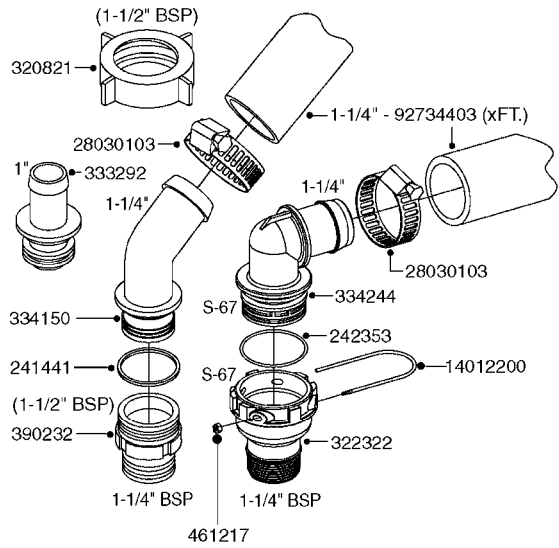

PRESSURE SIDE OF PUMP