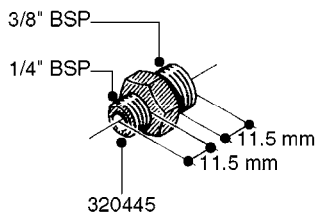

FITTINGS - HEXAGON NIPPLES  
L0030-HIN, 01:01:16

Page 0  
Date 12.08.2020 11:10

**L0030**

FITTINGS - HEXAGON NIPPLES  
L0030-HIN, 01:01:16

Page 1  
Date 12.08.2020 11:10

parts-n°	order qty	description
10015303	1	FITT.PO.HN 1.00X1.00 M1000
10425003	1	FITT.PO.HN 1.25X1.00 MCPHEE
320132	1	FITT.DK HN 1" BSP
320176	1	FITT.DK HN 3/8"X1/2" BSP
320445	1	FITT.DK HN 1/4"X3/8" BSP
320655	1	FITT.DK HN 1/2"-1/2" BSP
320692	1	FITT.DK HN 3/8'BSPX1/4'NPT
320703	1	FITT.DK HN 3/8BSP X1/2 &1/4NPT
320725	1	FITT.DK NIPPLE 3/8"-3/8" BSP
320902	1	FITT.DK HN 3/8'X 1/4' BSP
390232	1	FITT.DK HN 1-1/2' X 1-1/4' BSP
390276	1	FITT.DK HN 1'BSP