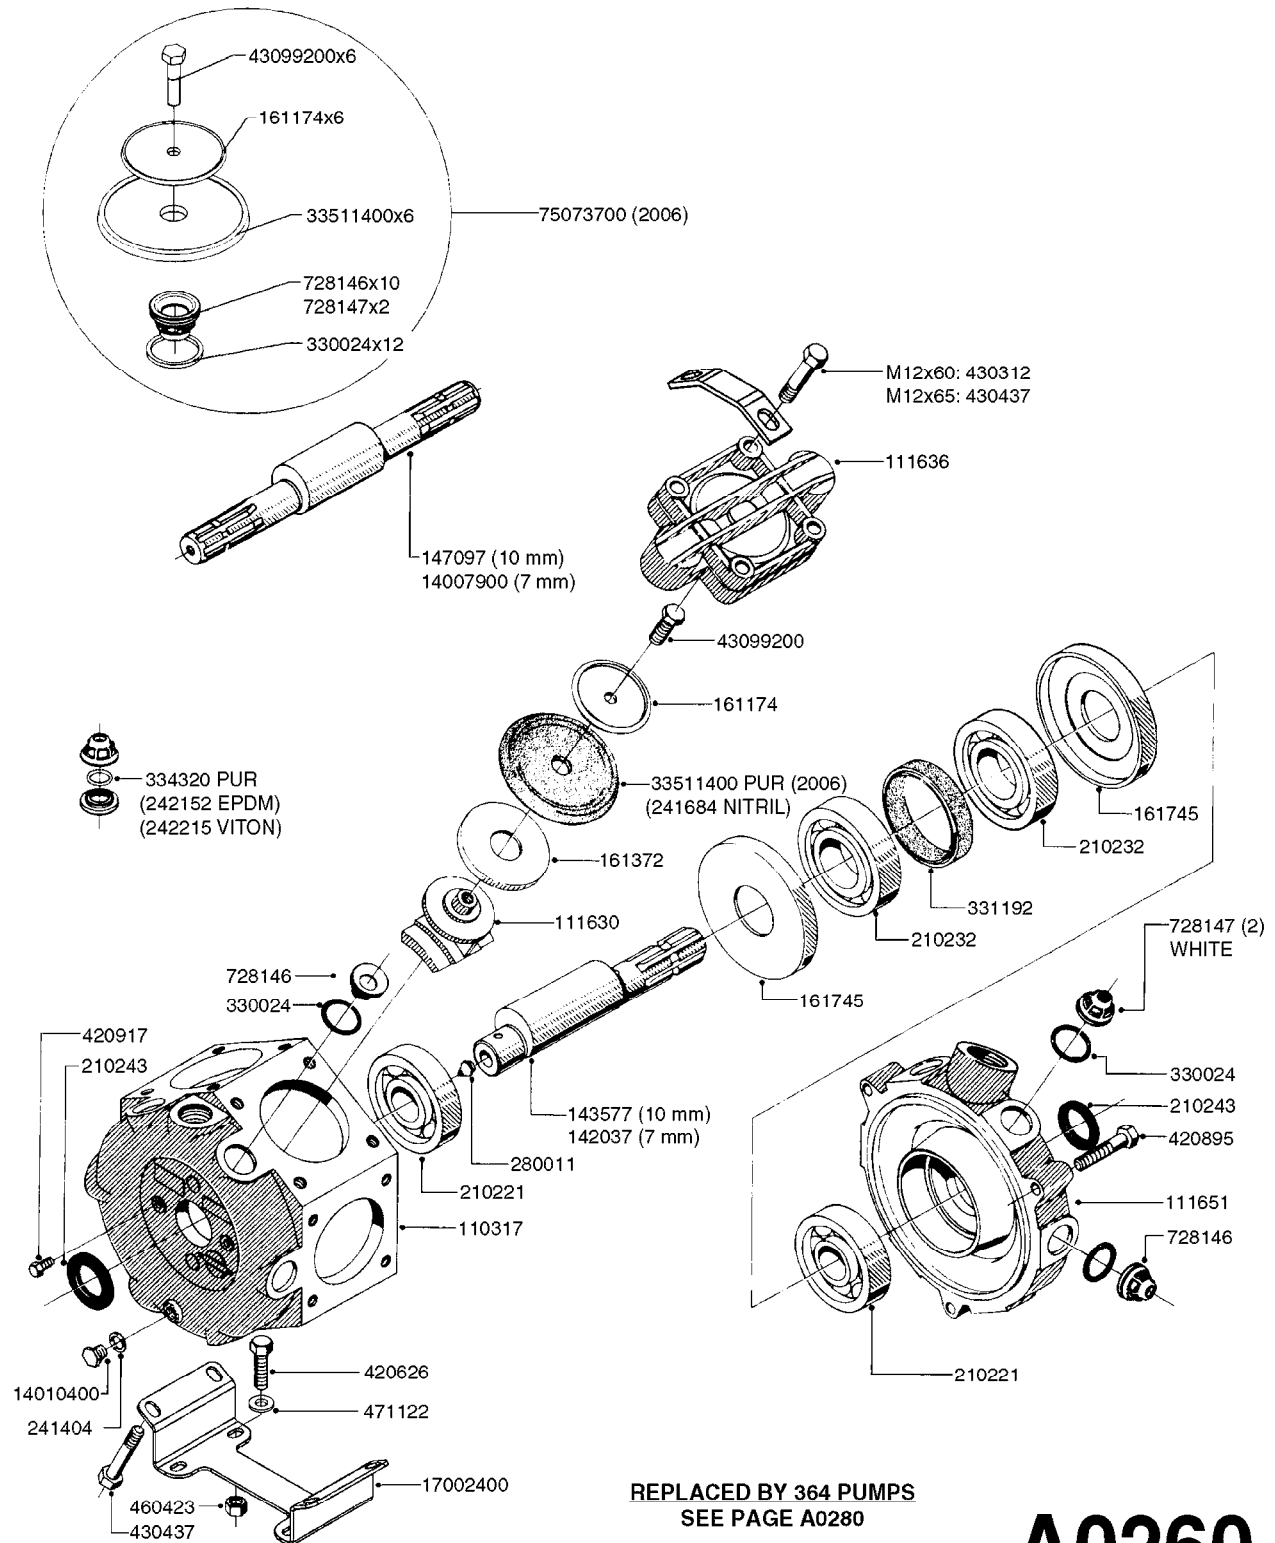

REPLACED BY 364 PUMPS
SEE PAGE A0280

A0260

PUMP - 363 W/MOUNTING BASE
A0260-HIN, 17:03:16

Page 1
Date 12.08.2020 11:09

parts-n°	order qty	description
110317	1	PUMP CASING MODEL 360/361 PNTD
111630	1	CONNECTING ROD 363/364-10 PUMP
111636	1	VALVE COVER 363 HEAVY DUTY
111651	1	CASTING F.363 1.5" PUMP(FRONT)
142037	1	CRANK SHAFT 361-20
143577	1	CRANK SHAFT F.363/462/463-10mm
147097	1	CRANK SHAFT 363-463/10 THROUGH
161174	1	DIAPHRAGM DISC SS 361/363/364 PUMP
161372	1	DIAPHRAGM BACKING DISC,320-361
161745	1	METAL SPACER F.363/463
210221	1	BEARING BALL 6407
210232	1	BEARING BALL 6310
210243	1	SEAL OIL 35 X 47 X 7
241404	1	DOWTY SEAL 1/4"
241684	1	DEICER PARTS: DIAPHRAGM MODEL 361 NITRIL
242152	1	O-RING D18.2X3 EPDM
242215	1	O-RING D18X3 VITON
280011	1	GREASE NIPPLE 1/8' SAE H TR
330024	1	O-RING D41,1/D34.5 X 3,5
331192	1	SPACER, MODEL 361/363
334320	1	O-RING D18X3 POLYURETHANE
420626	1	BOLT HEX 8.8 DEL M10X20 FT
420895	1	BOLT HEX 8.8 RAW M10X60
420917	1	BOLT HEX 8.8 RAW M8X12 FT
430312	1	BOLT HEX 8.8 M12X60
430437	1	BOLT HEX 8.8 RAW M12X65
460423	1	NUT HEX M10X1.50 LOCK DIN985A2 SS
471122	1	WASHER, M10, Ø20/10.5X 2.0, SS
728146	1	VALVE FOR 361(726890/707932)
728147	1	VALVE FOR 361 WHITE WITH HOLE
14007900	1	CRANK 363/462/463-7mm 540/THRU
14010400	1	PLUG 1/4" BSP
17002400	1	FOOT F. 36X PUMP, RED
33511400	1	DIAPHRAGM PUMP 361/361/363/364 PUR
43099200	1	BOLT HEX SS M12 X 30 DIN933 A4
75073700	1	PUMP KIT 361/363 "06"