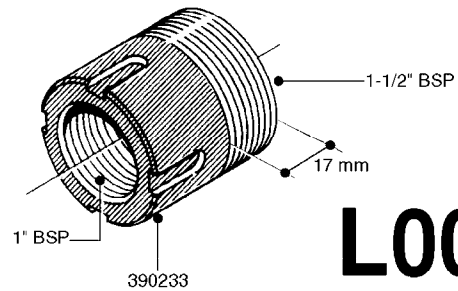

FITTINGS - HEXAGON NIPPLES  
L0030-HIN, 01:01:16

Page 0  
Date 12.08.2020 11:10

**L0030**

FITTINGS - HEXAGON NIPPLES  
L0030-HIN, 01:01:16

Page 1  
Date 12.08.2020 11:10

parts-n°	order qty	description
10015303	1	FITT.PO.HN 1.00X1.00 M1000
10425003	1	FITT.PO.HN 1.25X1.00 MCPHEE
320132	1	FITT.DK HN 1" BSP
320176	1	FITT.DK HN 3/8"X1/2" BSP
320445	1	FITT.DK HN 1/4"X3/8" BSP
320655	1	FITT.DK HN 1/2"-1/2" BSP
320692	1	FITT.DK HN 3/8'BSPX1/4'NPT
320703	1	FITT.DK HN 3/8BSP X1/2 &1/4NPT
320725	1	FITT.DK NIPPLE 3/8"-3/8" BSP
320902	1	FITT.DK HN 3/8'X 1/4' BSP
390232	1	FITT.DK HN 1-1/2' X 1-1/4' BSP
390276	1	FITT.DK HN 1'BSP