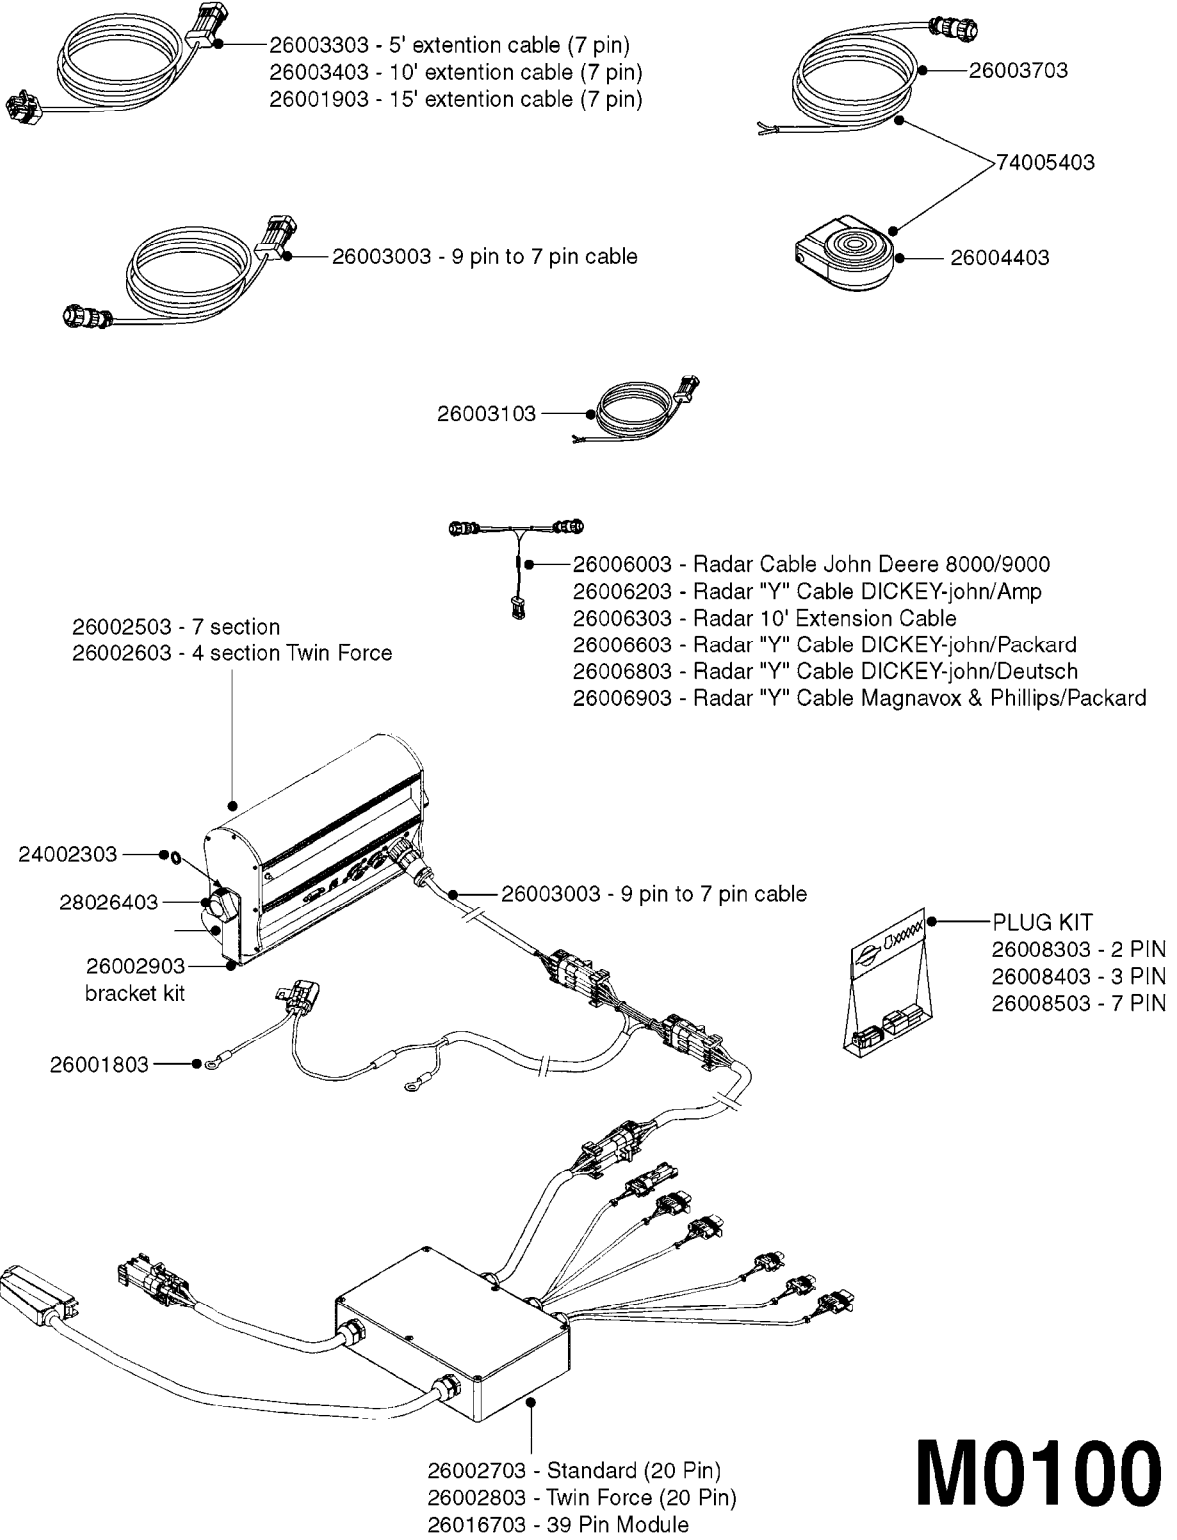

MUSTANG 3500 CONTROLLER
M0100-HIN, 01:01:16

Page 0
Date 12.08.2020 11:10

MUSTANG 3500 CONTROLLER
M0100-HIN, 01:01:16

Page 1
Date 12.08.2020 11:10

parts-n°	order qty	description
24002303	1	WASHER, RUBBER
26001803	1	POWER CABLE
26001903	1	15' 7-PIN EXTENSION CABLE
26002503	1	MUSTANG 3500/7 CONSOLE
26002603	1	MUSTANG 3500/4/TF CONSOLE
26002703	1	MUSTANG 3500/20PIN SC MODULE
26002803	1	MUSTANG 3500/20PIN TF SC MODUL
26002903	1	MUSTANG 3500 CONSOLE MNT KIT
26003003	1	MUSTANG 3500 CONSOLE CABLE
26003103	1	MUSTANG 3500/7 SC MOD CNECT KT
26003303	1	MUSTANG/FM 5FT 7PIN EXT CABLE
26003403	1	MUSTANG/FM 10FT 7PIN EXT CABLE
26003703	1	MUSTANG RUN/HOLD ADAPT CABLE
26004403	1	SWITCH, FOOT
26006003	1	MUSTANG RADR CBLE JD 8000/9000
26006203	1	MUSTANG RDR "Y" CABLE DCKY-JHN
26006303	1	MUSTANG RDR EXTNSN CABLE 10FT
26006603	1	MUSTANG RDR"Y"CABLE D-J PACKRD
26006803	1	MUSTANG RDR"Y"CABLE D-J DEUTS.
26006903	1	MUSTANG RDR"Y"CABLE MAG.PHILIP
26008303	1	MICRO TRAK PLUG KIT - 2 PIN
26008403	1	MICRO TRAK PLUG KIT - 3 PIN
26008503	1	MICRO TRAK PLUG KIT - 7 PIN
26016703	1	MUSTANG 3500/39PIN SC MODULE
28026403	1	KNOB, MUSTANG CONSOLE MOUNT
74005403	1	FOOT SWITCH FOR MUSTANG 3500