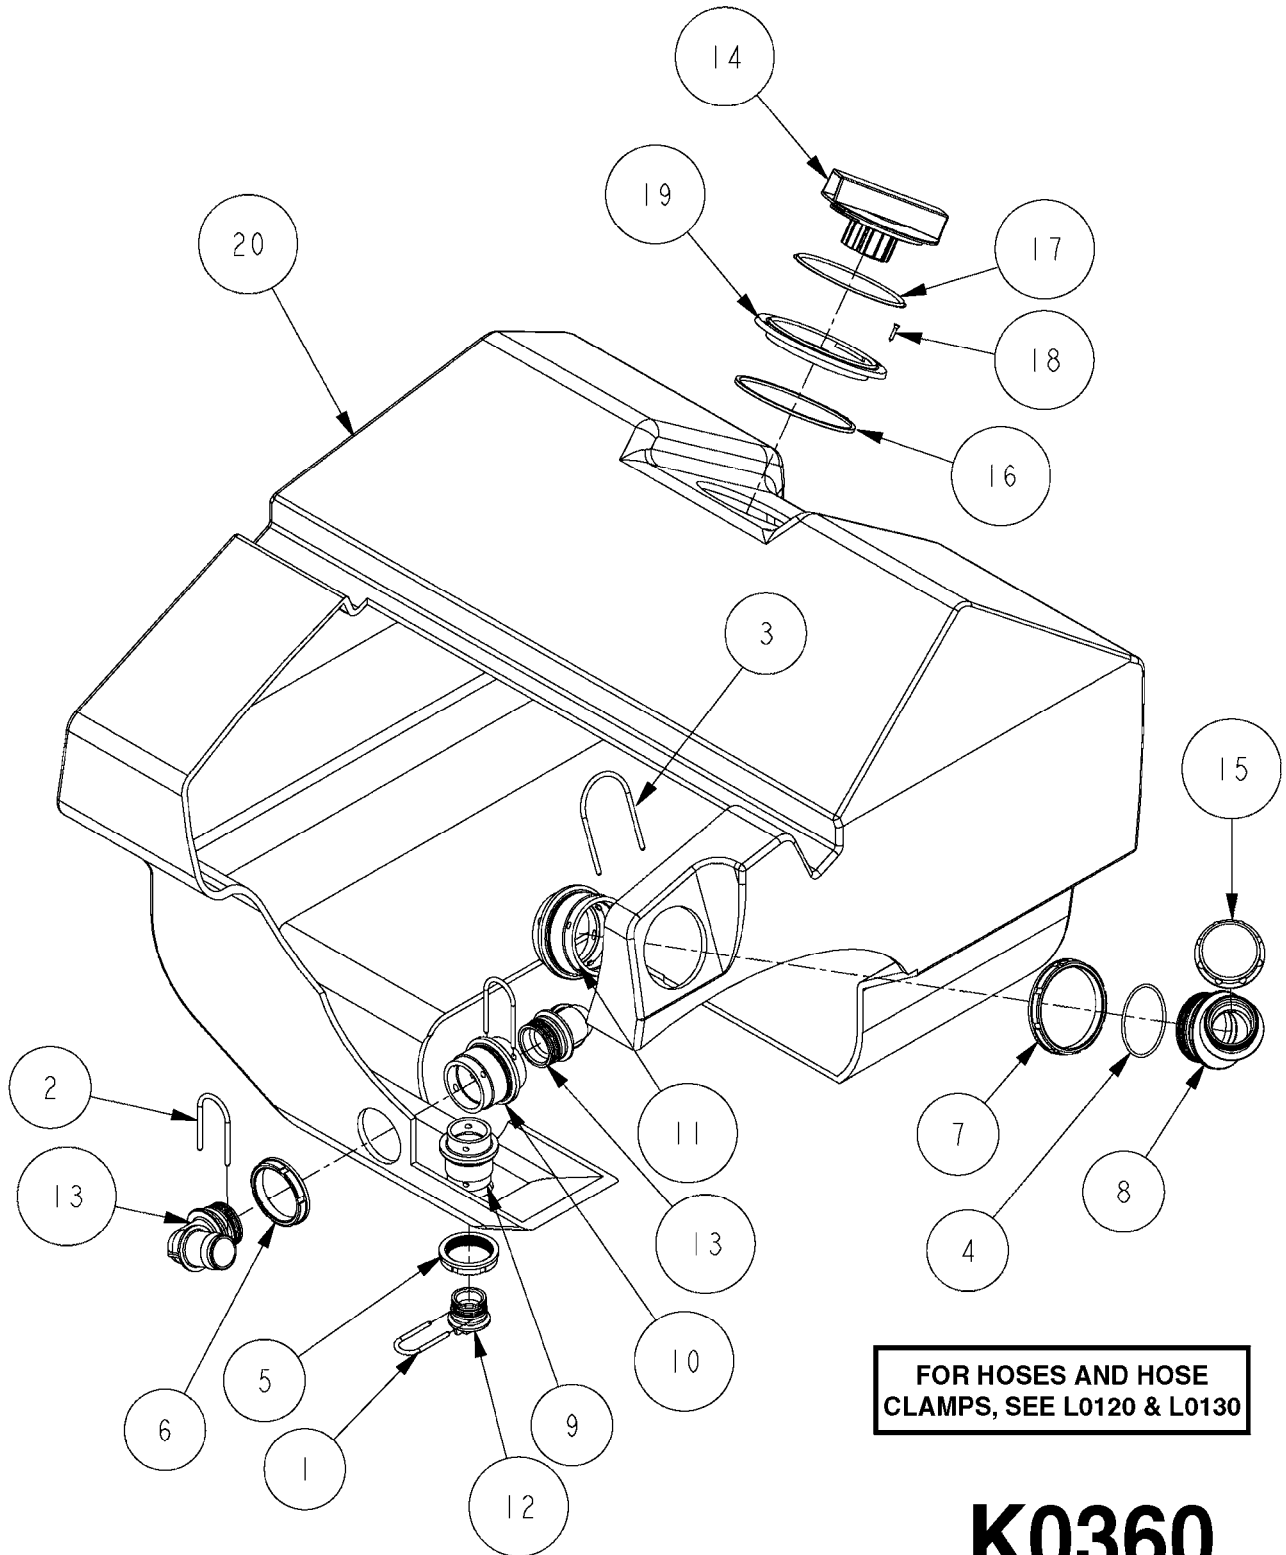

Pos.	parts-n°	order qty	description
1	240925	1	O-RING D49.5X3 NITRIL
2	242594	1	O-RING D14 X 1.78 SCH.70-EPDM
3	320283	1	FITT.DK NUT 3/4"BSP
4	322241	1	FILTER HOUSING W.3/4' BARBS
4	322249	1	FILTER HOUSING W.1/2' BARBS
5	322242	1	FILTER BOWL / IN-LINE
6	322250	1	FILTER HOUSING W.3/4"BSP THRD
7	341291	1	RUBBER HOSE CLAMP COVER 130MM
7	341292	1	RUBBER HOSE CLAMP COVER 180MM
8	410605	1	BOLT HEX 8.8 DEL M6X80
9	440673	1	SCREW F.PLASTIC 5X12 SS
10	440737	1	BOLT CARRIAGE M10x25 SS
11	460261	1	NUT HEX M6X1.00 LOCK DIN985 A2 SS
12	460423	1	NUT HEX M10X1.50 LOCK DIN985A2 SS
13	615443	1	FILTER ELEM.50 MESH BLUE
13	615444	1	FILTER ELEM.80 MESH RED
13	615445	1	FILTER ELEM.100 MESH YELLOW
14	716236	1	FITT.DK HB 1/2" ASSY. F. 3/4"
14	724621	1	FITT.DK HB 3/4"ASSY F.3/4" NUT
15	845205	1	FILTER IN-LINE 1/2" 50 MESH
15	845208	1	FILTER IN-LINE 3/4' 50 MESH
15	845209	1	FILTER IN-LINE 3/4' 80 MESH
15	845210	1	FILTER IN-LINE 3/4" 100 MESH
16	845218	1	FILTER IN-LINE 3/4'50 MESH OML
16	845219	1	FILTER IN-LINE 3/4'80 MESH OML
17	16022203	1	PLATE 3.0 X 55 X 196
18	16022403	1	BRACKET 60MM TUBE
19	16321500	1	LINE FILTER BRACKET, TDZ/DDZ
20	24263000	1	O-RING Ø24.4 X 3.1 NITRIL SH70
21	28029903	1	CLAMP HOSE GEAR P3/4"-S1" 6712
22	28047103	1	CLAMP HOSE GEAR 50 X 50 6740
22	28047203	1	CLAMP HOSE GEAR 60 X 80 6756
23	32239700	1	FITT.DK NUT T25
24	32239800	1	FITT.DK IN-LINE FILTER TOP T25
25	33515500	1	FITT.DK NUT LOCK RING T25
26	44076200	1	SCREW WN5451 5X16 SS TORX
27	72700600	1	FILTER IN-LINE 80 MESH, T25
28	92702103	1	HOSE R X1/2" X300PSI WP X0012"
28	92703203	1	HOSE R X3/4" X300PSI WP X0012"