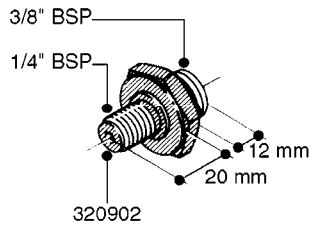

FITTINGS - HEXAGON NIPPLES  
L0030-HIN, 01:01:16

Page 0  
Date 12.08.2020 11:10

**L0030**

FITTINGS - HEXAGON NIPPLES  
L0030-HIN, 01:01:16

Page 1  
Date 12.08.2020 11:10

parts-n°	order qty	description
10015303	1	FITT.PO.HN 1.00X1.00 M1000
10425003	1	FITT.PO.HN 1.25X1.00 MCPHEE
320132	1	FITT.DK HN 1" BSP
320176	1	FITT.DK HN 3/8"X1/2" BSP
320445	1	FITT.DK HN 1/4"X3/8" BSP
320655	1	FITT.DK HN 1/2"-1/2" BSP
320692	1	FITT.DK HN 3/8'BSPX1/4'NPT
320703	1	FITT.DK HN 3/8BSP X1/2 &1/4NPT
320725	1	FITT.DK NIPPLE 3/8"-3/8" BSP
320902	1	FITT.DK HN 3/8'X 1/4' BSP
390232	1	FITT.DK HN 1-1/2' X 1-1/4' BSP
390276	1	FITT.DK HN 1'BSP