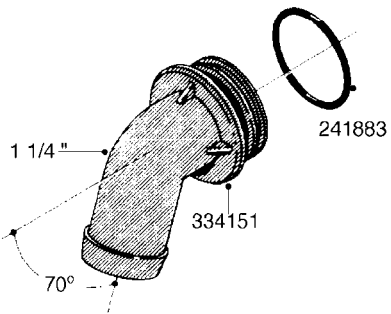

**L0080**

FITTINGS - S-53  
L0080-HIN, 12:09:17

Page 1

Date 12.08.2020 11:10

Pos.	parts-n°	order qty	description
1	145995	1	FITT.DK S-53 FORK
2	241973	1	O-RING Ø3 X 44.2 70 SHORES NITRIL NITRIL (BLACK)
2	242353	1	O-RING 3 X 44.2 VITON VITON (BROWN)
3	242109	1	O-RING D32.2x3.0 NITRIL (BLACK)
3	242354	1	O-RING D32.2X3.0 VITON VITON (BROWN)
4	322103	1	FITT.DK S-53 BULKHEAD
5	322107	1	FITT.DK S-53 BULKHEAD NUT
6	322110	1	FITT.DK S-53 ELB. 1/2" BSP
7	322352	1	FITT.DK S-53 TEE
8	334229	1	FITT.DK S-53 STR.3/4"
9	334260	1	GASKET F. S-53 BULKHEAD
10	334564	1	FITT.DK S-67 TO S-53 ADAPTER
11	391100	1	FITT.DK S-53THREAD INS.1/2"BSP
12	726463	1	FITT.DK S53 BULKHEAD W/GASKET
13	726552	1	FIT.DK S-53X90 1/2" BSP,O-RING
14	726556	1	FITT.DK S-53 HB 1/2" W/O-RING
15	726558	1	FITT.DK S53 STR. 3/4" W.ORING
16	726559	1	FITT DK. S-53 HB 1" W/O-RING
17	726568	1	FITT.DK.S-53 HB 1/2"90 W/O-RING
18	726570	1	FITT.DK S-53 ELB.3/4" W.ORING
19	726571	1	FITT.DK S-53 ELB.1", W ORING
20	726578	1	FITT.DK S53 PLUG WITH O-RING
21	728561	1	FITT.DK. S67M - S53F REDUCER