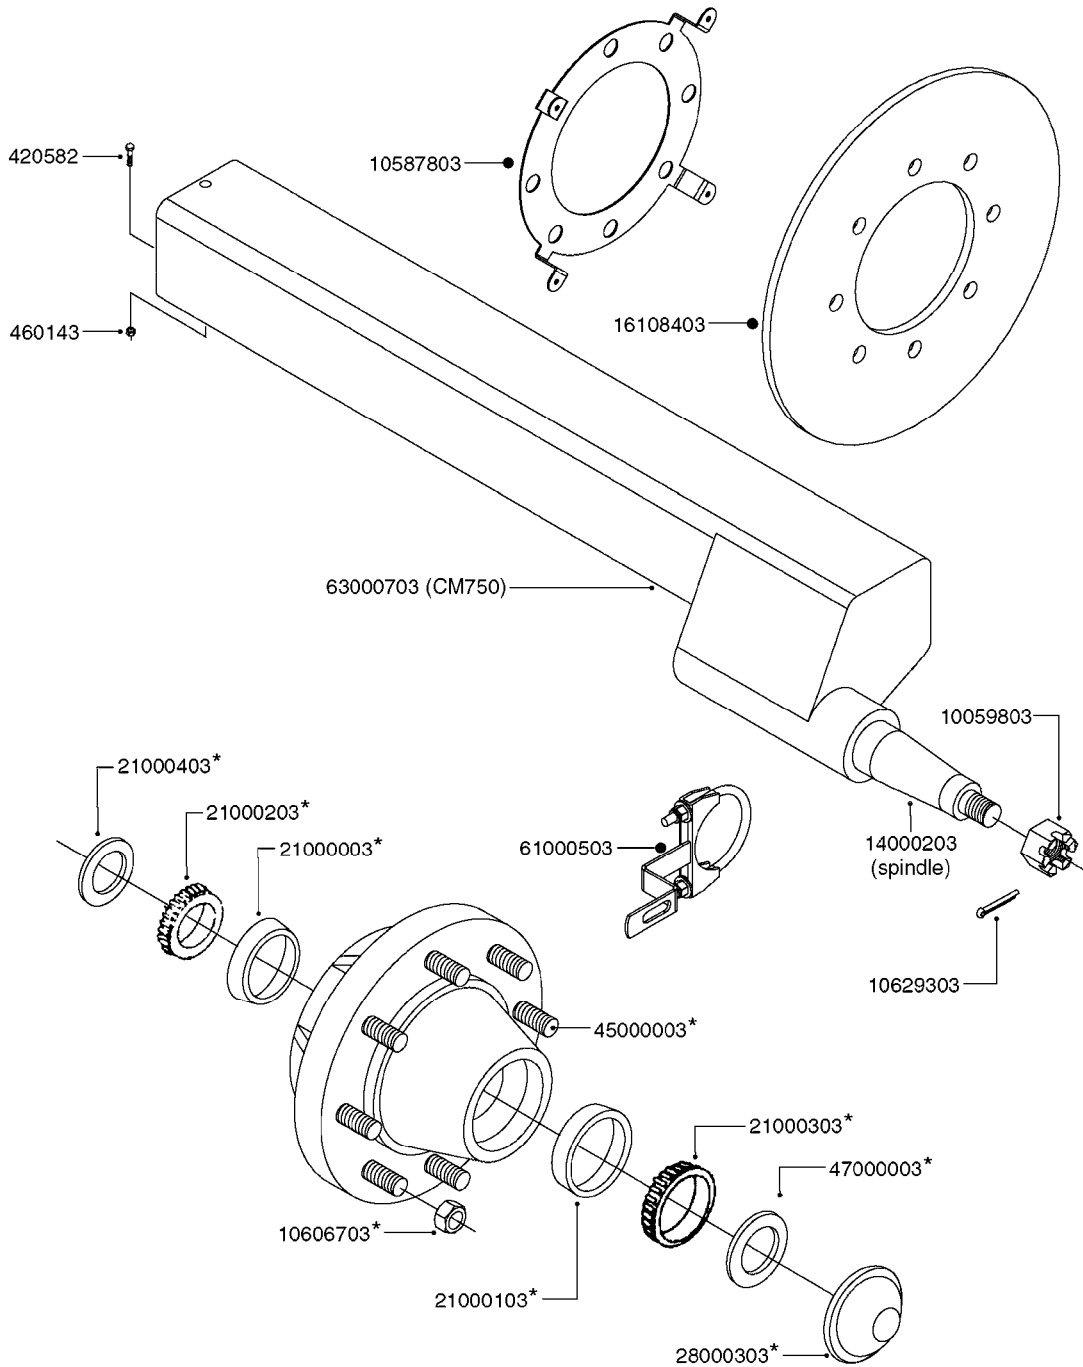

*28050103 - COMPLETE HUB ASSEMBLY

COMPLETE ASSEMBLIES
WHOLEGOODS ITEMS

E0750

HUB ASSY F. 3" SPINDLE CM750
E0750-HIN, 01:01:16

Page 1
Date 12.08.2020 9:30

parts-n°	order qty	description
420582	1	BOLT HEX 8.8 DEL M8X20 FT A2
460143	1	LOCK NUT M8 SST A2 DIN985
10059803	1	NUT HEX NF 1"
10587803	1	MAG MNT F. SPEED SNS 8 BOLT
10606703	1	NUT HEX NF 5/8" FLANGED F.STUD
10629303	1	PIN, COTTER 3/16" X 2.25" LONG
14000203	1	SPINDLE 3" X 16" W/NUT &WASHER
16108403	1	REINFORCEMENT RING 8-8-6 HUB FOR NON-REINFORCED 3/8" RIMS ONLY
21000003	1	BEARING INNER CUP #382A
21000103	1	BEARING OUTER CUP #LM501310
21000203	1	BEARING INNER CONE #387AS
21000303	1	BEARING OUTER CONE #LM501349
21000403	1	SEAL GREASE #CR29968
28000303	1	DUST CAP #1609
28050103	1	HUB F 3" 758 7500# PACKAGE
45000003	1	STUD BOLT 5/8" X 2-1/2"
47000003	1	WASHER SPNDL 3" 1.12X2.1 .25TK
61000503	1	SPEED SNS MNT CLAMP - 3"
63000703	1	AXLE INSERT W/M CM750