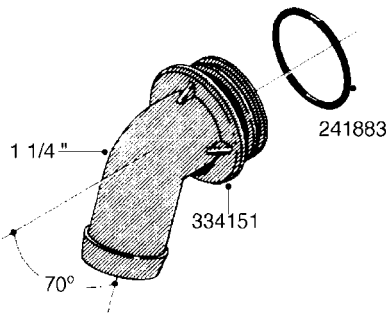

**L0080**

FITTINGS - S-53  
L0080-HIN, 12:09:17

Page 1

Date 12.08.2020 9:31

Pos.	parts-n°	order qty	description
1	145995	1	FITT.DK S-53 FORK
2	241973	1	O-RING Ø3 X 44.2 70 SHORES NITRIL NITRIL (BLACK)
2	242353	1	O-RING 3 X 44.2 VITON VITON (BROWN)
3	242109	1	O-RING D32.2x3.0 NITRIL (BLACK)
3	242354	1	O-RING D32.2X3.0 VITON VITON (BROWN)
4	322103	1	FITT.DK S-53 BULKHEAD
5	322107	1	FITT.DK S-53 BULKHEAD NUT
6	322110	1	FITT.DK S-53 ELB. 1/2" BSP
7	322352	1	FITT.DK S-53 TEE
8	334229	1	FITT.DK S-53 STR.3/4"
9	334260	1	GASKET F. S-53 BULKHEAD
10	334564	1	FITT.DK S-67 TO S-53 ADAPTER
11	391100	1	FITT.DK S-53THREAD INS.1/2"BSP
12	726463	1	FITT.DK S53 BULKHEAD W/GASKET
13	726552	1	FIT.DK S-53X90 1/2" BSP,O-RING
14	726556	1	FITT.DK S-53 HB 1/2" W/O-RING
15	726558	1	FITT.DK S53 STR. 3/4" W.ORING
16	726559	1	FITT DK. S-53 HB 1" W/O-RING
17	726568	1	FITT.DK.S-53 HB 1/2"90 W/O-RING
18	726570	1	FITT.DK S-53 ELB.3/4" W.ORING
19	726571	1	FITT.DK S-53 ELB.1", W ORING
20	726578	1	FITT.DK S53 PLUG WITH O-RING
21	728561	1	FITT.DK. S67M - S53F REDUCER