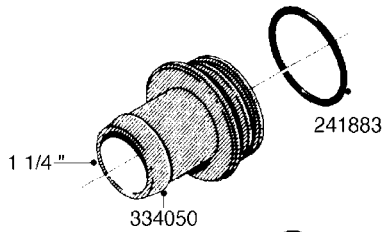

**L0080**

FITTINGS - S-53  
L0080-HIN, 12:09:17

Page 1

Date 12.08.2020 9:31

Pos.	parts-n°	order qty	description
1	145995	1	FITT.DK S-53 FORK
2	241973	1	O-RING Ø3 X 44.2 70 SHORES NITRIL NITRIL (BLACK)
2	242353	1	O-RING 3 X 44.2 VITON VITON (BROWN)
3	242109	1	O-RING D32.2x3.0 NITRIL (BLACK)
3	242354	1	O-RING D32.2X3.0 VITON VITON (BROWN)
4	322103	1	FITT.DK S-53 BULKHEAD
5	322107	1	FITT.DK S-53 BULKHEAD NUT
6	322110	1	FITT.DK S-53 ELB. 1/2" BSP
7	322352	1	FITT.DK S-53 TEE
8	334229	1	FITT.DK S-53 STR.3/4"
9	334260	1	GASKET F. S-53 BULKHEAD
10	334564	1	FITT.DK S-67 TO S-53 ADAPTER
11	391100	1	FITT.DK S-53THREAD INS.1/2"BSP
12	726463	1	FITT.DK S53 BULKHEAD W/GASKET
13	726552	1	FIT.DK S-53X90 1/2" BSP,O-RING
14	726556	1	FITT.DK S-53 HB 1/2" W/O-RING
15	726558	1	FITT.DK S53 STR. 3/4" W.ORING
16	726559	1	FITT DK. S-53 HB 1" W/O-RING
17	726568	1	FITT.DK.S-53 HB 1/2"90 W/O-RING
18	726570	1	FITT.DK S-53 ELB.3/4" W.ORING
19	726571	1	FITT.DK S-53 ELB.1", W ORING
20	726578	1	FITT.DK S53 PLUG WITH O-RING
21	728561	1	FITT.DK. S67M - S53F REDUCER