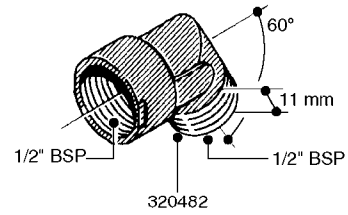

FITTINGS - HEXAGON NIPPLES  
L0030-HIN, 01:01:16

Page 0  
Date 12.08.2020 9:31

**L0030**

FITTINGS - HEXAGON NIPPLES  
L0030-HIN, 01:01:16

Page 1  
Date 12.08.2020 9:31

parts-n°	order qty	description
10015303	1	FITT.PO.HN 1.00X1.00 M1000
10425003	1	FITT.PO.HN 1.25X1.00 MCPHEE
320132	1	FITT.DK HN 1" BSP
320176	1	FITT.DK HN 3/8"X1/2" BSP
320445	1	FITT.DK HN 1/4"X3/8" BSP
320655	1	FITT.DK HN 1/2"-1/2" BSP
320692	1	FITT.DK HN 3/8'BSPX1/4'NPT
320703	1	FITT.DK HN 3/8BSP X1/2 &1/4NPT
320725	1	FITT.DK NIPPLE 3/8"-3/8" BSP
320902	1	FITT.DK HN 3/8'X 1/4' BSP
390232	1	FITT.DK HN 1-1/2' X 1-1/4' BSP
390276	1	FITT.DK HN 1'BSP