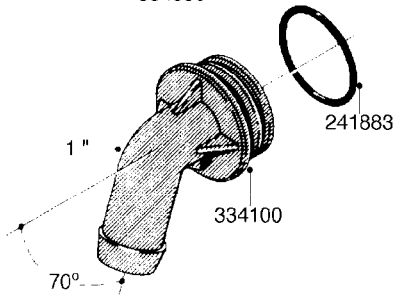

**L0080**

FITTINGS - S-53  
L0080-HIN, 12:09:17

Page 1

Date 12.08.2020 9:31

Pos.	parts-n°	order qty	description
1	145995	1	FITT.DK S-53 FORK
2	241973	1	O-RING Ø3 X 44.2 70 SHORES NITRIL NITRIL (BLACK)
2	242353	1	O-RING 3 X 44.2 VITON VITON (BROWN)
3	242109	1	O-RING D32.2x3.0 NITRIL (BLACK)
3	242354	1	O-RING D32.2X3.0 VITON VITON (BROWN)
4	322103	1	FITT.DK S-53 BULKHEAD
5	322107	1	FITT.DK S-53 BULKHEAD NUT
6	322110	1	FITT.DK S-53 ELB. 1/2" BSP
7	322352	1	FITT.DK S-53 TEE
8	334229	1	FITT.DK S-53 STR.3/4"
9	334260	1	GASKET F. S-53 BULKHEAD
10	334564	1	FITT.DK S-67 TO S-53 ADAPTER
11	391100	1	FITT.DK S-53THREAD INS.1/2"BSP
12	726463	1	FITT.DK S53 BULKHEAD W/GASKET
13	726552	1	FIT.DK S-53X90 1/2" BSP,O-RING
14	726556	1	FITT.DK S-53 HB 1/2" W/O-RING
15	726558	1	FITT.DK S53 STR. 3/4" W.ORING
16	726559	1	FITT DK. S-53 HB 1" W/O-RING
17	726568	1	FITT.DK.S-53 HB 1/2"90 W/O-RING
18	726570	1	FITT.DK S-53 ELB.3/4" W.ORING
19	726571	1	FITT.DK S-53 ELB.1", W ORING
20	726578	1	FITT.DK S53 PLUG WITH O-RING
21	728561	1	FITT.DK. S67M - S53F REDUCER