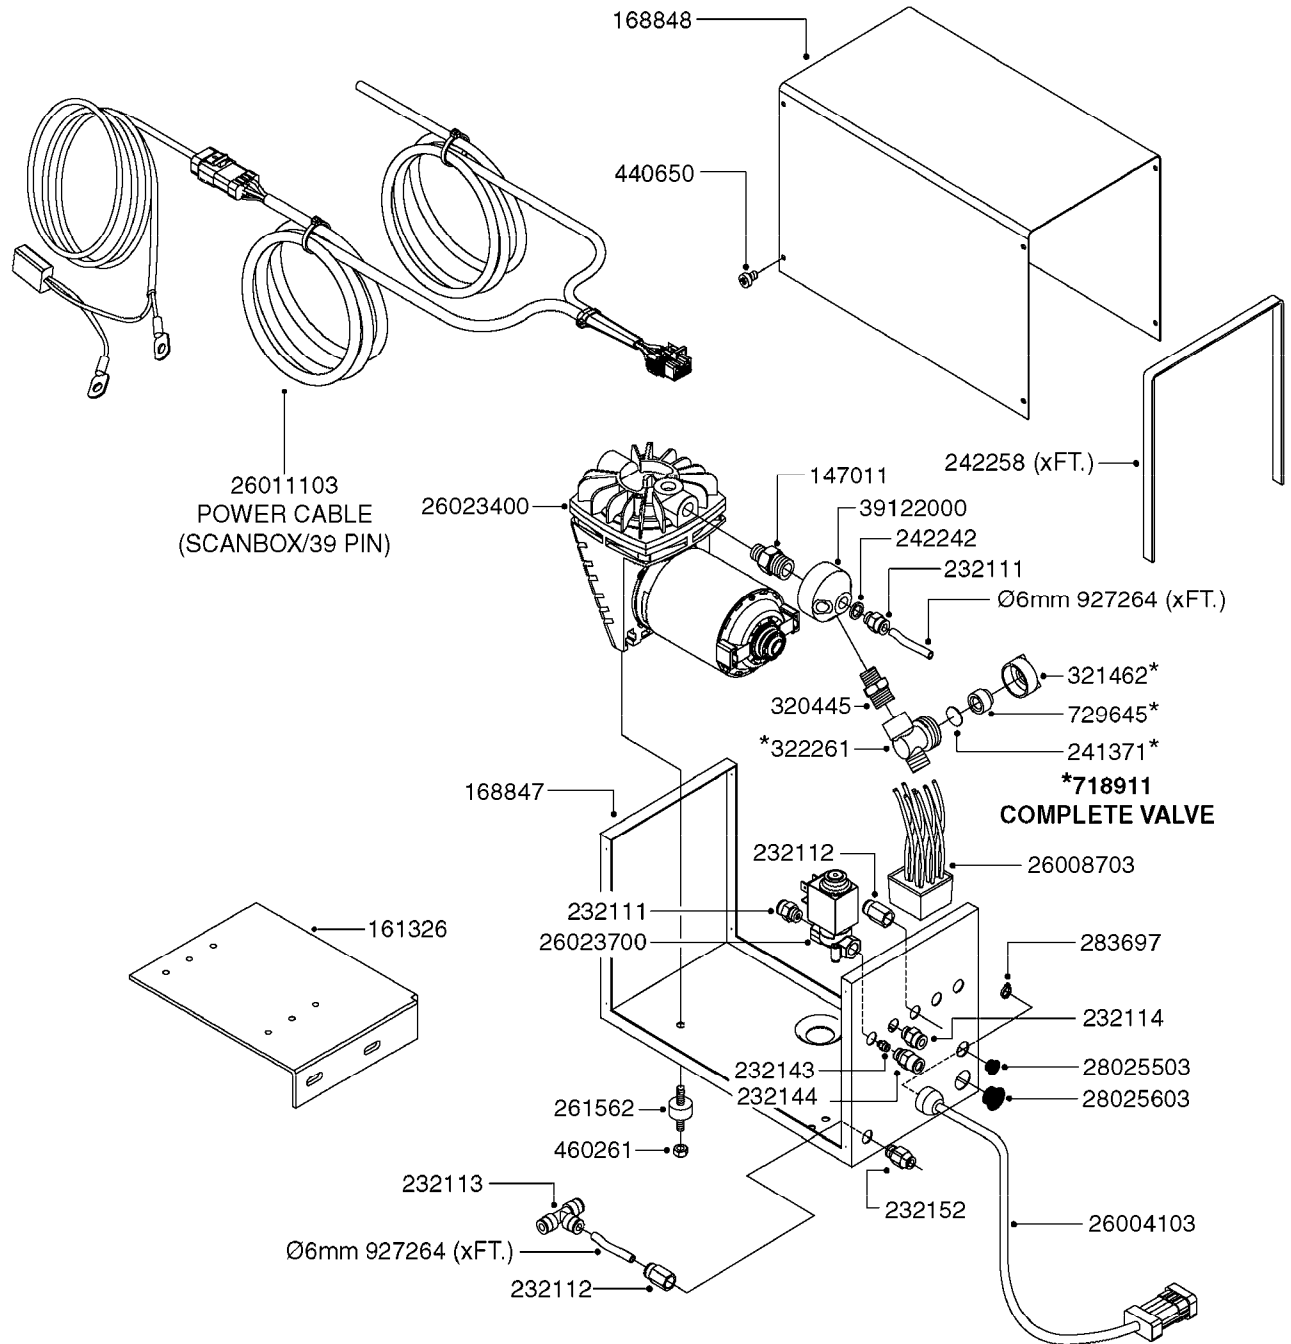

K0400

*Ø8mm 927306 (xFT.)
*Ø10mm 927330 (xFT.)

70062503 - COMPLETE ASSEMBLY

FOAM MARKER COMPRESSOR 2007
K0400-HIN, 01:01:16

Page 1
Date 12.08.2020 9:30

parts-n°	order qty	description
147011	1	HEX NIPPLE 3/8'X1/4'BSP BRASS
161326	1	MOUNT BKT. F. FOAM COMP.BOX 98
168847	1	ENCLOSURE LOWER F.MARKER
168848	1	COVER F. FOAM MARKER
232111	1	QUICK COUPLER 6MM X 1/8 EXT.
232112	1	QUICK COUPLER 6MM 1/8 INT.
232113	1	QUICK COUPLER 6MM T-PIECE
232114	1	COUPLER 1/8" THREADX8MM HOSE
232143	1	REDUCER 1/4'INT-1/8'EXT
232144	1	QUICK COUPLER 10MM X 1/4 EXT
232152	1	QUICK COUPLER 8MMX1/8 EXT.LONG
241371	1	DIAPHRAGM F.NO-DRIP,VULC
242242	1	O-RING F.AIR HOSE FITTING
242258	1	TRIM 3X10 SELF ADHESIVE 0012"
261562	1	RUBBER DAMPER 2XM6X25
283697	1	TIESTRAP 200MM
320445	1	FITT.DK HN 1/4"X3/8" BSP
321462	1	CAP F.NO-DRIP ASSY.
322261	1	HOUSING F.SAFETY VALVE 3/8"
440650	1	SCREW 3.5x13 STAINLESS
460261	1	NUT HEX M6X1.00 LOCK DIN985 A2 SS
718911	1	VALVE (SAFETY) F.MARKER
729645	1	NON-DRIP SPRING ASSY.GREEN 10
927264	1	HOSE R X PE D6/D4 X 0012"
927306	1	HOSE R X PE D8/D6 X 0012"BLACK
927330	1	HOSE R X PE D10/D8 X 012"BLACK
26004103	1	FOAM MARKER CNTRL MOD CABL STD
26008703	1	FOAM MARKER CONTROL SCII
26011103	1	FOAMER POWER/CONTROL CABLE 39P
26023400	1	COMPRESSOR F.FOAM MARKER CM40
26023700	1	SOLENOID VAL 12V 1/8' FLO '07
28025503	1	PLUG F.DRILLED HOLE 1/2"
28025603	1	PLUG F.DRILLED HOLE 3/4"
39122000	1	DISTR.HOUSING F.FOAM MARKER'07
70062503	1	FOAM MARKER COMPRESSOR,STD,39P