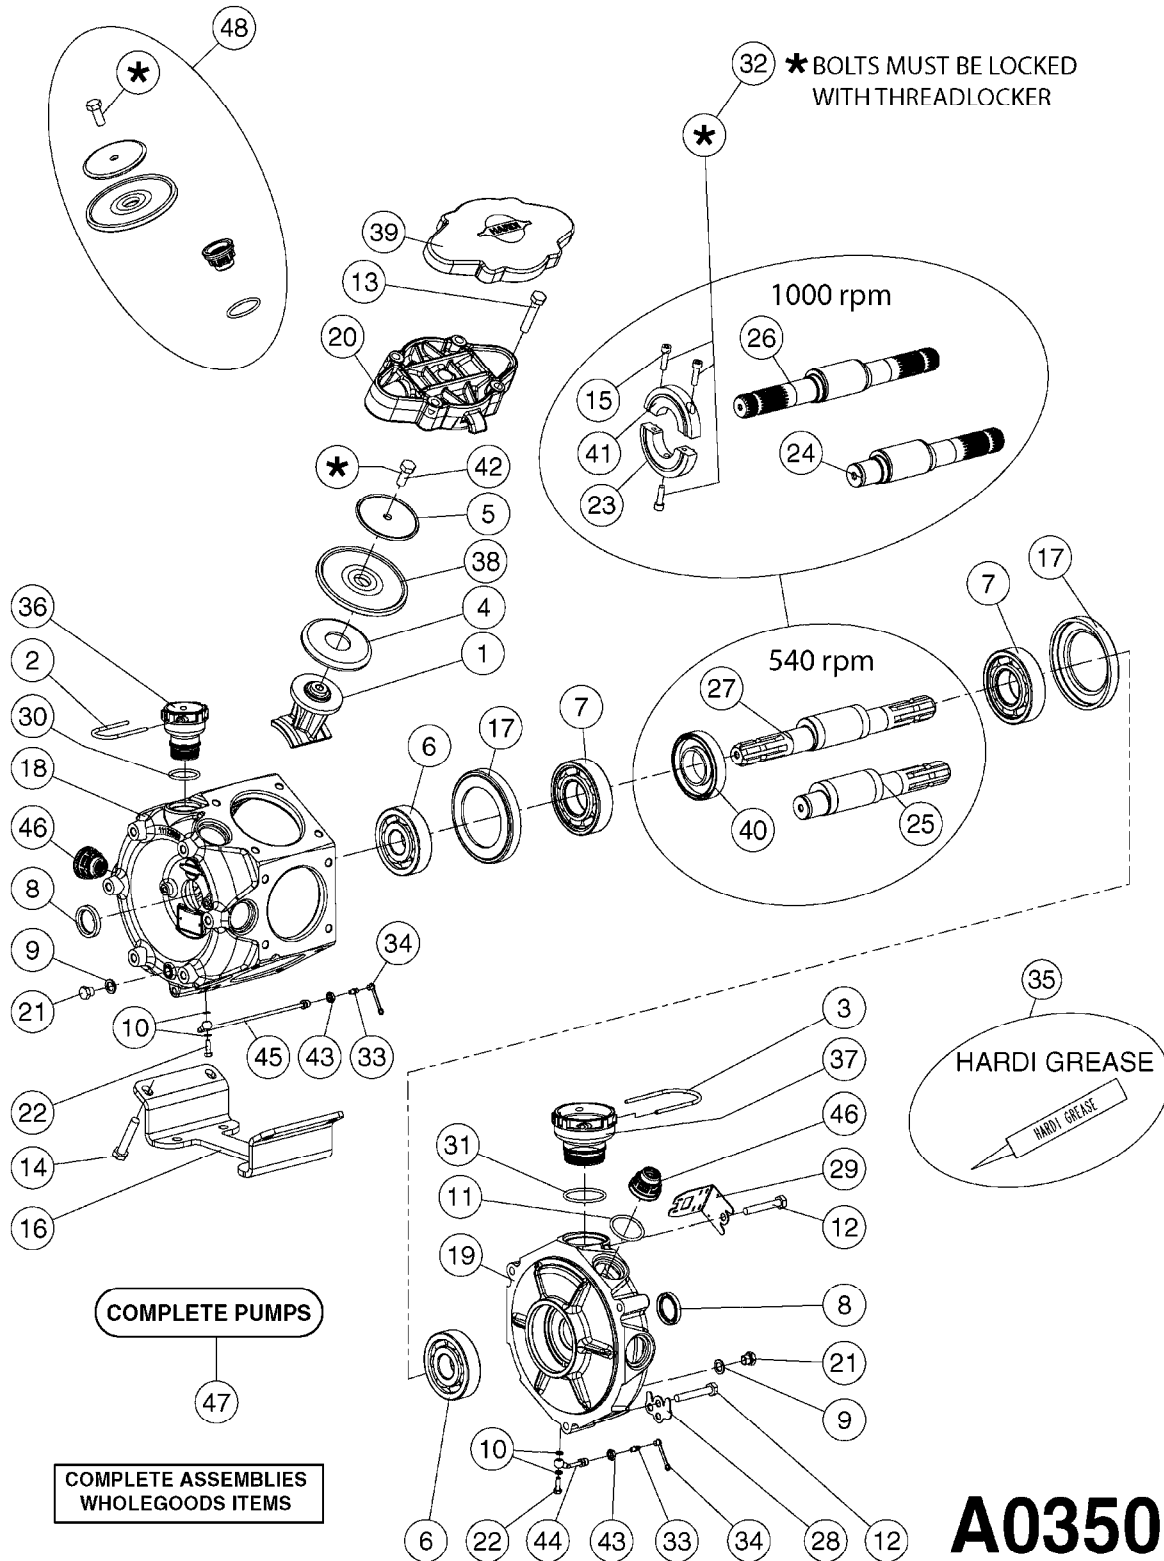

PUMP - 464 540/1000 RPM
A0350-HIN, 23:04:19

Page 1
Date 12.08.2020 9:30

Pos.	parts-n°	order qty	description
1	111622	1	CONNECTING ROD 463/5.5MM
1	111623	1	CONNECTING ROD 463/10MM
1	111624	1	CONNECTING ROD 463/12MM
1	111645	1	CONNECTING ROD 463/6.5MM
2	145996	1	FITT.DK S-67 FORK
3	145997	1	FITT.DK S-93 FORK
4	161012	1	DIAPHRAGM BACKING DISC F. 463
5	161175	1	DIAPHRAGM DISC 463/464 PUMP
6	210221	1	BEARING BALL 6407
7	210232	1	BEARING BALL 6310
8	210243	1	SEAL OIL 35 X 47 X 7
9	241404	1	DOWTY SEAL 1/4"
10	242374	1	WASHER Ø10/Ø6X1 COPPER
11	330072	1	O-RING D53.5/D45.5X4
12	421072	1	BOLT HEX 8.8 RAW M10X65
13	430312	1	BOLT HEX 8.8 M12X60
14	430438	1	BOLT HEX 8.8 DEL M12X65
15	450995	1	BOLT ALLEN M8X30 DIN 912 RAW
16	614628	1	FOOT F. 46X PUMP, RED
16	16410800	1	PUMP BASE 463/464 BLACK
17	11171900	1	CONROD RING 364/464 MACHINED
18	11172200	1	PUMP HOUSE 464 MACHINED 5/4" BSP RED
19	11172600	1	FRONTPART 464 MACHINED 2" BSP RED
20	11173000	1	VALVE COVER.463/464 MACHINED RED
21	14010400	1	PLUG 1/4" BSP
22	14120400	1	BANJOBOLT M6 X 19
23	14120700	1	COUNTERWEIGHT 364/464-1000
24	14137300	1	CRANKSHAFT 364/464-5.5 1000
24	14137400	1	CRANKSHAFT 364/464-6.5 1000
25	14137600	1	CRANKSHAFT 364/464-10
25	14137700	1	CRANKSHAFT 464-12
26	14137900	1	CRANKSHAFT 364/464-5.5 GG 1000
26	14138000	1	CRANKSHAFT 364/464-6.5 GG 1000
27	14138200	1	CRANKSHAFT 364/464-10 GG
27	14138300	1	CRANKSHAFT 464-12 GG
28	16383000	1	GREASE NIPPLE PLATE 464
29	16390600	1	BRACKET FOR RPM SENSOR
30	24266600	1	O-RING D 38,0 X 4,0 70SH.NITR
31	24266800	1	O-RING D 54,0 X 4,0 70SH.NITR
32	28045503	1	LOCTITE 262 .5ML (.017oz.)
33	28163300	1	GREASE NIPPLE H1 M6X1 DIN 7412
34	28163400	1	CAP F. GREASENIPPLE YELLOW M6X1
35	28164600	1	HARDI PUMP GREASE S3 V550L 1
36	32242200	1	FITTING S67 5/4" KON. RG 2014
37	32242400	1	FITTING S93 2" KON. RG 2014
38	33511600	1	DIAPHRAGM PUMP 463/464 PUMP PUR
39	33524000	1	COVER PLASTIC 464 PUMP
40	33527200	1	GREASE SPLIT 364/464
41	39136200	1	HALFPART 364/464-1000
42	43099200	1	BOLT HEX SS M12 X 30 DIN933 A4
43	46134000	1	NUT HEX M10x1 H=2.3 NV=14 ELZIN
44	61097000	1	BANJOTUBE SHORT 464 COMPL.
45	61097100	1	BANJOTUBE LONG 464 COMPL.
46	72043600	1	VALVE FOR 462/463
47	72993500	1	PUMP 464-12-540, CM
47	72993600	1	PUMP 464-6.5 MED-2-1000
47	82168100	1	PUMP 464-5.5 THROUGH SHAFT 1000RPM
47	82168200	1	PUMP 464-10 2" SUCT. 540RPM
47	82168500	1	PUMP 464-12 2" SUCT. 540 RPM
47	82168700	1	PUMP 464-12 540 OFFSET PORTS
47	82168800	1	PUMP 464 6.5 1000 OFFSET PORTS