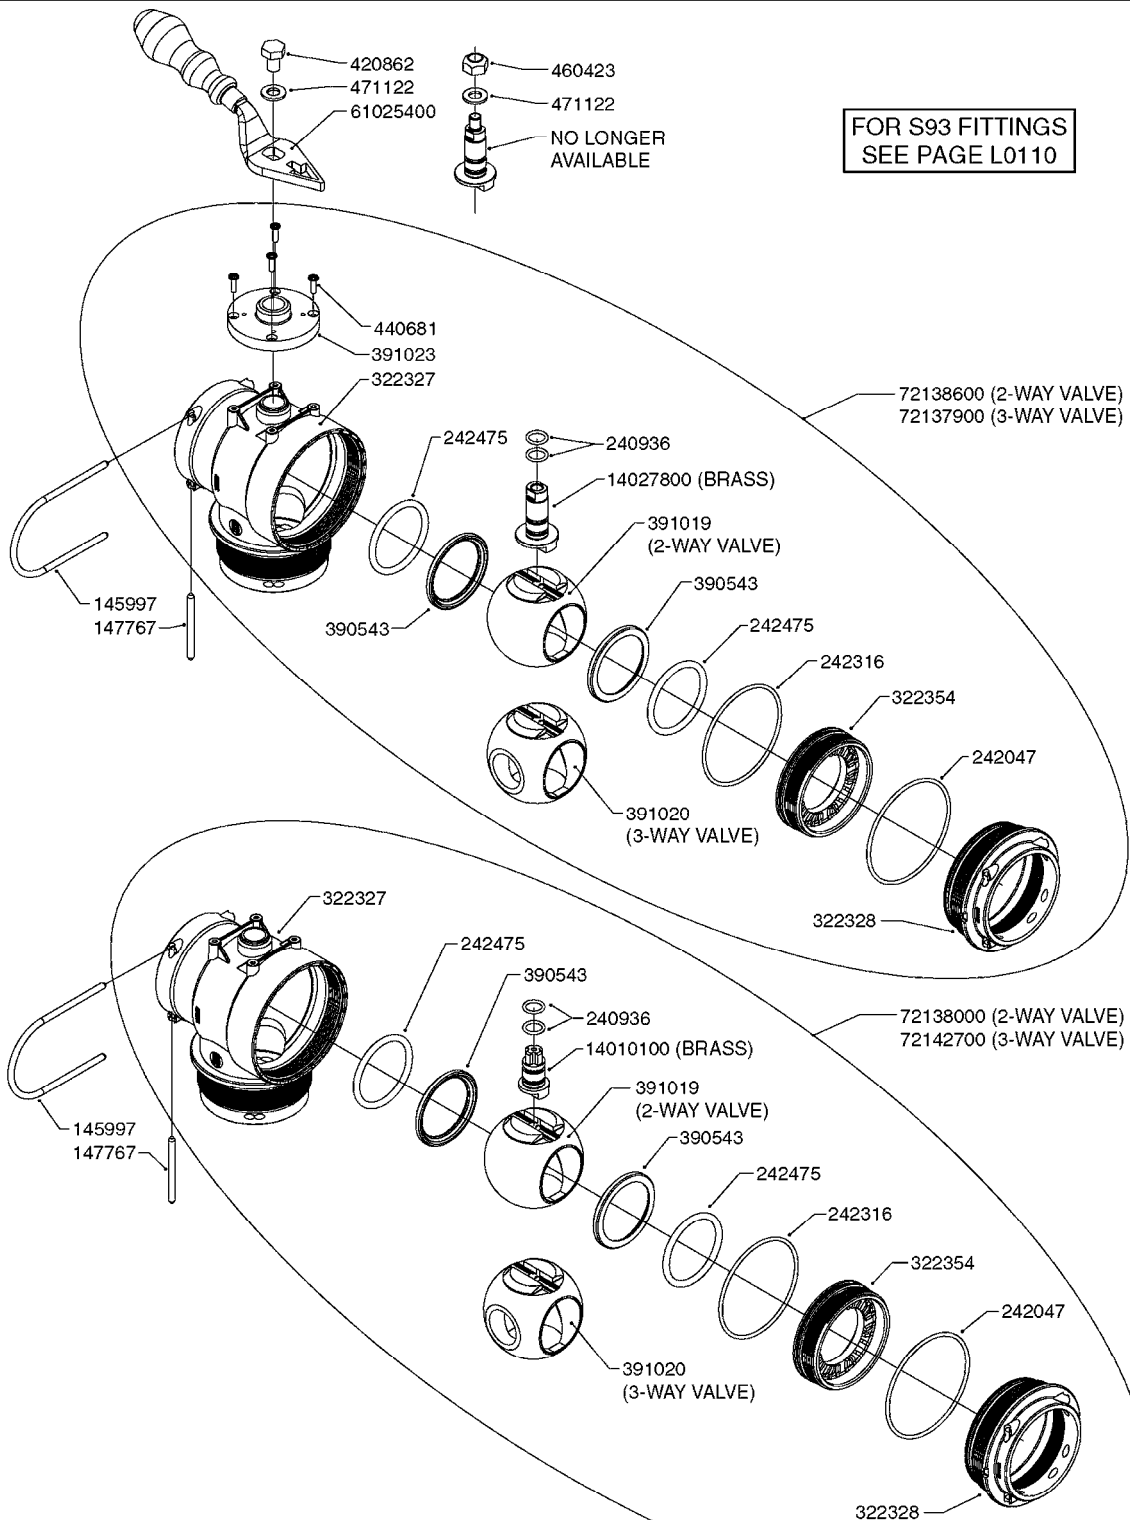

B0540

SMART VALVE-S93 MANIFOLD VALVE
B0540-HIN, 01:01:16

Page 1

Date 12.08.2020 9:30

parts-n°	order qty	description
145997	1	FITT.DK S-93 FORK
147767	1	PIN 5Ø X 60 S-93 DOUBLE CLAMP
240936	1	O-RING D13.3X2.4 NITRIL
242047	1	O-RING 89.5 X 3.0 VITON
242316	1	O-RING D84.5X3.0 NITRIL
242475	1	O'RING D56.52x5.33 SH70-VITON
322327	1	HOUSING, VALVE, S93, 220 PSI
322328	1	END CAP F.VALVE S-93
322354	1	THRUST PLATE F.3-WAY VALVES-93
390543	1	SEAT F.BALL 3-WAY VALVE S-93
391019	1	BALL F.2 WAY S93 SMART VALVE
391020	1	BALL F.3 WAY S93 SMART VALVE
391023	1	SMART VALVE MOUNTING BRACKET
420862	1	BOLT HEX 8.8 DEL M10X16 FT
440681	1	SCREW F. PLASTIC 4MM X 14LG SS
460423	1	NUT HEX M10X1.50 LOCK DIN985A2 SS
471122	1	WASHER, M10, Ø20/10.5X 2.0, SS
14010100	1	SPINDLE F.SMART VALVE S-93
14027800	1	SPINDLE F.SMART VALVE S-93
61025400	1	HANDLE SMART VALVE
72137900	1	VALVE S93 "V1" SMART VALVE
72138000	1	VALVE S93 "V2" SMART VALVE
72138600	1	VALVE S93 "V3" SMART VALVE
72142700	1	VALVE S93 "V4" SMART VALVE