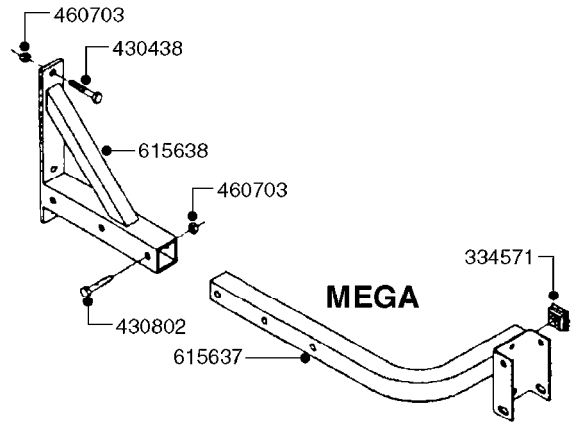

NK/LX/LY PRE-86