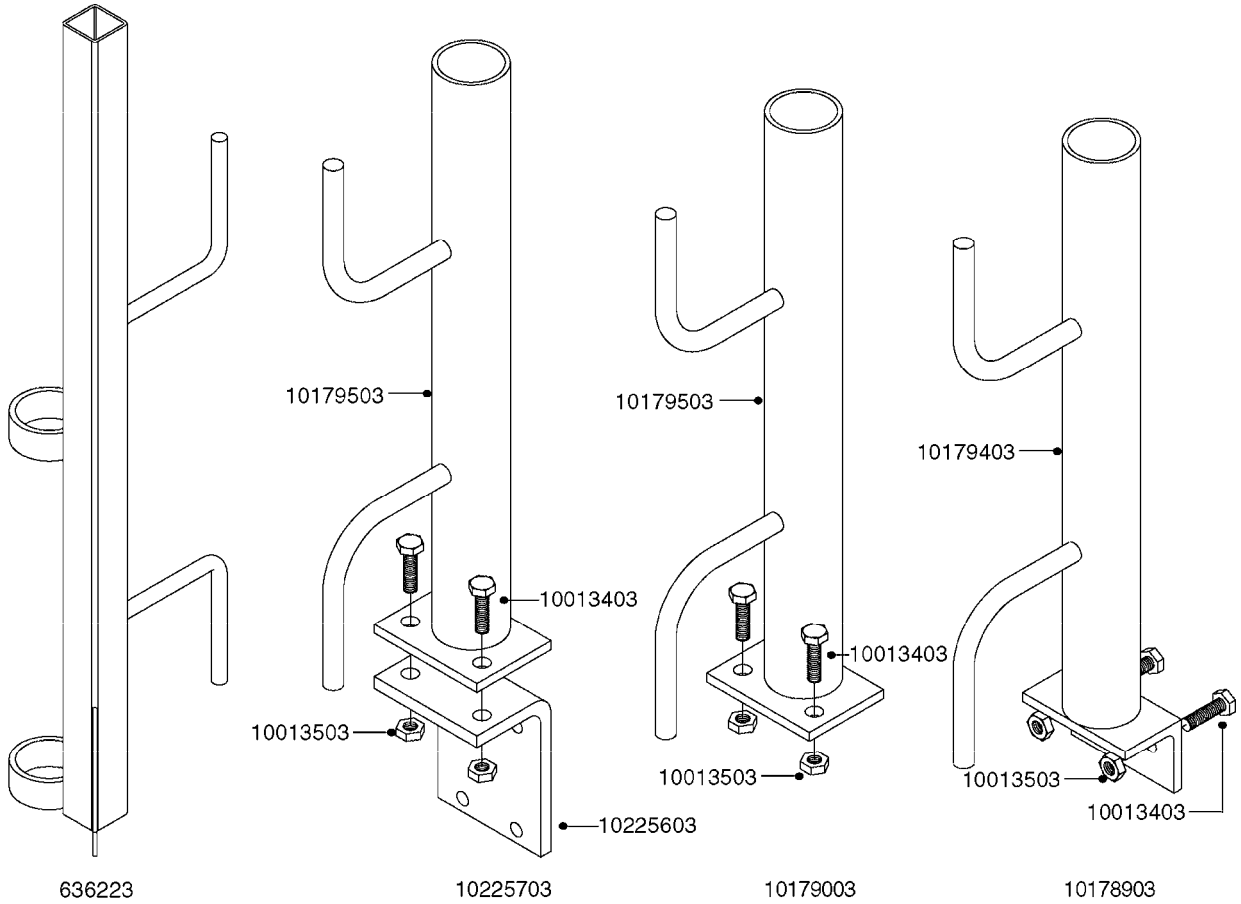

**K0520**

HOSE WRAPS  
K0520-HIN, 05:12:19

Page 1  
Date 12.08.2020 9:31

parts-n°	order qty	description
241965	1	O-RING Ø12.1 X 1.6 NITRILE
242007	1	O-RING Ø9.1 X 1.6 NITRILE
281551	1	BALL VALVE 1/2"
320084	1	FITT.DK NUT 1/2" BSP
330212	1	O-RING D19/D14X2.4 F.1/2"NUT
330326	1	O-RING D30/D24X2 F.1"NUT
330676	1	FITT.DK HB 3/8" F. 1/2" NUT
330687	1	FITT.DK HB 1/2" F. 1/2" NUT
334190	1	FITT.DK HB 1/2' F. PISTOL 60S
334533	1	CLAMP HOSE PLASTIC 3/8"
334534	1	CLAMP HOSE PLASTIC 1/2"
636223	1	POST 12 VOLT TR30
712471	1	AGITATION VALVE ASSY. ON/OFF
843196	1	SPRAY GUN KIT TYPE 60 SHORT
843197	1	HANDGUN KIT TYPE 60 LONG
10013403	1	BOLT HEX 3/8-16X1 1/4 HCS Z5
10013503	1	NUT HEX NC 3/8"
10178903	1	WRAP HOSE SIDE MOUNT PLATE
10179003	1	WRAP HOSE BOTTOM PLATE MOUNT
10179403	1	WRAP WELDMENT FOR HI101789
10179503	1	WRAP WELDMENT FOR HI101790
10225603	1	BKT.FOR HOSE WRAP MOUNT NL NK
10225703	1	WRAP HOSE BDL.BOTTOM PLATE
92701703	1	HOSE R X3/8" X300PSI WP X0012"
92702103	1	HOSE R X1/2" X300PSI WP X0012"