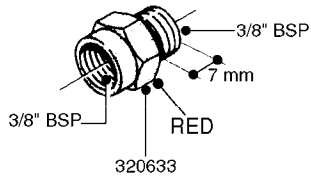

FITTINGS - HEXAGON NIPPLES  
L0030-HIN, 01:01:16

Page 0  
Date 12.08.2020 9:31

**L0030**

FITTINGS - HEXAGON NIPPLES  
L0030-HIN, 01:01:16

Page 1  
Date 12.08.2020 9:31

parts-n°	order qty	description
10015303	1	FITT.PO.HN 1.00X1.00 M1000
10425003	1	FITT.PO.HN 1.25X1.00 MCPHEE
320132	1	FITT.DK HN 1" BSP
320176	1	FITT.DK HN 3/8"X1/2" BSP
320445	1	FITT.DK HN 1/4"X3/8" BSP
320655	1	FITT.DK HN 1/2"-1/2" BSP
320692	1	FITT.DK HN 3/8'BSPX1/4'NPT
320703	1	FITT.DK HN 3/8BSP X1/2 &1/4NPT
320725	1	FITT.DK NIPPLE 3/8"-3/8" BSP
320902	1	FITT.DK HN 3/8'X 1/4' BSP
390232	1	FITT.DK HN 1-1/2' X 1-1/4' BSP
390276	1	FITT.DK HN 1'BSP