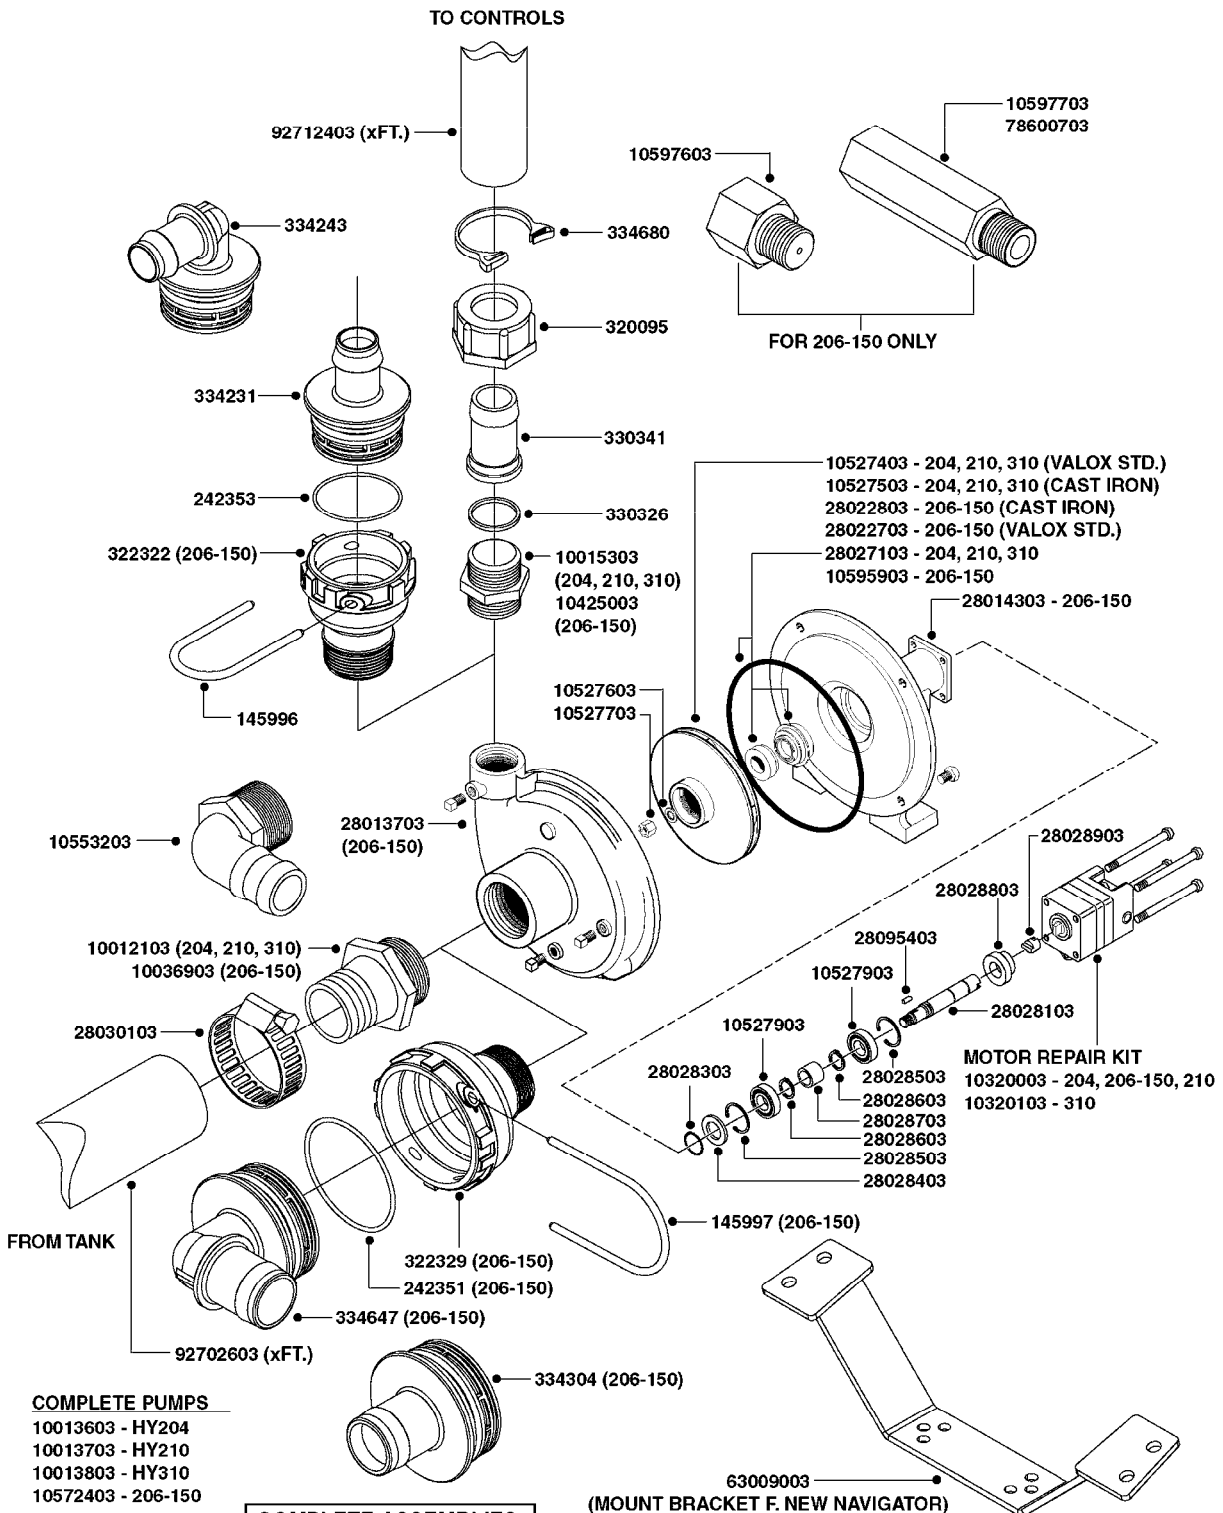

A0420

PUMP-204,206-150,210,310 ACE
A0420-HIN, 02:05:16

Page 1
Date 12.08.2020 9:30

parts-n°	order qty	description
145996	1	FITT.DK S-67 FORK
145997	1	FITT.DK S-93 FORK
242351	1	O-RING D69.5X3.0 VITON F.S-93
242353	1	O-RING 3 X 44.2 VITON
320095	1	FITT.DK NUT 1" BSP
322322	1	FITT.DK S-67 X 1-1/4"BSP MALE
322329	1	FITT.DK S-93 X 1-1/2"BSP MALE2
330326	1	O-RING D30/D24X2 F.1"NUT
330341	1	FITT.DK HB 1" F. 1" NUT
334231	1	FITT.DK S-67 STR.1"
334243	1	FITT.DK S-67 ELB.1"
334304	1	FITT.DK S-93 STR.1-1/2" PVC
334647	1	FITT.DK S93 ELB 1-1/2" 90 PVC
334680	1	CLAMP HOSE PLASTIC 1"
10012103	1	FITT.PO.HB 1.25X1.50 IMB1012
10013603	1	PUMP ACE HY 204
10013703	1	PUMP ACE HY 210
10013803	1	PUMP ACE HY 310
10015303	1	FITT.PO.HN 1.00X1.00 M1000
10036903	1	FITT.PO.HB 1.50X1.50 IMB1212
10320003	1	MOTOR REPAIRKIT ACE204,206,210
10320103	1	MOTOR REPAIR KIT ACE 304,310
10425003	1	FITT.PO.HN 1.25X1.00 MCPHEE
10527403	1	IMPELLER VALOX F.ACE PUMP
10527503	1	IMPELLER CASTIRON F.ACE PUMP
10527603	1	WASHER 3/8' F.ACE PUMP
10527703	1	NUT HEX NF 3/8 F.ACE PUMP
10527903	1	BEARING F.ACE PUMP (#40870)
10553203	1	FITT.PO.EL 1.5X1.5 HB BLACK
10572403	1	PUMP ACE HY 206 SERIES 150
10595903	1	REPAIR KIT ACE 206-150
10597603	1	ORIFACE RESTRICTOR F. ACE 206
10597703	1	FITT, HYD FLOW FUSE ACE 206OLD
28013703	1	PUMP HOUSING FRONT ACE 206-150
28014303	1	PUMP HOUSING W.FEET 206-150
28022703	1	IMPELLER THERMOPLASTIC
28022803	1	IMPELLER CAST IRON
28027103	1	REPAIR KIT ACE 204,210,304,310
28028103	1	SHAFT 5/8"DIA.1/2"KEYWAY SS
28028303	1	O-RING, SHAFT SEAL
28028403	1	SLINGER
28028503	1	SNAP RING - INTERNAL
28028603	1	SNAP RING - EXTERNAL
28028703	1	SPACER FOR SHAFT
28028803	1	SEAL SUPPORT SPACER 200 SERIES
28028903	1	COUPLING FOR HYDRAULIC MOTOR
28030103	1	CLAMP HOSE GEAR P5/4-S1.5"6724
28095403	1	KEY F.IMPELLER 1/8"X1/8"X1/2"
63009003	1	CENTRIFUGAL PUMP BRACKET
78600703	1	FITT, HYD FLOW FUSE ACE 206N
92702603	1	HOSE PVC SUCT GRAY 1-1/2"
92712403	1	HOSE R X1" X300PSI WP X0012"