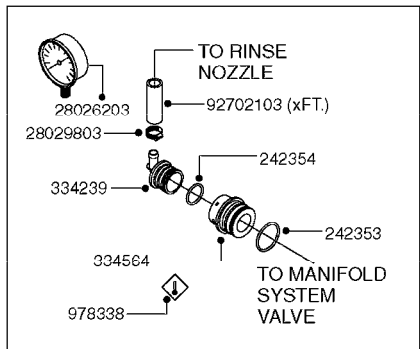

RINSE SYSTEM PLUMBING
K0750-HIN, 01:01:16

Page 0
Date 12.08.2020 9:31

RINSE SYSTEM- MANIFOLD SYSTEM

K0750