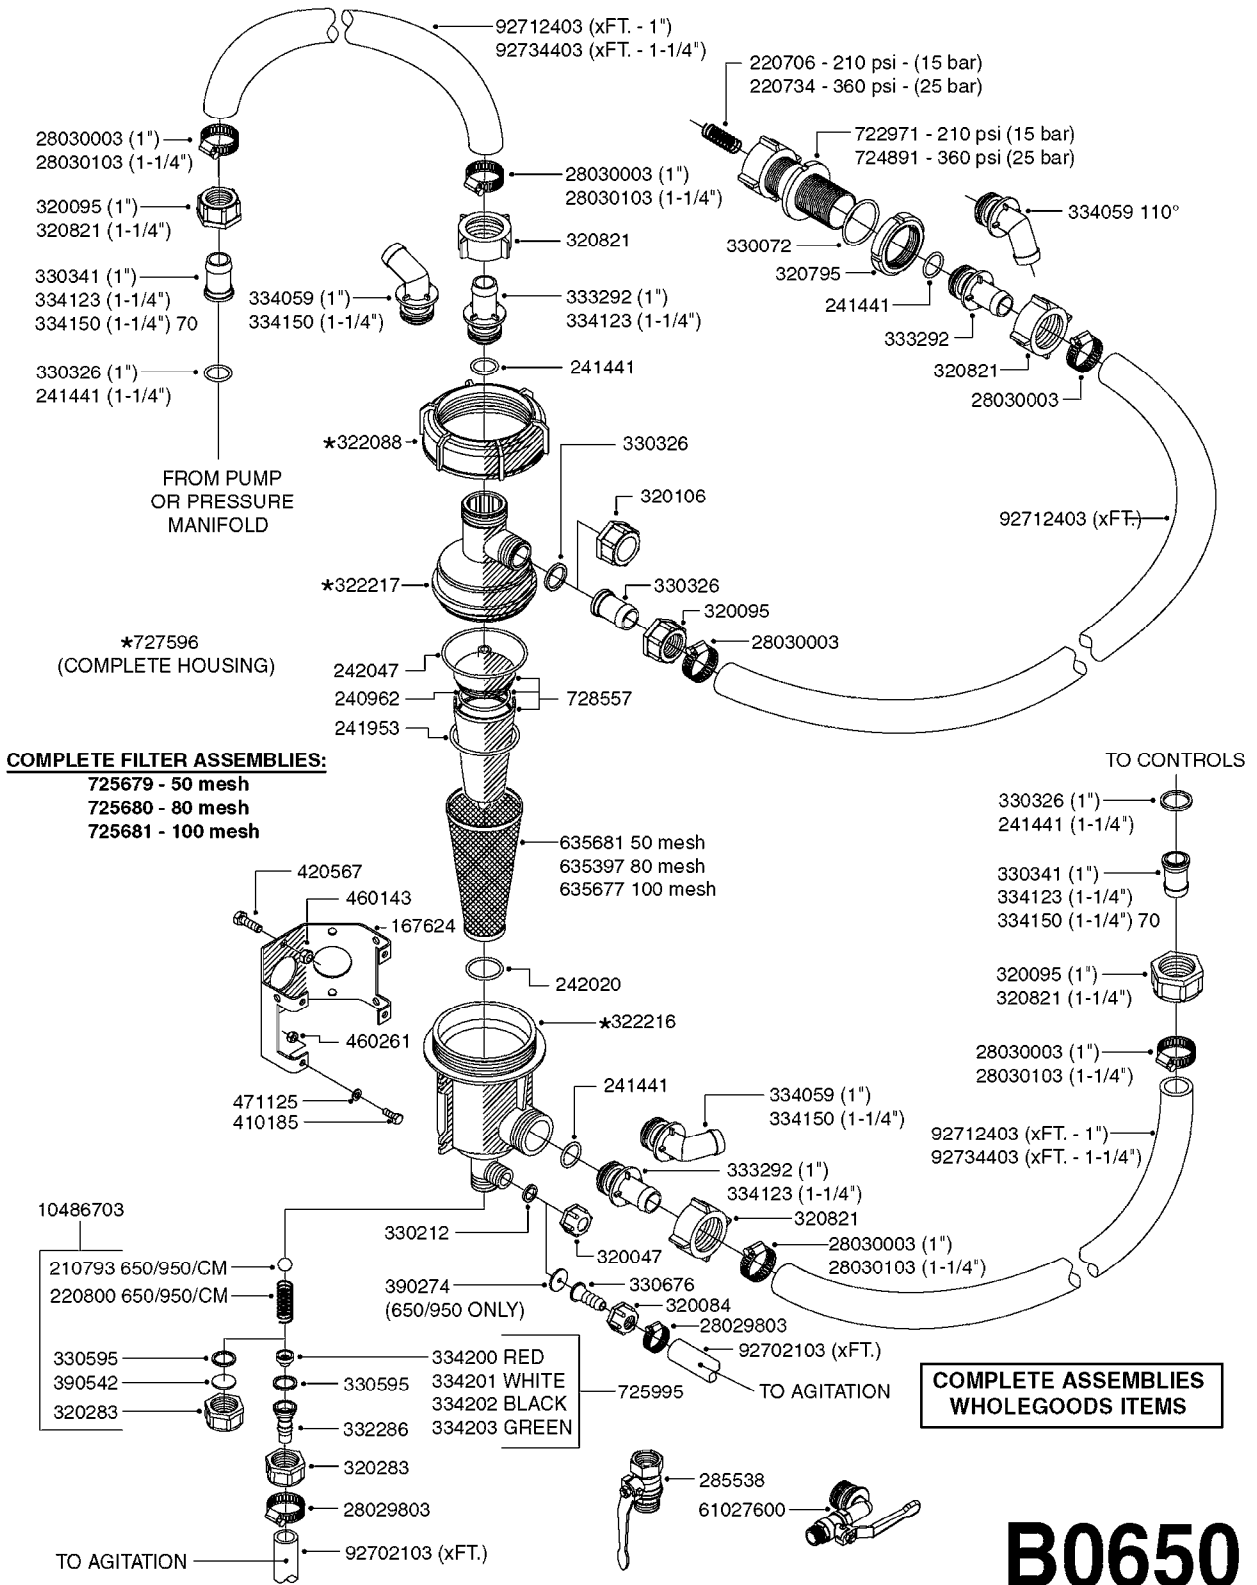

SELF CLEANING FILTER-SCREW TOP
B0650-HIN, 01:01:16

Page 1
Date 12.08.2020 9:30

parts-n°	order qty	description
10486703	1	KIT F.UPDATING SCF
167624	1	MOUNT BRACKET F. SCF
210793	1	BALL F.SCF
220706	1	SPRING SCF 12 BAR
220734	1	SPRING SCF 25 BAR
220800	1	SPRING F.SCF
240962	1	O-RING D57,2X3 NITRIL
241441	1	O-RING D29.3X3
241953	1	O-RING D73,03X3,53 VITON
242020	1	O-RING 39.2 X 3 VITON
242047	1	O-RING 89.5 X 3.0 VITON
28029803	1	CLAMP HOSE GEAR P1/2" 6708
28030003	1	CLAMP HOSE GEAR P1" 6716
28030103	1	CLAMP HOSE GEAR P5/4-S1.5"6724
285538	1	BALL VALVE 3/4" BSP
320047	1	FITT.DK CAPNUT 1/2" BSP
320084	1	FITT.DK NUT 1/2" BSP
320095	1	FITT.DK NUT 1" BSP
320106	1	FITT.DK CAPNUT 1" BSP
320283	1	FITT.DK NUT 3/4"BSP
320795	1	FITT.DK NUT 1-1/2" BSP JAMB
320821	1	FITT.DK NUT 1-1/2" BSP
322088	1	NUT LARGE F.SCF BODY
322216	1	SCF HOUSING (THREADED) F.GROVE
322217	1	SCF TOP (THREADED) W/GROVE
330072	1	O-RING D53.5/D45.5X4
330212	1	O-RING D19/D14X2.4 F.1/2"NUT
330326	1	O-RING D30/D24X2 F.1"NUT
330341	1	FITT.DK HB 1" F. 1" NUT
330595	1	O-RING D24.6/D20X2.1 -3/4"
330676	1	FITT.DK HB 3/8" F. 1/2" NUT
332286	1	FITT.DK HB 1/2" F. 3/4" NUT
333292	1	FITT.DK HB 1"O'RING F.1-1/2"
334059	1	FITT.DK EL 1" 110 DEG.F.1-1/2"
334123	1	FITT.DK HB 1-1/4"O-RNG F.1-1/2"
334150	1	FITT.DK HB 1-1/4" 110 F.1-1/2"
334200	1	ORFICE 3MM FOR SCF RED
334201	1	ORFICE 4MM FOR SCF WHITE
334202	1	ORFICE 5MM FOR SCF BLACK
334203	1	ORFICE 6MM FOR SCF GREEN
390274	1	ORIFICE ID4.0/18/1.5
390542	1	PLUG WASHER FOR 3/4'CAP NUT
410185	1	BOLT HEX 8.8 DEL M6X16
420567	1	BOLT HEX 8.8 DEL M8X30 FT
460143	1	LOCK NUT M8 SST A2 DIN985
460261	1	NUT HEX M6X1.00 LOCK DIN985 A2 SS
471125	1	WASHER M6U 6.4X14X1.2,A2 SS
61027600	1	VALVE 1/2"BSP ASSY S5390
635397	1	SCREEN SCF 80 MESH
635677	1	SCREEN SCF 100 MESH
635681	1	SCREEN SCF 50 MESH
722971	1	SAFETY VALVE SCF 217PSI (15BAR)
724891	1	SAFETY VALVE SCF 25 BAR
725679	1	SCF ASSY.50 W/THREADED TOP CAP
725680	1	SCF ASSY.80 W/THREADED TOP CAP
725681	1	SCF ASSY.100 W/THREADED CAP
725995	1	BAG FOR SCF
727596	1	SCF HOUSING COMPLETE
728557	1	CONE F.SCF RED
92702103	1	HOSE R X1/2" X300PSI WP X0012"
92712403	1	HOSE R X1" X300PSI WP X0012"