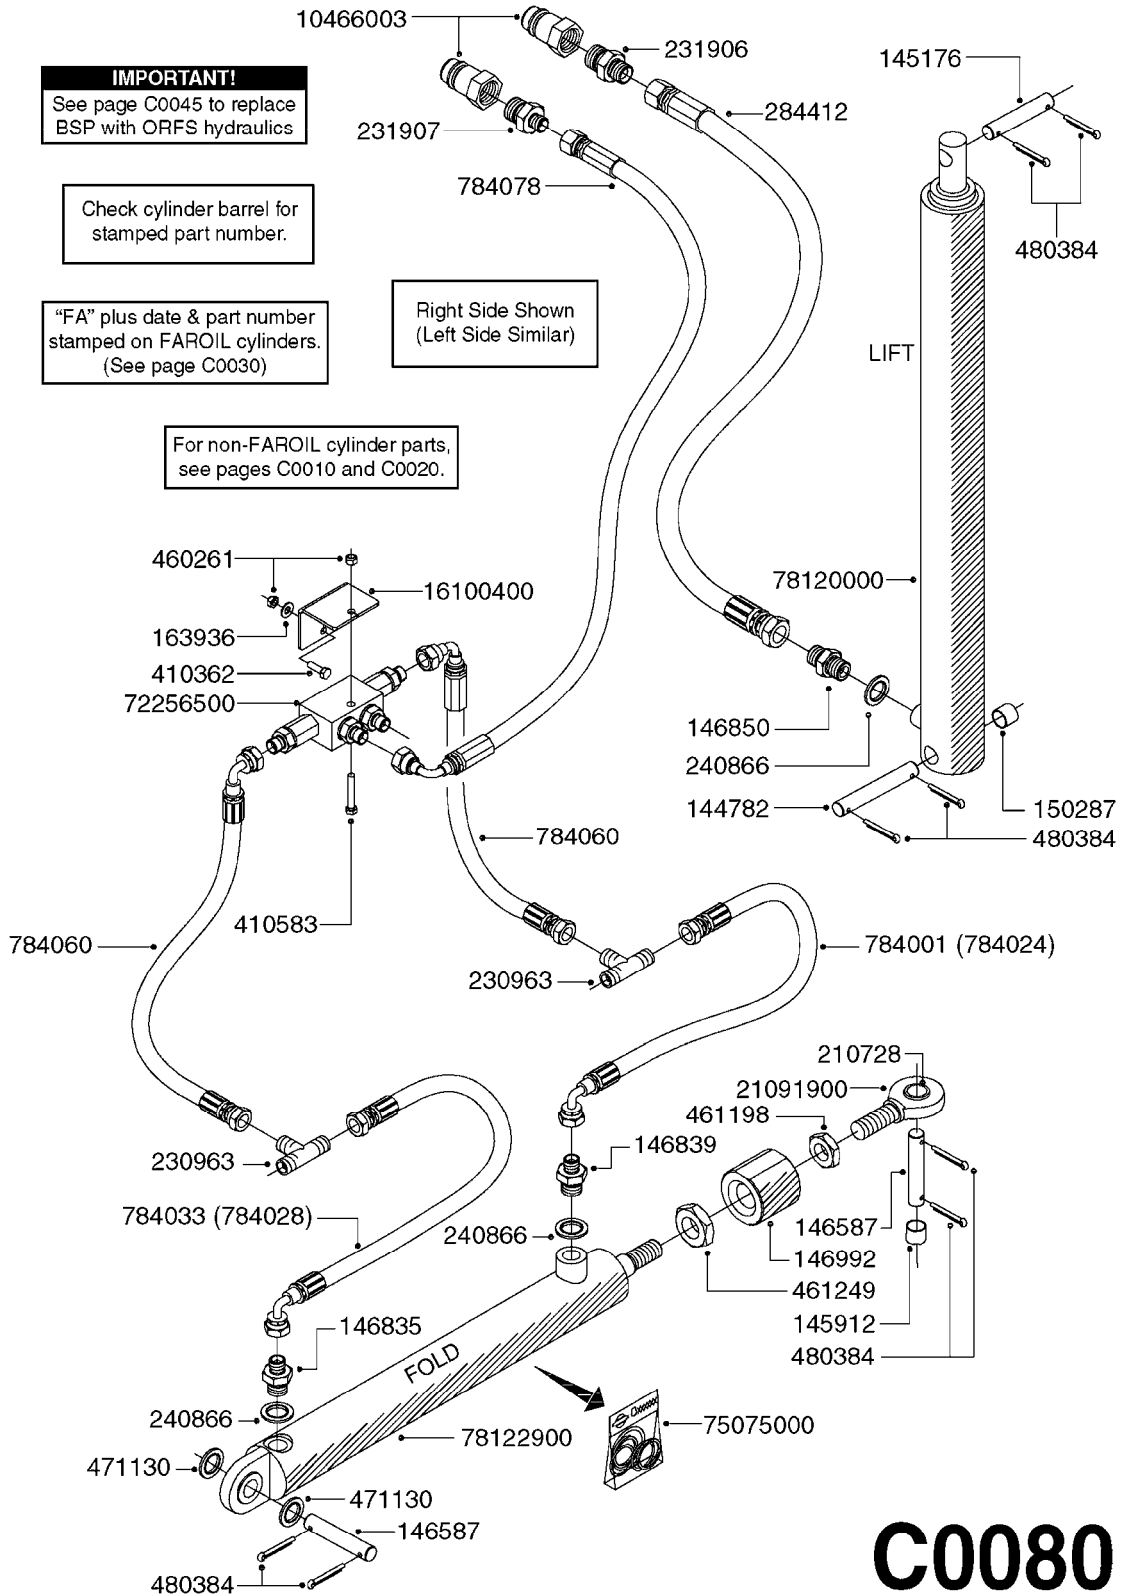

IMPORTANT!
See page C0045 to replace
BSP with ORFS hydraulics

Check cylinder barrel for
stamped part number.

"FA" plus date & part number
stamped on FAROIL cylinders.
(See page C0030)

Right Side Shown
(Left Side Similar)

For non-FAROIL cylinder parts,
see pages C0010 and C0020.

HYDRAULICS-FALCON FOLD 42'-50'
C0080-HIN, 08:01:18

Page 1

Date 12.08.2020 9:30

parts-n°	order qty	description
144782	1	SHAFT 20 X 140
145176	1	PIN D19.8 X 60
145912	1	BUSHING D19.8/D17.0X7MM
146587	1	PIN D16.8 X 65
146835	1	HEX NIPPLE 1/4" - 3/8" BSP
146839	1	HEX NIPPLE 1/4"X3/8" BSP 0.7MM
146850	1	HEX NIPPLE 3/8"x3/8" - 1.8mm
146992	1	BUSHING F.CYLINDER
150287	1	SPACER D25.4/1.5 L=15MM
163936	1	WASHER D15/D6.2X1
210728	1	BEARING F.LINK HEAD M17
230963	1	TEE 1/4"M X 1/4"M X 1/4"M BSP
231906	1	HEX NIPPLE 3/8"BSP X 1/2"NPT
231907	1	HEX NIPPLE 1/4"BSP X 1/2"NPT
240866	1	DOWTYSEAL 3/8"
284412	1	HOSE HY 3/8" X 315" STR+STR
410362	1	BOLT HEX 8.8 SS M6X20
410583	1	BOLT HEX 8.8 DEL M6X40
460261	1	NUT HEX M6X1.00 LOCK DIN985 A2 SS
461198	1	NUT HEX M16X2 JAMB
461249	1	NUT M22X1.5 DIN439B
471130	1	WASHER, M24, Ø44/25.0X 4.0, SS
480384	1	PIN COTTER 3/16 x 1-1/2"
784001	1	HOSE HY X 1/4 X 067.00"STR+ELB
784024	1	HOSE HY X 1/4" x 73.0"STR+ELB
784028	1	HOSE HY X 1/4" X 53.0"STR+ELB
784033	1	HOSE HY X 1/4" X 61.0"STR+ELB
784060	1	HOSE HY X 1/4 X 017.75"STR+ELB
784078	1	HOSE HY X 1/4 X 417.33"STR+ELB
10466003	1	COUPLER PIONEER 8010-04 1/2NPT
16100400	1	PLATE 3 X 60 X 91 HY BLOCK MT
21091900	1	LINK HEAD M16 x D17 DELTA
72256500	1	DOUB.PILOT STEERED COUNT.VALVE
75075000	1	SEAL KIT 78122600/27/28/29
78120000	1	CYL.TELESCOPING Ø50/40/25_1100
78122900	1	CYLINDER 40/22X300MM RED