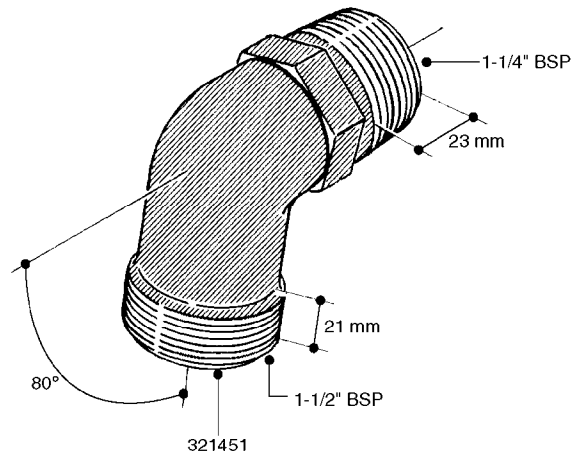

FITTINGS - HEXAGON NIPPLES  
L0030-HIN, 01:01:16

Page 0  
Date 12.08.2020 9:31

**L0030**

FITTINGS - HEXAGON NIPPLES  
L0030-HIN, 01:01:16

Page 1  
Date 12.08.2020 9:31

parts-n°	order qty	description
10015303	1	FITT.PO.HN 1.00X1.00 M1000
10425003	1	FITT.PO.HN 1.25X1.00 MCPHEE
320132	1	FITT.DK HN 1" BSP
320176	1	FITT.DK HN 3/8"X1/2" BSP
320445	1	FITT.DK HN 1/4"X3/8" BSP
320655	1	FITT.DK HN 1/2"-1/2" BSP
320692	1	FITT.DK HN 3/8'BSPX1/4'NPT
320703	1	FITT.DK HN 3/8BSP X1/2 &1/4NPT
320725	1	FITT.DK NIPPLE 3/8"-3/8" BSP
320902	1	FITT.DK HN 3/8'X 1/4' BSP
390232	1	FITT.DK HN 1-1/2' X 1-1/4' BSP
390276	1	FITT.DK HN 1'BSP