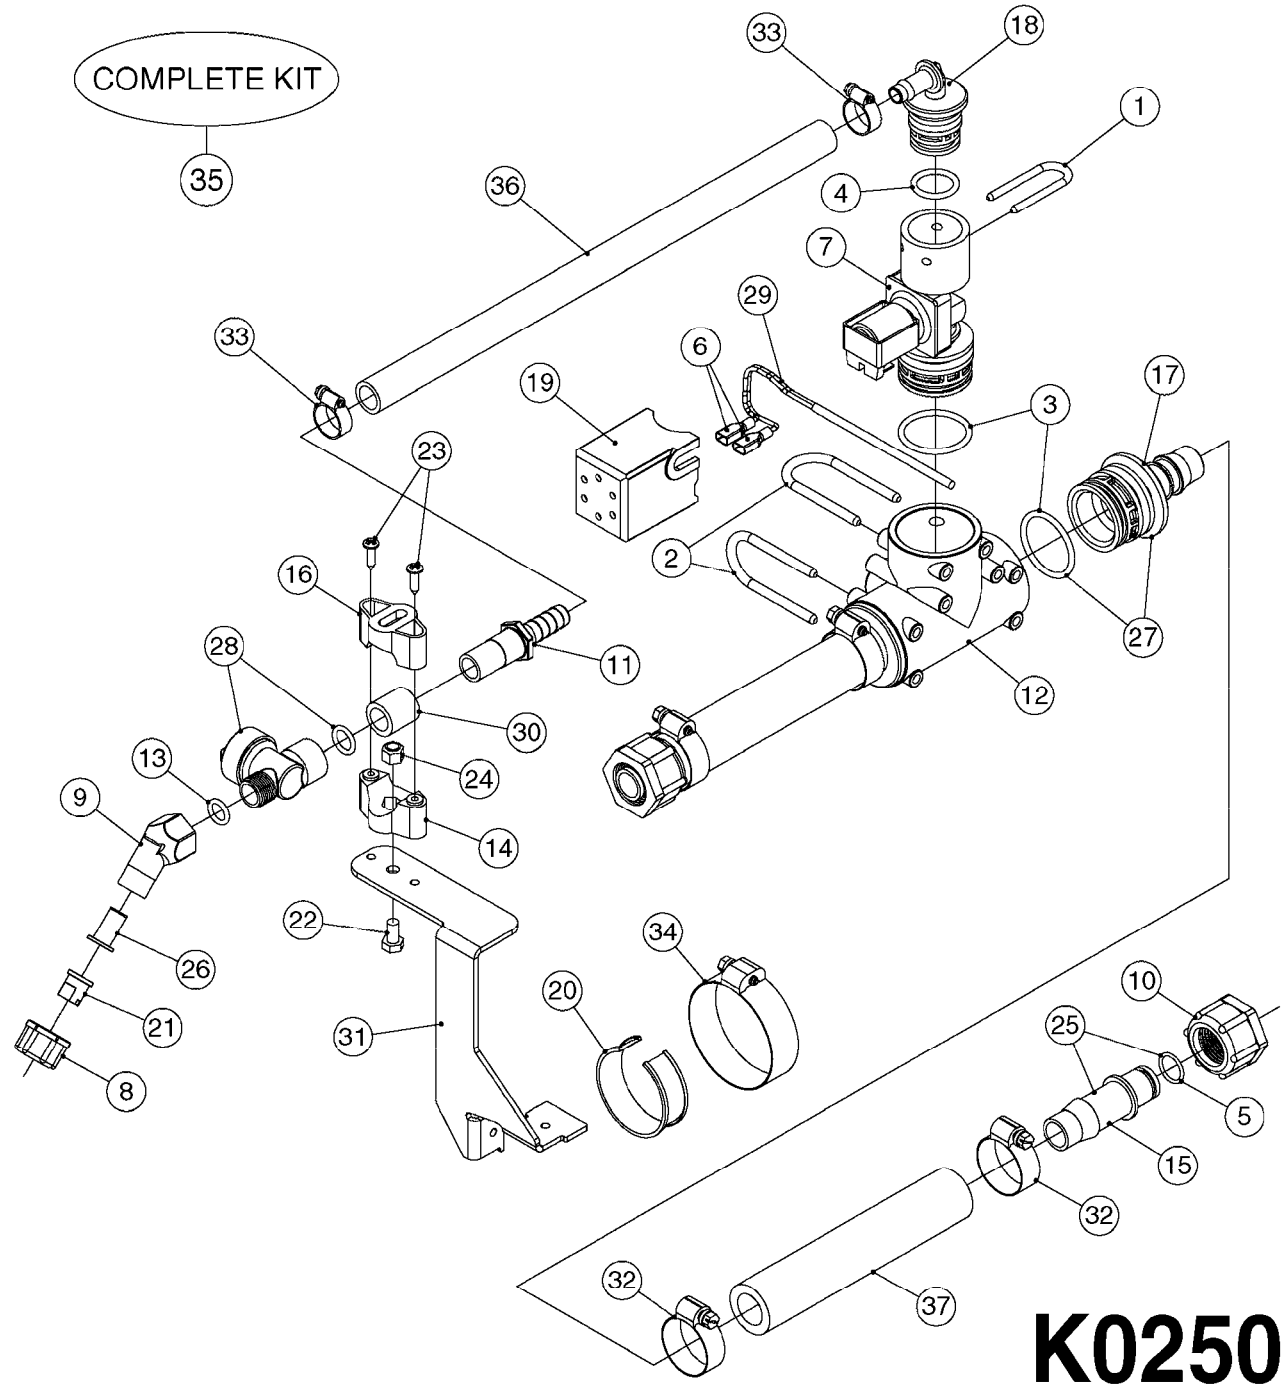

ELECTRIC END NOZZLE KIT '09
K0250-HIN, 01:01:16

Page 1
Date 12.08.2020 9:30

Pos.	parts-n°	order qty	description
1	145994	1	FITT.DK S-40 FORK
2	145995	1	FITT.DK S-53 FORK
3	242354	1	O-RING D32.2X3.0 VITON
4	242355	1	O-RING D19.2X3.0 VITON F.S-40
5	242594	1	O-RING D14 X 1.78 SCH.70-EPDM
6	261539	1	SPADE F.ELEC CONNEX BLUE INSUL
7	262104	1	VALVE, SOLENOID, S53/S40
8	320187	1	FITT.DK CAP 3/8" BSP BLACK
9	320191	1	FITT.DK ELB 3/8' BSP 45 DEGREE
10	320283	1	FITT.DK NUT 3/4"BSP
11	320891	1	FITT.DK HB 3/8'- 3/8' BSP
12	322352	1	FITT.DK S-53 TEE
13	330013	1	O-RING 2.5 X 10 PUR
14	333012	1	NOZZLE HOLD. UPPER PART
15	334044	1	FITT.DK HB 3/4' F. 3/4' CAP
16	334220	1	YOKE, UPPER NOZZLE BODY
17	334229	1	FITT.DK S-53 STR.3/4"
18	334237	1	FITT.DK S-40 ELB.3/8"
19	334965	1	COVER FOR S53 SOLENOID VALVE
20	341291	1	RUBBER HOSE CLAMP COVER 130MM
21	370392	1	NOZZLE END FAN 1850-G 300
22	410546	1	BOLT HEX M6X12 A2 SS DIN933
23	440665	1	SCREW M4.2X16 STAINLESS
24	460261	1	NUT HEX M6X1.00 LOCK DIN985 A2 SS
25	724621	1	FITT.DK HB 3/4"ASSY F.3/4" NUT
26	725042	1	SCREEN 80 MESH W.GASKET, RED
27	726558	1	FITT.DK S53 STR. 3/4" W.ORING
28	729610	1	NOZZLE ASSY. NON DRIP 3/8 THRD
29	983087	1	ELEC. CABLE 2 WIRE X 0.75MM
30	10631003	1	HOSE R X CLEAR BRAID.X 1/2 12"
31	16110803	1	NOZZLE BRACKET VAR SPACINGS
32	28029903	1	CLAMP HOSE GEAR P3/4"-S1" 6712
33	28044903	1	CLAMP HOSE GEAR P3/8" 6706
34	28047003	1	CLAMP HOSE GEAR 30 X 50 6732
35	82613203	1	ELECTRIC END NOZZLE KIT 2009
36	92701703	1	HOSE R X3/8" X300PSI WP X0012"
37	92703203	1	HOSE R X3/4" X300PSI WP X0012"