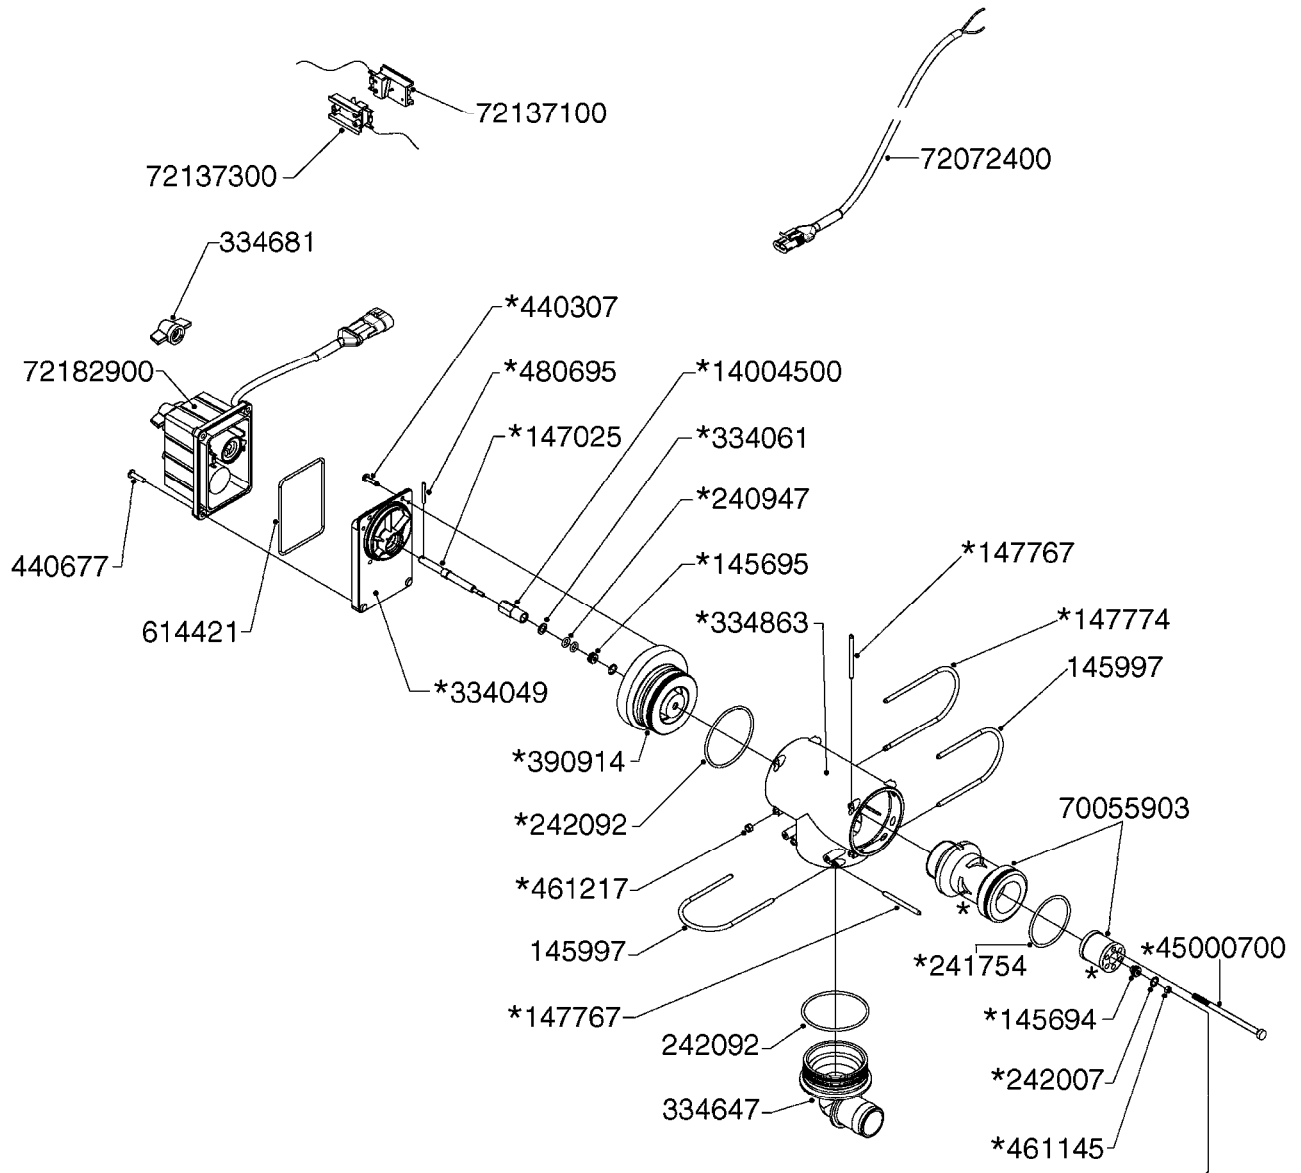

REGULATOR VALVE ASSEMBLY: *72027300

COMPLETE ASSEMBLIES
WHOLEGOODS ITEMS

PRESSURE REGULATOR - S93
B0340-HIN, 01:01:16

Page 1

Date 12.08.2020 9:30

parts-n°	order qty	description
145694	1	BUSHING CONE SPACER S93 REGU.
145695	1	GUIDE FOR CONE
145996	1	FITT.DK S-67 FORK
145997	1	FITT.DK S-93 FORK
147025	1	SPINDLE F.S93 PRES. REGULATOR
147767	1	PIN 5Ø X 60 S-93 DOUBLE CLAMP
147774	1	FITT.DK S-93 FORK W. M5 THREAD
240947	1	O-RING D7.3X2.4 NITRIL
241754	1	O-RING D59.5X3
241973	1	O-RING Ø3 X 44.2 70 SHORES NITRIL
242007	1	O-RING Ø9.1 X 1.6 NITRILE
242092	1	O-RING D69.5X3
334049	1	BRACKET FOR ENGINE CASING
334061	1	WASHER PLASTIC Ø13.0/8.1 X 1TK
334244	1	FITT.DK S-67 ELB.1-1/4"
334601	1	FITT.DK S-93 TO S67 ADAPTOR
334647	1	FITT.DK S93 ELB 1-1/2" 90 PVC
334681	1	GRIP F.MAN.OP.EC PRES.REG.YELL
334863	1	T PIECE S 93 15 BAR
390914	1	COVER REG VALVE S93
440307	1	SCREW SHEET-METAL 3/4" NO. 10
440677	1	SCREW F. PLASTIC 5X20 SS
461145	1	NUT HEX M4 LOCK
461217	1	NUT HEX M5 LOCK
480695	1	PIN ROLL D 3X28 SLOTTED
614421	1	GASKET F/MOTOR HOUSE-ON/OFF TR
14004500	1	NUT M10 SS F. S93 PRES. REG.
45000700	1	BOLT ALLEN HEAD M6 X 100 SS
70055903	1	REGUL SPOOL AND SLEEVE S93
72027300	1	REG.VALVE S93/600 15B U.MOTER
72072400	1	WIRE CONTR. VALVE.CM+ AMP-PLUG
72137100	1	MCROSWCH ASSY F.PRSR REG WHT W
72137300	1	MCROSWCH ASSY F.PRSR REG BRN W
72182900	1	MOTER REG.DME37 1:150 AMP YELL