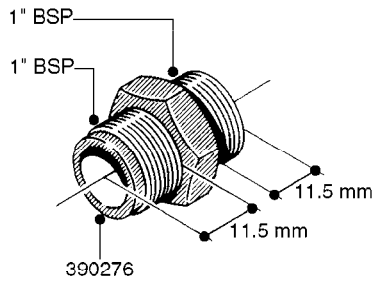

FITTINGS - HEXAGON NIPPLES  
L0030-HIN, 01:01:16

Page 0  
Date 12.08.2020 9:31

**L0030**

FITTINGS - HEXAGON NIPPLES  
L0030-HIN, 01:01:16

Page 1  
Date 12.08.2020 9:31

parts-n°	order qty	description
10015303	1	FITT.PO.HN 1.00X1.00 M1000
10425003	1	FITT.PO.HN 1.25X1.00 MCPHEE
320132	1	FITT.DK HN 1" BSP
320176	1	FITT.DK HN 3/8"X1/2" BSP
320445	1	FITT.DK HN 1/4"X3/8" BSP
320655	1	FITT.DK HN 1/2"-1/2" BSP
320692	1	FITT.DK HN 3/8'BSPX1/4'NPT
320703	1	FITT.DK HN 3/8BSP X1/2 &1/4NPT
320725	1	FITT.DK NIPPLE 3/8"-3/8" BSP
320902	1	FITT.DK HN 3/8'X 1/4' BSP
390232	1	FITT.DK HN 1-1/2' X 1-1/4' BSP
390276	1	FITT.DK HN 1'BSP