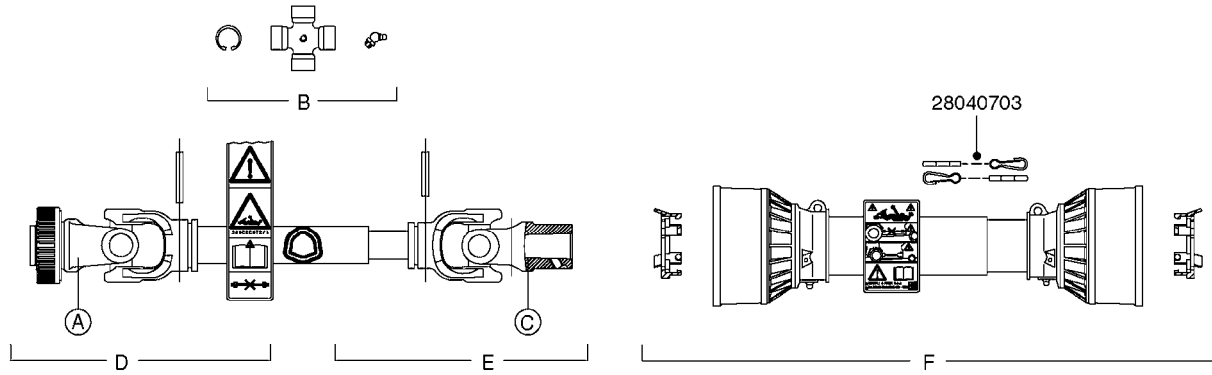

PTO	TRACTOR	IMPLEMENT	LENGTH	A	B	C	D	E	F
28020203 †	1-3/4" 20-SPLINE	1-3/8" 21-SPLINE	860/1313	28015703	28009403	28040603	28015803	28015903	28016003
28020303 †	1-3/8" 21-SPLINE	1-3/8" 21-SPLINE	860/1328	28015103	28015203	28015303	28015403	28015503	28015603
829445 †	1-3/8" 6-SPLINE	1-3/8" 6-SPLINE	810/1219	284041	289045	289041	28016703	28016803	289050
829446	1-3/8" 6-SPLINE	1-3/8" 6-SPLINE	810/1230	289040	284041	289040	28016203	28016303	289049
829480	1-3/8" 21-SPLINE	1-3/8" 21-SPLINE	1210/1912	28005200	289042	28005800	28006700	28007300	28008100
829482 *	1-3/8" 6-SPLINE	Ø25 CONE 3	610/912	28005400	289042	28006000	28008500	28007500	28008600
829483 *	1-3/8" 6-SPLINE	Ø30 CONE 4	610/912	28005400	289042	28006100	28008500	-	28008600
829484 *	1-3/8" 6-SPLINE	1-3/8" 6-SPLINE	610/912	28005400	289042	28006200	28008500	-	28008600
829486	1-3/8" 6-SPLINE	Ø30 CONE 4	860/1328	28005400	289042	28006100	28006900	-	28008100
829487 *	1-3/8" 6-SPLINE	1-3/8" 6-SPLINE	860/1328	28005400	289042	28006200	28006900	-	28008100
829490	1-3/8" 6-SPLINE	Ø30 CONE 4	1210/1912	28005400	289042	28006100	28006900	-	28008100
829491	1-3/8" 6-SPLINE	Ø1"	610/912	28005400	289042	28006300	28008500	28007800	28008600
829502 *	1-3/8" 6-SPLINE	1-3/8" 6-SPLINE	1210/1912	28068800	28069700	28073000	-	-	28072800

* Supplier changed in 2011 - see page A0580 for "AMA" PTO's (yellow and black shields).

† Changed in 2016 from 100 series to G-Series (see page A0600).

100 SERIES

G-SERIES

A0510