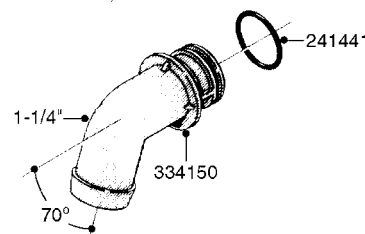

L0010

parts-n°	order qty	description
240085	1	O-RING D13,1/8,3X02,4 NITRIL
241441	1	O-RING D29.3X3
242594	1	O-RING D14 X 1.78 SCH.70-EPDM
320084	1	FITT.DK NUT 1/2" BSP
320095	1	FITT.DK NUT 1" BSP
320117	1	FITT.DK CONN.1/2"BSP F. 1" CAP
320187	1	FITT.DK CAP 3/8" BSP BLACK
320283	1	FITT.DK NUT 3/4"BSP
320821	1	FITT.DK NUT 1-1/2" BSP
321495	1	FITT.DK REDUC 1/4'BSP F.3/4'NT
321576	1	FITT.DK CONN 1/2"BSP F.3/4"NUT
330013	1	O-RING 2.5 X 10 PUR
330212	1	O-RING D19/D14X2.4 F.1/2"NUT
330326	1	O-RING D30/D24X2 F.1"NUT
330341	1	FITT.DK HB 1" F. 1" NUT
330595	1	O-RING D24.6/D20X2.1 -3/4"
330665	1	FITT.DK HB 3/4"F.1" NUT
330676	1	FITT.DK HB 3/8" F. 1/2" NUT
330687	1	FITT.DK HB 1/2" F. 1/2" NUT
330691	1	FITT.DK HB 3/4'F.3/4' NUT
330783	1	FITT.DK HB 3/8"F.3/8" NUT
331262	1	FITT.DK HB 1-1/2" F. 1-1/2"NUT
331273	1	O-RING D44/D38X2 F.1-1/2"
331446	1	FITT.DK HB 1" F.1-1/2" NUT
331807	1	FITT.DK HB 5/16" F.3/8" NUT
332286	1	FITT.DK HB 1/2" F. 3/4" NUT
332905	1	FITT.DK HB 1/2" F. 3/4" CAP
332927	1	FITT.DK PLUG F. NOZZLE TUBE
333292	1	FITT.DK HB 1"O'RING F.1-1/2"
333664	1	FITT.DK HB 5/16' F. 1/2' NUT
334044	1	FITT.DK HB 3/4' F. 3/4' CAP
334059	1	FITT.DK EL 1" 110 DEG.F.1-1/2"
334123	1	FITT.DK HB 1-1/4"O-RNG F.1-1/2"
334150	1	FITT.DK HB 1-1/4" 110 F.1-1/2"
390542	1	PLUG WASHER FOR 3/4'CAP NUT
716236	1	FITT.DK HB 1/2" ASSY. F. 3/4"
716413	1	FITT.DK PLUG ASSY. F.NOZ TUBE
717426	1	FITT.DK REDUC 1/4"BSP F.3/4"N
720856	1	FITT.DK 1/2'BSP ASSY.F.3/4'NUT
724621	1	FITT.DK HB 3/4"ASSY F.3/4" NUT