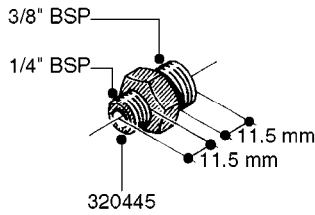

FITTINGS - HEXAGON NIPPLES  
L0030-HIN, 01:01:16

Page 0  
Date 12.08.2020 9:31

**L0030**

FITTINGS - HEXAGON NIPPLES  
L0030-HIN, 01:01:16

Page 1  
Date 12.08.2020 9:31

parts-n°	order qty	description
10015303	1	FITT.PO.HN 1.00X1.00 M1000
10425003	1	FITT.PO.HN 1.25X1.00 MCPHEE
320132	1	FITT.DK HN 1" BSP
320176	1	FITT.DK HN 3/8"X1/2" BSP
320445	1	FITT.DK HN 1/4"X3/8" BSP
320655	1	FITT.DK HN 1/2"-1/2" BSP
320692	1	FITT.DK HN 3/8'BSPX1/4'NPT
320703	1	FITT.DK HN 3/8BSP X1/2 &1/4NPT
320725	1	FITT.DK NIPPLE 3/8"-3/8" BSP
320902	1	FITT.DK HN 3/8'X 1/4' BSP
390232	1	FITT.DK HN 1-1/2' X 1-1/4' BSP
390276	1	FITT.DK HN 1'BSP