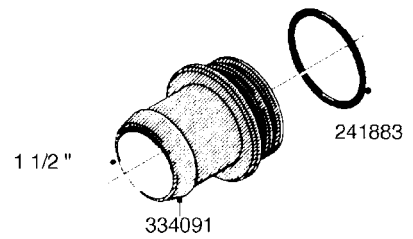

**L0080**

FITTINGS - S-53  
L0080-HIN, 12:09:17

Page 1

Date 12.08.2020 9:31

Pos.	parts-n°	order qty	description
1	145995	1	FITT.DK S-53 FORK
2	241973	1	O-RING Ø3 X 44.2 70 SHORES NITRIL NITRIL (BLACK)
2	242353	1	O-RING 3 X 44.2 VITON VITON (BROWN)
3	242109	1	O-RING D32.2x3.0 NITRIL (BLACK)
3	242354	1	O-RING D32.2X3.0 VITON VITON (BROWN)
4	322103	1	FITT.DK S-53 BULKHEAD
5	322107	1	FITT.DK S-53 BULKHEAD NUT
6	322110	1	FITT.DK S-53 ELB. 1/2" BSP
7	322352	1	FITT.DK S-53 TEE
8	334229	1	FITT.DK S-53 STR.3/4"
9	334260	1	GASKET F. S-53 BULKHEAD
10	334564	1	FITT.DK S-67 TO S-53 ADAPTER
11	391100	1	FITT.DK S-53THREAD INS.1/2"BSP
12	726463	1	FITT.DK S53 BULKHEAD W/GASKET
13	726552	1	FIT.DK S-53X90 1/2" BSP,O-RING
14	726556	1	FITT.DK S-53 HB 1/2" W/O-RING
15	726558	1	FITT.DK S53 STR. 3/4" W.ORING
16	726559	1	FITT DK. S-53 HB 1" W/O-RING
17	726568	1	FITT.DK.S-53 HB 1/2"90 W/O-RING
18	726570	1	FITT.DK S-53 ELB.3/4" W.ORING
19	726571	1	FITT.DK S-53 ELB.1", W ORING
20	726578	1	FITT.DK S53 PLUG WITH O-RING
21	728561	1	FITT.DK. S67M - S53F REDUCER