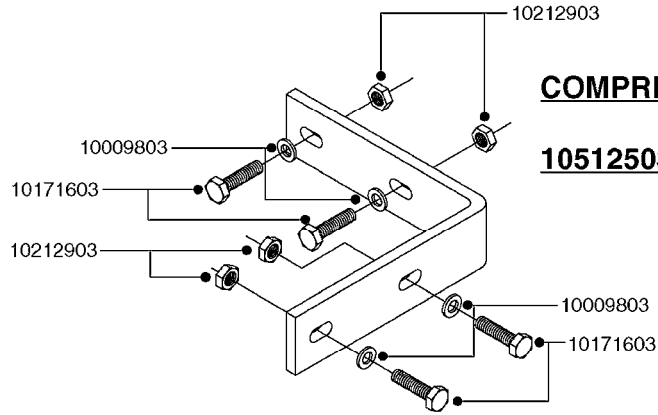

# K0400

\*Ø8mm 927306 (xFT.)  
\*Ø10mm 927330 (xFT.)

70062503 - COMPLETE ASSEMBLY

FOAM MARKER COMPRESSOR 2007  
K0400-HIN, 01:01:16

Page 1  
Date 12.08.2020 9:30

parts-n°	order qty	description
147011	1	HEX NIPPLE 3/8'X1/4'BSP BRASS
161326	1	MOUNT BKT. F. FOAM COMP.BOX 98
168847	1	ENCLOSURE LOWER F.MARKER
168848	1	COVER F. FOAM MARKER
232111	1	QUICK COUPLER 6MM X 1/8 EXT.
232112	1	QUICK COUPLER 6MM 1/8 INT.
232113	1	QUICK COUPLER 6MM T-PIECE
232114	1	COUPLER 1/8" THREADX8MM HOSE
232143	1	REDUCER 1/4'INT-1/8'EXT
232144	1	QUICK COUPLER 10MM X 1/4 EXT
232152	1	QUICK COUPLER 8MMX1/8 EXT.LONG
241371	1	DIAPHRAGM F.NO-DRIP,VULC
242242	1	O-RING F.AIR HOSE FITTING
242258	1	TRIM 3X10 SELF ADHESIVE 0012"
261562	1	RUBBER DAMPER 2XM6X25
283697	1	TIESTRAP 200MM
320445	1	FITT.DK HN 1/4"X3/8" BSP
321462	1	CAP F.NO-DRIP ASSY.
322261	1	HOUSING F.SAFETY VALVE 3/8"
440650	1	SCREW 3.5x13 STAINLESS
460261	1	NUT HEX M6X1.00 LOCK DIN985 A2 SS
718911	1	VALVE (SAFETY) F.MARKER
729645	1	NON-DRIP SPRING ASSY.GREEN 10
927264	1	HOSE R X PE D6/D4 X 0012"
927306	1	HOSE R X PE D8/D6 X 0012"BLACK
927330	1	HOSE R X PE D10/D8 X 012"BLACK
26004103	1	FOAM MARKER CNTRL MOD CABL STD
26008703	1	FOAM MARKER CONTROL SCII
26011103	1	FOAMER POWER/CONTROL CABLE 39P
26023400	1	COMPRESSOR F.FOAM MARKER CM40
26023700	1	SOLENOID VAL 12V 1/8' FLO '07
28025503	1	PLUG F.DRILLED HOLE 1/2"
28025603	1	PLUG F.DRILLED HOLE 3/4"
39122000	1	DISTR.HOUSING F.FOAM MARKER'07
70062503	1	FOAM MARKER COMPRESSOR,STD,39P