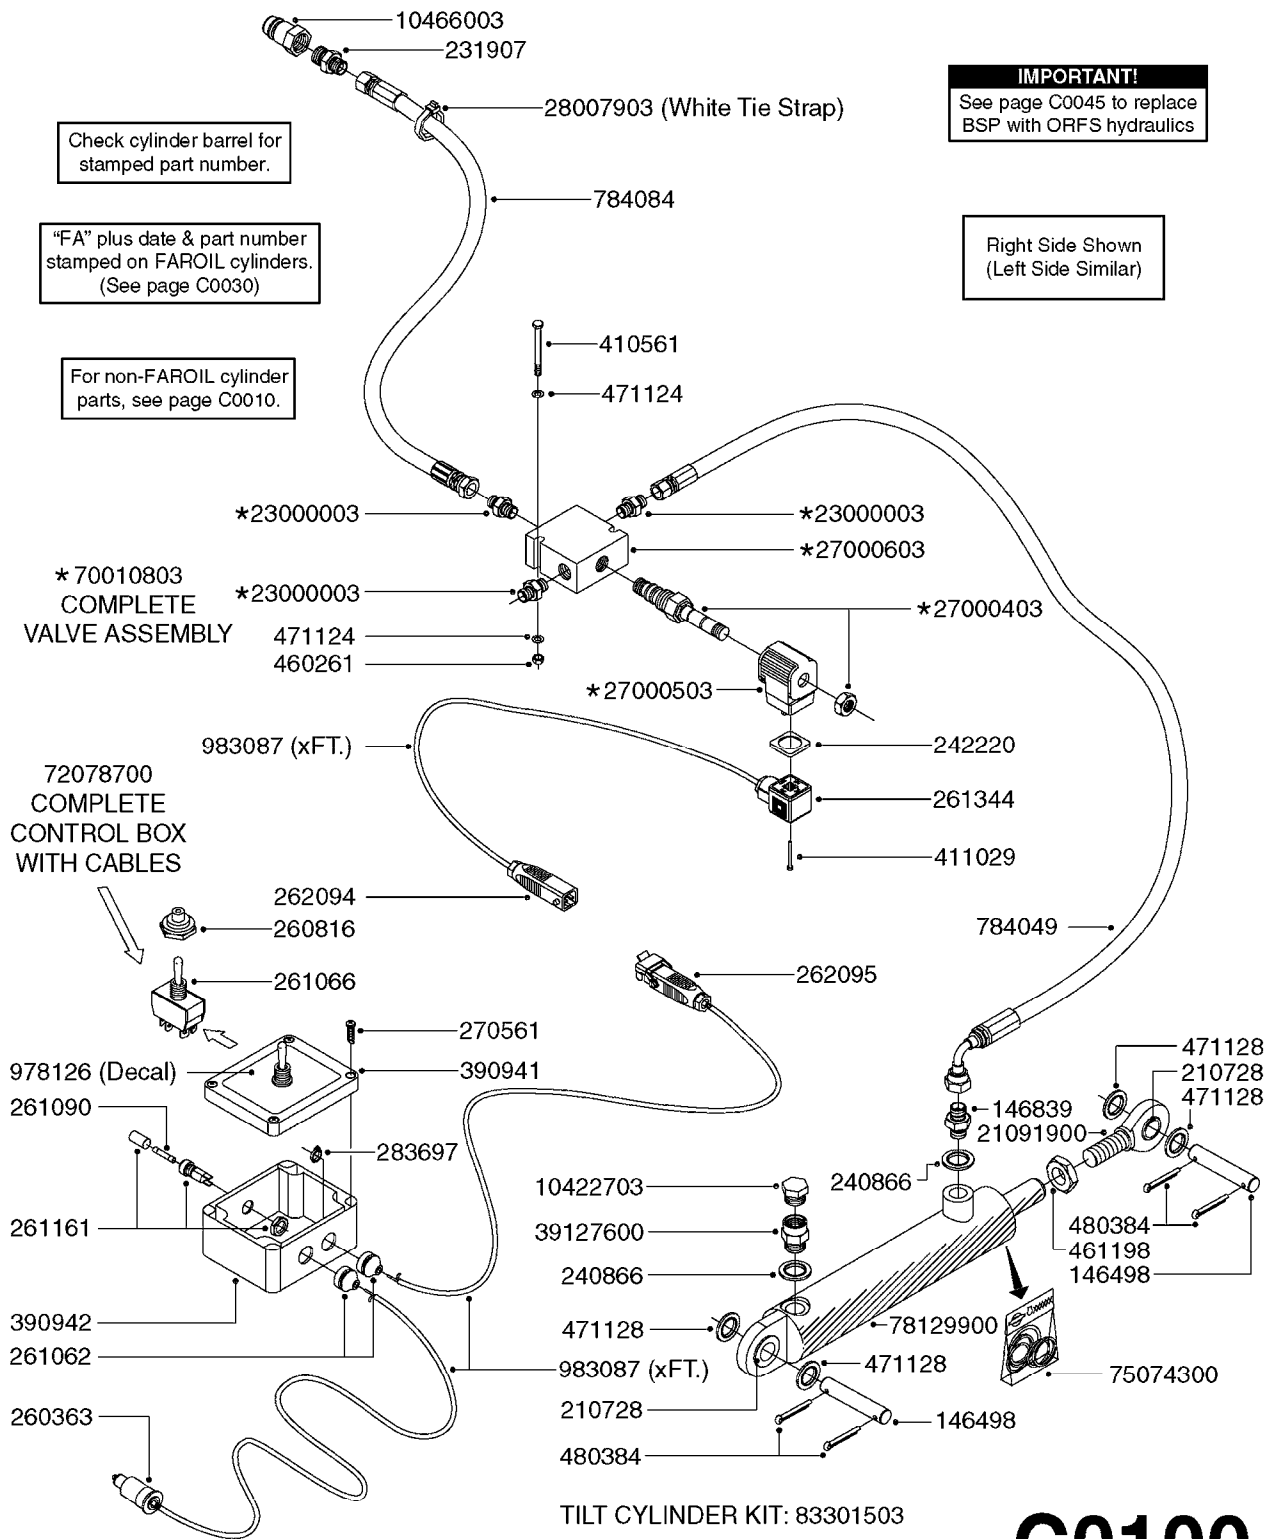

Check cylinder barrel for stamped part number.

"FA" plus date & part number stamped on FAROIL cylinders. (See page C0030)

For non-FAROIL cylinder parts, see page C0010.

IMPORTANT!
See page C0045 to replace BSP with ORFS hydraulics

Right Side Shown
(Left Side Similar)