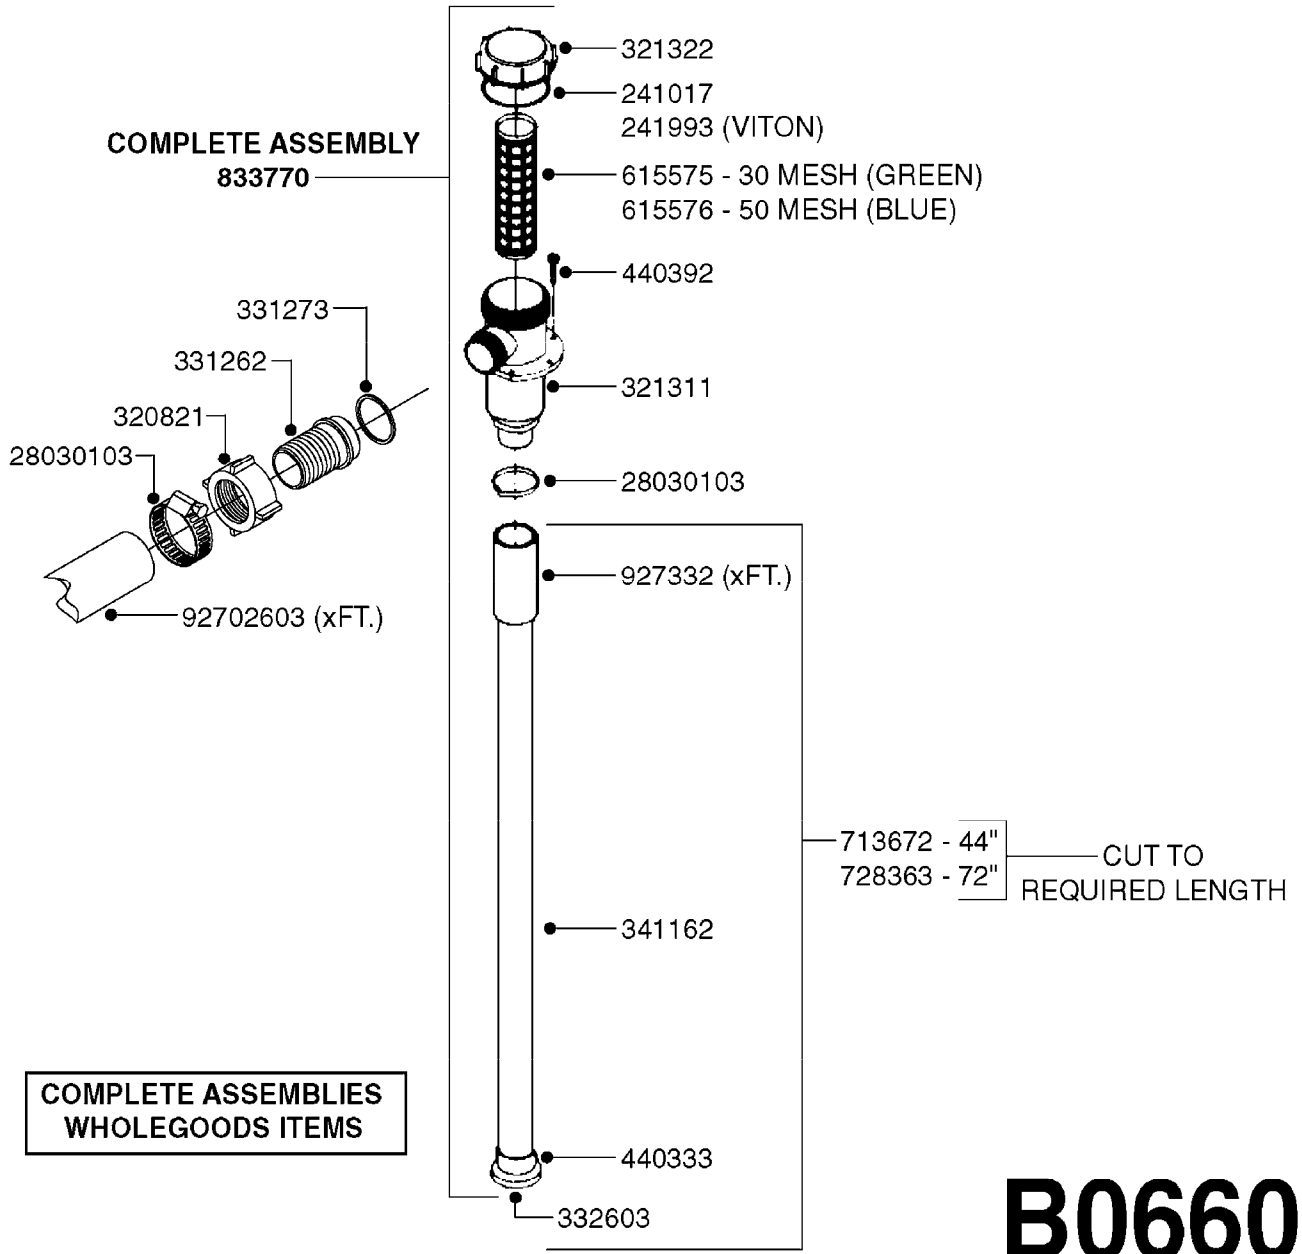

TOP SUCTION ASSEMBLY-SCREW CAP
B0660-HIN, 01:01:16

Page 1
Date 12.08.2020 9:30

parts-n°	order qty	description
241017	1	O-RING D74,5X3 NITRIL
241993	1	O-RING 74.5 X 3MM VIT/241017
320821	1	FITT.DK NUT 1-1/2" BSP
321311	1	FILTER BODY S 80 X 4
321322	1	SCREW CAP F. S80 X 4
331262	1	FITT.DK HB 1-1/2" F. 1-1/2"NUT
331273	1	O-RING D44/D38X2 F.1-1/2"
332603	1	CAP F. SUCTION TUBE
341162	1	SUCTION TUBE F.650
440333	1	SCREW 3.5 X 9.5 SS
440392	1	SCREW 6.3 X 25.0 DIN7981C TORX
615575	1	FILTER F.TOP SUCT.30 MESH GRN.
615576	1	FILTER F.TOP SUCT.50 MESH BLUE
713672	1	SUCTION TUBE L=44"
728363	1	SUCTION TUBE ASSY.L=72"
833770	1	TOP SUCTION KIT 300/500
927332	1	HOSE R X 28 BAR X 40MM X 0012"
28030103	1	CLAMP HOSE GEAR P5/4-S1.5"6724
92702603	1	HOSE PVC SUCT GRAY 1-1/2"