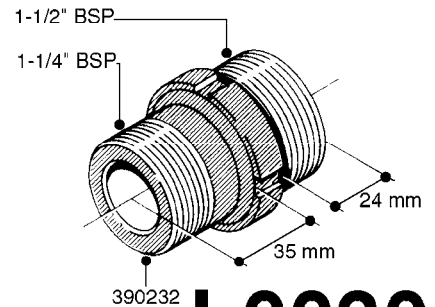

**L0020**

FITTINGS-T-PIECES, CAPS & ELBOWS  
L0020-HIN, 01:01:16

Page 1  
Date 12.08.2020 9:31

parts-n°	order qty	description
10053603	1	FITT. CAPNUT 2"BSP 5601
10194303	1	CAP BLANK 1 1/2 MCPHEE 210060
320047	1	FITT.DK CAPNUT 1/2" BSP
320106	1	FITT.DK CAPNUT 1" BSP
320272	1	FITT.DK CAPNUT 3/8" BSP
320316	1	FITT.DK TEE 3/4" X3/4" X1"BSP
320331	1	FITT.DK TEE 1" - 1" - 3/4" BSP
320342	1	FITT.DK EL 3/4"M X 1"F BSP
320563	1	FITT.DK 3 WAY 1/2" 110 DEG.
320677	1	NO LONGER AVAILABLE
320961	1	FITT.DK CAPNUT 1-1/2" BSP
321053	1	FITT.DK TEE 1/2 X1/2 X1/2" BSP
322072	1	FITT.DK TEE 3/8'X3/8'X3/8' BSP
322095	1	FITT.DK TEE 1-1/2 X1-1/4 X3/4" BSP
322138	1	FITT.DK ELB 1"M X 1"F BSP
330013	1	O-RING 2.5 X 10 PUR
330212	1	O-RING D19/D14X2.4 F.1/2"NUT
330326	1	O-RING D30/D24X2 F.1"NUT
331273	1	O-RING D44/D38X2 F.1-1/2"

FITTINGS - HEXAGON NIPPLES  
L0030-HIN, 01:01:16

Page 0  
Date 12.08.2020 9:31

**L0030**

FITTINGS - HEXAGON NIPPLES  
L0030-HIN, 01:01:16

Page 1  
Date 12.08.2020 9:31

parts-n°	order qty	description
10015303	1	FITT.PO.HN 1.00X1.00 M1000
10425003	1	FITT.PO.HN 1.25X1.00 MCPHEE
320132	1	FITT.DK HN 1" BSP
320176	1	FITT.DK HN 3/8"X1/2" BSP
320445	1	FITT.DK HN 1/4"X3/8" BSP
320655	1	FITT.DK HN 1/2"-1/2" BSP
320692	1	FITT.DK HN 3/8'BSPX1/4'NPT
320703	1	FITT.DK HN 3/8BSP X1/2 &1/4NPT
320725	1	FITT.DK NIPPLE 3/8"-3/8" BSP
320902	1	FITT.DK HN 3/8'X 1/4' BSP
390232	1	FITT.DK HN 1-1/2' X 1-1/4' BSP
390276	1	FITT.DK HN 1'BSP