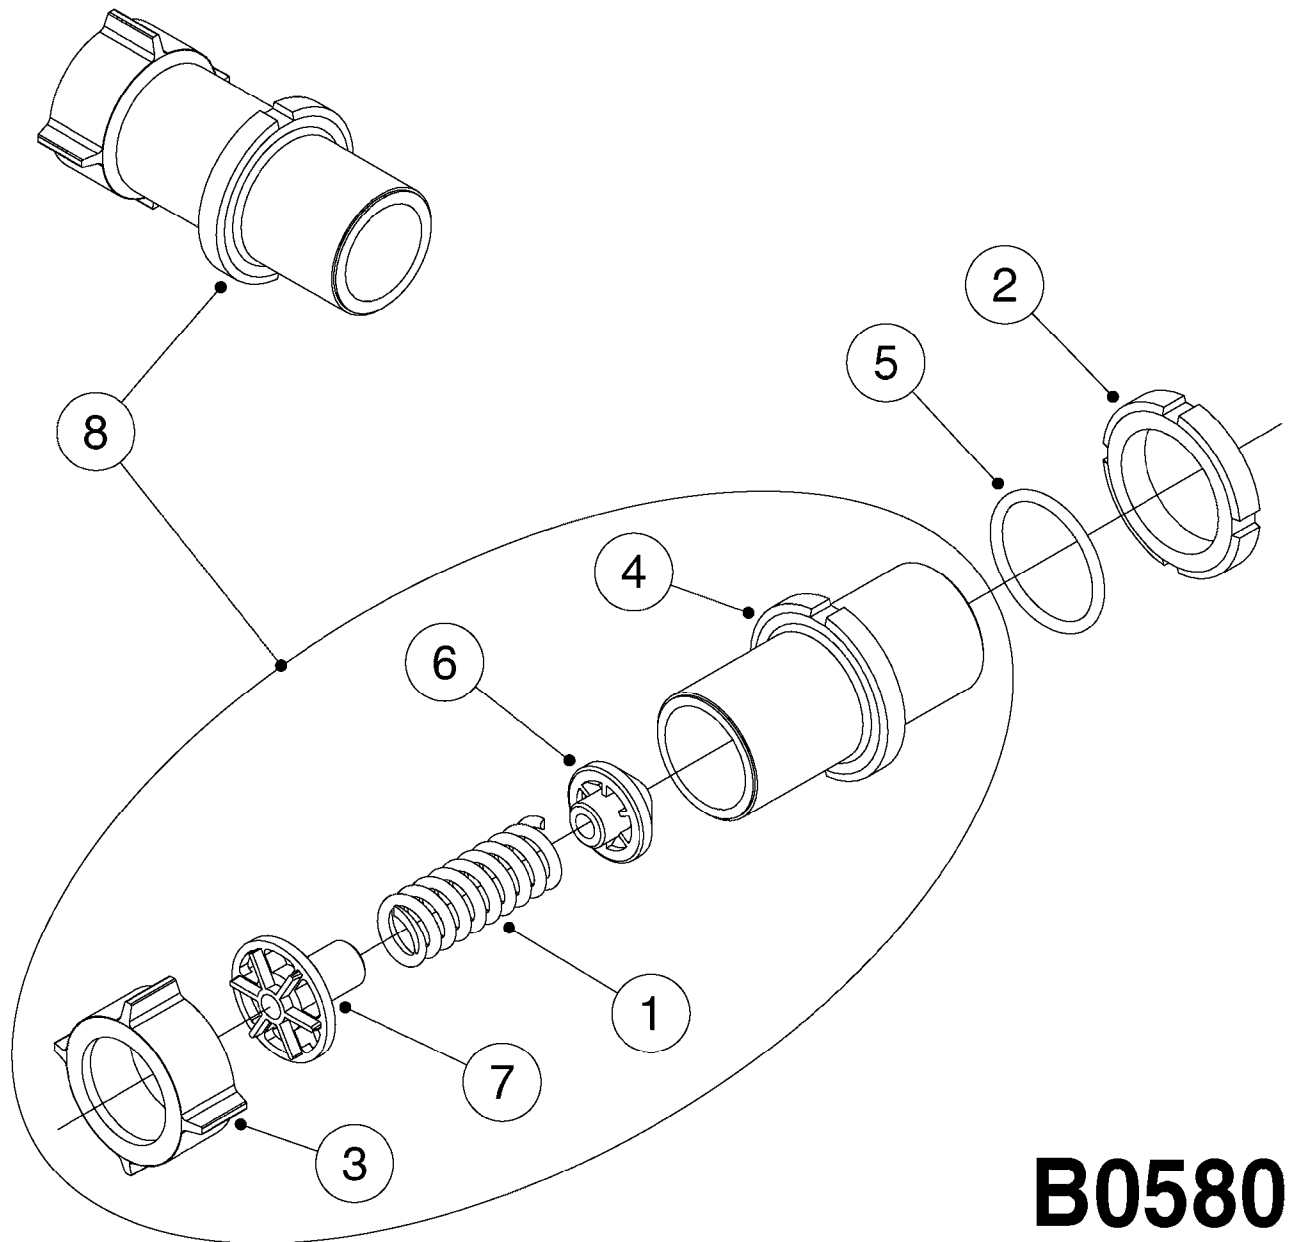

**B0540**

SMART VALVE-S93 MANIFOLD VALVE  
B0540-HIN, 01:01:16

Page 1

Date 12.08.2020 9:30

parts-n°	order qty	description
145997	1	FITT.DK S-93 FORK
147767	1	PIN 5Ø X 60 S-93 DOUBLE CLAMP
240936	1	O-RING D13.3X2.4 NITRIL
242047	1	O-RING 89.5 X 3.0 VITON
242316	1	O-RING D84.5X3.0 NITRIL
242475	1	O'RING D56.52x5.33 SH70-VITON
322327	1	HOUSING, VALVE, S93, 220 PSI
322328	1	END CAP F.VALVE S-93
322354	1	THRUST PLATE F.3-WAY VALVES-93
390543	1	SEAT F.BALL 3-WAY VALVE S-93
391019	1	BALL F.2 WAY S93 SMART VALVE
391020	1	BALL F.3 WAY S93 SMART VALVE
391023	1	SMART VALVE MOUNTING BRACKET
420862	1	BOLT HEX 8.8 DEL M10X16 FT
440681	1	SCREW F. PLASTIC 4MM X 14LG SS
460423	1	NUT HEX M10X1.50 LOCK DIN985A2 SS
471122	1	WASHER, M10, Ø20/10.5X 2.0, SS
14010100	1	SPINDLE F.SMART VALVE S-93
14027800	1	SPINDLE F.SMART VALVE S-93
61025400	1	HANDLE SMART VALVE
72137900	1	VALVE S93 "V1" SMART VALVE
72138000	1	VALVE S93 "V2" SMART VALVE
72138600	1	VALVE S93 "V3" SMART VALVE
72142700	1	VALVE S93 "V4" SMART VALVE