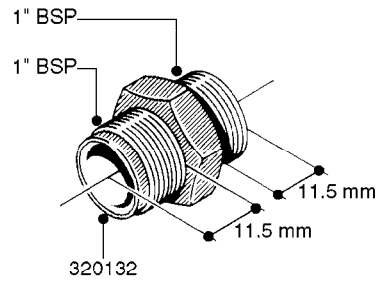

FITTINGS - HEXAGON NIPPLES  
L0030-HIN, 01:01:16

Page 0  
Date 12.08.2020 9:31

**L0030**

FITTINGS - HEXAGON NIPPLES  
L0030-HIN, 01:01:16

Page 1  
Date 12.08.2020 9:31

parts-n°	order qty	description
10015303	1	FITT.PO.HN 1.00X1.00 M1000
10425003	1	FITT.PO.HN 1.25X1.00 MCPHEE
320132	1	FITT.DK HN 1" BSP
320176	1	FITT.DK HN 3/8"X1/2" BSP
320445	1	FITT.DK HN 1/4"X3/8" BSP
320655	1	FITT.DK HN 1/2"-1/2" BSP
320692	1	FITT.DK HN 3/8'BSPX1/4'NPT
320703	1	FITT.DK HN 3/8BSP X1/2 &1/4NPT
320725	1	FITT.DK NIPPLE 3/8"-3/8" BSP
320902	1	FITT.DK HN 3/8'X 1/4' BSP
390232	1	FITT.DK HN 1-1/2' X 1-1/4' BSP
390276	1	FITT.DK HN 1'BSP