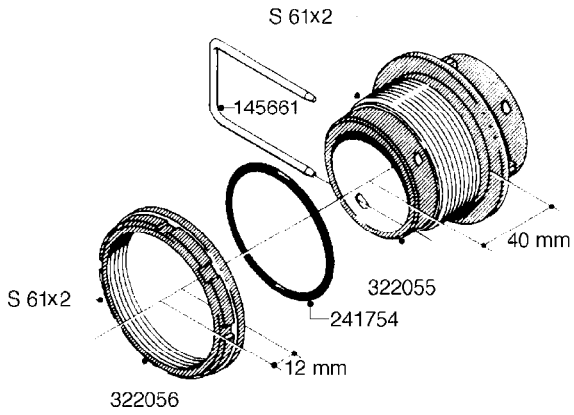

**L0080**

FITTINGS - S-53  
L0080-HIN, 12:09:17

Page 1

Date 12.08.2020 9:31

Pos.	parts-n°	order qty	description
1	145995	1	FITT.DK S-53 FORK
2	241973	1	O-RING Ø3 X 44.2 70 SHORES NITRIL NITRIL (BLACK)
2	242353	1	O-RING 3 X 44.2 VITON VITON (BROWN)
3	242109	1	O-RING D32.2x3.0 NITRIL (BLACK)
3	242354	1	O-RING D32.2X3.0 VITON VITON (BROWN)
4	322103	1	FITT.DK S-53 BULKHEAD
5	322107	1	FITT.DK S-53 BULKHEAD NUT
6	322110	1	FITT.DK S-53 ELB. 1/2" BSP
7	322352	1	FITT.DK S-53 TEE
8	334229	1	FITT.DK S-53 STR.3/4"
9	334260	1	GASKET F. S-53 BULKHEAD
10	334564	1	FITT.DK S-67 TO S-53 ADAPTER
11	391100	1	FITT.DK S-53THREAD INS.1/2"BSP
12	726463	1	FITT.DK S53 BULKHEAD W/GASKET
13	726552	1	FIT.DK S-53X90 1/2" BSP,O-RING
14	726556	1	FITT.DK S-53 HB 1/2" W/O-RING
15	726558	1	FITT.DK S53 STR. 3/4" W.ORING
16	726559	1	FITT DK. S-53 HB 1" W/O-RING
17	726568	1	FITT.DK.S-53 HB 1/2"90 W/O-RING
18	726570	1	FITT.DK S-53 ELB.3/4" W.ORING
19	726571	1	FITT.DK S-53 ELB.1", W ORING
20	726578	1	FITT.DK S53 PLUG WITH O-RING
21	728561	1	FITT.DK. S67M - S53F REDUCER