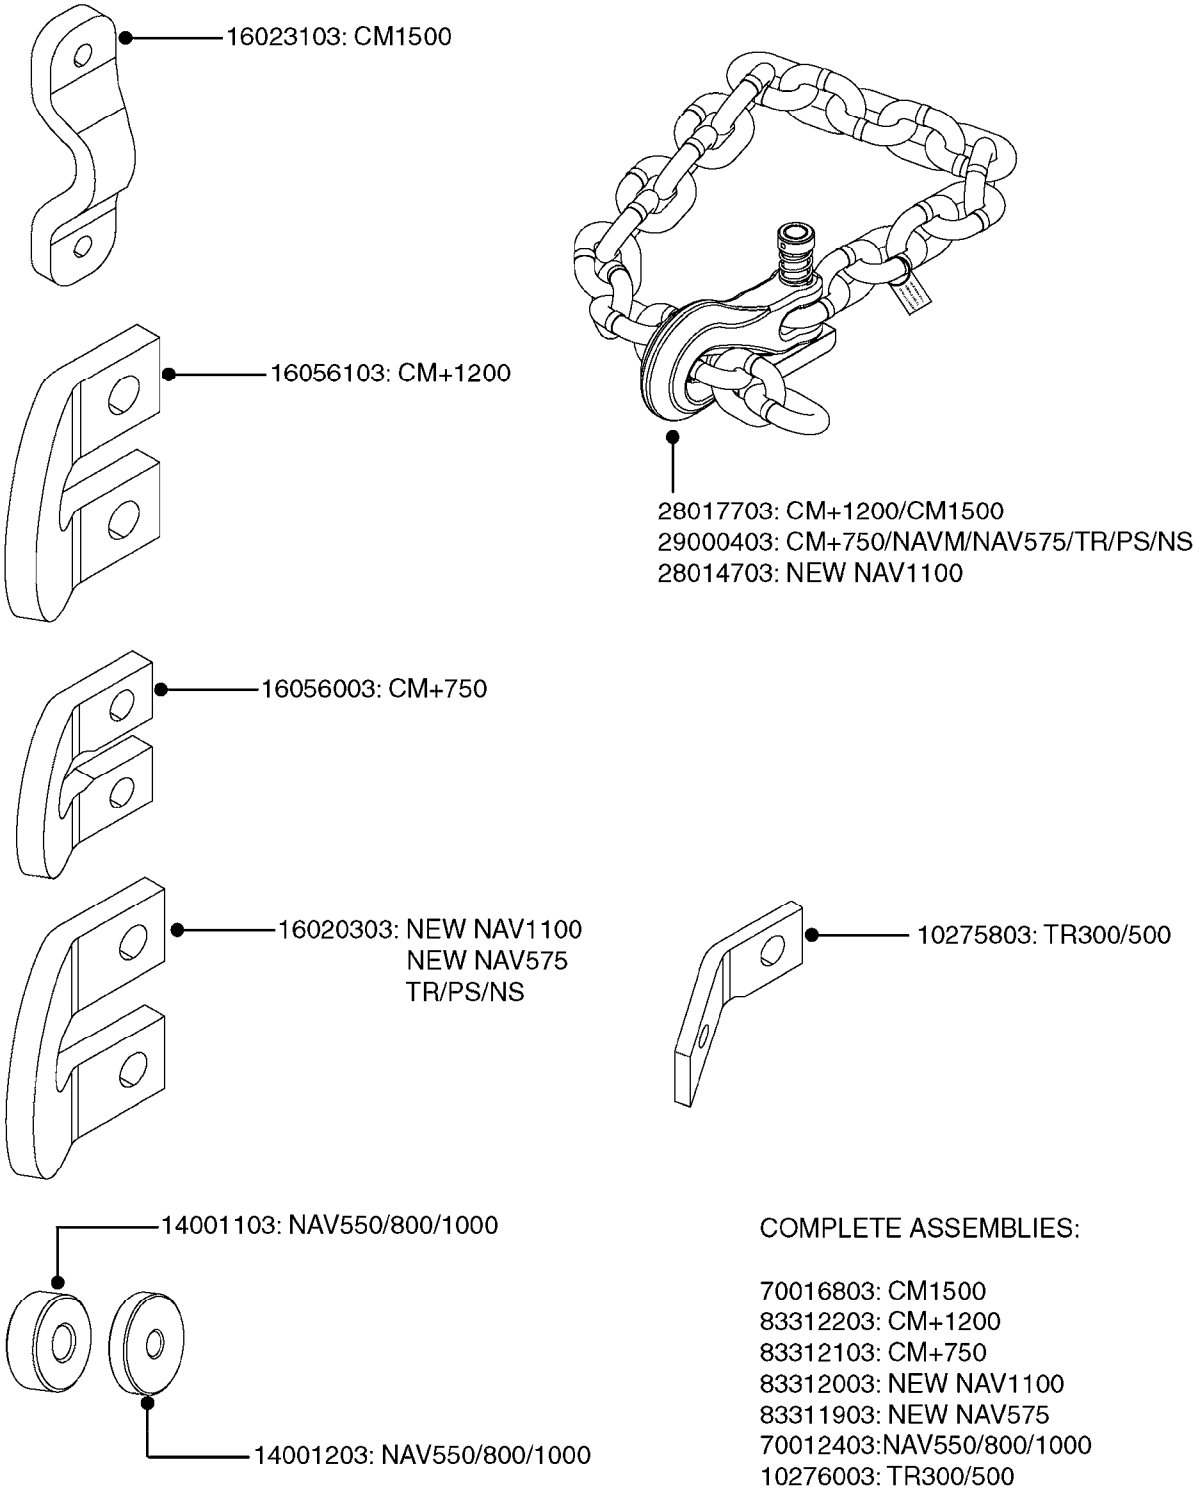

K0770

SAFETY CHAINS
K0770-HIN, 01:01:16

Page 1
Date 12.08.2020 9:31

parts-n°	order qty	description
10275803	1	CHAIN BKT. FOR TR300/500/TX650
10276003	1	SAFETY CHAIN KIT TR300/500
14001103	1	MOUNTING HUB F. SAFETY CHAIN
14001203	1	MNT WASHER F. SAFE CHAIN KIT
16020303	1	SAFETY CHAIN MNT.BRKT.30,400LB
16023103	1	SAFETY CHAIN MNT.BRKT.40,500LB
16056003	1	SAFETY CHAIN MNT.BRKT.16100 lb
16056103	1	SAFETY CHAIN MNT.BRKT.40500 lb
28014703	1	SAFETY CHAIN 30,400LBS CERT.
28017703	1	SAFETY CHAIN 40,500LBS CERT.
29000403	1	SAFETY CHAIN CERT 16100LB
70012403	1	*SAFETY CHAIN KIT 16100LB NAV
70016803	1	SAFETY CHAIN KIT CM1500
83311903	1	SAFTY CHAIN KIT 575 NAV.
83312003	1	SAFETY CHAIN KIT 1100 NAV.
83312103	1	SAFETY CHAIN KIT CM+750
83312203	1	SAFETY CHAIN KIT CM+1200