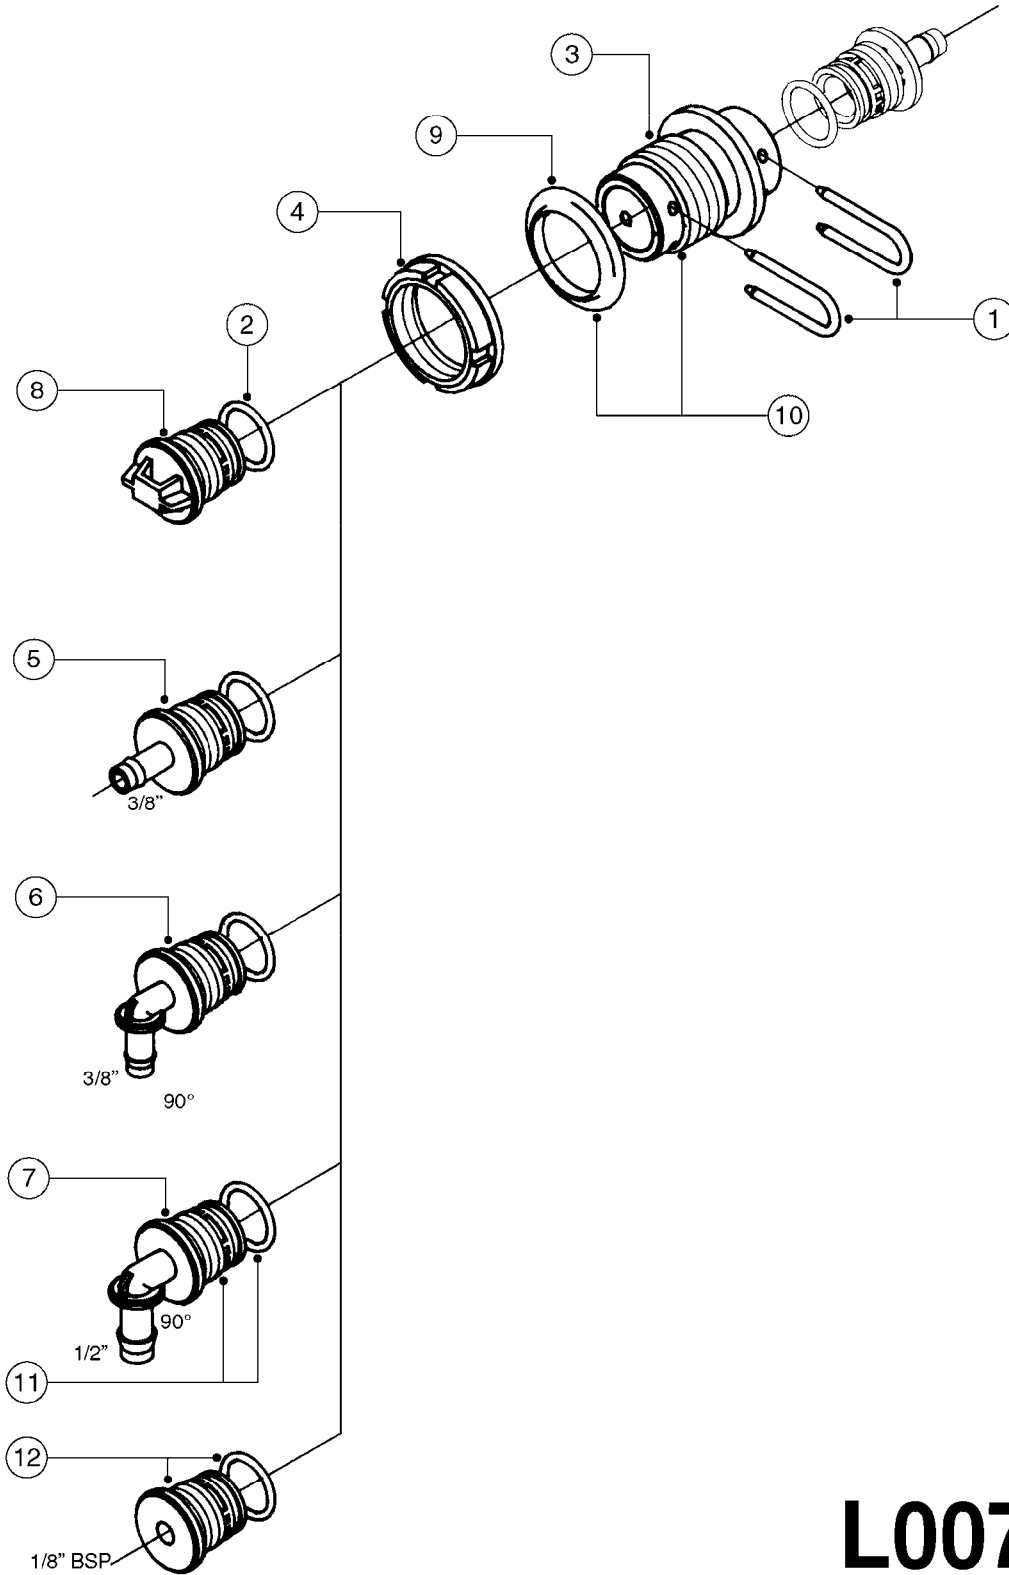

L0070

FITTINGS - S-40
L0070-HIN, 13:09:17

Page 1

Date 12.08.2020 9:31

Pos.	parts-n°	order qty	description
1	145994	1	FITT.DK S-40 FORK
2	242108	1	O-RING 3 X 19,2 70SH NITRIL NITRIL (BLACK)
2	242355	1	O-RING D19.2X3.0 VITON F.S-40 VITON (BROWN)
3	322102	1	FITT.DK S-40 BULKHEAD
4	322106	1	FITT.DK S-40 BULKHEAD NUT
5	334225	1	FITT.DK S-40 STR.3/8"
6	334237	1	FITT.DK S-40 ELB.3/8"
7	334238	1	FITT.DK S-40 ELB.1/2"
8	334248	1	FITT.DK S-40 PLUG
9	334259	1	GASKET F. S-40 BULKHEAD
10	726462	1	FITT. S40 BULKHEAD W.GASKET
11	726567	1	FITT.DK S-40 ELB.1/2" W.O-RING
12	726693	1	FITT.DK S-40 PLUG 1/8BSP ORING