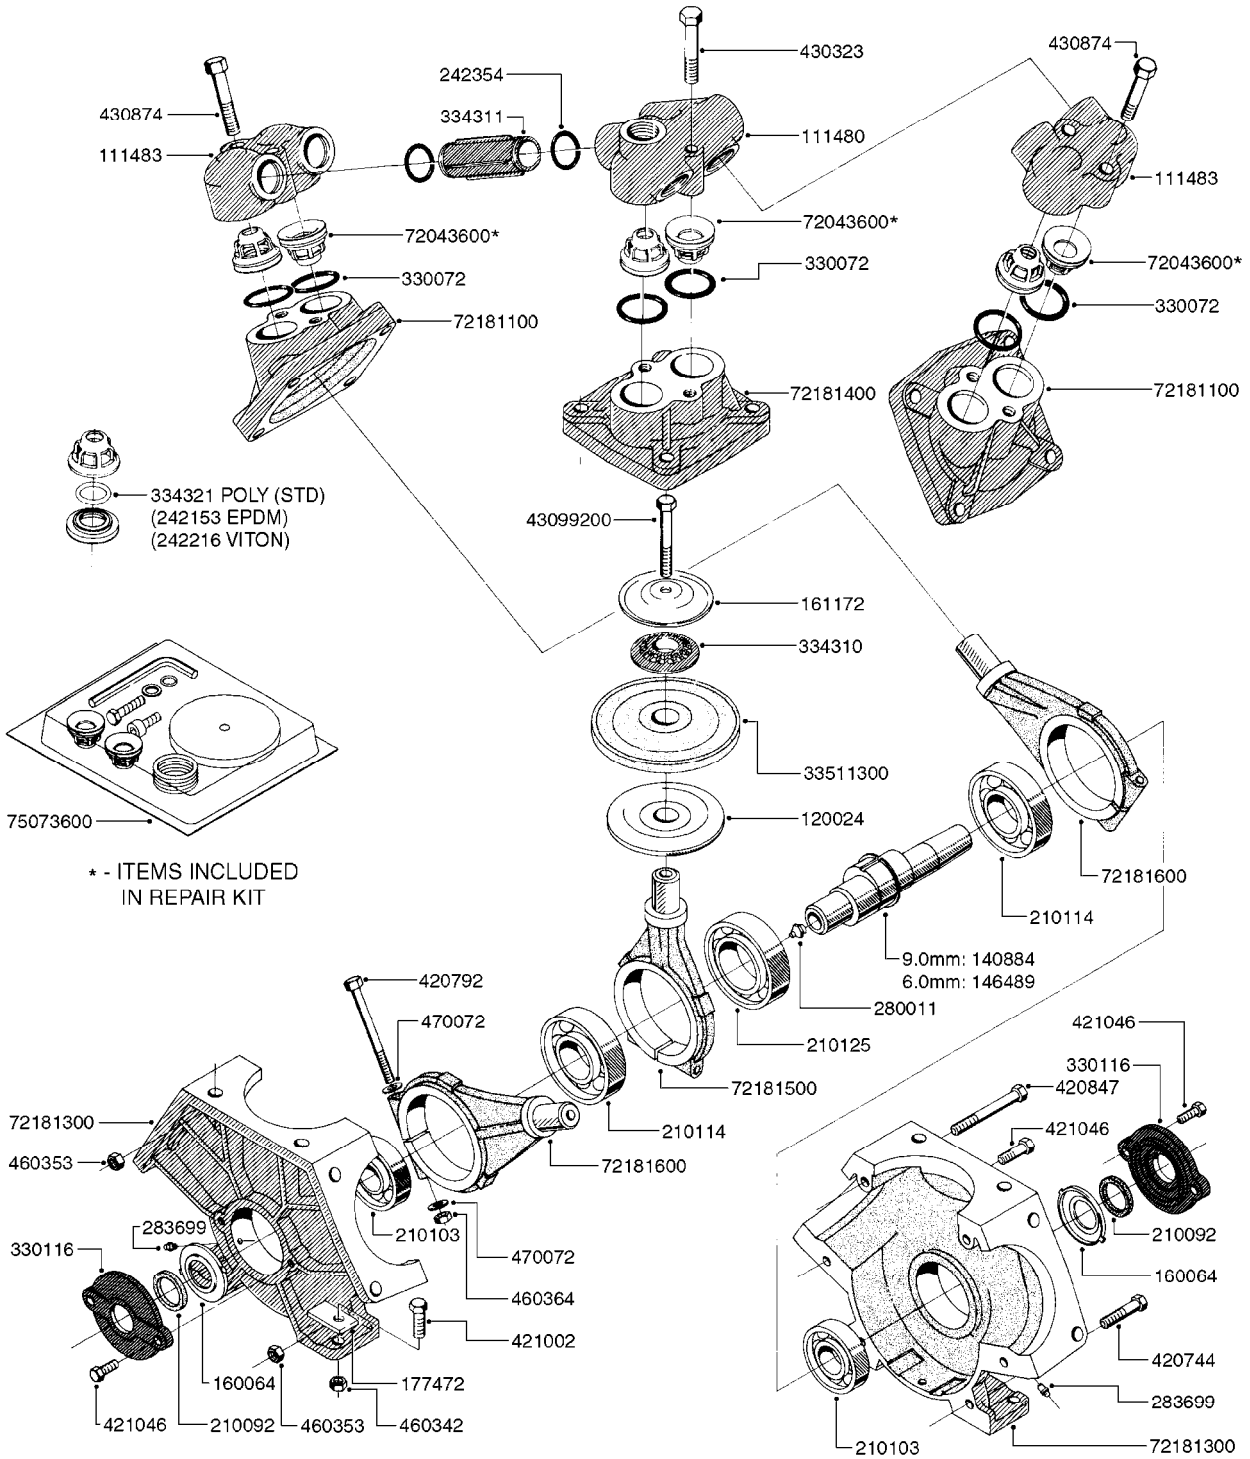

**A0220**

PUMP - 1302 W/ MOUNTING BASE  
A0220-HIN, 27:04:17

Page 1  
Date 12.08.2020 9:30

parts-n°	order qty	description
111480	1	VALVE HEAD 1302 CENTER
111483	1	VALVE HEAD SIDE 1302
120024	1	DIAPHRAGM BACK DISC 1200-1300
140884	1	CRANK SHAFT MODEL 1300-9
146489	1	CRANK SHAFT MODEL 1302-6MM
160064	1	DUST PLATE
161172	1	DIAPHRAGM DISC F. 1203/1303
177472	1	BRACKET 25 X 5
210092	1	SEAL FELT D43/30X5
210103	1	BEARING BALL 6306
210114	1	BEARING BALL 6308
210125	1	BEARING BALL 6210
242153	1	O-RING D26X4 EPDM
242216	1	O-RING VITON F/1202/1302/462
242354	1	O-RING D32.2X3.0 VITON
280011	1	GREASE NIPPLE 1/8" SAE H TR
283699	1	GREASE NIPPLE M6X1
330072	1	O-RING D53.5/D45.5X4
330116	1	SEAL RETAINER, MODEL 1300
334310	1	NYLON WASHER 1202/1302/462
334311	1	CONNECTION PIPE INLET MOD.1302
334321	1	O-RING POLY. 34.0x26.0x4.0
420081	1	BOLT HEX 8.8 DEL 3/8"X40MM
420162	1	BOLT HEX 8.8 DEL 3/8"X15MM
420346	1	BOLT HEX 8.8 DEL 3/8"X 25MM
420357	1	BOLT HEX 8.8 RAW 3/8"X85MM
420803	1	BOLT HEX 8.8 DEL M8X90
421002	1	BOLT HEX 8.8 DEL M10X30 FT DIN933
421259	1	BOLT HEX UNC7/16"x2.25" 18-8SS
430323	1	BOLT HEX 8.8 DEL M12X60
430404	1	BOLT HEX 8.8 DEL M12X50
430874	1	SCREW SET 8.8 DEL M12X70 FT
460062	1	NUT HEX 3/8" GALV.
460342	1	NUT HEX M10 DEL DIN934
460364	1	NUT HU M8 A2 SS DIN934
460386	1	NUT HEX M12X1.75
470072	1	WASHER D15/D8X.5 LOCK
33511300	1	DIAPHRAGM 1202-1303 POLY 2006
72043600	1	VALVE FOR 462/463
72181100	1	DIAPHRAGM COVER 1203/1303+BLTS
72181300	1	PUMP CASTING 1300 RED W/BOLTS
72181400	1	DIAPHRAGM COVER 1303 W/BOLTS
72181500	1	CONNECTING ROD, CENTER 1303
72181600	1	CONNECTING ROD, SIDE MOD.1300
75073500	1	PUMP KIT 1300/1302 "06"