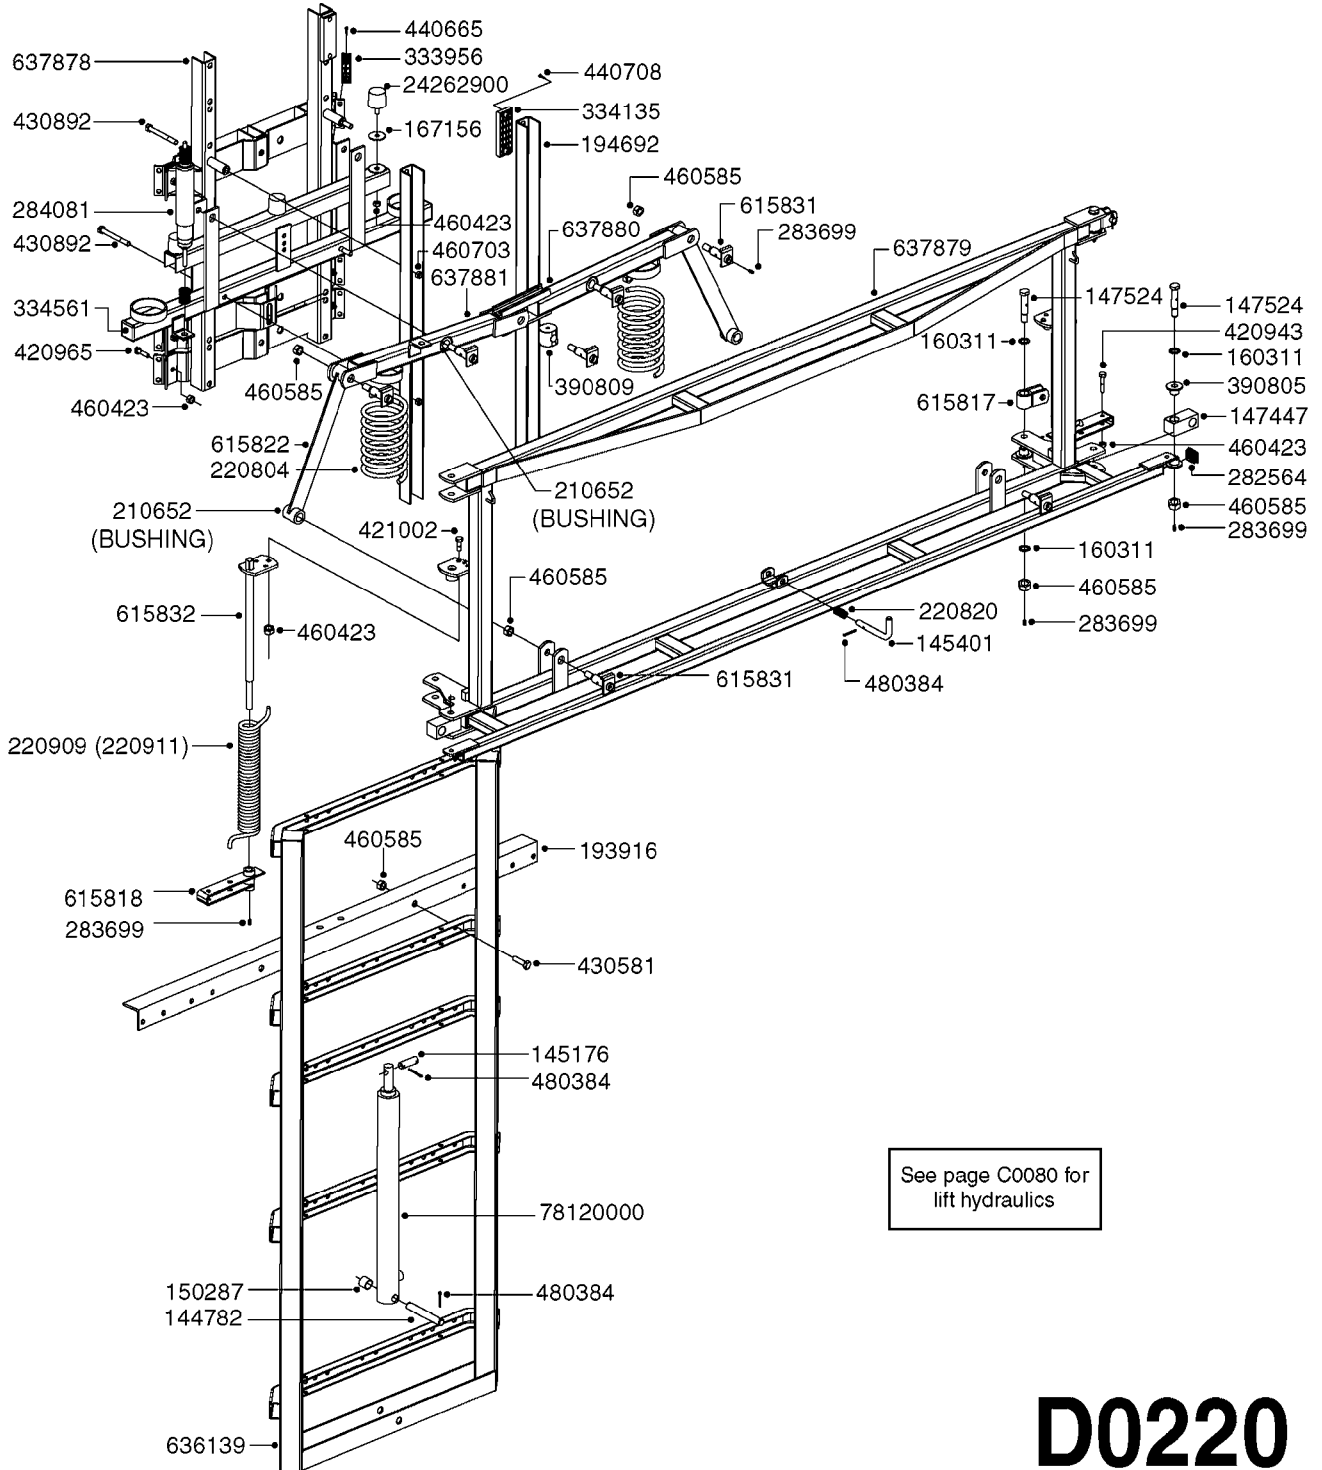

Right Side Shown  
(Left Side Similar)

TILT CYLINDER KIT: 83301503

**C0100**

HYDRAULICS FALCON TILT 42'-50'  
C0100-HIN, 08:01:18

Page 1  
Date 12.08.2020 9:30

parts-n°	order qty	description
146498	1	PIN D16.8 X 75
146839	1	HEX NIPPLE 1/4"X3/8" BSP 0.7MM
210728	1	BEARING F.LINK HEAD M17
231907	1	HEX NIPPLE 1/4"BSP X 1/2"NPT
240866	1	DOWTYSEAL 3/8"
242220	1	GASKET F. HIRSMANN PLUG
260363	1	PLUG 2 POLE 12V
260816	1	CAP W/RUBBER BOOT F.EC SWITCH
261062	1	GROMMET
261066	1	SWITCH 2 POLE
261090	1	FUSE 5 X 20 6.3A, 250V
261161	1	FUSE HOLDER 5 X 20 MM
261344	1	HIRSCHMANN PLUG B
262094	1	PLUG F. CABLE MALE
262095	1	PLUG F. CABLE FEMALE
270561	1	SCREW W/SPRING ASSY. (QTY 1)
283697	1	TIESTRAP 200MM
390941	1	LID FOR TILT CONTROL BOX
390942	1	TILT CONTROL BOX
410561	1	BOLT HEX 8.8 DEL M6X50 FT
411029	1	SCREW M3X35 F.HIRSMANN PLUG
460261	1	NUT HEX M6X1.00 LOCK DIN985 A2 SS
461198	1	NUT HEX M16X2 JAMB
471124	1	WASHER, M6, Ø18/ 6.4X 1.6, SS
471128	1	WASHER, M16, Ø30/17.0X 3.0, SS
480384	1	PIN COTTER 3/16 x 1-1/2"
784049	1	HOSE HY X 1/4" X 240"STR+ELB
784084	1	HOSE HY X 1/4 X 191.25"STR+STR
978126	1	DECAL FOR SPL TILT CONTROL BOX
983087	1	ELEC. CABLE 2 WIRE X 0.75MM
10422703	1	BREATHER FOR HY CYLINDER
10466003	1	COUPLER PIONEER 8010-04 1/2NPT
21091900	1	LINK HEAD M16 x D17 DELTA
23000003	1	FITT, HYD, 3/8"O-RINGx1/4"BSPP
27000403	1	STERLING VALVE GS02-30-00-N
27000503	1	STERLING COIL 12VDC CCS012D
27000603	1	STERLING BODY LB1-0523-A
28007903	1	TIE STRAP WHITE 9/64"W x 6"L
39127600	1	NIPPEL 3/8"-1/2"NPT + 1/4"RG
70010803	1	VALVE ASSY. TILT SPL
72078700	1	CONTROL BOX F. BOOM TILT SPL
75074300	1	SEALKIT78122000/23-25/30-32/46
78129900	1	CYLINDER DOUBLE D40/20 180 1/4
83301503	1	TILT CYLINDER KIT F.FALCON