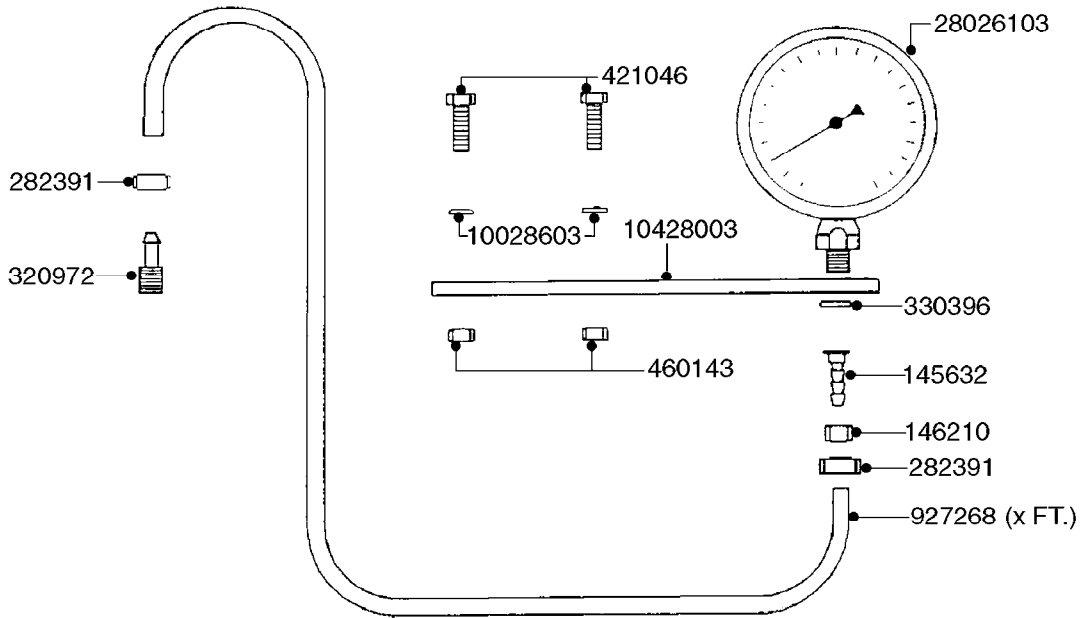

COMPLETE ASSEMBLIES
WHOLEGOODS ITEMS

70043903 - COMPLETE ASSEMBLY

K0680

REMOTE GAUGE-ESC SPRAYERS-4"
K0680-HIN, 01:01:16

Page 1
Date 12.08.2020 9:31

parts-n°	order qty	description
145632	1	FITT.DK HB 1/4' BRASS F.GUAGE
146210	1	NUT 1/4'BSP BRASS
282391	1	CLAMP HOSE CRIMP 5/16'
320972	1	FITT.DK HB 5/16'- 1/4' BSP
330396	1	O-RING D11.2/D6.6X3.2
421046	1	BOLT HEX M8X25/25 A2 SS DIN933
460143	1	LOCK NUT M8 SST A2 DIN985
927268	1	HOSE BLUE PVC X 1/4 X 0012"
10028603	1	WASHER LOCK 5/16'
10428003	1	BKT. FOR ESC GAUGE KIT
28026103	1	GAUGE 200PSI/BR,4",1/4"BSP-BTM
70043903	1	*GAUGE KIT,4" OP UNIT INFEILD