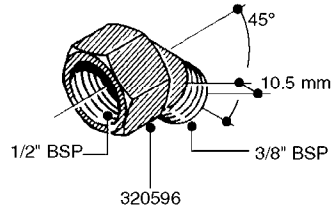

FITTINGS - HEXAGON NIPPLES  
L0030-HIN, 01:01:16

Page 0  
Date 12.08.2020 9:31

**L0030**

FITTINGS - HEXAGON NIPPLES  
L0030-HIN, 01:01:16

Page 1  
Date 12.08.2020 9:31

parts-n°	order qty	description
10015303	1	FITT.PO.HN 1.00X1.00 M1000
10425003	1	FITT.PO.HN 1.25X1.00 MCPHEE
320132	1	FITT.DK HN 1" BSP
320176	1	FITT.DK HN 3/8"X1/2" BSP
320445	1	FITT.DK HN 1/4"X3/8" BSP
320655	1	FITT.DK HN 1/2"-1/2" BSP
320692	1	FITT.DK HN 3/8'BSPX1/4'NPT
320703	1	FITT.DK HN 3/8BSP X1/2 &1/4NPT
320725	1	FITT.DK NIPPLE 3/8"-3/8" BSP
320902	1	FITT.DK HN 3/8'X 1/4' BSP
390232	1	FITT.DK HN 1-1/2' X 1-1/4' BSP
390276	1	FITT.DK HN 1'BSP