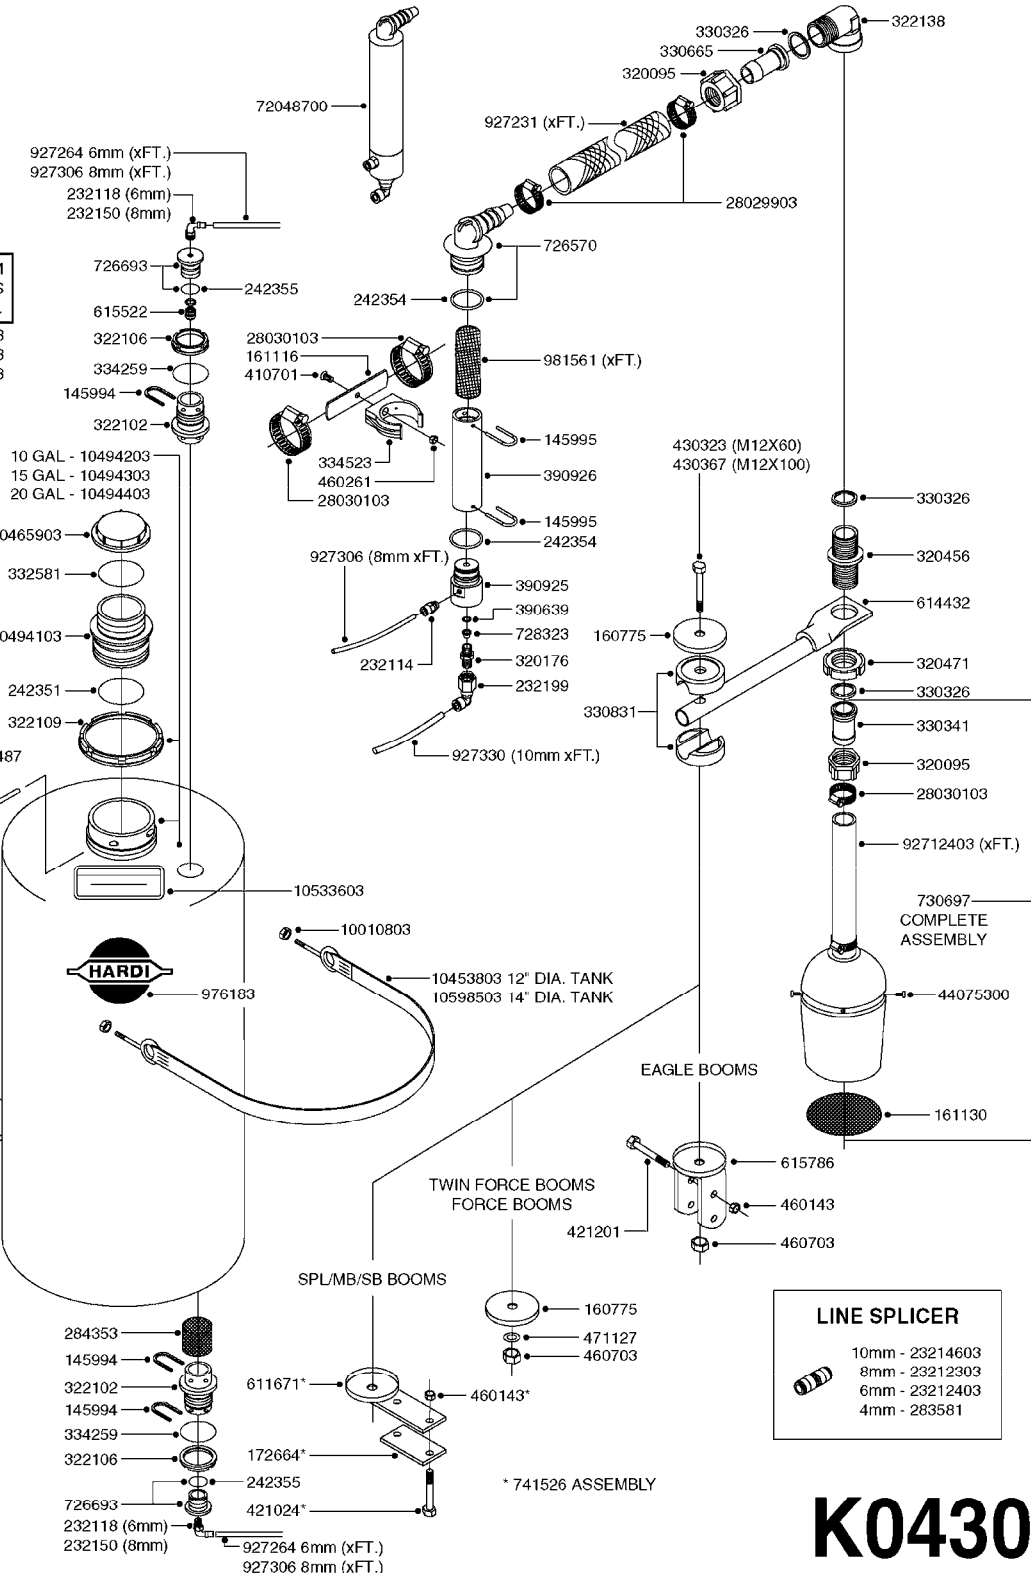

COMPLETE FOAM
TANK W/FITTINGS
AND MOUNT BKT.

10 GAL - 70019503
15 GAL - 70019603
20 GAL - 70019703

FOAMMARKER TANK/DROPPER 2000
K0430-HIN, 05:12:19

Page 1
Date 12.08.2020 9:31

parts-n°	order qty	description
145994	1	FITT.DK S-40 FORK
145995	1	FITT.DK S-53 FORK
160775	1	WASHER F. FRICTION PLATE
161116	1	FLATBAR PLATE 3 X 25 X 110
161130	1	FILTER SCREEN F/FOAM DROPPER
172664	1	FLATBAR BACKING PLATE
232114	1	COUPLER 1/8" THREADX8MM HOSE
232118	1	HOSE CONN. 90DEG 1/8'X 6MM PE
232150	1	HOSE CONN. 90DEG. 1/8'X8MM PE
232199	1	COUPLER 3/8' BSP-90/10MM HOSE
242351	1	O-RING D69.5X3.0 VITON F.S-93
242354	1	O-RING D32.2X3.0 VITON
242355	1	O-RING D19.2X3.0 VITON F.S-40
283581	1	HOSE CONNECTOR STR. F.4MM PE
284353	1	SPONGE FOR FOAM MARKER
320095	1	FITT.DK NUT 1" BSP
320176	1	FITT.DK HN 3/8"X1/2" BSP
320456	1	FITT.DK BULKHEAD 1"BSP DOUBLE
320471	1	FITT.DK NUT 1" BSP JAMB
322102	1	FITT.DK S-40 BULKHEAD
322106	1	FITT.DK S-40 BULKHEAD NUT
322109	1	FITT.DK S-93 BULKHEAD NUT
322138	1	FITT.DK ELB 1"M X 1"F BSP
330326	1	O-RING D30/D24X2 F.1"NUT
330341	1	FITT.DK HB 1" F. 1" NUT
330665	1	FITT.DK HB 3/4"F.1" NUT
330831	1	FRICTION PLATE
332581	1	GASKET F. 1-1/2" BSP CAPNUT.
334259	1	GASKET F. S-40 BULKHEAD
334523	1	PIPE HOLDER Ø51.5
390639	1	O-RING F.NOZZLE FILTER
390925	1	FITTING F.FOAM MIX.CHAMB. STD
390926	1	TUBE,MIX CHAMB. FOAM MARK STD
410701	1	SCREW M6X16 GALV.
421024	1	BOLT HEX 8.8 DEL M8X60
421201	1	BOLT HEX 8.8 DEL M8X70
430323	1	BOLT HEX 8.8 DEL M12X60
430367	1	BOLT HEX 8.8 DEL M12X100 DIN931
460143	1	LOCK NUT M8 SST A2 DIN985
460261	1	NUT HEX M6X1.00 LOCK DIN985 A2 SS
460703	1	NUT HEX M12X1.75 LOCK DIN985A2 SS
471127	1	WASHER, M12, Ø24/13X24X2.5 SS
480487	1	PIN M5X60 SLOTTED GALV
611671	1	BREAK AWAY HOLDER F-MARKER
614432	1	BREAK AWAY ARM F. FOAM MARKER
615522	1	CHECK VALVE F.FOAM MARKER
615786	1	MOUNT BKT. F.FOAM DROPPER 98
726570	1	FITT.DK S-53 ELB.3/4" W.ORING
726693	1	FITT.DK S-40 PLUG 1/8BSP ORING
728323	1	VALVE NON-RETURN
730697	1	FOAM DROPPER COMP. BLACK '97
741526	1	FOAM DROPPER MT. KIT MB-SPL
927231	1	HOSE R X PVCX3/4 CLR/BRD 0012"
927264	1	HOSE R X PE D6/D4 X 0012"
927306	1	HOSE R X PE D8/D6 X 0012"BLACK
927330	1	HOSE R X PE D10/D8 X 012"BLACK
976183	1	DECAL COMPANY D.18,2 X 29,6
981561	1	SPONGE MAT. MIX.CHAMBER-x0012"
10010803	1	NUT HEX NC (NYLON LOCK) 5/16
10453803	1	STRAP F.FOAMER TANK (755mm)
10465903	1	*LID F.FOAM MARKER, DRILLED