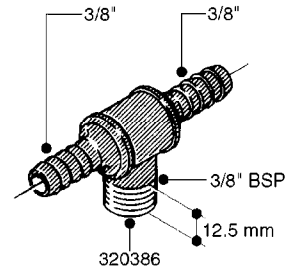

L0050

parts-n°	order qty	description
242594	1	O-RING D14 X 1.78 SCH.70-EPDM
320294	1	FITT.DK TEE 3/8X3/8HB X1/2"BSP
320305	1	FITT.DK HB 3/4'- 3/4' BSP
320386	1	FITT.DK TEE 3/8X3/8HB X3/8"BSP
320397	1	FITT.DK ELB 3/8"HB X 3/8" BSP
320401	1	FITT.DK TEE 1/2X1/2HB X1/2"BSP
320412	1	FITT.DK TEE 1/2X1/2HB X3/8'BSP
320423	1	FITT.DK ELB 1/2'HB X 3/8' BSP
320891	1	FITT.DK HB 3/8'- 3/8' BSP
320972	1	FITT.DK HB 5/16'- 1/4' BSP
322046	1	FITT.DK TEE 1/2X1/2HB X3/4'BSP
322048	1	FITT.DK TEE 3/4X3/4HB X3/4'BSP
330595	1	O-RING D24.6/D20X2.1 -3/4"
333137	1	FITT.DK CONN.1/2" F.NOZZ. DOUB
333141	1	FITT.DK CONN.1/2" F.NOZZ.SING
334041	1	FITT.DK CONN.3/4' F.NOZZ. SING
334042	1	FITT.DK CONN.3/4' F.NOZZ. DOUB
334195	1	FITT.DK ELB. 3/4"HB X 3/4"HB
10012103	1	FITT.PO.HB 1.25X1.50 IMB1012
10014003	1	FITT.PO.HB 1.25X1.25 IMB1010
10036903	1	FITT.PO.HB 1.50X1.50 IMB1212
28019303	1	FITTING HB ELB 3/4NPT-3/4HOSE
61016500	1	HOSE TAIL 3/4" 90°+RG CAP 3/4"
72026700	1	NOZZLE TUBE ADAPTER W/O-RING