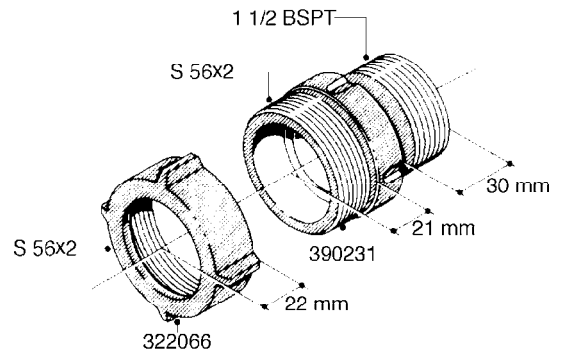

**L0080**

FITTINGS - S-53  
L0080-HIN, 12:09:17

Page 1

Date 12.08.2020 9:31

Pos.	parts-n°	order qty	description
1	145995	1	FITT.DK S-53 FORK
2	241973	1	O-RING Ø3 X 44.2 70 SHORES NITRIL NITRIL (BLACK)
2	242353	1	O-RING 3 X 44.2 VITON VITON (BROWN)
3	242109	1	O-RING D32.2x3.0 NITRIL (BLACK)
3	242354	1	O-RING D32.2X3.0 VITON VITON (BROWN)
4	322103	1	FITT.DK S-53 BULKHEAD
5	322107	1	FITT.DK S-53 BULKHEAD NUT
6	322110	1	FITT.DK S-53 ELB. 1/2" BSP
7	322352	1	FITT.DK S-53 TEE
8	334229	1	FITT.DK S-53 STR.3/4"
9	334260	1	GASKET F. S-53 BULKHEAD
10	334564	1	FITT.DK S-67 TO S-53 ADAPTER
11	391100	1	FITT.DK S-53THREAD INS.1/2"BSP
12	726463	1	FITT.DK S53 BULKHEAD W/GASKET
13	726552	1	FIT.DK S-53X90 1/2" BSP,O-RING
14	726556	1	FITT.DK S-53 HB 1/2" W/O-RING
15	726558	1	FITT.DK S53 STR. 3/4" W.ORING
16	726559	1	FITT DK. S-53 HB 1" W/O-RING
17	726568	1	FITT.DK.S-53 HB 1/2"90 W/O-RING
18	726570	1	FITT.DK S-53 ELB.3/4" W.ORING
19	726571	1	FITT.DK S-53 ELB.1", W ORING
20	726578	1	FITT.DK S53 PLUG WITH O-RING
21	728561	1	FITT.DK. S67M - S53F REDUCER