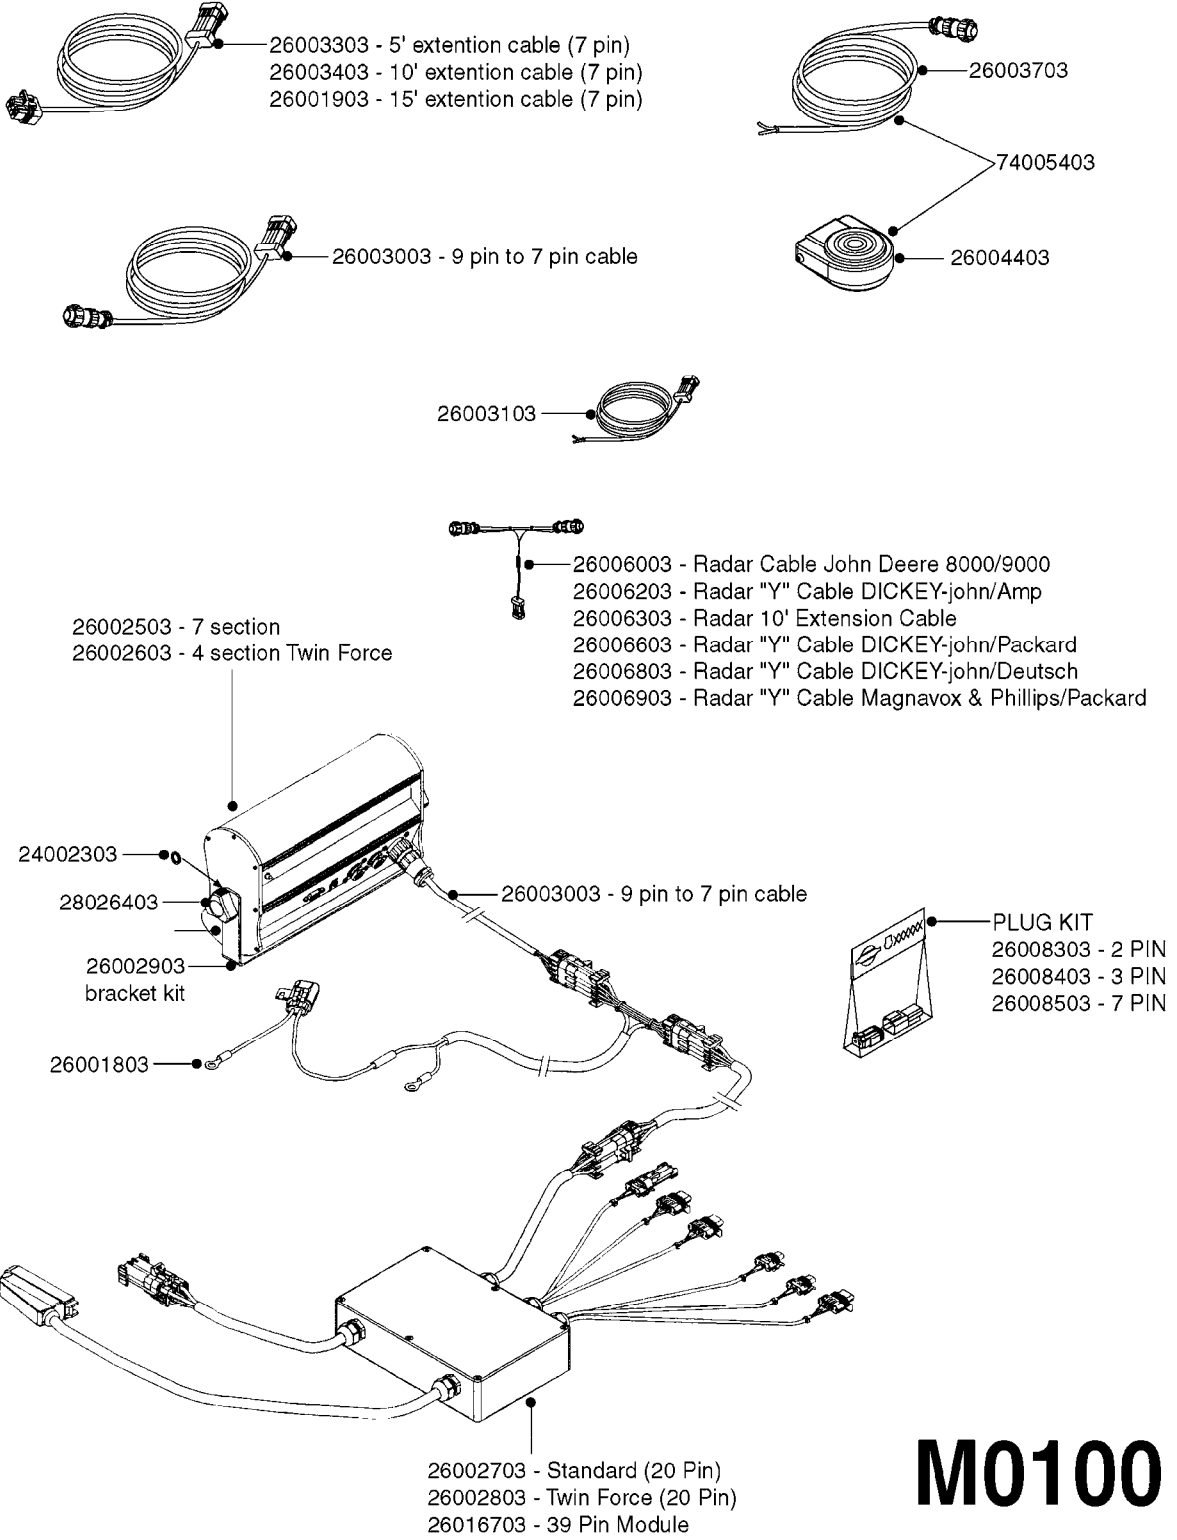

**M0090**

HC 2500/HM1500 DISPLAY/SCANBOX  
M0090-HIN, 01:01:16

Page 1

Date 12.08.2020 9:31

parts-n°	order qty	description
142516	1	SCREW SET M10 BENT F. LOCKING
161411	1	MT.BRK. HC2500/HM1500 DISPLAY
26018300	1	ADAPTOR 2500 FOR SPRAYBOX II 39-PIN/REPLACES SCANBOX
260363	1	PLUG 2 POLE 12V
260827	1	PLUG F.EC ATTACHMENTS
261060	1	PLUG F.EC ATTACHMENTS
261589	1	FUSE 5 X 20 1.25 AMP
26176203	1	FUSE 5.0A QUICK-ACT.
261933	1	CABLE W/PLUG 2X25 L=71"
261934	1	CABLE W/PLUG 18X0.5MM L=79"
261935	1	SWITCH 2 POLE
261937	1	CIRCUIT BOARD F. SCANBOX
262099	1	PLUG SOCKET 3-POLE 2.5/3
450902	1	BOLT ALLEN HEAD M4 X 16MM
471055	1	WASHER D4.1/7.6 X 0.9
61029900	1	BRACKET FOR HC2500
731613	1	DISPLAY HC2500 NEW
731983	1	DISPLAY HM1500 REFURBISHED
732095	1	DISPLAY HM1500 NEW
732096	1	SCANBOX F.HM1500/HC2500
741580	1	PLUG 3-POLE 2.5/3
978045	1	DECAL QUICK GUIDE 1500/2500
978097	1	DECAL QUICK GUIDE 1500/2500 FR