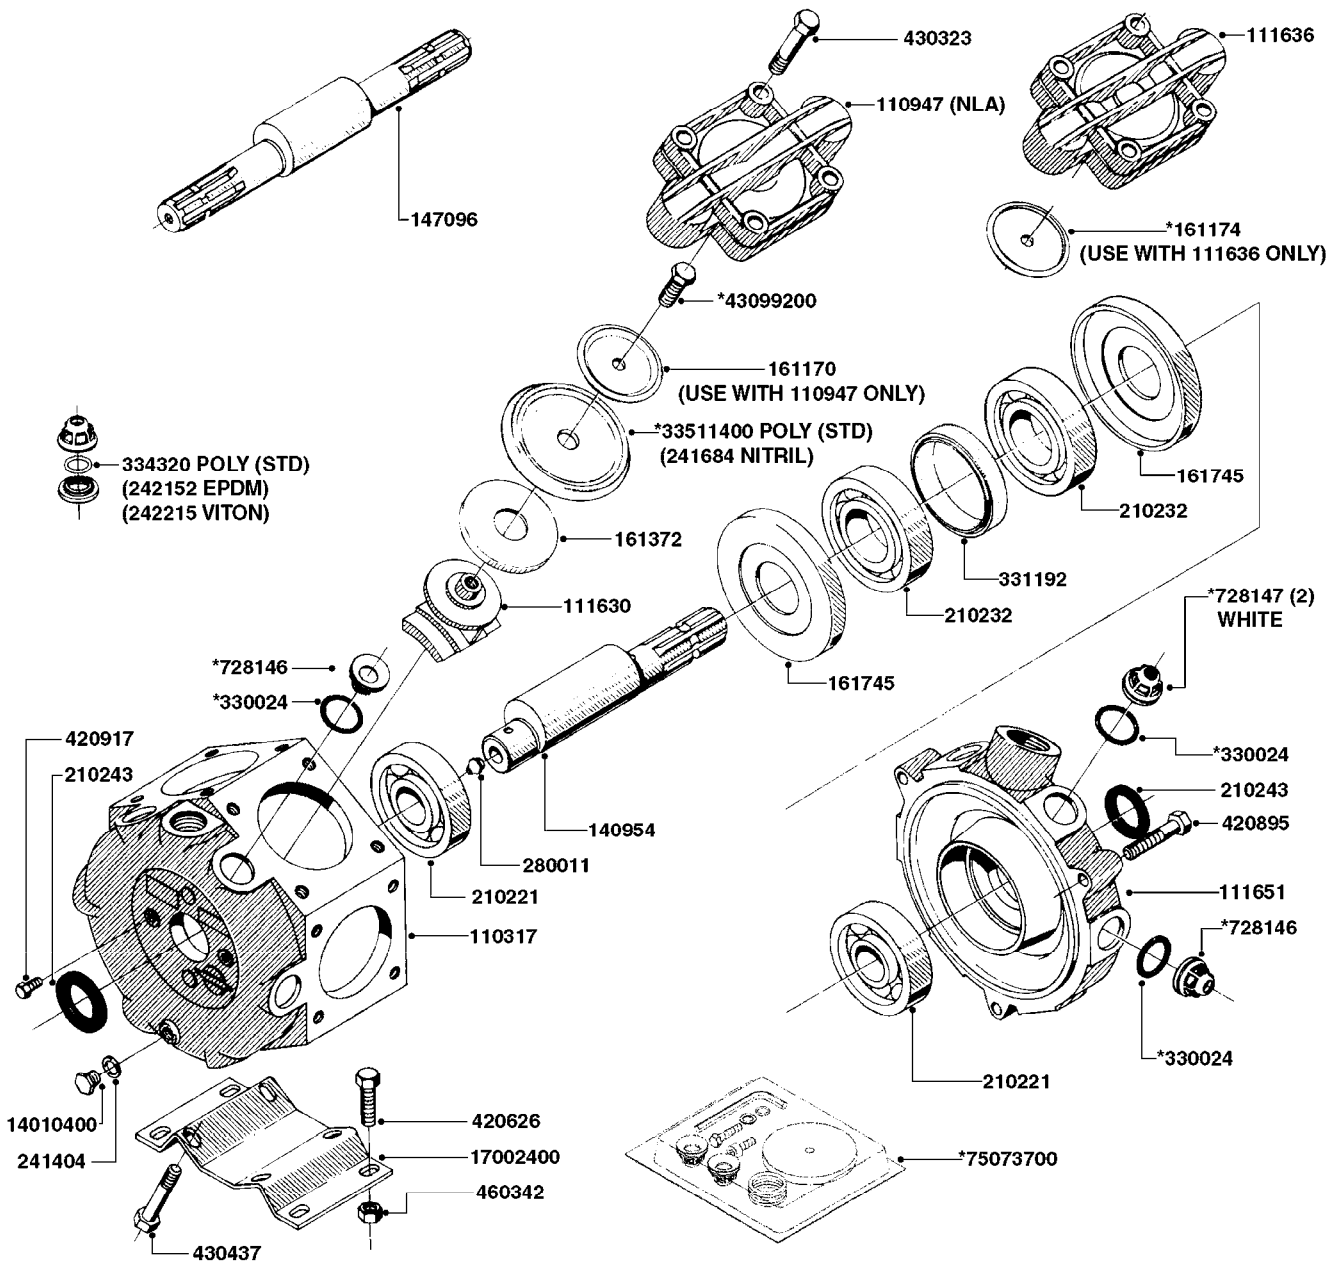

REPLACED BY 364 PUMPS
SEE PAGE A0280

A0250

PUMP - 361 W/MOUNTING BASE
A0250-HIN, 17:03:16

Page 1
Date 12.08.2020 9:30

parts-n°	order qty	description
110317	1	PUMP CASING MODEL 360/361 PNTD
110947	1	VALVE COVER MDL 361 (PAINTED)
111630	1	CONNECTING ROD 363/364-10 PUMP
111636	1	VALVE COVER 363 HEAVY DUTY
111651	1	CASTING F.363 1.5" PUMP(FRONT)
140954	1	CRANK SHAFT MODEL 360/361
147096	1	CRANK SHAFT 361/9.5 THROUGH
161170	1	DIAPH UPPER DISC, 321/361/363
161174	1	DIAPHRAGM DISC SS 361/363/364 PUMP
161372	1	DIAPHRAGM BACKING DISC,320-361
161745	1	METAL SPACER F.363/463
210221	1	BEARING BALL 6407
210232	1	BEARING BALL 6310
210243	1	SEAL OIL 35 X 47 X 7
241404	1	DOWTY SEAL 1/4"
241684	1	DEICER PARTS: DIAPHRAGM MODEL 361 NITRIL
242152	1	O-RING D18.2X3 EPDM
242215	1	O-RING D18X3 VITON
280011	1	GREASE NIPPLE 1/8' SAE H TR
330024	1	O-RING D41,1/D34.5 X 3,5
331192	1	SPACER, MODEL 361/363
334320	1	O-RING D18X3 POLYURETHANE
420626	1	BOLT HEX 8.8 DEL M10X20 FT
420895	1	BOLT HEX 8.8 RAW M10X60
420917	1	BOLT HEX 8.8 RAW M8X12 FT
430323	1	BOLT HEX 8.8 DEL M12X60
430437	1	BOLT HEX 8.8 RAW M12X65
460342	1	NUT HEX M10 DEL DIN934
728146	1	VALVE FOR 361(726890/707932)
728147	1	VALVE FOR 361 WHITE WITH HOLE
14010400	1	PLUG 1/4" BSP
17002400	1	FOOT F. 36X PUMP, RED
33511400	1	DIAPHRAGM PUMP 361/361/363/364 PUR
43099200	1	BOLT HEX SS M12 X 30 DIN933 A4
75073700	1	PUMP KIT 361/363 "06"