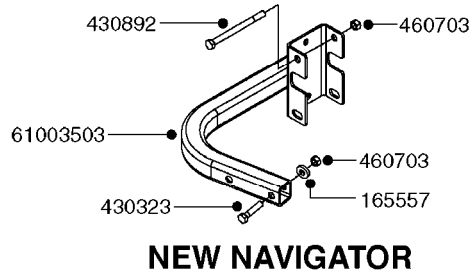

NK/LX/LY PRE-86