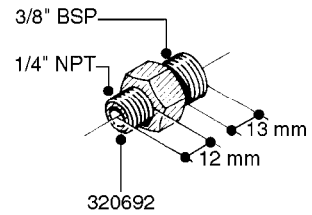

FITTINGS - HEXAGON NIPPLES  
L0030-HIN, 01:01:16

Page 0  
Date 12.08.2020 9:31

**L0030**

FITTINGS - HEXAGON NIPPLES  
L0030-HIN, 01:01:16

Page 1  
Date 12.08.2020 9:31

parts-n°	order qty	description
10015303	1	FITT.PO.HN 1.00X1.00 M1000
10425003	1	FITT.PO.HN 1.25X1.00 MCPHEE
320132	1	FITT.DK HN 1" BSP
320176	1	FITT.DK HN 3/8"X1/2" BSP
320445	1	FITT.DK HN 1/4"X3/8" BSP
320655	1	FITT.DK HN 1/2"-1/2" BSP
320692	1	FITT.DK HN 3/8'BSPX1/4'NPT
320703	1	FITT.DK HN 3/8BSP X1/2 &1/4NPT
320725	1	FITT.DK NIPPLE 3/8"-3/8" BSP
320902	1	FITT.DK HN 3/8'X 1/4' BSP
390232	1	FITT.DK HN 1-1/2' X 1-1/4' BSP
390276	1	FITT.DK HN 1'BSP