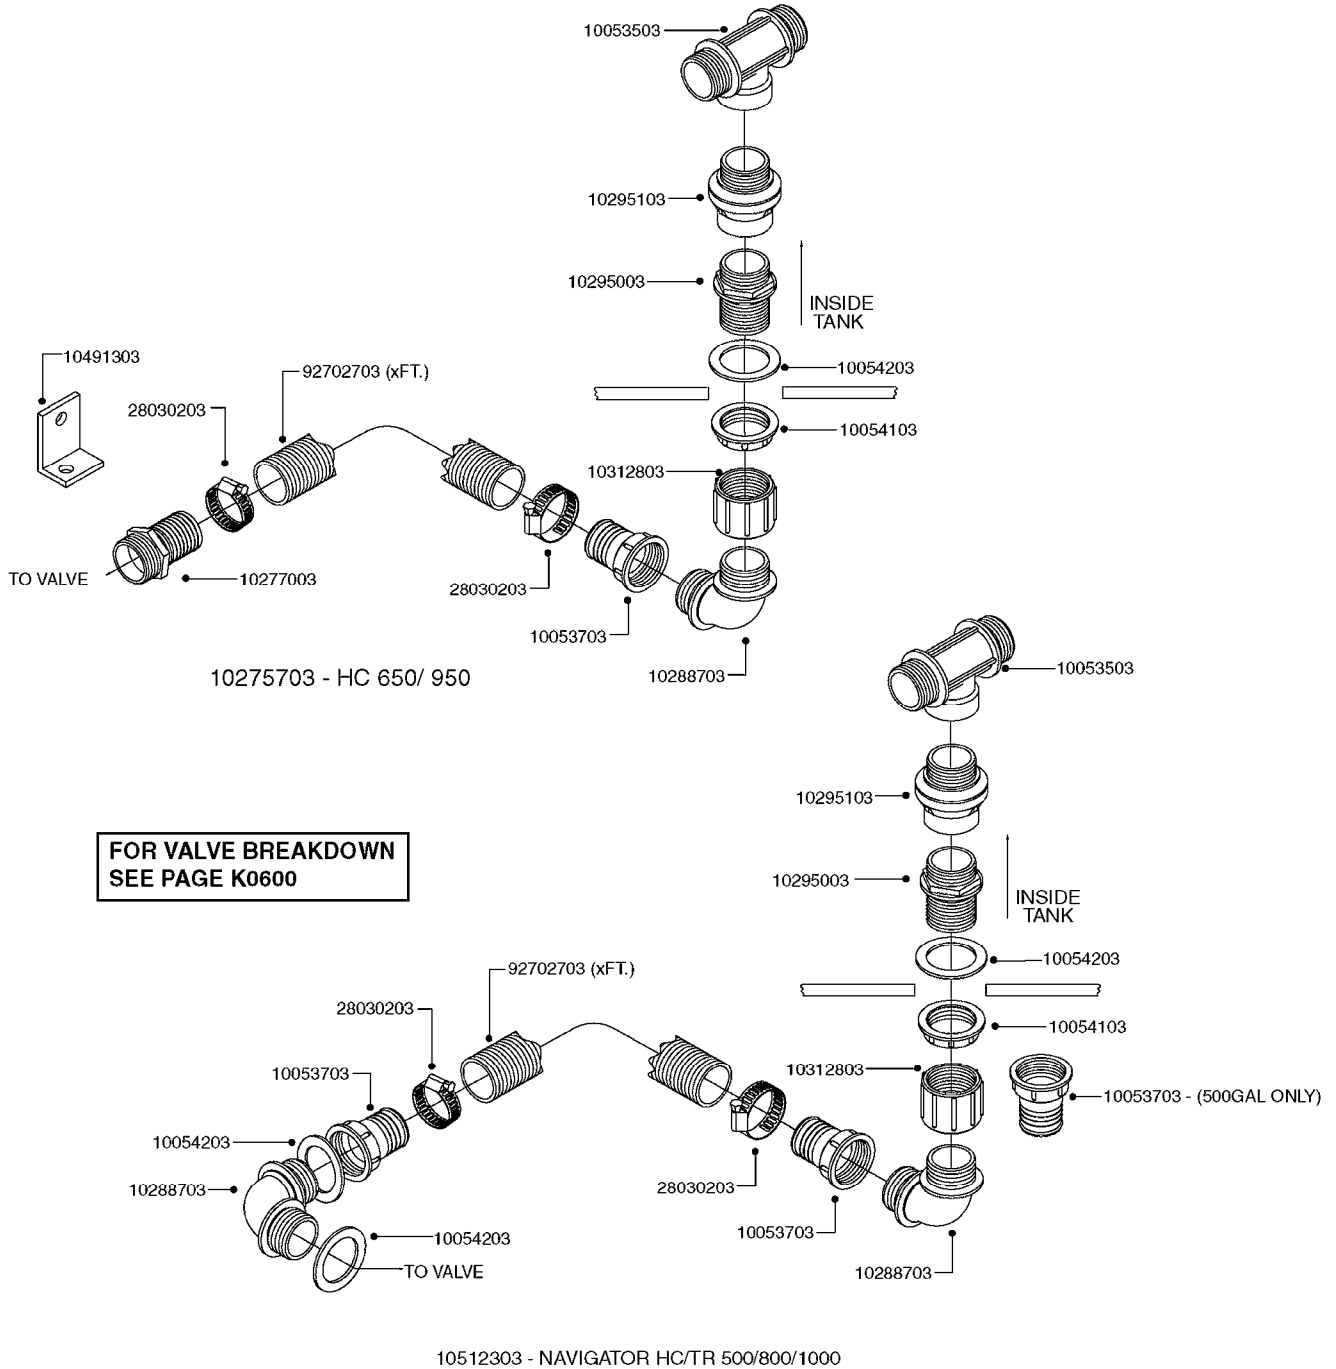

K0580

COMPLETE ASSEMBLIES
WHOLEGOODS ITEMS

QUICKFILL-PLMBNG SYS-TRLR SPYR
K0580-HIN, 01:01:16

Page 1
Date 12.08.2020 9:31

parts-n°	order qty	description
10053503	1	FITT.PO.TEE 2"MX2"FX2"M BSP
10053703	1	FITT.PO.HB STR. 2"BSP #4411
10054103	1	FITT.PO.NUT 2" BSP JAMB MCPHEE
10054203	1	GASKET F. 2" FITTINGS RUBBER
10275703	1	*QUICK FILL KIT 650/950M
10277003	1	FITT.PO.HB 2.00X2.00 MCPHEE
10288703	1	FITT.PO.EL 2MX2M 90 DEG MCPHEE
10295003	1	FITT.PO.HN 2' 250071
10295103	1	FOOT VALVE 2"
10312803	1	FITT.PO.BU 2' X 2'
10491303	1	ANGLE FOR HC950 QUICK FILL
10512303	1	QUICK FILL KIT NAV. (DON'T ORD)
28030203	1	CLAMP HOSE T-BOLT S2" 235-67
92702703	1	HOSE PVC SUCT GRAY 2"