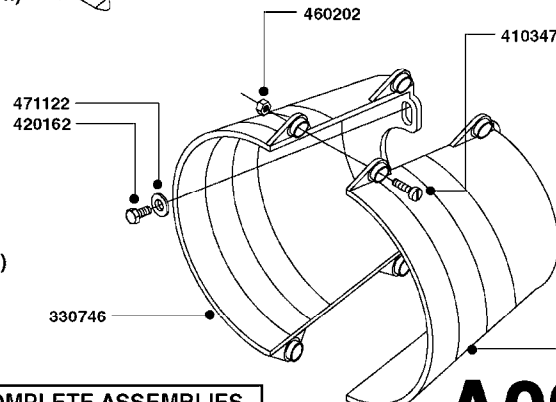

PRESSURE SIDE OF PUMP

SUCTION SIDE OF PUMP

TO CONTROLS

FROM TANK

NLA - 1302 PUMP (REPLACES 1301 PUMP)  
#726854 - COMPLETE DAMPER KIT (SUCTION & PRESSURE)

COMPLETE ASSEMBLIES  
WHOLEGOODS ITEMS

**A0240**

PUMP - 1301/1302 FITTINGS  
A0240-HIN, 01:01:16