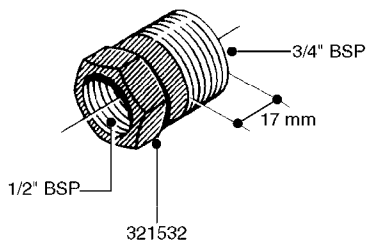

FITTINGS - HEXAGON NIPPLES  
L0030-HIN, 01:01:16

Page 0  
Date 12.08.2020 9:31

**L0030**

FITTINGS - HEXAGON NIPPLES  
L0030-HIN, 01:01:16

Page 1  
Date 12.08.2020 9:31

parts-n°	order qty	description
10015303	1	FITT.PO.HN 1.00X1.00 M1000
10425003	1	FITT.PO.HN 1.25X1.00 MCPHEE
320132	1	FITT.DK HN 1" BSP
320176	1	FITT.DK HN 3/8"X1/2" BSP
320445	1	FITT.DK HN 1/4"X3/8" BSP
320655	1	FITT.DK HN 1/2"-1/2" BSP
320692	1	FITT.DK HN 3/8'BSPX1/4'NPT
320703	1	FITT.DK HN 3/8BSP X1/2 &1/4NPT
320725	1	FITT.DK NIPPLE 3/8"-3/8" BSP
320902	1	FITT.DK HN 3/8'X 1/4' BSP
390232	1	FITT.DK HN 1-1/2' X 1-1/4' BSP
390276	1	FITT.DK HN 1'BSP