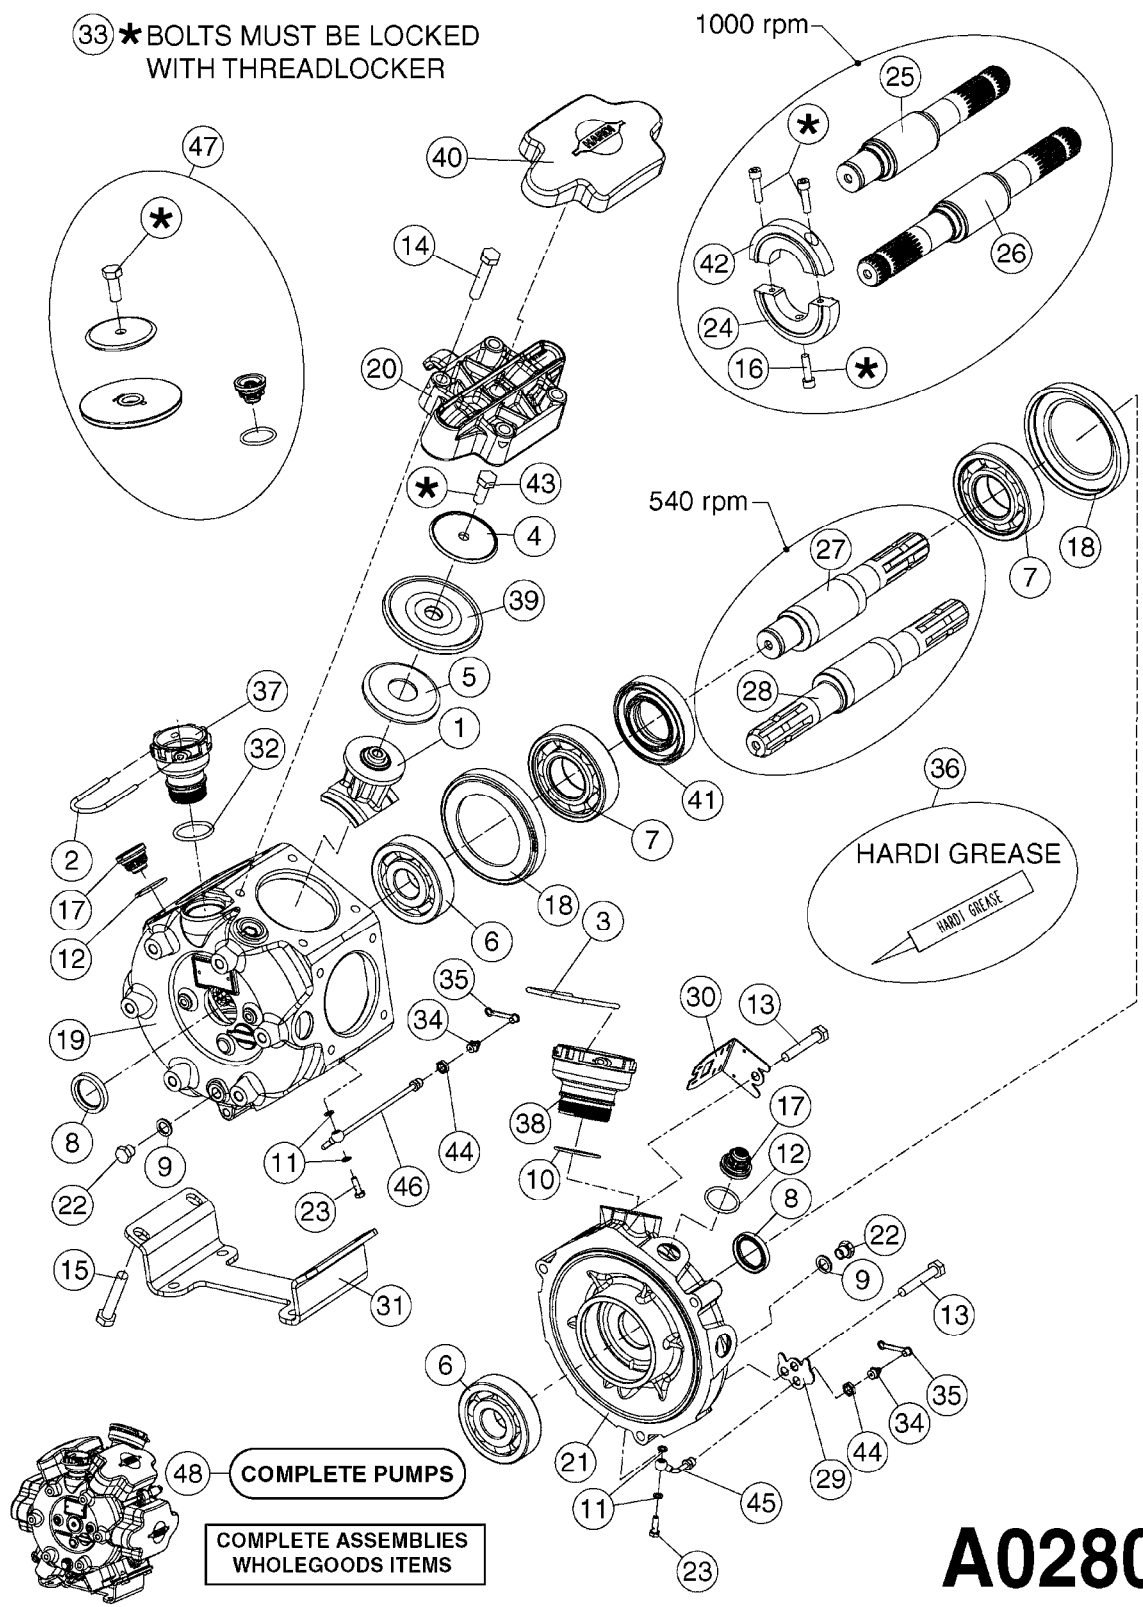

33 * BOLTS MUST BE LOCKED WITH THREADLOCKER

PUMP - 364 540/1000 RPM
A0280-HIN, 07:05:20

Page 1
Date 12.08.2020 9:30

Pos.	parts-n°	order qty	description
1	111622	1	CONNECTING ROD 463/5.5MM
1	111628	1	CONNECTING ROD 363/5.5 PUMP
1	111629	1	CONNECTING ROD 363/364-7 PUMP
1	111630	1	CONNECTING ROD 363/364-10 PUMP
2	145996	1	FITT.DK S-67 FORK
3	145997	1	FITT.DK S-93 FORK
4	161174	1	DIAPHRAGM DISC SS 361/363/364 PUMP
5	161372	1	DIAPHRAGM BACKING DISC,320-361
6	210221	1	BEARING BALL 6407
7	210232	1	BEARING BALL 6310
8	210243	1	SEAL OIL 35 X 47 X 7
9	241404	1	DOWTY SEAL 1/4"
10	242225	1	O-RING D45.0 X 4.0 RUBBER
11	242374	1	WASHER Ø10/Ø6X1 COPPER
12	330024	1	O-RING D41,1/D34.5 X 3,5
13	420895	1	BOLT HEX 8.8 RAW M10X60
14	430312	1	BOLT HEX 8.8 M12X60
15	430438	1	BOLT HEX 8.8 DEL M12X65
16	450995	1	BOLT ALLEN M8X30 DIN 912 RAW
17	728146	1	VALVE FOR 361(726890/707932)
18	11171900	1	CONROD RING 364/464 MACHINED
19	11172000	1	PUMP HOUSE 364 MACHINED 5/4" BSP RED
20	11172800	1	VALVE COVER 363/364 MACHINED RED
21	11173200	1	FRONTPART 364, 1½" BSP RED
22	14010400	1	PLUG 1/4" BSP
23	14120400	1	BANJOBOLT M6 X 19
24	14120700	1	COUNTERWEIGHT 364/464-1000
25	14137300	1	CRANKSHAFT 364/464-5.5 1000
26	14137900	1	CRANKSHAFT 364/464-5.5 GG 1000
27	14137500	1	CRANKSHAFT 364-07
27	14137600	1	CRANKSHAFT 364/464-10
28	14138100	1	CRANKSHAFT 364-7.0 GG
28	14138200	1	CRANKSHAFT 364/464-10 GG
29	16382900	1	GREASE NIPPLE PLATE, 364
30	16390600	1	BRACKET FOR RPM SENSOR
31	16410700	1	PUMP BASE 363/364 BLACK
31	17002400	1	FOOT F. 36X PUMP, RED
32	24266600	1	O-RING D 38,0 X 4,0 70SH.NITR
33	28045503	1	LOCTITE 262 .5ML (.017oz.)
34	28163300	1	GREASE NIPPLE H1 M6X1 DIN 7412
35	28163400	1	CAP F. GREASENIPPLE YELLOW M6X1
36	28164600	1	HARDI PUMP GREASE S3 V550L 1
37	32242200	1	FITTING S67 5/4" KON. RG 2014
38	32242300	1	NIPPLE S93 1,5' KON.RG 2014
39	33511400	1	DIAPHRAGM PUMP 361/361/363/364 PUR
40	33524300	1	COVER PLASTIC 364 PUMP
41	33527200	1	GREASE SPLIT 364/464
42	39136200	1	HALFPART 364/464-1000
43	43099200	1	BOLT HEX SS M12 X 30 DIN933 A4
44	46134000	1	NUT HEX M10x1 H=2.3 NV=14 ELZIN
45	61096800	1	BANJOTUBE SHORT 364 COMPL.
46	61096900	1	BANJOTUBE LONG 364 COMPL.
47	75585900	1	PUMP KIT 364
48	82169500	1	PUMP 364-5.5-MED-1000
48	82169700	1	PUMP 364-5.5-MOD2-1000-OSP
48	82170000	1	PUMP 364-10-STD-540 FK
48	82170300	1	PUMP 364-10-MOD-540-GG THROUGH SHAFT
48	82170400	1	PUMP 364-10-MOD-540-OSP