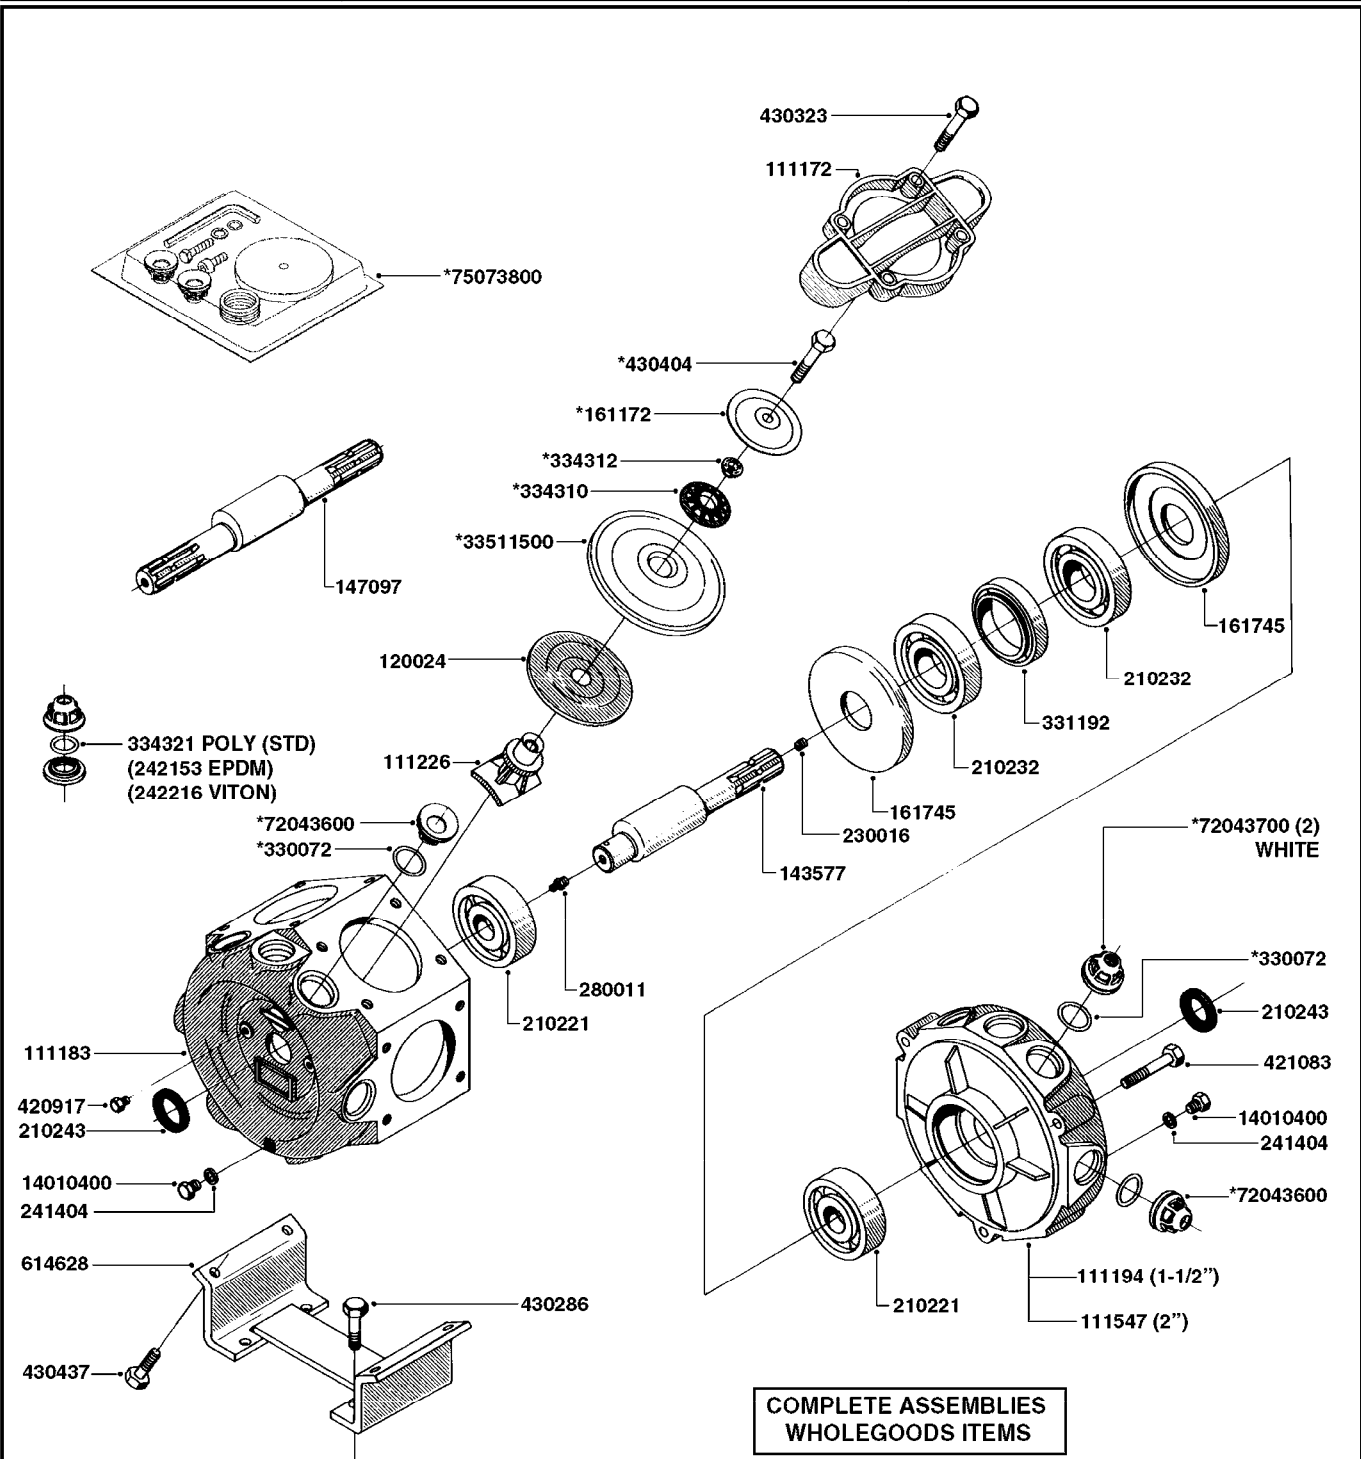

**SUCTION SIDE OF PUMP**

**PRESSURE SIDE OF PUMP**

**A0300**

PUMP - 361/363 FITTINGS  
A0300-HIN, 28:05:19

Page 1  
Date 12.08.2020 9:30

parts-n°	order qty	description
145997	1	FITT.DK S-93 FORK
231022	1	FITT.DK ELB. 1' BSP GF 121
242351	1	O-RING D69.5X3.0 VITON F.S-93
242353	1	O-RING 3 X 44.2 VITON
320095	1	FITT.DK NUT 1" BSP
320132	1	FITT.DK HN 1" BSP
320821	1	FITT.DK NUT 1-1/2" BSP
321451	1	FITT.DK ELB.1-1/2 X1-1/4 80DEG
322321	1	FITT.DK S-67 X 1"BSP MALE
322322	1	FITT.DK S-67 X 1-1/4"BSP MALE
322323	1	FITT.DK S-93 X 1-1/2"BSP MALE
330326	1	O-RING D30/D24X2 F.1"NUT
330341	1	FITT.DK HB 1" F. 1" NUT
331262	1	FITT.DK HB 1-1/2" F. 1-1/2"NUT
331273	1	O-RING D44/D38X2 F.1-1/2"
334243	1	FITT.DK S-67 ELB.1"
334410	1	PROTECTION PUM
334445	1	FITT.DK S-67 ELB.1-1/2"
334647	1	FITT.DK S93 ELB 1-1/2" 90 PVC
334680	1	CLAMP HOSE PLASTIC 1"
420917	1	BOLT HEX 8.8 RAW M8X12 FT
459014	1	ALLEN SCREW M8 X 15 GALV.DIN93
461217	1	NUT HEX M5 LOCK
471074	1	WASHER M8 ELZ
471132	1	WASHER D24/D8.4 X 2 SS
727225	1	FITT.DK S-93 ELB.2'PVC W/ORING
727226	1	HOSETAIL S93 2"1/2 90°+O-RING
14012200	1	FITT.DK S-67 FORK W/M5 THREADS
28030103	1	CLAMP HOSE GEAR P5/4-S1.5"6724
28030203	1	CLAMP HOSE T-BOLT S2" 235-67
28030303	1	CLAMP HOSE T-BOLT S2.5" 235-76
39145300	1	PTO SHIELD Ø203 4-POLET MACHINED
92702603	1	HOSE PVC SUCT GRAY 1-1/2"
92702703	1	HOSE PVC SUCT GRAY 2"
92702803	1	HOSE PVC SUCT GRAY 2.5"
92712403	1	HOSE R X1" X300PSI WP X0012"