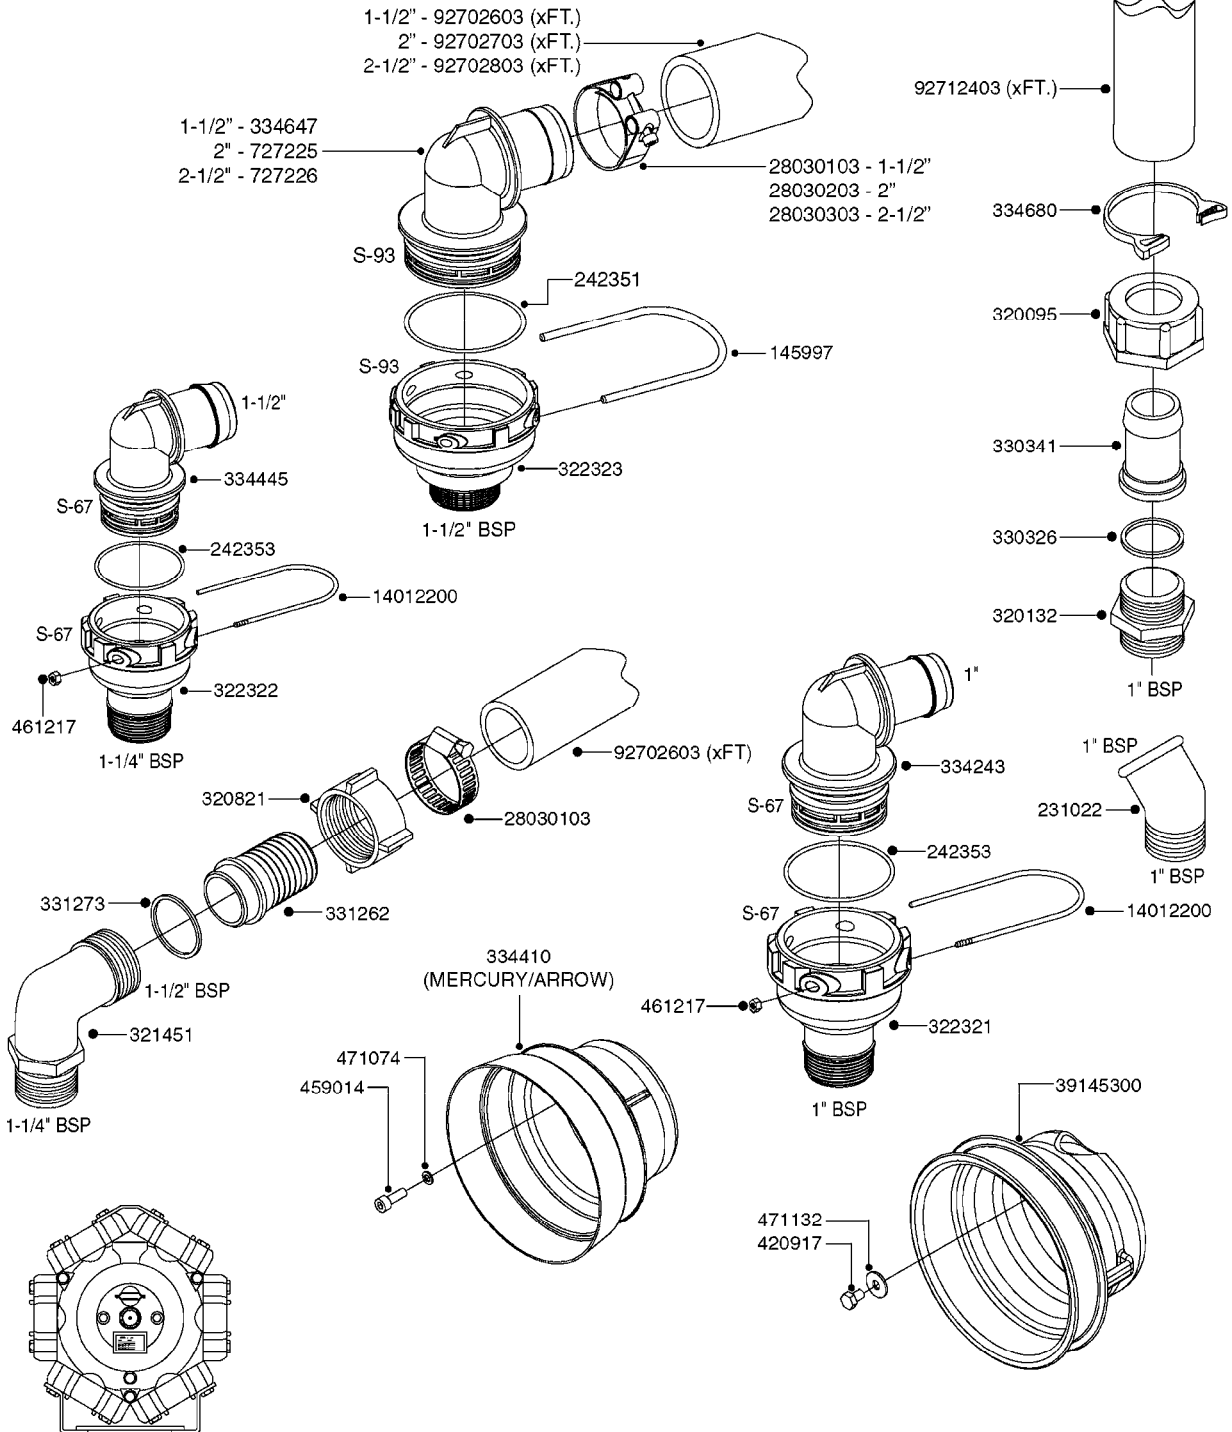

SUCTION SIDE OF PUMP

PRESSURE SIDE OF PUMP

PUMP - 361/363 FITTINGS
A0300-HIN, 28:05:19

Page 1
Date 12.08.2020 9:30

parts-n°	order qty	description
145997	1	FITT.DK S-93 FORK
231022	1	FITT.DK ELB. 1' BSP GF 121
242351	1	O-RING D69.5X3.0 VITON F.S-93
242353	1	O-RING 3 X 44.2 VITON
320095	1	FITT.DK NUT 1" BSP
320132	1	FITT.DK HN 1" BSP
320821	1	FITT.DK NUT 1-1/2" BSP
321451	1	FITT.DK ELB.1-1/2 X1-1/4 80DEG
322321	1	FITT.DK S-67 X 1"BSP MALE
322322	1	FITT.DK S-67 X 1-1/4"BSP MALE
322323	1	FITT.DK S-93 X 1-1/2"BSP MALE
330326	1	O-RING D30/D24X2 F.1"NUT
330341	1	FITT.DK HB 1" F. 1" NUT
331262	1	FITT.DK HB 1-1/2" F. 1-1/2"NUT
331273	1	O-RING D44/D38X2 F.1-1/2"
334243	1	FITT.DK S-67 ELB.1"
334410	1	PROTECTION PUM
334445	1	FITT.DK S-67 ELB.1-1/2"
334647	1	FITT.DK S93 ELB 1-1/2" 90 PVC
334680	1	CLAMP HOSE PLASTIC 1"
420917	1	BOLT HEX 8.8 RAW M8X12 FT
459014	1	ALLEN SCREW M8 X 15 GALV.DIN93
461217	1	NUT HEX M5 LOCK
471074	1	WASHER M8 ELZ
471132	1	WASHER D24/D8.4 X 2 SS
727225	1	FITT.DK S-93 ELB.2'PVC W/ORING
727226	1	HOSETAIL S93 2"1/2 90°+O-RING
14012200	1	FITT.DK S-67 FORK W/M5 THREADS
28030103	1	CLAMP HOSE GEAR P5/4-S1.5"6724
28030203	1	CLAMP HOSE T-BOLT S2" 235-67
28030303	1	CLAMP HOSE T-BOLT S2.5" 235-76
39145300	1	PTO SHIELD Ø203 4-POLET MACHINED
92702603	1	HOSE PVC SUCT GRAY 1-1/2"
92702703	1	HOSE PVC SUCT GRAY 2"
92702803	1	HOSE PVC SUCT GRAY 2.5"
92712403	1	HOSE R X1" X300PSI WP X0012"