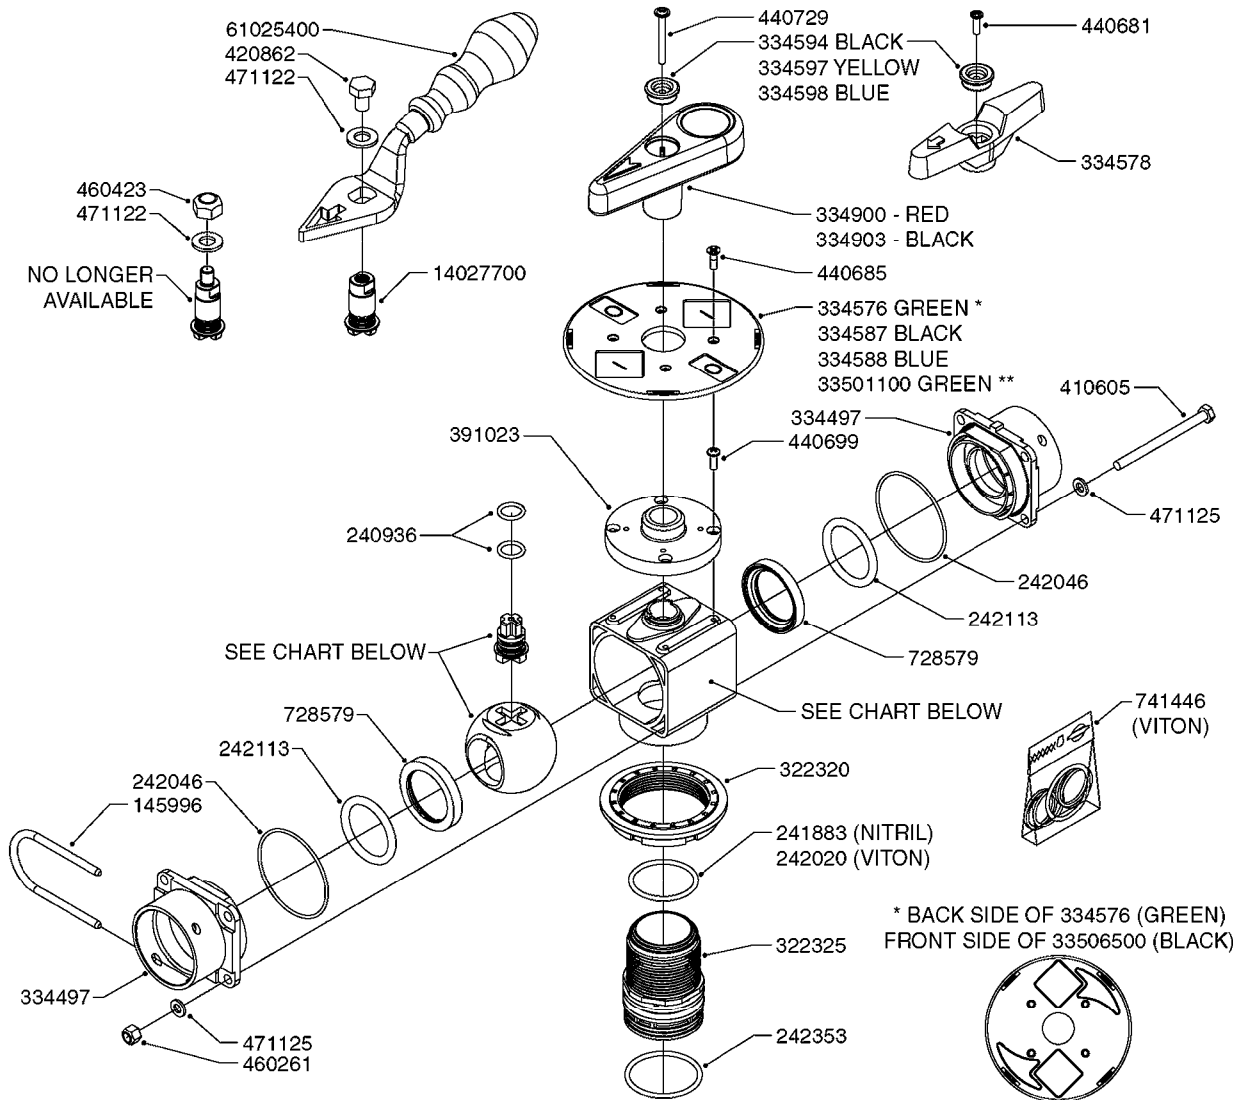

FOR S67 FITTINGS  
SEE PAGE L0100

**B0420**

MANIFOLD SYSTEM - PRESSURE  
B0420-HIN, 01:01:16

Page 1  
Date 12.08.2020 9:30

parts-n°	order qty	description
145996	1	FITT.DK S-67 FORK
160353	1	BRACKET F.PRESSURE MANIFOLD
160918	1	BRACKET F. MANIFOLD CM
242353	1	O-RING 3 X 44.2 VITON
322224	1	FITT.DK S-67 TEE
322320	1	NUT F.3 WAY VALVE S56
334250	1	FITT.DK S-67 PLUG
334573	1	FITT.DK S-67 CONNECTOR
440675	1	SCREW F. PLASTIC 5X16 SS
841062	1	VALVE KIT S67 PRESS. MANIFOLD
841067	1	VALVE S67 PRESS.W/TEE MANIFOLD