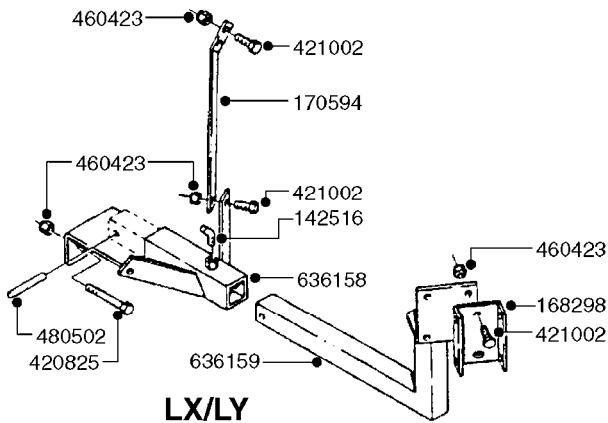

NK/LX/LY PRE-86