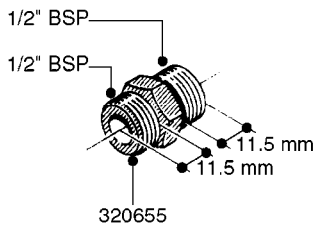

FITTINGS - HEXAGON NIPPLES  
L0030-HIN, 01:01:16

Page 0  
Date 12.08.2020 9:31

**L0030**

FITTINGS - HEXAGON NIPPLES  
L0030-HIN, 01:01:16

Page 1  
Date 12.08.2020 9:31

parts-n°	order qty	description
10015303	1	FITT.PO.HN 1.00X1.00 M1000
10425003	1	FITT.PO.HN 1.25X1.00 MCPHEE
320132	1	FITT.DK HN 1" BSP
320176	1	FITT.DK HN 3/8"X1/2" BSP
320445	1	FITT.DK HN 1/4"X3/8" BSP
320655	1	FITT.DK HN 1/2"-1/2" BSP
320692	1	FITT.DK HN 3/8'BSPX1/4'NPT
320703	1	FITT.DK HN 3/8BSP X1/2 &1/4NPT
320725	1	FITT.DK NIPPLE 3/8"-3/8" BSP
320902	1	FITT.DK HN 3/8'X 1/4' BSP
390232	1	FITT.DK HN 1-1/2' X 1-1/4' BSP
390276	1	FITT.DK HN 1'BSP