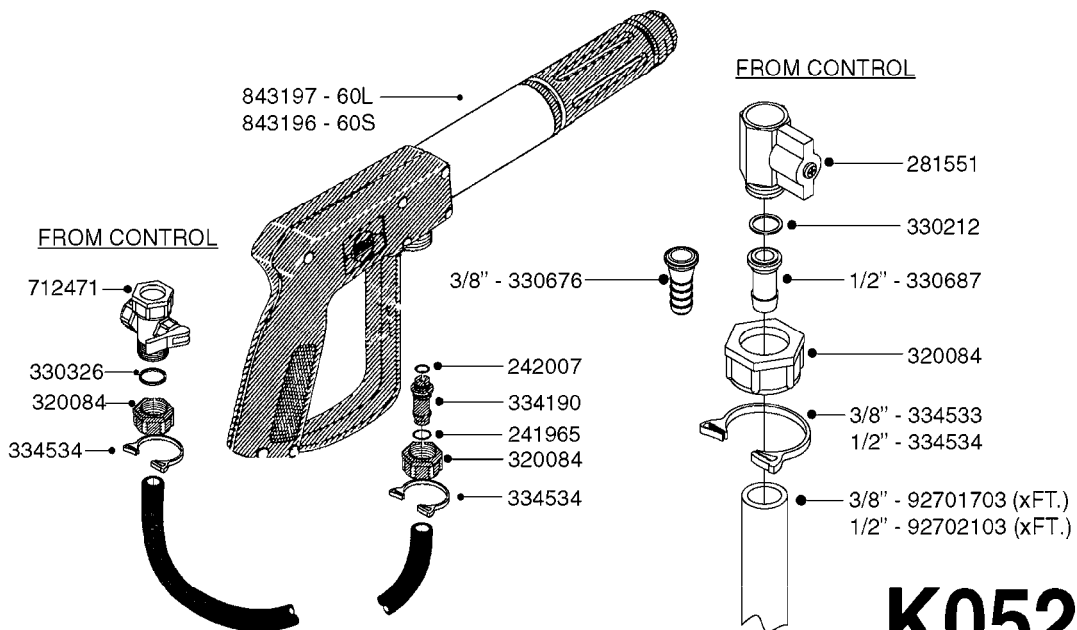

**K0520**

HOSE WRAPS  
K0520-HIN, 05:12:19

Page 1  
Date 12.08.2020 9:31

parts-n°	order qty	description
241965	1	O-RING Ø12.1 X 1.6 NITRILE
242007	1	O-RING Ø9.1 X 1.6 NITRILE
281551	1	BALL VALVE 1/2"
320084	1	FITT.DK NUT 1/2" BSP
330212	1	O-RING D19/D14X2.4 F.1/2"NUT
330326	1	O-RING D30/D24X2 F.1"NUT
330676	1	FITT.DK HB 3/8" F. 1/2" NUT
330687	1	FITT.DK HB 1/2" F. 1/2" NUT
334190	1	FITT.DK HB 1/2' F. PISTOL 60S
334533	1	CLAMP HOSE PLASTIC 3/8"
334534	1	CLAMP HOSE PLASTIC 1/2"
636223	1	POST 12 VOLT TR30
712471	1	AGITATION VALVE ASSY. ON/OFF
843196	1	SPRAY GUN KIT TYPE 60 SHORT
843197	1	HANDGUN KIT TYPE 60 LONG
10013403	1	BOLT HEX 3/8-16X1 1/4 HCS Z5
10013503	1	NUT HEX NC 3/8"
10178903	1	WRAP HOSE SIDE MOUNT PLATE
10179003	1	WRAP HOSE BOTTOM PLATE MOUNT
10179403	1	WRAP WELDMENT FOR HI101789
10179503	1	WRAP WELDMENT FOR HI101790
10225603	1	BKT.FOR HOSE WRAP MOUNT NL NK
10225703	1	WRAP HOSE BDL.BOTTOM PLATE
92701703	1	HOSE R X3/8" X300PSI WP X0012"
92702103	1	HOSE R X1/2" X300PSI WP X0012"