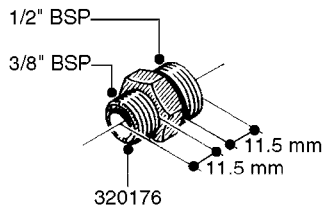

FITTINGS - HEXAGON NIPPLES  
L0030-HIN, 01:01:16

Page 0  
Date 12.08.2020 9:31

**L0030**

FITTINGS - HEXAGON NIPPLES  
L0030-HIN, 01:01:16

Page 1  
Date 12.08.2020 9:31

parts-n°	order qty	description
10015303	1	FITT.PO.HN 1.00X1.00 M1000
10425003	1	FITT.PO.HN 1.25X1.00 MCPHEE
320132	1	FITT.DK HN 1" BSP
320176	1	FITT.DK HN 3/8"X1/2" BSP
320445	1	FITT.DK HN 1/4"X3/8" BSP
320655	1	FITT.DK HN 1/2"-1/2" BSP
320692	1	FITT.DK HN 3/8'BSPX1/4'NPT
320703	1	FITT.DK HN 3/8BSP X1/2 &1/4NPT
320725	1	FITT.DK NIPPLE 3/8"-3/8" BSP
320902	1	FITT.DK HN 3/8'X 1/4' BSP
390232	1	FITT.DK HN 1-1/2' X 1-1/4' BSP
390276	1	FITT.DK HN 1'BSP