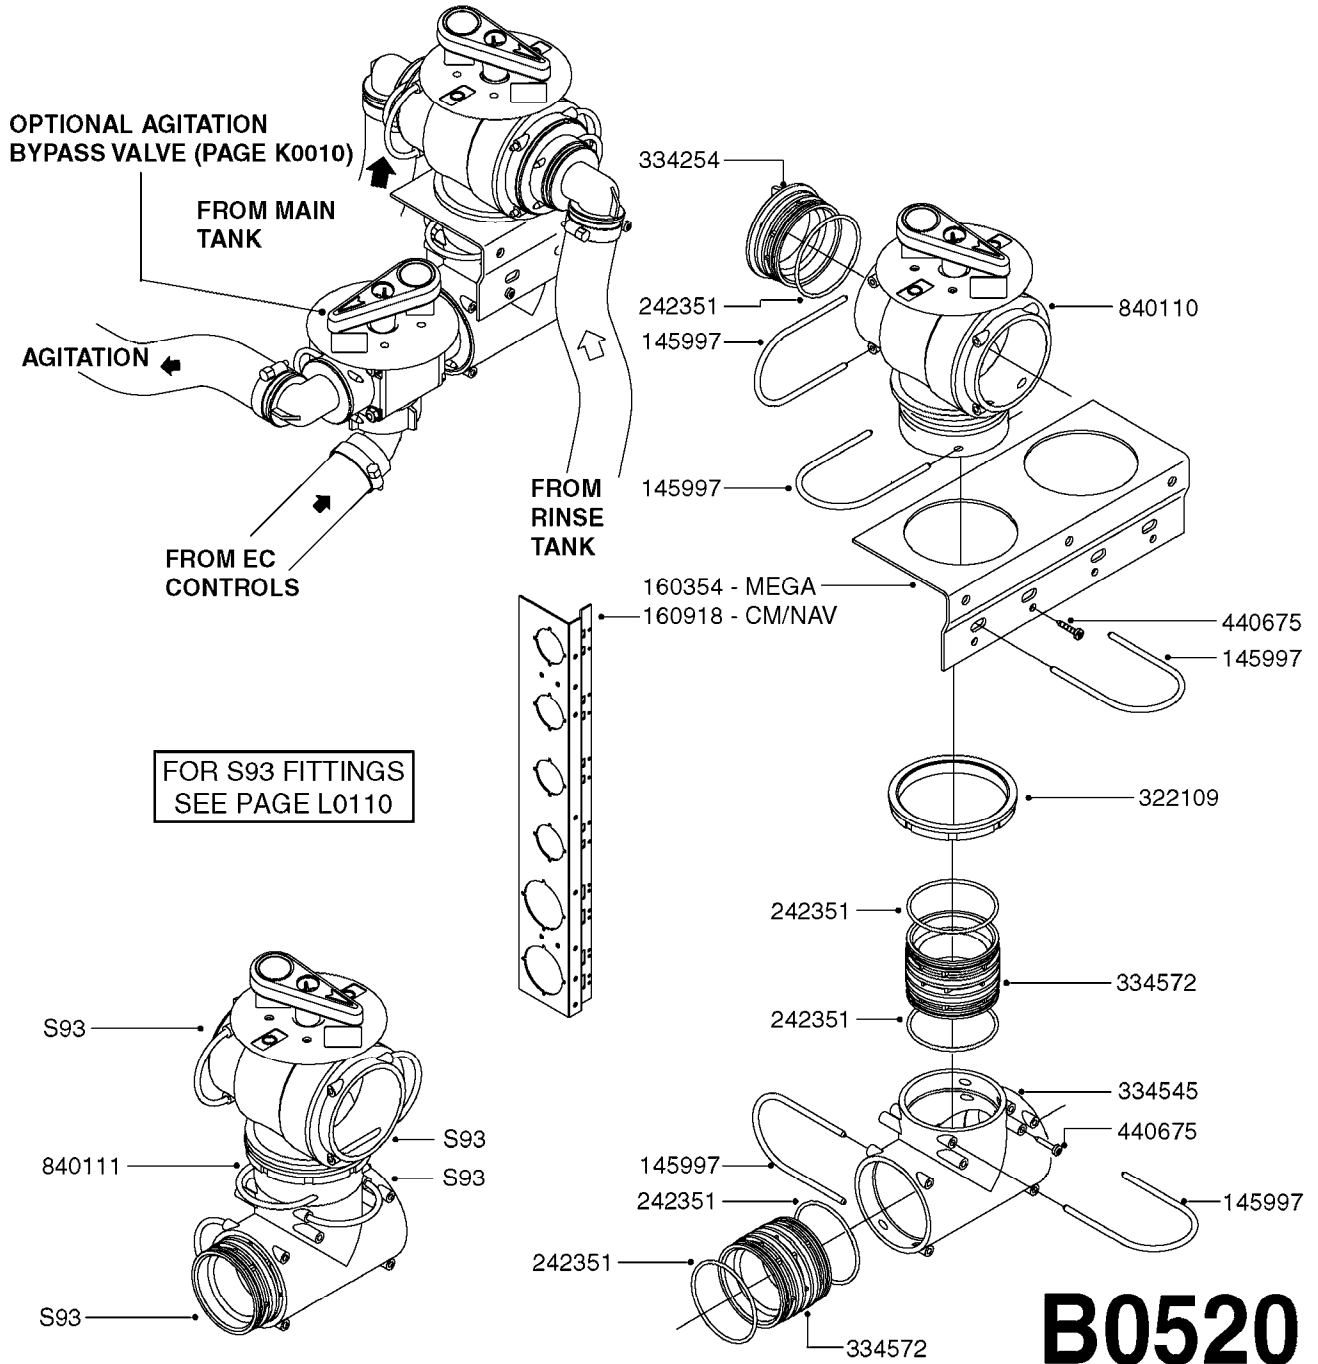

MANIFOLD SYSTEM - SUCTION
B0520-HIN, 01:01:16

Page 1
Date 12.08.2020 9:30

parts-n°	order qty	description
145997	1	FITT.DK S-93 FORK
160354	1	BRACKET F.SUCTION MANIFOLD
160918	1	BRACKET F. MANIFOLD CM
242351	1	O-RING D69.5X3.0 VITON F.S-93
322109	1	FITT.DK S-93 BULKHEAD NUT
334254	1	FITT.DK S-93 PLUG
334545	1	FITT.DK S-93 TEE
334572	1	FITT.DK S-93 ADAPTOR MALE MALE
440675	1	SCREW F. PLASTIC 5X16 SS
840110	1	VALVE SUCTION S-93 F.MANIFOLD
840111	1	VALVE SUCTION 3 WAY S-93 W.TEE