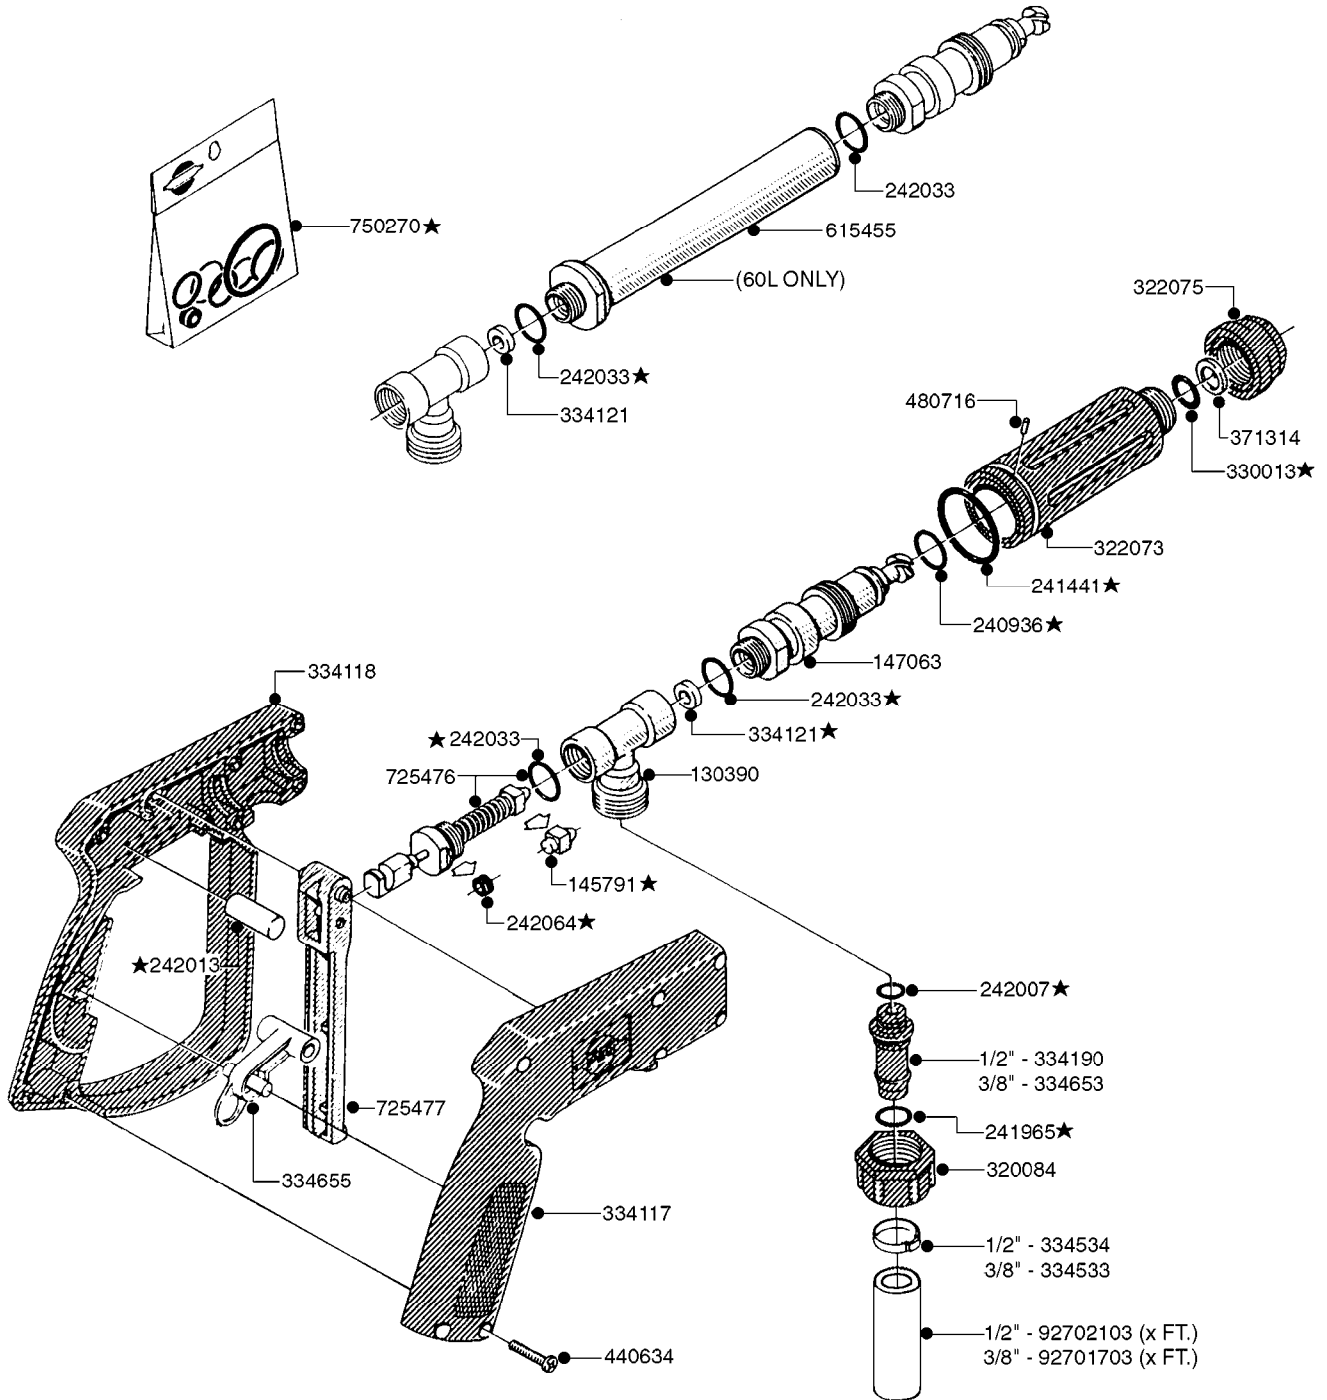

COMPLETE ASSEMBLY:
843197 - 60L
843196 - 60S

COMPLETE ASSEMBLIES
WHOLEGOODS ITEMS

K0480

HANDGUN TYPE 60S/60L POST 95
K0480-HIN, 01:01:16

Page 1

Date 12.08.2020 9:31

parts-n°	order qty	description
130390	1	TEE 3/8'X 1/2' BSP F.TYPE 60S
145791	1	CONE FOR ON/OFF
147063	1	SWIRL F.SPRAY GUN TYPE 60
240936	1	O-RING D13.3X2.4 NITRIL
241441	1	O-RING D29.3X3
241965	1	O-RING Ø12.1 X 1.6 NITRILE
242007	1	O-RING Ø9.1 X 1.6 NITRILE
242013	1	SPRING RUBBER F/TRIGGER
242033	1	O-RING Ø14.1 X 1.6 NITRILE
242064	1	SLEEVE RUBBER 3X8X4MM
320084	1	FITT.DK NUT 1/2" BSP
322073	1	HOUSING F.SWIRL TYPE 60S H.G.
322075	1	HOUSING F. NOZZLE
330013	1	O-RING 2.5 X 10 PUR
334117	1	HANDLE PIECE RIGHT F.60S/60L
334118	1	HANDLE PIECE LEFT F.60S/60L
334121	1	SEAT FOR ON-OFF TYPE
334190	1	FITT.DK HB 1/2' F. PISTOL 60S
334533	1	CLAMP HOSE PLASTIC 3/8"
334534	1	CLAMP HOSE PLASTIC 1/2"
334653	1	FITT.DK HB 3/8' F.HANDGUN
334655	1	TRIGGER SAFETY F.60S/60L GUN
371314	1	NOZZLE CERAMIC 1099-20
440634	1	SCREW 5/8"
480716	1	PIN D3X6 STAINLESS
615455	1	TUBE F.LANCE TYPE 60L
725476	1	SPINDLE
725477	1	TRIGGER
750270	1	GASKET KIT F.SPRAY GUN
843196	1	SPRAY GUN KIT TYPE 60 SHORT
843197	1	HANDGUN KIT TYPE 60 LONG
92701703	1	HOSE R X3/8" X300PSI WP X0012"
92702103	1	HOSE R X1/2" X300PSI WP X0012"