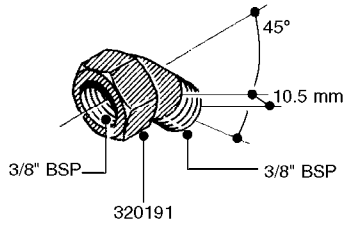

FITTINGS - HEXAGON NIPPLES  
L0030-HIN, 01:01:16

Page 0  
Date 12.08.2020 9:31

**L0030**

FITTINGS - HEXAGON NIPPLES  
L0030-HIN, 01:01:16

Page 1  
Date 12.08.2020 9:31

parts-n°	order qty	description
10015303	1	FITT.PO.HN 1.00X1.00 M1000
10425003	1	FITT.PO.HN 1.25X1.00 MCPHEE
320132	1	FITT.DK HN 1" BSP
320176	1	FITT.DK HN 3/8"X1/2" BSP
320445	1	FITT.DK HN 1/4"X3/8" BSP
320655	1	FITT.DK HN 1/2"-1/2" BSP
320692	1	FITT.DK HN 3/8'BSPX1/4'NPT
320703	1	FITT.DK HN 3/8BSP X1/2 &1/4NPT
320725	1	FITT.DK NIPPLE 3/8"-3/8" BSP
320902	1	FITT.DK HN 3/8'X 1/4' BSP
390232	1	FITT.DK HN 1-1/2' X 1-1/4' BSP
390276	1	FITT.DK HN 1'BSP