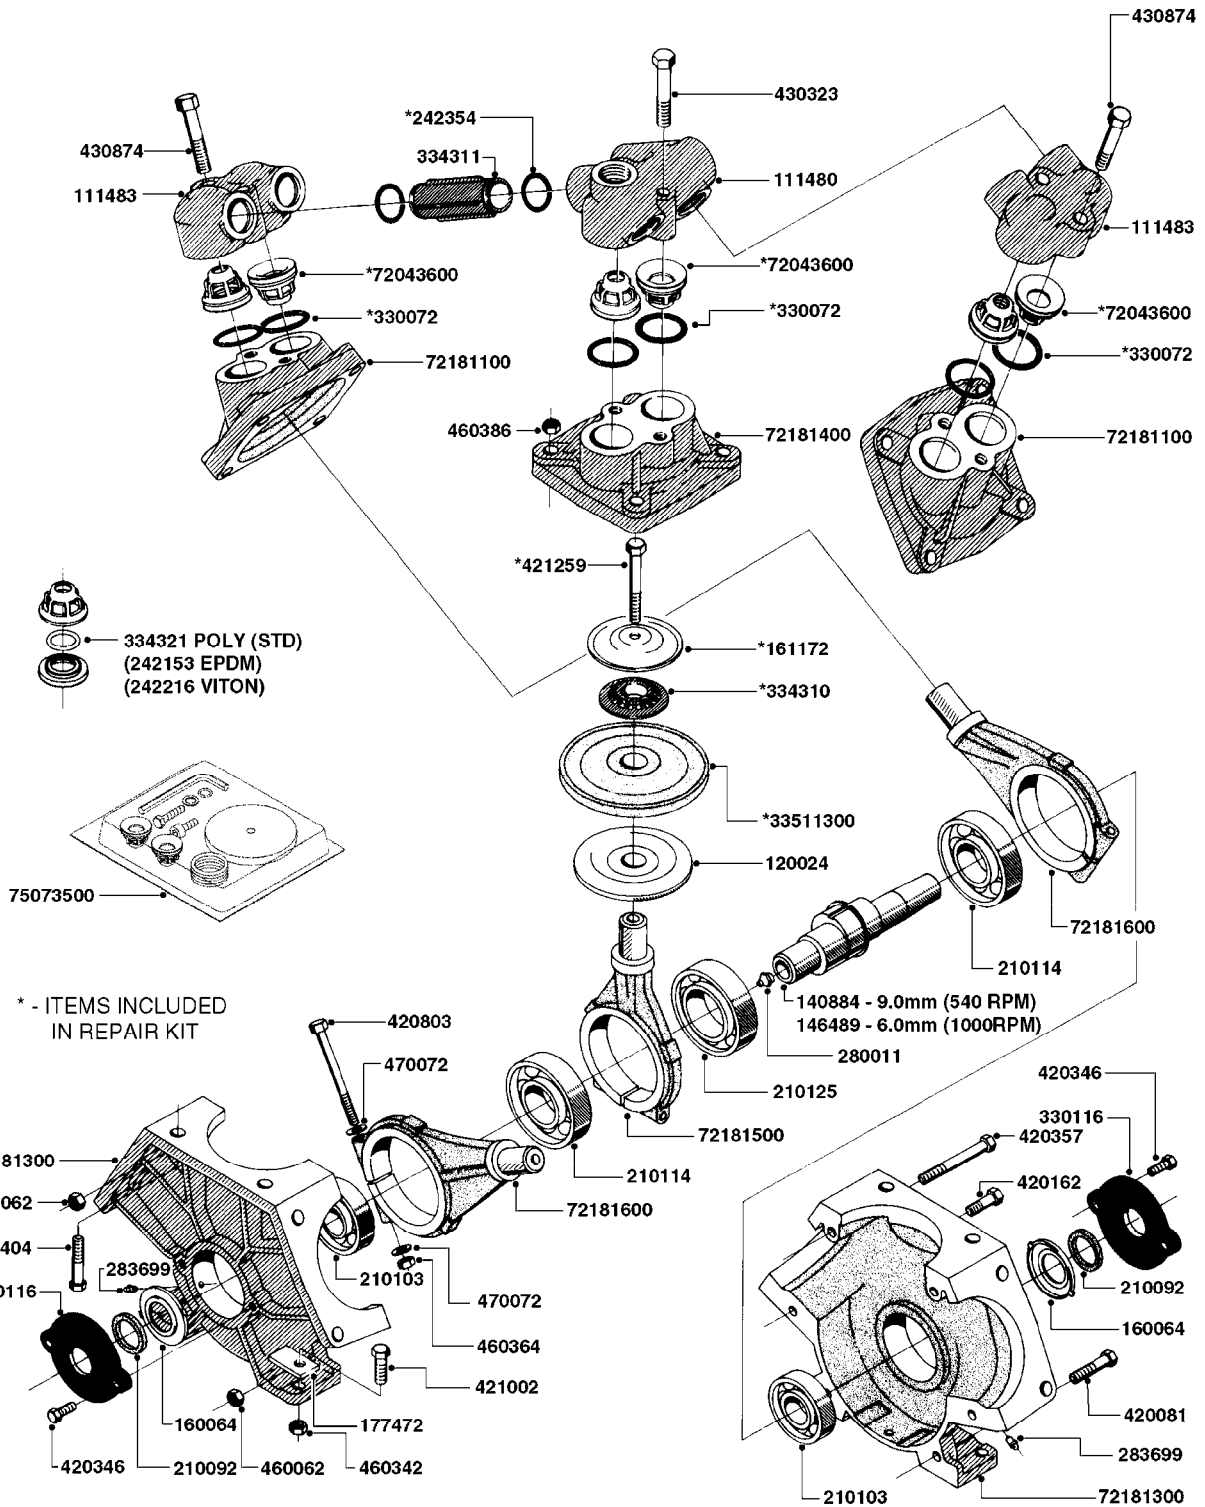

A0220

PUMP - 1302 W/ MOUNTING BASE
A0220-HIN, 27:04:17

Page 1
Date 12.08.2020 9:30

parts-n°	order qty	description
111480	1	VALVE HEAD 1302 CENTER
111483	1	VALVE HEAD SIDE 1302
120024	1	DIAPHRAGM BACK DISC 1200-1300
140884	1	CRANK SHAFT MODEL 1300-9
146489	1	CRANK SHAFT MODEL 1302-6MM
160064	1	DUST PLATE
161172	1	DIAPHRAGM DISC F. 1203/1303
177472	1	BRACKET 25 X 5
210092	1	SEAL FELT D43/30X5
210103	1	BEARING BALL 6306
210114	1	BEARING BALL 6308
210125	1	BEARING BALL 6210
242153	1	O-RING D26X4 EPDM
242216	1	O-RING VITON F/1202/1302/462
242354	1	O-RING D32.2X3.0 VITON
280011	1	GREASE NIPPLE 1/8" SAE H TR
283699	1	GREASE NIPPLE M6X1
330072	1	O-RING D53.5/D45.5X4
330116	1	SEAL RETAINER, MODEL 1300
334310	1	NYLON WASHER 1202/1302/462
334311	1	CONNECTION PIPE INLET MOD.1302
334321	1	O-RING POLY. 34.0x26.0x4.0
420081	1	BOLT HEX 8.8 DEL 3/8"X40MM
420162	1	BOLT HEX 8.8 DEL 3/8"X15MM
420346	1	BOLT HEX 8.8 DEL 3/8"X 25MM
420357	1	BOLT HEX 8.8 RAW 3/8"X85MM
420803	1	BOLT HEX 8.8 DEL M8X90
421002	1	BOLT HEX 8.8 DEL M10X30 FT DIN933
421259	1	BOLT HEX UNC7/16"x2.25" 18-8SS
430323	1	BOLT HEX 8.8 DEL M12X60
430404	1	BOLT HEX 8.8 DEL M12X50
430874	1	SCREW SET 8.8 DEL M12X70 FT
460062	1	NUT HEX 3/8" GALV.
460342	1	NUT HEX M10 DEL DIN934
460364	1	NUT HU M8 A2 SS DIN934
460386	1	NUT HEX M12X1.75
470072	1	WASHER D15/D8X.5 LOCK
33511300	1	DIAPHRAGM 1202-1303 POLY 2006
72043600	1	VALVE FOR 462/463
72181100	1	DIAPHRAGM COVER 1203/1303+BLTS
72181300	1	PUMP CASTING 1300 RED W/BOLTS
72181400	1	DIAPHRAGM COVER 1303 W/BOLTS
72181500	1	CONNECTING ROD, CENTER 1303
72181600	1	CONNECTING ROD, SIDE MOD.1300
75073500	1	PUMP KIT 1300/1302 "06"