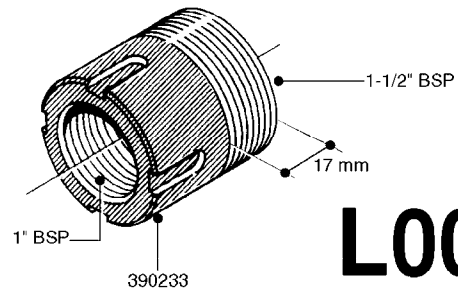

FITTINGS - HEXAGON NIPPLES  
L0030-HIN, 01:01:16

Page 0  
Date 12.08.2020 9:31

**L0030**

FITTINGS - HEXAGON NIPPLES  
L0030-HIN, 01:01:16

Page 1  
Date 12.08.2020 9:31

parts-n°	order qty	description
10015303	1	FITT.PO.HN 1.00X1.00 M1000
10425003	1	FITT.PO.HN 1.25X1.00 MCPHEE
320132	1	FITT.DK HN 1" BSP
320176	1	FITT.DK HN 3/8"X1/2" BSP
320445	1	FITT.DK HN 1/4"X3/8" BSP
320655	1	FITT.DK HN 1/2"-1/2" BSP
320692	1	FITT.DK HN 3/8'BSPX1/4'NPT
320703	1	FITT.DK HN 3/8BSP X1/2 &1/4NPT
320725	1	FITT.DK NIPPLE 3/8"-3/8" BSP
320902	1	FITT.DK HN 3/8'X 1/4' BSP
390232	1	FITT.DK HN 1-1/2' X 1-1/4' BSP
390276	1	FITT.DK HN 1'BSP