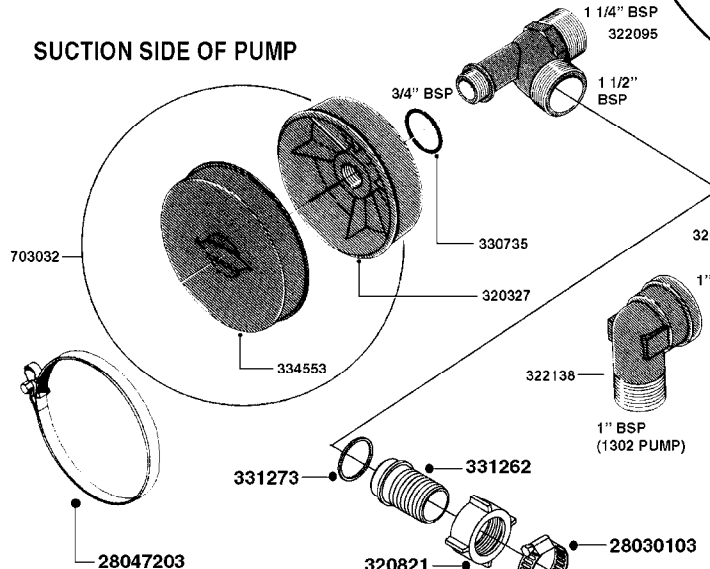

PRESSURE SIDE OF PUMP

SUCTION SIDE OF PUMP

TO CONTROLS

FROM TANK

NLA - 1302 PUMP (REPLACES 1301 PUMP)  
#726854 - COMPLETE DAMPER KIT (SUCTION & PRESSURE)

COMPLETE ASSEMBLIES  
WHOLEGOODS ITEMS

**A0240**

PUMP - 1301/1302 FITTINGS  
A0240-HIN, 01:01:16