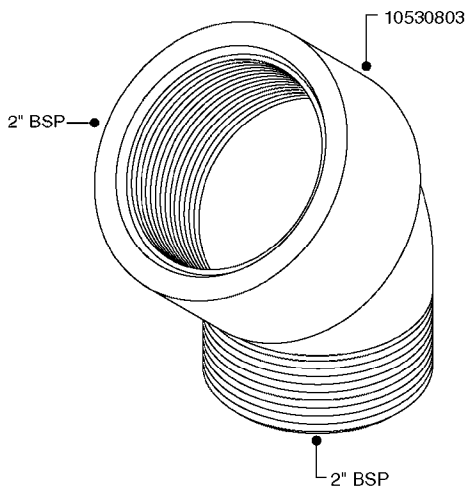

FITTINGS - HEXAGON NIPPLES  
L0030-HIN, 01:01:16

Page 0  
Date 12.08.2020 9:31

**L0030**

FITTINGS - HEXAGON NIPPLES  
L0030-HIN, 01:01:16

Page 1  
Date 12.08.2020 9:31

parts-n°	order qty	description
10015303	1	FITT.PO.HN 1.00X1.00 M1000
10425003	1	FITT.PO.HN 1.25X1.00 MCPHEE
320132	1	FITT.DK HN 1" BSP
320176	1	FITT.DK HN 3/8"X1/2" BSP
320445	1	FITT.DK HN 1/4"X3/8" BSP
320655	1	FITT.DK HN 1/2"-1/2" BSP
320692	1	FITT.DK HN 3/8'BSPX1/4'NPT
320703	1	FITT.DK HN 3/8BSP X1/2 &1/4NPT
320725	1	FITT.DK NIPPLE 3/8"-3/8" BSP
320902	1	FITT.DK HN 3/8'X 1/4' BSP
390232	1	FITT.DK HN 1-1/2' X 1-1/4' BSP
390276	1	FITT.DK HN 1'BSP