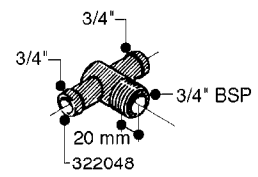

L0050

parts-n°	order qty	description
242594	1	O-RING D14 X 1.78 SCH.70-EPDM
320294	1	FITT.DK TEE 3/8X3/8HB X1/2"BSP
320305	1	FITT.DK HB 3/4'- 3/4' BSP
320386	1	FITT.DK TEE 3/8X3/8HB X3/8"BSP
320397	1	FITT.DK ELB 3/8"HB X 3/8" BSP
320401	1	FITT.DK TEE 1/2X1/2HB X1/2"BSP
320412	1	FITT.DK TEE 1/2X1/2HB X3/8'BSP
320423	1	FITT.DK ELB 1/2'HB X 3/8' BSP
320891	1	FITT.DK HB 3/8'- 3/8' BSP
320972	1	FITT.DK HB 5/16'- 1/4' BSP
322046	1	FITT.DK TEE 1/2X1/2HB X3/4'BSP
322048	1	FITT.DK TEE 3/4X3/4HB X3/4'BSP
330595	1	O-RING D24.6/D20X2.1 -3/4"
333137	1	FITT.DK CONN.1/2" F.NOZZ. DOUB
333141	1	FITT.DK CONN.1/2" F.NOZZ.SING
334041	1	FITT.DK CONN.3/4' F.NOZZ. SING
334042	1	FITT.DK CONN.3/4' F.NOZZ. DOUB
334195	1	FITT.DK ELB. 3/4"HB X 3/4"HB
10012103	1	FITT.PO.HB 1.25X1.50 IMB1012
10014003	1	FITT.PO.HB 1.25X1.25 IMB1010
10036903	1	FITT.PO.HB 1.50X1.50 IMB1212
28019303	1	FITTING HB ELB 3/4NPT-3/4HOSE
61016500	1	HOSE TAIL 3/4" 90°+RG CAP 3/4"
72026700	1	NOZZLE TUBE ADAPTER W/O-RING