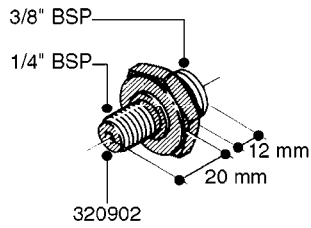

FITTINGS - HEXAGON NIPPLES  
L0030-HIN, 01:01:16

Page 0  
Date 12.08.2020 9:31

**L0030**

FITTINGS - HEXAGON NIPPLES  
L0030-HIN, 01:01:16

Page 1  
Date 12.08.2020 9:31

parts-n°	order qty	description
10015303	1	FITT.PO.HN 1.00X1.00 M1000
10425003	1	FITT.PO.HN 1.25X1.00 MCPHEE
320132	1	FITT.DK HN 1" BSP
320176	1	FITT.DK HN 3/8"X1/2" BSP
320445	1	FITT.DK HN 1/4"X3/8" BSP
320655	1	FITT.DK HN 1/2"-1/2" BSP
320692	1	FITT.DK HN 3/8'BSPX1/4'NPT
320703	1	FITT.DK HN 3/8BSP X1/2 &1/4NPT
320725	1	FITT.DK NIPPLE 3/8"-3/8" BSP
320902	1	FITT.DK HN 3/8'X 1/4' BSP
390232	1	FITT.DK HN 1-1/2' X 1-1/4' BSP
390276	1	FITT.DK HN 1'BSP