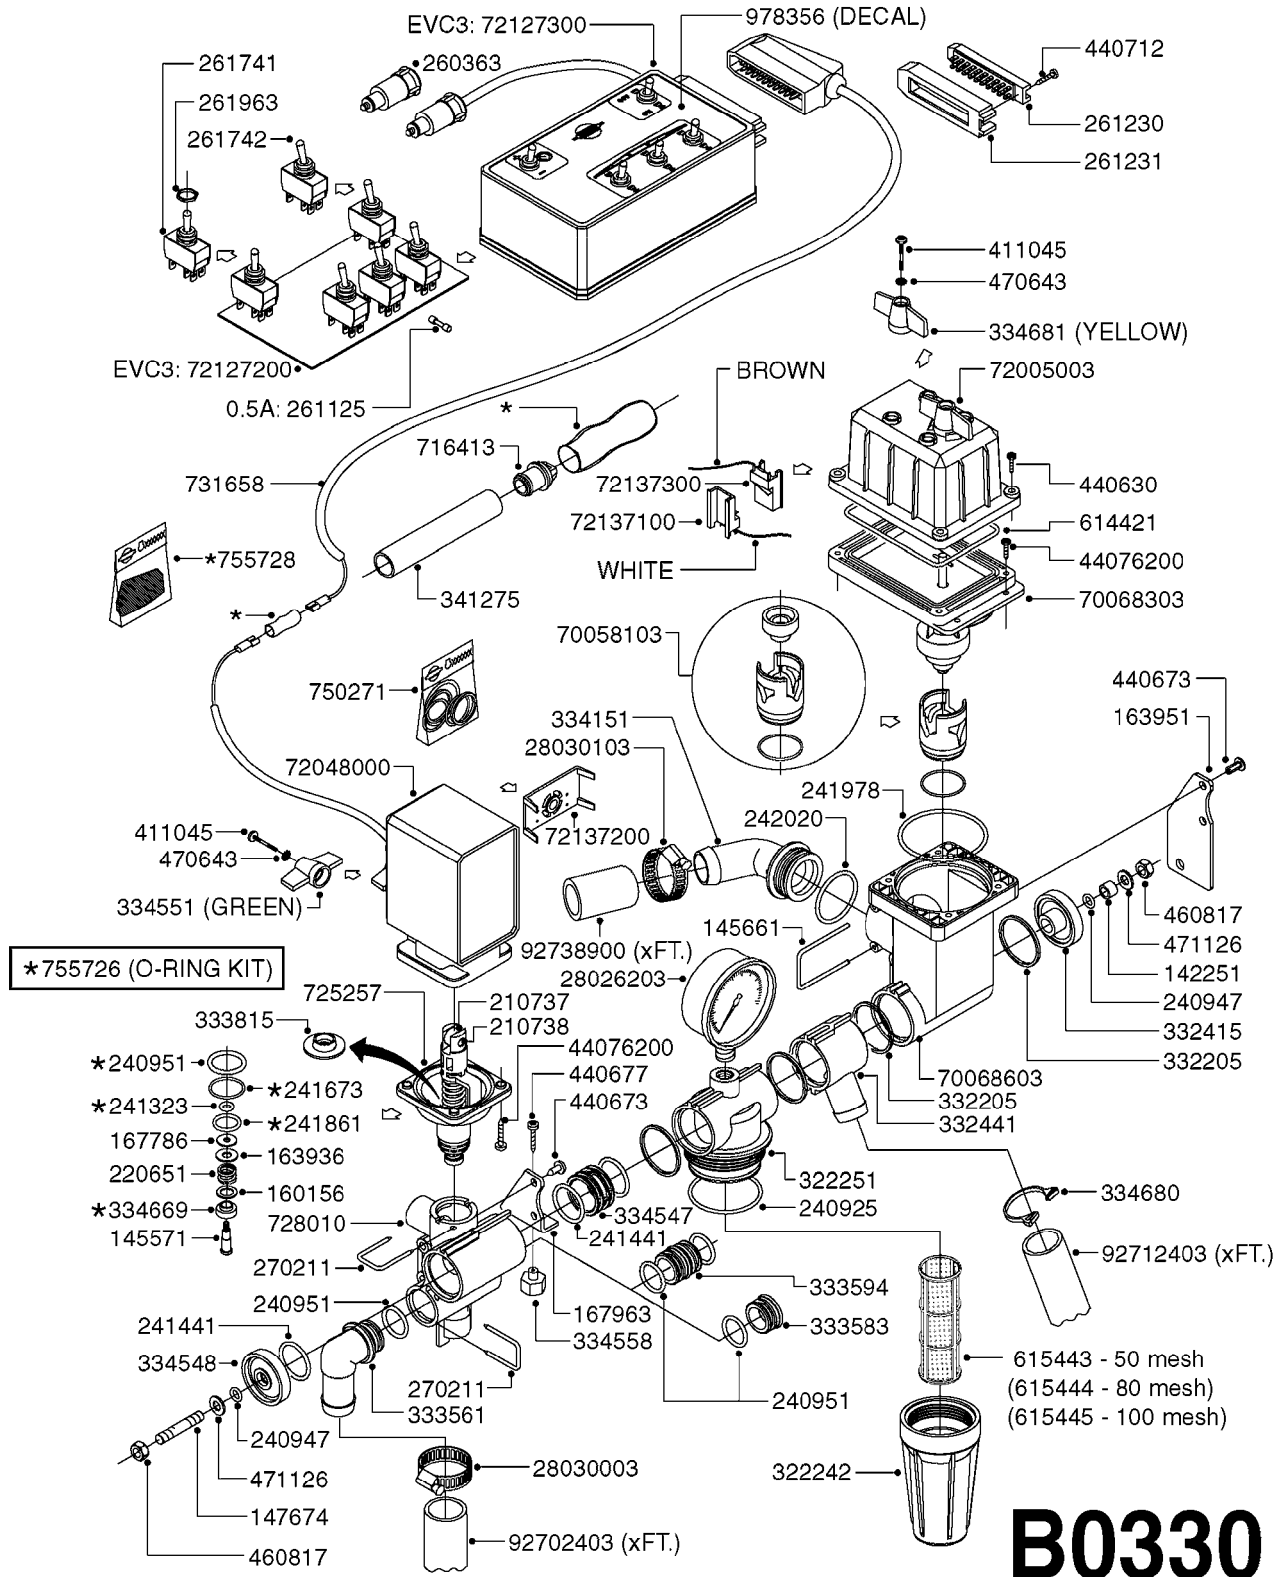

EVC CONTROL
B0330-HIN, 05:10:17

EVC CONTROL
B0330-HIN, 05:10:17

Page 1
Date 12.08.2020 9:30

parts-n°	order qty	description
142251	1	BUSHING FOR LID
145571	1	STUD BOLT F/PNEUM. DISTRIBUTOR
145661	1	FITT.DK S-61 FORK
147674	1	STUD BOLT M8 X 463MM
160156	1	WASHER D14.1/D9.2X1 SS
163936	1	WASHER D15/D6.2X1
163951	1	MOUNT BRACKET FOR BK180 SECTIO
167786	1	WASHER D13/D4.2X1
167963	1	MOUNT BKT.F.EC BOOM SEC.
210737	1	BEARING BALL D7 RSTO 5 TN
210738	1	PIN Ø7 L16
220651	1	SPRING PRESSURE D12.5/5
240925	1	O-RING D49.5X3 NITRIL
240947	1	O-RING D7.3X2.4 NITRIL
240951	1	O-RING D21.2X3 NITRIL
241323	1	O-RING D5.3X2.4 NITRIL
241441	1	O-RING D29.3X3
241673	1	O-RING D22.1X1.6
241861	1	O-RING D15.3X2.4 VITON
241978	1	O-RING 64.5X3.0
242020	1	O-RING 39.2 X 3 VITON
260363	1	PLUG 2 POLE 12V
261125	1	FUSE 5 X 20 500mA
261230	1	PLUG INSERT 20 POLE FEMALE
261231	1	PLUG HOUSING 20 POLE FEMALE
261741	1	SWITCH 2 POLE 12V TOGGLE PRESS
261742	1	SWITCH 2 POLE 12V ON/OFF
261963	1	NUT F.EC SWITCH
270211	1	FITT.DK S25 FORK L=37.5
322242	1	FILTER BOWL / IN-LINE
322251	1	HOUSING F.FILTER MOUNT BK/EC
332205	1	O-RING D43/39XD2
332415	1	COVER
332441	1	FITT.DK ELB 1" F.EC VALVE
333561	1	FITT.DK ELB.1" EC RETURN
333583	1	END PIECE FOR BYPASS
333594	1	CONNECTING PIECE F. BYPASS
333815	1	DISTANCE RING
334151	1	FITT.DK S-61 ELB.1-1/4"110 DEG
334547	1	CONNECTING PIECE F. PRESSURE
334548	1	END COVER
334551	1	GRIP F.MAN.OP.EC ON/OFF GREEN
334558	1	NUT HEX PLASTIC INSERT
334669	1	VALVE CONE D14/D7-SH 63 WHITE
334680	1	CLAMP HOSE PLASTIC 1"
334681	1	GRIP F.MAN.OP.EC PRES.REG.YELL
341275	1	TUBE D22, L=120
411045	1	SCREW M4 X 16MM STAINLESS
440630	1	SCREW 1"PLATED
440673	1	SCREW F.PLASTIC 5X12 SS
440677	1	SCREW F. PLASTIC 5X20 SS
440712	1	SCREW 30X16 STAINLESS
460817	1	NUT HEX M8 STAINLESS DIN 934
470643	1	WASHER LOCK
471126	1	WASHER, M8, Ø16/ 8.4X 1.6, SS
614421	1	GASKET F/MOTOR HOUSE-ON/OFF TR
615443	1	FILTER ELEM.50 MESH BLUE
615444	1	FILTER ELEM.80 MESH RED
615445	1	FILTER ELEM.100 MESH YELLOW
716413	1	FITT.DK PLUG ASSY. F.NOZ TUBE
725257	1	SPINDLE SECT. F/EC DISTRIBUTOR