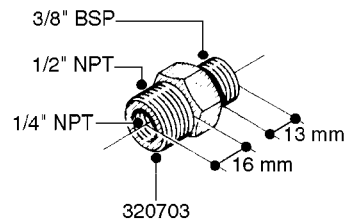

FITTINGS - HEXAGON NIPPLES  
L0030-HIN, 01:01:16

Page 0  
Date 12.08.2020 9:31

**L0030**

FITTINGS - HEXAGON NIPPLES  
L0030-HIN, 01:01:16

Page 1  
Date 12.08.2020 9:31

parts-n°	order qty	description
10015303	1	FITT.PO.HN 1.00X1.00 M1000
10425003	1	FITT.PO.HN 1.25X1.00 MCPHEE
320132	1	FITT.DK HN 1" BSP
320176	1	FITT.DK HN 3/8"X1/2" BSP
320445	1	FITT.DK HN 1/4"X3/8" BSP
320655	1	FITT.DK HN 1/2"-1/2" BSP
320692	1	FITT.DK HN 3/8'BSPX1/4'NPT
320703	1	FITT.DK HN 3/8BSP X1/2 &1/4NPT
320725	1	FITT.DK NIPPLE 3/8"-3/8" BSP
320902	1	FITT.DK HN 3/8'X 1/4' BSP
390232	1	FITT.DK HN 1-1/2' X 1-1/4' BSP
390276	1	FITT.DK HN 1'BSP