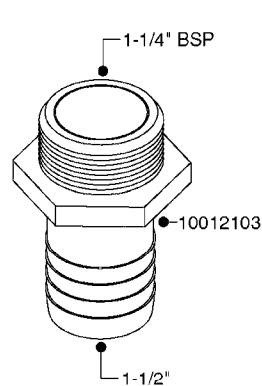

L0050

parts-n°	order qty	description
242594	1	O-RING D14 X 1.78 SCH.70-EPDM
320294	1	FITT.DK TEE 3/8X3/8HB X1/2"BSP
320305	1	FITT.DK HB 3/4'- 3/4' BSP
320386	1	FITT.DK TEE 3/8X3/8HB X3/8"BSP
320397	1	FITT.DK ELB 3/8"HB X 3/8" BSP
320401	1	FITT.DK TEE 1/2X1/2HB X1/2"BSP
320412	1	FITT.DK TEE 1/2X1/2HB X3/8'BSP
320423	1	FITT.DK ELB 1/2'HB X 3/8' BSP
320891	1	FITT.DK HB 3/8'- 3/8' BSP
320972	1	FITT.DK HB 5/16'- 1/4' BSP
322046	1	FITT.DK TEE 1/2X1/2HB X3/4'BSP
322048	1	FITT.DK TEE 3/4X3/4HB X3/4'BSP
330595	1	O-RING D24.6/D20X2.1 -3/4"
333137	1	FITT.DK CONN.1/2" F.NOZZ. DOUB
333141	1	FITT.DK CONN.1/2" F.NOZZ.SING
334041	1	FITT.DK CONN.3/4' F.NOZZ. SING
334042	1	FITT.DK CONN.3/4' F.NOZZ. DOUB
334195	1	FITT.DK ELB. 3/4"HB X 3/4"HB
10012103	1	FITT.PO.HB 1.25X1.50 IMB1012
10014003	1	FITT.PO.HB 1.25X1.25 IMB1010
10036903	1	FITT.PO.HB 1.50X1.50 IMB1212
28019303	1	FITTING HB ELB 3/4NPT-3/4HOSE
61016500	1	HOSE TAIL 3/4" 90°+RG CAP 3/4"
72026700	1	NOZZLE TUBE ADAPTER W/O-RING