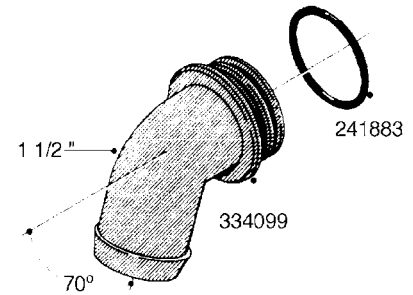

**L0080**

FITTINGS - S-53  
L0080-HIN, 12:09:17

Page 1

Date 12.08.2020 9:31

Pos.	parts-n°	order qty	description
1	145995	1	FITT.DK S-53 FORK
2	241973	1	O-RING Ø3 X 44.2 70 SHORES NITRIL NITRIL (BLACK)
2	242353	1	O-RING 3 X 44.2 VITON VITON (BROWN)
3	242109	1	O-RING D32.2x3.0 NITRIL (BLACK)
3	242354	1	O-RING D32.2X3.0 VITON VITON (BROWN)
4	322103	1	FITT.DK S-53 BULKHEAD
5	322107	1	FITT.DK S-53 BULKHEAD NUT
6	322110	1	FITT.DK S-53 ELB. 1/2" BSP
7	322352	1	FITT.DK S-53 TEE
8	334229	1	FITT.DK S-53 STR.3/4"
9	334260	1	GASKET F. S-53 BULKHEAD
10	334564	1	FITT.DK S-67 TO S-53 ADAPTER
11	391100	1	FITT.DK S-53THREAD INS.1/2"BSP
12	726463	1	FITT.DK S53 BULKHEAD W/GASKET
13	726552	1	FIT.DK S-53X90 1/2" BSP,O-RING
14	726556	1	FITT.DK S-53 HB 1/2" W/O-RING
15	726558	1	FITT.DK S53 STR. 3/4" W.ORING
16	726559	1	FITT DK. S-53 HB 1" W/O-RING
17	726568	1	FITT.DK.S-53 HB 1/2"90 W/O-RING
18	726570	1	FITT.DK S-53 ELB.3/4" W.ORING
19	726571	1	FITT.DK S-53 ELB.1", W ORING
20	726578	1	FITT.DK S53 PLUG WITH O-RING
21	728561	1	FITT.DK. S67M - S53F REDUCER