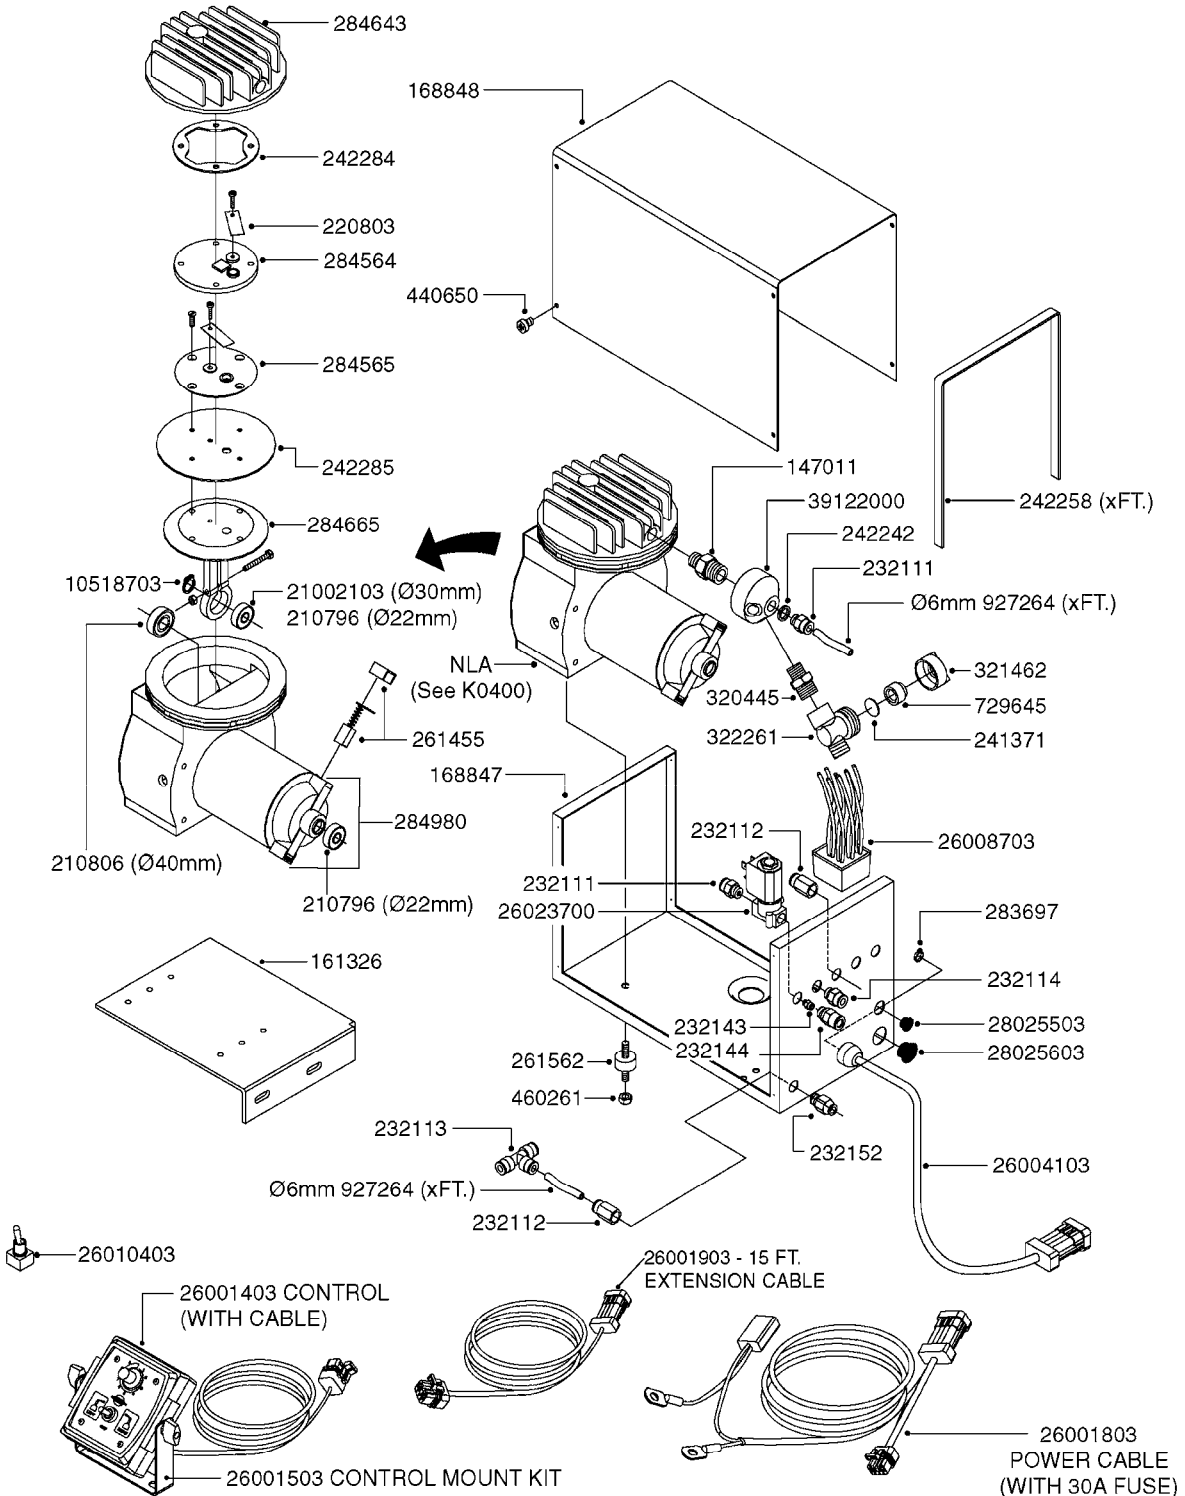

K0390

*Ø8mm 927306 (xFT.)
*Ø10mm 927330 (xFT.)

70019403 - COMPLETE ASSEMBLY

FOAM MARKER COMPRESSOR 2002
K0390-HIN, 01:01:16

Page 1
Date 12.08.2020 9:30

parts-n°	order qty	description
147011	1	HEX NIPPLE 3/8'X1/4'BSP BRASS
161326	1	MOUNT BKT. F. FOAM COMP.BOX 98
168847	1	ENCLOSURE LOWER F.MARKER
168848	1	COVER F. FOAM MARKER
210796	1	BEARING BALL D22/D8 X 7 608ZZ
210806	1	BEARING BALL D40/D17X12MM
220803	1	VALVE F. COMPRESSOR
232111	1	QUICK COUPLER 6MM X 1/8 EXT.
232112	1	QUICK COUPLER 6MM 1/8 INT.
232113	1	QUICK COUPLER 6MM T-PIECE
232114	1	COUPLER 1/8" THREADX8MM HOSE
232143	1	REDUCER 1/4'INT-1/8'EXT
232144	1	QUICK COUPLER 10MM X 1/4 EXT
232152	1	QUICK COUPLER 8MMX1/8 EXT.LONG
241371	1	DIAPHRAGM F.NO-DRIP,VULC
242242	1	O-RING F.AIR HOSE FITTING
242258	1	TRIM 3X10 SELF ADHESIVE 0012"
242284	1	HEAD GASKET F. COMPRESSOR
242285	1	DIAPHRAGM F. F/M COMP.
261455	1	BRUSH KIT-FOAM MARKER MOTOR
261562	1	RUBBER DAMPER 2XM6X25
283697	1	TIESTRAP 200MM
284564	1	PLATE F.COMPRESSOR HEAD
284565	1	PLATE F.COMPRESSOR HEAD
284643	1	COMPRESSOR HEAD F.FOAM MARKER
284665	1	CONNECTING ROD F.COMPRESSOR
284980	1	FLANGE REAR F. F.M.COMPRESSOR
320445	1	FITT.DK HN 1/4"X3/8" BSP
321462	1	CAP F.NO-DRIP ASSY.
322261	1	HOUSING F.SAFETY VALVE 3/8"
440650	1	SCREW 3.5x13 STAINLESS
460261	1	NUT HEX M6X1.00 LOCK DIN985 A2 SS
729645	1	NON-DRIP SPRING ASSY.GREEN 10
927264	1	HOSE R X PE D6/D4 X 0012"
927306	1	HOSE R X PE D8/D6 X 0012"BLACK
927330	1	HOSE R X PE D10/D8 X 012"BLACK
10518703	1	SNAP-RING OUTER 8X1
21002103	1	BEARING, 6200 2ZJEM (SKF)
26001403	1	HC FOAM MARKR CONSOLE VS3.0.00
26001503	1	HC FOAM MARKER CONSOLE MT.KIT
26001803	1	POWER CABLE
26001903	1	15' 7-PIN EXTENSION CABLE
26004103	1	FOAM MARKER CNTRL MOD CABL STD
26008703	1	FOAM MARKER CONTROL SCII
26010403	1	TOGGLE SWITCH MICRO-TRAK F.M.
26023700	1	SOLENOID VAL 12V 1/8' FLO '07
28025503	1	PLUG F.DRILLED HOLE 1/2"
28025603	1	PLUG F.DRILLED HOLE 3/4"
39122000	1	DISTR.HOUSING F.FOAM MARKER'07
70019403	1	FOAM MARKER COMPRESSOR KIT STD