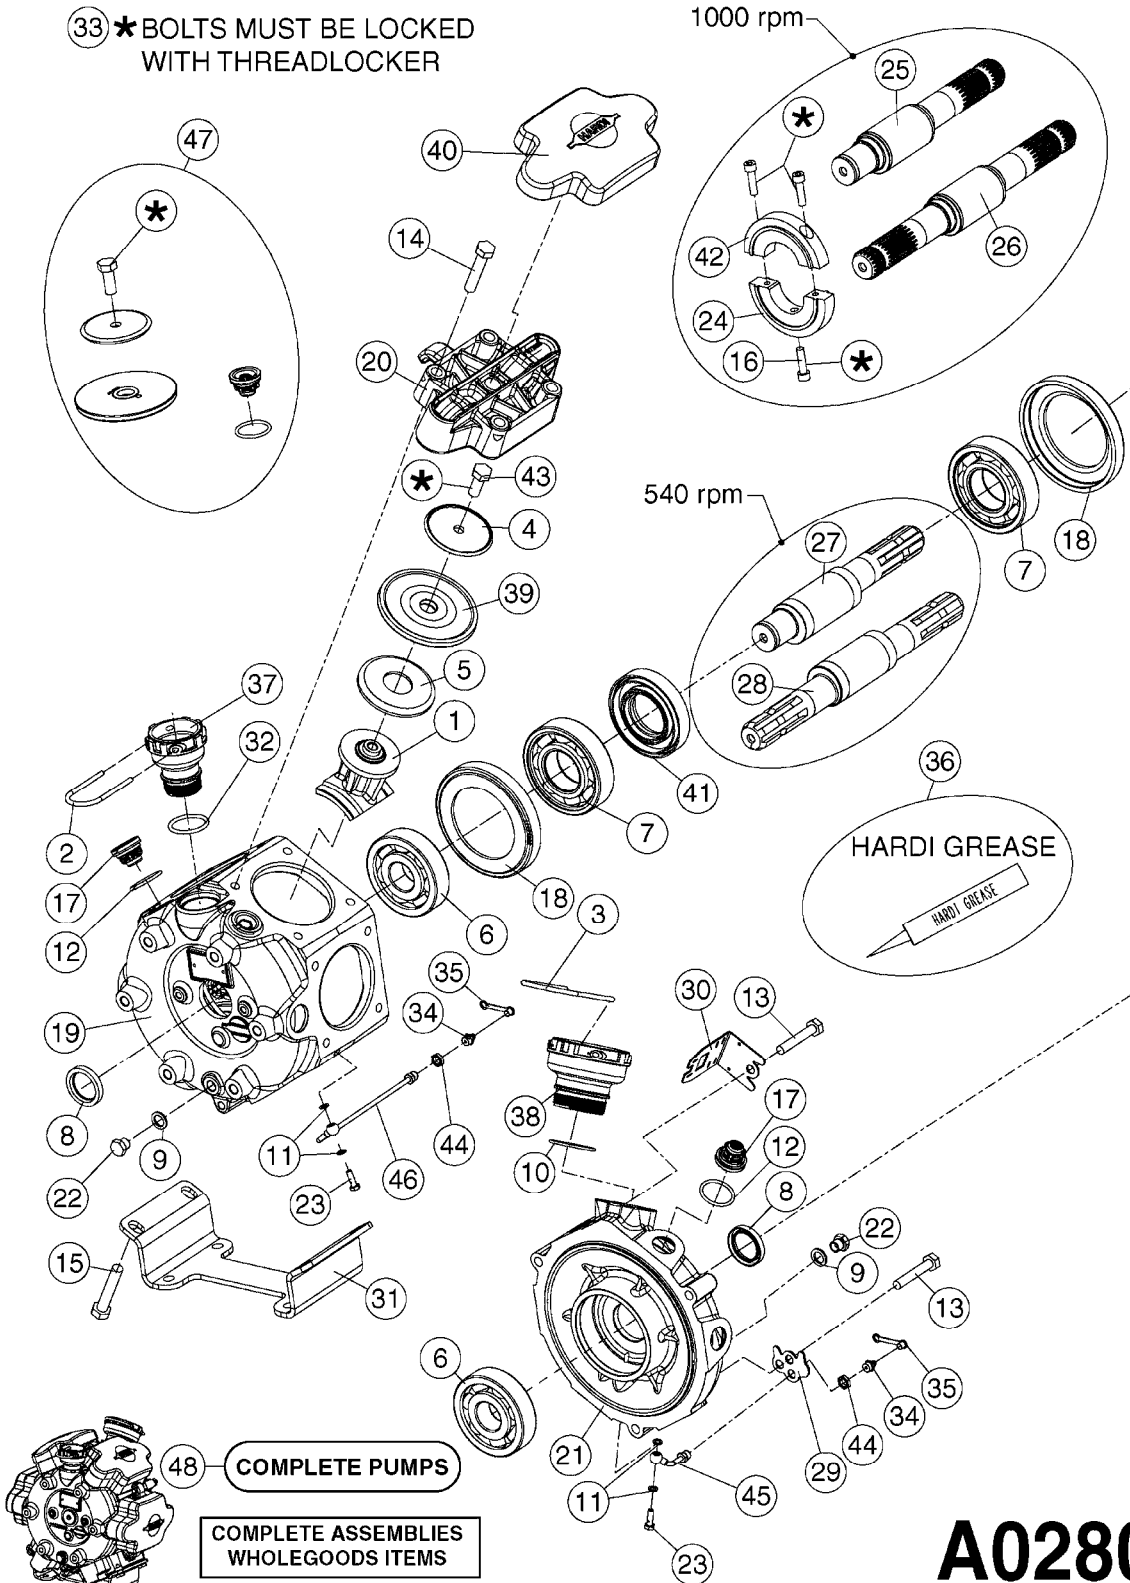

Agroparts: www.HARDI-INTERNATIONAL.com

Arrow - Trailer 270/400
Gallon 16" MAXI Fan

Country-Code 11

Date 06.11.2017 10:57

**ARROW
270/400 Gallon
16" MAXI Fan**

Arrow - Trailer 270/400
Gallon 16" MAXI Fan

Page 0.1

REPLACED BY 364 PUMPS
SEE PAGE A0280

A0260

PUMP - 363 W/MOUNTING BASE
A0260-HIN, 17:03:16

Page 1

Date 06.11.2017 10:57

parts-n°	order qty	description
110317	1	PUMP CASING MODEL 360/361 PNTD
111630	1	CONNECTING ROD 363/364-10 PUMP
111636	1	VALVE COVER 363 HEAVY DUTY
111651	1	CASTING F.363 1.5" PUMP(FRONT)
142037	1	CRANK SHAFT 361-20
143577	1	CRANK SHAFT F.363/462/463-10mm
147097	1	CRANK SHAFT 363-463/10 THROUGH
161174	1	DIAPHRAGM DISC SS 361/363/364 PUMP
161372	1	DIAPHRAGM BACKING DISC,320-361
161745	1	METAL SPACER F.363/463
210221	1	BEARING BALL 6407
210232	1	BEARING BALL 6310
210243	1	SEAL OIL 35 X 47 X 7
241404	1	DOWTY SEAL 1/4"
241684	1	DEICER PARTS: DIAPHRAGM MODEL 361 NITRIL
242152	1	O-RING D18.2X3 EPDM
242215	1	O-RING D18X3 VITON
280011	1	GREASE NIPPLE 1/8" SAE H TR
330024	1	O-RING D41,1/D34.5 X 3,5
331192	1	SPACER, MODEL 361/363
334320	1	O-RING D18X3 POLYURETHANE
420626	1	BOLT HEX 8.8 DEL M10X20 FT
420895	1	BOLT HEX 8.8 RAW M10X60
420917	1	BOLT HEX 8.8 RAW M8X12 FT
430312	1	BOLT HEX 8.8 RAW M12X60
430437	1	BOLT HEX 8.8 RAW M12X65
460423	1	NUT HEX M10X1.50 LOCK DIN985A2 SS
471122	1	WASHER, M10, Ø20/10.5X 2.0, SS
728146	1	VALVE FOR 361(726890/707932)
728147	1	VALVE FOR 361 WHITE WITH HOLE
14007900	1	CRANK 363/462/463-7mm 540/THRU
14010400	1	PLUG 1/4" BSP
17002400	1	FOOT F. 36X PUMP, RED
33511400	1	DIAPHRAGM PUMP 361/361/363/364 PUR
43099200	1	BOLT HEX SS M12 X 30 DIN933 A4
75073700	1	PUMP KIT 361/363 "06"

33 *BOLTS MUST BE LOCKED WITH THREADLOCKER

1000 rpm

540 rpm

HARDI GREASE

48 COMPLETE PUMPS
COMPLETE ASSEMBLIES
WHOLEGOODS ITEMS

A0280

PUMP - 364 540/1000 RPM
A0280-HIN, 21:02:17

Page