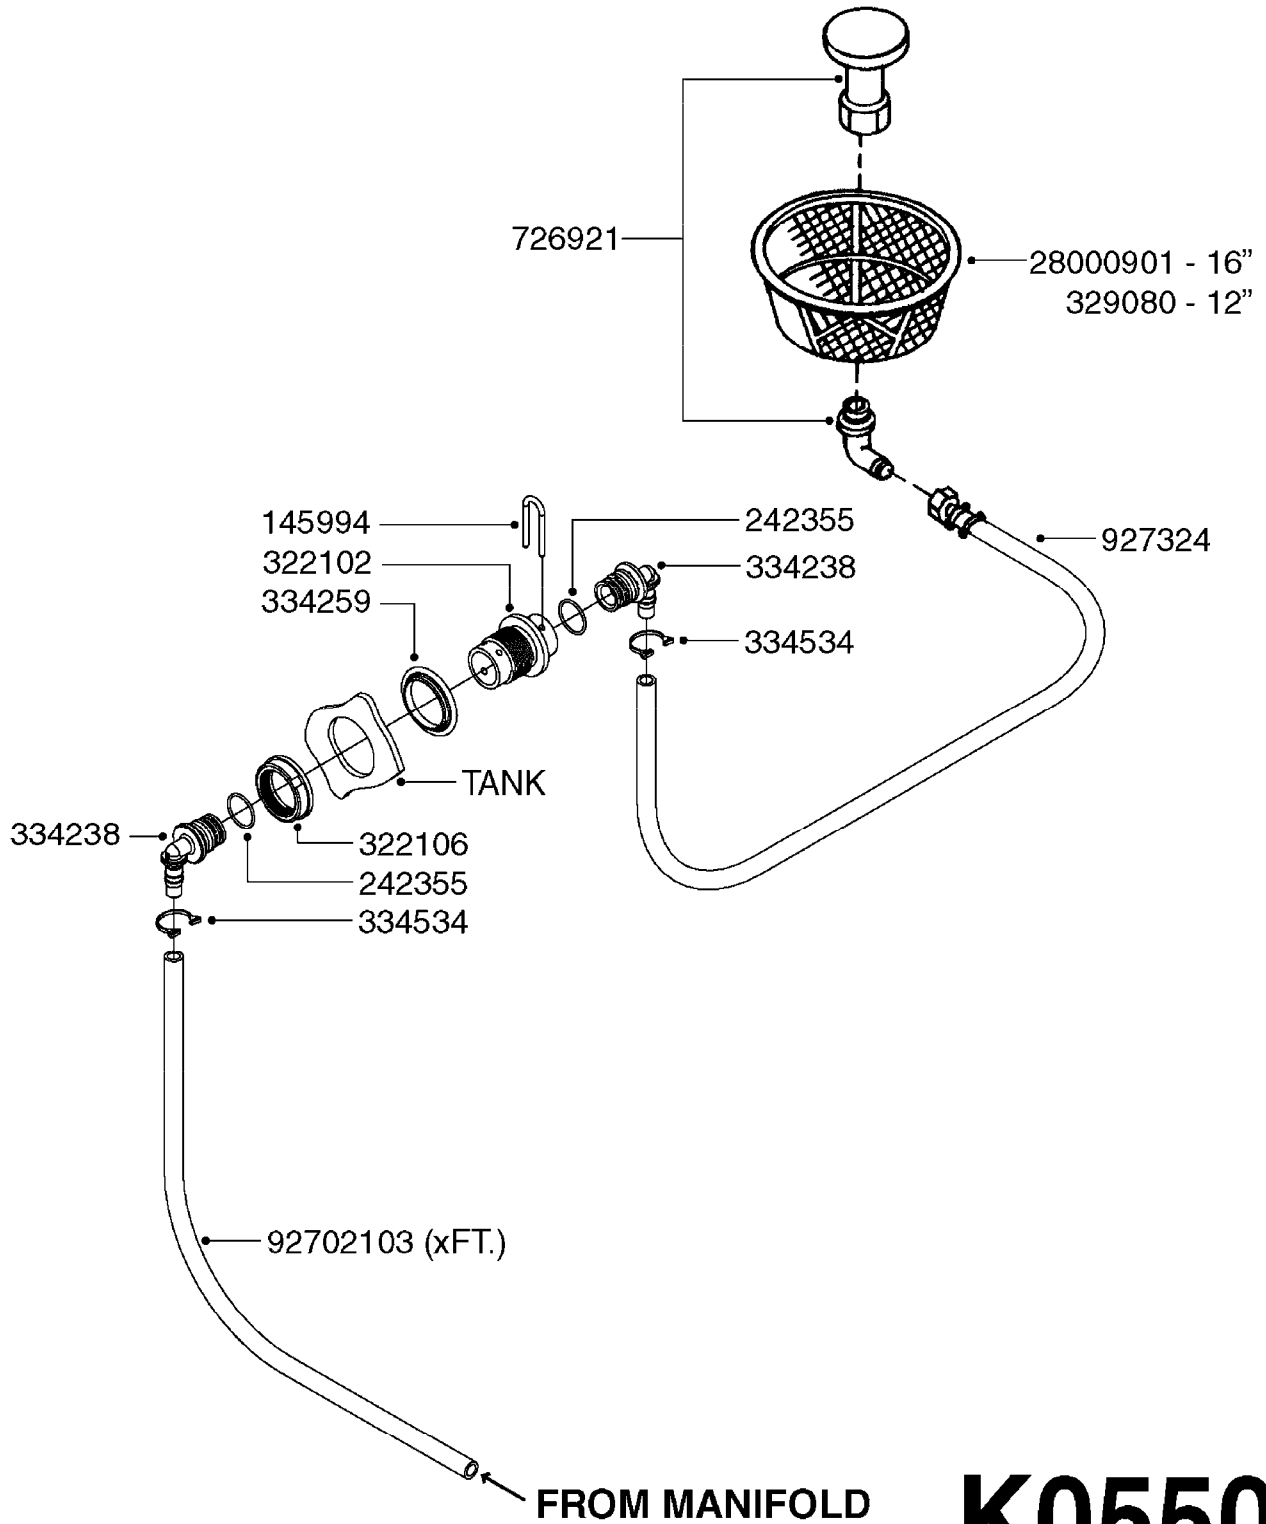

K0550

POWDER MIXER
K0550-HIN, 01:01:16

Page 1

Date 06.11.2017 10:57

parts-n°	order qty	description
145994	1	FITT.DK S-40 FORK
242355	1	O-RING D19.2X3.0 VITON F.S-40
322102	1	FITT.DK S-40 BULKHEAD
322106	1	FITT.DK S-40 BULKHEAD NUT
329080	1	FILTER BASKET 12"
334238	1	FITT.DK S-40 ELB.1/2"
334259	1	GASKET F. S-40 BULKHEAD
334534	1	CLAMP HOSE PLASTIC 1/2"
726921	1	POWDER MIXER F.STRAINER BASKET
927324	1	HOSE R PRESSURE D12-80-200 BAR
28000901	1	FILTER, TOP MAIN TANK, D400 L275 300130
92702103	1	HOSE R X1/2" X300PSI WP X0012"