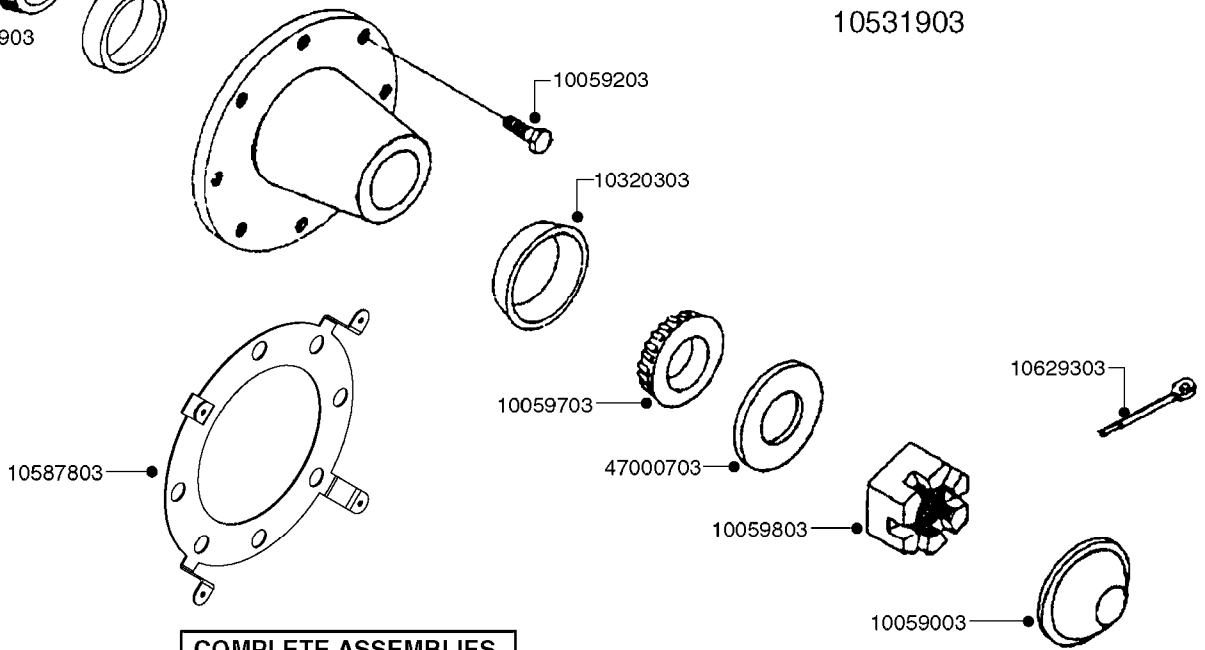

B0710

SUCTION FILT.-VINEYARD&ORCHARD
B0710-HIN, 01:01:16

Page

1

Date

06.11.2017 10:57

parts-n°	order qty	description
242146	1	O-RING 140 X 126 X 7
242147	1	O-RING 105,6x95X5.3
242148	1	O-RING 109.2 X 104 X 2
284093	1	FILTER SCRN ARAG 50 MESH BLUE
284094	1	FILTER SCRN ARAG 32 MESH WHITE
289408	1	FILTER SCRN ARAG 32 MESH WHITE
289409	1	FILTER SCRN ARAG 50 MESH BLUE
289430	1	FILTER SCRN ARAG 80 MESH RED
322146	1	THREADED RING F/FILTER 170
322147	1	THREADED RING F/FILTER 200
322150	1	FILTER CASING 1.5"BSP ARAG
322151	1	FILTER HOUSING 170
329040	1	FILTER ARAG 1.5" 32 MESH TRAIL
329044	1	FILTER ARAG 1.5" 32 MESH LIFT
329047	1	SPRING F. ARAG FILTER 1-1/2"
329048	1	O-RING F. 1-1/2" FILTER
329049	1	PLUNGER F. ARAG VALVE 1-1/2"
329051	1	O-RING F.ARAG FILTER 1-1/2"
329052	1	FITTING F.ARAG FILTER 1-1/2"
329054	1	FILTER HOUSING LID 1-1/2"
329056	1	YELLOW LOCKING RETAINER 1-1/2"
329058	1	SPRING F. ARAG FILTER 1"
329059	1	O-RING F. 1" FILTER
329060	1	PLUNGER F. ARAG VALVE 1"
329061	1	O-RING F.ARAG FILTER 1"
329062	1	FITTING F.ARAG FILTER 1"
329064	1	FILTER HOUSING LID 1"
329066	1	O-RING F.ARAG FILTER 1"
329067	1	O-RING F. 1" FILTER
329068	1	YELLOW LOCKING RETAINER 1"
329071	1	FILTER SCRN ARAG 80 MESH RED
420582	1	BOLT HEX 8.8 DEL M8X20 FT A2
471126	1	WASHER, M8, Ø16/ 8.4X 1.6, SS

COMPLETE HUB W/BEARINGS:
10531903

**COMPLETE ASSEMBLIES
WHOLEGOODS ITEMS**

E0730

HUB ASSEMBLY F.2 1/8" SPINDLE
E0730-HIN, 01:01:16

Page 1

Date 06.11.2017 10:57

parts-n°	order qty	description
10058803	1	BEARING INNER CONE A25590
10058903	1	SEAL HUB A5E41
10059003	1	DUST CAP 800/1000 GAL A3C17
10059203	1	BOLT WHEEL 9/16"x1-1/4"UNF 90D
10059703	1	BEARING OUTER CONE A25877
10059803	1	NUT HEX NF 1"
10320203	1	BEARING INNER CUP1000GAL.TR/TA
10320303	1	BEARING OUTER CUP1000GAL.TR/TA
10531903	1	HUB ASSY.COMP.F.2-1/8" SPINDLE
10587803	1	MAG MNT F. SPEED SNS 8 BOLT
10629303	1	PIN, COTTER 7/32" X 1.75" LONG
28020103	1	SPINDLE 2.125 CRS 14" 811
47000703	1	WASHER, SPNDL 1.1" 1.06x2 .19T