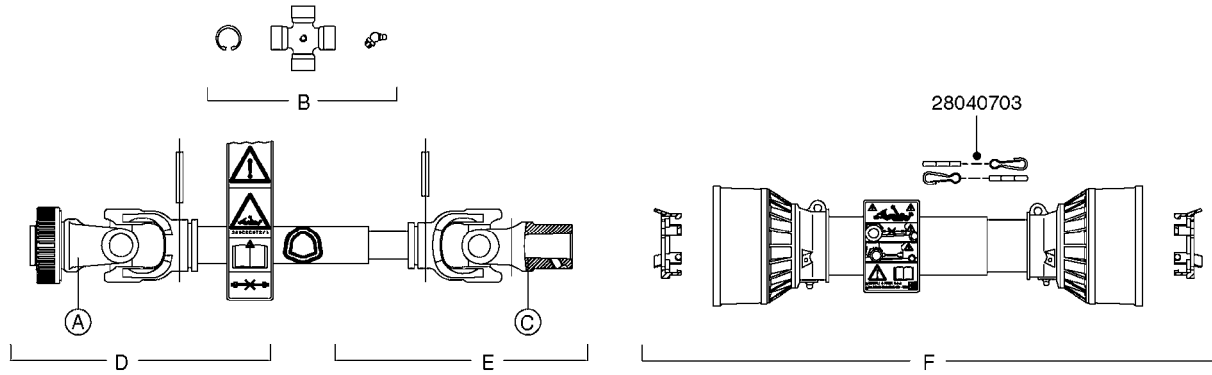

SUCTION SIDE OF PUMP

PRESSURE SIDE OF PUMP

COMPLETE PUMP
(NLA) REPLACED BY 364 PUMP (SEE PAGE A0280)

A0300

PUMP - 361/363 FITTINGS
A0300-HIN, 23:02:16

Page 1

Date 06.11.2017 10:57

parts-n°	order qty	description
145997	1	FITT.DK S-93 FORK
231022	1	FITT.DK ELB. 1' BSP GF 121
242351	1	O-RING D69.5X3.0 VITON F.S-93
242353	1	O-RING D44.2X3.0 VITON F.S-67
320095	1	FITT.DK NUT 1" BSP
320132	1	FITT.DK HN 1" BSP
320821	1	FITT.DK NUT 1-1/2" BSP
321451	1	FITT.DK ELB.1-1/2 X1-1/4 80DEG
322321	1	FITT.DK S-67 X 1"BSP MALE
322322	1	FITT.DK S-67 X 1-1/4"BSP MALE
322323	1	FITT.DK S-93 X 1-1/2"BSP MALE
330326	1	O-RING D30/D24X2 F.1"NUT
330341	1	FITT.DK HB 1" F. 1" NUT
331262	1	FITT.DK HB 1-1/2" F. 1-1/2"NUT
331273	1	O-RING D44/D38X2 F.1-1/2"
334243	1	HOSE TAIL 90° S67 1"
334410	1	PROTECTION PUM
334445	1	HOSE TAIL 90° S67 1"1/2
334446	1	FITT.DK S-93 ELB.2" PVC
334647	1	FITT.DK S93 ELB 1-1/2" 90 PVC
334680	1	CLAMP HOSE PLASTIC 1"
420917	1	BOLT HEX 8.8 RAW M8X12 FT
459014	1	ALLEN SCREW M8 X 15 GALV.DIN93
461217	1	NUT HEX M5 LOCK
471074	1	WASHER M8 ELZ
471132	1	WASHER D24/D8.4 X 2 SS
727226	1	FITT. S93 2-1/2" 90° S W/O-RING
14012200	1	FITT.DK S-67 FORK W/M5 THREADS
28030103	1	CLAMP HOSE GEAR P5/4-S1.5"6724
28030203	1	CLAMP HOSE T-BOLT S2" 235-67
28030303	1	CLAMP HOSE T-BOLT S2.5" 235-76
39145300	1	PTO SHIELD Ø203 4-POLET MACHINED
92702603	1	HOSE PVC SUCT GRAY 1-1/2"
92702703	1	HOSE PVC SUCT GRAY 2"
92702803	1	HOSE PVC SUCT GRAY 2.5"
92712403	1	HOSE R X1" X300PSI WP X0012"