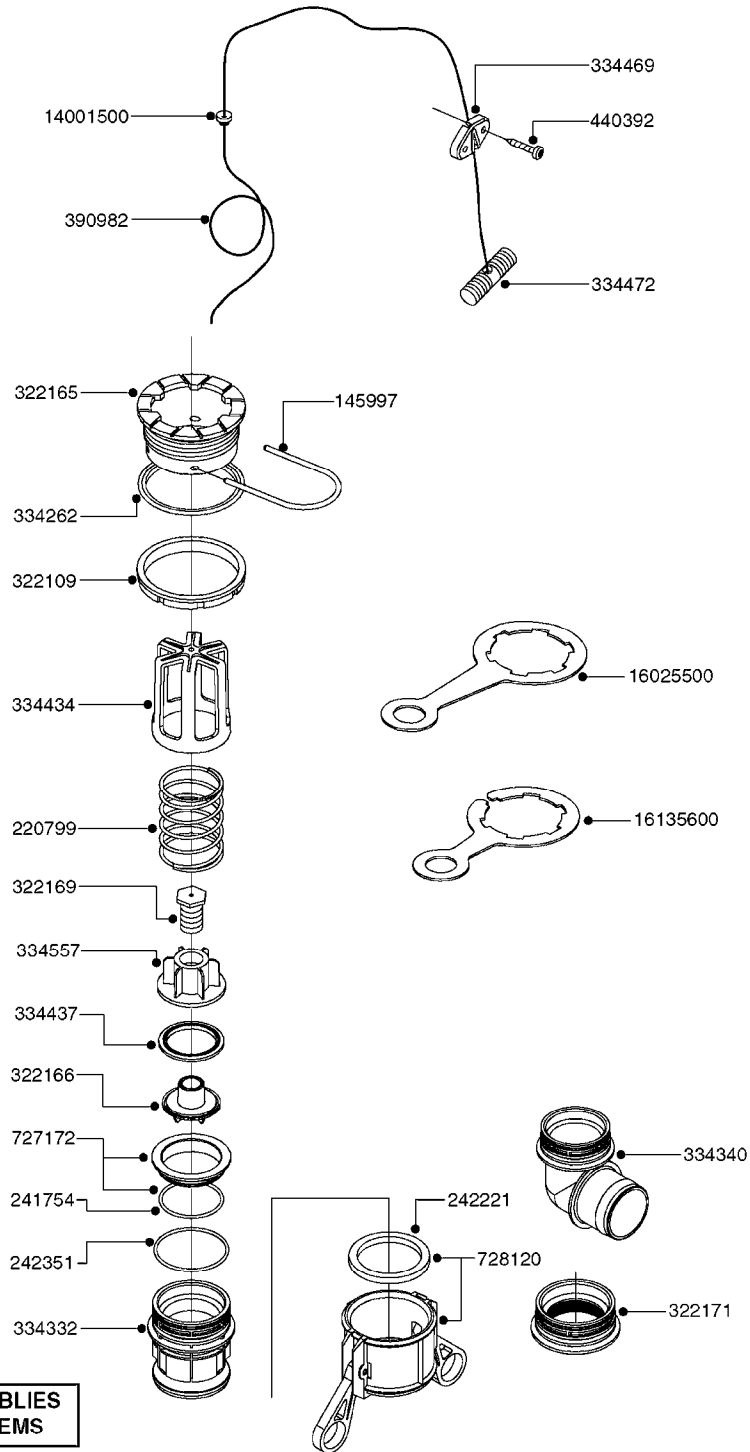

DRAWBAR - TURNABLE HITCH
F0160-HIN, 01:01:16

Page 1

Date 06.11.2017 10:57

parts-n°	order qty	description
149253	1	WASHER D.80X50X10 TURN.HITCH
149254	1	WASHER D.80X32X10 TURN.HITCH
149258	1	PIN F.TURNABLE HITCH
149303	1	DRAW BOLTS
169396	1	PLATE F. TURNABLE DRAWBAR
219071	1	BEARING 30208A TURN.HITCH
219072	1	BEARING
242203	1	O-RING 79.5X72.5
284235	1	ENGRASADOR M-6/100 RECTO
430507	1	BOLT HEX 8.8 DEL M16X45 FT
459047	1	SET SCREW ALLEN M12X25 DIN 914
459049	1	SET SCREW ALLEN M8X10 DIN 913
460585	1	LOCKING NUT M16 DIN985 A2 SS
469007	1	NUT 1" SAE
469021	1	CASTLE NUT 1-1/4"
469024	1	CASTLE NUT 1-3/4" TURN.HITCH
479024	1	WASHER LOCK D.26 DIN 127
480739	1	PIN SNAP D8 F.ROUND
489027	1	ROLL PIN 6 x 100
489028	1	COTTER PIN 6 X 8
619440	1	HEADTUBE FOR TURN.DRAWBAR
639366	1	CENTER BEAM TURN.HITCH
639367	1	CENTER PIVOT - TURN.HITCH
835185	1	DRAWBAR TURNABLE F.TG BV CR

24002503 - Ø 5" (125mm)

24002403 - Ø 4" (100mm)

259034 - Ø 5" (125mm) L=29-1/2" (750mm) PVC

259035 - Ø 4-3/8" (110mm) L=39-3/8" (1000mm) PVC

349012 - Ø 4" (100mm) L=37-3/8" (950mm) PVC

349026 - Ø 5-1/2" (140mm) / Ø 4-3/8" (110mm) PVC

349030 - Ø 5-1/2" (140mm) / Ø 3-1/2" (90mm) PVC

349025 - Ø 5" (125mm) / Ø 4-3/8" (110mm) PVC

349023 - Ø 5" (125mm) PVC

G0420

TUBES & HOSES
G0420-HIN, 01:01:16

Page 1

Date 06.11.2017 10:57

parts-n°	order qty	description
259034	1	PVC HOSE D125MM X 0.75M
259035	1	PVC HOSE D100MM X 1.0M
349012	1	PVC TUBE D100MM X 950MM
349023	1	GREY PVC LID D125MM
349025	1	CONNECT.PIECE PVC D125MM-110MM
349026	1	CONICAL REDUC.PVC D140MM-100MM
349030	1	140MM-90MM PVC ADAPTER
24002403	1	HOSE R X TPR 4" BLACK
24002503	1	HOSE R X TPR 5" BLACK