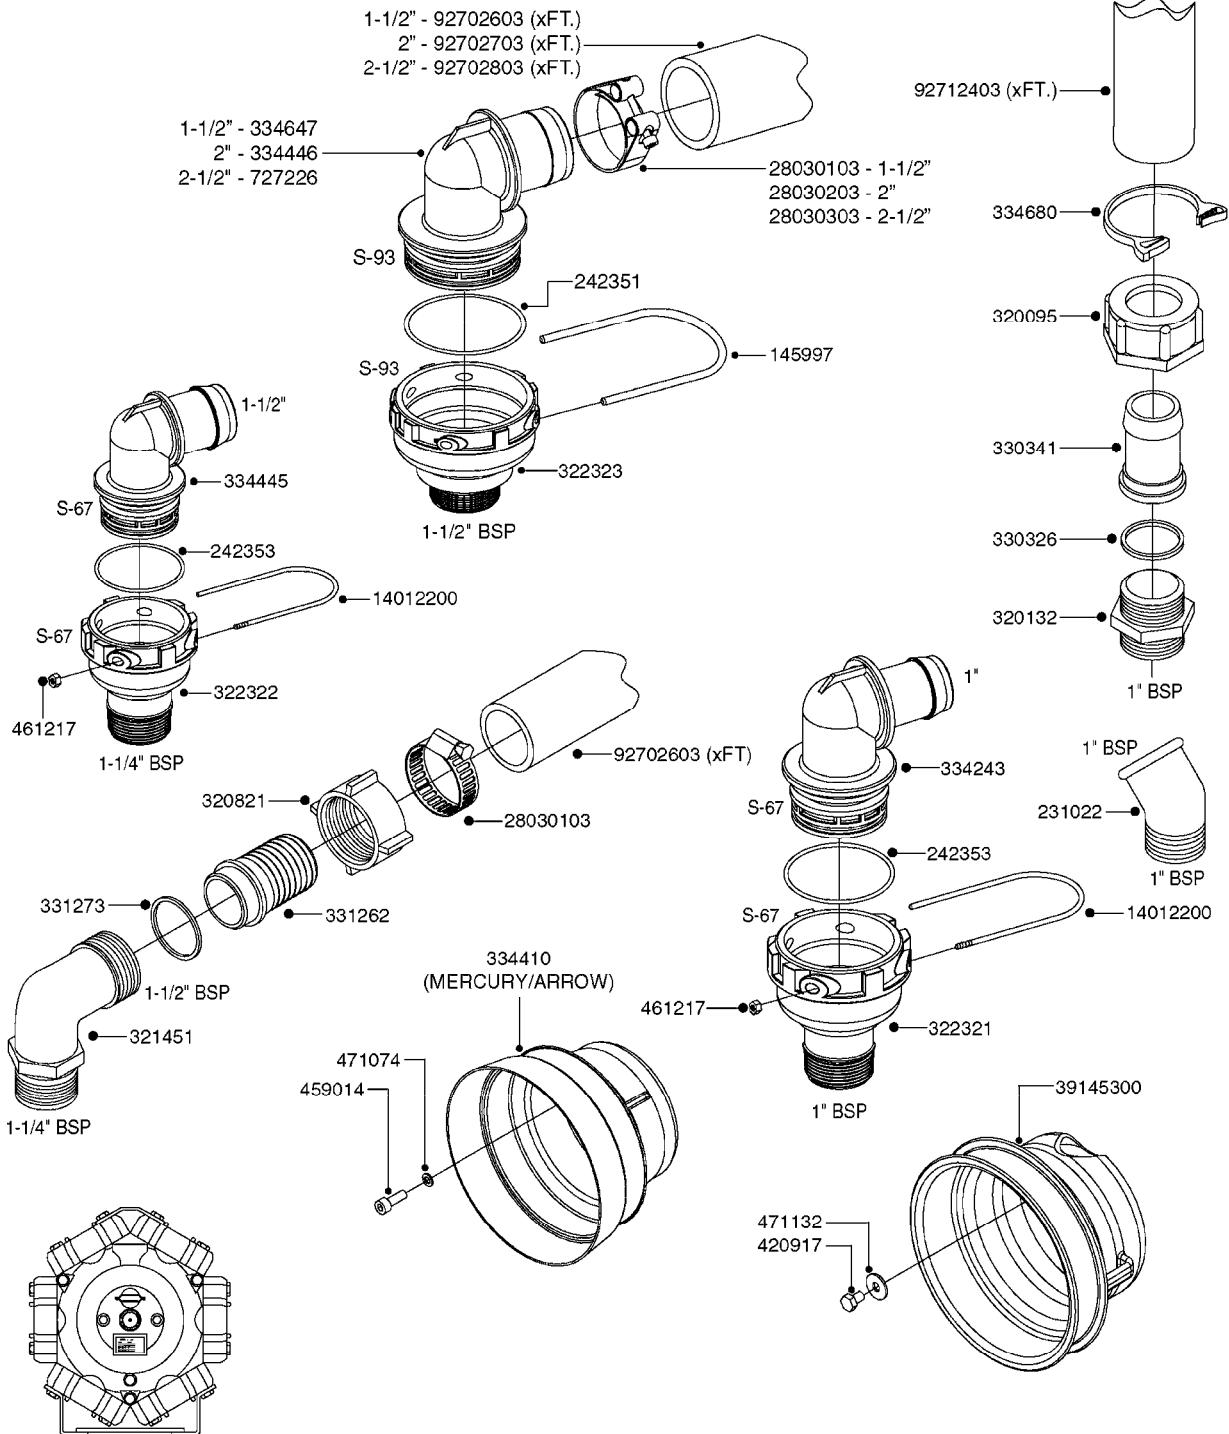

SUCTION SIDE OF PUMP

PRESSURE SIDE OF PUMP

COMPLETE PUMP
(NLA) REPLACED BY 364 PUMP (SEE PAGE A0280)

A0300

PUMP - 361/363 FITTINGS
A0300-HIN, 23:02:16

Page 1

Date 06.11.2017 10:57

parts-n°	order qty	description
145997	1	FITT.DK S-93 FORK
231022	1	FITT.DK ELB. 1' BSP GF 121
242351	1	O-RING D69.5X3.0 VITON F.S-93
242353	1	O-RING D44.2X3.0 VITON F.S-67
320095	1	FITT.DK NUT 1" BSP
320132	1	FITT.DK HN 1" BSP
320821	1	FITT.DK NUT 1-1/2" BSP
321451	1	FITT.DK ELB.1-1/2 X1-1/4 80DEG
322321	1	FITT.DK S-67 X 1"BSP MALE
322322	1	FITT.DK S-67 X 1-1/4"BSP MALE
322323	1	FITT.DK S-93 X 1-1/2"BSP MALE
330326	1	O-RING D30/D24X2 F.1"NUT
330341	1	FITT.DK HB 1" F. 1" NUT
331262	1	FITT.DK HB 1-1/2" F. 1-1/2"NUT
331273	1	O-RING D44/D38X2 F.1-1/2"
334243	1	HOSE TAIL 90° S67 1"
334410	1	PROTECTION PUM
334445	1	HOSE TAIL 90° S67 1"1/2
334446	1	FITT.DK S-93 ELB.2" PVC
334647	1	FITT.DK S93 ELB 1-1/2" 90 PVC
334680	1	CLAMP HOSE PLASTIC 1"
420917	1	BOLT HEX 8.8 RAW M8X12 FT
459014	1	ALLEN SCREW M8 X 15 GALV.DIN93
461217	1	NUT HEX M5 LOCK
471074	1	WASHER M8 ELZ
471132	1	WASHER D24/D8.4 X 2 SS
727226	1	FITT. S93 2-1/2" 90° S W/O-RING
14012200	1	FITT.DK S-67 FORK W/M5 THREADS
28030103	1	CLAMP HOSE GEAR P5/4-S1.5"6724
28030203	1	CLAMP HOSE T-BOLT S2" 235-67
28030303	1	CLAMP HOSE T-BOLT S2.5" 235-76
39145300	1	PTO SHIELD Ø203 4-POLET MACHINED
92702603	1	HOSE PVC SUCT GRAY 1-1/2"
92702703	1	HOSE PVC SUCT GRAY 2"
92702803	1	HOSE PVC SUCT GRAY 2.5"
92712403	1	HOSE R X1" X300PSI WP X0012"