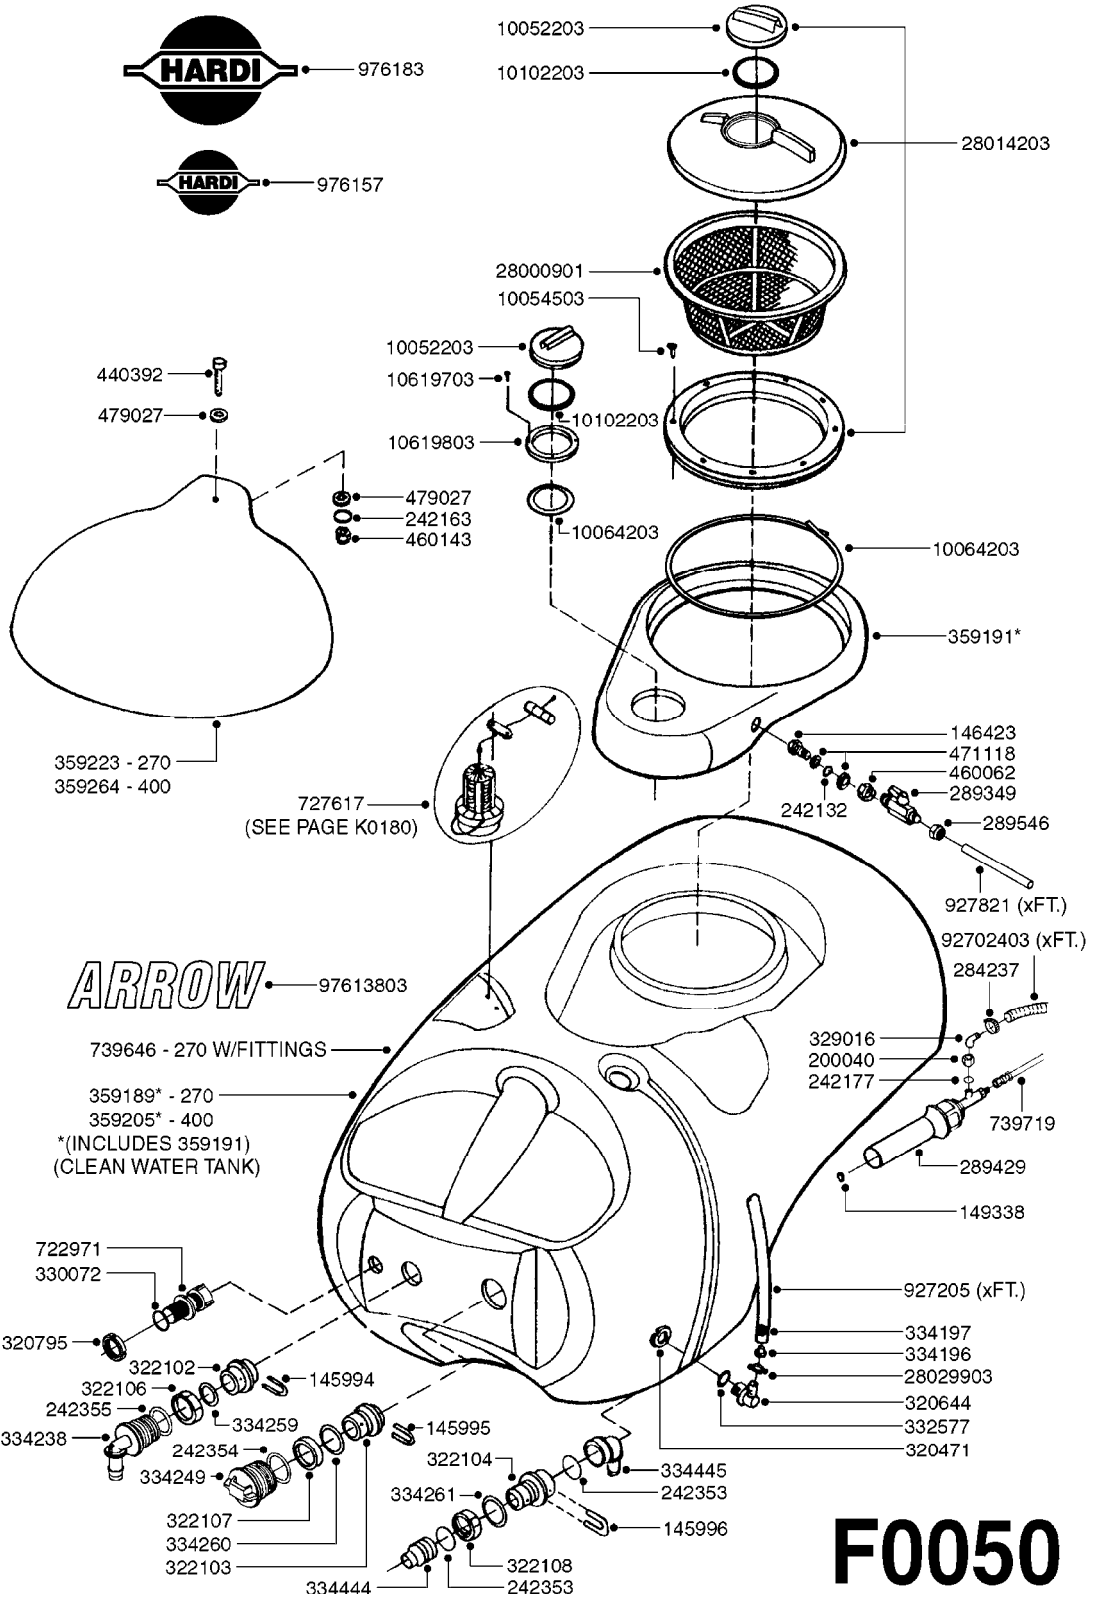

TANK - ARROW 270/400
F0050-HIN, 01:01:16

Page

0

Date

06.11.2017 10:57

TANK - ARROW 270/400
F0050-HIN, 01:01:16

Page 1

Date 06.11.2017 10:57

parts-n°	order qty	description
145994	1	FITT.DK S-40 FORK
145995	1	FITT.DK S-53 FORK
145996	1	FITT.DK S-67 FORK
146423	1	INSERT 3/8'BRASS
149338	1	INTERMIX JET 5MM
200040	1	OMLØBER FOR FITTING 1"
242132	1	O-RING 21 X 15 X 3
242163	1	O-RING 8 X 3
242177	1	O-RING D25.4 X 20.2 X 2.6
242353	1	O-RING D44.2X3.0 VITON F.S-67
242354	1	O-RING D32.2X3.0 VITON F.S-53
242355	1	O-RING D19.2X3.0 VITON F.S-40
284237	1	CLAMP HOSE GEAR D20/30
289349	1	BALL VALVE 3/8" M-H
289429	1	AGITATION INJECTOR DUAL INPUT
289546	1	NUT F.NOZZLE HOLDER ZENIT
320471	1	FITT.DK NUT 1" BSP JAMB
320644	1	FITT.DK ELB.3/4"HB X 1" BSP
320795	1	FITT.DK NUT 1-1/2" BSP JAMB
322102	1	FITT.DK S-40 BULKHEAD
322103	1	FITT.DK S-53 BULKHEAD
322104	1	FITT.DK S-67 BULKHEAD
322106	1	FITT.DK S-40 BULKHEAD NUT
322107	1	FITT.DK S-53 BULKHEAD NUT
322108	1	FITT.DK S-67 BULKHEAD NUT
329016	1	BØJNING
330072	1	O-RING D53.5/D45.5X4
332577	1	O-RING D38/D30X4 F.1" PUR.
334196	1	PLUG F. LIQUID LEV. INDICATOR
334197	1	BALL F. LIQUID LEV. INDICATOR
334238	1	FITT.DK S-40 ELB.1/2"
334249	1	FITT.DK S-53 PLUG
334259	1	GASKET F. S-40 BULKHEAD
334260	1	GASKET F. S-53 BULKHEAD
334261	1	GASKET F. S-67 BULKHEAD
334444	1	HOSE TAIL S67 1"1/2 STRAIGHT
334445	1	HOSE TAIL 90° S67 1"1/2
359189	1	TANK RAW 270 GAL. ARROW
359191	1	CLEAN WATER TANK - ARROW
359205	1	TANK RAW 400 GAL. ARROW
359223	1	TANK ACCESS COVER - ARROW 270
359264	1	TANK ACCESS COVER - ARROW 400
440392	1	SCREW 6.3 X 25.0 DIN7981C TORX
460062	1	NUT HEX 3/8' GALV.
460143	1	NUT HEX M8X1.25 LOCK DIN985A2 SS
471118	1	WASHER D16 TENSION
479027	1	WASHER D8X24X2 DIN9021
722971	1	SAFETY VALVE SCF 217PSI(15BAR)
727617	1	FITT.DK S-93 BOTTOM VALVE 2'
739646	1	TANK W/FITTINGS, ARROW 270
739719	1	HOSE ASSEMBLY D12 X 3400 1/2"
927205	1	HOSE R X CLEAR X 3/4 X 0012"
927821	1	CLEAR HOSE D12X10 PA1012
976157	1	DECAL COMPANY (4.4" X 4.6")
976183	1	DECAL COMPANY D.18,2 X 29,6
10052203	1	LID VENT ASSY
10054503	1	SCREW 3/4" SELF TAPPING
10064203	1	SET SEALING SPONGE 1 Ft BULK
10102203	1	GASKET F.16" LID BREATHER
10619703	1	SCREW SS #6x3/4' SELF TAPPING
10619803	1	LID HOUSING TREADED F. 6'