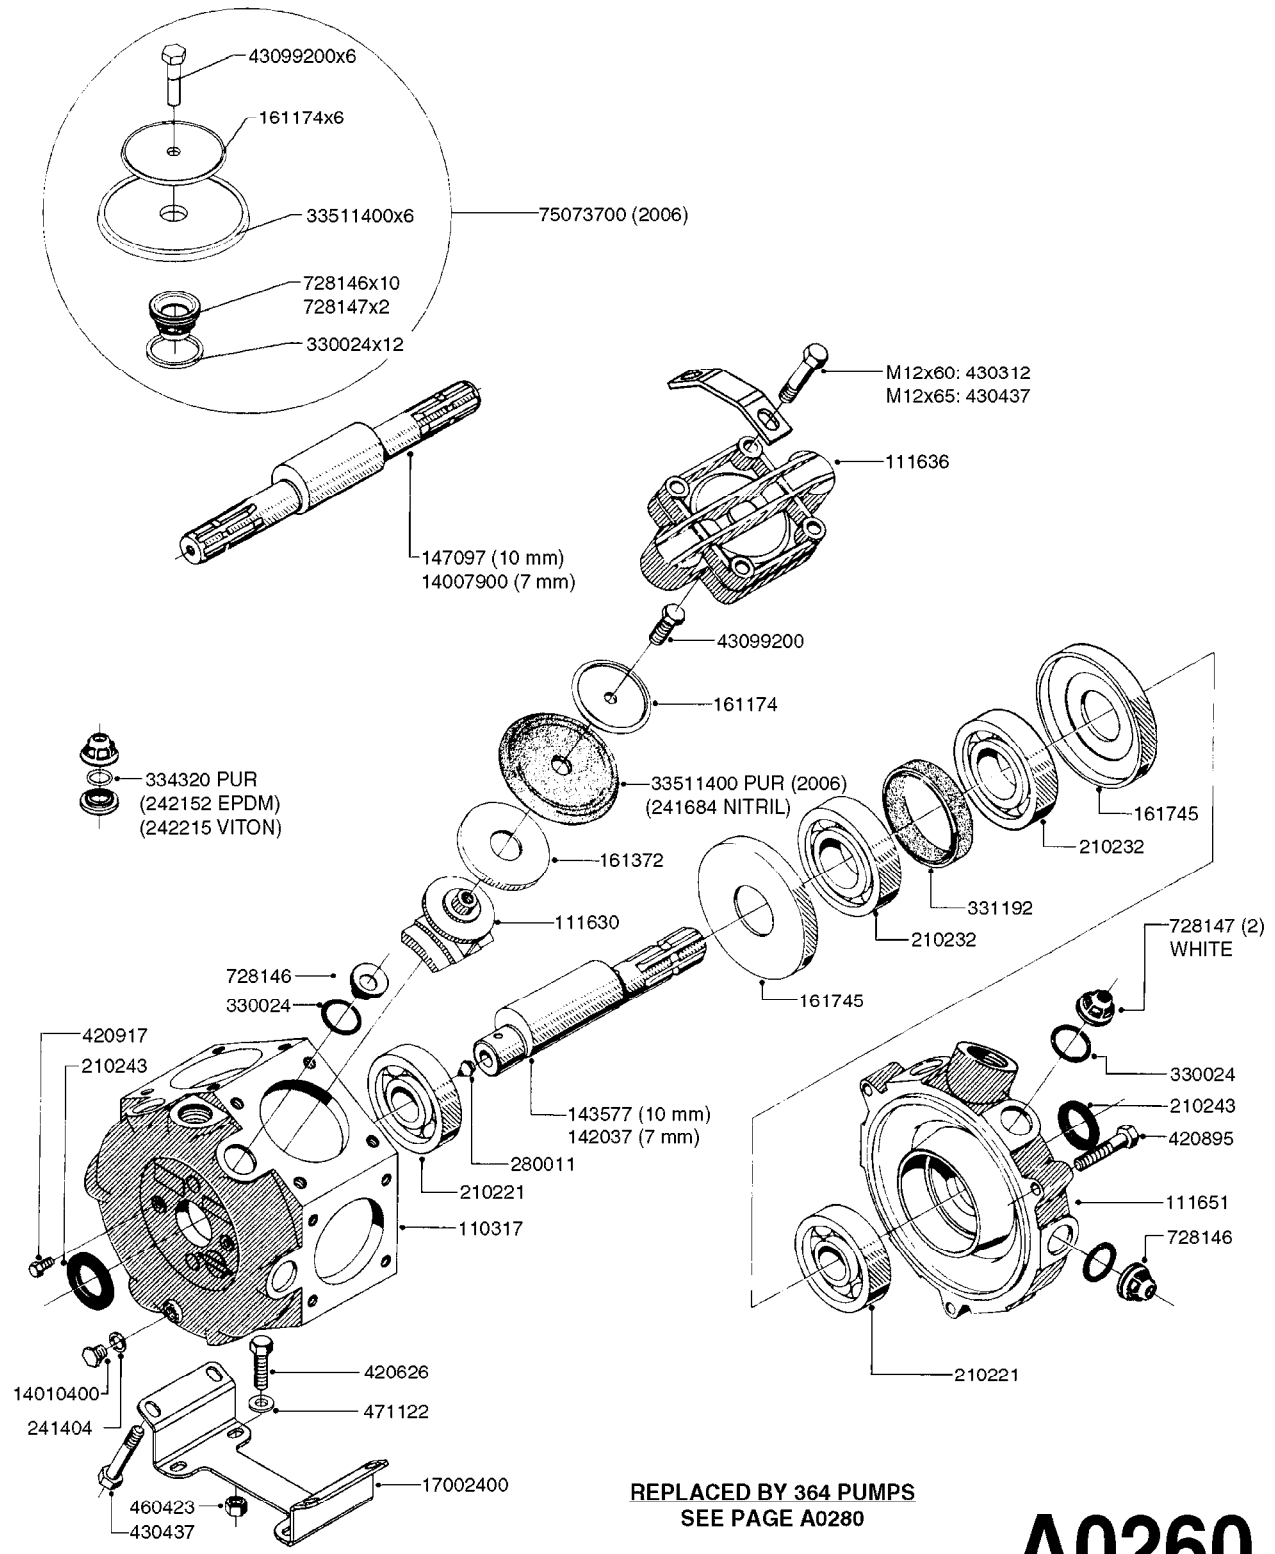

REPLACED BY 364 PUMPS
SEE PAGE A0280

A0260

PUMP - 363 W/MOUNTING BASE
A0260-HIN, 17:03:16

Page 1

Date 06.11.2017 10:57

parts-n°	order qty	description
110317	1	PUMP CASING MODEL 360/361 PNTD
111630	1	CONNECTING ROD 363/364-10 PUMP
111636	1	VALVE COVER 363 HEAVY DUTY
111651	1	CASTING F.363 1.5" PUMP(FRONT)
142037	1	CRANK SHAFT 361-20
143577	1	CRANK SHAFT F.363/462/463-10mm
147097	1	CRANK SHAFT 363-463/10 THROUGH
161174	1	DIAPHRAGM DISC SS 361/363/364 PUMP
161372	1	DIAPHRAGM BACKING DISC,320-361
161745	1	METAL SPACER F.363/463
210221	1	BEARING BALL 6407
210232	1	BEARING BALL 6310
210243	1	SEAL OIL 35 X 47 X 7
241404	1	DOWTY SEAL 1/4"
241684	1	DEICER PARTS: DIAPHRAGM MODEL 361 NITRIL
242152	1	O-RING D18.2X3 EPDM
242215	1	O-RING D18X3 VITON
280011	1	GREASE NIPPLE 1/8" SAE H TR
330024	1	O-RING D41,1/D34.5 X 3,5
331192	1	SPACER, MODEL 361/363
334320	1	O-RING D18X3 POLYURETHANE
420626	1	BOLT HEX 8.8 DEL M10X20 FT
420895	1	BOLT HEX 8.8 RAW M10X60
420917	1	BOLT HEX 8.8 RAW M8X12 FT
430312	1	BOLT HEX 8.8 RAW M12X60
430437	1	BOLT HEX 8.8 RAW M12X65
460423	1	NUT HEX M10X1.50 LOCK DIN985A2 SS
471122	1	WASHER, M10, Ø20/10.5X 2.0, SS
728146	1	VALVE FOR 361(726890/707932)
728147	1	VALVE FOR 361 WHITE WITH HOLE
14007900	1	CRANK 363/462/463-7mm 540/THRU
14010400	1	PLUG 1/4" BSP
17002400	1	FOOT F. 36X PUMP, RED
33511400	1	DIAPHRAGM PUMP 361/361/363/364 PUR
43099200	1	BOLT HEX SS M12 X 30 DIN933 A4
75073700	1	PUMP KIT 361/363 "06"