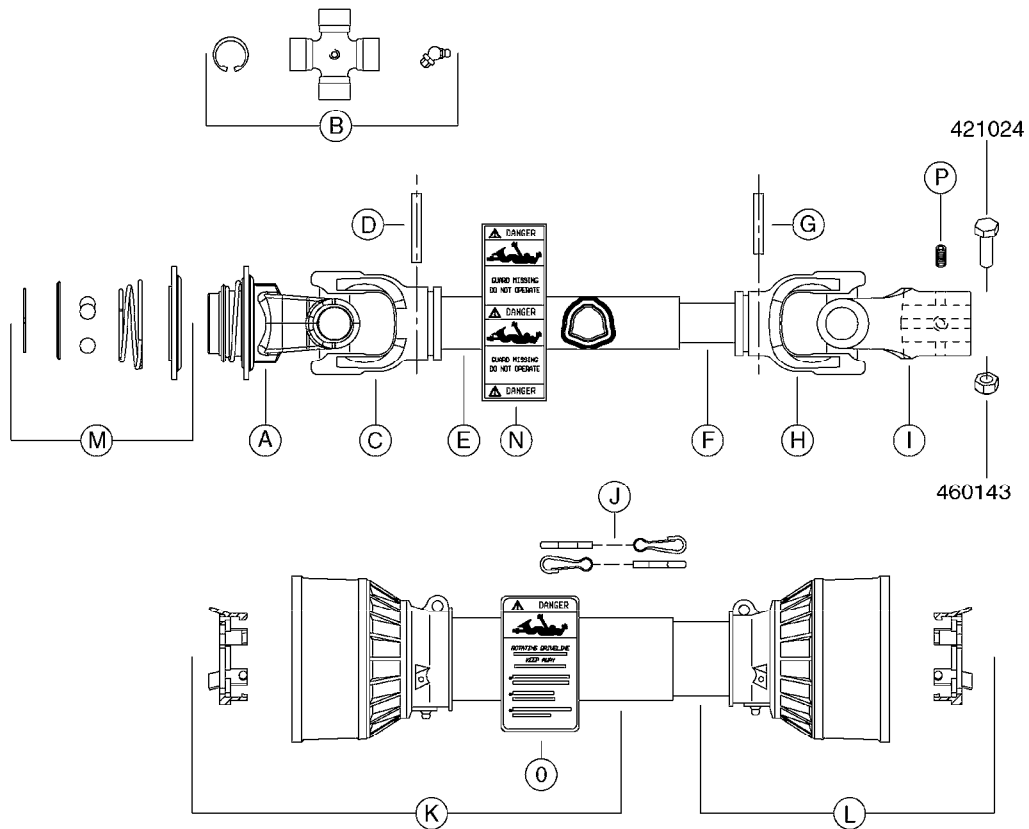

* Supplier changed in 2011 - see page A0580 for "AMA" PTO's (yellow and black shields).

A0510

PTO SHAFTS - BONDIOLI DIAPH.
A0510-HIN, 01:01:16

Page 1

Date 06.11.2017 10:57

parts-n°	order qty	description
284041	1	UNIV. JOINT 27x70mm
289040	1	PTO YOKE 1-3/8" X 6 SPLINE
289041	1	PTO YOKE 1-3/8" X 6 SPLINE
289042	1	UNIV. JOINT 22x54mm
289045	1	UNIV. JOINT 30.2x79.4mm
289049	1	PTO SHIELD COMPLETE F.829446
289050	1	PTO SHIELD COMPLETE F.829445
829445	1	PTO 1-3/8/6X1-3/8/6X810M AXIAL
829446	1	PTO SHAFT LE-SPV + LP ZE-P540
829480	1	PTO 1-3/8/21 x 1-3/8/21x1210MM
829482	1	PTO 1-3/8/6X25MM X 600MM 1202
829483	1	PTO 1-3/8/6X30MM x 610MM 1302
829484	1	PTO 1-3/8/6X1-3/8/6X575MM 361
829486	1	PTO 1-3/8/6X30MM X870MM 1302
829487	1	PTO 1-3/8/6X1-3/8/6X870MM 361
829490	1	PTO 1-3/8/6X30MM 1320MM 1302
829491	1	PTO 1-3/8/6X1' 610/913MM 9016
829502	1	PTO 1-3/8/6x1210/1745
28005200	1	PTO YOKE 1-3/8" X 21 SPLINE
28005400	1	PTO YOKE 1-3/8" X 6 SPLINE
28005800	1	PTO YOKE 1-3/8" X 21 SPLINE
28006000	1	PTO YOKE D25 CONE 3 DEG.
28006100	1	PTO YOKE D30 CONE 4 DEG.
28006200	1	PTO YOKE 1-3/8" X 6 SPLINE
28006300	1	PTO YOKE D1"
28006700	1	PTO HALF SHAFT - TRACTOR END
28006900	1	PTO HALF SHAFT - TRACTOR END
28007300	1	PTO INNER D1" (NO SHIELD)
28007500	1	PTO INNER D1" (NO SHIELD)
28007800	1	PTO INNER D1" (NO SHIELD)
28008100	1	PTO SHIELD COMPLETE
28008500	1	PTO HALF SHAFT - TRACTOR END
28008600	1	PTO SHIELD ASSY COMPLETE
28009403	1	UNIV. JOINT 27x74.6mm
28015103	1	PTO YOKE 1-3/8"X21 TWST OLD
28015203	1	UNIV. JOINT 23.8x61.3mm
28015303	1	PTO YOKE 1-3/8"X21 BALL COLLAR
28015403	1	PTO OUTER 1-3/8"X21 (SHIELDED)
28015503	1	PTO INNER 1-3/8"X21 (NO SHIELD)
28015603	1	PTO SHIELD COMPLETE F.28020303
28015703	1	PTO YOKE 1-3/4"X20 SPL OUTER
28015803	1	PTO OUTER 1-3/4"X20 (NO SHIELD)
28015903	1	PTO INNER 1-3/8"X21 (NO SHIELD)
28016003	1	PTO SHIELD COMPLETE F.10465803
28016203	1	PTO OUTER 1-3/8"X6 (SHIELDED)
28016303	1	PTO INNER 1-3/8"X6 (NO SHIELD)
28016703	1	PTO OUTER 1-3/8"X6 (NO SHIELD)
28016803	1	PTO INNER 1-3/8"X6 (NO SHIELD)
28020203	1	PTO 1-3/4/20x1-3/8/21 BP L=860
28020303	1	PTO 1-3/8/21 x 1-3/8/21 B&P
28040603	1	PTO YOKE 1-3/8X21SPL BLACK
28040703	1	SAFETY CHAIN F.CV BLACK PTO (SET OF 2)
28068800	1	PTO YOKE 1-3/8" X 6 SPLINE
28069700	1	UNIV. JOINT STD1 SFT
28072800	1	PTO SHIELD COMPLETE L=1912 SFT
28073000	1	PTO YOKE 1-3/8" X 6 SPLINE