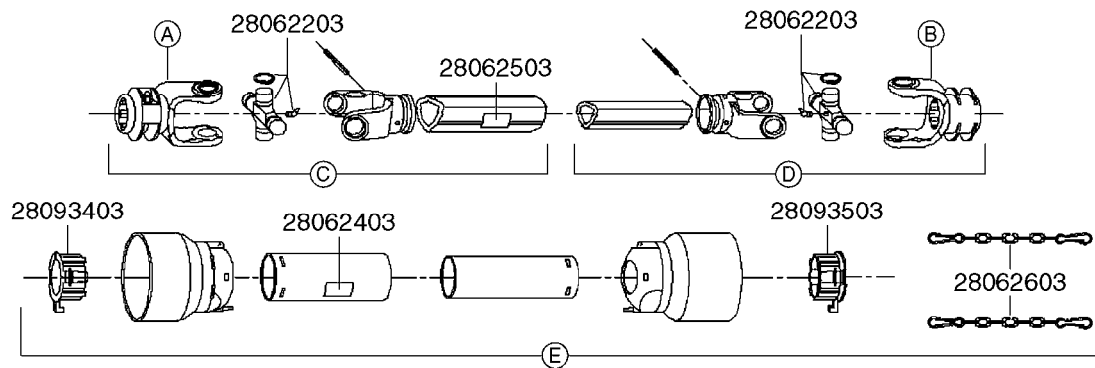

A0520

PTO SHAFTS - BONDIOLI CENT.
A0520-HIN, 19:05:16

Page 1

Date 06.11.2017 10:57

parts-n°	order qty	description
289042	1	UNIV. JOINT 22x54mm
421024	1	BOLT HEX 8.8 DEL M8X60
450015	1	SCREW ALLAN 3/8'X5/8' BLACK
460143	1	NUT HEX M8X1.25 LOCK DIN985A2 SS
28009803	1	PTO PIN TUBE RETAINER OUTER
28009903	1	PTO TUBE RETAINER INNER
28010103	1	PTO YOKE F.INNER TUBE CV PTO
28021403	1	PTO 1"STR/1-3/8" 6SPL B&P
28021503	1	PTO 1"STR/1-3/8" 21SPL B&P
28021603	1	PTO 1"STR/1-3/4" 20SPL B&P
28027903	1	PTO BALL LOCK.KIT F.1-3/8 YOKE
28040503	1	UNIV. JOINT 27x74.6mm
28040703	1	SAFETY CHAIN F.CV BLACK PTO (SET OF 2)
28041803	1	DECAL DANGER GUARD MISSING
28041903	1	DECAL DANGER ROT.DRIVELINE
28056703	1	PTO YOKE #1 1-3/8" X 6 SPLINE
28056803	1	PTO YOKE #1 1-3/8" X 21 SPLINE
28056903	1	PTO YOKE #4 1-3/4" X 20 SPLINE
28057003	1	PTO TUBE YOKE #1-G1 OUTER
28057103	1	PTO TUBE YOKE #4-G4 OUTER
28057203	1	PTO PIN TUBE RETAINER OUTER
28057303	1	PTO TUBE OUTER #1 745MM
28057403	1	PTO TUBE OUTER #4 720MM
28057503	1	PTO TUBE INNER #1 745MM
28057603	1	PTO TUBE INNER #4 720MM
28057703	1	PTO TUBE RETAINER INNER
28057803	1	PTO TUBE YOKE #1 Ø=1"
28057903	1	PTO TUBE YOKE #4 Ø=1"
28058003	1	PTO HALF SAFETY SHIELD OUTER
28058103	1	PTO HALF SAFETY SHIELD OUTER
28058203	1	PTO HALF SAFETY SHIELD INNER
28058303	1	PTO HALF SAFETY SHIELD INNER
28058403	1	PTO BALL LOCK.KIT F.1-3/4 YOKE
28058503	1	PTO TUBE YOKE #1-G1 INNER