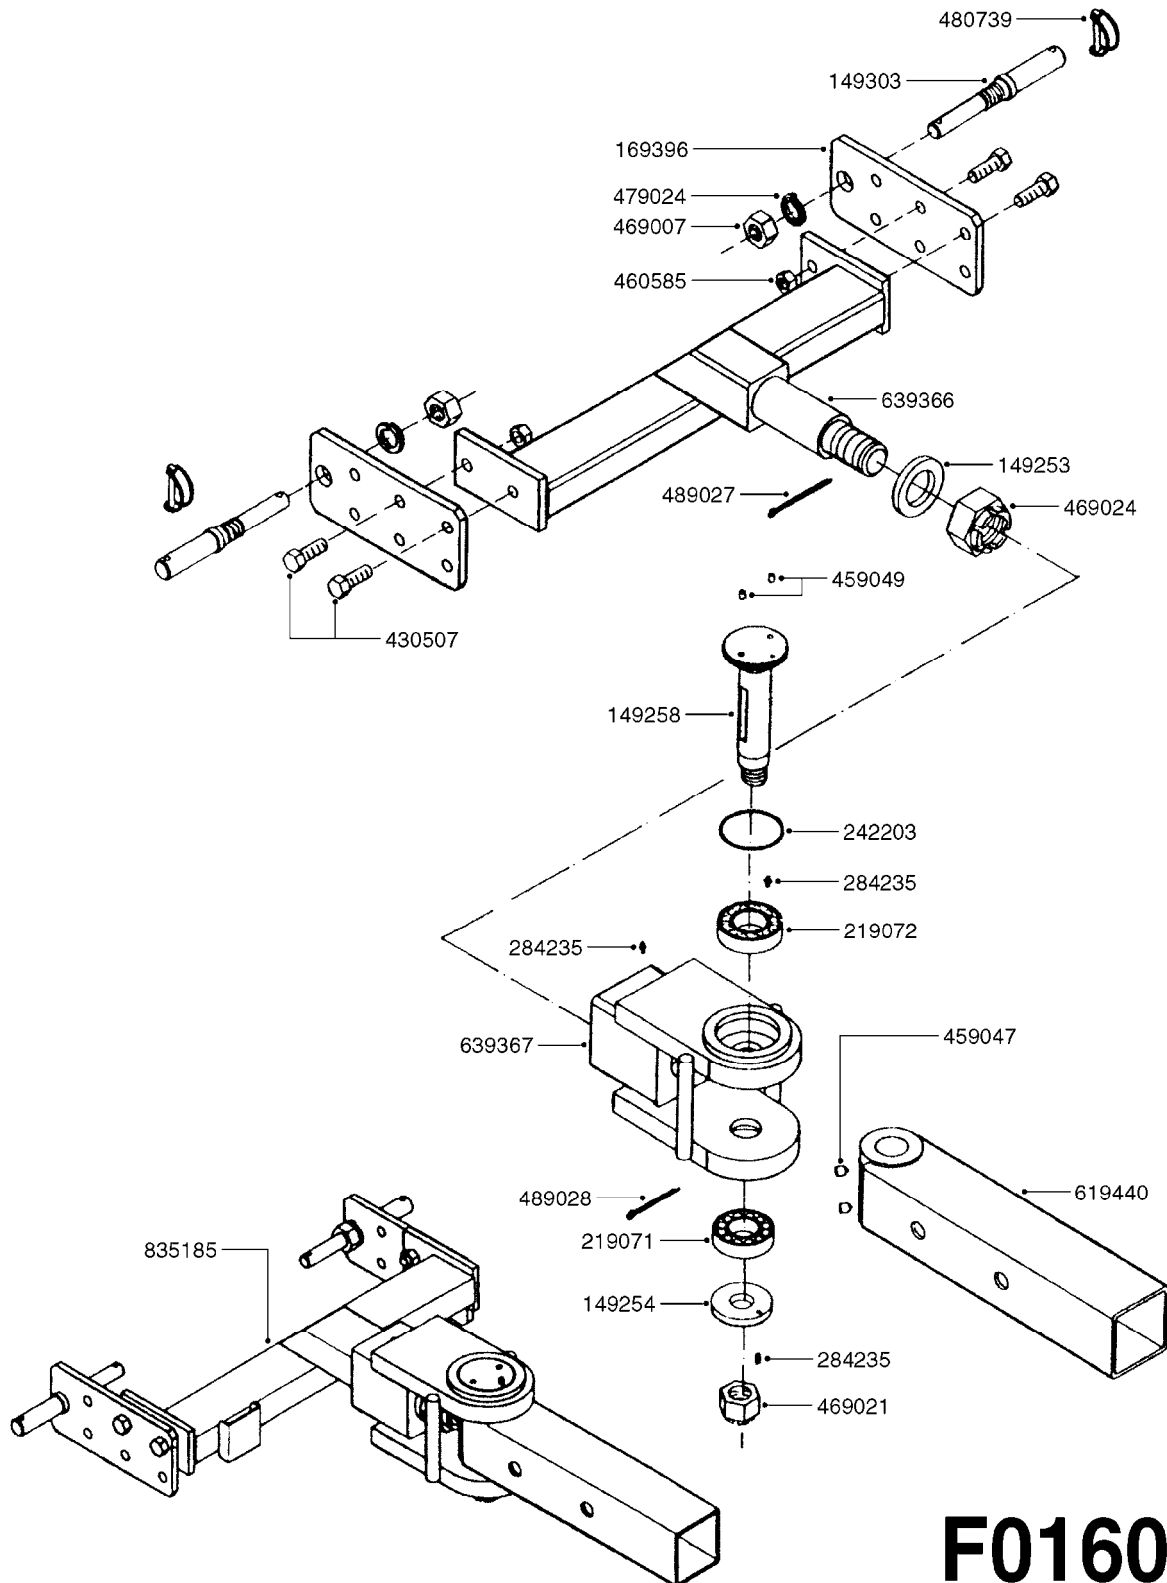

DRAWBARS - MERCURY/ARROW
F0150-HIN, 01:01:16

Page 0

Date 06.11.2017 10:57

F0150

DRAWBARS - MERCURY/ARROW
F0150-HIN, 01:01:16

Page 1

Date 06.11.2017 10:57

parts-n°	order qty	description
835172	1	DRAWBAR STD. F.TG BV CR
835173	1	DRAWBAR RING HITCH ARROW
835185	1	DRAWBAR TURNABLE F.TG BV CR
835293	1	DRAWBAR RING HITCH

DRAWBAR - TURNABLE HITCH
F0160-HIN, 01:01:16

Page 1

Date 06.11.2017 10:57

parts-n°	order qty	description
149253	1	WASHER D.80X50X10 TURN.HITCH
149254	1	WASHER D.80X32X10 TURN.HITCH
149258	1	PIN F.TURNABLE HITCH
149303	1	DRAW BOLTS
169396	1	PLATE F. TURNABLE DRAWBAR
219071	1	BEARING 30208A TURN.HITCH
219072	1	BEARING
242203	1	O-RING 79.5X72.5
284235	1	ENGRASADOR M-6/100 RECTO
430507	1	BOLT HEX 8.8 DEL M16X45 FT
459047	1	SET SCREW ALLEN M12X25 DIN 914
459049	1	SET SCREW ALLEN M8X10 DIN 913
460585	1	LOCKING NUT M16 DIN985 A2 SS
469007	1	NUT 1" SAE
469021	1	CASTLE NUT 1-1/4"
469024	1	CASTLE NUT 1-3/4" TURN.HITCH
479024	1	WASHER LOCK D.26 DIN 127
480739	1	PIN SNAP D8 F.ROUND
489027	1	ROLL PIN 6 x 100
489028	1	COTTER PIN 6 X 8
619440	1	HEADTUBE FOR TURN.DRAWBAR
639366	1	CENTER BEAM TURN.HITCH
639367	1	CENTER PIVOT - TURN.HITCH
835185	1	DRAWBAR TURNABLE F.TG BV CR

24002503 - Ø 5" (125mm)

24002403 - Ø 4" (100mm)

259034 - Ø 5" (125mm) L=29-1/2" (750mm) PVC

259035 - Ø 4-3/8" (110mm) L=39-3/8" (1000mm) PVC

349012 - Ø 4" (100mm) L=37-3/8" (950mm) PVC

349026 - Ø 5-1/2" (140mm) / Ø 4-3/8" (110mm) PVC

349030 - Ø 5-1/2" (140mm) / Ø 3-1/2" (90mm) PVC

349025 - Ø 5" (125mm) / Ø 4-3/8" (110mm) PVC

349023 - Ø 5" (125mm) PVC

G0420

TUBES & HOSES
G0420-HIN, 01:01:16

Page 1

Date 06.11.2017 10:57

parts-n°	order qty	description
259034	1	PVC HOSE D125MM X 0.75M
259035	1	PVC HOSE D100MM X 1.0M
349012	1	PVC TUBE D100MM X 950MM
349023	1	GREY PVC LID D125MM
349025	1	CONNECT.PIECE PVC D125MM-110MM
349026	1	CONICAL REDUC.PVC D140MM-100MM
349030	1	140MM-90MM PVC ADAPTER
24002403	1	HOSE R X TPR 4" BLACK
24002503	1	HOSE R X TPR 5" BLACK