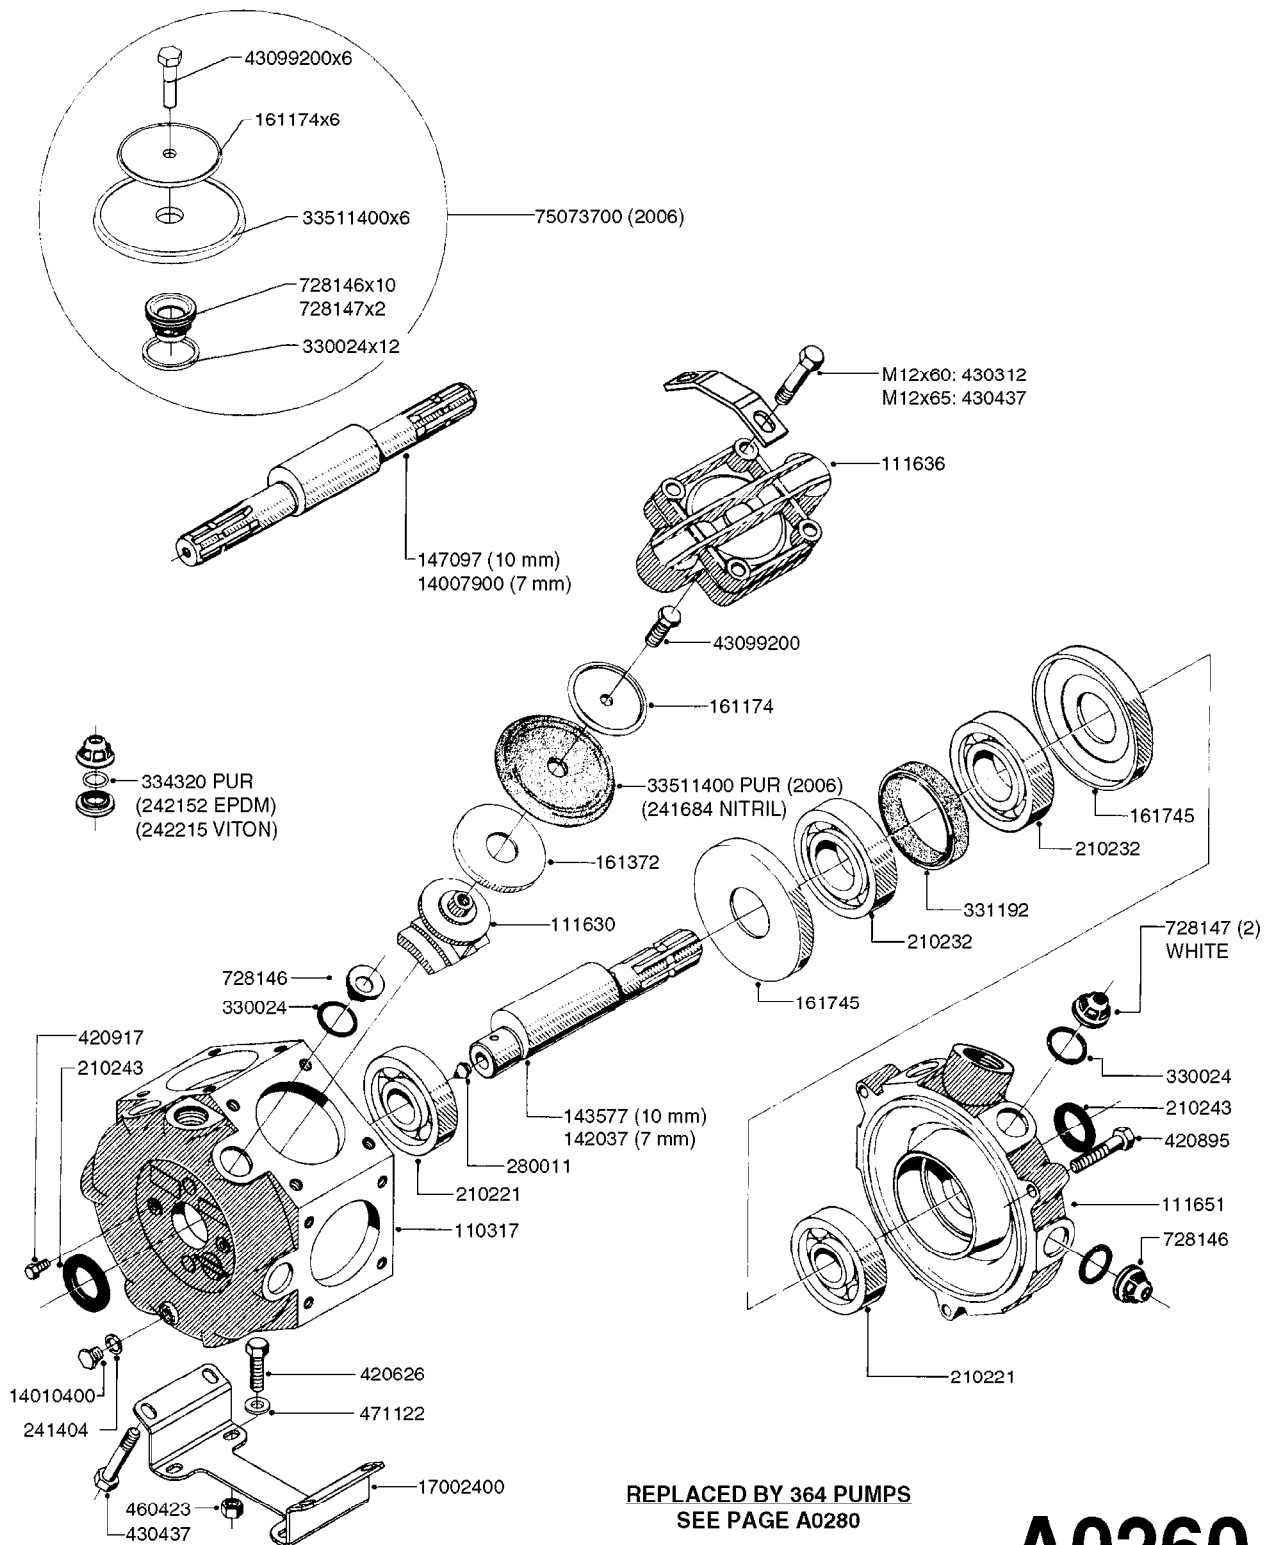

REPLACED BY 364 PUMPS
SEE PAGE A0280

A0260

PUMP - 363 W/MOUNTING BASE
A0260-HIN, 17:03:16

Page 1

Date 06.11.2017 10:56

parts-n°	order qty	description
110317	1	PUMP CASING MODEL 360/361 PNTD
111630	1	CONNECTING ROD 363/364-10 PUMP
111636	1	VALVE COVER 363 HEAVY DUTY
111651	1	CASTING F.363 1.5" PUMP(FRONT)
142037	1	CRANK SHAFT 361-20
143577	1	CRANK SHAFT F.363/462/463-10mm
147097	1	CRANK SHAFT 363-463/10 THROUGH
161174	1	DIAPHRAGM DISC SS 361/363/364 PUMP
161372	1	DIAPHRAGM BACKING DISC,320-361
161745	1	METAL SPACER F.363/463
210221	1	BEARING BALL 6407
210232	1	BEARING BALL 6310
210243	1	SEAL OIL 35 X 47 X 7
241404	1	DOWTY SEAL 1/4"
241684	1	DEICER PARTS: DIAPHRAGM MODEL 361 NITRIL
242152	1	O-RING D18.2X3 EPDM
242215	1	O-RING D18X3 VITON
280011	1	GREASE NIPPLE 1/8' SAE H TR
330024	1	O-RING D41,1/D34.5 X 3,5
331192	1	SPACER, MODEL 361/363
334320	1	O-RING D18X3 POLYURETHANE
420626	1	BOLT HEX 8.8 DEL M10X20 FT
420895	1	BOLT HEX 8.8 RAW M10X60
420917	1	BOLT HEX 8.8 RAW M8X12 FT
430312	1	BOLT HEX 8.8 RAW M12X60
430437	1	BOLT HEX 8.8 RAW M12X65
460423	1	NUT HEX M10X1.50 LOCK DIN985A2 SS
471122	1	WASHER, M10, Ø20/10.5X 2.0, SS
728146	1	VALVE FOR 361(726890/707932)
728147	1	VALVE FOR 361 WHITE WITH HOLE
14007900	1	CRANK 363/462/463-7mm 540/THRU
14010400	1	PLUG 1/4" BSP
17002400	1	FOOT F. 36X PUMP, RED
33511400	1	DIAPHRAGM PUMP 361/361/363/364 PUR
43099200	1	BOLT HEX SS M12 X 30 DIN933 A4
75073700	1	PUMP KIT 361/363 "06"