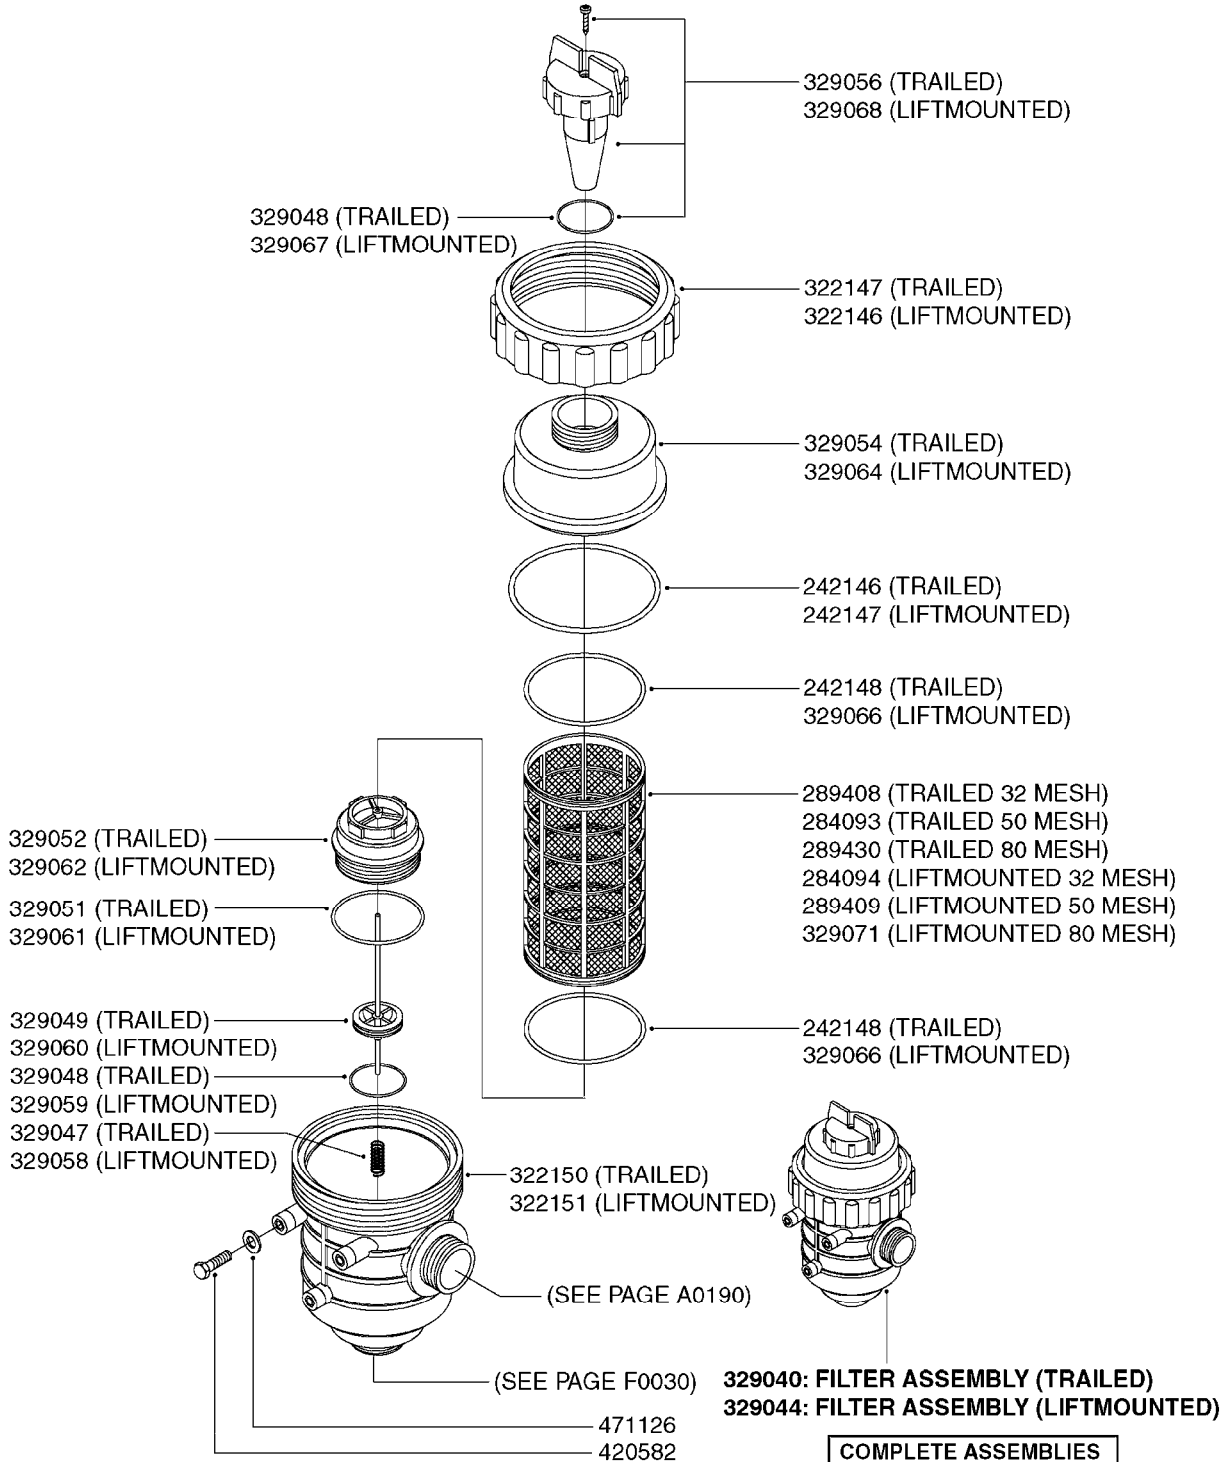

B0710

SUCTION FILT.-VINEYARD&ORCHARD
B0710-HIN, 01:01:16

Page 1

Date 06.11.2017 10:56

parts-n°	order qty	description
242146	1	O-RING 140 X 126 X 7
242147	1	O-RING 105,6x95X5.3
242148	1	O-RING 109.2 X 104 X 2
284093	1	FILTER SCR N ARAG 50 MESH BLUE
284094	1	FILTER SCR N ARAG 32 MESH WHITE
289408	1	FILTER SCR N ARAG 32 MESH WHITE
289409	1	FILTER SCR N ARAG 50 MESH BLUE
289430	1	FILTER SCR N ARAG 80 MESH RED
322146	1	THREADED RING F/FILTER 170
322147	1	THREADED RING F/FILTER 200
322150	1	FILTER CASING 1.5"BSP ARAG
322151	1	FILTER HOUSING 170
329040	1	FILTER ARAG 1.5" 32 MESH TRAIL
329044	1	FILTER ARAG 1.5" 32 MESH LIFT
329047	1	SPRING F. ARAG FILTER 1-1/2"
329048	1	O-RING F. 1-1/2" FILTER
329049	1	PLUNGER F. ARAG VALVE 1-1/2"
329051	1	O-RING F.ARAG FILTER 1-1/2"
329052	1	FITTING F.ARAG FILTER 1-1/2"
329054	1	FILTER HOUSING LID 1-1/2"
329056	1	YELLOW LOCKING RETAINER 1-1/2"
329058	1	SPRING F. ARAG FILTER 1"
329059	1	O-RING F. 1" FILTER
329060	1	PLUNGER F. ARAG VALVE 1"
329061	1	O-RING F.ARAG FILTER 1"
329062	1	FITTING F.ARAG FILTER 1"
329064	1	FILTER HOUSING LID 1"
329066	1	O-RING F.ARAG FILTER 1"
329067	1	O-RING F. 1" FILTER
329068	1	YELLOW LOCKING RETAINER 1"
329071	1	FILTER SCR N ARAG 80 MESH RED
420582	1	BOLT HEX 8.8 DEL M8X20 FT A2
471126	1	WASHER, M8, Ø16/ 8.4X 1.6, SS