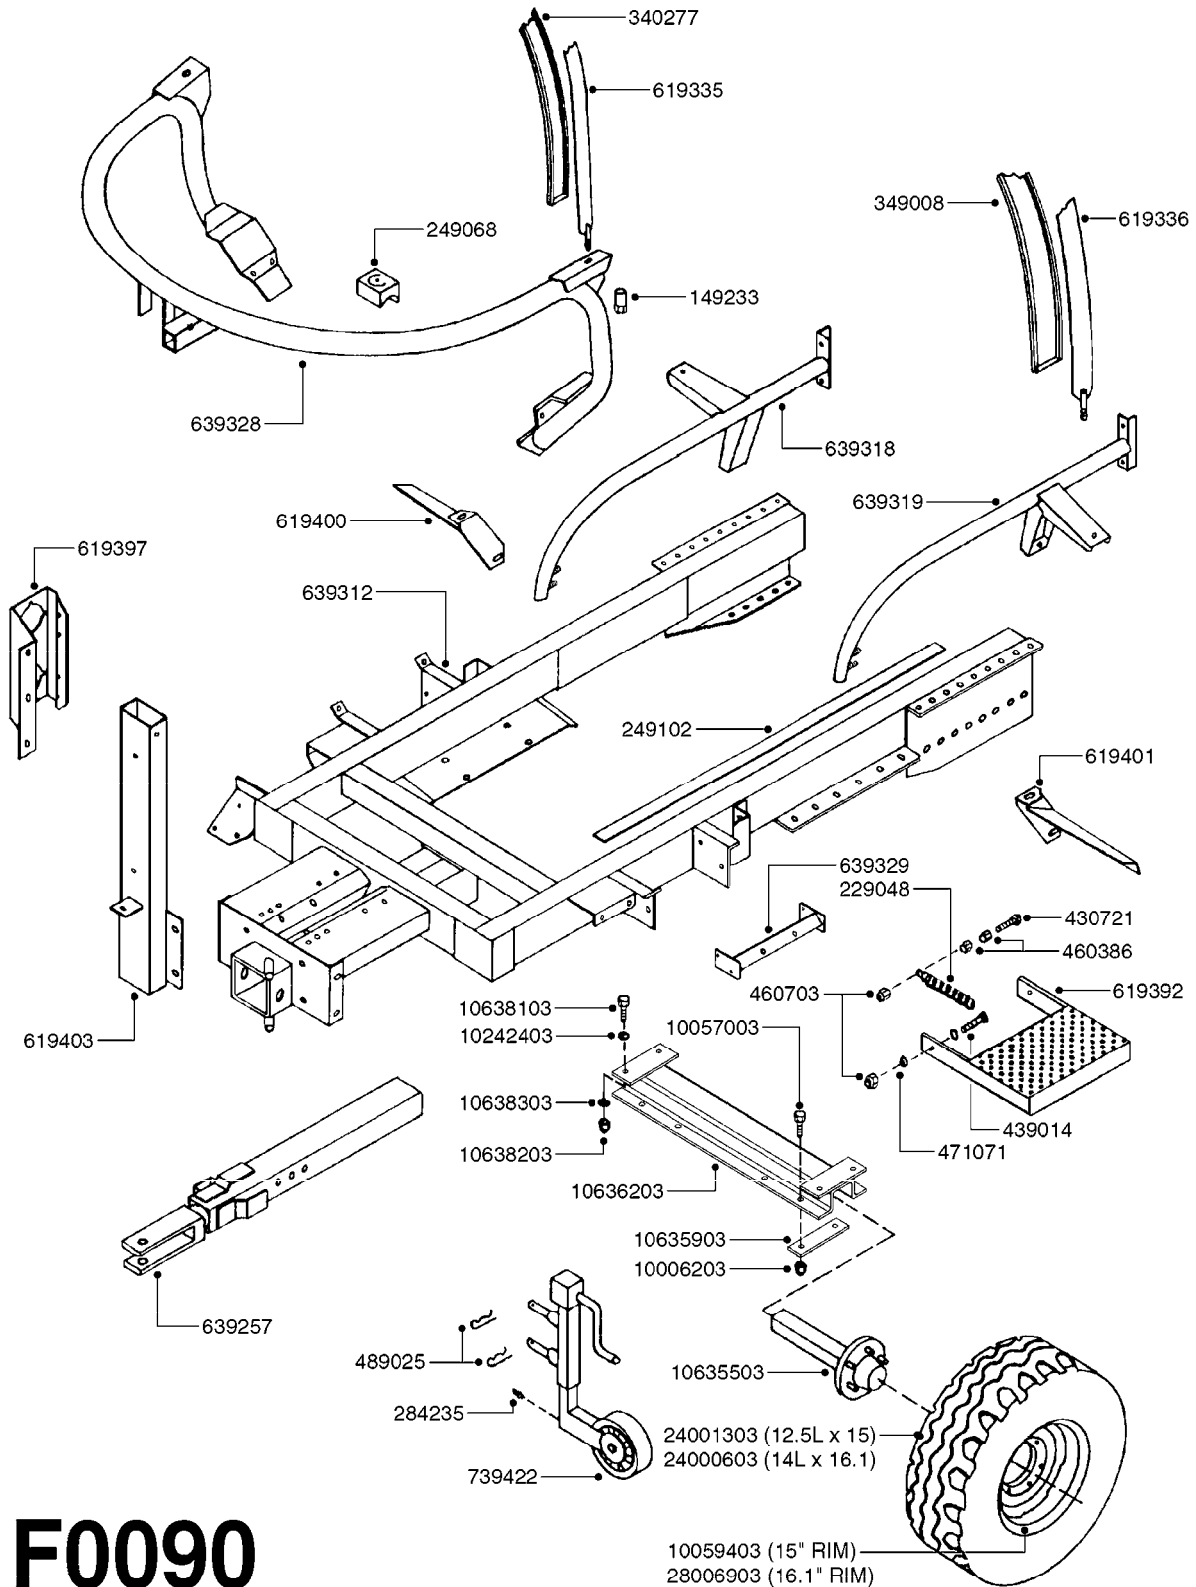

F0090

FRAME - TANGO/BRAVO/CONDOR 500
F0090-HIN, 01:01:16

Page 1

Date 06.11.2017 10:56

parts-n°	order qty	description
149233	1	SPACER NUT
229048	1	MR SPRING ADAPTABLE FOOTREST
249068	1	RUBBER BLOCKS 63X63X29
249102	1	TANK PACKING 15X60 EPDM-70
284235	1	ENGRASADOR M-6/100 RECTO
340277	1	TANK PACKING - 40mm WIDE x 12"
349008	1	TANK PACKING - 120MM WIDEX12"
430721	1	BOLT HEX 8.8 DEL M12X40 FT
439014	1	BOLT HEX 8.8 DEL M12X35
460386	1	NUT HEX M12X1.75
460703	1	NUT HEX M12X1.75 LOCK DIN985A2 SS
471071	1	WASHER M12 GALV
489025	1	'R' PIN D.4
619335	1	STEEL TANK STRAP L=1750 X 40
619336	1	STEEL TANK STRAP L=1950 X 120
619392	1	FOOT STEP TANGO/BRAVO/CONDOR
619397	1	MANIFOLD BRACKET CONDOR
619400	1	MUD SCRAPER CONDOR RH
619401	1	MUD SCRAPER CONDOR LH
619403	1	FRONT FRAME SUPPORT - CONDOR
639257	1	DRAWBAR F.TANGO/BRAVO/CONDOR
639312	1	FRAME CONDOR 500 GAL.
639318	1	TANK SUPPORT CONDOR 500 - RH
639319	1	TANK SUPPORT CONDOR 500 - LH
639328	1	FRONT TANK SUPPORT-CONDOR 500
639329	1	FOOT STEP MNT.BRKT. - CONDOR
739422	1	CPL. JACK STAND FOR TANGO
10006203	1	NUT HEX NC LOCK 5/8"
10057003	1	BOLT HEX 5/8 NC GR.5 02.50'
10059403	1	RIM 15X10 X 8-8-6 +1.062OFFSET
10242403	1	WASHER PLATE 9/16
10635503	1	INSERT ASSY MIST/BLWR 270/500G
10635903	1	CLAMP PLATE F.AXLE M/B 270/500
10636203	1	AXLE BEAM W/M M/B 270/500G
10638103	1	BOLT HEX 9/16 NF GR5 01.50'
10638203	1	NUT HEX NF 9/16'
10638303	1	WASHER LOCK 9/16'
24000603	1	TIRE 14L X 16.1 8 PLY
24001303	1	TIRE 12.5L-15SL 12 PLY
28006903	1	WHEEL RIM 16.1" X 11" 8-8-6"