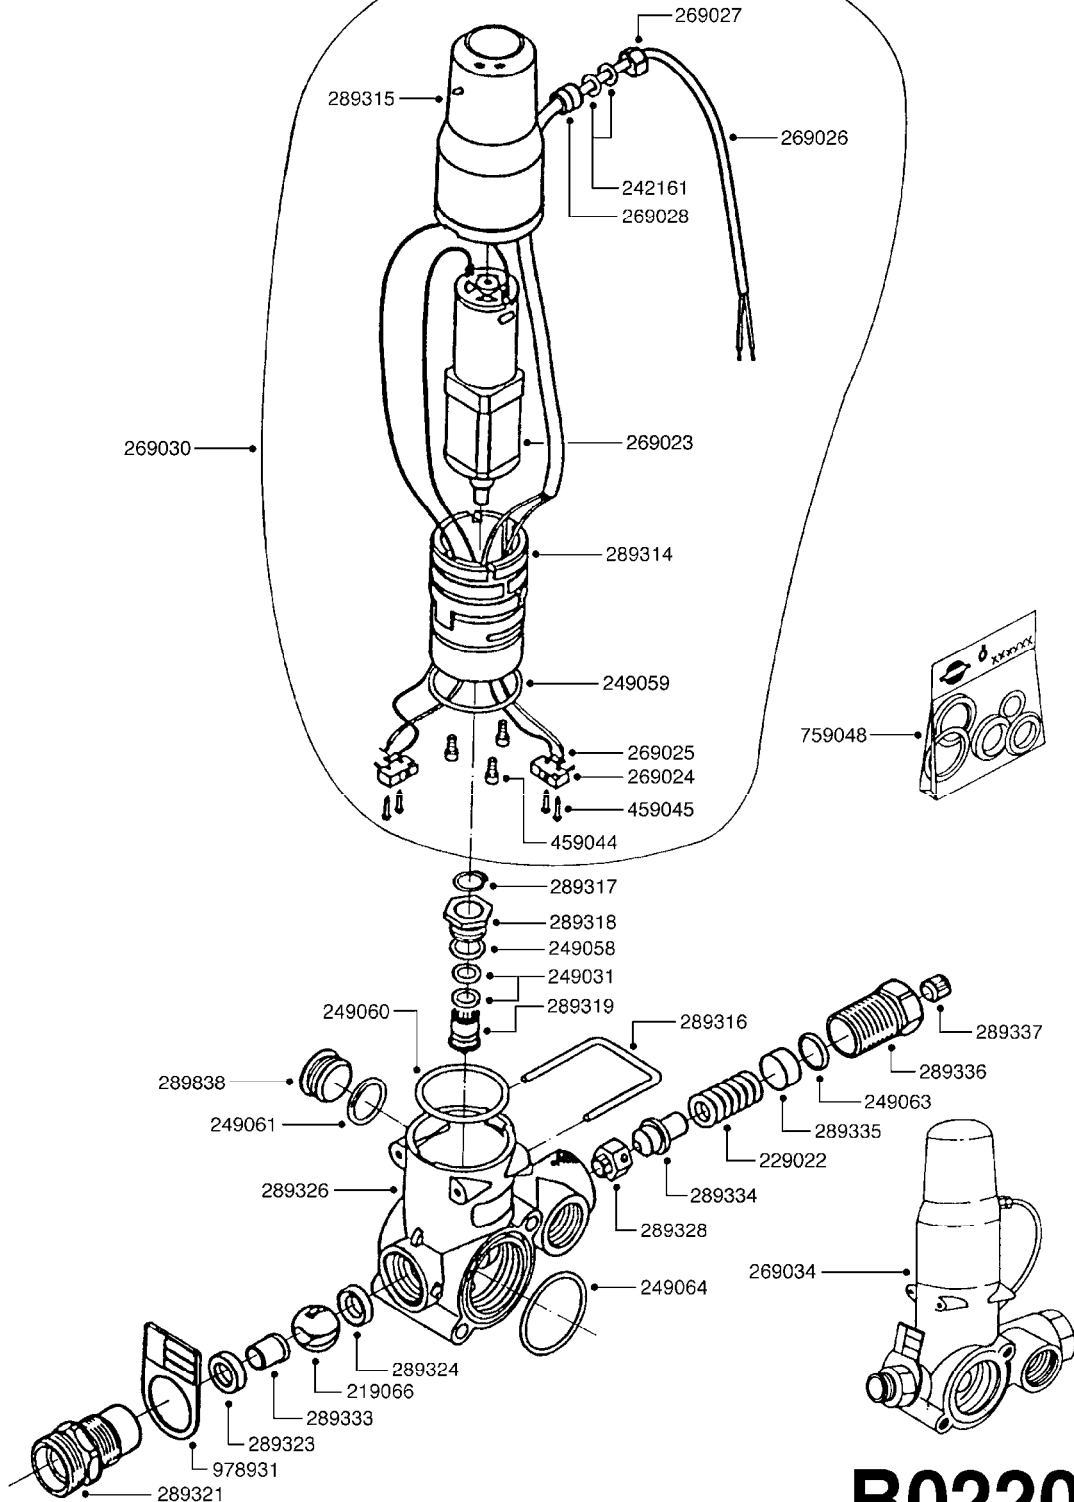

B0210

BOOM SECTION VALVE - CB/2
B0210-HIN, 01:01:16

Page 1

Date 06.11.2017 10:56

parts-n°	order qty	description
219067	1	BALL F.VALVE CB/2
229023	1	SPRING FOR CB/2 VALVE DIAL
242161	1	O-RING 6 X 3.0
249031	1	O-RING
249058	1	O-RING
249059	1	O-RING D47.3 X 2.62
249060	1	O-RING
249062	1	O-RING
249064	1	O-RING
269022	1	CB/2 MOTOR F.SECTION VALVE
269024	1	MICRO SWITCH F. CB/2 MOTOR
269025	1	ELEC. CONNECTOR
269026	1	ELECTRIC CABLE
269027	1	NUT F.CABLE LOCK
269028	1	GROMMET
269029	1	MOTOR UNIT CB/2 SECTION VALVE
269035	1	VALVE ASSY. BOOM SECTION CB/2
289313	1	PACKING CAP F. CB/2 SECT. VLV.
289314	1	MOTOR HOUSING CB/2
289315	1	MOTOR HOUSING LID CB/2
289316	1	U-CLAMP
289317	1	SNAP RING
289318	1	GUIDE M20 x 1.5
289319	1	HINGED D. 14.95 x 9.2
289320	1	OUTLET FITT.3/4"BSP SECT.VLV.
289322	1	SEAT F.BALL CB/2 VALVE
289325	1	HOUSING F.SECT.VLV.CB/2
289327	1	BUSHING CH-17 M11 x 1 D 8.5
289329	1	ADJUSTMENT HINGE
289330	1	CONNECTION PIECE D 35 M12
289331	1	KNOB F.CONSTANT PRESS. CB/2
289332	1	BUUBLE D.5
459044	1	SCREW
459045	1	SCREW
460703	1	NUT HEX M12X1.75 LOCK DIN985A2 SS
759049	1	REPAIR KIT CB/2 BOOM SEC.VALVE
978931	1	I.D. TAG