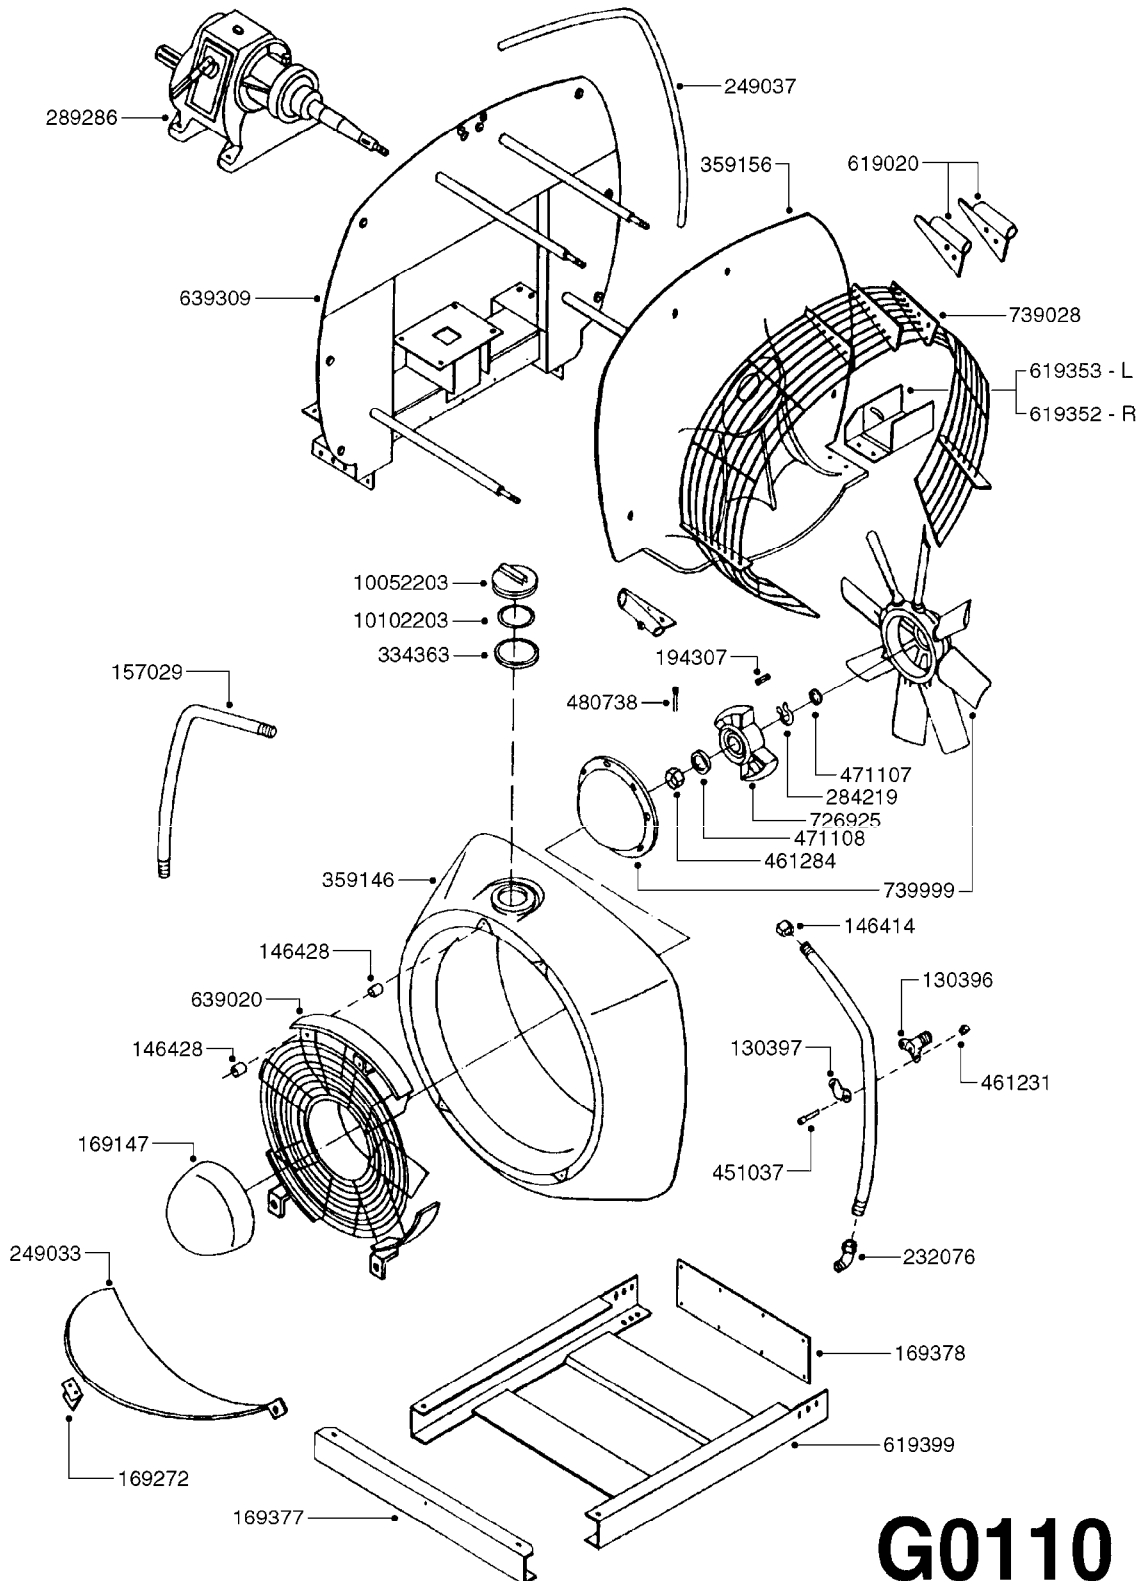

DRAWBAR - TURNABLE HITCH
F0160-HIN, 01:01:16

Page 1

Date 06.11.2017 10:56

parts-n°	order qty	description
149253	1	WASHER D.80X50X10 TURN.HITCH
149254	1	WASHER D.80X32X10 TURN.HITCH
149258	1	PIN F.TURNABLE HITCH
149303	1	DRAW BOLTS
169396	1	PLATE F. TURNABLE DRAWBAR
219071	1	BEARING 30208A TURN.HITCH
219072	1	BEARING
242203	1	O-RING 79.5X72.5
284235	1	ENGRASADOR M-6/100 RECTO
430507	1	BOLT HEX 8.8 DEL M16X45 FT
459047	1	SET SCREW ALLEN M12X25 DIN 914
459049	1	SET SCREW ALLEN M8X10 DIN 913
460585	1	LOCKING NUT M16 DIN985 A2 SS
469007	1	NUT 1" SAE
469021	1	CASTLE NUT 1-1/4"
469024	1	CASTLE NUT 1-3/4" TURN.HITCH
479024	1	WASHER LOCK D.26 DIN 127
480739	1	PIN SNAP D8 F.ROUND
489027	1	ROLL PIN 6 x 100
489028	1	COTTER PIN 6 X 8
619440	1	HEADTUBE FOR TURN.DRAWBAR
639366	1	CENTER BEAM TURN.HITCH
639367	1	CENTER PIVOT - TURN.HITCH
835185	1	DRAWBAR TURNABLE F.TG BV CR

24002503 - Ø 5" (125mm)

24002403 - Ø 4" (100mm)

259034 - Ø 5" (125mm) L=29-1/2" (750mm) PVC

259035 - Ø 4-3/8" (110mm) L=39-3/8" (1000mm) PVC

349012 - Ø 4" (100mm) L=37-3/8" (950mm) PVC

349026 - Ø 5-1/2" (140mm) / Ø 4-3/8" (110mm) PVC

349030 - Ø 5-1/2" (140mm) / Ø 3-1/2" (90mm) PVC

349025 - Ø 5" (125mm) / Ø 4-3/8" (110mm) PVC

349023 - Ø 5" (125mm) PVC

G0420

TUBES & HOSES
G0420-HIN, 01:01:16

Page 1

Date 06.11.2017 10:56

parts-n°	order qty	description
259034	1	PVC HOSE D125MM X 0.75M
259035	1	PVC HOSE D100MM X 1.0M
349012	1	PVC TUBE D100MM X 950MM
349023	1	GREY PVC LID D125MM
349025	1	CONNECT.PIECE PVC D125MM-110MM
349026	1	CONICAL REDUC.PVC D140MM-100MM
349030	1	140MM-90MM PVC ADAPTER
24002403	1	HOSE R X TPR 4" BLACK
24002503	1	HOSE R X TPR 5" BLACK