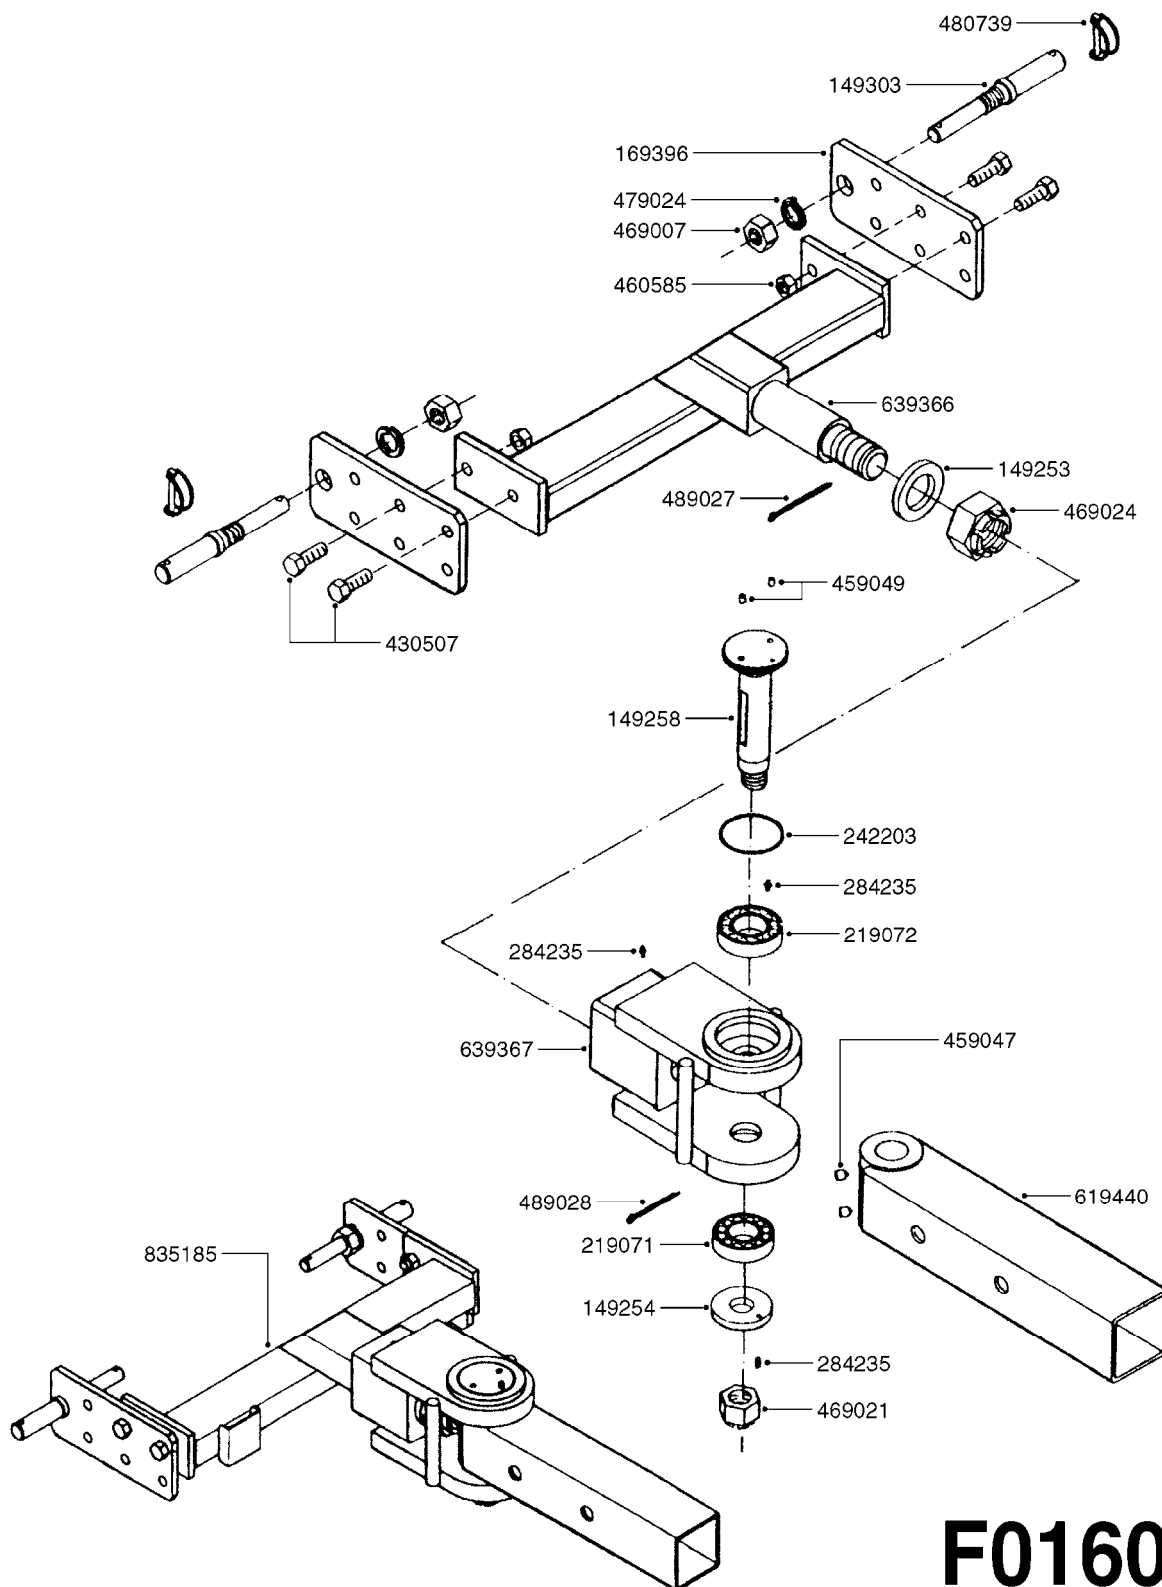

DRAWBAR - TURNABLE HITCH
F0160-HIN, 01:01:16

Page 1

Date 06.11.2017 10:56

parts-n°	order qty	description
149253	1	WASHER D.80X50X10 TURN.HITCH
149254	1	WASHER D.80X32X10 TURN.HITCH
149258	1	PIN F.TURNABLE HITCH
149303	1	DRAW BOLTS
169396	1	PLATE F. TURNABLE DRAWBAR
219071	1	BEARING 30208A TURN.HITCH
219072	1	BEARING
242203	1	O-RING 79.5X72.5
284235	1	ENGRASADOR M-6/100 RECTO
430507	1	BOLT HEX 8.8 DEL M16X45 FT
459047	1	SET SCREW ALLEN M12X25 DIN 914
459049	1	SET SCREW ALLEN M8X10 DIN 913
460585	1	LOCKING NUT M16 DIN985 A2 SS
469007	1	NUT 1" SAE
469021	1	CASTLE NUT 1-1/4"
469024	1	CASTLE NUT 1-3/4" TURN.HITCH
479024	1	WASHER LOCK D.26 DIN 127
480739	1	PIN SNAP D8 F.ROUND
489027	1	ROLL PIN 6 x 100
489028	1	COTTER PIN 6 X 8
619440	1	HEADTUBE FOR TURN.DRAWBAR
639366	1	CENTER BEAM TURN.HITCH
639367	1	CENTER PIVOT - TURN.HITCH
835185	1	DRAWBAR TURNABLE F.TG BV CR

24002503 - Ø 5" (125mm)

24002403 - Ø 4" (100mm)

259034 - Ø 5" (125mm) L=29-1/2" (750mm) PVC

259035 - Ø 4-3/8" (110mm) L=39-3/8" (1000mm) PVC

349012 - Ø 4" (100mm) L=37-3/8" (950mm) PVC

349026 - Ø 5-1/2" (140mm) / Ø 4-3/8" (110mm) PVC

349030 - Ø 5-1/2" (140mm) / Ø 3-1/2" (90mm) PVC

349025 - Ø 5" (125mm) / Ø 4-3/8" (110mm) PVC

349023 - Ø 5" (125mm) PVC

G0420

TUBES & HOSES
G0420-HIN, 01:01:16

Page 1

Date 06.11.2017 10:56

parts-n°	order qty	description
259034	1	PVC HOSE D125MM X 0.75M
259035	1	PVC HOSE D100MM X 1.0M
349012	1	PVC TUBE D100MM X 950MM
349023	1	GREY PVC LID D125MM
349025	1	CONNECT.PIECE PVC D125MM-110MM
349026	1	CONICAL REDUC.PVC D140MM-100MM
349030	1	140MM-90MM PVC ADAPTER
24002403	1	HOSE R X TPR 4" BLACK
24002503	1	HOSE R X TPR 5" BLACK