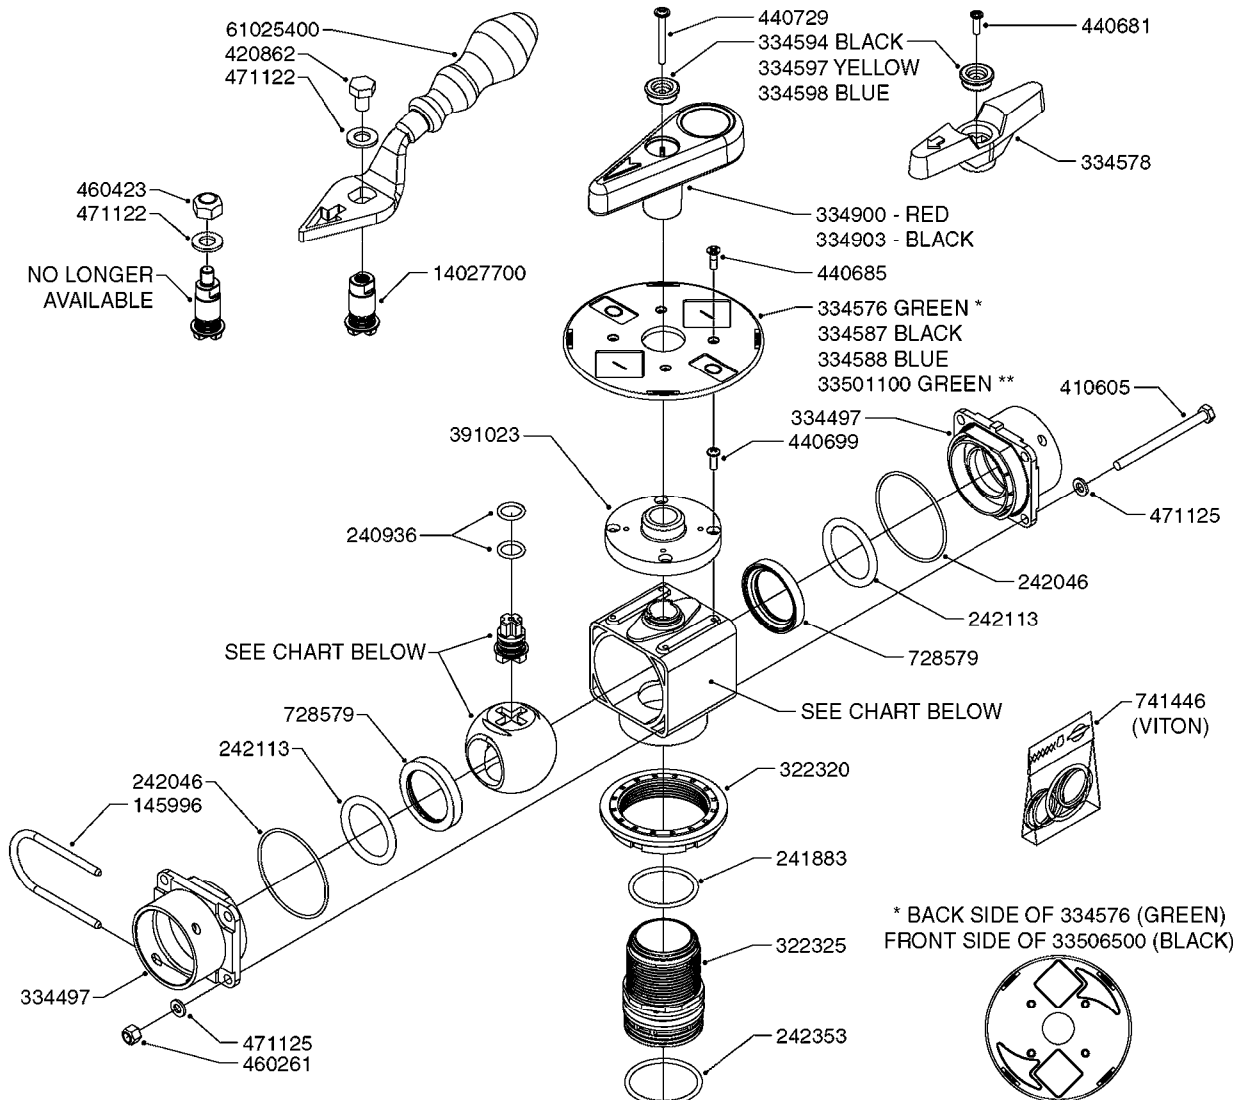

B0220

PRESSURE REG. VALVE - CB/2
B0220-HIN, 01:01:16

Page 1

Date 06.11.2017 10:56

parts-n°	order qty	description
219066	1	BALL F.VALVE CB/2
229022	1	SPRING FOR CB/2 VALVE DIAL
242161	1	O-RING 6 X 3.0
249031	1	O-RING
249058	1	O-RING
249059	1	O-RING D47.3 X 2.62
249060	1	O-RING
249061	1	O-RING
249063	1	SEAL
249064	1	O-RING
269023	1	CB/2 MOTOR F.PRESSURE VALVE
269024	1	MICRO SWITCH F. CB/2 MOTOR
269025	1	ELEC. CONNECTOR
269026	1	ELECTRIC CABLE
269027	1	NUT F.CABLE LOCK
269028	1	GROMMET
269030	1	MOTOR UNIT CB/2 PRESS. REG.
269034	1	VALVE ASSY. PRESS.REG. CB/2
289314	1	MOTOR HOUSING CB/2
289315	1	MOTOR HOUSING LID CB/2
289316	1	U-CLAMP
289317	1	SNAP RING
289318	1	GUIDE M20 x 1.5
289319	1	HINGED D. 14.95 x 9.2
289321	1	OUTLET FITT.3/4"BSP PRESS.REG
289323	1	SEAT F.BALL CB/2 VALVE
289324	1	SEAT F.BALL CB/2 VALVE
289326	1	MOTOR HOUSING F.PRES.REG.CB/2
289328	1	NUT F.PRESS.REG VALVE CB/2
289333	1	SLEEVE F.BALL SEAT CB/2
289334	1	REG.F.PRESS.REG VALVE CB/2
289335	1	SPACER F.PRESS.REG VALVE CB/2
289336	1	SPRING RET.CAP F.VALVE CB/2
289337	1	NUT F.PRESS.REG VALVE CB/2
289838	1	CAP F.PRESS.REG VALVE CB/2
459044	1	SCREW
459045	1	SCREW
759048	1	REPAIR KIT CB/2 PRESS.REG.VALV
978931	1	I.D. TAG

FOR S67 FITTINGS
SEE PAGE L0100

B0420

MANIFOLD SYSTEM - PRESSURE
B0420-HIN, 01:01:16

Page 1

Date 06.11.2017 10:56

parts-n°	order qty	description
145996	1	FITT.DK S-67 FORK
160353	1	BRACKET F.PRESSURE MANIFOLD
160918	1	BRACKET F. MANIFOLD CM
242353	1	O-RING D44.2X3.0 VITON F.S-67
322224	1	FITT.DK S-67 TEE
322320	1	NUT F.3 WAY VALVE S56
334250	1	STOPPER S67
334573	1	CONNECTING PIECE S67-S67
440675	1	SCREW F. PLASTIC 5X16 SS
841062	1	VALVE KIT S67 PRESS. MANIFOLD
841067	1	VALVE S67 PRESS.W/TEE MANIFOLD

24002503 - Ø 5" (125mm)

24002403 - Ø 4" (100mm)

259034 - Ø 5" (125mm) L=29-1/2" (750mm) PVC

259035 - Ø 4-3/8" (110mm) L=39-3/8" (1000mm) PVC

349012 - Ø 4" (100mm) L=37-3/8" (950mm) PVC

349026 - Ø 5-1/2" (140mm) / Ø 4-3/8" (110mm) PVC