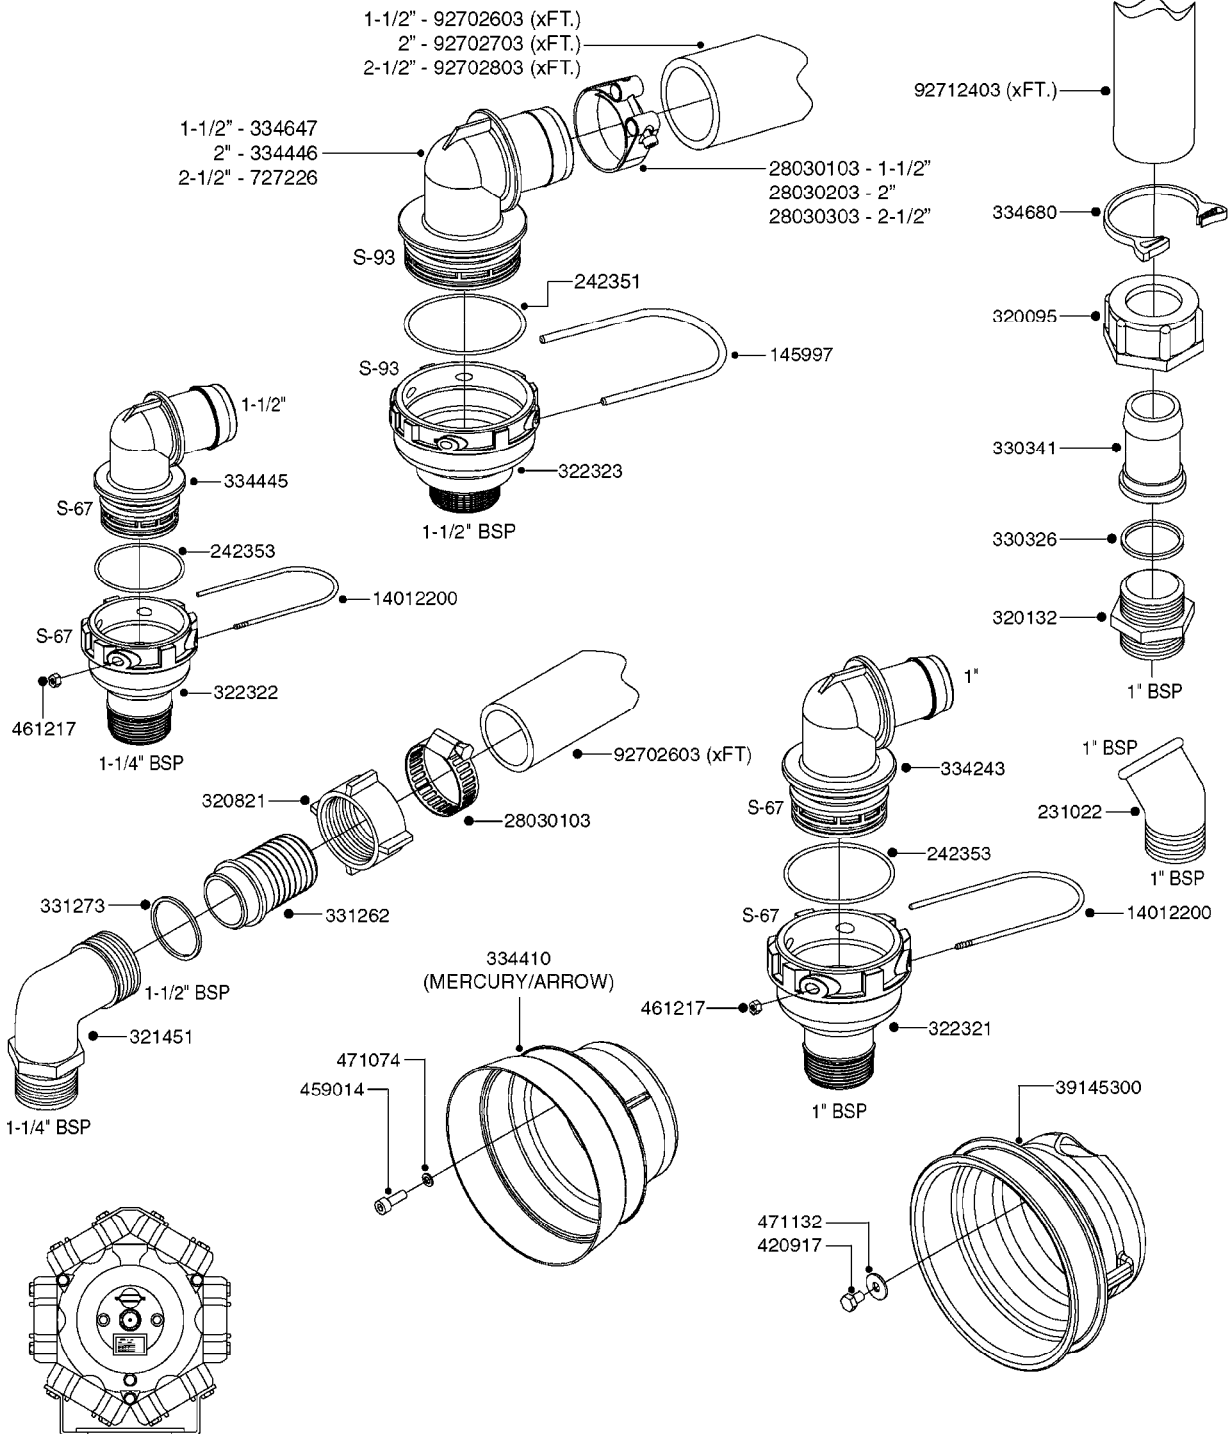

SUCTION SIDE OF PUMP

PRESSURE SIDE OF PUMP

COMPLETE PUMP
(NLA) REPLACED BY 364 PUMP (SEE PAGE A0280)

A0300

PUMP - 361/363 FITTINGS
A0300-HIN, 23:02:16

Page 1

Date 06.11.2017 10:56

parts-n°	order qty	description
145997	1	FITT.DK S-93 FORK
231022	1	FITT.DK ELB. 1' BSP GF 121
242351	1	O-RING D69.5X3.0 VITON F.S-93
242353	1	O-RING D44.2X3.0 VITON F.S-67
320095	1	FITT.DK NUT 1" BSP
320132	1	FITT.DK HN 1" BSP
320821	1	FITT.DK NUT 1-1/2" BSP
321451	1	FITT.DK ELB.1-1/2 X1-1/4 80DEG
322321	1	FITT.DK S-67 X 1"BSP MALE
322322	1	FITT.DK S-67 X 1-1/4"BSP MALE
322323	1	FITT.DK S-93 X 1-1/2"BSP MALE
330326	1	O-RING D30/D24X2 F.1"NUT
330341	1	FITT.DK HB 1" F. 1" NUT
331262	1	FITT.DK HB 1-1/2" F. 1-1/2"NUT
331273	1	O-RING D44/D38X2 F.1-1/2"
334243	1	HOSE TAIL 90° S67 1"
334410	1	PROTECTION PUM
334445	1	HOSE TAIL 90° S67 1"1/2
334446	1	FITT.DK S-93 ELB.2" PVC
334647	1	FITT.DK S93 ELB 1-1/2" 90 PVC
334680	1	CLAMP HOSE PLASTIC 1"
420917	1	BOLT HEX 8.8 RAW M8X12 FT
459014	1	ALLEN SCREW M8 X 15 GALV.DIN93
461217	1	NUT HEX M5 LOCK
471074	1	WASHER M8 ELZ
471132	1	WASHER D24/D8.4 X 2 SS
727226	1	FITT. S93 2-1/2" 90° S W/O-RING
14012200	1	FITT.DK S-67 FORK W/M5 THREADS
28030103	1	CLAMP HOSE GEAR P5/4-S1.5"6724
28030203	1	CLAMP HOSE T-BOLT S2" 235-67
28030303	1	CLAMP HOSE T-BOLT S2.5" 235-76
39145300	1	PTO SHIELD Ø203 4-POLET MACHINED
92702603	1	HOSE PVC SUCT GRAY 1-1/2"
92702703	1	HOSE PVC SUCT GRAY 2"
92702803	1	HOSE PVC SUCT GRAY 2.5"
92712403	1	HOSE R X1" X300PSI WP X0012"