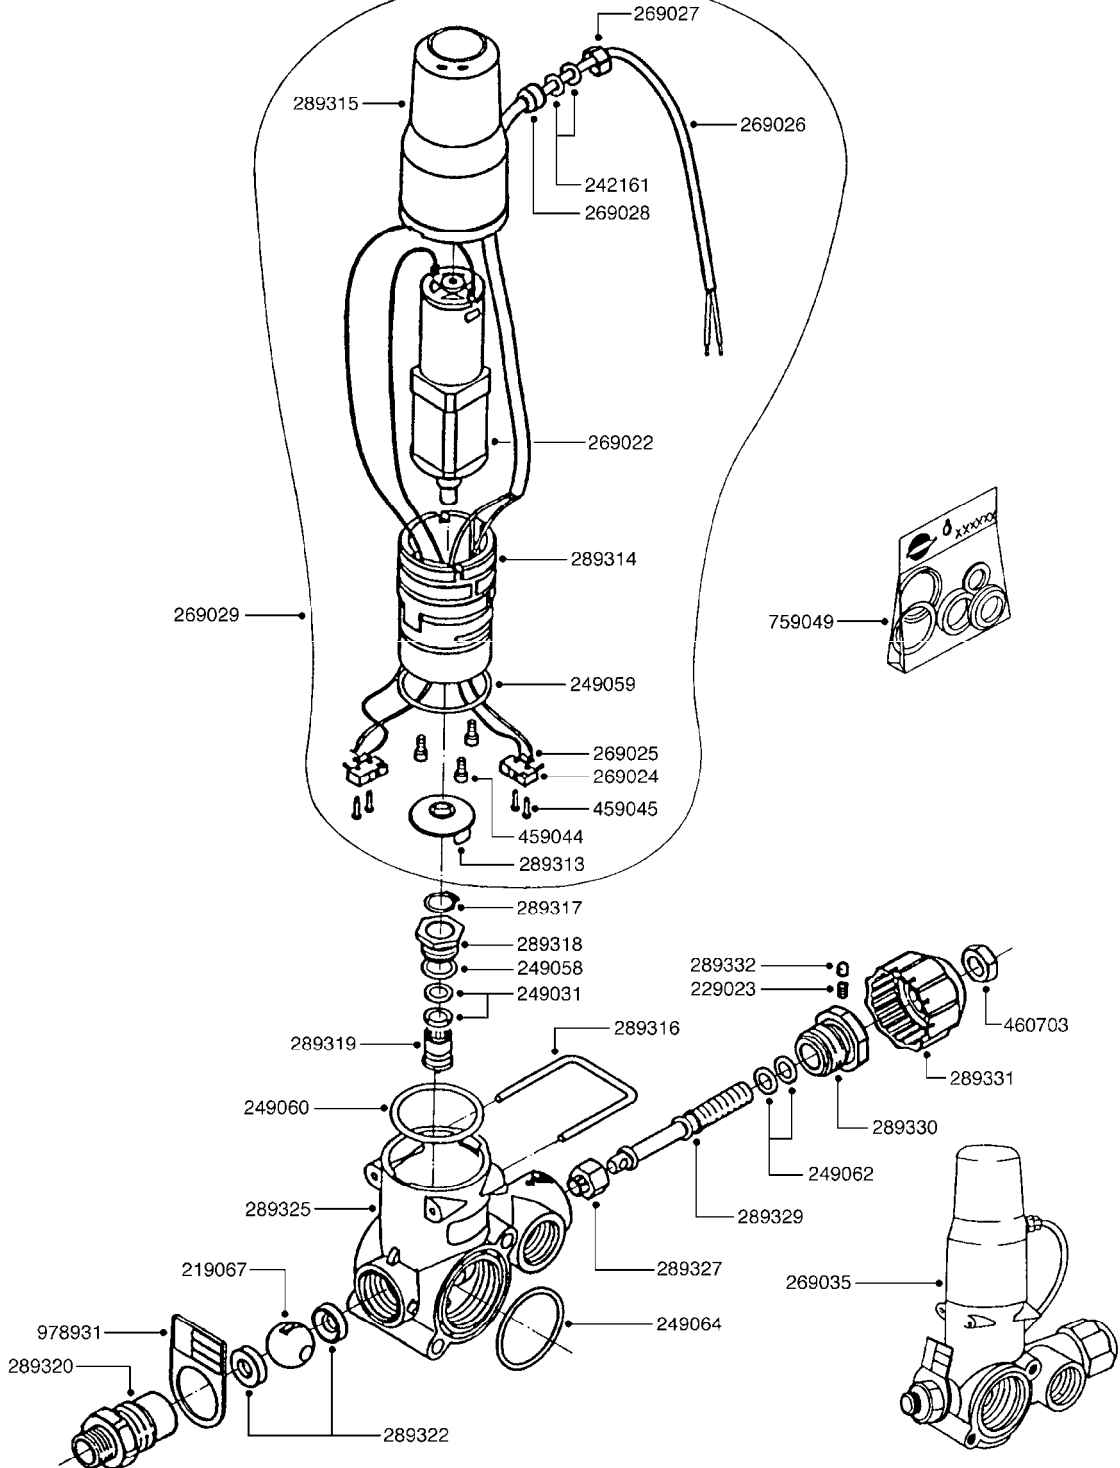

B0210

BOOM SECTION VALVE - CB/2
B0210-HIN, 01:01:16

Page 1

Date 06.11.2017 10:56

parts-n°	order qty	description
219067	1	BALL F.VALVE CB/2
229023	1	SPRING FOR CB/2 VALVE DIAL
242161	1	O-RING 6 X 3.0
249031	1	O-RING
249058	1	O-RING
249059	1	O-RING D47.3 X 2.62
249060	1	O-RING
249062	1	O-RING
249064	1	O-RING
269022	1	CB/2 MOTOR F.SECTION VALVE
269024	1	MICRO SWITCH F. CB/2 MOTOR
269025	1	ELEC. CONNECTOR
269026	1	ELECTRIC CABLE
269027	1	NUT F.CABLE LOCK
269028	1	GROMMET
269029	1	MOTOR UNIT CB/2 SECTION VALVE
269035	1	VALVE ASSY. BOOM SECTION CB/2
289313	1	PACKING CAP F. CB/2 SECT. VLV.
289314	1	MOTOR HOUSING CB/2
289315	1	MOTOR HOUSING LID CB/2
289316	1	U-CLAMP
289317	1	SNAP RING
289318	1	GUIDE M20 x 1.5
289319	1	HINGED D. 14.95 x 9.2
289320	1	OUTLET FITT.3/4"BSP SECT.VLV.
289322	1	SEAT F.BALL CB/2 VALVE
289325	1	HOUSING F.SECT.VLV.CB/2
289327	1	BUSHING CH-17 M11 x 1 D 8.5
289329	1	ADJUSTMENT HINGE
289330	1	CONNECTION PIECE D 35 M12
289331	1	KNOB F.CONSTANT PRESS. CB/2
289332	1	BUUBLE D.5
459044	1	SCREW
459045	1	SCREW
460703	1	NUT HEX M12X1.75 LOCK DIN985A2 SS
759049	1	REPAIR KIT CB/2 BOOM SEC.VALVE
978931	1	I.D. TAG