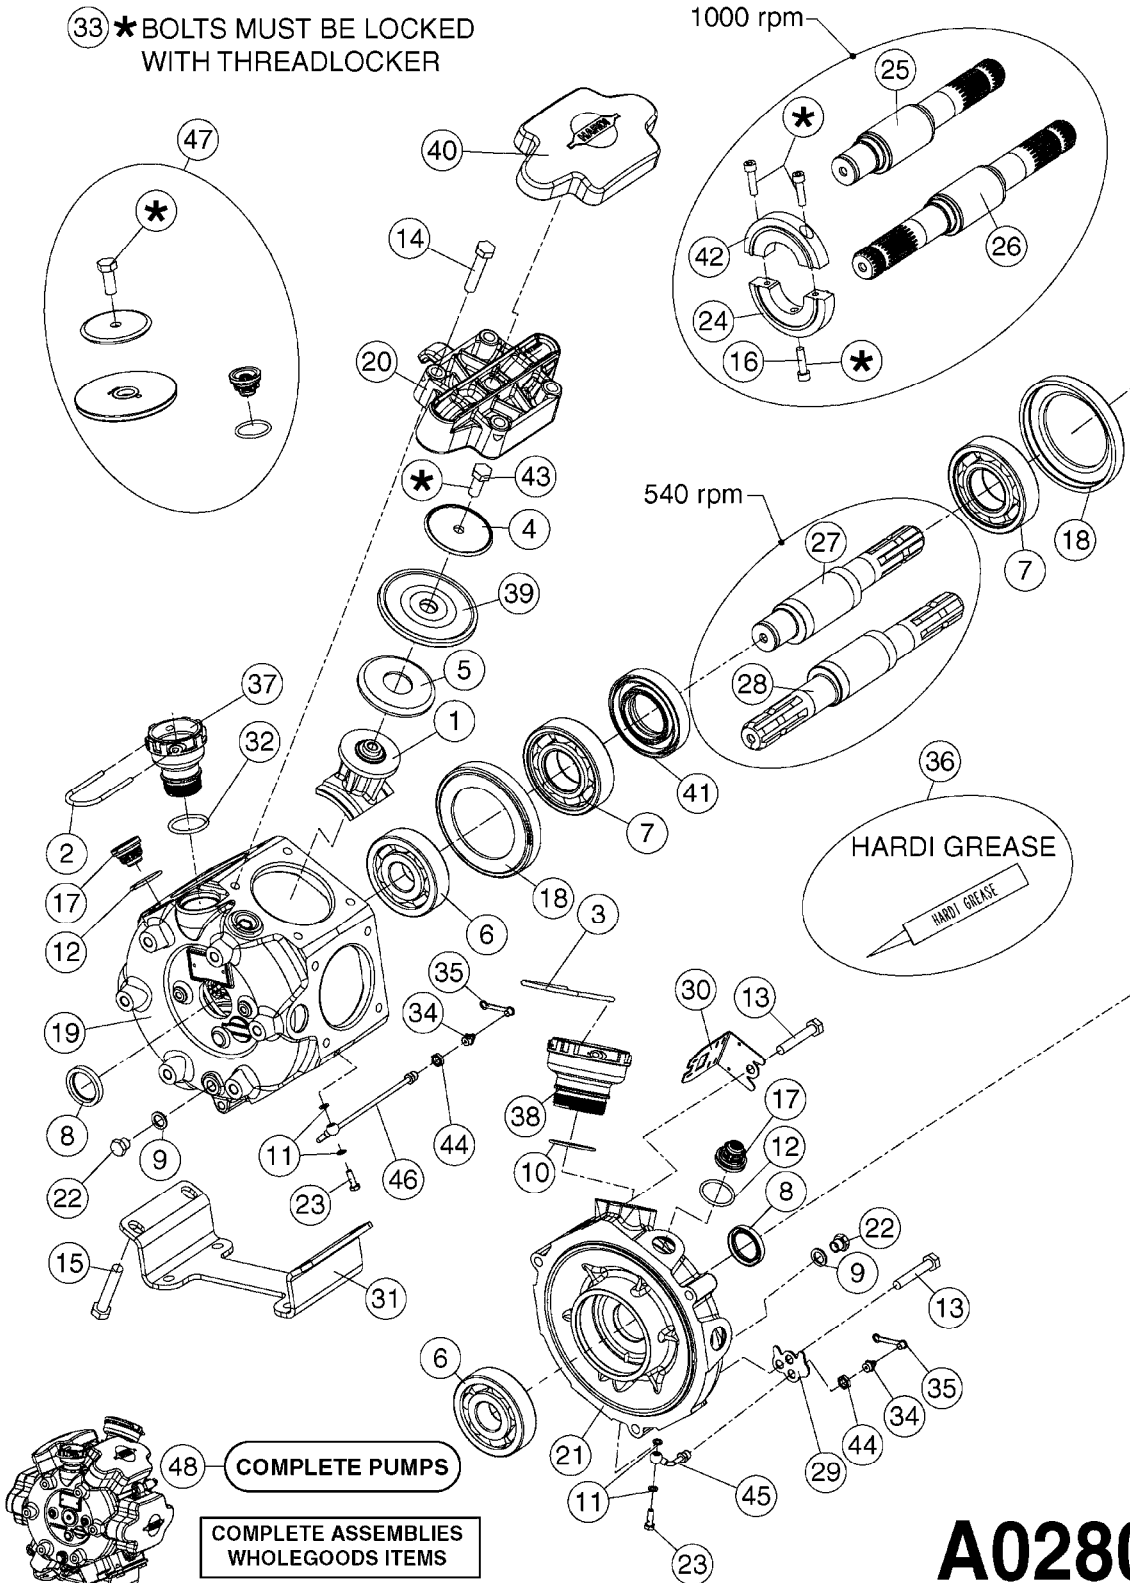

REPLACED BY 364 PUMPS
SEE PAGE A0280

A0260

PUMP - 363 W/MOUNTING BASE
A0260-HIN, 17:03:16

Page 1

Date 06.11.2017 10:56

parts-n°	order qty	description
110317	1	PUMP CASING MODEL 360/361 PNTD
111630	1	CONNECTING ROD 363/364-10 PUMP
111636	1	VALVE COVER 363 HEAVY DUTY
111651	1	CASTING F.363 1.5" PUMP(FRONT)
142037	1	CRANK SHAFT 361-20
143577	1	CRANK SHAFT F.363/462/463-10mm
147097	1	CRANK SHAFT 363-463/10 THROUGH
161174	1	DIAPHRAGM DISC SS 361/363/364 PUMP
161372	1	DIAPHRAGM BACKING DISC,320-361
161745	1	METAL SPACER F.363/463
210221	1	BEARING BALL 6407
210232	1	BEARING BALL 6310
210243	1	SEAL OIL 35 X 47 X 7
241404	1	DOWTY SEAL 1/4"
241684	1	DEICER PARTS: DIAPHRAGM MODEL 361 NITRIL
242152	1	O-RING D18.2X3 EPDM
242215	1	O-RING D18X3 VITON
280011	1	GREASE NIPPLE 1/8' SAE H TR
330024	1	O-RING D41,1/D34.5 X 3,5
331192	1	SPACER, MODEL 361/363
334320	1	O-RING D18X3 POLYURETHANE
420626	1	BOLT HEX 8.8 DEL M10X20 FT
420895	1	BOLT HEX 8.8 RAW M10X60
420917	1	BOLT HEX 8.8 RAW M8X12 FT
430312	1	BOLT HEX 8.8 RAW M12X60
430437	1	BOLT HEX 8.8 RAW M12X65
460423	1	NUT HEX M10X1.50 LOCK DIN985A2 SS
471122	1	WASHER, M10, Ø20/10.5X 2.0, SS
728146	1	VALVE FOR 361(726890/707932)
728147	1	VALVE FOR 361 WHITE WITH HOLE
14007900	1	CRANK 363/462/463-7mm 540/THRU
14010400	1	PLUG 1/4" BSP
17002400	1	FOOT F. 36X PUMP, RED
33511400	1	DIAPHRAGM PUMP 361/361/363/364 PUR
43099200	1	BOLT HEX SS M12 X 30 DIN933 A4
75073700	1	PUMP KIT 361/363 "06"

33 * BOLTS MUST BE LOCKED WITH THREADLOCKER

1000 rpm

540 rpm

HARDI GREASE

A0280

PUMP - 364 540/1000 RPM
A0280-HIN, 21:02:17

Page 1

Date 06.11.2017 10:56

24002503 - Ø 5" (125mm)

24002403 - Ø 4" (100mm)

259034 - Ø 5" (125mm) L=29-1/2" (750mm) PVC

259035 - Ø 4-3/8" (110mm) L=39-3/8" (1000mm) PVC

349012 - Ø 4" (100mm) L=37-3/8" (950mm) PVC

349026 - Ø 5-1/2" (140mm) / Ø 4-3/8" (110mm) PVC