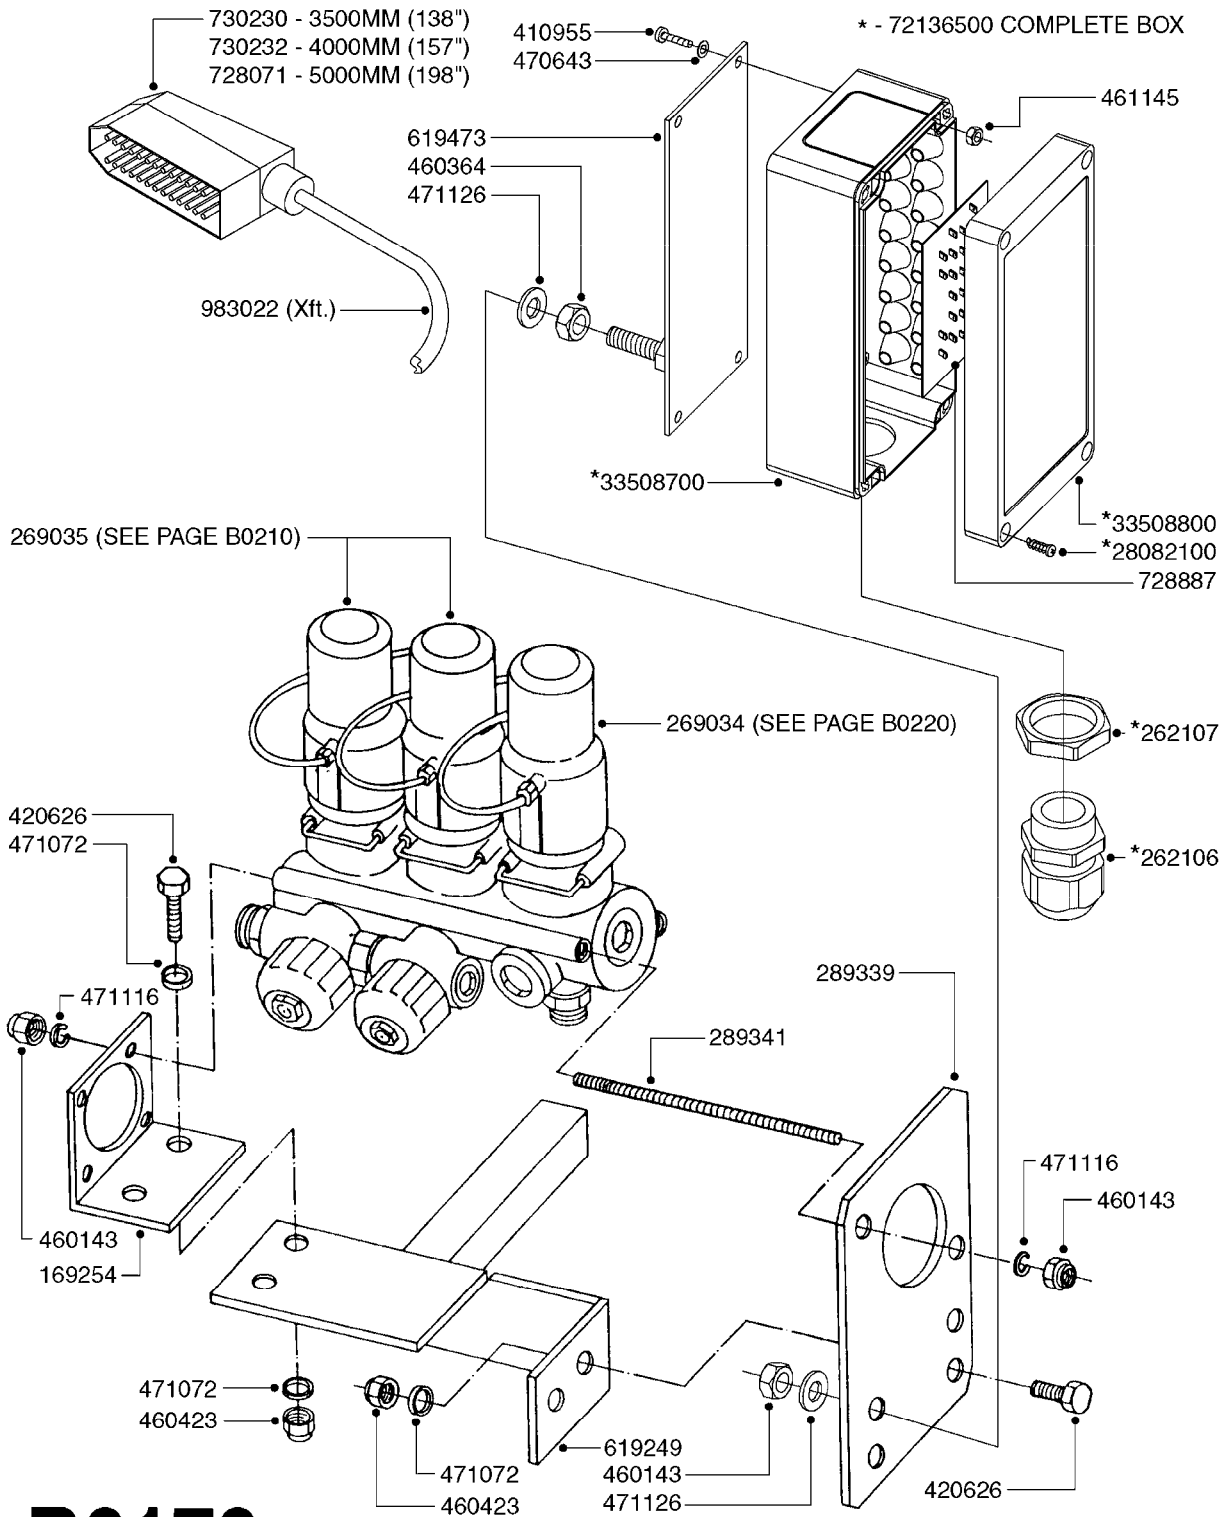

B0160

CB/2 CONTROL - ELECTRIC
B0160-HIN, 01:01:16

Page 1

Date 06.11.2017 10:56

parts-n°	order qty	description
200040	1	OMLØBER FOR FITTING 1"
231962	1	ELBOW BRASS 1/2"
232080	1	FITT. ELBOW 1/2"BSP M/F BRASS
241441	1	O-RING D29.3X3
242177	1	O-RING D25.4 X 20.2 X 2.6
284275	1	GAUGE 4"SS BOT.PSI200 28026103
284585	1	CLAMP HOSE GEAR 1" MINI 020
320084	1	FITT.DK NUT 1/2" BSP
320095	1	FITT.DK NUT 1" BSP
320106	1	FITT.DK CAPNUT 1" BSP
320283	1	FITT.DK NUT 3/4"BSP
320331	1	FITT.DK TEE 1" - 1" - 3/4" BSP
320821	1	FITT.DK NUT 1-1/2" BSP
321215	1	FITT.DK HOUSING F. AGITATION
322138	1	FITT.DK ELB 1"M X 1"F BSP
329016	1	BØJNING
330212	1	O-RING D19/D14X2.4 F.1/2"NUT
330315	1	O-RING D18.4/D13X.6
330326	1	O-RING D30/D24X2 F.1"NUT
330341	1	FITT.DK HB 1" F. 1" NUT
330595	1	O-RING D24.6/D20X2.1 -3/4"
330687	1	FITT.DK HB 1/2" F. 1/2" NUT
330691	1	FITT.DK HB 3/4'F.3/4' NUT
331111	1	VALVE SEAT FOR 1/2" DISTRIBUT.
334059	1	FITT.DK EL 1" 110 DEG.F.1-1/2"
334531	1	CLAMP HOSE PLASTIC 3/4"
334534	1	CLAMP HOSE PLASTIC 1/2"
709741	1	VALVE ASSY. 1/2" FLIP LEVER
841844	1	OP.UNIT CB/2
92702103	1	HOSE R X1/2" X300PSI WP X0012"
92702403	1	HOSE PVC SUCT GRAY 1"
92703203	1	HOSE R X3/4" X300PSI WP X0012"