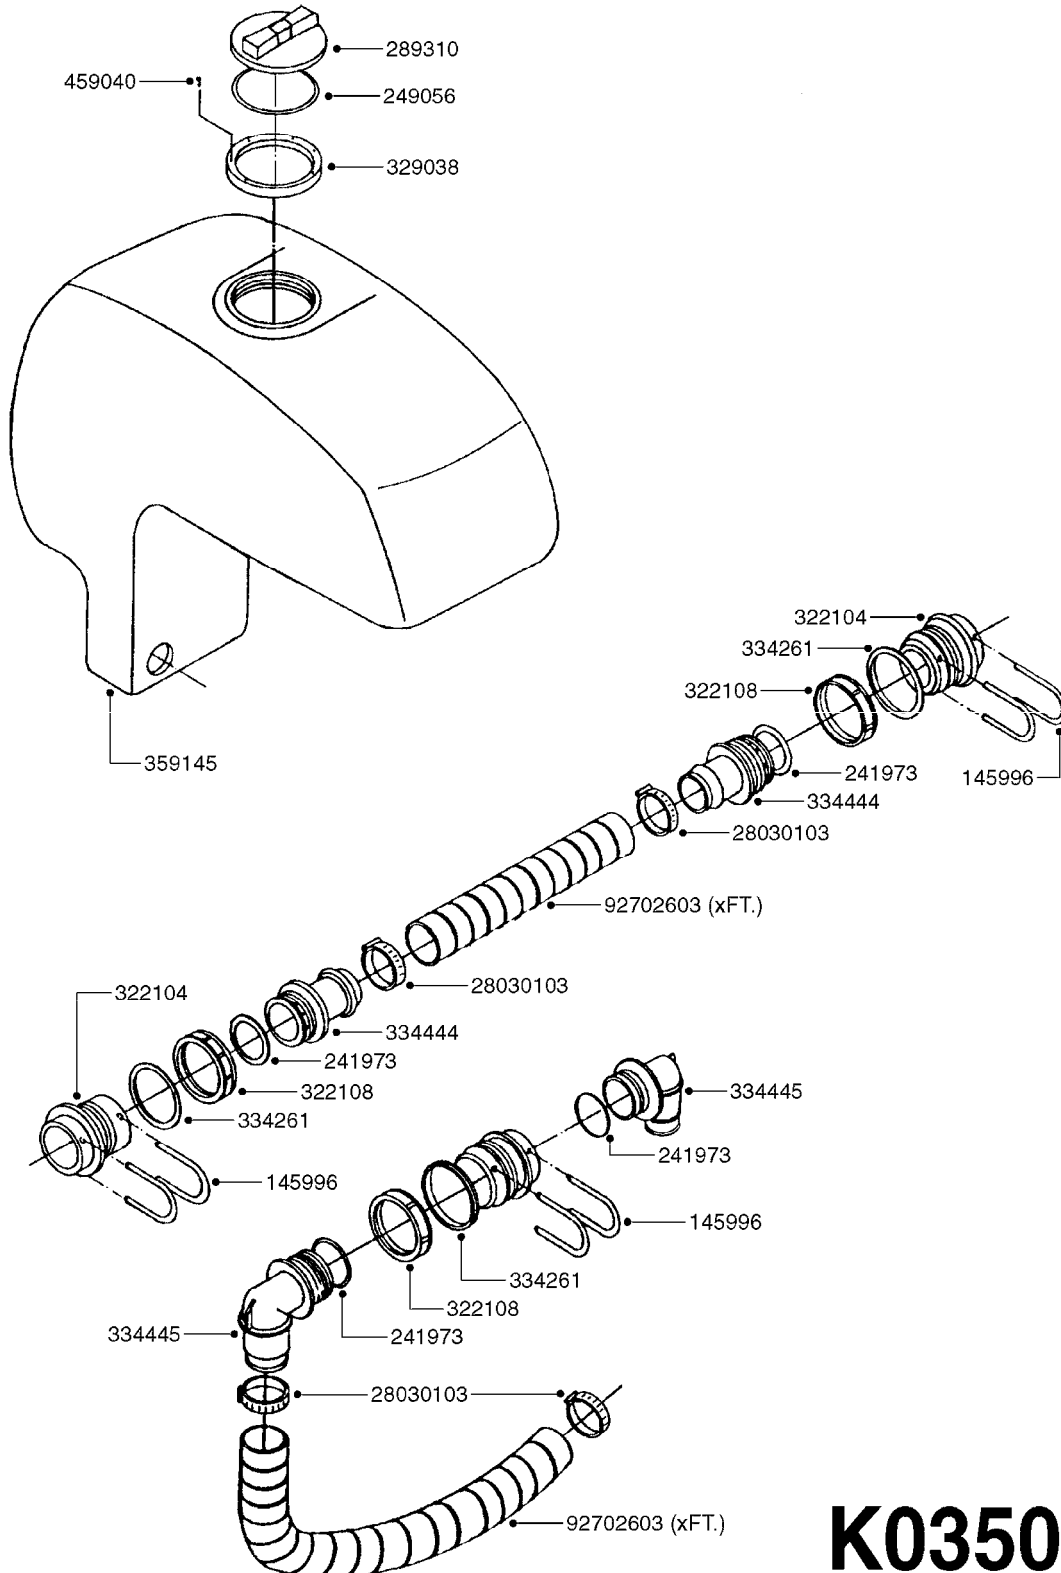

DRAWBAR - TURNABLE HITCH
F0160-HIN, 01:01:16

Page 1

Date 06.11.2017 10:56

parts-n°	order qty	description
149253	1	WASHER D.80X50X10 TURN.HITCH
149254	1	WASHER D.80X32X10 TURN.HITCH
149258	1	PIN F.TURNABLE HITCH
149303	1	DRAW BOLTS
169396	1	PLATE F. TURNABLE DRAWBAR
219071	1	BEARING 30208A TURN.HITCH
219072	1	BEARING
242203	1	O-RING 79.5X72.5
284235	1	ENGRASADOR M-6/100 RECTO
430507	1	BOLT HEX 8.8 DEL M16X45 FT
459047	1	SET SCREW ALLEN M12X25 DIN 914
459049	1	SET SCREW ALLEN M8X10 DIN 913
460585	1	LOCKING NUT M16 DIN985 A2 SS
469007	1	NUT 1" SAE
469021	1	CASTLE NUT 1-1/4"
469024	1	CASTLE NUT 1-3/4" TURN.HITCH
479024	1	WASHER LOCK D.26 DIN 127
480739	1	PIN SNAP D8 F.ROUND
489027	1	ROLL PIN 6 x 100
489028	1	COTTER PIN 6 X 8
619440	1	HEADTUBE FOR TURN.DRAWBAR
639366	1	CENTER BEAM TURN.HITCH
639367	1	CENTER PIVOT - TURN.HITCH
835185	1	DRAWBAR TURNABLE F.TG BV CR

24002503 - Ø 5" (125mm)

24002403 - Ø 4" (100mm)

259034 - Ø 5" (125mm) L=29-1/2" (750mm) PVC

259035 - Ø 4-3/8" (110mm) L=39-3/8" (1000mm) PVC

349012 - Ø 4" (100mm) L=37-3/8" (950mm) PVC

349026 - Ø 5-1/2" (140mm) / Ø 4-3/8" (110mm) PVC

349030 - Ø 5-1/2" (140mm) / Ø 3-1/2" (90mm) PVC

349025 - Ø 5" (125mm) / Ø 4-3/8" (110mm) PVC

349023 - Ø 5" (125mm) PVC

G0420

TUBES & HOSES
G0420-HIN, 01:01:16

Page 1

Date 06.11.2017 10:56

parts-n°	order qty	description
259034	1	PVC HOSE D125MM X 0.75M
259035	1	PVC HOSE D100MM X 1.0M
349012	1	PVC TUBE D100MM X 950MM
349023	1	GREY PVC LID D125MM
349025	1	CONNECT.PIECE PVC D125MM-110MM
349026	1	CONICAL REDUC.PVC D140MM-100MM
349030	1	140MM-90MM PVC ADAPTER
24002403	1	HOSE R X TPR 4" BLACK
24002503	1	HOSE R X TPR 5" BLACK