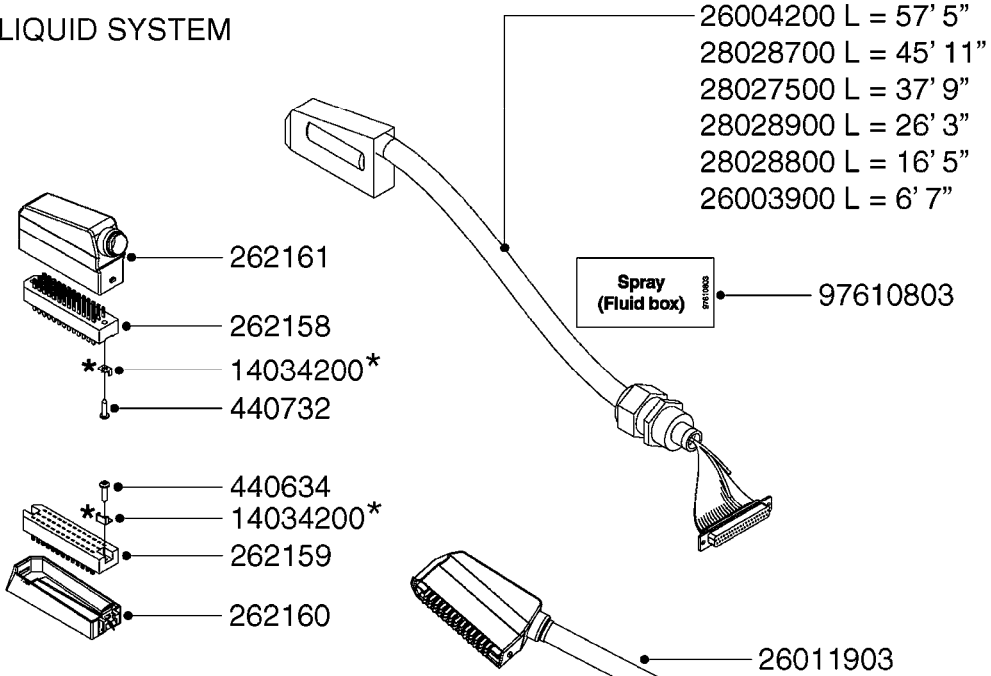

LIQUID SYSTEM