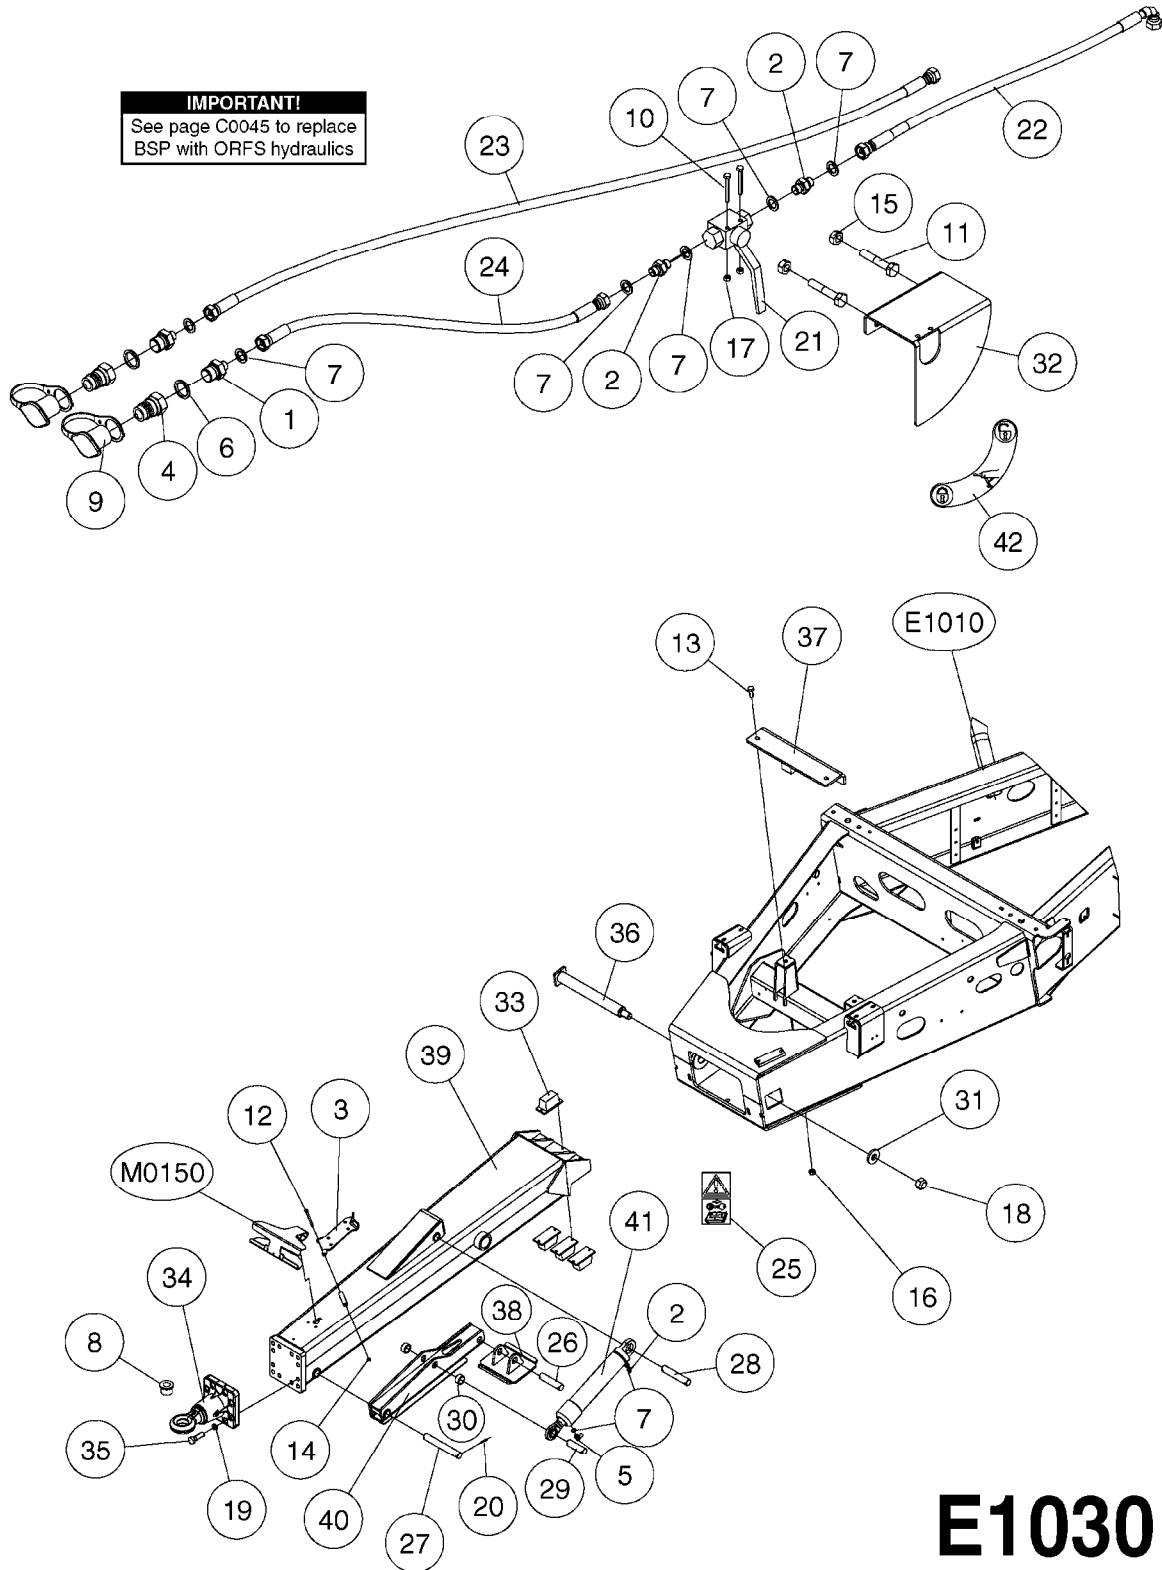

IMPORTANT!
See page C0045 to replace
BSP with ORFS hydraulics

HYD. DRAWBAR - NCM 6600
E1030-HIN, 07:02:19

Page 1

Date 12.08.2020 10:00

Pos.	parts-n°	order qty	description
1	146846	1	HEX NIPPLE 1/2" X 1/4"
2	146851	1	HEX NIPPLE 1/4"x1/4" 0.7MM
3	161923	1	SUPPORT PLATE F. PTO CM+
4	230311	1	QUICK COUPLING 1/2"
5	232294	1	HYD.FITTING 1/4"X1/4"
6	241356	1	DOWTYSEAL 1/2"
7	241404	1	DOWTY SEAL 1/4"
8	270608	1	BUSHING F. DRAWBAR NCM Ø50/Ø33
9	334206	1	DUST HOOD FOR HY-COUPLING
10	421142	1	BOLT HEX 8.8 DEL M5X40
11	421224	1	BOLT HEX 8.8 DEL M10X55
12	421232	1	BOLT HEX 8.8 DEL M8X110
13	430581	1	BOLT HEX 8.8 DEL M16X40 FT
14	460143	1	LOCK NUT M8 SST A2 DIN985
15	460423	1	NUT HEX M10X1.50 LOCK DIN985A2 SS
16	460585	1	LOCKING NUT M16 DIN985 A2 SS
17	461217	1	NUT HEX M5 LOCK
18	461316	1	NUT HEX LOCK M30X3.5 DIN 985
19	471180	1	LOCK WASHER NORDLOCK M20 ELZ
20	480733	1	PIN D6 X 40
21	781049	1	HYD. BALL VALVE
22	784001	1	HOSE HY X 1/4 X 067.00"STR+ELB
23	784143	1	HOSE HY X 1/4 X 138" STR+STR
24	784161	1	HOSE HY X 1/4 X 59" STR+STR
25	978436	1	DECAL - WARNING! SERVICE
26	14047100	1	PIN D30.0 L= 132 /D6.0
27	14047200	1	PIN D30.0 L= 223 /D6.0
28	14047300	1	PIN D30.0 L= 161 /D6.0
29	14047400	1	PIN D30.0 L= 104 /D6.0
30	15073000	1	THREADED PIPE 1-1/4" L=20
31	16155900	1	DISC D70.0/ 31.0X10.0/RED
32	16160000	1	PLATE F. HYD. VALVE CM66/9000
33	24267600	1	RUBBERSTOP 15/238 T=56 SS
34	28164100	1	SWIVEL HITCH D50/8 BOLT
35	43000803	1	BOLT HEX M20 X 70MM DEL - FT
36	61037800	1	PIN F. STEERING 6600
37	61038500	1	BRACKET FOR DRAWBAR NCM 6600
38	61039700	1	FOOT F. HYD. JACK NCM6600
39	63043900	1	DRAWBAR ADJUSTABLE CM6600
40	63045400	1	SUPPORT LEG HYD. JACK 6600
41	78134000	1	DOB.CYL.Ø70/40-322 TRACK LEFT '15
42	97814500	1	DECAL JACK STAND LOCK VALVE