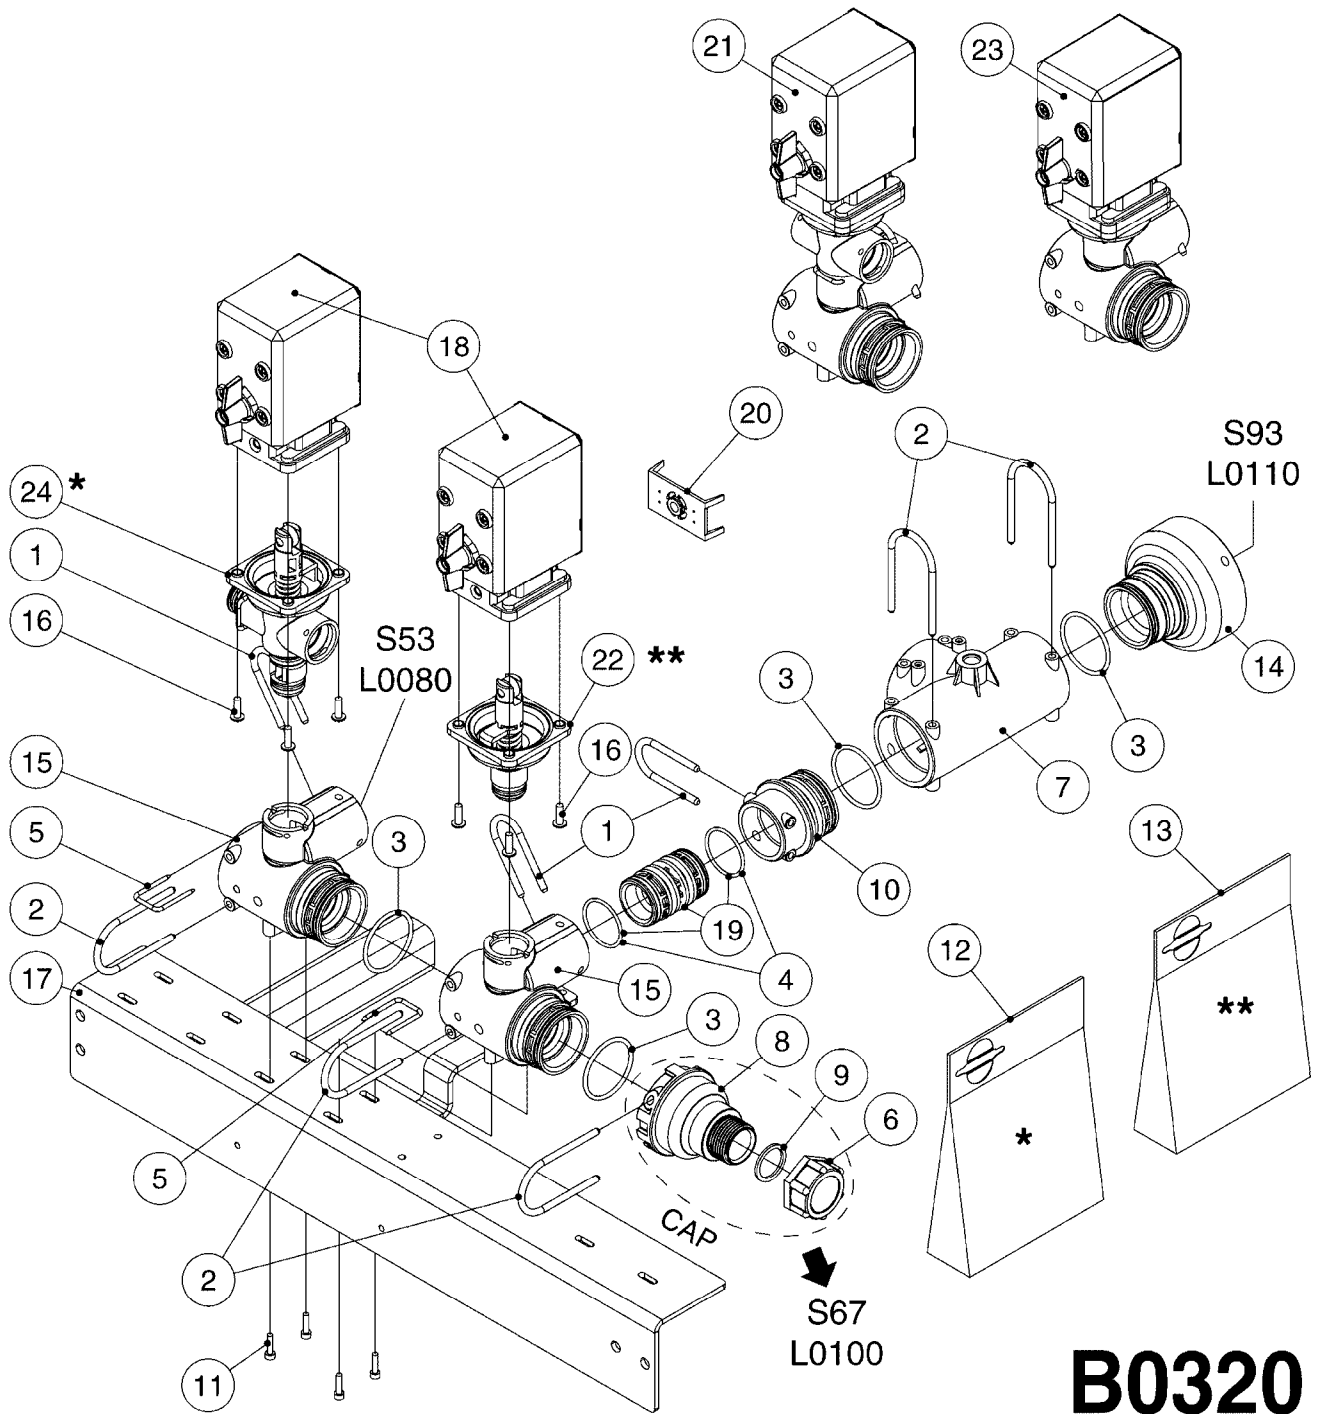

B0320

EFC BOOM VALVES
B0320-HIN, 20:05:20

Page 1

Date 12.08.2020 9:59

Pos.	parts-n°	order qty	description
1	145995	1	FITT.DK S-53 FORK
2	145996	1	FITT.DK S-67 FORK
3	242353	1	O-RING 3 X 44.2 VITON
4	242354	1	O-RING D32.2X3.0 VITON
5	270211	1	FITT.DK S25 FORK L=37.5
6	320106	1	FITT.DK CAPNUT 1" BSP
7	322224	1	FITT.DK S-67 TEE
8	322321	1	FITT.DK S-67 X 1"BSP MALE
9	330326	1	O-RING D30/D24X2 F.1"NUT
10	334564	1	FITT.DK S-67 TO S-53 ADAPTER
11	450902	1	BOLT ALLEN HEAD M4 X 16MM
12	741822	1	SEAL KIT - 1 SECTION (05)
13	755726	1	O-RING KIT F.EC/ESC SEC.VALVE
14	33500700	1	FITT.DK ADAPTER S-93F S67M
15	33502400	1	DISTRIBUTION HOUSING EFC
16	44076200	1	SCREW WN5451 5X16 SS TORX
17	61032700	1	BRACKET F. EFC SEC. VALVES < 7
17	61032800	1	BRACKET F. EFC SEC.VALVES <4>6
18	72048000	1	MOTOR, DISTRIBUTION 1:300
19	72114300	1	FITT. DK S-53 MALE MALE W.ORIN
20	72137200	1	MCROSWCH ASSY F.BOOM VLV 300:1
21	72233700	1	SECTION VALVE, EFC, 1:300
22	72267200	1	SPINDLE, BYPASS VALVE NCM
23	72284000	1	BYPASS VALVE, EFC, 1:300
24	72591700	1	SPINDLE SECT.W/O CONS.PRESSURE