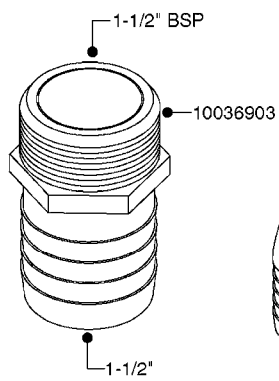

L0050

parts-n°	order qty	description
242594	1	O-RING D14 X 1.78 SCH.70-EPDM
320294	1	FITT.DK TEE 3/8X3/8HB X1/2"BSP
320305	1	FITT.DK HB 3/4'- 3/4' BSP
320386	1	FITT.DK TEE 3/8X3/8HB X3/8"BSP
320397	1	FITT.DK ELB 3/8"HB X 3/8" BSP
320401	1	FITT.DK TEE 1/2X1/2HB X1/2"BSP
320412	1	FITT.DK TEE 1/2X1/2HB X3/8'BSP
320423	1	FITT.DK ELB 1/2'HB X 3/8' BSP
320891	1	FITT.DK HB 3/8'- 3/8' BSP
320972	1	FITT.DK HB 5/16'- 1/4' BSP
322046	1	FITT.DK TEE 1/2X1/2HB X3/4'BSP
322048	1	FITT.DK TEE 3/4X3/4HB X3/4'BSP
330595	1	O-RING D24.6/D20X2.1 -3/4"
333137	1	FITT.DK CONN.1/2" F.NOZZ. DOUB
333141	1	FITT.DK CONN.1/2" F.NOZZ.SING
334041	1	FITT.DK CONN.3/4' F.NOZZ. SING
334042	1	FITT.DK CONN.3/4' F.NOZZ. DOUB
334195	1	FITT.DK ELB. 3/4"HB X 3/4"HB
10012103	1	FITT.PO.HB 1.25X1.50 IMB1012
10014003	1	FITT.PO.HB 1.25X1.25 IMB1010
10036903	1	FITT.PO.HB 1.50X1.50 IMB1212
28019303	1	FITTING HB ELB 3/4NPT-3/4HOSE
61016500	1	HOSE TAIL 3/4" 90°+RG CAP 3/4"
72026700	1	NOZZLE TUBE ADAPTER W/O-RING