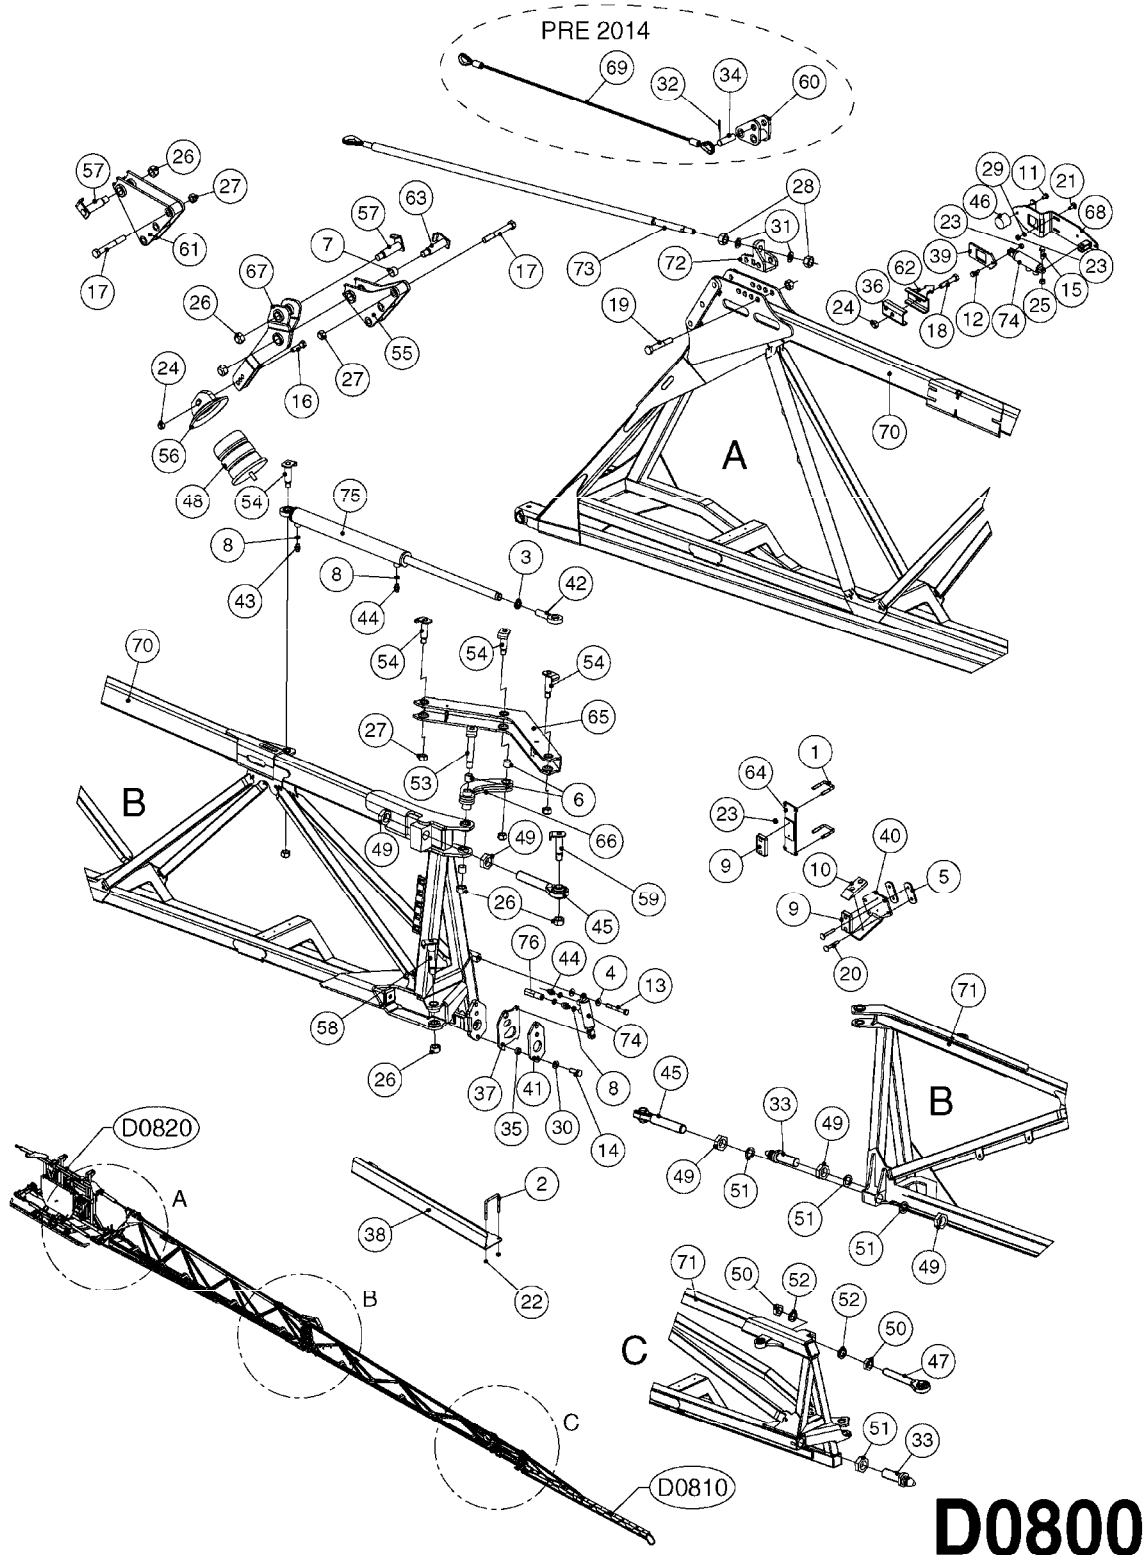

BOOM TERRA FORCE INNER
D0800-HIN, 17:07:19

Page 1
Date 12.08.2020 9:59

Pos.	parts-n°	order qty	description
1	143161	1	BOLT U M10 40X40
2	146843	1	BOLT U M8 F.60 x 60
3	147128	1	NUT M24X2 NV-32
4	165557	1	WASHER D28.0/D12.2X2.0 SS
5	171558	1	PLATE 6X92X40
6	210835	1	BUSHING D28/25 L=25
7	210858	1	BUSHING 034/30 L=20
8	241404	1	DOWTY SEAL 1/4"
9	334603	1	RUBBER STOP 86X48X15
10	390826	1	SLIDE PAD F.TRANSPORT BKT.CM/D
11	420862	1	BOLT HEX 8.8 DEL M10X16 FT
12	421002	1	BOLT HEX 8.8 DEL M10X30 FT DIN933
13	430367	1	BOLT HEX 8.8 DEL M12X100 DIN931
14	430581	1	BOLT HEX 8.8 DEL M16X40 FT
15	430721	1	BOLT HEX 8.8 DEL M12X40 FT
16	430765	1	BOLT HEX 8.8 DEL M16X55
17	430902	1	BOLT HEX 8.8 M20X150
18	430934	1	BOLT HEX 8.8 DEL M16X80
19	430970	1	BOLT HEX M20X120 DIN931- DEL
20	440718	1	BOLT CRG M10 X 65 DEL
21	440737	1	BOLT CARRIAGE M10x25 SS
22	460143	1	LOCK NUT M8 SST A2 DIN985
23	460423	1	NUT HEX M10X1.50 LOCK DIN985A2 SS
24	460585	1	LOCKING NUT M16 DIN985 A2 SS
25	460703	1	NUT HEX M12X1.75 LOCK DIN985A2 SS
26	460747	1	NUT HEX M24 LOCK
27	460806	1	NUT HEX M20X2.50 LOCK DIN985A2 SS
28	461242	1	NUT HEX M24X3
29	471122	1	WASHER, M10, Ø20/10.5X 2.0, SS
30	471168	1	PAIR OF WASHERS NL16 17X25,4x3,4
31	471179	1	LOCK WASHER NORDLOCK M24 ELZ
32	480708	1	PIN D4 X 45
33	14089000	1	PIN D36.0 L= 167
34	14098300	1	PIN D24.0 L=83/2XD4
35	15140000	1	BUSHING D25.5/16.5 L= 9 DEL
36	16270800	1	U-CHANNEL 63X27X6/L= 200, RED
37	16296100	1	PLATE 8.0X140X146 DEL
38	16318100	1	TRANSPORT PLATE, SS, TDZ
39	16330400	1	PLATE 8.0X74X145
40	16332700	1	TRANSPORT BRKT OUTER TDZ RIGHT
41	16332900	1	PLATE 10.0X80X174, RED
42	21091800	1	LINK HEAD Ø25,M24X55 W/ GREASE NIP. DELTA
43	23234100	1	HEX NIPPLE 1/4"-9/16" - 1.2mm
44	23234500	1	HEX NIPPLE 1/4" - 9/16"
45	28036600	1	EYEBOLT W/SWIVEL Ø25 M36X3 RH
46	28088100	1	RUBBER STOP E 50X40 M10
47	28096700	1	EYEBOLT W/SWIVEL Ø19.3 M27 RH
48	28103800	1	BUMPER PUR Ø160X161-M16 BLACK
49	46132800	1	NUT, JAMB M36X3 DIN439 DEL
50	46133100	1	JAM NUT M27 DIN 439 B DEL
51	47118300	1	NORDLOCK WASHER M36 LIM ZNK
52	47118500	1	NORDLOCK WASHER M27 LIM ZNK
53	61056000	1	PIN D25 L=134/M24
54	61056100	1	PIN D24.9 L=73/M20
55	61056800	1	TILT CYL.CONSOLE SUPP. TDZ
56	61057200	1	BUFFER GUIDE
57	61057300	1	PIN D29.8 L=92/M24
58	61057400	1	PIN D25.2 L=102/M24
59	61057500	1	PIN D25.2 L=77/M24 DEL
60	61066800	1	TILT CYL.CONSOLE STD. TDZ
61	61067000	1	TILT CYL.CONSOLE NORAC TDZ