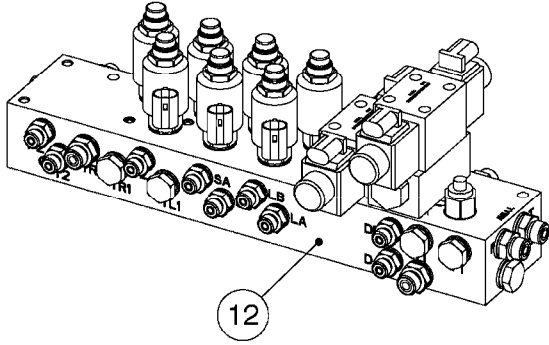

C0045

HYDRAULICS - BSP TO ORFS
C0045-HIN, 24:03:16

Page 1
Date 12.08.2020 9:59

Pos.	parts-n°	order qty	description
1	10466003	1	COUPLER PIONEER 8010-04 1/2NPT
2	231907	1	HEX NIPPLE 1/4"BSP X 1/2"NPT
2	231906	1	HEX NIPPLE 3/8"BSP X 1/2"NPT
2	147132	1	HEX NIPPLE 1/2"X1/2" BSP DEL
3	230311	1	QUICK COUPLING 1/2"
4	241356	1	DOWTYSEAL 1/2"
5	23234800	1	HEX NIPPLE 1/2"-9/16" ORFS FITTING FOR 1/4" HOSE
5	23234900	1	HEX NIPPLE 1/2"-11/16" ORFS FITTING FOR 3/8" HOSE
5	23235300	1	HEX NIPPLE 1/2"-13/16" ORFS FITTING FOR 1/2" HOSE
6	242102	1	O-RING Ø9.25X1.78 NITRIL 90SH
6	24263200	1	O-RING Ø7.66X1.78 NITRIL 90SH
6	24263300	1	O-RING Ø12.42X1.78 NITRIL 90SH
6	24263400	1	O-RING Ø18.77X1.78 NITRIL 90SH
7	67002403	1	CHART - BSP TO ORFS HOSES
8	67002503	1	CHART - BSP TO ORFS FITTINGS