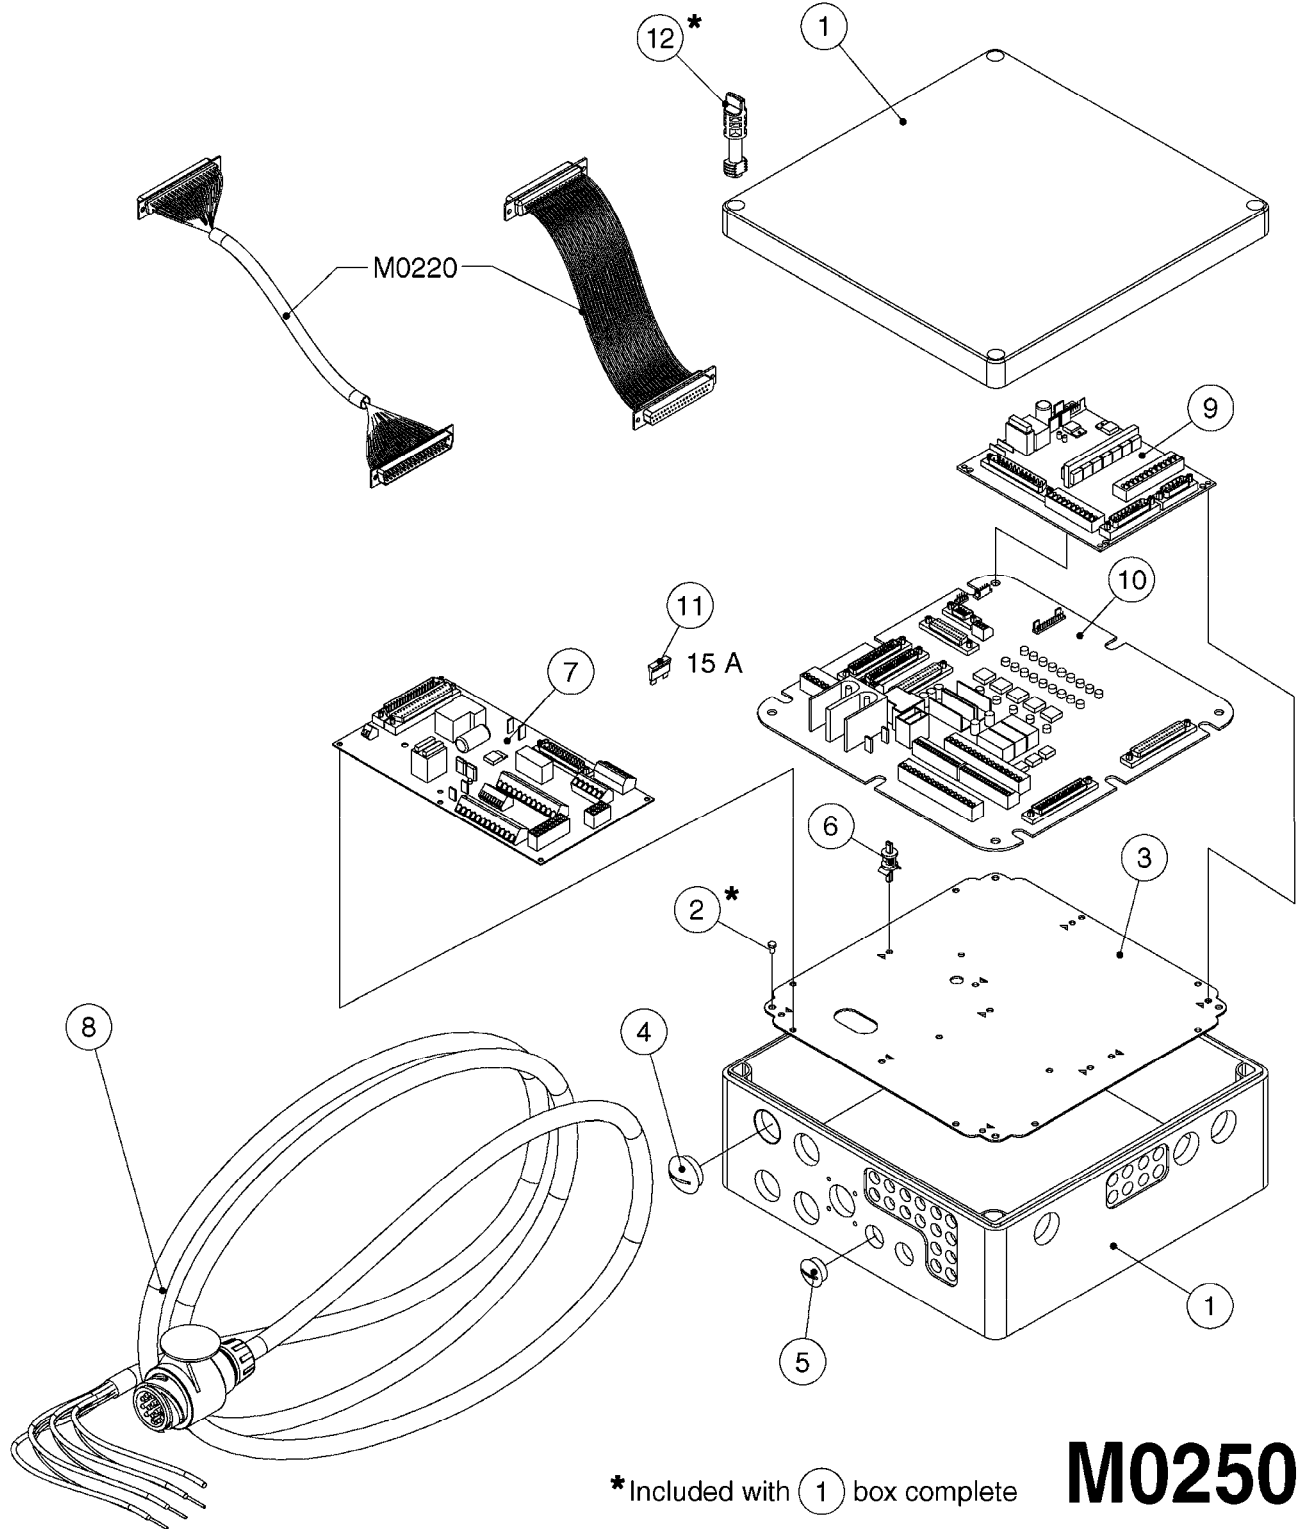

*Included with (1) box complete

M0250

JOB COM AND BREAK OUT
M0250-HIN, 01:02:17

Page 1
Date 12.08.2020 10:00

Pos.	parts-n°	order qty	description
1	391095	1	BOX COMPL. 300X300X135 DRILLED
2	440673	1	SCREW F.PLASTIC 5X12 SS
3	16132400	1	PLATE 1.5X270X270/JOB COMPUTER
4	26004600	1	PLUG F.DRILLED HOLE 21MM
5	26004700	1	PG13.5 BUNG
6	26005100	1	CONNECTOR FOR PCB, PLASTIC
7	26005500	1	PCB BREAKOUT BOX EL BOX CM"05"
8	26013800	1	CABLE HC6500 JOB COM TO CABIN
9	26029200	1	DAH PCB F. JOB COM NCM '09
10	26052700	1	JOB COM PCB ASSY HW3.1
10	72369300	1	JOB COM PCB NCM44/6600 REFURB.
11	28048600	1	FULE 15A ATOF SERIES
12	28091400	1	FINGER SCREW F.BOX 300X300X135