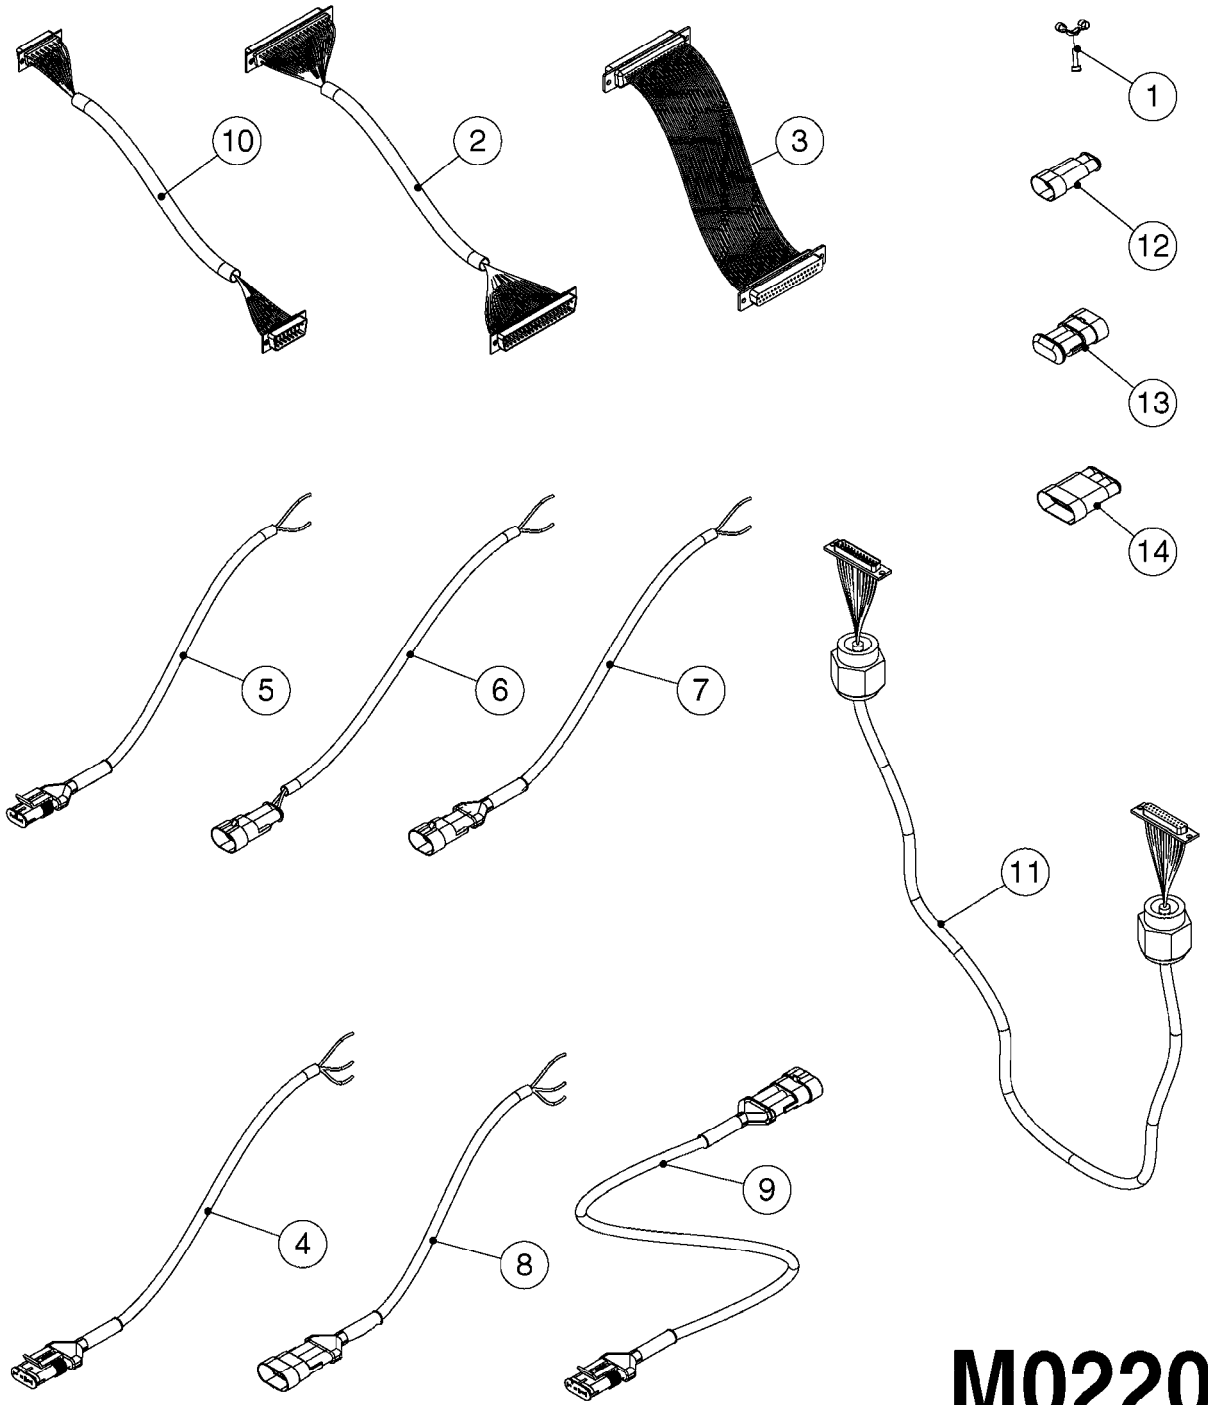

M0220

CABLES
M0220-HIN, 12:05:18

Page 1
Date 12.08.2020 10:00

Pos.	parts-n°	order qty	description
1	262150	1	SCREW ASSM.FOR D-SUB PLUG
2	26004900	1	CABLE FEM/MALE 37P L=9.5M
3	26005900	1	WIRE 37/37 POLE DAH/JOB COM
4	26006000	1	LEAD F AMP SUPERSEAL 3 WAYS L1,5M
4	26006100	1	CABLE L = 5.00M, AMP, MALE, 3P
4	26007000	1	CABLE L = 0.20M, AMP, MALE, 3P
4	26007100	1	CABLE L = 9.00M, AMP, MALE, 3P
4	26007200	1	CABLE 3POL AMP FEMALE L13M
5	26006200	1	CABLE L = 4.50M, AMP, MALE, 2P
5	26006300	1	CABLE L = 0.50M, AMP, MALE, 2P
5	26006400	1	CABLE L = 0.75M, AMP, MALE, 2P
5	26006500	1	CABLE L = 1.50M, AMP, MALE, 2P
5	26006600	1	CABLE L = 9.00M, AMP, MALE, 2P
6	26006700	1	CABLE L = 0.12M, AMP, FEMALE, 2P
7	26006800	1	CABLE L = 1.00M, AMP, FEMALE, 2P
8	26007300	1	CABLE L = 1.00M, AMP, FEMALE, 3P
9	26007400	1	CABLE L = 3.00M, AMP, EXT, 3P
9	26009800	1	CABLE L = 0.50M, AMP, EXT, 2P
10	26007500	1	CABLE FEM/FEM 15P L=3.5M
11	26016900	1	CABLE DB25M - DB25F L=8.5m
12	72450600	1	CAP F. AMP SUPER SEAL 2P PLUG
13	72450700	1	CAP F. AMP SUPER SEAL 3P PLUG
14	72450800	1	CAP F. AMP SUPER SEAL 4P PLUG