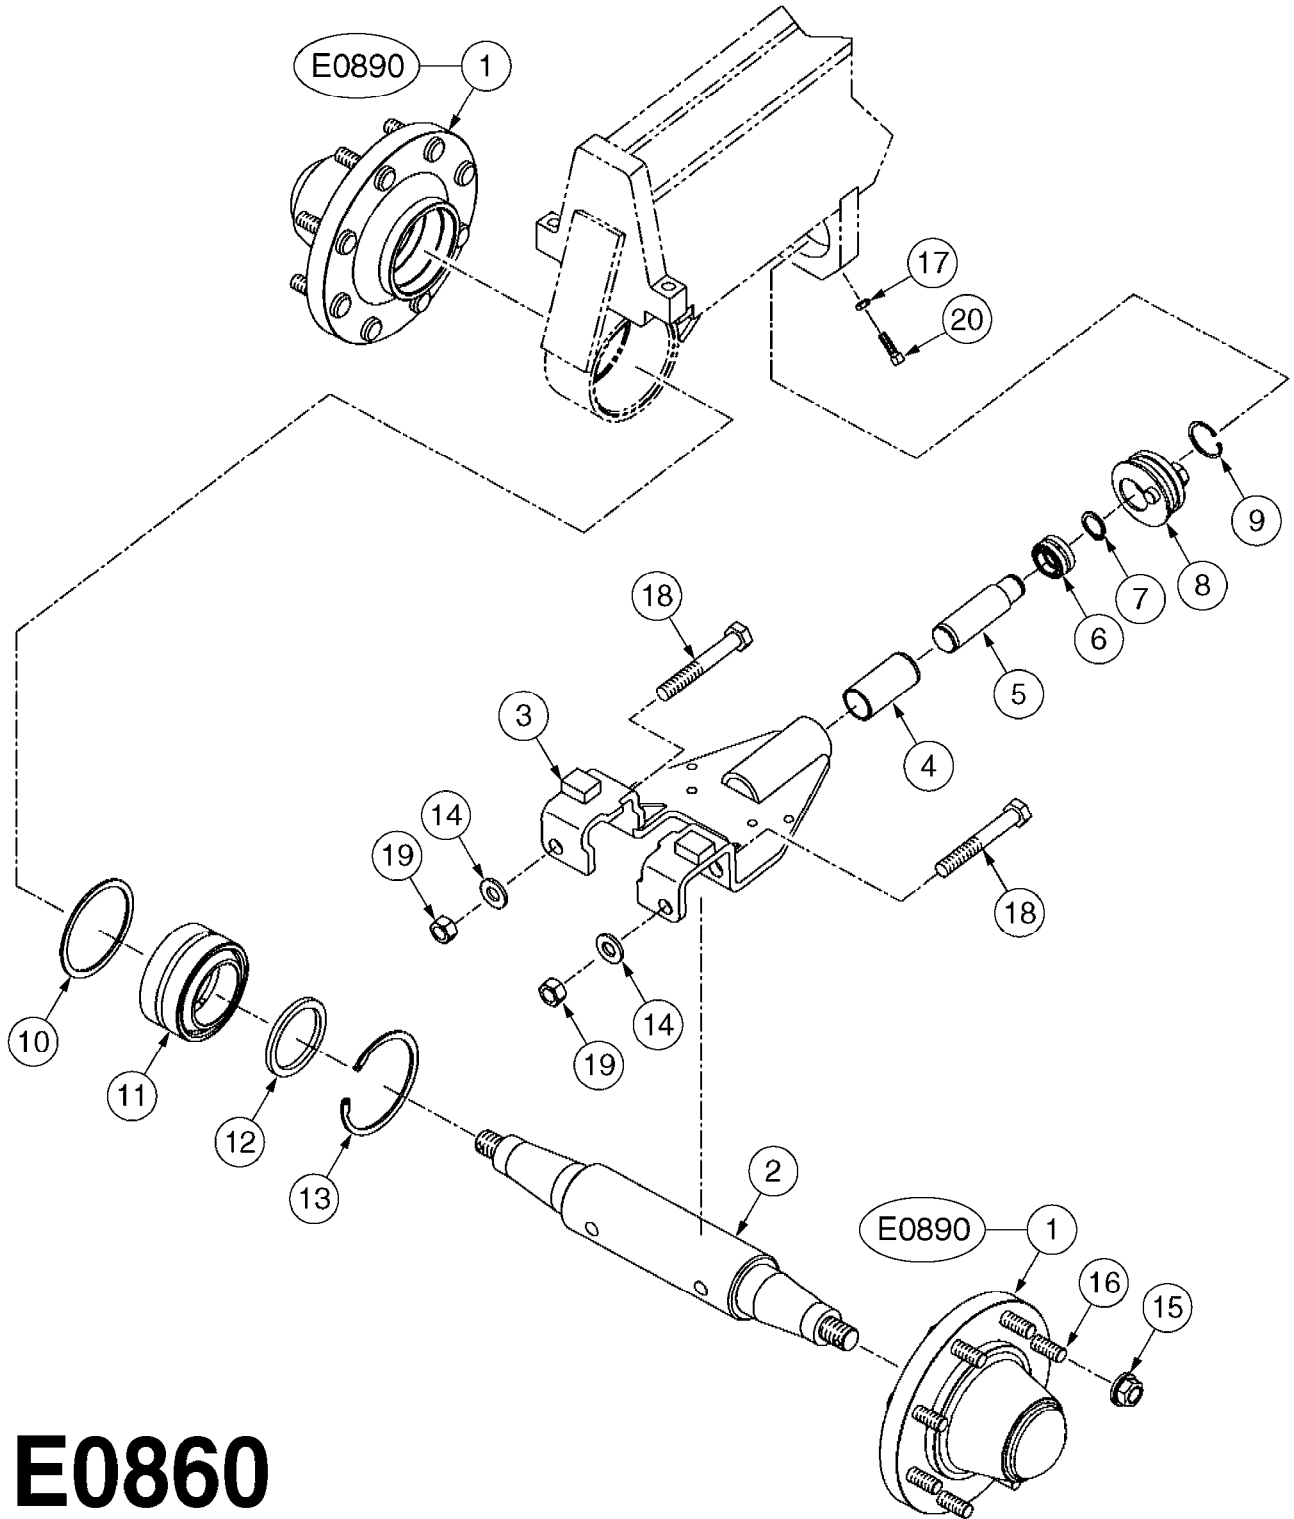

E0850

CAMOPLAST TENSIONER ASSEMBLY
E0850-HIN, 01:01:16

Page 1

Date 12.08.2020 10:00

Pos.	parts-n°	order qty	description
1	28074003	1	LOCK PLATE
2	28074103	1	SNAP RING
3	28078403	1	SPRING MOUNT
4	28078503	1	RETAINER PLATE
5	28078603	1	SLEEVE W/NOTCH
6	28078703	1	BUSHING 1/2"X1-1/4"ODX1"ID
7	28078803	1	ACME SCREW
8	28078903	1	SLEEVE, EXTEN.1"X1/2"IDX1.04"OD
9	28079003	1	SEAT, WASHER
10	28079103	1	SPRING PILOT
11	28083803	1	BOLT HEX 2"X1/2"-13 UNC
12	28084603	1	COTTER PIN 1-1/4" X 5/32"
13	28085103	1	SPRING SPRING FOR 30 SERIES
13	28085203	1	SPRING 9" X 5" X 3/4" SPRING FOR 40 SERIES