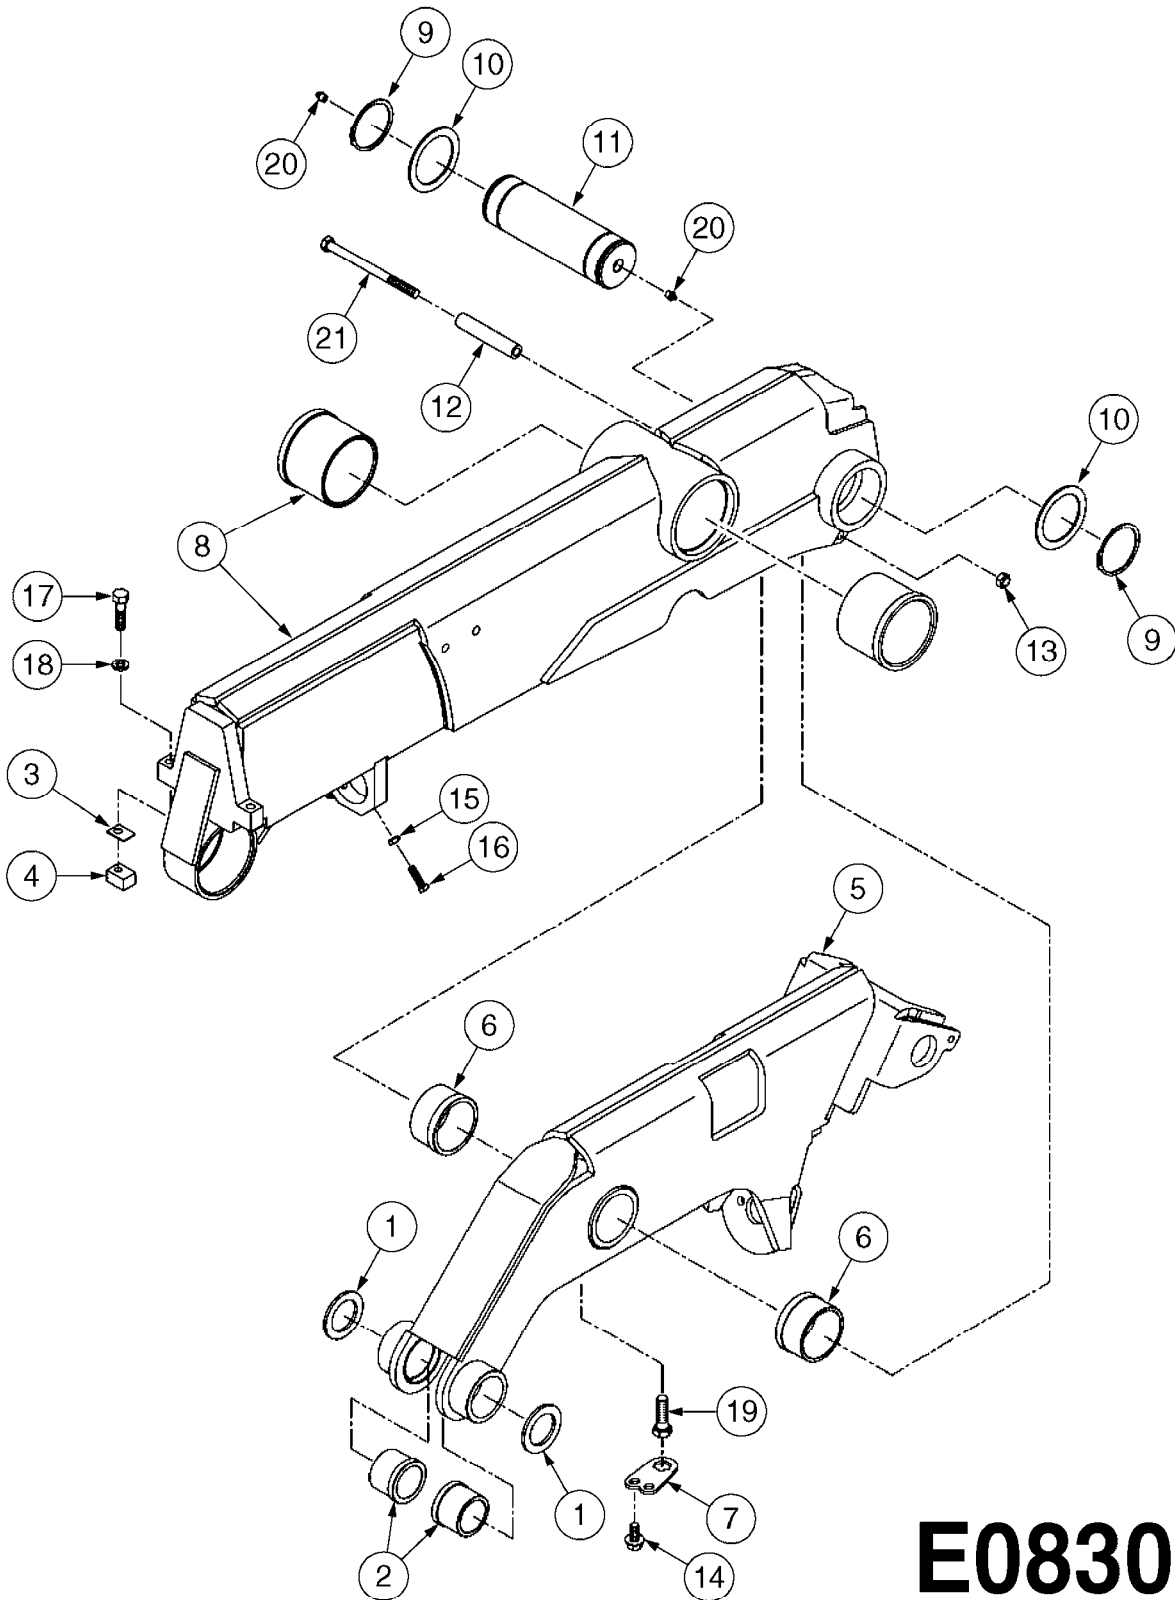

E0830

CAMOPLAST FRAME 40 SERIES
E0830-HIN, 01:01:16

Page 1
Date 12.08.2020 10:00

Pos.	parts-n°	order qty	description
1	28076003	1	WASHER, 3"X2.02"X3/16"
2	28076303	1	BUSHING 2.55"ODX2.012ID"X2"
3	28076403	1	SHIM, TILT STOPPER
4	28076503	1	STOPPER, TILT
5	28076603	1	TENSION ARM (40 SERIES)
6	28076703	1	BUSHING, TENS. 3.48X3.15X1.98"
7	28076803	1	LOCK PLATE
8	28076903	1	FRAME W/BUSHINGS (40 SERIES)
9	28077003	1	SNAP RING EXT. 3"
10	28077103	1	WASHER
11	28077203	1	PIN, 3" OD X 9.56"
12	28077303	1	SPACER
13	28083403	1	LOCK NUT 1/2"-20 UNF
14	28083503	1	BOLT HEX FLG.1"X1/2"-13UNC GR5
15	28083603	1	JAM NUT 3/8"-16 UNC GR 8
16	28083703	1	SET SCREW 1-1/2"X3/8"-16 UNC
17	28083803	1	BOLT HEX 2"X1/2"-13 UNC
18	28083903	1	LOCK WASHER 1/2"
19	28084003	1	BOLT HEX 2" X 5/8"-11
20	28084103	1	GREASE FITTING
21	28084203	1	BOLT HEX 6-1/2"X1/2"-20UNF GR8