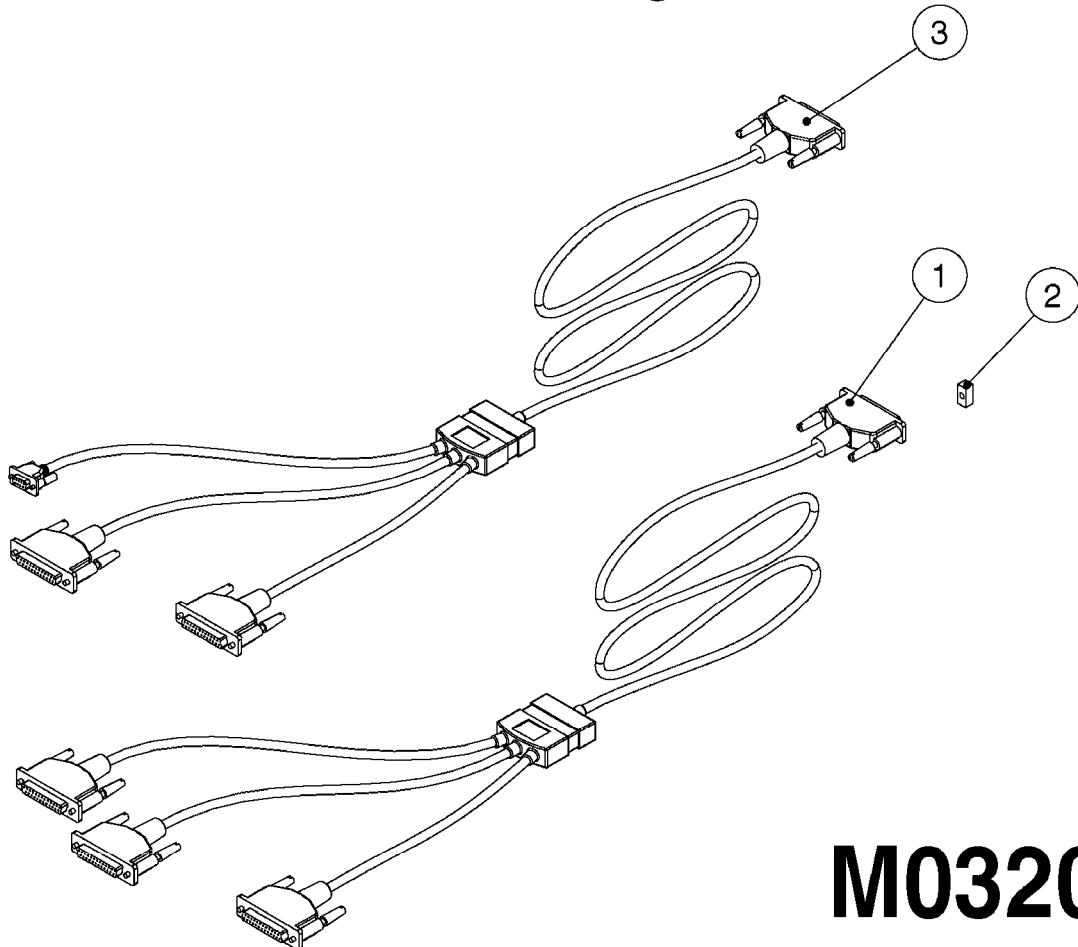

M0320

HC6500 TERMINAL AND CABLE
M0320-HIN, 01:01:16

Page 1

Date 12.08.2020 10:00

Pos.	parts-n°	order qty	description
1	26014000	1	HC6500 CABLE TO CABIN
2	26024300	1	DSUB PLUG TO PLUG COUPLER
3	26032800	1	HC 6500 CAB CABLE W/TERMINATOR
4	33507100	1	HC6500 DIS. FRONT BLACK/GREY
5	72365000	1	HC6500 TERMINAL