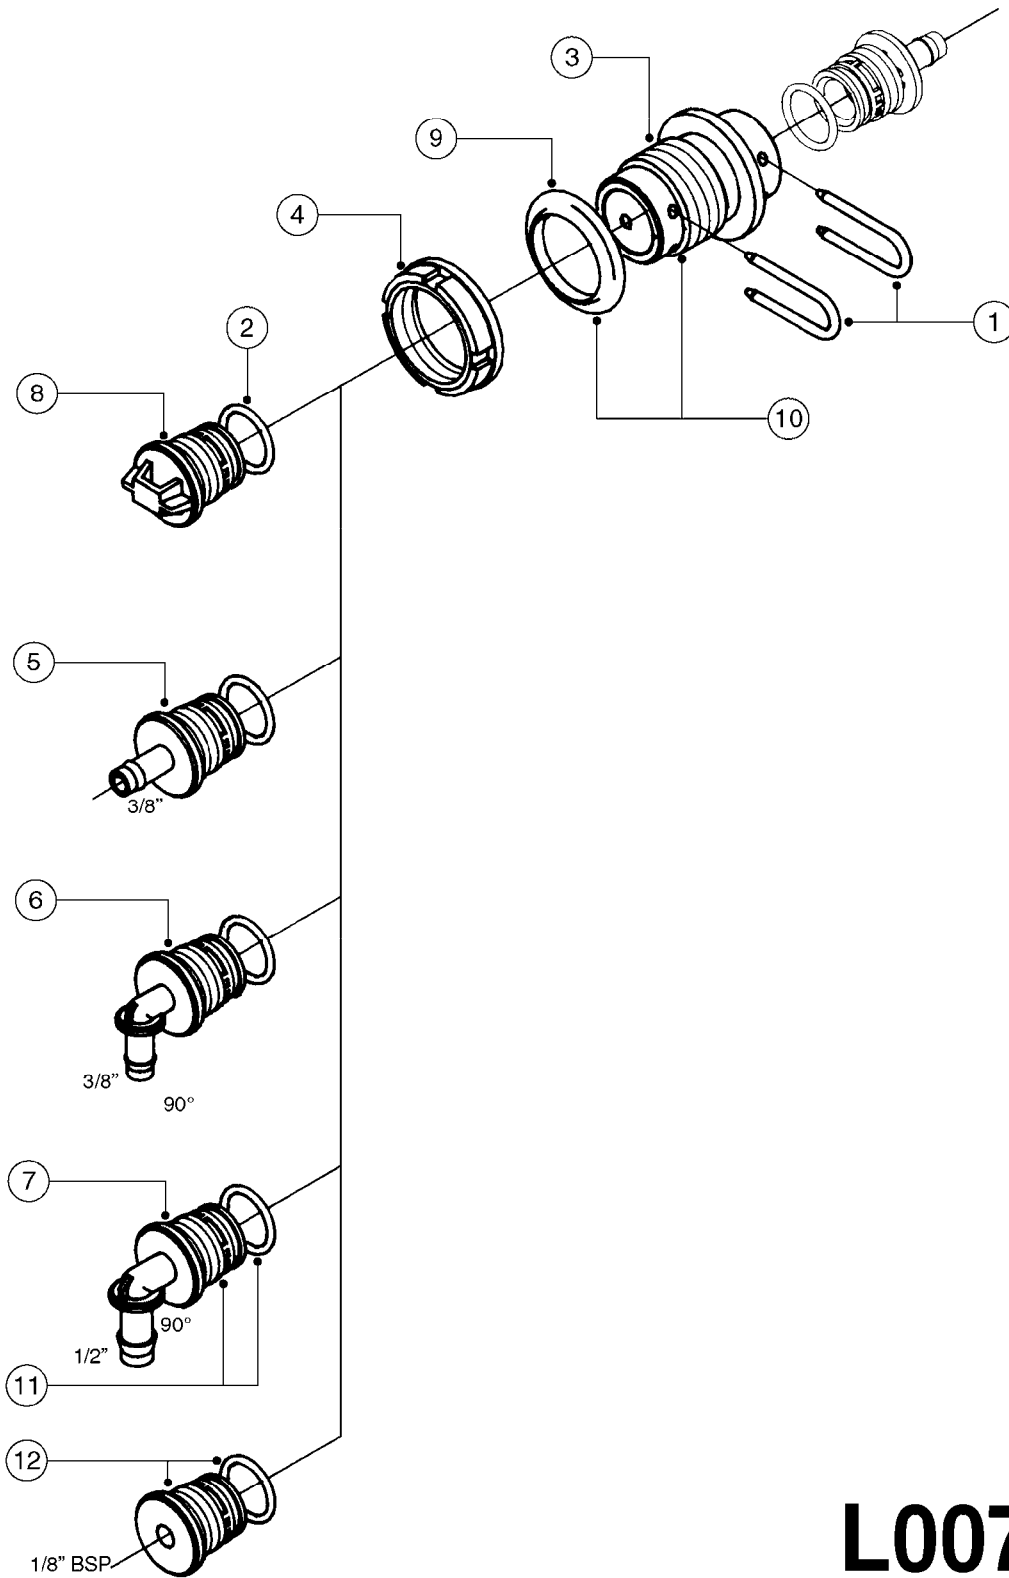

L0070

FITTINGS - S-40
L0070-HIN, 13:09:17

Page 1

Date 12.08.2020 10:00

Pos.	parts-n°	order qty	description
1	145994	1	FITT.DK S-40 FORK
2	242108	1	O-RING 3 X 19,2 70SH NITRIL NITRIL (BLACK)
2	242355	1	O-RING D19.2X3.0 VITON F.S-40 VITON (BROWN)
3	322102	1	FITT.DK S-40 BULKHEAD
4	322106	1	FITT.DK S-40 BULKHEAD NUT
5	334225	1	FITT.DK S-40 STR.3/8"
6	334237	1	FITT.DK S-40 ELB.3/8"
7	334238	1	FITT.DK S-40 ELB.1/2"
8	334248	1	FITT.DK S-40 PLUG
9	334259	1	GASKET F. S-40 BULKHEAD
10	726462	1	FITT. S40 BULKHEAD W.GASKET
11	726567	1	FITT.DK S-40 ELB.1/2" W.O-RING
12	726693	1	FITT.DK S-40 PLUG 1/8BSP ORING