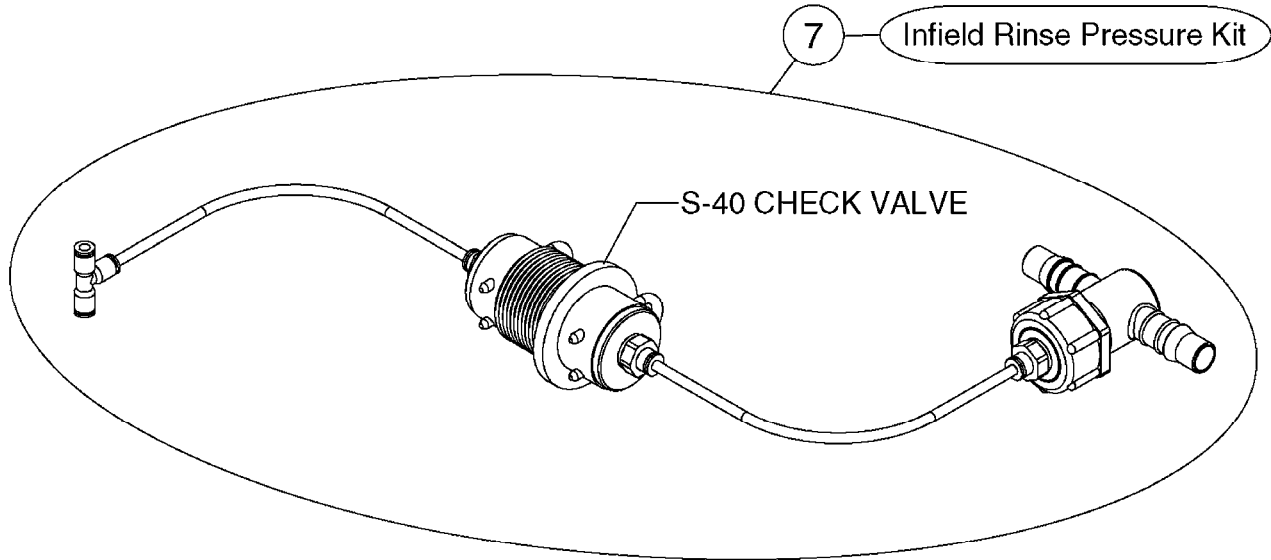

FOR S67 FITTINGS
SEE PAGE L0100

S67

FOR S93 FITTINGS
SEE PAGE L0110

S93

B0500

SMART VALVE S67 S93 (07)
B0500-HIN, 28:01:19

Page 1
Date 12.08.2020 9:59

Pos.	parts-n°	order qty	description
1	145996	1	FITT.DK S-67 FORK
2	145997	1	FITT.DK S-93 FORK
3	242351	1	O-RING D69.5X3.0 VITON F.S-93
4	322109	1	FITT.DK S-93 BULKHEAD NUT
5	322224	1	FITT.DK S-67 TEE
6	322320	1	NUT F.3 WAY VALVE S56
7	334545	1	FITT.DK S-93 TEE
8	334594	1	PLUG F.VALVE HANDLE BLACK
9	410362	1	BOLT HEX 8.8 SS M6X20
10	410922	1	CYL.SKR 8.8 DEL M4X20 RST
10	450902	1	BOLT ALLEN HEAD M4 X 16MM
11	471125	1	WASHER M6U 6.4X14X1.2,A2 SS
12	480733	1	PIN D6 X 40
13	480803	1	PIN Ø4 X 25
14	728525	1	FITT. S93 CONNECTOR W/O-RINGS
15	741844	1	VALVE HANDLE ASSY. SUCTION NCM
16	741845	1	VALVE HANDLE ASSY. PRESSUR NCM
17	14021500	1	SPINDLE F.S93 SMART VALVE
18	14022700	1	SPACER TUBE Ø10 L=212 SS
19	14038100	1	AXLE FOR SUCTION VALVE HANDLE
20	14038200	1	AXLE FOR PRESSURE VALVE HANDLE
21	14068700	1	SPINDLE,SMART VALVE S67 10MM
22	16059900	1	BRACKET 2 STK S93 SMART VALVE
23	16082300	1	BRACKET 2PCS S67 VALVE 15 BAR
24	28168400	1	HAIRPIN Ø5 S67/S93
25	33505200	1	PLUG FOR SMART VALVE HANDLE
26	72138000	1	VALVE S93 "V2" SMART VALVE
27	72138600	1	VALVE S93 "V3" SMART VALVE
28	72172100	1	VALVE S67 "V1" SMART VALVE
28	72538000	1	NCM 4400/6600 VALVE S67, LONG SPINDLE NAV 3000/4000
29	72172200	1	VALVE S67 "V2" SMART VALVE
30	72283000	1	AXLE JOINT F. SMARTVALVE HANDL