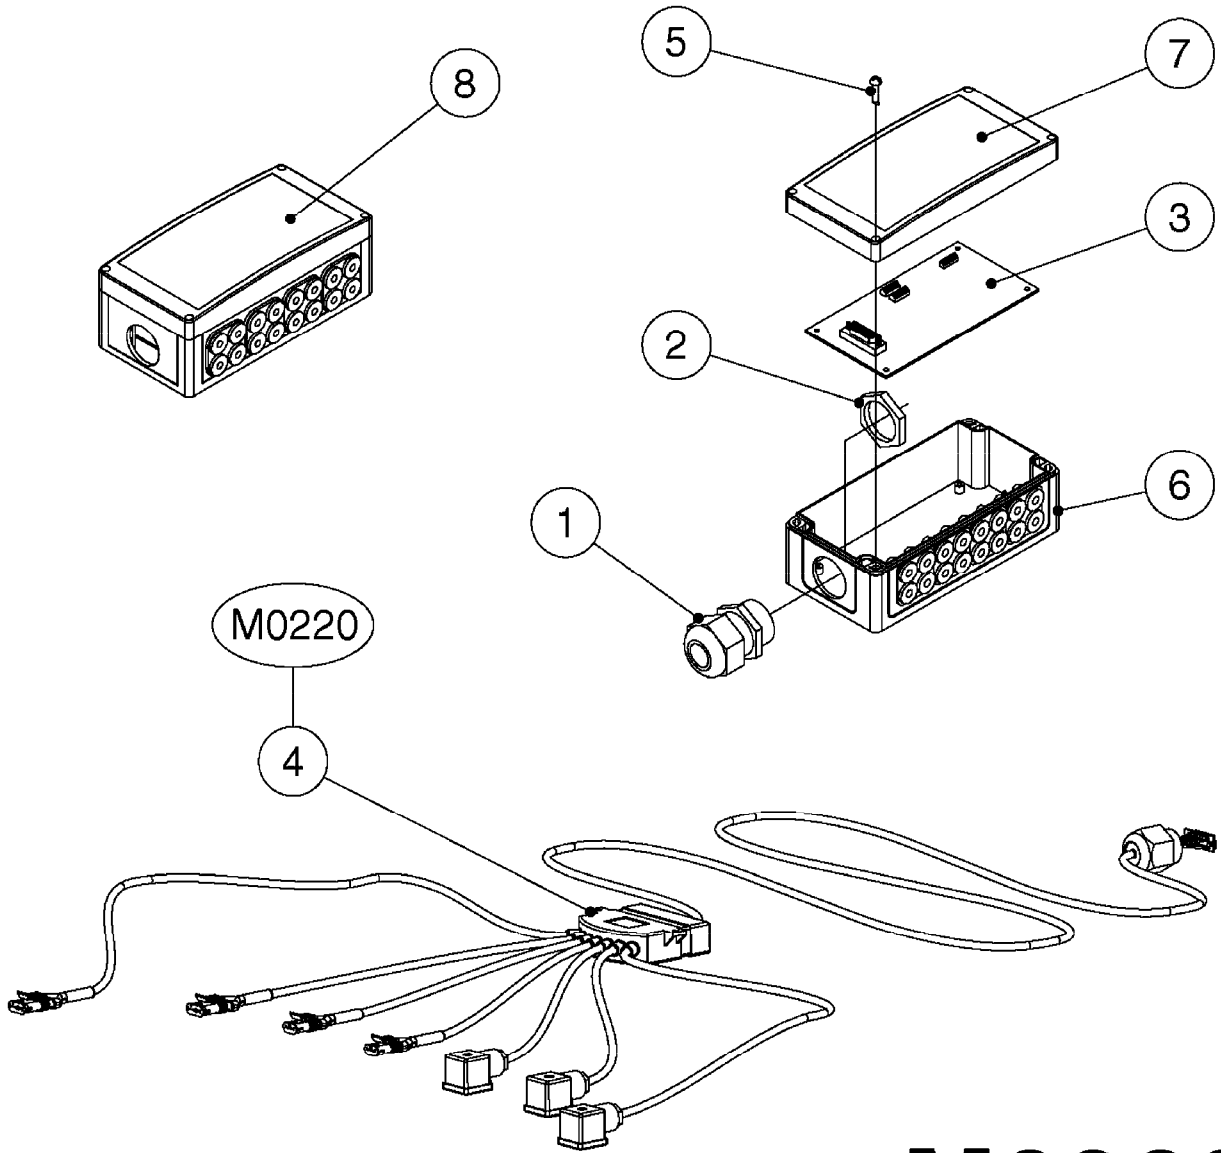

*Included with (1) box complete

M0250

JOB COM AND BREAK OUT
M0250-HIN, 01:02:17

Page 1
Date 12.08.2020 10:00

Pos.	parts-n°	order qty	description
1	391095	1	BOX COMPL. 300X300X135 DRILLED
2	440673	1	SCREW F.PLASTIC 5X12 SS
3	16132400	1	PLATE 1.5X270X270/JOB COMPUTER
4	26004600	1	PLUG F.DRILLED HOLE 21MM
5	26004700	1	PG13.5 BUNG
6	26005100	1	CONNECTOR FOR PCB, PLASTIC
7	26005500	1	PCB BREAKOUT BOX EL BOX CM"05"
8	26013800	1	CABLE HC6500 JOB COM TO CABIN
9	26029200	1	DAH PCB F. JOB COM NCM '09
10	26052700	1	JOB COM PCB ASSY HW3.1
10	72369300	1	JOB COM PCB NCM44/6600 REFURB.
11	28048600	1	FULE 15A ATOF SERIES
12	28091400	1	FINGER SCREW F.BOX 300X300X135