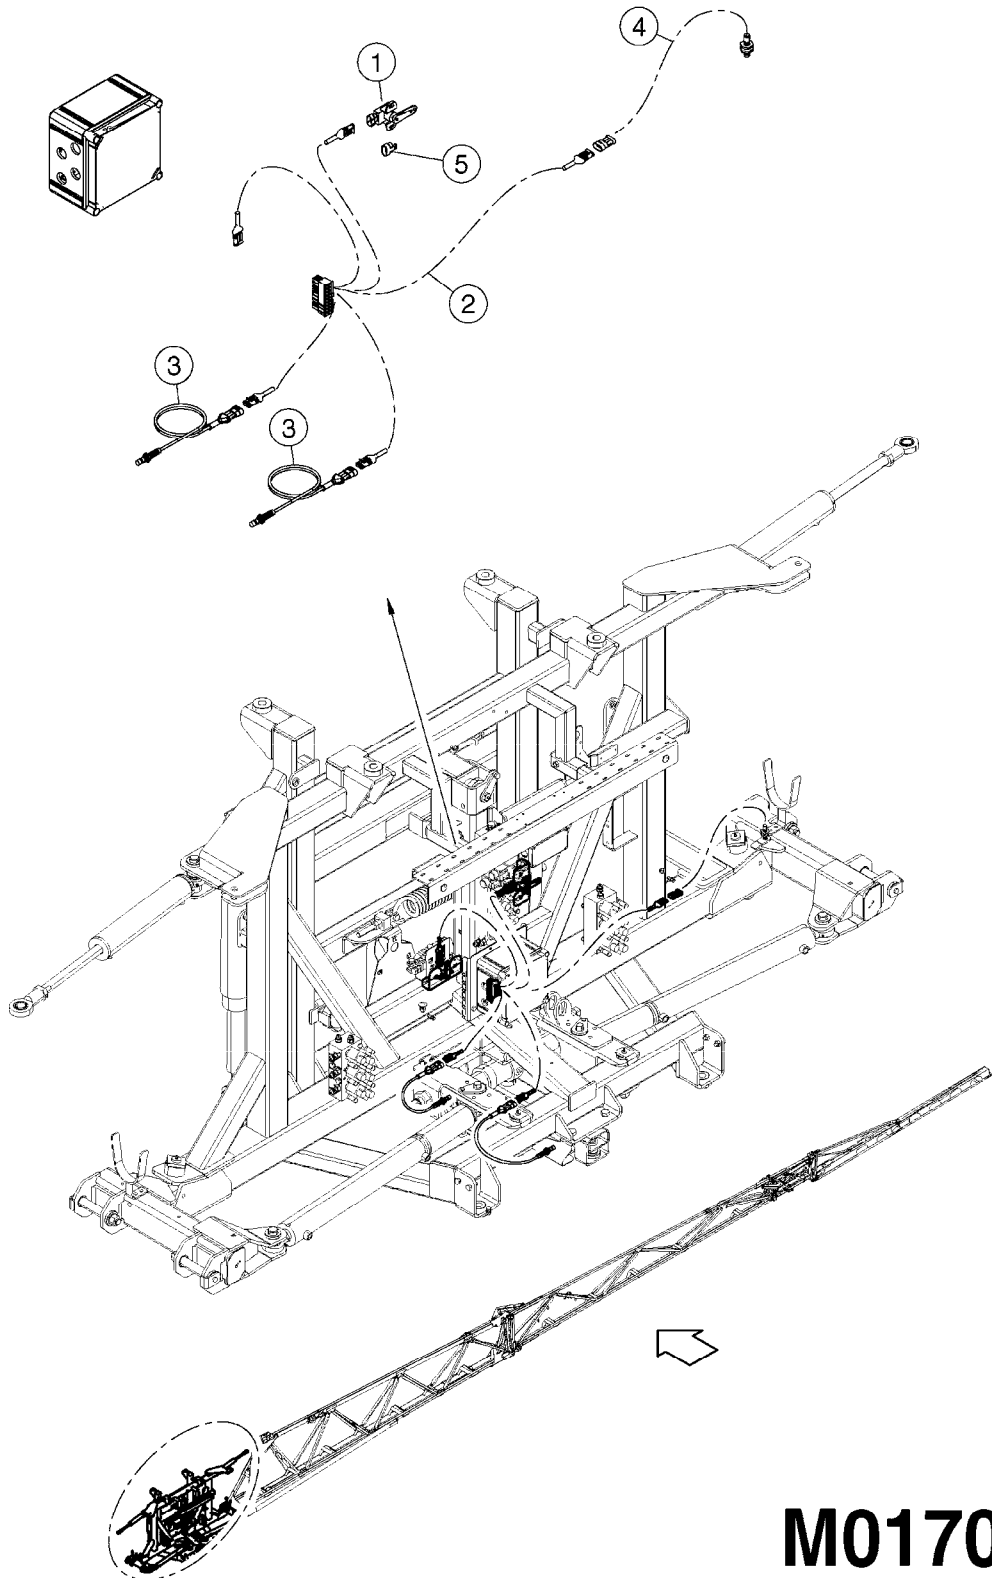

TERRA FORCE BOOM SENSORS
M0170-HIN, 04:12:17

Page

0

Date

12.08.2020 10:00

TERRA FORCE BOOM SENSORS
M0170-HIN, 04:12:17

Page 1
Date 12.08.2020 10:00

Pos.	parts-n°	order qty	description
1	26005800	1	ANGLE SENSOR 120° 0.5-4.5 VDC + LEVER
2	26034400	1	CABLE SENSOR TO HY JUNCBOX TDZ
3	28102400	1	INDUCTIVE SENSOR M12 F. CYL.
4	28129300	1	INDUCTIVE SENSOR UNSHIELDED M12 L=1M SD=8MM
5	33520500	1	CAP, AMP, 3P, FEMALE