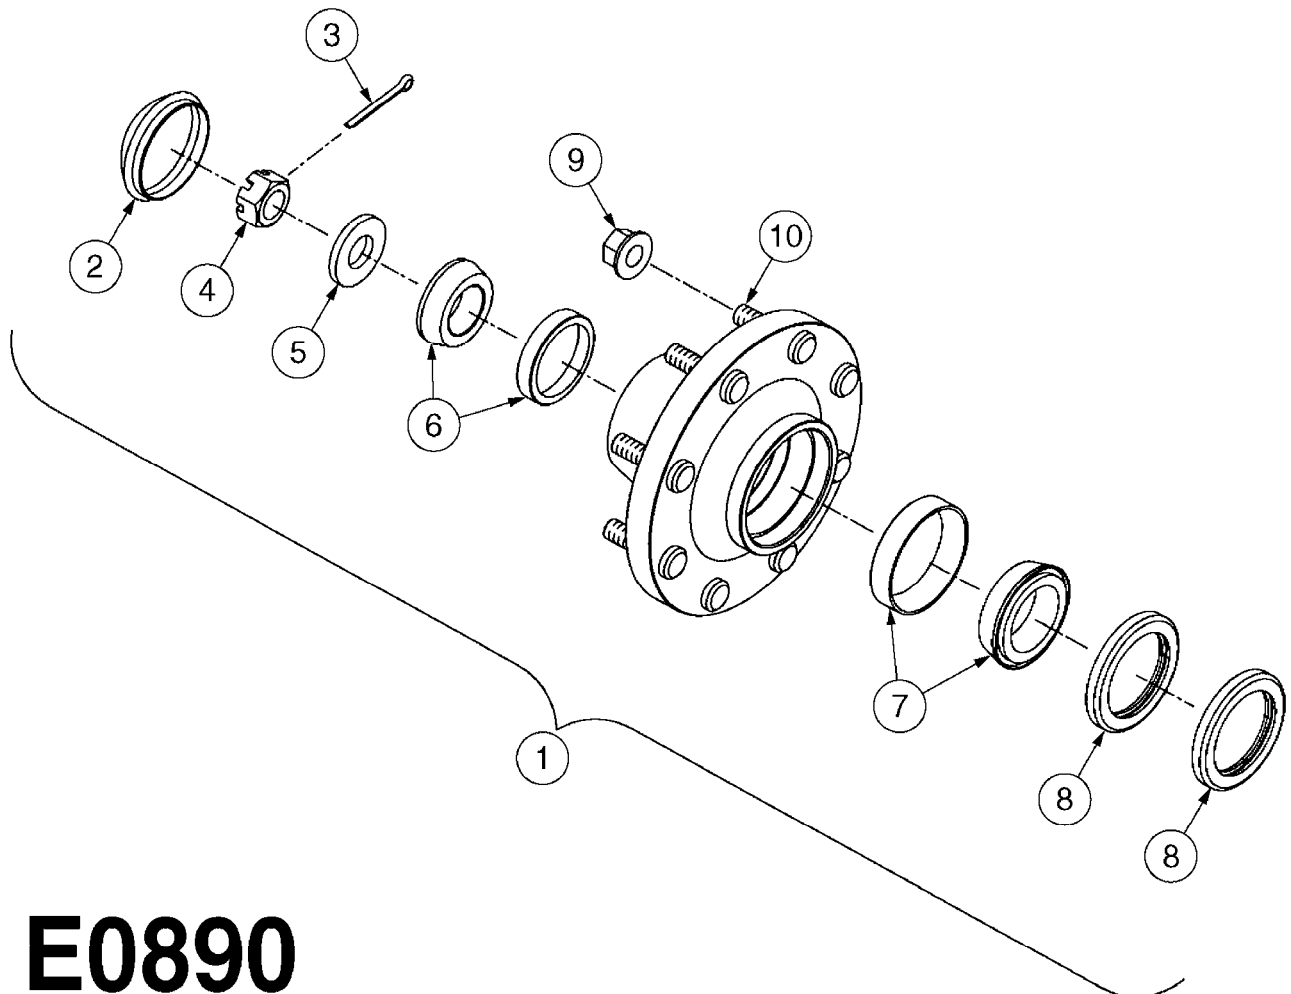

E0890

CAMOPLAST HUB ASSEMBLY - IDLER
E0890-HIN, 01:01:16

Page 1
Date 12.08.2020 10:00

Pos.	parts-n°	order qty	description
1	28078303	1	HUB ASSY.IDLER, G60-8
2	28081403	1	DUST CAP
3	28081503	1	COTTER PIN 7/32" X 2-1/4"
4	28081603	1	CASTLE NUT 1-1/4"-12
5	28081703	1	WASHER 1.28"IDX2.5"ODX0.13"
6	28081803	1	BEARING ASSEMBLY - OUTER
7	28081903	1	BEARING ASSEMBLY - INNER
8	28082003	1	WHEEL SEAL, SINGLE LIP
9	28082103	1	LUG NUT SET (8) IDLER
10	28082203	1	WHEEL STUD SET (8) IDLER