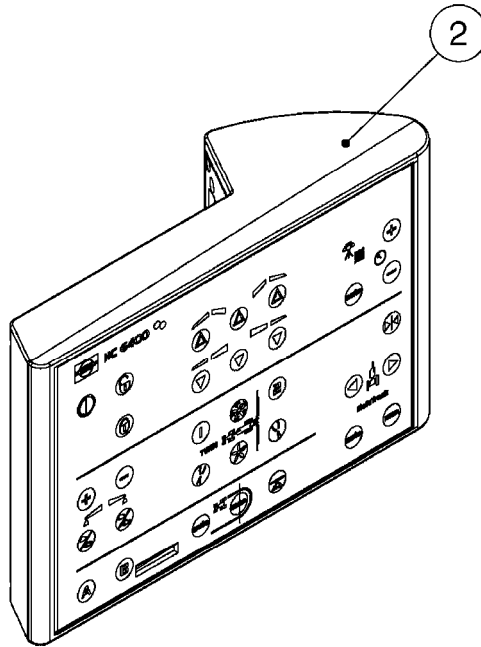

HC6400 SETBOX
M0330-HIN, 01:01:16

Page 0

Date 12.08.2020 10:00