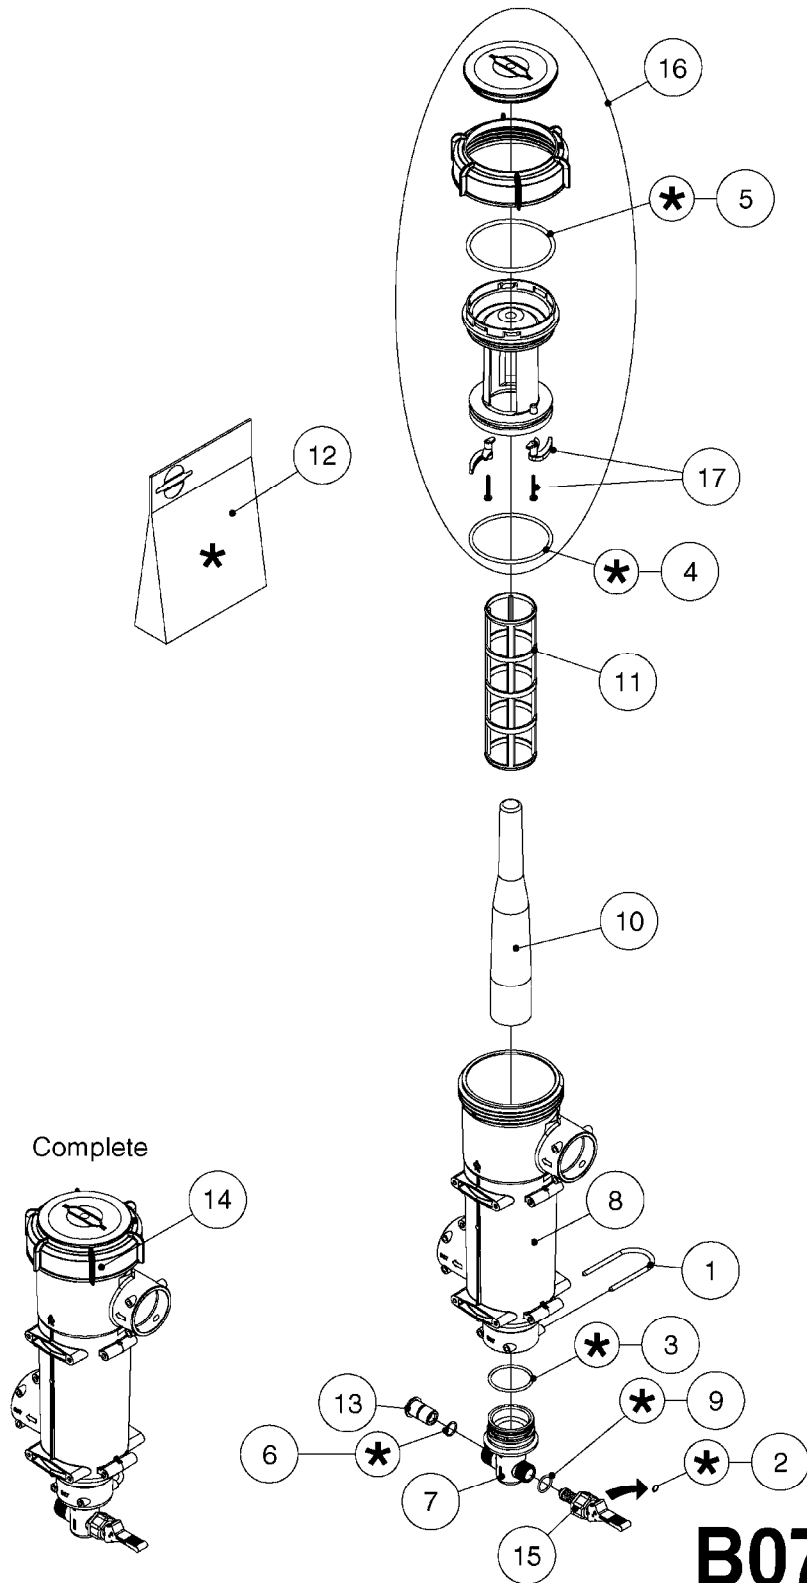

PRESSURE FILTER - CYCLONE
B0730-HIN, 01:01:16

Page 1

Date 12.08.2020 9:59

Pos.	parts-n°	order qty	description
1	145996	1	FITT.DK S-67 FORK
2	241323	1	O-RING D5.3X2.4 NITRIL
3	242353	1	O-RING 3 X 44.2 VITON
4	242565	1	O-RING Ø 85 X 4.0 SH70 VITON
5	242577	1	O-RING Ø 86 X 4.5 SH70 VITON
6	242594	1	O-RING D14 X 1.78 SCH.70-EPDM
7	322358	1	T-PIECE S67-1/2"-3/4"
8	322359	1	CYCLONE FILTER HOUSING
9	330315	1	O-RING D18.4/D13X.6
10	391093	1	CONE F. CYCLONE FILTER
11	61036000	1	FILTER ELEM.S93,100 MSH-YELLOW
11	615416	1	FILTER ELEM.S93,50 MESH-BLUE
11	72557200	1	FILTER ELEM.S93,80# CYCLONE
12	741827	1	SEAL KIT CYCLONE FILTER
13	39127500	1	VALVE SEAT D18/10 3/4"-1/2" 09
14	72281200	1	CYCLONE FILT.COMP. 80 MSH S67
14	72316500	1	CYCLONE FILT.COMP.50 MSH S67
14	72316600	1	CYCLONE FILT.COMP.100 MSH S67
15	72281300	1	VALVE BOOSTER/ON/OFF CYCLONE F
16	72352200	1	LID COMPLETE F. CYCLONE FILTER
17	74192900	1	FILTER LOCK PARTS - CYCLONE