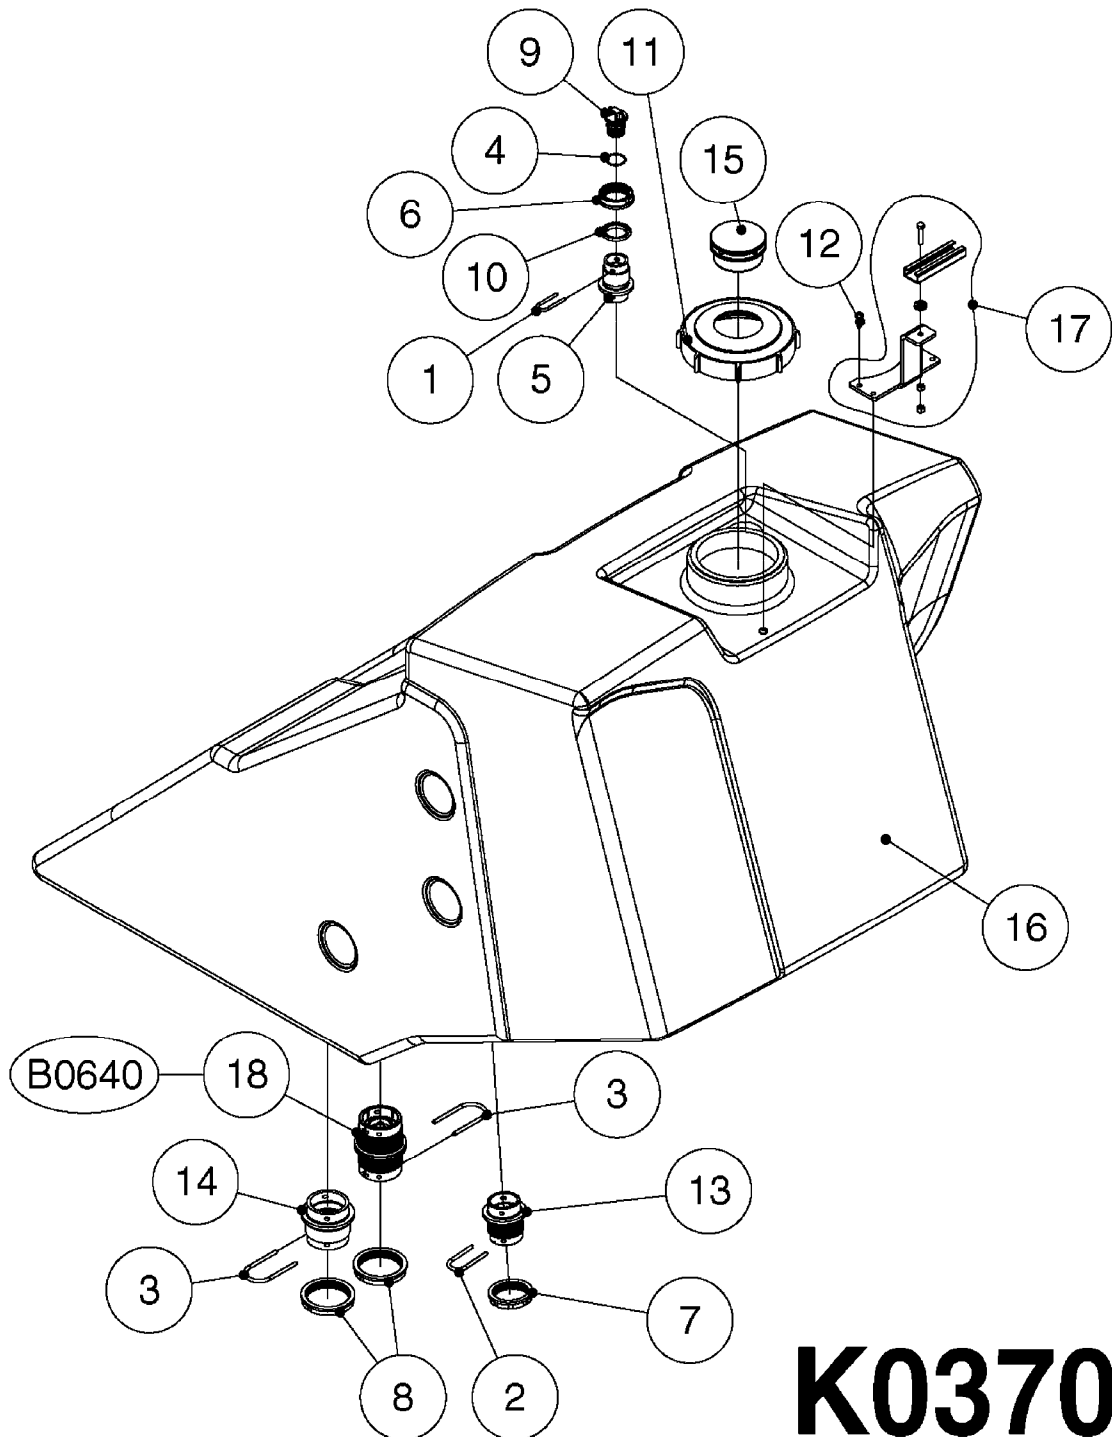

K0370

FLUSH SYSTEM - NCM/NAVIGATOR
K0370-HIN, 09:01:20

Page 1

Date 12.08.2020 10:00

Pos.	parts-n°	order qty	description
1	145994	1	FITT.DK S-40 FORK
2	145995	1	FITT.DK S-53 FORK
3	145996	1	FITT.DK S-67 FORK
4	242355	1	O-RING D19.2X3.0 VITON F.S-40
5	322102	1	FITT.DK S-40 BULKHEAD
6	322106	1	FITT.DK S-40 BULKHEAD NUT
7	322107	1	FITT.DK S-53 BULKHEAD NUT
8	322108	1	FITT.DK S-67 BULKHEAD NUT
9	334248	1	FITT.DK S-40 PLUG
10	334259	1	GASKET F. S-40 BULKHEAD
11	390847	1	LID F. RINSE TANK CM
12	440392	1	SCREW 6.3 X 25.0 DIN7981C TORX
13	726463	1	FITT.DK S53 BULKHEAD W/GASKET
14	726464	1	FITT.DK S-67 BULKHEAD W/GASKET
15	727038	1	VENT F.TANK (FAST FILL)
16	72285500	1	RINSE TANK 120G. W/FITTINGS NCM/NAV
17	72348600	1	HOSE MT. BKT NCM FLUSH TANK
18	72819200	1	CHECK VALVE S67 2012 THREADED