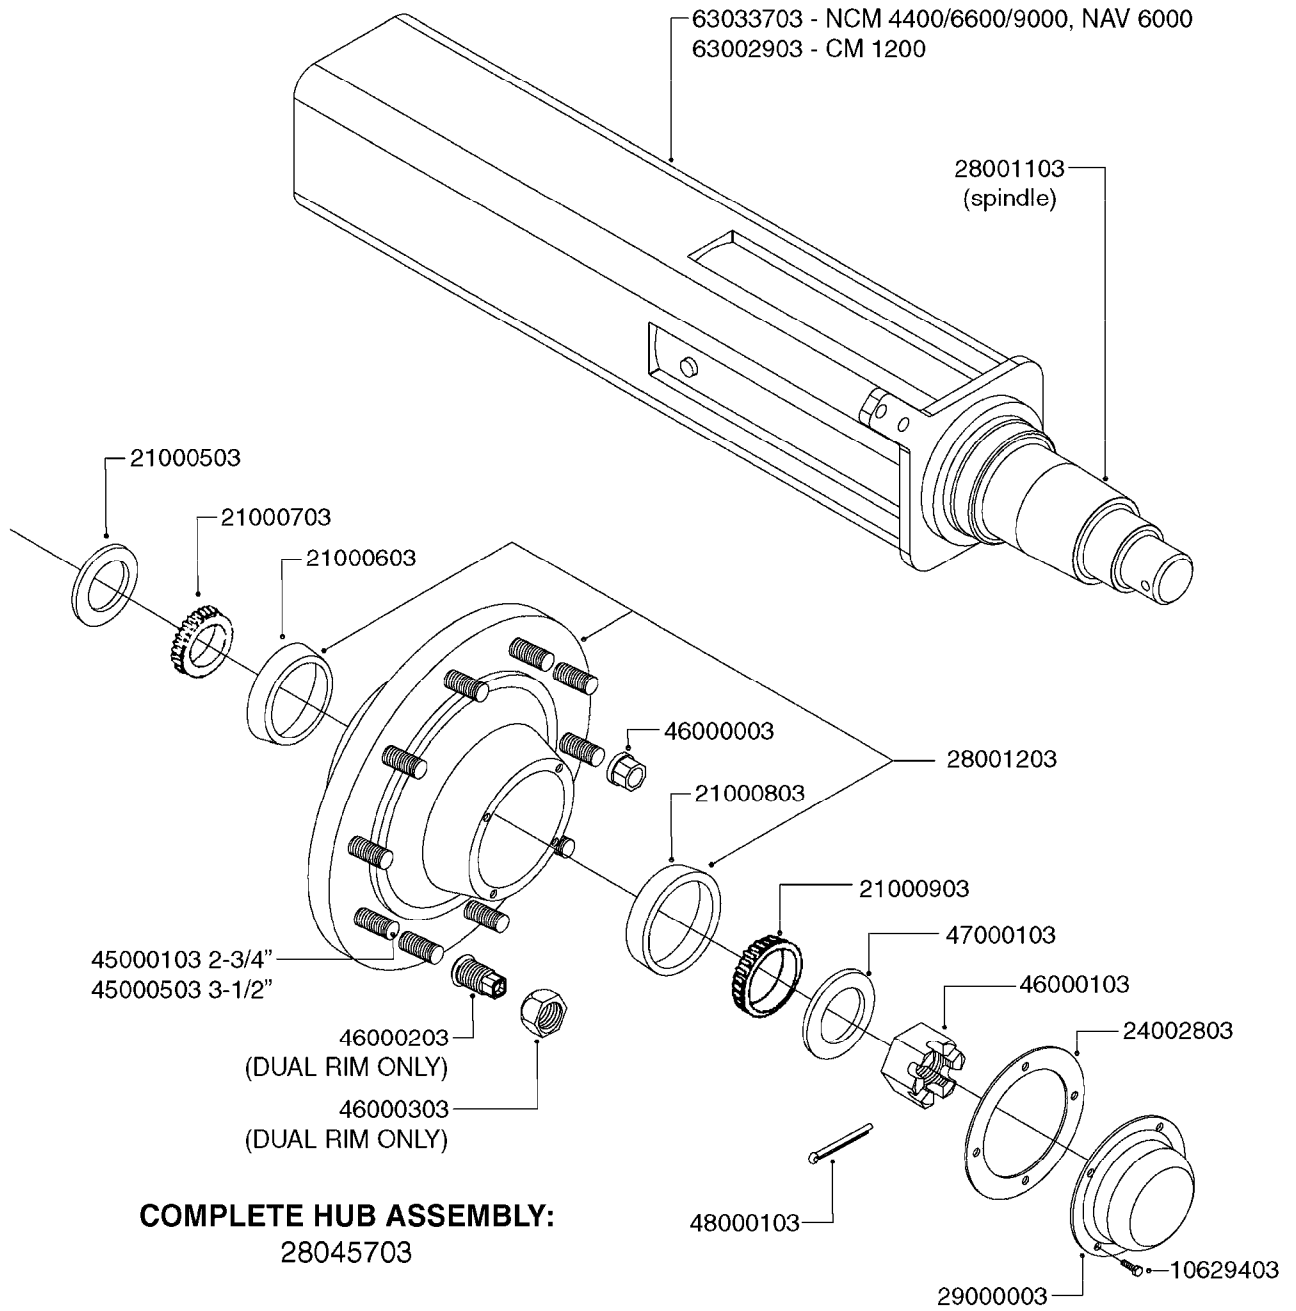

COMPLETE HUB ASSEMBLY:
28045703

COMPLETE ASSEMBLIES
WHOLEGOODS ITEMS

E0790

HUB ASSEMBLY F.4-1/2" SPINDLE
E0790-HIN, 06:07:17

Page 1
Date 12.08.2020 10:00

parts-n°	order qty	description
10629403	1	BOLT HEX 5/16 NC GR.2 00.50"
21000503	1	SEAL,WHEEL CR43771
21000603	1	RACE, BEARING 3.5/1.5
21000703	1	BEARING, TAPPERED 3.5433/1.575
21000803	1	RACE, TAPERED BEARING
21000903	1	BEARING, TAPPERED, 2.75/1.510
24002803	1	GASKET F. HUB 4.5" HUB ASSY
28001103	1	SPINDLE 4.5"x 23" 20000LB
28001203	1	HUB, 20000LB W. BRG RACES
28045703	1	HUB ASSY 10-13.19-11.02 25000#
29000003	1	HUB CAP F. 881(20000LB) HUB
45000103	1	BOLT, WHEEL STUD 3/4-16X2 3/4
45000503	1	BOLT, WHEEL STUD 3/4-16X3 1/2
46000003	1	NUT HEX NF 3/4" FLANGED F.HUB
46000103	1	NUT, CASTLE, SPINDLE 2-12 UNF
46000203	1	NUT, BUD WHEEL, INNER, RH
46000303	1	NUT, BUD WHEEL, OUTER, RH
47000103	1	WASHER, SPNDL 4.5" 2.06x4 .25T
48000103	1	PIN, COTTER 5/16" X 5.25"
63002903	1	AXLE INSERT,72"-90"SUS CM 1200
63033703	1	AXLE INSERT NCM 44/66/9000