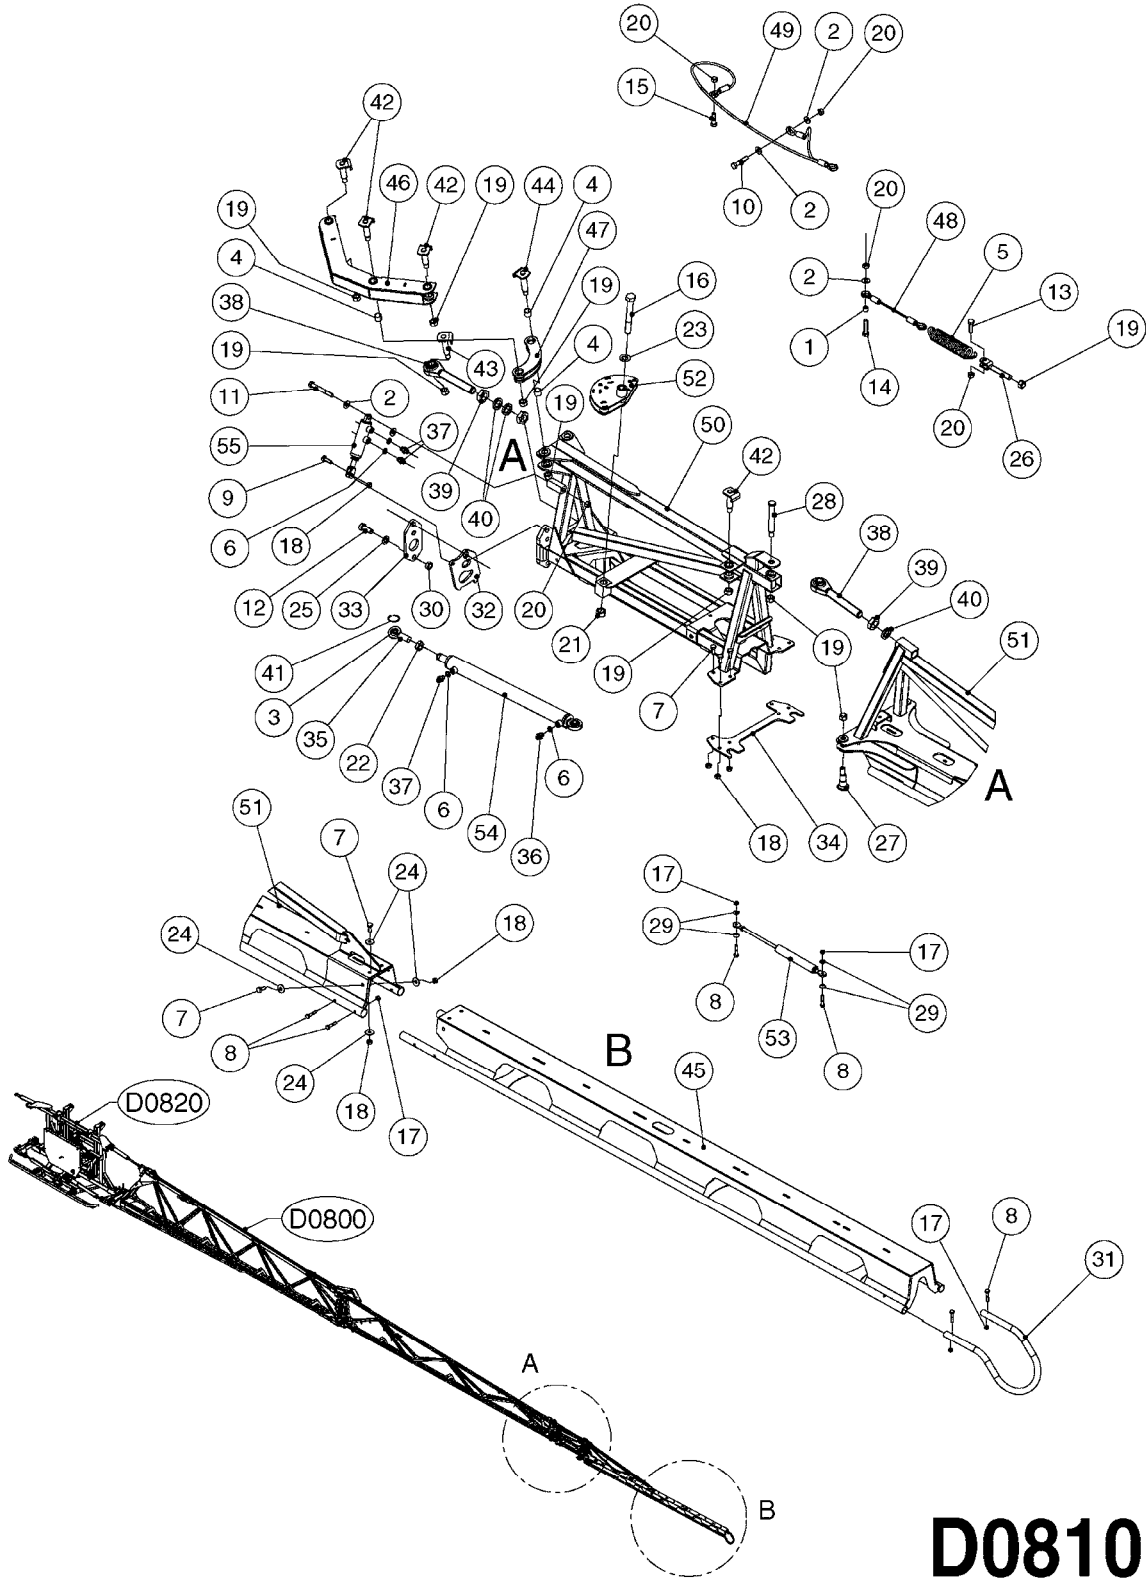

D0810

BOOM TERRA FORCE OUTER
D0810-HIN, 12:09:17

Page 1
Date 12.08.2020 9:59

Pos.	parts-n°	order qty	description
1	150861	1	BUSHING D16/D13X14
2	165557	1	WASHER D28.0/D12.2X2.0 SS
3	210730	1	BEARING F.LINK HEAD M20
4	210859	1	BUSH Ø23X20 L20
5	220929	1	DRAW SPRING D45.0/7.0-240.0
6	241404	1	DOWTY SEAL 1/4"
7	420604	1	BOLT HEX 8.8 DEL M10X25 FT DIN933
8	420744	1	BOLT HEX 8.8 DEL M8X40
9	421002	1	BOLT HEX 8.8 DEL M10X30 FT DIN933
10	430323	1	BOLT HEX 8.8 DEL M12X60
11	430367	1	BOLT HEX 8.8 DEL M12X100 DIN931
12	430581	1	BOLT HEX 8.8 DEL M16X40 FT
13	430721	1	BOLT HEX 8.8 DEL M12X40 FT
14	430870	1	BOLT HEX 8.8 DEL M12X55 FT
15	430878	1	BOLT HEX 8.8 DEL M12X45 DIN931
16	430902	1	BOLT HEX 8.8 M20X150
17	460143	1	LOCK NUT M8 SST A2 DIN985
18	460423	1	NUT HEX M10X1.50 LOCK DIN985A2 SS
19	460585	1	LOCKING NUT M16 DIN985 A2 SS
20	460703	1	NUT HEX M12X1.75 LOCK DIN985A2 SS
21	460806	1	NUT HEX M20X2.50 LOCK DIN985A2 SS
22	461200	1	NUT HEX M20X1.5 JAMB.
23	471129	1	WASHER, M20, Ø37/21.0X 3.0, SS
24	471140	1	WASHER D30/D10.5X2.5 STAINLESS
25	471168	1	PAIR OF WASHERS NL16 17X25,4x3,4
26	615348	1	CLEVIS TURNBUCKLE M16 RH
27	14093600	1	PIN D40/25/20 M16
28	14096900	1	PIN D25/19 M16 L=118 DEL
29	14099000	1	BUSHING D20/8 CHAMFER
30	15140000	1	BUSHING D25.5/16.5 L= 9 DEL
31	15167000	1	BREAKAWAY TIP TDZ
32	16296100	1	PLATE 8.0X140X146 DEL
33	16332900	1	PLATE 10.0X80X174, RED
34	16333000	1	BREAK AWAY PLATE TDZ
35	21092000	1	LINK HEAD M20 x D20 L=78 DELTA
36	23234100	1	HEX NIPPLE 1/4"-9/16" - 1.2mm
37	23234500	1	HEX NIPPLE 1/4" - 9/16"
38	28096700	1	EYEBOLT W/SWIVEL Ø19.3 M27 RH
39	46133100	1	JAM NUT M27 DIN 439 B DEL
40	47118500	1	NORDLOCK WASHER M27 LIM ZNK
41	48000603	1	SNAP RING, Ø36X1.5 F.210730
42	61056200	1	PIN D19.8 L=80 M16
43	61056300	1	PIN D19 L=76 M16
44	61061400	1	PIN D20 L=75/104 M16
45	63079100	1	BREAKAWAY TIP 2.5M TDZ 132' BOOM
45	63126600	1	BOOM WING BREAKAWAY TIP TDZ .5 120' BOOM
45	63143900	1	BREAKAWAY TIP, 0.5M, TDZ, RED 88'/90' BOOMS
45	63156100	1	BREAKAWAY TIP, 1.5M, TDZ, RED 100' BOOM
46	63095200	1	FOLD ARM SMALL TDZ
47	63095600	1	FOLD ARM SMALL OUTER TDZ
48	63108200	1	CABLE D7 L= 300
49	63108300	1	CABLE DOUBLE D7 L= 1115/525
50	63110700	1	2.OUTER, TDZ RH, RED 120' & 132' BOOMS
50	63110800	1	2.OUTER, TDZ LH, RED 120' & 132' BOOMS