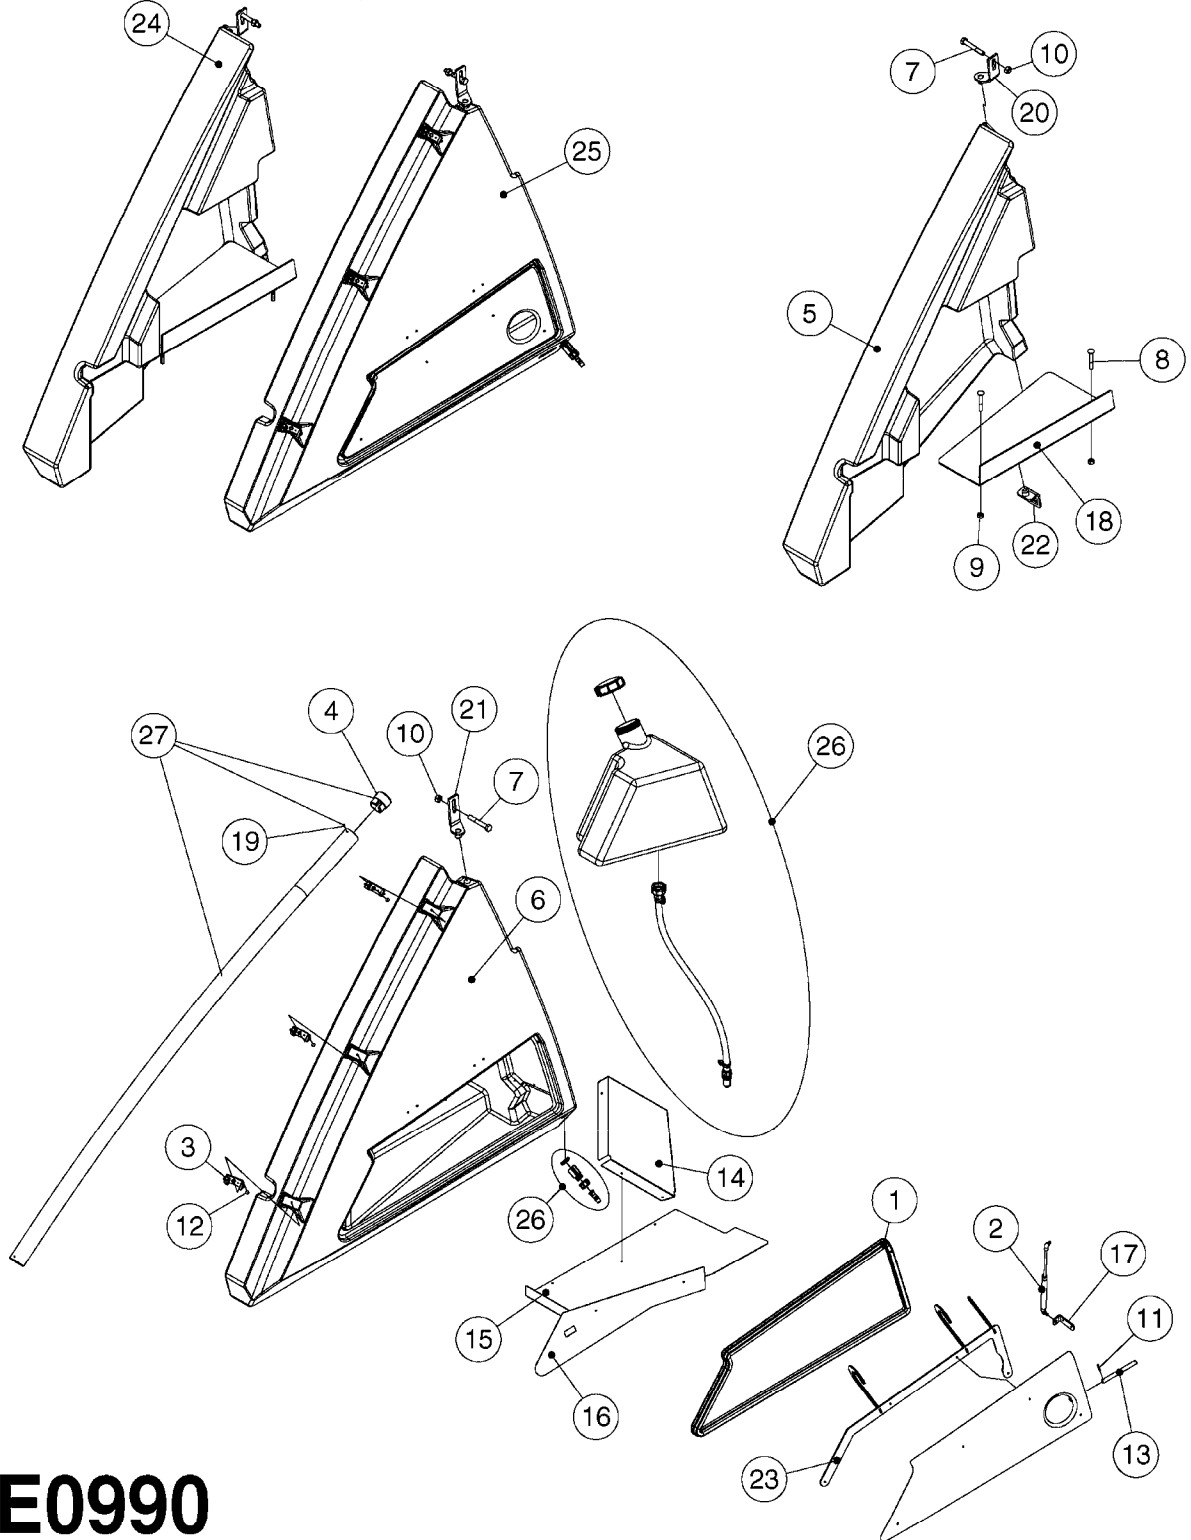

Complete

LOCKER & CLEAN WATER TANK NCM
E0990-HIN, 15:05:19

Page 1

Date 12.08.2020 10:00

Pos.	parts-n°	order qty	description
1	242474	1	SEAL 16X28XL=' LOCKER DOOR CM+
2	285793	1	GAS CYLINDER
3	334523	1	PIPE HOLDER Ø51.5
4	334850	1	GUIDE F. SIGHT GAUGE TUBE TOP
5	351766	1	SIDE SHIELD MOUNT RIGHT
6	351767	1	SIDE SHIELD MOUNT LEFT
7	430846	1	BOLT HEX 8.8 DEL M12X80
8	440718	1	BOLT CRG M10 X 65 DEL
9	460423	1	NUT HEX M10X1.50 LOCK DIN985A2 SS
10	460703	1	NUT HEX M12X1.75 LOCK DIN985A2 SS
11	480141	1	PIN COTTER M4X20
12	480809	1	BLIND RIVET, EMHART ACD616ASM
13	15057800	1	HANDLE F.LEFT SIDE LOCKER
14	16124500	1	DIVIDER F.LOCKER L.SIDE SHIELD
15	16124600	1	SHELF FLOOR-LEFT SIDE LOCKER
16	16124700	1	SHELF WALL-LEFT SIDE LOCKER
17	16126900	1	BRACKET F.DOOR-STORAGE LOCKER
18	16127300	1	SHELF FLOOR-RIGHT SIDE LOCKER
19	44075300	1	SCREW 3.5X9.5SS/X15 ISO 14585C
20	61033900	1	BRACKET F. SIDE PANEL R.H. NCM
21	61034000	1	BRACKET F. SIDE PANEL L.H. NCM
22	61037500	1	ADJUSTING BRACKET, BOTTOM NCM
23	63037800	1	BRACKET F.DOOR-STORAGE LOCKER
24	72280100	1	SIDE SHIELD RIGHT NCM COMPLETE
25	72280200	1	SIDE SHIELD LEFT+CLEAN W.TANK
26	72280600	1	CLEAN W.TANK LEFT SIDE NCM
27	72282800	1	SIGHT GAUGE W/SCALE NCM4400 LITER PRE'15 TUBE LENGTH = 75"
27	72357100	1	SIGHT GAUGE W/SCALE NCM6600 LITER
27	72358300	1	SIGHT GAUGE TUBE 85/90/10000 L=2382 BENT
27	72440100	1	SIGHT GAUGE W/SCALE,CM6600 GAL
27	72932100	1	SIGHT GAUGE TUBE W/DECAL CM4400/4500 GAL PRE'15 TUBE LENGTH = 75"
27	73125500	1	SIGHT GAUGE W/SCALE,CM4500 '15 LITER POST'15 TUBE LENGTH = 82"
27	73277500	1	SIGHT GAUGE W/SCALE,CM4500 '15 GAL POST'15 TUBE LENGTH = 82"
27	97610003	1	DECAL SIGHT GAUGE NCM 9000 GAL