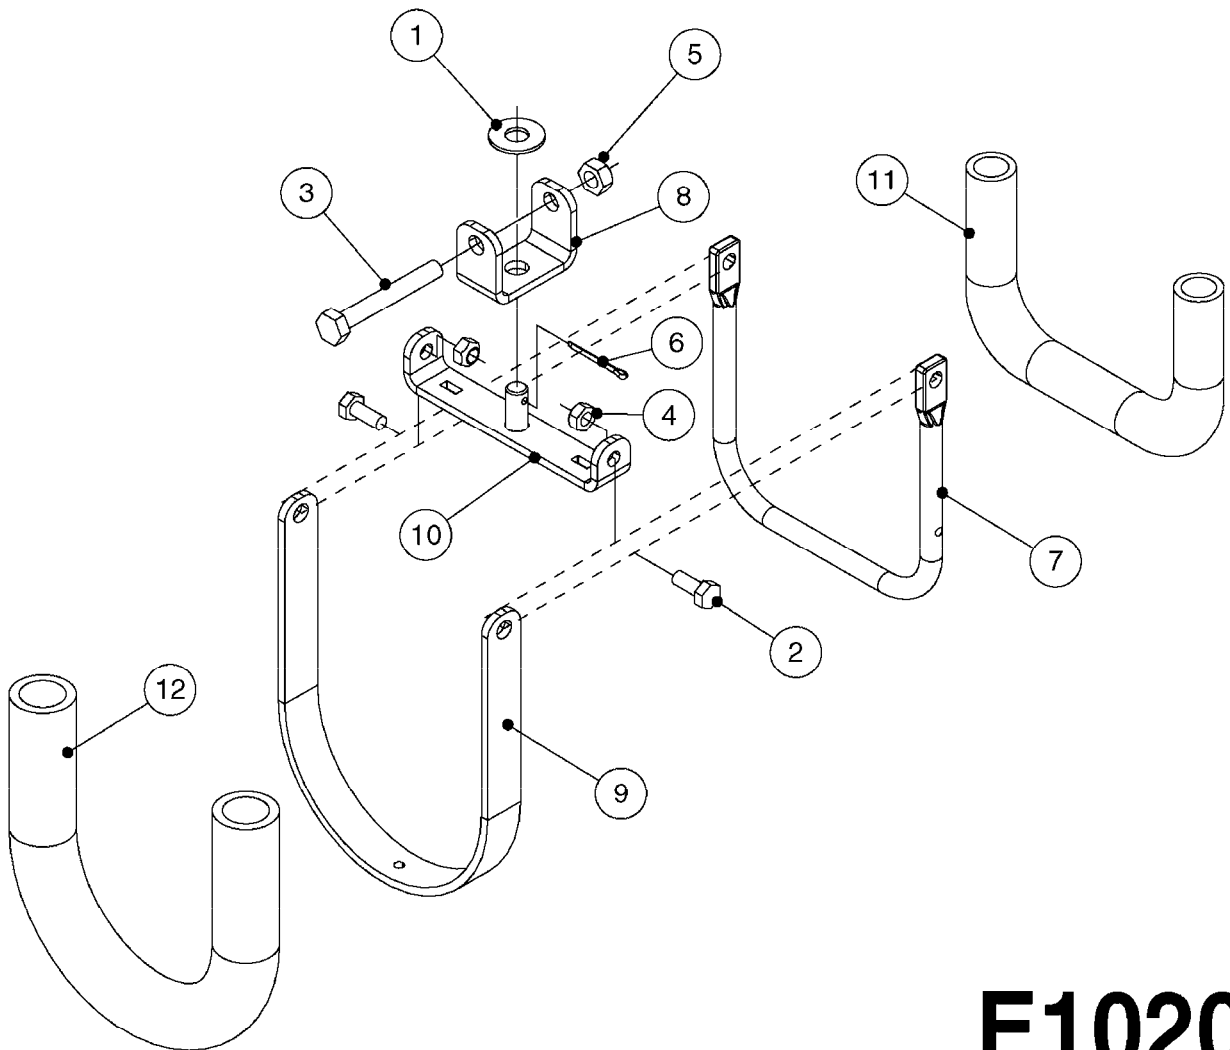

E1020

SWIVEL HOSE GUARD
E1020-HIN, 17:11:16

Page 1
Date 12.08.2020 10:00

Pos.	parts-n°	order qty	description
1	165557	1	WASHER D28.0/D12.2X2.0 SS
2	421046	1	BOLT HEX M8X25/25 A2 SS DIN933
3	421222	1	BOLT HEX 8.8 DEL M10X75 FT
4	460143	1	LOCK NUT M8 SST A2 DIN985
5	460423	1	NUT HEX M10X1.50 LOCK DIN985A2 SS
6	480126	1	PIN COTTER M4X30
7	15118200	1	HOSE & TUBE HOLDER NCM
8	16143600	1	HOSE AND CABLE HOLDER TOP
9	16160900	1	HOSE AND CABLE GUARD 160X502MM
9	16187700	1	HOSE AND CABLE GUARD 160X402MM
10	61042200	1	HOSE AND CABLE HOLDER PIVOT
11	92703203	1	HOSE R X3/4" X300PSI WP X0012"
12	92712403	1	HOSE R X1" X300PSI WP X0012"