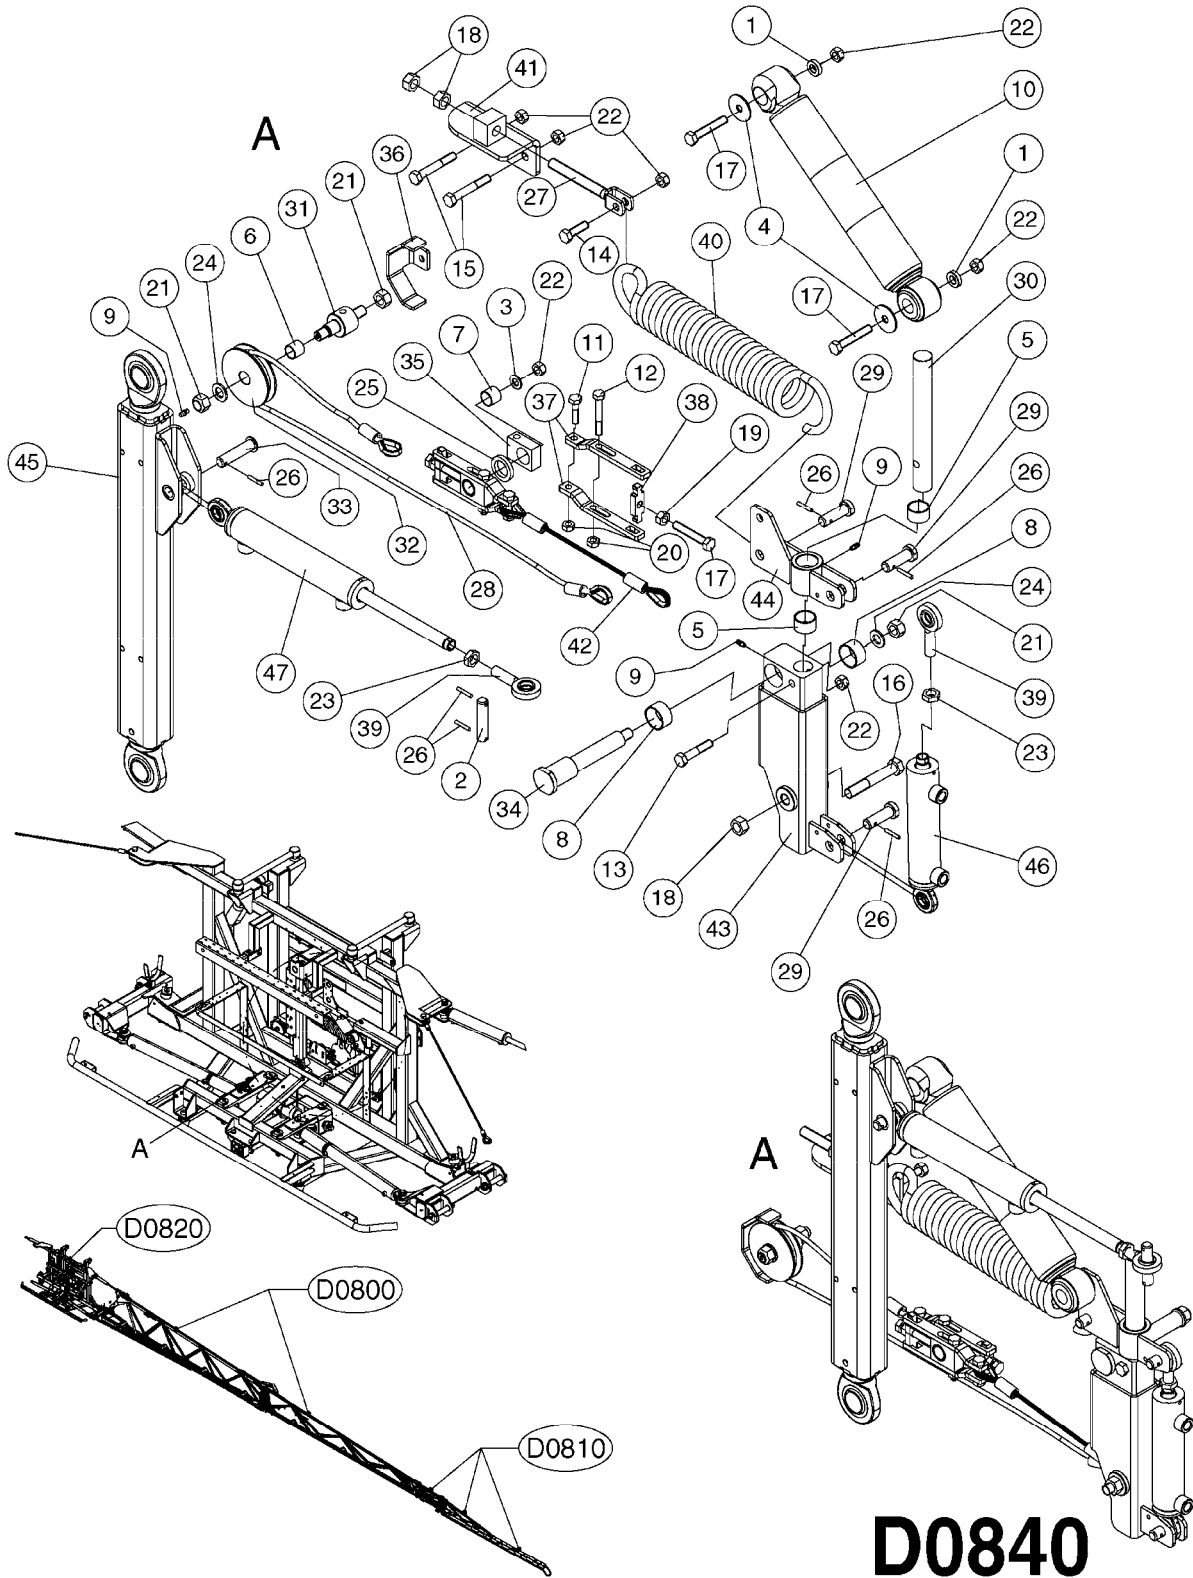

TERRA FORCE DYNAMIC CENTER
D0840-HIN, 10:01:18

Page 1
Date 12.08.2020 10:00

Pos.	parts-n°	order qty	description
1	146240	1	BUSHING D26.0/13.0 L=7MM
2	146498	1	PIN D16.8 X 75
3	160624	1	WASHER PLATE 6/13 X3
4	167156	1	WASHER D46.5/D12.4X2.5
5	210858	1	BUSHING 034/30 L=20
6	210859	1	BUSH Ø23X20 L20
7	210862	1	BUSHING 28X25X20
8	210866	1	BUSHING D39/35 L=20
9	283699	1	GREASE NIPPLE M6X1
10	285668	1	SHOCK ABSORBER L=300/465
11	420965	1	M10X40 MACHINE SCREW STAINLESS
12	421164	1	BOLT HEX 8.8 DEL M10X70
13	430323	1	BOLT HEX 8.8 DEL M12X60
14	430721	1	BOLT HEX 8.8 DEL M12X40 FT
15	430846	1	BOLT HEX 8.8 DEL M12X80
16	430861	1	BOLT HEX 8.8 DEL M16X100 FT
17	430874	1	SCREW SET 8.8 DEL M12X70 FT
18	460327	1	NUT HEX M16X2
19	460386	1	NUT HEX M12X1.75
20	460423	1	NUT HEX M10X1.50 LOCK DIN985A2 SS
21	460585	1	LOCKING NUT M16 DIN985 A2 SS
22	460703	1	NUT HEX M12X1.75 LOCK DIN985A2 SS
23	461198	1	NUT HEX M16X2 JAMB
24	471128	1	WASHER, M16, Ø30/17.0X 3.0, SS
25	471130	1	WASHER, M24, Ø44/25.0X 4.0, SS
26	480730	1	SPRING DOWEL PIN 5X30 SST
27	615561	1	CLEVIS F.TURNBUCKLE M16 RH
28	637697	1	CABLE CENTER MEGA 7mm x 1230mm
29	14018400	1	PIN D16.8 L=52 D26/NV24 DEL
30	14053400	1	AXLE D30.0 L=300 /D12.2
31	14053800	1	DBLE.PIN D40 M16/M16 L=101 DEL
32	14053900	1	PULLEY D100
33	14070900	1	PIN D17 L=70 DEL
34	14095900	1	PIN D45/35/25 M16 L=189
35	14096000	1	BLOCK 40X20 D28/10.5
36	16311900	1	CLAMP F.PULLEY
37	16312100	1	PLATE 8MM, D10.5/BEND
38	16312200	1	PLATE 10MM, D10.5/CUT
39	21091900	1	LINK HEAD M16 x D17 DELTA
40	22097500	1	SPRING D79.0 /14 L=450
41	61067200	1	SPRING BRACKET TDZ, RED
42	63108200	1	CABLE D7 L= 300
43	63109000	1	SUSPENSION ARM TDZ, RED
44	63109100	1	DIAMOND ARM TDZ, RED
45	63111100	1	PENDULUM SUPER FORCE, RED
46	78123100	1	CYLINDER DOUBLE D40/20-120
47	78129900	1	CYLINDER DOUBLE D40/20 180 1/4