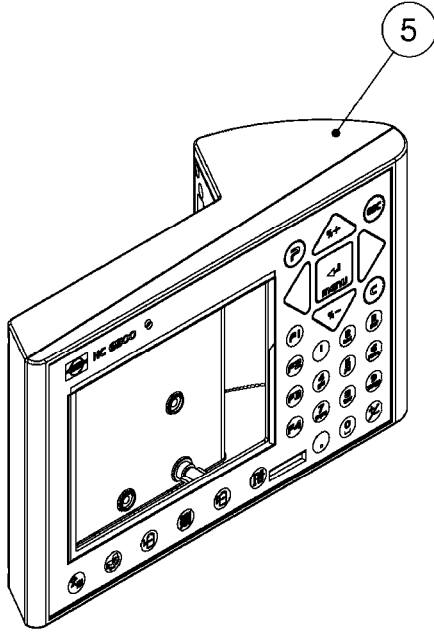

M0320

HC6500 TERMINAL AND CABLE
M0320-HIN, 01:01:16

Page 1

Date 12.08.2020 10:00

Pos.	parts-n°	order qty	description
1	26014000	1	HC6500 CABLE TO CABIN
2	26024300	1	DSUB PLUG TO PLUG COUPLER
3	26032800	1	HC 6500 CAB CABLE W/TERMINATOR
4	33507100	1	HC6500 DIS. FRONT BLACK/GREY
5	72365000	1	HC6500 TERMINAL