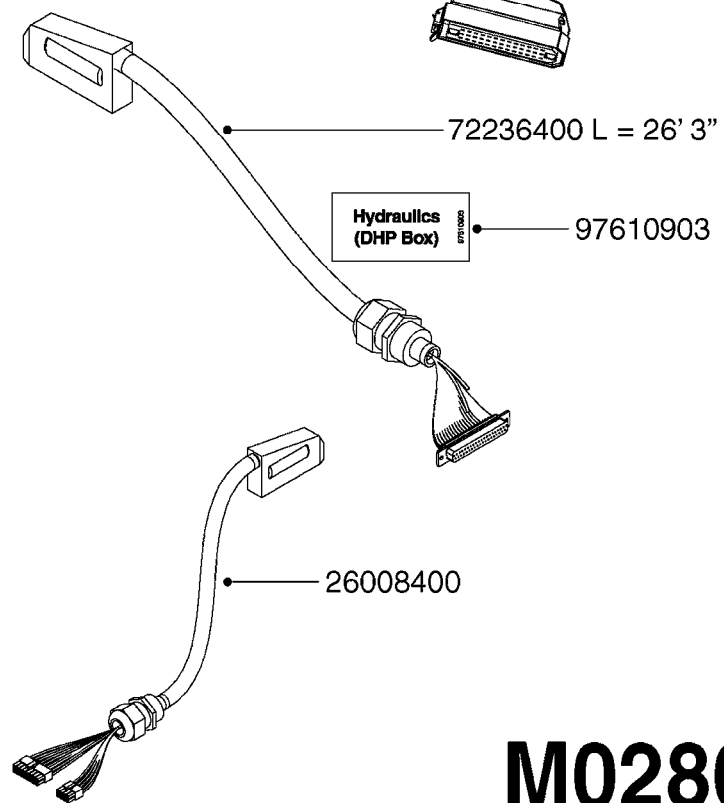

HYDRAULIC SYSTEM

* Note orientation of bracket
1 = Liquid system
2 = Hydraulic system