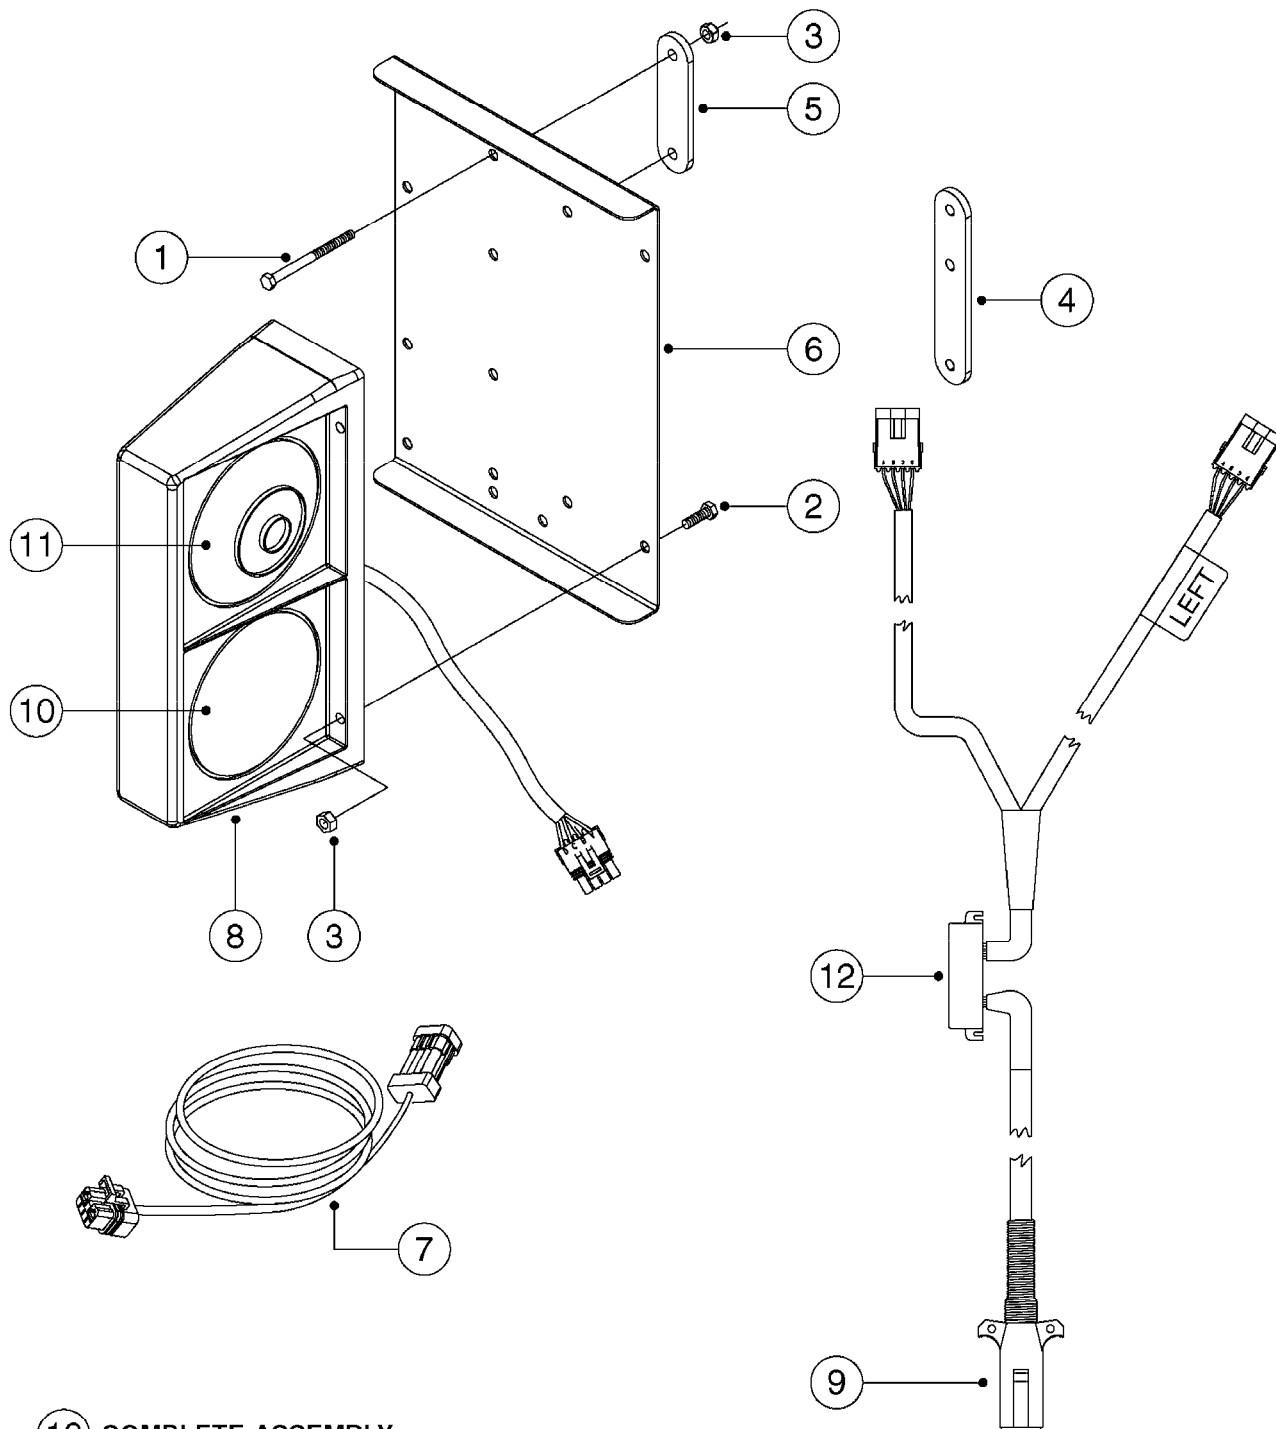

ANGLE SENSOR NCM
M0150-HIN, 01:01:16

M0150

ANGLE SENSOR NCM
M0150-HIN, 01:01:16

Page 1

Date 12.08.2020 10:00

Pos.	parts-n°	order qty	description
1	220947	1	SPRING D13.0/1,2 L=90 RST
2	283699	1	GREASE NIPPLE M6X1
3	283772	1	GREASE NIPPLE M6X1 90°
4	410185	1	BOLT HEX 8.8 DEL M6X16
5	420567	1	BOLT HEX 8.8 DEL M8X30 FT
6	420582	1	BOLT HEX 8.8 DEL M8X20 FT A2
7	420744	1	BOLT HEX 8.8 DEL M8X40
8	450902	1	BOLT ALLEN HEAD M4 X 16MM
9	460143	1	LOCK NUT M8 SST A2 DIN985
10	461145	1	NUT HEX M4 LOCK
11	471037	1	SCREW A 4,3 DIN 125
12	471087	1	WASHER D12.0/4.3X1.0
13	471122	1	WASHER, M10, Ø20/10.5X 2.0, SS
14	471125	1	WASHER M6U 6.4X14X1.2,A2 SS
15	471126	1	WASHER, M8, Ø16/ 8.4X 1.6, SS
16	480811	1	BLIND FASTENER M6 STAINLESS
17	741841	1	ANGLE SENSOR AND BRACKET REAR
18	14052100	1	AXLE D19 L=294/2XM8 STAINLESS
19	16125700	1	BRACKET FOR ANGLE SENSOR
20	16142200	1	GUARD PLATE FOR SENSOR
21	16173200	1	PLATE 6.0X134X42/2XD6/2XBENDS
22	16173400	1	PLATE 2.0X145.3X130/3XBENDS
23	16173600	1	PLATE 4.0X70X56 NCM 4400
24	16174100	1	PLATE 4.0X120X70/2XBENDS NCM 6600
25	16174300	1	BKT F. TRACTOR NCM STEE-UPDATE
26	21089300	1	BUSHING D12/10 L=9
27	22096500	1	TORSION SPRING D24/4.0 L=242
28	26005700	1	ANGLE SENSOR 70° 0.5-4.5 VDC + LEVER
29	26005800	1	ANGLE SENSOR 120° 0.5-4.5 VDC + LEVER
30	28024103	1	TIE STRAP L=8" x W=3/16"
31	28045800	1	S-HOOK 3MM STAINLESS STEEL
32	28058400	1	CHAIN SS 8x16x2.0 L=600
33	39124400	1	BUSHING D28.5/19.1 L=21
34	61019200	1	FRONT SENSOR BRACKET NCM4400
35	61019300	1	FRONT SENSOR MT.THREADED HOLES
36	61019500	1	FRONT SENSOR BRACKET NCM6600
37	72564800	1	STEERING SENSOR NCM4400 FRONT STEERING SENSOR COMPLETE NCM4400
37	72565000	1	STEERING SENSOR NCM6600 FRONT STEERING SENSOR COMPLETE NCM6600