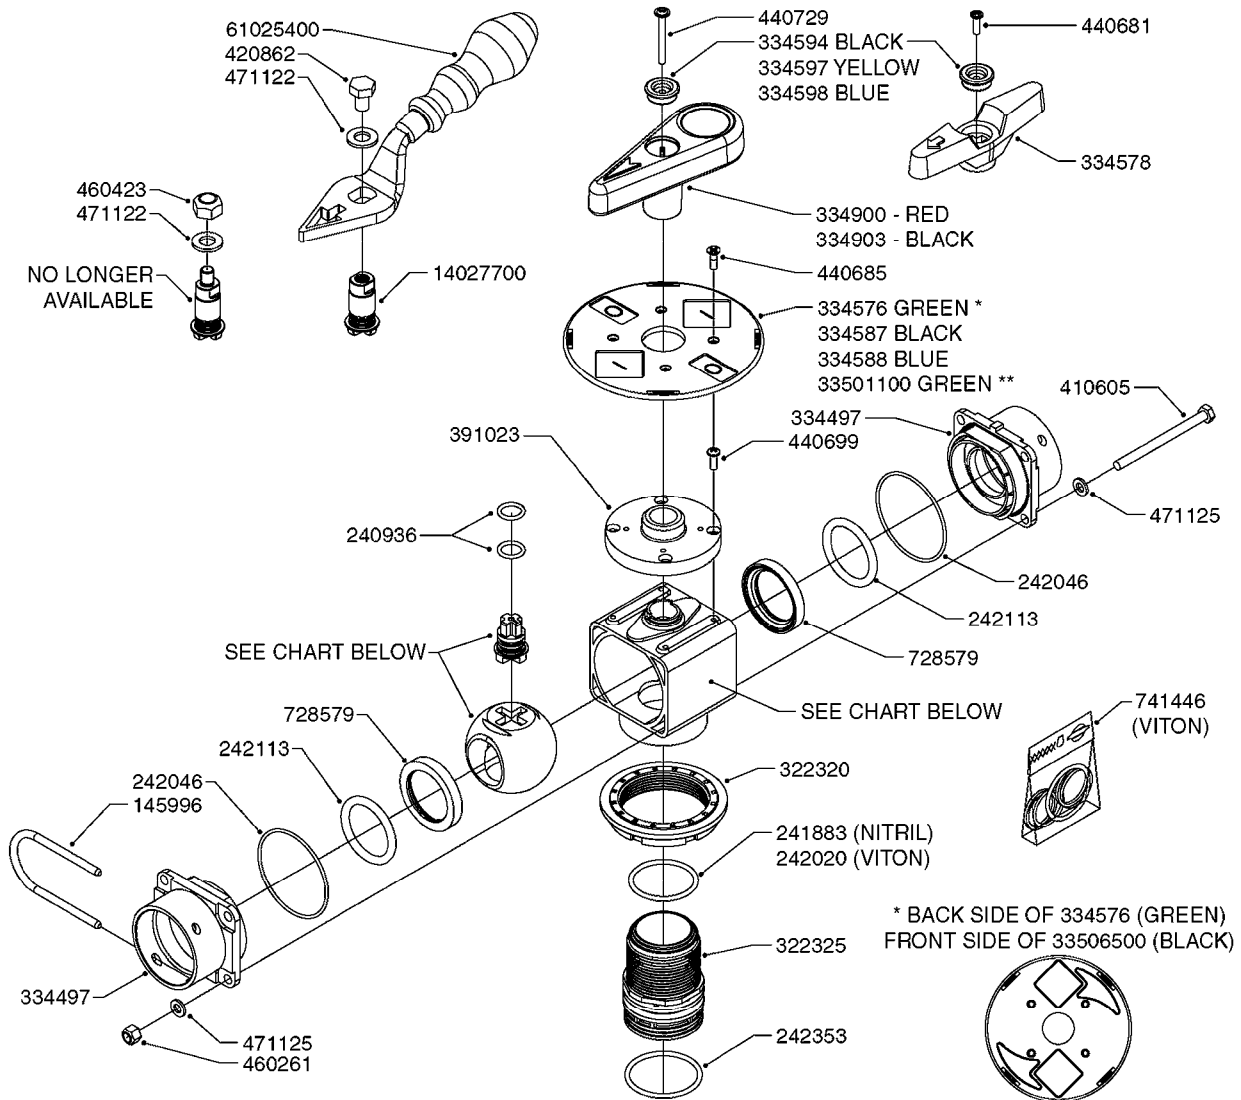

B0370

PRESSURE REGULATOR - S93 06
B0370-HIN, 12:05:16

Page 1

Date 12.08.2020 9:59

Pos.	parts-n°	order qty	description
1	145996	1	FITT.DK S-67 FORK
2	145997	1	FITT.DK S-93 FORK
3	440677	1	SCREW F. PLASTIC 5X20 SS
4	440695	1	BOLT CARRIAGE M8X25
5	440698	1	SCREW F.PLASTIC 6X18 SS HEXHD
6	460143	1	LOCK NUT M8 SST A2 DIN985
7	480487	1	PIN M5X60 SLOTTED GALV
8	16244000	1	BRACKET FOR REG. NAV, PAINTED NAVIGATOR PLATFORM BRACKET
9	33510800	1	HOUSING F.PRESS.REG.S67/S93
10	44076200	1	SCREW WN5451 5X16 SS TORX
11	72374200	1	MOTOR HOUS.REG.1:150 ENCODER
12	72374300	1	REGUL S67/S93 ASSY W SS CONE
12	72425500	1	REGULATOR S67/S93 CROSS-DRILL
12	72678700	1	REGULATOR S67/S93 CROSS-DRILL CERAMIC COMPONENTS
13	72481600	1	BAG W. CONSOLE&SPINDLE COMPL
14	72678900	1	BAG W.CONE/CYL/GASKET CERAMIC CERAMIC COMPONENTS
14	74190800	1	BAG W.CONE/CYL. AND GASKET. SYNTAL
15	74187500	1	SWITCH 5A PRESS.REG REP.KIT 08