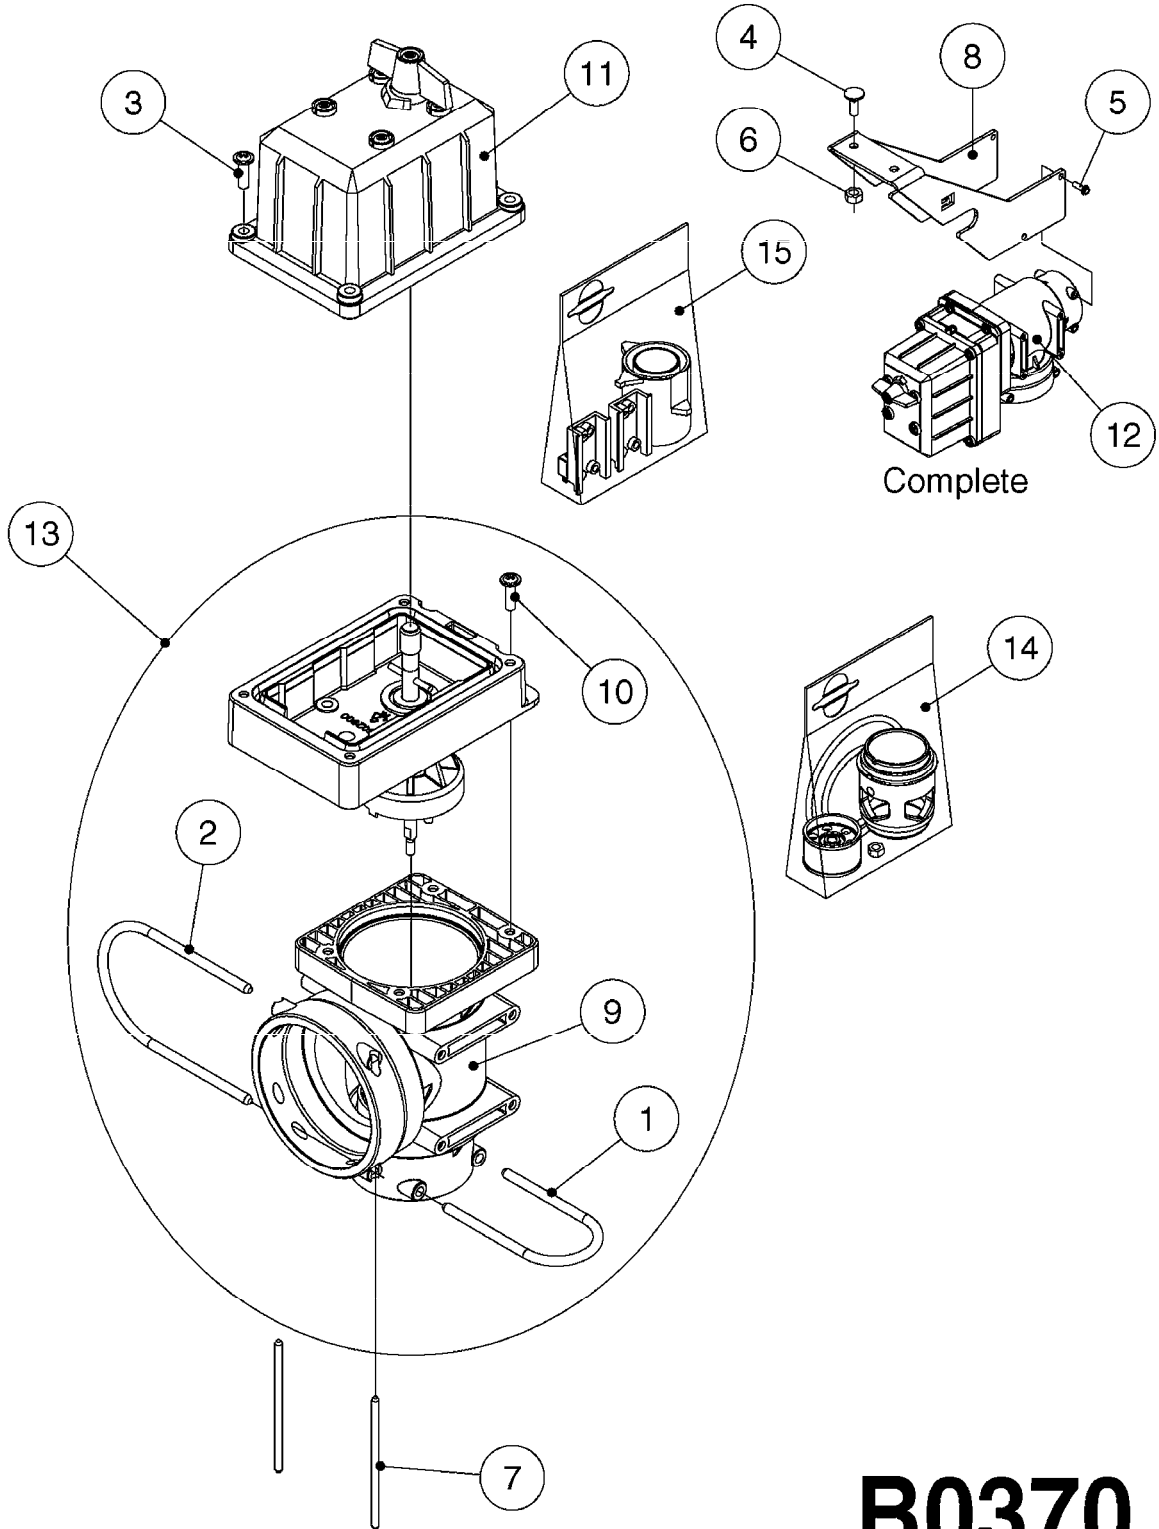

Page 1

Date 12.08.2020 9:59

Pos.	parts-n°	order qty	description
1	145995	1	FITT.DK S-53 FORK
2	145996	1	FITT.DK S-67 FORK
3	242353	1	O-RING 3 X 44.2 VITON
4	242354	1	O-RING D32.2X3.0 VITON
5	270211	1	FITT.DK S25 FORK L=37.5
6	320106	1	FITT.DK CAPNUT 1" BSP
7	322224	1	FITT.DK S-67 TEE
8	322321	1	FITT.DK S-67 X 1"BSP MALE
9	330326	1	O-RING D30/D24X2 F.1"NUT
10	334564	1	FITT.DK S-67 TO S-53 ADAPTER
11	450902	1	BOLT ALLEN HEAD M4 X 16MM
12	741822	1	SEAL KIT - 1 SECTION (05)
13	755726	1	O-RING KIT F.EC/ESC SEC.VALVE
14	33500700	1	FITT.DK ADAPTER S-93F S67M
15	33502400	1	DISTRIBUTION HOUSING EFC
16	44076200	1	SCREW WN5451 5X16 SS TORX
17	61032700	1	BRACKET F. EFC SEC. VALVES < 7
17	61032800	1	BRACKET F. EFC SEC.VALVES <4>6
18	72048000	1	MOTOR, DISTRIBUTION 1:300
19	72114300	1	FITT. DK S-53 MALE MALE W.ORIN
20	72137200	1	MCROSWCH ASSY F.BOOM VLV 300:1
21	72233700	1	SECTION VALVE, EFC, 1:300
22	72267200	1	SPINDLE, BYPASS VALVE NCM
23	72284000	1	BYPASS VALVE, EFC, 1:300
24	72591700	1	SPINDLE SECT.W/O CONS.PRESSURE