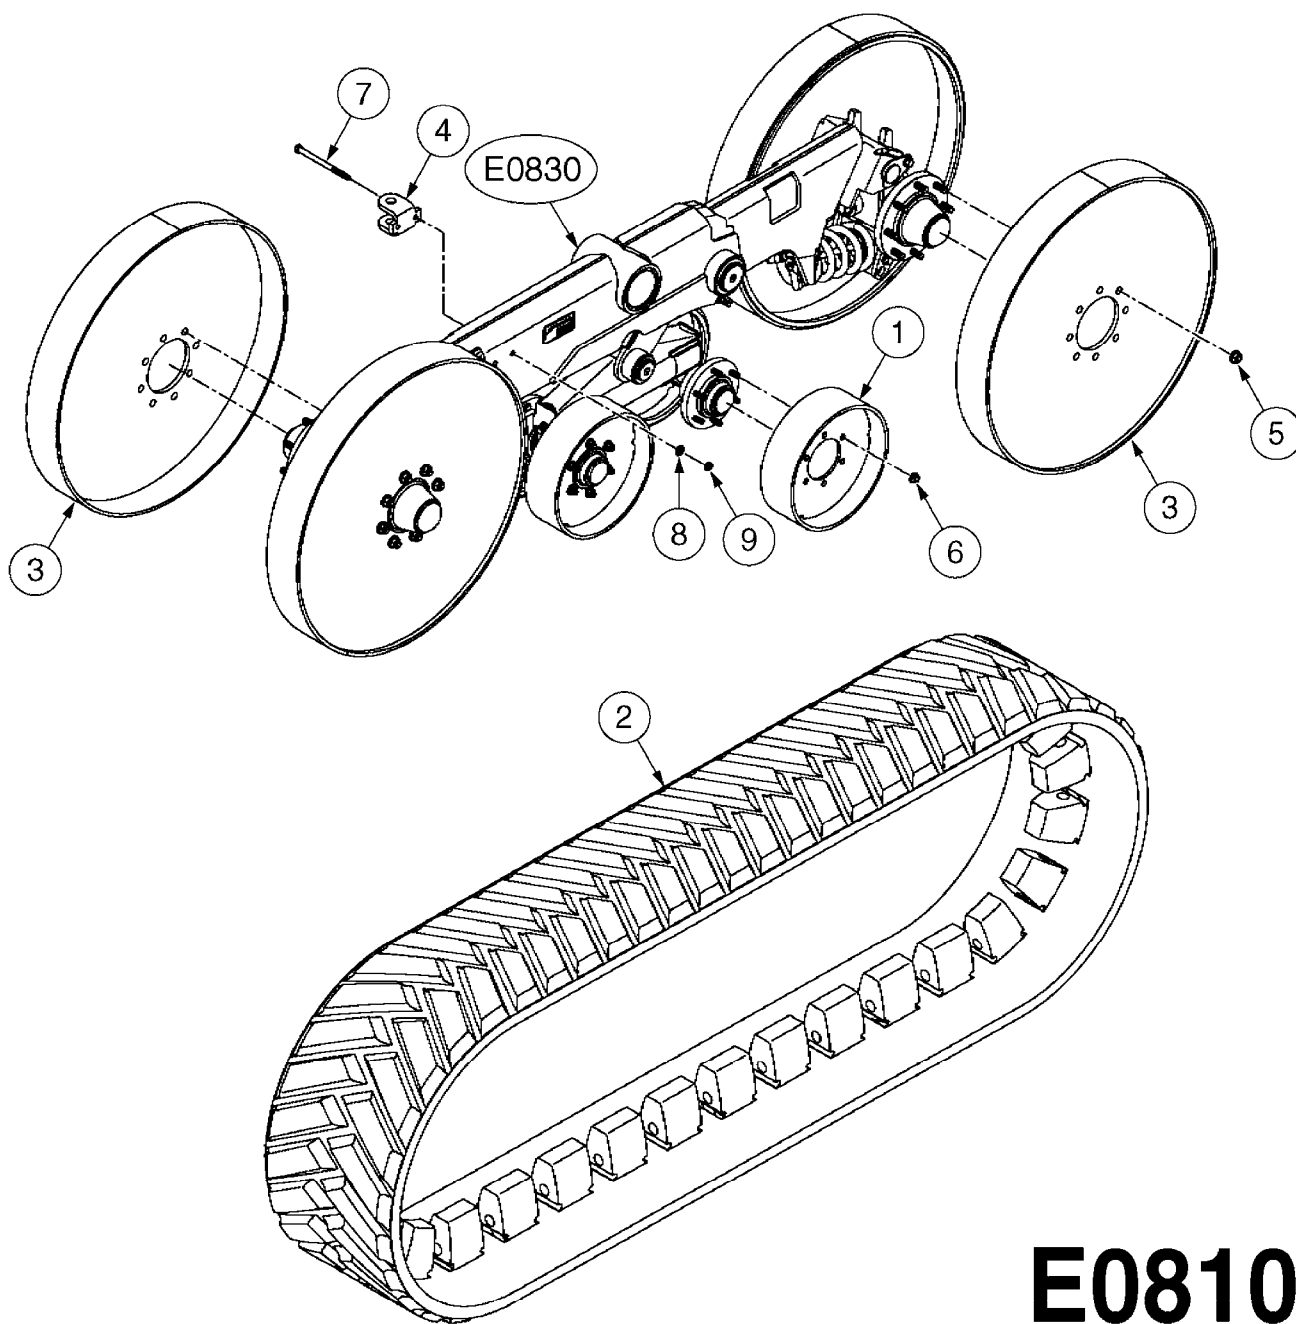

COMPLETE HUB ASSEMBLY:
28045703

COMPLETE ASSEMBLIES
WHOLEGOODS ITEMS

E0790

HUB ASSEMBLY F.4-1/2" SPINDLE
E0790-HIN, 06:07:17

Page 1
Date 12.08.2020 10:00

parts-n°	order qty	description
10629403	1	BOLT HEX 5/16 NC GR.2 00.50"
21000503	1	SEAL,WHEEL CR43771
21000603	1	RACE, BEARING 3.5/1.5
21000703	1	BEARING, TAPPERED 3.5433/1.575
21000803	1	RACE, TAPERED BEARING
21000903	1	BEARING, TAPPERED, 2.75/1.510
24002803	1	GASKET F. HUB 4.5" HUB ASSY
28001103	1	SPINDLE 4.5"x 23" 20000LB
28001203	1	HUB, 20000LB W. BRG RACES
28045703	1	HUB ASSY 10-13.19-11.02 25000#
29000003	1	HUB CAP F. 881(20000LB) HUB
45000103	1	BOLT, WHEEL STUD 3/4-16X2 3/4
45000503	1	BOLT, WHEEL STUD 3/4-16X3 1/2
46000003	1	NUT HEX NF 3/4" FLANGED F.HUB
46000103	1	NUT, CASTLE, SPINDLE 2-12 UNF
46000203	1	NUT, BUD WHEEL, INNER, RH
46000303	1	NUT, BUD WHEEL, OUTER, RH
47000103	1	WASHER, SPNDL 4.5" 2.06x4 .25T
48000103	1	PIN, COTTER 5/16" X 5.25"
63002903	1	AXLE INSERT,72"-90"SUS CM 1200
63033703	1	AXLE INSERT NCM 44/66/9000