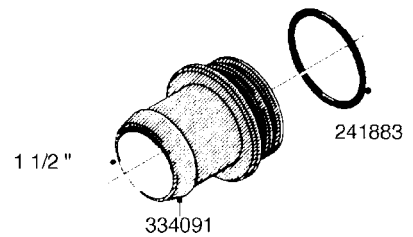

L0080

FITTINGS - S-53
L0080-HIN, 12:09:17

Page 1

Date 12.08.2020 10:00

Pos.	parts-n°	order qty	description
1	145995	1	FITT.DK S-53 FORK
2	241973	1	O-RING Ø3 X 44.2 70 SHORES NITRIL NITRIL (BLACK)
2	242353	1	O-RING 3 X 44.2 VITON VITON (BROWN)
3	242109	1	O-RING D32.2x3.0 NITRIL (BLACK)
3	242354	1	O-RING D32.2X3.0 VITON VITON (BROWN)
4	322103	1	FITT.DK S-53 BULKHEAD
5	322107	1	FITT.DK S-53 BULKHEAD NUT
6	322110	1	FITT.DK S-53 ELB. 1/2" BSP
7	322352	1	FITT.DK S-53 TEE
8	334229	1	FITT.DK S-53 STR.3/4"
9	334260	1	GASKET F. S-53 BULKHEAD
10	334564	1	FITT.DK S-67 TO S-53 ADAPTER
11	391100	1	FITT.DK S-53THREAD INS.1/2"BSP
12	726463	1	FITT.DK S53 BULKHEAD W/GASKET
13	726552	1	FIT.DK S-53X90 1/2" BSP,O-RING
14	726556	1	FITT.DK S-53 HB 1/2" W/O-RING
15	726558	1	FITT.DK S53 STR. 3/4" W.ORING
16	726559	1	FITT DK. S-53 HB 1" W/O-RING
17	726568	1	FITT.DK.S-53 HB 1/2"90 W/O-RING
18	726570	1	FITT.DK S-53 ELB.3/4" W.ORING
19	726571	1	FITT.DK S-53 ELB.1", W ORING
20	726578	1	FITT.DK S53 PLUG WITH O-RING
21	728561	1	FITT.DK. S67M - S53F REDUCER