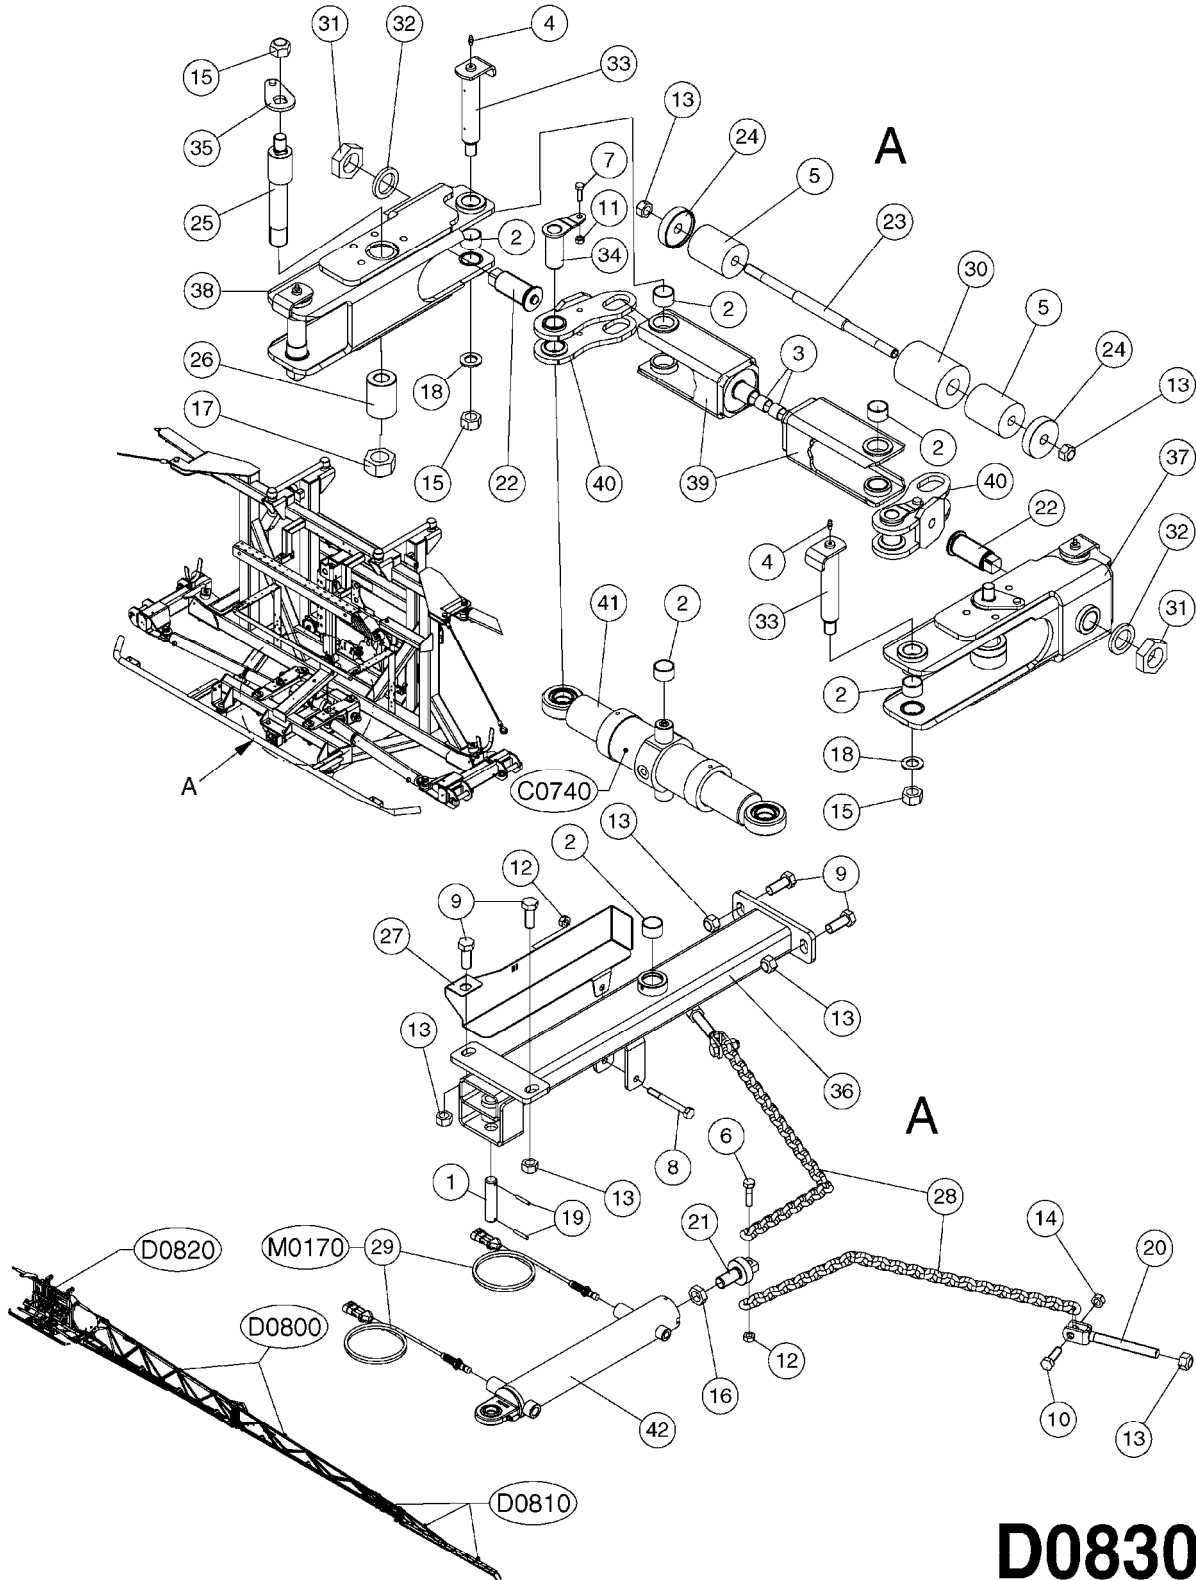

D0830

TERRA FORCE YAW/PEND.LOCK PRE
2014
D0830-HIN, 04:12:17

Page 1
Date 12.08.2020 9:59

Pos.	parts-n°	order qty	description
1	146390	1	PIN D19.8 X 95
2	210858	1	BUSHING 034/30 L=20
3	210859	1	BUSH Ø23X20 L20
4	283699	1	GREASE NIPPLE M6X1
5	390789	1	RUBBER DAMPENER D63/17 L=80
6	420965	1	M10X40 MACHINE SCREW STAINLESS
7	421046	1	BOLT HEX M8X25/25 A2 SS DIN933
8	421218	1	BOLT HEX 8.8 DEL M10X90
9	430581	1	BOLT HEX 8.8 DEL M16X40 FT
10	430721	1	BOLT HEX 8.8 DEL M12X40 FT
11	460143	1	LOCK NUT M8 SST A2 DIN985
12	460423	1	NUT HEX M10X1.50 LOCK DIN985A2 SS
13	460585	1	LOCKING NUT M16 DIN985 A2 SS
14	460703	1	NUT HEX M12X1.75 LOCK DIN985A2 SS
15	460806	1	NUT HEX M20X2.50 LOCK DIN985A2 SS
16	461200	1	NUT HEX M20X1.5 JAMB.
17	461316	1	NUT HEX LOCK M30X3.5 DIN 985
18	471129	1	WASHER, M20, Ø37/21.0X 3.0, SS
19	480730	1	SPRING DOWEL PIN 5X30 SST
20	615561	1	CLEVIS F.TURNBUCKLE M16 RH
21	14098900	1	PIN D45/20/M20 L=80
22	14103300	1	YAW TAP Ø45/M36X3 DEL
23	14103500	1	AXLE Ø20/M16 L=350 DEL TDZ
24	14103600	1	BUSHING D70/65/D17 DELTA
25	14112100	1	PIN D40/30/M30 L=206 DEL
26	14112200	1	BUSHING D40/30 L=70 ECCENTRIC
27	16345700	1	COVER F.LOCK TDZ, RED
28	19487100	1	CHAIN D7X21 L=640
29	28102400	1	INDUCTIVE SENSOR M12 F. CYL.
30	39131600	1	RUBBER BUMPER D80/30 L=1000 SH
31	46132800	1	NUT, JAMB M36X3 DIN439 DEL
32	47118300	1	NORDLOCK WASHER M36 LIM ZNK
33	61064000	1	PIN D30.0 L=142 M20 DEL
34	61065800	1	PIN BOLT D19.8 L=80 M16 DEL
35	61074400	1	TOP PLATE TDZ, YAW-SHAFT DELTA
36	63111500	1	YAW LOWER CONSOLE, RED
37	63126200	1	YAW BRACKET TDZ RIGHT, RED
38	63126300	1	YAW BRACKET TDZ LEFT, RED
39	63126400	1	BUFFER BRACKET TDZ, RED
40	63126500	1	YAW BRACKET TDZ, RED
41	78128500	1	CYLINDER DOUBLE PLUNGER D60X75
42	78130600	1	DOB.CYL.Ø50/25-240/M. SENSOR