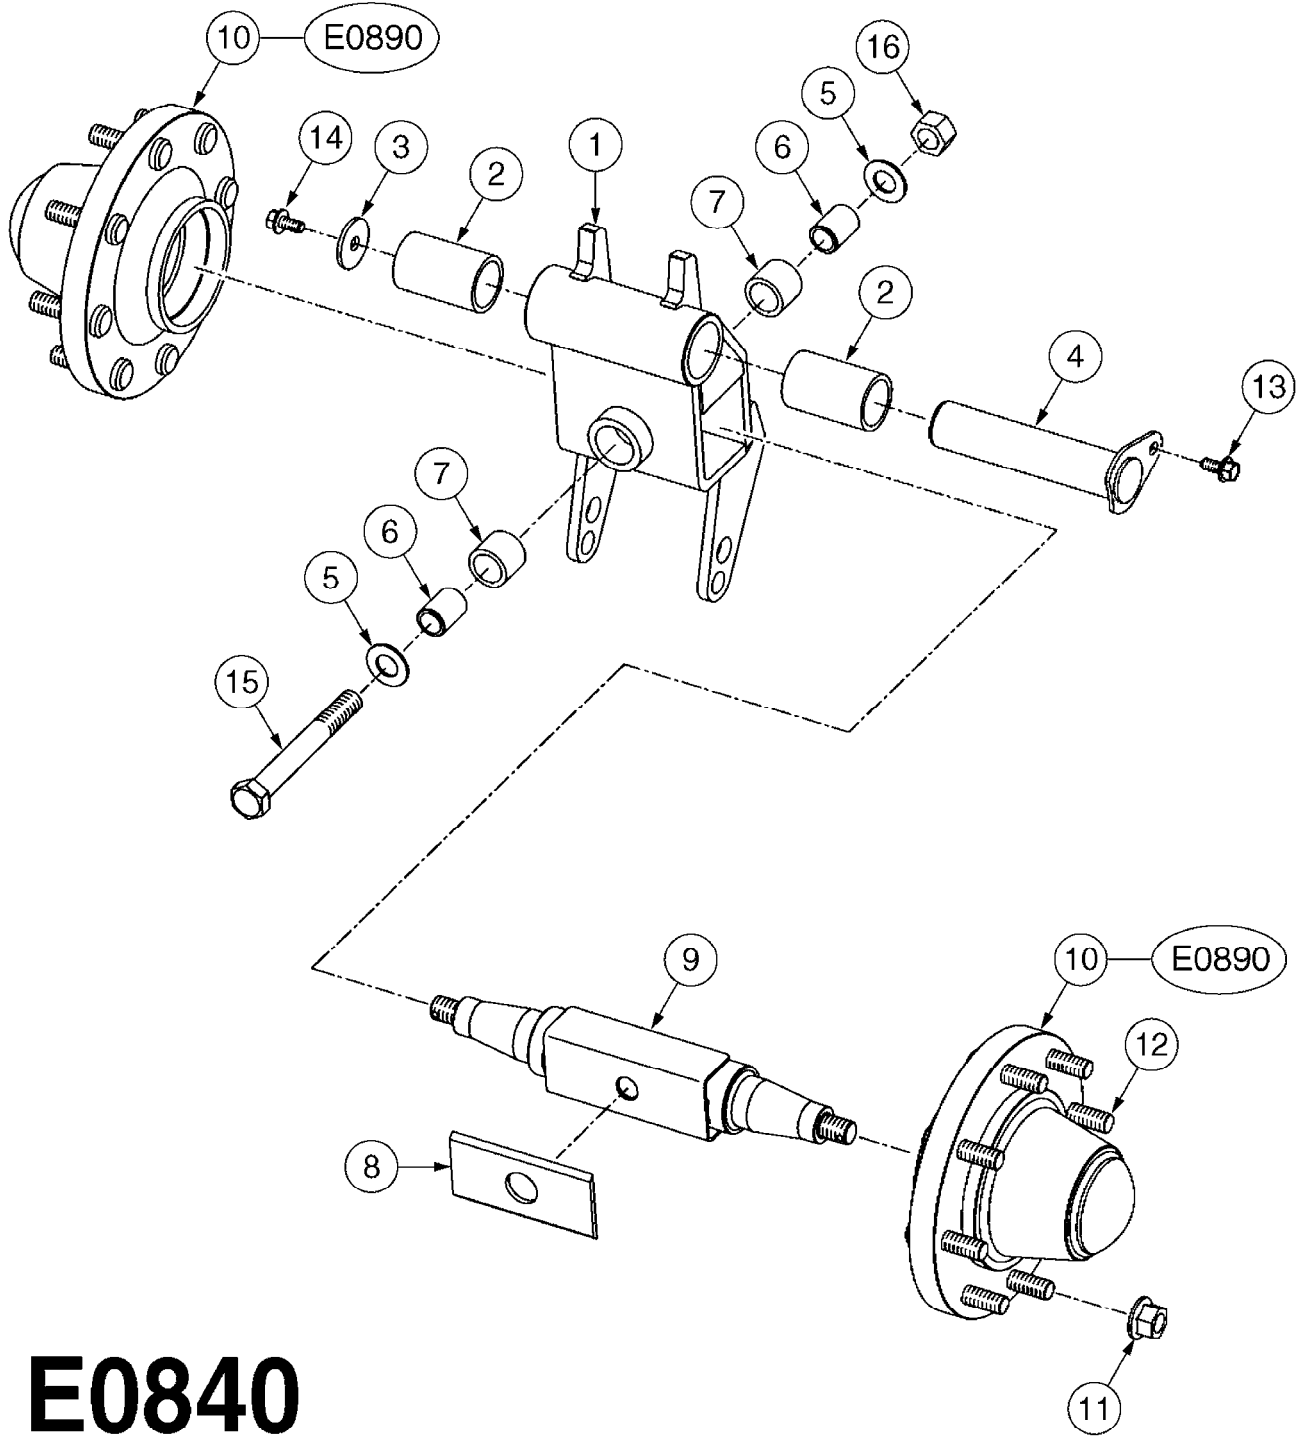

E0830

CAMOPLAST FRAME 40 SERIES
E0830-HIN, 01:01:16

Page 1
Date 12.08.2020 10:00

Pos.	parts-n°	order qty	description
1	28076003	1	WASHER, 3"X2.02"X3/16"
2	28076303	1	BUSHING 2.55"ODX2.012ID"X2"
3	28076403	1	SHIM, TILT STOPPER
4	28076503	1	STOPPER, TILT
5	28076603	1	TENSION ARM (40 SERIES)
6	28076703	1	BUSHING, TENS. 3.48X3.15X1.98"
7	28076803	1	LOCK PLATE
8	28076903	1	FRAME W/BUSHINGS (40 SERIES)
9	28077003	1	SNAP RING EXT. 3"
10	28077103	1	WASHER
11	28077203	1	PIN, 3" OD X 9.56"
12	28077303	1	SPACER
13	28083403	1	LOCK NUT 1/2"-20 UNF
14	28083503	1	BOLT HEX FLG.1"X1/2"-13UNC GR5
15	28083603	1	JAM NUT 3/8"-16 UNC GR 8
16	28083703	1	SET SCREW 1-1/2"X3/8"-16 UNC
17	28083803	1	BOLT HEX 2"X1/2"-13 UNC
18	28083903	1	LOCK WASHER 1/2"
19	28084003	1	BOLT HEX 2" X 5/8"-11
20	28084103	1	GREASE FITTING
21	28084203	1	BOLT HEX 6-1/2"X1/2"-20UNF GR8