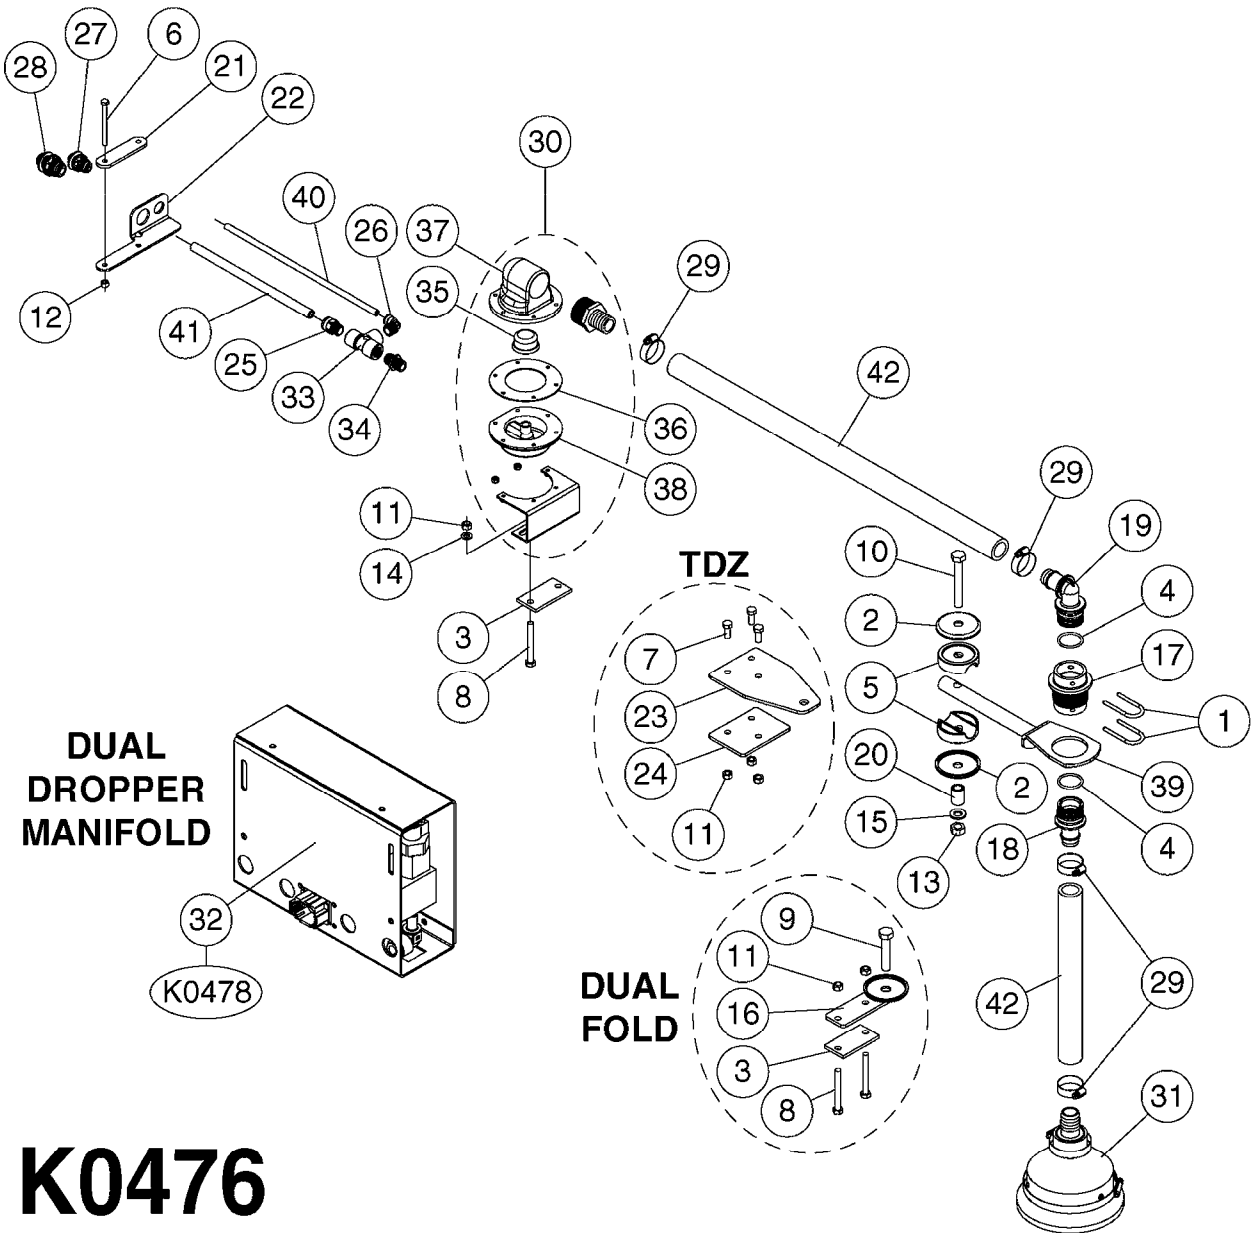

K0476

FOAM MARKER - DROPPER RICHWAY
K0476-HIN, 26:02:18

Page 1

Date 12.08.2020 10:00

Pos.	parts-n°	order qty	description
1	145995	1	FITT.DK S-53 FORK
2	160775	1	WASHER F. FRICTION PLATE
3	172664	1	FLATBAR BACKING PLATE
4	242109	1	O-RING D32.2x3.0
4	242354	1	O-RING D32.2X3.0 VITON
5	330831	1	FRICTION PLATE
6	410605	1	BOLT HEX 8.8 DEL M6X80
7	420582	1	BOLT HEX 8.8 DEL M8X20 FT A2
8	421201	1	BOLT HEX 8.8 DEL M8X70
9	430323	1	BOLT HEX 8.8 DEL M12X60
10	430924	1	BOLT HEX 8.8 DEL M12 X 85
11	460143	1	LOCK NUT M8 SST A2 DIN985
12	460261	1	NUT HEX M6X1.00 LOCK DIN985 A2 SS
13	460703	1	NUT HEX M12X1.75 LOCK DIN985A2 SS
14	471126	1	WASHER, M8, Ø16/ 8.4X 1.6, SS
15	471127	1	WASHER, M12, Ø24/13X24X2.5 SS
16	611671	1	BREAK AWAY HOLDER F-MARKER
17	726463	1	FITT.DK S53 BULKHEAD W/GASKET
18	726559	1	FITT DK. S-53 HB 1" W/O-RING
19	726571	1	FITT.DK S-53 ELB.1", W ORING
20	14103900	1	BUSHING Ø19/Ø13 L=26.5 SPC/FTZ BOOMS ONLY
21	16022403	1	BRACKET 60MM TUBE
22	16162903	1	BRKT, FOAM LINE DISCONNECT
23	16169803	1	BRACKET, TDZ FOAM MARKER MOUNT
24	16170003	1	PLATE, TDZ FOAM MARKER MOUNT BACKER
25	23004303	1	FITT, 3/8"NPT-3/8"TUBE-PTC
26	23004403	1	FITT, 3/8"NPT-1/4"90-PTC
27	23004503	1	FITT, BULKHEAD-1/4" TUBE-PTC
28	23004603	1	FITT, BULKHEAD-3/8" TUBE-PTC
29	28030003	1	CLAMP HOSE GEAR P1" 6716
30	28064903	1	FOAMHEAD ASSEMBLY, RICHWAY
31	28065003	1	COLLECTOR HEAD ASSY, RICHWAY
32	28065103	1	DUAL DROP MANIFOLD, RICHWAY
33	28066303	1	FITT, BANJO, 3/8" TEE
34	28066403	1	FITT, BANJO, 3/8"-3/8" STR NIP
35	28087803	1	3/8" FOAMHEAD SCREEN, FOAM MARKER, RICHWAY
36	28087903	1	FOAMHEAD GASKET, FOAM MARKER, RICHWAY
37	28088003	1	FOAMHEAD TOP HOUSING, FOAM MARKER, RICHWAY
38	28088103	1	FOAMHEAD BOTTOM HOUSING, FOAM MARKER, RICHWAY
39	61065900	1	BRACKET FOR FOAM DROPPER, S53
40	92703303	1	HOSE LLDPE .25"X.17"X12" BLACK
41	92703403	1	HOSE LLDPE .38"X.25"X12" BLACK
42	92712403	1	HOSE R X1" X300PSI WP X0012"