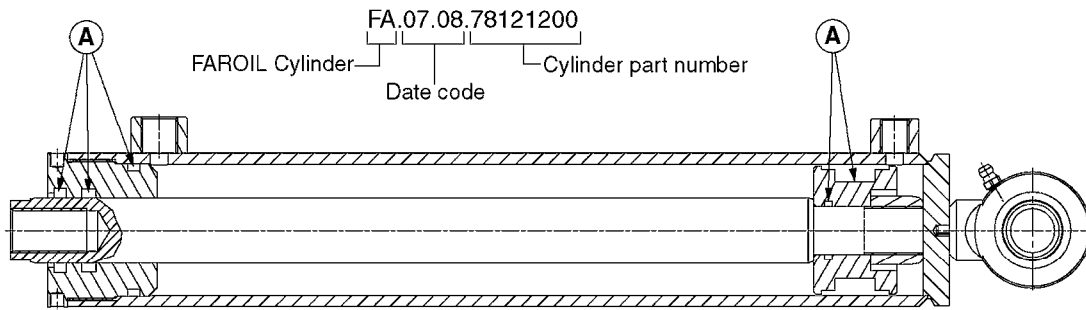

HYDRAULICS - CYLINDERS
C0020-HIN, 01:01:16

Page 3

Date 12.08.2020 9:59

parts-n°	order qty	description
63039300 78100003	1 1	CYLINDER ROD F.781132 CYL. PARA-LIFT CM+750 W/STOP

Check cylinder barrel for stamped part number.