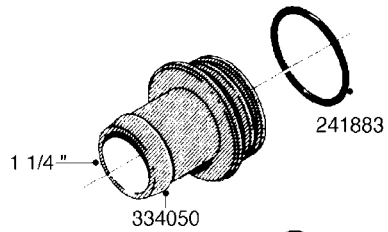

L0080

FITTINGS - S-53
L0080-HIN, 12:09:17

Page 1

Date 12.08.2020 10:00

Pos.	parts-n°	order qty	description
1	145995	1	FITT.DK S-53 FORK
2	241973	1	O-RING Ø3 X 44.2 70 SHORES NITRIL NITRIL (BLACK)
2	242353	1	O-RING 3 X 44.2 VITON VITON (BROWN)
3	242109	1	O-RING D32.2x3.0 NITRIL (BLACK)
3	242354	1	O-RING D32.2X3.0 VITON VITON (BROWN)
4	322103	1	FITT.DK S-53 BULKHEAD
5	322107	1	FITT.DK S-53 BULKHEAD NUT
6	322110	1	FITT.DK S-53 ELB. 1/2" BSP
7	322352	1	FITT.DK S-53 TEE
8	334229	1	FITT.DK S-53 STR.3/4"
9	334260	1	GASKET F. S-53 BULKHEAD
10	334564	1	FITT.DK S-67 TO S-53 ADAPTER
11	391100	1	FITT.DK S-53THREAD INS.1/2"BSP
12	726463	1	FITT.DK S53 BULKHEAD W/GASKET
13	726552	1	FIT.DK S-53X90 1/2" BSP,O-RING
14	726556	1	FITT.DK S-53 HB 1/2" W/O-RING
15	726558	1	FITT.DK S53 STR. 3/4" W.ORING
16	726559	1	FITT DK. S-53 HB 1" W/O-RING
17	726568	1	FITT.DK.S-53 HB 1/2"90 W/O-RING
18	726570	1	FITT.DK S-53 ELB.3/4" W.ORING
19	726571	1	FITT.DK S-53 ELB.1", W ORING
20	726578	1	FITT.DK S53 PLUG WITH O-RING
21	728561	1	FITT.DK. S67M - S53F REDUCER