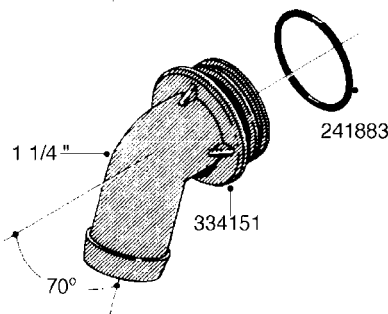

L0080

FITTINGS - S-53
L0080-HIN, 12:09:17

Page 1

Date 12.08.2020 10:00

Pos.	parts-n°	order qty	description
1	145995	1	FITT.DK S-53 FORK
2	241973	1	O-RING Ø3 X 44.2 70 SHORES NITRIL NITRIL (BLACK)
2	242353	1	O-RING 3 X 44.2 VITON VITON (BROWN)
3	242109	1	O-RING D32.2x3.0 NITRIL (BLACK)
3	242354	1	O-RING D32.2X3.0 VITON VITON (BROWN)
4	322103	1	FITT.DK S-53 BULKHEAD
5	322107	1	FITT.DK S-53 BULKHEAD NUT
6	322110	1	FITT.DK S-53 ELB. 1/2" BSP
7	322352	1	FITT.DK S-53 TEE
8	334229	1	FITT.DK S-53 STR.3/4"
9	334260	1	GASKET F. S-53 BULKHEAD
10	334564	1	FITT.DK S-67 TO S-53 ADAPTER
11	391100	1	FITT.DK S-53THREAD INS.1/2"BSP
12	726463	1	FITT.DK S53 BULKHEAD W/GASKET
13	726552	1	FIT.DK S-53X90 1/2" BSP,O-RING
14	726556	1	FITT.DK S-53 HB 1/2" W/O-RING
15	726558	1	FITT.DK S53 STR. 3/4" W.ORING
16	726559	1	FITT DK. S-53 HB 1" W/O-RING
17	726568	1	FITT.DK.S-53 HB 1/2"90 W/O-RING
18	726570	1	FITT.DK S-53 ELB.3/4" W.ORING
19	726571	1	FITT.DK S-53 ELB.1", W ORING
20	726578	1	FITT.DK S53 PLUG WITH O-RING
21	728561	1	FITT.DK. S67M - S53F REDUCER