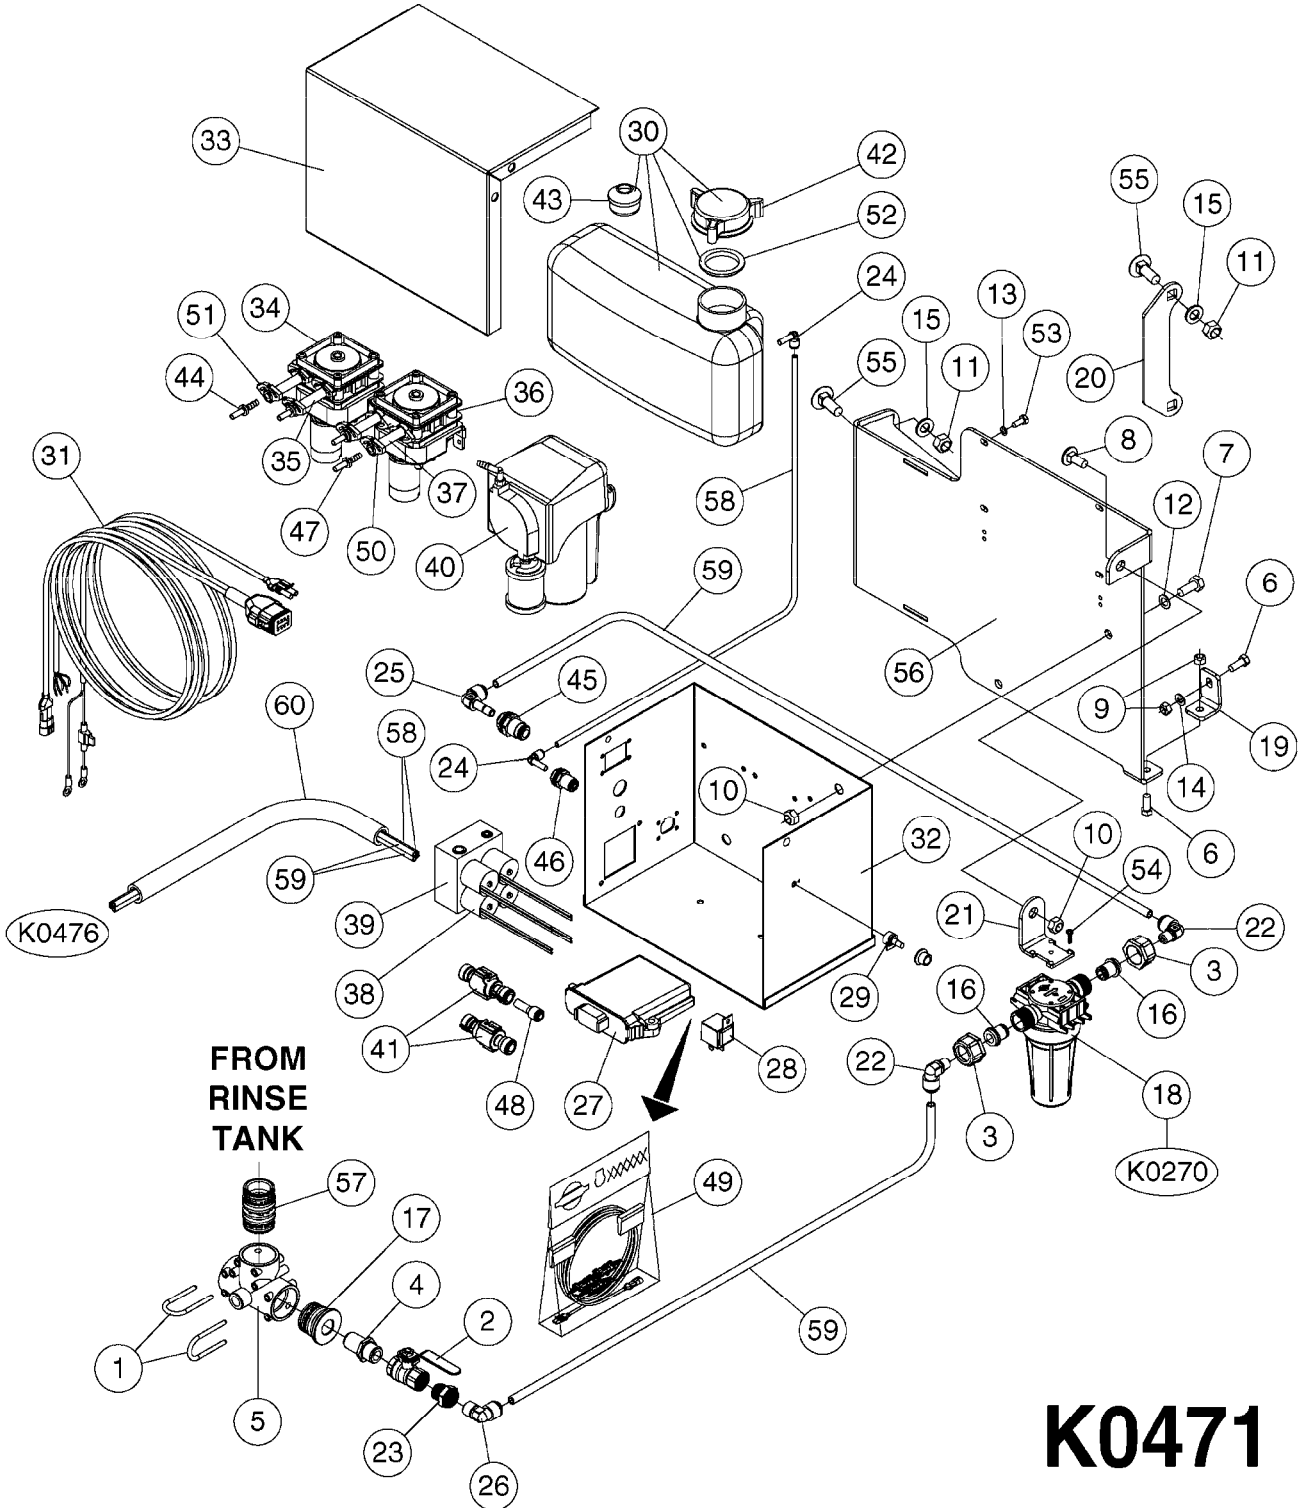

K0471

FOAM MARKER - RICHWAY
COMMANDER
K0471-HIN, 22:10:18

Page 1
Date 12.08.2020 10:00

Pos.	parts-n°	order qty	description
1	145995	1	FITT.DK S-53 FORK
2	284227	1	BALL VALVE 1/2"FEMALE THREADS
3	320283	1	FITT.DK NUT 3/4"BSP
4	321742	1	FITT.DK BULKHEAD 1/2' BSP
5	322352	1	FITT.DK S-53 TEE
6	420582	1	BOLT HEX 8.8 DEL M8X20 FT A2
7	420604	1	BOLT HEX 8.8 DEL M10X25 FT DIN933
8	440737	1	BOLT CARRIAGE M10x25 SS
9	460143	1	LOCK NUT M8 SST A2 DIN985
10	460423	1	NUT HEX M10X1.50 LOCK DIN985A2 SS
11	460703	1	NUT HEX M12X1.75 LOCK DIN985A2 SS
12	470046	1	WASHER D18D11X1 LOCK
13	470901	1	WASHER D11.8/D6.1X1.6 SS LOCK
14	471126	1	WASHER, M8, Ø16/ 8.4X 1.6, SS
15	471127	1	WASHER, M12, Ø24/13X24X2.5 SS
16	717426	1	FITT.DK REDUC 1/4"BSP F.3/4"N
17	726694	1	PLUG,S53,1/2"FBSP THD W.ORING
18	845219	1	FILTER IN-LINE 3/4'80 MESH OML
19	16184403	1	FOAM M. COMPRESSOR HANGER
20	16184603	1	FOAM M. COMPRESSOR SHIM
21	16321500	1	LINE FILTER BRACKET, TDZ/DDZ
22	23004703	1	FITT, 1/4"NPT-3/8"90-PTC
23	23004803	1	FITT, 1/2"MPT-3/8"FPT REDUCER
24	23004903	1	FITT, 1/4"PLUG-IN-1/4"90-PTC
25	23005003	1	FITT, 3/8"PLUG-IN-3/8"90-PTC
26	23005103	1	FITT, 3/8"NPT-3/8"90-PTC
27	26029503	1	MODULE, CONTROL, FOAM MARKER, RICHWAY
28	26029603	1	RELAY, 12VDC, RICHWAY
29	26029703	1	POTENTIOMETER, FOAM MARKER, RICHWAY
30	28064703	1	FOAM MARKER CONC. TANK,RICHWAY
31	28064803	1	FOAM MARKER CONT.CABLE,RICHWAY
32	28086403	1	STEEL BODY, FOAM MARKER, RICHWAY
33	28086503	1	STEEL LID, FOAM MARKER, RICHWAY
34	28086603	1	WATER PUMP, FOAM MARKER, RICHWAY
34	28102303	1	RICHWAY WATER PUMP GEAR MOTOR ONLY
35	28086703	1	1/4" PUMP TUBE, WATER, FOAM MARKER, RICHWAY
36	28086803	1	CONCENTRATE PUMP, FOAM MARKER, RICHWAY
37	28086903	1	1/8" PUMP TUBE, CONCENTRATE, FOAM MARKER, RICHWAY
38	28087003	1	2-WAY SOLENOID VALVE, FOAM MARKER, RICHWAY
39	28087103	1	RHD-VTD SOLENOID BLOCK, FOAM MARKER, RICHWAY
40	28087203	1	DIAPHRAGM AIR COMPRESSOR, FOAM MARKER, RICHWAY
41	28087403	1	3/8" CHECK VALVE, FOAM MARKER, RICHWAY
42	28087603	1	1 GALLON TANK CAP, FOAM MARKER, RICHWAY
43	28087703	1	1 GALLON TANK SCREEN, FOAM MARKER, RICHWAY
44	28094103	1	FITT.1/4" STEM X 1/4" HOSE BARB
45	28095803	1	3/8"T BULKHEAD
46	28095903	1	1/4"T BULKHEAD
47	28096403	1	1/4" STEM X 3/16" HB
48	28096503	1	3/8" STEM X 1/4"T
49	28097103	1	POWER UNIT HARNESS, RICHWAY TRAILER INSIDE WIRING HARNESS COMPLETE
50	28102103	1	RICHWAY #23 QUICK CLAMP
51	28102203	1	RICHWAY #26 QUICK CLAMP
52	28102403	1	RICHWAY TANK CAP GASKET
53	41000603	1	BOLT HEX 1/4"X1/2" SS
54	44076200	1	SCREW WN5451 5X16 SS TORX
55	45001300	1	CARRIAGE BOLT M12X35 DIN603 A2
56	61020003	1	BRKT, FOAM MARKER F.COM, RICHWAY
57	72114300	1	FITT. DK S-53 MALE MALE W.ORIN
58	92703303	1	HOSE LLDPE .25"X.17"X12" BLACK
59	92703403	1	HOSE LLDPE .38"X.25"X12" BLACK