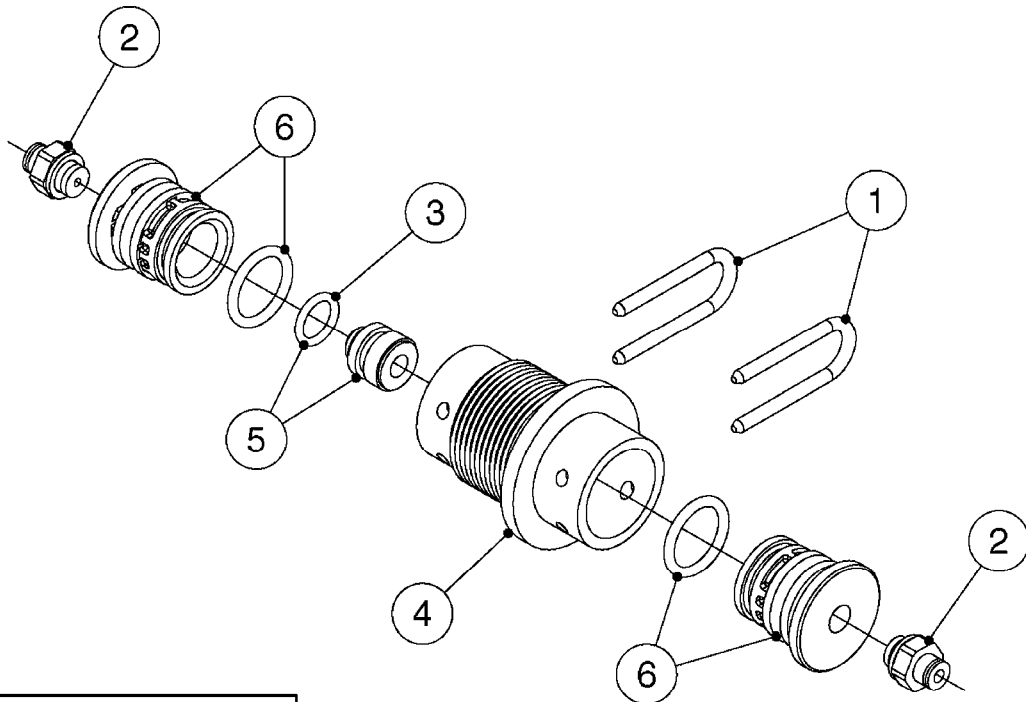

FOR S67 FITTINGS
SEE PAGE L0100

S67

FOR S93 FITTINGS
SEE PAGE L0110

S93

B0500

SMART VALVE S67 S93 (07)
B0500-HIN, 28:01:19

Page 1
Date 12.08.2020 9:59

Pos.	parts-n°	order qty	description
1	145996	1	FITT.DK S-67 FORK
2	145997	1	FITT.DK S-93 FORK
3	242351	1	O-RING D69.5X3.0 VITON F.S-93
4	322109	1	FITT.DK S-93 BULKHEAD NUT
5	322224	1	FITT.DK S-67 TEE
6	322320	1	NUT F.3 WAY VALVE S56
7	334545	1	FITT.DK S-93 TEE
8	334594	1	PLUG F.VALVE HANDLE BLACK
9	410362	1	BOLT HEX 8.8 SS M6X20
10	410922	1	CYL.SKR 8.8 DEL M4X20 RST
10	450902	1	BOLT ALLEN HEAD M4 X 16MM
11	471125	1	WASHER M6U 6.4X14X1.2,A2 SS
12	480733	1	PIN D6 X 40
13	480803	1	PIN Ø4 X 25
14	728525	1	FITT. S93 CONNECTOR W/O-RINGS
15	741844	1	VALVE HANDLE ASSY. SUCTION NCM
16	741845	1	VALVE HANDLE ASSY. PRESSUR NCM
17	14021500	1	SPINDLE F.S93 SMART VALVE
18	14022700	1	SPACER TUBE Ø10 L=212 SS
19	14038100	1	AXLE FOR SUCTION VALVE HANDLE
20	14038200	1	AXLE FOR PRESSURE VALVE HANDLE
21	14068700	1	SPINDLE,SMART VALVE S67 10MM
22	16059900	1	BRACKET 2 STK S93 SMART VALVE
23	16082300	1	BRACKET 2PCS S67 VALVE 15 BAR
24	28168400	1	HAIRPIN Ø5 S67/S93
25	33505200	1	PLUG FOR SMART VALVE HANDLE
26	72138000	1	VALVE S93 "V2" SMART VALVE
27	72138600	1	VALVE S93 "V3" SMART VALVE
28	72172100	1	VALVE S67 "V1" SMART VALVE
28	72538000	1	NCM 4400/6600 VALVE S67, LONG SPINDLE NAV 3000/4000
29	72172200	1	VALVE S67 "V2" SMART VALVE
30	72283000	1	AXLE JOINT F. SMARTVALVE HANDL