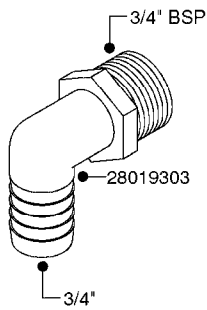

L0050

parts-n°	order qty	description
242594	1	O-RING D14 X 1.78 SCH.70-EPDM
320294	1	FITT.DK TEE 3/8X3/8HB X1/2"BSP
320305	1	FITT.DK HB 3/4'- 3/4' BSP
320386	1	FITT.DK TEE 3/8X3/8HB X3/8"BSP
320397	1	FITT.DK ELB 3/8"HB X 3/8" BSP
320401	1	FITT.DK TEE 1/2X1/2HB X1/2"BSP
320412	1	FITT.DK TEE 1/2X1/2HB X3/8'BSP
320423	1	FITT.DK ELB 1/2'HB X 3/8' BSP
320891	1	FITT.DK HB 3/8'- 3/8' BSP
320972	1	FITT.DK HB 5/16'- 1/4' BSP
322046	1	FITT.DK TEE 1/2X1/2HB X3/4'BSP
322048	1	FITT.DK TEE 3/4X3/4HB X3/4'BSP
330595	1	O-RING D24.6/D20X2.1 -3/4"
333137	1	FITT.DK CONN.1/2" F.NOZZ. DOUB
333141	1	FITT.DK CONN.1/2" F.NOZZ.SING
334041	1	FITT.DK CONN.3/4' F.NOZZ. SING
334042	1	FITT.DK CONN.3/4' F.NOZZ. DOUB
334195	1	FITT.DK ELB. 3/4"HB X 3/4"HB
10012103	1	FITT.PO.HB 1.25X1.50 IMB1012
10014003	1	FITT.PO.HB 1.25X1.25 IMB1010
10036903	1	FITT.PO.HB 1.50X1.50 IMB1212
28019303	1	FITTING HB ELB 3/4NPT-3/4HOSE
61016500	1	HOSE TAIL 3/4" 90°+RG CAP 3/4"
72026700	1	NOZZLE TUBE ADAPTER W/O-RING