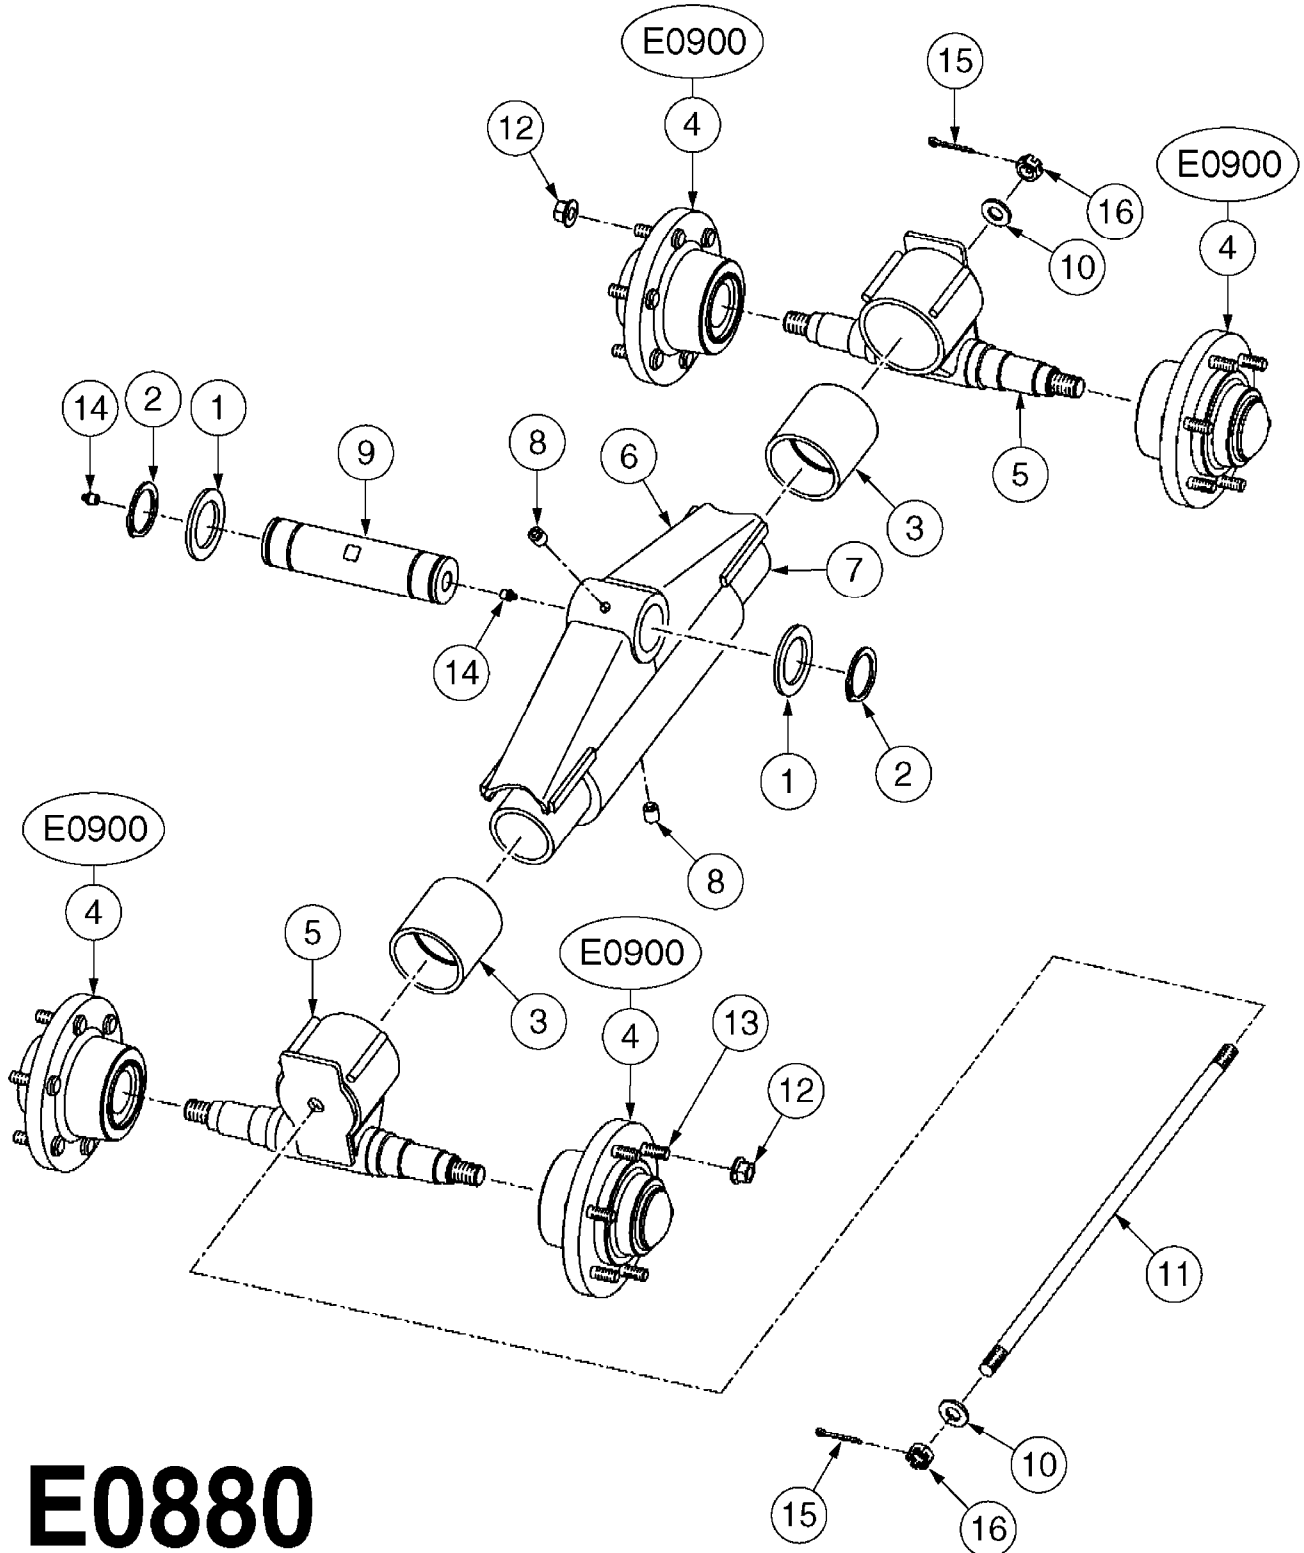

E0880

CAMOPLAST BOGIE MID-ROLLER 40
E0880-HIN, 01:01:16

Page 1

Date 12.08.2020 10:00

Pos.	parts-n°	order qty	description
1	28076003	1	WASHER, 3"X2.02"X3/16"
2	28076103	1	SNAP RING EXT. 2"
3	28080503	1	BUSHING
4	28080603	1	HUB ASSY.MID-ROLLER HUB COMPLETE W/LUG NUTS
5	28080703	1	MID-ROLLER DOGHOUSE(40 SERIES)
6	28080803	1	HOUSING, BOGIE
7	28080903	1	AXLE, MID-ROLLER
8	28081003	1	SET SCREW, 3/4"X1/2"-13 UNC
9	28081103	1	PIN, BOGIE
10	28081203	1	WASHER21/32"IDX1-5/16"ODX0.146
11	28081303	1	RETAINER ROD
12	28083003	1	LUG NUT SET (6) MID-ROLLER
13	28083103	1	WHEEL STUD SET (6) MID-ROLLER
14	28084103	1	GREASE FITTING
15	28084603	1	COTTER PIN 1-1/4" X 5/32"
16	28085003	1	CASTLE NUT 5/8"-11 UNC GR 5