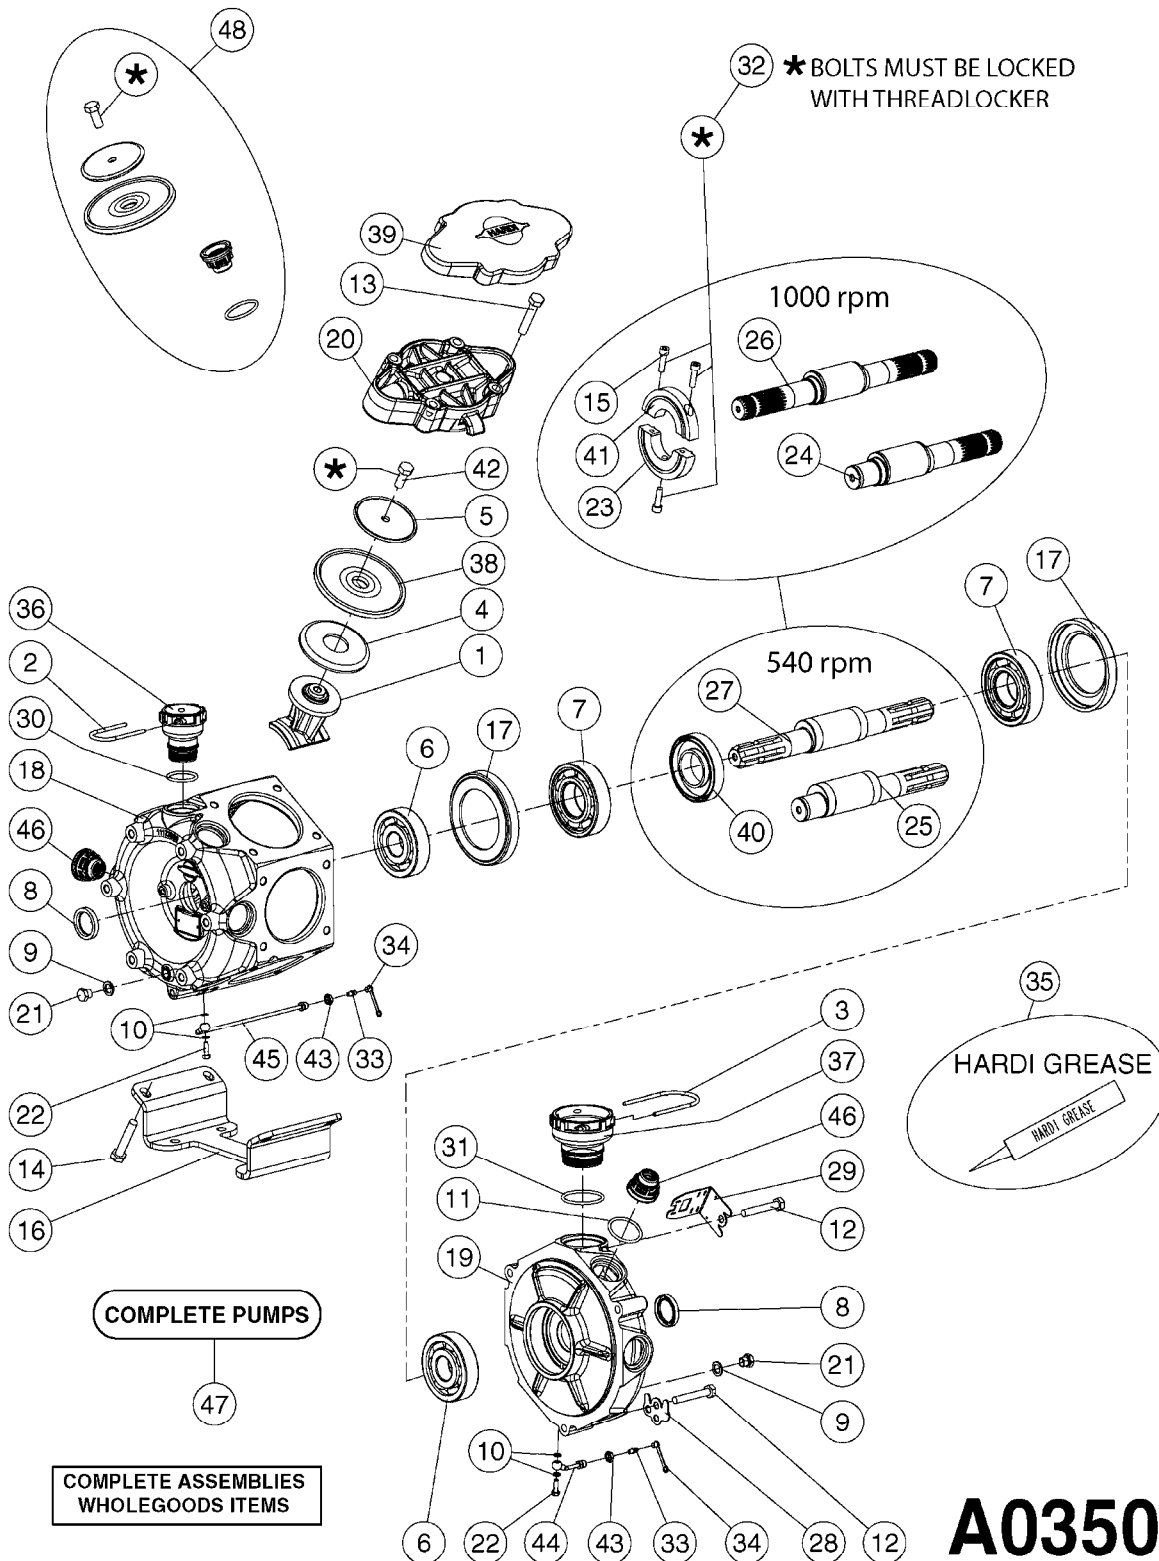

PUMP - 464 540/1000 RPM
A0350-HIN, 23:04:19

Page 1
Date 12.08.2020 9:59

Pos.	parts-n°	order qty	description
1	111622	1	CONNECTING ROD 463/5.5MM
1	111623	1	CONNECTING ROD 463/10MM
1	111624	1	CONNECTING ROD 463/12MM
1	111645	1	CONNECTING ROD 463/6.5MM
2	145996	1	FITT.DK S-67 FORK
3	145997	1	FITT.DK S-93 FORK
4	161012	1	DIAPHRAGM BACKING DISC F. 463
5	161175	1	DIAPHRAGM DISC 463/464 PUMP
6	210221	1	BEARING BALL 6407
7	210232	1	BEARING BALL 6310
8	210243	1	SEAL OIL 35 X 47 X 7
9	241404	1	DOWTY SEAL 1/4"
10	242374	1	WASHER Ø10/Ø6X1 COPPER
11	330072	1	O-RING D53.5/D45.5X4
12	421072	1	BOLT HEX 8.8 RAW M10X65
13	430312	1	BOLT HEX 8.8 M12X60
14	430438	1	BOLT HEX 8.8 DEL M12X65
15	450995	1	BOLT ALLEN M8X30 DIN 912 RAW
16	614628	1	FOOT F. 46X PUMP, RED
16	16410800	1	PUMP BASE 463/464 BLACK
17	11171900	1	CONROD RING 364/464 MACHINED
18	11172200	1	PUMP HOUSE 464 MACHINED 5/4" BSP RED
19	11172600	1	FRONTPART 464 MACHINED 2" BSP RED
20	11173000	1	VALVE COVER.463/464 MACHINED RED
21	14010400	1	PLUG 1/4" BSP
22	14120400	1	BANJOBOLT M6 X 19
23	14120700	1	COUNTERWEIGHT 364/464-1000
24	14137300	1	CRANKSHAFT 364/464-5.5 1000
24	14137400	1	CRANKSHAFT 364/464-6.5 1000
25	14137600	1	CRANKSHAFT 364/464-10
25	14137700	1	CRANKSHAFT 464-12
26	14137900	1	CRANKSHAFT 364/464-5.5 GG 1000
26	14138000	1	CRANKSHAFT 364/464-6.5 GG 1000
27	14138200	1	CRANKSHAFT 364/464-10 GG
27	14138300	1	CRANKSHAFT 464-12 GG
28	16383000	1	GREASE NIPPLE PLATE 464
29	16390600	1	BRACKET FOR RPM SENSOR
30	24266600	1	O-RING D 38,0 X 4,0 70SH.NITR
31	24266800	1	O-RING D 54,0 X 4,0 70SH.NITR
32	28045503	1	LOCTITE 262 .5ML (.017oz.)
33	28163300	1	GREASE NIPPLE H1 M6X1 DIN 7412
34	28163400	1	CAP F. GREASENIPPLE YELLOW M6X1
35	28164600	1	HARDI PUMP GREASE S3 V550L 1
36	32242200	1	FITTING S67 5/4" KON. RG 2014
37	32242400	1	FITTING S93 2" KON. RG 2014
38	33511600	1	DIAPHRAGM PUMP 463/464 PUMP PUR
39	33524000	1	COVER PLASTIC 464 PUMP
40	33527200	1	GREASE SPLIT 364/464
41	39136200	1	HALFPART 364/464-1000
42	43099200	1	BOLT HEX SS M12 X 30 DIN933 A4
43	46134000	1	NUT HEX M10x1 H=2.3 NV=14 ELZIN
44	61097000	1	BANJOTUBE SHORT 464 COMPL.
45	61097100	1	BANJOTUBE LONG 464 COMPL.
46	72043600	1	VALVE FOR 462/463
47	72993500	1	PUMP 464-12-540, CM
47	72993600	1	PUMP 464-6.5 MED-2-1000
47	82168100	1	PUMP 464-5.5 THROUGH SHAFT 1000RPM
47	82168200	1	PUMP 464-10 2" SUCT. 540RPM
47	82168500	1	PUMP 464-12 2" SUCT. 540 RPM
47	82168700	1	PUMP 464-12 540 OFFSET PORTS
47	82168800	1	PUMP 464 6.5 1000 OFFSET PORTS