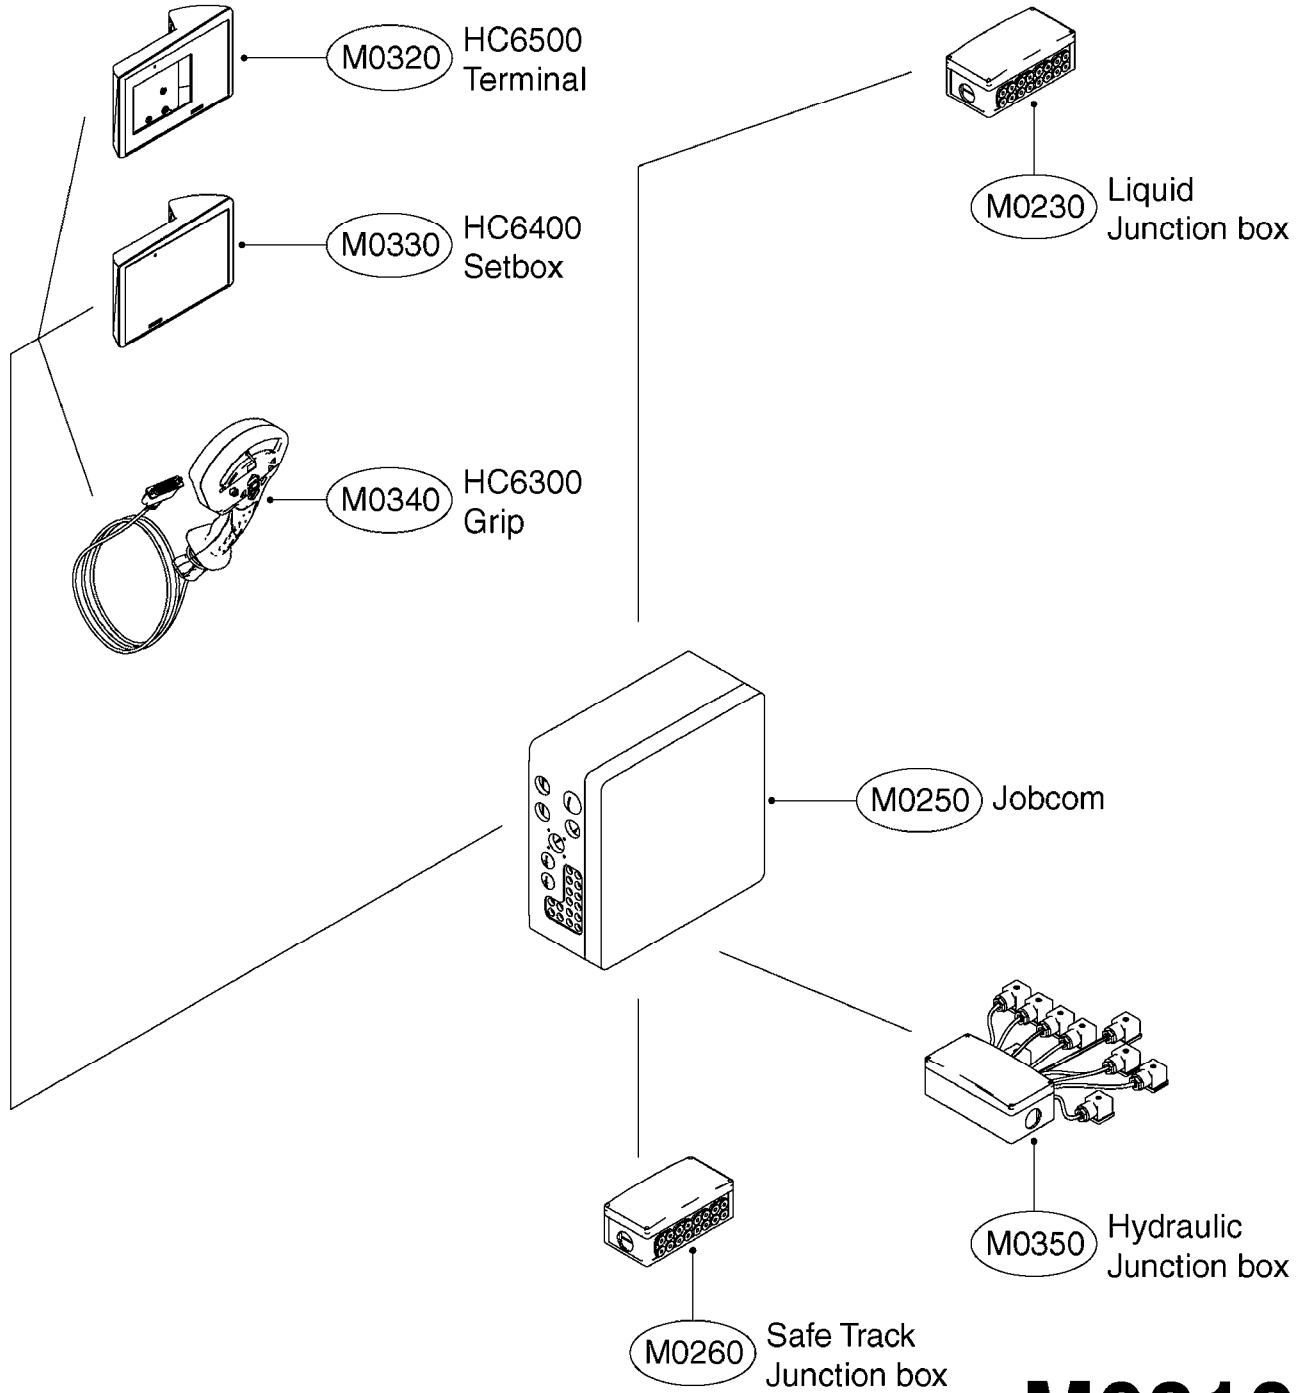

LIQUID SYSTEM

HYDRAULIC SYSTEM

* Note orientation of bracket
1 = Liquid system
2 = Hydraulic system

M0280

39 PIN CABLES
M0280-HIN, 28:03:17

Page 1

Date 12.08.2020 10:00

parts-n°	order qty	description
262158	1	PLUG INSERT 39 POLE MALE
262159	1	PLUG INSERT 39 POLE FEMALE
262160	1	PLUG HOUSING 39 POLE FEMALE
262161	1	PLUG HOUSING F/39 POLE MALE
440634	1	SCREW 5/8"
440732	1	PT SCREW 35X12B Z5452 ELZ
14034200	1	CODE BRACKET FOR 39 PIN CABLE
26003900	1	WIRE 37-39 PIN EVC, 6.6'
26004200	1	WIRE 37-39 PIN EVC, 57.4'
26008400	1	WIRE 39-PIN 24 WIRE L=8M
26011903	1	WIRE 39-39 POLE EXT. 3660MM
28027500	1	WIRE 37-39 PIN EVC, 37.7'
28028700	1	WIRE 37-39 PIN EVC, 45.9'
28028800	1	WIRE 37-39 PIN EVC, 16.4'
28028900	1	WIRE 37-39 PIN EVC, 26.2'
72236400	1	DAH CONN. WIRE/TRACTOR L=8M
97610803	1	DECAL-SRAY BOX 39-PIN
97610903	1	DECAL-HYDRAULIC BOX 39-PIN