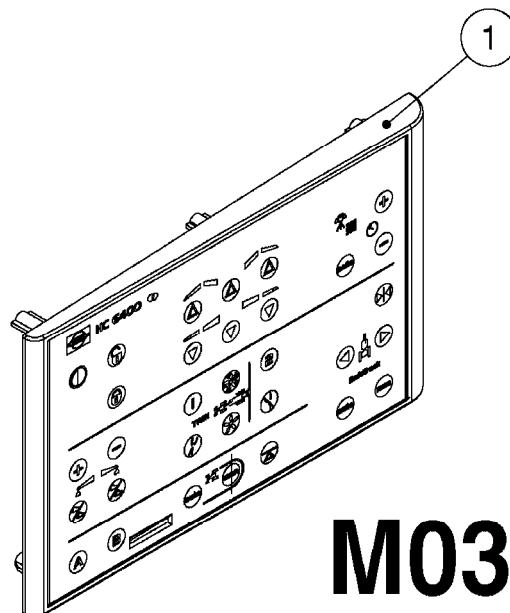

HC6400 SETBOX
M0330-HIN, 01:01:16

Page 0

Date 12.08.2020 10:00