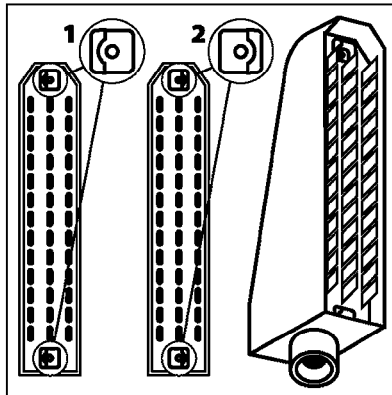

HYDRAULIC SYSTEM

* Note orientation of bracket
1 = Liquid system
2 = Hydraulic system