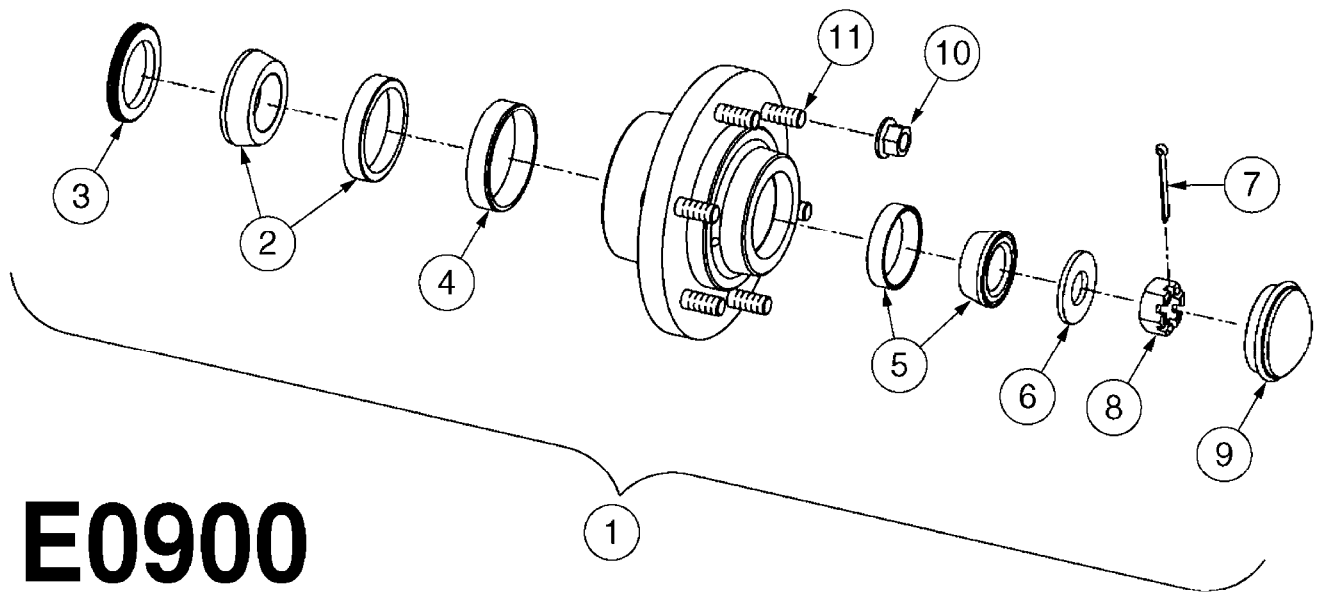

E0900

CAMOPLAST HUB ASSY. MID-ROLLER
E0900-HIN, 01:01:16

Page 1

Date 12.08.2020 10:00

Pos.	parts-n°	order qty	description
1	28080603	1	HUB ASSY.MID-ROLLER
2	28081803	1	BEARING ASSEMBLY - OUTER
3	28082303	1	WHEEL SEAL, TRIPLE LIP
4	28082403	1	WEAR RING
5	28082503	1	BEARING ASSEMBLY, 783 OUTER
6	28082603	1	WASHER 0.94"IDX2"ODX0.16"
7	28082703	1	COTTER PIN 1-3/4" X 5/32"
8	28082803	1	CASTLE NUT 7/8"-14 UNF
9	28082903	1	DUST CAP 2-3/4"OD X 2-7/16"
10	28083003	1	LUG NUT SET (6) MID-ROLLER
11	28083103	1	WHEEL STUD SET (6) MID-ROLLER