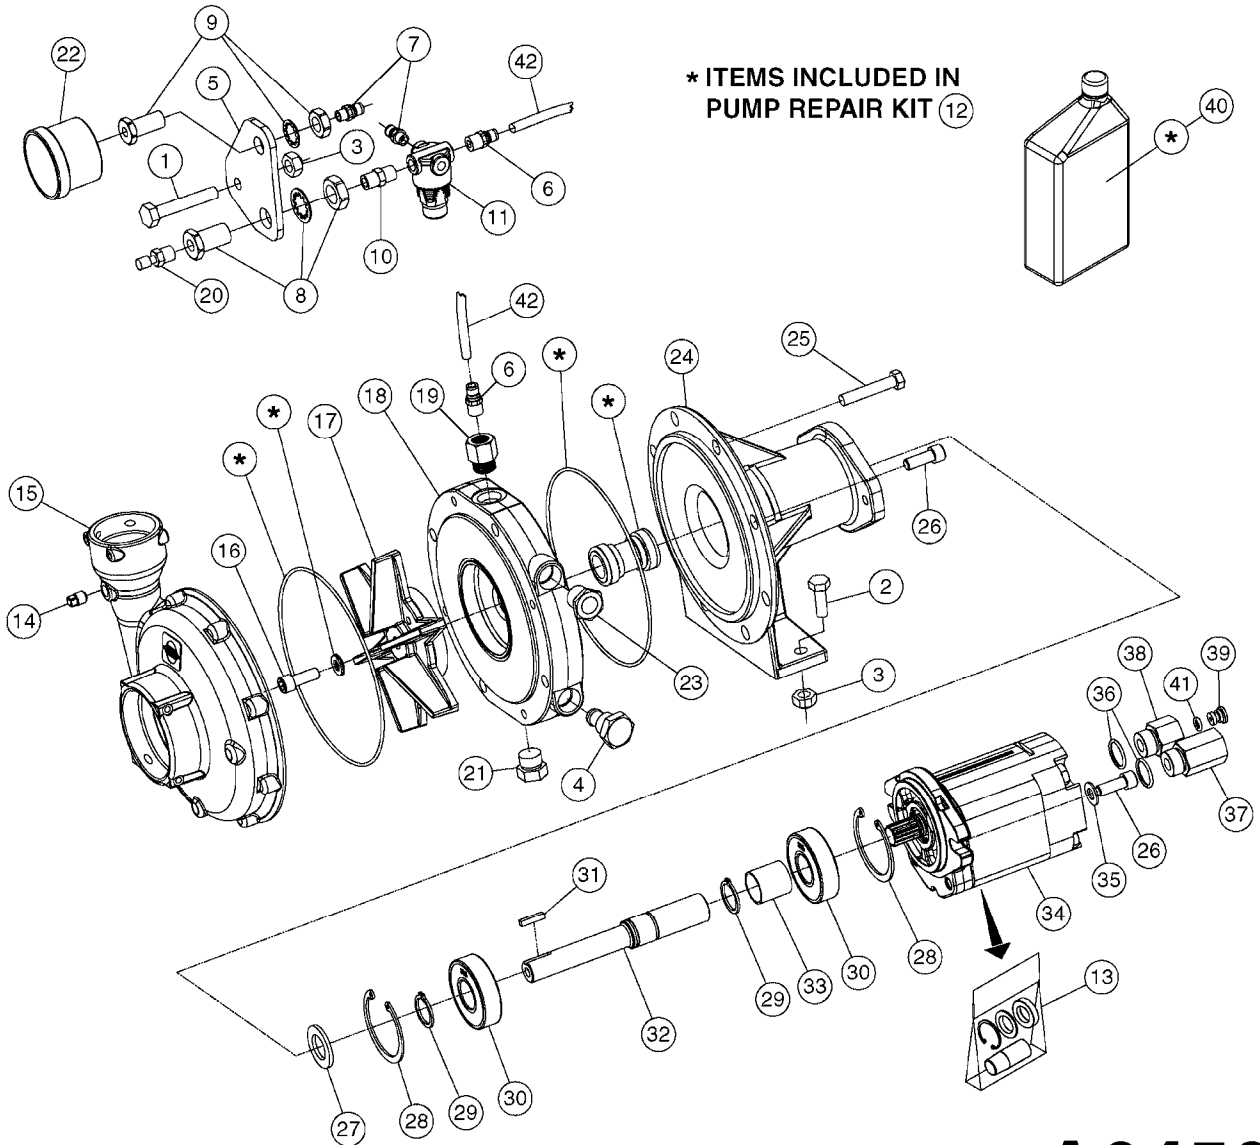

A0450

PUMP - 650 ACE CENTRIFUGAL
TRAILER
A0450-HIN, 31:08:16

Page 1
Date 12.08.2020 9:59

Pos.	parts-n°	order qty	description
1	420906	1	BOLT HEX 8.8 DEL M10X60
2	421002	1	BOLT HEX 8.8 DEL M10X30 FT DIN933
3	460423	1	NUT HEX M10X1.50 LOCK DIN985A2 SS
4	782131	1	BLIND PLUG F.3/4" CARTR.VALVE
5	16162703	1	BRKT, ACE 650, NAV. GAUGE
6	23003703	1	FITT 1/4 NPTF-1/4 PTC
7	23003803	1	FITT 1/8 NPTF-1/4 PTC
8	23003903	1	FITT 1/4 THRU-WALL COUP,3/4-16
9	23004003	1	FITT 1/8 THRU-WALL COUP,5/8-18
10	23004203	1	FITT 1/4" NPTF-1/4" NPTF UNION
11	28065303	1	REGULATOR 1/4", 30PSI, PARKER
12	28066503	1	PUMP REPAIR KIT ACE 650
13	28066603	1	MOTOR REPAIR KIT ACE 650
14	28068303	1	PLUG 1/8" NPT SS
15	28068403	1	PUMP HOUSING FRONT ACE 650
16	28068503	1	CAP SCREW 3/8" X 3/4" SS
17	28068603	1	IMPELLER, WETSEAL SS ACE 650
18	28068703	1	SEAL PLATE SS ACE 650
19	28068803	1	ADAPTER #8 SAE X 1/4" FNPT
20	28068903	1	AIR VALVE 1/4"
21	28069003	1	PLUG #8 SAE X 1/8" FNPT
22	28069203	1	PRESS.GAUGE 0-60 PSI 1/8" NPT
23	28069303	1	SIGHT GAUGE #8 SAE W/FLOAT
24	28069403	1	PUMP HOUSING REAR ACE 650
25	28069503	1	CAP SCREW 3/8" X 2"
26	28069603	1	CAP SCREW 3/8" X 1"
27	28069703	1	SLINGER 1.5" X 7/8"
28	28069803	1	SNAP RING INTERNAL, FRAME
29	28069903	1	SNAP RING EXTERNAL, SHAFT
30	28070003	1	BEARING F.ACE 650 PUMP
31	28070103	1	KEY 0.188 X 0.188 X 0.875
32	28070203	1	SHAFT 11T FEMALE SPLINE SS
33	28070303	1	SPACER, SHAFT ACE 650
34	28070403	1	HYDRAULIC MOTOR ACE 650
35	28070503	1	WASHER 3/8" SS
36	28070603	1	O-RING #10 SAE
37	28070703	1	REVERSE CHECK ASSEMBLY #10 SAE
38	28070803	1	BODY F.RESTRICTOR, #10 SAE
39	28070903	1	RESTRICTOR
40	29004303	1	ACE 650, BARRIER FLUID 32oz
41	78601603	1	O-RING F. RESTRIC ACE HYD PUMP
42	92703303	1	HOSE LLDPE .25"X.17"X12" BLACK