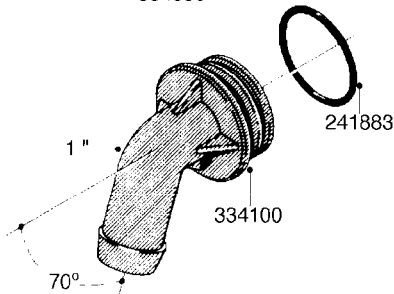

L0080

FITTINGS - S-53
L0080-HIN, 12:09:17

Page 1

Date 12.08.2020 10:00

Pos.	parts-n°	order qty	description
1	145995	1	FITT.DK S-53 FORK
2	241973	1	O-RING Ø3 X 44.2 70 SHORES NITRIL NITRIL (BLACK)
2	242353	1	O-RING 3 X 44.2 VITON VITON (BROWN)
3	242109	1	O-RING D32.2x3.0 NITRIL (BLACK)
3	242354	1	O-RING D32.2X3.0 VITON VITON (BROWN)
4	322103	1	FITT.DK S-53 BULKHEAD
5	322107	1	FITT.DK S-53 BULKHEAD NUT
6	322110	1	FITT.DK S-53 ELB. 1/2" BSP
7	322352	1	FITT.DK S-53 TEE
8	334229	1	FITT.DK S-53 STR.3/4"
9	334260	1	GASKET F. S-53 BULKHEAD
10	334564	1	FITT.DK S-67 TO S-53 ADAPTER
11	391100	1	FITT.DK S-53THREAD INS.1/2"BSP
12	726463	1	FITT.DK S53 BULKHEAD W/GASKET
13	726552	1	FIT.DK S-53X90 1/2" BSP,O-RING
14	726556	1	FITT.DK S-53 HB 1/2" W/O-RING
15	726558	1	FITT.DK S53 STR. 3/4" W.ORING
16	726559	1	FITT DK. S-53 HB 1" W/O-RING
17	726568	1	FITT.DK.S-53 HB 1/2"90 W/O-RING
18	726570	1	FITT.DK S-53 ELB.3/4" W.ORING
19	726571	1	FITT.DK S-53 ELB.1", W ORING
20	726578	1	FITT.DK S53 PLUG WITH O-RING
21	728561	1	FITT.DK. S67M - S53F REDUCER