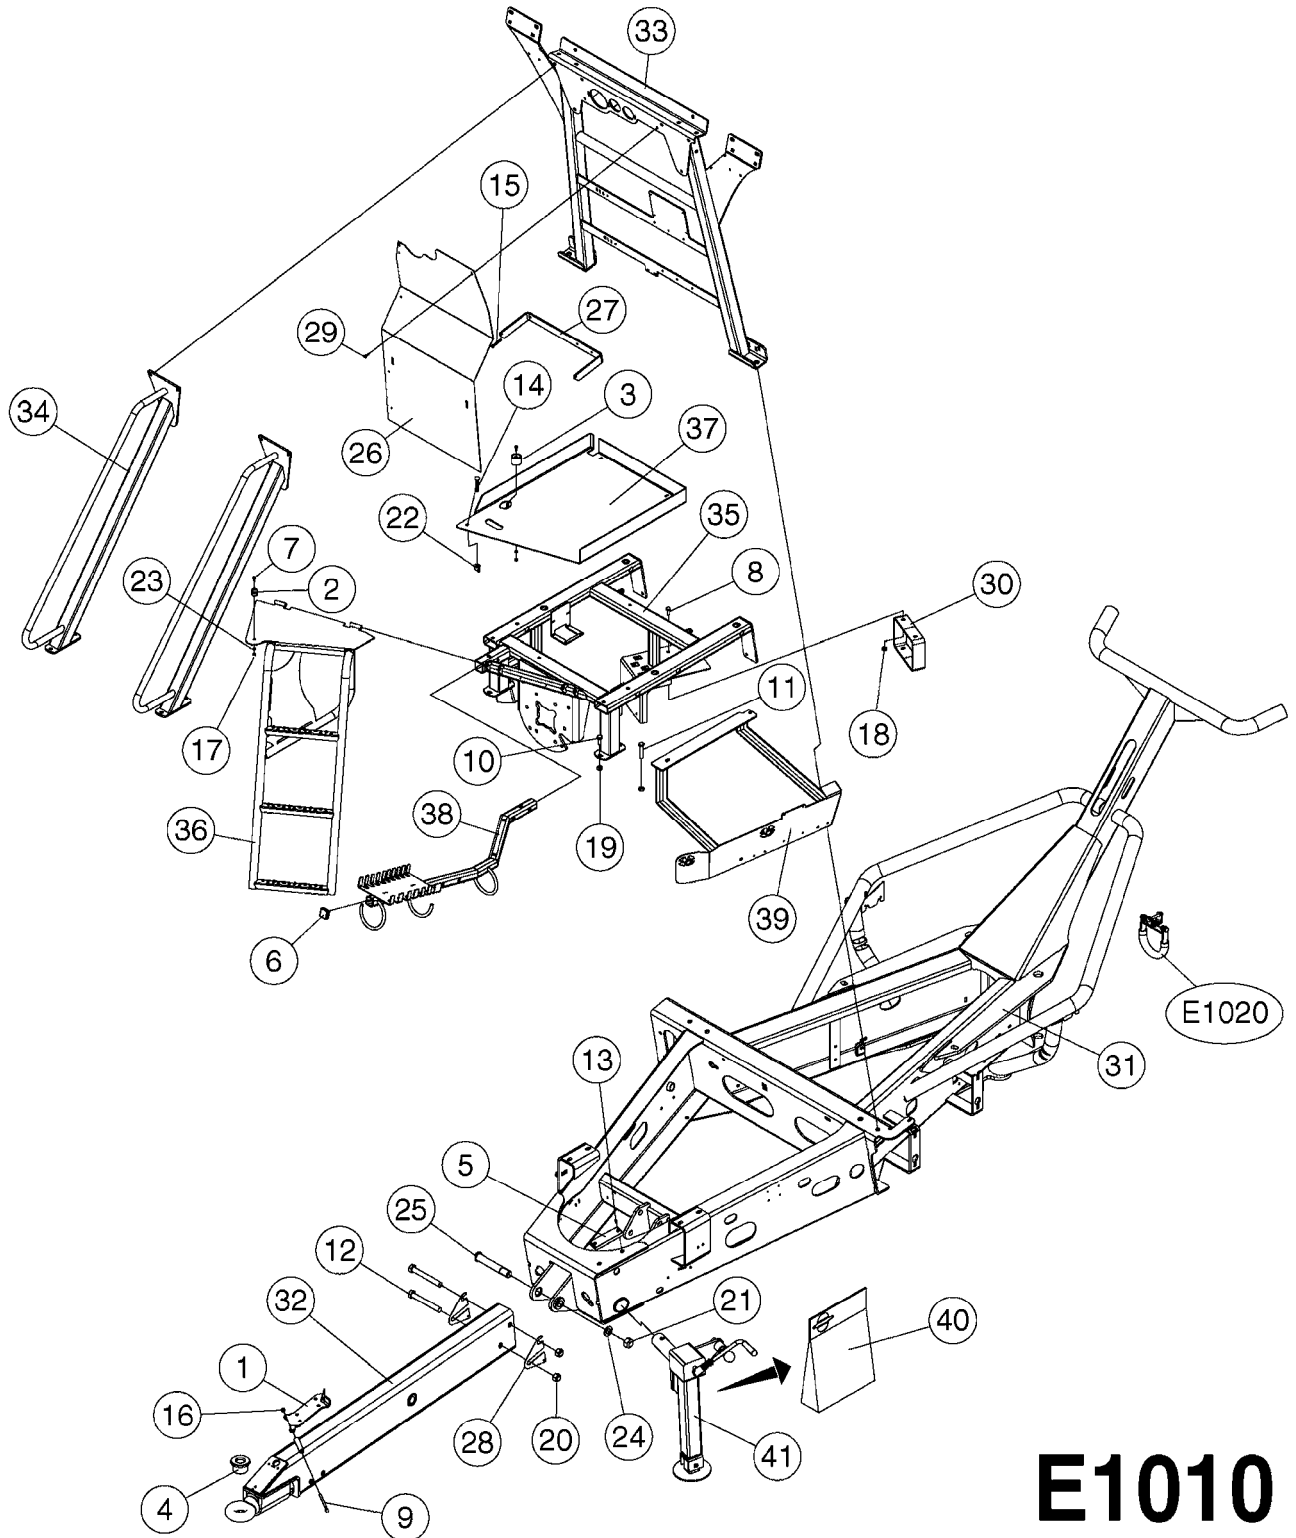

E1010

FRAME - NCM 4400/6600
E1010-HIN, 20:01:20

Page 1

Date 12.08.2020 10:00

Pos.	parts-n°	order qty	description
1	161923	1	SUPPORT PLATE F. PTO CM+
2	242567	1	DOOR STOP, MALE
3	242568	1	DOOR STOP, FEMALE
4	14011603	1	BUSHING, DRAWBAR, 1.5"
4	270608	1	BUSHING F. DRAWBAR NCM Ø50/Ø33
5	334135	1	SLIDE SHOE 140X45X15
6	334571	1	PLUG 40x40x2 F.SQ.TUBE
7	410185	1	BOLT HEX 8.8 DEL M6X16
8	421002	1	BOLT HEX 8.8 DEL M10X30 FT DIN933
9	421232	1	BOLT HEX 8.8 DEL M8X110
10	430286	1	BOLT HEX 8.8 DEL M12X30 FT
11	430438	1	BOLT HEX 8.8 DEL M12X65
12	430886	1	BOLT HEX 8.8 DEL M20X160
13	440708	1	SCREW M5.5X16 SELF TAPPING SS
14	440718	1	BOLT CRG M10 X 65 DEL
15	450402	1	BOLT HEX M6X50
16	460143	1	LOCK NUT M8 SST A2 DIN985
17	460261	1	NUT HEX M6X1.00 LOCK DIN985 A2 SS
18	460423	1	NUT HEX M10X1.50 LOCK DIN985A2 SS
19	460703	1	NUT HEX M12X1.75 LOCK DIN985A2 SS
20	460806	1	NUT HEX M20X2.50 LOCK DIN985A2 SS
21	461316	1	NUT HEX LOCK M30X3.5 DIN 985
22	461324	1	NUT WING M10 STAINLESS STEEL
23	471125	1	WASHER M6U 6.4X14X1.2,A2 SS
24	471131	1	WASHER, M30, Ø56/31.0X 4.0, SS
25	14033300	1	PIN D30.0 F. DRAWBAR NCM
26	16128300	1	COVER F. EL-BOX. NCM 4400
26	16156000	1	COVER F. EL-BOX. NCM 6600
27	16128600	1	BRACKET F. COVER PLATE NCM
28	16144700	1	SHIM F. DRAWBAR NCM4400
29	45001500	1	SCREW THUMB PLASTIC HEAD M6x20
30	61018703	1	BRKT, ACE 650, COMMANDER MOUNT BRACKET FOR ACE 650 PUMP
31	63033300	1	FRAME NCM 4400 PAINTED
31	63043300	1	FRAME NCM 6600 PAINTED
32	63033500	1	DRAWBAR SWIVEL D50 NCM 4400
33	63033600	1	TRANSPORT FRAME NCM 4400
33	63043600	1	TRANSPORT FRAME NCM 6600
34	63033700	1	HANDRAIL FOR PLATFORM PAINTED
35	63034100	1	MOUNT PLATFORM NCM 4400
35	63043700	1	MOUNT PLATFORM NCM 6600
36	63035700	1	STEP FOR NCM 4400/6600
37	63035800	1	DECKPLATE F.PLATFORM NCM 4400
37	63043800	1	DECKPLATE F.PLATFORM NCM 6600
38	63038700	1	HOSE & CABLE SUPPORT NCM
39	63040500	1	VALVE CONSOLE PAINTED
40	72280700	1	REPAIR KIT F.JACK STAND
41	72280900	1	JACK STAND F. NCM4400 COMP.