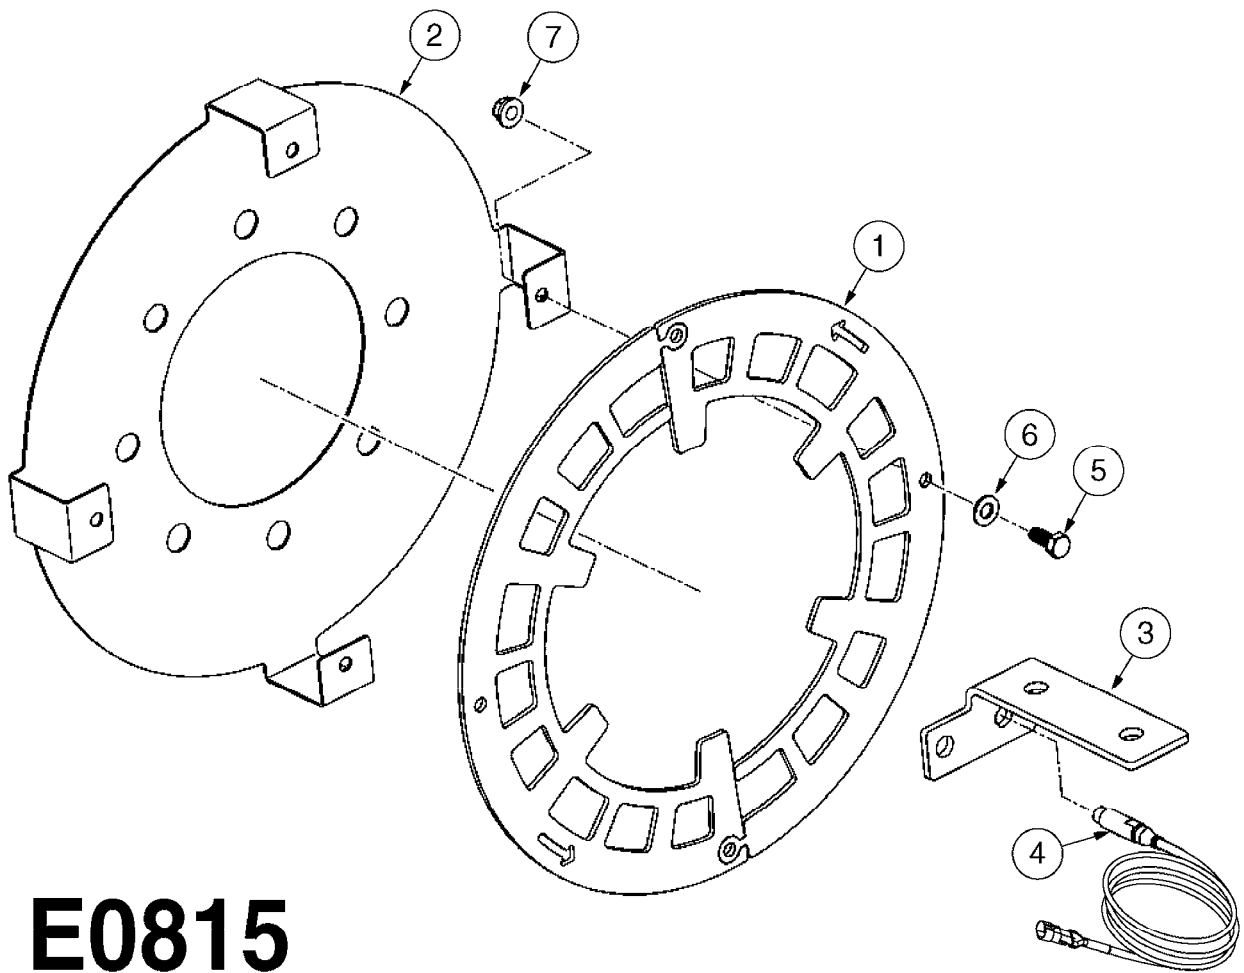

CAMOPLAST SPEED SENSOR
E0815-HIN, 21:08:19

E0815