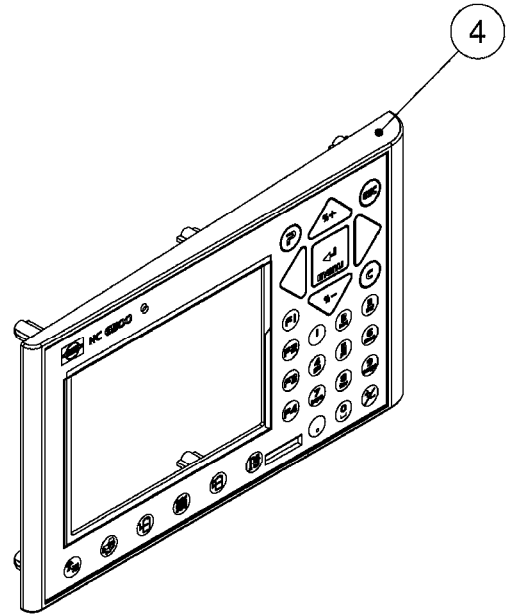

M0320

HC6500 TERMINAL AND CABLE
M0320-HIN, 01:01:16

Page 1

Date 12.08.2020 10:00

Pos.	parts-n°	order qty	description
1	26014000	1	HC6500 CABLE TO CABIN
2	26024300	1	DSUB PLUG TO PLUG COUPLER
3	26032800	1	HC 6500 CAB CABLE W/TERMINATOR
4	33507100	1	HC6500 DIS. FRONT BLACK/GREY
5	72365000	1	HC6500 TERMINAL