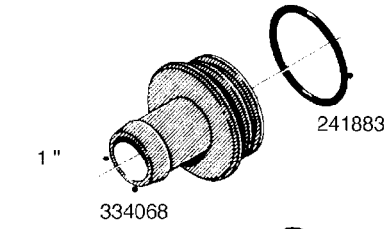

L0080

FITTINGS - S-53
L0080-HIN, 12:09:17

Page 1

Date 12.08.2020 10:00

Pos.	parts-n°	order qty	description
1	145995	1	FITT.DK S-53 FORK
2	241973	1	O-RING Ø3 X 44.2 70 SHORES NITRIL NITRIL (BLACK)
2	242353	1	O-RING 3 X 44.2 VITON VITON (BROWN)
3	242109	1	O-RING D32.2x3.0 NITRIL (BLACK)
3	242354	1	O-RING D32.2X3.0 VITON VITON (BROWN)
4	322103	1	FITT.DK S-53 BULKHEAD
5	322107	1	FITT.DK S-53 BULKHEAD NUT
6	322110	1	FITT.DK S-53 ELB. 1/2" BSP
7	322352	1	FITT.DK S-53 TEE
8	334229	1	FITT.DK S-53 STR.3/4"
9	334260	1	GASKET F. S-53 BULKHEAD
10	334564	1	FITT.DK S-67 TO S-53 ADAPTER
11	391100	1	FITT.DK S-53THREAD INS.1/2"BSP
12	726463	1	FITT.DK S53 BULKHEAD W/GASKET
13	726552	1	FIT.DK S-53X90 1/2" BSP,O-RING
14	726556	1	FITT.DK S-53 HB 1/2" W/O-RING
15	726558	1	FITT.DK S53 STR. 3/4" W.ORING
16	726559	1	FITT DK. S-53 HB 1" W/O-RING
17	726568	1	FITT.DK.S-53 HB 1/2"90 W/O-RING
18	726570	1	FITT.DK S-53 ELB.3/4" W.ORING
19	726571	1	FITT.DK S-53 ELB.1", W ORING
20	726578	1	FITT.DK S53 PLUG WITH O-RING
21	728561	1	FITT.DK. S67M - S53F REDUCER