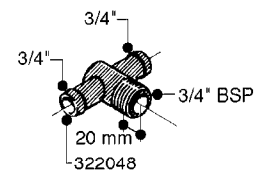

L0050

parts-n°	order qty	description
242594	1	O-RING D14 X 1.78 SCH.70-EPDM
320294	1	FITT.DK TEE 3/8X3/8HB X1/2"BSP
320305	1	FITT.DK HB 3/4'- 3/4' BSP
320386	1	FITT.DK TEE 3/8X3/8HB X3/8"BSP
320397	1	FITT.DK ELB 3/8"HB X 3/8" BSP
320401	1	FITT.DK TEE 1/2X1/2HB X1/2"BSP
320412	1	FITT.DK TEE 1/2X1/2HB X3/8'BSP
320423	1	FITT.DK ELB 1/2'HB X 3/8' BSP
320891	1	FITT.DK HB 3/8'- 3/8' BSP
320972	1	FITT.DK HB 5/16'- 1/4' BSP
322046	1	FITT.DK TEE 1/2X1/2HB X3/4'BSP
322048	1	FITT.DK TEE 3/4X3/4HB X3/4'BSP
330595	1	O-RING D24.6/D20X2.1 -3/4"
333137	1	FITT.DK CONN.1/2" F.NOZZ. DOUB
333141	1	FITT.DK CONN.1/2" F.NOZZ.SING
334041	1	FITT.DK CONN.3/4' F.NOZZ. SING
334042	1	FITT.DK CONN.3/4' F.NOZZ. DOUB
334195	1	FITT.DK ELB. 3/4"HB X 3/4"HB
10012103	1	FITT.PO.HB 1.25X1.50 IMB1012
10014003	1	FITT.PO.HB 1.25X1.25 IMB1010
10036903	1	FITT.PO.HB 1.50X1.50 IMB1212
28019303	1	FITTING HB ELB 3/4NPT-3/4HOSE
61016500	1	HOSE TAIL 3/4" 90°+RG CAP 3/4"
72026700	1	NOZZLE TUBE ADAPTER W/O-RING