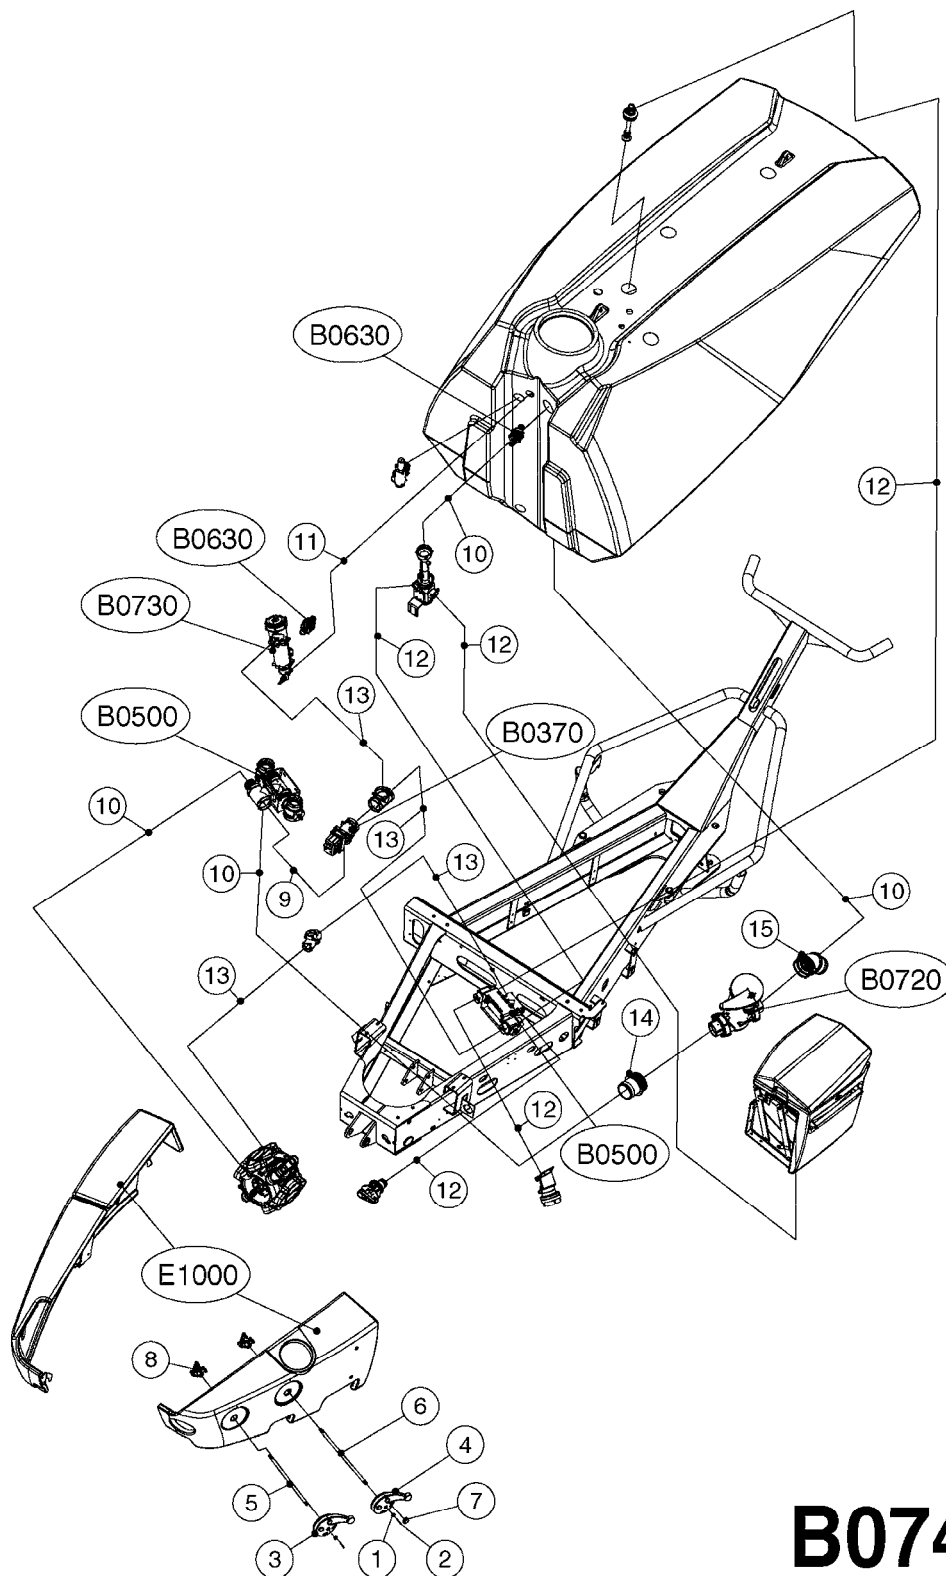

B0740

NCM 4400/6600 MANIFOLD
B0740-HIN, 01:01:16

Page 1
Date 12.08.2020 9:59

Pos.	parts-n°	order qty	description
1	334594	1	PLUG F.VALVE HANDLE BLACK
2	411006	1	SCREW M4X40 SLOTTED
3	741844	1	VALVE HANDLE ASSY. SUCTION NCM
4	741845	1	VALVE HANDLE ASSY. PRESSUR NCM
5	14038100	1	AXLE FOR SUCTION VALVE HANDLE
6	14038200	1	AXLE FOR PRESSURE VALVE HANDLE
7	33505200	1	PLUG FOR SMART VALVE HANDLE
8	72283000	1	AXLE JOINT F. SMARTVALVE HANDL
9	92702703	1	HOSE PVC SUCT GRAY 2"
10	92702803	1	HOSE PVC SUCT GRAY 2.5"
11	92703203	1	HOSE R X3/4" X300PSI WP X0012"
12	92712403	1	HOSE R X1" X300PSI WP X0012"
13	92734403	1	HOSE R X5/4" X200PSI WP X0012"
14	727133	1	HOSETAIL S93 2"1/2 + O-RING
15	72072900	1	FITT. S93 2-1/2" 45° S W/O-RING