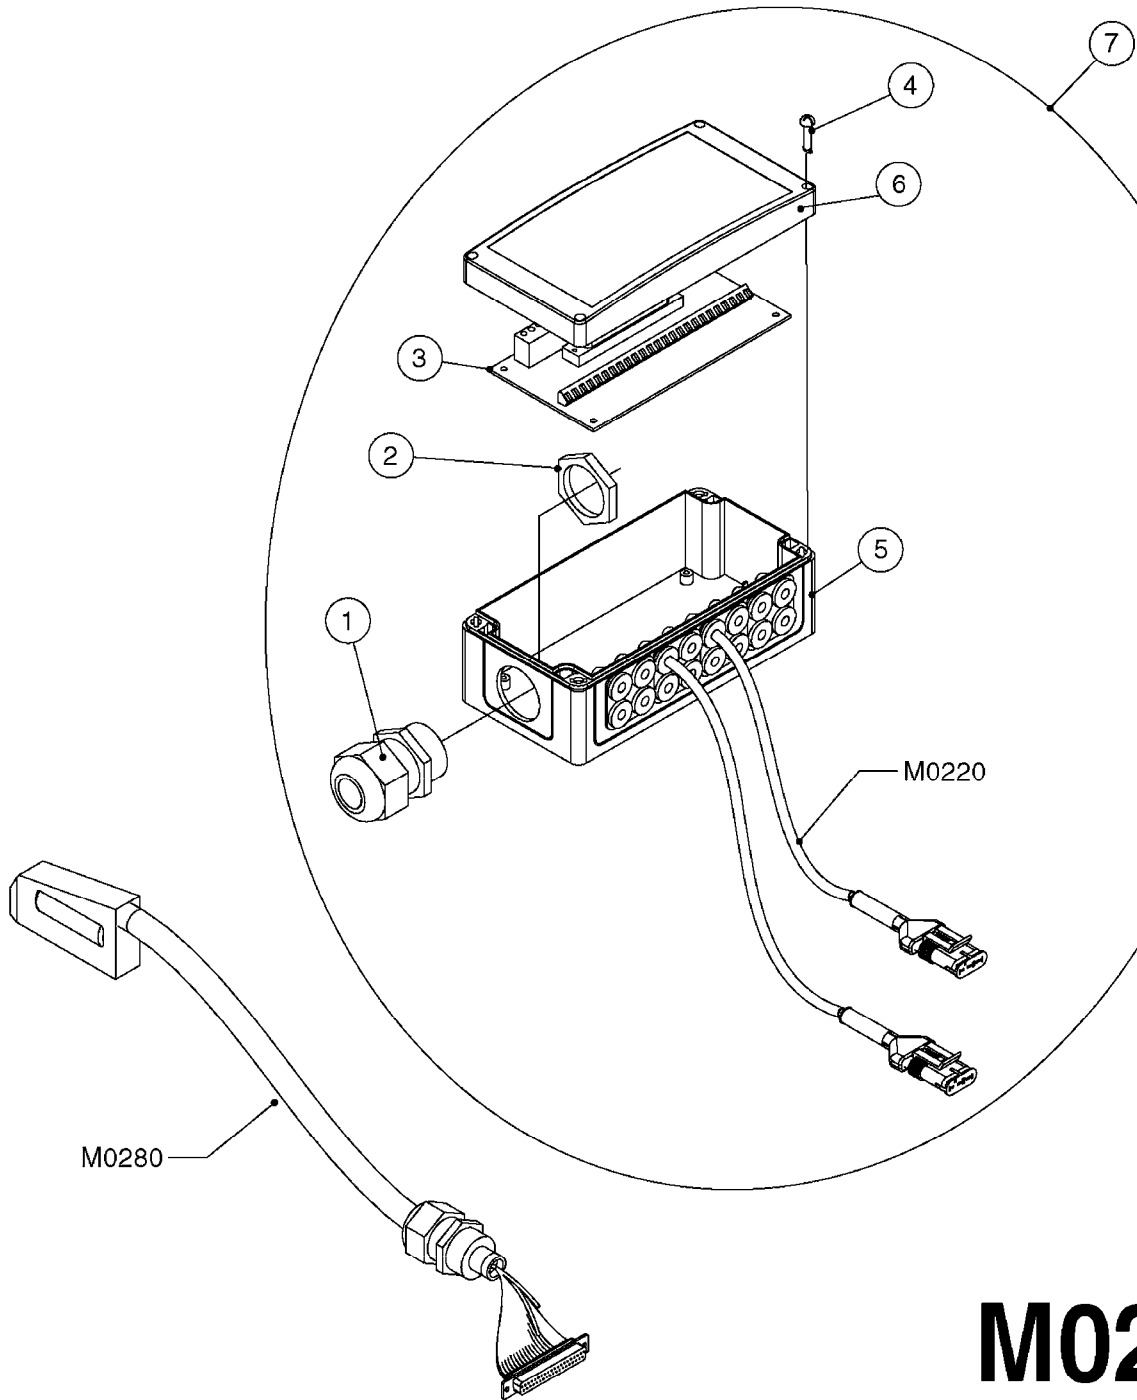

M0230

JUNCTION BOX - LIQUID
M0230-HIN, 01:01:16

Page 1
Date 12.08.2020 10:00

Pos.	parts-n°	order qty	description
1	262106	1	BULKHEAD F. CABLE 6.5-14 BLACK
2	262107	1	NUT F. BULKHEAD CABLE GRAY
3	26004800	1	CIRCUIT BD SEC VLV NCM 13SEC 13 SECTION
3	72173900	1	CIRCUIT BD SEC VLV 39PIN 9SEC 9 SECTION
4	28082100	1	SCREW F. BOX LID 1/4" L=20
5	33508700	1	BOX BOTTOM 160X80X40 BLACK 1-HOLE
6	33508800	1	LID 160X80X15 BLK W/SCREWS
7	72115400	1	CONNECTION BOX F. OP. UNIT SV9