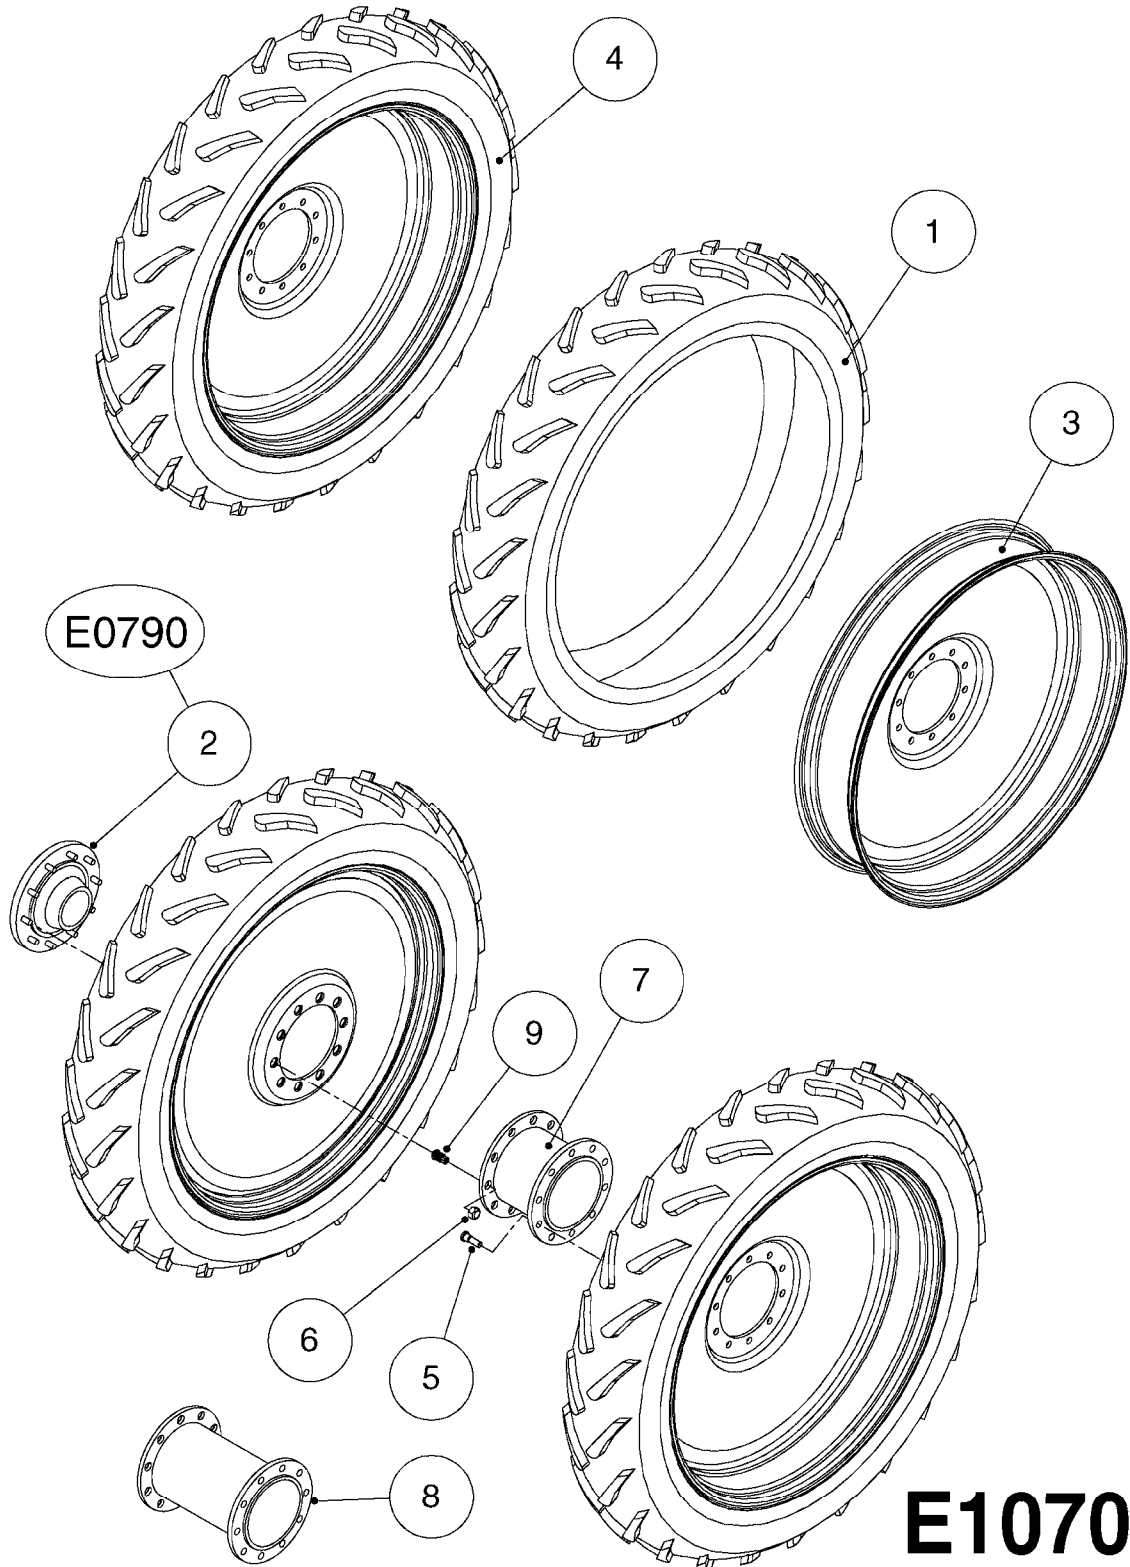

WHEELS FOR NEW COMMANDER
E1070-HIN, 01:01:16

Page 1

Date 12.08.2020 10:00

Pos.	parts-n°	order qty	description
1	10615703	1	TIRE 320 90R46' RAD.TL 357774
2	28045703	1	HUB ASSY 10-13.19-11.02 25000#
3	28007103	1	RIM,10x46,5.75NOS,13.189BC
4	28031203	1	TIRE ASSY. 320/90R50" HL R.H.
4	28031303	1	TIRE ASSY. 320/90R50" HL L.H.
4	28037603	1	TIRE ASSY.320/90R50" R.H. DUAL
4	28037703	1	TIRE ASSY.320/90R50" L.H. DUAL
4	28038603	1	TIRE 320/90R50" 161A8B HI LOAD
4	70006303	1	WHEEL ASM. 320/90R46 LH
4	70006703	1	WHEEL ASM. 320/90R46 RH
5	28034803	1	STUD 3/4"NF/5/8"KNURL L=2-5/8"
6	46000303	1	NUT, BUD WHEEL, OUTER, RH
7	61011203	1	DUAL SPACER 22" ROW 50" TIRE
8	61011303	1	DUAL SPACER 30" ROW 50" TIRE
9	46000203	1	NUT, BUD WHEEL, INNER, RH