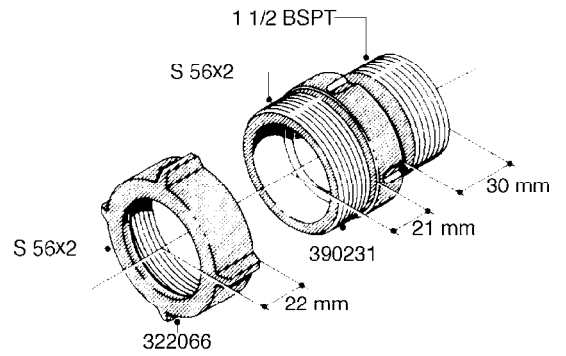

L0080

FITTINGS - S-53
L0080-HIN, 12:09:17

Page 1

Date 12.08.2020 10:00

Pos.	parts-n°	order qty	description
1	145995	1	FITT.DK S-53 FORK
2	241973	1	O-RING Ø3 X 44.2 70 SHORES NITRIL NITRIL (BLACK)
2	242353	1	O-RING 3 X 44.2 VITON VITON (BROWN)
3	242109	1	O-RING D32.2x3.0 NITRIL (BLACK)
3	242354	1	O-RING D32.2X3.0 VITON VITON (BROWN)
4	322103	1	FITT.DK S-53 BULKHEAD
5	322107	1	FITT.DK S-53 BULKHEAD NUT
6	322110	1	FITT.DK S-53 ELB. 1/2" BSP
7	322352	1	FITT.DK S-53 TEE
8	334229	1	FITT.DK S-53 STR.3/4"
9	334260	1	GASKET F. S-53 BULKHEAD
10	334564	1	FITT.DK S-67 TO S-53 ADAPTER
11	391100	1	FITT.DK S-53THREAD INS.1/2"BSP
12	726463	1	FITT.DK S53 BULKHEAD W/GASKET
13	726552	1	FIT.DK S-53X90 1/2" BSP,O-RING
14	726556	1	FITT.DK S-53 HB 1/2" W/O-RING
15	726558	1	FITT.DK S53 STR. 3/4" W.ORING
16	726559	1	FITT DK. S-53 HB 1" W/O-RING
17	726568	1	FITT.DK.S-53 HB 1/2"90 W/O-RING
18	726570	1	FITT.DK S-53 ELB.3/4" W.ORING
19	726571	1	FITT.DK S-53 ELB.1", W ORING
20	726578	1	FITT.DK S53 PLUG WITH O-RING
21	728561	1	FITT.DK. S67M - S53F REDUCER