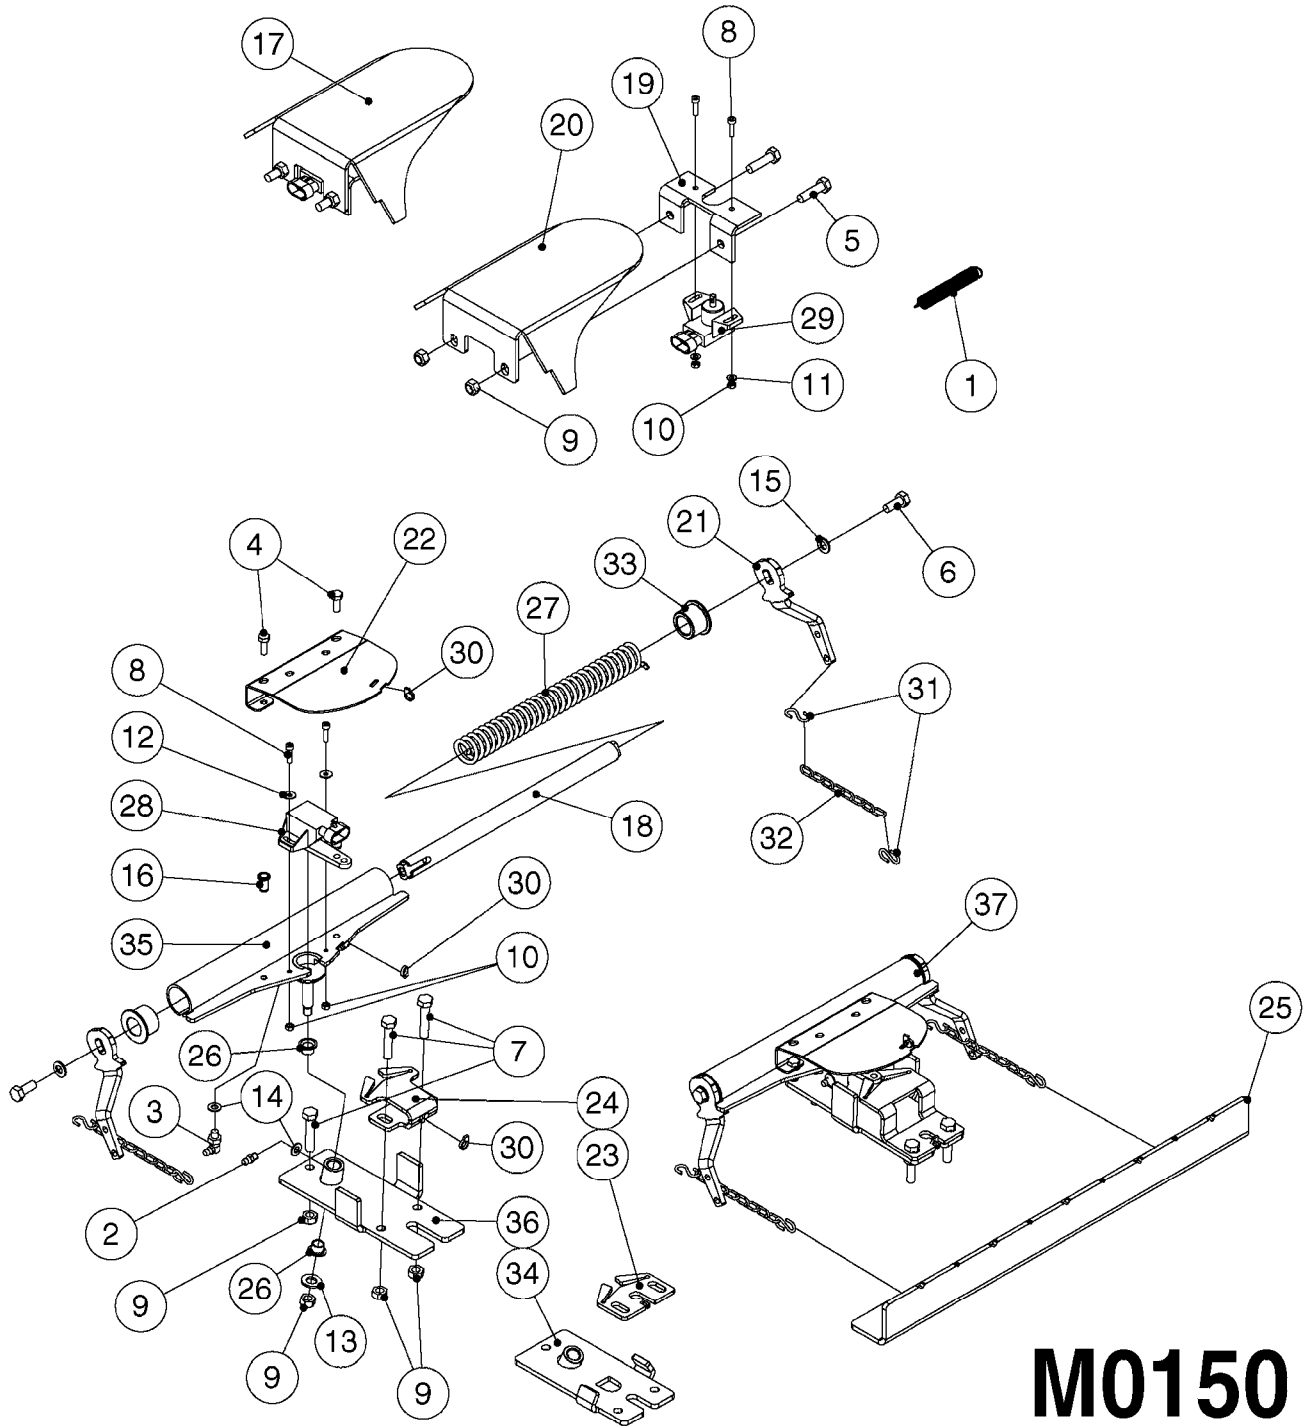

ANGLE SENSOR NCM
M0150-HIN, 01:01:16

ANGLE SENSOR NCM
M0150-HIN, 01:01:16

Page 1

Date 12.08.2020 10:00

Pos.	parts-n°	order qty	description
1	220947	1	SPRING D13.0/1,2 L=90 RST
2	283699	1	GREASE NIPPLE M6X1
3	283772	1	GREASE NIPPLE M6X1 90°
4	410185	1	BOLT HEX 8.8 DEL M6X16
5	420567	1	BOLT HEX 8.8 DEL M8X30 FT
6	420582	1	BOLT HEX 8.8 DEL M8X20 FT A2
7	420744	1	BOLT HEX 8.8 DEL M8X40
8	450902	1	BOLT ALLEN HEAD M4 X 16MM
9	460143	1	LOCK NUT M8 SST A2 DIN985
10	461145	1	NUT HEX M4 LOCK
11	471037	1	SCREW A 4,3 DIN 125
12	471087	1	WASHER D12.0/4.3X1.0
13	471122	1	WASHER, M10, Ø20/10.5X 2.0, SS
14	471125	1	WASHER M6U 6.4X14X1.2,A2 SS
15	471126	1	WASHER, M8, Ø16/ 8.4X 1.6, SS
16	480811	1	BLIND FASTENER M6 STAINLESS
17	741841	1	ANGLE SENSOR AND BRACKET REAR
18	14052100	1	AXLE D19 L=294/2XM8 STAINLESS
19	16125700	1	BRACKET FOR ANGLE SENSOR
20	16142200	1	GUARD PLATE FOR SENSOR
21	16173200	1	PLATE 6.0X134X42/2XD6/2XBENDS
22	16173400	1	PLATE 2.0X145.3X130/3XBENDS
23	16173600	1	PLATE 4.0X70X56 NCM 4400
24	16174100	1	PLATE 4.0X120X70/2XBENDS NCM 6600
25	16174300	1	BKT F. TRACTOR NCM STEE-UPDATE
26	21089300	1	BUSHING D12/10 L=9
27	22096500	1	TORSION SPRING D24/4.0 L=242
28	26005700	1	ANGLE SENSOR 70° 0.5-4.5 VDC + LEVER
29	26005800	1	ANGLE SENSOR 120° 0.5-4.5 VDC + LEVER
30	28024103	1	TIE STRAP L=8" x W=3/16"
31	28045800	1	S-HOOK 3MM STAINLESS STEEL
32	28058400	1	CHAIN SS 8x16x2.0 L=600
33	39124400	1	BUSHING D28.5/19.1 L=21
34	61019200	1	FRONT SENSOR BRACKET NCM4400
35	61019300	1	FRONT SENSOR MT.THREADED HOLES
36	61019500	1	FRONT SENSOR BRACKET NCM6600
37	72564800	1	STEERING SENSOR NCM4400 FRONT STEERING SENSOR COMPLETE NCM4400
37	72565000	1	STEERING SENSOR NCM6600 FRONT STEERING SENSOR COMPLETE NCM6600