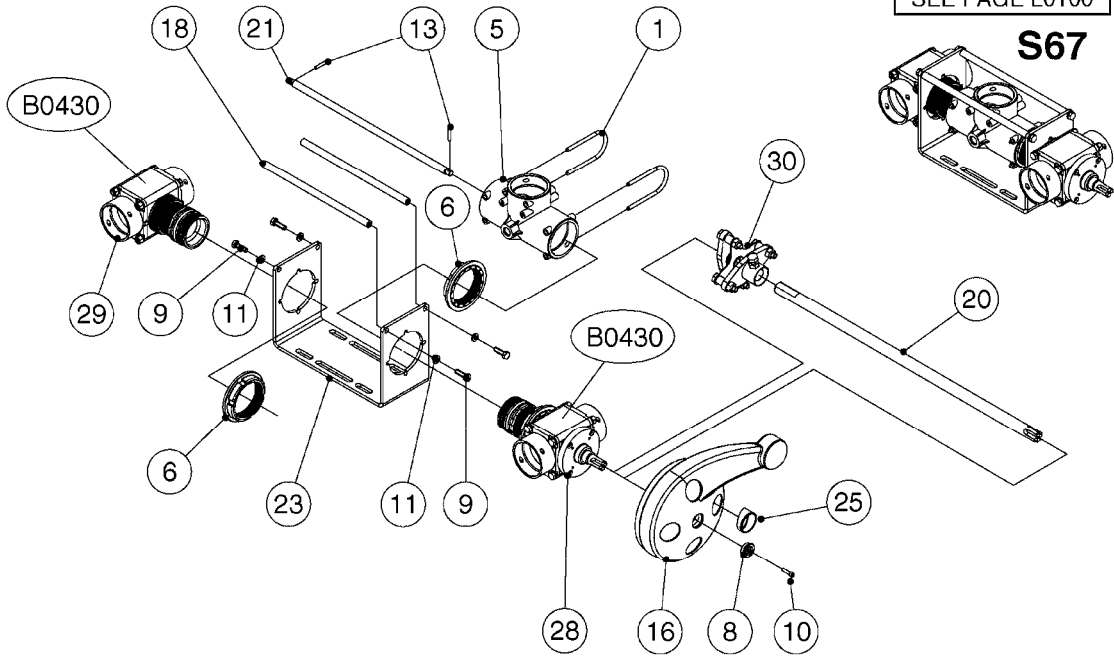

FOR S67 FITTINGS
SEE PAGE L0100

S67

FOR S93 FITTINGS
SEE PAGE L0110

S93

B0500

SMART VALVE S67 S93 (07)
B0500-HIN, 28:01:19

Page 1
Date 12.08.2020 9:59

Pos.	parts-n°	order qty	description
1	145996	1	FITT.DK S-67 FORK
2	145997	1	FITT.DK S-93 FORK
3	242351	1	O-RING D69.5X3.0 VITON F.S-93
4	322109	1	FITT.DK S-93 BULKHEAD NUT
5	322224	1	FITT.DK S-67 TEE
6	322320	1	NUT F.3 WAY VALVE S56
7	334545	1	FITT.DK S-93 TEE
8	334594	1	PLUG F.VALVE HANDLE BLACK
9	410362	1	BOLT HEX 8.8 SS M6X20
10	410922	1	CYL.SKR 8.8 DEL M4X20 RST
10	450902	1	BOLT ALLEN HEAD M4 X 16MM
11	471125	1	WASHER M6U 6.4X14X1.2,A2 SS
12	480733	1	PIN D6 X 40
13	480803	1	PIN Ø4 X 25
14	728525	1	FITT. S93 CONNECTOR W/O-RINGS
15	741844	1	VALVE HANDLE ASSY. SUCTION NCM
16	741845	1	VALVE HANDLE ASSY. PRESSUR NCM
17	14021500	1	SPINDLE F.S93 SMART VALVE
18	14022700	1	SPACER TUBE Ø10 L=212 SS
19	14038100	1	AXLE FOR SUCTION VALVE HANDLE
20	14038200	1	AXLE FOR PRESSURE VALVE HANDLE
21	14068700	1	SPINDLE,SMART VALVE S67 10MM
22	16059900	1	BRACKET 2 STK S93 SMART VALVE
23	16082300	1	BRACKET 2PCS S67 VALVE 15 BAR
24	28168400	1	HAIRPIN Ø5 S67/S93
25	33505200	1	PLUG FOR SMART VALVE HANDLE
26	72138000	1	VALVE S93 "V2" SMART VALVE
27	72138600	1	VALVE S93 "V3" SMART VALVE
28	72172100	1	VALVE S67 "V1" SMART VALVE
28	72538000	1	NCM 4400/6600 VALVE S67, LONG SPINDLE NAV 3000/4000
29	72172200	1	VALVE S67 "V2" SMART VALVE
30	72283000	1	AXLE JOINT F. SMARTVALVE HANDL