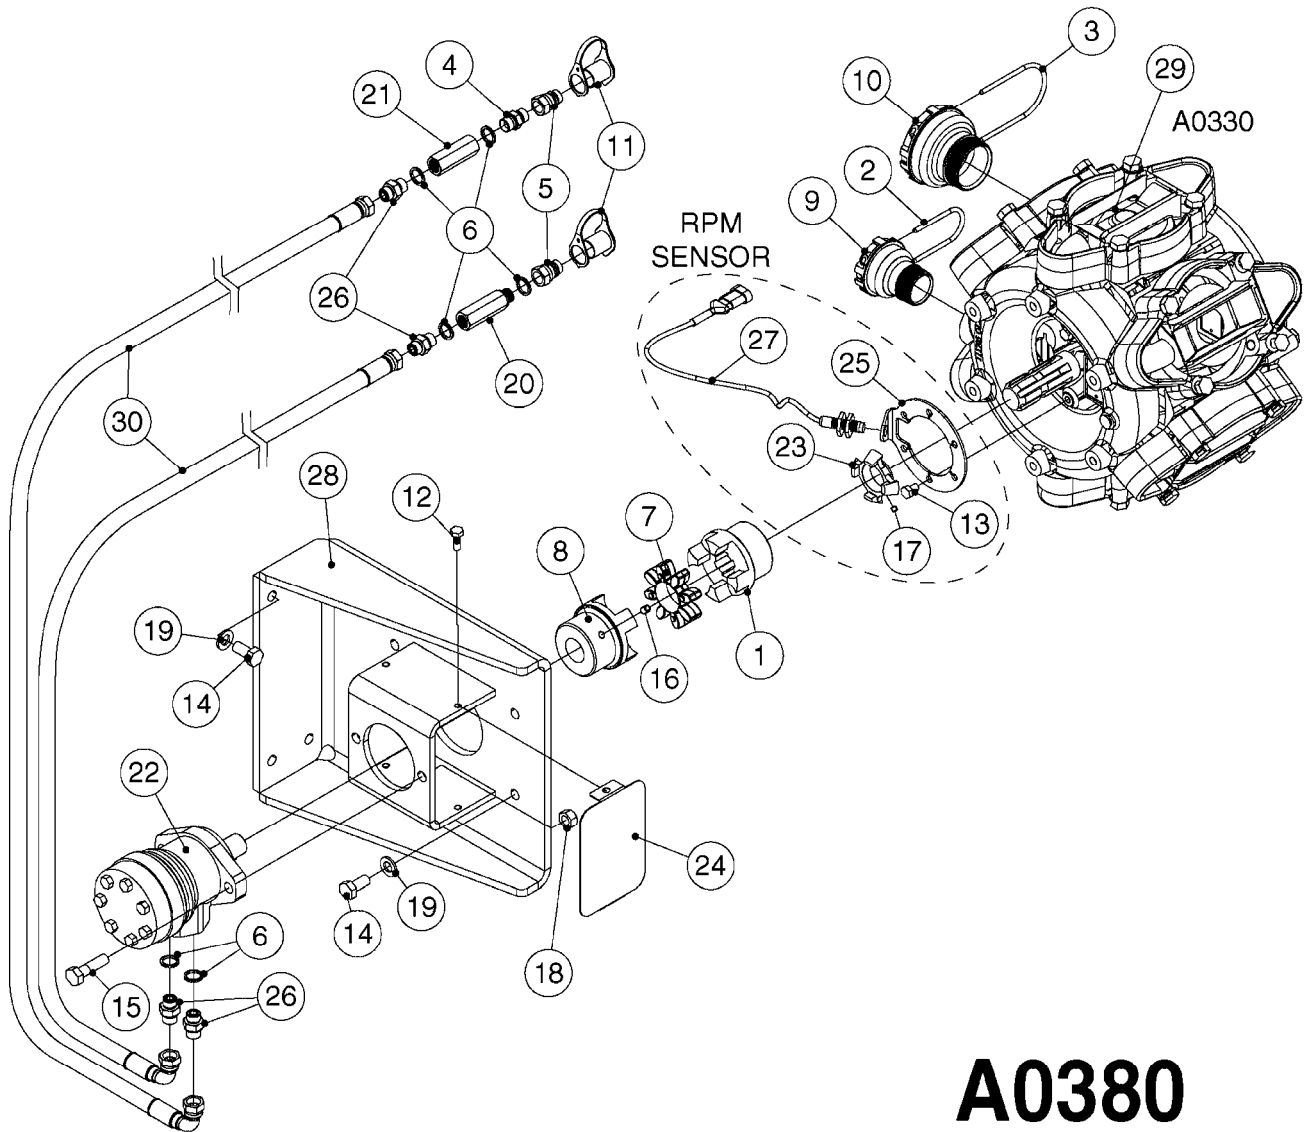

A0380

PUMP - 463 FLEX CAPACITY
A0380-HIN, 07:11:16

Page 1
Date 12.08.2020 9:59

Pos.	parts-n°	order qty	description
1	111438	1	HUB F.CLUTCH 361/460 PUMP
2	145996	1	FITT.DK S-67 FORK
3	145997	1	FITT.DK S-93 FORK
4	147132	1	HEX NIPPLE 1/2"X1/2" BSP DEL
5	230311	1	QUICK COUPLING 1/2"
6	241356	1	DOWTYSEAL 1/2"
7	283916	1	TOOTHED RIM FOR CLUTCH
8	284521	1	COUPLING HALF CYL.D25MM-KEY
9	322322	1	FITT.DK S-67 X 1-1/4"BSP MALE
10	322324	1	FITTING S93 FEMALE - BSP 2" MALE
11	334206	1	DUST HOOD FOR HY-COUPLING
12	420582	1	BOLT HEX 8.8 DEL M8X20 FT A2
13	420917	1	BOLT HEX 8.8 RAW M8X12 FT
14	430522	1	BOLT HEX 8.8 DEL M12X25 FT
15	430878	1	BOLT HEX 8.8 DEL M12X45 DIN931
16	450052	1	SCREW SET M8X10 BLACK ALLAN
17	450645	1	SCREW ALLAN M6 X 6 SS
18	460703	1	NUT HEX M12X1.75 LOCK DIN985A2 SS
19	471127	1	WASHER, M12, Ø24/13X24X2.5 SS
20	782153	1	PRESS. FLOW VALVE 1/2", 32L/MIN, PAINTED (BLACK)
21	782154	1	CHECK VALVE 284794 (BLACK)
22	783010	1	MOTOR HYDRAULIC OMR50, BLACK
23	14117800	1	ROTOR RPM SENSOR 4-POL
24	16154400	1	COVER PLATE F. FLEX PUMP MT., BLACK
25	16382700	1	PLATE 3 X 148 X 116 / BEND
26	23235300	1	HEX NIPPLE 1/2"-13/16"
27	28120200	1	INDUCTIVE SENSOR M12 0.25M CABLE
28	61038400	1	BRACKET FLEX PUMP MOUNT NCM, BLACK
29	72363900	1	PUMP 463/10-MOD-2-540
30	78571100	1	HOSE HY X 1/2" X 248" STR+ELB