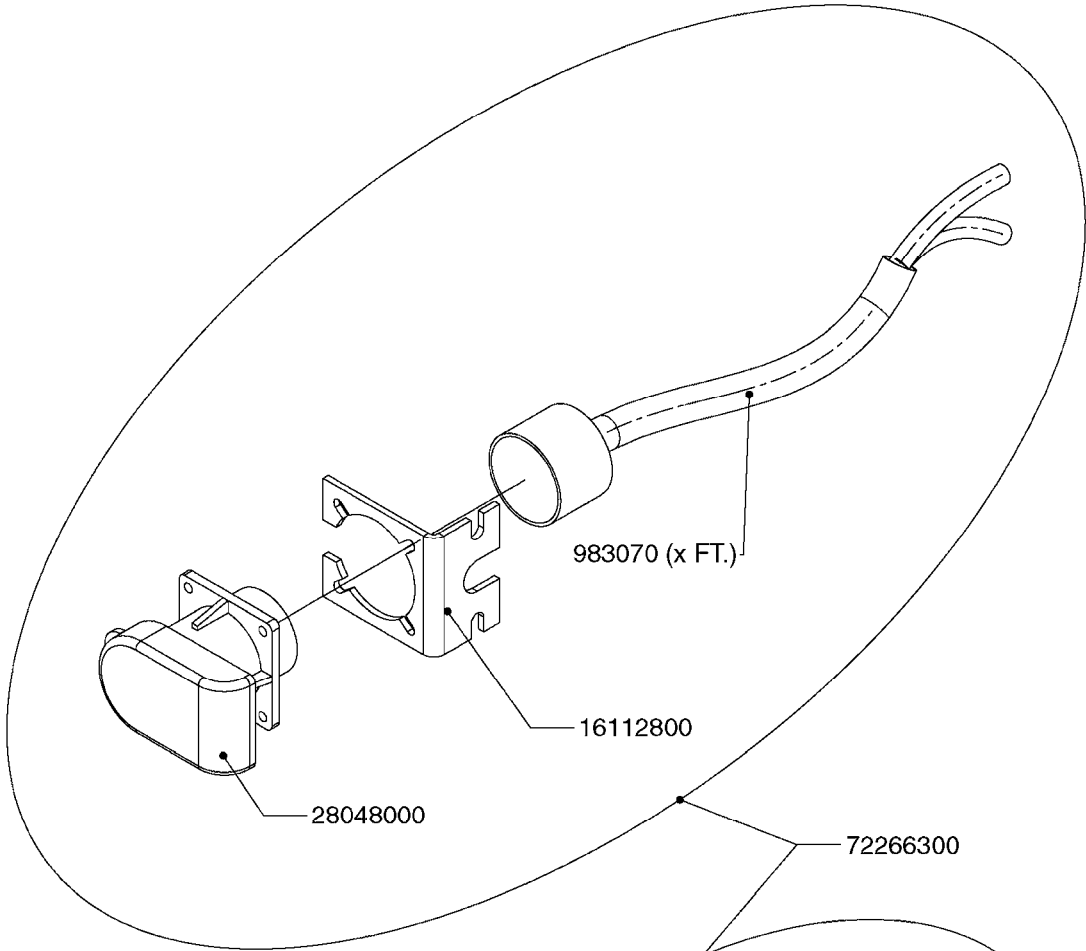

POWER SUPPLY CABLES
M0240-HIN, 01:01:16

Page	0
Date	12.08.2020 10:00