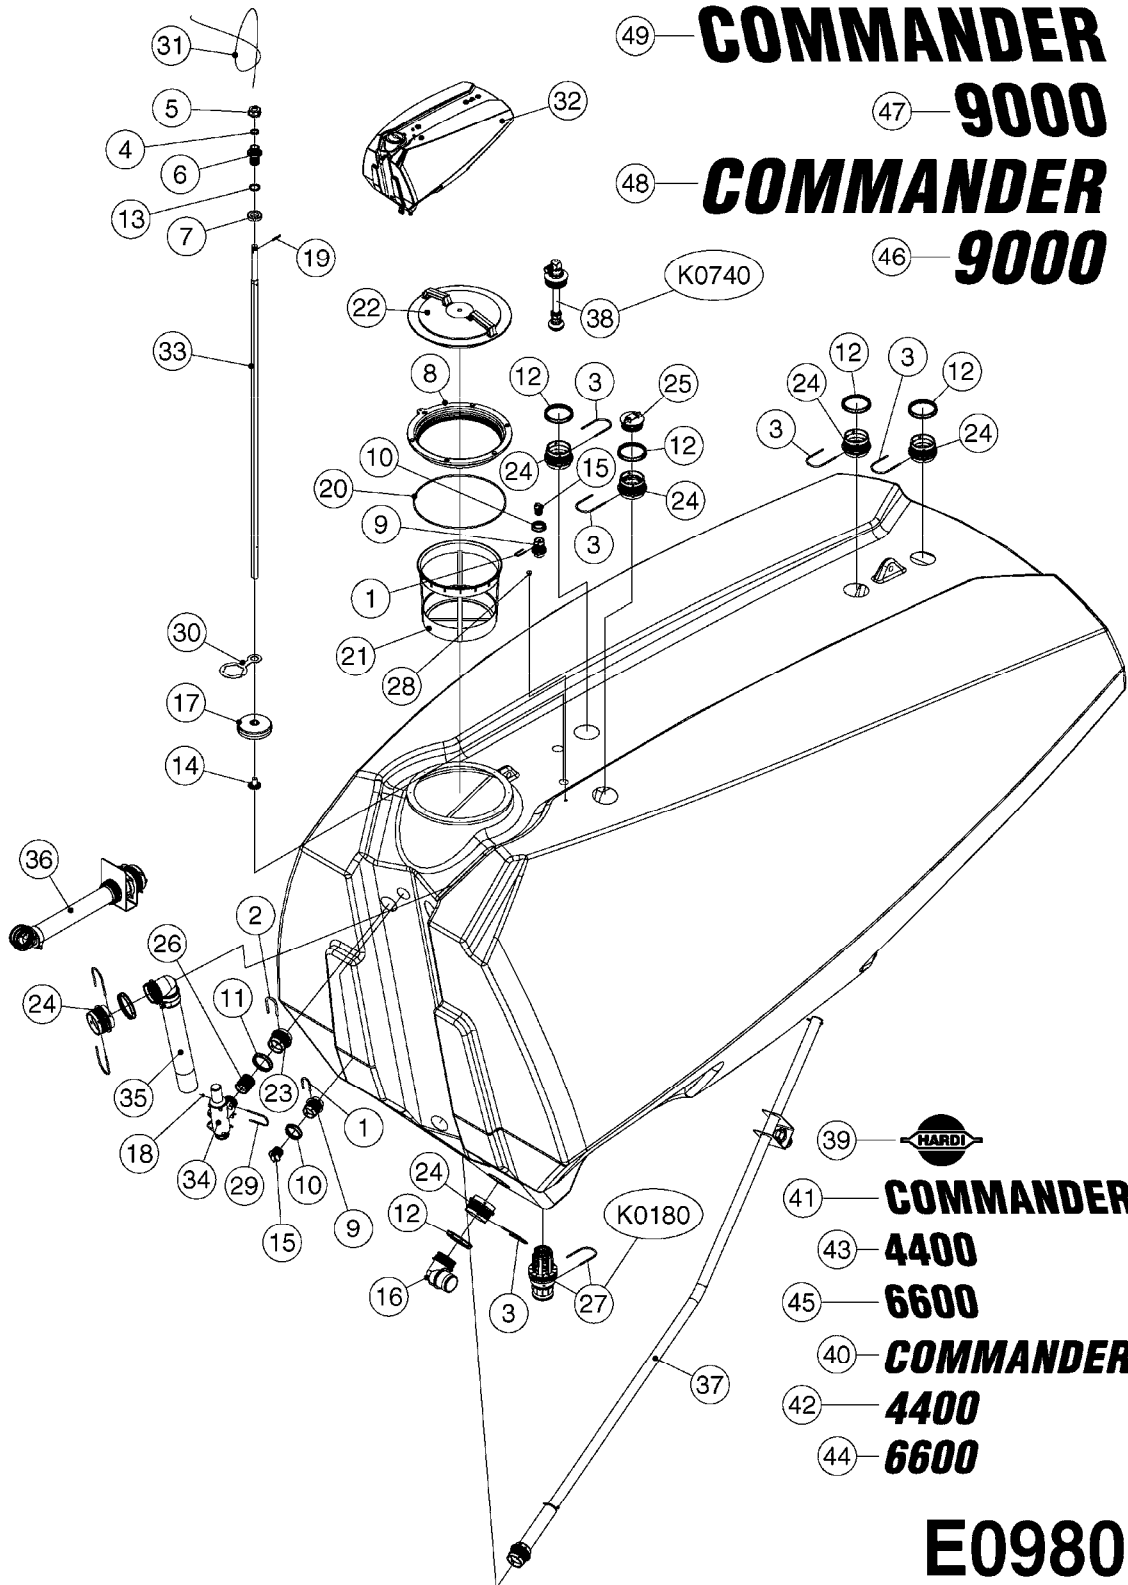

E0900

CAMOPLAST HUB ASSY. MID-ROLLER
E0900-HIN, 01:01:16

Page 1

Date 12.08.2020 10:00

Pos.	parts-n°	order qty	description
1	28080603	1	HUB ASSY.MID-ROLLER
2	28081803	1	BEARING ASSEMBLY - OUTER
3	28082303	1	WHEEL SEAL, TRIPLE LIP
4	28082403	1	WEAR RING
5	28082503	1	BEARING ASSEMBLY, 783 OUTER
6	28082603	1	WASHER 0.94"IDX2"ODX0.16"
7	28082703	1	COTTER PIN 1-3/4" X 5/32"
8	28082803	1	CASTLE NUT 7/8"-14 UNF
9	28082903	1	DUST CAP 2-3/4"OD X 2-7/16"
10	28083003	1	LUG NUT SET (6) MID-ROLLER
11	28083103	1	WHEEL STUD SET (6) MID-ROLLER