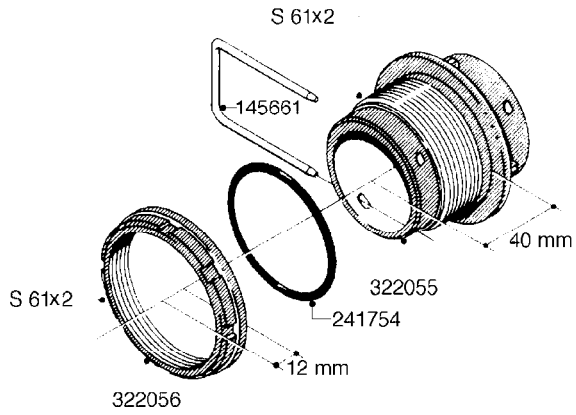

L0080

FITTINGS - S-53
L0080-HIN, 12:09:17

Page 1

Date 12.08.2020 10:00

Pos.	parts-n°	order qty	description
1	145995	1	FITT.DK S-53 FORK
2	241973	1	O-RING Ø3 X 44.2 70 SHORES NITRIL NITRIL (BLACK)
2	242353	1	O-RING 3 X 44.2 VITON VITON (BROWN)
3	242109	1	O-RING D32.2x3.0 NITRIL (BLACK)
3	242354	1	O-RING D32.2X3.0 VITON VITON (BROWN)
4	322103	1	FITT.DK S-53 BULKHEAD
5	322107	1	FITT.DK S-53 BULKHEAD NUT
6	322110	1	FITT.DK S-53 ELB. 1/2" BSP
7	322352	1	FITT.DK S-53 TEE
8	334229	1	FITT.DK S-53 STR.3/4"
9	334260	1	GASKET F. S-53 BULKHEAD
10	334564	1	FITT.DK S-67 TO S-53 ADAPTER
11	391100	1	FITT.DK S-53THREAD INS.1/2"BSP
12	726463	1	FITT.DK S53 BULKHEAD W/GASKET
13	726552	1	FIT.DK S-53X90 1/2" BSP,O-RING
14	726556	1	FITT.DK S-53 HB 1/2" W/O-RING
15	726558	1	FITT.DK S53 STR. 3/4" W.ORING
16	726559	1	FITT DK. S-53 HB 1" W/O-RING
17	726568	1	FITT.DK.S-53 HB 1/2"90 W/O-RING
18	726570	1	FITT.DK S-53 ELB.3/4" W.ORING
19	726571	1	FITT.DK S-53 ELB.1", W ORING
20	726578	1	FITT.DK S53 PLUG WITH O-RING
21	728561	1	FITT.DK. S67M - S53F REDUCER