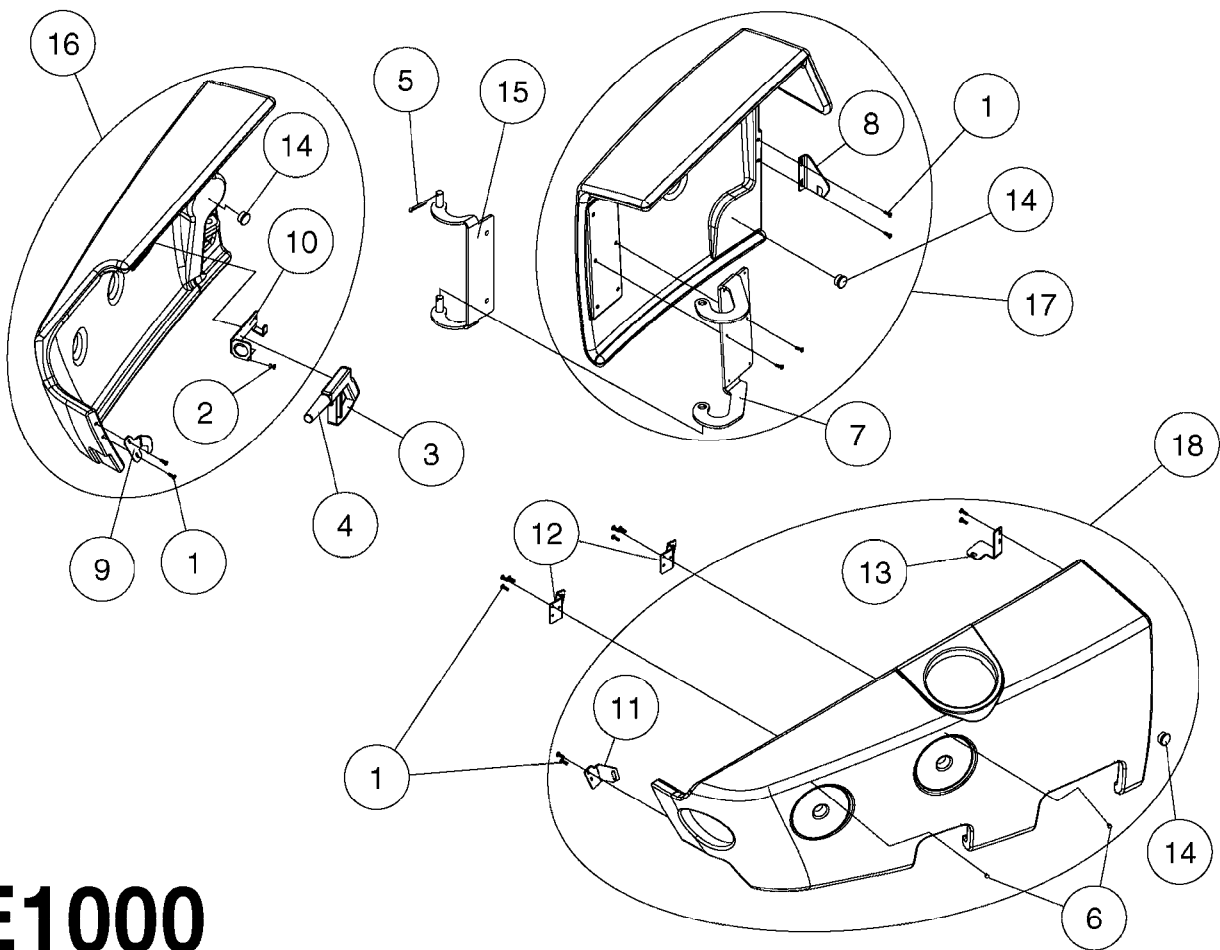

Complete

E0990

LOCKER & CLEAN WATER TANK NCM
E0990-HIN, 15:05:19

Page 1

Date 12.08.2020 10:00

Pos.	parts-n°	order qty	description
1	242474	1	SEAL 16X28XL=' LOCKER DOOR CM+
2	285793	1	GAS CYLINDER
3	334523	1	PIPE HOLDER Ø51.5
4	334850	1	GUIDE F. SIGHT GAUGE TUBE TOP
5	351766	1	SIDE SHIELD MOUNT RIGHT
6	351767	1	SIDE SHIELD MOUNT LEFT
7	430846	1	BOLT HEX 8.8 DEL M12X80
8	440718	1	BOLT CRG M10 X 65 DEL
9	460423	1	NUT HEX M10X1.50 LOCK DIN985A2 SS
10	460703	1	NUT HEX M12X1.75 LOCK DIN985A2 SS
11	480141	1	PIN COTTER M4X20
12	480809	1	BLIND RIVET, EMHART ACD616ASM
13	15057800	1	HANDLE F.LEFT SIDE LOCKER
14	16124500	1	DIVIDER F.LOCKER L.SIDE SHIELD
15	16124600	1	SHELF FLOOR-LEFT SIDE LOCKER
16	16124700	1	SHELF WALL-LEFT SIDE LOCKER
17	16126900	1	BRACKET F.DOOR-STORAGE LOCKER
18	16127300	1	SHELF FLOOR-RIGHT SIDE LOCKER
19	44075300	1	SCREW 3.5X9.5SS/X15 ISO 14585C
20	61033900	1	BRACKET F. SIDE PANEL R.H. NCM
21	61034000	1	BRACKET F. SIDE PANEL L.H. NCM
22	61037500	1	ADJUSTING BRACKET, BOTTOM NCM
23	63037800	1	BRACKET F.DOOR-STORAGE LOCKER
24	72280100	1	SIDE SHIELD RIGHT NCM COMPLETE
25	72280200	1	SIDE SHIELD LEFT+CLEAN W.TANK
26	72280600	1	CLEAN W.TANK LEFT SIDE NCM
27	72282800	1	SIGHT GAUGE W/SCALE NCM4400 LITER PRE'15 TUBE LENGTH = 75"
27	72357100	1	SIGHT GAUGE W/SCALE NCM6600 LITER
27	72358300	1	SIGHT GAUGE TUBE 85/90/10000 L=2382 BENT
27	72440100	1	SIGHT GAUGE W/SCALE,CM6600 GAL
27	72932100	1	SIGHT GAUGE TUBE W/DECAL CM4400/4500 GAL PRE'15 TUBE LENGTH = 75"
27	73125500	1	SIGHT GAUGE W/SCALE,CM4500 '15 LITER POST'15 TUBE LENGTH = 82"
27	73277500	1	SIGHT GAUGE W/SCALE,CM4500 '15 GAL POST'15 TUBE LENGTH = 82"
27	97610003	1	DECAL SIGHT GAUGE NCM 9000 GAL