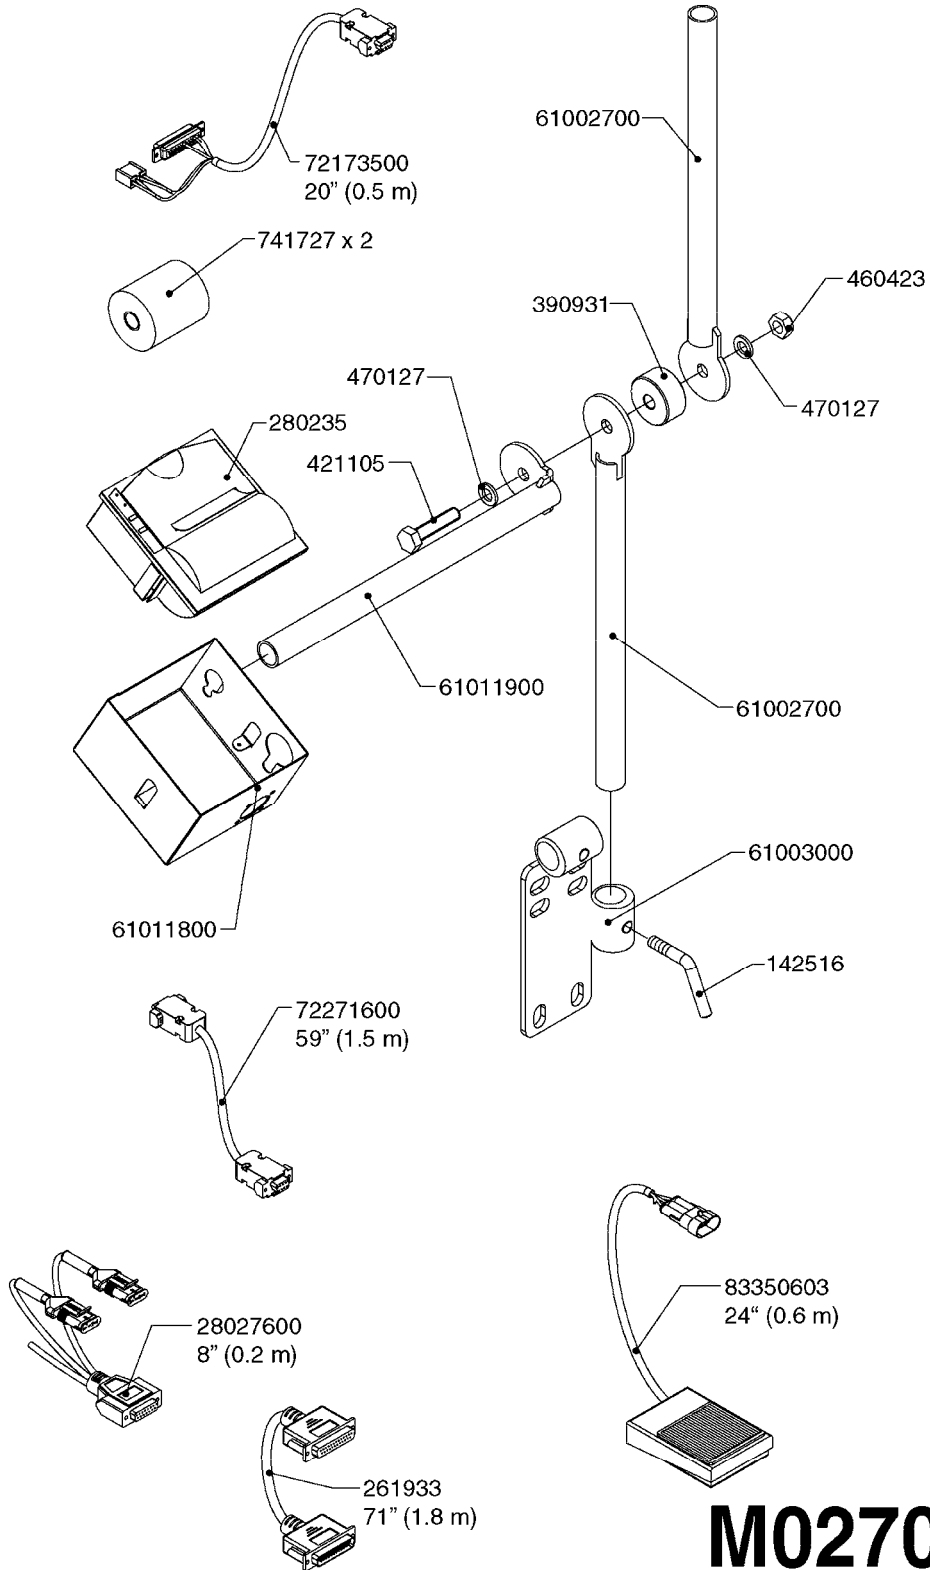

HC 5500 ACCESSORIES
M0270-HIN, 01:01:16

Page 1
Date 12.08.2020 10:00

parts-n°	order qty	description
142516	1	SCREW SET M10 BENT F. LOCKING
261933	1	CABLE W/PLUG 2X25 L=71"
280235	1	HARDI PRINTER WITH CLOCK
390931	1	PLASTIC SPACER D40XD11 L=20
421105	1	M10X45 MACHINE SCREW STAINLESS
460423	1	NUT HEX M10X1.50 LOCK DIN985A2 SS
470127	1	WASHER D15D10X2 M10 LOCK
741727	1	PAPER, THERMAL, HC5500 PRINTER
28027600	1	WIRE HC5500 AUX.
61002700	1	TUBE BRACKET F.TRACTOR MOUNT
61003000	1	BRACKET F.TRACTOR MOUNT
61011800	1	BOX FOR HARDI PRINTER
61011900	1	TUBE BRACKET F.TRACTOR MOUNT
72173500	1	WIRE F.PRINTER HC5500 L=20"
72271600	1	HC5500 COMMUNICATION CABLE
83350603	1	FOOT SWITCH HC5500 CONTROL