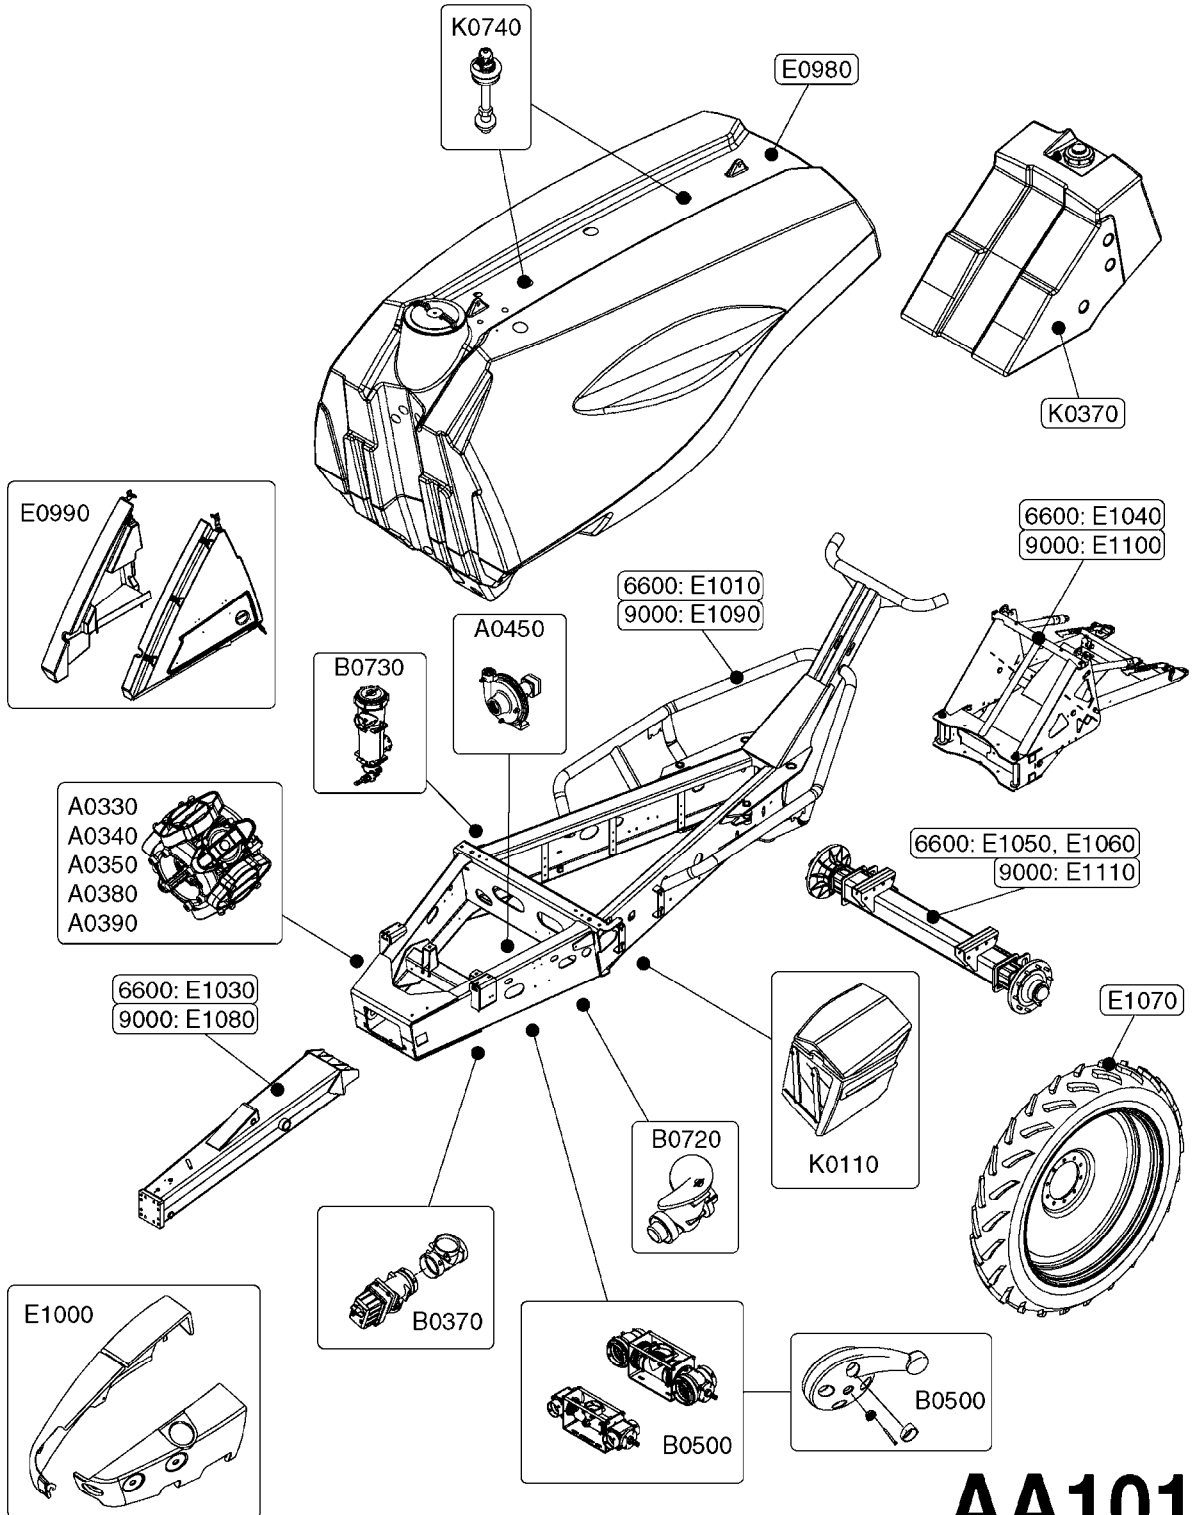

FOR PRE-2016 100 SERIES PTO PARTS
SEE PAGES A0510, A0520, A0560, A0570

COMPLETE ASSEMBLIES
WHOLEGOODS ITEMS

A0610

C.V. PTO SHAFTS - BONDIOLI
G-SERIES
A0610-HIN, 23:10:18

Page 1

Date 12.08.2020 9:59

parts-n°	order qty	description
10627103	1	PTO PIN TUBE RETAINER CV OUTER
28009003	1	PTO TUBE OUTER F.CV 1060MM
28009803	1	PTO PIN TUBE RETAINER OUTER
28009903	1	PTO TUBE RETAINER INNER
28010103	1	PTO YOKE F.INNER TUBE CV PTO
28010203	1	PTO YOKE 1-3/8X21SPL
28035003	1	PTO 1-3/8/21X1-3/8/21X1260 CV
28035103	1	PTO 1-3/4/20X1-3/8/21X1260 CV
28035203	1	PTO 1-3/4/20X1-3/8/21X1210 CVH
28040203	1	PTO YOKE 1-3/8X21SPL SLIP F.CV
28040303	1	UNIV. JOINT 22x86mm CV BLK.
28040403	1	PTO YOKE INNER F.CV PTO SHAFT
28040603	1	PTO YOKE 1-3/8X21SPL BLACK
28040703	1	SAFETY CHAIN F.CV BLACK PTO
28040903	1	SELF TAPPING SHIELDING SCREW
28041303	1	PTO YOKE 1-3/4X20SPL SLIP F.CV
28041803	1	DECAL DANGER GUARD MISSING
28041903	1	DECAL DANGER ROT.DRIVELINE
28042003	1	PTO YOKE 1-3/4X20SPL SLIP F.CV
28089203	1	UNIV.JOINT 27X100MM F.CV
28094003	1	PTO SHIELD COMPLETE BLACK
28098103	1	PTO SHIELD COMPLETE BLACK
28098903	1	PTO TUBE YOKE #6-G7 INNER
28099203	1	PTO TUBE INNER #4 1050MM
28099303	1	PTO TUBE YOKE G7 OUTER
28099503	1	PTO TUBE OUTER 1040MM
28099703	1	PTO TUBE INNER #6 1050MM
28099803	1	SELF TAPPING SCREW 4.8X22
28100003	1	ROLL PIN 10X65
28100403	1	UNIV. JOINT S4-G4 27X74.6MM
28100503	1	UNIV. JOINT S7-G7 30.2X91.5MM
28100603	1	PTO YOKE 1-3/8"X21 S7-G7 BALL LOCK