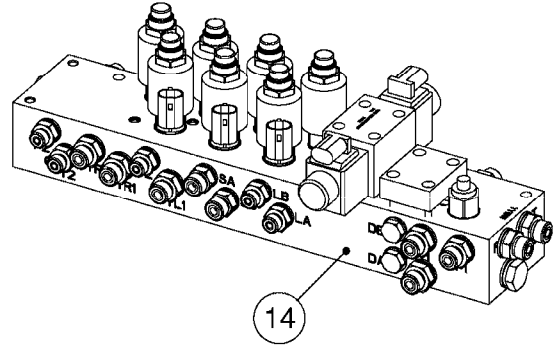

C0045

HYDRAULICS - BSP TO ORFS
C0045-HIN, 24:03:16

Page 1
Date 12.08.2020 9:59

Pos.	parts-n°	order qty	description
1	10466003	1	COUPLER PIONEER 8010-04 1/2NPT
2	231907	1	HEX NIPPLE 1/4"BSP X 1/2"NPT
2	231906	1	HEX NIPPLE 3/8"BSP X 1/2"NPT
2	147132	1	HEX NIPPLE 1/2"X1/2" BSP DEL
3	230311	1	QUICK COUPLING 1/2"
4	241356	1	DOWTYSEAL 1/2"
5	23234800	1	HEX NIPPLE 1/2"-9/16" ORFS FITTING FOR 1/4" HOSE
5	23234900	1	HEX NIPPLE 1/2"-11/16" ORFS FITTING FOR 3/8" HOSE
5	23235300	1	HEX NIPPLE 1/2"-13/16" ORFS FITTING FOR 1/2" HOSE
6	242102	1	O-RING Ø9.25X1.78 NITRIL 90SH
6	24263200	1	O-RING Ø7.66X1.78 NITRIL 90SH
6	24263300	1	O-RING Ø12.42X1.78 NITRIL 90SH
6	24263400	1	O-RING Ø18.77X1.78 NITRIL 90SH
7	67002403	1	CHART - BSP TO ORFS HOSES
8	67002503	1	CHART - BSP TO ORFS FITTINGS