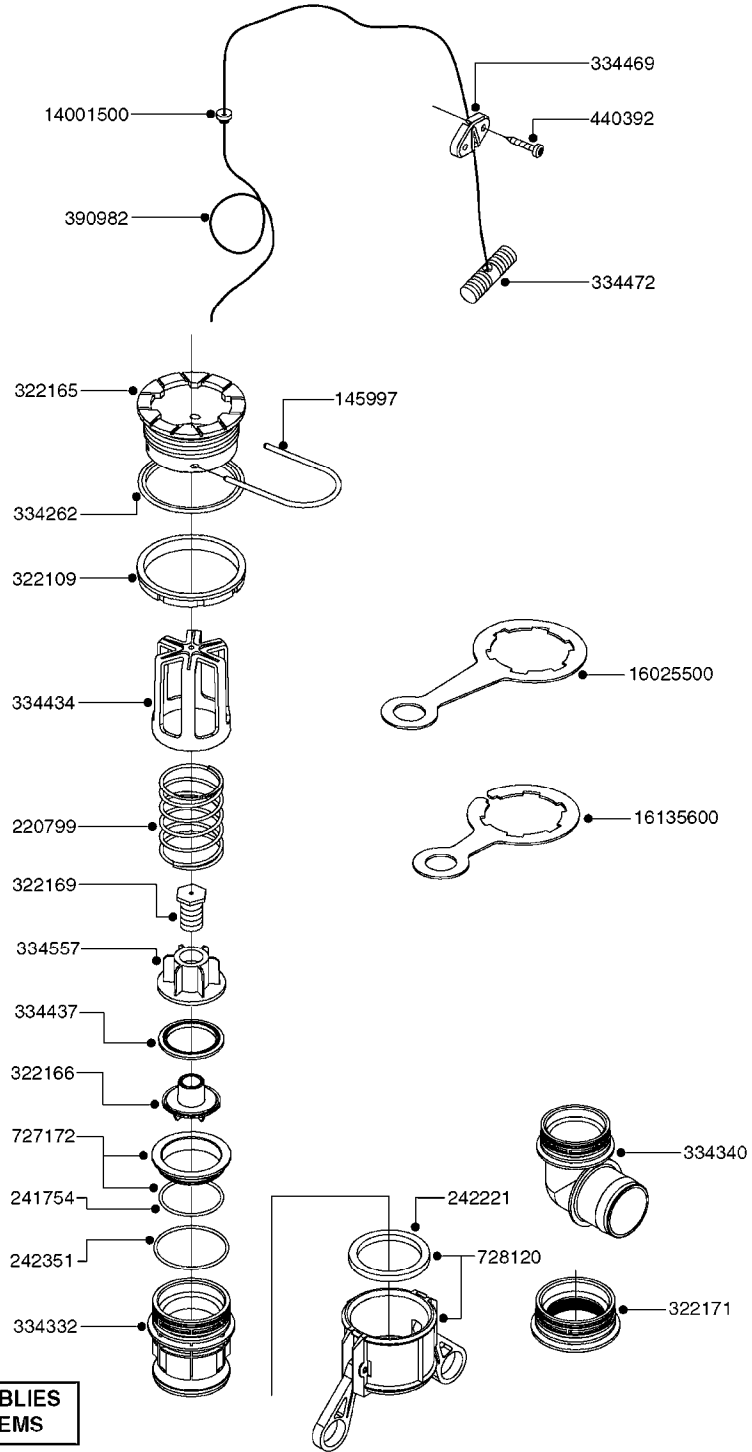

727617 - COMPLETE ASSEMBLY (2" BSP THREADED FITTING & 126" CORD)
727742 - COMPLETE ASSEMBLY (2-1/2" ELBOW & 157.5" CORD)

K0180

DRAIN ASSEMBLY-PULL CORD TYPE
K0180-HIN, 01:01:16

Page 1

Date 12.08.2020 10:00

parts-n°	order qty	description
145997	1	FITT.DK S-93 FORK
220799	1	SPRING F.TOP DRAIN
241754	1	O-RING D59.5X3
242221	1	GASKET F. S-93 QUICK COUPLERS
242351	1	O-RING D69.5X3.0 VITON F.S-93
322109	1	FITT.DK S-93 BULKHEAD NUT
322165	1	FITT.DK S-93 BULKHEAD SINGLE
322166	1	VALVE FLAP LOWER PART
322169	1	CORD PLUG F.TOP DRAIN
322171	1	FITT.DK S-93 THREAD INS.2"BSP
334262	1	GASKET F.S-93 BULKHEAD
334332	1	FITT.DK S-93 MALE QUICK COUP.
334340	1	FITT.DK S-93 ELBOW 2.5"
334434	1	CAGE F.SPRING BOTTOM DRAIN ASY
334437	1	SEAL FOR VALVE FLAP
334469	1	CLEVIS F.CORD TOP DRAIN ASSY.
334472	1	HANDLE FOR TOP DRAIN
334557	1	SPRING SEAT TOP DRAIN
390982	1	CORD NYLON 4000MM
440392	1	SCREW 6.3 X 25.0 DIN7981C TORX
727172	1	FITT.DK S-93 SEAT INSERT
727617	1	FITT.DK S-93 BOTTOM VALVE 2'
727742	1	TOP DRAIN CORD TYPE
728120	1	QUICK COUPLER CAP F.S93 DRAIN
14001500	1	GROMMET F.TOP DRAIN CORD
16025500	1	TANK SPACER SIGHT GAUGE
16135600	1	GUIDE FOR SIGHT GAUGE NAV/NCM