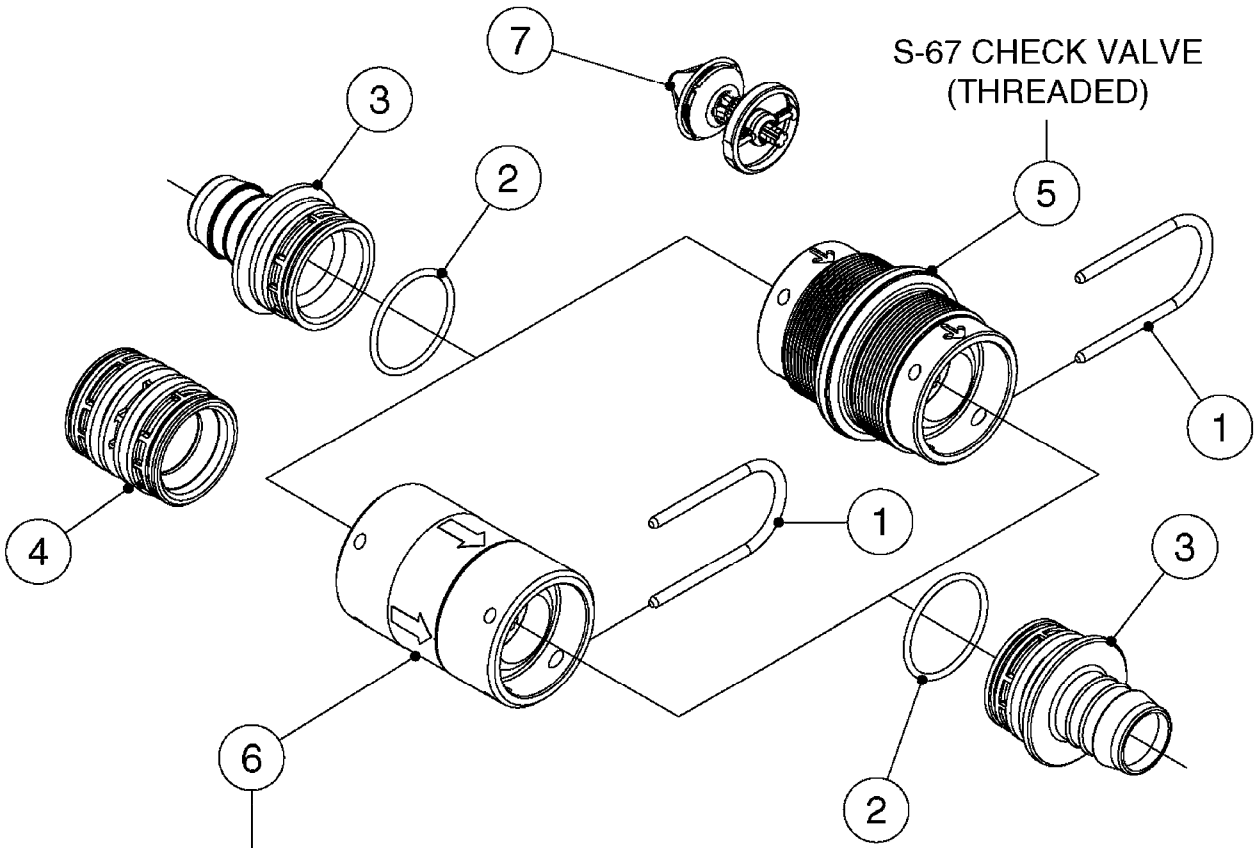

S-67 CHECK VALVE
(NON-THREADED)

S-67 CHECK VALVE
(THREADED)

FOR FITTINGS AND
HOSES, SEE SECTION L

B0640

CHECK VALVES - S67 (2011)
B0640-HIN, 15:10:19

Page 1
Date 12.08.2020 9:59

Pos.	parts-n°	order qty	description
1	145996	1	FITT.DK S-67 FORK
2	242353	1	O-RING 3 X 44.2 VITON
3	334231	1	FITT.DK S-67 STR.1"
3	334232	1	FITT.DK S-67 STR.1-1/4"
4	72432400	1	FITT.DK S-67 CONNEC W.CHK SEAT
5	72819200	1	CHECK VALVE S67 2012 THREADED
6	72819300	1	CHECK VALVE S67 2012 NO THREAD
7	72878800	1	CHECK VALVE S67 SUBASSEMBLY 2013 INCLUDED WITH #5 & #6