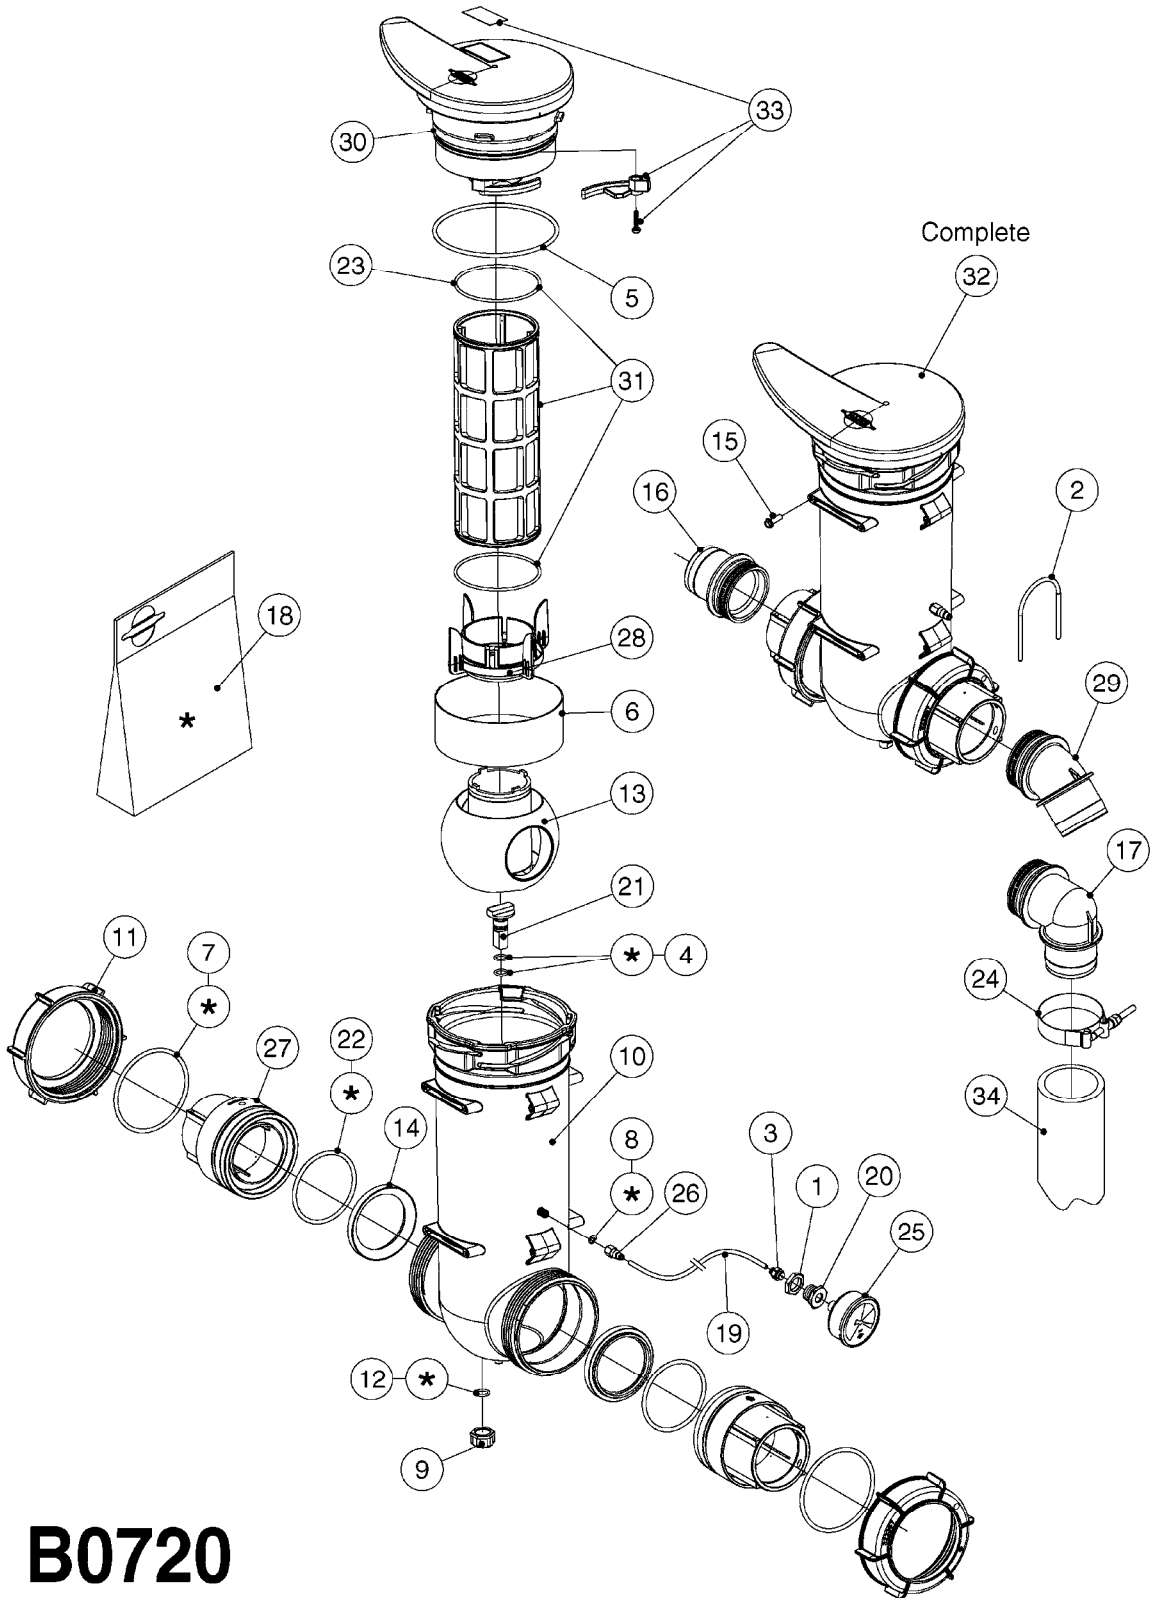

EASY CLEAN FILTER
B0720-HIN, 01:01:16

Page 0

Date 12.08.2020 9:59

EASY CLEAN FILTER
B0720-HIN, 01:01:16

Page 1
Date 12.08.2020 9:59

Pos.	parts-n°	order qty	description
1	140766	1	NUT 1/2" BSP
2	145997	1	FITT.DK S-93 FORK
3	231346	1	QUICK COUPLER 1/8"BSP X 4 MM
4	240936	1	O-RING D13.3X2.4 NITRIL
5	242570	1	O-RING D150.0 x5.0 SH70 VITON
6	242572	1	RUBBER BELT Ø160x1.5 B=60 EPDM
7	242573	1	O-RING Ø104.14X5.33SH70 NITRIL
8	242593	1	GASKET Ø8/Ø5x1 (PA) 266N-M5X1
9	320047	1	FITT.DK CAPNUT 1/2" BSP
10	322356	1	EASYCLEAN FILTER HOUSING
11	322357	1	CAP F. COUPLER EASYCLEAN FILTE
12	330212	1	O-RING D19/D14X2.4 F.1/2"NUT
13	391090	1	BALL F. EASYCLEAN FILTER ON/OF
14	391091	1	SEAL F. BALL EASYCLEAN FILTER
15	440698	1	SCREW F.PLASTIC 6X18 SS HEXHD
16	727133	1	HOSETAIL S93 2"1/2 + O-RING
17	727226	1	HOSETAIL S93 2"1/2 90°+O-RING
18	741826	1	SEAL KIT F. EASYCLEAN FILTER
19	927253	1	RED AIR HOSE, Ø4/2 1810 E
20	14055400	1	FITT.DK REDUC 1/2"x1/8"x1/4"BS
21	14117700	1	SPINDLE S93 L46 NV13 SS
22	24260100	1	O-RING Ø88.0X5.0 SH70 VITON
23	24260700	1	O-RING Ø101.19X3.53 SH70 VITON
24	28030303	1	CLAMP HOSE T-BOLT S2.5" 235-76
25	28053400	1	GAUGE VACUUM SUCT. FILTER NCM
26	28054300	1	QUICK COUPLER 1/8"BSP/Ø4 FEMAL
27	33503200	1	HOSE COUPLER F. EASYCLEAN FILT
28	33503600	1	FILTER CARRIER F. EASYCLEAN
29	72072900	1	FITT. S93 2-1/2" 45° S W/O-RING
30	72270600	1	LID ASSM. EASYCLEAN FILTER
31	72278800	1	FILTER 30 MESH GREEN D110/284
31	72278900	1	FILTER 50 MESH BLUE D110/284
31	72279000	1	FILTER 80 MESH RED D110/284
32	72318900	1	EASYCLEAN FILTER COMPL.
33	74192800	1	FILTER LOCK PARTS - EASYCLEAN
34	92702803	1	HOSE PVC SUCT GRAY 2.5"