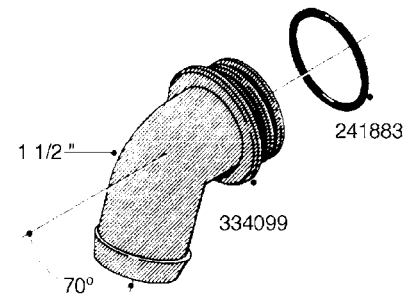

L0080

FITTINGS - S-53
L0080-HIN, 12:09:17

Page 1

Date 12.08.2020 10:00

Pos.	parts-n°	order qty	description
1	145995	1	FITT.DK S-53 FORK
2	241973	1	O-RING Ø3 X 44.2 70 SHORES NITRIL NITRIL (BLACK)
2	242353	1	O-RING 3 X 44.2 VITON VITON (BROWN)
3	242109	1	O-RING D32.2x3.0 NITRIL (BLACK)
3	242354	1	O-RING D32.2X3.0 VITON VITON (BROWN)
4	322103	1	FITT.DK S-53 BULKHEAD
5	322107	1	FITT.DK S-53 BULKHEAD NUT
6	322110	1	FITT.DK S-53 ELB. 1/2" BSP
7	322352	1	FITT.DK S-53 TEE
8	334229	1	FITT.DK S-53 STR.3/4"
9	334260	1	GASKET F. S-53 BULKHEAD
10	334564	1	FITT.DK S-67 TO S-53 ADAPTER
11	391100	1	FITT.DK S-53THREAD INS.1/2"BSP
12	726463	1	FITT.DK S53 BULKHEAD W/GASKET
13	726552	1	FIT.DK S-53X90 1/2" BSP,O-RING
14	726556	1	FITT.DK S-53 HB 1/2" W/O-RING
15	726558	1	FITT.DK S53 STR. 3/4" W.ORING
16	726559	1	FITT DK. S-53 HB 1" W/O-RING
17	726568	1	FITT.DK.S-53 HB 1/2"90 W/O-RING
18	726570	1	FITT.DK S-53 ELB.3/4" W.ORING
19	726571	1	FITT.DK S-53 ELB.1", W ORING
20	726578	1	FITT.DK S53 PLUG WITH O-RING
21	728561	1	FITT.DK. S67M - S53F REDUCER