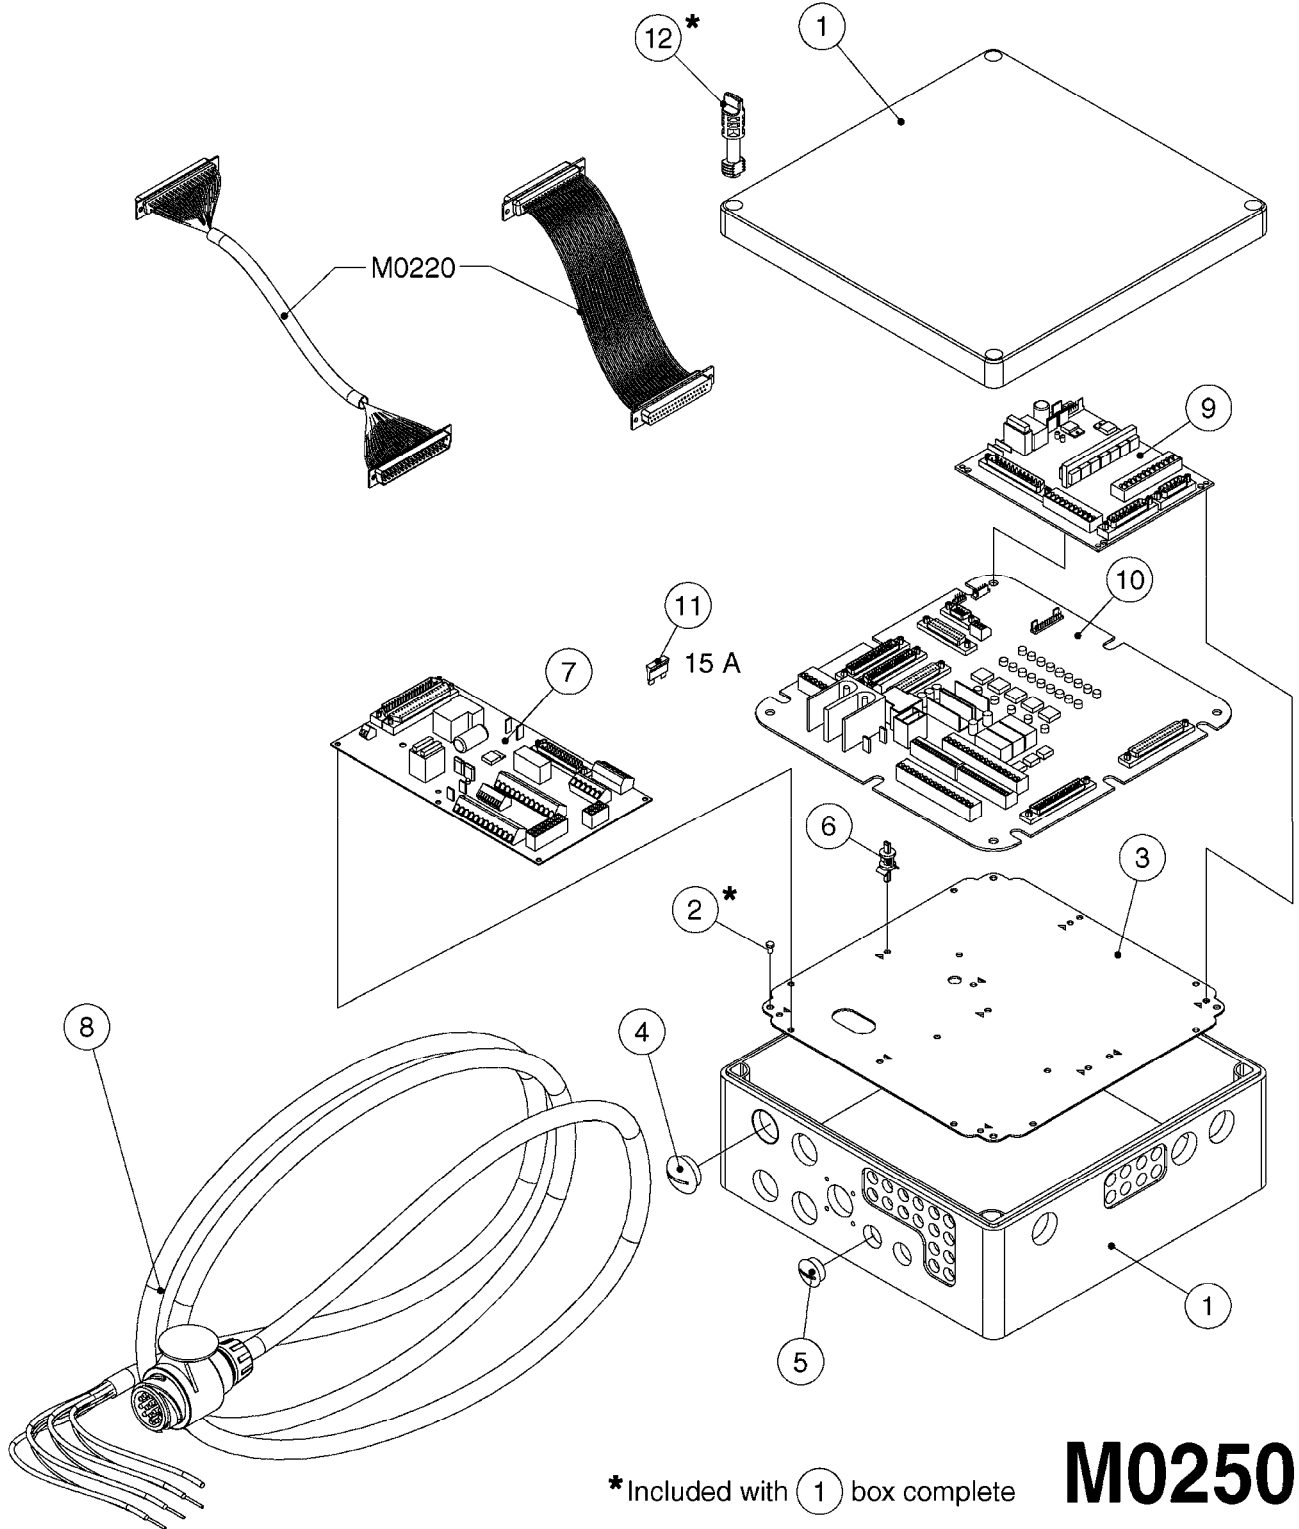

*Included with (1) box complete

M0250

JOB COM AND BREAK OUT
M0250-HIN, 01:02:17

Page 1
Date 12.08.2020 9:11

Pos.	parts-n°	order qty	description
1	391095	1	BOX COMPL. 300X300X135 DRILLED
2	440673	1	SCREW F.PLASTIC 5X12 SS
3	16132400	1	PLATE 1.5X270X270/JOB COMPUTER
4	26004600	1	PLUG F.DRILLED HOLE 21MM
5	26004700	1	PG13.5 BUNG
6	26005100	1	CONNECTOR FOR PCB, PLASTIC
7	26005500	1	PCB BREAKOUT BOX EL BOX CM"05"
8	26013800	1	CABLE HC6500 JOB COM TO CABIN
9	26029200	1	DAH PCB F. JOB COM NCM '09
10	26052700	1	JOB COM PCB ASSY HW3.1
10	72369300	1	JOB COM PCB NCM44/6600 REFURB.
11	28048600	1	FULE 15A ATOF SERIES
12	28091400	1	FINGER SCREW F.BOX 300X300X135