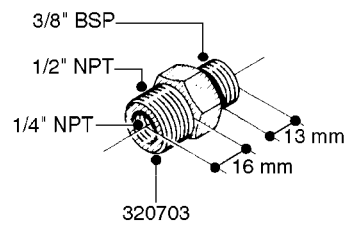

FITTINGS - HEXAGON NIPPLES
L0030-HIN, 01:01:16

L0030

FITTINGS - HEXAGON NIPPLES
L0030-HIN, 01:01:16

Page 1
Date 12.08.2020 9:11

parts-n°	order qty	description
10015303	1	FITT.PO.HN 1.00X1.00 M1000
10425003	1	FITT.PO.HN 1.25X1.00 MCPHEE
320132	1	FITT.DK HN 1" BSP
320176	1	FITT.DK HN 3/8"X1/2" BSP
320445	1	FITT.DK HN 1/4"X3/8" BSP
320655	1	FITT.DK HN 1/2"-1/2" BSP
320692	1	FITT.DK HN 3/8'BSPX1/4'NPT
320703	1	FITT.DK HN 3/8BSP X1/2 &1/4NPT
320725	1	FITT.DK NIPPLE 3/8"-3/8" BSP
320902	1	FITT.DK HN 3/8'X 1/4' BSP
390232	1	FITT.DK HN 1-1/2' X 1-1/4' BSP
390276	1	FITT.DK HN 1'BSP