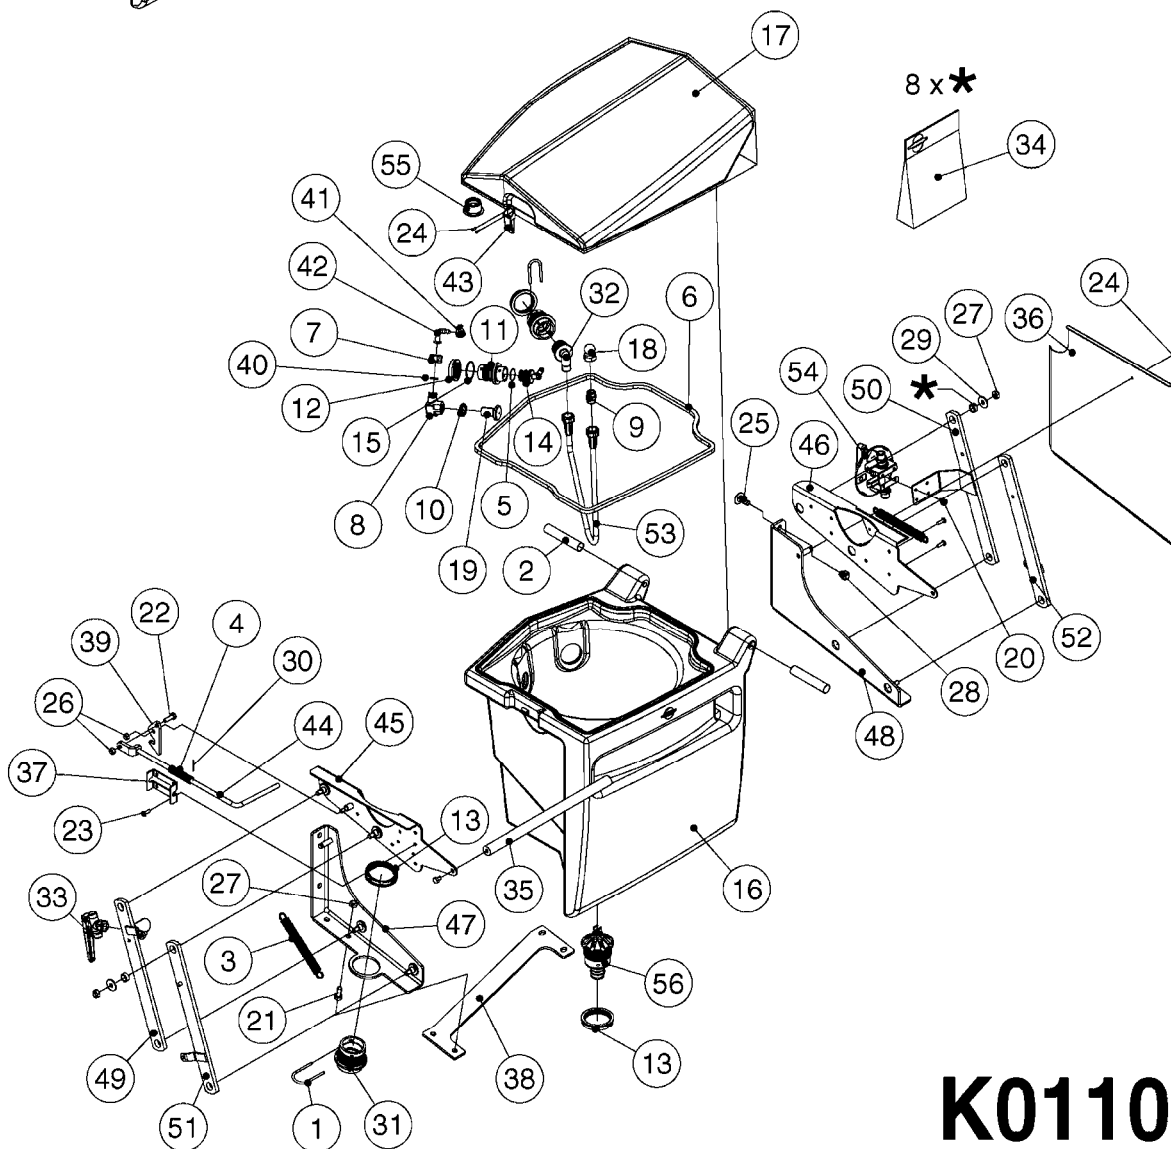

K0110

CHEMICAL FILLER-HOPPER NCM
K0110-HIN, 28:11:17

Page 1
Date 12.08.2020 9:11

Pos.	parts-n°	order qty	description
1	145996	1	FITT.DK S-67 FORK
2	151162	1	PIN F. LID HINGE CHEM-FILLER
3	220949	1	SPRING Ø20.0/3.0 L=240 BLACK
4	220951	1	SPRING D15/1.5 L=90 20V
5	242355	1	O-RING D19.2X3.0 VITON F.S-40
6	242563	1	NEOPRENE SEAL 10X10
7	320084	1	FITT.DK NUT 1/2" BSP
8	320563	1	FITT.DK 3 WAY 1/2" 110 DEG.
9	320655	1	FITT.DK HN 1/2"-1/2" BSP
10	321307	1	FITT.DK NUT 1/2" BSP JAMB
11	322102	1	FITT.DK S-40 BULKHEAD
12	322106	1	FITT.DK S-40 BULKHEAD NUT
13	322108	1	FITT.DK S-67 BULKHEAD NUT
14	334237	1	FITT.DK S-40 ELB.3/8"
15	334259	1	GASKET F. S-40 BULKHEAD
16	351769	1	HOPPER FOR CHEMFILLER
17	351770	1	LID F. TURBO FILL NCM
18	371552	1	NOZZLE F.RINSING
19	372044	1	NOZZLE FOR CHEMFILLER
20	410185	1	BOLT HEX 8.8 DEL M6X16
21	420604	1	BOLT HEX 8.8 DEL M10X25 FT DIN933
22	421046	1	BOLT HEX M8X25/25 A2 SS DIN933
23	440392	1	SCREW 6.3 X 25.0 DIN7981C TORX
24	440632	1	SCREW M4X13
25	451070	1	CARRIAGE BOLT M12X30
26	460143	1	LOCK NUT M8 SST A2 DIN985
27	460423	1	NUT HEX M10X1.50 LOCK DIN985A2 SS
28	460703	1	NUT HEX M12X1.75 LOCK DIN985A2 SS
29	471140	1	WASHER D30/D10.5X2.5 STAINLESS
30	480798	1	ROLL PIN D3X30 DIN1481 RST
31	726464	1	FITT.DK S-67 BULKHEAD W/GASKET
32	726552	1	FIT.DK S-53X90 1/2" BSP,O-RING
33	727543	1	VALVE F.CHEM FILL JUG RINSE
34	741830	1	BUSHINGS F.PARALLELARMS
35	14036900	1	HAND GRIP FOR CHEMFILLER
36	16137400	1	PLATE BACK F. CHEM-FILL NCM
37	16137700	1	GUIDE BRACKET F.CHEMFILL LOCK
38	16138100	1	SUPPORT FOR CONSOLE
39	16149500	1	HOOK LATCH F.CHEMFILL'05
40	24022901	1	GASKET D10X19 EP 3.2
41	28029803	1	CLAMP HOSE GEAR P1/2" 6708
42	28054500	1	ANGLE HOSE BARB 90 1/2 10MM
43	28055800	1	LOCK (SNAP CLIP) SS
44	61038200	1	HANDLE F.CHEMFILL LOCK '05
45	63035000	1	MOUNT.BRACKET F.CHEMFILL RIGHT
46	63035100	1	MOUNT.BRACKET F.CHEMFILL LEFT
47	63035200	1	MT.BRACKET F.PARALLELARMS LEFT
48	63035300	1	MT.BRACKET F.PARALLELARMS RIGHT
49	63040700	1	INNER ARM F.CHEMFILL LEFT
50	63040800	1	INNER ARM F.CHEMFILL RIGHT
51	63040900	1	OUTER ARM F.CHEMFILL LEFT
52	63041000	1	OUTER ARM F.CHEMFILL RIGHT
53	63041300	1	RINSE PIPE F. CHEM-FILLER
54	72246800	1	VALVE 1/2" 2 POSITION
55	72339500	1	AIR VALVE F.CHEMFILLER
56	72726900	1	CHECK VALVE F.CHEMFILLER