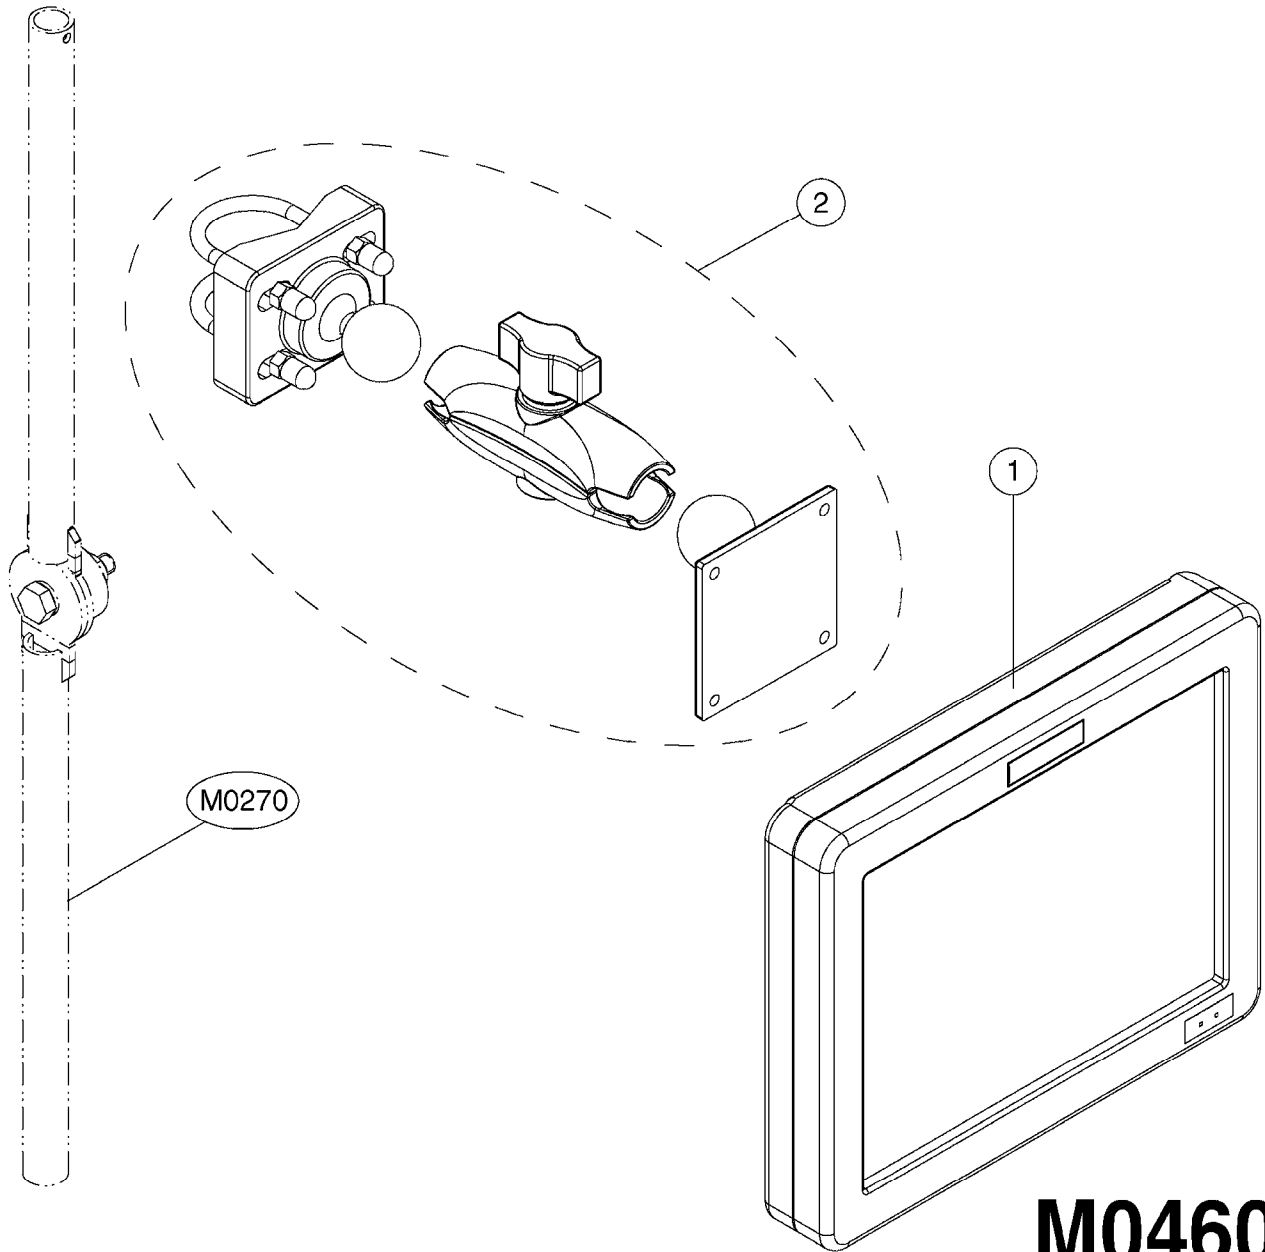

HC8500/9500 DISPLAY
M0460-HIN, 06:12:16

Page	0
Date	12.08.2020 9:12

HC8500/9500 DISPLAY
M0460-HIN, 06:12:16

Page 1

Date 12.08.2020 9:12

Pos.	parts-n°	order qty	description
1	26037900	1	HC9500 DISPLAY KIT
1	26047600	1	HC8500 DISPLAY KIT
2	72802400	1	RAM MOUNT KIT W/5" ARM STD BASE