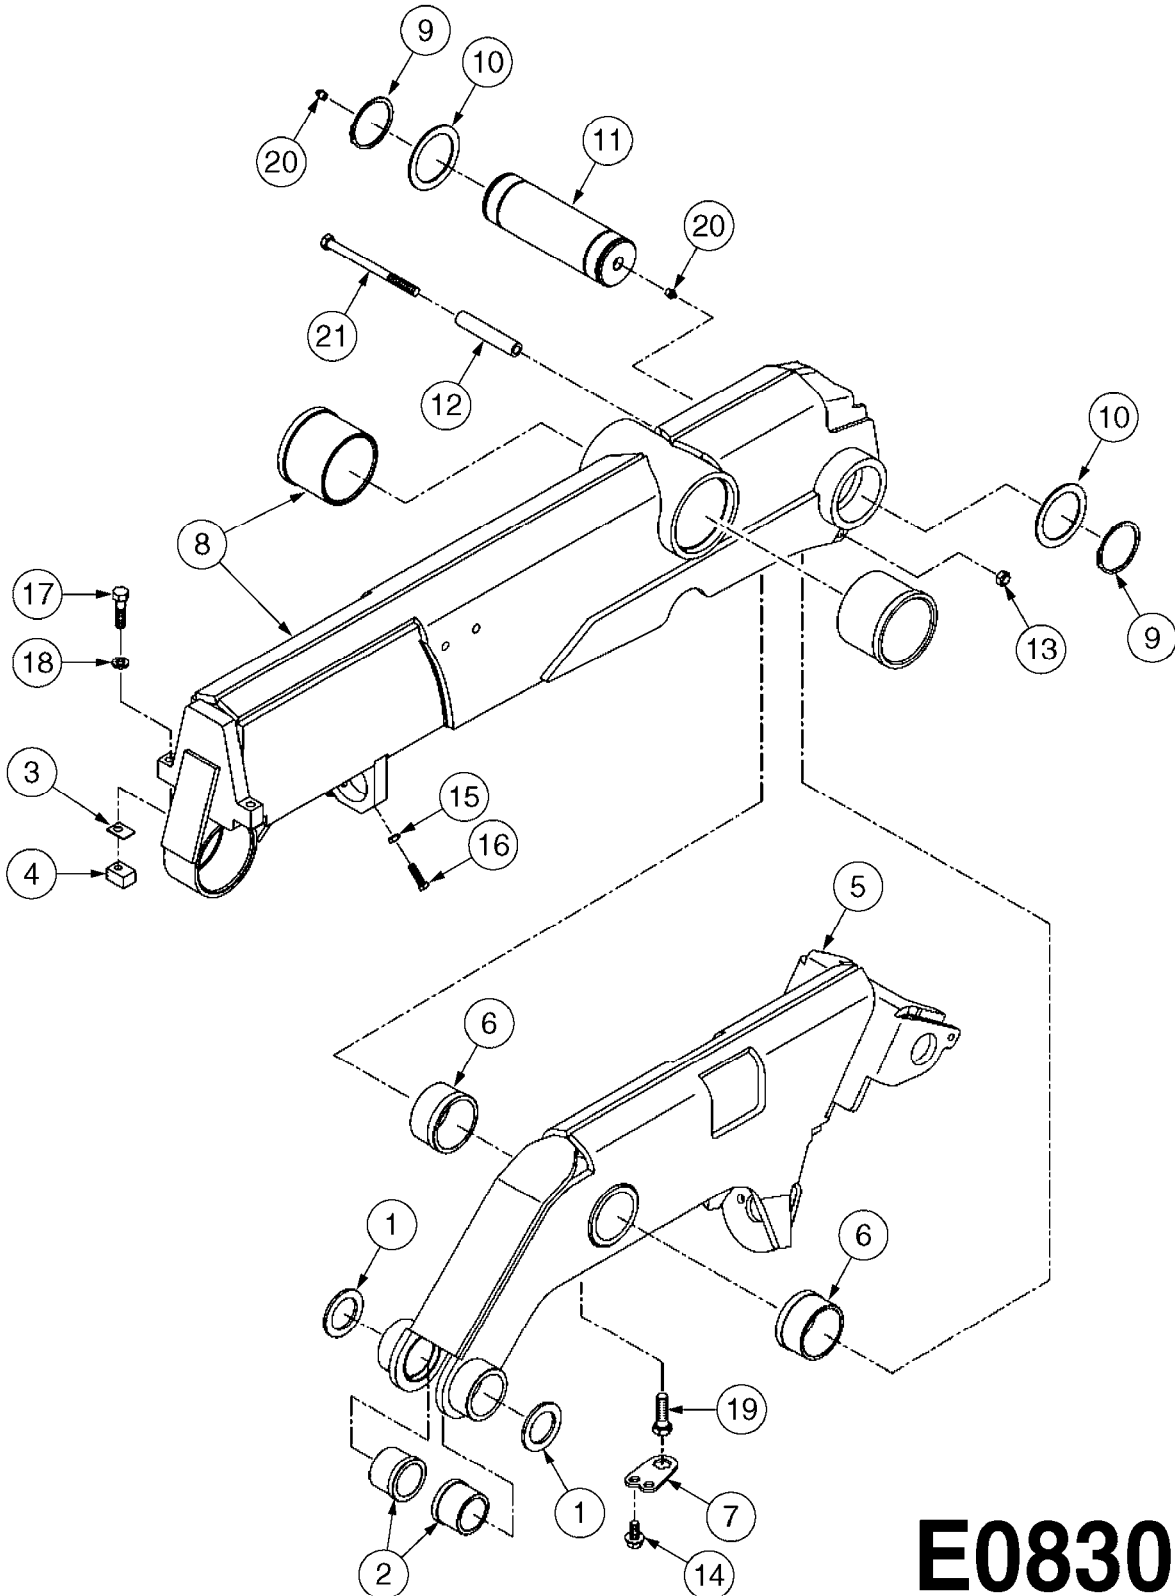

E0830

CAMOPLAST FRAME 40 SERIES
E0830-HIN, 01:01:16

Page 1

Date 12.08.2020 9:11

Pos.	parts-n°	order qty	description
1	28076003	1	WASHER, 3"X2.02"X3/16"
2	28076303	1	BUSHING 2.55"ODX2.012ID"X2"
3	28076403	1	SHIM, TILT STOPPER
4	28076503	1	STOPPER, TILT
5	28076603	1	TENSION ARM (40 SERIES)
6	28076703	1	BUSHING, TENS. 3.48X3.15X1.98"
7	28076803	1	LOCK PLATE
8	28076903	1	FRAME W/BUSHINGS (40 SERIES)
9	28077003	1	SNAP RING EXT. 3"
10	28077103	1	WASHER
11	28077203	1	PIN, 3" OD X 9.56"
12	28077303	1	SPACER
13	28083403	1	LOCK NUT 1/2"-20 UNF
14	28083503	1	BOLT HEX FLG.1"X1/2"-13UNC GR5
15	28083603	1	JAM NUT 3/8"-16 UNC GR 8
16	28083703	1	SET SCREW 1-1/2"X3/8"-16 UNC
17	28083803	1	BOLT HEX 2"X1/2"-13 UNC
18	28083903	1	LOCK WASHER 1/2"
19	28084003	1	BOLT HEX 2" X 5/8"-11
20	28084103	1	GREASE FITTING
21	28084203	1	BOLT HEX 6-1/2"X1/2"-20UNF GR8