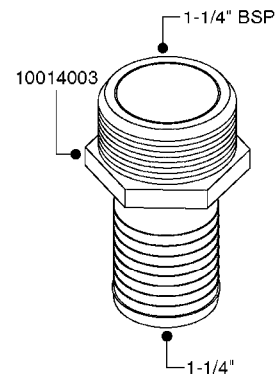

L0050

FITTINGS - HOSE CONNECTORS
L0050-HIN, 01:01:16

Page 1
Date 12.08.2020 9:11

parts-n°	order qty	description
242594	1	O-RING D14 X 1.78 SCH.70-EPDM
320294	1	FITT.DK TEE 3/8X3/8HB X1/2"BSP
320305	1	FITT.DK HB 3/4'- 3/4' BSP
320386	1	FITT.DK TEE 3/8X3/8HB X3/8"BSP
320397	1	FITT.DK ELB 3/8"HB X 3/8" BSP
320401	1	FITT.DK TEE 1/2X1/2HB X1/2"BSP
320412	1	FITT.DK TEE 1/2X1/2HB X3/8'BSP
320423	1	FITT.DK ELB 1/2'HB X 3/8' BSP
320891	1	FITT.DK HB 3/8'- 3/8' BSP
320972	1	FITT.DK HB 5/16'- 1/4' BSP
322046	1	FITT.DK TEE 1/2X1/2HB X3/4'BSP
322048	1	FITT.DK TEE 3/4X3/4HB X3/4'BSP
330595	1	O-RING D24.6/D20X2.1 -3/4"
333137	1	FITT.DK CONN.1/2" F.NOZZ. DOUB
333141	1	FITT.DK CONN.1/2" F.NOZZ.SING
334041	1	FITT.DK CONN.3/4' F.NOZZ. SING
334042	1	FITT.DK CONN.3/4' F.NOZZ. DOUB
334195	1	FITT.DK ELB. 3/4"HB X 3/4"HB
10012103	1	FITT.PO.HB 1.25X1.50 IMB1012
10014003	1	FITT.PO.HB 1.25X1.25 IMB1010
10036903	1	FITT.PO.HB 1.50X1.50 IMB1212
28019303	1	FITTING HB ELB 3/4NPT-3/4HOSE
61016500	1	HOSE TAIL 3/4" 90°+RG CAP 3/4"
72026700	1	NOZZLE TUBE ADAPTER W/O-RING