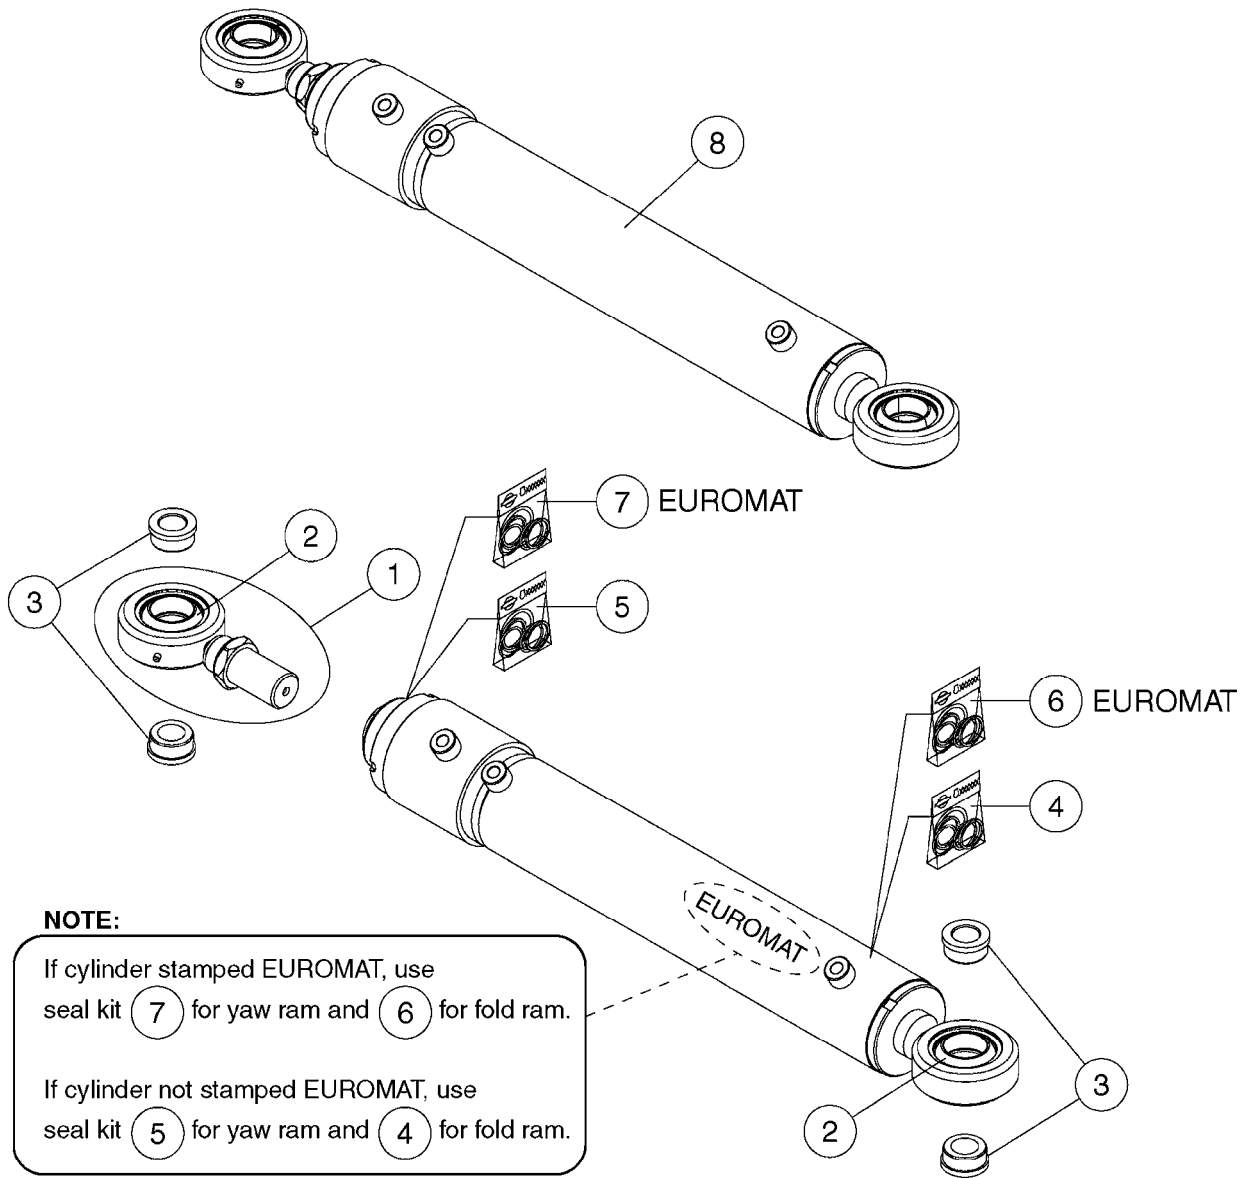

NOTE:

If cylinder stamped EUROMAT, use seal kit (7) for yaw ram and (6) for fold ram.

If cylinder not stamped EUROMAT, use seal kit (5) for yaw ram and (4) for fold ram.

C0930

HYD. FOLD CYLINDER TDZ
C0930-HIN, 21:08:19

Page 1

Date 12.08.2020 9:11

Pos.	parts-n°	order qty	description
1	21002803	1	SWIVEL TIE ROD END M36 W.JAM NUT
2	21006904	1	ARTICULATED BEARING W CIRCLIPS (FOR 21002803)
3	21056204	1	BUSHING REDUCTION Ø40/Ø30.2 L=22
4	75000704	1	SEAL KIT F.CYL 78513204 (DE80/45C380)
5	75000804	1	SEAL KIT F.CYL 78513204 (SE70C40)
6	75000904	1	SEAL KIT F.CYL 78513204 (DE80/45C380)
7	75001004	1	SEAL KIT F.CYL 78513204 (SE70C40)
8	78513204	1	CYLINDER 80/45 L= 380 WITH DAMP