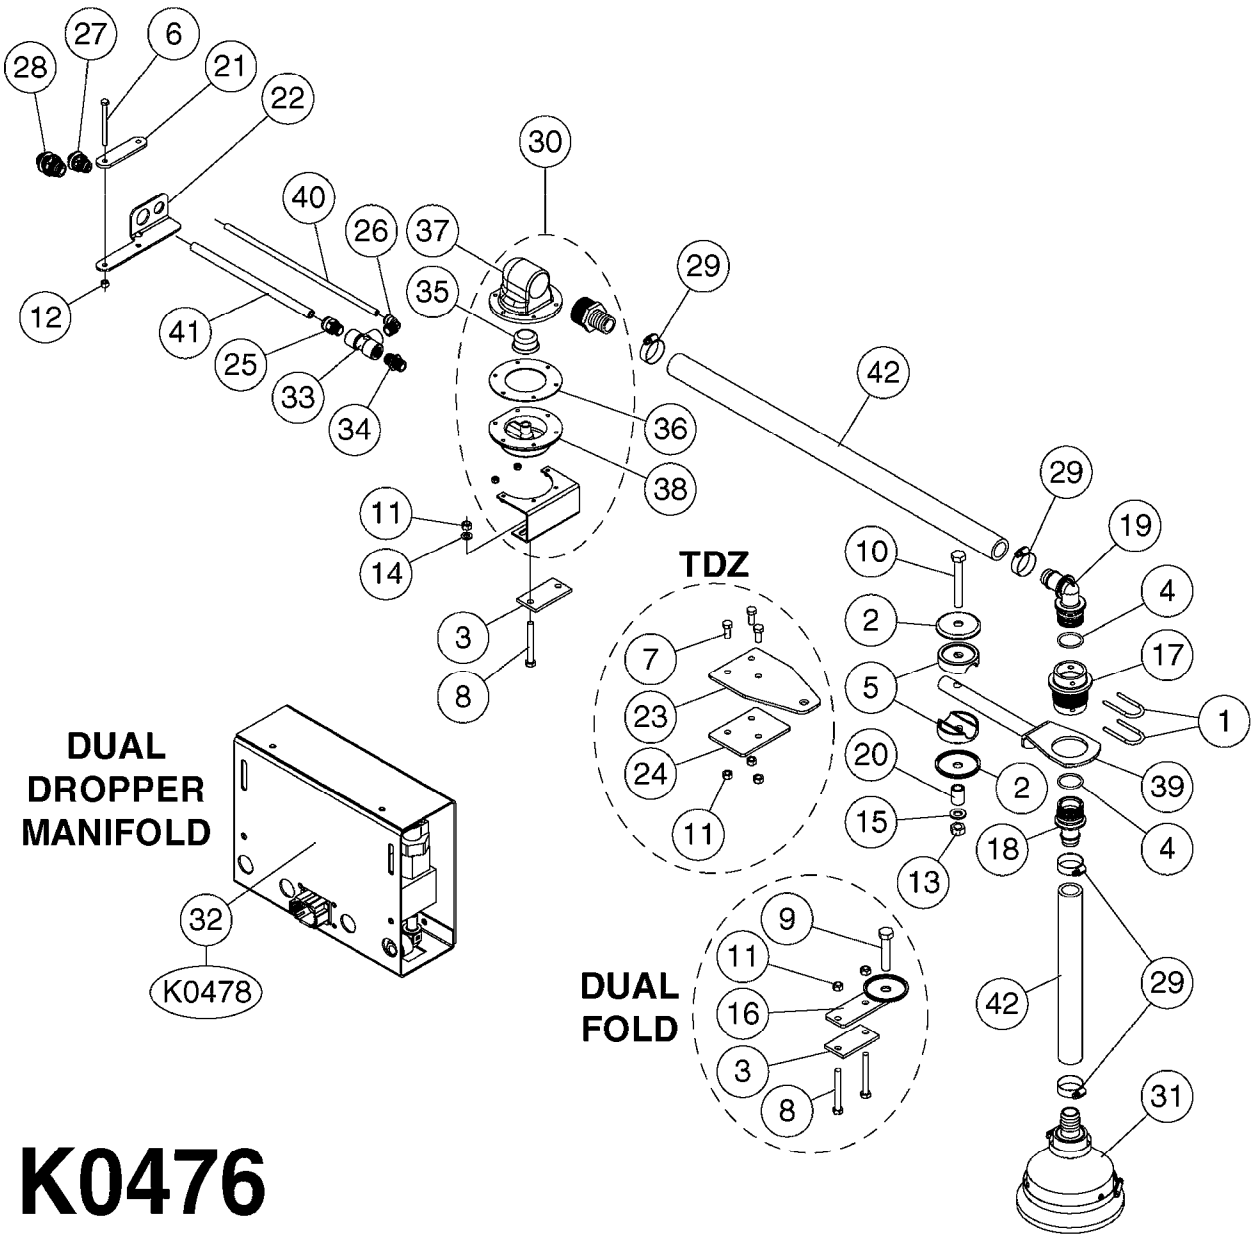

K0476

FOAM MARKER - DROPPER RICHWAY
K0476-HIN, 26:02:18

Page 1

Date 12.08.2020 9:11

Pos.	parts-n°	order qty	description
1	145995	1	FITT.DK S-53 FORK
2	160775	1	WASHER F. FRICTION PLATE
3	172664	1	FLATBAR BACKING PLATE
4	242109	1	O-RING D32.2x3.0
4	242354	1	O-RING D32.2X3.0 VITON
5	330831	1	FRICTION PLATE
6	410605	1	BOLT HEX 8.8 DEL M6X80
7	420582	1	BOLT HEX 8.8 DEL M8X20 FT A2
8	421201	1	BOLT HEX 8.8 DEL M8X70
9	430323	1	BOLT HEX 8.8 DEL M12X60
10	430924	1	BOLT HEX 8.8 DEL M12 X 85
11	460143	1	LOCK NUT M8 SST A2 DIN985
12	460261	1	NUT HEX M6X1.00 LOCK DIN985 A2 SS
13	460703	1	NUT HEX M12X1.75 LOCK DIN985A2 SS
14	471126	1	WASHER, M8, Ø16/ 8.4X 1.6, SS
15	471127	1	WASHER, M12, Ø24/13X24X2.5 SS
16	611671	1	BREAK AWAY HOLDER F-MARKER
17	726463	1	FITT.DK S53 BULKHEAD W/GASKET
18	726559	1	FITT DK. S-53 HB 1" W/O-RING
19	726571	1	FITT.DK S-53 ELB.1", W ORING
20	14103900	1	BUSHING Ø19/Ø13 L=26.5 SPC/FTZ BOOMS ONLY
21	16022403	1	BRACKET 60MM TUBE
22	16162903	1	BRKT, FOAM LINE DISCONNECT
23	16169803	1	BRACKET, TDZ FOAM MARKER MOUNT
24	16170003	1	PLATE, TDZ FOAM MARKER MOUNT BACKER
25	23004303	1	FITT, 3/8"NPT-3/8"TUBE-PTC
26	23004403	1	FITT, 3/8"NPT-1/4"90-PTC
27	23004503	1	FITT, BULKHEAD-1/4" TUBE-PTC
28	23004603	1	FITT, BULKHEAD-3/8" TUBE-PTC
29	28030003	1	CLAMP HOSE GEAR P1" 6716
30	28064903	1	FOAMHEAD ASSEMBLY, RICHWAY
31	28065003	1	COLLECTOR HEAD ASSY, RICHWAY
32	28065103	1	DUAL DROP MANIFOLD, RICHWAY
33	28066303	1	FITT, BANJO, 3/8" TEE
34	28066403	1	FITT, BANJO, 3/8"-3/8" STR NIP
35	28087803	1	3/8" FOAMHEAD SCREEN, FOAM MARKER, RICHWAY
36	28087903	1	FOAMHEAD GASKET, FOAM MARKER, RICHWAY
37	28088003	1	FOAMHEAD TOP HOUSING, FOAM MARKER, RICHWAY
38	28088103	1	FOAMHEAD BOTTOM HOUSING, FOAM MARKER, RICHWAY
39	61065900	1	BRACKET FOR FOAM DROPPER, S53
40	92703303	1	HOSE LLDPE .25"X.17"X12" BLACK
41	92703403	1	HOSE LLDPE .38"X.25"X12" BLACK
42	92712403	1	HOSE R X1" X300PSI WP X0012"