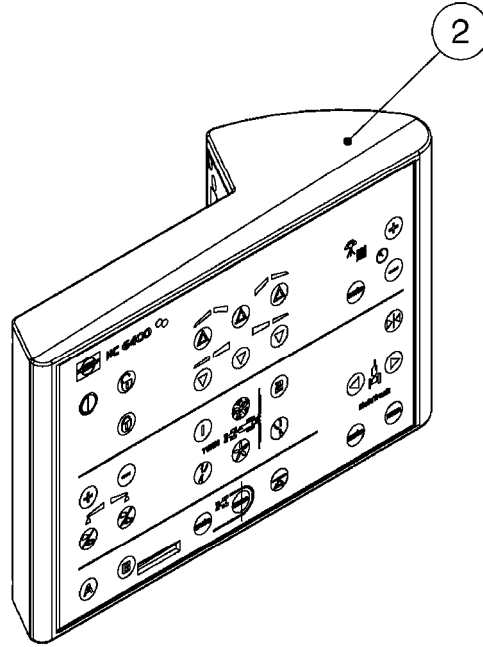

HC6400 SETBOX
M0330-HIN, 01:01:16

Page 0

Date 12.08.2020 9:12