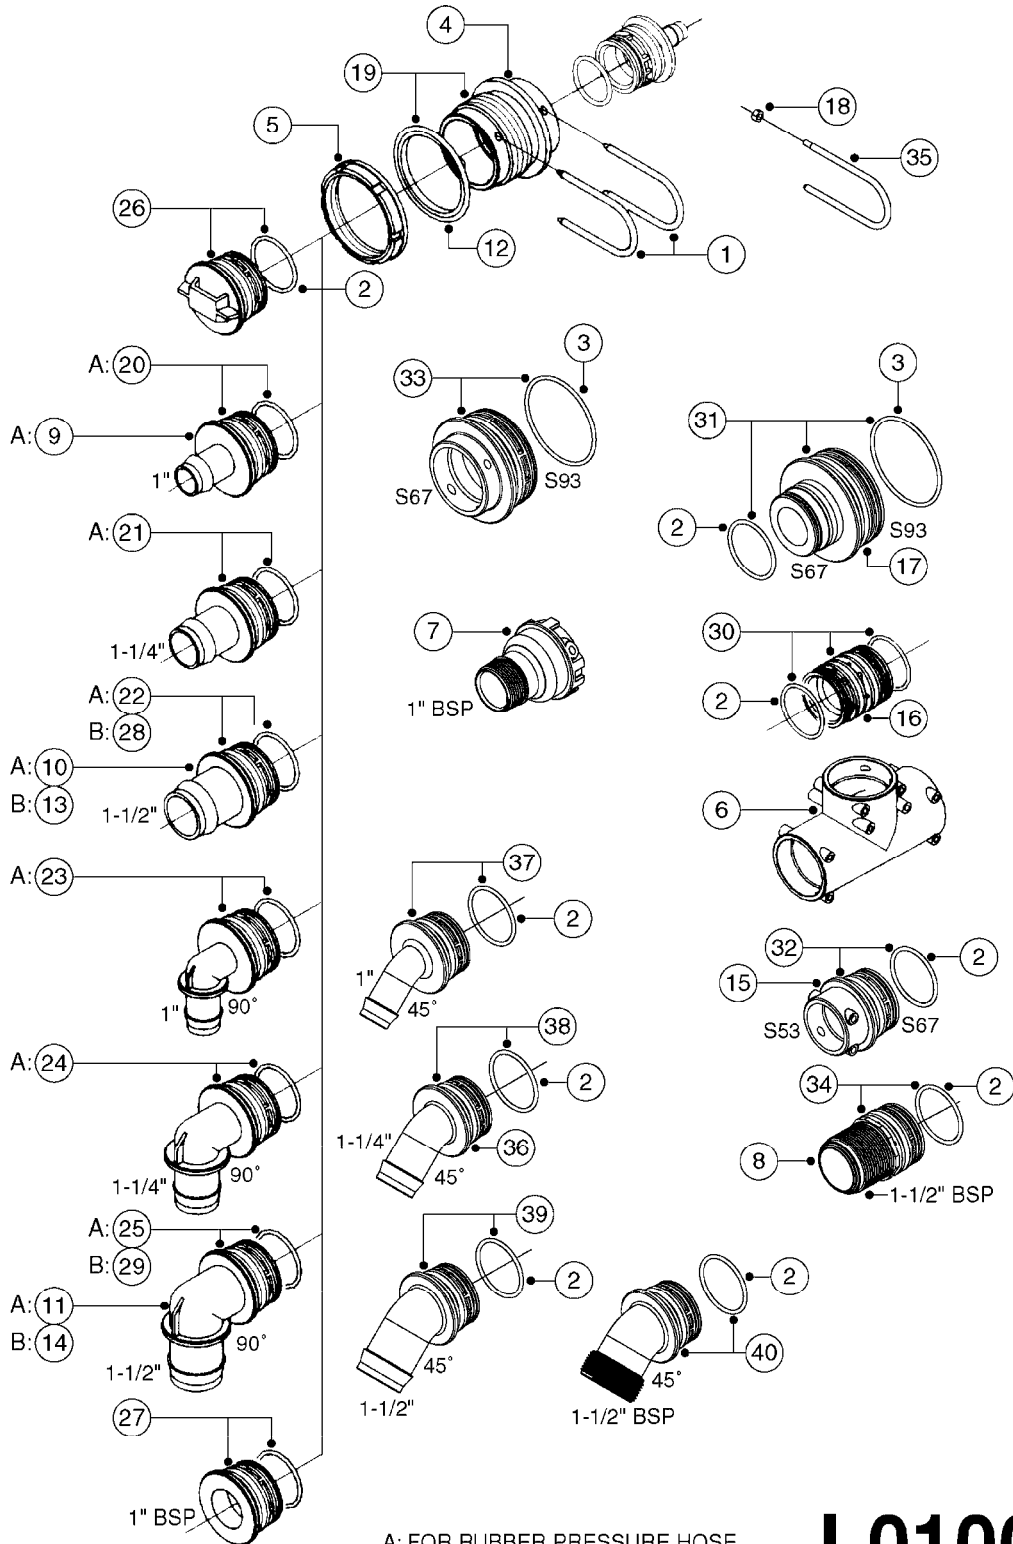

A: FOR RUBBER PRESSURE HOSE
B: FOR PVC SPIRAL HOSE

L0100

FITTINGS - S-67
L0100-HIN, 21:06:18

Page 1
Date 12.08.2020 9:11

Pos.	parts-n°	order qty	description
1	145996	1	FITT.DK S-67 FORK
2	241973	1	O-RING Ø3 X 44.2 70 SHORES NITRIL NITRIL (BLACK)
2	242353	1	O-RING 3 X 44.2 VITON VITON (BROWN)
3	242092	1	O-RING D69.5X3 NITRIL (BLACK)
3	242351	1	O-RING D69.5X3.0 VITON F.S-93 VITON (BROWN)
4	322104	1	FITT.DK S-67 BULKHEAD
5	322108	1	FITT.DK S-67 BULKHEAD NUT
6	322224	1	FITT.DK S-67 TEE
7	322321	1	FITT.DK S-67 X 1"BSP MALE
8	322325	1	FITT.DK S-67 X 1-1/2"BSP LONG
9	334231	1	FITT.DK S-67 STR.1"
10	334233	1	FITT.DK S-67 STR.1-1/2" RUBBER
11	334245	1	FITT.DK S-67 ELB. 1-1/2"RUBBER
12	334261	1	GASKET F. S-67 BULKHEAD
13	334444	1	FITT.DK S-67 STR.1-1/2" PVC
14	334445	1	FITT.DK S-67 ELB.1-1/2"
15	334564	1	FITT.DK S-67 TO S-53 ADAPTER
16	334573	1	FITT.DK S-67 CONNECTOR
17	334634	1	FITT.DK ADAPTER S-93M S67M
18	461217	1	NUT HEX M5 LOCK
19	726464	1	FITT.DK S-67 BULKHEAD W/GASKET
20	726560	1	FITT.DK S-67 STR.1" W.O'RING
21	726561	1	FITT.DK S-67 STR.1-1/4" O-RING
22	726562	1	FITT.DK.S-67 HB 1-1/2"W.O-RING
23	726572	1	FITT.DK S-67 1" ELBOW 90 ASSY.
24	726573	1	FITT. S67 5/4" 90° W/O-RING
25	726574	1	FITT.DK S67X90,1.5HB PRESSURE
26	726579	1	FITT. S67 PLUG W/O-RING
27	726695	1	FITTING S67 - BSP 1" + O-RING
28	727223	1	FITT.S67 1.5" STRAIT S W/ORING
29	727224	1	FITT.DK S67X90,1.5HB SUCTION
30	728526	1	FITT.DK S-67 CONNECT W/O-RINGS
31	728527	1	ADAPTER S67M TO S93M W/ORING
32	728561	1	FITT.DK. S67M - S53F REDUCER
33	728562	1	FITT.DK S-93 TO S67 ADAPTOR
34	728578	1	FITT.DK S-67X1-1/2"BSP LG W/O-RING
35	14012200	1	FITT.DK S-67 FORK W/M5 THREADS
36	33509700	1	FITT.DK S-67 45° 1-1/4"
37	72433000	1	FITT.S67 1" 45° W/O-RING
38	72433100	1	FITT.DK S-67 45° 1-1/4"W/ORING
39	72433200	1	FITT.S67 1-1/2" 45°PVC W/O-RING
40	72433400	1	FITT.S67 1-1/2" 45°BSP W/ORING