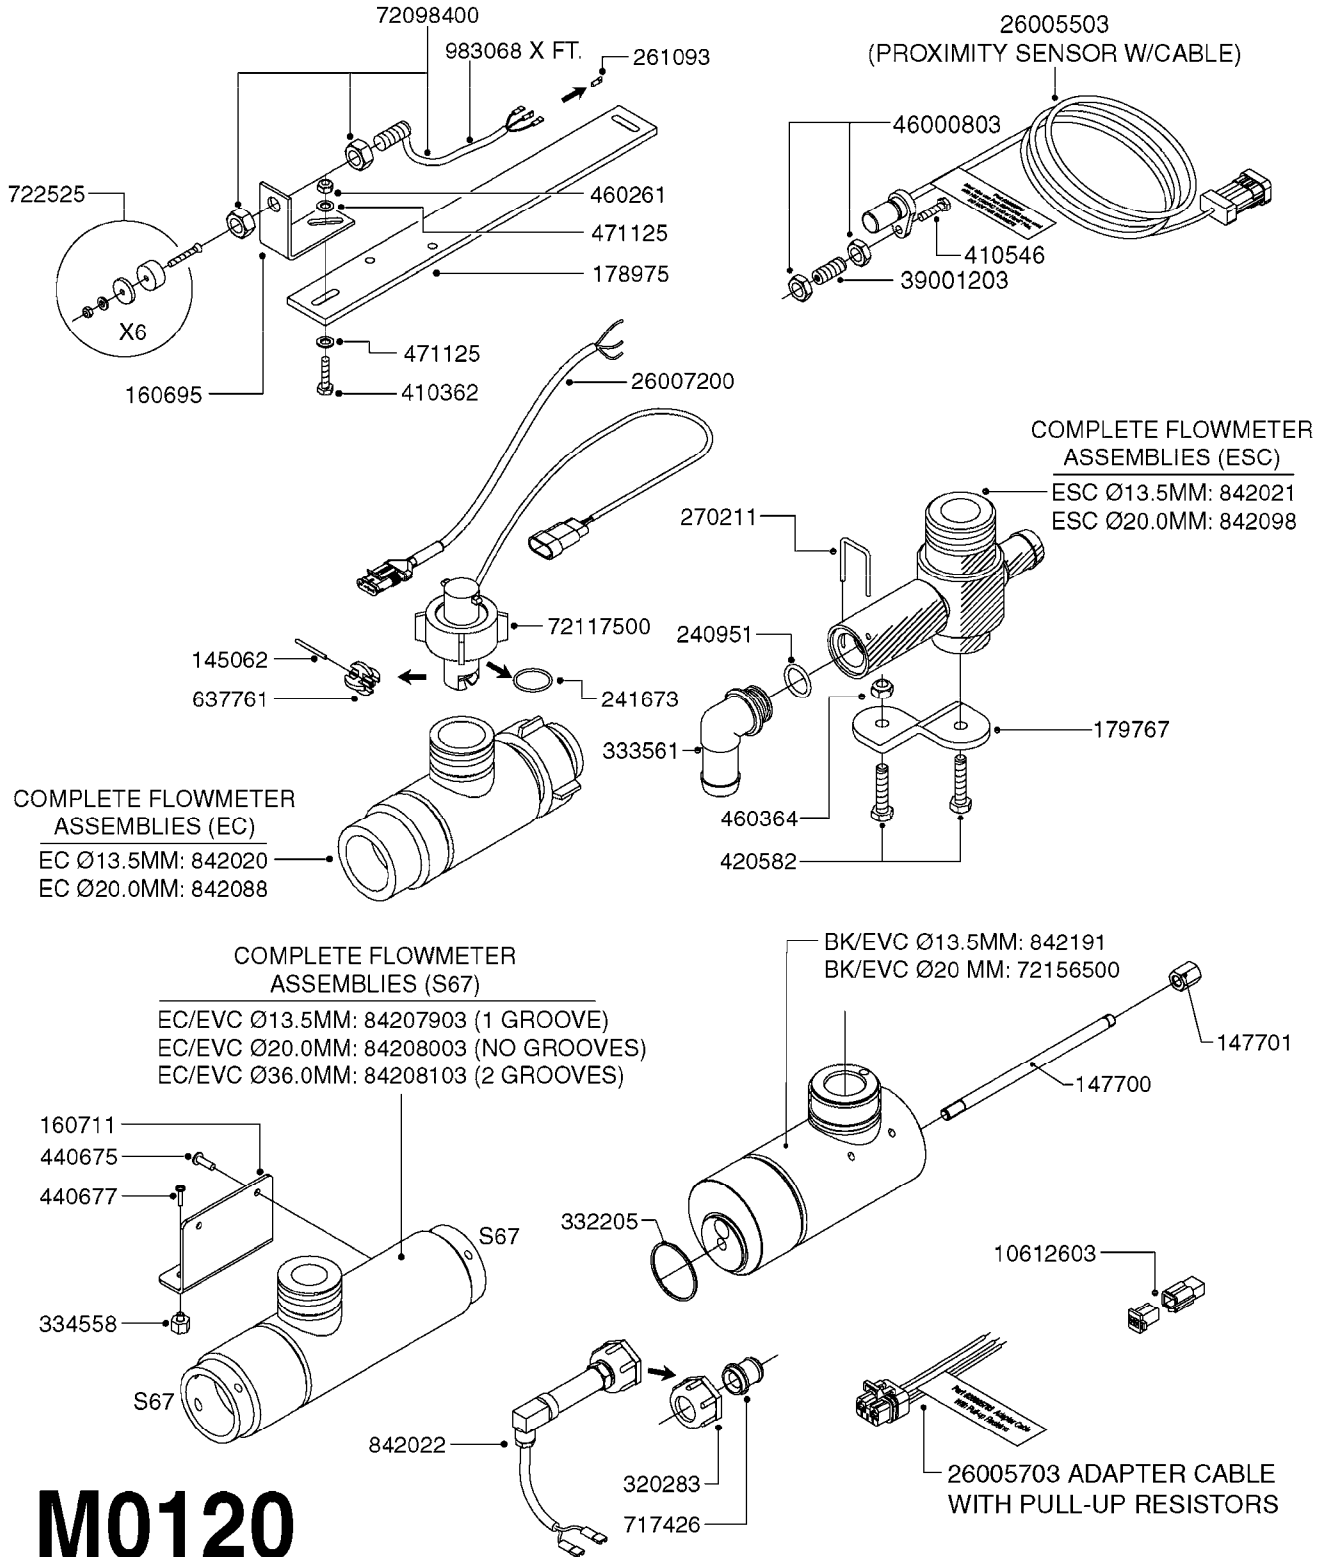

WORK LIGHT JUNCTION BOX '13
M419-HIA, 10:03:14

Page 1
Date 12.08.2020 9:11

Pos.	parts-n°	order qty	description
1	280258	1	SCREW F. BOX LID 1/4" L=18
2	33508800	1	LID 160X80X15 BLK W/SCREWS
3	261762	1	Fuse 5A ATOF Series
4	28048600	1	FULE 15A ATOF SERIES
5	26057300	1	WORK LIGHT PCB 13
6	33514300	1	BOX 160X80X40 BLACK 1+16+1 HOLES
7	28048200	1	WIRE GROMET RUBBER 4 HOLE
8	72952600	1	CABLE KIT, WORKLIGHT POWER & CONTROL
9	72679000	1	CABLE ROUTE PHARE TRAVAIL

M0120