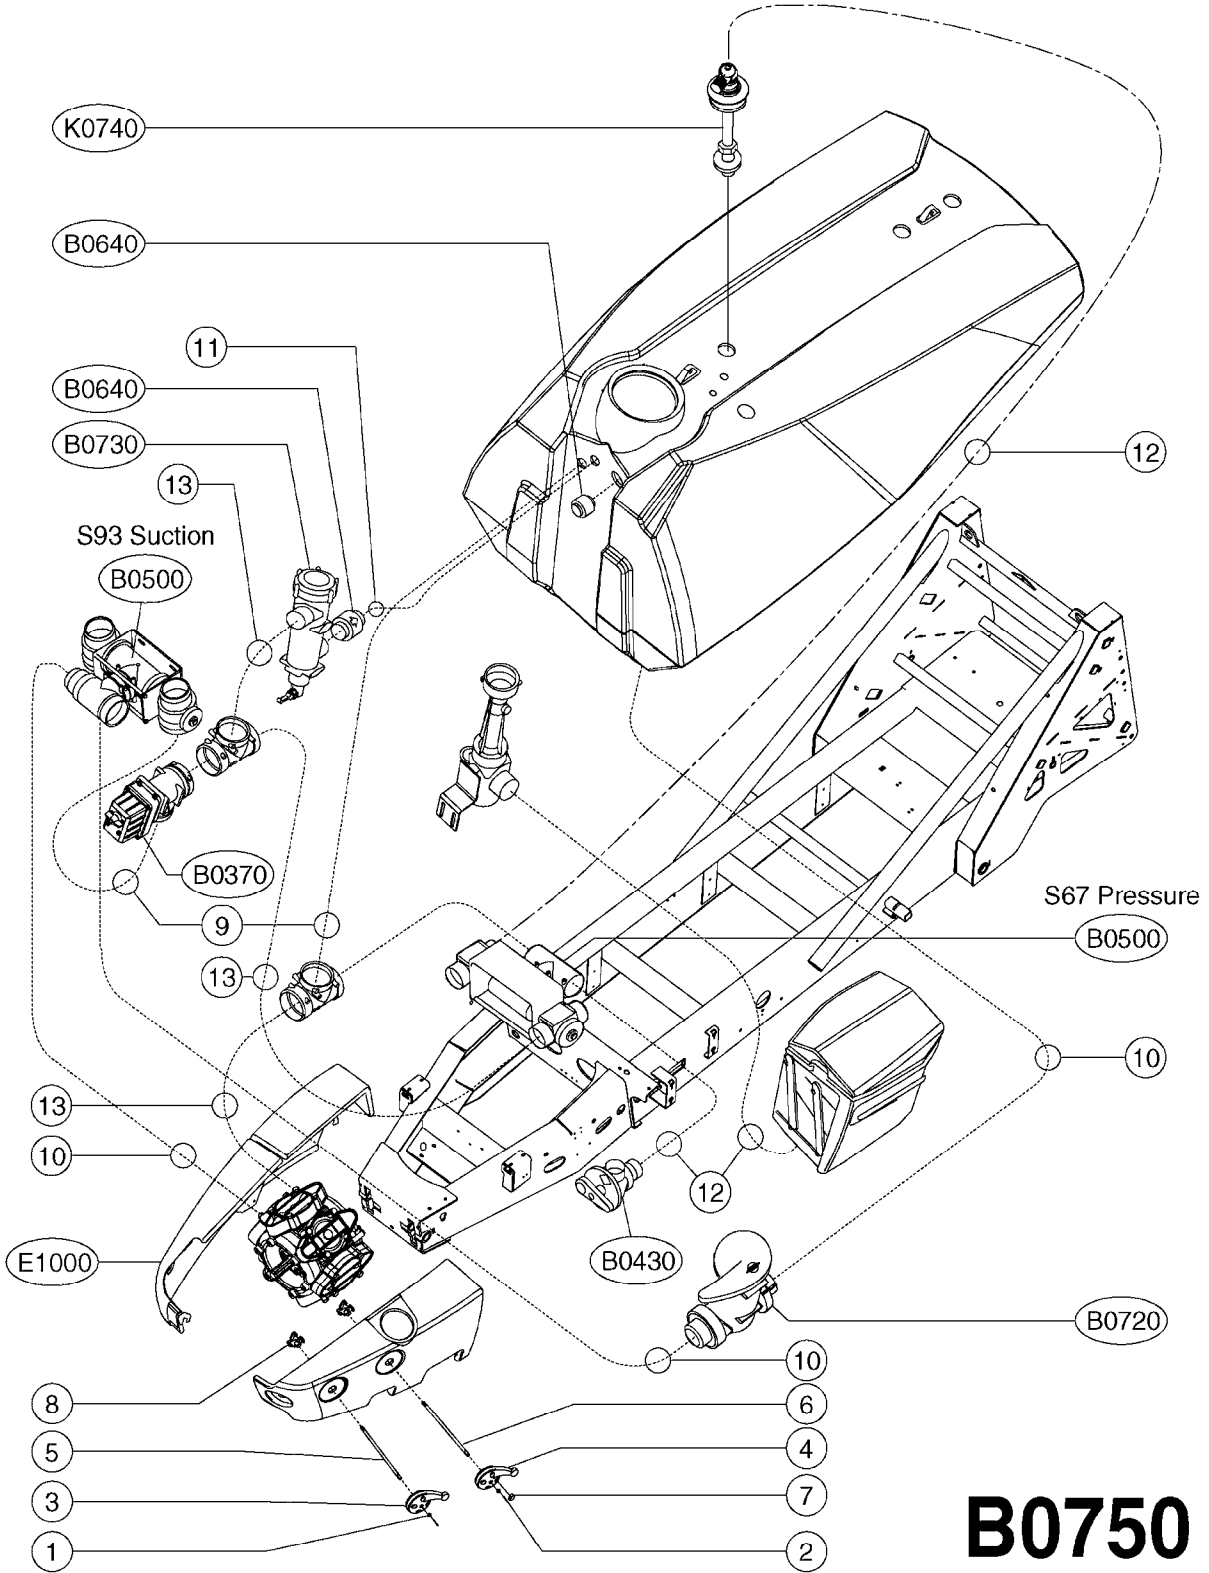

B0750

NCM 8500-10000 MANIFOLD
B0750-HIN, 16:07:19

Page 1
Date 12.08.2020 9:10

Pos.	parts-n°	order qty	description
1	334594	1	PLUG F.VALVE HANDLE BLACK
2	411006	1	SCREW M4X40 SLOTTED
3	741844	1	VALVE HANDLE ASSY. SUCTION NCM
4	741845	1	VALVE HANDLE ASSY. PRESSUR NCM
5	14038100	1	AXLE FOR SUCTION VALVE HANDLE
6	14038200	1	AXLE FOR PRESSURE VALVE HANDLE
7	33505200	1	PLUG FOR SMART VALVE HANDLE
8	72283000	1	AXLE JOINT F. SMARTVALVE HANDL
9	92702703	1	HOSE PVC SUCT GRAY 2"
10	92702803	1	HOSE PVC SUCT GRAY 2.5"
11	92703203	1	HOSE R X3/4" X300PSI WP X0012"
12	92712403	1	HOSE R X1" X300PSI WP X0012"
13	92734403	1	HOSE R X5/4" X200PSI WP X0012"