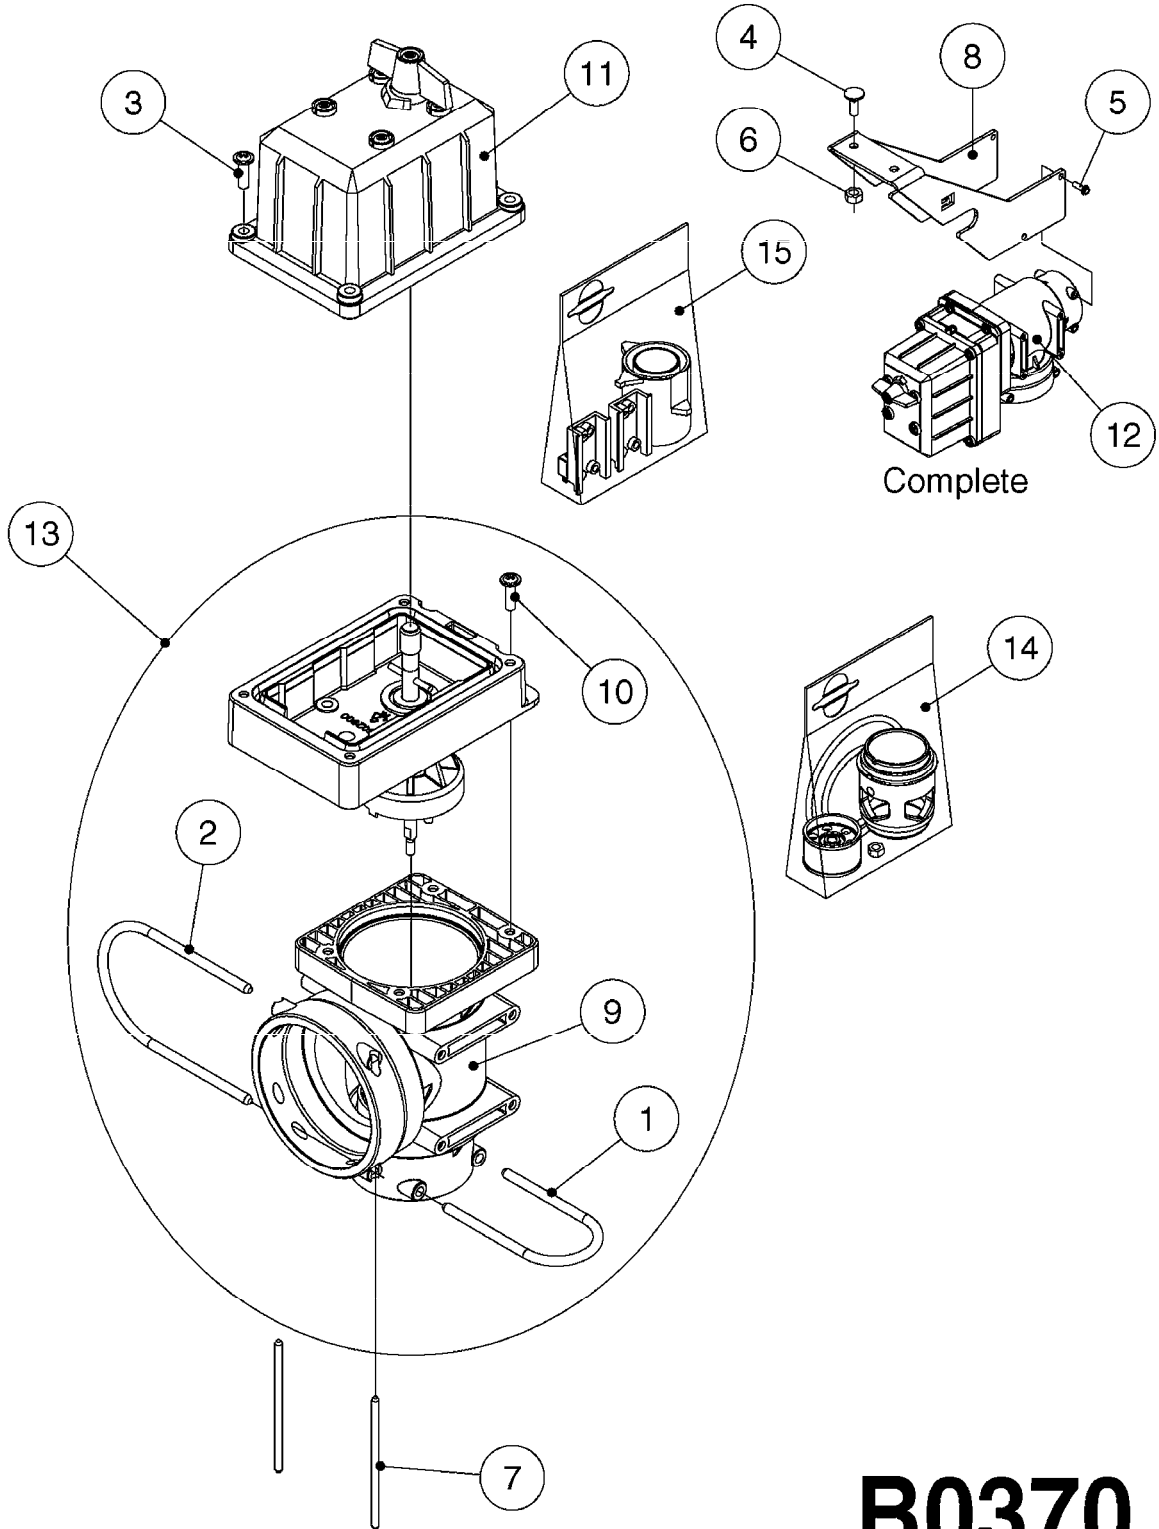

B0370

PRESSURE REGULATOR - S93 06
B0370-HIN, 12:05:16

Page 1
Date 12.08.2020 9:10

Pos.	parts-n°	order qty	description
1	145996	1	FITT.DK S-67 FORK
2	145997	1	FITT.DK S-93 FORK
3	440677	1	SCREW F. PLASTIC 5X20 SS
4	440695	1	BOLT CARRIAGE M8X25
5	440698	1	SCREW F.PLASTIC 6X18 SS HEXHD
6	460143	1	LOCK NUT M8 SST A2 DIN985
7	480487	1	PIN M5X60 SLOTTED GALV
8	16244000	1	BRACKET FOR REG. NAV, PAINTED NAVIGATOR PLATFORM BRACKET
9	33510800	1	HOUSING F.PRESS.REG.S67/S93
10	44076200	1	SCREW WN5451 5X16 SS TORX
11	72374200	1	MOTOR HOUS.REG.1:150 ENCODER
12	72374300	1	REGUL S67/S93 ASSY W SS CONE
12	72425500	1	REGULATOR S67/S93 CROSS-DRILL
12	72678700	1	REGULATOR S67/S93 CROSS-DRILL CERAMIC COMPONENTS
13	72481600	1	BAG W. CONSOLE&SPINDLE COMPL
14	72678900	1	BAG W.CONE/CYL/GASKET CERAMIC CERAMIC COMPONENTS
14	74190800	1	BAG W.CONE/CYL. AND GASKET. SYNTAL
15	74187500	1	SWITCH 5A PRESS.REG REP.KIT 08