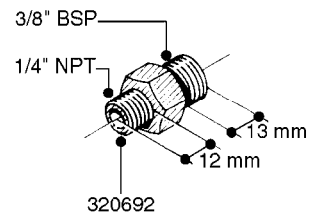

FITTINGS - HEXAGON NIPPLES
L0030-HIN, 01:01:16

L0030

FITTINGS - HEXAGON NIPPLES
L0030-HIN, 01:01:16

Page 1
Date 12.08.2020 9:11

parts-n°	order qty	description
10015303	1	FITT.PO.HN 1.00X1.00 M1000
10425003	1	FITT.PO.HN 1.25X1.00 MCPHEE
320132	1	FITT.DK HN 1" BSP
320176	1	FITT.DK HN 3/8"X1/2" BSP
320445	1	FITT.DK HN 1/4"X3/8" BSP
320655	1	FITT.DK HN 1/2"-1/2" BSP
320692	1	FITT.DK HN 3/8'BSPX1/4'NPT
320703	1	FITT.DK HN 3/8BSP X1/2 &1/4NPT
320725	1	FITT.DK NIPPLE 3/8"-3/8" BSP
320902	1	FITT.DK HN 3/8'X 1/4' BSP
390232	1	FITT.DK HN 1-1/2' X 1-1/4' BSP
390276	1	FITT.DK HN 1'BSP