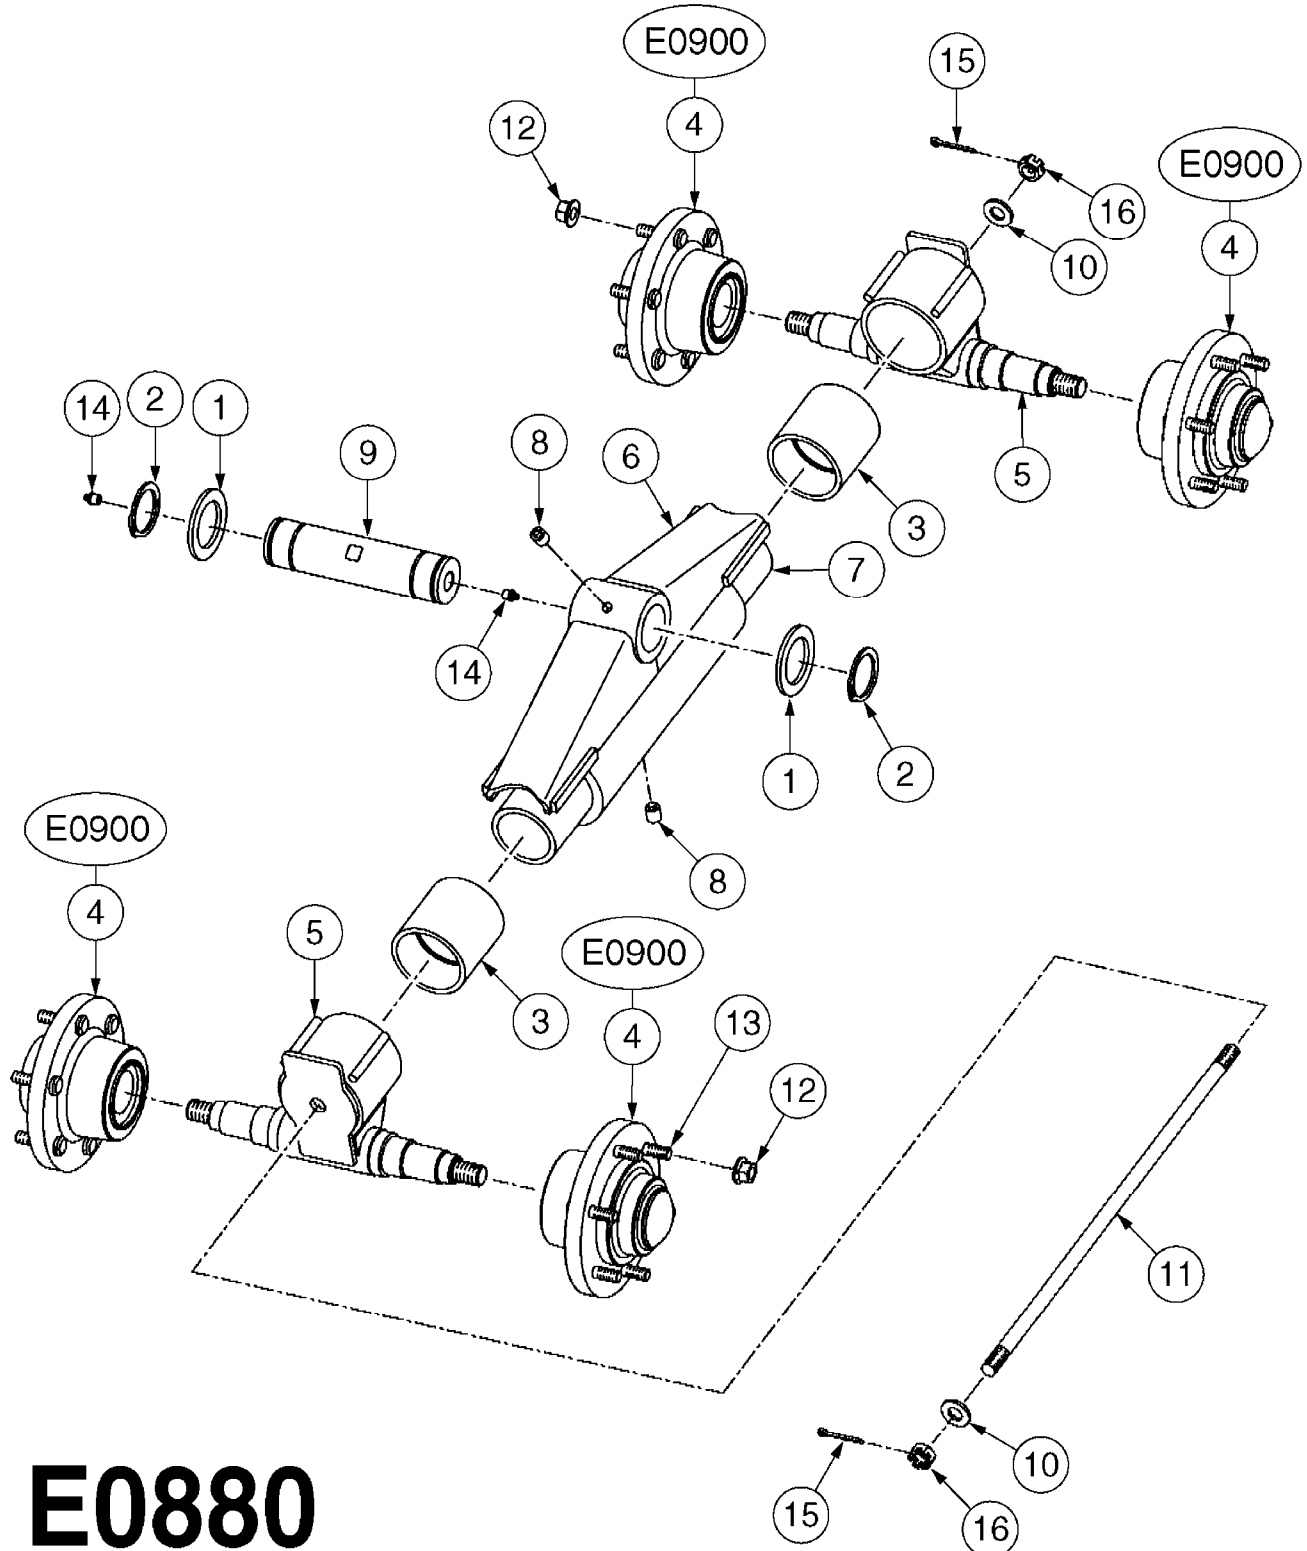

CAMOPLAST BOGIE MID-ROLLER 40
E0880-HIN, 01:01:16

Page 0
Date 12.08.2020 9:11

CAMOPLAST BOGIE MID-ROLLER 40
E0880-HIN, 01:01:16

Page 1
Date 12.08.2020 9:11

Pos.	parts-n°	order qty	description
1	28076003	1	WASHER, 3"X2.02"X3/16"
2	28076103	1	SNAP RING EXT. 2"
3	28080503	1	BUSHING
4	28080603	1	HUB ASSY.MID-ROLLER HUB COMPLETE W/LUG NUTS
5	28080703	1	MID-ROLLER DOGHOUSE(40 SERIES)
6	28080803	1	HOUSING, BOGIE
7	28080903	1	AXLE, MID-ROLLER
8	28081003	1	SET SCREW, 3/4"X1/2"-13 UNC
9	28081103	1	PIN, BOGIE
10	28081203	1	WASHER21/32"IDX1-5/16"ODX0.146
11	28081303	1	RETAINER ROD
12	28083003	1	LUG NUT SET (6) MID-ROLLER
13	28083103	1	WHEEL STUD SET (6) MID-ROLLER
14	28084103	1	GREASE FITTING
15	28084603	1	COTTER PIN 1-1/4" X 5/32"
16	28085003	1	CASTLE NUT 5/8"-11 UNC GR 5