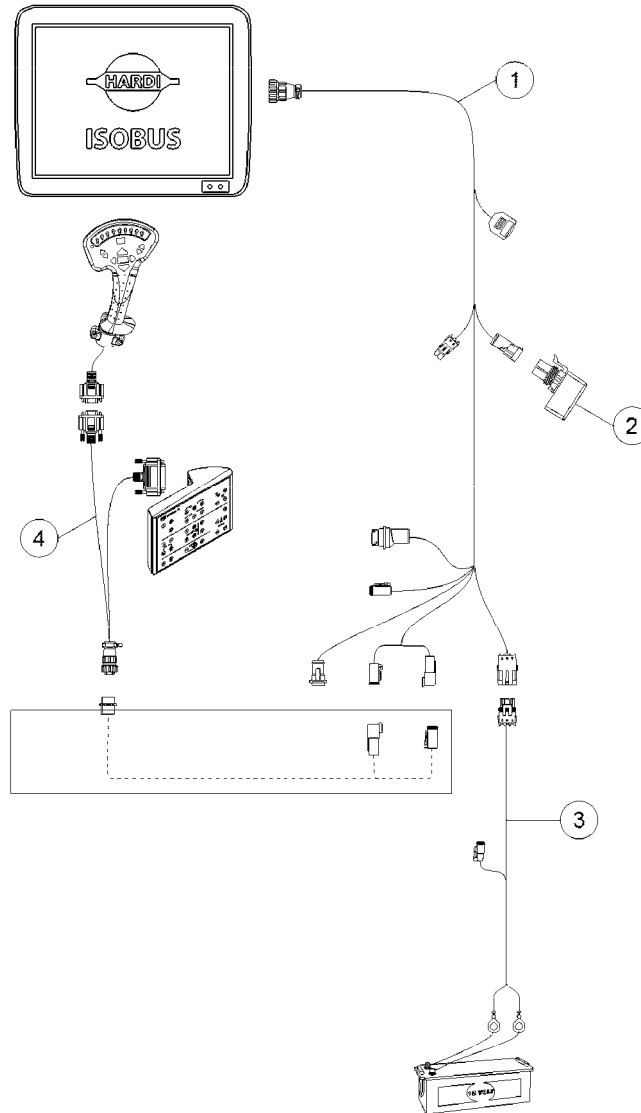

M414-HIA

HC 85/9500 TRACTOR WIRING
ASSY.
M414-HIA, 22:02:13

Page 1
Date 12.08.2020 9:11

Pos.	parts-n°	order qty	description
1	26040200	1	DISPLAY CABLE, HC85/9500, 12' (ISOBUS)
2	26040400	1	ISOBUS POWER/CONTROL EXTENSION
3	26040500	1	ISOBUS ACTIVE TERMINATION
4	26040600	1	ISOBUS POWER CABLE - 16FT
5	26040300	1	ISOBUS IBBC POWER CONT. ASSY.
6	26040900	1	POWER CABLE DISPLAY/GUIDANCE, 15'
7	26040800	1	ISOBUS/HARDI GRIP TEE CABLE
8	26031500	1	CABLE ISO CABIN GRIP SETBOX
9	26076800	1	FUSE 100A MEGA298 SERIES
10	26076900	1	FUSE 100A MIDI498 SERIES
11	26076600	1	FUSE 30A JCASE495 SERIES
11	26076700	1	FUSE 60A JCASE495 SERIES