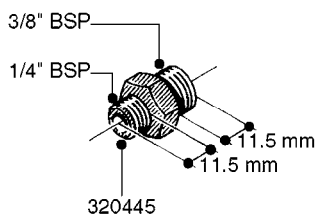

FITTINGS - HEXAGON NIPPLES
L0030-HIN, 01:01:16

L0030

FITTINGS - HEXAGON NIPPLES
L0030-HIN, 01:01:16

Page 1
Date 12.08.2020 9:11

parts-n°	order qty	description
10015303	1	FITT.PO.HN 1.00X1.00 M1000
10425003	1	FITT.PO.HN 1.25X1.00 MCPHEE
320132	1	FITT.DK HN 1" BSP
320176	1	FITT.DK HN 3/8"X1/2" BSP
320445	1	FITT.DK HN 1/4"X3/8" BSP
320655	1	FITT.DK HN 1/2"-1/2" BSP
320692	1	FITT.DK HN 3/8'BSPX1/4'NPT
320703	1	FITT.DK HN 3/8BSP X1/2 &1/4NPT
320725	1	FITT.DK NIPPLE 3/8"-3/8" BSP
320902	1	FITT.DK HN 3/8'X 1/4' BSP
390232	1	FITT.DK HN 1-1/2' X 1-1/4' BSP
390276	1	FITT.DK HN 1'BSP