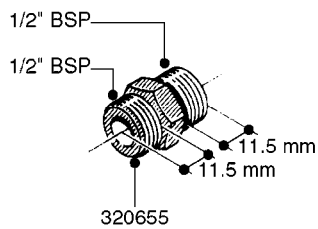

FITTINGS - HEXAGON NIPPLES
L0030-HIN, 01:01:16

L0030

FITTINGS - HEXAGON NIPPLES
L0030-HIN, 01:01:16

Page 1
Date 12.08.2020 9:11

parts-n°	order qty	description
10015303	1	FITT.PO.HN 1.00X1.00 M1000
10425003	1	FITT.PO.HN 1.25X1.00 MCPHEE
320132	1	FITT.DK HN 1" BSP
320176	1	FITT.DK HN 3/8"X1/2" BSP
320445	1	FITT.DK HN 1/4"X3/8" BSP
320655	1	FITT.DK HN 1/2"-1/2" BSP
320692	1	FITT.DK HN 3/8'BSPX1/4'NPT
320703	1	FITT.DK HN 3/8BSP X1/2 &1/4NPT
320725	1	FITT.DK NIPPLE 3/8"-3/8" BSP
320902	1	FITT.DK HN 3/8'X 1/4' BSP
390232	1	FITT.DK HN 1-1/2' X 1-1/4' BSP
390276	1	FITT.DK HN 1'BSP