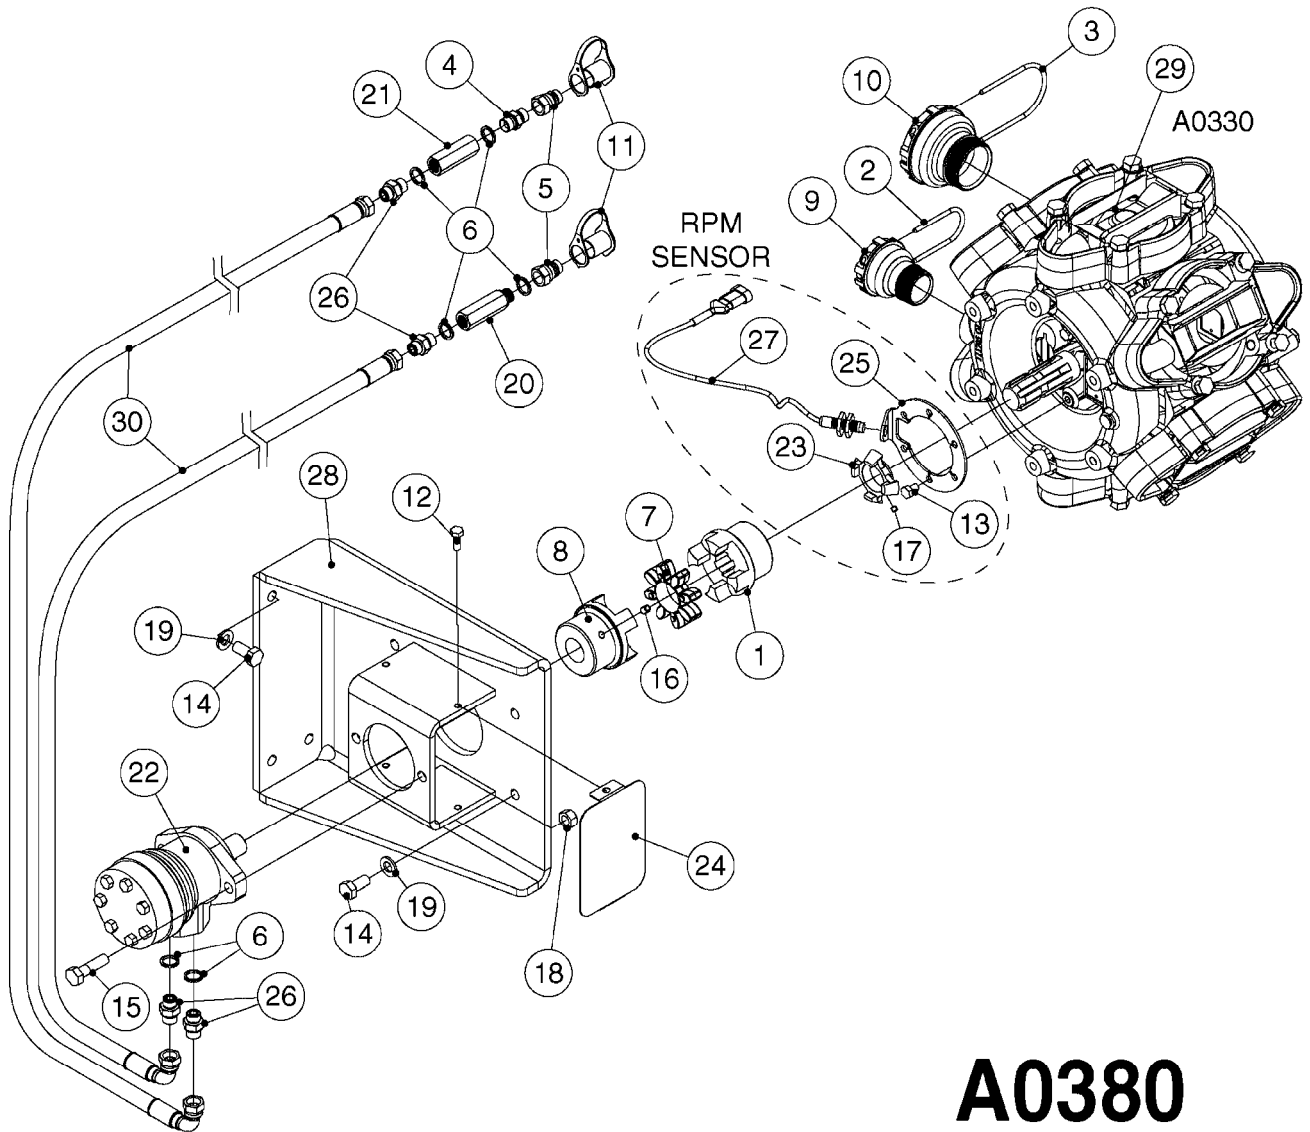

PUMP - 463 FLEX CAPACITY
A0380-HIN, 07:11:16

Page 1
Date 12.08.2020 9:10

Pos.	parts-n°	order qty	description
1	111438	1	HUB F.CLUTCH 361/460 PUMP
2	145996	1	FITT.DK S-67 FORK
3	145997	1	FITT.DK S-93 FORK
4	147132	1	HEX NIPPLE 1/2"X1/2" BSP DEL
5	230311	1	QUICK COUPLING 1/2"
6	241356	1	DOWTYSEAL 1/2"
7	283916	1	TOOTHED RIM FOR CLUTCH
8	284521	1	COUPLING HALF CYL.D25MM-KEY
9	322322	1	FITT.DK S-67 X 1-1/4"BSP MALE
10	322324	1	FITTING S93 FEMALE - BSP 2" MALE
11	334206	1	DUST HOOD FOR HY-COUPLING
12	420582	1	BOLT HEX 8.8 DEL M8X20 FT A2
13	420917	1	BOLT HEX 8.8 RAW M8X12 FT
14	430522	1	BOLT HEX 8.8 DEL M12X25 FT
15	430878	1	BOLT HEX 8.8 DEL M12X45 DIN931
16	450052	1	SCREW SET M8X10 BLACK ALLAN
17	450645	1	SCREW ALLAN M6 X 6 SS
18	460703	1	NUT HEX M12X1.75 LOCK DIN985A2 SS
19	471127	1	WASHER, M12, Ø24/13X24X2.5 SS
20	782153	1	PRESS. FLOW VALVE 1/2", 32L/MIN, PAINTED (BLACK)
21	782154	1	CHECK VALVE 284794 (BLACK)
22	783010	1	MOTOR HYDRAULIC OMR50, BLACK
23	14117800	1	ROTOR RPM SENSOR 4-POL
24	16154400	1	COVER PLATE F. FLEX PUMP MT., BLACK
25	16382700	1	PLATE 3 X 148 X 116 / BEND
26	23235300	1	HEX NIPPLE 1/2"-13/16"
27	28120200	1	INDUCTIVE SENSOR M12 0.25M CABLE
28	61038400	1	BRACKET FLEX PUMP MOUNT NCM, BLACK
29	72363900	1	PUMP 463/10-MOD-2-540
30	78571100	1	HOSE HY X 1/2" X 248" STR+ELB