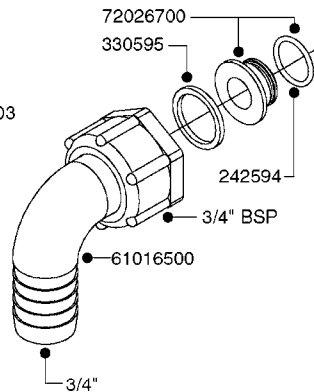

L0050

FITTINGS - HOSE CONNECTORS
L0050-HIN, 01:01:16

Page 1
Date 12.08.2020 9:11

parts-n°	order qty	description
242594	1	O-RING D14 X 1.78 SCH.70-EPDM
320294	1	FITT.DK TEE 3/8X3/8HB X1/2"BSP
320305	1	FITT.DK HB 3/4'- 3/4' BSP
320386	1	FITT.DK TEE 3/8X3/8HB X3/8"BSP
320397	1	FITT.DK ELB 3/8"HB X 3/8" BSP
320401	1	FITT.DK TEE 1/2X1/2HB X1/2"BSP
320412	1	FITT.DK TEE 1/2X1/2HB X3/8'BSP
320423	1	FITT.DK ELB 1/2'HB X 3/8' BSP
320891	1	FITT.DK HB 3/8'- 3/8' BSP
320972	1	FITT.DK HB 5/16'- 1/4' BSP
322046	1	FITT.DK TEE 1/2X1/2HB X3/4'BSP
322048	1	FITT.DK TEE 3/4X3/4HB X3/4'BSP
330595	1	O-RING D24.6/D20X2.1 -3/4"
333137	1	FITT.DK CONN.1/2" F.NOZZ. DOUB
333141	1	FITT.DK CONN.1/2" F.NOZZ.SING
334041	1	FITT.DK CONN.3/4' F.NOZZ. SING
334042	1	FITT.DK CONN.3/4' F.NOZZ. DOUB
334195	1	FITT.DK ELB. 3/4"HB X 3/4"HB
10012103	1	FITT.PO.HB 1.25X1.50 IMB1012
10014003	1	FITT.PO.HB 1.25X1.25 IMB1010
10036903	1	FITT.PO.HB 1.50X1.50 IMB1212
28019303	1	FITTING HB ELB 3/4NPT-3/4HOSE
61016500	1	HOSE TAIL 3/4" 90°+RG CAP 3/4"
72026700	1	NOZZLE TUBE ADAPTER W/O-RING