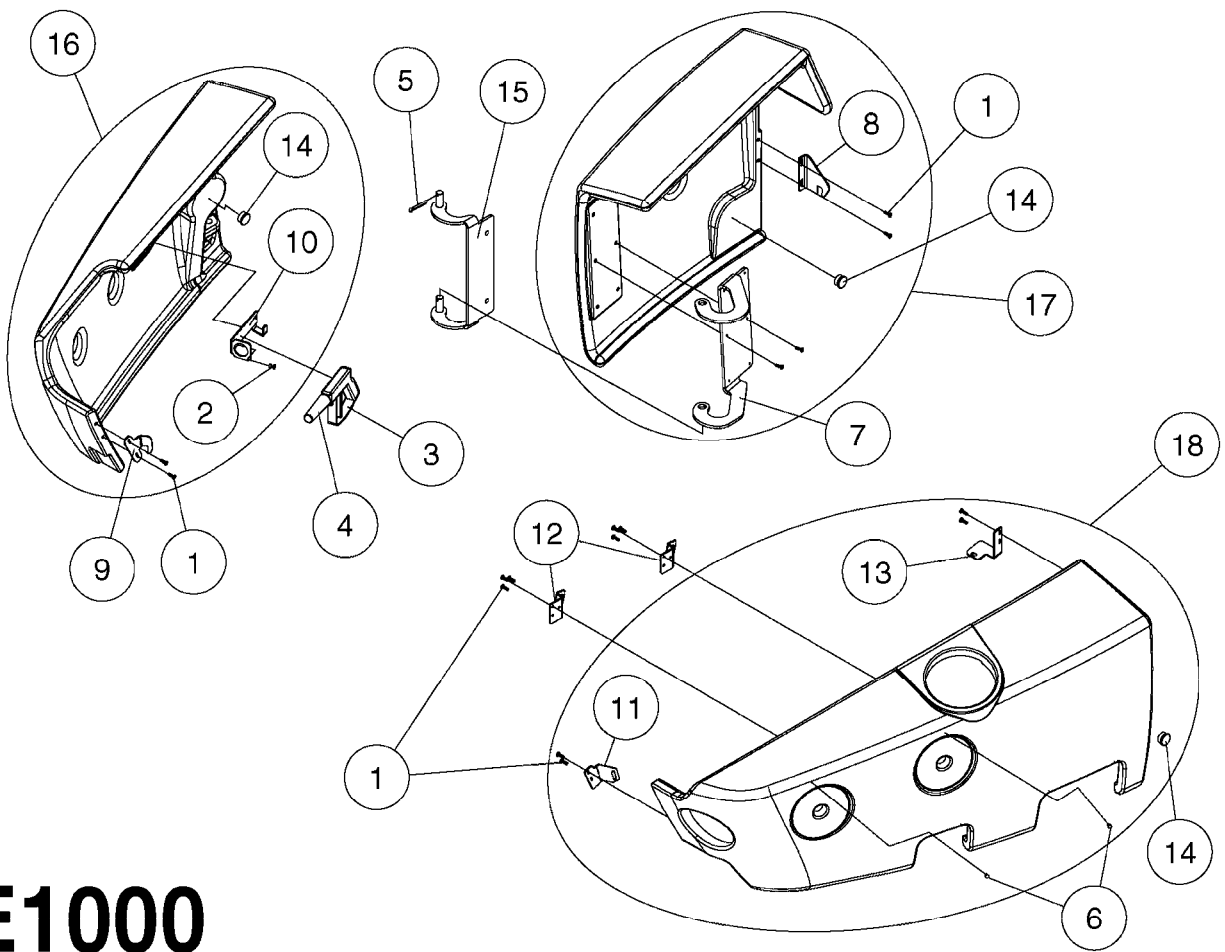

Complete

E0990

LOCKER & CLEAN WATER TANK NCM
E0990-HIN, 15:05:19

Page 1
Date 12.08.2020 9:11

Pos.	parts-n°	order qty	description
1	242474	1	SEAL 16X28XL=' LOCKER DOOR CM+
2	285793	1	GAS CYLINDER
3	334523	1	PIPE HOLDER Ø51.5
4	334850	1	GUIDE F. SIGHT GAUGE TUBE TOP
5	351766	1	SIDE SHIELD MOUNT RIGHT
6	351767	1	SIDE SHIELD MOUNT LEFT
7	430846	1	BOLT HEX 8.8 DEL M12X80
8	440718	1	BOLT CRG M10 X 65 DEL
9	460423	1	NUT HEX M10X1.50 LOCK DIN985A2 SS
10	460703	1	NUT HEX M12X1.75 LOCK DIN985A2 SS
11	480141	1	PIN COTTER M4X20
12	480809	1	BLIND RIVET, EMHART ACD616ASM
13	15057800	1	HANDLE F.LEFT SIDE LOCKER
14	16124500	1	DIVIDER F.LOCKER L.SIDE SHIELD
15	16124600	1	SHELF FLOOR-LEFT SIDE LOCKER
16	16124700	1	SHELF WALL-LEFT SIDE LOCKER
17	16126900	1	BRACKET F.DOOR-STORAGE LOCKER
18	16127300	1	SHELF FLOOR-RIGHT SIDE LOCKER
19	44075300	1	SCREW 3.5X9.5SS/X15 ISO 14585C
20	61033900	1	BRACKET F. SIDE PANEL R.H. NCM
21	61034000	1	BRACKET F. SIDE PANEL L.H. NCM
22	61037500	1	ADJUSTING BRACKET, BOTTOM NCM
23	63037800	1	BRACKET F.DOOR-STORAGE LOCKER
24	72280100	1	SIDE SHIELD RIGHT NCM COMPLETE
25	72280200	1	SIDE SHIELD LEFT+CLEAN W.TANK
26	72280600	1	CLEAN W.TANK LEFT SIDE NCM
27	72282800	1	SIGHT GAUGE W/SCALE NCM4400 LITER PRE'15 TUBE LENGTH = 75"
27	72357100	1	SIGHT GAUGE W/SCALE NCM6600 LITER
27	72358300	1	SIGHT GAUGE TUBE 85/90/10000 L=2382 BENT
27	72440100	1	SIGHT GAUGE W/SCALE,CM6600 GAL
27	72932100	1	SIGHT GAUGE TUBE W/DECAL CM4400/4500 GAL PRE'15 TUBE LENGTH = 75"
27	73125500	1	SIGHT GAUGE W/SCALE,CM4500 '15 LITER POST'15 TUBE LENGTH = 82"
27	73277500	1	SIGHT GAUGE W/SCALE,CM4500 '15 GAL POST'15 TUBE LENGTH = 82"
27	97610003	1	DECAL SIGHT GAUGE NCM 9000 GAL