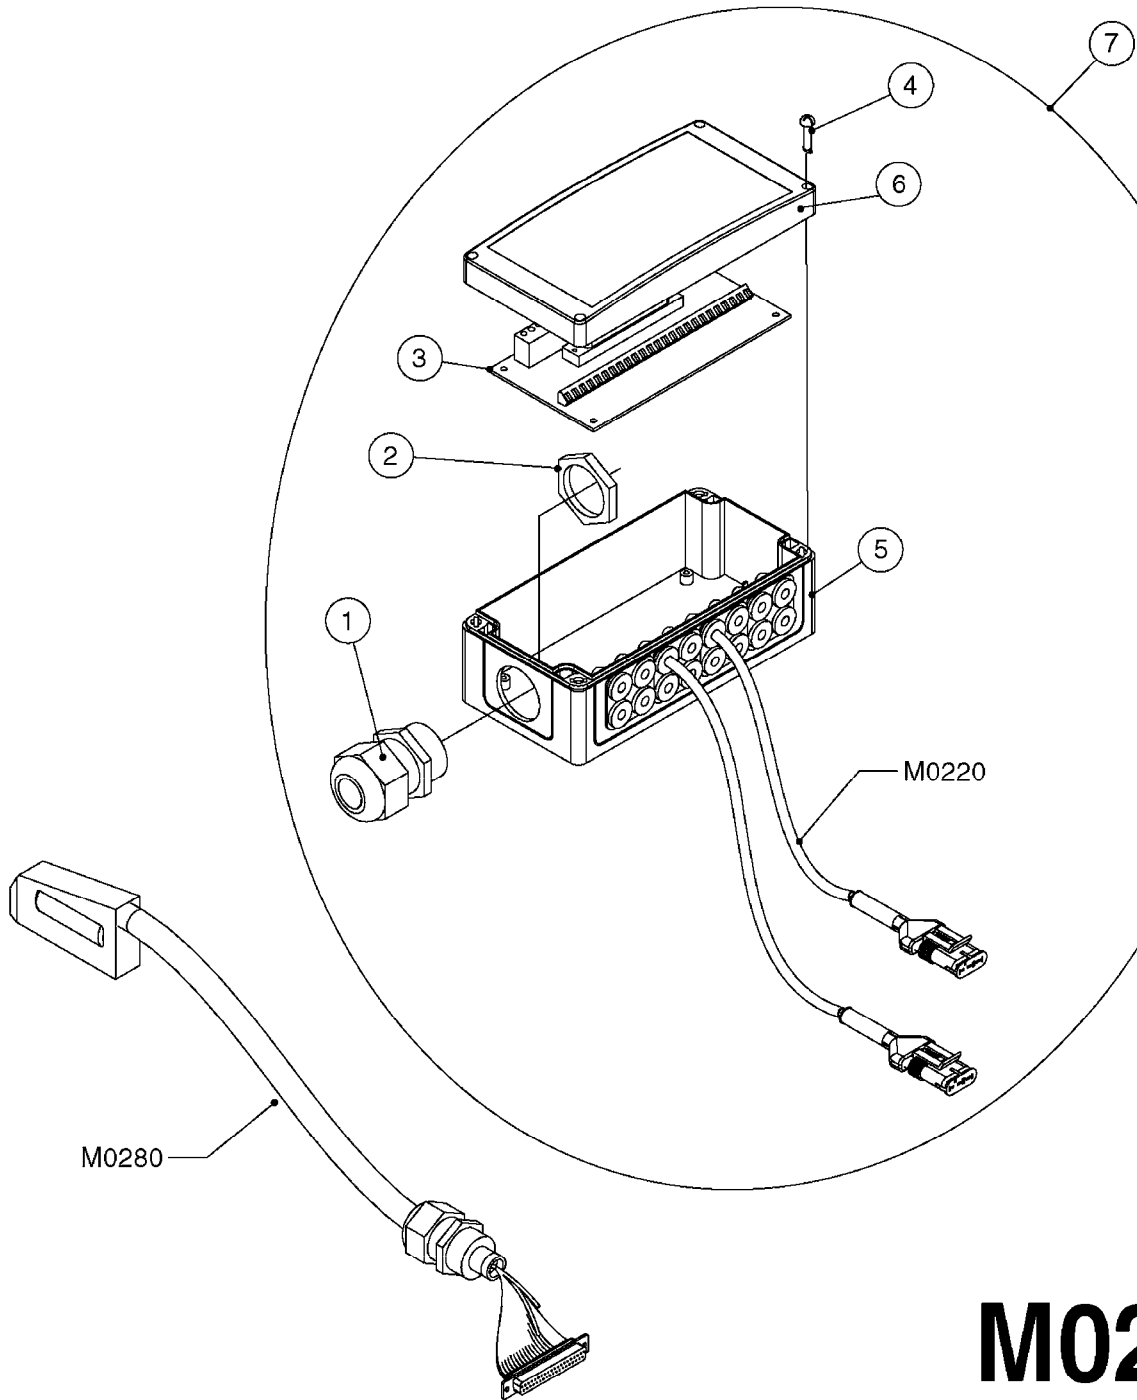

M0220

CABLES
M0220-HIN, 12:05:18

Page 1
Date 12.08.2020 9:11

Pos.	parts-n°	order qty	description
1	262150	1	SCREW ASSM.FOR D-SUB PLUG
2	26004900	1	CABLE FEM/MALE 37P L=9.5M
3	26005900	1	WIRE 37/37 POLE DAH/JOB COM
4	26006000	1	LEAD F AMP SUPERSEAL 3 WAYS L1,5M
4	26006100	1	CABLE L = 5.00M, AMP, MALE, 3P
4	26007000	1	CABLE L = 0.20M, AMP, MALE, 3P
4	26007100	1	CABLE L = 9.00M, AMP, MALE, 3P
4	26007200	1	CABLE 3POL AMP FEMALE L13M
5	26006200	1	CABLE L = 4.50M, AMP, MALE, 2P
5	26006300	1	CABLE L = 0.50M, AMP, MALE, 2P
5	26006400	1	CABLE L = 0.75M, AMP, MALE, 2P
5	26006500	1	CABLE L = 1.50M, AMP, MALE, 2P
5	26006600	1	CABLE L = 9.00M, AMP, MALE, 2P
6	26006700	1	CABLE L = 0.12M, AMP, FEMALE, 2P
7	26006800	1	CABLE L = 1.00M, AMP, FEMALE, 2P
8	26007300	1	CABLE L = 1.00M, AMP, FEMALE, 3P
9	26007400	1	CABLE L = 3.00M, AMP, EXT, 3P
9	26009800	1	CABLE L = 0.50M, AMP, EXT, 2P
10	26007500	1	CABLE FEM/FEM 15P L=3.5M
11	26016900	1	CABLE DB25M - DB25F L=8.5m
12	72450600	1	CAP F. AMP SUPER SEAL 2P PLUG
13	72450700	1	CAP F. AMP SUPER SEAL 3P PLUG
14	72450800	1	CAP F. AMP SUPER SEAL 4P PLUG