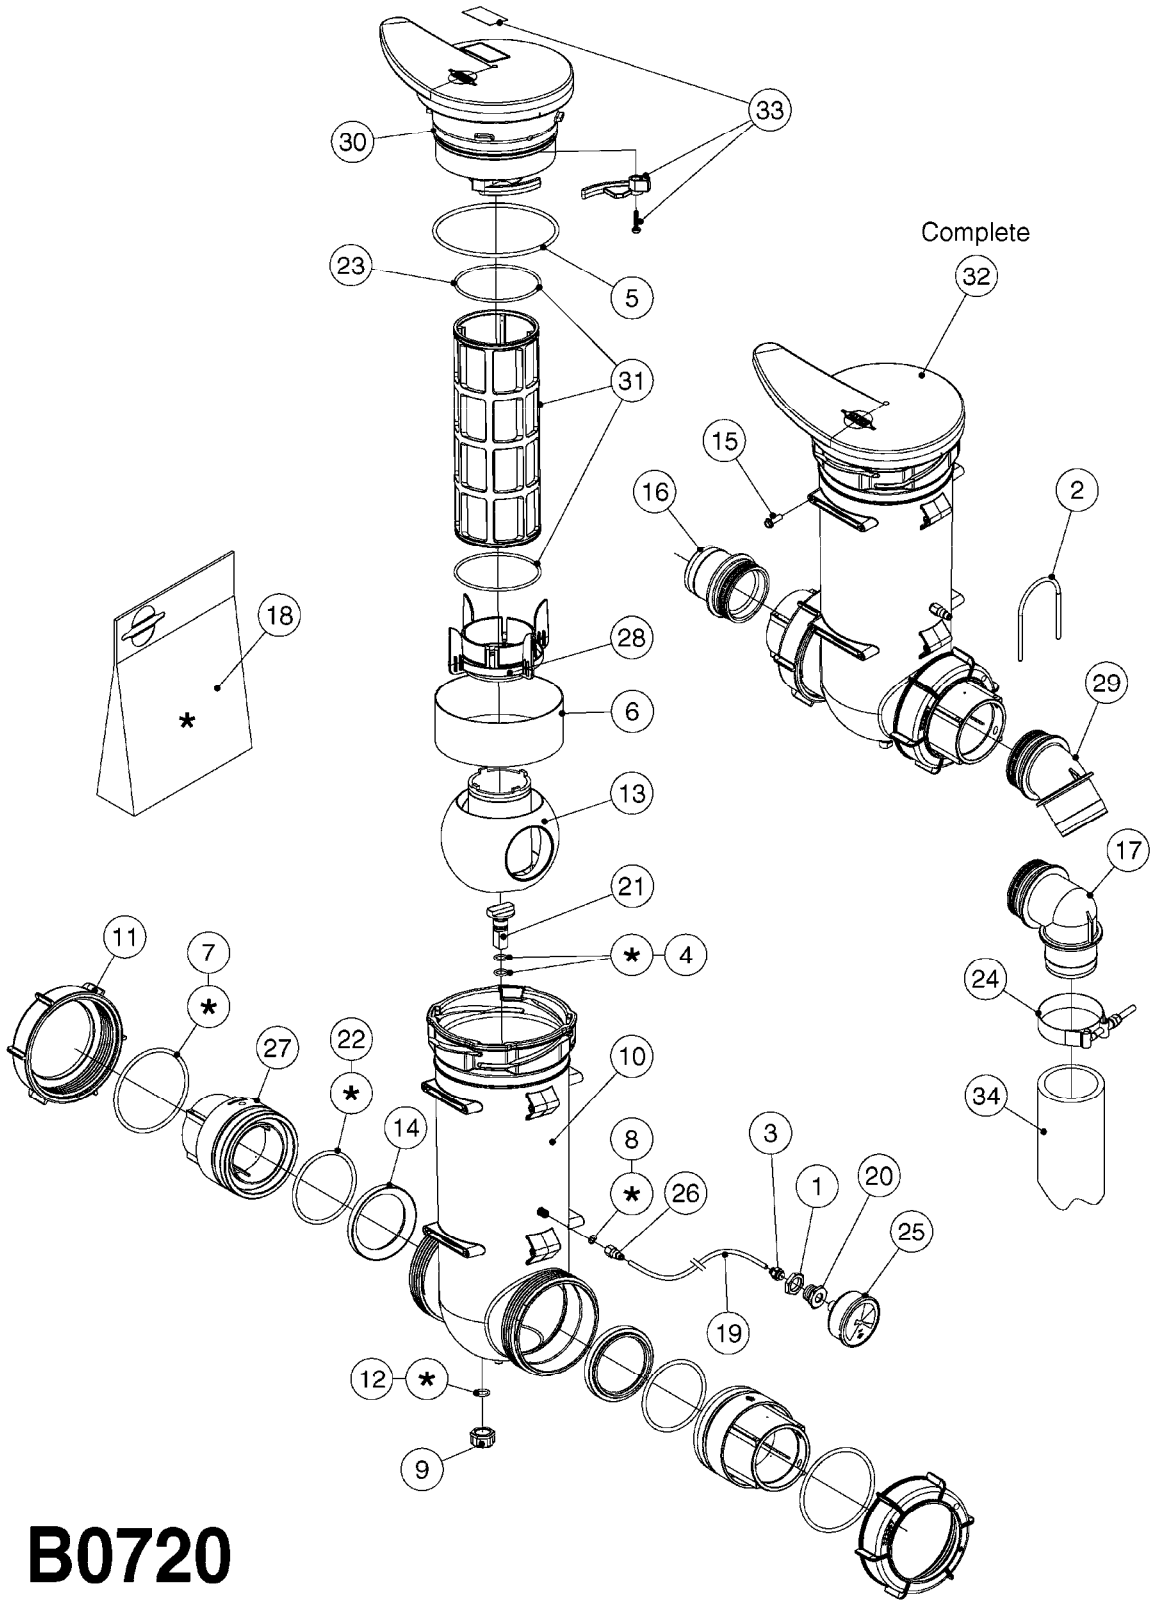

S-67 CHECK VALVE
(NON-THREADED)

S-67 CHECK VALVE
(THREADED)

FOR FITTINGS AND
HOSES, SEE SECTION L

B0640

CHECK VALVES - S67 (2011)
B0640-HIN, 15:10:19

Page 1

Date 12.08.2020 9:10

Pos.	parts-n°	order qty	description
1	145996	1	FITT.DK S-67 FORK
2	242353	1	O-RING 3 X 44.2 VITON
3	334231	1	FITT.DK S-67 STR.1"
3	334232	1	FITT.DK S-67 STR.1-1/4"
4	72432400	1	FITT.DK S-67 CONNEC W.CHK SEAT
5	72819200	1	CHECK VALVE S67 2012 THREADED
6	72819300	1	CHECK VALVE S67 2012 NO THREAD
7	72878800	1	CHECK VALVE S67 SUBASSEMBLY 2013 INCLUDED WITH #5 & #6