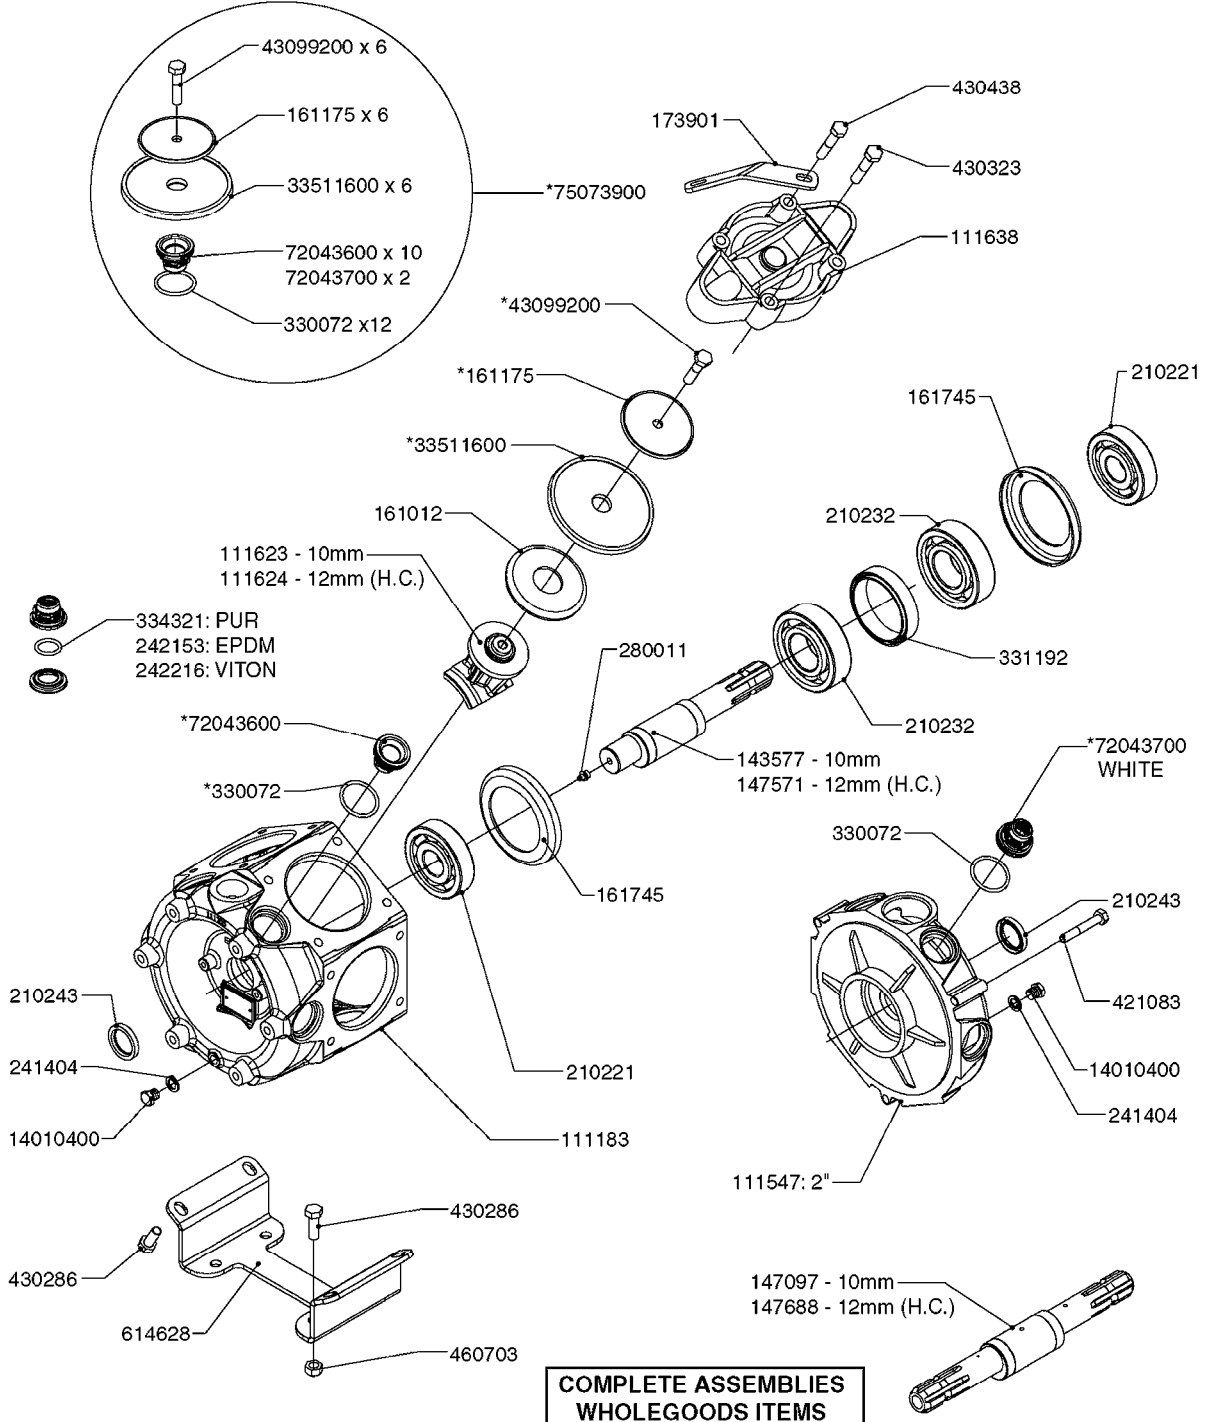

PUMP REPAIR KIT

COMPLETE PUMPS

- 821587 - 463/10 2" W/THROUGH SHAFT (540 RPM)
- 82166300 - 463/12 2" (540 RPM H.C. INLINE PORTS)
- 463/12 2" (540 RPM H.C. OFFSET PORTS) REPLACED BY 82168700 (PAGE A0350)

A0330

PUMP - 463 W/ MOUNTING BASE
A0330-HIN, 01:01:16

Page 1
Date 12.08.2020 9:10

parts-n°	order qty	description
111183	1	PUMP CASTING 460-463 (PAINTED)
111547	1	PUMP FRONT 460-463-2' (PAINT)
111623	1	CONNECTING ROD 463/10MM
111624	1	CONNECTING ROD 463/12MM
111638	1	VALVE COVER 463 HC+1000 VERS.
143577	1	CRANK SHAFT F.363/462/463-10mm
147097	1	CRANK SHAFT 363-463/10 THROUGH
147571	1	CRANK SHAFT F.463-12mm
147688	1	CRANK SHAFT 462/12 THROUGH
161012	1	DIAPHRAGM BACKING DISC F. 463
161175	1	DIAPHRAGM DISC 463/464 PUMP
161745	1	METAL SPACER F.363/463
173901	1	LIFT STRAP F.PUMP 463
210221	1	BEARING BALL 6407
210232	1	BEARING BALL 6310
210243	1	SEAL OIL 35 X 47 X 7
241404	1	DOWTY SEAL 1/4"
242153	1	O-RING D26X4 EPDM
242216	1	O-RING VITON F/1202/1302/462
280011	1	GREASE NIPPLE 1/8' SAE H TR
330072	1	O-RING D53.5/D45.5X4
331192	1	SPACER, MODEL 361/363
334321	1	O-RING POLY. 34.0x26.0x4.0
421083	1	BOLT HEX 8.8 DEL M10X65
430286	1	BOLT HEX 8.8 DEL M12X30 FT
430323	1	BOLT HEX 8.8 DEL M12X60
430438	1	BOLT HEX 8.8 DEL M12X65
460703	1	NUT HEX M12X1.75 LOCK DIN985A2 SS
614628	1	FOOT F. 46X PUMP, RED
821587	1	PUMP 463/10 THROUGH SHAFT TWNF
14010400	1	PLUG 1/4" BSP
33511600	1	DIAPHRAGM PUMP 463/464 PUMP PUR
43099200	1	BOLT HEX SS M12 X 30 DIN933 A4
72043600	1	VALVE FOR 462/463
72043700	1	VALVE FOR 462/463 W.VENT HOLE
75073900	1	PUMP KIT 460/463 "06"
82166300	1	PUMP 464-12-MED-2-540
82168700	1	PUMP 464-12 540 OFFSET PORTS