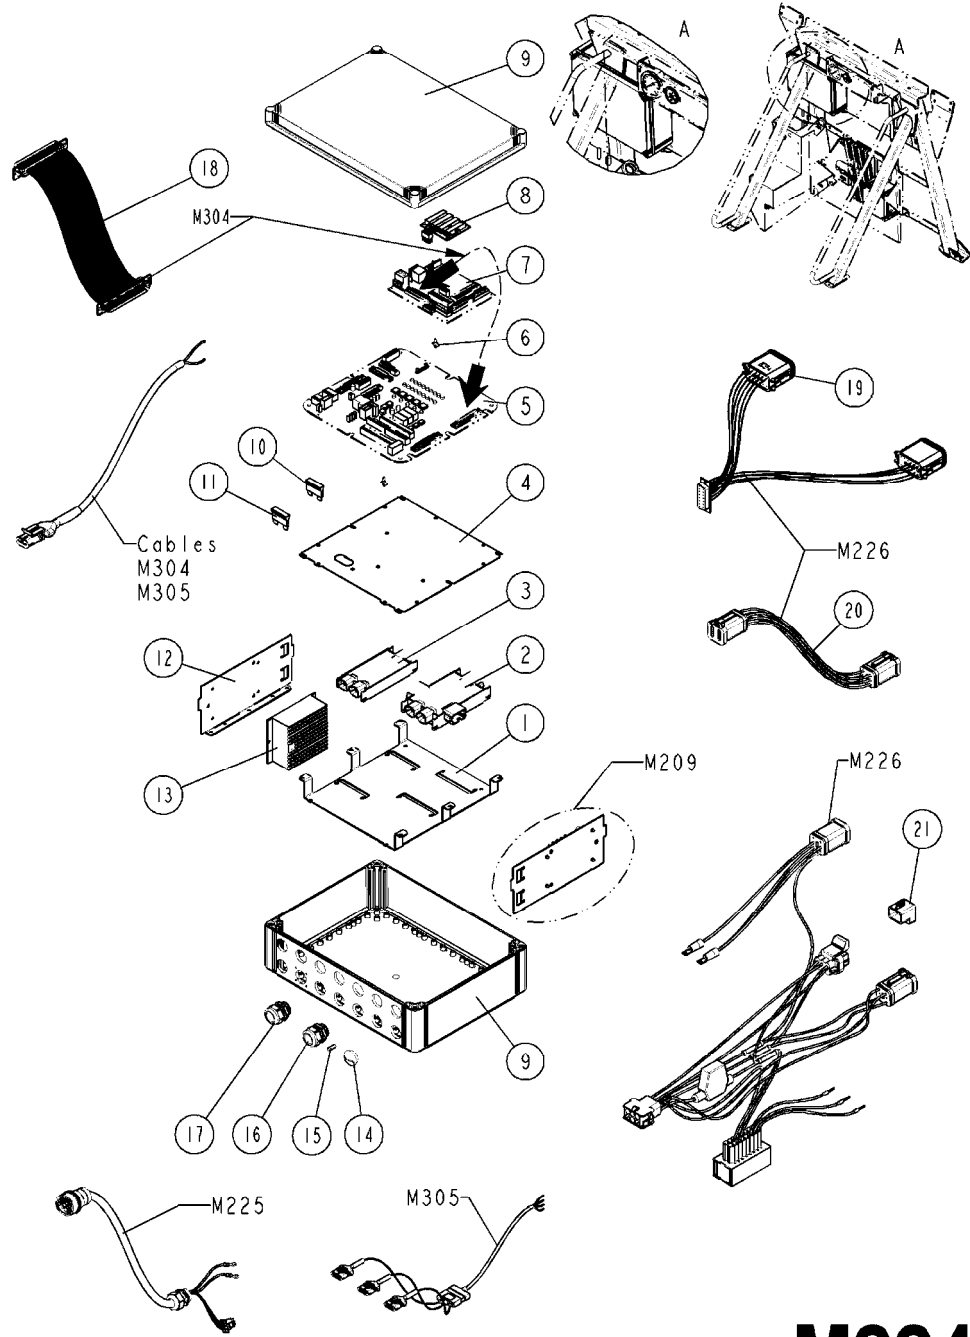

M224

JOB COM ISOBUS HW V.3
M224-HIA, 16:11:17

Page 1

Date 12.08.2020 9:11

Pos.	parts-n°	order qty	description
1	63146400	1	JOB COM BRACKET W.M4 NUTS
2	26043600	1	MODULE, INPUT, NORAC UC5
3	26043400	1	NORAC UC5 CONTROLLER MODULE
4	16302100	1	JOB COM PLATE REAR
5	26052700	1	JOB COM PCB ASSY HW3.1
6	26005100	1	CONNECTOR FOR PCB, PLASTIC
7	26029200	1	DAH PCB F. JOB COM NCM '09
8	26031100	1	PCB ASSY. FOR NORAC INTERFACE
9	39134200	1	BOX COMPL. 300X400X135 DRILLED
10	28048600	1	FULE 15A ATOF SERIES
11	28048500	1	FUSE 10A ATOF SERIES
12	16302000	1	MOUNT PLATE JOB COM, C2C, JC HW3.X
13	26031200	1	C2C ISOBUS BRIDGE 16PIN STW
14	26004600	1	PLUG F.DRILLED HOLE 21MM
15	25197500	1	PLUG Ø6x18MM NITRIL
16	26039700	1	BULKHEAD F.CABLE PG21 6X6.0
17	26039800	1	BULKHEAD F.CABLE PG21 3X9.0
18	26005900	1	WIRE 37/37 POLE DAH/JOB COM
19	26039300	1	CABLE, DAH UC5 INPUT MODULE
20	26039100	1	CABLE, DT06 6P FEMALE L=300MM
21	26032700	1	ACTIVE ISOBUS TERMINATOR