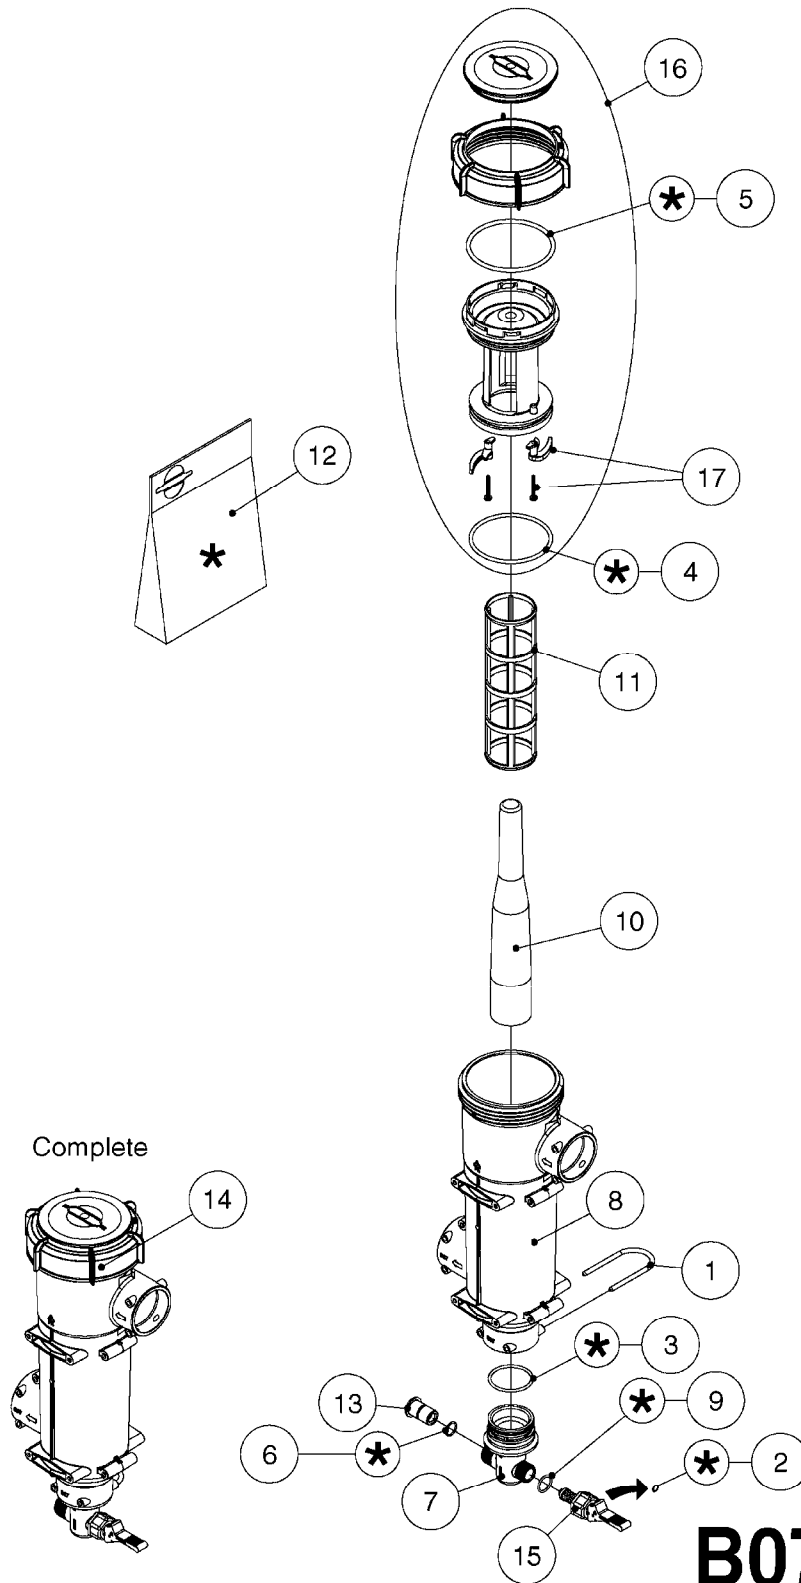

B0720

EASY CLEAN FILTER
B0720-HIN, 01:01:16

Page 1

Date 12.08.2020 9:10

Pos.	parts-n°	order qty	description
1	140766	1	NUT 1/2" BSP
2	145997	1	FITT.DK S-93 FORK
3	231346	1	QUICK COUPLER 1/8"BSP X 4 MM
4	240936	1	O-RING D13.3X2.4 NITRIL
5	242570	1	O-RING D150.0 x5.0 SH70 VITON
6	242572	1	RUBBER BELT Ø160x1.5 B=60 EPDM
7	242573	1	O-RING Ø104.14X5.33SH70 NITRIL
8	242593	1	GASKET Ø8/Ø5x1 (PA) 266N-M5X1
9	320047	1	FITT.DK CAPNUT 1/2" BSP
10	322356	1	EASYCLEAN FILTER HOUSING
11	322357	1	CAP F. COUPLER EASYCLEAN FILTE
12	330212	1	O-RING D19/D14X2.4 F.1/2"NUT
13	391090	1	BALL F. EASYCLEAN FILTER ON/OF
14	391091	1	SEAL F. BALL EASYCLEAN FILTER
15	440698	1	SCREW F.PLASTIC 6X18 SS HEXHD
16	727133	1	HOSETAIL S93 2"1/2 + O-RING
17	727226	1	HOSETAIL S93 2"1/2 90°+O-RING
18	741826	1	SEAL KIT F. EASYCLEAN FILTER
19	927253	1	RED AIR HOSE, Ø4/2 1810 E
20	14055400	1	FITT.DK REDUC 1/2"x1/8"x1/4"BS
21	14117700	1	SPINDLE S93 L46 NV13 SS
22	24260100	1	O-RING Ø88.0X5.0 SH70 VITON
23	24260700	1	O-RING Ø101.19X3.53 SH70 VITON
24	28030303	1	CLAMP HOSE T-BOLT S2.5" 235-76
25	28053400	1	GAUGE VACUUM SUCT. FILTER NCM
26	28054300	1	QUICK COUPLER 1/8"BSP/Ø4 FEMAL
27	33503200	1	HOSE COUPLER F. EASYCLEAN FILT
28	33503600	1	FILTER CARRIER F. EASYCLEAN
29	72072900	1	FITT. S93 2-1/2" 45° S W/O-RING
30	72270600	1	LID ASSM. EASYCLEAN FILTER
31	72278800	1	FILTER 30 MESH GREEN D110/284
31	72278900	1	FILTER 50 MESH BLUE D110/284
31	72279000	1	FILTER 80 MESH RED D110/284
32	72318900	1	EASYCLEAN FILTER COMPL.
33	74192800	1	FILTER LOCK PARTS - EASYCLEAN
34	92702803	1	HOSE PVC SUCT GRAY 2.5"