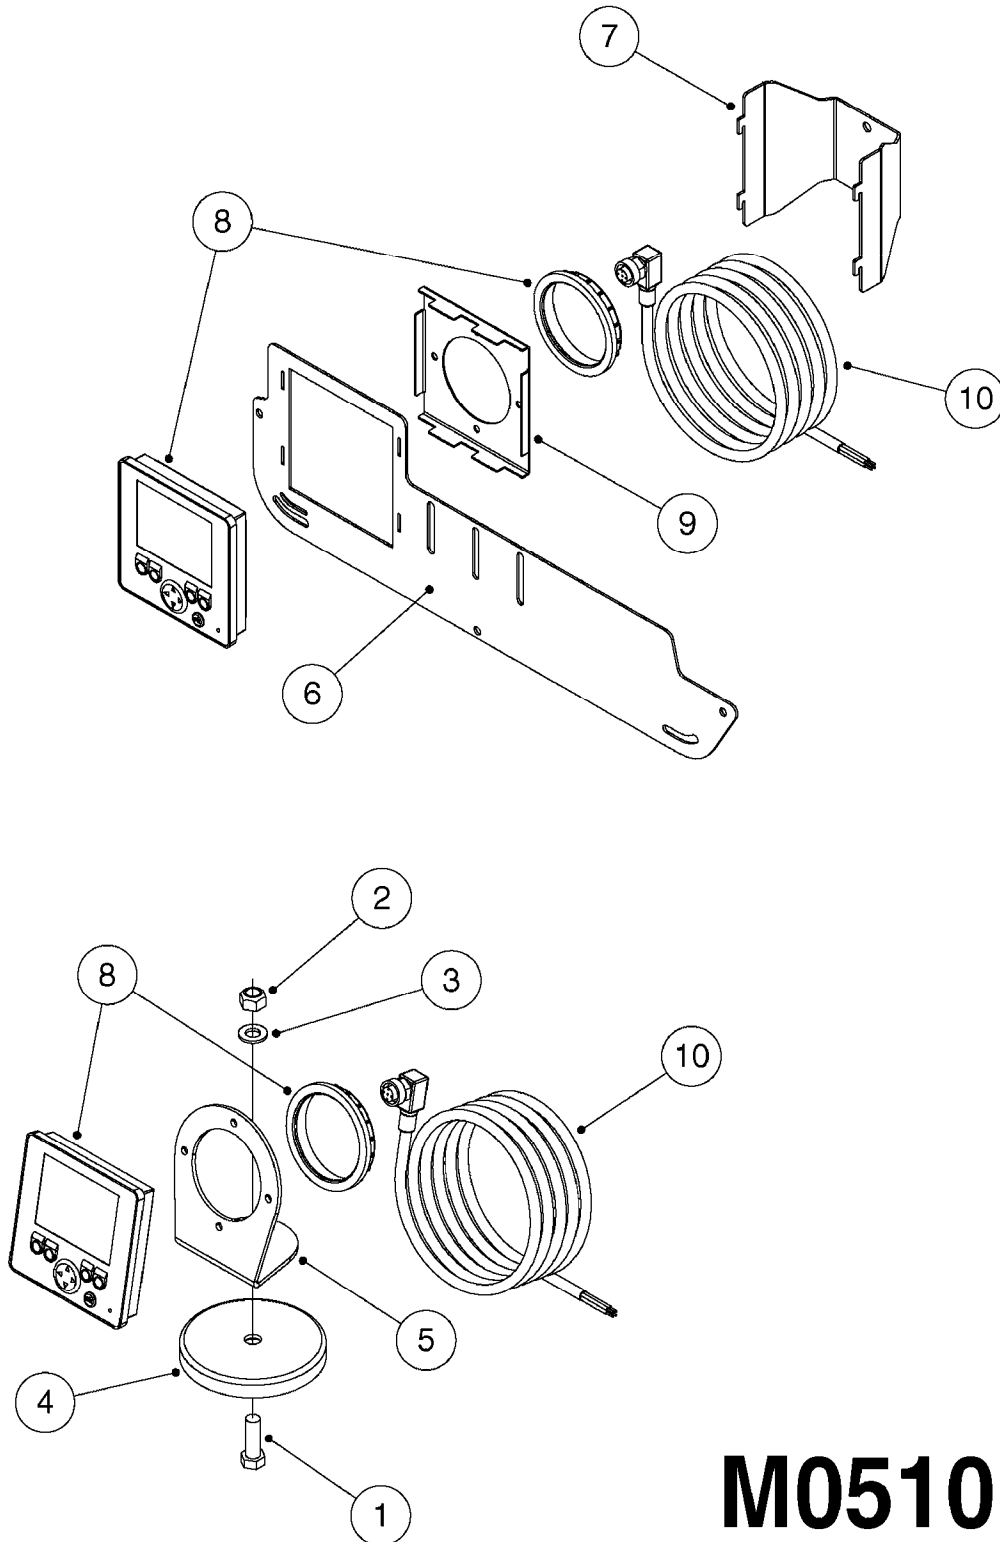

TRACK CABLE CM45/55/7000
M0480-HIN, 08:12:16

M0480

TRACK CABLE CM45/55/7000
M0480-HIN, 08:12:16

Page 1

Date 12.08.2020 9:12

Pos.	parts-n°	order qty	description
1	262107	1	NUT F. BULKHEAD CABLE GRAY
2	420582	1	BOLT HEX 8.8 DEL M8X20 FT A2
3	450902	1	BOLT ALLEN HEAD M4 X 16MM
4	460143	1	LOCK NUT M8 SST A2 DIN985
5	461145	1	NUT HEX M4 LOCK
6	471037	1	SCREW A 4,3 DIN 125
7	471126	1	WASHER, M8, Ø16/ 8.4X 1.6, SS
8	16261500	1	PLATE FOR TRACK CABLE NCM/NAV
9	26024000	1	CABLE SET FOR TRACK NCM
10	72612700	1	TRACK JUNCTION BOX/BRACKETS CM