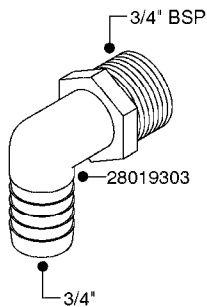

L0050

FITTINGS - HOSE CONNECTORS
L0050-HIN, 01:01:16

Page 1
Date 12.08.2020 9:11

parts-n°	order qty	description
242594	1	O-RING D14 X 1.78 SCH.70-EPDM
320294	1	FITT.DK TEE 3/8X3/8HB X1/2"BSP
320305	1	FITT.DK HB 3/4'- 3/4' BSP
320386	1	FITT.DK TEE 3/8X3/8HB X3/8"BSP
320397	1	FITT.DK ELB 3/8"HB X 3/8" BSP
320401	1	FITT.DK TEE 1/2X1/2HB X1/2"BSP
320412	1	FITT.DK TEE 1/2X1/2HB X3/8'BSP
320423	1	FITT.DK ELB 1/2'HB X 3/8' BSP
320891	1	FITT.DK HB 3/8'- 3/8' BSP
320972	1	FITT.DK HB 5/16'- 1/4' BSP
322046	1	FITT.DK TEE 1/2X1/2HB X3/4'BSP
322048	1	FITT.DK TEE 3/4X3/4HB X3/4'BSP
330595	1	O-RING D24.6/D20X2.1 -3/4"
333137	1	FITT.DK CONN.1/2" F.NOZZ. DOUB
333141	1	FITT.DK CONN.1/2" F.NOZZ.SING
334041	1	FITT.DK CONN.3/4' F.NOZZ. SING
334042	1	FITT.DK CONN.3/4' F.NOZZ. DOUB
334195	1	FITT.DK ELB. 3/4"HB X 3/4"HB
10012103	1	FITT.PO.HB 1.25X1.50 IMB1012
10014003	1	FITT.PO.HB 1.25X1.25 IMB1010
10036903	1	FITT.PO.HB 1.50X1.50 IMB1212
28019303	1	FITTING HB ELB 3/4NPT-3/4HOSE
61016500	1	HOSE TAIL 3/4" 90°+RG CAP 3/4"
72026700	1	NOZZLE TUBE ADAPTER W/O-RING