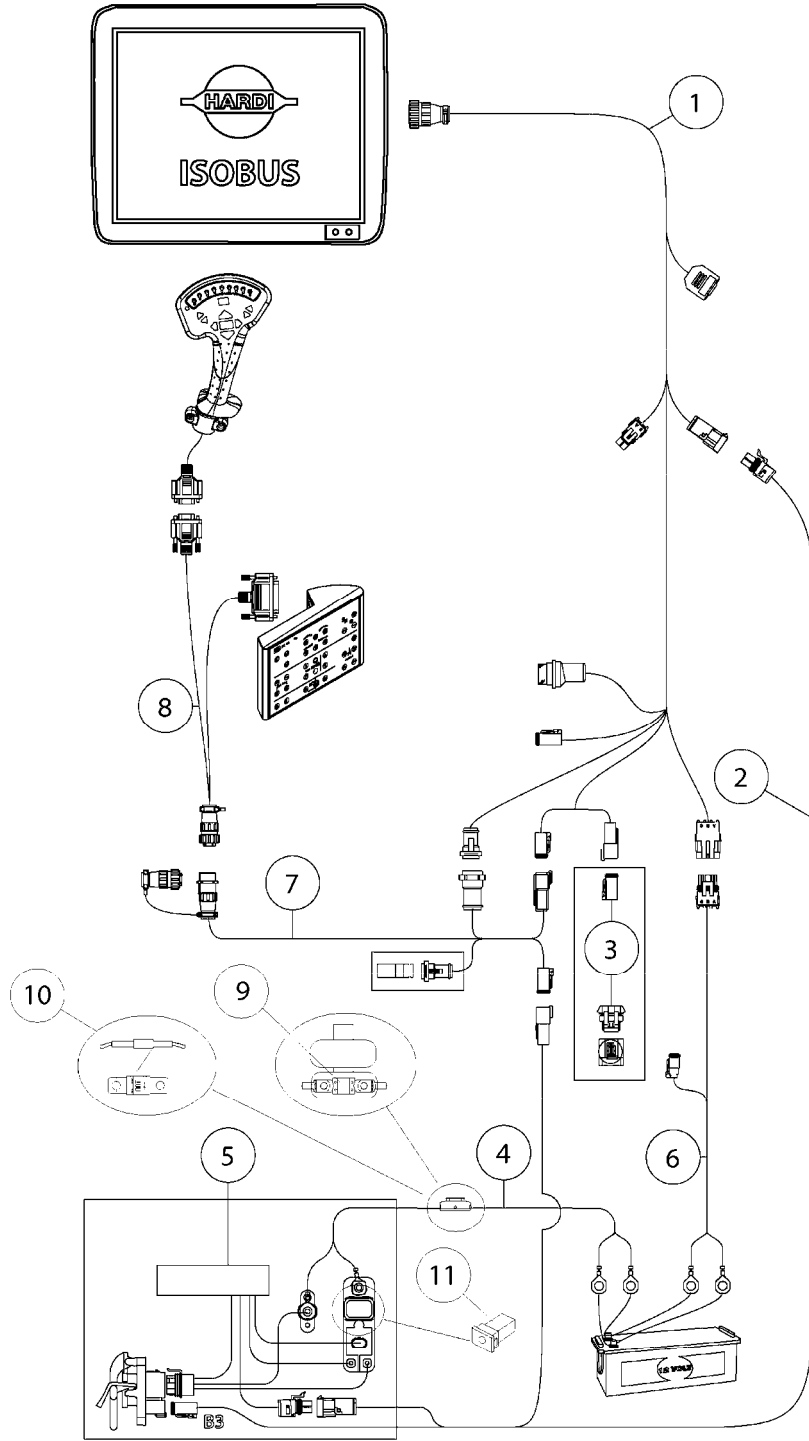

M414-HIA

HC 85/9500 TRACTOR WIRING
ASSY.
M414-HIA, 22:02:13

Page 1
Date 12.08.2020 9:11

Pos.	parts-n°	order qty	description
1	26040200	1	DISPLAY CABLE, HC85/9500, 12' (ISOBUS)
2	26040400	1	ISOBUS POWER/CONTROL EXTENSION
3	26040500	1	ISOBUS ACTIVE TERMINATION
4	26040600	1	ISOBUS POWER CABLE - 16FT
5	26040300	1	ISOBUS IBBC POWER CONT. ASSY.
6	26040900	1	POWER CABLE DISPLAY/GUIDANCE, 15'
7	26040800	1	ISOBUS/HARDI GRIP TEE CABLE
8	26031500	1	CABLE ISO CABIN GRIP SETBOX
9	26076800	1	FUSE 100A MEGA298 SERIES
10	26076900	1	FUSE 100A MIDI498 SERIES
11	26076600	1	FUSE 30A JCASE495 SERIES
11	26076700	1	FUSE 60A JCASE495 SERIES