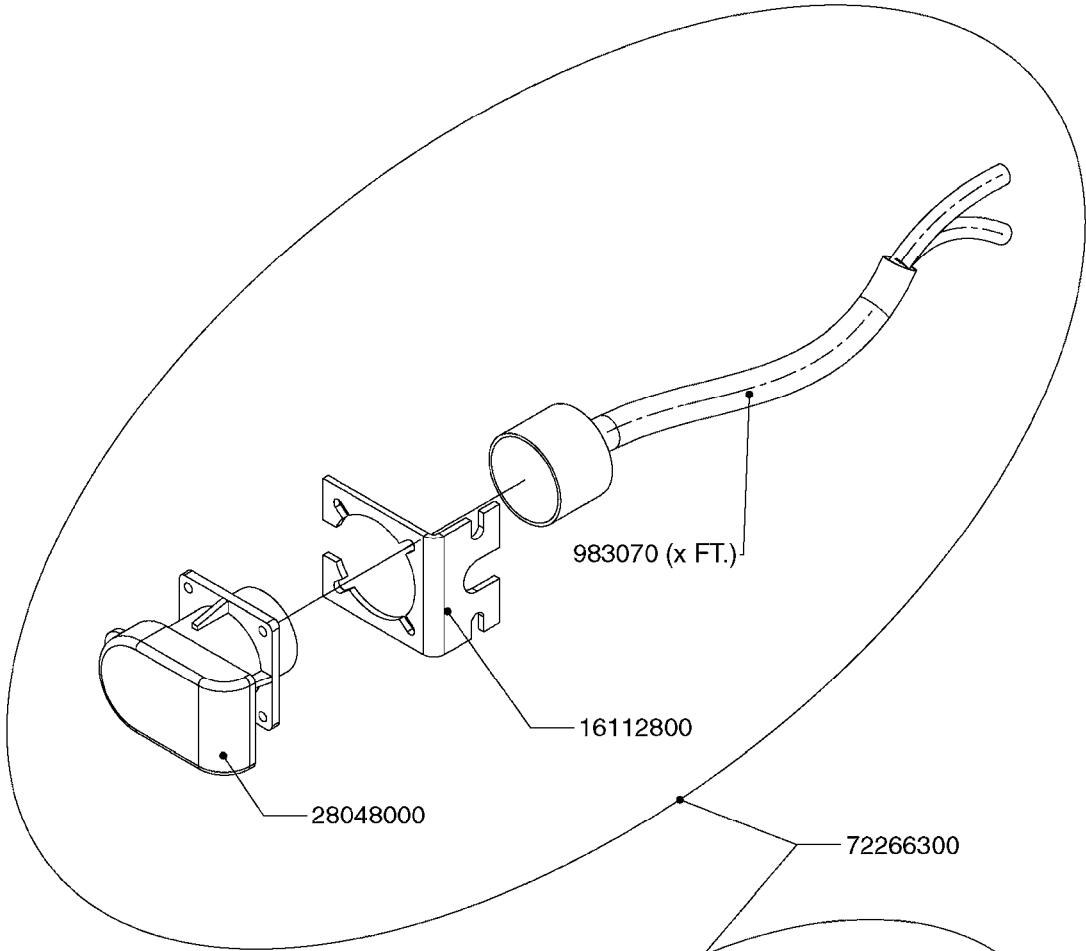

POWER SUPPLY CABLES
M0240-HIN, 01:01:16

Page	0
Date	12.08.2020 9:11