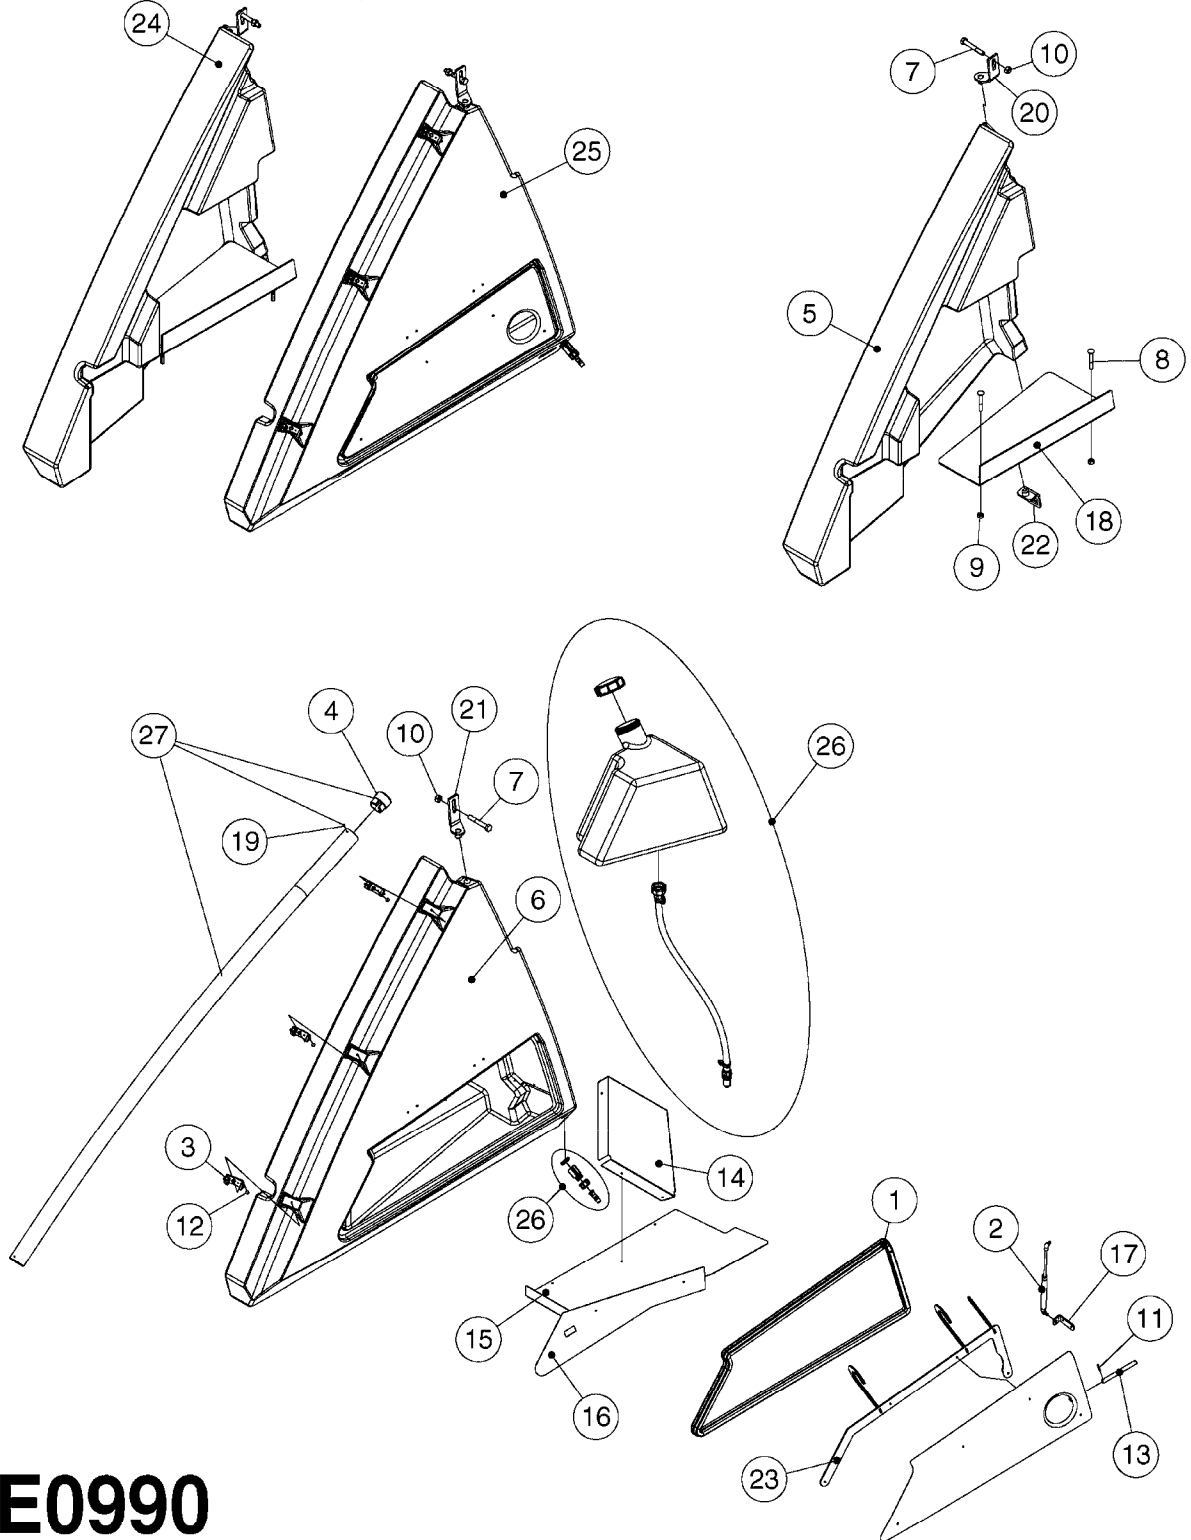

Complete

LOCKER & CLEAN WATER TANK NCM
E0990-HIN, 15:05:19

Page 1
Date 12.08.2020 9:11

Pos.	parts-n°	order qty	description
1	242474	1	SEAL 16X28XL=' LOCKER DOOR CM+
2	285793	1	GAS CYLINDER
3	334523	1	PIPE HOLDER Ø51.5
4	334850	1	GUIDE F. SIGHT GAUGE TUBE TOP
5	351766	1	SIDE SHIELD MOUNT RIGHT
6	351767	1	SIDE SHIELD MOUNT LEFT
7	430846	1	BOLT HEX 8.8 DEL M12X80
8	440718	1	BOLT CRG M10 X 65 DEL
9	460423	1	NUT HEX M10X1.50 LOCK DIN985A2 SS
10	460703	1	NUT HEX M12X1.75 LOCK DIN985A2 SS
11	480141	1	PIN COTTER M4X20
12	480809	1	BLIND RIVET, EMHART ACD616ASM
13	15057800	1	HANDLE F.LEFT SIDE LOCKER
14	16124500	1	DIVIDER F.LOCKER L.SIDE SHIELD
15	16124600	1	SHELF FLOOR-LEFT SIDE LOCKER
16	16124700	1	SHELF WALL-LEFT SIDE LOCKER
17	16126900	1	BRACKET F.DOOR-STORAGE LOCKER
18	16127300	1	SHELF FLOOR-RIGHT SIDE LOCKER
19	44075300	1	SCREW 3.5X9.5SS/X15 ISO 14585C
20	61033900	1	BRACKET F. SIDE PANEL R.H. NCM
21	61034000	1	BRACKET F. SIDE PANEL L.H. NCM
22	61037500	1	ADJUSTING BRACKET, BOTTOM NCM
23	63037800	1	BRACKET F.DOOR-STORAGE LOCKER
24	72280100	1	SIDE SHIELD RIGHT NCM COMPLETE
25	72280200	1	SIDE SHIELD LEFT+CLEAN W.TANK
26	72280600	1	CLEAN W.TANK LEFT SIDE NCM
27	72282800	1	SIGHT GAUGE W/SCALE NCM4400 LITER PRE'15 TUBE LENGTH = 75"
27	72357100	1	SIGHT GAUGE W/SCALE NCM6600 LITER
27	72358300	1	SIGHT GAUGE TUBE 85/90/10000 L=2382 BENT
27	72440100	1	SIGHT GAUGE W/SCALE,CM6600 GAL
27	72932100	1	SIGHT GAUGE TUBE W/DECAL CM4400/4500 GAL PRE'15 TUBE LENGTH = 75"
27	73125500	1	SIGHT GAUGE W/SCALE,CM4500 '15 LITER POST'15 TUBE LENGTH = 82"
27	73277500	1	SIGHT GAUGE W/SCALE,CM4500 '15 GAL POST'15 TUBE LENGTH = 82"
27	97610003	1	DECAL SIGHT GAUGE NCM 9000 GAL