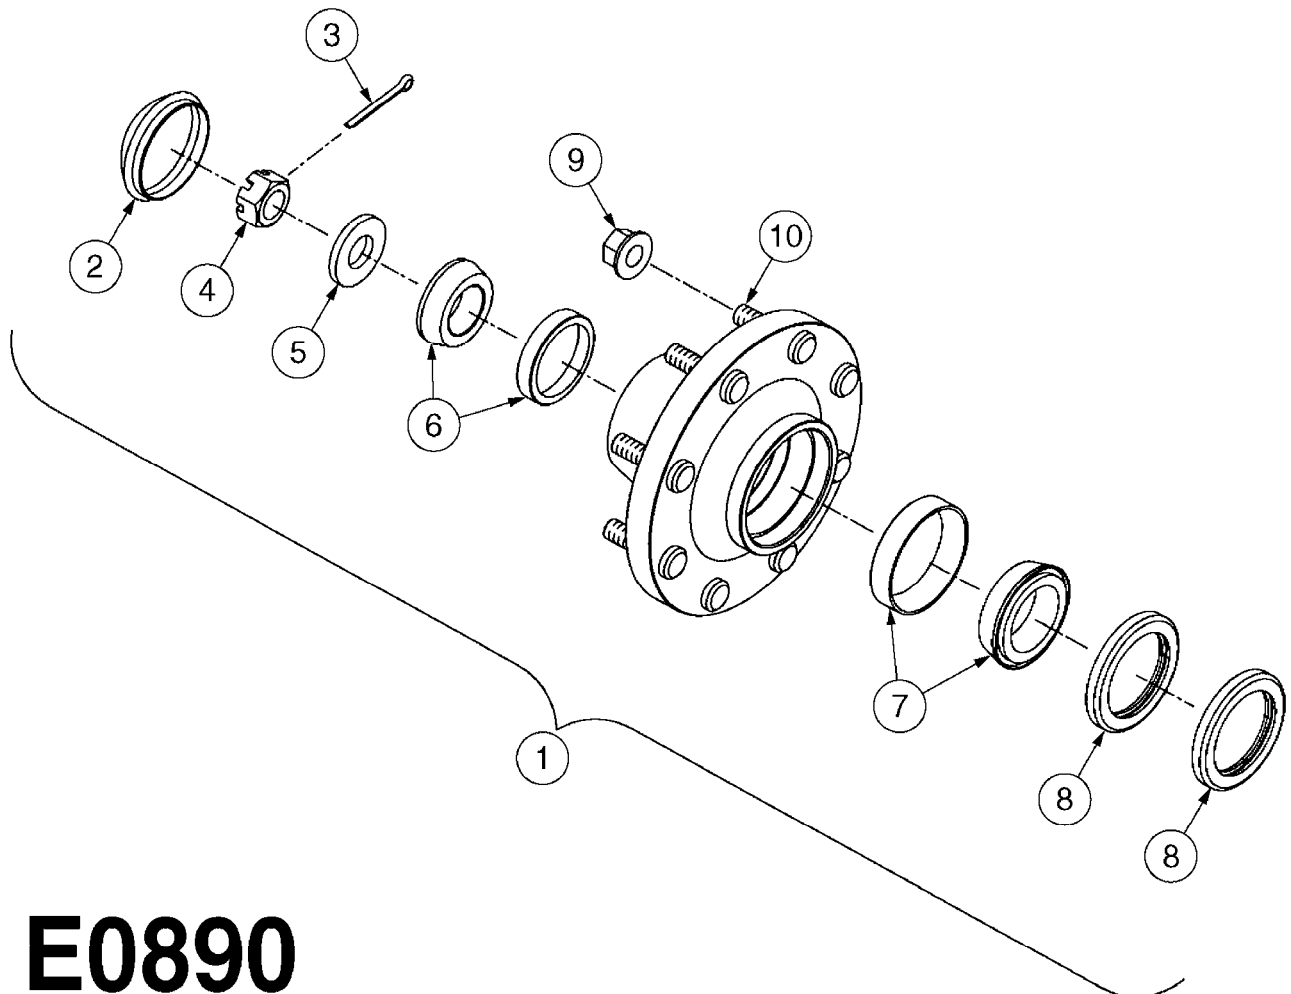

E0890

CAMOPLAST HUB ASSEMBLY - IDLER
E0890-HIN, 01:01:16

Page 1

Date 12.08.2020 9:11

Pos.	parts-n°	order qty	description
1	28078303	1	HUB ASSY.IDLER, G60-8
2	28081403	1	DUST CAP
3	28081503	1	COTTER PIN 7/32" X 2-1/4"
4	28081603	1	CASTLE NUT 1-1/4"-12
5	28081703	1	WASHER 1.28"IDX2.5"ODX0.13"
6	28081803	1	BEARING ASSEMBLY - OUTER
7	28081903	1	BEARING ASSEMBLY - INNER
8	28082003	1	WHEEL SEAL, SINGLE LIP
9	28082103	1	LUG NUT SET (8) IDLER
10	28082203	1	WHEEL STUD SET (8) IDLER