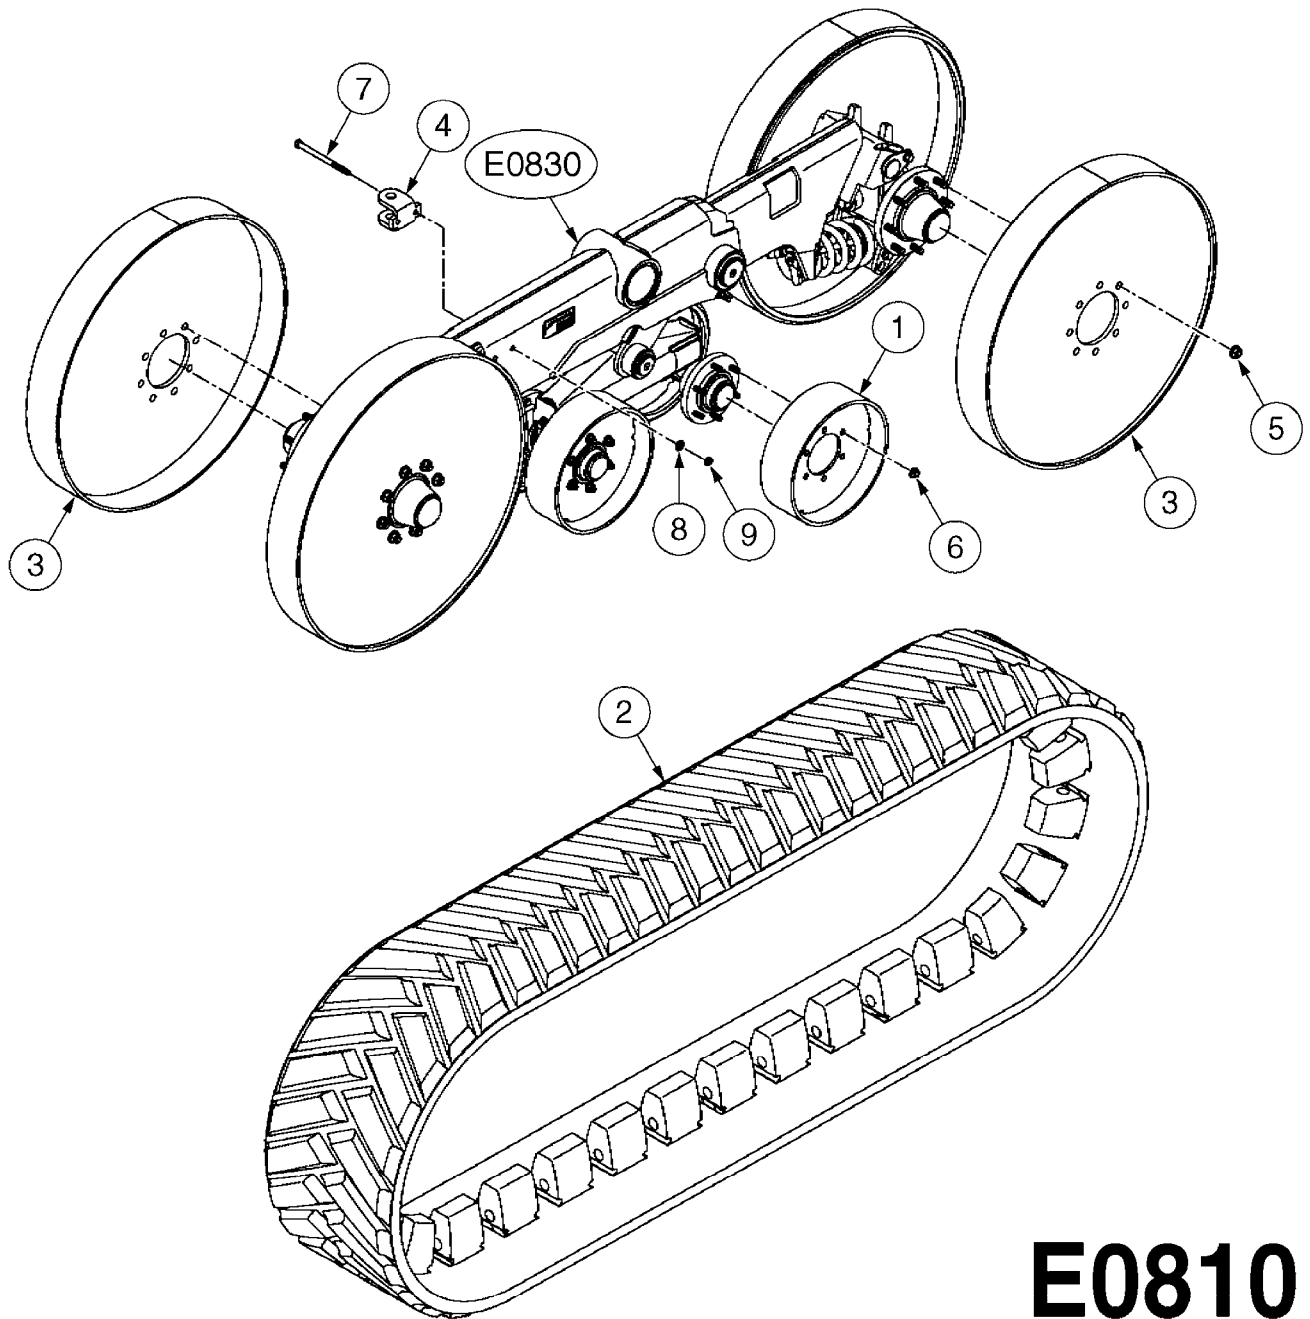

COMPLETE HUB ASSEMBLY:
28045703

COMPLETE ASSEMBLIES
WHOLEGOODS ITEMS

E0790

HUB ASSEMBLY F.4-1/2" SPINDLE
E0790-HIN, 06:07:17

Page 1

Date 12.08.2020 9:11

parts-n°	order qty	description
10629403	1	BOLT HEX 5/16 NC GR.2 00.50"
21000503	1	SEAL,WHEEL CR43771
21000603	1	RACE, BEARING 3.5/1.5
21000703	1	BEARING, TAPPERED 3.5433/1.575
21000803	1	RACE, TAPERED BEARING
21000903	1	BEARING, TAPPERED, 2.75/1.510
24002803	1	GASKET F. HUB 4.5" HUB ASSY
28001103	1	SPINDLE 4.5"x 23" 20000LB
28001203	1	HUB, 20000LB W. BRG RACES
28045703	1	HUB ASSY 10-13.19-11.02 25000#
29000003	1	HUB CAP F. 881(20000LB) HUB
45000103	1	BOLT, WHEEL STUD 3/4-16X2 3/4
45000503	1	BOLT, WHEEL STUD 3/4-16X3 1/2
46000003	1	NUT HEX NF 3/4" FLANGED F.HUB
46000103	1	NUT, CASTLE, SPINDLE 2-12 UNF
46000203	1	NUT, BUD WHEEL, INNER, RH
46000303	1	NUT, BUD WHEEL, OUTER, RH
47000103	1	WASHER, SPNDL 4.5" 2.06x4 .25T
48000103	1	PIN, COTTER 5/16" X 5.25"
63002903	1	AXLE INSERT,72"-90"SUS CM 1200
63033703	1	AXLE INSERT NCM 44/66/9000