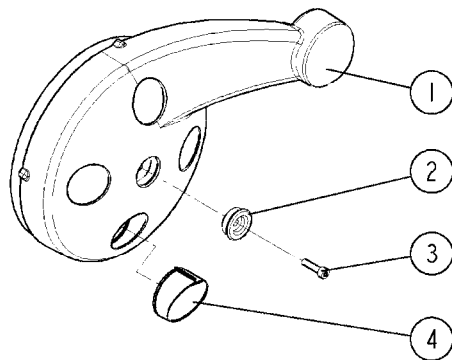

FOR PRE-2016 100 SERIES PTO PARTS
SEE PAGES A0510, A0520, A0560, A0570

COMPLETE ASSEMBLIES
WHOLEGOODS ITEMS

A0610

C.V. PTO SHAFTS - BONDIOLI
G-SERIES
A0610-HIN, 23:10:18

Page 1
Date 12.08.2020 9:10

parts-n°	order qty	description
10627103	1	PTO PIN TUBE RETAINER CV OUTER
28009003	1	PTO TUBE OUTER F.CV 1060MM
28009803	1	PTO PIN TUBE RETAINER OUTER
28009903	1	PTO TUBE RETAINER INNER
28010103	1	PTO YOKE F.INNER TUBE CV PTO
28010203	1	PTO YOKE 1-3/8X21SPL
28035003	1	PTO 1-3/8/21X1-3/8/21X1260 CV
28035103	1	PTO 1-3/4/20X1-3/8/21X1260 CV
28035203	1	PTO 1-3/4/20X1-3/8/21X1210 CVH
28040203	1	PTO YOKE 1-3/8X21SPL SLIP F.CV
28040303	1	UNIV. JOINT 22x86mm CV BLK.
28040403	1	PTO YOKE INNER F.CV PTO SHAFT
28040603	1	PTO YOKE 1-3/8X21SPL BLACK
28040703	1	SAFETY CHAIN F.CV BLACK PTO
28040903	1	SELF TAPPING SHIELDING SCREW
28041303	1	PTO YOKE 1-3/4X20SPL SLIP F.CV
28041803	1	DECAL DANGER GUARD MISSING
28041903	1	DECAL DANGER ROT.DRIVELINE
28042003	1	PTO YOKE 1-3/4X20SPL SLIP F.CV
28089203	1	UNIV.JOINT 27X100MM F.CV
28094003	1	PTO SHIELD COMPLETE BLACK
28098103	1	PTO SHIELD COMPLETE BLACK
28098903	1	PTO TUBE YOKE #6-G7 INNER
28099203	1	PTO TUBE INNER #4 1050MM
28099303	1	PTO TUBE YOKE G7 OUTER
28099503	1	PTO TUBE OUTER 1040MM
28099703	1	PTO TUBE INNER #6 1050MM
28099803	1	SELF TAPPING SCREW 4.8X22
28100003	1	ROLL PIN 10X65
28100403	1	UNIV. JOINT S4-G4 27X74.6MM
28100503	1	UNIV. JOINT S7-G7 30.2X91.5MM
28100603	1	PTO YOKE 1-3/8"X21 S7-G7 BALL LOCK

Se B528 kryds/aksler

B430

HANDLE/INDICATOR F.SMART VALVE
B430-HIA, 10:07:15

Page 1
Date 12.08.2020 9:10

Pos.	parts-n°	order qty	description
1	33505700	1	SMART VALVE HANDLE
2	334594	1	PLUG F.VALVE HANDLE BLACK
3	450902	1	BOLT ALLEN HEAD M4 X 16MM
4	33505200	1	PLUG FOR SMART VALVE HANDLE
5	33508600	1	POSITION INDICATOR/SMART VALVE
6	74194100	1	PACKAGE OF ICONS - CM-NAV