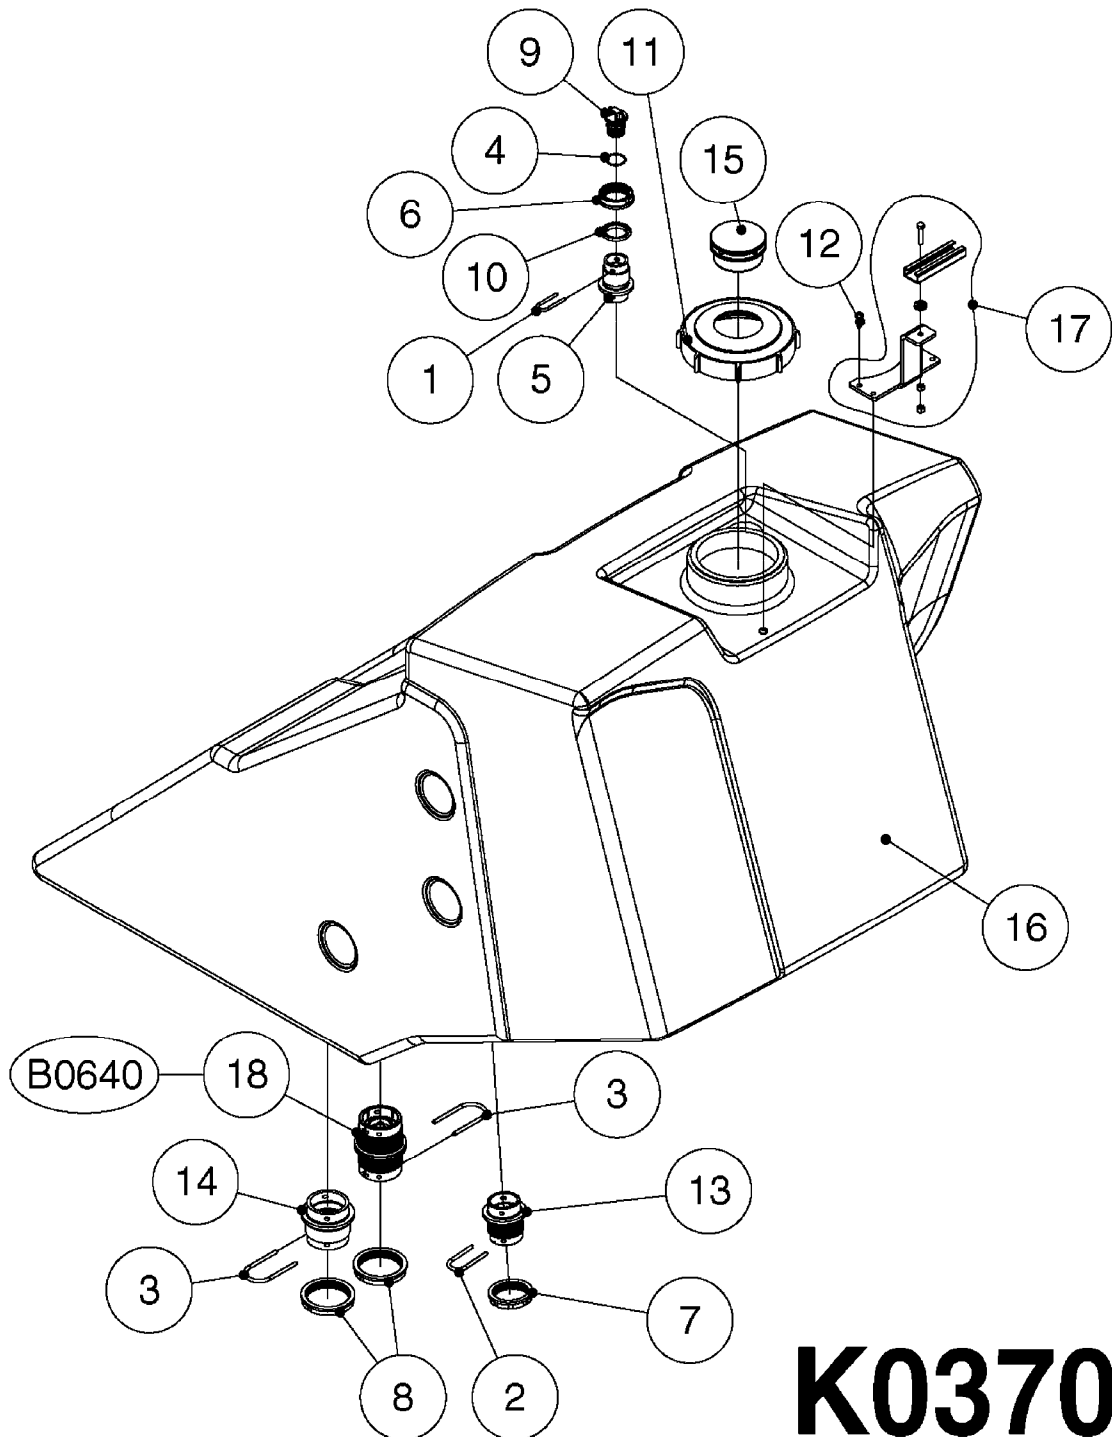

K0370

FLUSH SYSTEM - NCM/NAVIGATOR
K0370-HIN, 09:01:20

Page 1

Date 12.08.2020 9:11

Pos.	parts-n°	order qty	description
1	145994	1	FITT.DK S-40 FORK
2	145995	1	FITT.DK S-53 FORK
3	145996	1	FITT.DK S-67 FORK
4	242355	1	O-RING D19.2X3.0 VITON F.S-40
5	322102	1	FITT.DK S-40 BULKHEAD
6	322106	1	FITT.DK S-40 BULKHEAD NUT
7	322107	1	FITT.DK S-53 BULKHEAD NUT
8	322108	1	FITT.DK S-67 BULKHEAD NUT
9	334248	1	FITT.DK S-40 PLUG
10	334259	1	GASKET F. S-40 BULKHEAD
11	390847	1	LID F. RINSE TANK CM
12	440392	1	SCREW 6.3 X 25.0 DIN7981C TORX
13	726463	1	FITT.DK S53 BULKHEAD W/GASKET
14	726464	1	FITT.DK S-67 BULKHEAD W/GASKET
15	727038	1	VENT F.TANK (FAST FILL)
16	72285500	1	RINSE TANK 120G. W/FITTINGS NCM/NAV
17	72348600	1	HOSE MT. BKT NCM FLUSH TANK
18	72819200	1	CHECK VALVE S67 2012 THREADED