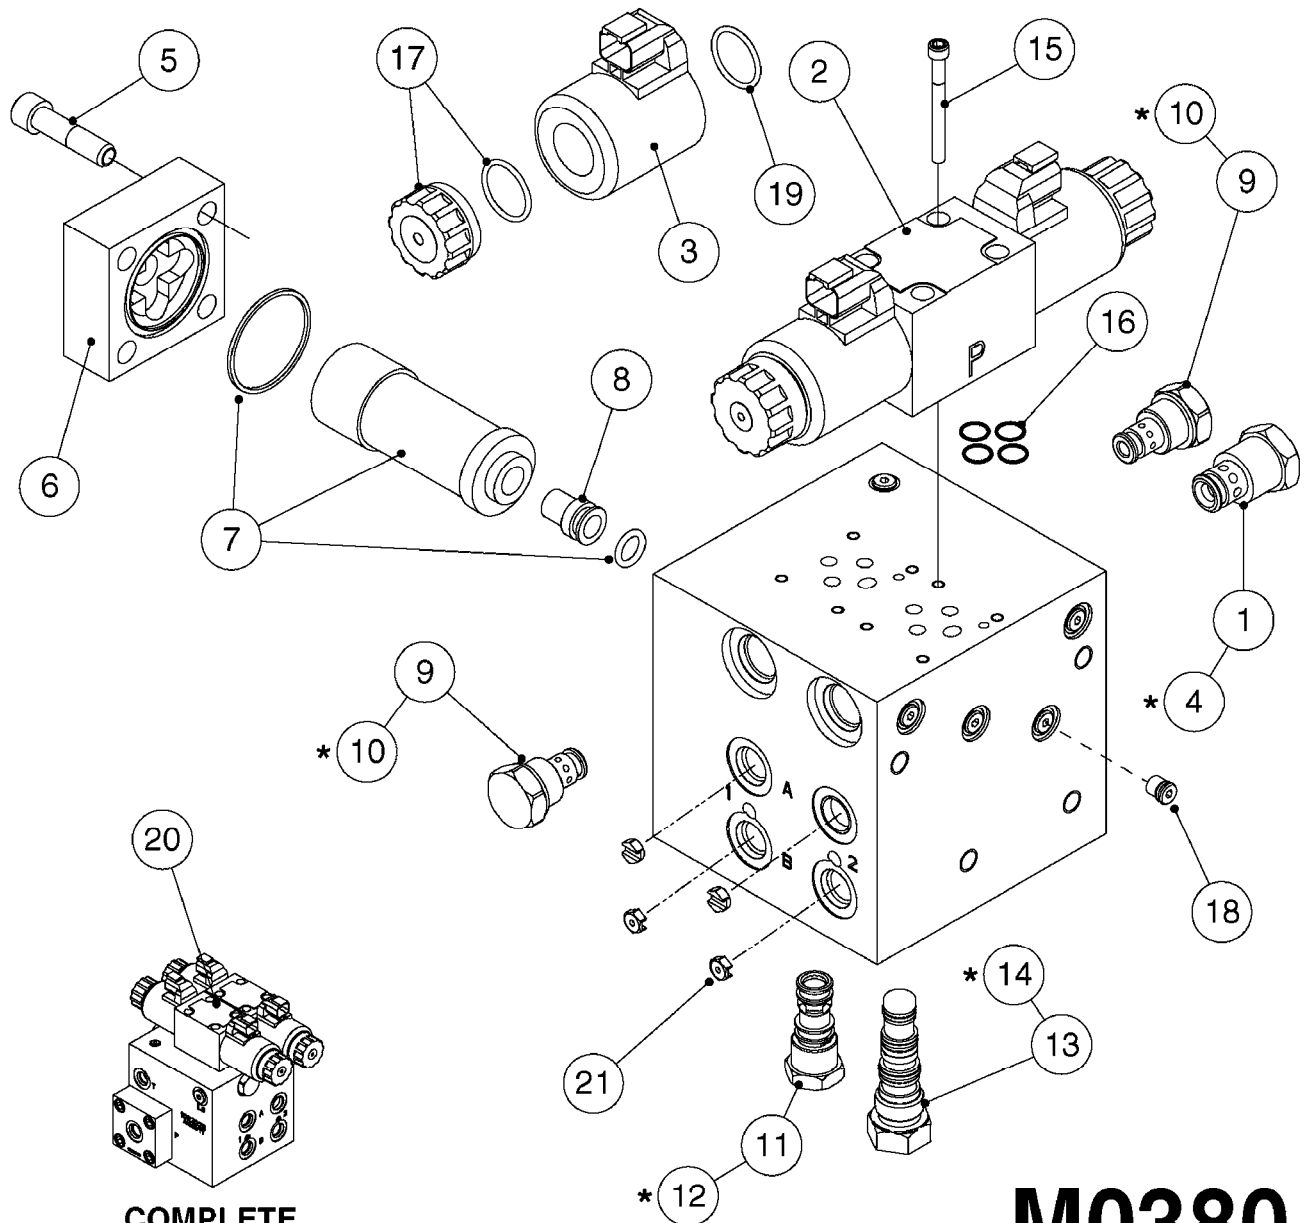

NORAC UC5 BOOM HEIGHT CONTROL
M0370-HIN, 16:10:18

Page 1
Date 12.08.2020 9:12

Pos.	parts-n°	order qty	description
1	26022703	1	CABLE, INTERFACE, TILT, NORAC UC5
2	26023503	1	CABLE UC5 INTERFACE MAIN AMP
3	26032600	1	CABLE UC5 NETWORK 14 AWG 10M
4	26043000	1	NORAC UC5 NETWORK 2 PIN PLUG
5	26043300	1	CABLE UC5 VALVE 2PIN/2PIN DT
6	26043400	1	NORAC UC5 CONTROLLER MODULE
7	26043500	1	NORAC UC5 VALVE MODULE
8	26043600	1	MODULE, INPUT, NORAC UC5
9	26043700	1	SENSOR, NORAC, UC5, ULTRASONIC
10	26043800	1	NORAC UC5 - UC7 NETWORK COUPLER 2-WAY
11	26043900	1	NORAC UC5 - UC7 NETWORK COUPLER 8-WAY
12	26044200	1	CABLE UC5 - UC7 NETWORK 18 AWG 20M
13	26023803	1	NORAC UC5 ROLL SENSOR OLD STYLE NORAC P/N 43740
13	26044300	1	UC5 - UC7 ROLL SENSOR VER. 2 NEW STYLE NORAC P/N 43741
14	26044400	1	NORAC UC5 - UC7 COUPLER 2-WAY/TERM.
15	26047100	1	CABLE UC5 NETWORK 14 AWG 1M
16	26049900	1	CABLE UC5 NETWORK 14 AWG 3M
17	26057900	1	UC5 - UC7 NETWORK 6 PIN PLUG '13
18	26058000	1	NORAC UC5 - UC7 NETWORK 12-PIN PLUG
19	26084700	1	Mesh Kit Ultrasonic Sensor FOR 2018 AND NEWER SENSORS
19	28098003	1	MESH AND CLIP KIT, NORAC FOR PRE-2018 SENSORS
20	28050303	1	NORAC RUBBER TOP&BOLT F.SENSOR DIA.30MMX30MMX8MM
21	28055503	1	NORAC VALVE MOUNTING HARDWARE
22	28086600	1	FOAM DISC F. SENSOR NORAC
23	78216100	1	NORAC VALVE BLOCK COMP, DEUTSCH CON.