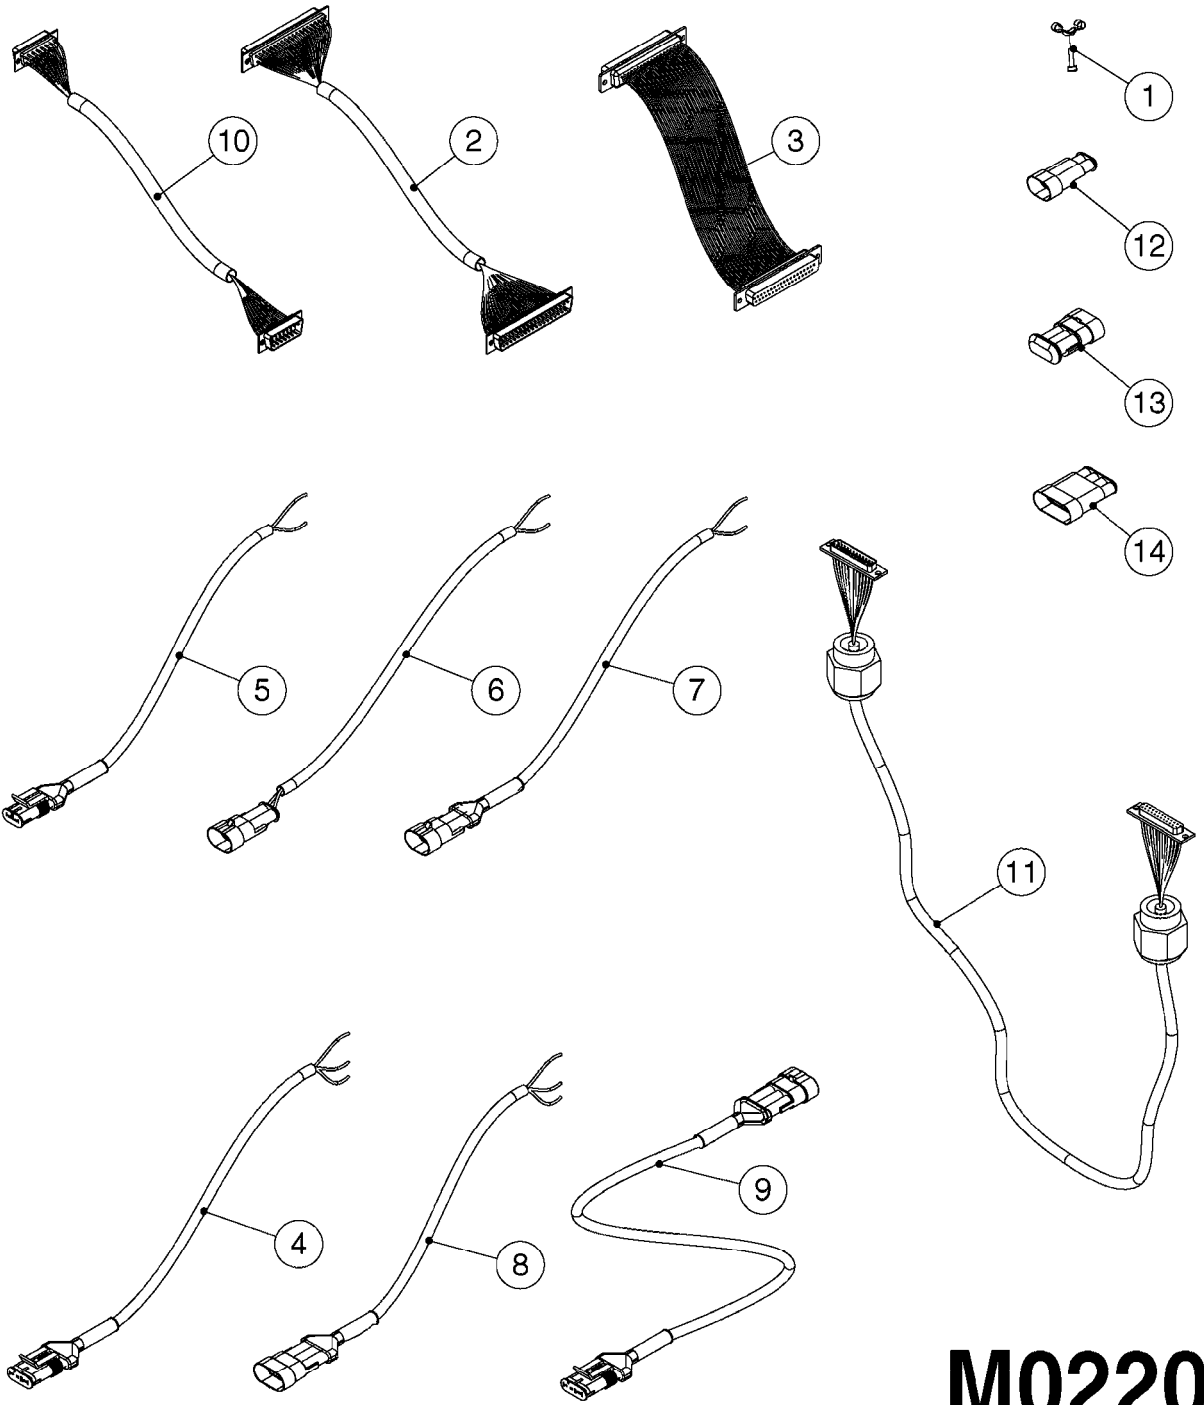

M0220

CABLES
M0220-HIN, 12:05:18

Page 1
Date 12.08.2020 9:11

Pos.	parts-n°	order qty	description
1	262150	1	SCREW ASSM.FOR D-SUB PLUG
2	26004900	1	CABLE FEM/MALE 37P L=9.5M
3	26005900	1	WIRE 37/37 POLE DAH/JOB COM
4	26006000	1	LEAD F AMP SUPERSEAL 3 WAYS L1,5M
4	26006100	1	CABLE L = 5.00M, AMP, MALE, 3P
4	26007000	1	CABLE L = 0.20M, AMP, MALE, 3P
4	26007100	1	CABLE L = 9.00M, AMP, MALE, 3P
4	26007200	1	CABLE 3POL AMP FEMALE L13M
5	26006200	1	CABLE L = 4.50M, AMP, MALE, 2P
5	26006300	1	CABLE L = 0.50M, AMP, MALE, 2P
5	26006400	1	CABLE L = 0.75M, AMP, MALE, 2P
5	26006500	1	CABLE L = 1.50M, AMP, MALE, 2P
5	26006600	1	CABLE L = 9.00M, AMP, MALE, 2P
6	26006700	1	CABLE L = 0.12M, AMP, FEMALE, 2P
7	26006800	1	CABLE L = 1.00M, AMP, FEMALE, 2P
8	26007300	1	CABLE L = 1.00M, AMP, FEMALE, 3P
9	26007400	1	CABLE L = 3.00M, AMP, EXT, 3P
9	26009800	1	CABLE L = 0.50M, AMP, EXT, 2P
10	26007500	1	CABLE FEM/FEM 15P L=3.5M
11	26016900	1	CABLE DB25M - DB25F L=8.5m
12	72450600	1	CAP F. AMP SUPER SEAL 2P PLUG
13	72450700	1	CAP F. AMP SUPER SEAL 3P PLUG
14	72450800	1	CAP F. AMP SUPER SEAL 4P PLUG