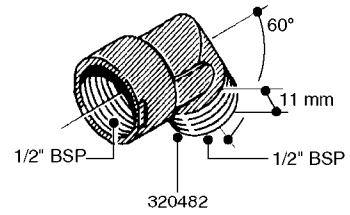

FITTINGS - HEXAGON NIPPLES
L0030-HIN, 01:01:16

L0030

FITTINGS - HEXAGON NIPPLES
L0030-HIN, 01:01:16

Page 1
Date 12.08.2020 9:11

parts-n°	order qty	description
10015303	1	FITT.PO.HN 1.00X1.00 M1000
10425003	1	FITT.PO.HN 1.25X1.00 MCPHEE
320132	1	FITT.DK HN 1" BSP
320176	1	FITT.DK HN 3/8"X1/2" BSP
320445	1	FITT.DK HN 1/4"X3/8" BSP
320655	1	FITT.DK HN 1/2"-1/2" BSP
320692	1	FITT.DK HN 3/8'BSPX1/4'NPT
320703	1	FITT.DK HN 3/8BSP X1/2 &1/4NPT
320725	1	FITT.DK NIPPLE 3/8"-3/8" BSP
320902	1	FITT.DK HN 3/8'X 1/4' BSP
390232	1	FITT.DK HN 1-1/2' X 1-1/4' BSP
390276	1	FITT.DK HN 1'BSP