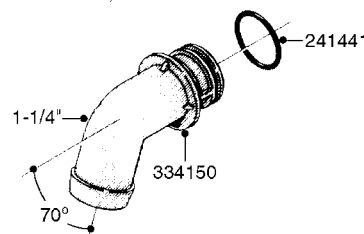

L0010

parts-n°	order qty	description
240085	1	O-RING D13,1/8,3X02,4 NITRIL
241441	1	O-RING D29.3X3
242594	1	O-RING D14 X 1.78 SCH.70-EPDM
320084	1	FITT.DK NUT 1/2" BSP
320095	1	FITT.DK NUT 1" BSP
320117	1	FITT.DK CONN.1/2"BSP F. 1" CAP
320187	1	FITT.DK CAP 3/8" BSP BLACK
320283	1	FITT.DK NUT 3/4"BSP
320821	1	FITT.DK NUT 1-1/2" BSP
321495	1	FITT.DK REDUC 1/4'BSP F.3/4'NT
321576	1	FITT.DK CONN 1/2"BSP F.3/4"NUT
330013	1	O-RING 2.5 X 10 PUR
330212	1	O-RING D19/D14X2.4 F.1/2"NUT
330326	1	O-RING D30/D24X2 F.1"NUT
330341	1	FITT.DK HB 1" F. 1" NUT
330595	1	O-RING D24.6/D20X2.1 -3/4"
330665	1	FITT.DK HB 3/4"F.1" NUT
330676	1	FITT.DK HB 3/8" F. 1/2" NUT
330687	1	FITT.DK HB 1/2" F. 1/2" NUT
330691	1	FITT.DK HB 3/4'F.3/4' NUT
330783	1	FITT.DK HB 3/8"F.3/8" NUT
331262	1	FITT.DK HB 1-1/2" F. 1-1/2"NUT
331273	1	O-RING D44/D38X2 F.1-1/2"
331446	1	FITT.DK HB 1" F.1-1/2" NUT
331807	1	FITT.DK HB 5/16" F.3/8" NUT
332286	1	FITT.DK HB 1/2" F. 3/4" NUT
332905	1	FITT.DK HB 1/2" F. 3/4" CAP
332927	1	FITT.DK PLUG F. NOZZLE TUBE
333292	1	FITT.DK HB 1"O'RING F.1-1/2"
333664	1	FITT.DK HB 5/16' F. 1/2' NUT
334044	1	FITT.DK HB 3/4' F. 3/4' CAP
334059	1	FITT.DK EL 1" 110 DEG.F.1-1/2"
334123	1	FITT.DK HB 1-1/4"O-RNG F.1-1/2"
334150	1	FITT.DK HB 1-1/4" 110 F.1-1/2"
390542	1	PLUG WASHER FOR 3/4'CAP NUT
716236	1	FITT.DK HB 1/2" ASSY. F. 3/4"
716413	1	FITT.DK PLUG ASSY. F.NOZ TUBE
717426	1	FITT.DK REDUC 1/4"BSP F.3/4"N
720856	1	FITT.DK 1/2'BSP ASSY.F.3/4'NUT
724621	1	FITT.DK HB 3/4"ASSY F.3/4" NUT