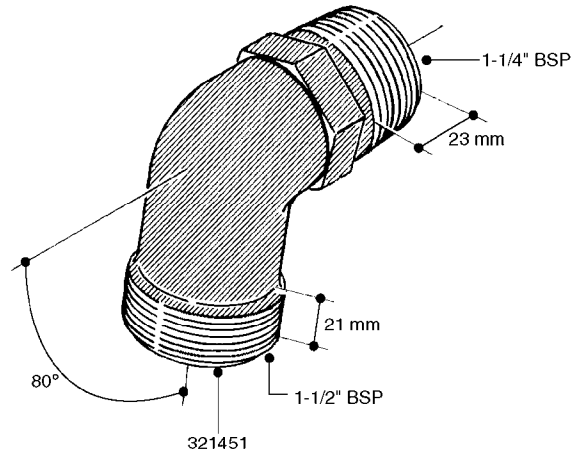

FITTINGS - HEXAGON NIPPLES
L0030-HIN, 01:01:16

L0030

FITTINGS - HEXAGON NIPPLES
L0030-HIN, 01:01:16

Page 1
Date 12.08.2020 9:11

parts-n°	order qty	description
10015303	1	FITT.PO.HN 1.00X1.00 M1000
10425003	1	FITT.PO.HN 1.25X1.00 MCPHEE
320132	1	FITT.DK HN 1" BSP
320176	1	FITT.DK HN 3/8"X1/2" BSP
320445	1	FITT.DK HN 1/4"X3/8" BSP
320655	1	FITT.DK HN 1/2"-1/2" BSP
320692	1	FITT.DK HN 3/8'BSPX1/4'NPT
320703	1	FITT.DK HN 3/8BSP X1/2 &1/4NPT
320725	1	FITT.DK NIPPLE 3/8"-3/8" BSP
320902	1	FITT.DK HN 3/8'X 1/4' BSP
390232	1	FITT.DK HN 1-1/2' X 1-1/4' BSP
390276	1	FITT.DK HN 1'BSP