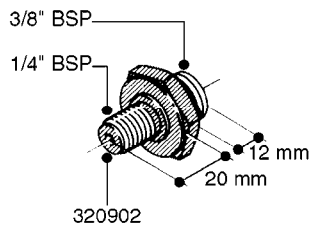

FITTINGS - HEXAGON NIPPLES
L0030-HIN, 01:01:16

L0030

FITTINGS - HEXAGON NIPPLES
L0030-HIN, 01:01:16

Page 1
Date 12.08.2020 9:11

parts-n°	order qty	description
10015303	1	FITT.PO.HN 1.00X1.00 M1000
10425003	1	FITT.PO.HN 1.25X1.00 MCPHEE
320132	1	FITT.DK HN 1" BSP
320176	1	FITT.DK HN 3/8"X1/2" BSP
320445	1	FITT.DK HN 1/4"X3/8" BSP
320655	1	FITT.DK HN 1/2"-1/2" BSP
320692	1	FITT.DK HN 3/8'BSPX1/4'NPT
320703	1	FITT.DK HN 3/8BSP X1/2 &1/4NPT
320725	1	FITT.DK NIPPLE 3/8"-3/8" BSP
320902	1	FITT.DK HN 3/8'X 1/4' BSP
390232	1	FITT.DK HN 1-1/2' X 1-1/4' BSP
390276	1	FITT.DK HN 1'BSP