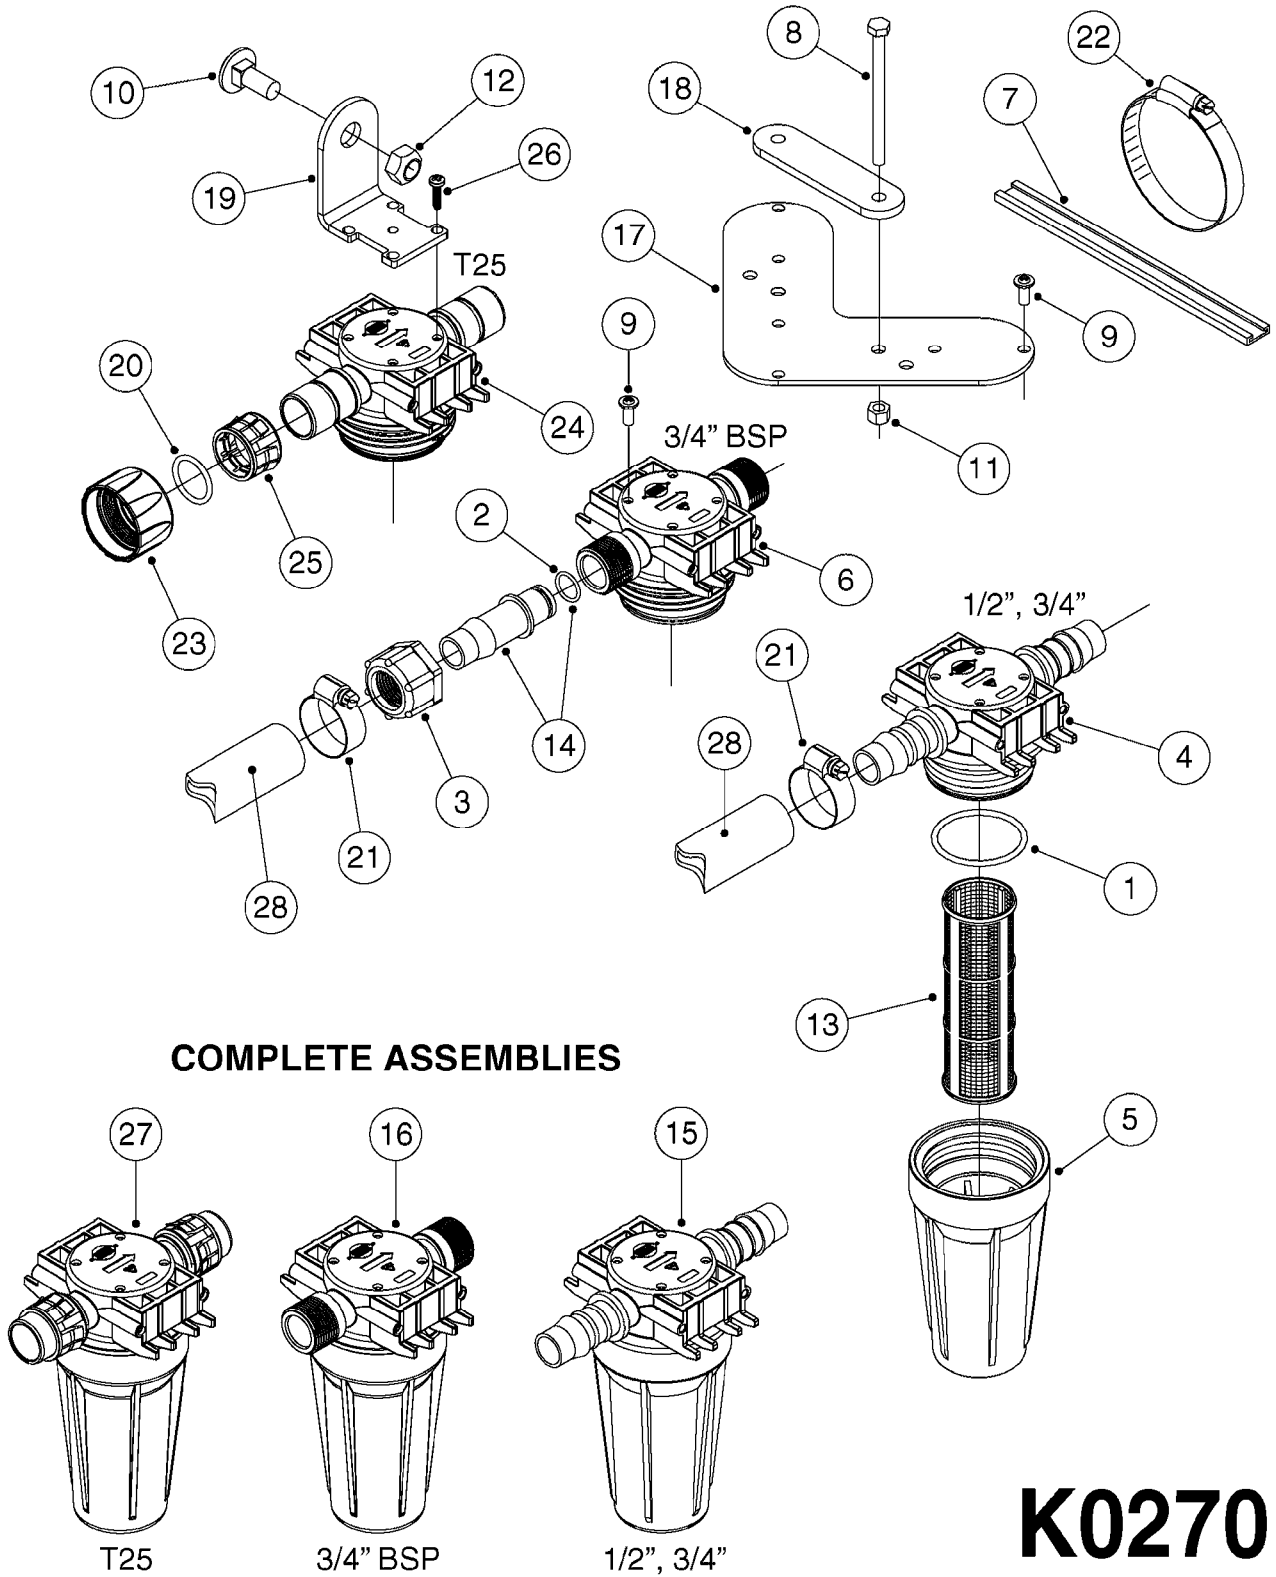

ELECTRIC END NOZZLE KIT
FTZ/TDZ '13
K0264-HIN, 06:12:17

Page 0
Date 12.08.2020 9:11

K0264

ELECTRIC END NOZZLE KIT
FTZ/TDZ '13
K0264-HIN, 06:12:17

Page 1
Date 12.08.2020 9:11

Pos.	parts-n°	order qty	description
1	145995	1	FITT.DK S-53 FORK
2	240177	1	O-RING D16.1/11.3 X 2.4
3	242109	1	O-RING D32.2x3.0
3	242354	1	O-RING D32.2X3.0 VITON
4	320084	1	FITT.DK NUT 1/2" BSP
5	320187	1	FITT.DK CAP 3/8" BSP BLACK
6	320283	1	FITT.DK NUT 3/4"BSP
7	320596	1	FITT.DK ELB 3/8"-1/2'BSP 45DEG
8	321307	1	FITT.DK NUT 1/2" BSP JAMB
9	321742	1	FITT.DK BULKHEAD 1/2' BSP
10	322352	1	FITT.DK S-53 TEE
11	330013	1	O-RING 2.5 X 10 PUR
12	330212	1	O-RING D19/D14X2.4 F.1/2"NUT
13	330595	1	O-RING D24.6/D20X2.1 -3/4"
14	330676	1	FITT.DK HB 3/8" F. 1/2" NUT
15	332286	1	FITT.DK HB 1/2" F. 3/4" NUT
16	370392	1	NOZZLE END FAN 1850-G 300
17	390542	1	PLUG WASHER FOR 3/4'CAP NUT
18	411030	1	BOLT HEX M5X10
19	421046	1	BOLT HEX M8X25/25 A2 SS DIN933
20	460143	1	LOCK NUT M8 SST A2 DIN985
21	461217	1	NUT HEX M5 LOCK
22	471126	1	WASHER, M8, Ø16/ 8.4X 1.6, SS
23	725042	1	SCREEN 80 MESH W.GASKET, RED
24	726556	1	FITT.DK S-53 HB 1/2" W/O-RING
25	726559	1	FITT DK. S-53 HB 1" W/O-RING
26	729610	1	NOZZLE ASSY. NON DRIP 3/8 THRD
27	16170303	1	END NOZZLE MOUNT 2013, TDZ
28	16170703	1	PLATE, TDZ END NOZZLE SOLENOID MNT
29	23005603	1	FITT, 1/2" NPT X 3/8" HOSE SHANK 90
30	23005703	1	FITT, 3/4" POLY NIPPLE
31	28029803	1	CLAMP HOSE GEAR P1/2" 6708
32	28030003	1	CLAMP HOSE GEAR P1" 6716
33	28044903	1	CLAMP HOSE GEAR P3/8" 6706
34	28085803	1	SOLENOID VALVE, TIR, 3/4X1/2X3/4
35	44076200	1	SCREW WN5451 5X16 SS TORX
36	70113203	1	END NOZZLE 2013, 2 WIRE CABLE
37	92701703	1	HOSE R X3/8" X300PSI WP X0012"
38	92702103	1	HOSE R X1/2" X300PSI WP X0012"
39	92712403	1	HOSE R X1" X300PSI WP X0012"