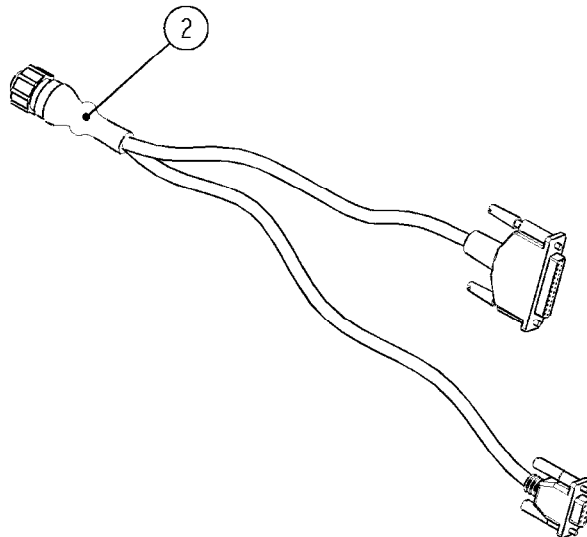

ISO CABLE TRACTOR IMPLEMENT
M225-HIA, 08:05:15

Page 0

Date 12.08.2020 9:11

M225