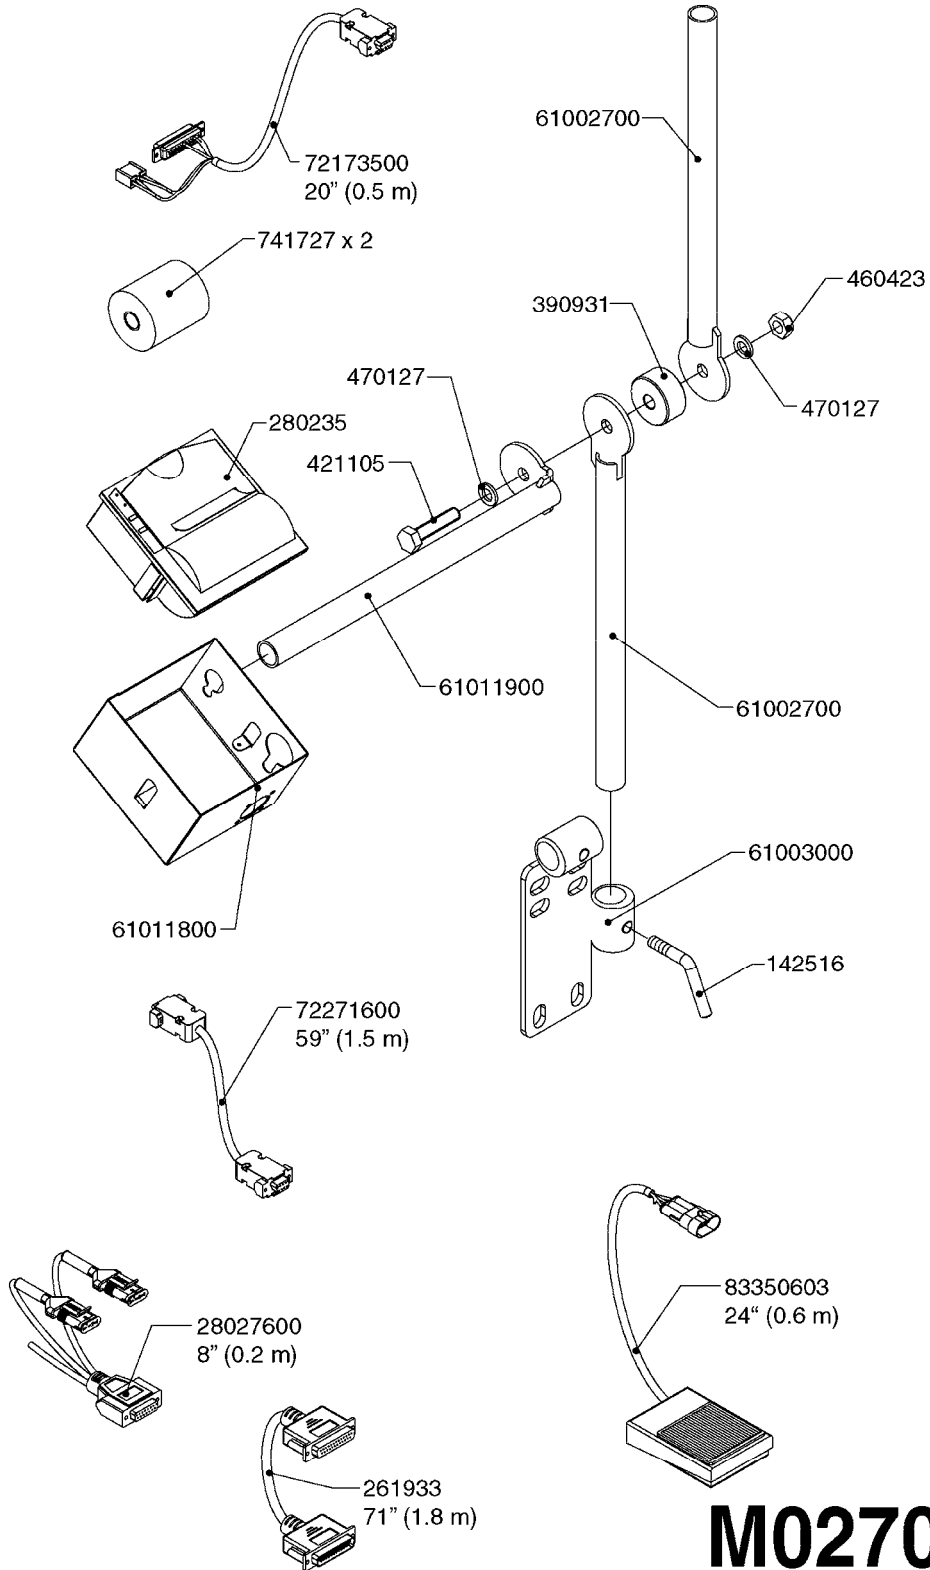

*Included with (1) box complete

M0250

JOB COM AND BREAK OUT
M0250-HIN, 01:02:17

Page 1
Date 12.08.2020 9:11

Pos.	parts-n°	order qty	description
1	391095	1	BOX COMPL. 300X300X135 DRILLED
2	440673	1	SCREW F.PLASTIC 5X12 SS
3	16132400	1	PLATE 1.5X270X270/JOB COMPUTER
4	26004600	1	PLUG F.DRILLED HOLE 21MM
5	26004700	1	PG13.5 BUNG
6	26005100	1	CONNECTOR FOR PCB, PLASTIC
7	26005500	1	PCB BREAKOUT BOX EL BOX CM"05"
8	26013800	1	CABLE HC6500 JOB COM TO CABIN
9	26029200	1	DAH PCB F. JOB COM NCM '09
10	26052700	1	JOB COM PCB ASSY HW3.1
10	72369300	1	JOB COM PCB NCM44/6600 REFURB.
11	28048600	1	FULE 15A ATOF SERIES
12	28091400	1	FINGER SCREW F.BOX 300X300X135