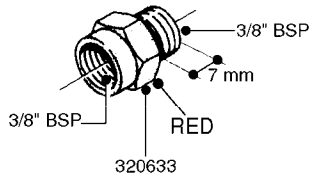

FITTINGS - HEXAGON NIPPLES
L0030-HIN, 01:01:16

L0030

FITTINGS - HEXAGON NIPPLES
L0030-HIN, 01:01:16

Page 1
Date 12.08.2020 9:11

parts-n°	order qty	description
10015303	1	FITT.PO.HN 1.00X1.00 M1000
10425003	1	FITT.PO.HN 1.25X1.00 MCPHEE
320132	1	FITT.DK HN 1" BSP
320176	1	FITT.DK HN 3/8"X1/2" BSP
320445	1	FITT.DK HN 1/4"X3/8" BSP
320655	1	FITT.DK HN 1/2"-1/2" BSP
320692	1	FITT.DK HN 3/8'BSPX1/4'NPT
320703	1	FITT.DK HN 3/8BSP X1/2 &1/4NPT
320725	1	FITT.DK NIPPLE 3/8"-3/8" BSP
320902	1	FITT.DK HN 3/8'X 1/4' BSP
390232	1	FITT.DK HN 1-1/2' X 1-1/4' BSP
390276	1	FITT.DK HN 1'BSP