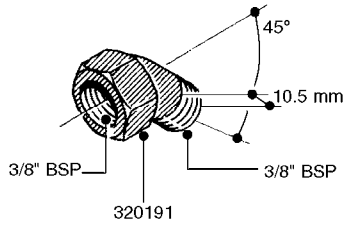

FITTINGS - HEXAGON NIPPLES
L0030-HIN, 01:01:16

L0030

FITTINGS - HEXAGON NIPPLES
L0030-HIN, 01:01:16

Page 1
Date 12.08.2020 9:11

parts-n°	order qty	description
10015303	1	FITT.PO.HN 1.00X1.00 M1000
10425003	1	FITT.PO.HN 1.25X1.00 MCPHEE
320132	1	FITT.DK HN 1" BSP
320176	1	FITT.DK HN 3/8"X1/2" BSP
320445	1	FITT.DK HN 1/4"X3/8" BSP
320655	1	FITT.DK HN 1/2"-1/2" BSP
320692	1	FITT.DK HN 3/8'BSPX1/4'NPT
320703	1	FITT.DK HN 3/8BSP X1/2 &1/4NPT
320725	1	FITT.DK NIPPLE 3/8"-3/8" BSP
320902	1	FITT.DK HN 3/8'X 1/4' BSP
390232	1	FITT.DK HN 1-1/2' X 1-1/4' BSP
390276	1	FITT.DK HN 1'BSP