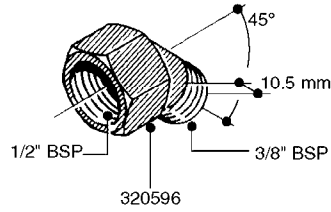

FITTINGS - HEXAGON NIPPLES
L0030-HIN, 01:01:16

L0030

FITTINGS - HEXAGON NIPPLES
L0030-HIN, 01:01:16

Page 1
Date 12.08.2020 9:11

parts-n°	order qty	description
10015303	1	FITT.PO.HN 1.00X1.00 M1000
10425003	1	FITT.PO.HN 1.25X1.00 MCPHEE
320132	1	FITT.DK HN 1" BSP
320176	1	FITT.DK HN 3/8"X1/2" BSP
320445	1	FITT.DK HN 1/4"X3/8" BSP
320655	1	FITT.DK HN 1/2"-1/2" BSP
320692	1	FITT.DK HN 3/8'BSPX1/4'NPT
320703	1	FITT.DK HN 3/8BSP X1/2 &1/4NPT
320725	1	FITT.DK NIPPLE 3/8"-3/8" BSP
320902	1	FITT.DK HN 3/8'X 1/4' BSP
390232	1	FITT.DK HN 1-1/2' X 1-1/4' BSP
390276	1	FITT.DK HN 1'BSP