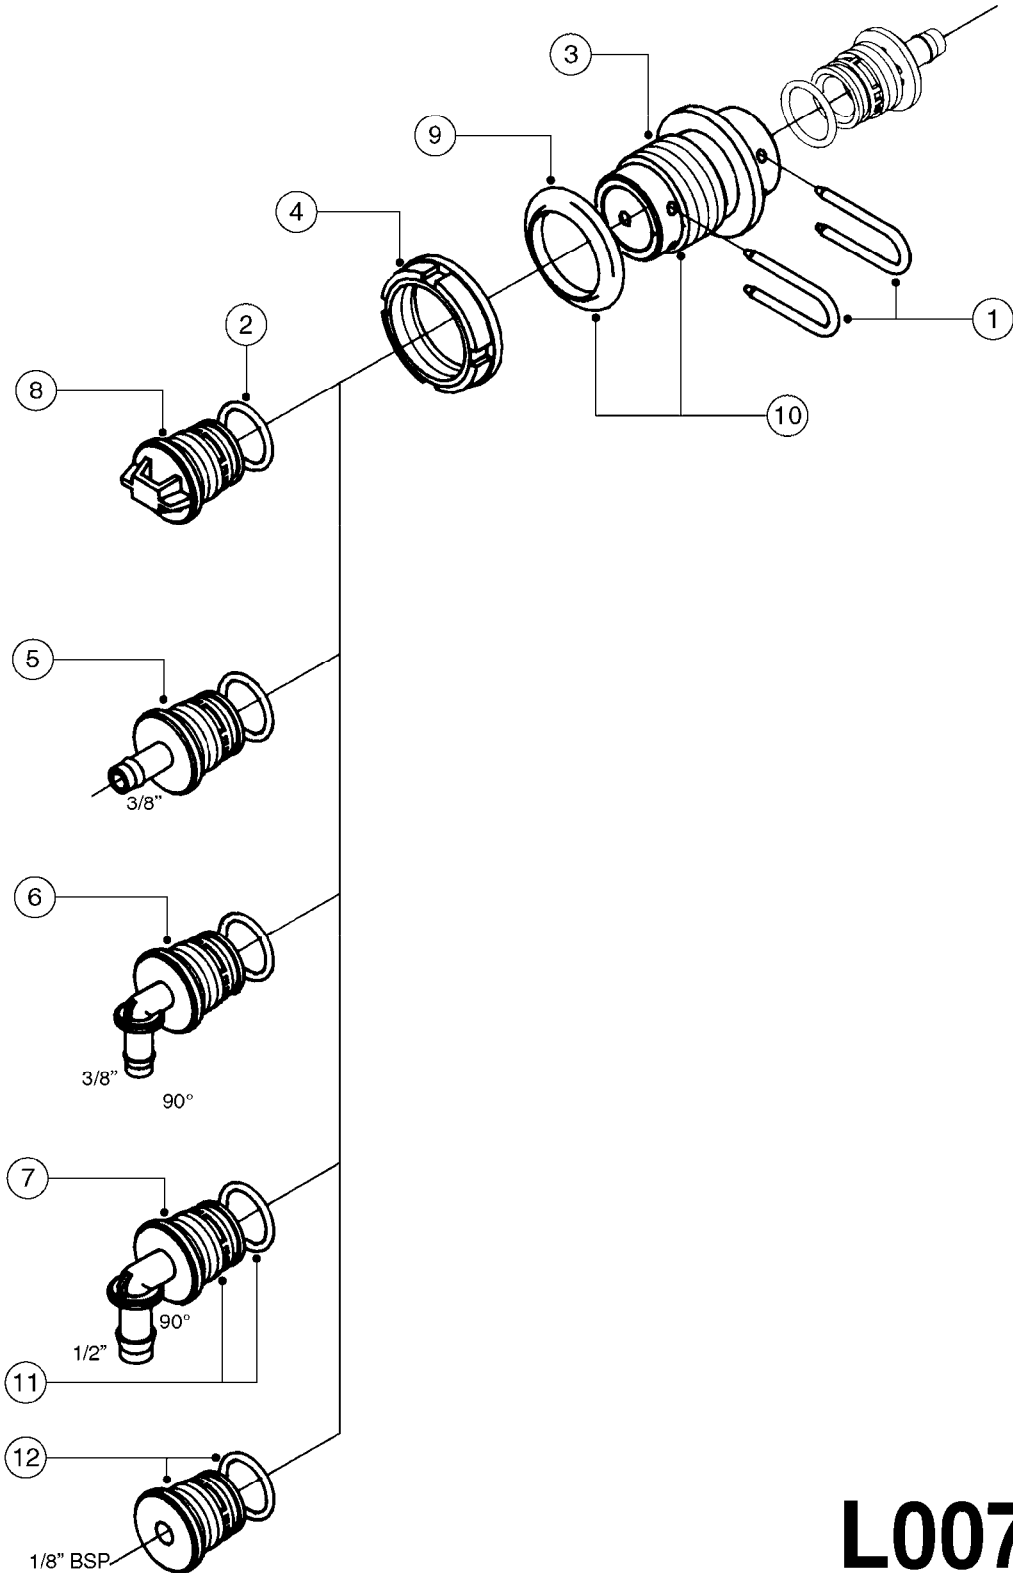

L0070

FITTINGS - S-40
L0070-HIN, 13:09:17

Page 1

Date 12.08.2020 9:11

Pos.	parts-n°	order qty	description
1	145994	1	FITT.DK S-40 FORK
2	242108	1	O-RING 3 X 19,2 70SH NITRIL NITRIL (BLACK)
2	242355	1	O-RING D19.2X3.0 VITON F.S-40 VITON (BROWN)
3	322102	1	FITT.DK S-40 BULKHEAD
4	322106	1	FITT.DK S-40 BULKHEAD NUT
5	334225	1	FITT.DK S-40 STR.3/8"
6	334237	1	FITT.DK S-40 ELB.3/8"
7	334238	1	FITT.DK S-40 ELB.1/2"
8	334248	1	FITT.DK S-40 PLUG
9	334259	1	GASKET F. S-40 BULKHEAD
10	726462	1	FITT. S40 BULKHEAD W.GASKET
11	726567	1	FITT.DK S-40 ELB.1/2" W.O-RING
12	726693	1	FITT.DK S-40 PLUG 1/8BSP ORING