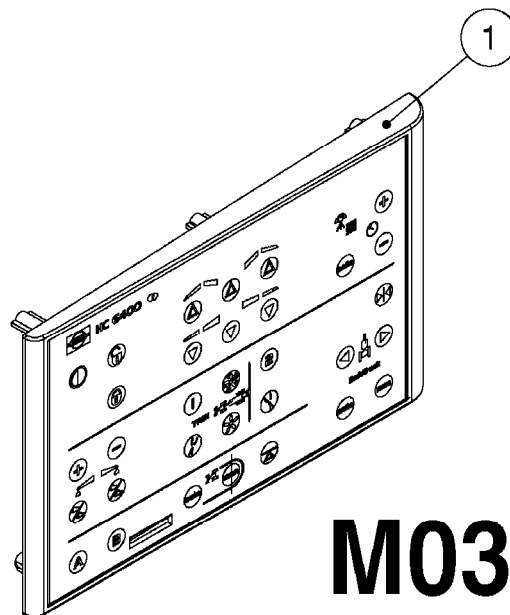

HC6400 SETBOX
M0330-HIN, 01:01:16

Page 0

Date 12.08.2020 9:12