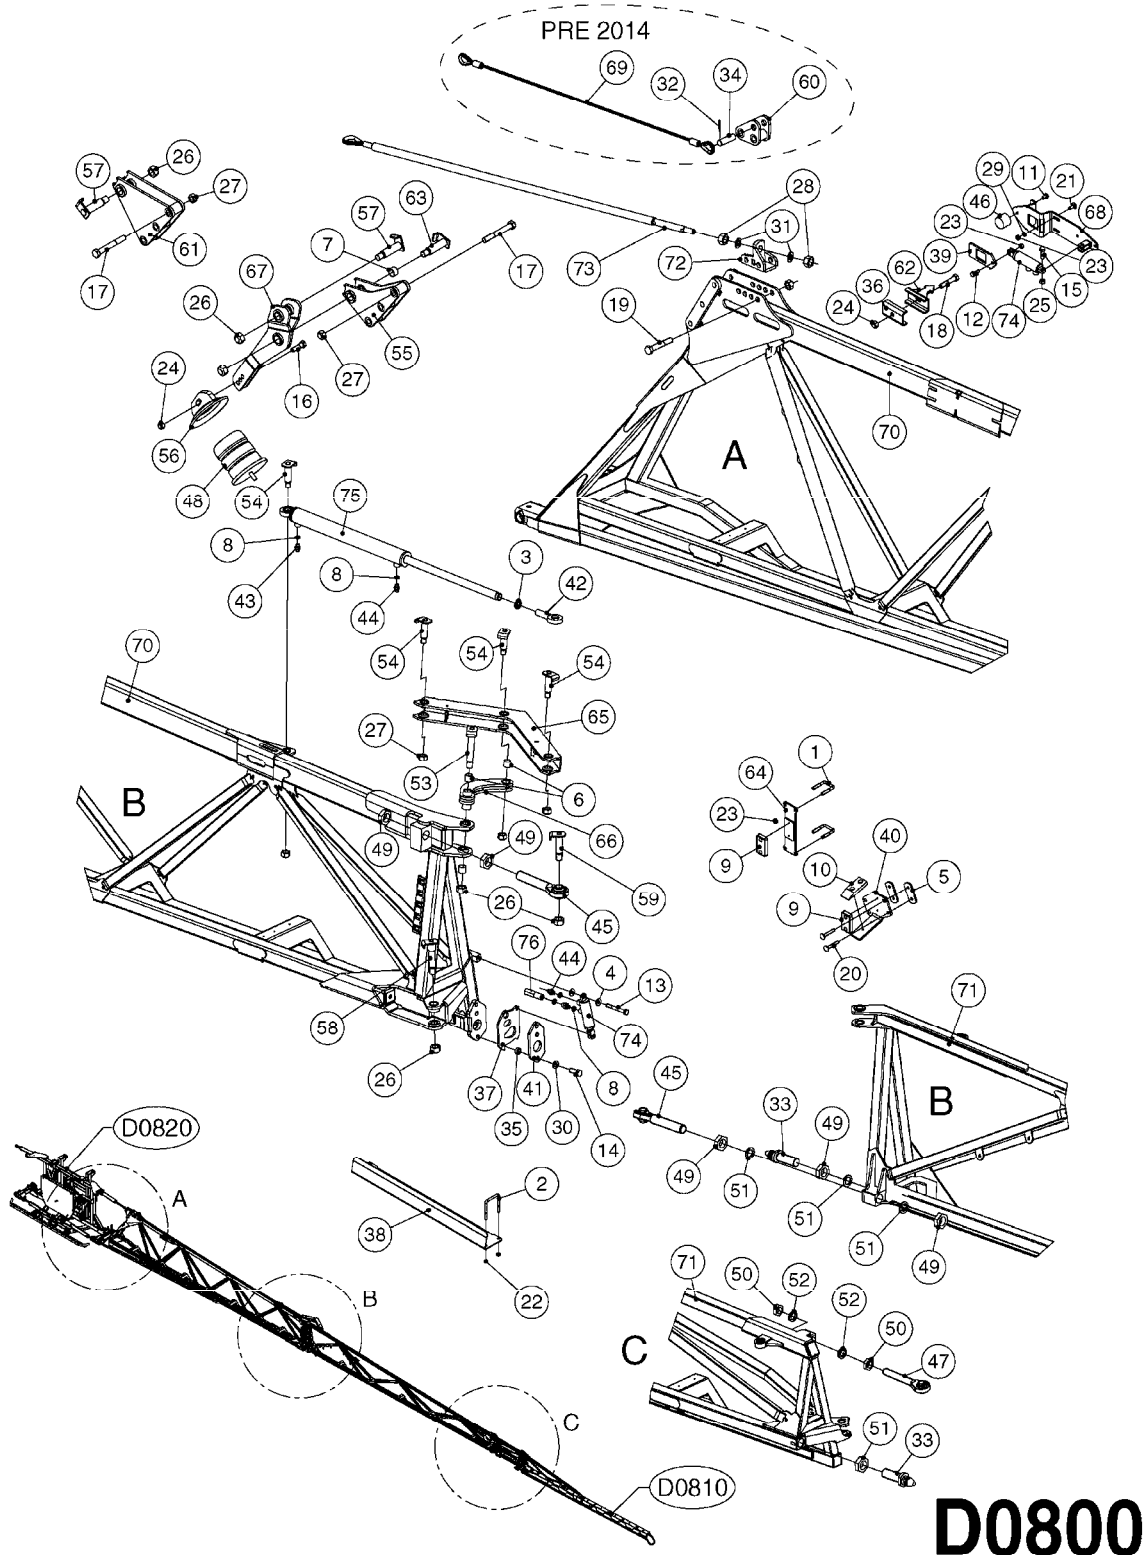

TR5-B3-TDZ-RA
Main fold hydraulics block
01/2016 -->

- 16 3 Solenoid Valve Block
- 17 2 Solenoid Valve Block - No item 11

C247-HAU

HYD. BLOCK INNER FOLD
C247-HAU, 12:04:16

Page 1
Date 12.08.2020 9:11

Pos.	parts-n°	order qty	description
1	28063304	1	PURGE SCREW
2	241404	1	DOWTY SEAL 1/4"
3	28060604	1	CHECK-VALVE
4	241356	1	DOWTYSEAL 1/2"
5	147132	1	HEX NIPPLE 1/2"X1/2" BSP DEL
6	28060904	1	ACCUMULATOR 110 BAR 0.32L
7	28060504	1	ACCUMULATOR 70 BAR 0.32L
8	28060704	1	FLOW DIVIDER
9	28063404	1	1/2" TEST PORT
10	78151004	1	HYDAC SOLENOID VALVE COMPLETE
11	78150904	1	HYDAC SOLENOID F.3 VALVE HYDAC BLOCK
12	28063504	1	SOLENOID VALVE
13	28060804	1	ELECTRO VALVE
14	28063604	1	SOLENOID VALVE
15	28061604	1	SOLENOID COIL (ONLY FOR 78513104)
16	78150804	1	HYDAC BLOCK WITH ACC 3 VALVE OPTION
17	78520004	1	HYD BLOCK WITH ACC. - HYDAC SER.3980347