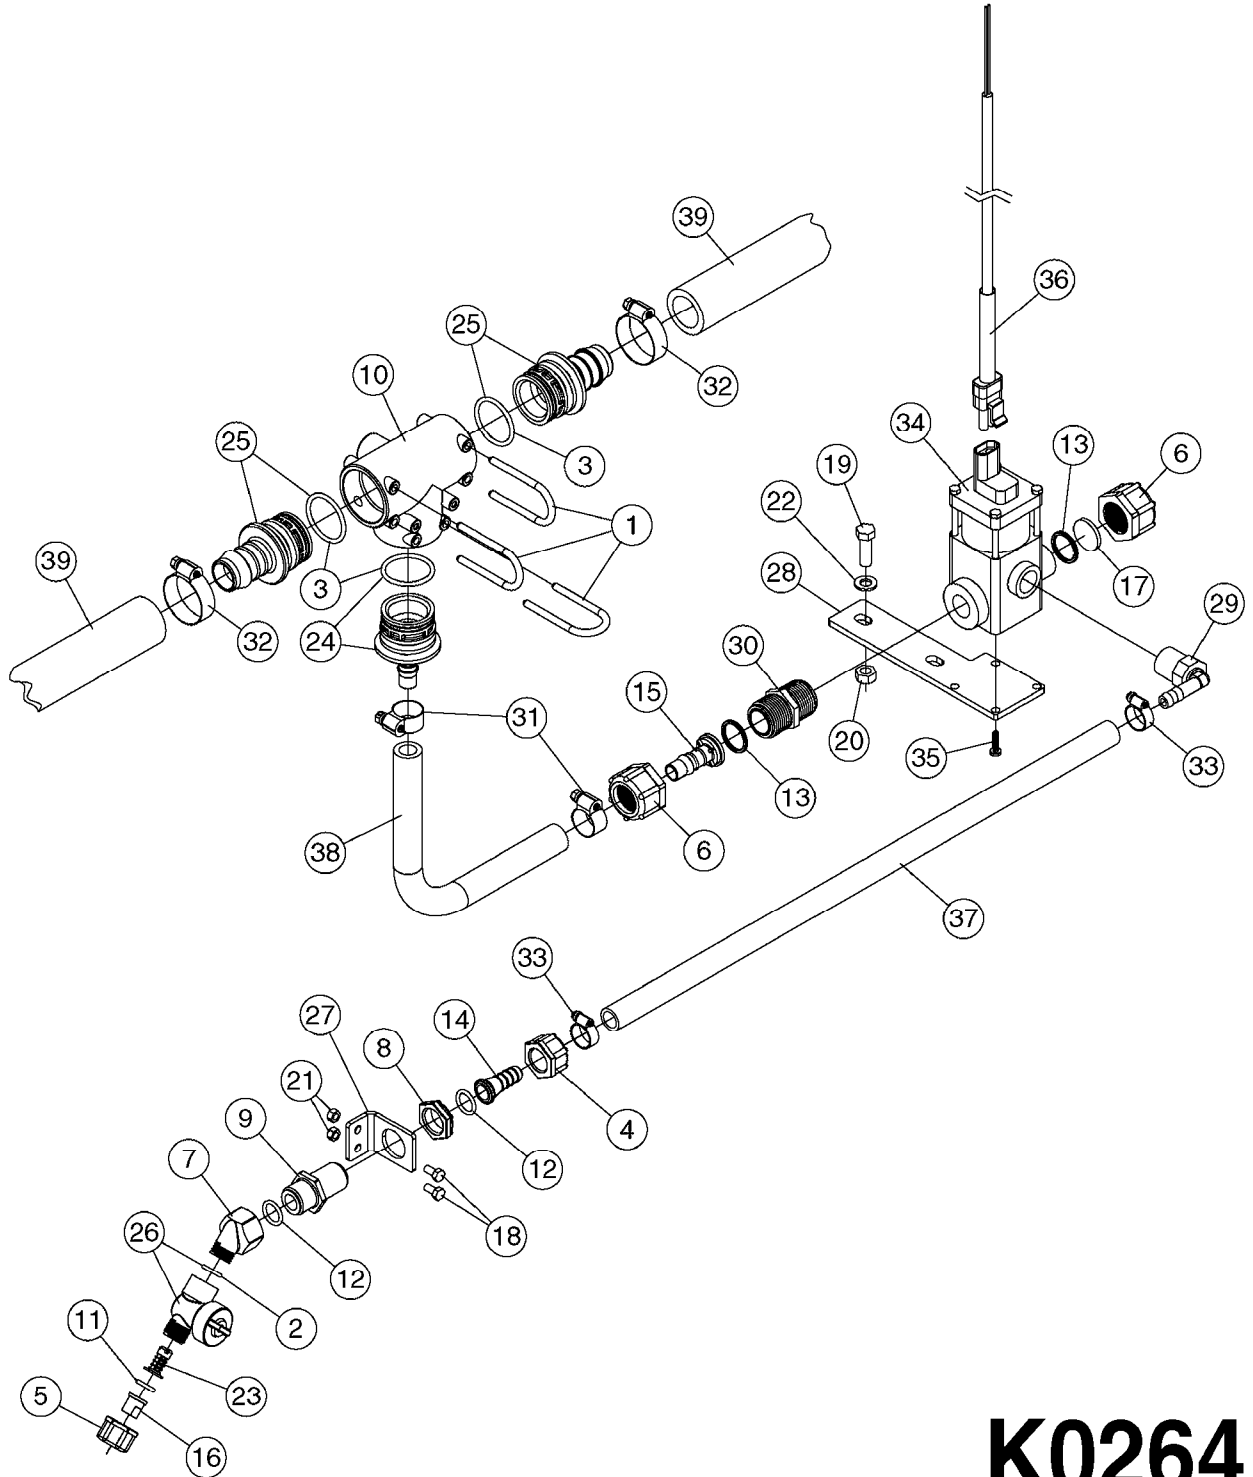

ELECTRIC END NOZZLE KIT
FTZ/TDZ '13
K0264-HIN, 06:12:17

Page 0
Date 12.08.2020 9:11

ELECTRIC END NOZZLE KIT
FTZ/TDZ '13
K0264-HIN, 06:12:17

Page 1
Date 12.08.2020 9:11

Pos.	parts-n°	order qty	description
1	145995	1	FITT.DK S-53 FORK
2	240177	1	O-RING D16.1/11.3 X 2.4
3	242109	1	O-RING D32.2x3.0
3	242354	1	O-RING D32.2X3.0 VITON
4	320084	1	FITT.DK NUT 1/2" BSP
5	320187	1	FITT.DK CAP 3/8" BSP BLACK
6	320283	1	FITT.DK NUT 3/4"BSP
7	320596	1	FITT.DK ELB 3/8"-1/2'BSP 45DEG
8	321307	1	FITT.DK NUT 1/2" BSP JAMB
9	321742	1	FITT.DK BULKHEAD 1/2' BSP
10	322352	1	FITT.DK S-53 TEE
11	330013	1	O-RING 2.5 X 10 PUR
12	330212	1	O-RING D19/D14X2.4 F.1/2"NUT
13	330595	1	O-RING D24.6/D20X2.1 -3/4"
14	330676	1	FITT.DK HB 3/8" F. 1/2" NUT
15	332286	1	FITT.DK HB 1/2" F. 3/4" NUT
16	370392	1	NOZZLE END FAN 1850-G 300
17	390542	1	PLUG WASHER FOR 3/4'CAP NUT
18	411030	1	BOLT HEX M5X10
19	421046	1	BOLT HEX M8X25/25 A2 SS DIN933
20	460143	1	LOCK NUT M8 SST A2 DIN985
21	461217	1	NUT HEX M5 LOCK
22	471126	1	WASHER, M8, Ø16/ 8.4X 1.6, SS
23	725042	1	SCREEN 80 MESH W.GASKET, RED
24	726556	1	FITT.DK S-53 HB 1/2" W/O-RING
25	726559	1	FITT DK. S-53 HB 1" W/O-RING
26	729610	1	NOZZLE ASSY. NON DRIP 3/8 THRD
27	16170303	1	END NOZZLE MOUNT 2013, TDZ
28	16170703	1	PLATE, TDZ END NOZZLE SOLENOID MNT
29	23005603	1	FITT, 1/2" NPT X 3/8" HOSE SHANK 90
30	23005703	1	FITT, 3/4" POLY NIPPLE
31	28029803	1	CLAMP HOSE GEAR P1/2" 6708
32	28030003	1	CLAMP HOSE GEAR P1" 6716
33	28044903	1	CLAMP HOSE GEAR P3/8" 6706
34	28085803	1	SOLENOID VALVE, TIR, 3/4X1/2X3/4
35	44076200	1	SCREW WN5451 5X16 SS TORX
36	70113203	1	END NOZZLE 2013, 2 WIRE CABLE
37	92701703	1	HOSE R X3/8" X300PSI WP X0012"
38	92702103	1	HOSE R X1/2" X300PSI WP X0012"
39	92712403	1	HOSE R X1" X300PSI WP X0012"