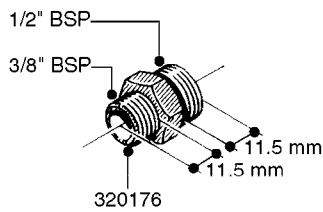

FITTINGS - HEXAGON NIPPLES
L0030-HIN, 01:01:16

L0030

FITTINGS - HEXAGON NIPPLES
L0030-HIN, 01:01:16

Page 1
Date 12.08.2020 9:11

parts-n°	order qty	description
10015303	1	FITT.PO.HN 1.00X1.00 M1000
10425003	1	FITT.PO.HN 1.25X1.00 MCPHEE
320132	1	FITT.DK HN 1" BSP
320176	1	FITT.DK HN 3/8"X1/2" BSP
320445	1	FITT.DK HN 1/4"X3/8" BSP
320655	1	FITT.DK HN 1/2"-1/2" BSP
320692	1	FITT.DK HN 3/8'BSPX1/4'NPT
320703	1	FITT.DK HN 3/8BSP X1/2 &1/4NPT
320725	1	FITT.DK NIPPLE 3/8"-3/8" BSP
320902	1	FITT.DK HN 3/8'X 1/4' BSP
390232	1	FITT.DK HN 1-1/2' X 1-1/4' BSP
390276	1	FITT.DK HN 1'BSP