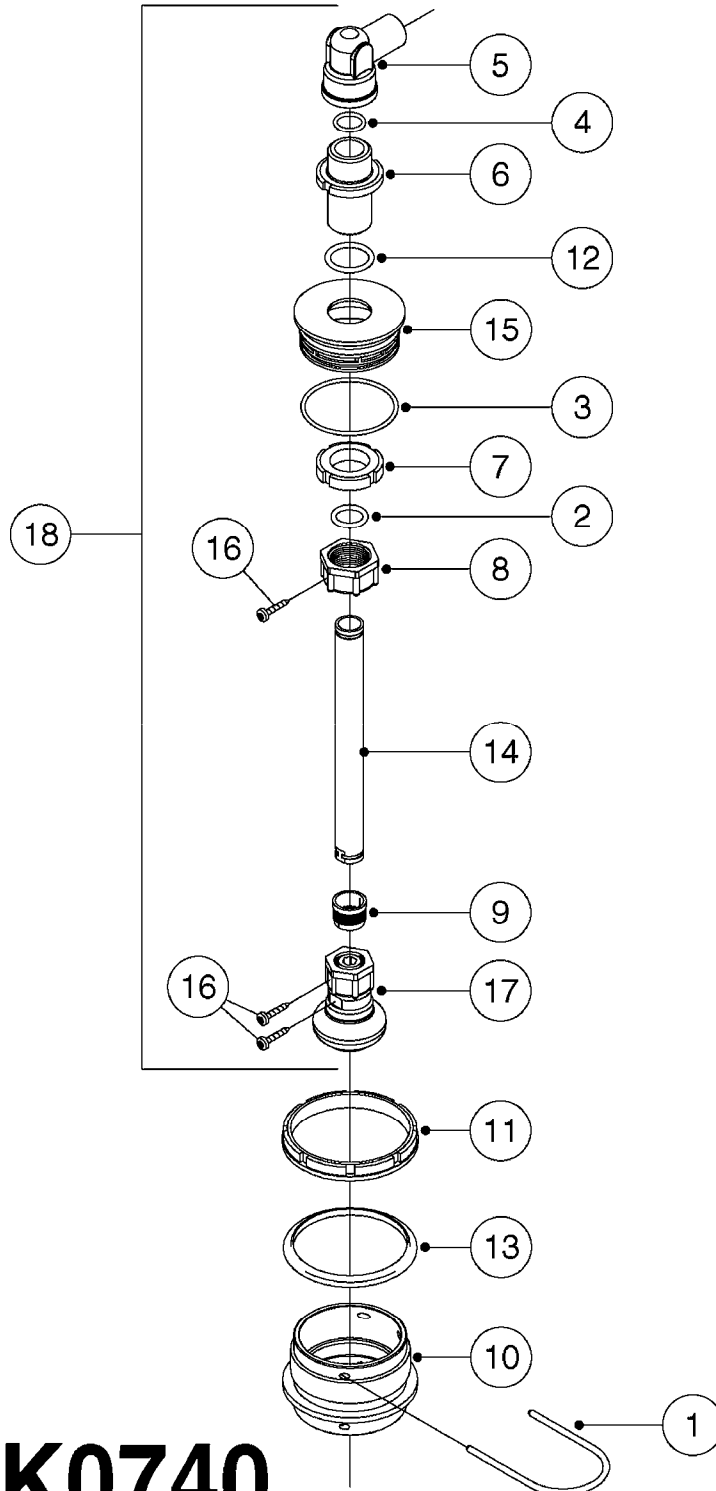

K0740

RINSE SYSTEM NOZZLE - LOW MOD.
K0740-HIN, 01:01:16

Page 1

Date 12.08.2020 9:11

Pos.	parts-n°	order qty	description
1	145997	1	FITT.DK S-93 FORK
2	240306	1	O-RING D29/D21X4
3	242351	1	O-RING D69.5X3.0 VITON F.S-93
4	242355	1	O-RING D19.2X3.0 VITON F.S-40
5	320342	1	FITT.DK EL 3/4" M X 1" F BSP
6	320456	1	FITT.DK BULKHEAD 1" BSP DOUBLE
7	320471	1	FITT.DK NUT 1" BSP JAMB
8	320574	1	FITT.DK NUT 1" BSP SPECIAL
9	321484	1	BUSHING THREADED F.NOZZ.TUBE
10	322105	1	FITT.DK S-93 BULKHEAD DOUBLE
11	322109	1	FITT.DK S-93 BULKHEAD NUT
12	332577	1	O-RING D38/D30X4 F.1" PUR.
13	334262	1	GASKET F.S-93 BULKHEAD
14	341106	1	TUBE F.RINSE NOZZLE L=220
15	390485	1	FITT.DK S-93 PLUG W D34 HOLE
16	440665	1	SCREW M4.2X16 STAINLESS
17	728014	1	RINSE NOZZLE MOUNTED
18	72358000	1	TANK RINSE LOW MOD.ASSMBLY NCM