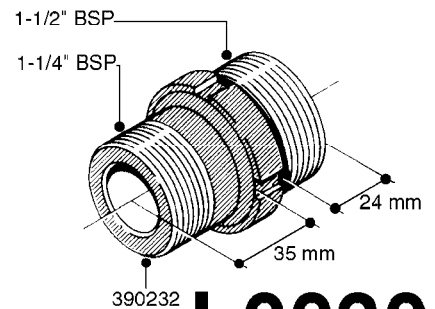

L0020

FITTINGS-T-PIECES, CAPS & ELBOWS
L0020-HIN, 01:01:16

Page 1
Date 12.08.2020 9:11

parts-n°	order qty	description
10053603	1	FITT. CAPNUT 2"BSP 5601
10194303	1	CAP BLANK 1 1/2 MCPHEE 210060
320047	1	FITT.DK CAPNUT 1/2" BSP
320106	1	FITT.DK CAPNUT 1" BSP
320272	1	FITT.DK CAPNUT 3/8" BSP
320316	1	FITT.DK TEE 3/4" X3/4" X1"BSP
320331	1	FITT.DK TEE 1" - 1" - 3/4" BSP
320342	1	FITT.DK EL 3/4"M X 1"F BSP
320563	1	FITT.DK 3 WAY 1/2" 110 DEG.
320677	1	NO LONGER AVAILABLE
320961	1	FITT.DK CAPNUT 1-1/2" BSP
321053	1	FITT.DK TEE 1/2 X1/2 X1/2" BSP
322072	1	FITT.DK TEE 3/8'X3/8'X3/8' BSP
322095	1	FITT.DK TEE 1-1/2 X1-1/4 X3/4" BSP
322138	1	FITT.DK ELB 1"M X 1"F BSP
330013	1	O-RING 2.5 X 10 PUR
330212	1	O-RING D19/D14X2.4 F.1/2"NUT
330326	1	O-RING D30/D24X2 F.1"NUT
331273	1	O-RING D44/D38X2 F.1-1/2"

FITTINGS - HEXAGON NIPPLES
L0030-HIN, 01:01:16

L0030

FITTINGS - HEXAGON NIPPLES
L0030-HIN, 01:01:16

Page 1
Date 12.08.2020 9:11

parts-n°	order qty	description
10015303	1	FITT.PO.HN 1.00X1.00 M1000
10425003	1	FITT.PO.HN 1.25X1.00 MCPHEE
320132	1	FITT.DK HN 1" BSP
320176	1	FITT.DK HN 3/8"X1/2" BSP
320445	1	FITT.DK HN 1/4"X3/8" BSP
320655	1	FITT.DK HN 1/2"-1/2" BSP
320692	1	FITT.DK HN 3/8'BSPX1/4'NPT
320703	1	FITT.DK HN 3/8BSP X1/2 &1/4NPT
320725	1	FITT.DK NIPPLE 3/8"-3/8" BSP
320902	1	FITT.DK HN 3/8'X 1/4' BSP
390232	1	FITT.DK HN 1-1/2' X 1-1/4' BSP
390276	1	FITT.DK HN 1'BSP