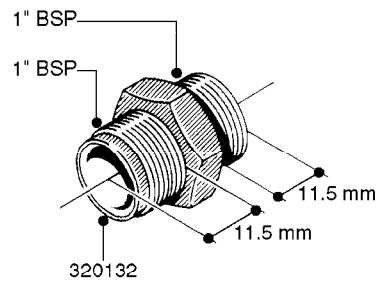

L0020

FITTINGS-T-PIECES, CAPS & ELBOWS
L0020-HIN, 01:01:16

Page 1
Date 12.08.2020 9:11

parts-n°	order qty	description
10053603	1	FITT. CAPNUT 2"BSP 5601
10194303	1	CAP BLANK 1 1/2 MCPHEE 210060
320047	1	FITT.DK CAPNUT 1/2" BSP
320106	1	FITT.DK CAPNUT 1" BSP
320272	1	FITT.DK CAPNUT 3/8" BSP
320316	1	FITT.DK TEE 3/4" X3/4" X1"BSP
320331	1	FITT.DK TEE 1" - 1" - 3/4" BSP
320342	1	FITT.DK EL 3/4"M X 1"F BSP
320563	1	FITT.DK 3 WAY 1/2" 110 DEG.
320677	1	NO LONGER AVAILABLE
320961	1	FITT.DK CAPNUT 1-1/2" BSP
321053	1	FITT.DK TEE 1/2 X1/2 X1/2" BSP
322072	1	FITT.DK TEE 3/8'X3/8'X3/8' BSP
322095	1	FITT.DK TEE 1-1/2 X1-1/4 X3/4" BSP
322138	1	FITT.DK ELB 1"M X 1"F BSP
330013	1	O-RING 2.5 X 10 PUR
330212	1	O-RING D19/D14X2.4 F.1/2"NUT
330326	1	O-RING D30/D24X2 F.1"NUT
331273	1	O-RING D44/D38X2 F.1-1/2"

FITTINGS - HEXAGON NIPPLES
L0030-HIN, 01:01:16

L0030

FITTINGS - HEXAGON NIPPLES
L0030-HIN, 01:01:16

Page 1
Date 12.08.2020 9:11

parts-n°	order qty	description
10015303	1	FITT.PO.HN 1.00X1.00 M1000
10425003	1	FITT.PO.HN 1.25X1.00 MCPHEE
320132	1	FITT.DK HN 1" BSP
320176	1	FITT.DK HN 3/8"X1/2" BSP
320445	1	FITT.DK HN 1/4"X3/8" BSP
320655	1	FITT.DK HN 1/2"-1/2" BSP
320692	1	FITT.DK HN 3/8'BSPX1/4'NPT
320703	1	FITT.DK HN 3/8BSP X1/2 &1/4NPT
320725	1	FITT.DK NIPPLE 3/8"-3/8" BSP
320902	1	FITT.DK HN 3/8'X 1/4' BSP
390232	1	FITT.DK HN 1-1/2' X 1-1/4' BSP
390276	1	FITT.DK HN 1'BSP