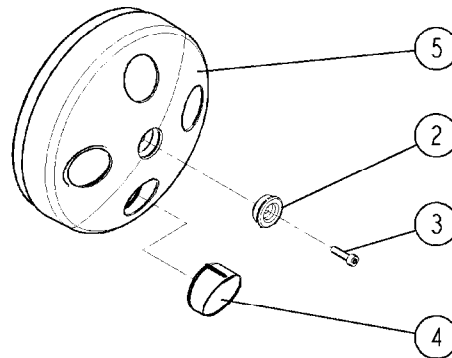

FOR PRE-2016 100 SERIES PTO PARTS
SEE PAGES A0510, A0520, A0560, A0570

COMPLETE ASSEMBLIES
WHOLEGOODS ITEMS

A0610

C.V. PTO SHAFTS - BONDIOLI
G-SERIES
A0610-HIN, 23:10:18

Page 1
Date 12.08.2020 9:10

parts-n°	order qty	description
10627103	1	PTO PIN TUBE RETAINER CV OUTER
28009003	1	PTO TUBE OUTER F.CV 1060MM
28009803	1	PTO PIN TUBE RETAINER OUTER
28009903	1	PTO TUBE RETAINER INNER
28010103	1	PTO YOKE F.INNER TUBE CV PTO
28010203	1	PTO YOKE 1-3/8X21SPL
28035003	1	PTO 1-3/8/21X1-3/8/21X1260 CV
28035103	1	PTO 1-3/4/20X1-3/8/21X1260 CV
28035203	1	PTO 1-3/4/20X1-3/8/21X1210 CVH
28040203	1	PTO YOKE 1-3/8X21SPL SLIP F.CV
28040303	1	UNIV. JOINT 22x86mm CV BLK.
28040403	1	PTO YOKE INNER F.CV PTO SHAFT
28040603	1	PTO YOKE 1-3/8X21SPL BLACK
28040703	1	SAFETY CHAIN F.CV BLACK PTO
28040903	1	SELF TAPPING SHIELDING SCREW
28041303	1	PTO YOKE 1-3/4X20SPL SLIP F.CV
28041803	1	DECAL DANGER GUARD MISSING
28041903	1	DECAL DANGER ROT.DRIVELINE
28042003	1	PTO YOKE 1-3/4X20SPL SLIP F.CV
28089203	1	UNIV.JOINT 27X100MM F.CV
28094003	1	PTO SHIELD COMPLETE BLACK
28098103	1	PTO SHIELD COMPLETE BLACK
28098903	1	PTO TUBE YOKE #6-G7 INNER
28099203	1	PTO TUBE INNER #4 1050MM
28099303	1	PTO TUBE YOKE G7 OUTER
28099503	1	PTO TUBE OUTER 1040MM
28099703	1	PTO TUBE INNER #6 1050MM
28099803	1	SELF TAPPING SCREW 4.8X22
28100003	1	ROLL PIN 10X65
28100403	1	UNIV. JOINT S4-G4 27X74.6MM
28100503	1	UNIV. JOINT S7-G7 30.2X91.5MM
28100603	1	PTO YOKE 1-3/8"X21 S7-G7 BALL LOCK

Se B528 kryds/aksler

B430

HANDLE/INDICATOR F.SMART VALVE
B430-HIA, 10:07:15

Page 1
Date 12.08.2020 9:10

Pos.	parts-n°	order qty	description
1	33505700	1	SMART VALVE HANDLE
2	334594	1	PLUG F.VALVE HANDLE BLACK
3	450902	1	BOLT ALLEN HEAD M4 X 16MM
4	33505200	1	PLUG FOR SMART VALVE HANDLE
5	33508600	1	POSITION INDICATOR/SMART VALVE
6	74194100	1	PACKAGE OF ICONS - CM-NAV