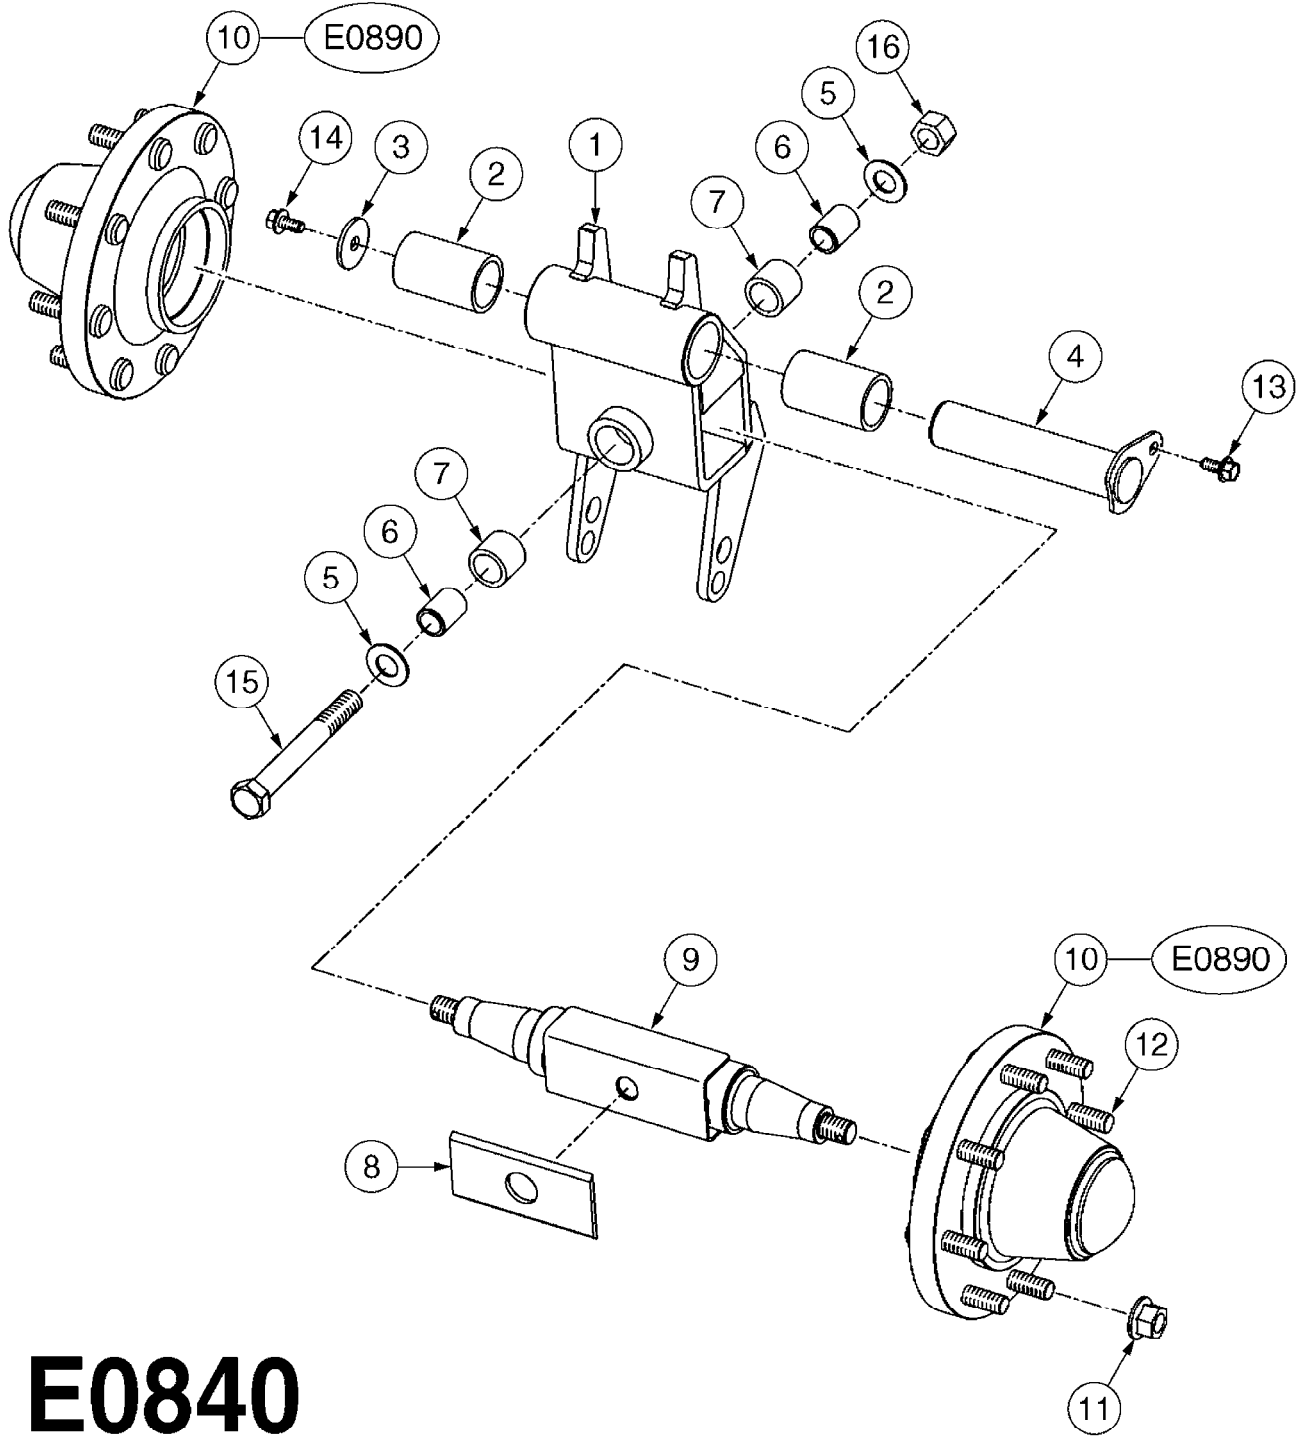

E0830

CAMOPLAST FRAME 40 SERIES
E0830-HIN, 01:01:16

Page 1

Date 12.08.2020 9:11

Pos.	parts-n°	order qty	description
1	28076003	1	WASHER, 3"X2.02"X3/16"
2	28076303	1	BUSHING 2.55"ODX2.012ID"X2"
3	28076403	1	SHIM, TILT STOPPER
4	28076503	1	STOPPER, TILT
5	28076603	1	TENSION ARM (40 SERIES)
6	28076703	1	BUSHING, TENS. 3.48X3.15X1.98"
7	28076803	1	LOCK PLATE
8	28076903	1	FRAME W/BUSHINGS (40 SERIES)
9	28077003	1	SNAP RING EXT. 3"
10	28077103	1	WASHER
11	28077203	1	PIN, 3" OD X 9.56"
12	28077303	1	SPACER
13	28083403	1	LOCK NUT 1/2"-20 UNF
14	28083503	1	BOLT HEX FLG.1"X1/2"-13UNC GR5
15	28083603	1	JAM NUT 3/8"-16 UNC GR 8
16	28083703	1	SET SCREW 1-1/2"X3/8"-16 UNC
17	28083803	1	BOLT HEX 2"X1/2"-13 UNC
18	28083903	1	LOCK WASHER 1/2"
19	28084003	1	BOLT HEX 2" X 5/8"-11
20	28084103	1	GREASE FITTING
21	28084203	1	BOLT HEX 6-1/2"X1/2"-20UNF GR8