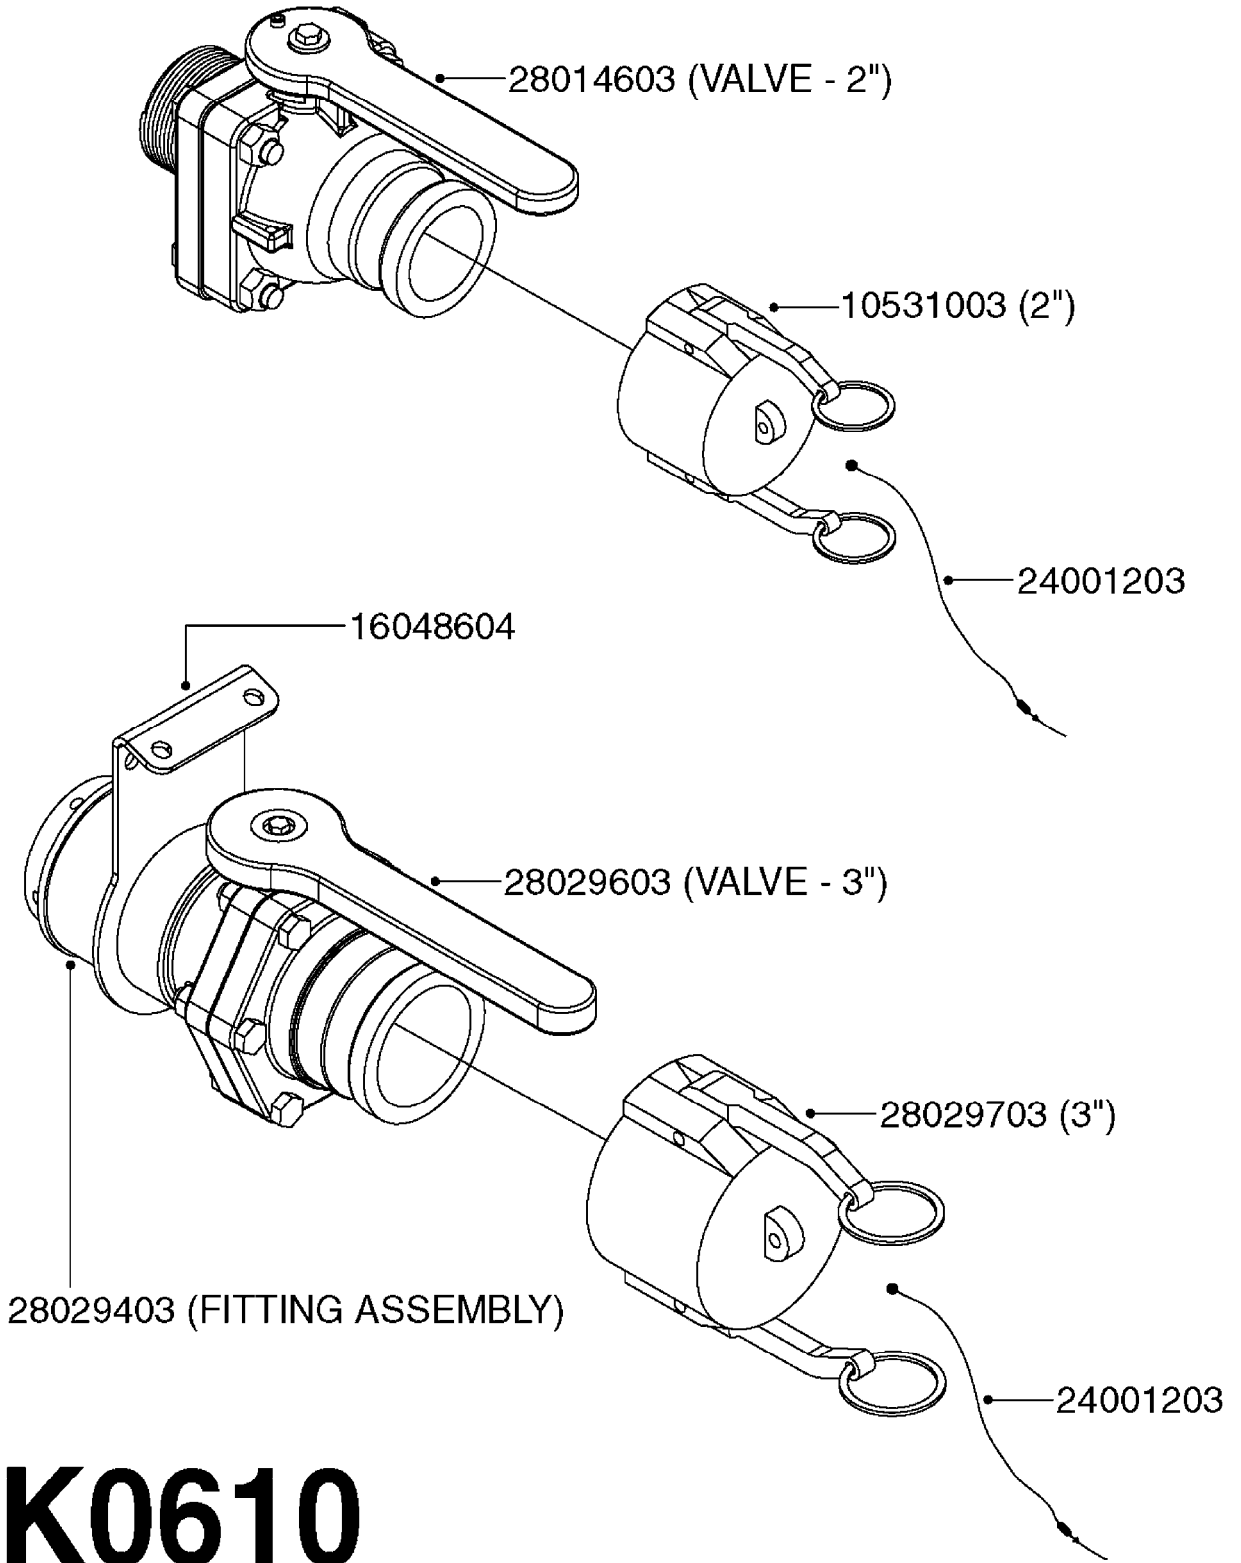

K0610

QUICKFILL-VALVES-BANJO 2" & 3"
K0610-HIN, 01:01:16

Page 1
Date 12.08.2020 9:11

parts-n°	order qty	description
10531003	1	CAP F.MALE QUICK COUPLER 2"
16048604	1	QUICK FILL BKT. NAV. 575-1100
24001203	1	RBR LANYARD 11" F.QCK FILL CAP
28014603	1	VALVE STUBBY 2" BANJO
28029403	1	3"NPT MALE X S93 FEMALE
28029603	1	VALVE STUBBY 3" BANJO
28029703	1	CAP F.MALE QUICK COUPLER 3"