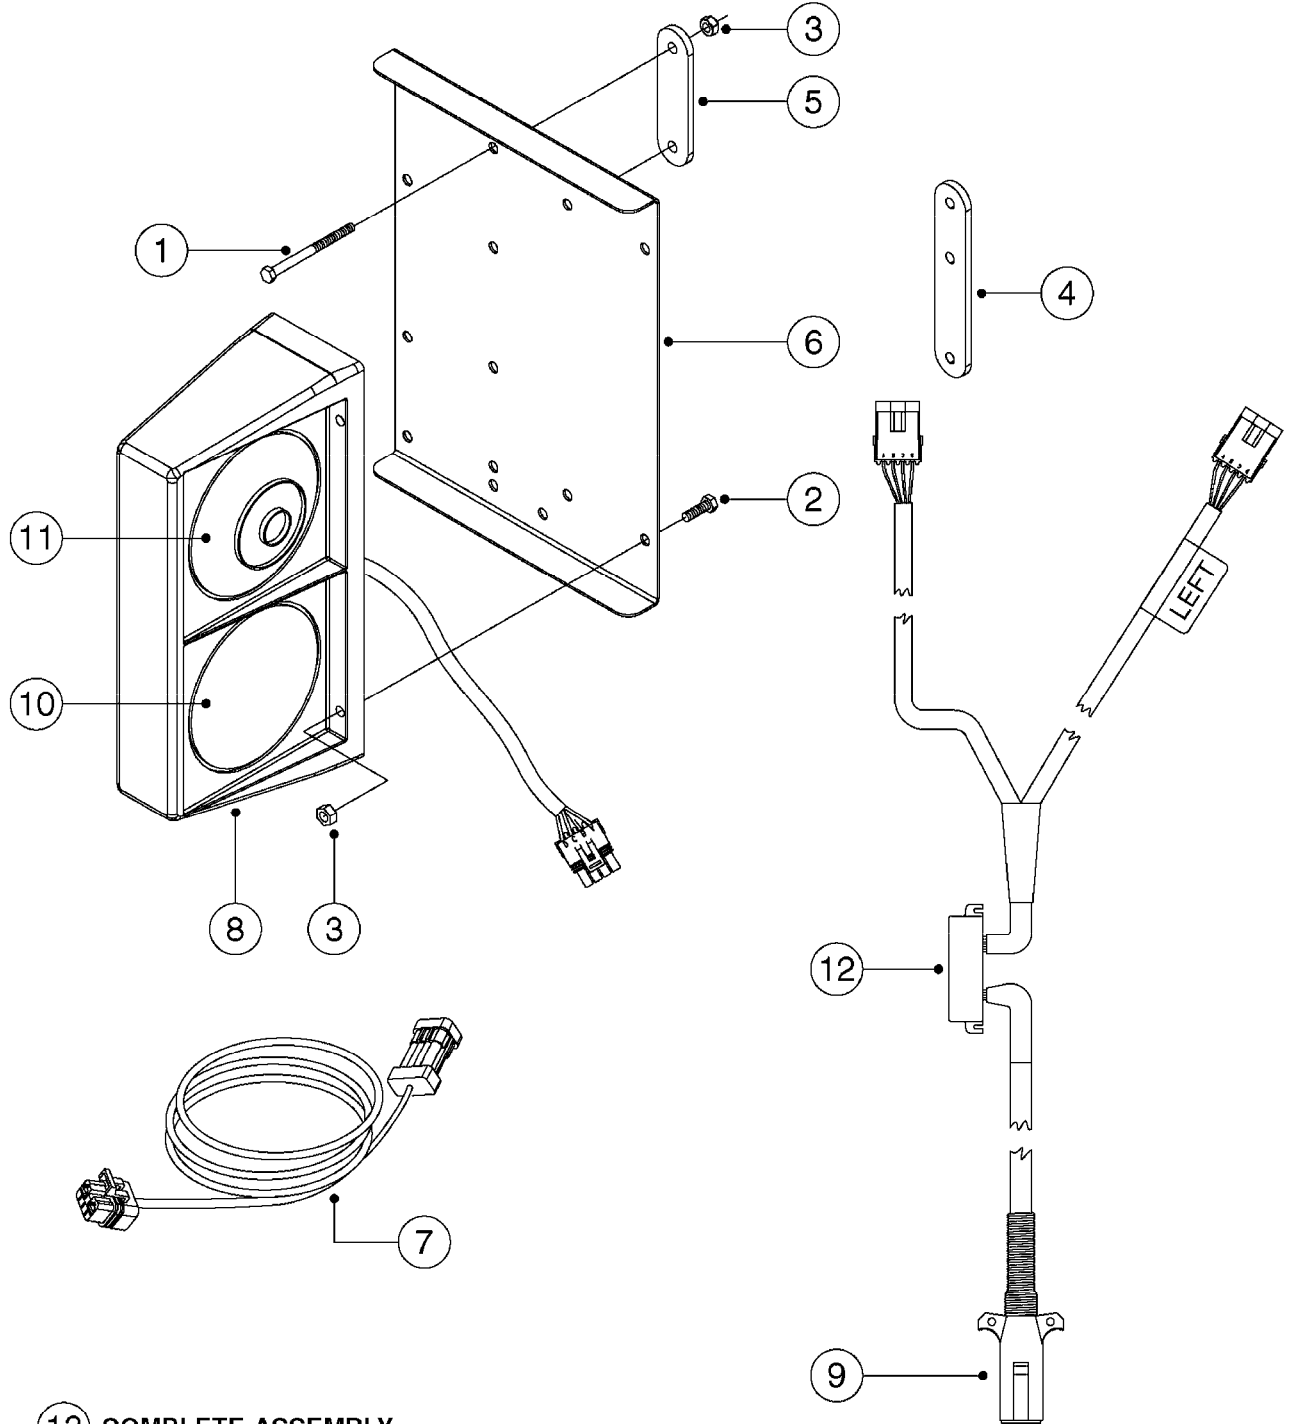

PRESSURE SENSOR - AMP
M0140-HIN, 01:01:16

M0140

PRESSURE SENSOR - AMP
M0140-HIN, 01:01:16

Page 1
Date 12.08.2020 9:11

Pos.	parts-n°	order qty	description
1	141341	1	NUT 1/4' BSP
2	145631	1	WASHER D21.5/D13.5X2.5 BRASS
3	232230	1	QUICK COUPLER 1/4"BSP X 4 MM
4	232285	1	T-PIECE 1/4" 2 X INT. 1
5	241404	1	DOWTY SEAL 1/4"
6	242353	1	O-RING 3 X 44.2 VITON
7	391135	1	FITT. S67 PLUG W/13.2Ø HOLE
8	14076900	1	NIPPLE 1/4" I-1/4" U L=28.5 SS
9	26007000	1	CABLE L = 0.20M, AMP, MALE, 3P
10	26007300	1	CABLE L = 1.00M, AMP, FEMALE, 3P
11	26026200	1	PRESSURE TRANS. 0-10BAR 4-20mA
12	72553900	1	S67 W/T-PIECE F. PRES. TRANS.