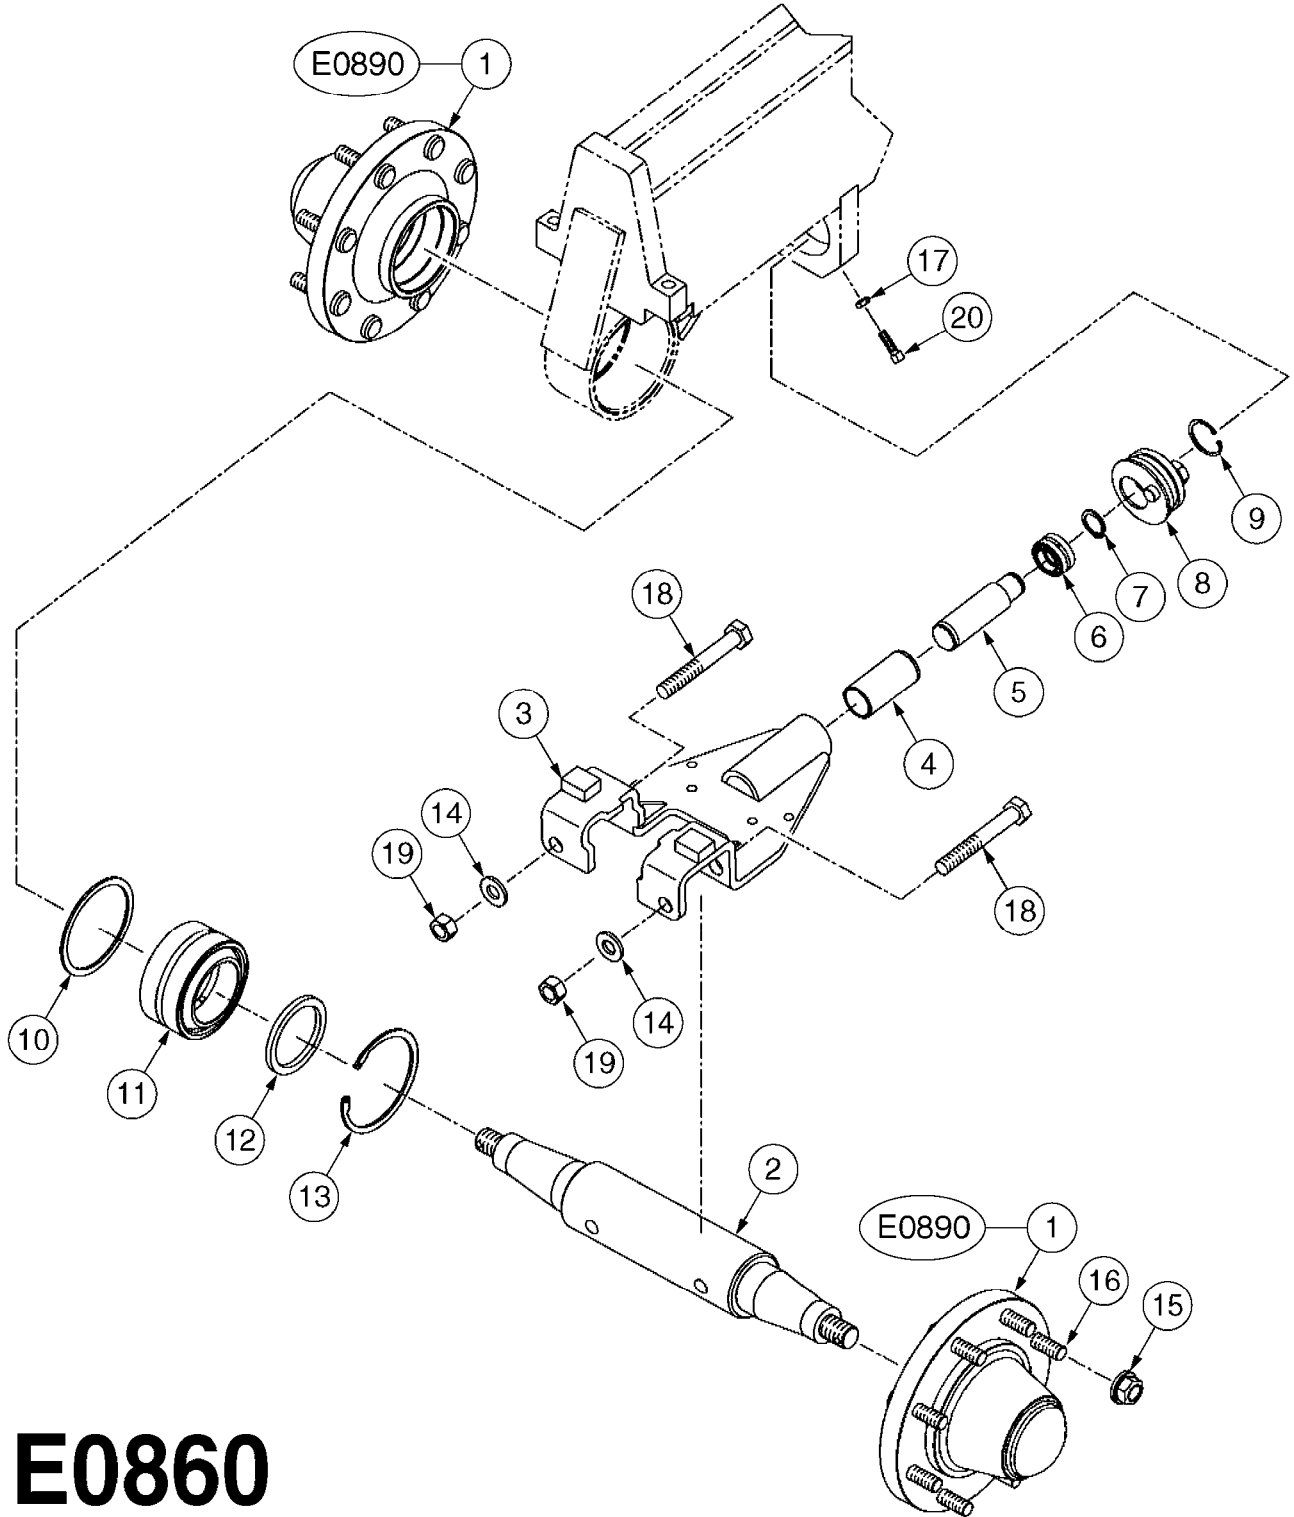

E0850

CAMOPLAST TENSIONER ASSEMBLY
E0850-HIN, 01:01:16

Page 1

Date 12.08.2020 9:11

Pos.	parts-n°	order qty	description
1	28074003	1	LOCK PLATE
2	28074103	1	SNAP RING
3	28078403	1	SPRING MOUNT
4	28078503	1	RETAINER PLATE
5	28078603	1	SLEEVE W/NOTCH
6	28078703	1	BUSHING 1/2"X1-1/4"ODX1"ID
7	28078803	1	ACME SCREW
8	28078903	1	SLEEVE, EXTEN.1"X1/2"IDX1.04"OD
9	28079003	1	SEAT, WASHER
10	28079103	1	SPRING PILOT
11	28083803	1	BOLT HEX 2"X1/2"-13 UNC
12	28084603	1	COTTER PIN 1-1/4" X 5/32"
13	28085103	1	SPRING SPRING FOR 30 SERIES
13	28085203	1	SPRING 9" X 5" X 3/4" SPRING FOR 40 SERIES