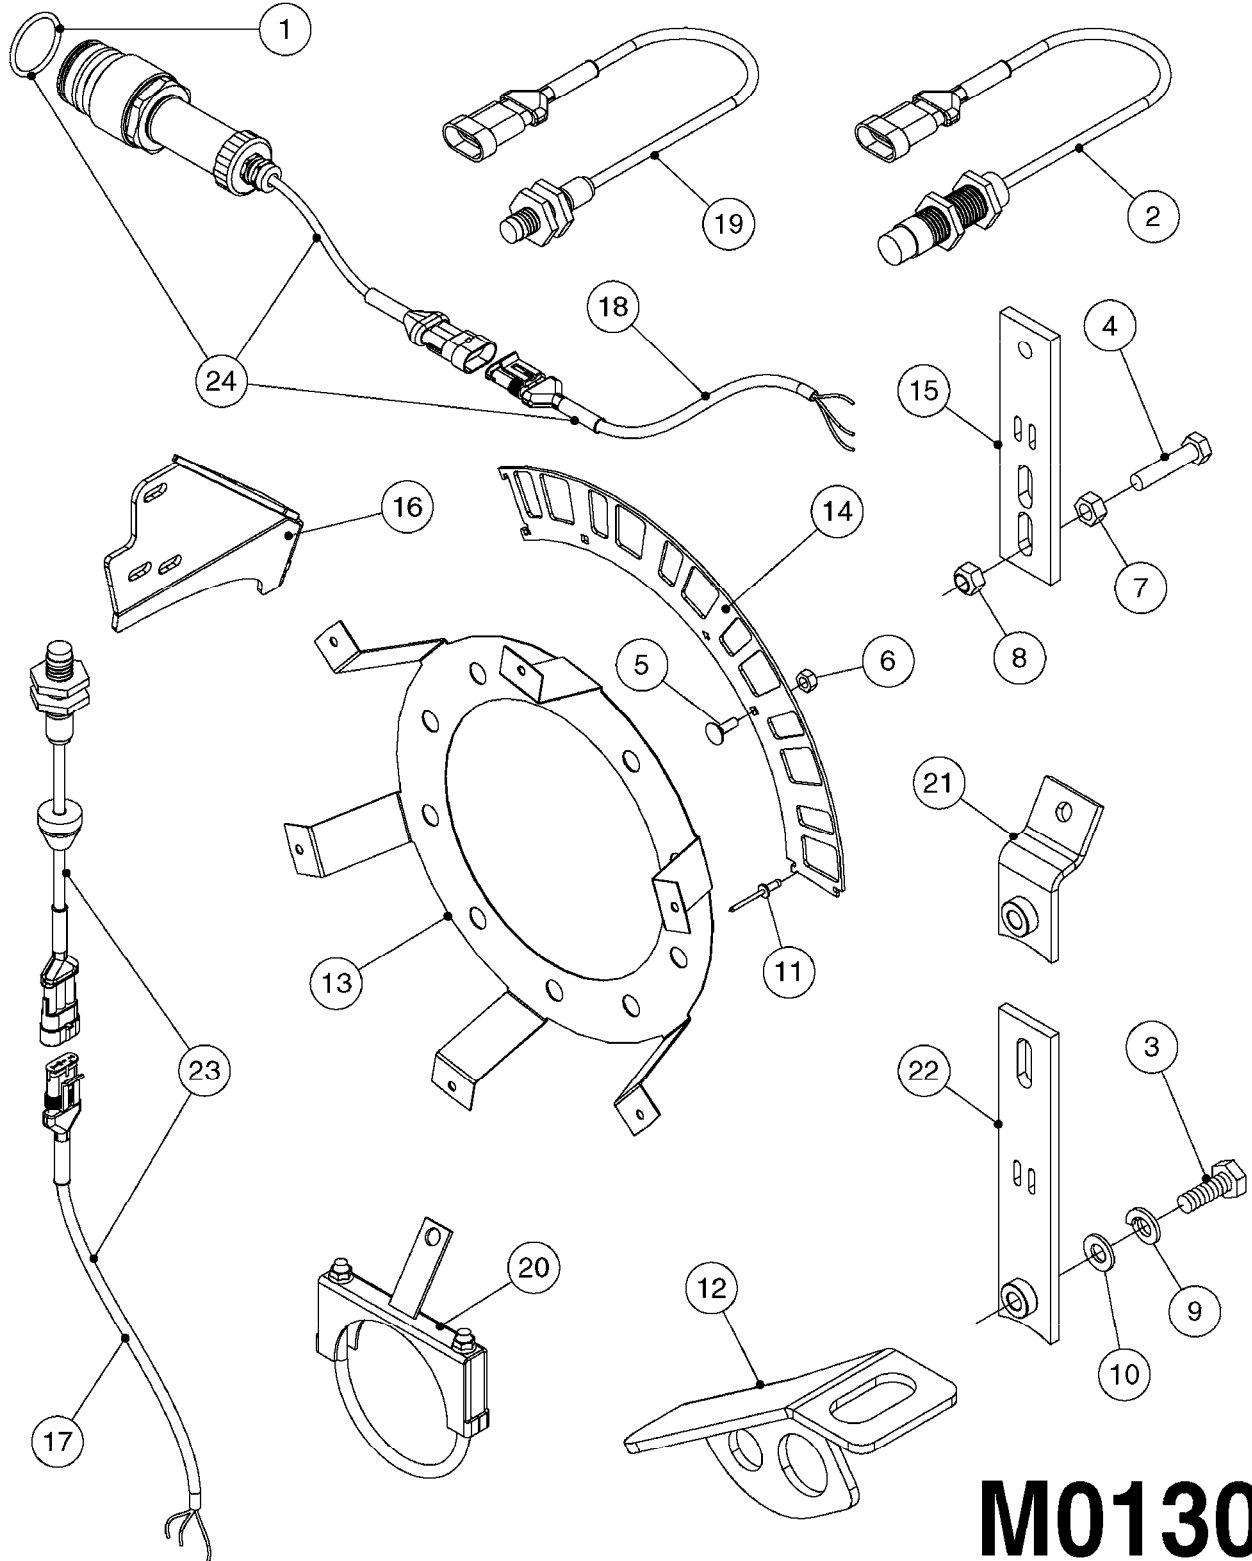

parts-n°	order qty	description
145062	1	ROTOR SHAFT
147700	1	STUD BOLT M8 X 158MM
147701	1	NUT HEX M8 STAINLESS L=16
160695	1	BRACKET F.SENSOR
160711	1	BRACKET FOR FLOW METER
178975	1	MOUNT BRACKET F. SPEED SENSOR
179767	1	FLOW SENSOR MOUNTING BRACKET
240951	1	O-RING D21.2X3 NITRIL
241673	1	O-RING D22.1X1.6
261093	1	SPADE F.ELEC.WIRE DK 2.8X0.8
270211	1	FITT.DK S25 FORK L=37.5
320283	1	FITT.DK NUT 3/4"BSP
332205	1	O-RING D43/39XD2
333561	1	FITT.DK ELB.1" EC RETURN
334558	1	NUT HEX PLASTIC INSERT
410362	1	BOLT HEX 8.8 SS M6X20
410546	1	BOLT HEX M6X12 A2 SS DIN933
420582	1	BOLT HEX 8.8 DEL M8X20 FT A2
440675	1	SCREW F. PLASTIC 5X16 SS
440677	1	SCREW F. PLASTIC 5X20 SS
460261	1	NUT HEX M6X1.00 LOCK DIN985 A2 SS
460364	1	NUT HU M8 A2 SS DIN934
471125	1	WASHER M6U 6.4X14X1.2,A2 SS
637761	1	ROTOR F.FLOWMETER - PILOT
717426	1	FITT.DK REDUC 1/4"BSP F.3/4"N
722525	1	MONITOR MAGNETS SET OF 8PCS
842020	1	HP FLOW METER EC 2-30 GPM
842021	1	HP FLOW METER ESC 2-30 GPM
842022	1	HP PRESS. TRANSDUCER 0-150 PSI
842088	1	HP FLOW METER EC 4-70 GPM
842098	1	HP FLOW METER ESC 4-70 GPM
842191	1	HP FLOW METER BK/EVC 2-30 GPM
983068	1	ELEC. CABLE 3 WIRE X .25MM HP
10612603	1	KIT PLUG 6 PIN F.PILOT MONITOR
26005503	1	SPEED SENSOR/CABLE ASSY PROX
26005703	1	*SPEED SENS ADPT CBLE W PULLUP
26007200	1	CABLE 3POL AMP FEMALE L13M
39001203	1	THREAD PLST 1/2-13UNCXM6X1L=1"
46000803	1	NUT, 1/2-13 THIN
72098400	1	SPEED SENSOR W/CABLE 10000MM
72117500	1	FLOW SENSOR - M.AMP L=1M
72156500	1	HP FLOW METER PIN 4-70 GPM 20Ø
84207903	1	FLOW METER,2-30 GPM,S67,CAL
84208003	1	FLOW METER,4-70 GPM,S67,CAL
84208103	1	FLOW METER,20-160 GPM,S67,CAL

M0130