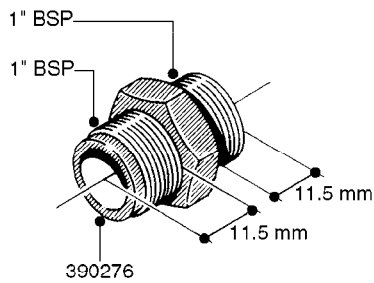

FITTINGS - HEXAGON NIPPLES
L0030-HIN, 01:01:16

L0030

FITTINGS - HEXAGON NIPPLES
L0030-HIN, 01:01:16

Page 1
Date 12.08.2020 9:11

parts-n°	order qty	description
10015303	1	FITT.PO.HN 1.00X1.00 M1000
10425003	1	FITT.PO.HN 1.25X1.00 MCPHEE
320132	1	FITT.DK HN 1" BSP
320176	1	FITT.DK HN 3/8"X1/2" BSP
320445	1	FITT.DK HN 1/4"X3/8" BSP
320655	1	FITT.DK HN 1/2"-1/2" BSP
320692	1	FITT.DK HN 3/8'BSPX1/4'NPT
320703	1	FITT.DK HN 3/8BSP X1/2 &1/4NPT
320725	1	FITT.DK NIPPLE 3/8"-3/8" BSP
320902	1	FITT.DK HN 3/8'X 1/4' BSP
390232	1	FITT.DK HN 1-1/2' X 1-1/4' BSP
390276	1	FITT.DK HN 1'BSP