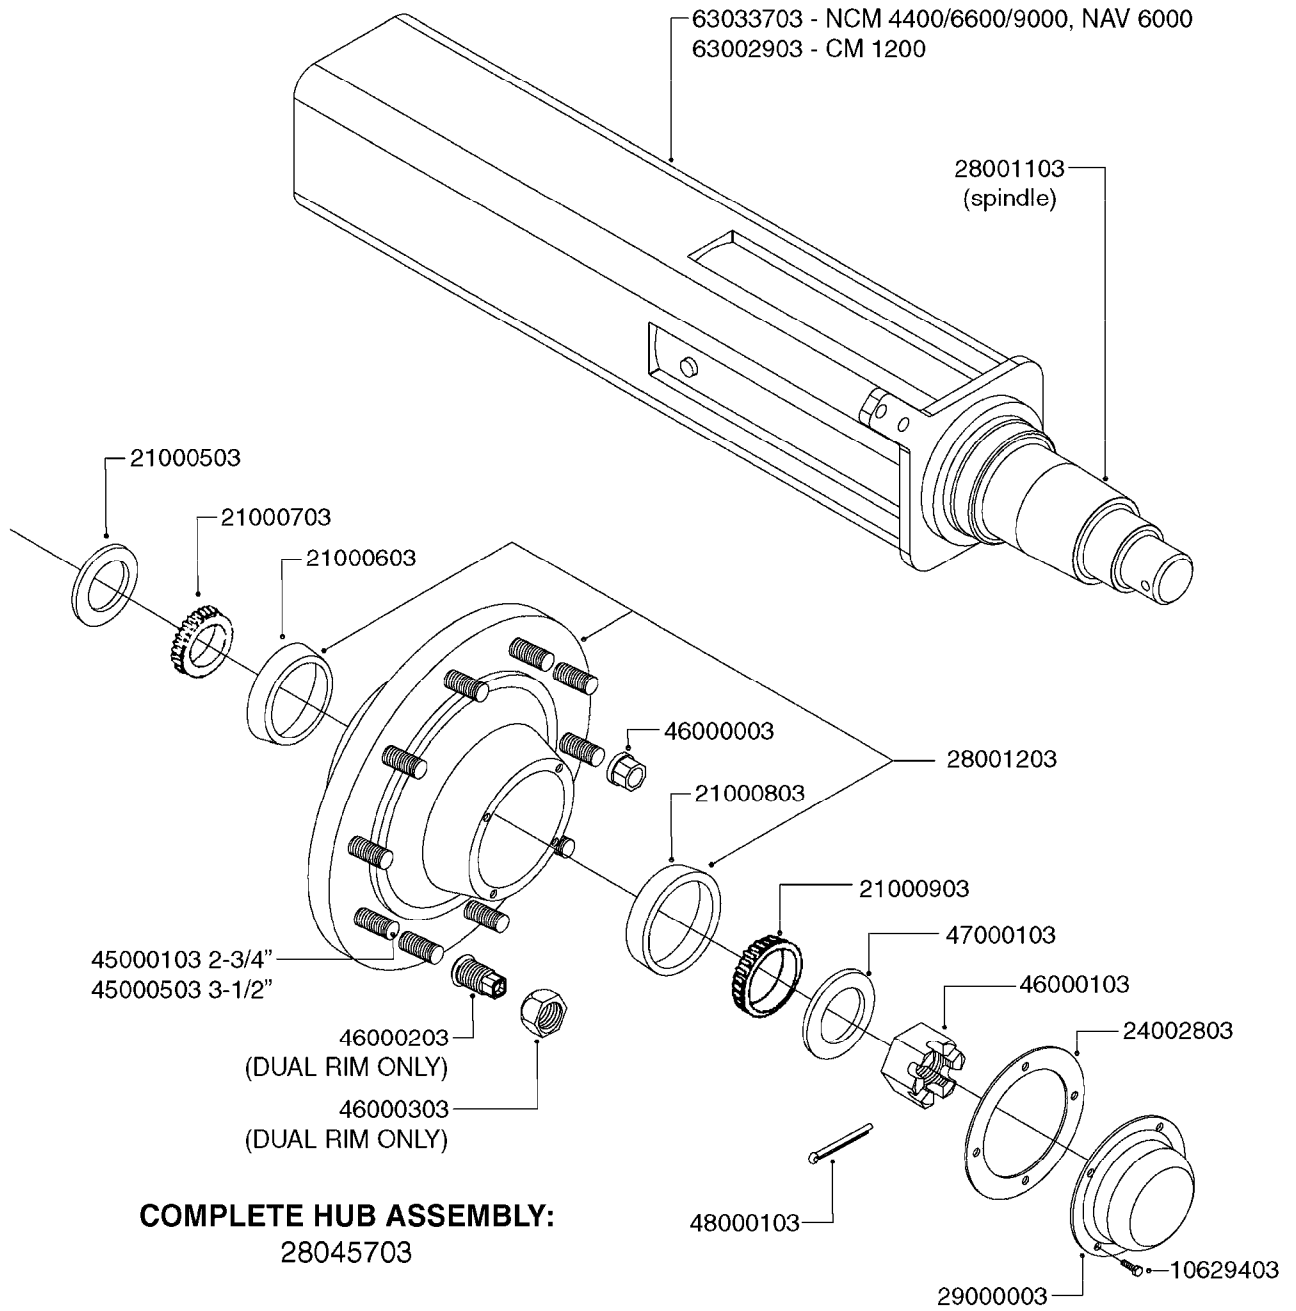

COMPLETE HUB ASSEMBLY:
28045703

COMPLETE ASSEMBLIES
WHOLEGOODS ITEMS

E0790

HUB ASSEMBLY F.4-1/2" SPINDLE
E0790-HIN, 06:07:17

Page 1

Date 12.08.2020 9:11

parts-n°	order qty	description
10629403	1	BOLT HEX 5/16 NC GR.2 00.50"
21000503	1	SEAL,WHEEL CR43771
21000603	1	RACE, BEARING 3.5/1.5
21000703	1	BEARING, TAPPERED 3.5433/1.575
21000803	1	RACE, TAPERED BEARING
21000903	1	BEARING, TAPPERED, 2.75/1.510
24002803	1	GASKET F. HUB 4.5" HUB ASSY
28001103	1	SPINDLE 4.5"x 23" 20000LB
28001203	1	HUB, 20000LB W. BRG RACES
28045703	1	HUB ASSY 10-13.19-11.02 25000#
29000003	1	HUB CAP F. 881(20000LB) HUB
45000103	1	BOLT, WHEEL STUD 3/4-16X2 3/4
45000503	1	BOLT, WHEEL STUD 3/4-16X3 1/2
46000003	1	NUT HEX NF 3/4" FLANGED F.HUB
46000103	1	NUT, CASTLE, SPINDLE 2-12 UNF
46000203	1	NUT, BUD WHEEL, INNER, RH
46000303	1	NUT, BUD WHEEL, OUTER, RH
47000103	1	WASHER, SPNDL 4.5" 2.06x4 .25T
48000103	1	PIN, COTTER 5/16" X 5.25"
63002903	1	AXLE INSERT,72"-90"SUS CM 1200
63033703	1	AXLE INSERT NCM 44/66/9000