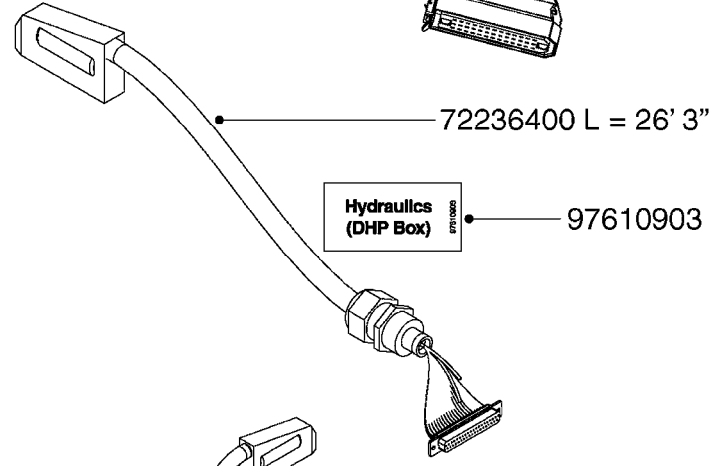

M0280

39 PIN CABLES
M0280-HIN, 28:03:17

Page 1
Date 12.08.2020 9:11

parts-n°	order qty	description
262158	1	PLUG INSERT 39 POLE MALE
262159	1	PLUG INSERT 39 POLE FEMALE
262160	1	PLUG HOUSING 39 POLE FEMALE
262161	1	PLUG HOUSING F/39 POLE MALE
440634	1	SCREW 5/8"
440732	1	PT SCREW 35X12B Z5452 ELZ
14034200	1	CODE BRACKET FOR 39 PIN CABLE
26003900	1	WIRE 37-39 PIN EVC, 6.6'
26004200	1	WIRE 37-39 PIN EVC, 57.4'
26008400	1	WIRE 39-PIN 24 WIRE L=8M
26011903	1	WIRE 39-39 POLE EXT. 3660MM
28027500	1	WIRE 37-39 PIN EVC, 37.7'
28028700	1	WIRE 37-39 PIN EVC, 45.9'
28028800	1	WIRE 37-39 PIN EVC, 16.4'
28028900	1	WIRE 37-39 PIN EVC, 26.2'
72236400	1	DAH CONN. WIRE/TRACTOR L=8M
97610803	1	DECAL-SRAY BOX 39-PIN
97610903	1	DECAL-HYDRAULIC BOX 39-PIN