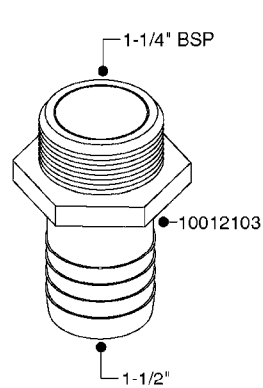

L0050

FITTINGS - HOSE CONNECTORS
L0050-HIN, 01:01:16

Page 1
Date 12.08.2020 9:11

parts-n°	order qty	description
242594	1	O-RING D14 X 1.78 SCH.70-EPDM
320294	1	FITT.DK TEE 3/8X3/8HB X1/2"BSP
320305	1	FITT.DK HB 3/4'- 3/4' BSP
320386	1	FITT.DK TEE 3/8X3/8HB X3/8"BSP
320397	1	FITT.DK ELB 3/8"HB X 3/8" BSP
320401	1	FITT.DK TEE 1/2X1/2HB X1/2"BSP
320412	1	FITT.DK TEE 1/2X1/2HB X3/8'BSP
320423	1	FITT.DK ELB 1/2'HB X 3/8' BSP
320891	1	FITT.DK HB 3/8'- 3/8' BSP
320972	1	FITT.DK HB 5/16'- 1/4' BSP
322046	1	FITT.DK TEE 1/2X1/2HB X3/4'BSP
322048	1	FITT.DK TEE 3/4X3/4HB X3/4'BSP
330595	1	O-RING D24.6/D20X2.1 -3/4"
333137	1	FITT.DK CONN.1/2" F.NOZZ. DOUB
333141	1	FITT.DK CONN.1/2" F.NOZZ.SING
334041	1	FITT.DK CONN.3/4' F.NOZZ. SING
334042	1	FITT.DK CONN.3/4' F.NOZZ. DOUB
334195	1	FITT.DK ELB. 3/4"HB X 3/4"HB
10012103	1	FITT.PO.HB 1.25X1.50 IMB1012
10014003	1	FITT.PO.HB 1.25X1.25 IMB1010
10036903	1	FITT.PO.HB 1.50X1.50 IMB1212
28019303	1	FITTING HB ELB 3/4NPT-3/4HOSE
61016500	1	HOSE TAIL 3/4" 90°+RG CAP 3/4"
72026700	1	NOZZLE TUBE ADAPTER W/O-RING