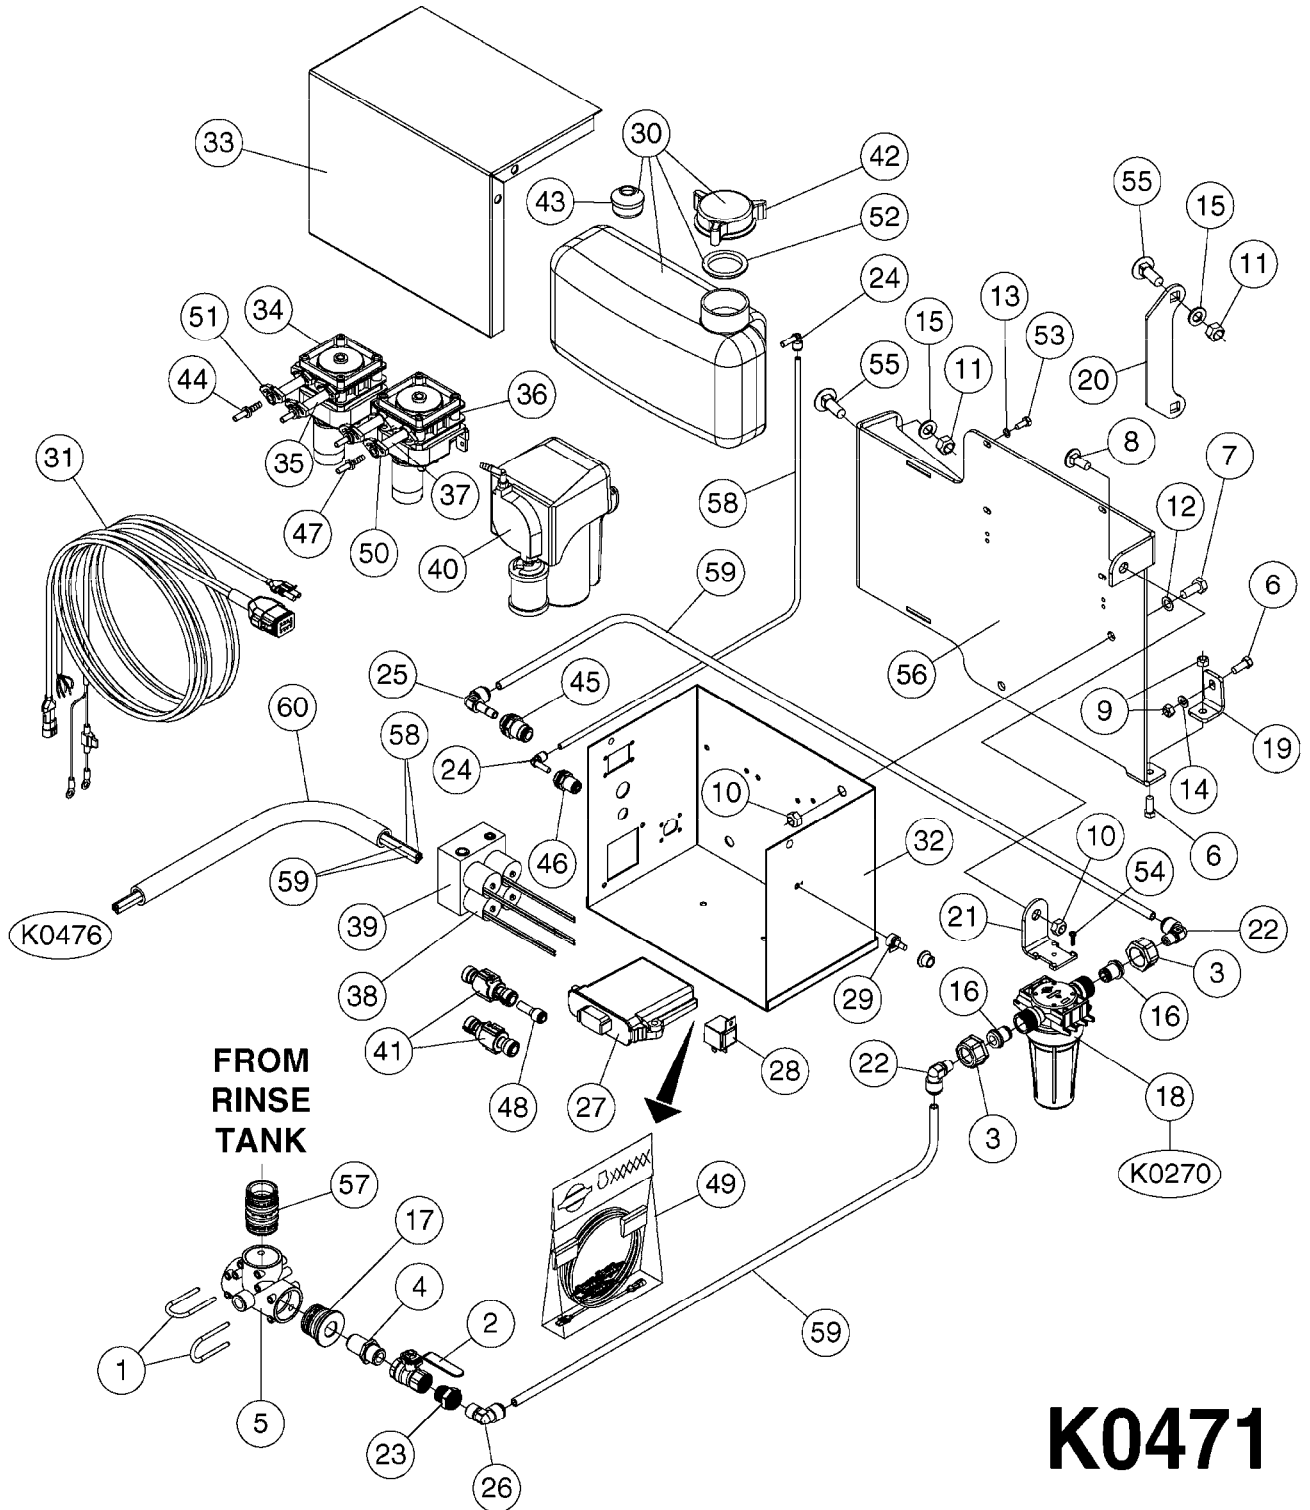

FOAM MARKER - RICHWAY
COMMANDER
K0471-HIN, 22:10:18

Page 1
Date 12.08.2020 9:11

Pos.	parts-n°	order qty	description
1	145995	1	FITT.DK S-53 FORK
2	284227	1	BALL VALVE 1/2"FEMALE THREADS
3	320283	1	FITT.DK NUT 3/4"BSP
4	321742	1	FITT.DK BULKHEAD 1/2' BSP
5	322352	1	FITT.DK S-53 TEE
6	420582	1	BOLT HEX 8.8 DEL M8X20 FT A2
7	420604	1	BOLT HEX 8.8 DEL M10X25 FT DIN933
8	440737	1	BOLT CARRIAGE M10x25 SS
9	460143	1	LOCK NUT M8 SST A2 DIN985
10	460423	1	NUT HEX M10X1.50 LOCK DIN985A2 SS
11	460703	1	NUT HEX M12X1.75 LOCK DIN985A2 SS
12	470046	1	WASHER D18D11X1 LOCK
13	470901	1	WASHER D11.8/D6.1X1.6 SS LOCK
14	471126	1	WASHER, M8, Ø16/ 8.4X 1.6, SS
15	471127	1	WASHER, M12, Ø24/13X24X2.5 SS
16	717426	1	FITT.DK REDUC 1/4"BSP F.3/4"N
17	726694	1	PLUG,S53,1/2"FBSP THD W.ORING
18	845219	1	FILTER IN-LINE 3/4'80 MESH OML
19	16184403	1	FOAM M. COMPRESSOR HANGER
20	16184603	1	FOAM M. COMPRESSOR SHIM
21	16321500	1	LINE FILTER BRACKET, TDZ/DDZ
22	23004703	1	FITT, 1/4"NPT-3/8"90-PTC
23	23004803	1	FITT, 1/2"MPT-3/8"FPT REDUCER
24	23004903	1	FITT, 1/4"PLUG-IN-1/4"90-PTC
25	23005003	1	FITT, 3/8"PLUG-IN-3/8"90-PTC
26	23005103	1	FITT, 3/8"NPT-3/8"90-PTC
27	26029503	1	MODULE, CONTROL, FOAM MARKER, RICHWAY
28	26029603	1	RELAY, 12VDC, RICHWAY
29	26029703	1	POTENTIOMETER, FOAM MARKER, RICHWAY
30	28064703	1	FOAM MARKER CONC. TANK,RICHWAY
31	28064803	1	FOAM MARKER CONT.CABLE,RICHWAY
32	28086403	1	STEEL BODY, FOAM MARKER, RICHWAY
33	28086503	1	STEEL LID, FOAM MARKER, RICHWAY
34	28086603	1	WATER PUMP, FOAM MARKER, RICHWAY
34	28102303	1	RICHWAY WATER PUMP GEAR MOTOR ONLY
35	28086703	1	1/4" PUMP TUBE, WATER, FOAM MARKER, RICHWAY
36	28086803	1	CONCENTRATE PUMP, FOAM MARKER, RICHWAY
37	28086903	1	1/8" PUMP TUBE, CONCENTRATE, FOAM MARKER, RICHWAY
38	28087003	1	2-WAY SOLENOID VALVE, FOAM MARKER, RICHWAY
39	28087103	1	RHD-VTD SOLENOID BLOCK, FOAM MARKER, RICHWAY
40	28087203	1	DIAPHRAGM AIR COMPRESSOR, FOAM MARKER, RICHWAY
41	28087403	1	3/8" CHECK VALVE, FOAM MARKER, RICHWAY
42	28087603	1	1 GALLON TANK CAP, FOAM MARKER, RICHWAY
43	28087703	1	1 GALLON TANK SCREEN, FOAM MARKER, RICHWAY
44	28094103	1	FITT.1/4" STEM X 1/4" HOSE BARB
45	28095803	1	3/8"T BULKHEAD
46	28095903	1	1/4"T BULKHEAD
47	28096403	1	1/4" STEM X 3/16" HB
48	28096503	1	3/8" STEM X 1/4"T
49	28097103	1	POWER UNIT HARNESS, RICHWAY TRAILER INSIDE WIRING HARNESS COMPLETE
50	28102103	1	RICHWAY #23 QUICK CLAMP
51	28102203	1	RICHWAY #26 QUICK CLAMP
52	28102403	1	RICHWAY TANK CAP GASKET
53	41000603	1	BOLT HEX 1/4"X1/2" SS
54	44076200	1	SCREW WN5451 5X16 SS TORX
55	45001300	1	CARRIAGE BOLT M12X35 DIN603 A2
56	61020003	1	BRKT, FOAM MARKER F.COM, RICHWAY
57	72114300	1	FITT. DK S-53 MALE MALE W.ORIN
58	92703303	1	HOSE LLDPE .25"X.17"X12" BLACK
59	92703403	1	HOSE LLDPE .38"X.25"X12" BLACK