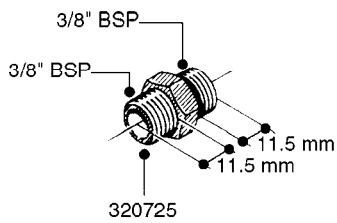

FITTINGS - HEXAGON NIPPLES
L0030-HIN, 01:01:16

L0030

FITTINGS - HEXAGON NIPPLES
L0030-HIN, 01:01:16

Page 1
Date 12.08.2020 9:11

parts-n°	order qty	description
10015303	1	FITT.PO.HN 1.00X1.00 M1000
10425003	1	FITT.PO.HN 1.25X1.00 MCPHEE
320132	1	FITT.DK HN 1" BSP
320176	1	FITT.DK HN 3/8"X1/2" BSP
320445	1	FITT.DK HN 1/4"X3/8" BSP
320655	1	FITT.DK HN 1/2"-1/2" BSP
320692	1	FITT.DK HN 3/8'BSPX1/4'NPT
320703	1	FITT.DK HN 3/8BSP X1/2 &1/4NPT
320725	1	FITT.DK NIPPLE 3/8"-3/8" BSP
320902	1	FITT.DK HN 3/8'X 1/4' BSP
390232	1	FITT.DK HN 1-1/2' X 1-1/4' BSP
390276	1	FITT.DK HN 1'BSP