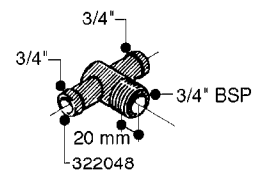

L0030

FITTINGS - HEXAGON NIPPLES
L0030-HIN, 01:01:16

Page 1
Date 12.08.2020 8:03

parts-n°	order qty	description
10015303	1	FITT.PO.HN 1.00X1.00 M1000
10425003	1	FITT.PO.HN 1.25X1.00 MCPHEE
320132	1	FITT.DK HN 1" BSP
320176	1	FITT.DK HN 3/8"X1/2" BSP
320445	1	FITT.DK HN 1/4"X3/8" BSP
320655	1	FITT.DK HN 1/2"-1/2" BSP
320692	1	FITT.DK HN 3/8'BSPX1/4'NPT
320703	1	FITT.DK HN 3/8BSP X1/2 &1/4NPT
320725	1	FITT.DK NIPPLE 3/8"-3/8" BSP
320902	1	FITT.DK HN 3/8'X 1/4' BSP
390232	1	FITT.DK HN 1-1/2' X 1-1/4' BSP
390276	1	FITT.DK HN 1'BSP

L0040

FITTINGS - NIPPLES & ELBOWS
L0040-HIN, 01:01:16

Page 1

Date 12.08.2020 8:03

parts-n°	order qty	description
10530803	1	FITT.PO.SE 2.00X2.00 45 DEG.
320191	1	FITT.DK ELB 3/8' BSP 45 DEGREE
320482	1	FITT.DK ELB. 1/2" BSP 60 DEG.
320596	1	FITT.DK ELB 3/8'-1/2'BSP 45DEG
320607	1	FITT.DK HN 3/8M X 3/8F BSP LNG
320633	1	FITT.DK HN 3/8"M X 3/8"F BSP
321451	1	FITT.DK ELB.1-1/2 X1-1/4 80DEG
321532	1	FITT.DK REDUC 3/4' X 1/2' BSP
390233	1	FITT.DK REDUC 1-1/2" X 1" BSP

L0050

parts-n°	order qty	description
242594	1	O-RING D14 X 1.78 SCH.70-EPDM
320294	1	FITT.DK TEE 3/8X3/8HB X1/2"BSP
320305	1	FITT.DK HB 3/4'- 3/4' BSP
320386	1	FITT.DK TEE 3/8X3/8HB X3/8"BSP
320397	1	FITT.DK ELB 3/8"HB X 3/8" BSP
320401	1	FITT.DK TEE 1/2X1/2HB X1/2"BSP
320412	1	FITT.DK TEE 1/2X1/2HB X3/8'BSP
320423	1	FITT.DK ELB 1/2'HB X 3/8' BSP
320891	1	FITT.DK HB 3/8'- 3/8' BSP
320972	1	FITT.DK HB 5/16'- 1/4' BSP
322046	1	FITT.DK TEE 1/2X1/2HB X3/4'BSP
322048	1	FITT.DK TEE 3/4X3/4HB X3/4'BSP
330595	1	O-RING D24.6/D20X2.1 -3/4"
333137	1	FITT.DK CONN.1/2" F.NOZZ. DOUB
333141	1	FITT.DK CONN.1/2" F.NOZZ.SING
334041	1	FITT.DK CONN.3/4' F.NOZZ. SING
334042	1	FITT.DK CONN.3/4' F.NOZZ. DOUB
334195	1	FITT.DK ELB. 3/4"HB X 3/4"HB
10012103	1	FITT.PO.HB 1.25X1.50 IMB1012
10014003	1	FITT.PO.HB 1.25X1.25 IMB1010
10036903	1	FITT.PO.HB 1.50X1.50 IMB1212
28019303	1	FITTING HB ELB 3/4NPT-3/4HOSE
61016500	1	HOSE TAIL 3/4" 90°+RG CAP 3/4"
72026700	1	NOZZLE TUBE ADAPTER W/O-RING