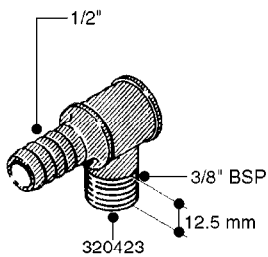

L0030

FITTINGS - HEXAGON NIPPLES
L0030-HIN, 01:01:16

Page 1
Date 12.08.2020 8:03

parts-n°	order qty	description
10015303	1	FITT.PO.HN 1.00X1.00 M1000
10425003	1	FITT.PO.HN 1.25X1.00 MCPHEE
320132	1	FITT.DK HN 1" BSP
320176	1	FITT.DK HN 3/8"X1/2" BSP
320445	1	FITT.DK HN 1/4"X3/8" BSP
320655	1	FITT.DK HN 1/2"-1/2" BSP
320692	1	FITT.DK HN 3/8'BSPX1/4'NPT
320703	1	FITT.DK HN 3/8BSP X1/2 &1/4NPT
320725	1	FITT.DK NIPPLE 3/8"-3/8" BSP
320902	1	FITT.DK HN 3/8'X 1/4' BSP
390232	1	FITT.DK HN 1-1/2' X 1-1/4' BSP
390276	1	FITT.DK HN 1'BSP

L0040

FITTINGS - NIPPLES & ELBOWS
L0040-HIN, 01:01:16

Page 1

Date 12.08.2020 8:03

parts-n°	order qty	description
10530803	1	FITT.PO.SE 2.00X2.00 45 DEG.
320191	1	FITT.DK ELB 3/8' BSP 45 DEGREE
320482	1	FITT.DK ELB. 1/2" BSP 60 DEG.
320596	1	FITT.DK ELB 3/8'-1/2'BSP 45DEG
320607	1	FITT.DK HN 3/8M X 3/8F BSP LNG
320633	1	FITT.DK HN 3/8"M X 3/8"F BSP
321451	1	FITT.DK ELB.1-1/2 X1-1/4 80DEG
321532	1	FITT.DK REDUC 3/4' X 1/2' BSP
390233	1	FITT.DK REDUC 1-1/2" X 1" BSP

L0050

parts-n°	order qty	description
242594	1	O-RING D14 X 1.78 SCH.70-EPDM
320294	1	FITT.DK TEE 3/8X3/8HB X1/2"BSP
320305	1	FITT.DK HB 3/4'- 3/4' BSP
320386	1	FITT.DK TEE 3/8X3/8HB X3/8"BSP
320397	1	FITT.DK ELB 3/8"HB X 3/8" BSP
320401	1	FITT.DK TEE 1/2X1/2HB X1/2"BSP
320412	1	FITT.DK TEE 1/2X1/2HB X3/8'BSP
320423	1	FITT.DK ELB 1/2'HB X 3/8' BSP
320891	1	FITT.DK HB 3/8'- 3/8' BSP
320972	1	FITT.DK HB 5/16'- 1/4' BSP
322046	1	FITT.DK TEE 1/2X1/2HB X3/4'BSP
322048	1	FITT.DK TEE 3/4X3/4HB X3/4'BSP
330595	1	O-RING D24.6/D20X2.1 -3/4"
333137	1	FITT.DK CONN.1/2" F.NOZZ. DOUB
333141	1	FITT.DK CONN.1/2" F.NOZZ.SING
334041	1	FITT.DK CONN.3/4' F.NOZZ. SING
334042	1	FITT.DK CONN.3/4' F.NOZZ. DOUB
334195	1	FITT.DK ELB. 3/4"HB X 3/4"HB
10012103	1	FITT.PO.HB 1.25X1.50 IMB1012
10014003	1	FITT.PO.HB 1.25X1.25 IMB1010
10036903	1	FITT.PO.HB 1.50X1.50 IMB1212
28019303	1	FITTING HB ELB 3/4NPT-3/4HOSE
61016500	1	HOSE TAIL 3/4" 90°+RG CAP 3/4"
72026700	1	NOZZLE TUBE ADAPTER W/O-RING