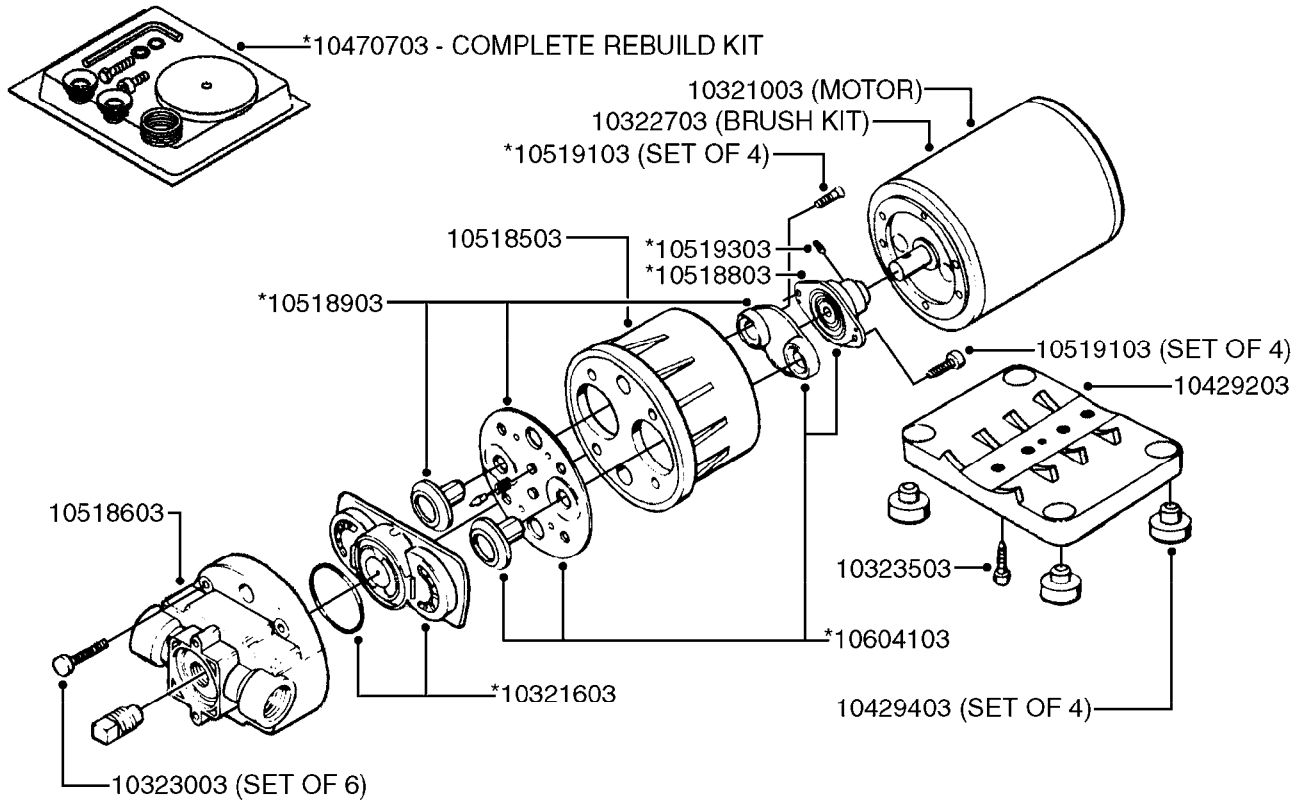

COMPLETE ASSEMBLIES
WHOLEGOODS ITEMS

A0400

10244503 - MODEL 2100 - 573 (SHOWN)

PUMP - FLO JET 12 VOLT
A0400-HIN, 19:02:20

Page 1
Date 12.08.2020 8:03

parts-n°	order qty	description
10244503	1	PUMP 12 VOLT FLOJET 2100-573
10321003	1	MOTOR 12 VOLT F. FLOJET PUMP
10321603	1	CHECK VALVE ASSY F. FLOJET
10322703	1	BRUSH KIT F. FLOJET PUMP MTR
10323003	1	SCREW M4X25 PHILLIPS SET OF 6
10323503	1	SCREWS F. BASEPLATE FLOJET
10429203	1	PUMP BASE F.FLOJET PUMP 2100
10429403	1	GROMMET SET OF 4 F.FLOJET
10470703	1	PUMP REPAIR KIT F.FLOJET 2100
10518503	1	PUMP HOUSING FLOJET Ø2100-573
10518603	1	PUMP HEAD FLOJET PUMP 2100-573
10518803	1	BEARING & CAM FLOJET 2100-573
10518903	1	DIAPHRAGM KIT F.FLOJET 2100-573
10519103	1	SCREWS (4) FLOJET 2100-573
10519303	1	SET SCREW F.CAM FLJET 2100-573
10604103	1	KIT CAM BEARING/DIA. 2100-573