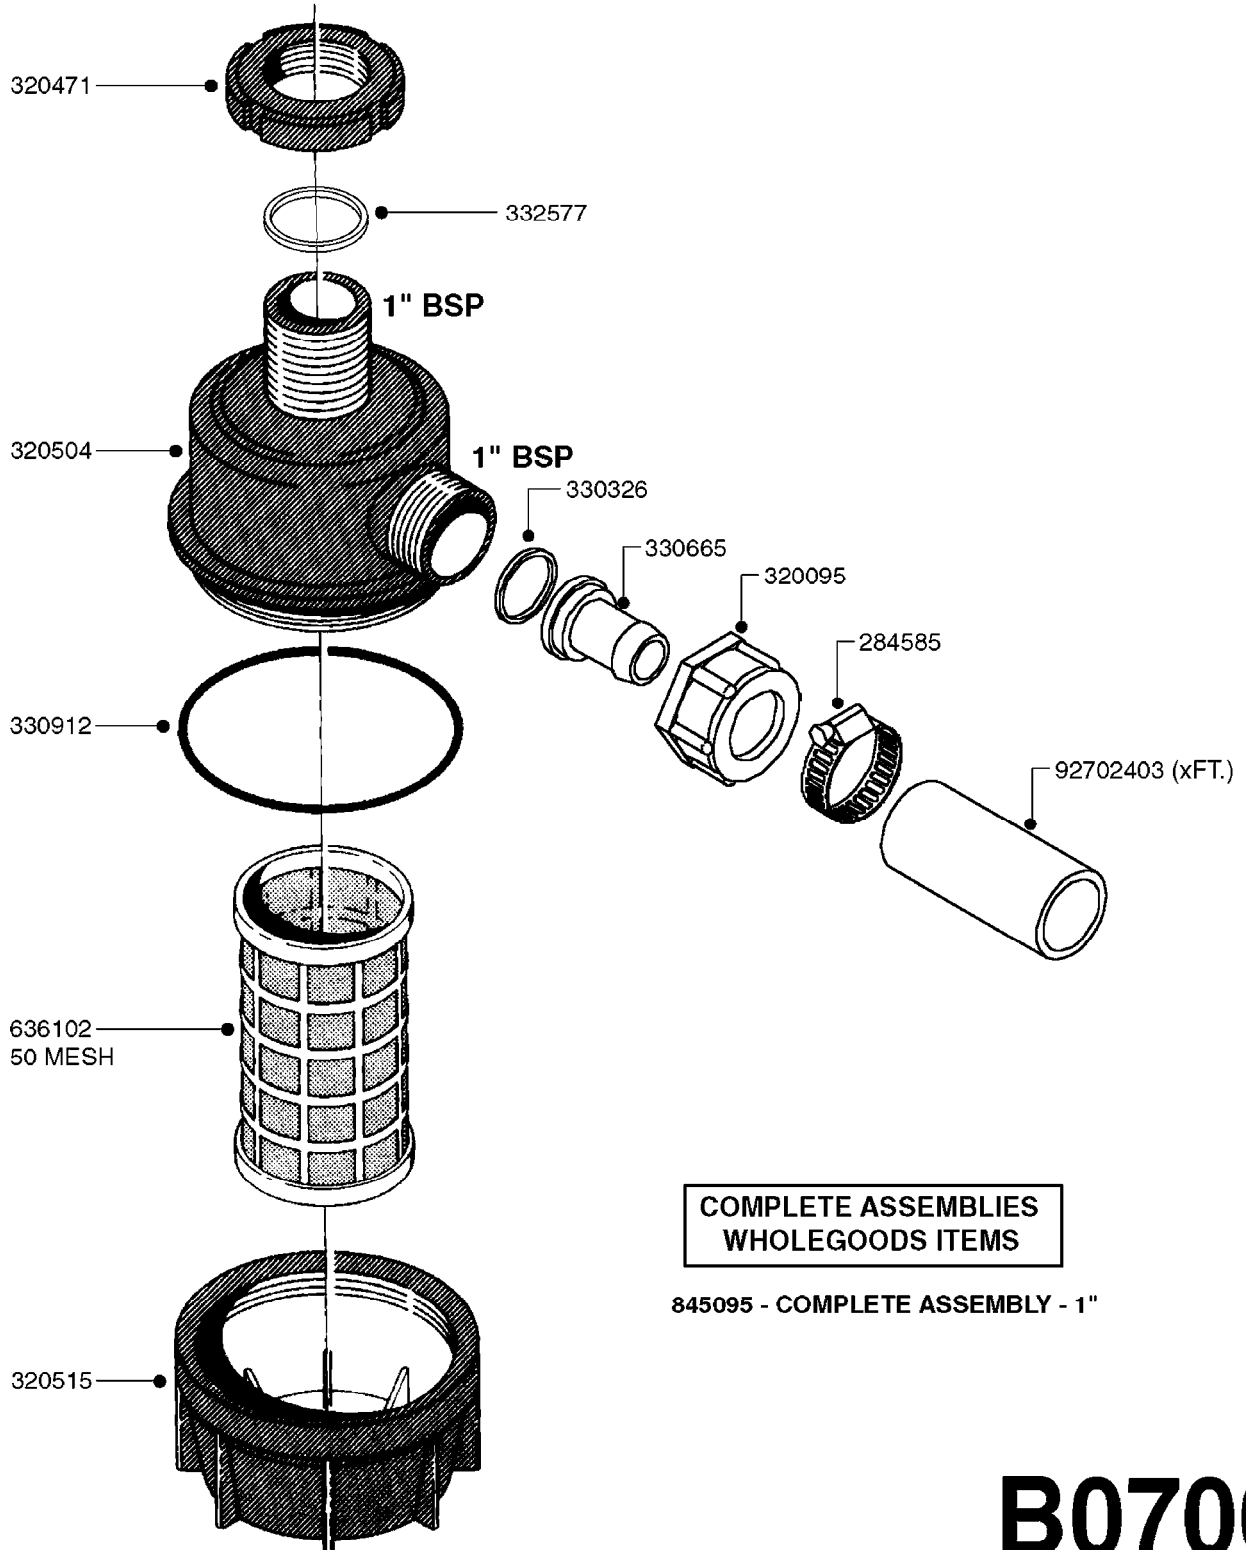

B0700

SUCTION FILT. HARDI ES30/53/80
B0700-HIN, 01:01:16

Page 1
Date 12.08.2020 8:03

parts-n°	order qty	description
284585	1	CLAMP HOSE GEAR 1" MINI 020
320095	1	FITT.DK NUT 1" BSP
320471	1	FITT.DK NUT 1" BSP JAMB
320504	1	FILTER HOUSING
320515	1	FILTER CAP 2-1/2' RG
330326	1	O-RING D30/D24X2 F.1"NUT
330665	1	FITT.DK HB 3/4"F.1" NUT
330912	1	O-RING D79,5/73,5XD3
332577	1	O-RING D38/D30X4 F.1" PUR.
636102	1	NK FILTER 86 30 MESH
845095	1	FILTER COMPLETE
92702403	1	HOSE PVC SUCT GRAY 1"