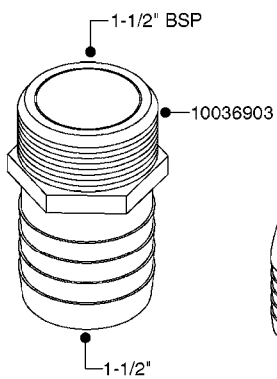

L0030

FITTINGS - HEXAGON NIPPLES
L0030-HIN, 01:01:16

Page 1
Date 12.08.2020 8:03

parts-n°	order qty	description
10015303	1	FITT.PO.HN 1.00X1.00 M1000
10425003	1	FITT.PO.HN 1.25X1.00 MCPHEE
320132	1	FITT.DK HN 1" BSP
320176	1	FITT.DK HN 3/8"X1/2" BSP
320445	1	FITT.DK HN 1/4"X3/8" BSP
320655	1	FITT.DK HN 1/2"-1/2" BSP
320692	1	FITT.DK HN 3/8'BSPX1/4'NPT
320703	1	FITT.DK HN 3/8BSP X1/2 &1/4NPT
320725	1	FITT.DK NIPPLE 3/8"-3/8" BSP
320902	1	FITT.DK HN 3/8'X 1/4' BSP
390232	1	FITT.DK HN 1-1/2' X 1-1/4' BSP
390276	1	FITT.DK HN 1'BSP

L0040

FITTINGS - NIPPLES & ELBOWS
L0040-HIN, 01:01:16

Page 1

Date 12.08.2020 8:03

parts-n°	order qty	description
10530803	1	FITT.PO.SE 2.00X2.00 45 DEG.
320191	1	FITT.DK ELB 3/8' BSP 45 DEGREE
320482	1	FITT.DK ELB. 1/2" BSP 60 DEG.
320596	1	FITT.DK ELB 3/8'-1/2'BSP 45DEG
320607	1	FITT.DK HN 3/8M X 3/8F BSP LNG
320633	1	FITT.DK HN 3/8"M X 3/8"F BSP
321451	1	FITT.DK ELB.1-1/2 X1-1/4 80DEG
321532	1	FITT.DK REDUC 3/4' X 1/2' BSP
390233	1	FITT.DK REDUC 1-1/2" X 1" BSP

L0050

parts-n°	order qty	description
242594	1	O-RING D14 X 1.78 SCH.70-EPDM
320294	1	FITT.DK TEE 3/8X3/8HB X1/2"BSP
320305	1	FITT.DK HB 3/4'- 3/4' BSP
320386	1	FITT.DK TEE 3/8X3/8HB X3/8"BSP
320397	1	FITT.DK ELB 3/8"HB X 3/8" BSP
320401	1	FITT.DK TEE 1/2X1/2HB X1/2"BSP
320412	1	FITT.DK TEE 1/2X1/2HB X3/8'BSP
320423	1	FITT.DK ELB 1/2'HB X 3/8' BSP
320891	1	FITT.DK HB 3/8'- 3/8' BSP
320972	1	FITT.DK HB 5/16'- 1/4' BSP
322046	1	FITT.DK TEE 1/2X1/2HB X3/4'BSP
322048	1	FITT.DK TEE 3/4X3/4HB X3/4'BSP
330595	1	O-RING D24.6/D20X2.1 -3/4"
333137	1	FITT.DK CONN.1/2" F.NOZZ. DOUB
333141	1	FITT.DK CONN.1/2" F.NOZZ.SING
334041	1	FITT.DK CONN.3/4' F.NOZZ. SING
334042	1	FITT.DK CONN.3/4' F.NOZZ. DOUB
334195	1	FITT.DK ELB. 3/4"HB X 3/4"HB
10012103	1	FITT.PO.HB 1.25X1.50 IMB1012
10014003	1	FITT.PO.HB 1.25X1.25 IMB1010
10036903	1	FITT.PO.HB 1.50X1.50 IMB1212
28019303	1	FITTING HB ELB 3/4NPT-3/4HOSE
61016500	1	HOSE TAIL 3/4" 90°+RG CAP 3/4"
72026700	1	NOZZLE TUBE ADAPTER W/O-RING