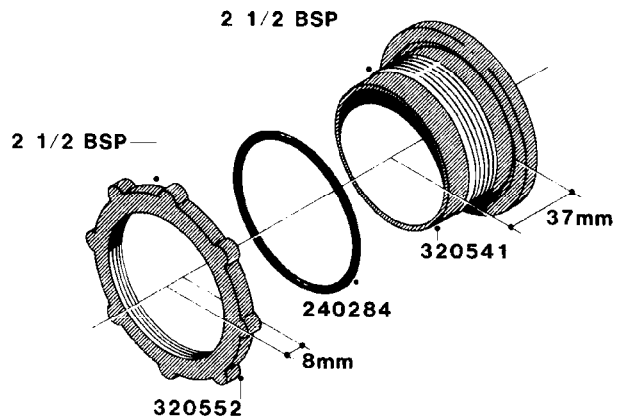

L0030

FITTINGS - HEXAGON NIPPLES
L0030-HIN, 01:01:16

Page 1
Date 12.08.2020 8:03

parts-n°	order qty	description
10015303	1	FITT.PO.HN 1.00X1.00 M1000
10425003	1	FITT.PO.HN 1.25X1.00 MCPHEE
320132	1	FITT.DK HN 1" BSP
320176	1	FITT.DK HN 3/8"X1/2" BSP
320445	1	FITT.DK HN 1/4"X3/8" BSP
320655	1	FITT.DK HN 1/2"-1/2" BSP
320692	1	FITT.DK HN 3/8'BSPX1/4'NPT
320703	1	FITT.DK HN 3/8BSP X1/2 &1/4NPT
320725	1	FITT.DK NIPPLE 3/8"-3/8" BSP
320902	1	FITT.DK HN 3/8'X 1/4' BSP
390232	1	FITT.DK HN 1-1/2' X 1-1/4' BSP
390276	1	FITT.DK HN 1'BSP

L0040

FITTINGS - NIPPLES & ELBOWS
L0040-HIN, 01:01:16

Page 1

Date 12.08.2020 8:03

parts-n°	order qty	description
10530803	1	FITT.PO.SE 2.00X2.00 45 DEG.
320191	1	FITT.DK ELB 3/8' BSP 45 DEGREE
320482	1	FITT.DK ELB. 1/2" BSP 60 DEG.
320596	1	FITT.DK ELB 3/8'-1/2'BSP 45DEG
320607	1	FITT.DK HN 3/8M X 3/8F BSP LNG
320633	1	FITT.DK HN 3/8"M X 3/8"F BSP
321451	1	FITT.DK ELB.1-1/2 X1-1/4 80DEG
321532	1	FITT.DK REDUC 3/4' X 1/2' BSP
390233	1	FITT.DK REDUC 1-1/2" X 1" BSP

L0050

parts-n°	order qty	description
242594	1	O-RING D14 X 1.78 SCH.70-EPDM
320294	1	FITT.DK TEE 3/8X3/8HB X1/2"BSP
320305	1	FITT.DK HB 3/4'- 3/4' BSP
320386	1	FITT.DK TEE 3/8X3/8HB X3/8"BSP
320397	1	FITT.DK ELB 3/8"HB X 3/8" BSP
320401	1	FITT.DK TEE 1/2X1/2HB X1/2"BSP
320412	1	FITT.DK TEE 1/2X1/2HB X3/8'BSP
320423	1	FITT.DK ELB 1/2'HB X 3/8' BSP
320891	1	FITT.DK HB 3/8'- 3/8' BSP
320972	1	FITT.DK HB 5/16'- 1/4' BSP
322046	1	FITT.DK TEE 1/2X1/2HB X3/4'BSP
322048	1	FITT.DK TEE 3/4X3/4HB X3/4'BSP
330595	1	O-RING D24.6/D20X2.1 -3/4"
333137	1	FITT.DK CONN.1/2" F.NOZZ. DOUB
333141	1	FITT.DK CONN.1/2" F.NOZZ.SING
334041	1	FITT.DK CONN.3/4' F.NOZZ. SING
334042	1	FITT.DK CONN.3/4' F.NOZZ. DOUB
334195	1	FITT.DK ELB. 3/4"HB X 3/4"HB
10012103	1	FITT.PO.HB 1.25X1.50 IMB1012
10014003	1	FITT.PO.HB 1.25X1.25 IMB1010
10036903	1	FITT.PO.HB 1.50X1.50 IMB1212
28019303	1	FITTING HB ELB 3/4NPT-3/4HOSE
61016500	1	HOSE TAIL 3/4" 90°+RG CAP 3/4"
72026700	1	NOZZLE TUBE ADAPTER W/O-RING