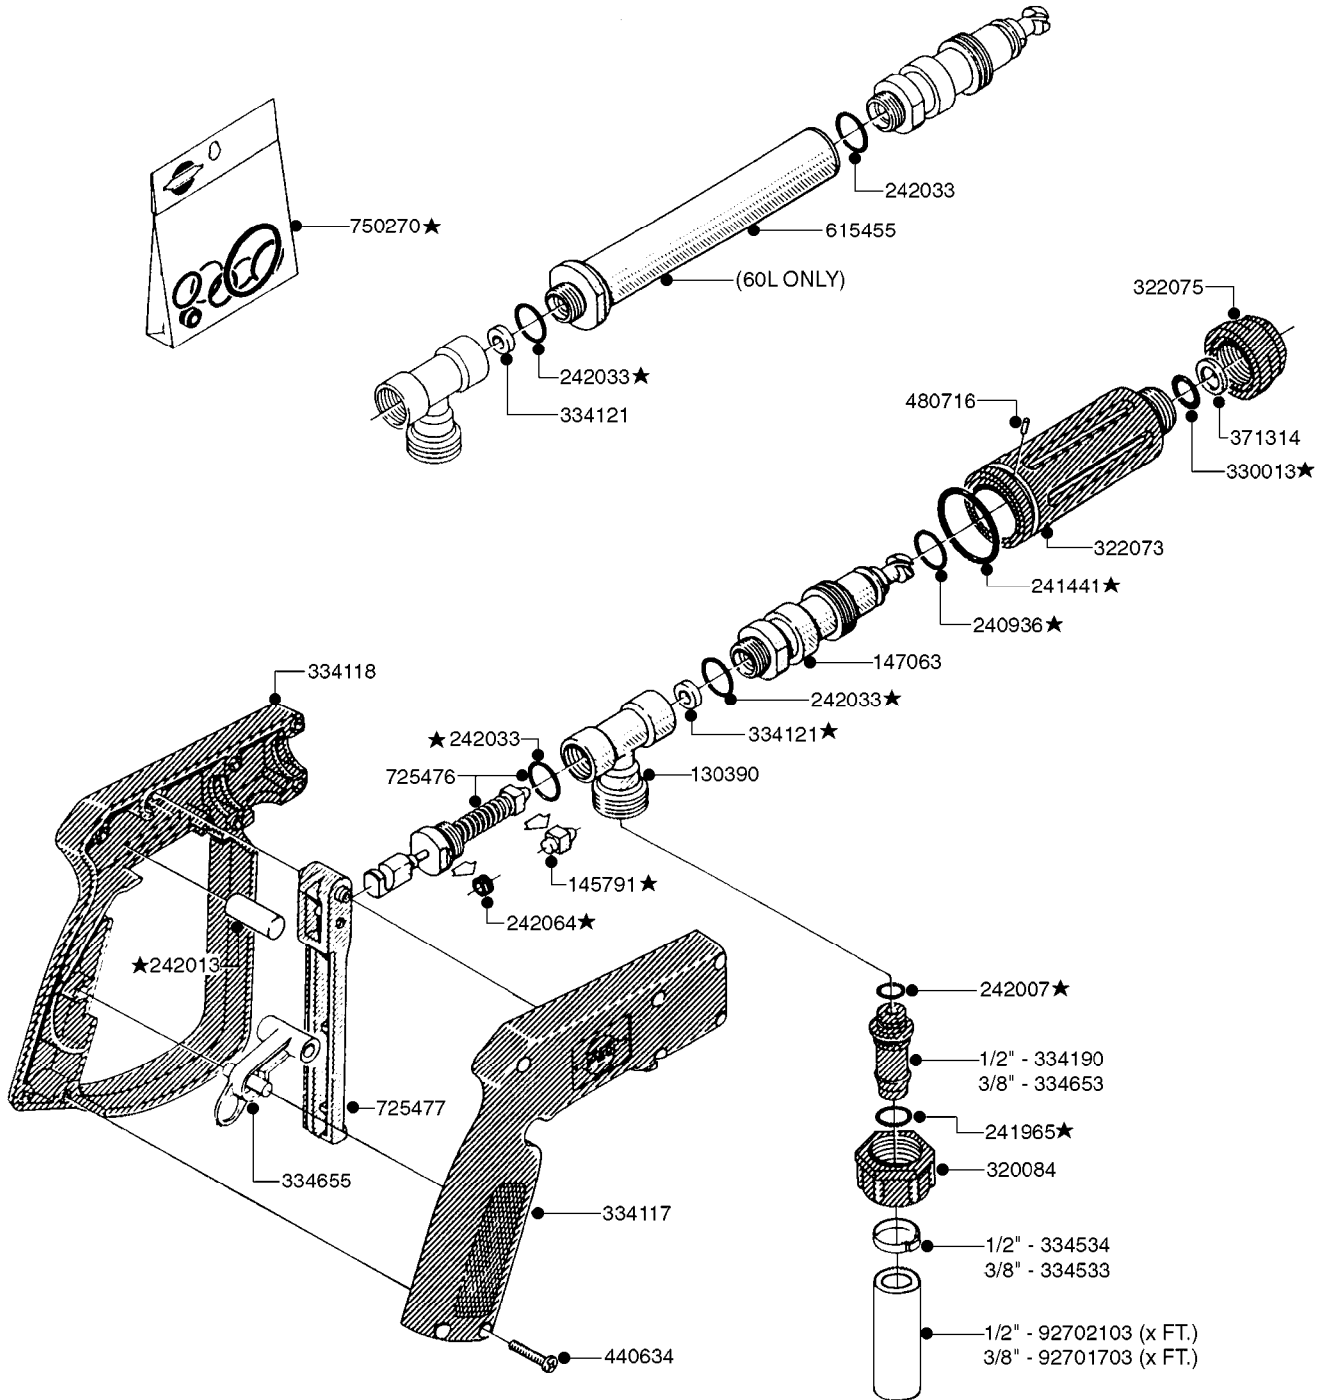

COMPLETE ASSEMBLY:
843197 - 60L
843196 - 60S

COMPLETE ASSEMBLIES
WHOLEGOODS ITEMS

K0480

HANDGUN TYPE 60S/60L POST 95
K0480-HIN, 01:01:16

Page 1

Date 12.08.2020 8:03

parts-n°	order qty	description
130390	1	TEE 3/8'X 1/2' BSP F.TYPE 60S
145791	1	CONE FOR ON/OFF
147063	1	SWIRL F.SPRAY GUN TYPE 60
240936	1	O-RING D13.3X2.4 NITRIL
241441	1	O-RING D29.3X3
241965	1	O-RING Ø12.1 X 1.6 NITRILE
242007	1	O-RING Ø9.1 X 1.6 NITRILE
242013	1	SPRING RUBBER F/TRIGGER
242033	1	O-RING Ø14.1 X 1.6 NITRILE
242064	1	SLEEVE RUBBER 3X8X4MM
320084	1	FITT.DK NUT 1/2" BSP
322073	1	HOUSING F.SWIRL TYPE 60S H.G.
322075	1	HOUSING F. NOZZLE
330013	1	O-RING 2.5 X 10 PUR
334117	1	HANDLE PIECE RIGHT F.60S/60L
334118	1	HANDLE PIECE LEFT F.60S/60L
334121	1	SEAT FOR ON-OFF TYPE
334190	1	FITT.DK HB 1/2' F. PISTOL 60S
334533	1	CLAMP HOSE PLASTIC 3/8"
334534	1	CLAMP HOSE PLASTIC 1/2"
334653	1	FITT.DK HB 3/8' F.HANDGUN
334655	1	TRIGGER SAFETY F.60S/60L GUN
371314	1	NOZZLE CERAMIC 1099-20
440634	1	SCREW 5/8"
480716	1	PIN D3X6 STAINLESS
615455	1	TUBE F.LANCE TYPE 60L
725476	1	SPINDLE
725477	1	TRIGGER
750270	1	GASKET KIT F.SPRAY GUN
843196	1	SPRAY GUN KIT TYPE 60 SHORT
843197	1	HANDGUN KIT TYPE 60 LONG
92701703	1	HOSE R X3/8" X300PSI WP X0012"
92702103	1	HOSE R X1/2" X300PSI WP X0012"