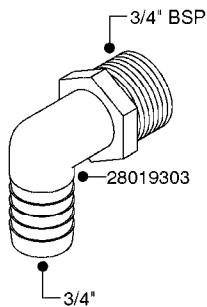

L0030

FITTINGS - HEXAGON NIPPLES
L0030-HIN, 01:01:16

Page 1
Date 12.08.2020 8:03

parts-n°	order qty	description
10015303	1	FITT.PO.HN 1.00X1.00 M1000
10425003	1	FITT.PO.HN 1.25X1.00 MCPHEE
320132	1	FITT.DK HN 1" BSP
320176	1	FITT.DK HN 3/8"X1/2" BSP
320445	1	FITT.DK HN 1/4"X3/8" BSP
320655	1	FITT.DK HN 1/2"-1/2" BSP
320692	1	FITT.DK HN 3/8'BSPX1/4'NPT
320703	1	FITT.DK HN 3/8BSP X1/2 &1/4NPT
320725	1	FITT.DK NIPPLE 3/8"-3/8" BSP
320902	1	FITT.DK HN 3/8'X 1/4' BSP
390232	1	FITT.DK HN 1-1/2' X 1-1/4' BSP
390276	1	FITT.DK HN 1'BSP

L0040

FITTINGS - NIPPLES & ELBOWS
L0040-HIN, 01:01:16

Page 1

Date 12.08.2020 8:03

parts-n°	order qty	description
10530803	1	FITT.PO.SE 2.00X2.00 45 DEG.
320191	1	FITT.DK ELB 3/8' BSP 45 DEGREE
320482	1	FITT.DK ELB. 1/2" BSP 60 DEG.
320596	1	FITT.DK ELB 3/8'-1/2'BSP 45DEG
320607	1	FITT.DK HN 3/8M X 3/8F BSP LNG
320633	1	FITT.DK HN 3/8"M X 3/8"F BSP
321451	1	FITT.DK ELB.1-1/2 X1-1/4 80DEG
321532	1	FITT.DK REDUC 3/4' X 1/2' BSP
390233	1	FITT.DK REDUC 1-1/2" X 1" BSP

L0050

parts-n°	order qty	description
242594	1	O-RING D14 X 1.78 SCH.70-EPDM
320294	1	FITT.DK TEE 3/8X3/8HB X1/2"BSP
320305	1	FITT.DK HB 3/4'- 3/4' BSP
320386	1	FITT.DK TEE 3/8X3/8HB X3/8"BSP
320397	1	FITT.DK ELB 3/8"HB X 3/8" BSP
320401	1	FITT.DK TEE 1/2X1/2HB X1/2"BSP
320412	1	FITT.DK TEE 1/2X1/2HB X3/8'BSP
320423	1	FITT.DK ELB 1/2'HB X 3/8' BSP
320891	1	FITT.DK HB 3/8'- 3/8' BSP
320972	1	FITT.DK HB 5/16'- 1/4' BSP
322046	1	FITT.DK TEE 1/2X1/2HB X3/4'BSP
322048	1	FITT.DK TEE 3/4X3/4HB X3/4'BSP
330595	1	O-RING D24.6/D20X2.1 -3/4"
333137	1	FITT.DK CONN.1/2" F.NOZZ. DOUB
333141	1	FITT.DK CONN.1/2" F.NOZZ.SING
334041	1	FITT.DK CONN.3/4' F.NOZZ. SING
334042	1	FITT.DK CONN.3/4' F.NOZZ. DOUB
334195	1	FITT.DK ELB. 3/4"HB X 3/4"HB
10012103	1	FITT.PO.HB 1.25X1.50 IMB1012
10014003	1	FITT.PO.HB 1.25X1.25 IMB1010
10036903	1	FITT.PO.HB 1.50X1.50 IMB1212
28019303	1	FITTING HB ELB 3/4NPT-3/4HOSE
61016500	1	HOSE TAIL 3/4" 90°+RG CAP 3/4"
72026700	1	NOZZLE TUBE ADAPTER W/O-RING