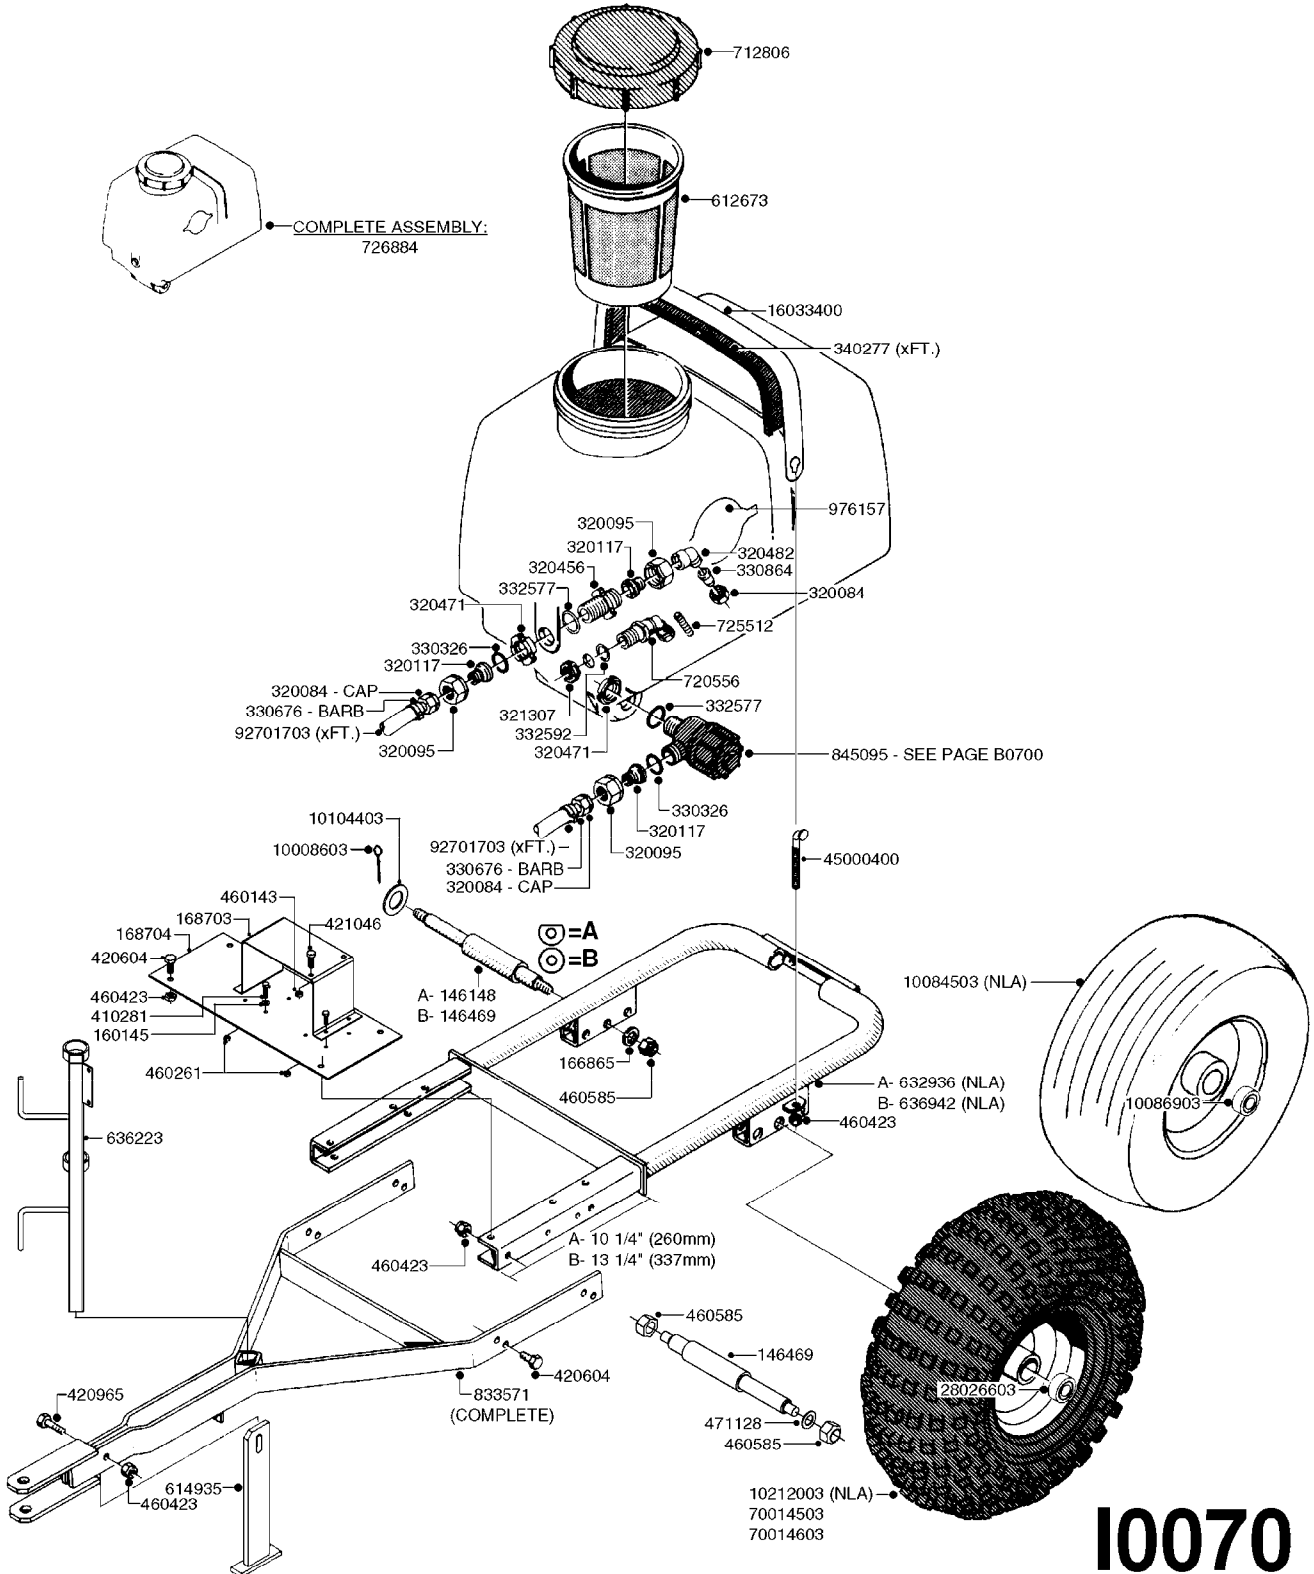

I0070

ES 30 TANK & FRAME
I0070-HIN, 01:01:16

Page 1
Date 12.08.2020 8:03

parts-n°	order qty	description
146148	1	SPINDLE TR30 STD.TIRE
146469	1	AXLE SHAFT ESTATE TRAILER SPRY
160145	1	WASHER D13.1/D6.4X1 SS
166865	1	WASHER D35/D25X2
168703	1	PUMP SCREEN FOR ATV
168704	1	PUMP BASE FOR ATV CAN 88
320084	1	FITT.DK NUT 1/2" BSP
320095	1	FITT.DK NUT 1" BSP
320117	1	FITT.DK CONN.1/2"BSP F. 1" CAP
320456	1	FITT.DK BULKHEAD 1"BSP DOUBLE
320471	1	FITT.DK NUT 1" BSP JAMB
320482	1	FITT.DK ELB. 1/2" BSP 60 DEG.
321307	1	FITT.DK NUT 1/2" BSP JAMB
330326	1	O-RING D30/D24X2 F.1"NUT
330676	1	FITT.DK HB 3/8" F. 1/2" NUT
330864	1	NOZZLE AGITATION D6
332577	1	O-RING D38/D30X4 F.1" PUR.
332592	1	O-RING D26/D20X3
340277	1	TANK PACKING - 40mm WIDE x 12"
410281	1	BOLT HEX 8.8 DEL M6X25 DIN933 A2
420604	1	BOLT HEX 8.8 DEL M10X25 FT DIN933
420965	1	M10X40 MACHINE SCREW STAINLESS
421046	1	BOLT HEX M8X25/25 A2 SS DIN933
460143	1	LOCK NUT M8 SST A2 DIN985
460261	1	NUT HEX M6X1.00 LOCK DIN985 A2 SS
460423	1	NUT HEX M10X1.50 LOCK DIN985A2 SS
460585	1	LOCKING NUT M16 DIN985 A2 SS
471128	1	WASHER, M16, Ø30/17.0X 3.0, SS
612673	1	FILTER BASKET F. ES30/ES53
614935	1	JACK STAND FOR ES30/53
632936	1	FRAME ES30
636223	1	POST 12 VOLT TR30
636942	1	FRAME FOR KS120
712806	1	TANK LID WITH VENT S226 RED
720556	1	SAFETY VALVE FOR ATV SPRAYER
725512	1	SPRING W/SEAT
726884	1	TANK 30 GAL. F/ES
833571	1	DRAW BAR FOR ES30/50/80
845095	1	FILTER COMPLETE
976157	1	DECAL COMPANY (4.4" X 4.6")
10008603	1	COTTER PIN 1/8"X 1-1/2"
10084503	1	TIRE & RIM 16 X 6.5 X 8
10086903	1	BEARING BALL F.ES53 WHEEL
10104403	1	WASHER PLATE 1'
10212003	1	TIRE & RIM ASSY.22 X 11.00-8
16033400	1	TANK STRAP ES30/NK 80 '01
28026603	1	BEARING P205PP SEALED 52x25x15
45000400	1	T-BOLT SPECIAL F.TANK STRAP ES
70014503	1	TIRE & RIM ASY 16X750-8 X 4"HU
70014603	1	TIRE & RIM ASY 20X10-8 X 4"HUB
92701703	1	HOSE R X3/8" X300PSI WP X0012"