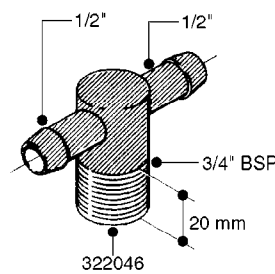

L0030

FITTINGS - HEXAGON NIPPLES
L0030-HIN, 01:01:16

Page 1
Date 12.08.2020 8:03

parts-n°	order qty	description
10015303	1	FITT.PO.HN 1.00X1.00 M1000
10425003	1	FITT.PO.HN 1.25X1.00 MCPHEE
320132	1	FITT.DK HN 1" BSP
320176	1	FITT.DK HN 3/8"X1/2" BSP
320445	1	FITT.DK HN 1/4"X3/8" BSP
320655	1	FITT.DK HN 1/2"-1/2" BSP
320692	1	FITT.DK HN 3/8'BSPX1/4'NPT
320703	1	FITT.DK HN 3/8BSP X1/2 &1/4NPT
320725	1	FITT.DK NIPPLE 3/8"-3/8" BSP
320902	1	FITT.DK HN 3/8'X 1/4' BSP
390232	1	FITT.DK HN 1-1/2' X 1-1/4' BSP
390276	1	FITT.DK HN 1'BSP

L0040

FITTINGS - NIPPLES & ELBOWS
L0040-HIN, 01:01:16

Page 1

Date 12.08.2020 8:03

parts-n°	order qty	description
10530803	1	FITT.PO.SE 2.00X2.00 45 DEG.
320191	1	FITT.DK ELB 3/8' BSP 45 DEGREE
320482	1	FITT.DK ELB. 1/2" BSP 60 DEG.
320596	1	FITT.DK ELB 3/8'-1/2'BSP 45DEG
320607	1	FITT.DK HN 3/8M X 3/8F BSP LNG
320633	1	FITT.DK HN 3/8"M X 3/8"F BSP
321451	1	FITT.DK ELB.1-1/2 X1-1/4 80DEG
321532	1	FITT.DK REDUC 3/4' X 1/2' BSP
390233	1	FITT.DK REDUC 1-1/2" X 1" BSP

L0050

parts-n°	order qty	description
242594	1	O-RING D14 X 1.78 SCH.70-EPDM
320294	1	FITT.DK TEE 3/8X3/8HB X1/2"BSP
320305	1	FITT.DK HB 3/4'- 3/4' BSP
320386	1	FITT.DK TEE 3/8X3/8HB X3/8"BSP
320397	1	FITT.DK ELB 3/8"HB X 3/8" BSP
320401	1	FITT.DK TEE 1/2X1/2HB X1/2"BSP
320412	1	FITT.DK TEE 1/2X1/2HB X3/8'BSP
320423	1	FITT.DK ELB 1/2'HB X 3/8' BSP
320891	1	FITT.DK HB 3/8'- 3/8' BSP
320972	1	FITT.DK HB 5/16'- 1/4' BSP
322046	1	FITT.DK TEE 1/2X1/2HB X3/4'BSP
322048	1	FITT.DK TEE 3/4X3/4HB X3/4'BSP
330595	1	O-RING D24.6/D20X2.1 -3/4"
333137	1	FITT.DK CONN.1/2" F.NOZZ. DOUB
333141	1	FITT.DK CONN.1/2" F.NOZZ.SING
334041	1	FITT.DK CONN.3/4' F.NOZZ. SING
334042	1	FITT.DK CONN.3/4' F.NOZZ. DOUB
334195	1	FITT.DK ELB. 3/4"HB X 3/4"HB
10012103	1	FITT.PO.HB 1.25X1.50 IMB1012
10014003	1	FITT.PO.HB 1.25X1.25 IMB1010
10036903	1	FITT.PO.HB 1.50X1.50 IMB1212
28019303	1	FITTING HB ELB 3/4NPT-3/4HOSE
61016500	1	HOSE TAIL 3/4" 90°+RG CAP 3/4"
72026700	1	NOZZLE TUBE ADAPTER W/O-RING