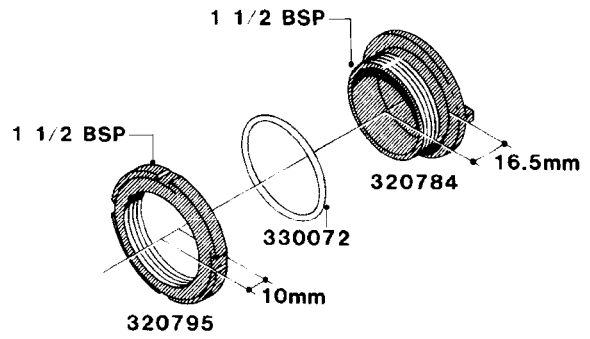

L0030

FITTINGS - HEXAGON NIPPLES
L0030-HIN, 01:01:16

Page 1
Date 12.08.2020 8:03

parts-n°	order qty	description
10015303	1	FITT.PO.HN 1.00X1.00 M1000
10425003	1	FITT.PO.HN 1.25X1.00 MCPHEE
320132	1	FITT.DK HN 1" BSP
320176	1	FITT.DK HN 3/8"X1/2" BSP
320445	1	FITT.DK HN 1/4"X3/8" BSP
320655	1	FITT.DK HN 1/2"-1/2" BSP
320692	1	FITT.DK HN 3/8'BSPX1/4'NPT
320703	1	FITT.DK HN 3/8BSP X1/2 &1/4NPT
320725	1	FITT.DK NIPPLE 3/8"-3/8" BSP
320902	1	FITT.DK HN 3/8'X 1/4' BSP
390232	1	FITT.DK HN 1-1/2' X 1-1/4' BSP
390276	1	FITT.DK HN 1'BSP

L0040

FITTINGS - NIPPLES & ELBOWS
L0040-HIN, 01:01:16

Page 1

Date 12.08.2020 8:03

parts-n°	order qty	description
10530803	1	FITT.PO.SE 2.00X2.00 45 DEG.
320191	1	FITT.DK ELB 3/8' BSP 45 DEGREE
320482	1	FITT.DK ELB. 1/2" BSP 60 DEG.
320596	1	FITT.DK ELB 3/8'-1/2'BSP 45DEG
320607	1	FITT.DK HN 3/8M X 3/8F BSP LNG
320633	1	FITT.DK HN 3/8"M X 3/8"F BSP
321451	1	FITT.DK ELB.1-1/2 X1-1/4 80DEG
321532	1	FITT.DK REDUC 3/4' X 1/2' BSP
390233	1	FITT.DK REDUC 1-1/2" X 1" BSP

L0050

parts-n°	order qty	description
242594	1	O-RING D14 X 1.78 SCH.70-EPDM
320294	1	FITT.DK TEE 3/8X3/8HB X1/2"BSP
320305	1	FITT.DK HB 3/4'- 3/4' BSP
320386	1	FITT.DK TEE 3/8X3/8HB X3/8"BSP
320397	1	FITT.DK ELB 3/8"HB X 3/8" BSP
320401	1	FITT.DK TEE 1/2X1/2HB X1/2"BSP
320412	1	FITT.DK TEE 1/2X1/2HB X3/8'BSP
320423	1	FITT.DK ELB 1/2'HB X 3/8' BSP
320891	1	FITT.DK HB 3/8'- 3/8' BSP
320972	1	FITT.DK HB 5/16'- 1/4' BSP
322046	1	FITT.DK TEE 1/2X1/2HB X3/4'BSP
322048	1	FITT.DK TEE 3/4X3/4HB X3/4'BSP
330595	1	O-RING D24.6/D20X2.1 -3/4"
333137	1	FITT.DK CONN.1/2" F.NOZZ. DOUB
333141	1	FITT.DK CONN.1/2" F.NOZZ.SING
334041	1	FITT.DK CONN.3/4' F.NOZZ. SING
334042	1	FITT.DK CONN.3/4' F.NOZZ. DOUB
334195	1	FITT.DK ELB. 3/4"HB X 3/4"HB
10012103	1	FITT.PO.HB 1.25X1.50 IMB1012
10014003	1	FITT.PO.HB 1.25X1.25 IMB1010
10036903	1	FITT.PO.HB 1.50X1.50 IMB1212
28019303	1	FITTING HB ELB 3/4NPT-3/4HOSE
61016500	1	HOSE TAIL 3/4" 90°+RG CAP 3/4"
72026700	1	NOZZLE TUBE ADAPTER W/O-RING