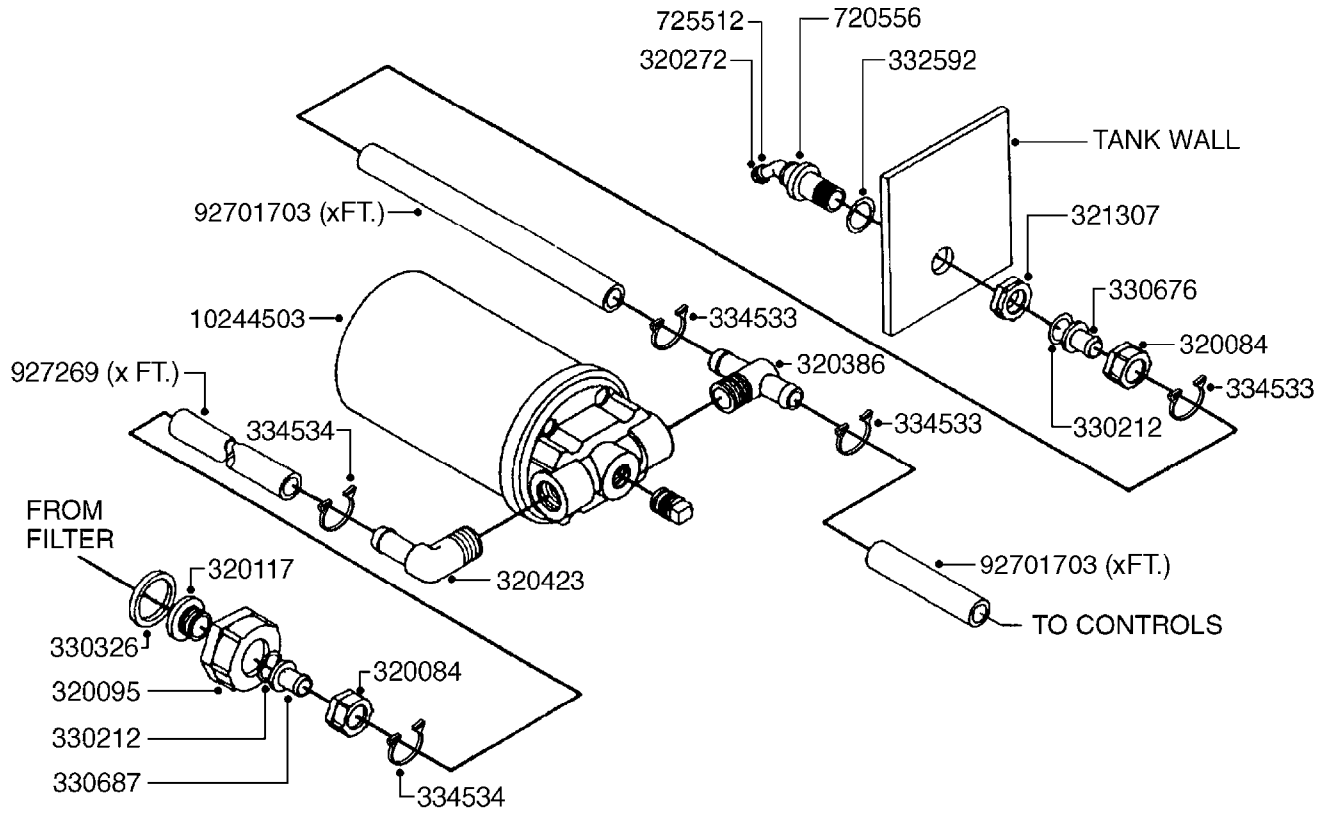

COMPLETE ASSEMBLIES
WHOLEGOODS ITEMS

A0400

10244503 - MODEL 2100 - 573 (SHOWN)

PUMP - FLO JET 12 VOLT
A0400-HIN, 19:02:20

Page 1
Date 12.08.2020 8:03

parts-n°	order qty	description
10244503	1	PUMP 12 VOLT FLOJET 2100-573
10321003	1	MOTOR 12 VOLT F. FLOJET PUMP
10321603	1	CHECK VALVE ASSY F. FLOJET
10322703	1	BRUSH KIT F. FLOJET PUMP MTR
10323003	1	SCREW M4X25 PHILLIPS SET OF 6
10323503	1	SCREWS F. BASEPLATE FLOJET
10429203	1	PUMP BASE F.FLOJET PUMP 2100
10429403	1	GROMMET SET OF 4 F.FLOJET
10470703	1	PUMP REPAIR KIT F.FLOJET 2100
10518503	1	PUMP HOUSING FLOJET Ø2100-573
10518603	1	PUMP HEAD FLOJET PUMP 2100-573
10518803	1	BEARING & CAM FLOJET 2100-573
10518903	1	DIAPHRAGM KIT F.FLOJET 2100-573
10519103	1	SCREWS (4) FLOJET 2100-573
10519303	1	SET SCREW F.CAM FLJET 2100-573
10604103	1	KIT CAM BEARING/DIA. 2100-573

A0410

PUMP - SYSTEM 12 VOLT F/ES30
A0410-HIN, 01:01:16

Page 1
Date 12.08.2020 8:03

parts-n°	order qty	description
261272	1	FUSE 10A D6X32 MM
320084	1	FITT.DK NUT 1/2" BSP
320095	1	FITT.DK NUT 1" BSP
320117	1	FITT.DK CONN.1/2"BSP F. 1" CAP
320272	1	FITT.DK CAPNUT 3/8' BSP
320386	1	FITT.DK TEE 3/8X3/8HB X3/8"BSP
320423	1	FITT.DK ELB 1/2'HB X 3/8' BSP
321307	1	FITT.DK NUT 1/2" BSP JAMB
330212	1	O-RING D19/D14X2.4 F.1/2"NUT
330326	1	O-RING D30/D24X2 F.1"NUT
330676	1	FITT.DK HB 3/8" F. 1/2" NUT
330687	1	FITT.DK HB 1/2" F. 1/2" NUT
332592	1	O-RING D26/D20X3
334533	1	CLAMP HOSE PLASTIC 3/8"
334534	1	CLAMP HOSE PLASTIC 1/2"
720556	1	SAFETY VALVE FOR ATV SPRAYER
725512	1	SPRING W/SEAT
927269	1	HOSE R X PVC X 1/2 X 0012"
10131403	1	SWITCH 12V 10 AMP TOGGLE
10131603	1	CLIPS ALLIGATOR 12V
10134203	1	1 FT. 16/2 SJTW ELECT. CABLE
10244503	1	PUMP 12 VOLT FLOJET 2100-573
26001303	1	FUSE HOLDER - INLINE
92701703	1	HOSE R X3/8" X300PSI WP X0012"