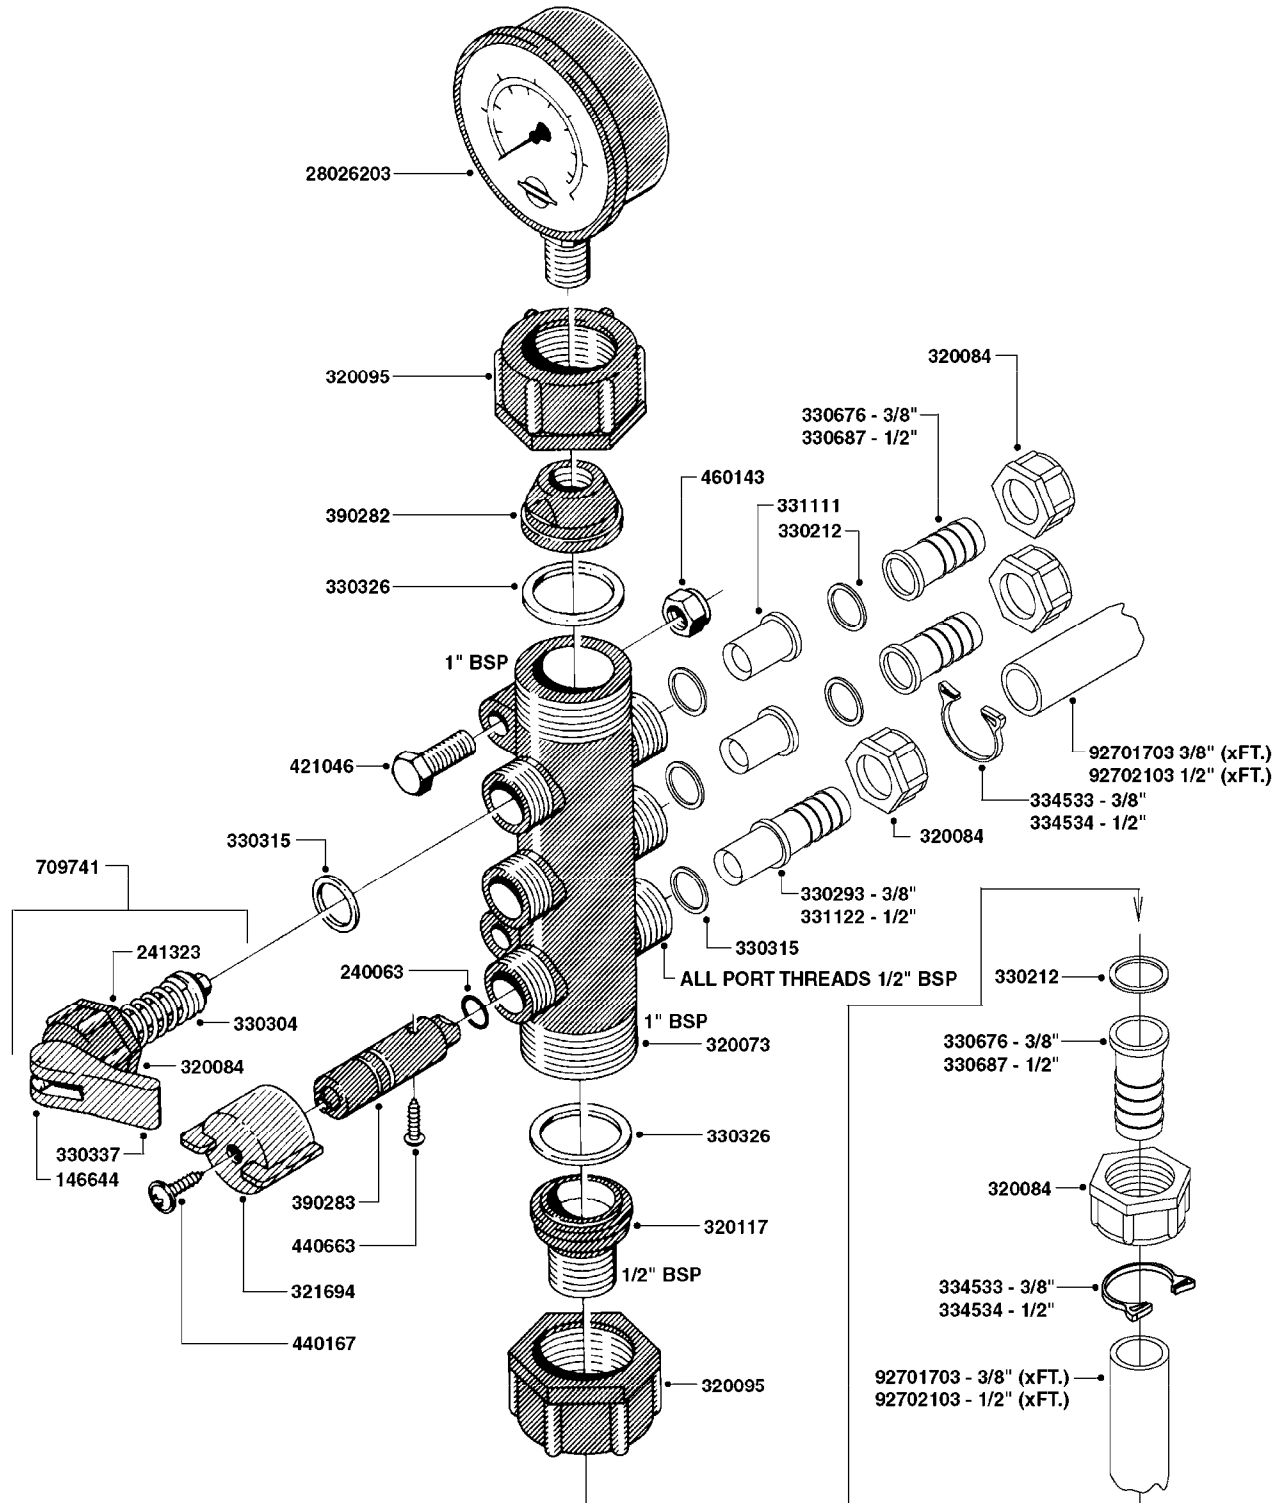

841758 - COMPLETE ASSEMBLY
(LESS GAUGE)

COMPLETE ASSEMBLIES
WHOLEGOODS ITEMS

B0020

CONTROL-ET MANUAL-ES 30/50/80
B0020-HIN, 01:01:16

Page 1

Date 12.08.2020 8:03

parts-n°	order qty	description
146644	1	PIN D3X19 STAINLESS
240063	1	O-RING D14.1/9.3 X 2.4
241323	1	O-RING D5.3X2.4 NITRIL
320073	1	DISTRIBUTOR HOUSING 1/2"
320084	1	FITT.DK NUT 1/2" BSP
320095	1	FITT.DK NUT 1" BSP
320117	1	FITT.DK CONN.1/2"BSP F. 1" CAP
321694	1	UNION NUT
330212	1	O-RING D19/D14X2.4 F.1/2"NUT
330293	1	VALVE SEAT WITH 3/8" HOSE TAIL
330304	1	VALVE CONE D14
330315	1	O-RING D18.4/D13X.6
330326	1	O-RING D30/D24X2 F.1"NUT
330337	1	HANDLE F. FLIP VALVE
330676	1	FITT.DK HB 3/8" F. 1/2" NUT
330687	1	FITT.DK HB 1/2" F. 1/2" NUT
331111	1	VALVE SEAT FOR 1/2" DISTRIBUT.
331122	1	VALVE SEAT WITH 1/2" HOSE TAIL
334533	1	CLAMP HOSE PLASTIC 3/8"
334534	1	CLAMP HOSE PLASTIC 1/2"
390282	1	STOPPER ATV 1/4"
390283	1	CONE FOR PRES CONTR ATV
421046	1	BOLT HEX M8X25/25 A2 SS DIN933
440167	1	SCREW NO.8 1/4"
440663	1	SCREW 3/8" NR4 STAINLESS
460143	1	LOCK NUT M8 SST A2 DIN985
709741	1	VALVE ASSY. 1/2" FLIP LEVER
841758	1	ET CONTROL COMPLETE
28026203	1	GAUGE 200PSI/BR, 2.5"1/4BSP-BTM
92701703	1	HOSE R X3/8" X300PSI WP X0012"
92702103	1	HOSE R X1/2" X300PSI WP X0012"