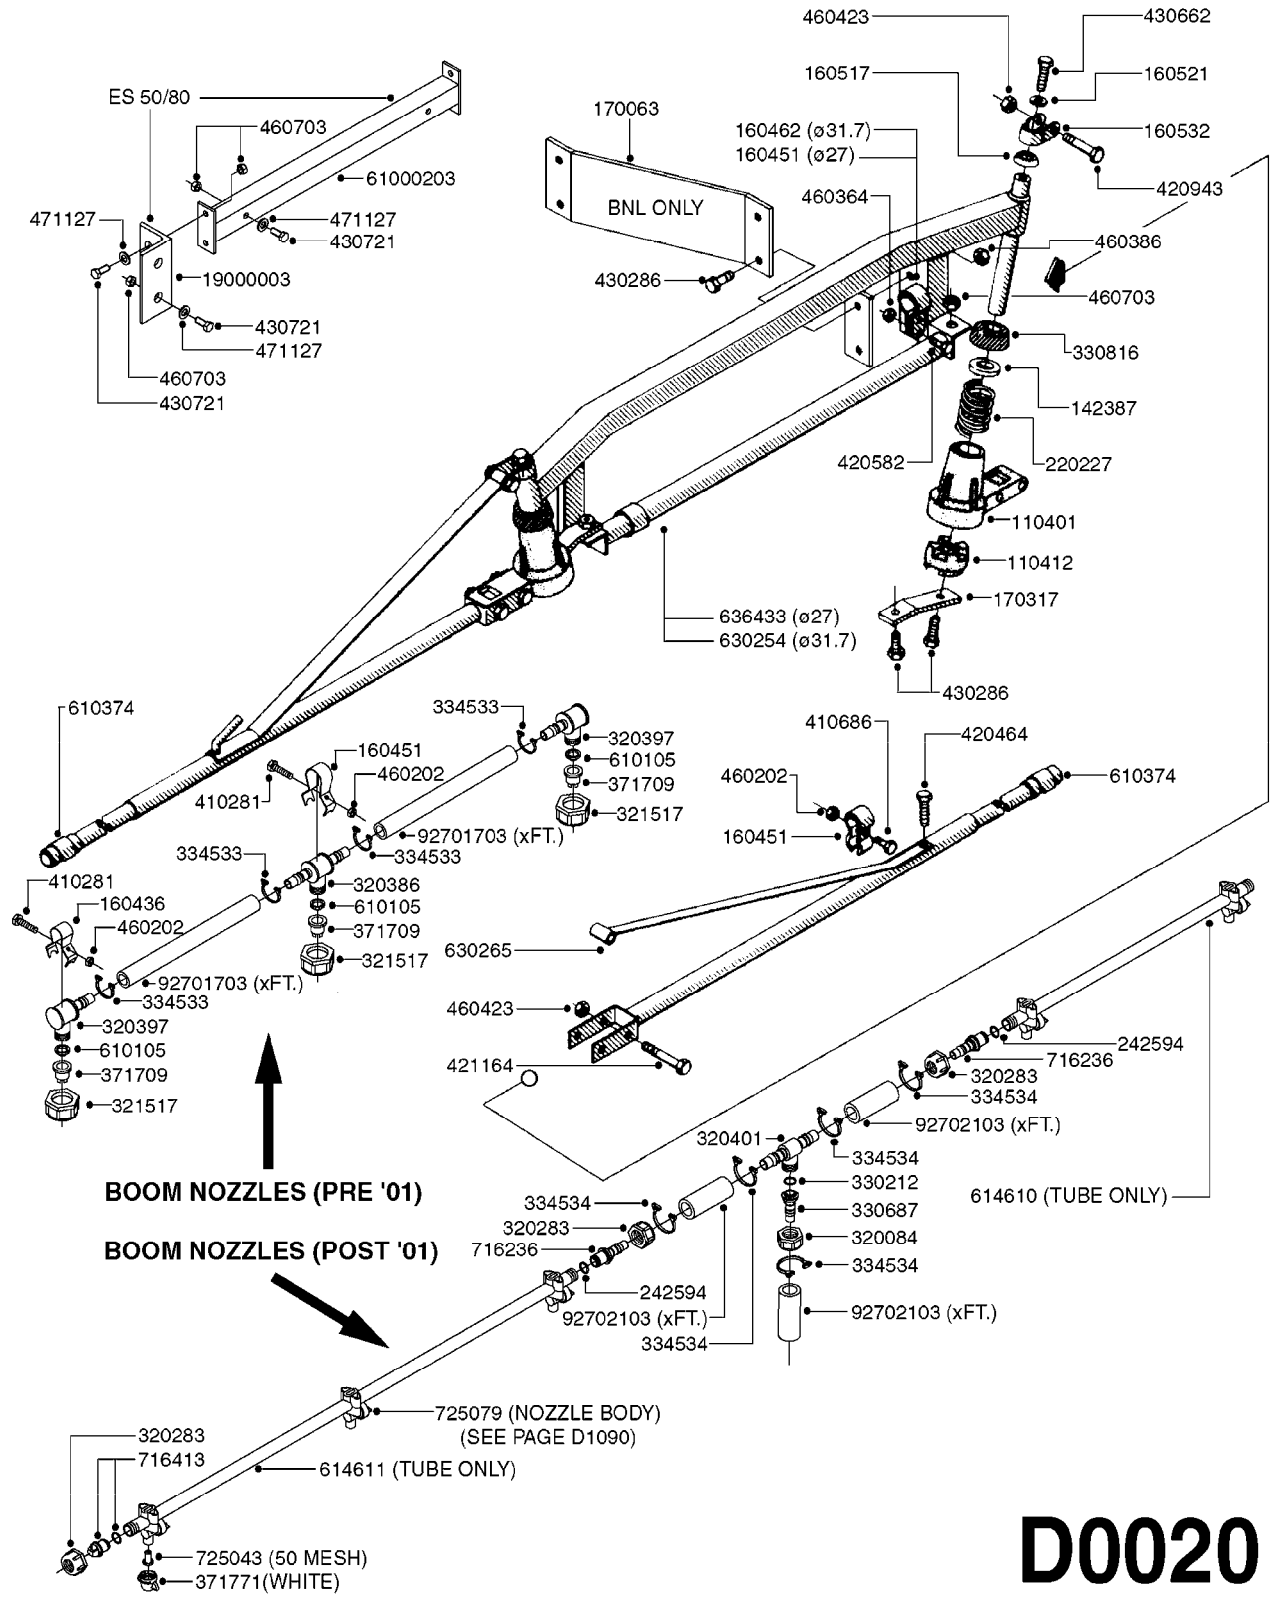

BOOM - 14' HD
D0020-HIN, 19:08:19

BOOM - 14' HD
D0020-HIN, 19:08:19

Page 1
Date 12.08.2020 8:03

parts-n°	order qty	description
110401	1	SPRING HOUSING STD BOOM
110412	1	CLUTCH STANDARD BOOM
142387	1	WASHER D40D23X5
160436	1	PIPE BRANCH HOLDER D22,2
160451	1	PIPE BRANCH HOLDER D25,4
160462	1	PIPE BRANCH HOLDER D31,7
160517	1	SPACER COLLAR, STANDARD BOM
160521	1	WASHER D30.5/D13X2
160532	1	CLAMP SWIVEL F. BOOM 14'H.D.
170063	1	SUPPORT BRKT.(USE-#725434 kit)
170317	1	CROSSBAR FOR BOOM WINE II
220227	1	SPRING FOR PIVOT
242594	1	O-RING D14 X 1.78 SCH.70-EPDM
320084	1	FITT.DK NUT 1/2" BSP
320283	1	FITT.DK NUT 3/4"BSP
320386	1	FITT.DK TEE 3/8X3/8HB X3/8"BSP
320397	1	FITT.DK ELB 3/8"HB X 3/8" BSP
320401	1	FITT.DK TEE 1/2X1/2HB X1/2"BSP
321517	1	FITT.DK CAP 3/8" BSP WHITE
330212	1	O-RING D19/D14X2.4 F.1/2"NUT
330687	1	FITT.DK HB 1/2" F. 1/2" NUT
330816	1	DUST COVER PLASTIC/STD.BOOM
334533	1	CLAMP HOSE PLASTIC 3/8"
334534	1	CLAMP HOSE PLASTIC 1/2"
371709	1	NOZZLE ISO F-03-110 BLUE
371771	1	NOZZLE ISO CT F-08-110 WHITE
410281	1	BOLT HEX 8.8 DEL M6X25 DIN933 A2
410686	1	BOLT HEX 8.8 DEL M6X30
420464	1	BOLT HEX 8.8 DEL 3/8'X20MM
420582	1	BOLT HEX 8.8 DEL M8X20 FT A2
420943	1	BOLT HEX 8.8 DEL M10X50
421164	1	BOLT HEX 8.8 DEL M10X70
430286	1	BOLT HEX 8.8 DEL M12X30 FT
430662	1	BOLT HEX 8.8 DEL M12X20 FT
430721	1	BOLT HEX 8.8 DEL M12X40 FT
460202	1	NUT HEX M6
460364	1	NUT HU M8 A2 SS DIN934
460386	1	NUT HEX M12X1.75
460423	1	NUT HEX M10X1.50 LOCK DIN985A2 SS
460703	1	NUT HEX M12X1.75 LOCK DIN985A2 SS
471127	1	WASHER, M12, Ø24/13X24X2.5 SS
610105	1	NOZZLE FILTER
610374	1	BOOM WING OUT.SECTION (WINE11)
614610	1	NOZZLE TUBE 2 HOLE L-24"/SP20"
614611	1	NOZZLE TUBE 3 HOLE L-44"/SP20"
630265	1	BOOM WING 14' BOOM
636433	1	CENTER SECTION 14' BOOM D27.0
716236	1	FITT.DK HB 1/2" ASSY. F. 3/4"
716413	1	FITT.DK PLUG ASSY. F.NOZ TUBE
725043	1	SCREEN 50 MESH W.GASKET,BLUE
725079	1	NOZZLE ASSY.SING.SNAP-FIT GREN
19000003	1	MOUNT ANGLE BRACKET ES50/80
61000203	1	MOUNT BRACKET F.14' BOOM
92701703	1	HOSE R X3/8" X300PSI WP X0012"
92702103	1	HOSE R X1/2" X300PSI WP X0012"