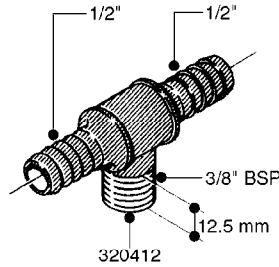

L0030

FITTINGS - HEXAGON NIPPLES
L0030-HIN, 01:01:16

Page 1
Date 12.08.2020 8:03

parts-n°	order qty	description
10015303	1	FITT.PO.HN 1.00X1.00 M1000
10425003	1	FITT.PO.HN 1.25X1.00 MCPHEE
320132	1	FITT.DK HN 1" BSP
320176	1	FITT.DK HN 3/8"X1/2" BSP
320445	1	FITT.DK HN 1/4"X3/8" BSP
320655	1	FITT.DK HN 1/2"-1/2" BSP
320692	1	FITT.DK HN 3/8'BSPX1/4'NPT
320703	1	FITT.DK HN 3/8BSP X1/2 &1/4NPT
320725	1	FITT.DK NIPPLE 3/8"-3/8" BSP
320902	1	FITT.DK HN 3/8'X 1/4' BSP
390232	1	FITT.DK HN 1-1/2' X 1-1/4' BSP
390276	1	FITT.DK HN 1'BSP

L0040

FITTINGS - NIPPLES & ELBOWS
L0040-HIN, 01:01:16

Page 1

Date 12.08.2020 8:03

parts-n°	order qty	description
10530803	1	FITT.PO.SE 2.00X2.00 45 DEG.
320191	1	FITT.DK ELB 3/8' BSP 45 DEGREE
320482	1	FITT.DK ELB. 1/2" BSP 60 DEG.
320596	1	FITT.DK ELB 3/8'-1/2'BSP 45DEG
320607	1	FITT.DK HN 3/8M X 3/8F BSP LNG
320633	1	FITT.DK HN 3/8"M X 3/8"F BSP
321451	1	FITT.DK ELB.1-1/2 X1-1/4 80DEG
321532	1	FITT.DK REDUC 3/4' X 1/2' BSP
390233	1	FITT.DK REDUC 1-1/2" X 1" BSP

L0050

parts-n°	order qty	description
242594	1	O-RING D14 X 1.78 SCH.70-EPDM
320294	1	FITT.DK TEE 3/8X3/8HB X1/2"BSP
320305	1	FITT.DK HB 3/4'- 3/4' BSP
320386	1	FITT.DK TEE 3/8X3/8HB X3/8"BSP
320397	1	FITT.DK ELB 3/8"HB X 3/8" BSP
320401	1	FITT.DK TEE 1/2X1/2HB X1/2"BSP
320412	1	FITT.DK TEE 1/2X1/2HB X3/8'BSP
320423	1	FITT.DK ELB 1/2'HB X 3/8' BSP
320891	1	FITT.DK HB 3/8'- 3/8' BSP
320972	1	FITT.DK HB 5/16'- 1/4' BSP
322046	1	FITT.DK TEE 1/2X1/2HB X3/4'BSP
322048	1	FITT.DK TEE 3/4X3/4HB X3/4'BSP
330595	1	O-RING D24.6/D20X2.1 -3/4"
333137	1	FITT.DK CONN.1/2" F.NOZZ. DOUB
333141	1	FITT.DK CONN.1/2" F.NOZZ.SING
334041	1	FITT.DK CONN.3/4' F.NOZZ. SING
334042	1	FITT.DK CONN.3/4' F.NOZZ. DOUB
334195	1	FITT.DK ELB. 3/4"HB X 3/4"HB
10012103	1	FITT.PO.HB 1.25X1.50 IMB1012
10014003	1	FITT.PO.HB 1.25X1.25 IMB1010
10036903	1	FITT.PO.HB 1.50X1.50 IMB1212
28019303	1	FITTING HB ELB 3/4NPT-3/4HOSE
61016500	1	HOSE TAIL 3/4" 90°+RG CAP 3/4"
72026700	1	NOZZLE TUBE ADAPTER W/O-RING