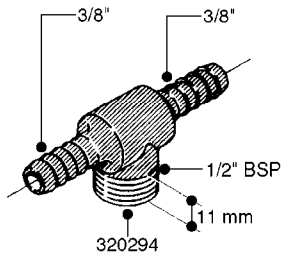

L0030

FITTINGS - HEXAGON NIPPLES
L0030-HIN, 01:01:16

Page 1
Date 12.08.2020 8:03

parts-n°	order qty	description
10015303	1	FITT.PO.HN 1.00X1.00 M1000
10425003	1	FITT.PO.HN 1.25X1.00 MCPHEE
320132	1	FITT.DK HN 1" BSP
320176	1	FITT.DK HN 3/8"X1/2" BSP
320445	1	FITT.DK HN 1/4"X3/8" BSP
320655	1	FITT.DK HN 1/2"-1/2" BSP
320692	1	FITT.DK HN 3/8'BSPX1/4'NPT
320703	1	FITT.DK HN 3/8BSP X1/2 &1/4NPT
320725	1	FITT.DK NIPPLE 3/8"-3/8" BSP
320902	1	FITT.DK HN 3/8'X 1/4' BSP
390232	1	FITT.DK HN 1-1/2' X 1-1/4' BSP
390276	1	FITT.DK HN 1'BSP

L0040

FITTINGS - NIPPLES & ELBOWS
L0040-HIN, 01:01:16

Page 1

Date 12.08.2020 8:03

parts-n°	order qty	description
10530803	1	FITT.PO.SE 2.00X2.00 45 DEG.
320191	1	FITT.DK ELB 3/8' BSP 45 DEGREE
320482	1	FITT.DK ELB. 1/2" BSP 60 DEG.
320596	1	FITT.DK ELB 3/8'-1/2'BSP 45DEG
320607	1	FITT.DK HN 3/8M X 3/8F BSP LNG
320633	1	FITT.DK HN 3/8"M X 3/8"F BSP
321451	1	FITT.DK ELB.1-1/2 X1-1/4 80DEG
321532	1	FITT.DK REDUC 3/4' X 1/2' BSP
390233	1	FITT.DK REDUC 1-1/2" X 1" BSP

L0050

parts-n°	order qty	description
242594	1	O-RING D14 X 1.78 SCH.70-EPDM
320294	1	FITT.DK TEE 3/8X3/8HB X1/2"BSP
320305	1	FITT.DK HB 3/4'- 3/4' BSP
320386	1	FITT.DK TEE 3/8X3/8HB X3/8"BSP
320397	1	FITT.DK ELB 3/8"HB X 3/8" BSP
320401	1	FITT.DK TEE 1/2X1/2HB X1/2"BSP
320412	1	FITT.DK TEE 1/2X1/2HB X3/8'BSP
320423	1	FITT.DK ELB 1/2'HB X 3/8' BSP
320891	1	FITT.DK HB 3/8'- 3/8' BSP
320972	1	FITT.DK HB 5/16'- 1/4' BSP
322046	1	FITT.DK TEE 1/2X1/2HB X3/4'BSP
322048	1	FITT.DK TEE 3/4X3/4HB X3/4'BSP
330595	1	O-RING D24.6/D20X2.1 -3/4"
333137	1	FITT.DK CONN.1/2" F.NOZZ. DOUB
333141	1	FITT.DK CONN.1/2" F.NOZZ.SING
334041	1	FITT.DK CONN.3/4' F.NOZZ. SING
334042	1	FITT.DK CONN.3/4' F.NOZZ. DOUB
334195	1	FITT.DK ELB. 3/4"HB X 3/4"HB
10012103	1	FITT.PO.HB 1.25X1.50 IMB1012
10014003	1	FITT.PO.HB 1.25X1.25 IMB1010
10036903	1	FITT.PO.HB 1.50X1.50 IMB1212
28019303	1	FITTING HB ELB 3/4NPT-3/4HOSE
61016500	1	HOSE TAIL 3/4" 90°+RG CAP 3/4"
72026700	1	NOZZLE TUBE ADAPTER W/O-RING