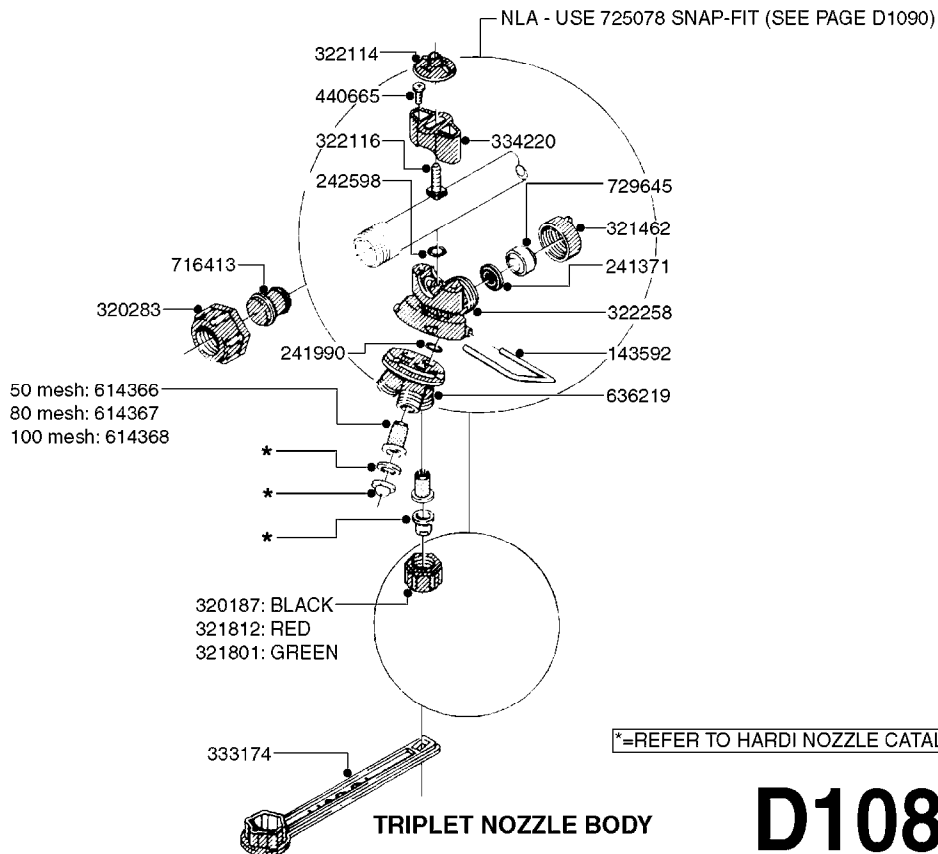

NOZZLE BODIES - THREADED
D1080-HIN, 01:01:16

Page

0

Date

12.08.2020

8:03

D1080

NOZZLE BODIES-THREADED
D1080-HIN, 01:01:16