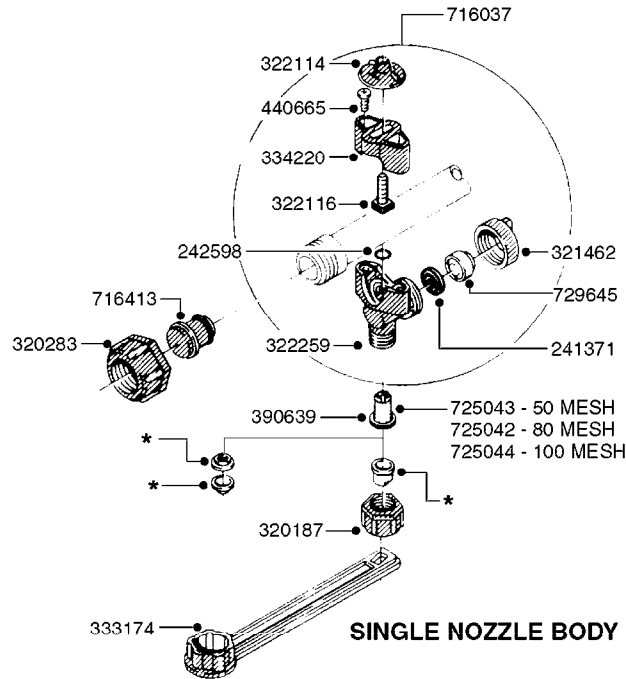

NOZZLE BODIES - THREADED
D1080-HIN, 01:01:16

Page

0

Date

12.08.2020

8:03

D1080

NOZZLE BODIES-THREADED
D1080-HIN, 01:01:16

Page 1

Date 12.08.2020 8:03

parts-n°	order qty	description
143592	1	LOCK CLAMP FOR TRIPLET
241371	1	DIAPHRAGM F.NO-DRIP,VULC
241990	1	O-RING D9.3 X 2.4 VITON
242598	1	O-RING D7.0 X 2.5 NITRIL
320187	1	FITT.DK CAP 3/8" BSP BLACK
320283	1	FITT.DK NUT 3/4"BSP
321462	1	CAP F.NO-DRIP ASSY.
321801	1	FITT.DK CAP 3/8' BSP GREEN
321812	1	FITT.DK CAP 3/8' BSP RED
322114	1	NUT PLASTIC F.NOZZ.H
322116	1	BOLT PLASTIC F.NOZZ.H.
322258	1	HOUSING F.TRIPLET
322259	1	HOUSING LOWER NOZZLE SNGL 3/8"
333174	1	NOZZLE ALIGNMENT KEY
334220	1	YOKE, UPPER NOZZLE BODY
390639	1	O-RING F.NOZZLE FILTER
440665	1	SCREW M4.2X16 STAINLESS
614366	1	FILTER 50 MESH F.NOZZLE BLUE
614367	1	FILTER 80 MESH F.NOZZLE RED
614368	1	FILTER 100 MESH F.NOZZLE YEL.
636219	1	THREADED TURN PLATE F TRIPLET
716037	1	NOZZLE BODY THREADED COMPLETE
716413	1	FITT.DK PLUG ASSY. F.NOZ TUBE
725042	1	SCREEN 80 MESH W.GASKET, RED
725043	1	SCREEN 50 MESH W.GASKET,BLUE
725044	1	SCREEN 100 MESH W.GASKET,YELLO
725078	1	SNAP-FIT TRIPLET W/O NOZZ HOLD
729645	1	NON-DRIP SPRING ASSY.GREEN 10