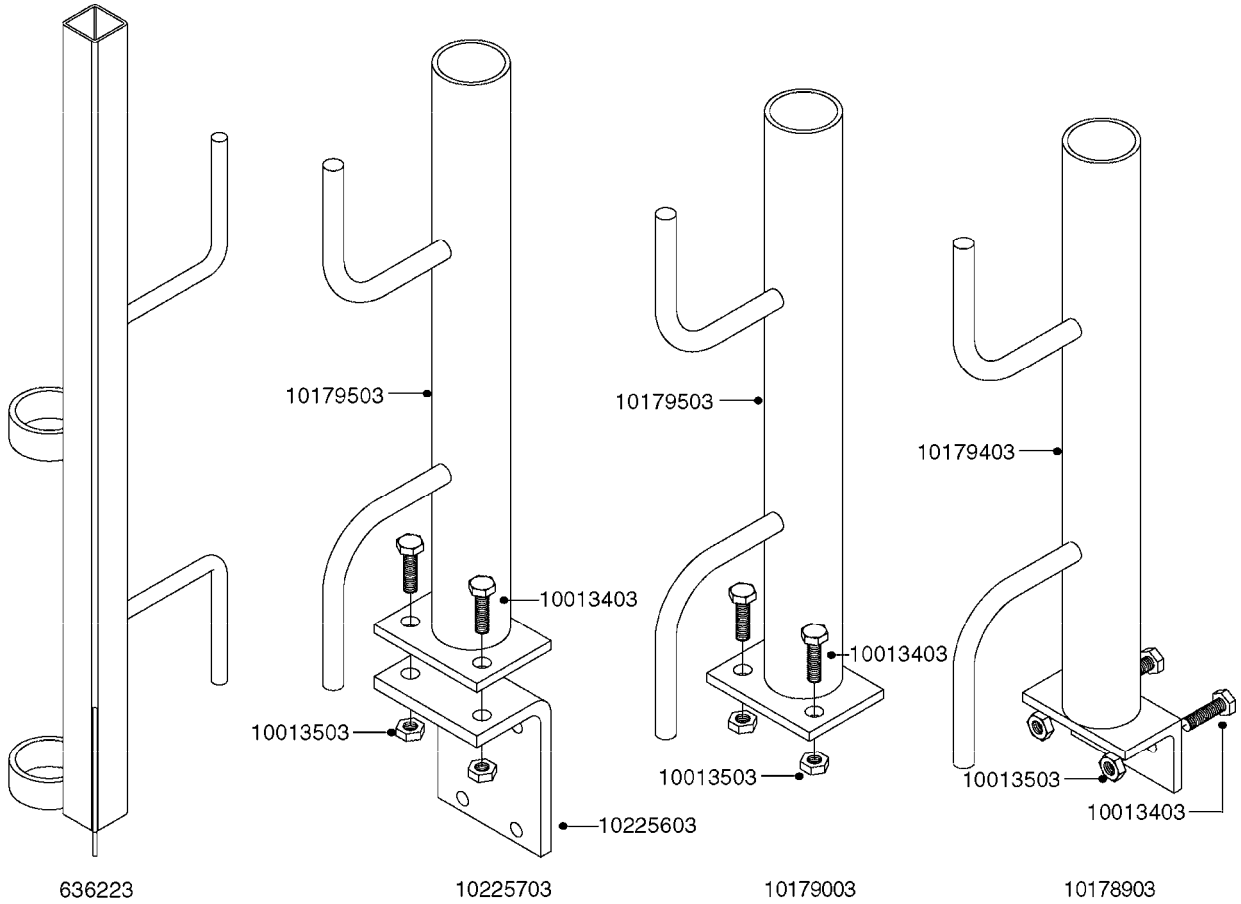

COMPLETE ASSEMBLY:
843197 - 60L
843196 - 60S

COMPLETE ASSEMBLIES
WHOLEGOODS ITEMS

K0480

HANDGUN TYPE 60S/60L POST 95
K0480-HIN, 01:01:16

Page 1

Date 12.08.2020 8:03

parts-n°	order qty	description
130390	1	TEE 3/8'X 1/2' BSP F.TYPE 60S
145791	1	CONE FOR ON/OFF
147063	1	SWIRL F.SPRAY GUN TYPE 60
240936	1	O-RING D13.3X2.4 NITRIL
241441	1	O-RING D29.3X3
241965	1	O-RING Ø12.1 X 1.6 NITRILE
242007	1	O-RING Ø9.1 X 1.6 NITRILE
242013	1	SPRING RUBBER F/TRIGGER
242033	1	O-RING Ø14.1 X 1.6 NITRILE
242064	1	SLEEVE RUBBER 3X8X4MM
320084	1	FITT.DK NUT 1/2" BSP
322073	1	HOUSING F.SWIRL TYPE 60S H.G.
322075	1	HOUSING F. NOZZLE
330013	1	O-RING 2.5 X 10 PUR
334117	1	HANDLE PIECE RIGHT F.60S/60L
334118	1	HANDLE PIECE LEFT F.60S/60L
334121	1	SEAT FOR ON-OFF TYPE
334190	1	FITT.DK HB 1/2' F. PISTOL 60S
334533	1	CLAMP HOSE PLASTIC 3/8"
334534	1	CLAMP HOSE PLASTIC 1/2"
334653	1	FITT.DK HB 3/8' F.HANDGUN
334655	1	TRIGGER SAFETY F.60S/60L GUN
371314	1	NOZZLE CERAMIC 1099-20
440634	1	SCREW 5/8"
480716	1	PIN D3X6 STAINLESS
615455	1	TUBE F.LANCE TYPE 60L
725476	1	SPINDLE
725477	1	TRIGGER
750270	1	GASKET KIT F.SPRAY GUN
843196	1	SPRAY GUN KIT TYPE 60 SHORT
843197	1	HANDGUN KIT TYPE 60 LONG
92701703	1	HOSE R X3/8" X300PSI WP X0012"
92702103	1	HOSE R X1/2" X300PSI WP X0012"