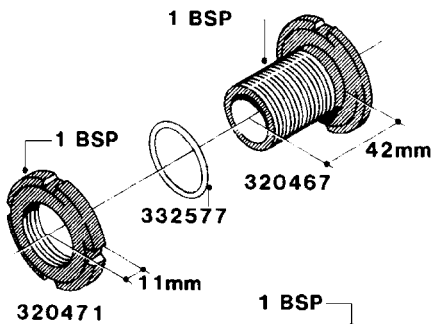

L0030

FITTINGS - HEXAGON NIPPLES
L0030-HIN, 01:01:16

Page 1
Date 12.08.2020 8:03

parts-n°	order qty	description
10015303	1	FITT.PO.HN 1.00X1.00 M1000
10425003	1	FITT.PO.HN 1.25X1.00 MCPHEE
320132	1	FITT.DK HN 1" BSP
320176	1	FITT.DK HN 3/8"X1/2" BSP
320445	1	FITT.DK HN 1/4"X3/8" BSP
320655	1	FITT.DK HN 1/2"-1/2" BSP
320692	1	FITT.DK HN 3/8'BSPX1/4'NPT
320703	1	FITT.DK HN 3/8BSP X1/2 &1/4NPT
320725	1	FITT.DK NIPPLE 3/8"-3/8" BSP
320902	1	FITT.DK HN 3/8'X 1/4' BSP
390232	1	FITT.DK HN 1-1/2' X 1-1/4' BSP
390276	1	FITT.DK HN 1'BSP

L0040

FITTINGS - NIPPLES & ELBOWS
L0040-HIN, 01:01:16

Page 1

Date 12.08.2020 8:03

parts-n°	order qty	description
10530803	1	FITT.PO.SE 2.00X2.00 45 DEG.
320191	1	FITT.DK ELB 3/8' BSP 45 DEGREE
320482	1	FITT.DK ELB. 1/2" BSP 60 DEG.
320596	1	FITT.DK ELB 3/8'-1/2'BSP 45DEG
320607	1	FITT.DK HN 3/8M X 3/8F BSP LNG
320633	1	FITT.DK HN 3/8"M X 3/8"F BSP
321451	1	FITT.DK ELB.1-1/2 X1-1/4 80DEG
321532	1	FITT.DK REDUC 3/4' X 1/2' BSP
390233	1	FITT.DK REDUC 1-1/2" X 1" BSP

L0050

parts-n°	order qty	description
242594	1	O-RING D14 X 1.78 SCH.70-EPDM
320294	1	FITT.DK TEE 3/8X3/8HB X1/2"BSP
320305	1	FITT.DK HB 3/4'- 3/4' BSP
320386	1	FITT.DK TEE 3/8X3/8HB X3/8"BSP
320397	1	FITT.DK ELB 3/8"HB X 3/8" BSP
320401	1	FITT.DK TEE 1/2X1/2HB X1/2"BSP
320412	1	FITT.DK TEE 1/2X1/2HB X3/8'BSP
320423	1	FITT.DK ELB 1/2'HB X 3/8' BSP
320891	1	FITT.DK HB 3/8'- 3/8' BSP
320972	1	FITT.DK HB 5/16'- 1/4' BSP
322046	1	FITT.DK TEE 1/2X1/2HB X3/4'BSP
322048	1	FITT.DK TEE 3/4X3/4HB X3/4'BSP
330595	1	O-RING D24.6/D20X2.1 -3/4"
333137	1	FITT.DK CONN.1/2" F.NOZZ. DOUB
333141	1	FITT.DK CONN.1/2" F.NOZZ.SING
334041	1	FITT.DK CONN.3/4' F.NOZZ. SING
334042	1	FITT.DK CONN.3/4' F.NOZZ. DOUB
334195	1	FITT.DK ELB. 3/4"HB X 3/4"HB
10012103	1	FITT.PO.HB 1.25X1.50 IMB1012
10014003	1	FITT.PO.HB 1.25X1.25 IMB1010
10036903	1	FITT.PO.HB 1.50X1.50 IMB1212
28019303	1	FITTING HB ELB 3/4NPT-3/4HOSE
61016500	1	HOSE TAIL 3/4" 90°+RG CAP 3/4"
72026700	1	NOZZLE TUBE ADAPTER W/O-RING