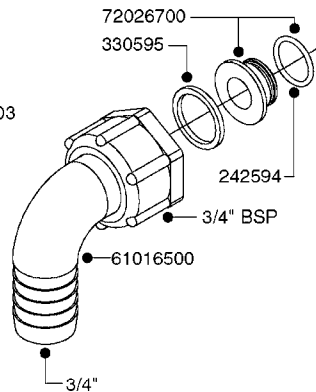

L0030

FITTINGS - HEXAGON NIPPLES
L0030-HIN, 01:01:16

Page 1
Date 12.08.2020 8:03

parts-n°	order qty	description
10015303	1	FITT.PO.HN 1.00X1.00 M1000
10425003	1	FITT.PO.HN 1.25X1.00 MCPHEE
320132	1	FITT.DK HN 1" BSP
320176	1	FITT.DK HN 3/8"X1/2" BSP
320445	1	FITT.DK HN 1/4"X3/8" BSP
320655	1	FITT.DK HN 1/2"-1/2" BSP
320692	1	FITT.DK HN 3/8'BSPX1/4'NPT
320703	1	FITT.DK HN 3/8BSP X1/2 &1/4NPT
320725	1	FITT.DK NIPPLE 3/8"-3/8" BSP
320902	1	FITT.DK HN 3/8'X 1/4' BSP
390232	1	FITT.DK HN 1-1/2' X 1-1/4' BSP
390276	1	FITT.DK HN 1'BSP

L0040

FITTINGS - NIPPLES & ELBOWS
L0040-HIN, 01:01:16

Page 1

Date 12.08.2020 8:03

parts-n°	order qty	description
10530803	1	FITT.PO.SE 2.00X2.00 45 DEG.
320191	1	FITT.DK ELB 3/8' BSP 45 DEGREE
320482	1	FITT.DK ELB. 1/2" BSP 60 DEG.
320596	1	FITT.DK ELB 3/8'-1/2'BSP 45DEG
320607	1	FITT.DK HN 3/8M X 3/8F BSP LNG
320633	1	FITT.DK HN 3/8"M X 3/8"F BSP
321451	1	FITT.DK ELB.1-1/2 X1-1/4 80DEG
321532	1	FITT.DK REDUC 3/4' X 1/2' BSP
390233	1	FITT.DK REDUC 1-1/2" X 1" BSP

L0050

parts-n°	order qty	description
242594	1	O-RING D14 X 1.78 SCH.70-EPDM
320294	1	FITT.DK TEE 3/8X3/8HB X1/2"BSP
320305	1	FITT.DK HB 3/4'- 3/4' BSP
320386	1	FITT.DK TEE 3/8X3/8HB X3/8"BSP
320397	1	FITT.DK ELB 3/8"HB X 3/8" BSP
320401	1	FITT.DK TEE 1/2X1/2HB X1/2"BSP
320412	1	FITT.DK TEE 1/2X1/2HB X3/8'BSP
320423	1	FITT.DK ELB 1/2'HB X 3/8' BSP
320891	1	FITT.DK HB 3/8'- 3/8' BSP
320972	1	FITT.DK HB 5/16'- 1/4' BSP
322046	1	FITT.DK TEE 1/2X1/2HB X3/4'BSP
322048	1	FITT.DK TEE 3/4X3/4HB X3/4'BSP
330595	1	O-RING D24.6/D20X2.1 -3/4"
333137	1	FITT.DK CONN.1/2" F.NOZZ. DOUB
333141	1	FITT.DK CONN.1/2" F.NOZZ.SING
334041	1	FITT.DK CONN.3/4' F.NOZZ. SING
334042	1	FITT.DK CONN.3/4' F.NOZZ. DOUB
334195	1	FITT.DK ELB. 3/4"HB X 3/4"HB
10012103	1	FITT.PO.HB 1.25X1.50 IMB1012
10014003	1	FITT.PO.HB 1.25X1.25 IMB1010
10036903	1	FITT.PO.HB 1.50X1.50 IMB1212
28019303	1	FITTING HB ELB 3/4NPT-3/4HOSE
61016500	1	HOSE TAIL 3/4" 90°+RG CAP 3/4"
72026700	1	NOZZLE TUBE ADAPTER W/O-RING