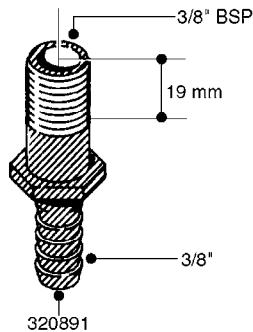

L0030

FITTINGS - HEXAGON NIPPLES
L0030-HIN, 01:01:16

Page 1
Date 12.08.2020 8:03

parts-n°	order qty	description
10015303	1	FITT.PO.HN 1.00X1.00 M1000
10425003	1	FITT.PO.HN 1.25X1.00 MCPHEE
320132	1	FITT.DK HN 1" BSP
320176	1	FITT.DK HN 3/8"X1/2" BSP
320445	1	FITT.DK HN 1/4"X3/8" BSP
320655	1	FITT.DK HN 1/2"-1/2" BSP
320692	1	FITT.DK HN 3/8'BSPX1/4'NPT
320703	1	FITT.DK HN 3/8BSP X1/2 &1/4NPT
320725	1	FITT.DK NIPPLE 3/8"-3/8" BSP
320902	1	FITT.DK HN 3/8'X 1/4' BSP
390232	1	FITT.DK HN 1-1/2' X 1-1/4' BSP
390276	1	FITT.DK HN 1'BSP

L0040

FITTINGS - NIPPLES & ELBOWS
L0040-HIN, 01:01:16

Page 1

Date 12.08.2020 8:03

parts-n°	order qty	description
10530803	1	FITT.PO.SE 2.00X2.00 45 DEG.
320191	1	FITT.DK ELB 3/8' BSP 45 DEGREE
320482	1	FITT.DK ELB. 1/2" BSP 60 DEG.
320596	1	FITT.DK ELB 3/8'-1/2'BSP 45DEG
320607	1	FITT.DK HN 3/8M X 3/8F BSP LNG
320633	1	FITT.DK HN 3/8"M X 3/8"F BSP
321451	1	FITT.DK ELB.1-1/2 X1-1/4 80DEG
321532	1	FITT.DK REDUC 3/4' X 1/2' BSP
390233	1	FITT.DK REDUC 1-1/2" X 1" BSP

L0050

parts-n°	order qty	description
242594	1	O-RING D14 X 1.78 SCH.70-EPDM
320294	1	FITT.DK TEE 3/8X3/8HB X1/2"BSP
320305	1	FITT.DK HB 3/4'- 3/4' BSP
320386	1	FITT.DK TEE 3/8X3/8HB X3/8"BSP
320397	1	FITT.DK ELB 3/8"HB X 3/8" BSP
320401	1	FITT.DK TEE 1/2X1/2HB X1/2"BSP
320412	1	FITT.DK TEE 1/2X1/2HB X3/8'BSP
320423	1	FITT.DK ELB 1/2'HB X 3/8' BSP
320891	1	FITT.DK HB 3/8'- 3/8' BSP
320972	1	FITT.DK HB 5/16'- 1/4' BSP
322046	1	FITT.DK TEE 1/2X1/2HB X3/4'BSP
322048	1	FITT.DK TEE 3/4X3/4HB X3/4'BSP
330595	1	O-RING D24.6/D20X2.1 -3/4"
333137	1	FITT.DK CONN.1/2" F.NOZZ. DOUB
333141	1	FITT.DK CONN.1/2" F.NOZZ.SING
334041	1	FITT.DK CONN.3/4' F.NOZZ. SING
334042	1	FITT.DK CONN.3/4' F.NOZZ. DOUB
334195	1	FITT.DK ELB. 3/4"HB X 3/4"HB
10012103	1	FITT.PO.HB 1.25X1.50 IMB1012
10014003	1	FITT.PO.HB 1.25X1.25 IMB1010
10036903	1	FITT.PO.HB 1.50X1.50 IMB1212
28019303	1	FITTING HB ELB 3/4NPT-3/4HOSE
61016500	1	HOSE TAIL 3/4" 90°+RG CAP 3/4"
72026700	1	NOZZLE TUBE ADAPTER W/O-RING