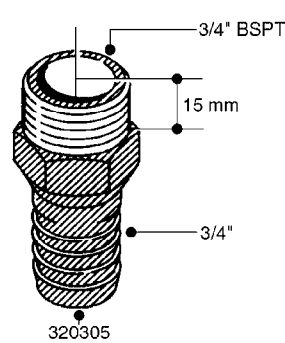

L0030

FITTINGS - HEXAGON NIPPLES
L0030-HIN, 01:01:16

Page 1
Date 12.08.2020 8:03

parts-n°	order qty	description
10015303	1	FITT.PO.HN 1.00X1.00 M1000
10425003	1	FITT.PO.HN 1.25X1.00 MCPHEE
320132	1	FITT.DK HN 1" BSP
320176	1	FITT.DK HN 3/8"X1/2" BSP
320445	1	FITT.DK HN 1/4"X3/8" BSP
320655	1	FITT.DK HN 1/2"-1/2" BSP
320692	1	FITT.DK HN 3/8'BSPX1/4'NPT
320703	1	FITT.DK HN 3/8BSP X1/2 &1/4NPT
320725	1	FITT.DK NIPPLE 3/8"-3/8" BSP
320902	1	FITT.DK HN 3/8'X 1/4' BSP
390232	1	FITT.DK HN 1-1/2' X 1-1/4' BSP
390276	1	FITT.DK HN 1'BSP

L0040

FITTINGS - NIPPLES & ELBOWS
L0040-HIN, 01:01:16

Page 1

Date 12.08.2020 8:03

parts-n°	order qty	description
10530803	1	FITT.PO.SE 2.00X2.00 45 DEG.
320191	1	FITT.DK ELB 3/8' BSP 45 DEGREE
320482	1	FITT.DK ELB. 1/2" BSP 60 DEG.
320596	1	FITT.DK ELB 3/8'-1/2'BSP 45DEG
320607	1	FITT.DK HN 3/8M X 3/8F BSP LNG
320633	1	FITT.DK HN 3/8"M X 3/8"F BSP
321451	1	FITT.DK ELB.1-1/2 X1-1/4 80DEG
321532	1	FITT.DK REDUC 3/4' X 1/2' BSP
390233	1	FITT.DK REDUC 1-1/2" X 1" BSP

L0050

parts-n°	order qty	description
242594	1	O-RING D14 X 1.78 SCH.70-EPDM
320294	1	FITT.DK TEE 3/8X3/8HB X1/2"BSP
320305	1	FITT.DK HB 3/4'- 3/4' BSP
320386	1	FITT.DK TEE 3/8X3/8HB X3/8"BSP
320397	1	FITT.DK ELB 3/8"HB X 3/8" BSP
320401	1	FITT.DK TEE 1/2X1/2HB X1/2"BSP
320412	1	FITT.DK TEE 1/2X1/2HB X3/8'BSP
320423	1	FITT.DK ELB 1/2'HB X 3/8' BSP
320891	1	FITT.DK HB 3/8'- 3/8' BSP
320972	1	FITT.DK HB 5/16'- 1/4' BSP
322046	1	FITT.DK TEE 1/2X1/2HB X3/4'BSP
322048	1	FITT.DK TEE 3/4X3/4HB X3/4'BSP
330595	1	O-RING D24.6/D20X2.1 -3/4"
333137	1	FITT.DK CONN.1/2" F.NOZZ. DOUB
333141	1	FITT.DK CONN.1/2" F.NOZZ.SING
334041	1	FITT.DK CONN.3/4' F.NOZZ. SING
334042	1	FITT.DK CONN.3/4' F.NOZZ. DOUB
334195	1	FITT.DK ELB. 3/4"HB X 3/4"HB
10012103	1	FITT.PO.HB 1.25X1.50 IMB1012
10014003	1	FITT.PO.HB 1.25X1.25 IMB1010
10036903	1	FITT.PO.HB 1.50X1.50 IMB1212
28019303	1	FITTING HB ELB 3/4NPT-3/4HOSE
61016500	1	HOSE TAIL 3/4" 90°+RG CAP 3/4"
72026700	1	NOZZLE TUBE ADAPTER W/O-RING