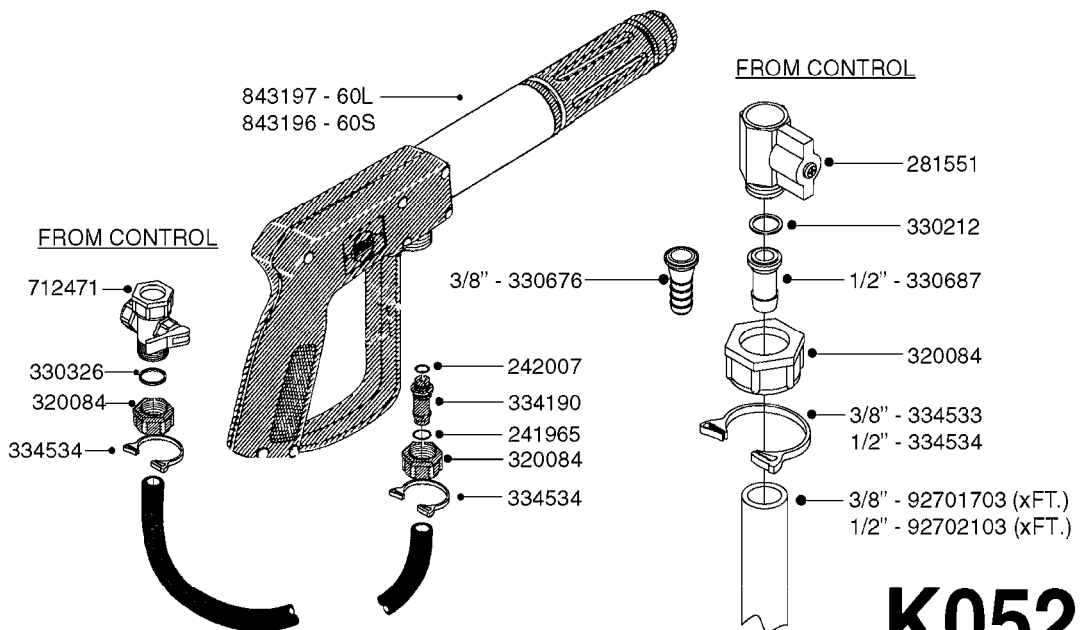

COMPLETE ASSEMBLY:
843197 - 60L
843196 - 60S

COMPLETE ASSEMBLIES
WHOLEGOODS ITEMS

K0480

HANDGUN TYPE 60S/60L POST 95
K0480-HIN, 01:01:16

Page 1

Date 12.08.2020 8:03

parts-n°	order qty	description
130390	1	TEE 3/8'X 1/2' BSP F.TYPE 60S
145791	1	CONE FOR ON/OFF
147063	1	SWIRL F.SPRAY GUN TYPE 60
240936	1	O-RING D13.3X2.4 NITRIL
241441	1	O-RING D29.3X3
241965	1	O-RING Ø12.1 X 1.6 NITRILE
242007	1	O-RING Ø9.1 X 1.6 NITRILE
242013	1	SPRING RUBBER F/TRIGGER
242033	1	O-RING Ø14.1 X 1.6 NITRILE
242064	1	SLEEVE RUBBER 3X8X4MM
320084	1	FITT.DK NUT 1/2" BSP
322073	1	HOUSING F.SWIRL TYPE 60S H.G.
322075	1	HOUSING F. NOZZLE
330013	1	O-RING 2.5 X 10 PUR
334117	1	HANDLE PIECE RIGHT F.60S/60L
334118	1	HANDLE PIECE LEFT F.60S/60L
334121	1	SEAT FOR ON-OFF TYPE
334190	1	FITT.DK HB 1/2' F. PISTOL 60S
334533	1	CLAMP HOSE PLASTIC 3/8"
334534	1	CLAMP HOSE PLASTIC 1/2"
334653	1	FITT.DK HB 3/8' F.HANDGUN
334655	1	TRIGGER SAFETY F.60S/60L GUN
371314	1	NOZZLE CERAMIC 1099-20
440634	1	SCREW 5/8"
480716	1	PIN D3X6 STAINLESS
615455	1	TUBE F.LANCE TYPE 60L
725476	1	SPINDLE
725477	1	TRIGGER
750270	1	GASKET KIT F.SPRAY GUN
843196	1	SPRAY GUN KIT TYPE 60 SHORT
843197	1	HANDGUN KIT TYPE 60 LONG
92701703	1	HOSE R X3/8" X300PSI WP X0012"
92702103	1	HOSE R X1/2" X300PSI WP X0012"