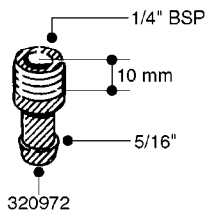

L0030

FITTINGS - HEXAGON NIPPLES
L0030-HIN, 01:01:16

Page 1
Date 12.08.2020 8:03

parts-n°	order qty	description
10015303	1	FITT.PO.HN 1.00X1.00 M1000
10425003	1	FITT.PO.HN 1.25X1.00 MCPHEE
320132	1	FITT.DK HN 1" BSP
320176	1	FITT.DK HN 3/8"X1/2" BSP
320445	1	FITT.DK HN 1/4"X3/8" BSP
320655	1	FITT.DK HN 1/2"-1/2" BSP
320692	1	FITT.DK HN 3/8'BSPX1/4'NPT
320703	1	FITT.DK HN 3/8BSP X1/2 &1/4NPT
320725	1	FITT.DK NIPPLE 3/8"-3/8" BSP
320902	1	FITT.DK HN 3/8'X 1/4' BSP
390232	1	FITT.DK HN 1-1/2' X 1-1/4' BSP
390276	1	FITT.DK HN 1'BSP

L0040

FITTINGS - NIPPLES & ELBOWS
L0040-HIN, 01:01:16

Page 1

Date 12.08.2020 8:03

parts-n°	order qty	description
10530803	1	FITT.PO.SE 2.00X2.00 45 DEG.
320191	1	FITT.DK ELB 3/8' BSP 45 DEGREE
320482	1	FITT.DK ELB. 1/2" BSP 60 DEG.
320596	1	FITT.DK ELB 3/8'-1/2'BSP 45DEG
320607	1	FITT.DK HN 3/8M X 3/8F BSP LNG
320633	1	FITT.DK HN 3/8"M X 3/8"F BSP
321451	1	FITT.DK ELB.1-1/2 X1-1/4 80DEG
321532	1	FITT.DK REDUC 3/4' X 1/2' BSP
390233	1	FITT.DK REDUC 1-1/2" X 1" BSP

L0050

parts-n°	order qty	description
242594	1	O-RING D14 X 1.78 SCH.70-EPDM
320294	1	FITT.DK TEE 3/8X3/8HB X1/2"BSP
320305	1	FITT.DK HB 3/4'- 3/4' BSP
320386	1	FITT.DK TEE 3/8X3/8HB X3/8"BSP
320397	1	FITT.DK ELB 3/8"HB X 3/8" BSP
320401	1	FITT.DK TEE 1/2X1/2HB X1/2"BSP
320412	1	FITT.DK TEE 1/2X1/2HB X3/8'BSP
320423	1	FITT.DK ELB 1/2'HB X 3/8' BSP
320891	1	FITT.DK HB 3/8'- 3/8' BSP
320972	1	FITT.DK HB 5/16'- 1/4' BSP
322046	1	FITT.DK TEE 1/2X1/2HB X3/4'BSP
322048	1	FITT.DK TEE 3/4X3/4HB X3/4'BSP
330595	1	O-RING D24.6/D20X2.1 -3/4"
333137	1	FITT.DK CONN.1/2" F.NOZZ. DOUB
333141	1	FITT.DK CONN.1/2" F.NOZZ.SING
334041	1	FITT.DK CONN.3/4' F.NOZZ. SING
334042	1	FITT.DK CONN.3/4' F.NOZZ. DOUB
334195	1	FITT.DK ELB. 3/4"HB X 3/4"HB
10012103	1	FITT.PO.HB 1.25X1.50 IMB1012
10014003	1	FITT.PO.HB 1.25X1.25 IMB1010
10036903	1	FITT.PO.HB 1.50X1.50 IMB1212
28019303	1	FITTING HB ELB 3/4NPT-3/4HOSE
61016500	1	HOSE TAIL 3/4" 90°+RG CAP 3/4"
72026700	1	NOZZLE TUBE ADAPTER W/O-RING