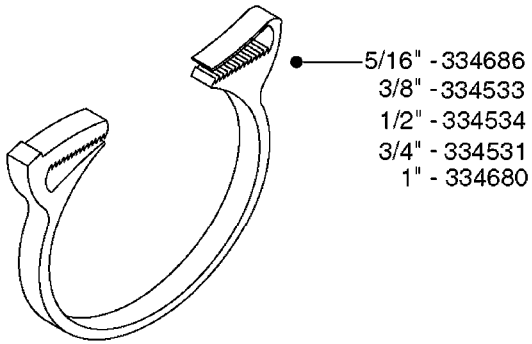

I.D.	PART # (ONE FOOT)	
3/8" 1/2" 3/4" 1" 1-1/4" 1-1/2"	92701703 92702103 92703203 92712403 92734403 92736503	 <p>RUBBER HOSE</p>
5/16" 3/8" 1/4" 1/2" 3/4"	927281 927284 927268 927269 927270	 <p>PVC HOSE</p>
1" 1-1/4" 1-1/2" 2" 2-1/2"	92702403 92738900 92702603 92702703 92702803	 <p>PVC SPIRAL SUCTION HOSE, GRAY</p>
3/4" 1-1/4"	927205 92703503	 <p>CLEAR HOSE, SMOOTH</p>
1/2" 3/4"	10631003 927231	 <p>PVC HOSE, CLEAR, REINFORCED</p>
4mm 6mm 8mm 10mm .25" .38"	927253 RED 927264 RED 927306 BLACK 927330 BLACK 92703303 BLACK 92703403 BLACK	 <p>PVC AIR HOSE, SMOOTH</p>

L0120

BULK HOSE
L0120-HIN, 17:10:19

Page 1
Date 12.08.2020 8:03

parts-n°	order qty	description
927205	1	HOSE R X CLEAR X 3/4 X 0012"
927231	1	HOSE R X PVCX3/4 CLR/BRD 0012"
927253	1	RED AIR HOSE, Ø4/2 1810 E
927264	1	HOSE R X PE D6/D4 X 0012"
927268	1	HOSE BLUE PVC X 1/4 X 0012"
927269	1	HOSE R X PVC X 1/2 X 0012"
927270	1	HOSE R X PVC X 3/4 X 0012"
927281	1	HOSE R X PVC X 5/16 X 0012"
927284	1	HOSE 3/8 PVC W/ INSERT
927306	1	HOSE R X PE D8/D6 X 0012"BLACK
927330	1	HOSE R X PE D10/D8 X 012"BLACK
10631003	1	HOSE R X CLEAR BRAID.X 1/2 12"
92701703	1	HOSE R X3/8" X300PSI WP X0012"
92702103	1	HOSE R X1/2" X300PSI WP X0012"
92702403	1	HOSE PVC SUCT GRAY 1"
92702603	1	HOSE PVC SUCT GRAY 1-1/2"
92702703	1	HOSE PVC SUCT GRAY 2"
92702803	1	HOSE PVC SUCT GRAY 2.5"
92703203	1	HOSE R X3/4" X300PSI WP X0012"
92703303	1	HOSE LLDPE .25"X.17"X12" BLACK
92703403	1	HOSE LLDPE .38"X.25"X12" BLACK
92703503	1	HOSE VINYL CLEAR 1-1/4" OD X 1" ID
92712403	1	HOSE R X1" X300PSI WP X0012"
92734403	1	HOSE R X5/4" X200PSI WP X0012"
92736503	1	HOSE R X1.5" X200PSI WP X0012"
92738900	1	HOSE R X PVC X 1-1/4" 0012"

Hose Size	Pressure	Suction	Clamp Code
5/16"	284582		-
3/8"	28044903		6706
1/2"	28029803		6708
3/4"	28029903		6712
1"	28030003	28029903	6716
1-1/4"	28030103		6724
1-1/2"		28030103	6724
2"		28030203	235-67
2-1/2"		28030303	235-74
3"		28030403	235-87