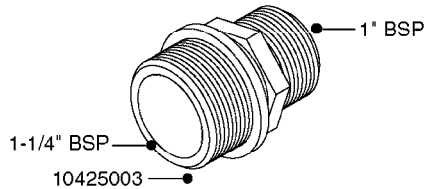

L0030

FITTINGS - HEXAGON NIPPLES
L0030-HIN, 01:01:16

Page 1
Date 12.08.2020 8:03

parts-n°	order qty	description
10015303	1	FITT.PO.HN 1.00X1.00 M1000
10425003	1	FITT.PO.HN 1.25X1.00 MCPHEE
320132	1	FITT.DK HN 1" BSP
320176	1	FITT.DK HN 3/8"X1/2" BSP
320445	1	FITT.DK HN 1/4"X3/8" BSP
320655	1	FITT.DK HN 1/2"-1/2" BSP
320692	1	FITT.DK HN 3/8'BSPX1/4'NPT
320703	1	FITT.DK HN 3/8BSP X1/2 &1/4NPT
320725	1	FITT.DK NIPPLE 3/8"-3/8" BSP
320902	1	FITT.DK HN 3/8'X 1/4' BSP
390232	1	FITT.DK HN 1-1/2' X 1-1/4' BSP
390276	1	FITT.DK HN 1'BSP