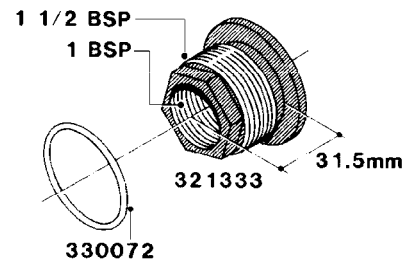

L0030

FITTINGS - HEXAGON NIPPLES
L0030-HIN, 01:01:16

Page 1
Date 12.08.2020 8:03

parts-n°	order qty	description
10015303	1	FITT.PO.HN 1.00X1.00 M1000
10425003	1	FITT.PO.HN 1.25X1.00 MCPHEE
320132	1	FITT.DK HN 1" BSP
320176	1	FITT.DK HN 3/8"X1/2" BSP
320445	1	FITT.DK HN 1/4"X3/8" BSP
320655	1	FITT.DK HN 1/2"-1/2" BSP
320692	1	FITT.DK HN 3/8'BSPX1/4'NPT
320703	1	FITT.DK HN 3/8BSP X1/2 &1/4NPT
320725	1	FITT.DK NIPPLE 3/8"-3/8" BSP
320902	1	FITT.DK HN 3/8'X 1/4' BSP
390232	1	FITT.DK HN 1-1/2' X 1-1/4' BSP
390276	1	FITT.DK HN 1'BSP

L0040

FITTINGS - NIPPLES & ELBOWS
L0040-HIN, 01:01:16

Page 1

Date 12.08.2020 8:03

parts-n°	order qty	description
10530803	1	FITT.PO.SE 2.00X2.00 45 DEG.
320191	1	FITT.DK ELB 3/8' BSP 45 DEGREE
320482	1	FITT.DK ELB. 1/2" BSP 60 DEG.
320596	1	FITT.DK ELB 3/8'-1/2'BSP 45DEG
320607	1	FITT.DK HN 3/8M X 3/8F BSP LNG
320633	1	FITT.DK HN 3/8"M X 3/8"F BSP
321451	1	FITT.DK ELB.1-1/2 X1-1/4 80DEG
321532	1	FITT.DK REDUC 3/4' X 1/2' BSP
390233	1	FITT.DK REDUC 1-1/2" X 1" BSP

L0050

parts-n°	order qty	description
242594	1	O-RING D14 X 1.78 SCH.70-EPDM
320294	1	FITT.DK TEE 3/8X3/8HB X1/2"BSP
320305	1	FITT.DK HB 3/4'- 3/4' BSP
320386	1	FITT.DK TEE 3/8X3/8HB X3/8"BSP
320397	1	FITT.DK ELB 3/8"HB X 3/8" BSP
320401	1	FITT.DK TEE 1/2X1/2HB X1/2"BSP
320412	1	FITT.DK TEE 1/2X1/2HB X3/8'BSP
320423	1	FITT.DK ELB 1/2'HB X 3/8' BSP
320891	1	FITT.DK HB 3/8'- 3/8' BSP
320972	1	FITT.DK HB 5/16'- 1/4' BSP
322046	1	FITT.DK TEE 1/2X1/2HB X3/4'BSP
322048	1	FITT.DK TEE 3/4X3/4HB X3/4'BSP
330595	1	O-RING D24.6/D20X2.1 -3/4"
333137	1	FITT.DK CONN.1/2" F.NOZZ. DOUB
333141	1	FITT.DK CONN.1/2" F.NOZZ.SING
334041	1	FITT.DK CONN.3/4' F.NOZZ. SING
334042	1	FITT.DK CONN.3/4' F.NOZZ. DOUB
334195	1	FITT.DK ELB. 3/4"HB X 3/4"HB
10012103	1	FITT.PO.HB 1.25X1.50 IMB1012
10014003	1	FITT.PO.HB 1.25X1.25 IMB1010
10036903	1	FITT.PO.HB 1.50X1.50 IMB1212
28019303	1	FITTING HB ELB 3/4NPT-3/4HOSE
61016500	1	HOSE TAIL 3/4" 90°+RG CAP 3/4"
72026700	1	NOZZLE TUBE ADAPTER W/O-RING