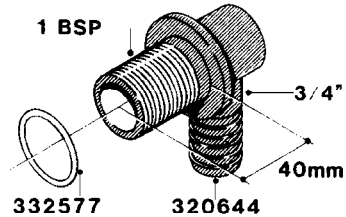

L0030

FITTINGS - HEXAGON NIPPLES
L0030-HIN, 01:01:16

Page 1
Date 12.08.2020 8:03

parts-n°	order qty	description
10015303	1	FITT.PO.HN 1.00X1.00 M1000
10425003	1	FITT.PO.HN 1.25X1.00 MCPHEE
320132	1	FITT.DK HN 1" BSP
320176	1	FITT.DK HN 3/8"X1/2" BSP
320445	1	FITT.DK HN 1/4"X3/8" BSP
320655	1	FITT.DK HN 1/2"-1/2" BSP
320692	1	FITT.DK HN 3/8'BSPX1/4'NPT
320703	1	FITT.DK HN 3/8BSP X1/2 &1/4NPT
320725	1	FITT.DK NIPPLE 3/8"-3/8" BSP
320902	1	FITT.DK HN 3/8'X 1/4' BSP
390232	1	FITT.DK HN 1-1/2' X 1-1/4' BSP
390276	1	FITT.DK HN 1'BSP

L0040

FITTINGS - NIPPLES & ELBOWS
L0040-HIN, 01:01:16

Page 1

Date 12.08.2020 8:03

parts-n°	order qty	description
10530803	1	FITT.PO.SE 2.00X2.00 45 DEG.
320191	1	FITT.DK ELB 3/8' BSP 45 DEGREE
320482	1	FITT.DK ELB. 1/2" BSP 60 DEG.
320596	1	FITT.DK ELB 3/8'-1/2'BSP 45DEG
320607	1	FITT.DK HN 3/8M X 3/8F BSP LNG
320633	1	FITT.DK HN 3/8"M X 3/8"F BSP
321451	1	FITT.DK ELB.1-1/2 X1-1/4 80DEG
321532	1	FITT.DK REDUC 3/4' X 1/2' BSP
390233	1	FITT.DK REDUC 1-1/2" X 1" BSP

L0050

parts-n°	order qty	description
242594	1	O-RING D14 X 1.78 SCH.70-EPDM
320294	1	FITT.DK TEE 3/8X3/8HB X1/2"BSP
320305	1	FITT.DK HB 3/4'- 3/4' BSP
320386	1	FITT.DK TEE 3/8X3/8HB X3/8"BSP
320397	1	FITT.DK ELB 3/8"HB X 3/8" BSP
320401	1	FITT.DK TEE 1/2X1/2HB X1/2"BSP
320412	1	FITT.DK TEE 1/2X1/2HB X3/8'BSP
320423	1	FITT.DK ELB 1/2'HB X 3/8' BSP
320891	1	FITT.DK HB 3/8'- 3/8' BSP
320972	1	FITT.DK HB 5/16'- 1/4' BSP
322046	1	FITT.DK TEE 1/2X1/2HB X3/4'BSP
322048	1	FITT.DK TEE 3/4X3/4HB X3/4'BSP
330595	1	O-RING D24.6/D20X2.1 -3/4"
333137	1	FITT.DK CONN.1/2" F.NOZZ. DOUB
333141	1	FITT.DK CONN.1/2" F.NOZZ.SING
334041	1	FITT.DK CONN.3/4' F.NOZZ. SING
334042	1	FITT.DK CONN.3/4' F.NOZZ. DOUB
334195	1	FITT.DK ELB. 3/4"HB X 3/4"HB
10012103	1	FITT.PO.HB 1.25X1.50 IMB1012
10014003	1	FITT.PO.HB 1.25X1.25 IMB1010
10036903	1	FITT.PO.HB 1.50X1.50 IMB1212
28019303	1	FITTING HB ELB 3/4NPT-3/4HOSE
61016500	1	HOSE TAIL 3/4" 90°+RG CAP 3/4"
72026700	1	NOZZLE TUBE ADAPTER W/O-RING