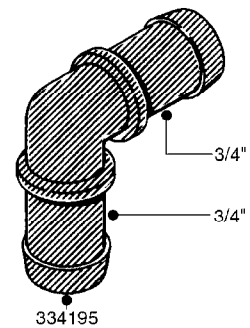

L0030

FITTINGS - HEXAGON NIPPLES
L0030-HIN, 01:01:16

Page 1
Date 12.08.2020 8:03

parts-n°	order qty	description
10015303	1	FITT.PO.HN 1.00X1.00 M1000
10425003	1	FITT.PO.HN 1.25X1.00 MCPHEE
320132	1	FITT.DK HN 1" BSP
320176	1	FITT.DK HN 3/8"X1/2" BSP
320445	1	FITT.DK HN 1/4"X3/8" BSP
320655	1	FITT.DK HN 1/2"-1/2" BSP
320692	1	FITT.DK HN 3/8'BSPX1/4'NPT
320703	1	FITT.DK HN 3/8BSP X1/2 &1/4NPT
320725	1	FITT.DK NIPPLE 3/8"-3/8" BSP
320902	1	FITT.DK HN 3/8'X 1/4' BSP
390232	1	FITT.DK HN 1-1/2' X 1-1/4' BSP
390276	1	FITT.DK HN 1'BSP

L0040

FITTINGS - NIPPLES & ELBOWS
L0040-HIN, 01:01:16

Page 1

Date 12.08.2020 8:03

parts-n°	order qty	description
10530803	1	FITT.PO.SE 2.00X2.00 45 DEG.
320191	1	FITT.DK ELB 3/8' BSP 45 DEGREE
320482	1	FITT.DK ELB. 1/2" BSP 60 DEG.
320596	1	FITT.DK ELB 3/8'-1/2'BSP 45DEG
320607	1	FITT.DK HN 3/8M X 3/8F BSP LNG
320633	1	FITT.DK HN 3/8"M X 3/8"F BSP
321451	1	FITT.DK ELB.1-1/2 X1-1/4 80DEG
321532	1	FITT.DK REDUC 3/4' X 1/2' BSP
390233	1	FITT.DK REDUC 1-1/2" X 1" BSP

L0050

parts-n°	order qty	description
242594	1	O-RING D14 X 1.78 SCH.70-EPDM
320294	1	FITT.DK TEE 3/8X3/8HB X1/2"BSP
320305	1	FITT.DK HB 3/4'- 3/4' BSP
320386	1	FITT.DK TEE 3/8X3/8HB X3/8"BSP
320397	1	FITT.DK ELB 3/8"HB X 3/8" BSP
320401	1	FITT.DK TEE 1/2X1/2HB X1/2"BSP
320412	1	FITT.DK TEE 1/2X1/2HB X3/8'BSP
320423	1	FITT.DK ELB 1/2'HB X 3/8' BSP
320891	1	FITT.DK HB 3/8'- 3/8' BSP
320972	1	FITT.DK HB 5/16'- 1/4' BSP
322046	1	FITT.DK TEE 1/2X1/2HB X3/4'BSP
322048	1	FITT.DK TEE 3/4X3/4HB X3/4'BSP
330595	1	O-RING D24.6/D20X2.1 -3/4"
333137	1	FITT.DK CONN.1/2" F.NOZZ. DOUB
333141	1	FITT.DK CONN.1/2" F.NOZZ.SING
334041	1	FITT.DK CONN.3/4' F.NOZZ. SING
334042	1	FITT.DK CONN.3/4' F.NOZZ. DOUB
334195	1	FITT.DK ELB. 3/4"HB X 3/4"HB
10012103	1	FITT.PO.HB 1.25X1.50 IMB1012
10014003	1	FITT.PO.HB 1.25X1.25 IMB1010
10036903	1	FITT.PO.HB 1.50X1.50 IMB1212
28019303	1	FITTING HB ELB 3/4NPT-3/4HOSE
61016500	1	HOSE TAIL 3/4" 90°+RG CAP 3/4"
72026700	1	NOZZLE TUBE ADAPTER W/O-RING