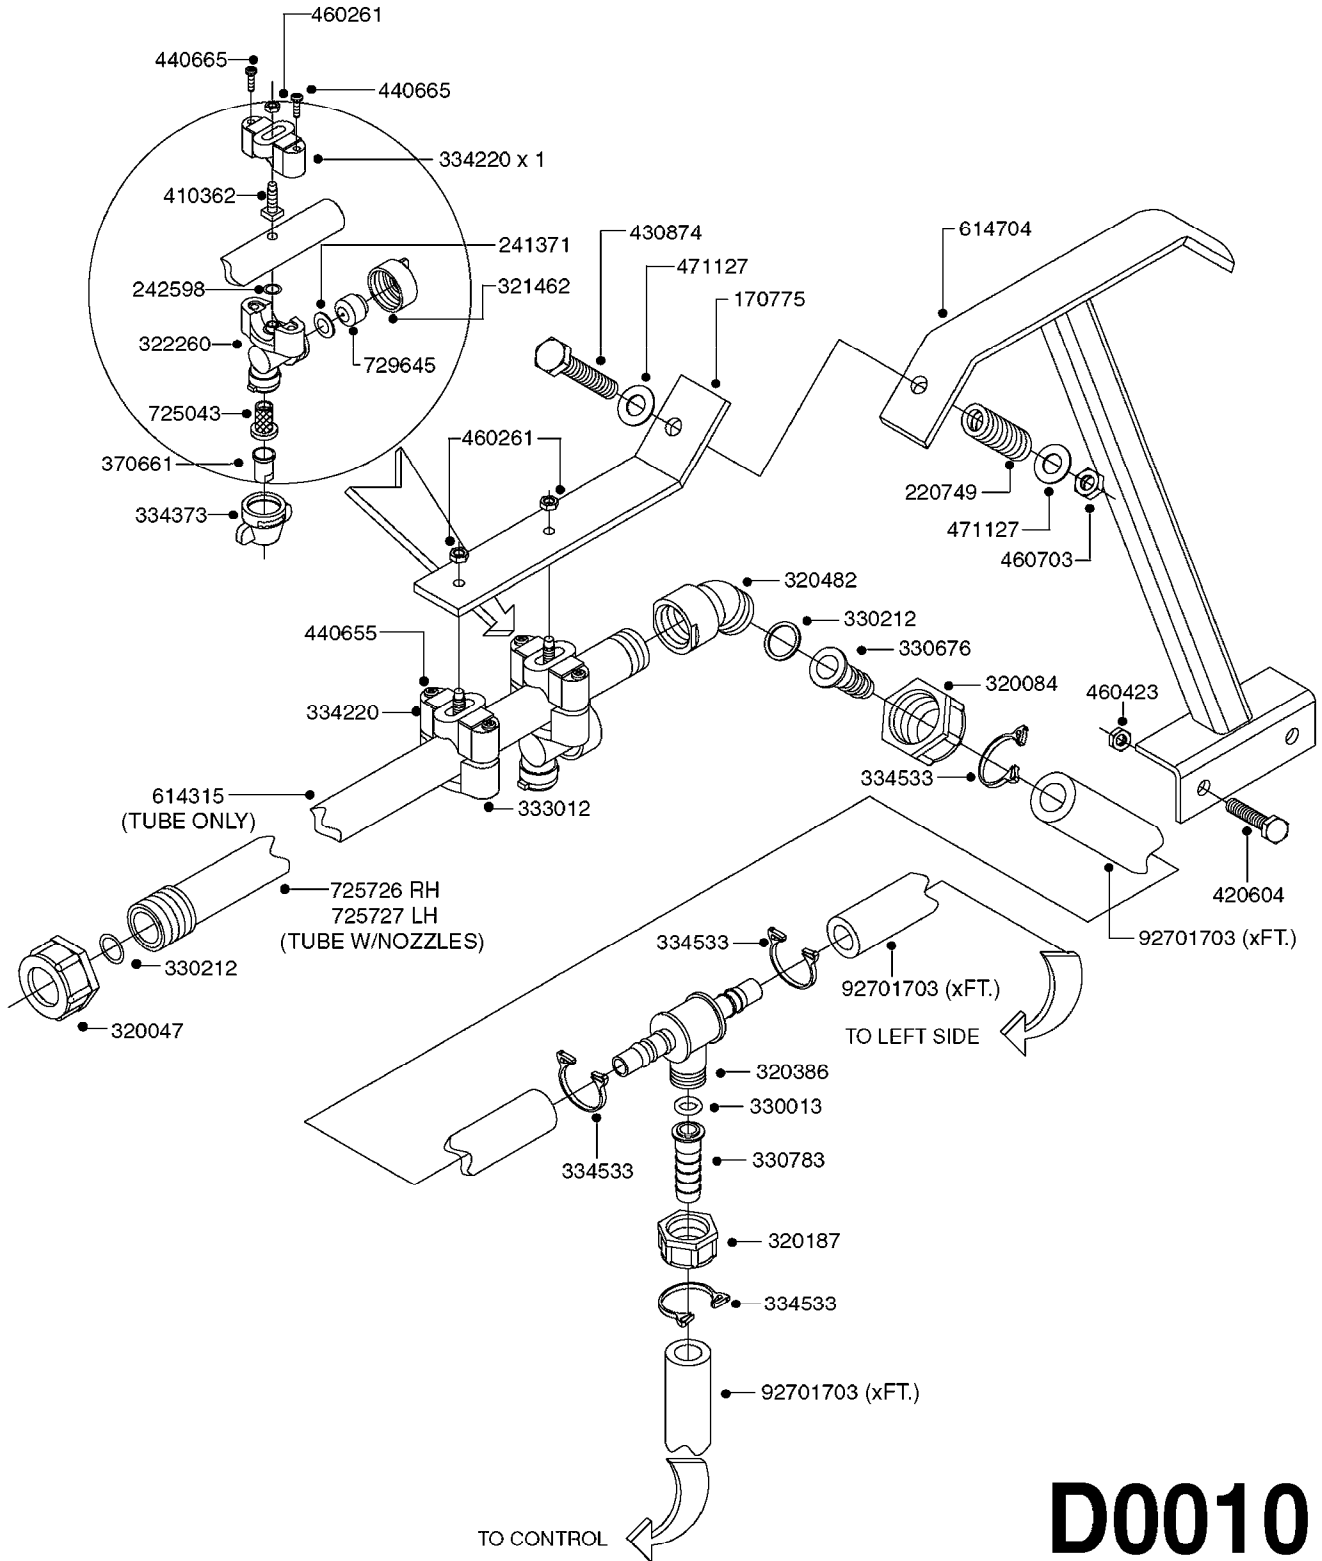

D0010

BOOM - 6' FOLDING
D0010-HIN, 01:01:16

Page 1
Date 12.08.2020 8:03

parts-n°	order qty	description
170775	1	ARM FOR ATV BOOM
220749	1	SPRING D20.5X52
241371	1	DIAPHRAGM F.NO-DRIP,VULC
242598	1	O-RING D7.0 X 2.5 NITRIL
320047	1	FITT.DK CAPNUT 1/2" BSP
320084	1	FITT.DK NUT 1/2" BSP
320187	1	FITT.DK CAP 3/8" BSP BLACK
320386	1	FITT.DK TEE 3/8X3/8HB X3/8"BSP
320482	1	FITT.DK ELB. 1/2" BSP 60 DEG.
321462	1	CAP F.NO-DRIP ASSY.
322260	1	NOZZLE HOLDER LOWER PART
330013	1	O-RING 2.5 X 10 PUR
330212	1	O-RING D19/D14X2.4 F.1/2"NUT
330676	1	FITT.DK HB 3/8" F. 1/2" NUT
330783	1	FITT.DK HB 3/8"F.3/8" NUT
333012	1	NOZZLE HOLD. UPPER PART
334220	1	YOKE, UPPER NOZZLE BODY
334373	1	SNAP-FIT NOZZLE HOLDER RED
334533	1	CLAMP HOSE PLASTIC 3/8"
370661	1	NOZZLE FLAT FAN 4110-12
410362	1	BOLT HEX 8.8 SS M6X20
420604	1	BOLT HEX 8.8 DEL M10X25 FT DIN933
430874	1	SCREW SET 8.8 DEL M12X70 FT
440665	1	SCREW M4.2X16 STAINLESS
460261	1	NUT HEX M6X1.00 LOCK DIN985 A2 SS
460423	1	NUT HEX M10X1.50 LOCK DIN985A2 SS
460703	1	NUT HEX M12X1.75 LOCK DIN985A2 SS
471127	1	WASHER, M12, Ø24/13X24X2.5 SS
614315	1	TUBE F.6'BOOM W.ENDS NO NOZZ.
614704	1	UPRIGHT FOR ATV SPRAYER
725043	1	SCREEN 50 MESH W.GASKET,BLUE
725726	1	NOZZLE TUBE ASSY. ES30 RIGHT
725727	1	NOZZLE TUBE ASSY. ES30 LEFT
729645	1	NON-DRIP SPRING ASSY.GREEN 10
92701703	1	HOSE R X3/8" X300PSI WP X0012"