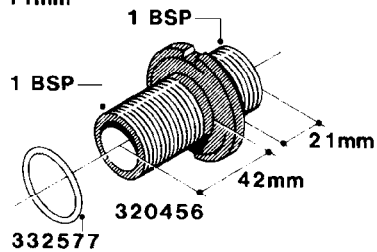

L0030

FITTINGS - HEXAGON NIPPLES
L0030-HIN, 01:01:16

Page 1
Date 12.08.2020 8:03

parts-n°	order qty	description
10015303	1	FITT.PO.HN 1.00X1.00 M1000
10425003	1	FITT.PO.HN 1.25X1.00 MCPHEE
320132	1	FITT.DK HN 1" BSP
320176	1	FITT.DK HN 3/8"X1/2" BSP
320445	1	FITT.DK HN 1/4"X3/8" BSP
320655	1	FITT.DK HN 1/2"-1/2" BSP
320692	1	FITT.DK HN 3/8'BSPX1/4'NPT
320703	1	FITT.DK HN 3/8BSP X1/2 &1/4NPT
320725	1	FITT.DK NIPPLE 3/8"-3/8" BSP
320902	1	FITT.DK HN 3/8'X 1/4' BSP
390232	1	FITT.DK HN 1-1/2' X 1-1/4' BSP
390276	1	FITT.DK HN 1'BSP

L0040

FITTINGS - NIPPLES & ELBOWS
L0040-HIN, 01:01:16

Page 1

Date 12.08.2020 8:03

parts-n°	order qty	description
10530803	1	FITT.PO.SE 2.00X2.00 45 DEG.
320191	1	FITT.DK ELB 3/8' BSP 45 DEGREE
320482	1	FITT.DK ELB. 1/2" BSP 60 DEG.
320596	1	FITT.DK ELB 3/8'-1/2'BSP 45DEG
320607	1	FITT.DK HN 3/8M X 3/8F BSP LNG
320633	1	FITT.DK HN 3/8"M X 3/8"F BSP
321451	1	FITT.DK ELB.1-1/2 X1-1/4 80DEG
321532	1	FITT.DK REDUC 3/4' X 1/2' BSP
390233	1	FITT.DK REDUC 1-1/2" X 1" BSP

L0050

parts-n°	order qty	description
242594	1	O-RING D14 X 1.78 SCH.70-EPDM
320294	1	FITT.DK TEE 3/8X3/8HB X1/2"BSP
320305	1	FITT.DK HB 3/4'- 3/4' BSP
320386	1	FITT.DK TEE 3/8X3/8HB X3/8"BSP
320397	1	FITT.DK ELB 3/8"HB X 3/8" BSP
320401	1	FITT.DK TEE 1/2X1/2HB X1/2"BSP
320412	1	FITT.DK TEE 1/2X1/2HB X3/8'BSP
320423	1	FITT.DK ELB 1/2'HB X 3/8' BSP
320891	1	FITT.DK HB 3/8'- 3/8' BSP
320972	1	FITT.DK HB 5/16'- 1/4' BSP
322046	1	FITT.DK TEE 1/2X1/2HB X3/4'BSP
322048	1	FITT.DK TEE 3/4X3/4HB X3/4'BSP
330595	1	O-RING D24.6/D20X2.1 -3/4"
333137	1	FITT.DK CONN.1/2" F.NOZZ. DOUB
333141	1	FITT.DK CONN.1/2" F.NOZZ.SING
334041	1	FITT.DK CONN.3/4' F.NOZZ. SING
334042	1	FITT.DK CONN.3/4' F.NOZZ. DOUB
334195	1	FITT.DK ELB. 3/4"HB X 3/4"HB
10012103	1	FITT.PO.HB 1.25X1.50 IMB1012
10014003	1	FITT.PO.HB 1.25X1.25 IMB1010
10036903	1	FITT.PO.HB 1.50X1.50 IMB1212
28019303	1	FITTING HB ELB 3/4NPT-3/4HOSE
61016500	1	HOSE TAIL 3/4" 90°+RG CAP 3/4"
72026700	1	NOZZLE TUBE ADAPTER W/O-RING