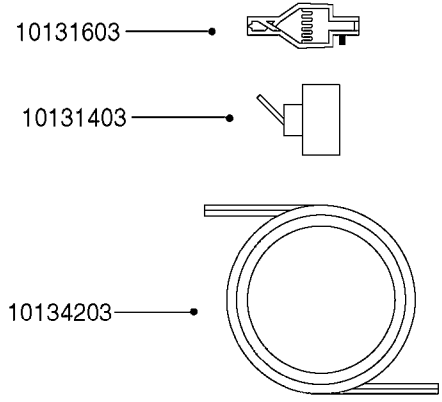

COMPLETE ASSEMBLIES
WHOLEGOODS ITEMS

A0400

10244503 - MODEL 2100 - 573 (SHOWN)

PUMP - FLO JET 12 VOLT
A0400-HIN, 19:02:20

Page 1
Date 12.08.2020 8:03

parts-n°	order qty	description
10244503	1	PUMP 12 VOLT FLOJET 2100-573
10321003	1	MOTOR 12 VOLT F. FLOJET PUMP
10321603	1	CHECK VALVE ASSY F. FLOJET
10322703	1	BRUSH KIT F. FLOJET PUMP MTR
10323003	1	SCREW M4X25 PHILLIPS SET OF 6
10323503	1	SCREWS F. BASEPLATE FLOJET
10429203	1	PUMP BASE F.FLOJET PUMP 2100
10429403	1	GROMMET SET OF 4 F.FLOJET
10470703	1	PUMP REPAIR KIT F.FLOJET 2100
10518503	1	PUMP HOUSING FLOJET Ø2100-573
10518603	1	PUMP HEAD FLOJET PUMP 2100-573
10518803	1	BEARING & CAM FLOJET 2100-573
10518903	1	DIAPHRAGM KIT F.FLOJET 2100-573
10519103	1	SCREWS (4) FLOJET 2100-573
10519303	1	SET SCREW F.CAM FLJET 2100-573
10604103	1	KIT CAM BEARING/DIA. 2100-573