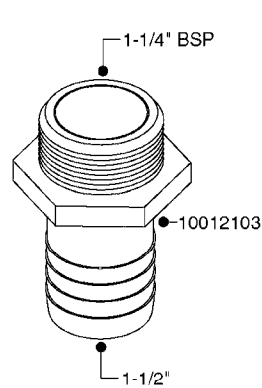

L0030

FITTINGS - HEXAGON NIPPLES
L0030-HIN, 01:01:16

Page 1
Date 12.08.2020 8:03

parts-n°	order qty	description
10015303	1	FITT.PO.HN 1.00X1.00 M1000
10425003	1	FITT.PO.HN 1.25X1.00 MCPHEE
320132	1	FITT.DK HN 1" BSP
320176	1	FITT.DK HN 3/8"X1/2" BSP
320445	1	FITT.DK HN 1/4"X3/8" BSP
320655	1	FITT.DK HN 1/2"-1/2" BSP
320692	1	FITT.DK HN 3/8'BSPX1/4'NPT
320703	1	FITT.DK HN 3/8BSP X1/2 &1/4NPT
320725	1	FITT.DK NIPPLE 3/8"-3/8" BSP
320902	1	FITT.DK HN 3/8'X 1/4' BSP
390232	1	FITT.DK HN 1-1/2' X 1-1/4' BSP
390276	1	FITT.DK HN 1'BSP

L0040

FITTINGS - NIPPLES & ELBOWS
L0040-HIN, 01:01:16

Page 1

Date 12.08.2020 8:03

parts-n°	order qty	description
10530803	1	FITT.PO.SE 2.00X2.00 45 DEG.
320191	1	FITT.DK ELB 3/8' BSP 45 DEGREE
320482	1	FITT.DK ELB. 1/2" BSP 60 DEG.
320596	1	FITT.DK ELB 3/8'-1/2'BSP 45DEG
320607	1	FITT.DK HN 3/8M X 3/8F BSP LNG
320633	1	FITT.DK HN 3/8"M X 3/8"F BSP
321451	1	FITT.DK ELB.1-1/2 X1-1/4 80DEG
321532	1	FITT.DK REDUC 3/4' X 1/2' BSP
390233	1	FITT.DK REDUC 1-1/2" X 1" BSP

L0050

parts-n°	order qty	description
242594	1	O-RING D14 X 1.78 SCH.70-EPDM
320294	1	FITT.DK TEE 3/8X3/8HB X1/2"BSP
320305	1	FITT.DK HB 3/4'- 3/4' BSP
320386	1	FITT.DK TEE 3/8X3/8HB X3/8"BSP
320397	1	FITT.DK ELB 3/8"HB X 3/8" BSP
320401	1	FITT.DK TEE 1/2X1/2HB X1/2"BSP
320412	1	FITT.DK TEE 1/2X1/2HB X3/8'BSP
320423	1	FITT.DK ELB 1/2'HB X 3/8' BSP
320891	1	FITT.DK HB 3/8'- 3/8' BSP
320972	1	FITT.DK HB 5/16'- 1/4' BSP
322046	1	FITT.DK TEE 1/2X1/2HB X3/4'BSP
322048	1	FITT.DK TEE 3/4X3/4HB X3/4'BSP
330595	1	O-RING D24.6/D20X2.1 -3/4"
333137	1	FITT.DK CONN.1/2" F.NOZZ. DOUB
333141	1	FITT.DK CONN.1/2" F.NOZZ.SING
334041	1	FITT.DK CONN.3/4' F.NOZZ. SING
334042	1	FITT.DK CONN.3/4' F.NOZZ. DOUB
334195	1	FITT.DK ELB. 3/4"HB X 3/4"HB
10012103	1	FITT.PO.HB 1.25X1.50 IMB1012
10014003	1	FITT.PO.HB 1.25X1.25 IMB1010
10036903	1	FITT.PO.HB 1.50X1.50 IMB1212
28019303	1	FITTING HB ELB 3/4NPT-3/4HOSE
61016500	1	HOSE TAIL 3/4" 90°+RG CAP 3/4"
72026700	1	NOZZLE TUBE ADAPTER W/O-RING