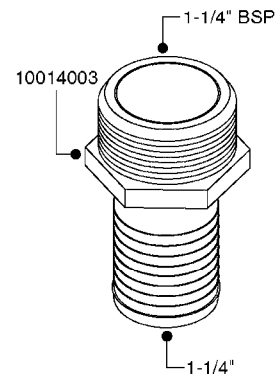

L0030

FITTINGS - HEXAGON NIPPLES
L0030-HIN, 01:01:16

Page 1
Date 12.08.2020 8:03

parts-n°	order qty	description
10015303	1	FITT.PO.HN 1.00X1.00 M1000
10425003	1	FITT.PO.HN 1.25X1.00 MCPHEE
320132	1	FITT.DK HN 1" BSP
320176	1	FITT.DK HN 3/8"X1/2" BSP
320445	1	FITT.DK HN 1/4"X3/8" BSP
320655	1	FITT.DK HN 1/2"-1/2" BSP
320692	1	FITT.DK HN 3/8'BSPX1/4'NPT
320703	1	FITT.DK HN 3/8BSP X1/2 &1/4NPT
320725	1	FITT.DK NIPPLE 3/8"-3/8" BSP
320902	1	FITT.DK HN 3/8'X 1/4' BSP
390232	1	FITT.DK HN 1-1/2' X 1-1/4' BSP
390276	1	FITT.DK HN 1'BSP

L0040

FITTINGS - NIPPLES & ELBOWS
L0040-HIN, 01:01:16

Page 1

Date 12.08.2020 8:03

parts-n°	order qty	description
10530803	1	FITT.PO.SE 2.00X2.00 45 DEG.
320191	1	FITT.DK ELB 3/8' BSP 45 DEGREE
320482	1	FITT.DK ELB. 1/2" BSP 60 DEG.
320596	1	FITT.DK ELB 3/8'-1/2'BSP 45DEG
320607	1	FITT.DK HN 3/8M X 3/8F BSP LNG
320633	1	FITT.DK HN 3/8"M X 3/8"F BSP
321451	1	FITT.DK ELB.1-1/2 X1-1/4 80DEG
321532	1	FITT.DK REDUC 3/4' X 1/2' BSP
390233	1	FITT.DK REDUC 1-1/2" X 1" BSP

L0050

parts-n°	order qty	description
242594	1	O-RING D14 X 1.78 SCH.70-EPDM
320294	1	FITT.DK TEE 3/8X3/8HB X1/2"BSP
320305	1	FITT.DK HB 3/4'- 3/4' BSP
320386	1	FITT.DK TEE 3/8X3/8HB X3/8"BSP
320397	1	FITT.DK ELB 3/8"HB X 3/8" BSP
320401	1	FITT.DK TEE 1/2X1/2HB X1/2"BSP
320412	1	FITT.DK TEE 1/2X1/2HB X3/8'BSP
320423	1	FITT.DK ELB 1/2'HB X 3/8' BSP
320891	1	FITT.DK HB 3/8'- 3/8' BSP
320972	1	FITT.DK HB 5/16'- 1/4' BSP
322046	1	FITT.DK TEE 1/2X1/2HB X3/4'BSP
322048	1	FITT.DK TEE 3/4X3/4HB X3/4'BSP
330595	1	O-RING D24.6/D20X2.1 -3/4"
333137	1	FITT.DK CONN.1/2" F.NOZZ. DOUB
333141	1	FITT.DK CONN.1/2" F.NOZZ.SING
334041	1	FITT.DK CONN.3/4' F.NOZZ. SING
334042	1	FITT.DK CONN.3/4' F.NOZZ. DOUB
334195	1	FITT.DK ELB. 3/4"HB X 3/4"HB
10012103	1	FITT.PO.HB 1.25X1.50 IMB1012
10014003	1	FITT.PO.HB 1.25X1.25 IMB1010
10036903	1	FITT.PO.HB 1.50X1.50 IMB1212
28019303	1	FITTING HB ELB 3/4NPT-3/4HOSE
61016500	1	HOSE TAIL 3/4" 90°+RG CAP 3/4"
72026700	1	NOZZLE TUBE ADAPTER W/O-RING