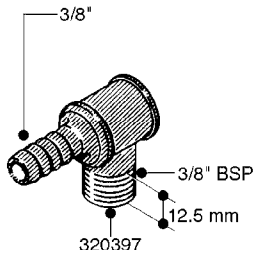

L0030

FITTINGS - HEXAGON NIPPLES
L0030-HIN, 01:01:16

Page 1
Date 12.08.2020 8:03

parts-n°	order qty	description
10015303	1	FITT.PO.HN 1.00X1.00 M1000
10425003	1	FITT.PO.HN 1.25X1.00 MCPHEE
320132	1	FITT.DK HN 1" BSP
320176	1	FITT.DK HN 3/8"X1/2" BSP
320445	1	FITT.DK HN 1/4"X3/8" BSP
320655	1	FITT.DK HN 1/2"-1/2" BSP
320692	1	FITT.DK HN 3/8'BSPX1/4'NPT
320703	1	FITT.DK HN 3/8BSP X1/2 &1/4NPT
320725	1	FITT.DK NIPPLE 3/8"-3/8" BSP
320902	1	FITT.DK HN 3/8'X 1/4' BSP
390232	1	FITT.DK HN 1-1/2' X 1-1/4' BSP
390276	1	FITT.DK HN 1'BSP

L0040

FITTINGS - NIPPLES & ELBOWS
L0040-HIN, 01:01:16

Page 1

Date 12.08.2020 8:03

parts-n°	order qty	description
10530803	1	FITT.PO.SE 2.00X2.00 45 DEG.
320191	1	FITT.DK ELB 3/8' BSP 45 DEGREE
320482	1	FITT.DK ELB. 1/2" BSP 60 DEG.
320596	1	FITT.DK ELB 3/8'-1/2'BSP 45DEG
320607	1	FITT.DK HN 3/8M X 3/8F BSP LNG
320633	1	FITT.DK HN 3/8"M X 3/8"F BSP
321451	1	FITT.DK ELB.1-1/2 X1-1/4 80DEG
321532	1	FITT.DK REDUC 3/4' X 1/2' BSP
390233	1	FITT.DK REDUC 1-1/2" X 1" BSP

L0050

parts-n°	order qty	description
242594	1	O-RING D14 X 1.78 SCH.70-EPDM
320294	1	FITT.DK TEE 3/8X3/8HB X1/2"BSP
320305	1	FITT.DK HB 3/4'- 3/4' BSP
320386	1	FITT.DK TEE 3/8X3/8HB X3/8"BSP
320397	1	FITT.DK ELB 3/8"HB X 3/8" BSP
320401	1	FITT.DK TEE 1/2X1/2HB X1/2"BSP
320412	1	FITT.DK TEE 1/2X1/2HB X3/8'BSP
320423	1	FITT.DK ELB 1/2'HB X 3/8' BSP
320891	1	FITT.DK HB 3/8'- 3/8' BSP
320972	1	FITT.DK HB 5/16'- 1/4' BSP
322046	1	FITT.DK TEE 1/2X1/2HB X3/4'BSP
322048	1	FITT.DK TEE 3/4X3/4HB X3/4'BSP
330595	1	O-RING D24.6/D20X2.1 -3/4"
333137	1	FITT.DK CONN.1/2" F.NOZZ. DOUB
333141	1	FITT.DK CONN.1/2" F.NOZZ.SING
334041	1	FITT.DK CONN.3/4' F.NOZZ. SING
334042	1	FITT.DK CONN.3/4' F.NOZZ. DOUB
334195	1	FITT.DK ELB. 3/4"HB X 3/4"HB
10012103	1	FITT.PO.HB 1.25X1.50 IMB1012
10014003	1	FITT.PO.HB 1.25X1.25 IMB1010
10036903	1	FITT.PO.HB 1.50X1.50 IMB1212
28019303	1	FITTING HB ELB 3/4NPT-3/4HOSE
61016500	1	HOSE TAIL 3/4" 90°+RG CAP 3/4"
72026700	1	NOZZLE TUBE ADAPTER W/O-RING