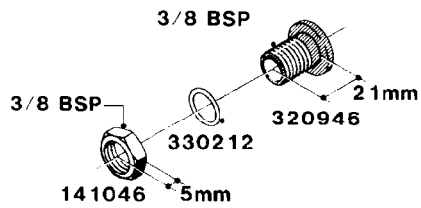

L0030

FITTINGS - HEXAGON NIPPLES
L0030-HIN, 01:01:16

Page 1
Date 12.08.2020 8:03

parts-n°	order qty	description
10015303	1	FITT.PO.HN 1.00X1.00 M1000
10425003	1	FITT.PO.HN 1.25X1.00 MCPHEE
320132	1	FITT.DK HN 1" BSP
320176	1	FITT.DK HN 3/8"X1/2" BSP
320445	1	FITT.DK HN 1/4"X3/8" BSP
320655	1	FITT.DK HN 1/2"-1/2" BSP
320692	1	FITT.DK HN 3/8'BSPX1/4'NPT
320703	1	FITT.DK HN 3/8BSP X1/2 &1/4NPT
320725	1	FITT.DK NIPPLE 3/8"-3/8" BSP
320902	1	FITT.DK HN 3/8'X 1/4' BSP
390232	1	FITT.DK HN 1-1/2' X 1-1/4' BSP
390276	1	FITT.DK HN 1'BSP

L0040

FITTINGS - NIPPLES & ELBOWS
L0040-HIN, 01:01:16

Page 1

Date 12.08.2020 8:03

parts-n°	order qty	description
10530803	1	FITT.PO.SE 2.00X2.00 45 DEG.
320191	1	FITT.DK ELB 3/8' BSP 45 DEGREE
320482	1	FITT.DK ELB. 1/2" BSP 60 DEG.
320596	1	FITT.DK ELB 3/8'-1/2'BSP 45DEG
320607	1	FITT.DK HN 3/8M X 3/8F BSP LNG
320633	1	FITT.DK HN 3/8"M X 3/8"F BSP
321451	1	FITT.DK ELB.1-1/2 X1-1/4 80DEG
321532	1	FITT.DK REDUC 3/4' X 1/2' BSP
390233	1	FITT.DK REDUC 1-1/2" X 1" BSP

L0050

parts-n°	order qty	description
242594	1	O-RING D14 X 1.78 SCH.70-EPDM
320294	1	FITT.DK TEE 3/8X3/8HB X1/2"BSP
320305	1	FITT.DK HB 3/4'- 3/4' BSP
320386	1	FITT.DK TEE 3/8X3/8HB X3/8"BSP
320397	1	FITT.DK ELB 3/8"HB X 3/8" BSP
320401	1	FITT.DK TEE 1/2X1/2HB X1/2"BSP
320412	1	FITT.DK TEE 1/2X1/2HB X3/8'BSP
320423	1	FITT.DK ELB 1/2'HB X 3/8' BSP
320891	1	FITT.DK HB 3/8'- 3/8' BSP
320972	1	FITT.DK HB 5/16'- 1/4' BSP
322046	1	FITT.DK TEE 1/2X1/2HB X3/4'BSP
322048	1	FITT.DK TEE 3/4X3/4HB X3/4'BSP
330595	1	O-RING D24.6/D20X2.1 -3/4"
333137	1	FITT.DK CONN.1/2" F.NOZZ. DOUB
333141	1	FITT.DK CONN.1/2" F.NOZZ.SING
334041	1	FITT.DK CONN.3/4' F.NOZZ. SING
334042	1	FITT.DK CONN.3/4' F.NOZZ. DOUB
334195	1	FITT.DK ELB. 3/4"HB X 3/4"HB
10012103	1	FITT.PO.HB 1.25X1.50 IMB1012
10014003	1	FITT.PO.HB 1.25X1.25 IMB1010
10036903	1	FITT.PO.HB 1.50X1.50 IMB1212
28019303	1	FITTING HB ELB 3/4NPT-3/4HOSE
61016500	1	HOSE TAIL 3/4" 90°+RG CAP 3/4"
72026700	1	NOZZLE TUBE ADAPTER W/O-RING