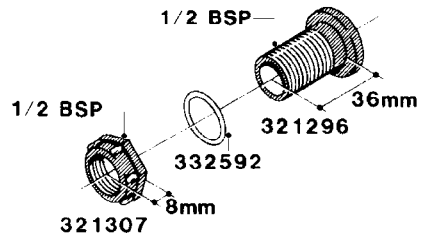

L0030

FITTINGS - HEXAGON NIPPLES
L0030-HIN, 01:01:16

Page 1
Date 12.08.2020 8:03

parts-n°	order qty	description
10015303	1	FITT.PO.HN 1.00X1.00 M1000
10425003	1	FITT.PO.HN 1.25X1.00 MCPHEE
320132	1	FITT.DK HN 1" BSP
320176	1	FITT.DK HN 3/8"X1/2" BSP
320445	1	FITT.DK HN 1/4"X3/8" BSP
320655	1	FITT.DK HN 1/2"-1/2" BSP
320692	1	FITT.DK HN 3/8'BSPX1/4'NPT
320703	1	FITT.DK HN 3/8BSP X1/2 &1/4NPT
320725	1	FITT.DK NIPPLE 3/8"-3/8" BSP
320902	1	FITT.DK HN 3/8'X 1/4' BSP
390232	1	FITT.DK HN 1-1/2' X 1-1/4' BSP
390276	1	FITT.DK HN 1'BSP

L0040

FITTINGS - NIPPLES & ELBOWS
L0040-HIN, 01:01:16

Page 1

Date 12.08.2020 8:03

parts-n°	order qty	description
10530803	1	FITT.PO.SE 2.00X2.00 45 DEG.
320191	1	FITT.DK ELB 3/8' BSP 45 DEGREE
320482	1	FITT.DK ELB. 1/2" BSP 60 DEG.
320596	1	FITT.DK ELB 3/8'-1/2'BSP 45DEG
320607	1	FITT.DK HN 3/8M X 3/8F BSP LNG
320633	1	FITT.DK HN 3/8"M X 3/8"F BSP
321451	1	FITT.DK ELB.1-1/2 X1-1/4 80DEG
321532	1	FITT.DK REDUC 3/4' X 1/2' BSP
390233	1	FITT.DK REDUC 1-1/2" X 1" BSP

L0050

parts-n°	order qty	description
242594	1	O-RING D14 X 1.78 SCH.70-EPDM
320294	1	FITT.DK TEE 3/8X3/8HB X1/2"BSP
320305	1	FITT.DK HB 3/4'- 3/4' BSP
320386	1	FITT.DK TEE 3/8X3/8HB X3/8"BSP
320397	1	FITT.DK ELB 3/8"HB X 3/8" BSP
320401	1	FITT.DK TEE 1/2X1/2HB X1/2"BSP
320412	1	FITT.DK TEE 1/2X1/2HB X3/8'BSP
320423	1	FITT.DK ELB 1/2'HB X 3/8' BSP
320891	1	FITT.DK HB 3/8'- 3/8' BSP
320972	1	FITT.DK HB 5/16'- 1/4' BSP
322046	1	FITT.DK TEE 1/2X1/2HB X3/4'BSP
322048	1	FITT.DK TEE 3/4X3/4HB X3/4'BSP
330595	1	O-RING D24.6/D20X2.1 -3/4"
333137	1	FITT.DK CONN.1/2" F.NOZZ. DOUB
333141	1	FITT.DK CONN.1/2" F.NOZZ.SING
334041	1	FITT.DK CONN.3/4' F.NOZZ. SING
334042	1	FITT.DK CONN.3/4' F.NOZZ. DOUB
334195	1	FITT.DK ELB. 3/4"HB X 3/4"HB
10012103	1	FITT.PO.HB 1.25X1.50 IMB1012
10014003	1	FITT.PO.HB 1.25X1.25 IMB1010
10036903	1	FITT.PO.HB 1.50X1.50 IMB1212
28019303	1	FITTING HB ELB 3/4NPT-3/4HOSE
61016500	1	HOSE TAIL 3/4" 90°+RG CAP 3/4"
72026700	1	NOZZLE TUBE ADAPTER W/O-RING