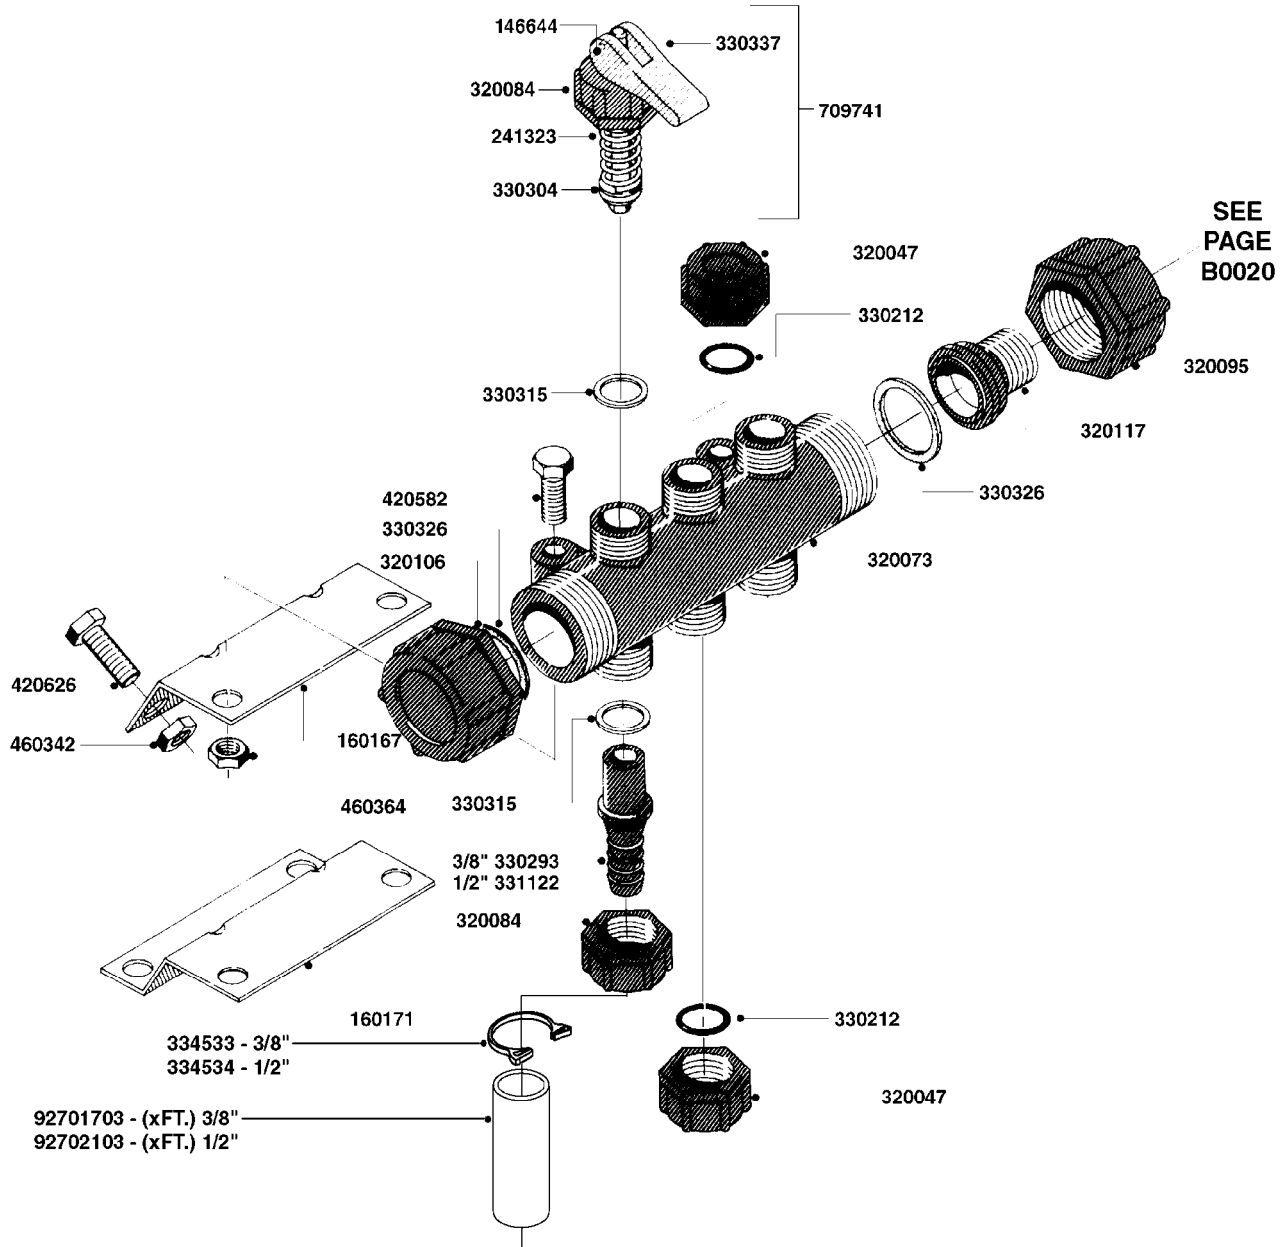

841758 - COMPLETE ASSEMBLY
(LESS GAUGE)

COMPLETE ASSEMBLIES
WHOLEGOODS ITEMS

B0020

CONTROL-ET MANUAL-ES 30/50/80
B0020-HIN, 01:01:16

Page 1

Date 12.08.2020 8:03

parts-n°	order qty	description
146644	1	PIN D3X19 STAINLESS
240063	1	O-RING D14.1/9.3 X 2.4
241323	1	O-RING D5.3X2.4 NITRIL
320073	1	DISTRIBUTOR HOUSING 1/2"
320084	1	FITT.DK NUT 1/2" BSP
320095	1	FITT.DK NUT 1" BSP
320117	1	FITT.DK CONN.1/2"BSP F. 1" CAP
321694	1	UNION NUT
330212	1	O-RING D19/D14X2.4 F.1/2"NUT
330293	1	VALVE SEAT WITH 3/8" HOSE TAIL
330304	1	VALVE CONE D14
330315	1	O-RING D18.4/D13X.6
330326	1	O-RING D30/D24X2 F.1"NUT
330337	1	HANDLE F. FLIP VALVE
330676	1	FITT.DK HB 3/8" F. 1/2" NUT
330687	1	FITT.DK HB 1/2" F. 1/2" NUT
331111	1	VALVE SEAT FOR 1/2" DISTRIBUT.
331122	1	VALVE SEAT WITH 1/2" HOSE TAIL
334533	1	CLAMP HOSE PLASTIC 3/8"
334534	1	CLAMP HOSE PLASTIC 1/2"
390282	1	STOPPER ATV 1/4"
390283	1	CONE FOR PRES CONTR ATV
421046	1	BOLT HEX M8X25/25 A2 SS DIN933
440167	1	SCREW NO.8 1/4"
440663	1	SCREW 3/8" NR4 STAINLESS
460143	1	LOCK NUT M8 SST A2 DIN985
709741	1	VALVE ASSY. 1/2" FLIP LEVER
841758	1	ET CONTROL COMPLETE
28026203	1	GAUGE 200PSI/BR, 2.5"1/4BSP-BTM
92701703	1	HOSE R X3/8" X300PSI WP X0012"
92702103	1	HOSE R X1/2" X300PSI WP X0012"