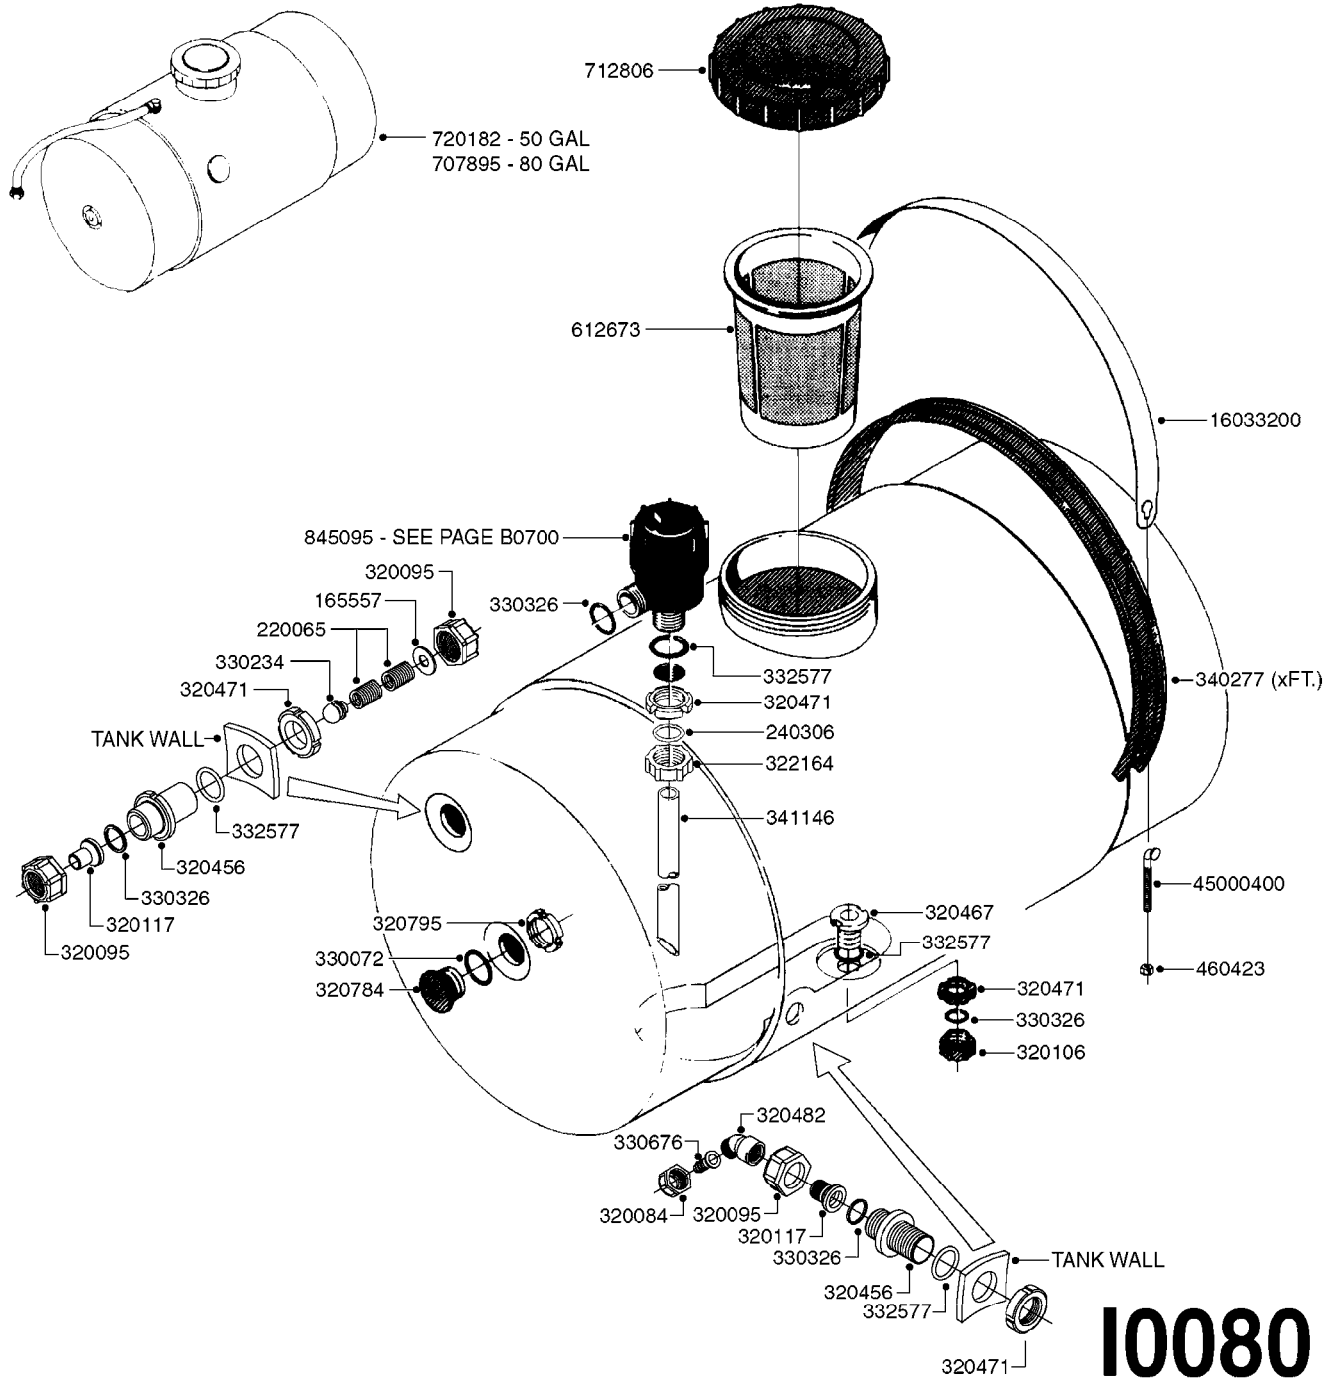

ES 50/80 TANK
I0080-HIN, 15:11:17

Page 0
Date 12.08.2020 8:03

ES 50/80 TANK
I0080-HIN, 15:11:17

Page 1
Date 12.08.2020 8:03

parts-n°	order qty	description
165557	1	WASHER D28.0/D12.2X2.0 SS
220065	1	SPRING D19,7/41,2
240306	1	O-RING D29/D21X4
320084	1	FITT.DK NUT 1/2" BSP
320095	1	FITT.DK NUT 1" BSP
320106	1	FITT.DK CAPNUT 1" BSP
320117	1	FITT.DK CONN.1/2"BSP F. 1" CAP
320456	1	FITT.DK BULKHEAD 1"BSP DOUBLE
320467	1	FITT.DK BULKHEAD 1"BSP SINGLE
320471	1	FITT.DK NUT 1" BSP JAMB
320482	1	FITT.DK ELB. 1/2" BSP 60 DEG.
320784	1	FITT.DK CAP 1-1/2" BSP
320795	1	FITT.DK NUT 1-1/2" BSP JAMB
322164	1	FITT.DK CAP 1" SPECIAL
330072	1	O-RING D53.5/D45.5X4
330234	1	VALVE BALL D20
330326	1	O-RING D30/D24X2 F.1"NUT
330676	1	FITT.DK HB 3/8" F. 1/2" NUT
332577	1	O-RING D38/D30X4 F.1" PUR.
340277	1	TANK PACKING - 40mm WIDE x 12"
341146	1	SUCTION TUBE L=640MM/45DEG
460423	1	NUT HEX M10X1.50 LOCK DIN985A2 SS
612673	1	FILTER BASKET F. ES30/ES53
707895	1	TANK 80 GAL. ATV/CMS
712806	1	TANK LID WITH VENT S226 RED
720182	1	TANK 50 GAL. ES/SM
845095	1	FILTER COMPLETE
16033200	1	TANK STRAP L=1150MM
45000400	1	T-BOLT SPECIAL F.TANK STRAP ES