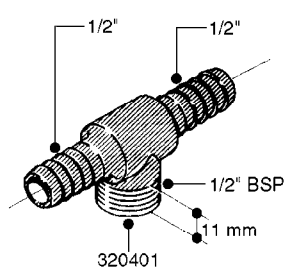

L0030

FITTINGS - HEXAGON NIPPLES
L0030-HIN, 01:01:16

Page 1
Date 12.08.2020 8:03

parts-n°	order qty	description
10015303	1	FITT.PO.HN 1.00X1.00 M1000
10425003	1	FITT.PO.HN 1.25X1.00 MCPHEE
320132	1	FITT.DK HN 1" BSP
320176	1	FITT.DK HN 3/8"X1/2" BSP
320445	1	FITT.DK HN 1/4"X3/8" BSP
320655	1	FITT.DK HN 1/2"-1/2" BSP
320692	1	FITT.DK HN 3/8'BSPX1/4'NPT
320703	1	FITT.DK HN 3/8BSP X1/2 &1/4NPT
320725	1	FITT.DK NIPPLE 3/8"-3/8" BSP
320902	1	FITT.DK HN 3/8'X 1/4' BSP
390232	1	FITT.DK HN 1-1/2' X 1-1/4' BSP
390276	1	FITT.DK HN 1'BSP

L0040

FITTINGS - NIPPLES & ELBOWS
L0040-HIN, 01:01:16

Page 1

Date 12.08.2020 8:03

parts-n°	order qty	description
10530803	1	FITT.PO.SE 2.00X2.00 45 DEG.
320191	1	FITT.DK ELB 3/8' BSP 45 DEGREE
320482	1	FITT.DK ELB. 1/2" BSP 60 DEG.
320596	1	FITT.DK ELB 3/8'-1/2'BSP 45DEG
320607	1	FITT.DK HN 3/8M X 3/8F BSP LNG
320633	1	FITT.DK HN 3/8"M X 3/8"F BSP
321451	1	FITT.DK ELB.1-1/2 X1-1/4 80DEG
321532	1	FITT.DK REDUC 3/4' X 1/2' BSP
390233	1	FITT.DK REDUC 1-1/2" X 1" BSP

L0050

parts-n°	order qty	description
242594	1	O-RING D14 X 1.78 SCH.70-EPDM
320294	1	FITT.DK TEE 3/8X3/8HB X1/2"BSP
320305	1	FITT.DK HB 3/4'- 3/4' BSP
320386	1	FITT.DK TEE 3/8X3/8HB X3/8"BSP
320397	1	FITT.DK ELB 3/8"HB X 3/8" BSP
320401	1	FITT.DK TEE 1/2X1/2HB X1/2"BSP
320412	1	FITT.DK TEE 1/2X1/2HB X3/8'BSP
320423	1	FITT.DK ELB 1/2'HB X 3/8' BSP
320891	1	FITT.DK HB 3/8'- 3/8' BSP
320972	1	FITT.DK HB 5/16'- 1/4' BSP
322046	1	FITT.DK TEE 1/2X1/2HB X3/4'BSP
322048	1	FITT.DK TEE 3/4X3/4HB X3/4'BSP
330595	1	O-RING D24.6/D20X2.1 -3/4"
333137	1	FITT.DK CONN.1/2" F.NOZZ. DOUB
333141	1	FITT.DK CONN.1/2" F.NOZZ.SING
334041	1	FITT.DK CONN.3/4' F.NOZZ. SING
334042	1	FITT.DK CONN.3/4' F.NOZZ. DOUB
334195	1	FITT.DK ELB. 3/4"HB X 3/4"HB
10012103	1	FITT.PO.HB 1.25X1.50 IMB1012
10014003	1	FITT.PO.HB 1.25X1.25 IMB1010
10036903	1	FITT.PO.HB 1.50X1.50 IMB1212
28019303	1	FITTING HB ELB 3/4NPT-3/4HOSE
61016500	1	HOSE TAIL 3/4" 90°+RG CAP 3/4"
72026700	1	NOZZLE TUBE ADAPTER W/O-RING