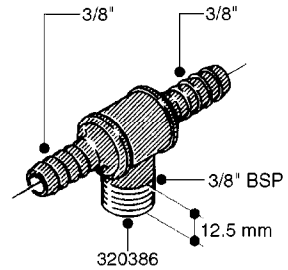

L0030

FITTINGS - HEXAGON NIPPLES
L0030-HIN, 01:01:16

Page 1
Date 12.08.2020 8:03

parts-n°	order qty	description
10015303	1	FITT.PO.HN 1.00X1.00 M1000
10425003	1	FITT.PO.HN 1.25X1.00 MCPHEE
320132	1	FITT.DK HN 1" BSP
320176	1	FITT.DK HN 3/8"X1/2" BSP
320445	1	FITT.DK HN 1/4"X3/8" BSP
320655	1	FITT.DK HN 1/2"-1/2" BSP
320692	1	FITT.DK HN 3/8'BSPX1/4'NPT
320703	1	FITT.DK HN 3/8BSP X1/2 &1/4NPT
320725	1	FITT.DK NIPPLE 3/8"-3/8" BSP
320902	1	FITT.DK HN 3/8'X 1/4' BSP
390232	1	FITT.DK HN 1-1/2' X 1-1/4' BSP
390276	1	FITT.DK HN 1'BSP

L0040

FITTINGS - NIPPLES & ELBOWS
L0040-HIN, 01:01:16

Page 1

Date 12.08.2020 8:03

parts-n°	order qty	description
10530803	1	FITT.PO.SE 2.00X2.00 45 DEG.
320191	1	FITT.DK ELB 3/8' BSP 45 DEGREE
320482	1	FITT.DK ELB. 1/2" BSP 60 DEG.
320596	1	FITT.DK ELB 3/8'-1/2'BSP 45DEG
320607	1	FITT.DK HN 3/8M X 3/8F BSP LNG
320633	1	FITT.DK HN 3/8"M X 3/8"F BSP
321451	1	FITT.DK ELB.1-1/2 X1-1/4 80DEG
321532	1	FITT.DK REDUC 3/4' X 1/2' BSP
390233	1	FITT.DK REDUC 1-1/2" X 1" BSP

L0050

parts-n°	order qty	description
242594	1	O-RING D14 X 1.78 SCH.70-EPDM
320294	1	FITT.DK TEE 3/8X3/8HB X1/2"BSP
320305	1	FITT.DK HB 3/4'- 3/4' BSP
320386	1	FITT.DK TEE 3/8X3/8HB X3/8"BSP
320397	1	FITT.DK ELB 3/8"HB X 3/8" BSP
320401	1	FITT.DK TEE 1/2X1/2HB X1/2"BSP
320412	1	FITT.DK TEE 1/2X1/2HB X3/8'BSP
320423	1	FITT.DK ELB 1/2'HB X 3/8' BSP
320891	1	FITT.DK HB 3/8'- 3/8' BSP
320972	1	FITT.DK HB 5/16'- 1/4' BSP
322046	1	FITT.DK TEE 1/2X1/2HB X3/4'BSP
322048	1	FITT.DK TEE 3/4X3/4HB X3/4'BSP
330595	1	O-RING D24.6/D20X2.1 -3/4"
333137	1	FITT.DK CONN.1/2" F.NOZZ. DOUB
333141	1	FITT.DK CONN.1/2" F.NOZZ.SING
334041	1	FITT.DK CONN.3/4' F.NOZZ. SING
334042	1	FITT.DK CONN.3/4' F.NOZZ. DOUB
334195	1	FITT.DK ELB. 3/4"HB X 3/4"HB
10012103	1	FITT.PO.HB 1.25X1.50 IMB1012
10014003	1	FITT.PO.HB 1.25X1.25 IMB1010
10036903	1	FITT.PO.HB 1.50X1.50 IMB1212
28019303	1	FITTING HB ELB 3/4NPT-3/4HOSE
61016500	1	HOSE TAIL 3/4" 90°+RG CAP 3/4"
72026700	1	NOZZLE TUBE ADAPTER W/O-RING