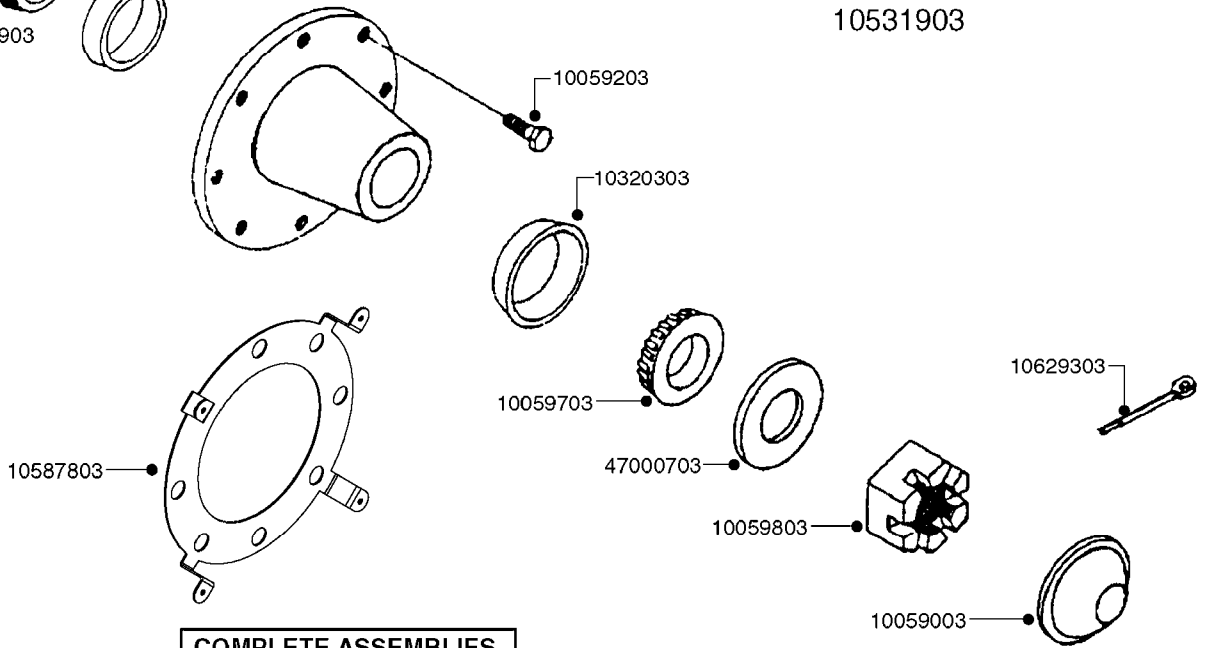

B0710

SUCTION FILT.-VINEYARD&ORCHARD
B0710-HIN, 01:01:16

Page 1
Date 12.08.2020 11:12

parts-n°	order qty	description
242146	1	O-RING 140 X 126 X 7
242147	1	O-RING 105,6x95X5.3
242148	1	O-RING 109.2 X 104 X 2
284093	1	FILTER SCR N ARAG 50 MESH BLUE
284094	1	FILTER SCR N ARAG 32 MESH WHITE
289408	1	FILTER SCR N ARAG 32 MESH WHITE
289409	1	FILTER SCR N ARAG 50 MESH BLUE
289430	1	FILTER SCR N ARAG 80 MESH RED
322146	1	THREADED RING F/FILTER 170
322147	1	THREADED RING F/FILTER 200
322150	1	FILTER CASING 1.5"BSP ARAG
322151	1	FILTER HOUSING 170
329040	1	FILTER ARAG 1.5" 32 MESH TRAIL
329044	1	FILTER ARAG 1.5" 32 MESH LIFT
329047	1	SPRING F. ARAG FILTER 1-1/2"
329048	1	O-RING F. 1-1/2" FILTER
329049	1	PLUNGER F. ARAG VALVE 1-1/2"
329051	1	O-RING F.ARAG FILTER 1-1/2"
329052	1	FITTING F.ARAG FILTER 1-1/2"
329054	1	FILTER HOUSING LID 1-1/2"
329056	1	YELLOW LOCKING RETAINER 1-1/2"
329058	1	SPRING F. ARAG FILTER 1"
329059	1	O-RING F. 1" FILTER
329060	1	PLUNGER F. ARAG VALVE 1"
329061	1	O-RING F.ARAG FILTER 1"
329062	1	FITTING F.ARAG FILTER 1"
329064	1	FILTER HOUSING LID 1"
329066	1	O-RING F.ARAG FILTER 1"
329067	1	O-RING F. 1" FILTER
329068	1	YELLOW LOCKING RETAINER 1"
329071	1	FILTER SCR N ARAG 80 MESH RED
420582	1	BOLT HEX 8.8 DEL M8X20 FT A2
471126	1	WASHER, M8, Ø16/ 8.4X 1.6, SS

**COMPLETE HUB W/BEARINGS:
10531903**

**COMPLETE ASSEMBLIES
WHOLEGOODS ITEMS**

E0730

HUB ASSEMBLY F.2 1/8" SPINDLE
E0730-HIN, 01:01:16

Page 1
Date 12.08.2020 11:12

parts-n°	order qty	description
10058803	1	BEARING INNER CONE A25590
10058903	1	SEAL HUB ASE41
10059003	1	DUST CAP 800/1000 GAL EDC17
10059203	1	BOLT WHEEL 9/16"x1-1/4"UNF 90D
10059703	1	BEARING OUTER CONE A25877
10059803	1	NUT HEX NF 1"
10320203	1	BEARING INNER CUP1000GAL.TR/TA
10320303	1	BEARING OUTER CUP1000GAL.TR/TA
10531903	1	HUB ASSY.COMP.F.2-1/8" SPINDLE
10587803	1	MAG MNT F. SPEED SNS 8 BOLT
10629303	1	PIN, COTTER 3/16" X 2.25" LONG
28020103	1	SPINDLE 2.125 CRS 14" 811
47000703	1	WASHER, SPNDL 1.1" 1.06x2 .19T