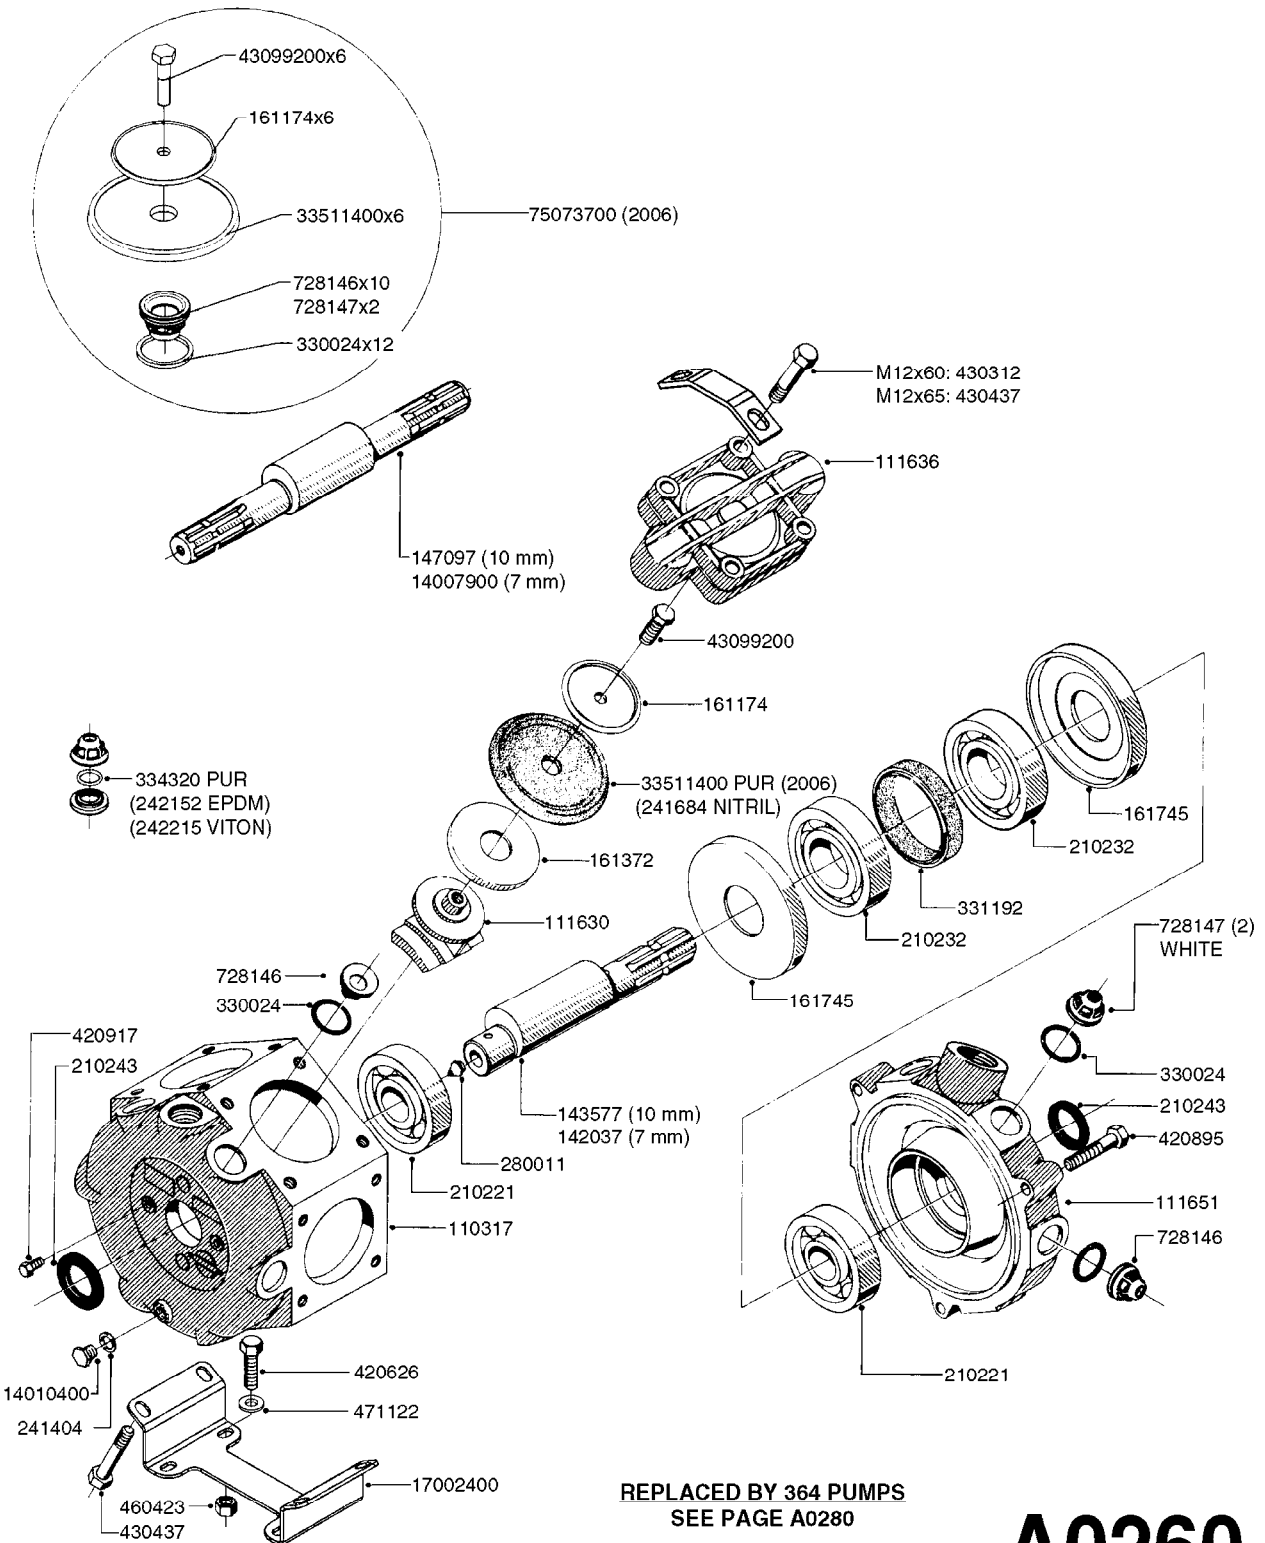

REPLACED BY 364 PUMPS
SEE PAGE A0280

A0260

PUMP - 363 W/MOUNTING BASE
A0260-HIN, 17:03:16

Page 1
Date 12.08.2020 11:12

parts-n°	order qty	description
110317	1	PUMP CASING MODEL 360/361 PNTD
111630	1	CONNECTING ROD 363/364-10 PUMP
111636	1	VALVE COVER 363 HEAVY DUTY
111651	1	CASTING F.363 1.5" PUMP(FRONT)
142037	1	CRANK SHAFT 361-20
143577	1	CRANK SHAFT F.363/462/463-10mm
147097	1	CRANK SHAFT 363-463/10 THROUGH
161174	1	DIAPHRAGM DISC SS 361/363/364 PUMP
161372	1	DIAPHRAGM BACKING DISC,320-361
161745	1	METAL SPACER F.363/463
210221	1	BEARING BALL 6407
210232	1	BEARING BALL 6310
210243	1	SEAL OIL 35 X 47 X 7
241404	1	DOWTY SEAL 1/4"
241684	1	DEICER PARTS: DIAPHRAGM MODEL 361 NITRIL
242152	1	O-RING D18.2X3 EPDM
242215	1	O-RING D18X3 VITON
280011	1	GREASE NIPPLE 1/8" SAE H TR
330024	1	O-RING D41,1/D34.5 X 3,5
331192	1	SPACER, MODEL 361/363
334320	1	O-RING D18X3 POLYURETHANE
420626	1	BOLT HEX 8.8 DEL M10X20 FT
420895	1	BOLT HEX 8.8 RAW M10X60
420917	1	BOLT HEX 8.8 RAW M8X12 FT
430312	1	BOLT HEX 8.8 M12X60
430437	1	BOLT HEX 8.8 RAW M12X65
460423	1	NUT HEX M10X1.50 LOCK DIN985A2 SS
471122	1	WASHER, M10, Ø20/10.5X 2.0, SS
728146	1	VALVE FOR 361(726890/707932)
728147	1	VALVE FOR 361 WHITE WITH HOLE
14007900	1	CRANK 363/462/463-7mm 540/THRU
14010400	1	PLUG 1/4" BSP
17002400	1	FOOT F. 36X PUMP, RED
33511400	1	DIAPHRAGM PUMP 361/361/363/364 PUR
43099200	1	BOLT HEX SS M12 X 30 DIN933 A4
75073700	1	PUMP KIT 361/363 "06"