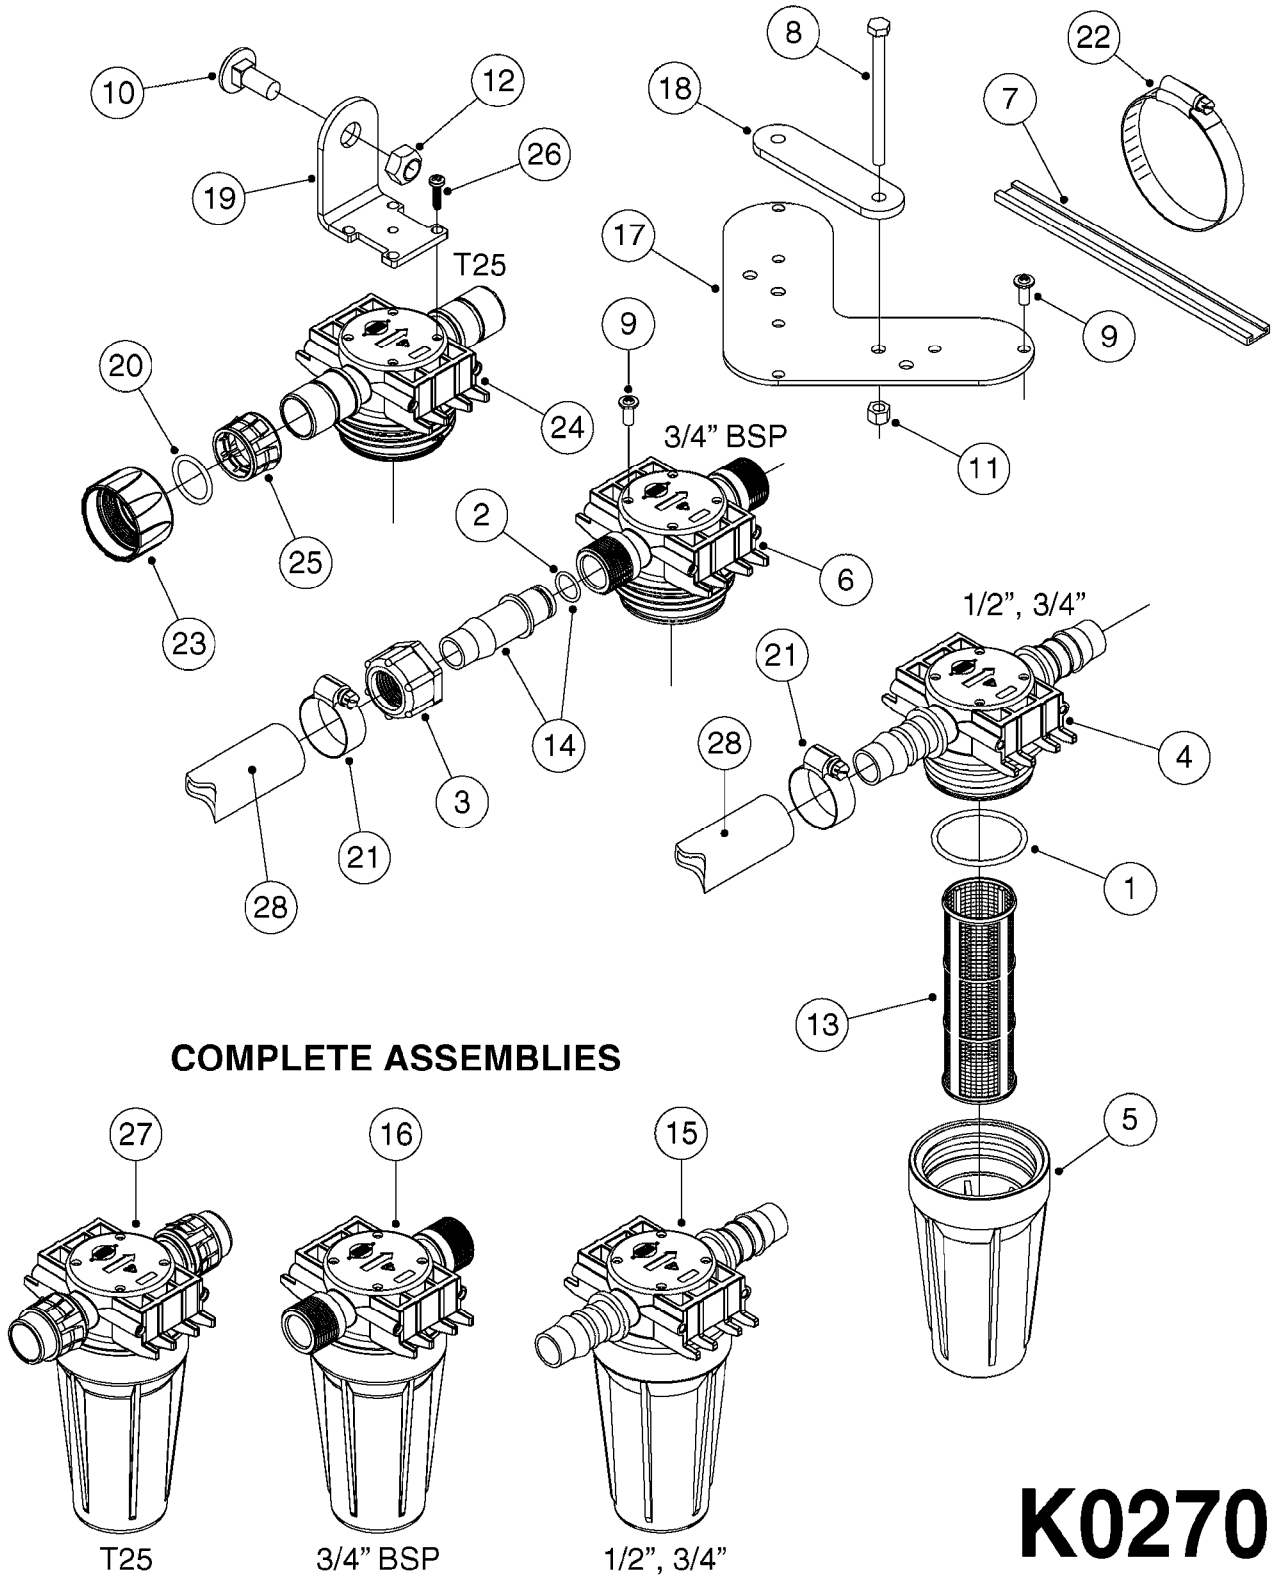

24002503 - Ø 5" (125mm)

24002403 - Ø 4" (100mm)

259034 - Ø 5" (125mm) L=29-1/2" (750mm) PVC

259035 - Ø 4-3/8" (110mm) L=39-3/8" (1000mm) PVC

349012 - Ø 4" (100mm) L=37-3/8" (950mm) PVC

349026 - Ø 5-1/2" (140mm) / Ø 4-3/8" (110mm) PVC

349030 - Ø 5-1/2" (140mm) / Ø 3-1/2" (90mm) PVC

349025 - Ø 5" (125mm) / Ø 4-3/8" (110mm) PVC

349023 - Ø 5" (125mm) PVC

G0420

TUBES & HOSES
G0420-HIN, 01:01:16

Page 1

Date 12.08.2020 11:13

parts-n°	order qty	description
259034	1	PVC HOSE D125MM X 0.75M
259035	1	PVC HOSE D100MM X 1.0M
349012	1	PVC TUBE D100MM X 950MM
349023	1	GREY PVC LID D125MM
349025	1	CONNECT.PIECE PVC D125MM-110MM
349026	1	CONICAL REDUC.PVC D140MM-100MM
349030	1	140MM-90MM PVC ADAPTER
24002403	1	HOSE R X TPR 4" BLACK
24002503	1	HOSE R X TPR 5" BLACK

COMPLETE ASSEMBLIES
WHOLEGOODS ITEMS

727617 - COMPLETE ASSEMBLY (2" BSP THREADED FITTING & 126" CORD)

727742 - COMPLETE ASSEMBLY (2-1/2" ELBOW & 157.5" CORD)

K0180

DRAIN ASSEMBLY-PULL CORD TYPE
K0180-HIN, 01:01:16

Page 1

Date 12.08.2020 11:13

parts-n°	order qty	description
145997	1	FITT.DK S-93 FORK
220799	1	SPRING F.TOP DRAIN
241754	1	O-RING D59.5X3
242221	1	GASKET F. S-93 QUICK COUPLERS
242351	1	O-RING D69.5X3.0 VITON F.S-93
322109	1	FITT.DK S-93 BULKHEAD NUT
322165	1	FITT.DK S-93 BULKHEAD SINGLE
322166	1	VALVE FLAP LOWER PART
322169	1	CORD PLUG F.TOP DRAIN
322171	1	FITT.DK S-93 THREAD INS.2"BSP
334262	1	GASKET F.S-93 BULKHEAD
334332	1	FITT.DK S-93 MALE QUICK COUP.
334340	1	FITT.DK S-93 ELBOW 2.5"
334434	1	CAGE F.SPRING BOTTOM DRAIN ASY
334437	1	SEAL FOR VALVE FLAP
334469	1	CLEVIS F.CORD TOP DRAIN ASSY.
334472	1	HANDLE FOR TOP DRAIN
334557	1	SPRING SEAT TOP DRAIN
390982	1	CORD NYLON 4000MM
440392	1	SCREW 6.3 X 25.0 DIN7981C TORX
727172	1	FITT.DK S-93 SEAT INSERT
727617	1	FITT.DK S-93 BOTTOM VALVE 2'
727742	1	TOP DRAIN CORD TYPE
728120	1	QUICK COUPLER CAP F.S93 DRAIN
14001500	1	GROMMET F.TOP DRAIN CORD
16025500	1	TANK SPACER SIGHT GAUGE
16135600	1	GUIDE FOR SIGHT GAUGE NAV/NCM