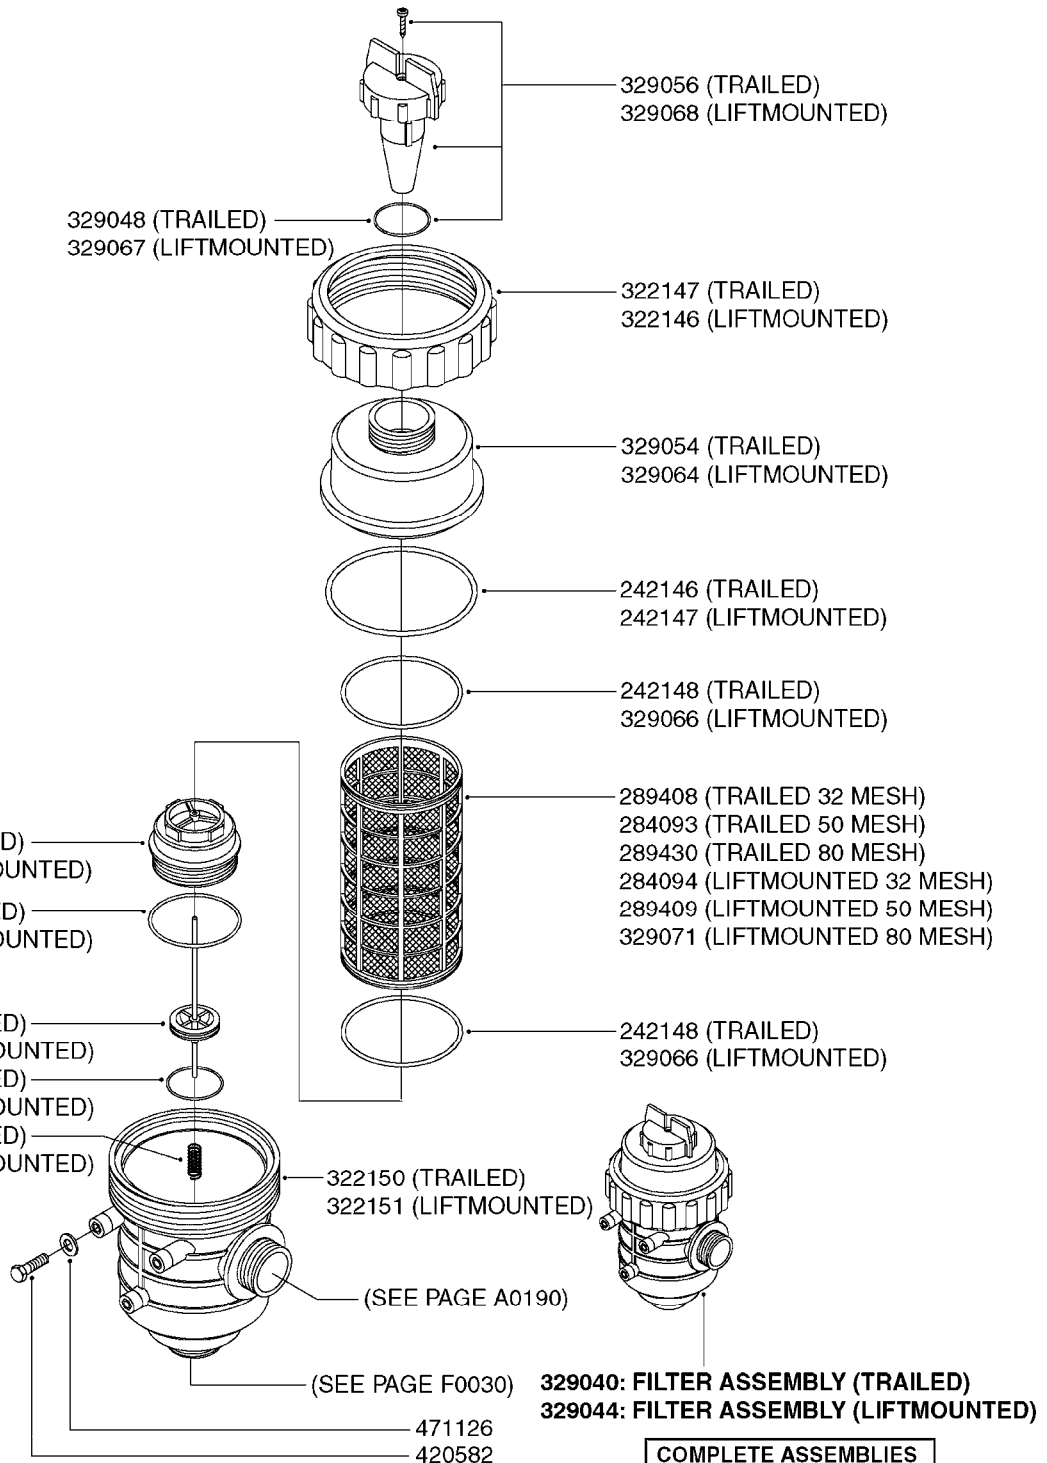

B0710

SUCTION FILT.-VINEYARD&ORCHARD
B0710-HIN, 01:01:16

Page 1
Date 12.08.2020 11:12

parts-n°	order qty	description
242146	1	O-RING 140 X 126 X 7
242147	1	O-RING 105,6x95X5.3
242148	1	O-RING 109.2 X 104 X 2
284093	1	FILTER SCR N ARAG 50 MESH BLUE
284094	1	FILTER SCR N ARAG 32 MESH WHITE
289408	1	FILTER SCR N ARAG 32 MESH WHITE
289409	1	FILTER SCR N ARAG 50 MESH BLUE
289430	1	FILTER SCR N ARAG 80 MESH RED
322146	1	THREADED RING F/FILTER 170
322147	1	THREADED RING F/FILTER 200
322150	1	FILTER CASING 1.5"BSP ARAG
322151	1	FILTER HOUSING 170
329040	1	FILTER ARAG 1.5" 32 MESH TRAIL
329044	1	FILTER ARAG 1.5" 32 MESH LIFT
329047	1	SPRING F. ARAG FILTER 1-1/2"
329048	1	O-RING F. 1-1/2" FILTER
329049	1	PLUNGER F. ARAG VALVE 1-1/2"
329051	1	O-RING F.ARAG FILTER 1-1/2"
329052	1	FITTING F.ARAG FILTER 1-1/2"
329054	1	FILTER HOUSING LID 1-1/2"
329056	1	YELLOW LOCKING RETAINER 1-1/2"
329058	1	SPRING F. ARAG FILTER 1"
329059	1	O-RING F. 1" FILTER
329060	1	PLUNGER F. ARAG VALVE 1"
329061	1	O-RING F.ARAG FILTER 1"
329062	1	FITTING F.ARAG FILTER 1"
329064	1	FILTER HOUSING LID 1"
329066	1	O-RING F.ARAG FILTER 1"
329067	1	O-RING F. 1" FILTER
329068	1	YELLOW LOCKING RETAINER 1"
329071	1	FILTER SCR N ARAG 80 MESH RED
420582	1	BOLT HEX 8.8 DEL M8X20 FT A2
471126	1	WASHER, M8, Ø16/ 8.4X 1.6, SS