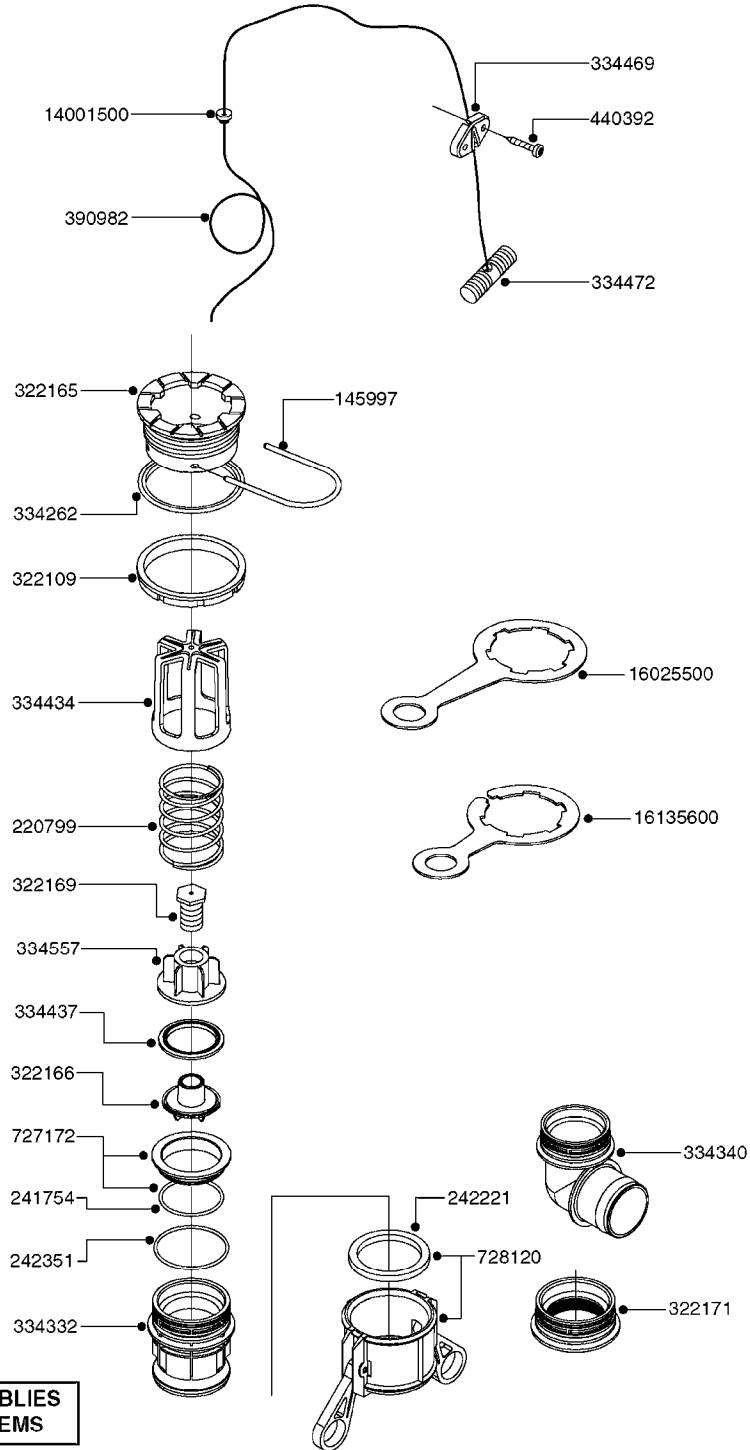

24002503 - Ø 5" (125mm)

24002403 - Ø 4" (100mm)

259034 - Ø 5" (125mm) L=29-1/2" (750mm) PVC

259035 - Ø 4-3/8" (110mm) L=39-3/8" (1000mm) PVC

349012 - Ø 4" (100mm) L=37-3/8" (950mm) PVC

349026 - Ø 5-1/2" (140mm) / Ø 4-3/8" (110mm) PVC

349030 - Ø 5-1/2" (140mm) / Ø 3-1/2" (90mm) PVC

349025 - Ø 5" (125mm) / Ø 4-3/8" (110mm) PVC

349023 - Ø 5" (125mm) PVC

G0420

TUBES & HOSES
G0420-HIN, 01:01:16

Page 1

Date 12.08.2020 11:13

parts-n°	order qty	description
259034	1	PVC HOSE D125MM X 0.75M
259035	1	PVC HOSE D100MM X 1.0M
349012	1	PVC TUBE D100MM X 950MM
349023	1	GREY PVC LID D125MM
349025	1	CONNECT.PIECE PVC D125MM-110MM
349026	1	CONICAL REDUC.PVC D140MM-100MM
349030	1	140MM-90MM PVC ADAPTER
24002403	1	HOSE R X TPR 4" BLACK
24002503	1	HOSE R X TPR 5" BLACK

COMPLETE ASSEMBLIES
WHOLEGOODS ITEMS

727617 - COMPLETE ASSEMBLY (2" BSP THREADED FITTING & 126" CORD)

727742 - COMPLETE ASSEMBLY (2-1/2" ELBOW & 157.5" CORD)

K0180

DRAIN ASSEMBLY-PULL CORD TYPE
K0180-HIN, 01:01:16

Page 1

Date 12.08.2020 11:13

parts-n°	order qty	description
145997	1	FITT.DK S-93 FORK
220799	1	SPRING F.TOP DRAIN
241754	1	O-RING D59.5X3
242221	1	GASKET F. S-93 QUICK COUPLERS
242351	1	O-RING D69.5X3.0 VITON F.S-93
322109	1	FITT.DK S-93 BULKHEAD NUT
322165	1	FITT.DK S-93 BULKHEAD SINGLE
322166	1	VALVE FLAP LOWER PART
322169	1	CORD PLUG F.TOP DRAIN
322171	1	FITT.DK S-93 THREAD INS.2"BSP
334262	1	GASKET F.S-93 BULKHEAD
334332	1	FITT.DK S-93 MALE QUICK COUP.
334340	1	FITT.DK S-93 ELBOW 2.5"
334434	1	CAGE F.SPRING BOTTOM DRAIN ASY
334437	1	SEAL FOR VALVE FLAP
334469	1	CLEVIS F.CORD TOP DRAIN ASSY.
334472	1	HANDLE FOR TOP DRAIN
334557	1	SPRING SEAT TOP DRAIN
390982	1	CORD NYLON 4000MM
440392	1	SCREW 6.3 X 25.0 DIN7981C TORX
727172	1	FITT.DK S-93 SEAT INSERT
727617	1	FITT.DK S-93 BOTTOM VALVE 2'
727742	1	TOP DRAIN CORD TYPE
728120	1	QUICK COUPLER CAP F.S93 DRAIN
14001500	1	GROMMET F.TOP DRAIN CORD
16025500	1	TANK SPACER SIGHT GAUGE
16135600	1	GUIDE FOR SIGHT GAUGE NAV/NCM