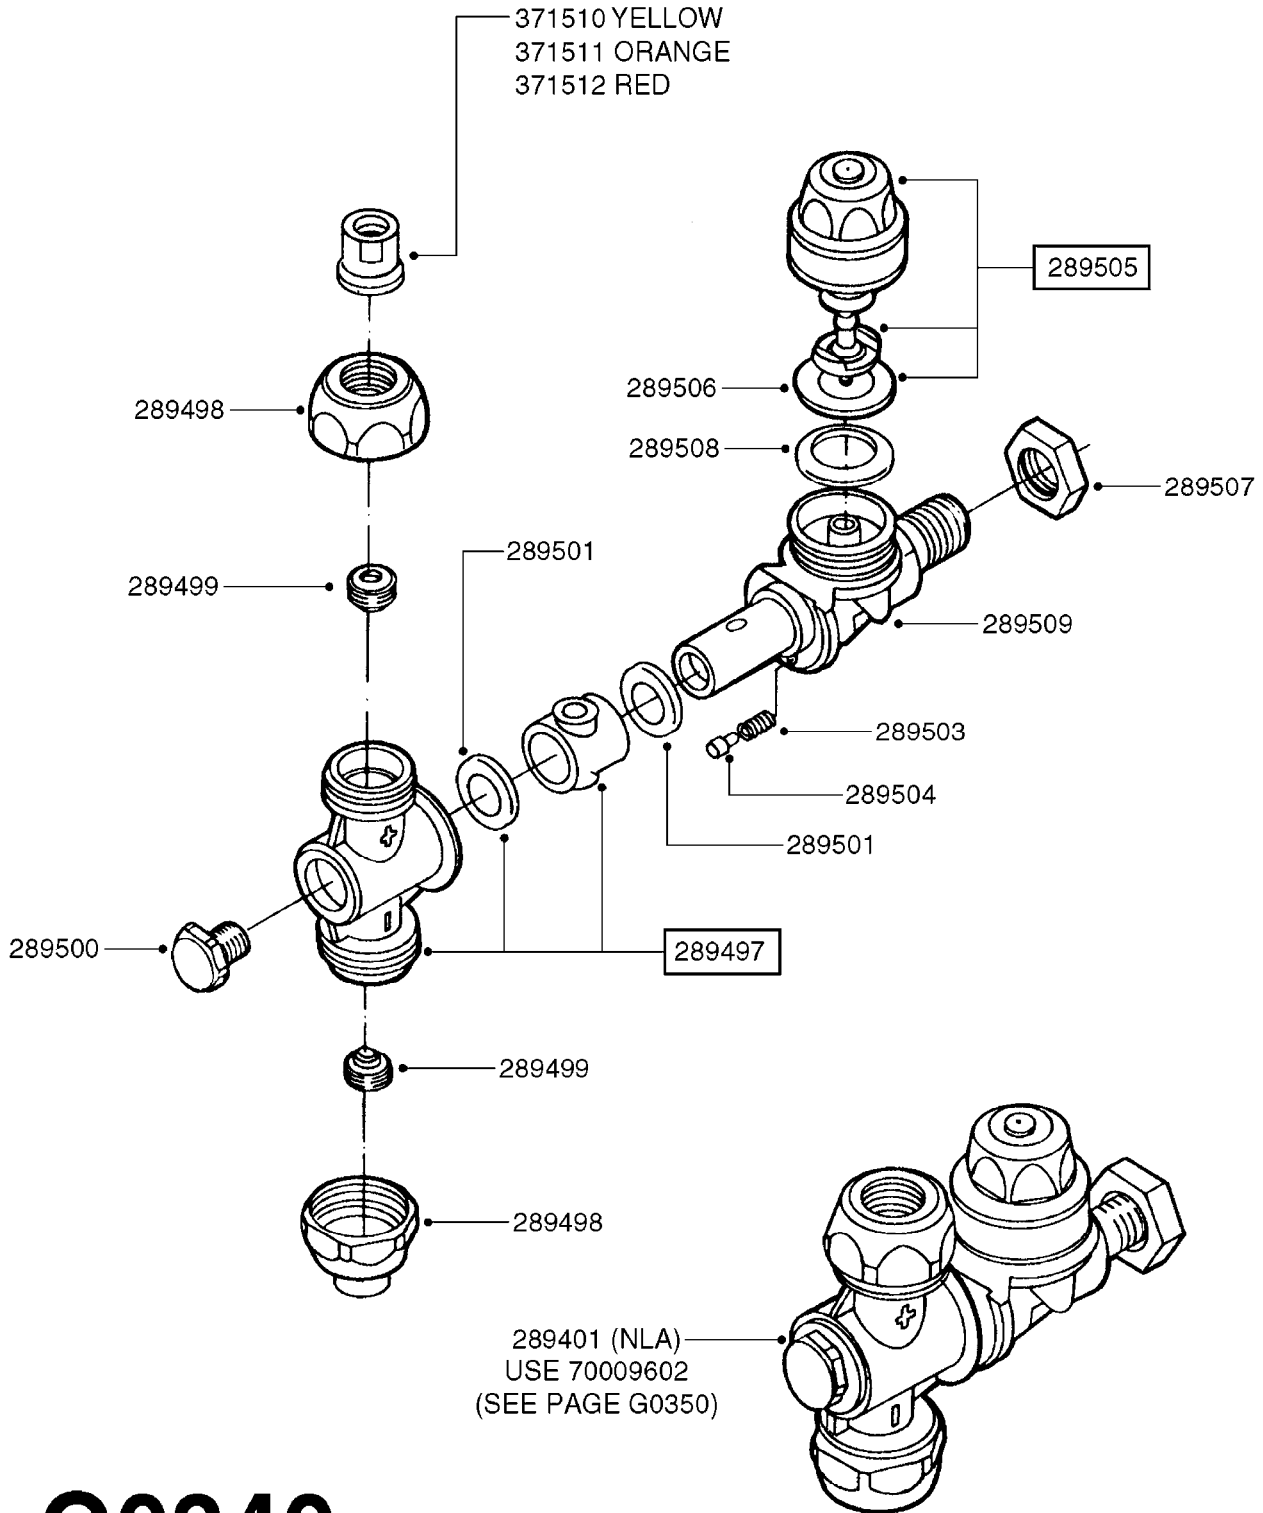

NOZZLES - AXIAL JET 1/4 X 2
G0340-HIN, 01:01:16

Page 0
Date 12.08.2020 11:13

NOZZLES - AXIAL JET 1/4 X 2
G0340-HIN, 01:01:16

Page 1

Date 12.08.2020 11:13

parts-n°	order qty	description
289401	1	JET 1/4" DOUBLE alt 70009602
289497	1	NOZZLE HOLDER - DOUBLE
289498	1	NUT NOZZLE HOLDER
289499	1	NUT M11X1
289500	1	BOLT FOR NOZZLE HOLDER
289501	1	O-RING 11 X 2.5
289503	1	SPRING
289504	1	NOZZLE POSITION LOCK
289505	1	NON-DRIP ASSY.BRASS NOZ.HOLDER
289506	1	NON-DRIP DIAPHRAGM
289507	1	NUT
289508	1	O-RING/NOZZLE HOLDER NON-DRIP
289509	1	NOZZLE BODY
371510	1	NOZZLE CONE JET 1299-12 YELLOW
371511	1	NOZZLE CONE JET 1299-14 ORANGE
371512	1	NOZZLE CONE JET 1299-16 RED
70009602	1	DOUBLE NOZZLE HOLDER MR