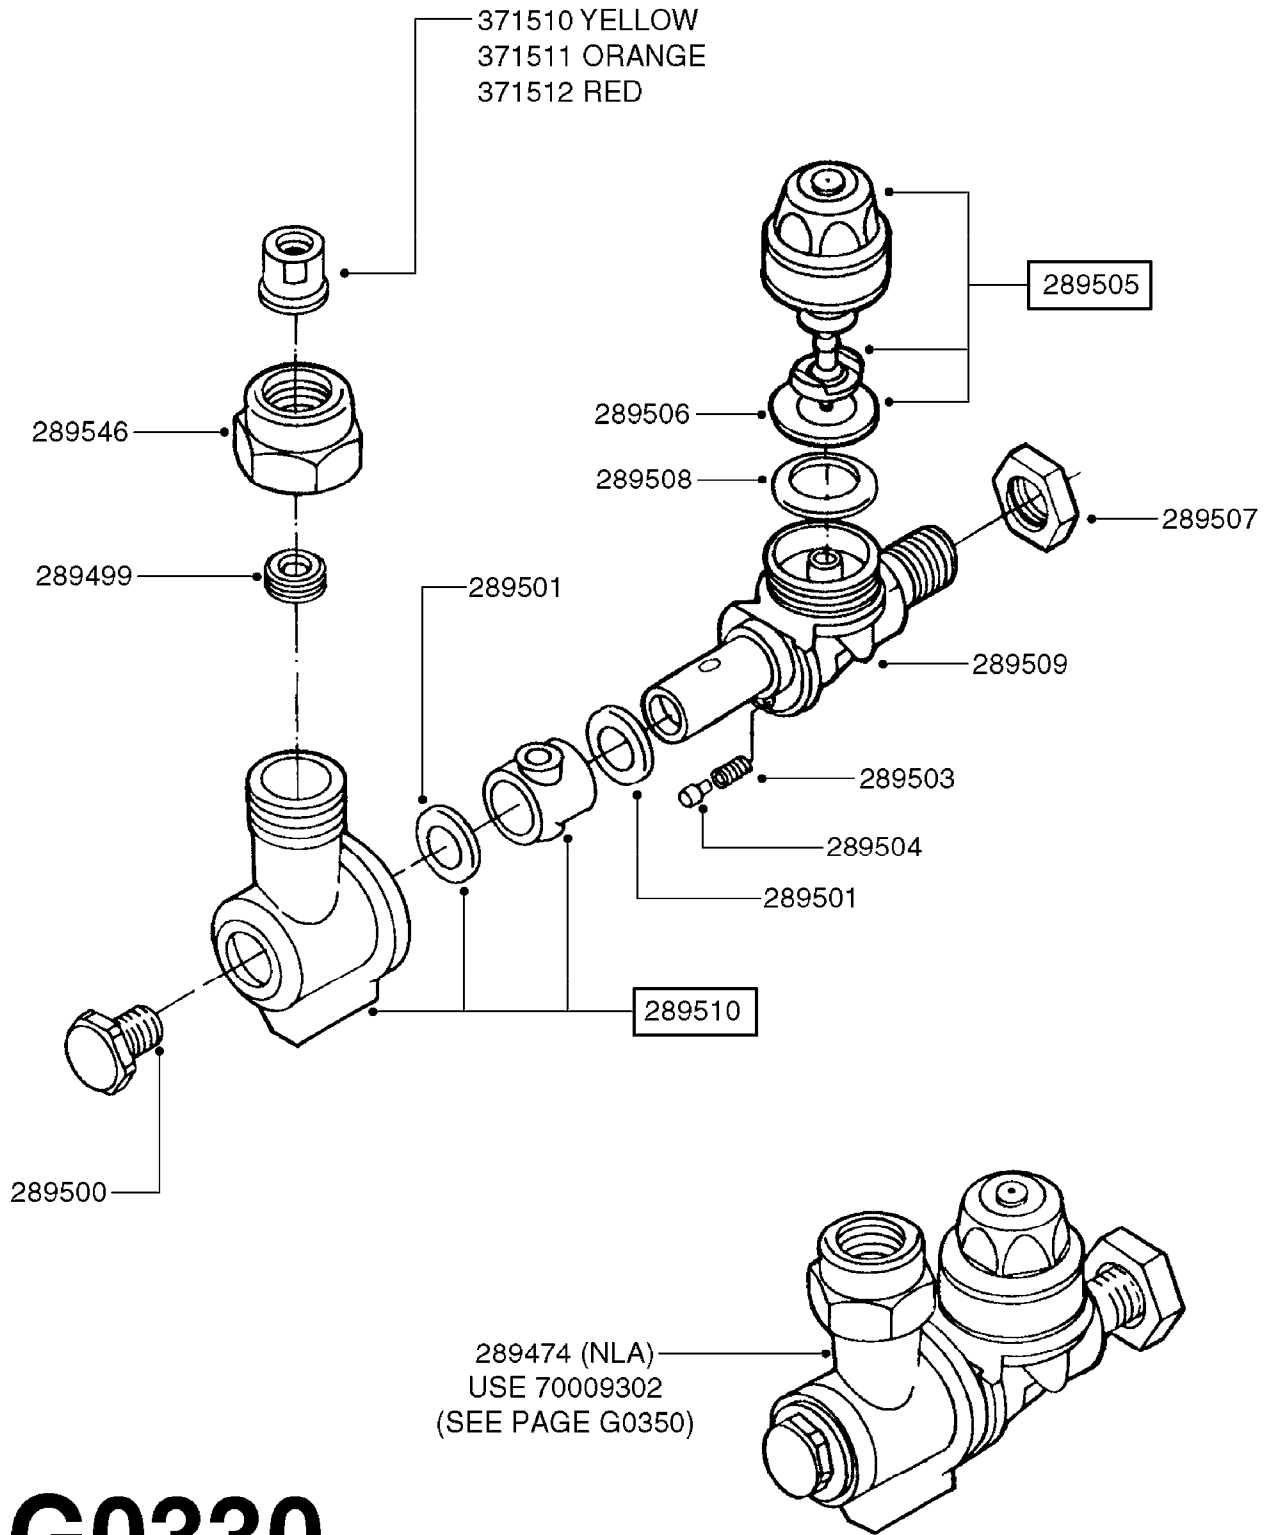

F0160

DRAWBAR - TURNABLE HITCH
F0160-HIN, 01:01:16

Page 1
Date 12.08.2020 11:12

parts-n°	order qty	description
149253	1	WASHER D.80X50X10 TURN.HITCH
149254	1	WASHER D.80X32X10 TURN.HITCH
149258	1	PIN F.TURNABLE HITCH
149303	1	DRAW BOLTS
169396	1	PLATE F. TURNABLE DRAWBAR
219071	1	BEARING 30208A TURN.HITCH
219072	1	BEARING
242203	1	O-RING 79.5X72.5
284235	1	ENGRASADOR M-6/100 RECTO
430507	1	BOLT HEX 8.8 DEL M16X45 FT
459047	1	SET SCREW ALLEN M12X25 DIN 913
459049	1	SET SCREW ALLEN M8X10 DIN 913
460585	1	LOCKING NUT M16 DIN985 A2 SS
469007	1	NUT 1" SAE
469021	1	CASTLE NUT 1-1/4"
469024	1	CASTLE NUT 1-3/4" TURN.HITCH
479024	1	WASHER LOCK D.26 DIN 127
480739	1	PIN SNAP D8 F.ROUND
489027	1	ROLL PIN 6 x 100
489028	1	COTTER PIN 6 X 8
619440	1	HEADTUBE FOR TURN.DRAWBAR
639366	1	CENTER BEAM TURN.HITCH
639367	1	CENTER PIVOT - TURN.HITCH
835185	1	DRAWBAR TURNABLE F.TG BV CR

NOZZLES - AXIAL JET 1/4 X 1
G0330-HIN, 01:01:16

Page 0
Date 12.08.2020 11:13

NOZZLES - AXIAL JET 1/4 X 1
G0330-HIN, 01:01:16

Page 1

Date 12.08.2020 11:13

parts-n°	order qty	description
289474	1	NOZZLE HOLDER SIMPLE, NON-DRIP
289499	1	NUT M11X1
289500	1	BOLT FOR NOZZLE HOLDER
289501	1	O-RING 11 X 2.5
289503	1	SPRING
289504	1	NOZZLE POSITION LOCK
289505	1	NON-DRIP ASSY.BRASS NOZ.HOLDER
289506	1	NON-DRIP DIAPHRAGM
289507	1	NUT
289508	1	O-RING/NOZZLE HOLDER NON-DRIP
289509	1	NOZZLE BODY
289510	1	SINGLE NOZZLE BODY
289546	1	NUT F.NOZZLE HOLDER ZENIT
371510	1	NOZZLE CONE JET 1299-12 YELLOW
371511	1	NOZZLE CONE JET 1299-14 ORANGE
371512	1	NOZZLE CONE JET 1299-16 RED
70009302	1	SINGLE NOZZLE HOLDER ZENIT

24002503 - Ø 5" (125mm)

24002403 - Ø 4" (100mm)

259034 - Ø 5" (125mm) L=29-1/2" (750mm) PVC

259035 - Ø 4-3/8" (110mm) L=39-3/8" (1000mm) PVC

349012 - Ø 4" (100mm) L=37-3/8" (950mm) PVC

349026 - Ø 5-1/2" (140mm) / Ø 4-3/8" (110mm) PVC