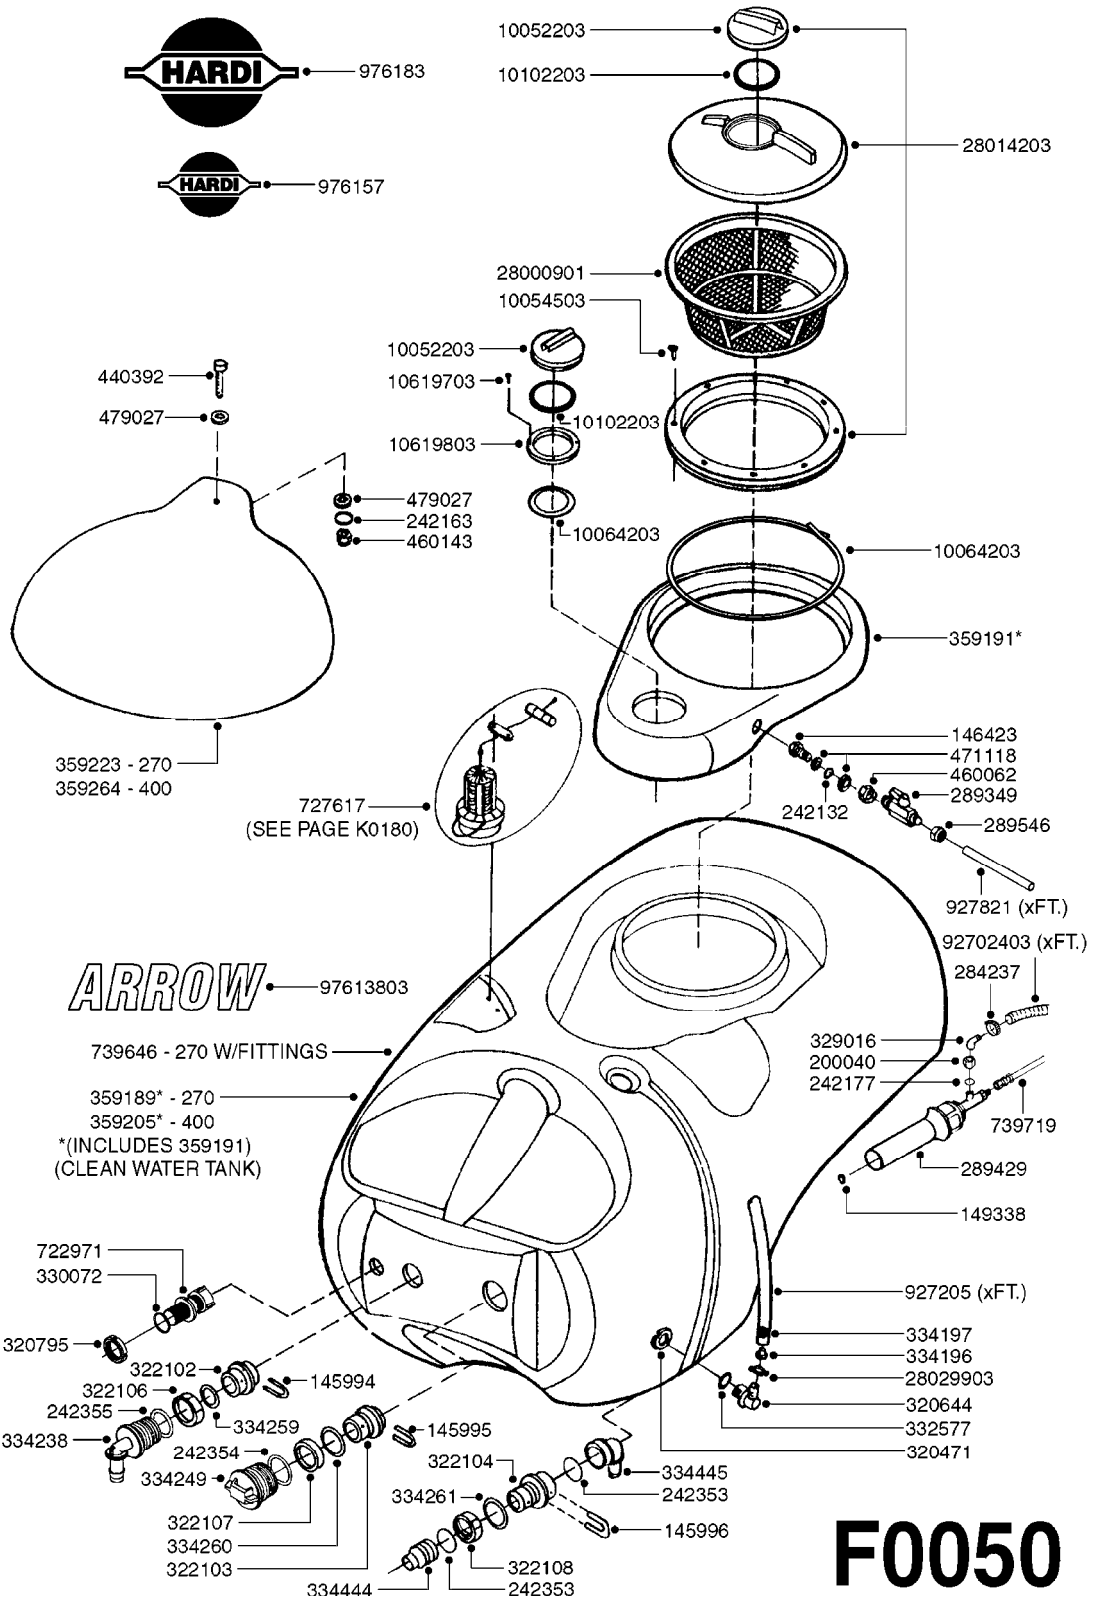

TANK - ARROW 270/400
F0050-HIN, 01:01:16

TANK - ARROW 270/400
F0050-HIN, 01:01:16

Page 1
Date 12.08.2020 11:12

parts-n°	order qty	description
145994	1	FITT.DK S-40 FORK
145995	1	FITT.DK S-53 FORK
145996	1	FITT.DK S-67 FORK
146423	1	INSERT 3/8'BRASS
149338	1	INTERMIX JET 5MM
200040	1	FITT. ARAG 1"
242132	1	O-RING 21 X 15 X 3
242163	1	O-RING 8 X 3
242177	1	O-RING D25.4 X 20.2 X 2.6
242353	1	O-RING 3 X 44.2 VITON
242354	1	O-RING D32.2X3.0 VITON
242355	1	O-RING D19.2X3.0 VITON F.S-40
284237	1	CLAMP HOSE GEAR D20/30
289349	1	BALL VALVE 3/8" M-H
289429	1	AGITATION INJECTOR DUAL INPUT
289546	1	NUT F.NOZZLE HOLDER ZENIT
320471	1	FITT.DK NUT 1" BSP JAMB
320644	1	FITT.DK ELB.3/4"HB X 1" BSP
320795	1	FITT.DK NUT 1-1/2" BSP JAMB
322102	1	FITT.DK S-40 BULKHEAD
322103	1	FITT.DK S-53 BULKHEAD
322104	1	FITT.DK S-67 BULKHEAD
322106	1	FITT.DK S-40 BULKHEAD NUT
322107	1	FITT.DK S-53 BULKHEAD NUT
322108	1	FITT.DK S-67 BULKHEAD NUT
329016	1	BØJNING
330072	1	O-RING D53.5/D45.5X4
332577	1	O-RING D38/D30X4 F.1" PUR.
334196	1	PLUG F. LIQUID LEV. INDICATOR
334197	1	BALL F. LIQUID LEV. INDICATOR
334238	1	FITT.DK S-40 ELB.1/2"
334249	1	FITT.DK S-53 PLUG
334259	1	GASKET F. S-40 BULKHEAD
334260	1	GASKET F. S-53 BULKHEAD
334261	1	GASKET F. S-67 BULKHEAD
334444	1	FITT.DK S-67 STR.1-1/2" PVC
334445	1	FITT.DK S-67 ELB.1-1/2"
359189	1	TANK RAW 270 GAL. ARROW
359191	1	CLEAN WATER TANK - ARROW
359205	1	TANK RAW 400 GAL. ARROW
359223	1	TANK ACCESS COVER - ARROW 270
359264	1	TANK ACCESS COVER - ARROW 400
440392	1	SCREW 6.3 X 25.0 DIN7981C TORX
460062	1	NUT HEX 3/8' GALV.
460143	1	LOCK NUT M8 SST A2 DIN985
471118	1	WASHER D16 TENSION
479027	1	WASHER D8X24X2 DIN9021
722971	1	SAFETY VALVE SCF 217PSI(15BAR)
727617	1	FITT.DK S-93 BOTTOM VALVE 2'
739646	1	TANK W/FITTINGS, ARROW 270
739719	1	HOSE ASSEMBLY D12 X 3400 1/2"
927205	1	HOSE R X CLEAR X 3/4 X 0012"
927821	1	CLEAR HOSE D12X10 PA1012
976157	1	DECAL COMPANY (4.4" X 4.6")
976183	1	DECAL COMPANY D.18,2 X 29,6
10052203	1	LID VENT ASSY
10054503	1	SCREW 3/4" SELF TAPPING
10064203	1	SET SEALING SPONGE 1 Ft BULK
10102203	1	GASKET F.16" LID BREATHER
10619703	1	SCREW SS #6x3/4' SELF TAPPING
10619803	1	LID HOUSING TREADED F. 6'