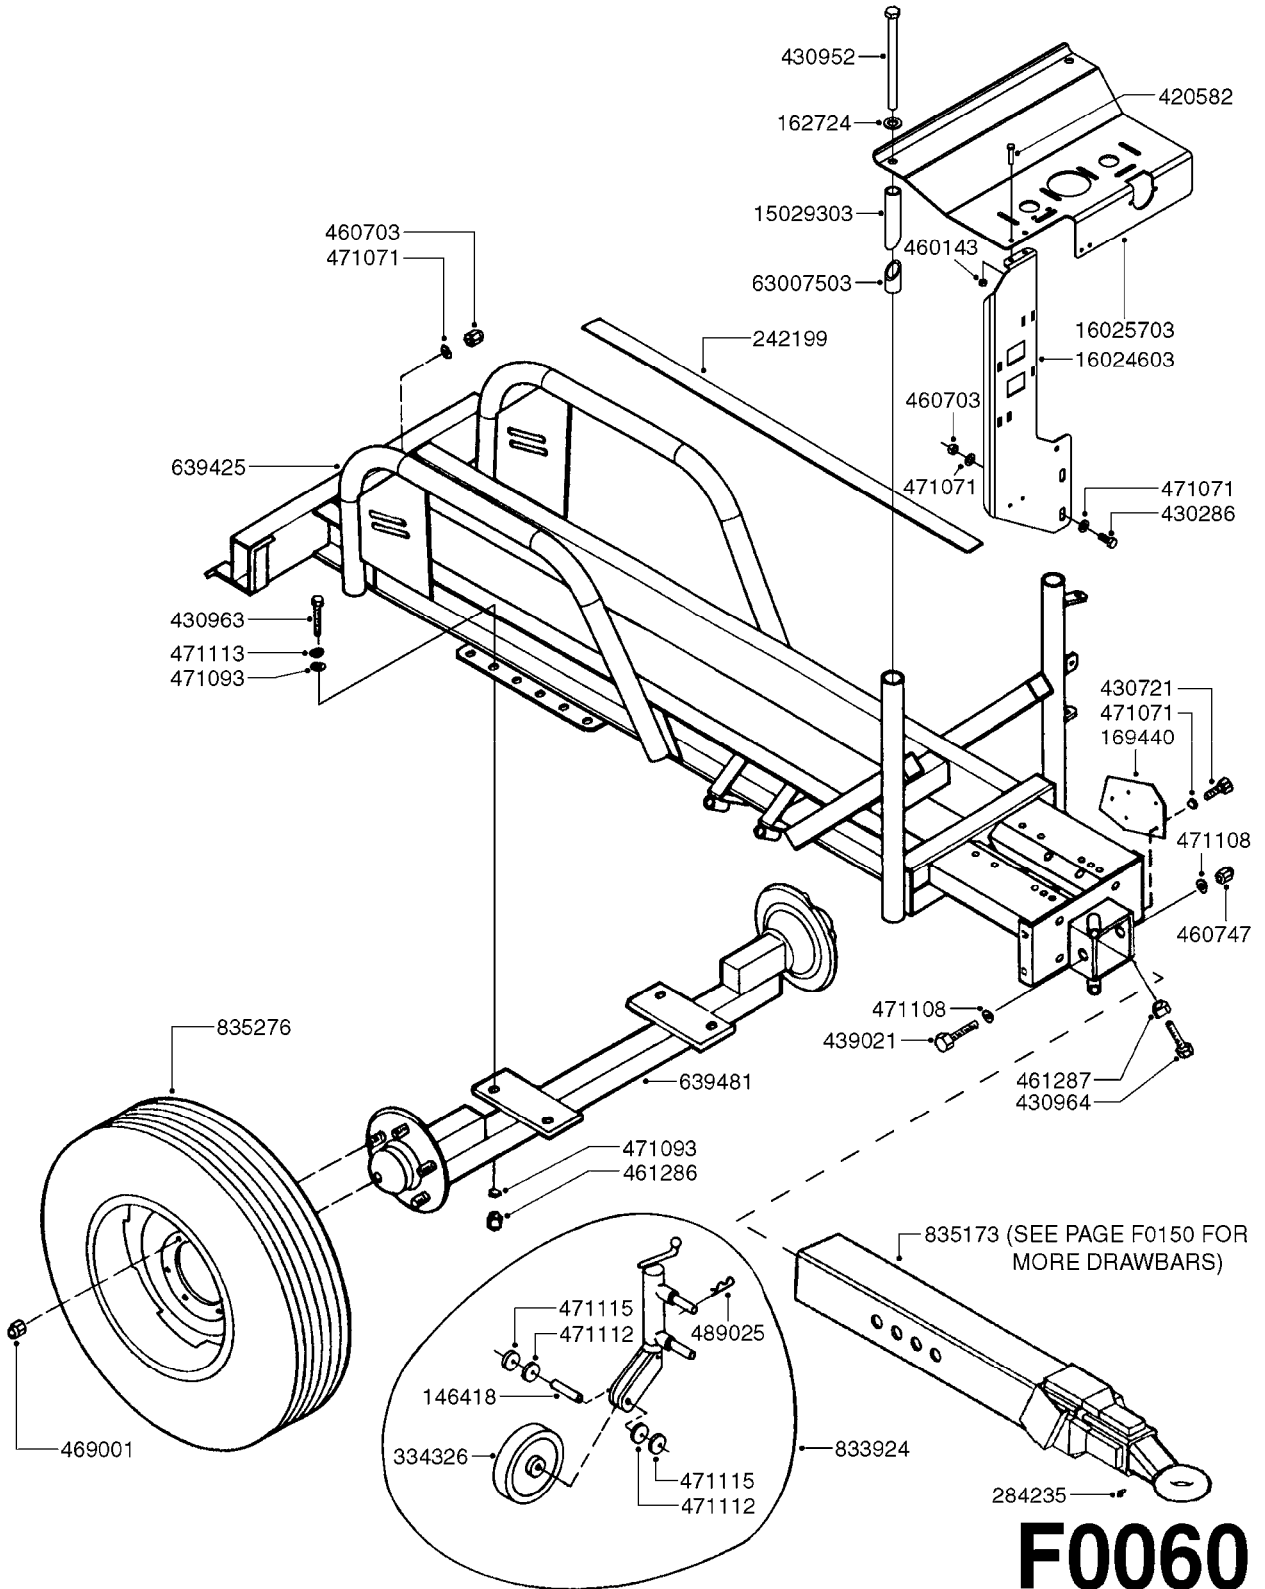

FRAME - ARROW 270
F0060-HIN, 01:01:16

Page 1
Date 12.08.2020 11:12

parts-n°	order qty	description
146418	1	SHAFT FOR SUPPORT WHEEL
162724	1	WASHER D25/D18.1X1
169440	1	BRACKET F.SUCTION FILTER
242199	1	TANK FRAME PACKING 1300X45X3
284235	1	ENGRASADOR M-6/100 RECTO
334326	1	WHEEL PLASTIC
420582	1	BOLT HEX 8.8 DEL M8X20 FT A2
430286	1	BOLT HEX 8.8 DEL M12X30 FT
430721	1	BOLT HEX 8.8 DEL M12X40 FT
430952	1	BOLT HEX M16X220 DIN931-8.8 DE
430963	1	BOLT HEX M14X40
430964	1	BOLT HEX M18X50
439021	1	BOLT HEX 8.8 DEL M24X160 GALV.
460143	1	LOCK NUT M8 SST A2 DIN985
460703	1	NUT HEX M12X1.75 LOCK DIN985A2 SS
460747	1	NUT HEX M24 LOCK
461286	1	NUT M14 SAFETY
461287	1	NUT HEX M18
469001	1	NUT, RIM ARROW
471071	1	WASHER M12 GALV
471093	1	WASHER D14 GALV. (168873)
471108	1	WASHER D44D25X4.5
471112	1	WASHER D20
471113	1	WASHER D14 TENSION
471115	1	WASHER D20
489025	1	'R' PIN D.4
639425	1	FRAME - ARROW 270
639481	1	AXLE - FIXED/ARROW
833924	1	JACK WITH TRANSPORT WHEEL
835173	1	DRAWBAR RING HITCH ARROW
835276	1	WHEELS 10/80-12 8PR"1"PACK CPL
15029303	1	TUBE ID CLAMP 1.5" Ø ARROW 250
16024603	1	SUPPORT HYD VALVE MISTBLOWER
16025703	1	BRACKET MANIFOLD ARROW 270
63007503	1	TUBE CLAMP 1.5" DIA ARROW