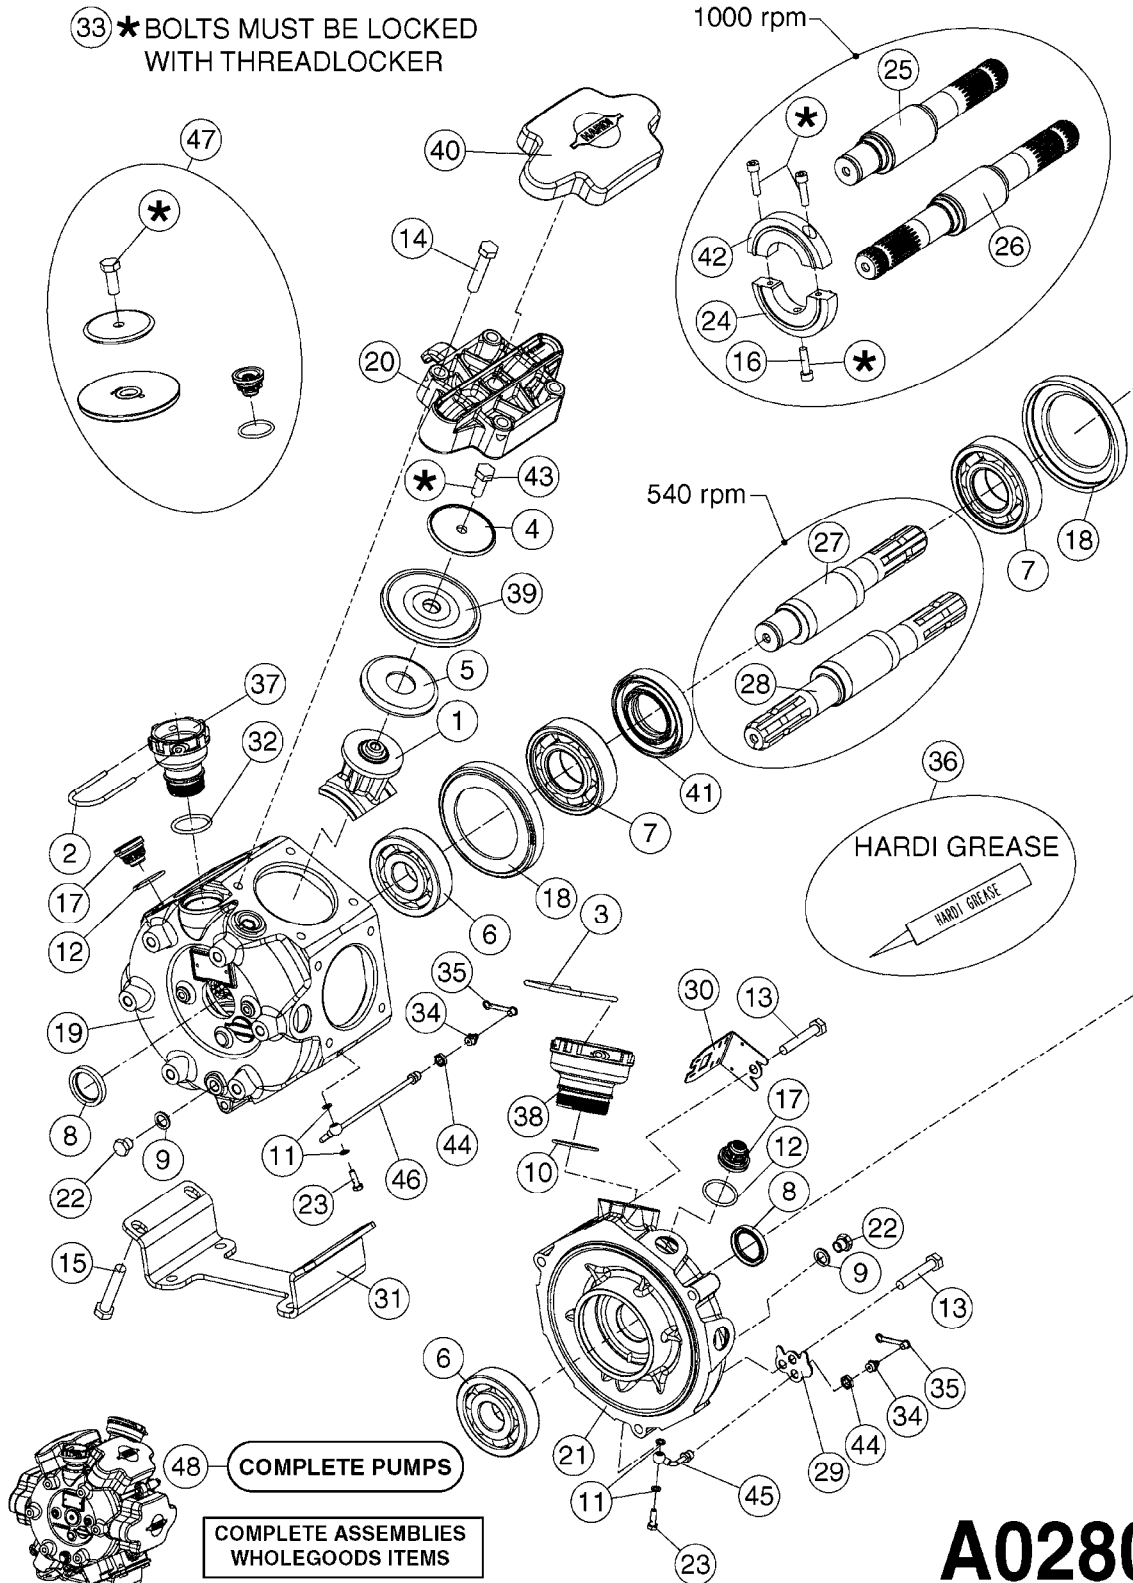

33 * BOLTS MUST BE LOCKED WITH THREADLOCKER

1000 rpm

540 rpm

48 COMPLETE PUMPS
COMPLETE ASSEMBLIES
WHOLEGOODS ITEMS

A0280

PUMP - 364 540/1000 RPM
A0280-HIN, 07:05:20

Page 1
Date 12.08.2020 11:12

Pos.	parts-n°	order qty	description
1	111622	1	CONNECTING ROD 463/5.5MM
1	111628	1	CONNECTING ROD 363/5.5 PUMP
1	111629	1	CONNECTING ROD 363/364-7 PUMP
1	111630	1	CONNECTING ROD 363/364-10 PUMP
2	145996	1	FITT.DK S-67 FORK
3	145997	1	FITT.DK S-93 FORK
4	161174	1	DIAPHRAGM DISC SS 361/363/364 PUMP
5	161372	1	DIAPHRAGM BACKING DISC,320-361
6	210221	1	BEARING BALL 6407
7	210232	1	BEARING BALL 6310
8	210243	1	SEAL OIL 35 X 47 X 7
9	241404	1	DOWTY SEAL 1/4"
10	242225	1	O-RING D45.0 X 4.0 RUBBER
11	242374	1	WASHER Ø10/Ø6X1 COPPER
12	330024	1	O-RING D41,1/D34.5 X 3,5
13	420895	1	BOLT HEX 8.8 RAW M10X60
14	430312	1	BOLT HEX 8.8 M12X60
15	430438	1	BOLT HEX 8.8 DEL M12X65
16	450995	1	BOLT ALLEN M8X30 DIN 912 RAW
17	728146	1	VALVE FOR 361(726890/707932)
18	11171900	1	CONROD RING 364/464 MACHINED
19	11172000	1	PUMP HOUSE 364 MACHINED 5/4" BSP RED
20	11172800	1	VALVE COVER 363/364 MACHINED RED
21	11173200	1	FRONTPART 364, 1½" BSP RED
22	14010400	1	PLUG 1/4" BSP
23	14120400	1	BANJOBOLT M6 X 19
24	14120700	1	COUNTERWEIGHT 364/464-1000
25	14137300	1	CRANKSHAFT 364/464-5.5 1000
26	14137900	1	CRANKSHAFT 364/464-5.5 GG 1000
27	14137500	1	CRANKSHAFT 364-07
27	14137600	1	CRANKSHAFT 364/464-10
28	14138100	1	CRANKSHAFT 364-7.0 GG
28	14138200	1	CRANKSHAFT 364/464-10 GG
29	16382900	1	GREASE NIPPLE PLATE, 364
30	16390600	1	BRACKET FOR RPM SENSOR
31	16410700	1	PUMP BASE 363/364 BLACK
31	17002400	1	FOOT F. 36X PUMP, RED
32	24266600	1	O-RING D 38,0 X 4,0 70SH.NITR
33	28045503	1	LOCTITE 262 .5ML (.017oz.)
34	28163300	1	GREASE NIPPLE H1 M6X1 DIN 7412
35	28163400	1	CAP F. GREASENIPPLE YELLOW M6X1
36	28164600	1	HARDI PUMP GREASE S3 V550L 1
37	32242200	1	FITTING S67 5/4" KON. RG 2014
38	32242300	1	NIPPLE S93 1,5' KON.RG 2014
39	33511400	1	DIAPHRAGM PUMP 361/361/363/364 PUR
40	33524300	1	COVER PLASTIC 364 PUMP
41	33527200	1	GREASE SPLIT 364/464
42	39136200	1	HALFPART 364/464-1000
43	43099200	1	BOLT HEX SS M12 X 30 DIN933 A4
44	46134000	1	NUT HEX M10x1 H=2.3 NV=14 ELZIN
45	61096800	1	BANJOTUBE SHORT 364 COMPL.
46	61096900	1	BANJOTUBE LONG 364 COMPL.
47	75585900	1	PUMP KIT 364
48	82169500	1	PUMP 364-5.5-MED-1000
48	82169700	1	PUMP 364-5.5-MOD2-1000-OSP
48	82170000	1	PUMP 364-10-STD-540 FK
48	82170300	1	PUMP 364-10-MOD-540-GG THROUGH SHAFT
48	82170400	1	PUMP 364-10-MOD-540-OSP