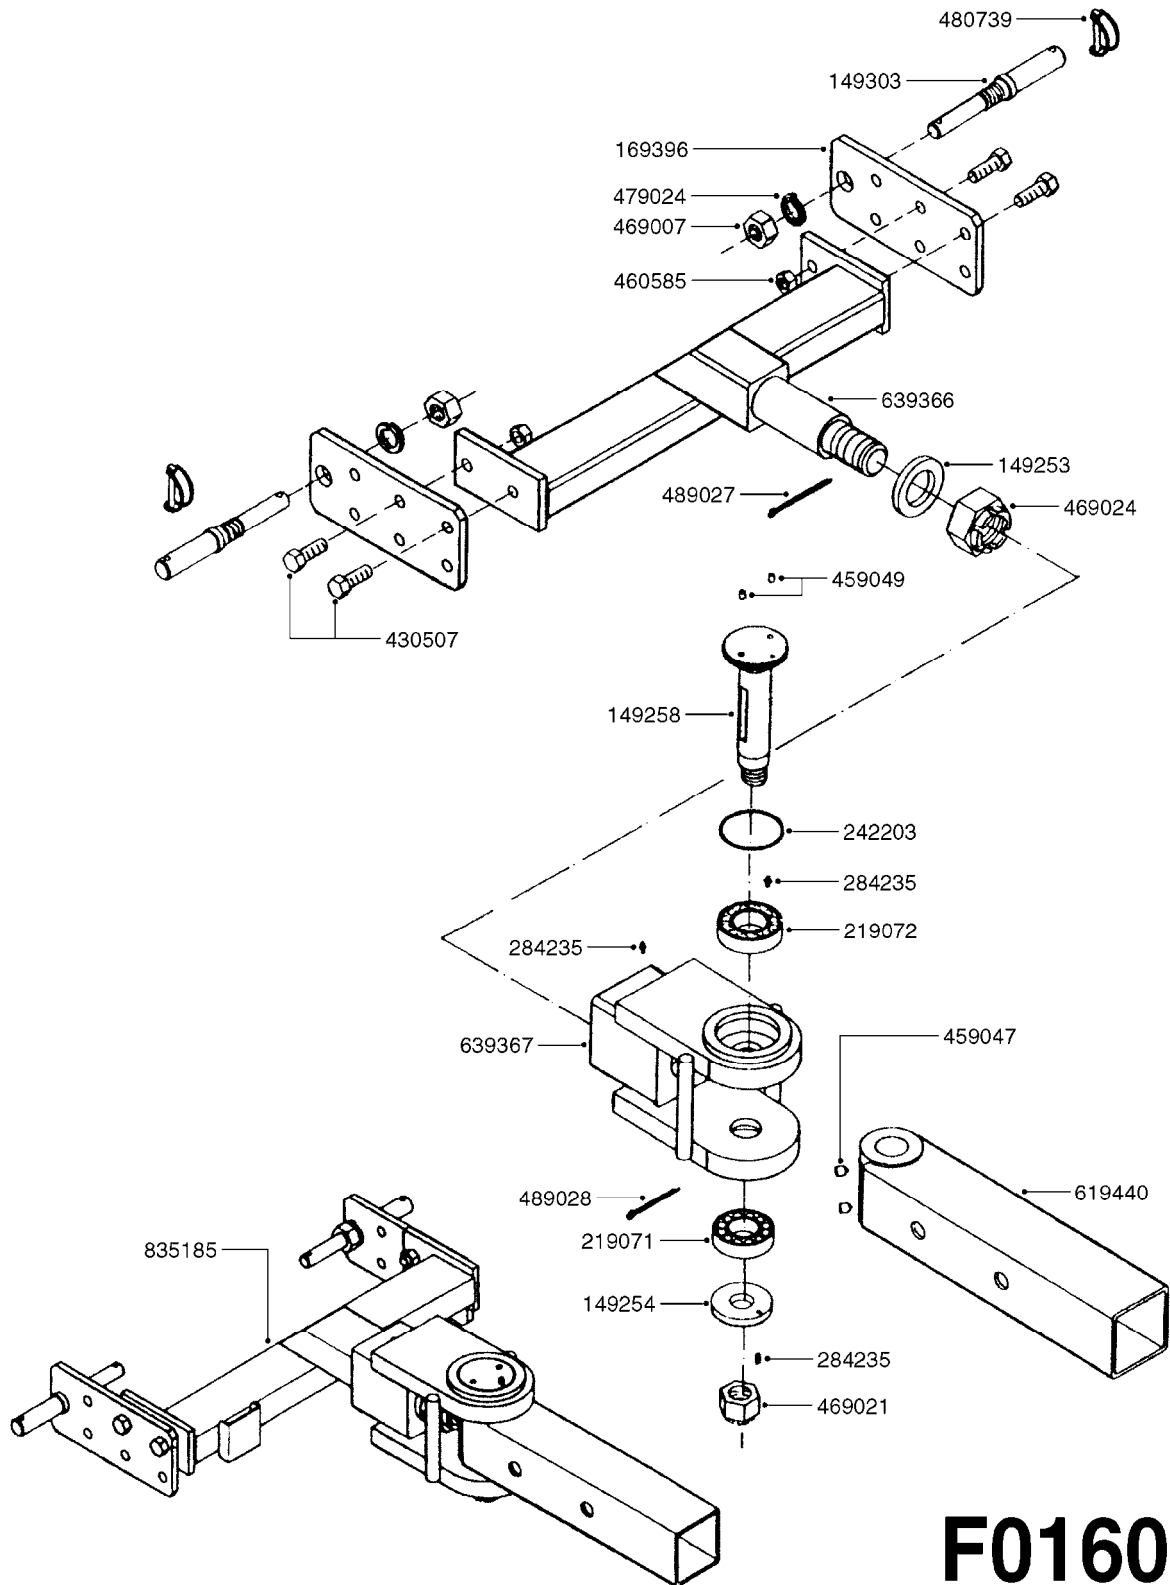

DRAWBARS - MERCURY/ARROW
F0150-HIN, 01:01:16

Page	0
Date	12.08.2020 11:12

F0150

DRAWBARS - MERCURY/ARROW
F0150-HIN, 01:01:16

Page 1
Date 12.08.2020 11:12

parts-n°	order qty	description
835172	1	DRAWBAR STD. F.TG BV CR
835173	1	DRAWBAR RING HITCH ARROW
835185	1	DRAWBAR TURNABLE F.TG BV CR
835293	1	DRAWBAR RING HITCH

F0160

DRAWBAR - TURNABLE HITCH
F0160-HIN, 01:01:16

Page 1
Date 12.08.2020 11:12

parts-n°	order qty	description
149253	1	WASHER D.80X50X10 TURN.HITCH
149254	1	WASHER D.80X32X10 TURN.HITCH
149258	1	PIN F.TURNABLE HITCH
149303	1	DRAW BOLTS
169396	1	PLATE F. TURNABLE DRAWBAR
219071	1	BEARING 30208A TURN.HITCH
219072	1	BEARING
242203	1	O-RING 79.5X72.5
284235	1	ENGRASADOR M-6/100 RECTO
430507	1	BOLT HEX 8.8 DEL M16X45 FT
459047	1	SET SCREW ALLEN M12X25 DIN 913
459049	1	SET SCREW ALLEN M8X10 DIN 913
460585	1	LOCKING NUT M16 DIN985 A2 SS
469007	1	NUT 1" SAE
469021	1	CASTLE NUT 1-1/4"
469024	1	CASTLE NUT 1-3/4" TURN.HITCH
479024	1	WASHER LOCK D.26 DIN 127
480739	1	PIN SNAP D8 F.ROUND
489027	1	ROLL PIN 6 x 100
489028	1	COTTER PIN 6 X 8
619440	1	HEADTUBE FOR TURN.DRAWBAR
639366	1	CENTER BEAM TURN.HITCH
639367	1	CENTER PIVOT - TURN.HITCH
835185	1	DRAWBAR TURNABLE F.TG BV CR

24002503 - Ø 5" (125mm)

24002403 - Ø 4" (100mm)

259034 - Ø 5" (125mm) L=29-1/2" (750mm) PVC

259035 - Ø 4-3/8" (110mm) L=39-3/8" (1000mm) PVC

349012 - Ø 4" (100mm) L=37-3/8" (950mm) PVC

349026 - Ø 5-1/2" (140mm) / Ø 4-3/8" (110mm) PVC