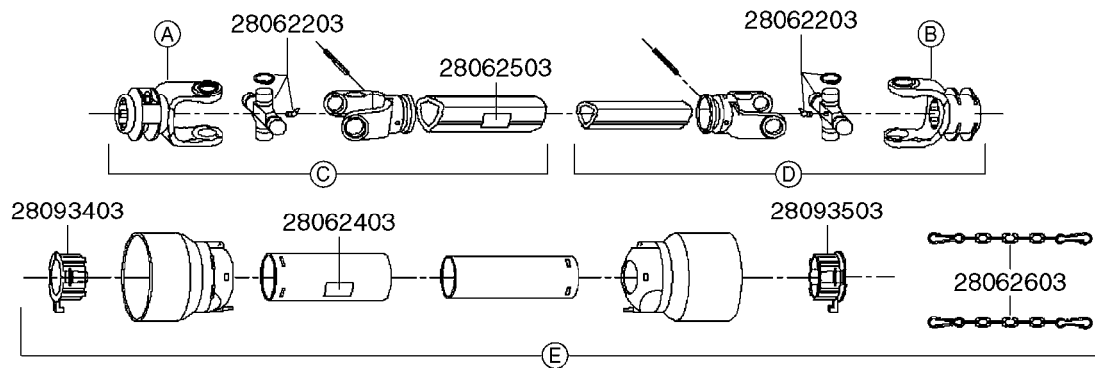

* Changed in 2016 from 100 series to G-Series (see page A0600).

A520

PTO SHAFTS - BONDIOLI CENT.
A0520-HIN, 23:10:18

Page 1
Date 12.08.2020 11:12

parts-n°	order qty	description
289042	1	UNIV. JOINT 22x54mm
421024	1	BOLT HEX 8.8 DEL M8X60
450015	1	SCREW ALLAN 3/8'X5/8' BLACK
460143	1	LOCK NUT M8 SST A2 DIN985
28009803	1	PTO PIN TUBE RETAINER OUTER
28009903	1	PTO TUBE RETAINER INNER
28010103	1	PTO YOKE F.INNER TUBE CV PTO
28021403	1	PTO 1"STR/1-3/8" 6SPL B&P
28021503	1	PTO 1"STR/1-3/8" 21SPL B&P
28021603	1	PTO 1"STR/1-3/4" 20SPL B&P
28027903	1	PTO BALL LOCK.KIT F.1-3/8 YOKE
28040503	1	UNIV. JOINT 27x74.6mm
28040703	1	SAFETY CHAIN F.CV BLACK PTO
28041803	1	DECAL DANGER GUARD MISSING
28041903	1	DECAL DANGER ROT.DRIVELINE
28056703	1	PTO YOKE #1 1-3/8" X 6 SPLINE
28056803	1	PTO YOKE #1 1-3/8" X 21 SPLINE
28056903	1	PTO YOKE #4 1-3/4" X 20 SPLINE
28057003	1	PTO TUBE YOKE #1-G1 OUTER
28057103	1	PTO TUBE YOKE #4-G4 OUTER
28057203	1	PTO PIN TUBE RETAINER OUTER
28057303	1	PTO TUBE OUTER #1 745MM
28057403	1	PTO TUBE OUTER #4 720MM
28057503	1	PTO TUBE INNER #1 745MM
28057603	1	PTO TUBE INNER #4 720MM
28057703	1	PTO TUBE RETAINER INNER
28057803	1	PTO TUBE YOKE #1 Ø=1"
28057903	1	PTO TUBE YOKE #4 Ø=1"
28058003	1	PTO HALF SAFETY SHIELD OUTER
28058103	1	PTO HALF SAFETY SHIELD OUTER
28058203	1	PTO HALF SAFETY SHIELD INNER
28058303	1	PTO HALF SAFETY SHIELD INNER
28058403	1	PTO BALL LOCK.KIT F.1-3/4 YOKE
28058503	1	PTO TUBE YOKE #1-G1 INNER