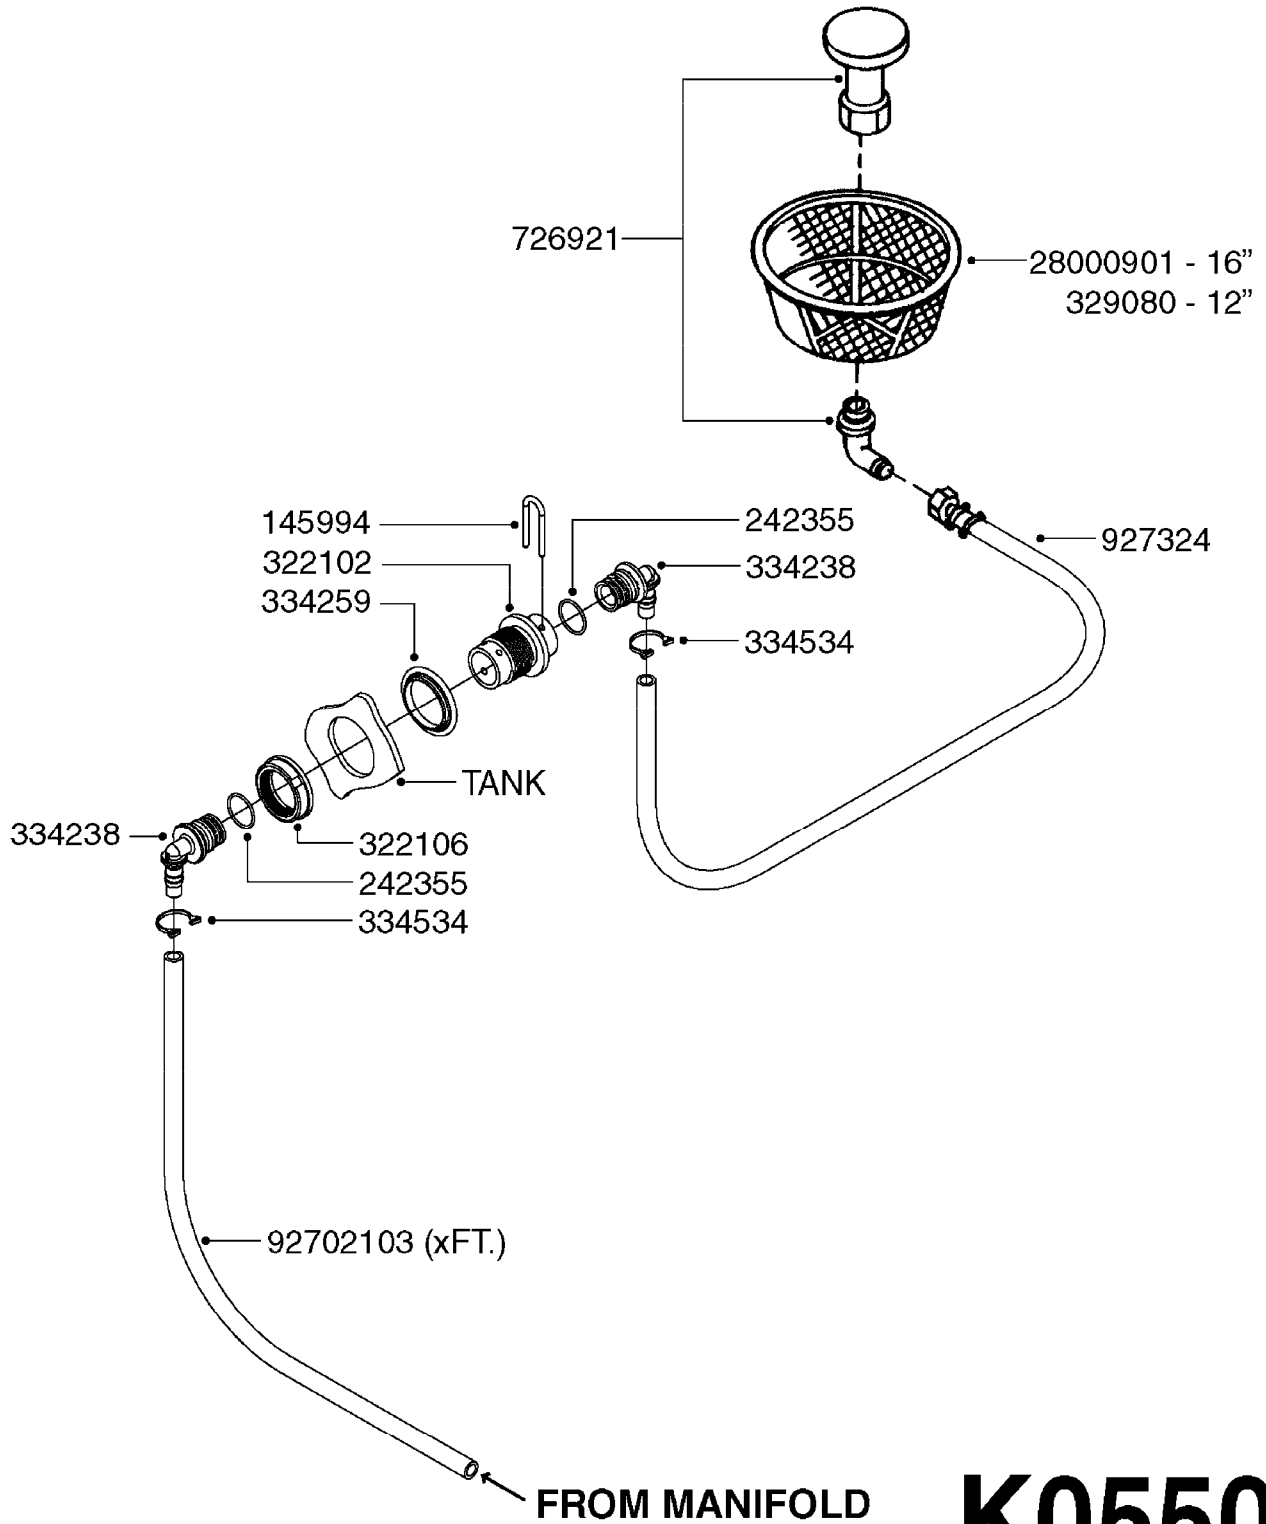

POWDER MIXER
K0550-HIN, 01:01:16

Page 0
Date 12.08.2020 11:13

POWDER MIXER
K0550-HIN, 01:01:16

Page 1
Date 12.08.2020 11:13

parts-n°	order qty	description
145994	1	FITT.DK S-40 FORK
242355	1	O-RING D19.2X3.0 VITON F.S-40
322102	1	FITT.DK S-40 BULKHEAD
322106	1	FITT.DK S-40 BULKHEAD NUT
329080	1	FILTER BASKET 12"
334238	1	FITT.DK S-40 ELB.1/2"
334259	1	GASKET F. S-40 BULKHEAD
334534	1	CLAMP HOSE PLASTIC 1/2"
726921	1	POWDER MIXER F.STRAINER BASKET
927324	1	HOSE R PRESSURE D12-80-200 BAR
28000901	1	FILTER, TOP MAIN TANK, Ø400 L275 300130
92702103	1	HOSE R X1/2" X300PSI WP X0012"