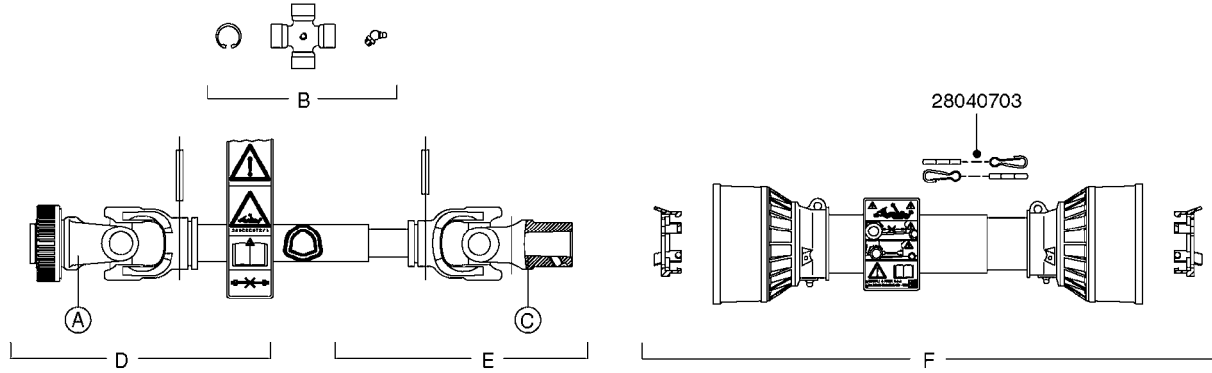

SUCTION SIDE OF PUMP

PRESSURE SIDE OF PUMP

COMPLETE PUMP
(NLA) REPLACED BY 364 PUMP (SEE PAGE A0280)

A0300

PUMP - 361/363 FITTINGS
A0300-HIN, 28:05:19

Page 1
Date 12.08.2020 11:12

parts-n°	order qty	description
145997	1	FITT.DK S-93 FORK
231022	1	FITT.DK ELB. 1' BSP GF 121
242351	1	O-RING D69.5X3.0 VITON F.S-93
242353	1	O-RING 3 X 44.2 VITON
320095	1	FITT.DK NUT 1" BSP
320132	1	FITT.DK HN 1" BSP
320821	1	FITT.DK NUT 1-1/2" BSP
321451	1	FITT.DK ELB.1-1/2 X1-1/4 80DEG
322321	1	FITT.DK S-67 X 1"BSP MALE
322322	1	FITT.DK S-67 X 1-1/4"BSP MALE
322323	1	FITT.DK S-93 X 1-1/2"BSP MALE
330326	1	O-RING D30/D24X2 F.1"NUT
330341	1	FITT.DK HB 1" F. 1" NUT
331262	1	FITT.DK HB 1-1/2" F. 1-1/2"NUT
331273	1	O-RING D44/D38X2 F.1-1/2"
334243	1	FITT.DK S-67 ELB.1"
334410	1	PROTECTION PUM
334445	1	FITT.DK S-67 ELB.1-1/2"
334647	1	FITT.DK S93 ELB 1-1/2" 90 PVC
334680	1	CLAMP HOSE PLASTIC 1"
420917	1	BOLT HEX 8.8 RAW M8X12 FT
459014	1	ALLEN SCREW M8 X 15 GALV.DIN93
461217	1	NUT HEX M5 LOCK
471074	1	WASHER M8 ELZ
471132	1	WASHER D24/D8.4 X 2 SS
727225	1	FITT.DK S-93 ELB.2'PVC W/ORING
727226	1	HOSETAIL S93 2"1/2 90°+O-RING
14012200	1	FITT.DK S-67 FORK W/M5 THREADS
28030103	1	CLAMP HOSE GEAR P5/4-S1.5"6724
28030203	1	CLAMP HOSE T-BOLT S2" 235-67
28030303	1	CLAMP HOSE T-BOLT S2.5" 235-76
39145300	1	PTO SHIELD Ø203 4-POLET MACHINED
92702603	1	HOSE PVC SUCT GRAY 1-1/2"
92702703	1	HOSE PVC SUCT GRAY 2"
92702803	1	HOSE PVC SUCT GRAY 2.5"
92712403	1	HOSE R X1" X300PSI WP X0012"