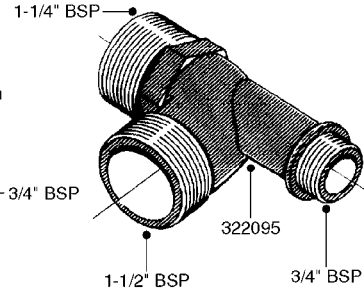

L0020

FITTINGS-T-PIECES, CAPS & ELBOWS
L0020-HIN, 01:01:16

Page 1
Date 12.08.2020 8:35

parts-n°	order qty	description
10053603	1	FITT. CAPNUT 2"BSP 5601
10194303	1	CAP BLANK 1 1/2 MCPHEE 210060
320047	1	FITT.DK CAPNUT 1/2" BSP
320106	1	FITT.DK CAPNUT 1" BSP
320272	1	FITT.DK CAPNUT 3/8" BSP
320316	1	FITT.DK TEE 3/4" X3/4" X1"BSP
320331	1	FITT.DK TEE 1" - 1" - 3/4" BSP
320342	1	FITT.DK EL 3/4"M X 1"F BSP
320563	1	FITT.DK 3 WAY 1/2" 110 DEG.
320677	1	NO LONGER AVAILABLE
320961	1	FITT.DK CAPNUT 1-1/2" BSP
321053	1	FITT.DK TEE 1/2 X1/2 X1/2" BSP
322072	1	FITT.DK TEE 3/8'X3/8'X3/8' BSP
322095	1	FITT.DK TEE 1-1/2 X1-1/4 X3/4" BSP
322138	1	FITT.DK ELB 1"M X 1"F BSP
330013	1	O-RING 2.5 X 10 PUR
330212	1	O-RING D19/D14X2.4 F.1/2"NUT
330326	1	O-RING D30/D24X2 F.1"NUT
331273	1	O-RING D44/D38X2 F.1-1/2"