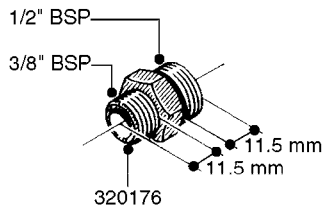

FITTINGS - HEXAGON NIPPLES
L0030-HIN, 01:01:16

Page 0
Date 12.08.2020 8:35

L0030