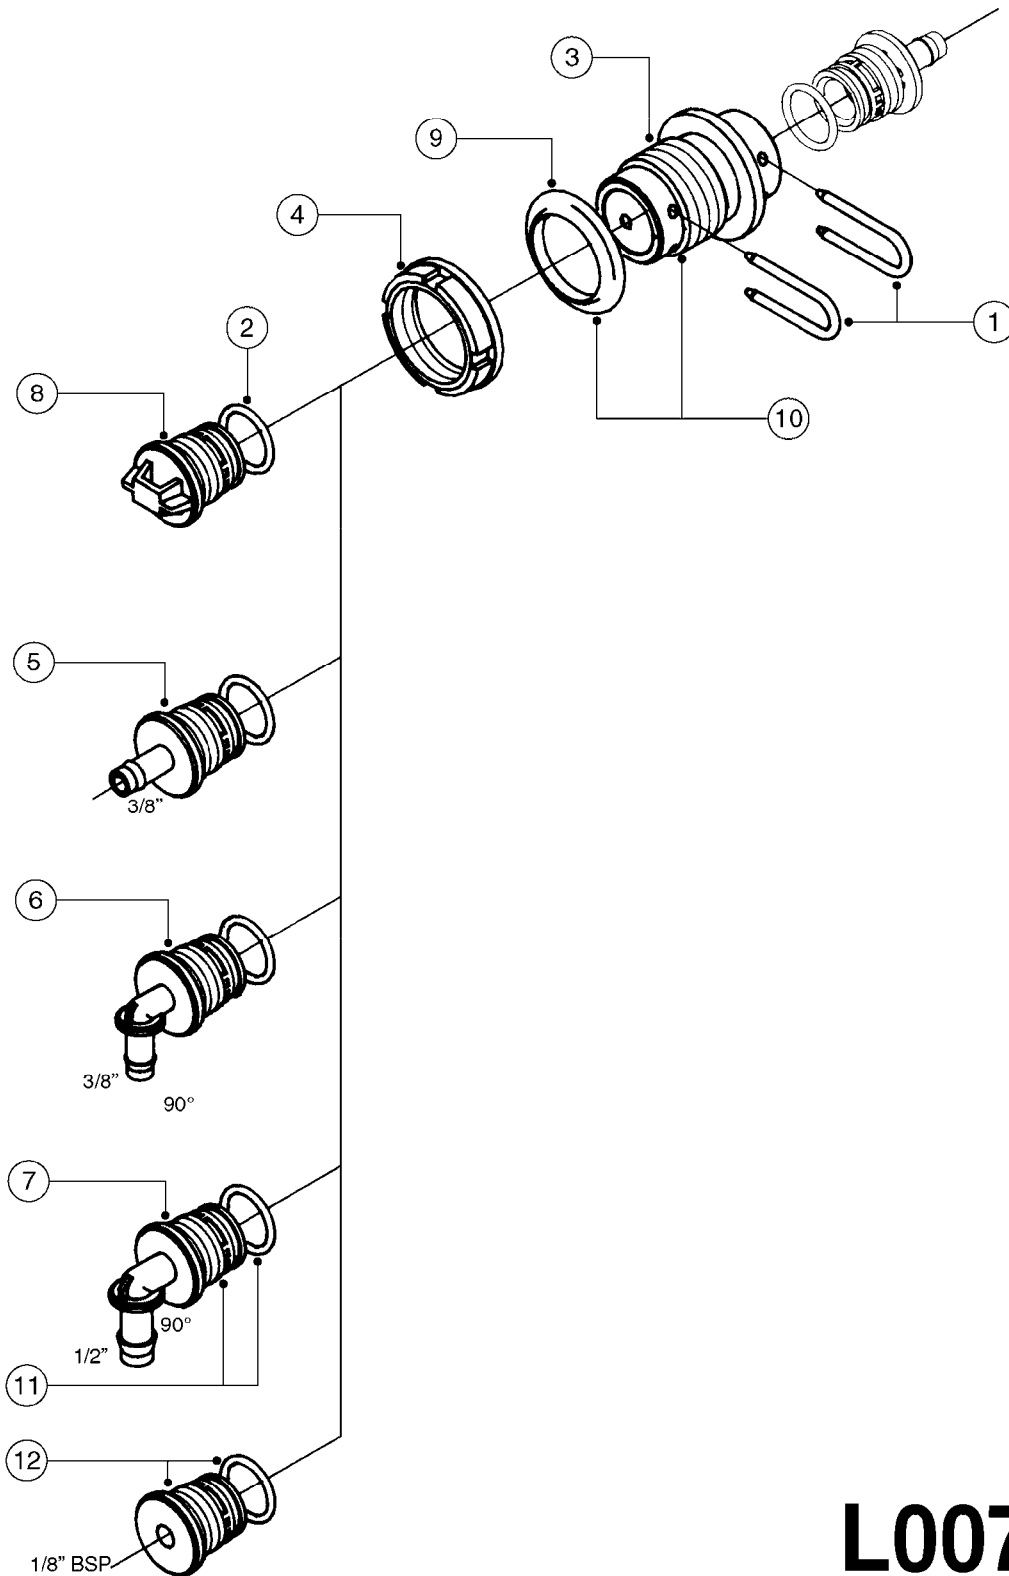

L0070

FITTINGS - S-40
L0070-HIN, 13:09:17

Page 1

Date 12.08.2020 8:35

Pos.	parts-n°	order qty	description
1	145994	1	FITT.DK S-40 FORK
2	242108	1	O-RING 3 X 19,2 70SH NITRIL NITRIL (BLACK)
2	242355	1	O-RING D19.2X3.0 VITON F.S-40 VITON (BROWN)
3	322102	1	FITT.DK S-40 BULKHEAD
4	322106	1	FITT.DK S-40 BULKHEAD NUT
5	334225	1	FITT.DK S-40 STR.3/8"
6	334237	1	FITT.DK S-40 ELB.3/8"
7	334238	1	FITT.DK S-40 ELB.1/2"
8	334248	1	FITT.DK S-40 PLUG
9	334259	1	GASKET F. S-40 BULKHEAD
10	726462	1	FITT. S40 BULKHEAD W.GASKET
11	726567	1	FITT.DK S-40 ELB.1/2" W.O-RING
12	726693	1	FITT.DK S-40 PLUG 1/8BSP ORING