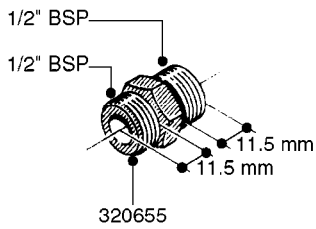

# L0020

FITTINGS-T-PIECES, CAPS & ELBOWS  
L0020-HIN, 01:01:16

Page 1  
Date 12.08.2020 8:35

parts-n°	order qty	description
10053603	1	FITT. CAPNUT 2"BSP 5601
10194303	1	CAP BLANK 1 1/2 MCPHEE 210060
320047	1	FITT.DK CAPNUT 1/2" BSP
320106	1	FITT.DK CAPNUT 1" BSP
320272	1	FITT.DK CAPNUT 3/8" BSP
320316	1	FITT.DK TEE 3/4" X3/4" X1"BSP
320331	1	FITT.DK TEE 1" - 1" - 3/4" BSP
320342	1	FITT.DK EL 3/4"M X 1"F BSP
320563	1	FITT.DK 3 WAY 1/2" 110 DEG.
320677	1	NO LONGER AVAILABLE
320961	1	FITT.DK CAPNUT 1-1/2" BSP
321053	1	FITT.DK TEE 1/2 X1/2 X1/2" BSP
322072	1	FITT.DK TEE 3/8'X3/8'X3/8' BSP
322095	1	FITT.DK TEE 1-1/2 X1-1/4 X3/4" BSP
322138	1	FITT.DK ELB 1"M X 1"F BSP
330013	1	O-RING 2.5 X 10 PUR
330212	1	O-RING D19/D14X2.4 F.1/2"NUT
330326	1	O-RING D30/D24X2 F.1"NUT
331273	1	O-RING D44/D38X2 F.1-1/2"

FITTINGS - HEXAGON NIPPLES  
L0030-HIN, 01:01:16

Page 0  
Date 12.08.2020 8:35

**L0030**

FITTINGS - HEXAGON NIPPLES  
L0030-HIN, 01:01:16

Page 1  
Date 12.08.2020 8:35

parts-n°	order qty	description
10015303	1	FITT.PO.HN 1.00X1.00 M1000
10425003	1	FITT.PO.HN 1.25X1.00 MCPHEE
320132	1	FITT.DK HN 1" BSP
320176	1	FITT.DK HN 3/8"X1/2" BSP
320445	1	FITT.DK HN 1/4"X3/8" BSP
320655	1	FITT.DK HN 1/2"-1/2" BSP
320692	1	FITT.DK HN 3/8'BSPX1/4'NPT
320703	1	FITT.DK HN 3/8BSP X1/2 &1/4NPT
320725	1	FITT.DK NIPPLE 3/8"-3/8" BSP
320902	1	FITT.DK HN 3/8'X 1/4' BSP
390232	1	FITT.DK HN 1-1/2' X 1-1/4' BSP
390276	1	FITT.DK HN 1'BSP