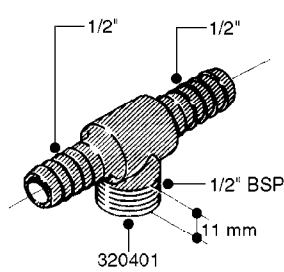

**L0040**

FITTINGS - NIPPLES & ELBOWS  
L0040-HIN, 01:01:16

Page 1

Date 12.08.2020 8:35

parts-n°	order qty	description
10530803	1	FITT.PO.SE 2.00X2.00 45 DEG.
320191	1	FITT.DK ELB 3/8' BSP 45 DEGREE
320482	1	FITT.DK ELB. 1/2" BSP 60 DEG.
320596	1	FITT.DK ELB 3/8'-1/2'BSP 45DEG
320607	1	FITT.DK HN 3/8M X 3/8F BSP LNG
320633	1	FITT.DK HN 3/8"M X 3/8"F BSP
321451	1	FITT.DK ELB.1-1/2 X1-1/4 80DEG
321532	1	FITT.DK REDUC 3/4' X 1/2' BSP
390233	1	FITT.DK REDUC 1-1/2" X 1" BSP

**L0050**

parts-n°	order qty	description
242594	1	O-RING D14 X 1.78 SCH.70-EPDM
320294	1	FITT.DK TEE 3/8X3/8HB X1/2"BSP
320305	1	FITT.DK HB 3/4'- 3/4' BSP
320386	1	FITT.DK TEE 3/8X3/8HB X3/8"BSP
320397	1	FITT.DK ELB 3/8"HB X 3/8" BSP
320401	1	FITT.DK TEE 1/2X1/2HB X1/2"BSP
320412	1	FITT.DK TEE 1/2X1/2HB X3/8'BSP
320423	1	FITT.DK ELB 1/2'HB X 3/8' BSP
320891	1	FITT.DK HB 3/8'- 3/8' BSP
320972	1	FITT.DK HB 5/16'- 1/4' BSP
322046	1	FITT.DK TEE 1/2X1/2HB X3/4'BSP
322048	1	FITT.DK TEE 3/4X3/4HB X3/4'BSP
330595	1	O-RING D24.6/D20X2.1 -3/4"
333137	1	FITT.DK CONN.1/2" F.NOZZ. DOUB
333141	1	FITT.DK CONN.1/2" F.NOZZ.SING
334041	1	FITT.DK CONN.3/4' F.NOZZ. SING
334042	1	FITT.DK CONN.3/4' F.NOZZ. DOUB
334195	1	FITT.DK ELB. 3/4"HB X 3/4"HB
10012103	1	FITT.PO.HB 1.25X1.50 IMB1012
10014003	1	FITT.PO.HB 1.25X1.25 IMB1010
10036903	1	FITT.PO.HB 1.50X1.50 IMB1212
28019303	1	FITTING HB ELB 3/4NPT-3/4HOSE
61016500	1	HOSE TAIL 3/4" 90°+RG CAP 3/4"
72026700	1	NOZZLE TUBE ADAPTER W/O-RING