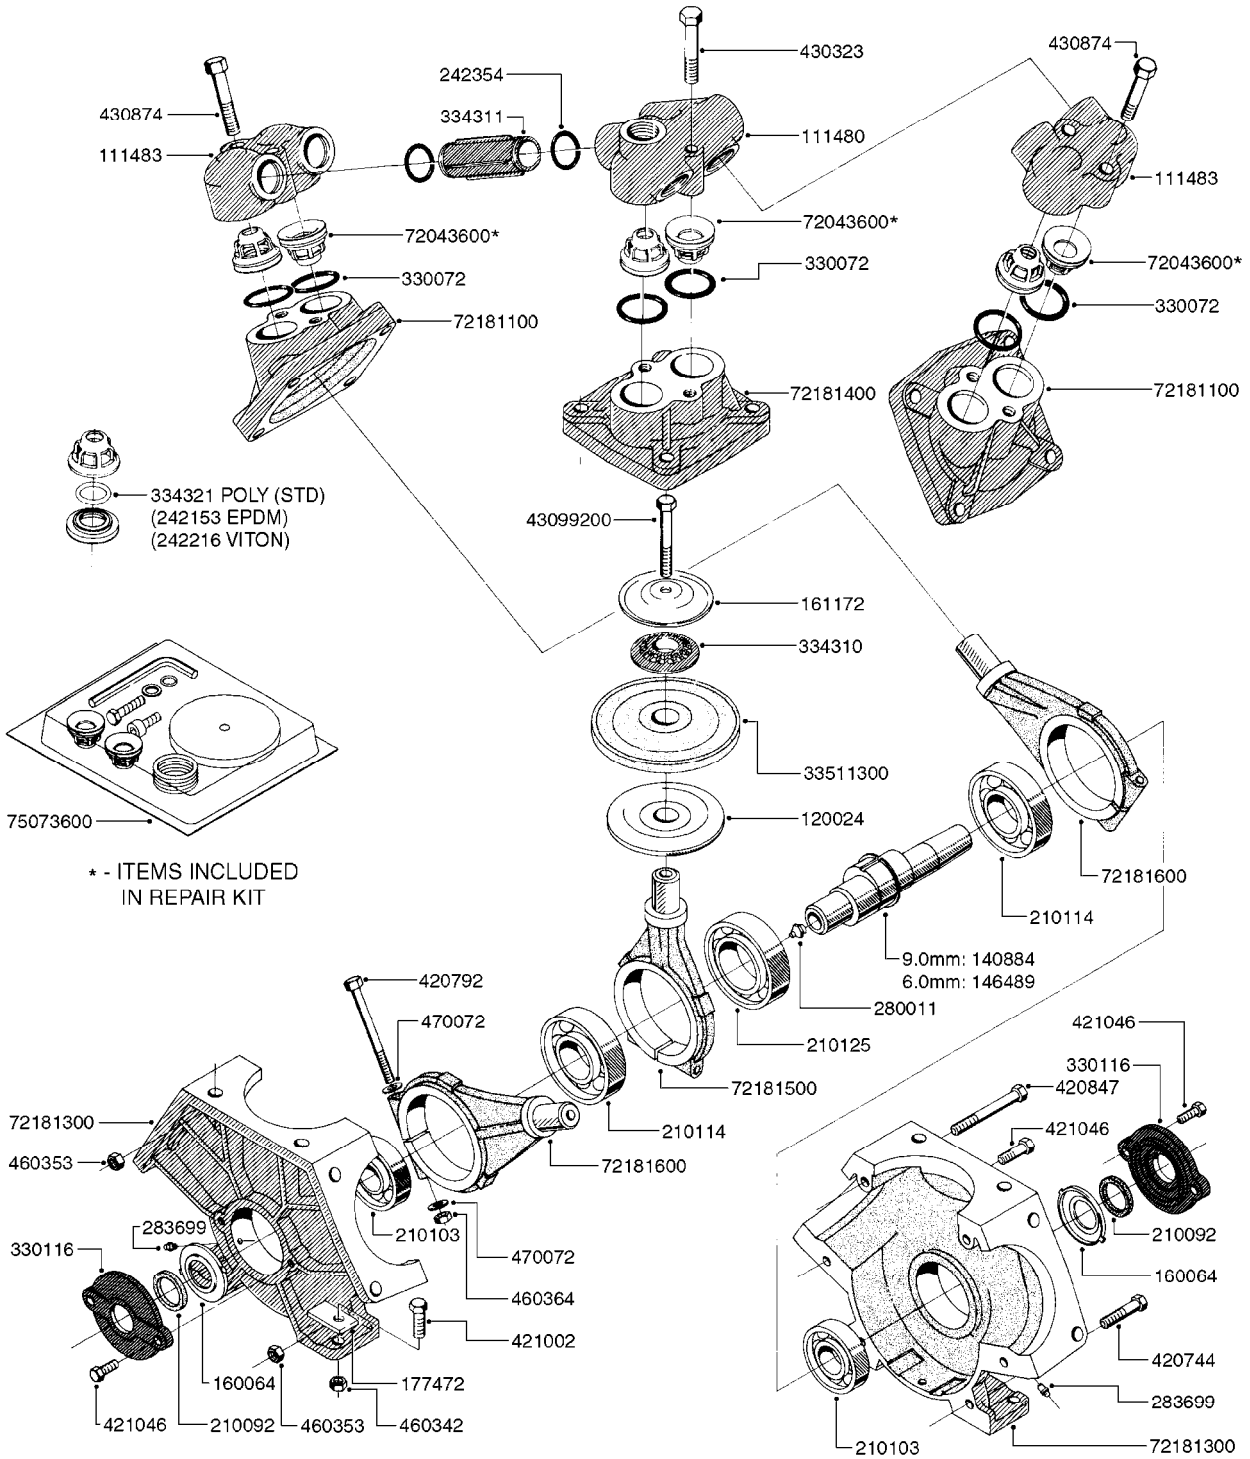

COMPLETE PUMPS
821635 - PUMP ONLY
10396203 - WITH PTO & DAMPER

COMPLETE ASSEMBLIES
WHOLEGOODS ITEMS

A0230

PUMP - 1303 W/ MOUNTING BASE
A0230-HIN, 01:01:16

Page 1
Date 12.08.2020 8:35

parts-n°	order qty	description
111480	1	VALVE HEAD 1302 CENTER
111483	1	VALVE HEAD SIDE 1302
120024	1	DIAPHRAGM BACK DISC 1200-1300
140884	1	CRANK SHAFT MODEL 1300-9
146489	1	CRANK SHAFT MODEL 1302-6MM
160064	1	DUST PLATE
161172	1	DIAPHRAGM DISC F. 1203/1303
177472	1	BRACKET 25 X 5
210092	1	SEAL FELT D43/30X5
210103	1	BEARING BALL 6306
210114	1	BEARING BALL 6308
210125	1	BEARING BALL 6210
242153	1	O-RING D26X4 EPDM
242216	1	O-RING VITON F/1202/1302/462
242354	1	O-RING D32.2X3.0 VITON
280011	1	GREASE NIPPLE 1/8" SAE H TR
283699	1	GREASE NIPPLE M6X1
330072	1	O-RING D53.5/D45.5X4
330116	1	SEAL RETAINER, MODEL 1300
334310	1	NYLON WASHER 1202/1302/462
334311	1	CONNECTION PIPE INLET MOD.1302
334321	1	O-RING POLY. 34.0x26.0x4.0
420744	1	BOLT HEX 8.8 DEL M8X40
420792	1	BOLT HEX 8.8 RAW M8X95
420847	1	BOLT HEX 8.8 DEL M8X85
421002	1	BOLT HEX 8.8 DEL M10X30 FT DIN933
421046	1	BOLT HEX M8X25/25 A2 SS DIN933
430323	1	BOLT HEX 8.8 DEL M12X60
430874	1	SCREW SET 8.8 DEL M12X70 FT
460342	1	NUT HEX M10 DEL DIN934
460353	1	NUT HEX M8 BLACK
460364	1	NUT HU M8 A2 SS DIN934
470072	1	WASHER D15/D8X.5 LOCK
821635	1	PUMP 1303/9 540RPM
10396203	1	PUMP 1303 C/W PTO 540 RPM
33511300	1	DIAPHRAGM 1202-1303 POLY 2006
43099200	1	BOLT HEX SS M12 X 30 DIN933 A4
72043600	1	VALVE FOR 462/463
72181100	1	DIAPHRAGM COVER 1203/1303+BLTS
72181300	1	PUMP CASTING 1300 RED W/BOLTS
72181400	1	DIAPHRAGM COVER 1303 W/BOLTS
72181500	1	CONNECTING ROD, CENTER 1303
72181600	1	CONNECTING ROD, SIDE MOD.1300
75073600	1	PUMP KIT 1303 MM "06"