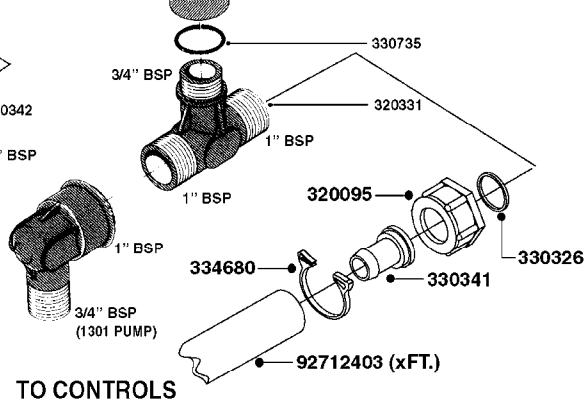

SUCTION SIDE OF PUMP

NLA - 1302 PUMP (REPLACES 1301 PUMP)
#726854 - COMPLETE DAMPER KIT (SUCTION & PRESSURE)

COMPLETE ASSEMBLIES
WHOLEGOODS ITEMS

A0240