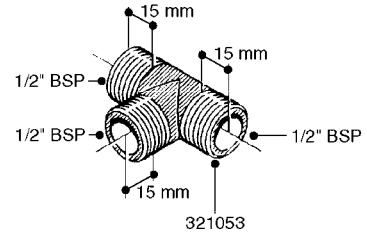

L0020

FITTINGS-T-PIECES, CAPS & ELBOWS
L0020-HIN, 01:01:16

Page 1
Date 12.08.2020 8:35

parts-n°	order qty	description
10053603	1	FITT. CAPNUT 2"BSP 5601
10194303	1	CAP BLANK 1 1/2 MCPHEE 210060
320047	1	FITT.DK CAPNUT 1/2" BSP
320106	1	FITT.DK CAPNUT 1" BSP
320272	1	FITT.DK CAPNUT 3/8" BSP
320316	1	FITT.DK TEE 3/4" X3/4" X1"BSP
320331	1	FITT.DK TEE 1" - 1" - 3/4" BSP
320342	1	FITT.DK EL 3/4"M X 1"F BSP
320563	1	FITT.DK 3 WAY 1/2" 110 DEG.
320677	1	NO LONGER AVAILABLE
320961	1	FITT.DK CAPNUT 1-1/2" BSP
321053	1	FITT.DK TEE 1/2 X1/2 X1/2" BSP
322072	1	FITT.DK TEE 3/8'X3/8'X3/8' BSP
322095	1	FITT.DK TEE 1-1/2 X1-1/4 X3/4" BSP
322138	1	FITT.DK ELB 1"M X 1"F BSP
330013	1	O-RING 2.5 X 10 PUR
330212	1	O-RING D19/D14X2.4 F.1/2"NUT
330326	1	O-RING D30/D24X2 F.1"NUT
331273	1	O-RING D44/D38X2 F.1-1/2"