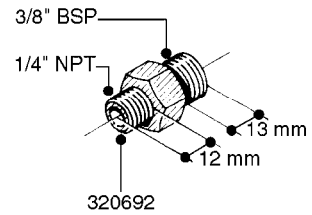

FITTINGS - HEXAGON NIPPLES
L0030-HIN, 01:01:16

Page 0
Date 12.08.2020 8:35

L0030