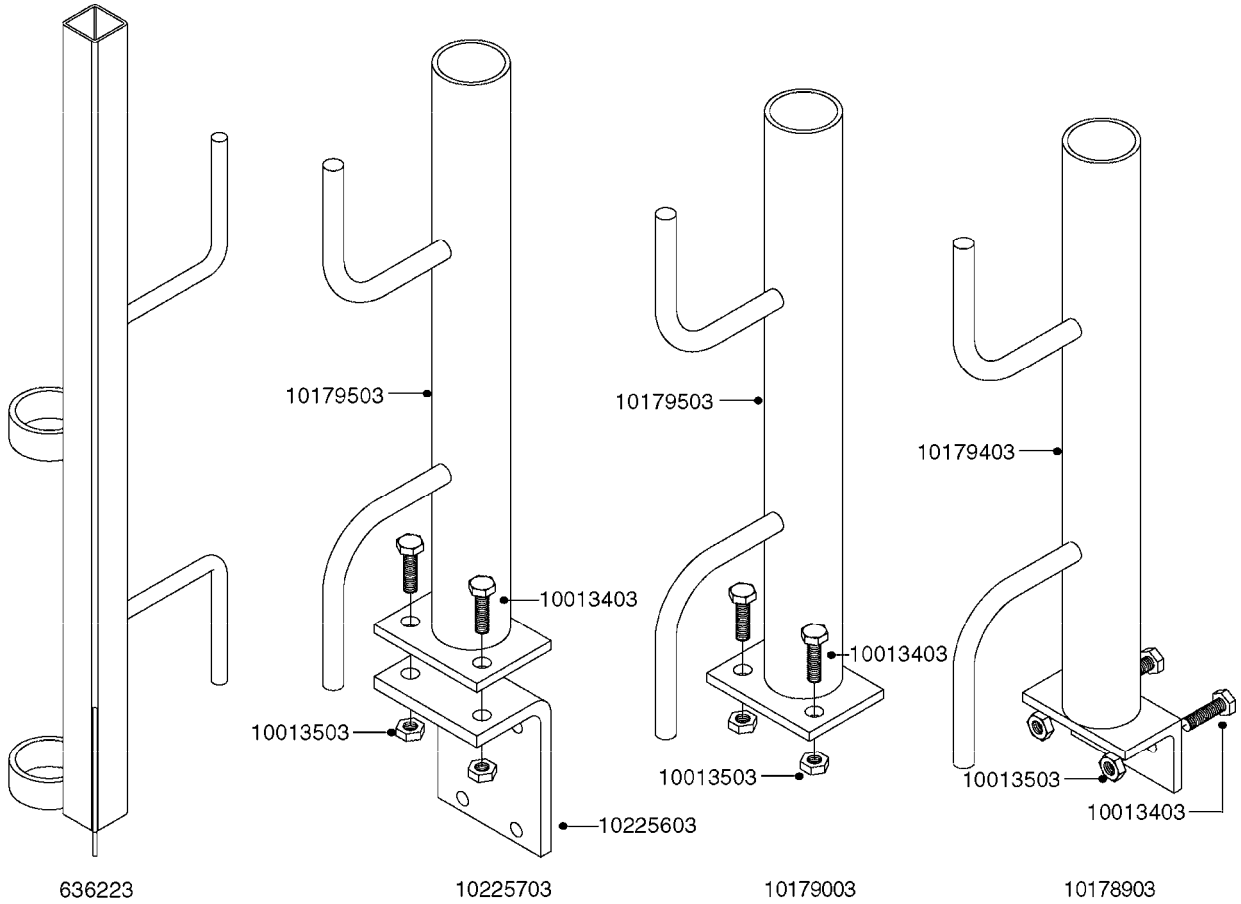

COMPLETE ASSEMBLY:  
 818377 - 160' x 3/8" (50m) HOSE REEL  
 818381 - 320' X 3/8" (100m) HOSE REEL

# K0490

HOSE REEL ASSEMBLIES  
K0490-HIN, 01:01:16

Page 1

Date 12.08.2020 8:35

parts-n°	order qty	description
143684	1	BUSHING F. HOSE REEL
143706	1	SPACER TUBE F. 275' HOSE REEL
145925	1	NIPPLE M10 M6
146314	1	UNION BUSHING F.HOSE REEL
146315	1	RING FOR HOSE REEL
146487	1	SPACER ROD F/HOSE REEL 225mm
160311	1	WASHER D30/D20.4X2
241474	1	O-RING NITRIL
281072	1	SNAP-RING OUTER 20X1.20
282155	1	CLIP F.TUBE SUPPORT
320655	1	FITT.DK HN 1/2"-1/2" BSP
320821	1	FITT.DK NUT 1-1/2" BSP
330212	1	O-RING D19/D14X2.4 F.1/2"NUT
333443	1	BUSHING F. HOSE REEL
420604	1	BOLT HEX 8.8 DEL M10X25 FT DIN933
420626	1	BOLT HEX 8.8 DEL M10X20 FT
420862	1	BOLT HEX 8.8 DEL M10X16 FT
430286	1	BOLT HEX 8.8 DEL M12X30 FT
460423	1	NUT HEX M10X1.50 LOCK DIN985A2 SS
460703	1	NUT HEX M12X1.75 LOCK DIN985A2 SS
613207	1	CENTER TUBE FOR 164'HOSE REEL
613211	1	HOSE REEL NK 80/105
613292	1	CENTER TUBE 100 MM
633824	1	SIDE FOR HOSE REEL
633835	1	OUTER TUBE NK 300-600
633846	1	FITTING FOR HOSE REEL TR2/TR3
633905	1	BRKTS. HOSE REEL SM210
637986	1	CLAMP FITTING HOSE REEL
719073	1	HANDLE ASSY. F. HOSE REEL
719084	1	SWIVEL F.HOSE REEL
719121	1	HOSE 1/2'X2500M NUT
719401	1	CLIPS F.PISTOL ASSY.
725618	1	CLIP WHITE PLASTIC SNAP TYPE
818377	1	REEL FOR HOSE 160' X 3/8"
818381	1	REEL FOR HOSE 320' X 3/8'
818801	1	BKT.HOSE REEL MOUNT NL/NK/BOOM
818845	1	BKT.HOSE REEL SM210
833768	1	HOLDER F. HOSE REEL
834764	1	BKT.HOSE REEL MOUNT ESTATE SPR
61021400	1	BKT. BOOM MOUNT SM53/80 US