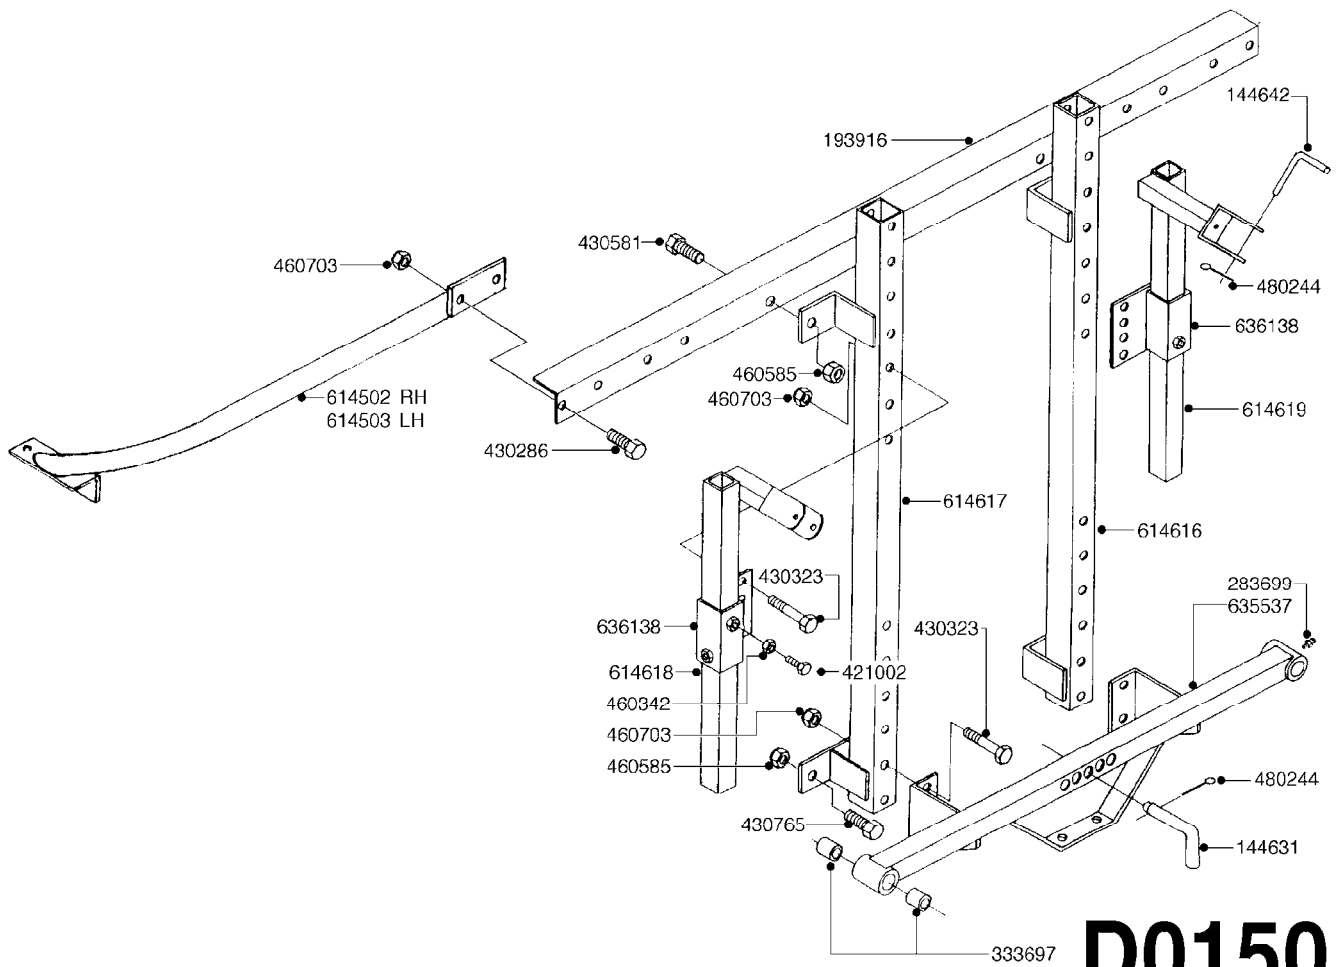

BOOM - MB H-FRAME ML-TRAILER
D0150-HIN, 01:01:16

Page	0
Date	12.08.2020 8:35

D0150