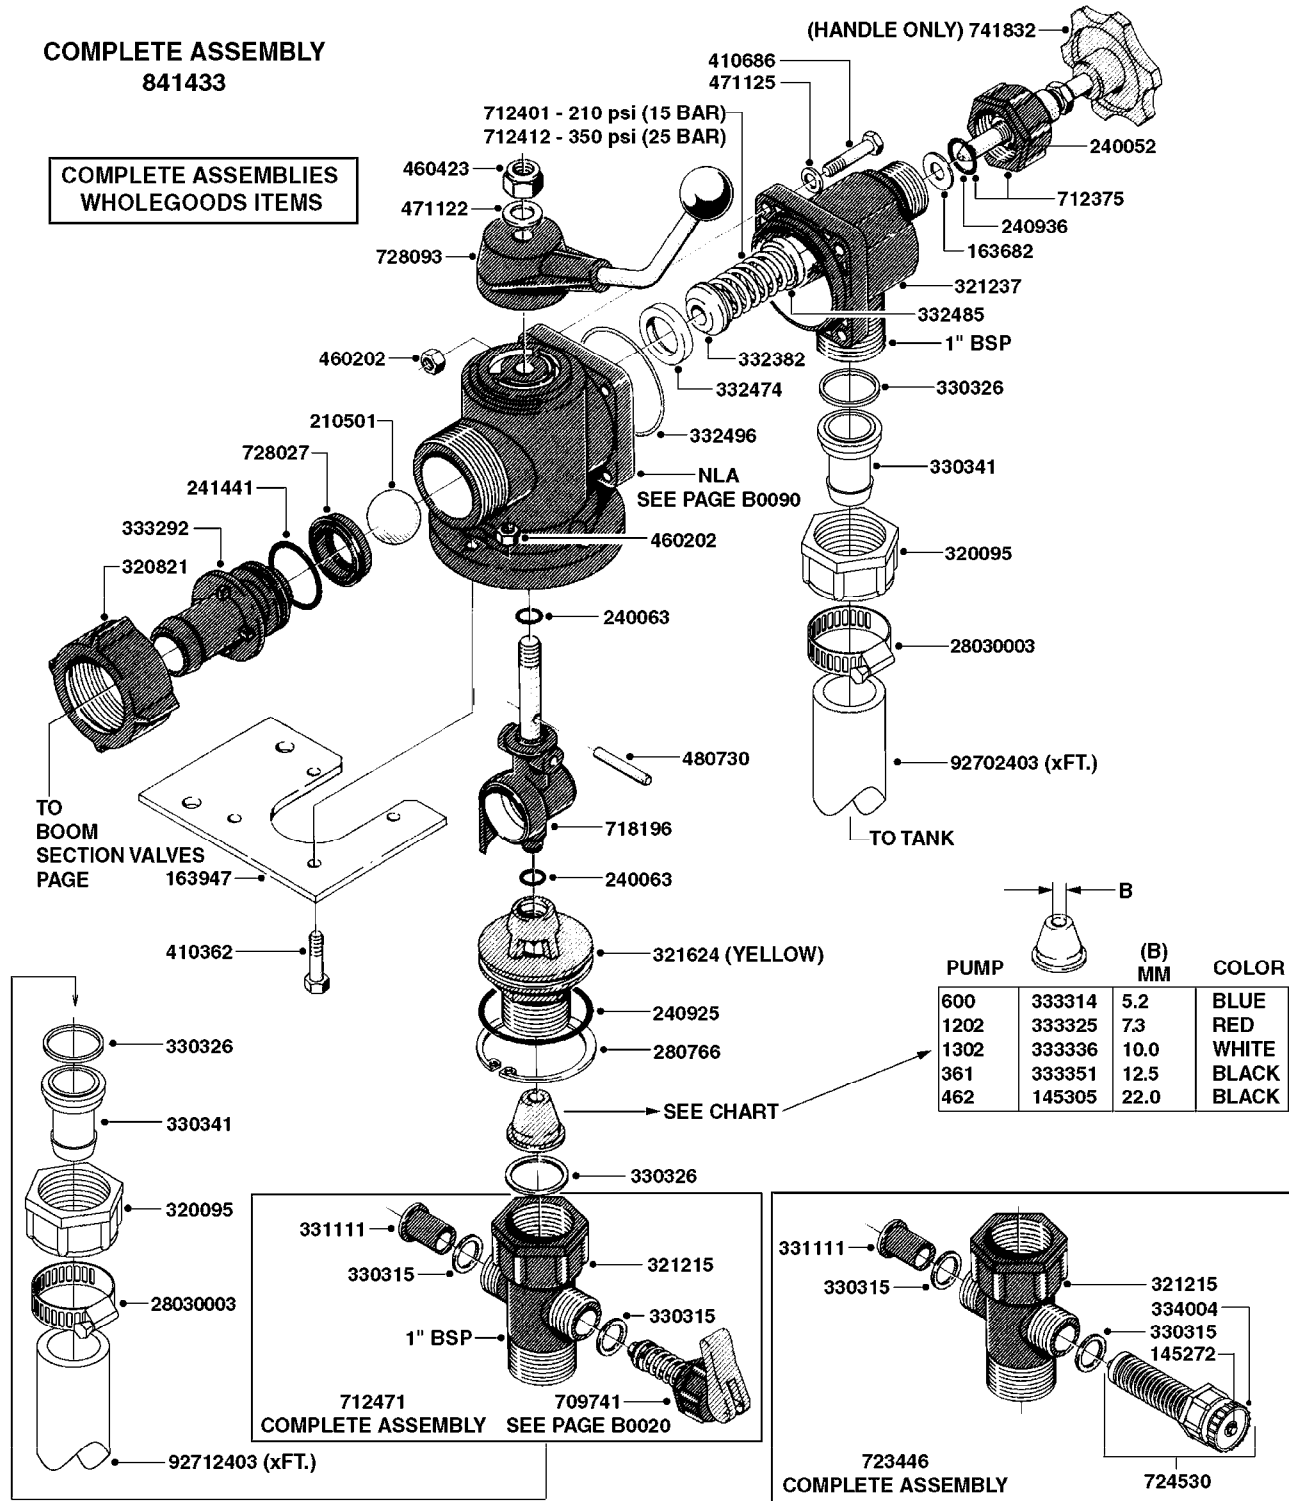

**COMPLETE ASSEMBLY
841433**

**COMPLETE ASSEMBLIES
WHOLEGOODS ITEMS**

PUMP		(B) MM	COLOR
600	333314	5.2	BLUE
1202	333325	7.3	RED
1302	333336	10.0	WHITE
361	333351	12.5	BLACK
462	145305	22.0	BLACK

B0080