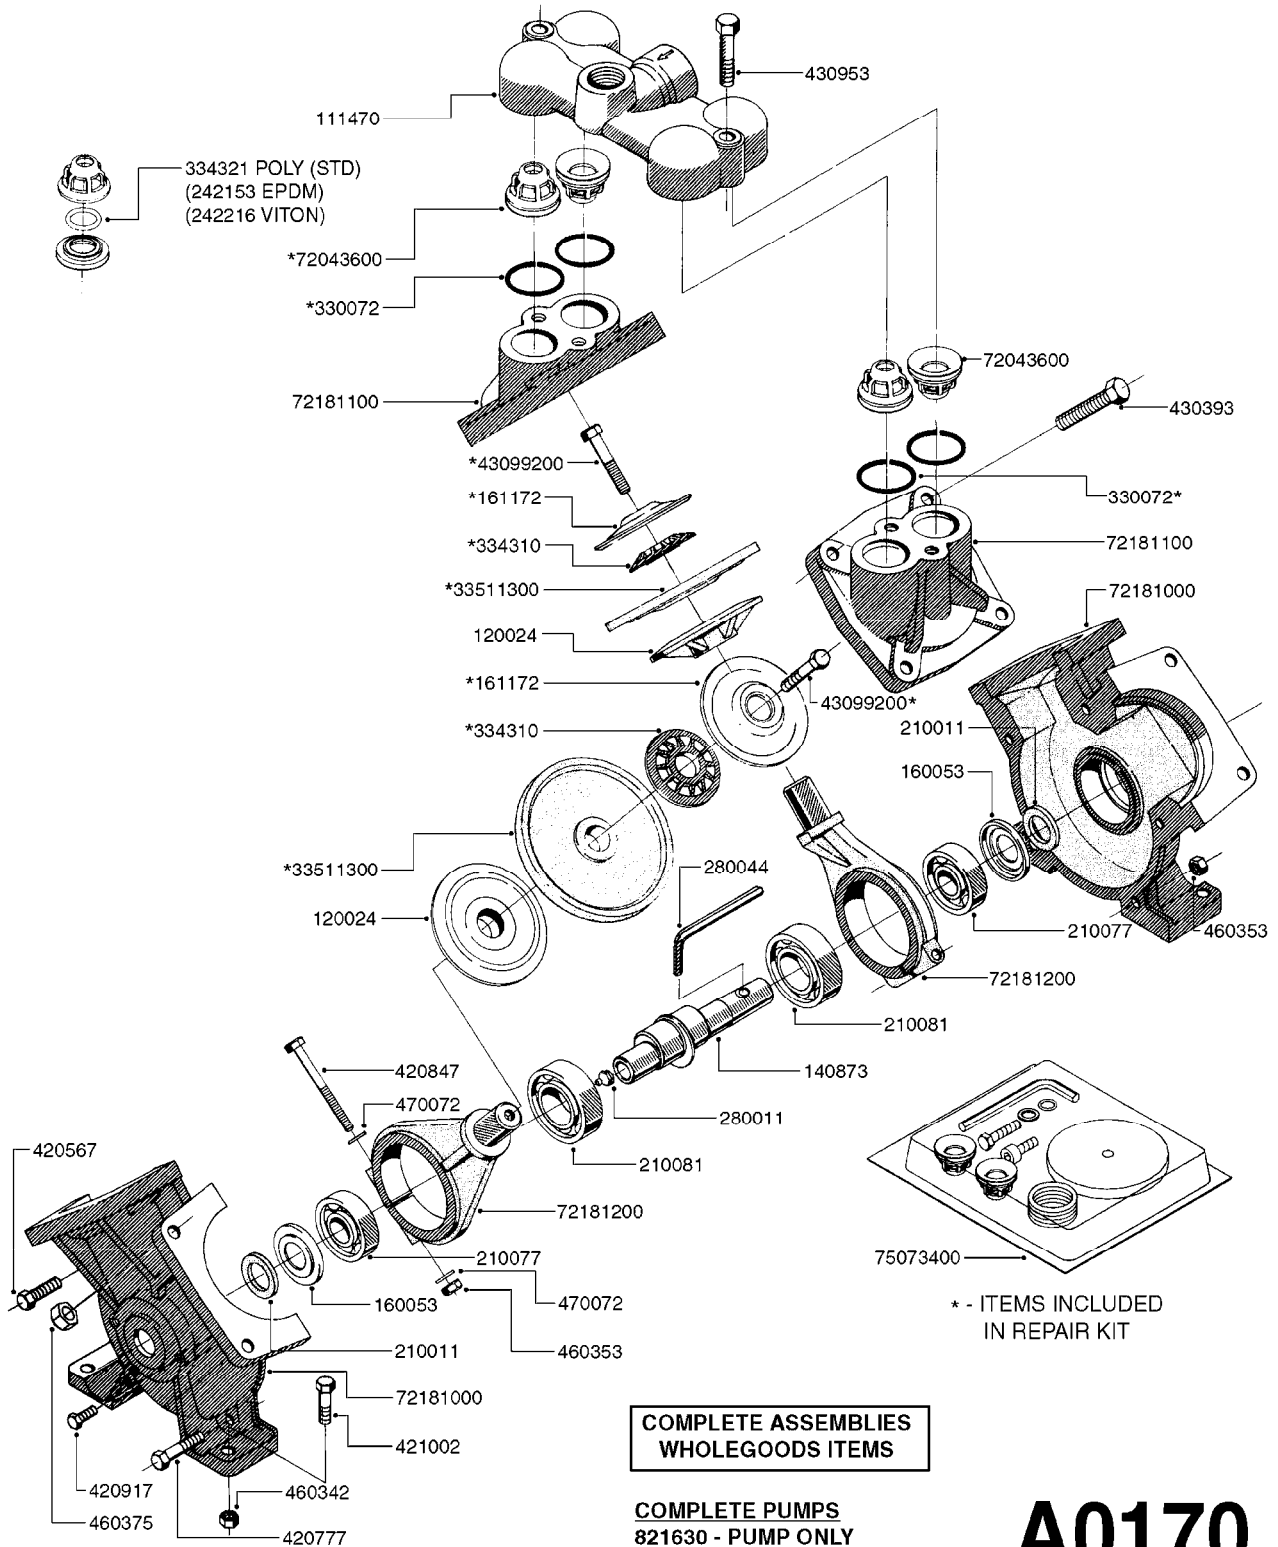

COMPLETE ASSEMBLIES
WHOLEGOODS ITEMS

COMPLETE PUMPS
821630 - PUMP ONLY
10396003 - WITH PTO & DAMPER

A0170

PUMP - 1203 W/MOUNTING BASE
A0170-HIN, 01:01:16

Page 1
Date 12.08.2020 8:35

parts-n°	order qty	description
111470	1	VALVE CHAMBER 1202
120024	1	DIAPHRAGM BACK DISC 1200-1300
140873	1	CRANK SHAFT MODEL 1202-9MM
160053	1	DUST PLATE
161172	1	DIAPHRAGM DISC F. 1203/1303
210011	1	SEAL FELT D39/23 X 4
210077	1	BEARING BALL 6305
210081	1	BEARING BALL 6307
242153	1	O-RING D26X4 EPDM
242216	1	O-RING VITON F/1202/1302/462
280011	1	GREASE NIPPLE 1/8" SAE H TR
280044	1	KEY HEXAGON W6 3/16"
330072	1	O-RING D53.5/D45.5X4
334310	1	NYLON WASHER 1202/1302/462
334321	1	O-RING POLY. 34.0x26.0x4.0
420567	1	BOLT HEX 8.8 DEL M8X30 FT
420777	1	BOLT HEX 8.8 RAW M8X50
420847	1	BOLT HEX 8.8 DEL M8X85
420917	1	BOLT HEX 8.8 RAW M8X12 FT
421002	1	BOLT HEX 8.8 DEL M10X30 FT DIN933
430393	1	BOLT HEX 8.8 RAW M12X50
430953	1	BOLT, M12 X 55 8.8
460342	1	NUT HEX M10 DEL DIN934
460353	1	NUT HEX M8 BLACK
460375	1	NUT HEX M12 BLACK
470072	1	WASHER D15/D8X.5 LOCK
821630	1	PUMP 1203/9 540RPM
10396003	1	PUMP 1203 C/W PTO 540 RPM
33511300	1	DIAPHRAGM 1202-1303 POLY 2006
43099200	1	BOLT HEX SS M12 X 30 DIN933 A4
72043600	1	VALVE FOR 462/463
72181000	1	HOUSING, PUMP, 1203 RED
72181100	1	DIAPHRAGM COVER 1203/1303+BLTS
72181200	1	CONNECTING ROD FOR 1203 W/M12
75073400	1	PUMP KIT 1203 MM "06"