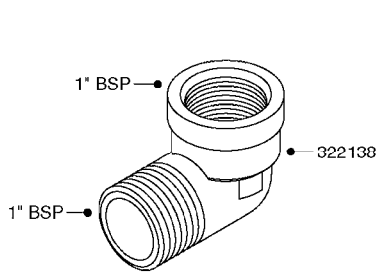

L0020

FITTINGS-T-PIECES, CAPS & ELBOWS
L0020-HIN, 01:01:16

Page 1
Date 12.08.2020 8:35

parts-n°	order qty	description
10053603	1	FITT. CAPNUT 2"BSP 5601
10194303	1	CAP BLANK 1 1/2 MCPHEE 210060
320047	1	FITT.DK CAPNUT 1/2" BSP
320106	1	FITT.DK CAPNUT 1" BSP
320272	1	FITT.DK CAPNUT 3/8" BSP
320316	1	FITT.DK TEE 3/4" X3/4" X1"BSP
320331	1	FITT.DK TEE 1" - 1" - 3/4" BSP
320342	1	FITT.DK EL 3/4"M X 1"F BSP
320563	1	FITT.DK 3 WAY 1/2" 110 DEG.
320677	1	NO LONGER AVAILABLE
320961	1	FITT.DK CAPNUT 1-1/2" BSP
321053	1	FITT.DK TEE 1/2 X1/2 X1/2" BSP
322072	1	FITT.DK TEE 3/8'X3/8'X3/8' BSP
322095	1	FITT.DK TEE 1-1/2 X1-1/4 X3/4" BSP
322138	1	FITT.DK ELB 1"M X 1"F BSP
330013	1	O-RING 2.5 X 10 PUR
330212	1	O-RING D19/D14X2.4 F.1/2"NUT
330326	1	O-RING D30/D24X2 F.1"NUT
331273	1	O-RING D44/D38X2 F.1-1/2"