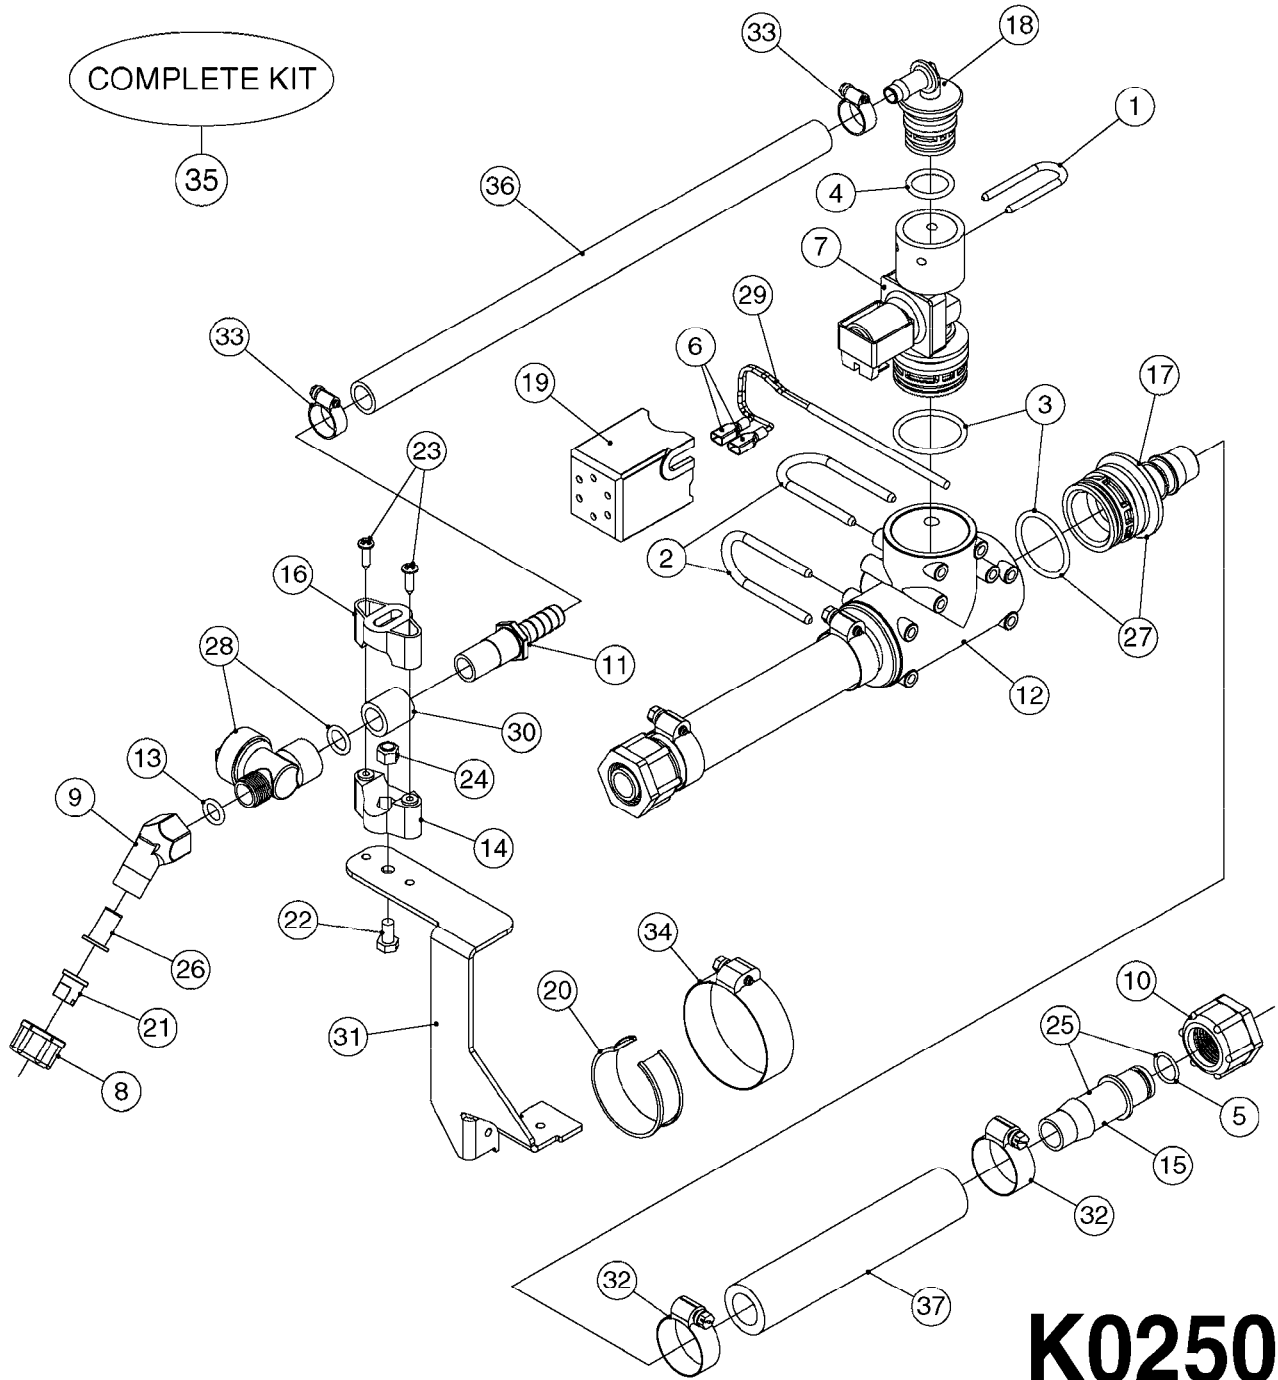

K0250

ELECTRIC END NOZZLE KIT '09
K0250-HIN, 01:01:16

Page 1
Date 12.08.2020 8:35

Pos.	parts-n°	order qty	description
1	145994	1	FITT.DK S-40 FORK
2	145995	1	FITT.DK S-53 FORK
3	242354	1	O-RING D32.2X3.0 VITON
4	242355	1	O-RING D19.2X3.0 VITON F.S-40
5	242594	1	O-RING D14 X 1.78 SCH.70-EPDM
6	261539	1	SPADE F.ELEC CONNEX BLUE INSUL
7	262104	1	VALVE, SOLENOID, S53/S40
8	320187	1	FITT.DK CAP 3/8" BSP BLACK
9	320191	1	FITT.DK ELB 3/8' BSP 45 DEGREE
10	320283	1	FITT.DK NUT 3/4"BSP
11	320891	1	FITT.DK HB 3/8'- 3/8' BSP
12	322352	1	FITT.DK S-53 TEE
13	330013	1	O-RING 2.5 X 10 PUR
14	333012	1	NOZZLE HOLD. UPPER PART
15	334044	1	FITT.DK HB 3/4' F. 3/4' CAP
16	334220	1	YOKE, UPPER NOZZLE BODY
17	334229	1	FITT.DK S-53 STR.3/4"
18	334237	1	FITT.DK S-40 ELB.3/8"
19	334965	1	COVER FOR S53 SOLENOID VALVE
20	341291	1	RUBBER HOSE CLAMP COVER 130MM
21	370392	1	NOZZLE END FAN 1850-G 300
22	410546	1	BOLT HEX M6X12 A2 SS DIN933
23	440665	1	SCREW M4.2X16 STAINLESS
24	460261	1	NUT HEX M6X1.00 LOCK DIN985 A2 SS
25	724621	1	FITT.DK HB 3/4"ASSY F.3/4" NUT
26	725042	1	SCREEN 80 MESH W.GASKET, RED
27	726558	1	FITT.DK S53 STR. 3/4" W.ORING
28	729610	1	NOZZLE ASSY. NON DRIP 3/8 THRD
29	983087	1	ELEC. CABLE 2 WIRE X 0.75MM
30	10631003	1	HOSE R X CLEAR BRAID.X 1/2 12"
31	16110803	1	NOZZLE BRACKET VAR SPACINGS
32	28029903	1	CLAMP HOSE GEAR P3/4"-S1" 6712
33	28044903	1	CLAMP HOSE GEAR P3/8" 6706
34	28047003	1	CLAMP HOSE GEAR 30 X 50 6732
35	82613203	1	ELECTRIC END NOZZLE KIT 2009
36	92701703	1	HOSE R X3/8" X300PSI WP X0012"
37	92703203	1	HOSE R X3/4" X300PSI WP X0012"