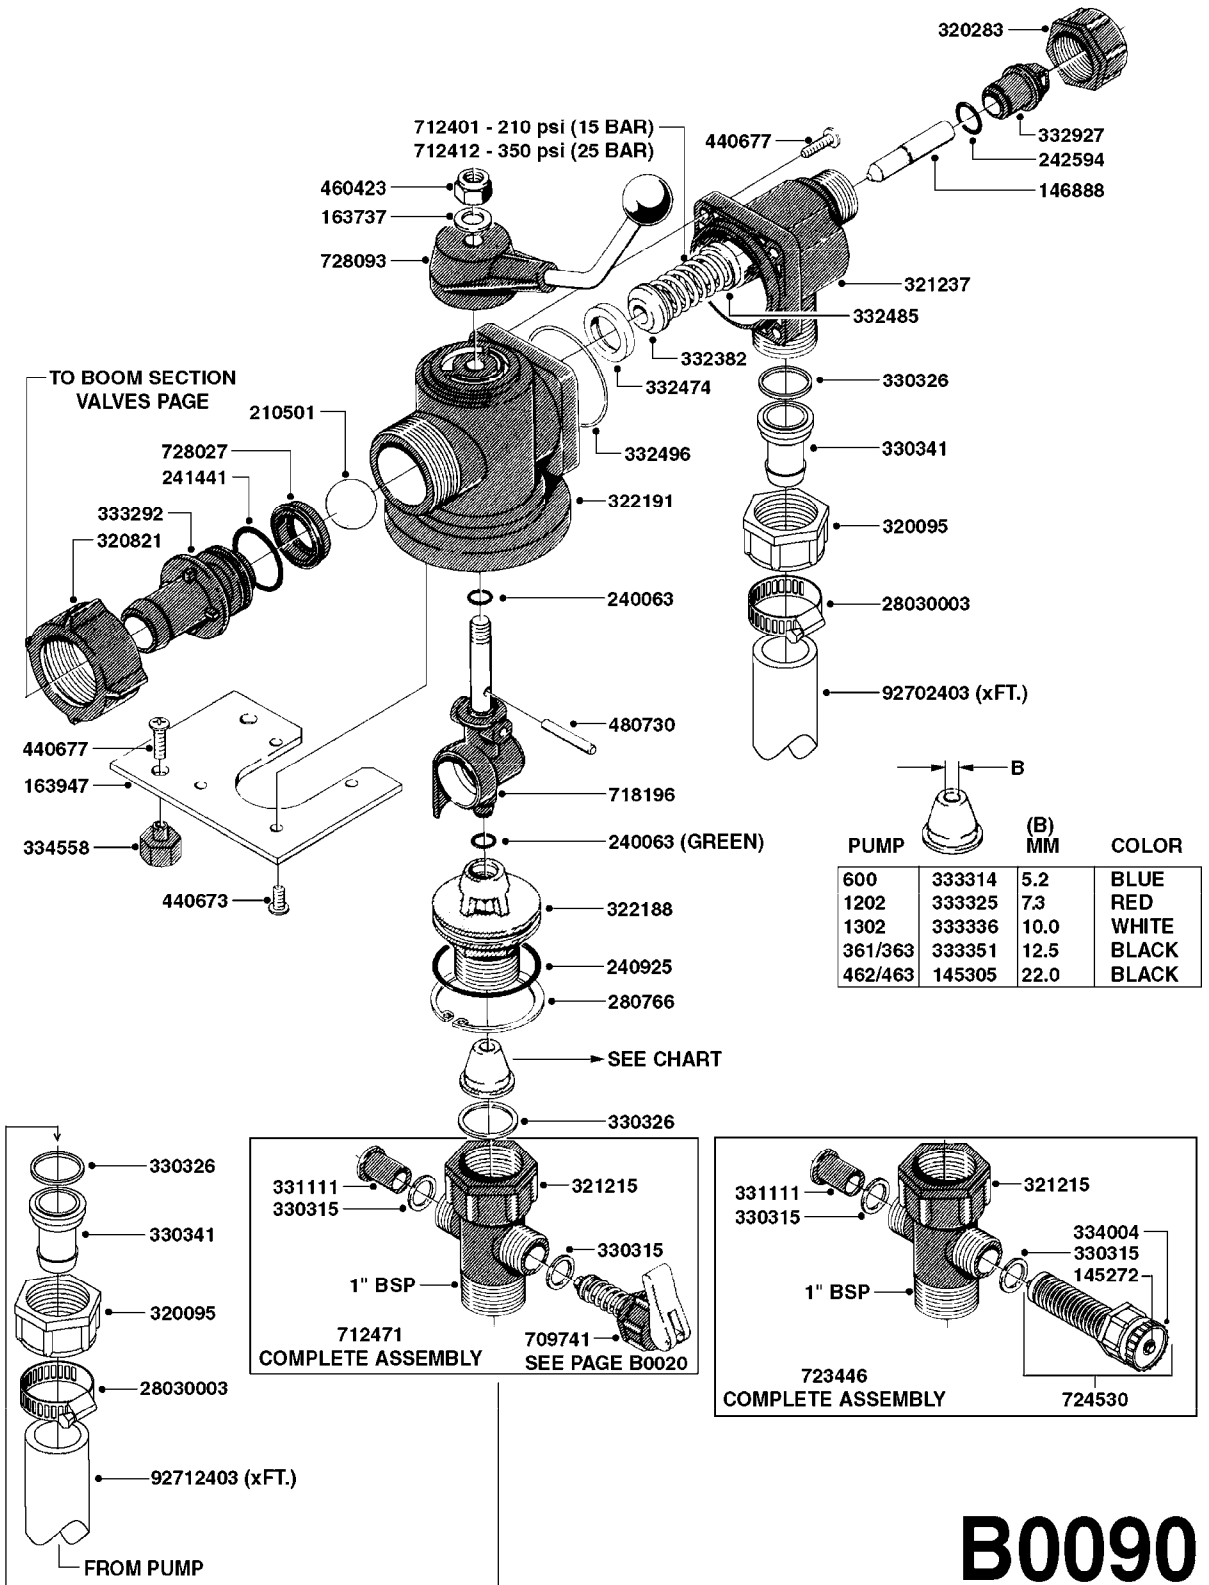

B0090

BK-180 MASTER VALVE-MAN.POST94
B0090-HIN, 30:08:16

Page 1
Date 12.08.2020 8:35

parts-n°	order qty	description
145272	1	INSERT F.AGIT.THUMBWHEEL BRASS
145305	1	NOZZLE F.OP.UNIT PUMP 462
146888	1	PIN 10 X 57MM STAINLESS
163737	1	WASHER D15.5/D10.5X1
163947	1	FITTING FOR BK 180
210501	1	BALL PLASTIC D25
240063	1	O-RING D14.1/9.3 X 2.4
240925	1	O-RING D49.5X3 NITRIL
241441	1	O-RING D29.3X3
242594	1	O-RING D14 X 1.78 SCH.70-EPDM
280766	1	SNAP-RING INNER 55X2 DIN 472
320095	1	FITT.DK NUT 1" BSP
320283	1	FITT.DK NUT 3/4"BSP
320821	1	FITT.DK NUT 1-1/2" BSP
321215	1	FITT.DK HOUSING F. AGITATION
321237	1	PRESSURE REGULATOR HOUSE BK180
322188	1	BOTTOM PIECE F.BALL EC
322191	1	HOUSING F.BALL (OPERATING UNIT)
330315	1	O-RING D18.4/D13X.6
330326	1	O-RING D30/D24X2 F.1"NUT
330341	1	FITT.DK HB 1" F. 1" NUT
331111	1	VALVE SEAT FOR 1/2" DISTRIBUT.
332382	1	VALVE CONE D25,7
332474	1	SEAT FOR OPERATING UNIT BALL
332485	1	SPRING GUIDE
332496	1	O-RING D58/54X2
332927	1	FITT.DK PLUG F. NOZZLE TUBE
333292	1	FITT.DK HB 1"O'RING F.1-1/2"
333314	1	NOZZ.RESTRICTOR 600 BLUE
333325	1	NOZZ.RESTRICTOR 1202 RED
333336	1	NOZZ.RESTRICTOR 1302 WHITE
333351	1	NOZZ.RESTRICTOR 361 BLACK
334004	1	WHEEL F.AGITATION W/O INSERT
334558	1	NUT HEX PLASTIC INSERT
440673	1	SCREW F.PLASTIC 5X12 SS
440677	1	SCREW F. PLASTIC 5X20 SS
460423	1	NUT HEX M10X1.50 LOCK DIN985A2 SS
480730	1	SPRING DOWEL PIN 5X30 SST
709741	1	VALVE ASSY. 1/2" FLIP LEVER
712401	1	RELIEF VALVE ASSY. 12BAR
712412	1	RELIEF VALVE ASSY. 25BAR
712471	1	AGITATION VALVE ASSY. ON/OFF
718196	1	BALL VALVE HOUSING ASSEMBLY
723446	1	AGITATION VALVE ASSY. ADJUST.
724530	1	THUMB WHEEL FOR AGITATION
728027	1	BUSHING WITH SEAT
728093	1	HANDLE WITH BALL
28030003	1	CLAMP HOSE GEAR P1" 6716
92702403	1	HOSE PVC SUCT GRAY 1"
92712403	1	HOSE R X1" X300PSI WP X0012"