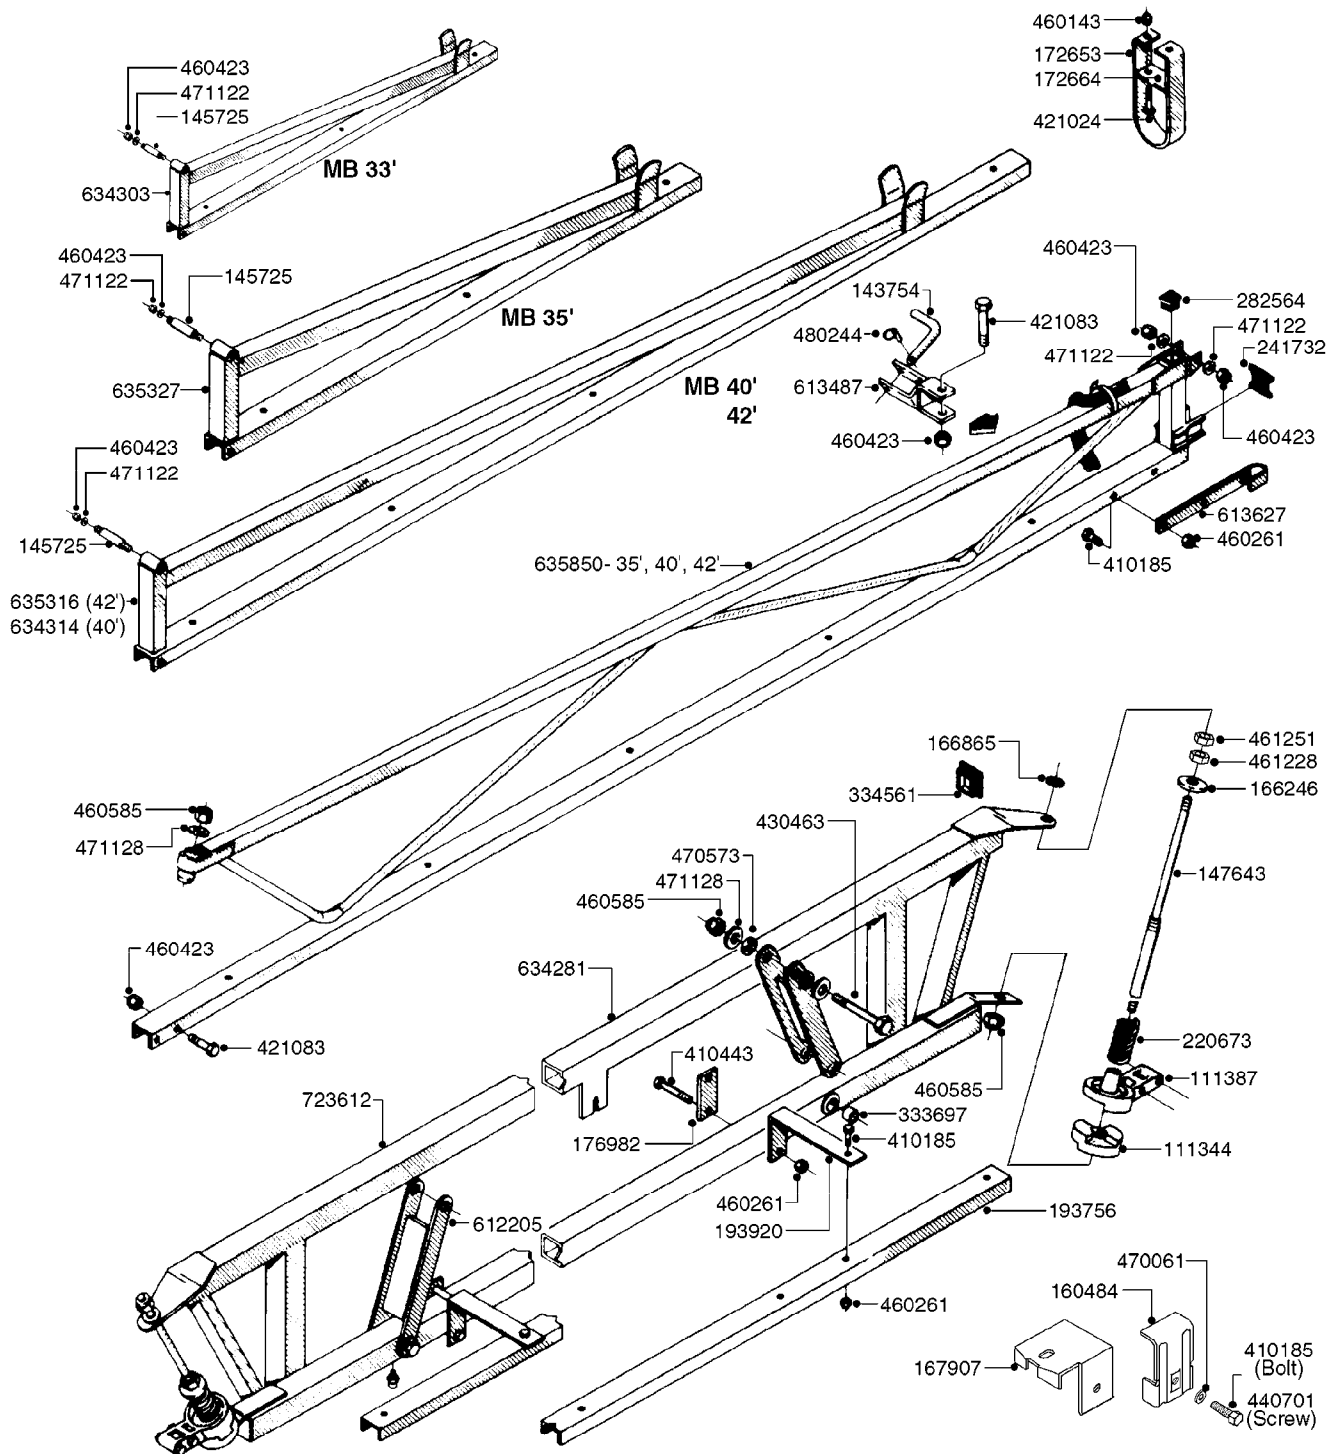

BOOM - MB 35' 40' 42'
D0130-HIN, 26:07:16

Page	0
Date	12.08.2020 8:35

BOOM - MB 35' 40' 42'
D0130-HIN, 26:07:16

Page 1
Date 12.08.2020 8:35

parts-n°	order qty	description
111344	1	CLAW CLUTCH Ø100/Ø20,5 UNDER PART RED
111387	1	CLAW CLUTCH D100 UPPER PART
143754	1	PIN D10 X 56
145725	1	PIN FOR 12 MB BOOM
147643	1	AXLE F.BM BRKQWY. W. ZERT L=426
160484	1	WIRE GUIDE FOR DROP-LEG
166246	1	WASHER CUP D53 F.SPRING
166865	1	WASHER D35/D25X2
167907	1	NOZZ. HOLD. KIT F/ADJ. BOOM
172653	1	WING TIP GUARD
172664	1	FLATBAR BACKING PLATE
176982	1	RETAINING PLATE
193756	1	TRACK MB 10,6/12,6M
193920	1	BRACKET F.NOZZLE TRACK
220673	1	SPRING F.PIVOT 100 X 51
241732	1	RUBBER STOP FOR MB
282564	1	PLUG 35MM SQ.BLACK
333697	1	BUSHING D22/D16x25
334561	1	PLUG 50x50x2 F.SQ.TUBE
410185	1	BOLT HEX 8.8 DEL M6X16
410443	1	BOLT HEX 8.8 DEL M6X70
421024	1	BOLT HEX 8.8 DEL M8X60
421083	1	BOLT HEX 8.8 DEL M10X65
430463	1	BOLT HEX 8.8 DEL M16X110
440701	1	SCREW NO.14 3/4" PLATED
460143	1	LOCK NUT M8 SST A2 DIN985
460261	1	NUT HEX M6X1.00 LOCK DIN985 A2 SS
460423	1	NUT HEX M10X1.50 LOCK DIN985A2 SS
460585	1	LOCKING NUT M16 DIN985 A2 SS
461228	1	NUT HEX M20
461251	1	NUT HEX M20 X 2.5 JAMB
470061	1	WASHER D11/D7X0.5 LOCK
470573	1	WASHER D29/D17X2 SPRING BLACK
471122	1	WASHER, M10, Ø20/10.5X 2.0, SS
471128	1	WASHER, M16, Ø30/17.0X 3.0, SS
480244	1	PIN SNAP D4.5
612205	1	TRAPEZE ARM,WELDED
613487	1	TRANSPORT FITTINGS FOR SB BOOM
613627	1	LOCK STRAP FOR MB BOOM
634281	1	BOOM CENTER MB 35/40/42
634303	1	BOOM WING OUTER 33' MB L=47'
634314	1	BOOM WING OUTER 40', 45' MB
635316	1	BOOM WING OUTER MB42
635327	1	BOOM WING OUTER 35'MB L=58.5"
635850	1	BOOM WING INNER MB35/40/42
723612	1	CENTER PART MB BOOM