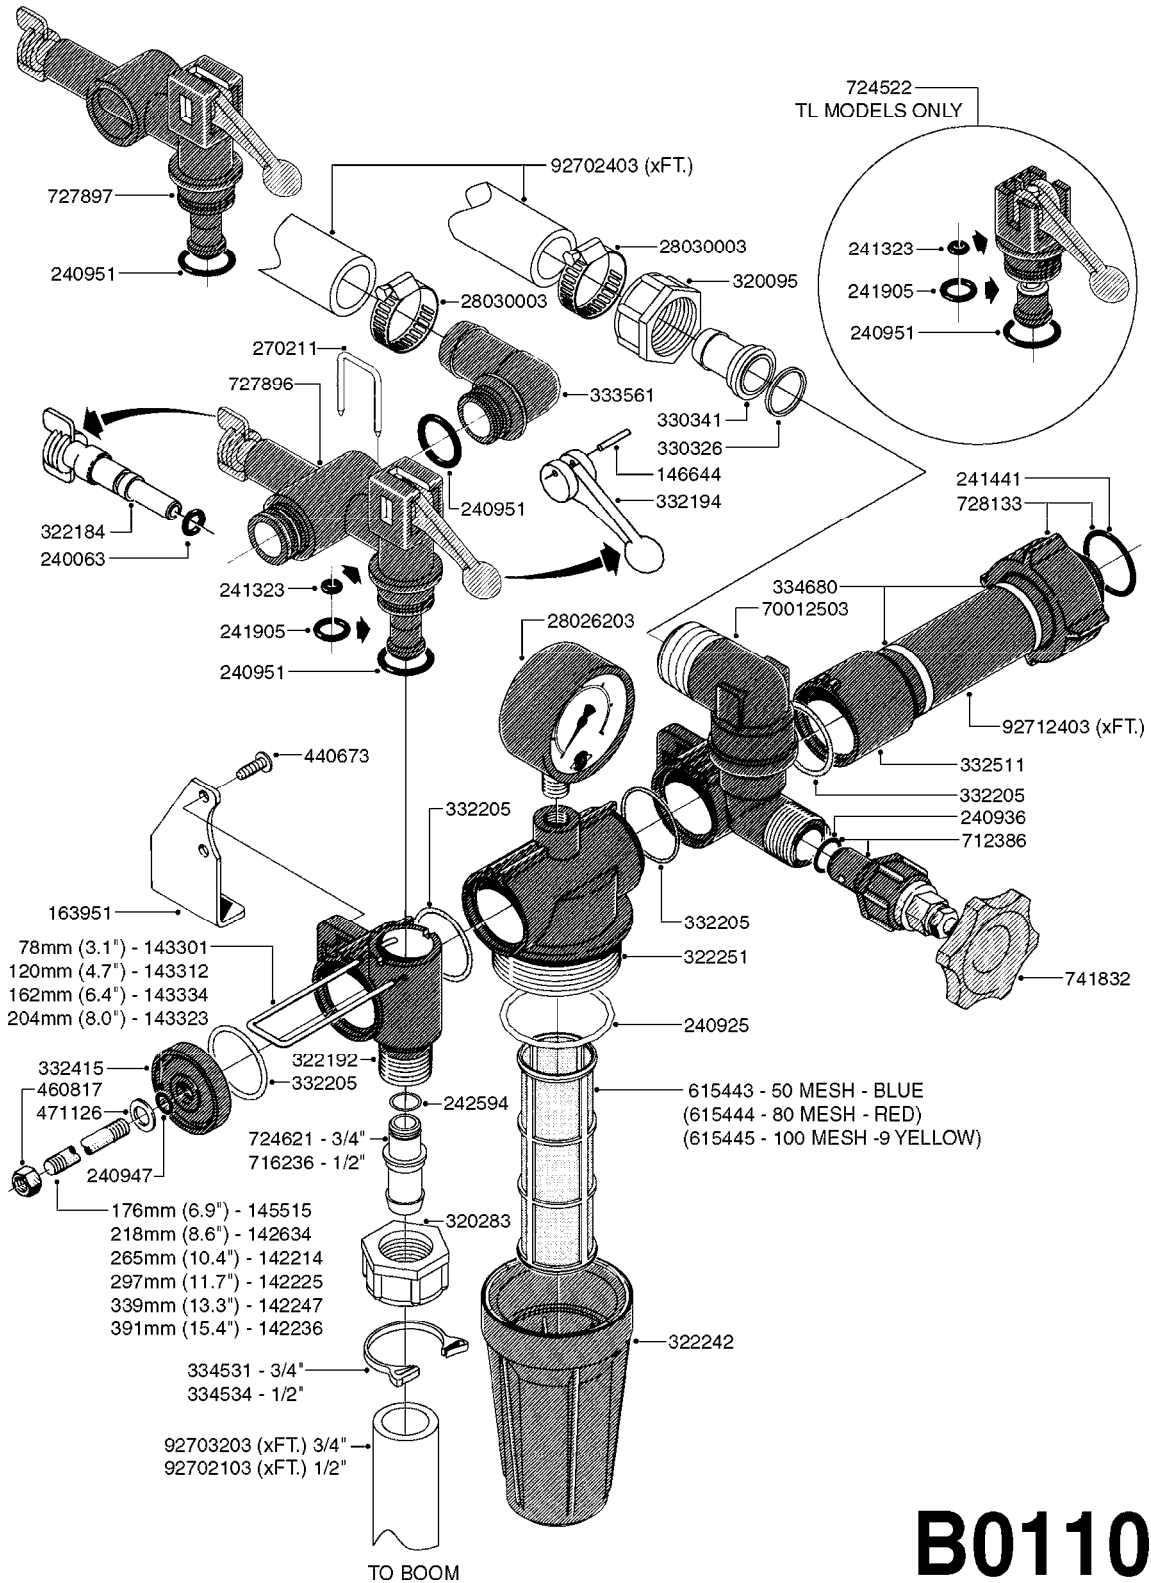

B0110

BK-180 BOOM VALVES-MAN.POST 00
B0110-HIN, 11:12:17

Page 1
Date 12.08.2020 8:35

parts-n°	order qty	description
142214	1	STUD BOLT - M8X265, 3 SECTION
142225	1	STUD BOLT 8 X 299 - 6 MODULS
142236	1	STUD BOLT 8 X 381 - 8 MODULS
142247	1	STUD BOLT 8 X 341 - 7 MODULS
142634	1	STUD BOLT M8 X 213 - 4 MODULS
143301	1	LOCK CLAMP 78 MM
143312	1	LOCK CLAMP 120 MM
143323	1	LOCK CLAMP 204 MM
143334	1	LOCK CLAMP 162 MM
145515	1	STUD BOLT M8 X 176MM
146644	1	PIN D3X19 STAINLESS
163951	1	MOUNT BRACKET FOR BK180 SECTIO
240063	1	O-RING D14.1/9.3 X 2.4
240925	1	O-RING D49.5X3 NITRIL
240936	1	O-RING D13.3X2.4 NITRIL
240947	1	O-RING D7.3X2.4 NITRIL
240951	1	O-RING D21.2X3 NITRIL
241323	1	O-RING D5.3X2.4 NITRIL
241441	1	O-RING D29.3X3
241905	1	O-RING 12,3X2,4 VITON DKR.1,05
242594	1	O-RING D14 X 1.78 SCH.70-EPDM
270211	1	FITT.DK S25 FORK L=37.5
320095	1	FITT.DK NUT 1" BSP
320283	1	FITT.DK NUT 3/4"BSP
322184	1	SCREW F.ADJUSTING CONST.PRESS.
322192	1	HOUSING F.DISTRIBUTOR
322242	1	FILTER BOWL / IN-LINE
322251	1	HOUSING F.FILTER MOUNT BK/EC
330326	1	O-RING D30/D24X2 F.1"NUT
330341	1	FITT.DK HB 1" F. 1" NUT
332194	1	DISTRIBUTION HANDLE
332205	1	O-RING D43/39XD2
332415	1	COVER
332511	1	FITT.DK END CAP 1"HB F.BK180
333561	1	FITT.DK ELB.1" EC RETURN
334531	1	CLAMP HOSE PLASTIC 3/4"
334534	1	CLAMP HOSE PLASTIC 1/2"
334680	1	CLAMP HOSE PLASTIC 1"
440673	1	SCREW F.PLASTIC 5X12 SS
460817	1	NUT HEX M8 STAINLESS DIN 934
471126	1	WASHER, M8, Ø16/ 8.4X 1.6, SS
615443	1	FILTER ELEM.50 MESH BLUE
615444	1	FILTER ELEM.80 MESH RED
615445	1	FILTER ELEM.100 MESH YELLOW
712386	1	PRESSURE REGULATOR COMPL. H-M
716236	1	FITT.DK HB 1/2" ASSY. F. 3/4"
724522	1	DISTR.OVER PART W.OUV PR 83 BK
724621	1	FITT.DK HB 3/4"ASSY F.3/4" NUT
727896	1	HOUSING UPPER F.CONST.PRESS.
727897	1	HOUSING UPPER PART END PC.BK92
728133	1	CONNECTING PART F.BK OPR.UNIT
741832	1	HANDLE REPLACEMENT F/330632
28026203	1	GAUGE 200PSI/BR,2.5"1/4BSP-BTM
28030003	1	CLAMP HOSE GEAR P1" 6716
70012503	1	HOUSING FOR HARDI-MATIC VALVE
92702103	1	HOSE R X1/2" X300PSI WP X0012"
92702403	1	HOSE PVC SUCT GRAY 1"
92703203	1	HOSE R X3/4" X300PSI WP X0012"
92712403	1	HOSE R X1" X300PSI WP X0012"