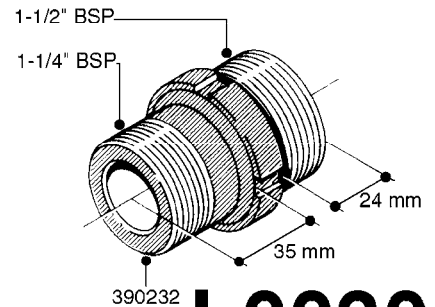

# L0020

FITTINGS-T-PIECES, CAPS & ELBOWS  
L0020-HIN, 01:01:16

Page 1  
Date 12.08.2020 8:35

parts-n°	order qty	description
10053603	1	FITT. CAPNUT 2"BSP 5601
10194303	1	CAP BLANK 1 1/2 MCPHEE 210060
320047	1	FITT.DK CAPNUT 1/2" BSP
320106	1	FITT.DK CAPNUT 1" BSP
320272	1	FITT.DK CAPNUT 3/8" BSP
320316	1	FITT.DK TEE 3/4" X3/4" X1"BSP
320331	1	FITT.DK TEE 1" - 1" - 3/4" BSP
320342	1	FITT.DK EL 3/4"M X 1"F BSP
320563	1	FITT.DK 3 WAY 1/2" 110 DEG.
320677	1	NO LONGER AVAILABLE
320961	1	FITT.DK CAPNUT 1-1/2" BSP
321053	1	FITT.DK TEE 1/2 X1/2 X1/2" BSP
322072	1	FITT.DK TEE 3/8'X3/8'X3/8' BSP
322095	1	FITT.DK TEE 1-1/2 X1-1/4 X3/4" BSP
322138	1	FITT.DK ELB 1"M X 1"F BSP
330013	1	O-RING 2.5 X 10 PUR
330212	1	O-RING D19/D14X2.4 F.1/2"NUT
330326	1	O-RING D30/D24X2 F.1"NUT
331273	1	O-RING D44/D38X2 F.1-1/2"

FITTINGS - HEXAGON NIPPLES  
L0030-HIN, 01:01:16

Page 0  
Date 12.08.2020 8:35

**L0030**

FITTINGS - HEXAGON NIPPLES  
L0030-HIN, 01:01:16

Page 1  
Date 12.08.2020 8:35

parts-n°	order qty	description
10015303	1	FITT.PO.HN 1.00X1.00 M1000
10425003	1	FITT.PO.HN 1.25X1.00 MCPHEE
320132	1	FITT.DK HN 1" BSP
320176	1	FITT.DK HN 3/8"X1/2" BSP
320445	1	FITT.DK HN 1/4"X3/8" BSP
320655	1	FITT.DK HN 1/2"-1/2" BSP
320692	1	FITT.DK HN 3/8'BSPX1/4'NPT
320703	1	FITT.DK HN 3/8BSP X1/2 &1/4NPT
320725	1	FITT.DK NIPPLE 3/8"-3/8" BSP
320902	1	FITT.DK HN 3/8'X 1/4' BSP
390232	1	FITT.DK HN 1-1/2' X 1-1/4' BSP
390276	1	FITT.DK HN 1'BSP