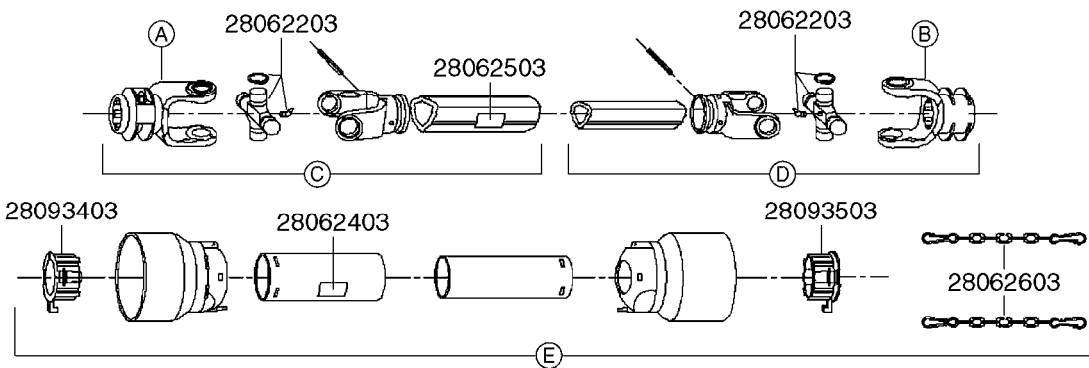

\* Changed in 2016 from 100 series to G-Series (see page A0600).

**A520**

PTO SHAFTS - BONDIOLI CENT.  
A0520-HIN, 23:10:18

Page 1  
Date 12.08.2020 8:35

parts-n°	order qty	description
289042	1	UNIV. JOINT 22x54mm
421024	1	BOLT HEX 8.8 DEL M8X60
450015	1	SCREW ALLAN 3/8'X5/8' BLACK
460143	1	LOCK NUT M8 SST A2 DIN985
28009803	1	PTO PIN TUBE RETAINER OUTER
28009903	1	PTO TUBE RETAINER INNER
28010103	1	PTO YOKE F.INNER TUBE CV PTO
28021403	1	PTO 1"STR/1-3/8" 6SPL B&P
28021503	1	PTO 1"STR/1-3/8" 21SPL B&P
28021603	1	PTO 1"STR/1-3/4" 20SPL B&P
28027903	1	PTO BALL LOCK.KIT F.1-3/8 YOKE
28040503	1	UNIV. JOINT 27x74.6mm
28040703	1	SAFETY CHAIN F.CV BLACK PTO
28041803	1	DECAL DANGER GUARD MISSING
28041903	1	DECAL DANGER ROT.DRIVELINE
28056703	1	PTO YOKE #1 1-3/8" X 6 SPLINE
28056803	1	PTO YOKE #1 1-3/8" X 21 SPLINE
28056903	1	PTO YOKE #4 1-3/4" X 20 SPLINE
28057003	1	PTO TUBE YOKE #1-G1 OUTER
28057103	1	PTO TUBE YOKE #4-G4 OUTER
28057203	1	PTO PIN TUBE RETAINER OUTER
28057303	1	PTO TUBE OUTER #1 745MM
28057403	1	PTO TUBE OUTER #4 720MM
28057503	1	PTO TUBE INNER #1 745MM
28057603	1	PTO TUBE INNER #4 720MM
28057703	1	PTO TUBE RETAINER INNER
28057803	1	PTO TUBE YOKE #1 Ø=1"
28057903	1	PTO TUBE YOKE #4 Ø=1"
28058003	1	PTO HALF SAFETY SHIELD OUTER
28058103	1	PTO HALF SAFETY SHIELD OUTER
28058203	1	PTO HALF SAFETY SHIELD INNER
28058303	1	PTO HALF SAFETY SHIELD INNER
28058403	1	PTO BALL LOCK.KIT F.1-3/4 YOKE
28058503	1	PTO TUBE YOKE #1-G1 INNER