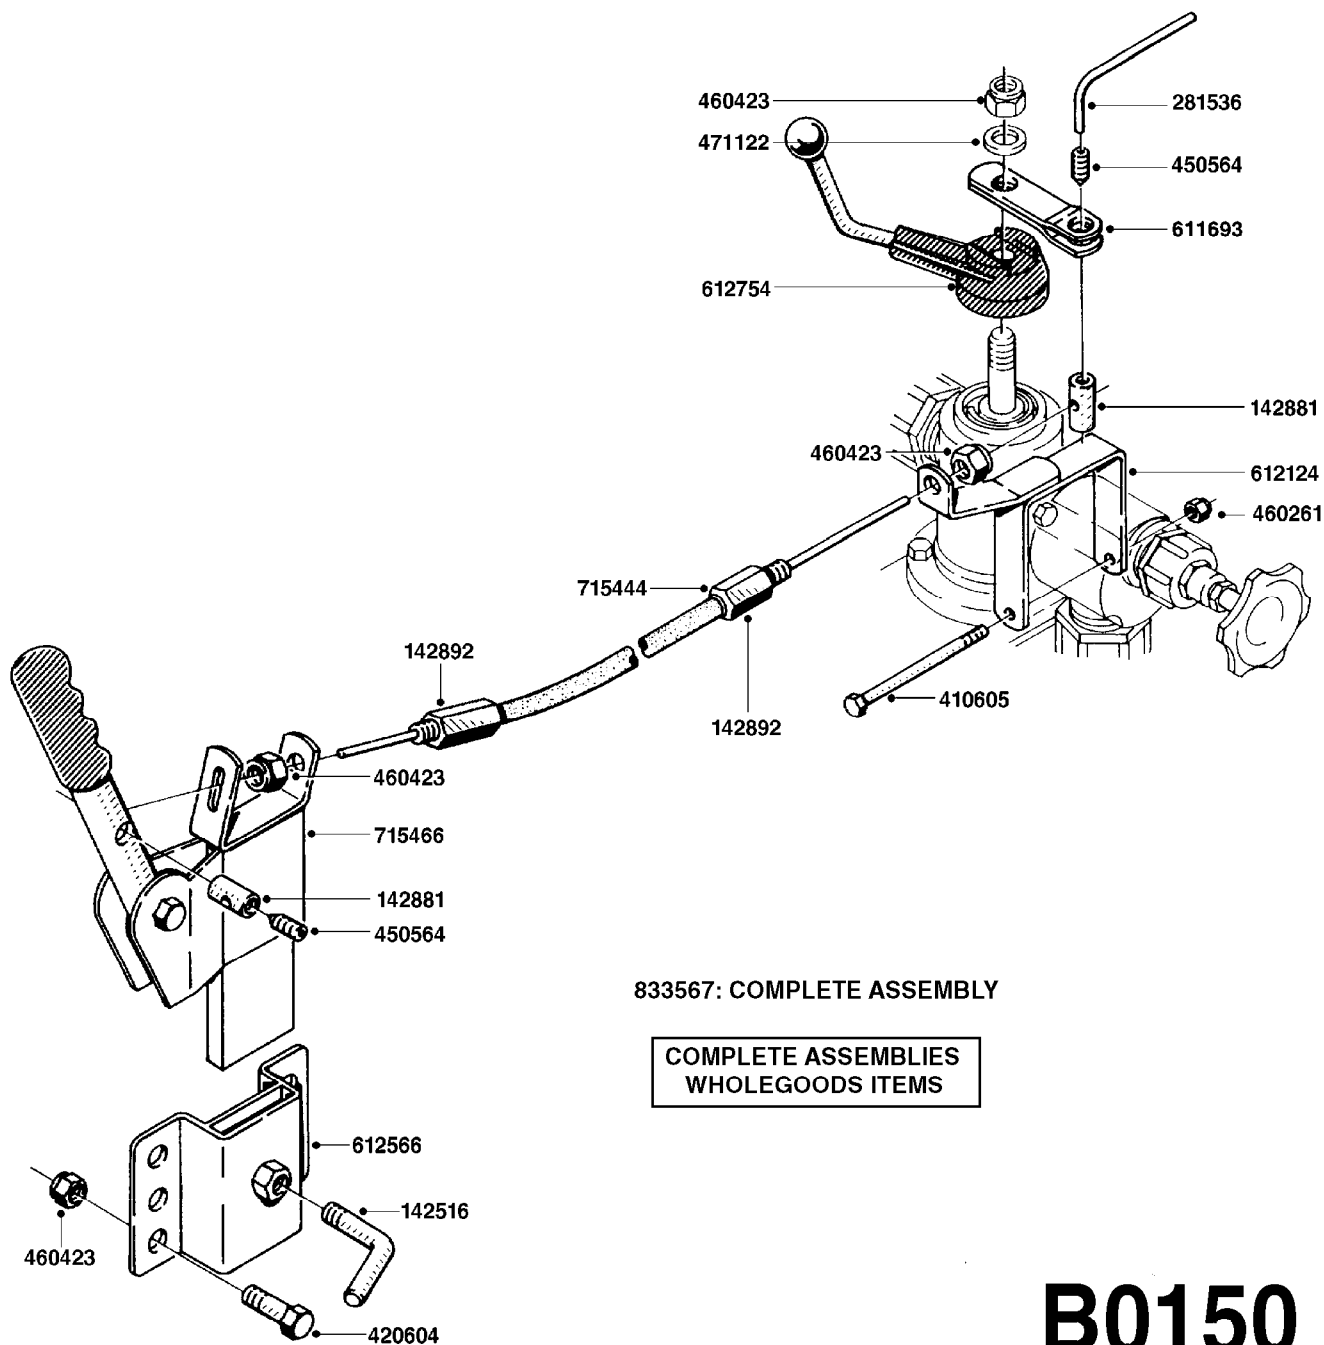

BK-180 REMOTE CONTROL CABLE  
B0150-HIN, 01:01:16

Page 1  
Date 12.08.2020 8:35

parts-n°	order qty	description
142516	1	SCREW SET M10 BENT F. LOCKING
142881	1	WIRE HOLDER FOR REMOTE CONTROL
142892	1	END NIPPLE F.REMOTE CABLE
281536	1	ALLEN WRENCH 3MM
410605	1	BOLT HEX 8.8 DEL M6X80
420604	1	BOLT HEX 8.8 DEL M10X25 FT DIN933
450564	1	SCREW M6X12 ALLEN
460261	1	NUT HEX M6X1.00 LOCK DIN985 A2 SS
460423	1	NUT HEX M10X1.50 LOCK DIN985A2 SS
471122	1	WASHER, M10, Ø20/10.5X 2.0, SS
611693	1	ARM FOR REMOTE CONTROL BK180
612124	1	BRACKET FOR OP.UNIT F REM.CTR
612566	1	MOUNT BRACKET F.FAN CABLE ASSY
612754	1	HANDLE FOR REMOTE CONTROL
715444	1	REMOTE CONTROL CABLE L=2000
715466	1	MOUNTING PLATE
833567	1	REMOTE CONTROL ON/OFF BK 180