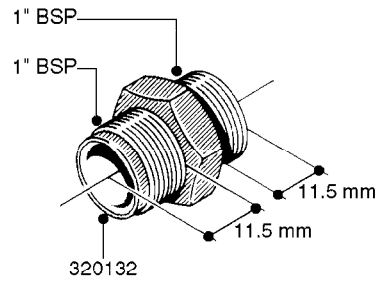

# L0020

FITTINGS-T-PIECES, CAPS & ELBOWS  
L0020-HIN, 01:01:16

Page 1  
Date 12.08.2020 8:35

parts-n°	order qty	description
10053603	1	FITT. CAPNUT 2"BSP 5601
10194303	1	CAP BLANK 1 1/2 MCPHEE 210060
320047	1	FITT.DK CAPNUT 1/2" BSP
320106	1	FITT.DK CAPNUT 1" BSP
320272	1	FITT.DK CAPNUT 3/8" BSP
320316	1	FITT.DK TEE 3/4" X3/4" X1"BSP
320331	1	FITT.DK TEE 1" - 1" - 3/4" BSP
320342	1	FITT.DK EL 3/4"M X 1"F BSP
320563	1	FITT.DK 3 WAY 1/2" 110 DEG.
320677	1	NO LONGER AVAILABLE
320961	1	FITT.DK CAPNUT 1-1/2" BSP
321053	1	FITT.DK TEE 1/2 X1/2 X1/2" BSP
322072	1	FITT.DK TEE 3/8'X3/8'X3/8' BSP
322095	1	FITT.DK TEE 1-1/2 X1-1/4 X3/4" BSP
322138	1	FITT.DK ELB 1"M X 1"F BSP
330013	1	O-RING 2.5 X 10 PUR
330212	1	O-RING D19/D14X2.4 F.1/2"NUT
330326	1	O-RING D30/D24X2 F.1"NUT
331273	1	O-RING D44/D38X2 F.1-1/2"

FITTINGS - HEXAGON NIPPLES  
L0030-HIN, 01:01:16

Page 0  
Date 12.08.2020 8:35

**L0030**

FITTINGS - HEXAGON NIPPLES  
L0030-HIN, 01:01:16

Page 1  
Date 12.08.2020 8:35

parts-n°	order qty	description
10015303	1	FITT.PO.HN 1.00X1.00 M1000
10425003	1	FITT.PO.HN 1.25X1.00 MCPHEE
320132	1	FITT.DK HN 1" BSP
320176	1	FITT.DK HN 3/8"X1/2" BSP
320445	1	FITT.DK HN 1/4"X3/8" BSP
320655	1	FITT.DK HN 1/2"-1/2" BSP
320692	1	FITT.DK HN 3/8'BSPX1/4'NPT
320703	1	FITT.DK HN 3/8BSP X1/2 &1/4NPT
320725	1	FITT.DK NIPPLE 3/8"-3/8" BSP
320902	1	FITT.DK HN 3/8'X 1/4' BSP
390232	1	FITT.DK HN 1-1/2' X 1-1/4' BSP
390276	1	FITT.DK HN 1'BSP