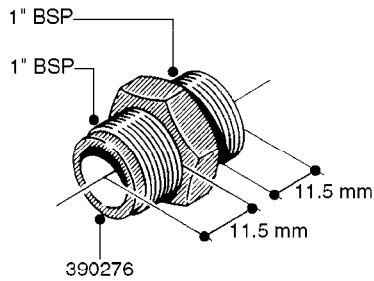

# L0020

FITTINGS-T-PIECES, CAPS & ELBOWS  
L0020-HIN, 01:01:16

Page 1  
Date 12.08.2020 8:35

parts-n°	order qty	description
10053603	1	FITT. CAPNUT 2"BSP 5601
10194303	1	CAP BLANK 1 1/2 MCPHEE 210060
320047	1	FITT.DK CAPNUT 1/2" BSP
320106	1	FITT.DK CAPNUT 1" BSP
320272	1	FITT.DK CAPNUT 3/8" BSP
320316	1	FITT.DK TEE 3/4" X3/4" X1"BSP
320331	1	FITT.DK TEE 1" - 1" - 3/4" BSP
320342	1	FITT.DK EL 3/4"M X 1"F BSP
320563	1	FITT.DK 3 WAY 1/2" 110 DEG.
320677	1	NO LONGER AVAILABLE
320961	1	FITT.DK CAPNUT 1-1/2" BSP
321053	1	FITT.DK TEE 1/2 X1/2 X1/2" BSP
322072	1	FITT.DK TEE 3/8'X3/8'X3/8' BSP
322095	1	FITT.DK TEE 1-1/2 X1-1/4 X3/4" BSP
322138	1	FITT.DK ELB 1"M X 1"F BSP
330013	1	O-RING 2.5 X 10 PUR
330212	1	O-RING D19/D14X2.4 F.1/2"NUT
330326	1	O-RING D30/D24X2 F.1"NUT
331273	1	O-RING D44/D38X2 F.1-1/2"

FITTINGS - HEXAGON NIPPLES  
L0030-HIN, 01:01:16

Page 0  
Date 12.08.2020 8:35

**L0030**

FITTINGS - HEXAGON NIPPLES  
L0030-HIN, 01:01:16

Page 1  
Date 12.08.2020 8:35

parts-n°	order qty	description
10015303	1	FITT.PO.HN 1.00X1.00 M1000
10425003	1	FITT.PO.HN 1.25X1.00 MCPHEE
320132	1	FITT.DK HN 1" BSP
320176	1	FITT.DK HN 3/8"X1/2" BSP
320445	1	FITT.DK HN 1/4"X3/8" BSP
320655	1	FITT.DK HN 1/2"-1/2" BSP
320692	1	FITT.DK HN 3/8'BSPX1/4'NPT
320703	1	FITT.DK HN 3/8BSP X1/2 &1/4NPT
320725	1	FITT.DK NIPPLE 3/8"-3/8" BSP
320902	1	FITT.DK HN 3/8'X 1/4' BSP
390232	1	FITT.DK HN 1-1/2' X 1-1/4' BSP
390276	1	FITT.DK HN 1'BSP