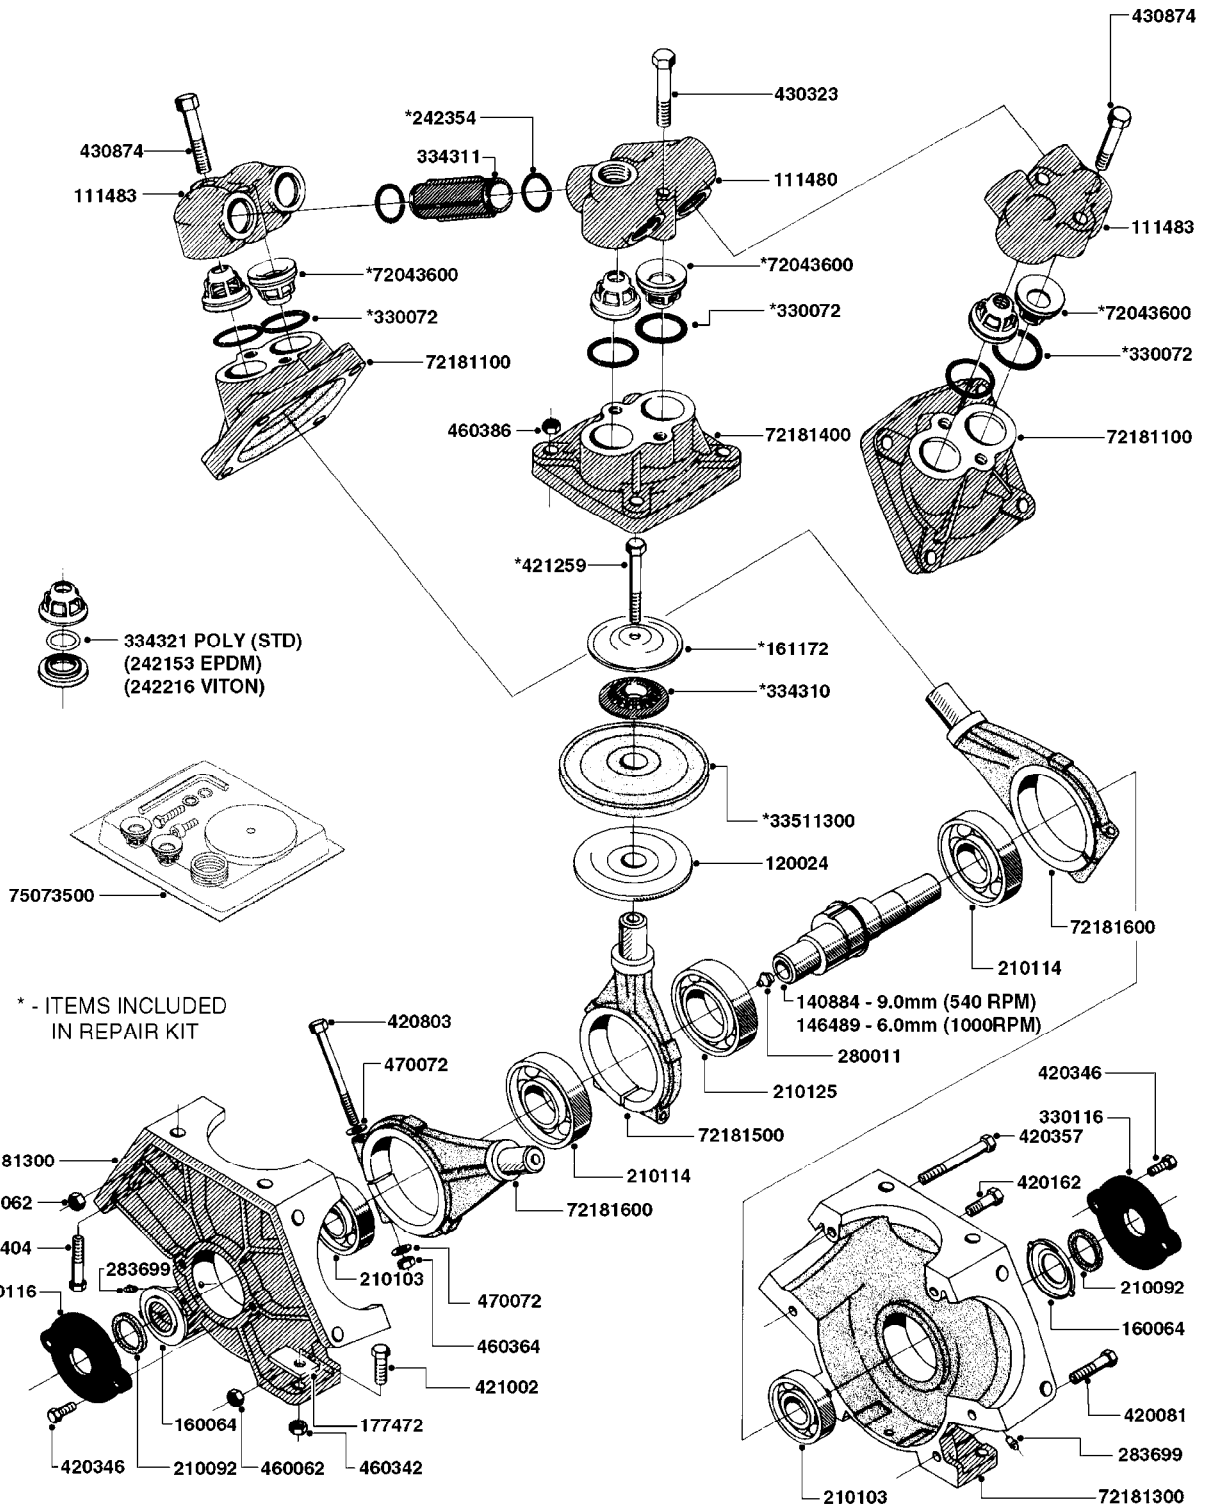

334321 POLY (STD)  
(242153 EPDM)  
(242216 VITON)

75073500

**A0210**

PUMP - 1301 W/ MOUNTING BASE  
A0210-HIN, 27:04:17

Page 1  
Date 12.08.2020 8:35

parts-n°	order qty	description
110995	1	VALVE CHAMBER SIDE MODEL 1301
120024	1	DIAPHRAGM BACK DISC 1200-1300
140884	1	CRANK SHAFT MODEL 1300-9
153646	1	CONNECTION PIPE INLET MOD 1301
160042	1	DIAPHRAGM UPPER DISC 1200-1300
160064	1	DUST PLATE
210092	1	SEAL FELT D43/30X5
210103	1	BEARING BALL 6306
210114	1	BEARING BALL 6308
210125	1	BEARING BALL 6210
240026	1	DIAPHRAGM MODEL 1200/1301
241021	1	O-RING D21,89X2,62 NITRIL
242153	1	O-RING D26X4 EPDM
242216	1	O-RING VITON F/1202/1302/462
280011	1	GREASE NIPPLE 1/8' SAE H TR
280066	1	GREASE NIPPLE H 1A6
283699	1	GREASE NIPPLE M6X1
330061	1	O-RING D16/D11X2,5
330072	1	O-RING D53.5/D45.5X4
330116	1	SEAL RETAINER, MODEL 1300
334321	1	O-RING POLY. 34.0x26.0x4.0
420081	1	BOLT HEX 8.8 DEL 3/8'X40MM
420162	1	BOLT HEX 8.8 DEL 3/8"x15MM
420346	1	BOLT HEX 8.8 DEL 3/8'X 25MM
420357	1	BOLT HEX 8.8 RAW 3/8'X85MM
420803	1	BOLT HEX 8.8 DEL M8X90
421002	1	BOLT HEX 8.8 DEL M10X30 FT DIN933
421259	1	BOLT HEX UNC7/16"x2.25" 18-8SS
430323	1	BOLT HEX 8.8 DEL M12X60
430404	1	BOLT HEX 8.8 DEL M12X50
430870	1	BOLT HEX 8.8 DEL M12X55 FT
430874	1	SCREW SET 8.8 DEL M12X70 FT
460062	1	NUT HEX 3/8' GALV.
460342	1	NUT HEX M10 DEL DIN934
460353	1	NUT HEX M8 BLACK
460386	1	NUT HEX M12X1.75
470072	1	WASHER D15/D8X.5 LOCK
470525	1	WASHER D19/D11.5X2.5
33511300	1	DIAPHRAGM 1202-1303 POLY 2006
72043600	1	VALVE FOR 462/463
72181100	1	DIAPHRAGM COVER 1203/1303+BLTS
72181300	1	PUMP CASTING 1300 RED W/BOLTS
72181400	1	DIAPHRAGM COVER 1303 W/BOLTS
72181500	1	CONNECTING ROD, CENTER 1303
72181600	1	CONNECTING ROD, SIDE MOD.1300
72335600	1	CENTER AND SIDE VALVE CHAMBERS 1302 RED
75073500	1	PUMP KIT 1300/1302 "06"