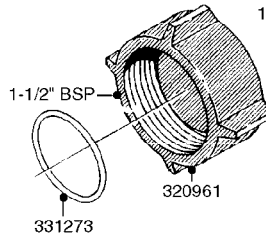

L0020

FITTINGS-T-PIECES, CAPS & ELBOWS
L0020-HIN, 01:01:16

Page 1
Date 12.08.2020 8:35

parts-n°	order qty	description
10053603	1	FITT. CAPNUT 2"BSP 5601
10194303	1	CAP BLANK 1 1/2 MCPHEE 210060
320047	1	FITT.DK CAPNUT 1/2" BSP
320106	1	FITT.DK CAPNUT 1" BSP
320272	1	FITT.DK CAPNUT 3/8" BSP
320316	1	FITT.DK TEE 3/4" X3/4" X1"BSP
320331	1	FITT.DK TEE 1" - 1" - 3/4" BSP
320342	1	FITT.DK EL 3/4"M X 1"F BSP
320563	1	FITT.DK 3 WAY 1/2" 110 DEG.
320677	1	NO LONGER AVAILABLE
320961	1	FITT.DK CAPNUT 1-1/2" BSP
321053	1	FITT.DK TEE 1/2 X1/2 X1/2" BSP
322072	1	FITT.DK TEE 3/8'X3/8'X3/8' BSP
322095	1	FITT.DK TEE 1-1/2 X1-1/4 X3/4" BSP
322138	1	FITT.DK ELB 1"M X 1"F BSP
330013	1	O-RING 2.5 X 10 PUR
330212	1	O-RING D19/D14X2.4 F.1/2"NUT
330326	1	O-RING D30/D24X2 F.1"NUT
331273	1	O-RING D44/D38X2 F.1-1/2"