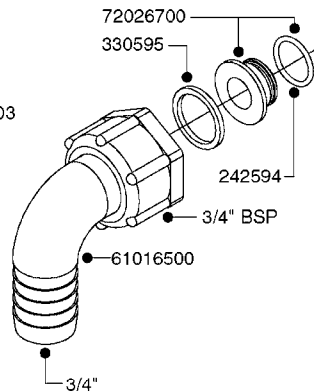

**L0040**

FITTINGS - NIPPLES & ELBOWS  
L0040-HIN, 01:01:16

Page 1

Date 12.08.2020 8:35

parts-n°	order qty	description
10530803	1	FITT.PO.SE 2.00X2.00 45 DEG.
320191	1	FITT.DK ELB 3/8' BSP 45 DEGREE
320482	1	FITT.DK ELB. 1/2" BSP 60 DEG.
320596	1	FITT.DK ELB 3/8'-1/2'BSP 45DEG
320607	1	FITT.DK HN 3/8M X 3/8F BSP LNG
320633	1	FITT.DK HN 3/8"M X 3/8"F BSP
321451	1	FITT.DK ELB.1-1/2 X1-1/4 80DEG
321532	1	FITT.DK REDUC 3/4' X 1/2' BSP
390233	1	FITT.DK REDUC 1-1/2" X 1" BSP

**L0050**

parts-n°	order qty	description
242594	1	O-RING D14 X 1.78 SCH.70-EPDM
320294	1	FITT.DK TEE 3/8X3/8HB X1/2"BSP
320305	1	FITT.DK HB 3/4'- 3/4' BSP
320386	1	FITT.DK TEE 3/8X3/8HB X3/8"BSP
320397	1	FITT.DK ELB 3/8"HB X 3/8" BSP
320401	1	FITT.DK TEE 1/2X1/2HB X1/2"BSP
320412	1	FITT.DK TEE 1/2X1/2HB X3/8'BSP
320423	1	FITT.DK ELB 1/2'HB X 3/8' BSP
320891	1	FITT.DK HB 3/8'- 3/8' BSP
320972	1	FITT.DK HB 5/16'- 1/4' BSP
322046	1	FITT.DK TEE 1/2X1/2HB X3/4'BSP
322048	1	FITT.DK TEE 3/4X3/4HB X3/4'BSP
330595	1	O-RING D24.6/D20X2.1 -3/4"
333137	1	FITT.DK CONN.1/2" F.NOZZ. DOUB
333141	1	FITT.DK CONN.1/2" F.NOZZ.SING
334041	1	FITT.DK CONN.3/4' F.NOZZ. SING
334042	1	FITT.DK CONN.3/4' F.NOZZ. DOUB
334195	1	FITT.DK ELB. 3/4"HB X 3/4"HB
10012103	1	FITT.PO.HB 1.25X1.50 IMB1012
10014003	1	FITT.PO.HB 1.25X1.25 IMB1010
10036903	1	FITT.PO.HB 1.50X1.50 IMB1212
28019303	1	FITTING HB ELB 3/4NPT-3/4HOSE
61016500	1	HOSE TAIL 3/4" 90°+RG CAP 3/4"
72026700	1	NOZZLE TUBE ADAPTER W/O-RING