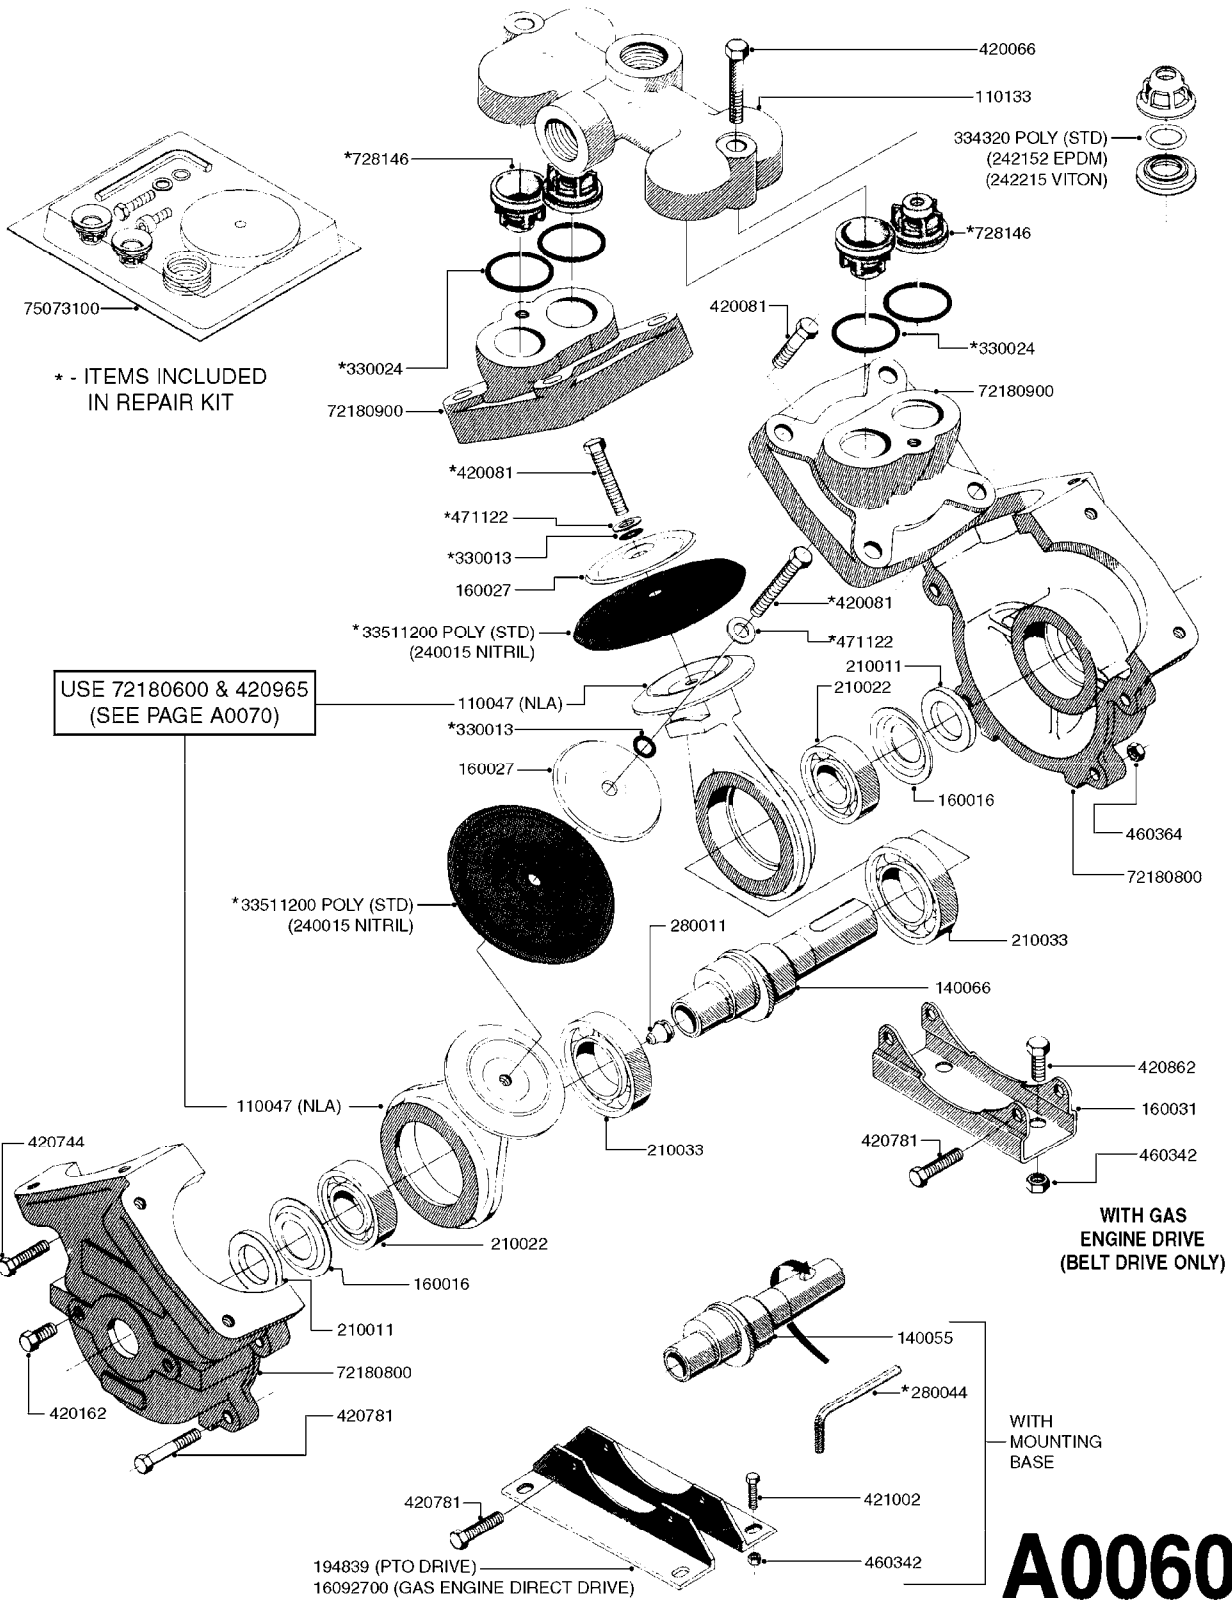

PUMP - 600
A0060-HIN, 01:01:16

Page 1
Date 12.08.2020 8:35

parts-n°	order qty	description
110047	1	CONN.ROD MOD.500-600 72180600
110133	1	VALVE CHAMBER MOD 600 PAINTED
140055	1	CRANK SHAFT, MODEL 600
140066	1	CRANK SHAFT, MODEL 600/4
160016	1	DUST PLATE
160027	1	DIAPHRAGM UPPER DISC 500-600
160031	1	BASE PLATE MODEL 500-600
194839	1	ANGLE IRON FOOT, M 500-600 RED
210011	1	SEAL FELT D39/23 X 4
210022	1	BEARING BALL 6205
210033	1	BEARING BALL 6007
240015	1	DIAPHRAGM MODEL 500-600 NITRIL
242152	1	O-RING D18.2X3 EPDM
242215	1	O-RING D18X3 VITON
280011	1	GREASE NIPPLE 1/8" SAE H TR
280044	1	KEY HEXAGON W6 3/16"
330013	1	O-RING 2.5 X 10 PUR
330024	1	O-RING D41,1/D34.5 X 3,5
334320	1	O-RING D18X3 POLYURETHANE
420066	1	BOLT HEX 8.8 DEL 3/8"X50MM
420081	1	BOLT HEX 8.8 DEL 3/8"X40MM
420162	1	BOLT HEX 8.8 DEL 3/8"x15MM
420744	1	BOLT HEX 8.8 DEL M8X40
420781	1	BOLT HEX 8.8 DEL M8X50
420862	1	BOLT HEX 8.8 DEL M10X16 FT
420965	1	M10X40 MACHINE SCREW STAINLESS
421002	1	BOLT HEX 8.8 DEL M10X30 FT DIN933
460342	1	NUT HEX M10 DEL DIN934
460364	1	NUT HU M8 A2 SS DIN934
471122	1	WASHER, M10, Ø20/10.5X 2.0, SS
728146	1	VALVE FOR 361(726890/707932)
16092700	1	PUMP MOUNT PLATE TALL 500/600
33511200	1	DIAPHRAGM 500-603 PUR 2006
72180600	1	CONNECTING ROD FOR 503-603 M10
72180800	1	PUMP HOUSING 603 RED W/BOLTS
72180900	1	DIAPHRAGM COVER MOD. 600
75073100	1	PUMP KIT 600 "06"