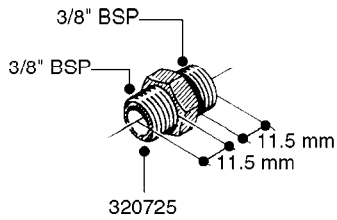

FITTINGS - HEXAGON NIPPLES
L0030-HIN, 01:01:16

Page 0
Date 12.08.2020 8:35

L0030