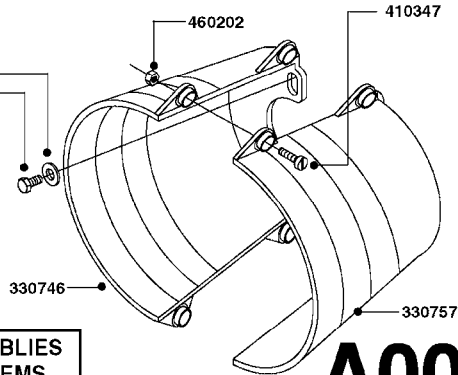

821623 - 600 WITH COUPLER
821624 - 600 W/ MOUNTING BASE
821625 - 600 GAS DRIVEN - BELT DRIVE

COMPLETE ASSEMBLIES
WHOLEGOODS ITEMS