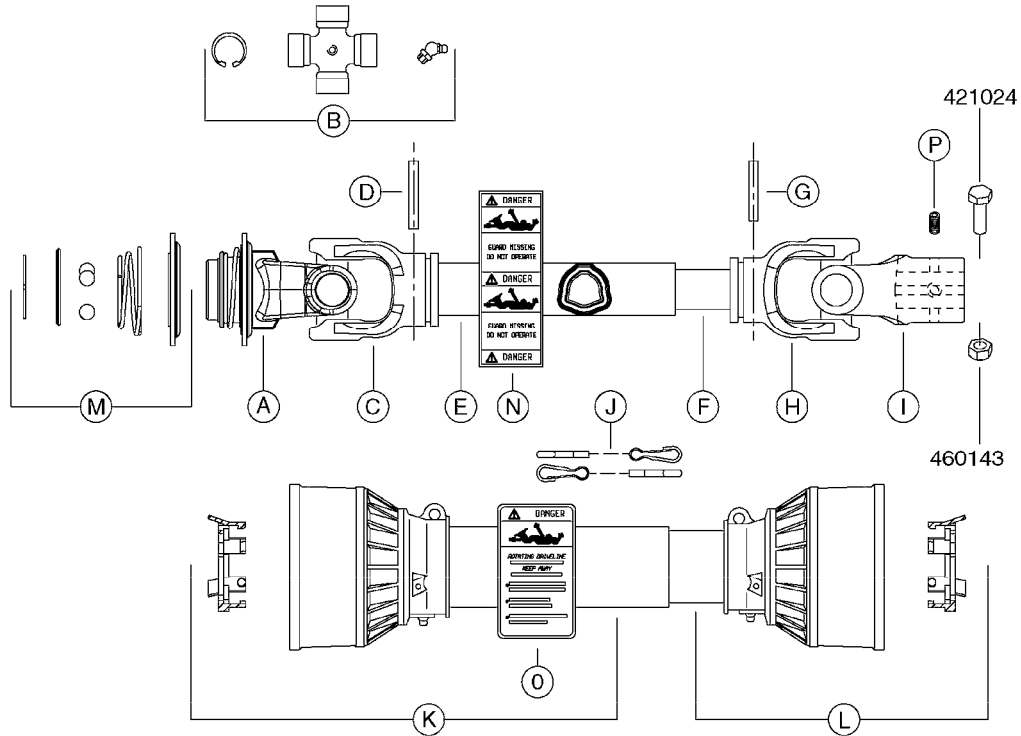

**COMPLETE ASSEMBLIES
WHOLEGOOD ITEMS**