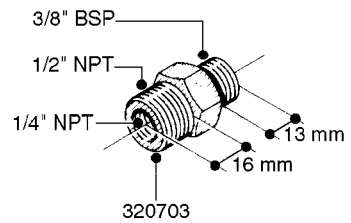

# L0020

FITTINGS-T-PIECES, CAPS & ELBOWS  
L0020-HIN, 01:01:16

Page 1  
Date 12.08.2020 8:35

parts-n°	order qty	description
10053603	1	FITT. CAPNUT 2"BSP 5601
10194303	1	CAP BLANK 1 1/2 MCPHEE 210060
320047	1	FITT.DK CAPNUT 1/2" BSP
320106	1	FITT.DK CAPNUT 1" BSP
320272	1	FITT.DK CAPNUT 3/8" BSP
320316	1	FITT.DK TEE 3/4" X3/4" X1"BSP
320331	1	FITT.DK TEE 1" - 1" - 3/4" BSP
320342	1	FITT.DK EL 3/4"M X 1"F BSP
320563	1	FITT.DK 3 WAY 1/2" 110 DEG.
320677	1	NO LONGER AVAILABLE
320961	1	FITT.DK CAPNUT 1-1/2" BSP
321053	1	FITT.DK TEE 1/2 X1/2 X1/2" BSP
322072	1	FITT.DK TEE 3/8'X3/8'X3/8' BSP
322095	1	FITT.DK TEE 1-1/2 X1-1/4 X3/4" BSP
322138	1	FITT.DK ELB 1"M X 1"F BSP
330013	1	O-RING 2.5 X 10 PUR
330212	1	O-RING D19/D14X2.4 F.1/2"NUT
330326	1	O-RING D30/D24X2 F.1"NUT
331273	1	O-RING D44/D38X2 F.1-1/2"

FITTINGS - HEXAGON NIPPLES  
L0030-HIN, 01:01:16

Page 0  
Date 12.08.2020 8:35

**L0030**

FITTINGS - HEXAGON NIPPLES  
L0030-HIN, 01:01:16

Page 1  
Date 12.08.2020 8:35

parts-n°	order qty	description
10015303	1	FITT.PO.HN 1.00X1.00 M1000
10425003	1	FITT.PO.HN 1.25X1.00 MCPHEE
320132	1	FITT.DK HN 1" BSP
320176	1	FITT.DK HN 3/8"X1/2" BSP
320445	1	FITT.DK HN 1/4"X3/8" BSP
320655	1	FITT.DK HN 1/2"-1/2" BSP
320692	1	FITT.DK HN 3/8'BSPX1/4'NPT
320703	1	FITT.DK HN 3/8BSP X1/2 &1/4NPT
320725	1	FITT.DK NIPPLE 3/8"-3/8" BSP
320902	1	FITT.DK HN 3/8'X 1/4' BSP
390232	1	FITT.DK HN 1-1/2' X 1-1/4' BSP
390276	1	FITT.DK HN 1'BSP