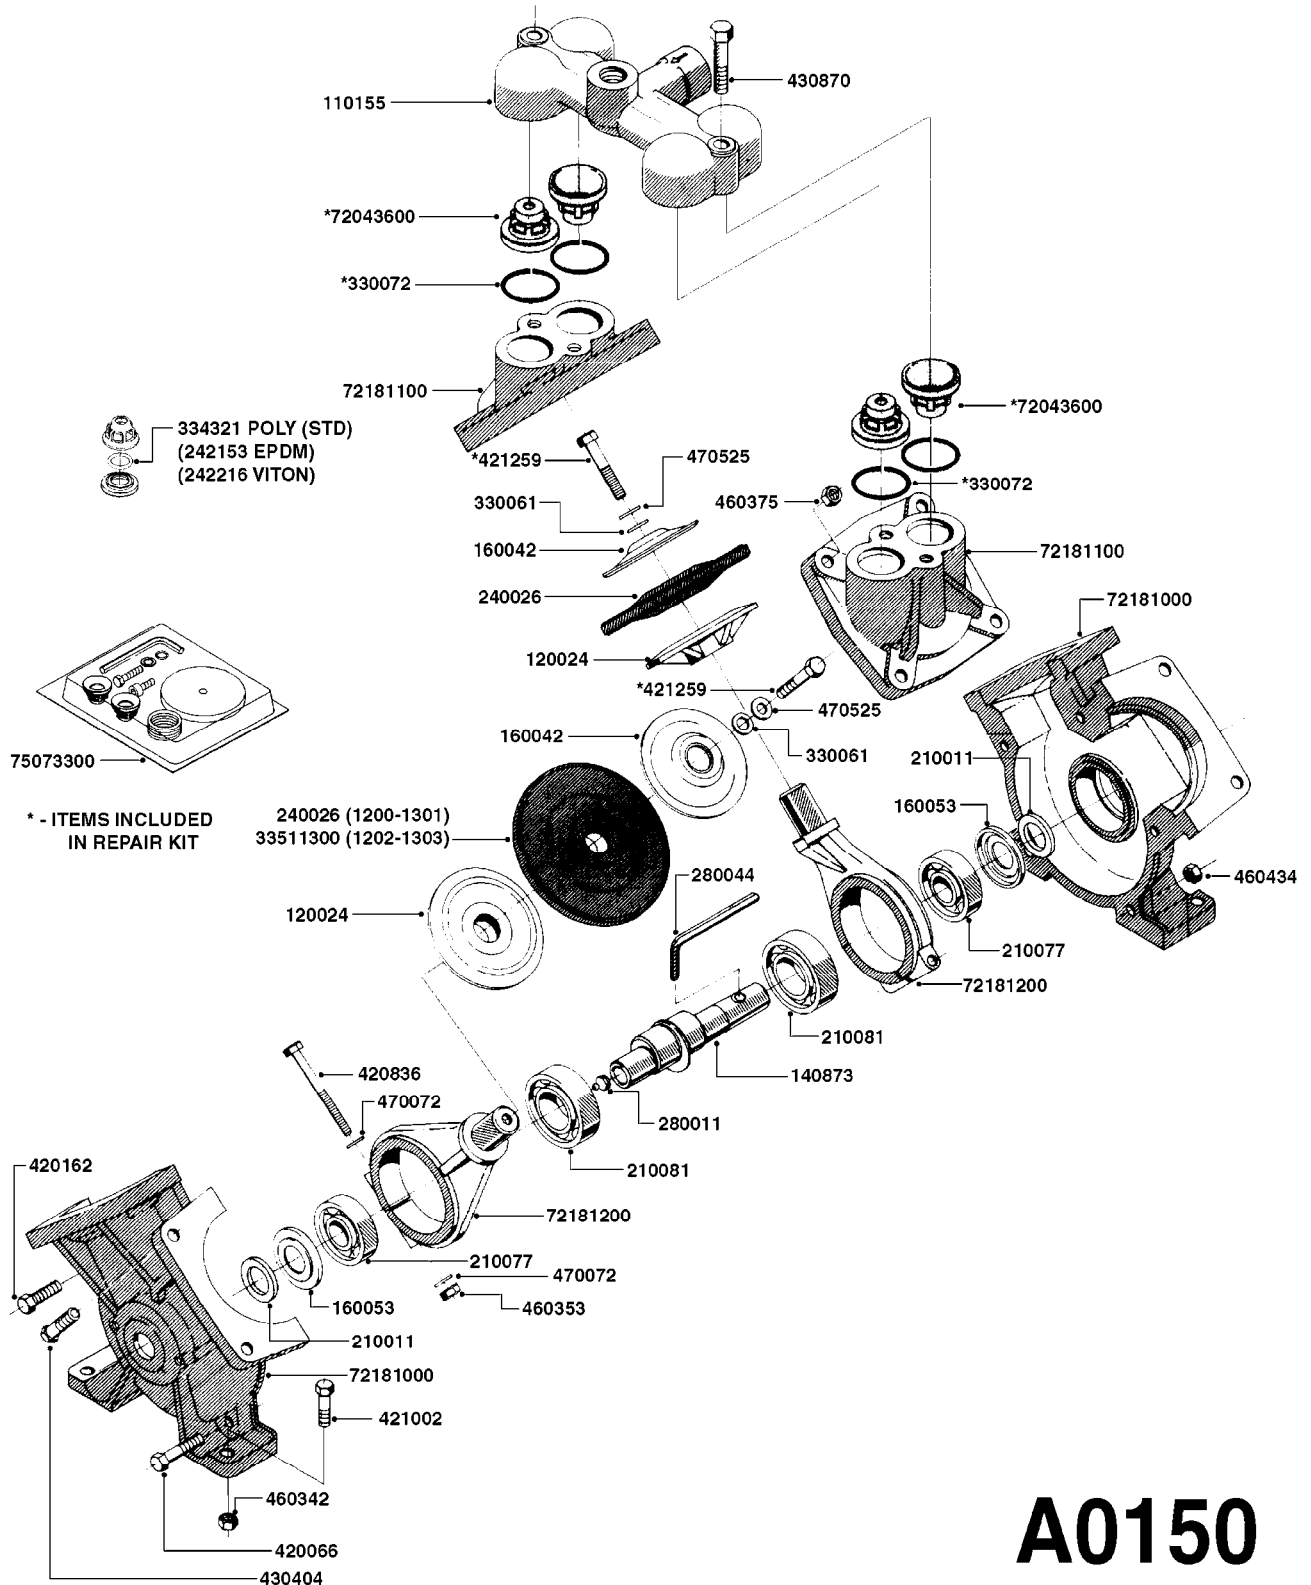

PUMP - 1200 W/ MOUNTING BASE
A0150-HIN, 27:04:17

Page 1

Date 12.08.2020 8:35

parts-n°	order qty	description
110155	1	VALVE CHAMBER F. 1200 PUMP
120024	1	DIAPHRAGM BACK DISC 1200-1300
140873	1	CRANK SHAFT MODEL 1202-9MM
160042	1	DIAPHRAGM UPPER DISC 1200-1300
160053	1	DUST PLATE
210011	1	SEAL FELT D39/23 X 4
210077	1	BEARING BALL 6305
210081	1	BEARING BALL 6307
240026	1	DIAPHRAGM MODEL 1200/1301
242153	1	O-RING D26X4 EPDM
242216	1	O-RING VITON F/1202/1302/462
280011	1	GREASE NIPPLE 1/8' SAE H TR
280044	1	KEY HEXAGON W6 3/16'
330061	1	O-RING D16/D11X2,5
330072	1	O-RING D53.5/D45.5X4
334321	1	O-RING POLY. 34.0x26.0x4.0
420066	1	BOLT HEX 8.8 DEL 3/8"X50MM
420162	1	BOLT HEX 8.8 DEL 3/8"x15MM
420836	1	BOLT HEX 8.8 RAW M8X85
421002	1	BOLT HEX 8.8 DEL M10X30 FT DIN933
421259	1	BOLT HEX UNC7/16"x2.25" 18-8SS
430404	1	BOLT HEX 8.8 DEL M12X50
430870	1	BOLT HEX 8.8 DEL M12X55 FT
460342	1	NUT HEX M10 DEL DIN934
460353	1	NUT HEX M8 BLACK
460375	1	NUT HEX M12 BLACK
460434	1	NUT HEX 3/8' NC BLACK
470072	1	WASHER D15/D8X.5 LOCK
470525	1	WASHER D19/D11.5X2.5
33511300	1	DIAPHRAGM 1202-1303 POLY 2006
72043600	1	VALVE FOR 462/463
72181000	1	HOUSING, PUMP, 1203 RED
72181100	1	DIAPHRAGM COVER 1203/1303+BLTS
72181200	1	CONNECTING ROD FOR 1203 W/M12
75073300	1	PUMP KIT 1200/1202 "06"