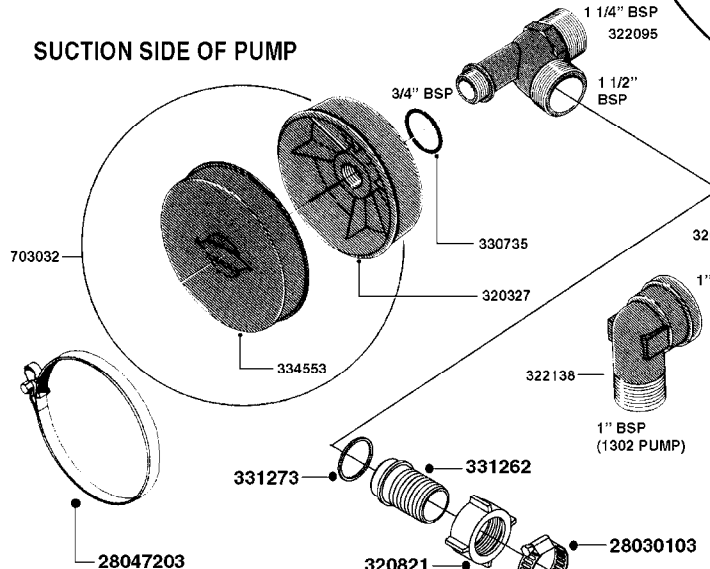

SUCTION SIDE OF PUMP

NLA - 1302 PUMP (REPLACES 1301 PUMP)
#726854 - COMPLETE DAMPER KIT (SUCTION & PRESSURE)

COMPLETE ASSEMBLIES
WHOLEGOODS ITEMS

A0240