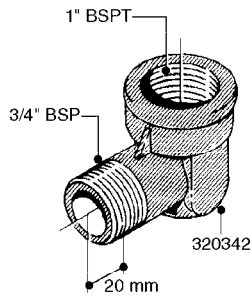

L0020

FITTINGS-T-PIECES, CAPS & ELBOWS
L0020-HIN, 01:01:16

Page 1
Date 12.08.2020 8:35

parts-n°	order qty	description
10053603	1	FITT. CAPNUT 2"BSP 5601
10194303	1	CAP BLANK 1 1/2 MCPHEE 210060
320047	1	FITT.DK CAPNUT 1/2" BSP
320106	1	FITT.DK CAPNUT 1" BSP
320272	1	FITT.DK CAPNUT 3/8" BSP
320316	1	FITT.DK TEE 3/4" X3/4" X1"BSP
320331	1	FITT.DK TEE 1" - 1" - 3/4" BSP
320342	1	FITT.DK EL 3/4"M X 1"F BSP
320563	1	FITT.DK 3 WAY 1/2" 110 DEG.
320677	1	NO LONGER AVAILABLE
320961	1	FITT.DK CAPNUT 1-1/2" BSP
321053	1	FITT.DK TEE 1/2 X1/2 X1/2" BSP
322072	1	FITT.DK TEE 3/8'X3/8'X3/8' BSP
322095	1	FITT.DK TEE 1-1/2 X1-1/4 X3/4" BSP
322138	1	FITT.DK ELB 1"M X 1"F BSP
330013	1	O-RING 2.5 X 10 PUR
330212	1	O-RING D19/D14X2.4 F.1/2"NUT
330326	1	O-RING D30/D24X2 F.1"NUT
331273	1	O-RING D44/D38X2 F.1-1/2"