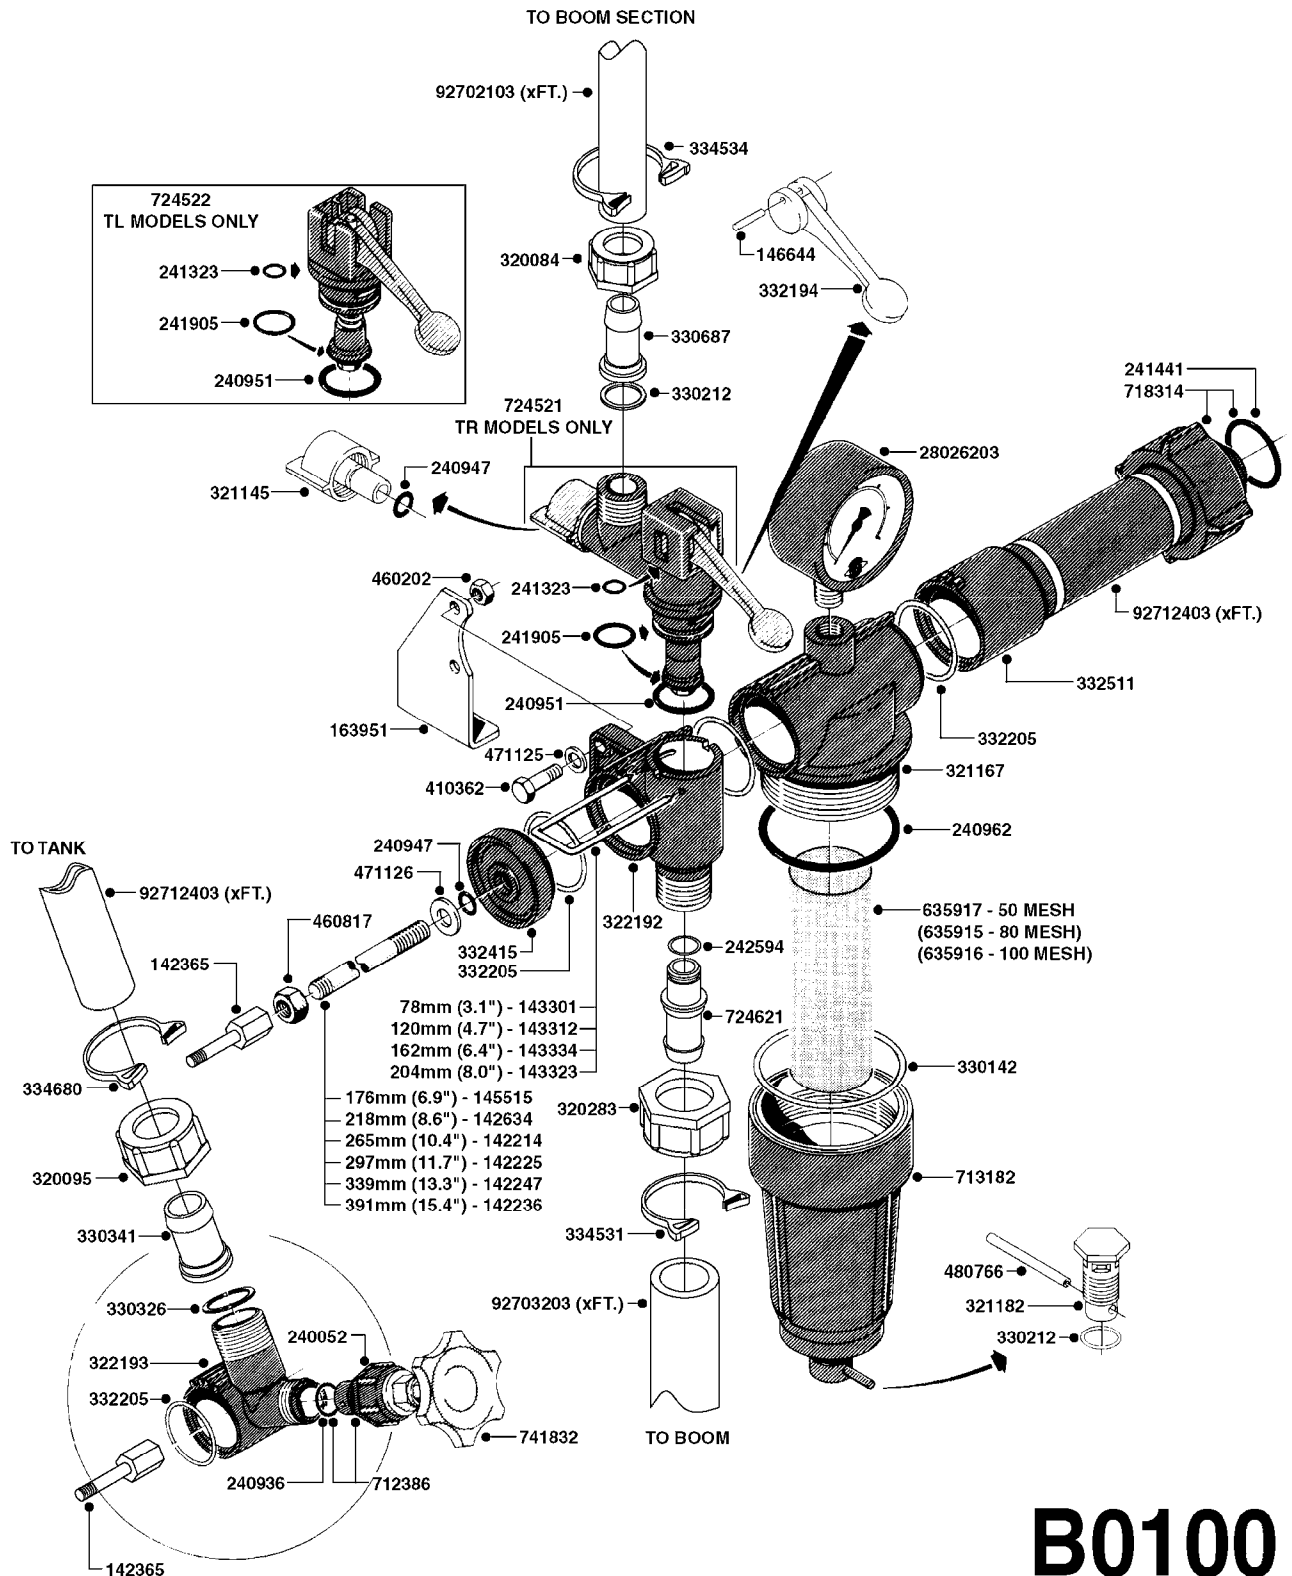

BK-180 BOOM VALVES-MAN.PRE 00
B0100-HIN, 01:01:16

Page 1
Date 12.08.2020 8:35

parts-n°	order qty	description
142214	1	STUD BOLT - M8X265, 3 SECTION
142225	1	STUD BOLT 8 X 299 - 6 MODULS
142236	1	STUD BOLT 8 X 381 - 8 MODULS
142247	1	STUD BOLT 8 X 341 - 7 MODULS
142365	1	EXTENSION BOLT F/HARDI MATIC
142634	1	STUD BOLT M8 X 213 - 4 MODULS
143301	1	LOCK CLAMP 78 MM
143312	1	LOCK CLAMP 120 MM
143323	1	LOCK CLAMP 204 MM
143334	1	LOCK CLAMP 162 MM
145515	1	STUD BOLT M8 X 176MM
146644	1	PIN D3X19 STAINLESS
163951	1	MOUNT BRACKET FOR BK180 SECTIO
240052	1	BUSHING/PKNG D11,2/8,4 X 6
240936	1	O-RING D13.3X2.4 NITRIL
240947	1	O-RING D7.3X2.4 NITRIL
240951	1	O-RING D21.2X3 NITRIL
240962	1	O-RING D57,2X3 NITRIL
241323	1	O-RING D5.3X2.4 NITRIL
241441	1	O-RING D29.3X3
241905	1	O-RING 12,3X2,4 VITON DKR.1,05
242594	1	O-RING D14 X 1.78 SCH.70-EPDM
320084	1	FITT.DK NUT 1/2" BSP
320095	1	FITT.DK NUT 1" BSP
320283	1	FITT.DK NUT 3/4"BSP
321145	1	CAP 1/2" RG FOR CONST.PRESSURE
321167	1	FILTER HOUSE S 63 X 4
321182	1	DRAIN PLUG F. FILTER 3/8 BSP
322192	1	HOUSING F.DISTRIBUTOR
322193	1	HOUSING F.HARDIMATIC BK93
330142	1	O-RING D69X2
330212	1	O-RING D19/D14X2.4 F.1/2"NUT
330326	1	O-RING D30/D24X2 F.1"NUT
330341	1	FITT.DK HB 1" F. 1" NUT
330687	1	FITT.DK HB 1/2" F. 1/2" NUT
332194	1	DISTRIBUTION HANDLE
332205	1	O-RING D43/39XD2
332415	1	COVER
332511	1	FITT.DK END CAP 1"HB F.BK180
334531	1	CLAMP HOSE PLASTIC 3/4"
334534	1	CLAMP HOSE PLASTIC 1/2"
334680	1	CLAMP HOSE PLASTIC 1"
410362	1	BOLT HEX 8.8 SS M6X20
460202	1	NUT HEX M6
460817	1	NUT HEX M8 STAINLESS DIN 934
471125	1	WASHER M6U 6.4X14X1.2,A2 SS
471126	1	WASHER, M8, Ø16/ 8.4X 1.6, SS
480766	1	ROLL PIN D4 X 50 STAINLESS
635915	1	SCREEN BK180, 80 MESH
635916	1	SCREEN BK180, 100 MESH
635917	1	SCREEN BK180, 50 MESH
712386	1	PRESSURE REGULATOR COMPL. H-M
713182	1	FILTER CAP WITH DRAIN SCREW
718314	1	CONN. DISTRIB.AND OP.UNIT
724521	1	DISTR.UPPER PART W.EQ.PRESSURE
724522	1	DISTR.OVER PART W.OUV PR 83 BK
724621	1	FITT.DK HB 3/4"ASSY F.3/4" NUT
741832	1	HANDLE REPLACEMENT F/330632
28026203	1	GAUGE 200PSI/BR,2.5"1/4BSP-BTM
92702103	1	HOSE R X1/2" X300PSI WP X0012"
92703203	1	HOSE R X3/4" X300PSI WP X0012"