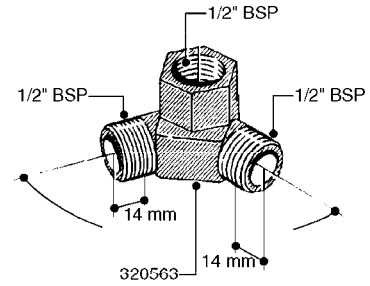

L0020

FITTINGS-T-PIECES, CAPS & ELBOWS
L0020-HIN, 01:01:16

Page 1
Date 12.08.2020 8:35

parts-n°	order qty	description
10053603	1	FITT. CAPNUT 2"BSP 5601
10194303	1	CAP BLANK 1 1/2 MCPHEE 210060
320047	1	FITT.DK CAPNUT 1/2" BSP
320106	1	FITT.DK CAPNUT 1" BSP
320272	1	FITT.DK CAPNUT 3/8" BSP
320316	1	FITT.DK TEE 3/4" X3/4" X1"BSP
320331	1	FITT.DK TEE 1" - 1" - 3/4" BSP
320342	1	FITT.DK EL 3/4"M X 1"F BSP
320563	1	FITT.DK 3 WAY 1/2" 110 DEG.
320677	1	NO LONGER AVAILABLE
320961	1	FITT.DK CAPNUT 1-1/2" BSP
321053	1	FITT.DK TEE 1/2 X1/2 X1/2" BSP
322072	1	FITT.DK TEE 3/8'X3/8'X3/8' BSP
322095	1	FITT.DK TEE 1-1/2 X1-1/4 X3/4" BSP
322138	1	FITT.DK ELB 1"M X 1"F BSP
330013	1	O-RING 2.5 X 10 PUR
330212	1	O-RING D19/D14X2.4 F.1/2"NUT
330326	1	O-RING D30/D24X2 F.1"NUT
331273	1	O-RING D44/D38X2 F.1-1/2"