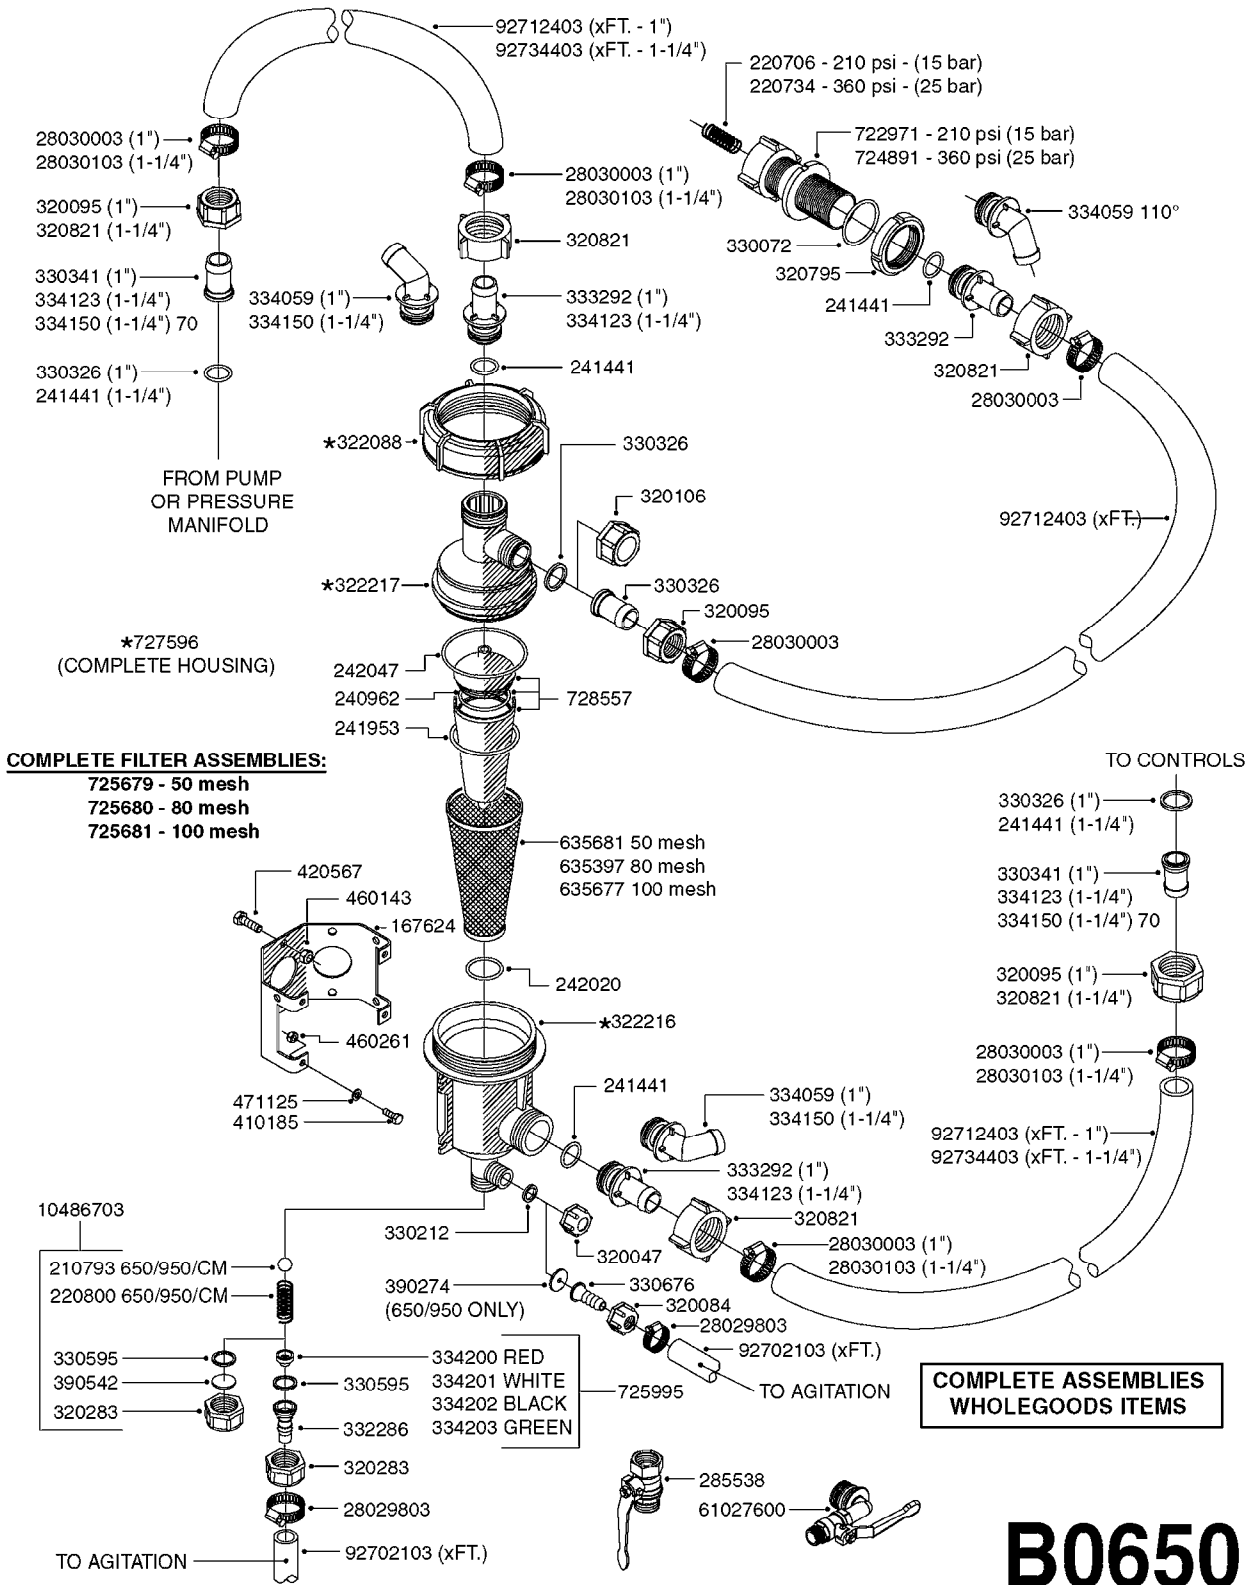

BK-180 REMOTE CONTROL CABLE  
B0150-HIN, 01:01:16

Page 1  
Date 12.08.2020 8:35

parts-n°	order qty	description
142516	1	SCREW SET M10 BENT F. LOCKING
142881	1	WIRE HOLDER FOR REMOTE CONTROL
142892	1	END NIPPLE F.REMOTE CABLE
281536	1	ALLEN WRENCH 3MM
410605	1	BOLT HEX 8.8 DEL M6X80
420604	1	BOLT HEX 8.8 DEL M10X25 FT DIN933
450564	1	SCREW M6X12 ALLEN
460261	1	NUT HEX M6X1.00 LOCK DIN985 A2 SS
460423	1	NUT HEX M10X1.50 LOCK DIN985A2 SS
471122	1	WASHER, M10, Ø20/10.5X 2.0, SS
611693	1	ARM FOR REMOTE CONTROL BK180
612124	1	BRACKET FOR OP.UNIT F REM.CTR
612566	1	MOUNT BRACKET F.FAN CABLE ASSY
612754	1	HANDLE FOR REMOTE CONTROL
715444	1	REMOTE CONTROL CABLE L=2000
715466	1	MOUNTING PLATE
833567	1	REMOTE CONTROL ON/OFF BK 180