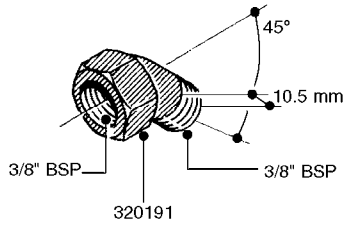

FITTINGS - HEXAGON NIPPLES  
L0030-HIN, 01:01:16

Page 0  
Date 12.08.2020 8:35

**L0030**

FITTINGS - HEXAGON NIPPLES  
L0030-HIN, 01:01:16

Page 1  
Date 12.08.2020 8:35

parts-n°	order qty	description
10015303	1	FITT.PO.HN 1.00X1.00 M1000
10425003	1	FITT.PO.HN 1.25X1.00 MCPHEE
320132	1	FITT.DK HN 1" BSP
320176	1	FITT.DK HN 3/8"X1/2" BSP
320445	1	FITT.DK HN 1/4"X3/8" BSP
320655	1	FITT.DK HN 1/2"-1/2" BSP
320692	1	FITT.DK HN 3/8'BSPX1/4'NPT
320703	1	FITT.DK HN 3/8BSP X1/2 &1/4NPT
320725	1	FITT.DK NIPPLE 3/8"-3/8" BSP
320902	1	FITT.DK HN 3/8'X 1/4' BSP
390232	1	FITT.DK HN 1-1/2' X 1-1/4' BSP
390276	1	FITT.DK HN 1'BSP