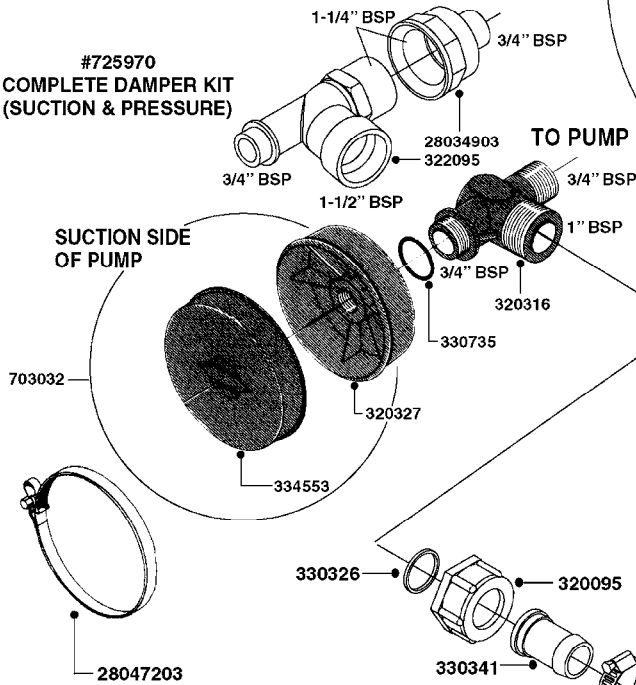

**#725970
COMPLETE DAMPER KIT
(SUCTION & PRESSURE)**