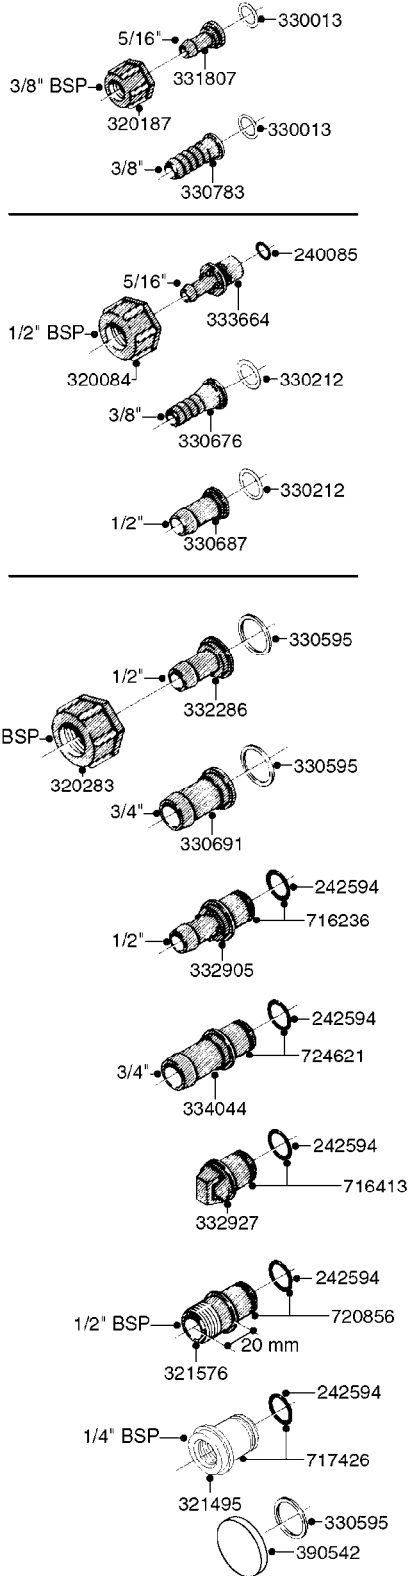

**K0520**

HOSE WRAPS  
K0520-HIN, 05:12:19

Page 1  
Date 12.08.2020 8:35

parts-n°	order qty	description
241965	1	O-RING Ø12.1 X 1.6 NITRILE
242007	1	O-RING Ø9.1 X 1.6 NITRILE
281551	1	BALL VALVE 1/2"
320084	1	FITT.DK NUT 1/2" BSP
330212	1	O-RING D19/D14X2.4 F.1/2"NUT
330326	1	O-RING D30/D24X2 F.1"NUT
330676	1	FITT.DK HB 3/8" F. 1/2" NUT
330687	1	FITT.DK HB 1/2" F. 1/2" NUT
334190	1	FITT.DK HB 1/2' F. PISTOL 60S
334533	1	CLAMP HOSE PLASTIC 3/8"
334534	1	CLAMP HOSE PLASTIC 1/2"
636223	1	POST 12 VOLT TR30
712471	1	AGITATION VALVE ASSY. ON/OFF
843196	1	SPRAY GUN KIT TYPE 60 SHORT
843197	1	HANDGUN KIT TYPE 60 LONG
10013403	1	BOLT HEX 3/8-16X1 1/4 HCS Z5
10013503	1	NUT HEX NC 3/8"
10178903	1	WRAP HOSE SIDE MOUNT PLATE
10179003	1	WRAP HOSE BOTTOM PLATE MOUNT
10179403	1	WRAP WELDMENT FOR HI101789
10179503	1	WRAP WELDMENT FOR HI101790
10225603	1	BKT.FOR HOSE WRAP MOUNT NL NK
10225703	1	WRAP HOSE BDL.BOTTOM PLATE
92701703	1	HOSE R X3/8" X300PSI WP X0012"
92702103	1	HOSE R X1/2" X300PSI WP X0012"