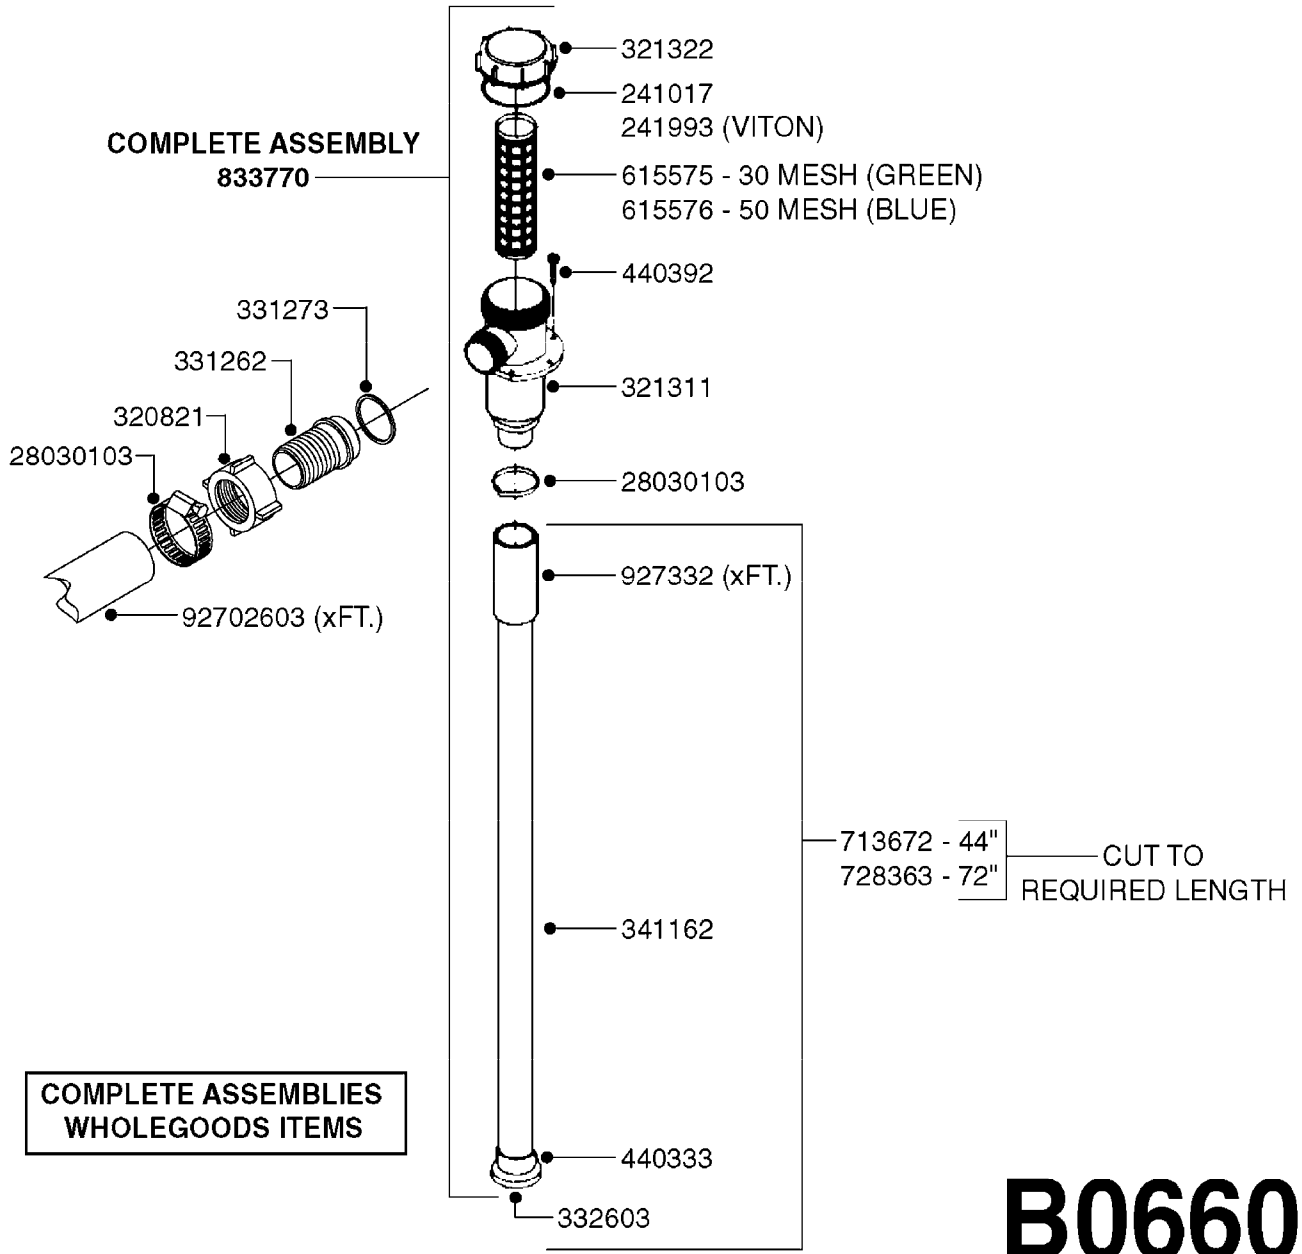

TOP SUCTION ASSEMBLY-SCREW CAP
B0660-HIN, 01:01:16

Page 1
Date 12.08.2020 8:35

parts-n°	order qty	description
241017	1	O-RING D74,5X3 NITRIL
241993	1	O-RING 74.5 X 3MM VIT/241017
320821	1	FITT.DK NUT 1-1/2" BSP
321311	1	FILTER BODY S 80 X 4
321322	1	SCREW CAP F. S80 X 4
331262	1	FITT.DK HB 1-1/2" F. 1-1/2"NUT
331273	1	O-RING D44/D38X2 F.1-1/2"
332603	1	CAP F. SUCTION TUBE
341162	1	SUCTION TUBE F.650
440333	1	SCREW 3.5 X 9.5 SS
440392	1	SCREW 6.3 X 25.0 DIN7981C TORX
615575	1	FILTER F.TOP SUCT.30 MESH GRN.
615576	1	FILTER F.TOP SUCT.50 MESH BLUE
713672	1	SUCTION TUBE L=44"
728363	1	SUCTION TUBE ASSY.L=72"
833770	1	TOP SUCTION KIT 300/500
927332	1	HOSE R X 28 BAR X 40MM X 0012"
28030103	1	CLAMP HOSE GEAR P5/4-S1.5"6724
92702603	1	HOSE PVC SUCT GRAY 1-1/2"