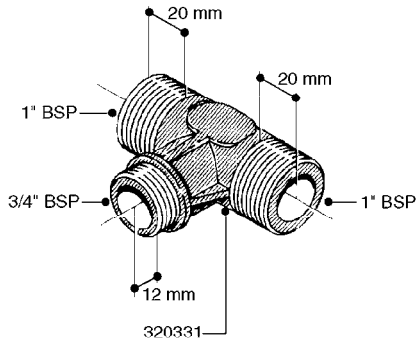

L0020

FITTINGS-T-PIECES, CAPS & ELBOWS
L0020-HIN, 01:01:16

Page 1
Date 12.08.2020 8:35

parts-n°	order qty	description
10053603	1	FITT. CAPNUT 2"BSP 5601
10194303	1	CAP BLANK 1 1/2 MCPHEE 210060
320047	1	FITT.DK CAPNUT 1/2" BSP
320106	1	FITT.DK CAPNUT 1" BSP
320272	1	FITT.DK CAPNUT 3/8" BSP
320316	1	FITT.DK TEE 3/4" X3/4" X1"BSP
320331	1	FITT.DK TEE 1" - 1" - 3/4" BSP
320342	1	FITT.DK EL 3/4"M X 1"F BSP
320563	1	FITT.DK 3 WAY 1/2" 110 DEG.
320677	1	NO LONGER AVAILABLE
320961	1	FITT.DK CAPNUT 1-1/2" BSP
321053	1	FITT.DK TEE 1/2 X1/2 X1/2" BSP
322072	1	FITT.DK TEE 3/8'X3/8'X3/8' BSP
322095	1	FITT.DK TEE 1-1/2 X1-1/4 X3/4" BSP
322138	1	FITT.DK ELB 1"M X 1"F BSP
330013	1	O-RING 2.5 X 10 PUR
330212	1	O-RING D19/D14X2.4 F.1/2"NUT
330326	1	O-RING D30/D24X2 F.1"NUT
331273	1	O-RING D44/D38X2 F.1-1/2"