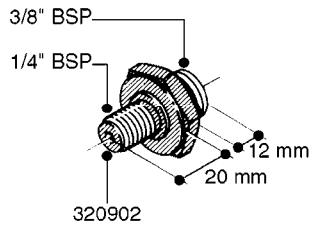

FITTINGS - HEXAGON NIPPLES
L0030-HIN, 01:01:16

Page 0
Date 12.08.2020 8:35

L0030