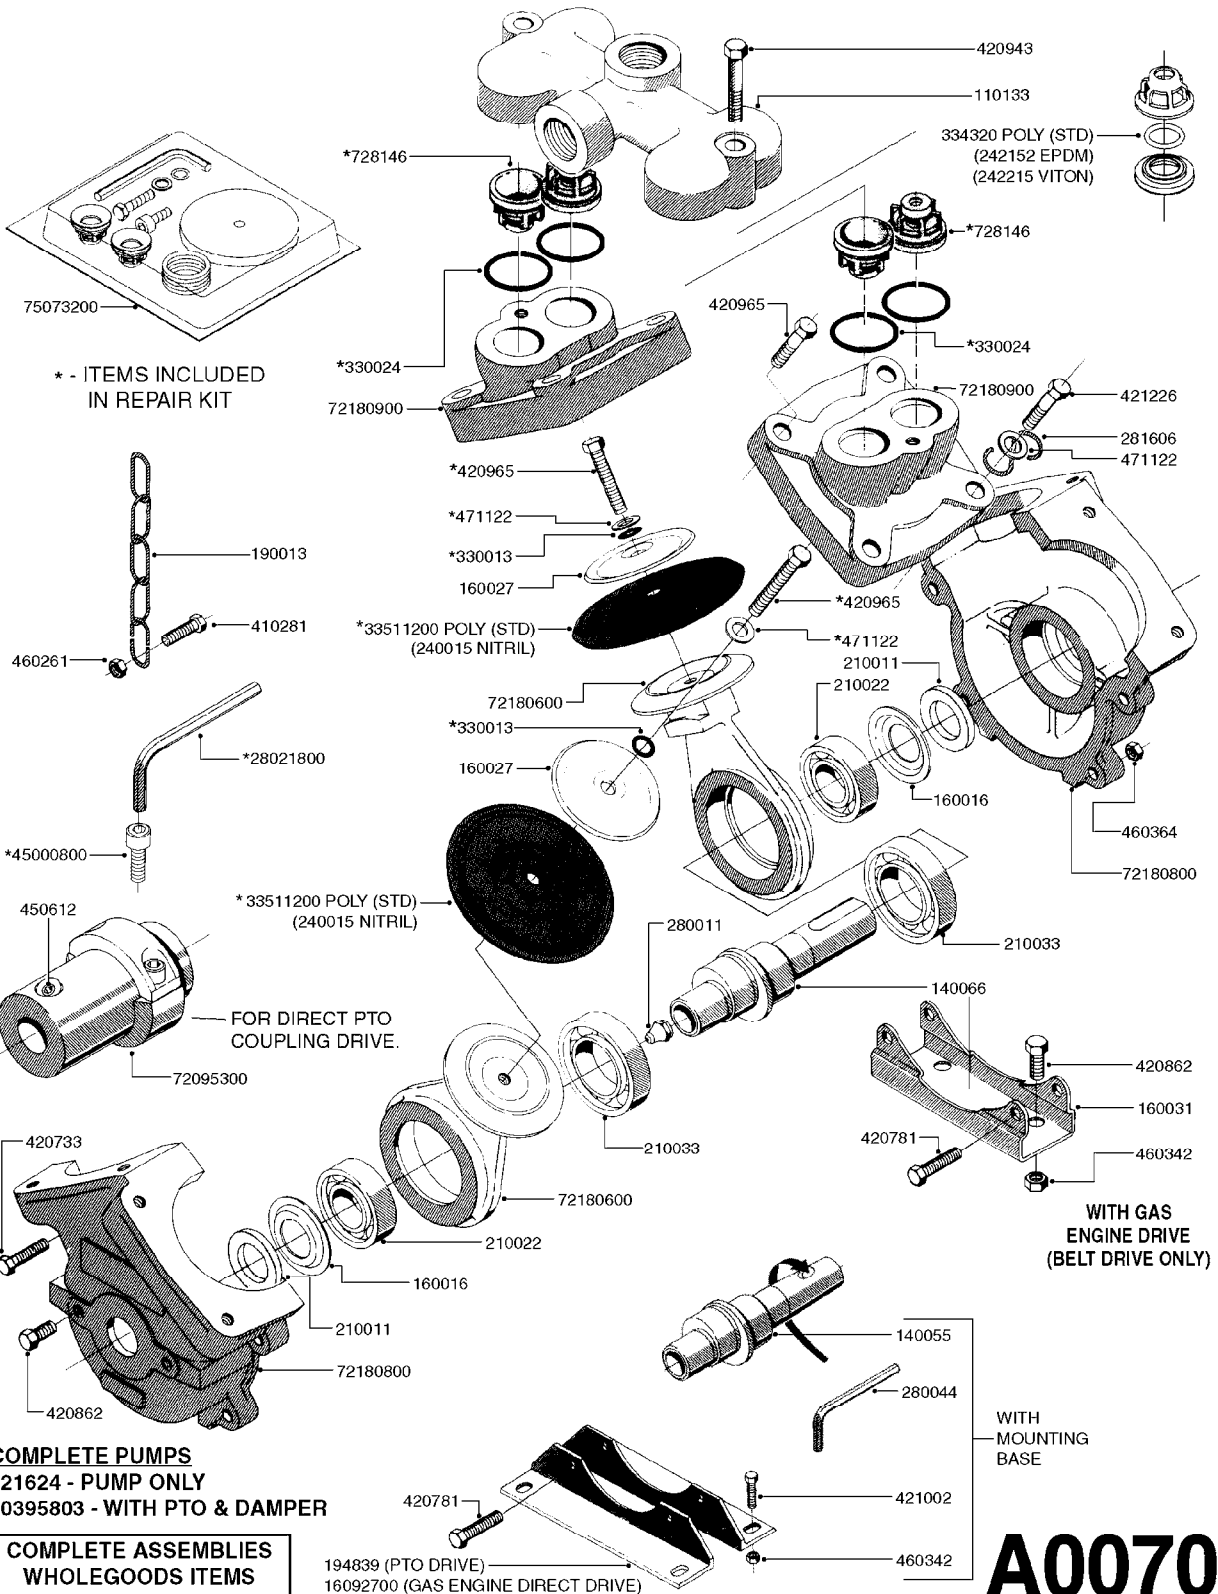

**A0070**

PUMP - 603  
A0070-HIN, 01:01:16

Page 1  
Date 12.08.2020 8:35

parts-n°	order qty	description
110133	1	VALVE CHAMBER MOD 600 PAINTED
140055	1	CRANK SHAFT, MODEL 600
140066	1	CRANK SHAFT, MODEL 600/4
160016	1	DUST PLATE
160027	1	DIAPHRAGM UPPER DISC 500-600
160031	1	BASE PLATE MODEL 500-600
190013	1	CHAIN 35XL=800
194839	1	ANGLE IRON FOOT, M 500-600 RED
210011	1	SEAL FELT D39/23 X 4
210022	1	BEARING BALL 6205
210033	1	BEARING BALL 6007
240015	1	DIAPHRAGM MODEL 500-600 NITRIL
242152	1	O-RING D18.2X3 EPDM
242215	1	O-RING D18X3 VITON
280011	1	GREASE NIPPLE 1/8" SAE H TR
280044	1	KEY HEXAGON W6 3/16"
281606	1	S-HOOK GALVANIZED
330013	1	O-RING 2.5 X 10 PUR
330024	1	O-RING D41,1/D34.5 X 3,5
334320	1	O-RING D18X3 POLYURETHANE
410281	1	BOLT HEX 8.8 DEL M6X25 DIN933 A2
420733	1	BOLT HEX 8.8 DEL M8X40
420781	1	BOLT HEX 8.8 DEL M8X50
420862	1	BOLT HEX 8.8 DEL M10X16 FT
420943	1	BOLT HEX 8.8 DEL M10X50
420965	1	M10X40 MACHINE SCREW STAINLESS
421002	1	BOLT HEX 8.8 DEL M10X30 FT DIN933
421226	1	BOLT HEX 8.8 DEL M10X45
450612	1	SCREW M10X16 POINTED
460261	1	NUT HEX M6X1.00 LOCK DIN985 A2 SS
460342	1	NUT HEX M10 DEL DIN934
460364	1	NUT HU M8 A2 SS DIN934
471122	1	WASHER, M10, Ø20/10.5X 2.0, SS
728146	1	VALVE FOR 361(726890/707932)
821624	1	PUMP 603/7 W. FOOT TAPERED SHA
10395803	1	PUMP 603 C/W PTO 540 RPM
16092700	1	PUMP MOUNT PLATE TALL 500/600
28021800	1	KEY HEXAGON 8MM FOR M10
33511200	1	DIAPHRAGM 500-603 PUR 2006
45000800	1	BOLT ROUND M10X25
72095300	1	COUPLING 1-3/8" X 25, PAINTED
72180600	1	CONNECTING ROD FOR 503-603 M10
72180800	1	PUMP HOUSING 603 RED W/BOLTS
72180900	1	DIAPHRAGM COVER MOD. 600
75073200	1	PUMP KIT 603mm 06