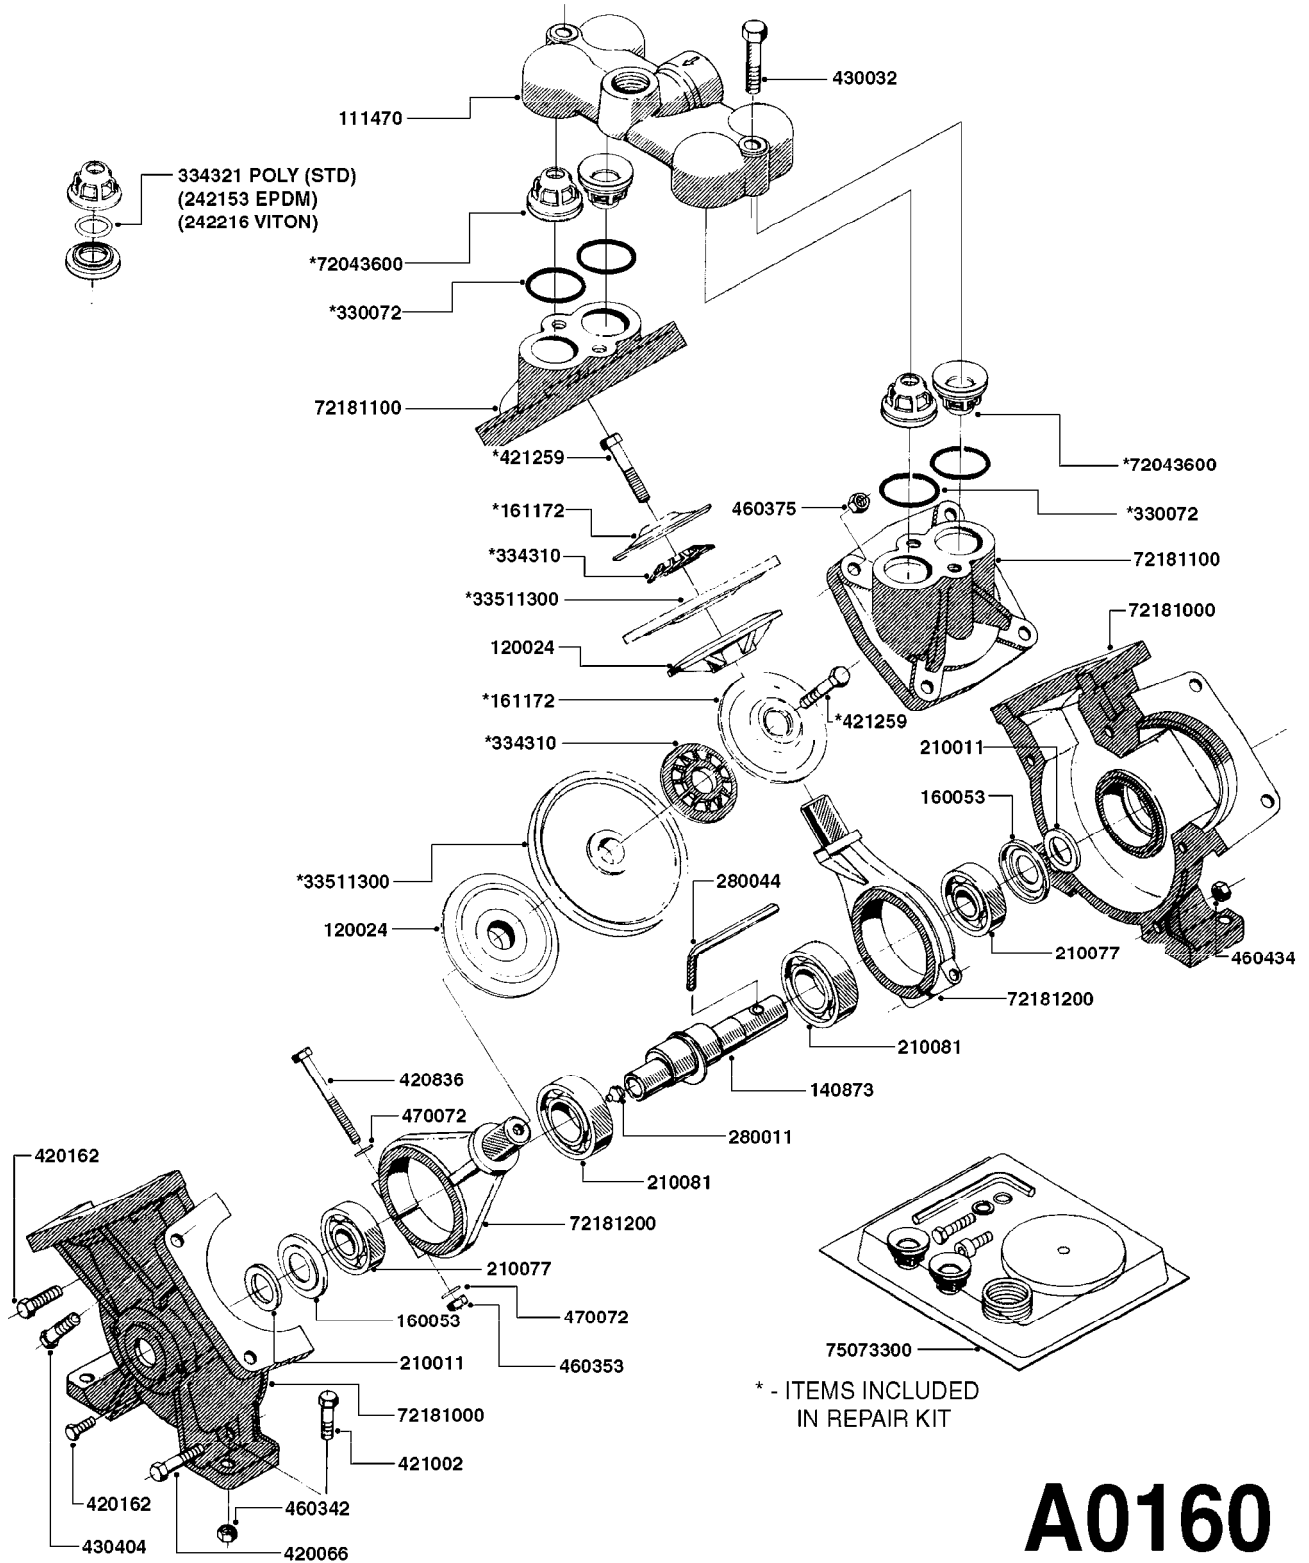

A0160

PUMP - 1202 W/MOUNTING BASE
A0160-HIN, 01:01:16

Page 1
Date 12.08.2020 8:35

parts-n°	order qty	description
111470	1	VALVE CHAMBER 1202
120024	1	DIAPHRAGM BACK DISC 1200-1300
140873	1	CRANK SHAFT MODEL 1202-9MM
160053	1	DUST PLATE
161172	1	DIAPHRAGM DISC F. 1203/1303
210011	1	SEAL FELT D39/23 X 4
210077	1	BEARING BALL 6305
210081	1	BEARING BALL 6307
242153	1	O-RING D26X4 EPDM
242216	1	O-RING VITON F/1202/1302/462
280011	1	GREASE NIPPLE 1/8' SAE H TR
280044	1	KEY HEXAGON W6 3/16'
330072	1	O-RING D53.5/D45.5X4
334310	1	NYLON WASHER 1202/1302/462
334321	1	O-RING POLY. 34.0x26.0x4.0
420066	1	BOLT HEX 8.8 DEL 3/8"X50MM
420162	1	BOLT HEX 8.8 DEL 3/8"x15MM
420836	1	BOLT HEX 8.8 RAW M8X85
421002	1	BOLT HEX 8.8 DEL M10X30 FT DIN933
421259	1	BOLT HEX UNC7/16"x2.25" 18-8SS
430032	1	BOLT HEX 8.8 RAW 1/2'X55MM
430404	1	BOLT HEX 8.8 DEL M12X50
460342	1	NUT HEX M10 DEL DIN934
460353	1	NUT HEX M8 BLACK
460375	1	NUT HEX M12 BLACK
460434	1	NUT HEX 3/8' NC BLACK
470072	1	WASHER D15/D8X.5 LOCK
33511300	1	DIAPHRAGM 1202-1303 POLY 2006
72043600	1	VALVE FOR 462/463
72181000	1	HOUSING, PUMP, 1203 RED
72181100	1	DIAPHRAGM COVER 1203/1303+BLTS
72181200	1	CONNECTING ROD FOR 1203 W/M12
75073300	1	PUMP KIT 1200/1202 "06"