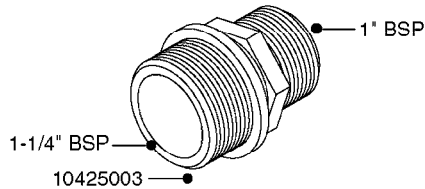

FITTINGS - HEXAGON NIPPLES
L0030-HIN, 01:01:16

Page 0
Date 12.08.2020 8:35

L0030