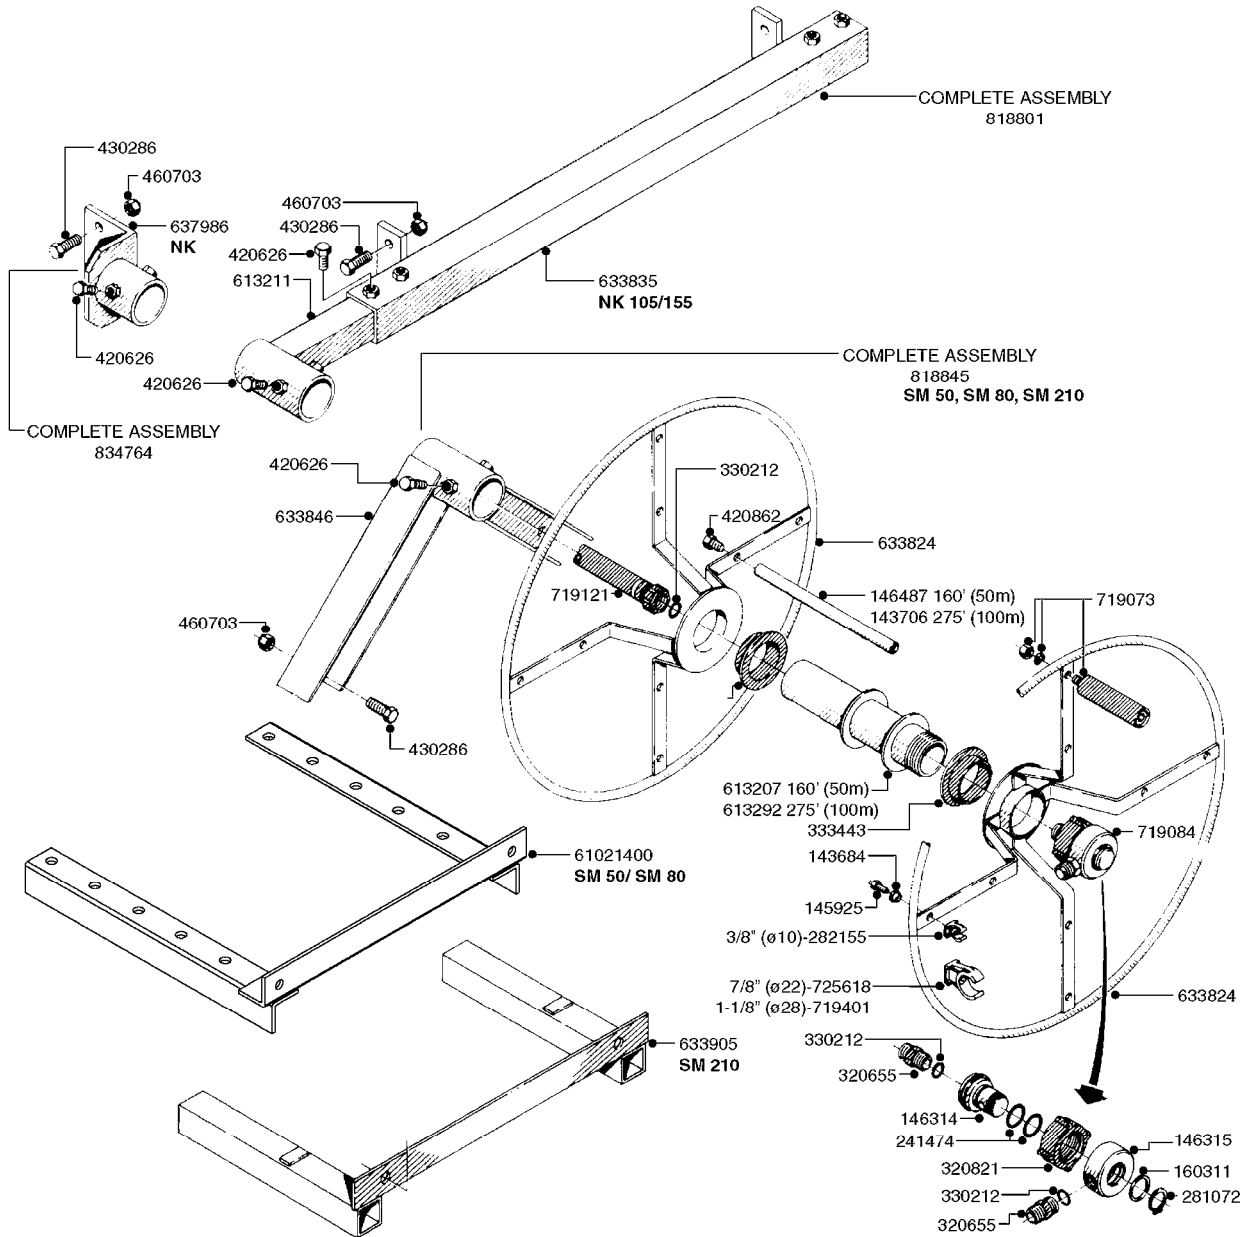

COMPLETE ASSEMBLY:  
 818377 - 160' x 3/8" (50m) HOSE REEL  
 818381 - 320' X 3/8" (100m) HOSE REEL