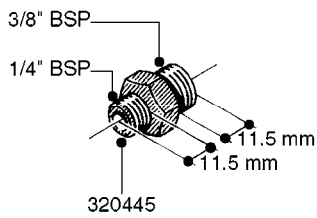

FITTINGS - HEXAGON NIPPLES
L0030-HIN, 01:01:16

Page 0
Date 12.08.2020 8:35

L0030