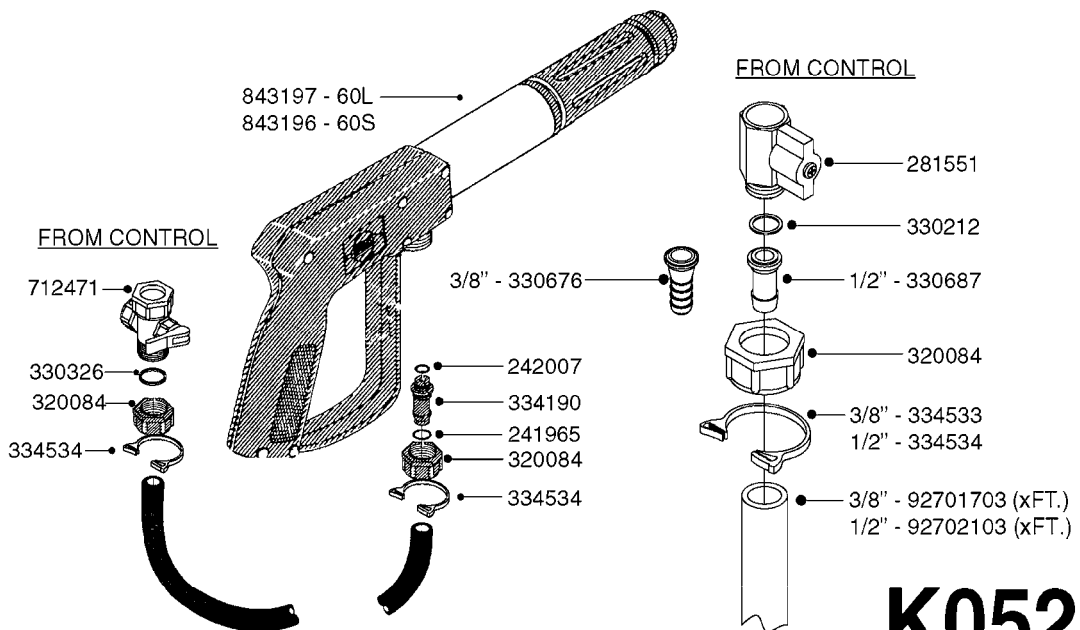

K0520

HOSE WRAPS
K0520-HIN, 05:12:19

Page 1
Date 12.08.2020 8:35

parts-n°	order qty	description
241965	1	O-RING Ø12.1 X 1.6 NITRILE
242007	1	O-RING Ø9.1 X 1.6 NITRILE
281551	1	BALL VALVE 1/2"
320084	1	FITT.DK NUT 1/2" BSP
330212	1	O-RING D19/D14X2.4 F.1/2"NUT
330326	1	O-RING D30/D24X2 F.1"NUT
330676	1	FITT.DK HB 3/8" F. 1/2" NUT
330687	1	FITT.DK HB 1/2" F. 1/2" NUT
334190	1	FITT.DK HB 1/2' F. PISTOL 60S
334533	1	CLAMP HOSE PLASTIC 3/8"
334534	1	CLAMP HOSE PLASTIC 1/2"
636223	1	POST 12 VOLT TR30
712471	1	AGITATION VALVE ASSY. ON/OFF
843196	1	SPRAY GUN KIT TYPE 60 SHORT
843197	1	HANDGUN KIT TYPE 60 LONG
10013403	1	BOLT HEX 3/8-16X1 1/4 HCS Z5
10013503	1	NUT HEX NC 3/8"
10178903	1	WRAP HOSE SIDE MOUNT PLATE
10179003	1	WRAP HOSE BOTTOM PLATE MOUNT
10179403	1	WRAP WELDMENT FOR HI101789
10179503	1	WRAP WELDMENT FOR HI101790
10225603	1	BKT.FOR HOSE WRAP MOUNT NL NK
10225703	1	WRAP HOSE BDL.BOTTOM PLATE
92701703	1	HOSE R X3/8" X300PSI WP X0012"
92702103	1	HOSE R X1/2" X300PSI WP X0012"