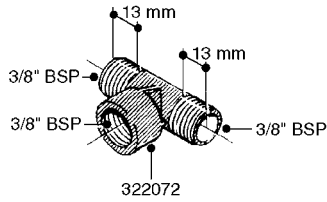

L0020

FITTINGS-T-PIECES, CAPS & ELBOWS
L0020-HIN, 01:01:16

Page 1
Date 12.08.2020 8:35

parts-n°	order qty	description
10053603	1	FITT. CAPNUT 2"BSP 5601
10194303	1	CAP BLANK 1 1/2 MCPHEE 210060
320047	1	FITT.DK CAPNUT 1/2" BSP
320106	1	FITT.DK CAPNUT 1" BSP
320272	1	FITT.DK CAPNUT 3/8" BSP
320316	1	FITT.DK TEE 3/4" X3/4" X1"BSP
320331	1	FITT.DK TEE 1" - 1" - 3/4" BSP
320342	1	FITT.DK EL 3/4"M X 1"F BSP
320563	1	FITT.DK 3 WAY 1/2" 110 DEG.
320677	1	NO LONGER AVAILABLE
320961	1	FITT.DK CAPNUT 1-1/2" BSP
321053	1	FITT.DK TEE 1/2 X1/2 X1/2" BSP
322072	1	FITT.DK TEE 3/8'X3/8'X3/8' BSP
322095	1	FITT.DK TEE 1-1/2 X1-1/4 X3/4" BSP
322138	1	FITT.DK ELB 1"M X 1"F BSP
330013	1	O-RING 2.5 X 10 PUR
330212	1	O-RING D19/D14X2.4 F.1/2"NUT
330326	1	O-RING D30/D24X2 F.1"NUT
331273	1	O-RING D44/D38X2 F.1-1/2"