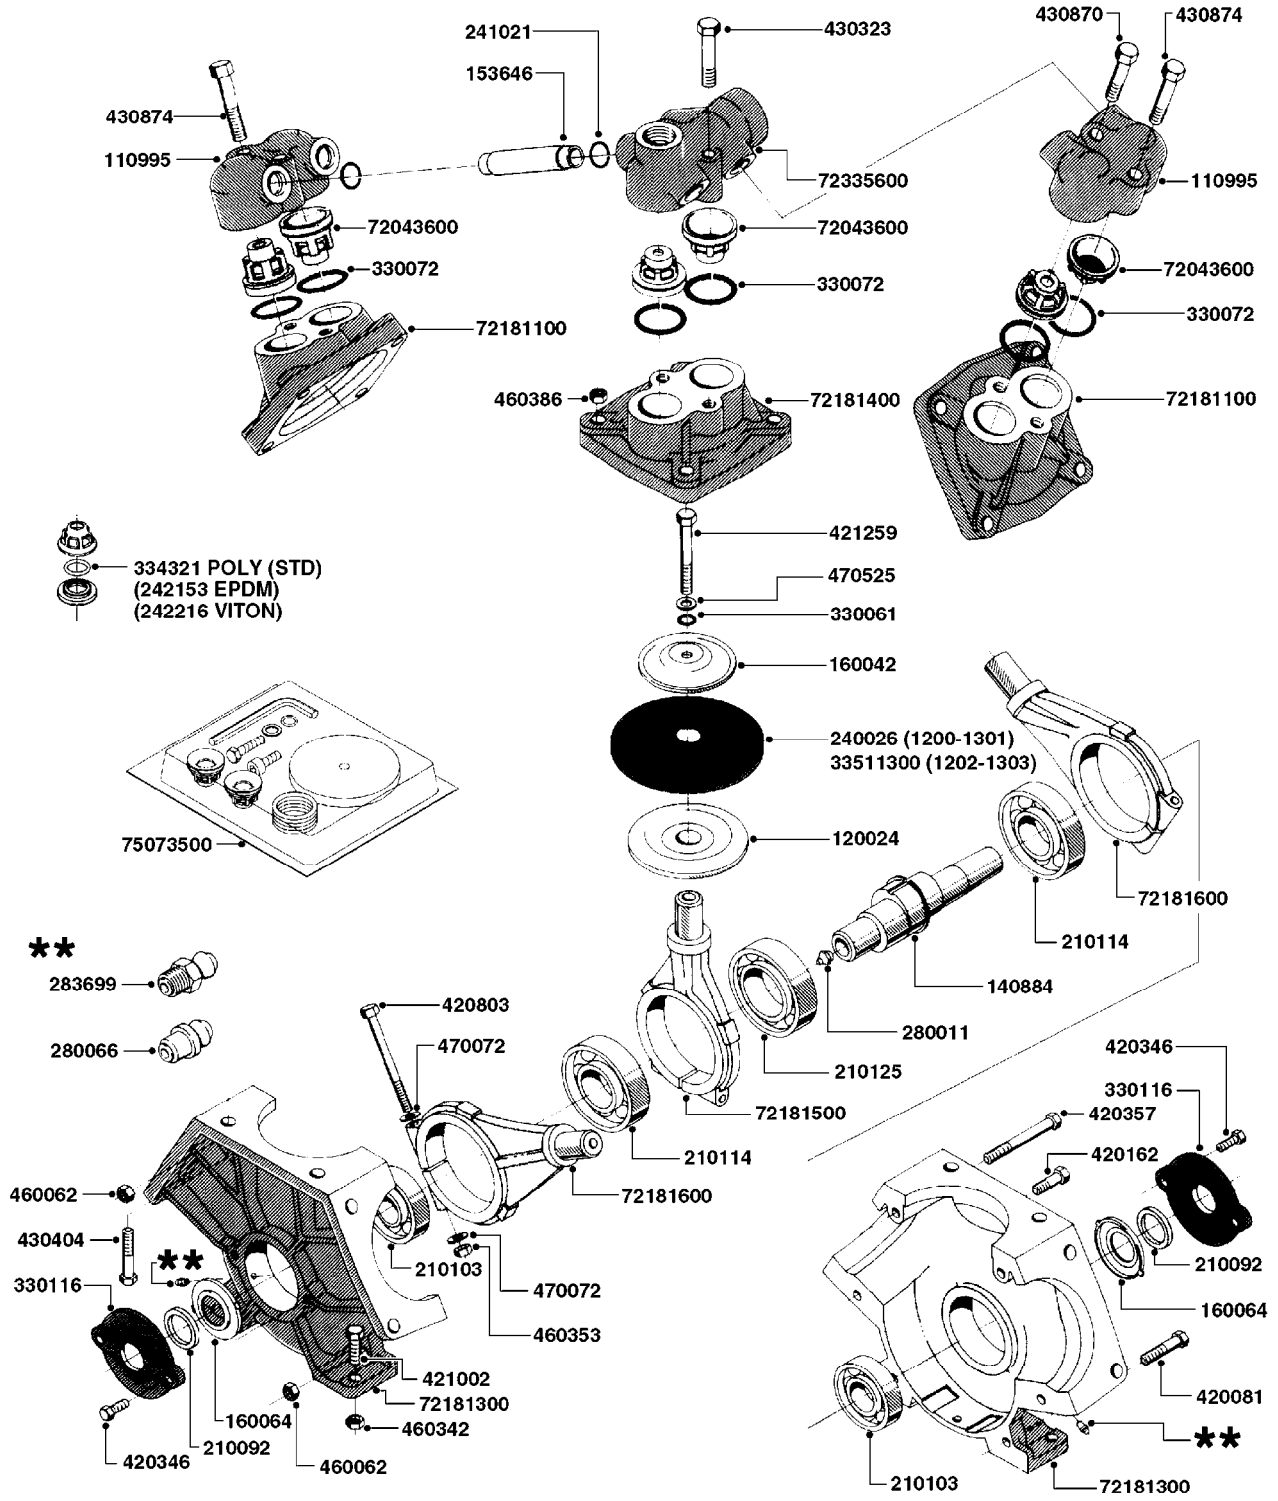

334321 POLY (STD)
(242153 EPDM)
(242216 VITON)

PUMP - 1301 W/ MOUNTING BASE
A0210-HIN, 27:04:17

Page 1
Date 12.08.2020 8:35

parts-n°	order qty	description
110995	1	VALVE CHAMBER SIDE MODEL 1301
120024	1	DIAPHRAGM BACK DISC 1200-1300
140884	1	CRANK SHAFT MODEL 1300-9
153646	1	CONNECTION PIPE INLET MOD 1301
160042	1	DIAPHRAGM UPPER DISC 1200-1300
160064	1	DUST PLATE
210092	1	SEAL FELT D43/30X5
210103	1	BEARING BALL 6306
210114	1	BEARING BALL 6308
210125	1	BEARING BALL 6210
240026	1	DIAPHRAGM MODEL 1200/1301
241021	1	O-RING D21,89X2,62 NITRIL
242153	1	O-RING D26X4 EPDM
242216	1	O-RING VITON F/1202/1302/462
280011	1	GREASE NIPPLE 1/8' SAE H TR
280066	1	GREASE NIPPLE H 1A6
283699	1	GREASE NIPPLE M6X1
330061	1	O-RING D16/D11X2,5
330072	1	O-RING D53.5/D45.5X4
330116	1	SEAL RETAINER, MODEL 1300
334321	1	O-RING POLY. 34.0x26.0x4.0
420081	1	BOLT HEX 8.8 DEL 3/8'X40MM
420162	1	BOLT HEX 8.8 DEL 3/8"x15MM
420346	1	BOLT HEX 8.8 DEL 3/8'X 25MM
420357	1	BOLT HEX 8.8 RAW 3/8'X85MM
420803	1	BOLT HEX 8.8 DEL M8X90
421002	1	BOLT HEX 8.8 DEL M10X30 FT DIN933
421259	1	BOLT HEX UNC7/16"x2.25" 18-8SS
430323	1	BOLT HEX 8.8 DEL M12X60
430404	1	BOLT HEX 8.8 DEL M12X50
430870	1	BOLT HEX 8.8 DEL M12X55 FT
430874	1	SCREW SET 8.8 DEL M12X70 FT
460062	1	NUT HEX 3/8' GALV.
460342	1	NUT HEX M10 DEL DIN934
460353	1	NUT HEX M8 BLACK
460386	1	NUT HEX M12X1.75
470072	1	WASHER D15/D8X.5 LOCK
470525	1	WASHER D19/D11.5X2.5
33511300	1	DIAPHRAGM 1202-1303 POLY 2006
72043600	1	VALVE FOR 462/463
72181100	1	DIAPHRAGM COVER 1203/1303+BLTS
72181300	1	PUMP CASTING 1300 RED W/BOLTS
72181400	1	DIAPHRAGM COVER 1303 W/BOLTS
72181500	1	CONNECTING ROD, CENTER 1303
72181600	1	CONNECTING ROD, SIDE MOD.1300
72335600	1	CENTER AND SIDE VALVE CHAMBERS 1302 RED
75073500	1	PUMP KIT 1300/1302 "06"