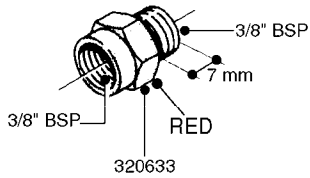

FITTINGS - HEXAGON NIPPLES  
L0030-HIN, 01:01:16

Page 0  
Date 12.08.2020 8:35

**L0030**

FITTINGS - HEXAGON NIPPLES  
L0030-HIN, 01:01:16

Page 1  
Date 12.08.2020 8:35

parts-n°	order qty	description
10015303	1	FITT.PO.HN 1.00X1.00 M1000
10425003	1	FITT.PO.HN 1.25X1.00 MCPHEE
320132	1	FITT.DK HN 1" BSP
320176	1	FITT.DK HN 3/8"X1/2" BSP
320445	1	FITT.DK HN 1/4"X3/8" BSP
320655	1	FITT.DK HN 1/2"-1/2" BSP
320692	1	FITT.DK HN 3/8'BSPX1/4'NPT
320703	1	FITT.DK HN 3/8BSP X1/2 &1/4NPT
320725	1	FITT.DK NIPPLE 3/8"-3/8" BSP
320902	1	FITT.DK HN 3/8'X 1/4' BSP
390232	1	FITT.DK HN 1-1/2' X 1-1/4' BSP
390276	1	FITT.DK HN 1'BSP