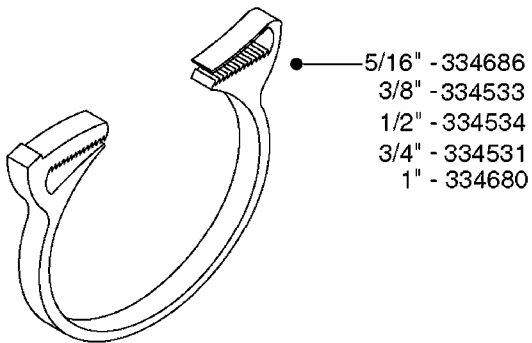

I.D.	PART # (ONE FOOT)	
3/8" 1/2" 3/4" 1" 1-1/4" 1-1/2"	92701703 92702103 92703203 92712403 92734403 92736503	 <p>RUBBER HOSE</p>
5/16" 3/8" 1/4" 1/2" 3/4"	927281 927284 927268 927269 927270	 <p>PVC HOSE</p>
1" 1-1/4" 1-1/2" 2" 2-1/2"	92702403 92738900 92702603 92702703 92702803	 <p>PVC SPIRAL SUCTION HOSE, GRAY</p>
3/4" 1-1/4"	927205 92703503	 <p>CLEAR HOSE, SMOOTH</p>
1/2" 3/4"	10631003 927231	 <p>PVC HOSE, CLEAR, REINFORCED</p>
4mm 6mm 8mm 10mm .25" .38"	927253 RED 927264 RED 927306 BLACK 927330 BLACK 92703303 BLACK 92703403 BLACK	 <p>PVC AIR HOSE, SMOOTH</p>

Hose Size	Pressure	Suction	Clamp Code
5/16"	284582		-
3/8"	28044903		6706
1/2"	28029803		6708
3/4"	28029903		6712
1"	28030003	28029903	6716
1-1/4"	28030103		6724
1-1/2"		28030103	6724
2"		28030203	235-67
2-1/2"		28030303	235-74
3"		28030403	235-87