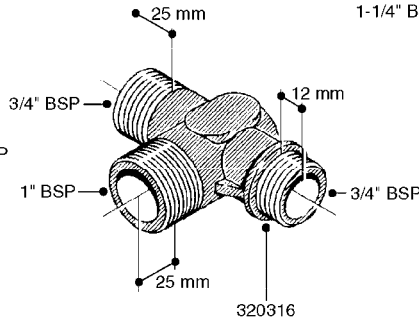

L0020

FITTINGS-T-PIECES, CAPS & ELBOWS
L0020-HIN, 01:01:16

Page 1
Date 12.08.2020 8:35

parts-n°	order qty	description
10053603	1	FITT. CAPNUT 2"BSP 5601
10194303	1	CAP BLANK 1 1/2 MCPHEE 210060
320047	1	FITT.DK CAPNUT 1/2" BSP
320106	1	FITT.DK CAPNUT 1" BSP
320272	1	FITT.DK CAPNUT 3/8" BSP
320316	1	FITT.DK TEE 3/4" X3/4" X1"BSP
320331	1	FITT.DK TEE 1" - 1" - 3/4" BSP
320342	1	FITT.DK EL 3/4"M X 1"F BSP
320563	1	FITT.DK 3 WAY 1/2" 110 DEG.
320677	1	NO LONGER AVAILABLE
320961	1	FITT.DK CAPNUT 1-1/2" BSP
321053	1	FITT.DK TEE 1/2 X1/2 X1/2" BSP
322072	1	FITT.DK TEE 3/8'X3/8'X3/8' BSP
322095	1	FITT.DK TEE 1-1/2 X1-1/4 X3/4" BSP
322138	1	FITT.DK ELB 1"M X 1"F BSP
330013	1	O-RING 2.5 X 10 PUR
330212	1	O-RING D19/D14X2.4 F.1/2"NUT
330326	1	O-RING D30/D24X2 F.1"NUT
331273	1	O-RING D44/D38X2 F.1-1/2"