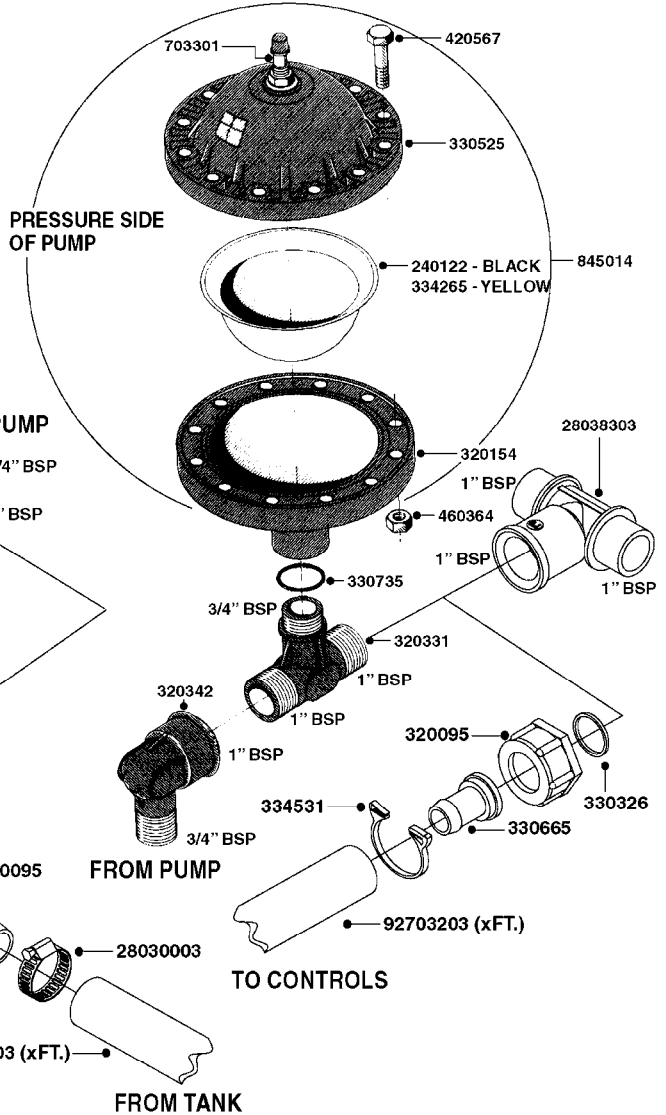

**#725970
COMPLETE DAMPER KIT
(SUCTION & PRESSURE)**