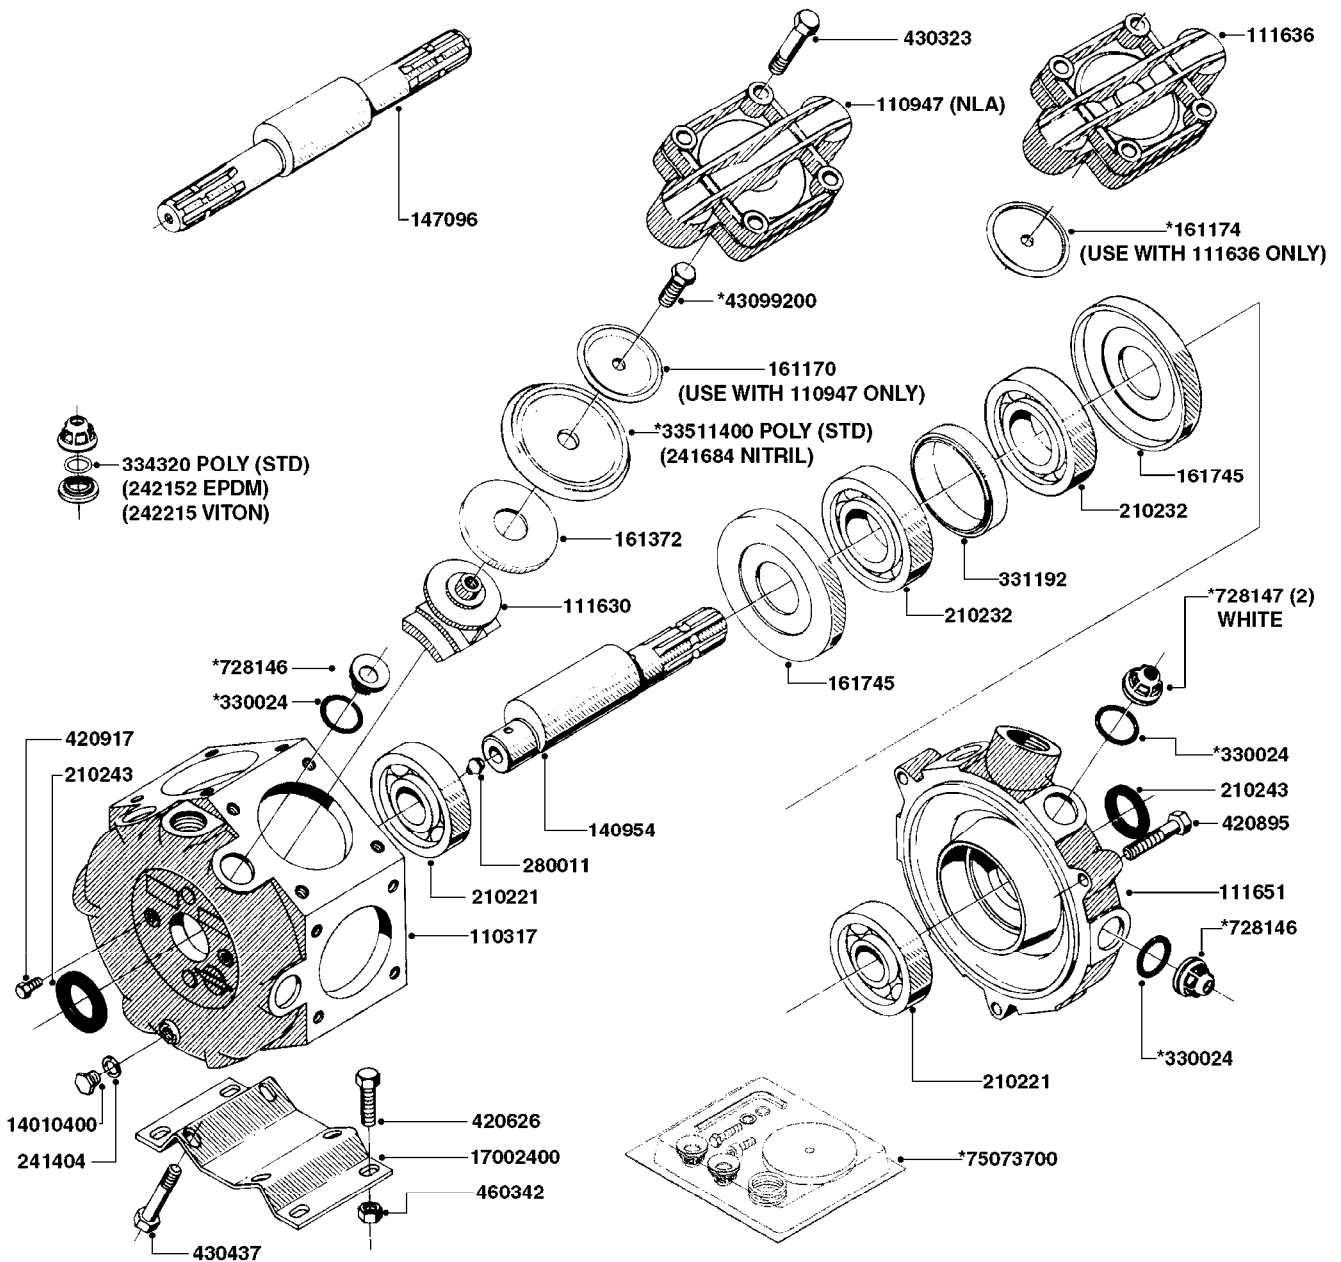

COMPLETE ASSEMBLIES
WHOLEGOODS ITEMS

A0240

PUMP - 1301/1302 FITTINGS
A0240-HIN, 01:01:16

Page 1

Date 12.08.2020 9:17

parts-n°	order qty	description
240122	1	DIAPHRAGM FOR PRES.DAMP.NITRIL
320095	1	FITT.DK NUT 1" BSP
320154	1	AIR BOTTLE, BOTTOM PART
320327	1	HOUSING F. SUCTION AIR BOTTLE
320331	1	FITT.DK TEE 1" - 1" - 3/4" BSP
320342	1	FITT.DK EL 3/4"M X 1"F BSP
320821	1	FITT.DK NUT 1-1/2" BSP
322095	1	FITT.DK TEE 1-1/2 X1-1/4 X3/4" BSP
322138	1	FITT.DK ELB 1"M X 1"F BSP
330326	1	O-RING D30/D24X2 F.1"NUT
330341	1	FITT.DK HB 1" F. 1" NUT
330525	1	AIR BOTTLE, TOP HALF
330735	1	O-RING D30/D26X2
330746	1	GUARD PTO LOWER PART
330757	1	GUARD PTO UPPER PART
331262	1	FITT.DK HB 1-1/2" F. 1-1/2"NUT
331273	1	O-RING D44/D38X2 F.1-1/2"
334265	1	DIAPHRAGM F. PRESS DAMP.
334553	1	DIAPHRAGM F.SUCTION AIR BOTTLE
334680	1	CLAMP HOSE PLASTIC 1"
410347	1	SCREW M6X20 8.8
420162	1	BOLT HEX 8.8 DEL 3/8"x15MM
420567	1	BOLT HEX 8.8 DEL M8X30 FT
460202	1	NUT HEX M6
460364	1	NUT HU M8 A2 SS DIN934
471122	1	WASHER, M10, Ø20/10.5X 2.0, SS
703032	1	SUCTION AIR BOTTLE 3/4" COMPL.
703301	1	VALVE FOR AIR BOTTLE
726854	1	DAMPER KIT 1203/1303
845014	1	AIR BOTTLE COMPLETE HJ73
28030103	1	CLAMP HOSE GEAR P5/4-S1.5"6724
28047203	1	CLAMP HOSE GEAR 60 X 80 6756
92702603	1	HOSE PVC SUCT GRAY 1-1/2"
92712403	1	HOSE R X1" X300PSI WP X0012"