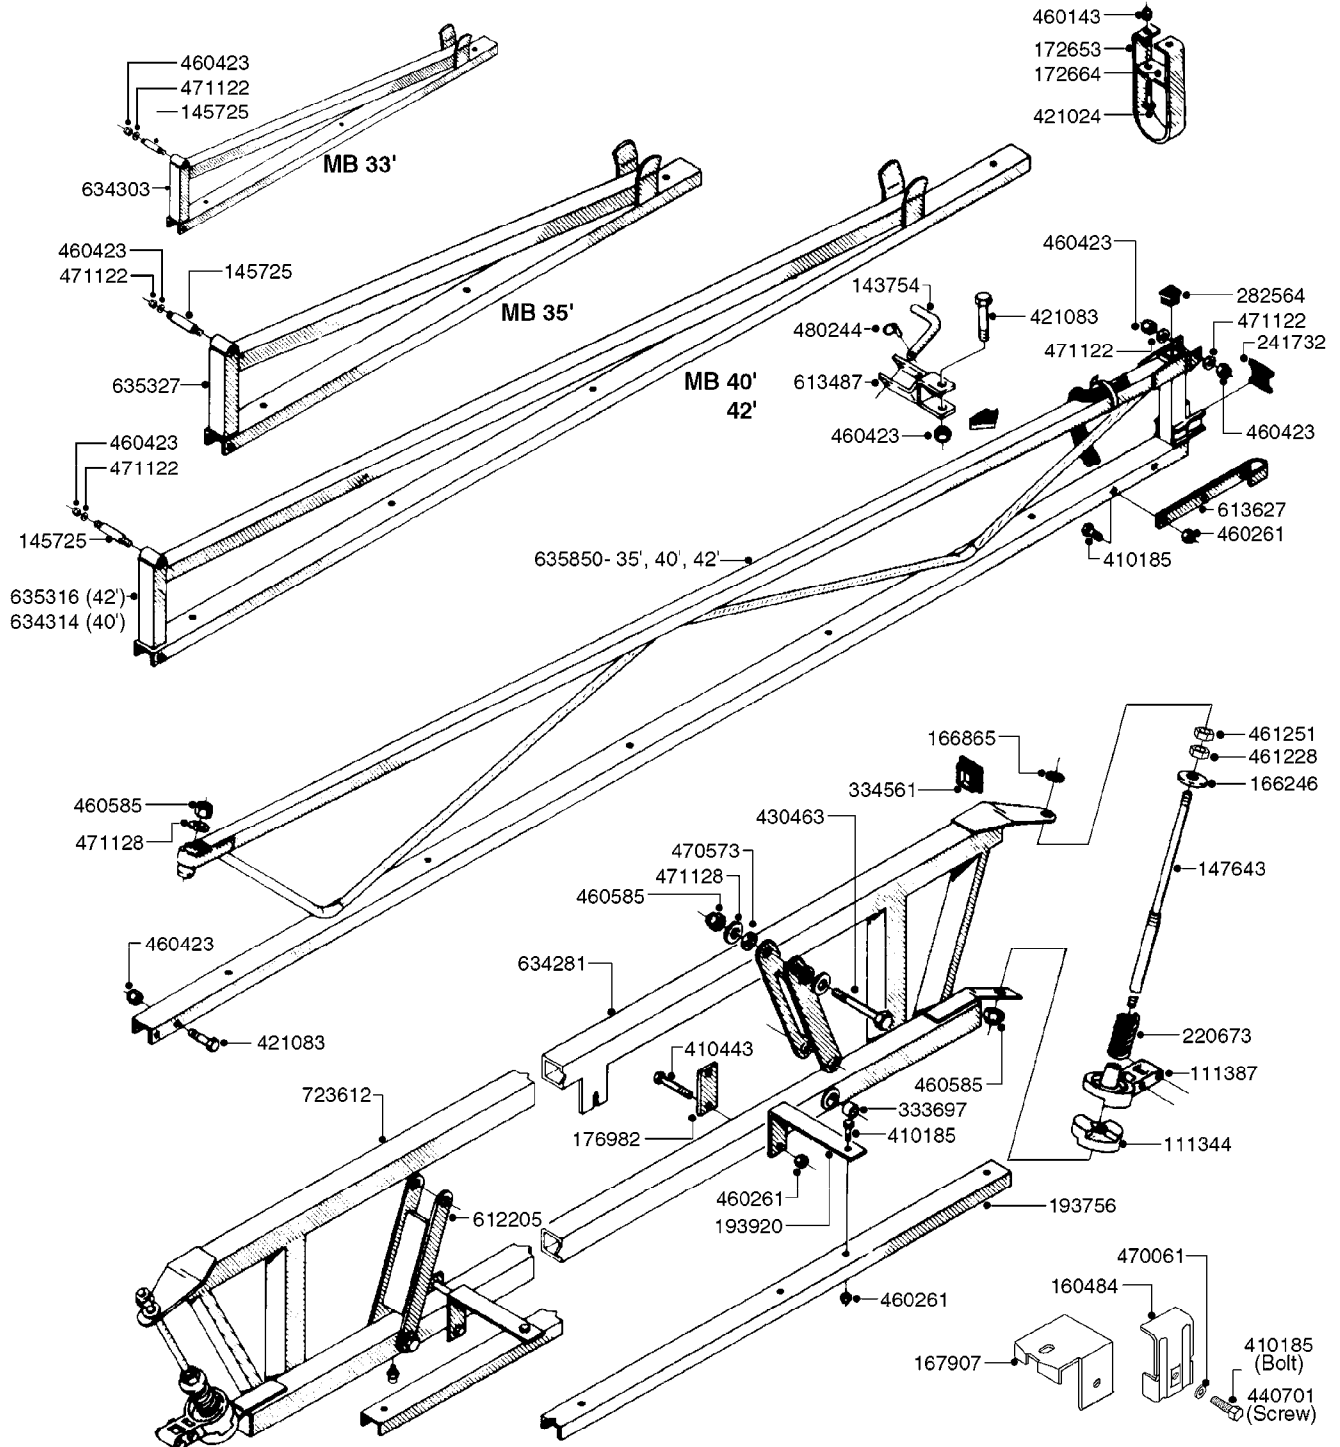

BOOM - MB 35' 40' 42'
D0130-HIN, 26:07:16

Page	0
Date	12.08.2020 9:17

BOOM - MB 35' 40' 42'
D0130-HIN, 26:07:16

Page 1
Date 12.08.2020 9:17

parts-n°	order qty	description
111344	1	CLAW CLUTCH Ø100/Ø20,5 UNDER PART RED
111387	1	CLAW CLUTCH D100 UPPER PART
143754	1	PIN D10 X 56
145725	1	PIN FOR 12 MB BOOM
147643	1	AXLE F.BM BRKQWY. W. ZERT L=426
160484	1	WIRE GUIDE FOR DROP-LEG
166246	1	WASHER CUP D53 F.SPRING
166865	1	WASHER D35/D25X2
167907	1	NOZZ. HOLD. KIT F/ADJ. BOOM
172653	1	WING TIP GUARD
172664	1	FLATBAR BACKING PLATE
176982	1	RETAINING PLATE
193756	1	TRACK MB 10,6/12,6M
193920	1	BRACKET F.NOZZLE TRACK
220673	1	SPRING F.PIVOT 100 X 51
241732	1	RUBBER STOP FOR MB
282564	1	PLUG 35MM SQ.BLACK
333697	1	BUSHING D22/D16x25
334561	1	PLUG 50x50x2 F.SQ.TUBE
410185	1	BOLT HEX 8.8 DEL M6X16
410443	1	BOLT HEX 8.8 DEL M6X70
421024	1	BOLT HEX 8.8 DEL M8X60
421083	1	BOLT HEX 8.8 DEL M10X65
430463	1	BOLT HEX 8.8 DEL M16X110
440701	1	SCREW NO.14 3/4" PLATED
460143	1	LOCK NUT M8 SST A2 DIN985
460261	1	NUT HEX M6X1.00 LOCK DIN985 A2 SS
460423	1	NUT HEX M10X1.50 LOCK DIN985A2 SS
460585	1	LOCKING NUT M16 DIN985 A2 SS
461228	1	NUT HEX M20
461251	1	NUT HEX M20 X 2.5 JAMB
470061	1	WASHER D11/D7X0.5 LOCK
470573	1	WASHER D29/D17X2 SPRING BLACK
471122	1	WASHER, M10, Ø20/10.5X 2.0, SS
471128	1	WASHER, M16, Ø30/17.0X 3.0, SS
480244	1	PIN SNAP D4.5
612205	1	TRAPEZE ARM,WELDED
613487	1	TRANSPORT FITTINGS FOR SB BOOM
613627	1	LOCK STRAP FOR MB BOOM
634281	1	BOOM CENTER MB 35/40/42
634303	1	BOOM WING OUTER 33' MB L=47'
634314	1	BOOM WING OUTER 40', 45' MB
635316	1	BOOM WING OUTER MB42
635327	1	BOOM WING OUTER 35'MB L=58.5"
635850	1	BOOM WING INNER MB35/40/42
723612	1	CENTER PART MB BOOM