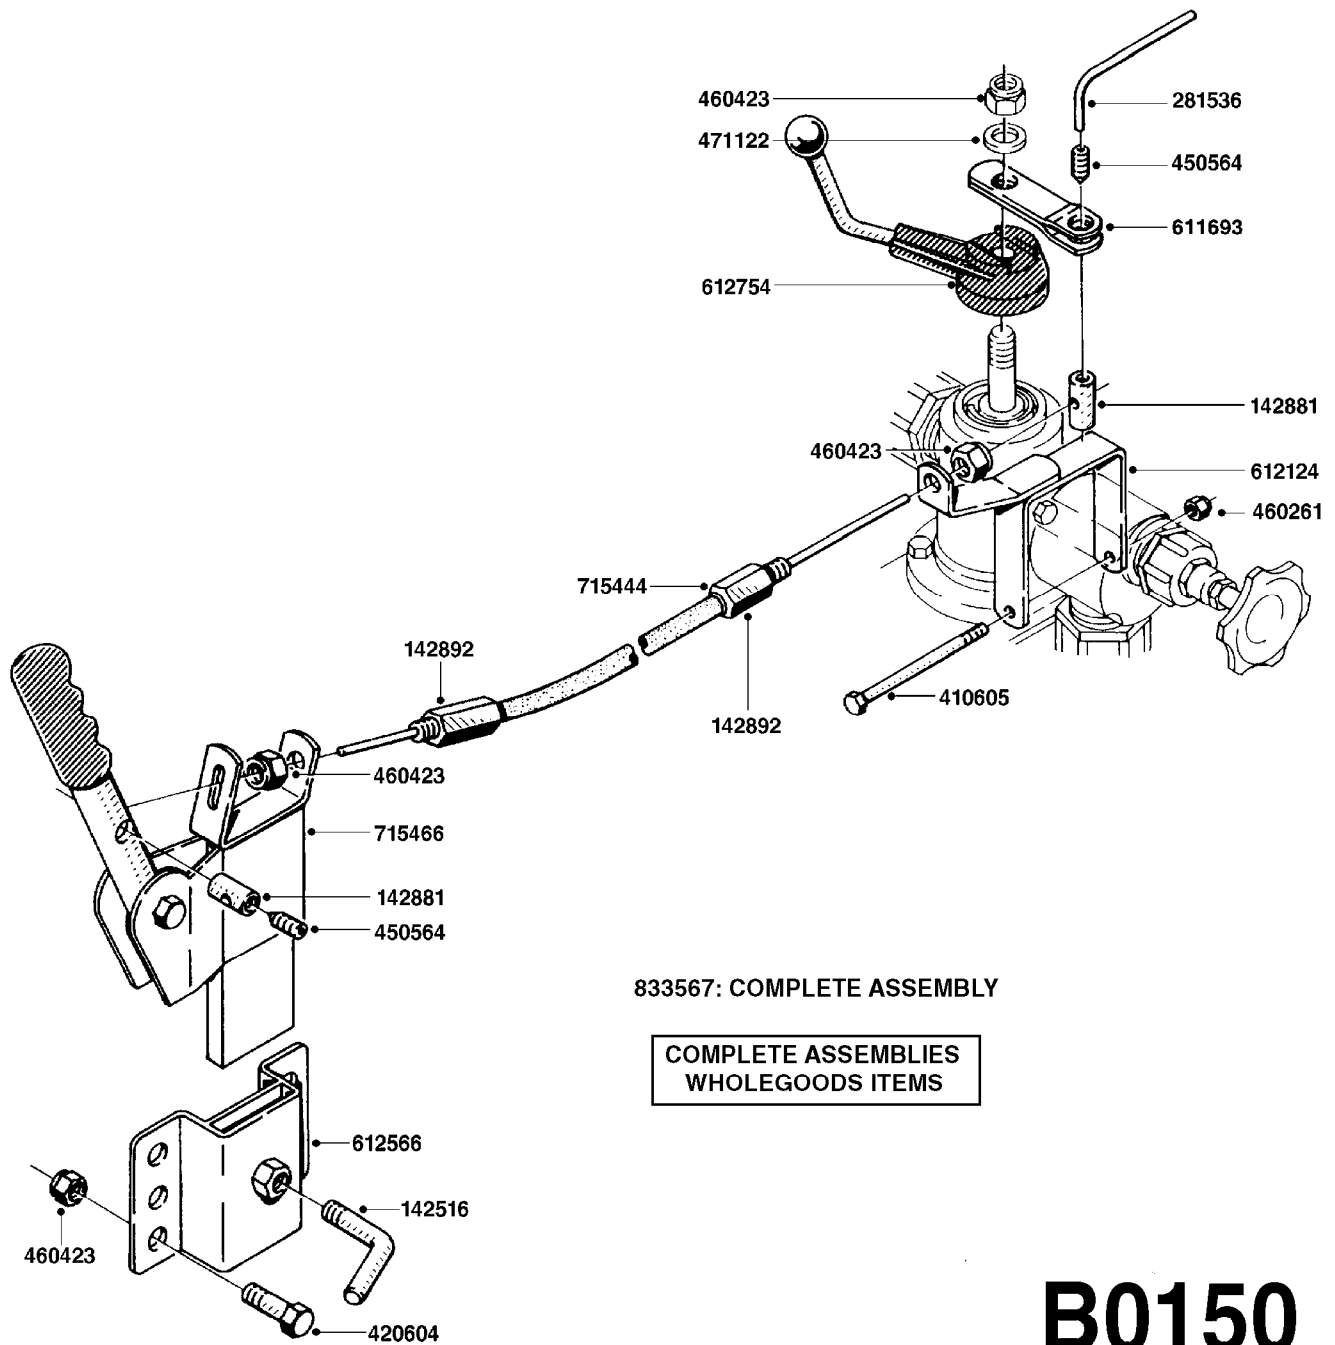

BK-180 REMOTE CONTROL CABLE
B0150-HIN, 01:01:16

Page 1

Date 12.08.2020 9:17

parts-n°	order qty	description
142516	1	SCREW SET M10 BENT F. LOCKING
142881	1	WIRE HOLDER FOR REMOTE CONTROL
142892	1	END NIPPLE F.REMOTE CABLE
281536	1	ALLEN WRENCH 3MM
410605	1	BOLT HEX 8.8 DEL M6X80
420604	1	BOLT HEX 8.8 DEL M10X25 FT DIN933
450564	1	SCREW M6X12 ALLEN
460261	1	NUT HEX M6X1.00 LOCK DIN985 A2 SS
460423	1	NUT HEX M10X1.50 LOCK DIN985A2 SS
471122	1	WASHER, M10, Ø20/10.5X 2.0, SS
611693	1	ARM FOR REMOTE CONTROL BK180
612124	1	BRACKET FOR OP.UNIT F REM.CTR
612566	1	MOUNT BRACKET F.FAN CABLE ASSY
612754	1	HANDLE FOR REMOTE CONTROL
715444	1	REMOTE CONTROL CABLE L=2000
715466	1	MOUNTING PLATE
833567	1	REMOTE CONTROL ON/OFF BK 180