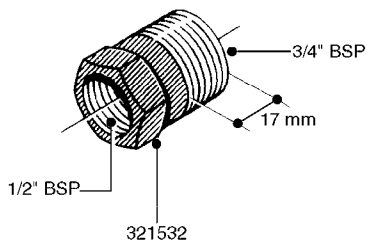

FITTINGS - HEXAGON NIPPLES
L0030-HIN, 01:01:16

Page 0
Date 12.08.2020 9:18

L0030

FITTINGS - HEXAGON NIPPLES
L0030-HIN, 01:01:16

Page 1
Date 12.08.2020 9:18

parts-n°	order qty	description
10015303	1	FITT.PO.HN 1.00X1.00 M1000
10425003	1	FITT.PO.HN 1.25X1.00 MCPHEE
320132	1	FITT.DK HN 1" BSP
320176	1	FITT.DK HN 3/8"X1/2" BSP
320445	1	FITT.DK HN 1/4"X3/8" BSP
320655	1	FITT.DK HN 1/2"-1/2" BSP
320692	1	FITT.DK HN 3/8'BSPX1/4'NPT
320703	1	FITT.DK HN 3/8BSP X1/2 &1/4NPT
320725	1	FITT.DK NIPPLE 3/8"-3/8" BSP
320902	1	FITT.DK HN 3/8'X 1/4' BSP
390232	1	FITT.DK HN 1-1/2' X 1-1/4' BSP
390276	1	FITT.DK HN 1'BSP