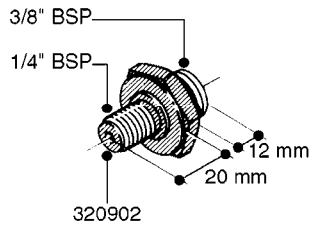

FITTINGS - HEXAGON NIPPLES
L0030-HIN, 01:01:16

Page 0
Date 12.08.2020 9:18

L0030

FITTINGS - HEXAGON NIPPLES
L0030-HIN, 01:01:16

Page 1
Date 12.08.2020 9:18

parts-n°	order qty	description
10015303	1	FITT.PO.HN 1.00X1.00 M1000
10425003	1	FITT.PO.HN 1.25X1.00 MCPHEE
320132	1	FITT.DK HN 1" BSP
320176	1	FITT.DK HN 3/8"X1/2" BSP
320445	1	FITT.DK HN 1/4"X3/8" BSP
320655	1	FITT.DK HN 1/2"-1/2" BSP
320692	1	FITT.DK HN 3/8'BSPX1/4'NPT
320703	1	FITT.DK HN 3/8BSP X1/2 &1/4NPT
320725	1	FITT.DK NIPPLE 3/8"-3/8" BSP
320902	1	FITT.DK HN 3/8'X 1/4' BSP
390232	1	FITT.DK HN 1-1/2' X 1-1/4' BSP
390276	1	FITT.DK HN 1'BSP