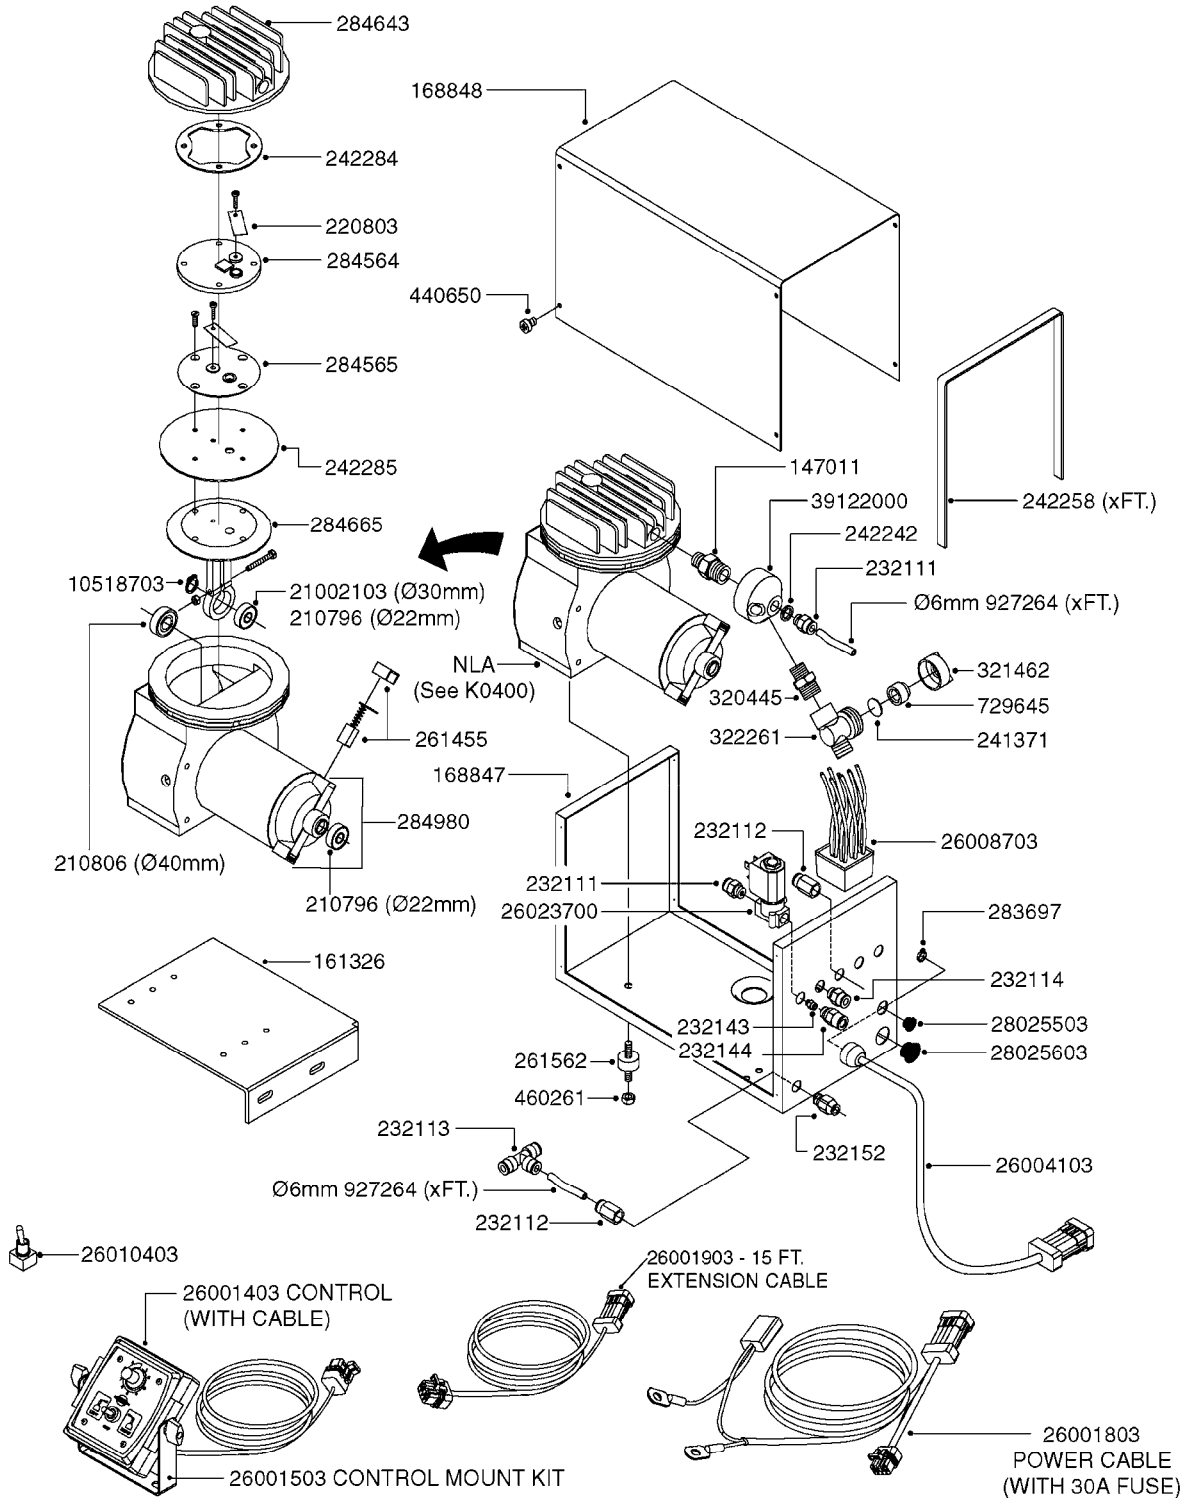

K0390

*Ø8mm 927306 (xFT.)
*Ø10mm 927330 (xFT.)

70019403 - COMPLETE ASSEMBLY

FOAM MARKER COMPRESSOR 2002
K0390-HIN, 01:01:16

Page 1
Date 12.08.2020 9:17

parts-n°	order qty	description
147011	1	HEX NIPPLE 3/8'X1/4'BSP BRASS
161326	1	MOUNT BKT. F. FOAM COMP.BOX 98
168847	1	ENCLOSURE LOWER F.MARKER
168848	1	COVER F. FOAM MARKER
210796	1	BEARING BALL D22/D8 X 7 608ZZ
210806	1	BEARING BALL D40/D17X12MM
220803	1	VALVE F. COMPRESSOR
232111	1	QUICK COUPLER 6MM X 1/8 EXT.
232112	1	QUICK COUPLER 6MM 1/8 INT.
232113	1	QUICK COUPLER 6MM T-PIECE
232114	1	COUPLER 1/8" THREADX8MM HOSE
232143	1	REDUCER 1/4'INT-1/8'EXT
232144	1	QUICK COUPLER 10MM X 1/4 EXT
232152	1	QUICK COUPLER 8MMX1/8 EXT.LONG
241371	1	DIAPHRAGM F.NO-DRIP,VULC
242242	1	O-RING F.AIR HOSE FITTING
242258	1	TRIM 3X10 SELF ADHESIVE 0012"
242284	1	HEAD GASKET F. COMPRESSOR
242285	1	DIAPHRAGM F. F/M COMP.
261455	1	BRUSH KIT-FOAM MARKER MOTOR
261562	1	RUBBER DAMPER 2XM6X25
283697	1	TIESTRAP 200MM
284564	1	PLATE F.COMPRESSOR HEAD
284565	1	PLATE F.COMPRESSOR HEAD
284643	1	COMPRESSOR HEAD F.FOAM MARKER
284665	1	CONNECTING ROD F.COMPRESSOR
284980	1	FLANGE REAR F. F.M.COMPRESSOR
320445	1	FITT.DK HN 1/4"X3/8" BSP
321462	1	CAP F.NO-DRIP ASSY.
322261	1	HOUSING F.SAFETY VALVE 3/8"
440650	1	SCREW 3.5x13 STAINLESS
460261	1	NUT HEX M6X1.00 LOCK DIN985 A2 SS
729645	1	NON-DRIP SPRING ASSY.GREEN 10
927264	1	HOSE R X PE D6/D4 X 0012"
927306	1	HOSE R X PE D8/D6 X 0012"BLACK
927330	1	HOSE R X PE D10/D8 X 012"BLACK
10518703	1	SNAP-RING OUTER 8X1
21002103	1	BEARING, 6200 2ZJEM (SKF)
26001403	1	HC FOAM MARKR CONSOLE VS3.0.00
26001503	1	HC FOAM MARKER CONSOLE MT.KIT
26001803	1	POWER CABLE
26001903	1	15' 7-PIN EXTENSION CABLE
26004103	1	FOAM MARKER CNTRL MOD CABL STD
26008703	1	FOAM MARKER CONTROL SCII
26010403	1	TOGGLE SWITCH MICRO-TRAK F.M.
26023700	1	SOLENOID VAL 12V 1/8' FLO '07
28025503	1	PLUG F.DRILLED HOLE 1/2"
28025603	1	PLUG F.DRILLED HOLE 3/4"
39122000	1	DISTR.HOUSING F.FOAM MARKER'07
70019403	1	FOAM MARKER COMPRESSOR KIT STD