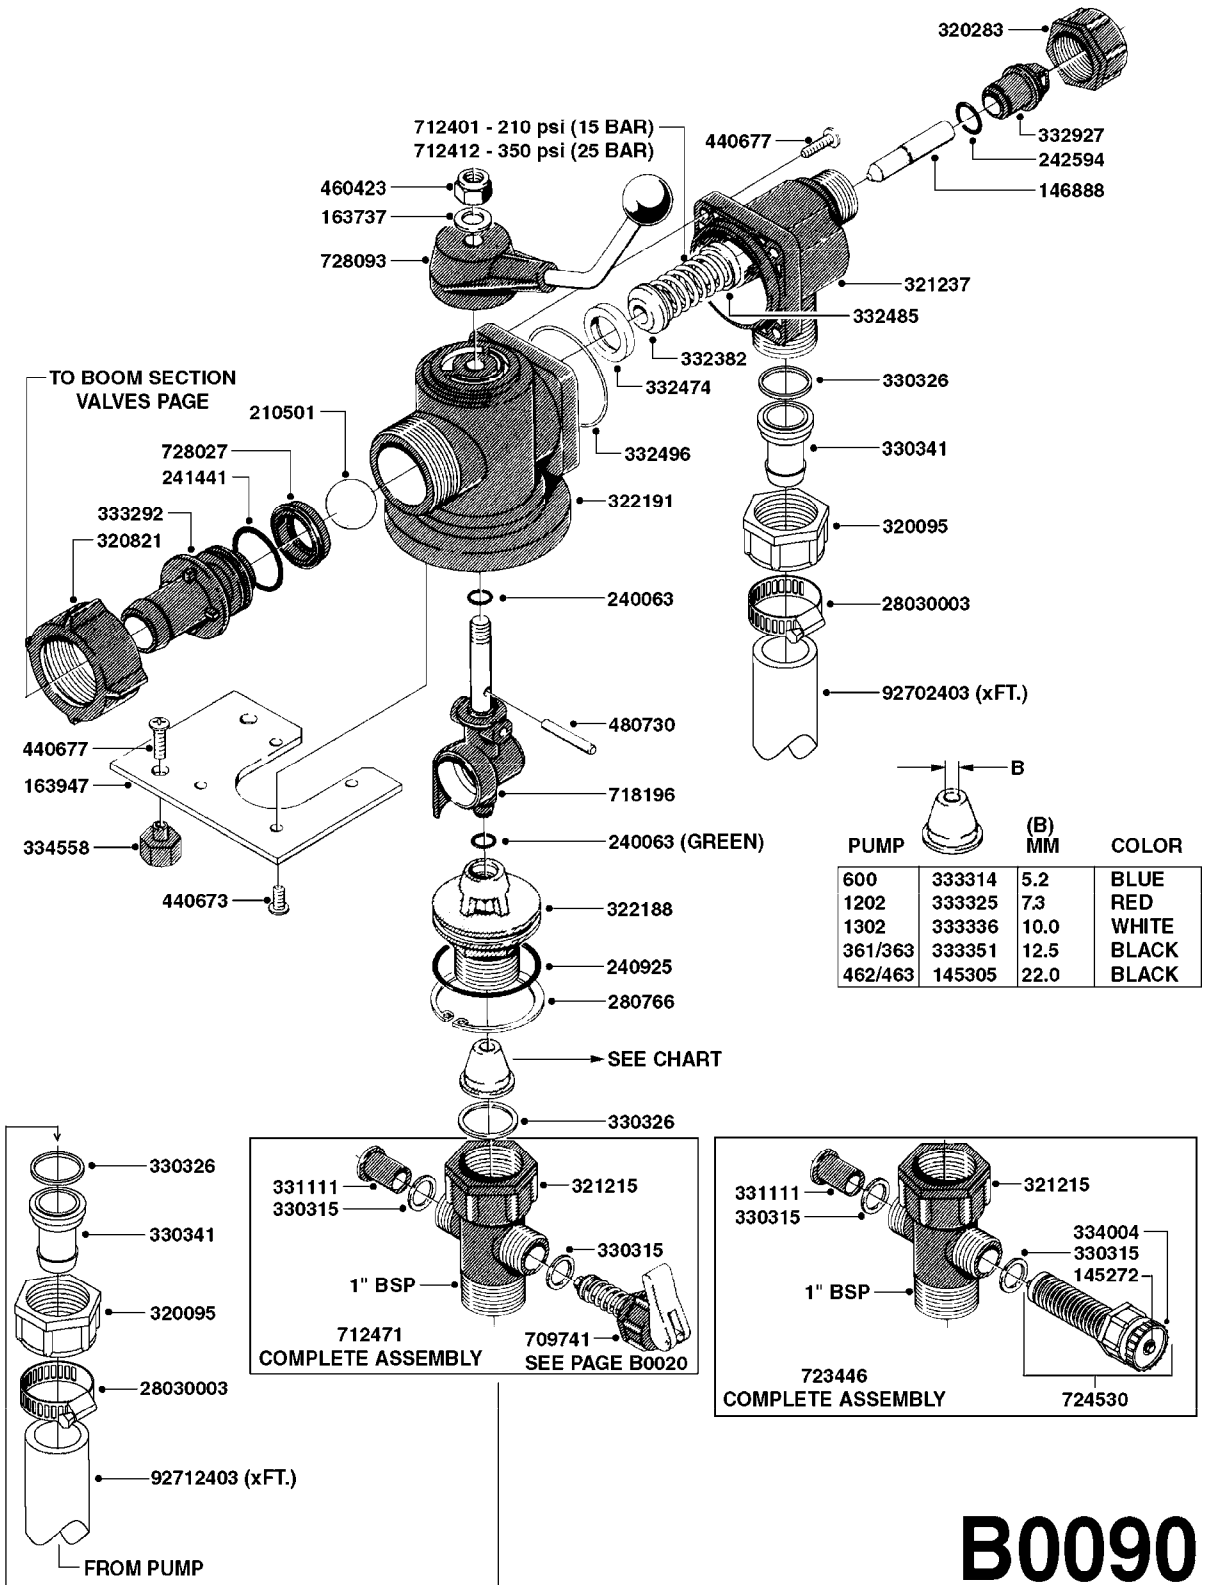

B0090

BK-180 MASTER VALVE-MAN.POST94
B0090-HIN, 30:08:16

Page 1
Date 12.08.2020 9:17

parts-n°	order qty	description
145272	1	INSERT F.AGIT.THUMBWHEEL BRASS
145305	1	NOZZLE F.OP.UNIT PUMP 462
146888	1	PIN 10 X 57MM STAINLESS
163737	1	WASHER D15.5/D10.5X1
163947	1	FITTING FOR BK 180
210501	1	BALL PLASTIC D25
240063	1	O-RING D14.1/9.3 X 2.4
240925	1	O-RING D49.5X3 NITRIL
241441	1	O-RING D29.3X3
242594	1	O-RING D14 X 1.78 SCH.70-EPDM
280766	1	SNAP-RING INNER 55X2 DIN 472
320095	1	FITT.DK NUT 1" BSP
320283	1	FITT.DK NUT 3/4"BSP
320821	1	FITT.DK NUT 1-1/2" BSP
321215	1	FITT.DK HOUSING F. AGITATION
321237	1	PRESSURE REGULATOR HOUSE BK180
322188	1	BOTTOM PIECE F.BALL EC
322191	1	HOUSING F.BALL (OPERATING UNIT)
330315	1	O-RING D18.4/D13X.6
330326	1	O-RING D30/D24X2 F.1"NUT
330341	1	FITT.DK HB 1" F. 1" NUT
331111	1	VALVE SEAT FOR 1/2" DISTRIBUT.
332382	1	VALVE CONE D25,7
332474	1	SEAT FOR OPERATING UNIT BALL
332485	1	SPRING GUIDE
332496	1	O-RING D58/54X2
332927	1	FITT.DK PLUG F. NOZZLE TUBE
333292	1	FITT.DK HB 1"O'RING F.1-1/2"
333314	1	NOZZ.RESTRICTOR 600 BLUE
333325	1	NOZZ.RESTRICTOR 1202 RED
333336	1	NOZZ.RESTRICTOR 1302 WHITE
333351	1	NOZZ.RESTRICTOR 361 BLACK
334004	1	WHEEL F.AGITATION W/O INSERT
334558	1	NUT HEX PLASTIC INSERT
440673	1	SCREW F.PLASTIC 5X12 SS
440677	1	SCREW F. PLASTIC 5X20 SS
460423	1	NUT HEX M10X1.50 LOCK DIN985A2 SS
480730	1	SPRING DOWEL PIN 5X30 SST
709741	1	VALVE ASSY. 1/2" FLIP LEVER
712401	1	RELIEF VALVE ASSY. 12BAR
712412	1	RELIEF VALVE ASSY. 25BAR
712471	1	AGITATION VALVE ASSY. ON/OFF
718196	1	BALL VALVE HOUSING ASSEMBLY
723446	1	AGITATION VALVE ASSY. ADJUST.
724530	1	THUMB WHEEL FOR AGITATION
728027	1	BUSHING WITH SEAT
728093	1	HANDLE WITH BALL
28030003	1	CLAMP HOSE GEAR P1" 6716
92702403	1	HOSE PVC SUCT GRAY 1"
92712403	1	HOSE R X1" X300PSI WP X0012"