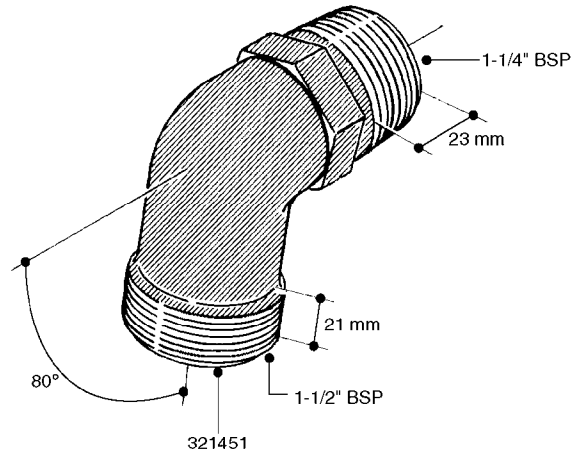

FITTINGS - HEXAGON NIPPLES
L0030-HIN, 01:01:16

Page 0
Date 12.08.2020 9:18

L0030

FITTINGS - HEXAGON NIPPLES
L0030-HIN, 01:01:16

Page 1
Date 12.08.2020 9:18

parts-n°	order qty	description
10015303	1	FITT.PO.HN 1.00X1.00 M1000
10425003	1	FITT.PO.HN 1.25X1.00 MCPHEE
320132	1	FITT.DK HN 1" BSP
320176	1	FITT.DK HN 3/8"X1/2" BSP
320445	1	FITT.DK HN 1/4"X3/8" BSP
320655	1	FITT.DK HN 1/2"-1/2" BSP
320692	1	FITT.DK HN 3/8'BSPX1/4'NPT
320703	1	FITT.DK HN 3/8BSP X1/2 &1/4NPT
320725	1	FITT.DK NIPPLE 3/8"-3/8" BSP
320902	1	FITT.DK HN 3/8'X 1/4' BSP
390232	1	FITT.DK HN 1-1/2' X 1-1/4' BSP
390276	1	FITT.DK HN 1'BSP