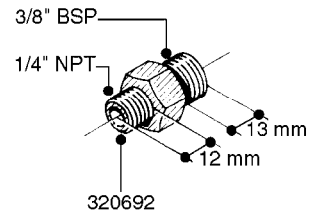

FITTINGS - HEXAGON NIPPLES
L0030-HIN, 01:01:16

Page 0
Date 12.08.2020 9:18

L0030

FITTINGS - HEXAGON NIPPLES
L0030-HIN, 01:01:16

Page 1
Date 12.08.2020 9:18

parts-n°	order qty	description
10015303	1	FITT.PO.HN 1.00X1.00 M1000
10425003	1	FITT.PO.HN 1.25X1.00 MCPHEE
320132	1	FITT.DK HN 1" BSP
320176	1	FITT.DK HN 3/8"X1/2" BSP
320445	1	FITT.DK HN 1/4"X3/8" BSP
320655	1	FITT.DK HN 1/2"-1/2" BSP
320692	1	FITT.DK HN 3/8'BSPX1/4'NPT
320703	1	FITT.DK HN 3/8BSP X1/2 &1/4NPT
320725	1	FITT.DK NIPPLE 3/8"-3/8" BSP
320902	1	FITT.DK HN 3/8'X 1/4' BSP
390232	1	FITT.DK HN 1-1/2' X 1-1/4' BSP
390276	1	FITT.DK HN 1'BSP