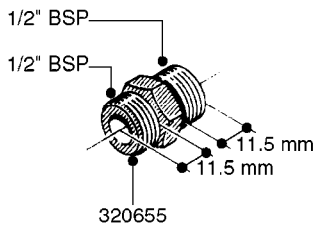

FITTINGS - HEXAGON NIPPLES
L0030-HIN, 01:01:16

Page 0
Date 12.08.2020 9:18

L0030

FITTINGS - HEXAGON NIPPLES
L0030-HIN, 01:01:16

Page 1
Date 12.08.2020 9:18

parts-n°	order qty	description
10015303	1	FITT.PO.HN 1.00X1.00 M1000
10425003	1	FITT.PO.HN 1.25X1.00 MCPHEE
320132	1	FITT.DK HN 1" BSP
320176	1	FITT.DK HN 3/8"X1/2" BSP
320445	1	FITT.DK HN 1/4"X3/8" BSP
320655	1	FITT.DK HN 1/2"-1/2" BSP
320692	1	FITT.DK HN 3/8'BSPX1/4'NPT
320703	1	FITT.DK HN 3/8BSP X1/2 &1/4NPT
320725	1	FITT.DK NIPPLE 3/8"-3/8" BSP
320902	1	FITT.DK HN 3/8'X 1/4' BSP
390232	1	FITT.DK HN 1-1/2' X 1-1/4' BSP
390276	1	FITT.DK HN 1'BSP