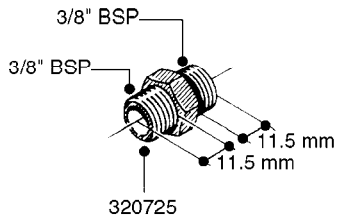

FITTINGS - HEXAGON NIPPLES
L0030-HIN, 01:01:16

Page 0
Date 12.08.2020 9:18

L0030

FITTINGS - HEXAGON NIPPLES
L0030-HIN, 01:01:16

Page 1
Date 12.08.2020 9:18

parts-n°	order qty	description
10015303	1	FITT.PO.HN 1.00X1.00 M1000
10425003	1	FITT.PO.HN 1.25X1.00 MCPHEE
320132	1	FITT.DK HN 1" BSP
320176	1	FITT.DK HN 3/8"X1/2" BSP
320445	1	FITT.DK HN 1/4"X3/8" BSP
320655	1	FITT.DK HN 1/2"-1/2" BSP
320692	1	FITT.DK HN 3/8'BSPX1/4'NPT
320703	1	FITT.DK HN 3/8BSP X1/2 &1/4NPT
320725	1	FITT.DK NIPPLE 3/8"-3/8" BSP
320902	1	FITT.DK HN 3/8'X 1/4' BSP
390232	1	FITT.DK HN 1-1/2' X 1-1/4' BSP
390276	1	FITT.DK HN 1'BSP