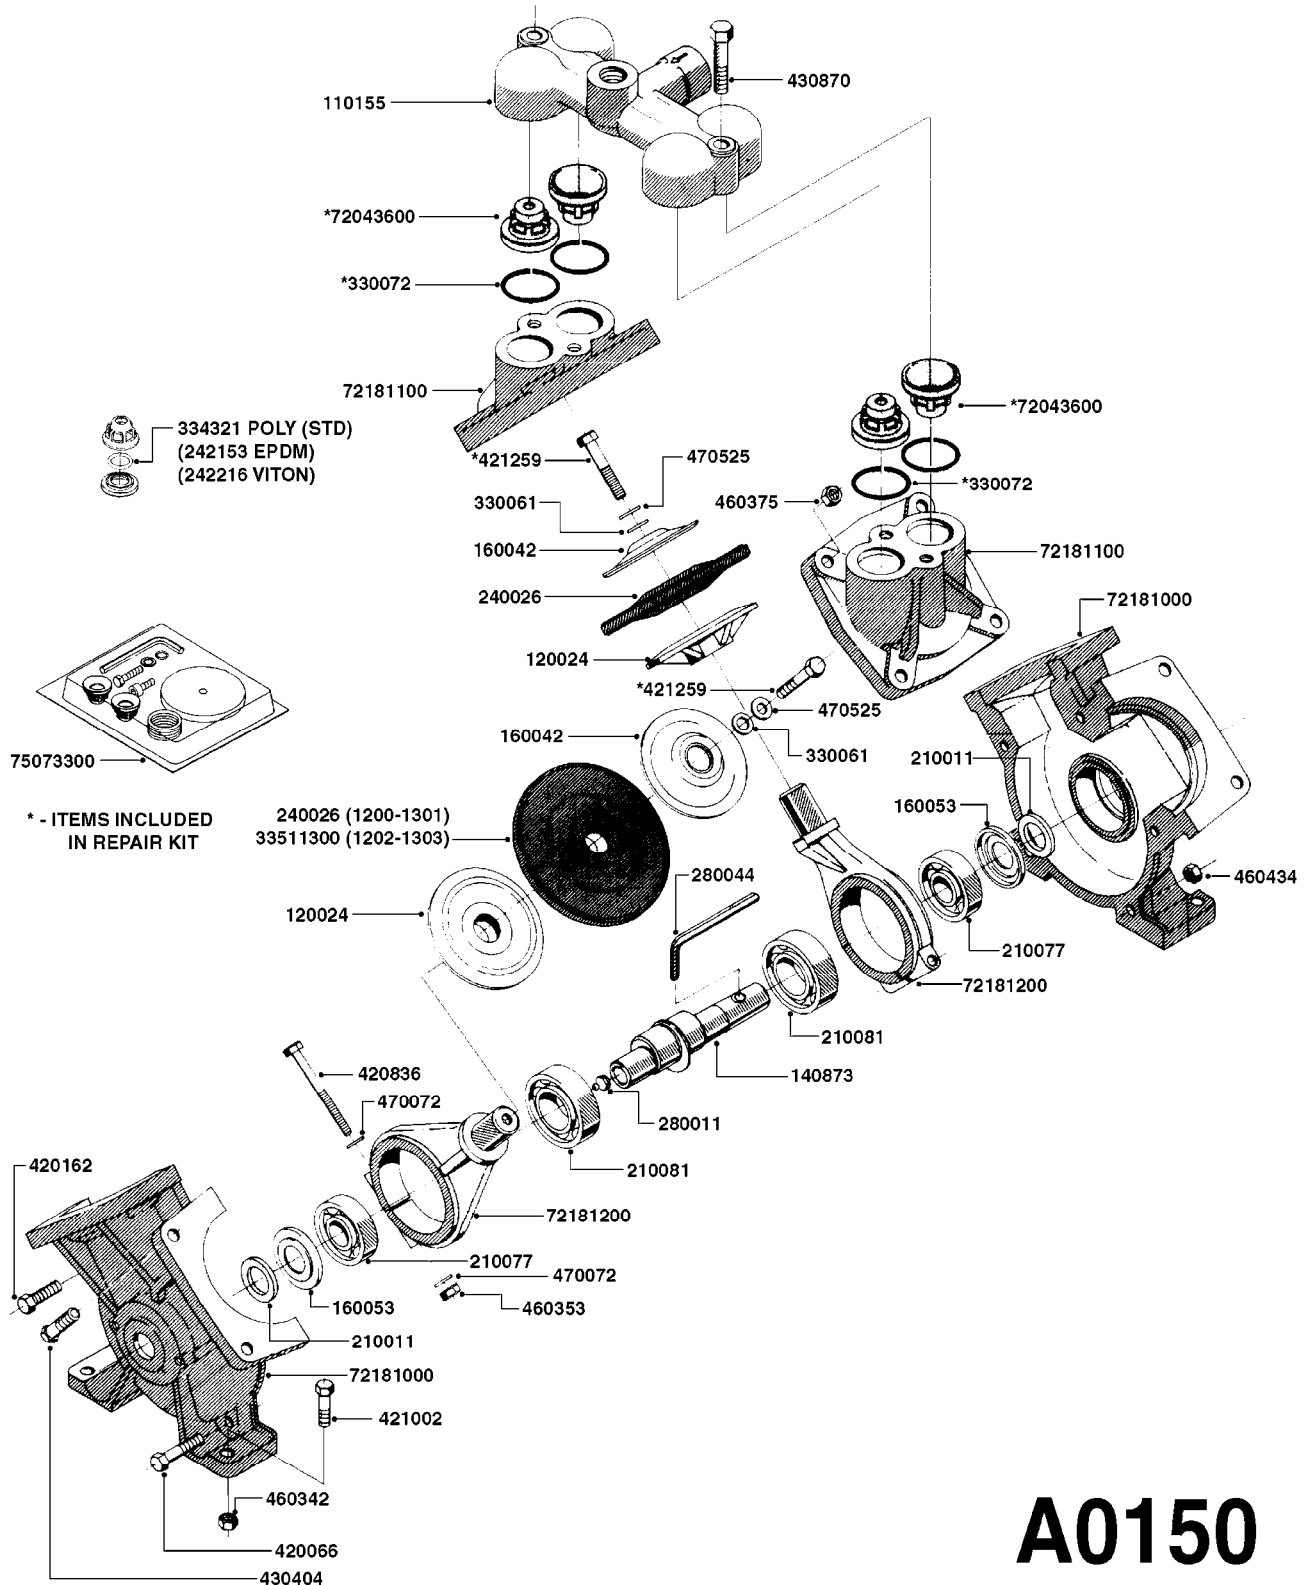

PUMP - 1200 W/ MOUNTING BASE
A0150-HIN, 27:04:17

Page 1
Date 12.08.2020 9:16

parts-n°	order qty	description
110155	1	VALVE CHAMBER F. 1200 PUMP
120024	1	DIAPHRAGM BACK DISC 1200-1300
140873	1	CRANK SHAFT MODEL 1202-9MM
160042	1	DIAPHRAGM UPPER DISC 1200-1300
160053	1	DUST PLATE
210011	1	SEAL FELT D39/23 X 4
210077	1	BEARING BALL 6305
210081	1	BEARING BALL 6307
240026	1	DIAPHRAGM MODEL 1200/1301
242153	1	O-RING D26X4 EPDM
242216	1	O-RING VITON F/1202/1302/462
280011	1	GREASE NIPPLE 1/8' SAE H TR
280044	1	KEY HEXAGON W6 3/16'
330061	1	O-RING D16/D11X2,5
330072	1	O-RING D53.5/D45.5X4
334321	1	O-RING POLY. 34.0x26.0x4.0
420066	1	BOLT HEX 8.8 DEL 3/8"X50MM
420162	1	BOLT HEX 8.8 DEL 3/8"x15MM
420836	1	BOLT HEX 8.8 RAW M8X85
421002	1	BOLT HEX 8.8 DEL M10X30 FT DIN933
421259	1	BOLT HEX UNC7/16"x2.25" 18-8SS
430404	1	BOLT HEX 8.8 DEL M12X50
430870	1	BOLT HEX 8.8 DEL M12X55 FT
460342	1	NUT HEX M10 DEL DIN934
460353	1	NUT HEX M8 BLACK
460375	1	NUT HEX M12 BLACK
460434	1	NUT HEX 3/8' NC BLACK
470072	1	WASHER D15/D8X.5 LOCK
470525	1	WASHER D19/D11.5X2.5
33511300	1	DIAPHRAGM 1202-1303 POLY 2006
72043600	1	VALVE FOR 462/463
72181000	1	HOUSING, PUMP, 1203 RED
72181100	1	DIAPHRAGM COVER 1203/1303+BLTS
72181200	1	CONNECTING ROD FOR 1203 W/M12
75073300	1	PUMP KIT 1200/1202 "06"