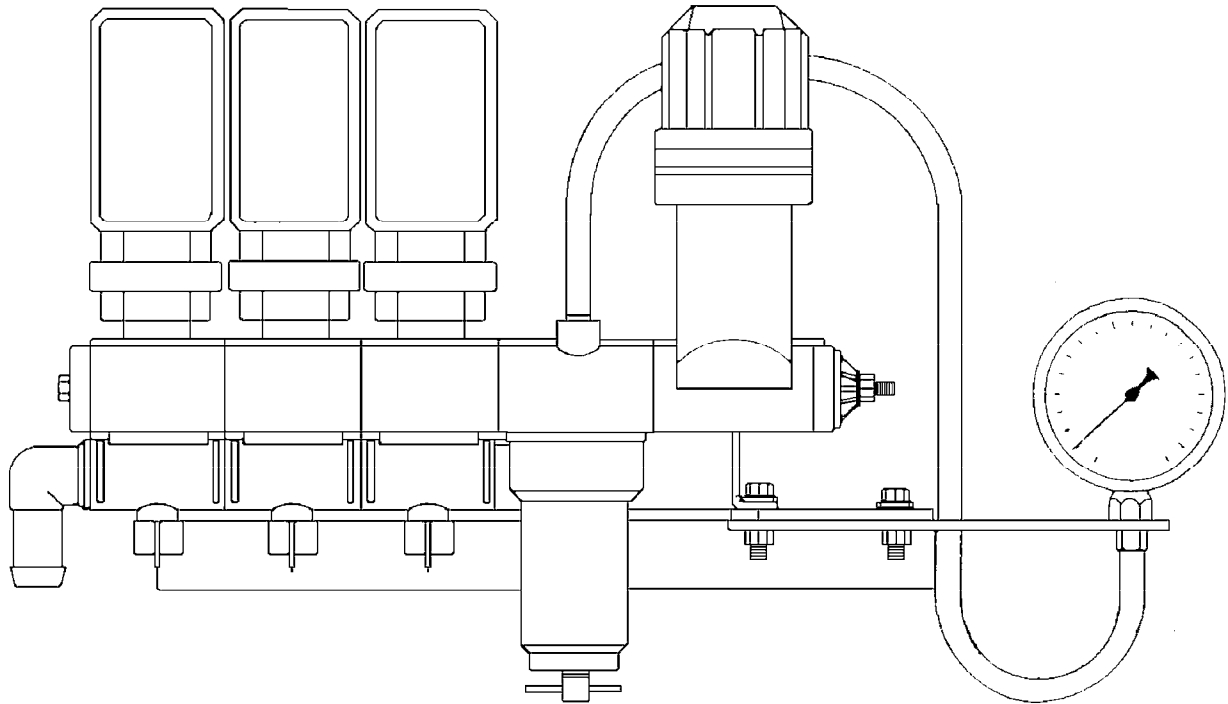

COMPLETE ASSEMBLIES
WHOLEGOODS ITEMS

70043903 - COMPLETE ASSEMBLY

K0680

REMOTE GAUGE-ESC SPRAYERS-4"
K0680-HIN, 01:01:16

Page 1
Date 12.08.2020 9:17

parts-n°	order qty	description
145632	1	FITT.DK HB 1/4' BRASS F.GUAGE
146210	1	NUT 1/4'BSP BRASS
282391	1	CLAMP HOSE CRIMP 5/16'
320972	1	FITT.DK HB 5/16'- 1/4' BSP
330396	1	O-RING D11.2/D6.6X3.2
421046	1	BOLT HEX M8X25/25 A2 SS DIN933
460143	1	LOCK NUT M8 SST A2 DIN985
927268	1	HOSE BLUE PVC X 1/4 X 0012"
10028603	1	WASHER LOCK 5/16'
10428003	1	BKT. FOR ESC GAUGE KIT
28026103	1	GAUGE 200PSI/BR,4",1/4"BSP-BTM
70043903	1	*GAUGE KIT,4" OP UNIT INFEILD