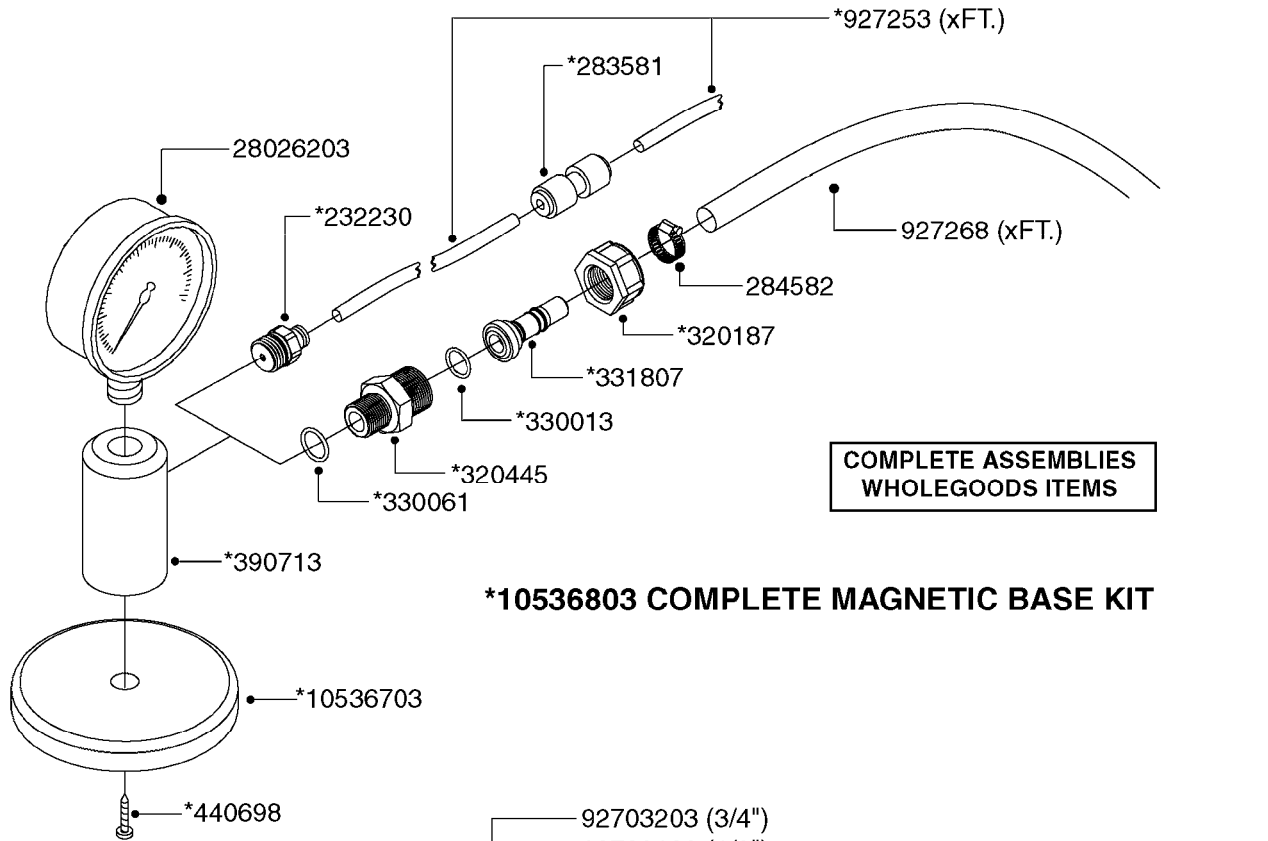

K0690

REMOTE GAUGE-MAGNETIC BASE KIT
K0690-HIN, 01:01:16

Page 1
Date 12.08.2020 9:17

parts-n°	order qty	description
231346	1	QUICK COUPLER 1/8"BSP X 4 MM
232230	1	QUICK COUPLER 1/4"BSP X 4 MM
241651	1	O-RING D14.0X3.0 NITRIL
242594	1	O-RING D14 X 1.78 SCH.70-EPDM
283581	1	HOSE CONNECTOR STR. F.4MM PE
284582	1	CLAMP HOSE GEAR - 5/16"
320187	1	FITT.DK CAP 3/8" BSP BLACK
320283	1	FITT.DK NUT 3/4"BSP
320445	1	FITT.DK HN 1/4"X3/8" BSP
321926	1	FITTING BSP3/4"-1/8"
322046	1	FITT.DK TEE 1/2X1/2HB X3/4'BSP
322048	1	FITT.DK TEE 3/4X3/4HB X3/4'BSP
330013	1	O-RING 2.5 X 10 PUR
330061	1	O-RING D16/D11X2,5
331807	1	FITT.DK HB 5/16" F.3/8" NUT
334531	1	CLAMP HOSE PLASTIC 3/4"
334534	1	CLAMP HOSE PLASTIC 1/2"
390713	1	GAUGE ADAPTOR 1/4" BSP
440698	1	SCREW F.PLASTIC 6X18 SS HEXHD
721851	1	SCREW PLUG W/QUICK FIT
724637	1	FITT.DK HB 5/16' F. 3/4" COMP.
927253	1	RED AIR HOSE, Ø4/2 1810 E
927268	1	HOSE BLUE PVC X 1/4 X 0012"
10536703	1	MAGNETIC BASE D3,2'/90LB
10536803	1	MAGNETIC BASE KIT F.GAUGE
28026203	1	GAUGE 200PSI/BR,2.5"1/4BSP-BTM
92702103	1	HOSE R X1/2" X300PSI WP X0012"
92703203	1	HOSE R X3/4" X300PSI WP X0012"