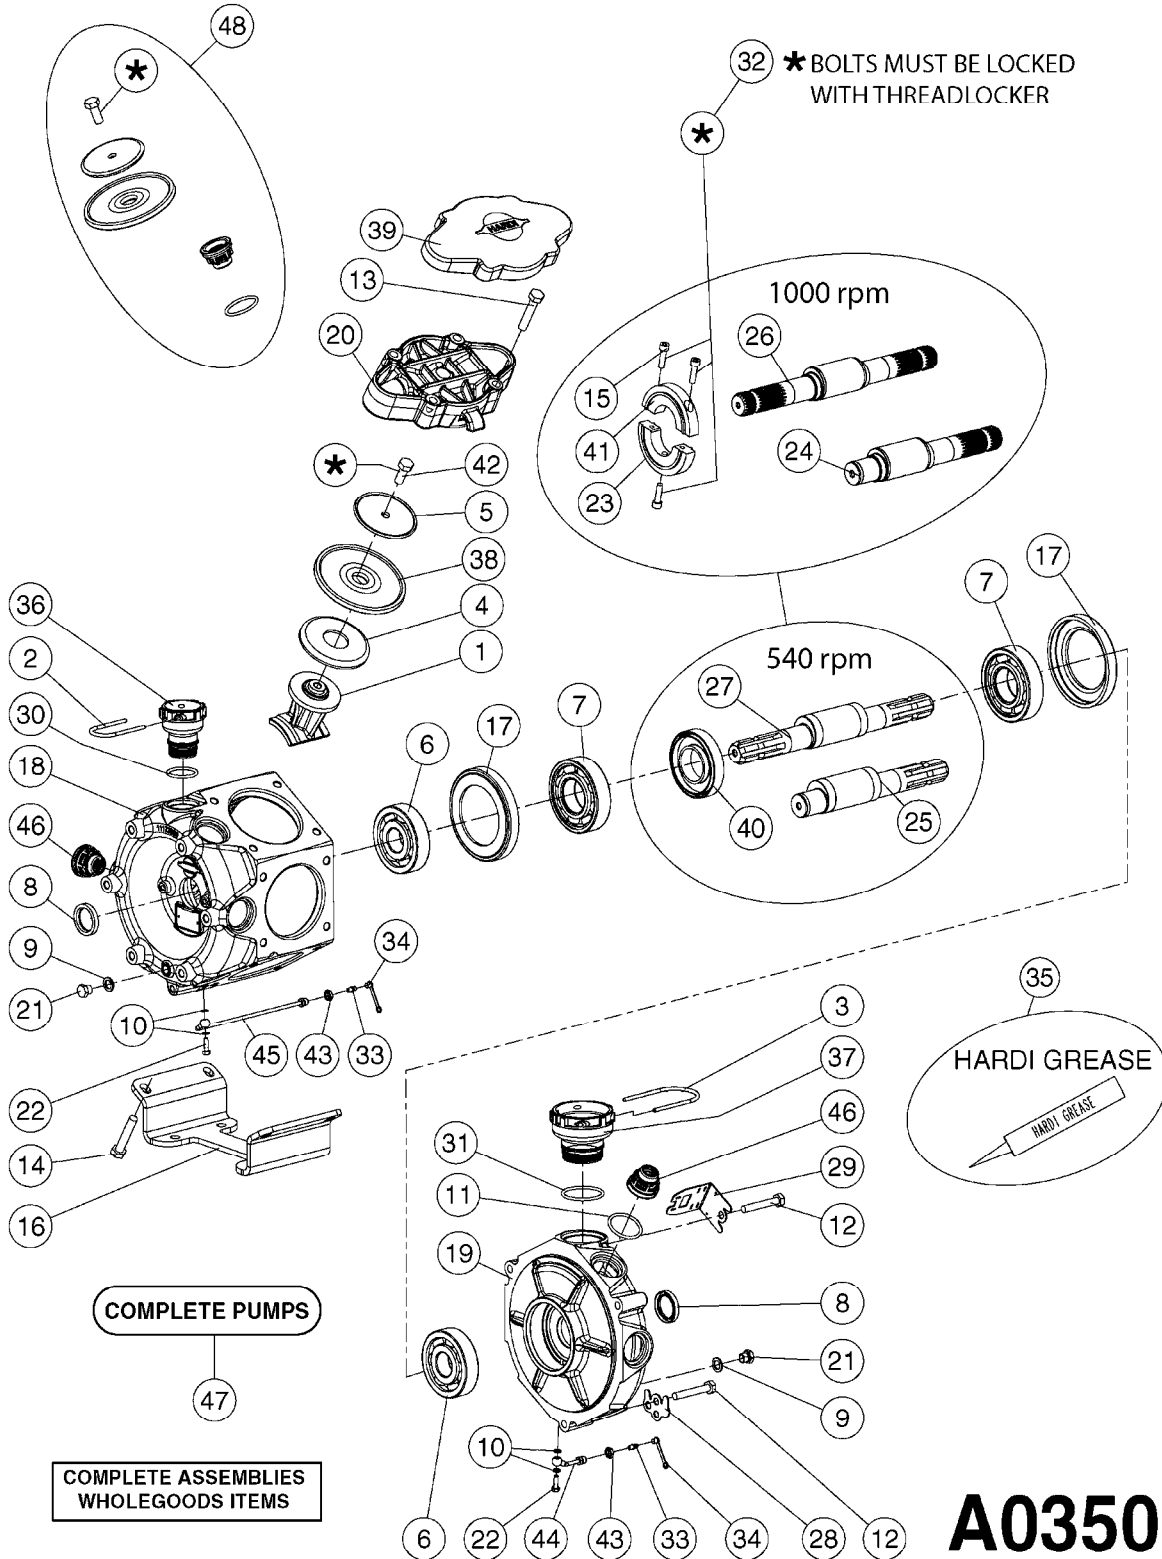

PUMP - 464 540/1000 RPM
A0350-HIN, 23:04:19

Pos.	parts-n°	order qty	description
1	111622	1	CONNECTING ROD 463/5.5MM
1	111623	1	CONNECTING ROD 463/10MM
1	111624	1	CONNECTING ROD 463/12MM
1	111645	1	CONNECTING ROD 463/6.5MM
2	145996	1	FITT.DK S-67 FORK
3	145997	1	FITT.DK S-93 FORK
4	161012	1	DIAPHRAGM BACKING DISC F. 463
5	161175	1	DIAPHRAGM DISC 463/464 PUMP
6	210221	1	BEARING BALL 6407
7	210232	1	BEARING BALL 6310
8	210243	1	SEAL OIL 35 X 47 X 7
9	241404	1	DOWTY SEAL 1/4"
10	242374	1	WASHER Ø10/Ø6X1 COPPER
11	330072	1	O-RING D53.5/D45.5X4
12	421072	1	BOLT HEX 8.8 RAW M10X65
13	430312	1	BOLT HEX 8.8 M12X60
14	430438	1	BOLT HEX 8.8 DEL M12X65
15	450995	1	BOLT ALLEN M8X30 DIN 912 RAW
16	614628	1	FOOT F. 46X PUMP, RED
16	16410800	1	PUMP BASE 463/464 BLACK
17	11171900	1	CONROD RING 364/464 MACHINED
18	11172200	1	PUMP HOUSE 464 MACHINED 5/4" BSP RED
19	11172600	1	FRONTPART 464 MACHINED 2" BSP RED
20	11173000	1	VALVE COVER.463/464 MACHINED RED
21	14010400	1	PLUG 1/4" BSP
22	14120400	1	BANJOBOLT M6 X 19
23	14120700	1	COUNTERWEIGHT 364/464-1000
24	14137300	1	CRANKSHAFT 364/464-5.5 1000
24	14137400	1	CRANKSHAFT 364/464-6.5 1000
25	14137600	1	CRANKSHAFT 364/464-10
25	14137700	1	CRANKSHAFT 464-12
26	14137900	1	CRANKSHAFT 364/464-5.5 GG 1000
26	14138000	1	CRANKSHAFT 364/464-6.5 GG 1000
27	14138200	1	CRANKSHAFT 364/464-10 GG
27	14138300	1	CRANKSHAFT 464-12 GG
28	16383000	1	GREASE NIPPLE PLATE 464
29	16390600	1	BRACKET FOR RPM SENSOR
30	24266600	1	O-RING D 38,0 X 4,0 70SH.NITR
31	24266800	1	O-RING D 54,0 X 4,0 70SH.NITR
32	28045503	1	LOCTITE 262 .5ML (.017oz.)
33	28163300	1	GREASE NIPPLE H1 M6X1 DIN 7412
34	28163400	1	CAP F. GREASENIPPLE YELLOW M6X1
35	28164600	1	HARDI PUMP GREASE S3 V550L 1
36	32242200	1	FITTING S67 5/4" KON. RG 2014
37	32242400	1	FITTING S93 2" KON. RG 2014
38	33511600	1	DIAPHRAGM PUMP 463/464 PUMP PUR
39	33524000	1	COVER PLASTIC 464 PUMP
40	33527200	1	GREASE SPLIT 364/464
41	39136200	1	HALFPART 364/464-1000
42	43099200	1	BOLT HEX SS M12 X 30 DIN933 A4
43	46134000	1	NUT HEX M10x1 H=2.3 NV=14 ELZIN
44	61097000	1	BANJOTUBE SHORT 464 COMPL.
45	61097100	1	BANJOTUBE LONG 464 COMPL.
46	72043600	1	VALVE FOR 462/463
47	72993500	1	PUMP 464-12-540, CM
47	72993600	1	PUMP 464-6.5 MED-2-1000
47	82168100	1	PUMP 464-5.5 THROUGH SHAFT 1000RPM
47	82168200	1	PUMP 464-10 2" SUCT. 540RPM
47	82168500	1	PUMP 464-12 2" SUCT. 540 RPM
47	82168700	1	PUMP 464-12 540 OFFSET PORTS
47	82168800	1	PUMP 464 6.5 1000 OFFSET PORTS