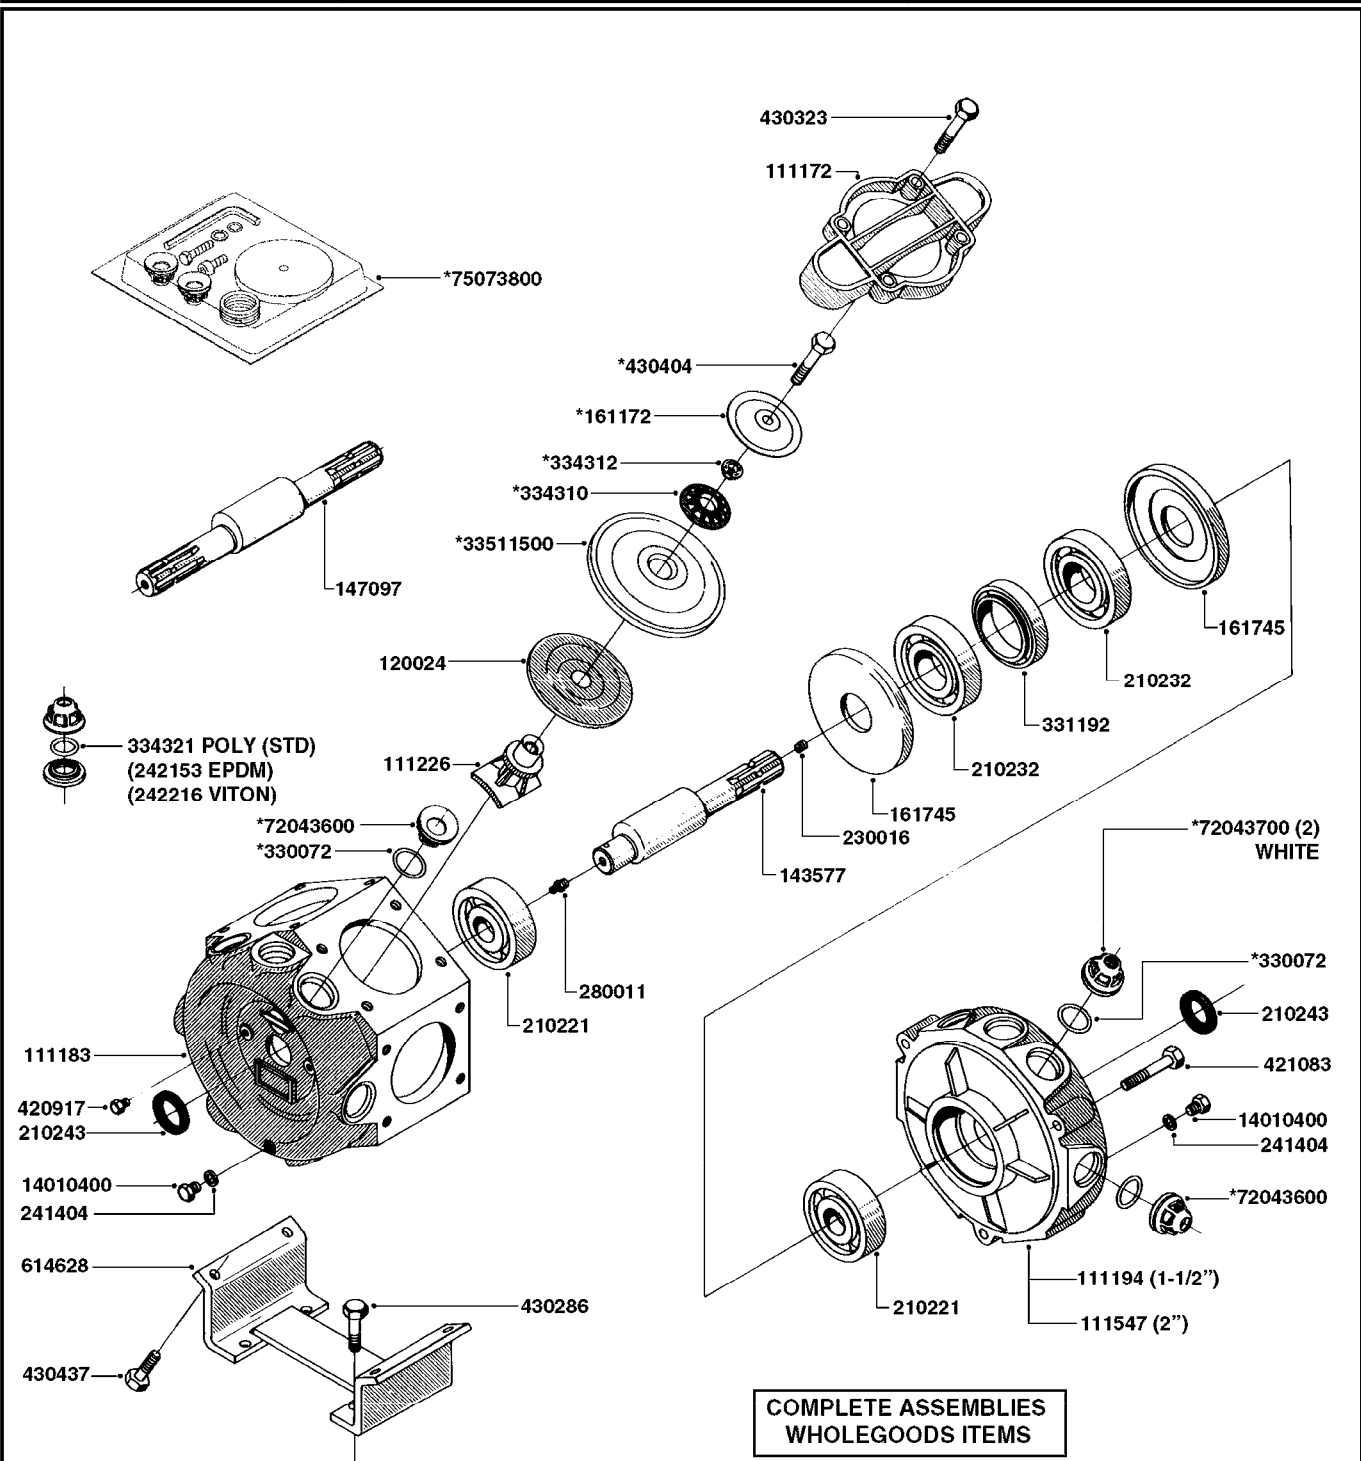

COMPLETE ASSEMBLIES
WHOLEGOODS ITEMS

COMPLETE PUMP
(NLA) REPLACED BY 464 PUMP (SEE PAGE A0350)

A0320

PUMP - 462 W/MOUNTING BASE
A0320-HIN, 01:01:16

Page 1
Date 12.08.2020 9:17

parts-n°	order qty	description
111172	1	VALVE CHAMBER 460 (PAINTED)
111183	1	PUMP CASTING 460-463 (PAINTED)
111194	1	PUMP CASTING FT.460 (PAINTED)
111226	1	CONNECTING ROD MODEL 460
111547	1	PUMP FRONT 460-463-2' (PAINT)
120024	1	DIAPHRAGM BACK DISC 1200-1300
143577	1	CRANK SHAFT F.363/462/463-10mm
147097	1	CRANK SHAFT 363-463/10 THROUGH
161172	1	DIAPHRAGM DISC F. 1203/1303
161745	1	METAL SPACER F.363/463
210221	1	BEARING BALL 6407
210232	1	BEARING BALL 6310
210243	1	SEAL OIL 35 X 47 X 7
230016	1	PLUG 1/8' BSP TYPE P
241404	1	DOWTY SEAL 1/4"
242153	1	O-RING D26X4 EPDM
242216	1	O-RING VITON F/1202/1302/462
280011	1	GREASE NIPPLE 1/8' SAE H TR
330072	1	O-RING D53.5/D45.5X4
331192	1	SPACER, MODEL 361/363
334310	1	NYLON WASHER 1202/1302/462
334312	1	PLASTIC SPACER F/462
334321	1	O-RING POLY. 34.0x26.0x4.0
420917	1	BOLT HEX 8.8 RAW M8X12 FT
421083	1	BOLT HEX 8.8 DEL M10X65
430286	1	BOLT HEX 8.8 DEL M12X30 FT
430323	1	BOLT HEX 8.8 DEL M12X60
430404	1	BOLT HEX 8.8 DEL M12X50
430437	1	BOLT HEX 8.8 RAW M12X65
460703	1	NUT HEX M12X1.75 LOCK DIN985A2 SS
614628	1	FOOT F. 46X PUMP, RED
14010400	1	PLUG 1/4" BSP
33511500	1	DIAPHRAGM 462 PUR 2006
72043600	1	VALVE FOR 462/463
72043700	1	VALVE FOR 462/463 W.VENT HOLE
75073800	1	PUMP KIT 461/462 "06"