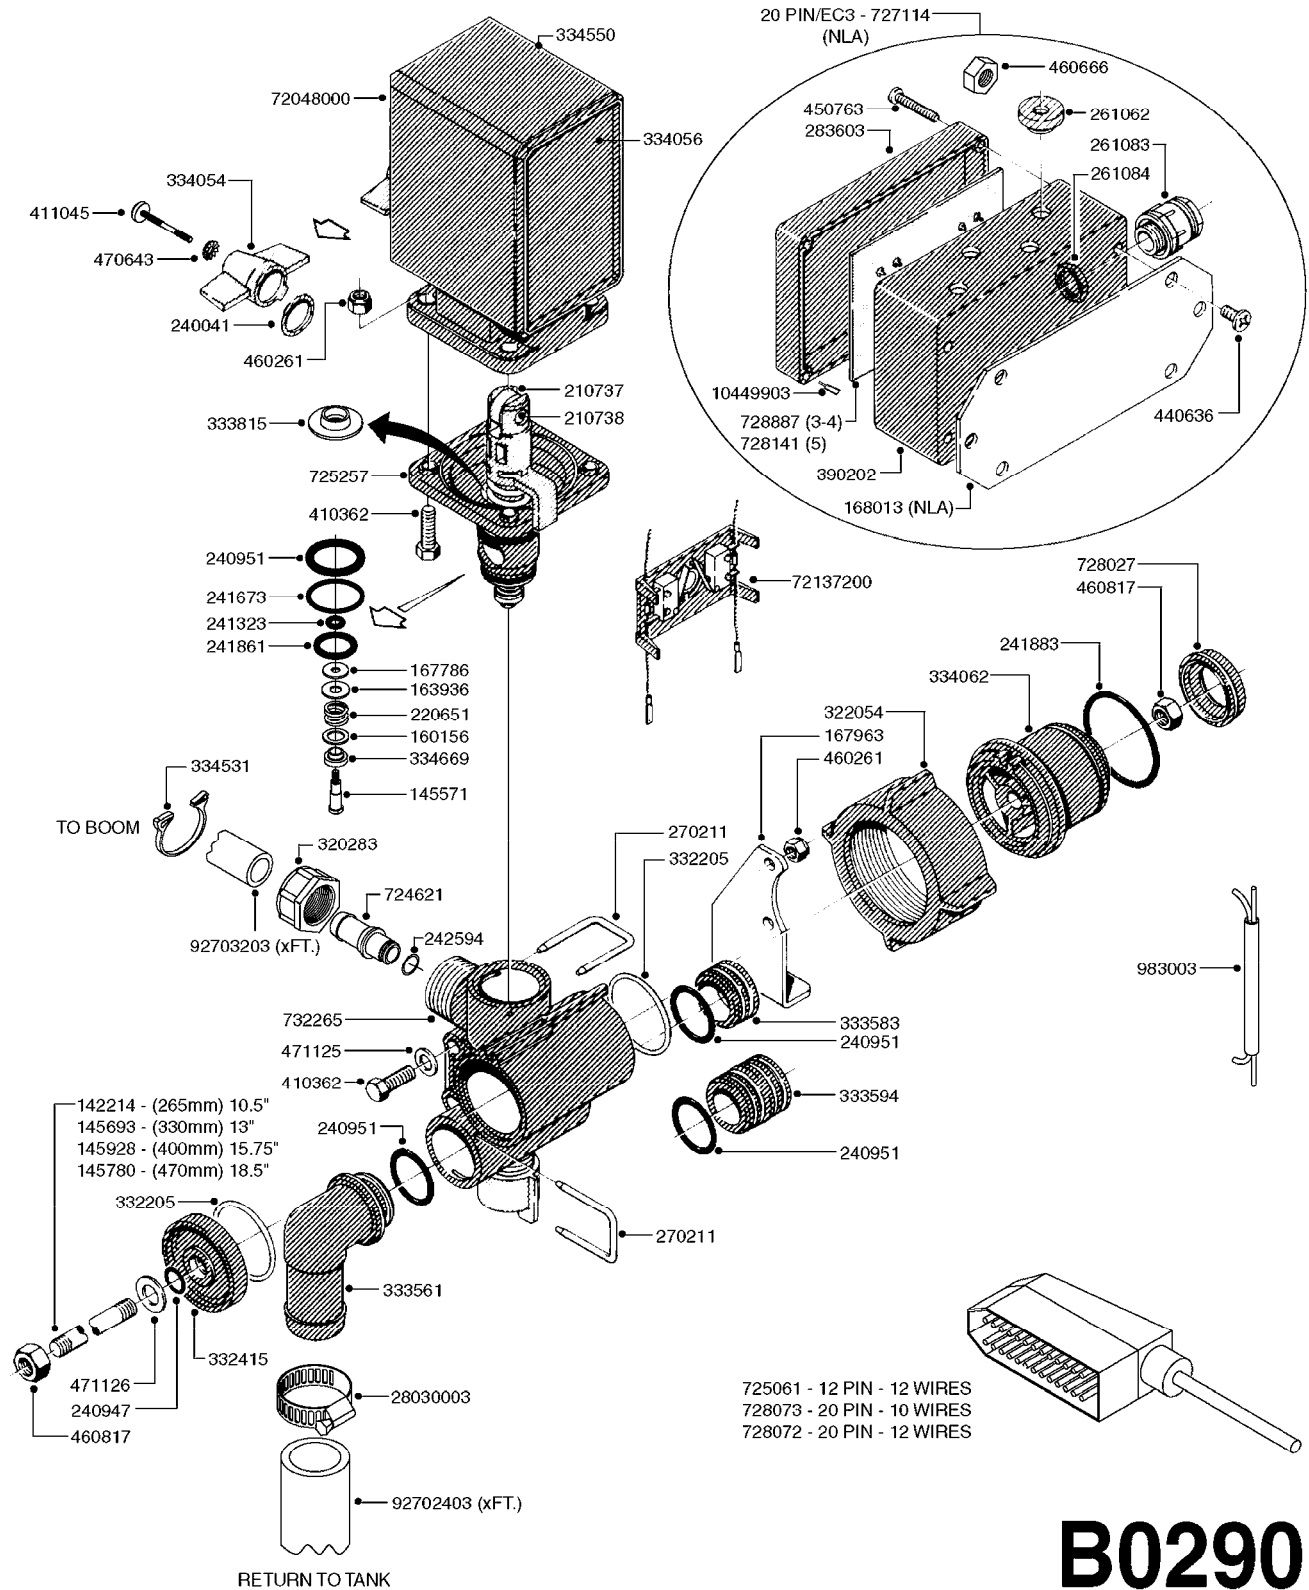

B0290

EC BOOM VALVE - ELEC.(RED GRP)
B0290-HIN, 01:01:16

Page 1
Date 12.08.2020 9:17

parts-n°	order qty	description
142214	1	STUD BOLT - M8X265, 3 SECTION
145571	1	STUD BOLT F/PNEUM. DISTRIBUTOR
145693	1	STUD BOLT - M8X330, 4 SECTION
145780	1	STUD BOLT - M8X470, 6 SECTION
145928	1	STUD BOLT - M8X400, 5 SECTION
160156	1	WASHER D14.1/D9.2X1 SS
163936	1	WASHER D15/D6.2X1
167786	1	WASHER D13/D4.2X1
167963	1	MOUNT BKT.F.EC BOOM SEC.
168013	1	MOUNT BRKT F.CONNECT BOX-NLA
210737	1	BEARING BALL D7 RSTO 5 TN
210738	1	PIN Ø7 L16
220651	1	SPRING PRESSURE D12.5/5
240041	1	O-RING D15.1/10.3 X 2.4
240947	1	O-RING D7.3X2.4 NITRIL
240951	1	O-RING D21.2X3 NITRIL
241323	1	O-RING D5.3X2.4 NITRIL
241673	1	O-RING D22.1X1.6
241861	1	O-RING D15.3X2.4 VITON
241883	1	O-RING 3 X 39.2 NITRIL
242594	1	O-RING D14 X 1.78 SCH.70-EPDM
261062	1	GROMMET
261083	1	GROMMET (PLASTIC)F.ELEC.CABLE
261084	1	NUT F.261083 GROMMET
270211	1	FITT.DK S25 FORK L=37.5
283603	1	LID F. SQ.BOX 120X80X15 MM
320283	1	FITT.DK NUT 3/4"BSP
322054	1	UNION NUT BLACK S61 x 2
332205	1	O-RING D43/39XD2
332415	1	COVER
333561	1	FITT.DK ELB.1" EC RETURN
333583	1	END PIECE FOR BYPASS
333594	1	CONNECTING PIECE F. BYPASS
333815	1	DISTANCE RING
334054	1	GRIP F.MAN.OP.EC ON/OFF RED
334056	1	COVER F/MOTOR HOUSE EC DIST.
334062	1	CONNECT. BRANCH F/EC OP. UNIT
334531	1	CLAMP HOSE PLASTIC 3/4"
334550	1	MOTOR HOUSE SECT VALVE
334669	1	VALVE CONE D14/D7-SH 63 WHITE
390202	1	CONN.BOX EC OPER.UNIT
410362	1	BOLT HEX 8.8 SS M6X20
411045	1	SCREW M4 X 16MM STAINLESS
440636	1	SCREW SHEET-METAL 1/2" NO 12
450763	1	SCREW M4X25
460261	1	NUT HEX M6X1.00 LOCK DIN985 A2 SS
460666	1	NUT HEX M4
460817	1	NUT HEX M8 STAINLESS DIN 934
470643	1	WASHER LOCK
471125	1	WASHER M6U 6.4X14X1.2,A2 SS
471126	1	WASHER, M8, Ø16/ 8.4X 1.6, SS
724621	1	FITT.DK HB 3/4"ASSY F.3/4" NUT
725061	1	CABLE - EC 12WIRE L=6000mm
725257	1	SPINDLE SECT. F/EC DISTRIBUTOR
727114	1	CONNECTOR BOX WITH CABLE
728027	1	BUSHING WITH SEAT
728072	1	CABLE,20-PIN,6M EC/4
728073	1	CABLE,20-PIN,6M, EC/3
728141	1	CIRCUIT BOARD F.EC7 CONN. BOX
728887	1	CIRCUIT BOARD EC CONTROL
732265	1	DISTRIB HOUSING W/CONST PR RED