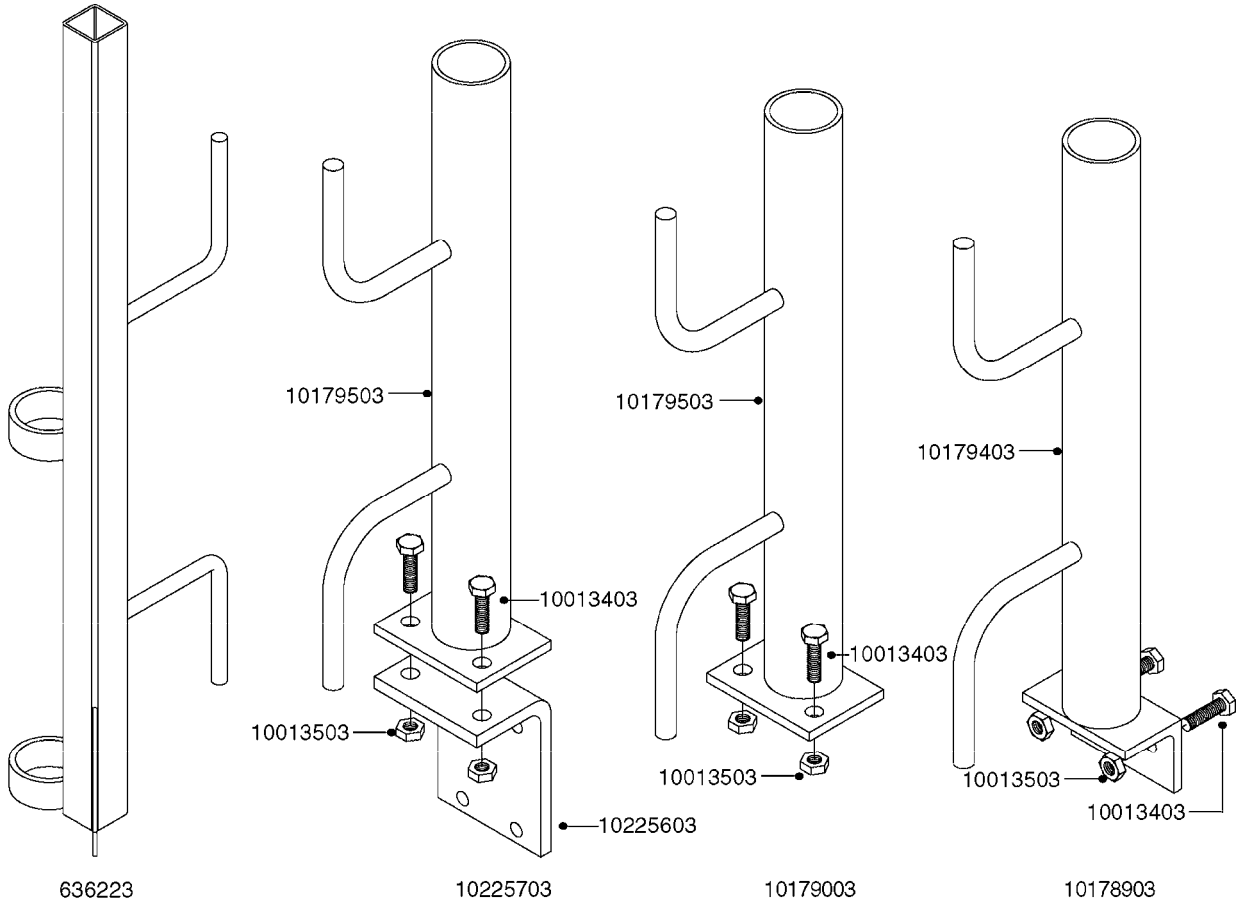

K0520

HOSE WRAPS
K0520-HIN, 05:12:19

Page 1
Date 12.08.2020 9:17

parts-n°	order qty	description
241965	1	O-RING Ø12.1 X 1.6 NITRILE
242007	1	O-RING Ø9.1 X 1.6 NITRILE
281551	1	BALL VALVE 1/2"
320084	1	FITT.DK NUT 1/2" BSP
330212	1	O-RING D19/D14X2.4 F.1/2"NUT
330326	1	O-RING D30/D24X2 F.1"NUT
330676	1	FITT.DK HB 3/8" F. 1/2" NUT
330687	1	FITT.DK HB 1/2" F. 1/2" NUT
334190	1	FITT.DK HB 1/2' F. PISTOL 60S
334533	1	CLAMP HOSE PLASTIC 3/8"
334534	1	CLAMP HOSE PLASTIC 1/2"
636223	1	POST 12 VOLT TR30
712471	1	AGITATION VALVE ASSY. ON/OFF
843196	1	SPRAY GUN KIT TYPE 60 SHORT
843197	1	HANDGUN KIT TYPE 60 LONG
10013403	1	BOLT HEX 3/8-16X1 1/4 HCS Z5
10013503	1	NUT HEX NC 3/8"
10178903	1	WRAP HOSE SIDE MOUNT PLATE
10179003	1	WRAP HOSE BOTTOM PLATE MOUNT
10179403	1	WRAP WELDMENT FOR HI101789
10179503	1	WRAP WELDMENT FOR HI101790
10225603	1	BKT.FOR HOSE WRAP MOUNT NL NK
10225703	1	WRAP HOSE BDL.BOTTOM PLATE
92701703	1	HOSE R X3/8" X300PSI WP X0012"
92702103	1	HOSE R X1/2" X300PSI WP X0012"