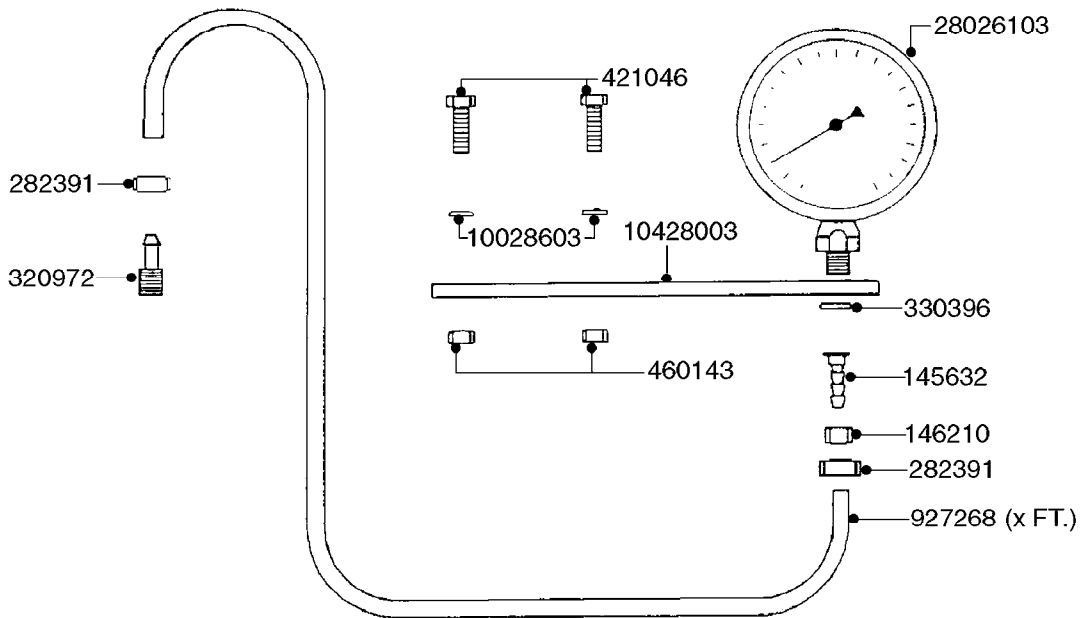

COMPLETE ASSEMBLIES
WHOLEGOODS ITEMS

70043903 - COMPLETE ASSEMBLY

K0680

REMOTE GAUGE-ESC SPRAYERS-4"
K0680-HIN, 01:01:16

Page 1
Date 12.08.2020 9:17

parts-n°	order qty	description
145632	1	FITT.DK HB 1/4' BRASS F.GUAGE
146210	1	NUT 1/4'BSP BRASS
282391	1	CLAMP HOSE CRIMP 5/16'
320972	1	FITT.DK HB 5/16'- 1/4' BSP
330396	1	O-RING D11.2/D6.6X3.2
421046	1	BOLT HEX M8X25/25 A2 SS DIN933
460143	1	LOCK NUT M8 SST A2 DIN985
927268	1	HOSE BLUE PVC X 1/4 X 0012"
10028603	1	WASHER LOCK 5/16'
10428003	1	BKT. FOR ESC GAUGE KIT
28026103	1	GAUGE 200PSI/BR,4",1/4"BSP-BTM
70043903	1	*GAUGE KIT,4" OP UNIT INFEILD