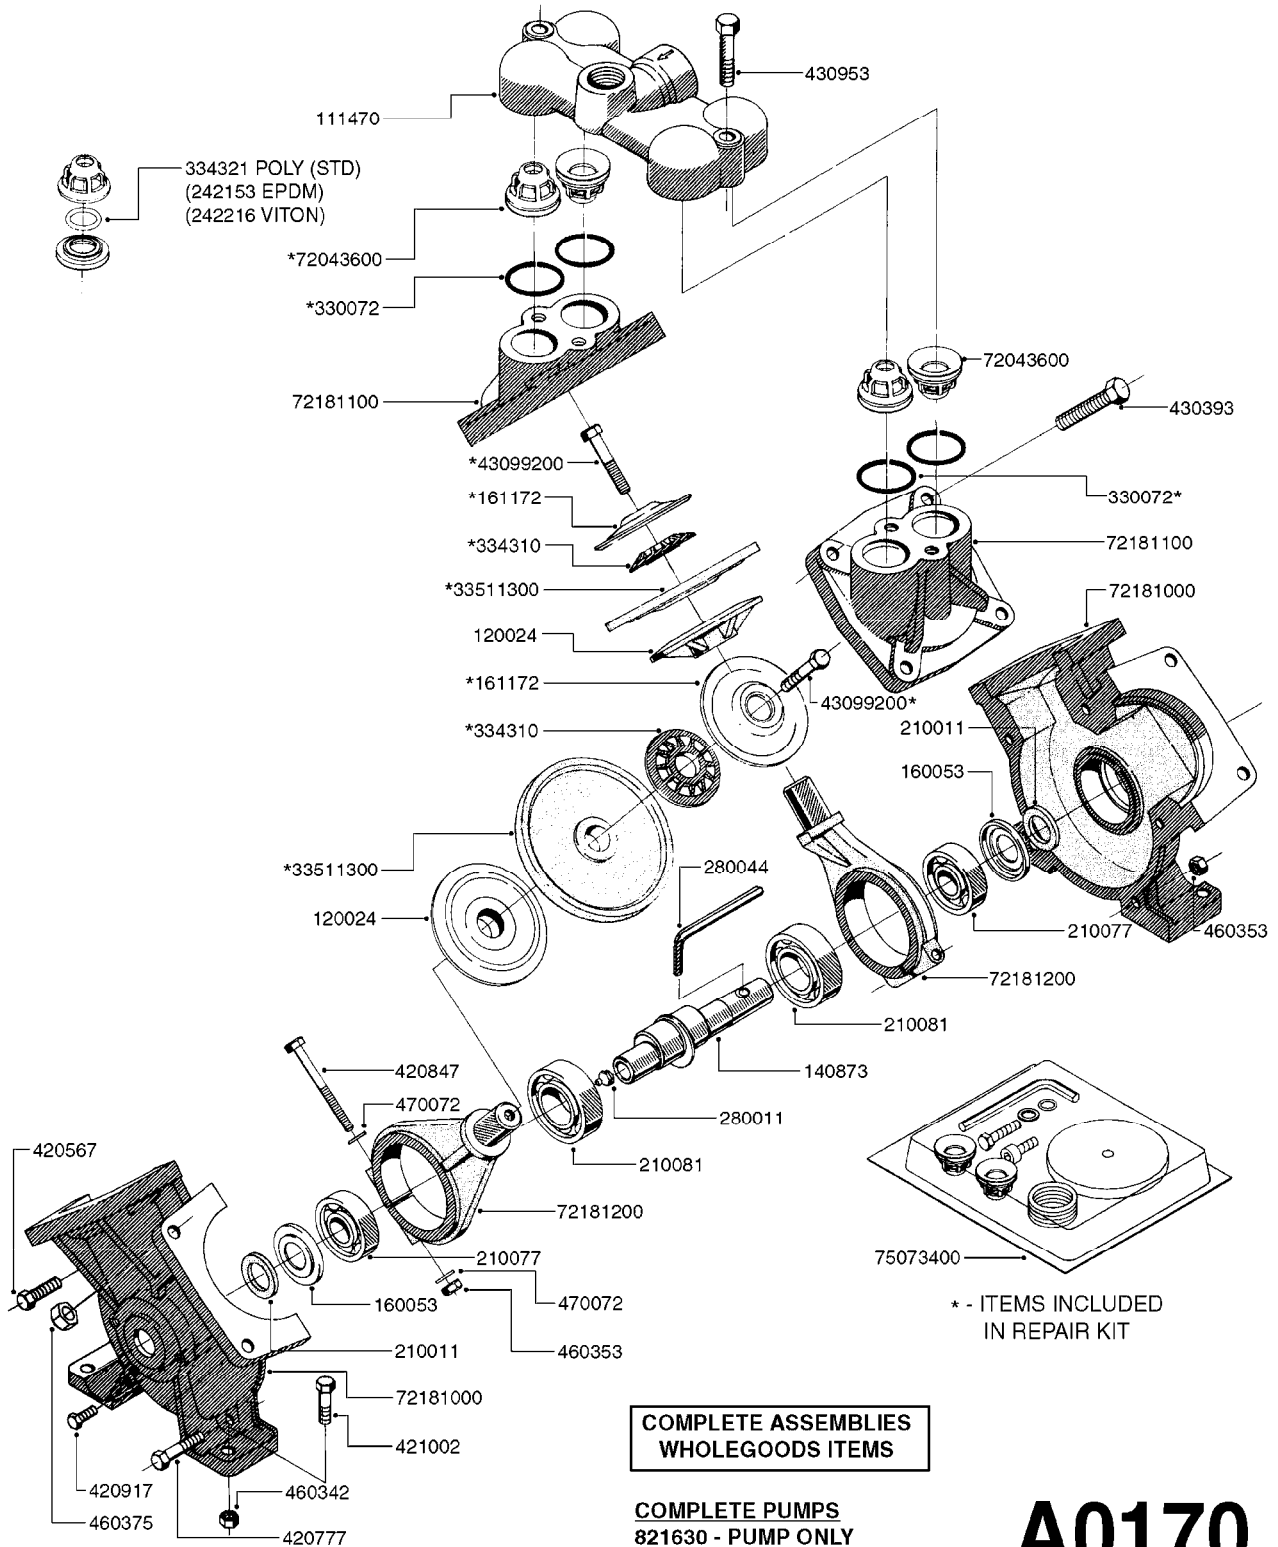

COMPLETE ASSEMBLIES
WHOLEGOODS ITEMS

COMPLETE PUMPS
821630 - PUMP ONLY
10396003 - WITH PTO & DAMPER

A0170

PUMP - 1203 W/MOUNTING BASE
A0170-HIN, 01:01:16

Page 1
Date 12.08.2020 9:16

parts-n°	order qty	description
111470	1	VALVE CHAMBER 1202
120024	1	DIAPHRAGM BACK DISC 1200-1300
140873	1	CRANK SHAFT MODEL 1202-9MM
160053	1	DUST PLATE
161172	1	DIAPHRAGM DISC F. 1203/1303
210011	1	SEAL FELT D39/23 X 4
210077	1	BEARING BALL 6305
210081	1	BEARING BALL 6307
242153	1	O-RING D26X4 EPDM
242216	1	O-RING VITON F/1202/1302/462
280011	1	GREASE NIPPLE 1/8" SAE H TR
280044	1	KEY HEXAGON W6 3/16"
330072	1	O-RING D53.5/D45.5X4
334310	1	NYLON WASHER 1202/1302/462
334321	1	O-RING POLY. 34.0x26.0x4.0
420567	1	BOLT HEX 8.8 DEL M8X30 FT
420777	1	BOLT HEX 8.8 RAW M8X50
420847	1	BOLT HEX 8.8 DEL M8X85
420917	1	BOLT HEX 8.8 RAW M8X12 FT
421002	1	BOLT HEX 8.8 DEL M10X30 FT DIN933
430393	1	BOLT HEX 8.8 RAW M12X50
430953	1	BOLT, M12 X 55 8.8
460342	1	NUT HEX M10 DEL DIN934
460353	1	NUT HEX M8 BLACK
460375	1	NUT HEX M12 BLACK
470072	1	WASHER D15/D8X.5 LOCK
821630	1	PUMP 1203/9 540RPM
10396003	1	PUMP 1203 C/W PTO 540 RPM
33511300	1	DIAPHRAGM 1202-1303 POLY 2006
43099200	1	BOLT HEX SS M12 X 30 DIN933 A4
72043600	1	VALVE FOR 462/463
72181000	1	HOUSING, PUMP, 1203 RED
72181100	1	DIAPHRAGM COVER 1203/1303+BLTS
72181200	1	CONNECTING ROD FOR 1203 W/M12
75073400	1	PUMP KIT 1203 MM "06"