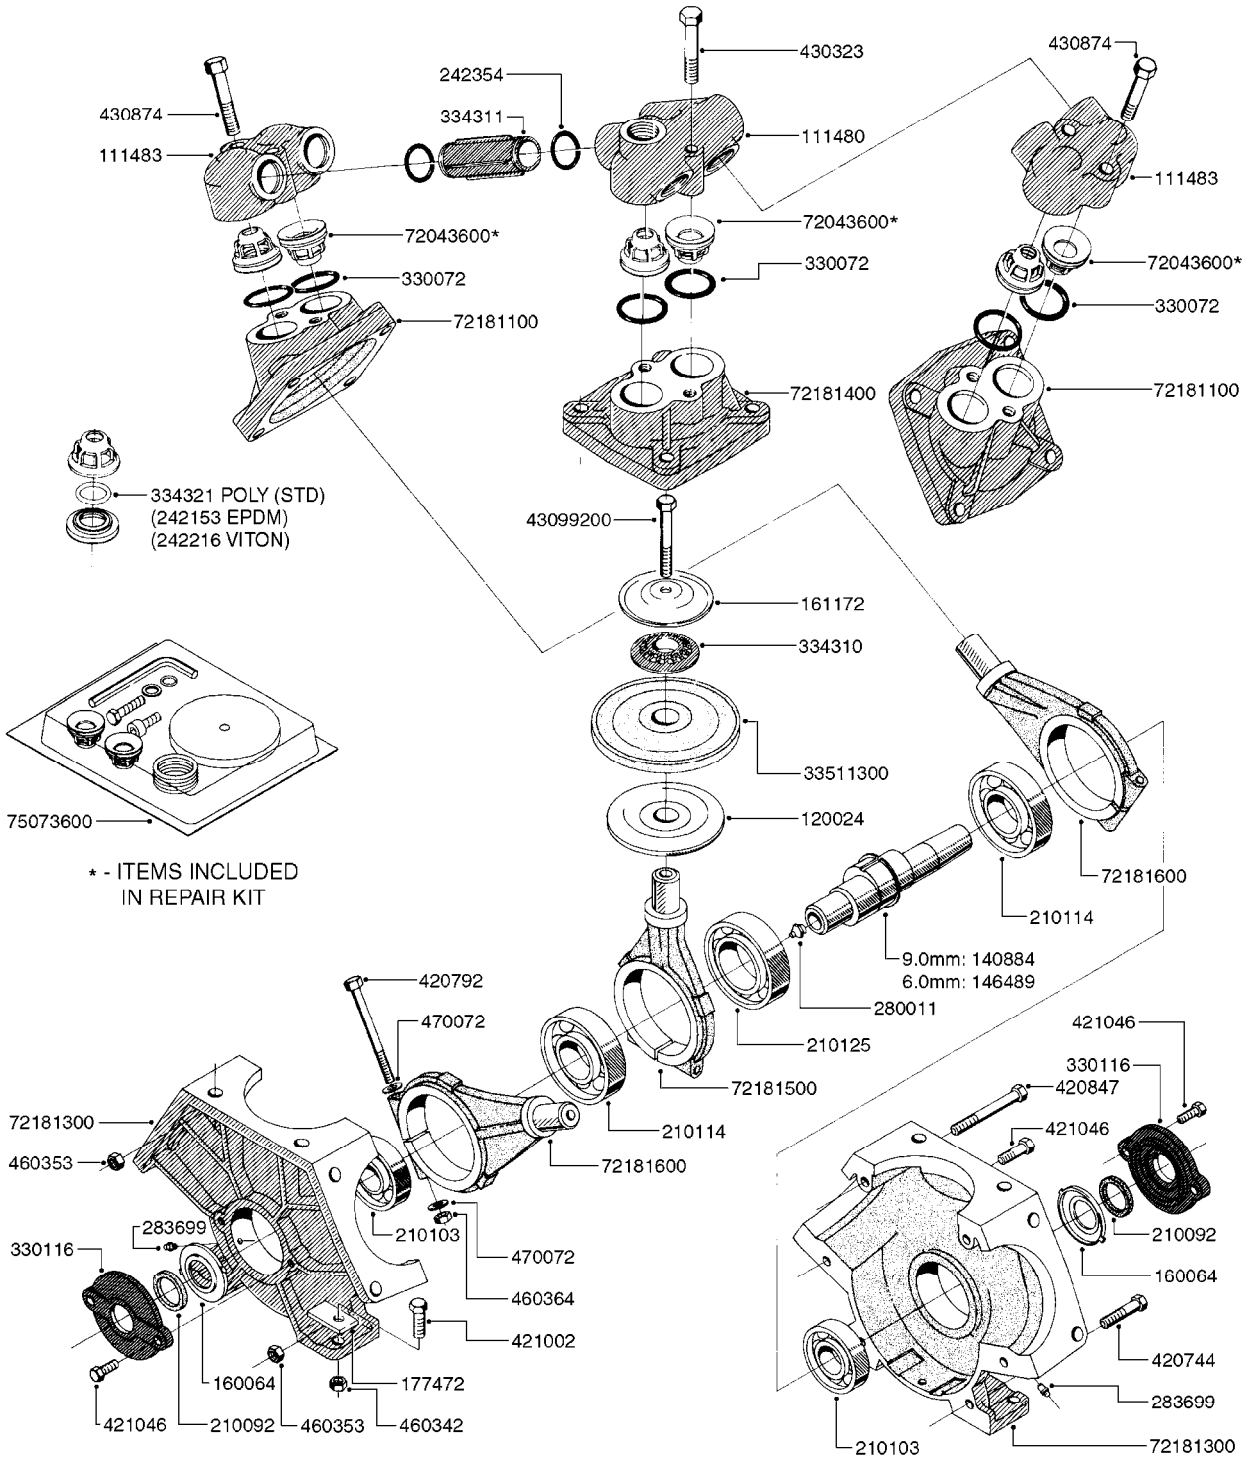

* - ITEMS INCLUDED
IN REPAIR KIT

COMPLETE PUMPS
821635 - PUMP ONLY
10396203 - WITH PTO & DAMPER

COMPLETE ASSEMBLIES
WHOLEGOODS ITEMS

A0230

PUMP - 1303 W/ MOUNTING BASE
A0230-HIN, 01:01:16

Page 1
Date 12.08.2020 9:17

parts-n°	order qty	description
111480	1	VALVE HEAD 1302 CENTER
111483	1	VALVE HEAD SIDE 1302
120024	1	DIAPHRAGM BACK DISC 1200-1300
140884	1	CRANK SHAFT MODEL 1300-9
146489	1	CRANK SHAFT MODEL 1302-6MM
160064	1	DUST PLATE
161172	1	DIAPHRAGM DISC F. 1203/1303
177472	1	BRACKET 25 X 5
210092	1	SEAL FELT D43/30X5
210103	1	BEARING BALL 6306
210114	1	BEARING BALL 6308
210125	1	BEARING BALL 6210
242153	1	O-RING D26X4 EPDM
242216	1	O-RING VITON F/1202/1302/462
242354	1	O-RING D32.2X3.0 VITON
280011	1	GREASE NIPPLE 1/8" SAE H TR
283699	1	GREASE NIPPLE M6X1
330072	1	O-RING D53.5/D45.5X4
330116	1	SEAL RETAINER, MODEL 1300
334310	1	NYLON WASHER 1202/1302/462
334311	1	CONNECTION PIPE INLET MOD.1302
334321	1	O-RING POLY. 34.0x26.0x4.0
420744	1	BOLT HEX 8.8 DEL M8X40
420792	1	BOLT HEX 8.8 RAW M8X95
420847	1	BOLT HEX 8.8 DEL M8X85
421002	1	BOLT HEX 8.8 DEL M10X30 FT DIN933
421046	1	BOLT HEX M8X25/25 A2 SS DIN933
430323	1	BOLT HEX 8.8 DEL M12X60
430874	1	SCREW SET 8.8 DEL M12X70 FT
460342	1	NUT HEX M10 DEL DIN934
460353	1	NUT HEX M8 BLACK
460364	1	NUT HU M8 A2 SS DIN934
470072	1	WASHER D15/D8X.5 LOCK
821635	1	PUMP 1303/9 540RPM
10396203	1	PUMP 1303 C/W PTO 540 RPM
33511300	1	DIAPHRAGM 1202-1303 POLY 2006
43099200	1	BOLT HEX SS M12 X 30 DIN933 A4
72043600	1	VALVE FOR 462/463
72181100	1	DIAPHRAGM COVER 1203/1303+BLTS
72181300	1	PUMP CASTING 1300 RED W/BOLTS
72181400	1	DIAPHRAGM COVER 1303 W/BOLTS
72181500	1	CONNECTING ROD, CENTER 1303
72181600	1	CONNECTING ROD, SIDE MOD.1300
75073600	1	PUMP KIT 1303 MM "06"