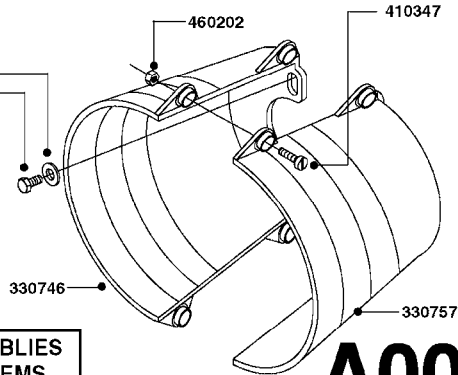

#725970 COMPLETE DAMPER KIT (SUCTION & PRESSURE)

PRESSURE SIDE OF PUMP

FROM PUMP

TO CONTROLS

FROM TANK

- 821623 - 600 WITH COUPLER
- 821624 - 600 W/ MOUNTING BASE
- 821625 - 600 GAS DRIVEN - BELT DRIVE

COMPLETE ASSEMBLIES
WHOLEGOODS ITEMS