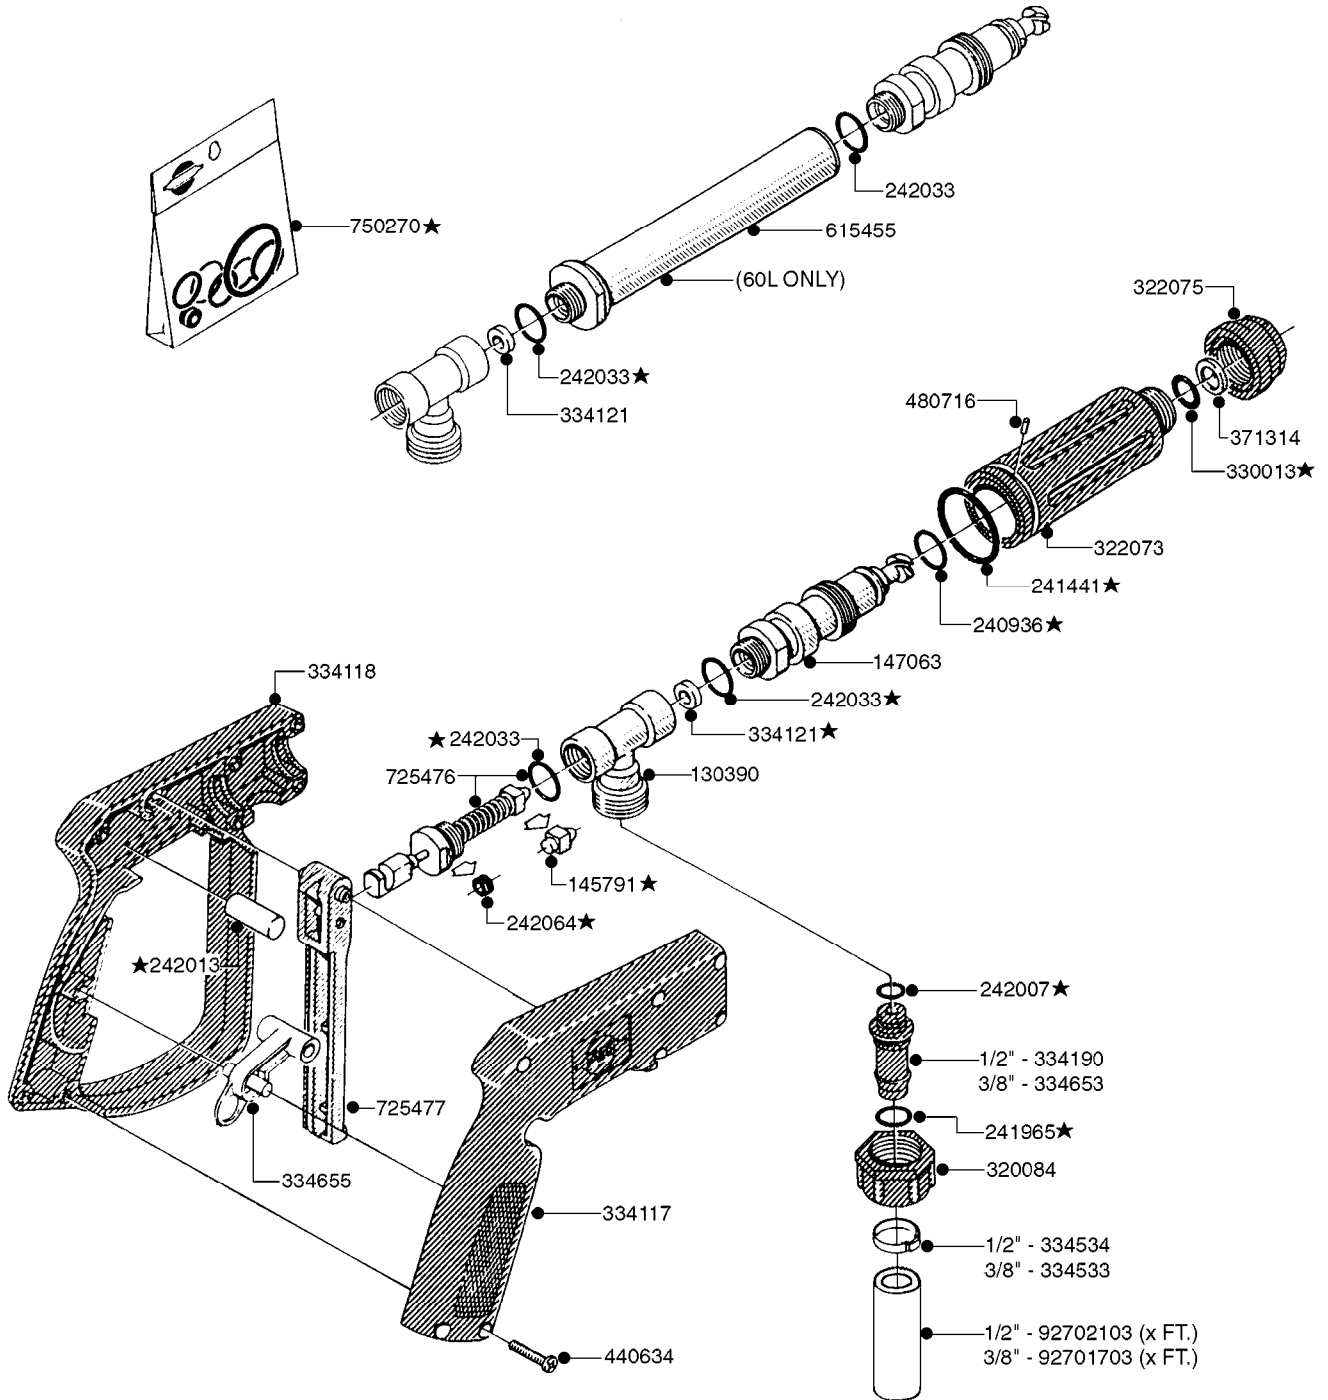

COMPLETE ASSEMBLY:
843197 - 60L
843196 - 60S

COMPLETE ASSEMBLIES
WHOLEGOODS ITEMS

K0480

HANDGUN TYPE 60S/60L POST 95
K0480-HIN, 01:01:16

Page 1
Date 12.08.2020 9:17

parts-n°	order qty	description
130390	1	TEE 3/8'X 1/2' BSP F.TYPE 60S
145791	1	CONE FOR ON/OFF
147063	1	SWIRL F.SPRAY GUN TYPE 60
240936	1	O-RING D13.3X2.4 NITRIL
241441	1	O-RING D29.3X3
241965	1	O-RING Ø12.1 X 1.6 NITRILE
242007	1	O-RING Ø9.1 X 1.6 NITRILE
242013	1	SPRING RUBBER F/TRIGGER
242033	1	O-RING Ø14.1 X 1.6 NITRILE
242064	1	SLEEVE RUBBER 3X8X4MM
320084	1	FITT.DK NUT 1/2" BSP
322073	1	HOUSING F.SWIRL TYPE 60S H.G.
322075	1	HOUSING F. NOZZLE
330013	1	O-RING 2.5 X 10 PUR
334117	1	HANDLE PIECE RIGHT F.60S/60L
334118	1	HANDLE PIECE LEFT F.60S/60L
334121	1	SEAT FOR ON-OFF TYPE
334190	1	FITT.DK HB 1/2' F. PISTOL 60S
334533	1	CLAMP HOSE PLASTIC 3/8"
334534	1	CLAMP HOSE PLASTIC 1/2"
334653	1	FITT.DK HB 3/8' F.HANDGUN
334655	1	TRIGGER SAFETY F.60S/60L GUN
371314	1	NOZZLE CERAMIC 1099-20
440634	1	SCREW 5/8"
480716	1	PIN D3X6 STAINLESS
615455	1	TUBE F.LANCE TYPE 60L
725476	1	SPINDLE
725477	1	TRIGGER
750270	1	GASKET KIT F.SPRAY GUN
843196	1	SPRAY GUN KIT TYPE 60 SHORT
843197	1	HANDGUN KIT TYPE 60 LONG
92701703	1	HOSE R X3/8" X300PSI WP X0012"
92702103	1	HOSE R X1/2" X300PSI WP X0012"