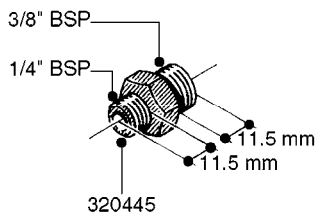

FITTINGS - HEXAGON NIPPLES
L0030-HIN, 01:01:16

Page 0
Date 12.08.2020 9:18

L0030

FITTINGS - HEXAGON NIPPLES
L0030-HIN, 01:01:16

Page 1
Date 12.08.2020 9:18

parts-n°	order qty	description
10015303	1	FITT.PO.HN 1.00X1.00 M1000
10425003	1	FITT.PO.HN 1.25X1.00 MCPHEE
320132	1	FITT.DK HN 1" BSP
320176	1	FITT.DK HN 3/8"X1/2" BSP
320445	1	FITT.DK HN 1/4"X3/8" BSP
320655	1	FITT.DK HN 1/2"-1/2" BSP
320692	1	FITT.DK HN 3/8'BSPX1/4'NPT
320703	1	FITT.DK HN 3/8BSP X1/2 &1/4NPT
320725	1	FITT.DK NIPPLE 3/8"-3/8" BSP
320902	1	FITT.DK HN 3/8'X 1/4' BSP
390232	1	FITT.DK HN 1-1/2' X 1-1/4' BSP
390276	1	FITT.DK HN 1'BSP