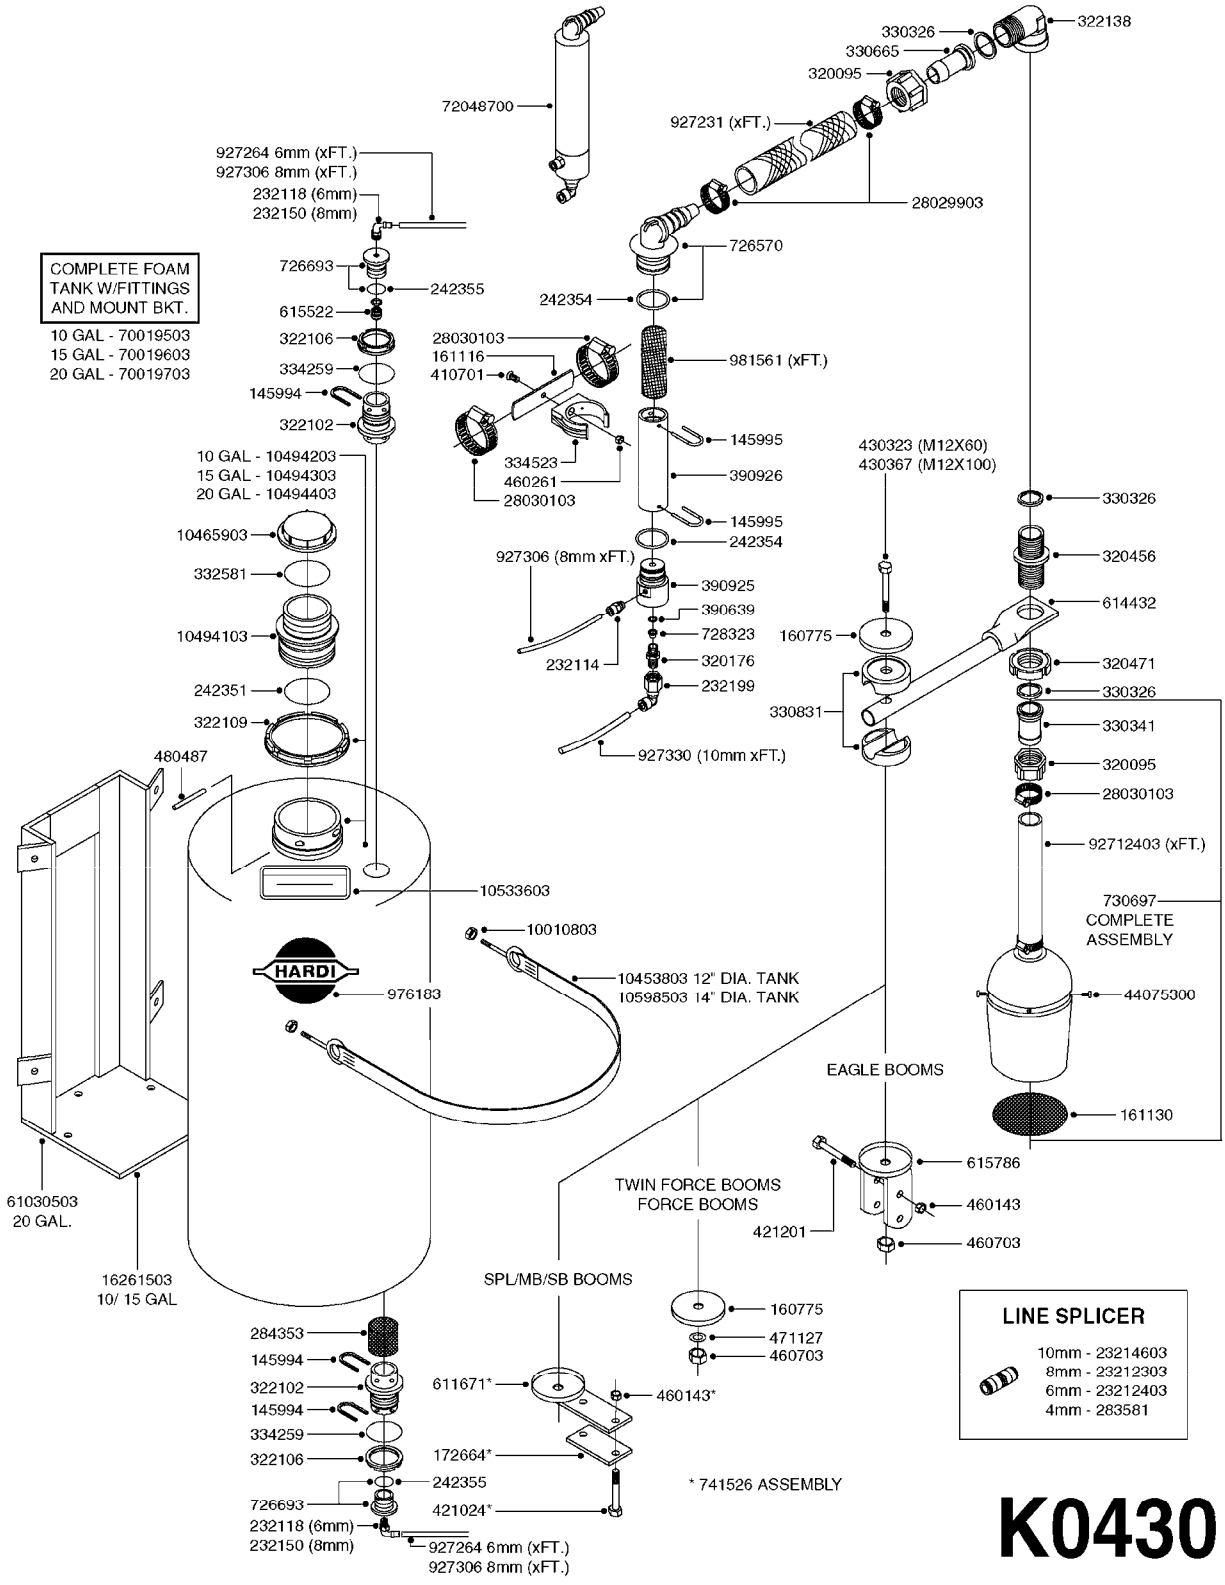

COMPLETE FOAM TANK W/FITTINGS AND MOUNT BKT.

- 10 GAL - 70019503
- 15 GAL - 70019603
- 20 GAL - 70019703

- 10 GAL - 10494203
- 15 GAL - 10494303
- 20 GAL - 10494403

FOAMMARKER TANK/DROPPER 2000
K0430-HIN, 05:12:19

Page 1
Date 12.08.2020 9:17

parts-n°	order qty	description
145994	1	FITT.DK S-40 FORK
145995	1	FITT.DK S-53 FORK
160775	1	WASHER F. FRICTION PLATE
161116	1	FLATBAR PLATE 3 X 25 X 110
161130	1	FILTER SCREEN F/FOAM DROPPER
172664	1	FLATBAR BACKING PLATE
232114	1	COUPLER 1/8" THREADX8MM HOSE
232118	1	HOSE CONN. 90DEG 1/8'X 6MM PE
232150	1	HOSE CONN. 90DEG. 1/8'X8MM PE
232199	1	COUPLER 3/8' BSP-90/10MM HOSE
242351	1	O-RING D69.5X3.0 VITON F.S-93
242354	1	O-RING D32.2X3.0 VITON
242355	1	O-RING D19.2X3.0 VITON F.S-40
283581	1	HOSE CONNECTOR STR. F.4MM PE
284353	1	SPONGE FOR FOAM MARKER
320095	1	FITT.DK NUT 1" BSP
320176	1	FITT.DK HN 3/8"X1/2" BSP
320456	1	FITT.DK BULKHEAD 1"BSP DOUBLE
320471	1	FITT.DK NUT 1" BSP JAMB
322102	1	FITT.DK S-40 BULKHEAD
322106	1	FITT.DK S-40 BULKHEAD NUT
322109	1	FITT.DK S-93 BULKHEAD NUT
322138	1	FITT.DK ELB 1"M X 1"F BSP
330326	1	O-RING D30/D24X2 F.1"NUT
330341	1	FITT.DK HB 1" F. 1" NUT
330665	1	FITT.DK HB 3/4"F.1" NUT
330831	1	FRICTION PLATE
332581	1	GASKET F. 1-1/2" BSP CAPNUT.
334259	1	GASKET F. S-40 BULKHEAD
334523	1	PIPE HOLDER Ø51.5
390639	1	O-RING F.NOZZLE FILTER
390925	1	FITTING F.FOAM MIX.CHAMB. STD
390926	1	TUBE,MIX CHAMB. FOAM MARK STD
410701	1	SCREW M6X16 GALV.
421024	1	BOLT HEX 8.8 DEL M8X60
421201	1	BOLT HEX 8.8 DEL M8X70
430323	1	BOLT HEX 8.8 DEL M12X60
430367	1	BOLT HEX 8.8 DEL M12X100 DIN931
460143	1	LOCK NUT M8 SST A2 DIN985
460261	1	NUT HEX M6X1.00 LOCK DIN985 A2 SS
460703	1	NUT HEX M12X1.75 LOCK DIN985A2 SS
471127	1	WASHER, M12, Ø24/13X24X2.5 SS
480487	1	PIN M5X60 SLOTTED GALV
611671	1	BREAK AWAY HOLDER F-MARKER
614432	1	BREAK AWAY ARM F. FOAM MARKER
615522	1	CHECK VALVE F.FOAM MARKER
615786	1	MOUNT BKT. F.FOAM DROPPER 98
726570	1	FITT.DK S-53 ELB.3/4" W.ORING
726693	1	FITT.DK S-40 PLUG 1/8BSP ORING
728323	1	VALVE NON-RETURN
730697	1	FOAM DROPPER COMP. BLACK '97
741526	1	FOAM DROPPER MT. KIT MB-SPL
927231	1	HOSE R X PVCX3/4 CLR/BRD 0012"
927264	1	HOSE R X PE D6/D4 X 0012"
927306	1	HOSE R X PE D8/D6 X 0012"BLACK
927330	1	HOSE R X PE D10/D8 X 012"BLACK
976183	1	DECAL COMPANY D.18,2 X 29,6
981561	1	SPONGE MAT. MIX.CHAMBER-x0012"
10010803	1	NUT HEX NC (NYLON LOCK) 5/16
10453803	1	STRAP F.FOAMER TANK (755mm)
10465903	1	*LID F.FOAM MARKER, DRILLED