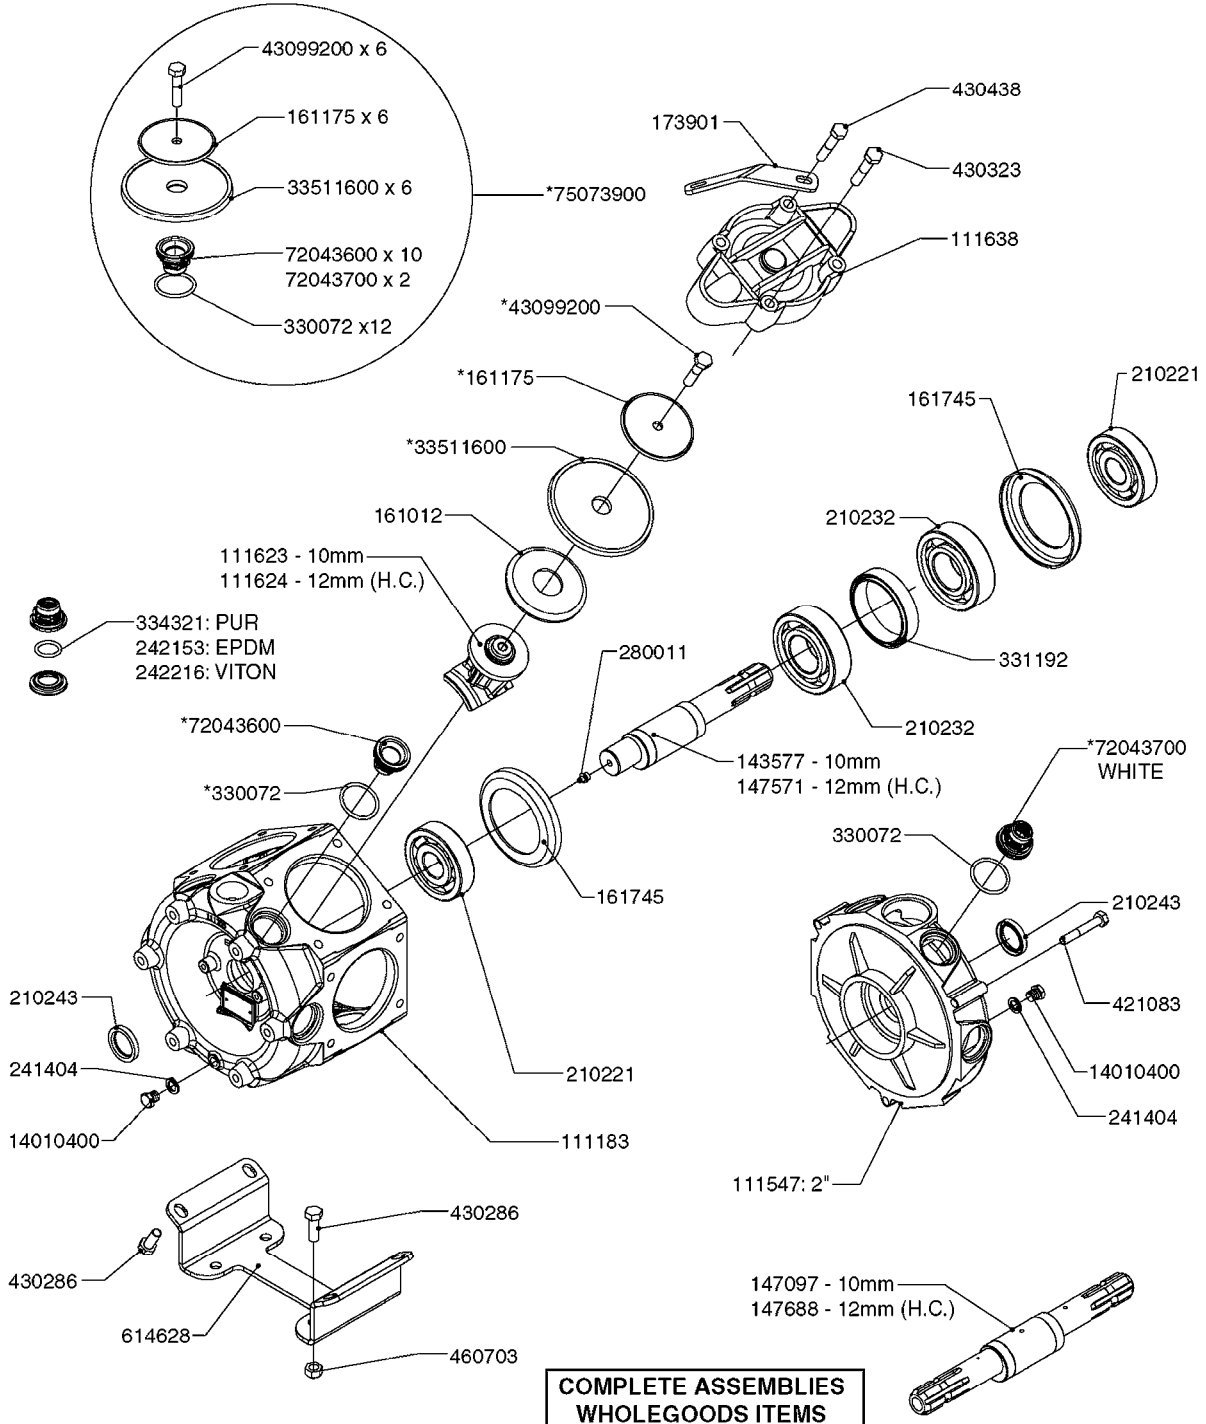

PUMP REPAIR KIT

**COMPLETE ASSEMBLIES
WHOLEGOODS ITEMS**

COMPLETE PUMPS

- 821587 - 463/10 2" W/THROUGH SHAFT (540 RPM)
- 82166300 - 463/12 2" (540 RPM H.C. INLINE PORTS)
- 463/12 2" (540 RPM H.C. OFFSET PORTS) REPLACED BY 82168700 (PAGE A0350)

A0330

PUMP - 463 W/ MOUNTING BASE
A0330-HIN, 01:01:16

Page 1
Date 12.08.2020 9:17

parts-n°	order qty	description
111183	1	PUMP CASTING 460-463 (PAINTED)
111547	1	PUMP FRONT 460-463-2' (PAINT)
111623	1	CONNECTING ROD 463/10MM
111624	1	CONNECTING ROD 463/12MM
111638	1	VALVE COVER 463 HC+1000 VERS.
143577	1	CRANK SHAFT F.363/462/463-10mm
147097	1	CRANK SHAFT 363-463/10 THROUGH
147571	1	CRANK SHAFT F.463-12mm
147688	1	CRANK SHAFT 462/12 THROUGH
161012	1	DIAPHRAGM BACKING DISC F. 463
161175	1	DIAPHRAGM DISC 463/464 PUMP
161745	1	METAL SPACER F.363/463
173901	1	LIFT STRAP F.PUMP 463
210221	1	BEARING BALL 6407
210232	1	BEARING BALL 6310
210243	1	SEAL OIL 35 X 47 X 7
241404	1	DOWTY SEAL 1/4"
242153	1	O-RING D26X4 EPDM
242216	1	O-RING VITON F/1202/1302/462
280011	1	GREASE NIPPLE 1/8' SAE H TR
330072	1	O-RING D53.5/D45.5X4
331192	1	SPACER, MODEL 361/363
334321	1	O-RING POLY. 34.0x26.0x4.0
421083	1	BOLT HEX 8.8 DEL M10X65
430286	1	BOLT HEX 8.8 DEL M12X30 FT
430323	1	BOLT HEX 8.8 DEL M12X60
430438	1	BOLT HEX 8.8 DEL M12X65
460703	1	NUT HEX M12X1.75 LOCK DIN985A2 SS
614628	1	FOOT F. 46X PUMP, RED
821587	1	PUMP 463/10 THROUGH SHAFT TWNF
14010400	1	PLUG 1/4" BSP
33511600	1	DIAPHRAGM PUMP 463/464 PUMP PUR
43099200	1	BOLT HEX SS M12 X 30 DIN933 A4
72043600	1	VALVE FOR 462/463
72043700	1	VALVE FOR 462/463 W.VENT HOLE
75073900	1	PUMP KIT 460/463 "06"
82166300	1	PUMP 464-12-MED-2-540
82168700	1	PUMP 464-12 540 OFFSET PORTS