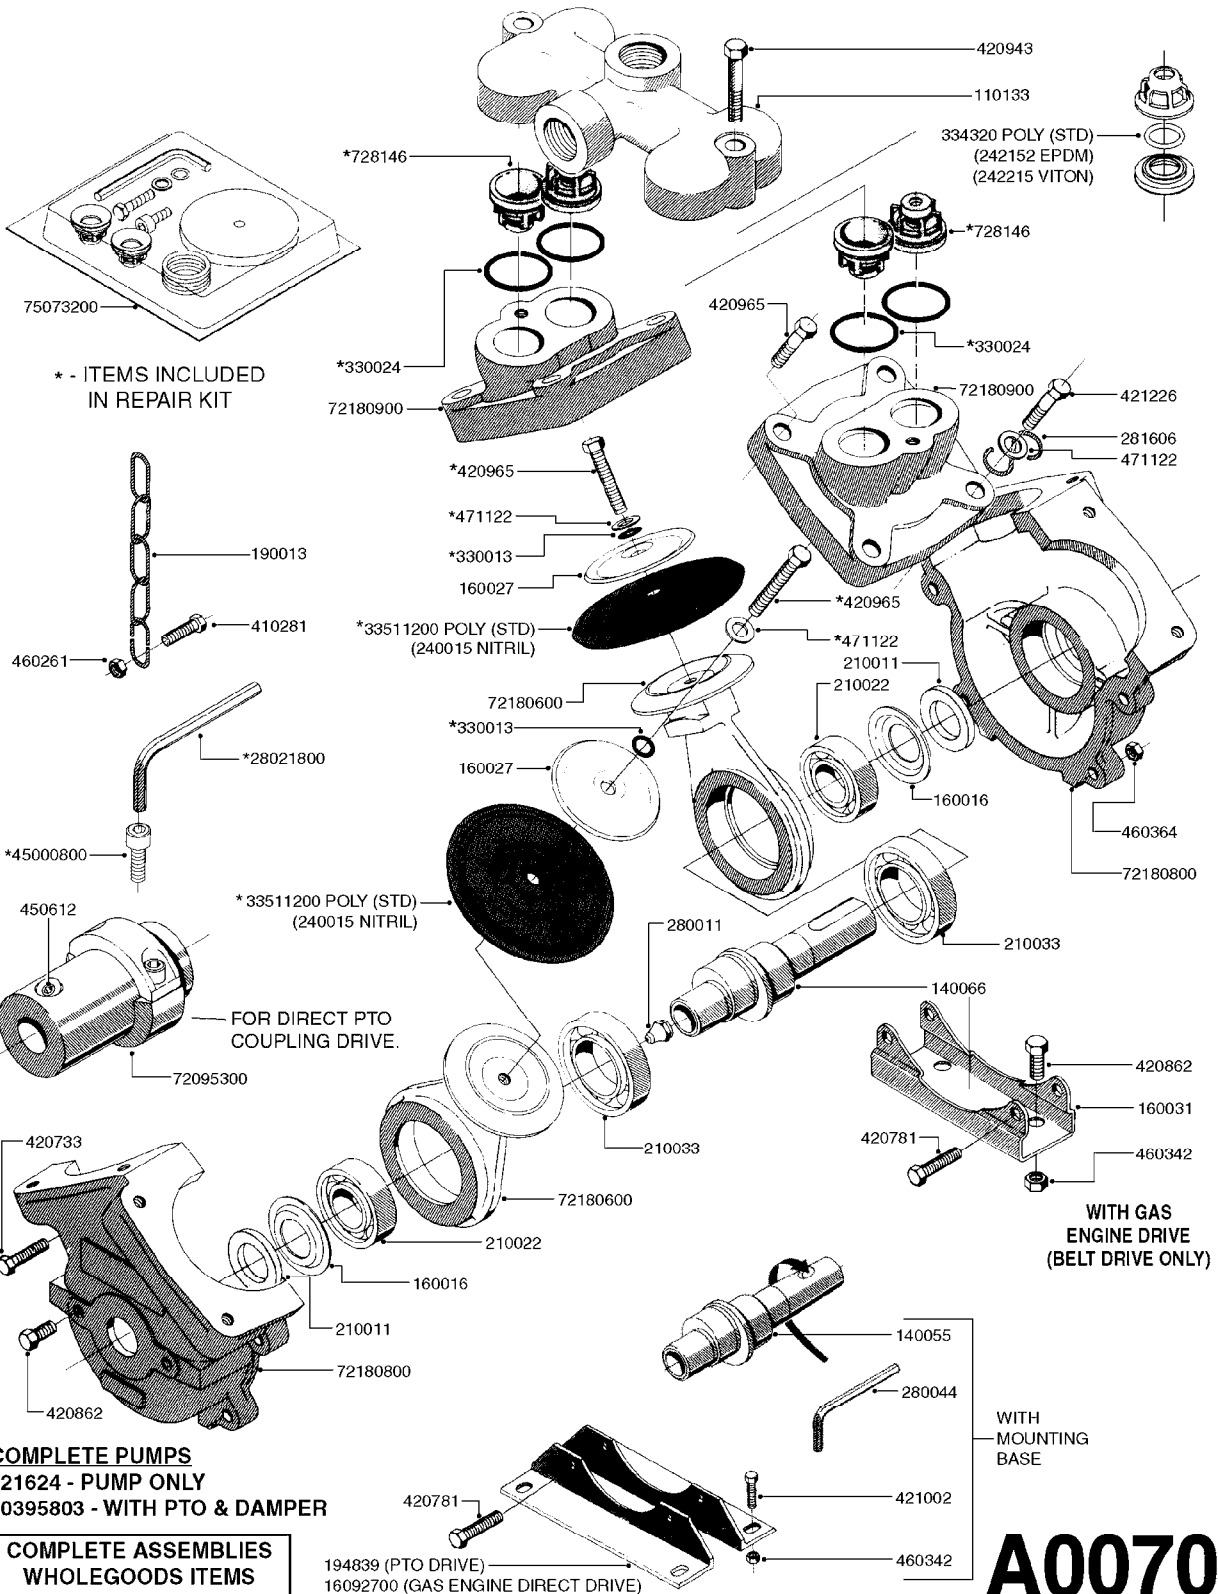

PUMP - 603
A0070-HIN, 01:01:16

COMPLETE PUMPS
821624 - PUMP ONLY
10395803 - WITH PTO & DAMPER

COMPLETE ASSEMBLIES
WHOLEGOODS ITEMS

A0070

PUMP - 603
A0070-HIN, 01:01:16

Page 1
Date 12.08.2020 9:16

parts-n°	order qty	description
110133	1	VALVE CHAMBER MOD 600 PAINTED
140055	1	CRANK SHAFT, MODEL 600
140066	1	CRANK SHAFT, MODEL 600/4
160016	1	DUST PLATE
160027	1	DIAPHRAGM UPPER DISC 500-600
160031	1	BASE PLATE MODEL 500-600
190013	1	CHAIN 35XL=800
194839	1	ANGLE IRON FOOT, M 500-600 RED
210011	1	SEAL FELT D39/23 X 4
210022	1	BEARING BALL 6205
210033	1	BEARING BALL 6007
240015	1	DIAPHRAGM MODEL 500-600 NITRIL
242152	1	O-RING D18.2X3 EPDM
242215	1	O-RING D18X3 VITON
280011	1	GREASE NIPPLE 1/8" SAE H TR
280044	1	KEY HEXAGON W6 3/16"
281606	1	S-HOOK GALVANIZED
330013	1	O-RING 2.5 X 10 PUR
330024	1	O-RING D41,1/D34.5 X 3,5
334320	1	O-RING D18X3 POLYURETHANE
410281	1	BOLT HEX 8.8 DEL M6X25 DIN933 A2
420733	1	BOLT HEX 8.8 DEL M8X40
420781	1	BOLT HEX 8.8 DEL M8X50
420862	1	BOLT HEX 8.8 DEL M10X16 FT
420943	1	BOLT HEX 8.8 DEL M10X50
420965	1	M10X40 MACHINE SCREW STAINLESS
421002	1	BOLT HEX 8.8 DEL M10X30 FT DIN933
421226	1	BOLT HEX 8.8 DEL M10X45
450612	1	SCREW M10X16 POINTED
460261	1	NUT HEX M6X1.00 LOCK DIN985 A2 SS
460342	1	NUT HEX M10 DEL DIN934
460364	1	NUT HU M8 A2 SS DIN934
471122	1	WASHER, M10, Ø20/10.5X 2.0, SS
728146	1	VALVE FOR 361(726890/707932)
821624	1	PUMP 603/7 W. FOOT TAPERED SHA
10395803	1	PUMP 603 C/W PTO 540 RPM
16092700	1	PUMP MOUNT PLATE TALL 500/600
28021800	1	KEY HEXAGON 8MM FOR M10
33511200	1	DIAPHRAGM 500-603 PUR 2006
45000800	1	BOLT ROUND M10X25
72095300	1	COUPLING 1-3/8" X 25, PAINTED
72180600	1	CONNECTING ROD FOR 503-603 M10
72180800	1	PUMP HOUSING 603 RED W/BOLTS
72180900	1	DIAPHRAGM COVER MOD. 600
75073200	1	PUMP KIT 603mm 06