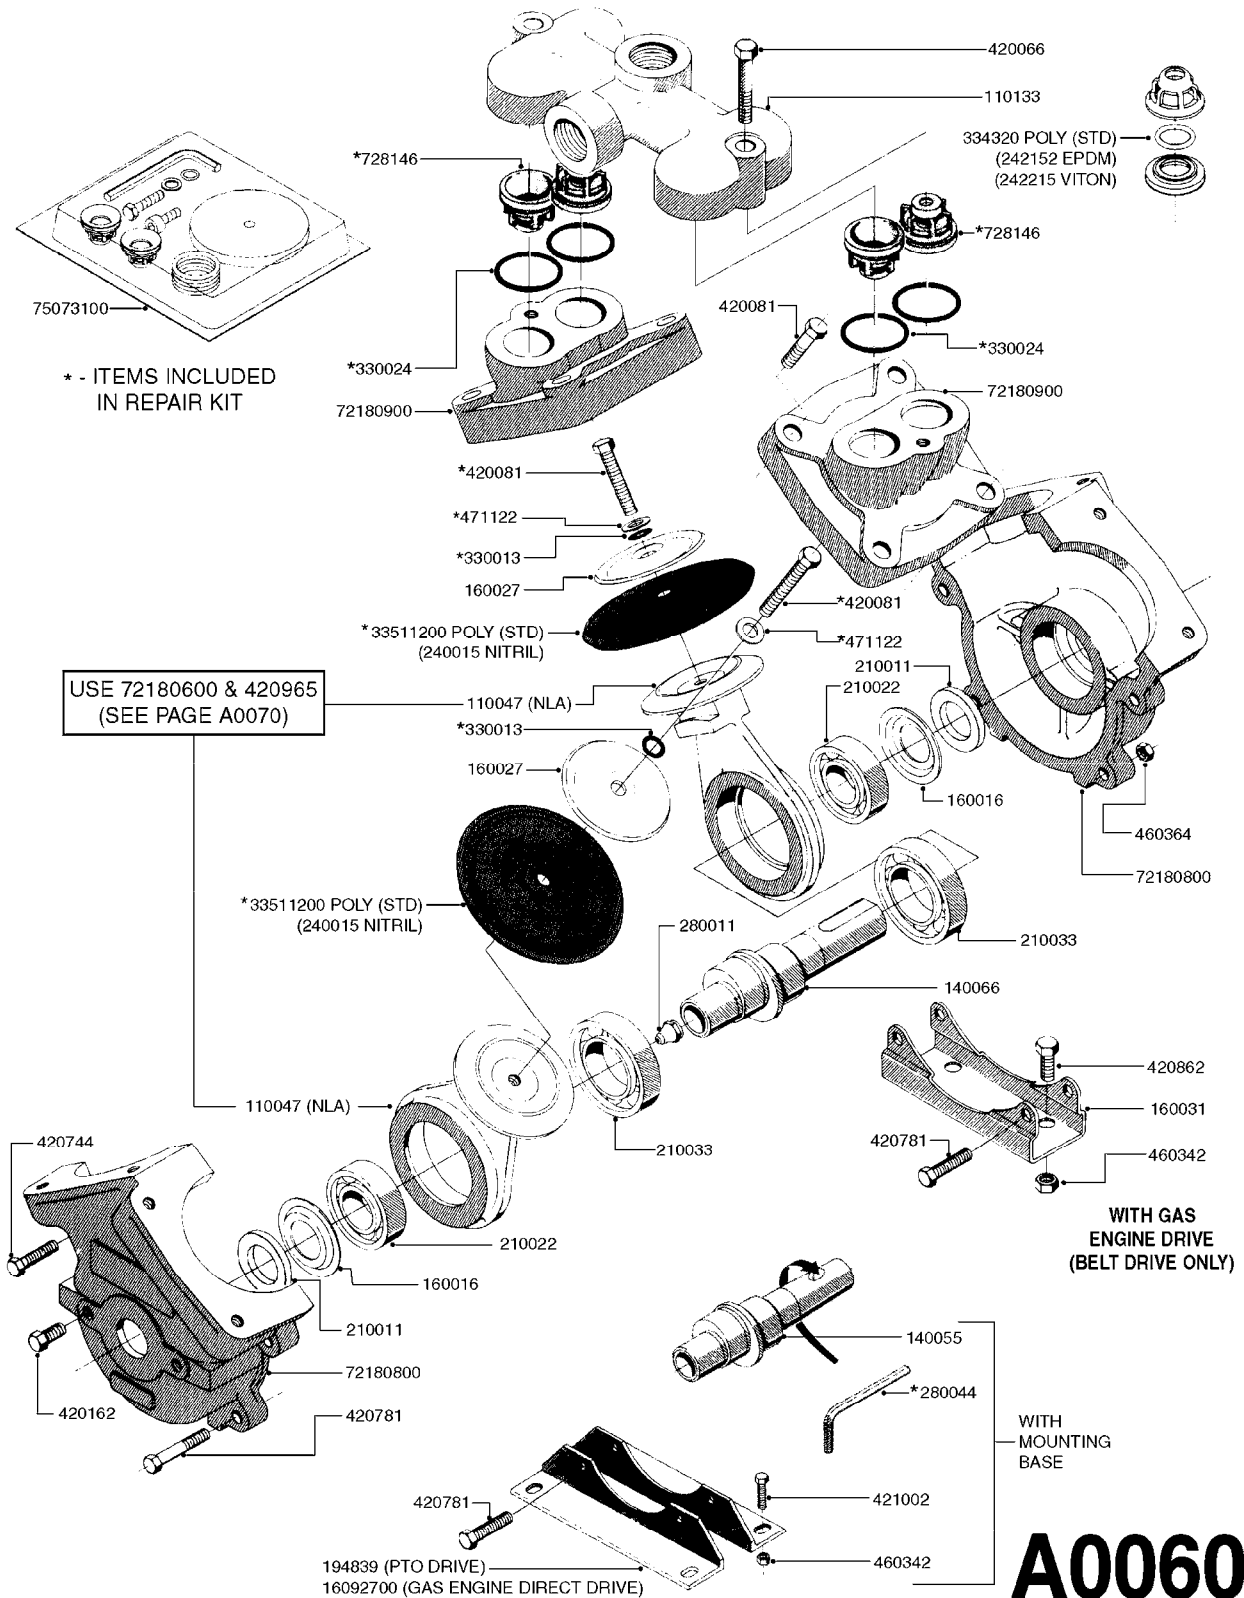

* - ITEMS INCLUDED
IN REPAIR KIT

USE 72180600 & 420965
(SEE PAGE A0070)

PUMP - 600
A0060-HIN, 01:01:16

Page 1
Date 12.08.2020 9:16

parts-n°	order qty	description
110047	1	CONN.ROD MOD.500-600 72180600
110133	1	VALVE CHAMBER MOD 600 PAINTED
140055	1	CRANK SHAFT, MODEL 600
140066	1	CRANK SHAFT, MODEL 600/4
160016	1	DUST PLATE
160027	1	DIAPHRAGM UPPER DISC 500-600
160031	1	BASE PLATE MODEL 500-600
194839	1	ANGLE IRON FOOT, M 500-600 RED
210011	1	SEAL FELT D39/23 X 4
210022	1	BEARING BALL 6205
210033	1	BEARING BALL 6007
240015	1	DIAPHRAGM MODEL 500-600 NITRIL
242152	1	O-RING D18.2X3 EPDM
242215	1	O-RING D18X3 VITON
280011	1	GREASE NIPPLE 1/8" SAE H TR
280044	1	KEY HEXAGON W6 3/16"
330013	1	O-RING 2.5 X 10 PUR
330024	1	O-RING D41,1/D34.5 X 3,5
334320	1	O-RING D18X3 POLYURETHANE
420066	1	BOLT HEX 8.8 DEL 3/8"X50MM
420081	1	BOLT HEX 8.8 DEL 3/8"X40MM
420162	1	BOLT HEX 8.8 DEL 3/8"x15MM
420744	1	BOLT HEX 8.8 DEL M8X40
420781	1	BOLT HEX 8.8 DEL M8X50
420862	1	BOLT HEX 8.8 DEL M10X16 FT
420965	1	M10X40 MACHINE SCREW STAINLESS
421002	1	BOLT HEX 8.8 DEL M10X30 FT DIN933
460342	1	NUT HEX M10 DEL DIN934
460364	1	NUT HU M8 A2 SS DIN934
471122	1	WASHER, M10, Ø20/10.5X 2.0, SS
728146	1	VALVE FOR 361(726890/707932)
16092700	1	PUMP MOUNT PLATE TALL 500/600
33511200	1	DIAPHRAGM 500-603 PUR 2006
72180600	1	CONNECTING ROD FOR 503-603 M10
72180800	1	PUMP HOUSING 603 RED W/BOLTS
72180900	1	DIAPHRAGM COVER MOD. 600
75073100	1	PUMP KIT 600 "06"