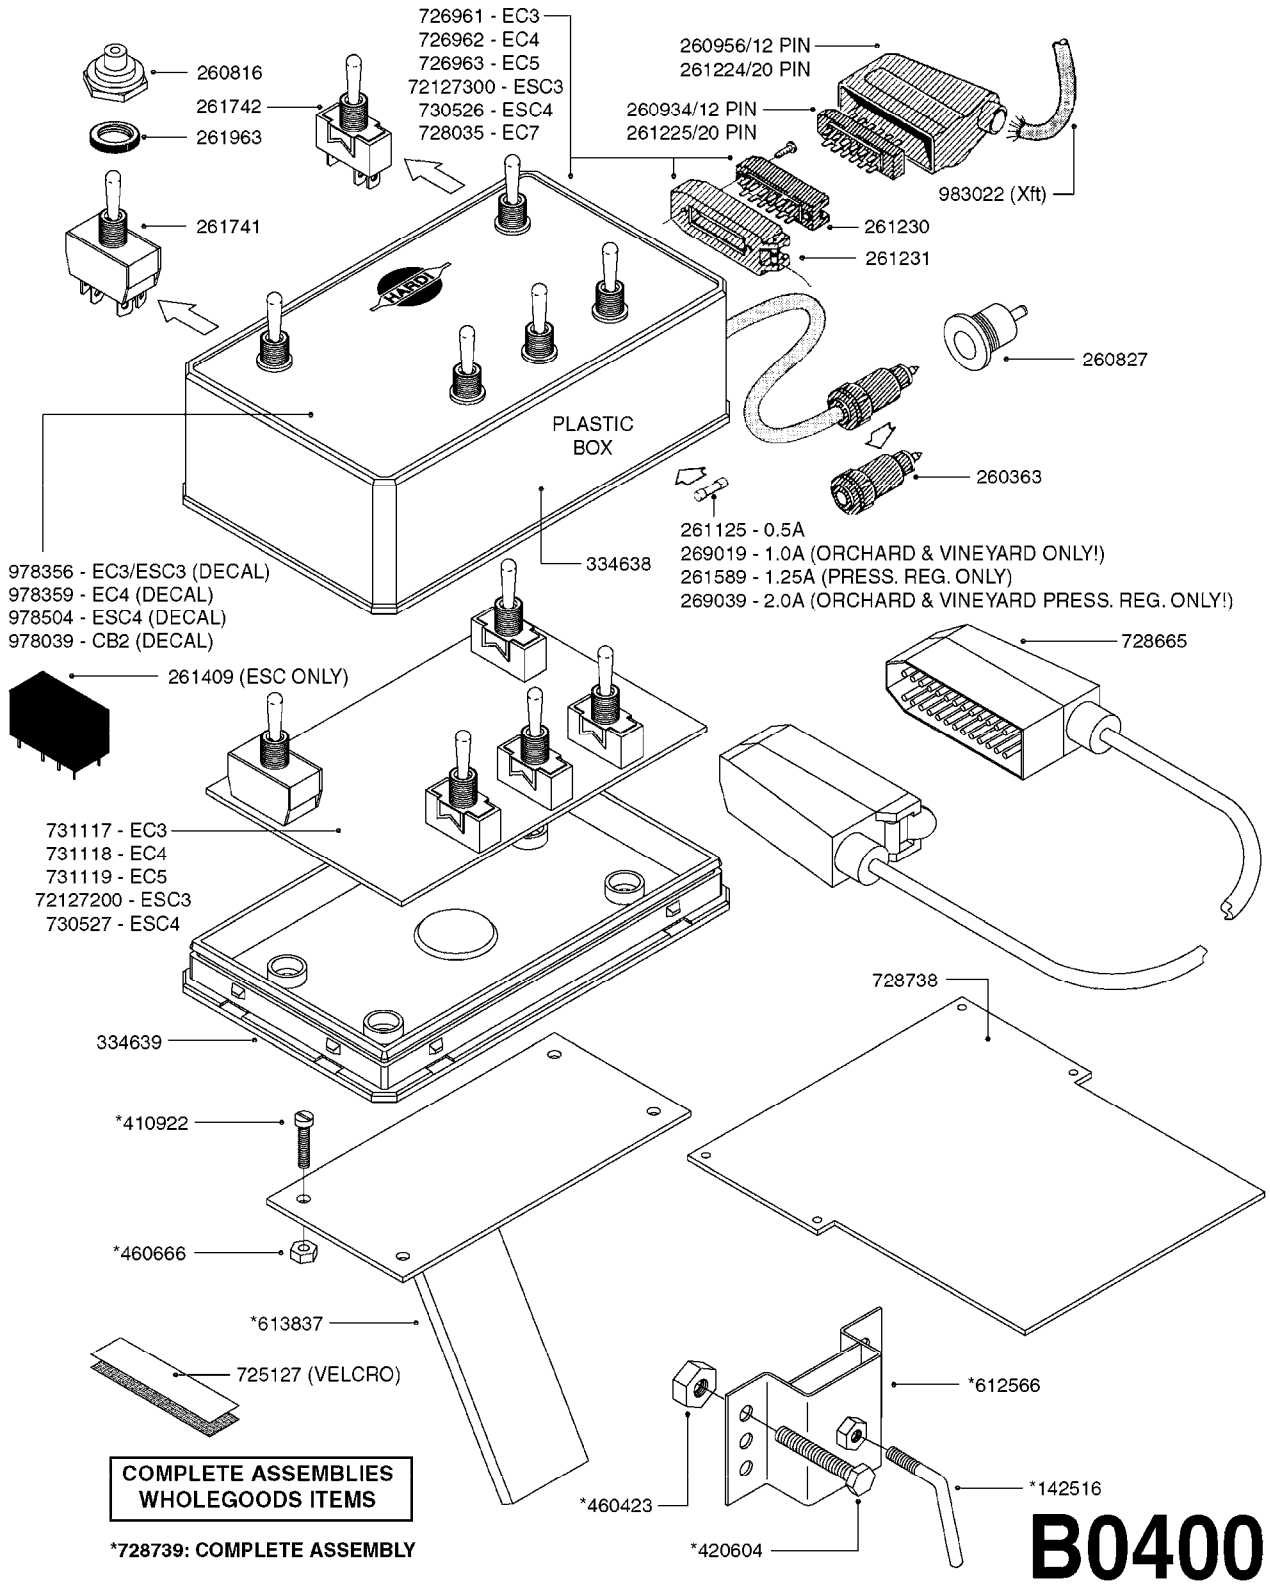

*728739: COMPLETE ASSEMBLY (NLA)

COMPLETE ASSEMBLIES
WHOLEGOODS ITEMS

B0390

CONTROL BOX F/EC+EC-SC
B0390-HIN, 01:01:16

Page 1
Date 12.08.2020 9:17

parts-n°	order qty	description
142516	1	SCREW SET M10 BENT F. LOCKING
260363	1	PLUG 2 POLE 12V
260794	1	SWITCH F.PRESS ADJ.EC CONTROL
260816	1	CAP W/RUBBER BOOT F.EC SWITCH
260827	1	PLUG F.EC ATTACHMENTS
260864	1	SWITCH F.HY BOOM CONTROL BOX
260923	1	PLUG INSERT 12 POLE FEMALE
260934	1	PLUG INSERT 12 POLE MALE
260945	1	PLUG HOUSE 12 POLE FEMALE
260956	1	PLUG HOUSE 12 POL.MALE
261066	1	SWITCH 2 POLE
261125	1	FUSE 5 X 20 500mA
261224	1	PLUG HOUSING F/20 POLE MALE
261225	1	PLUG INSERT 20 POLE MALE
261230	1	PLUG INSERT 20 POLE FEMALE
261231	1	PLUG HOUSING 20 POLE FEMALE
410922	1	CYL.SKR 8.8 DEL M4X20 RST
411006	1	SCREW M4X40 SLOTTED
420604	1	BOLT HEX 8.8 DEL M10X25 FT DIN933
460423	1	NUT HEX M10X1.50 LOCK DIN985A2 SS
460666	1	NUT HEX M4
612566	1	MOUNT BRACKET F.FAN CABLE ASSY
613837	1	MOUNT PLATE FOR EC CONTROL BOX
725006	1	CIRCUIT BOARD 4 VALVE
725014	1	CONTROL BOX EC 4 SEC./12 PIN
725056	1	PRINTED CIRC.W SW 3WAY 726961
726961	1	CONTROL BOX EC 3 SEC./20 PIN
726962	1	CONTROL BOX EC 4 SEC./20 PIN
727376	1	CIRCUIT BOARD F.ESC 3 BANK
728072	1	CABLE,20-PIN,6M EC/4
728073	1	CABLE,20-PIN,6M, EC/3
728075	1	CABLE F.CONTROL BOX 5M EC/3
728665	1	CABLE EXT.-QUICK ATTACH 20 PIN
728666	1	CABLE-QUICK ATTACH 12 PIN
728738	1	DOUB.CONT.BOX & OR F/M PLATE
728739	1	IN CAB CONTROL MOUNT KIT
729721	1	CONTROL BOX ESC3
983022	1	WIRE 12 x 0.5 x 2MM x 12"
10297303	1	CIRCUIT BOARD FOR T.M.S.
10411203	1	RELAY T-82