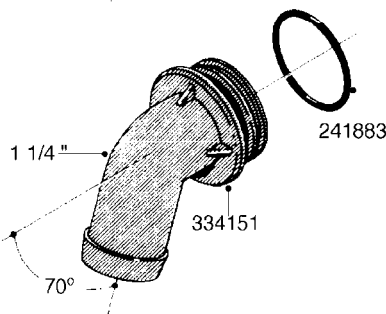

L0090

FITTINGS - S-56 & S-61
L0090-HIN, 01:01:16

Page 1

Date 12.08.2020 9:18

parts-n°	order qty	description
145661	1	FITT.DK S-61 FORK
241754	1	O-RING D59.5X3
241883	1	O-RING 3 X 39.2 NITRIL
322055	1	FITT.DK S-61 BULKHEAD
322056	1	FITT.DK S-61 BULKHEAD NUT
322066	1	FITT.DK S-56 NUT
334050	1	FITT.DK S-61 STR.1-1/4"
334068	1	FITT.DK S-61 STR.1"
334091	1	FITT.DK S56 STR.1-1/2'
334099	1	FITT.DK S-61 ELB.1-1/2"110 DEG
334100	1	FITT.DK S-61 ELB.1" 110 DEG.
334151	1	FITT.DK S-61 ELB.1-1/4"110 DEG
390231	1	FITT.DK NIPPLE 1-1/2 X S56