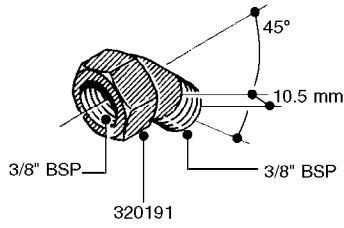

FITTINGS - HEXAGON NIPPLES
L0030-HIN, 01:01:16

Page 0
Date 12.08.2020 9:18

L0030

FITTINGS - HEXAGON NIPPLES
L0030-HIN, 01:01:16

Page 1
Date 12.08.2020 9:18

parts-n°	order qty	description
10015303	1	FITT.PO.HN 1.00X1.00 M1000
10425003	1	FITT.PO.HN 1.25X1.00 MCPHEE
320132	1	FITT.DK HN 1" BSP
320176	1	FITT.DK HN 3/8"X1/2" BSP
320445	1	FITT.DK HN 1/4"X3/8" BSP
320655	1	FITT.DK HN 1/2"-1/2" BSP
320692	1	FITT.DK HN 3/8'BSPX1/4'NPT
320703	1	FITT.DK HN 3/8BSP X1/2 &1/4NPT
320725	1	FITT.DK NIPPLE 3/8"-3/8" BSP
320902	1	FITT.DK HN 3/8'X 1/4' BSP
390232	1	FITT.DK HN 1-1/2' X 1-1/4' BSP
390276	1	FITT.DK HN 1'BSP