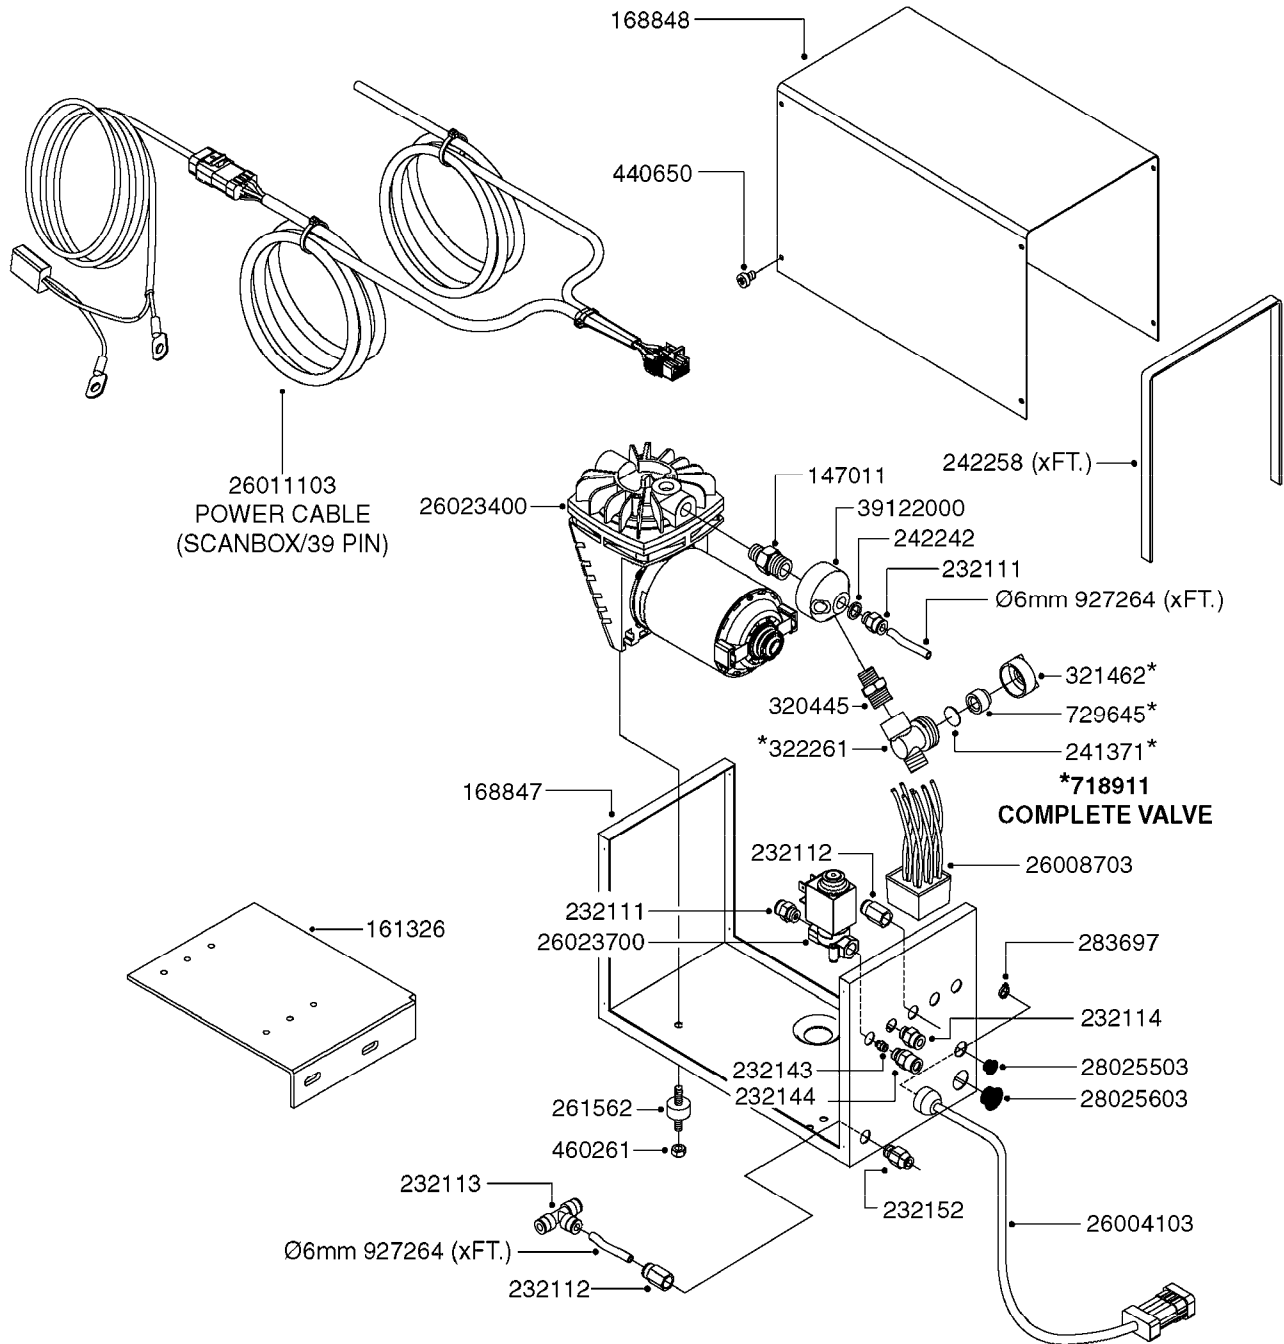

K0400

*Ø8mm 927306 (xFT.)
*Ø10mm 927330 (xFT.)

70062503 - COMPLETE ASSEMBLY

FOAM MARKER COMPRESSOR 2007
K0400-HIN, 01:01:16

Page 1
Date 12.08.2020 9:17

parts-n°	order qty	description
147011	1	HEX NIPPLE 3/8'X1/4'BSP BRASS
161326	1	MOUNT BKT. F. FOAM COMP.BOX 98
168847	1	ENCLOSURE LOWER F.MARKER
168848	1	COVER F. FOAM MARKER
232111	1	QUICK COUPLER 6MM X 1/8 EXT.
232112	1	QUICK COUPLER 6MM 1/8 INT.
232113	1	QUICK COUPLER 6MM T-PIECE
232114	1	COUPLER 1/8" THREADX8MM HOSE
232143	1	REDUCER 1/4'INT-1/8'EXT
232144	1	QUICK COUPLER 10MM X 1/4 EXT
232152	1	QUICK COUPLER 8MMX1/8 EXT.LONG
241371	1	DIAPHRAGM F.NO-DRIP,VULC
242242	1	O-RING F.AIR HOSE FITTING
242258	1	TRIM 3X10 SELF ADHESIVE 0012"
261562	1	RUBBER DAMPER 2XM6X25
283697	1	TIESTRAP 200MM
320445	1	FITT.DK HN 1/4"X3/8" BSP
321462	1	CAP F.NO-DRIP ASSY.
322261	1	HOUSING F.SAFETY VALVE 3/8"
440650	1	SCREW 3.5x13 STAINLESS
460261	1	NUT HEX M6X1.00 LOCK DIN985 A2 SS
718911	1	VALVE (SAFETY) F.MARKER
729645	1	NON-DRIP SPRING ASSY.GREEN 10
927264	1	HOSE R X PE D6/D4 X 0012"
927306	1	HOSE R X PE D8/D6 X 0012"BLACK
927330	1	HOSE R X PE D10/D8 X 012"BLACK
26004103	1	FOAM MARKER CNTRL MOD CABL STD
26008703	1	FOAM MARKER CONTROL SCII
26011103	1	FOAMER POWER/CONTROL CABLE 39P
26023400	1	COMPRESSOR F.FOAM MARKER CM40
26023700	1	SOLENOID VAL 12V 1/8' FLO '07
28025503	1	PLUG F.DRILLED HOLE 1/2"
28025603	1	PLUG F.DRILLED HOLE 3/4"
39122000	1	DISTR.HOUSING F.FOAM MARKER'07
70062503	1	FOAM MARKER COMPRESSOR,STD,39P