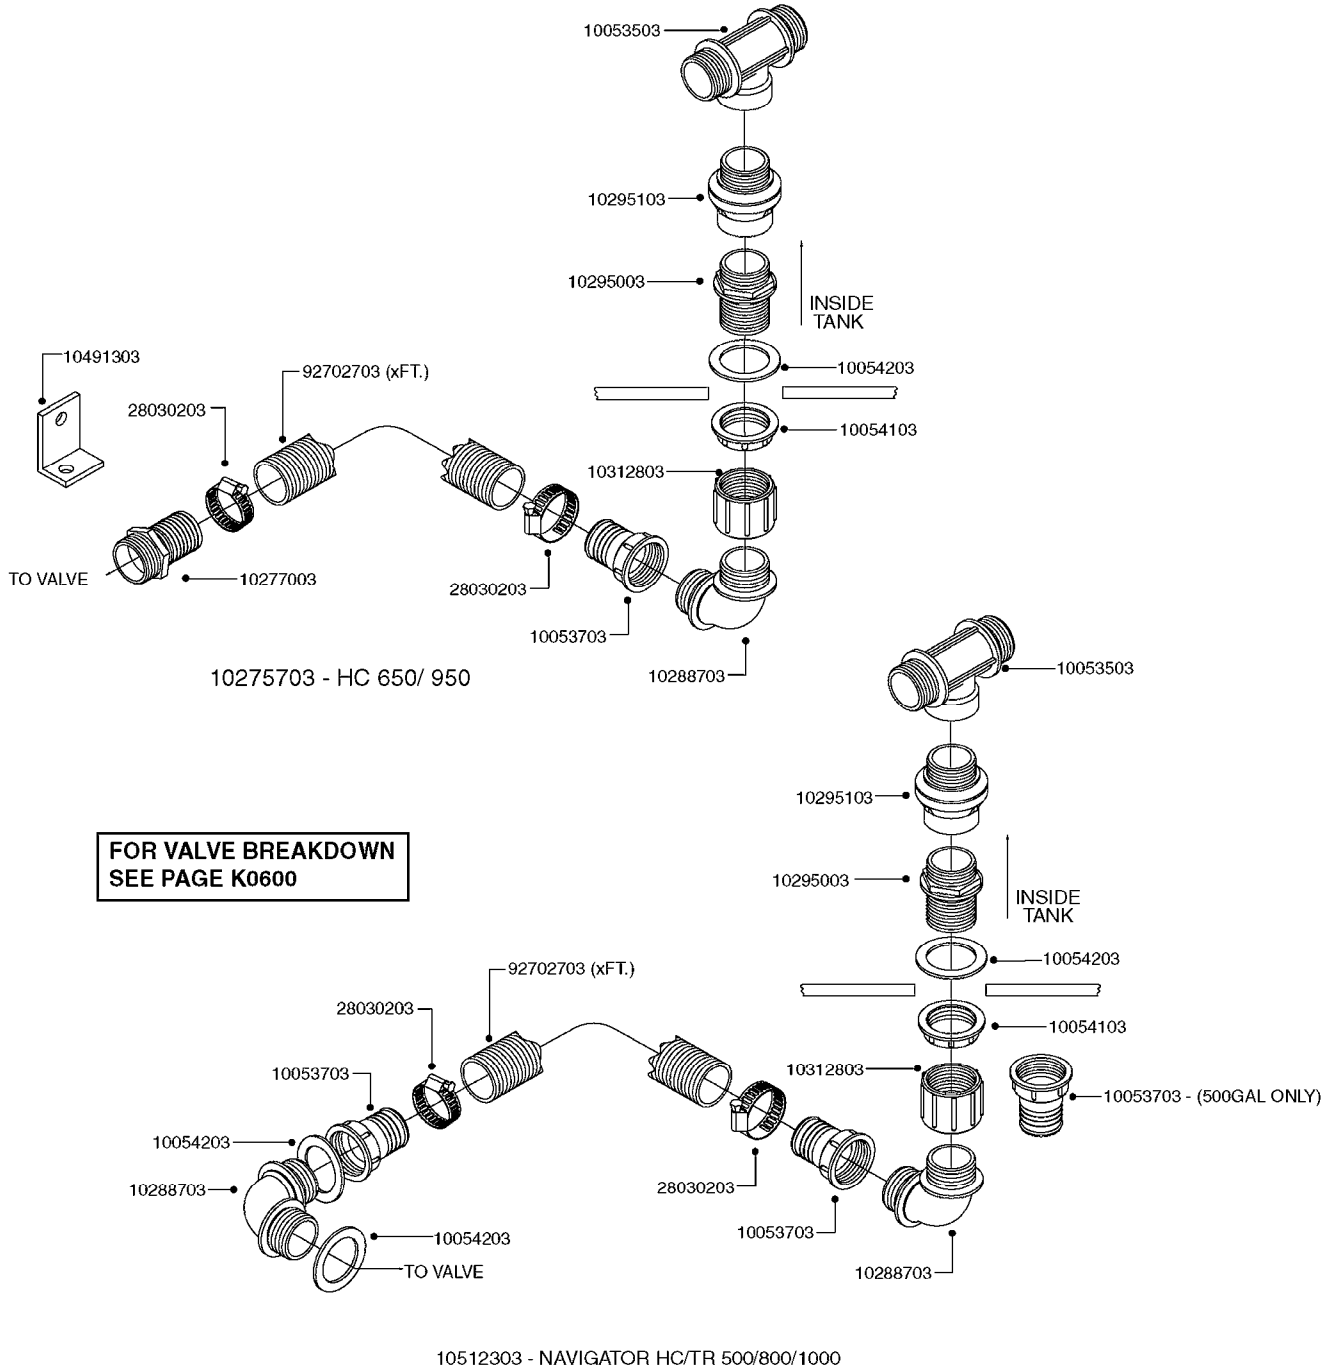

K0580

COMPLETE ASSEMBLIES
WHOLEGOODS ITEMS

QUICKFILL-PLMBNG SYS-TRLR SPYR
K0580-HIN, 01:01:16

Page 1

Date 12.08.2020 9:17

parts-n°	order qty	description
10053503	1	FITT.PO.TEE 2"MX2"FX2"M BSP
10053703	1	FITT.PO.HB STR. 2"BSP #4411
10054103	1	FITT.PO.NUT 2" BSP JAMB MCPHEE
10054203	1	GASKET F. 2" FITTINGS RUBBER
10275703	1	*QUICK FILL KIT 650/950M
10277003	1	FITT.PO.HB 2.00X2.00 MCPHEE
10288703	1	FITT.PO.EL 2MX2M 90 DEG MCPHEE
10295003	1	FITT.PO.HN 2' 250071
10295103	1	FOOT VALVE 2"
10312803	1	FITT.PO.BU 2' X 2'
10491303	1	ANGLE FOR HC950 QUICK FILL
10512303	1	QUICK FILL KIT NAV. (DON'T ORD)
28030203	1	CLAMP HOSE T-BOLT S2" 235-67
92702703	1	HOSE PVC SUCT GRAY 2"