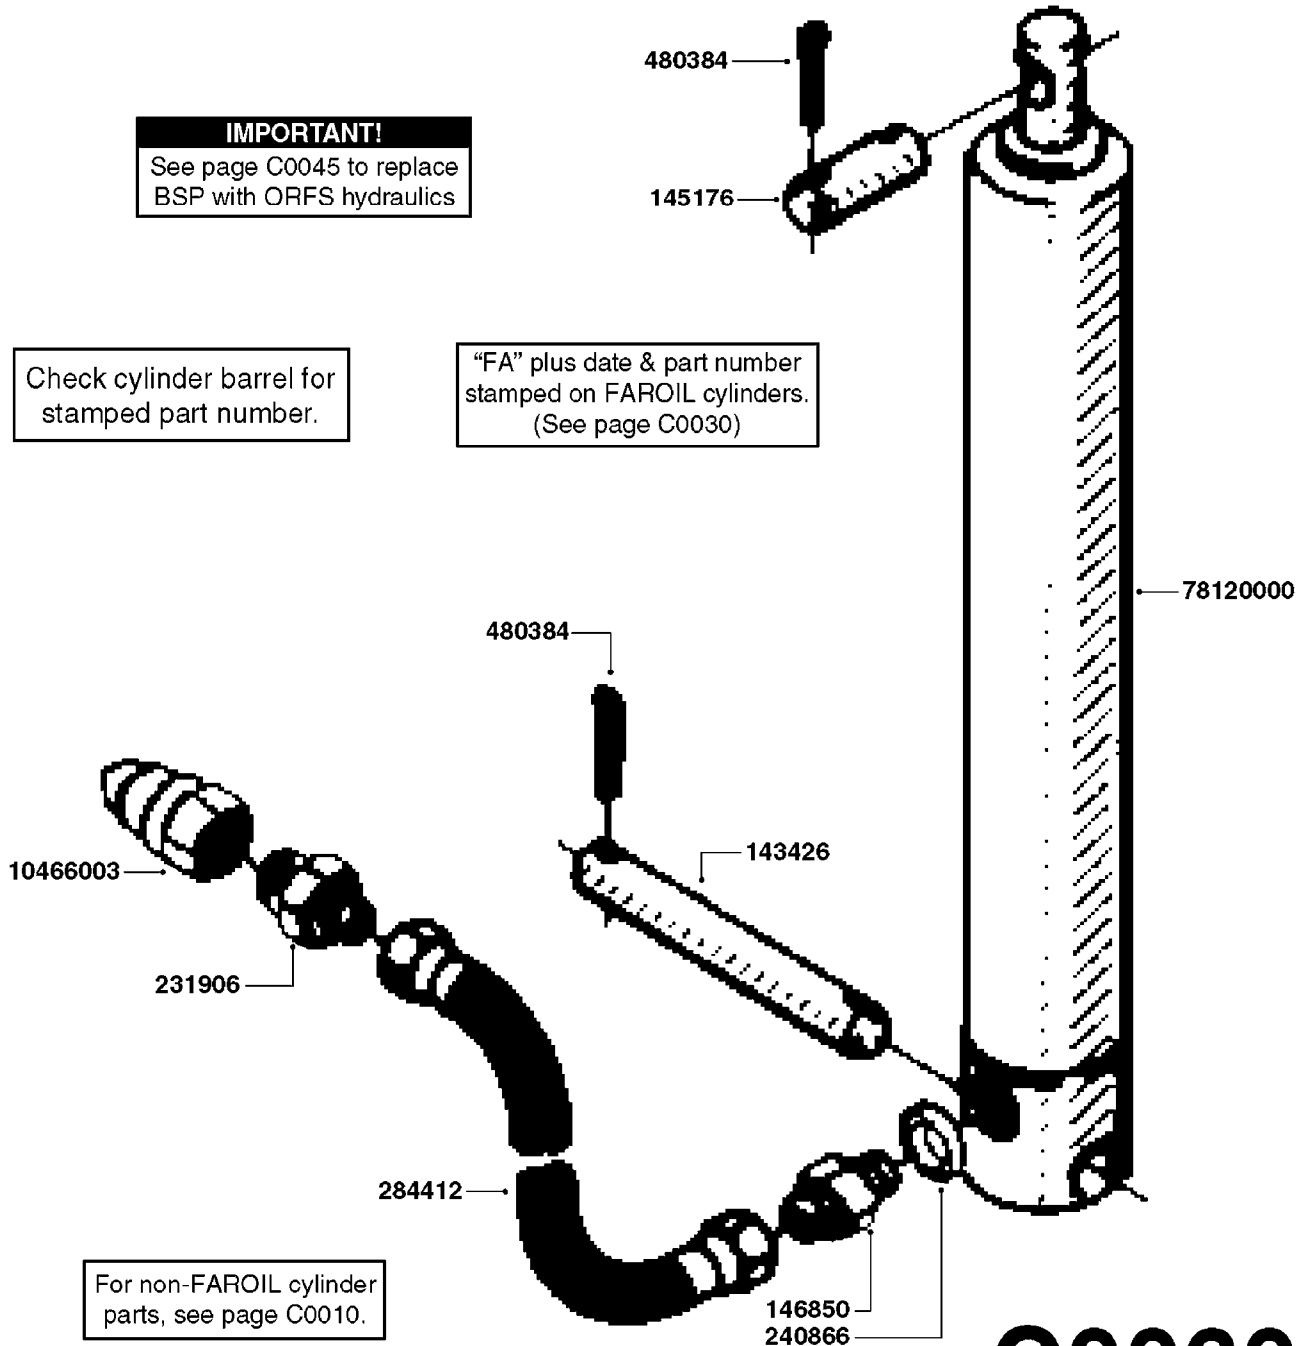

IMPORTANT!
See page C0045 to replace
BSP with ORFS hydraulics

Check cylinder barrel for
stamped part number.

"FA" plus date & part number
stamped on FAROIL cylinders.
(See page C0030)

HYDRAULICS-MB BOOM LIFT CYLNR
C0060-HIN, 23:03:16

Page 1

Date 12.08.2020 9:17

parts-n°	order qty	description
143426	1	PIN 20x160mm F/HYD/CYL.
145176	1	PIN D19.8 X 60
146850	1	HEX NIPPLE 3/8"x3/8" - 1.8mm
231906	1	HEX NIPPLE 3/8"BSP X 1/2"NPT
240866	1	DOWTYSEAL 3/8"
284412	1	HOSE HY 3/8" X 315" STR+STR
480384	1	PIN COTTER 3/16 x 1-1/2"
10466003	1	COUPLER PIONEER 8010-04 1/2NPT
78120000	1	CYL.TELESCOPING Ø50/40/25_1100