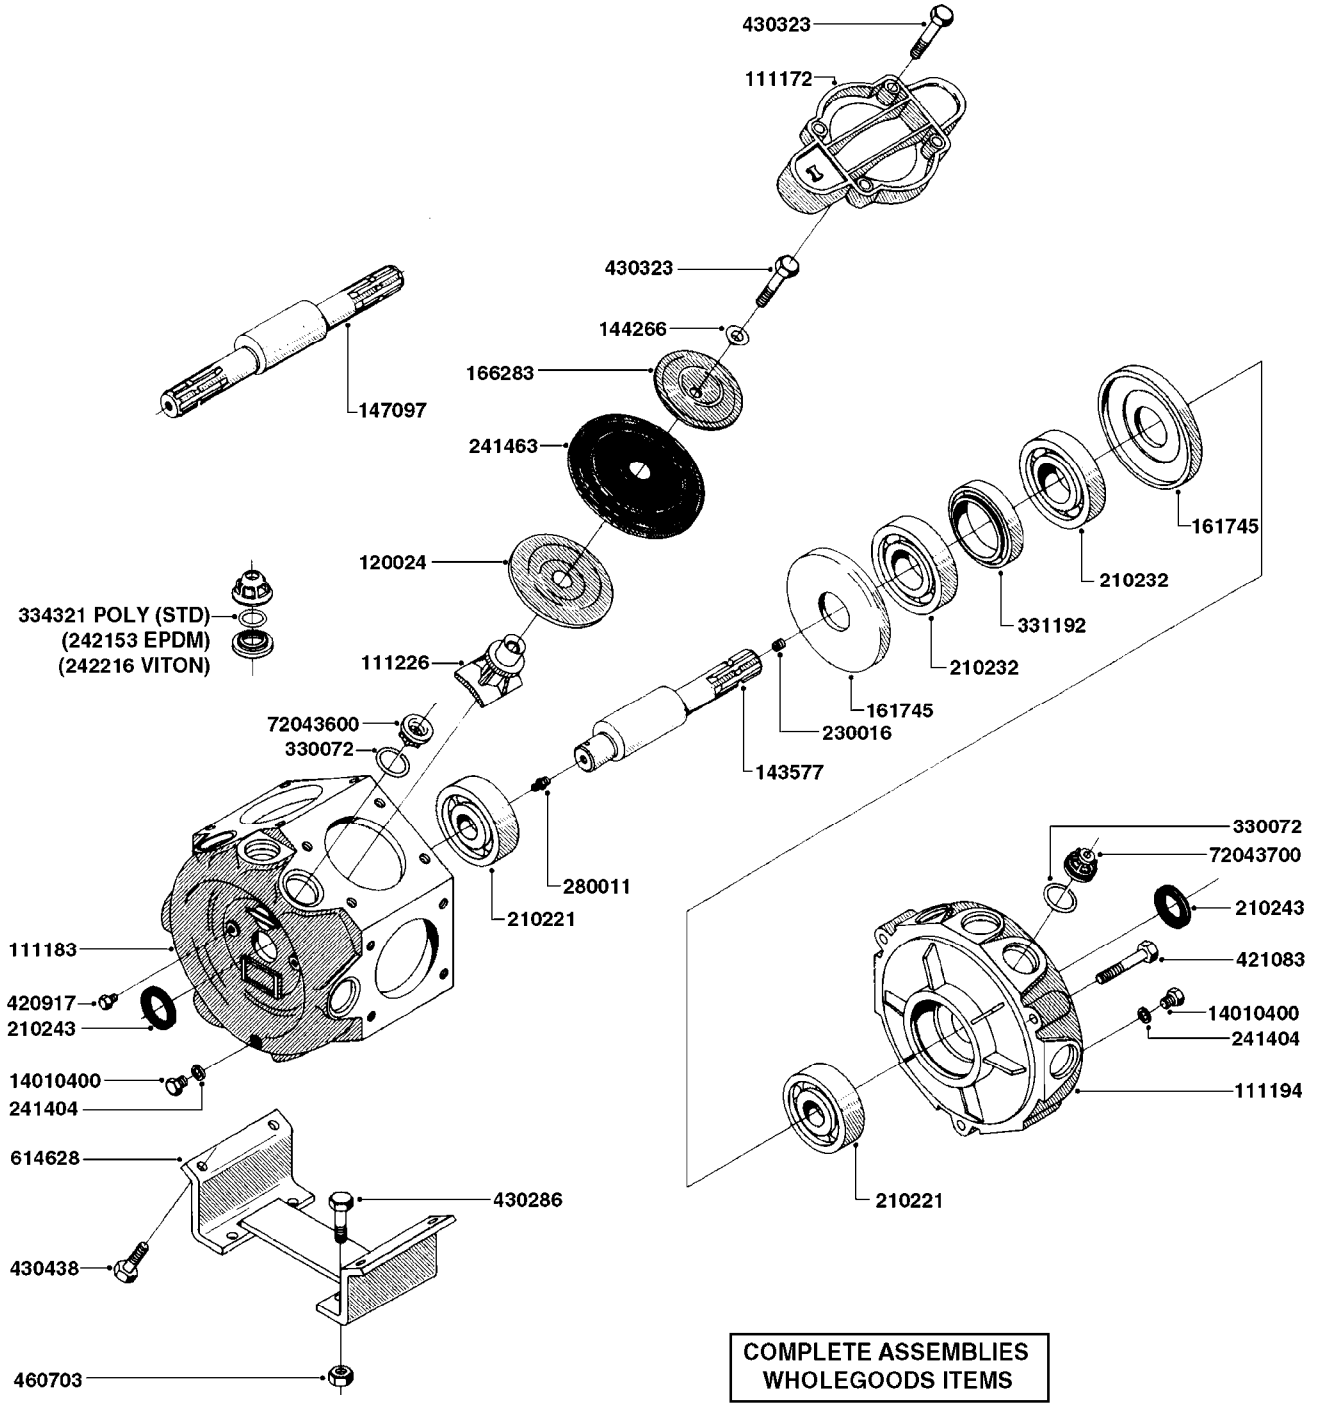

COMPLETE ASSEMBLIES
WHOLEGOODS ITEMS

COMPLETE PUMP
(NLA) REPLACED BY 464 PUMP (SEE PAGE A0350)

A0310

PUMP - 460 W/MOUNTING BASE
A0310-HIN, 01:01:16

Page 1
Date 12.08.2020 9:17

parts-n°	order qty	description
111172	1	VALVE CHAMBER 460 (PAINTED)
111183	1	PUMP CASTING 460-463 (PAINTED)
111194	1	PUMP CASTING FT.460 (PAINTED)
111226	1	CONNECTING ROD MODEL 460
120024	1	DIAPHRAGM BACK DISC 1200-1300
143577	1	CRANK SHAFT F.363/462/463-10mm
144266	1	WASHER FOR 460 PUMP
147097	1	CRANK SHAFT 363-463/10 THROUGH
161745	1	METAL SPACER F.363/463
166283	1	DIAPHRAGM UPPER DISC MOD. 460
210221	1	BEARING BALL 6407
210232	1	BEARING BALL 6310
210243	1	SEAL OIL 35 X 47 X 7
230016	1	PLUG 1/8' BSP TYPE P
241404	1	DOWTY SEAL 1/4"
241463	1	DIAPHRAGM MODEL 460
242153	1	O-RING D26X4 EPDM
242216	1	O-RING VITON F/1202/1302/462
280011	1	GREASE NIPPLE 1/8' SAE H TR
330072	1	O-RING D53.5/D45.5X4
331192	1	SPACER, MODEL 361/363
334321	1	O-RING POLY. 34.0x26.0x4.0
420917	1	BOLT HEX 8.8 RAW M8X12 FT
421083	1	BOLT HEX 8.8 DEL M10X65
430286	1	BOLT HEX 8.8 DEL M12X30 FT
430323	1	BOLT HEX 8.8 DEL M12X60
430438	1	BOLT HEX 8.8 DEL M12X65
460703	1	NUT HEX M12X1.75 LOCK DIN985A2 SS
614628	1	FOOT F. 46X PUMP, RED
14010400	1	PLUG 1/4" BSP
72043600	1	VALVE FOR 462/463
72043700	1	VALVE FOR 462/463 W.VENT HOLE