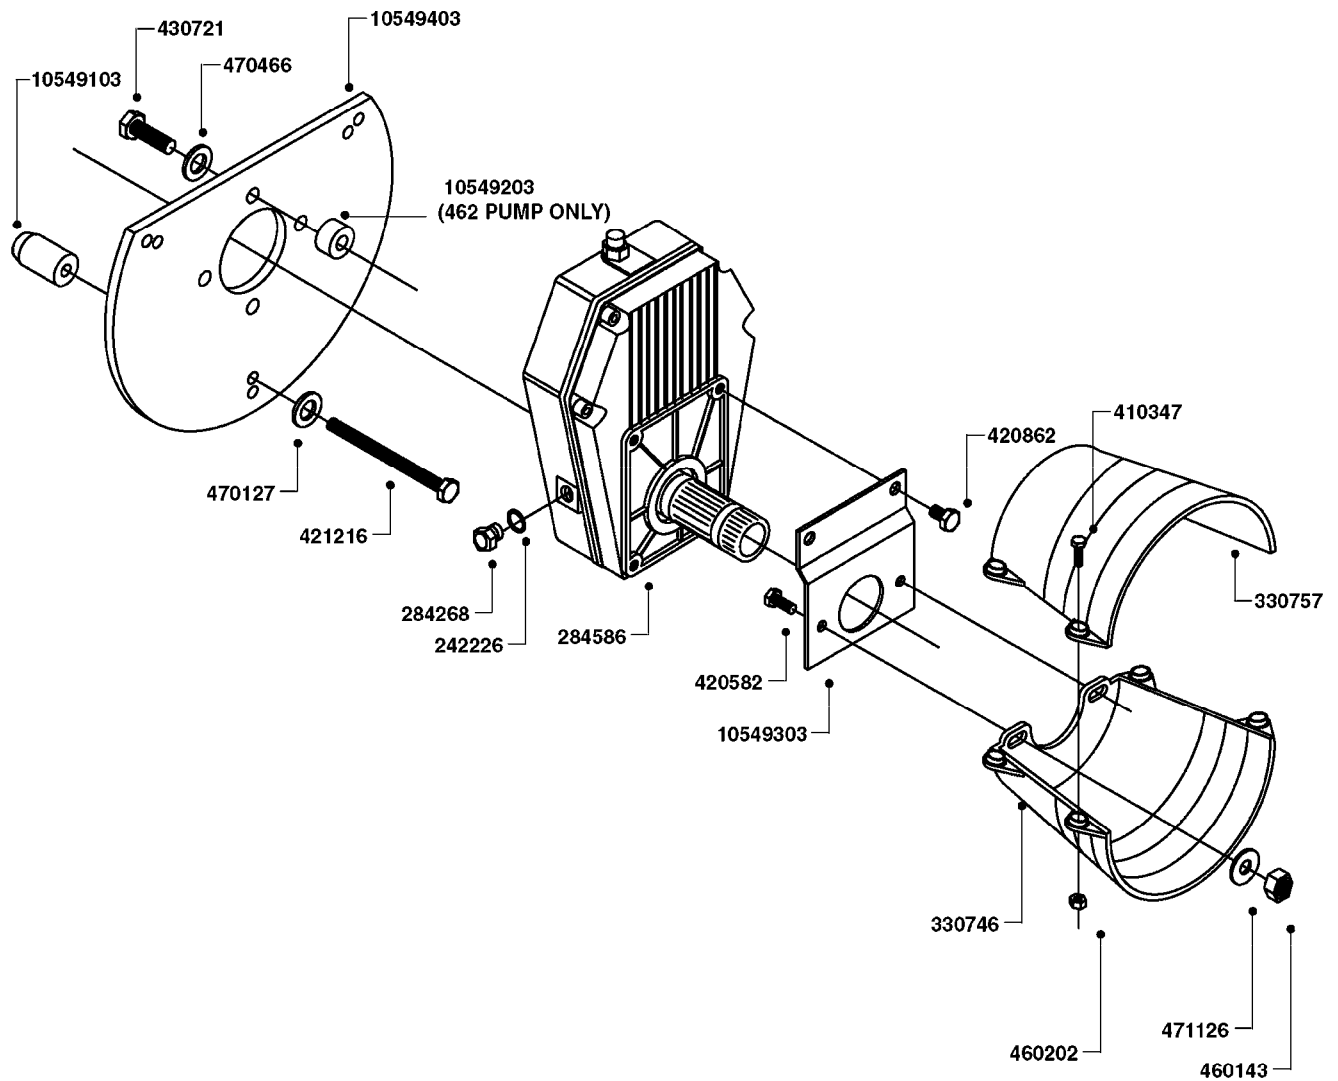

GEAR LUBE REQUIREMENT
SAE 90 GEAR LUBE
(FILL TO SIGHT GAUGE CENTER)

COMPLETE ASSEMBLIES
WHOLEGOODS ITEMS

A0480

GEAR DRIVE 1000RPM 361-3/460-3
A0480-HIN, 01:01:16

parts-n°	order qty	description
242226	1	SEAL WASHER F.BOTTOM PLUG
284140	1	GASKET SET FOR GEAR ML52 1/3
284267	1	BOTTOM PLUG F. GEAR ML52
284268	1	LEVEL INDICATOR GEAR ML 52
284571	1	SHAFT F.ML52
284586	1	GEAR BOX 1000 RPM
284808	1	HOUSING F.ML52 GEARBOX
284810	1	BEARING INNER ML52 GEARBOX
284811	1	SNAP-RING OUTER 46X2
284812	1	BEARING OUTER ML52 GEARBOX
284813	1	ENDCOVER F.ML52 GEARBOX
284814	1	SCREW F.END COVER ML52 GEARBOX
285633	1	BOTTOM PLUG F.M7 GEAR
330746	1	GUARD PTO LOWER PART
330757	1	GUARD PTO UPPER PART
410347	1	SCREW M6X20 8.8
420626	1	BOLT HEX 8.8 DEL M10X20 FT
460202	1	NUT HEX M6
460423	1	NUT HEX M10X1.50 LOCK DIN985A2 SS
471122	1	WASHER, M10, Ø20/10.5X 2.0, SS
10151603	1	BOLT HEX 7/16 NC GR.2 01.50'
10213003	1	NUT HEX NC (NYLON LOCK) 7/16"
10549503	1	GEAR BOX KIT 1000 RPM LESS G/B