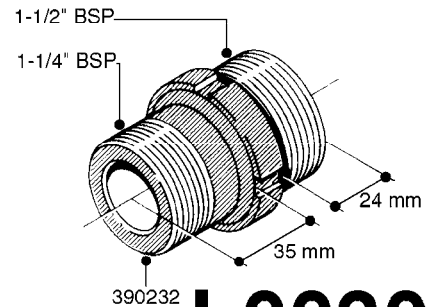

FITTINGS - HEXAGON NIPPLES
L0030-HIN, 01:01:16

Page 0
Date 12.08.2020 9:18

L0030

FITTINGS - HEXAGON NIPPLES
L0030-HIN, 01:01:16

Page 1
Date 12.08.2020 9:18

parts-n°	order qty	description
10015303	1	FITT.PO.HN 1.00X1.00 M1000
10425003	1	FITT.PO.HN 1.25X1.00 MCPHEE
320132	1	FITT.DK HN 1" BSP
320176	1	FITT.DK HN 3/8"X1/2" BSP
320445	1	FITT.DK HN 1/4"X3/8" BSP
320655	1	FITT.DK HN 1/2"-1/2" BSP
320692	1	FITT.DK HN 3/8'BSPX1/4'NPT
320703	1	FITT.DK HN 3/8BSP X1/2 &1/4NPT
320725	1	FITT.DK NIPPLE 3/8"-3/8" BSP
320902	1	FITT.DK HN 3/8'X 1/4' BSP
390232	1	FITT.DK HN 1-1/2' X 1-1/4' BSP
390276	1	FITT.DK HN 1'BSP