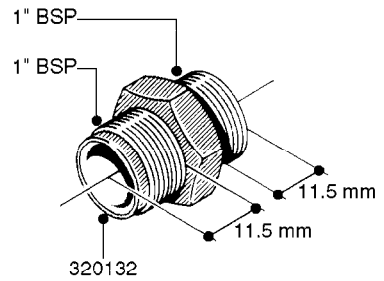

FITTINGS - HEXAGON NIPPLES
L0030-HIN, 01:01:16

Page 0
Date 12.08.2020 9:18

L0030

FITTINGS - HEXAGON NIPPLES
L0030-HIN, 01:01:16

Page 1
Date 12.08.2020 9:18

parts-n°	order qty	description
10015303	1	FITT.PO.HN 1.00X1.00 M1000
10425003	1	FITT.PO.HN 1.25X1.00 MCPHEE
320132	1	FITT.DK HN 1" BSP
320176	1	FITT.DK HN 3/8"X1/2" BSP
320445	1	FITT.DK HN 1/4"X3/8" BSP
320655	1	FITT.DK HN 1/2"-1/2" BSP
320692	1	FITT.DK HN 3/8'BSPX1/4'NPT
320703	1	FITT.DK HN 3/8BSP X1/2 &1/4NPT
320725	1	FITT.DK NIPPLE 3/8"-3/8" BSP
320902	1	FITT.DK HN 3/8'X 1/4' BSP
390232	1	FITT.DK HN 1-1/2' X 1-1/4' BSP
390276	1	FITT.DK HN 1'BSP