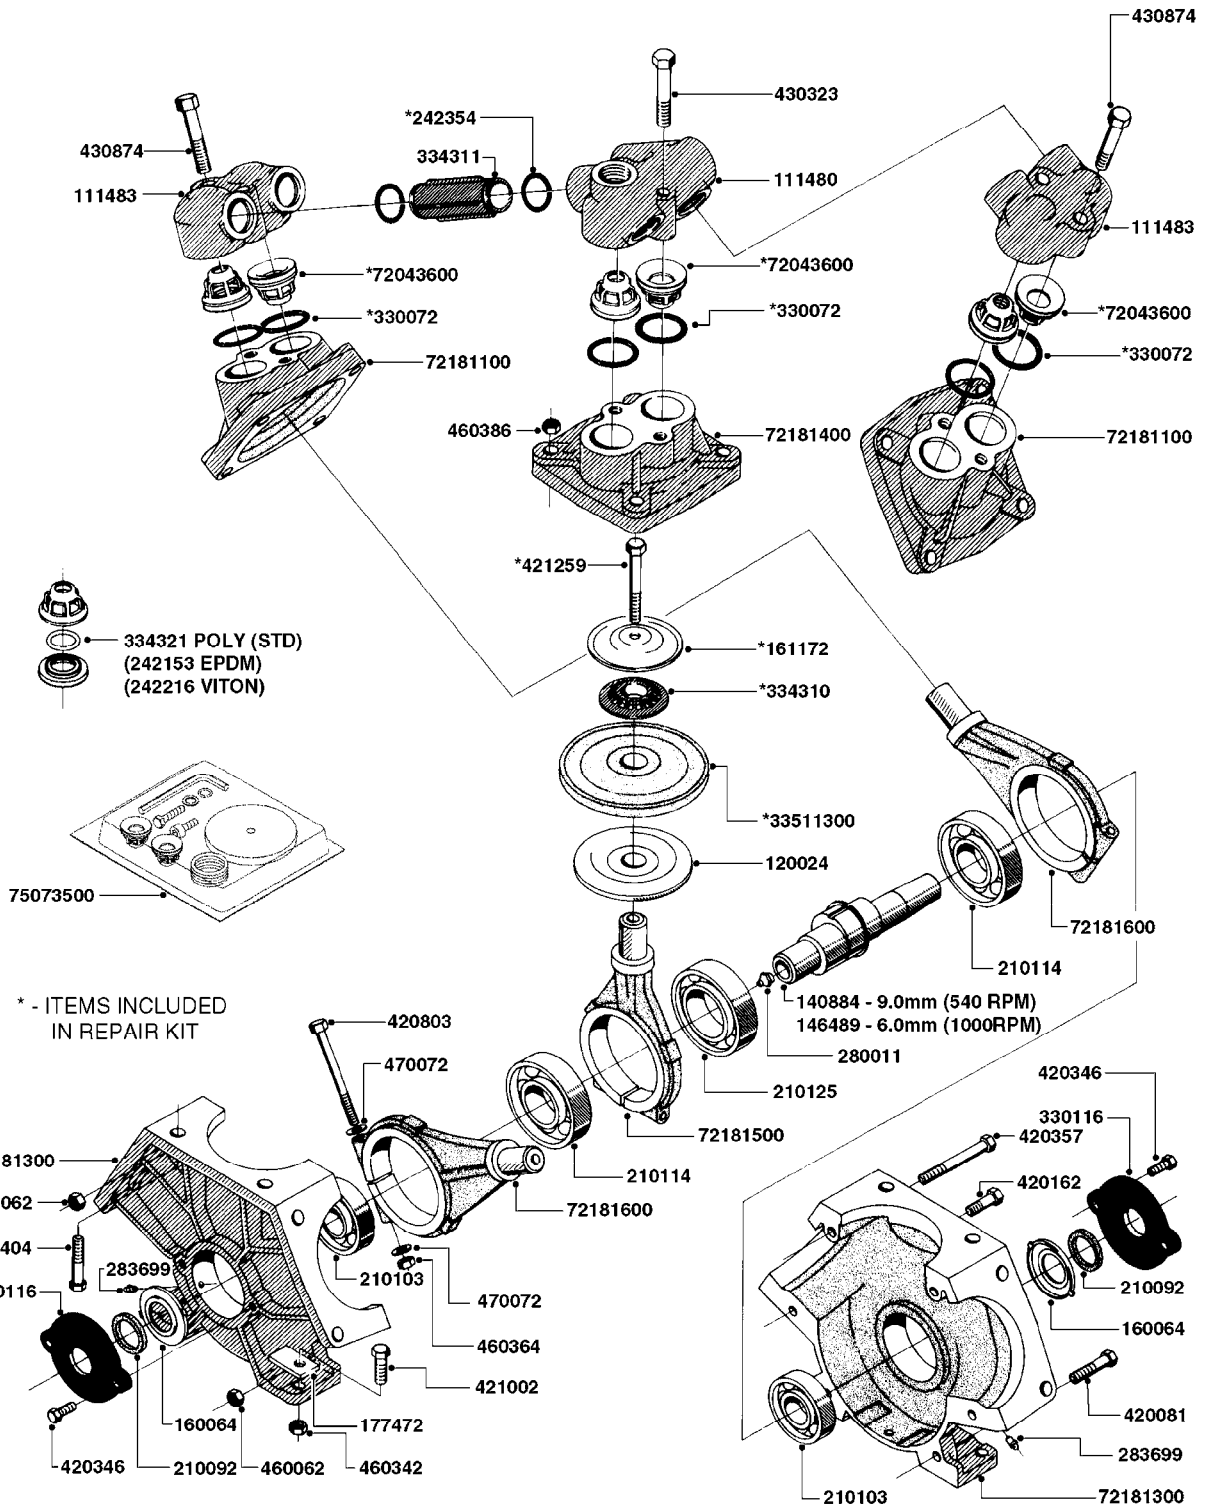

334321 POLY (STD)
(242153 EPDM)
(242216 VITON)

**
283699
280066

A0210

PUMP - 1301 W/ MOUNTING BASE
A0210-HIN, 27:04:17

Page 1
Date 12.08.2020 9:16

parts-n°	order qty	description
110995	1	VALVE CHAMBER SIDE MODEL 1301
120024	1	DIAPHRAGM BACK DISC 1200-1300
140884	1	CRANK SHAFT MODEL 1300-9
153646	1	CONNECTION PIPE INLET MOD 1301
160042	1	DIAPHRAGM UPPER DISC 1200-1300
160064	1	DUST PLATE
210092	1	SEAL FELT D43/30X5
210103	1	BEARING BALL 6306
210114	1	BEARING BALL 6308
210125	1	BEARING BALL 6210
240026	1	DIAPHRAGM MODEL 1200/1301
241021	1	O-RING D21,89X2,62 NITRIL
242153	1	O-RING D26X4 EPDM
242216	1	O-RING VITON F/1202/1302/462
280011	1	GREASE NIPPLE 1/8' SAE H TR
280066	1	GREASE NIPPLE H 1A6
283699	1	GREASE NIPPLE M6X1
330061	1	O-RING D16/D11X2,5
330072	1	O-RING D53.5/D45.5X4
330116	1	SEAL RETAINER, MODEL 1300
334321	1	O-RING POLY. 34.0x26.0x4.0
420081	1	BOLT HEX 8.8 DEL 3/8'X40MM
420162	1	BOLT HEX 8.8 DEL 3/8"x15MM
420346	1	BOLT HEX 8.8 DEL 3/8'X 25MM
420357	1	BOLT HEX 8.8 RAW 3/8'X85MM
420803	1	BOLT HEX 8.8 DEL M8X90
421002	1	BOLT HEX 8.8 DEL M10X30 FT DIN933
421259	1	BOLT HEX UNC7/16"x2.25" 18-8SS
430323	1	BOLT HEX 8.8 DEL M12X60
430404	1	BOLT HEX 8.8 DEL M12X50
430870	1	BOLT HEX 8.8 DEL M12X55 FT
430874	1	SCREW SET 8.8 DEL M12X70 FT
460062	1	NUT HEX 3/8' GALV.
460342	1	NUT HEX M10 DEL DIN934
460353	1	NUT HEX M8 BLACK
460386	1	NUT HEX M12X1.75
470072	1	WASHER D15/D8X.5 LOCK
470525	1	WASHER D19/D11.5X2.5
33511300	1	DIAPHRAGM 1202-1303 POLY 2006
72043600	1	VALVE FOR 462/463
72181100	1	DIAPHRAGM COVER 1203/1303+BLTS
72181300	1	PUMP CASTING 1300 RED W/BOLTS
72181400	1	DIAPHRAGM COVER 1303 W/BOLTS
72181500	1	CONNECTING ROD, CENTER 1303
72181600	1	CONNECTING ROD, SIDE MOD.1300
72335600	1	CENTER AND SIDE VALVE CHAMBERS 1302 RED
75073500	1	PUMP KIT 1300/1302 "06"