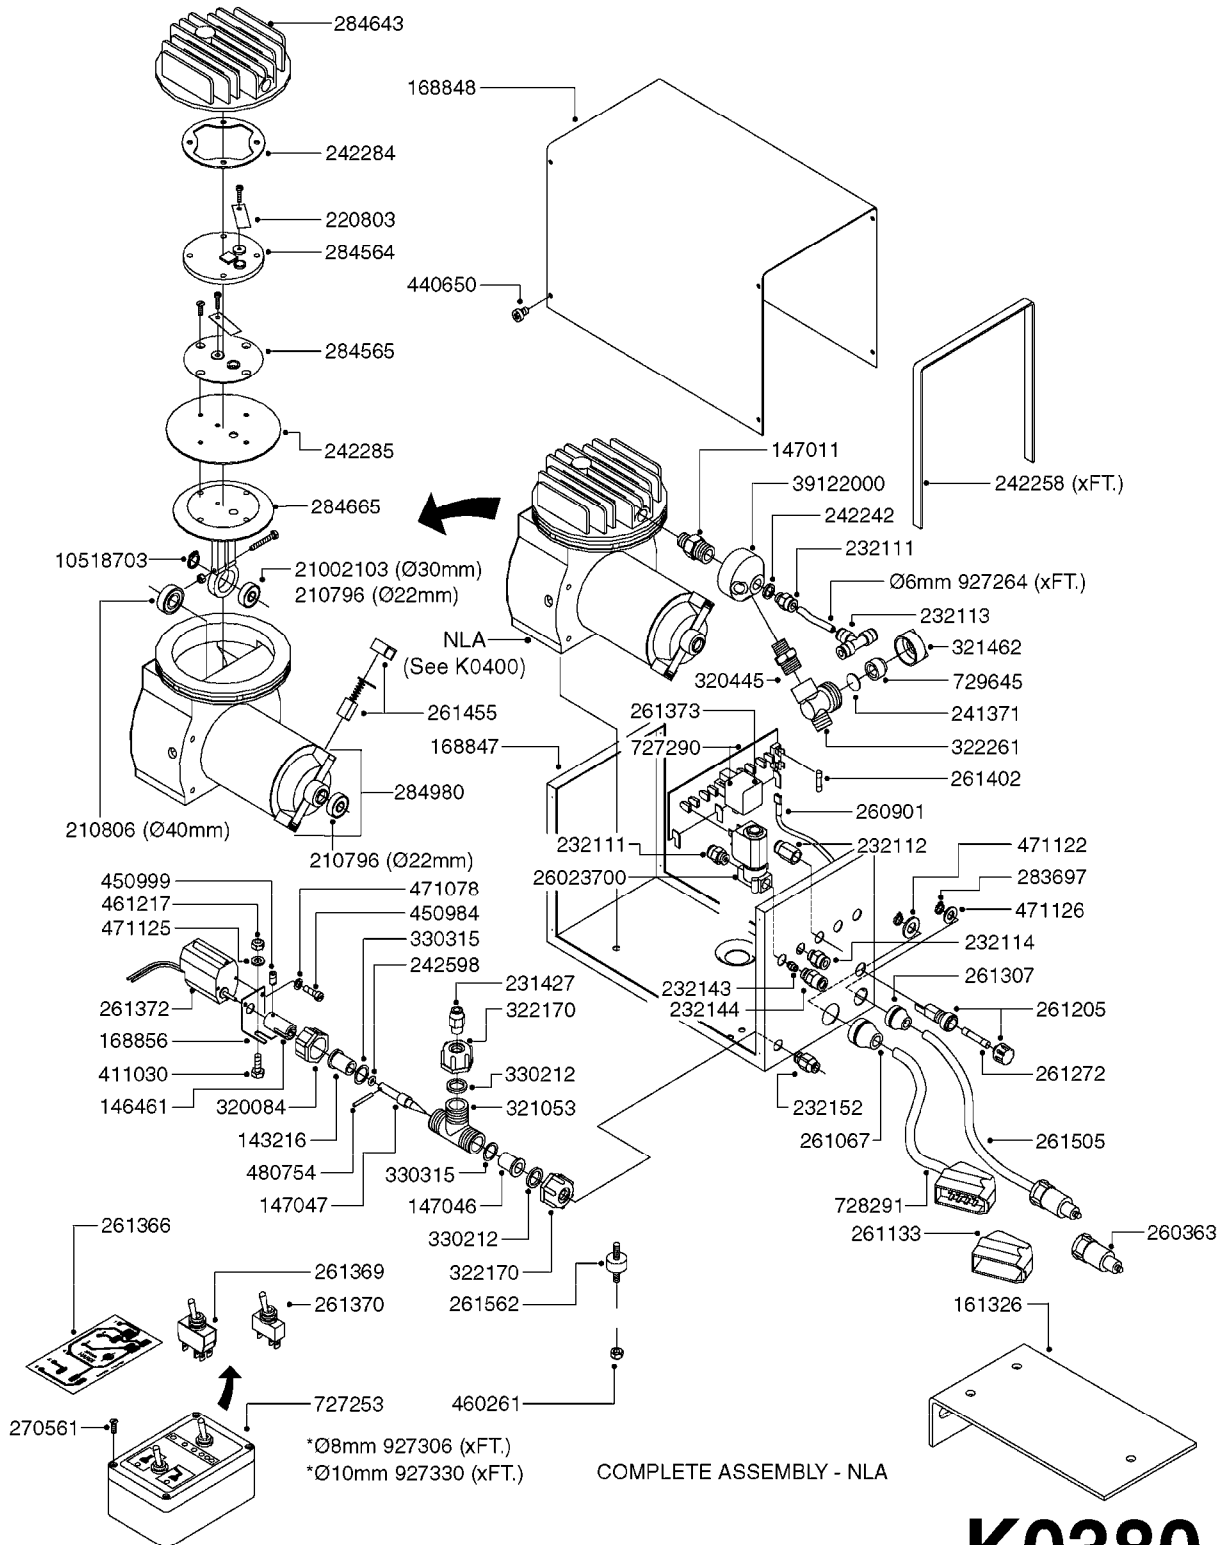

K0380

FOAM MARKER COMPRESSOR POST 94
K0380-HIN, 17:03:16

Page 1
Date 12.08.2020 9:17

parts-n°	order qty	description
143216	1	BUSHING THREAD F.FOAM MARKER
146461	1	COUPLER F.THROTTLE VALVE
147011	1	HEX NIPPLE 3/8'X1/4'BSP BRASS
147046	1	SEAT FOR THROTTLE VALVE
147047	1	SPINDLE FOR THROTTLE VALVE
161326	1	MOUNT BKT. F. FOAM COMP.BOX 98
168847	1	ENCLOSURE LOWER F.MARKER
168848	1	COVER F. FOAM MARKER
168856	1	MOUNT FOR GEAR MOTOR
210796	1	BEARING BALL D22/D8 X 7 608ZZ
210806	1	BEARING BALL D40/D17X12MM
220803	1	VALVE F. COMPRESSOR
231427	1	COUPLER 1/8'THREAD X6MM HOSE
232111	1	QUICK COUPLER 6MM X 1/8 EXT.
232112	1	QUICK COUPLER 6MM 1/8 INT.
232113	1	QUICK COUPLER 6MM T-PIECE
232114	1	COUPLER 1/8" THREADX8MM HOSE
232143	1	REDUCER 1/4'INT-1/8'EXT
232144	1	QUICK COUPLER 10MM X 1/4 EXT
232152	1	QUICK COUPLER 8MMX1/8 EXT.LONG
241371	1	DIAPHRAGM F.NO-DRIP,VULC
242242	1	O-RING F.AIR HOSE FITTING
242258	1	TRIM 3X10 SELF ADHESIVE 0012"
242284	1	HEAD GASKET F. COMPRESSOR
242285	1	DIAPHRAGM F. F/M COMP.
242598	1	O-RING D7.0 X 2.5 NITRIL
260363	1	PLUG 2 POLE 12V
260901	1	SPADE F.ELEC CONN.1.5MM BLUE
261067	1	GROMMET 10-14 GREY
261133	1	PLUG HOUSING F.8 POLE PLUG
261205	1	FUSE HOLDER
261272	1	FUSE 10A D6X32 MM
261307	1	GROMMET 7-10 BLACK
261366	1	CIRCUIT BOARD F.F/M CONTROL
261369	1	SWITCH 2 WAY 12V SPRING RETURN
261370	1	SWITCH 2 WAY 12V
261372	1	GEAR MOTOR BOSCH 13RPM
261373	1	RELAY 12V/30W
261402	1	FUSE 3.15A SLOW BURN
261455	1	BRUSH KIT-FOAM MARKER MOTOR
261505	1	CABLE 2X4MM L8000MM
261562	1	RUBBER DAMPER 2XM6X25
270561	1	SCREW W/SPRING ASSY. (QTY 1)
283697	1	TIESTRAP 200MM
284564	1	PLATE F.COMPRESSOR HEAD
284565	1	PLATE F.COMPRESSOR HEAD
284643	1	COMPRESSOR HEAD F.FOAM MARKER
284665	1	CONNECTING ROD F.COMPRESSOR
284980	1	FLANGE REAR F. F.M.COMPRESSOR
320084	1	FITT.DK NUT 1/2" BSP
320445	1	FITT.DK HN 1/4"X3/8" BSP
321053	1	FITT.DK TEE 1/2 X1/2 X1/2" BSP
321462	1	CAP F.NO-DRIP ASSY.
322170	1	FITT.DK NUT 1/2"x 1/8"F BSP
322261	1	HOUSING F.SAFETY VALVE 3/8"
330212	1	O-RING D19/D14X2.4 F.1/2"NUT
330315	1	O-RING D18.4/D13X.6
411030	1	BOLT HEX M5X10
440650	1	SCREW 3.5x13 STAINLESS
450984	1	BOLT HEX M2.5X8 SLOTTED
450999	1	SCREW SET M3X8