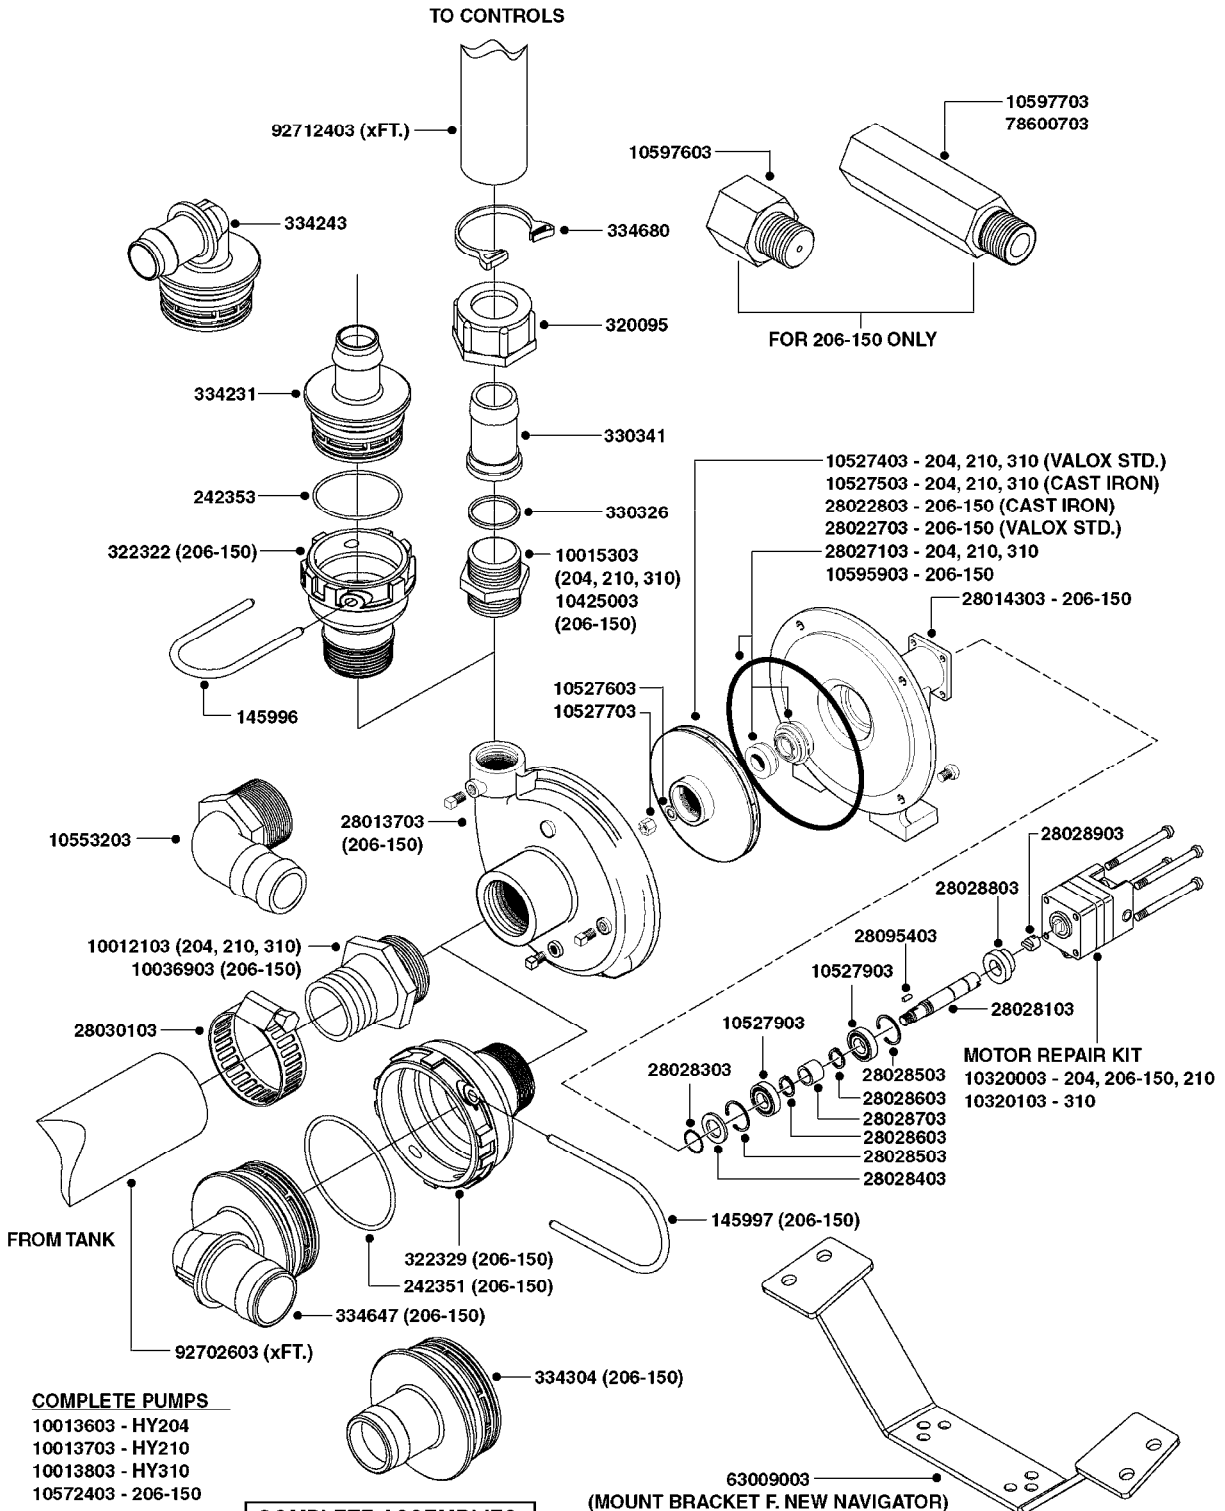

1. **COMPLETE PUMPS**
2. 10013603 - HY204
   - 10013703 - HY210
   - 10013803 - HY310
   - 10572403 - 206-150

COMPLETE ASSEMBLIES
WHOLEGOODS ITEMS

A0420

PUMP-204,206-150,210,310 ACE
A0420-HIN, 02:05:16

Page 1

Date 12.08.2020 9:17

parts-n°	order qty	description
145996	1	FITT.DK S-67 FORK
145997	1	FITT.DK S-93 FORK
242351	1	O-RING D69.5X3.0 VITON F.S-93
242353	1	O-RING 3 X 44.2 VITON
320095	1	FITT.DK NUT 1" BSP
322322	1	FITT.DK S-67 X 1-1/4"BSP MALE
322329	1	FITT.DK S-93 X 1-1/2"BSP MALE2
330326	1	O-RING D30/D24X2 F.1"NUT
330341	1	FITT.DK HB 1" F. 1" NUT
334231	1	FITT.DK S-67 STR.1"
334243	1	FITT.DK S-67 ELB.1"
334304	1	FITT.DK S-93 STR.1-1/2" PVC
334647	1	FITT.DK S93 ELB 1-1/2" 90 PVC
334680	1	CLAMP HOSE PLASTIC 1"
10012103	1	FITT.PO.HB 1.25X1.50 IMB1012
10013603	1	PUMP ACE HY 204
10013703	1	PUMP ACE HY 210
10013803	1	PUMP ACE HY 310
10015303	1	FITT.PO.HN 1.00X1.00 M1000
10036903	1	FITT.PO.HB 1.50X1.50 IMB1212
10320003	1	MOTOR REPAIRKIT ACE204,206,210
10320103	1	MOTOR REPAIR KIT ACE 304,310
10425003	1	FITT.PO.HN 1.25X1.00 MCPHEE
10527403	1	IMPELLER VALOX F.ACE PUMP
10527503	1	IMPELLER CASTIRON F.ACE PUMP
10527603	1	WASHER 3/8' F.ACE PUMP
10527703	1	NUT HEX NF 3/8 F.ACE PUMP
10527903	1	BEARING F.ACE PUMP (#40870)
10553203	1	FITT.PO.EL 1.5X1.5 HB BLACK
10572403	1	PUMP ACE HY 206 SERIES 150
10595903	1	REPAIR KIT ACE 206-150
10597603	1	ORIFACE RESTRICTOR F. ACE 206
10597703	1	FITT, HYD FLOW FUSE ACE 206OLD
28013703	1	PUMP HOUSING FRONT ACE 206-150
28014303	1	PUMP HOUSING W.FEET 206-150
28022703	1	IMPELLER THERMOPLASTIC
28022803	1	IMPELLER CAST IRON
28027103	1	REPAIR KIT ACE 204,210,304,310
28028103	1	SHAFT 5/8"DIA.1/2"KEYWAY SS
28028303	1	O-RING, SHAFT SEAL
28028403	1	SLINGER
28028503	1	SNAP RING - INTERNAL
28028603	1	SNAP RING - EXTERNAL
28028703	1	SPACER FOR SHAFT
28028803	1	SEAL SUPPORT SPACER 200 SERIES
28028903	1	COUPLING FOR HYDRAULIC MOTOR
28030103	1	CLAMP HOSE GEAR P5/4-S1.5"6724
28095403	1	KEY F.IMPELLER 1/8"X1/8"X1/2"
63009003	1	CENTRIFUGAL PUMP BRACKET
78600703	1	FITT, HYD FLOW FUSE ACE 206N
92702603	1	HOSE PVC SUCT GRAY 1-1/2"
92712403	1	HOSE R X1" X300PSI WP X0012"