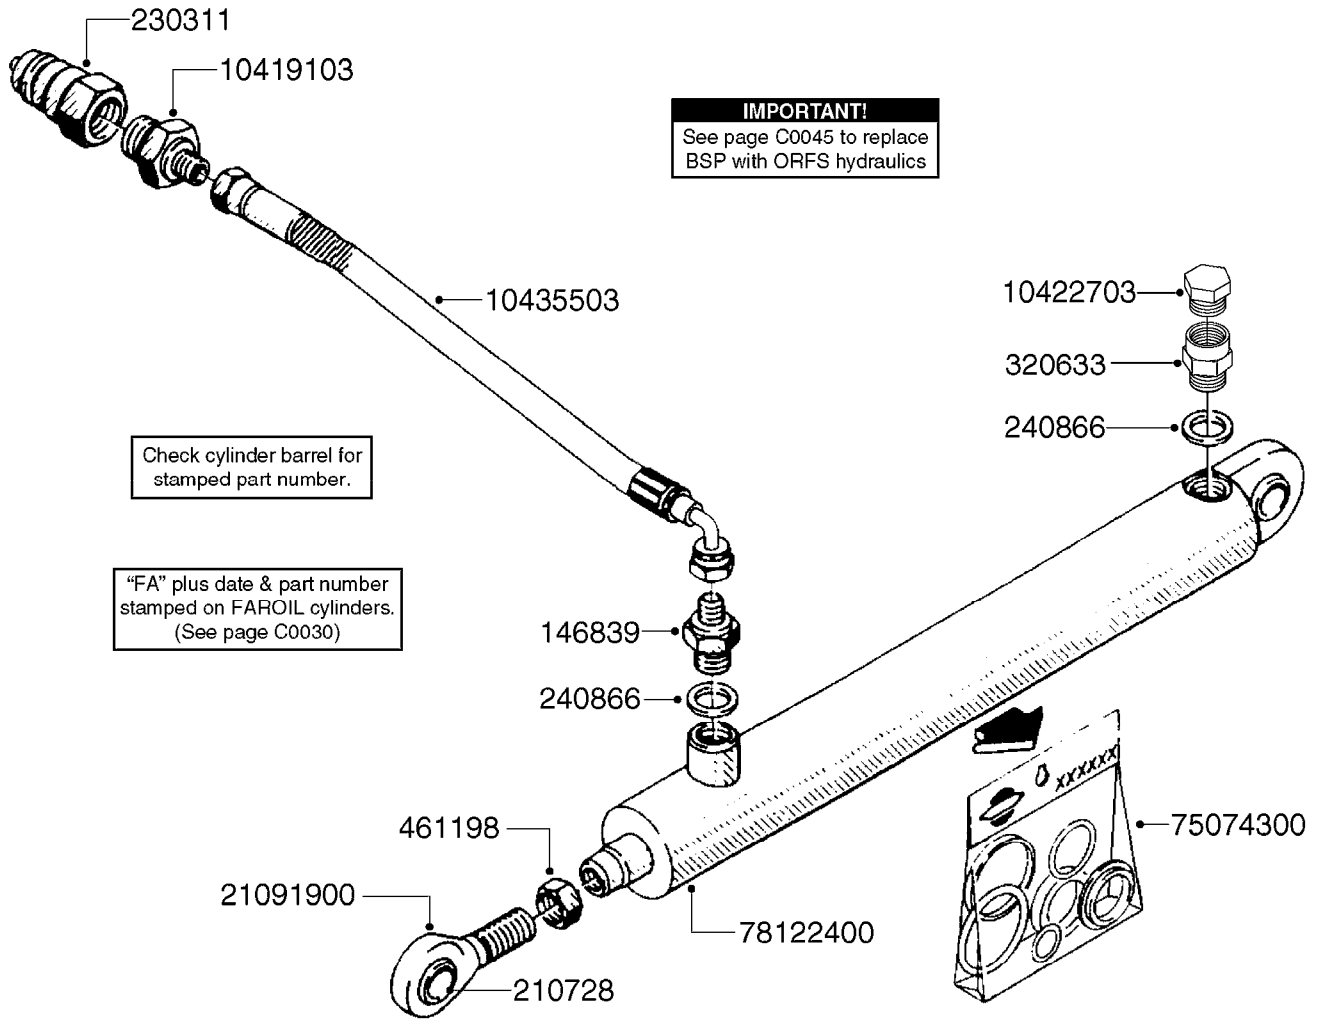

C0070

HYDRAULICS-MB BOOM WING TILT
C0070-HIN, 08:01:18

Page 1
Date 12.08.2020 9:17

parts-n°	order qty	description
146839	1	HEX NIPPLE 1/4"X3/8" BSP 0.7MM
210728	1	BEARING F.LINK HEAD M17
230311	1	QUICK COUPLING 1/2"
240866	1	DOWTYSEAL 3/8"
320633	1	FITT.DK HN 3/8"M X 3/8"F BSP
461198	1	NUT HEX M16X2 JAMB
10419103	1	FITT.HY HEX RED.3/8 X 1/2
10422703	1	BREATHER FOR HY CYLINDER
10435503	1	*HOSE HY X 1/4 X 270' WITH FIT
21091900	1	LINK HEAD M16 x D17 DELTA
75074300	1	SEALKIT78122000/23-25/30-32/46
78122400	1	DOUBLE CYLINDER D 40/20-300