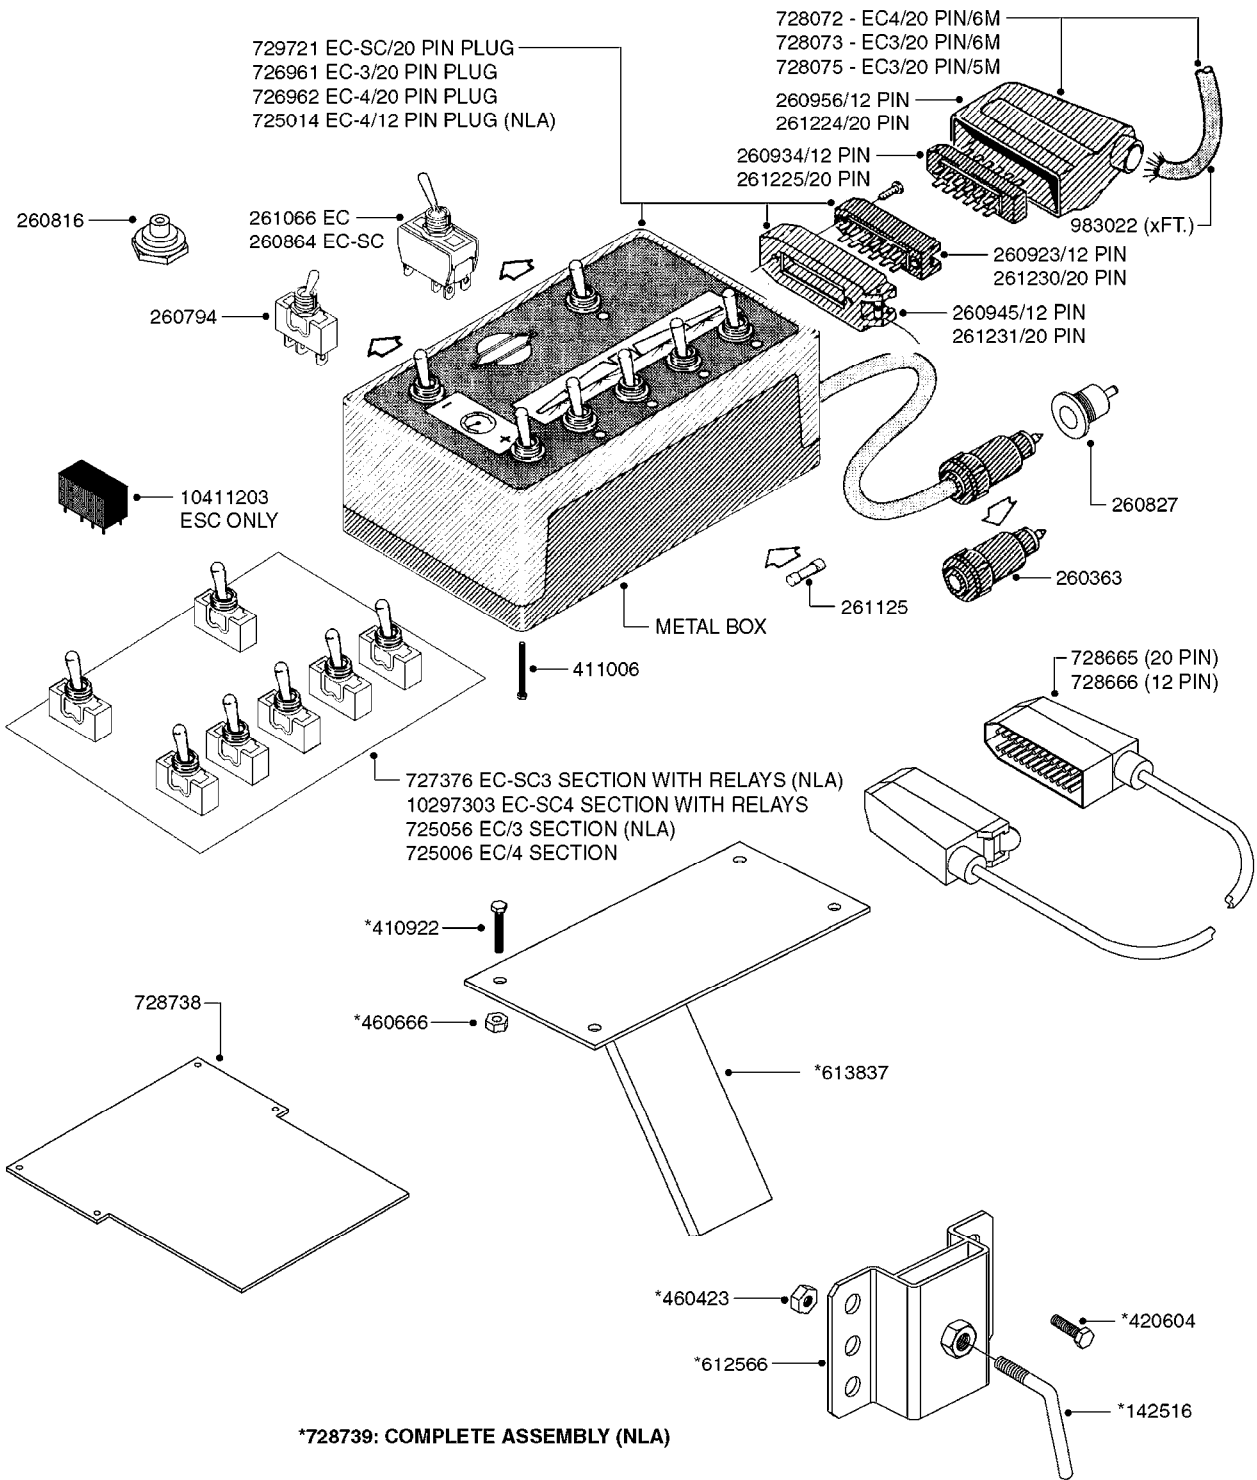

*728739: COMPLETE ASSEMBLY (NLA)

COMPLETE ASSEMBLIES
WHOLEGOODS ITEMS

B0390

CONTROL BOX F/EC+EC-SC
B0390-HIN, 01:01:16

Page 1
Date 12.08.2020 9:17

parts-n°	order qty	description
142516	1	SCREW SET M10 BENT F. LOCKING
260363	1	PLUG 2 POLE 12V
260794	1	SWITCH F.PRESS ADJ.EC CONTROL
260816	1	CAP W/RUBBER BOOT F.EC SWITCH
260827	1	PLUG F.EC ATTACHMENTS
260864	1	SWITCH F.HY BOOM CONTROL BOX
260923	1	PLUG INSERT 12 POLE FEMALE
260934	1	PLUG INSERT 12 POLE MALE
260945	1	PLUG HOUSE 12 POLE FEMALE
260956	1	PLUG HOUSE 12 POL.MALE
261066	1	SWITCH 2 POLE
261125	1	FUSE 5 X 20 500mA
261224	1	PLUG HOUSING F/20 POLE MALE
261225	1	PLUG INSERT 20 POLE MALE
261230	1	PLUG INSERT 20 POLE FEMALE
261231	1	PLUG HOUSING 20 POLE FEMALE
410922	1	CYL.SKR 8.8 DEL M4X20 RST
411006	1	SCREW M4X40 SLOTTED
420604	1	BOLT HEX 8.8 DEL M10X25 FT DIN933
460423	1	NUT HEX M10X1.50 LOCK DIN985A2 SS
460666	1	NUT HEX M4
612566	1	MOUNT BRACKET F.FAN CABLE ASSY
613837	1	MOUNT PLATE FOR EC CONTROL BOX
725006	1	CIRCUIT BOARD 4 VALVE
725014	1	CONTROL BOX EC 4 SEC./12 PIN
725056	1	PRINTED CIRC.W SW 3WAY 726961
726961	1	CONTROL BOX EC 3 SEC./20 PIN
726962	1	CONTROL BOX EC 4 SEC./20 PIN
727376	1	CIRCUIT BOARD F.ESC 3 BANK
728072	1	CABLE,20-PIN,6M EC/4
728073	1	CABLE,20-PIN,6M, EC/3
728075	1	CABLE F.CONTROL BOX 5M EC/3
728665	1	CABLE EXT.-QUICK ATTACH 20 PIN
728666	1	CABLE-QUICK ATTACH 12 PIN
728738	1	DOUB.CONT.BOX & OR F/M PLATE
728739	1	IN CAB CONTROL MOUNT KIT
729721	1	CONTROL BOX ESC3
983022	1	WIRE 12 x 0.5 x 2MM x 12"
10297303	1	CIRCUIT BOARD FOR T.M.S.
10411203	1	RELAY T-82