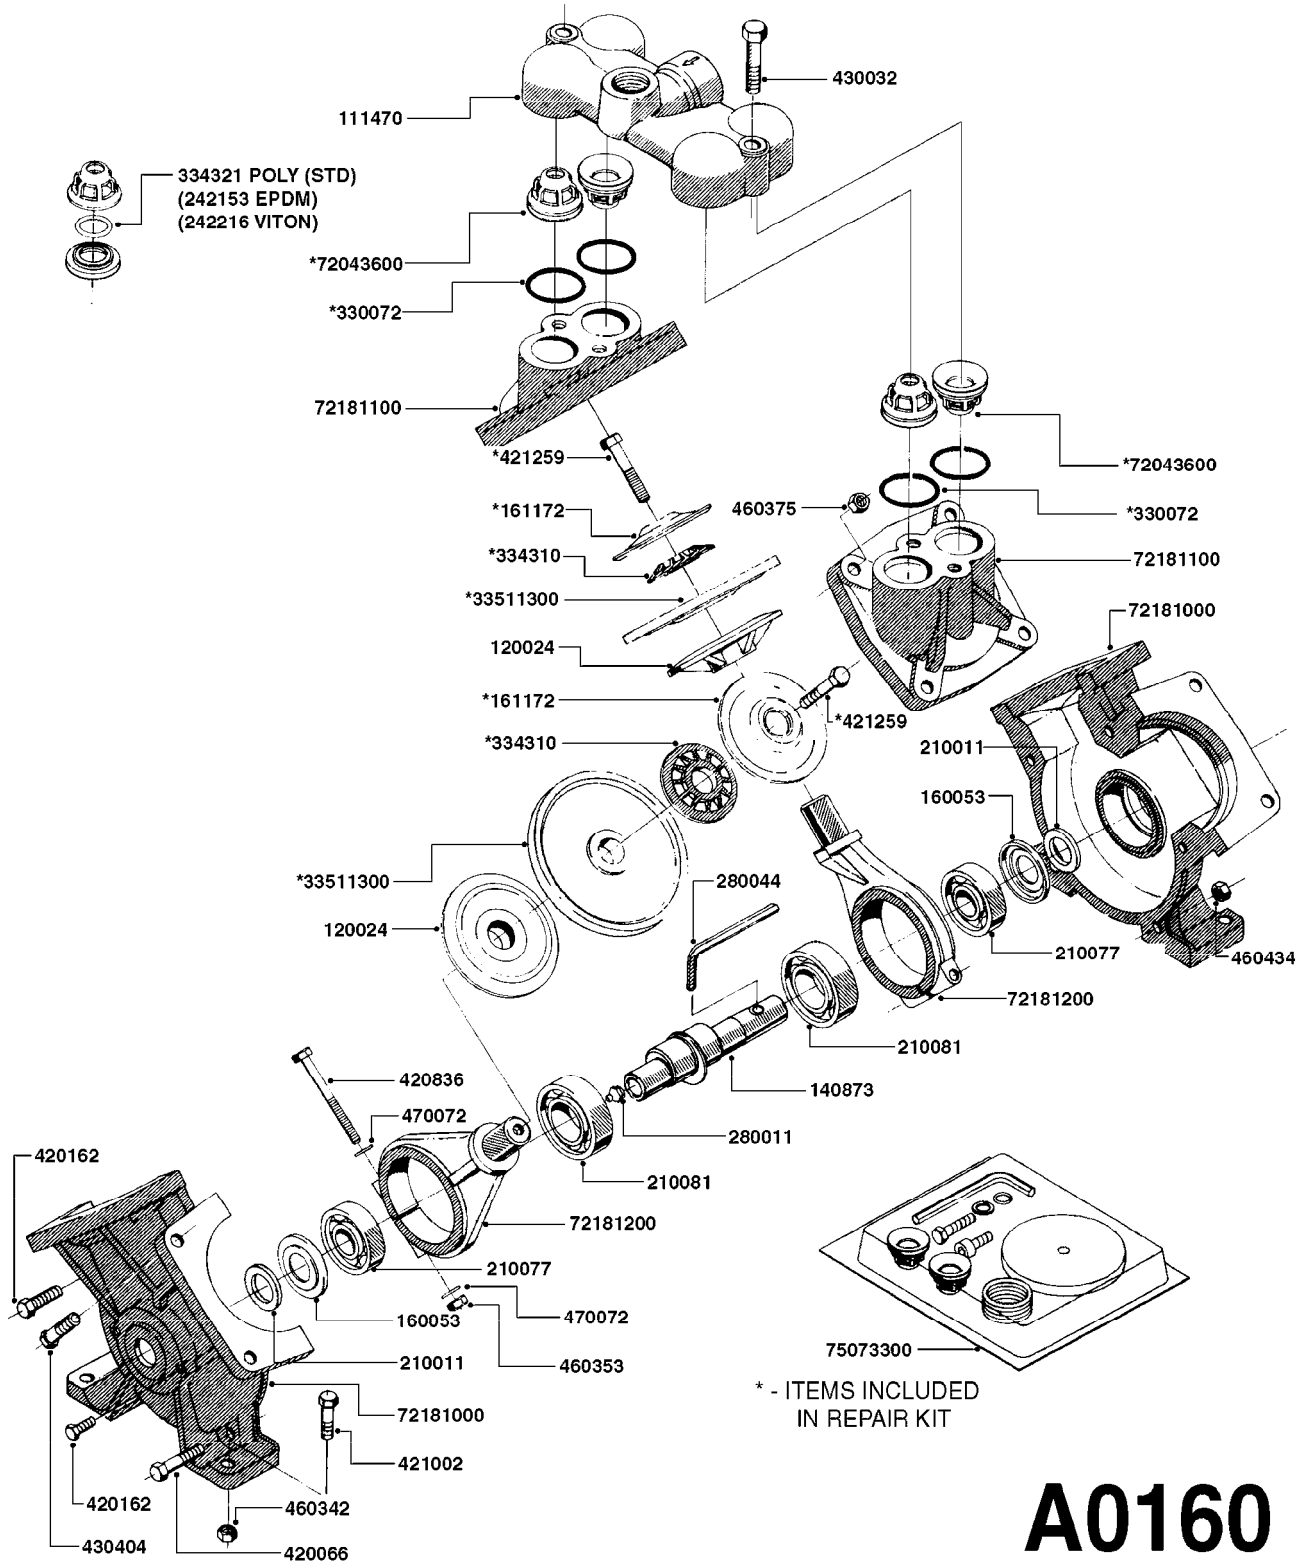

A0160

PUMP - 1202 W/MOUNTING BASE
A0160-HIN, 01:01:16

Page 1
Date 12.08.2020 9:16

parts-n°	order qty	description
111470	1	VALVE CHAMBER 1202
120024	1	DIAPHRAGM BACK DISC 1200-1300
140873	1	CRANK SHAFT MODEL 1202-9MM
160053	1	DUST PLATE
161172	1	DIAPHRAGM DISC F. 1203/1303
210011	1	SEAL FELT D39/23 X 4
210077	1	BEARING BALL 6305
210081	1	BEARING BALL 6307
242153	1	O-RING D26X4 EPDM
242216	1	O-RING VITON F/1202/1302/462
280011	1	GREASE NIPPLE 1/8' SAE H TR
280044	1	KEY HEXAGON W6 3/16'
330072	1	O-RING D53.5/D45.5X4
334310	1	NYLON WASHER 1202/1302/462
334321	1	O-RING POLY. 34.0x26.0x4.0
420066	1	BOLT HEX 8.8 DEL 3/8"X50MM
420162	1	BOLT HEX 8.8 DEL 3/8"x15MM
420836	1	BOLT HEX 8.8 RAW M8X85
421002	1	BOLT HEX 8.8 DEL M10X30 FT DIN933
421259	1	BOLT HEX UNC7/16"x2.25" 18-8SS
430032	1	BOLT HEX 8.8 RAW 1/2'X55MM
430404	1	BOLT HEX 8.8 DEL M12X50
460342	1	NUT HEX M10 DEL DIN934
460353	1	NUT HEX M8 BLACK
460375	1	NUT HEX M12 BLACK
460434	1	NUT HEX 3/8' NC BLACK
470072	1	WASHER D15/D8X.5 LOCK
33511300	1	DIAPHRAGM 1202-1303 POLY 2006
72043600	1	VALVE FOR 462/463
72181000	1	HOUSING, PUMP, 1203 RED
72181100	1	DIAPHRAGM COVER 1203/1303+BLTS
72181200	1	CONNECTING ROD FOR 1203 W/M12
75073300	1	PUMP KIT 1200/1202 "06"