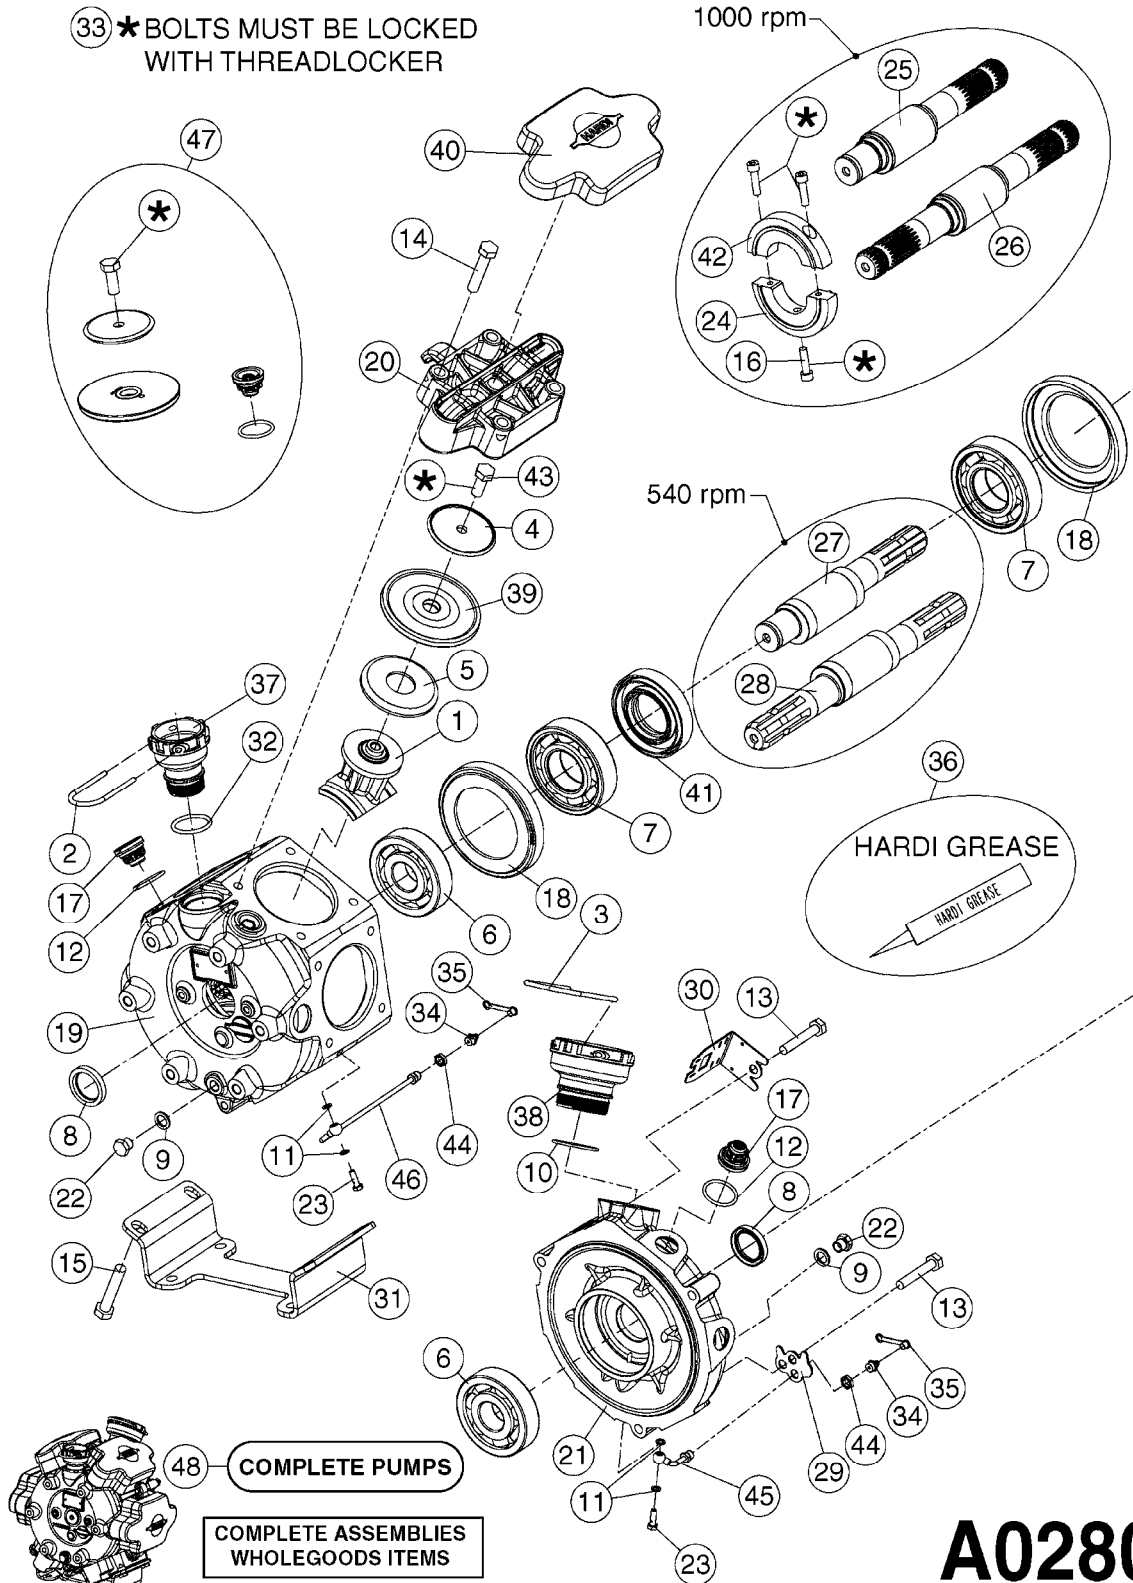

33 *BOLTS MUST BE LOCKED WITH THREADLOCKER

1000 rpm

540 rpm

HARDI GREASE

PUMP - 364 540/1000 RPM
A0280-HIN, 07:05:20

Page 1

Date 12.08.2020 9:17

Pos.	parts-n°	order qty	description
1	111622	1	CONNECTING ROD 463/5.5MM
1	111628	1	CONNECTING ROD 363/5.5 PUMP
1	111629	1	CONNECTING ROD 363/364-7 PUMP
1	111630	1	CONNECTING ROD 363/364-10 PUMP
2	145996	1	FITT.DK S-67 FORK
3	145997	1	FITT.DK S-93 FORK
4	161174	1	DIAPHRAGM DISC SS 361/363/364 PUMP
5	161372	1	DIAPHRAGM BACKING DISC,320-361
6	210221	1	BEARING BALL 6407
7	210232	1	BEARING BALL 6310
8	210243	1	SEAL OIL 35 X 47 X 7
9	241404	1	DOWTY SEAL 1/4"
10	242225	1	O-RING D45.0 X 4.0 RUBBER
11	242374	1	WASHER Ø10/Ø6X1 COPPER
12	330024	1	O-RING D41,1/D34.5 X 3,5
13	420895	1	BOLT HEX 8.8 RAW M10X60
14	430312	1	BOLT HEX 8.8 M12X60
15	430438	1	BOLT HEX 8.8 DEL M12X65
16	450995	1	BOLT ALLEN M8X30 DIN 912 RAW
17	728146	1	VALVE FOR 361(726890/707932)
18	11171900	1	CONROD RING 364/464 MACHINED
19	11172000	1	PUMP HOUSE 364 MACHINED 5/4" BSP RED
20	11172800	1	VALVE COVER 363/364 MACHINED RED
21	11173200	1	FRONTPART 364, 1½" BSP RED
22	14010400	1	PLUG 1/4" BSP
23	14120400	1	BANJOBOLT M6 X 19
24	14120700	1	COUNTERWEIGHT 364/464-1000
25	14137300	1	CRANKSHAFT 364/464-5.5 1000
26	14137900	1	CRANKSHAFT 364/464-5.5 GG 1000
27	14137500	1	CRANKSHAFT 364-07
27	14137600	1	CRANKSHAFT 364/464-10
28	14138100	1	CRANKSHAFT 364-7.0 GG
28	14138200	1	CRANKSHAFT 364/464-10 GG
29	16382900	1	GREASE NIPPLE PLATE, 364
30	16390600	1	BRACKET FOR RPM SENSOR
31	16410700	1	PUMP BASE 363/364 BLACK
31	17002400	1	FOOT F. 36X PUMP, RED
32	24266600	1	O-RING D 38,0 X 4,0 70SH.NITR
33	28045503	1	LOCTITE 262 .5ML (.017oz.)
34	28163300	1	GREASE NIPPLE H1 M6X1 DIN 7412
35	28163400	1	CAP F. GREASENIPPLE YELLOW M6X1
36	28164600	1	HARDI PUMP GREASE S3 V550L 1
37	32242200	1	FITTING S67 5/4" KON. RG 2014
38	32242300	1	NIPPLE S93 1,5' KON.RG 2014
39	33511400	1	DIAPHRAGM PUMP 361/361/363/364 PUR
40	33524300	1	COVER PLASTIC 364 PUMP
41	33527200	1	GREASE SPLIT 364/464
42	39136200	1	HALFPART 364/464-1000
43	43099200	1	BOLT HEX SS M12 X 30 DIN933 A4
44	46134000	1	NUT HEX M10x1 H=2.3 NV=14 ELZIN
45	61096800	1	BANJOTUBE SHORT 364 COMPL.
46	61096900	1	BANJOTUBE LONG 364 COMPL.
47	75585900	1	PUMP KIT 364
48	82169500	1	PUMP 364-5.5-MED-1000
48	82169700	1	PUMP 364-5.5-MOD2-1000-OSP
48	82170000	1	PUMP 364-10-STD-540 FK
48	82170300	1	PUMP 364-10-MOD-540-GG THROUGH SHAFT
48	82170400	1	PUMP 364-10-MOD-540-OSP