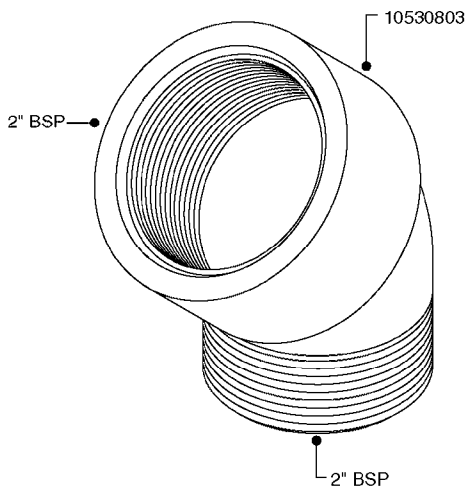

FITTINGS - HEXAGON NIPPLES
L0030-HIN, 01:01:16

Page 0
Date 12.08.2020 9:18

L0030

FITTINGS - HEXAGON NIPPLES
L0030-HIN, 01:01:16

Page 1
Date 12.08.2020 9:18

parts-n°	order qty	description
10015303	1	FITT.PO.HN 1.00X1.00 M1000
10425003	1	FITT.PO.HN 1.25X1.00 MCPHEE
320132	1	FITT.DK HN 1" BSP
320176	1	FITT.DK HN 3/8"X1/2" BSP
320445	1	FITT.DK HN 1/4"X3/8" BSP
320655	1	FITT.DK HN 1/2"-1/2" BSP
320692	1	FITT.DK HN 3/8'BSPX1/4'NPT
320703	1	FITT.DK HN 3/8BSP X1/2 &1/4NPT
320725	1	FITT.DK NIPPLE 3/8"-3/8" BSP
320902	1	FITT.DK HN 3/8'X 1/4' BSP
390232	1	FITT.DK HN 1-1/2' X 1-1/4' BSP
390276	1	FITT.DK HN 1'BSP