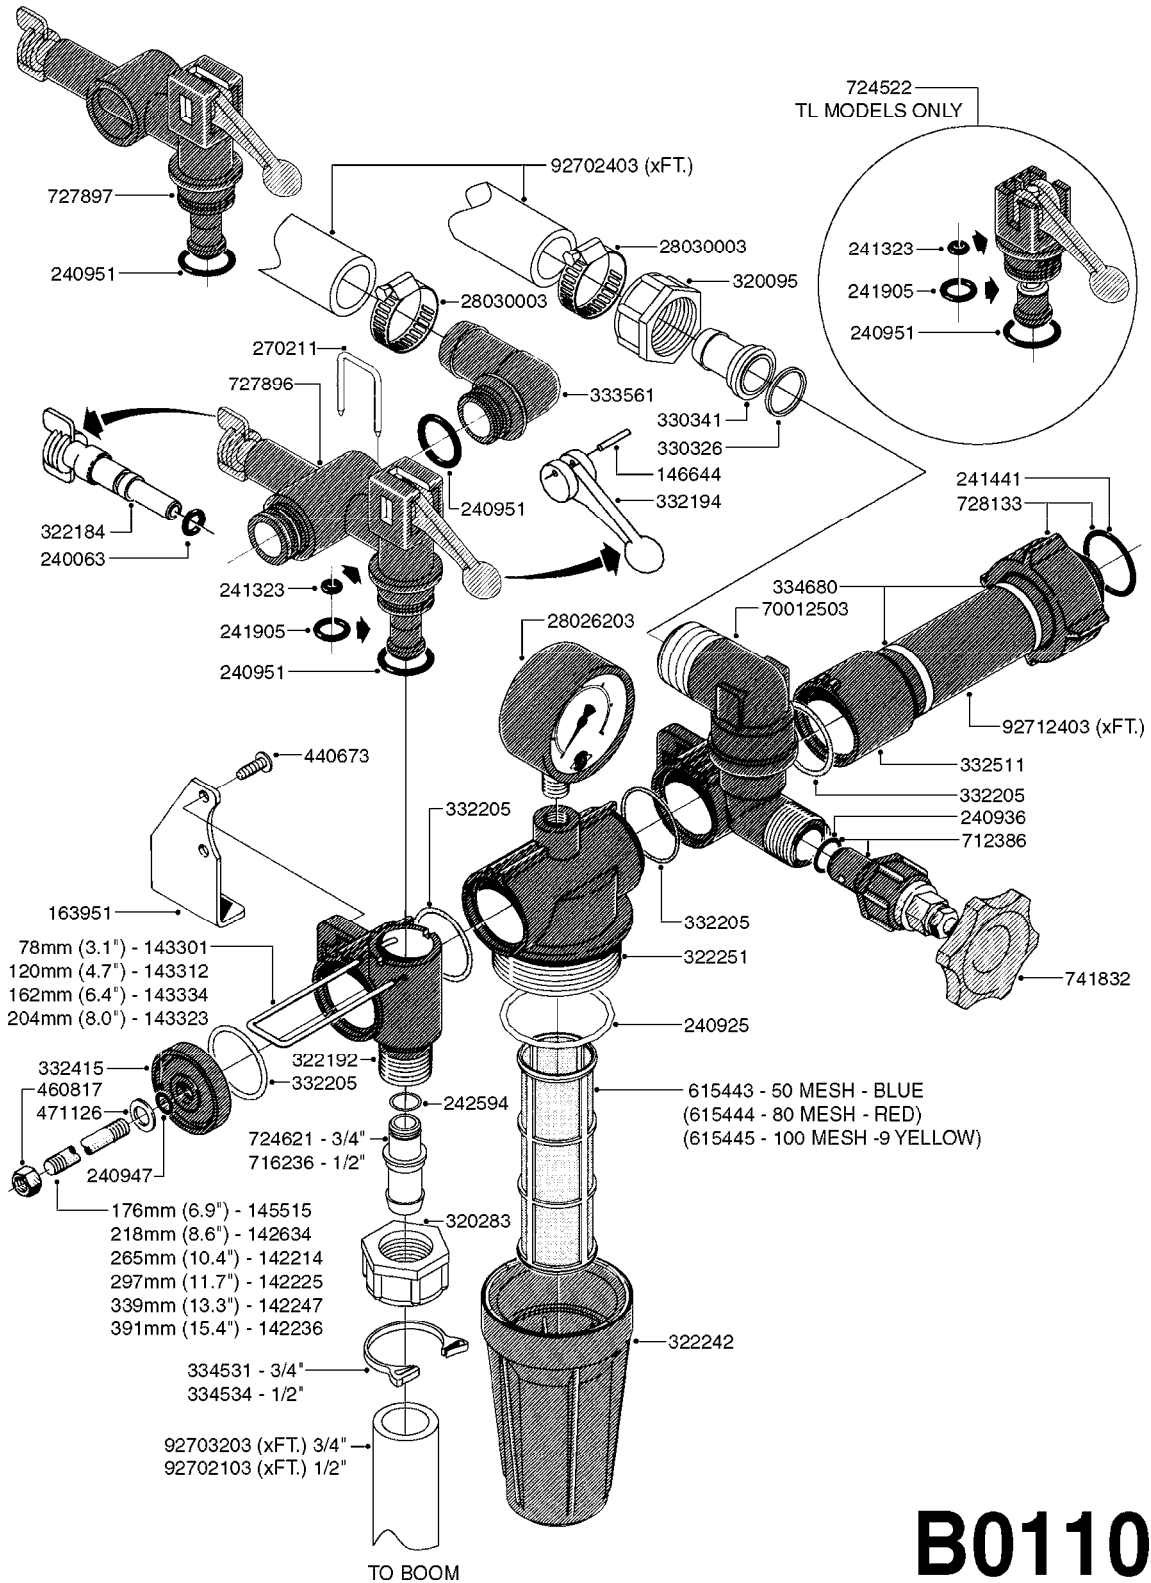

B0110

BK-180 BOOM VALVES-MAN.POST 00
B0110-HIN, 11:12:17

Page 1
Date 12.08.2020 9:17

parts-n°	order qty	description
142214	1	STUD BOLT - M8X265, 3 SECTION
142225	1	STUD BOLT 8 X 299 - 6 MODULS
142236	1	STUD BOLT 8 X 381 - 8 MODULS
142247	1	STUD BOLT 8 X 341 - 7 MODULS
142634	1	STUD BOLT M8 X 213 - 4 MODULS
143301	1	LOCK CLAMP 78 MM
143312	1	LOCK CLAMP 120 MM
143323	1	LOCK CLAMP 204 MM
143334	1	LOCK CLAMP 162 MM
145515	1	STUD BOLT M8 X 176MM
146644	1	PIN D3X19 STAINLESS
163951	1	MOUNT BRACKET FOR BK180 SECTIO
240063	1	O-RING D14.1/9.3 X 2.4
240925	1	O-RING D49.5X3 NITRIL
240936	1	O-RING D13.3X2.4 NITRIL
240947	1	O-RING D7.3X2.4 NITRIL
240951	1	O-RING D21.2X3 NITRIL
241323	1	O-RING D5.3X2.4 NITRIL
241441	1	O-RING D29.3X3
241905	1	O-RING 12,3X2,4 VITON DKR.1,05
242594	1	O-RING D14 X 1.78 SCH.70-EPDM
270211	1	FITT.DK S25 FORK L=37.5
320095	1	FITT.DK NUT 1" BSP
320283	1	FITT.DK NUT 3/4"BSP
322184	1	SCREW F.ADJUSTING CONST.PRESS.
322192	1	HOUSING F.DISTRIBUTOR
322242	1	FILTER BOWL / IN-LINE
322251	1	HOUSING F.FILTER MOUNT BK/EC
330326	1	O-RING D30/D24X2 F.1"NUT
330341	1	FITT.DK HB 1" F. 1" NUT
332194	1	DISTRIBUTION HANDLE
332205	1	O-RING D43/39XD2
332415	1	COVER
332511	1	FITT.DK END CAP 1"HB F.BK180
333561	1	FITT.DK ELB.1" EC RETURN
334531	1	CLAMP HOSE PLASTIC 3/4"
334534	1	CLAMP HOSE PLASTIC 1/2"
334680	1	CLAMP HOSE PLASTIC 1"
440673	1	SCREW F.PLASTIC 5X12 SS
460817	1	NUT HEX M8 STAINLESS DIN 934
471126	1	WASHER, M8, Ø16/ 8.4X 1.6, SS
615443	1	FILTER ELEM.50 MESH BLUE
615444	1	FILTER ELEM.80 MESH RED
615445	1	FILTER ELEM.100 MESH YELLOW
712386	1	PRESSURE REGULATOR COMPL. H-M
716236	1	FITT.DK HB 1/2" ASSY. F. 3/4"
724522	1	DISTR.OVER PART W.OUV PR 83 BK
724621	1	FITT.DK HB 3/4"ASSY F.3/4" NUT
727896	1	HOUSING UPPER F.CONST.PRESS.
727897	1	HOUSING UPPER PART END PC.BK92
728133	1	CONNECTING PART F.BK OPR.UNIT
741832	1	HANDLE REPLACEMENT F/330632
28026203	1	GAUGE 200PSI/BR,2.5"1/4BSP-BTM
28030003	1	CLAMP HOSE GEAR P1" 6716
70012503	1	HOUSING FOR HARDI-MATIC VALVE
92702103	1	HOSE R X1/2" X300PSI WP X0012"
92702403	1	HOSE PVC SUCT GRAY 1"
92703203	1	HOSE R X3/4" X300PSI WP X0012"
92712403	1	HOSE R X1" X300PSI WP X0012"