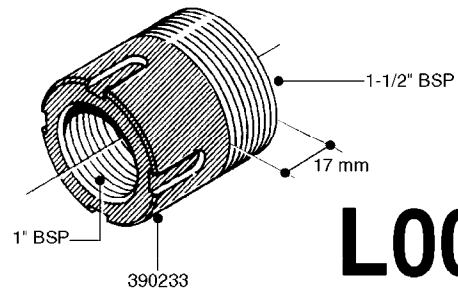

FITTINGS - HEXAGON NIPPLES
L0030-HIN, 01:01:16

Page 0
Date 12.08.2020 9:18

L0030

FITTINGS - HEXAGON NIPPLES
L0030-HIN, 01:01:16

Page 1
Date 12.08.2020 9:18

parts-n°	order qty	description
10015303	1	FITT.PO.HN 1.00X1.00 M1000
10425003	1	FITT.PO.HN 1.25X1.00 MCPHEE
320132	1	FITT.DK HN 1" BSP
320176	1	FITT.DK HN 3/8"X1/2" BSP
320445	1	FITT.DK HN 1/4"X3/8" BSP
320655	1	FITT.DK HN 1/2"-1/2" BSP
320692	1	FITT.DK HN 3/8'BSPX1/4'NPT
320703	1	FITT.DK HN 3/8BSP X1/2 &1/4NPT
320725	1	FITT.DK NIPPLE 3/8"-3/8" BSP
320902	1	FITT.DK HN 3/8'X 1/4' BSP
390232	1	FITT.DK HN 1-1/2' X 1-1/4' BSP
390276	1	FITT.DK HN 1'BSP