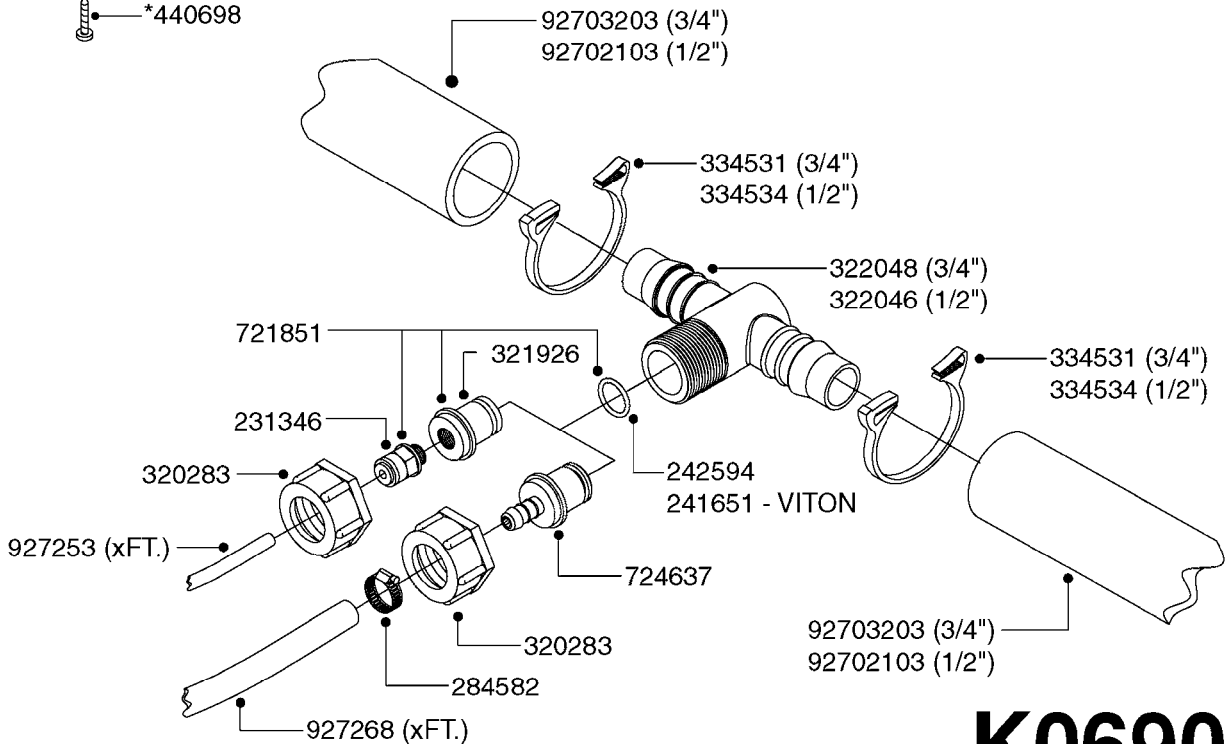

K0690

REMOTE GAUGE-MAGNETIC BASE KIT
K0690-HIN, 01:01:16

Page 1
Date 12.08.2020 9:17

parts-n°	order qty	description
231346	1	QUICK COUPLER 1/8"BSP X 4 MM
232230	1	QUICK COUPLER 1/4"BSP X 4 MM
241651	1	O-RING D14.0X3.0 NITRIL
242594	1	O-RING D14 X 1.78 SCH.70-EPDM
283581	1	HOSE CONNECTOR STR. F.4MM PE
284582	1	CLAMP HOSE GEAR - 5/16"
320187	1	FITT.DK CAP 3/8" BSP BLACK
320283	1	FITT.DK NUT 3/4"BSP
320445	1	FITT.DK HN 1/4"X3/8" BSP
321926	1	FITTING BSP3/4"-1/8"
322046	1	FITT.DK TEE 1/2X1/2HB X3/4'BSP
322048	1	FITT.DK TEE 3/4X3/4HB X3/4'BSP
330013	1	O-RING 2.5 X 10 PUR
330061	1	O-RING D16/D11X2,5
331807	1	FITT.DK HB 5/16" F.3/8" NUT
334531	1	CLAMP HOSE PLASTIC 3/4"
334534	1	CLAMP HOSE PLASTIC 1/2"
390713	1	GAUGE ADAPTOR 1/4" BSP
440698	1	SCREW F.PLASTIC 6X18 SS HEXHD
721851	1	SCREW PLUG W/QUICK FIT
724637	1	FITT.DK HB 5/16' F. 3/4" COMP.
927253	1	RED AIR HOSE, Ø4/2 1810 E
927268	1	HOSE BLUE PVC X 1/4 X 0012"
10536703	1	MAGNETIC BASE D3,2'/90LB
10536803	1	MAGNETIC BASE KIT F.GAUGE
28026203	1	GAUGE 200PSI/BR,2.5"1/4BSP-BTM
92702103	1	HOSE R X1/2" X300PSI WP X0012"
92703203	1	HOSE R X3/4" X300PSI WP X0012"