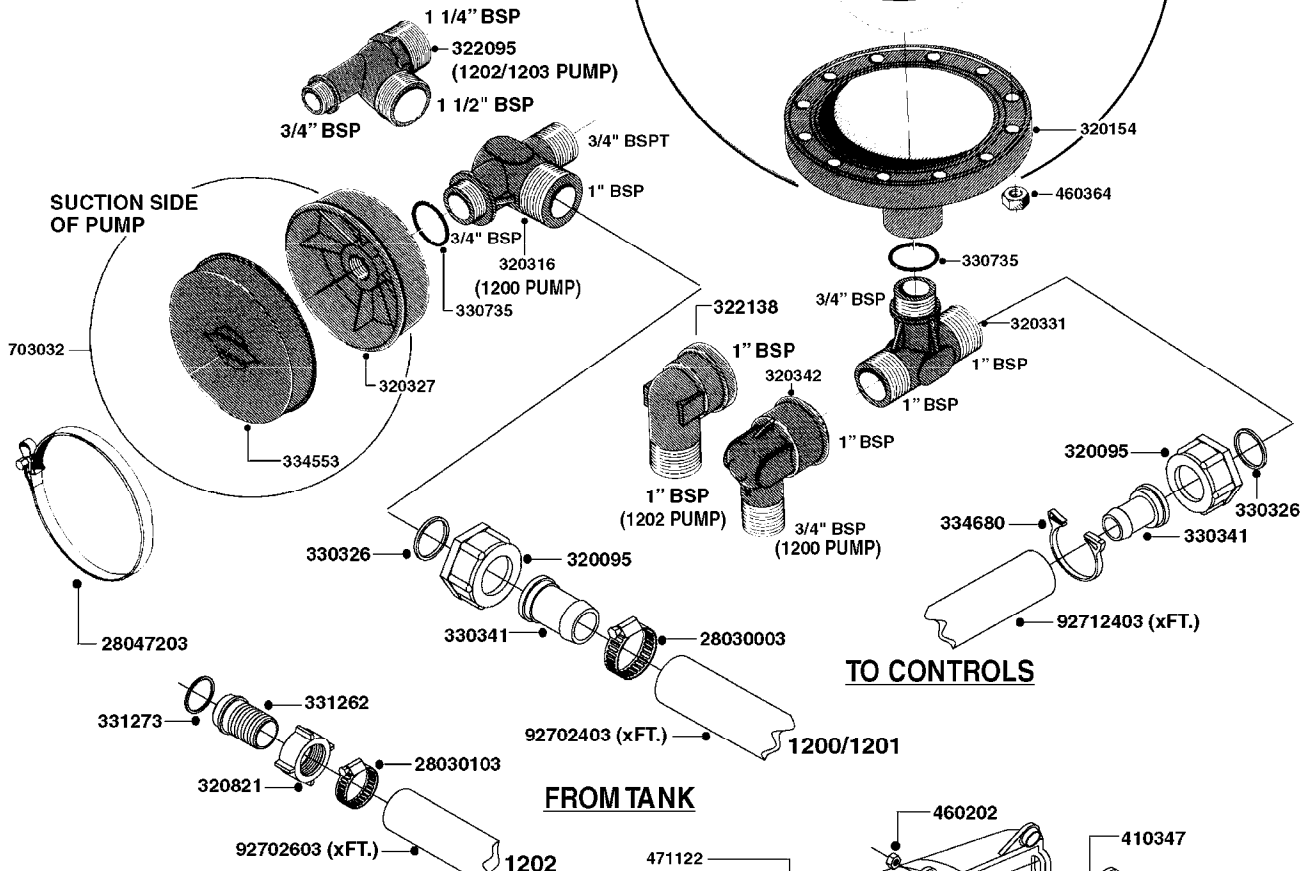

SUCTION SIDE OF PUMP