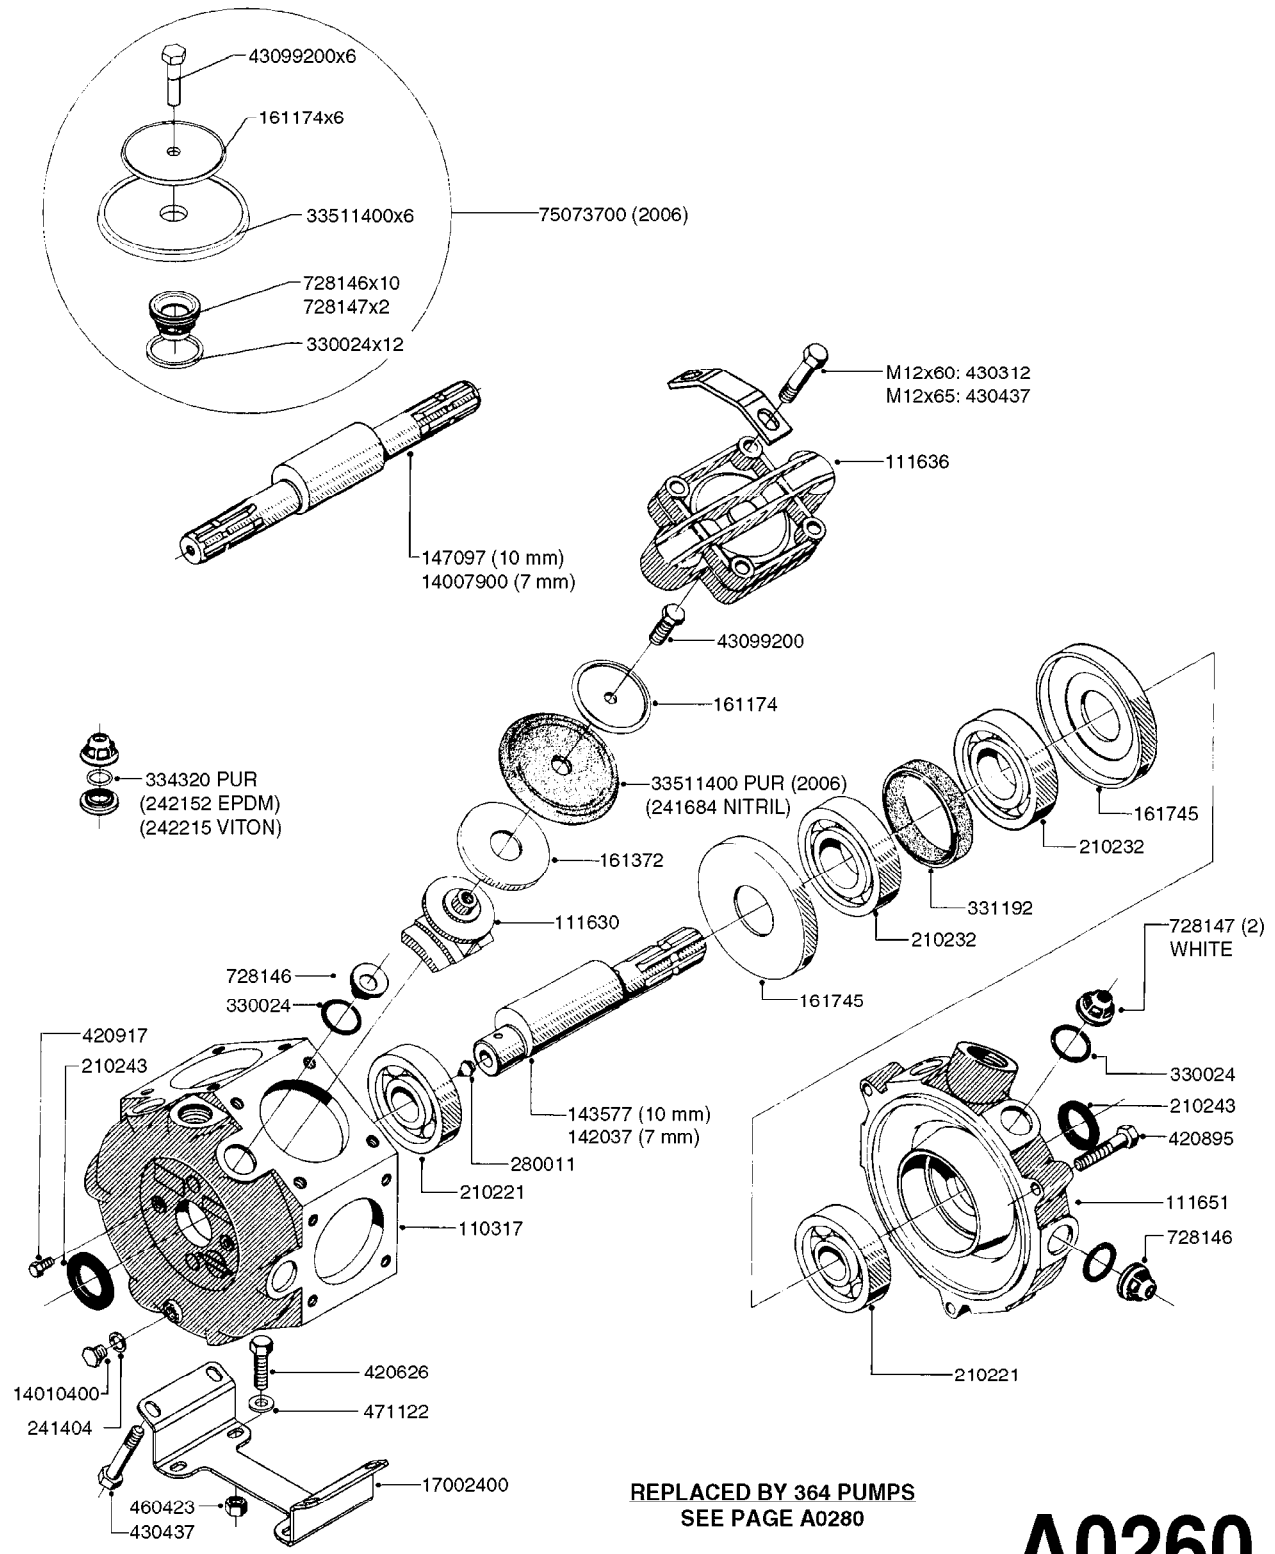

REPLACED BY 364 PUMPS
SEE PAGE A0280

A0260

PUMP - 363 W/MOUNTING BASE
A0260-HIN, 17:03:16

Page 1
Date 12.08.2020 9:17

parts-n°	order qty	description
110317	1	PUMP CASING MODEL 360/361 PNTD
111630	1	CONNECTING ROD 363/364-10 PUMP
111636	1	VALVE COVER 363 HEAVY DUTY
111651	1	CASTING F.363 1.5" PUMP(FRONT)
142037	1	CRANK SHAFT 361-20
143577	1	CRANK SHAFT F.363/462/463-10mm
147097	1	CRANK SHAFT 363-463/10 THROUGH
161174	1	DIAPHRAGM DISC SS 361/363/364 PUMP
161372	1	DIAPHRAGM BACKING DISC,320-361
161745	1	METAL SPACER F.363/463
210221	1	BEARING BALL 6407
210232	1	BEARING BALL 6310
210243	1	SEAL OIL 35 X 47 X 7
241404	1	DOWTY SEAL 1/4"
241684	1	DEICER PARTS: DIAPHRAGM MODEL 361 NITRIL
242152	1	O-RING D18.2X3 EPDM
242215	1	O-RING D18X3 VITON
280011	1	GREASE NIPPLE 1/8" SAE H TR
330024	1	O-RING D41,1/D34.5 X 3,5
331192	1	SPACER, MODEL 361/363
334320	1	O-RING D18X3 POLYURETHANE
420626	1	BOLT HEX 8.8 DEL M10X20 FT
420895	1	BOLT HEX 8.8 RAW M10X60
420917	1	BOLT HEX 8.8 RAW M8X12 FT
430312	1	BOLT HEX 8.8 M12X60
430437	1	BOLT HEX 8.8 RAW M12X65
460423	1	NUT HEX M10X1.50 LOCK DIN985A2 SS
471122	1	WASHER, M10, Ø20/10.5X 2.0, SS
728146	1	VALVE FOR 361(726890/707932)
728147	1	VALVE FOR 361 WHITE WITH HOLE
14007900	1	CRANK 363/462/463-7mm 540/THRU
14010400	1	PLUG 1/4" BSP
17002400	1	FOOT F. 36X PUMP, RED
33511400	1	DIAPHRAGM PUMP 361/361/363/364 PUR
43099200	1	BOLT HEX SS M12 X 30 DIN933 A4
75073700	1	PUMP KIT 361/363 "06"