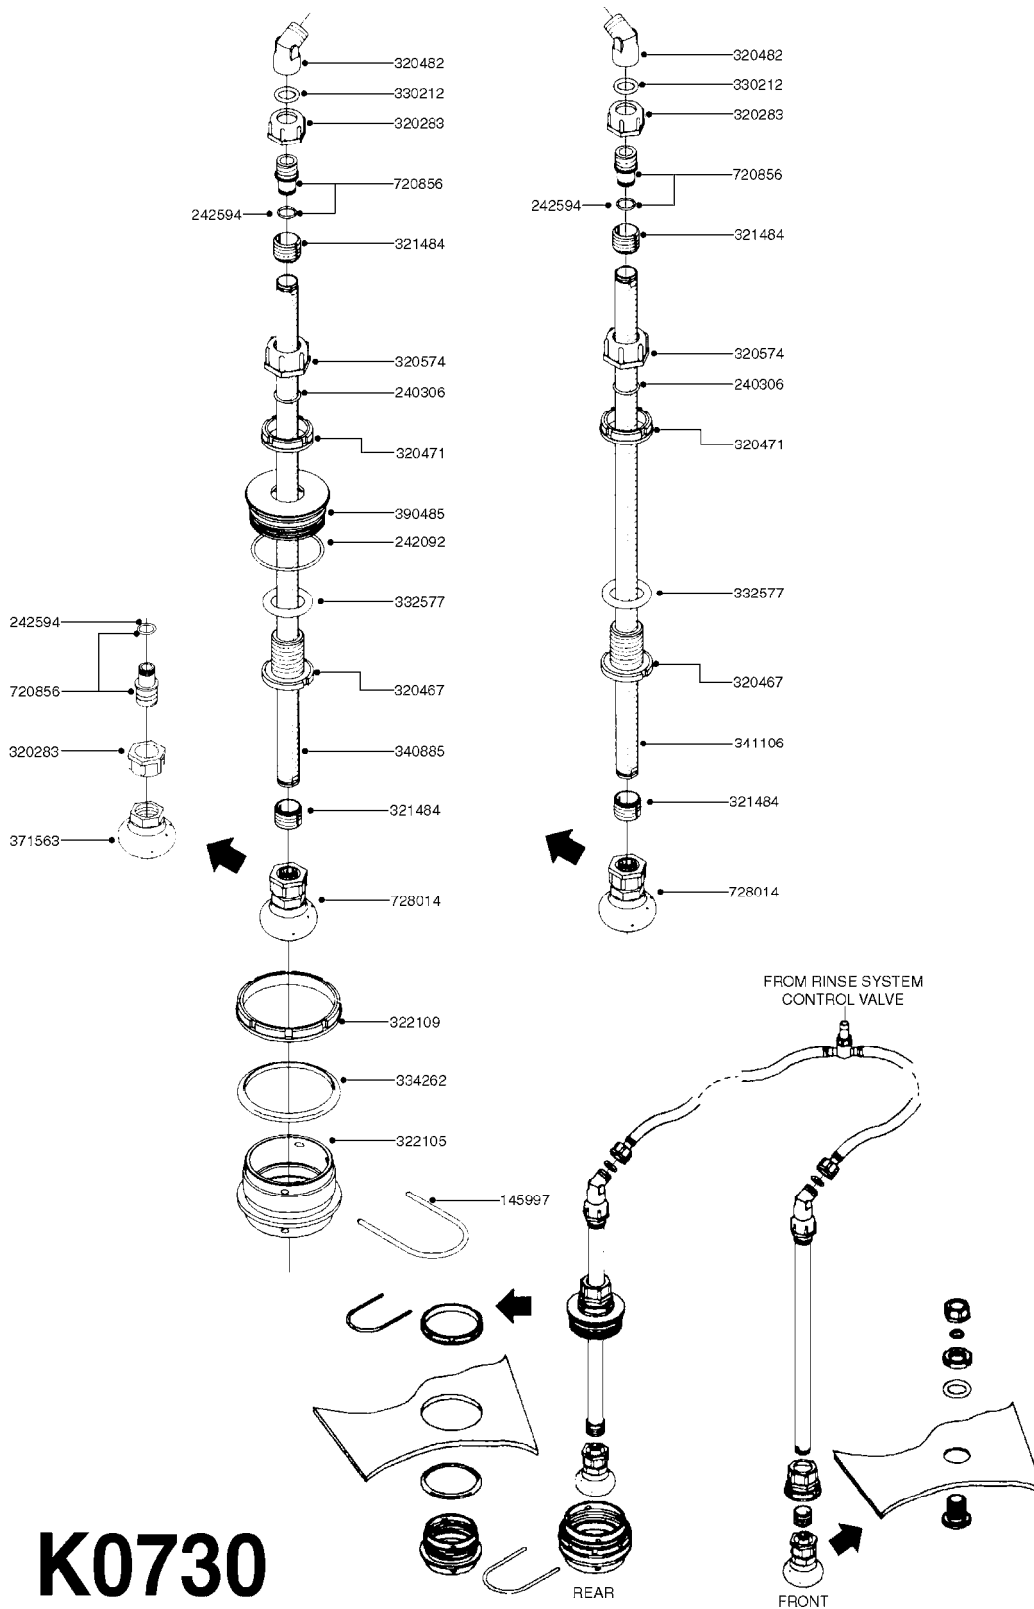

RINSE SYSTEM NOZZLES
K0730-HIN, 01:01:16

RINSE SYSTEM NOZZLES
K0730-HIN, 01:01:16

Page 1

Date 12.08.2020 9:17

parts-n°	order qty	description
145997	1	FITT.DK S-93 FORK
240306	1	O-RING D29/D21X4
242092	1	O-RING D69.5X3
242594	1	O-RING D14 X 1.78 SCH.70-EPDM
320283	1	FITT.DK NUT 3/4"BSP
320467	1	FITT.DK BULKHEAD 1"BSP SINGLE
320471	1	FITT.DK NUT 1" BSP JAMB
320482	1	FITT.DK ELB. 1/2" BSP 60 DEG.
320574	1	FITT.DK NUT 1" BSP SPECIAL
321484	1	BUSHING THREADED F.NOZZ.TUBE
322105	1	FITT.DK S-93 BULKHEAD DOUBLE
322109	1	FITT.DK S-93 BULKHEAD NUT
330212	1	O-RING D19/D14X2.4 F.1/2"NUT
332577	1	O-RING D38/D30X4 F.1" PUR.
334262	1	GASKET F.S-93 BULKHEAD
340885	1	TUBE F. RINSE NOZZLE L=600
341106	1	TUBE F.RINSE NOZZLE L=220
371563	1	NOZZLE FOR TANK RINSE
390485	1	FITT.DK S-93 PLUG W D34 HOLE
720856	1	FITT.DK 1/2'BSP ASSY.F.3/4'NUT
728014	1	RINSE NOZZLE MOUNTED