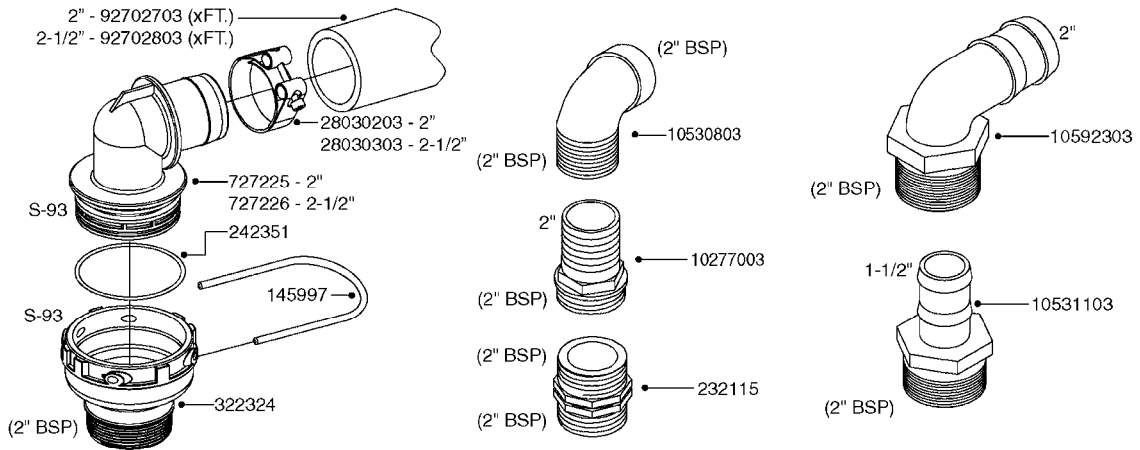

SUCTION SIDE OF PUMP (WITH 2" SUCTION PORT)

COMPLETE PUMP
(NLA) REPLACED BY 464 PUMP (SEE PAGE A0350)

A0390