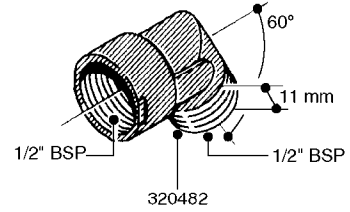

FITTINGS - HEXAGON NIPPLES
L0030-HIN, 01:01:16

Page 0
Date 12.08.2020 9:18

L0030

FITTINGS - HEXAGON NIPPLES
L0030-HIN, 01:01:16

Page 1
Date 12.08.2020 9:18

parts-n°	order qty	description
10015303	1	FITT.PO.HN 1.00X1.00 M1000
10425003	1	FITT.PO.HN 1.25X1.00 MCPHEE
320132	1	FITT.DK HN 1" BSP
320176	1	FITT.DK HN 3/8"X1/2" BSP
320445	1	FITT.DK HN 1/4"X3/8" BSP
320655	1	FITT.DK HN 1/2"-1/2" BSP
320692	1	FITT.DK HN 3/8'BSPX1/4'NPT
320703	1	FITT.DK HN 3/8BSP X1/2 &1/4NPT
320725	1	FITT.DK NIPPLE 3/8"-3/8" BSP
320902	1	FITT.DK HN 3/8'X 1/4' BSP
390232	1	FITT.DK HN 1-1/2' X 1-1/4' BSP
390276	1	FITT.DK HN 1'BSP