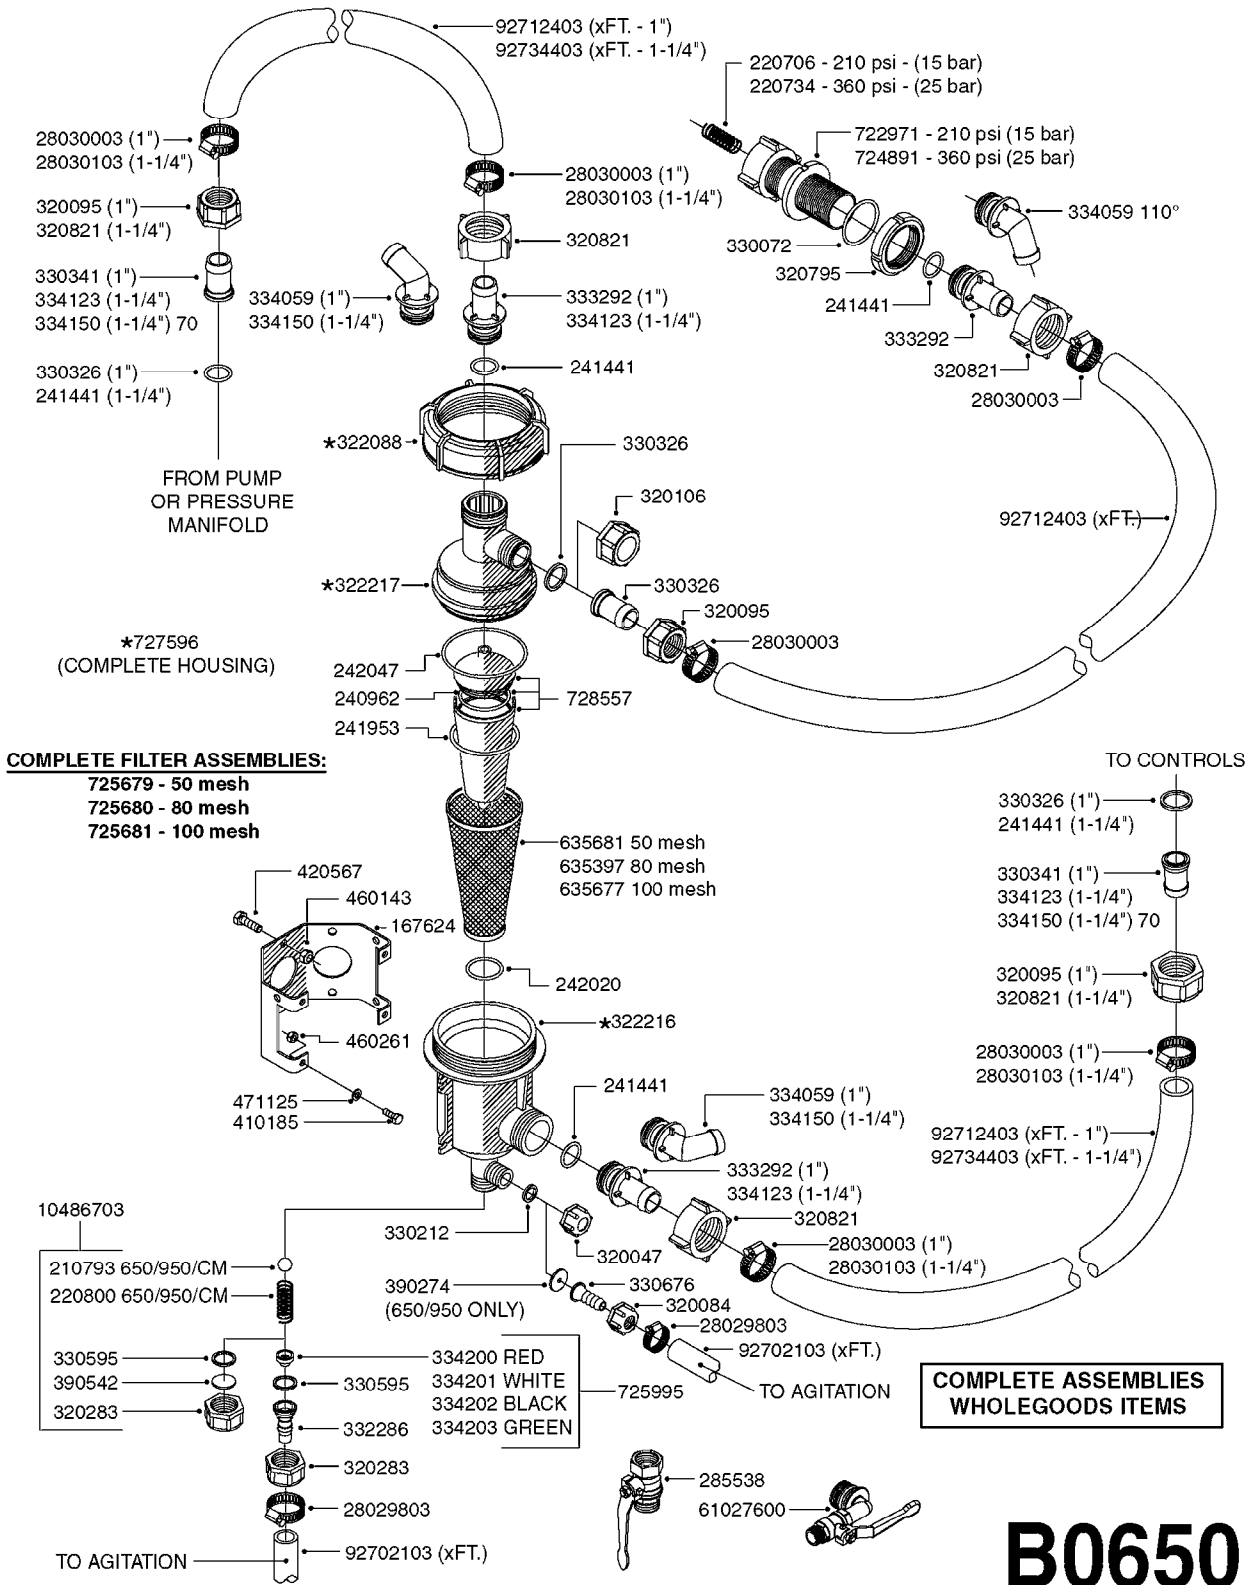

B0650

SELF CLEANING FILTER-SCREW TOP
B0650-HIN, 01:01:16

Page 1
Date 12.08.2020 9:17

parts-n°	order qty	description
10486703	1	KIT F.UPDATING SCF
167624	1	MOUNT BRACKET F. SCF
210793	1	BALL F.SCF
220706	1	SPRING SCF 12 BAR
220734	1	SPRING SCF 25 BAR
220800	1	SPRING F.SCF
240962	1	O-RING D57,2X3 NITRIL
241441	1	O-RING D29.3X3
241953	1	O-RING D73,03X3,53 VITON
242020	1	O-RING 39.2 X 3 VITON
242047	1	O-RING 89.5 X 3.0 VITON
28029803	1	CLAMP HOSE GEAR P1/2" 6708
28030003	1	CLAMP HOSE GEAR P1" 6716
28030103	1	CLAMP HOSE GEAR P5/4-S1.5"6724
285538	1	BALL VALVE 3/4" BSP
320047	1	FITT.DK CAPNUT 1/2" BSP
320084	1	FITT.DK NUT 1/2" BSP
320095	1	FITT.DK NUT 1" BSP
320106	1	FITT.DK CAPNUT 1" BSP
320283	1	FITT.DK NUT 3/4"BSP
320795	1	FITT.DK NUT 1-1/2" BSP JAMB
320821	1	FITT.DK NUT 1-1/2" BSP
322088	1	NUT LARGE F.SCF BODY
322216	1	SCF HOUSING (THREADED) F.GROVE
322217	1	SCF TOP (THREADED) W/GROVE
330072	1	O-RING D53.5/D45.5X4
330212	1	O-RING D19/D14X2.4 F.1/2"NUT
330326	1	O-RING D30/D24X2 F.1"NUT
330341	1	FITT.DK HB 1" F. 1" NUT
330595	1	O-RING D24.6/D20X2.1 -3/4"
330676	1	FITT.DK HB 3/8" F. 1/2" NUT
332286	1	FITT.DK HB 1/2" F. 3/4" NUT
333292	1	FITT.DK HB 1"O'RING F.1-1/2"
334059	1	FITT.DK EL 1" 110 DEG.F.1-1/2"
334123	1	FITT.DK HB 1-1/4"O-RNG F.1-1/2"
334150	1	FITT.DK HB 1-1/4" 110 F.1-1/2"
334200	1	ORFICE 3MM FOR SCF RED
334201	1	ORFICE 4MM FOR SCF WHITE
334202	1	ORFICE 5MM FOR SCF BLACK
334203	1	ORFICE 6MM FOR SCF GREEN
390274	1	ORIFICE ID4.0/18/1.5
390542	1	PLUG WASHER FOR 3/4'CAP NUT
410185	1	BOLT HEX 8.8 DEL M6X16
420567	1	BOLT HEX 8.8 DEL M8X30 FT
460143	1	LOCK NUT M8 SST A2 DIN985
460261	1	NUT HEX M6X1.00 LOCK DIN985 A2 SS
471125	1	WASHER M6U 6.4X14X1.2,A2 SS
61027600	1	VALVE 1/2"BSP ASSY S5390
635397	1	SCREEN SCF 80 MESH
635677	1	SCREEN SCF 100 MESH
635681	1	SCREEN SCF 50 MESH
722971	1	SAFETY VALVE SCF 217PSI (15BAR)
724891	1	SAFETY VALVE SCF 25 BAR
725679	1	SCF ASSY.50 W/THREADED TOP CAP
725680	1	SCF ASSY.80 W/THREADED TOP CAP
725681	1	SCF ASSY.100 W/THREADED CAP
725995	1	BAG FOR SCF
727596	1	SCF HOUSING COMPLETE
728557	1	CONE F.SCF RED
92702103	1	HOSE R X1/2" X300PSI WP X0012"
92712403	1	HOSE R X1" X300PSI WP X0012"