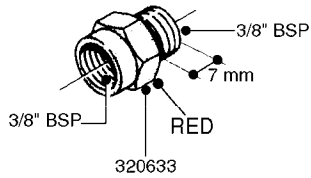

FITTINGS - HEXAGON NIPPLES
L0030-HIN, 01:01:16

Page 0
Date 12.08.2020 9:18

L0030

FITTINGS - HEXAGON NIPPLES
L0030-HIN, 01:01:16

Page 1
Date 12.08.2020 9:18

parts-n°	order qty	description
10015303	1	FITT.PO.HN 1.00X1.00 M1000
10425003	1	FITT.PO.HN 1.25X1.00 MCPHEE
320132	1	FITT.DK HN 1" BSP
320176	1	FITT.DK HN 3/8"X1/2" BSP
320445	1	FITT.DK HN 1/4"X3/8" BSP
320655	1	FITT.DK HN 1/2"-1/2" BSP
320692	1	FITT.DK HN 3/8'BSPX1/4'NPT
320703	1	FITT.DK HN 3/8BSP X1/2 &1/4NPT
320725	1	FITT.DK NIPPLE 3/8"-3/8" BSP
320902	1	FITT.DK HN 3/8'X 1/4' BSP
390232	1	FITT.DK HN 1-1/2' X 1-1/4' BSP
390276	1	FITT.DK HN 1'BSP