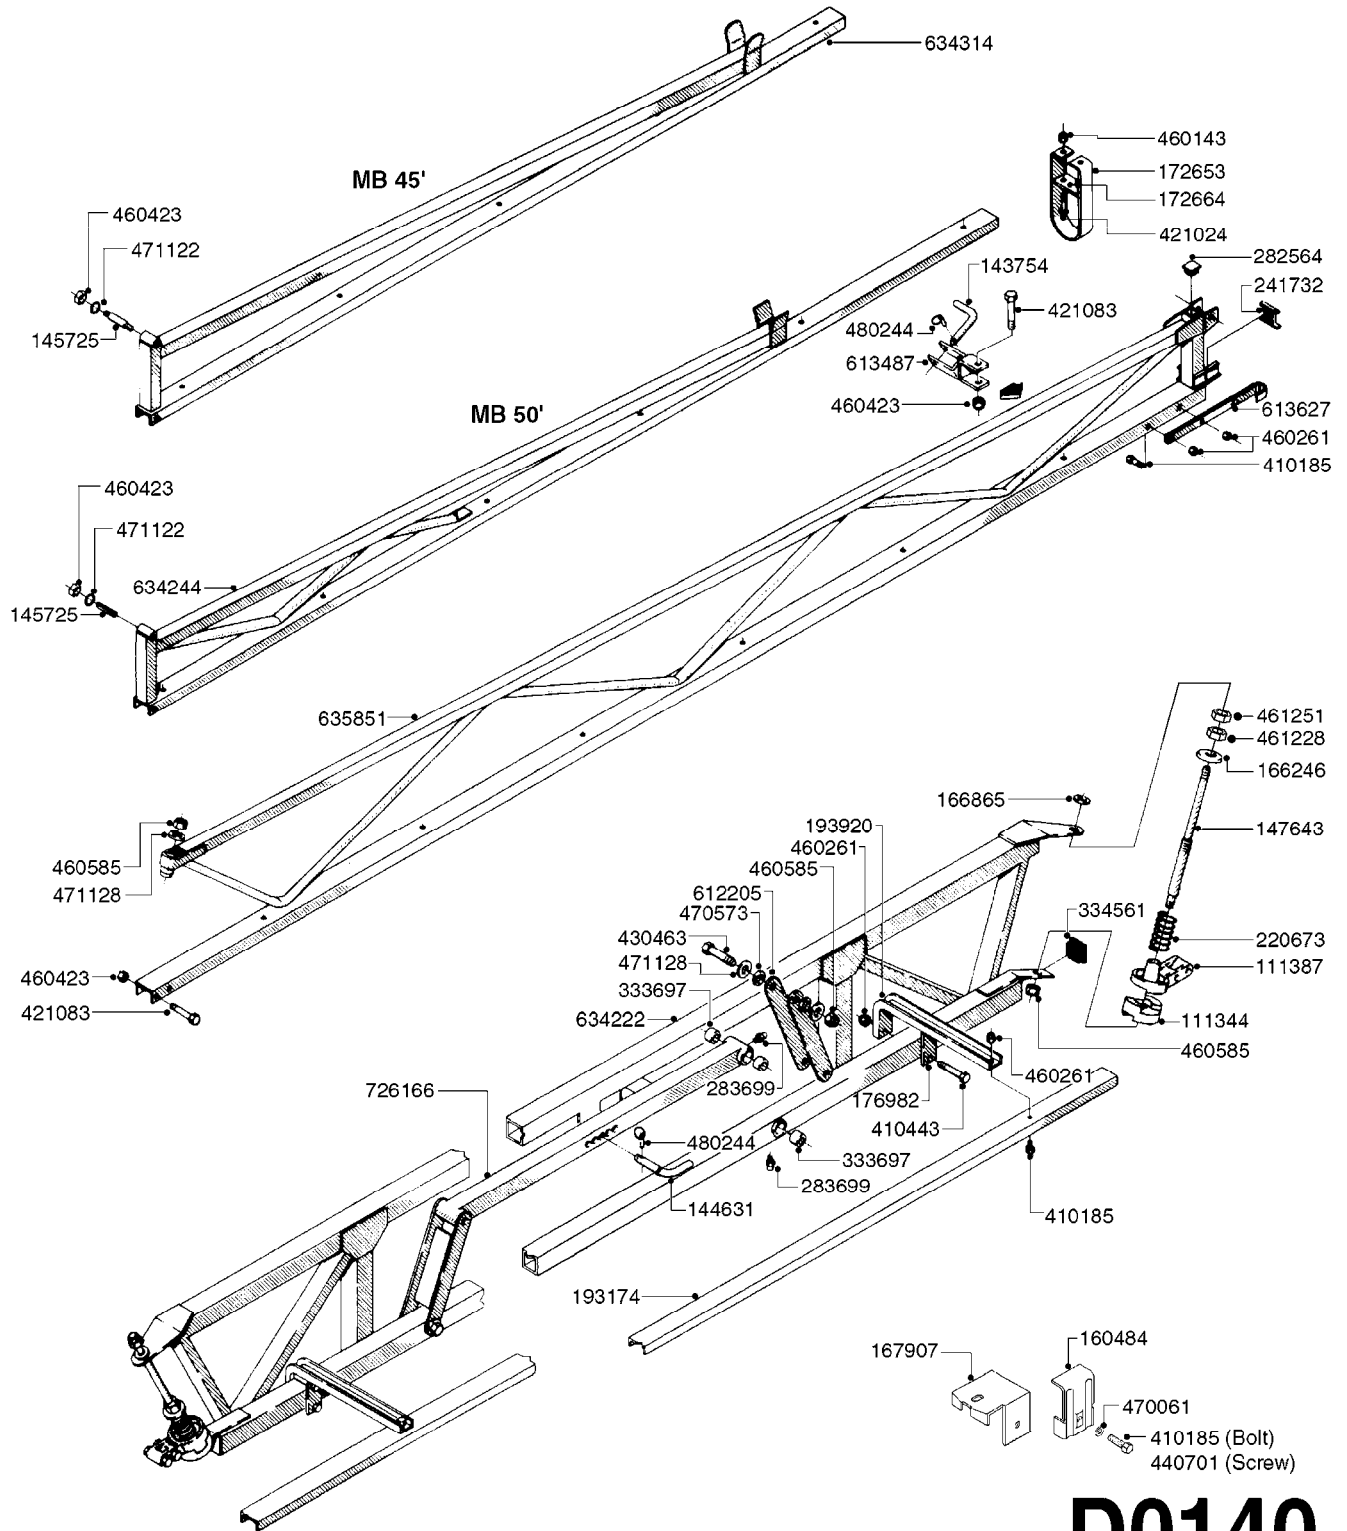

BOOM - MB 35' 40' 42'
D0130-HIN, 26:07:16

Page	0
Date	12.08.2020 9:17

D0130

BOOM - MB 35' 40' 42'
D0130-HIN, 26:07:16

Page 1
Date 12.08.2020 9:17

parts-n°	order qty	description
111344	1	CLAW CLUTCH Ø100/Ø20,5 UNDER PART RED
111387	1	CLAW CLUTCH D100 UPPER PART
143754	1	PIN D10 X 56
145725	1	PIN FOR 12 MB BOOM
147643	1	AXLE F.BM BRKQWY. W. ZERT L=426
160484	1	WIRE GUIDE FOR DROP-LEG
166246	1	WASHER CUP D53 F.SPRING
166865	1	WASHER D35/D25X2
167907	1	NOZZ. HOLD. KIT F/ADJ. BOOM
172653	1	WING TIP GUARD
172664	1	FLATBAR BACKING PLATE
176982	1	RETAINING PLATE
193756	1	TRACK MB 10,6/12,6M
193920	1	BRACKET F.NOZZLE TRACK
220673	1	SPRING F.PIVOT 100 X 51
241732	1	RUBBER STOP FOR MB
282564	1	PLUG 35MM SQ.BLACK
333697	1	BUSHING D22/D16x25
334561	1	PLUG 50x50x2 F.SQ.TUBE
410185	1	BOLT HEX 8.8 DEL M6X16
410443	1	BOLT HEX 8.8 DEL M6X70
421024	1	BOLT HEX 8.8 DEL M8X60
421083	1	BOLT HEX 8.8 DEL M10X65
430463	1	BOLT HEX 8.8 DEL M16X110
440701	1	SCREW NO.14 3/4" PLATED
460143	1	LOCK NUT M8 SST A2 DIN985
460261	1	NUT HEX M6X1.00 LOCK DIN985 A2 SS
460423	1	NUT HEX M10X1.50 LOCK DIN985A2 SS
460585	1	LOCKING NUT M16 DIN985 A2 SS
461228	1	NUT HEX M20
461251	1	NUT HEX M20 X 2.5 JAMB
470061	1	WASHER D11/D7X0.5 LOCK
470573	1	WASHER D29/D17X2 SPRING BLACK
471122	1	WASHER, M10, Ø20/10.5X 2.0, SS
471128	1	WASHER, M16, Ø30/17.0X 3.0, SS
480244	1	PIN SNAP D4.5
612205	1	TRAPEZE ARM,WELDED
613487	1	TRANSPORT FITTINGS FOR SB BOOM
613627	1	LOCK STRAP FOR MB BOOM
634281	1	BOOM CENTER MB 35/40/42
634303	1	BOOM WING OUTER 33' MB L=47'
634314	1	BOOM WING OUTER 40', 45' MB
635316	1	BOOM WING OUTER MB42
635327	1	BOOM WING OUTER 35'MB L=58.5"
635850	1	BOOM WING INNER MB35/40/42
723612	1	CENTER PART MB BOOM