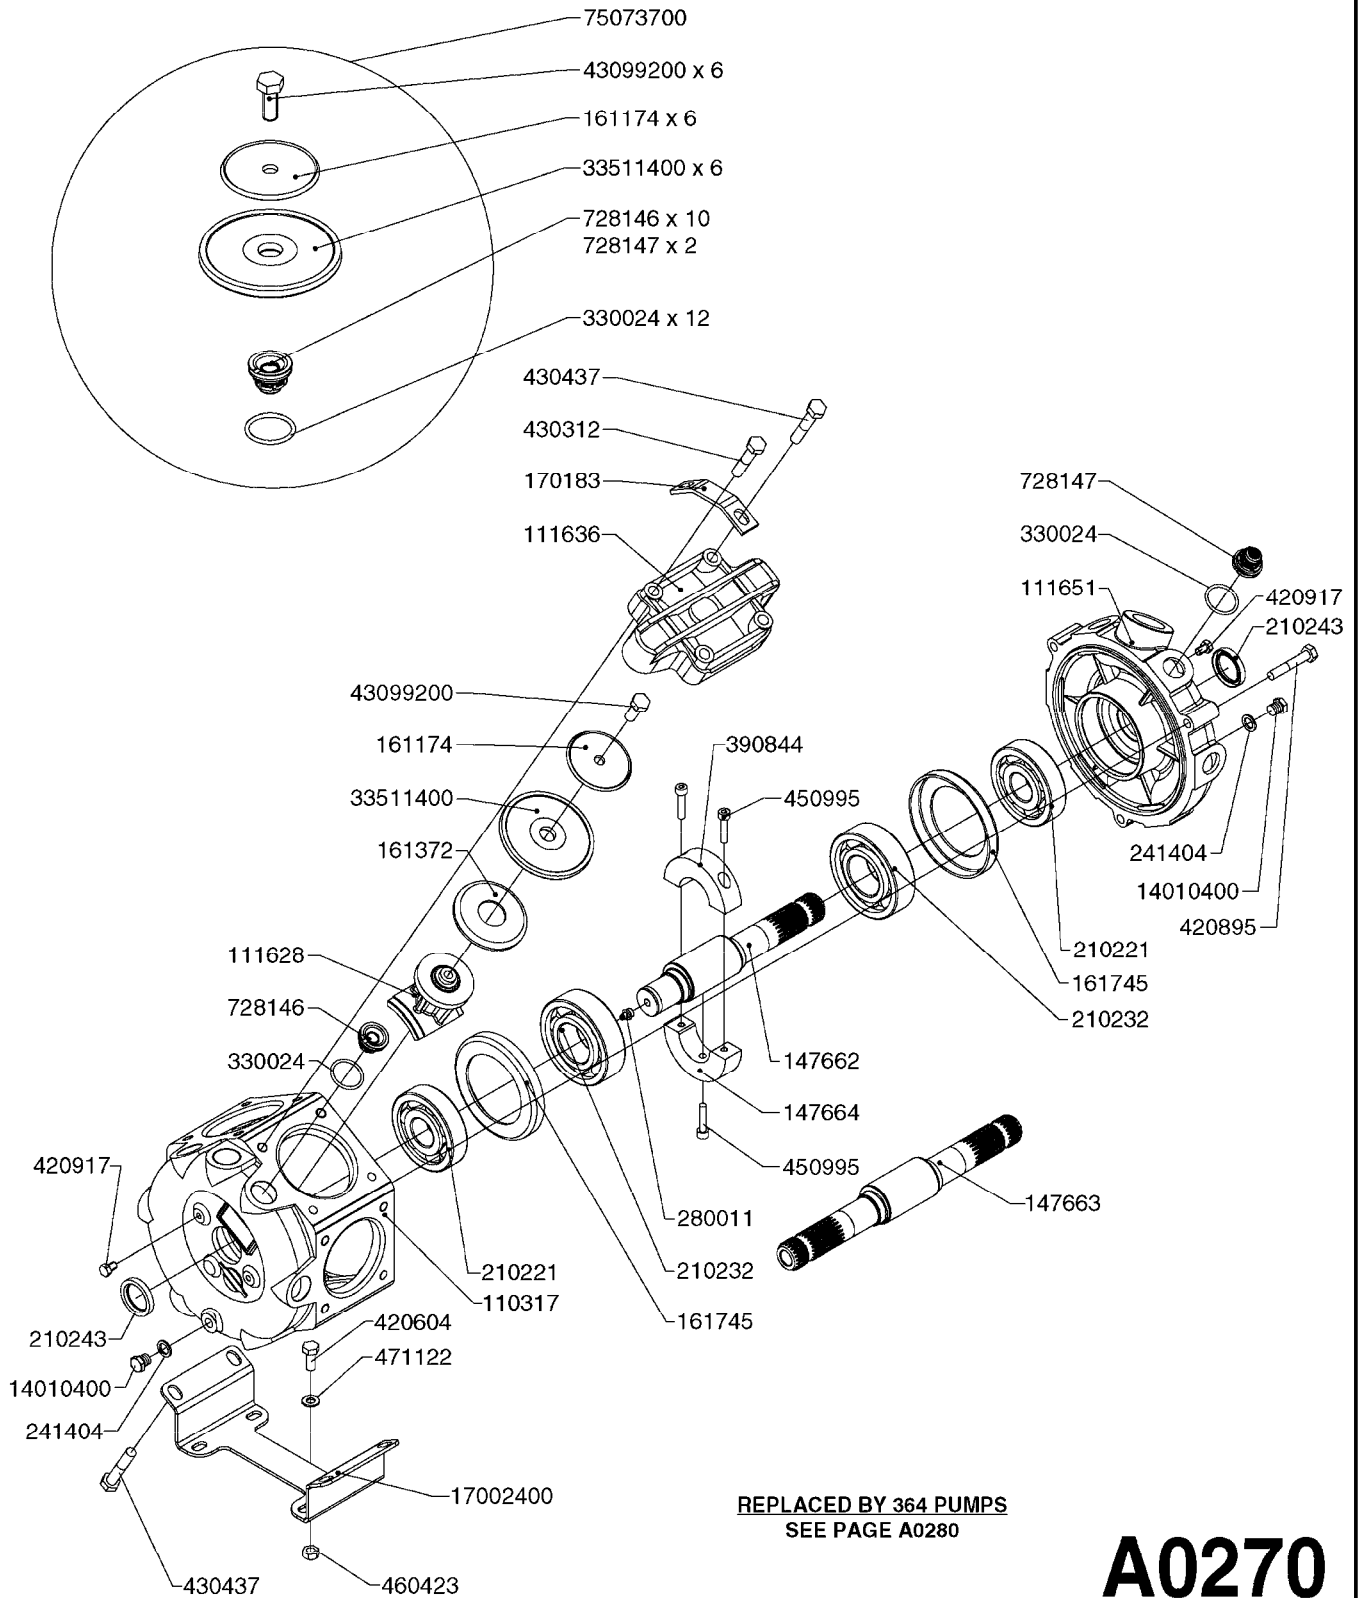

PUMP - 363/1000 RPM W/MOUNTING
A0270-HIN, 17:03:16

Page 1
Date 12.08.2020 9:17

parts-n°	order qty	description
110317	1	PUMP CASING MODEL 360/361 PNTD
111628	1	CONNECTING ROD 363/5.5 PUMP
111636	1	VALVE COVER 363 HEAVY DUTY
111651	1	CASTING F.363 1.5" PUMP(FRONT)
147662	1	CRANK SHAFT F.363/463-5.5MM
147663	1	CRANK SHAFT 363/463-5.5 THROUG
147664	1	COUNTERBALANCE 363/463 WEIGHT
161174	1	DIAPHRAGM DISC SS 361/363/364 PUMP
161372	1	DIAPHRAGM BACKING DISC,320-361
161745	1	METAL SPACER F.363/463
170183	1	LIFT STRAP F.PUMP 360/361/462
210221	1	BEARING BALL 6407
210232	1	BEARING BALL 6310
210243	1	SEAL OIL 35 X 47 X 7
241404	1	DOWTY SEAL 1/4"
280011	1	GREASE NIPPLE 1/8' SAE H TR
330024	1	O-RING D41,1/D34.5 X 3,5
390844	1	COUNTERBALANCE 363/463 POM
420604	1	BOLT HEX 8.8 DEL M10X25 FT DIN933
420895	1	BOLT HEX 8.8 RAW M10X60
420917	1	BOLT HEX 8.8 RAW M8X12 FT
430312	1	BOLT HEX 8.8 M12X60
430437	1	BOLT HEX 8.8 RAW M12X65
450995	1	BOLT ALLEN M8X30 DIN 912 RAW
460423	1	NUT HEX M10X1.50 LOCK DIN985A2 SS
471122	1	WASHER, M10, Ø20/10.5X 2.0, SS
728146	1	VALVE FOR 361(726890/707932)
728147	1	VALVE FOR 361 WHITE WITH HOLE
14010400	1	PLUG 1/4" BSP
17002400	1	FOOT F. 36X PUMP, RED
33511400	1	DIAPHRAGM PUMP 361/361/363/364 PUR
43099200	1	BOLT HEX SS M12 X 30 DIN933 A4
75073700	1	PUMP KIT 361/363 "06"