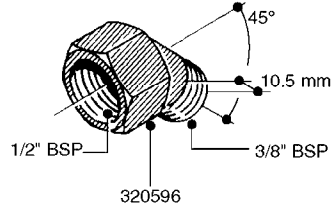

FITTINGS - HEXAGON NIPPLES
L0030-HIN, 01:01:16

Page 0
Date 12.08.2020 9:18

L0030

FITTINGS - HEXAGON NIPPLES
L0030-HIN, 01:01:16

Page 1
Date 12.08.2020 9:18

parts-n°	order qty	description
10015303	1	FITT.PO.HN 1.00X1.00 M1000
10425003	1	FITT.PO.HN 1.25X1.00 MCPHEE
320132	1	FITT.DK HN 1" BSP
320176	1	FITT.DK HN 3/8"X1/2" BSP
320445	1	FITT.DK HN 1/4"X3/8" BSP
320655	1	FITT.DK HN 1/2"-1/2" BSP
320692	1	FITT.DK HN 3/8'BSPX1/4'NPT
320703	1	FITT.DK HN 3/8BSP X1/2 &1/4NPT
320725	1	FITT.DK NIPPLE 3/8"-3/8" BSP
320902	1	FITT.DK HN 3/8'X 1/4' BSP
390232	1	FITT.DK HN 1-1/2' X 1-1/4' BSP
390276	1	FITT.DK HN 1'BSP