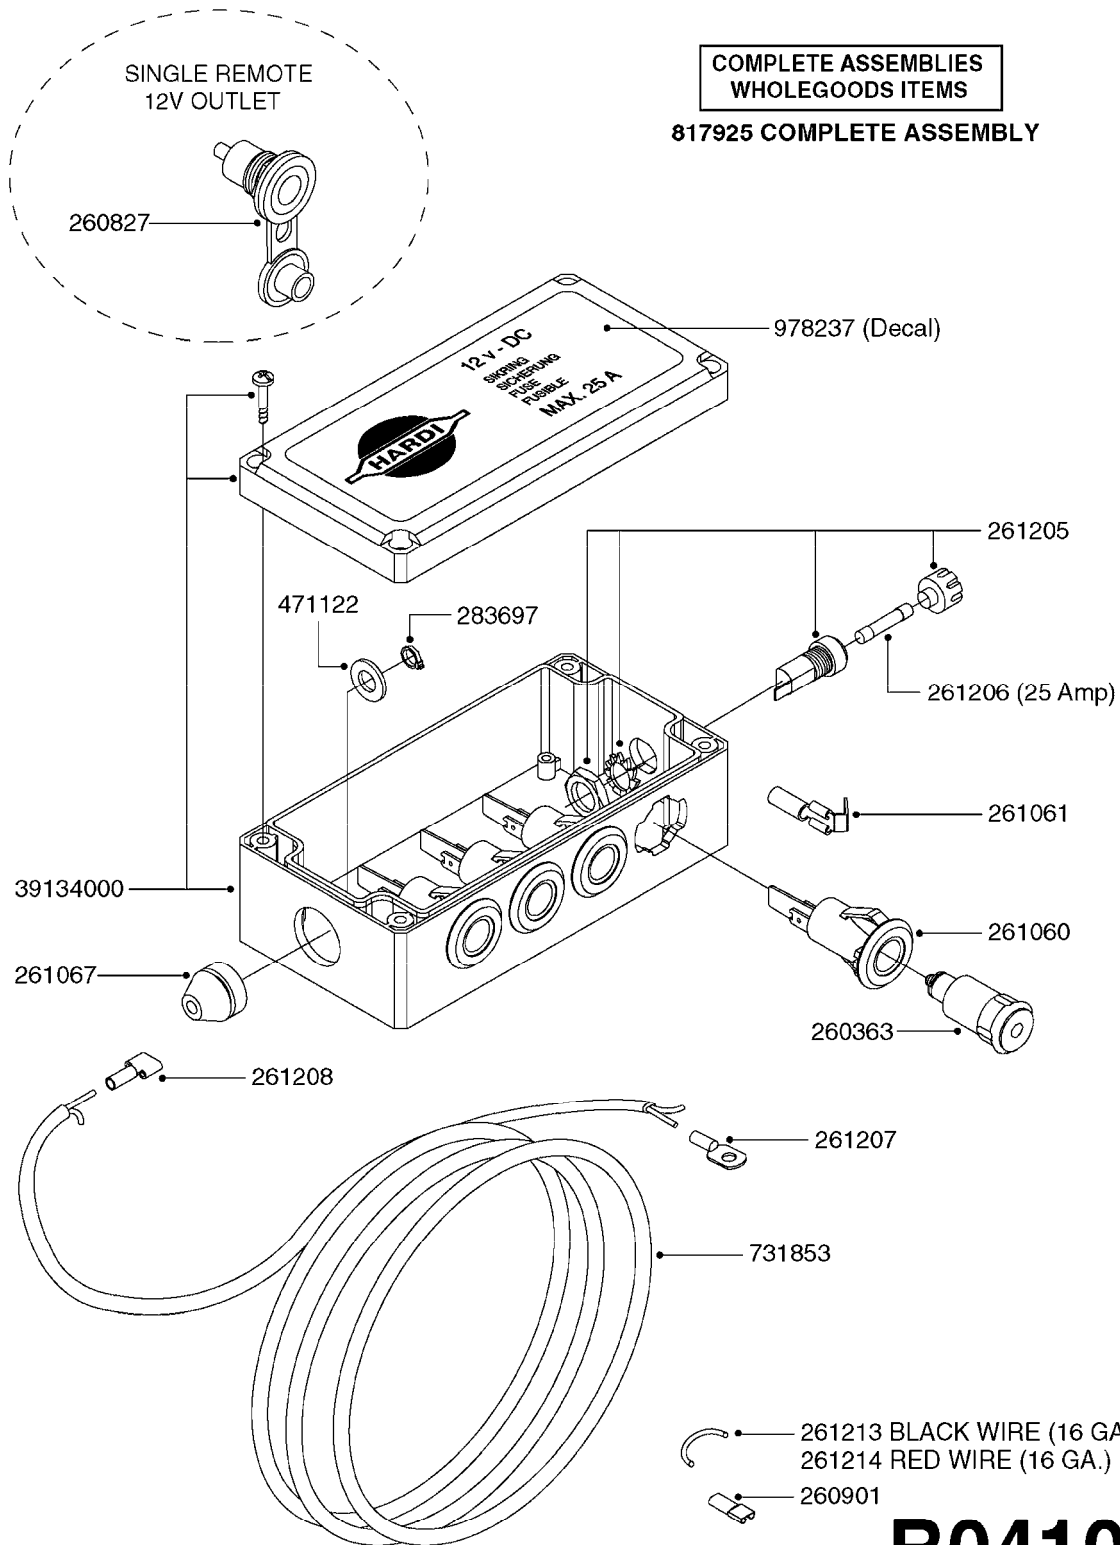

12 VOLT OUTLET BOX
B0410-HIN, 01:01:16

Page	0
Date	12.08.2020 9:17

12 VOLT OUTLET BOX
B0410-HIN, 01:01:16

Page 1
Date 12.08.2020 9:17

parts-n°	order qty	description
260363	1	PLUG 2 POLE 12V
260827	1	PLUG F.EC ATTACHMENTS
260901	1	SPADE F.ELEC CONN.1.5MM BLUE
261060	1	PLUG F.EC ATTACHMENTS
261061	1	SPADE F.ELEC.2 WAY CONNECTOR
261067	1	GROMMET 10-14 GREY
261205	1	FUSE HOLDER
261206	1	FUSE 25 A
261207	1	ELECTRIC CONNECTOR 4MM
261208	1	SPADE F.ELEC.CONNECTOR 4MM
261213	1	WIRE 6.4MM BLACK
261214	1	WIRE 6.4MM RED
283697	1	TIESTRAP 200MM
471122	1	WASHER, M10, Ø20/10.5X 2.0, SS
731853	1	CABLE 2X4MM L=138"
817925	1	OUTLET BOX 12 VOLT ELEC.
978237	1	DECAL OUTLET BOX
39134000	1	BOX, COMPLETE, 12V POWER BOX