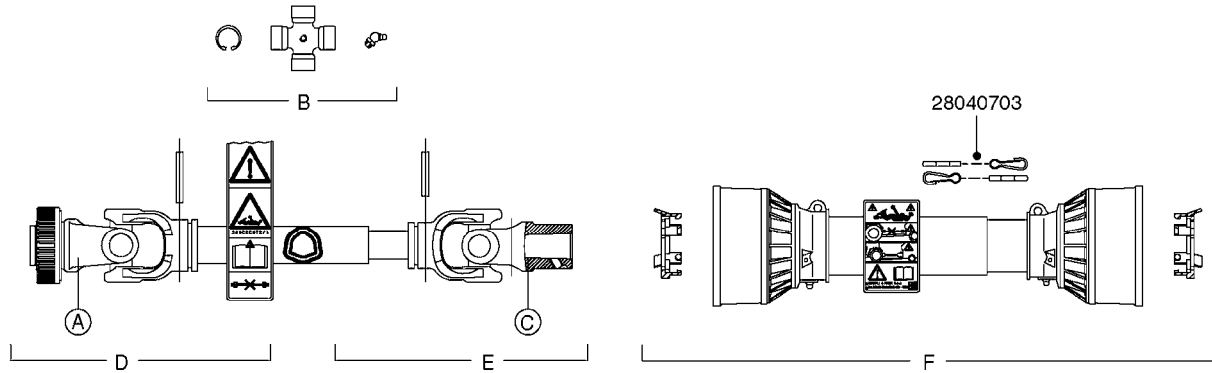

10549503 - KIT WITHOUT GEARBOX
10549603 - COMPLETE KIT WITH GEARBOX

COMPLETE ASSEMBLIES
WHOLEGOODS ITEMS

A0490

GEAR BOX KIT 1000 RPM
A0490-HIN, 01:01:16

Page 1
Date 12.08.2020 9:17

parts-n°	order qty	description
10549103	1	BUSHING D28/D10.5X50
10549203	1	BUSHING D28/D12.5X16
10549303	1	MOUNT PLATE PTO COVER 1000 RPM
10549403	1	MOUNT PLATE F.G/BOX 1000 PRM
10549503	1	GEAR BOX KIT 1000 RPM LESS G/B
10549603	1	GEAR BOX KIT 1000 RPM 361/462
242226	1	SEAL WASHER F.BOTTOM PLUG
284268	1	LEVEL INDICATOR GEAR ML 52
284586	1	GEAR BOX 1000 RPM
330746	1	GUARD PTO LOWER PART
330757	1	GUARD PTO UPPER PART
410347	1	SCREW M6X20 8.8
420582	1	BOLT HEX 8.8 DEL M8X20 FT A2
420862	1	BOLT HEX 8.8 DEL M10X16 FT
421216	1	BOLT HEX 8.8 DEL M10X130
430721	1	BOLT HEX 8.8 DEL M12X40 FT
460143	1	LOCK NUT M8 SST A2 DIN985
460202	1	NUT HEX M6
470127	1	WASHER D15D10X2 M10 LOCK
470466	1	WASHER D21.1/D12.2X2.5 LOCK
471126	1	WASHER, M8, Ø16/ 8.4X 1.6, SS