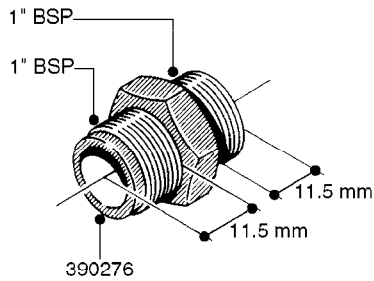

FITTINGS - HEXAGON NIPPLES
L0030-HIN, 01:01:16

Page 0
Date 12.08.2020 9:18

L0030

FITTINGS - HEXAGON NIPPLES
L0030-HIN, 01:01:16

Page 1
Date 12.08.2020 9:18

parts-n°	order qty	description
10015303	1	FITT.PO.HN 1.00X1.00 M1000
10425003	1	FITT.PO.HN 1.25X1.00 MCPHEE
320132	1	FITT.DK HN 1" BSP
320176	1	FITT.DK HN 3/8"X1/2" BSP
320445	1	FITT.DK HN 1/4"X3/8" BSP
320655	1	FITT.DK HN 1/2"-1/2" BSP
320692	1	FITT.DK HN 3/8'BSPX1/4'NPT
320703	1	FITT.DK HN 3/8BSP X1/2 &1/4NPT
320725	1	FITT.DK NIPPLE 3/8"-3/8" BSP
320902	1	FITT.DK HN 3/8'X 1/4' BSP
390232	1	FITT.DK HN 1-1/2' X 1-1/4' BSP
390276	1	FITT.DK HN 1'BSP