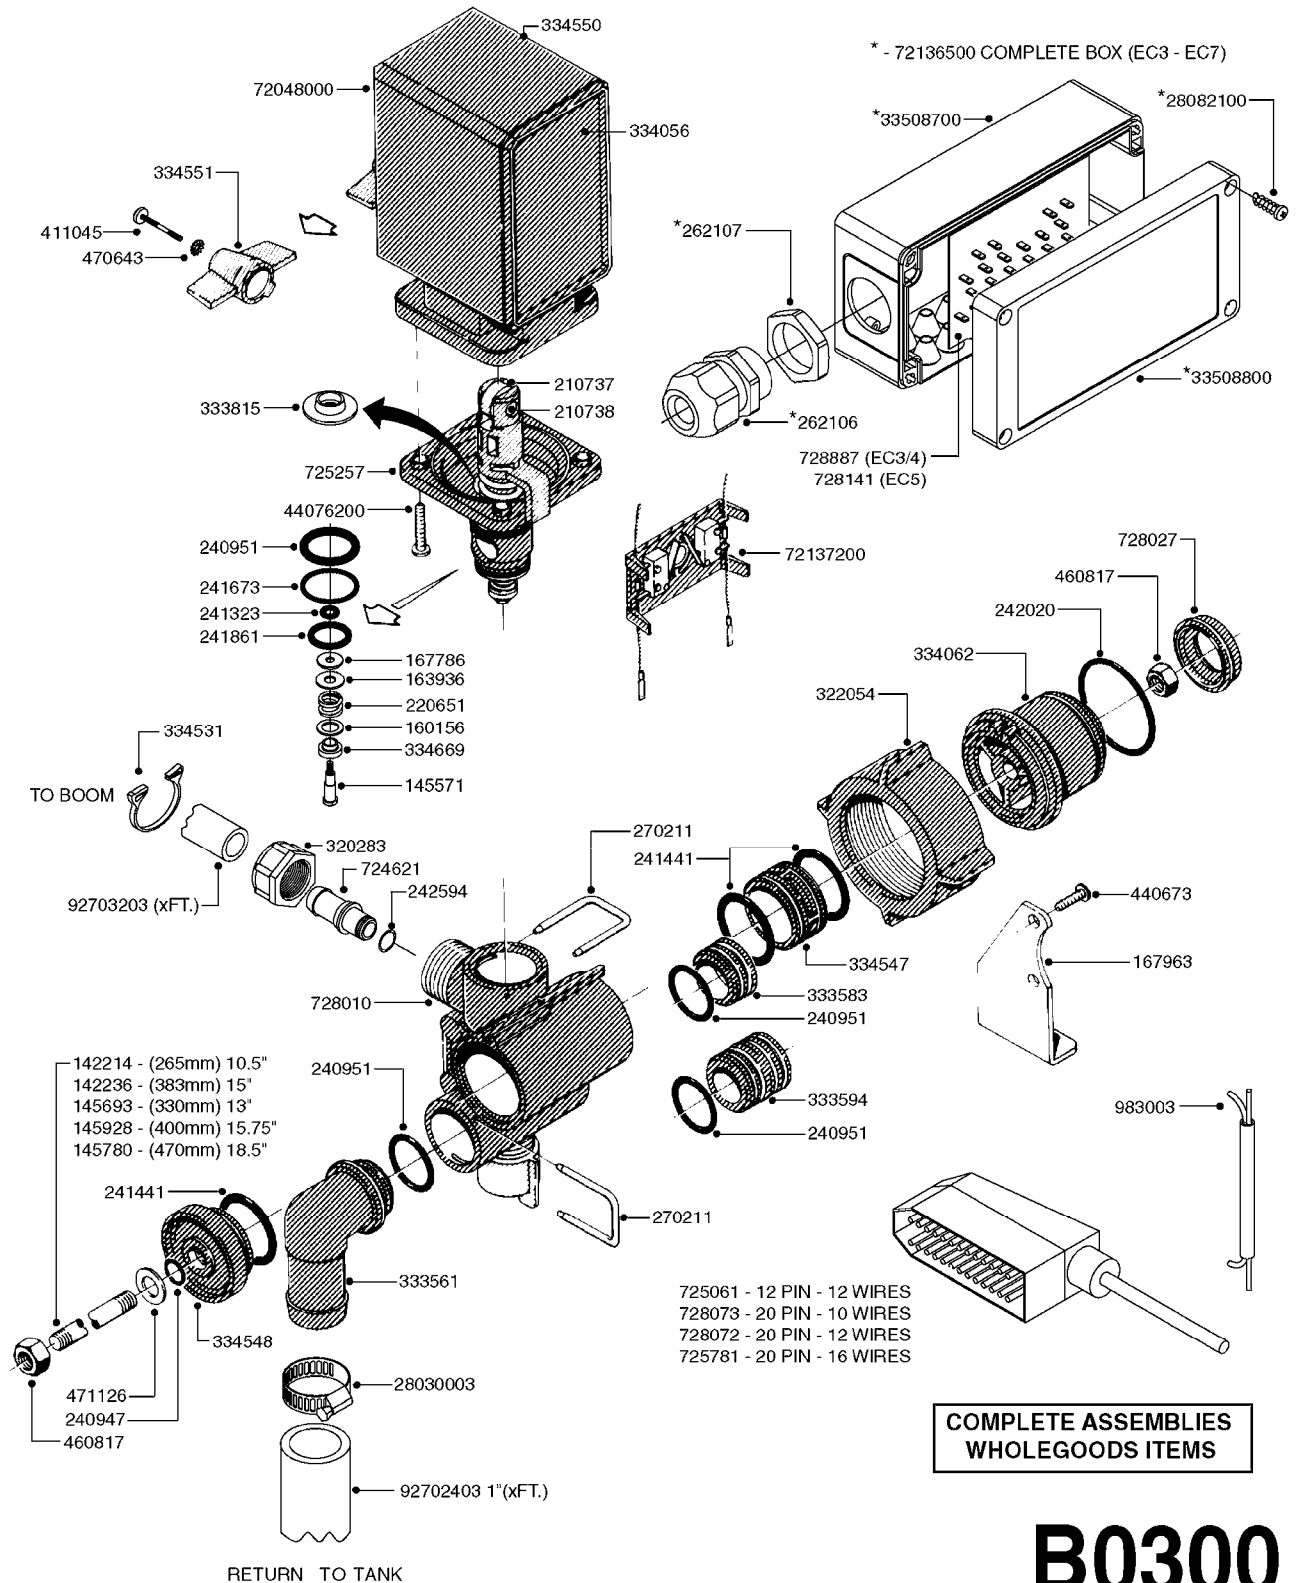

EC BOOM VALVE-ELEC.(GRN GRIP)
B0300-HIN, 01:01:16

Page 1
Date 12.08.2020 9:17

parts-n°	order qty	description
142214	1	STUD BOLT - M8X265, 3 SECTION
142236	1	STUD BOLT 8 X 381 - 8 MODULS
145571	1	STUD BOLT F/PNEUM. DISTRIBUTOR
145693	1	STUD BOLT - M8X330, 4 SECTION
145780	1	STUD BOLT - M8X470, 6 SECTION
145928	1	STUD BOLT - M8X400, 5 SECTION
160156	1	WASHER D14.1/D9.2X1 SS
163936	1	WASHER D15/D6.2X1
167786	1	WASHER D13/D4.2X1
167963	1	MOUNT BKT.F.EC BOOM SEC.
210737	1	BEARING BALL D7 RSTO 5 TN
210738	1	PIN Ø7 L16
220651	1	SPRING PRESSURE D12.5/5
240947	1	O-RING D7.3X2.4 NITRIL
240951	1	O-RING D21.2X3 NITRIL
241323	1	O-RING D5.3X2.4 NITRIL
241441	1	O-RING D29.3X3
241673	1	O-RING D22.1X1.6
241861	1	O-RING D15.3X2.4 VITON
242020	1	O-RING 39.2 X 3 VITON
242594	1	O-RING D14 X 1.78 SCH.70-EPDM
262106	1	BULKHEAD F. CABLE 6.5-14 BLACK
262107	1	NUT F. BULKHEAD CABLE GRAY
270211	1	FITT.DK S25 FORK L=37.5
320283	1	FITT.DK NUT 3/4"BSP
322054	1	UNION NUT BLACK S61 x 2
333561	1	FITT.DK ELB.1" EC RETURN
333583	1	END PIECE FOR BYPASS
333594	1	CONNECTING PIECE F. BYPASS
333815	1	DISTANCE RING
334056	1	COVER F/MOTOR HOUSE EC DIST.
334062	1	CONNECT. BRANCH F/EC OP. UNIT
334531	1	CLAMP HOSE PLASTIC 3/4"
334547	1	CONNECTING PIECE F. PRESSURE
334548	1	END COVER
334550	1	MOTOR HOUSE SECT VALVE
334551	1	GRIP F.MAN.OP.EC ON/OFF GREEN
334669	1	VALVE CONE D14/D7-SH 63 WHITE
411045	1	SCREW M4 X 16MM STAINLESS
440673	1	SCREW F.PLASTIC 5X12 SS
460817	1	NUT HEX M8 STAINLESS DIN 934
470643	1	WASHER LOCK
471126	1	WASHER, M8, Ø16/ 8.4X 1.6, SS
724621	1	FITT.DK HB 3/4"ASSY F.3/4" NUT
725061	1	CABLE - EC 12WIRE L=6000mm
725257	1	SPINDLE SECT. F/EC DISTRIBUTOR
725781	1	CONNECTING CABLE L=6000-AC 5
728010	1	DISTRIB HOUSING W/CONST PR GRN
728027	1	BUSHING WITH SEAT
728072	1	CABLE,20-PIN,6M EC/4
728073	1	CABLE,20-PIN,6M, EC/3
728141	1	CIRCUIT BOARD F.EC7 CONN. BOX
728887	1	CIRCUIT BOARD EC CONTROL
983003	1	CABLE ELEC.2X1MM WIRE BLACK EC
28030003	1	CLAMP HOSE GEAR P1" 6716
28082100	1	SCREW F. BOX LID 1/4" L=20
33508700	1	BOX BOTTOM 160X80X40 BLACK 1-HOLE
33508800	1	LID 160X80X15 BLK W/SCREWS
44076200	1	SCREW WN5451 5X16 SS TORX
72048000	1	MOTOR, DISTRIBUTION 1:300
72136500	1	UNIV. CONNECTION BOX F. EC