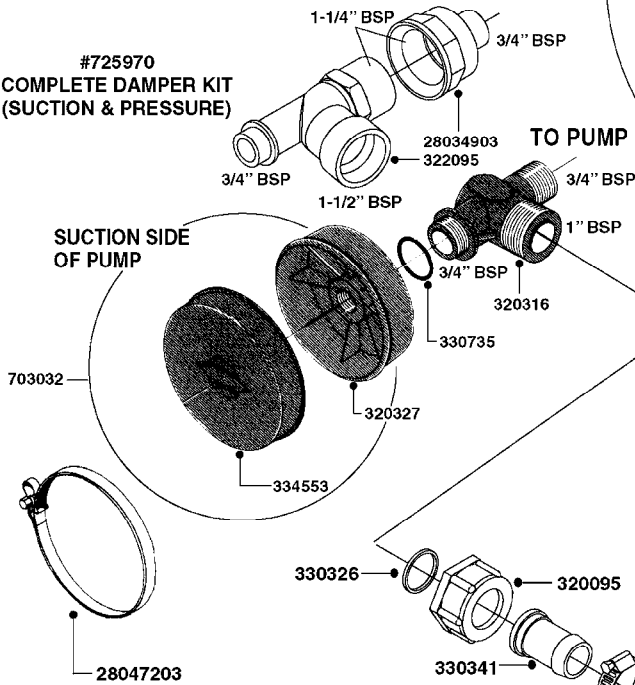

#725970 COMPLETE DAMPER KIT (SUCTION & PRESSURE)