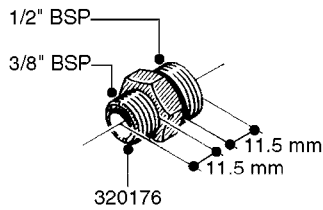

FITTINGS - HEXAGON NIPPLES
L0030-HIN, 01:01:16

Page 0
Date 12.08.2020 9:18

L0030

FITTINGS - HEXAGON NIPPLES
L0030-HIN, 01:01:16

Page 1
Date 12.08.2020 9:18

parts-n°	order qty	description
10015303	1	FITT.PO.HN 1.00X1.00 M1000
10425003	1	FITT.PO.HN 1.25X1.00 MCPHEE
320132	1	FITT.DK HN 1" BSP
320176	1	FITT.DK HN 3/8"X1/2" BSP
320445	1	FITT.DK HN 1/4"X3/8" BSP
320655	1	FITT.DK HN 1/2"-1/2" BSP
320692	1	FITT.DK HN 3/8'BSPX1/4'NPT
320703	1	FITT.DK HN 3/8BSP X1/2 &1/4NPT
320725	1	FITT.DK NIPPLE 3/8"-3/8" BSP
320902	1	FITT.DK HN 3/8'X 1/4' BSP
390232	1	FITT.DK HN 1-1/2' X 1-1/4' BSP
390276	1	FITT.DK HN 1'BSP