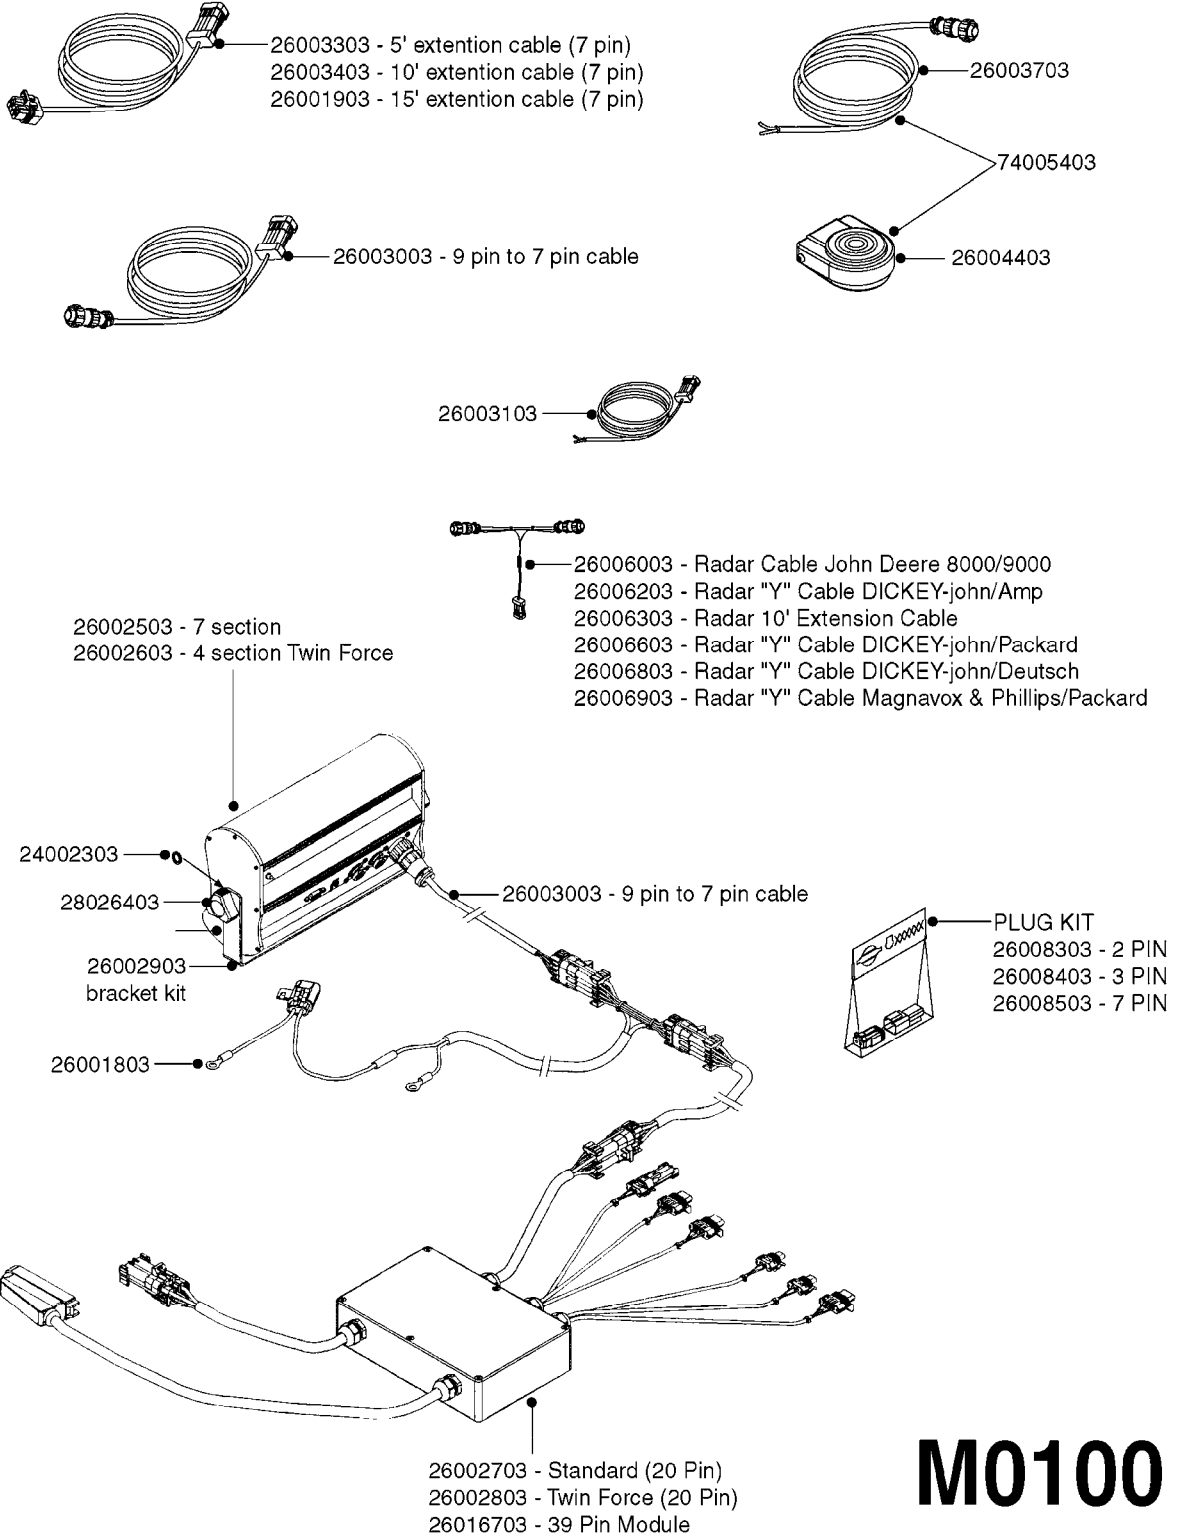

M0100

MUSTANG 3500 CONTROLLER
M0100-HIN, 01:01:16

Page 1
Date 12.08.2020 9:18

parts-n°	order qty	description
24002303	1	WASHER, RUBBER
26001803	1	POWER CABLE
26001903	1	15' 7-PIN EXTENSION CABLE
26002503	1	MUSTANG 3500/7 CONSOLE
26002603	1	MUSTANG 3500/4/TF CONSOLE
26002703	1	MUSTANG 3500/20PIN SC MODULE
26002803	1	MUSTANG 3500/20PIN TF SC MODUL
26002903	1	MUSTANG 3500 CONSOLE MNT KIT
26003003	1	MUSTANG 3500 CONSOLE CABLE
26003103	1	MUSTANG 3500/7 SC MOD CNECT KT
26003303	1	MUSTANG/FM 5FT 7PIN EXT CABLE
26003403	1	MUSTANG/FM 10FT 7PIN EXT CABLE
26003703	1	MUSTANG RUN/HOLD ADAPT CABLE
26004403	1	SWITCH, FOOT
26006003	1	MUSTANG RADR CBLE JD 8000/9000
26006203	1	MUSTANG RDR "Y" CABLE DCKY-JHN
26006303	1	MUSTANG RDR EXTNSN CABLE 10FT
26006603	1	MUSTANG RDR"Y"CABLE D-J PACKRD
26006803	1	MUSTANG RDR"Y"CABLE D-J DEUTS.
26006903	1	MUSTANG RDR"Y"CABLE MAG.PHILIP
26008303	1	MICRO TRAK PLUG KIT - 2 PIN
26008403	1	MICRO TRAK PLUG KIT - 3 PIN
26008503	1	MICRO TRAK PLUG KIT - 7 PIN
26016703	1	MUSTANG 3500/39PIN SC MODULE
28026403	1	KNOB, MUSTANG CONSOLE MOUNT
74005403	1	FOOT SWITCH FOR MUSTANG 3500