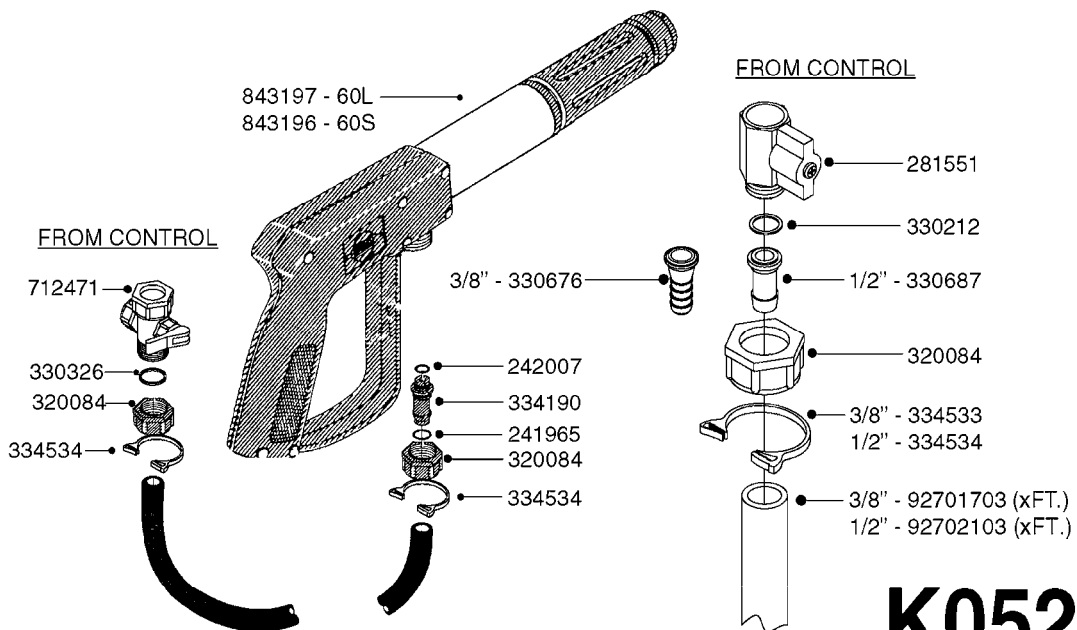

K0520

HOSE WRAPS
K0520-HIN, 05:12:19

Page 1
Date 12.08.2020 9:17

parts-n°	order qty	description
241965	1	O-RING Ø12.1 X 1.6 NITRILE
242007	1	O-RING Ø9.1 X 1.6 NITRILE
281551	1	BALL VALVE 1/2"
320084	1	FITT.DK NUT 1/2" BSP
330212	1	O-RING D19/D14X2.4 F.1/2"NUT
330326	1	O-RING D30/D24X2 F.1"NUT
330676	1	FITT.DK HB 3/8" F. 1/2" NUT
330687	1	FITT.DK HB 1/2" F. 1/2" NUT
334190	1	FITT.DK HB 1/2' F. PISTOL 60S
334533	1	CLAMP HOSE PLASTIC 3/8"
334534	1	CLAMP HOSE PLASTIC 1/2"
636223	1	POST 12 VOLT TR30
712471	1	AGITATION VALVE ASSY. ON/OFF
843196	1	SPRAY GUN KIT TYPE 60 SHORT
843197	1	HANDGUN KIT TYPE 60 LONG
10013403	1	BOLT HEX 3/8-16X1 1/4 HCS Z5
10013503	1	NUT HEX NC 3/8"
10178903	1	WRAP HOSE SIDE MOUNT PLATE
10179003	1	WRAP HOSE BOTTOM PLATE MOUNT
10179403	1	WRAP WELDMENT FOR HI101789
10179503	1	WRAP WELDMENT FOR HI101790
10225603	1	BKT.FOR HOSE WRAP MOUNT NL NK
10225703	1	WRAP HOSE BDL.BOTTOM PLATE
92701703	1	HOSE R X3/8" X300PSI WP X0012"
92702103	1	HOSE R X1/2" X300PSI WP X0012"