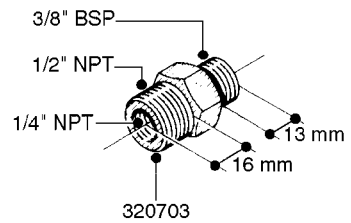

FITTINGS - HEXAGON NIPPLES
L0030-HIN, 01:01:16

Page 0
Date 12.08.2020 9:18

L0030

FITTINGS - HEXAGON NIPPLES
L0030-HIN, 01:01:16

Page 1
Date 12.08.2020 9:18

parts-n°	order qty	description
10015303	1	FITT.PO.HN 1.00X1.00 M1000
10425003	1	FITT.PO.HN 1.25X1.00 MCPHEE
320132	1	FITT.DK HN 1" BSP
320176	1	FITT.DK HN 3/8"X1/2" BSP
320445	1	FITT.DK HN 1/4"X3/8" BSP
320655	1	FITT.DK HN 1/2"-1/2" BSP
320692	1	FITT.DK HN 3/8'BSPX1/4'NPT
320703	1	FITT.DK HN 3/8BSP X1/2 &1/4NPT
320725	1	FITT.DK NIPPLE 3/8"-3/8" BSP
320902	1	FITT.DK HN 3/8'X 1/4' BSP
390232	1	FITT.DK HN 1-1/2' X 1-1/4' BSP
390276	1	FITT.DK HN 1'BSP