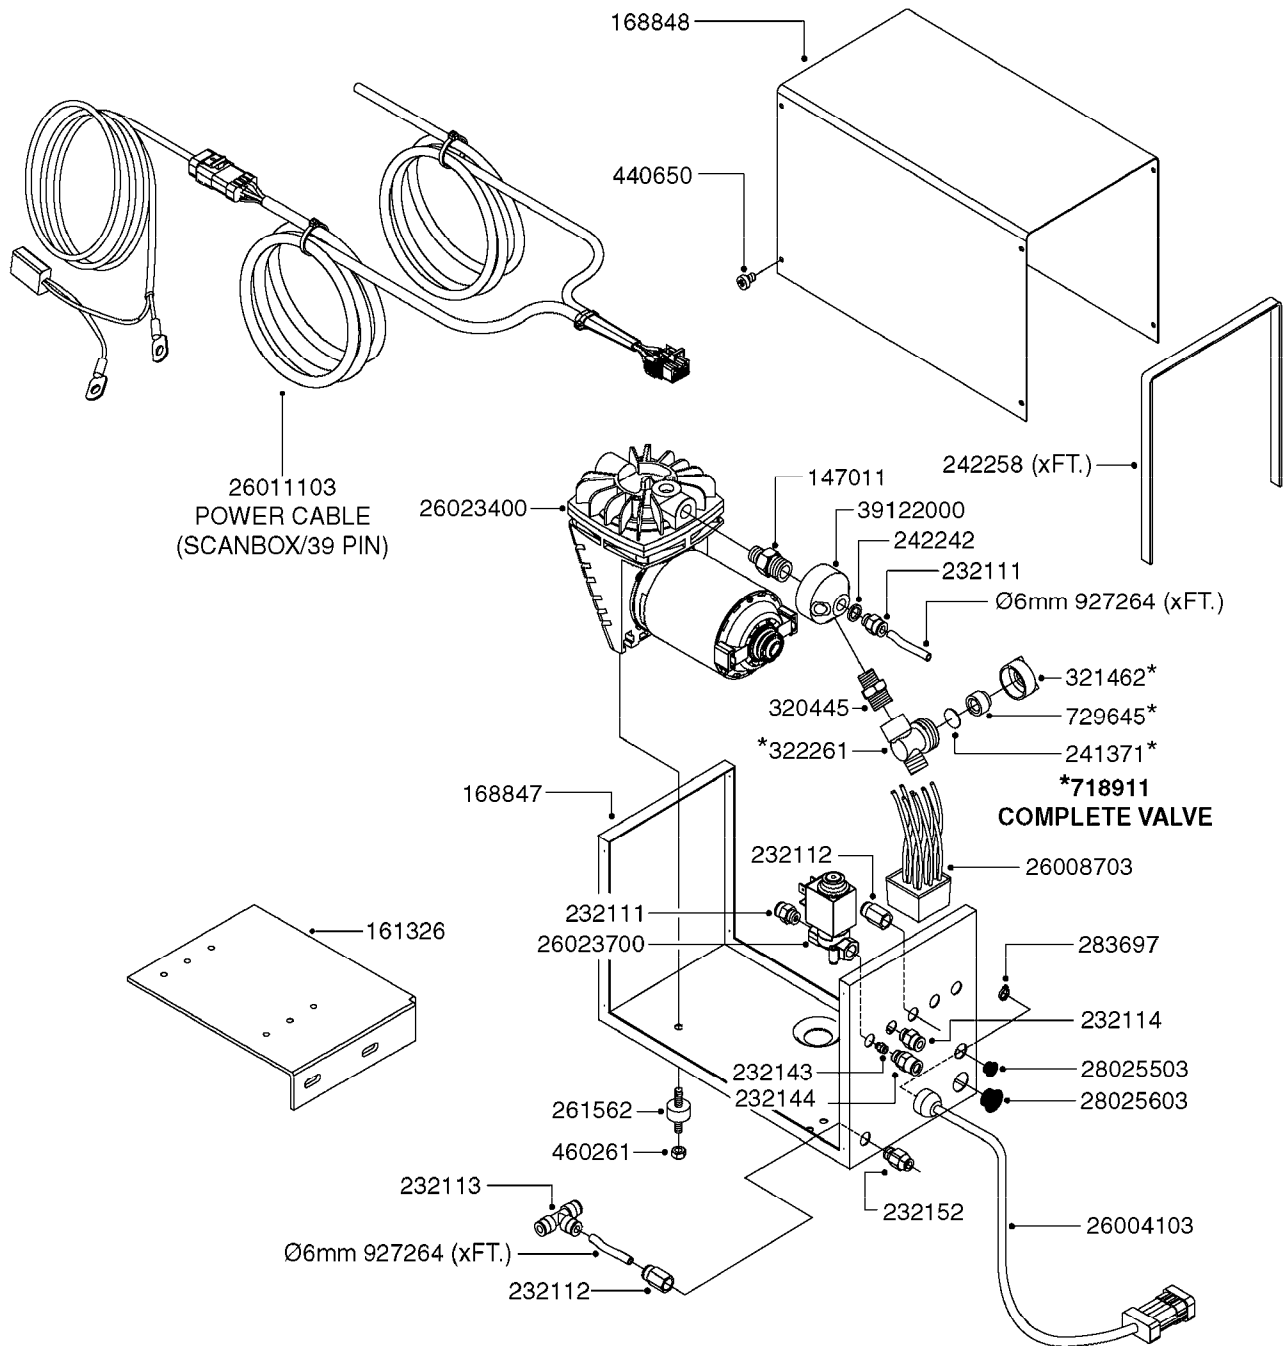

K0400

*Ø8mm 927306 (xFT.)
*Ø10mm 927330 (xFT.)

70062503 - COMPLETE ASSEMBLY

FOAM MARKER COMPRESSOR 2007
K0400-HIN, 01:01:16

Page 1
Date 16.03.2016 13:28

parts-n°	order qty	description
147011	1	HEX NIPPLE 3/8'X1/4'BSP BRASS
161326	1	MOUNT BKT. F. FOAM COMP.BOX 98
168847	1	ENCLOSURE LOWER F.MARKER
168848	1	COVER F. FOAM MARKER
232111	1	QUICK COUPLER 6MM X 1/8 EXT.
232112	1	QUICK COUPLER 6MM 1/8 INT.
232113	1	QUICK COUPLER 6MM T-PIECE
232114	1	COUPLER 1/8" THREADX8MM HOSE
232143	1	REDUCER 1/4'INT-1/8'EXT
232144	1	QUICK COUPLER 10MM X 1/4 EXT
232152	1	QUICK COUPLER 8MMX1/8 EXT.LONG
241371	1	DIAPHRAGM, NO-DRIP alt 241371
242242	1	O-RING F.AIR HOSE FITTING
242258	1	TRIM 3X10 SELF ADHESIVE 0012"
261562	1	RUBBER DAMPER 2XM6X25
283697	1	TIESTRAP 200MM
320445	1	FITT.DK HN 1/4"X3/8" BSP
321462	1	CAP F.NO-DRIP ASSY.
322261	1	HOUSING F.SAFETY VALVE 3/8"
440650	1	SCREW 3.5x13 STAINLESS
460261	1	NUT HEX M6X1 LOCK A2 DIN985
718911	1	VALVE (SAFETY) F.MARKER
729645	1	NON-DRIP SPRING ASSY.GREEN 10
927264	1	HOSE R X PE D6/D4 X 0012"
927306	1	HOSE R X PE D8/D6 X 0012"BLACK
927330	1	HOSE R X PE D10/D8 X 012"BLACK
26004103	1	FOAM MARKER CNTRL MOD CABL STD
26008703	1	FOAM MARKER CONTROL SCII
26011103	1	FOAMER POWER/CONTROL CABLE 39P
26023400	1	COMPRESSOR F.FOAM MARKER CM40
26023700	1	SOLENOID VAL 12V 1/8' FLO '07
28025503	1	PLUG F.DRILLED HOLE 1/2"
28025603	1	PLUG F.DRILLED HOLE 3/4"
39122000	1	DISTR.HOUSING F.FOAM MARKER'07
70062503	1	FOAM MARKER COMPRESSOR,STD,39P