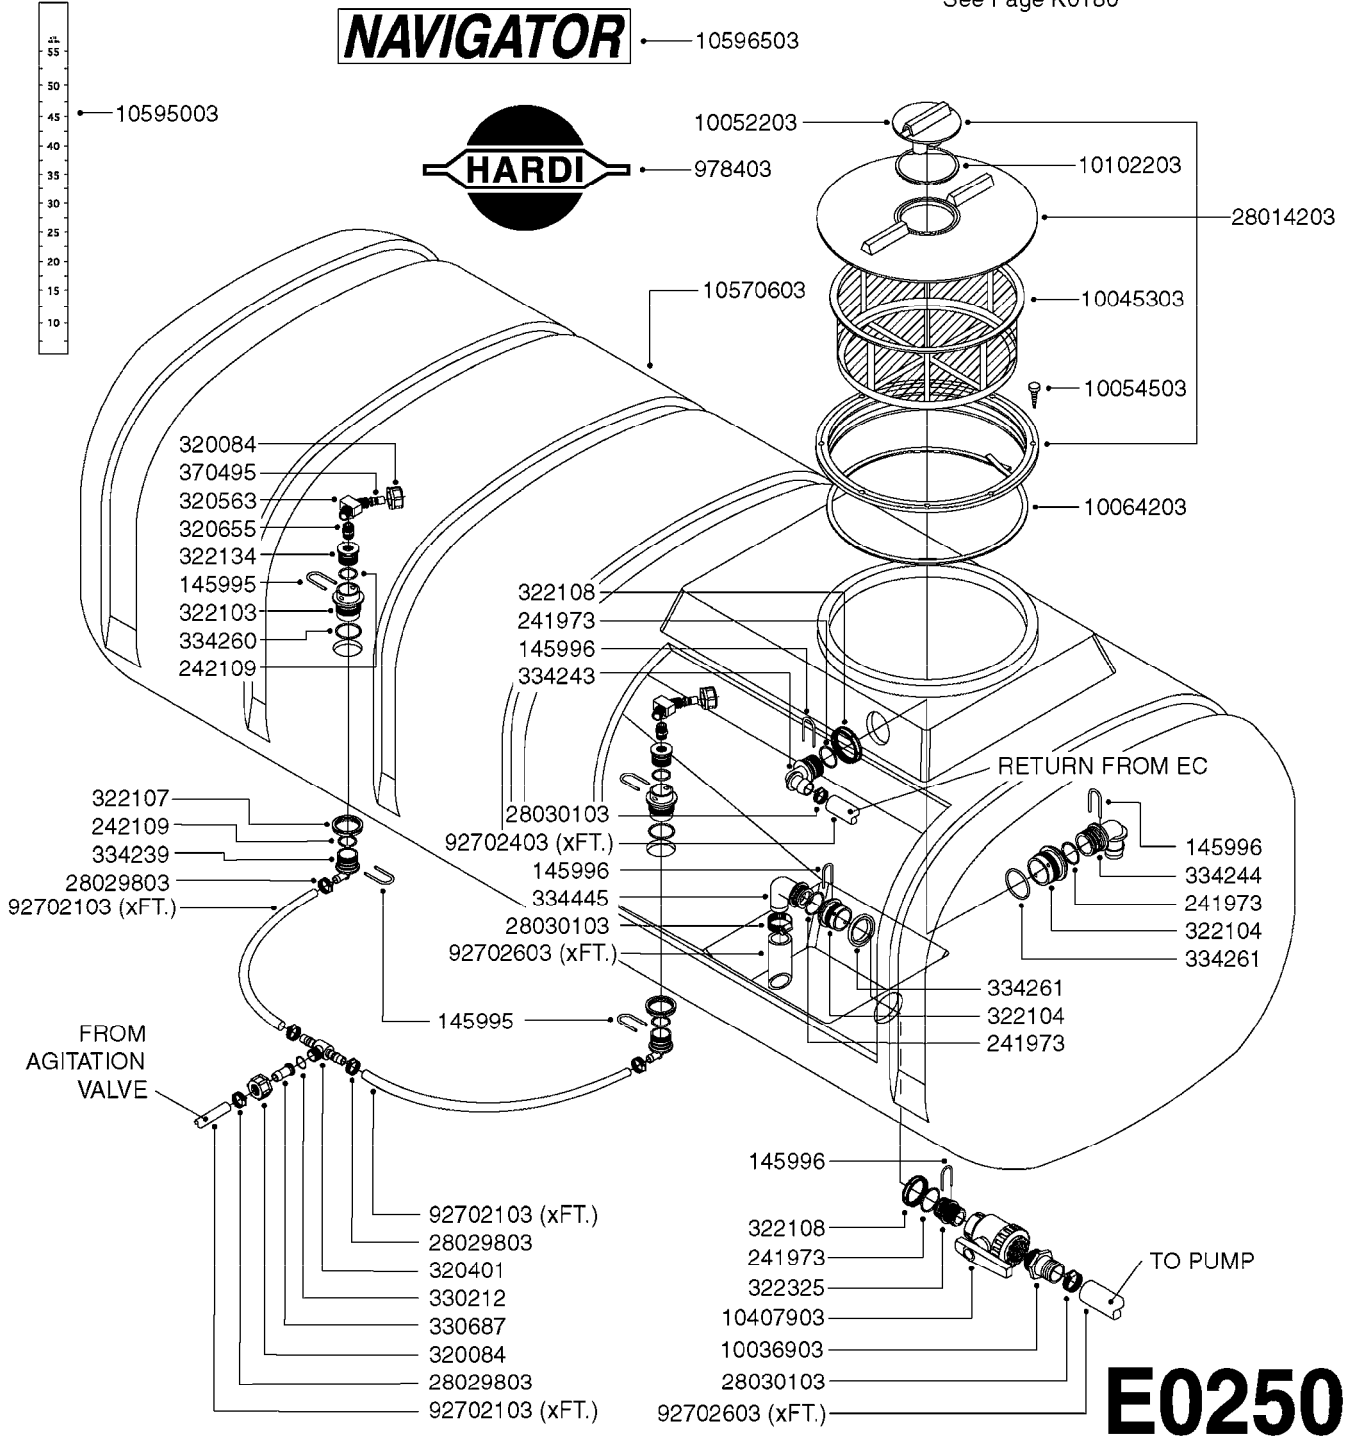

NAVIGATOR

TANK 550 NAV/NAV-M CENTRIFUGAL
E0250-HIN, 01:01:16

Page 1
Date 16.03.2016 13:28

parts-n°	order qty	description
145995	1	FITT.DK S-53 FORK
145996	1	FITT.DK S-67 FORK
241973	1	O-RING 44.2 x 3.0 (use-242353)
242109	1	O-RING D32.2x3.0 (USE 242354)
320084	1	FITT.DK NUT 1/2" BSP
320401	1	FITT.DK TEE 1/2X1/2HB X1/2"BSP
320563	1	FITT.DK 3 WAY 1/2" 110 DEG.
320655	1	FITT.DK HN 1/2"-1/2" BSP
322103	1	FITT.DK S-53 BULKHEAD
322104	1	FITT.DK S-67 BULKHEAD
322107	1	FITT.DK S-53 BULKHEAD NUT
322108	1	FITT.DK S-67 BULKHEAD NUT
322134	1	FITT.DK S-53THREAD INS.1/2"BSP
322325	1	FITT.DK S-67 X 1-1/2"BSP LONG
330212	1	O-RING D19/D14X2.4 F.1/2"NUT
330687	1	FITT.DK HB 1/2" F. 1/2" NUT
334239	1	FITT.DK S-53 ELB.1/2"
334243	1	FITT.DK S-67 ELB.1"
334244	1	FITT.DK S-67 ELB.1-1/4"
334260	1	GASKET F. S-53 BULKHEAD
334261	1	GASKET F. S-67 BULKHEAD
334445	1	FITT.DK S-67 ELB.1-1/2"
370495	1	NOZZLE INJECTOR 5066-3.0
978403	1	DECAL COMPANY 280 X 450
10036903	1	FITT.PO.HB 1.50X1.50 IMB1212
10045303	1	FILTER BASKET 16"
10052203	1	LID VENT ASSY
10054503	1	SCREW 3/4" SELF TAPPING
10064203	1	SET SEALING SPONGE 1 Ft BULK
10102203	1	GASKET F.16" LID BREATHER
10407903	1	BALL VALVE 1-1/2" MCPHEE
10570603	1	TANK RAW NAV.550 GAL.
10595003	1	DECAL SCALE NAV 550 F.TANK
10596503	1	DECAL NAVIGATOR LABEL
28014203	1	LID ASSY. (3-PC.) 16" ARAG
28029803	1	CLAMP HOSE GEAR P1/2" 6708
28030103	1	CLAMP HOSE GEAR P5/4-S1.5"6724
92702103	1	HOSE R X1/2" X300PSI WP X0012"
92702403	1	HOSE PVC SUCT GRAY 1"
92702603	1	HOSE PVC SUCT GRAY 1-1/2"