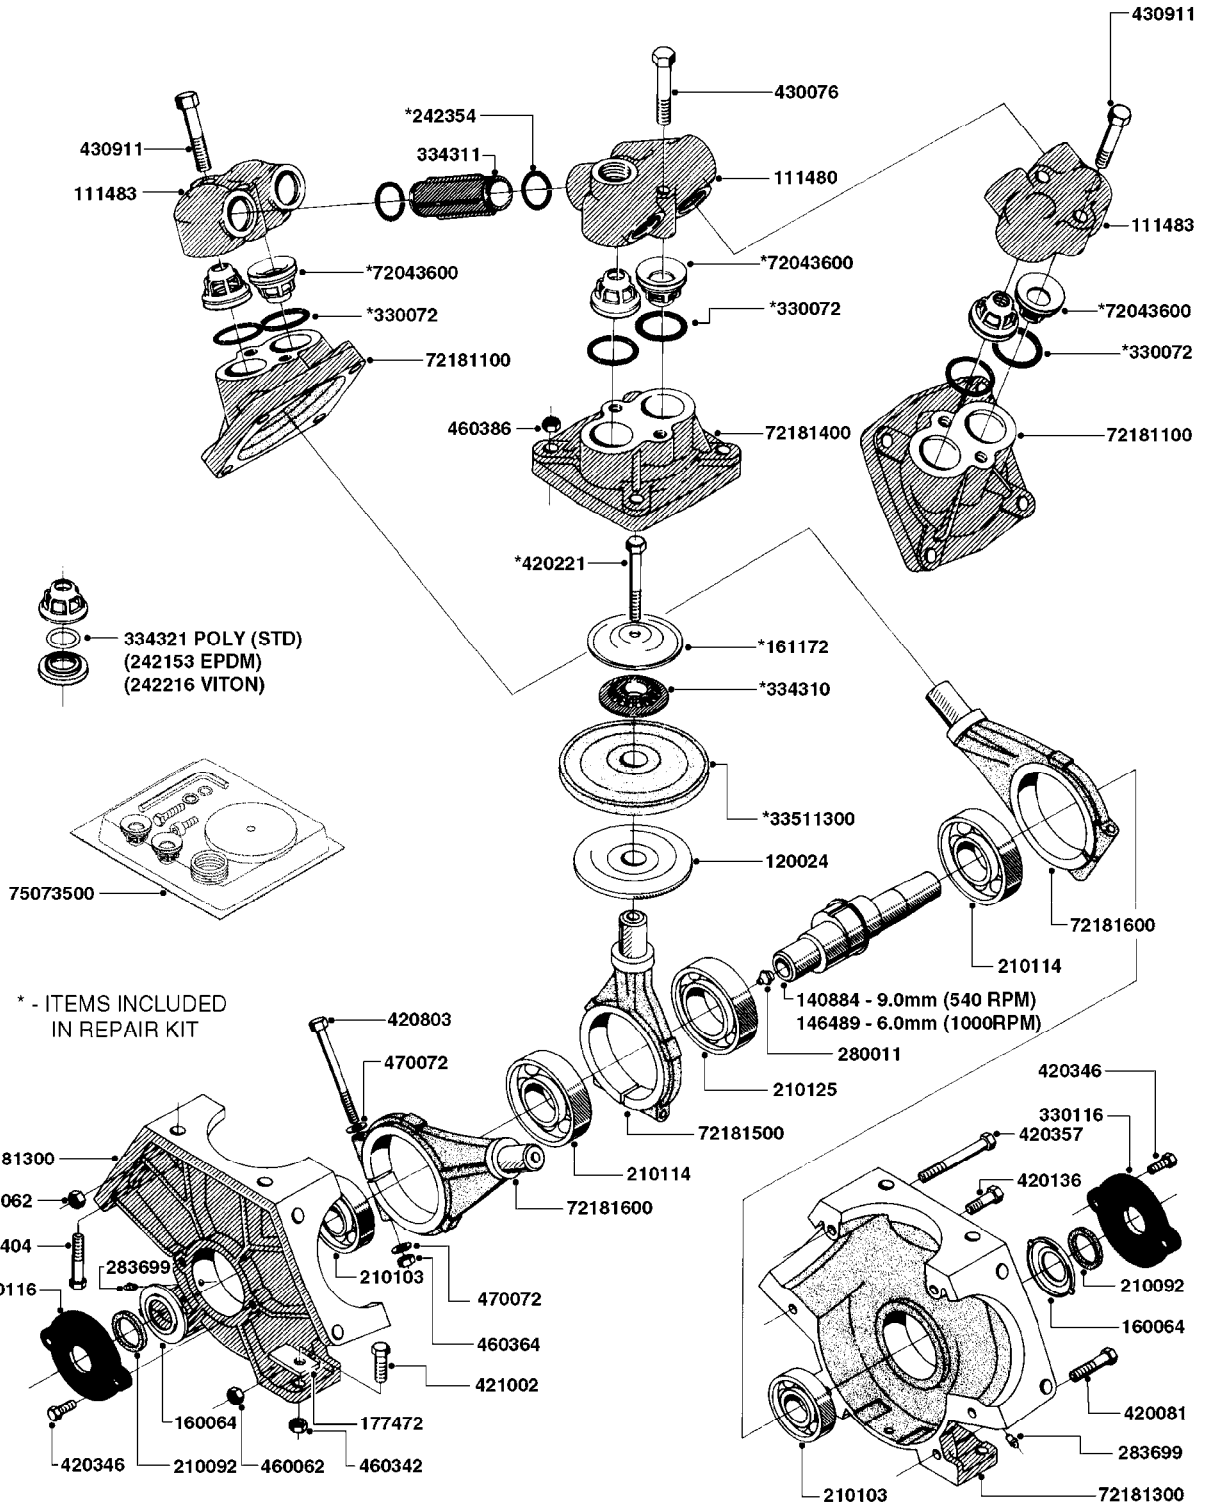

A0220

PUMP - 1302 W/ MOUNTING BASE
A0220-HIN, 01:01:16

Page 1

Date 16.03.2016 13:27

parts-n°	order qty	description
111480	1	VALVE HEAD 1302 CENTER
111483	1	VALVE HEAD SIDE 1302
120024	1	DIAPHRAGM BACK DISC 1200-1300
140884	1	CRANK SHAFT MODEL 1300-9
146489	1	CRANK SHAFT MODEL 1302-6MM
160064	1	DUST PLATE
161172	1	DIAPHRAGM DISC F. 1203/1303
177472	1	BRACKET 25 X 5
210092	1	SEAL FELT D43/30X5
210103	1	BEARING BALL 6306
210114	1	BEARING BALL 6308
210125	1	BEARING BALL 6210
242153	1	O-RING D26X4 EPDM
242216	1	O-RING VITON F/1202/1302/462
242354	1	O-RING D32.2X3.0 VITON F.S-53
280011	1	GREASE NIPPLE 3/8' SAE H TR
283699	1	GREASE NIPPLE M6X1
330072	1	O-RING D53.5/D45.5X4
330116	1	SEAL RETAINER, MODEL 1300
334310	1	NYLON WASHER 1202/1302/462
334311	1	CONNECTION PIPE INLET MOD.1302
334321	1	O-RING POLY. 34.0x26.0x4.0
420081	1	BOLT HEX 8.8 DEL 3/8'X40MM
420136	1	BOLT HEX 8.8 RAW 3/8'X30MM
420221	1	BOLT HEX 7/16'X2-1/4'
420346	1	BOLT HEX 8.8 DEL 3/8'X 25MM
420357	1	BOLT HEX 8.8 RAW 3/8'X85MM
420803	1	BOLT HEX 8.8 DEL M8X90
421002	1	BOLT HEX 8.8 DEL M10X30 FT DIN933
430076	1	BOLT HEX 8.8 RAW 1/2'X60MM
430404	1	BOLT HEX 8.8 DEL M12X50
430911	1	BOLT HEX 8.8 WG 1/2" x 70MM
460062	1	NUT HEX 3/8' GALV.
460342	1	NUT HEX M10 DEL DIN934
460364	1	NUT HEX M8 GALV.
460386	1	NUT HEX M12X1.75
470072	1	WASHER D15/D8X.5 LOCK
33511300	1	DIAPHRAGM 1202-1303 POLY 2006
72043600	1	VALVE FOR 462/463
72181100	1	DIAPHRAGM COVER 1203/1303+BLTS
72181300	1	PUMP CASTING 1300 RED W/BOLTS
72181400	1	DIAPHRAGM COVER 1303 W/BOLTS
72181500	1	CONNECTING ROD, CENTER 1303
72181600	1	CONNECTING ROD, SIDE MOD.1300
75073500	1	PUMP KIT 1300/1302 "06"