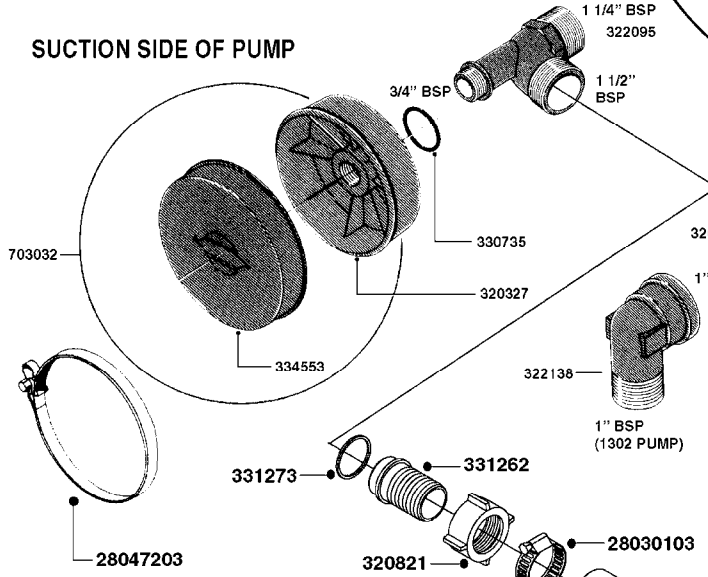

PRESSURE SIDE OF PUMP

SUCTION SIDE OF PUMP

TO CONTROLS

FROM TANK

NLA - 1302 PUMP (REPLACES 1301 PUMP)
#726854 - COMPLETE DAMPER KIT (SUCTION & PRESSURE)

COMPLETE ASSEMBLIES
WHOLEGOODS ITEMS

A0240

PUMP - 1301/1302 FITTINGS
A0240-HIN, 01:01:16