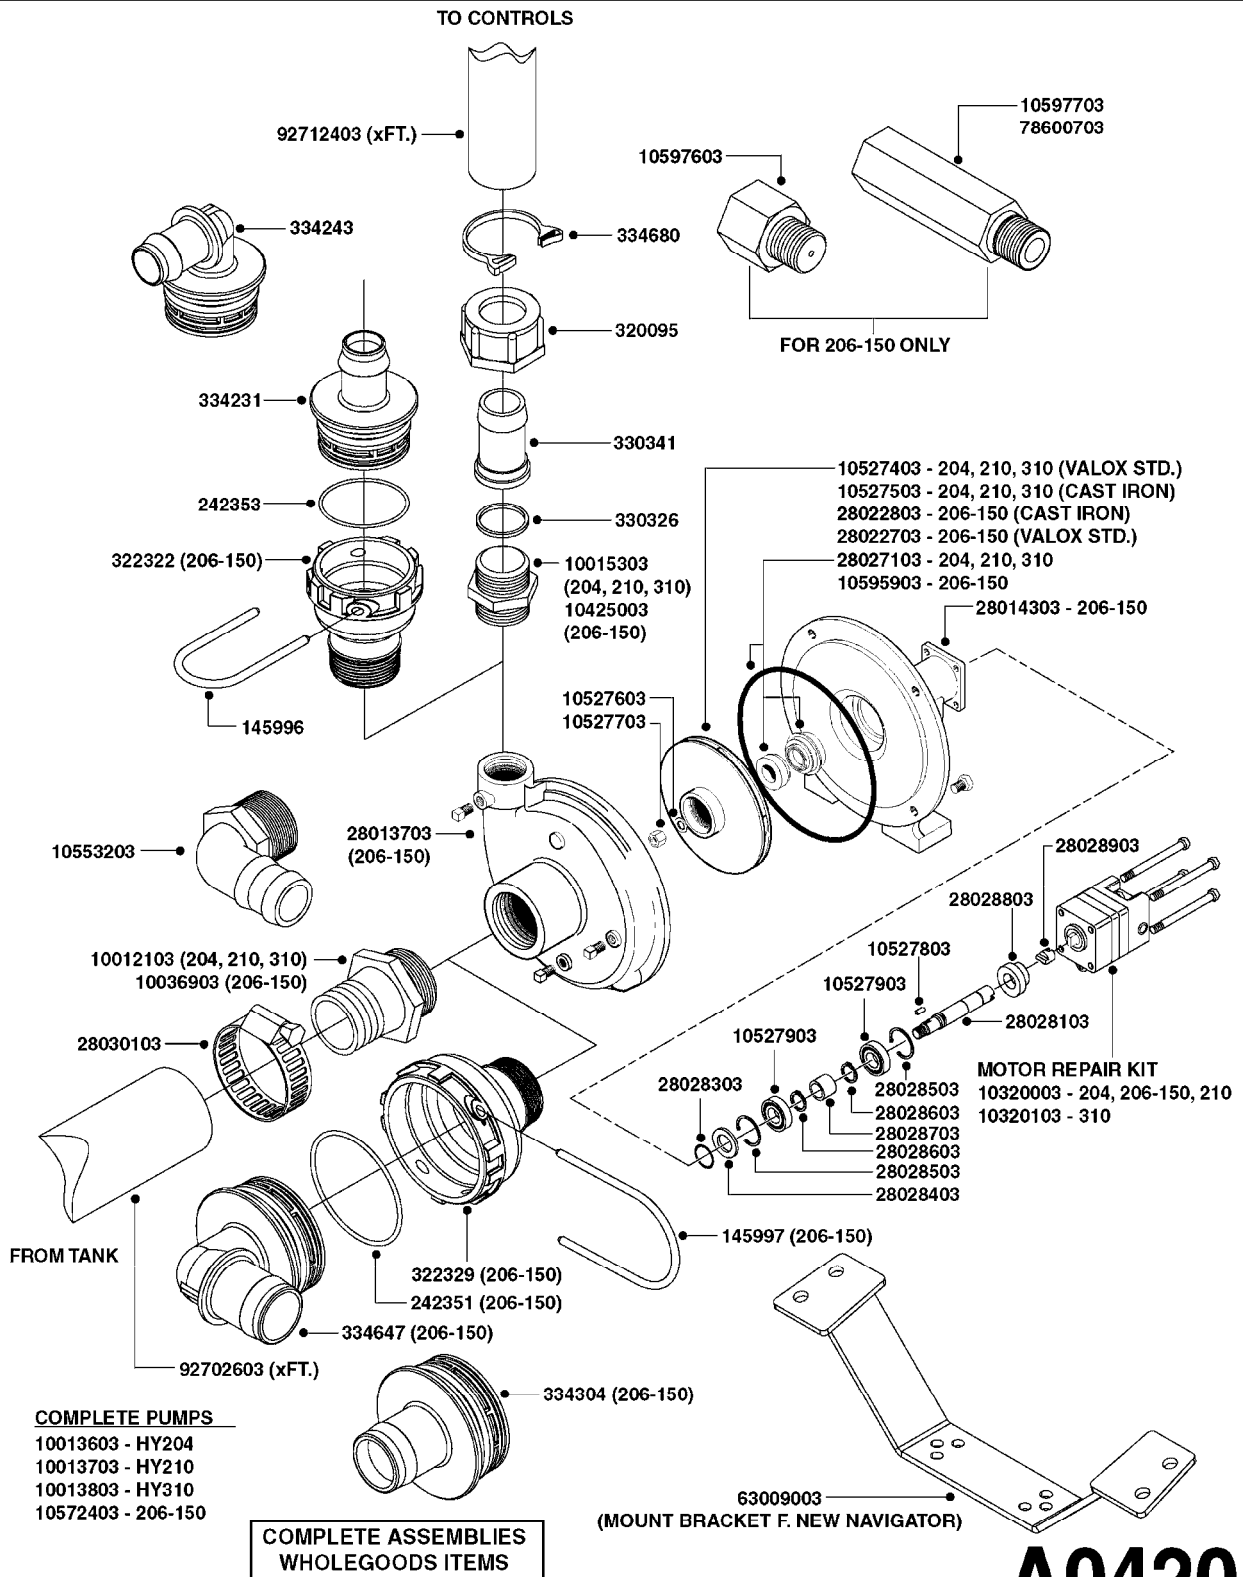

A0390

PUMP - 460/462/463 FITTINGS
A0390-HIN, 01:01:16

Page 1

Date 16.03.2016 13:27

parts-n°	order qty	description
145997	1	FITT.DK S-93 FORK
232115	1	FITT HEX NIPPLE 2'-2' BSP
241441	1	O-RING D29.3X3
242020	1	O-RING 39.2 X 3 VITON
242351	1	O-RING D69.5X3.0 VITON F.S-93
242353	1	O-RING D44.2X3.0 VITON F.S-67
320821	1	FITT.DK NUT 1-1/2" BSP
322066	1	FITT.DK S-56 NUT
322322	1	FITT.DK S-67 X 1-1/4"BSP MALE
322323	1	FITT.DK S-93 X 1-1/2"BSP MALE
322324	1	FITT.DK S-93 X 2"BSP MALE
330746	1	GUARD PTO LOWER PART SHORT
330757	1	GUARD PTO UPPER PART SHORT
333292	1	FITT.DK HB 1"O'RING F.1-1/2"
334099	1	FITT.DK S-61 ELB.1-1/2"110 DEG
334150	1	FITT.DK HB 1-1/4" 110 F.1-1/2"
334244	1	FITT.DK S-67 ELB.1-1/4"
334340	1	FITT.DK S-93 ELBOW 2.5"
334446	1	FITT.DK S-93 ELB.2" PVC
334647	1	FITT.DK S93 ELB 1-1/2" 90 PVC
390231	1	FITT.DK NIPPLE 1-1/2 X S56
390232	1	FITT.DK HN 1-1/2' X 1-1/4' BSP
410347	1	SCREW M6X20 8.8
420162	1	BOLT HEX 8.8 DEL 3/8"x15MM
460202	1	NUT HEX M6
461217	1	NUT HEX M5 LOCK
471122	1	WASHER, M10, Ø20/10.5X 2.0, SS
821585	1	PUMP 463/5.5 THRGH SHAFT 1000R
821587	1	PUMP 463/10 THROUGH SHAFT TWNF
10277003	1	FITT.PO.HB 2.00X2.00 MCPHEE
10530803	1	FITT.PO.SE 2.00X2.00 45 DEG.
10531103	1	FITT.PO.HB 2.00"NPT X 1.50"HOS
10592303	1	FITT.PO.HB 2.00X 2.00BSP 90DEG
14012200	1	FITT.DK S-67 FORK W/M5 THREADS
28030103	1	CLAMP HOSE GEAR P5/4-S1.5"6724
28030203	1	CLAMP HOSE T-BOLT S2" 235-67
28030303	1	CLAMP HOSE T-BOLT S2.5" 235-76
72293300	1	PUMP 463/6.5 MED-2-1000-GG
82168700	1	PUMP 464/12/540 OFFSET PORTS
82168800	1	PUMP 464/6.5/1000 OFFSET PORTS
82169400	1	PUMP 464-6.5-STD-2-1000 FK
92702603	1	HOSE PVC SUCT GRAY 1-1/2"
92702703	1	HOSE PVC SUCT GRAY 2"
92702803	1	HOSE PVC SUCT GRAY 2.5"
92734403	1	HOSE R X5/4" X200PSI WP X0012"