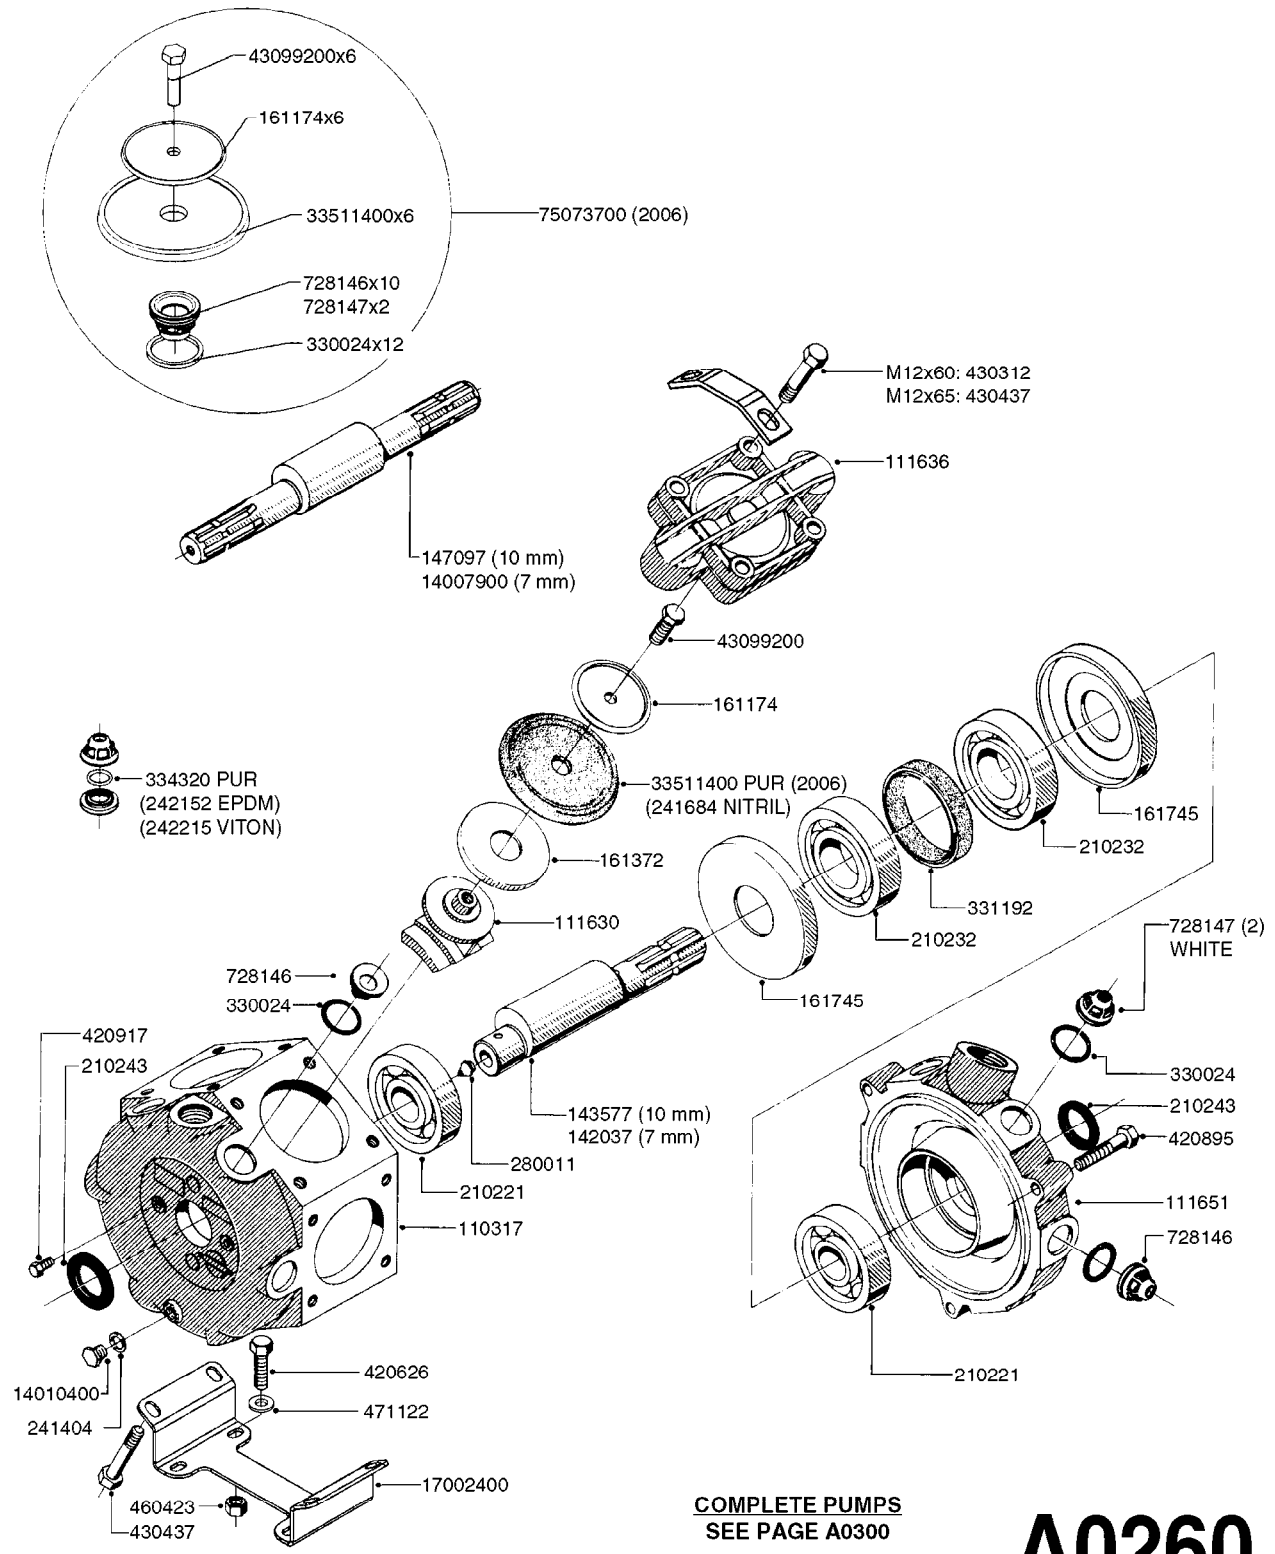

COMPLETE PUMP
(NLA) REPLACED BY 821643 (363 - 540 RPM)

COMPLETE ASSEMBLIES
WHOLEGOODS ITEMS

A0250

PUMP - 361 W/MOUNTING BASE
A0250-HIN, 01:01:16

Page 1

Date 16.03.2016 13:27

parts-n°	order qty	description
110317	1	PUMP CASING MODEL 360/361 PNTD
110947	1	VALVE COVER MDL 361 (PAINTED)
111630	1	CONNECTING ROD 363/364-10 PUMP
111636	1	VALVE COVER 363 HEAVY DUTY
111651	1	CASTING F.363 1.5" PUMP(FRONT)
140954	1	CRANK SHAFT MODEL 360/361
147096	1	CRANK SHAFT 361/9.5 THROUGH
161170	1	DIAPH UPPER DISC, 321/361/363
161174	1	DIAPHRAGM DISC SS 361/363/364 PUMP
161372	1	DIAPHRAGM BACKING DISC,320-361
161745	1	METAL SPACER F.363/463
210221	1	BEARING BALL 6407
210232	1	BEARING BALL 6310
210243	1	SEAL OIL 35 X 47 X 7
241404	1	DOWTY SEAL 1/4"
241684	1	DIAPHRAGM MODEL 361 NITRIL
242152	1	O-RING D18.2X3 EPDM
242215	1	O-RING D18X3 VITON
280011	1	GREASE NIPPLE 3/8' SAE H TR
330024	1	O-RING D41,1/D34.5 X 3,5
331192	1	SPACER, MODEL 361/363
334320	1	O-RING D18X3 POLYURETHANE
420626	1	BOLT HEX 8.8 DEL M10X20 FT
420895	1	BOLT HEX 8.8 RAW M10X60
420917	1	BOLT HEX 8.8 RAW M8X12 FT
430323	1	BOLT HEX 8.8 DEL M12X60
430437	1	BOLT HEX 8.8 RAW M12X65
460342	1	NUT HEX M10 DEL DIN934
728146	1	VALVE FOR 361(726890/707932)
728147	1	VALVE FOR 361 WHITE WITH HOLE
821643	1	PUMP 363/10 1.5"SUC 540RPM OSP
14010400	1	PLUG 1/4" BSP
17002400	1	FOOT F/363 PUMP (PAINTED)
33511400	1	DIAPHRAGM PUMP 361/361/363/364 PUR
43099200	1	BOLT HEX SS M12 X 30 DIN933 A4
75073700	1	PUMP KIT 361/363 "06"