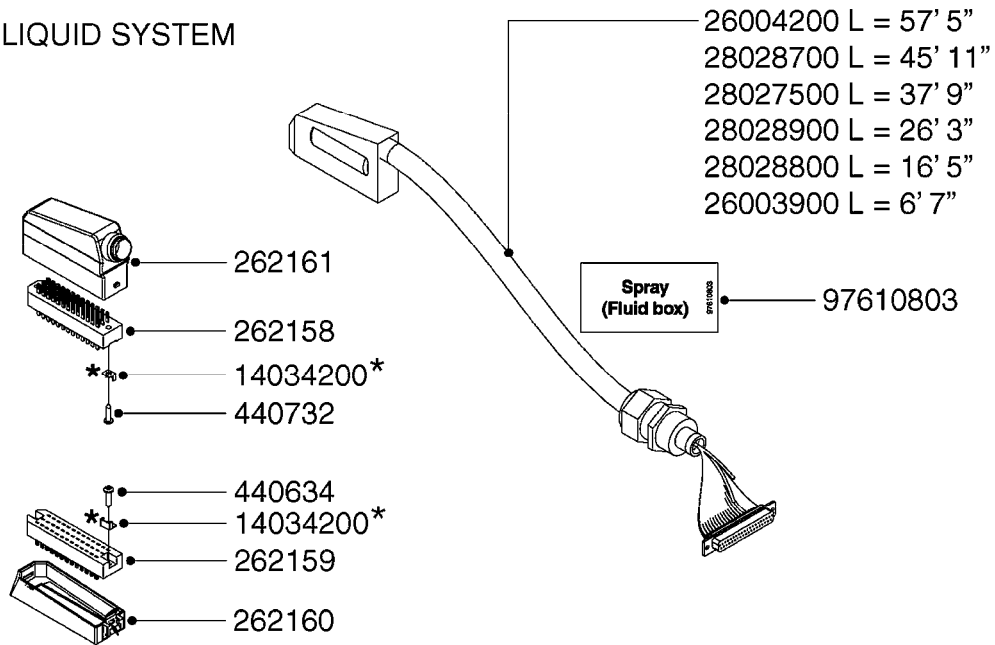

LIQUID SYSTEM

HYDRAULIC SYSTEM

* Note orientation of bracket
 1 = Liquid system
 2 = Hydraulic system

M0280

39 PIN CABLES
M0280-HIN, 01:01:16

Page 1

Date 16.03.2016 13:29

parts-n°	order qty	description
262158	1	PLUG INSERT 39 POLE MALE
262159	1	PLUG INSERT 39 POLE FEMALE
262160	1	PLUG HOUSING 39 POLE FEMALE
262161	1	PLUG HOUSING F/39 POLE MALE
440634	1	SCREW 5/8"
440732	1	PT SCREW 35X12B Z5452 ELZ
14034200	1	CODE BRACKET FOR 39 PIN CABLE
26003900	1	WIRE 37-39 PIN EVC, 6.6'
26004200	1	WIRE 37-39 PIN EVC, 57.4'
26008400	1	WIRE 39-PIN 24 WIRE L=8M
28027500	1	WIRE 37-39 PIN EVC, 37.7'
28028700	1	WIRE 37-39 PIN EVC, 45.9'
28028800	1	WIRE 37-39 PIN EVC, 16.4'
28028900	1	WIRE 37-39 PIN EVC, 26.2'
72236400	1	DAH CONN. WIRE/TRACTOR L=8M
97610803	1	DECAL-SRAY BOX 39-PIN
97610903	1	DECAL-HYDRAULIC BOX 39-PIN