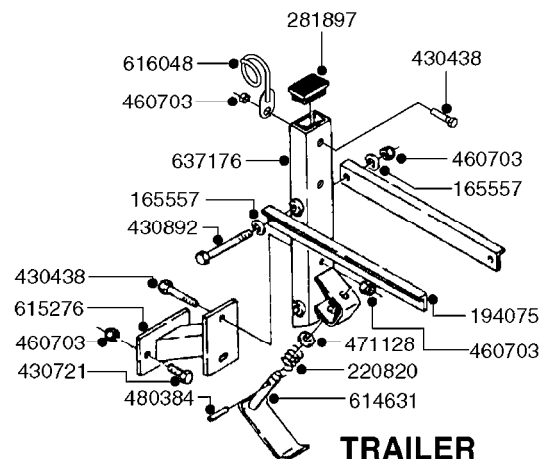

TRAILER

K0050