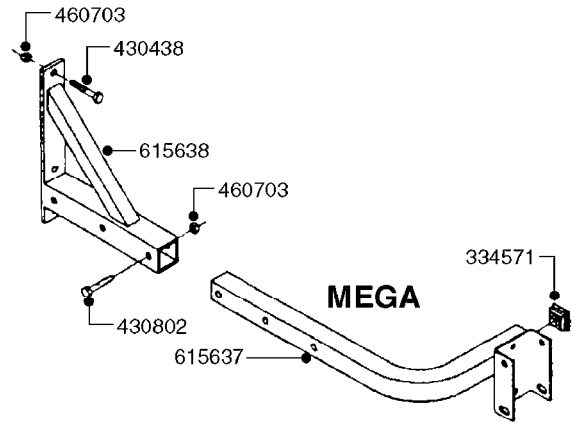

NK/LX/LY PRE-86