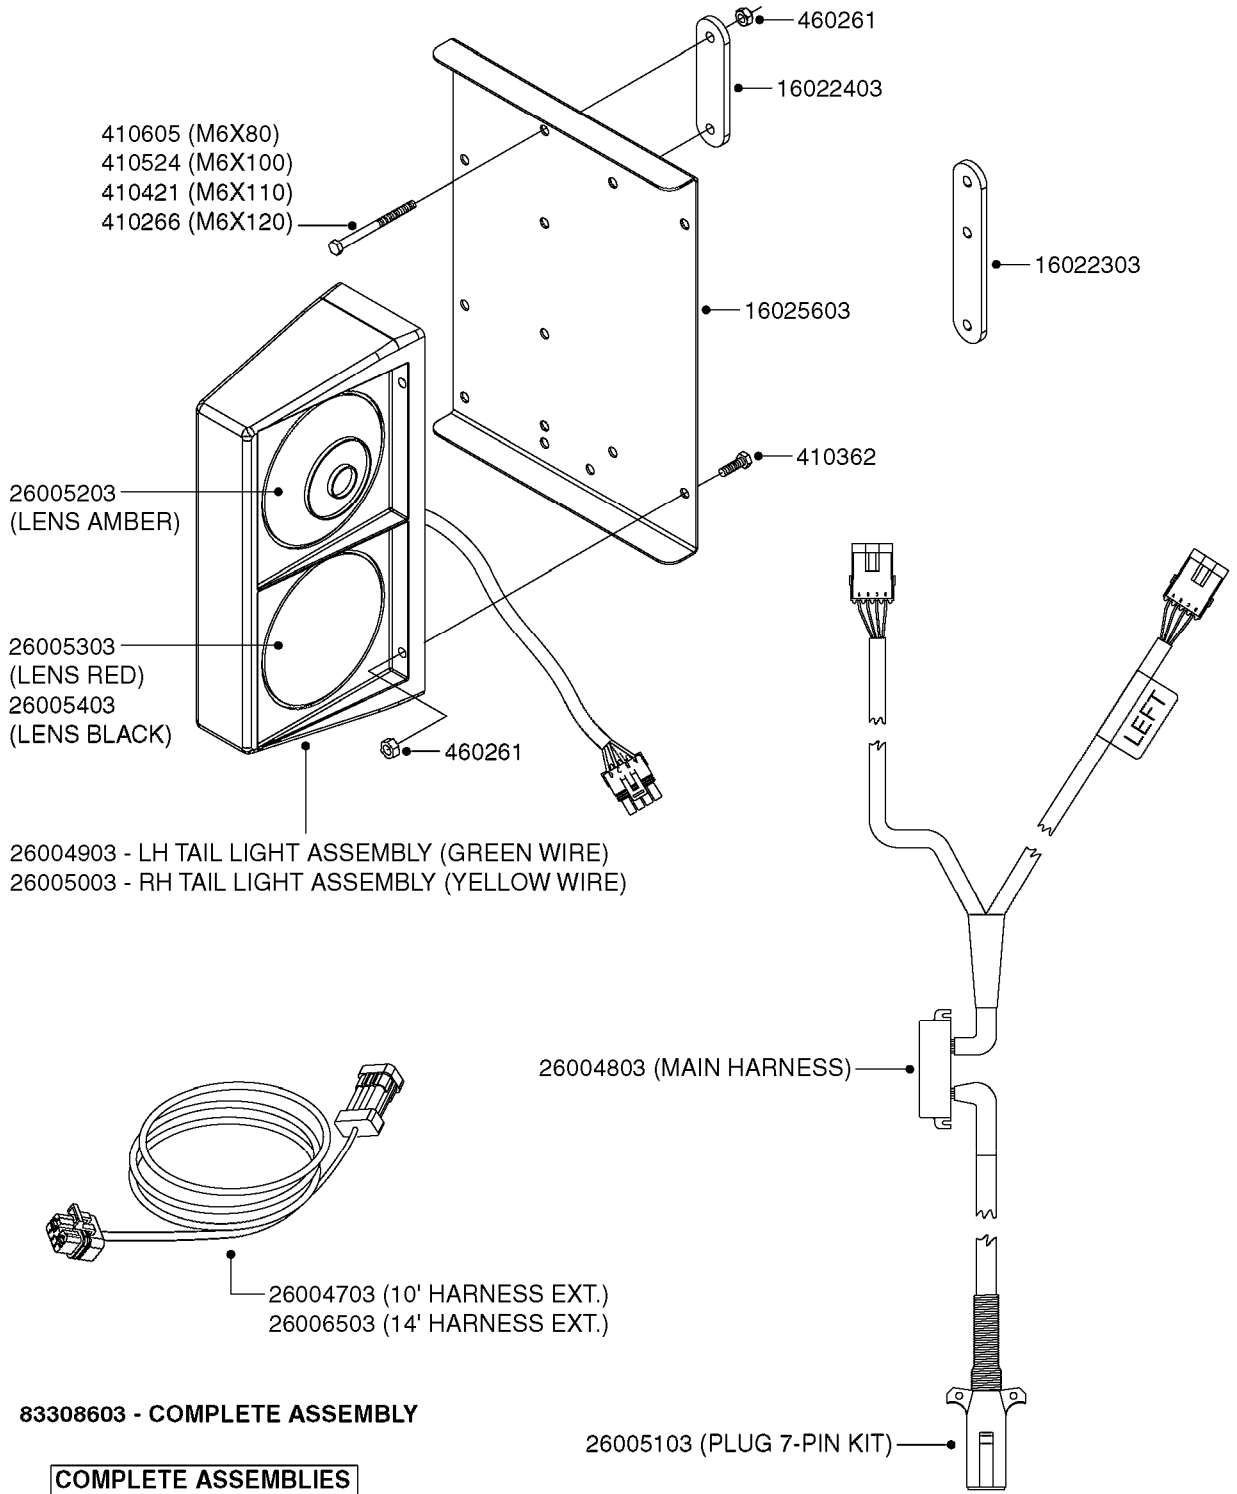

TRAFFIC LIGHT KIT
M0160-HIN, 01:01:16

83308603 - COMPLETE ASSEMBLY

COMPLETE ASSEMBLIES
WHOLEGOODS ITEMS

M0160

TRAFFIC LIGHT KIT
M0160-HIN, 01:01:16

Page 1
Date 16.03.2016 13:29

parts-n°	order qty	description
410266	1	BOLT HEX 8.8 DEL M6X120
410362	1	BOLT HEX 8.8 SS M6X20 FT
410421	1	BOLT HEX M6X110 DIN931-A2 SS
410524	1	BOLT HEX 8.8 DEL M6X100
410605	1	BOLT HEX 8.8 DEL M6X80
460261	1	NUT HEX M6X1 LOCK A2 DIN985
16022303	1	BRACKET 100MM TUBE
16022403	1	BRACKET 60MM TUBE
16025603	1	BRACKET TAIL LIGHT DUAL LAMP
26004703	1	HARNESS 13' EXT 4 WIRE WP
26004803	1	HARNESS MAIN TAIL LIGHT
26004903	1	TAIL LIGHT GREEN WIRE LH
26005003	1	TAIL LIGHT YELLOW WIRE RH
26005103	1	PLUG 7-PIN AG TAIL LIGHT
26005203	1	LENS AMBER BEFORE 2009
26005303	1	LENS RED BEFORE 2009
26005403	1	LENS BLACK BEFORE 2009
26006503	1	HARNESS 14' EXT 4 WIRE WP
83308603	1	TRAFFIC LIGHT KIT