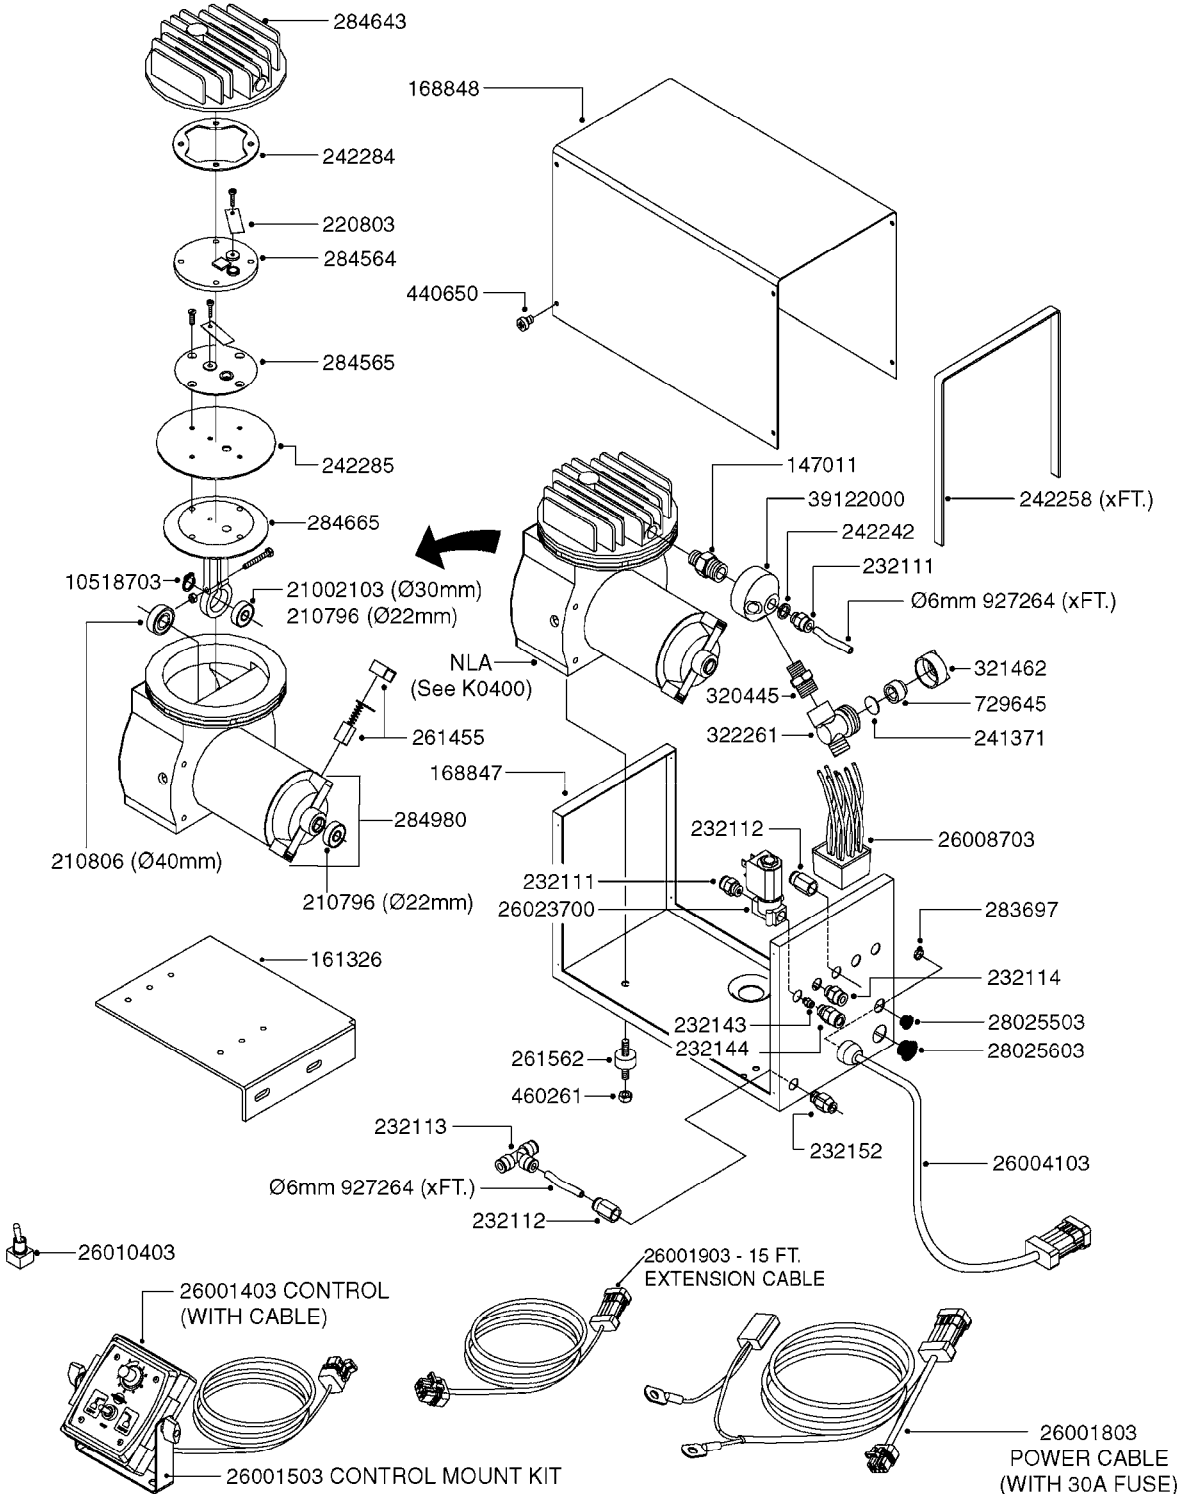

K0390

*Ø8mm 927306 (xFT.)
*Ø10mm 927330 (xFT.)

70019403 - COMPLETE ASSEMBLY

parts-n°	order qty	description
147011	1	HEX NIPPLE 3/8'X1/4'BSP BRASS
161326	1	MOUNT BKT. F. FOAM COMP.BOX 98
168847	1	ENCLOSURE LOWER F.MARKER
168848	1	COVER F. FOAM MARKER
210796	1	BEARING BALL D22/D8 X 7 608ZZ
210806	1	BEARING BALL D40/D17X12MM
220803	1	VALVE F. COMPRESSOR
232111	1	QUICK COUPLER 6MM X 1/8 EXT.
232112	1	QUICK COUPLER 6MM 1/8 INT.
232113	1	QUICK COUPLER 6MM T-PIECE
232114	1	COUPLER 1/8" THREADX8MM HOSE
232143	1	REDUCER 1/4'INT-1/8'EXT
232144	1	QUICK COUPLER 10MM X 1/4 EXT
232152	1	QUICK COUPLER 8MMX1/8 EXT.LONG
241371	1	DIAPHRAGM, NO-DRIP alt 241371
242242	1	O-RING F.AIR HOSE FITTING
242258	1	TRIM 3X10 SELF ADHESIVE 0012"
242284	1	HEAD GASKET F. COMPRESSOR
242285	1	DIAPHRAGM F. F/M COMP.
261455	1	BRUSH KIT-FOAM MARKER MOTOR
261562	1	RUBBER DAMPER 2XM6X25
283697	1	TIESTRAP 200MM
284564	1	PLATE F.COMPRESSOR HEAD
284565	1	PLATE F.COMPRESSOR HEAD
284643	1	COMPRESSOR HEAD F.FOAM MARKER
284665	1	CONNECTING ROD F.COMPRESSOR
284980	1	FLANGE REAR F. F.M.COMPRESSOR
320445	1	FITT.DK HN 1/4"X3/8" BSP
321462	1	CAP F.NO-DRIP ASSY.
322261	1	HOUSING F.SAFETY VALVE 3/8"
440650	1	SCREW 3.5x13 STAINLESS
460261	1	NUT HEX M6X1 LOCK A2 DIN985
729645	1	NON-DRIP SPRING ASSY.GREEN 10
927264	1	HOSE R X PE D6/D4 X 0012"
927306	1	HOSE R X PE D8/D6 X 0012"BLACK
927330	1	HOSE R X PE D10/D8 X 012"BLACK
10518703	1	SNAP-RING OUTER 8X1
21002103	1	BEARING, 6200 2ZJEM (SKF)
26001403	1	HC FOAM MARKR CONSOLE VS3.0.00
26001503	1	HC FOAM MARKER CONSOLE MT.KIT
26001803	1	POWER CABLE
26001903	1	15' 7-PIN EXTENSION CABLE
26004103	1	FOAM MARKER CNTRL MOD CABL STD
26008703	1	FOAM MARKER CONTROL SCII
26010403	1	TOGGLE SWITCH MICRO-TRAK F.M.
26023700	1	SOLENOID VAL 12V 1/8' FLO '07
28025503	1	PLUG F.DRILLED HOLE 1/2"
28025603	1	PLUG F.DRILLED HOLE 3/4"
39122000	1	DISTR.HOUSING F.FOAM MARKER'07
70019403	1	FOAM MARKER COMPRESSOR KIT STD