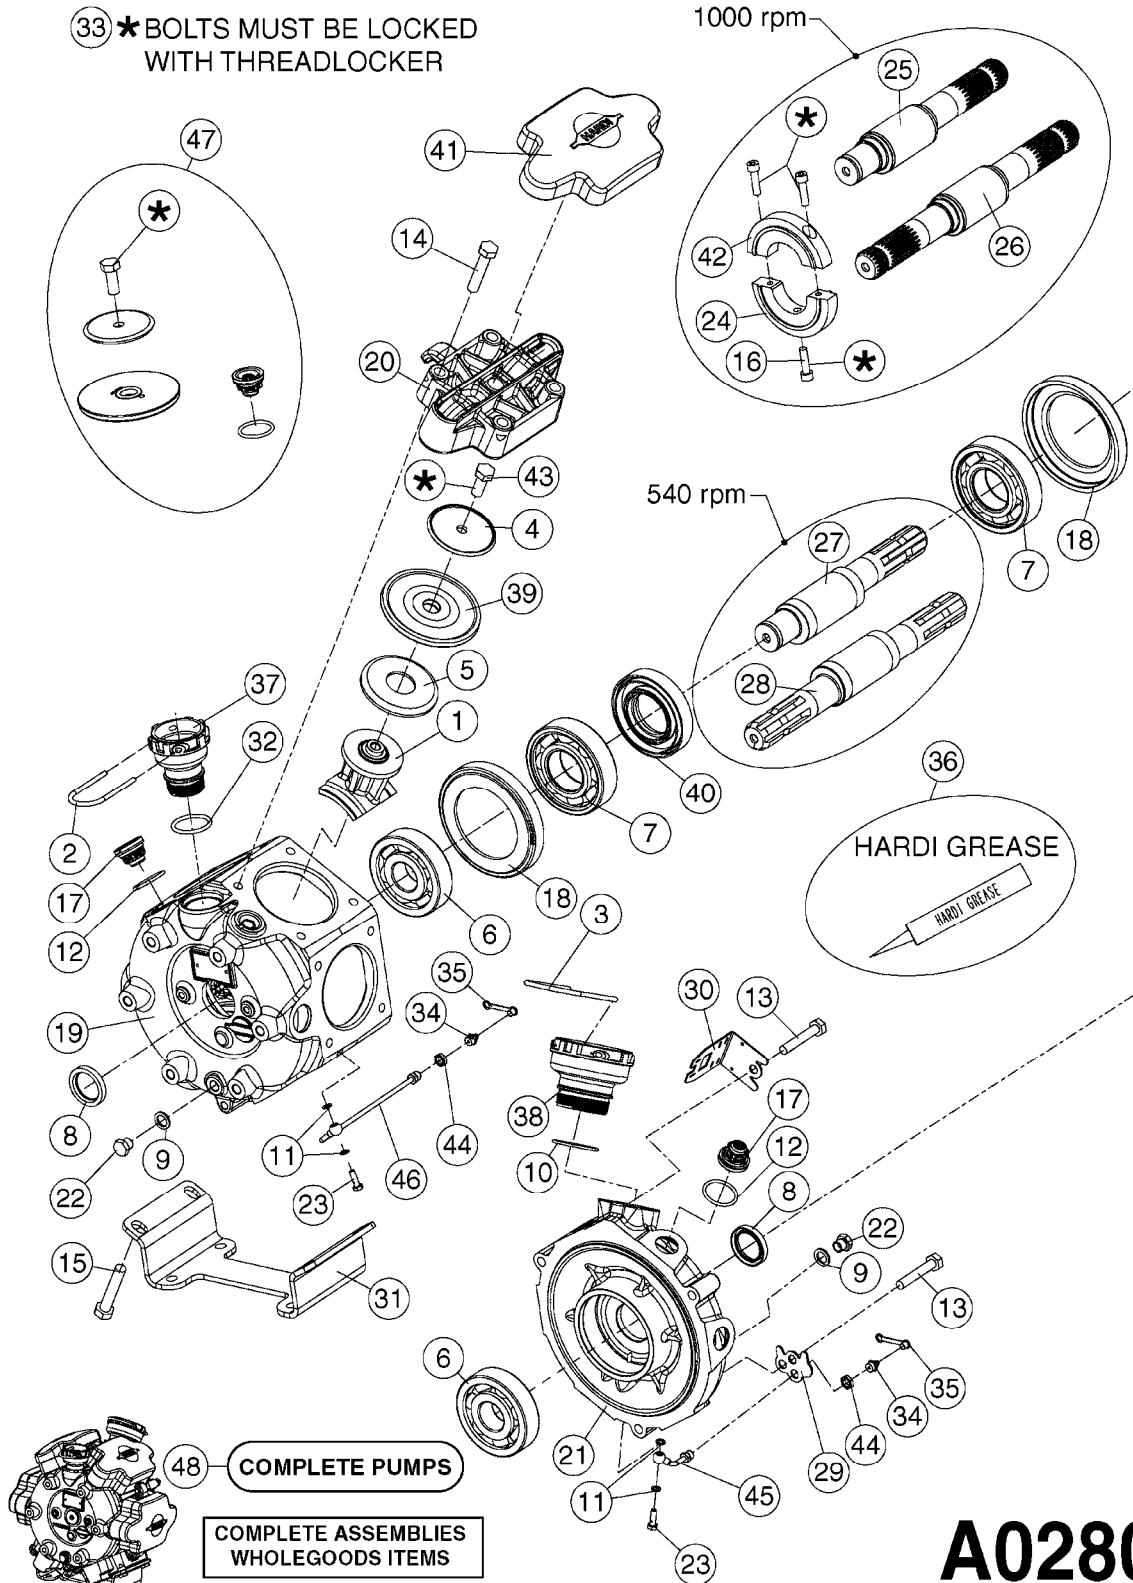

33 *BOLTS MUST BE LOCKED WITH THREADLOCKER

1000 rpm

540 rpm

48 COMPLETE PUMPS
COMPLETE ASSEMBLIES
WHOLEGOODS ITEMS

A0280

PUMP - 364 540/1000 RPM
A0280-HIN, 16:02:16

Page 1
Date 16.03.2016 13:27

Pos.	parts-n°	order qty	description
1	111622	1	CONNECTING ROD 463/5.5MM
1	111628	1	CONNECTING ROD 363/5.5 PUMP
1	111629	1	CONNECTING ROD 363/364-7 PUMP
1	111630	1	CONNECTING ROD 363/364-10 PUMP
2	145996	1	FITT.DK S-67 FORK
3	145997	1	FITT.DK S-93 FORK
4	161174	1	DIAPHRAGM DISC SS 361/363/364 PUMP
5	161372	1	DIAPHRAGM BACKING DISC,320-361
6	210221	1	BEARING BALL 6407
7	210232	1	BEARING BALL 6310
8	210243	1	SEAL OIL 35 X 47 X 7
9	241404	1	DOWTY SEAL 1/4"
10	242225	1	O-RING D45.0 X 4.0 RUBBER
11	242374	1	WASHER Ø10/Ø6X1 COPPER
12	330024	1	O-RING D41,1/D34.5 X 3,5
13	420895	1	BOLT HEX 8.8 RAW M10X60
14	430312	1	BOLT HEX 8.8 RAW M12X60
15	430437	1	BOLT HEX 8.8 RAW M12X65
16	450995	1	BOLT ALLEN M8X30 DIN 912 RAW
17	728146	1	VALVE FOR 361(726890/707932)
18	11171900	1	METAL SPACER F. 364/464 MACHINED
19	11172000	1	PUMP HOUSE 364 MACHINED 5/4" BSP RED
20	11172800	1	VALVE COVER 364 MACHINED RED
21	11173200	1	FRONTPART 364, 1½" BSP RED
22	14010400	1	PLUG 1/4" BSP
23	14120400	1	BANJOBOLT M6 X 19
24	14120700	1	COUNTERWEIGHT 364/464-1000
25	14137300	1	CRANKSHAFT 364/464-5.5 1000
26	14137900	1	CRANKSHAFT 364/464-5.5 GG 1000
27	14137600	1	CRANKSHAFT 364/464-10
28	14138200	1	CRANKSHAFT 364/464-10 GG
29	16382900	1	GREASE NIPPLE PLATE, 364
30	16390600	1	BRACKET FOR RPM SENSOR
31	17002400	1	FOOT F/363 PUMP (PAINTED)
32	24266600	1	O-RING D 38,0 X 4,0 70SH.NITR
33	28045503	1	LOCTITE 262 .5ML (.017oz.)
34	28163300	1	GREASE NIPPLE H1 M6X1 DIN 7412
35	28163400	1	CAP F. GREASENIPPLE YELLOW M6X1
36	28164600	1	HARDI PUMP GREASE S3 V550L 1
37	32242200	1	FITTING S67 5/4" KON. RG 2014
38	32242300	1	NIPPLE S93 1,5' KON.RG 2014
39	33511400	1	DIAPHRAGM PUMP 361/361/363/364 PUR
40	33524200	1	DISTANCE RING/GREASE SPLIT
41	33524300	1	COVER PLASTIC 364 PUMP
42	39136200	1	HALFPART 364/464-1000
43	43099200	1	BOLT HEX SS M12 X 30 DIN933 A4
44	46134000	1	NUT HEX M10x1 H=2.3 NV=14 ELZIN
45	61096800	1	BANJOTUBE SHORT 364 COMPL.
46	61096900	1	BANJOTUBE LONG 364 COMPL.
47	75585900	1	PUMP KIT 364
48	82168100	1	PUMP 464/5.5 THROUGH SHAFT 1000RPM
48	82169500	1	PUMP 364-5.5-MED-1000
48	82169700	1	PUMP 364-5.5-MOD2-1000-120-AUS
48	82170000	1	PUMP 364-10-STD-540
48	82170300	1	PUMP 364-10-MOD-540-GG
48	82170400	1	PUMP 364-10-MOD-540-120