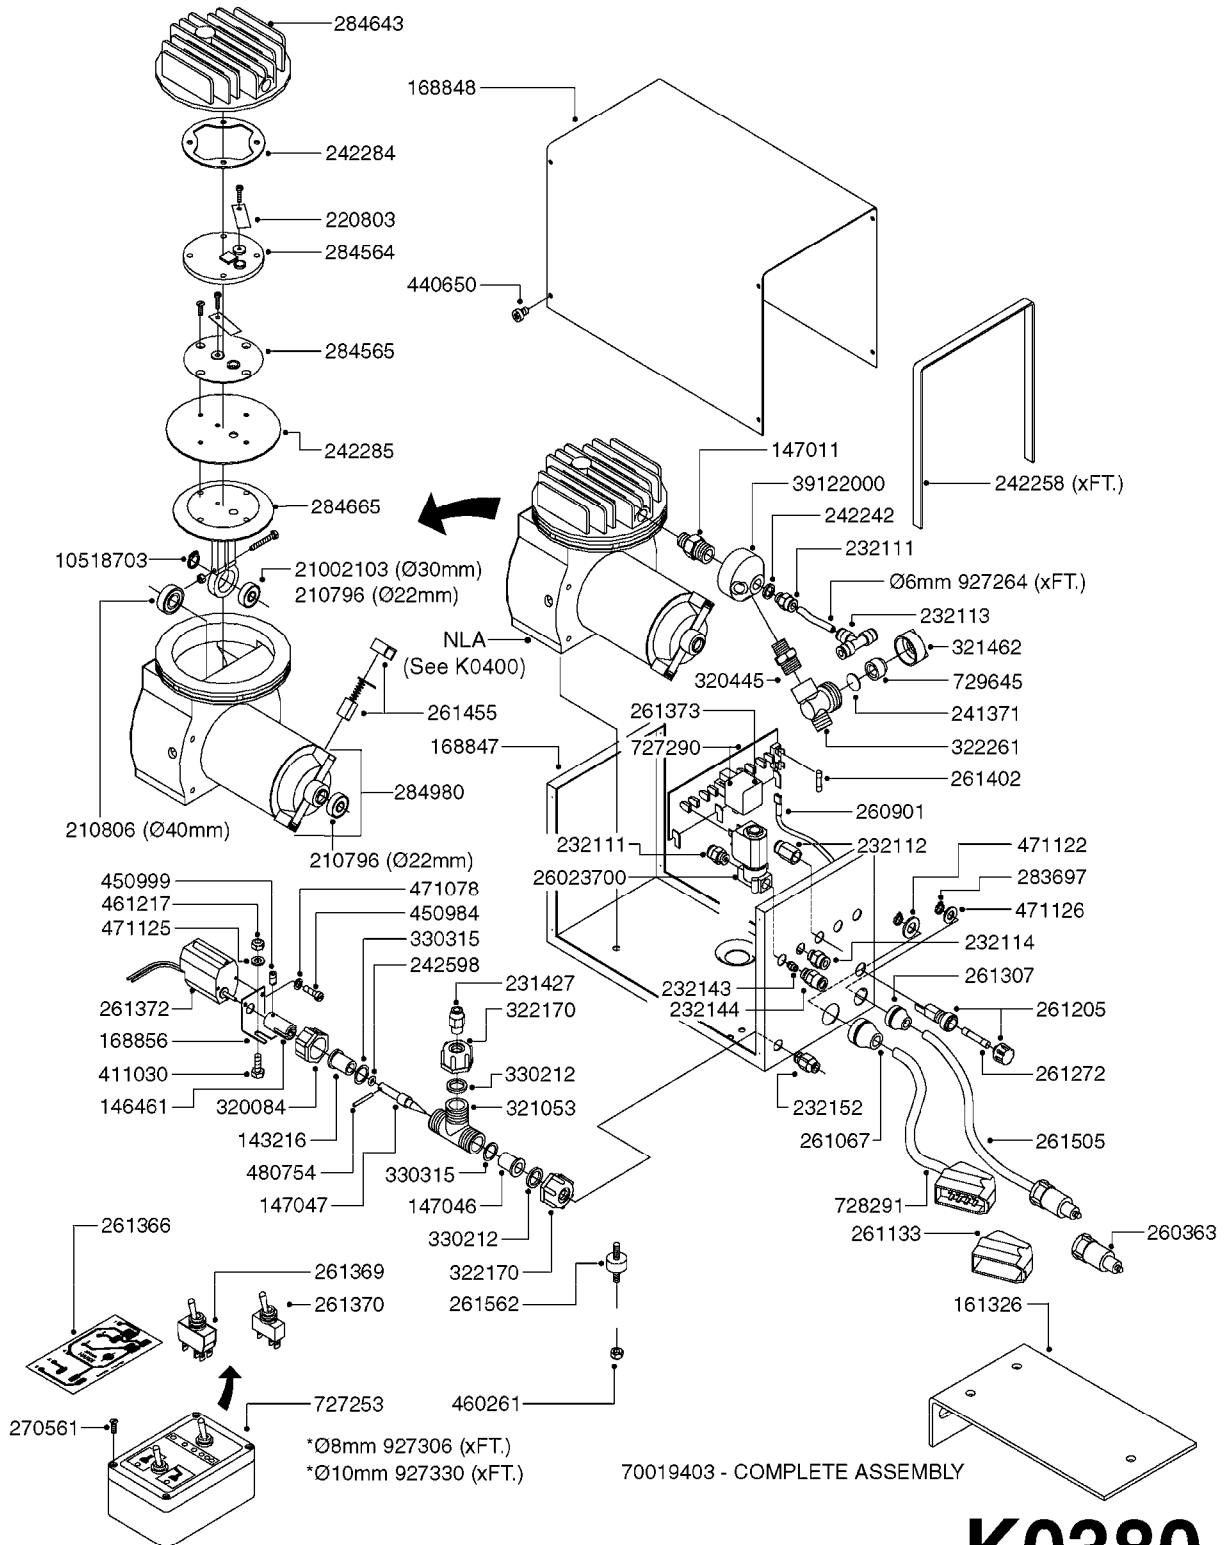

K0380

FOAM MARKER COMPRESSOR POST 94
K0380-HIN, 01:01:16

Page 1
Date 16.03.2016 13:28

parts-n°	order qty	description
143216	1	BUSHING THREAD F.FOAM MARKER
146461	1	COUPLER F.THROTTLE VALVE
147011	1	HEX NIPPLE 3/8'X1/4' BSP BRASS
147046	1	SEAT FOR THROTTLE VALVE
147047	1	SPINDLE FOR THROTTLE VALVE
161326	1	MOUNT BKT. F. FOAM COMP.BOX 98
168847	1	ENCLOSURE LOWER F.MARKER
168848	1	COVER F. FOAM MARKER
168856	1	MOUNT FOR GEAR MOTOR
210796	1	BEARING BALL D22/D8 X 7 608ZZ
210806	1	BEARING BALL D40/D17X12MM
220803	1	VALVE F. COMPRESSOR
231427	1	COUPLER 1/8'THREAD X6MM HOSE
232111	1	QUICK COUPLER 6MM X 1/8 EXT.
232112	1	QUICK COUPLER 6MM 1/8 INT.
232113	1	QUICK COUPLER 6MM T-PIECE
232114	1	COUPLER 1/8" THREADX8MM HOSE
232143	1	REDUCER 1/4'INT-1/8'EXT
232144	1	QUICK COUPLER 10MM X 1/4 EXT
232152	1	QUICK COUPLER 8MMX1/8 EXT.LONG
241371	1	DIAPHRAGM, NO-DRIP alt 241371
242242	1	O-RING F.AIR HOSE FITTING
242258	1	TRIM 3X10 SELF ADHESIVE 0012"
242284	1	HEAD GASKET F. COMPRESSOR
242285	1	DIAPHRAGM F. F/M COMP.
242598	1	O-RING D7.0 X 2.5 NITRIL
260363	1	PLUG 2 POLE 12V
260901	1	SPADE F.ELEC CONN.1.5MM BLUE
261067	1	GROMMET 10-14 GREY
261133	1	PLUG HOUSING F.8 POLE PLUG
261205	1	FUSE HOLDER
261272	1	FUSE 10A D6X32 MM
261307	1	GROMMET 7-10 BLACK
261366	1	CIRCUIT BOARD F.F/M CONTROL
261369	1	SWITCH 2 WAY 12V SPRING RETURN
261370	1	SWITCH 2 WAY 12V
261372	1	GEAR MOTOR BOSCH 13RPM
261373	1	RELAY 12V/30W
261402	1	FUSE 3.15A SLOW BURN
261455	1	BRUSH KIT-FOAM MARKER MOTOR
261505	1	CABLE 2X4MM L8000MM
261562	1	RUBBER DAMPER 2XM6X25
270561	1	SCREW W/SPRING ASSY. (QTY 1)
283697	1	TIESTRAP 200MM
284564	1	PLATE F.COMPRESSOR HEAD
284565	1	PLATE F.COMPRESSOR HEAD
284643	1	COMPRESSOR HEAD F.FOAM MARKER
284665	1	CONNECTING ROD F.COMPRESSOR
284980	1	FLANGE REAR F. F.M.COMPRESSOR
320084	1	FITT.DK NUT 1/2" BSP
320445	1	FITT.DK HN 1/4"X3/8" BSP
321053	1	FITT.DK TEE 1/2 X1/2 X1/2" BSP
321462	1	CAP F.NO-DRIP ASSY.
322170	1	FITT.DK NUT 1/2"x 1/8"F BSP
322261	1	HOUSING F.SAFETY VALVE 3/8"
330212	1	O-RING D19/D14X2.4 F.1/2"NUT
330315	1	O-RING D18.4/D13X.6
411030	1	BOLT HEX M5X10
440650	1	SCREW 3.5x13 STAINLESS
450984	1	BOLT HEX M2.5X8 SLOTTED
450999	1	SCREW SET M3X8