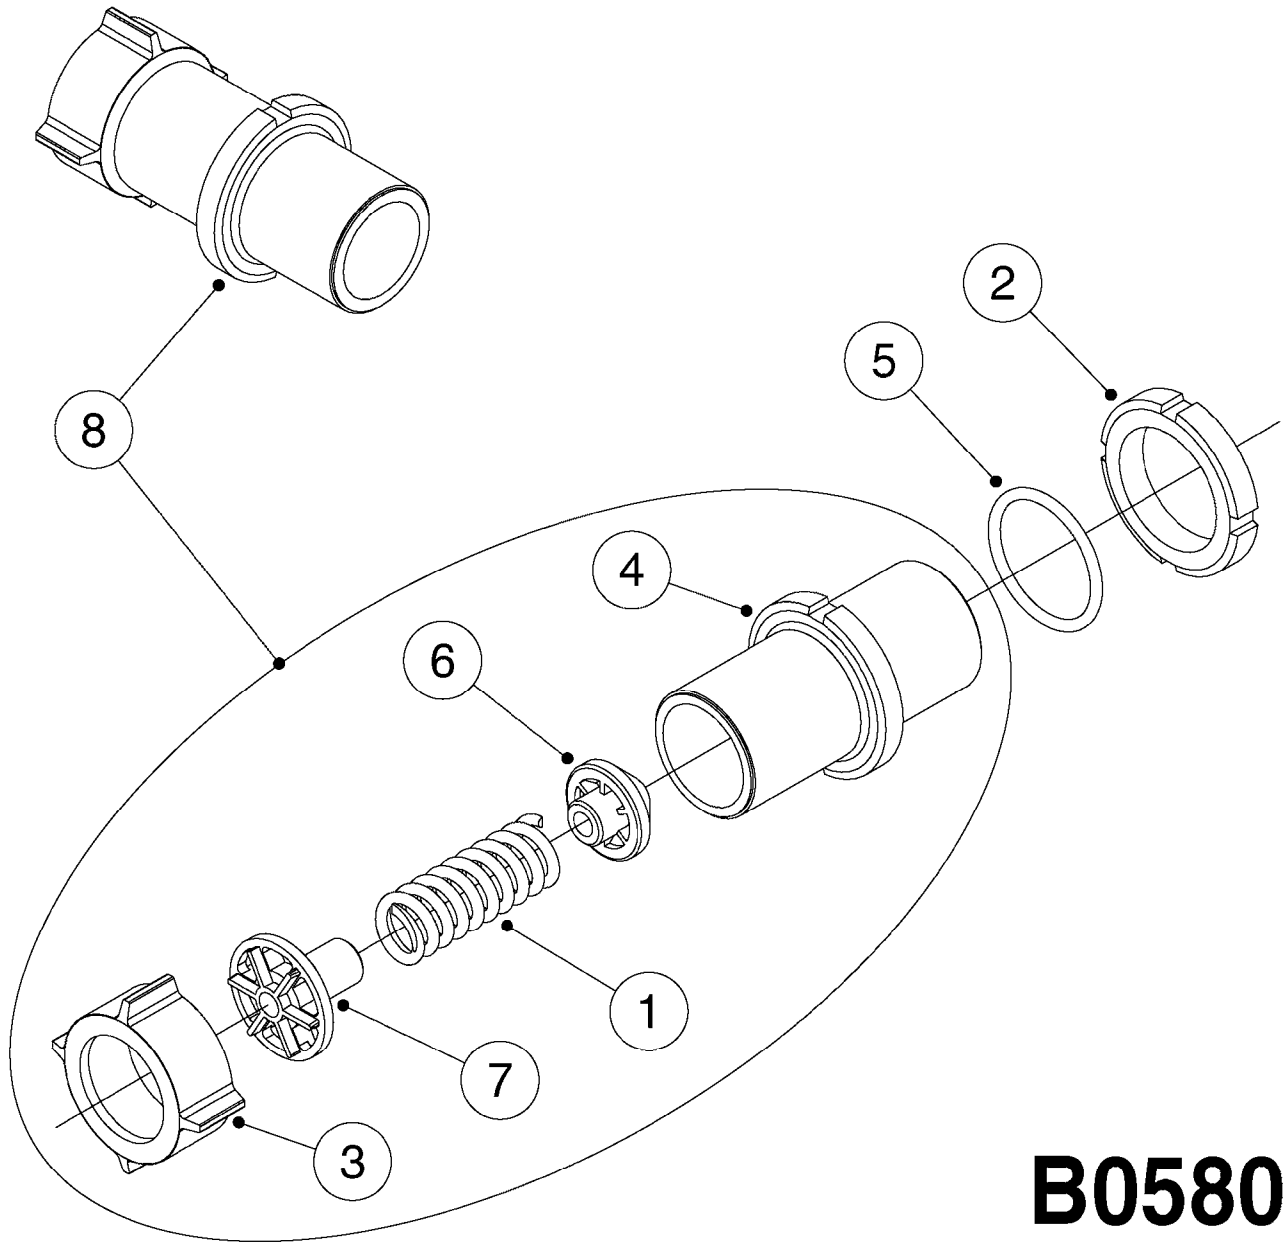

B0580

PRESSURE RELIEF VALVE
B0580-HIN, 01:01:16

Page 1

Date 16.03.2016 13:28

Pos.	parts-n°	order qty	description
1	220706	1	SPRING SCF 12 BAR
1	220734	1	SPRING SCF 25 BAR
2	320795	1	FITT.DK NUT 1-1/2" BSP JAMB
3	320821	1	FITT.DK NUT 1-1/2" BSP
4	321915	1	HOUSING F. SAFETY VALVE
5	330072	1	O-RING D53.5/D45.5X4
6	333853	1	CONE D35.4
7	333864	1	GUIDE F. SAFETY VALVE SPRING
8	722971	1	SAFETY VALVE SCF 217PSI (15BAR)
8	724891	1	SAFETY VALVE SCF 25 BAR