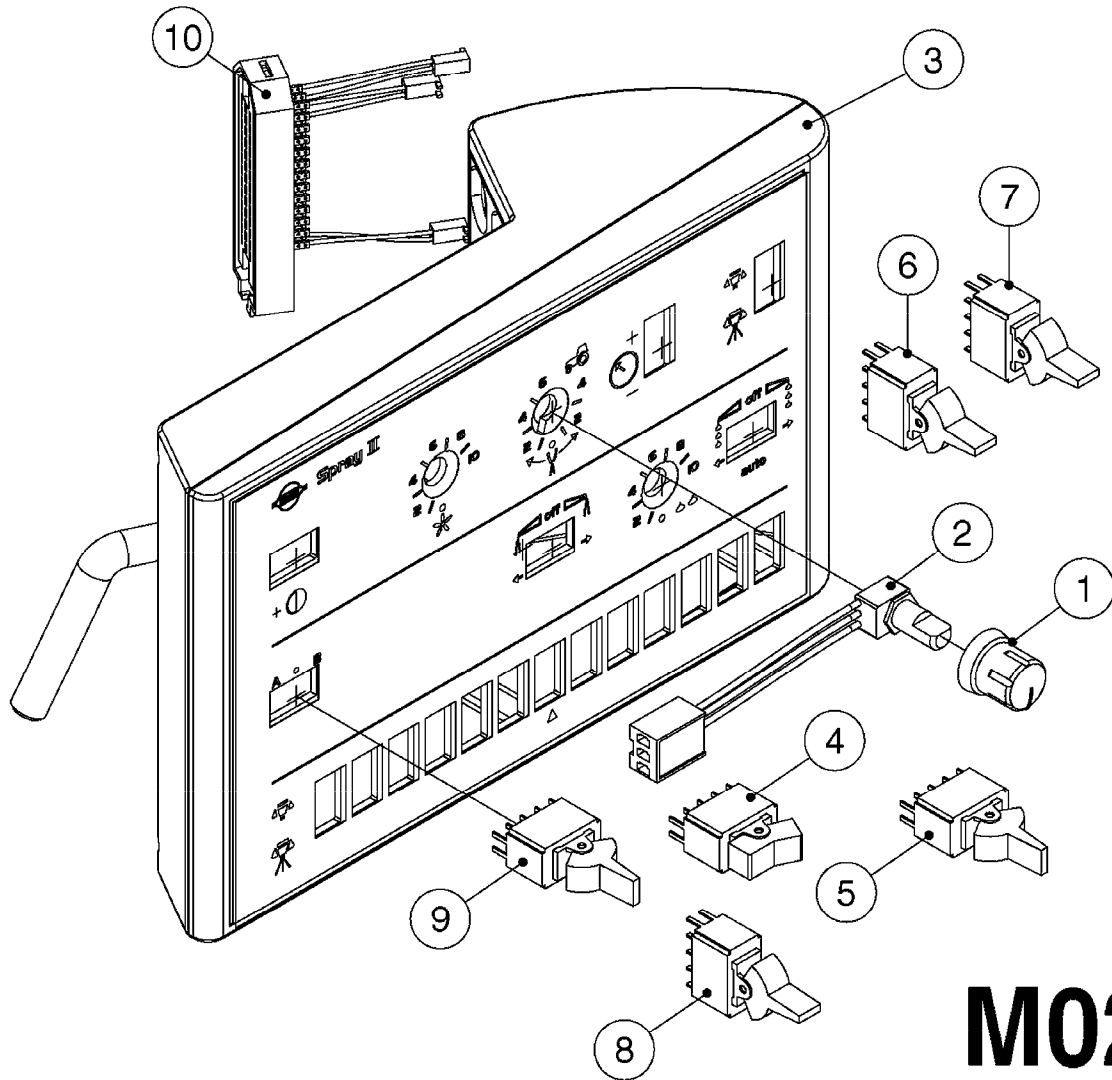

M0200

SPRAYBOX II
M0200-HIN, 01:01:16

Page 1

Date 16.03.2016 13:29

Pos.	parts-n°	order qty	description
1	26000400	1	KNOB F.FOAM ADJUST HC5500
2	26005300	1	POT.METER F. SPRAYBOX II
3	26010200	1	CONTROL BOX 2SEC, SPRAY BOX II
3	26010300	1	CONTROL BOX 3SEC, SPRAY BOX II
3	26010400	1	CONTROL BOX 4SEC, SPRAY BOX II
3	26010500	1	CONTROL BOX 5SEC, SPRAY BOX II
3	26010600	1	CONTROL BOX 6SEC, SPRAY BOX II
3	26010700	1	CONTROL BOX 7SEC, SPRAY BOX II
3	26010800	1	CONTROL BOX 8SEC, SPRAY BOX II
3	26010900	1	CONTROL BOX 9SEC, SPRAYBOX II
3	26011000	1	SPRAY CONT. II EVC 4 SEC. HAZ
3	26011100	1	SPRAY CONT. II EVC 5 SEC. HAZ
3	26011200	1	SPRAY CONT. II EVC 6 SEC. HAZ
3	26011300	1	SPRAY CONT. II EVC 7 SEC. HAZ
3	26013600	1	CONTROL BOX 13SEC, SPRAYBOX II
4	26020200	1	SWITCH ON-ON SP ROCKER RED
5	26020300	1	SWITCH ON-OFF-ON SP BLACK
6	26020400	1	SWITCH MOM-OFF-MOM SP YELLOW
7	26020600	1	SWITCH ON-ON SP GREEN
8	26020800	1	SWITCH ON-ON DP GREEN
9	26021000	1	SWITCH ON-OFF-ON DP BLACK
10	28031400	1	PLUG 39-POLE FEMALE HC5500