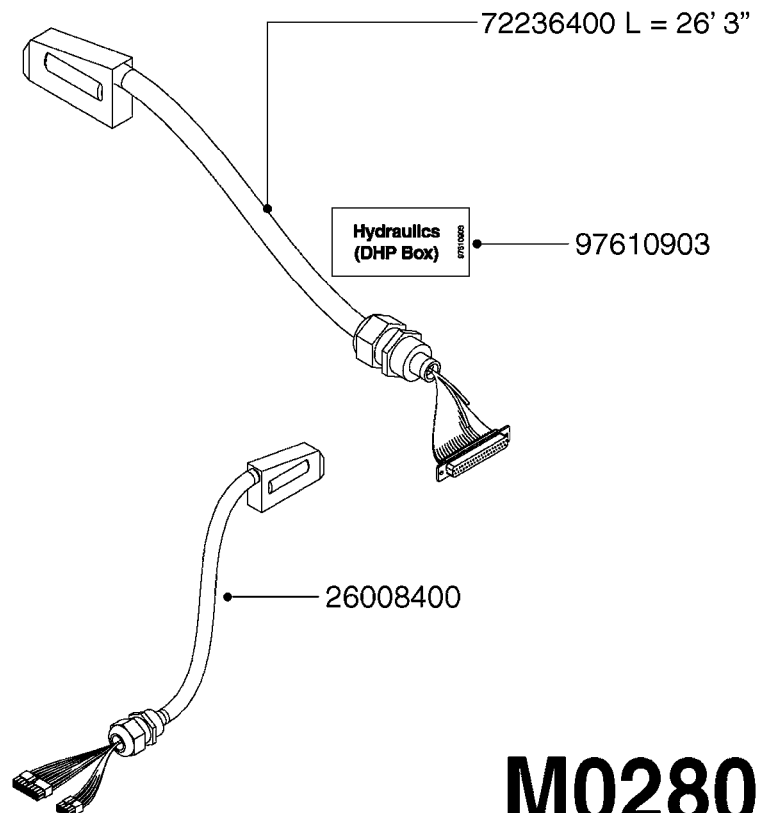

LIQUID SYSTEM

HYDRAULIC SYSTEM

* Note orientation of bracket
 1 = Liquid system
 2 = Hydraulic system

M0280

39 PIN CABLES
M0280-HIN, 01:01:16

Page 1

Date 16.03.2016 13:29

parts-n°	order qty	description
262158	1	PLUG INSERT 39 POLE MALE
262159	1	PLUG INSERT 39 POLE FEMALE
262160	1	PLUG HOUSING 39 POLE FEMALE
262161	1	PLUG HOUSING F/39 POLE MALE
440634	1	SCREW 5/8"
440732	1	PT SCREW 35X12B Z5452 ELZ
14034200	1	CODE BRACKET FOR 39 PIN CABLE
26003900	1	WIRE 37-39 PIN EVC, 6.6'
26004200	1	WIRE 37-39 PIN EVC, 57.4'
26008400	1	WIRE 39-PIN 24 WIRE L=8M
28027500	1	WIRE 37-39 PIN EVC, 37.7'
28028700	1	WIRE 37-39 PIN EVC, 45.9'
28028800	1	WIRE 37-39 PIN EVC, 16.4'
28028900	1	WIRE 37-39 PIN EVC, 26.2'
72236400	1	DAH CONN. WIRE/TRACTOR L=8M
97610803	1	DECAL-SRAY BOX 39-PIN
97610903	1	DECAL-HYDRAULIC BOX 39-PIN