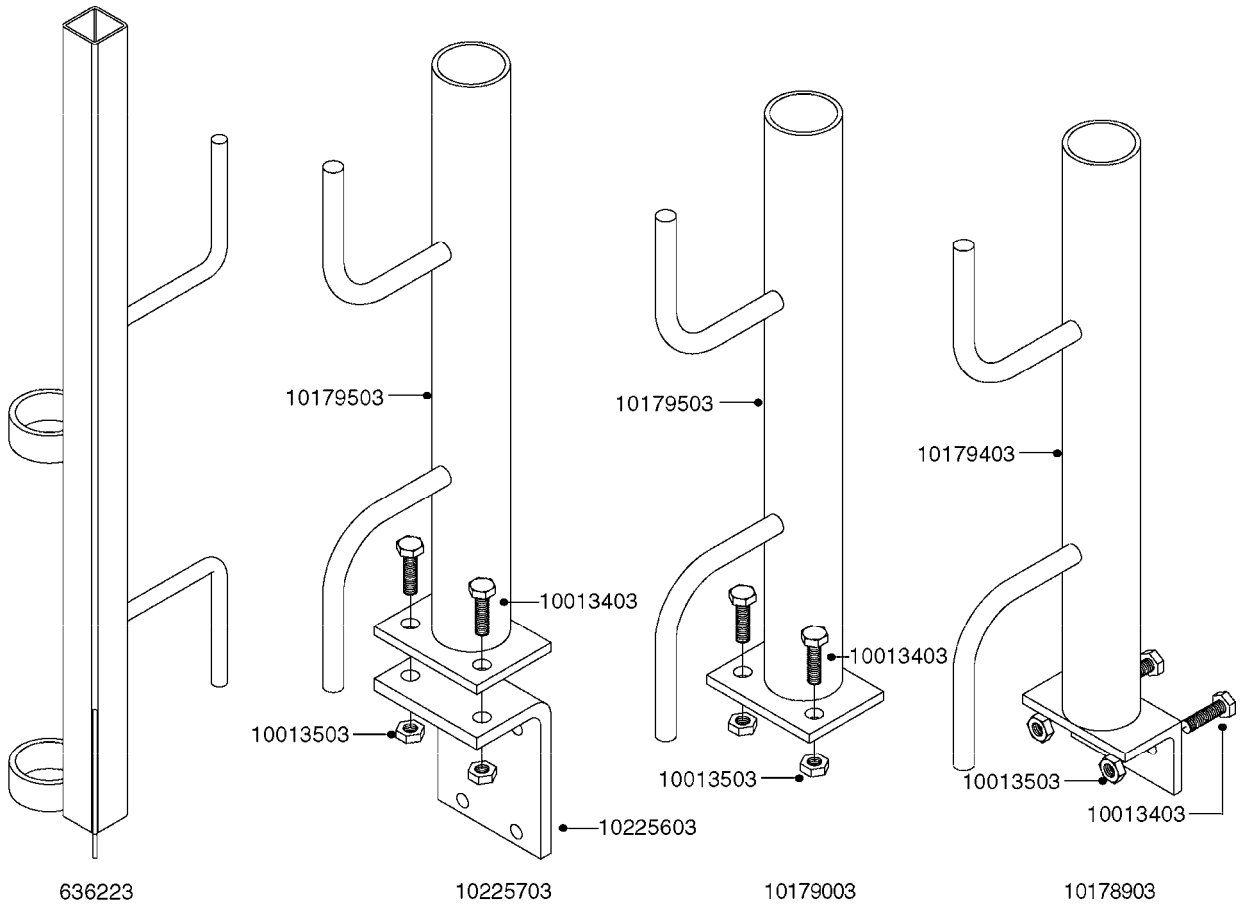

HOSE WRAPS
K0520-HIN, 01:01:16

Page 1

Date 16.03.2016 13:28

parts-n°	order qty	description
241965	1	O-RING 12.1 X 1.6
242007	1	O-RING D9.1X1.6
281551	1	BALL VALVE 1/2"
320084	1	FITT.DK NUT 1/2" BSP
330212	1	O-RING D19/D14X2.4 F.1/2"NUT
330326	1	O-RING D30/D24X2 F.1"NUT
330687	1	FITT.DK HB 1/2" F. 1/2" NUT
334190	1	FITT.DK HB 1/2' F. PISTOL 60S
334531	1	CLAMP HOSE PLASTIC 3/4"
636223	1	POST 12 VOLT TR30
712471	1	AGITATION VALVE ASSY. ON/OFF
843196	1	GUN, MODEL 60S
843197	1	HANDGUN KIT TYPE 60 LONG
10013403	1	BOLT HEX 3/8-16X1 1/4 HCS Z5
10013503	1	NUT HEX NC 3/8"
10178903	1	WRAP HOSE SIDE MOUNT PLATE
10179003	1	WRAP HOSE BOTTOM PLATE MOUNT
10179403	1	WRAP WELDMENT FOR HI101789
10179503	1	WRAP WELDMENT FOR HI101790
10225603	1	BKT.FOR HOSE WRAP MOUNT NL NK
10225703	1	WRAP HOSE BDL.BOTTOM PLATE
92702103	1	HOSE R X1/2" X300PSI WP X0012"