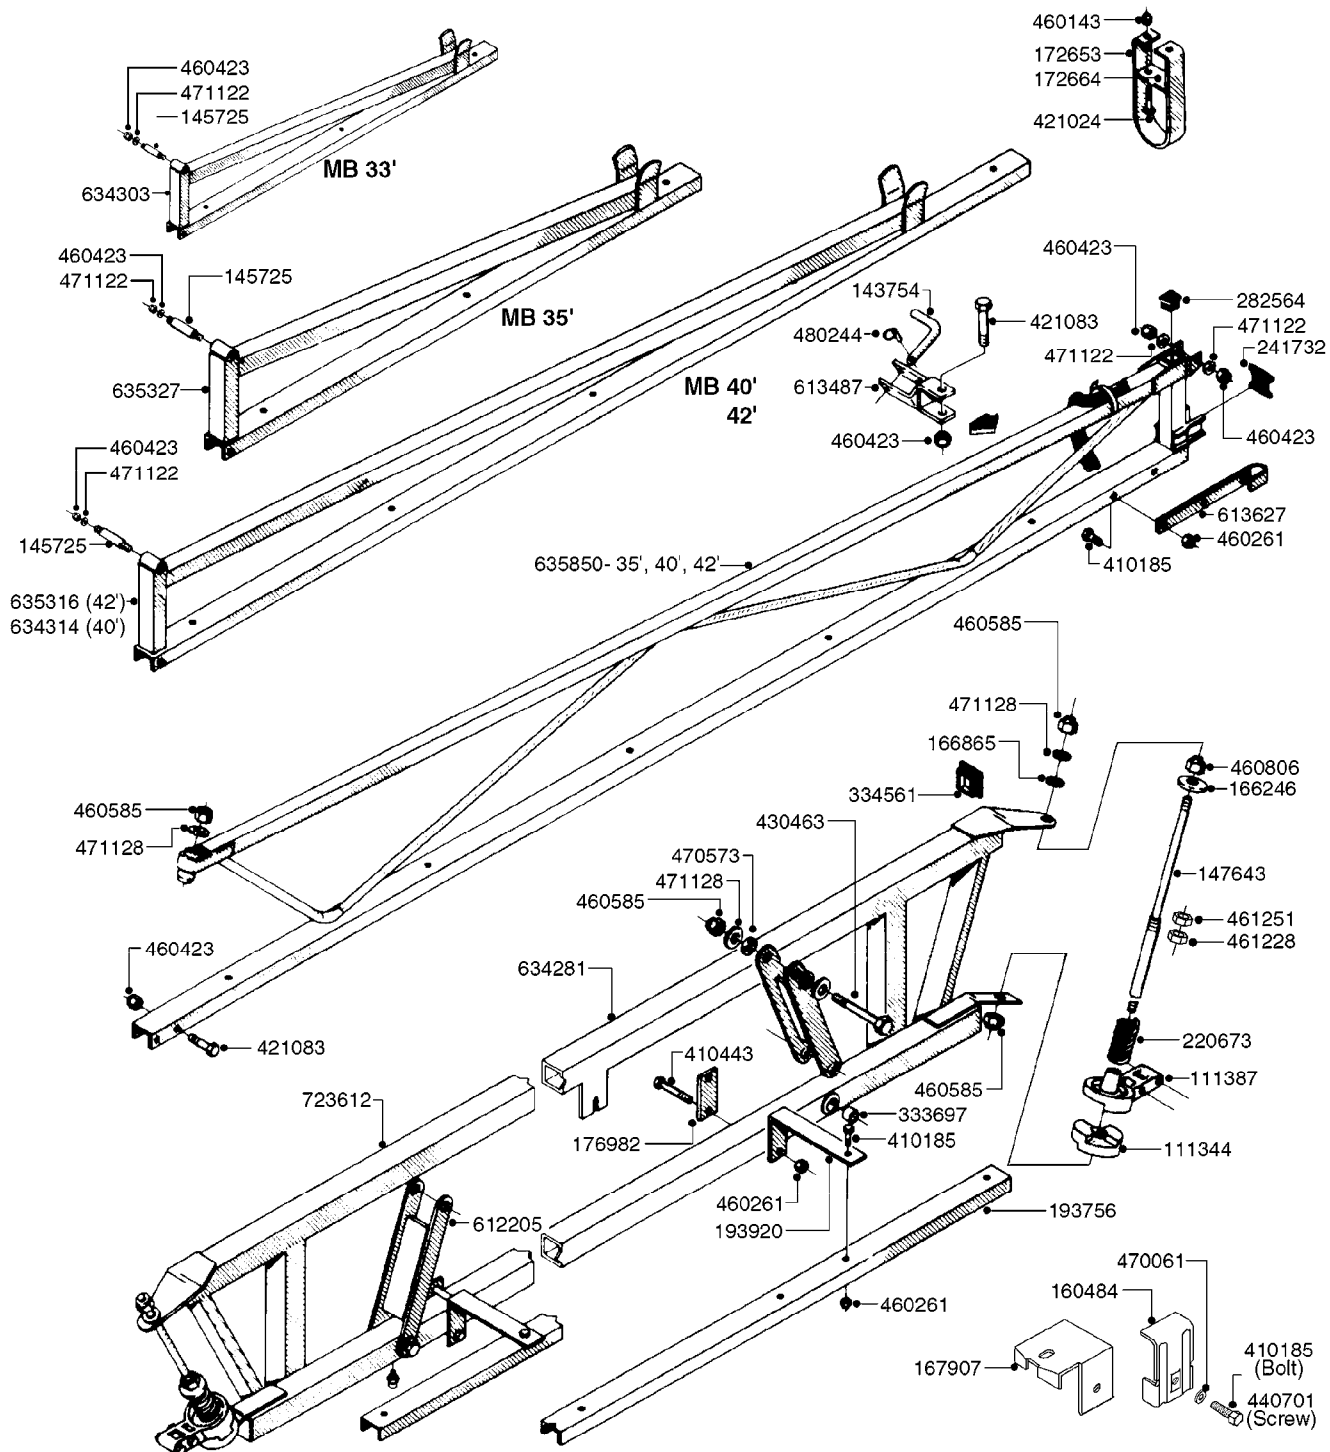

BOOM - MB 35' 40' 42'
D0130-HIN, 01:01:16

Page

0

Date

16.03.2016 13:28

BOOM - MB 35' 40' 42'
D0130-HIN, 01:01:16

Page 1

Date 16.03.2016 13:28

parts-n°	order qty	description
111344	1	CLAW CLUTCH LOWER (21MM)
111387	1	CLAW CLUTCH D100 UPPER PART
143754	1	PIN D10 X 56
145725	1	PIN FOR 12 MB BOOM
147643	1	AXLE F.BM BRKWKY. W. ZERT L=426
160484	1	WIRE GUIDE FOR DROP-LEG
166246	1	WASHER CUP D53 F.SPRING
166865	1	WASHER D35/D25X2
167907	1	NOZZ. HOLD. KIT F/ADJ. BOOM
172653	1	WING TIP GUARD
172664	1	FLATBAR BACKING PLATE
176982	1	RETAINING PLATE
193756	1	TRACK MB 10,6/12,6M
193920	1	BRACKET F.NOZZLE TRACK
220673	1	SPRING F.PIVOT 100 X 51
241732	1	RUBBER STOP FOR MB
282564	1	PLUG 35MM SQ.BLACK
333697	1	BUSHING D22/D16x25
334561	1	PLUG 50x50x2 F.SQ.TUBE
410185	1	BOLT HEX 8.8 DEL M6X16 A2
410443	1	BOLT HEX 8.8 DEL M6X70
421024	1	BOLT HEX 8.8 DEL M8X60
421083	1	BOLT HEX 8.8 DEL M10X65
430463	1	BOLT HEX 8.8 DEL M16X110
440701	1	SCREW NO.14 3/4" PLATED
460143	1	NUT HEX M8 LOCK A2 DIN985
460261	1	NUT HEX M6X1 LOCK A2 DIN985
460423	1	NUT HEX M10X1.5 LOCK
460585	1	NUT HEX M16X2 LOCK
460806	1	NUT HEX M20X2.5 LOCK
461228	1	NUT HEX M20
461251	1	NUT HEX M20 X 2.5 JAMB
470061	1	WASHER D11/D7X0.5 LOCK
470573	1	WASHER D29/D17X2 SPRING BLACK
471122	1	WASHER, M10, Ø20/10.5X 2.0, SS
471128	1	WASHER, M16, Ø30/17.0X 3.0, SS
480244	1	PIN SNAP D4.5
612205	1	TRAPEZE ARM,WELDED
613487	1	TRANSPORT FITTINGS FOR SB BOOM
613627	1	LOCK STRAP FOR MB BOOM
634281	1	BOOM CENTER MB 35/40/42
634303	1	BOOM WING OUTER 33' MB L=47'
634314	1	BOOM WING OUTER 40', 45' MB
635316	1	BOOM WING OUTER MB42
635327	1	BOOM WING OUTER 35'MB L=58.5"
635850	1	BOOM WING INNER MB35/40/42
723612	1	CENTER PART MB BOOM