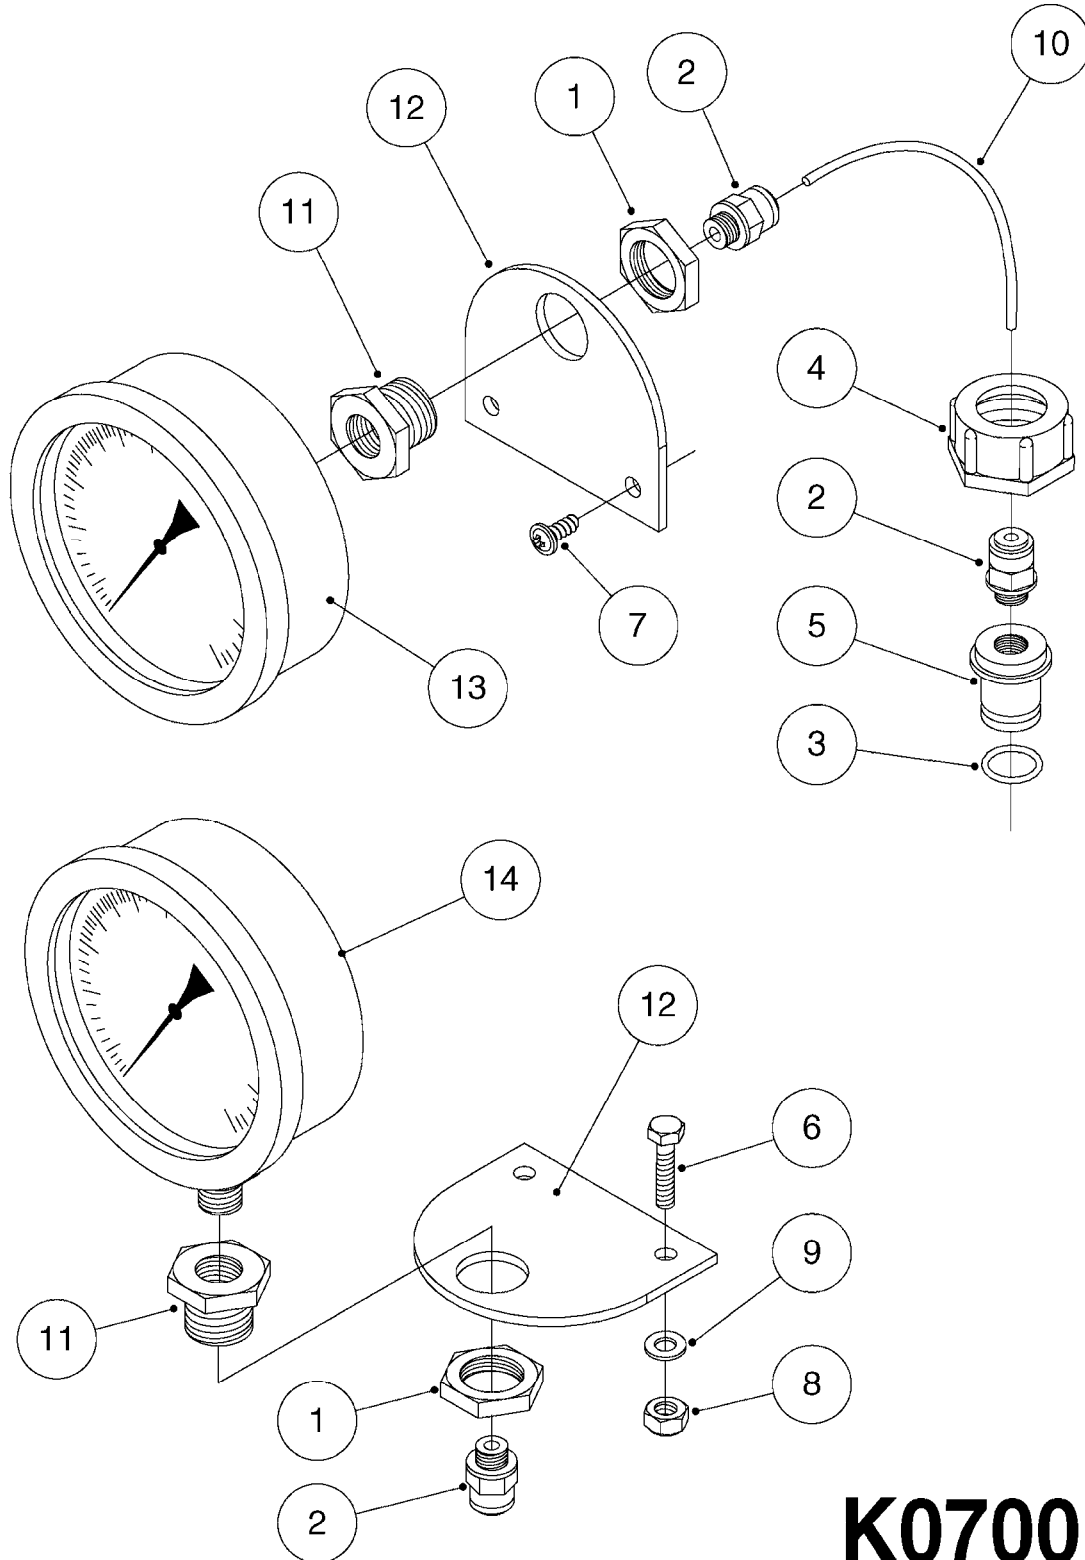

COMPLETE ASSEMBLIES
WHOLEGOODS ITEMS

***10536803 COMPLETE MAGNETIC BASE KIT**

K0690

REMOTE GAUGE-MAGNETIC BASE KIT
K0690-HIN, 01:01:16

Page 1
Date 16.03.2016 13:29

parts-n°	order qty	description
231346	1	QUICK COUPLER 1/8"BSP X 4 MM
232230	1	QUICK COUPLER 1/4"BSP X 4 MM
241651	1	O-RING D14.0X3.0 NITRIL
242594	1	O-RING D14 X 1.78 SCH.70-EPDM
283581	1	HOSE CONNECTOR STR. F.4MM PE
284582	1	CLAMP HOSE GEAR - 5/16"
320187	1	FITT.DK CAP 3/8" BSP BLACK
320283	1	FITT.DK NUT 3/4"BSP
320445	1	FITT.DK HN 1/4"X3/8" BSP
321926	1	FITT.DK REDUC 1/8"BSP F.3/4"N
322046	1	FITT.DK TEE 1/2X1/2HB X3/4'BSP
322048	1	FITT.DK TEE 3/4X3/4HB X3/4'BSP
330013	1	O-RING D15/D10X2.5 F.3/8"NUT
330061	1	O-RING D16/D11X2,5
331807	1	FITT.DK HB 5/16" F.3/8" NUT
334531	1	CLAMP HOSE PLASTIC 3/4"
334534	1	CLAMP HOSE PLASTIC 1/2"
390713	1	GAUGE ADAPTOR 1/4" BSP
440698	1	SCREW F.PLASTIC 6X18 SS HEXHD
721851	1	SCREW PLUG W/QUICK FIT
724637	1	FITT.DK HB 5/16' F. 3/4" COMP.
927253	1	AIR HOSE, DIAMETER 4MM
927268	1	HOSE R X PVC X 1/4 X 0012"
10536703	1	MAGNETIC BASE D3,2'/90LB
10536803	1	MAGNETIC BASE KIT F.GAUGE
28026203	1	GAUGE 200PSI/BR,2.5"1/4BSP-BTM
92702103	1	HOSE R X1/2" X300PSI WP X0012"
92703203	1	HOSE R X3/4" X300PSI WP X0012"