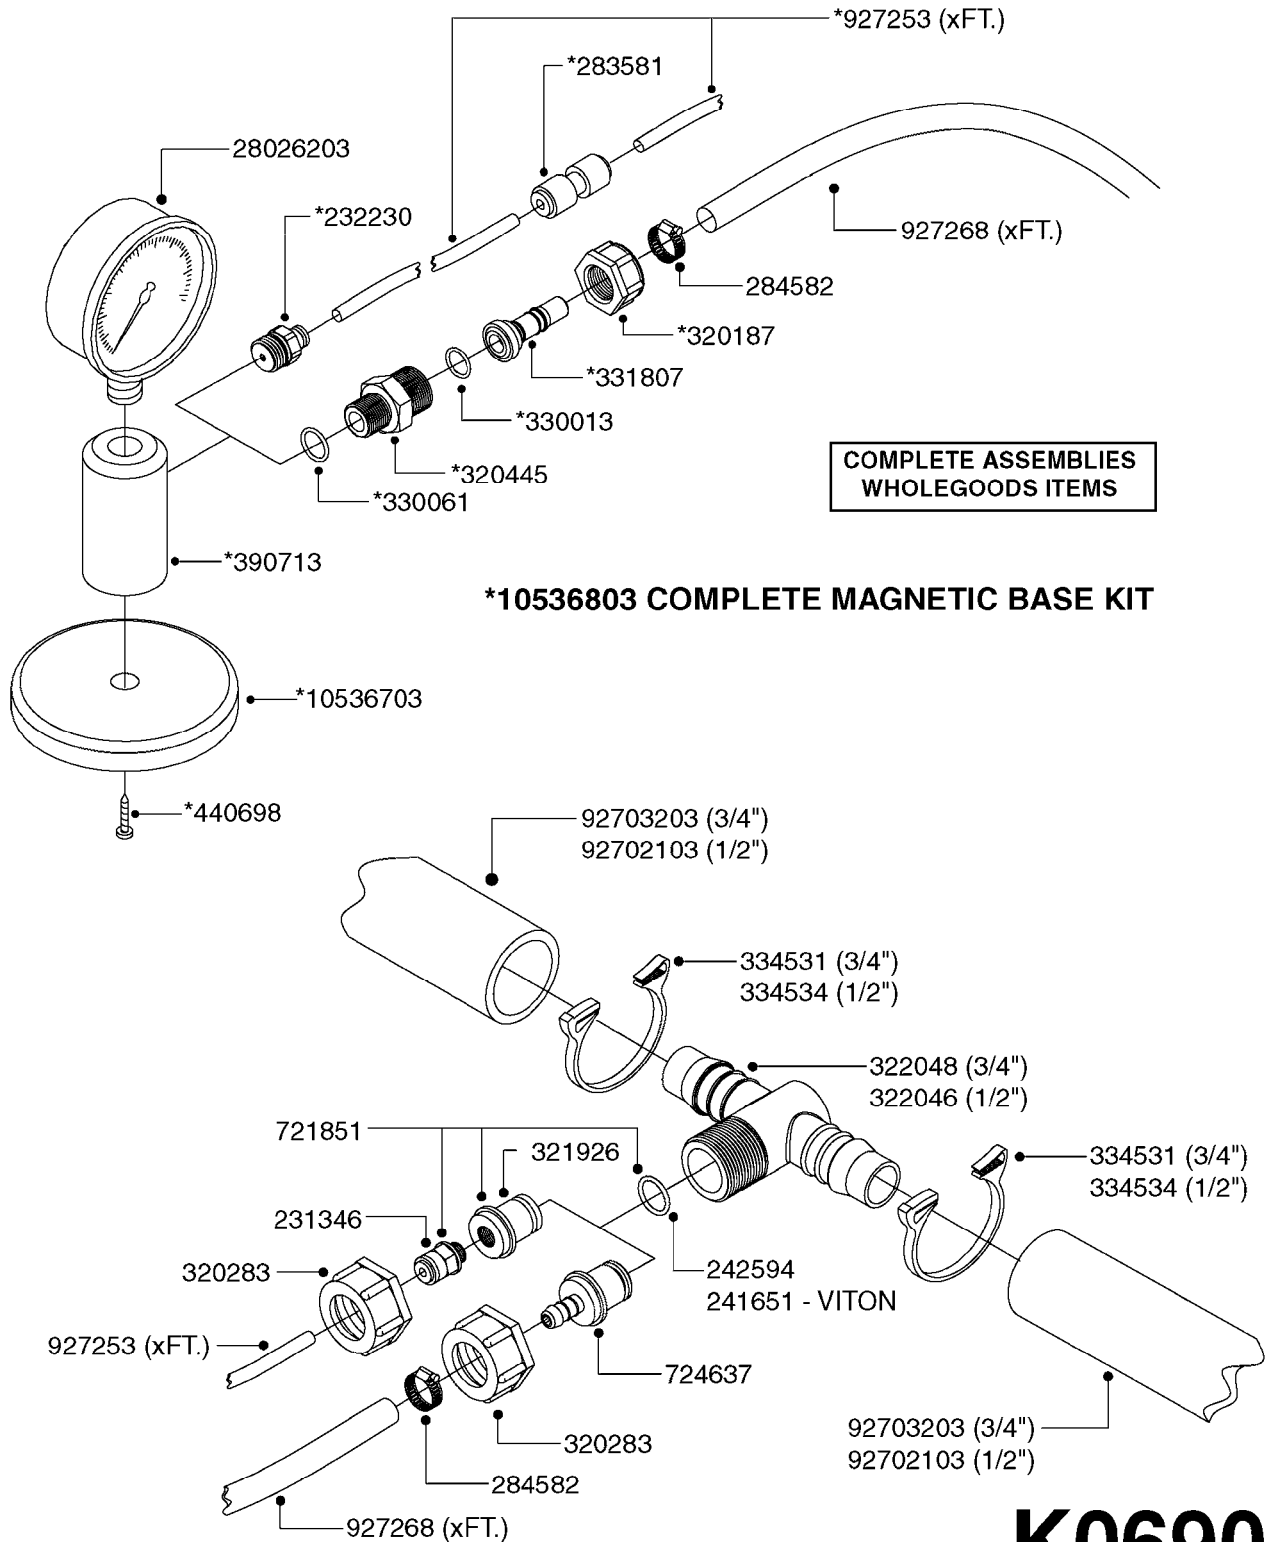

COMPLETE ASSEMBLIES
WHOLEGOODS ITEMS

***10536803 COMPLETE MAGNETIC BASE KIT**

K0690

REMOTE GAUGE-MAGNETIC BASE KIT
K0690-HIN, 01:01:16

Page 1
Date 16.03.2016 13:29

parts-n°	order qty	description
231346	1	QUICK COUPLER 1/8"BSP X 4 MM
232230	1	QUICK COUPLER 1/4"BSP X 4 MM
241651	1	O-RING D14.0X3.0 NITRIL
242594	1	O-RING D14 X 1.78 SCH.70-EPDM
283581	1	HOSE CONNECTOR STR. F.4MM PE
284582	1	CLAMP HOSE GEAR - 5/16"
320187	1	FITT.DK CAP 3/8" BSP BLACK
320283	1	FITT.DK NUT 3/4"BSP
320445	1	FITT.DK HN 1/4"X3/8" BSP
321926	1	FITT.DK REDUC 1/8"BSP F.3/4"N
322046	1	FITT.DK TEE 1/2X1/2HB X3/4'BSP
322048	1	FITT.DK TEE 3/4X3/4HB X3/4'BSP
330013	1	O-RING D15/D10X2.5 F.3/8"NUT
330061	1	O-RING D16/D11X2,5
331807	1	FITT.DK HB 5/16" F.3/8" NUT
334531	1	CLAMP HOSE PLASTIC 3/4"
334534	1	CLAMP HOSE PLASTIC 1/2"
390713	1	GAUGE ADAPTOR 1/4" BSP
440698	1	SCREW F.PLASTIC 6X18 SS HEXHD
721851	1	SCREW PLUG W/QUICK FIT
724637	1	FITT.DK HB 5/16' F. 3/4" COMP.
927253	1	AIR HOSE, DIAMETER 4MM
927268	1	HOSE R X PVC X 1/4 X 0012"
10536703	1	MAGNETIC BASE D3,2'/90LB
10536803	1	MAGNETIC BASE KIT F.GAUGE
28026203	1	GAUGE 200PSI/BR,2.5"1/4BSP-BTM
92702103	1	HOSE R X1/2" X300PSI WP X0012"
92703203	1	HOSE R X3/4" X300PSI WP X0012"