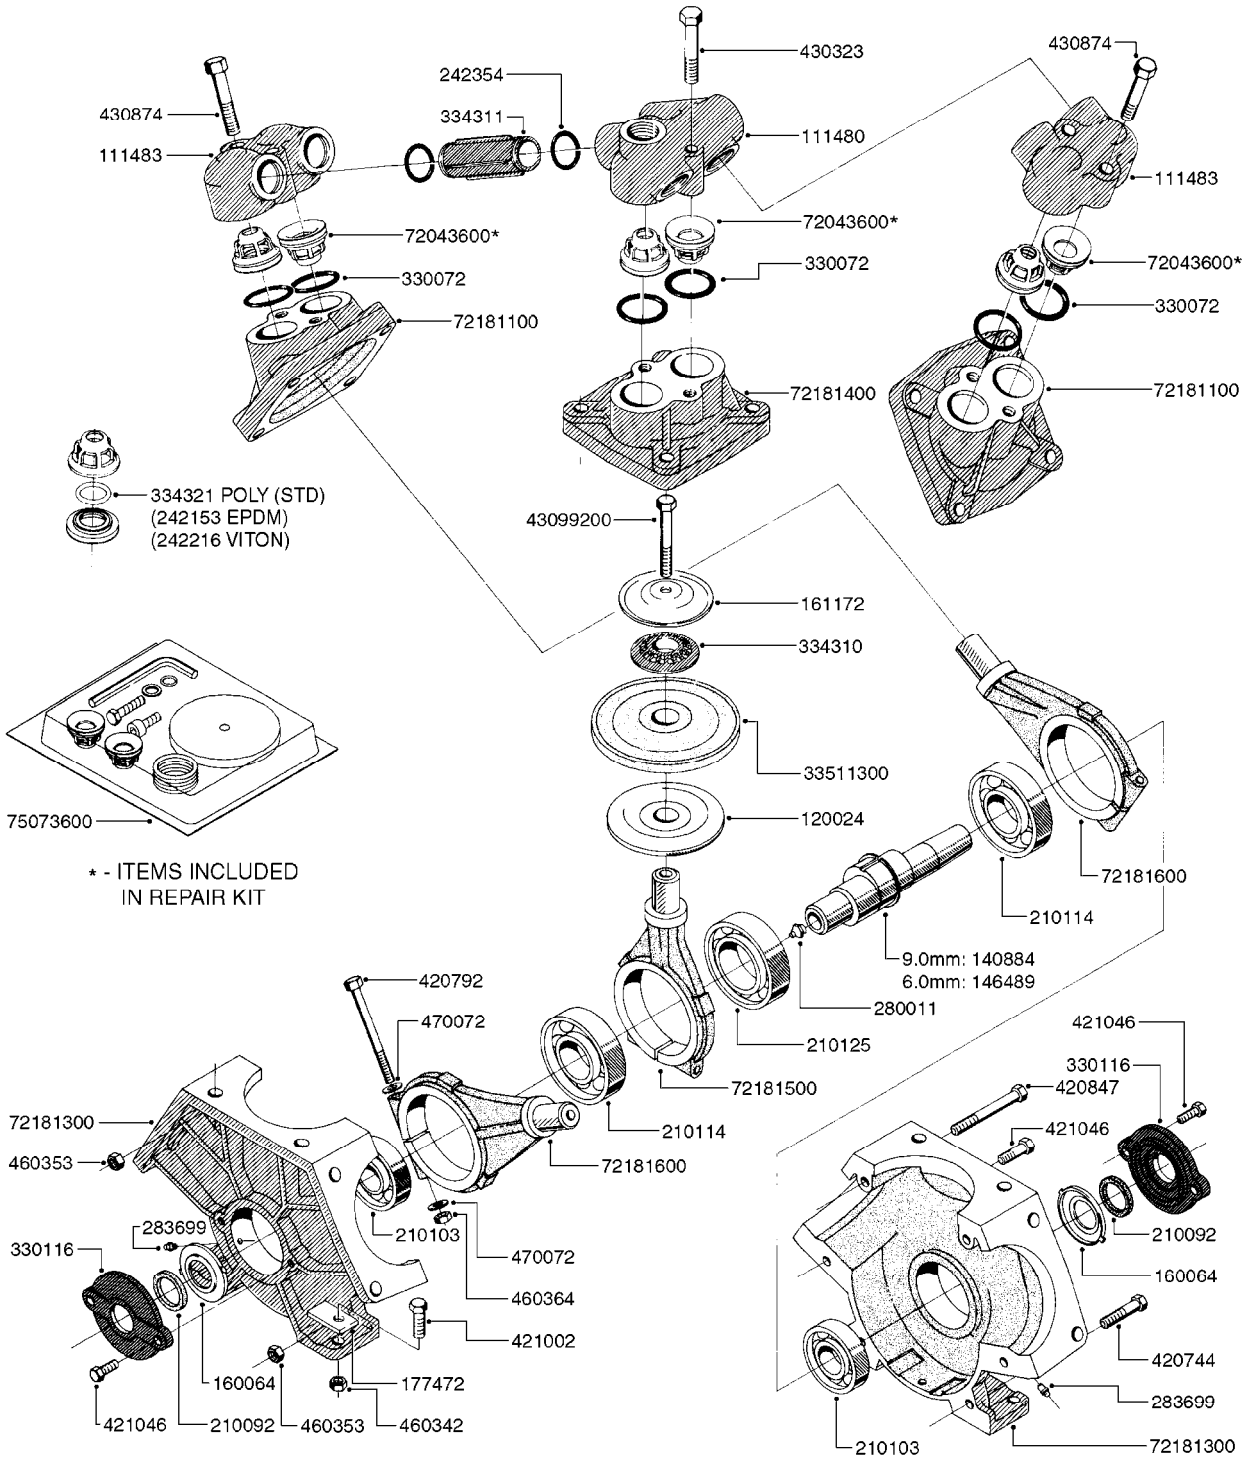

A0220

PUMP - 1302 W/ MOUNTING BASE
A0220-HIN, 01:01:16

Page 1

Date 16.03.2016 13:27

parts-n°	order qty	description
111480	1	VALVE HEAD 1302 CENTER
111483	1	VALVE HEAD SIDE 1302
120024	1	DIAPHRAGM BACK DISC 1200-1300
140884	1	CRANK SHAFT MODEL 1300-9
146489	1	CRANK SHAFT MODEL 1302-6MM
160064	1	DUST PLATE
161172	1	DIAPHRAGM DISC F. 1203/1303
177472	1	BRACKET 25 X 5
210092	1	SEAL FELT D43/30X5
210103	1	BEARING BALL 6306
210114	1	BEARING BALL 6308
210125	1	BEARING BALL 6210
242153	1	O-RING D26X4 EPDM
242216	1	O-RING VITON F/1202/1302/462
242354	1	O-RING D32.2X3.0 VITON F.S-53
280011	1	GREASE NIPPLE 3/8' SAE H TR
283699	1	GREASE NIPPLE M6X1
330072	1	O-RING D53.5/D45.5X4
330116	1	SEAL RETAINER, MODEL 1300
334310	1	NYLON WASHER 1202/1302/462
334311	1	CONNECTION PIPE INLET MOD.1302
334321	1	O-RING POLY. 34.0x26.0x4.0
420081	1	BOLT HEX 8.8 DEL 3/8'X40MM
420136	1	BOLT HEX 8.8 RAW 3/8'X30MM
420221	1	BOLT HEX 7/16'X2-1/4'
420346	1	BOLT HEX 8.8 DEL 3/8'X 25MM
420357	1	BOLT HEX 8.8 RAW 3/8'X85MM
420803	1	BOLT HEX 8.8 DEL M8X90
421002	1	BOLT HEX 8.8 DEL M10X30 FT DIN933
430076	1	BOLT HEX 8.8 RAW 1/2'X60MM
430404	1	BOLT HEX 8.8 DEL M12X50
430911	1	BOLT HEX 8.8 WG 1/2" x 70MM
460062	1	NUT HEX 3/8' GALV.
460342	1	NUT HEX M10 DEL DIN934
460364	1	NUT HEX M8 GALV.
460386	1	NUT HEX M12X1.75
470072	1	WASHER D15/D8X.5 LOCK
33511300	1	DIAPHRAGM 1202-1303 POLY 2006
72043600	1	VALVE FOR 462/463
72181100	1	DIAPHRAGM COVER 1203/1303+BLTS
72181300	1	PUMP CASTING 1300 RED W/BOLTS
72181400	1	DIAPHRAGM COVER 1303 W/BOLTS
72181500	1	CONNECTING ROD, CENTER 1303
72181600	1	CONNECTING ROD, SIDE MOD.1300
75073500	1	PUMP KIT 1300/1302 "06"