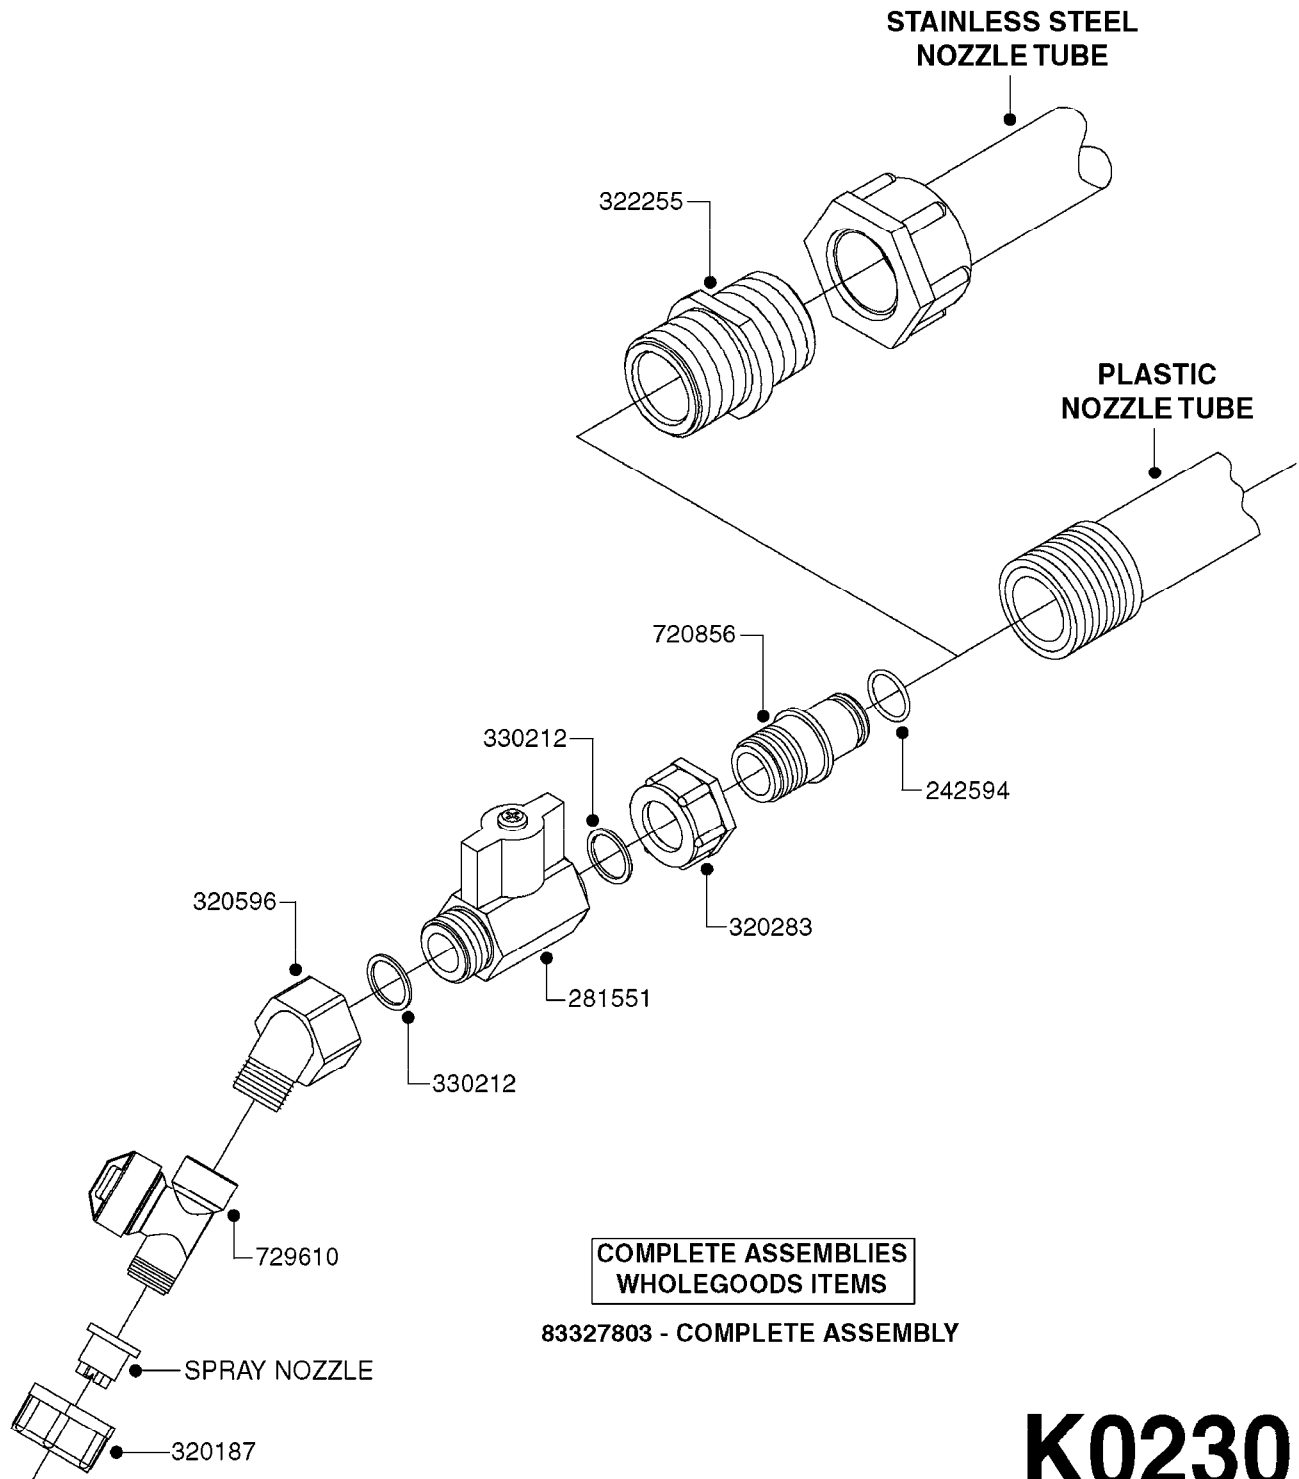

K0230

END NOZZLE KIT
K0230-HIN, 01:01:16

Page 1

Date 16.03.2016 13:28

parts-n°	order qty	description
242594	1	O-RING D14 X 1.78 SCH.70-EPDM
281551	1	BALL VALVE 1/2"
320187	1	FITT.DK CAP 3/8" BSP BLACK
320283	1	FITT.DK NUT 3/4"BSP
320596	1	FITT.DK ELB 3/8'-1/2'BSP 45DEG
322255	1	FITT.DK NIPPLE 3/4"X 3/4"
330212	1	O-RING D19/D14X2.4 F.1/2"NUT
720856	1	FITT.DK 1/2'BSP ASSY.F.3/4'NUT
729610	1	NOZZLE ASSY. NON DRIP 3/8 THRD
83327803	1	END NOZZLE KIT "04"