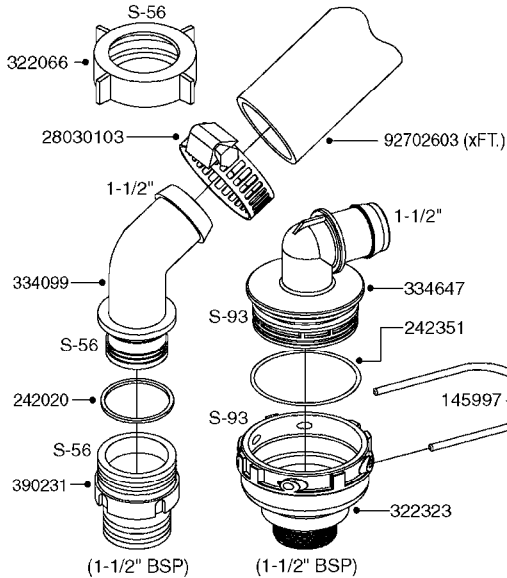

SUCTION SIDE OF PUMP (WITH 1-1/2" SUCTION PORT)