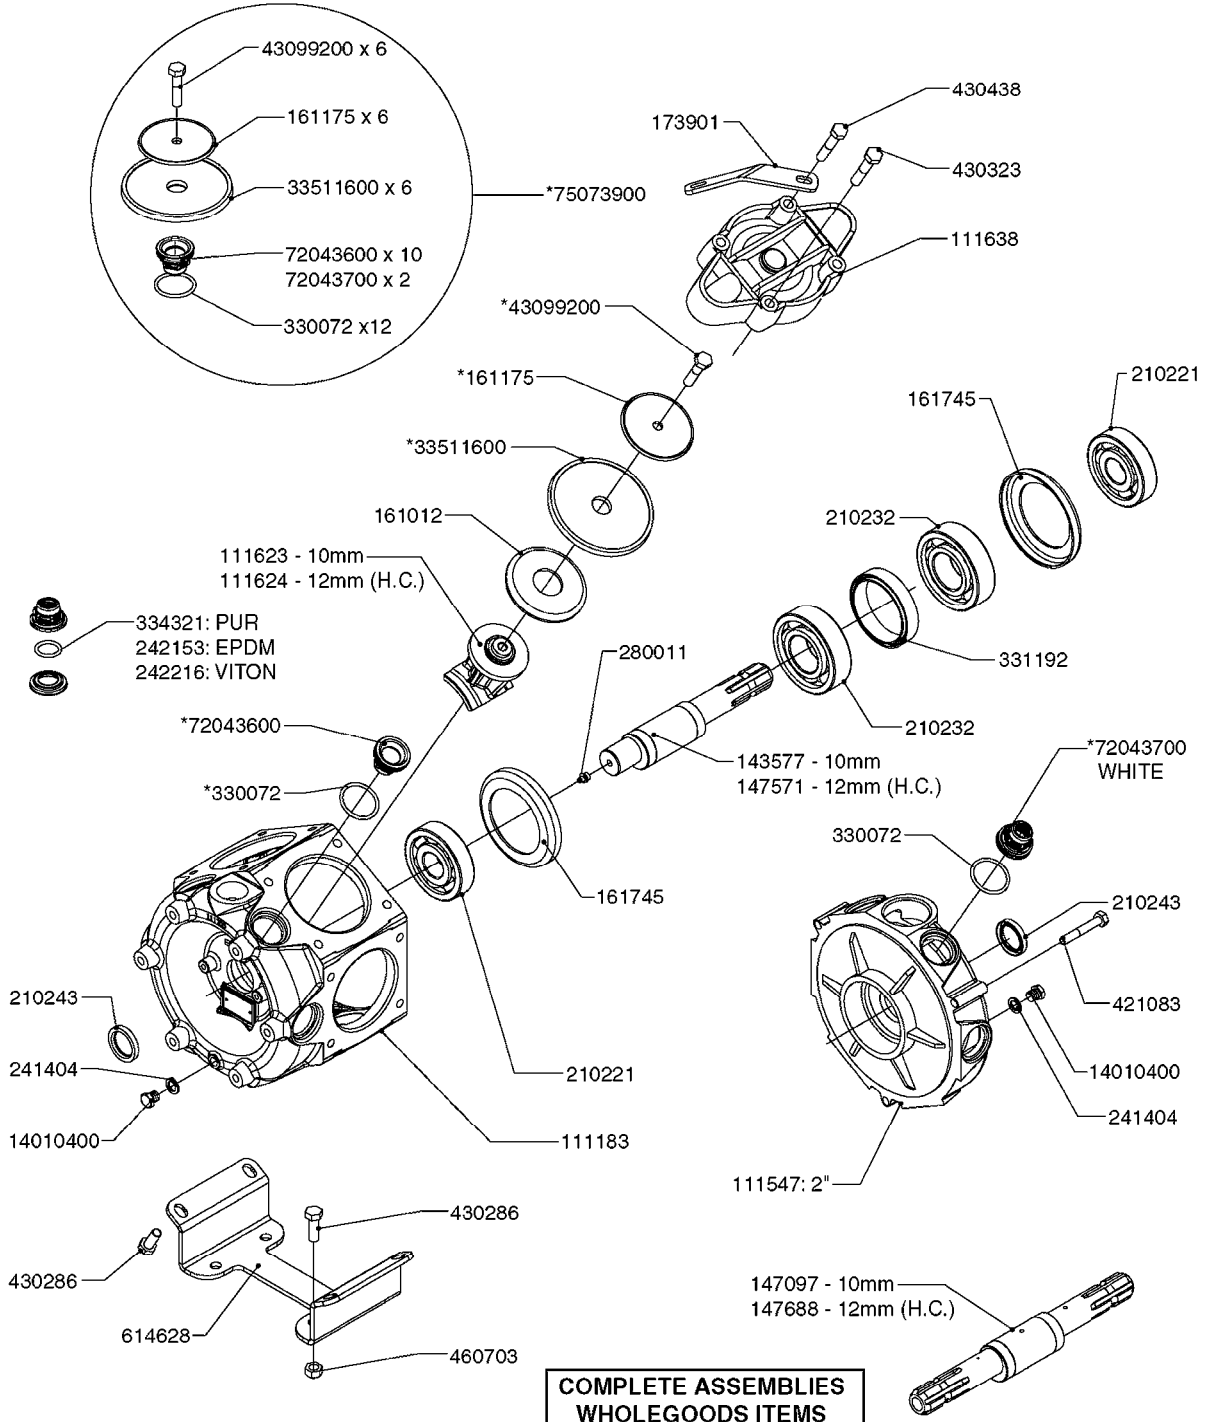

PUMP REPAIR KIT

COMPLETE PUMPS

821587 - 463/10 2" W/THROUGH SHAFT (540 RPM)

82166300 - 463/12 2" (540 RPM H.C. INLINE PORTS)

463/12 2" (540 RPM H.C. OFFSET PORTS) REPLACED BY 82168700 (PAGE A0350)

A0330

PUMP - 463 W/ MOUNTING BASE
A0330-HIN, 01:01:16

Page 1

Date 16.03.2016 13:27

parts-n°	order qty	description
111183	1	PUMP CASTING 460-463 (PAINTED)
111547	1	PUMP FRONT 460-463-2' (PAINT)
111623	1	CONNECTING ROD 463/10MM
111624	1	CONNECTING ROD 463/12MM
111638	1	VALVE COVER 463 HC+1000 VERS.
143577	1	CRANK SHAFT F.363/462/463-10mm
147097	1	CRANK SHAFT 363-463/10 THROUGH
147571	1	CRANK SHAFT F.463-12mm
147688	1	CRANK SHAFT 462/12 THROUGH
161012	1	DIAPHRAGM BACKING DISC F. 463
161175	1	DIAPHRAGM DISC F. 463 PUMP
161745	1	METAL SPACER F.363/463
173901	1	LIFT STRAP F.PUMP 463
210221	1	BEARING BALL 6407
210232	1	BEARING BALL 6310
210243	1	SEAL OIL 35 X 47 X 7
241404	1	DOWTY SEAL 1/4"
242153	1	O-RING D26X4 EPDM
242216	1	O-RING VITON F/1202/1302/462
280011	1	GREASE NIPPLE 3/8' SAE H TR
330072	1	O-RING D53.5/D45.5X4
331192	1	SPACER, MODEL 361/363
334321	1	O-RING POLY. 34.0x26.0x4.0
421083	1	BOLT HEX 8.8 DEL M10X65
430286	1	BOLT HEX 8.8 DEL M12X30 FT
430323	1	BOLT HEX 8.8 DEL M12X60
430438	1	BOLT HEX 8.8 DEL M12X65
460703	1	NUT HEX M12X1.75 LOCK DIN985
614628	1	FOOT FOR PUMP 460-463 PAINTED
821587	1	PUMP 463/10 THROUGH SHAFT TWNF
14010400	1	PLUG 1/4" BSP
33511600	1	DIAPHRAGM PUMP 463/464 PUMP PUR
43099200	1	BOLT HEX SS M12 X 30 DIN933 A4
72043600	1	VALVE FOR 462/463
72043700	1	VALVE FOR 462/463 W.VENT HOLE
75073900	1	PUMP KIT 463 "06"
82166300	1	PUMP 463-12 2"SUC 540RPM
82168700	1	PUMP 464/12/540 OFFSET PORTS