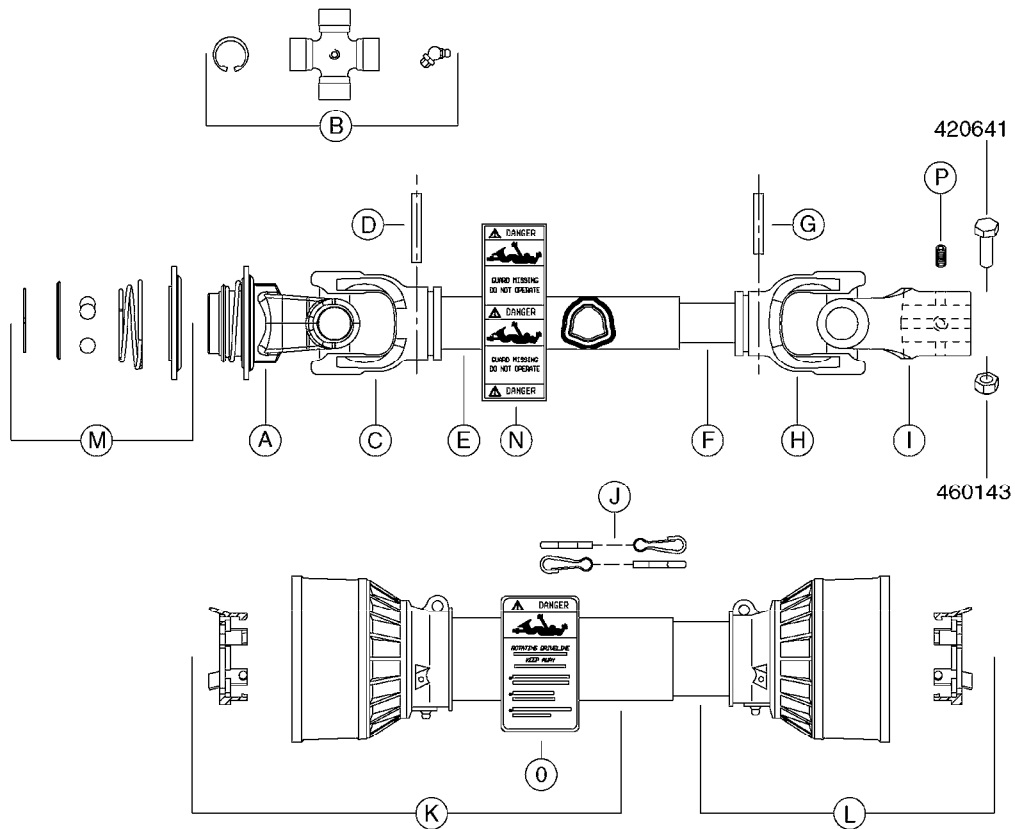

* Supplier changed in 2011 - see page A0580 for "AMA" PTO's (yellow and black shields).

A0510

PTO SHAFTS - BONDIOLI DIAPH.
A0510-HIN, 01:01:16

Page 1

Date 16.03.2016 13:27

parts-n°	order qty	description
284041	1	UNIV. JOINT 27x70mm
289040	1	PTO YOKE 1-3/8" X 6 SPLINE
289041	1	PTO YOKE 1-3/8" X 6 SPLINE
289042	1	UNIV. JOINT 22x54mm
289045	1	UNIV. JOINT 30.2x79.4mm
289049	1	PTO SHIELD COMPLETE F.829446
289050	1	PTO SHIELD COMPLETE F.829445
829445	1	PTO 1-3/8/6X1-3/8/6X810M AXIAL
829446	1	PTO SHAFT LE-SPV + LP ZE-P540
829480	1	PTO 1-3/8/21 x 1-3/8/21x1210MM
829482	1	PTO 1-3/8/6X25MM X 600MM 1202
829483	1	PTO 1-3/8/6X30MM x 610MM 1302
829484	1	PTO 1-3/8/6X1-3/8/6X575MM 361
829486	1	PTO 1-3/8/6X30MM X870MM 1302
829487	1	PTO 1-3/8/6X1-3/8/6X870MM 361
829490	1	PTO 1-3/8/6X30MM 1320MM 1302
829491	1	PTO 1-3/8/6X1' 610/913MM 9016
829502	1	PTO 1-3/8/6x1210/1745
28005200	1	PTO YOKE 1-3/8" X 21 SPLINE
28005400	1	PTO YOKE 1-3/8" X 6 SPLINE
28005800	1	PTO YOKE 1-3/8" X 21 SPLINE
28006000	1	PTO YOKE D25 CONE 3 DEG.
28006100	1	PTO YOKE D30 CONE 4 DEG.
28006200	1	PTO YOKE 1-3/8" X 6 SPLINE
28006300	1	PTO YOKE D1"
28006700	1	PTO HALF SHAFT - TRACTOR END
28006900	1	PTO HALF SHAFT - TRACTOR END
28007300	1	PTO INNER D1" (NO SHIELD)
28007500	1	PTO INNER D1" (NO SHIELD)
28007800	1	PTO INNER D1" (NO SHIELD)
28008100	1	PTO SHIELD COMPLETE
28008500	1	PTO HALF SHAFT - TRACTOR END
28008600	1	PTO SHIELD ASSY COMPLETE
28009403	1	UNIV. JOINT 27x74.6mm
28015103	1	PTO YOKE 1-3/8"X21 TWST OLD
28015203	1	UNIV. JOINT 23.8x61.3mm
28015303	1	PTO YOKE 1-3/8"X21 BALL COLLAR
28015403	1	PTO OUTER 1-3/8"X21 (NO SHIELD)
28015503	1	PTO INNER 1-3/8"X21 (NO SHIELD)
28015603	1	PTO SHIELD COMPLETE F.28020303
28015703	1	PTO YOKE 1-3/4"X20 SPL OUTER
28015803	1	PTO OUTER 1-3/4"X20 (NO SHIELD)
28015903	1	PTO INNER 1-3/8"X21 (NO SHIELD)
28016003	1	PTO SHIELD COMPLETE F.10465803
28016203	1	PTO OUTER 1-3/8"X6 (SHIELDED)
28016303	1	PTO INNER 1-3/8"X6 (NO SHIELD)
28016703	1	PTO OUTER 1-3/8"X6 (NO SHIELD)
28016803	1	PTO INNER 1-3/8"X6 (NO SHIELD)
28020203	1	PTO 1-3/4/20x1-3/8/21 BP L=860
28020303	1	PTO 1-3/8/21 x 1-3/8/21 B&P
28040603	1	PTO YOKE 1-3/8X21SPL BLACK
28040703	1	SAFETY CHAIN F.CV BLACK PTO
28068800	1	PTO YOKE 1-3/8" X 6 SPLINE
28069700	1	UNIV. JOINT STD1 SFT
28072800	1	PTO SHIELD COMPLETE L=1912 SFT
28073000	1	PTO YOKE 1-3/8" X 6 SPLINE