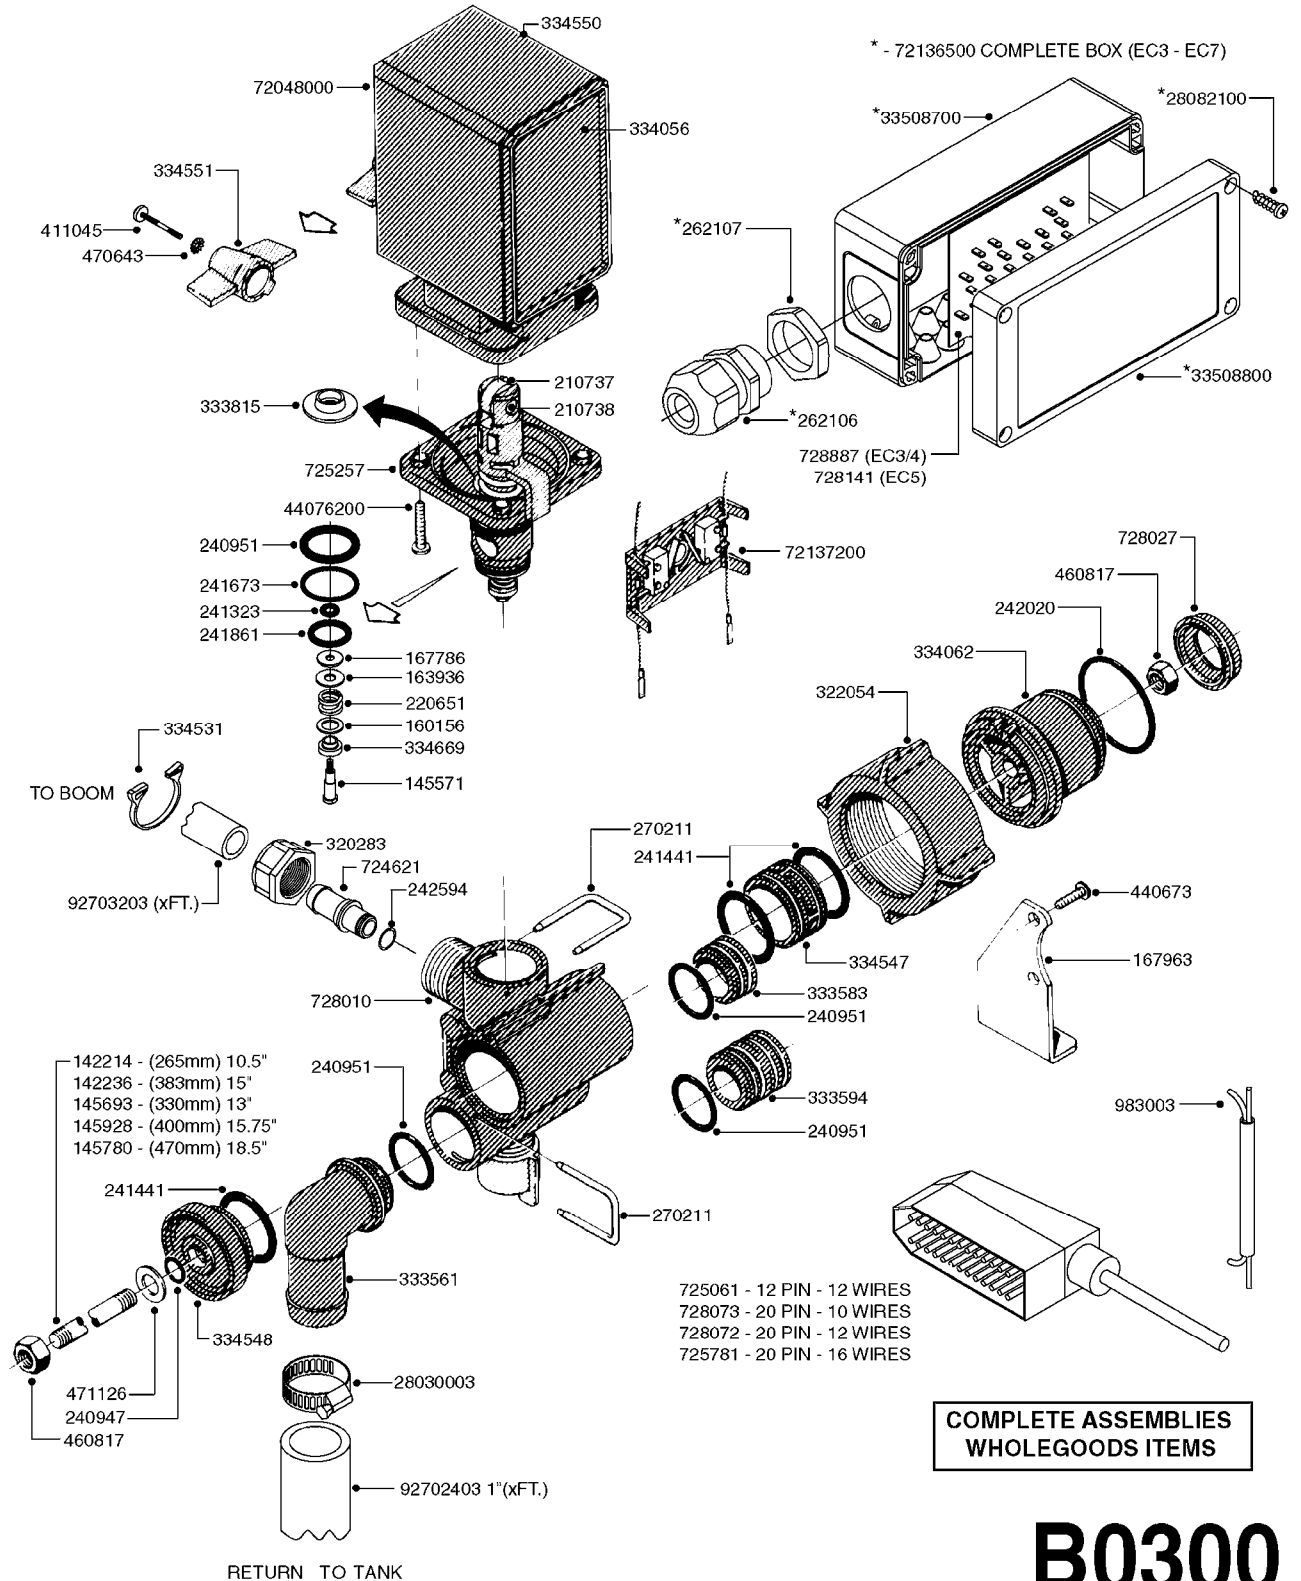

parts-n°	order qty	description
142214	1	STUD BOLT - M8X265, 3 SECTION
142236	1	STUD BOLT 8 X 381 - 8 MODULS
145571	1	STUD BOLT F/PNEUM. DISTRIBUTOR
145693	1	STUD BOLT - M8X330, 4 SECTION
145780	1	STUD BOLT - M8X470, 6 SECTION
145928	1	STUD BOLT - M8X400, 5 SECTION
160156	1	WASHER D14.1/D9.2X1 SS
163936	1	WASHER D15/D6.2X1
167786	1	WASHER D13/D4.2X1
167963	1	MOUNT BKT.F.EC BOOM SEC.
210737	1	BEARING BALL D7 RSTO 5 TN
210738	1	BEARING ROLLER D7 L=16 SS
220651	1	SPRING PRESSURE D12.5/5
240947	1	O-RING D7.3X2.4 NITRIL
240951	1	O-RING D21.2X3 NITRIL
241323	1	O-RING D5.3X2.4 NITRIL
241441	1	O-RING D29.3X3
241673	1	O-RING D22.1X1.6
241861	1	O-RING D15.3X2.4 VITON
242020	1	O-RING 39.2 X 3 VITON
242594	1	O-RING D14 X 1.78 SCH.70-EPDM
262106	1	BULKHEAD F. CABLE 6.5-14 BLACK
262107	1	NUT F. BULKHEAD CABLE BLACK
270211	1	FITT.DK S25 FORK L=37.5
320283	1	FITT.DK NUT 3/4"BSP
322054	1	UNION NUT BLACK S61 x 2
333561	1	FITT.DK ELB.1" EC RETURN
333583	1	END PIECE FOR BYPASS
333594	1	CONNECTING PIECE F. BYPASS
333815	1	DISTANCE RING
334056	1	COVER F/MOTOR HOUSE EC DIST.
334062	1	CONNECT. BRANCH F/EC OP. UNIT
334531	1	CLAMP HOSE PLASTIC 3/4"
334547	1	CONNECTING PIECE F. PRESSURE
334548	1	END COVER
334550	1	MOTOR HOUSE SECT VALVE
334551	1	GRIP F.MAN.OP.EC ON/OFF GREEN
334669	1	VALVE CONE D14/D7-SH 63 WHITE
411045	1	SCREW M4 X 16MM STAINLESS
440673	1	SCREW F.PLASTIC 5X12 SS
460817	1	NUT HEX M8 STAINLESS DIN 934
470643	1	WASHER LOCK
471126	1	WASHER, M8, Ø16/ 8.4X 1.6, SS
724621	1	FITT.DK HB 3/4"ASSY F.3/4" NUT
725061	1	CABLE - EC 12WIRE L=6000mm
725257	1	SPINDLE SECT. F/EC DISTRIBUTOR
725781	1	CONNECTING CABLE L=6000-AC 5
728010	1	DISTRIB HOUSING W/CONST PR GRN
728027	1	BUSHING WITH SEAT
728072	1	CABLE,20-PIN,6M EC/4
728073	1	CABLE,20-PIN,6M, EC/3
728141	1	CIRCUIT BOARD F.EC7 CONN. BOX
728887	1	CIRCUIT BOARD EC CONTROL
983003	1	CABLE ELEC.2X1MM WIRE BLACK EC
28030003	1	CLAMP HOSE GEAR P1" 6716
28082100	1	SCREW F. BOX LID 1/4" L=20
33508700	1	BOX BOTTOM 160X80X40 BLACK 1-HOLE
33508800	1	LID 160X80X15 BLK W/SCREWS
44076200	1	PT TORNILLO 50X16 WN5451 rsf t
72048000	1	MOTOR, DISTRIBUTION 1:300
72136500	1	UNIV. CONNECTION BOX F. EC