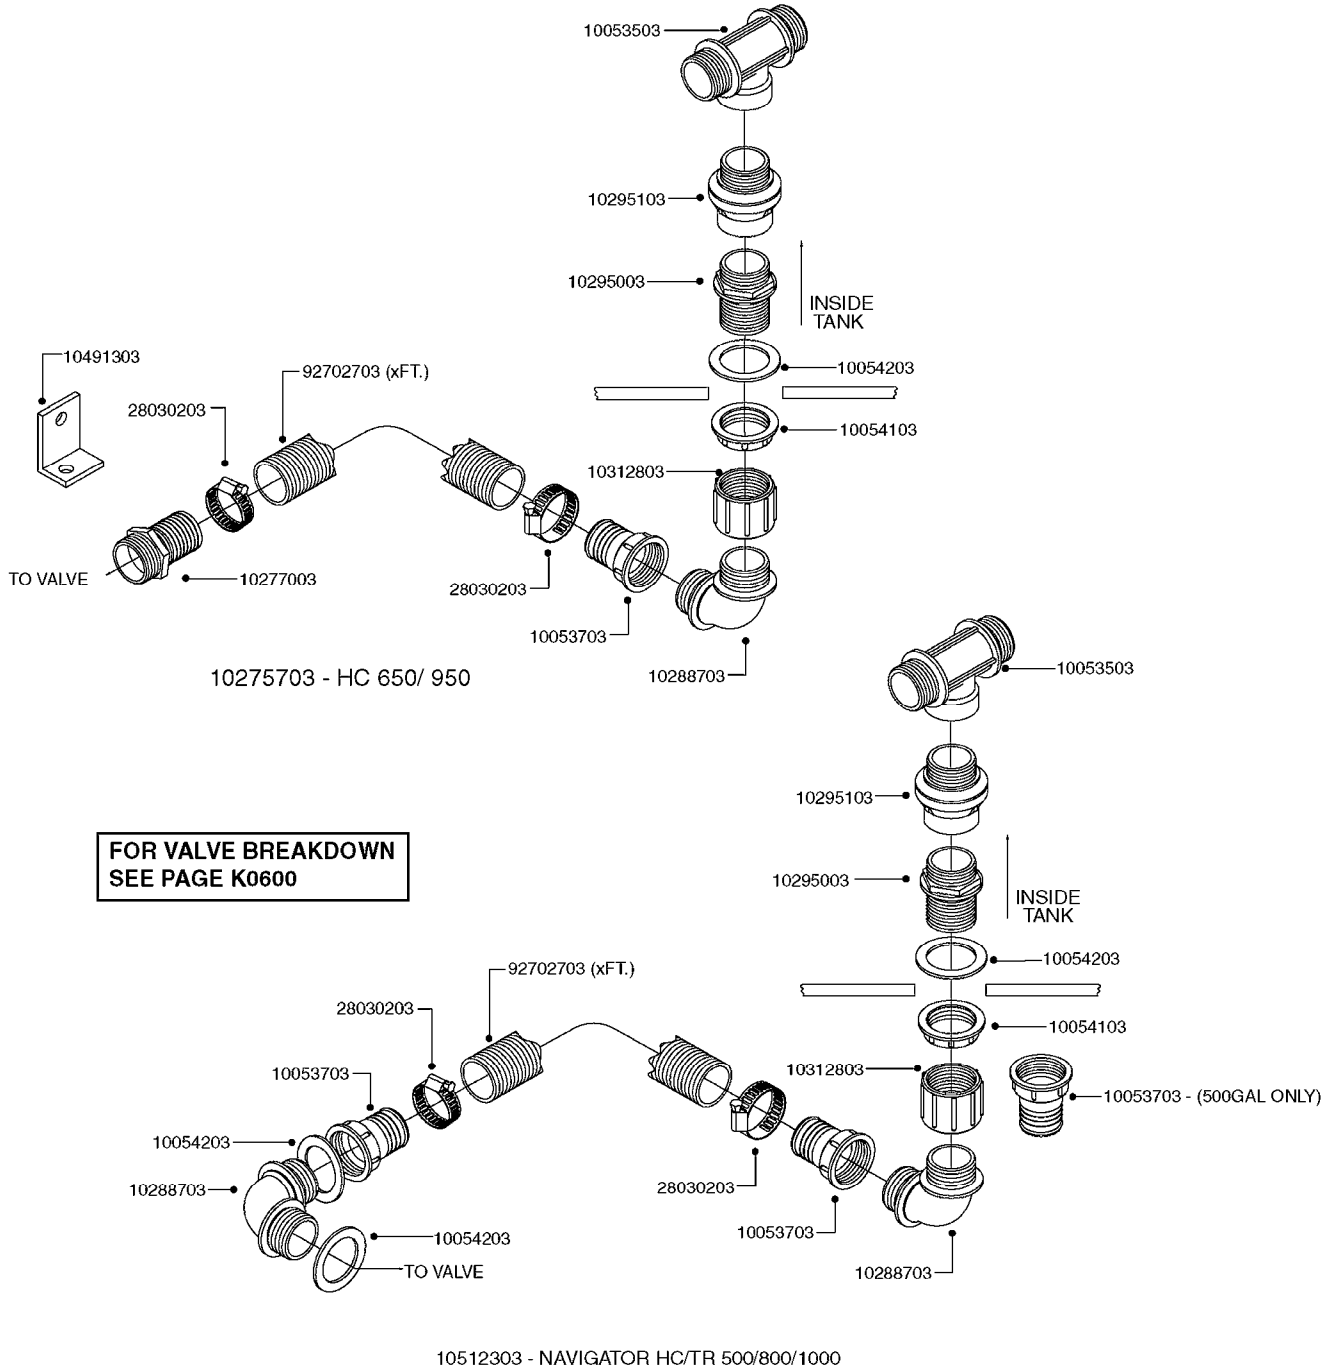

K0580

COMPLETE ASSEMBLIES
WHOLEGOODS ITEMS

QUICKFILL-PLMBNG SYS-TRLR SPYR
K0580-HIN, 01:01:16

Page 1
Date 16.03.2016 13:29

parts-n°	order qty	description
10053503	1	FITT.PO.TEE 2"MX2"FX2"M BSP
10053703	1	FITT.PO.HB STR. 2"BSP #4411
10054103	1	FITT.PO.NUT 2" BSP JAMB MCPHEE
10054203	1	GASKET F. 2" FITTINGS RUBBER
10275703	1	*QUICK FILL KIT 650/950M
10277003	1	FITT.PO.HB 2.00X2.00 MCPHEE
10288703	1	FITT.PO.EL 2MX2M 90 DEG MCPHEE
10295003	1	FITT.PO.HN 2' 250071
10295103	1	FOOT VALVE 2" 504019
10312803	1	FITT.PO.BU 2' X 2'
10491303	1	ANGLE FOR HC950 QUICK FILL
10512303	1	QUICK FILL KIT NAV. (DON'T ORD)
28030203	1	CLAMP HOSE T-BOLT S2" 235-67
92702703	1	HOSE PVC SUCT GRAY 2"