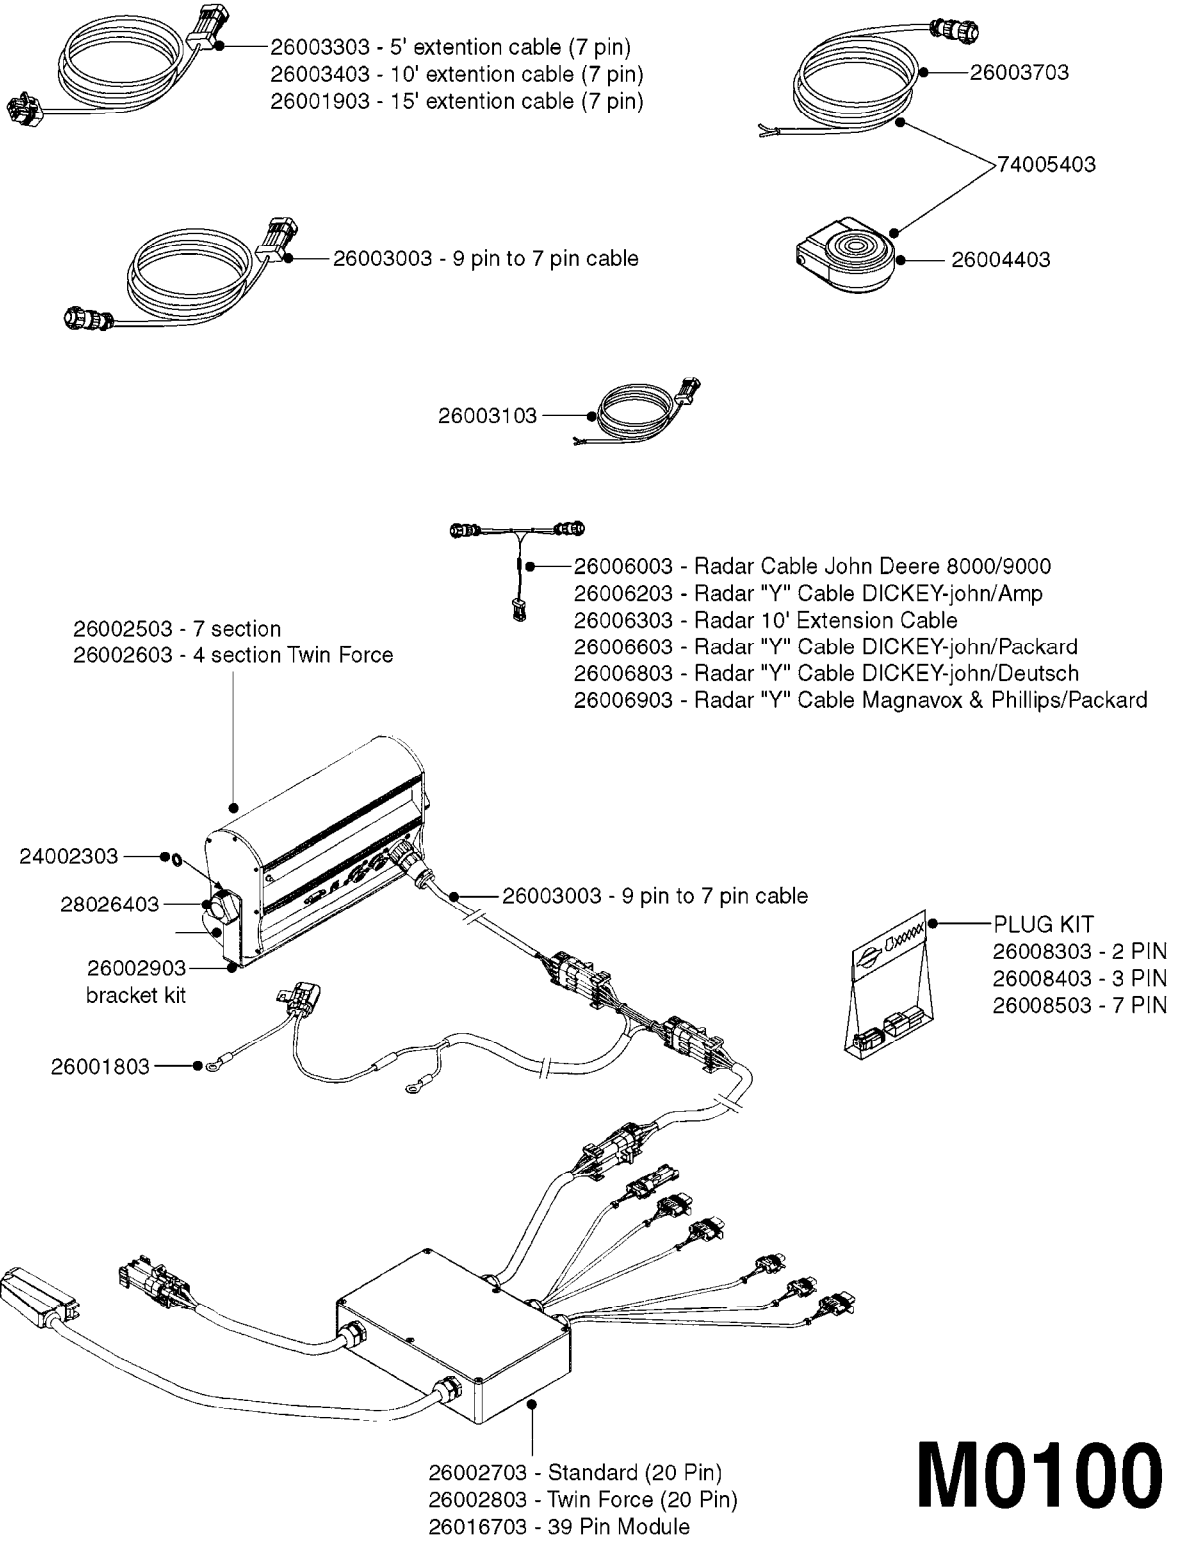

M0100

MUSTANG 3500 CONTROLLER
M0100-HIN, 01:01:16

Page 1
Date 16.03.2016 13:29

parts-n°	order qty	description
24002303	1	WASHER, RUBBER
26001803	1	POWER CABLE
26001903	1	15' 7-PIN EXTENSION CABLE
26002503	1	MUSTANG 3500/7 CONSOLE
26002603	1	MUSTANG 3500/4/TF CONSOLE
26002703	1	MUSTANG 3500/20PIN SC MODULE
26002803	1	MUSTANG 3500/20PIN TF SC MODUL
26002903	1	MUSTANG 3500 CONSOLE MNT KIT
26003003	1	MUSTANG 3500 CONSOLE CABLE
26003103	1	MUSTANG 3500/7 SC MOD CNECT KT
26003303	1	MUSTANG/FM 5FT 7PIN EXT CABLE
26003403	1	MUSTANG/FM 10FT 7PIN EXT CABLE
26003703	1	MUSTANG RUN/HOLD ADAPT CABLE
26004403	1	SWITCH, FOOT
26006003	1	MUSTANG RADR CBLE JD 8000/9000
26006203	1	MUSTANG RDR "Y" CABLE DCKY-JHN
26006303	1	MUSTANG RDR EXTNSN CABLE 10FT
26006603	1	MUSTANG RDR"Y"CABLE D-J PACKRD
26006803	1	MUSTANG RDR"Y"CABLE D-J DEUTS.
26006903	1	MUSTANG RDR"Y"CABLE MAG.PHILIP
26008303	1	MICRO TRAK PLUG KIT - 2 PIN
26008403	1	MICRO TRAK PLUG KIT - 3 PIN
26008503	1	MICRO TRAK PLUG KIT - 7 PIN
26016703	1	MUSTANG 3500/39PIN SC MODULE
28026403	1	KNOB, MUSTANG CONSOLE MOUNT
74005403	1	FOOT SWITCH FOR MUSTANG 3500