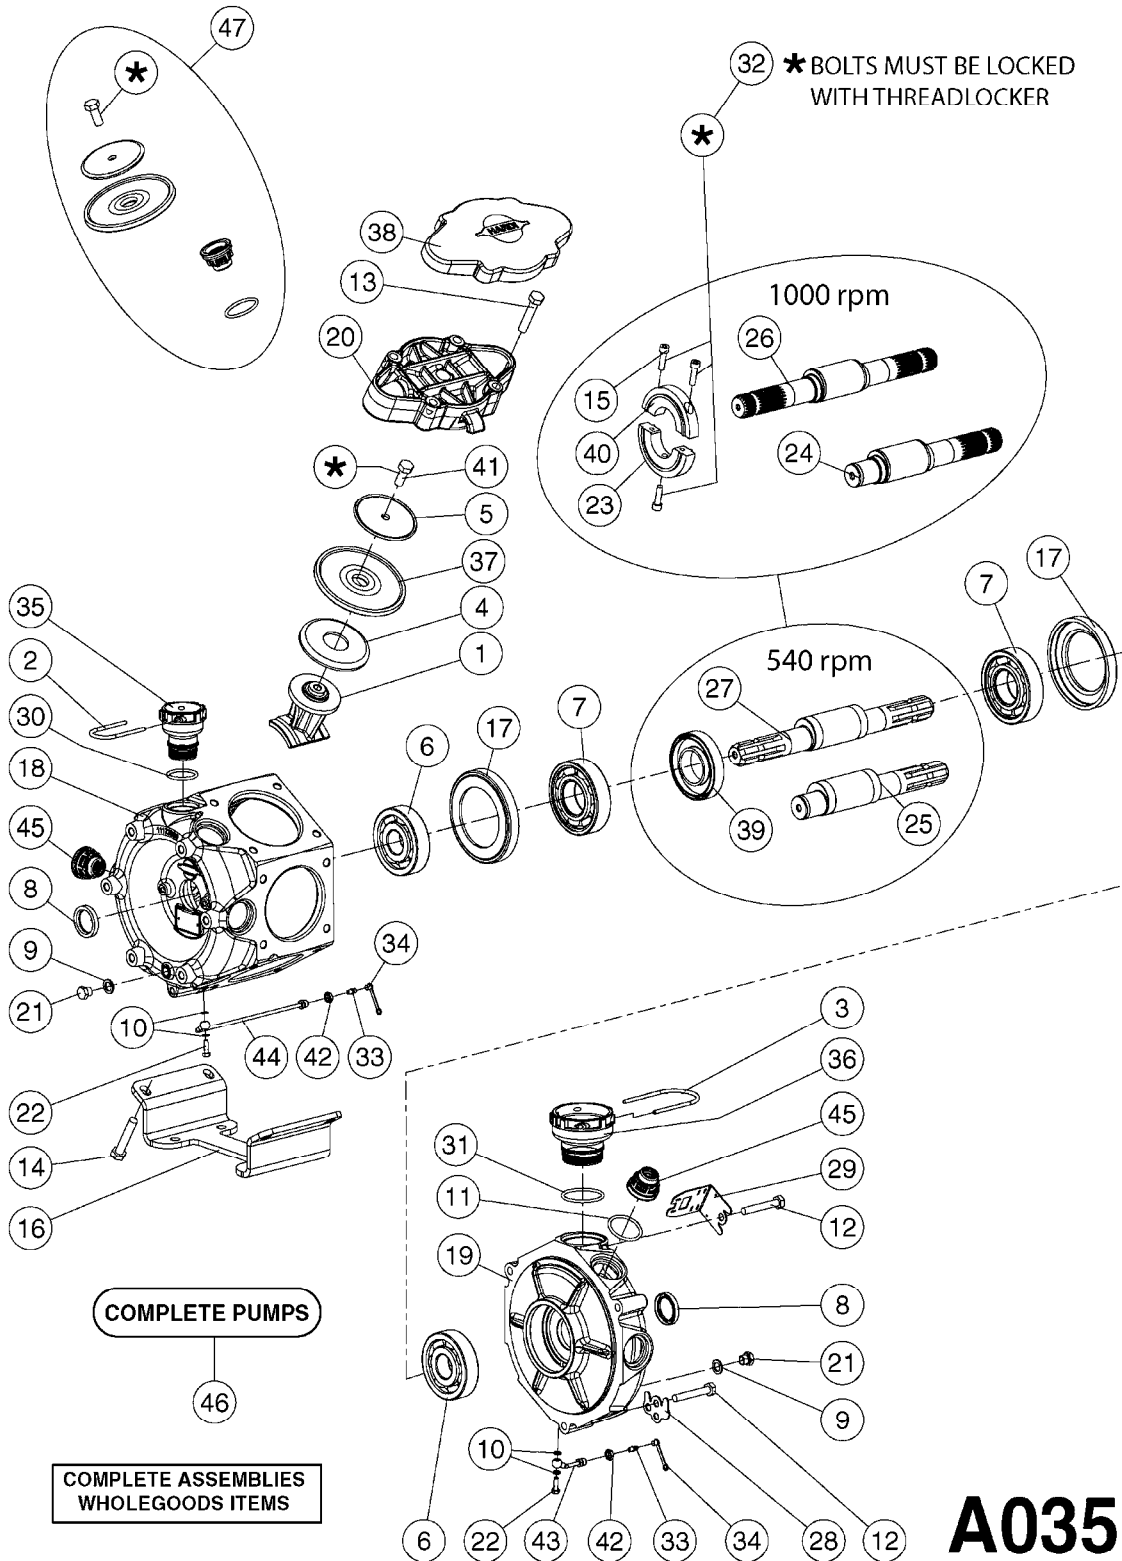

PUMP - 464 540/1000 RPM
A0350-HIN, 01:01:16

Page 0

Date 16.03.2016 13:27

PUMP - 464 540/1000 RPM
A0350-HIN, 01:01:16

Page 1

Date 16.03.2016 13:27

Pos.	parts-n°	order qty	description
1	111622	1	CONNECTING ROD 463/5.5MM
1	111623	1	CONNECTING ROD 463/10MM
1	111624	1	CONNECTING ROD 463/12MM
1	111645	1	CONNECTING ROD 463/6.5MM
2	145996	1	FITT.DK S-67 FORK
3	145997	1	FITT.DK S-93 FORK
4	161012	1	DIAPHRAGM BACKING DISC F. 463
5	161175	1	DIAPHRAGM DISC F. 463 PUMP
6	210221	1	BEARING BALL 6407
7	210232	1	BEARING BALL 6310
8	210243	1	SEAL OIL 35 X 47 X 7
9	241404	1	DOWTY SEAL 1/4"
10	242374	1	WASHER Ø10/Ø6X1 COPPER
11	330072	1	O-RING D53.5/D45.5X4
12	421072	1	BOLT HEX 8.8 RAW M10X65
13	430312	1	BOLT HEX 8.8 RAW M12X60
14	430437	1	BOLT HEX 8.8 RAW M12X65
15	450995	1	BOLT ALLEN M8X30 DIN 912 RAW
16	614628	1	FOOT FOR PUMP 460-463 PAINTED
17	11171900	1	METAL SPACER F. 364/464 MACHINED
18	11172200	1	PUMP HOUSE 464 MACHINED 5/4" BSP RED
19	11172600	1	FRONTPART 464 MACHINED 2" BSP RED
20	11173000	1	VALVE COVER.464 MACHINED RED
21	14010400	1	PLUG 1/4" BSP
22	14120400	1	BANJOBOLT M6 X 19
23	14120700	1	COUNTERWEIGHT 364/464-1000
24	14137300	1	CRANKSHAFT 364/464-5.5 1000
24	14137400	1	CRANKSHAFT 364/464-6.5 1000
25	14137600	1	CRANKSHAFT 364/464-10
25	14137700	1	CRANKSHAFT 464-12
26	14137900	1	CRANKSHAFT 364/464-5.5 GG 1000
26	14138000	1	CRANKSHAFT 364/464-6.5 GG 1000
27	14138200	1	CRANKSHAFT 364/464-10 GG
27	14138300	1	CRANKSHAFT 464-12 GG
28	16383000	1	GREASE NIPPLE PLATE 464
29	16390600	1	BRACKET FOR RPM SENSOR
30	24266600	1	O-RING D 38,0 X 4,0 70SH.NITR
31	24266800	1	O-RING D 54,0 X 4,0 70SH.NITR
32	28045503	1	LOCTITE 262 .5ML (.017oz.)
33	28163300	1	GREASE NIPPLE H1 M6X1 DIN 7412
34	28163400	1	CAP F. GREASENIPPLE YELLOW M6X1
35	32242200	1	FITTING S67 5/4" KON. RG 2014
36	32242400	1	FITTING S93 2" KON. RG 2014
37	33511600	1	DIAPHRAGM PUMP 463/464 PUMP PUR
38	33524000	1	COVER PLASTIC 464 PUMP
39	33524200	1	DISTANCE RING/GREASE SPLIT
40	39136200	1	HALFPART 364/464-1000
41	43099200	1	BOLT HEX SS M12 X 30 DIN933 A4
42	46134000	1	NUT HEX M10x1 H=2.3 NV=14 ELZIN
43	61097000	1	BANJOTUBE SHORT 464 COMPL.
44	61097100	1	BANJOTUBE LONG 464 COMPL.
45	72043600	1	VALVE FOR 462/463
46	72993500	1	PUMP 464/12-540, CM
46	72993600	1	PUMP 464/6.5 MED-2-1000
46	82168700	1	PUMP 464/12/540 OFFSET PORTS
46	82168800	1	PUMP 464/6.5/1000 OFFSET PORTS
46	82169000	1	PUMP 464/10-MOD-2-540
47	75586000	1	PUMP KIT 464