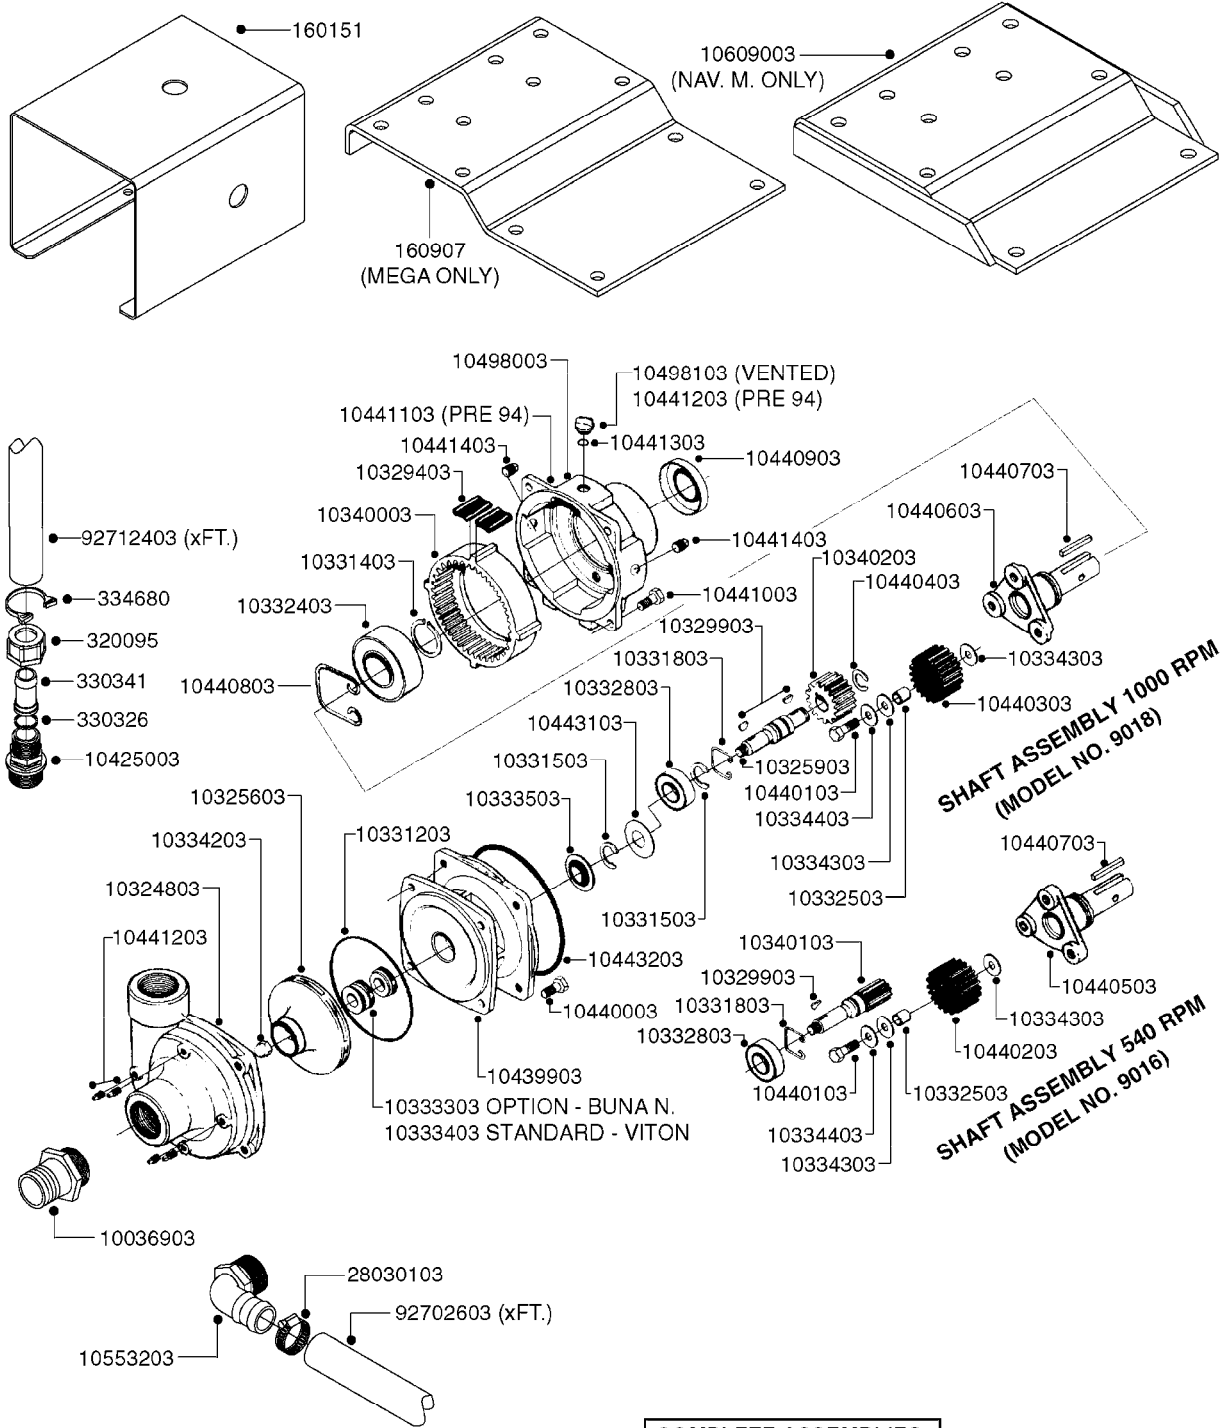

COMPLETE ASSEMBLIES
WHOLEGOODS ITEMS

COMPLETE PUMPS
10012903 - 9016C 540 RPM
10013103 - 9018C 1000RPM

Gear lube requirement: 6fl. oz. 80W90 Oil

A0470

PUMP 9016/9018 HYPRO CENT.
A0470-HIN, 01:01:16

Page 1

Date 16.03.2016 13:27

parts-n°	order qty	description
10012903	1	PUMP HYPRO C9016 540 RPM 90023
10013103	1	PUMP HYPRO 9018C CENT.1000 RPM
10036903	1	FITT.PO.HB 1.50X1.50 IMB1212
10324803	1	PUMP CASING
10325603	1	IMPELLER NYLON
10325903	1	IMPELLER SHAFT
10329403	1	CUSHION BUMPER
10329903	1	KEY WOODRUFF
10331203	1	O-RING
10331403	1	RING RETAINING
10331503	1	SNAP-RING
10331803	1	RING RETAINING
10332403	1	BEARING BALL
10332503	1	BEARING INNER RACE
10332803	1	BEARING BALL
10333303	1	SEAL KIT F. HYPRO 9016/18 BUNA
10333403	1	SEAL KIT F.HYPRO 9016/18 VITON
10333503	1	BEARING SHIELD & OIL SEAL
10334203	1	NUT HEX CAP HYPRO PUMP
10334303	1	WASHER 32OD X 19ID X 2.5TK PLA
10334403	1	WASHER 32OD X13ID X 1.5
10340003	1	RING GEAR
10340103	1	PINION GEARED IMPELLER SHAFT
10340203	1	SUN GEAR
10425003	1	FITT.PO.HN 1.25X1.00 MCPHEE
10439903	1	MOUNTING FLANGE ADAPTOR
10440003	1	SCREW HEX HEAD CAP
10440103	1	SCREW HEX HEAD CAP
10440203	1	GEAR W BGRS.540 RPM (DRIVER)
10440303	1	GEAR W BGRS. 1000 RPM (DRIVER)
10440403	1	RING RETAINER HYPRO 1K CENT.
10440503	1	DRIVER HUB 540 RPM
10440603	1	DRIVER HUB 1000 RPM
10440703	1	KEY SQ 1/4"x1-1/2"
10440803	1	RING RETAINER
10440903	1	OIL SEAL
10441003	1	SCREW HEX HEAD CAP
10441103	1	GEAR CASING
10441203	1	OIL FILL PLUG
10441303	1	O-RING
10441403	1	OIL PLUG
10443103	1	WASHER SEAL (PAPER)
10443203	1	O-RING
10498003	1	CASTING F.HYPRO 9016/18 (GEAR)
10498103	1	PLUG F.HYPRO GEAR CASTING 9016
10553203	1	FITT.PO.EL 1.5X1.5 HB BLACK
10609003	1	PUMP BASE HYPRO NAV.
160151	1	SHEILD FOR 9016 PUMP ESC
160907	1	MOUNT PLATE F.CENT.PUMP MEGA
28030103	1	CLAMP HOSE GEAR P5/4-S1.5"6724
320095	1	FITT.DK NUT 1" BSP
330326	1	O-RING D30/D24X2 F.1"NUT
330341	1	FITT.DK HB 1" F. 1" NUT
334680	1	CLAMP HOSE PLASTIC 1"
92702603	1	HOSE PVC SUCT GRAY 1-1/2"
92712403	1	HOSE R X1" X300PSI WP X0012"