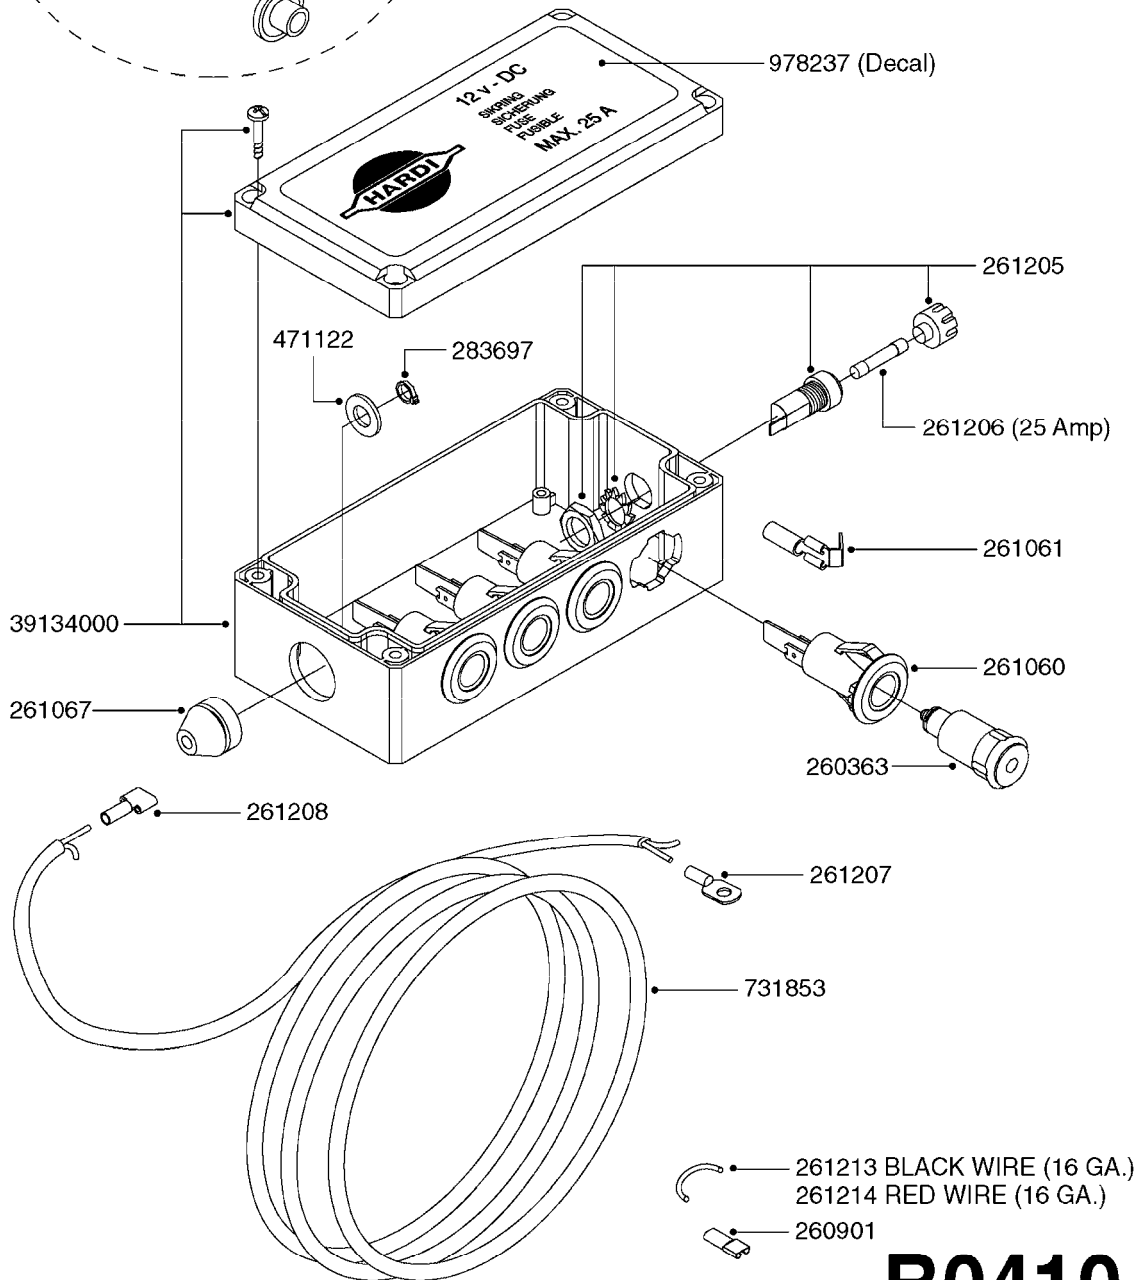

COMPLETE ASSEMBLIES
WHOLEGOODS ITEMS

817925 COMPLETE ASSEMBLY

12 VOLT OUTLET BOX
B0410-HIN, 01:01:16

Page 1

Date 16.03.2016 13:28

parts-n°	order qty	description
260363	1	PLUG 2 POLE 12V
260827	1	PLUG F.EC ATTACHMENTS
260901	1	SPADE F.ELEC CONN.1.5MM BLUE
261060	1	PLUG F.EC ATTACHMENTS
261061	1	SPADE F.ELEC.2 WAY CONNECTOR
261067	1	GROMMET 10-14 GREY
261205	1	FUSE HOLDER
261206	1	FUSE 25 A
261207	1	ELECTRIC CONNECTOR 4MM
261208	1	SPADE F.ELEC.CONNECTOR 4MM
261213	1	WIRE 6.4MM BLACK
261214	1	WIRE 6.4MM RED
283697	1	TIESTRAP 200MM
471122	1	WASHER, M10, Ø20/10.5X 2.0, SS
731853	1	CABLE 2X4MM L=138"
817925	1	OUTLET BOX 12 VOLT ELEC.
978237	1	DECAL OUTLET BOX
39134000	1	BOX, COMPLETE, 12V POWER BOX