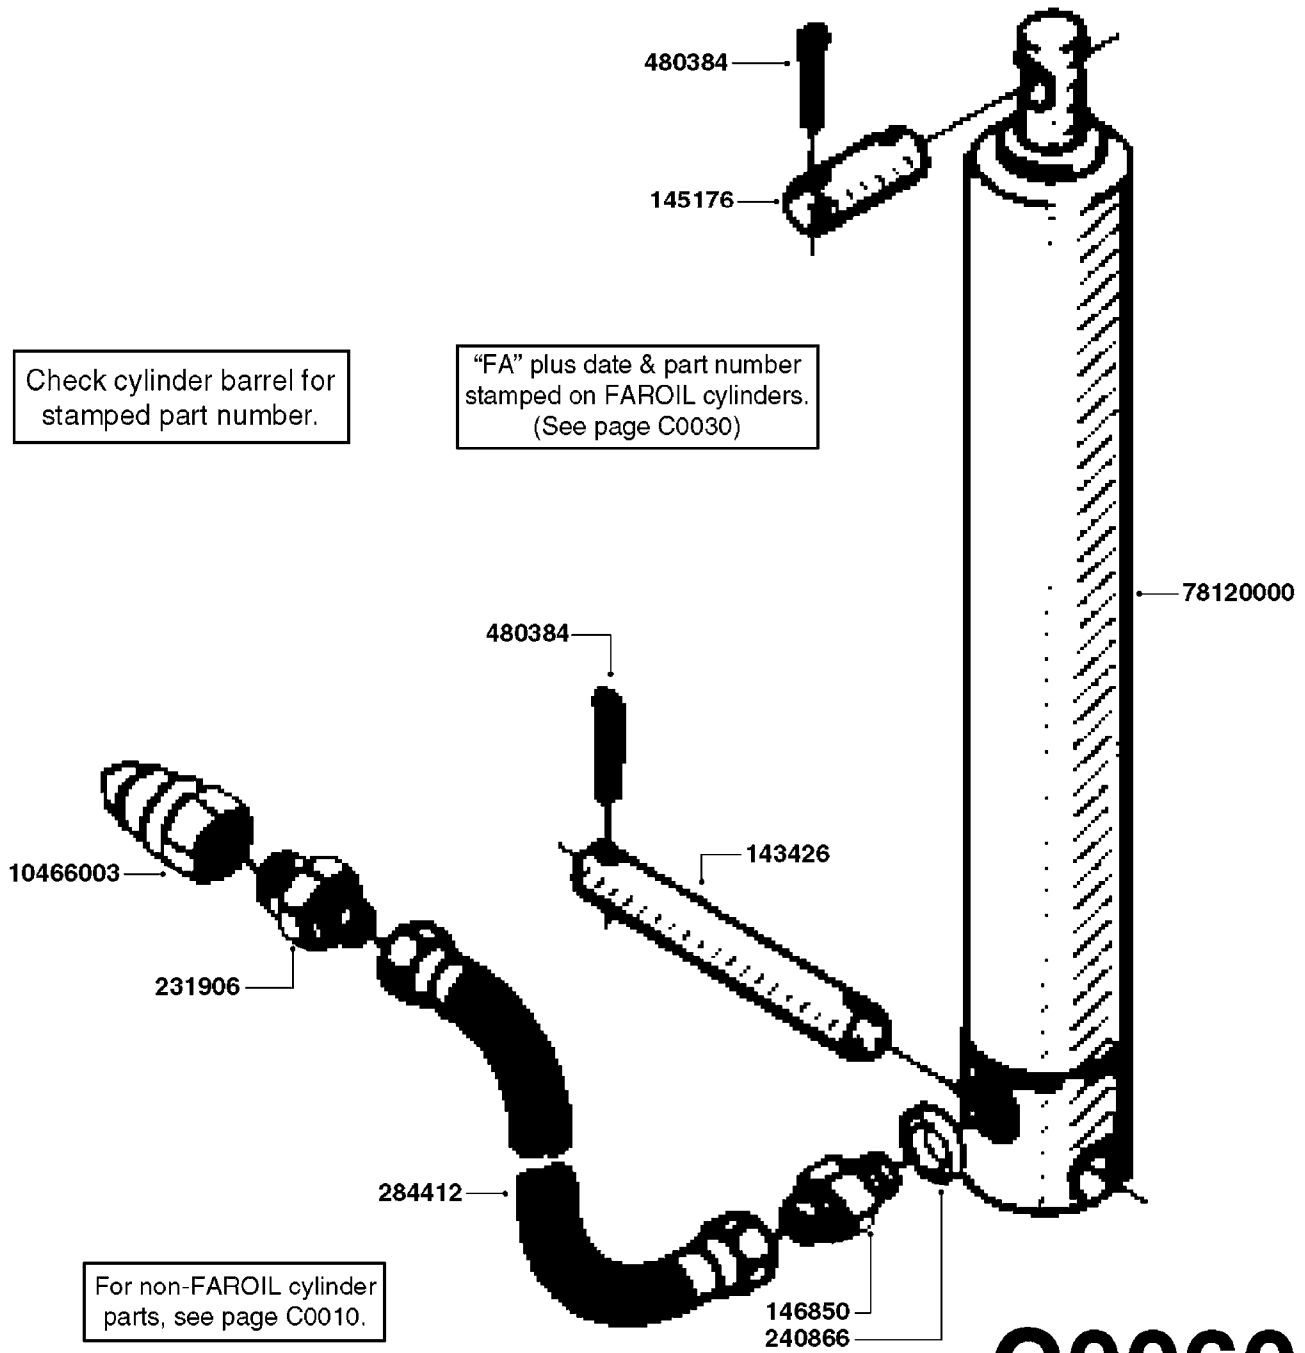

Check cylinder barrel for stamped part number.

"FA" plus date & part number stamped on FAROIL cylinders. (See page C0030)

HYDRAULICS-MB BOOM LIFT CYLNR
C0060-HIN, 01:01:16

Page 1

Date 16.03.2016 13:28

parts-n°	order qty	description
143426	1	PIN 20x160mm F/HYD/CYL.
145176	1	PIN D19.8 X 60
146850	1	HEX NIPPLE 3/8"x3/8" - 1.8mm
231906	1	HEX NIPPLE 3/8"BSP X 1/2"NPT
240866	1	DOWTYSEAL 3/8"
284412	1	HOSE HY 3/8" X 315" STR+STR
480384	1	PIN COTTER 3/16 x 1-1/2"
10466003	1	COUPLER PIONEER 8010-04 1/2NPT
78120000	1	CYL.TELESCOPING Ø50/40/25_1100