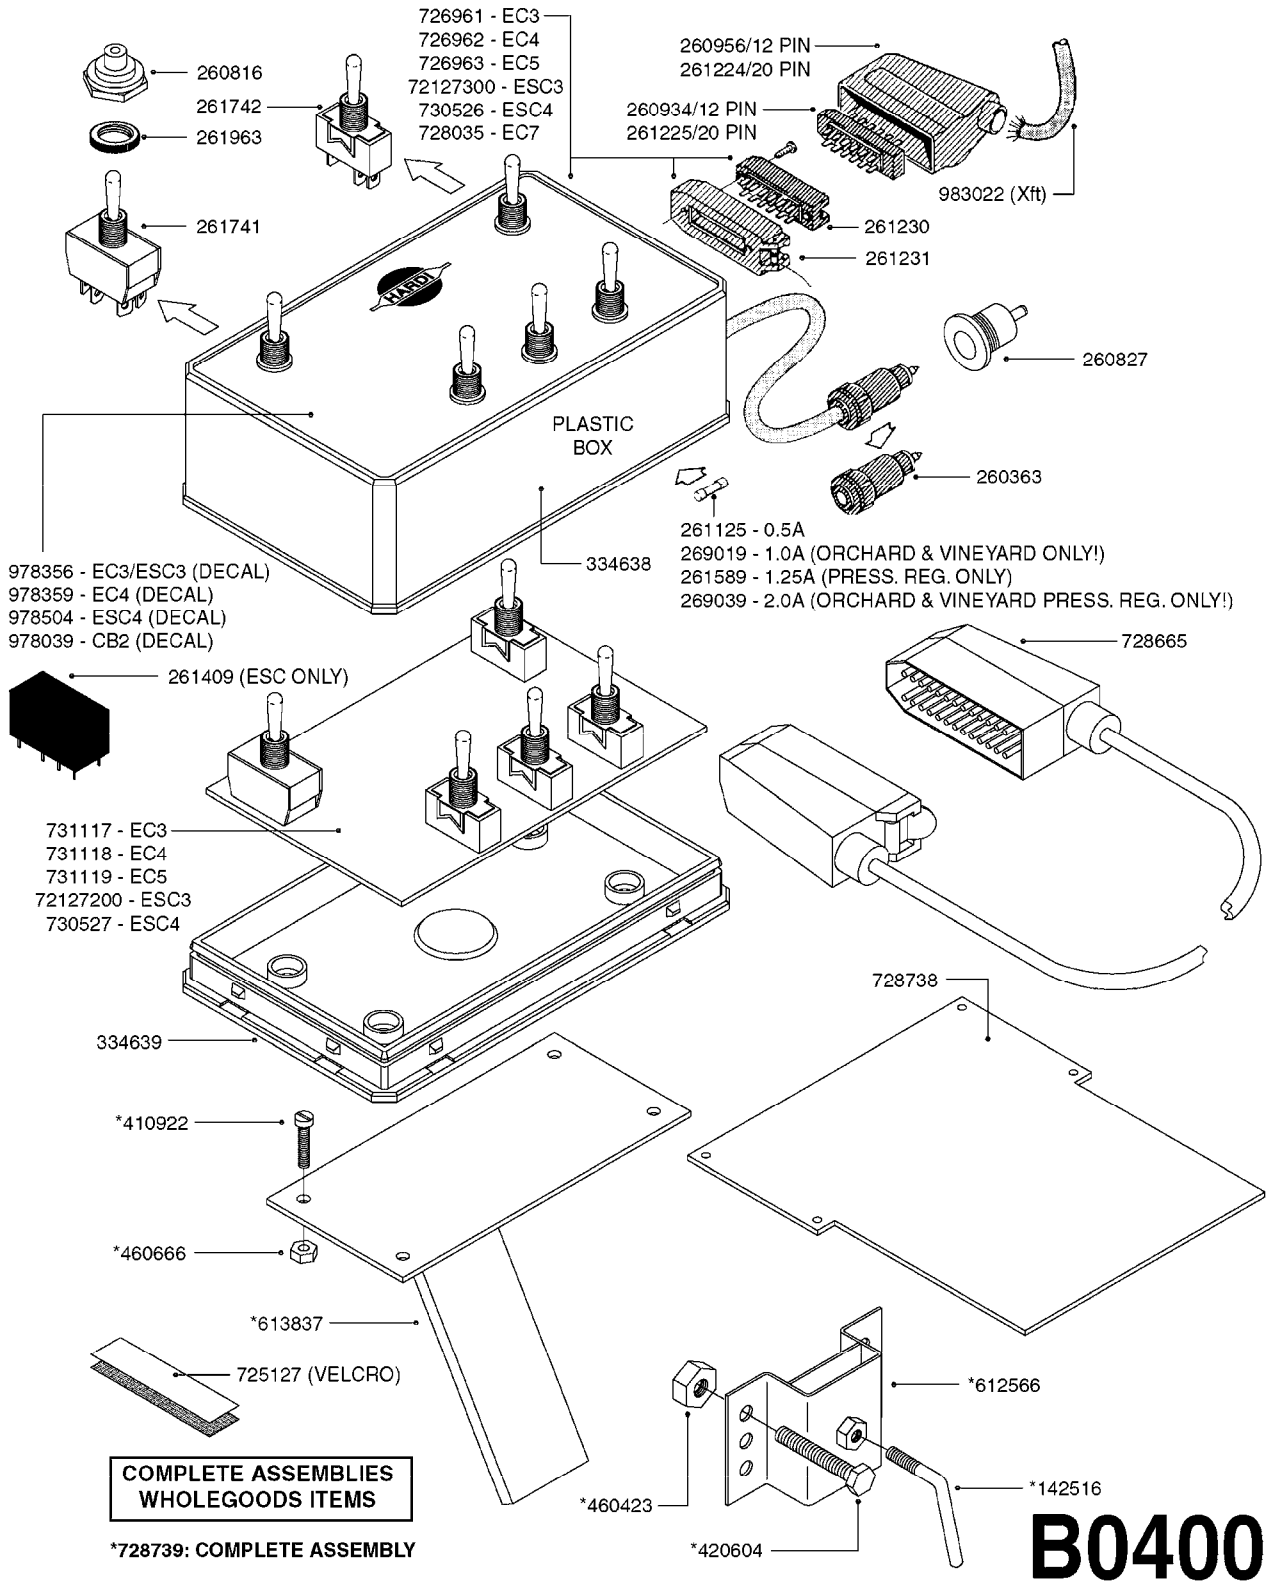

COMPLETE ASSEMBLIES
WHOLEGOODS ITEMS

B0390

CONTROL BOX F/EC+EC-SC
B0390-HIN, 01:01:16

Page 1
Date 16.03.2016 13:28

parts-n°	order qty	description
142516	1	SCREW SET M10 BENT F. LOCKING
260363	1	PLUG 2 POLE 12V
260794	1	SWITCH F.PRESS ADJ.EC CONTROL
260816	1	CAP W/RUBBER BOOT F.EC SWITCH
260827	1	PLUG F.EC ATTACHMENTS
260864	1	SWITCH F.HY BOOM CONTROL BOX
260923	1	PLUG INSERT 12 POLE FEMALE
260934	1	PLUG INSERT 12 POLE MALE
260945	1	PLUG HOUSE 12 POLE FEMALE
260956	1	PLUG HOUSE 12 POL.MALE
261066	1	SWITCH 2 POLE
261125	1	FUSE 5 X 20 500mA
261224	1	PLUG HOUSING F/20 POLE MALE
261225	1	PLUG INSERT 20 POLE MALE
261230	1	PLUG INSERT 20 POLE FEMALE
261231	1	PLUG HOUSING 20 POLE FEMALE
410922	1	CYL.SKR 8.8 DEL M4X20 RST
411006	1	SCREW M4X40 SLOTTED
420604	1	BOLT HEX 8.8 DEL M10X25 FT DIN933
460423	1	NUT HEX M10X1.5 LOCK
460666	1	NUT HEX M4
612566	1	MOUNT BRACKET F.FAN CABLE ASSY
613837	1	MOUNT PLATE FOR EC CONTROL BOX
725006	1	CIRCUIT BOARD 4 VALVE
725014	1	CONTROL BOX EC 4 SEC./12 PIN
725056	1	PRINTED CIRC.W SW 3WAY 726961
726961	1	CONTROL BOX EC 3 SEC./20 PIN
726962	1	CONTROL BOX EC 4 SEC./20 PIN
727376	1	CIRCUIT BOARD F.ESC 3 BANK
728072	1	CABLE,20-PIN,6M EC/4
728073	1	CABLE,20-PIN,6M, EC/3
728075	1	CABLE F.CONTROL BOX 5M EC/3
728665	1	CABLE EXT.-QUICK ATTACH 20 PIN
728666	1	CABLE-QUICK ATTACH 12 PIN
728738	1	DOUB.CONT.BOX & OR F/M PLATE
728739	1	IN CAB CONTROL MOUNT KIT
729721	1	CONTROL BOX ESC3
983022	1	WIRE 12 x 0.5 x 2MM x 12"
10297303	1	CIRCUIT BOARD FOR T.M.S.
10411203	1	RELAY T-82