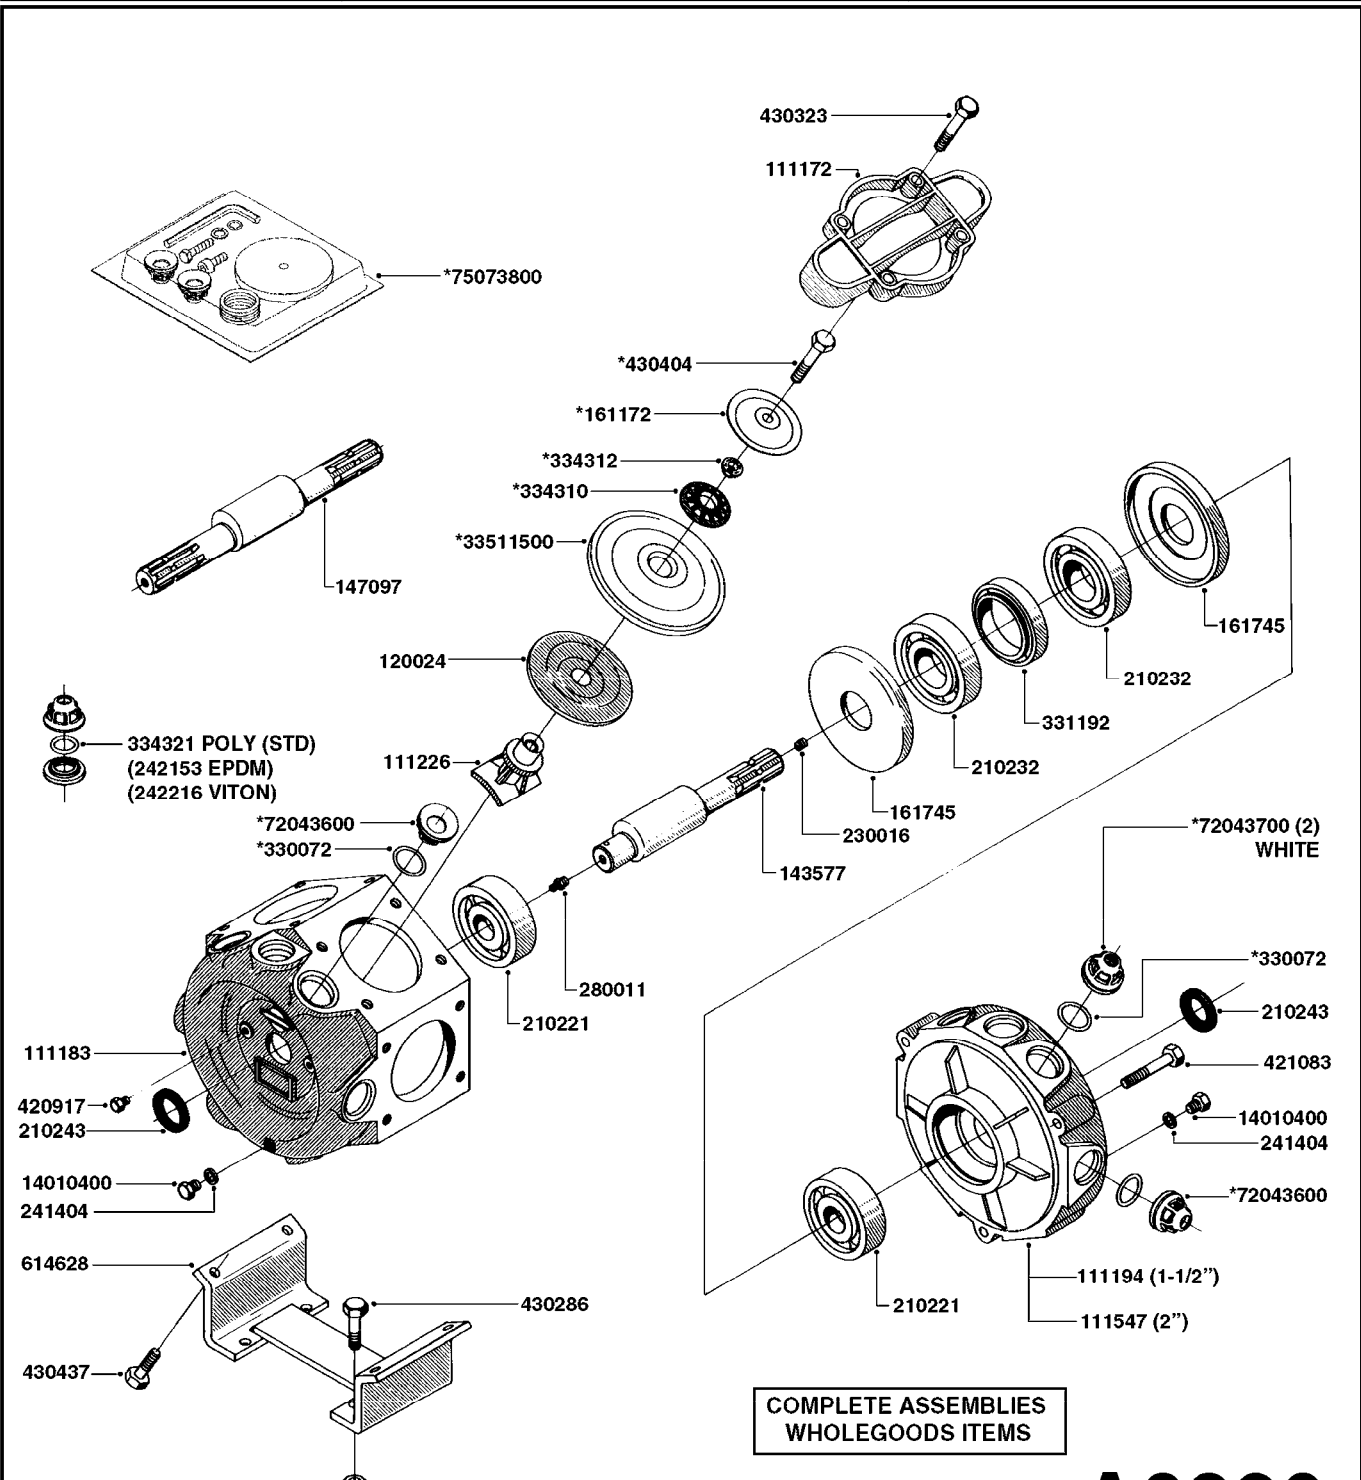

COMPLETE ASSEMBLIES
WHOLEGOODS ITEMS

COMPLETE PUMP
(NLA) REPLACED BY 464 PUMP (SEE PAGE A0350)

A0320

PUMP - 462 W/MOUNTING BASE
A0320-HIN, 01:01:16

Page 1

Date 16.03.2016 13:27

parts-n°	order qty	description
111172	1	VALVE CHAMBER 460 (PAINTED)
111183	1	PUMP CASTING 460-463 (PAINTED)
111194	1	PUMP CASTING FT.460 (PAINTED)
111226	1	CONNECTING ROD MODEL 460
111547	1	PUMP FRONT 460-463-2' (PAINT)
120024	1	DIAPHRAGM BACK DISC 1200-1300
143577	1	CRANK SHAFT F.363/462/463-10mm
147097	1	CRANK SHAFT 363-463/10 THROUGH
161172	1	DIAPHRAGM DISC F. 1203/1303
161745	1	METAL SPACER F.363/463
210221	1	BEARING BALL 6407
210232	1	BEARING BALL 6310
210243	1	SEAL OIL 35 X 47 X 7
230016	1	PLUG 1/8' BSP TYPE P
241404	1	DOWTY SEAL 1/4"
242153	1	O-RING D26X4 EPDM
242216	1	O-RING VITON F/1202/1302/462
280011	1	GREASE NIPPLE 3/8' SAE H TR
330072	1	O-RING D53.5/D45.5X4
331192	1	SPACER, MODEL 361/363
334310	1	NYLON WASHER 1202/1302/462
334312	1	PLASTIC SPACER F/462
334321	1	O-RING POLY. 34.0x26.0x4.0
420917	1	BOLT HEX 8.8 RAW M8X12 FT
421083	1	BOLT HEX 8.8 DEL M10X65
430286	1	BOLT HEX 8.8 DEL M12X30 FT
430323	1	BOLT HEX 8.8 DEL M12X60
430404	1	BOLT HEX 8.8 DEL M12X50
430437	1	BOLT HEX 8.8 RAW M12X65
460703	1	NUT HEX M12X1.75 LOCK DIN985
614628	1	FOOT FOR PUMP 460-463 PAINTED
14010400	1	PLUG 1/4" BSP
33511500	1	DIAPHRAGM 462 PUR 2006
72043600	1	VALVE FOR 462/463
72043700	1	VALVE FOR 462/463 W.VENT HOLE
75073800	1	PUMP KIT 461/462 "06"