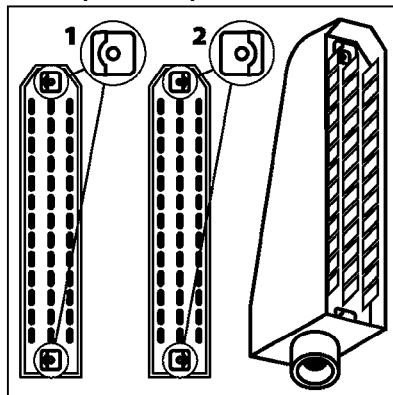

HYDRAULIC SYSTEM

* Note orientation of bracket
1 = Liquid system
2 = Hydraulic system