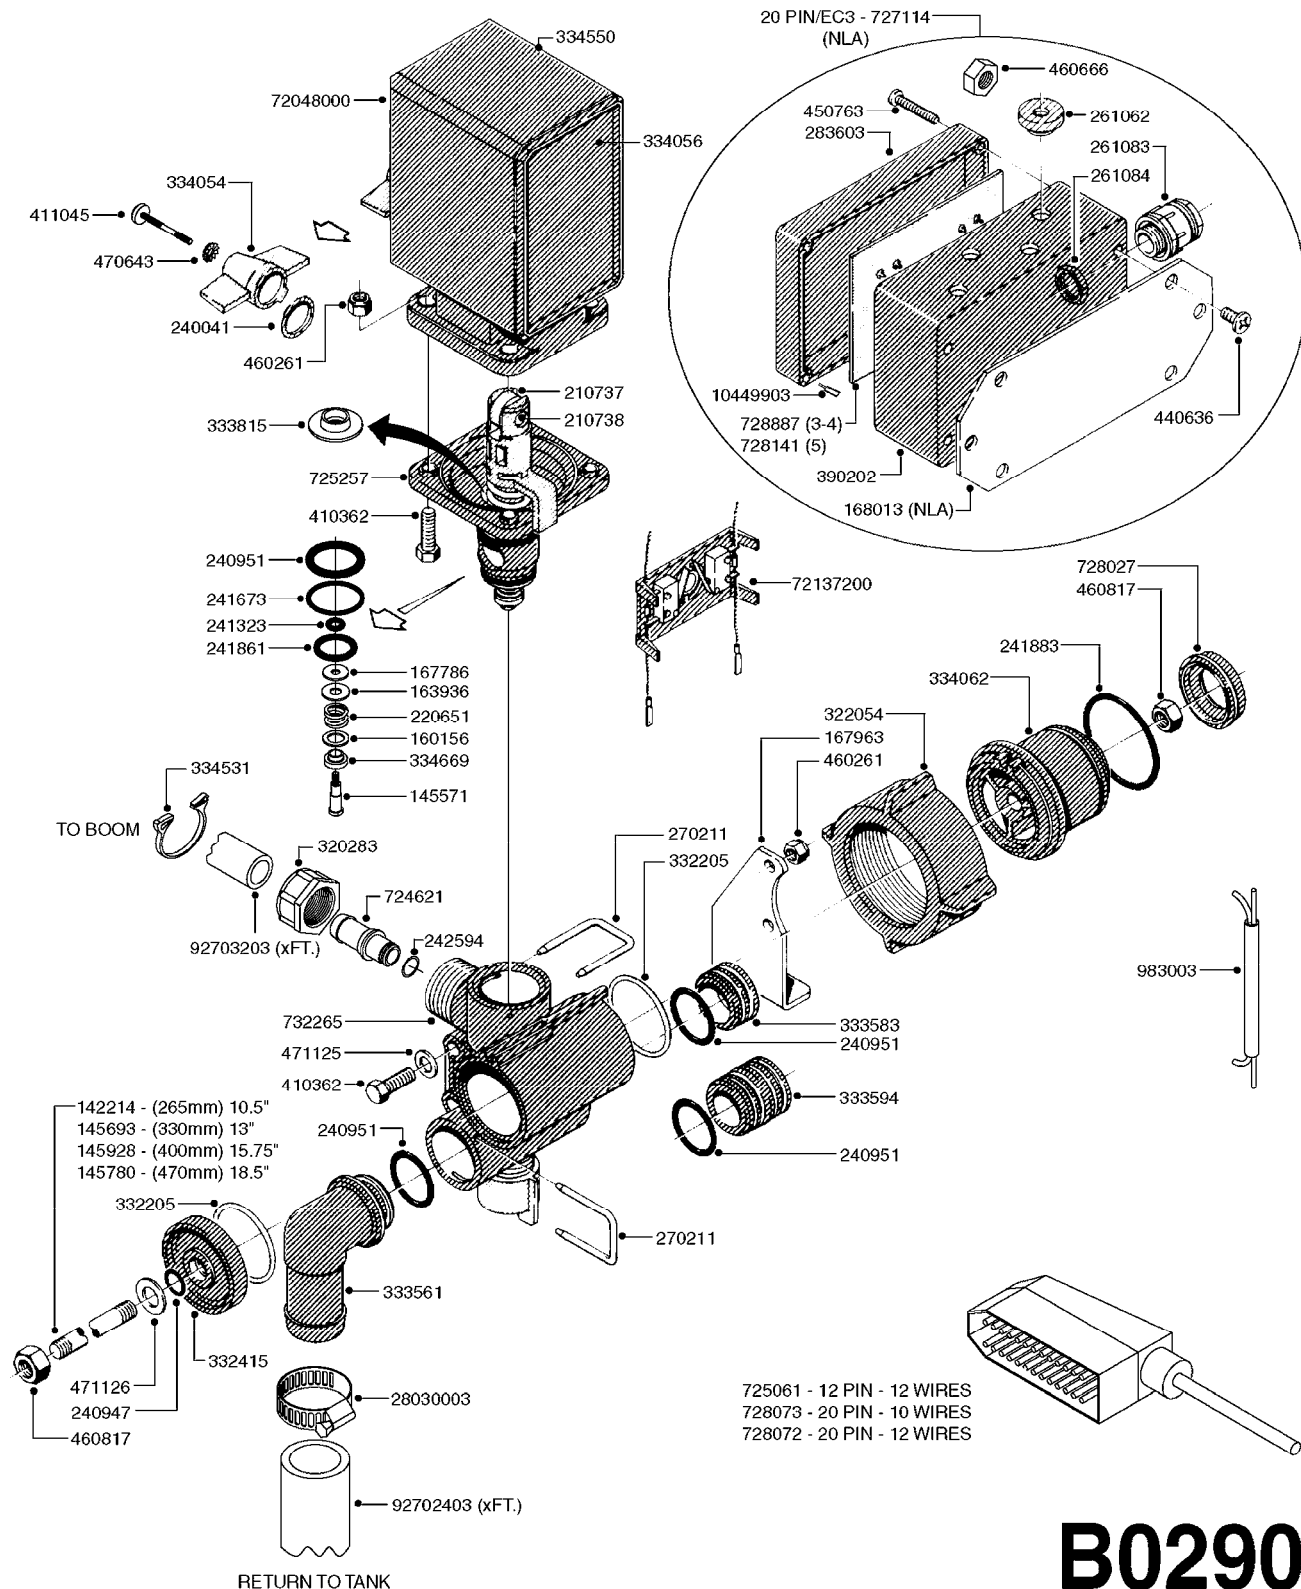

B0290

EC BOOM VALVE - ELEC.(RED GRP)
B0290-HIN, 01:01:16

Page 1

Date 16.03.2016 13:28

parts-n°	order qty	description
142214	1	STUD BOLT - M8X265, 3 SECTION
145571	1	STUD BOLT F/PNEUM. DISTRIBUTOR
145693	1	STUD BOLT - M8X330, 4 SECTION
145780	1	STUD BOLT - M8X470, 6 SECTION
145928	1	STUD BOLT - M8X400, 5 SECTION
160156	1	WASHER D14.1/D9.2X1 SS
163936	1	WASHER D15/D6.2X1
167786	1	WASHER D13/D4.2X1
167963	1	MOUNT BKT.F.EC BOOM SEC.
168013	1	MOUNT BRKT F.CONNECT BOX-NLA
210737	1	BEARING BALL D7 RSTO 5 TN
210738	1	BEARING ROLLER D7 L=16 SS
220651	1	SPRING PRESSURE D12.5/5
240041	1	O-RING D15,1/10,3 X 2,4
240947	1	O-RING D7.3X2.4 NITRIL
240951	1	O-RING D21.2X3 NITRIL
241323	1	O-RING D5.3X2.4 NITRIL
241673	1	O-RING D22.1X1.6
241861	1	O-RING D15.3X2.4 VITON
241883	1	O-RING D39.2X3 NITRIL 242020
242594	1	O-RING D14 X 1.78 SCH.70-EPDM
261062	1	GROMMET
261083	1	GROMMET (PLASTIC)F.ELEC.CABLE
261084	1	NUT F.261083 GROMMET
270211	1	FITT.DK S25 FORK L=37.5
283603	1	LID F. SQ.BOX 120X80X15 MM
320283	1	FITT.DK NUT 3/4"BSP
322054	1	UNION NUT BLACK S61 x 2
332205	1	O-RING D43/39XD2
332415	1	COVER
333561	1	FITT.DK ELB.1" EC RETURN
333583	1	END PIECE FOR BYPASS
333594	1	CONNECTING PIECE F. BYPASS
333815	1	DISTANCE RING
334054	1	GRIP F.MAN.OP.EC ON/OFF RED
334056	1	COVER F/MOTOR HOUSE EC DIST.
334062	1	CONNECT. BRANCH F/EC OP. UNIT
334531	1	CLAMP HOSE PLASTIC 3/4"
334550	1	MOTOR HOUSE SECT VALVE
334669	1	VALVE CONE D14/D7-SH 63 WHITE
390202	1	CONN.BOX EC OPER.UNIT
410362	1	BOLT HEX 8.8 SS M6X20 FT
411045	1	SCREW M4 X 16MM STAINLESS
440636	1	SCREW SHEET-METAL 1/2" NO 12
450763	1	SCREW M4X25
460261	1	NUT HEX M6X1 LOCK A2 DIN985
460666	1	NUT HEX M4
460817	1	NUT HEX M8 STAINLESS DIN 934
470643	1	WASHER LOCK
471125	1	WASHER, M6, Ø12/ 6.4X 1.6, SS
471126	1	WASHER, M8, Ø16/ 8.4X 1.6, SS
724621	1	FITT.DK HB 3/4"ASSY F.3/4" NUT
725061	1	CABLE - EC 12WIRE L=6000mm
725257	1	SPINDLE SECT. F/EC DISTRIBUTOR
727114	1	CONNECTOR BOX WITH CABLE
728027	1	BUSHING WITH SEAT
728072	1	CABLE,20-PIN,6M EC/4
728073	1	CABLE,20-PIN,6M, EC/3
728141	1	CIRCUIT BOARD F.EC7 CONN. BOX
728887	1	CIRCUIT BOARD EC CONTROL
732265	1	DISTRIB HOUSING W/CONST PR RED