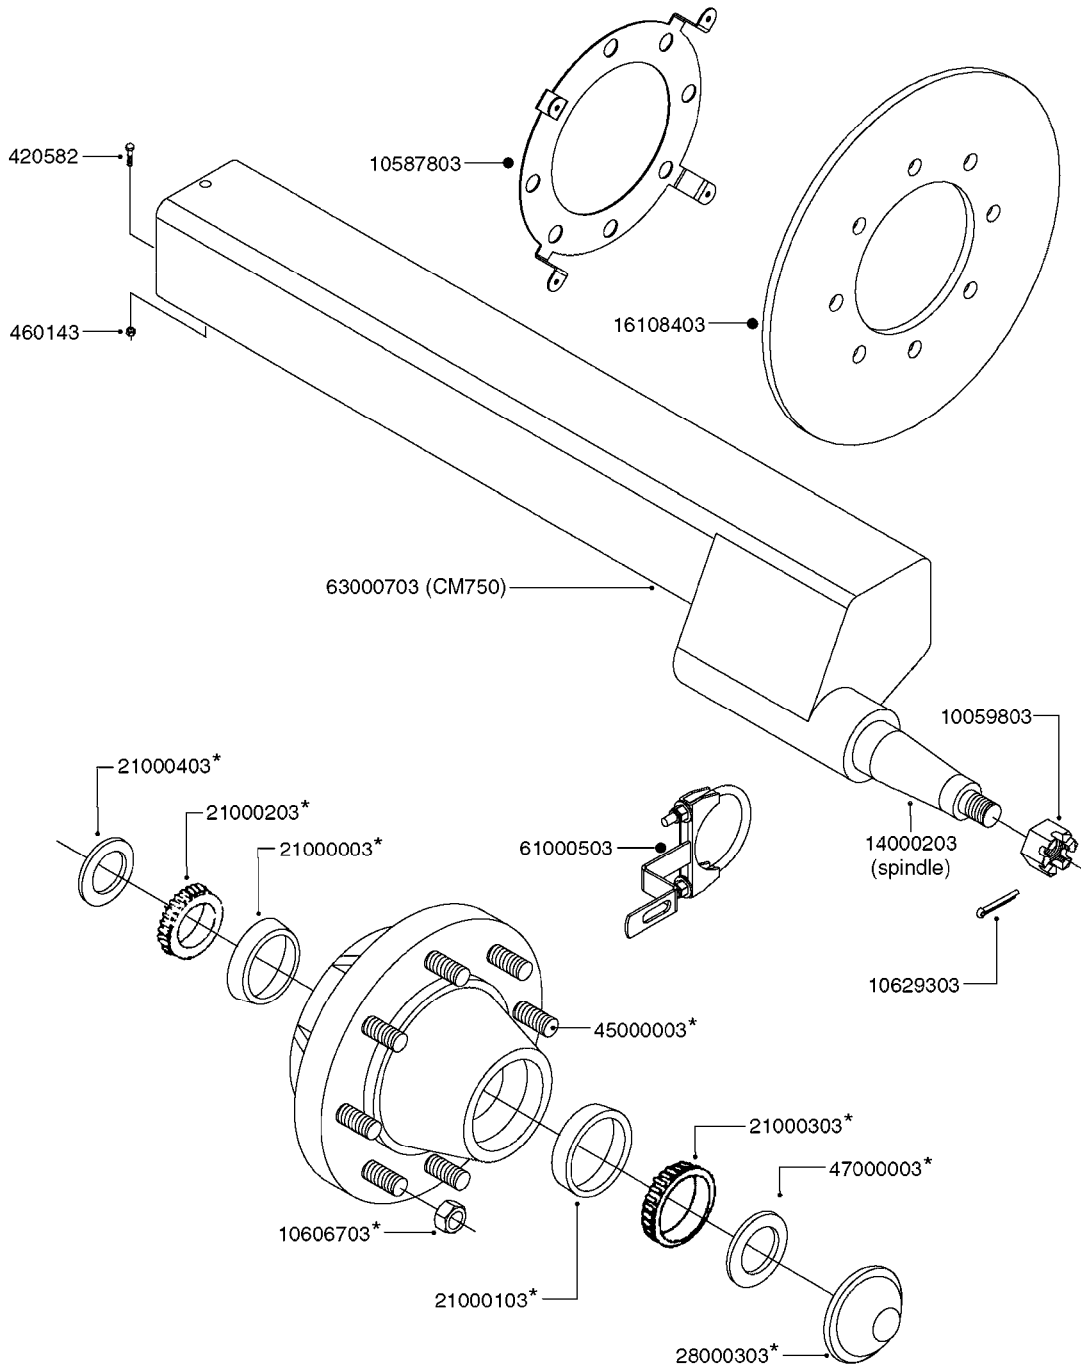

*28050103 - COMPLETE HUB ASSEMBLY

COMPLETE ASSEMBLIES
WHOLEGOODS ITEMS

E0750

HUB ASSY F. 3" SPINDLE CM750
E0750-HIN, 01:01:16

Page 1
Date 16.03.2016 13:28

parts-n°	order qty	description
420582	1	BOLT HEX 8.8 DEL M8X20 FT A2
460143	1	NUT HEX M8 LOCK A2 DIN985
10059803	1	NUT HEX NF 1"
10587803	1	MAG MNT F. SPEED SNS 8 BOLT
10606703	1	NUT HEX NF 5/8" FLANGED F.STUD
10629303	1	PIN, COTTER 7/32" X 1.75" LONG
14000203	1	SPINDLE 3" X 16" W/NUT &WASHER
16108403	1	REINFORCEMENT RING 8-8-6 HUB FOR NON-REINFORCED 3/8" RIMS ONLY
21000003	1	BEARING INNER CUP #382A
21000103	1	BEARING OUTER CUP #LM501310
21000203	1	BEARING INNER CONE #387AS
21000303	1	BEARING OUTER CONE #LM501349
21000403	1	SEAL GREASE #CR29968
28000303	1	DUST CAP #1609
28050103	1	HUB F 3" 758 7500# PACKAGE
45000003	1	STUD BOLT 5/8" X 2-1/2"
47000003	1	WASHER SPNDL 3" 1.12X2.1 .25TK
61000503	1	SPEED SNS MNT CLAMP - 3"
63000703	1	AXLE INSERT W/M CM750