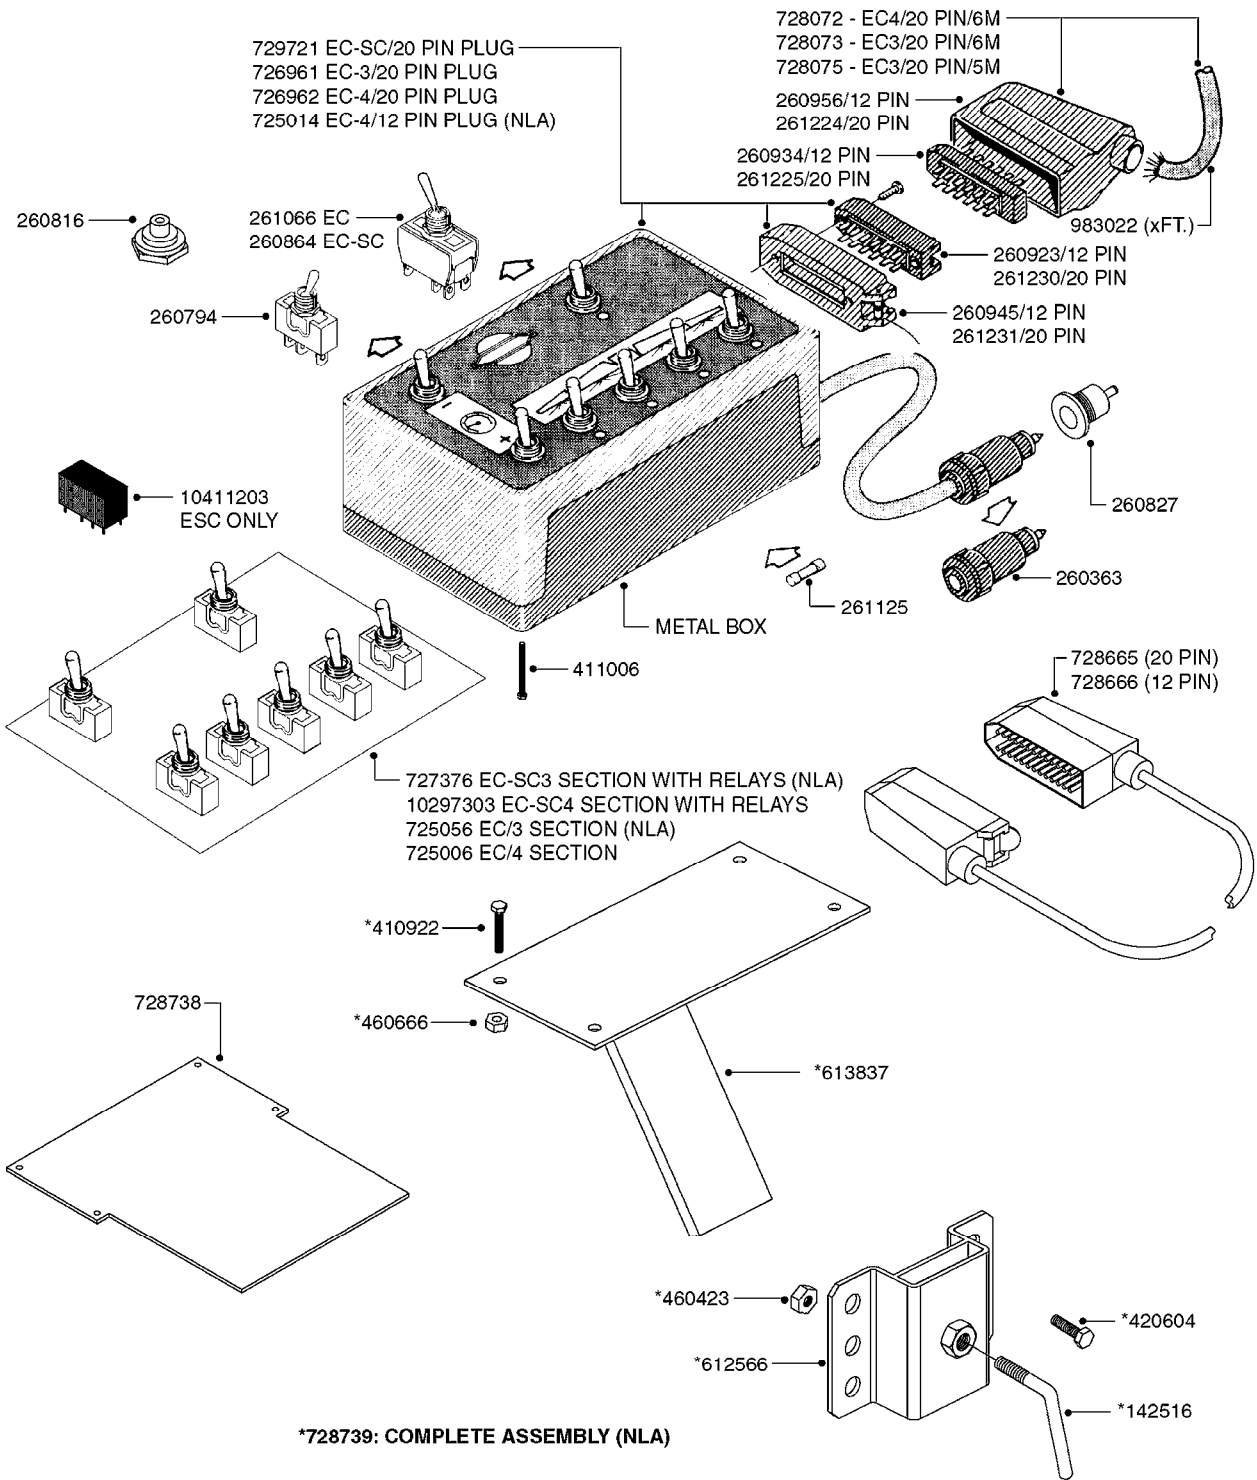

COMPLETE ASSEMBLIES
WHOLEGOODS ITEMS

B0390

CONTROL BOX F/EC+EC-SC
B0390-HIN, 01:01:16

Page 1
Date 16.03.2016 13:28

parts-n°	order qty	description
142516	1	SCREW SET M10 BENT F. LOCKING
260363	1	PLUG 2 POLE 12V
260794	1	SWITCH F.PRESS ADJ.EC CONTROL
260816	1	CAP W/RUBBER BOOT F.EC SWITCH
260827	1	PLUG F.EC ATTACHMENTS
260864	1	SWITCH F.HY BOOM CONTROL BOX
260923	1	PLUG INSERT 12 POLE FEMALE
260934	1	PLUG INSERT 12 POLE MALE
260945	1	PLUG HOUSE 12 POLE FEMALE
260956	1	PLUG HOUSE 12 POL.MALE
261066	1	SWITCH 2 POLE
261125	1	FUSE 5 X 20 500mA
261224	1	PLUG HOUSING F/20 POLE MALE
261225	1	PLUG INSERT 20 POLE MALE
261230	1	PLUG INSERT 20 POLE FEMALE
261231	1	PLUG HOUSING 20 POLE FEMALE
410922	1	CYL.SKR 8.8 DEL M4X20 RST
411006	1	SCREW M4X40 SLOTTED
420604	1	BOLT HEX 8.8 DEL M10X25 FT DIN933
460423	1	NUT HEX M10X1.5 LOCK
460666	1	NUT HEX M4
612566	1	MOUNT BRACKET F.FAN CABLE ASSY
613837	1	MOUNT PLATE FOR EC CONTROL BOX
725006	1	CIRCUIT BOARD 4 VALVE
725014	1	CONTROL BOX EC 4 SEC./12 PIN
725056	1	PRINTED CIRC.W SW 3WAY 726961
726961	1	CONTROL BOX EC 3 SEC./20 PIN
726962	1	CONTROL BOX EC 4 SEC./20 PIN
727376	1	CIRCUIT BOARD F.ESC 3 BANK
728072	1	CABLE,20-PIN,6M EC/4
728073	1	CABLE,20-PIN,6M, EC/3
728075	1	CABLE F.CONTROL BOX 5M EC/3
728665	1	CABLE EXT.-QUICK ATTACH 20 PIN
728666	1	CABLE-QUICK ATTACH 12 PIN
728738	1	DOUB.CONT.BOX & OR F/M PLATE
728739	1	IN CAB CONTROL MOUNT KIT
729721	1	CONTROL BOX ESC3
983022	1	WIRE 12 x 0.5 x 2MM x 12"
10297303	1	CIRCUIT BOARD FOR T.M.S.
10411203	1	RELAY T-82