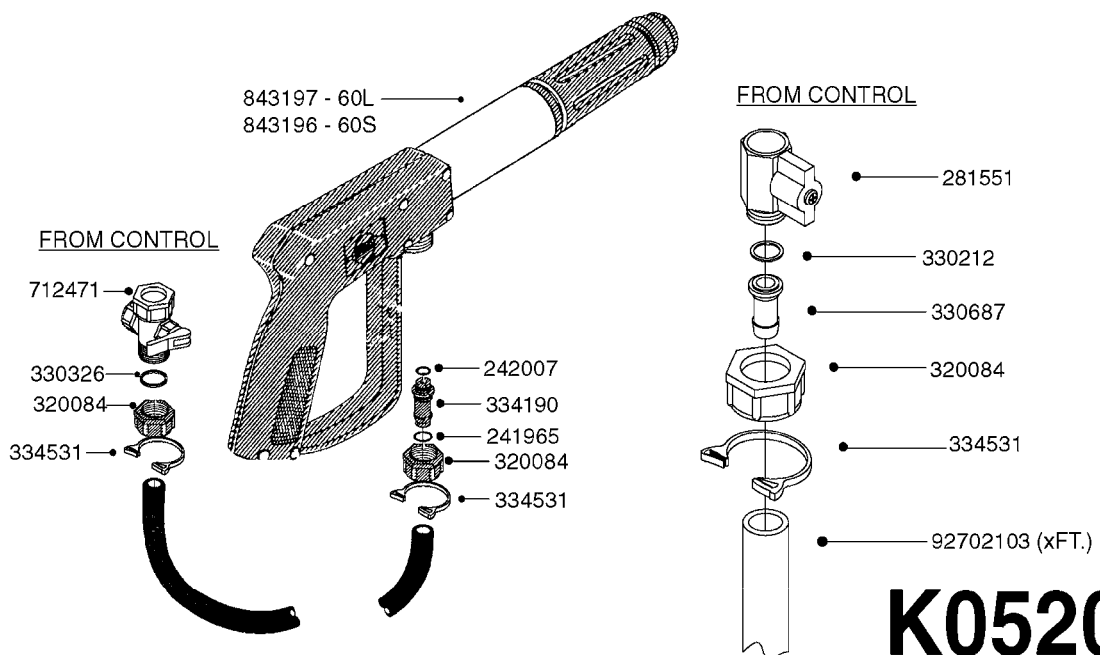

HOSE WRAPS
K0520-HIN, 01:01:16

Page 1

Date 16.03.2016 13:28

parts-n°	order qty	description
241965	1	O-RING 12.1 X 1.6
242007	1	O-RING D9.1X1.6
281551	1	BALL VALVE 1/2"
320084	1	FITT.DK NUT 1/2" BSP
330212	1	O-RING D19/D14X2.4 F.1/2"NUT
330326	1	O-RING D30/D24X2 F.1"NUT
330687	1	FITT.DK HB 1/2" F. 1/2" NUT
334190	1	FITT.DK HB 1/2' F. PISTOL 60S
334531	1	CLAMP HOSE PLASTIC 3/4"
636223	1	POST 12 VOLT TR30
712471	1	AGITATION VALVE ASSY. ON/OFF
843196	1	GUN, MODEL 60S
843197	1	HANDGUN KIT TYPE 60 LONG
10013403	1	BOLT HEX 3/8-16X1 1/4 HCS Z5
10013503	1	NUT HEX NC 3/8"
10178903	1	WRAP HOSE SIDE MOUNT PLATE
10179003	1	WRAP HOSE BOTTOM PLATE MOUNT
10179403	1	WRAP WELDMENT FOR HI101789
10179503	1	WRAP WELDMENT FOR HI101790
10225603	1	BKT.FOR HOSE WRAP MOUNT NL NK
10225703	1	WRAP HOSE BDL.BOTTOM PLATE
92702103	1	HOSE R X1/2" X300PSI WP X0012"