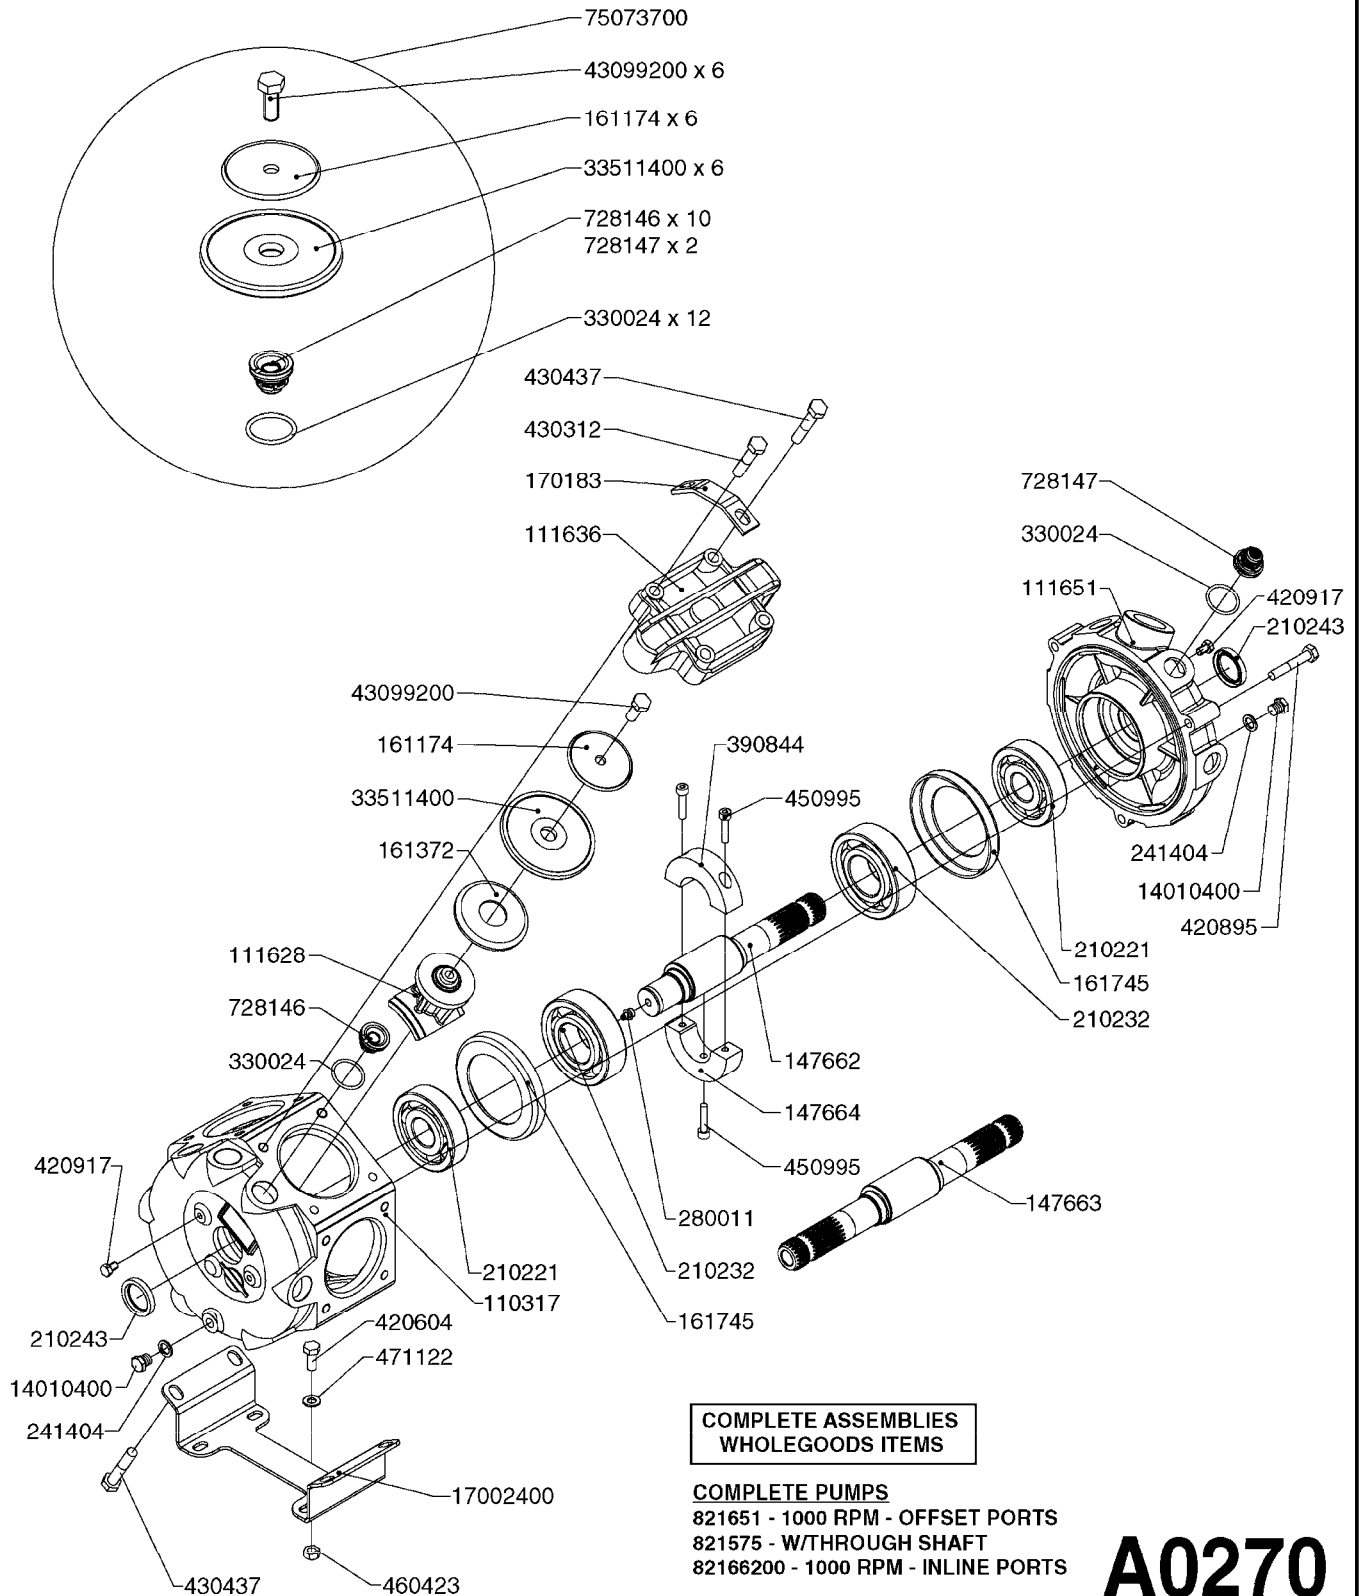

COMPLETE PUMPS
SEE PAGE A0300

A0260

PUMP - 363 W/MOUNTING BASE
A0260-HIN, 01:01:16

Page 1

Date 16.03.2016 13:27

parts-n°	order qty	description
110317	1	PUMP CASING MODEL 360/361 PNTD
111630	1	CONNECTING ROD 363/364-10 PUMP
111636	1	VALVE COVER 363 HEAVY DUTY
111651	1	CASTING F.363 1.5" PUMP(FRONT)
142037	1	CRANK SHAFT 361-20
143577	1	CRANK SHAFT F.363/462/463-10mm
147097	1	CRANK SHAFT 363-463/10 THROUGH
161174	1	DIAPHRAGM DISC SS 361/363/364 PUMP
161372	1	DIAPHRAGM BACKING DISC,320-361
161745	1	METAL SPACER F.363/463
210221	1	BEARING BALL 6407
210232	1	BEARING BALL 6310
210243	1	SEAL OIL 35 X 47 X 7
241404	1	DOWTY SEAL 1/4"
241684	1	DIAPHRAGM MODEL 361 NITRIL
242152	1	O-RING D18.2X3 EPDM
242215	1	O-RING D18X3 VITON
280011	1	GREASE NIPPLE 3/8' SAE H TR
330024	1	O-RING D41,1/D34.5 X 3,5
331192	1	SPACER, MODEL 361/363
334320	1	O-RING D18X3 POLYURETHANE
420626	1	BOLT HEX 8.8 DEL M10X20 FT
420895	1	BOLT HEX 8.8 RAW M10X60
420917	1	BOLT HEX 8.8 RAW M8X12 FT
430312	1	BOLT HEX 8.8 RAW M12X60
430437	1	BOLT HEX 8.8 RAW M12X65
460423	1	NUT HEX M10X1.5 LOCK
471122	1	WASHER, M10, Ø20/10.5X 2.0, SS
728146	1	VALVE FOR 361(726890/707932)
728147	1	VALVE FOR 361 WHITE WITH HOLE
14007900	1	CRANK 363/462/463-7mm 540/THRU
14010400	1	PLUG 1/4" BSP
17002400	1	FOOT F/363 PUMP (PAINTED)
33511400	1	DIAPHRAGM PUMP 361/361/363/364 PUR
43099200	1	BOLT HEX SS M12 X 30 DIN933 A4
75073700	1	PUMP KIT 361/363 "06"