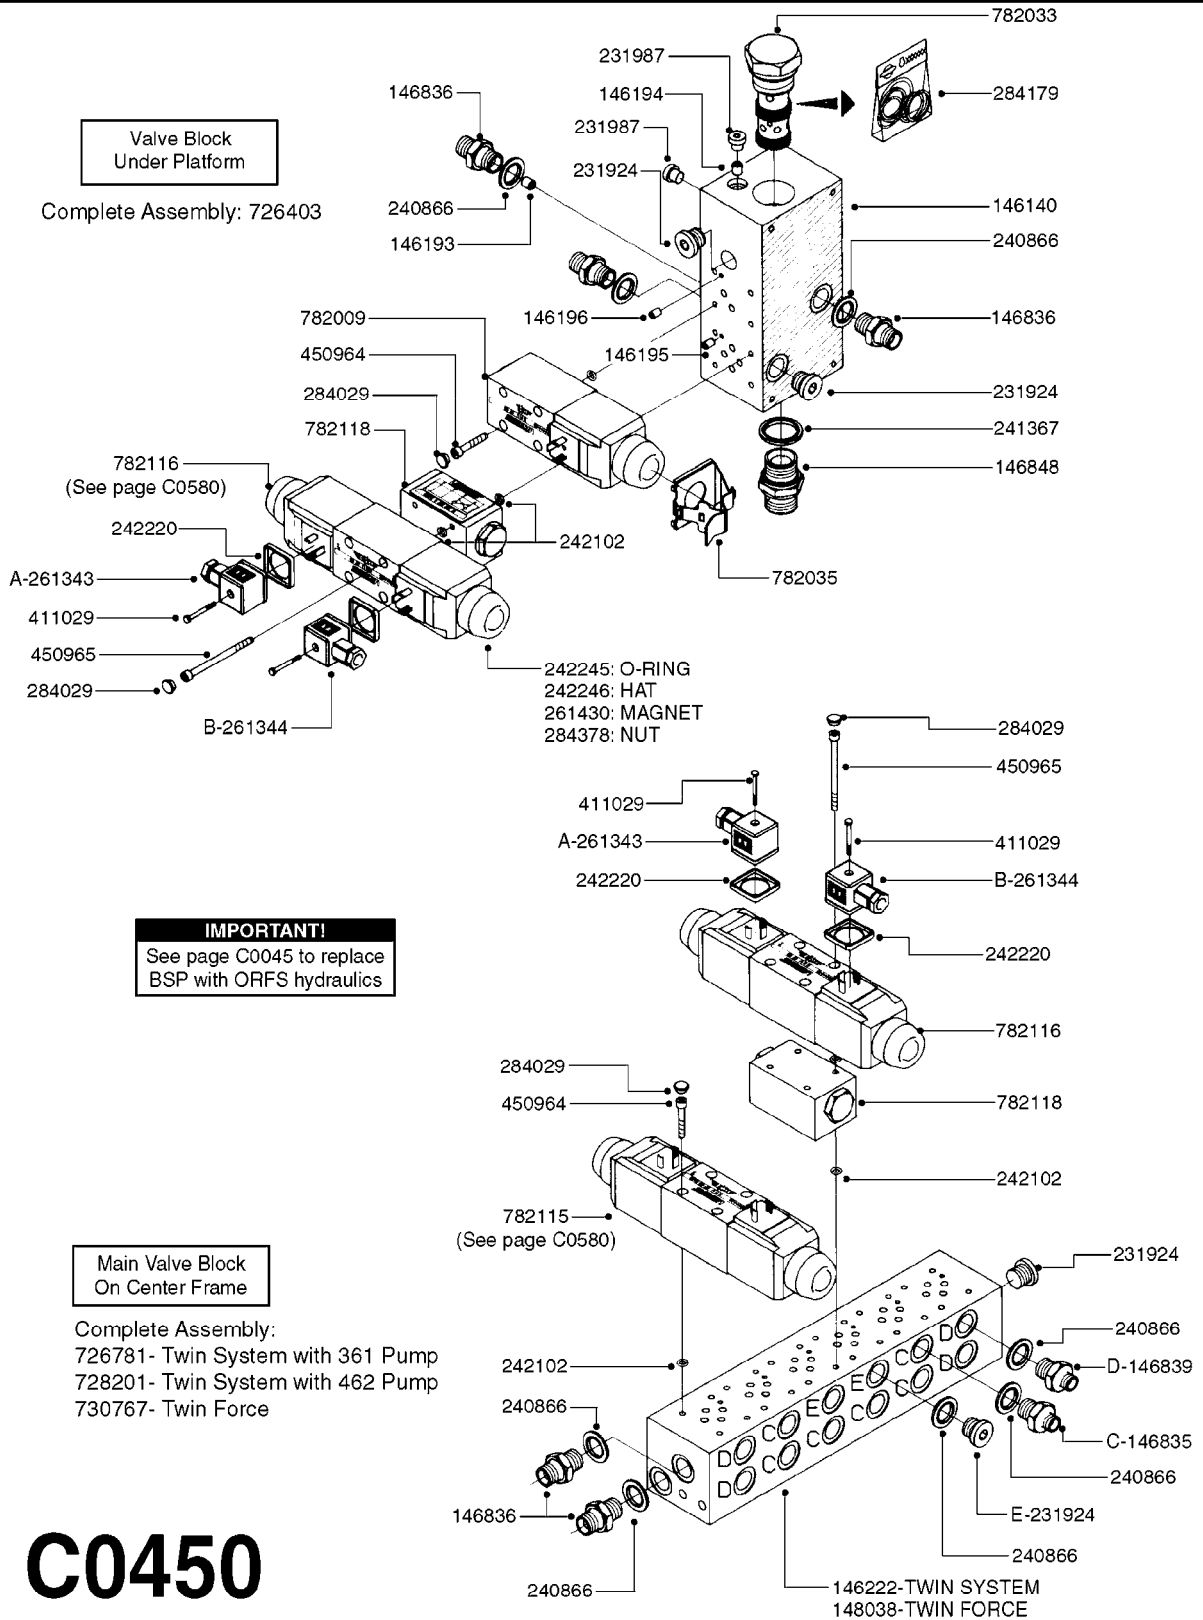

HYD TWIN SOLENOID VALVE
C0450-HIN, 30:03:16

Page

0

Date

04.11.2017 14:39

HYD TWIN SOLENOID VALVE
C0450-HIN, 30:03:16

Page 1
Date 04.11.2017 14:39

parts-n°	order qty	description
146140	1	MANIFOLD BLOCK
146193	1	NOZZLE D.2 M8X10
146194	1	NOZZLE D.8 M8X10
146195	1	NOZZLE D.2 M6X10
146196	1	NOZZLE D.8 M6X10
146222	1	MANIFOLD BLOCK
146835	1	ADAPTEUR BSP 1/4" X 3/8"
146836	1	HEX NIPPLE 3/8"X3/8" BSP
146839	1	HEX NIPPLE 1/4"X3/8" BSP 0.7MM
146848	1	HEX. NIPPLE 3/4"BSP X 3/4"BSP
148038	1	MANIFOLD BLOCK F.HYD/6
231924	1	PLUG 3/8'
231987	1	PLUG 1/8' BSP W/GASKET
240866	1	DOWTYSEAL 3/8"
241367	1	DOWTYSEAL 28.5x22
242102	1	O-RING Ø9.25X1.78 NITRIL 90SH
242220	1	GASKET F. HIRSMANN PLUG
242245	1	O-RING F. VICKERS VLVE MAGNET
242246	1	BOOT F. VICKERS SOLENOID VALVE
261343	1	HIRSCHMANN PLUG 'A'
261344	1	HIRSCHMANN PLUG B
261430	1	MAGNET F.VICKERS SOLENOID NLA
284029	1	COVER PLUS D10.5/12.0X5.0
284179	1	GASKET SET F/CARTRIDGE VALVE
284378	1	NUT F. VICKERS SOLENOID VALVE
411029	1	SCREW M3X35 F.HIRSMANN PLUG
450964	1	SCREW M5X30 F.CYLINDER
450965	1	SCREW ROUND M5X70
726403	1	MANIFOLD BLOCK COUPLING
726781	1	MANIFOLD BLOCK TA-HAC/361
728201	1	MANIFOLD BLOCK TA-HAC/462
730767	1	HY.BLOCK COMPLETE TF HAZ
782009	1	MAGNET.VALVE DG4V-3-OB-A-MUG7-
782033	1	CART.VALVE C16-210 FLOW+RELIEF
782035	1	LOCK FOR HY VALVE
782115	1	HY SOLENOID VALVE DH HYD
782116	1	HY SOLENOID VALVE MD1L-S3/10N-D12K1/P
782118	1	LOCK VALVE MVPP-D