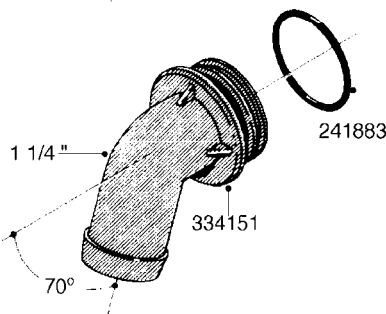

L0080

FITTINGS - S-53
L0080-HIN, 12:09:17

Page 1

Date 04.11.2017 14:40

Pos.	parts-n°	order qty	description
1	145995	1	FITT.DK S-53 FORK
2	241973	1	O-RING Ø3 X 44,2 70 SHORES NITRIL NITRIL (BLACK)
2	242353	1	O-RING D44.2X3.0 VITON F.S-67 VITON (BROWN)
3	242109	1	O-RING D32.2x3.0 NITRIL (BLACK)
3	242354	1	O-RING D32.2X3.0 VITON F.S-53 VITON (BROWN)
4	322103	1	FITT.DK S-53 BULKHEAD
5	322107	1	FITT.DK S-53 BULKHEAD NUT
6	322110	1	FITT.DK S-53 ELB. 1/2" BSP
7	322352	1	FITT.DK S-53 TEE
8	334229	1	FITT.DK S-53 STR.3/4"
9	334260	1	GASKET F. S-53 BULKHEAD
10	334564	1	FITT.DK S-67 TO S-53 ADAPTER
11	391100	1	FITT.DK S-53THREAD INS.1/2"BSP
12	726463	1	FITT.DK S53 BULKHEAD W/GASKET
13	726552	1	FIT.DK S-53X90 1/2" BSP,O-RING
14	726556	1	FITT.DK S-53 HB 1/2" W/O-RING
15	726558	1	FITT.DK S53 STR. 3/4" W.ORING
16	726559	1	FITT DK. S-53 HB 1" W/O-RING
17	726568	1	FITT.DK.S-53 HB 1/2"90 W/ORING
18	726570	1	FITT.DK S-53 ELB.3/4" W.ORING
19	726571	1	FITT.DK S-53 ELB.1", W ORING
20	726578	1	FITT.DK S53 PLUG WITH O-RING
21	728561	1	REDUCER S67M - S53F + O-RING