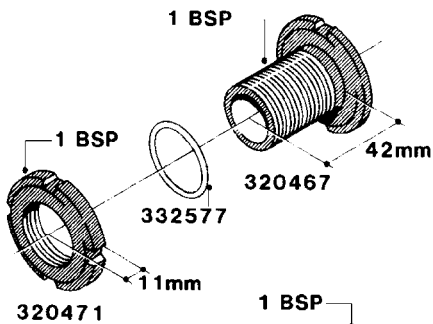

L0040

FITTINGS - NIPPLES & ELBOWS
L0040-HIN, 01:01:16

Page 1

Date 04.11.2017 14:40

parts-n°	order qty	description
10530803	1	FITT.PO.SE 2.00X2.00 45 DEG.
320191	1	FITT.DK ELB 3/8' BSP 45 DEGREE
320482	1	FITT.DK ELB. 1/2" BSP 60 DEG.
320596	1	FITT.DK ELB 3/8'-1/2'BSP 45DEG
320607	1	FITT.DK HN 3/8M X 3/8F BSP LNG
320633	1	FITT.DK HN 3/8"M X 3/8"F BSP
321451	1	FITT.DK ELB.1-1/2 X1-1/4 80DEG
321532	1	FITT.DK REDUC 3/4' X 1/2' BSP
390233	1	FITT.DK REDUC 1-1/2" X 1" BSP

L0050

FITTINGS - HOSE CONNECTORS
L0050-HIN, 01:01:16

Page 1

Date 04.11.2017 14:40

parts-n°	order qty	description
242594	1	O-RING D14 X 1.78 SCH.70-EPDM
320294	1	FITT.DK TEE 3/8X3/8HB X1/2"BSP
320305	1	FITT.DK HB 3/4'- 3/4' BSP
320386	1	FITT.DK TEE 3/8X3/8HB X3/8"BSP
320397	1	FITT.DK ELB 3/8"HB X 3/8" BSP
320401	1	FITT.DK TEE 1/2X1/2HB X1/2"BSP
320412	1	FITT.DK TEE 1/2X1/2HB X3/8'BSP
320423	1	FITT.DK ELB 1/2'HB X 3/8' BSP
320891	1	FITT.DK HB 3/8'- 3/8' BSP
320972	1	FITT.DK HB 5/16'- 1/4' BSP
322046	1	FITT.DK TEE 1/2X1/2HB X3/4'BSP
322048	1	FITT.DK TEE 3/4X3/4HB X3/4'BSP
330595	1	O-RING D24.6/D20X2.1 -3/4"
333137	1	FITT.DK CONN.1/2" F.NOZZ. DOUB
333141	1	FITT.DK CONN.1/2" F.NOZZ.SING
334041	1	FITT.DK CONN.3/4' F.NOZZ. SING
334042	1	FITT.DK CONN.3/4' F.NOZZ. DOUB
334195	1	FITT.DK ELB. 3/4"HB X 3/4"HB
10012103	1	FITT.PO.HB 1.25X1.50 IMB1012
10014003	1	FITT.PO.HB 1.25X1.25 IMB1010
10036903	1	FITT.PO.HB 1.50X1.50 IMB1212
28019303	1	FITTING HB ELB 3/4NPT-3/4HOSE
61016500	1	HOSE TAIL 3/4" 90°+RG CAP 3/4"
72026700	1	NOZZLE TUBE ADAPTER W/O-RING