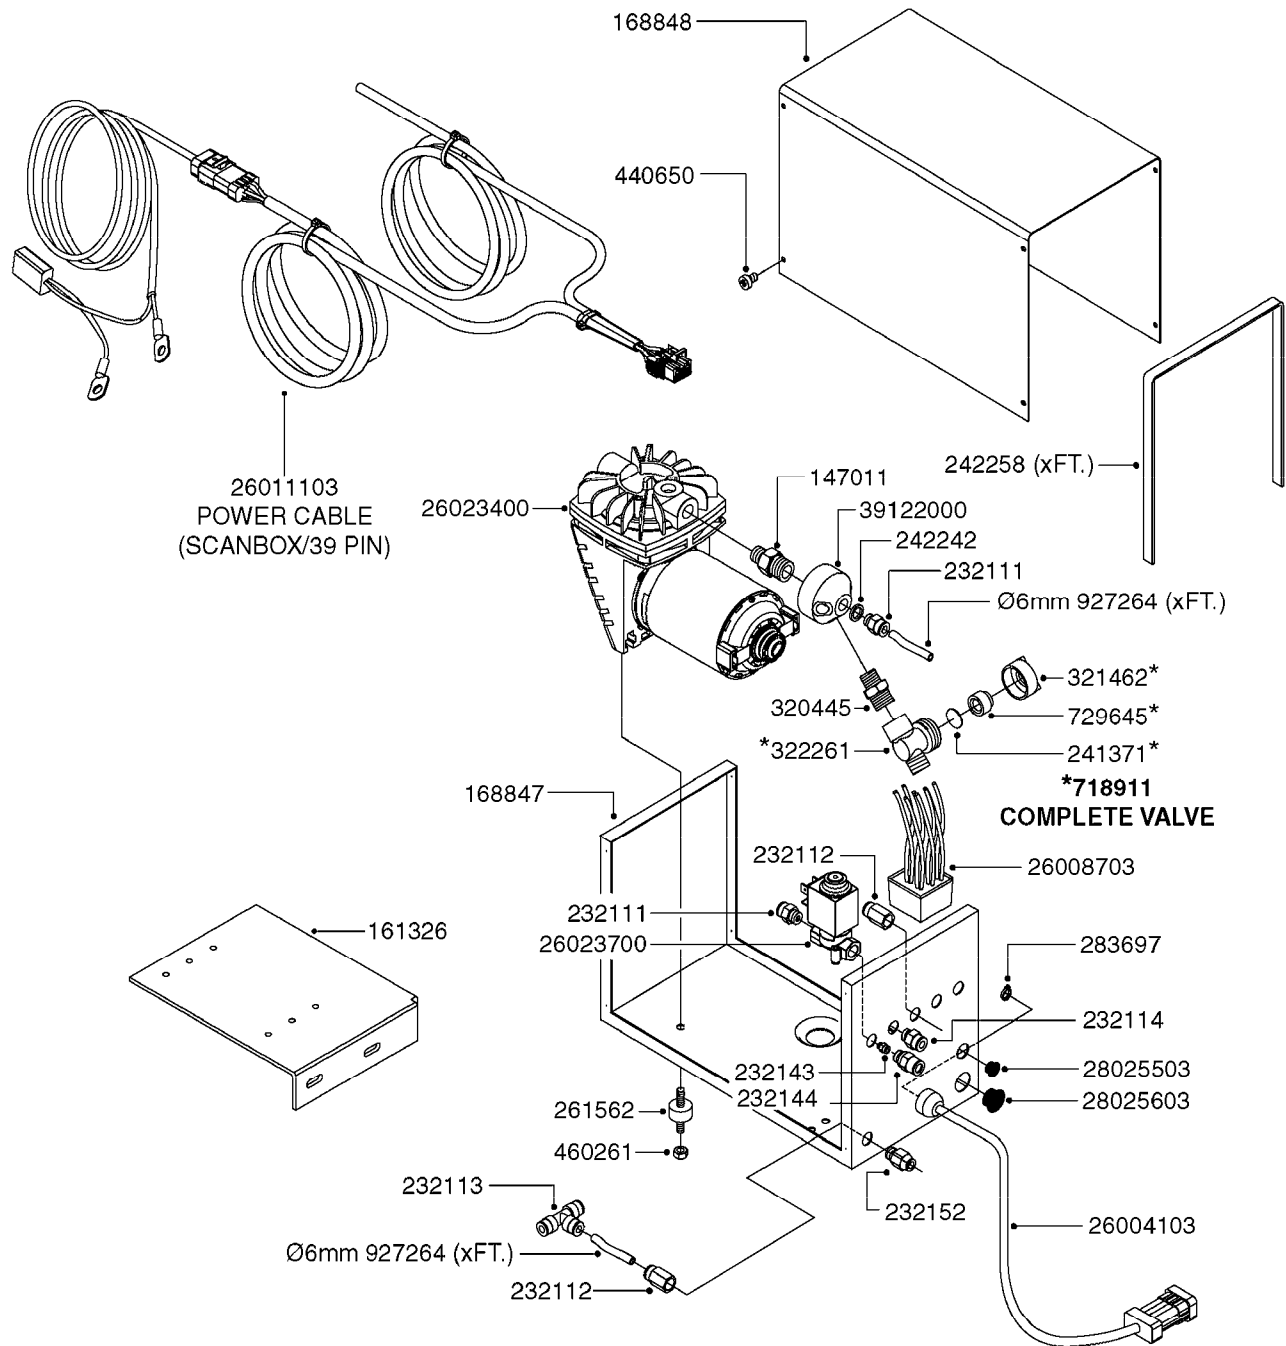

K0400

*Ø8mm 927306 (xFT.)
*Ø10mm 927330 (xFT.)

70062503 - COMPLETE ASSEMBLY

FOAM MARKER COMPRESSOR 2007
K0400-HIN, 01:01:16

Page 1
Date 04.11.2017 14:39

parts-n°	order qty	description
147011	1	HEX NIPPLE 3/8'X1/4'BSP BRASS
161326	1	MOUNT BKT. F. FOAM COMP.BOX 98
168847	1	ENCLOSURE LOWER F.MARKER
168848	1	COVER F. FOAM MARKER
232111	1	QUICK COUPLER 6MM X 1/8 EXT.
232112	1	QUICK COUPLER 6MM 1/8 INT.
232113	1	QUICK COUPLER 6MM T-PIECE
232114	1	COUPLER 1/8" THREADX8MM HOSE
232143	1	REDUCER 1/4'INT-1/8'EXT
232144	1	QUICK COUPLER 10MM X 1/4 EXT
232152	1	QUICK COUPLER 8MMX1/8 EXT.LONG
241371	1	DIAPHRAGM, NO-DRIP alt 241371
242242	1	O-RING F.AIR HOSE FITTING
242258	1	TRIM 3X10 SELF ADHESIVE 0012"
261562	1	RUBBER DAMPER 2XM6X25
283697	1	TIESTRAP 200MM
320445	1	FITT.DK HN 1/4"X3/8" BSP
321462	1	CAP F.NO-DRIP ASSY.
322261	1	HOUSING F.SAFETY VALVE 3/8"
440650	1	SCREW 3.5x13 STAINLESS
460261	1	NUT HEX M6X1.00 LOCK DIN985 A2 SS
718911	1	VALVE (SAFETY) F.MARKER
729645	1	NON-DRIP SPRING ASSY.GREEN 10
927264	1	HOSE R X PE D6/D4 X 0012"
927306	1	HOSE R X PE D8/D6 X 0012"BLACK
927330	1	HOSE R X PE D10/D8 X 012"BLACK
26004103	1	FOAM MARKER CNTRL MOD CABL STD
26008703	1	FOAM MARKER CONTROL SCII
26011103	1	FOAMER POWER/CONTROL CABLE 39P
26023400	1	COMPRESSOR F.FOAM MARKER CM40
26023700	1	SOLENOID VAL 12V 1/8' FLO '07
28025503	1	PLUG F.DRILLED HOLE 1/2"
28025603	1	PLUG F.DRILLED HOLE 3/4"
39122000	1	DISTR.HOUSING F.FOAM MARKER'07
70062503	1	FOAM MARKER COMPRESSOR,STD,39P