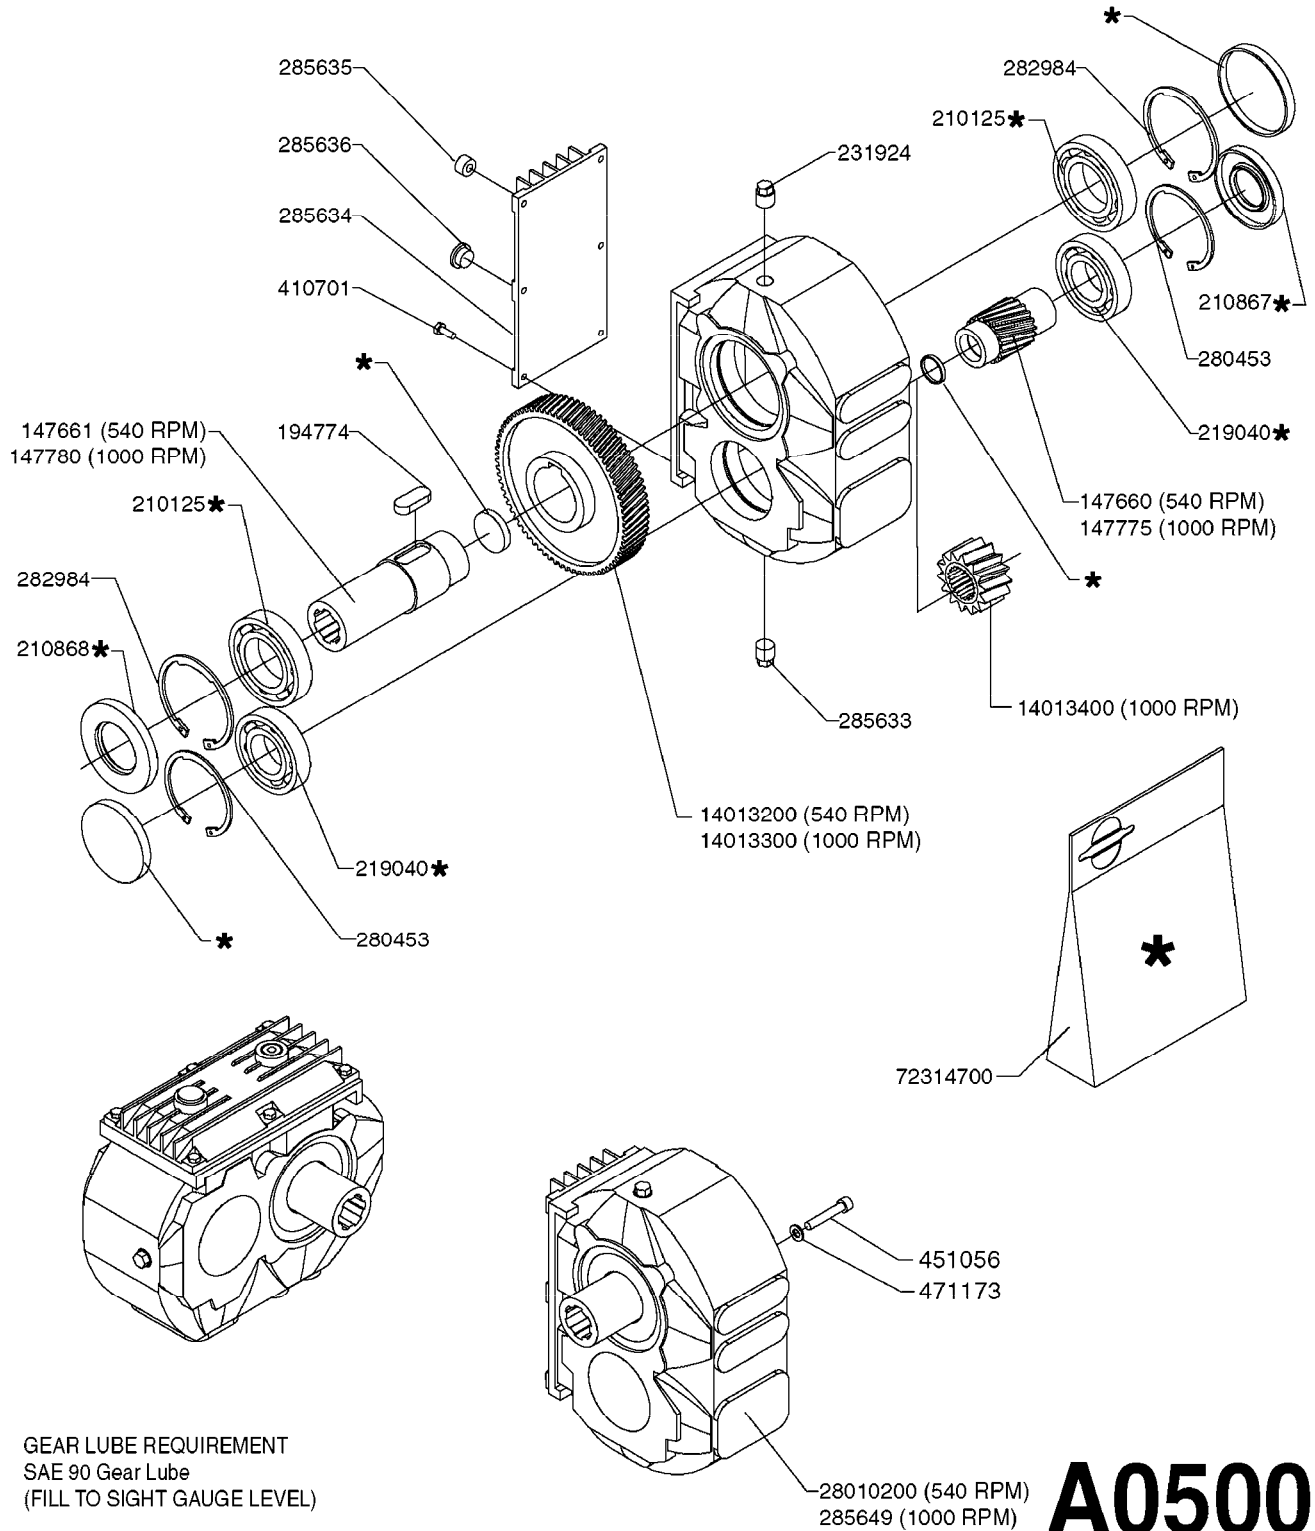

GEAR LUBE REQUIREMENT
SAE 90 Gear Lube
(FILL TO SIGHT GAUGE LEVEL)

A0500

GEAR BOX - TWIN FORCE 540/1000
A0500-HIN, 01:01:16

Page 1

Date 04.11.2017 14:39

parts-n°	order qty	description
147660	1	AXLE (LOWER) F.M7 GEAR 540 RPM
147661	1	AXLE (UPPER) F.M7 GEAR 540 RPM
147775	1	AXLE (LOWER) F.M7 GEAR 1000 RPM
147780	1	AXLE (UPPER) F.M7 GEAR 1000 RPM
194774	1	KEY 16X10X40
210125	1	BEARING BALL 6210
210867	1	OIL SEAL D80/40X8/F.M7 GEAR
210868	1	OIL SEAL D90/50X10/F.M7 GEAR
219040	1	BEARING
231924	1	PLUG 3/8'
280453	1	SNAP-RING INNER 80X2.5
282984	1	SNAP-RING INNER 90X3.00 DIN472
285633	1	BOTTOM PLUG F.M7 GEAR
285634	1	COVER F.M7 GEAR BOX
285635	1	PLUG F.COVER M7 GEAR BOX
285636	1	LEVEL INDICATOR F.M7 GEAR BOX
285649	1	GEAR BOX F.1000RPM TWIN FORCE
410701	1	SCREW M6X16 GALV.
451056	1	BOLT ALLEN HEAD M14 X 35
471173	1	WASHER D28.0/15.0 X 2.5
14013200	1	GEARWHEEL M7 (540 RPM)
14013300	1	GEARWHEEL M7 (1000 RPM)
14013400	1	TOOTHED WHEEL M7 GEAR 1000RPM
28010200	1	GEAR M7 28010100 540
72314700	1	GASKET SET FOR M7 GEARBOX