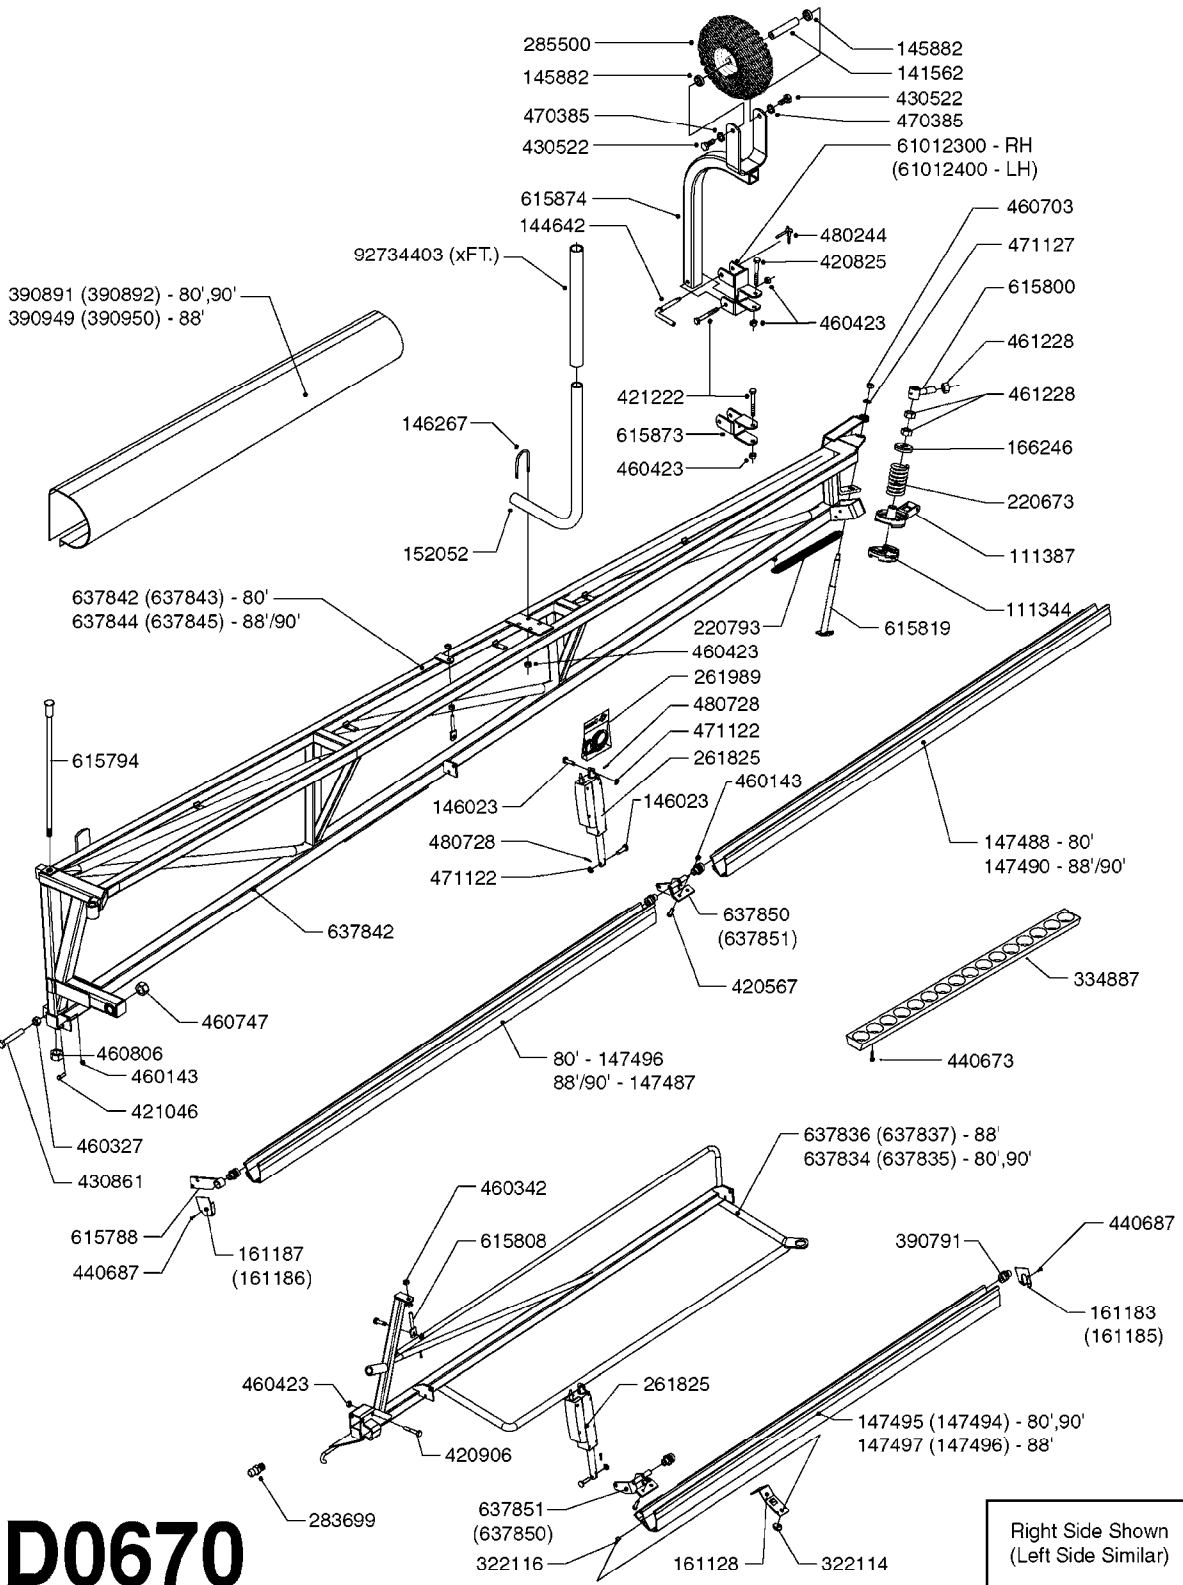

D0670

Right Side Shown
(Left Side Similar)

BOOM - TF OUTER WING HAZ 80/90
D0670-HIN, 01:01:16

Page

1

Date

04.11.2017 14:39

parts-n°	order qty	description
111344	1	CLAW CLUTCH Ø100/Ø20,5 UNDER PART RED
111387	1	CLAW CLUTCH D100 UPPER PART
141562	1	FRONTWHEEL AXLE 3 WHEEL
144642	1	LOCKING PAWL D10X65MM
145882	1	BUSHING D30/D21X7
146023	1	PIN FOR COGWHEEL
146267	1	BOLT U F.500 EAG BRACE
147487	1	AIR SLOT RAIL L=2495/D25
147488	1	AIR SLOT RAIL L=1935/D25
147490	1	AIR SLOT RAIL L=2435/D25
147494	1	AIR SLOT RAIL L=1730/D25 LEFT
147495	1	AIR SLOT RAIL L=1730/D25 RIGHT
147496	1	AIR SLOT RAIL L=1230/D25 LEFT
147497	1	AIR SLOT RAIL L=1230/D25 RIGHT
152052	1	BUMPER ARM 1" X 30"
161128	1	NOZZLE HOLDER TF
161183	1	AIR SLOT END RH
161185	1	AIR SLOT END LH
161186	1	AIR SLOT END LH
161187	1	AIR SLOT END RH
166246	1	WASHER CUP D53 F.SPRING
220673	1	SPRING F.PIVOT 100 X 51
220793	1	SPRING D21/D4X250MM
261825	1	ACTUATOR HAZ 2 WIRE
261989	1	SPARE PARTS KIT/BOOM ACTUATOR
283699	1	GREASE NIPPLE M6X1
285500	1	WHEEL F.BOOM SUPPORT 85X20
322114	1	NUT PLASTIC F.NOZZ.H
322116	1	BOLT PLASTIC F.NOZZ.H.
334887	1	AIRGUIDE TWIN FORCE L=494
390791	1	BUSHING F. AIR SLOT
390891	1	AIR BAG F.BREAKAWAY HAZ RH
390892	1	AIR BAG F.BREAKAWAY HAZ LH
390949	1	AIR BAG F.BREAKAWAY HAZ RH 88'
390950	1	AIR BAG F.BREAKAWAY HAZ LH 88'
420567	1	BOLT HEX 8.8 DEL M8X30 FT
420825	1	BOLT HEX 8.8 DEL M10X65
420906	1	BOLT HEX 8.8 DEL M10X60
421046	1	SCREW HEX M8X25/25 A2 SS DIN933
421222	1	BOLT HEX 8.8 DEL M10X75 FT
430522	1	BOLT HEX 8.8 DEL M12X25 FT
430861	1	BOLT HEX 8.8 DEL M16X100 FT
440673	1	SCREW F.PLASTIC 5X12 SS
440687	1	SCREW 4.2X13.0
460143	1	NUT HEX M8X1.25 LOCK DIN985A2 SS
460327	1	NUT HEX M16X2
460342	1	NUT HEX M10 DEL DIN934
460423	1	NUT HEX M10X1.50 LOCK DIN985A2 SS
460703	1	NUT HEX M12X1.75 LOCK DIN985A2 SS
460747	1	NUT HEX M24 LOCK
460806	1	NUT HEX M20X2.50 LOCK DIN985A2 SS
461228	1	NUT HEX M20
470385	1	WASHER D14.8D8.1X2 LOCK GALV.
471122	1	WASHER, M10, Ø20/10.5X 2.0, SS
471127	1	WASHER Z12N 13X24X2,5 RST
480244	1	PIN SNAP D4.5
480728	1	PIN D3.2X20 SPLIT
615788	1	BRACKET
615794	1	AXLE FOR OUTER WING D30/20 700
615800	1	LINK EYE BR.WING
615808	1	ANCHOR ADJ.F.ACTUATOR