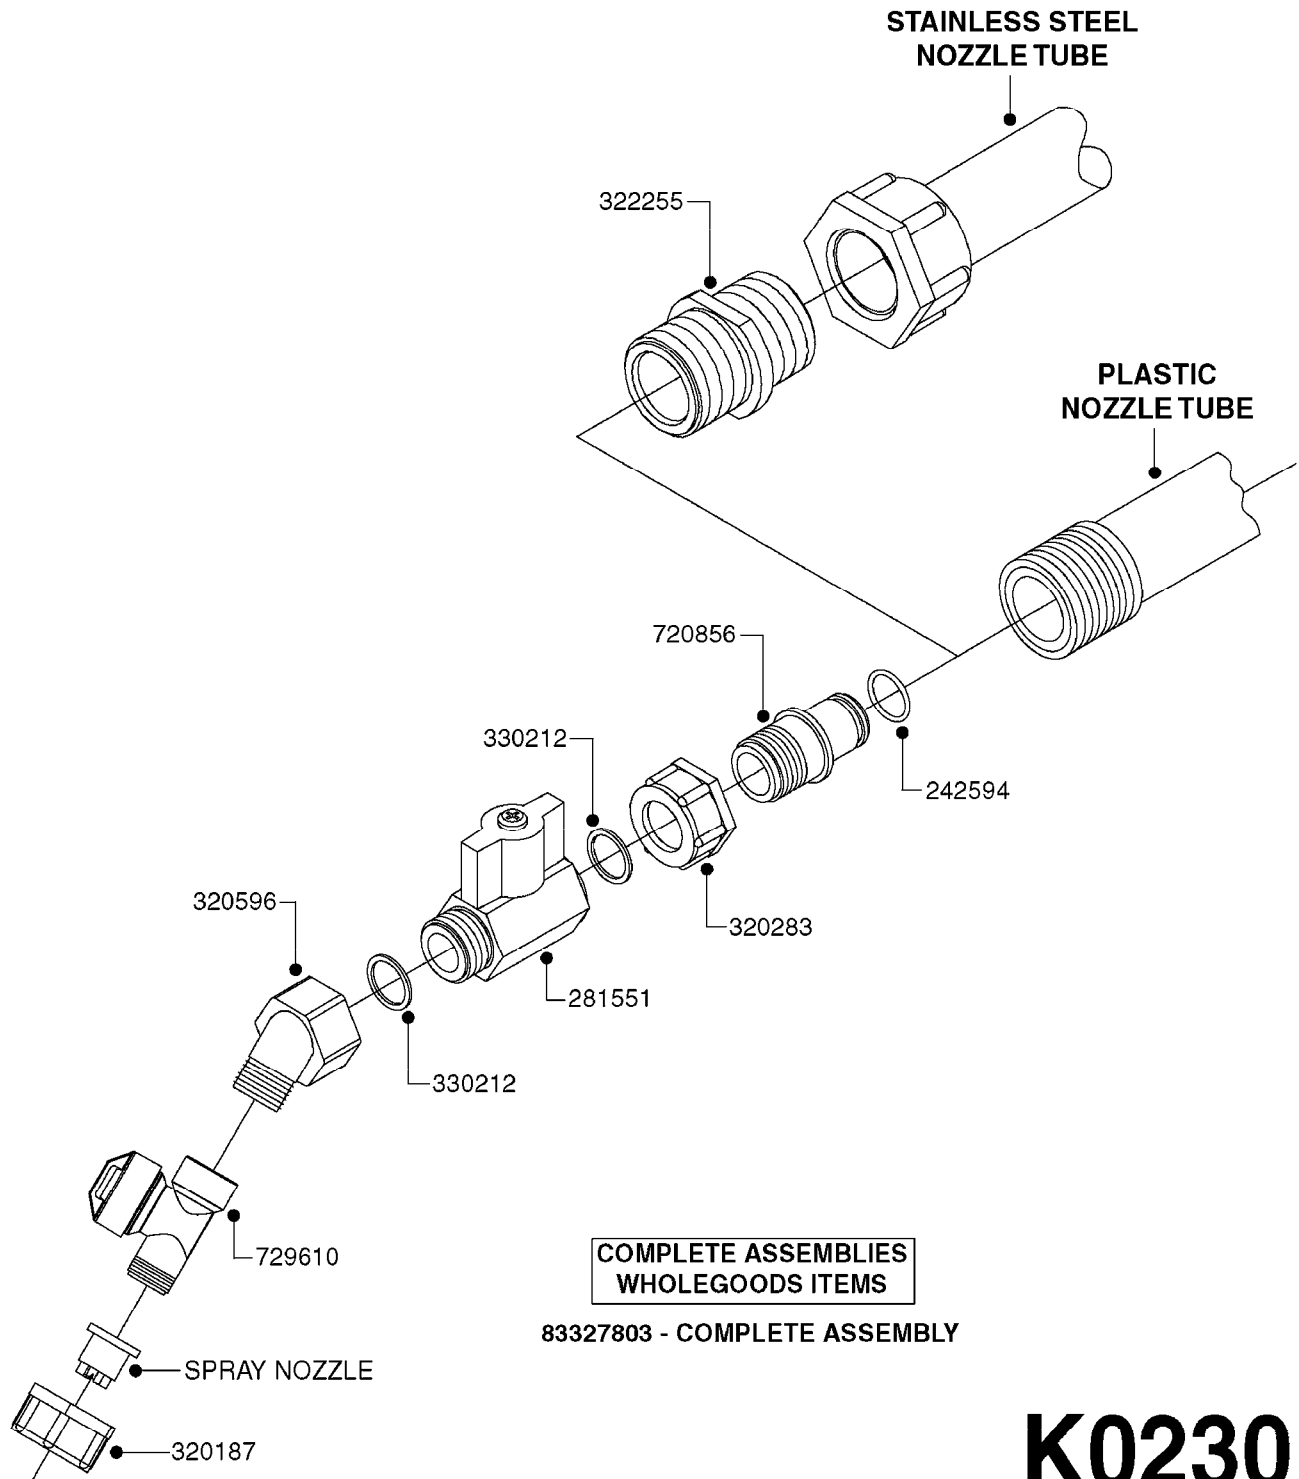

K0230

END NOZZLE KIT
K0230-HIN, 01:01:16

Page 1

Date 04.11.2017 14:39

parts-n°	order qty	description
242594	1	O-RING D14 X 1.78 SCH.70-EPDM
281551	1	BALL VALVE 1/2"
320187	1	FITT.DK CAP 3/8" BSP BLACK
320283	1	FITT.DK NUT 3/4"BSP
320596	1	FITT.DK ELB 3/8'-1/2'BSP 45DEG
322255	1	FITT.DK NIPPLE 3/4"X 3/4"
330212	1	O-RING D19/D14X2.4 F.1/2"NUT
720856	1	FITT.DK 1/2'BSP ASSY.F.3/4'NUT
729610	1	NOZZLE ASSY. NON DRIP 3/8 THRD
83327803	1	END NOZZLE KIT "04"