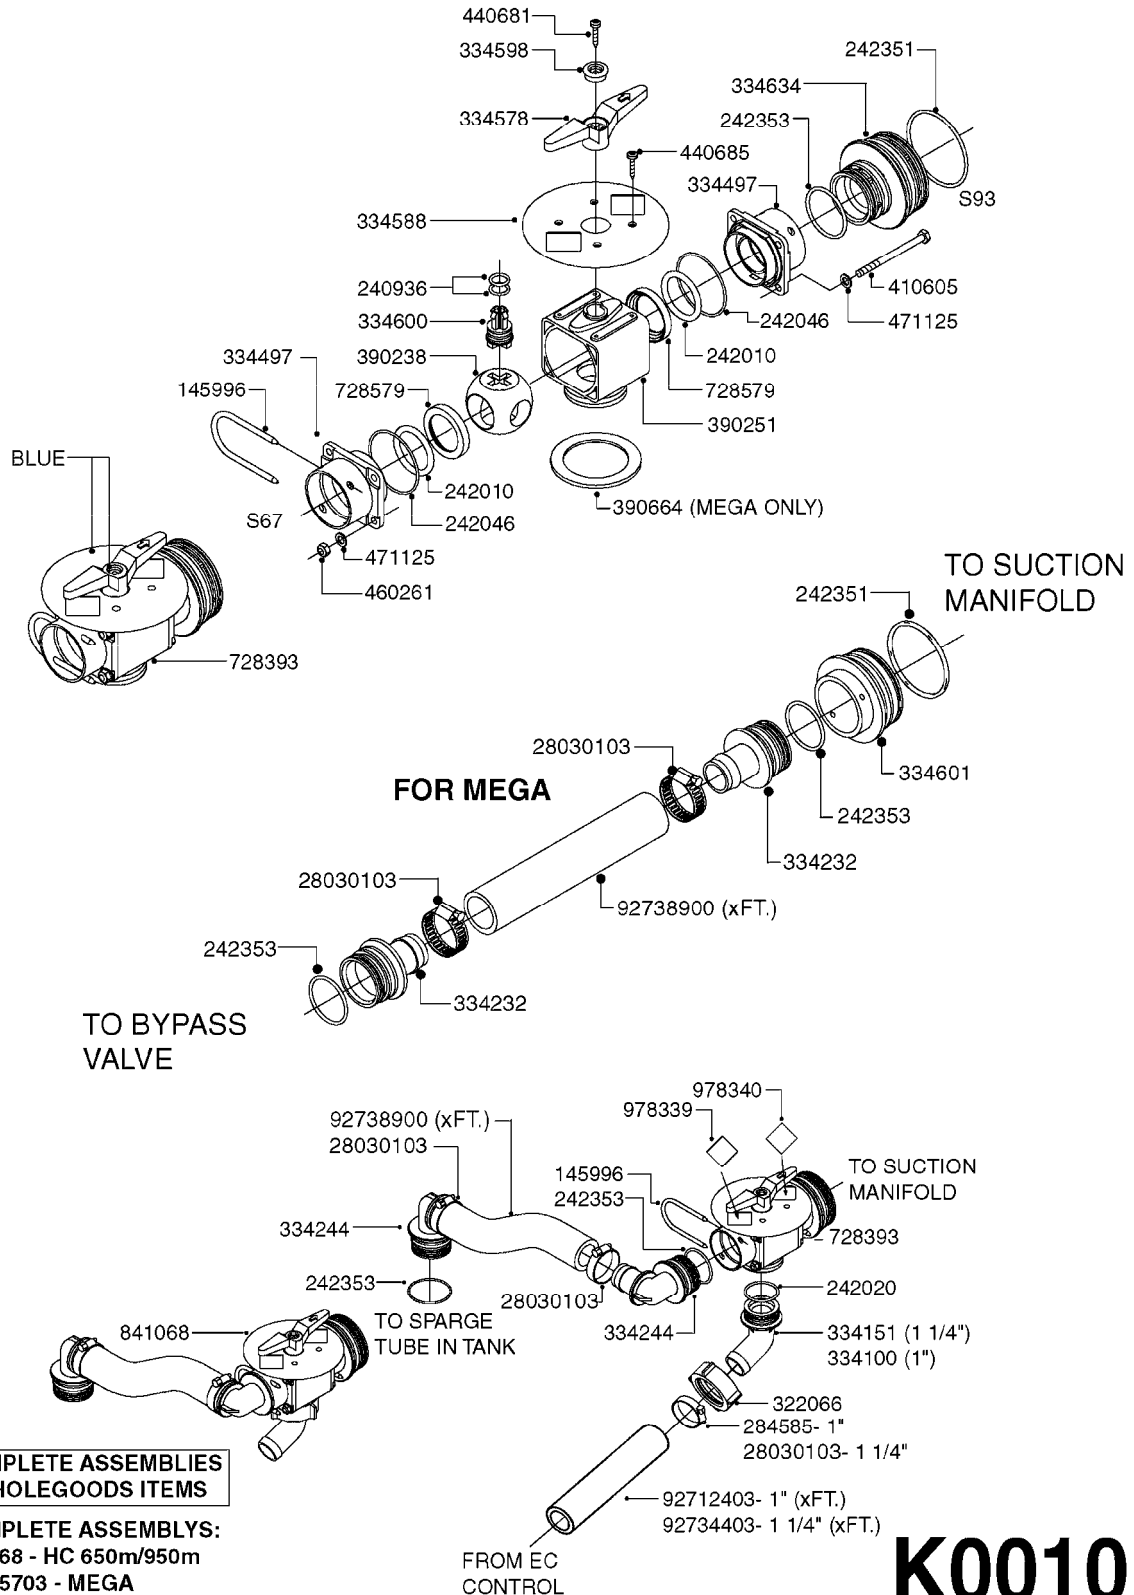

COMPLETE HUB ASSEMBLY:
28045703

COMPLETE ASSEMBLIES
WHOLEGOODS ITEMS

E0790

HUB ASSEMBLY F.4-1/2" SPINDLE
E0790-HIN, 31:03:16

Page 1

Date 04.11.2017 14:39

parts-n°	order qty	description
10629403	1	BOLT HEX 5/16 NC GR.2 00.50"
21000503	1	SEAL,WHEEL CR43771
21000603	1	RACE, BEARING 3.5/1.5
21000703	1	BEARING, TAPPERED 3.5433/1.575
21000803	1	RACE, TAPERED BEARING
21000903	1	BEARING, TAPPERED, 2.75/1.510
24002803	1	GASKET F. HUB 4.5" HUB ASSY
28001103	1	SPINDLE 4.5"x 21" 20000LB
28001203	1	HUB, 20000LB W. BRG RACES
28045703	1	HUB ASSY 10-13.19-11.02 25000#
29000003	1	HUB CAP F. 881(20000LB) HUB
45000103	1	BOLT, WHEEL STUD 3/4-16X2 3/4
45000503	1	BOLT, WHEEL STUD 3/4-16X3 1/2
46000003	1	NUT HEX NF 3/4" FLANGED F.HUB
46000103	1	NUT, CASTLE, SPINDLE 2-12 UNF
46000203	1	NUT, BUD WHEEL, INNER, RH
46000303	1	NUT, BUD WHEEL, OUTER, RH
47000103	1	WASHER, SPNDL 4.5" 2.06x4 .25T
48000103	1	PIN, COTTER 5/16" X 5.25"
63002903	1	AXLE INSERT,72"-90"SUS CM 1200
63033703	1	AXLE INSERT NCM 44/66/9000