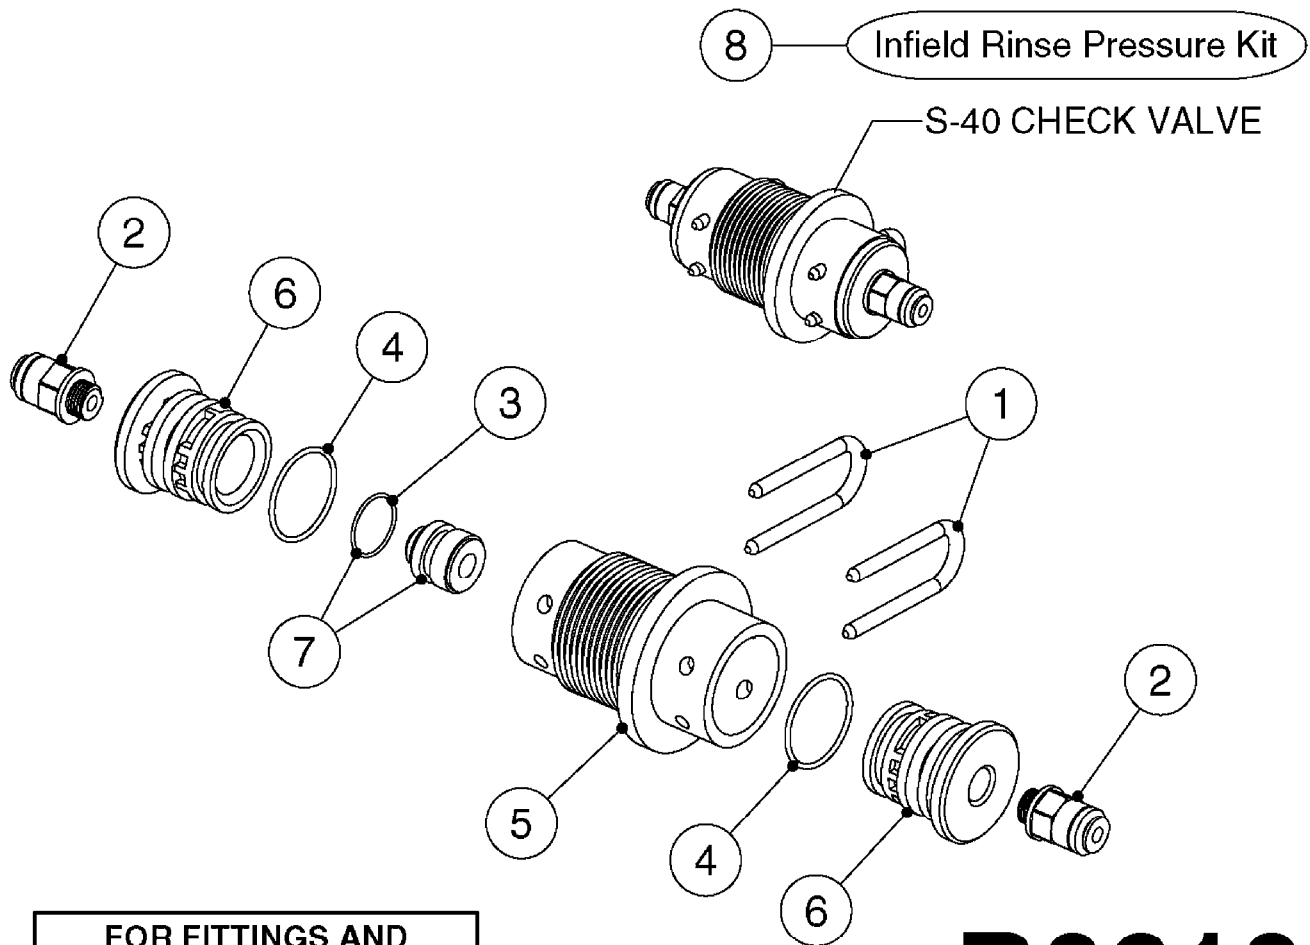

SMART VALVE-S93 MANIFOLD VALVE
B0540-HIN, 01:01:16

Page 1
Date 04.11.2017 14:39

parts-n°	order qty	description
145997	1	FITT.DK S-93 FORK
147767	1	PIN 5Ø X 60 S-93 DOUBLE CLAMP
240936	1	O-RING D13.3X2.4 NITRIL
242047	1	O-RING 89.5 X 3.0 VITON
242316	1	O-RING D84.5X3.0 NITRIL
242475	1	O'RING D56.52x5.33 SH70-VITON
322327	1	HOUSING, VALVE, S93, 220 PSI
322328	1	END CAP F.VALVE S-93
322354	1	THRUST PLATE F.3-WAY VALVES-93
390543	1	SEAT F.BALL 3-WAY VALVE S-93
391019	1	BALL F.2 WAY S93 SMART VALVE
391020	1	BALL F.3 WAY S93 SMART VALVE
391023	1	SMART VALVE MOUNTING BRACKET
420862	1	BOLT HEX 8.8 DEL M10X16 FT
440681	1	SCREW F. PLASTIC 4MM X 14LG SS
460423	1	NUT HEX M10X1.50 LOCK DIN985A2 SS
471122	1	WASHER, M10, Ø20/10.5X 2.0, SS
14010100	1	SPINDLE F.SMART VALVE S-93
14027800	1	SPINDLE F.SMART VALVE S-93
61025400	1	HANDLE SMART VALVE
72137900	1	VALVE S93 "V1" SMART VALVE
72138000	1	VALVE S93 "V2" SMART VALVE
72138600	1	VALVE S93 "V3" SMART VALVE
72142700	1	VALVE S93 "V4" SMART VALVE