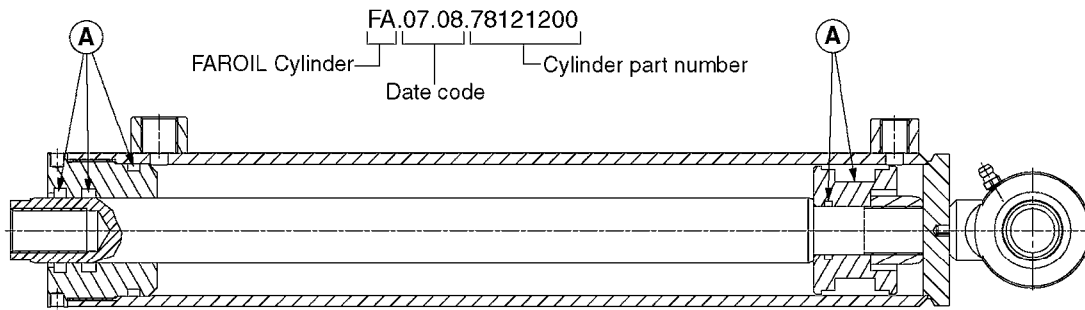

HYDRAULICS - CYLINDERS
C0020-HIN, 01:01:16

Page 3

Date 04.11.2017 14:39

parts-n°	order qty	description
63039300 78100003	1 1	CYLINDER ROD F.781132 CYL. PARA-LIFT CM+750 W/STOP

Check cylinder barrel for stamped part number.