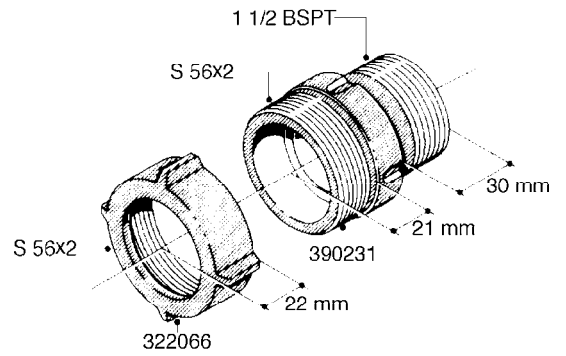

L0080

FITTINGS - S-53
L0080-HIN, 12:09:17

Page 1

Date 04.11.2017 14:40

Pos.	parts-n°	order qty	description
1	145995	1	FITT.DK S-53 FORK
2	241973	1	O-RING Ø3 X 44,2 70 SHORES NITRIL NITRIL (BLACK)
2	242353	1	O-RING D44.2X3.0 VITON F.S-67 VITON (BROWN)
3	242109	1	O-RING D32.2x3.0 NITRIL (BLACK)
3	242354	1	O-RING D32.2X3.0 VITON F.S-53 VITON (BROWN)
4	322103	1	FITT.DK S-53 BULKHEAD
5	322107	1	FITT.DK S-53 BULKHEAD NUT
6	322110	1	FITT.DK S-53 ELB. 1/2" BSP
7	322352	1	FITT.DK S-53 TEE
8	334229	1	FITT.DK S-53 STR.3/4"
9	334260	1	GASKET F. S-53 BULKHEAD
10	334564	1	FITT.DK S-67 TO S-53 ADAPTER
11	391100	1	FITT.DK S-53THREAD INS.1/2"BSP
12	726463	1	FITT.DK S53 BULKHEAD W/GASKET
13	726552	1	FIT.DK S-53X90 1/2" BSP,O-RING
14	726556	1	FITT.DK S-53 HB 1/2" W/O-RING
15	726558	1	FITT.DK S53 STR. 3/4" W.ORING
16	726559	1	FITT DK. S-53 HB 1" W/O-RING
17	726568	1	FITT.DK.S-53 HB 1/2"90 W/ORING
18	726570	1	FITT.DK S-53 ELB.3/4" W.ORING
19	726571	1	FITT.DK S-53 ELB.1", W ORING
20	726578	1	FITT.DK S53 PLUG WITH O-RING
21	728561	1	REDUCER S67M - S53F + O-RING