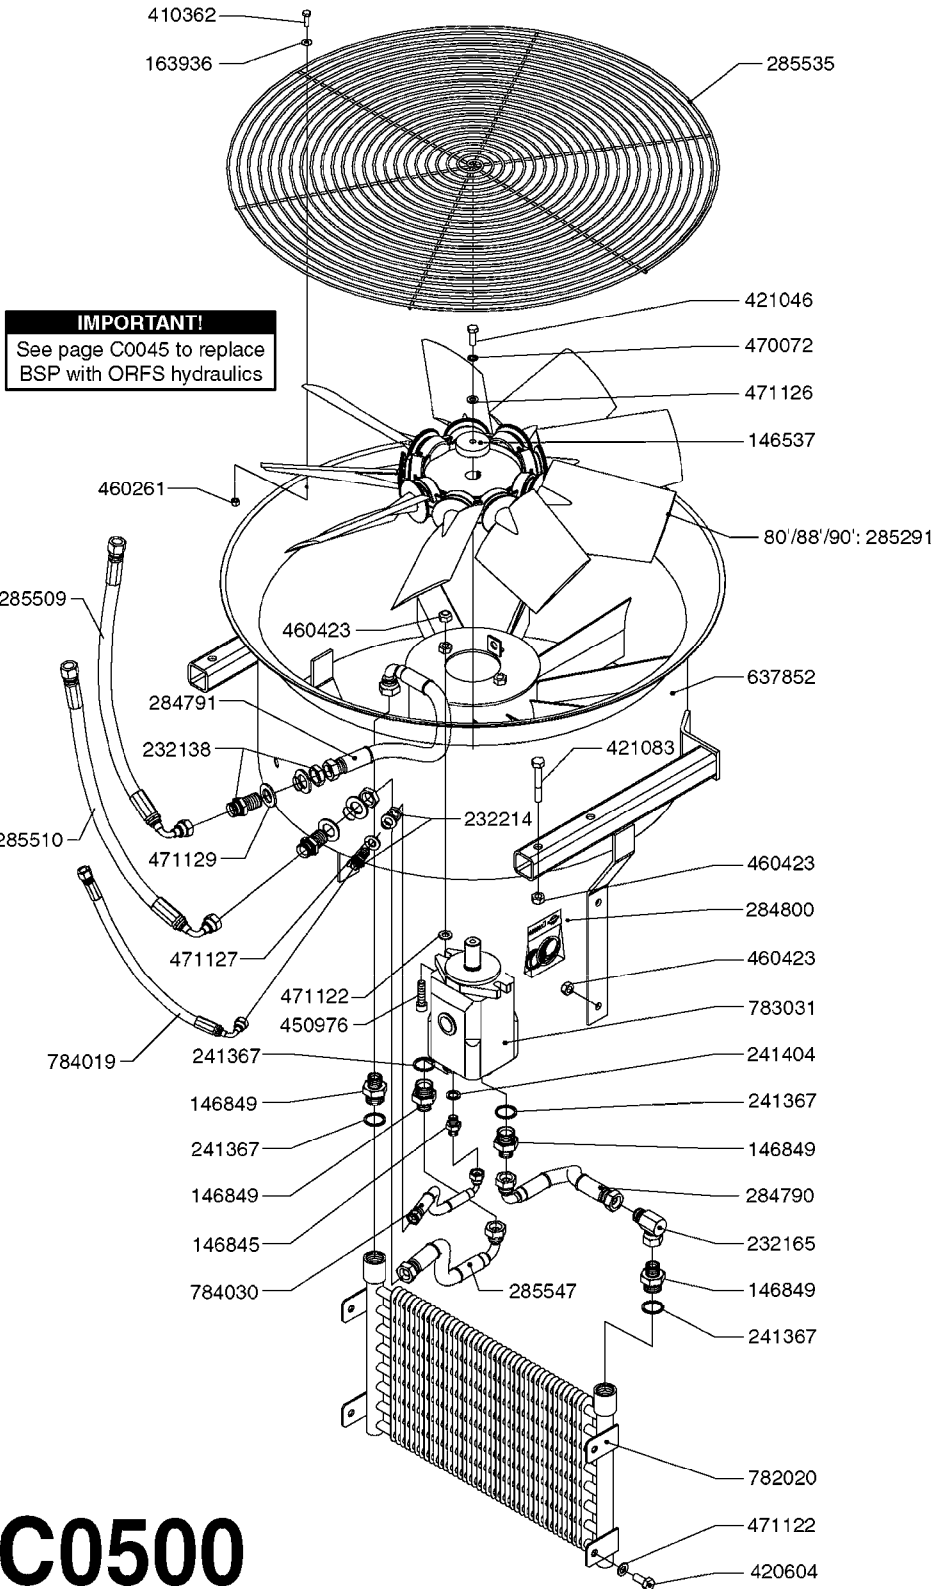

C0500

HYD TWIN FORCE FAN HAZ
C0500-HIN, 30:03:16

Page 1
Date 04.11.2017 14:39

parts-n°	order qty	description
146537	1	BUSHING D50/D40X12MM
146845	1	HEX NIPPLE 1/4"X1/4"
146849	1	HEX. NIPPLE 3/4"BSP X 1/2"BSP
163936	1	WASHER D15/D6.2X1
232138	1	HEX NIPPLE W/NUT 1/2"
232165	1	HY.ELBOW 1/2" BSP SWIVEL
232214	1	NIPPLE 1/4" W.U. NUT DEL
241367	1	DOWTYSEAL 28.5x22
241404	1	DOWTY SEAL 1/4"
284790	1	HOSE HY X 1/2 X 15.75"STR+ELB
284791	1	HOSE HY X 1/2 X 21.5"STR+ELB
284800	1	GASKET SET F.HYMOTOR M4MF11-28
285291	1	FAN BLADE F.TWIN FORCE 80'-90'
285509	1	HOSE HY X 1/2 X 78.75"STR+ELB
285510	1	HOSE HY X 1/2 X 82.5"STR+ELB
285535	1	GUARD FOR TWIN FORCE FAN HAZ
285547	1	HOSE HY X 1/2" X 15" STR+ELB
410362	1	BOLT HEX 8.8 SS M6X20
420604	1	BOLT HEX 8.8 DEL M10X25 FT DIN933
421046	1	SCREW HEX M8X25/25 A2 SS DIN933
421083	1	BOLT HEX 8.8 DEL M10X65
450976	1	BOLT M10X50 F.TWIN ARM YOKE
460261	1	NUT HEX M6X1.00 LOCK DIN985 A2 SS
460423	1	NUT HEX M10X1.50 LOCK DIN985A2 SS
470072	1	WASHER D15/D8X.5 LOCK
471122	1	WASHER, M10, Ø20/10.5X 2.0, SS
471126	1	WASHER, M8, Ø16/ 8.4X 1.6, SS
471127	1	WASHER Z12N 13X24X2,5 RST
471129	1	WASHER, M20, Ø37/21.0X 3.0, SS
637852	1	FAN HOUSING F.TWIN FORCE
782020	1	RADIATOR ELEMENT 2KW TYPE R6
783031	1	HYDRAULIC MOTOR FAN HAZ
784019	1	HOSE HY X 1/4 X 078.75"STR+ELB
784030	1	HOSE HY X 1/4" X 13.75"STR+ELB