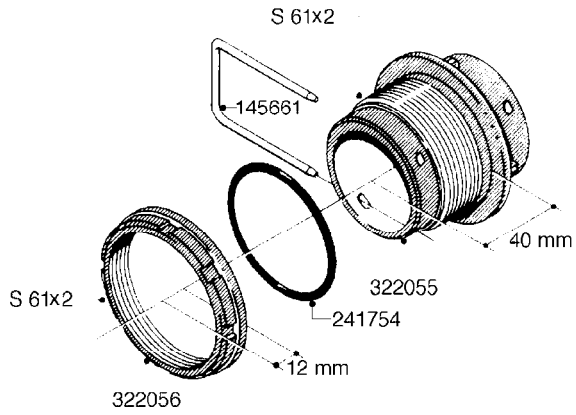

L0080

FITTINGS - S-53
L0080-HIN, 12:09:17

Page 1

Date 04.11.2017 14:40

Pos.	parts-n°	order qty	description
1	145995	1	FITT.DK S-53 FORK
2	241973	1	O-RING Ø3 X 44,2 70 SHORES NITRIL NITRIL (BLACK)
2	242353	1	O-RING D44.2X3.0 VITON F.S-67 VITON (BROWN)
3	242109	1	O-RING D32.2x3.0 NITRIL (BLACK)
3	242354	1	O-RING D32.2X3.0 VITON F.S-53 VITON (BROWN)
4	322103	1	FITT.DK S-53 BULKHEAD
5	322107	1	FITT.DK S-53 BULKHEAD NUT
6	322110	1	FITT.DK S-53 ELB. 1/2" BSP
7	322352	1	FITT.DK S-53 TEE
8	334229	1	FITT.DK S-53 STR.3/4"
9	334260	1	GASKET F. S-53 BULKHEAD
10	334564	1	FITT.DK S-67 TO S-53 ADAPTER
11	391100	1	FITT.DK S-53THREAD INS.1/2"BSP
12	726463	1	FITT.DK S53 BULKHEAD W/GASKET
13	726552	1	FIT.DK S-53X90 1/2" BSP,O-RING
14	726556	1	FITT.DK S-53 HB 1/2" W/O-RING
15	726558	1	FITT.DK S53 STR. 3/4" W.ORING
16	726559	1	FITT DK. S-53 HB 1" W/O-RING
17	726568	1	FITT.DK.S-53 HB 1/2"90 W/ORING
18	726570	1	FITT.DK S-53 ELB.3/4" W.ORING
19	726571	1	FITT.DK S-53 ELB.1", W ORING
20	726578	1	FITT.DK S53 PLUG WITH O-RING
21	728561	1	REDUCER S67M - S53F + O-RING