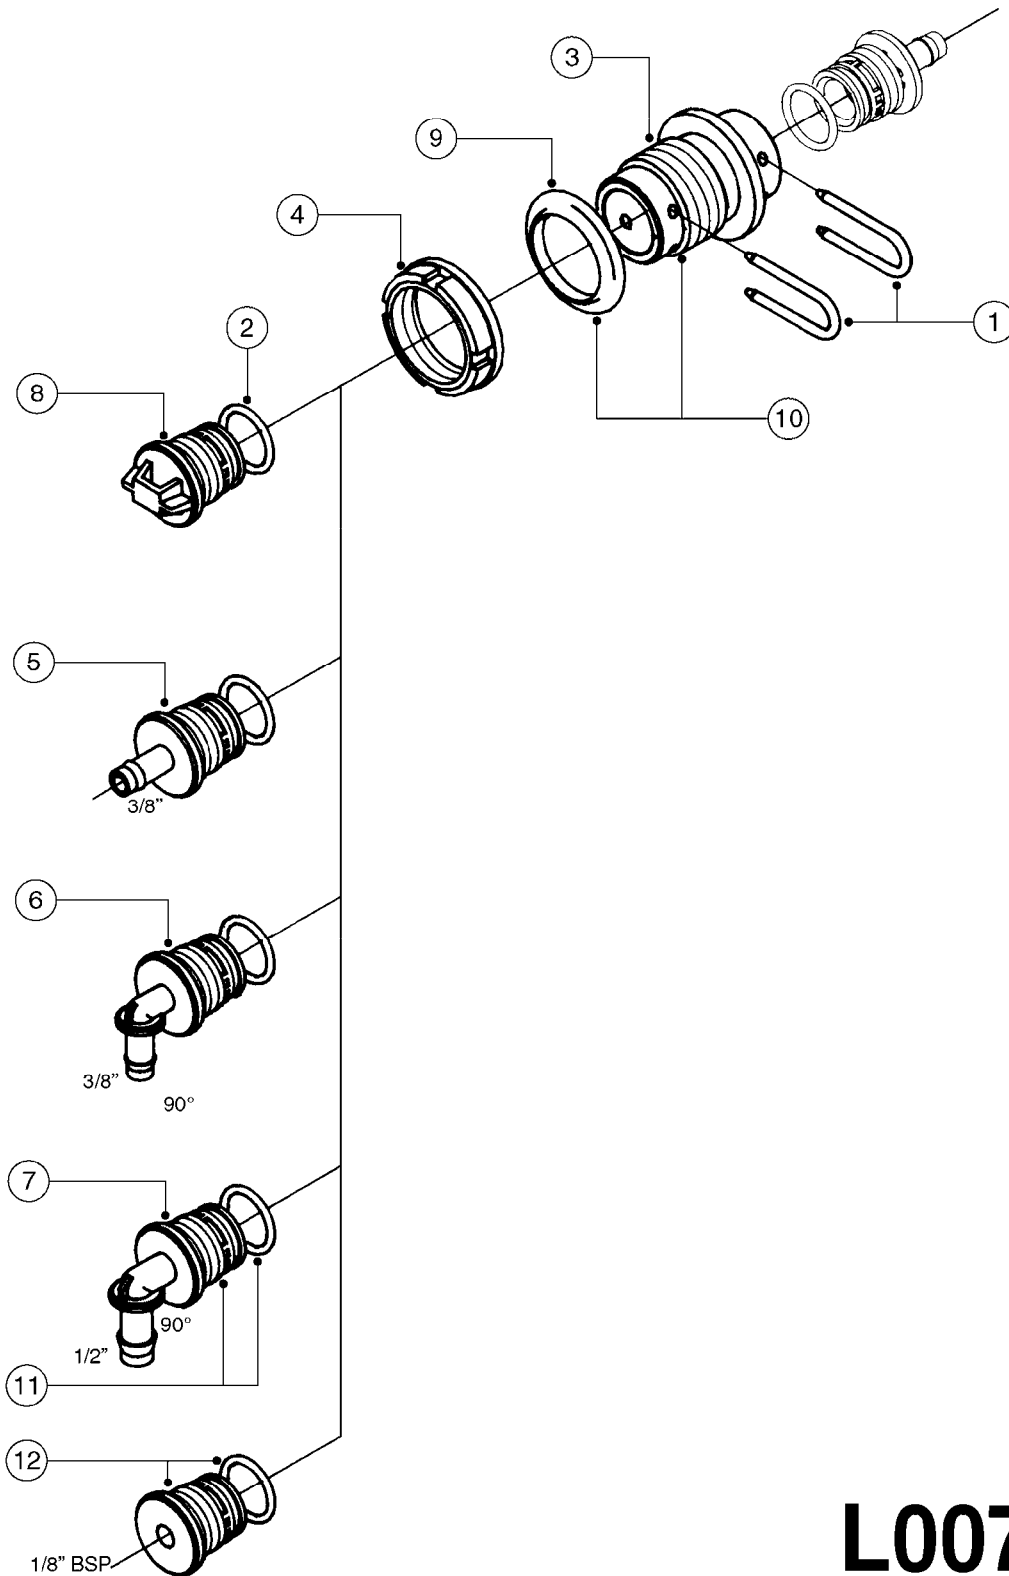

L0070

FITTINGS - S-40
L0070-HIN, 13:09:17

Page 1

Date 04.11.2017 14:40

Pos.	parts-n°	order qty	description
1	145994	1	FITT.DK S-40 FORK
2	242108	1	O-RING F.S-40 FITTING NITRIL (BLACK)
2	242355	1	O-RING D19.2X3.0 VITON F.S-40 VITON (BROWN)
3	322102	1	FITT.DK S-40 BULKHEAD
4	322106	1	FITT.DK S-40 BULKHEAD NUT
5	334225	1	FITT.DK S-40 STR.3/8"
6	334237	1	FITT.DK S-40 ELB.3/8"
7	334238	1	FITT.DK S-40 ELB.1/2"
8	334248	1	FITT.DK S-40 PLUG
9	334259	1	GASKET F. S-40 BULKHEAD
10	726462	1	FITT. S40 BULHEAD W. GASKET
11	726567	1	FITT.DK S-40 ELB.1/2" W. ORING
12	726693	1	FITT.DK S-40 PLUG 1/8BSP ORING