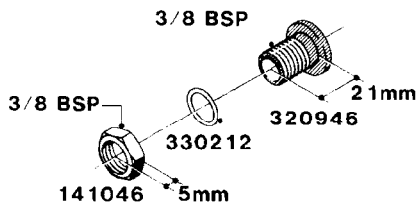

L0050

FITTINGS - HOSE CONNECTORS
L0050-HIN, 01:01:16

Page 1

Date 04.11.2017 14:40

parts-n°	order qty	description
242594	1	O-RING D14 X 1.78 SCH.70-EPDM
320294	1	FITT.DK TEE 3/8X3/8HB X1/2"BSP
320305	1	FITT.DK HB 3/4'- 3/4' BSP
320386	1	FITT.DK TEE 3/8X3/8HB X3/8"BSP
320397	1	FITT.DK ELB 3/8"HB X 3/8" BSP
320401	1	FITT.DK TEE 1/2X1/2HB X1/2"BSP
320412	1	FITT.DK TEE 1/2X1/2HB X3/8'BSP
320423	1	FITT.DK ELB 1/2'HB X 3/8' BSP
320891	1	FITT.DK HB 3/8'- 3/8' BSP
320972	1	FITT.DK HB 5/16'- 1/4' BSP
322046	1	FITT.DK TEE 1/2X1/2HB X3/4'BSP
322048	1	FITT.DK TEE 3/4X3/4HB X3/4'BSP
330595	1	O-RING D24.6/D20X2.1 -3/4"
333137	1	FITT.DK CONN.1/2" F.NOZZ. DOUB
333141	1	FITT.DK CONN.1/2" F.NOZZ.SING
334041	1	FITT.DK CONN.3/4' F.NOZZ. SING
334042	1	FITT.DK CONN.3/4' F.NOZZ. DOUB
334195	1	FITT.DK ELB. 3/4"HB X 3/4"HB
10012103	1	FITT.PO.HB 1.25X1.50 IMB1012
10014003	1	FITT.PO.HB 1.25X1.25 IMB1010
10036903	1	FITT.PO.HB 1.50X1.50 IMB1212
28019303	1	FITTING HB ELB 3/4NPT-3/4HOSE
61016500	1	HOSE TAIL 3/4" 90°+RG CAP 3/4"
72026700	1	NOZZLE TUBE ADAPTER W/O-RING