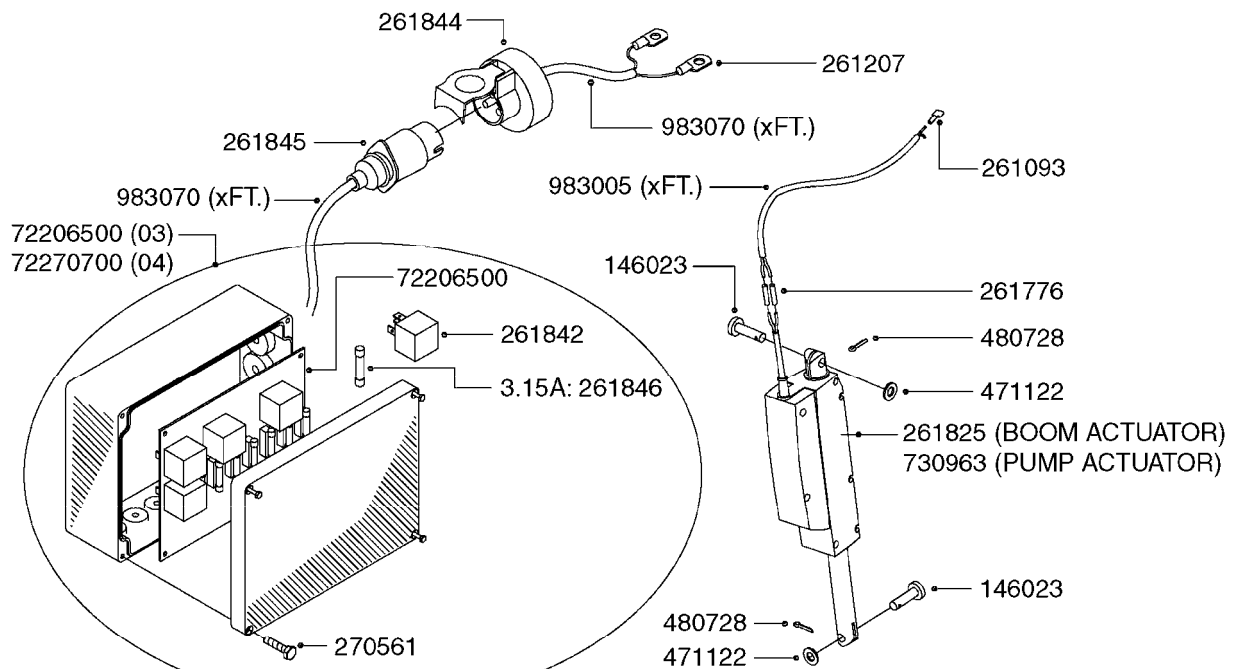

EVC, ECP, ECPC CONTROLS
B0350-HIN, 01:01:16

Page 2

Date 04.11.2017 14:39

parts-n°	order qty	description
33508700	1	BOX BOTTOM 160X80X40 BLACK 1-HOLE
33508800	1	LID 160X80X15 BLK W/SCREWS
72048000	1	MOTOR, DISTRIBUTION 1:300
72117600	1	SPINDLE EVC DIST
72127200	1	CIRCUIT B.ESC3 PLAST.W/SWITCH
72127300	1	CONTROL BOX ESC 3 SEC./20 PIN
72127400	1	CONTROL BOX ESC 4 SEC./20 PIN
72136500	1	UNIV. CONNECTION BOX F. EC
72137200	1	MCROSWCH ASSY F.Boom VLV 300:1

C0045

HYDRAULICS - BSP TO ORFS
C0045-HIN, 24:03:16

Page 1

Date 04.11.2017 14:39

Pos.	parts-n°	order qty	description
1	10466003	1	COUPLER PIONEER 8010-04 1/2NPT
2	231907	1	HEX NIPPLE 1/4"BSP X 1/2"NPT
2	231906	1	HEX NIPPLE 3/8"BSP X 1/2"NPT
2	147132	1	HEX NIPPLE 1/2"X1/2" BSP DEL
3	230311	1	QUICK COUPLING 1/2"
4	241356	1	DOWTYSEAL 1/2"
5	23234800	1	HEX NIPPLE 1/2"-9/16" ORFS FITTING FOR 1/4" HOSE
5	23234900	1	HEX NIPPLE 1/2"-11/16" ORFS FITTING FOR 3/8" HOSE
5	23235300	1	HEX NIPPLE 1/2"-13/16" ORFS FITTING FOR 1/2" HOSE
6	242102	1	O-RING Ø9.25X1.78 NITRIL 90SH
6	24263200	1	O-RING Ø7.66X1.78 NITRIL 90SH
6	24263300	1	O-RING Ø12.42X1.78 NITRIL 90SH
6	24263400	1	O-RING Ø18.77X1.78 NITRIL 90SH
7	67002403	1	CHART - BSP TO ORFS HOSES
8	67002503	1	CHART - BSP TO ORFS FITTINGS