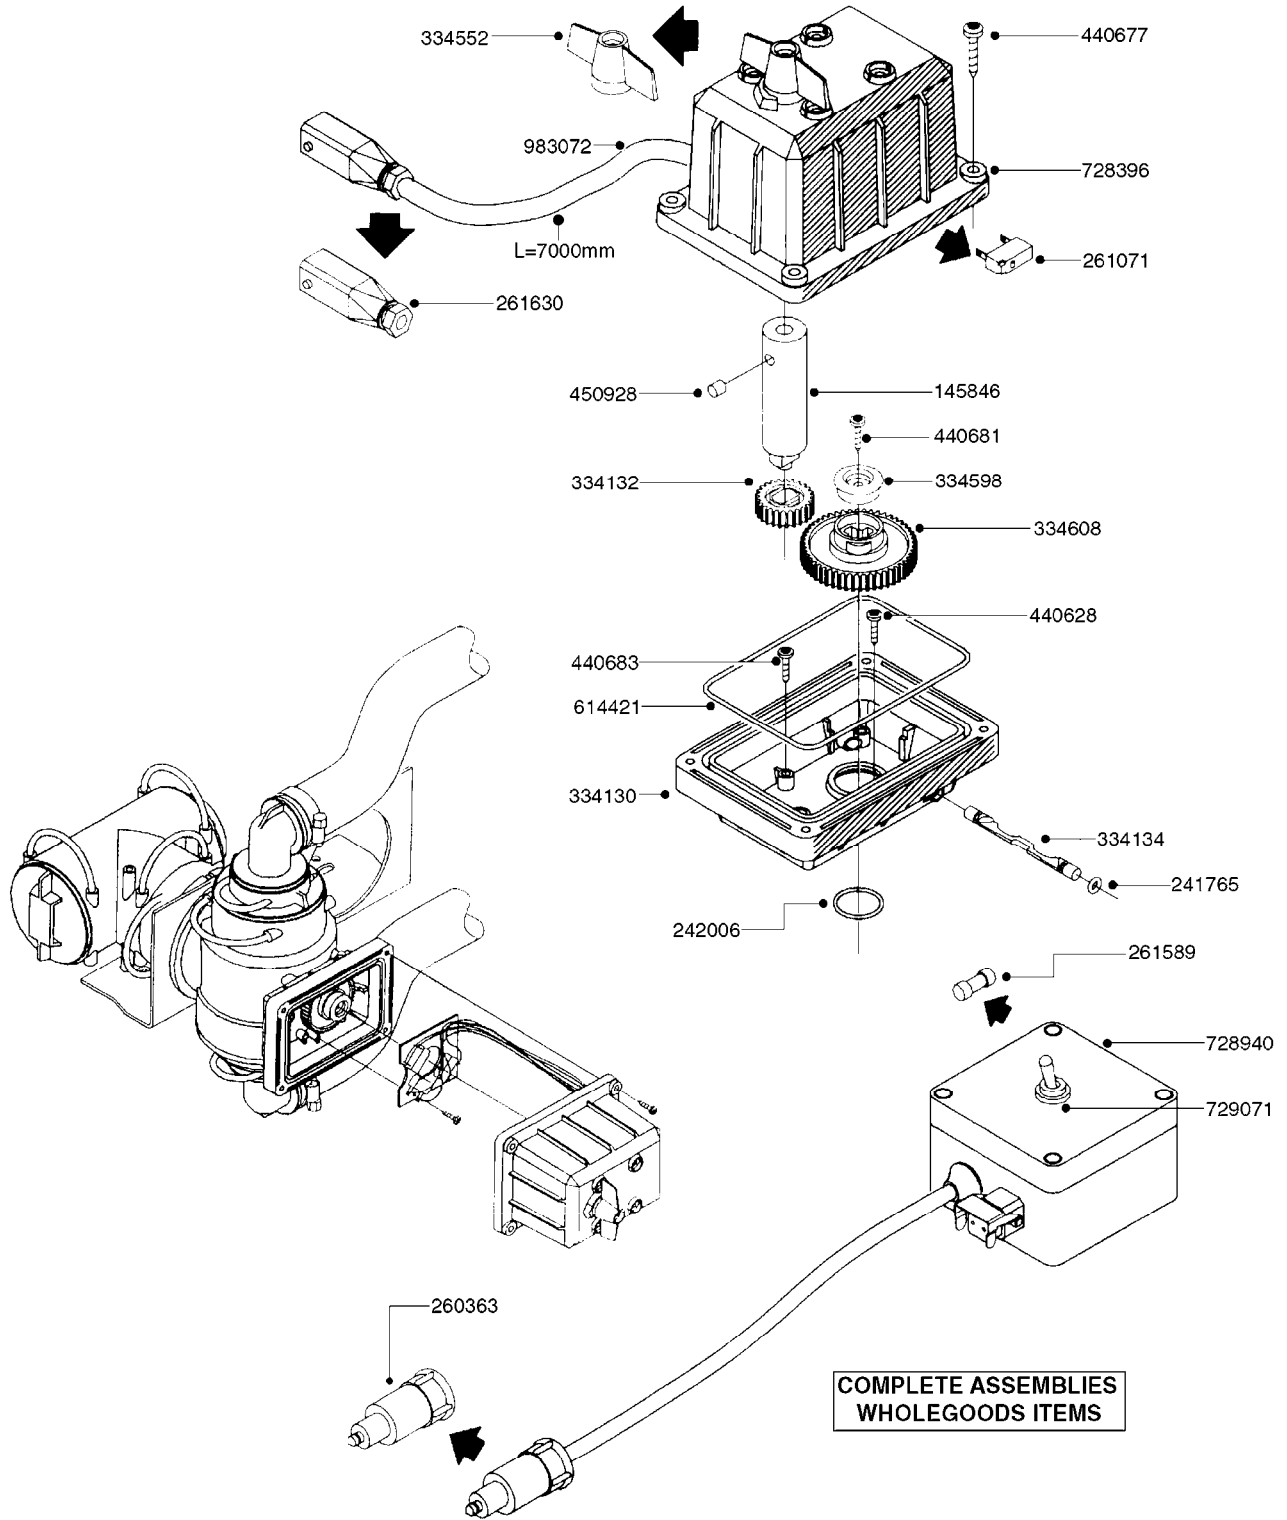

834363 - AGITATION BYPASS VALVE

K0020

BALL VALVE-ELECTRIC 2-WAY
K0020-HIN, 01:01:16

Page 1

Date 04.11.2017 14:39

parts-n°	order qty	description
145846	1	COUPLING FOR EL 3-WAY VALVE
241765	1	O-RING 3.1 X 1.6
242006	1	O-RING D22/D19 X 1.5
260363	1	PLUG 2 POLE 12V
261071	1	MICRO SWITCH TYPE 9 SM 201
261162	1	SOCKET F.12V BAYONET PLUG
261589	1	FUSE 5 X 20 1.25 AMP
334130	1	GEAR BOX
334131	1	COG WHEEL
334132	1	COG WHEEL
334134	1	INDICATOR ROD
334552	1	GRIP F.MAN.OP.EC PRES.REG.GREE
334598	1	PLUG F.VALVE HANDLE BLUE
440628	1	SCREW 3/8'
440677	1	SCREW F. PLASTIC 5X20 SS
440681	1	SCREW F. PLASTIC 4MM X 14LG SS
440683	1	SCREW 40X18 2WAY ELC.BALL VALV
450928	1	SET SCREW M8 X 8MM STAINLESS
614421	1	GASKET F/MOTOR HOUSE-ON/OFF TR
725340	1	MOTOR HOUSING FOR EL VALVE
728399	1	CIRCUIT BOARD F.728941
728941	1	CONTROL BOX F.2-WAY VALVE ELC.
834363	1	ELECTRIC KIT, AGITATION BYPASS