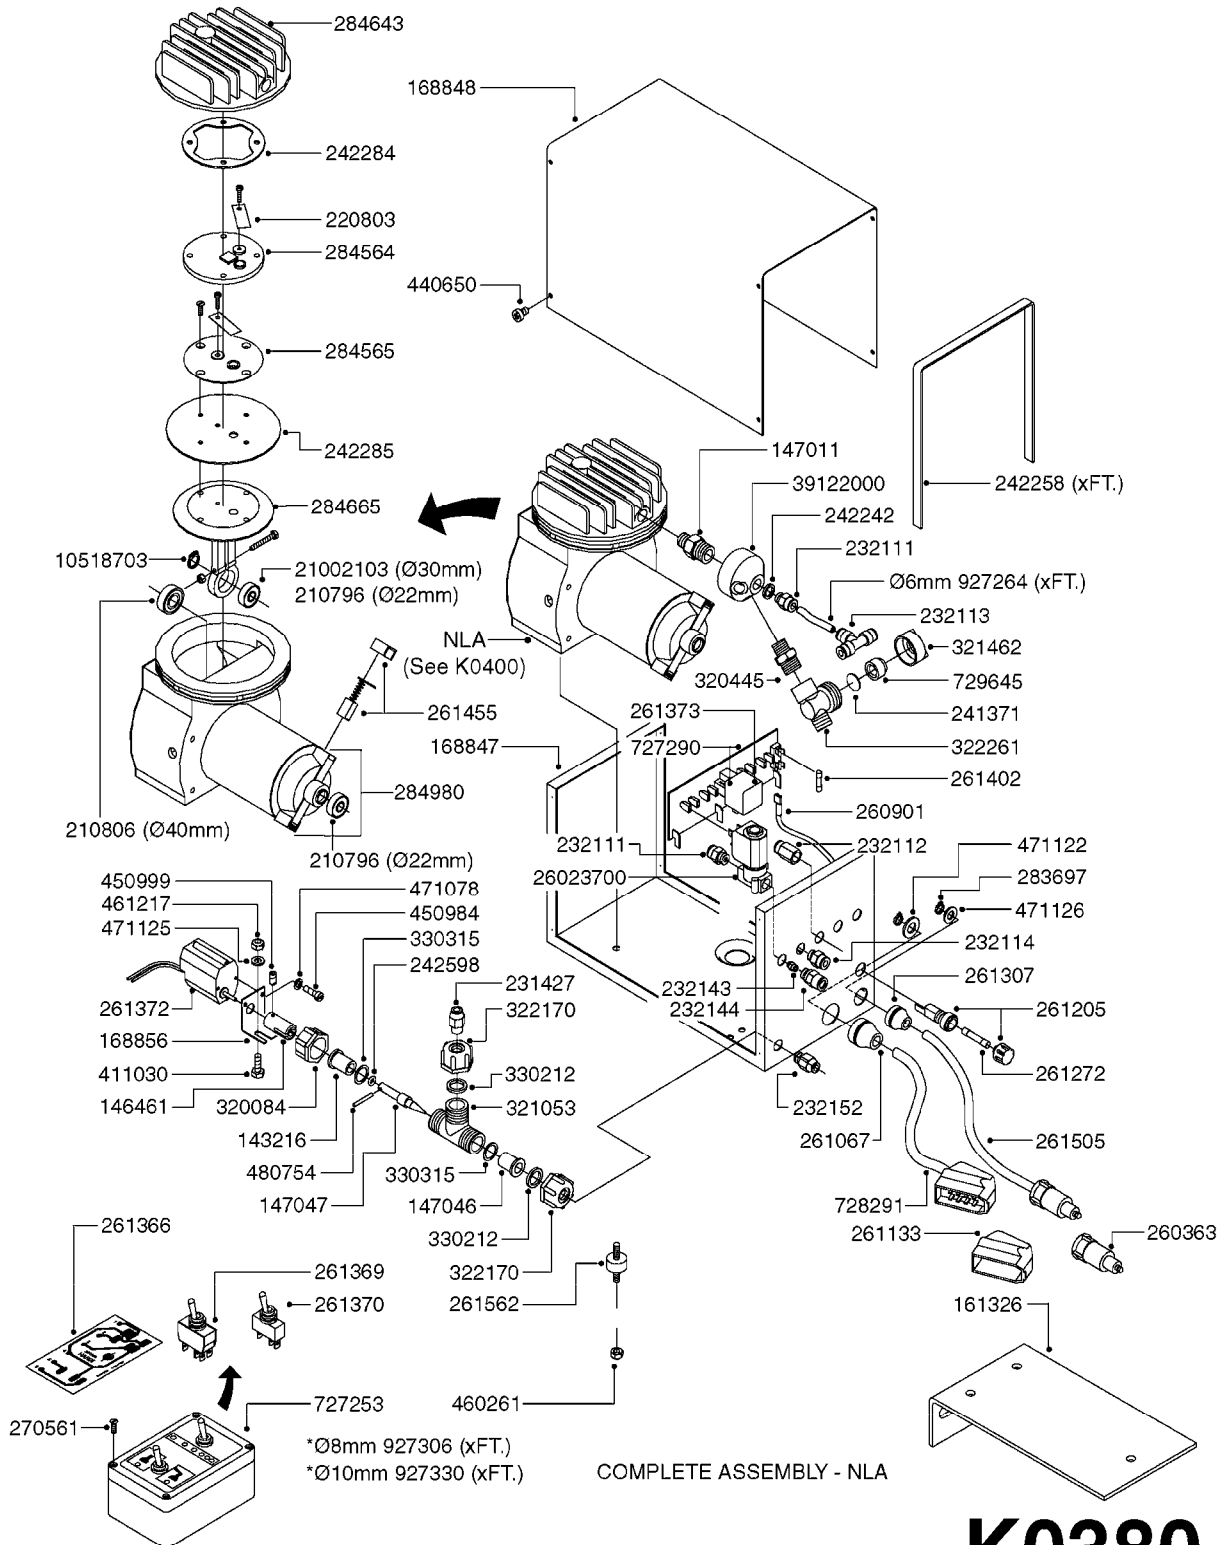

COMPLETE ASSEMBLY - NLA

K0380

FOAM MARKER COMPRESSOR POST 94
K0380-HIN, 17:03:16

Page

1

Date

04.11.2017 14:39

parts-n°	order qty	description
143216	1	BUSHING THREAD F.FOAM MARKER
146461	1	COUPLER F.THROTTLE VALVE
147011	1	HEX NIPPLE 3/8'X1/4'BSP BRASS
147046	1	SEAT FOR THROTTLE VALVE
147047	1	SPINDLE FOR THROTTLE VALVE
161326	1	MOUNT BKT. F. FOAM COMP.BOX 98
168847	1	ENCLOSURE LOWER F.MARKER
168848	1	COVER F. FOAM MARKER
168856	1	MOUNT FOR GEAR MOTOR
210796	1	BEARING BALL D22/D8 X 7 608ZZ
210806	1	BEARING BALL D40/D17X12MM
220803	1	VALVE F. COMPRESSOR
231427	1	COUPLER 1/8'THREAD X6MM HOSE
232111	1	QUICK COUPLER 6MM X 1/8 EXT.
232112	1	QUICK COUPLER 6MM 1/8 INT.
232113	1	QUICK COUPLER 6MM T-PIECE
232114	1	COUPLER 1/8" THREADX8MM HOSE
232143	1	REDUCER 1/4'INT-1/8'EXT
232144	1	QUICK COUPLER 10MM X 1/4 EXT
232152	1	QUICK COUPLER 8MMX1/8 EXT.LONG
241371	1	DIAPHRAGM, NO-DRIP alt 241371
242242	1	O-RING F.AIR HOSE FITTING
242258	1	TRIM 3X10 SELF ADHESIVE 0012"
242284	1	HEAD GASKET F. COMPRESSOR
242285	1	DIAPHRAGM F. F/M COMP.
242598	1	O-RING D7.0 X 2.5 NITRIL
260363	1	PLUG 2 POLE 12V
260901	1	SPADE F.ELEC CONN.1.5MM BLUE
261067	1	GROMMET 10-14 GREY
261133	1	PLUG HOUSING F.8 POLE PLUG
261205	1	FUSE HOLDER
261272	1	FUSE 10A D6X32 MM
261307	1	GROMMET 7-10 BLACK
261366	1	CIRCUIT BOARD F.F/M CONTROL
261369	1	SWITCH 2 WAY 12V SPRING RETURN
261370	1	SWITCH 2 WAY 12V
261372	1	GEAR MOTOR BOSCH 13RPM
261373	1	RELAY 12V/30W
261402	1	FUSE 3.15A SLOW BURN
261455	1	BRUSH KIT-FOAM MARKER MOTOR
261505	1	CABLE 2X4MM L8000MM
261562	1	RUBBER DAMPER 2XM6X25
270561	1	SCREW W/SPRING ASSY. (QTY 1)
283697	1	TIESTRAP 200MM
284564	1	PLATE F.COMPRESSOR HEAD
284565	1	PLATE F.COMPRESSOR HEAD
284643	1	COMPRESSOR HEAD F.FOAM MARKER
284665	1	CONNECTING ROD F.COMPRESSOR
284980	1	FLANGE REAR F. F.M.COMPRESSOR
320084	1	FITT.DK NUT 1/2" BSP
320445	1	FITT.DK HN 1/4"X3/8" BSP
321053	1	FITT.DK TEE 1/2 X1/2 X1/2" BSP
321462	1	CAP F.NO-DRIP ASSY.
322170	1	FITT.DK NUT 1/2"x 1/8"F BSP
322261	1	HOUSING F.SAFETY VALVE 3/8"
330212	1	O-RING D19/D14X2.4 F.1/2"NUT
330315	1	O-RING D18.4/D13X.6
411030	1	BOLT HEX M5X10
440650	1	SCREW 3.5x13 STAINLESS
450984	1	BOLT HEX M2.5X8 SLOTTED
450999	1	SCREW SET M3X8