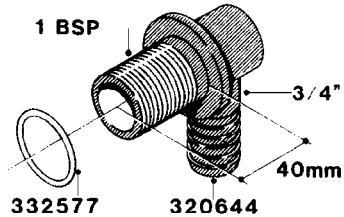

L0040

FITTINGS - NIPPLES & ELBOWS
L0040-HIN, 01:01:16

Page 1

Date 04.11.2017 14:40

parts-n°	order qty	description
10530803	1	FITT.PO.SE 2.00X2.00 45 DEG.
320191	1	FITT.DK ELB 3/8' BSP 45 DEGREE
320482	1	FITT.DK ELB. 1/2" BSP 60 DEG.
320596	1	FITT.DK ELB 3/8'-1/2'BSP 45DEG
320607	1	FITT.DK HN 3/8M X 3/8F BSP LNG
320633	1	FITT.DK HN 3/8"M X 3/8"F BSP
321451	1	FITT.DK ELB.1-1/2 X1-1/4 80DEG
321532	1	FITT.DK REDUC 3/4' X 1/2' BSP
390233	1	FITT.DK REDUC 1-1/2" X 1" BSP

L0050

FITTINGS - HOSE CONNECTORS
L0050-HIN, 01:01:16

Page 1

Date 04.11.2017 14:40

parts-n°	order qty	description
242594	1	O-RING D14 X 1.78 SCH.70-EPDM
320294	1	FITT.DK TEE 3/8X3/8HB X1/2"BSP
320305	1	FITT.DK HB 3/4'- 3/4' BSP
320386	1	FITT.DK TEE 3/8X3/8HB X3/8"BSP
320397	1	FITT.DK ELB 3/8"HB X 3/8" BSP
320401	1	FITT.DK TEE 1/2X1/2HB X1/2"BSP
320412	1	FITT.DK TEE 1/2X1/2HB X3/8'BSP
320423	1	FITT.DK ELB 1/2'HB X 3/8' BSP
320891	1	FITT.DK HB 3/8'- 3/8' BSP
320972	1	FITT.DK HB 5/16'- 1/4' BSP
322046	1	FITT.DK TEE 1/2X1/2HB X3/4'BSP
322048	1	FITT.DK TEE 3/4X3/4HB X3/4'BSP
330595	1	O-RING D24.6/D20X2.1 -3/4"
333137	1	FITT.DK CONN.1/2" F.NOZZ. DOUB
333141	1	FITT.DK CONN.1/2" F.NOZZ.SING
334041	1	FITT.DK CONN.3/4' F.NOZZ. SING
334042	1	FITT.DK CONN.3/4' F.NOZZ. DOUB
334195	1	FITT.DK ELB. 3/4"HB X 3/4"HB
10012103	1	FITT.PO.HB 1.25X1.50 IMB1012
10014003	1	FITT.PO.HB 1.25X1.25 IMB1010
10036903	1	FITT.PO.HB 1.50X1.50 IMB1212
28019303	1	FITTING HB ELB 3/4NPT-3/4HOSE
61016500	1	HOSE TAIL 3/4" 90°+RG CAP 3/4"
72026700	1	NOZZLE TUBE ADAPTER W/O-RING