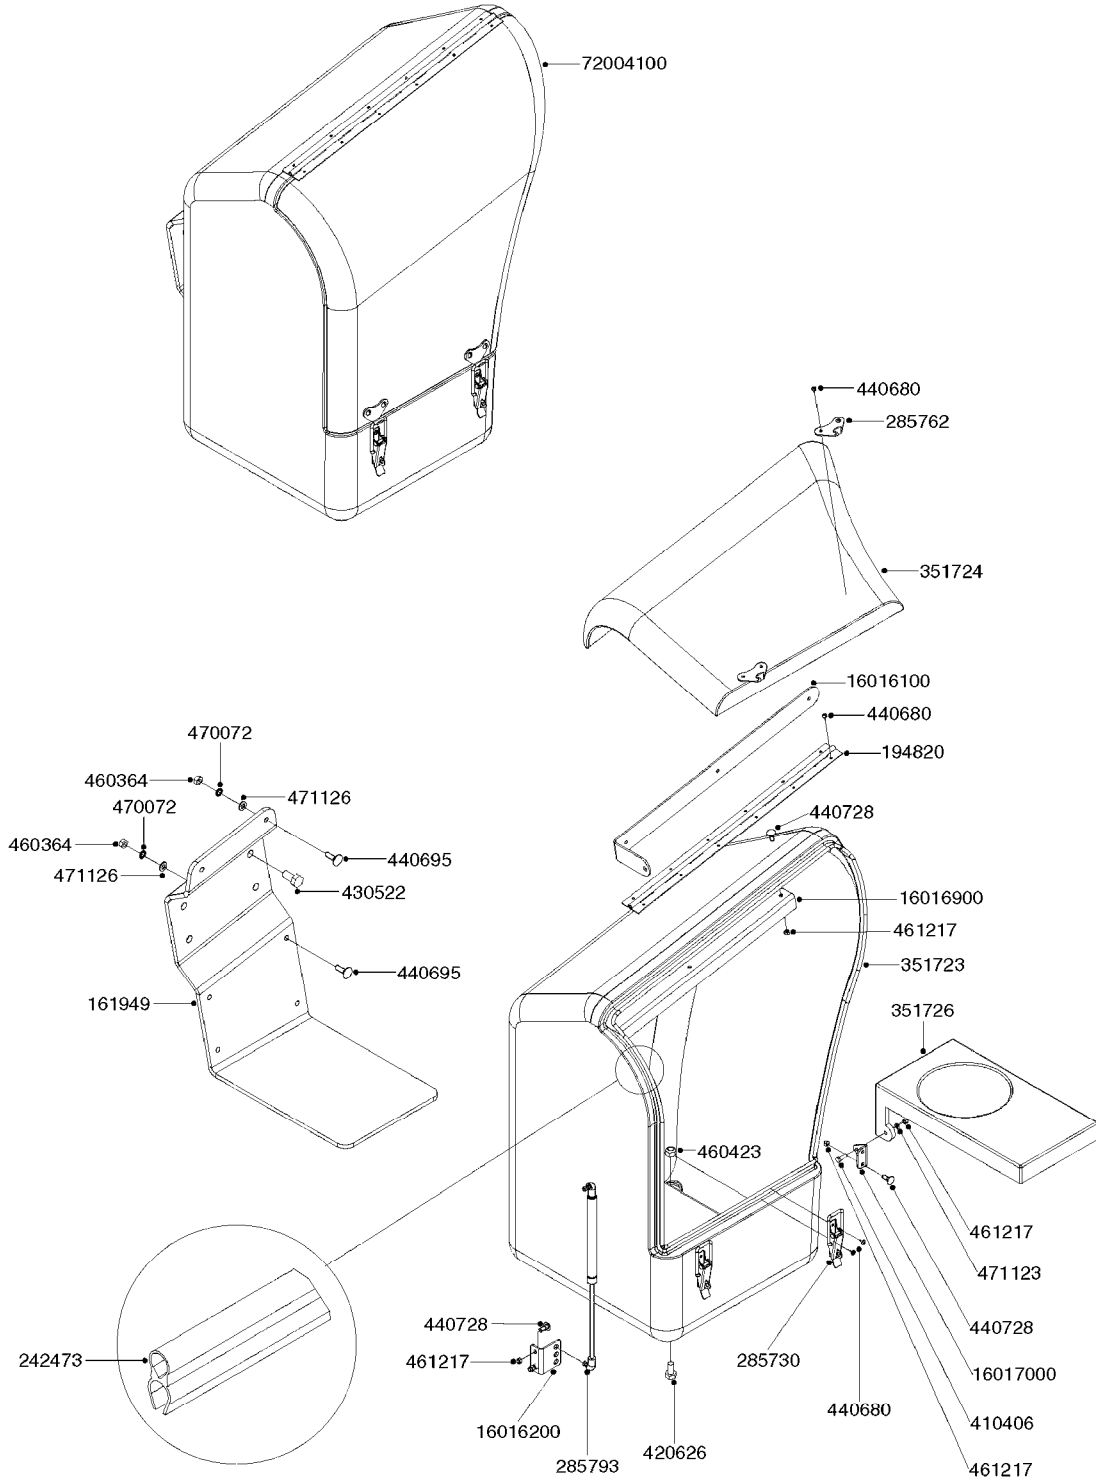

STORAGE LOCKER - LH
K0790-HIN, 01:01:16

Page

0

Date

04.11.2017 14:40

STORAGE LOCKER - LH
K0790-HIN, 01:01:16

Page 1

Date 04.11.2017 14:40

parts-n°	order qty	description
16016100	1	BKT F.LOCKER DOOR OPENER T CM+
16016200	1	BKT F.LOCKER DOOR OPENER B CM+
16016900	1	BKT F. LH LOCKER HINGE CM+
16017000	1	BKT F.LOCKER SHELF HINGE CM+
161949	1	BRACKET STORAGE LOCKER
194820	1	HINGE
242473	1	GASKET
285730	1	LATCH
285762	1	LATCH CLIP
285793	1	GAS CYLINDER
351723	1	LOCKER BODY (RAW) CM+
351724	1	LOCKER DOOR (RAW) CM+
351726	1	WORKING TABLE (RAW)
410406	1	BOLT HEX 8.8 DEL M5X16 FT
420626	1	BOLT HEX 8.8 DEL M10X20 FT
430522	1	BOLT HEX 8.8 DEL M12X25 FT
440680	1	SCREW M4.2X9.5 STAINLESS
440695	1	BOLT CARRIAGE M8X25
440728	1	BRÆDDEBOLT M 5X16 DIN 603 RST
460364	1	NUT HU M8 A2 SS DIN934
460423	1	NUT HEX M10X1.50 LOCK DIN985A2 SS
461217	1	NUT HEX M5 LOCK
470072	1	WASHER D15/D8X.5 LOCK
471123	1	WASHER, M5, Ø10/ 5.3X 1.0, SS
471126	1	WASHER, M8, Ø16/ 8.4X 1.6, SS
72004100	1	LOCKER KIT F.CM+ LH