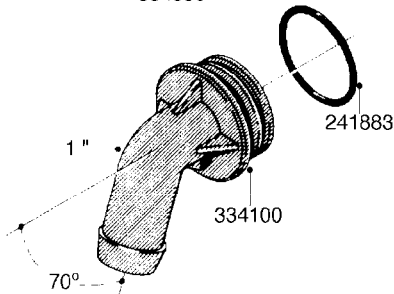

L0080

FITTINGS - S-53
L0080-HIN, 12:09:17

Page 1

Date 04.11.2017 14:40

Pos.	parts-n°	order qty	description
1	145995	1	FITT.DK S-53 FORK
2	241973	1	O-RING Ø3 X 44,2 70 SHORES NITRIL NITRIL (BLACK)
2	242353	1	O-RING D44.2X3.0 VITON F.S-67 VITON (BROWN)
3	242109	1	O-RING D32.2x3.0 NITRIL (BLACK)
3	242354	1	O-RING D32.2X3.0 VITON F.S-53 VITON (BROWN)
4	322103	1	FITT.DK S-53 BULKHEAD
5	322107	1	FITT.DK S-53 BULKHEAD NUT
6	322110	1	FITT.DK S-53 ELB. 1/2" BSP
7	322352	1	FITT.DK S-53 TEE
8	334229	1	FITT.DK S-53 STR.3/4"
9	334260	1	GASKET F. S-53 BULKHEAD
10	334564	1	FITT.DK S-67 TO S-53 ADAPTER
11	391100	1	FITT.DK S-53THREAD INS.1/2"BSP
12	726463	1	FITT.DK S53 BULKHEAD W/GASKET
13	726552	1	FIT.DK S-53X90 1/2" BSP,O-RING
14	726556	1	FITT.DK S-53 HB 1/2" W/O-RING
15	726558	1	FITT.DK S53 STR. 3/4" W.ORING
16	726559	1	FITT DK. S-53 HB 1" W/O-RING
17	726568	1	FITT.DK.S-53 HB 1/2"90 W/ORING
18	726570	1	FITT.DK S-53 ELB.3/4" W.ORING
19	726571	1	FITT.DK S-53 ELB.1", W ORING
20	726578	1	FITT.DK S53 PLUG WITH O-RING
21	728561	1	REDUCER S67M - S53F + O-RING