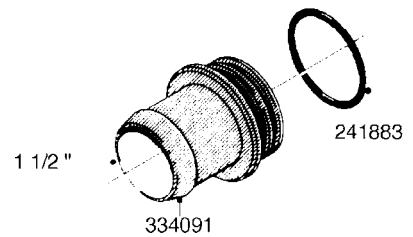

L0080

FITTINGS - S-53
L0080-HIN, 12:09:17

Page 1

Date 04.11.2017 14:40

Pos.	parts-n°	order qty	description
1	145995	1	FITT.DK S-53 FORK
2	241973	1	O-RING Ø3 X 44,2 70 SHORES NITRIL NITRIL (BLACK)
2	242353	1	O-RING D44.2X3.0 VITON F.S-67 VITON (BROWN)
3	242109	1	O-RING D32.2x3.0 NITRIL (BLACK)
3	242354	1	O-RING D32.2X3.0 VITON F.S-53 VITON (BROWN)
4	322103	1	FITT.DK S-53 BULKHEAD
5	322107	1	FITT.DK S-53 BULKHEAD NUT
6	322110	1	FITT.DK S-53 ELB. 1/2" BSP
7	322352	1	FITT.DK S-53 TEE
8	334229	1	FITT.DK S-53 STR.3/4"
9	334260	1	GASKET F. S-53 BULKHEAD
10	334564	1	FITT.DK S-67 TO S-53 ADAPTER
11	391100	1	FITT.DK S-53THREAD INS.1/2"BSP
12	726463	1	FITT.DK S53 BULKHEAD W/GASKET
13	726552	1	FIT.DK S-53X90 1/2" BSP,O-RING
14	726556	1	FITT.DK S-53 HB 1/2" W/O-RING
15	726558	1	FITT.DK S53 STR. 3/4" W.ORING
16	726559	1	FITT DK. S-53 HB 1" W/O-RING
17	726568	1	FITT.DK.S-53 HB 1/2"90 W/ORING
18	726570	1	FITT.DK S-53 ELB.3/4" W.ORING
19	726571	1	FITT.DK S-53 ELB.1", W ORING
20	726578	1	FITT.DK S53 PLUG WITH O-RING
21	728561	1	REDUCER S67M - S53F + O-RING