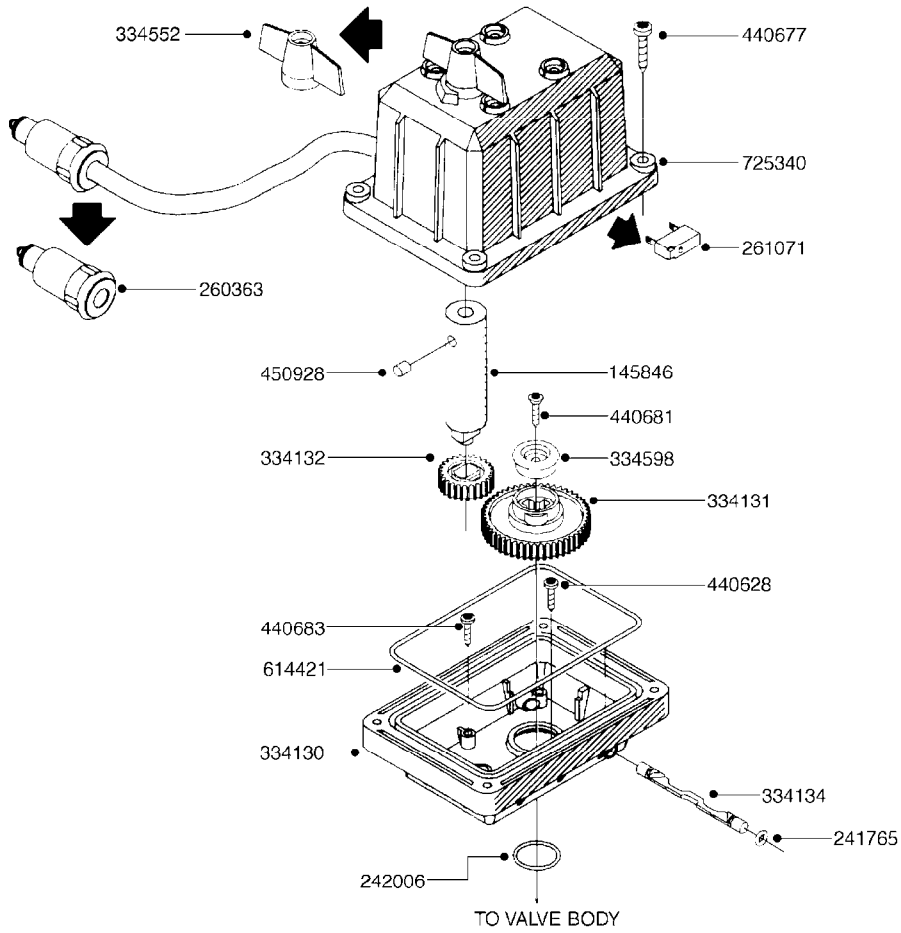

834363 - AGITATION BYPASS VALVE

K0020

BALL VALVE-ELECTRIC 2-WAY
K0020-HIN, 01:01:16

Page 1

Date 04.11.2017 14:39

parts-n°	order qty	description
145846	1	COUPLING FOR EL 3-WAY VALVE
241765	1	O-RING 3.1 X 1.6
242006	1	O-RING D22/D19 X 1.5
260363	1	PLUG 2 POLE 12V
261071	1	MICRO SWITCH TYPE 9 SM 201
261162	1	SOCKET F.12V BAYONET PLUG
261589	1	FUSE 5 X 20 1.25 AMP
334130	1	GEAR BOX
334131	1	COG WHEEL
334132	1	COG WHEEL
334134	1	INDICATOR ROD
334552	1	GRIP F.MAN.OP.EC PRES.REG.GREE
334598	1	PLUG F.VALVE HANDLE BLUE
440628	1	SCREW 3/8'
440677	1	SCREW F. PLASTIC 5X20 SS
440681	1	SCREW F. PLASTIC 4MM X 14LG SS
440683	1	SCREW 40X18 2WAY ELC.BALL VALV
450928	1	SET SCREW M8 X 8MM STAINLESS
614421	1	GASKET F/MOTOR HOUSE-ON/OFF TR
725340	1	MOTOR HOUSING FOR EL VALVE
728399	1	CIRCUIT BOARD F.728941
728941	1	CONTROL BOX F.2-WAY VALVE ELC.
834363	1	ELECTRIC KIT, AGITATION BYPASS