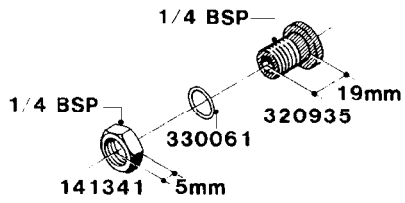

L0050

FITTINGS - HOSE CONNECTORS
L0050-HIN, 01:01:16

Page 1

Date 04.11.2017 14:40

parts-n°	order qty	description
242594	1	O-RING D14 X 1.78 SCH.70-EPDM
320294	1	FITT.DK TEE 3/8X3/8HB X1/2"BSP
320305	1	FITT.DK HB 3/4'- 3/4' BSP
320386	1	FITT.DK TEE 3/8X3/8HB X3/8"BSP
320397	1	FITT.DK ELB 3/8"HB X 3/8" BSP
320401	1	FITT.DK TEE 1/2X1/2HB X1/2"BSP
320412	1	FITT.DK TEE 1/2X1/2HB X3/8'BSP
320423	1	FITT.DK ELB 1/2'HB X 3/8' BSP
320891	1	FITT.DK HB 3/8'- 3/8' BSP
320972	1	FITT.DK HB 5/16'- 1/4' BSP
322046	1	FITT.DK TEE 1/2X1/2HB X3/4'BSP
322048	1	FITT.DK TEE 3/4X3/4HB X3/4'BSP
330595	1	O-RING D24.6/D20X2.1 -3/4"
333137	1	FITT.DK CONN.1/2" F.NOZZ. DOUB
333141	1	FITT.DK CONN.1/2" F.NOZZ.SING
334041	1	FITT.DK CONN.3/4' F.NOZZ. SING
334042	1	FITT.DK CONN.3/4' F.NOZZ. DOUB
334195	1	FITT.DK ELB. 3/4"HB X 3/4"HB
10012103	1	FITT.PO.HB 1.25X1.50 IMB1012
10014003	1	FITT.PO.HB 1.25X1.25 IMB1010
10036903	1	FITT.PO.HB 1.50X1.50 IMB1212
28019303	1	FITTING HB ELB 3/4NPT-3/4HOSE
61016500	1	HOSE TAIL 3/4" 90°+RG CAP 3/4"
72026700	1	NOZZLE TUBE ADAPTER W/O-RING