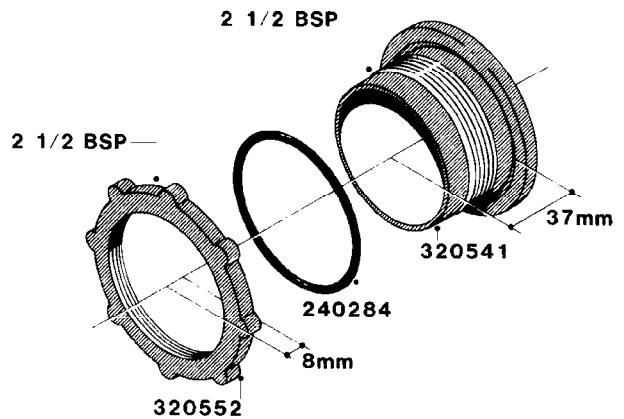

L0040

FITTINGS - NIPPLES & ELBOWS
L0040-HIN, 01:01:16

Page 1

Date 04.11.2017 14:40

parts-n°	order qty	description
10530803	1	FITT.PO.SE 2.00X2.00 45 DEG.
320191	1	FITT.DK ELB 3/8' BSP 45 DEGREE
320482	1	FITT.DK ELB. 1/2" BSP 60 DEG.
320596	1	FITT.DK ELB 3/8'-1/2'BSP 45DEG
320607	1	FITT.DK HN 3/8M X 3/8F BSP LNG
320633	1	FITT.DK HN 3/8"M X 3/8"F BSP
321451	1	FITT.DK ELB.1-1/2 X1-1/4 80DEG
321532	1	FITT.DK REDUC 3/4' X 1/2' BSP
390233	1	FITT.DK REDUC 1-1/2" X 1" BSP

L0050

FITTINGS - HOSE CONNECTORS
L0050-HIN, 01:01:16

Page 1

Date 04.11.2017 14:40

parts-n°	order qty	description
242594	1	O-RING D14 X 1.78 SCH.70-EPDM
320294	1	FITT.DK TEE 3/8X3/8HB X1/2"BSP
320305	1	FITT.DK HB 3/4'- 3/4' BSP
320386	1	FITT.DK TEE 3/8X3/8HB X3/8"BSP
320397	1	FITT.DK ELB 3/8"HB X 3/8" BSP
320401	1	FITT.DK TEE 1/2X1/2HB X1/2"BSP
320412	1	FITT.DK TEE 1/2X1/2HB X3/8'BSP
320423	1	FITT.DK ELB 1/2'HB X 3/8' BSP
320891	1	FITT.DK HB 3/8'- 3/8' BSP
320972	1	FITT.DK HB 5/16'- 1/4' BSP
322046	1	FITT.DK TEE 1/2X1/2HB X3/4'BSP
322048	1	FITT.DK TEE 3/4X3/4HB X3/4'BSP
330595	1	O-RING D24.6/D20X2.1 -3/4"
333137	1	FITT.DK CONN.1/2" F.NOZZ. DOUB
333141	1	FITT.DK CONN.1/2" F.NOZZ.SING
334041	1	FITT.DK CONN.3/4' F.NOZZ. SING
334042	1	FITT.DK CONN.3/4' F.NOZZ. DOUB
334195	1	FITT.DK ELB. 3/4"HB X 3/4"HB
10012103	1	FITT.PO.HB 1.25X1.50 IMB1012
10014003	1	FITT.PO.HB 1.25X1.25 IMB1010
10036903	1	FITT.PO.HB 1.50X1.50 IMB1212
28019303	1	FITTING HB ELB 3/4NPT-3/4HOSE
61016500	1	HOSE TAIL 3/4" 90°+RG CAP 3/4"
72026700	1	NOZZLE TUBE ADAPTER W/O-RING