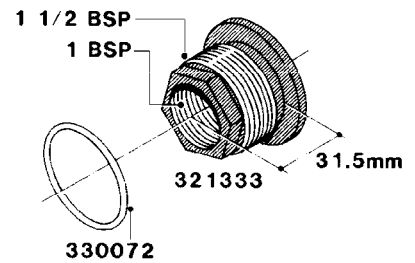

L0040

FITTINGS - NIPPLES & ELBOWS
L0040-HIN, 01:01:16

Page 1

Date 04.11.2017 14:40

parts-n°	order qty	description
10530803	1	FITT.PO.SE 2.00X2.00 45 DEG.
320191	1	FITT.DK ELB 3/8' BSP 45 DEGREE
320482	1	FITT.DK ELB. 1/2" BSP 60 DEG.
320596	1	FITT.DK ELB 3/8'-1/2'BSP 45DEG
320607	1	FITT.DK HN 3/8M X 3/8F BSP LNG
320633	1	FITT.DK HN 3/8"M X 3/8"F BSP
321451	1	FITT.DK ELB.1-1/2 X1-1/4 80DEG
321532	1	FITT.DK REDUC 3/4' X 1/2' BSP
390233	1	FITT.DK REDUC 1-1/2" X 1" BSP

L0050

FITTINGS - HOSE CONNECTORS
L0050-HIN, 01:01:16

Page 1

Date 04.11.2017 14:40

parts-n°	order qty	description
242594	1	O-RING D14 X 1.78 SCH.70-EPDM
320294	1	FITT.DK TEE 3/8X3/8HB X1/2"BSP
320305	1	FITT.DK HB 3/4'- 3/4' BSP
320386	1	FITT.DK TEE 3/8X3/8HB X3/8"BSP
320397	1	FITT.DK ELB 3/8"HB X 3/8" BSP
320401	1	FITT.DK TEE 1/2X1/2HB X1/2"BSP
320412	1	FITT.DK TEE 1/2X1/2HB X3/8'BSP
320423	1	FITT.DK ELB 1/2'HB X 3/8' BSP
320891	1	FITT.DK HB 3/8'- 3/8' BSP
320972	1	FITT.DK HB 5/16'- 1/4' BSP
322046	1	FITT.DK TEE 1/2X1/2HB X3/4'BSP
322048	1	FITT.DK TEE 3/4X3/4HB X3/4'BSP
330595	1	O-RING D24.6/D20X2.1 -3/4"
333137	1	FITT.DK CONN.1/2" F.NOZZ. DOUB
333141	1	FITT.DK CONN.1/2" F.NOZZ.SING
334041	1	FITT.DK CONN.3/4' F.NOZZ. SING
334042	1	FITT.DK CONN.3/4' F.NOZZ. DOUB
334195	1	FITT.DK ELB. 3/4"HB X 3/4"HB
10012103	1	FITT.PO.HB 1.25X1.50 IMB1012
10014003	1	FITT.PO.HB 1.25X1.25 IMB1010
10036903	1	FITT.PO.HB 1.50X1.50 IMB1212
28019303	1	FITTING HB ELB 3/4NPT-3/4HOSE
61016500	1	HOSE TAIL 3/4" 90°+RG CAP 3/4"
72026700	1	NOZZLE TUBE ADAPTER W/O-RING