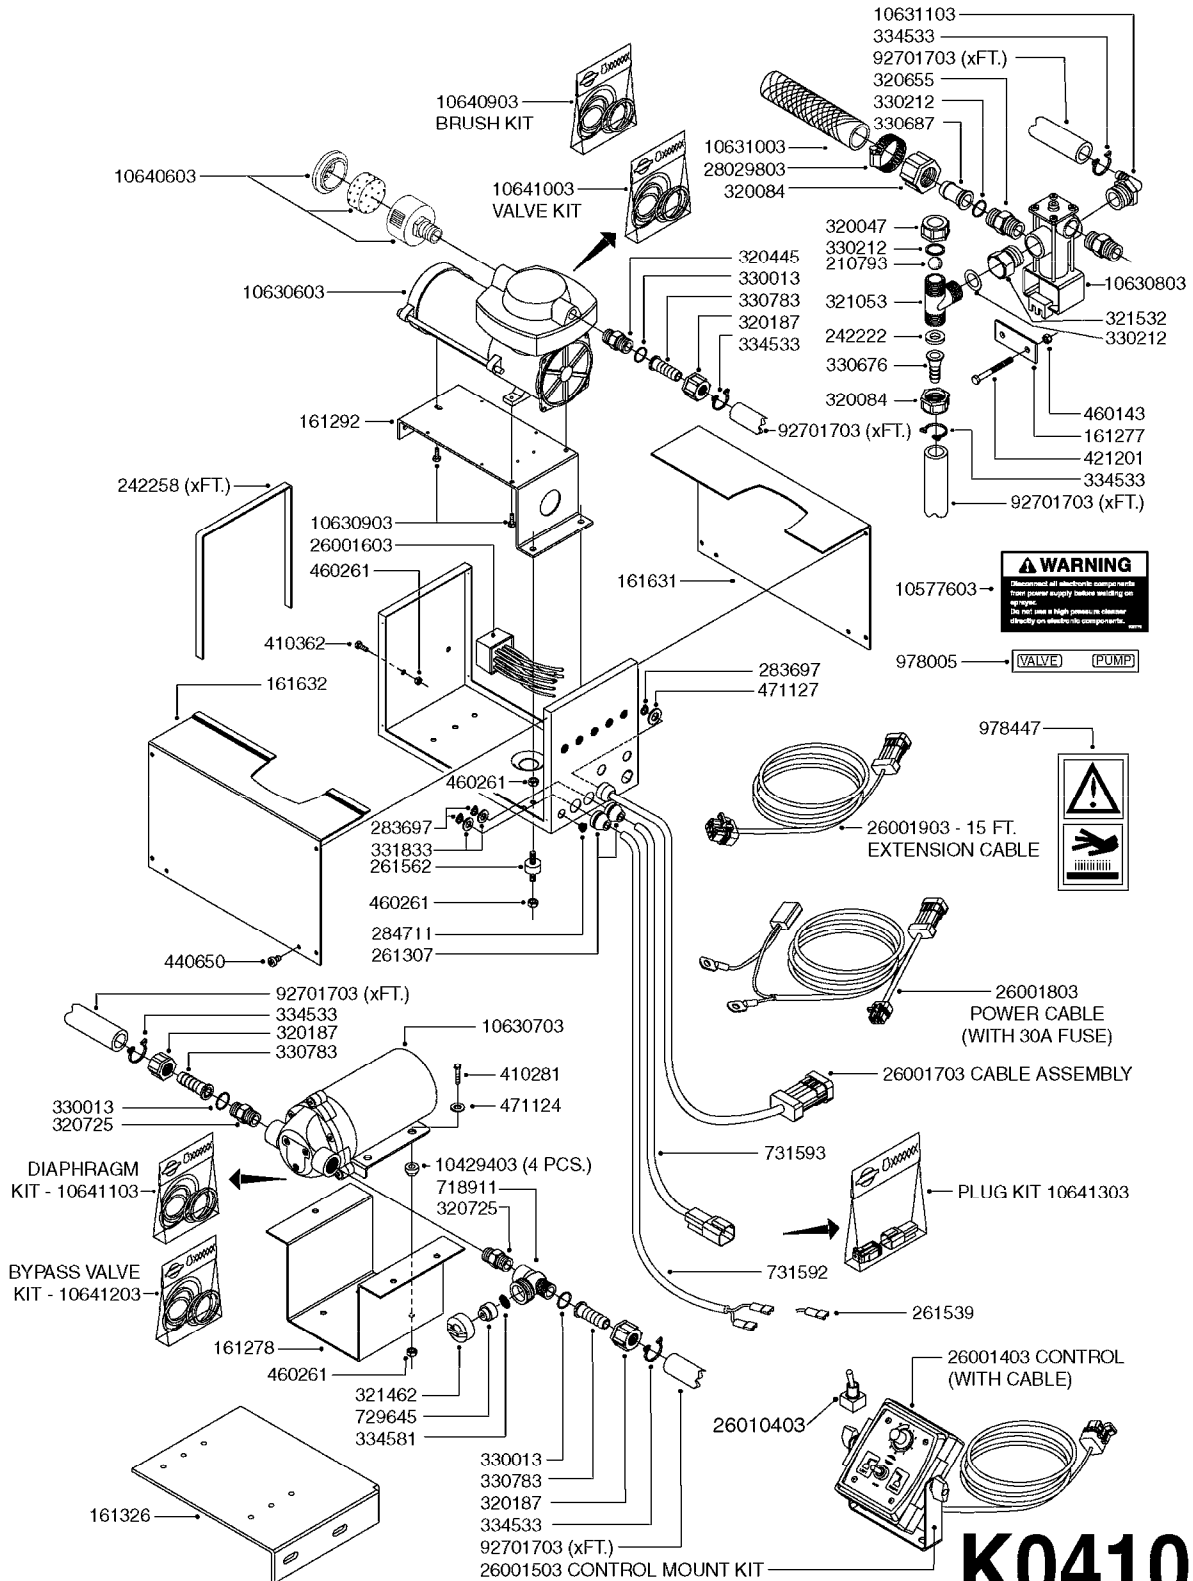

K0400

*Ø8mm 927306 (xFT.)
*Ø10mm 927330 (xFT.)

70062503 - COMPLETE ASSEMBLY

FOAM MARKER COMPRESSOR 2007
K0400-HIN, 01:01:16

Page 1
Date 04.11.2017 14:39

parts-n°	order qty	description
147011	1	HEX NIPPLE 3/8'X1/4'BSP BRASS
161326	1	MOUNT BKT. F. FOAM COMP.BOX 98
168847	1	ENCLOSURE LOWER F.MARKER
168848	1	COVER F. FOAM MARKER
232111	1	QUICK COUPLER 6MM X 1/8 EXT.
232112	1	QUICK COUPLER 6MM 1/8 INT.
232113	1	QUICK COUPLER 6MM T-PIECE
232114	1	COUPLER 1/8" THREADX8MM HOSE
232143	1	REDUCER 1/4'INT-1/8'EXT
232144	1	QUICK COUPLER 10MM X 1/4 EXT
232152	1	QUICK COUPLER 8MMX1/8 EXT.LONG
241371	1	DIAPHRAGM, NO-DRIP alt 241371
242242	1	O-RING F.AIR HOSE FITTING
242258	1	TRIM 3X10 SELF ADHESIVE 0012"
261562	1	RUBBER DAMPER 2XM6X25
283697	1	TIESTRAP 200MM
320445	1	FITT.DK HN 1/4"X3/8" BSP
321462	1	CAP F.NO-DRIP ASSY.
322261	1	HOUSING F.SAFETY VALVE 3/8"
440650	1	SCREW 3.5x13 STAINLESS
460261	1	NUT HEX M6X1.00 LOCK DIN985 A2 SS
718911	1	VALVE (SAFETY) F.MARKER
729645	1	NON-DRIP SPRING ASSY.GREEN 10
927264	1	HOSE R X PE D6/D4 X 0012"
927306	1	HOSE R X PE D8/D6 X 0012"BLACK
927330	1	HOSE R X PE D10/D8 X 012"BLACK
26004103	1	FOAM MARKER CNTRL MOD CABL STD
26008703	1	FOAM MARKER CONTROL SCII
26011103	1	FOAMER POWER/CONTROL CABLE 39P
26023400	1	COMPRESSOR F.FOAM MARKER CM40
26023700	1	SOLENOID VAL 12V 1/8' FLO '07
28025503	1	PLUG F.DRILLED HOLE 1/2"
28025603	1	PLUG F.DRILLED HOLE 3/4"
39122000	1	DISTR.HOUSING F.FOAM MARKER'07
70062503	1	FOAM MARKER COMPRESSOR,STD,39P