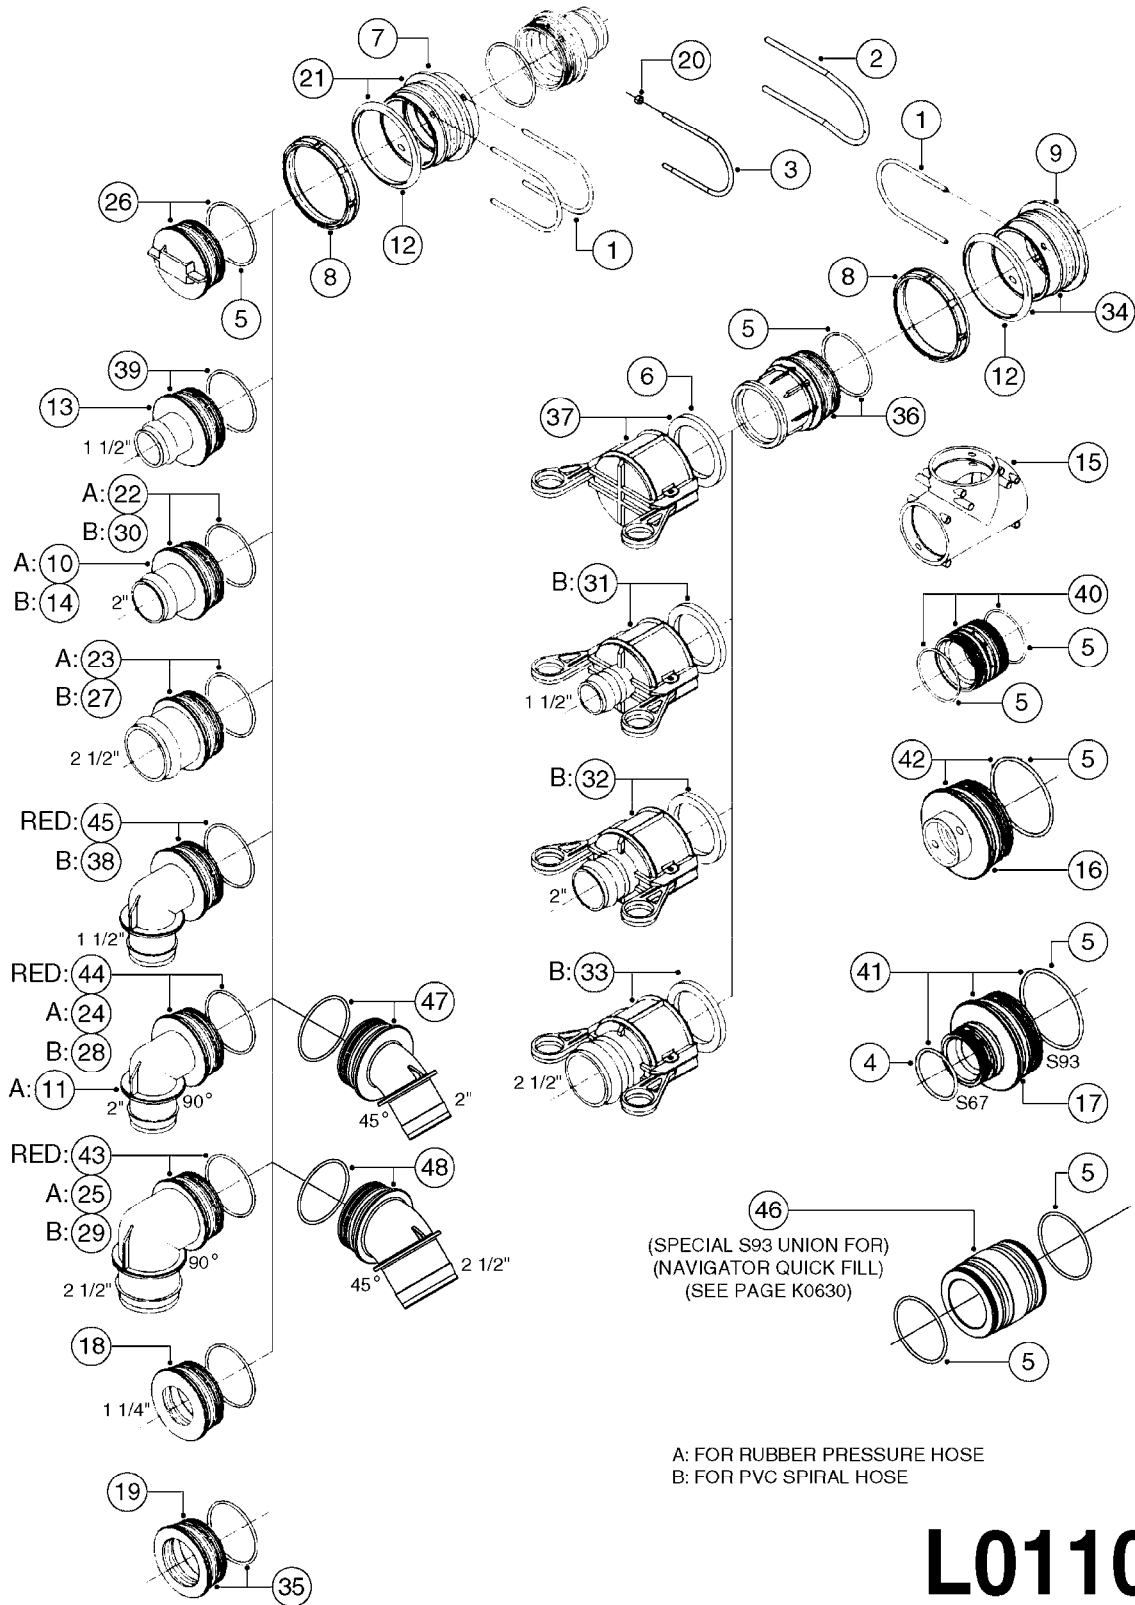

A: FOR RUBBER PRESSURE HOSE
B: FOR PVC SPIRAL HOSE

L0100

FITTINGS - S-67
L0100-HIN, 12:09:17

Page 1

Date 04.11.2017 14:40

Pos.	parts-n°	order qty	description
1	145996	1	FITT.DK S-67 FORK
2	241973	1	O-RING Ø3 X 44,2 70 SHORES NITRIL NITRIL (BLACK)
2	242353	1	O-RING D44.2X3.0 VITON F.S-67 VITON (BROWN)
3	242092	1	O-RING D69.5X3 NITRIL (BLACK)
3	242351	1	O-RING D69.5X3.0 VITON F.S-93 VITON (BROWN)
4	322104	1	FITT.DK S-67 BULKHEAD
5	322108	1	FITT.DK S-67 BULKHEAD NUT
6	322224	1	FITT.DK S-67 TEE
7	322325	1	FITT.DK S-67 X 1-1/2"BSP LONG
8	334231	1	HOSE TAIL S67 STRAIGHT 1"
9	334233	1	HOSE TAIL S67 1"1/2 STRAIGHT
10	334245	1	HOSE TAIL 90° S67 1"1/2
11	334261	1	GASKET F. S-67 BULKHEAD
12	334444	1	HOSE TAIL S67 1"1/2 STRAIGHT
13	334445	1	HOSE TAIL 90° S67 1"1/2
14	334564	1	FITT.DK S-67 TO S-53 ADAPTER
15	334573	1	CONNECTING PIECE S67-S67
16	334601	1	FITTING S93M- S67F
17	334634	1	FITT.DK ADAPTER S-93M S67M
18	461217	1	NUT HEX M5 LOCK
19	726464	1	FITTING S67 BULKHEAD WITH GASKET
20	726560	1	FITT.DK S-67 STR.1" W.O'RING
21	726561	1	FITT.DK S-67 STR.1-1/4" O'RING
22	726562	1	FITT.DK.S-67 HB 1-1/2"W.O-RING
23	726572	1	FITT.DK S-67 1" ELBOW 90 ASSY.
24	726573	1	FITT. S67 5/4" 90° W/O-RING
25	726574	1	FITT.DK S67X90,1.5HB PRESSURE
26	726579	1	FITT. S67 PLUG W/O-RING
27	726695	1	FITT.DK S-67 X 1"BSP W.ORING
28	727223	1	FITT.S67 1.5" STRAIT S W/ORING
29	727224	1	FITT.DK S67X90,1.5HB SUCTION
30	728526	1	FITT.DK S-67 CONNECT W. ORINGS
31	728527	1	ADAPTER S67M TO S93M W/ORING
32	728561	1	REDUCER S67M - S53F + O-RING
33	728562	1	FITTING S93M-S67F+O-RING
34	728578	1	FITT.DK S-67X1-1/2"BSP LG W/OR
35	14012200	1	FITT.DK S-67 FORK W/M5 THREADS
36	33509700	1	HOSE TAIL 45° S67 1"1/4
37	72433000	1	HOSE TAIL 45° S67 1" + O-RING FOR PRESSURE
38	72433100	1	FITT.DK S-67 45° 1-1/4"W/ORING
39	72433200	1	HOSE TAIL 45° S67 1"1/2+O-RING
40	72433400	1	FITT.S67 1-1/2" 45°BSP W/ORING