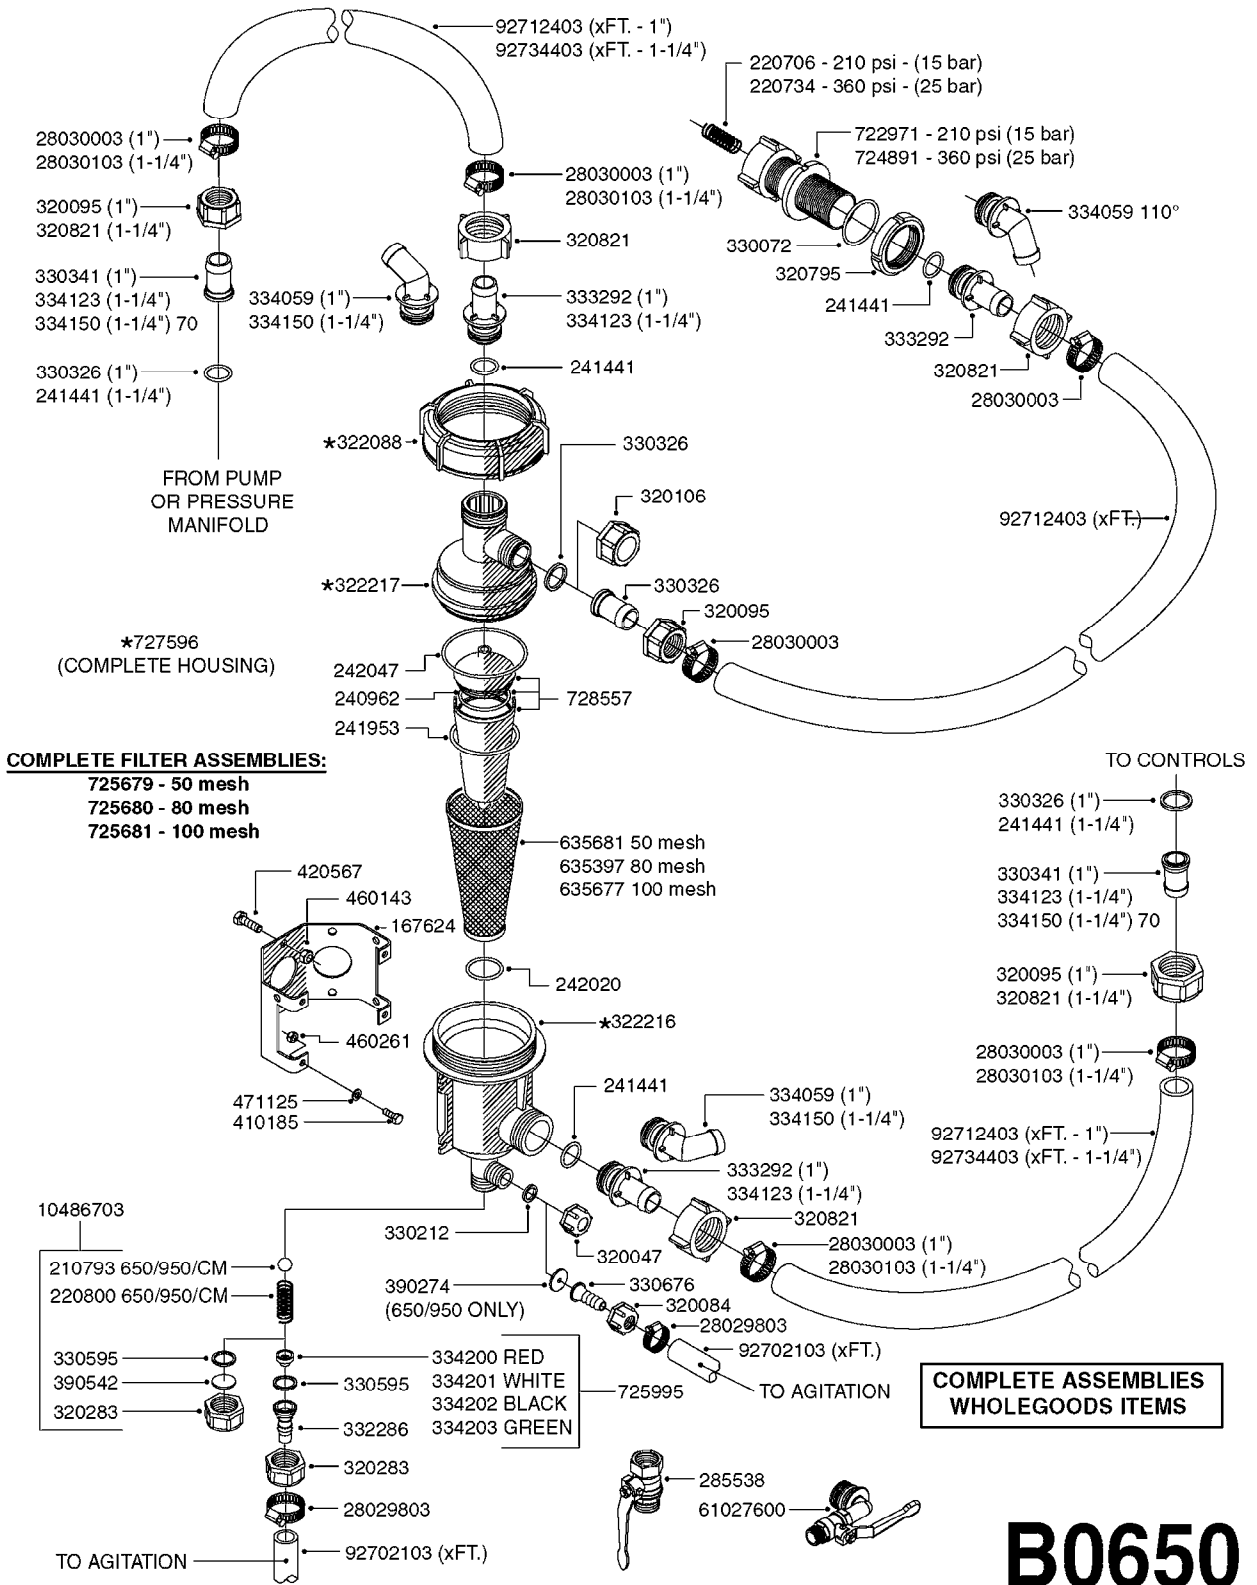

S-67 CHECK VALVE
(THREADED)

S-67 CHECK VALVE
(NON-THREADED)

FOR FITTINGS AND
HOSES, SEE SECTION L

B0640

CHECK VALVES - S67 (2011)
B0640-HIN, 12:04:16

Page 1

Date 04.11.2017 14:39

Pos.	parts-n°	order qty	description
1	145996	1	FITT.DK S-67 FORK
2	242353	1	O-RING D44.2X3.0 VITON F.S-67
3	334231	1	HOSE TAIL S67 STRAIGHT 1"
3	334232	1	HOSE TAIL S67 1"1/4 STRAIGHT
4	72432400	1	FITT.DK S-67 CONNEC W.CHK SEAT
5	72819200	1	CHECK VALVE S67 2012 THREADED
6	72819300	1	CHECK VALVE S67 2012 NO THREAD