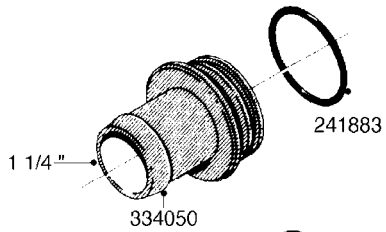

L0080

FITTINGS - S-53
L0080-HIN, 12:09:17

Page 1

Date 04.11.2017 14:40

Pos.	parts-n°	order qty	description
1	145995	1	FITT.DK S-53 FORK
2	241973	1	O-RING Ø3 X 44,2 70 SHORES NITRIL NITRIL (BLACK)
2	242353	1	O-RING D44.2X3.0 VITON F.S-67 VITON (BROWN)
3	242109	1	O-RING D32.2x3.0 NITRIL (BLACK)
3	242354	1	O-RING D32.2X3.0 VITON F.S-53 VITON (BROWN)
4	322103	1	FITT.DK S-53 BULKHEAD
5	322107	1	FITT.DK S-53 BULKHEAD NUT
6	322110	1	FITT.DK S-53 ELB. 1/2" BSP
7	322352	1	FITT.DK S-53 TEE
8	334229	1	FITT.DK S-53 STR.3/4"
9	334260	1	GASKET F. S-53 BULKHEAD
10	334564	1	FITT.DK S-67 TO S-53 ADAPTER
11	391100	1	FITT.DK S-53THREAD INS.1/2"BSP
12	726463	1	FITT.DK S53 BULKHEAD W/GASKET
13	726552	1	FIT.DK S-53X90 1/2" BSP,O-RING
14	726556	1	FITT.DK S-53 HB 1/2" W/O-RING
15	726558	1	FITT.DK S53 STR. 3/4" W.ORING
16	726559	1	FITT DK. S-53 HB 1" W/O-RING
17	726568	1	FITT.DK.S-53 HB 1/2"90 W/ORING
18	726570	1	FITT.DK S-53 ELB.3/4" W.ORING
19	726571	1	FITT.DK S-53 ELB.1", W ORING
20	726578	1	FITT.DK S53 PLUG WITH O-RING
21	728561	1	REDUCER S67M - S53F + O-RING