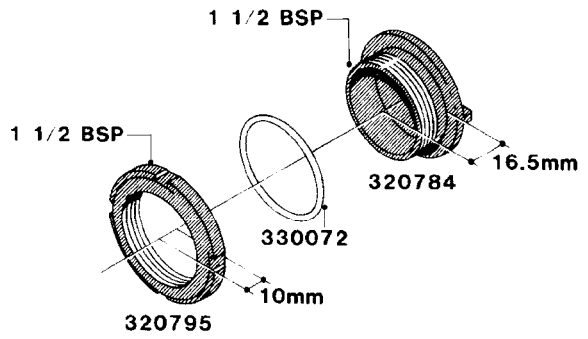

L0050

FITTINGS - HOSE CONNECTORS
L0050-HIN, 01:01:16

Page 1

Date 04.11.2017 14:40

parts-n°	order qty	description
242594	1	O-RING D14 X 1.78 SCH.70-EPDM
320294	1	FITT.DK TEE 3/8X3/8HB X1/2"BSP
320305	1	FITT.DK HB 3/4'- 3/4' BSP
320386	1	FITT.DK TEE 3/8X3/8HB X3/8"BSP
320397	1	FITT.DK ELB 3/8"HB X 3/8" BSP
320401	1	FITT.DK TEE 1/2X1/2HB X1/2"BSP
320412	1	FITT.DK TEE 1/2X1/2HB X3/8'BSP
320423	1	FITT.DK ELB 1/2'HB X 3/8' BSP
320891	1	FITT.DK HB 3/8'- 3/8' BSP
320972	1	FITT.DK HB 5/16'- 1/4' BSP
322046	1	FITT.DK TEE 1/2X1/2HB X3/4'BSP
322048	1	FITT.DK TEE 3/4X3/4HB X3/4'BSP
330595	1	O-RING D24.6/D20X2.1 -3/4"
333137	1	FITT.DK CONN.1/2" F.NOZZ. DOUB
333141	1	FITT.DK CONN.1/2" F.NOZZ.SING
334041	1	FITT.DK CONN.3/4' F.NOZZ. SING
334042	1	FITT.DK CONN.3/4' F.NOZZ. DOUB
334195	1	FITT.DK ELB. 3/4"HB X 3/4"HB
10012103	1	FITT.PO.HB 1.25X1.50 IMB1012
10014003	1	FITT.PO.HB 1.25X1.25 IMB1010
10036903	1	FITT.PO.HB 1.50X1.50 IMB1212
28019303	1	FITTING HB ELB 3/4NPT-3/4HOSE
61016500	1	HOSE TAIL 3/4" 90°+RG CAP 3/4"
72026700	1	NOZZLE TUBE ADAPTER W/O-RING