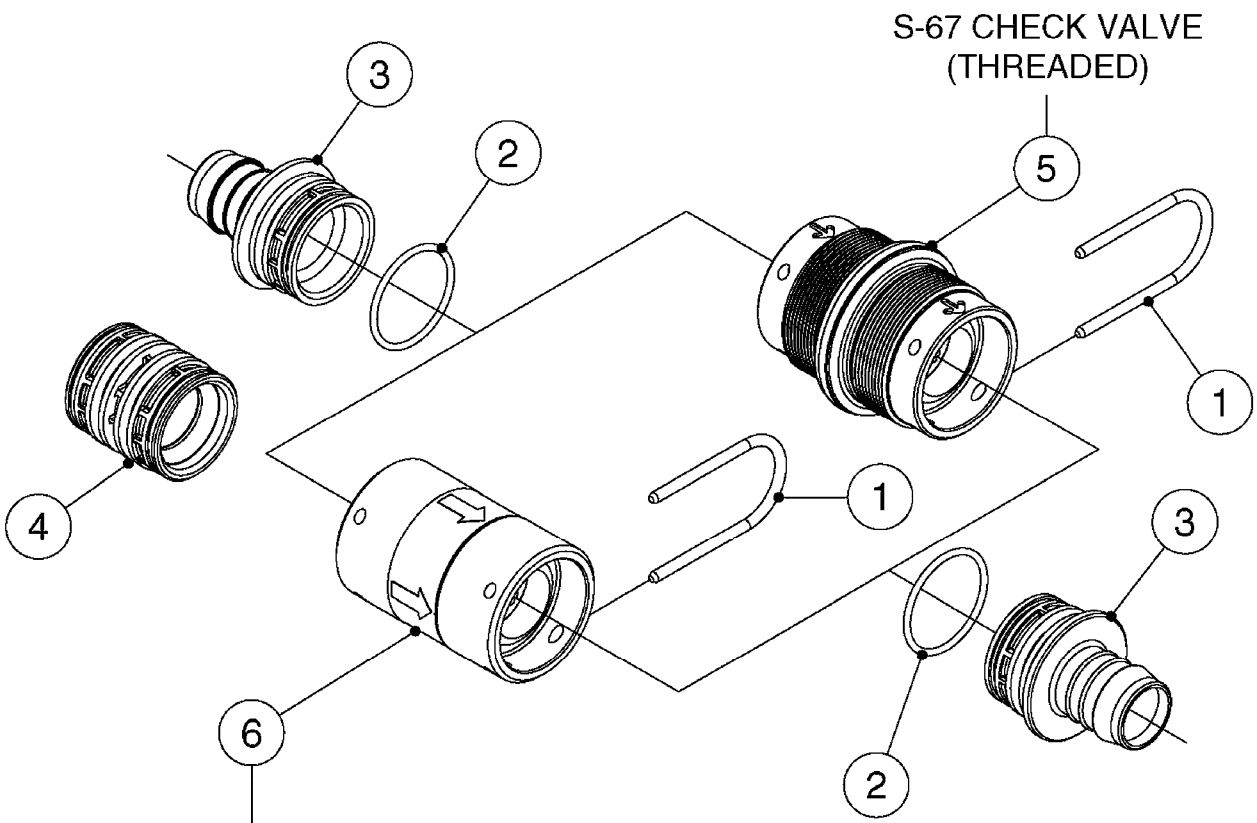

FOR FITTINGS AND
HOSES, SEE SECTION L

B0630

CHECK VALVES - S67
B0630-HIN, 01:01:16

Page 1
Date 04.11.2017 14:39

Pos.	parts-n°	order qty	description
1	145996	1	FITT.DK S-67 FORK
2	242353	1	O-RING D44.2X3.0 VITON F.S-67
3	242504	1	O-RING D35x2 NITRIL
4	322104	1	FITT.DK S-67 BULKHEAD
5	334231	1	HOSE TAIL S67 STRAIGHT 1"
5	334232	1	HOSE TAIL S67 1"1/4 STRAIGHT
6	14103100	1	SEAT F.CHECK VALVE D40.8 2010
7	72001803	1	CHCK VLV,S67, 2 X 1" HB COMPLETE IN-LINE CHECK VALVE FOR 1" HOSE
7	72206600	1	CHCK VLV,S67, 2 X 1.25" HB COMPLETE IN-LINE CHECK VALVE FOR 1-1/4" HOSE
8	72089900	1	CHECK VALVE S67 SUBASMBLY.2001
9	97800500	1	DECAL 230X28 BLACK ARROW