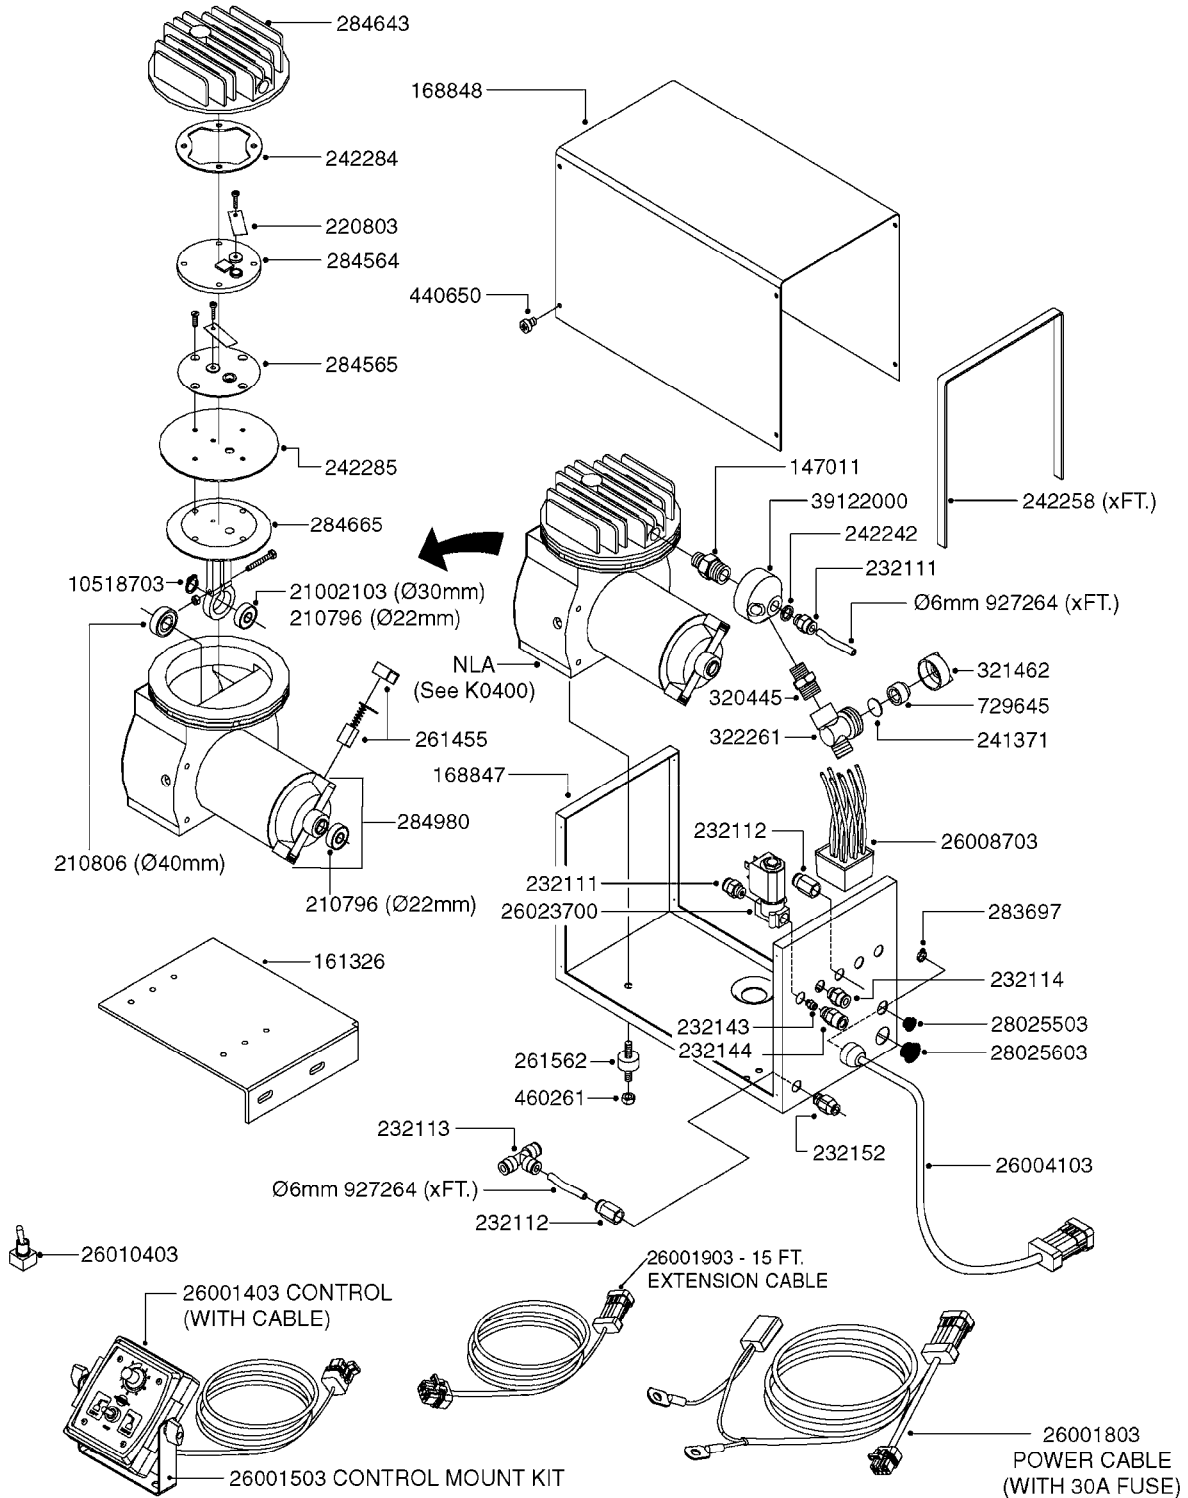

K0390

*Ø8mm 927306 (xFT.)
*Ø10mm 927330 (xFT.)

70019403 - COMPLETE ASSEMBLY

FOAM MARKER COMPRESSOR 2002
K0390-HIN, 01:01:16

Page 1
Date 04.11.2017 14:39

parts-n°	order qty	description
147011	1	HEX NIPPLE 3/8'X1/4'BSP BRASS
161326	1	MOUNT BKT. F. FOAM COMP.BOX 98
168847	1	ENCLOSURE LOWER F.MARKER
168848	1	COVER F. FOAM MARKER
210796	1	BEARING BALL D22/D8 X 7 608ZZ
210806	1	BEARING BALL D40/D17X12MM
220803	1	VALVE F. COMPRESSOR
232111	1	QUICK COUPLER 6MM X 1/8 EXT.
232112	1	QUICK COUPLER 6MM 1/8 INT.
232113	1	QUICK COUPLER 6MM T-PIECE
232114	1	COUPLER 1/8" THREADX8MM HOSE
232143	1	REDUCER 1/4'INT-1/8'EXT
232144	1	QUICK COUPLER 10MM X 1/4 EXT
232152	1	QUICK COUPLER 8MMX1/8 EXT.LONG
241371	1	DIAPHRAGM, NO-DRIP alt 241371
242242	1	O-RING F.AIR HOSE FITTING
242258	1	TRIM 3X10 SELF ADHESIVE 0012"
242284	1	HEAD GASKET F. COMPRESSOR
242285	1	DIAPHRAGM F. F/M COMP.
261455	1	BRUSH KIT-FOAM MARKER MOTOR
261562	1	RUBBER DAMPER 2XM6X25
283697	1	TIESTRAP 200MM
284564	1	PLATE F.COMPRESSOR HEAD
284565	1	PLATE F.COMPRESSOR HEAD
284643	1	COMPRESSOR HEAD F.FOAM MARKER
284665	1	CONNECTING ROD F.COMPRESSOR
284980	1	FLANGE REAR F. F.M.COMPRESSOR
320445	1	FITT.DK HN 1/4"X3/8" BSP
321462	1	CAP F.NO-DRIP ASSY.
322261	1	HOUSING F.SAFETY VALVE 3/8"
440650	1	SCREW 3.5x13 STAINLESS
460261	1	NUT HEX M6X1.00 LOCK DIN985 A2 SS
729645	1	NON-DRIP SPRING ASSY.GREEN 10
927264	1	HOSE R X PE D6/D4 X 0012"
927306	1	HOSE R X PE D8/D6 X 0012"BLACK
927330	1	HOSE R X PE D10/D8 X 012"BLACK
10518703	1	SNAP-RING OUTER 8X1
21002103	1	BEARING, 6200 2ZJEM (SKF)
26001403	1	HC FOAM MARKR CONSOLE VS3.0.00
26001503	1	HC FOAM MARKER CONSOLE MT.KIT
26001803	1	POWER CABLE
26001903	1	15' 7-PIN EXTENSION CABLE
26004103	1	FOAM MARKER CNTRL MOD CABL STD
26008703	1	FOAM MARKER CONTROL SCII
26010403	1	TOGGLE SWITCH MICRO-TRAK F.M.
26023700	1	SOLENOID VAL 12V 1/8' FLO '07
28025503	1	PLUG F.DRILLED HOLE 1/2"
28025603	1	PLUG F.DRILLED HOLE 3/4"
39122000	1	DISTR.HOUSING F.FOAM MARKER'07
70019403	1	FOAM MARKER COMPRESSOR KIT STD