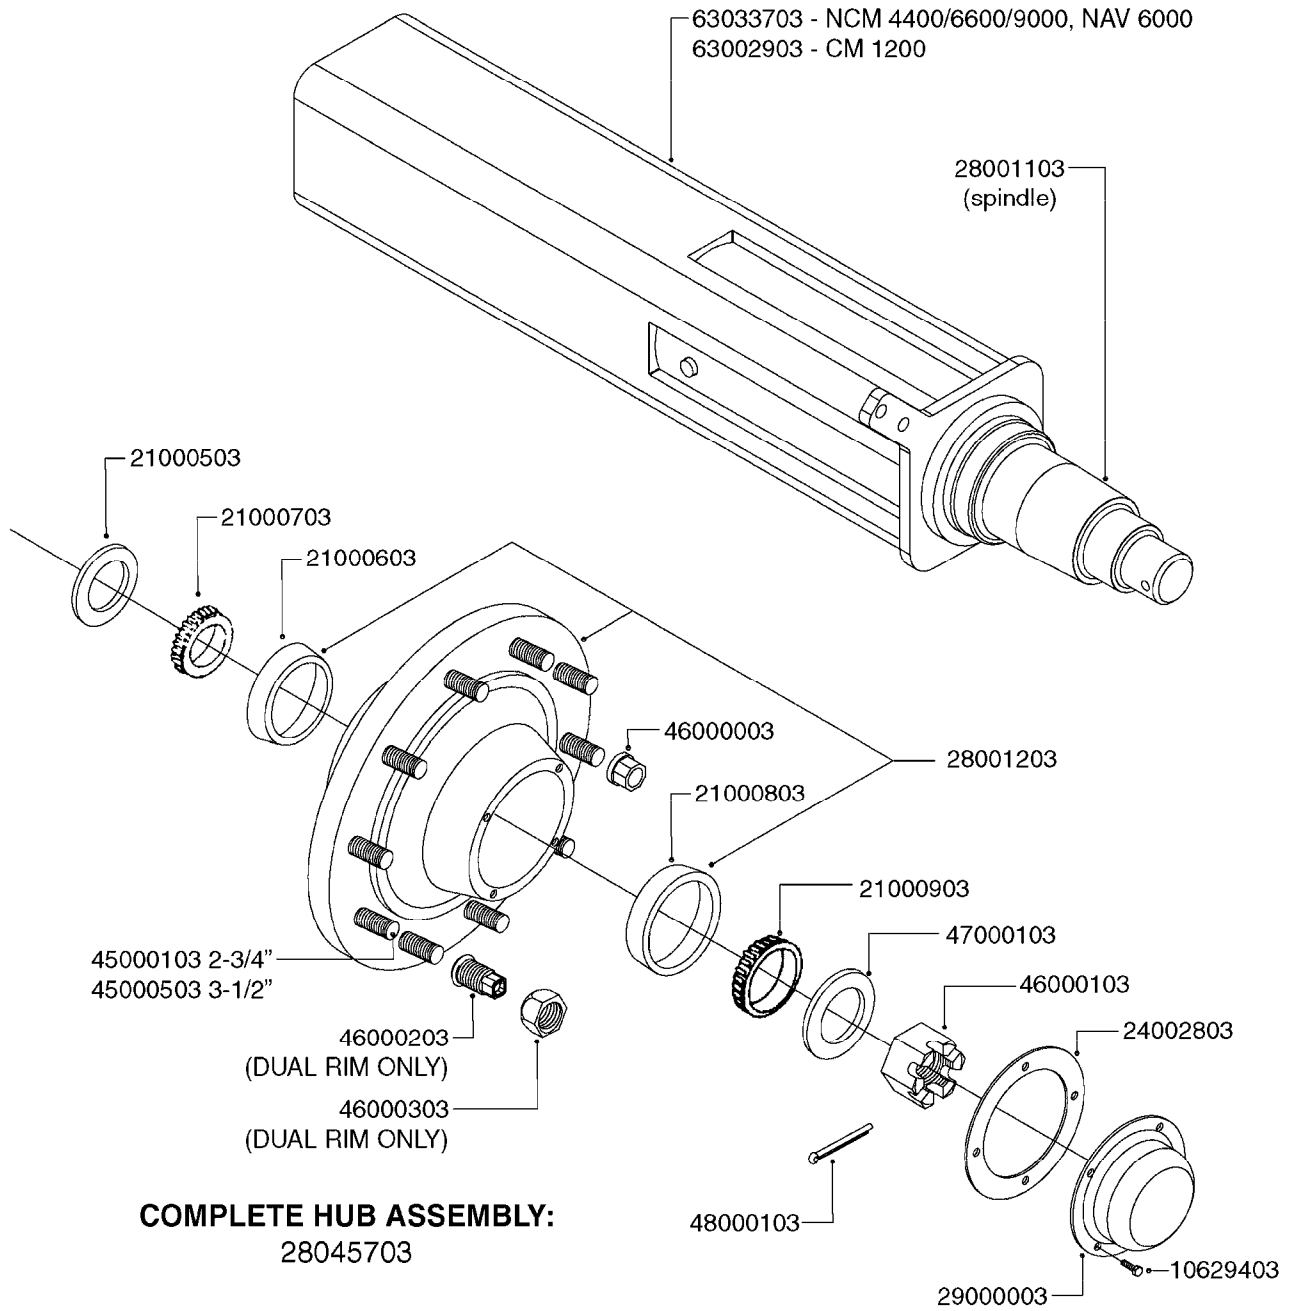

COMPLETE HUB ASSEMBLY:
28045703

COMPLETE ASSEMBLIES
WHOLEGOODS ITEMS

E0790

HUB ASSEMBLY F.4-1/2" SPINDLE
E0790-HIN, 31:03:16

Page 1

Date 04.11.2017 14:39

parts-n°	order qty	description
10629403	1	BOLT HEX 5/16 NC GR.2 00.50"
21000503	1	SEAL,WHEEL CR43771
21000603	1	RACE, BEARING 3.5/1.5
21000703	1	BEARING, TAPPERED 3.5433/1.575
21000803	1	RACE, TAPERED BEARING
21000903	1	BEARING, TAPPERED, 2.75/1.510
24002803	1	GASKET F. HUB 4.5" HUB ASSY
28001103	1	SPINDLE 4.5"x 21" 20000LB
28001203	1	HUB, 20000LB W. BRG RACES
28045703	1	HUB ASSY 10-13.19-11.02 25000#
29000003	1	HUB CAP F. 881(20000LB) HUB
45000103	1	BOLT, WHEEL STUD 3/4-16X2 3/4
45000503	1	BOLT, WHEEL STUD 3/4-16X3 1/2
46000003	1	NUT HEX NF 3/4" FLANGED F.HUB
46000103	1	NUT, CASTLE, SPINDLE 2-12 UNF
46000203	1	NUT, BUD WHEEL, INNER, RH
46000303	1	NUT, BUD WHEEL, OUTER, RH
47000103	1	WASHER, SPNDL 4.5" 2.06x4 .25T
48000103	1	PIN, COTTER 5/16" X 5.25"
63002903	1	AXLE INSERT,72"-90"SUS CM 1200
63033703	1	AXLE INSERT NCM 44/66/9000