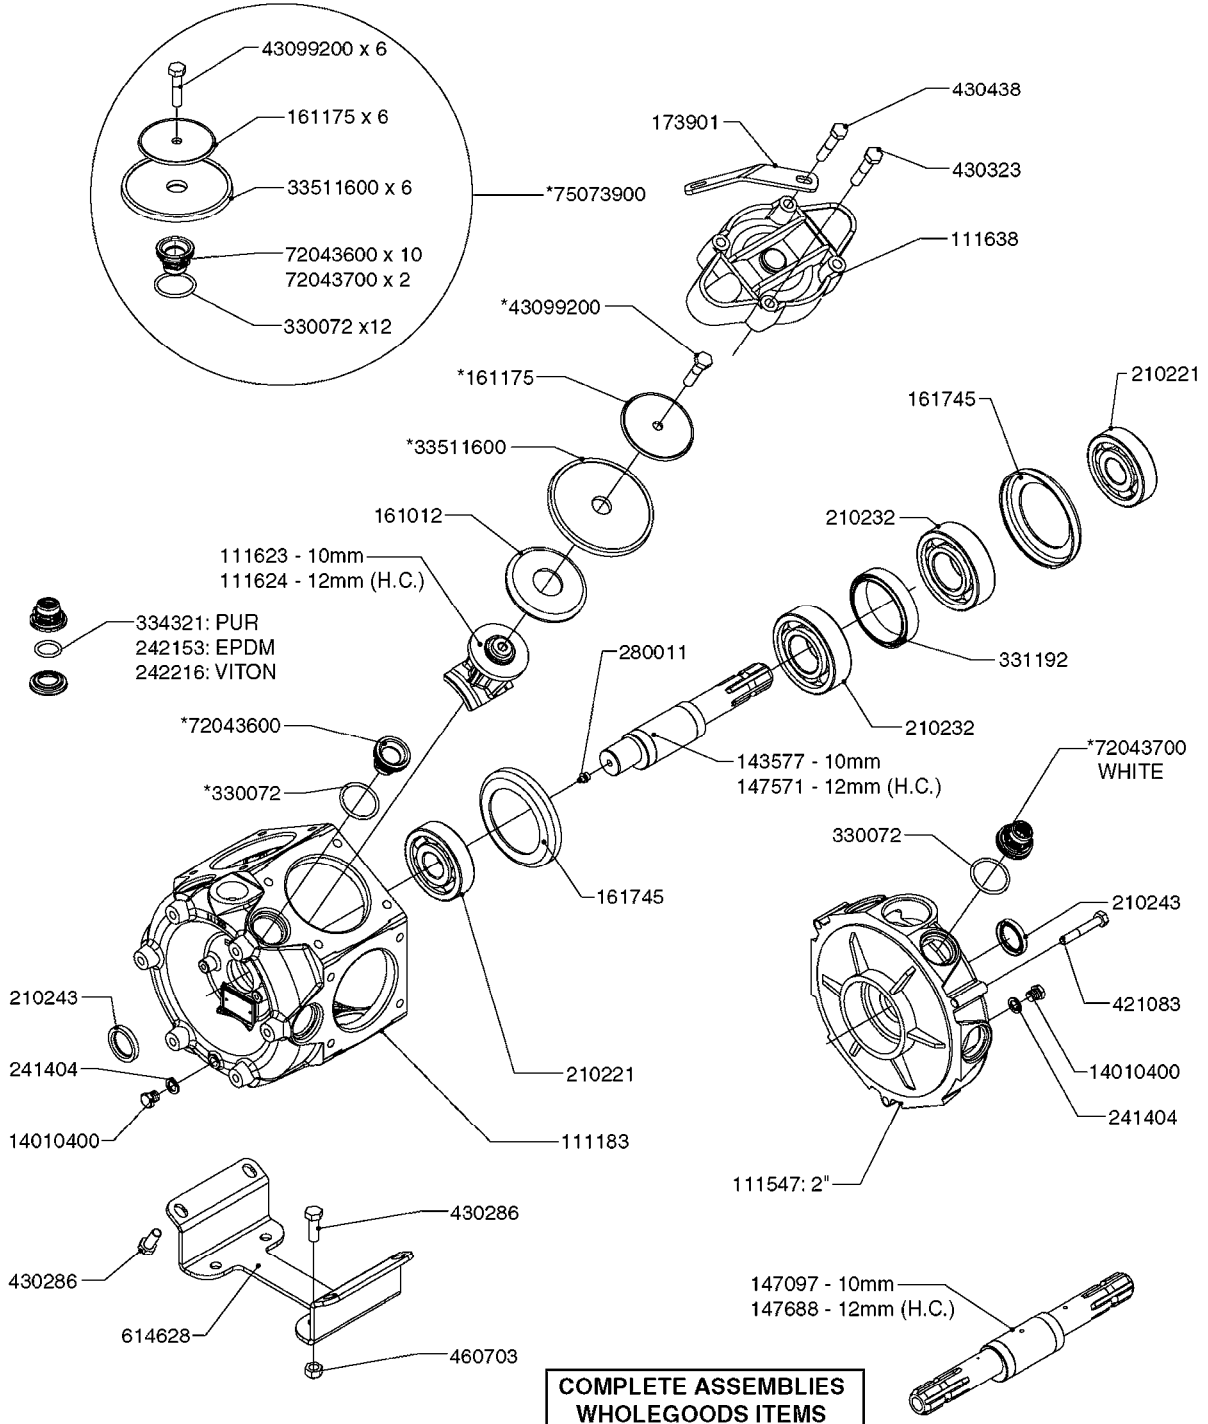

PUMP REPAIR KIT

**COMPLETE ASSEMBLIES
WHOLEGOODS ITEMS**

COMPLETE PUMPS

- 821587 - 463/10 2" W/THROUGH SHAFT (540 RPM)
- 82166300 - 463/12 2" (540 RPM H.C. INLINE PORTS)
- 463/12 2" (540 RPM H.C. OFFSET PORTS) REPLACED BY 82168700 (PAGE A0350)