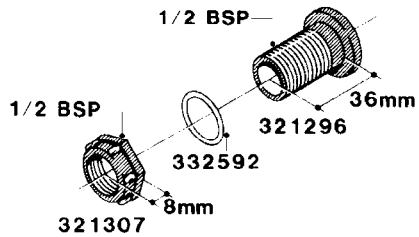

L0050

FITTINGS - HOSE CONNECTORS
L0050-HIN, 01:01:16

Page 1

Date 04.11.2017 14:40

parts-n°	order qty	description
242594	1	O-RING D14 X 1.78 SCH.70-EPDM
320294	1	FITT.DK TEE 3/8X3/8HB X1/2"BSP
320305	1	FITT.DK HB 3/4'- 3/4' BSP
320386	1	FITT.DK TEE 3/8X3/8HB X3/8"BSP
320397	1	FITT.DK ELB 3/8"HB X 3/8" BSP
320401	1	FITT.DK TEE 1/2X1/2HB X1/2"BSP
320412	1	FITT.DK TEE 1/2X1/2HB X3/8'BSP
320423	1	FITT.DK ELB 1/2'HB X 3/8' BSP
320891	1	FITT.DK HB 3/8'- 3/8' BSP
320972	1	FITT.DK HB 5/16'- 1/4' BSP
322046	1	FITT.DK TEE 1/2X1/2HB X3/4'BSP
322048	1	FITT.DK TEE 3/4X3/4HB X3/4'BSP
330595	1	O-RING D24.6/D20X2.1 -3/4"
333137	1	FITT.DK CONN.1/2" F.NOZZ. DOUB
333141	1	FITT.DK CONN.1/2" F.NOZZ.SING
334041	1	FITT.DK CONN.3/4' F.NOZZ. SING
334042	1	FITT.DK CONN.3/4' F.NOZZ. DOUB
334195	1	FITT.DK ELB. 3/4"HB X 3/4"HB
10012103	1	FITT.PO.HB 1.25X1.50 IMB1012
10014003	1	FITT.PO.HB 1.25X1.25 IMB1010
10036903	1	FITT.PO.HB 1.50X1.50 IMB1212
28019303	1	FITTING HB ELB 3/4NPT-3/4HOSE
61016500	1	HOSE TAIL 3/4" 90°+RG CAP 3/4"
72026700	1	NOZZLE TUBE ADAPTER W/O-RING