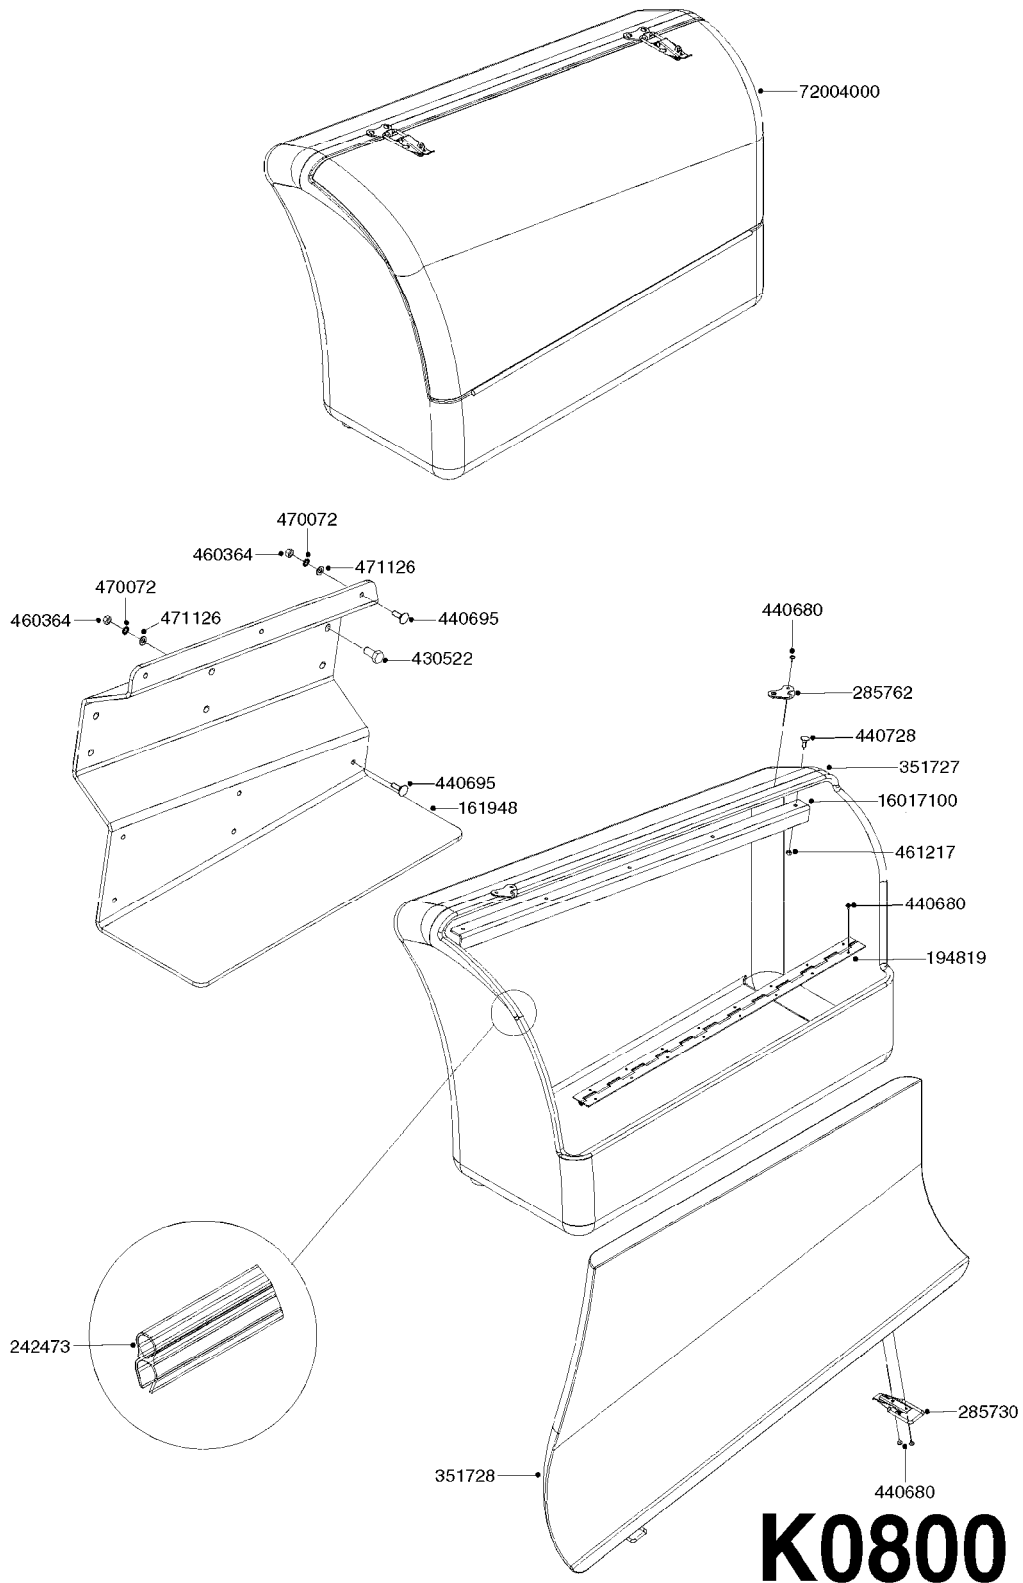

STORAGE LOCKER - RH
K0800-HIN, 01:01:16

Page 0
Date 04.11.2017 14:40

STORAGE LOCKER - RH
K0800-HIN, 01:01:16

Page 1

Date 04.11.2017 14:40

parts-n°	order qty	description
16017100	1	BKT. F. RH LOCKER HINGE CM+
161948	1	STORAGE LOCKER MT BKT RH CM+
194819	1	HINGE
242473	1	GASKET
285730	1	LATCH
285762	1	LATCH CLIP
351727	1	STORAGE LOCKER BASE (RAW) CM+
351728	1	LID STORAGE LOCKER (RAW)
430522	1	BOLT HEX 8.8 DEL M12X25 FT
440680	1	SCREW M4.2X9.5 STAINLESS
440695	1	BOLT CARRIAGE M8X25
440728	1	BRÆDDEBOLT M 5X16 DIN 603 RST
460364	1	NUT HU M8 A2 SS DIN934
461217	1	NUT HEX M5 LOCK
470072	1	WASHER D15/D8X.5 LOCK
471126	1	WASHER, M8, Ø16/ 8.4X 1.6, SS
72004000	1	LOCKER KIT F.CM+ RH