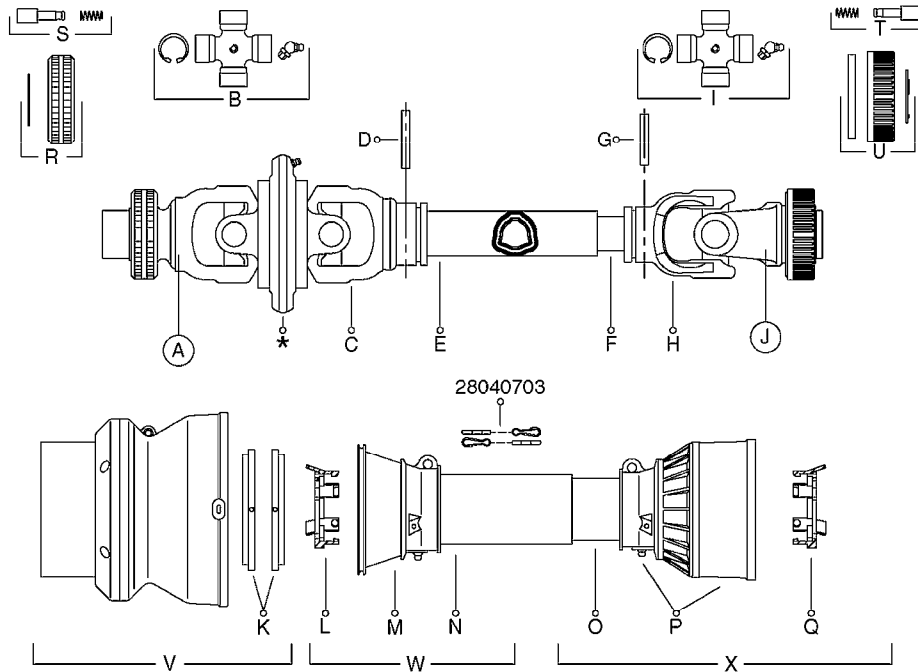

GEAR LUBE REQUIREMENT
SAE 90 Gear Lube
(FILL TO SIGHT GAUGE LEVEL)

A0500

GEAR BOX - TWIN FORCE 540/1000
A0500-HIN, 01:01:16

Page 1

Date 04.11.2017 14:39

parts-n°	order qty	description
147660	1	AXLE (LOWER) F.M7 GEAR 540 RPM
147661	1	AXLE (UPPER) F.M7 GEAR 540 RPM
147775	1	AXLE (LOWER) F.M7 GEAR 1000 RPM
147780	1	AXLE (UPPER) F.M7 GEAR 1000 RPM
194774	1	KEY 16X10X40
210125	1	BEARING BALL 6210
210867	1	OIL SEAL D80/40X8/F.M7 GEAR
210868	1	OIL SEAL D90/50X10/F.M7 GEAR
219040	1	BEARING
231924	1	PLUG 3/8'
280453	1	SNAP-RING INNER 80X2.5
282984	1	SNAP-RING INNER 90X3.00 DIN472
285633	1	BOTTOM PLUG F.M7 GEAR
285634	1	COVER F.M7 GEAR BOX
285635	1	PLUG F.COVER M7 GEAR BOX
285636	1	LEVEL INDICATOR F.M7 GEAR BOX
285649	1	GEAR BOX F.1000RPM TWIN FORCE
410701	1	SCREW M6X16 GALV.
451056	1	BOLT ALLEN HEAD M14 X 35
471173	1	WASHER D28.0/15.0 X 2.5
14013200	1	GEARWHEEL M7 (540 RPM)
14013300	1	GEARWHEEL M7 (1000 RPM)
14013400	1	TOOTHED WHEEL M7 GEAR 1000RPM
28010200	1	GEAR M7 28010100 540
72314700	1	GASKET SET FOR M7 GEARBOX