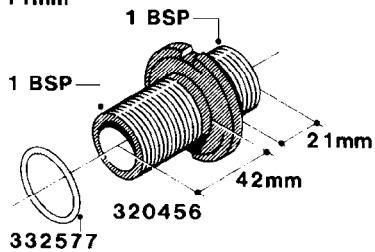

L0050

FITTINGS - HOSE CONNECTORS
L0050-HIN, 01:01:16

Page 1

Date 04.11.2017 14:40

parts-n°	order qty	description
242594	1	O-RING D14 X 1.78 SCH.70-EPDM
320294	1	FITT.DK TEE 3/8X3/8HB X1/2"BSP
320305	1	FITT.DK HB 3/4'- 3/4' BSP
320386	1	FITT.DK TEE 3/8X3/8HB X3/8"BSP
320397	1	FITT.DK ELB 3/8"HB X 3/8" BSP
320401	1	FITT.DK TEE 1/2X1/2HB X1/2"BSP
320412	1	FITT.DK TEE 1/2X1/2HB X3/8'BSP
320423	1	FITT.DK ELB 1/2'HB X 3/8' BSP
320891	1	FITT.DK HB 3/8'- 3/8' BSP
320972	1	FITT.DK HB 5/16'- 1/4' BSP
322046	1	FITT.DK TEE 1/2X1/2HB X3/4'BSP
322048	1	FITT.DK TEE 3/4X3/4HB X3/4'BSP
330595	1	O-RING D24.6/D20X2.1 -3/4"
333137	1	FITT.DK CONN.1/2" F.NOZZ. DOUB
333141	1	FITT.DK CONN.1/2" F.NOZZ.SING
334041	1	FITT.DK CONN.3/4' F.NOZZ. SING
334042	1	FITT.DK CONN.3/4' F.NOZZ. DOUB
334195	1	FITT.DK ELB. 3/4"HB X 3/4"HB
10012103	1	FITT.PO.HB 1.25X1.50 IMB1012
10014003	1	FITT.PO.HB 1.25X1.25 IMB1010
10036903	1	FITT.PO.HB 1.50X1.50 IMB1212
28019303	1	FITTING HB ELB 3/4NPT-3/4HOSE
61016500	1	HOSE TAIL 3/4" 90°+RG CAP 3/4"
72026700	1	NOZZLE TUBE ADAPTER W/O-RING