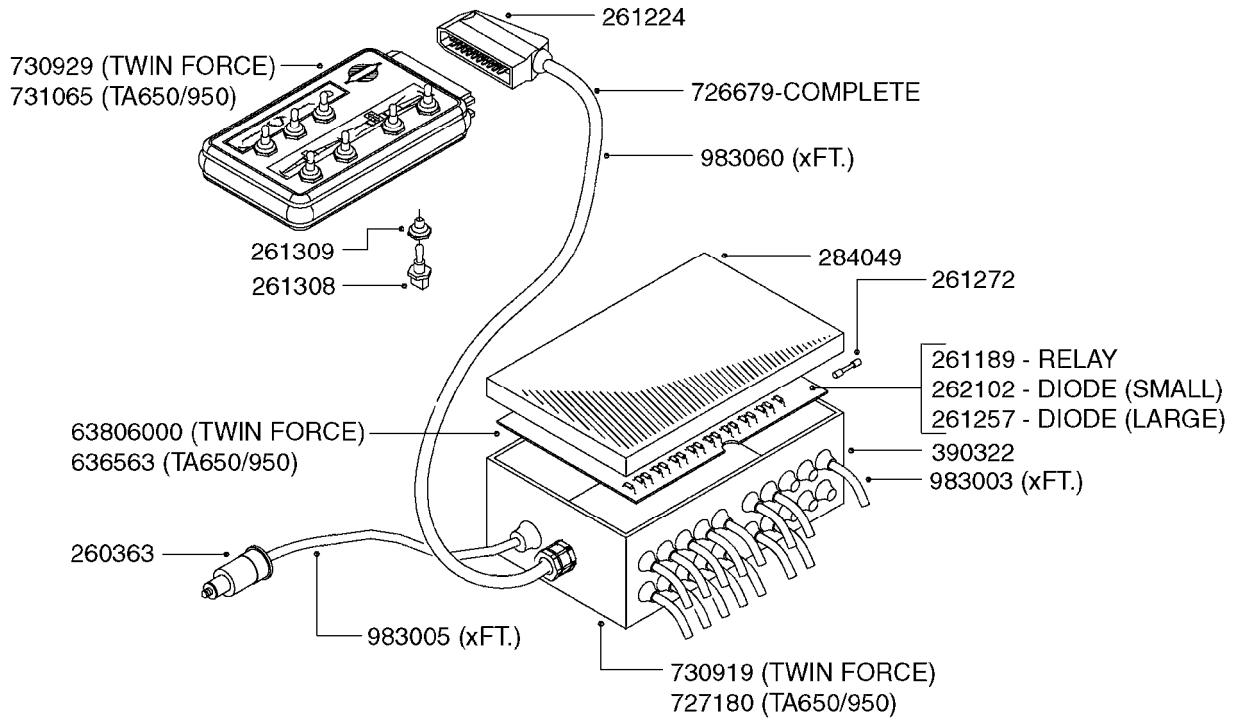

C0045

HYDRAULICS - BSP TO ORFS
C0045-HIN, 24:03:16

Page 1

Date 04.11.2017 14:39

Pos.	parts-n°	order qty	description
1	10466003	1	COUPLER PIONEER 8010-04 1/2NPT
2	231907	1	HEX NIPPLE 1/4"BSP X 1/2"NPT
2	231906	1	HEX NIPPLE 3/8"BSP X 1/2"NPT
2	147132	1	HEX NIPPLE 1/2"X1/2" BSP DEL
3	230311	1	QUICK COUPLING 1/2"
4	241356	1	DOWTYSEAL 1/2"
5	23234800	1	HEX NIPPLE 1/2"-9/16" ORFS FITTING FOR 1/4" HOSE
5	23234900	1	HEX NIPPLE 1/2"-11/16" ORFS FITTING FOR 3/8" HOSE
5	23235300	1	HEX NIPPLE 1/2"-13/16" ORFS FITTING FOR 1/2" HOSE
6	242102	1	O-RING Ø9.25X1.78 NITRIL 90SH
6	24263200	1	O-RING Ø7.66X1.78 NITRIL 90SH
6	24263300	1	O-RING Ø12.42X1.78 NITRIL 90SH
6	24263400	1	O-RING Ø18.77X1.78 NITRIL 90SH
7	67002403	1	CHART - BSP TO ORFS HOSES
8	67002503	1	CHART - BSP TO ORFS FITTINGS