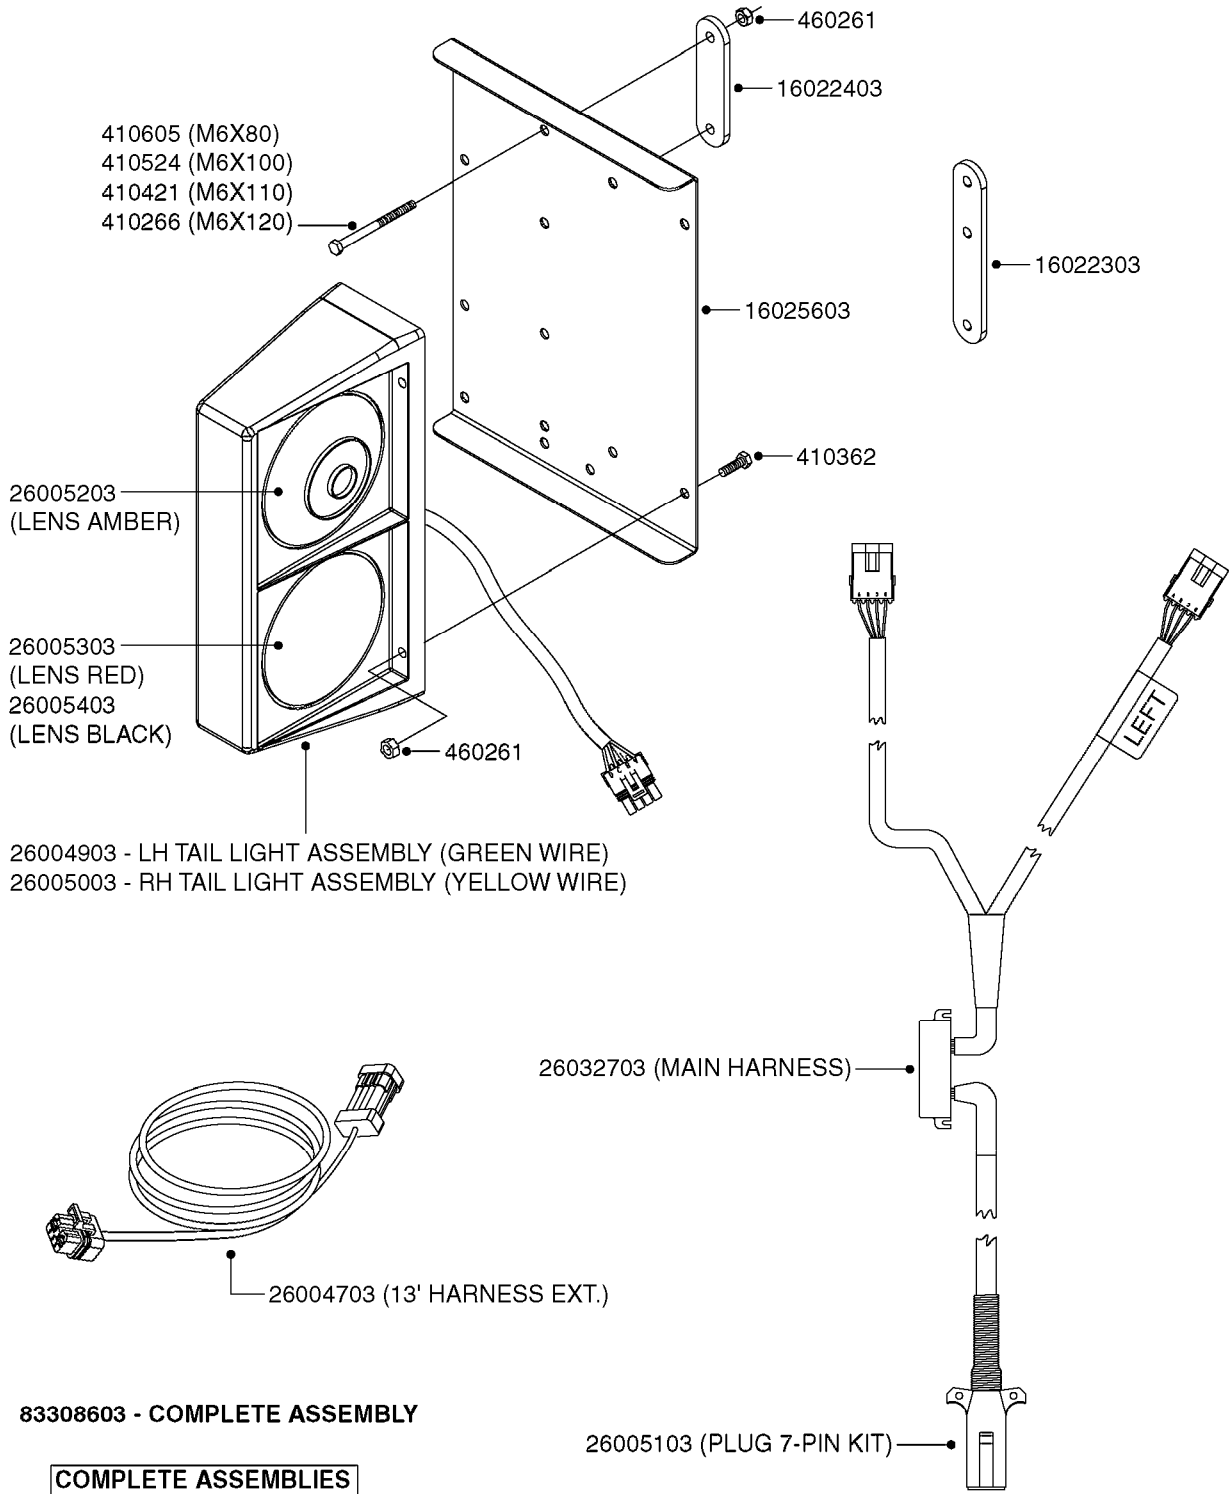

COMPLETE ASSEMBLIES
WHOLEGOODS ITEMS

M0160

TRAFFIC LIGHT KIT
M0160-HIN, 17:08:17

Page 1
Date 04.11.2017 14:40

parts-n°	order qty	description
410266	1	BOLT HEX 8.8 DEL M6X120
410362	1	BOLT HEX 8.8 SS M6X20
410421	1	BOLT HEX M6X110 DIN931-A2 SS
410524	1	BOLT HEX 8.8 DEL M6X100
410605	1	BOLT HEX 8.8 DEL M6X80
460261	1	NUT HEX M6X1.00 LOCK DIN985 A2 SS
16022303	1	BRACKET 100MM TUBE
16022403	1	BRACKET 60MM TUBE
16025603	1	BRACKET TAIL LIGHT DUAL LAMP
26004703	1	HARNESS 13' EXT 4 WIRE WP
26004903	1	TAIL LIGHT GREEN WIRE LH
26005003	1	TAIL LIGHT YELLOW WIRE RH
26005103	1	PLUG 7-PIN AG TAIL LIGHT
26005203	1	LENS AMBER BEFORE 2009
26005303	1	LENS RED BEFORE 2009
26005403	1	LENS BLACK BEFORE 2009
26032703	1	HARNESS COMPLETE, TAIL LIGHT, 2013
83308603	1	TRAFFIC LIGHT KIT