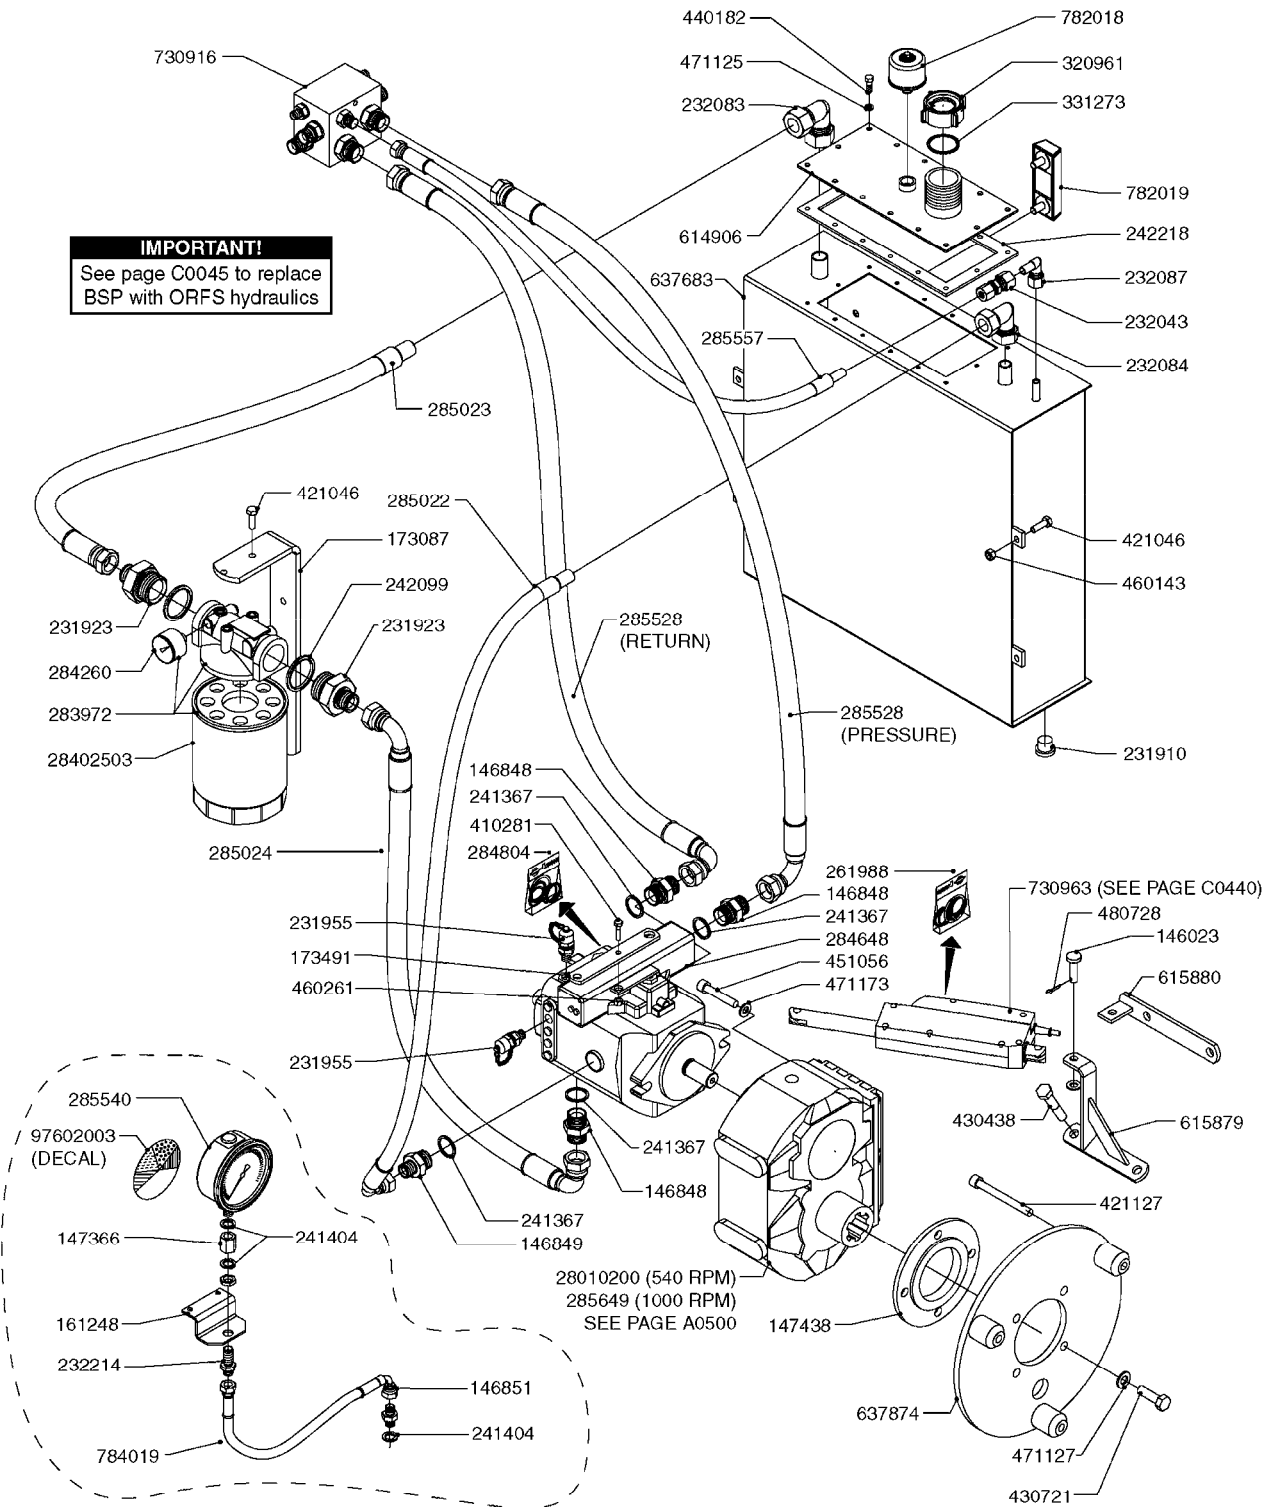

IMPORTANT!
See page C0045 to replace
BSP with ORFS hydraulics

HYD TWIN FORCE HYD PUMP CM HAZ
C0510-HIN, 30:03:16

Page

1

Date

04.11.2017 14:39

parts-n°	order qty	description
146023	1	PIN FOR COGWHEEL
146848	1	HEX. NIPPLE 3/4"BSP X 3/4"BSP
146849	1	HEX. NIPPLE 3/4"BSP X 1/2"BSP
146851	1	HEX NIPPLE 1/4"x1/4" 0.7MM
147366	1	CONNECTOR HIGH PRESS.1/4"
147438	1	RETAINING RING F.GEAR
161248	1	MOUNT BRACKET F.GAUGE
173087	1	MOUNT BRACKET F. FILTER
173491	1	FLAT STEEL 25X6 - 161MM
231910	1	PLUG 1/2" BSP
231923	1	HEX NIPPLE 1 1/4"X3/4" BSP
231955	1	NIPPLE F. PRESS GAUGE 1/4" BSP
232043	1	HYD. PIPE JOINT D10-D12
232083	1	HY HOSE CONN. D22 90 DEG.
232084	1	HY HOSE CONN. D18 90 DEG.
232087	1	HYD. PIPE JOINT 90' D10-D10
232214	1	NIPPLE 1/4" W.U. NUT DEL
241367	1	DOWTYSEAL 28.5x22
241404	1	DOWTY SEAL 1/4"
242099	1	DOWTYSEAL 1-1/4"
242218	1	GASKET F. HYDRAULIC TANK TWIN
261988	1	SPARE PARTS KIT/PUMP ACTUATOR
283972	1	FILTER COMPLETE F. TWIN
284260	1	GAUGE F. HYD. TANK TWIN
284648	1	PUMP, HYD, HAC 462, M4PV58
284804	1	GASKET SET F.HY PUMP M4PV45
285022	1	HOSE HY X 1/2 X 67.0"
285023	1	HOSE HY X 3/4 X 19.75"
285024	1	HOSE HY X 3/4 X 63.0"ELB+ELB
285528	1	HOSE HY X 3/4 X 279.5"STR+ELB
285540	1	GAUGE 250 BAR
285557	1	HOSE HY X 3/8 X 338.5"
285649	1	GEAR BOX F.1000RPM TWIN FORCE
320961	1	FITT.DK CAPNUT 1-1/2" BSP
331273	1	O-RING D44/D38X2 F.1-1/2"
410281	1	BOLT HEX 8.8 DEL M6X25 DIN933 A2
421046	1	SCREW HEX M8X25/25 A2 SS DIN933
421127	1	SCREW M10X100 8.8 CHJ
430438	1	BOLT HEX 8.8 DEL M12X65
430721	1	BOLT HEX 8.8 DEL M12X40 FT
440182	1	SCREW NO.14 3/4" STAINLESS
451056	1	BOLT ALLEN HEAD M14 X 35
460143	1	NUT HEX M8X1.25 LOCK DIN985A2 SS
460261	1	NUT HEX M6X1.00 LOCK DIN985 A2 SS
471125	1	WASHER M6U 6.4X14X1.2,A2 SS
471127	1	WASHER Z12N 13X24X2,5 RST
471173	1	WASHER D28.0/15.0 X 2.5
480728	1	PIN D3.2X20 SPLIT
614906	1	COVER F. HY-TANK
615879	1	BRACKET F.ACTUATOR TWIN/STD
615880	1	BRACKET F/ ACTUATOR TWIN/MT/ZU
637683	1	HYD.RESERVOIR F. TWIN FORCE
637874	1	PUMP BRACKET 463/HAZ
730916	1	HYDRAULIC BLOCK HAZ
730963	1	ACTUATOR F.PUMP TWIN FORCE
782018	1	BREATHER ASSY. F. HYD TANK
782019	1	OIL LEVEL GLASS 76 MM
784019	1	HOSE HY X 1/4 X 078.75"STR+ELB
28010200	1	GEAR M7 28010100 540
28402503	1	FILTER ELEMENT TWIN
97602003	1	DECAL F.MAN.TWIN FORCE 80'-90'