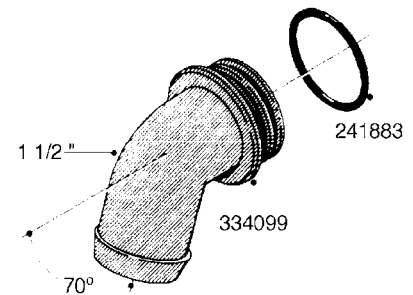

L0080

FITTINGS - S-53
L0080-HIN, 12:09:17

Page 1

Date 04.11.2017 14:40

Pos.	parts-n°	order qty	description
1	145995	1	FITT.DK S-53 FORK
2	241973	1	O-RING Ø3 X 44,2 70 SHORES NITRIL NITRIL (BLACK)
2	242353	1	O-RING D44.2X3.0 VITON F.S-67 VITON (BROWN)
3	242109	1	O-RING D32.2x3.0 NITRIL (BLACK)
3	242354	1	O-RING D32.2X3.0 VITON F.S-53 VITON (BROWN)
4	322103	1	FITT.DK S-53 BULKHEAD
5	322107	1	FITT.DK S-53 BULKHEAD NUT
6	322110	1	FITT.DK S-53 ELB. 1/2" BSP
7	322352	1	FITT.DK S-53 TEE
8	334229	1	FITT.DK S-53 STR.3/4"
9	334260	1	GASKET F. S-53 BULKHEAD
10	334564	1	FITT.DK S-67 TO S-53 ADAPTER
11	391100	1	FITT.DK S-53THREAD INS.1/2"BSP
12	726463	1	FITT.DK S53 BULKHEAD W/GASKET
13	726552	1	FIT.DK S-53X90 1/2" BSP,O-RING
14	726556	1	FITT.DK S-53 HB 1/2" W/O-RING
15	726558	1	FITT.DK S53 STR. 3/4" W.ORING
16	726559	1	FITT DK. S-53 HB 1" W/O-RING
17	726568	1	FITT.DK.S-53 HB 1/2"90 W/ORING
18	726570	1	FITT.DK S-53 ELB.3/4" W.ORING
19	726571	1	FITT.DK S-53 ELB.1", W ORING
20	726578	1	FITT.DK S53 PLUG WITH O-RING
21	728561	1	REDUCER S67M - S53F + O-RING