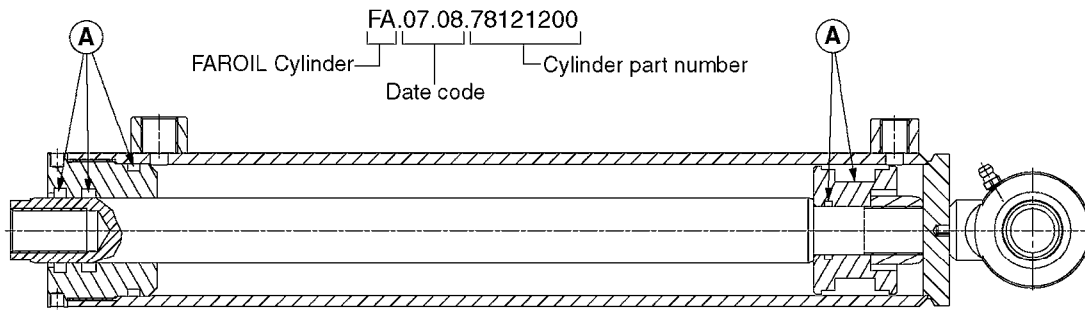

HYDRAULICS - CYLINDERS
C0020-HIN, 01:01:16

Page 3

Date 04.11.2017 13:51

parts-n°	order qty	description
63039300 78100003	1 1	CYLINDER ROD F.781132 CYL. PARA-LIFT CM+750 W/STOP

Check cylinder barrel for stamped part number.