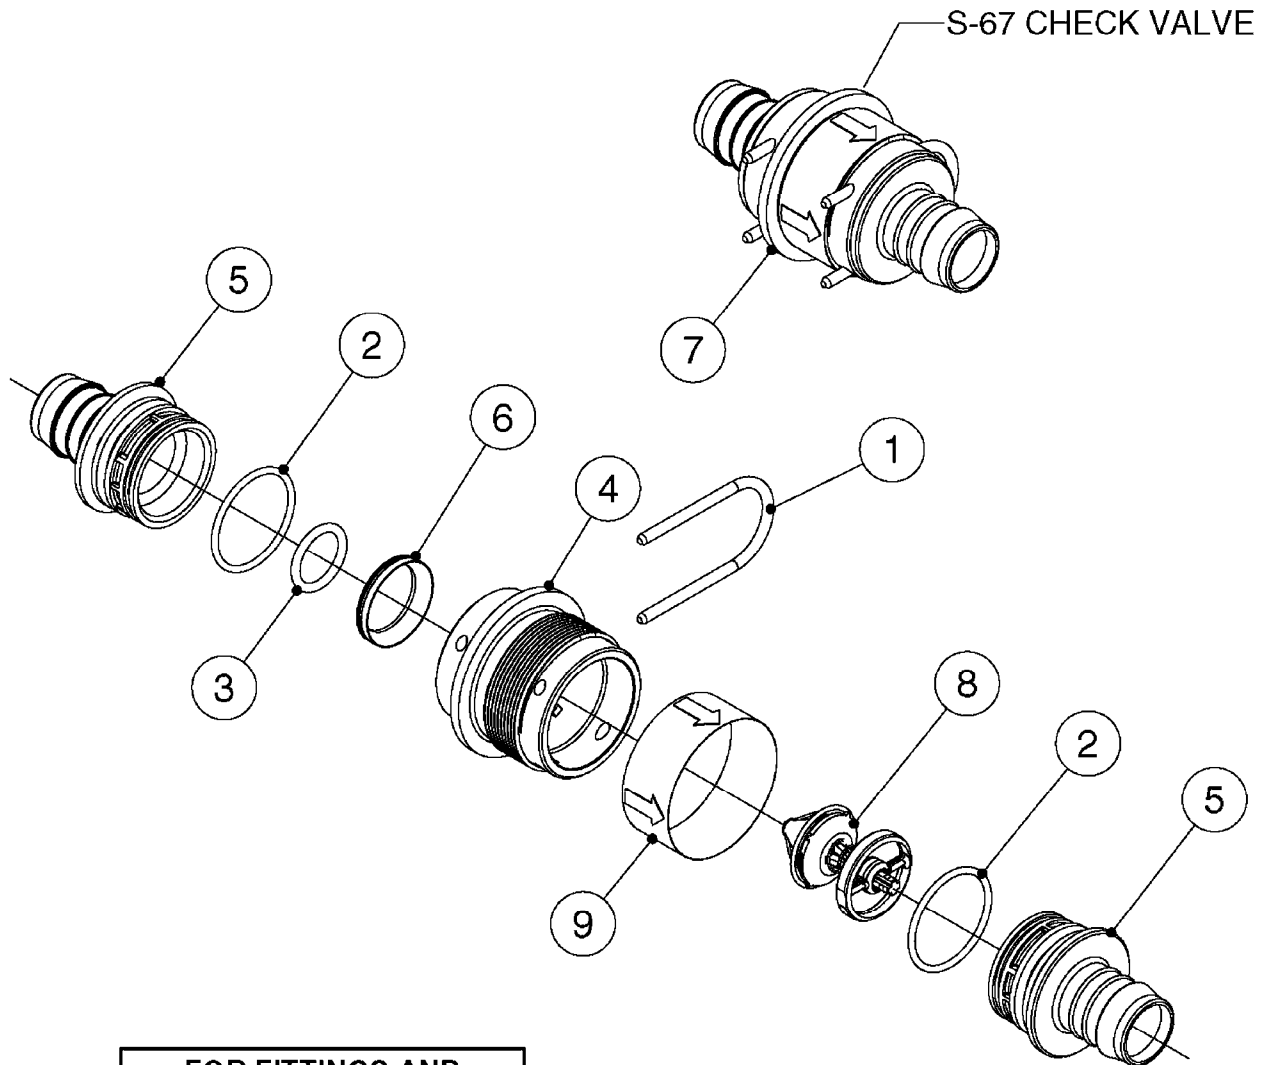

FOR FITTINGS AND
HOSES, SEE SECTION L

B0630

CHECK VALVES - S67
B0630-HIN, 01:01:16

Page 1
Date 04.11.2017 13:51

Pos.	parts-n°	order qty	description
1	145996	1	FITT.DK S-67 FORK
2	242353	1	O-RING D44.2X3.0 VITON F.S-67
3	242504	1	O-RING D35x2 NITRIL
4	322104	1	FITT.DK S-67 BULKHEAD
5	334231	1	HOSE TAIL S67 STRAIGHT 1"
5	334232	1	HOSE TAIL S67 1"1/4 STRAIGHT
6	14103100	1	SEAT F.CHECK VALVE D40.8 2010
7	72001803	1	CHCK VLV,S67, 2 X 1" HB COMPLETE IN-LINE CHECK VALVE FOR 1" HOSE
7	72206600	1	CHCK VLV,S67, 2 X 1.25" HB COMPLETE IN-LINE CHECK VALVE FOR 1-1/4" HOSE
8	72089900	1	CHECK VALVE S67 SUBASMBLY.2001
9	97800500	1	DECAL 230X28 BLACK ARROW