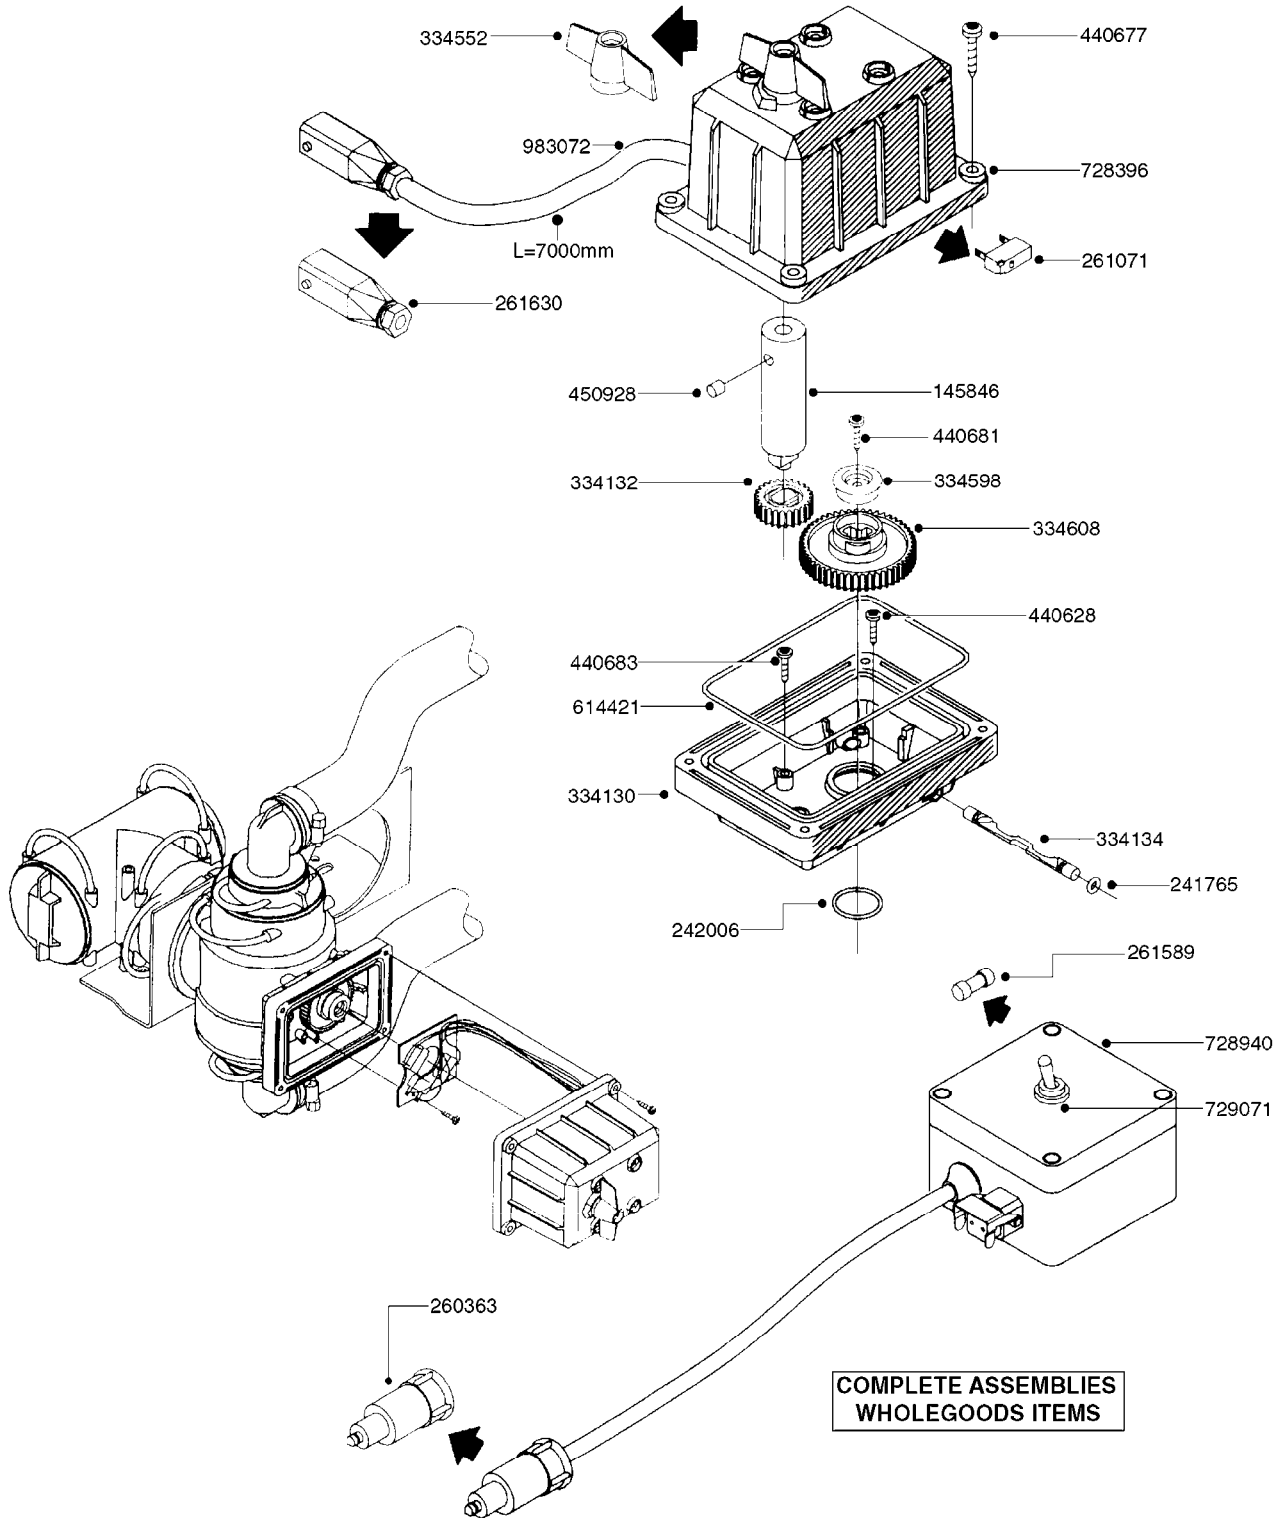

COMPLETE ASSEMBLIES
WHOLEGOODS ITEMS

834363 - AGITATION BYPASS VALVE

K0020

BALL VALVE-ELECTRIC 2-WAY
K0020-HIN, 01:01:16

Page 1
Date 04.11.2017 13:52

parts-n°	order qty	description
145846	1	COUPLING FOR EL 3-WAY VALVE
241765	1	O-RING 3.1 X 1.6
242006	1	O-RING D22/D19 X 1.5
260363	1	PLUG 2 POLE 12V
261071	1	MICRO SWITCH TYPE 9 SM 201
261162	1	SOCKET F.12V BAYONET PLUG
261589	1	FUSE 5 X 20 1.25 AMP
334130	1	GEAR BOX
334131	1	COG WHEEL
334132	1	COG WHEEL
334134	1	INDICATOR ROD
334552	1	GRIP F.MAN.OP.EC PRES.REG.GREE
334598	1	PLUG F.VALVE HANDLE BLUE
440628	1	SCREW 3/8'
440677	1	SCREW F. PLASTIC 5X20 SS
440681	1	SCREW F. PLASTIC 4MM X 14LG SS
440683	1	SCREW 40X18 2WAY ELC.BALL VALV
450928	1	SET SCREW M8 X 8MM STAINLESS
614421	1	GASKET F/MOTOR HOUSE-ON/OFF TR
725340	1	MOTOR HOUSING FOR EL VALVE
728399	1	CIRCUIT BOARD F.728941
728941	1	CONTROL BOX F.2-WAY VALVE ELC.
834363	1	ELECTRIC KIT, AGITATION BYPASS