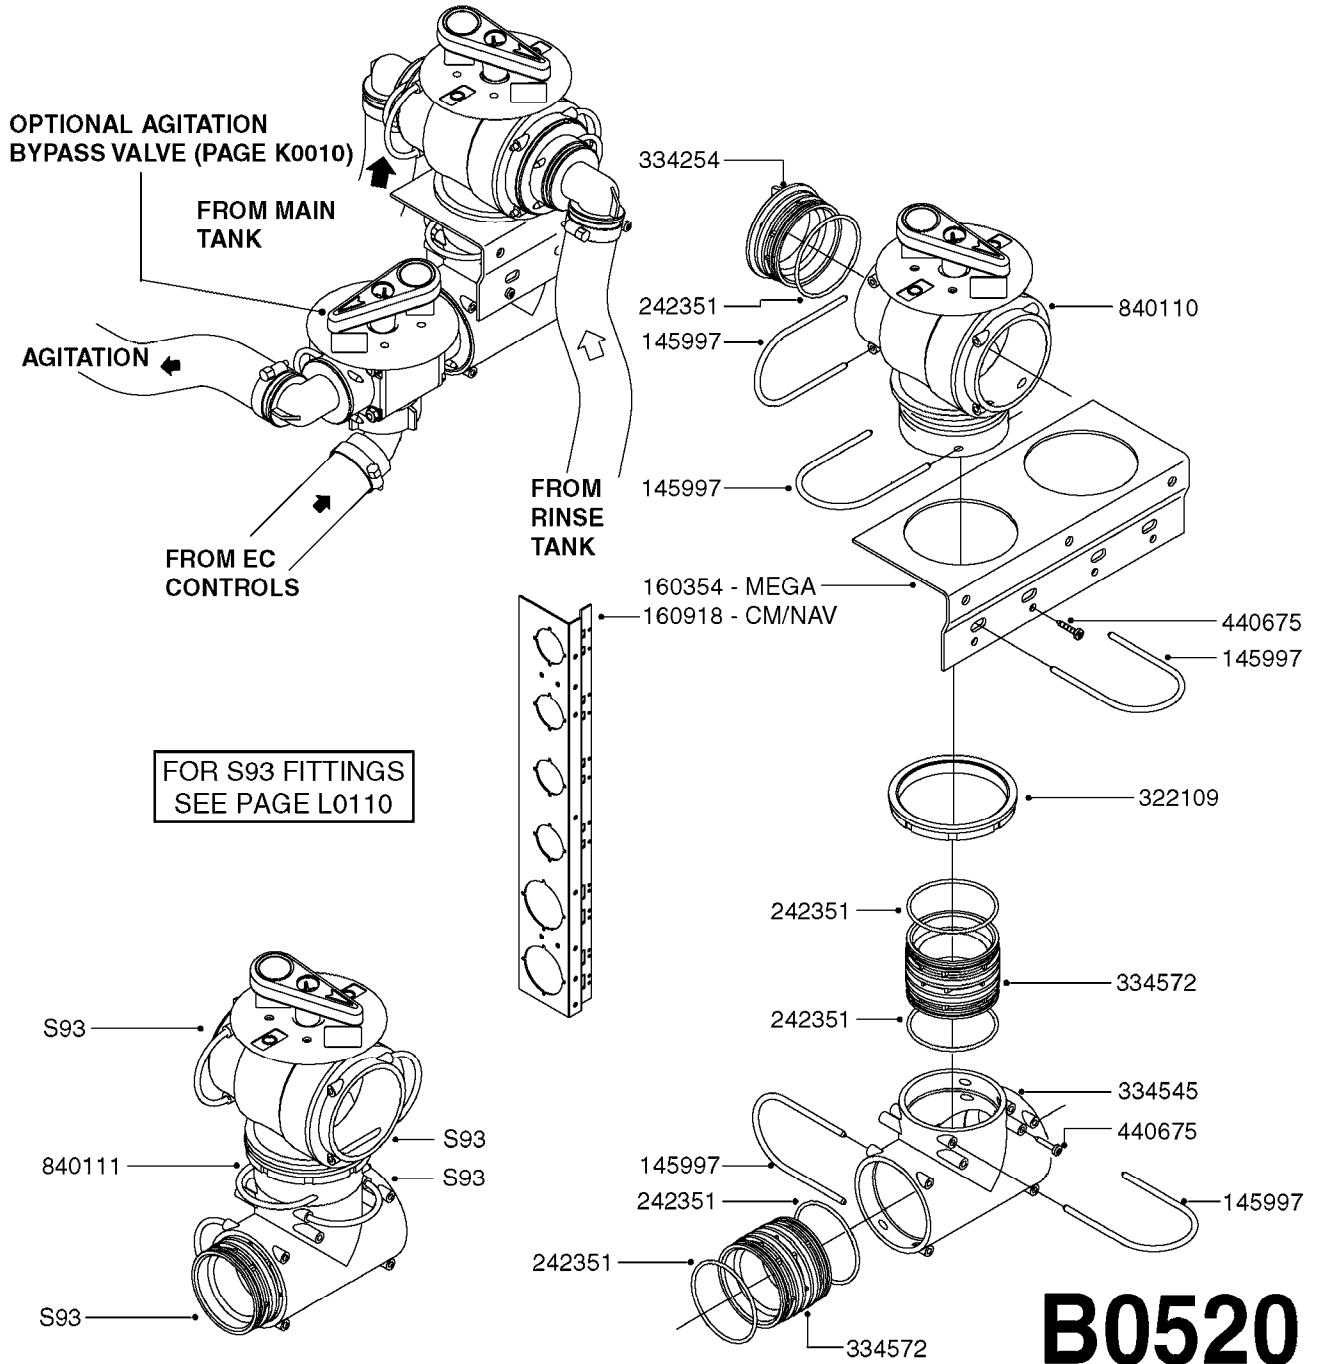

MANIFOLD SYSTEM - SUCTION
B0520-HIN, 01:01:16

Page 1
Date 04.11.2017 13:51

parts-n°	order qty	description
145997	1	FITT.DK S-93 FORK
160354	1	BRACKET F.SUCTION MANIFOLD
160918	1	BRACKET F. MANIFOLD CM
242351	1	O-RING D69.5X3.0 VITON F.S-93
322109	1	FITT.DK S-93 BULKHEAD NUT
334254	1	FITT.DK S-93 PLUG
334545	1	FITT.DK S-93 TEE
334572	1	FITT.DK S-93 ADAPTOR MALE MALE
440675	1	SCREW F. PLASTIC 5X16 SS
840110	1	VALVE SUCTION S-93 F.MANIFOLD
840111	1	VALVE SUCTION 3 WAY S-93 W.TEE