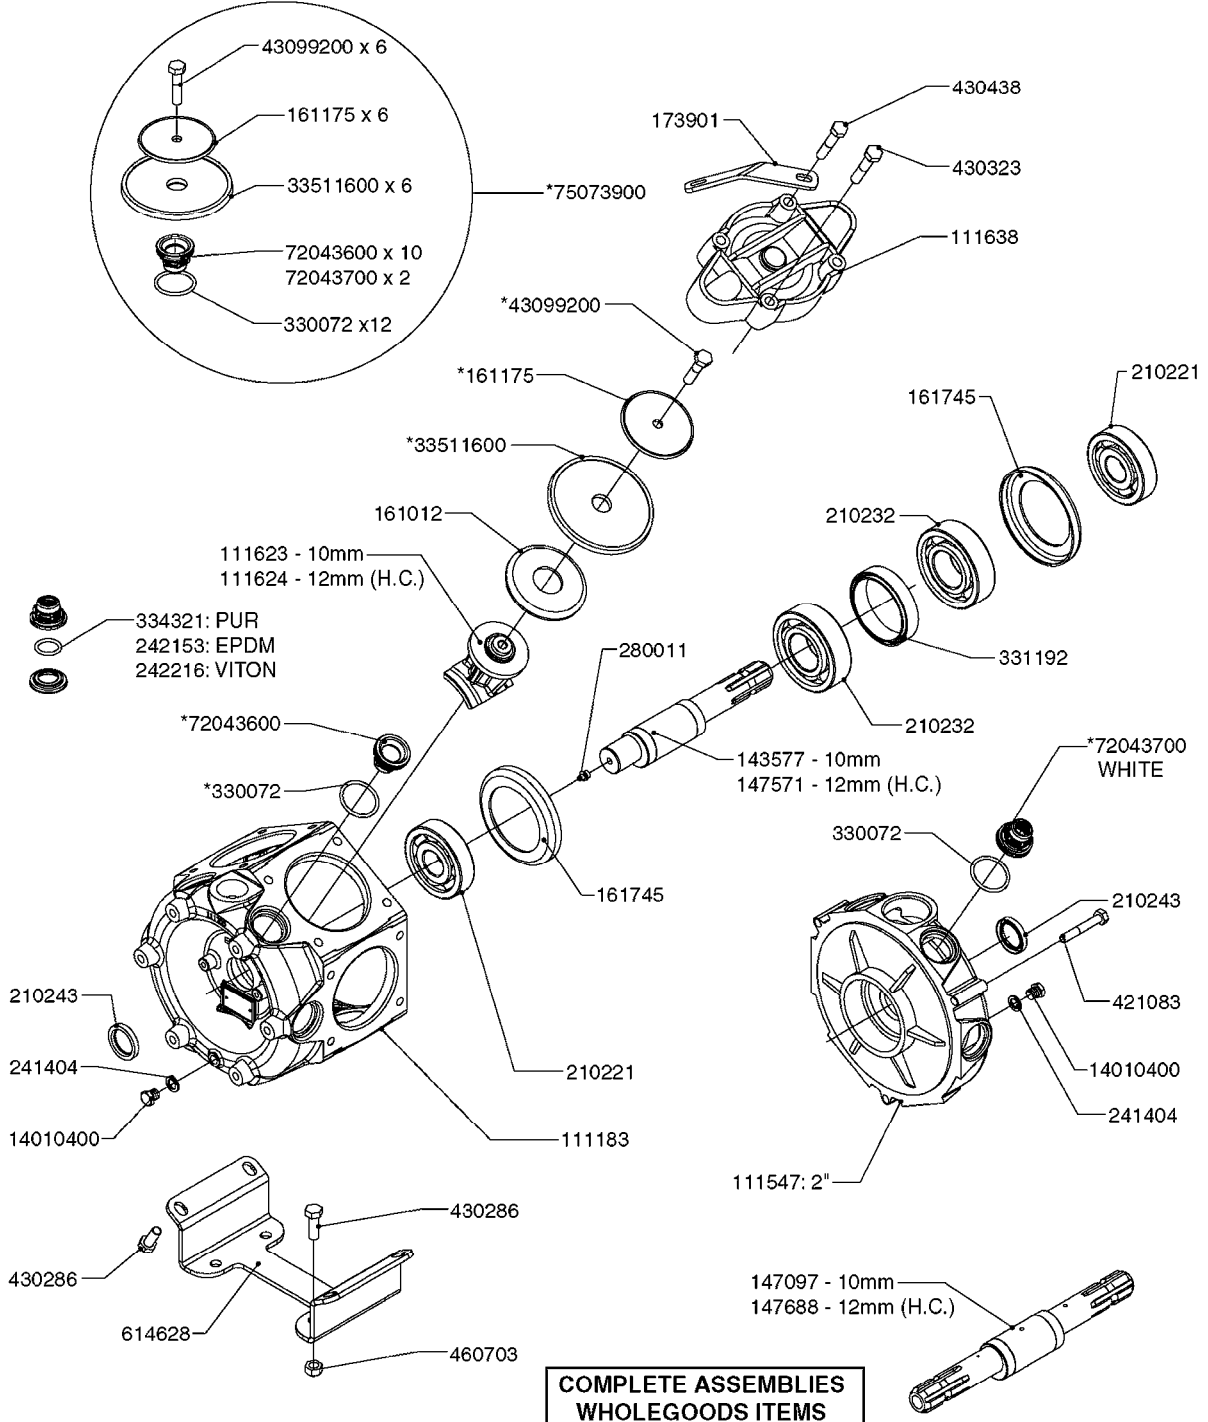

PUMP REPAIR KIT

**COMPLETE ASSEMBLIES
WHOLEGOODS ITEMS**

COMPLETE PUMPS

- 821587 - 463/10 2" W/THROUGH SHAFT (540 RPM)
- 82166300 - 463/12 2" (540 RPM H.C. INLINE PORTS)
- 463/12 2" (540 RPM H.C. OFFSET PORTS) REPLACED BY 82168700 (PAGE A0350)

A0330

PUMP - 463 W/ MOUNTING BASE
A0330-HIN, 01:01:16

Page 1
Date 04.11.2017 13:51

parts-n°	order qty	description
111183	1	PUMP CASTING 460-463 (PAINTED)
111547	1	PUMP FRONT 460-463-2' (PAINT)
111623	1	CONNECTING ROD 463/10MM
111624	1	CONNECTING ROD 463/12MM
111638	1	VALVE COVER 463 HC+1000 VERS.
143577	1	CRANK SHAFT F.363/462/463-10mm
147097	1	CRANK SHAFT 363-463/10 THROUGH
147571	1	CRANK SHAFT F.463-12mm
147688	1	CRANK SHAFT 462/12 THROUGH
161012	1	DIAPHRAGM BACKING DISC F. 463
161175	1	DIAPHRAGM DISC 463/464 PUMP
161745	1	METAL SPACER F.363/463
173901	1	LIFT STRAP F.PUMP 463
210221	1	BEARING BALL 6407
210232	1	BEARING BALL 6310
210243	1	SEAL OIL 35 X 47 X 7
241404	1	DOWTY SEAL 1/4"
242153	1	O-RING D26X4 EPDM
242216	1	O-RING VITON F/1202/1302/462
280011	1	GREASE NIPPLE 1/8' SAE H TR
330072	1	O-RING D53.5/D45.5X4
331192	1	SPACER, MODEL 361/363
334321	1	O-RING POLY. 34.0x26.0x4.0
421083	1	BOLT HEX 8.8 DEL M10X65
430286	1	BOLT HEX 8.8 DEL M12X30 FT
430323	1	BOLT HEX 8.8 DEL M12X60
430438	1	BOLT HEX 8.8 DEL M12X65
460703	1	NUT HEX M12X1.75 LOCK DIN985A2 SS
614628	1	FOOT F. 46X PUMP, RED
821587	1	PUMP 463/10 THROUGH SHAFT TWNF
14010400	1	PLUG 1/4" BSP
33511600	1	DIAPHRAGM PUMP 463/464 PUMP PUR
43099200	1	BOLT HEX SS M12 X 30 DIN933 A4
72043600	1	VALVE FOR 462/463
72043700	1	VALVE FOR 462/463 W.VENT HOLE
75073900	1	PUMP KIT 460/463 "06"
82166300	1	PUMP 464-12-MED-2-540
82168700	1	PUMP 464-12 540 OFFSET PORTS