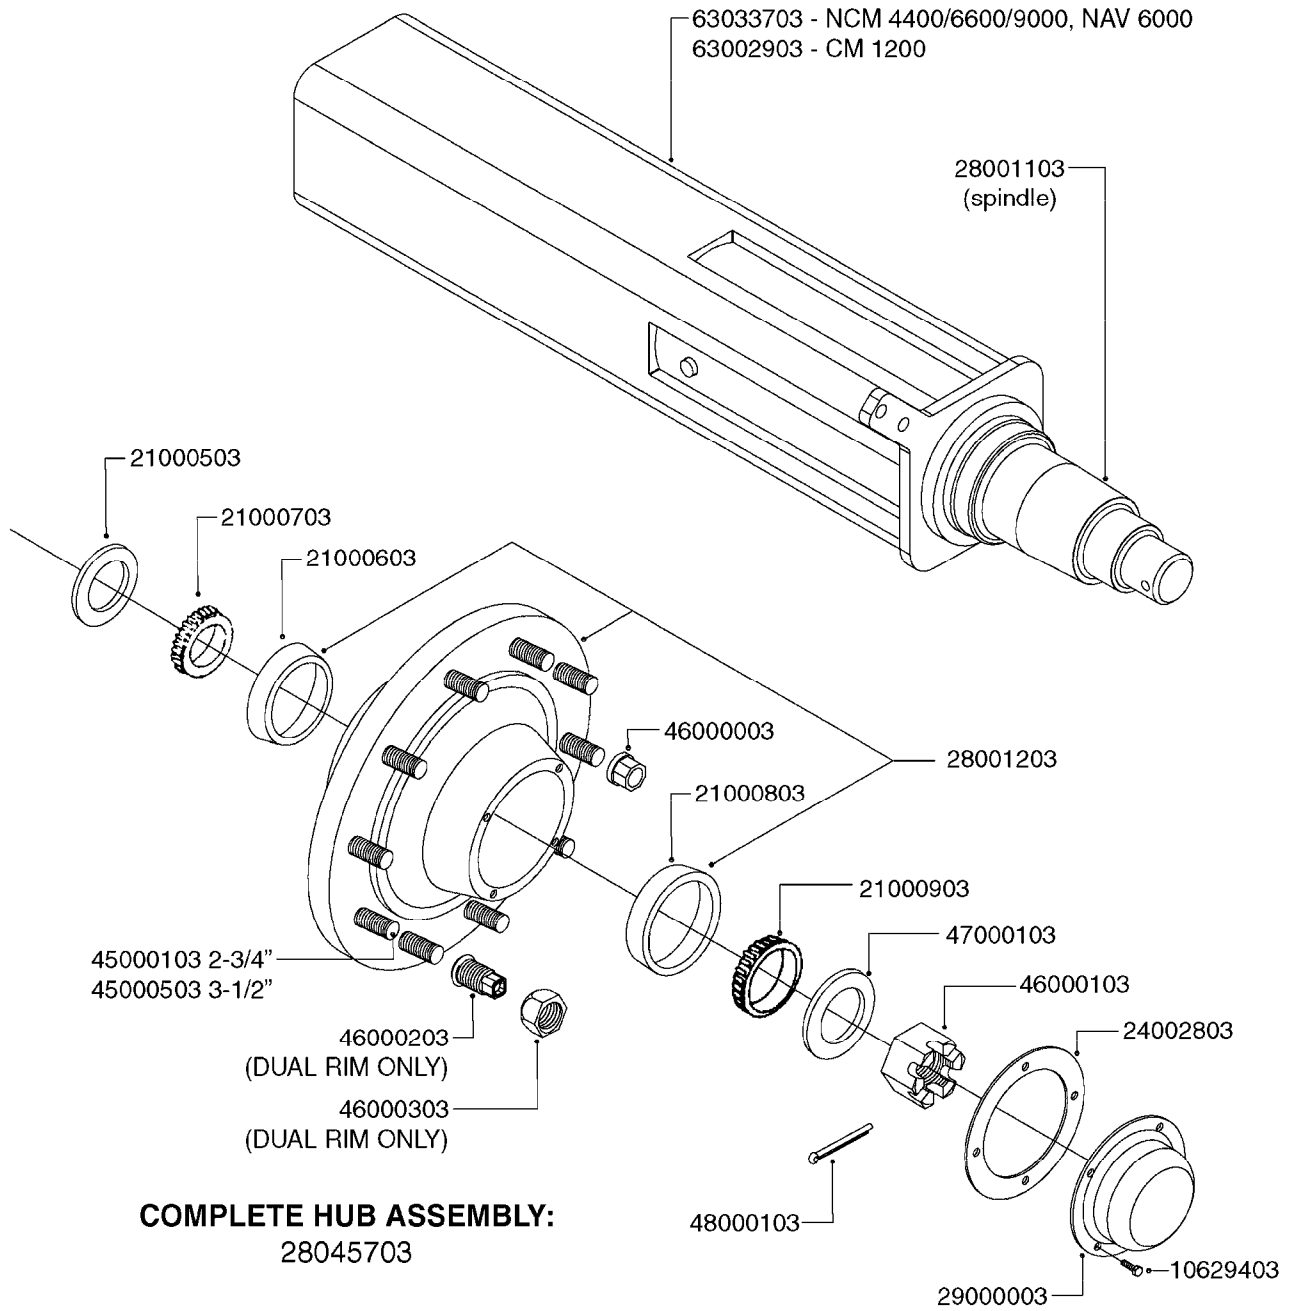

COMPLETE HUB ASSEMBLY:
28045703

COMPLETE ASSEMBLIES
WHOLEGOODS ITEMS

E0790

HUB ASSEMBLY F.4-1/2" SPINDLE
E0790-HIN, 31:03:16

Page 1

Date 04.11.2017 13:52

parts-n°	order qty	description
10629403	1	BOLT HEX 5/16 NC GR.2 00.50"
21000503	1	SEAL,WHEEL CR43771
21000603	1	RACE, BEARING 3.5/1.5
21000703	1	BEARING, TAPPERED 3.5433/1.575
21000803	1	RACE, TAPERED BEARING
21000903	1	BEARING, TAPPERED, 2.75/1.510
24002803	1	GASKET F. HUB 4.5" HUB ASSY
28001103	1	SPINDLE 4.5"x 21" 20000LB
28001203	1	HUB, 20000LB W. BRG RACES
28045703	1	HUB ASSY 10-13.19-11.02 25000#
29000003	1	HUB CAP F. 881(20000LB) HUB
45000103	1	BOLT, WHEEL STUD 3/4-16X2 3/4
45000503	1	BOLT, WHEEL STUD 3/4-16X3 1/2
46000003	1	NUT HEX NF 3/4" FLANGED F.HUB
46000103	1	NUT, CASTLE, SPINDLE 2-12 UNF
46000203	1	NUT, BUD WHEEL, INNER, RH
46000303	1	NUT, BUD WHEEL, OUTER, RH
47000103	1	WASHER, SPNDL 4.5" 2.06x4 .25T
48000103	1	PIN, COTTER 5/16" X 5.25"
63002903	1	AXLE INSERT,72"-90"SUS CM 1200
63033703	1	AXLE INSERT NCM 44/66/9000