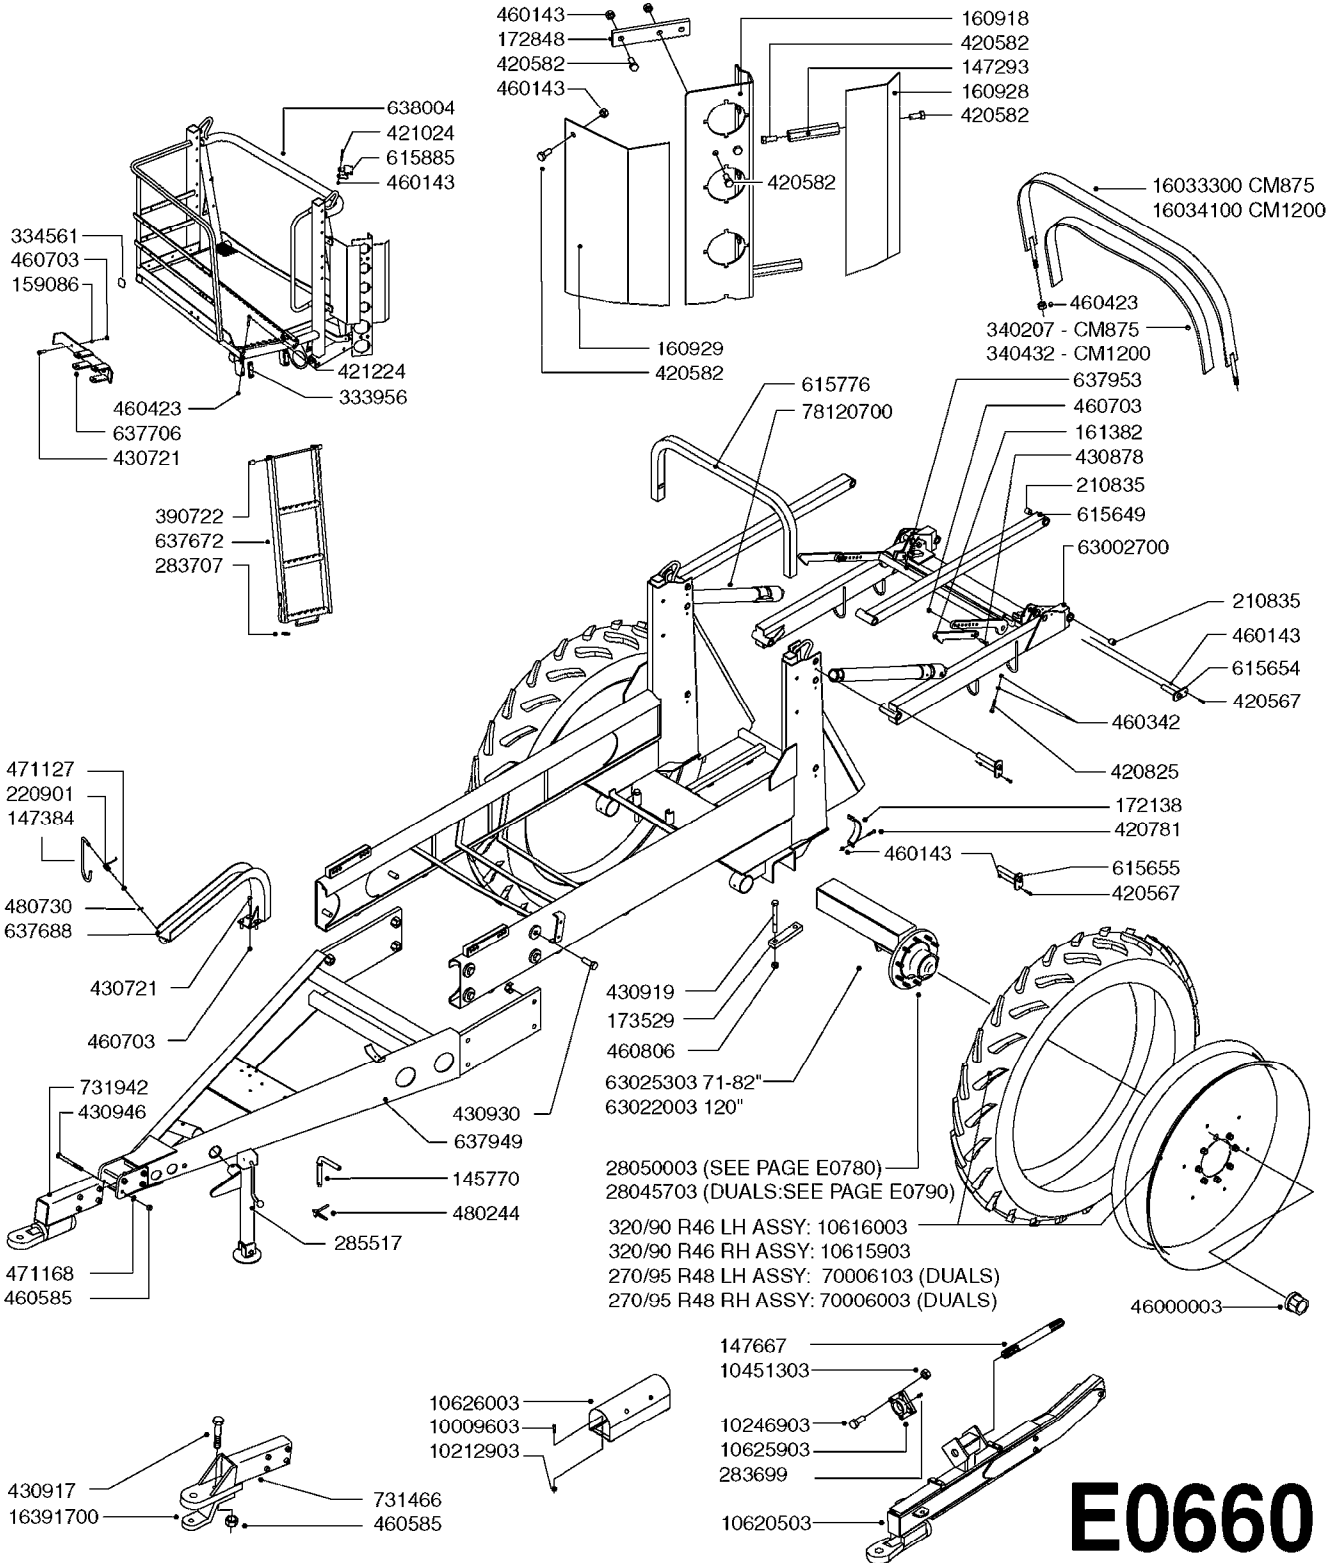

E0660

FRAME - CM 875/1200
E0660-HIN, 01:01:16

Page 1
Date 04.11.2017 13:51

parts-n°	order qty	description
145770	1	LOCKING PAWL D16X110
147293	1	STUD M8 FEMALE L=80
147384	1	HOOK FOR PTO CM
147667	1	PTO SHAFT 1-3/8X6 1-3/8X6
159086	1	BUSHING D16.0/13.0 L=10MM
160918	1	BRACKET F. MANIFOLD CM
160928	1	COVER F. MANIFOLD RIGHT CM
160929	1	COVER F. MANIFOLD LEFT CM
161382	1	HOOK F. TRANSPORT LOCK L=340MM
172138	1	BRACKET F. HYD. ACCUMULATOR CM
172848	1	FLATBAR 30 X 8 L=140
173529	1	FLATBAR 60X30 L=265/2XD22
210835	1	BUSHING D28/25 L=25
220901	1	SPRING F. PTO HOOK CM
283699	1	GREASE NIPPLE M6X1
283707	1	PLUG 50X20X2
285517	1	JACK COMP. F. CM875/1200/1500
333956	1	SLIDE SHOE 91X25X10
334561	1	PLUG 50x50x2 F. SQ. TUBE
340207	1	TANK STRAP PACKING 40X800
340432	1	TANK FRAME PACKING 40X1000
390722	1	BUSHING D26/11 L=32 F. LADDER
420567	1	BOLT HEX 8.8 DEL M8X30 FT
420582	1	BOLT HEX 8.8 DEL M8X20 FT A2
420781	1	BOLT HEX 8.8 DEL M8X50
420825	1	BOLT HEX 8.8 DEL M10X65
421024	1	BOLT HEX 8.8 DEL M8X60
421224	1	BOLT HEX 8.8 DEL M10X55
430721	1	BOLT HEX 8.8 DEL M12X40 FT
430878	1	BOLT HEX 8.8 DEL M12X45 DIN931
430917	1	SCREW M20X90
430919	1	SCREW HM 20-180/52 8.8 DAC DIN931
430930	1	BOLT HEX 8.8 DEL M24X70
430946	1	BOLT HEX M16 x 180 8.8 DEL
460143	1	NUT HEX M8X1.25 LOCK DIN985A2 SS
460342	1	NUT HEX M10 DEL DIN934
460423	1	NUT HEX M10X1.50 LOCK DIN985A2 SS
460585	1	LOCKING NUT M16 DIN985 A2 SS
460703	1	NUT HEX M12X1.75 LOCK DIN985A2 SS
460806	1	NUT HEX M20X2.50 LOCK DIN985A2 SS
471127	1	WASHER Z12N 13X24X2,5 RST
471168	1	PAIR OF WASHERS NL16 17X25,4x3,4
480244	1	PIN SNAP D4.5
480730	1	PIN ROLL 5X30 STAINLESS STEEL
615649	1	ARM UPPER F. PARALIFT
615654	1	PIN D25 X 123 F. PARALIFT
615655	1	PIN D25 X 156 F. PARALIFT
615776	1	BRACE FOR FRAME CM
615885	1	MOUNT BKT. F. EC ON/OFF CM875/12
637672	1	LADDER F. CM
637688	1	PTO SUPPORT ARM F. CM
637706	1	JACK STORAGE BRACKET
637949	1	DRAWBAR WELDMENT CM875/1200
637953	1	TRANSPORT SAFETY HOOK ARM ASSY
638004	1	PLATFORM WELDMENT CM 875/1200
731466	1	HITCH CLEVIS KIT F. CM875/1200
731942	1	HITCH SWIVEL KIT F. CM1200/1500
10009603	1	BOLT HEX 3/8 NC GR.2 01.00"
10212903	1	NUT HEX NC (NYLON LOCK) 3/8"
10246903	1	BOLT HEX 1/2 NC GR.2 02.00"