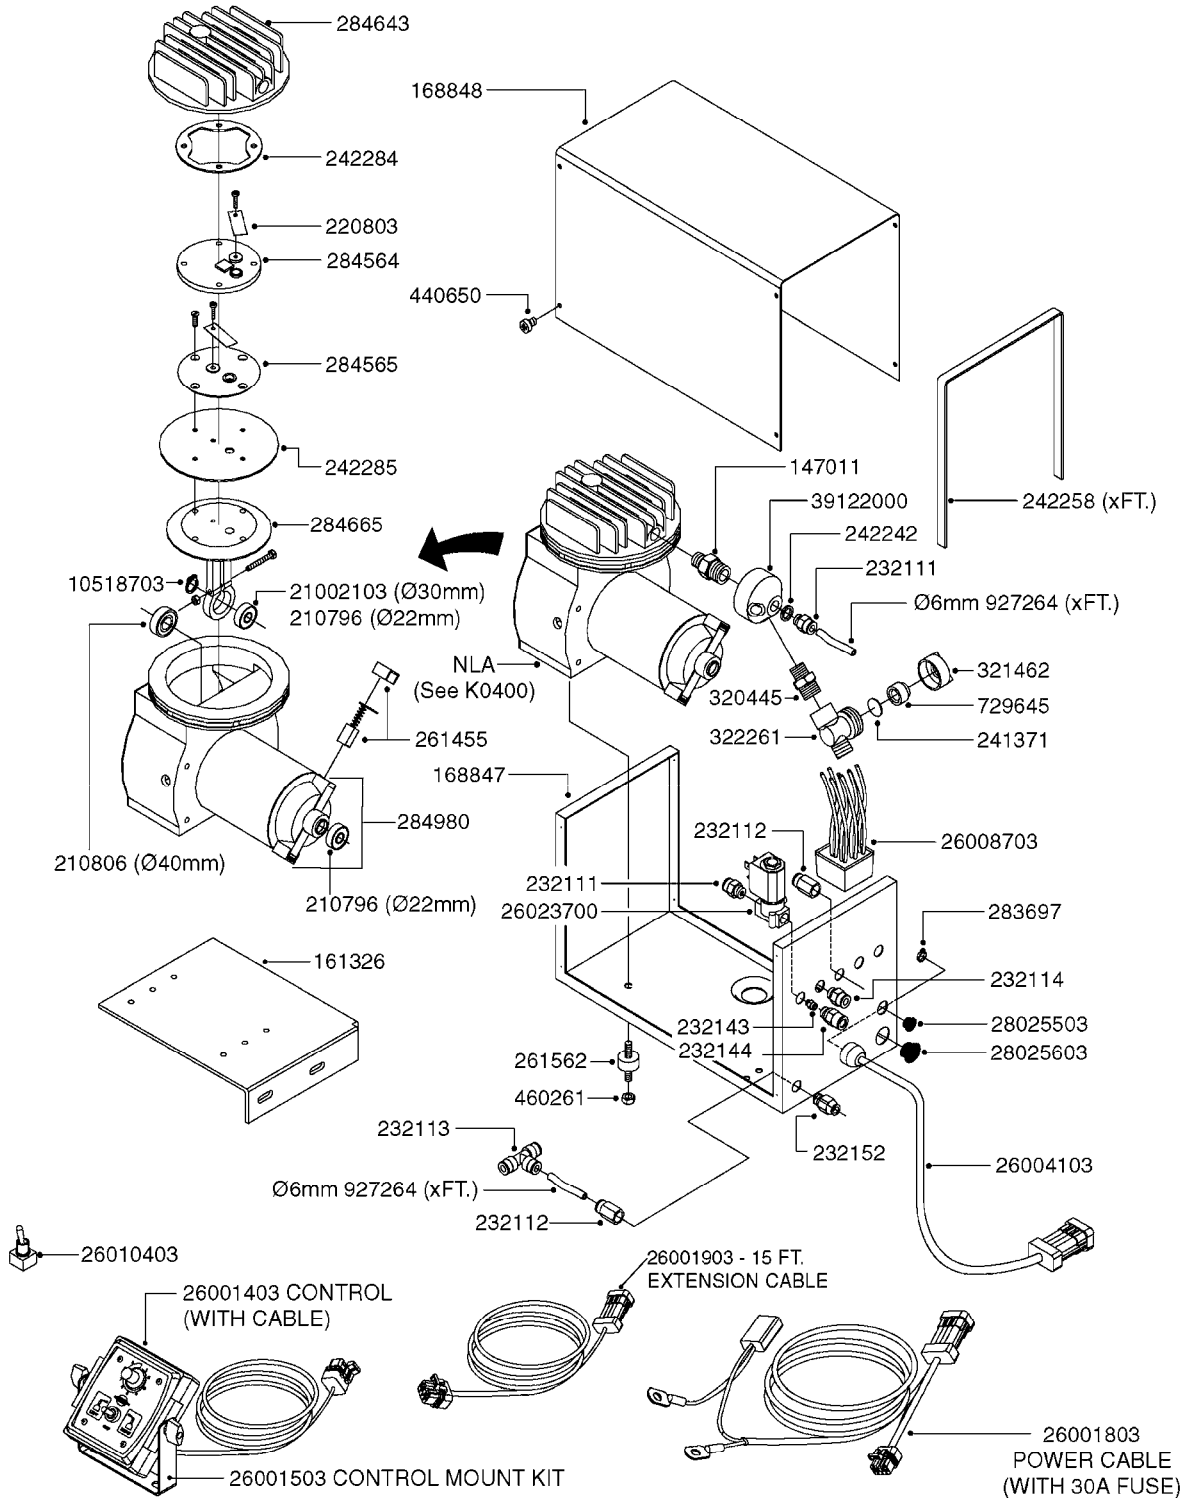

K0390

*Ø8mm 927306 (xFT.)
*Ø10mm 927330 (xFT.)

70019403 - COMPLETE ASSEMBLY

FOAM MARKER COMPRESSOR 2002
K0390-HIN, 01:01:16

Page 1
Date 04.11.2017 13:52

parts-n°	order qty	description
147011	1	HEX NIPPLE 3/8'X1/4'BSP BRASS
161326	1	MOUNT BKT. F. FOAM COMP.BOX 98
168847	1	ENCLOSURE LOWER F.MARKER
168848	1	COVER F. FOAM MARKER
210796	1	BEARING BALL D22/D8 X 7 608ZZ
210806	1	BEARING BALL D40/D17X12MM
220803	1	VALVE F. COMPRESSOR
232111	1	QUICK COUPLER 6MM X 1/8 EXT.
232112	1	QUICK COUPLER 6MM 1/8 INT.
232113	1	QUICK COUPLER 6MM T-PIECE
232114	1	COUPLER 1/8" THREADX8MM HOSE
232143	1	REDUCER 1/4'INT-1/8'EXT
232144	1	QUICK COUPLER 10MM X 1/4 EXT
232152	1	QUICK COUPLER 8MMX1/8 EXT.LONG
241371	1	DIAPHRAGM, NO-DRIP alt 241371
242242	1	O-RING F.AIR HOSE FITTING
242258	1	TRIM 3X10 SELF ADHESIVE 0012"
242284	1	HEAD GASKET F. COMPRESSOR
242285	1	DIAPHRAGM F. F/M COMP.
261455	1	BRUSH KIT-FOAM MARKER MOTOR
261562	1	RUBBER DAMPER 2XM6X25
283697	1	TIESTRAP 200MM
284564	1	PLATE F.COMPRESSOR HEAD
284565	1	PLATE F.COMPRESSOR HEAD
284643	1	COMPRESSOR HEAD F.FOAM MARKER
284665	1	CONNECTING ROD F.COMPRESSOR
284980	1	FLANGE REAR F. F.M.COMPRESSOR
320445	1	FITT.DK HN 1/4"X3/8" BSP
321462	1	CAP F.NO-DRIP ASSY.
322261	1	HOUSING F.SAFETY VALVE 3/8"
440650	1	SCREW 3.5x13 STAINLESS
460261	1	NUT HEX M6X1.00 LOCK DIN985 A2 SS
729645	1	NON-DRIP SPRING ASSY.GREEN 10
927264	1	HOSE R X PE D6/D4 X 0012"
927306	1	HOSE R X PE D8/D6 X 0012"BLACK
927330	1	HOSE R X PE D10/D8 X 012"BLACK
10518703	1	SNAP-RING OUTER 8X1
21002103	1	BEARING, 6200 2ZJEM (SKF)
26001403	1	HC FOAM MARKR CONSOLE VS3.0.00
26001503	1	HC FOAM MARKER CONSOLE MT.KIT
26001803	1	POWER CABLE
26001903	1	15' 7-PIN EXTENSION CABLE
26004103	1	FOAM MARKER CNTRL MOD CABL STD
26008703	1	FOAM MARKER CONTROL SCII
26010403	1	TOGGLE SWITCH MICRO-TRAK F.M.
26023700	1	SOLENOID VAL 12V 1/8' FLO '07
28025503	1	PLUG F.DRILLED HOLE 1/2"
28025603	1	PLUG F.DRILLED HOLE 3/4"
39122000	1	DISTR.HOUSING F.FOAM MARKER'07
70019403	1	FOAM MARKER COMPRESSOR KIT STD