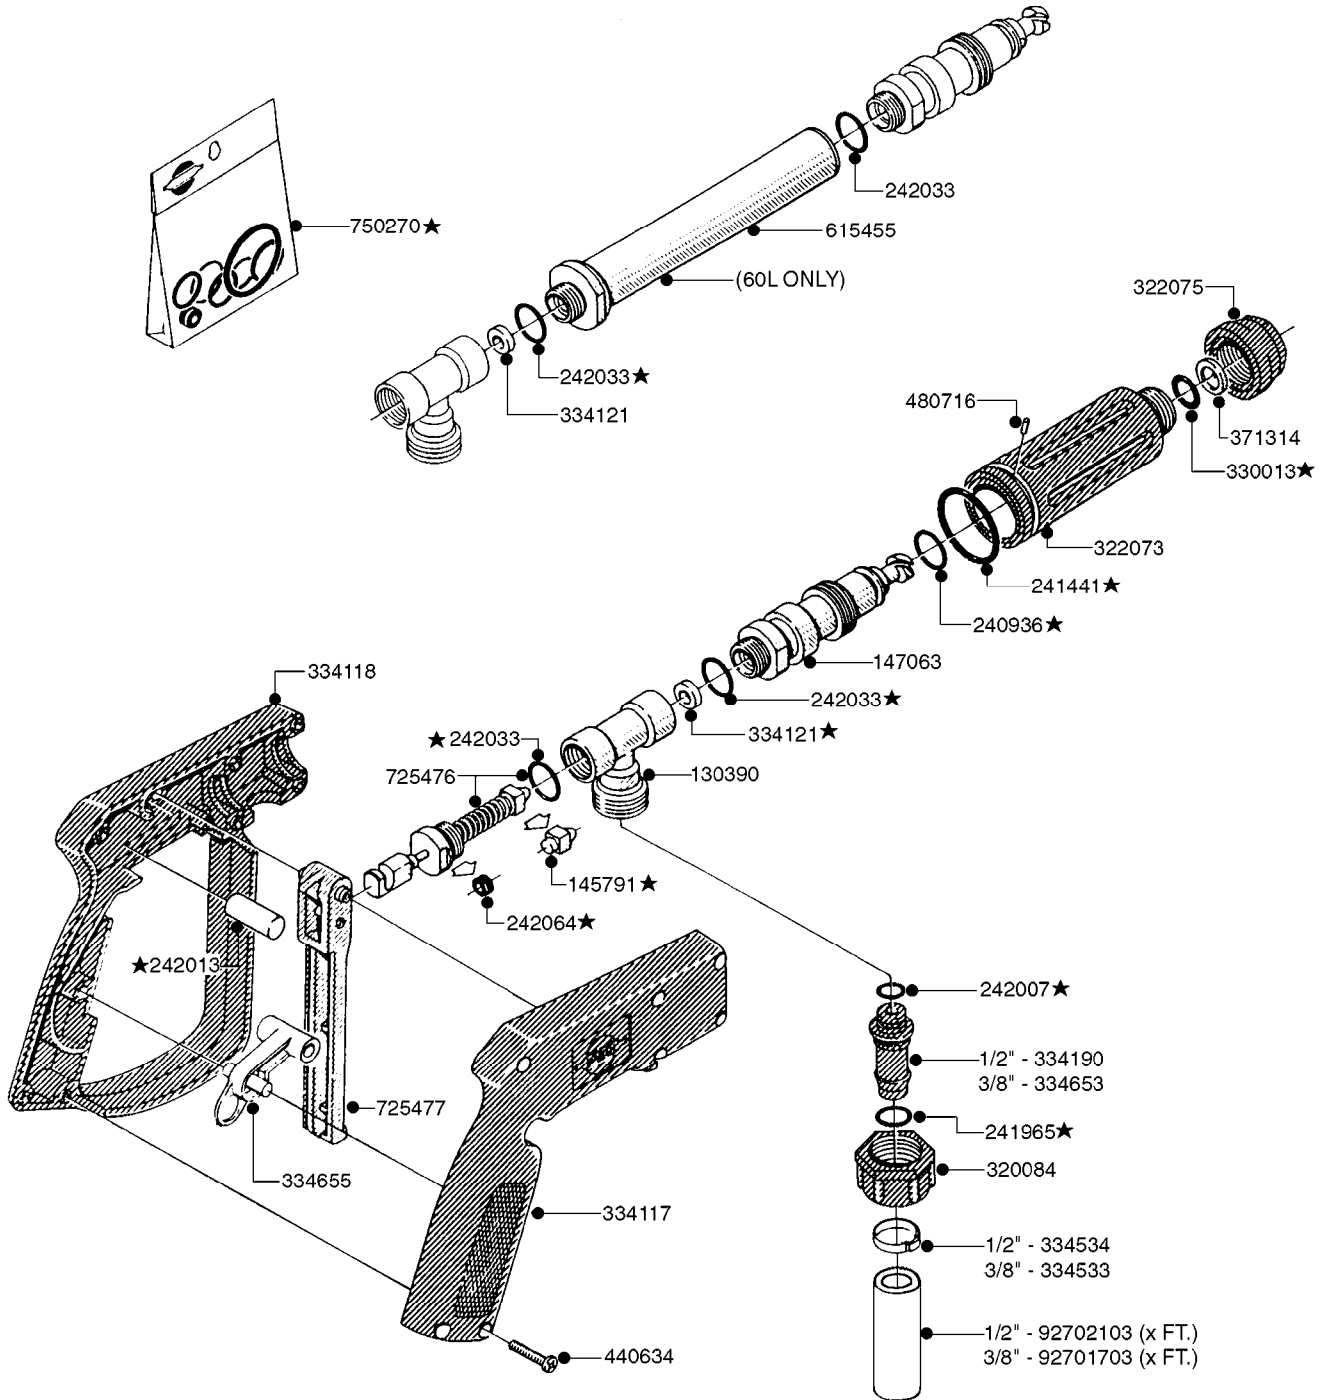

COMPLETE ASSEMBLY:
843197 - 60L
843196 - 60S

COMPLETE ASSEMBLIES
WHOLEGOODS ITEMS

K0480

HANDGUN TYPE 60S/60L POST 95
K0480-HIN, 01:01:16

Page 1

Date 04.11.2017 13:52

parts-n°	order qty	description
130390	1	TEE 3/8'X 1/2' BSP F.TYPE 60S
145791	1	CONE FOR ON/OFF
147063	1	SWIRL F.SPRAY GUN TYPE 60
240936	1	O-RING D13.3X2.4 NITRIL
241441	1	O-RING D29.3X3
241965	1	O-RING 12.1 X 1.6
242007	1	O-RING D9.1X1.6
242013	1	SPRING RUBBER F/TRIGGER
242033	1	O-RING
242064	1	SLEEVE RUBBER 3X8X4MM
320084	1	FITT.DK NUT 1/2" BSP
322073	1	HOUSING F.SWIRL TYPE 60S H.G.
322075	1	HOUSING F. NOZZLE
330013	1	O-RING D15/D10X2.5 F.3/8"NUT
334117	1	HANDLE PIECE RIGHT F.60S/60L
334118	1	HANDLE PIECE LEFT F.60S/60L
334121	1	SEAT FOR ON-OFF TYPE
334190	1	FITT.DK HB 1/2' F. PISTOL 60S
334533	1	CLAMP HOSE PLASTIC 3/8"
334534	1	CLAMP HOSE PLASTIC 1/2"
334653	1	FITT.DK HB 3/8' F.HANDGUN
334655	1	TRIGGER SAFETY F.60S/60L GUN
371314	1	NOZZLE CERAMIC 1099-20
440634	1	SCREW 5/8"
480716	1	PIN D3X6 STAINLESS
615455	1	TUBE F.LANCE TYPE 60L
725476	1	SPINDLE
725477	1	TRIGGER
750270	1	GASKET KIT F.SPRAY GUN
843196	1	GUN, MODEL 60S
843197	1	HANDGUN KIT TYPE 60 LONG
92701703	1	HOSE R X3/8" X300PSI WP X0012"
92702103	1	HOSE R X1/2" X300PSI WP X0012"