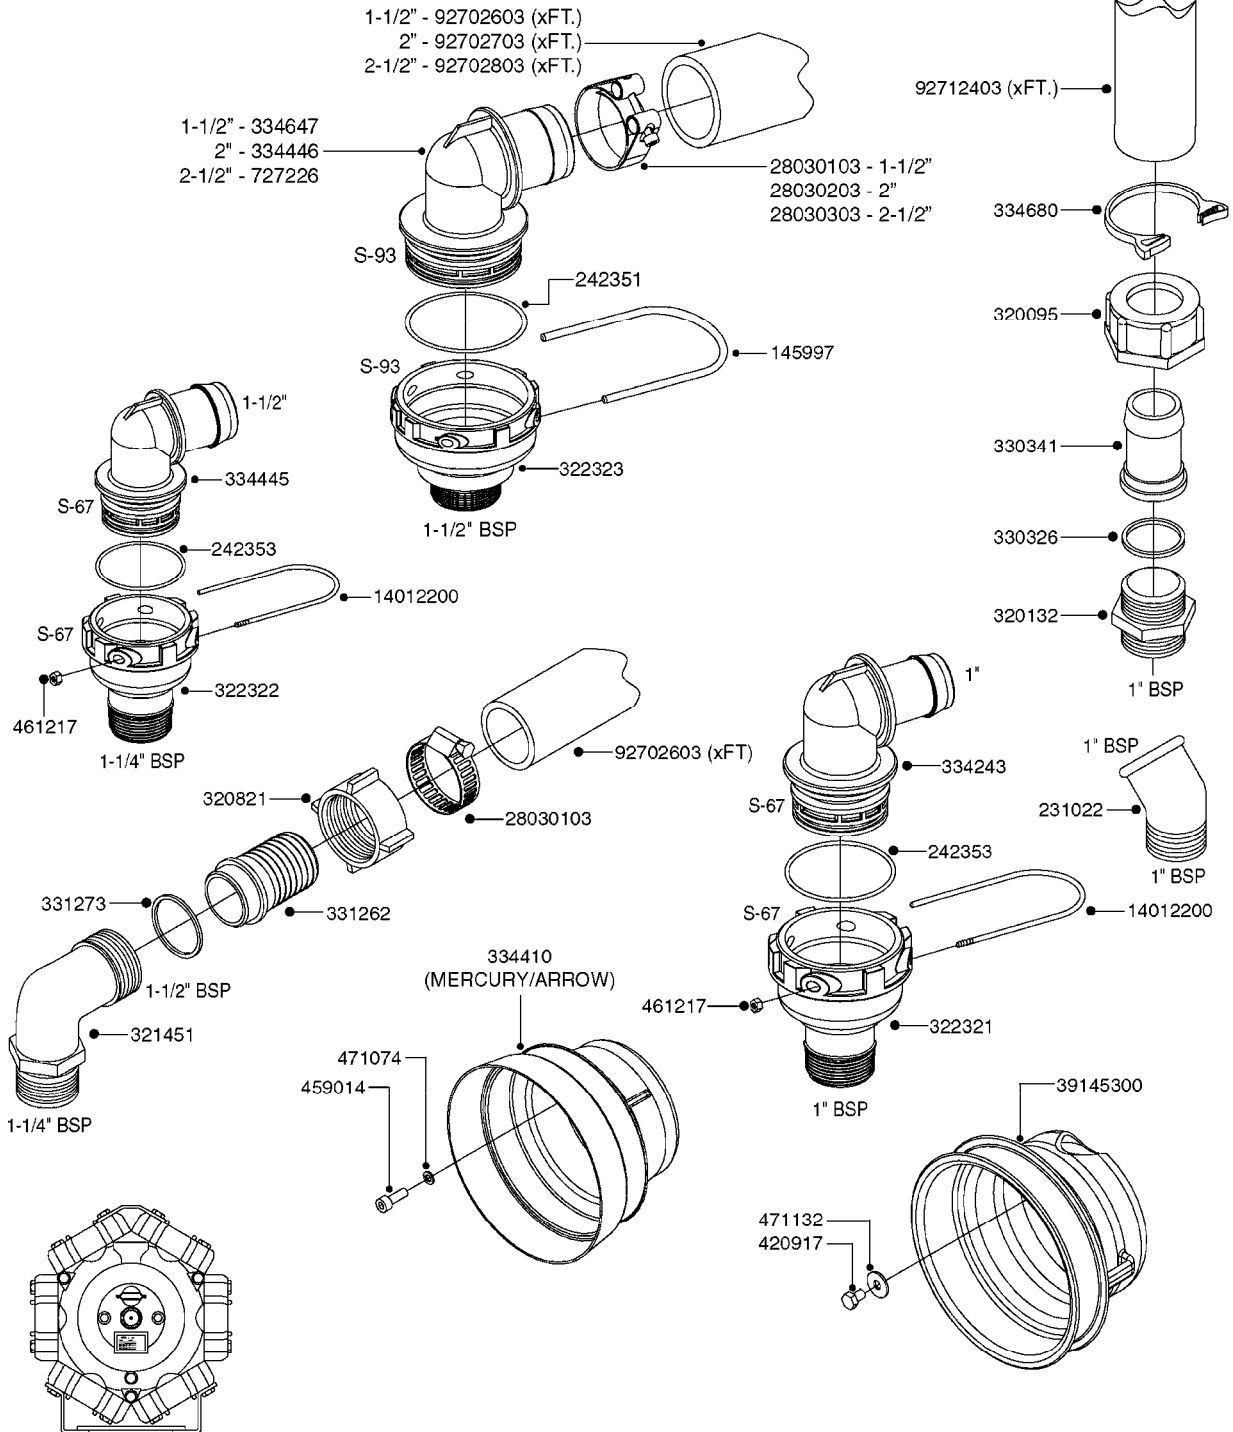

SUCTION SIDE OF PUMP

PRESSURE SIDE OF PUMP

COMPLETE PUMP
(NLA) REPLACED BY 364 PUMP (SEE PAGE A0280)

A0300

PUMP - 361/363FITTINGS
A0300-HIN, 23:02:16

Page 1

Date 04.11.2017 13:51

parts-n°	order qty	description
145997	1	FITT.DK S-93 FORK
231022	1	FITT.DK ELB. 1' BSP GF 121
242351	1	O-RING D69.5X3.0 VITON F.S-93
242353	1	O-RING D44.2X3.0 VITON F.S-67
320095	1	FITT.DK NUT 1" BSP
320132	1	FITT.DK HN 1" BSP
320821	1	FITT.DK NUT 1-1/2" BSP
321451	1	FITT.DK ELB.1-1/2 X1-1/4 80DEG
322321	1	FITT.DK S-67 X 1"BSP MALE
322322	1	FITT.DK S-67 X 1-1/4"BSP MALE
322323	1	FITT.DK S-93 X 1-1/2"BSP MALE
330326	1	O-RING D30/D24X2 F.1"NUT
330341	1	FITT.DK HB 1" F. 1" NUT
331262	1	FITT.DK HB 1-1/2" F. 1-1/2"NUT
331273	1	O-RING D44/D38X2 F.1-1/2"
334243	1	HOSE TAIL 90° S67 1"
334410	1	PROTECTION PUM
334445	1	HOSE TAIL 90° S67 1"1/2
334446	1	FITT.DK S-93 ELB.2" PVC
334647	1	FITT.DK S93 ELB 1-1/2" 90 PVC
334680	1	CLAMP HOSE PLASTIC 1"
420917	1	BOLT HEX 8.8 RAW M8X12 FT
459014	1	ALLEN SCREW M8 X 15 GALV.DIN93
461217	1	NUT HEX M5 LOCK
471074	1	WASHER M8 ELZ
471132	1	WASHER D24/D8.4 X 2 SS
727226	1	FITT. S93 2-1/2" 90° S W/O-RING
14012200	1	FITT.DK S-67 FORK W/M5 THREADS
28030103	1	CLAMP HOSE GEAR P5/4-S1.5"6724
28030203	1	CLAMP HOSE T-BOLT S2" 235-67
28030303	1	CLAMP HOSE T-BOLT S2.5" 235-76
39145300	1	PTO SHIELD Ø203 4-POLET MACHINED
92702603	1	HOSE PVC SUCT GRAY 1-1/2"
92702703	1	HOSE PVC SUCT GRAY 2"
92702803	1	HOSE PVC SUCT GRAY 2.5"
92712403	1	HOSE R X1" X300PSI WP X0012"