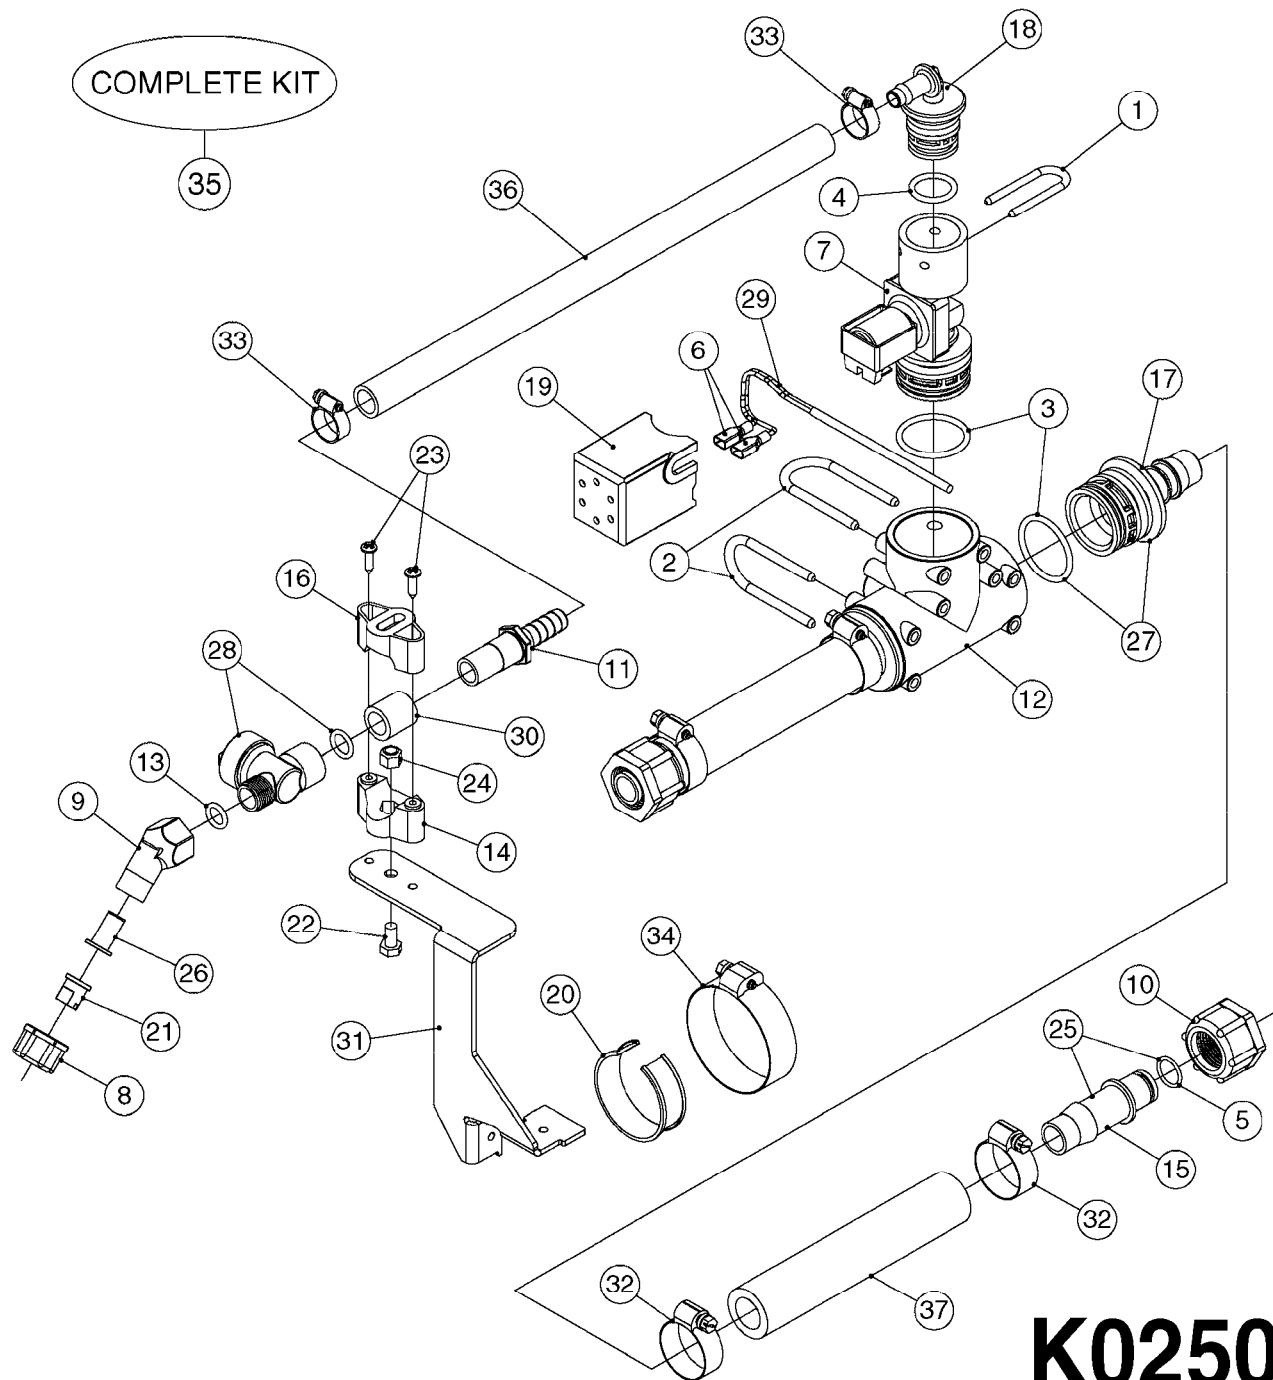

K0250

ELECTRIC END NOZZLE KIT '09
K0250-HIN, 01:01:16

Page 1
Date 04.11.2017 13:52

Pos.	parts-n°	order qty	description
1	145994	1	FITT.DK S-40 FORK
2	145995	1	FITT.DK S-53 FORK
3	242354	1	O-RING D32.2X3.0 VITON F.S-53
4	242355	1	O-RING D19.2X3.0 VITON F.S-40
5	242594	1	O-RING D14 X 1.78 SCH.70-EPDM
6	261539	1	SPADE F.ELEC CONNEX BLUE INSUL
7	262104	1	VALVE, SOLENOID, S53/S40
8	320187	1	FITT.DK CAP 3/8" BSP BLACK
9	320191	1	FITT.DK ELB 3/8' BSP 45 DEGREE
10	320283	1	FITT.DK NUT 3/4"BSP
11	320891	1	FITT.DK HB 3/8'- 3/8' BSP
12	322352	1	FITT.DK S-53 TEE
13	330013	1	O-RING D15/D10X2.5 F.3/8"NUT
14	333012	1	NOZZLE HOLD. UPPER PART
15	334044	1	FITT.DK HB 3/4' F. 3/4' CAP
16	334220	1	YOKE, UPPER NOZZLE BODY
17	334229	1	FITT.DK S-53 STR.3/4"
18	334237	1	FITT.DK S-40 ELB.3/8"
19	334965	1	COVER FOR S53 SOLENOID VALVE
20	341291	1	RUBBER HOSE CLAMP COVER 130MM
21	370392	1	NOZZLE END FAN 1850-G 300
22	410546	1	SCREW HEX M6X12 A2 SS DIN933
23	440665	1	SCREW M4.2X16 STAINLESS
24	460261	1	NUT HEX M6X1.00 LOCK DIN985 A2 SS
25	724621	1	FITT.DK HB 3/4"ASSY F.3/4" NUT
26	725042	1	SCREEN 80 MESH W.GASKET, RED
27	726558	1	FITT.DK S53 STR. 3/4" W. ORING
28	729610	1	NOZZLE ASSY. NON DRIP 3/8 THRD
29	983087	1	ELEC. CABLE 2 WIRE X 0.75MM
30	10631003	1	HOSE R X CLEAR BRAID.X 1/2 12"
31	16110803	1	NOZZLE BRACKET VAR SPACINGS
32	28029903	1	CLAMP HOSE GEAR P3/4"-S1" 6712
33	28044903	1	CLAMP HOSE GEAR P3/8" 6706
34	28047003	1	CLAMP HOSE GEAR 30 X 50 6732
35	82613203	1	ELECTRIC END NOZZLE KIT 2009
36	92701703	1	HOSE R X3/8" X300PSI WP X0012"
37	92703203	1	HOSE R X3/4" X300PSI WP X0012"