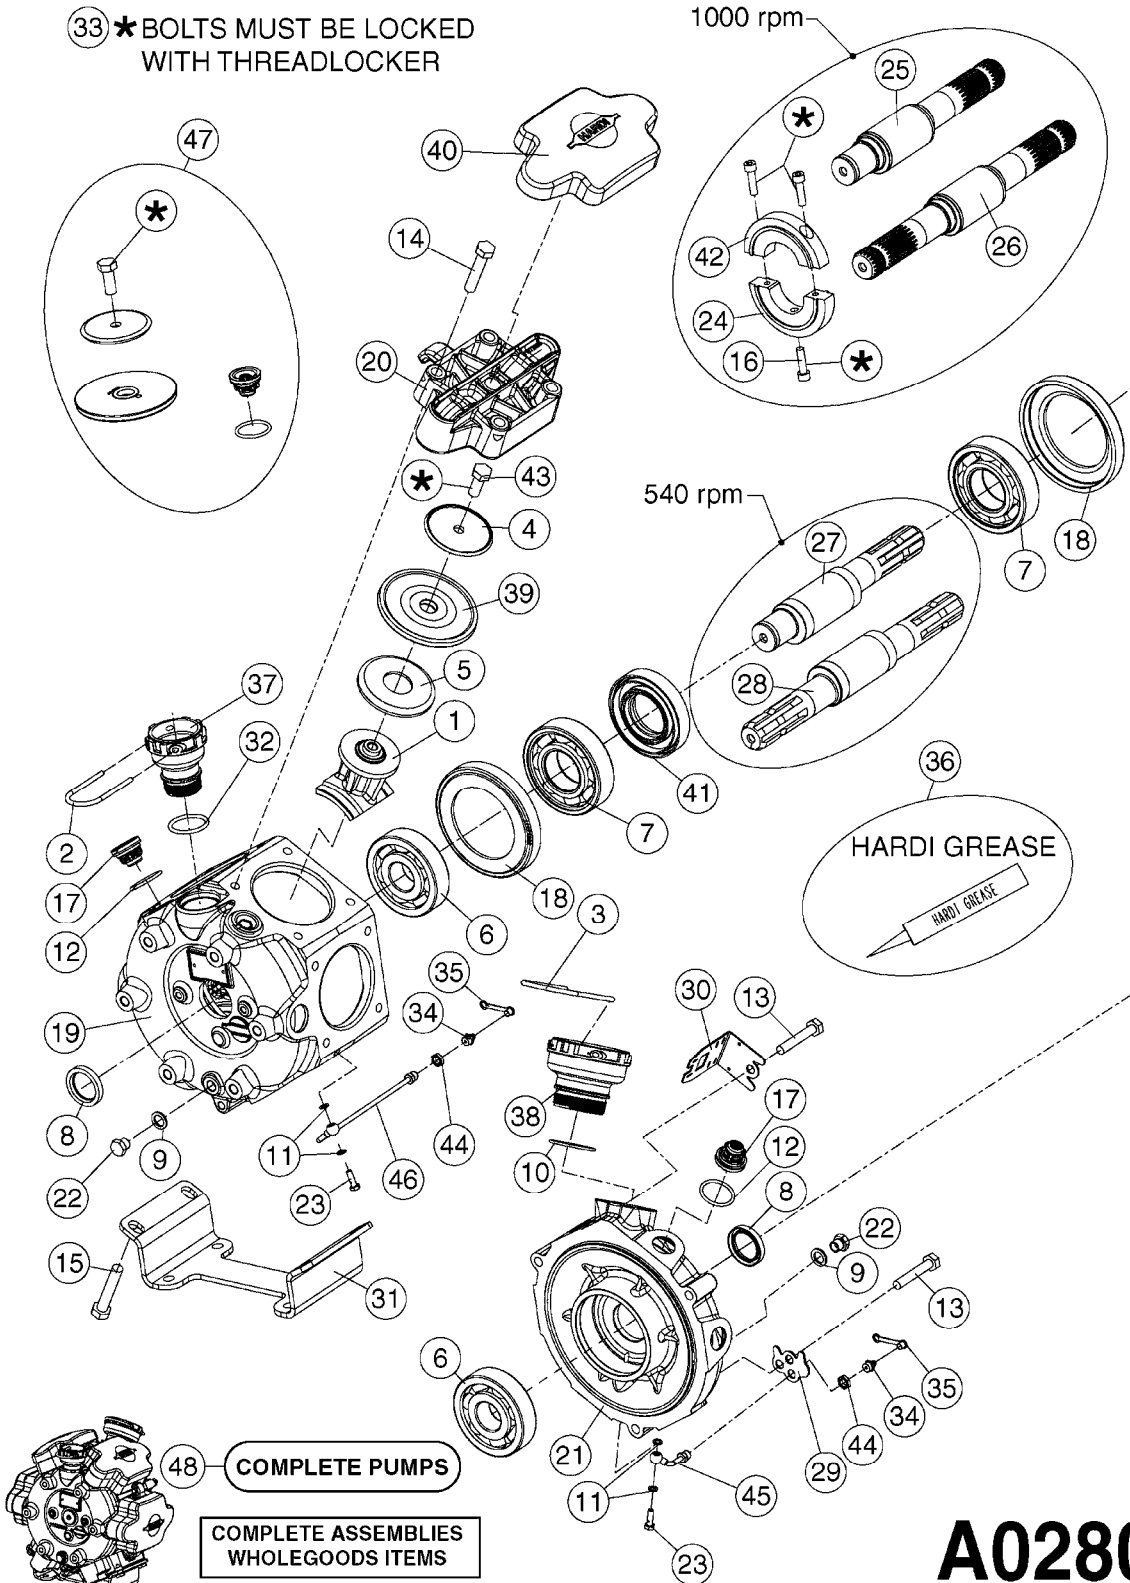

33 *BOLTS MUST BE LOCKED WITH THREADLOCKER

1000 rpm

540 rpm

HARDI GREASE

PUMP - 364 540/1000 RPM
A0280-HIN, 21:02:17

Pos.	parts-n°	order qty	description
1	111622	1	CONNECTING ROD 463/5.5MM
1	111628	1	CONNECTING ROD 363/5.5 PUMP
1	111629	1	CONNECTING ROD 363/364-7 PUMP
1	111630	1	CONNECTING ROD 363/364-10 PUMP
2	145996	1	FITT.DK S-67 FORK
3	145997	1	FITT.DK S-93 FORK
4	161174	1	DIAPHRAGM DISC SS 361/363/364 PUMP
5	161372	1	DIAPHRAGM BACKING DISC,320-361
6	210221	1	BEARING BALL 6407
7	210232	1	BEARING BALL 6310
8	210243	1	SEAL OIL 35 X 47 X 7
9	241404	1	DOWTY SEAL 1/4"
10	242225	1	O-RING D45.0 X 4.0 RUBBER
11	242374	1	WASHER Ø10/Ø6X1 COPPER
12	330024	1	O-RING D41,1/D34.5 X 3,5
13	420895	1	BOLT HEX 8.8 RAW M10X60
14	430312	1	BOLT HEX 8.8 RAW M12X60
15	430437	1	BOLT HEX 8.8 RAW M12X65
16	450995	1	BOLT ALLEN M8X30 DIN 912 RAW
17	728146	1	VALVE FOR 361(726890/707932)
18	11171900	1	CONROD RING 364/464 MACHINED
19	11172000	1	PUMP HOUSE 364 MACHINED 5/4" BSP RED
20	11172800	1	VALVE COVER 363/364 MACHINED RED
21	11173200	1	FRONTPART 364, 1½" BSP RED
22	14010400	1	PLUG 1/4" BSP
23	14120400	1	BANJOBOLT M6 X 19
24	14120700	1	COUNTERWEIGHT 364/464-1000
25	14137300	1	CRANKSHAFT 364/464-5.5 1000
26	14137900	1	CRANKSHAFT 364/464-5.5 GG 1000
27	14137600	1	CRANKSHAFT 364/464-10
28	14138200	1	CRANKSHAFT 364/464-10 GG
29	16382900	1	GREASE NIPPLE PLATE, 364
30	16390600	1	BRACKET FOR RPM SENSOR
31	17002400	1	FOOT F. 36X PUMP, RED
32	24266600	1	O-RING D 38,0 X 4,0 70SH.NITR
33	28045503	1	LOCTITE 262 .5ML (.017oz.)
34	28163300	1	GREASE NIPPLE H1 M6X1 DIN 7412
35	28163400	1	CAP F. GREASENIPPLE YELLOW M6X1
36	28164600	1	HARDI PUMP GREASE S3 V550L 1
37	32242200	1	FITTING S67 5/4" KON. RG 2014
38	32242300	1	NIPPLE S93 1,5' KON.RG 2014
39	33511400	1	DIAPHRAGM PUMP 361/361/363/364 PUR
40	33524300	1	COVER PLASTIC 364 PUMP
41	33527200	1	GREASE SPLIT 364/464
42	39136200	1	HALFPART 364/464-1000
43	43099200	1	BOLT HEX SS M12 X 30 DIN933 A4
44	46134000	1	NUT HEX M10x1 H=2.3 NV=14 ELZIN
45	61096800	1	BANJOTUBE SHORT 364 COMPL.
46	61096900	1	BANJOTUBE LONG 364 COMPL.
47	75585900	1	PUMP KIT 364
48	82168100	1	PUMP 464-5.5 THROUGH SHAFT 1000RPM
48	82169500	1	PUMP 364-5.5-MED-1000
48	82169700	1	PUMP 364-5.5-MOD2-1000-OSP
48	82170000	1	PUMP 364-10-STD-540 FK
48	82170300	1	PUMP 364-10-MOD-540-GG THROUGH SHAFT
48	82170400	1	PUMP 364-10-MOD-540-OSP