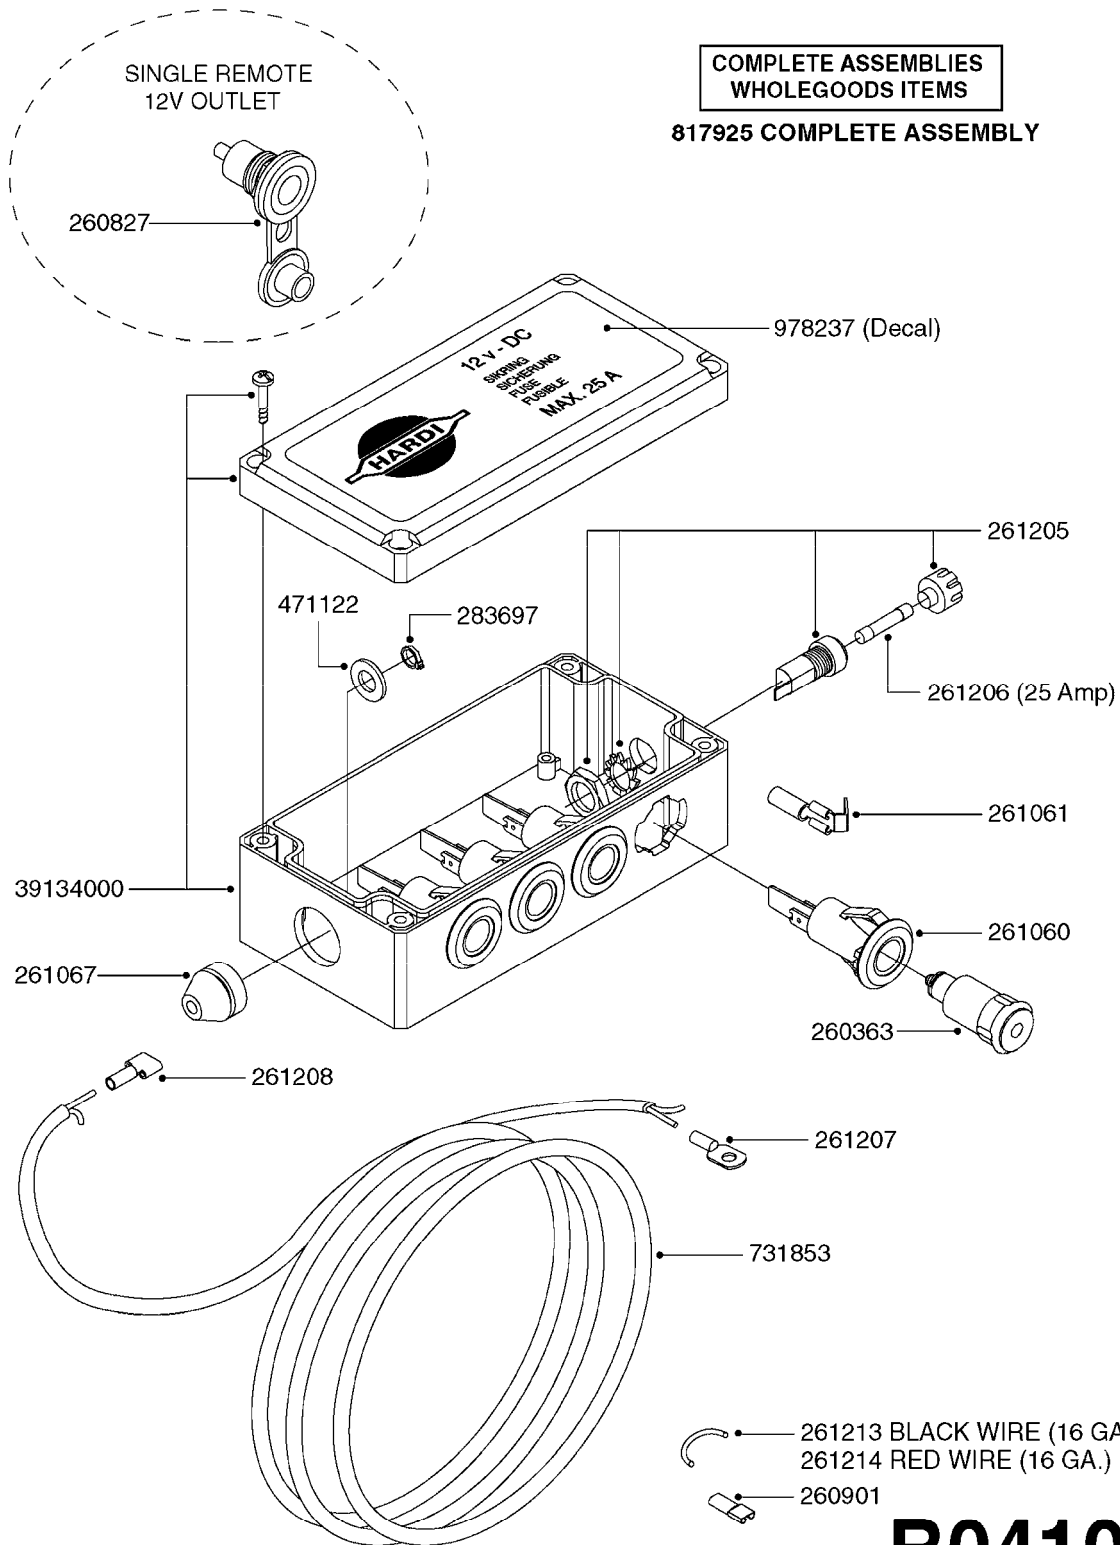

12 VOLT OUTLET BOX
B0410-HIN, 01:01:16

Page 0
Date 04.11.2017 13:51

12 VOLT OUTLET BOX
B0410-HIN, 01:01:16

Page 1

Date 04.11.2017 13:51

parts-n°	order qty	description
260363	1	PLUG 2 POLE 12V
260827	1	PLUG F.EC ATTACHMENTS
260901	1	SPADE F.ELEC CONN.1.5MM BLUE
261060	1	PLUG F.EC ATTACHMENTS
261061	1	SPADE F.ELEC.2 WAY CONNECTOR
261067	1	GROMMET 10-14 GREY
261205	1	FUSE HOLDER
261206	1	FUSE 25 A
261207	1	ELECTRIC CONNECTOR 4MM
261208	1	SPADE F.ELEC.CONNECTOR 4MM
261213	1	WIRE 6.4MM BLACK
261214	1	WIRE 6.4MM RED
283697	1	TIESTRAP 200MM
471122	1	WASHER, M10, Ø20/10.5X 2.0, SS
731853	1	CABLE 2X4MM L=138"
817925	1	OUTLET BOX 12 VOLT ELEC.
978237	1	DECAL OUTLET BOX
39134000	1	BOX, COMPLETE, 12V POWER BOX