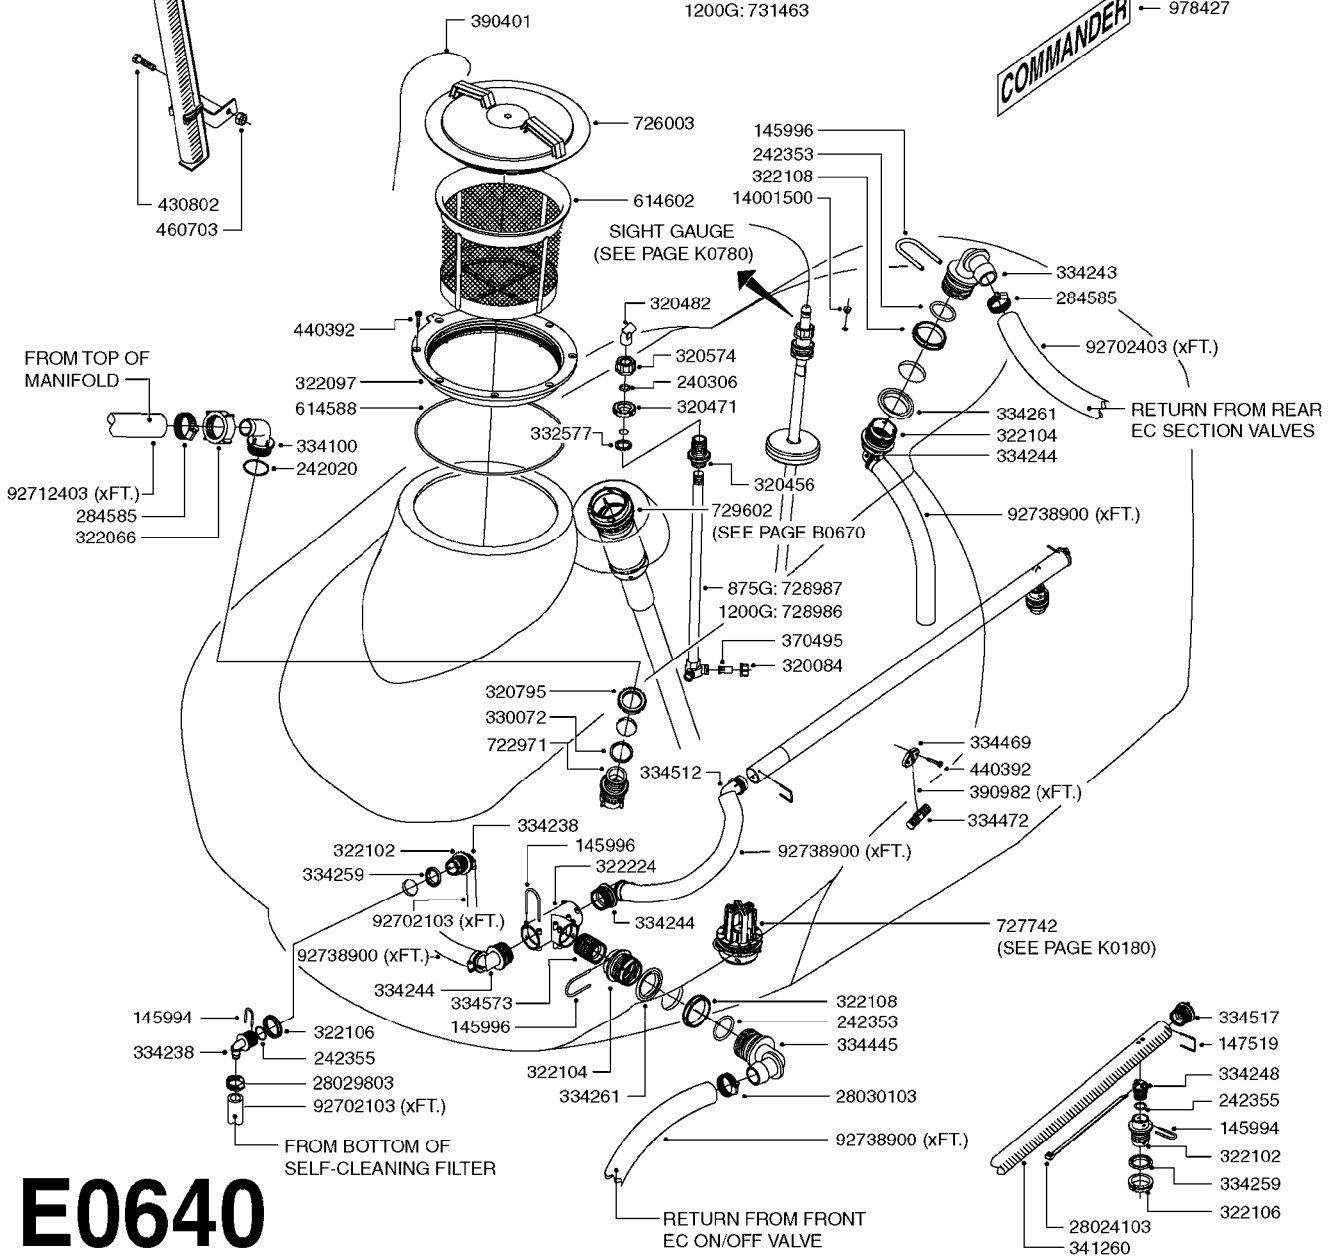

978403

875G: 731457
1200G: 731463

978427

TANK - CM 875/1200
E0640-HIN, 01:01:16

Page 1
Date 04.11.2017 13:51

parts-n°	order qty	description
145994	1	FITT.DK S-40 FORK
145996	1	FITT.DK S-67 FORK
147519	1	CLAMP D3/32 L=52MM
240306	1	O-RING D29/D21X4
242020	1	O-RING 39.2 X 3 VITON
242353	1	O-RING D44.2X3.0 VITON F.S-67
242355	1	O-RING D19.2X3.0 VITON F.S-40
284585	1	CLAMP HOSE GEAR 1" MINI 020
320084	1	FITT.DK NUT 1/2" BSP
320456	1	FITT.DK BULKHEAD 1"BSP DOUBLE
320471	1	FITT.DK NUT 1" BSP JAMB
320482	1	FITT.DK ELB. 1/2" BSP 60 DEG.
320574	1	FITT.DK NUT 1" BSP SPECIAL
320795	1	FITT.DK NUT 1-1/2" BSP JAMB
322066	1	FITT.DK S-56 NUT
322097	1	THREADED RING F. LID
322102	1	FITT.DK S-40 BULKHEAD
322104	1	FITT.DK S-67 BULKHEAD
322106	1	FITT.DK S-40 BULKHEAD NUT
322108	1	FITT.DK S-67 BULKHEAD NUT
322224	1	FITT.DK S-67 TEE
330072	1	O-RING D53.5/D45.5X4
332577	1	O-RING D38/D30X4 F.1" PUR.
334100	1	FITT.DK S-61 ELB.1" 110 DEG.
334238	1	FITT.DK S-40 ELB.1/2"
334243	1	HOSE TAIL 90° S67 1"
334244	1	HOSE TAIL 90° S67 1"1/4
334248	1	FITT.DK S-40 PLUG
334259	1	GASKET F. S-40 BULKHEAD
334261	1	GASKET F. S-67 BULKHEAD
334445	1	HOSE TAIL 90° S67 1"1/2
334469	1	CLEVIS F.CORD TOP DRAIN ASSY.
334472	1	HANDLE FOR TOP DRAIN
334512	1	FITT.DK SPEC.ELB.1-1/4"110DEG
334517	1	END CAP F. SPARGER TUBE
334573	1	CONNECTING PIECE S67-S67
341260	1	SPARGE TUBE COMMANDER
370495	1	NOZZLE INJECTOR 5066-3.0
390401	1	CORD NYLON F.LID 900MM
390982	1	CORD NYLON 4000MM
430802	1	BOLT HEX 8.8 DEL M12X75
440392	1	SCREW 6.3 X 25.0 DIN7981C TORX
460703	1	NUT HEX M12X1.75 LOCK DIN985A2 SS
614588	1	SEAL F. LID
614602	1	FILTER BASKET
722971	1	SAFETY VALVE SCF 217PSI(15BAR)
726003	1	LID F. TANK
727742	1	TOP DRAIN CORD TYPE
728986	1	AGITATION TUBE L=54.88"
728987	1	AGITATION TUBE L=47.44"
729602	1	TOP SUCTION KIT NAV 2"
731457	1	TANK ASSY COMPLETE CM875
731463	1	TANK ASSY COMPLETE CM1200
978403	1	DECAL COMPANY 280 X 450
978427	1	DECAL COMMANDER 125 X 600MM
14001500	1	GROMMET F.TOP DRAIN CORD
28024103	1	TIE STRAP L=8" x W=3/16"
28029803	1	CLAMP HOSE GEAR P1/2" 6708
28030103	1	CLAMP HOSE GEAR P5/4-S1.5"6724
92702103	1	HOSE R X1/2" X300PSI WP X0012"
92702403	1	HOSE PVC SUCT GRAY 1"