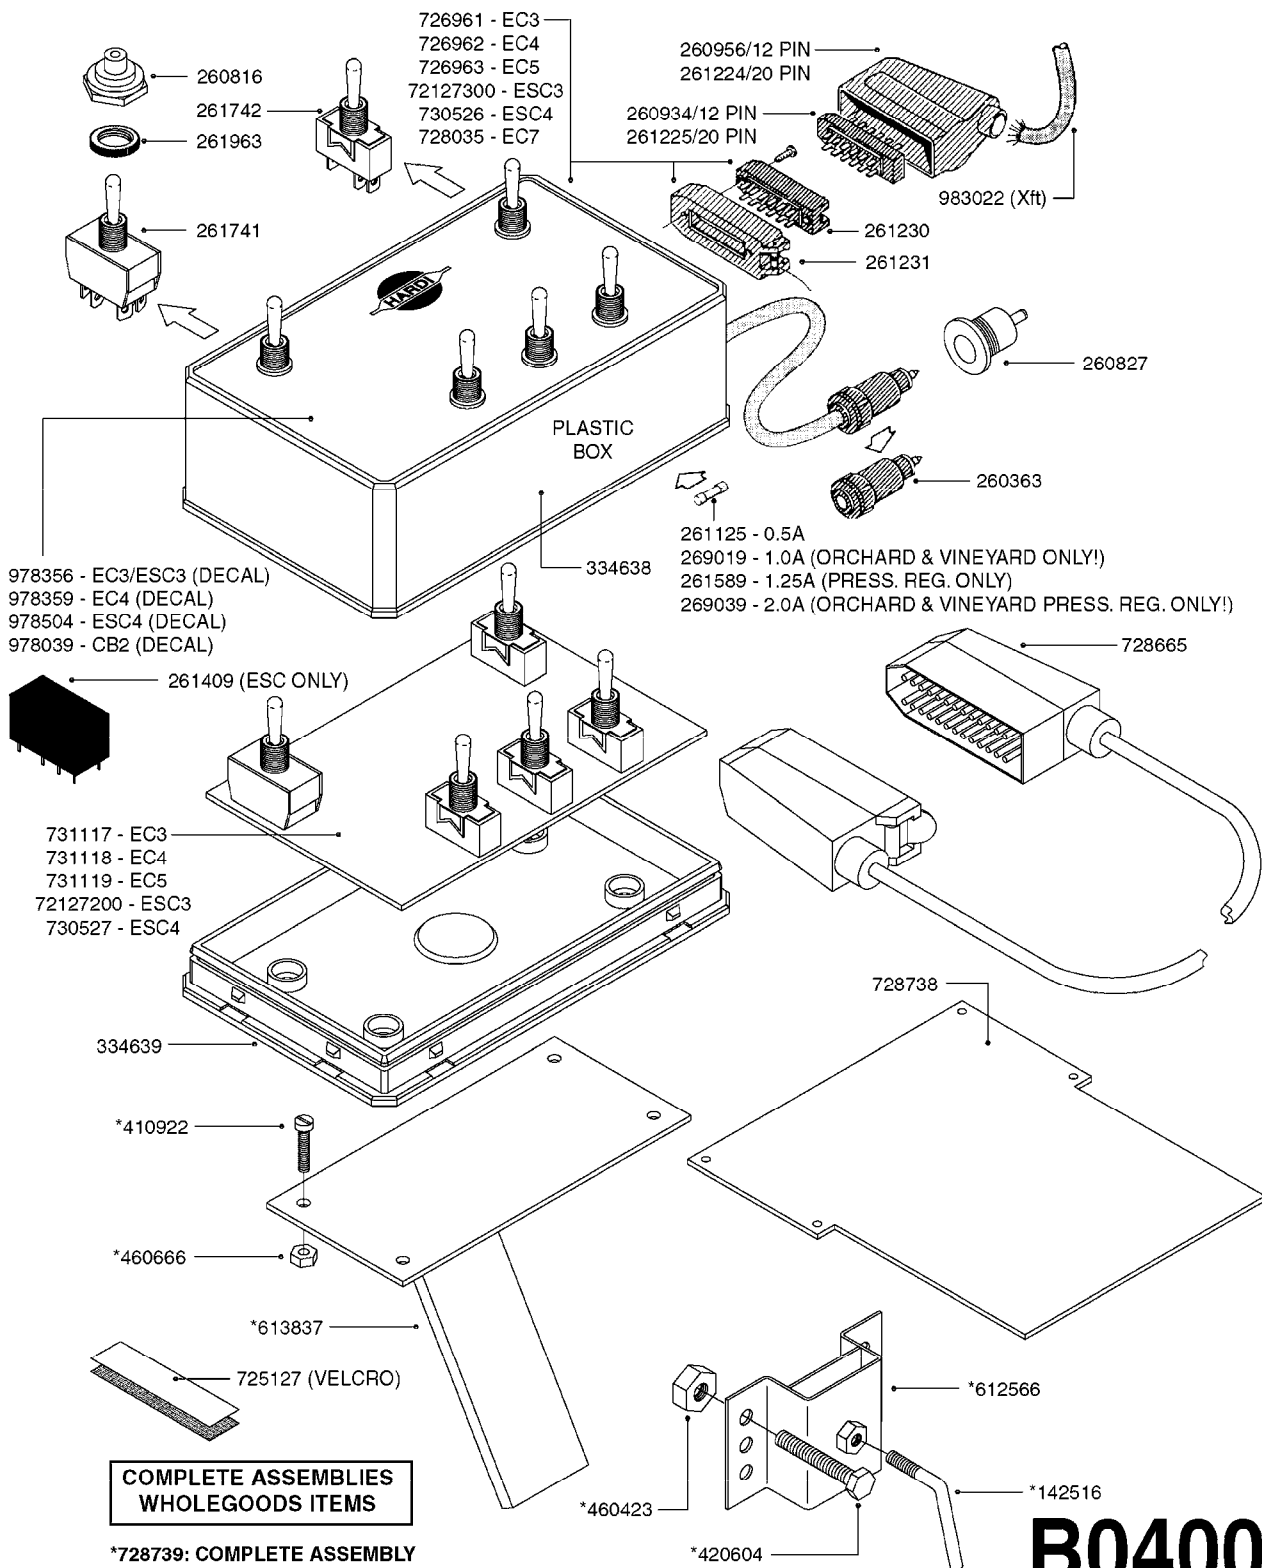

B0400

CONTROL BOX F/EC + ECSC POST96
B0400-HIN, 01:01:16

Page 1
Date 04.11.2017 13:51

parts-n°	order qty	description
142516	1	SCREW SET M10 BENT F. LOCKING
260363	1	PLUG 2 POLE 12V
260816	1	CAP W/RUBBER BOOT F.EC SWITCH
260827	1	PLUG F.EC ATTACHMENTS
260934	1	PLUG INSERT 12 POLE MALE
260956	1	PLUG HOUSE 12 POL.MALE
261125	1	FUSE 5 X 20 500mA
261224	1	PLUG HOUSING F/20 POLE MALE
261225	1	PLUG INSERT 20 POLE MALE
261230	1	PLUG INSERT 20 POLE FEMALE
261231	1	PLUG HOUSING 20 POLE FEMALE
261409	1	RELAY 12V F. ESC CNTRL BOX '96
261589	1	FUSE 5 X 20 1.25 AMP
261741	1	SWITCH 2 POLE 12V TOGGLE PRESS
261742	1	SWITCH 2 POLE 12V ON/OFF
261963	1	NUT F.EC SWITCH
269019	1	FUSE 5 X 20 1.0 AMP
269039	1	FUSE 5 X 20 2.0 AMP
334638	1	HOUSING F.EC PLASTIC BOX UPPER
334639	1	COVER F.EC PLASTIC BOX -LOWER
410922	1	CYL.SKR 8.8 DEL M4X20 RST
420604	1	BOLT HEX 8.8 DEL M10X25 FT DIN933
460423	1	NUT HEX M10X1.50 LOCK DIN985A2 SS
460666	1	NUT HEX M4
612566	1	MOUNT BRACKET F.FAN CABLE ASSY
613837	1	MOUNT PLATE FOR EC CONTROL BOX
725127	1	VELCRO KIT
726961	1	CONTROL BOX EC 3 SEC./20 PIN
726962	1	CONTROL BOX EC 4 SEC./20 PIN
726963	1	CONTROL BOX EC 5 SEC./20 PIN
728035	1	CONTROL BOX EC 7 SEC.
728665	1	CABLE EXT.-QUICK ATTACH 20 PIN
728738	1	DOUB.CONT.BOX & OR F/M PLATE
728739	1	IN CAB CONTROL MOUNT KIT
730526	1	CON BX 4SEC/20PIN alt72127400
730527	1	CIRCUIT B.ESC4 PLAST.W/SWITCH
731117	1	CIRCUIT B.EC3 PLASTIC W/SWITCH
731118	1	CIRCUIT B.EC4 PLASTIC W/SWITCH
731119	1	CIRCUIT B.EC5 PLASTIC W/SWITCH
978039	1	DECAL CONTROL BOX CB4 MISTBLOW
978356	1	DECAL CONTRL BOX EVC/ESC3 ABS
978359	1	DECAL CONTROL BOX EC4 ABS
978504	1	DECAL CONTROL BOX ESC4 ABS
983022	1	WIRE 12 x 0.5 x 2MM x 12"
72127200	1	CIRCUIT B.ESC3 PLAST.W/SWITCH
72127300	1	CONTROL BOX ESC 3 SEC./20 PIN