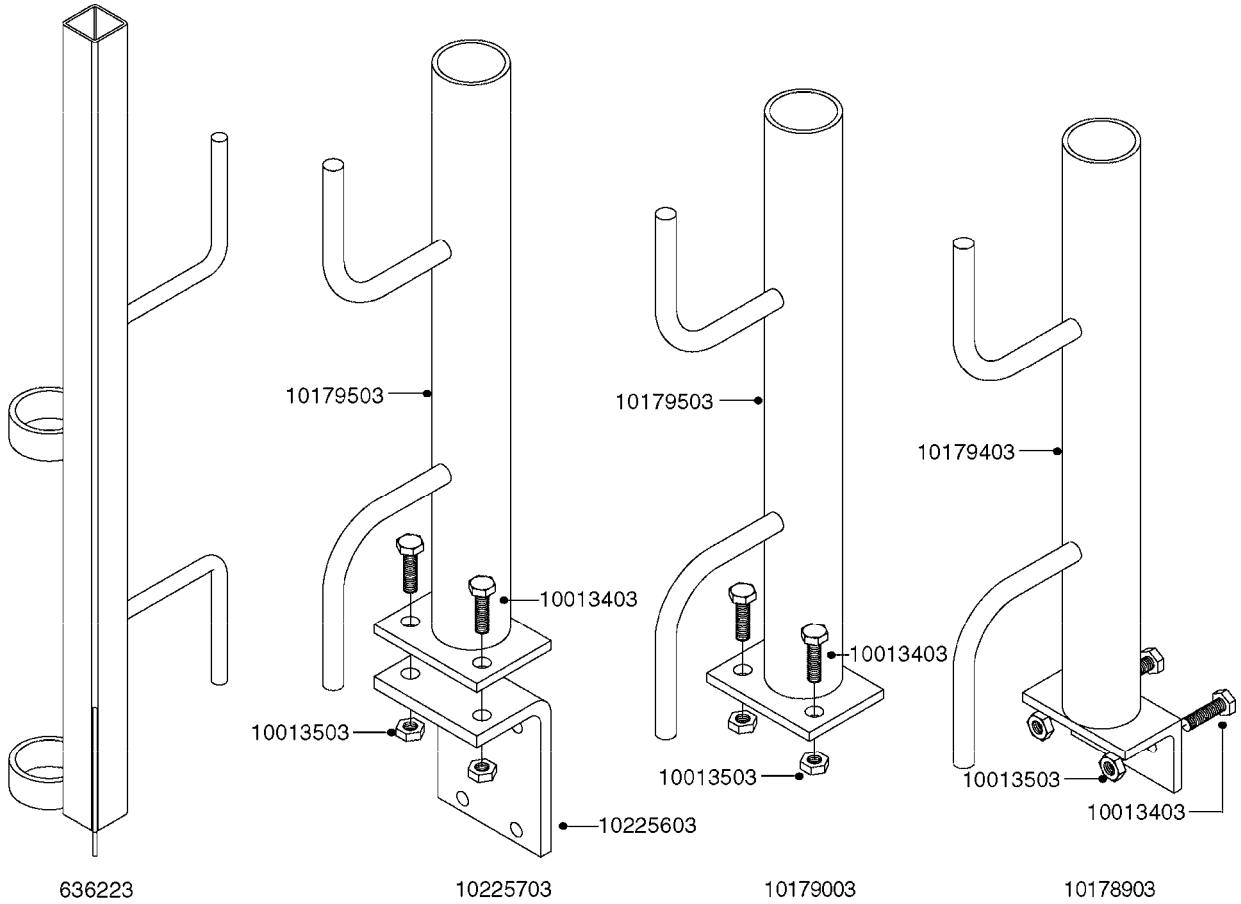

HOSE WRAPS
K0520-HIN, 01:01:16

Page 1
Date 04.11.2017 13:52

parts-n°	order qty	description
241965	1	O-RING 12.1 X 1.6
242007	1	O-RING D9.1X1.6
281551	1	BALL VALVE 1/2"
320084	1	FITT.DK NUT 1/2" BSP
330212	1	O-RING D19/D14X2.4 F.1/2"NUT
330326	1	O-RING D30/D24X2 F.1"NUT
330687	1	FITT.DK HB 1/2" F. 1/2" NUT
334190	1	FITT.DK HB 1/2' F. PISTOL 60S
334531	1	CLAMP HOSE PLASTIC 3/4"
636223	1	POST 12 VOLT TR30
712471	1	AGITATION VALVE ASSY. ON/OFF
843196	1	GUN, MODEL 60S
843197	1	HANDGUN KIT TYPE 60 LONG
10013403	1	BOLT HEX 3/8-16X1 1/4 HCS Z5
10013503	1	NUT HEX NC 3/8"
10178903	1	WRAP HOSE SIDE MOUNT PLATE
10179003	1	WRAP HOSE BOTTOM PLATE MOUNT
10179403	1	WRAP WELDMENT FOR HI101789
10179503	1	WRAP WELDMENT FOR HI101790
10225603	1	BKT.FOR HOSE WRAP MOUNT NL NK
10225703	1	WRAP HOSE BDL.BOTTOM PLATE
92702103	1	HOSE R X1/2" X300PSI WP X0012"