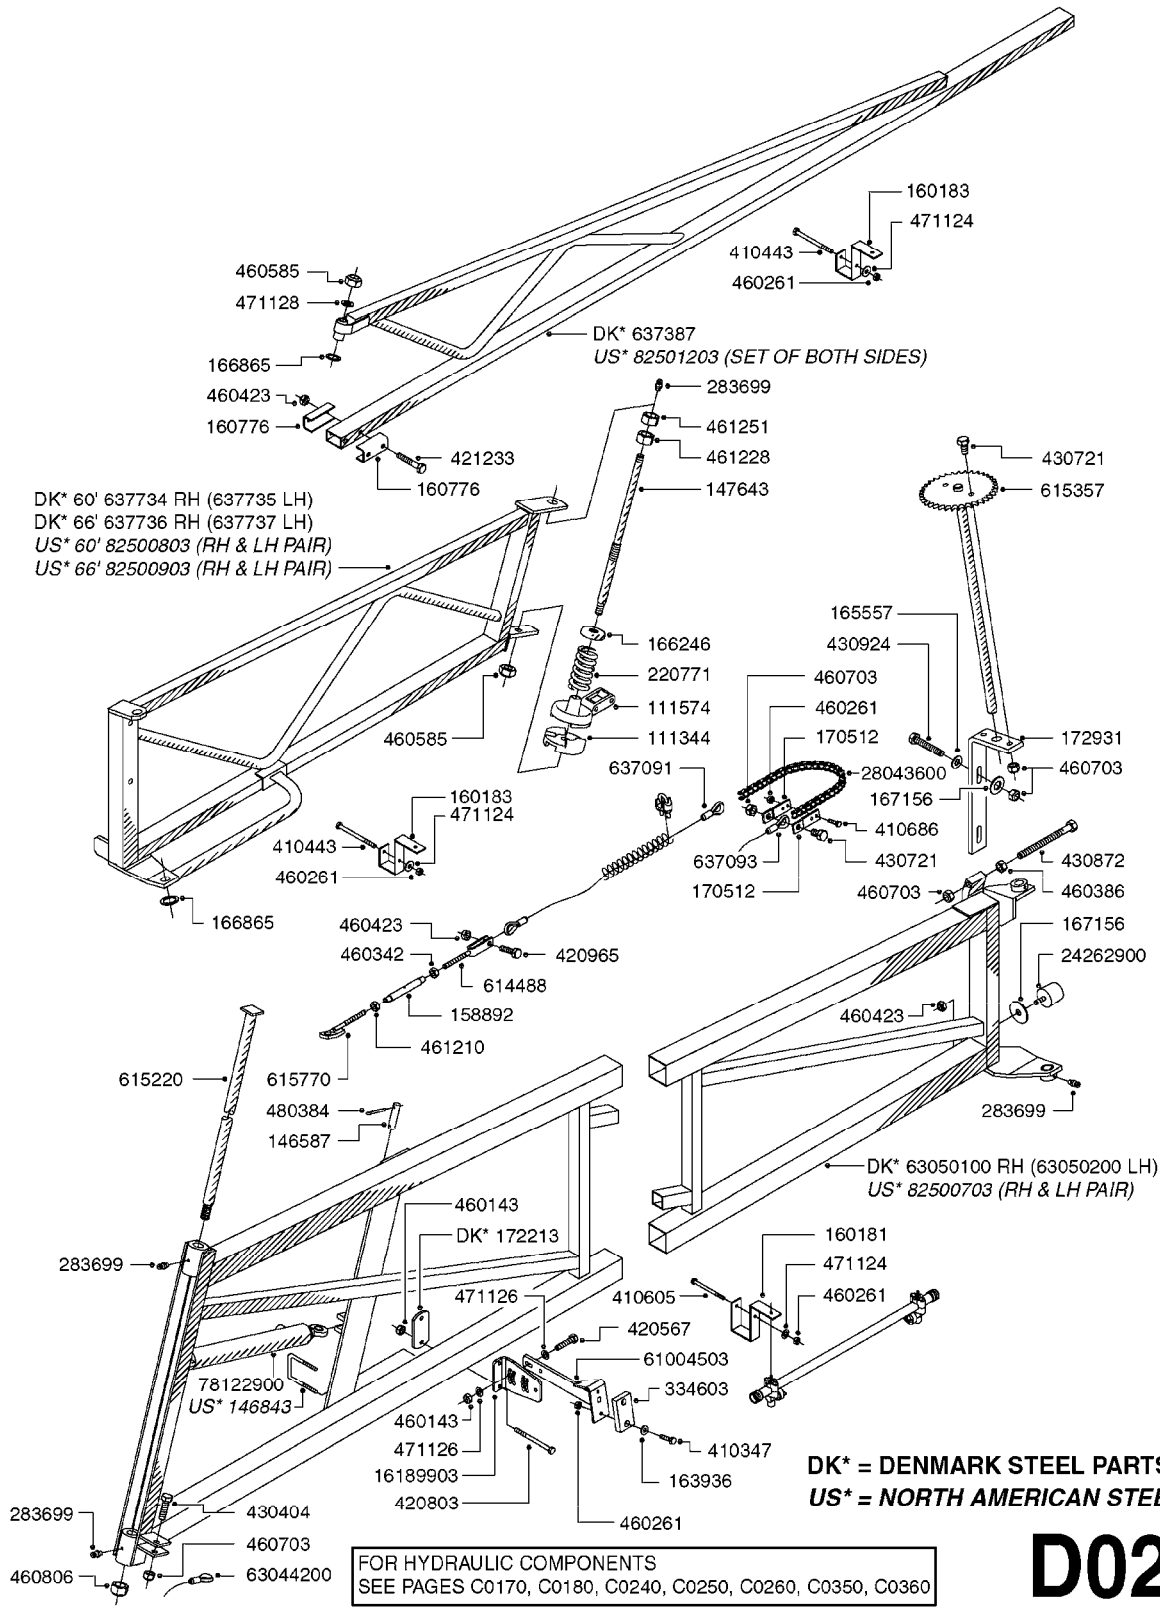

DK* = DENMARK STEEL PARTS
US* = NORTH AMERICAN STEEL PARTS

D0270

BOOM EAGLE WINGS 60' 66'
D0270-HIN, 01:01:16

Page 1
Date 04.11.2017 13:51

parts-n°	order qty	description
111344	1	CLAW CLUTCH Ø100/Ø20,5 UNDER PART RED
111574	1	CLAW CLUTCH D100 UP. (MACH)
146587	1	PIN D16.8 X 65
146843	1	BOLT U M8 F.60 x 60
147643	1	AXLE F.BM BRKWKY. W. ZERT L=426
158892	1	TURN BUCKLE HOUS
160181	1	CLAMP NOZZLE TUBE 60X60
160183	1	CLAMP NOZZLE TUBE 50X30
160776	1	U-CHANNEL F.3PT.
163936	1	WASHER D15/D6.2X1
165557	1	WASHER D28.0/D12.2X2.0 SS
166246	1	WASHER CUP D53 F.SPRING
166865	1	WASHER D35/D25X2
167156	1	WASHER D46.5/D12.4X2.5
170512	1	ASSEMBLY BRACKET FOR CHAIN
172213	1	FLAT BAR F.Boom STRAP
172931	1	FLAT STEEL 15X50
220771	1	SPRING D53/D43X100
283699	1	GREASE NIPPLE M6X1
334603	1	RUBBER STOP 86X48X15
410347	1	SCREW M6X20 8.8
410443	1	BOLT HEX 8.8 DEL M6X70
410605	1	BOLT HEX 8.8 DEL M6X80
410686	1	BOLT HEX 8.8 DEL M6X30
420567	1	BOLT HEX 8.8 DEL M8X30 FT
420803	1	BOLT HEX 8.8 DEL M8X90
420965	1	M10X40 MACHINE SCREW STAINLESS
421233	1	BOLT HEX 8.8 10.9 DEL M10X70
430404	1	BOLT HEX 8.8 DEL M12X50
430721	1	BOLT HEX 8.8 DEL M12X40 FT
430872	1	BOLT HEX 8.8 DEL M12X100 FT
430924	1	BOLT HEX 8.8 DEL M12 X 85
460143	1	NUT HEX M8X1.25 LOCK DIN985A2 SS
460261	1	NUT HEX M6X1.00 LOCK DIN985 A2 SS
460342	1	NUT HEX M10 DEL DIN934
460386	1	NUT HEX M12X1.75
460423	1	NUT HEX M10X1.50 LOCK DIN985A2 SS
460585	1	LOCKING NUT M16 DIN985 A2 SS
460703	1	NUT HEX M12X1.75 LOCK DIN985A2 SS
460806	1	NUT HEX M20X2.50 LOCK DIN985A2 SS
461210	1	NUT HEX M10X1.5 L.THREAD
461228	1	NUT HEX M20
461251	1	NUT HEX M20 X 2.5 JAMB
471124	1	WASHER L6U 6,4 X18 X 1.6 A2 SS
471126	1	WASHER, M8, Ø16/ 8.4X 1.6, SS
471128	1	WASHER, M16, Ø30/17.0X 3.0, SS
480384	1	PIN COTTER 3/16 x 1-1/2"
614488	1	FORK/ R.THREAD 10mmX144mm
615220	1	PIN 25 X 910 FOR EAGLE
615357	1	SHAFT W.SPROCKET EAGLE 60'3PT
615770	1	ANCHOR F.EAGLE CABLE
637091	1	CABLE FRONT EAGLE D7X2895
637093	1	CABLE REAR 5 X 3100MM EAGLE
637387	1	BOOM WING BRKWAY E. 60-90'
637734	1	BOOM WING OUT. 60'R.EAG 97
637735	1	BOOM WING OUT. 60'L.EAG 97
637736	1	BOOM WING OUT. 66'R.EAG 97
637737	1	BOOM WING OUT. 66'L.EAG 97
16189903	1	PLATE F, EAGLE STOPARM
24262900	1	RUBBER STOP D50X40 M10X33
28043600	1	CHAIN 5/8X810MM (51 LINKS)