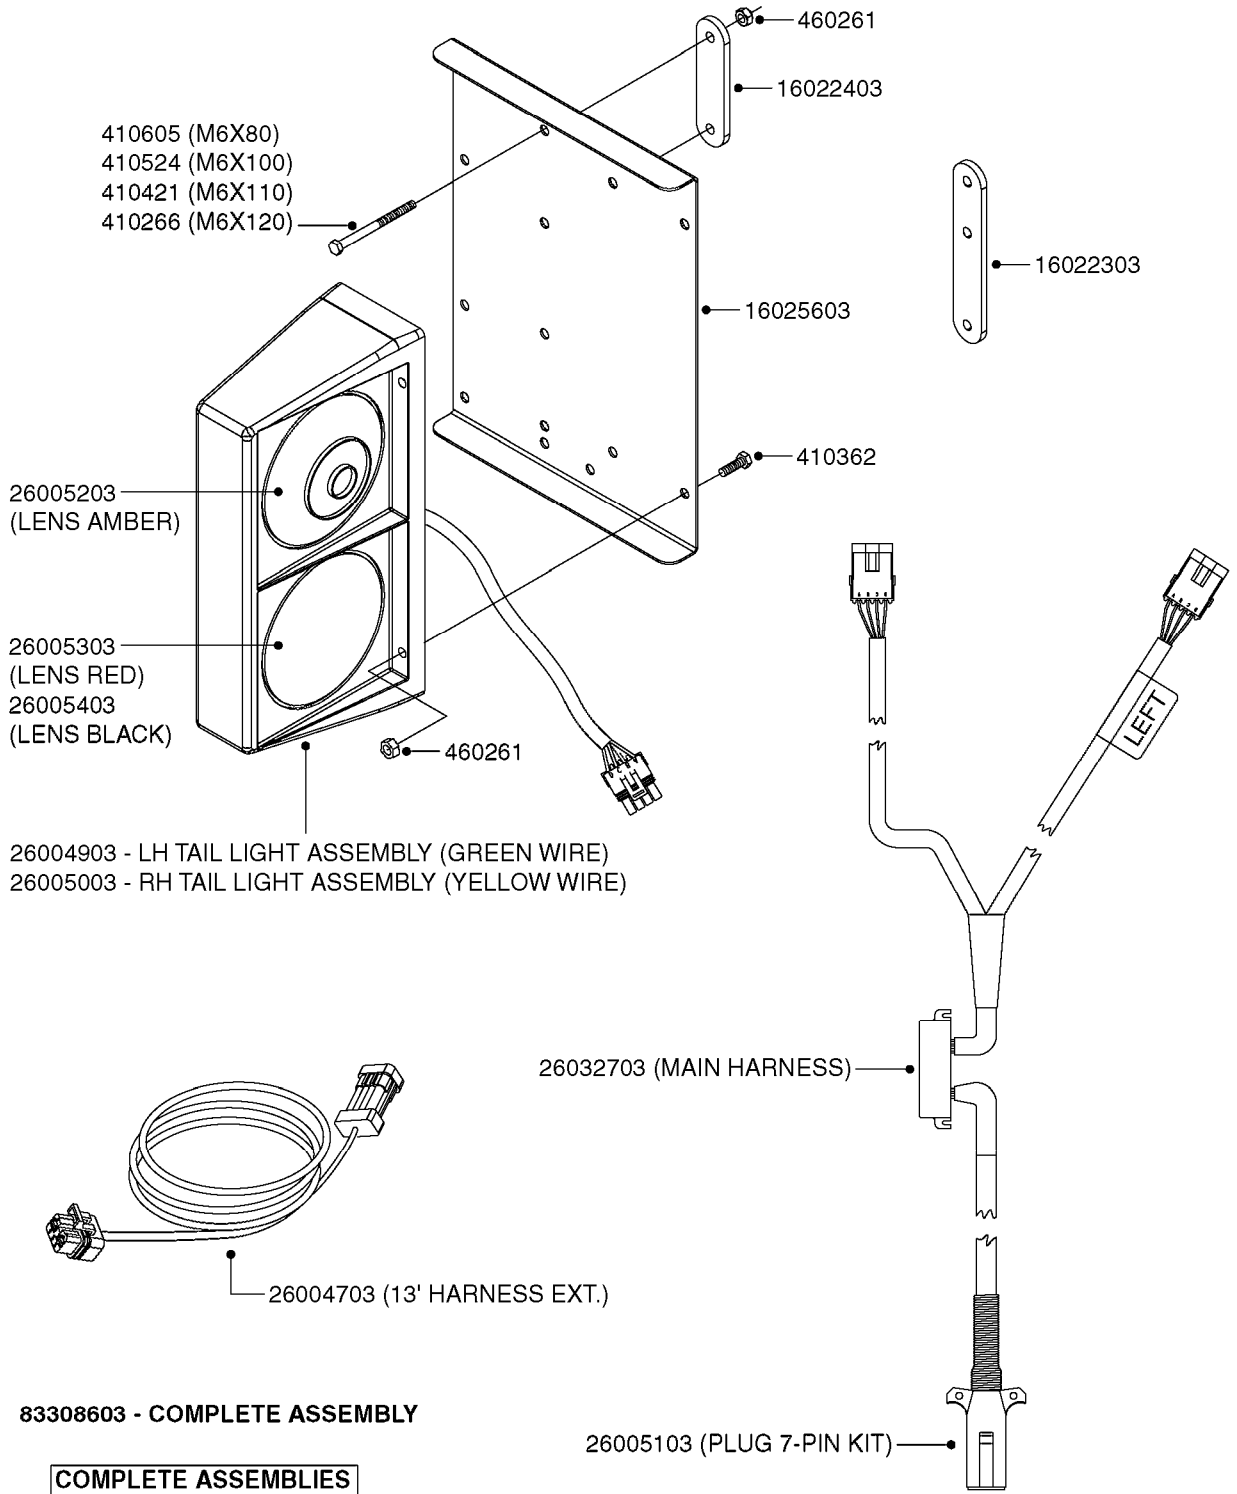

83308603 - COMPLETE ASSEMBLY

COMPLETE ASSEMBLIES
WHOLEGOODS ITEMS

M0160

TRAFFIC LIGHT KIT
M0160-HIN, 17:08:17

Page 1
Date 04.11.2017 13:52

parts-n°	order qty	description
410266	1	BOLT HEX 8.8 DEL M6X120
410362	1	BOLT HEX 8.8 SS M6X20
410421	1	BOLT HEX M6X110 DIN931-A2 SS
410524	1	BOLT HEX 8.8 DEL M6X100
410605	1	BOLT HEX 8.8 DEL M6X80
460261	1	NUT HEX M6X1.00 LOCK DIN985 A2 SS
16022303	1	BRACKET 100MM TUBE
16022403	1	BRACKET 60MM TUBE
16025603	1	BRACKET TAIL LIGHT DUAL LAMP
26004703	1	HARNESS 13' EXT 4 WIRE WP
26004903	1	TAIL LIGHT GREEN WIRE LH
26005003	1	TAIL LIGHT YELLOW WIRE RH
26005103	1	PLUG 7-PIN AG TAIL LIGHT
26005203	1	LENS AMBER BEFORE 2009
26005303	1	LENS RED BEFORE 2009
26005403	1	LENS BLACK BEFORE 2009
26032703	1	HARNESS COMPLETE, TAIL LIGHT, 2013
83308603	1	TRAFFIC LIGHT KIT