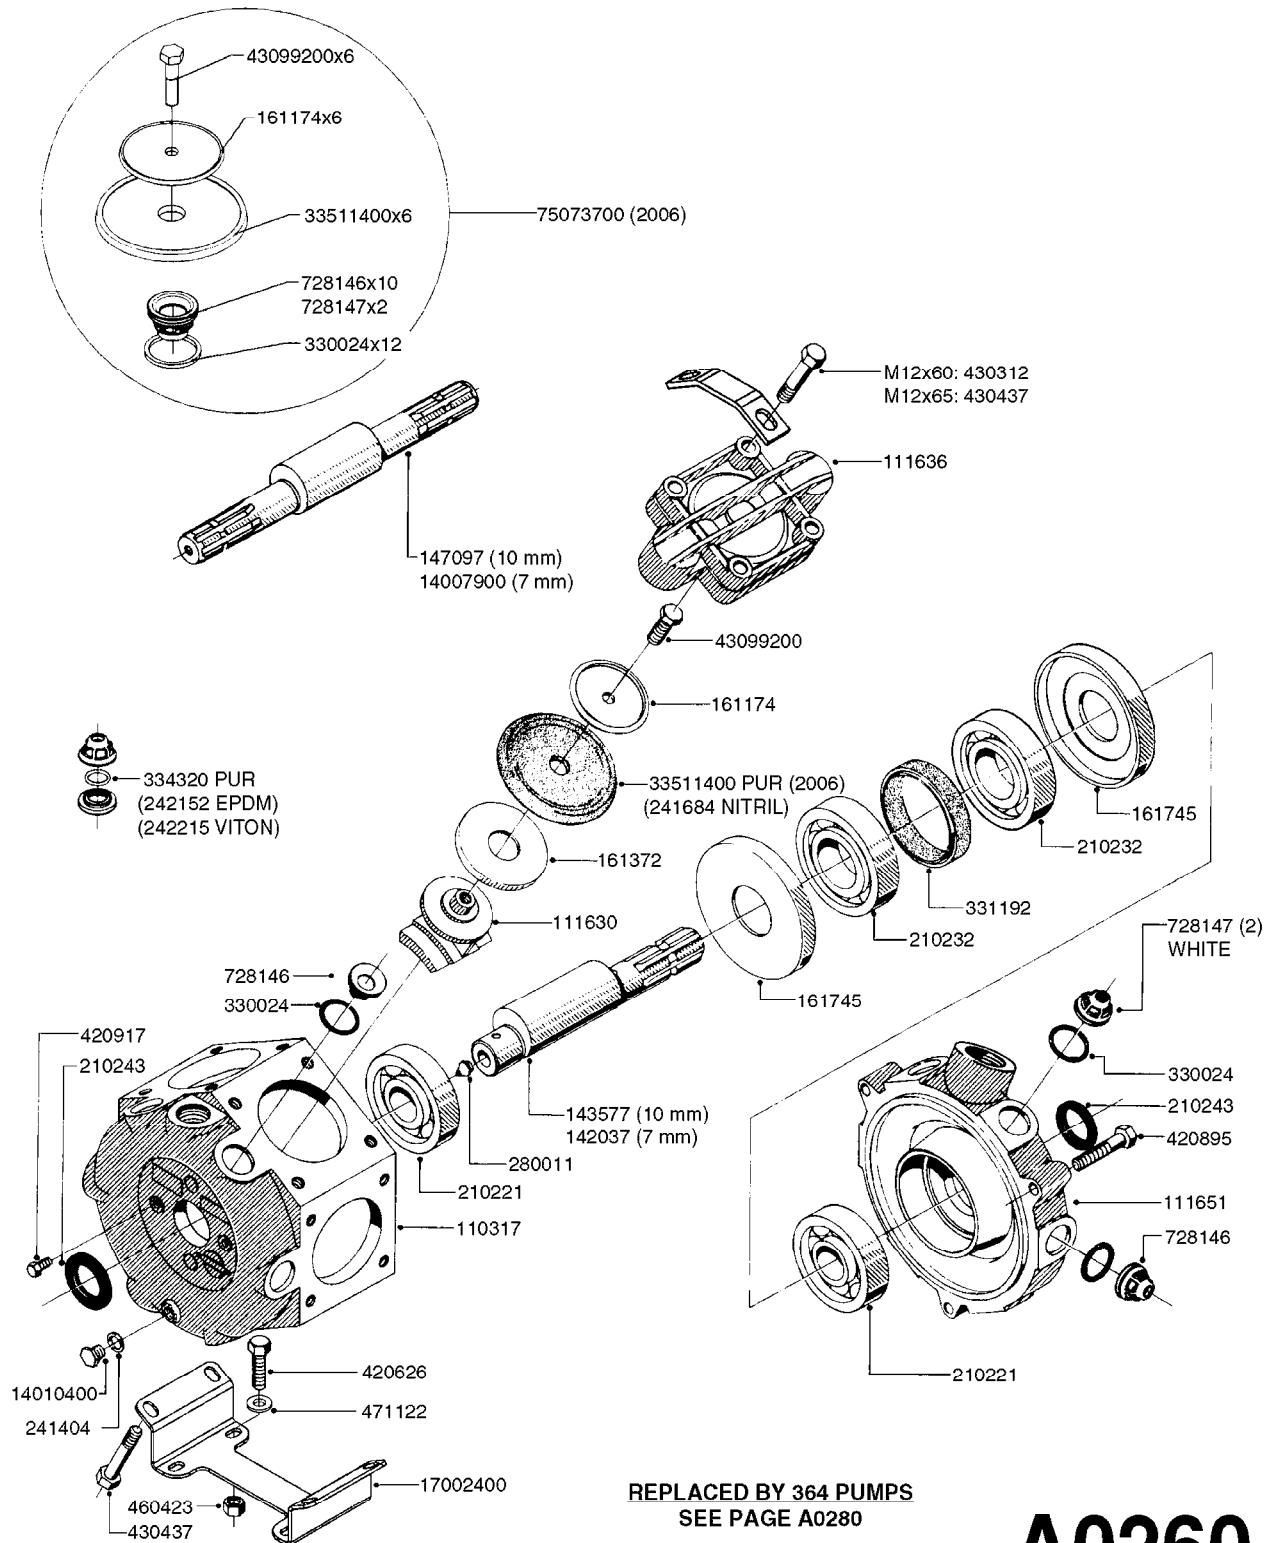

REPLACED BY 364 PUMPS
SEE PAGE A0280

A0260

PUMP - 363 W/MOUNTING BASE
A0260-HIN, 17:03:16

Page 1

Date 04.11.2017 13:51

parts-n°	order qty	description
110317	1	PUMP CASING MODEL 360/361 PNTD
111630	1	CONNECTING ROD 363/364-10 PUMP
111636	1	VALVE COVER 363 HEAVY DUTY
111651	1	CASTING F.363 1.5" PUMP(FRONT)
142037	1	CRANK SHAFT 361-20
143577	1	CRANK SHAFT F.363/462/463-10mm
147097	1	CRANK SHAFT 363-463/10 THROUGH
161174	1	DIAPHRAGM DISC SS 361/363/364 PUMP
161372	1	DIAPHRAGM BACKING DISC,320-361
161745	1	METAL SPACER F.363/463
210221	1	BEARING BALL 6407
210232	1	BEARING BALL 6310
210243	1	SEAL OIL 35 X 47 X 7
241404	1	DOWTY SEAL 1/4"
241684	1	DEICER PARTS: DIAPHRAGM MODEL 361 NITRIL
242152	1	O-RING D18.2X3 EPDM
242215	1	O-RING D18X3 VITON
280011	1	GREASE NIPPLE 1/8" SAE H TR
330024	1	O-RING D41,1/D34.5 X 3,5
331192	1	SPACER, MODEL 361/363
334320	1	O-RING D18X3 POLYURETHANE
420626	1	BOLT HEX 8.8 DEL M10X20 FT
420895	1	BOLT HEX 8.8 RAW M10X60
420917	1	BOLT HEX 8.8 RAW M8X12 FT
430312	1	BOLT HEX 8.8 RAW M12X60
430437	1	BOLT HEX 8.8 RAW M12X65
460423	1	NUT HEX M10X1.50 LOCK DIN985A2 SS
471122	1	WASHER, M10, Ø20/10.5X 2.0, SS
728146	1	VALVE FOR 361(726890/707932)
728147	1	VALVE FOR 361 WHITE WITH HOLE
14007900	1	CRANK 363/462/463-7mm 540/THRU
14010400	1	PLUG 1/4" BSP
17002400	1	FOOT F. 36X PUMP, RED
33511400	1	DIAPHRAGM PUMP 361/361/363/364 PUR
43099200	1	BOLT HEX SS M12 X 30 DIN933 A4
75073700	1	PUMP KIT 361/363 "06"