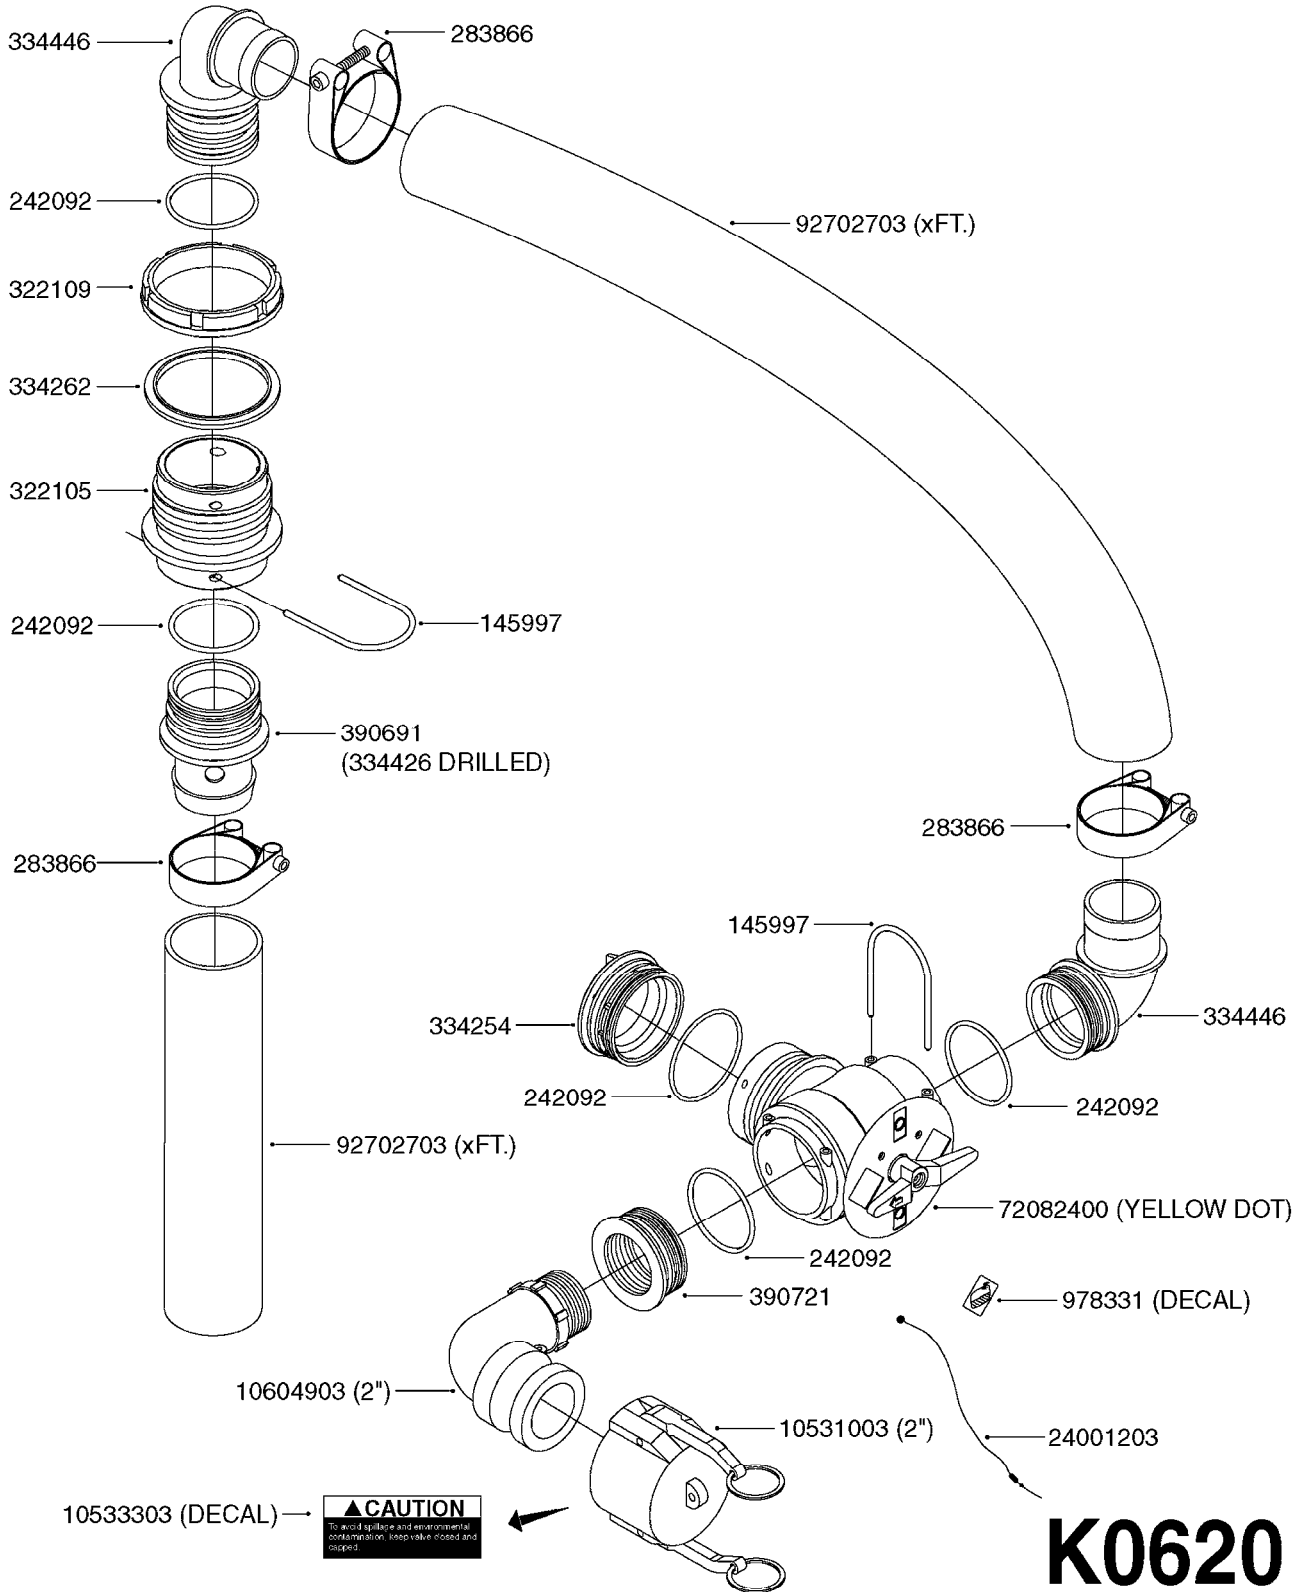

QUICKFILL SYSTEM - S93
K0620-HIN, 01:01:16

Page 1
Date 04.11.2017 13:52

parts-n°	order qty	description
145997	1	FITT.DK S-93 FORK
242092	1	O-RING D69.5X3
283866	1	CLAMP HOSE SCREW TYPE 2"DELTA
322105	1	FITT.DK S-93 BULKHEAD DOUBLE
322109	1	FITT.DK S-93 BULKHEAD NUT
334254	1	FITT.DK S-93 PLUG
334262	1	GASKET F.S-93 BULKHEAD
334426	1	FITT.DK S-93 STR.2"
334446	1	FITT.DK S-93 ELB.2" PVC
390691	1	FITT.DK S-93 STR.2"PVC DRILLED
390721	1	FITT.DK S-93 PLUG W/2" NPT THRE
978331	1	DECAL MANIFOLD SYS.QUICK-FILL
10531003	1	CAP F.MALE QUICK COUPLER 2"
10533303	1	DECAL CAUTION-LEAK Q.FILL ENG
10604903	1	QUICK COUPLER MALE 2' 90DEG
24001203	1	RBR LANYARD 11" F.QCK FILL CAP
72082400	1	VALVE 2"-S93 3 WAY
92702703	1	HOSE PVC SUCT GRAY 2"