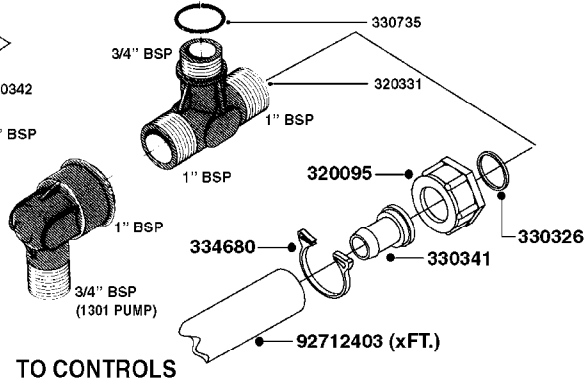

PRESSURE SIDE OF PUMP

SUCTION SIDE OF PUMP

TO CONTROLS

NLA - 1302 PUMP (REPLACES 1301 PUMP)
#726854 - COMPLETE DAMPER KIT (SUCTION & PRESSURE)

FROM TANK

COMPLETE ASSEMBLIES
WHOLEGOODS ITEMS

A0240

PUMP - 1301/1302 FITTINGS
A0240-HIN, 01:01:16