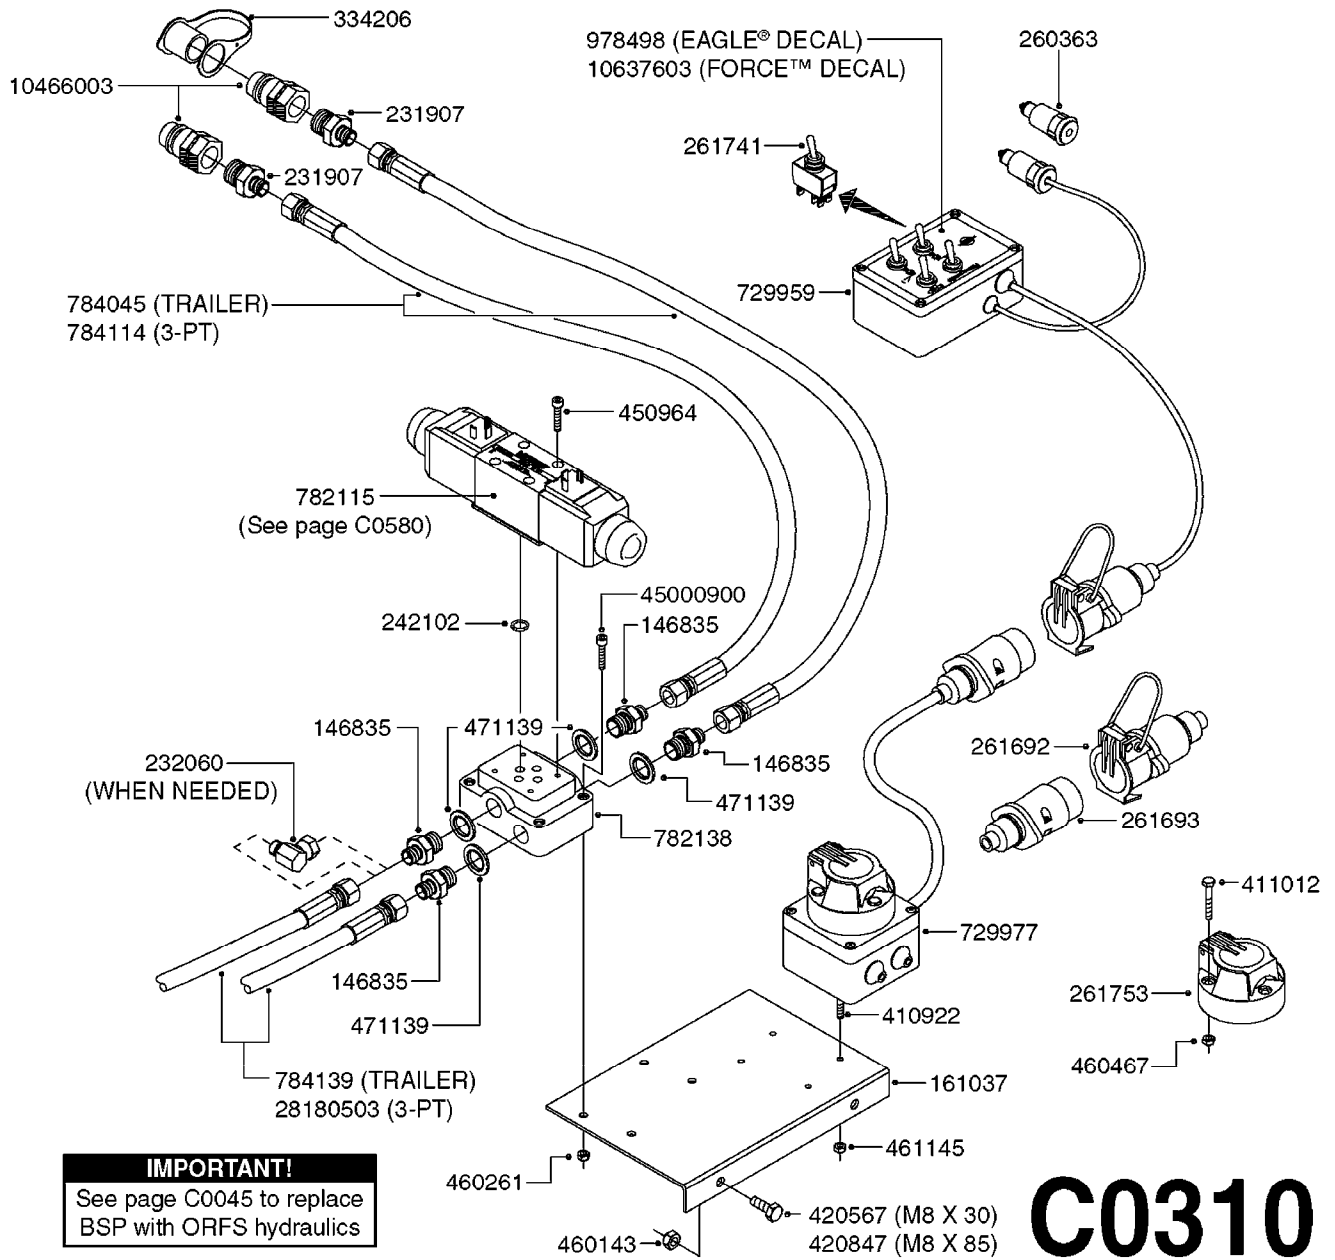

C0045

HYDRAULICS - BSP TO ORFS
C0045-HIN, 24:03:16

Page 1

Date 04.11.2017 13:51

Pos.	parts-n°	order qty	description
1	10466003	1	COUPLER PIONEER 8010-04 1/2NPT
2	231907	1	HEX NIPPLE 1/4"BSP X 1/2"NPT
2	231906	1	HEX NIPPLE 3/8"BSP X 1/2"NPT
2	147132	1	HEX NIPPLE 1/2"X1/2" BSP DEL
3	230311	1	QUICK COUPLING 1/2"
4	241356	1	DOWTYSEAL 1/2"
5	23234800	1	HEX NIPPLE 1/2"-9/16" ORFS FITTING FOR 1/4" HOSE
5	23234900	1	HEX NIPPLE 1/2"-11/16" ORFS FITTING FOR 3/8" HOSE
5	23235300	1	HEX NIPPLE 1/2"-13/16" ORFS FITTING FOR 1/2" HOSE
6	242102	1	O-RING Ø9.25X1.78 NITRIL 90SH
6	24263200	1	O-RING Ø7.66X1.78 NITRIL 90SH
6	24263300	1	O-RING Ø12.42X1.78 NITRIL 90SH
6	24263400	1	O-RING Ø18.77X1.78 NITRIL 90SH
7	67002403	1	CHART - BSP TO ORFS HOSES
8	67002503	1	CHART - BSP TO ORFS FITTINGS