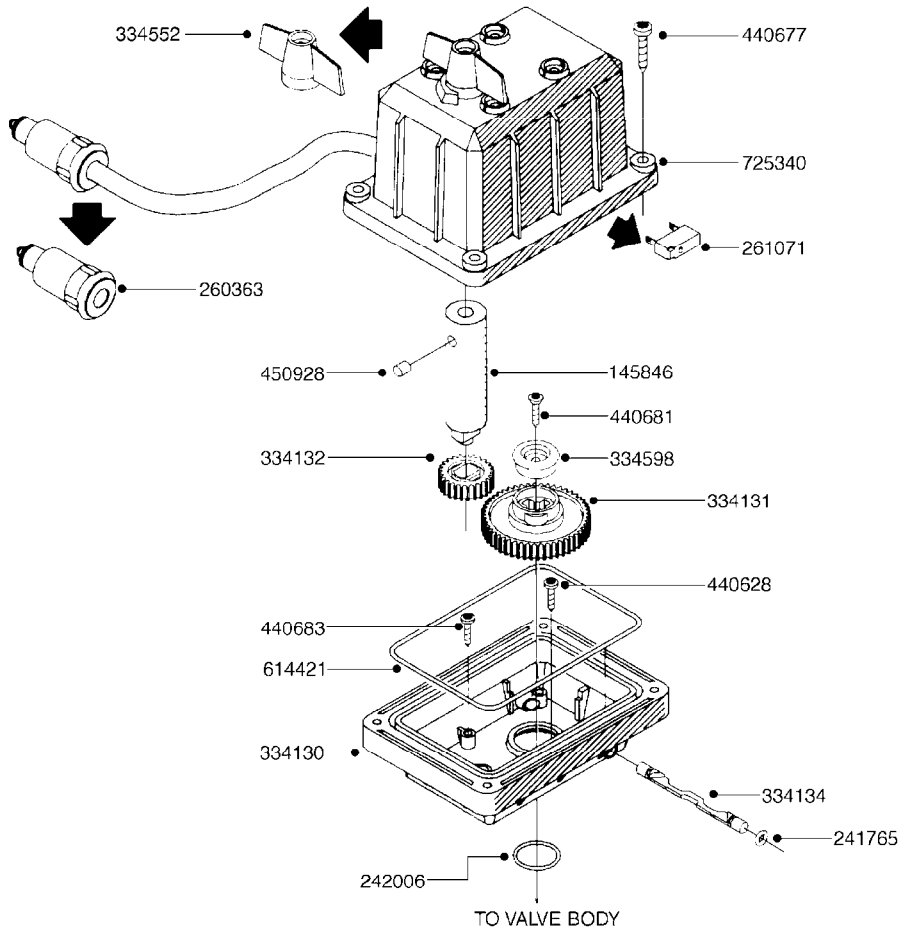

COMPLETE ASSEMBLIES
WHOLEGOODS ITEMS

834363 - AGITATION BYPASS VALVE

K0020

BALL VALVE-ELECTRIC 2-WAY
K0020-HIN, 01:01:16

Page 1
Date 04.11.2017 13:52

parts-n°	order qty	description
145846	1	COUPLING FOR EL 3-WAY VALVE
241765	1	O-RING 3.1 X 1.6
242006	1	O-RING D22/D19 X 1.5
260363	1	PLUG 2 POLE 12V
261071	1	MICRO SWITCH TYPE 9 SM 201
261162	1	SOCKET F.12V BAYONET PLUG
261589	1	FUSE 5 X 20 1.25 AMP
334130	1	GEAR BOX
334131	1	COG WHEEL
334132	1	COG WHEEL
334134	1	INDICATOR ROD
334552	1	GRIP F.MAN.OP.EC PRES.REG.GREE
334598	1	PLUG F.VALVE HANDLE BLUE
440628	1	SCREW 3/8'
440677	1	SCREW F. PLASTIC 5X20 SS
440681	1	SCREW F. PLASTIC 4MM X 14LG SS
440683	1	SCREW 40X18 2WAY ELC.BALL VALV
450928	1	SET SCREW M8 X 8MM STAINLESS
614421	1	GASKET F/MOTOR HOUSE-ON/OFF TR
725340	1	MOTOR HOUSING FOR EL VALVE
728399	1	CIRCUIT BOARD F.728941
728941	1	CONTROL BOX F.2-WAY VALVE ELC.
834363	1	ELECTRIC KIT, AGITATION BYPASS