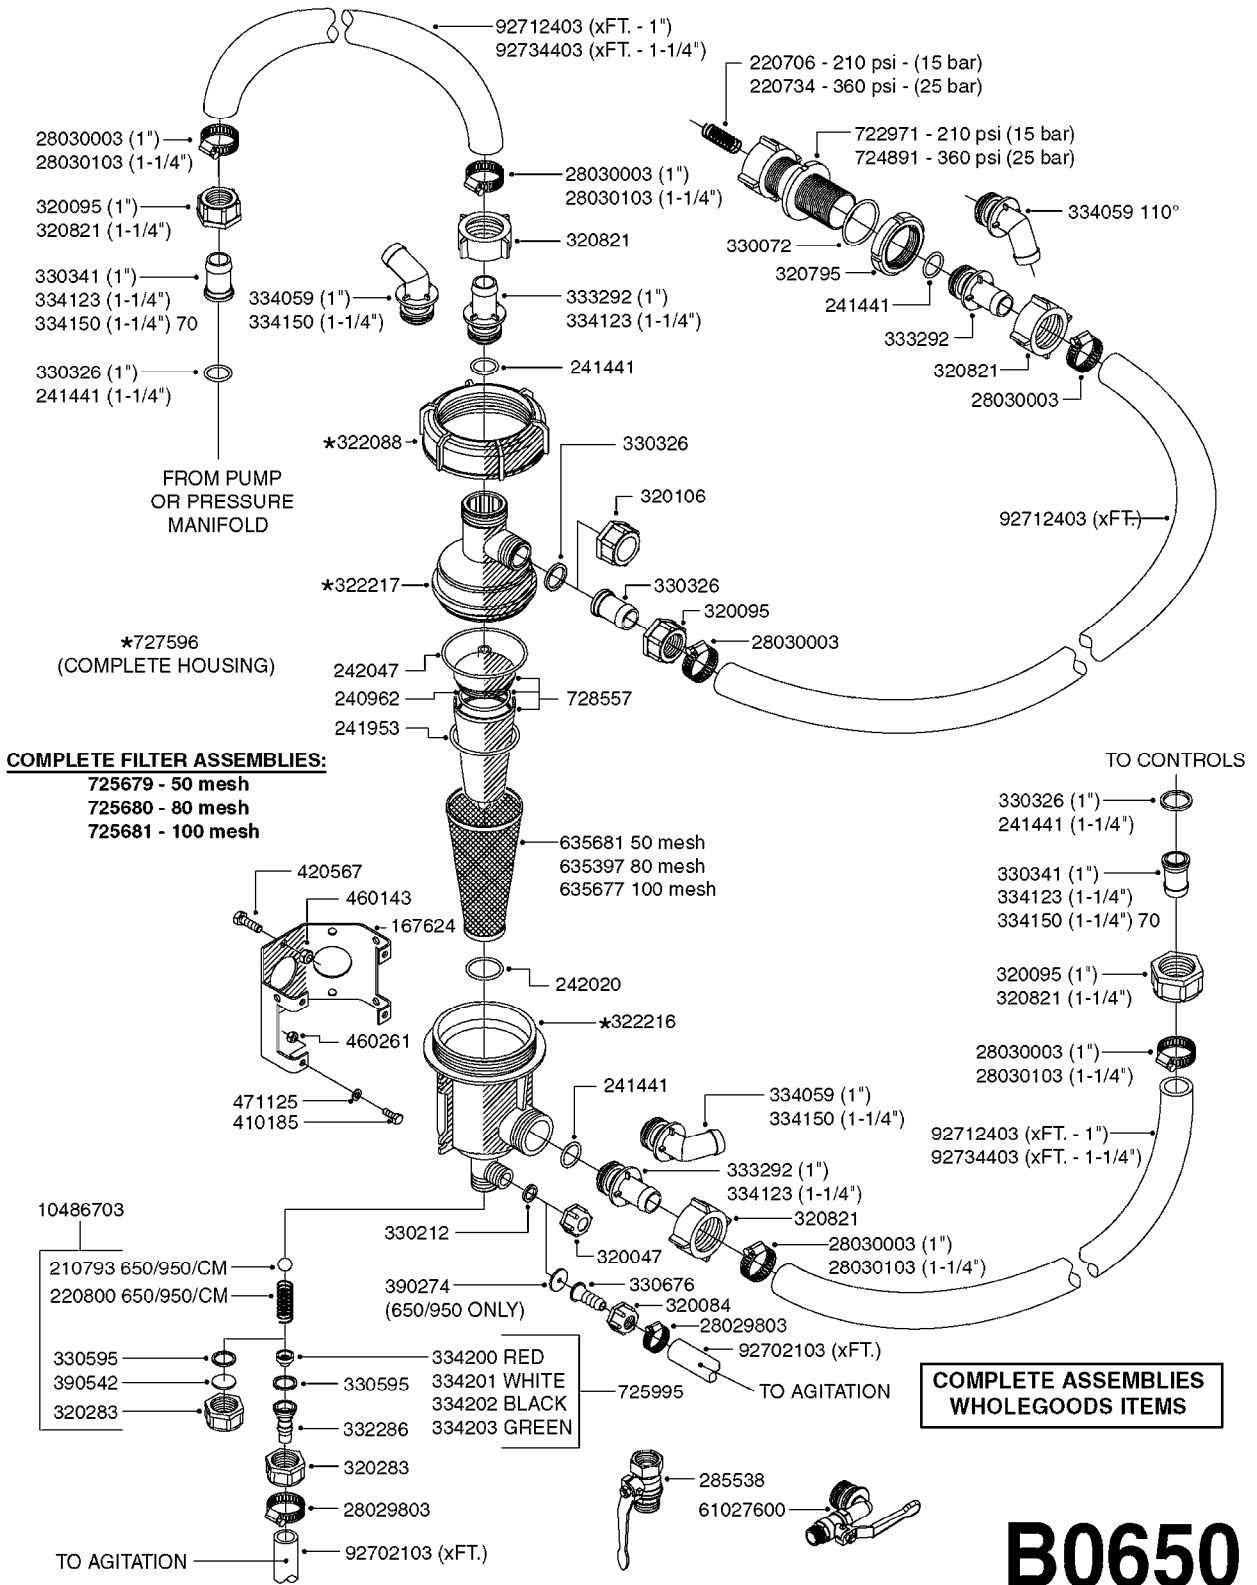

FOR FITTINGS AND
HOSES, SEE SECTION L

B0640

CHECK VALVES - S67 (2011)
B0640-HIN, 12:04:16

Page 1

Date 04.11.2017 13:51

Pos.	parts-n°	order qty	description
1	145996	1	FITT.DK S-67 FORK
2	242353	1	O-RING D44.2X3.0 VITON F.S-67
3	334231	1	HOSE TAIL S67 STRAIGHT 1"
3	334232	1	HOSE TAIL S67 1"1/4 STRAIGHT
4	72432400	1	FITT.DK S-67 CONNEC W.CHK SEAT
5	72819200	1	CHECK VALVE S67 2012 THREADED
6	72819300	1	CHECK VALVE S67 2012 NO THREAD