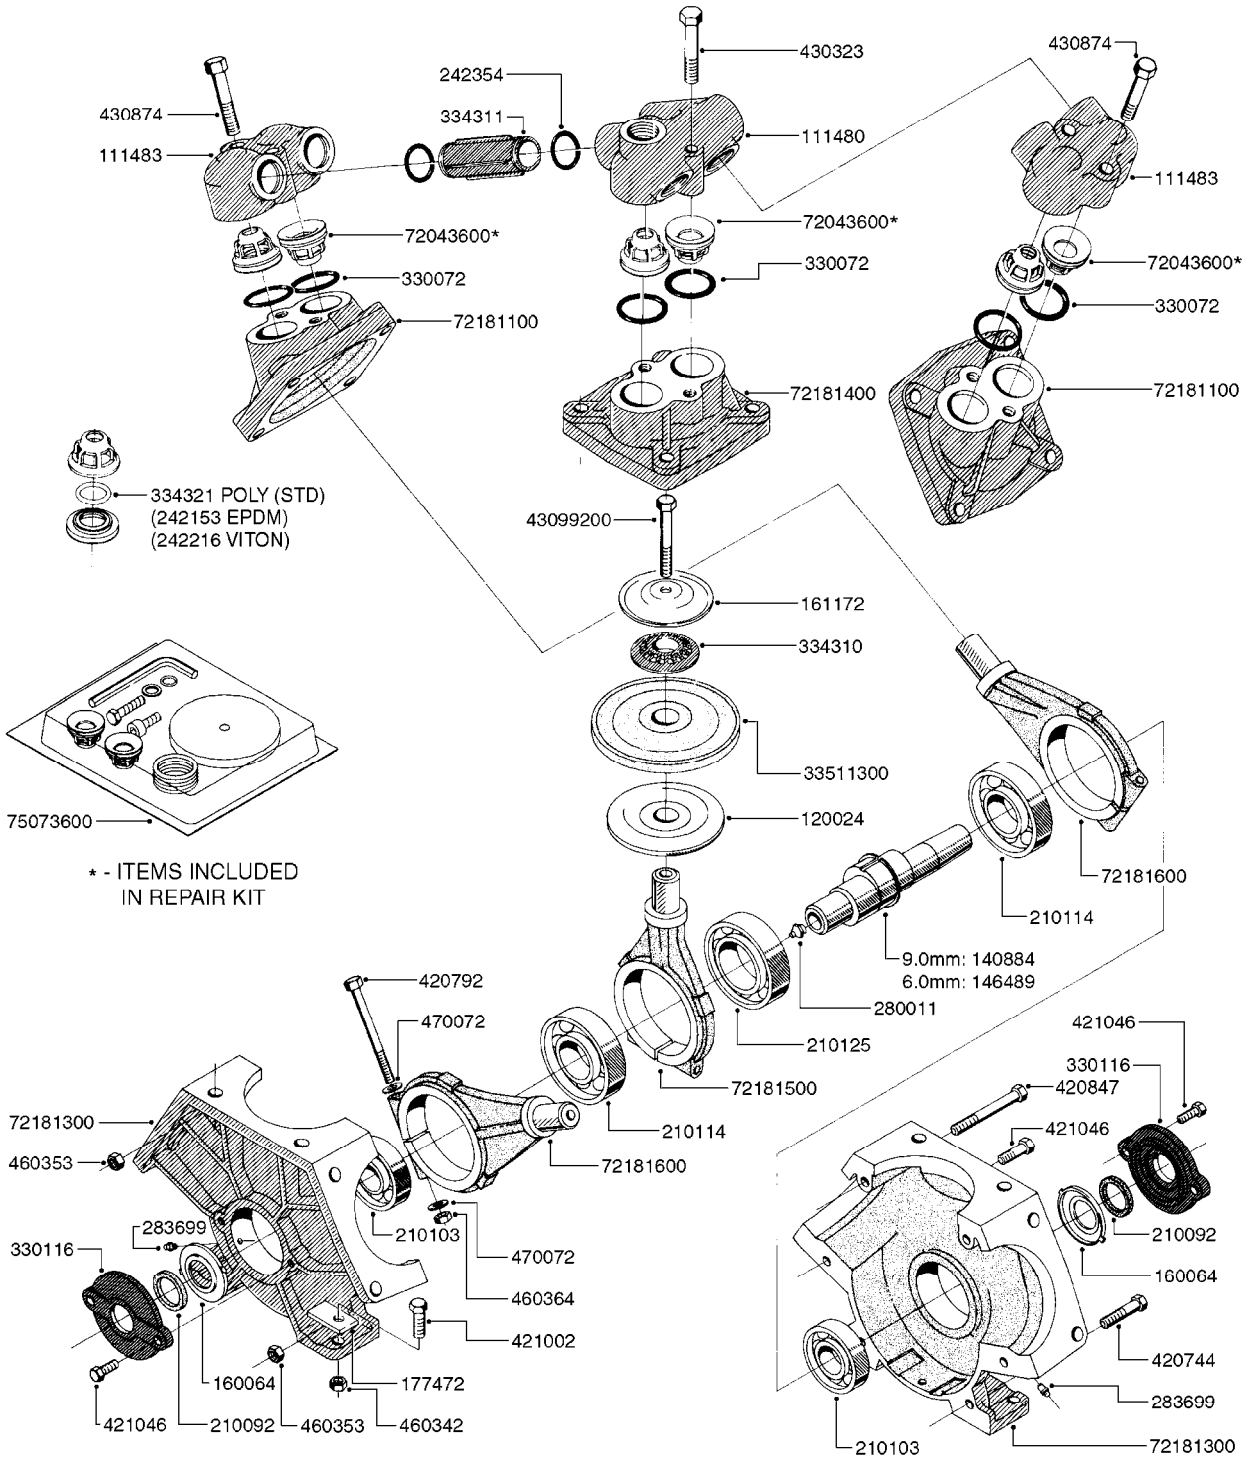

COMPLETE PUMPS
821635 - PUMP ONLY
10396203 - WITH PTO & DAMPER

COMPLETE ASSEMBLIES
WHOLEGOODS ITEMS

A0230

PUMP - 1303 W/ MOUNTING BASE
A0230-HIN, 01:01:16

Page 1

Date 04.11.2017 13:51

parts-n°	order qty	description
111480	1	VALVE HEAD 1302 CENTER
111483	1	VALVE HEAD SIDE 1302
120024	1	DIAPHRAGM BACK DISC 1200-1300
140884	1	CRANK SHAFT MODEL 1300-9
146489	1	CRANK SHAFT MODEL 1302-6MM
160064	1	DUST PLATE
161172	1	DIAPHRAGM DISC F. 1203/1303
177472	1	BRACKET 25 X 5
210092	1	SEAL FELT D43/30X5
210103	1	BEARING BALL 6306
210114	1	BEARING BALL 6308
210125	1	BEARING BALL 6210
242153	1	O-RING D26X4 EPDM
242216	1	O-RING VITON F/1202/1302/462
242354	1	O-RING D32.2X3.0 VITON F.S-53
280011	1	GREASE NIPPLE 1/8" SAE H TR
283699	1	GREASE NIPPLE M6X1
330072	1	O-RING D53.5/D45.5X4
330116	1	SEAL RETAINER, MODEL 1300
334310	1	NYLON WASHER 1202/1302/462
334311	1	CONNECTION PIPE INLET MOD.1302
334321	1	O-RING POLY. 34.0x26.0x4.0
420744	1	SCEW HM 8X40/22 A2 SS DIN931
420792	1	BOLT HEX 8.8 RAW M8X95
420847	1	BOLT HEX 8.8 DEL M8X85
421002	1	BOLT HEX 8.8 DEL M10X30 FT DIN933
421046	1	SCREW HEX M8X25/25 A2 SS DIN933
430323	1	BOLT HEX 8.8 DEL M12X60
430874	1	SCREW SET 8.8 DEL M12X70 FT
460342	1	NUT HEX M10 DEL DIN934
460353	1	NUT HEX M8 BLACK
460364	1	NUT HU M8 A2 SS DIN934
470072	1	WASHER D15/D8X.5 LOCK
821635	1	PUMP 1303/9 540RPM
10396203	1	PUMP 1303 C/W PTO 540 RPM
33511300	1	DIAPHRAGM 1202-1303 POLY 2006
43099200	1	BOLT HEX SS M12 X 30 DIN933 A4
72043600	1	VALVE FOR 462/463
72181100	1	DIAPHRAGM COVER 1203/1303+BLTS
72181300	1	PUMP CASTING 1300 RED W/BOLTS
72181400	1	DIAPHRAGM COVER 1303 W/BOLTS
72181500	1	CONNECTING ROD, CENTER 1303
72181600	1	CONNECTING ROD, SIDE MOD.1300
75073600	1	PUMP KIT 1303 MM "06"