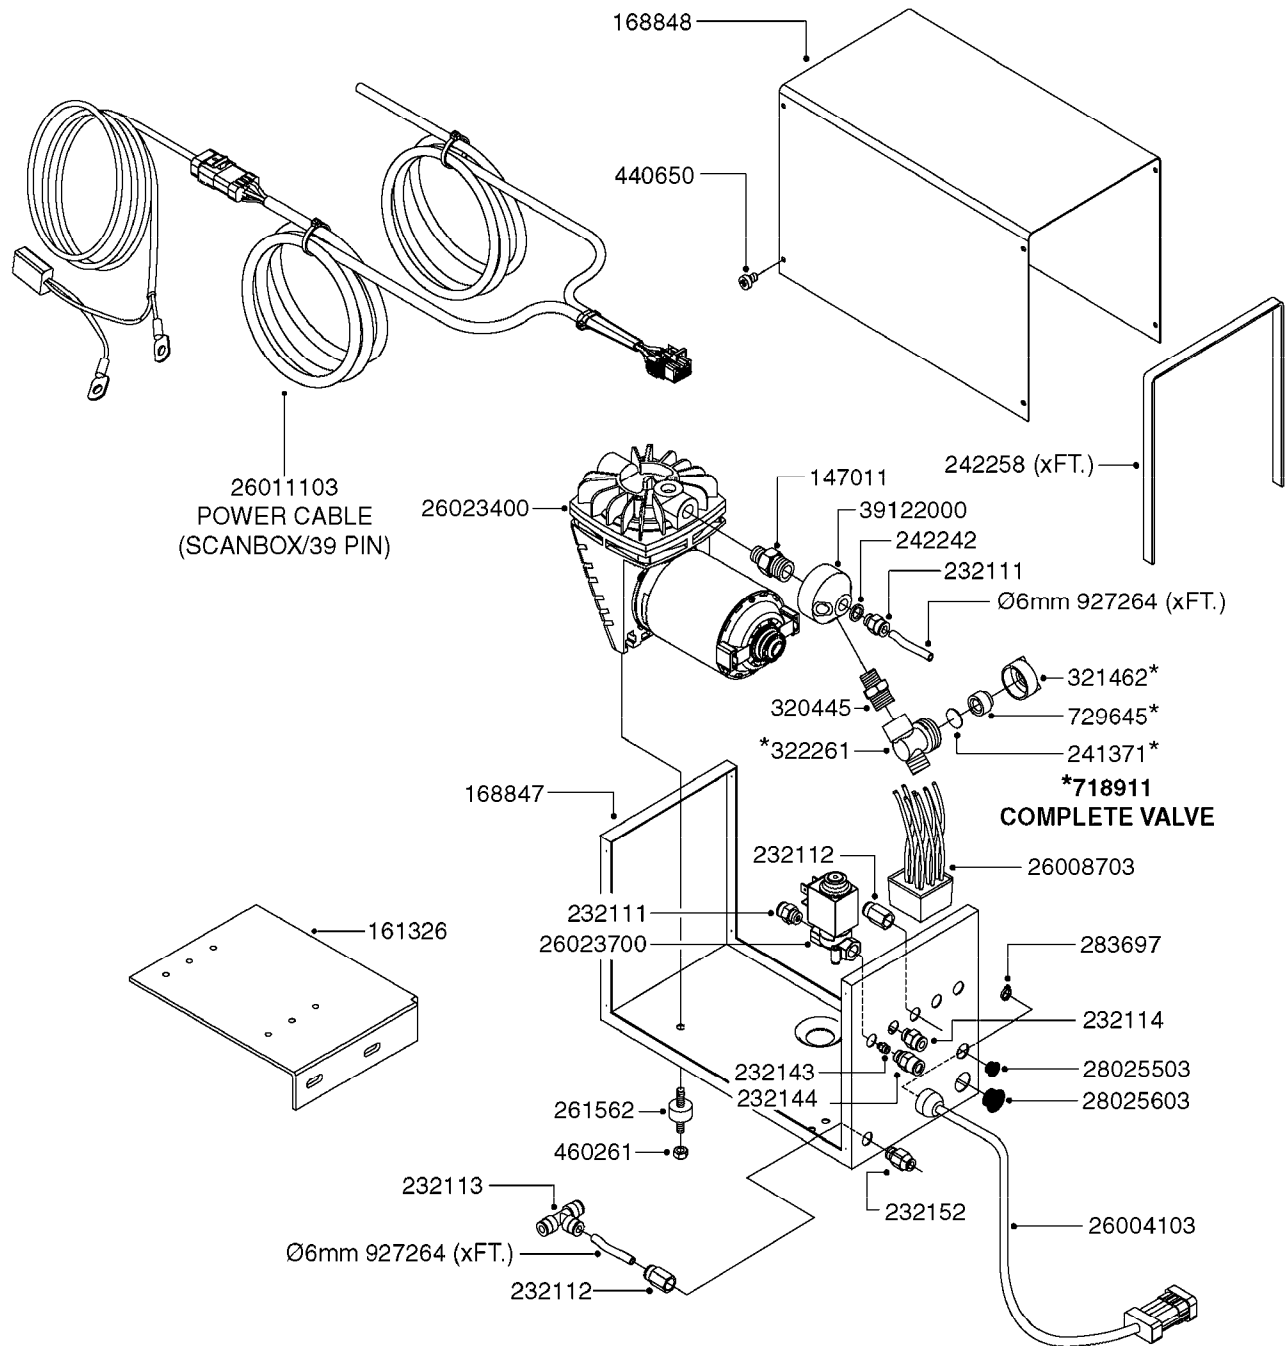

K0400

*Ø8mm 927306 (xFT.)
*Ø10mm 927330 (xFT.)

70062503 - COMPLETE ASSEMBLY

FOAM MARKER COMPRESSOR 2007
K0400-HIN, 01:01:16

Page 1
Date 04.11.2017 13:52

parts-n°	order qty	description
147011	1	HEX NIPPLE 3/8'X1/4'BSP BRASS
161326	1	MOUNT BKT. F. FOAM COMP.BOX 98
168847	1	ENCLOSURE LOWER F.MARKER
168848	1	COVER F. FOAM MARKER
232111	1	QUICK COUPLER 6MM X 1/8 EXT.
232112	1	QUICK COUPLER 6MM 1/8 INT.
232113	1	QUICK COUPLER 6MM T-PIECE
232114	1	COUPLER 1/8" THREADX8MM HOSE
232143	1	REDUCER 1/4'INT-1/8'EXT
232144	1	QUICK COUPLER 10MM X 1/4 EXT
232152	1	QUICK COUPLER 8MMX1/8 EXT.LONG
241371	1	DIAPHRAGM, NO-DRIP alt 241371
242242	1	O-RING F.AIR HOSE FITTING
242258	1	TRIM 3X10 SELF ADHESIVE 0012"
261562	1	RUBBER DAMPER 2XM6X25
283697	1	TIESTRAP 200MM
320445	1	FITT.DK HN 1/4"X3/8" BSP
321462	1	CAP F.NO-DRIP ASSY.
322261	1	HOUSING F.SAFETY VALVE 3/8"
440650	1	SCREW 3.5x13 STAINLESS
460261	1	NUT HEX M6X1.00 LOCK DIN985 A2 SS
718911	1	VALVE (SAFETY) F.MARKER
729645	1	NON-DRIP SPRING ASSY.GREEN 10
927264	1	HOSE R X PE D6/D4 X 0012"
927306	1	HOSE R X PE D8/D6 X 0012"BLACK
927330	1	HOSE R X PE D10/D8 X 012"BLACK
26004103	1	FOAM MARKER CNTRL MOD CABL STD
26008703	1	FOAM MARKER CONTROL SCII
26011103	1	FOAMER POWER/CONTROL CABLE 39P
26023400	1	COMPRESSOR F.FOAM MARKER CM40
26023700	1	SOLENOID VAL 12V 1/8' FLO '07
28025503	1	PLUG F.DRILLED HOLE 1/2"
28025603	1	PLUG F.DRILLED HOLE 3/4"
39122000	1	DISTR.HOUSING F.FOAM MARKER'07
70062503	1	FOAM MARKER COMPRESSOR,STD,39P