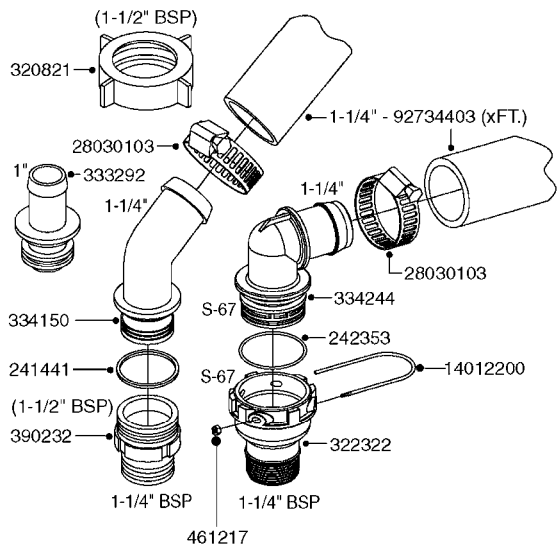

PRESSURE SIDE OF PUMP