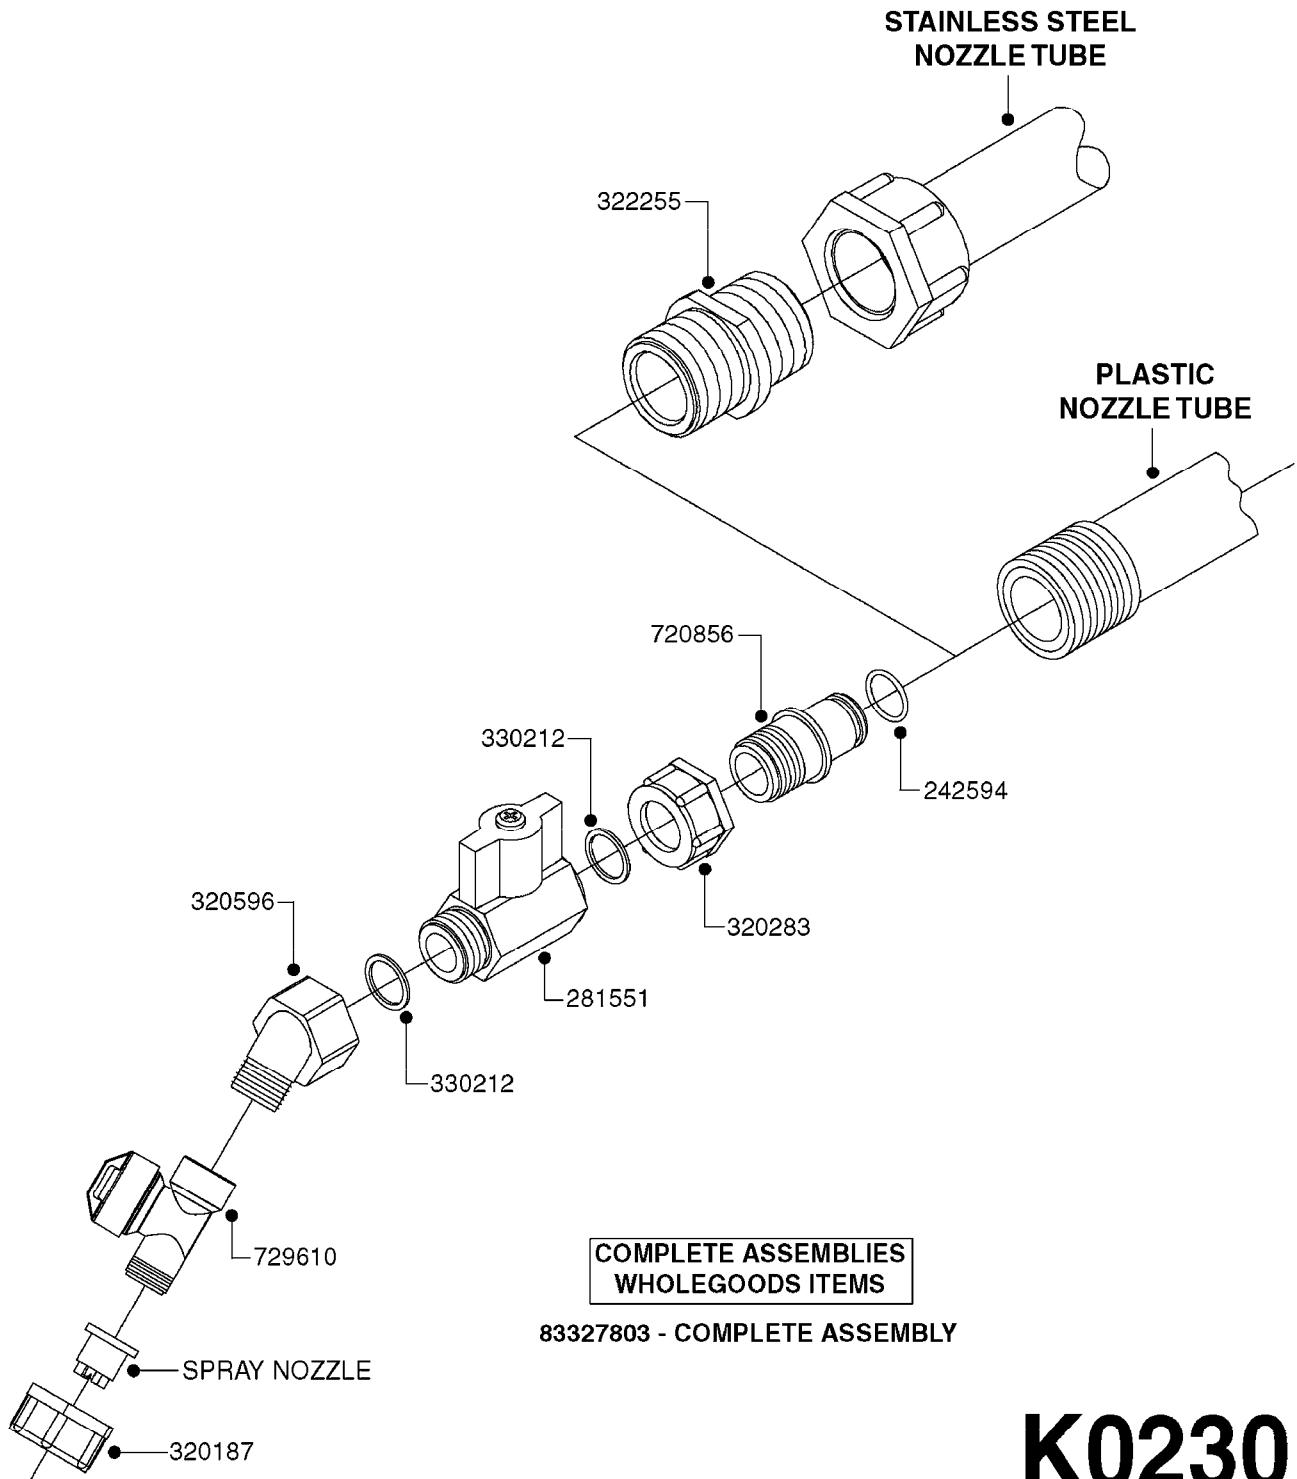

END NOZZLE KIT
K0230-HIN, 01:01:16

Page 1

Date 04.11.2017 13:52

parts-n°	order qty	description
242594	1	O-RING D14 X 1.78 SCH.70-EPDM
281551	1	BALL VALVE 1/2"
320187	1	FITT.DK CAP 3/8" BSP BLACK
320283	1	FITT.DK NUT 3/4"BSP
320596	1	FITT.DK ELB 3/8'-1/2'BSP 45DEG
322255	1	FITT.DK NIPPLE 3/4"X 3/4"
330212	1	O-RING D19/D14X2.4 F.1/2"NUT
720856	1	FITT.DK 1/2'BSP ASSY.F.3/4'NUT
729610	1	NOZZLE ASSY. NON DRIP 3/8 THRD
83327803	1	END NOZZLE KIT "04"