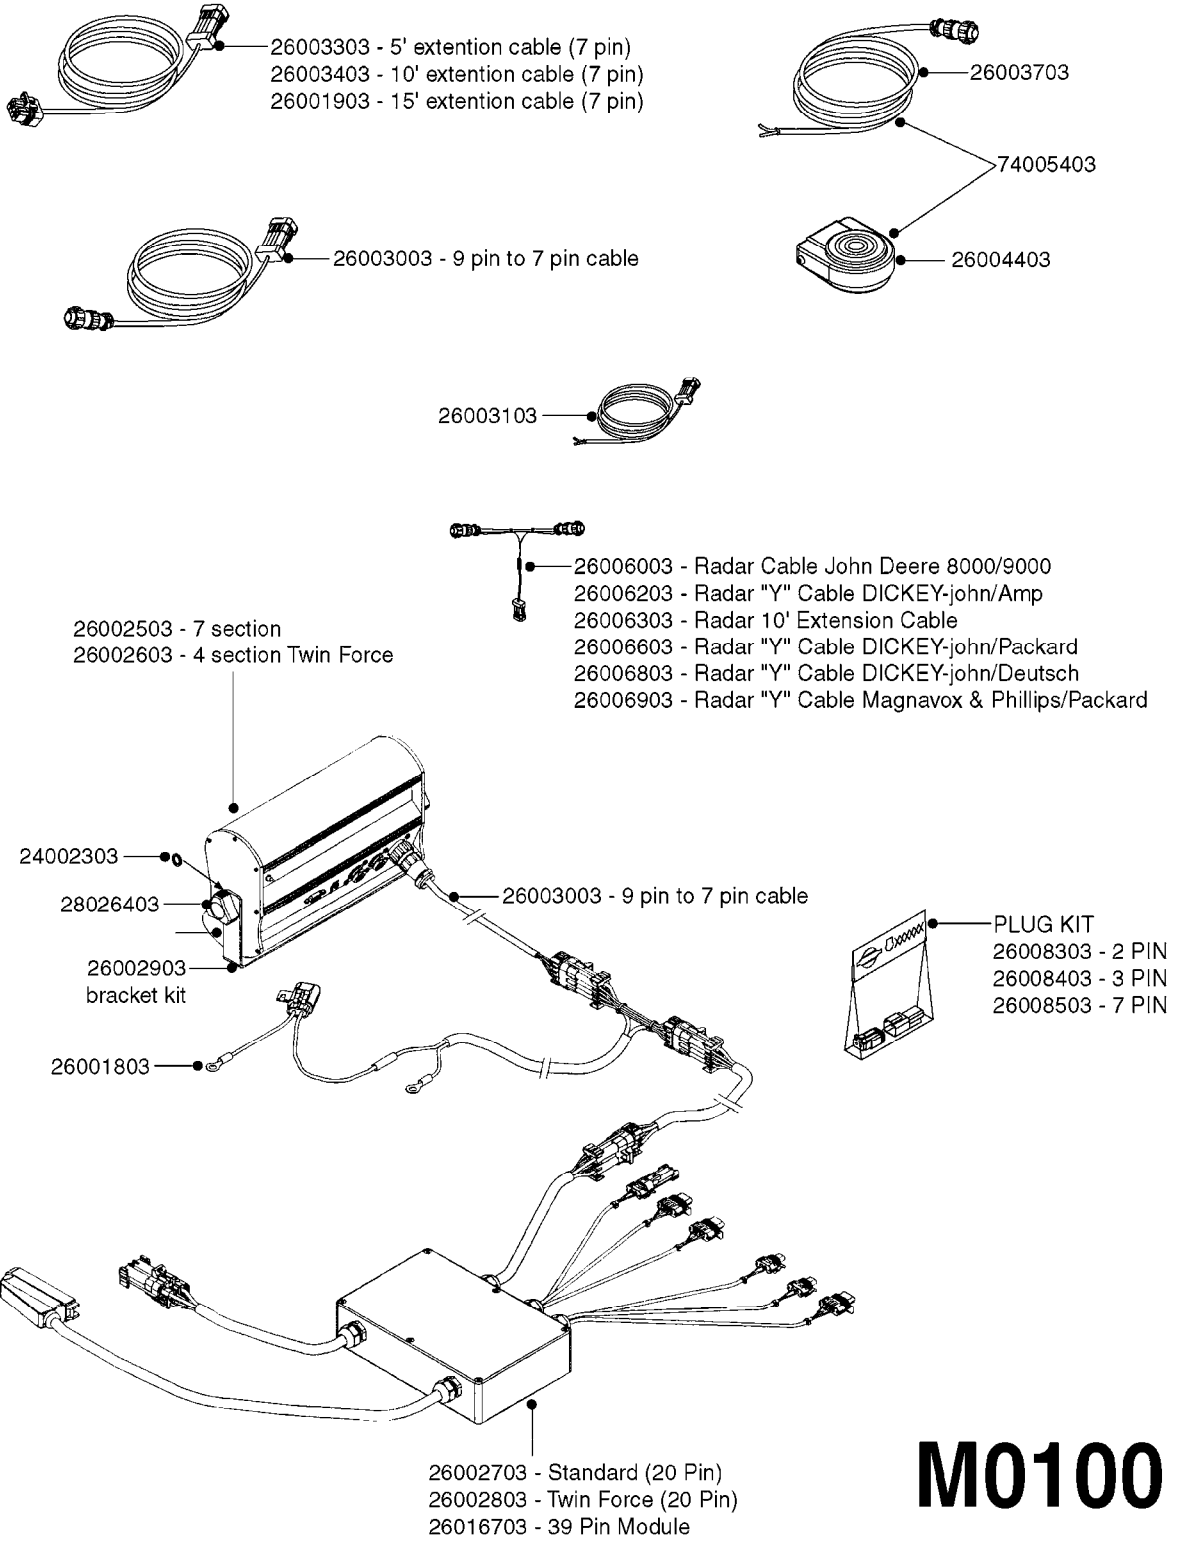

M0100

MUSTANG 3500 CONTROLLER
M0100-HIN, 01:01:16

Page 1
Date 04.11.2017 13:52

parts-n°	order qty	description
24002303	1	WASHER, RUBBER
26001803	1	POWER CABLE
26001903	1	15' 7-PIN EXTENSION CABLE
26002503	1	MUSTANG 3500/7 CONSOLE
26002603	1	MUSTANG 3500/4/TF CONSOLE
26002703	1	MUSTANG 3500/20PIN SC MODULE
26002803	1	MUSTANG 3500/20PIN TF SC MODUL
26002903	1	MUSTANG 3500 CONSOLE MNT KIT
26003003	1	MUSTANG 3500 CONSOLE CABLE
26003103	1	MUSTANG 3500/7 SC MOD CNECT KT
26003303	1	MUSTANG/FM 5FT 7PIN EXT CABLE
26003403	1	MUSTANG/FM 10FT 7PIN EXT CABLE
26003703	1	MUSTANG RUN/HOLD ADAPT CABLE
26004403	1	SWITCH, FOOT
26006003	1	MUSTANG RADR CBLE JD 8000/9000
26006203	1	MUSTANG RDR "Y" CABLE DCKY-JHN
26006303	1	MUSTANG RDR EXTNSN CABLE 10FT
26006603	1	MUSTANG RDR"Y"CABLE D-J PACKRD
26006803	1	MUSTANG RDR"Y"CABLE D-J DEUTS.
26006903	1	MUSTANG RDR"Y"CABLE MAG.PHILIP
26008303	1	MICRO TRAK PLUG KIT - 2 PIN
26008403	1	MICRO TRAK PLUG KIT - 3 PIN
26008503	1	MICRO TRAK PLUG KIT - 7 PIN
26016703	1	MUSTANG 3500/39PIN SC MODULE
28026403	1	KNOB, MUSTANG CONSOLE MOUNT
74005403	1	FOOT SWITCH FOR MUSTANG 3500