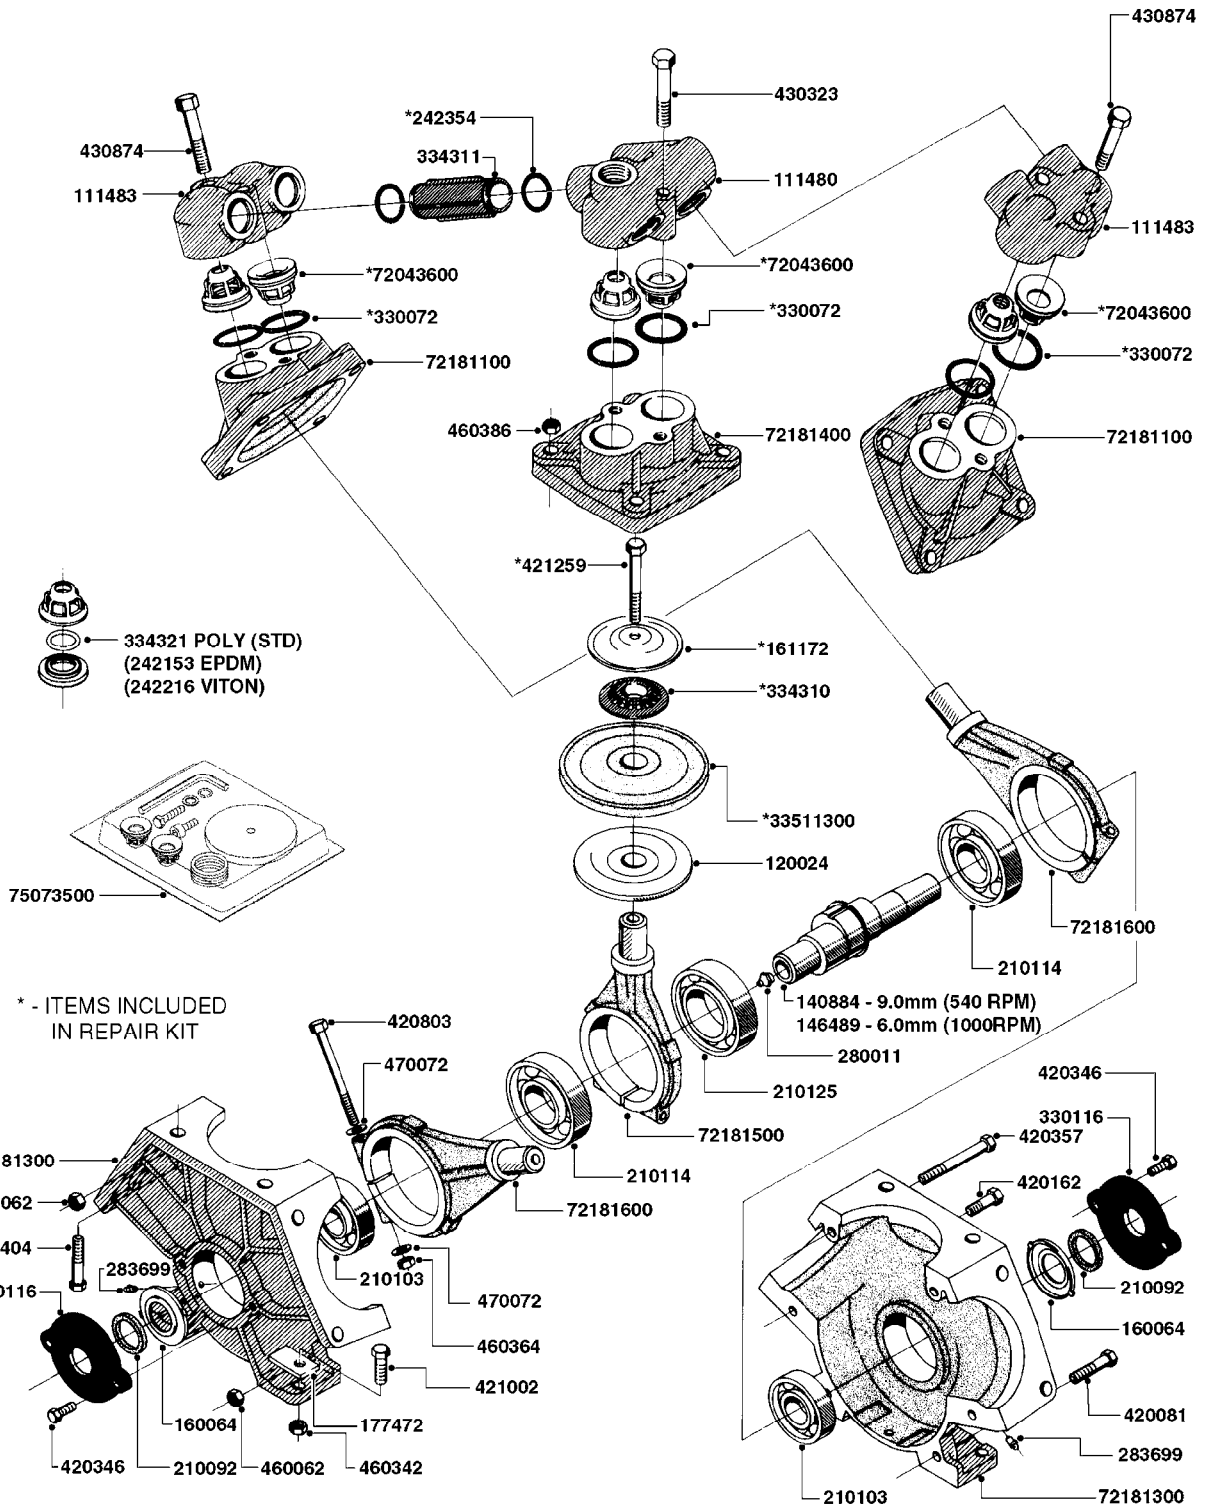

COMMANDER 875/1200 Gallon
Eagle 45', 50', 60', 66', 80',
88'

Page 0.3

Date 04.11.2017 13:51

main group	page-n°	date	description
	M0080-HIN M0090-HIN M0100-HIN M0120-HIN M0160-HIN	01:01:16 01:01:16 01:01:16 01:01:16 17:08:17	EZ-GUIDE 250 LIGHTBAR HC 2500/HM1500 DISPLAY/SCANBOX MUSTANG 3500 CONTROLLER TRANSDUCERS AND ACCESSORIES TRAFFIC LIGHT KIT