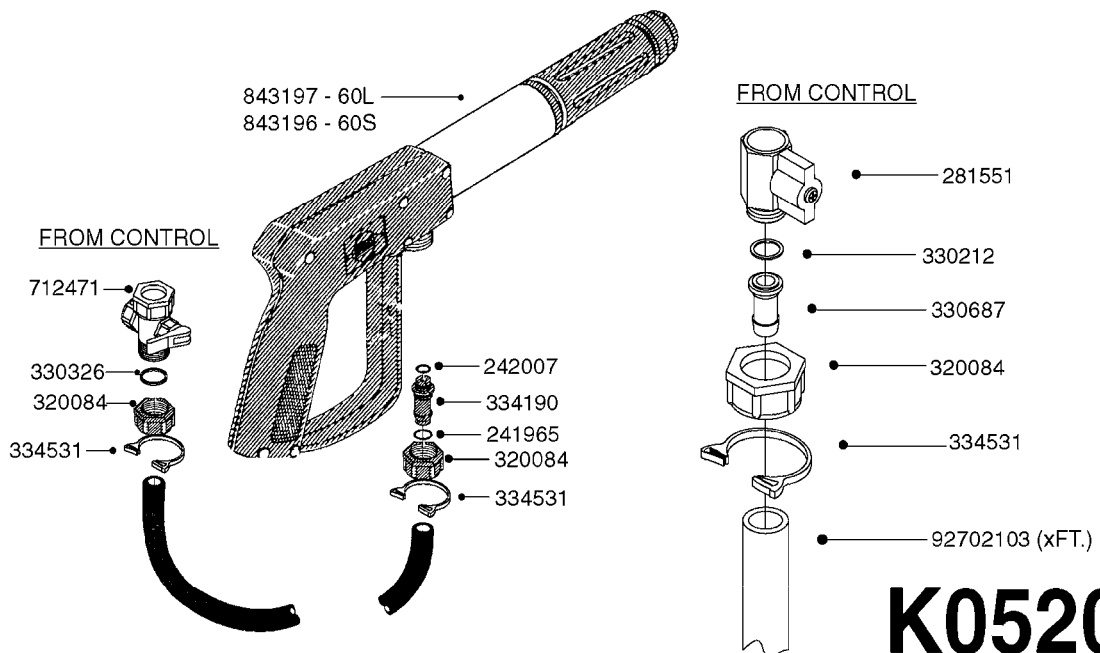

HOSE WRAPS
K0520-HIN, 01:01:16

Page 1
Date 04.11.2017 13:52

parts-n°	order qty	description
241965	1	O-RING 12.1 X 1.6
242007	1	O-RING D9.1X1.6
281551	1	BALL VALVE 1/2"
320084	1	FITT.DK NUT 1/2" BSP
330212	1	O-RING D19/D14X2.4 F.1/2"NUT
330326	1	O-RING D30/D24X2 F.1"NUT
330687	1	FITT.DK HB 1/2" F. 1/2" NUT
334190	1	FITT.DK HB 1/2' F. PISTOL 60S
334531	1	CLAMP HOSE PLASTIC 3/4"
636223	1	POST 12 VOLT TR30
712471	1	AGITATION VALVE ASSY. ON/OFF
843196	1	GUN, MODEL 60S
843197	1	HANDGUN KIT TYPE 60 LONG
10013403	1	BOLT HEX 3/8-16X1 1/4 HCS Z5
10013503	1	NUT HEX NC 3/8"
10178903	1	WRAP HOSE SIDE MOUNT PLATE
10179003	1	WRAP HOSE BOTTOM PLATE MOUNT
10179403	1	WRAP WELDMENT FOR HI101789
10179503	1	WRAP WELDMENT FOR HI101790
10225603	1	BKT.FOR HOSE WRAP MOUNT NL NK
10225703	1	WRAP HOSE BDL.BOTTOM PLATE
92702103	1	HOSE R X1/2" X300PSI WP X0012"