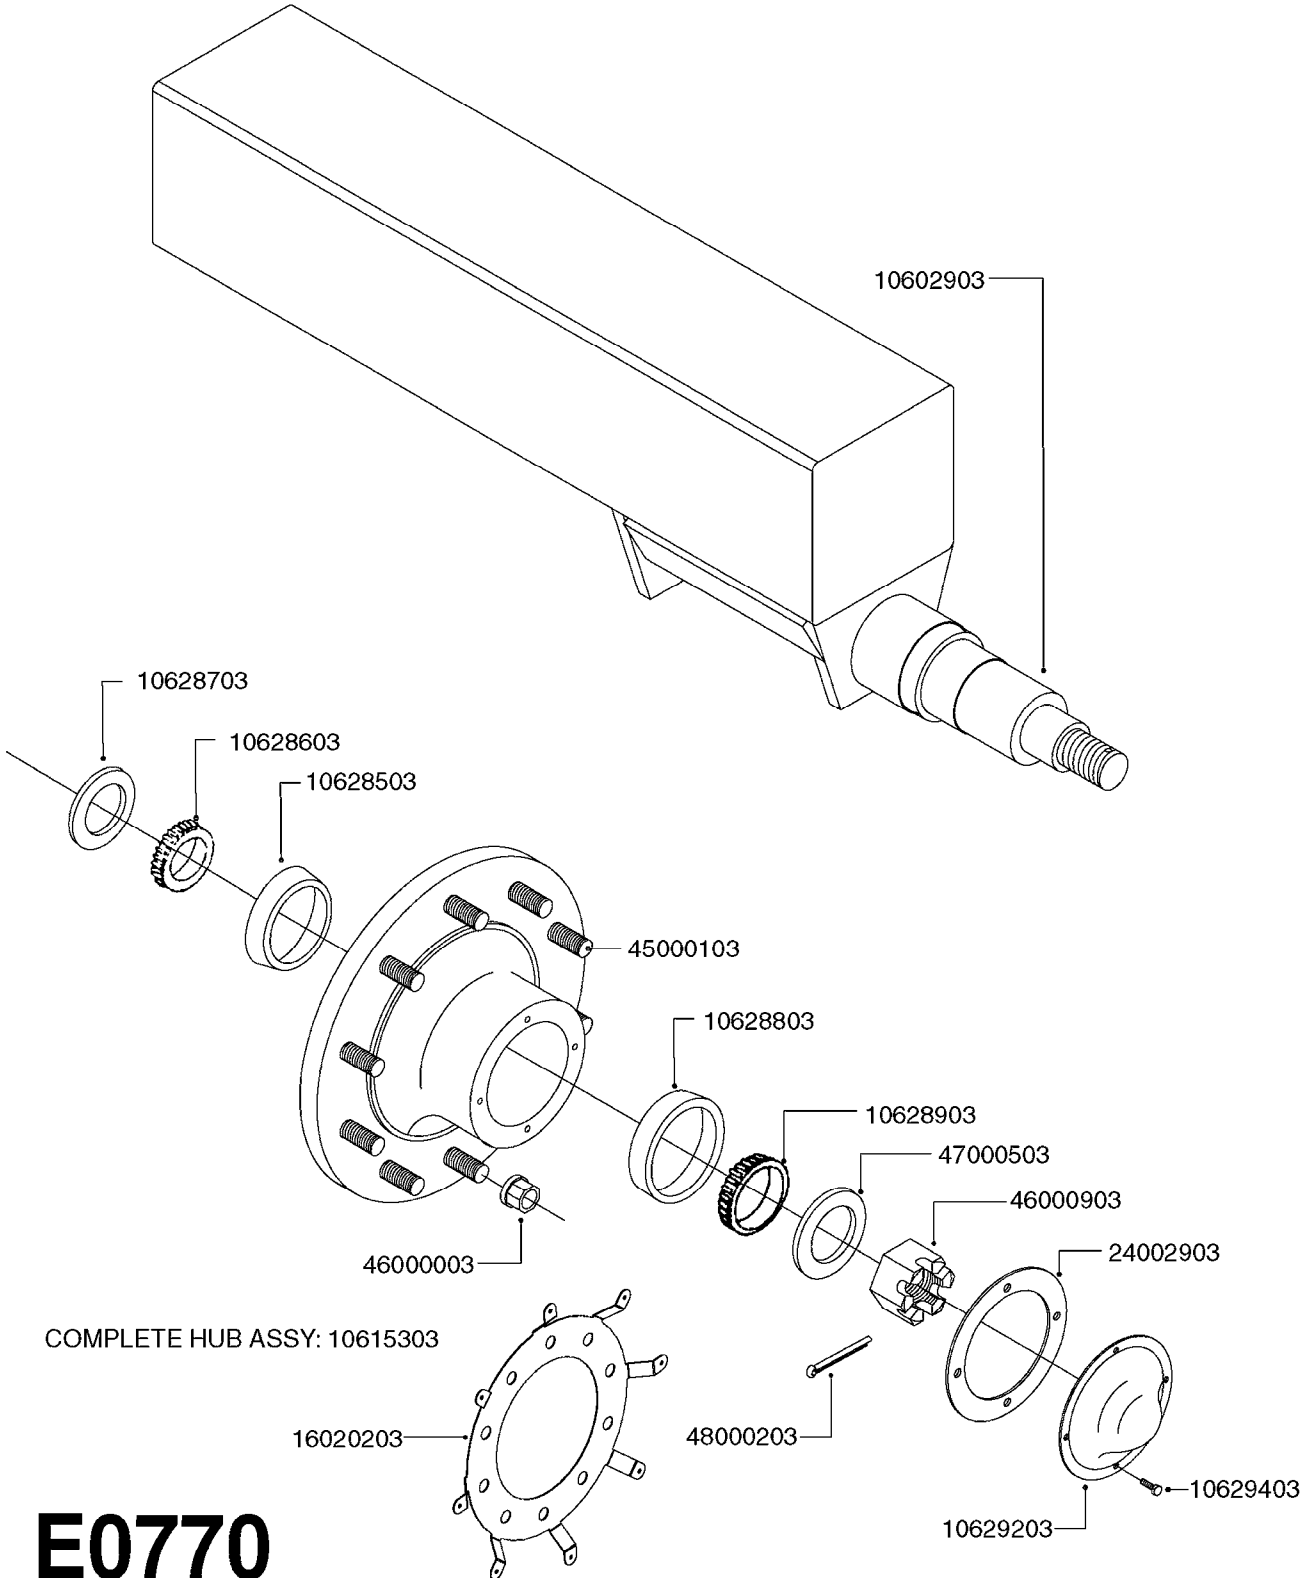

E0770

HUB ASSEMBLY F.3-1/8" SPINDLE
E0770-HIN, 01:01:16

Page 1

Date 04.11.2017 13:51

parts-n°	order qty	description
10602903	1	SPINDLE 3-1/8" WILTON 2813180
10615303	1	HUB ASSY.F.3-1/8" SPINDLE COMP
10628503	1	BEARING INNER CUP A39520
10628603	1	BEARING INNER CONE A39585
10628703	1	SEAL OIL 3.0" X 4.5" X .438"
10628803	1	BEARING OUTER CUP #453A
10628903	1	BEARING INNER CONE A460
10629203	1	DUST CAP F.10 BOLT HUB 3.5"
10629403	1	BOLT HEX 5/16 NC GR.2 00.50"
16020203	1	WHEEL SENSOR MAGNET MNT 10BLT
24002903	1	GASKET F. HUB 3.5" HUB ASSY
45000103	1	BOLT, WHEEL STUD 3/4-16X2 3/4
46000003	1	NUT HEX NF 3/4" FLANGED F.HUB
46000903	1	NUT CSTL 1-1/4"NF 3-1/2" SPNDL
47000503	1	WASHER, SPNDL 3.5" 1.31x3 .16T
48000203	1	PIN, COTTER 7/32" X 3.00"