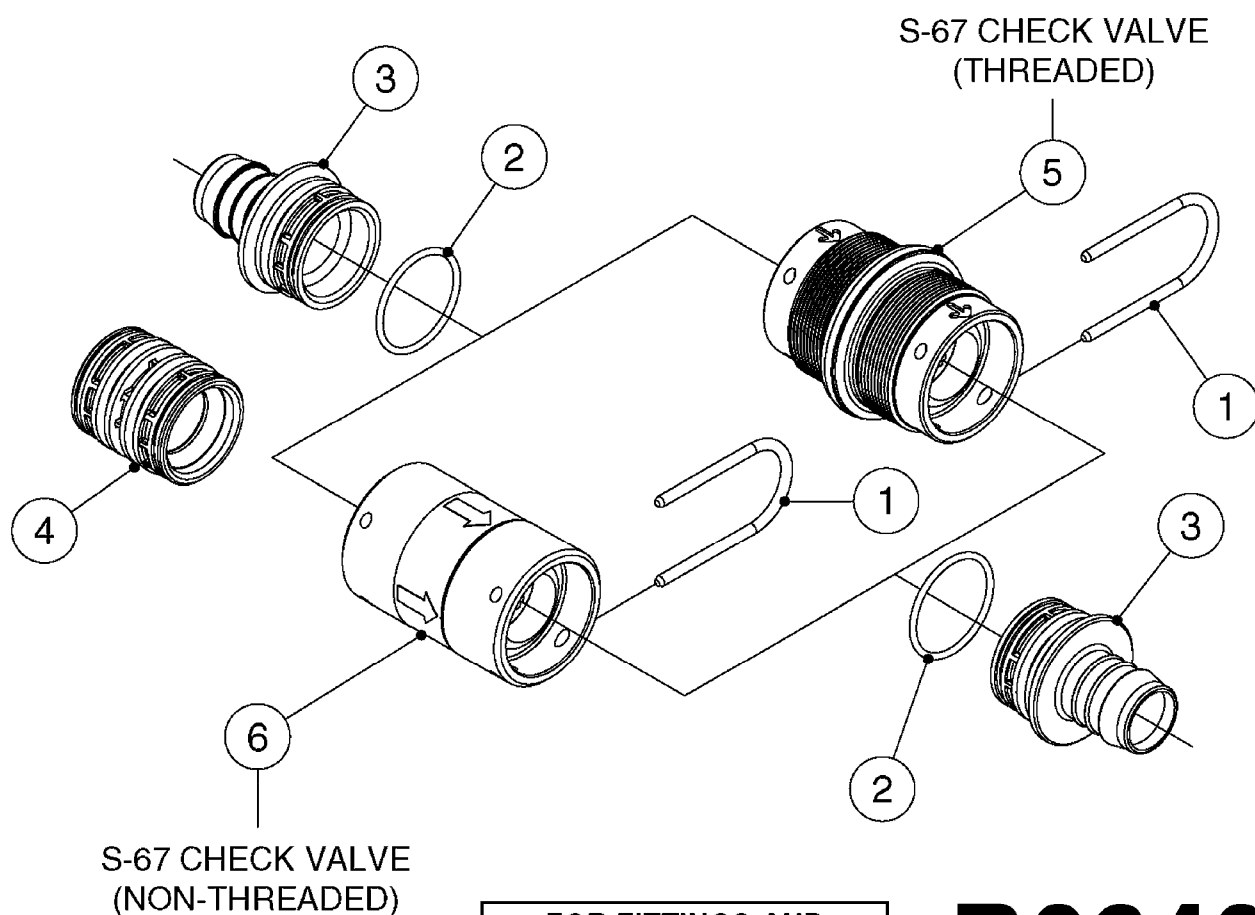

FOR FITTINGS AND
HOSES, SEE SECTION L

B0630

CHECK VALVES - S67
B0630-HIN, 01:01:16

Page 1
Date 04.11.2017 13:51

Pos.	parts-n°	order qty	description
1	145996	1	FITT.DK S-67 FORK
2	242353	1	O-RING D44.2X3.0 VITON F.S-67
3	242504	1	O-RING D35x2 NITRIL
4	322104	1	FITT.DK S-67 BULKHEAD
5	334231	1	HOSE TAIL S67 STRAIGHT 1"
5	334232	1	HOSE TAIL S67 1"1/4 STRAIGHT
6	14103100	1	SEAT F.CHECK VALVE D40.8 2010
7	72001803	1	CHCK VLV,S67, 2 X 1" HB COMPLETE IN-LINE CHECK VALVE FOR 1" HOSE
7	72206600	1	CHCK VLV,S67, 2 X 1.25" HB COMPLETE IN-LINE CHECK VALVE FOR 1-1/4" HOSE
8	72089900	1	CHECK VALVE S67 SUBASMBLY.2001
9	97800500	1	DECAL 230X28 BLACK ARROW