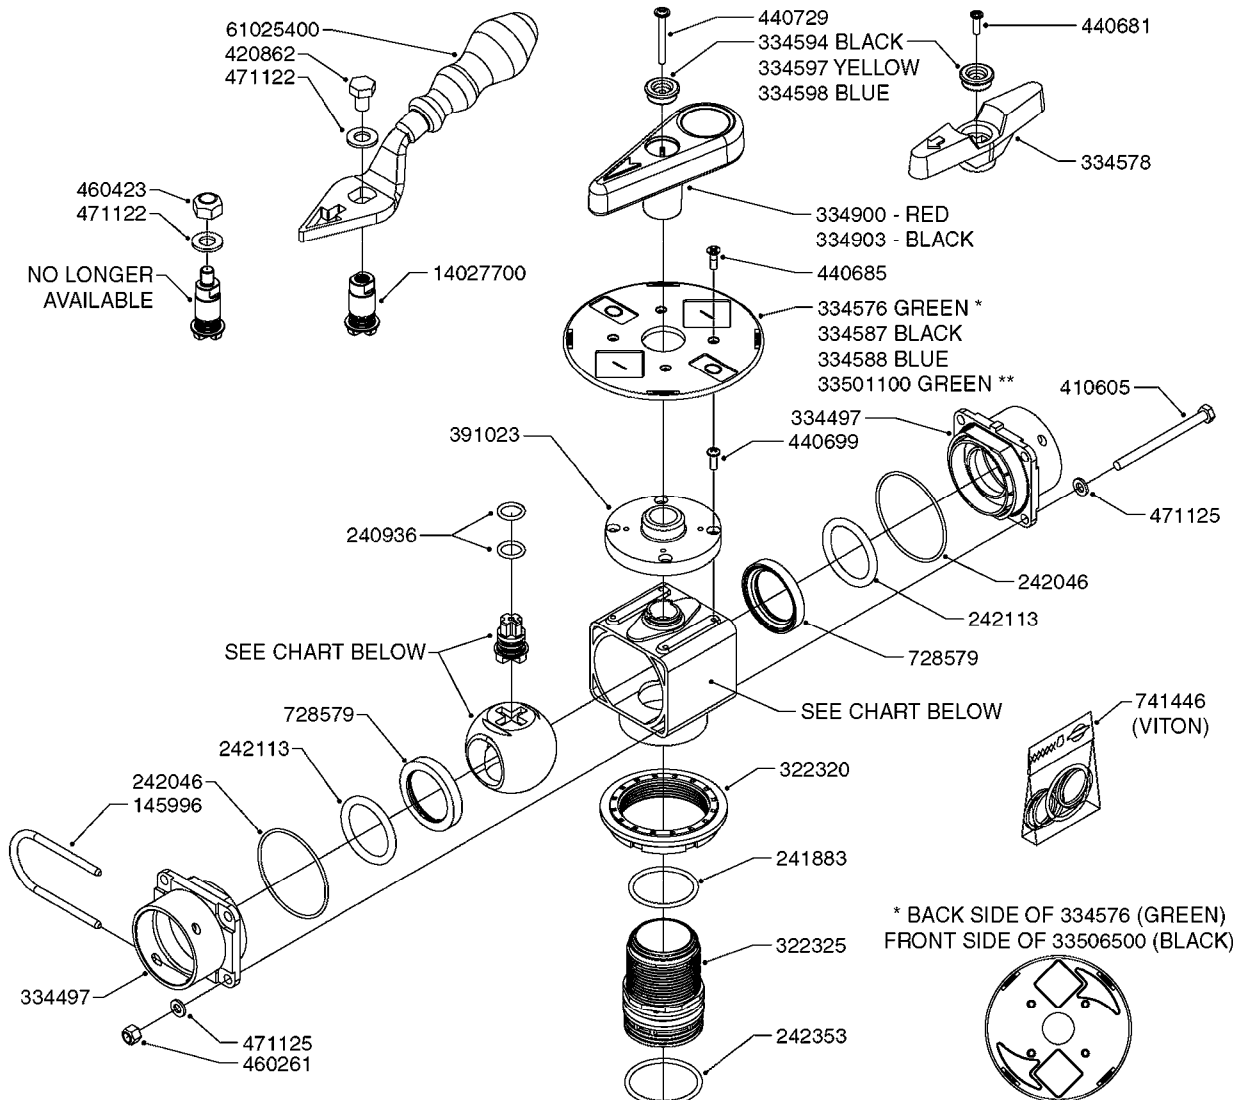

FOR S67 FITTINGS
SEE PAGE L0100

B0420

MANIFOLD SYSTEM - PRESSURE
B0420-HIN, 01:01:16

Page 1

Date 04.11.2017 13:51

parts-n°	order qty	description
145996	1	FITT.DK S-67 FORK
160353	1	BRACKET F.PRESSURE MANIFOLD
160918	1	BRACKET F. MANIFOLD CM
242353	1	O-RING D44.2X3.0 VITON F.S-67
322224	1	FITT.DK S-67 TEE
322320	1	NUT F.3 WAY VALVE S56
334250	1	STOPPER S67
334573	1	CONNECTING PIECE S67-S67
440675	1	SCREW F. PLASTIC 5X16 SS
841062	1	VALVE KIT S67 PRESS. MANIFOLD
841067	1	VALVE S67 PRESS.W/TEE MANIFOLD