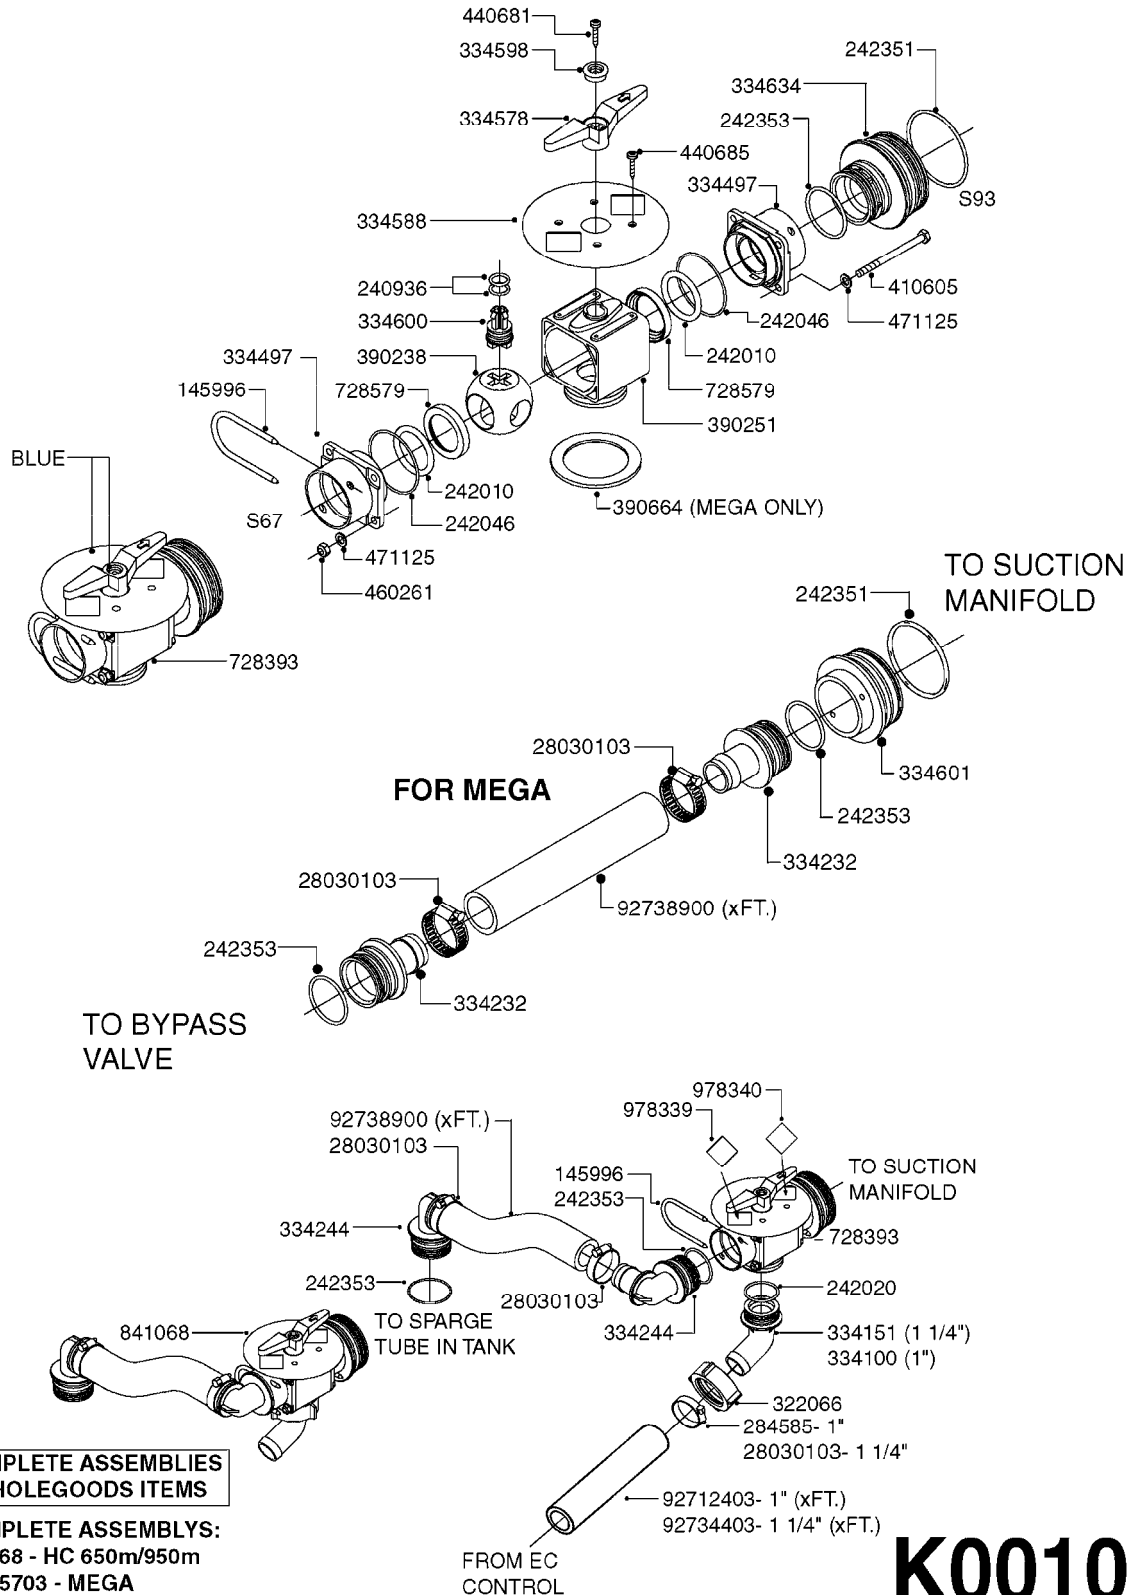

COMPLETE HUB ASSEMBLY:
28045703

COMPLETE ASSEMBLIES
WHOLEGOODS ITEMS

E0790

HUB ASSEMBLY F.4-1/2" SPINDLE
E0790-HIN, 31:03:16

Page 1

Date 04.11.2017 13:52

parts-n°	order qty	description
10629403	1	BOLT HEX 5/16 NC GR.2 00.50"
21000503	1	SEAL,WHEEL CR43771
21000603	1	RACE, BEARING 3.5/1.5
21000703	1	BEARING, TAPPERED 3.5433/1.575
21000803	1	RACE, TAPERED BEARING
21000903	1	BEARING, TAPPERED, 2.75/1.510
24002803	1	GASKET F. HUB 4.5" HUB ASSY
28001103	1	SPINDLE 4.5"x 21" 20000LB
28001203	1	HUB, 20000LB W. BRG RACES
28045703	1	HUB ASSY 10-13.19-11.02 25000#
29000003	1	HUB CAP F. 881(20000LB) HUB
45000103	1	BOLT, WHEEL STUD 3/4-16X2 3/4
45000503	1	BOLT, WHEEL STUD 3/4-16X3 1/2
46000003	1	NUT HEX NF 3/4" FLANGED F.HUB
46000103	1	NUT, CASTLE, SPINDLE 2-12 UNF
46000203	1	NUT, BUD WHEEL, INNER, RH
46000303	1	NUT, BUD WHEEL, OUTER, RH
47000103	1	WASHER, SPNDL 4.5" 2.06x4 .25T
48000103	1	PIN, COTTER 5/16" X 5.25"
63002903	1	AXLE INSERT,72"-90"SUS CM 1200
63033703	1	AXLE INSERT NCM 44/66/9000