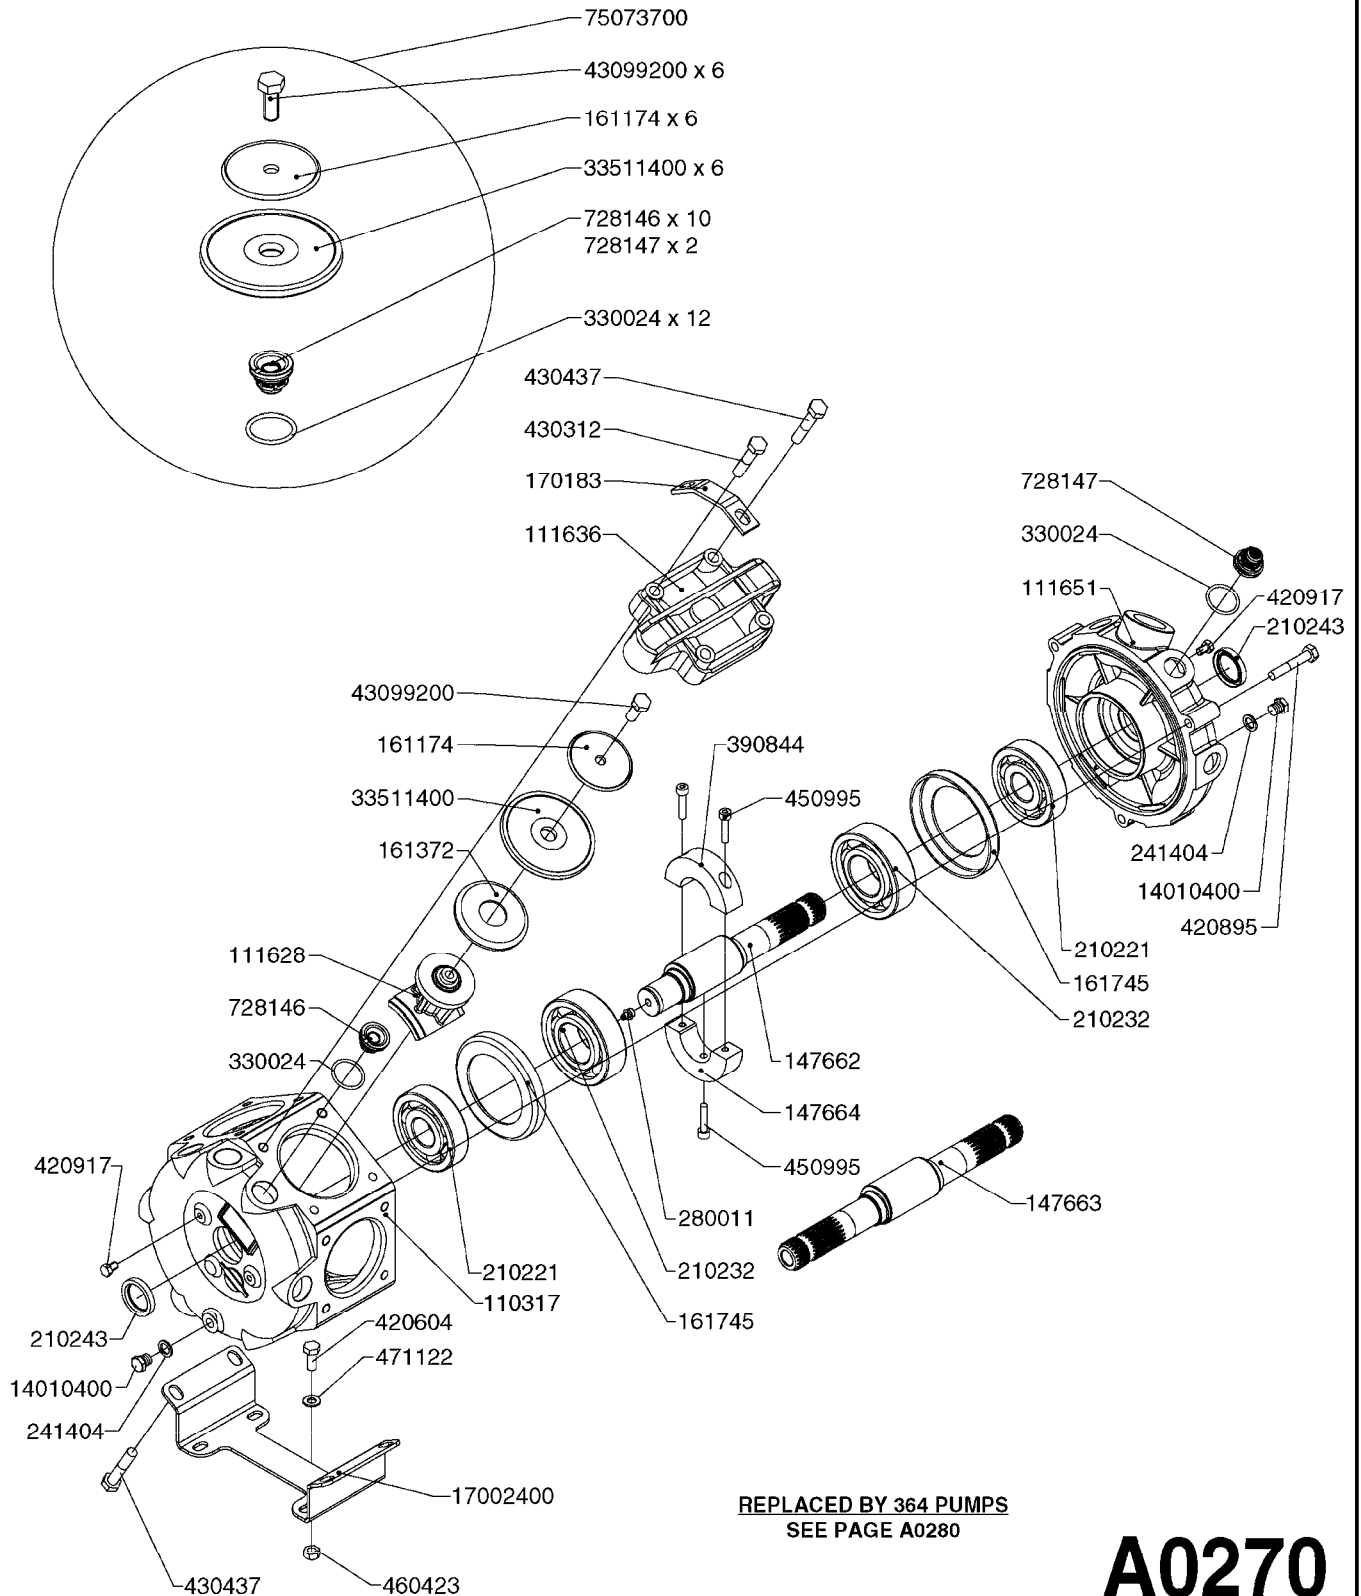

PUMP - 363/1000 RPM W/MOUNTING
A0270-HIN, 17:03:16

Page 1
Date 04.11.2017 13:51

parts-n°	order qty	description
110317	1	PUMP CASING MODEL 360/361 PNTD
111628	1	CONNECTING ROD 363/5.5 PUMP
111636	1	VALVE COVER 363 HEAVY DUTY
111651	1	CASTING F.363 1.5" PUMP(FRONT)
147662	1	CRANK SHAFT F.363/463-5.5MM
147663	1	CRANK SHAFT 363/463-5.5 THROUG
147664	1	COUNTERBALANCE 363/463 WEIGHT
161174	1	DIAPHRAGM DISC SS 361/363/364 PUMP
161372	1	DIAPHRAGM BACKING DISC,320-361
161745	1	METAL SPACER F.363/463
170183	1	LIFT STRAP F.PUMP 360/361/462
210221	1	BEARING BALL 6407
210232	1	BEARING BALL 6310
210243	1	SEAL OIL 35 X 47 X 7
241404	1	DOWTY SEAL 1/4"
280011	1	GREASE NIPPLE 1/8' SAE H TR
330024	1	O-RING D41,1/D34.5 X 3,5
390844	1	COUNTERBALANCE 363/463 POM
420604	1	BOLT HEX 8.8 DEL M10X25 FT DIN933
420895	1	BOLT HEX 8.8 RAW M10X60
420917	1	BOLT HEX 8.8 RAW M8X12 FT
430312	1	BOLT HEX 8.8 RAW M12X60
430437	1	BOLT HEX 8.8 RAW M12X65
450995	1	BOLT ALLEN M8X30 DIN 912 RAW
460423	1	NUT HEX M10X1.50 LOCK DIN985A2 SS
471122	1	WASHER, M10, Ø20/10.5X 2.0, SS
728146	1	VALVE FOR 361(726890/707932)
728147	1	VALVE FOR 361 WHITE WITH HOLE
14010400	1	PLUG 1/4" BSP
17002400	1	FOOT F. 36X PUMP, RED
33511400	1	DIAPHRAGM PUMP 361/361/363/364 PUR
43099200	1	BOLT HEX SS M12 X 30 DIN933 A4
75073700	1	PUMP KIT 361/363 "06"