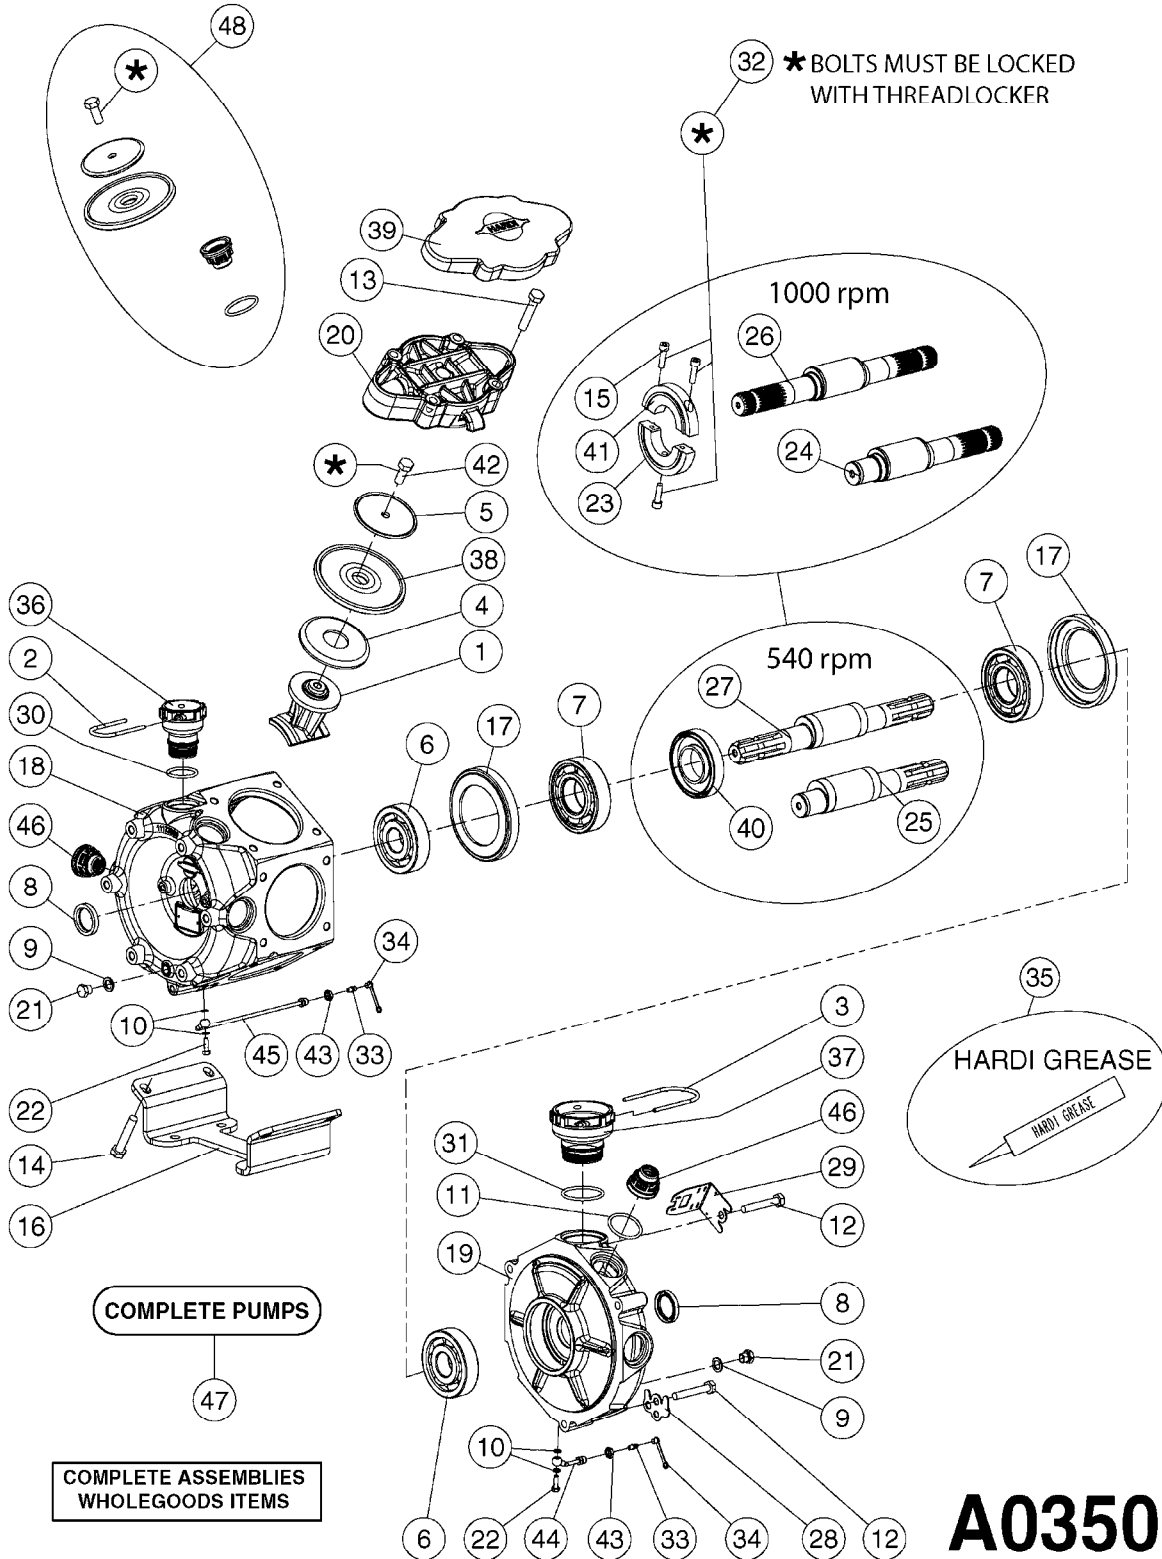

PUMP - 464 540/1000 RPM
A0350-HIN, 22:02:16

Pos.	parts-n°	order qty	description
1	111622	1	CONNECTING ROD 463/5.5MM
1	111623	1	CONNECTING ROD 463/10MM
1	111624	1	CONNECTING ROD 463/12MM
1	111645	1	CONNECTING ROD 463/6.5MM
2	145996	1	FITT.DK S-67 FORK
3	145997	1	FITT.DK S-93 FORK
4	161012	1	DIAPHRAGM BACKING DISC F. 463
5	161175	1	DIAPHRAGM DISC 463/464 PUMP
6	210221	1	BEARING BALL 6407
7	210232	1	BEARING BALL 6310
8	210243	1	SEAL OIL 35 X 47 X 7
9	241404	1	DOWTY SEAL 1/4"
10	242374	1	WASHER Ø10/Ø6X1 COPPER
11	330072	1	O-RING D53.5/D45.5X4
12	421072	1	BOLT HEX 8.8 RAW M10X65
13	430312	1	BOLT HEX 8.8 RAW M12X60
14	430437	1	BOLT HEX 8.8 RAW M12X65
15	450995	1	BOLT ALLEN M8X30 DIN 912 RAW
16	614628	1	FOOT F. 46X PUMP, RED
17	11171900	1	CONROD RING 364/464 MACHINED
18	11172200	1	PUMP HOUSE 464 MACHINED 5/4" BSP RED
19	11172600	1	FRONTPART 464 MACHINED 2" BSP RED
20	11173000	1	VALVE COVER.463/464 MACHINED RED
21	14010400	1	PLUG 1/4" BSP
22	14120400	1	BANJOBOLT M6 X 19
23	14120700	1	COUNTERWEIGHT 364/464-1000
24	14137300	1	CRANKSHAFT 364/464-5.5 1000
24	14137400	1	CRANKSHAFT 364/464-6.5 1000
25	14137600	1	CRANKSHAFT 364/464-10
25	14137700	1	CRANKSHAFT 464-12
26	14137900	1	CRANKSHAFT 364/464-5.5 GG 1000
26	14138000	1	CRANKSHAFT 364/464-6.5 GG 1000
27	14138200	1	CRANKSHAFT 364/464-10 GG
27	14138300	1	CRANKSHAFT 464-12 GG
28	16383000	1	GREASE NIPPLE PLATE 464
29	16390600	1	BRACKET FOR RPM SENSOR
30	24266600	1	O-RING D 38,0 X 4,0 70SH.NITR
31	24266800	1	O-RING D 54,0 X 4,0 70SH.NITR
32	28045503	1	LOCTITE 262 .5ML (.017oz.)
33	28163300	1	GREASE NIPPLE H1 M6X1 DIN 7412
34	28163400	1	CAP F. GREASENIPPLE YELLOW M6X1
35	28164600	1	HARDI PUMP GREASE S3 V550L 1
36	32242200	1	FITTING S67 5/4" KON. RG 2014
37	32242400	1	FITTING S93 2" KON. RG 2014
38	33511600	1	DIAPHRAGM PUMP 463/464 PUMP PUR
39	33524000	1	COVER PLASTIC 464 PUMP
40	33527200	1	GREASE SPLIT 364/464
41	39136200	1	HALFPART 364/464-1000
42	43099200	1	BOLT HEX SS M12 X 30 DIN933 A4
43	46134000	1	NUT HEX M10x1 H=2.3 NV=14 ELZIN
44	61097000	1	BANJOTUBE SHORT 464 COMPL.
45	61097100	1	BANJOTUBE LONG 464 COMPL.
46	72043600	1	VALVE FOR 462/463
47	72993500	1	PUMP 464-12-540, CM
47	72993600	1	PUMP 464-6.5 MED-2-1000
47	82168700	1	PUMP 464-12 540 OFFSET PORTS
47	82168800	1	PUMP 464 6.5 1000 OFFSET PORTS
47	82169000	1	PUMP 464-10-MOD-2-540
48	75586000	1	PUMP KIT 464