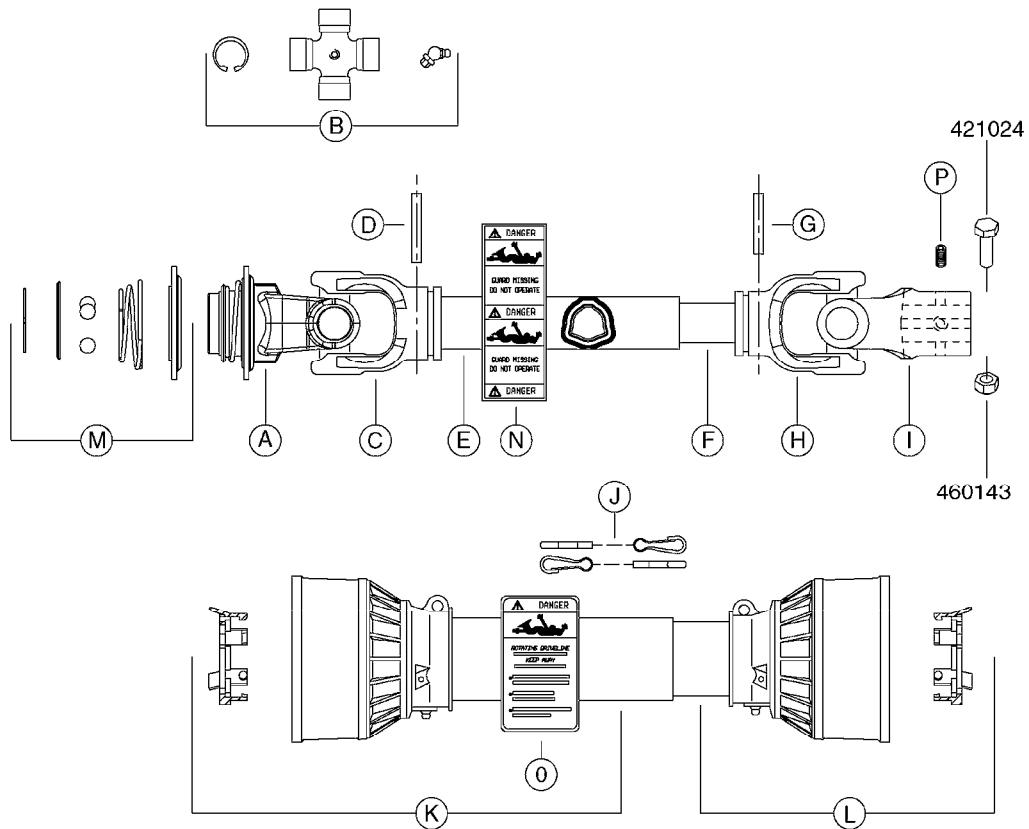

* Supplier changed in 2011 - see page A0580 for "AMA" PTO's (yellow and black shields).

A0510

PTO SHAFTS - BONDIOLI DIAPH.
A0510-HIN, 01:01:16

Page 1

Date 04.11.2017 13:51

parts-n°	order qty	description
284041	1	UNIV. JOINT 27x70mm
289040	1	PTO YOKE 1-3/8" X 6 SPLINE
289041	1	PTO YOKE 1-3/8" X 6 SPLINE
289042	1	UNIV. JOINT 22x54mm
289045	1	UNIV. JOINT 30.2x79.4mm
289049	1	PTO SHIELD COMPLETE F.829446
289050	1	PTO SHIELD COMPLETE F.829445
829445	1	PTO 1-3/8/6X1-3/8/6X810M AXIAL
829446	1	PTO SHAFT LE-SPV + LP ZE-P540
829480	1	PTO 1-3/8/21 x 1-3/8/21x1210MM
829482	1	PTO 1-3/8/6X25MM X 600MM 1202
829483	1	PTO 1-3/8/6X30MM x 610MM 1302
829484	1	PTO 1-3/8/6X1-3/8/6X575MM 361
829486	1	PTO 1-3/8/6X30MM X870MM 1302
829487	1	PTO 1-3/8/6X1-3/8/6X870MM 361
829490	1	PTO 1-3/8/6X30MM 1320MM 1302
829491	1	PTO 1-3/8/6X1' 610/913MM 9016
829502	1	PTO 1-3/8/6x1210/1745
28005200	1	PTO YOKE 1-3/8" X 21 SPLINE
28005400	1	PTO YOKE 1-3/8" X 6 SPLINE
28005800	1	PTO YOKE 1-3/8" X 21 SPLINE
28006000	1	PTO YOKE D25 CONE 3 DEG.
28006100	1	PTO YOKE D30 CONE 4 DEG.
28006200	1	PTO YOKE 1-3/8" X 6 SPLINE
28006300	1	PTO YOKE D1"
28006700	1	PTO HALF SHAFT - TRACTOR END
28006900	1	PTO HALF SHAFT - TRACTOR END
28007300	1	PTO INNER D1" (NO SHIELD)
28007500	1	PTO INNER D1" (NO SHIELD)
28007800	1	PTO INNER D1" (NO SHIELD)
28008100	1	PTO SHIELD COMPLETE
28008500	1	PTO HALF SHAFT - TRACTOR END
28008600	1	PTO SHIELD ASSY COMPLETE
28009403	1	UNIV. JOINT 27x74.6mm
28015103	1	PTO YOKE 1-3/8"X21 TWST OLD
28015203	1	UNIV. JOINT 23.8x61.3mm
28015303	1	PTO YOKE 1-3/8"X21 BALL COLLAR
28015403	1	PTO OUTER 1-3/8"X21 (SHIELDED)
28015503	1	PTO INNER 1-3/8"X21 (NO SHIELD)
28015603	1	PTO SHIELD COMPLETE F.28020303
28015703	1	PTO YOKE 1-3/4"X20 SPL OUTER
28015803	1	PTO OUTER 1-3/4"X20 (NO SHIELD)
28015903	1	PTO INNER 1-3/8"X21 (NO SHIELD)
28016003	1	PTO SHIELD COMPLETE F.10465803
28016203	1	PTO OUTER 1-3/8"X6 (SHIELDED)
28016303	1	PTO INNER 1-3/8"X6 (NO SHIELD)
28016703	1	PTO OUTER 1-3/8"X6 (NO SHIELD)
28016803	1	PTO INNER 1-3/8"X6 (NO SHIELD)
28020203	1	PTO 1-3/4/20x1-3/8/21 BP L=860
28020303	1	PTO 1-3/8/21 x 1-3/8/21 B&P
28040603	1	PTO YOKE 1-3/8X21SPL BLACK
28040703	1	SAFETY CHAIN F.CV BLACK PTO (SET OF 2)
28068800	1	PTO YOKE 1-3/8" X 6 SPLINE
28069700	1	UNIV. JOINT STD1 SFT
28072800	1	PTO SHIELD COMPLETE L=1912 SFT
28073000	1	PTO YOKE 1-3/8" X 6 SPLINE