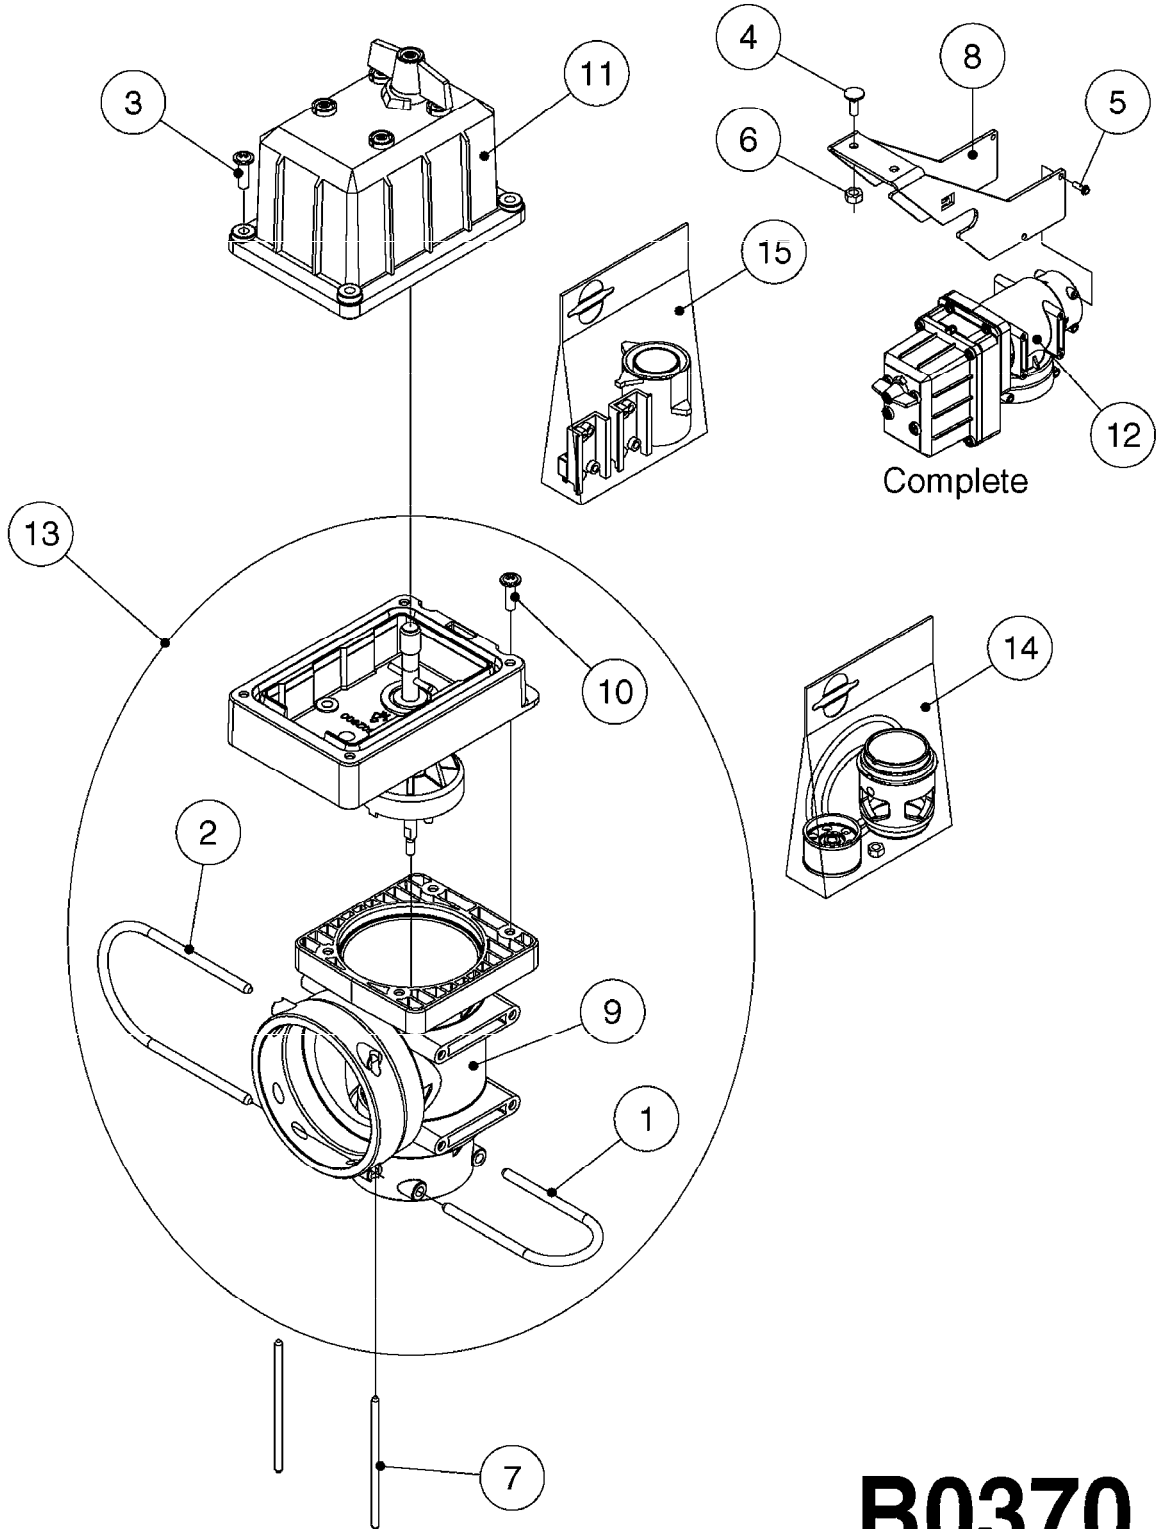

**B0320**

EFC BOOM VALVES  
B0320-HIN, 20:05:20

Page 1  
Date 12.08.2020 9:45

Pos.	parts-n°	order qty	description
1	145995	1	FITT.DK S-53 FORK
2	145996	1	FITT.DK S-67 FORK
3	242353	1	O-RING 3 X 44.2 VITON
4	242354	1	O-RING D32.2X3.0 VITON
5	270211	1	FITT.DK S25 FORK L=37.5
6	320106	1	FITT.DK CAPNUT 1" BSP
7	322224	1	FITT.DK S-67 TEE
8	322321	1	FITT.DK S-67 X 1"BSP MALE
9	330326	1	O-RING D30/D24X2 F.1"NUT
10	334564	1	FITT.DK S-67 TO S-53 ADAPTER
11	450902	1	BOLT ALLEN HEAD M4 X 16MM
12	741822	1	SEAL KIT - 1 SECTION (05)
13	755726	1	O-RING KIT F.EC/ESC SEC.VALVE
14	33500700	1	FITT.DK ADAPTER S-93F S67M
15	33502400	1	DISTRIBUTION HOUSING EFC
16	44076200	1	SCREW WN5451 5X16 SS TORX
17	61032700	1	BRACKET F. EFC SEC. VALVES < 7
17	61032800	1	BRACKET F. EFC SEC.VALVES <4>6
18	72048000	1	MOTOR, DISTRIBUTION 1:300
19	72114300	1	FITT. DK S-53 MALE MALE W.ORIN
20	72137200	1	MCROSWCH ASSY F.Boom VLV 300:1
21	72233700	1	SECTION VALVE, EFC, 1:300
22	72267200	1	SPINDLE, BYPASS VALVE NCM
23	72284000	1	BYPASS VALVE, EFC, 1:300
24	72591700	1	SPINDLE SECT.W/O CONS.PRESSURE