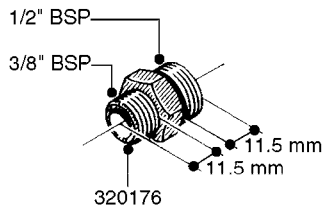

FITTINGS - HEXAGON NIPPLES  
L0030-HIN, 01:01:16

**L0030**

FITTINGS - HEXAGON NIPPLES  
L0030-HIN, 01:01:16

Page 1  
Date 12.08.2020 9:46

parts-n°	order qty	description
10015303	1	FITT.PO.HN 1.00X1.00 M1000
10425003	1	FITT.PO.HN 1.25X1.00 MCPHEE
320132	1	FITT.DK HN 1" BSP
320176	1	FITT.DK HN 3/8"X1/2" BSP
320445	1	FITT.DK HN 1/4"X3/8" BSP
320655	1	FITT.DK HN 1/2"-1/2" BSP
320692	1	FITT.DK HN 3/8'BSPX1/4'NPT
320703	1	FITT.DK HN 3/8BSP X1/2 &1/4NPT
320725	1	FITT.DK NIPPLE 3/8"-3/8" BSP
320902	1	FITT.DK HN 3/8'X 1/4' BSP
390232	1	FITT.DK HN 1-1/2' X 1-1/4' BSP
390276	1	FITT.DK HN 1'BSP