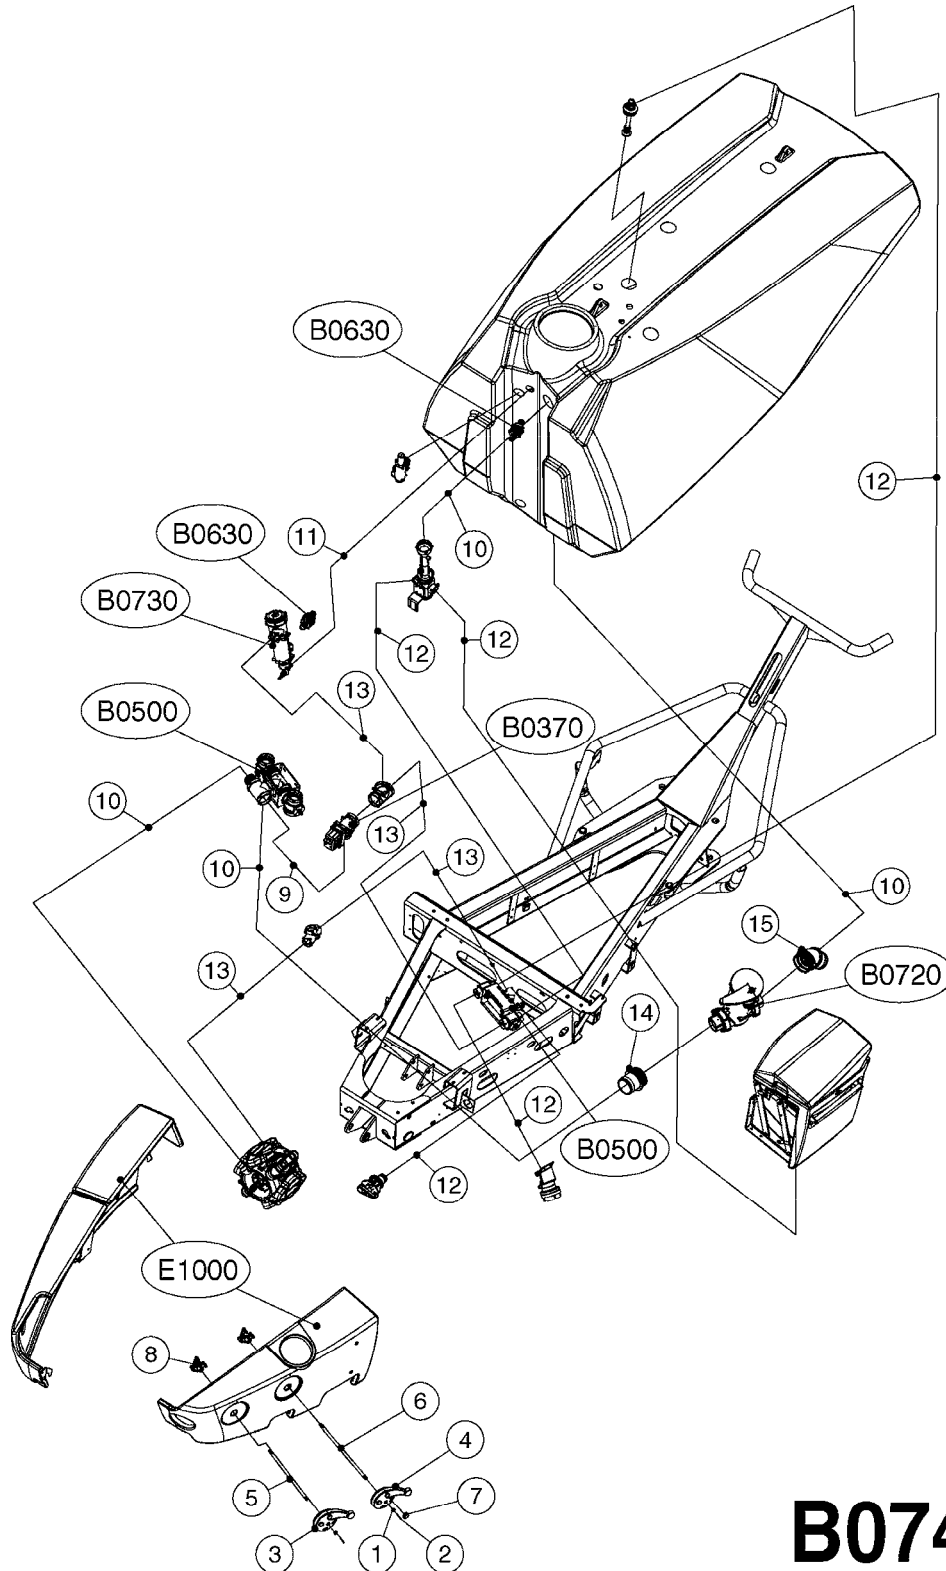

NCM 4400/6600 MANIFOLD
B0740-HIN, 01:01:16

NCM 4400/6600 MANIFOLD
B0740-HIN, 01:01:16

Page 1

Date 12.08.2020 9:45

Pos.	parts-n°	order qty	description
1	334594	1	PLUG F.VALVE HANDLE BLACK
2	411006	1	SCREW M4X40 SLOTTED
3	741844	1	VALVE HANDLE ASSY. SUCTION NCM
4	741845	1	VALVE HANDLE ASSY. PRESSUR NCM
5	14038100	1	AXLE FOR SUCTION VALVE HANDLE
6	14038200	1	AXLE FOR PRESSURE VALVE HANDLE
7	33505200	1	PLUG FOR SMART VALVE HANDLE
8	72283000	1	AXLE JOINT F. SMARTVALVE HANDL
9	92702703	1	HOSE PVC SUCT GRAY 2"
10	92702803	1	HOSE PVC SUCT GRAY 2.5"
11	92703203	1	HOSE R X3/4" X300PSI WP X0012"
12	92712403	1	HOSE R X1" X300PSI WP X0012"
13	92734403	1	HOSE R X5/4" X200PSI WP X0012"
14	727133	1	HOSETAIL S93 2"1/2 + O-RING
15	72072900	1	FITT. S93 2-1/2" 45° S W/O-RING