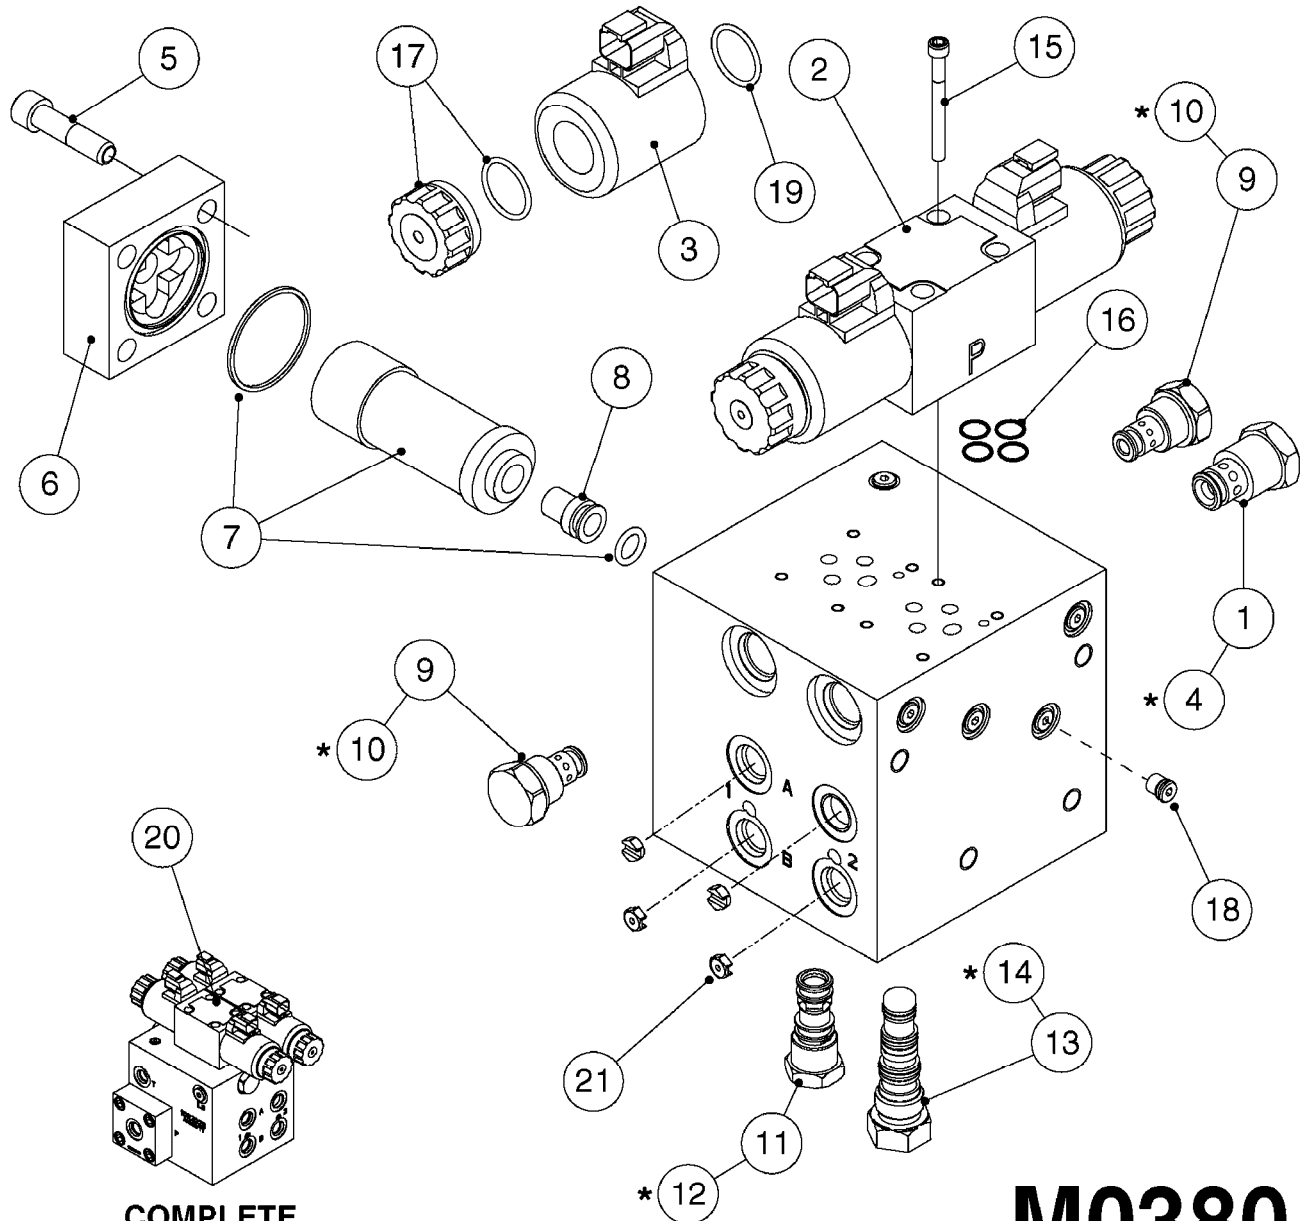

NORAC UC5 BOOM HEIGHT CONTROL  
M0370-HIN, 16:10:18

Page 1  
Date 12.08.2020 9:46

Pos.	parts-n°	order qty	description
1	26022703	1	CABLE, INTERFACE, TILT, NORAC UC5
2	26023503	1	CABLE UC5 INTERFACE MAIN AMP
3	26032600	1	CABLE UC5 NETWORK 14 AWG 10M
4	26043000	1	NORAC UC5 NETWORK 2 PIN PLUG
5	26043300	1	CABLE UC5 VALVE 2PIN/2PIN DT
6	26043400	1	NORAC UC5 CONTROLLER MODULE
7	26043500	1	NORAC UC5 VALVE MODULE
8	26043600	1	MODULE, INPUT, NORAC UC5
9	26043700	1	SENSOR, NORAC, UC5, ULTRASONIC
10	26043800	1	NORAC UC5 - UC7 NETWORK COUPLER 2-WAY
11	26043900	1	NORAC UC5 - UC7 NETWORK COUPLER 8-WAY
12	26044200	1	CABLE UC5 - UC7 NETWORK 18 AWG 20M
13	26023803	1	NORAC UC5 ROLL SENSOR OLD STYLE NORAC P/N 43740
13	26044300	1	UC5 - UC7 ROLL SENSOR VER. 2 NEW STYLE NORAC P/N 43741
14	26044400	1	NORAC UC5 - UC7 COUPLER 2-WAY/TERM.
15	26047100	1	CABLE UC5 NETWORK 14 AWG 1M
16	26049900	1	CABLE UC5 NETWORK 14 AWG 3M
17	26057900	1	UC5 - UC7 NETWORK 6 PIN PLUG '13
18	26058000	1	NORAC UC5 - UC7 NETWORK 12-PIN PLUG
19	26084700	1	Mesh Kit Ultrasonic Sensor FOR 2018 AND NEWER SENSORS
19	28098003	1	MESH AND CLIP KIT, NORAC FOR PRE-2018 SENSORS
20	28050303	1	NORAC RUBBER TOP&BOLT F.SENSOR DIA.30MMX30MMX8MM
21	28055503	1	NORAC VALVE MOUNTING HARDWARE
22	28086600	1	FOAM DISC F. SENSOR NORAC
23	78216100	1	NORAC VALVE BLOCK COMP, DEUTSCH CON.