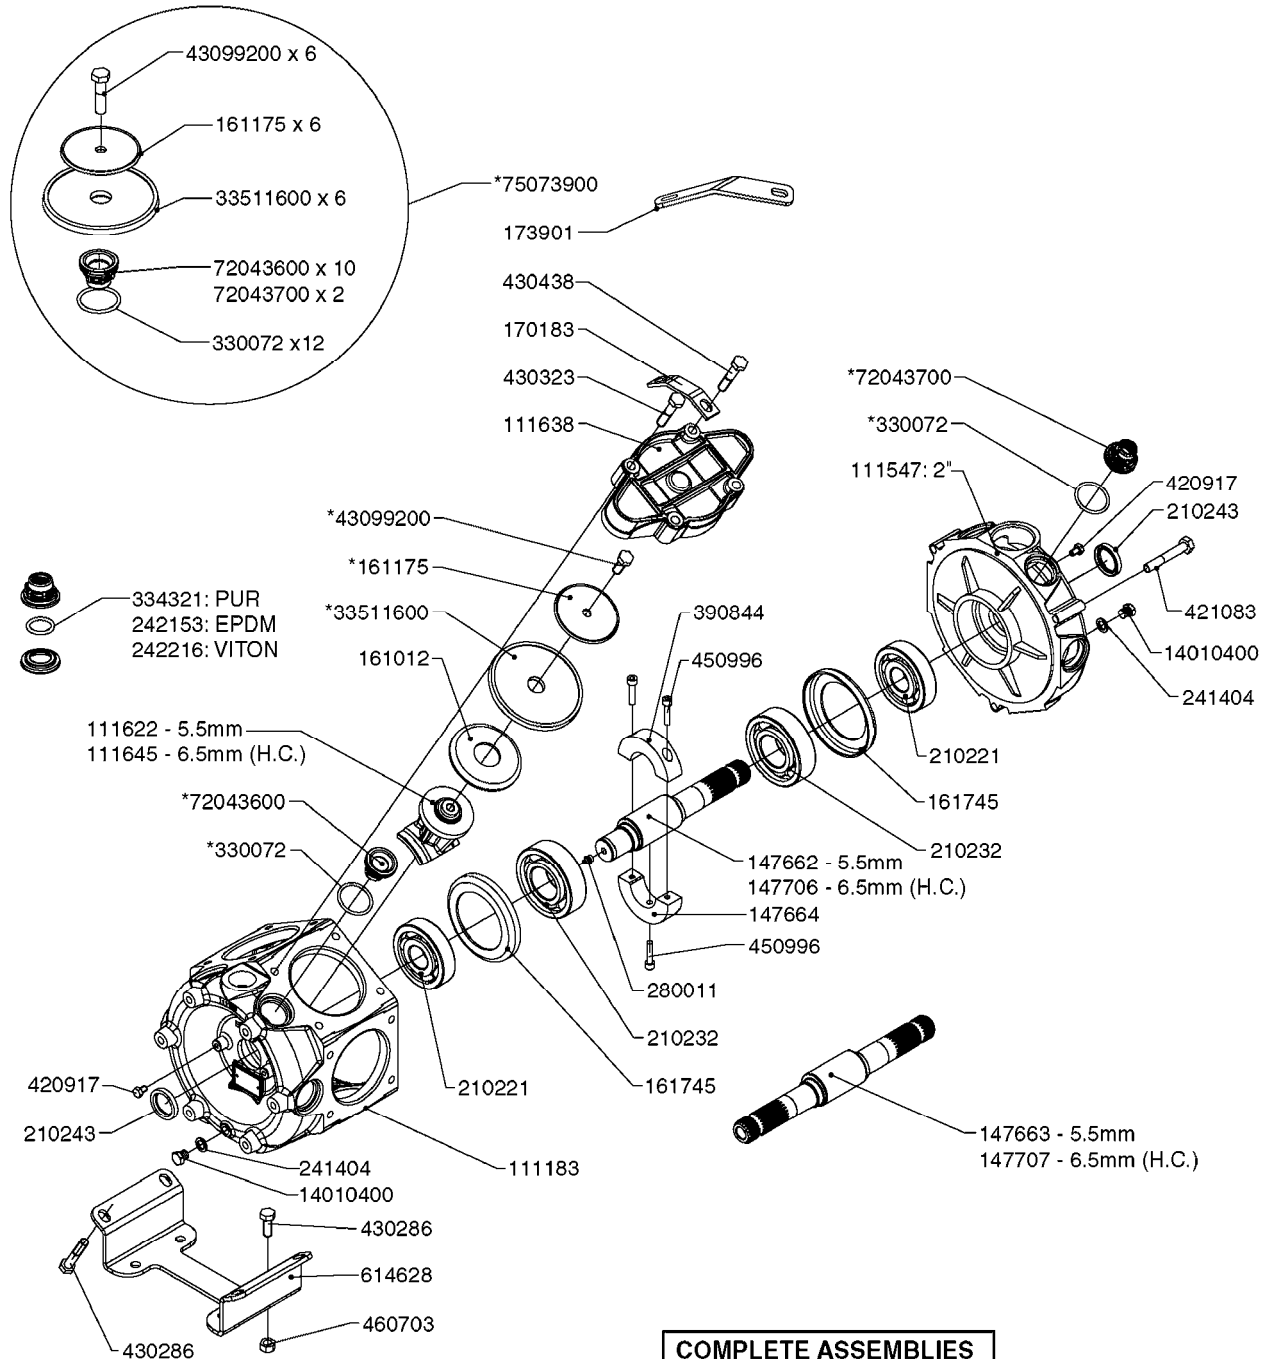

**COMPLETE ASSEMBLIES  
WHOLEGOODS ITEMS**

**COMPLETE PUMPS**

- 821585 - 463/5.5 W/THROUGH SHAFT (1000 RPM)
- 821587 - 463/10 W/THROUGH SHAFT (540 RPM)
- 82169400 - 464/6.5 (1000 RPM - H.C. INLINE PORTS)
- 72293300 - 463/6.5 W/THROUGH SHAFT (1000 RPM)
- 463/12 (540 RPM H.C. OFFSET PORTS) REPLACED BY 82168700 (PAGE A0350)
- 463/6.5 (1000 RPM H.C. OFFSET PORTS) REPLACED BY 82168800 (PAGE A0350)