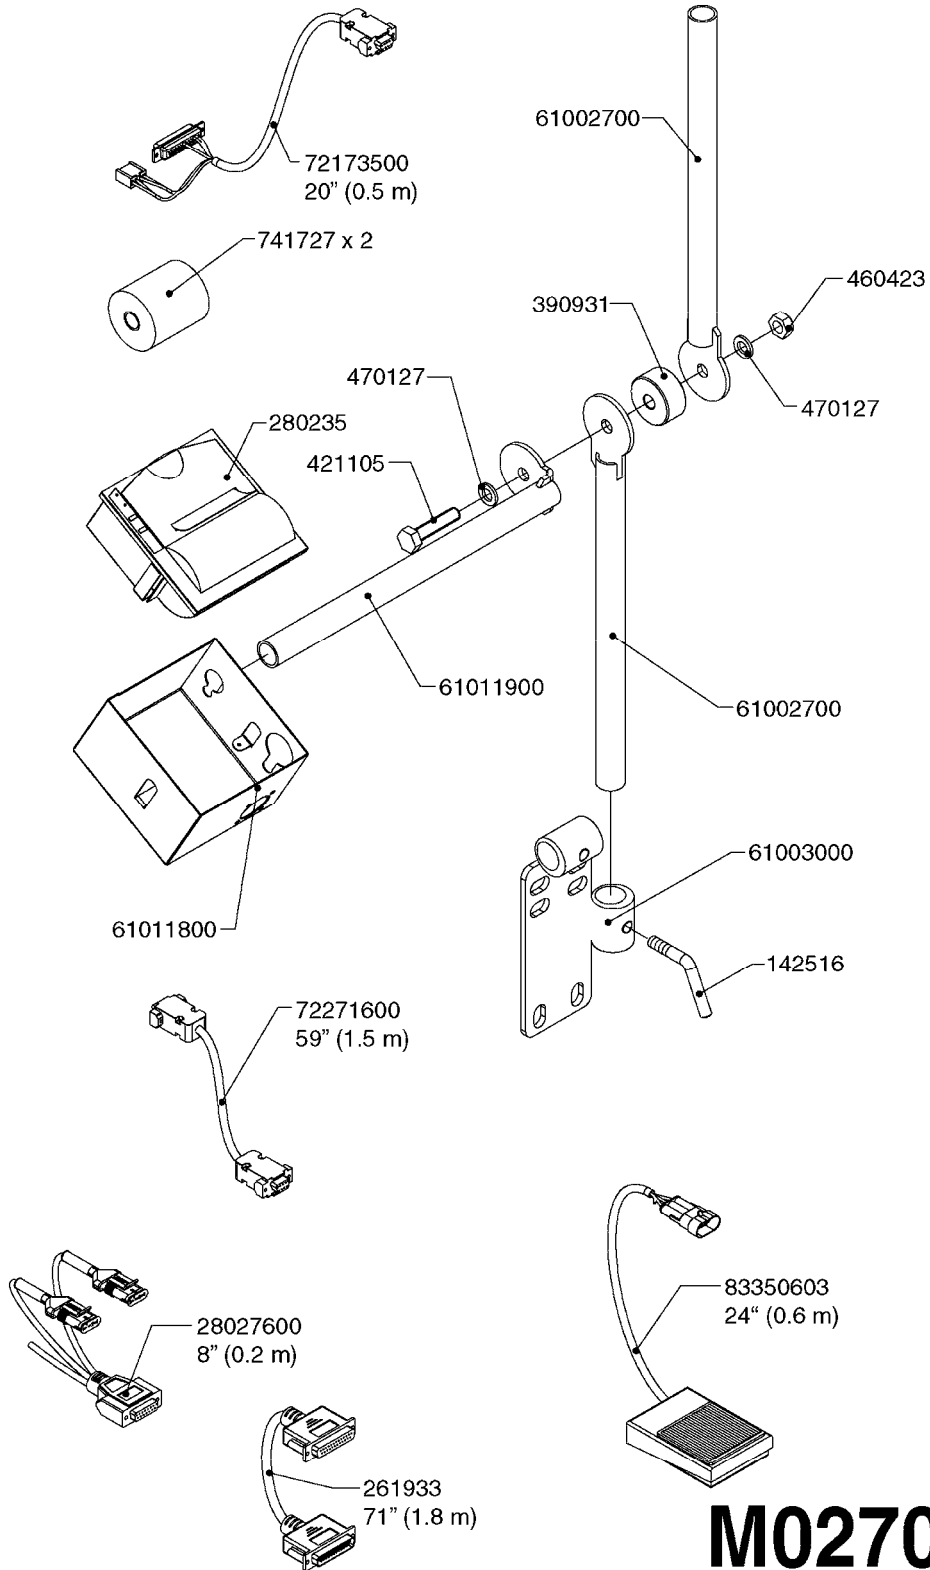

HC 5500 ACCESSORIES  
M0270-HIN, 01:01:16

Page 1  
Date 12.08.2020 9:46

parts-n°	order qty	description
142516	1	SCREW SET M10 BENT F. LOCKING
261933	1	CABLE W/PLUG 2X25 L=71"
280235	1	HARDI PRINTER WITH CLOCK
390931	1	PLASTIC SPACER D40XD11 L=20
421105	1	M10X45 MACHINE SCREW STAINLESS
460423	1	NUT HEX M10X1.50 LOCK DIN985A2 SS
470127	1	WASHER D15D10X2 M10 LOCK
741727	1	PAPER, THERMAL, HC5500 PRINTER
28027600	1	WIRE HC5500 AUX.
61002700	1	TUBE BRACKET F.TRACTOR MOUNT
61003000	1	BRACKET F.TRACTOR MOUNT
61011800	1	BOX FOR HARDI PRINTER
61011900	1	TUBE BRACKET F.TRACTOR MOUNT
72173500	1	WIRE F.PRINTER HC5500 L=20"
72271600	1	HC5500 COMMUNICATION CABLE
83350603	1	FOOT SWITCH HC5500 CONTROL