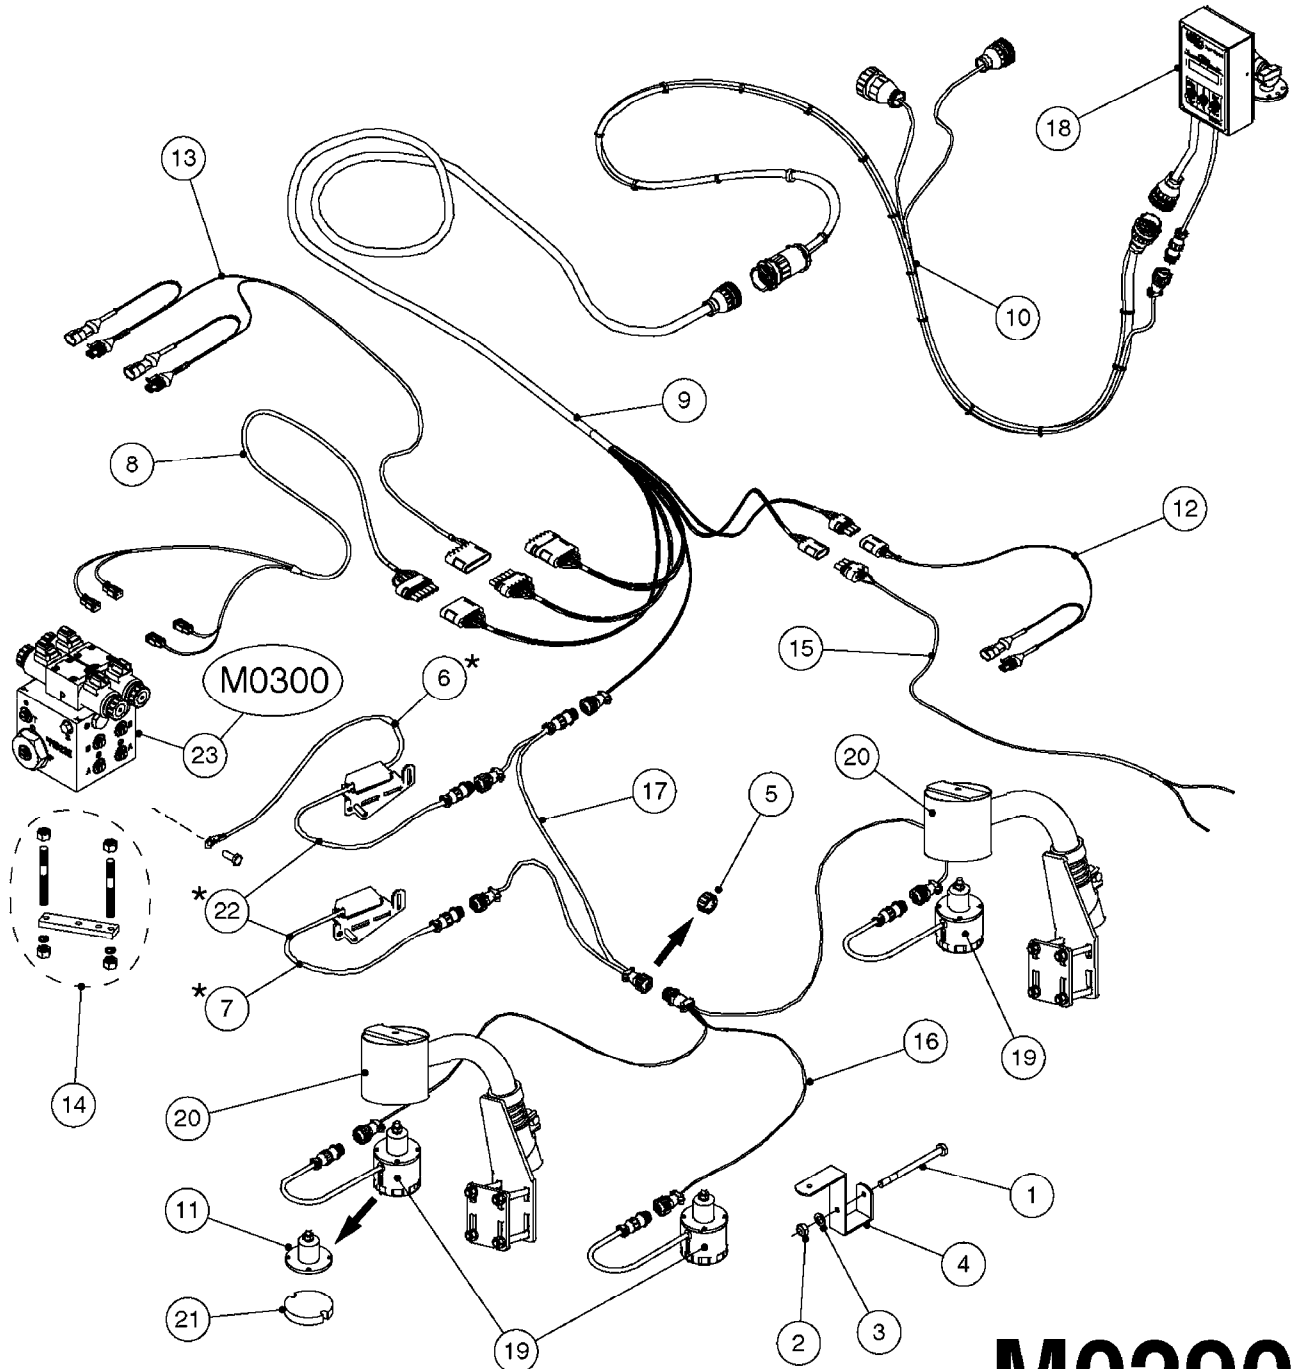

39 PIN CABLES
M0280-HIN, 28:03:17

Page 1
Date 12.08.2020 9:46

parts-n°	order qty	description
262158	1	PLUG INSERT 39 POLE MALE
262159	1	PLUG INSERT 39 POLE FEMALE
262160	1	PLUG HOUSING 39 POLE FEMALE
262161	1	PLUG HOUSING F/39 POLE MALE
440634	1	SCREW 5/8"
440732	1	PT SCREW 35X12B Z5452 ELZ
14034200	1	CODE BRACKET FOR 39 PIN CABLE
26003900	1	WIRE 37-39 PIN EVC, 6.6'
26004200	1	WIRE 37-39 PIN EVC, 57.4'
26008400	1	WIRE 39-PIN 24 WIRE L=8M
26011903	1	WIRE 39-39 POLE EXT. 3660MM
28027500	1	WIRE 37-39 PIN EVC, 37.7'
28028700	1	WIRE 37-39 PIN EVC, 45.9'
28028800	1	WIRE 37-39 PIN EVC, 16.4'
28028900	1	WIRE 37-39 PIN EVC, 26.2'
72236400	1	DAH CONN. WIRE/TRACTOR L=8M
97610803	1	DECAL-SRAY BOX 39-PIN
97610903	1	DECAL-HYDRAULIC BOX 39-PIN

M0290

*CANNOT MIX OLD AND NEW STYLE ROLL SENSORS!

If replacing Norac P/N 44641 or 44642, must use pair of new style sensors (22).

Only new style sensors sold separately; (6) (Norac P/N 45000), (7) (Norac P/N 45001).

If unsure, pair of new style sensors works with all versions of UC4.