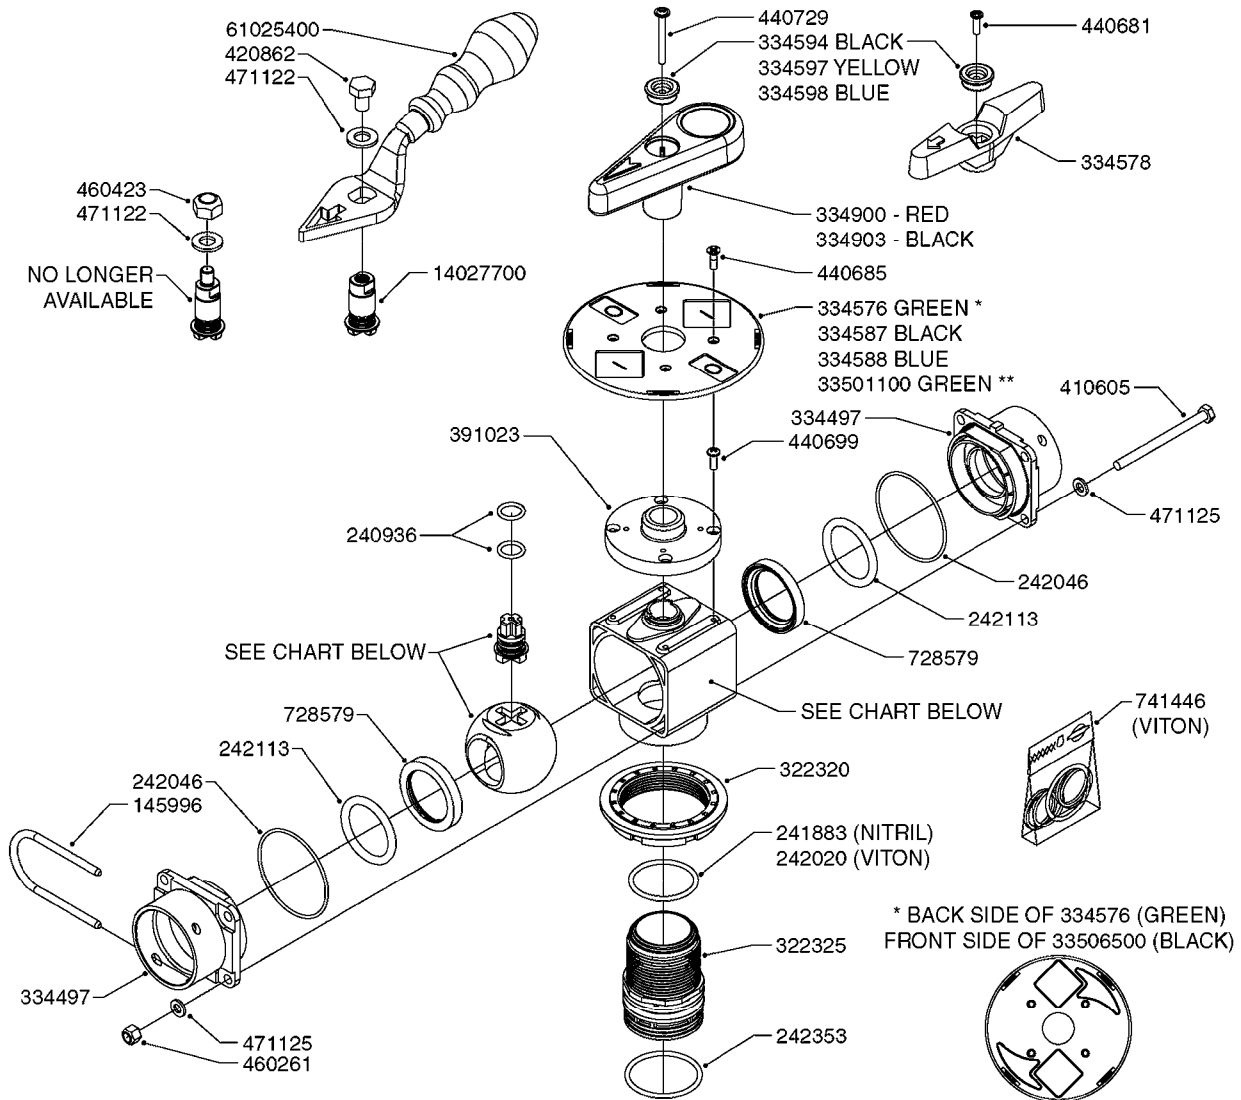

**B0370**

PRESSURE REGULATOR - S93 06  
B0370-HIN, 12:05:16

Page 1

Date 12.08.2020 9:45

Pos.	parts-n°	order qty	description
1	145996	1	FITT.DK S-67 FORK
2	145997	1	FITT.DK S-93 FORK
3	440677	1	SCREW F. PLASTIC 5X20 SS
4	440695	1	BOLT CARRIAGE M8X25
5	440698	1	SCREW F.PLASTIC 6X18 SS HEXHD
6	460143	1	LOCK NUT M8 SST A2 DIN985
7	480487	1	PIN M5X60 SLOTTED GALV
8	16244000	1	BRACKET FOR REG. NAV, PAINTED NAVIGATOR PLATFORM BRACKET
9	33510800	1	HOUSING F.PRESS.REG.S67/S93
10	44076200	1	SCREW WN5451 5X16 SS TORX
11	72374200	1	MOTOR HOUS.REG.1:150 ENCODER
12	72374300	1	REGUL S67/S93 ASSY W SS CONE
12	72425500	1	REGULATOR S67/S93 CROSS-DRILL
12	72678700	1	REGULATOR S67/S93 CROSS-DRILL CERAMIC COMPONENTS
13	72481600	1	BAG W. CONSOLE&SPINDLE COMPL
14	72678900	1	BAG W.CONE/CYL/GASKET CERAMIC CERAMIC COMPONENTS
14	74190800	1	BAG W.CONE/CYL. AND GASKET. SYNTAL
15	74187500	1	SWITCH 5A PRESS.REG REP.KIT 08