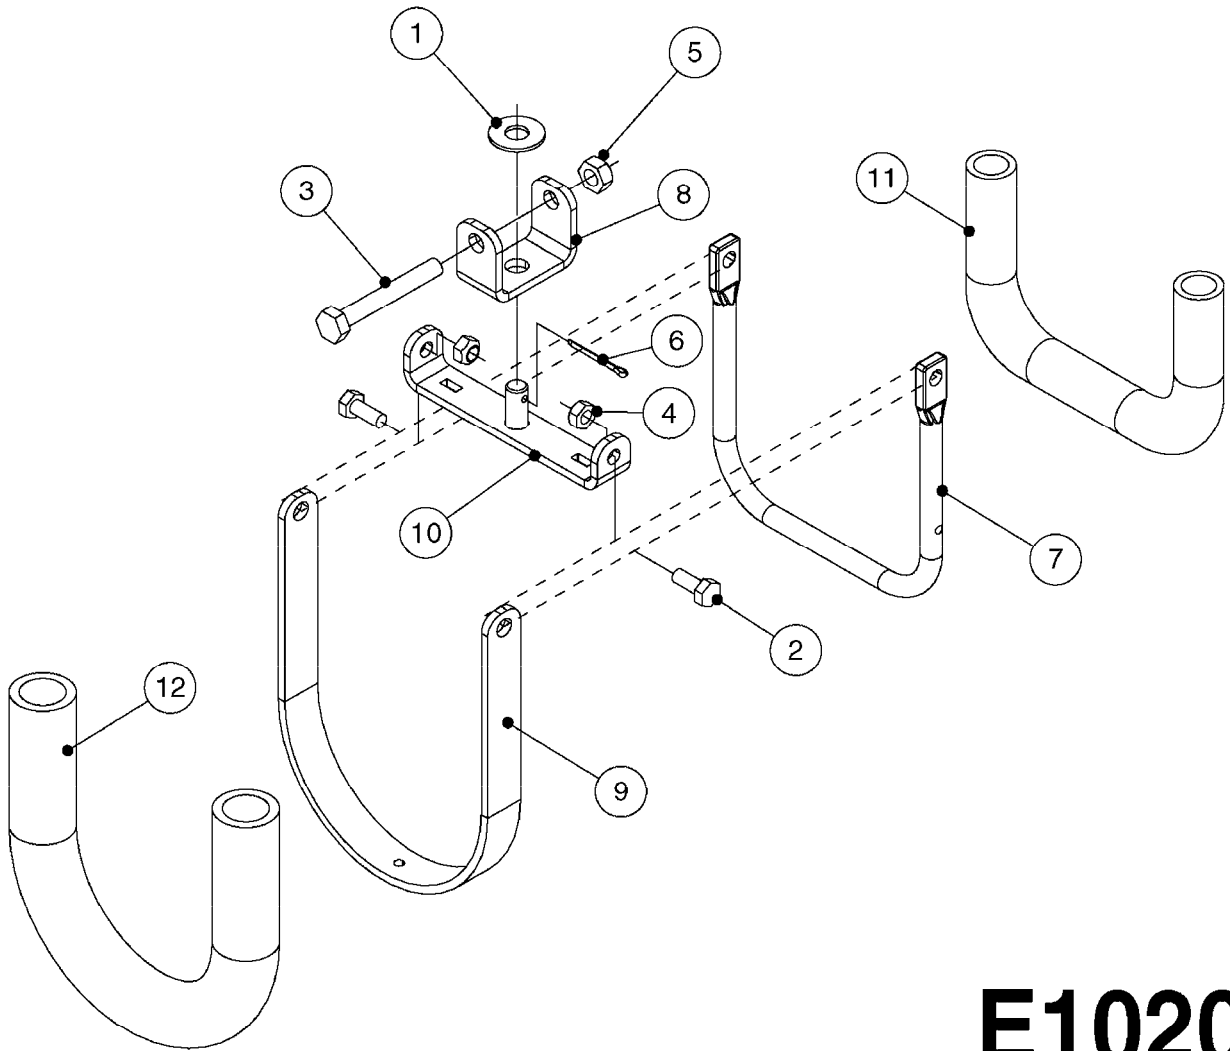

SWIVEL HOSE GUARD  
E1020-HIN, 17:11:16

**E1020**

SWIVEL HOSE GUARD  
E1020-HIN, 17:11:16

Page 1  
Date 12.08.2020 9:45

Pos.	parts-n°	order qty	description
1	165557	1	WASHER D28.0/D12.2X2.0 SS
2	421046	1	BOLT HEX M8X25/25 A2 SS DIN933
3	421222	1	BOLT HEX 8.8 DEL M10X75 FT
4	460143	1	LOCK NUT M8 SST A2 DIN985
5	460423	1	NUT HEX M10X1.50 LOCK DIN985A2 SS
6	480126	1	PIN COTTER M4X30
7	15118200	1	HOSE & TUBE HOLDER NCM
8	16143600	1	HOSE AND CABLE HOLDER TOP
9	16160900	1	HOSE AND CABLE GUARD 160X502MM
9	16187700	1	HOSE AND CABLE GUARD 160X402MM
10	61042200	1	HOSE AND CABLE HOLDER PIVOT
11	92703203	1	HOSE R X3/4" X300PSI WP X0012"
12	92712403	1	HOSE R X1" X300PSI WP X0012"