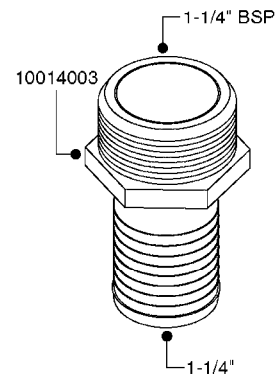

L0050

FITTINGS - HOSE CONNECTORS
L0050-HIN, 01:01:16

Page 1
Date 12.08.2020 9:46

parts-n°	order qty	description
242594	1	O-RING D14 X 1.78 SCH.70-EPDM
320294	1	FITT.DK TEE 3/8X3/8HB X1/2"BSP
320305	1	FITT.DK HB 3/4'- 3/4' BSP
320386	1	FITT.DK TEE 3/8X3/8HB X3/8"BSP
320397	1	FITT.DK ELB 3/8"HB X 3/8" BSP
320401	1	FITT.DK TEE 1/2X1/2HB X1/2"BSP
320412	1	FITT.DK TEE 1/2X1/2HB X3/8'BSP
320423	1	FITT.DK ELB 1/2'HB X 3/8' BSP
320891	1	FITT.DK HB 3/8'- 3/8' BSP
320972	1	FITT.DK HB 5/16'- 1/4' BSP
322046	1	FITT.DK TEE 1/2X1/2HB X3/4'BSP
322048	1	FITT.DK TEE 3/4X3/4HB X3/4'BSP
330595	1	O-RING D24.6/D20X2.1 -3/4"
333137	1	FITT.DK CONN.1/2" F.NOZZ. DOUB
333141	1	FITT.DK CONN.1/2" F.NOZZ.SING
334041	1	FITT.DK CONN.3/4' F.NOZZ. SING
334042	1	FITT.DK CONN.3/4' F.NOZZ. DOUB
334195	1	FITT.DK ELB. 3/4"HB X 3/4"HB
10012103	1	FITT.PO.HB 1.25X1.50 IMB1012
10014003	1	FITT.PO.HB 1.25X1.25 IMB1010
10036903	1	FITT.PO.HB 1.50X1.50 IMB1212
28019303	1	FITTING HB ELB 3/4NPT-3/4HOSE
61016500	1	HOSE TAIL 3/4" 90°+RG CAP 3/4"
72026700	1	NOZZLE TUBE ADAPTER W/O-RING