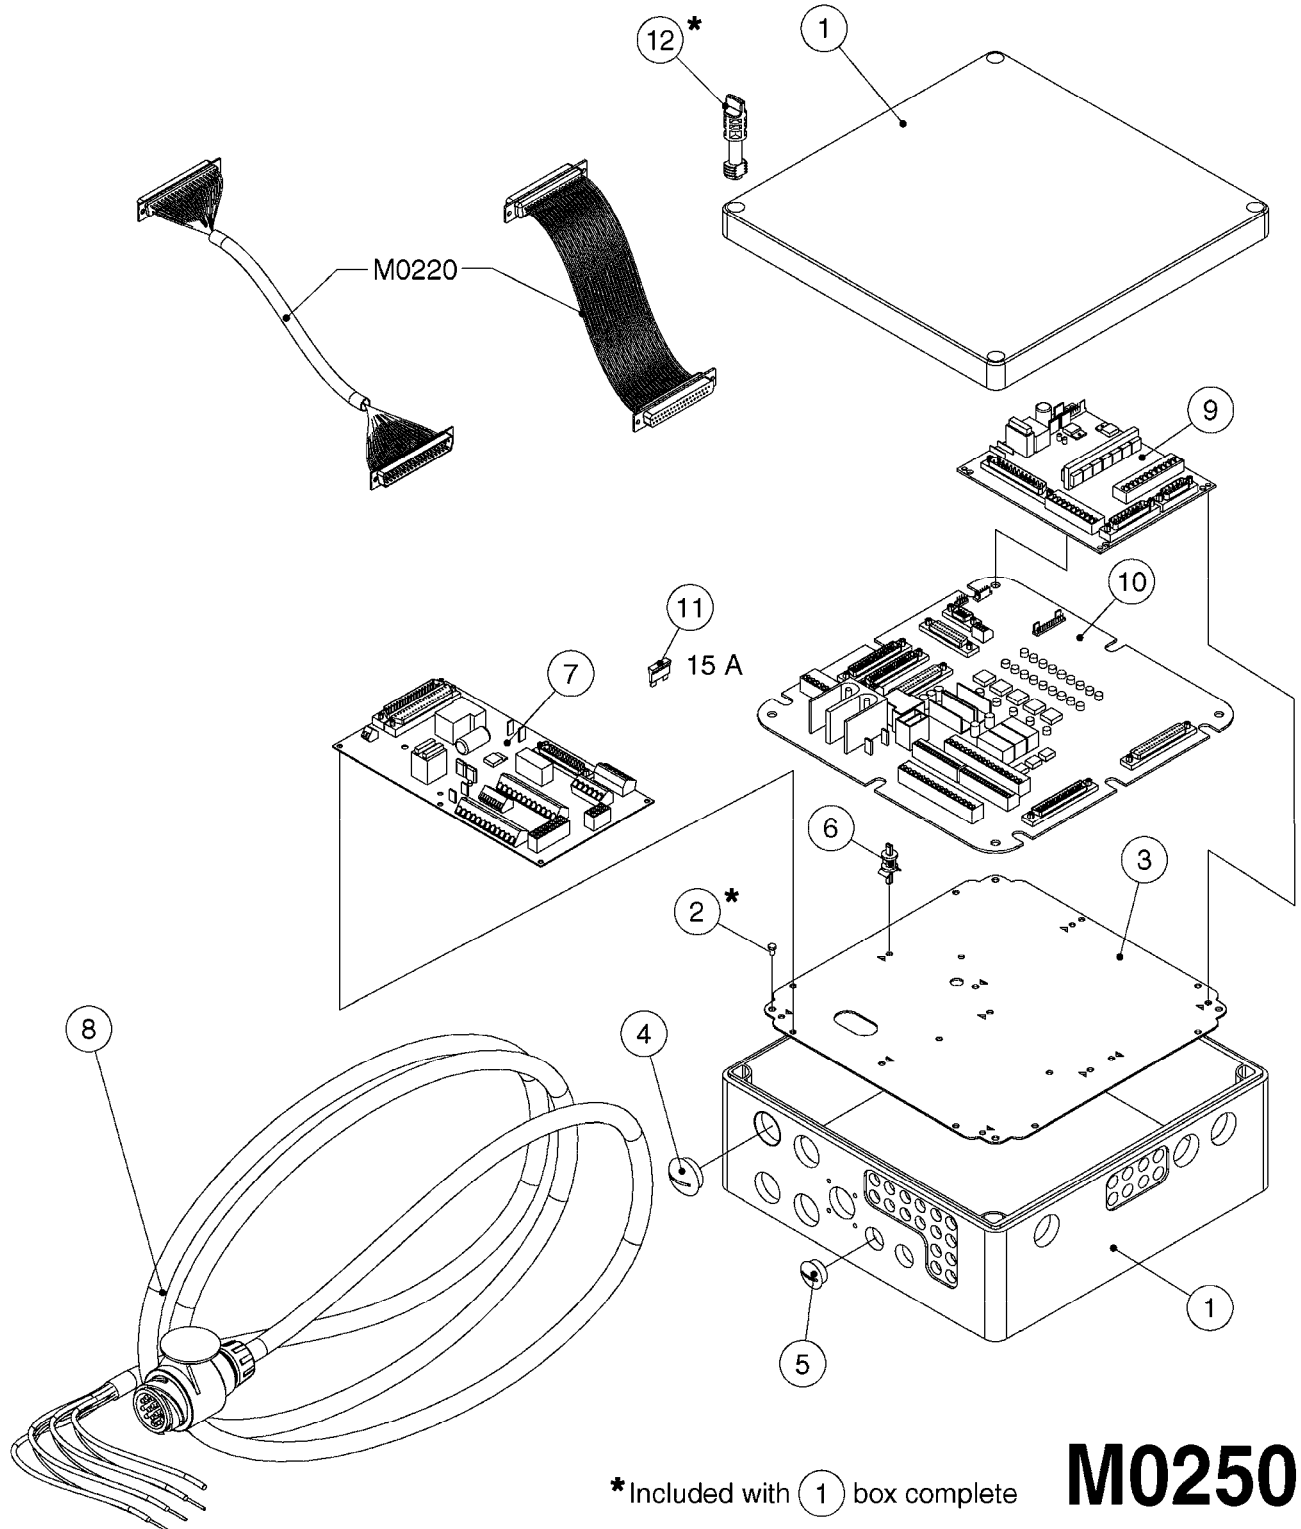

POWER SUPPLY CABLES  
M0240-HIN, 01:01:16

Page	0
Date	12.08.2020 9:46

**M0240**

POWER SUPPLY CABLES  
M0240-HIN, 01:01:16

Page 1

Date 12.08.2020 9:46

parts-n°	order qty	description
261605	1	Fuse 25A ATOF Series
983070	1	CABLE 2X6²
16112800	1	BRACKET F.12V POWER CABLE/PLUG
28048000	1	PLUG 3-POL DIN 9680 FEM.CHASS
72266300	1	CABLE 12VDC POWER F. TRACTOR