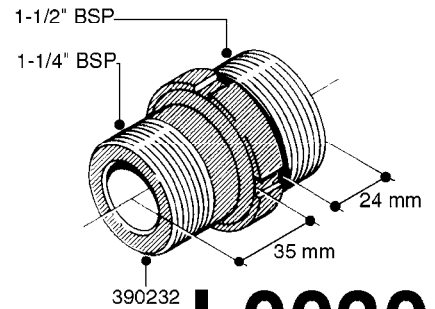

# L0020

FITTINGS-T-PIECES, CAPS & ELBOWS  
L0020-HIN, 01:01:16

Page 1  
Date 12.08.2020 9:46

parts-n°	order qty	description
10053603	1	FITT. CAPNUT 2"BSP 5601
10194303	1	CAP BLANK 1 1/2 MCPHEE 210060
320047	1	FITT.DK CAPNUT 1/2" BSP
320106	1	FITT.DK CAPNUT 1" BSP
320272	1	FITT.DK CAPNUT 3/8" BSP
320316	1	FITT.DK TEE 3/4" X3/4" X1"BSP
320331	1	FITT.DK TEE 1" - 1" - 3/4" BSP
320342	1	FITT.DK EL 3/4"M X 1"F BSP
320563	1	FITT.DK 3 WAY 1/2" 110 DEG.
320677	1	NO LONGER AVAILABLE
320961	1	FITT.DK CAPNUT 1-1/2" BSP
321053	1	FITT.DK TEE 1/2 X1/2 X1/2" BSP
322072	1	FITT.DK TEE 3/8'X3/8'X3/8' BSP
322095	1	FITT.DK TEE 1-1/2 X1-1/4 X3/4" BSP
322138	1	FITT.DK ELB 1"M X 1"F BSP
330013	1	O-RING 2.5 X 10 PUR
330212	1	O-RING D19/D14X2.4 F.1/2"NUT
330326	1	O-RING D30/D24X2 F.1"NUT
331273	1	O-RING D44/D38X2 F.1-1/2"

FITTINGS - HEXAGON NIPPLES  
L0030-HIN, 01:01:16

**L0030**

FITTINGS - HEXAGON NIPPLES  
L0030-HIN, 01:01:16

Page 1  
Date 12.08.2020 9:46

parts-n°	order qty	description
10015303	1	FITT.PO.HN 1.00X1.00 M1000
10425003	1	FITT.PO.HN 1.25X1.00 MCPHEE
320132	1	FITT.DK HN 1" BSP
320176	1	FITT.DK HN 3/8"X1/2" BSP
320445	1	FITT.DK HN 1/4"X3/8" BSP
320655	1	FITT.DK HN 1/2"-1/2" BSP
320692	1	FITT.DK HN 3/8'BSPX1/4'NPT
320703	1	FITT.DK HN 3/8BSP X1/2 &1/4NPT
320725	1	FITT.DK NIPPLE 3/8"-3/8" BSP
320902	1	FITT.DK HN 3/8'X 1/4' BSP
390232	1	FITT.DK HN 1-1/2' X 1-1/4' BSP
390276	1	FITT.DK HN 1'BSP