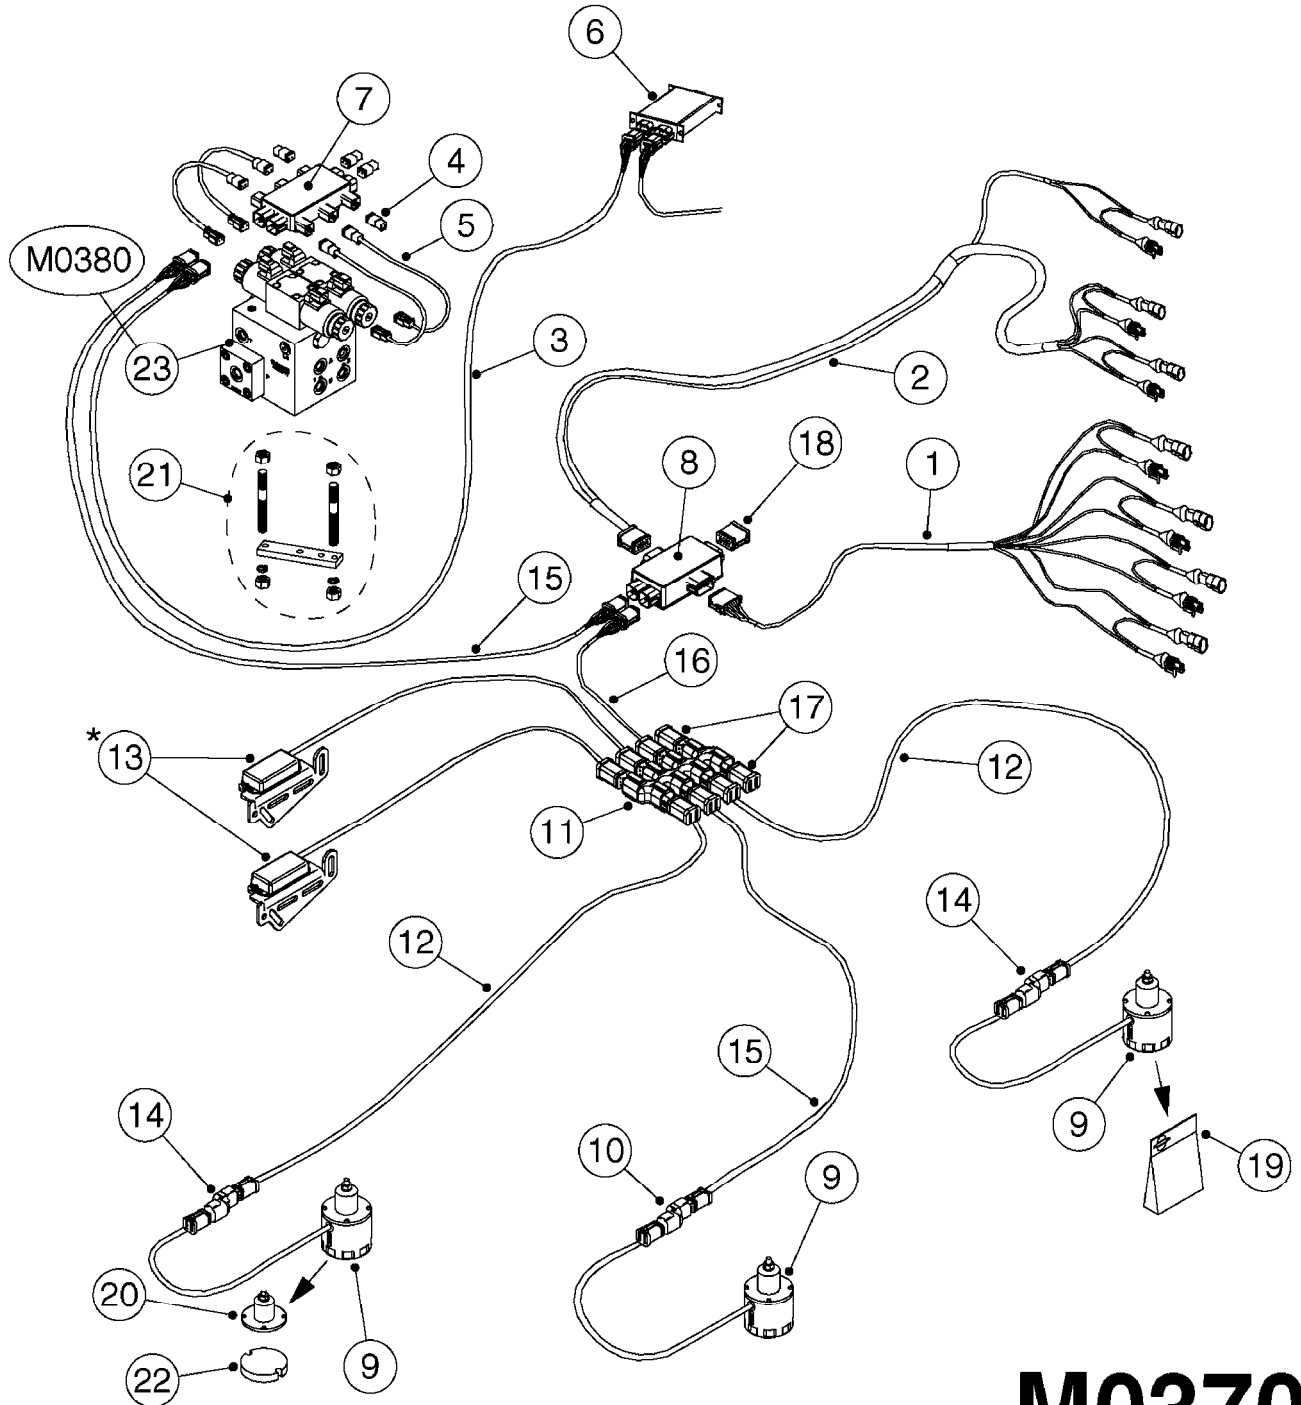

M0370

*CANNOT MIX OLD AND NEW STYLE ROLL SENSORS!

If replacing Norac P/N 43740, must replace both roll sensors with new style (13).
If unsure, new style (Norac P/N 43741) works with all versions of UC5.

NORAC UC5 BOOM HEIGHT CONTROL
M0370-HIN, 16:10:18

Page 1
Date 12.08.2020 9:46

Pos.	parts-n°	order qty	description
1	26022703	1	CABLE, INTERFACE, TILT, NORAC UC5
2	26023503	1	CABLE UC5 INTERFACE MAIN AMP
3	26032600	1	CABLE UC5 NETWORK 14 AWG 10M
4	26043000	1	NORAC UC5 NETWORK 2 PIN PLUG
5	26043300	1	CABLE UC5 VALVE 2PIN/2PIN DT
6	26043400	1	NORAC UC5 CONTROLLER MODULE
7	26043500	1	NORAC UC5 VALVE MODULE
8	26043600	1	MODULE, INPUT, NORAC UC5
9	26043700	1	SENSOR, NORAC, UC5, ULTRASONIC
10	26043800	1	NORAC UC5 - UC7 NETWORK COUPLER 2-WAY
11	26043900	1	NORAC UC5 - UC7 NETWORK COUPLER 8-WAY
12	26044200	1	CABLE UC5 - UC7 NETWORK 18 AWG 20M
13	26023803	1	NORAC UC5 ROLL SENSOR OLD STYLE NORAC P/N 43740
13	26044300	1	UC5 - UC7 ROLL SENSOR VER. 2 NEW STYLE NORAC P/N 43741
14	26044400	1	NORAC UC5 - UC7 COUPLER 2-WAY/TERM.
15	26047100	1	CABLE UC5 NETWORK 14 AWG 1M
16	26049900	1	CABLE UC5 NETWORK 14 AWG 3M
17	26057900	1	UC5 - UC7 NETWORK 6 PIN PLUG '13
18	26058000	1	NORAC UC5 - UC7 NETWORK 12-PIN PLUG
19	26084700	1	Mesh Kit Ultrasonic Sensor FOR 2018 AND NEWER SENSORS
19	28098003	1	MESH AND CLIP KIT, NORAC FOR PRE-2018 SENSORS
20	28050303	1	NORAC RUBBER TOP&BOLT F.SENSOR DIA.30MMX30MMX8MM
21	28055503	1	NORAC VALVE MOUNTING HARDWARE
22	28086600	1	FOAM DISC F. SENSOR NORAC
23	78216100	1	NORAC VALVE BLOCK COMP, DEUTSCH CON.