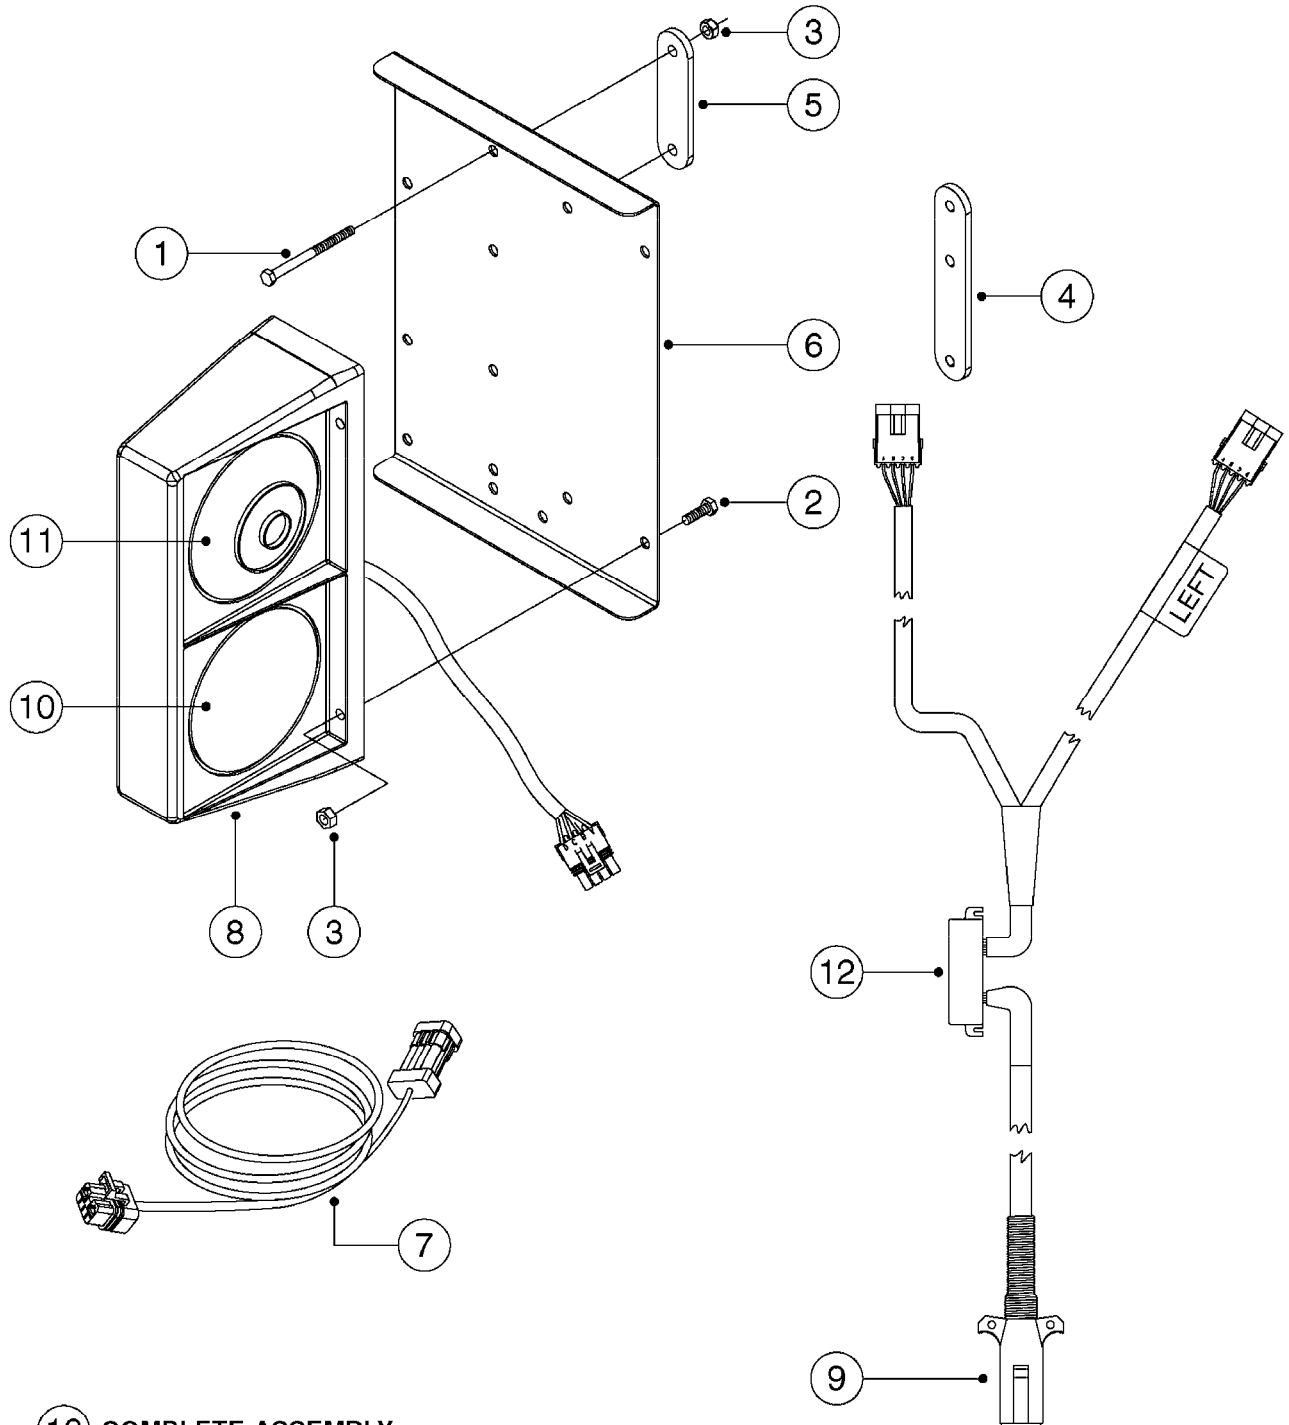

13 COMPLETE ASSEMBLY

COMPLETE ASSEMBLIES
WHOLEGOODS ITEMS

M0160

TRAFFIC LIGHT KIT
M0160-HIN, 13:08:19

Page 1
Date 12.08.2020 9:46

Pos.	parts-n°	order qty	description
1	410266	1	BOLT HEX 8.8 DEL M6X120
1	410421	1	BOLT HEX M6X110 DIN931-A2 SS
1	410524	1	BOLT HEX 8.8 DEL M6X100
1	410605	1	BOLT HEX 8.8 DEL M6X80
2	410362	1	BOLT HEX 8.8 SS M6X20
3	460261	1	NUT HEX M6X1.00 LOCK DIN985 A2 SS
4	16022303	1	BRACKET 100MM TUBE
5	16022403	1	BRACKET 60MM TUBE
6	16025603	1	BRACKET TAIL LIGHT DUAL LAMP
7	26004703	1	HARNESS 13' EXT 4 WIRE WP
8	26004903	1	TAIL LIGHT GREEN WIRE LH
8	26005003	1	TAIL LIGHT YELLOW WIRE RH
9	26005103	1	PLUG 7-PIN AG TAIL LIGHT
10	26005403	1	LENS BLACK BEFORE 2009
10	26017003	1	LENS RED
11	26016903	1	LENS AMBER
12	26032703	1	HARNESS COMPLETE, TAIL LIGHT, 2013
13	83308603	1	TRAFFIC LIGHT KIT