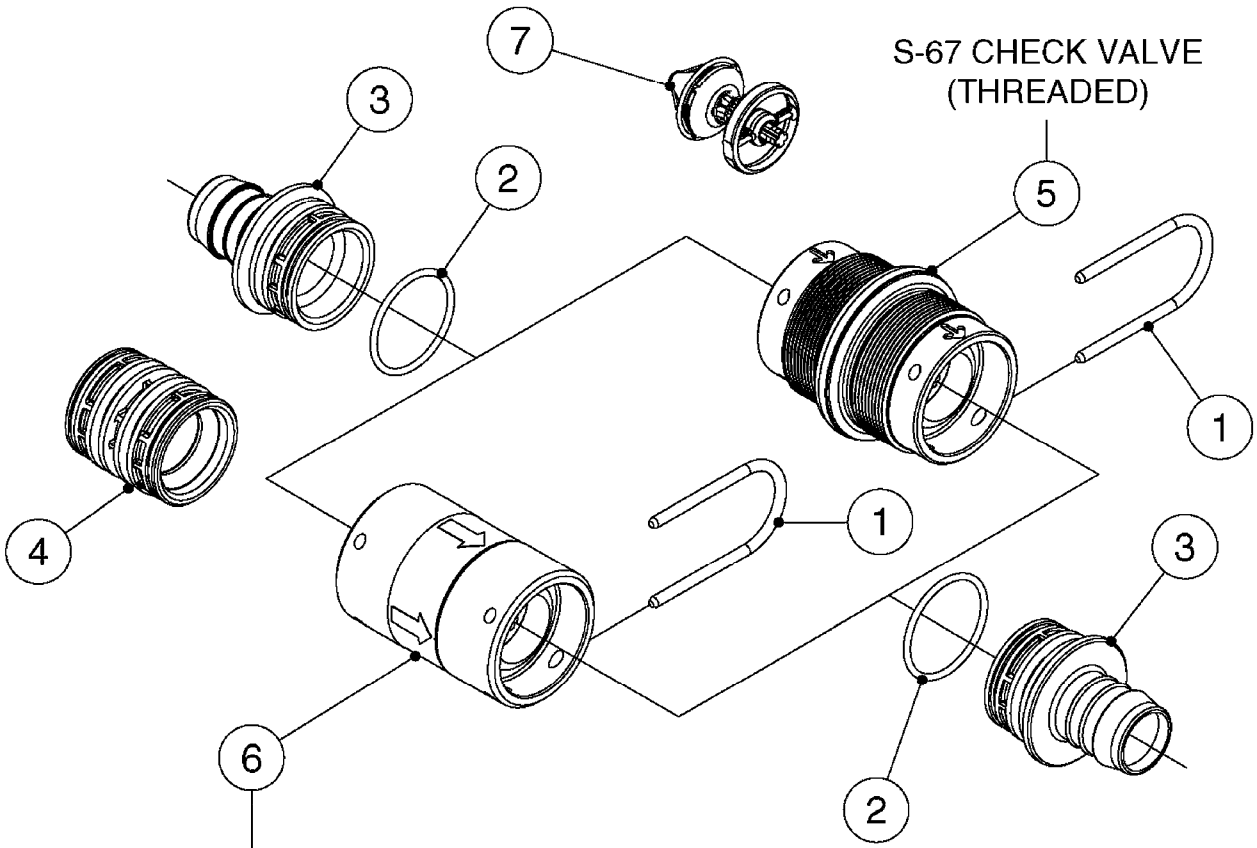

FOR FITTINGS AND  
HOSES, SEE SECTION L

**B0630**

CHECK VALVES - S67  
B0630-HIN, 31:07:19

Page 1

Date 12.08.2020 9:45

Pos.	parts-n°	order qty	description
1	145996	1	FITT.DK S-67 FORK
2	241973	1	O-RING Ø3 X 44.2 70 SHORES NITRIL
2	242353	1	O-RING 3 X 44.2 VITON
3	242504	1	O-RING D35x2 NITRIL
4	322104	1	FITT.DK S-67 BULKHEAD
5	334231	1	FITT.DK S-67 STR.1"
5	334232	1	FITT.DK S-67 STR.1-1/4"
5	334444	1	FITT.DK S-67 STR.1-1/2" PVC
6	14103100	1	SEAT F.CHECK VALVE D40.8 2010
7	70063603	1	VALVE, CHECK S67 1-1/2"
			COMPLETE IN-LINE CHECK VALVE FOR 1-1/2" HOSE
7	72001803	1	CHCK VLV,S67, 2 X 1" HB
			COMPLETE IN-LINE CHECK VALVE FOR 1" HOSE
7	72206600	1	CHCK VLV,S67, 2 X 1.25" HB
			COMPLETE IN-LINE CHECK VALVE FOR 1-1/4" HOSE
8	72089900	1	CHECK VALVE S67 SUBASMBLY.2001
9	97800500	1	DECAL 230X28 BLACK ARROW