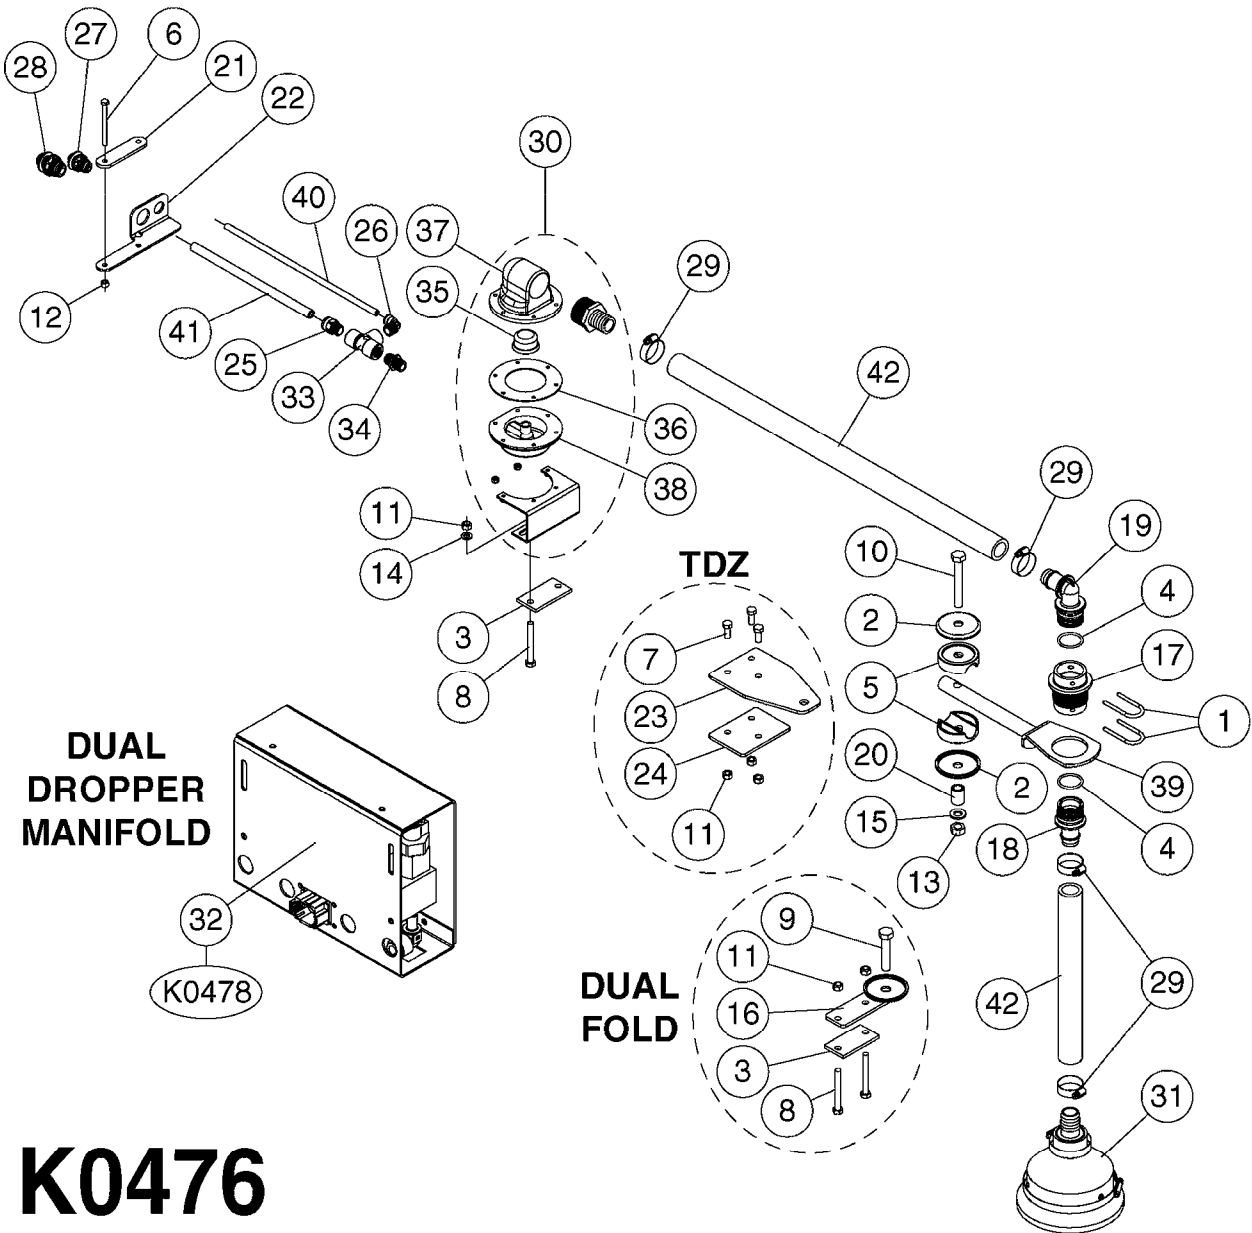

K0476

FOAM MARKER - DROPPER RICHWAY
K0476-HIN, 26:02:18

Page 1

Date 12.08.2020 9:46

Pos.	parts-n°	order qty	description
1	145995	1	FITT.DK S-53 FORK
2	160775	1	WASHER F. FRICTION PLATE
3	172664	1	FLATBAR BACKING PLATE
4	242109	1	O-RING D32.2x3.0
4	242354	1	O-RING D32.2X3.0 VITON
5	330831	1	FRICTION PLATE
6	410605	1	BOLT HEX 8.8 DEL M6X80
7	420582	1	BOLT HEX 8.8 DEL M8X20 FT A2
8	421201	1	BOLT HEX 8.8 DEL M8X70
9	430323	1	BOLT HEX 8.8 DEL M12X60
10	430924	1	BOLT HEX 8.8 DEL M12 X 85
11	460143	1	LOCK NUT M8 SST A2 DIN985
12	460261	1	NUT HEX M6X1.00 LOCK DIN985 A2 SS
13	460703	1	NUT HEX M12X1.75 LOCK DIN985A2 SS
14	471126	1	WASHER, M8, Ø16/ 8.4X 1.6, SS
15	471127	1	WASHER, M12, Ø24/13X24X2.5 SS
16	611671	1	BREAK AWAY HOLDER F-MARKER
17	726463	1	FITT.DK S53 BULKHEAD W/GASKET
18	726559	1	FITT DK. S-53 HB 1" W/O-RING
19	726571	1	FITT.DK S-53 ELB.1", W ORING
20	14103900	1	BUSHING Ø19/Ø13 L=26.5 SPC/FTZ BOOMS ONLY
21	16022403	1	BRACKET 60MM TUBE
22	16162903	1	BRKT, FOAM LINE DISCONNECT
23	16169803	1	BRACKET, TDZ FOAM MARKER MOUNT
24	16170003	1	PLATE, TDZ FOAM MARKER MOUNT BACKER
25	23004303	1	FITT, 3/8"NPT-3/8"TUBE-PTC
26	23004403	1	FITT, 3/8"NPT-1/4"90-PTC
27	23004503	1	FITT, BULKHEAD-1/4" TUBE-PTC
28	23004603	1	FITT, BULKHEAD-3/8" TUBE-PTC
29	28030003	1	CLAMP HOSE GEAR P1" 6716
30	28064903	1	FOAMHEAD ASSEMBLY, RICHWAY
31	28065003	1	COLLECTOR HEAD ASSY, RICHWAY
32	28065103	1	DUAL DROP MANIFOLD, RICHWAY
33	28066303	1	FITT, BANJO, 3/8" TEE
34	28066403	1	FITT, BANJO, 3/8"-3/8" STR NIP
35	28087803	1	3/8" FOAMHEAD SCREEN, FOAM MARKER, RICHWAY
36	28087903	1	FOAMHEAD GASKET, FOAM MARKER, RICHWAY
37	28088003	1	FOAMHEAD TOP HOUSING, FOAM MARKER, RICHWAY
38	28088103	1	FOAMHEAD BOTTOM HOUSING, FOAM MARKER, RICHWAY
39	61065900	1	BRACKET FOR FOAM DROPPER, S53
40	92703303	1	HOSE LLDPE .25"X.17"X12" BLACK
41	92703403	1	HOSE LLDPE .38"X.25"X12" BLACK
42	92712403	1	HOSE R X1" X300PSI WP X0012"