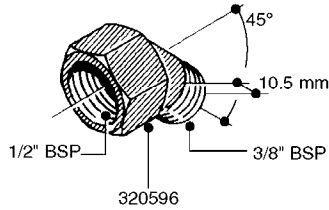

FITTINGS - HEXAGON NIPPLES  
L0030-HIN, 01:01:16

**L0030**

FITTINGS - HEXAGON NIPPLES  
L0030-HIN, 01:01:16

Page 1  
Date 12.08.2020 9:46

parts-n°	order qty	description
10015303	1	FITT.PO.HN 1.00X1.00 M1000
10425003	1	FITT.PO.HN 1.25X1.00 MCPHEE
320132	1	FITT.DK HN 1" BSP
320176	1	FITT.DK HN 3/8"X1/2" BSP
320445	1	FITT.DK HN 1/4"X3/8" BSP
320655	1	FITT.DK HN 1/2"-1/2" BSP
320692	1	FITT.DK HN 3/8'BSPX1/4'NPT
320703	1	FITT.DK HN 3/8BSP X1/2 &1/4NPT
320725	1	FITT.DK NIPPLE 3/8"-3/8" BSP
320902	1	FITT.DK HN 3/8'X 1/4' BSP
390232	1	FITT.DK HN 1-1/2' X 1-1/4' BSP
390276	1	FITT.DK HN 1'BSP