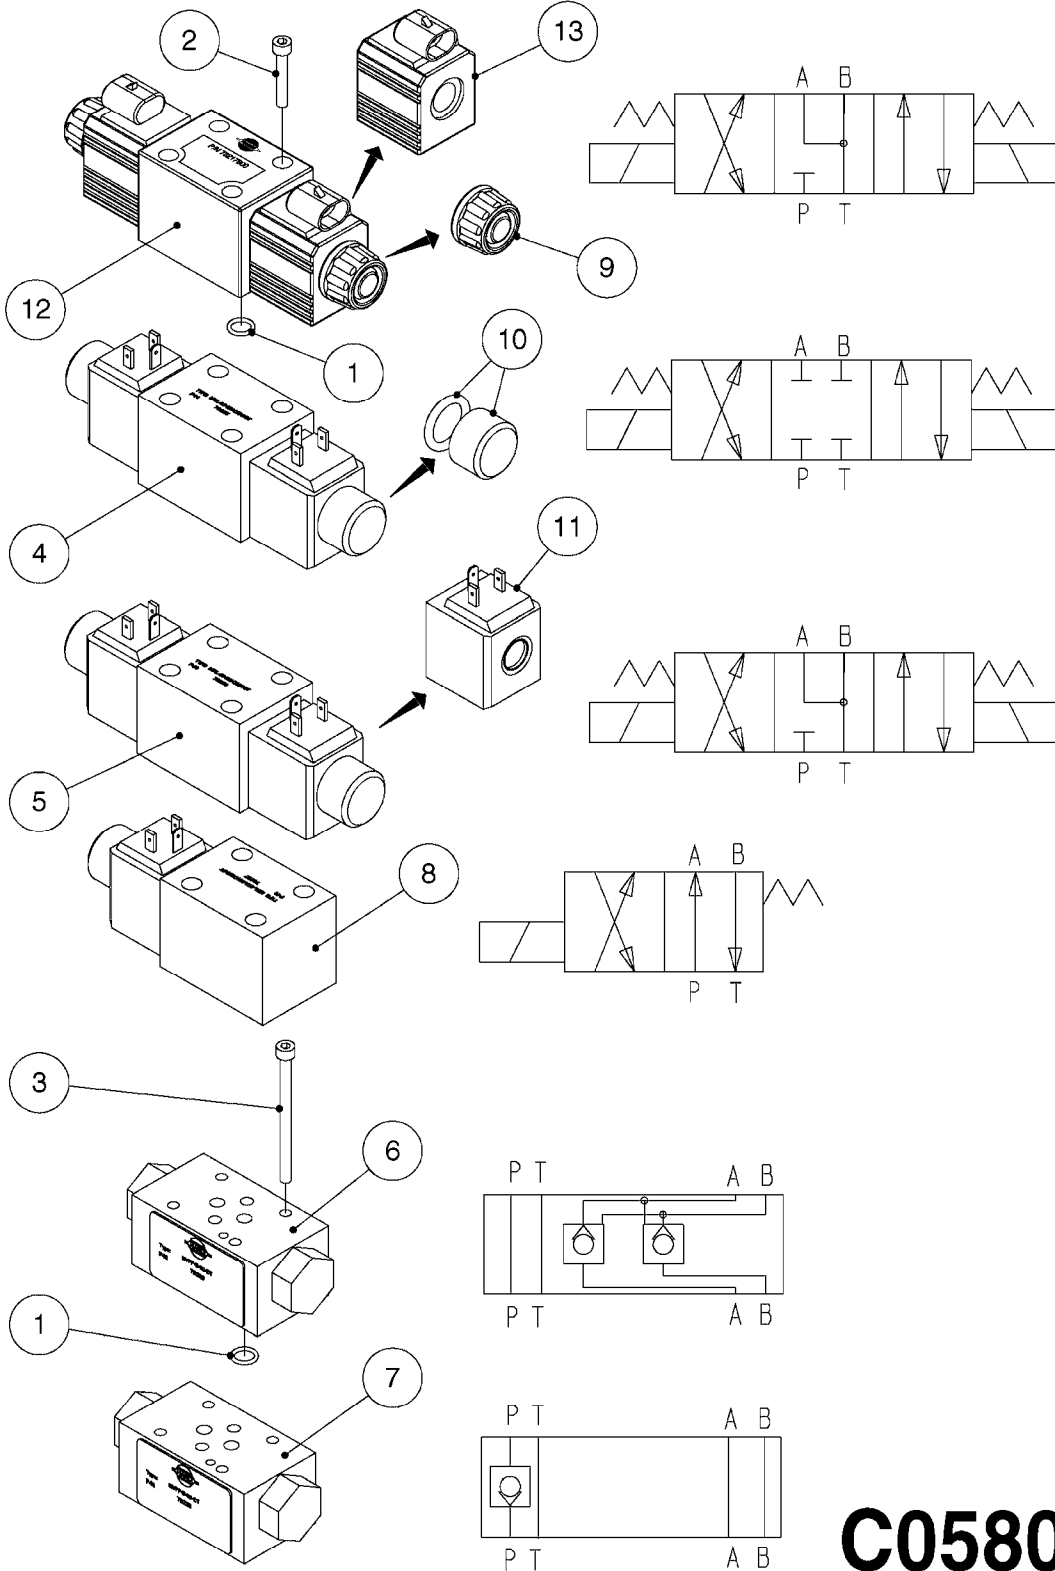

CETOP VALVES
C0580-HIN, 01:01:16

CETOP VALVES
C0580-HIN, 01:01:16

Page 1

Date 12.08.2020 9:45

Pos.	parts-n°	order qty	description
1	242102	1	O-RING Ø9.25X1.78 NITRIL 90SH
2	450964	1	SCREW M5X30 F.CYLINDER
3	450965	1	SCREW ROUND M5X70
4	782115	1	HY SOLENOID VALVE DH HYD
5	782116	1	HY SOLENOID VALVE MD1L-S3/10N-D12K1/P
6	782118	1	LOCK VALVE MVPP-D
7	782146	1	HYD. CHECK VALVE 1 WAY
8	782829	1	SOLENOID MD1L-TA/10N-D12K1/DT
9	28123700	1	CAP F.SOLENOID - MD1L
10	74187700	1	CAP + O-RING F.CETOP - MD1L
11	78216000	1	SOLENOID F.CETOP VALVE - MD1L
12	78217800	1	MAGNET VLV.MD1L-S3/10N-D12K8DT
13	78218200	1	SOLENOID W/AMP F.MD1L