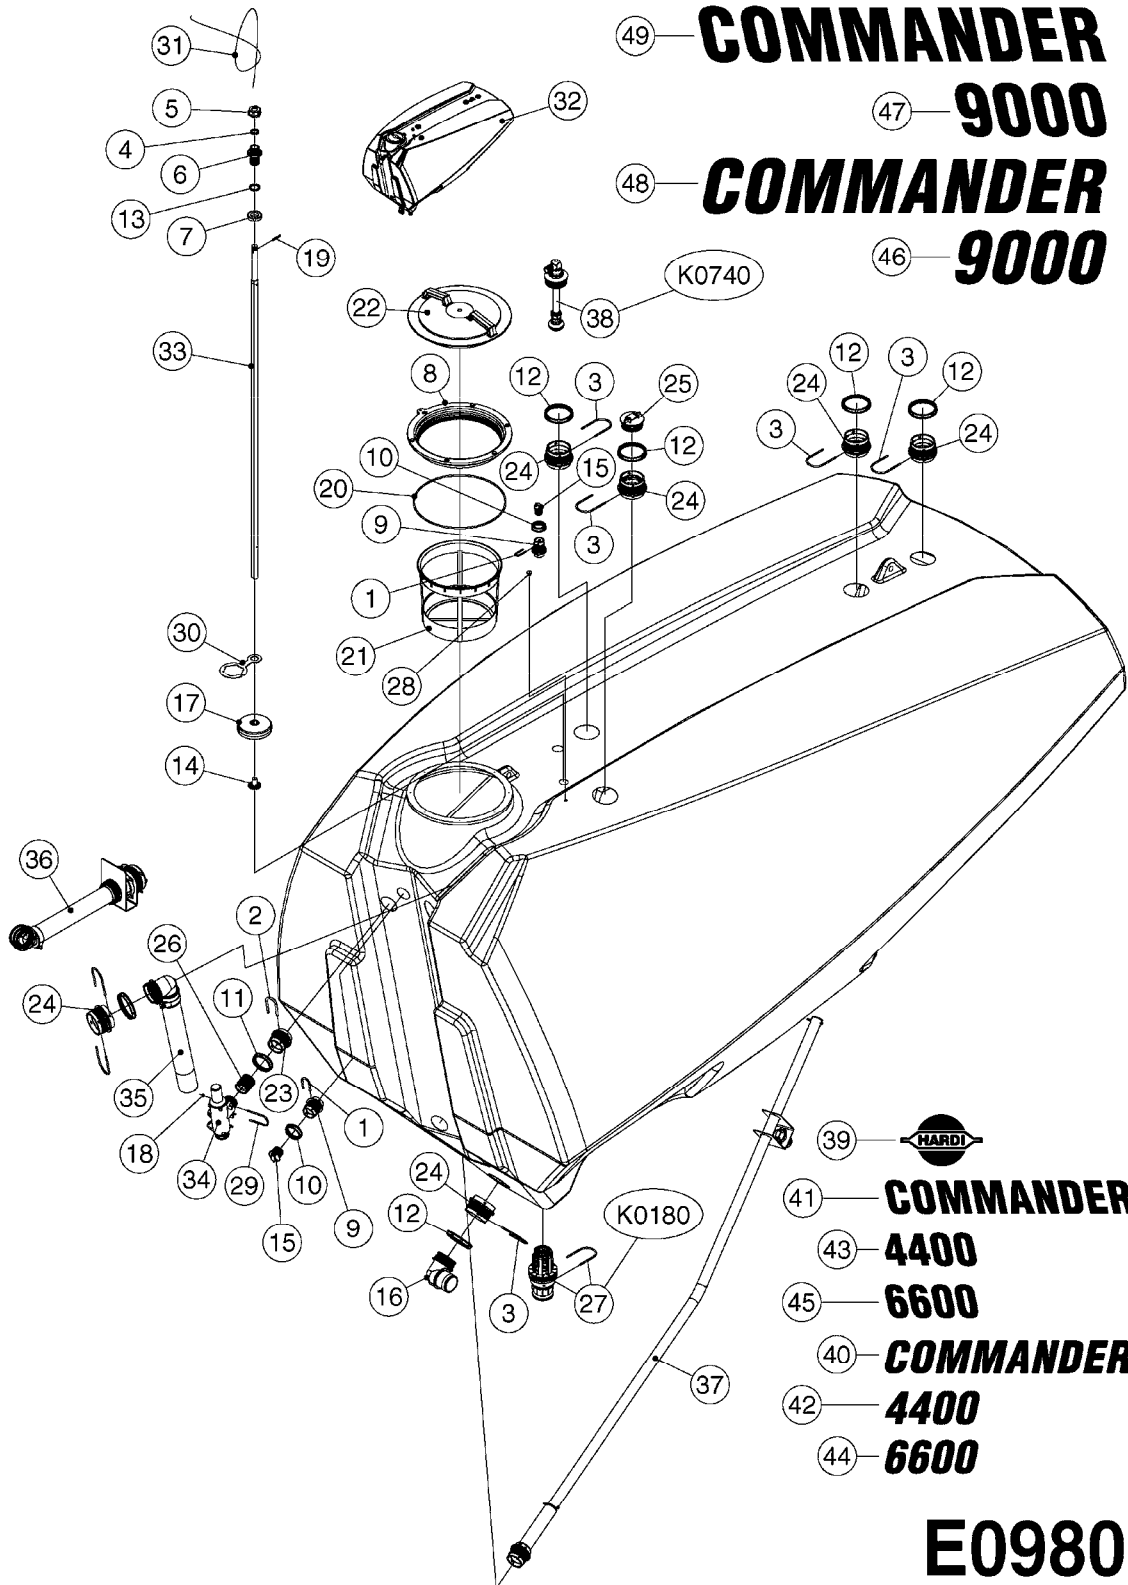

TANK NCM 4400/6600/9000
E0980-HIN, 01:01:16

TANK NCM 4400/6600/9000
E0980-HIN, 01:01:16

Page 1
Date 12.08.2020 9:45

Pos.	parts-n°	order qty	description
1	145994	1	FITT.DK S-40 FORK
2	145996	1	FITT.DK S-67 FORK
3	145997	1	FITT.DK S-93 FORK
4	242309	1	SEAL Ø22 ID Ø30 OD X 4 HIGH
5	320095	1	FITT.DK NUT 1" BSP
6	320456	1	FITT.DK BULKHEAD 1"BSP DOUBLE
7	320471	1	FITT.DK NUT 1" BSP JAMB
8	322097	1	THREADED RING F. LID
9	322102	1	FITT.DK S-40 BULKHEAD
10	322106	1	FITT.DK S-40 BULKHEAD NUT
11	322108	1	FITT.DK S-67 BULKHEAD NUT
12	322109	1	FITT.DK S-93 BULKHEAD NUT
13	332577	1	O-RING D38/D30X4 F.1" PUR.
14	333864	1	GUIDE F. SAFETY VALVE SPRING
15	334248	1	FITT.DK S-40 PLUG
16	334340	1	FITT.DK S-93 ELBOW 2.5"
17	334515	1	FLOATER FOR LIQUID LEVEL
18	461217	1	NUT HEX M5 LOCK
19	480717	1	PIN E 5X40 SST
20	614588	1	SEAL F. LID
21	614602	1	FILTER BASKET
22	726003	1	LID F. TANK
23	726464	1	FITT.DK S-67 BULKHEAD W/GASKET
24	726465	1	FITT.DK S-93 BULKHEAD W/GASKET
25	726580	1	FITT. S93 PLUG W/O-RING
26	728526	1	FITT.DK S-67 CONNECT W/O-RINGS
27	730084	1	BOTTOM VALVE S93 2"RG-3M
28	14001500	1	GROMMET F.TOP DRAIN CORD
29	14012200	1	FITT.DK S-67 FORK W/M5 THREADS
30	16025500	1	TANK SPACER SIGHT GAUGE
31	28034100	1	CABLE F.LIQUID LEVEL IND. SS L=5M
32	35002004	1	TANK RAW 9000 NCM
32	73128700	1	TANK CM 4400 '15 ASSEMBLY
32	72265500	1	TANK NCM 6600 ASSEMBLY
33	61036700	1	GUIDE TUBE F.FLOATER, L=1850, NV4000/CM4400
33	61038600	1	GUIDE TUBE F.FLOAT NCM 9000
33	61038700	1	GUIDE TUBE F.FLOAT NCM 6600
34	72280300	1	SAFTY VALVE S67 15 BAR CM'05
35	72317500	1	SUCT. HOSE 2-1/2"X1100 S39/90
36	72317600	1	SUCT. HOSE 2"X900/S39-S93
37	72356900	1	PRESSURE AGITATION CM 6600
37	72538900	1	PRESSURE AGITATION CM 4400
38	72358000	1	TANK RINSE LOW MOD.ASSMBLY NCM
39	97811600	1	DECAL COMPANY 335MM X 210MM
40	97811700	1	DECAL COMMANDER LEFT HAND
41	97811800	1	DECAL COMMANDER RIGHT HAND
42	97812100	1	DECAL 4400 LEFT HAND
43	97812200	1	DECAL 4400 RIGHT HAND
44	97813800	1	DECAL 6600 LEFT HAND
45	97813900	1	DECAL 6600 RIGHT HAND
46	97815000	1	DECAL 9000 LEFT
47	97815100	1	DECAL 9000 RIGHT
48	97815200	1	DECAL COMMANDER LEFT 145%
49	97815300	1	DECAL COMMANDER RIGHT 145%