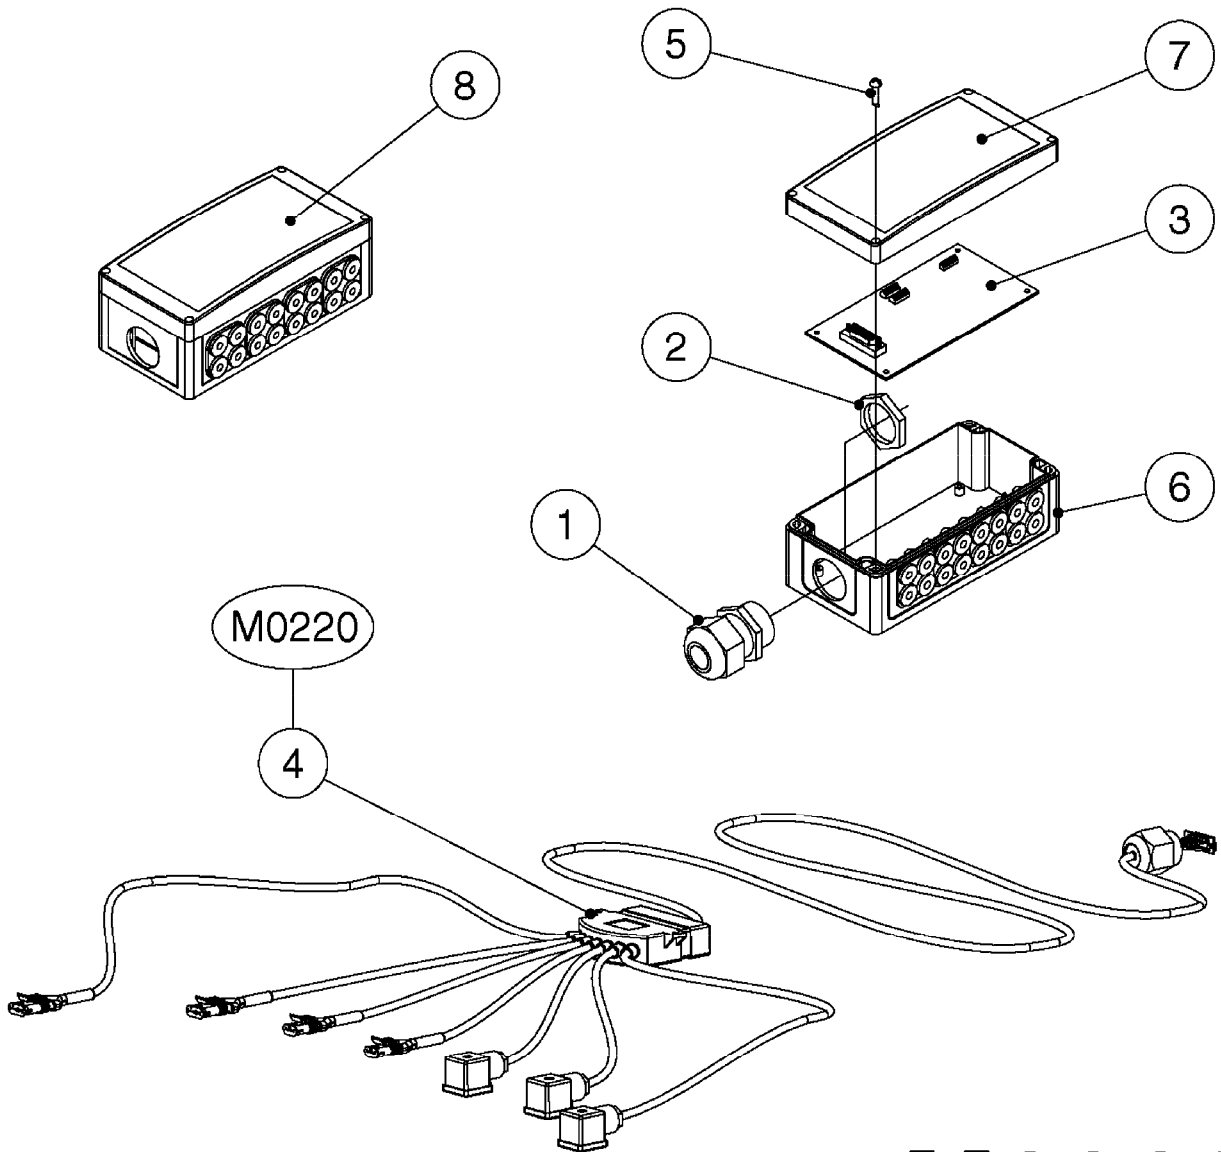

M0260

TRACK ASSEMBLE BOX NCM
M0260-HIN, 01:01:16

Page 1
Date 12.08.2020 9:46

Pos.	parts-n°	order qty	description
1	262106	1	BULKHEAD F. CABLE 6.5-14 BLACK
2	262107	1	NUT F. BULKHEAD CABLE GRAY
3	26007600	1	PCB F. TRACKING JUNC. BOX
4	26024000	1	CABLE SET FOR TRACK NCM
5	28082100	1	SCREW F. BOX LID 1/4" L=20
6	33508700	1	BOX BOTTOM 160X80X40 BLACK 1-HOLE
7	33508800	1	LID 160X80X15 BLK W/SCREWS
8	72311700	1	JUNCTION BOX F.STEERING NCM