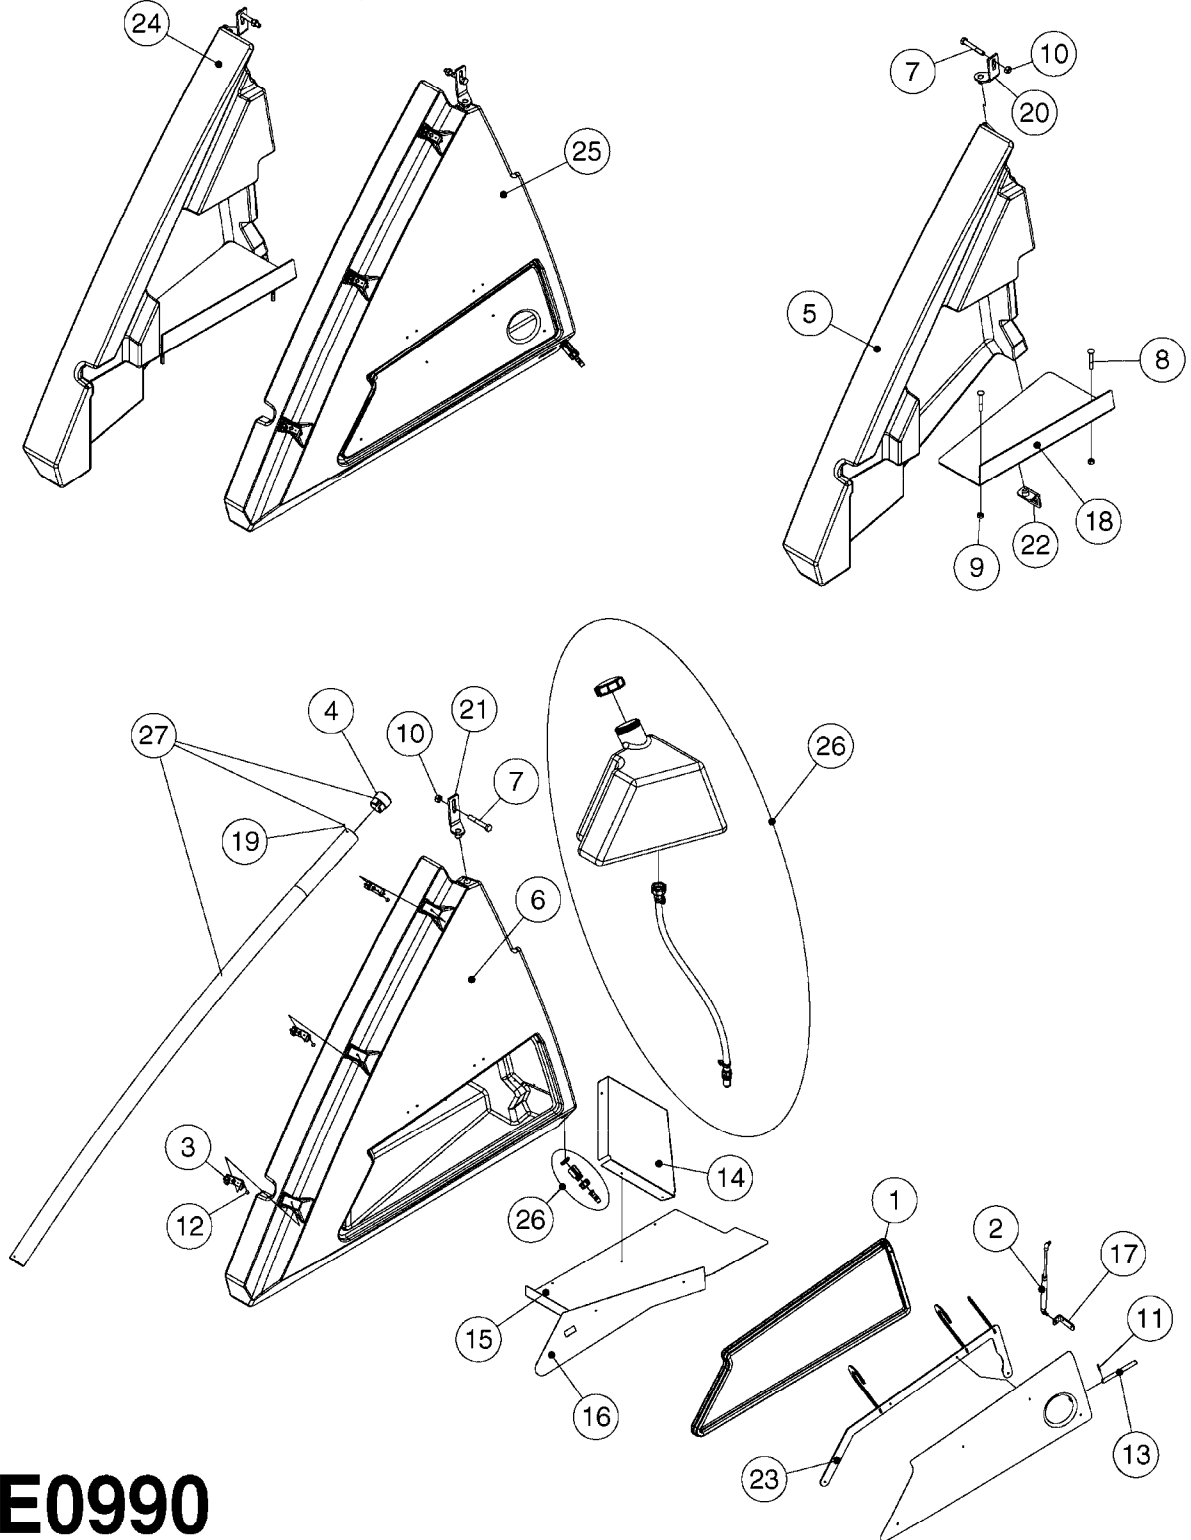

Complete

LOCKER & CLEAN WATER TANK NCM
E0990-HIN, 15:05:19

Page 1
Date 12.08.2020 9:45

Pos.	parts-n°	order qty	description
1	242474	1	SEAL 16X28XL=' LOCKER DOOR CM+
2	285793	1	GAS CYLINDER
3	334523	1	PIPE HOLDER Ø51.5
4	334850	1	GUIDE F. SIGHT GAUGE TUBE TOP
5	351766	1	SIDE SHIELD MOUNT RIGHT
6	351767	1	SIDE SHIELD MOUNT LEFT
7	430846	1	BOLT HEX 8.8 DEL M12X80
8	440718	1	BOLT CRG M10 X 65 DEL
9	460423	1	NUT HEX M10X1.50 LOCK DIN985A2 SS
10	460703	1	NUT HEX M12X1.75 LOCK DIN985A2 SS
11	480141	1	PIN COTTER M4X20
12	480809	1	BLIND RIVET, EMHART ACD616ASM
13	15057800	1	HANDLE F.LEFT SIDE LOCKER
14	16124500	1	DIVIDER F.LOCKER L.SIDE SHIELD
15	16124600	1	SHELF FLOOR-LEFT SIDE LOCKER
16	16124700	1	SHELF WALL-LEFT SIDE LOCKER
17	16126900	1	BRACKET F.DOOR-STORAGE LOCKER
18	16127300	1	SHELF FLOOR-RIGHT SIDE LOCKER
19	44075300	1	SCREW 3.5X9.5SS/X15 ISO 14585C
20	61033900	1	BRACKET F. SIDE PANEL R.H. NCM
21	61034000	1	BRACKET F. SIDE PANEL L.H. NCM
22	61037500	1	ADJUSTING BRACKET, BOTTOM NCM
23	63037800	1	BRACKET F.DOOR-STORAGE LOCKER
24	72280100	1	SIDE SHIELD RIGHT NCM COMPLETE
25	72280200	1	SIDE SHIELD LEFT+CLEAN W.TANK
26	72280600	1	CLEAN W.TANK LEFT SIDE NCM
27	72282800	1	SIGHT GAUGE W/SCALE NCM4400 LITER PRE'15 TUBE LENGTH = 75"
27	72357100	1	SIGHT GAUGE W/SCALE NCM6600 LITER
27	72358300	1	SIGHT GAUGE TUBE 85/90/10000 L=2382 BENT
27	72440100	1	SIGHT GAUGE W/SCALE,CM6600 GAL
27	72932100	1	SIGHT GAUGE TUBE W/DECAL CM4400/4500 GAL PRE'15 TUBE LENGTH = 75"
27	73125500	1	SIGHT GAUGE W/SCALE,CM4500 '15 LITER POST'15 TUBE LENGTH = 82"
27	73277500	1	SIGHT GAUGE W/SCALE,CM4500 '15 GAL POST'15 TUBE LENGTH = 82"
27	97610003	1	DECAL SIGHT GAUGE NCM 9000 GAL