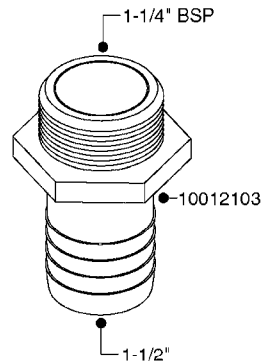

L0050

FITTINGS - HOSE CONNECTORS
L0050-HIN, 01:01:16

Page 1
Date 12.08.2020 9:46

parts-n°	order qty	description
242594	1	O-RING D14 X 1.78 SCH.70-EPDM
320294	1	FITT.DK TEE 3/8X3/8HB X1/2"BSP
320305	1	FITT.DK HB 3/4'- 3/4' BSP
320386	1	FITT.DK TEE 3/8X3/8HB X3/8"BSP
320397	1	FITT.DK ELB 3/8"HB X 3/8" BSP
320401	1	FITT.DK TEE 1/2X1/2HB X1/2"BSP
320412	1	FITT.DK TEE 1/2X1/2HB X3/8'BSP
320423	1	FITT.DK ELB 1/2'HB X 3/8' BSP
320891	1	FITT.DK HB 3/8'- 3/8' BSP
320972	1	FITT.DK HB 5/16'- 1/4' BSP
322046	1	FITT.DK TEE 1/2X1/2HB X3/4'BSP
322048	1	FITT.DK TEE 3/4X3/4HB X3/4'BSP
330595	1	O-RING D24.6/D20X2.1 -3/4"
333137	1	FITT.DK CONN.1/2" F.NOZZ. DOUB
333141	1	FITT.DK CONN.1/2" F.NOZZ.SING
334041	1	FITT.DK CONN.3/4' F.NOZZ. SING
334042	1	FITT.DK CONN.3/4' F.NOZZ. DOUB
334195	1	FITT.DK ELB. 3/4"HB X 3/4"HB
10012103	1	FITT.PO.HB 1.25X1.50 IMB1012
10014003	1	FITT.PO.HB 1.25X1.25 IMB1010
10036903	1	FITT.PO.HB 1.50X1.50 IMB1212
28019303	1	FITTING HB ELB 3/4NPT-3/4HOSE
61016500	1	HOSE TAIL 3/4" 90°+RG CAP 3/4"
72026700	1	NOZZLE TUBE ADAPTER W/O-RING