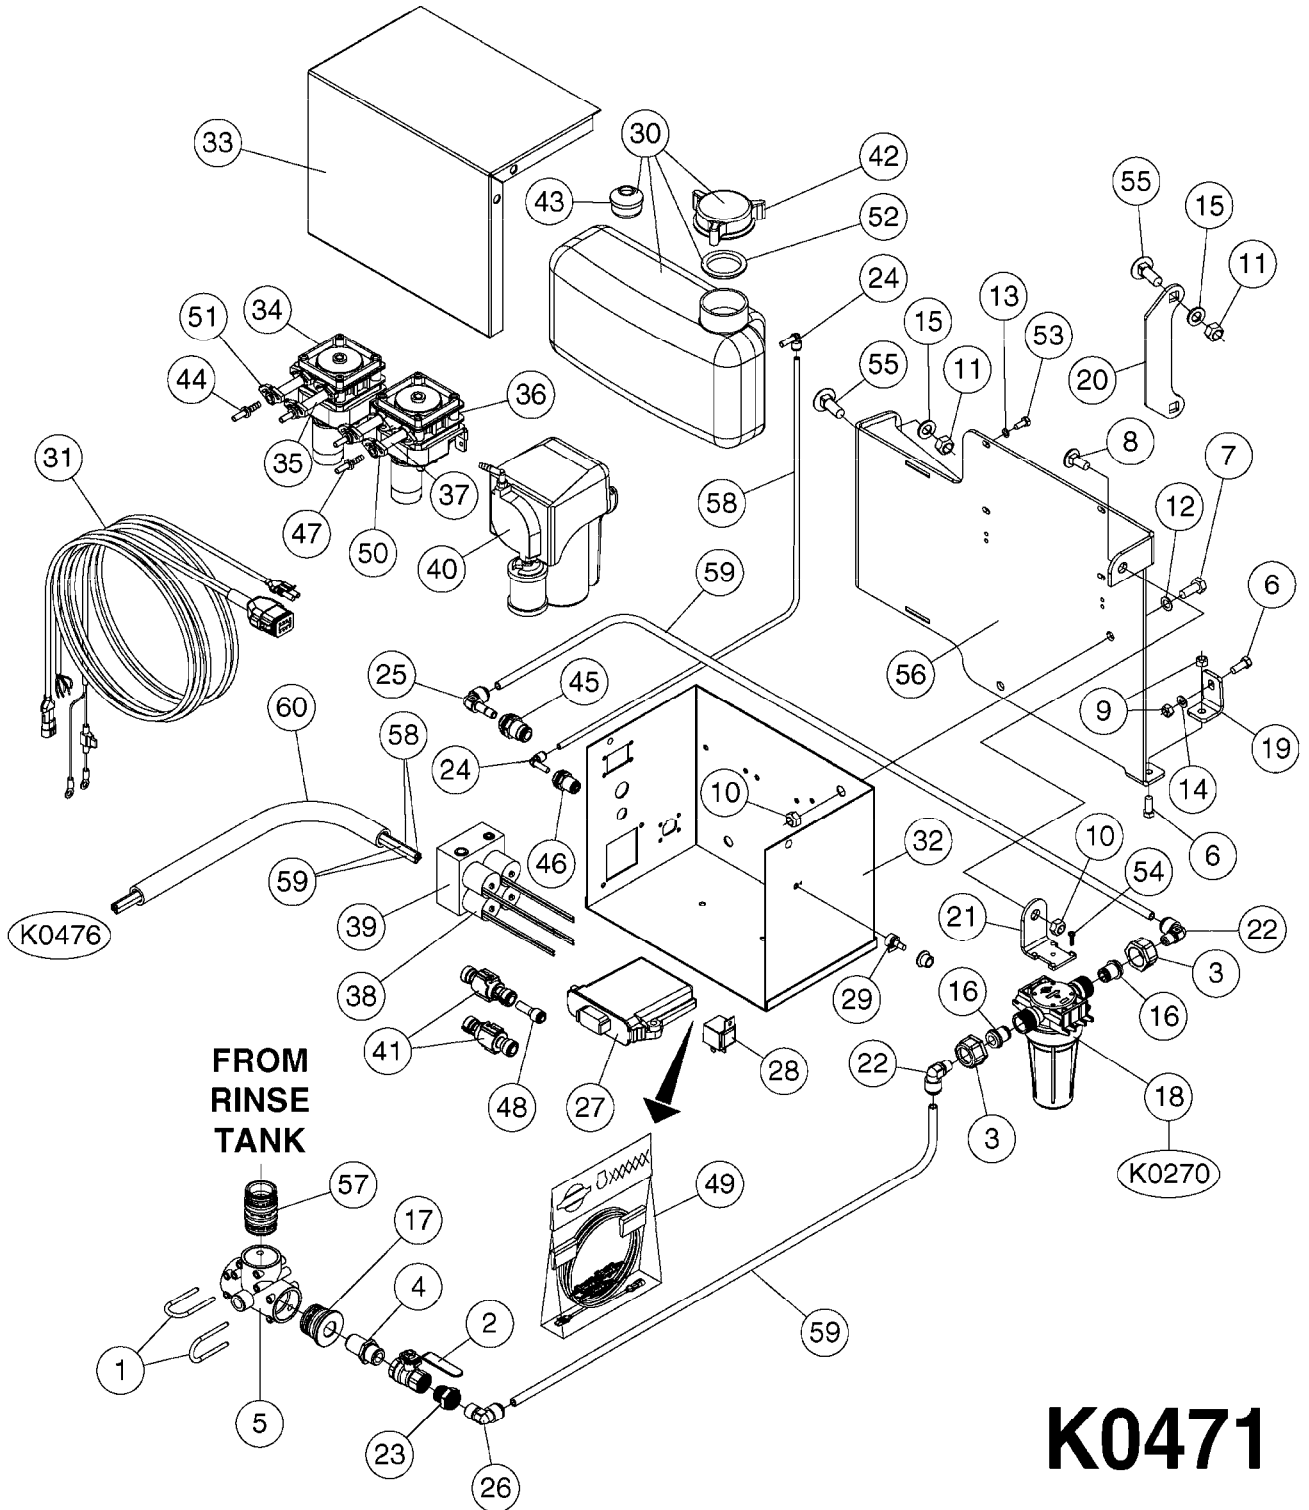

K0471

FOAM MARKER - RICHWAY
COMMANDER
K0471-HIN, 22:10:18

Page 1
Date 12.08.2020 9:46

Pos.	parts-n°	order qty	description
1	145995	1	FITT.DK S-53 FORK
2	284227	1	BALL VALVE 1/2"FEMALE THREADS
3	320283	1	FITT.DK NUT 3/4"BSP
4	321742	1	FITT.DK BULKHEAD 1/2' BSP
5	322352	1	FITT.DK S-53 TEE
6	420582	1	BOLT HEX 8.8 DEL M8X20 FT A2
7	420604	1	BOLT HEX 8.8 DEL M10X25 FT DIN933
8	440737	1	BOLT CARRIAGE M10x25 SS
9	460143	1	LOCK NUT M8 SST A2 DIN985
10	460423	1	NUT HEX M10X1.50 LOCK DIN985A2 SS
11	460703	1	NUT HEX M12X1.75 LOCK DIN985A2 SS
12	470046	1	WASHER D18D11X1 LOCK
13	470901	1	WASHER D11.8/D6.1X1.6 SS LOCK
14	471126	1	WASHER, M8, Ø16/ 8.4X 1.6, SS
15	471127	1	WASHER, M12, Ø24/13X24X2.5 SS
16	717426	1	FITT.DK REDUC 1/4"BSP F.3/4"N
17	726694	1	PLUG,S53,1/2"FBSP THD W.ORING
18	845219	1	FILTER IN-LINE 3/4'80 MESH OML
19	16184403	1	FOAM M. COMPRESSOR HANGER
20	16184603	1	FOAM M. COMPRESSOR SHIM
21	16321500	1	LINE FILTER BRACKET, TDZ/DDZ
22	23004703	1	FITT, 1/4"NPT-3/8"90-PTC
23	23004803	1	FITT, 1/2"MPT-3/8"FPT REDUCER
24	23004903	1	FITT, 1/4"PLUG-IN-1/4"90-PTC
25	23005003	1	FITT, 3/8"PLUG-IN-3/8"90-PTC
26	23005103	1	FITT, 3/8"NPT-3/8"90-PTC
27	26029503	1	MODULE, CONTROL, FOAM MARKER, RICHWAY
28	26029603	1	RELAY, 12VDC, RICHWAY
29	26029703	1	POTENTIOMETER, FOAM MARKER, RICHWAY
30	28064703	1	FOAM MARKER CONC. TANK,RICHWAY
31	28064803	1	FOAM MARKER CONT.CABLE,RICHWAY
32	28086403	1	STEEL BODY, FOAM MARKER, RICHWAY
33	28086503	1	STEEL LID, FOAM MARKER, RICHWAY
34	28086603	1	WATER PUMP, FOAM MARKER, RICHWAY
34	28102303	1	RICHWAY WATER PUMP GEAR MOTOR ONLY
35	28086703	1	1/4" PUMP TUBE, WATER, FOAM MARKER, RICHWAY
36	28086803	1	CONCENTRATE PUMP, FOAM MARKER, RICHWAY
37	28086903	1	1/8" PUMP TUBE, CONCENTRATE, FOAM MARKER, RICHWAY
38	28087003	1	2-WAY SOLENOID VALVE, FOAM MARKER, RICHWAY
39	28087103	1	RHD-VTD SOLENOID BLOCK, FOAM MARKER, RICHWAY
40	28087203	1	DIAPHRAGM AIR COMPRESSOR, FOAM MARKER, RICHWAY
41	28087403	1	3/8" CHECK VALVE, FOAM MARKER, RICHWAY
42	28087603	1	1 GALLON TANK CAP, FOAM MARKER, RICHWAY
43	28087703	1	1 GALLON TANK SCREEN, FOAM MARKER, RICHWAY
44	28094103	1	FITT.1/4" STEM X 1/4" HOSE BARB
45	28095803	1	3/8"T BULKHEAD
46	28095903	1	1/4"T BULKHEAD
47	28096403	1	1/4" STEM X 3/16" HB
48	28096503	1	3/8" STEM X 1/4"T
49	28097103	1	POWER UNIT HARNESS, RICHWAY TRAILER INSIDE WIRING HARNESS COMPLETE
50	28102103	1	RICHWAY #23 QUICK CLAMP
51	28102203	1	RICHWAY #26 QUICK CLAMP
52	28102403	1	RICHWAY TANK CAP GASKET
53	41000603	1	BOLT HEX 1/4"X1/2" SS
54	44076200	1	SCREW WN5451 5X16 SS TORX
55	45001300	1	CARRIAGE BOLT M12X35 DIN603 A2
56	61020003	1	BRKT, FOAM MARKER F.COM, RICHWAY
57	72114300	1	FITT. DK S-53 MALE MALE W.ORIN
58	92703303	1	HOSE LLDPE .25"X.17"X12" BLACK
59	92703403	1	HOSE LLDPE .38"X.25"X12" BLACK