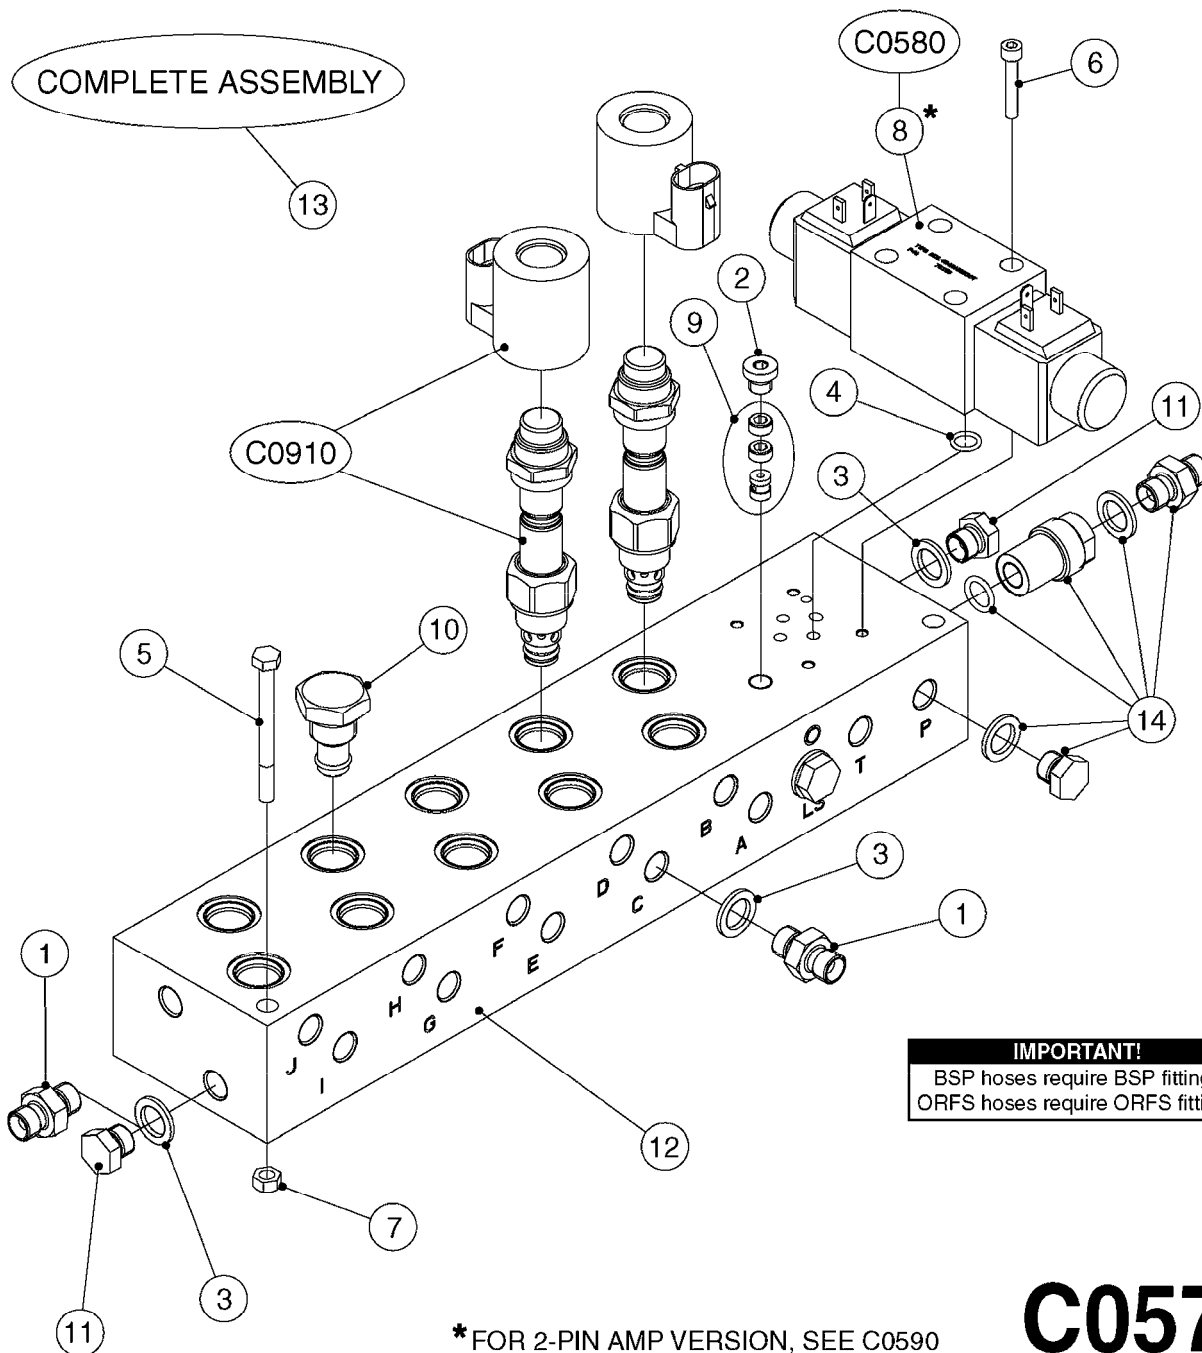

HYD.BLOCK EAGLE/FORCE PRE 2012
C0570-HIN, 13:05:19

Page 1

Date 12.08.2020 9:45

Pos.	parts-n°	order qty	description
1	146845	1	HEX NIPPLE 1/4"x1/4" BSP
1	23234500	1	HEX NIPPLE 1/4" - 9/16" ORFS
1	146851	1	HEX NIPPLE 1/4"x1/4" 0.7MM BSP
1	23234700	1	HEX NIPPLE 1/4"-9/16" - 0.7mm ORFS
1	147498	1	HEX NIPPLE 1/4"-1/4" 1.2mm BSP
1	23234100	1	HEX NIPPLE 1/4"-9/16" - 1.2mm ORFS
2	231987	1	PLUG 1/8' BSP W/GASKET
3	241404	1	DOWTY SEAL 1/4"
4	242102	1	O-RING Ø9.25X1.78 NITRIL 90SH
5	420847	1	BOLT HEX 8.8 DEL M8X85
6	450964	1	SCREW M5X30 F.CYLINDER
7	460143	1	LOCK NUT M8 SST A2 DIN985
8	782116	1	HY SOLENOID VALVE MD1L-S3/10N-D12K1/P
9	782124	1	SWITCH VALVE OUTS.1/8" 5000PSI
10	782131	1	BLIND PLUG F.3/4" CARTR.VALVE
11	14010400	1	PLUG 1/4" BSP
12	14098600	1	HYD. BLOCK SPC/FTZ 3/4" 2010
13	72679100	1	HY.BLOCK BOOM HYDR. FTZ 2010
14	74191700	1	ADJ. FLOW VALVE REPAIR KIT DHP