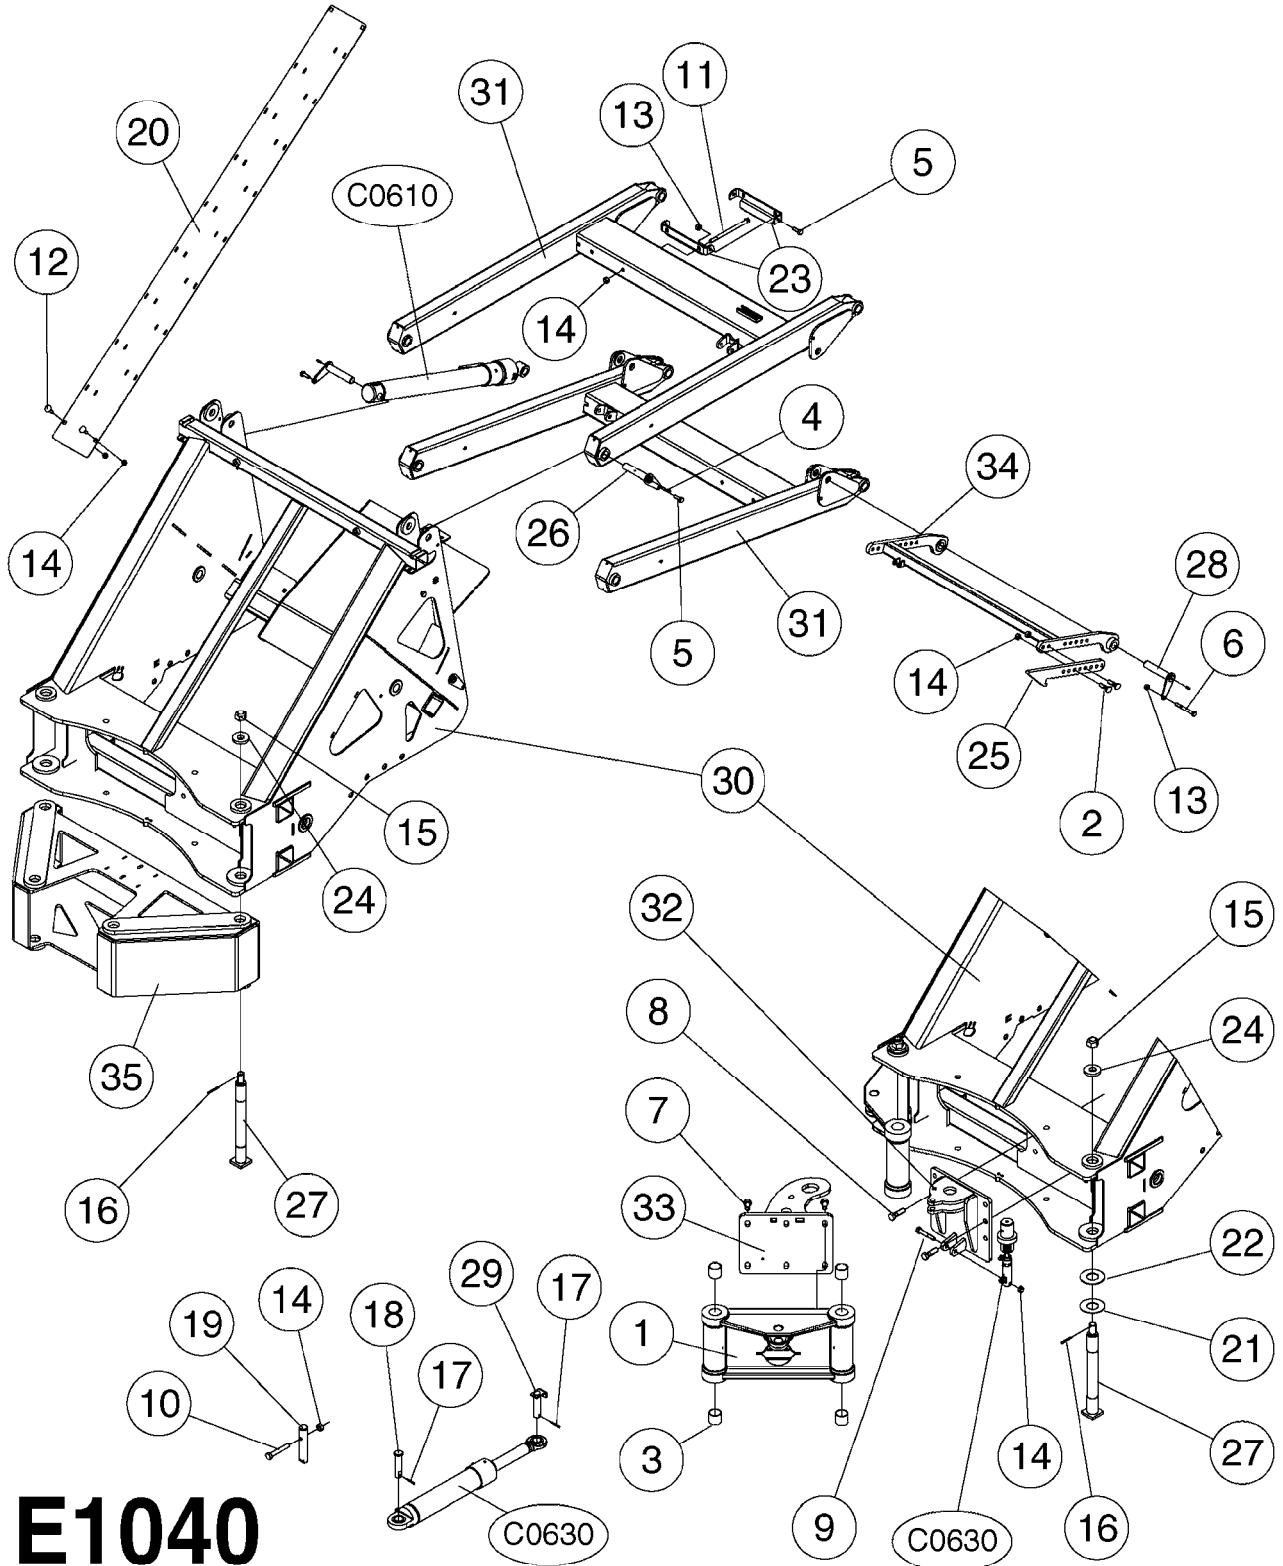

SWIVEL HOSE GUARD  
E1020-HIN, 17:11:16

**E1020**

SWIVEL HOSE GUARD  
E1020-HIN, 17:11:16

Page 1  
Date 12.08.2020 9:45

Pos.	parts-n°	order qty	description
1	165557	1	WASHER D28.0/D12.2X2.0 SS
2	421046	1	BOLT HEX M8X25/25 A2 SS DIN933
3	421222	1	BOLT HEX 8.8 DEL M10X75 FT
4	460143	1	LOCK NUT M8 SST A2 DIN985
5	460423	1	NUT HEX M10X1.50 LOCK DIN985A2 SS
6	480126	1	PIN COTTER M4X30
7	15118200	1	HOSE & TUBE HOLDER NCM
8	16143600	1	HOSE AND CABLE HOLDER TOP
9	16160900	1	HOSE AND CABLE GUARD 160X502MM
9	16187700	1	HOSE AND CABLE GUARD 160X402MM
10	61042200	1	HOSE AND CABLE HOLDER PIVOT
11	92703203	1	HOSE R X3/4" X300PSI WP X0012"
12	92712403	1	HOSE R X1" X300PSI WP X0012"