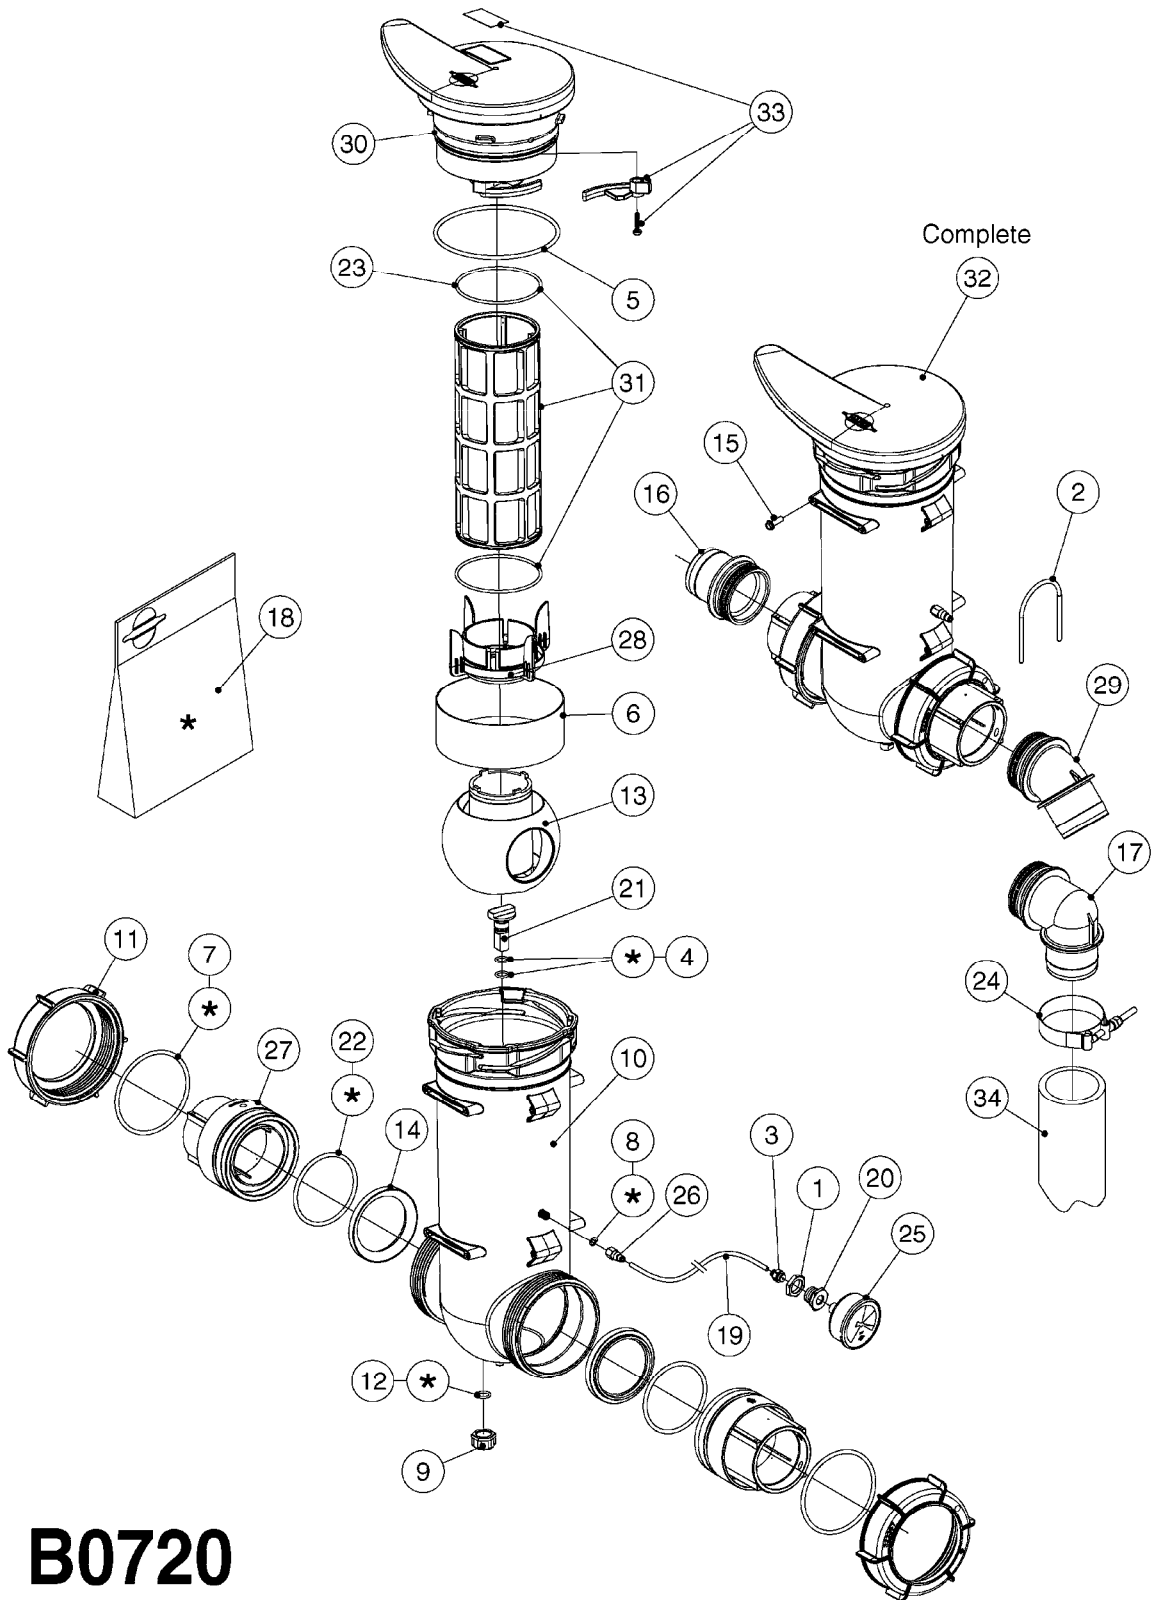

# B0640

CHECK VALVES - S67 (2011)  
B0640-HIN, 15:10:19

Page 1

Date 12.08.2020 9:45

Pos.	parts-n°	order qty	description
1	145996	1	FITT.DK S-67 FORK
2	242353	1	O-RING 3 X 44.2 VITON
3	334231	1	FITT.DK S-67 STR.1"
3	334232	1	FITT.DK S-67 STR.1-1/4"
4	72432400	1	FITT.DK S-67 CONNEC W.CHK SEAT
5	72819200	1	CHECK VALVE S67 2012 THREADED
6	72819300	1	CHECK VALVE S67 2012 NO THREAD
7	72878800	1	CHECK VALVE S67 SUBASSEMBLY 2013 INCLUDED WITH #5 & #6