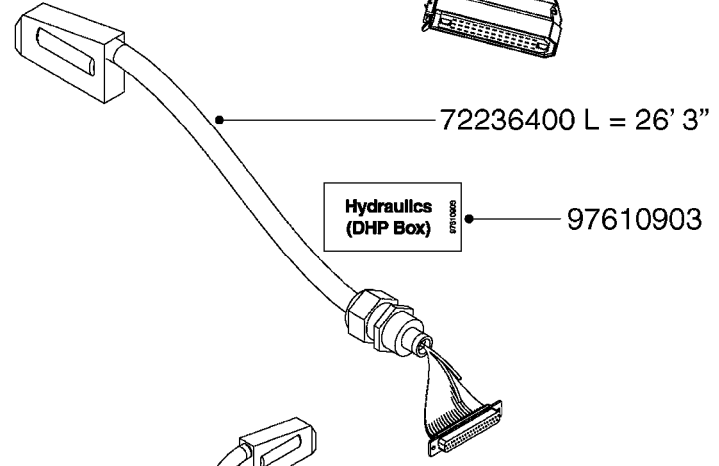

**M0280**

39 PIN CABLES  
M0280-HIN, 28:03:17

Page 1  
Date 12.08.2020 9:46

parts-n°	order qty	description
262158	1	PLUG INSERT 39 POLE MALE
262159	1	PLUG INSERT 39 POLE FEMALE
262160	1	PLUG HOUSING 39 POLE FEMALE
262161	1	PLUG HOUSING F/39 POLE MALE
440634	1	SCREW 5/8"
440732	1	PT SCREW 35X12B Z5452 ELZ
14034200	1	CODE BRACKET FOR 39 PIN CABLE
26003900	1	WIRE 37-39 PIN EVC, 6.6'
26004200	1	WIRE 37-39 PIN EVC, 57.4'
26008400	1	WIRE 39-PIN 24 WIRE L=8M
26011903	1	WIRE 39-39 POLE EXT. 3660MM
28027500	1	WIRE 37-39 PIN EVC, 37.7'
28028700	1	WIRE 37-39 PIN EVC, 45.9'
28028800	1	WIRE 37-39 PIN EVC, 16.4'
28028900	1	WIRE 37-39 PIN EVC, 26.2'
72236400	1	DAH CONN. WIRE/TRACTOR L=8M
97610803	1	DECAL-SRAY BOX 39-PIN
97610903	1	DECAL-HYDRAULIC BOX 39-PIN