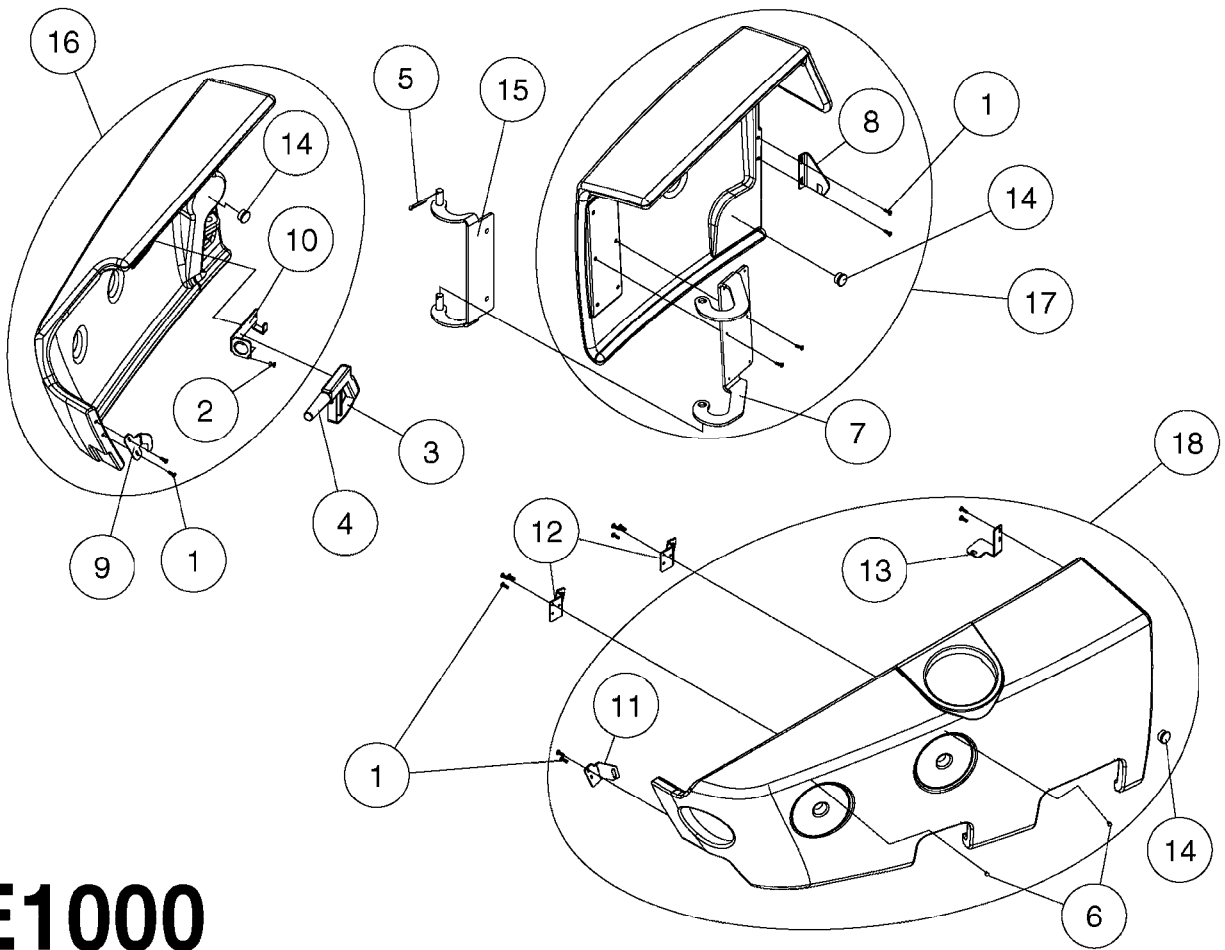

Complete

**E0990**

LOCKER & CLEAN WATER TANK NCM  
E0990-HIN, 15:05:19

Page 1  
Date 12.08.2020 9:45

Pos.	parts-n°	order qty	description
1	242474	1	SEAL 16X28XL=' LOCKER DOOR CM+
2	285793	1	GAS CYLINDER
3	334523	1	PIPE HOLDER Ø51.5
4	334850	1	GUIDE F. SIGHT GAUGE TUBE TOP
5	351766	1	SIDE SHIELD MOUNT RIGHT
6	351767	1	SIDE SHIELD MOUNT LEFT
7	430846	1	BOLT HEX 8.8 DEL M12X80
8	440718	1	BOLT CRG M10 X 65 DEL
9	460423	1	NUT HEX M10X1.50 LOCK DIN985A2 SS
10	460703	1	NUT HEX M12X1.75 LOCK DIN985A2 SS
11	480141	1	PIN COTTER M4X20
12	480809	1	BLIND RIVET, EMHART ACD616ASM
13	15057800	1	HANDLE F.LEFT SIDE LOCKER
14	16124500	1	DIVIDER F.LOCKER L.SIDE SHIELD
15	16124600	1	SHELF FLOOR-LEFT SIDE LOCKER
16	16124700	1	SHELF WALL-LEFT SIDE LOCKER
17	16126900	1	BRACKET F.DOOR-STORAGE LOCKER
18	16127300	1	SHELF FLOOR-RIGHT SIDE LOCKER
19	44075300	1	SCREW 3.5X9.5SS/X15 ISO 14585C
20	61033900	1	BRACKET F. SIDE PANEL R.H. NCM
21	61034000	1	BRACKET F. SIDE PANEL L.H. NCM
22	61037500	1	ADJUSTING BRACKET, BOTTOM NCM
23	63037800	1	BRACKET F.DOOR-STORAGE LOCKER
24	72280100	1	SIDE SHIELD RIGHT NCM COMPLETE
25	72280200	1	SIDE SHIELD LEFT+CLEAN W.TANK
26	72280600	1	CLEAN W.TANK LEFT SIDE NCM
27	72282800	1	SIGHT GAUGE W/SCALE NCM4400 LITER PRE'15 TUBE LENGTH = 75"
27	72357100	1	SIGHT GAUGE W/SCALE NCM6600 LITER
27	72358300	1	SIGHT GAUGE TUBE 85/90/10000 L=2382 BENT
27	72440100	1	SIGHT GAUGE W/SCALE,CM6600 GAL
27	72932100	1	SIGHT GAUGE TUBE W/DECAL CM4400/4500 GAL PRE'15 TUBE LENGTH = 75"
27	73125500	1	SIGHT GAUGE W/SCALE,CM4500 '15 LITER POST'15 TUBE LENGTH = 82"
27	73277500	1	SIGHT GAUGE W/SCALE,CM4500 '15 GAL POST'15 TUBE LENGTH = 82"
27	97610003	1	DECAL SIGHT GAUGE NCM 9000 GAL