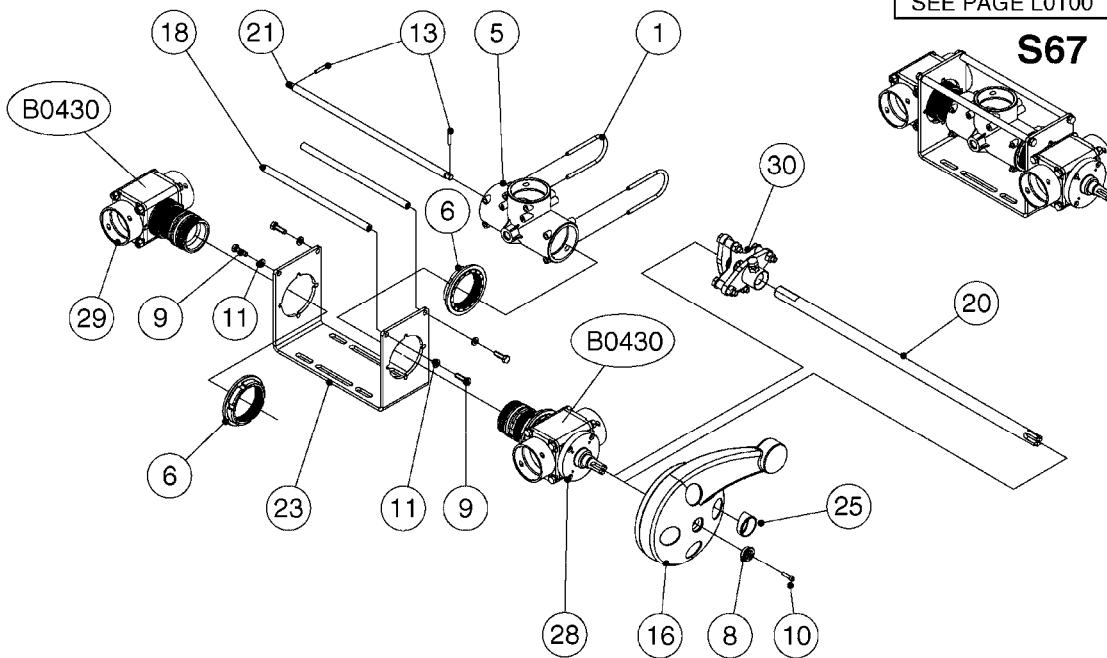

FOR S67 FITTINGS  
SEE PAGE L0100

**S67**

FOR S93 FITTINGS  
SEE PAGE L0110

**S93**

**B0500**

SMART VALVE S67 S93 (07)  
B0500-HIN, 28:01:19

Pos.	parts-n°	order qty	description
1	145996	1	FITT.DK S-67 FORK
2	145997	1	FITT.DK S-93 FORK
3	242351	1	O-RING D69.5X3.0 VITON F.S-93
4	322109	1	FITT.DK S-93 BULKHEAD NUT
5	322224	1	FITT.DK S-67 TEE
6	322320	1	NUT F.3 WAY VALVE S56
7	334545	1	FITT.DK S-93 TEE
8	334594	1	PLUG F.VALVE HANDLE BLACK
9	410362	1	BOLT HEX 8.8 SS M6X20
10	410922	1	CYL.SKR 8.8 DEL M4X20 RST
10	450902	1	BOLT ALLEN HEAD M4 X 16MM
11	471125	1	WASHER M6U 6.4X14X1.2,A2 SS
12	480733	1	PIN D6 X 40
13	480803	1	PIN Ø4 X 25
14	728525	1	FITT. S93 CONNECTOR W/O-RINGS
15	741844	1	VALVE HANDLE ASSY. SUCTION NCM
16	741845	1	VALVE HANDLE ASSY. PRESSUR NCM
17	14021500	1	SPINDLE F.S93 SMART VALVE
18	14022700	1	SPACER TUBE Ø10 L=212 SS
19	14038100	1	AXLE FOR SUCTION VALVE HANDLE
20	14038200	1	AXLE FOR PRESSURE VALVE HANDLE
21	14068700	1	SPINDLE,SMART VALVE S67 10MM
22	16059900	1	BRACKET 2 STK S93 SMART VALVE
23	16082300	1	BRACKET 2PCS S67 VALVE 15 BAR
24	28168400	1	HAIRPIN Ø5 S67/S93
25	33505200	1	PLUG FOR SMART VALVE HANDLE
26	72138000	1	VALVE S93 "V2" SMART VALVE
27	72138600	1	VALVE S93 "V3" SMART VALVE
28	72172100	1	VALVE S67 "V1" SMART VALVE
28	72538000	1	NCM 4400/6600 VALVE S67, LONG SPINDLE NAV 3000/4000
29	72172200	1	VALVE S67 "V2" SMART VALVE
30	72283000	1	AXLE JOINT F. SMARTVALVE HANDL