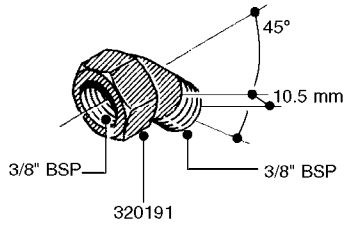

FITTINGS - HEXAGON NIPPLES  
L0030-HIN, 01:01:16

**L0030**

FITTINGS - HEXAGON NIPPLES  
L0030-HIN, 01:01:16

Page 1  
Date 12.08.2020 9:46

parts-n°	order qty	description
10015303	1	FITT.PO.HN 1.00X1.00 M1000
10425003	1	FITT.PO.HN 1.25X1.00 MCPHEE
320132	1	FITT.DK HN 1" BSP
320176	1	FITT.DK HN 3/8"X1/2" BSP
320445	1	FITT.DK HN 1/4"X3/8" BSP
320655	1	FITT.DK HN 1/2"-1/2" BSP
320692	1	FITT.DK HN 3/8'BSPX1/4'NPT
320703	1	FITT.DK HN 3/8BSP X1/2 &1/4NPT
320725	1	FITT.DK NIPPLE 3/8"-3/8" BSP
320902	1	FITT.DK HN 3/8'X 1/4' BSP
390232	1	FITT.DK HN 1-1/2' X 1-1/4' BSP
390276	1	FITT.DK HN 1'BSP