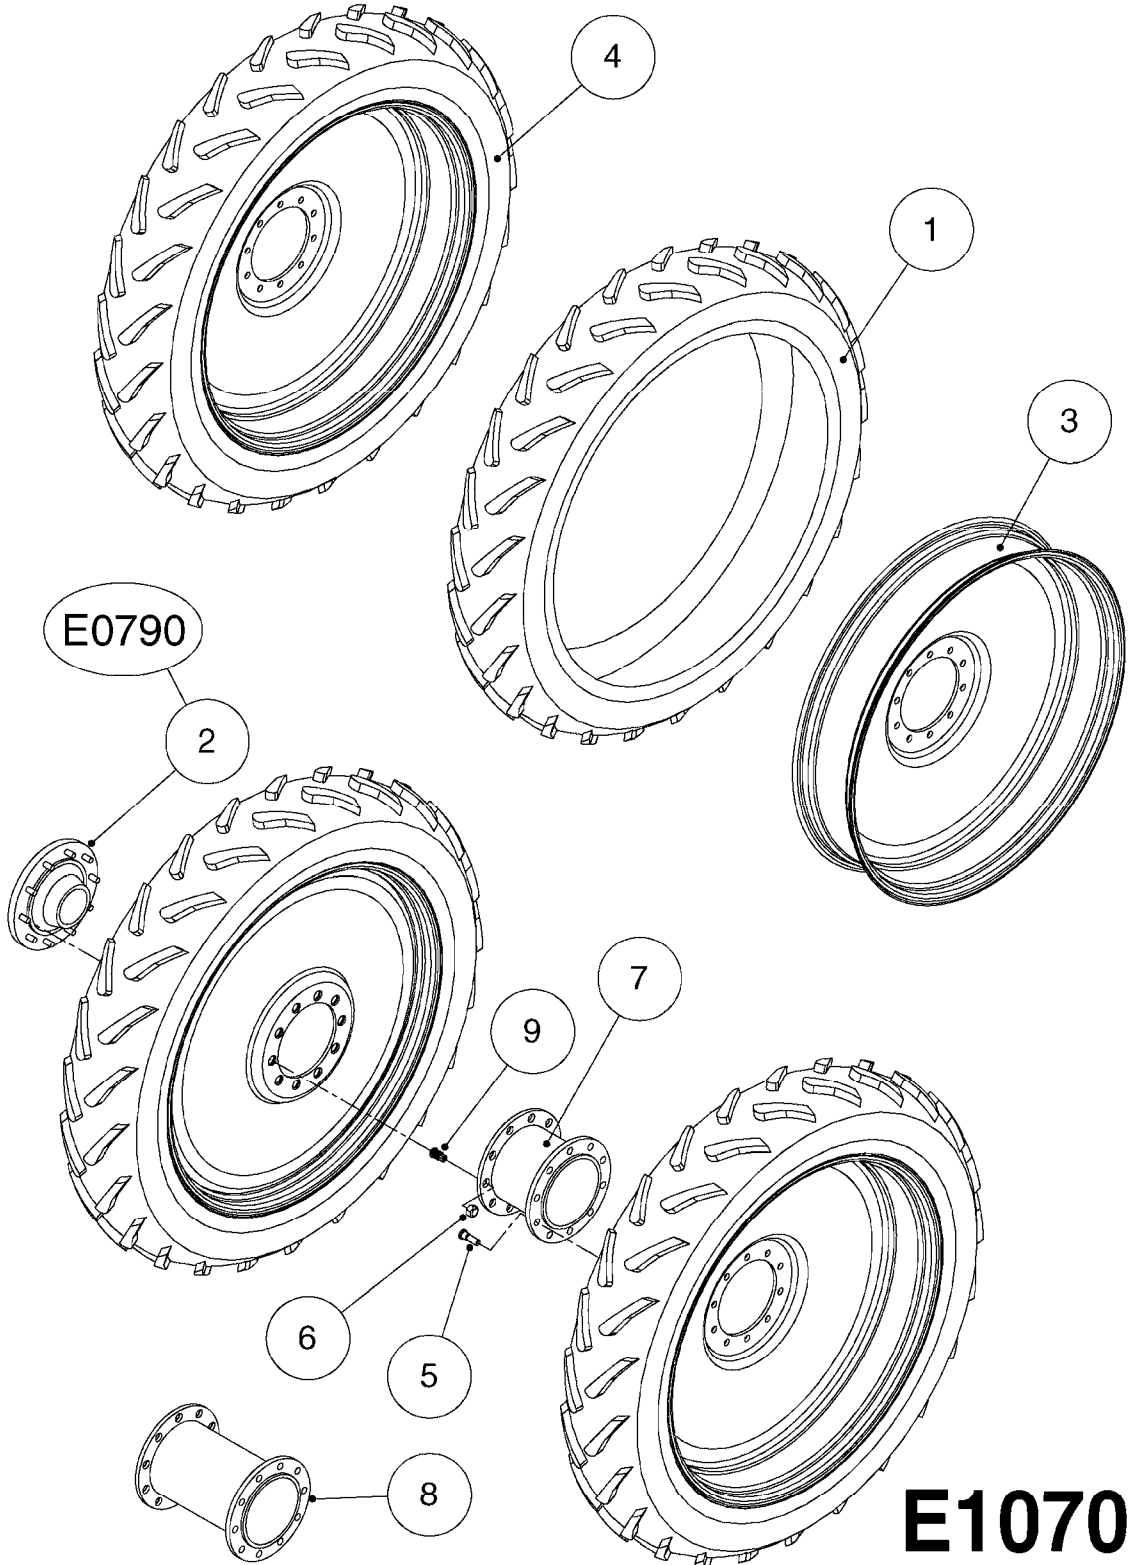

WHEELS FOR NEW COMMANDER
E1070-HIN, 01:01:16

Page 1
Date 12.08.2020 9:45

Pos.	parts-n°	order qty	description
1	10615703	1	TIRE 320 90R46' RAD.TL 357774
2	28045703	1	HUB ASSY 10-13.19-11.02 25000#
3	28007103	1	RIM,10x46,5.75NOS,13.189BC
4	28031203	1	TIRE ASSY. 320/90R50" HL R.H.
4	28031303	1	TIRE ASSY. 320/90R50" HL L.H.
4	28037603	1	TIRE ASSY.320/90R50" R.H. DUAL
4	28037703	1	TIRE ASSY.320/90R50" L.H. DUAL
4	28038603	1	TIRE 320/90R50" 161A8B HI LOAD
4	70006303	1	WHEEL ASM. 320/90R46 LH
4	70006703	1	WHEEL ASM. 320/90R46 RH
5	28034803	1	STUD 3/4"NF/5/8"KNURL L=2-5/8"
6	46000303	1	NUT, BUD WHEEL, OUTER, RH
7	61011203	1	DUAL SPACER 22" ROW 50" TIRE
8	61011303	1	DUAL SPACER 30" ROW 50" TIRE
9	46000203	1	NUT, BUD WHEEL, INNER, RH