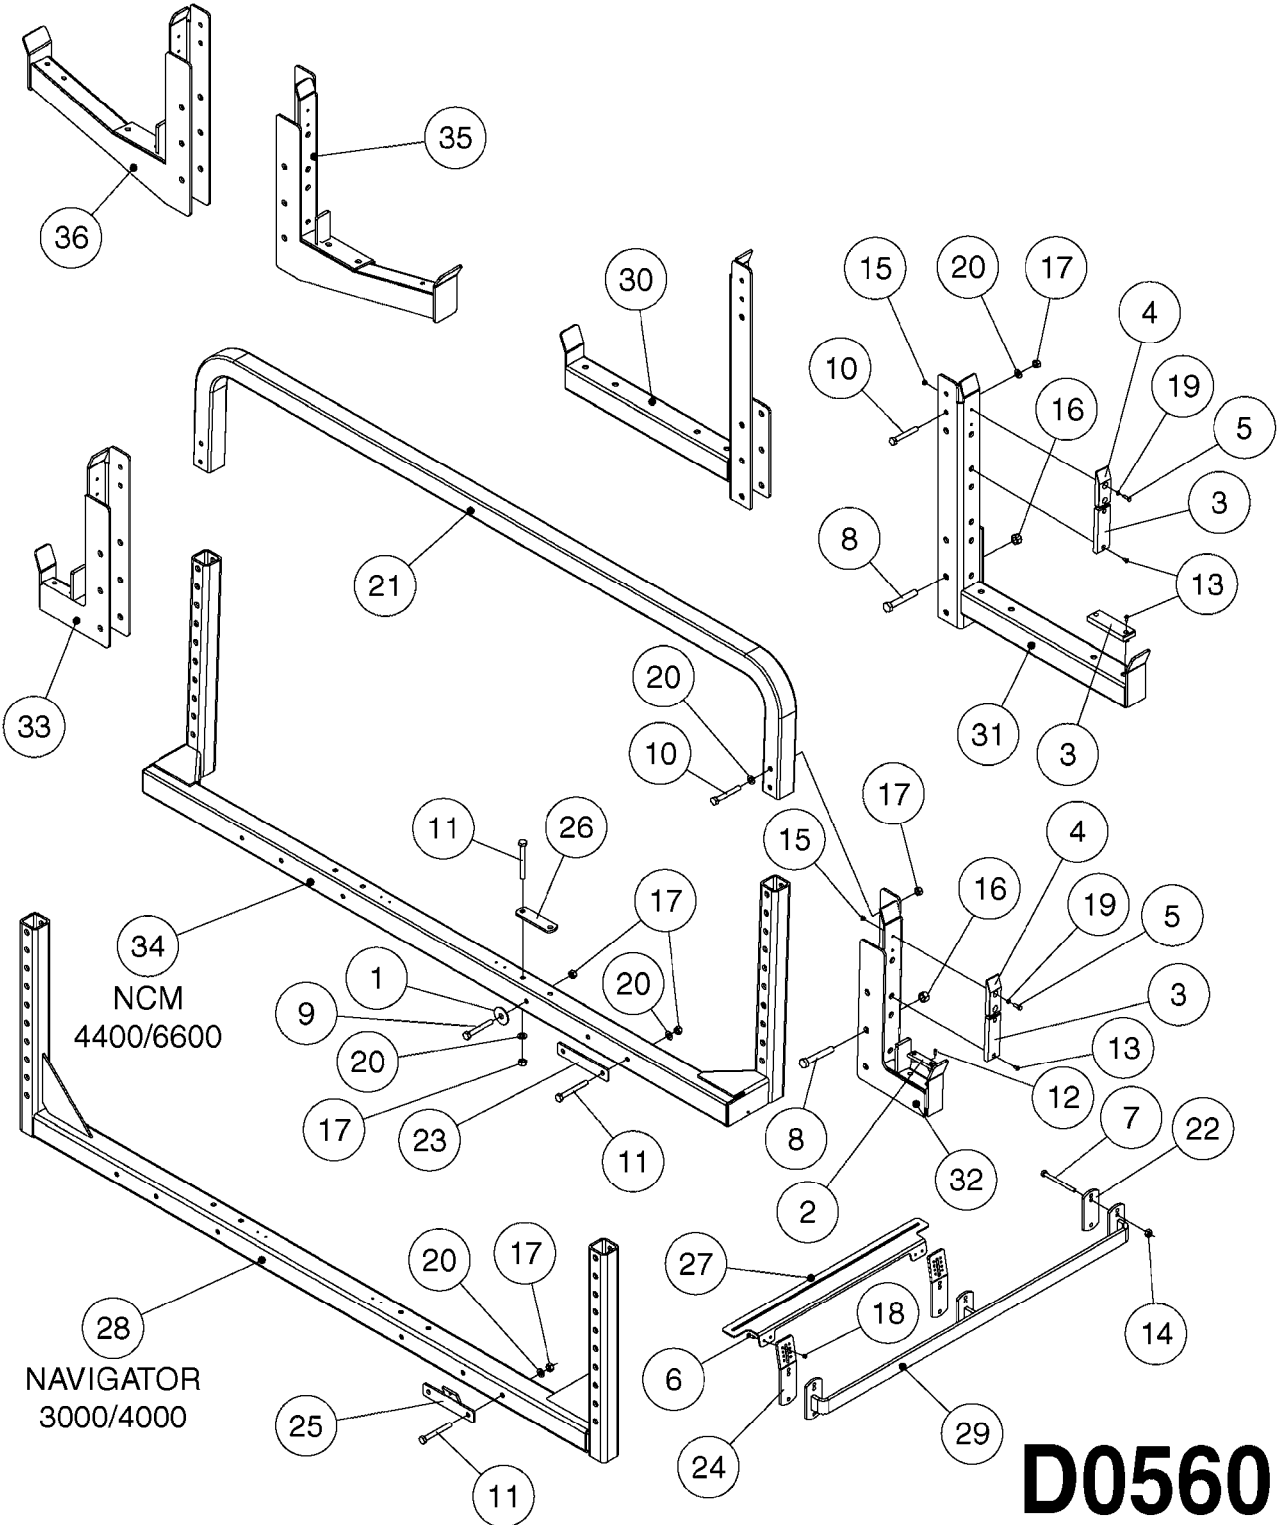

TRANSPORT BKTS - NCM/NAVIGATOR
D0560-HIN, 01:01:16

Page 1

Date 12.08.2020 9:45

Pos.	parts-n°	order qty	description
1	163074	1	WASHER D54/D17X3
2	333956	1	SLIDE SHOE 91X25X10
3	334135	1	SLIDE SHOE 140X45X15
4	390826	1	SLIDE PAD F.TRANSPORT BKT.CM/D
5	410362	1	BOLT HEX 8.8 SS M6X20
6	410406	1	BOLT HEX 8.8 DEL M5X16 FT
7	421232	1	BOLT HEX 8.8 DEL M8X110
8	430264	1	BOLT HEX 8.8 DEL M16X100
9	430367	1	BOLT HEX 8.8 DEL M12X100 DIN931
10	430485	1	BOLT HEX 8.8 DEL M12X90
11	430892	1	BOLT HEX 8.8 DEL M12X110
12	440665	1	SCREW M4.2X16 STAINLESS
13	440708	1	SCREW M5.5X16 SELF TAPPING SS
14	460143	1	LOCK NUT M8 SST A2 DIN985
15	460261	1	NUT HEX M6X1.00 LOCK DIN985 A2 SS
16	460585	1	LOCKING NUT M16 DIN985 A2 SS
17	460703	1	NUT HEX M12X1.75 LOCK DIN985A2 SS
18	461217	1	NUT HEX M5 LOCK
19	471125	1	WASHER M6U 6.4X14X1.2,A2 SS
20	471127	1	WASHER, M12, Ø24/13X24X2.5 SS
21	15028703	1	TRANSPORT CROSS TUBE CM4400
22	16092803	1	PLATE F. TRANSPORT CM+
23	16101703	1	PLATE 1/4"x1-1/2" L=270/2xØ13 NCM 4400/6600
23	16118303	1	PLATE F. CM8500-10000 TRANSPORT NCM 9000
24	16109303	1	PLATE F. TRANSPORT REST CM
25	16116703	1	PLATE, S/G TUBE MT NAVIGATOR
26	16138700	1	PLATE F. TRANSPORT CROSS BAR
27	16183403	1	BRACKET, TRANSPORT BAR NOZ SPC, RED T25 NOZZLE BRACKET
28	61010903	1	TRANSPORT CROSS BAR NAVIGATOR
29	61012603	1	TRANSPORT REST SPC NCM 4400
30	63024603	1	TRANSPORT REST FTZ R.H. CM4400
31	63024703	1	TRANSPORT REST FTZ L.H. CM4400
32	63024803	1	TRANSPORT REST SPC NCM/NAV
33	63024903	1	TRANSPORT REST SPC NCM/NAV
34	63027503	1	TRANSPORT CROSS BAR NCM44/6600
35	63038003	1	TRANSPORT BRACKET, 120 SPC LH
36	63038103	1	TRANSPORT BRACKET, 120 SPC RH