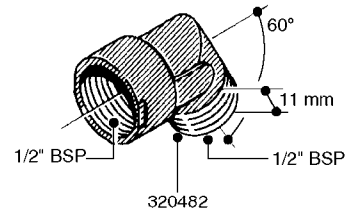

FITTINGS - HEXAGON NIPPLES  
L0030-HIN, 01:01:16

**L0030**

FITTINGS - HEXAGON NIPPLES  
L0030-HIN, 01:01:16

Page 1  
Date 12.08.2020 9:46

parts-n°	order qty	description
10015303	1	FITT.PO.HN 1.00X1.00 M1000
10425003	1	FITT.PO.HN 1.25X1.00 MCPHEE
320132	1	FITT.DK HN 1" BSP
320176	1	FITT.DK HN 3/8"X1/2" BSP
320445	1	FITT.DK HN 1/4"X3/8" BSP
320655	1	FITT.DK HN 1/2"-1/2" BSP
320692	1	FITT.DK HN 3/8'BSPX1/4'NPT
320703	1	FITT.DK HN 3/8BSP X1/2 &1/4NPT
320725	1	FITT.DK NIPPLE 3/8"-3/8" BSP
320902	1	FITT.DK HN 3/8'X 1/4' BSP
390232	1	FITT.DK HN 1-1/2' X 1-1/4' BSP
390276	1	FITT.DK HN 1'BSP