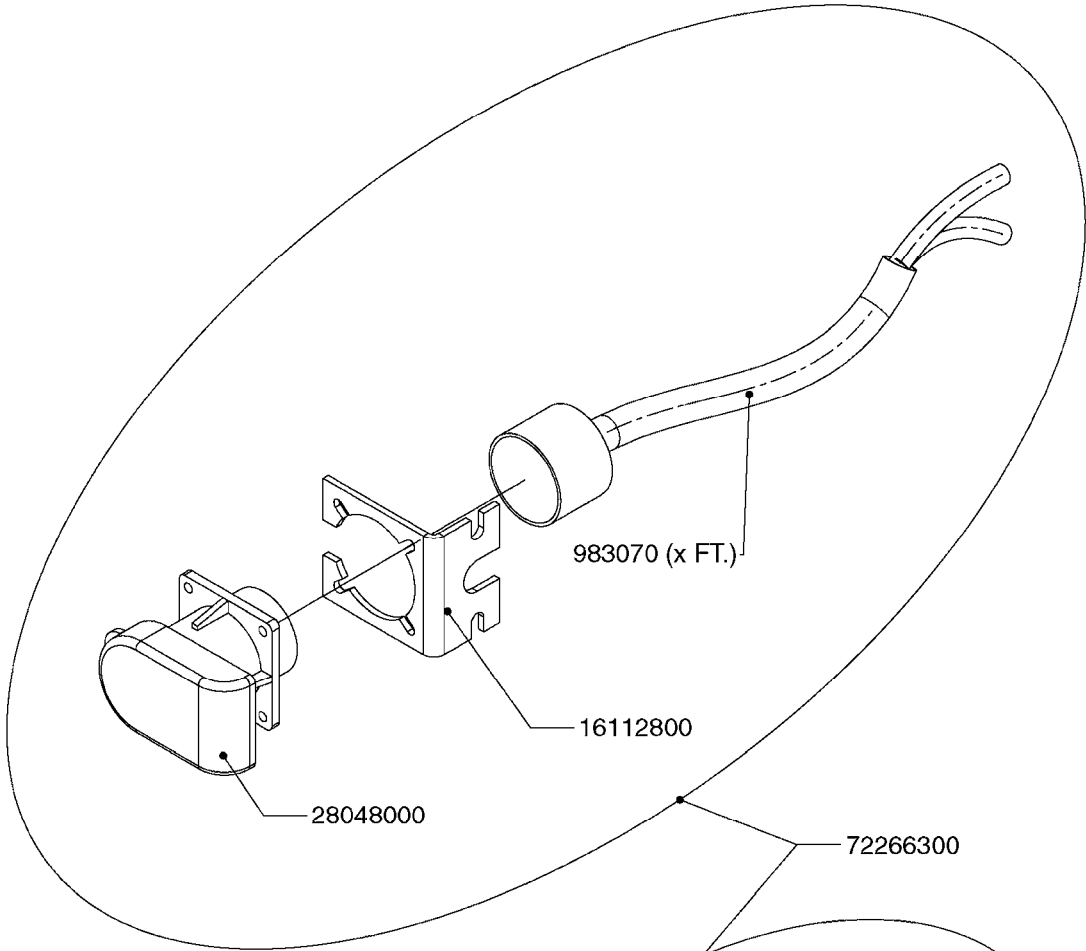

POWER SUPPLY CABLES
M0240-HIN, 01:01:16

Page	0
Date	12.08.2020 9:46