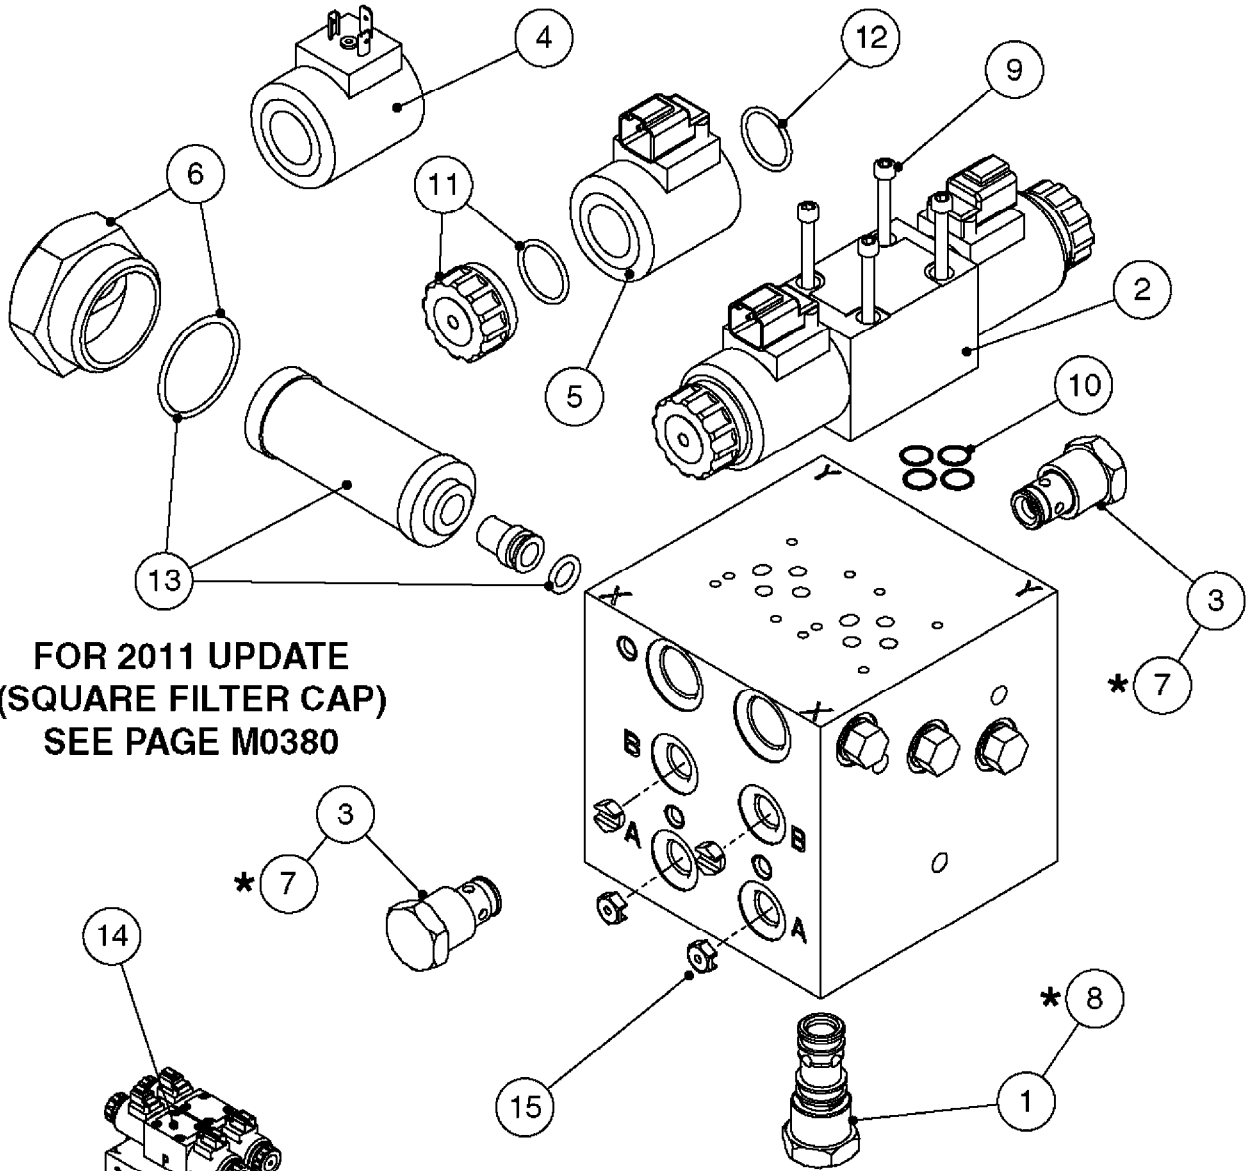

NORAC UC4 BOOM HEIGHT CONTROL
M0290-HIN, 01:01:16

Page 1
Date 12.08.2020 9:46

Pos.	parts-n°	order qty	description
1	410443	1	BOLT HEX 8.8 DEL M6X70
1	410605	1	BOLT HEX 8.8 DEL M6X80
2	460261	1	SPB/SPC BOOM
3	471124	1	NUT HEX M6X1.00 LOCK DIN985 A2 SS
4	16128603	1	WASHER, M6, Ø18/ 6.4X 1.6, SS
4	16128703	1	BRACKET F. SENSOR 60X60 TUBE SPB/SPC BOOM
5	26016303	1	BRACKET F. SENSOR 50x50 TUBE
6	26025903	1	FORCE BOOM (FTZ)
7	26026003	1	CONNECTOR RING CPC #11 NORAC
8	26026600	1	NORAC UC4+ ROLL SENSOR W/TEMP. CONFIRM NORAC P/N 45000
8	28055603	1	NORAC UC4+ ROLL SENSOR CONFIRM NORAC P/N 45001
9	28049503	1	NORAC CABLE VAR.RT.VLV DIN
10	28049603	1	3-PIN CONNECTORS/HIRSCHMAN
11	28050303	1	NORAC CABLE VAR.RT.VLV DEUTSCH
12	28050703	1	2-PIN CONNECTORS/DEUTSCH
13	28054303	1	NORAC CABLE EXTENSION
14	28055503	1	NORAC POWER CABLE
15	28055703	1	NORAC RUBBER TOP&BOLT F.SENSOR DIA.30MMX30MMX8MM
16	28085900	1	NORAC UC4+ OPEN CTR. CABLE
17	28086200	1	PARALIFT INTERFACE CABLE NORAC
18	28086300	1	NORAC VALVE MOUNTING HARDWARE
19	28086400	1	NORAC VALVE CABLE ROLL PIGTAIL
20	28086500	1	SENSOR BRANCH CABLE NORAC
21	28086600	1	CAN NODE DUAL CABLE NORAC
22	70112503	1	UC4 DISPLAY PANEL NORAC
23	78216100	1	UC4 ULTRASONIC SENSOR
		1	UC4 SENSOR MOUNTING BKT. NORAC
		1	FOAM DISC F. SENSOR NORAC
		1	UC4+ ROLL SENSOR KIT '11 HIN INCLUDES NORAC P/N 45000 & 45001
		1	NORAC VALVE BLOCK COMP, DEUTSCH CON.

FOR 2011 UPDATE
(SQUARE FILTER CAP)
SEE PAGE M0380

COMPLETE
ASSEMBLY

* SEAL KITS

M0300