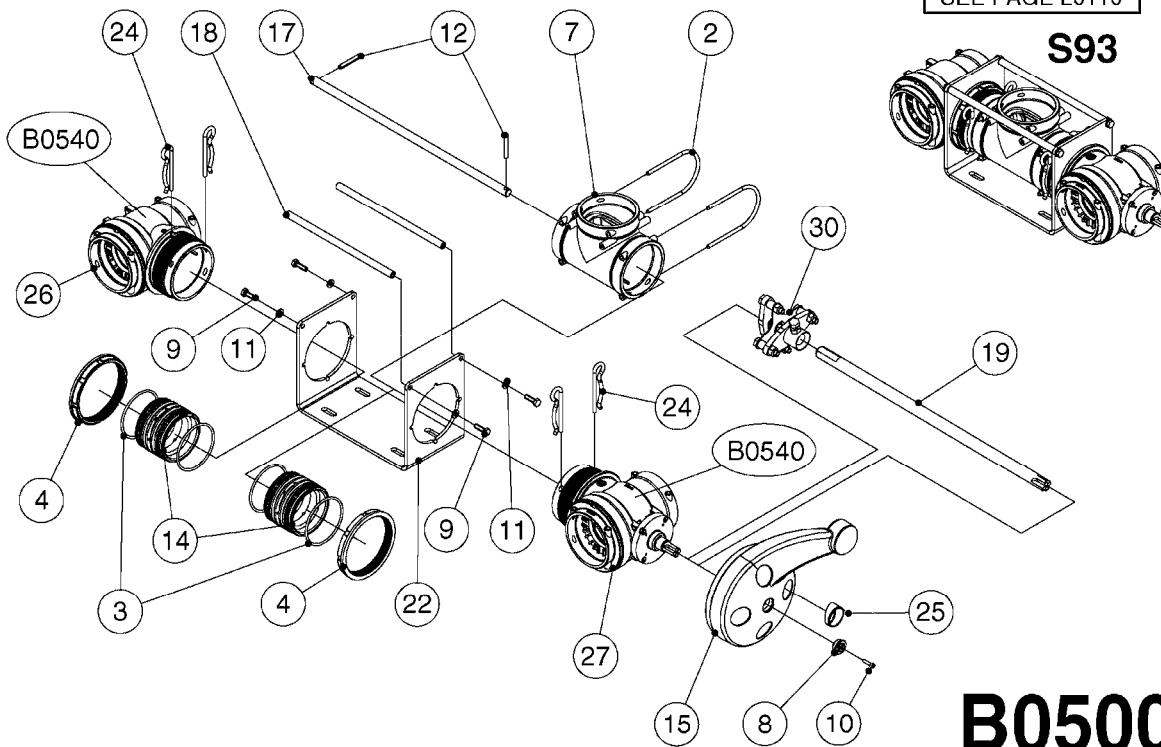

FOR S93 FITTINGS
SEE PAGE L0110

S93