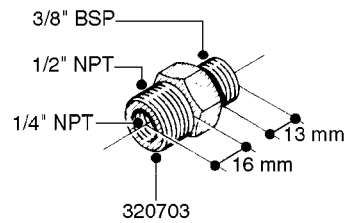

FITTINGS - HEXAGON NIPPLES  
L0030-HIN, 01:01:16

**L0030**

FITTINGS - HEXAGON NIPPLES  
L0030-HIN, 01:01:16

Page 1  
Date 12.08.2020 9:46

parts-n°	order qty	description
10015303	1	FITT.PO.HN 1.00X1.00 M1000
10425003	1	FITT.PO.HN 1.25X1.00 MCPHEE
320132	1	FITT.DK HN 1" BSP
320176	1	FITT.DK HN 3/8"X1/2" BSP
320445	1	FITT.DK HN 1/4"X3/8" BSP
320655	1	FITT.DK HN 1/2"-1/2" BSP
320692	1	FITT.DK HN 3/8'BSPX1/4'NPT
320703	1	FITT.DK HN 3/8BSP X1/2 &1/4NPT
320725	1	FITT.DK NIPPLE 3/8"-3/8" BSP
320902	1	FITT.DK HN 3/8'X 1/4' BSP
390232	1	FITT.DK HN 1-1/2' X 1-1/4' BSP
390276	1	FITT.DK HN 1'BSP