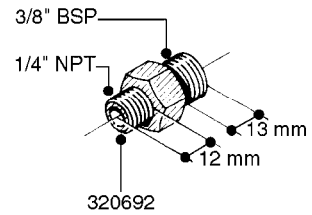

FITTINGS - HEXAGON NIPPLES  
L0030-HIN, 01:01:16

**L0030**

FITTINGS - HEXAGON NIPPLES  
L0030-HIN, 01:01:16

Page 1  
Date 12.08.2020 9:46

parts-n°	order qty	description
10015303	1	FITT.PO.HN 1.00X1.00 M1000
10425003	1	FITT.PO.HN 1.25X1.00 MCPHEE
320132	1	FITT.DK HN 1" BSP
320176	1	FITT.DK HN 3/8"X1/2" BSP
320445	1	FITT.DK HN 1/4"X3/8" BSP
320655	1	FITT.DK HN 1/2"-1/2" BSP
320692	1	FITT.DK HN 3/8'BSPX1/4'NPT
320703	1	FITT.DK HN 3/8BSP X1/2 &1/4NPT
320725	1	FITT.DK NIPPLE 3/8"-3/8" BSP
320902	1	FITT.DK HN 3/8'X 1/4' BSP
390232	1	FITT.DK HN 1-1/2' X 1-1/4' BSP
390276	1	FITT.DK HN 1'BSP