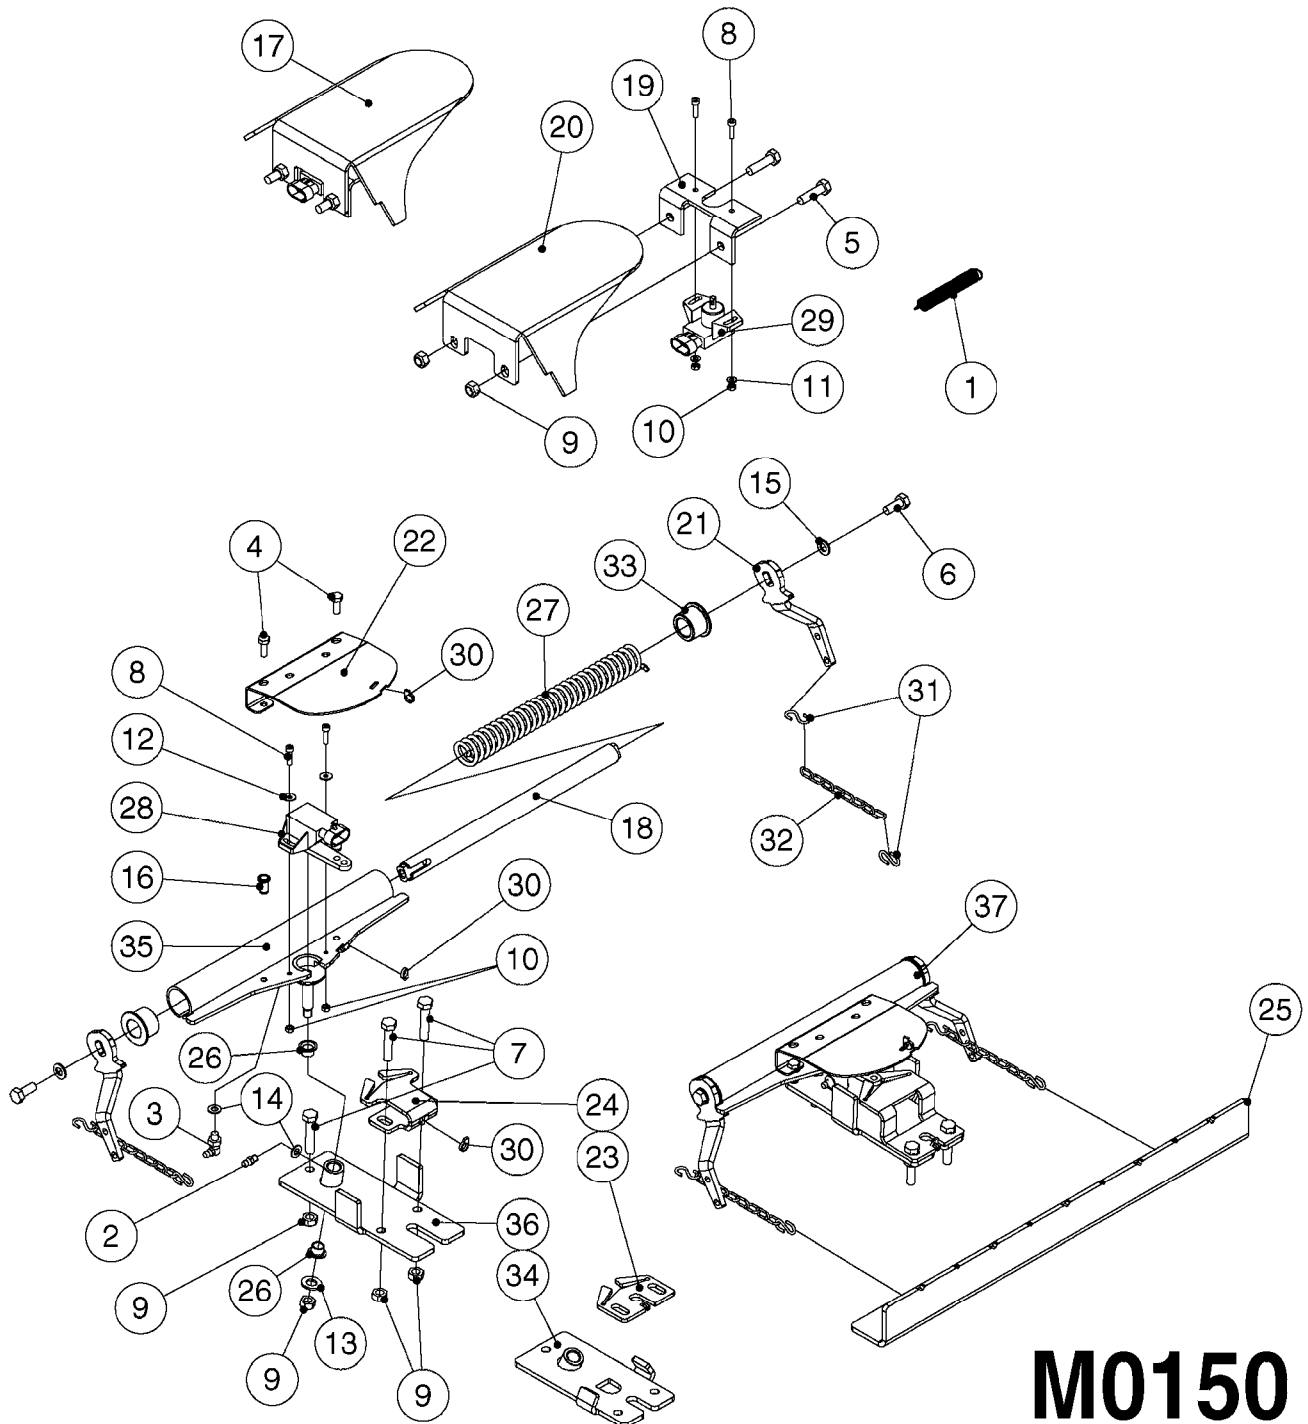

M0150

ANGLE SENSOR NCM
M0150-HIN, 01:01:16

Page 1
Date 12.08.2020 9:46

Pos.	parts-n°	order qty	description
1	220947	1	SPRING D13.0/1,2 L=90 RST
2	283699	1	GREASE NIPPLE M6X1
3	283772	1	GREASE NIPPLE M6X1 90°
4	410185	1	BOLT HEX 8.8 DEL M6X16
5	420567	1	BOLT HEX 8.8 DEL M8X30 FT
6	420582	1	BOLT HEX 8.8 DEL M8X20 FT A2
7	420744	1	BOLT HEX 8.8 DEL M8X40
8	450902	1	BOLT ALLEN HEAD M4 X 16MM
9	460143	1	LOCK NUT M8 SST A2 DIN985
10	461145	1	NUT HEX M4 LOCK
11	471037	1	SCREW A 4,3 DIN 125
12	471087	1	WASHER D12.0/4.3X1.0
13	471122	1	WASHER, M10, Ø20/10.5X 2.0, SS
14	471125	1	WASHER M6U 6.4X14X1.2,A2 SS
15	471126	1	WASHER, M8, Ø16/ 8.4X 1.6, SS
16	480811	1	BLIND FASTENER M6 STAINLESS
17	741841	1	ANGLE SENSOR AND BRACKET REAR
18	14052100	1	AXLE D19 L=294/2XM8 STAINLESS
19	16125700	1	BRACKET FOR ANGLE SENSOR
20	16142200	1	GUARD PLATE FOR SENSOR
21	16173200	1	PLATE 6.0X134X42/2XD6/2XBENDS
22	16173400	1	PLATE 2.0X145.3X130/3XBENDS
23	16173600	1	PLATE 4.0X70X56 NCM 4400
24	16174100	1	PLATE 4.0X120X70/2XBENDS NCM 6600
25	16174300	1	BKT F. TRACTOR NCM STEE-UPDATE
26	21089300	1	BUSHING D12/10 L=9
27	22096500	1	TORSION SPRING D24/4.0 L=242
28	26005700	1	ANGLE SENSOR 70° 0.5-4.5 VDC + LEVER
29	26005800	1	ANGLE SENSOR 120° 0.5-4.5 VDC + LEVER
30	28024103	1	TIE STRAP L=8" x W=3/16"
31	28045800	1	S-HOOK 3MM STAINLESS STEEL
32	28058400	1	CHAIN SS 8x16x2.0 L=600
33	39124400	1	BUSHING D28.5/19.1 L=21
34	61019200	1	FRONT SENSOR BRACKET NCM4400
35	61019300	1	FRONT SENSOR MT.THREADED HOLES
36	61019500	1	FRONT SENSOR BRACKET NCM6600
37	72564800	1	STEERING SENSOR NCM4400 FRONT STEERING SENSOR COMPLETE NCM4400
37	72565000	1	STEERING SENSOR NCM6600 FRONT STEERING SENSOR COMPLETE NCM6600