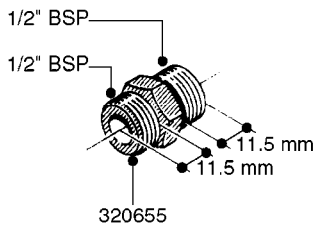

FITTINGS - HEXAGON NIPPLES  
L0030-HIN, 01:01:16

**L0030**

FITTINGS - HEXAGON NIPPLES  
L0030-HIN, 01:01:16

Page 1  
Date 12.08.2020 9:46

parts-n°	order qty	description
10015303	1	FITT.PO.HN 1.00X1.00 M1000
10425003	1	FITT.PO.HN 1.25X1.00 MCPHEE
320132	1	FITT.DK HN 1" BSP
320176	1	FITT.DK HN 3/8"X1/2" BSP
320445	1	FITT.DK HN 1/4"X3/8" BSP
320655	1	FITT.DK HN 1/2"-1/2" BSP
320692	1	FITT.DK HN 3/8'BSPX1/4'NPT
320703	1	FITT.DK HN 3/8BSP X1/2 &1/4NPT
320725	1	FITT.DK NIPPLE 3/8"-3/8" BSP
320902	1	FITT.DK HN 3/8'X 1/4' BSP
390232	1	FITT.DK HN 1-1/2' X 1-1/4' BSP
390276	1	FITT.DK HN 1'BSP