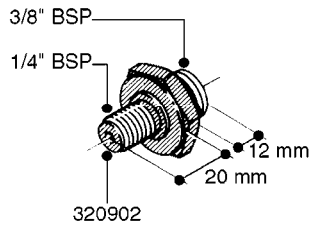

FITTINGS - HEXAGON NIPPLES  
L0030-HIN, 01:01:16

**L0030**

FITTINGS - HEXAGON NIPPLES  
L0030-HIN, 01:01:16

Page 1  
Date 12.08.2020 9:46

parts-n°	order qty	description
10015303	1	FITT.PO.HN 1.00X1.00 M1000
10425003	1	FITT.PO.HN 1.25X1.00 MCPHEE
320132	1	FITT.DK HN 1" BSP
320176	1	FITT.DK HN 3/8"X1/2" BSP
320445	1	FITT.DK HN 1/4"X3/8" BSP
320655	1	FITT.DK HN 1/2"-1/2" BSP
320692	1	FITT.DK HN 3/8'BSPX1/4'NPT
320703	1	FITT.DK HN 3/8BSP X1/2 &1/4NPT
320725	1	FITT.DK NIPPLE 3/8"-3/8" BSP
320902	1	FITT.DK HN 3/8'X 1/4' BSP
390232	1	FITT.DK HN 1-1/2' X 1-1/4' BSP
390276	1	FITT.DK HN 1'BSP