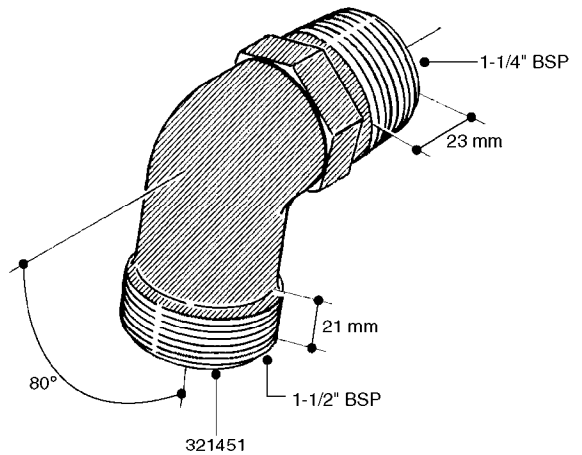

FITTINGS - HEXAGON NIPPLES  
L0030-HIN, 01:01:16

**L0030**

FITTINGS - HEXAGON NIPPLES  
L0030-HIN, 01:01:16

Page 1  
Date 12.08.2020 9:46

parts-n°	order qty	description
10015303	1	FITT.PO.HN 1.00X1.00 M1000
10425003	1	FITT.PO.HN 1.25X1.00 MCPHEE
320132	1	FITT.DK HN 1" BSP
320176	1	FITT.DK HN 3/8"X1/2" BSP
320445	1	FITT.DK HN 1/4"X3/8" BSP
320655	1	FITT.DK HN 1/2"-1/2" BSP
320692	1	FITT.DK HN 3/8'BSPX1/4'NPT
320703	1	FITT.DK HN 3/8BSP X1/2 &1/4NPT
320725	1	FITT.DK NIPPLE 3/8"-3/8" BSP
320902	1	FITT.DK HN 3/8'X 1/4' BSP
390232	1	FITT.DK HN 1-1/2' X 1-1/4' BSP
390276	1	FITT.DK HN 1'BSP