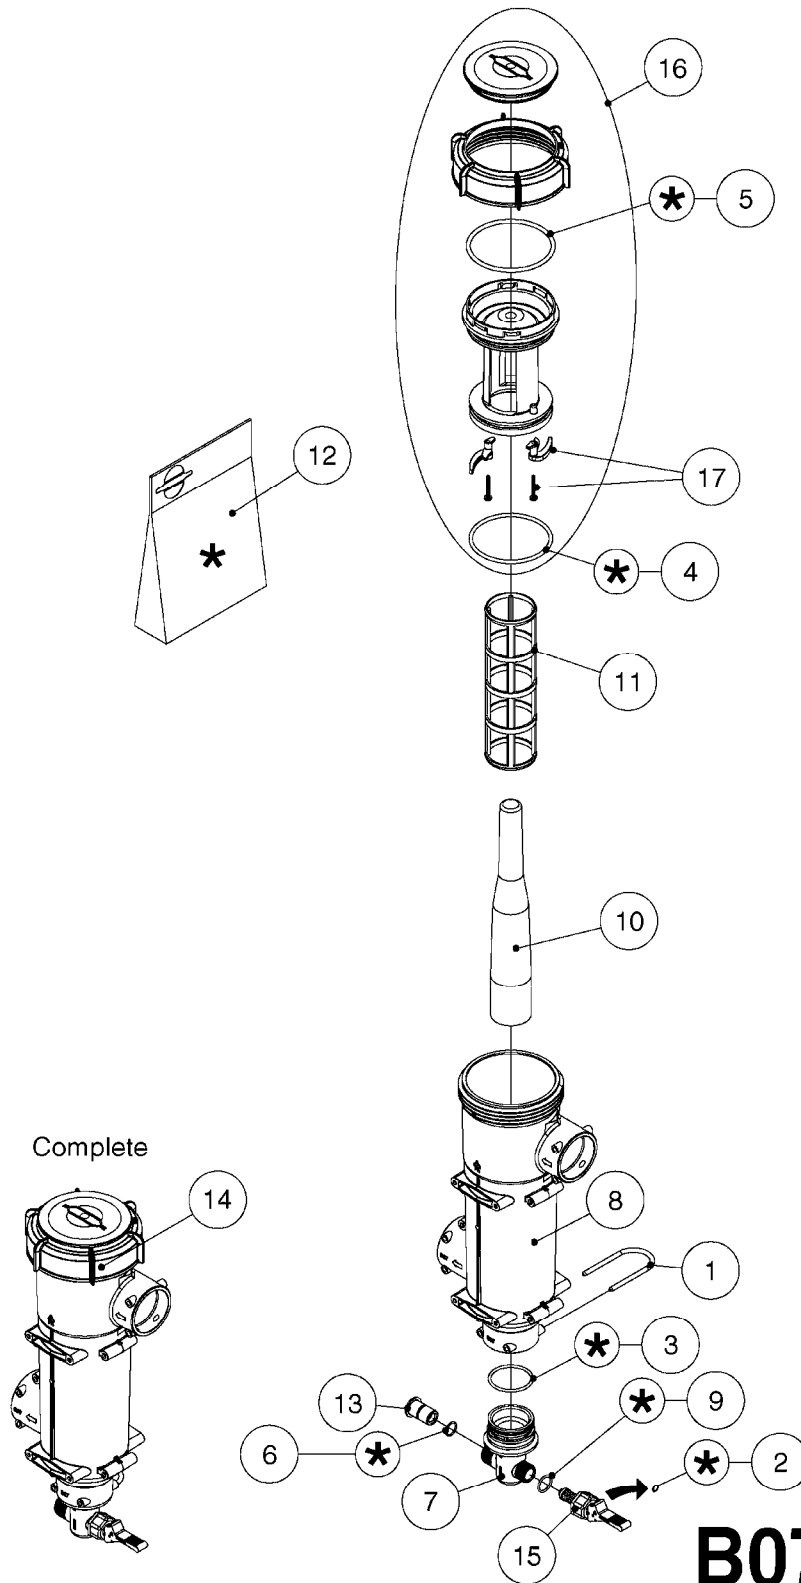

B0730

PRESSURE FILTER - CYCLONE
B0730-HIN, 01:01:16

Page 1
Date 12.08.2020 9:45

Pos.	parts-n°	order qty	description
1	145996	1	FITT.DK S-67 FORK
2	241323	1	O-RING D5.3X2.4 NITRIL
3	242353	1	O-RING 3 X 44.2 VITON
4	242565	1	O-RING Ø 85 X 4.0 SH70 VITON
5	242577	1	O-RING Ø 86 X 4.5 SH70 VITON
6	242594	1	O-RING D14 X 1.78 SCH.70-EPDM
7	322358	1	T-PIECE S67-1/2"-3/4"
8	322359	1	CYCLONE FILTER HOUSING
9	330315	1	O-RING D18.4/D13X.6
10	391093	1	CONE F. CYCLONE FILTER
11	61036000	1	FILTER ELEM.S93,100 MSH-YELLOW
11	615416	1	FILTER ELEM.S93,50 MESH-BLUE
11	72557200	1	FILTER ELEM.S93,80# CYCLONE
12	741827	1	SEAL KIT CYCLONE FILTER
13	39127500	1	VALVE SEAT D18/10 3/4"-1/2" 09
14	72281200	1	CYCLONE FILT.COMP. 80 MSH S67
14	72316500	1	CYCLONE FILT.COMP.50 MSH S67
14	72316600	1	CYCLONE FILT.COMP.100 MSH S67
15	72281300	1	VALVE BOOSTER/ON/OFF CYCLONE F
16	72352200	1	LID COMPLETE F. CYCLONE FILTER
17	74192900	1	FILTER LOCK PARTS - CYCLONE