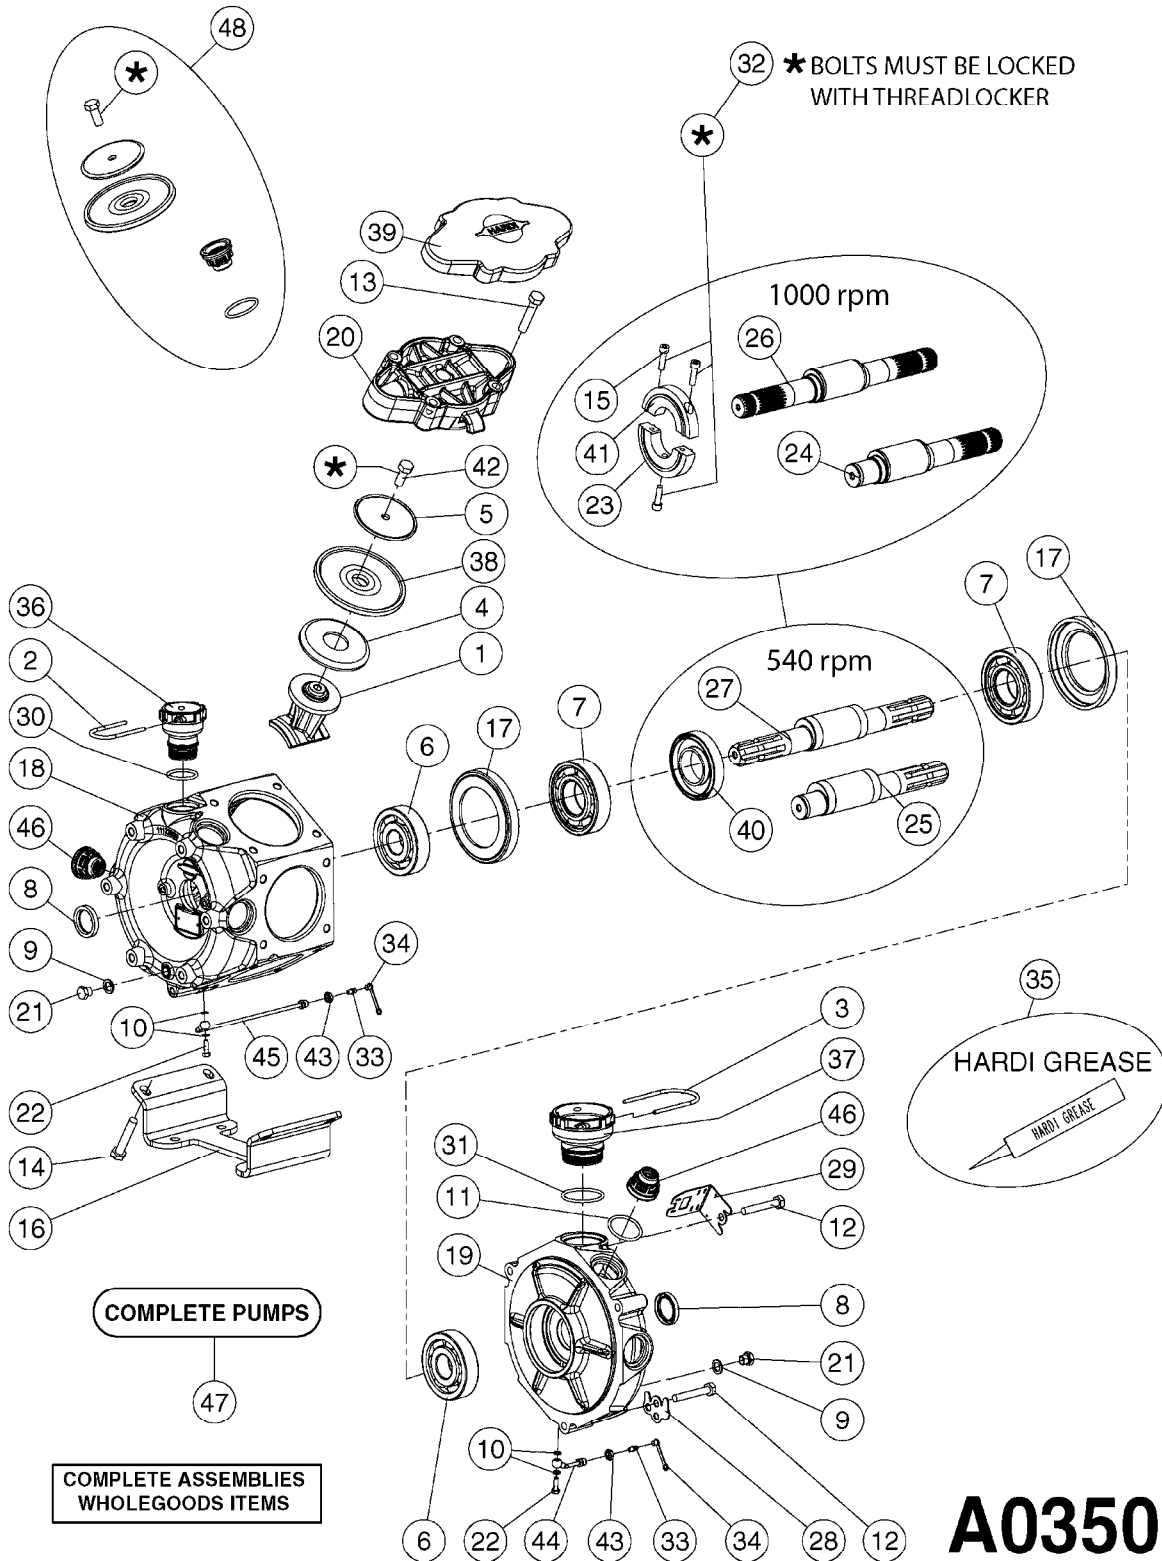

PUMP - 464 540/1000 RPM
A0350-HIN, 23:04:19

Page 1
Date 12.08.2020 9:45

Pos.	parts-n°	order qty	description
1	111622	1	CONNECTING ROD 463/5.5MM
1	111623	1	CONNECTING ROD 463/10MM
1	111624	1	CONNECTING ROD 463/12MM
1	111645	1	CONNECTING ROD 463/6.5MM
2	145996	1	FITT.DK S-67 FORK
3	145997	1	FITT.DK S-93 FORK
4	161012	1	DIAPHRAGM BACKING DISC F. 463
5	161175	1	DIAPHRAGM DISC 463/464 PUMP
6	210221	1	BEARING BALL 6407
7	210232	1	BEARING BALL 6310
8	210243	1	SEAL OIL 35 X 47 X 7
9	241404	1	DOWTY SEAL 1/4"
10	242374	1	WASHER Ø10/Ø6X1 COPPER
11	330072	1	O-RING D53.5/D45.5X4
12	421072	1	BOLT HEX 8.8 RAW M10X65
13	430312	1	BOLT HEX 8.8 M12X60
14	430438	1	BOLT HEX 8.8 DEL M12X65
15	450995	1	BOLT ALLEN M8X30 DIN 912 RAW
16	614628	1	FOOT F. 46X PUMP, RED
16	16410800	1	PUMP BASE 463/464 BLACK
17	11171900	1	CONROD RING 364/464 MACHINED
18	11172200	1	PUMP HOUSE 464 MACHINED 5/4" BSP RED
19	11172600	1	FRONTPART 464 MACHINED 2" BSP RED
20	11173000	1	VALVE COVER.463/464 MACHINED RED
21	14010400	1	PLUG 1/4" BSP
22	14120400	1	BANJOBOLT M6 X 19
23	14120700	1	COUNTERWEIGHT 364/464-1000
24	14137300	1	CRANKSHAFT 364/464-5.5 1000
24	14137400	1	CRANKSHAFT 364/464-6.5 1000
25	14137600	1	CRANKSHAFT 364/464-10
25	14137700	1	CRANKSHAFT 464-12
26	14137900	1	CRANKSHAFT 364/464-5.5 GG 1000
26	14138000	1	CRANKSHAFT 364/464-6.5 GG 1000
27	14138200	1	CRANKSHAFT 364/464-10 GG
27	14138300	1	CRANKSHAFT 464-12 GG
28	16383000	1	GREASE NIPPLE PLATE 464
29	16390600	1	BRACKET FOR RPM SENSOR
30	24266600	1	O-RING D 38,0 X 4,0 70SH.NITR
31	24266800	1	O-RING D 54,0 X 4,0 70SH.NITR
32	28045503	1	LOCTITE 262 .5ML (.017oz.)
33	28163300	1	GREASE NIPPLE H1 M6X1 DIN 7412
34	28163400	1	CAP F. GREASENIPPLE YELLOW M6X1
35	28164600	1	HARDI PUMP GREASE S3 V550L 1
36	32242200	1	FITTING S67 5/4" KON. RG 2014
37	32242400	1	FITTING S93 2" KON. RG 2014
38	33511600	1	DIAPHRAGM PUMP 463/464 PUMP PUR
39	33524000	1	COVER PLASTIC 464 PUMP
40	33527200	1	GREASE SPLIT 364/464
41	39136200	1	HALFPART 364/464-1000
42	43099200	1	BOLT HEX SS M12 X 30 DIN933 A4
43	46134000	1	NUT HEX M10x1 H=2.3 NV=14 ELZIN
44	61097000	1	BANJOTUBE SHORT 464 COMPL.
45	61097100	1	BANJOTUBE LONG 464 COMPL.
46	72043600	1	VALVE FOR 462/463
47	72993500	1	PUMP 464-12-540, CM
47	72993600	1	PUMP 464-6.5 MED-2-1000
47	82168100	1	PUMP 464-5.5 THROUGH SHAFT 1000RPM
47	82168200	1	PUMP 464-10 2" SUCT. 540RPM
47	82168500	1	PUMP 464-12 2" SUCT. 540 RPM
47	82168700	1	PUMP 464-12 540 OFFSET PORTS
47	82168800	1	PUMP 464 6.5 1000 OFFSET PORTS