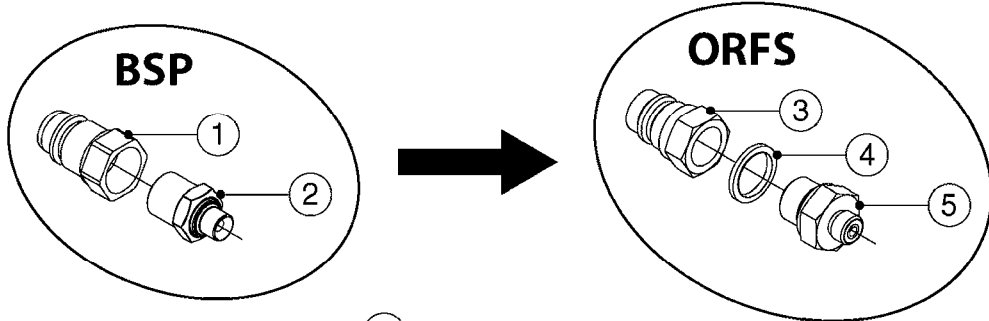

7

Item No.	Description	Quantity	Unit
1	NUT	1	PC
2	BSP FITTING	1	PC
3	NUT	1	PC
4	O-RING	1	PC
5	ORFS FITTING	1	PC

8

Item No.	Description	Quantity	Unit
1	NUT	1	PC
2	BSP FITTING	1	PC
3	NUT	1	PC
4	O-RING	1	PC
5	ORFS FITTING	1	PC

C0045