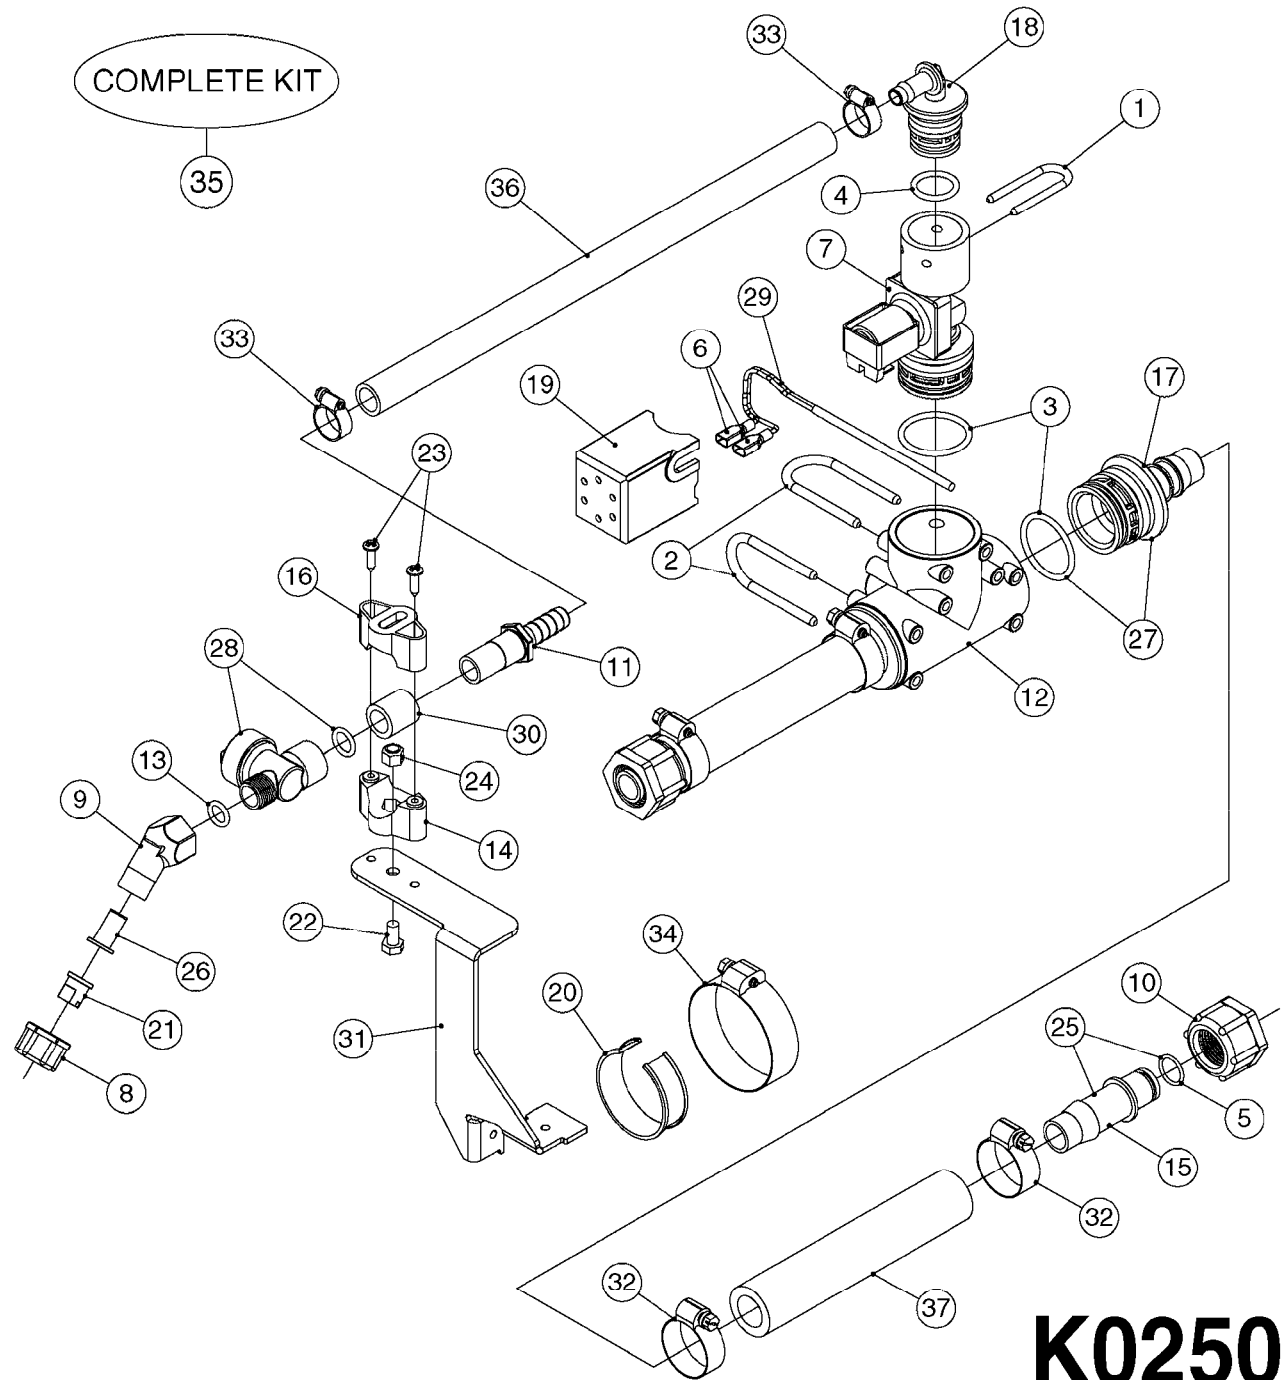

K0250

ELECTRIC END NOZZLE KIT '09
K0250-HIN, 01:01:16

Page 1
Date 12.08.2020 9:45

Pos.	parts-n°	order qty	description
1	145994	1	FITT.DK S-40 FORK
2	145995	1	FITT.DK S-53 FORK
3	242354	1	O-RING D32.2X3.0 VITON
4	242355	1	O-RING D19.2X3.0 VITON F.S-40
5	242594	1	O-RING D14 X 1.78 SCH.70-EPDM
6	261539	1	SPADE F.ELEC CONNEX BLUE INSUL
7	262104	1	VALVE, SOLENOID, S53/S40
8	320187	1	FITT.DK CAP 3/8" BSP BLACK
9	320191	1	FITT.DK ELB 3/8' BSP 45 DEGREE
10	320283	1	FITT.DK NUT 3/4"BSP
11	320891	1	FITT.DK HB 3/8'- 3/8' BSP
12	322352	1	FITT.DK S-53 TEE
13	330013	1	O-RING 2.5 X 10 PUR
14	333012	1	NOZZLE HOLD. UPPER PART
15	334044	1	FITT.DK HB 3/4' F. 3/4' CAP
16	334220	1	YOKE, UPPER NOZZLE BODY
17	334229	1	FITT.DK S-53 STR.3/4"
18	334237	1	FITT.DK S-40 ELB.3/8"
19	334965	1	COVER FOR S53 SOLENOID VALVE
20	341291	1	RUBBER HOSE CLAMP COVER 130MM
21	370392	1	NOZZLE END FAN 1850-G 300
22	410546	1	BOLT HEX M6X12 A2 SS DIN933
23	440665	1	SCREW M4.2X16 STAINLESS
24	460261	1	NUT HEX M6X1.00 LOCK DIN985 A2 SS
25	724621	1	FITT.DK HB 3/4"ASSY F.3/4" NUT
26	725042	1	SCREEN 80 MESH W.GASKET, RED
27	726558	1	FITT.DK S53 STR. 3/4" W.ORING
28	729610	1	NOZZLE ASSY. NON DRIP 3/8 THRD
29	983087	1	ELEC. CABLE 2 WIRE X 0.75MM
30	10631003	1	HOSE R X CLEAR BRAID.X 1/2 12"
31	16110803	1	NOZZLE BRACKET VAR SPACINGS
32	28029903	1	CLAMP HOSE GEAR P3/4"-S1" 6712
33	28044903	1	CLAMP HOSE GEAR P3/8" 6706
34	28047003	1	CLAMP HOSE GEAR 30 X 50 6732
35	82613203	1	ELECTRIC END NOZZLE KIT 2009
36	92701703	1	HOSE R X3/8" X300PSI WP X0012"
37	92703203	1	HOSE R X3/4" X300PSI WP X0012"