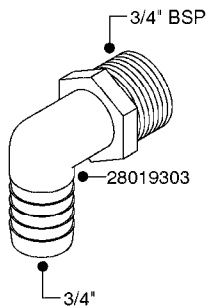

L0050

FITTINGS - HOSE CONNECTORS
L0050-HIN, 01:01:16

Page 1
Date 12.08.2020 9:46

parts-n°	order qty	description
242594	1	O-RING D14 X 1.78 SCH.70-EPDM
320294	1	FITT.DK TEE 3/8X3/8HB X1/2"BSP
320305	1	FITT.DK HB 3/4'- 3/4' BSP
320386	1	FITT.DK TEE 3/8X3/8HB X3/8"BSP
320397	1	FITT.DK ELB 3/8"HB X 3/8" BSP
320401	1	FITT.DK TEE 1/2X1/2HB X1/2"BSP
320412	1	FITT.DK TEE 1/2X1/2HB X3/8'BSP
320423	1	FITT.DK ELB 1/2'HB X 3/8' BSP
320891	1	FITT.DK HB 3/8'- 3/8' BSP
320972	1	FITT.DK HB 5/16'- 1/4' BSP
322046	1	FITT.DK TEE 1/2X1/2HB X3/4'BSP
322048	1	FITT.DK TEE 3/4X3/4HB X3/4'BSP
330595	1	O-RING D24.6/D20X2.1 -3/4"
333137	1	FITT.DK CONN.1/2" F.NOZZ. DOUB
333141	1	FITT.DK CONN.1/2" F.NOZZ.SING
334041	1	FITT.DK CONN.3/4' F.NOZZ. SING
334042	1	FITT.DK CONN.3/4' F.NOZZ. DOUB
334195	1	FITT.DK ELB. 3/4"HB X 3/4"HB
10012103	1	FITT.PO.HB 1.25X1.50 IMB1012
10014003	1	FITT.PO.HB 1.25X1.25 IMB1010
10036903	1	FITT.PO.HB 1.50X1.50 IMB1212
28019303	1	FITTING HB ELB 3/4NPT-3/4HOSE
61016500	1	HOSE TAIL 3/4" 90°+RG CAP 3/4"
72026700	1	NOZZLE TUBE ADAPTER W/O-RING