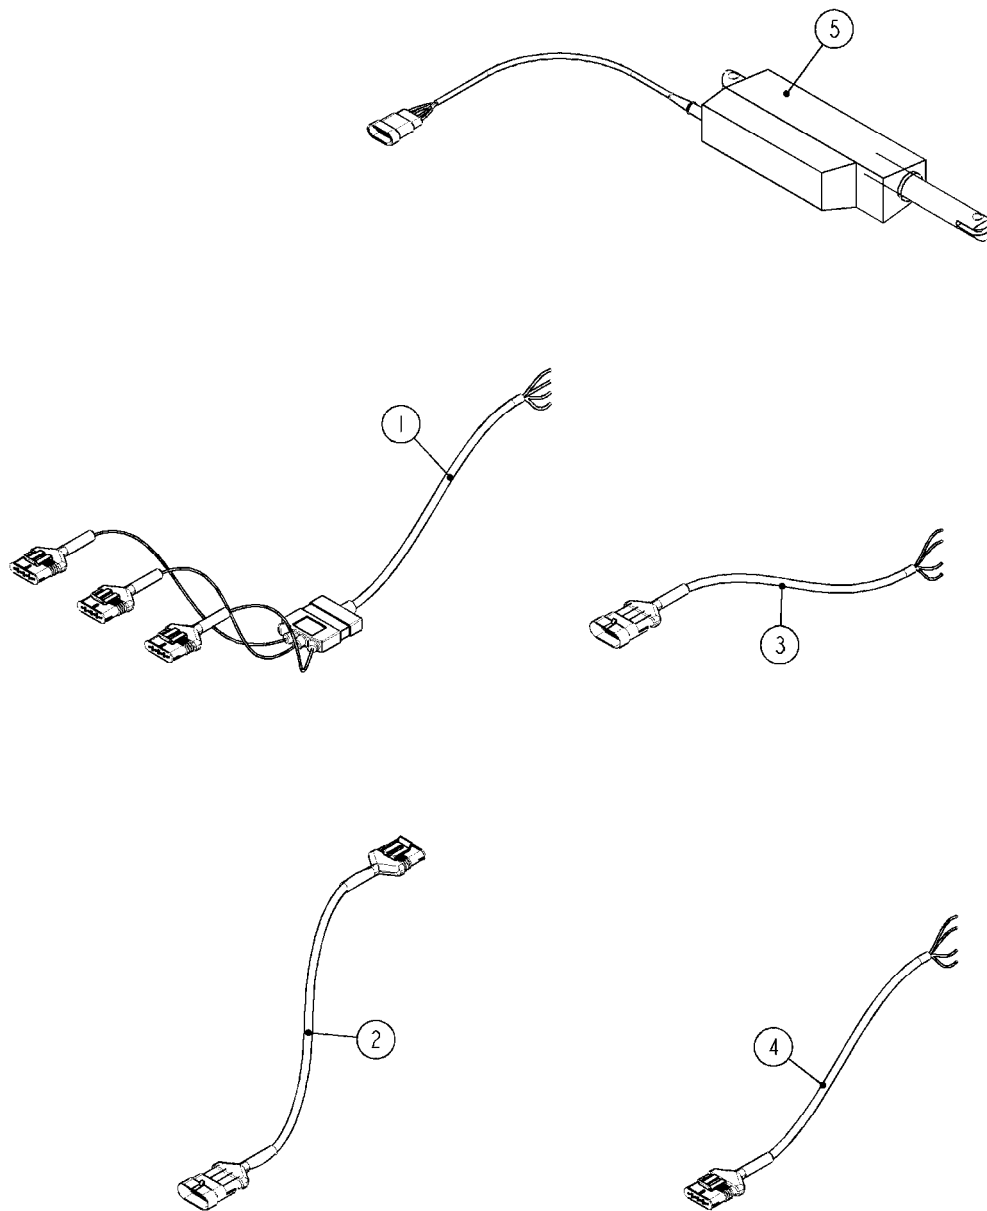

TWIN ACCESSORIES
M305-HIA, 03:09:15