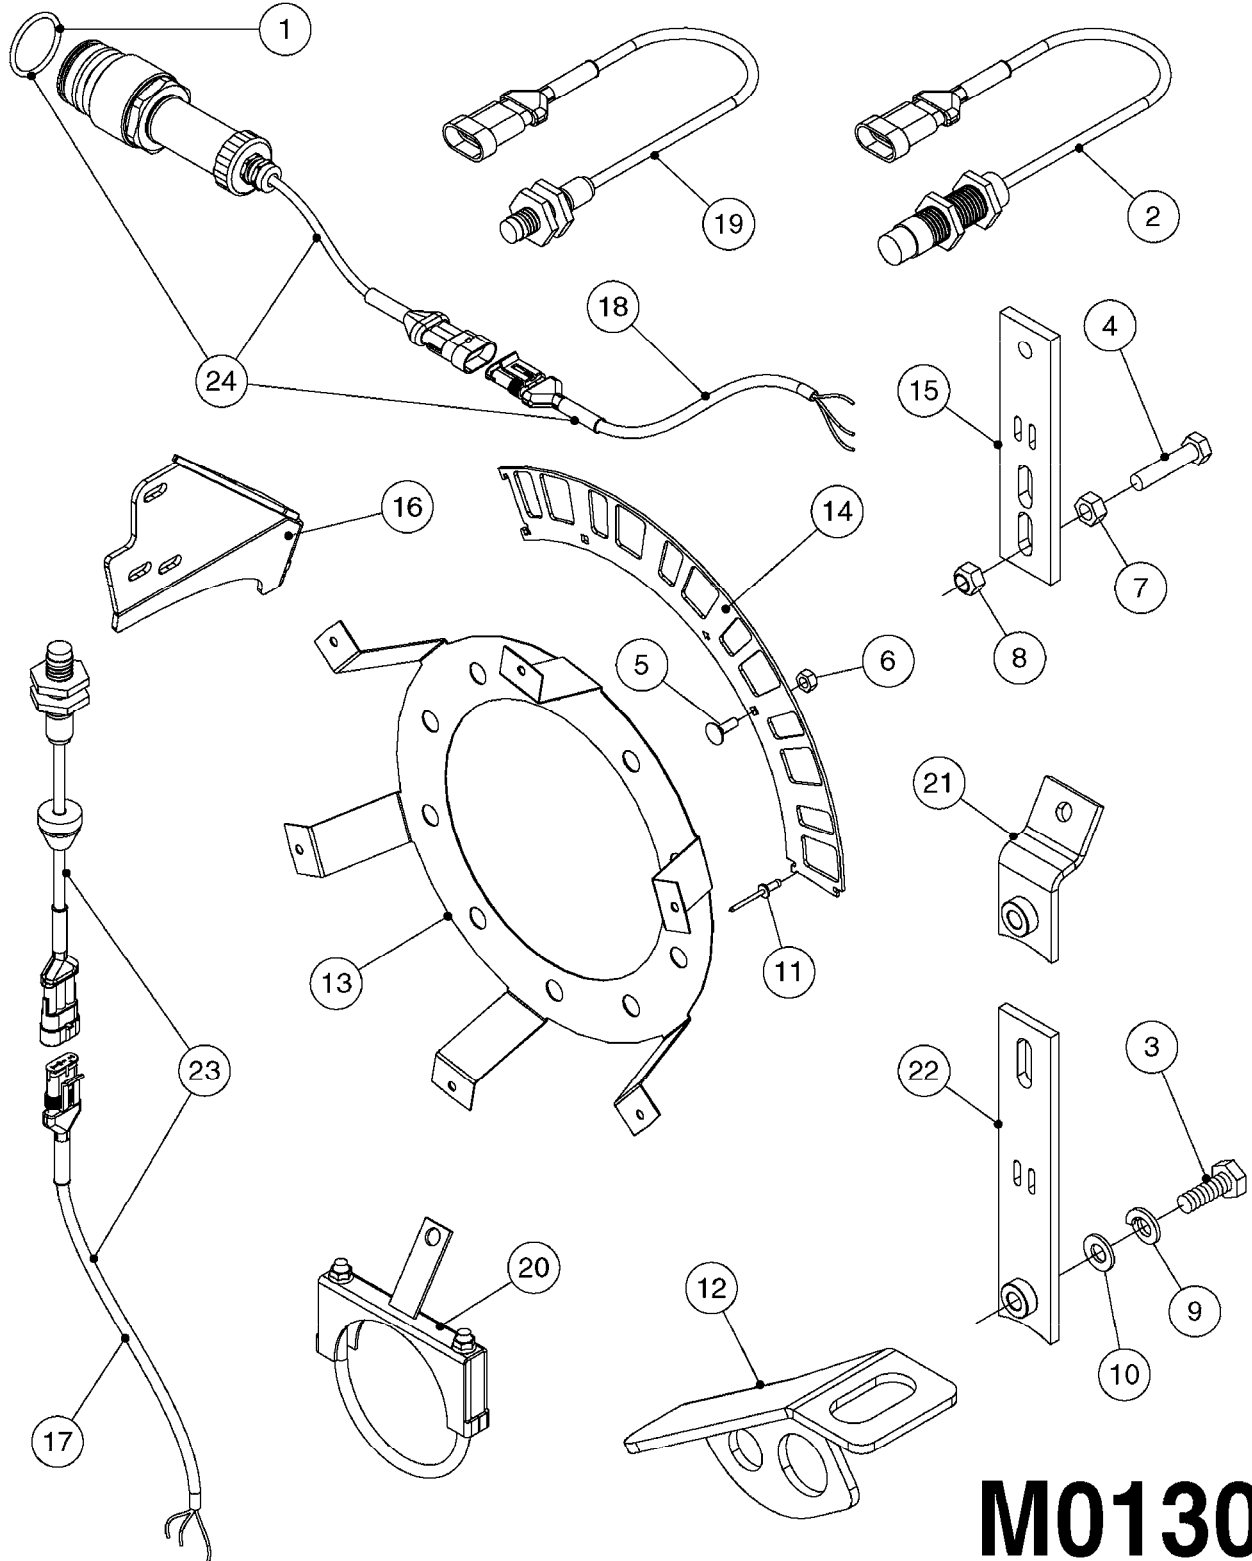

M0130

COMMON SENSORS AND BRACKETS
M0130-HIN, 12:12:16

Page 1
Date 12.08.2020 9:46

Pos.	parts-n°	order qty	description
1	242354	1	O-RING D32.2X3.0 VITON
2	285855	1	SENSOR INDUCTIVE M18 W/WIRE
3	430286	1	BOLT HEX 8.8 DEL M12X30 FT
4	430870	1	BOLT HEX 8.8 DEL M12X55 FT
5	440695	1	BOLT CARRIAGE M8X25
6	460143	1	LOCK NUT M8 SST A2 DIN985
7	460386	1	NUT HEX M12X1.75
8	460703	1	NUT HEX M12X1.75 LOCK DIN985A2 SS
9	470466	1	WASHER D21.1/D12.2X2.5 LOCK
10	471127	1	WASHER, M12, Ø24/13X24X2.5 SS
11	480804	1	RIVET Ø4.8x14.5
12	16020300	1	BRACKET FOR SPEED SENSOR
13	16094703	1	WHEEL SENSOR MT BKT
13	16182403	1	BRACKET, SPEED RING, PRESIDIO
14	16138203	1	SPEED SENSOR RING NCM 2009 1/3
15	16138403	1	PLATE F. SPEED SENSOR
16	16182303	1	BRACKET, SPEED SENSOR, PR
17	26006100	1	CABLE L = 5.00M, AMP, MALE, 3P
18	26007100	1	CABLE L = 9.00M, AMP, MALE, 3P
19	28047500	1	INDUCTIV SENSOR M12 L1M
20	61000603	1	SPEED SNS MNT CLAMP F/DLS 4.5"
21	61010703	1	SPEED SENSOR BKT NCM NON-S OLD
22	61015803	1	SPEED SENSOR BKT NCM 2010
23	72050100	1	TWIN RPM SENSOR HN
24	72534000	1	TANK LEVEL ELEC SENSOR KIT 9M