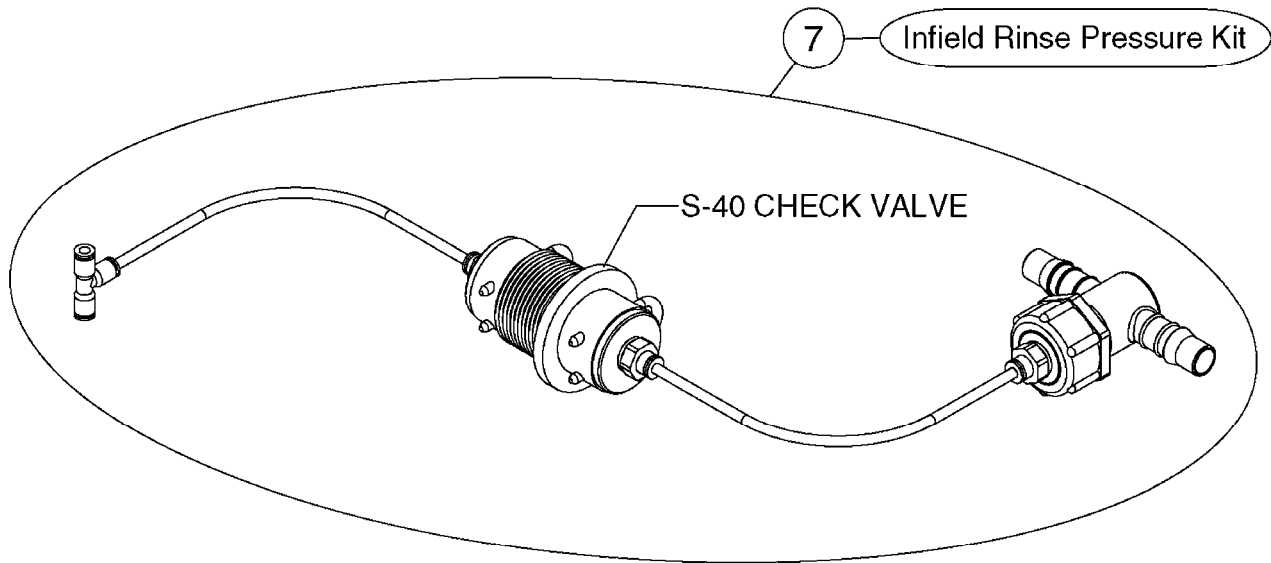

FOR S67 FITTINGS  
SEE PAGE L0100

**S67**

FOR S93 FITTINGS  
SEE PAGE L0110

**S93**

**B0500**

SMART VALVE S67 S93 (07)  
B0500-HIN, 28:01:19

Pos.	parts-n°	order qty	description
1	145996	1	FITT.DK S-67 FORK
2	145997	1	FITT.DK S-93 FORK
3	242351	1	O-RING D69.5X3.0 VITON F.S-93
4	322109	1	FITT.DK S-93 BULKHEAD NUT
5	322224	1	FITT.DK S-67 TEE
6	322320	1	NUT F.3 WAY VALVE S56
7	334545	1	FITT.DK S-93 TEE
8	334594	1	PLUG F.VALVE HANDLE BLACK
9	410362	1	BOLT HEX 8.8 SS M6X20
10	410922	1	CYL.SKR 8.8 DEL M4X20 RST
10	450902	1	BOLT ALLEN HEAD M4 X 16MM
11	471125	1	WASHER M6U 6.4X14X1.2,A2 SS
12	480733	1	PIN D6 X 40
13	480803	1	PIN Ø4 X 25
14	728525	1	FITT. S93 CONNECTOR W/O-RINGS
15	741844	1	VALVE HANDLE ASSY. SUCTION NCM
16	741845	1	VALVE HANDLE ASSY. PRESSUR NCM
17	14021500	1	SPINDLE F.S93 SMART VALVE
18	14022700	1	SPACER TUBE Ø10 L=212 SS
19	14038100	1	AXLE FOR SUCTION VALVE HANDLE
20	14038200	1	AXLE FOR PRESSURE VALVE HANDLE
21	14068700	1	SPINDLE,SMART VALVE S67 10MM
22	16059900	1	BRACKET 2 STK S93 SMART VALVE
23	16082300	1	BRACKET 2PCS S67 VALVE 15 BAR
24	28168400	1	HAIRPIN Ø5 S67/S93
25	33505200	1	PLUG FOR SMART VALVE HANDLE
26	72138000	1	VALVE S93 "V2" SMART VALVE
27	72138600	1	VALVE S93 "V3" SMART VALVE
28	72172100	1	VALVE S67 "V1" SMART VALVE
28	72538000	1	NCM 4400/6600 VALVE S67, LONG SPINDLE NAV 3000/4000
29	72172200	1	VALVE S67 "V2" SMART VALVE
30	72283000	1	AXLE JOINT F. SMARTVALVE HANDL