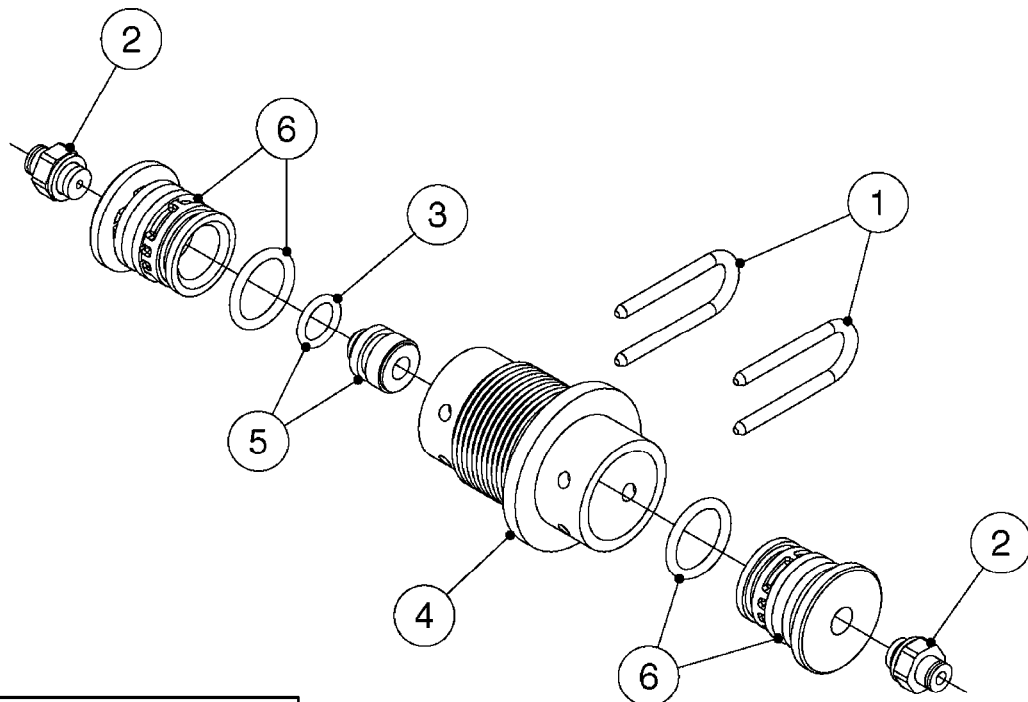

FOR S67 FITTINGS  
SEE PAGE L0100

**S67**

FOR S93 FITTINGS  
SEE PAGE L0110

**S93**

**B0500**

SMART VALVE S67 S93 (07)  
B0500-HIN, 28:01:19

Pos.	parts-n°	order qty	description
1	145996	1	FITT.DK S-67 FORK
2	145997	1	FITT.DK S-93 FORK
3	242351	1	O-RING D69.5X3.0 VITON F.S-93
4	322109	1	FITT.DK S-93 BULKHEAD NUT
5	322224	1	FITT.DK S-67 TEE
6	322320	1	NUT F.3 WAY VALVE S56
7	334545	1	FITT.DK S-93 TEE
8	334594	1	PLUG F.VALVE HANDLE BLACK
9	410362	1	BOLT HEX 8.8 SS M6X20
10	410922	1	CYL.SKR 8.8 DEL M4X20 RST
10	450902	1	BOLT ALLEN HEAD M4 X 16MM
11	471125	1	WASHER M6U 6.4X14X1.2,A2 SS
12	480733	1	PIN D6 X 40
13	480803	1	PIN Ø4 X 25
14	728525	1	FITT. S93 CONNECTOR W/O-RINGS
15	741844	1	VALVE HANDLE ASSY. SUCTION NCM
16	741845	1	VALVE HANDLE ASSY. PRESSUR NCM
17	14021500	1	SPINDLE F.S93 SMART VALVE
18	14022700	1	SPACER TUBE Ø10 L=212 SS
19	14038100	1	AXLE FOR SUCTION VALVE HANDLE
20	14038200	1	AXLE FOR PRESSURE VALVE HANDLE
21	14068700	1	SPINDLE,SMART VALVE S67 10MM
22	16059900	1	BRACKET 2 STK S93 SMART VALVE
23	16082300	1	BRACKET 2PCS S67 VALVE 15 BAR
24	28168400	1	HAIRPIN Ø5 S67/S93
25	33505200	1	PLUG FOR SMART VALVE HANDLE
26	72138000	1	VALVE S93 "V2" SMART VALVE
27	72138600	1	VALVE S93 "V3" SMART VALVE
28	72172100	1	VALVE S67 "V1" SMART VALVE
28	72538000	1	NCM 4400/6600 VALVE S67, LONG SPINDLE NAV 3000/4000
29	72172200	1	VALVE S67 "V2" SMART VALVE
30	72283000	1	AXLE JOINT F. SMARTVALVE HANDL