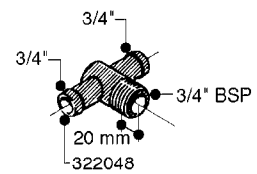

L0050

FITTINGS - HOSE CONNECTORS
L0050-HIN, 01:01:16

Page 1
Date 12.08.2020 9:46

parts-n°	order qty	description
242594	1	O-RING D14 X 1.78 SCH.70-EPDM
320294	1	FITT.DK TEE 3/8X3/8HB X1/2"BSP
320305	1	FITT.DK HB 3/4'- 3/4' BSP
320386	1	FITT.DK TEE 3/8X3/8HB X3/8"BSP
320397	1	FITT.DK ELB 3/8"HB X 3/8" BSP
320401	1	FITT.DK TEE 1/2X1/2HB X1/2"BSP
320412	1	FITT.DK TEE 1/2X1/2HB X3/8'BSP
320423	1	FITT.DK ELB 1/2'HB X 3/8' BSP
320891	1	FITT.DK HB 3/8'- 3/8' BSP
320972	1	FITT.DK HB 5/16'- 1/4' BSP
322046	1	FITT.DK TEE 1/2X1/2HB X3/4'BSP
322048	1	FITT.DK TEE 3/4X3/4HB X3/4'BSP
330595	1	O-RING D24.6/D20X2.1 -3/4"
333137	1	FITT.DK CONN.1/2" F.NOZZ. DOUB
333141	1	FITT.DK CONN.1/2" F.NOZZ.SING
334041	1	FITT.DK CONN.3/4' F.NOZZ. SING
334042	1	FITT.DK CONN.3/4' F.NOZZ. DOUB
334195	1	FITT.DK ELB. 3/4"HB X 3/4"HB
10012103	1	FITT.PO.HB 1.25X1.50 IMB1012
10014003	1	FITT.PO.HB 1.25X1.25 IMB1010
10036903	1	FITT.PO.HB 1.50X1.50 IMB1212
28019303	1	FITTING HB ELB 3/4NPT-3/4HOSE
61016500	1	HOSE TAIL 3/4" 90°+RG CAP 3/4"
72026700	1	NOZZLE TUBE ADAPTER W/O-RING