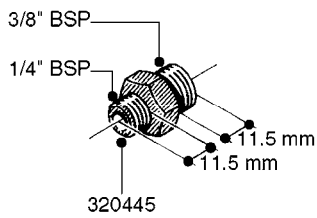

FITTINGS - HEXAGON NIPPLES  
L0030-HIN, 01:01:16

**L0030**

FITTINGS - HEXAGON NIPPLES  
L0030-HIN, 01:01:16

Page 1  
Date 12.08.2020 9:46

parts-n°	order qty	description
10015303	1	FITT.PO.HN 1.00X1.00 M1000
10425003	1	FITT.PO.HN 1.25X1.00 MCPHEE
320132	1	FITT.DK HN 1" BSP
320176	1	FITT.DK HN 3/8"X1/2" BSP
320445	1	FITT.DK HN 1/4"X3/8" BSP
320655	1	FITT.DK HN 1/2"-1/2" BSP
320692	1	FITT.DK HN 3/8'BSPX1/4'NPT
320703	1	FITT.DK HN 3/8BSP X1/2 &1/4NPT
320725	1	FITT.DK NIPPLE 3/8"-3/8" BSP
320902	1	FITT.DK HN 3/8'X 1/4' BSP
390232	1	FITT.DK HN 1-1/2' X 1-1/4' BSP
390276	1	FITT.DK HN 1'BSP