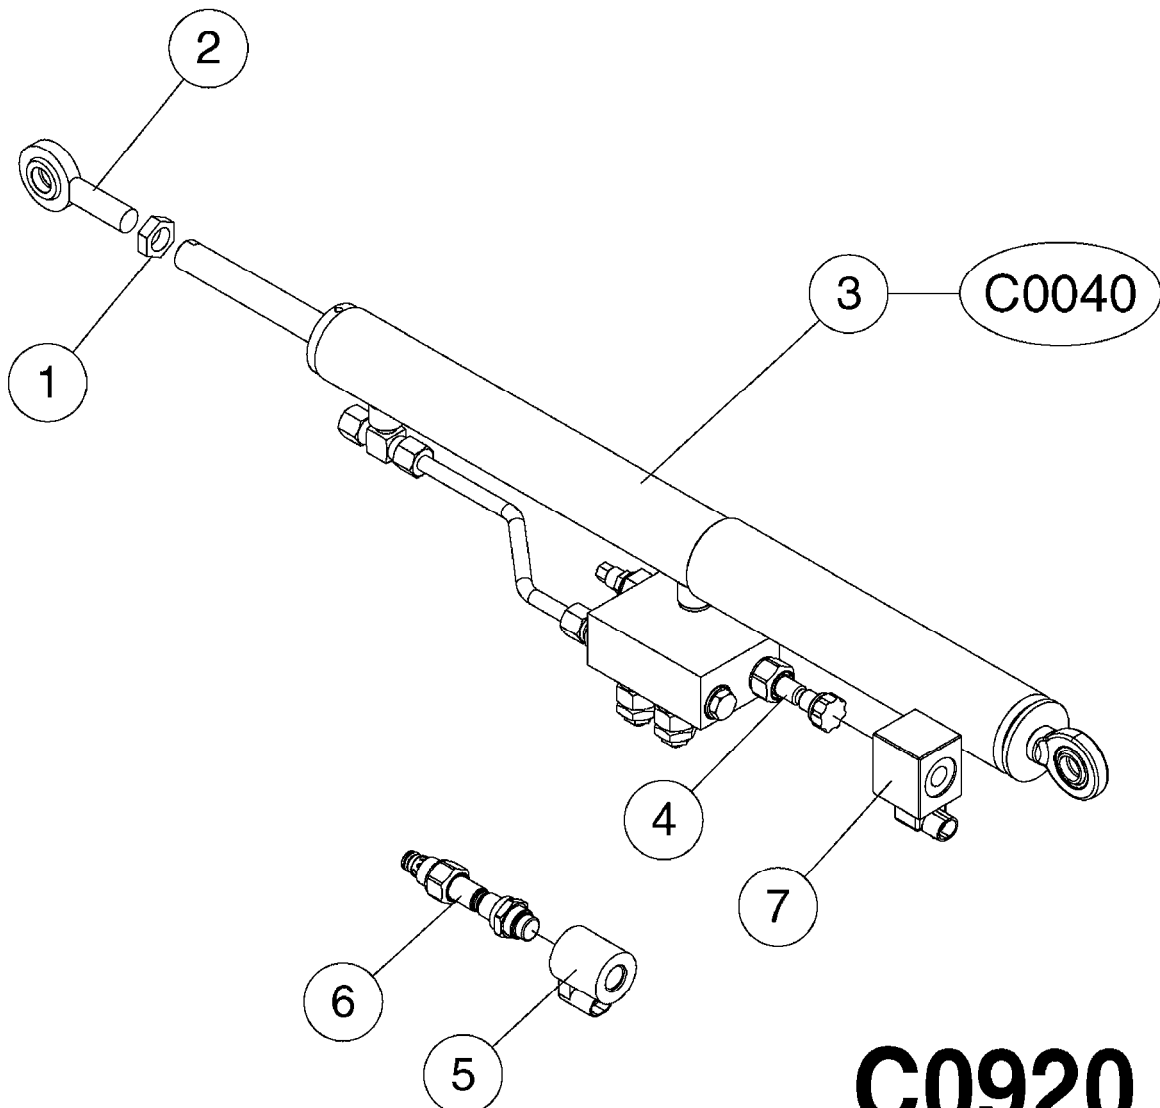

CANNOT MIX SOLENOID VALVES AND COILS  
IF IN DOUBT, ORDER COMPLETE SET (4)

CURRENT STYLE (2018)

OLD STYLES (PRE 2018)

**C0910**

HYDRAULIC SOLENOIDS  
C0910-HIN, 13:05:19

Page 1

Date 12.08.2020 9:45

Pos.	parts-n°	order qty	description
1	782129	1	SOLENOID VALVE 25L, 3/4"NC
2	782135	1	SOLENOID W. AMP F.VALVE 782129
3	28100800	1	SEAL KIT F. 782129/78215500 PRE 2018 ONLY
4	75586600	1	SOLENOID VALVE NC, + COIL
5	78215500	1	HY SOLENOID VALVE 40L 3/4"NC
6	78222700	1	COIL W. AMP
7	78222800	1	SOLENOID VALVE NC, DOUBLE LOCK
8	78602100	1	MAGNET M.AMP/DIODE KIT 08