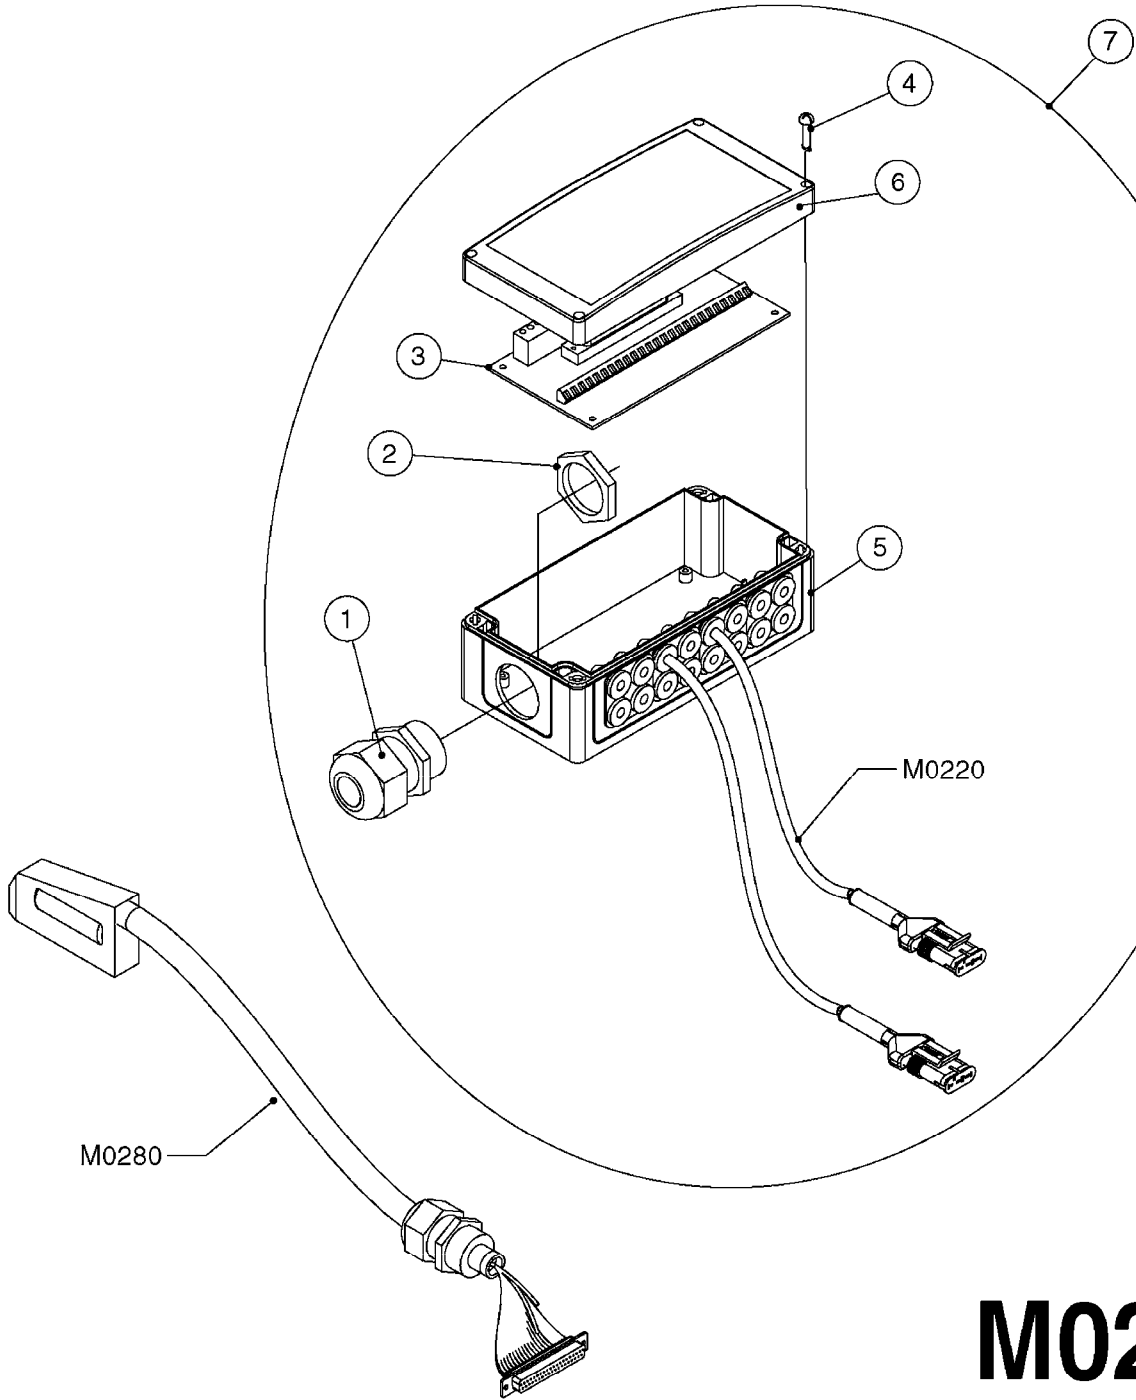

**M0220**

CABLES  
M0220-HIN, 12:05:18

Page 1  
Date 12.08.2020 9:46

Pos.	parts-n°	order qty	description
1	262150	1	SCREW ASSM.FOR D-SUB PLUG
2	26004900	1	CABLE FEM/MALE 37P L=9.5M
3	26005900	1	WIRE 37/37 POLE DAH/JOB COM
4	26006000	1	LEAD F AMP SUPERSEAL 3 WAYS L1,5M
4	26006100	1	CABLE L = 5.00M, AMP, MALE, 3P
4	26007000	1	CABLE L = 0.20M, AMP, MALE, 3P
4	26007100	1	CABLE L = 9.00M, AMP, MALE, 3P
4	26007200	1	CABLE 3POL AMP FEMALE L13M
5	26006200	1	CABLE L = 4.50M, AMP, MALE, 2P
5	26006300	1	CABLE L = 0.50M, AMP, MALE, 2P
5	26006400	1	CABLE L = 0.75M, AMP, MALE, 2P
5	26006500	1	CABLE L = 1.50M, AMP, MALE, 2P
5	26006600	1	CABLE L = 9.00M, AMP, MALE, 2P
6	26006700	1	CABLE L = 0.12M, AMP, FEMALE, 2P
7	26006800	1	CABLE L = 1.00M, AMP, FEMALE, 2P
8	26007300	1	CABLE L = 1.00M, AMP, FEMALE, 3P
9	26007400	1	CABLE L = 3.00M, AMP, EXT, 3P
9	26009800	1	CABLE L = 0.50M, AMP, EXT, 2P
10	26007500	1	CABLE FEM/FEM 15P L=3.5M
11	26016900	1	CABLE DB25M - DB25F L=8.5m
12	72450600	1	CAP F. AMP SUPER SEAL 2P PLUG
13	72450700	1	CAP F. AMP SUPER SEAL 3P PLUG
14	72450800	1	CAP F. AMP SUPER SEAL 4P PLUG