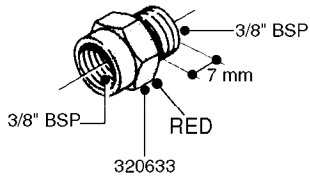

FITTINGS - HEXAGON NIPPLES  
L0030-HIN, 01:01:16

**L0030**

FITTINGS - HEXAGON NIPPLES  
L0030-HIN, 01:01:16

Page 1  
Date 12.08.2020 9:46

parts-n°	order qty	description
10015303	1	FITT.PO.HN 1.00X1.00 M1000
10425003	1	FITT.PO.HN 1.25X1.00 MCPHEE
320132	1	FITT.DK HN 1" BSP
320176	1	FITT.DK HN 3/8"X1/2" BSP
320445	1	FITT.DK HN 1/4"X3/8" BSP
320655	1	FITT.DK HN 1/2"-1/2" BSP
320692	1	FITT.DK HN 3/8'BSPX1/4'NPT
320703	1	FITT.DK HN 3/8BSP X1/2 &1/4NPT
320725	1	FITT.DK NIPPLE 3/8"-3/8" BSP
320902	1	FITT.DK HN 3/8'X 1/4' BSP
390232	1	FITT.DK HN 1-1/2' X 1-1/4' BSP
390276	1	FITT.DK HN 1'BSP