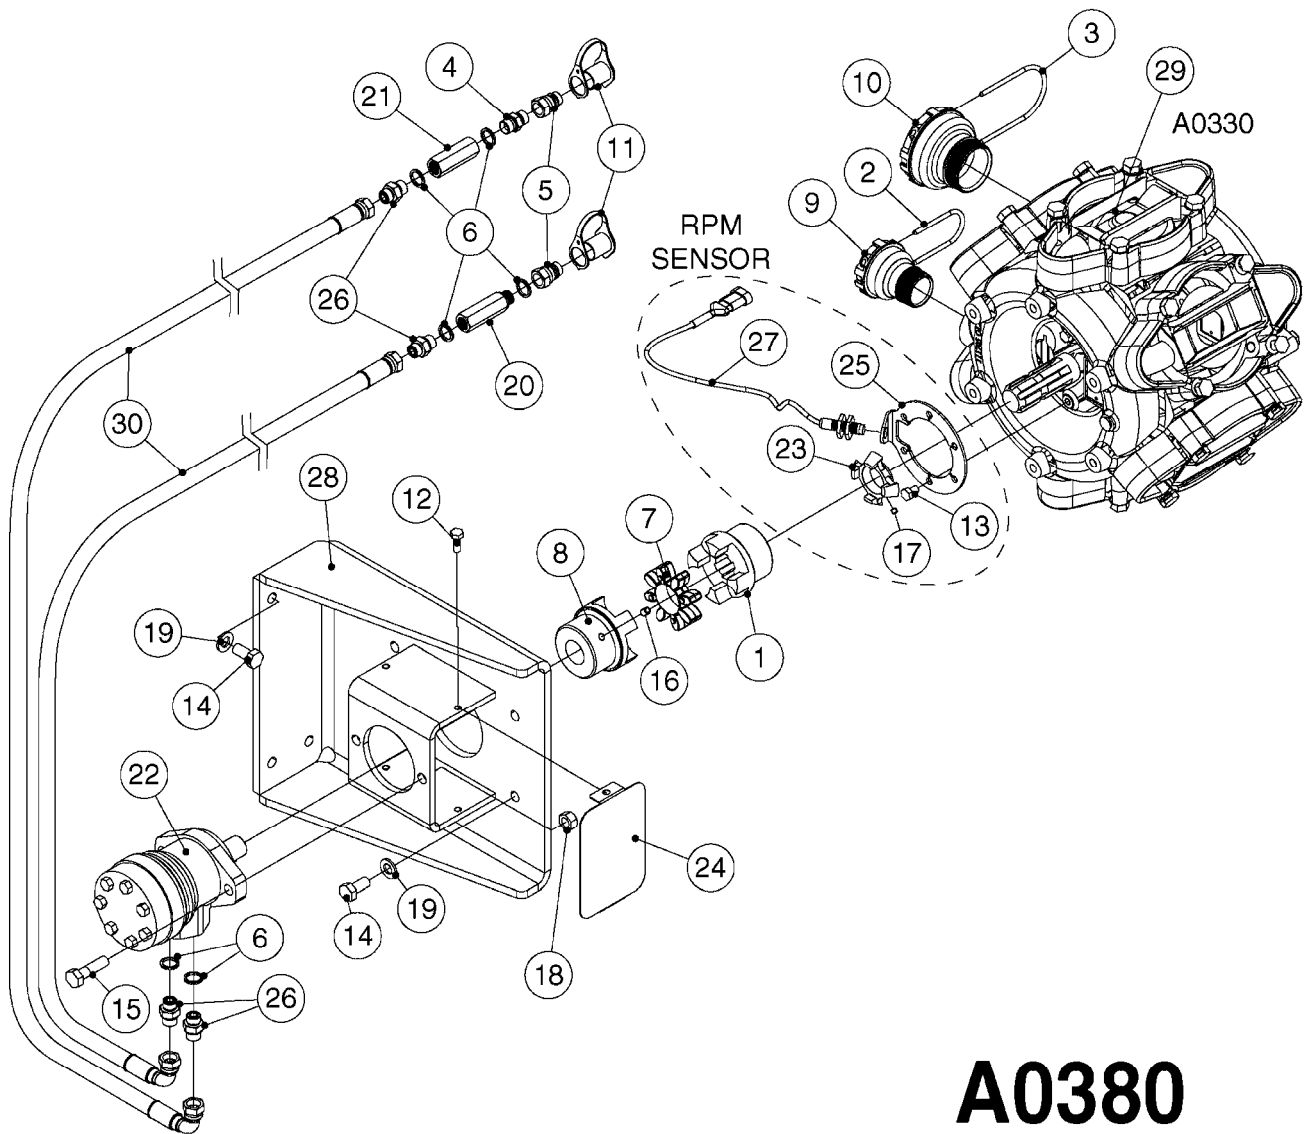

**A0380**

PUMP - 463 FLEX CAPACITY  
A0380-HIN, 07:11:16

Page 1

Date 12.08.2020 9:45

Pos.	parts-n°	order qty	description
1	111438	1	HUB F.CLUTCH 361/460 PUMP
2	145996	1	FITT.DK S-67 FORK
3	145997	1	FITT.DK S-93 FORK
4	147132	1	HEX NIPPLE 1/2"X1/2" BSP DEL
5	230311	1	QUICK COUPLING 1/2"
6	241356	1	DOWTYSEAL 1/2"
7	283916	1	TOOTHED RIM FOR CLUTCH
8	284521	1	COUPLING HALF CYL.D25MM-KEY
9	322322	1	FITT.DK S-67 X 1-1/4"BSP MALE
10	322324	1	FITTING S93 FEMALE - BSP 2" MALE
11	334206	1	DUST HOOD FOR HY-COUPLING
12	420582	1	BOLT HEX 8.8 DEL M8X20 FT A2
13	420917	1	BOLT HEX 8.8 RAW M8X12 FT
14	430522	1	BOLT HEX 8.8 DEL M12X25 FT
15	430878	1	BOLT HEX 8.8 DEL M12X45 DIN931
16	450052	1	SCREW SET M8X10 BLACK ALLAN
17	450645	1	SCREW ALLAN M6 X 6 SS
18	460703	1	NUT HEX M12X1.75 LOCK DIN985A2 SS
19	471127	1	WASHER, M12, Ø24/13X24X2.5 SS
20	782153	1	PRESS. FLOW VALVE 1/2", 32L/MIN, PAINTED (BLACK)
21	782154	1	CHECK VALVE 284794 (BLACK)
22	783010	1	MOTOR HYDRAULIC OMR50, BLACK
23	14117800	1	ROTOR RPM SENSOR 4-POL
24	16154400	1	COVER PLATE F. FLEX PUMP MT., BLACK
25	16382700	1	PLATE 3 X 148 X 116 / BEND
26	23235300	1	HEX NIPPLE 1/2"-13/16"
27	28120200	1	INDUCTIVE SENSOR M12 0.25M CABLE
28	61038400	1	BRACKET FLEX PUMP MOUNT NCM, BLACK
29	72363900	1	PUMP 463/10-MOD-2-540
30	78571100	1	HOSE HY X 1/2" X 248" STR+ELB