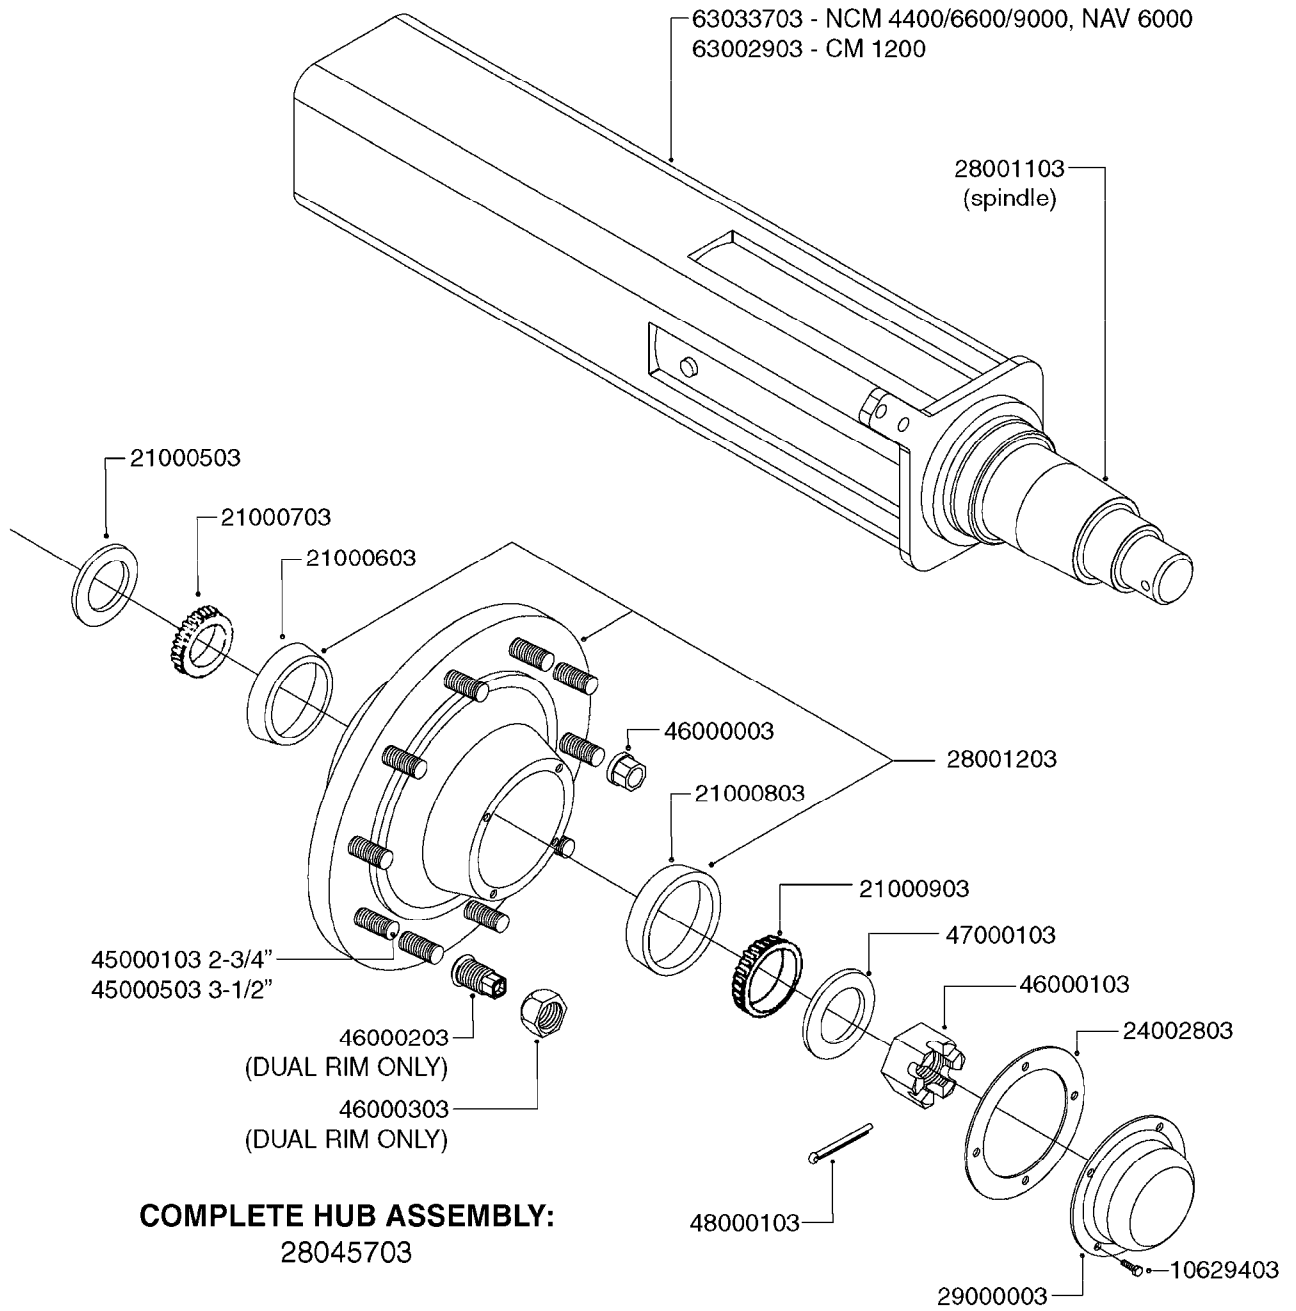

**COMPLETE HUB ASSEMBLY:**  
28045703

COMPLETE ASSEMBLIES  
WHOLEGOODS ITEMS

**E0790**

HUB ASSEMBLY F.4-1/2" SPINDLE  
E0790-HIN, 06:07:17

Page 1

Date 12.08.2020 9:45

parts-n°	order qty	description
10629403	1	BOLT HEX 5/16 NC GR.2 00.50"
21000503	1	SEAL,WHEEL CR43771
21000603	1	RACE, BEARING 3.5/1.5
21000703	1	BEARING, TAPPERED 3.5433/1.575
21000803	1	RACE, TAPERED BEARING
21000903	1	BEARING, TAPPERED, 2.75/1.510
24002803	1	GASKET F. HUB 4.5" HUB ASSY
28001103	1	SPINDLE 4.5"x 23" 20000LB
28001203	1	HUB, 20000LB W. BRG RACES
28045703	1	HUB ASSY 10-13.19-11.02 25000#
29000003	1	HUB CAP F. 881(20000LB) HUB
45000103	1	BOLT, WHEEL STUD 3/4-16X2 3/4
45000503	1	BOLT, WHEEL STUD 3/4-16X3 1/2
46000003	1	NUT HEX NF 3/4" FLANGED F.HUB
46000103	1	NUT, CASTLE, SPINDLE 2-12 UNF
46000203	1	NUT, BUD WHEEL, INNER, RH
46000303	1	NUT, BUD WHEEL, OUTER, RH
47000103	1	WASHER, SPNDL 4.5" 2.06x4 .25T
48000103	1	PIN, COTTER 5/16" X 5.25"
63002903	1	AXLE INSERT,72"-90"SUS CM 1200
63033703	1	AXLE INSERT NCM 44/66/9000