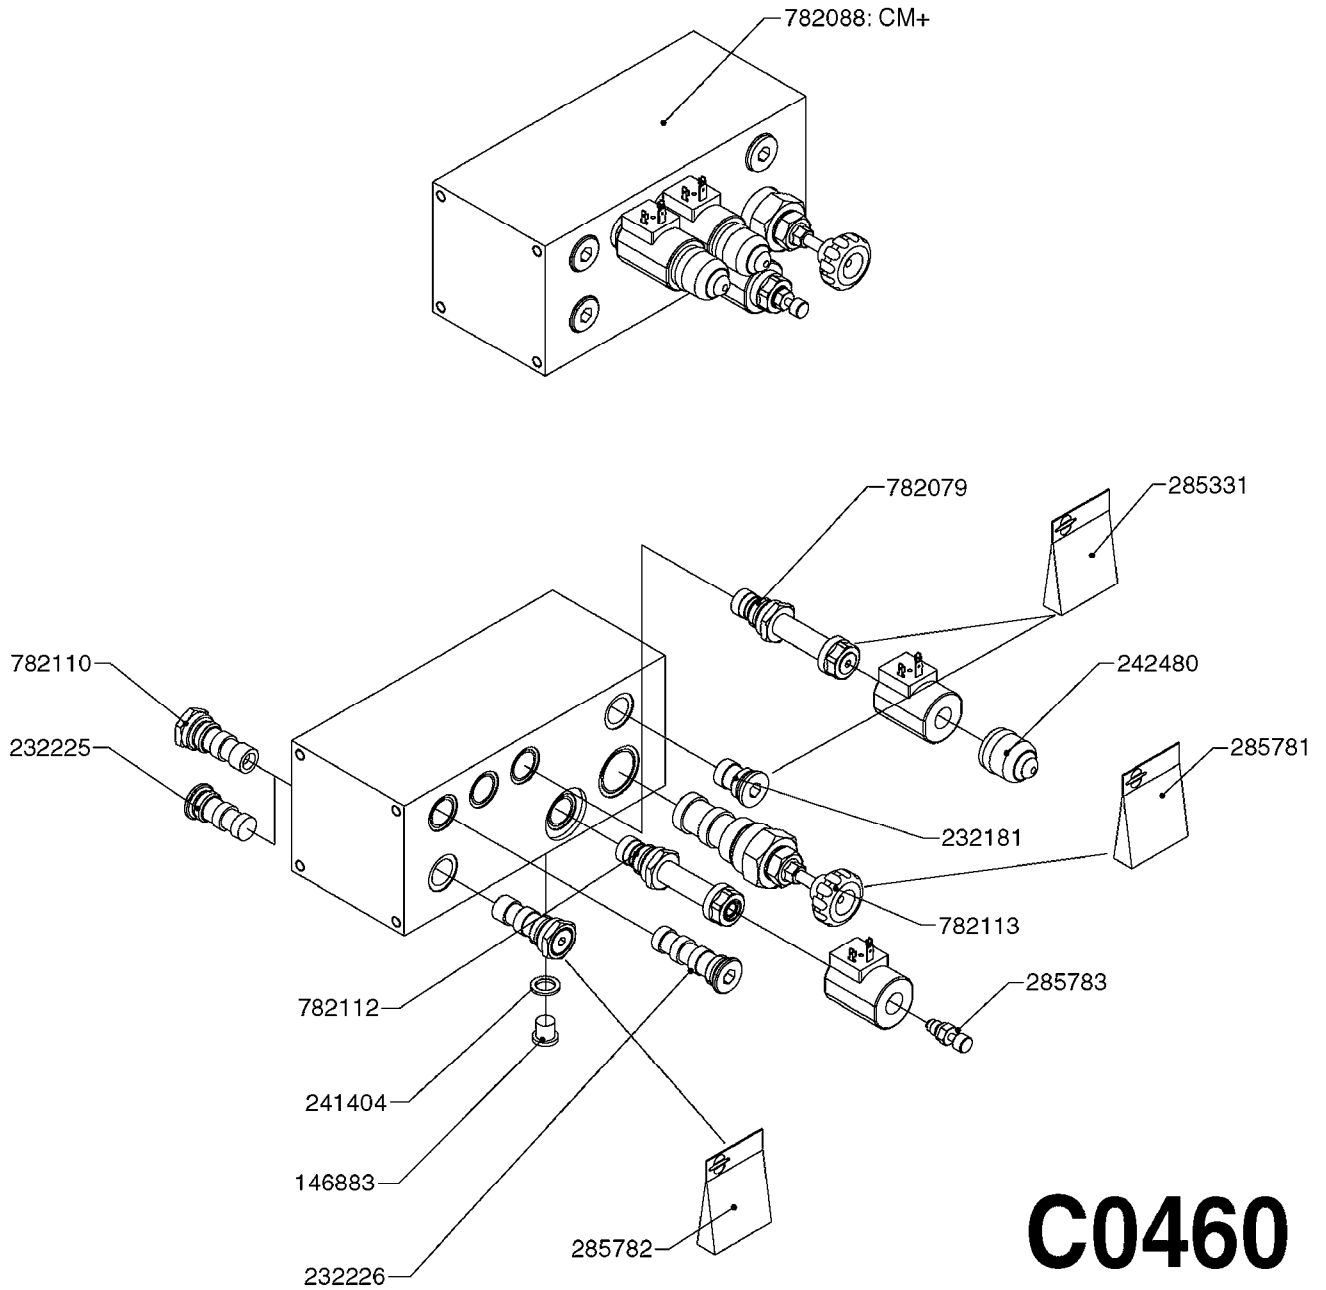

**C0045**

HYDRAULICS - BSP TO ORFS  
C0045-HIN, 24:03:16

Page 1

Date 12.08.2020 9:45

Pos.	parts-n°	order qty	description
1	10466003	1	COUPLER PIONEER 8010-04 1/2NPT
2	231907	1	HEX NIPPLE 1/4"BSP X 1/2"NPT
2	231906	1	HEX NIPPLE 3/8"BSP X 1/2"NPT
2	147132	1	HEX NIPPLE 1/2"X1/2" BSP DEL
3	230311	1	QUICK COUPLING 1/2"
4	241356	1	DOWTYSEAL 1/2"
5	23234800	1	HEX NIPPLE 1/2"-9/16" ORFS FITTING FOR 1/4" HOSE
5	23234900	1	HEX NIPPLE 1/2"-11/16" ORFS FITTING FOR 3/8" HOSE
5	23235300	1	HEX NIPPLE 1/2"-13/16" ORFS FITTING FOR 1/2" HOSE
6	242102	1	O-RING Ø9.25X1.78 NITRIL 90SH
6	24263200	1	O-RING Ø7.66X1.78 NITRIL 90SH
6	24263300	1	O-RING Ø12.42X1.78 NITRIL 90SH
6	24263400	1	O-RING Ø18.77X1.78 NITRIL 90SH
7	67002403	1	CHART - BSP TO ORFS HOSES
8	67002503	1	CHART - BSP TO ORFS FITTINGS