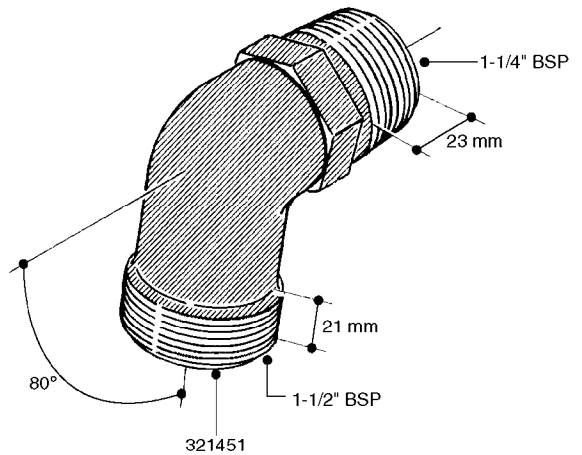

FITTINGS - HEXAGON NIPPLES
L0030-HIN, 01:01:16

L0030

FITTINGS - HEXAGON NIPPLES
L0030-HIN, 01:01:16

Page 1
Date 12.08.2020 8:59

parts-n°	order qty	description
10015303	1	FITT.PO.HN 1.00X1.00 M1000
10425003	1	FITT.PO.HN 1.25X1.00 MCPHEE
320132	1	FITT.DK HN 1" BSP
320176	1	FITT.DK HN 3/8"X1/2" BSP
320445	1	FITT.DK HN 1/4"X3/8" BSP
320655	1	FITT.DK HN 1/2"-1/2" BSP
320692	1	FITT.DK HN 3/8'BSPX1/4'NPT
320703	1	FITT.DK HN 3/8BSP X1/2 &1/4NPT
320725	1	FITT.DK NIPPLE 3/8"-3/8" BSP
320902	1	FITT.DK HN 3/8'X 1/4' BSP
390232	1	FITT.DK HN 1-1/2' X 1-1/4' BSP
390276	1	FITT.DK HN 1'BSP