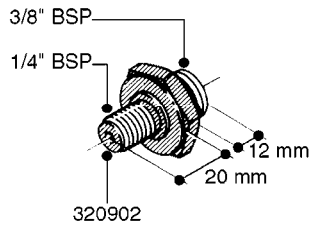

FITTINGS - HEXAGON NIPPLES
L0030-HIN, 01:01:16

L0030

FITTINGS - HEXAGON NIPPLES
L0030-HIN, 01:01:16

Page 1
Date 12.08.2020 8:59

parts-n°	order qty	description
10015303	1	FITT.PO.HN 1.00X1.00 M1000
10425003	1	FITT.PO.HN 1.25X1.00 MCPHEE
320132	1	FITT.DK HN 1" BSP
320176	1	FITT.DK HN 3/8"X1/2" BSP
320445	1	FITT.DK HN 1/4"X3/8" BSP
320655	1	FITT.DK HN 1/2"-1/2" BSP
320692	1	FITT.DK HN 3/8'BSPX1/4'NPT
320703	1	FITT.DK HN 3/8BSP X1/2 &1/4NPT
320725	1	FITT.DK NIPPLE 3/8"-3/8" BSP
320902	1	FITT.DK HN 3/8'X 1/4' BSP
390232	1	FITT.DK HN 1-1/2' X 1-1/4' BSP
390276	1	FITT.DK HN 1'BSP