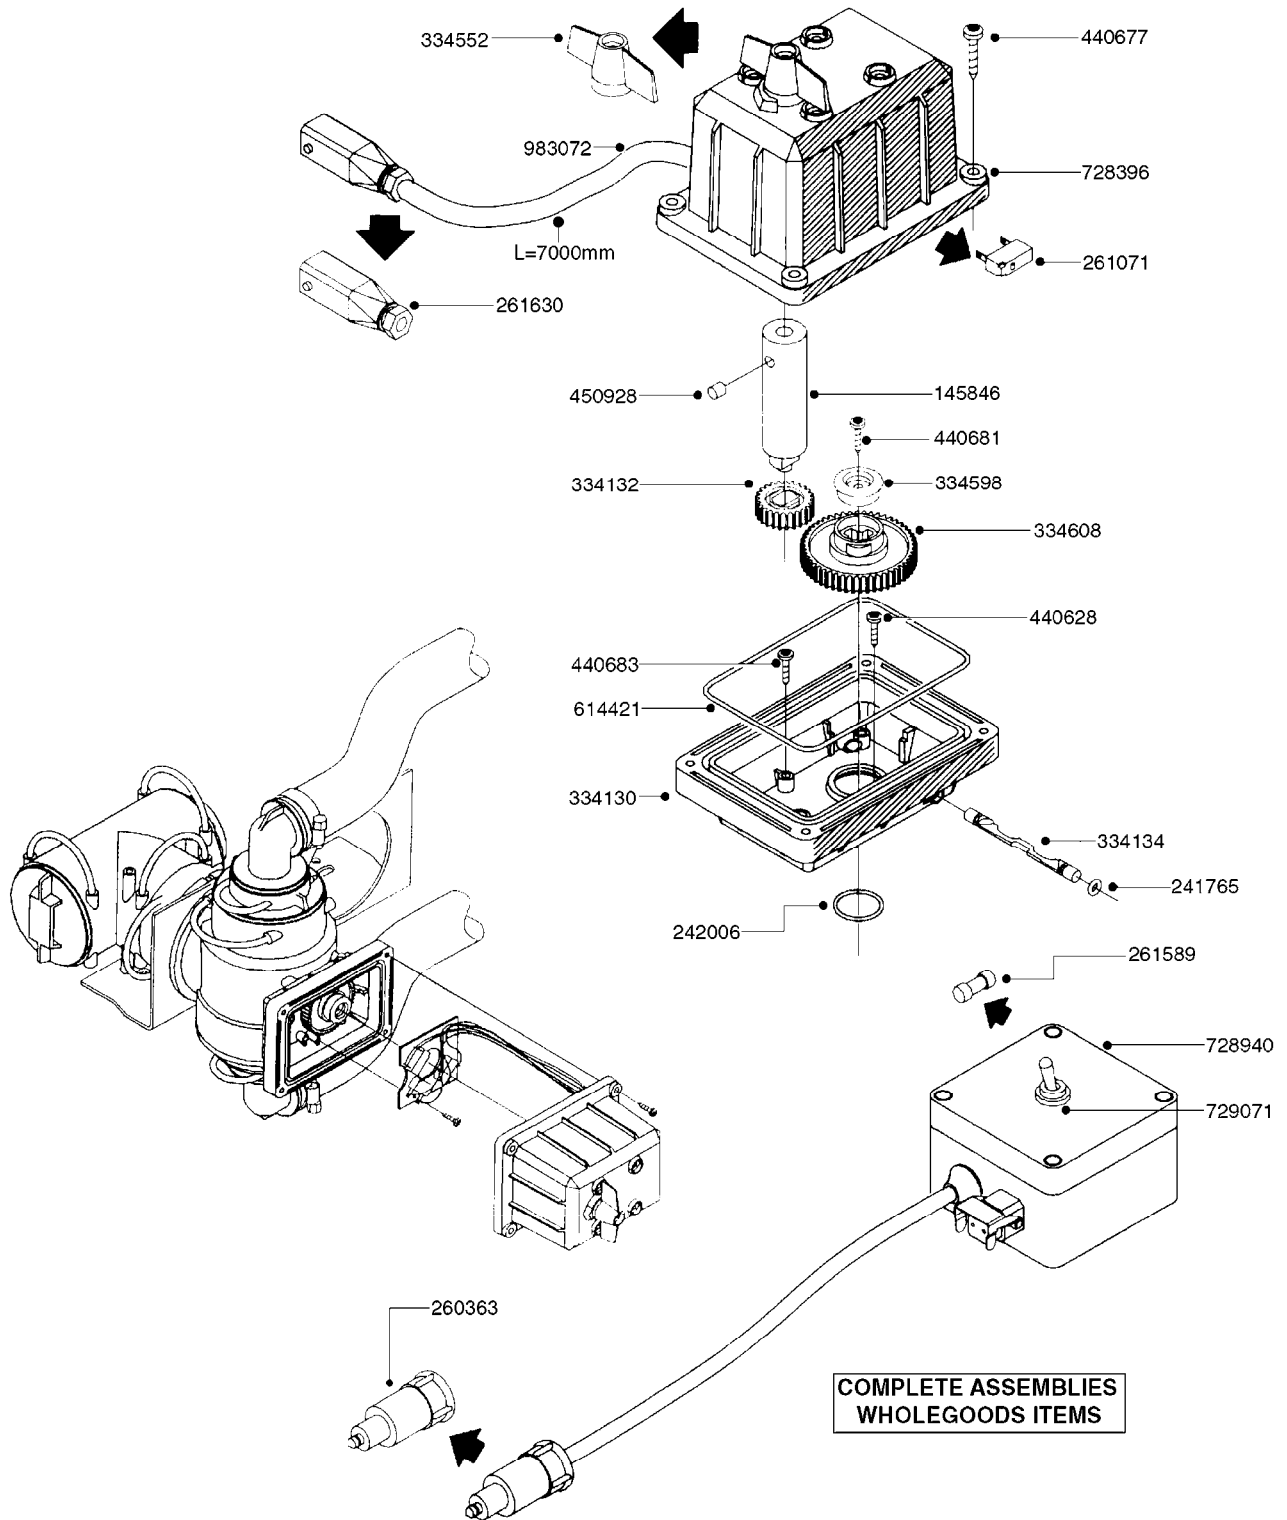

834363 - AGITATION BYPASS VALVE

K0020

BALL VALVE-ELECTRIC 2-WAY
K0020-HIN, 01:01:16

Page 1

Date 12.08.2020 8:58

parts-n°	order qty	description
145846	1	COUPLING FOR EL 3-WAY VALVE
241765	1	O-RING 3.1 X 1.6
242006	1	O-RING D22/D19 X 1.5
260363	1	PLUG 2 POLE 12V
261071	1	MICRO SWITCH TYPE 9 SM 201
261162	1	SOCKET F.12V BAYONET PLUG
261589	1	FUSE 5 X 20 1.25 AMP
334130	1	GEAR BOX
334131	1	COG WHEEL
334132	1	COG WHEEL
334134	1	INDICATOR ROD
334552	1	GRIP F.MAN.OP.EC PRES.REG.GREE
334598	1	PLUG F.VALVE HANDLE BLUE
440628	1	SCREW 3/8'
440677	1	SCREW F. PLASTIC 5X20 SS
440681	1	SCREW F. PLASTIC 4MM X 14LG SS
440683	1	SCREW 40X18 2WAY ELC.BALL VALV
450928	1	SET SCREW M8 X 8MM STAINLESS
614421	1	GASKET F/MOTOR HOUSE-ON/OFF TR
725340	1	MOTOR HOUSING FOR EL VALVE
728399	1	CIRCUIT BOARD F.728941
728941	1	CONTROL BOX F.2-WAY VALVE ELC.
834363	1	ELECTRIC KIT, AGITATION BYPASS