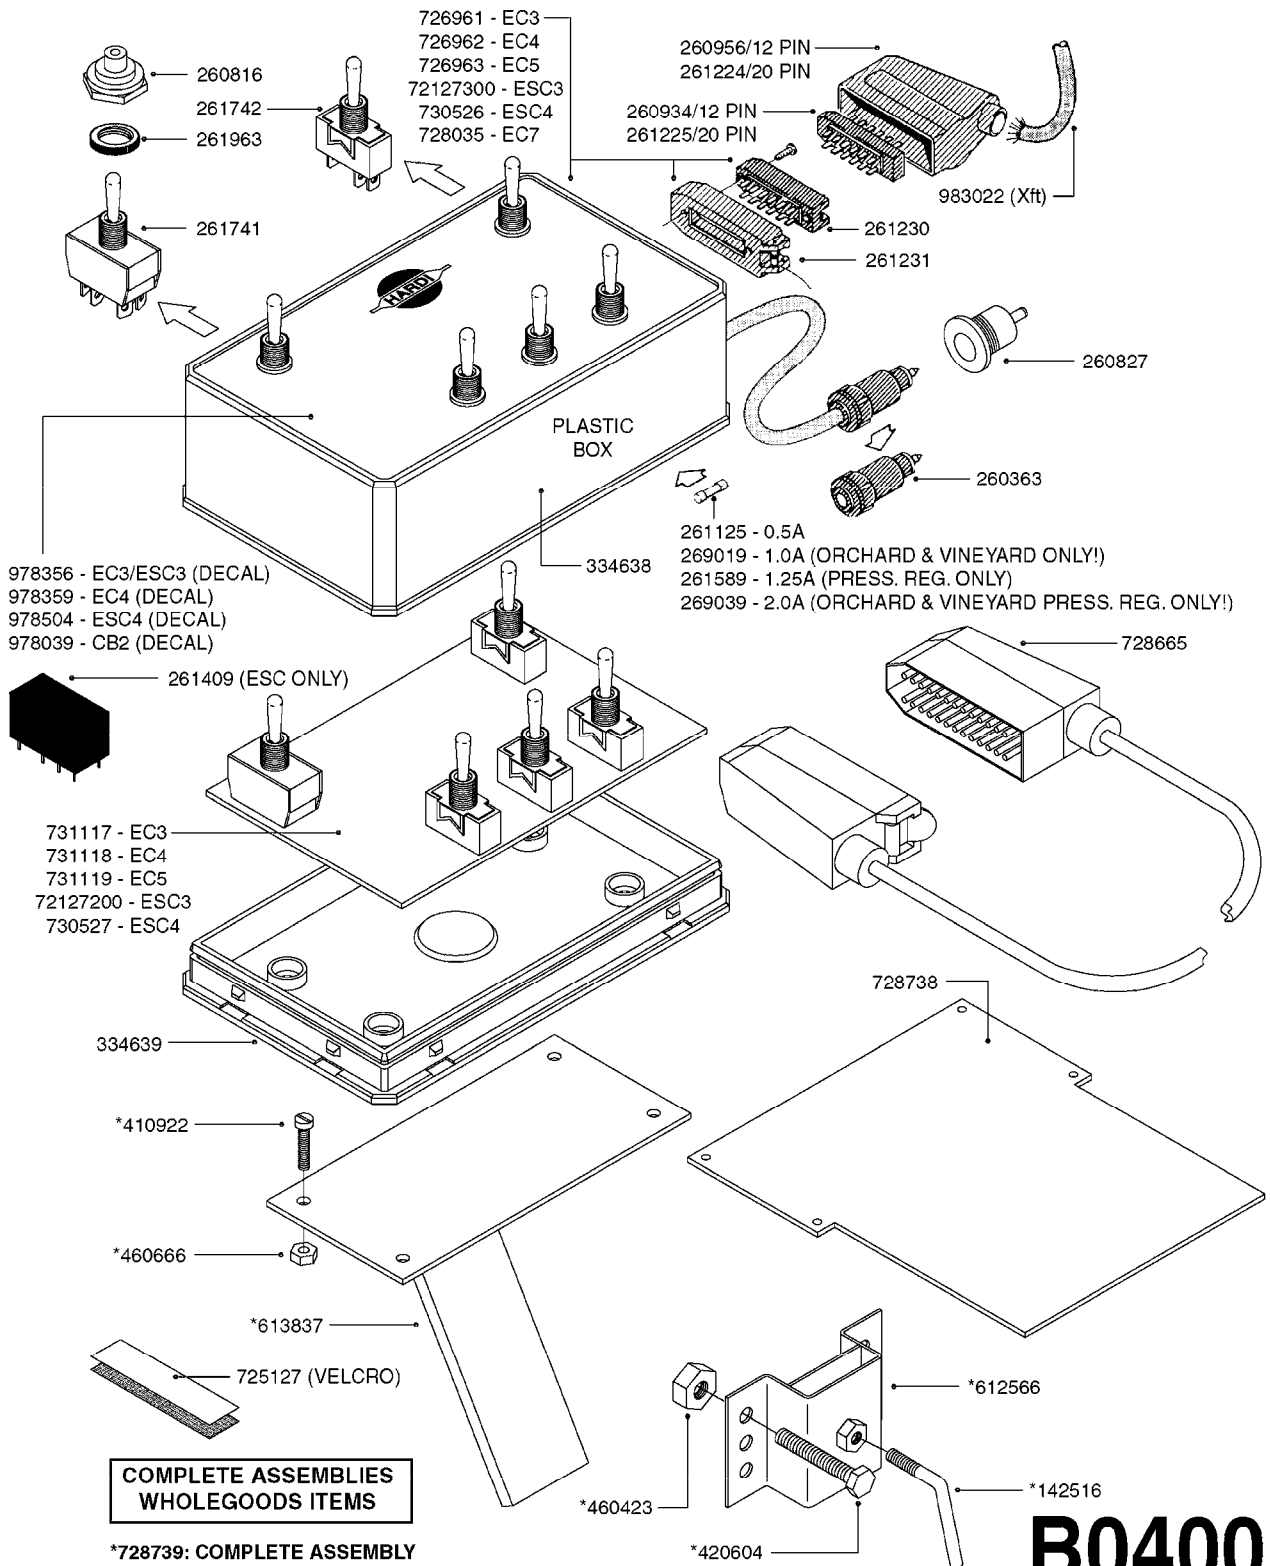

COMPLETE ASSEMBLIES
WHOLEGOODS ITEMS

*728739: COMPLETE ASSEMBLY

B0400

CONTROL BOX F/EC + ECSC POST96
B0400-HIN, 01:01:16

Page 1
Date 12.08.2020 8:58

parts-n°	order qty	description
142516	1	SCREW SET M10 BENT F. LOCKING
260363	1	PLUG 2 POLE 12V
260816	1	CAP W/RUBBER BOOT F.EC SWITCH
260827	1	PLUG F.EC ATTACHMENTS
260934	1	PLUG INSERT 12 POLE MALE
260956	1	PLUG HOUSE 12 POL.MALE
261125	1	FUSE 5 X 20 500mA
261224	1	PLUG HOUSING F/20 POLE MALE
261225	1	PLUG INSERT 20 POLE MALE
261230	1	PLUG INSERT 20 POLE FEMALE
261231	1	PLUG HOUSING 20 POLE FEMALE
261409	1	RELAY 12V F. ESC CNTRL BOX '96
261589	1	FUSE 5 X 20 1.25 AMP
261741	1	SWITCH 2 POLE 12V TOGGLE PRESS
261742	1	SWITCH 2 POLE 12V ON/OFF
261963	1	NUT F.EC SWITCH
269019	1	FUSE 5 X 20 1.0 AMP
269039	1	FUSE 5 X 20 2.0 AMP
334638	1	HOUSING F.EC PLASTIC BOX UPPER
334639	1	COVER F.EC PLASTIC BOX -LOWER
410922	1	CYL.SKR 8.8 DEL M4X20 RST
420604	1	BOLT HEX 8.8 DEL M10X25 FT DIN933
460423	1	NUT HEX M10X1.50 LOCK DIN985A2 SS
460666	1	NUT HEX M4
612566	1	MOUNT BRACKET F.FAN CABLE ASSY
613837	1	MOUNT PLATE FOR EC CONTROL BOX
725127	1	VELCRO KIT
726961	1	CONTROL BOX EC 3 SEC./20 PIN
726962	1	CONTROL BOX EC 4 SEC./20 PIN
726963	1	CONTROL BOX EC 5 SEC./20 PIN
728035	1	CONTROL BOX EC 7 SEC.
728665	1	CABLE EXT.-QUICK ATTACH 20 PIN
728738	1	DOUB.CONT.BOX & OR F/M PLATE
728739	1	IN CAB CONTROL MOUNT KIT
730526	1	CON BX 4SEC/20PIN alt72127400
730527	1	CIRCUIT B.ESC4 PLAST.W/SWITCH
731117	1	CIRCUIT B.EC3 PLASTIC W/SWITCH
731118	1	CIRCUIT B.EC4 PLASTIC W/SWITCH
731119	1	CIRCUIT B.EC5 PLASTIC W/SWITCH
978039	1	DECAL CONTROL BOX CB4 MISTBLOW
978356	1	DECAL CONTRL BOX EVC/ESC3 ABS
978359	1	DECAL CONTROL BOX EC4 ABS
978504	1	DECAL CONTROL BOX ESC4 ABS
983022	1	WIRE 12 x 0.5 x 2MM x 12"
72127200	1	CIRCUIT B.ESC3 PLAST.W/SWITCH
72127300	1	CONTROL BOX ESC 3 SEC./20 PIN