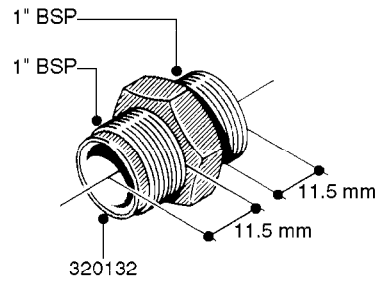

FITTINGS - HEXAGON NIPPLES
L0030-HIN, 01:01:16

L0030

FITTINGS - HEXAGON NIPPLES
L0030-HIN, 01:01:16

Page 1
Date 12.08.2020 8:59

parts-n°	order qty	description
10015303	1	FITT.PO.HN 1.00X1.00 M1000
10425003	1	FITT.PO.HN 1.25X1.00 MCPHEE
320132	1	FITT.DK HN 1" BSP
320176	1	FITT.DK HN 3/8"X1/2" BSP
320445	1	FITT.DK HN 1/4"X3/8" BSP
320655	1	FITT.DK HN 1/2"-1/2" BSP
320692	1	FITT.DK HN 3/8'BSPX1/4'NPT
320703	1	FITT.DK HN 3/8BSP X1/2 &1/4NPT
320725	1	FITT.DK NIPPLE 3/8"-3/8" BSP
320902	1	FITT.DK HN 3/8'X 1/4' BSP
390232	1	FITT.DK HN 1-1/2' X 1-1/4' BSP
390276	1	FITT.DK HN 1'BSP