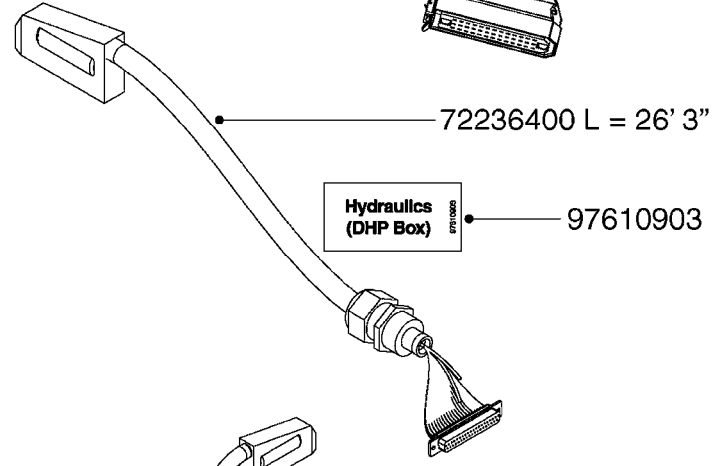

M0280

39 PIN CABLES
M0280-HIN, 28:03:17

Page 1
Date 12.08.2020 8:59

parts-n°	order qty	description
262158	1	PLUG INSERT 39 POLE MALE
262159	1	PLUG INSERT 39 POLE FEMALE
262160	1	PLUG HOUSING 39 POLE FEMALE
262161	1	PLUG HOUSING F/39 POLE MALE
440634	1	SCREW 5/8"
440732	1	PT SCREW 35X12B Z5452 ELZ
14034200	1	CODE BRACKET FOR 39 PIN CABLE
26003900	1	WIRE 37-39 PIN EVC, 6.6'
26004200	1	WIRE 37-39 PIN EVC, 57.4'
26008400	1	WIRE 39-PIN 24 WIRE L=8M
26011903	1	WIRE 39-39 POLE EXT. 3660MM
28027500	1	WIRE 37-39 PIN EVC, 37.7'
28028700	1	WIRE 37-39 PIN EVC, 45.9'
28028800	1	WIRE 37-39 PIN EVC, 16.4'
28028900	1	WIRE 37-39 PIN EVC, 26.2'
72236400	1	DAH CONN. WIRE/TRACTOR L=8M
97610803	1	DECAL-SRAY BOX 39-PIN
97610903	1	DECAL-HYDRAULIC BOX 39-PIN