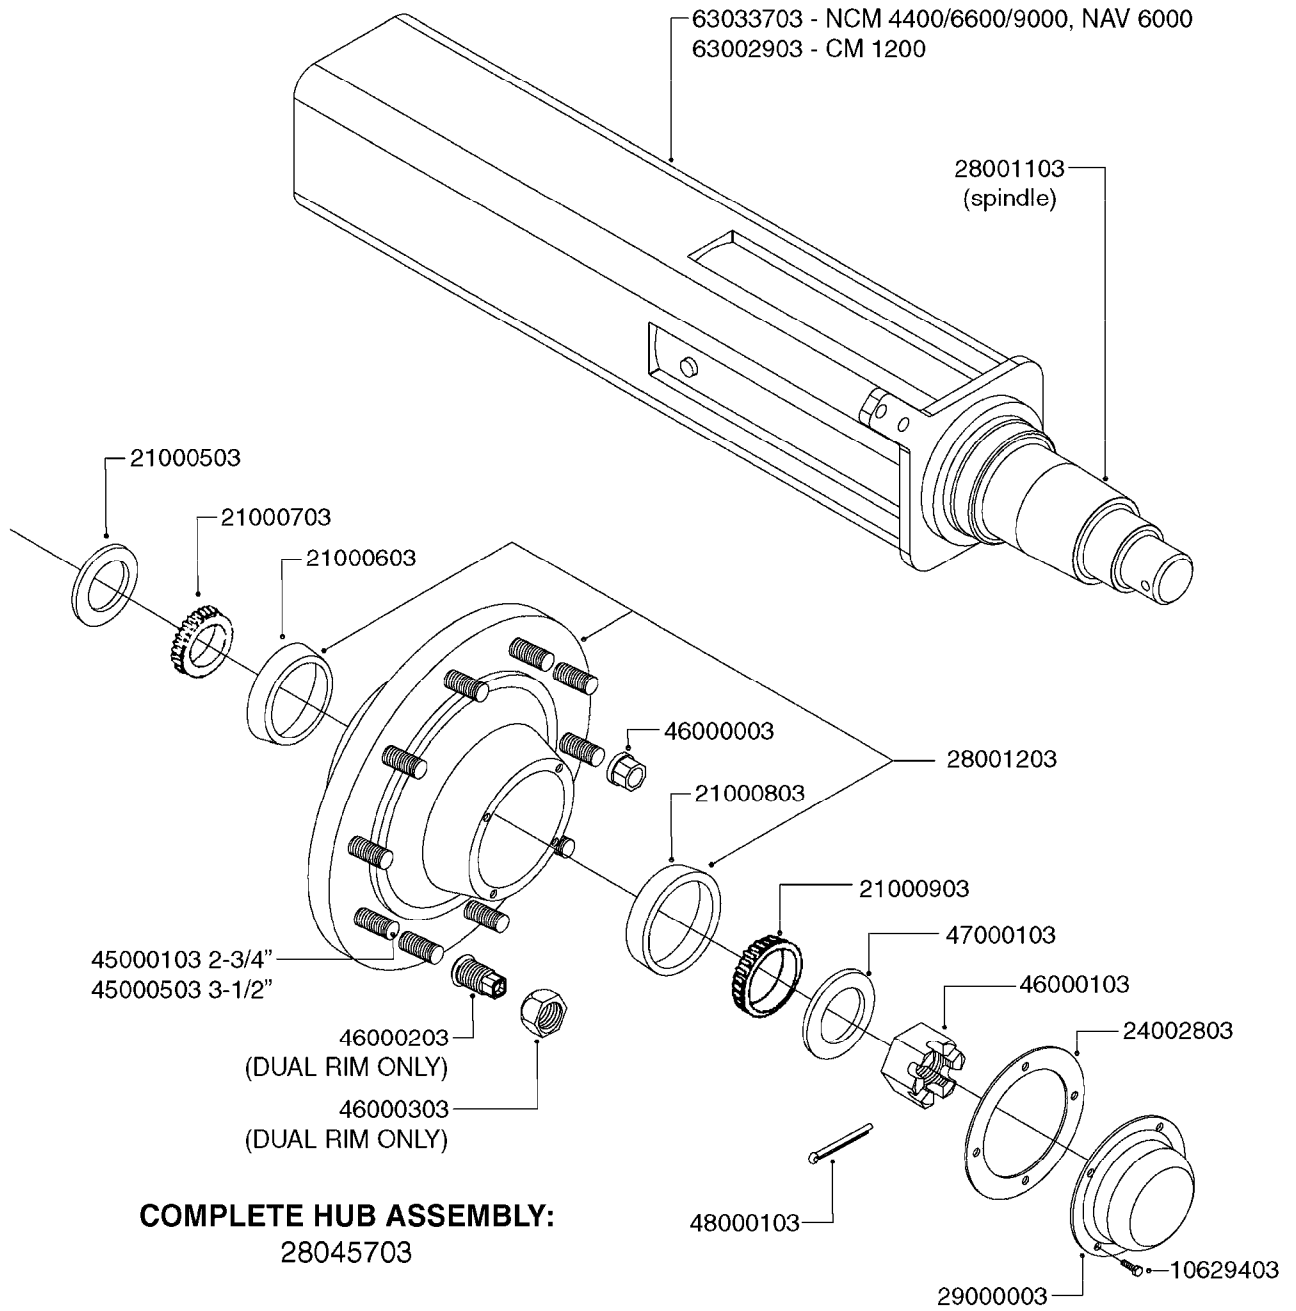

COMPLETE HUB ASSEMBLY:
28045703

COMPLETE ASSEMBLIES
WHOLEGOODS ITEMS

E0790

HUB ASSEMBLY F.4-1/2" SPINDLE
E0790-HIN, 06:07:17

Page 1
Date 12.08.2020 8:58

parts-n°	order qty	description
10629403	1	BOLT HEX 5/16 NC GR.2 00.50"
21000503	1	SEAL,WHEEL CR43771
21000603	1	RACE, BEARING 3.5/1.5
21000703	1	BEARING, TAPPERED 3.5433/1.575
21000803	1	RACE, TAPERED BEARING
21000903	1	BEARING, TAPPERED, 2.75/1.510
24002803	1	GASKET F. HUB 4.5" HUB ASSY
28001103	1	SPINDLE 4.5"x 23" 20000LB
28001203	1	HUB, 20000LB W. BRG RACES
28045703	1	HUB ASSY 10-13.19-11.02 25000#
29000003	1	HUB CAP F. 881(20000LB) HUB
45000103	1	BOLT, WHEEL STUD 3/4-16X2 3/4
45000503	1	BOLT, WHEEL STUD 3/4-16X3 1/2
46000003	1	NUT HEX NF 3/4" FLANGED F.HUB
46000103	1	NUT, CASTLE, SPINDLE 2-12 UNF
46000203	1	NUT, BUD WHEEL, INNER, RH
46000303	1	NUT, BUD WHEEL, OUTER, RH
47000103	1	WASHER, SPNDL 4.5" 2.06x4 .25T
48000103	1	PIN, COTTER 5/16" X 5.25"
63002903	1	AXLE INSERT,72"-90"SUS CM 1200
63033703	1	AXLE INSERT NCM 44/66/9000