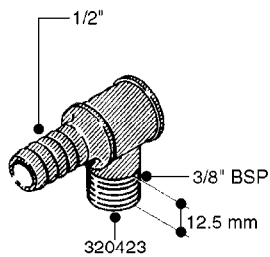

L0050

FITTINGS - HOSE CONNECTORS
L0050-HIN, 01:01:16

Page 1
Date 12.08.2020 8:59

parts-n°	order qty	description
242594	1	O-RING D14 X 1.78 SCH.70-EPDM
320294	1	FITT.DK TEE 3/8X3/8HB X1/2"BSP
320305	1	FITT.DK HB 3/4'- 3/4' BSP
320386	1	FITT.DK TEE 3/8X3/8HB X3/8"BSP
320397	1	FITT.DK ELB 3/8"HB X 3/8" BSP
320401	1	FITT.DK TEE 1/2X1/2HB X1/2"BSP
320412	1	FITT.DK TEE 1/2X1/2HB X3/8'BSP
320423	1	FITT.DK ELB 1/2'HB X 3/8' BSP
320891	1	FITT.DK HB 3/8'- 3/8' BSP
320972	1	FITT.DK HB 5/16'- 1/4' BSP
322046	1	FITT.DK TEE 1/2X1/2HB X3/4'BSP
322048	1	FITT.DK TEE 3/4X3/4HB X3/4'BSP
330595	1	O-RING D24.6/D20X2.1 -3/4"
333137	1	FITT.DK CONN.1/2" F.NOZZ. DOUB
333141	1	FITT.DK CONN.1/2" F.NOZZ.SING
334041	1	FITT.DK CONN.3/4' F.NOZZ. SING
334042	1	FITT.DK CONN.3/4' F.NOZZ. DOUB
334195	1	FITT.DK ELB. 3/4"HB X 3/4"HB
10012103	1	FITT.PO.HB 1.25X1.50 IMB1012
10014003	1	FITT.PO.HB 1.25X1.25 IMB1010
10036903	1	FITT.PO.HB 1.50X1.50 IMB1212
28019303	1	FITTING HB ELB 3/4NPT-3/4HOSE
61016500	1	HOSE TAIL 3/4" 90°+RG CAP 3/4"
72026700	1	NOZZLE TUBE ADAPTER W/O-RING