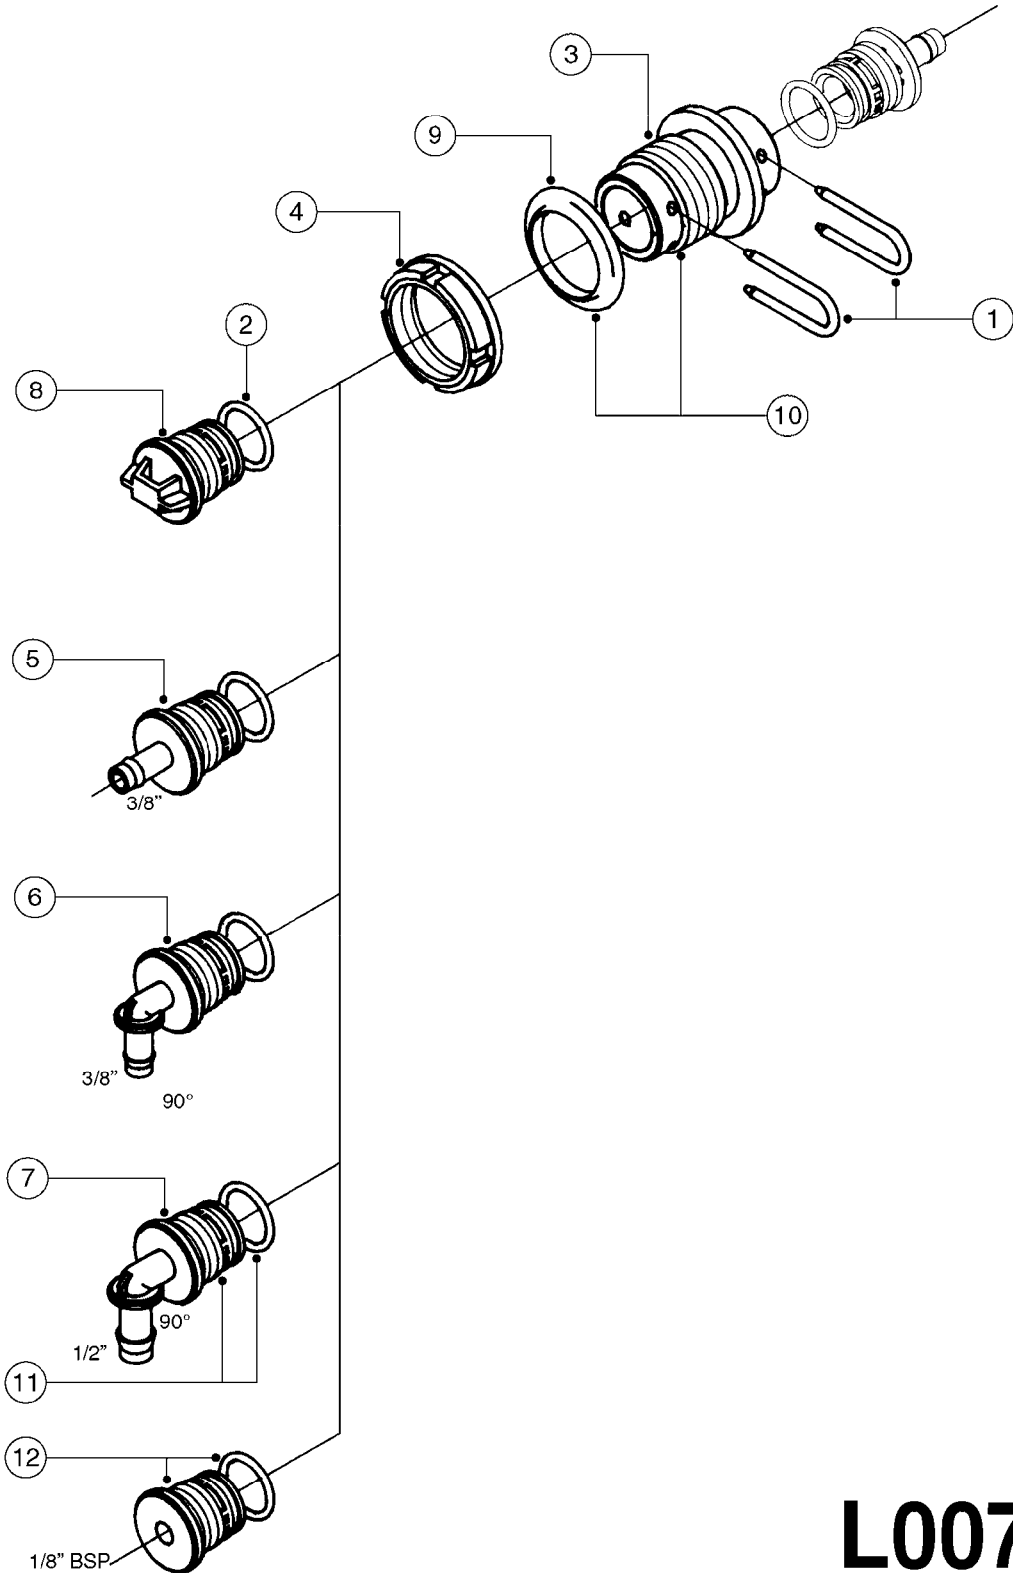

L0070

FITTINGS - S-40
L0070-HIN, 13:09:17

Page 1

Date 12.08.2020 8:59

Pos.	parts-n°	order qty	description
1	145994	1	FITT.DK S-40 FORK
2	242108	1	O-RING 3 X 19,2 70SH NITRIL NITRIL (BLACK)
2	242355	1	O-RING D19.2X3.0 VITON F.S-40 VITON (BROWN)
3	322102	1	FITT.DK S-40 BULKHEAD
4	322106	1	FITT.DK S-40 BULKHEAD NUT
5	334225	1	FITT.DK S-40 STR.3/8"
6	334237	1	FITT.DK S-40 ELB.3/8"
7	334238	1	FITT.DK S-40 ELB.1/2"
8	334248	1	FITT.DK S-40 PLUG
9	334259	1	GASKET F. S-40 BULKHEAD
10	726462	1	FITT. S40 BULKHEAD W.GASKET
11	726567	1	FITT.DK S-40 ELB.1/2" W.O-RING
12	726693	1	FITT.DK S-40 PLUG 1/8BSP ORING