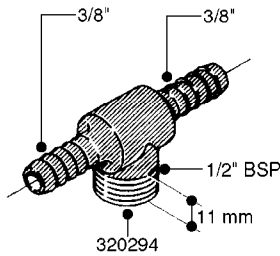

L0050

FITTINGS - HOSE CONNECTORS
L0050-HIN, 01:01:16

Page 1
Date 12.08.2020 8:59

parts-n°	order qty	description
242594	1	O-RING D14 X 1.78 SCH.70-EPDM
320294	1	FITT.DK TEE 3/8X3/8HB X1/2"BSP
320305	1	FITT.DK HB 3/4'- 3/4' BSP
320386	1	FITT.DK TEE 3/8X3/8HB X3/8"BSP
320397	1	FITT.DK ELB 3/8"HB X 3/8" BSP
320401	1	FITT.DK TEE 1/2X1/2HB X1/2"BSP
320412	1	FITT.DK TEE 1/2X1/2HB X3/8'BSP
320423	1	FITT.DK ELB 1/2'HB X 3/8' BSP
320891	1	FITT.DK HB 3/8'- 3/8' BSP
320972	1	FITT.DK HB 5/16'- 1/4' BSP
322046	1	FITT.DK TEE 1/2X1/2HB X3/4'BSP
322048	1	FITT.DK TEE 3/4X3/4HB X3/4'BSP
330595	1	O-RING D24.6/D20X2.1 -3/4"
333137	1	FITT.DK CONN.1/2" F.NOZZ. DOUB
333141	1	FITT.DK CONN.1/2" F.NOZZ.SING
334041	1	FITT.DK CONN.3/4' F.NOZZ. SING
334042	1	FITT.DK CONN.3/4' F.NOZZ. DOUB
334195	1	FITT.DK ELB. 3/4"HB X 3/4"HB
10012103	1	FITT.PO.HB 1.25X1.50 IMB1012
10014003	1	FITT.PO.HB 1.25X1.25 IMB1010
10036903	1	FITT.PO.HB 1.50X1.50 IMB1212
28019303	1	FITTING HB ELB 3/4NPT-3/4HOSE
61016500	1	HOSE TAIL 3/4" 90°+RG CAP 3/4"
72026700	1	NOZZLE TUBE ADAPTER W/O-RING