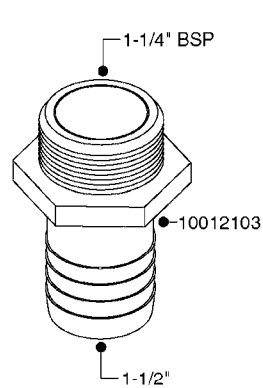

L0050

FITTINGS - HOSE CONNECTORS
L0050-HIN, 01:01:16

Page 1
Date 12.08.2020 8:59

parts-n°	order qty	description
242594	1	O-RING D14 X 1.78 SCH.70-EPDM
320294	1	FITT.DK TEE 3/8X3/8HB X1/2"BSP
320305	1	FITT.DK HB 3/4'- 3/4' BSP
320386	1	FITT.DK TEE 3/8X3/8HB X3/8"BSP
320397	1	FITT.DK ELB 3/8"HB X 3/8" BSP
320401	1	FITT.DK TEE 1/2X1/2HB X1/2"BSP
320412	1	FITT.DK TEE 1/2X1/2HB X3/8'BSP
320423	1	FITT.DK ELB 1/2'HB X 3/8' BSP
320891	1	FITT.DK HB 3/8'- 3/8' BSP
320972	1	FITT.DK HB 5/16'- 1/4' BSP
322046	1	FITT.DK TEE 1/2X1/2HB X3/4'BSP
322048	1	FITT.DK TEE 3/4X3/4HB X3/4'BSP
330595	1	O-RING D24.6/D20X2.1 -3/4"
333137	1	FITT.DK CONN.1/2" F.NOZZ. DOUB
333141	1	FITT.DK CONN.1/2" F.NOZZ.SING
334041	1	FITT.DK CONN.3/4' F.NOZZ. SING
334042	1	FITT.DK CONN.3/4' F.NOZZ. DOUB
334195	1	FITT.DK ELB. 3/4"HB X 3/4"HB
10012103	1	FITT.PO.HB 1.25X1.50 IMB1012
10014003	1	FITT.PO.HB 1.25X1.25 IMB1010
10036903	1	FITT.PO.HB 1.50X1.50 IMB1212
28019303	1	FITTING HB ELB 3/4NPT-3/4HOSE
61016500	1	HOSE TAIL 3/4" 90°+RG CAP 3/4"
72026700	1	NOZZLE TUBE ADAPTER W/O-RING