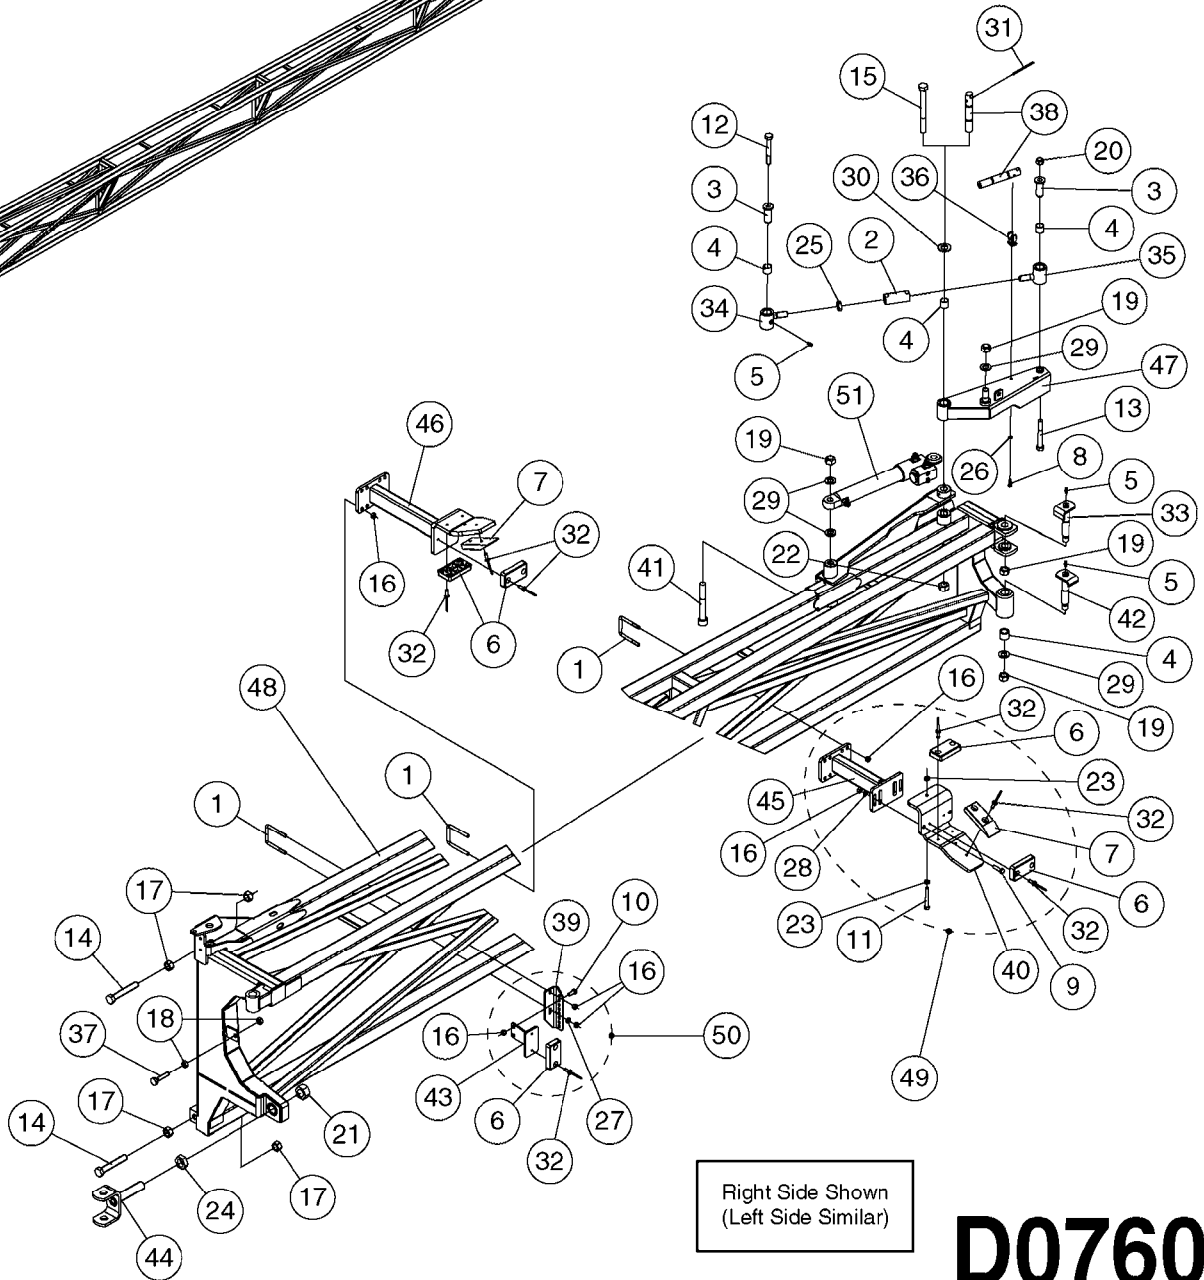

BOOM-FORCE OUTER WING 110-132'
D0760-HIN, 01:01:16

Pos.	parts-n°	order qty	description
1	147516	1	U-BOLT M8-50x50
2	147649	1	TURNBUCKLE D30.0 L=64/M16X1.5
3	147763	1	BUSHING D20.0/12.0 L=55
4	210859	1	BUSH Ø23X20 L20
5	283699	1	GREASE NIPPLE M6X1
6	334603	1	RUBBER STOP 86X48X15
7	390826	1	SLIDE PAD F.TRANSPORT BKT.CM/D
8	410185	1	BOLT HEX 8.8 DEL M6X16
9	420567	1	BOLT HEX 8.8 DEL M8X30 FT
10	420582	1	BOLT HEX 8.8 DEL M8X20 FT A2
11	421254	1	BOLT HEX 8.8 SS M8X50
12	430485	1	BOLT HEX 8.8 DEL M12X90
13	430787	1	BOLT HEX M12X90 A4-80
14	430861	1	BOLT HEX 8.8 DEL M16X100 FT
15	430940	1	BOLT M20X210 8.8 DEL.
16	460143	1	LOCK NUT M8 SST A2 DIN985
17	460327	1	NUT HEX M16X2
18	460342	1	NUT HEX M10 DEL DIN934
19	460585	1	LOCKING NUT M16 DIN985 A2 SS
20	460703	1	NUT HEX M12X1.75 LOCK DIN985A2 SS
21	460747	1	NUT HEX M24 LOCK
22	460806	1	NUT HEX M20X2.50 LOCK DIN985A2 SS
23	460817	1	NUT HEX M8 STAINLESS DIN 934
24	461244	1	NUT HEX M24X3 JAMB.
25	461302	1	NUT HEX M16X1.5 JAMB.
26	470061	1	WASHER D11/D7X0.5 LOCK
27	470072	1	WASHER D15/D8X.5 LOCK
28	471126	1	WASHER, M8, Ø16/ 8.4X 1.6, SS
29	471128	1	WASHER, M16, Ø30/17.0X 3.0, SS
30	471129	1	WASHER, M20, Ø37/21.0X 3.0, SS
31	480780	1	PIN M5.0X70 SPLIT
32	480808	1	RIVET Ø4.8x25.5/Ø9.5
33	615796	1	PIN D20 X M16 L=119MM
34	61006600	1	EYEBOLT STD.TRD. / RH WING M16 EYEBOLT WITH STD. THREADS FOR RIGHT WING
34	616081	1	EYEBOLT STD.TRD. / LH WING M16 EYEBOLT WITH STD. THREADS FOR LEFT WING
35	61006700	1	EYEBOLT LH TRD. / RH WING M16 EYEBOLT WITH L.H. THREADS FOR RIGHT WING
35	616083	1	EYEBOLT LH TRD. / LH WING M16 EYEBOLT WITH L.H. THREADS FOR LEFT WING
36	725618	1	CLIP WHITE PLASTIC SNAP TYPE
37	14011800	1	BOLT HEX DEL M10X60 SPECIAL
38	14012300	1	SHEAR PIN D19.8 L=132/D5
39	16063803	1	BOOM STOP ADJ. MT. BKT.FTZ
40	16099000	1	BOOM STOP ADJ. PLATE FTZ
41	45003000	1	BOLT HEX M16X120 DIN912/DELTA
42	61006800	1	PIN D20 X M16 L=127MM
43	61007003	1	BOOM STOP HPZ/FTZ L=95/75
44	61008700	1	LINK EYE FORCE
45	61015400	1	BOOM STOP ADJ. MT BKT FTZ
46	61015900	1	BOOMSTOP/SUP HPZ/FTZ L=288
47	63002200	1	FOLD ARM FTZ 2.RH FOLD ARM FOR RIGHT WING
47	63002300	1	FOLD ARM FTZ 2.LH FOLD ARM FOR LEFT WING
48	70081803	1	WING INTER. FORCE 120/132' RH
48	70081903	1	WING INTER. FORCE 120/132' LH
48	70082003	1	WING INTER. FORCE 100'T RH
48	70082103	1	WING INTER. FORCE 100'T LH
49	72252600	1	BOOM STOP ADJSTBL. FORCE L=241