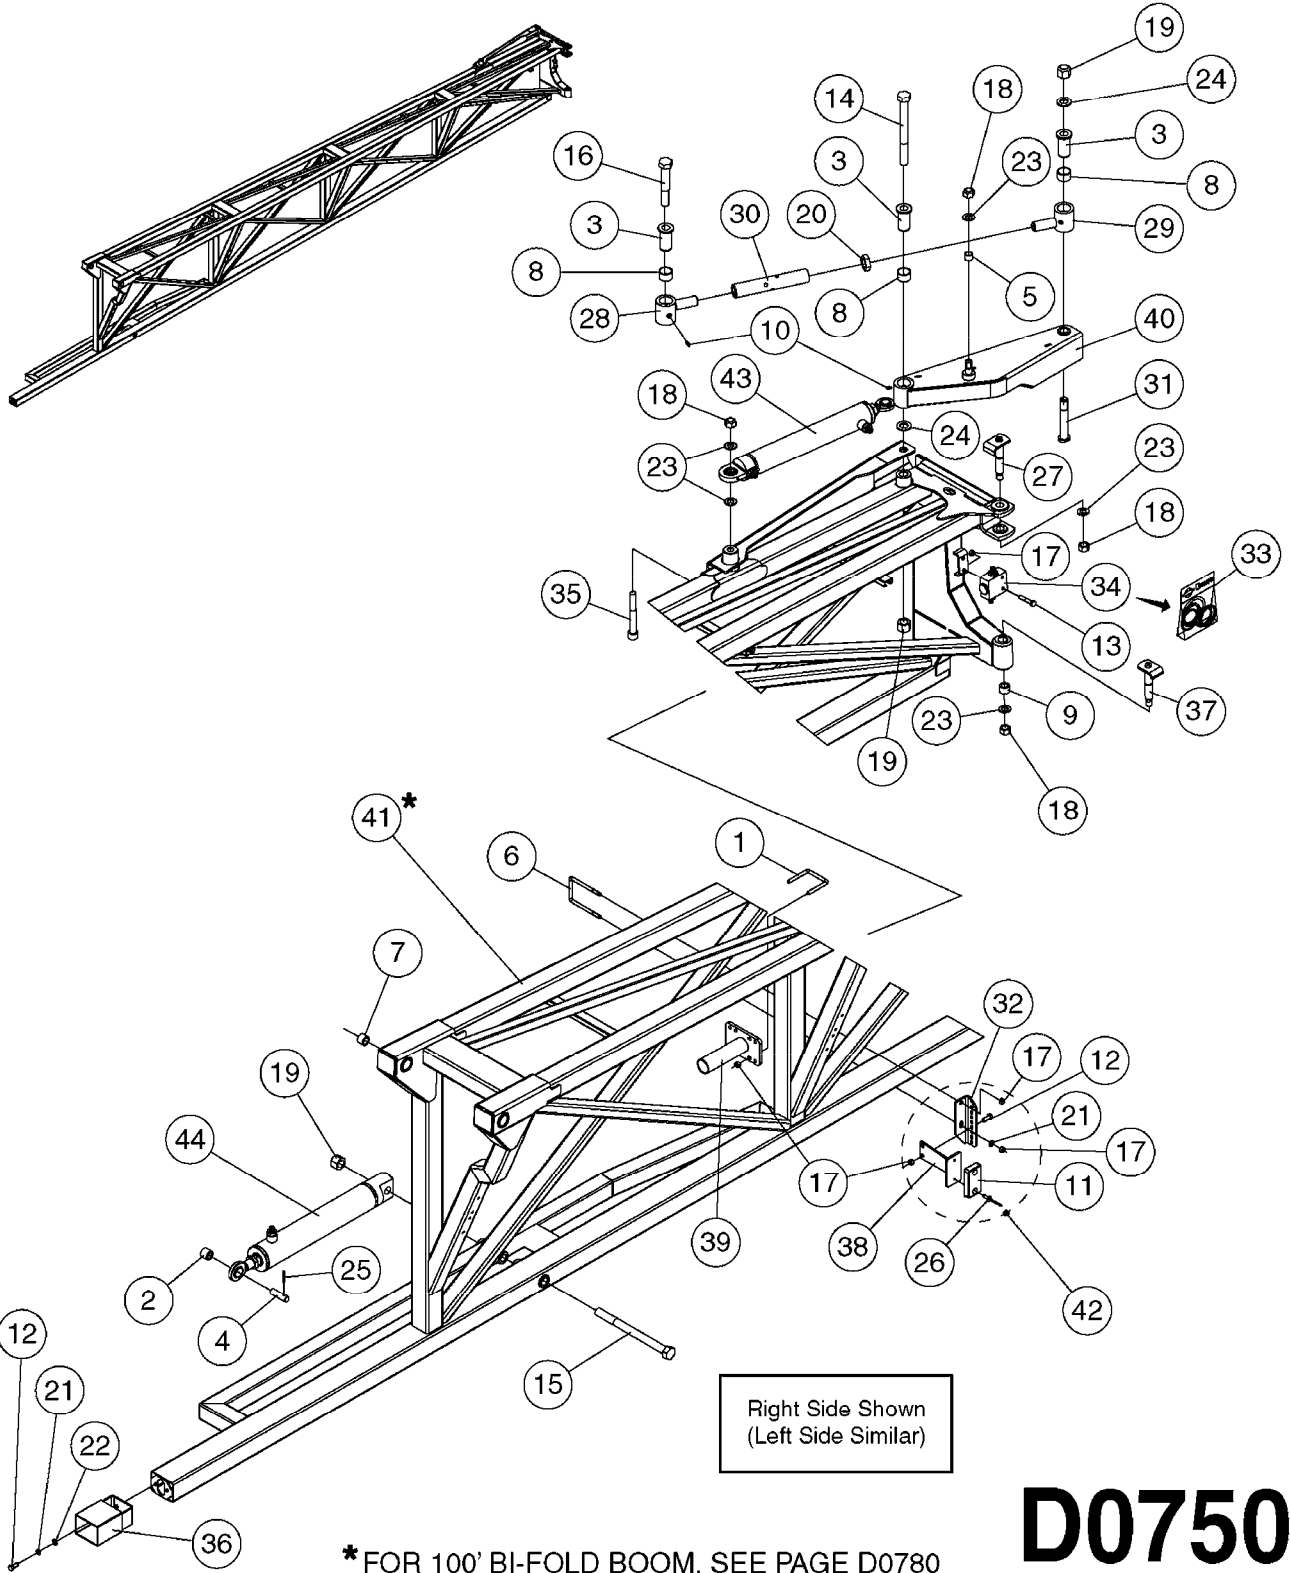

* FOR 100' BI-FOLD BOOM, SEE PAGE D0780

D0750

BOOM-FORCE INNER WING 80'-132'
D0750-HIN, 01:01:16

Page 1

Date 12.08.2020 8:58

Pos.	parts-n°	order qty	description
1	146843	1	BOLT U M8 F.60 x 60
2	147130	1	BUSHING D25/20 20MM
3	147390	1	BUSHING
4	147450	1	PIN D20 X 70
5	147562	1	BUSHING D19.8/17.0 L=15
6	147770	1	U-BOLT M8-105X63
7	210835	1	BUSHING D28/25 L=25
8	210858	1	BUSHING 034/30 L=20
9	210859	1	BUSH Ø23X20 L20
10	283699	1	GREASE NIPPLE M6X1
11	334603	1	RUBBER STOP 86X48X15
12	420582	1	BOLT HEX 8.8 DEL M8X20 FT A2
13	420781	1	BOLT HEX 8.8 DEL M8X50
14	430940	1	BOLT M20X210 8.8 DEL.
15	430941	1	BOLT M20X260 8.8 DEL.
16	430970	1	BOLT HEX M20X120 DIN931- DEL
17	460143	1	LOCK NUT M8 SST A2 DIN985
18	460585	1	LOCKING NUT M16 DIN985 A2 SS
19	460806	1	NUT HEX M20X2.50 LOCK DIN985A2 SS
20	461236	1	NUT HEX M24X1.5
21	470072	1	WASHER D15/D8X.5 LOCK
22	471126	1	WASHER, M8, Ø16/ 8.4X 1.6, SS
23	471128	1	WASHER, M16, Ø30/17.0X 3.0, SS
24	471129	1	WASHER, M20, Ø37/21.0X 3.0, SS
25	480708	1	PIN D4 X 45
26	480808	1	RIVET Ø4.8x25.5/Ø9.5
27	615820	1	PIN D20 X M16 L=127MM
28	61009200	1	EYEBOLT LH TRD./ LH WING M24 EYEBOLT WITH L.H. THREADS FOR LEFT WING
28	616084	1	EYEBOLT LH TRD./ RH WING M24 EYEBOLT WITH R.H. THREADS FOR RIGHT WING
29	61009300	1	EYEBOLT STD.TRD. / RH WING M24 EYEBOLT WITH STD. THREADS FOR RIGHT WING
29	616085	1	EYEBOLT STD. TRD./ LH WING M24 EYEBOLT WITH STD. THREADS FOR LEFT WING
30	14008800	1	TURNBUCKLE L=200/M24X1.5
31	14011900	1	PIN M20 L=125/D30
32	16063803	1	BOOM STOP ADJ. MT. BKT.FTZ
33	28001800	1	REPAIR KIT F.ENDSTOP 1/4"
34	28028600	1	END STOP 1/4"
35	45003000	1	BOLT HEX M16X120 DIN912/DELTA
36	61005300	1	EXTENSION F.FTZ - OFF CENTER
36	61005400	1	EXTENSION F.FTZ - ON CENTER
37	61006800	1	PIN D20 X M16 L=127MM
38	61006903	1	BOOM STOP ADJ. L=111 FTZ
39	61015600	1	BOOM STOP TRANS REST,I.FTZ
40	63118500	1	FOLDING ARM 1. FTZ / HAZ. R. RED FOLD ARM FOR RIGHT WING
40	63118800	1	FOLDING ARM 1. FTZ / HAZ. L RED FOLD ARM FOR LEFT WING
41	70081103	1	WING INNER 90/120/132' RH I.F. R.H. WING FOR 90', 120' & 132' BOOMS
41	70081203	1	WING INNER 90/120/132' LH I.F. L.H. WING FOR 90', 120' & 132' BOOMS
41	70081603	1	WING INNER 80'/100'T RH I.F. R.H. WING FOR 80' & 100' TRI-FOLD BOOMS
41	70081703	1	WING INNER 80'/100'T LH I.F. L.H. WING FOR 80' & 100' TRI-FOLD BOOMS
42	72252900	1	BOOM STOP ADJSTBL. FORCE L=148 COMPLETE ASSEMBLY (WITH U-BOLT)