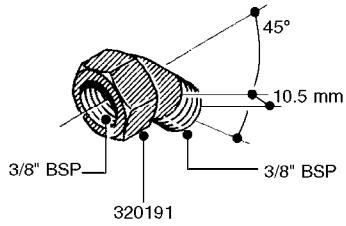

FITTINGS - HEXAGON NIPPLES
L0030-HIN, 01:01:16

L0030

FITTINGS - HEXAGON NIPPLES
L0030-HIN, 01:01:16

Page 1
Date 12.08.2020 8:59

parts-n°	order qty	description
10015303	1	FITT.PO.HN 1.00X1.00 M1000
10425003	1	FITT.PO.HN 1.25X1.00 MCPHEE
320132	1	FITT.DK HN 1" BSP
320176	1	FITT.DK HN 3/8"X1/2" BSP
320445	1	FITT.DK HN 1/4"X3/8" BSP
320655	1	FITT.DK HN 1/2"-1/2" BSP
320692	1	FITT.DK HN 3/8'BSPX1/4'NPT
320703	1	FITT.DK HN 3/8BSP X1/2 &1/4NPT
320725	1	FITT.DK NIPPLE 3/8"-3/8" BSP
320902	1	FITT.DK HN 3/8'X 1/4' BSP
390232	1	FITT.DK HN 1-1/2' X 1-1/4' BSP
390276	1	FITT.DK HN 1'BSP