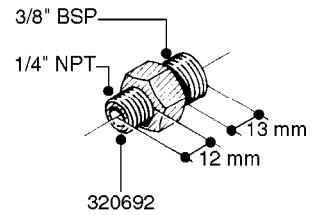

FITTINGS - HEXAGON NIPPLES
L0030-HIN, 01:01:16

L0030

FITTINGS - HEXAGON NIPPLES
L0030-HIN, 01:01:16

Page 1
Date 12.08.2020 8:59

parts-n°	order qty	description
10015303	1	FITT.PO.HN 1.00X1.00 M1000
10425003	1	FITT.PO.HN 1.25X1.00 MCPHEE
320132	1	FITT.DK HN 1" BSP
320176	1	FITT.DK HN 3/8"X1/2" BSP
320445	1	FITT.DK HN 1/4"X3/8" BSP
320655	1	FITT.DK HN 1/2"-1/2" BSP
320692	1	FITT.DK HN 3/8'BSPX1/4'NPT
320703	1	FITT.DK HN 3/8BSP X1/2 &1/4NPT
320725	1	FITT.DK NIPPLE 3/8"-3/8" BSP
320902	1	FITT.DK HN 3/8'X 1/4' BSP
390232	1	FITT.DK HN 1-1/2' X 1-1/4' BSP
390276	1	FITT.DK HN 1'BSP