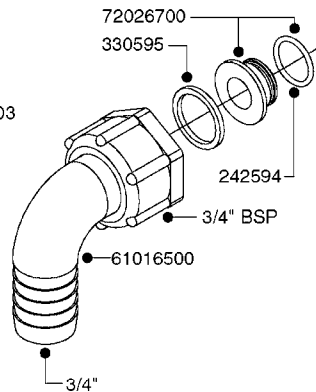

L0050

FITTINGS - HOSE CONNECTORS
L0050-HIN, 01:01:16

Page 1
Date 12.08.2020 8:59

parts-n°	order qty	description
242594	1	O-RING D14 X 1.78 SCH.70-EPDM
320294	1	FITT.DK TEE 3/8X3/8HB X1/2"BSP
320305	1	FITT.DK HB 3/4'- 3/4' BSP
320386	1	FITT.DK TEE 3/8X3/8HB X3/8"BSP
320397	1	FITT.DK ELB 3/8"HB X 3/8" BSP
320401	1	FITT.DK TEE 1/2X1/2HB X1/2"BSP
320412	1	FITT.DK TEE 1/2X1/2HB X3/8'BSP
320423	1	FITT.DK ELB 1/2'HB X 3/8' BSP
320891	1	FITT.DK HB 3/8'- 3/8' BSP
320972	1	FITT.DK HB 5/16'- 1/4' BSP
322046	1	FITT.DK TEE 1/2X1/2HB X3/4'BSP
322048	1	FITT.DK TEE 3/4X3/4HB X3/4'BSP
330595	1	O-RING D24.6/D20X2.1 -3/4"
333137	1	FITT.DK CONN.1/2" F.NOZZ. DOUB
333141	1	FITT.DK CONN.1/2" F.NOZZ.SING
334041	1	FITT.DK CONN.3/4' F.NOZZ. SING
334042	1	FITT.DK CONN.3/4' F.NOZZ. DOUB
334195	1	FITT.DK ELB. 3/4"HB X 3/4"HB
10012103	1	FITT.PO.HB 1.25X1.50 IMB1012
10014003	1	FITT.PO.HB 1.25X1.25 IMB1010
10036903	1	FITT.PO.HB 1.50X1.50 IMB1212
28019303	1	FITTING HB ELB 3/4NPT-3/4HOSE
61016500	1	HOSE TAIL 3/4" 90°+RG CAP 3/4"
72026700	1	NOZZLE TUBE ADAPTER W/O-RING