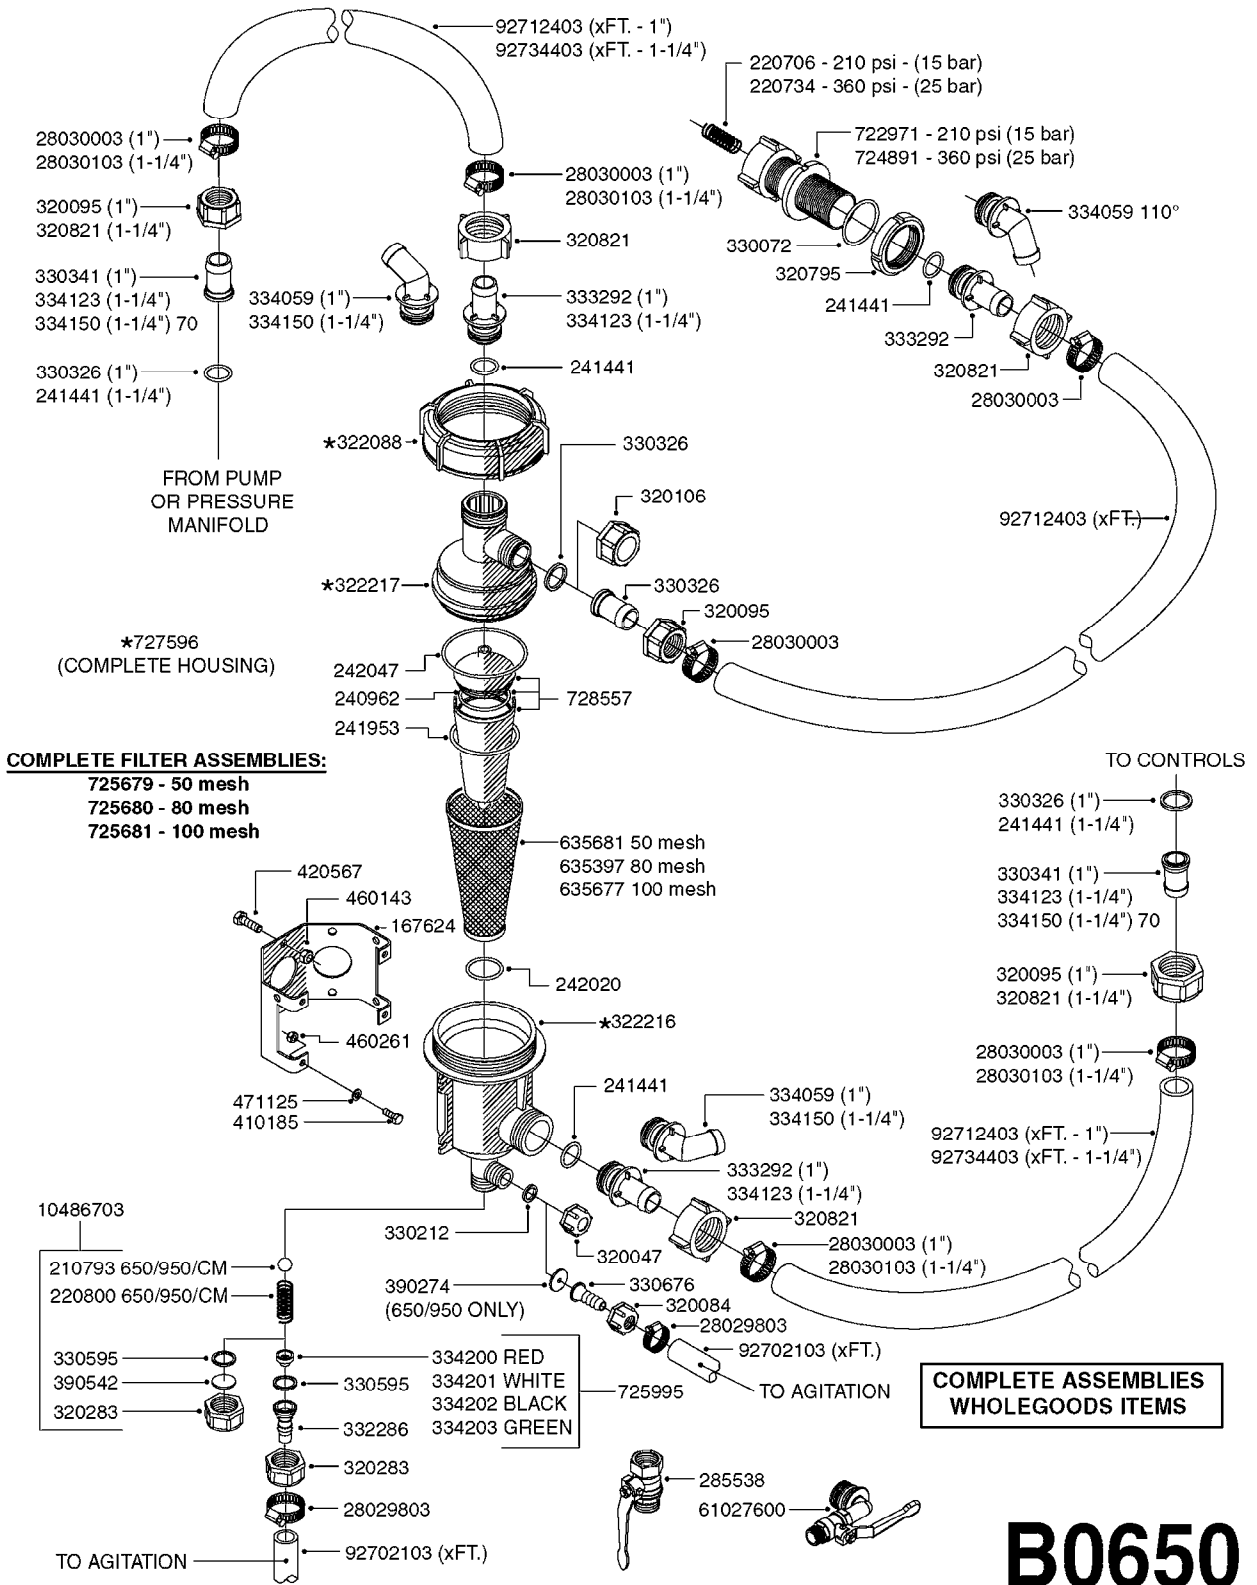

S-67 CHECK VALVE
(NON-THREADED)

S-67 CHECK VALVE
(THREADED)

FOR FITTINGS AND
HOSES, SEE SECTION L

B0640

CHECK VALVES - S67 (2011)
B0640-HIN, 15:10:19

Page 1

Date 12.08.2020 8:58

Pos.	parts-n°	order qty	description
1	145996	1	FITT.DK S-67 FORK
2	242353	1	O-RING 3 X 44.2 VITON
3	334231	1	FITT.DK S-67 STR.1"
3	334232	1	FITT.DK S-67 STR.1-1/4"
4	72432400	1	FITT.DK S-67 CONNEC W.CHK SEAT
5	72819200	1	CHECK VALVE S67 2012 THREADED
6	72819300	1	CHECK VALVE S67 2012 NO THREAD
7	72878800	1	CHECK VALVE S67 SUBASSEMBLY 2013 INCLUDED WITH #5 & #6