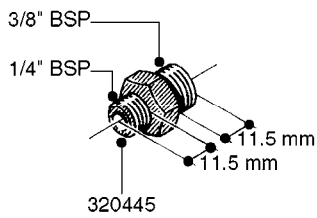

FITTINGS - HEXAGON NIPPLES
L0030-HIN, 01:01:16

L0030

FITTINGS - HEXAGON NIPPLES
L0030-HIN, 01:01:16

Page 1
Date 12.08.2020 8:59

parts-n°	order qty	description
10015303	1	FITT.PO.HN 1.00X1.00 M1000
10425003	1	FITT.PO.HN 1.25X1.00 MCPHEE
320132	1	FITT.DK HN 1" BSP
320176	1	FITT.DK HN 3/8"X1/2" BSP
320445	1	FITT.DK HN 1/4"X3/8" BSP
320655	1	FITT.DK HN 1/2"-1/2" BSP
320692	1	FITT.DK HN 3/8'BSPX1/4'NPT
320703	1	FITT.DK HN 3/8BSP X1/2 &1/4NPT
320725	1	FITT.DK NIPPLE 3/8"-3/8" BSP
320902	1	FITT.DK HN 3/8'X 1/4' BSP
390232	1	FITT.DK HN 1-1/2' X 1-1/4' BSP
390276	1	FITT.DK HN 1'BSP