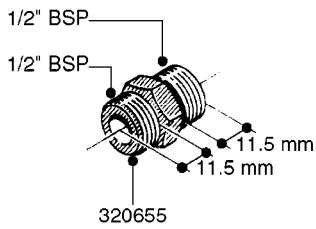

FITTINGS - HEXAGON NIPPLES
L0030-HIN, 01:01:16

L0030

FITTINGS - HEXAGON NIPPLES
L0030-HIN, 01:01:16

Page 1
Date 12.08.2020 8:59

parts-n°	order qty	description
10015303	1	FITT.PO.HN 1.00X1.00 M1000
10425003	1	FITT.PO.HN 1.25X1.00 MCPHEE
320132	1	FITT.DK HN 1" BSP
320176	1	FITT.DK HN 3/8"X1/2" BSP
320445	1	FITT.DK HN 1/4"X3/8" BSP
320655	1	FITT.DK HN 1/2"-1/2" BSP
320692	1	FITT.DK HN 3/8'BSPX1/4'NPT
320703	1	FITT.DK HN 3/8BSP X1/2 &1/4NPT
320725	1	FITT.DK NIPPLE 3/8"-3/8" BSP
320902	1	FITT.DK HN 3/8'X 1/4' BSP
390232	1	FITT.DK HN 1-1/2' X 1-1/4' BSP
390276	1	FITT.DK HN 1'BSP