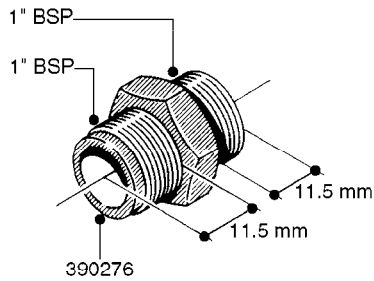

FITTINGS - HEXAGON NIPPLES
L0030-HIN, 01:01:16

L0030

FITTINGS - HEXAGON NIPPLES
L0030-HIN, 01:01:16

Page 1
Date 12.08.2020 8:59

parts-n°	order qty	description
10015303	1	FITT.PO.HN 1.00X1.00 M1000
10425003	1	FITT.PO.HN 1.25X1.00 MCPHEE
320132	1	FITT.DK HN 1" BSP
320176	1	FITT.DK HN 3/8"X1/2" BSP
320445	1	FITT.DK HN 1/4"X3/8" BSP
320655	1	FITT.DK HN 1/2"-1/2" BSP
320692	1	FITT.DK HN 3/8'BSPX1/4'NPT
320703	1	FITT.DK HN 3/8BSP X1/2 &1/4NPT
320725	1	FITT.DK NIPPLE 3/8"-3/8" BSP
320902	1	FITT.DK HN 3/8'X 1/4' BSP
390232	1	FITT.DK HN 1-1/2' X 1-1/4' BSP
390276	1	FITT.DK HN 1'BSP