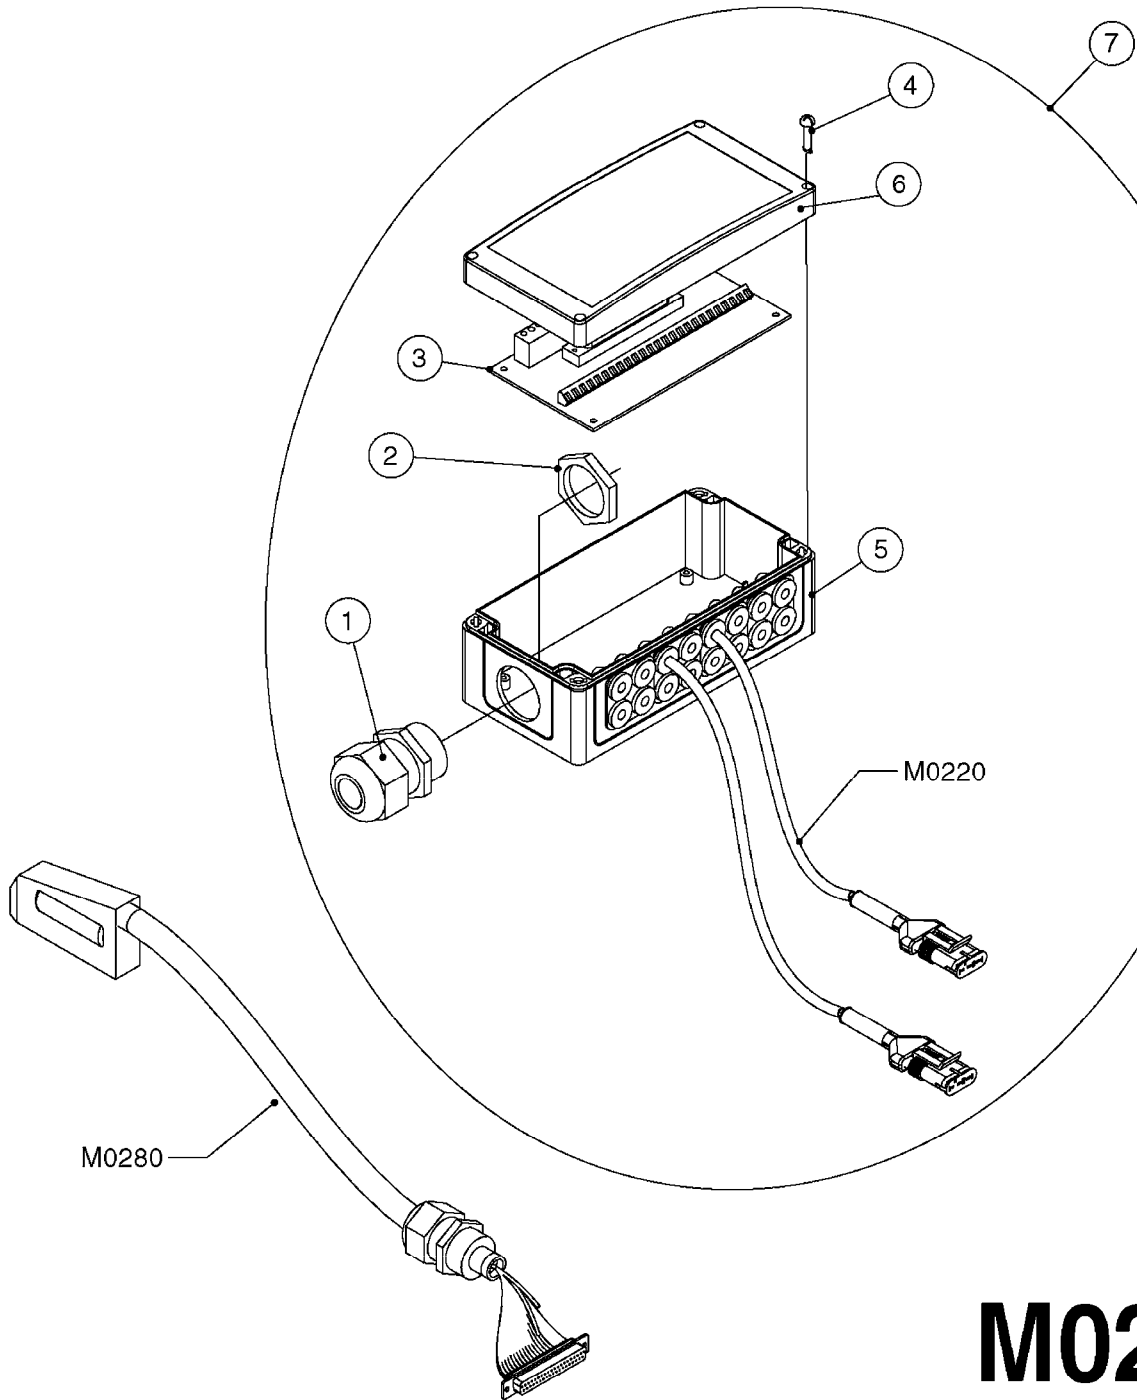

M0230

JUNCTION BOX - LIQUID
M0230-HIN, 01:01:16

Page 1
Date 12.08.2020 8:59

Pos.	parts-n°	order qty	description
1	262106	1	BULKHEAD F. CABLE 6.5-14 BLACK
2	262107	1	NUT F. BULKHEAD CABLE GRAY
3	26004800	1	CIRCUIT BD SEC VLV NCM 13SEC 13 SECTION
3	72173900	1	CIRCUIT BD SEC VLV 39PIN 9SEC 9 SECTION
4	28082100	1	SCREW F. BOX LID 1/4" L=20
5	33508700	1	BOX BOTTOM 160X80X40 BLACK 1-HOLE
6	33508800	1	LID 160X80X15 BLK W/SCREWS
7	72115400	1	CONNECTION BOX F. OP. UNIT SV9