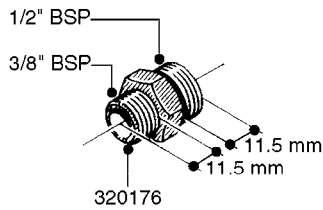

FITTINGS - HEXAGON NIPPLES
L0030-HIN, 01:01:16

L0030

FITTINGS - HEXAGON NIPPLES
L0030-HIN, 01:01:16

Page 1
Date 12.08.2020 8:59

parts-n°	order qty	description
10015303	1	FITT.PO.HN 1.00X1.00 M1000
10425003	1	FITT.PO.HN 1.25X1.00 MCPHEE
320132	1	FITT.DK HN 1" BSP
320176	1	FITT.DK HN 3/8"X1/2" BSP
320445	1	FITT.DK HN 1/4"X3/8" BSP
320655	1	FITT.DK HN 1/2"-1/2" BSP
320692	1	FITT.DK HN 3/8'BSPX1/4'NPT
320703	1	FITT.DK HN 3/8BSP X1/2 &1/4NPT
320725	1	FITT.DK NIPPLE 3/8"-3/8" BSP
320902	1	FITT.DK HN 3/8'X 1/4' BSP
390232	1	FITT.DK HN 1-1/2' X 1-1/4' BSP
390276	1	FITT.DK HN 1'BSP