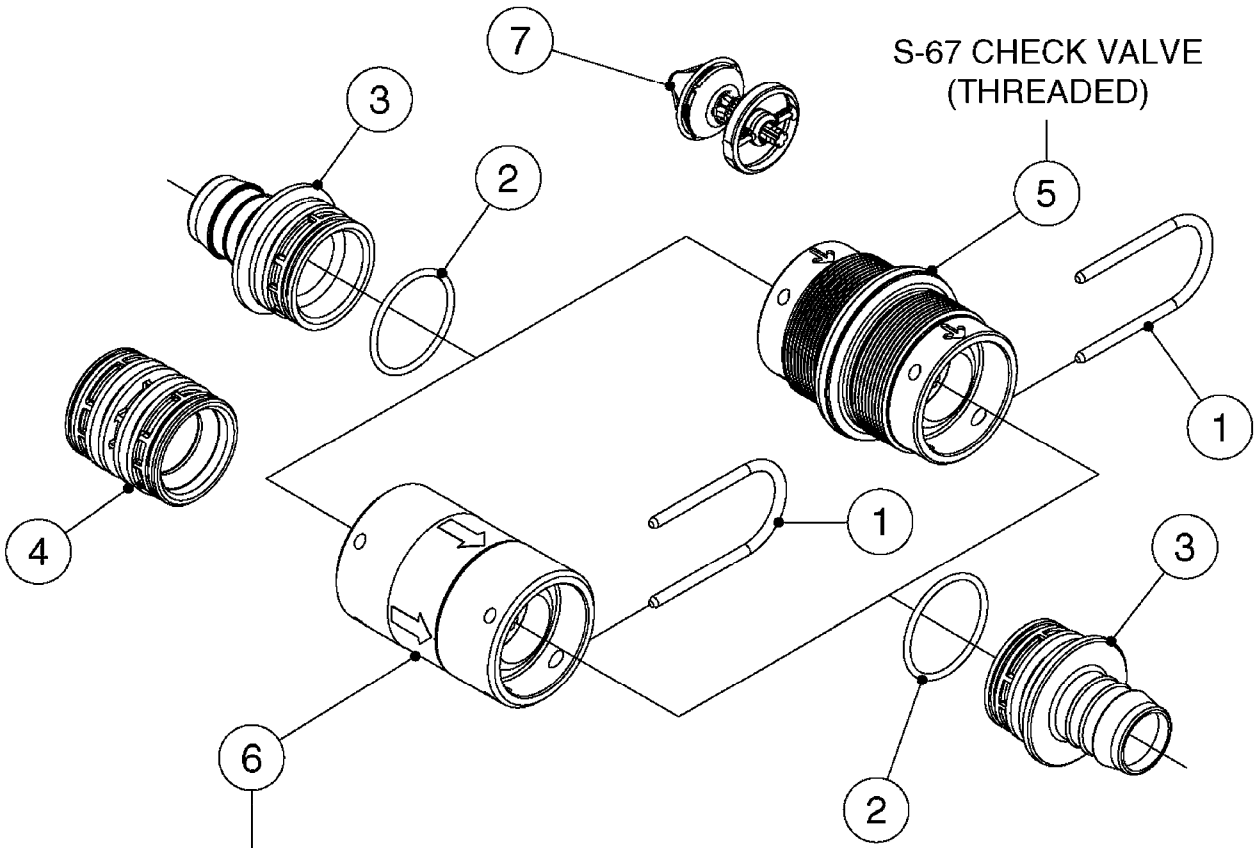

S-67 CHECK VALVE

FOR FITTINGS AND
HOSES, SEE SECTION L

B0630

CHECK VALVES - S67
B0630-HIN, 31:07:19

Page 1

Date 12.08.2020 8:58

Pos.	parts-n°	order qty	description
1	145996	1	FITT.DK S-67 FORK
2	241973	1	O-RING Ø3 X 44.2 70 SHORES NITRIL
2	242353	1	O-RING 3 X 44.2 VITON
3	242504	1	O-RING D35x2 NITRIL
4	322104	1	FITT.DK S-67 BULKHEAD
5	334231	1	FITT.DK S-67 STR.1"
5	334232	1	FITT.DK S-67 STR.1-1/4"
5	334444	1	FITT.DK S-67 STR.1-1/2" PVC
6	14103100	1	SEAT F.CHECK VALVE D40.8 2010
7	70063603	1	VALVE, CHECK S67 1-1/2"
			COMPLETE IN-LINE CHECK VALVE FOR 1-1/2" HOSE
7	72001803	1	CHCK VLV,S67, 2 X 1" HB
			COMPLETE IN-LINE CHECK VALVE FOR 1" HOSE
7	72206600	1	CHCK VLV,S67, 2 X 1.25" HB
			COMPLETE IN-LINE CHECK VALVE FOR 1-1/4" HOSE
8	72089900	1	CHECK VALVE S67 SUBASMBLY.2001
9	97800500	1	DECAL 230X28 BLACK ARROW