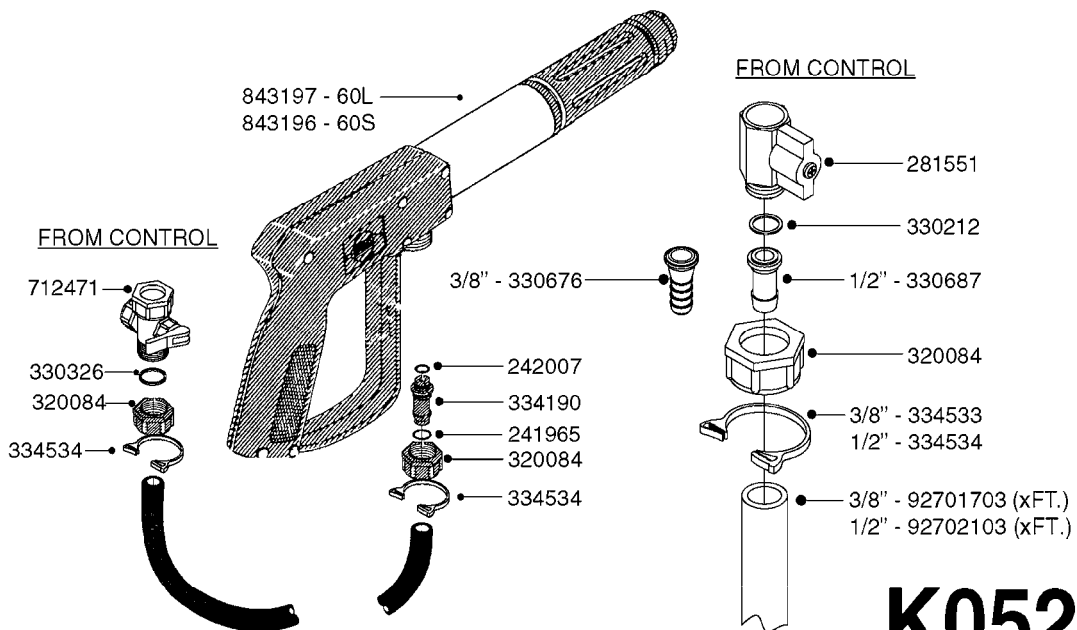

K0520

HOSE WRAPS
K0520-HIN, 05:12:19

Page 1
Date 12.08.2020 8:58

parts-n°	order qty	description
241965	1	O-RING Ø12.1 X 1.6 NITRILE
242007	1	O-RING Ø9.1 X 1.6 NITRILE
281551	1	BALL VALVE 1/2"
320084	1	FITT.DK NUT 1/2" BSP
330212	1	O-RING D19/D14X2.4 F.1/2"NUT
330326	1	O-RING D30/D24X2 F.1"NUT
330676	1	FITT.DK HB 3/8" F. 1/2" NUT
330687	1	FITT.DK HB 1/2" F. 1/2" NUT
334190	1	FITT.DK HB 1/2' F. PISTOL 60S
334533	1	CLAMP HOSE PLASTIC 3/8"
334534	1	CLAMP HOSE PLASTIC 1/2"
636223	1	POST 12 VOLT TR30
712471	1	AGITATION VALVE ASSY. ON/OFF
843196	1	SPRAY GUN KIT TYPE 60 SHORT
843197	1	HANDGUN KIT TYPE 60 LONG
10013403	1	BOLT HEX 3/8-16X1 1/4 HCS Z5
10013503	1	NUT HEX NC 3/8"
10178903	1	WRAP HOSE SIDE MOUNT PLATE
10179003	1	WRAP HOSE BOTTOM PLATE MOUNT
10179403	1	WRAP WELDMENT FOR HI101789
10179503	1	WRAP WELDMENT FOR HI101790
10225603	1	BKT.FOR HOSE WRAP MOUNT NL NK
10225703	1	WRAP HOSE BDL.BOTTOM PLATE
92701703	1	HOSE R X3/8" X300PSI WP X0012"
92702103	1	HOSE R X1/2" X300PSI WP X0012"