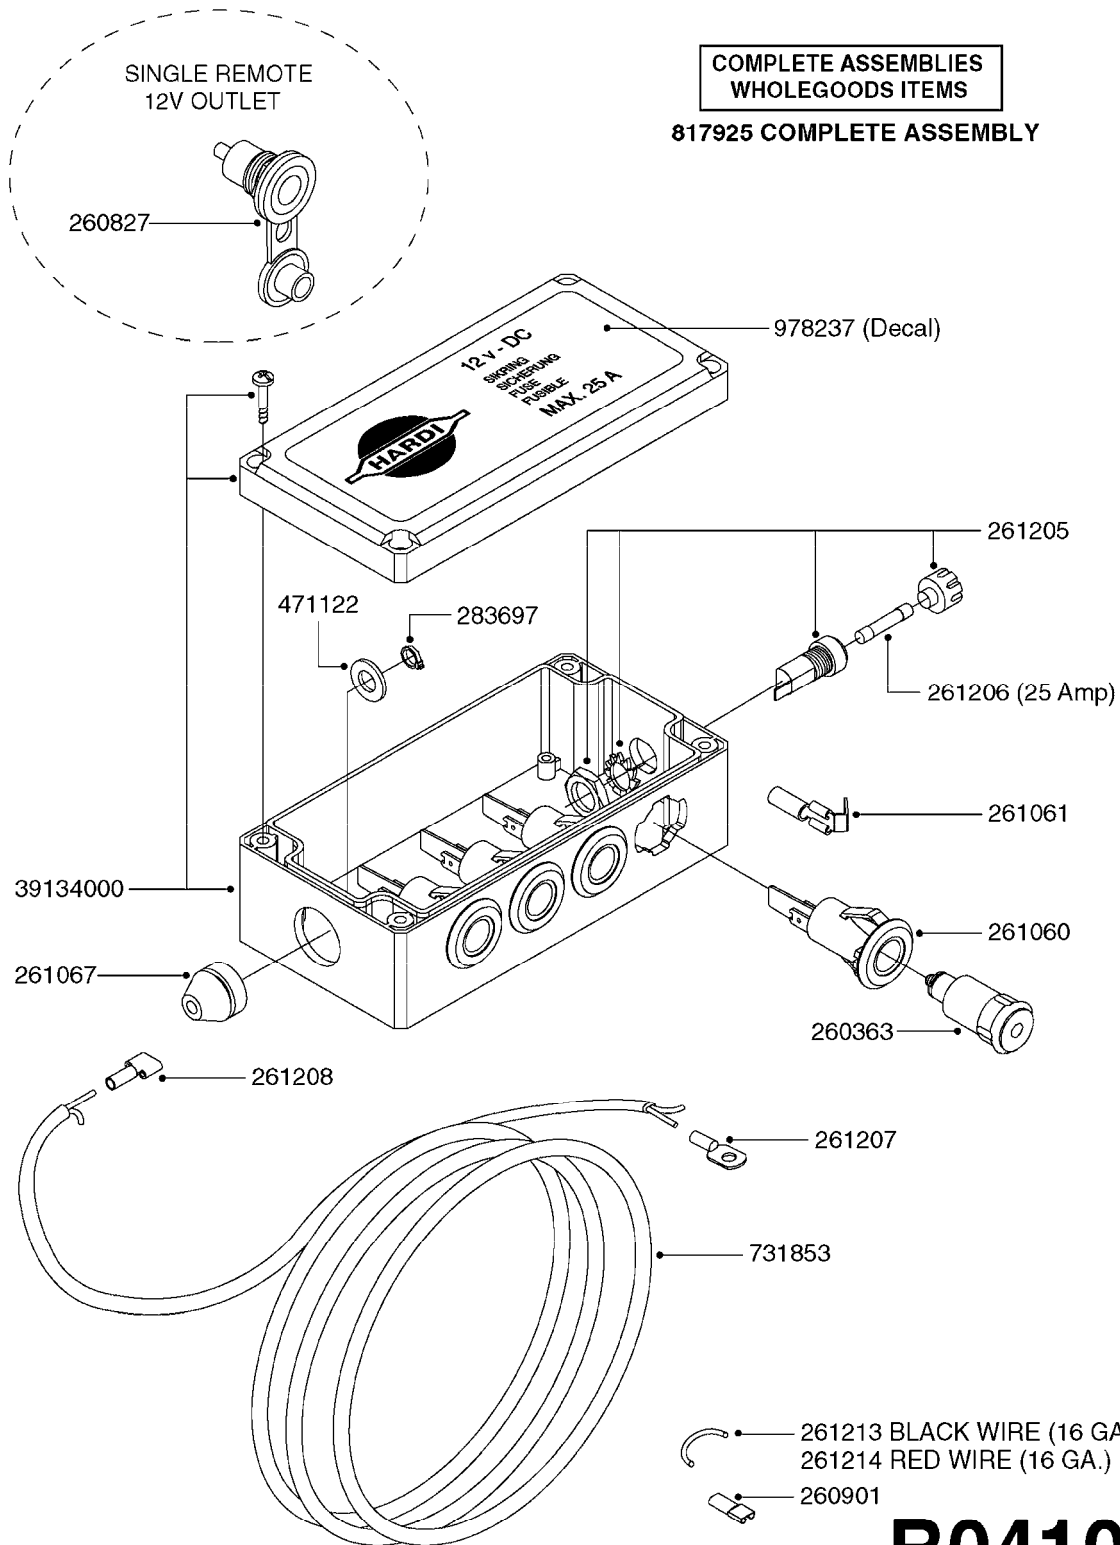

12 VOLT OUTLET BOX
B0410-HIN, 01:01:16

12 VOLT OUTLET BOX
B0410-HIN, 01:01:16

Page 1

Date 12.08.2020 8:58

parts-n°	order qty	description
260363	1	PLUG 2 POLE 12V
260827	1	PLUG F.EC ATTACHMENTS
260901	1	SPADE F.ELEC CONN.1.5MM BLUE
261060	1	PLUG F.EC ATTACHMENTS
261061	1	SPADE F.ELEC.2 WAY CONNECTOR
261067	1	GROMMET 10-14 GREY
261205	1	FUSE HOLDER
261206	1	FUSE 25 A
261207	1	ELECTRIC CONNECTOR 4MM
261208	1	SPADE F.ELEC.CONNECTOR 4MM
261213	1	WIRE 6.4MM BLACK
261214	1	WIRE 6.4MM RED
283697	1	TIESTRAP 200MM
471122	1	WASHER, M10, Ø20/10.5X 2.0, SS
731853	1	CABLE 2X4MM L=138"
817925	1	OUTLET BOX 12 VOLT ELEC.
978237	1	DECAL OUTLET BOX
39134000	1	BOX, COMPLETE, 12V POWER BOX