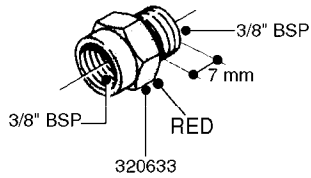

FITTINGS - HEXAGON NIPPLES
L0030-HIN, 01:01:16

L0030

FITTINGS - HEXAGON NIPPLES
L0030-HIN, 01:01:16

Page 1
Date 12.08.2020 8:59

parts-n°	order qty	description
10015303	1	FITT.PO.HN 1.00X1.00 M1000
10425003	1	FITT.PO.HN 1.25X1.00 MCPHEE
320132	1	FITT.DK HN 1" BSP
320176	1	FITT.DK HN 3/8"X1/2" BSP
320445	1	FITT.DK HN 1/4"X3/8" BSP
320655	1	FITT.DK HN 1/2"-1/2" BSP
320692	1	FITT.DK HN 3/8'BSPX1/4'NPT
320703	1	FITT.DK HN 3/8BSP X1/2 &1/4NPT
320725	1	FITT.DK NIPPLE 3/8"-3/8" BSP
320902	1	FITT.DK HN 3/8'X 1/4' BSP
390232	1	FITT.DK HN 1-1/2' X 1-1/4' BSP
390276	1	FITT.DK HN 1'BSP