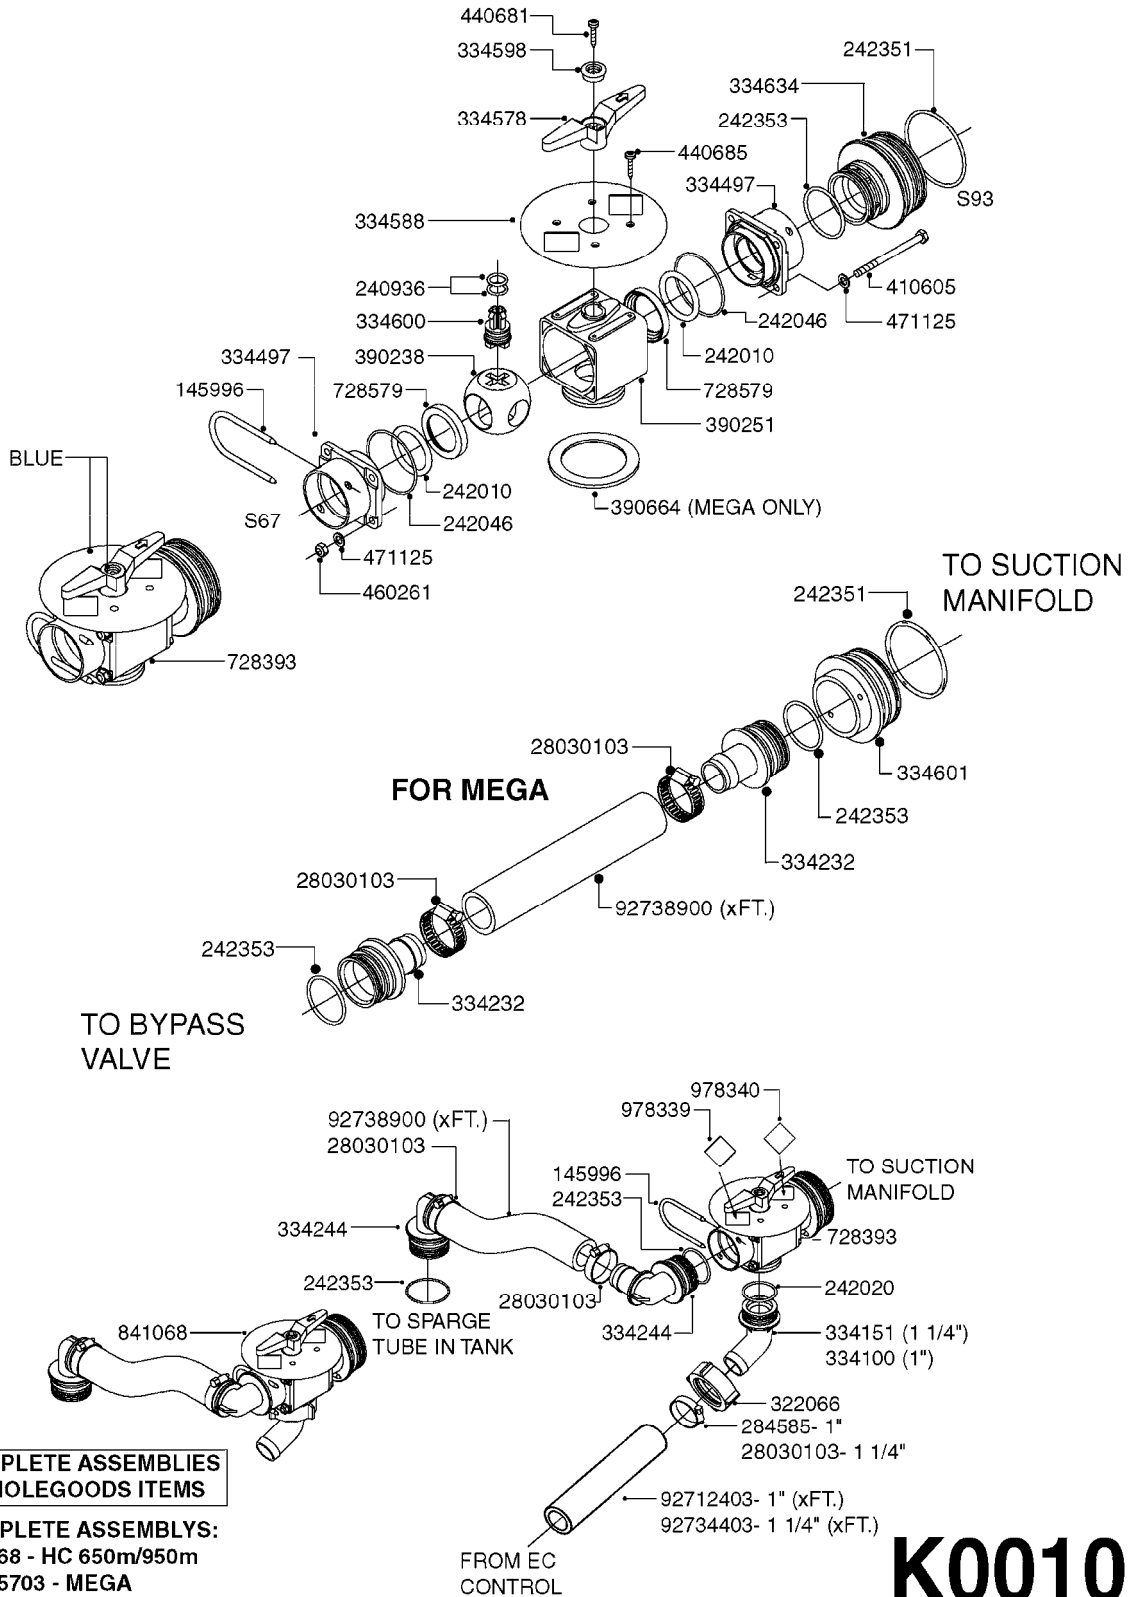

COMPLETE HUB ASSEMBLY:
28045703

COMPLETE ASSEMBLIES
WHOLEGOODS ITEMS

E0790

HUB ASSEMBLY F.4-1/2" SPINDLE
E0790-HIN, 06:07:17

Page 1
Date 12.08.2020 8:58

parts-n°	order qty	description
10629403	1	BOLT HEX 5/16 NC GR.2 00.50"
21000503	1	SEAL,WHEEL CR43771
21000603	1	RACE, BEARING 3.5/1.5
21000703	1	BEARING, TAPPERED 3.5433/1.575
21000803	1	RACE, TAPERED BEARING
21000903	1	BEARING, TAPPERED, 2.75/1.510
24002803	1	GASKET F. HUB 4.5" HUB ASSY
28001103	1	SPINDLE 4.5"x 23" 20000LB
28001203	1	HUB, 20000LB W. BRG RACES
28045703	1	HUB ASSY 10-13.19-11.02 25000#
29000003	1	HUB CAP F. 881(20000LB) HUB
45000103	1	BOLT, WHEEL STUD 3/4-16X2 3/4
45000503	1	BOLT, WHEEL STUD 3/4-16X3 1/2
46000003	1	NUT HEX NF 3/4" FLANGED F.HUB
46000103	1	NUT, CASTLE, SPINDLE 2-12 UNF
46000203	1	NUT, BUD WHEEL, INNER, RH
46000303	1	NUT, BUD WHEEL, OUTER, RH
47000103	1	WASHER, SPNDL 4.5" 2.06x4 .25T
48000103	1	PIN, COTTER 5/16" X 5.25"
63002903	1	AXLE INSERT,72"-90"SUS CM 1200
63033703	1	AXLE INSERT NCM 44/66/9000