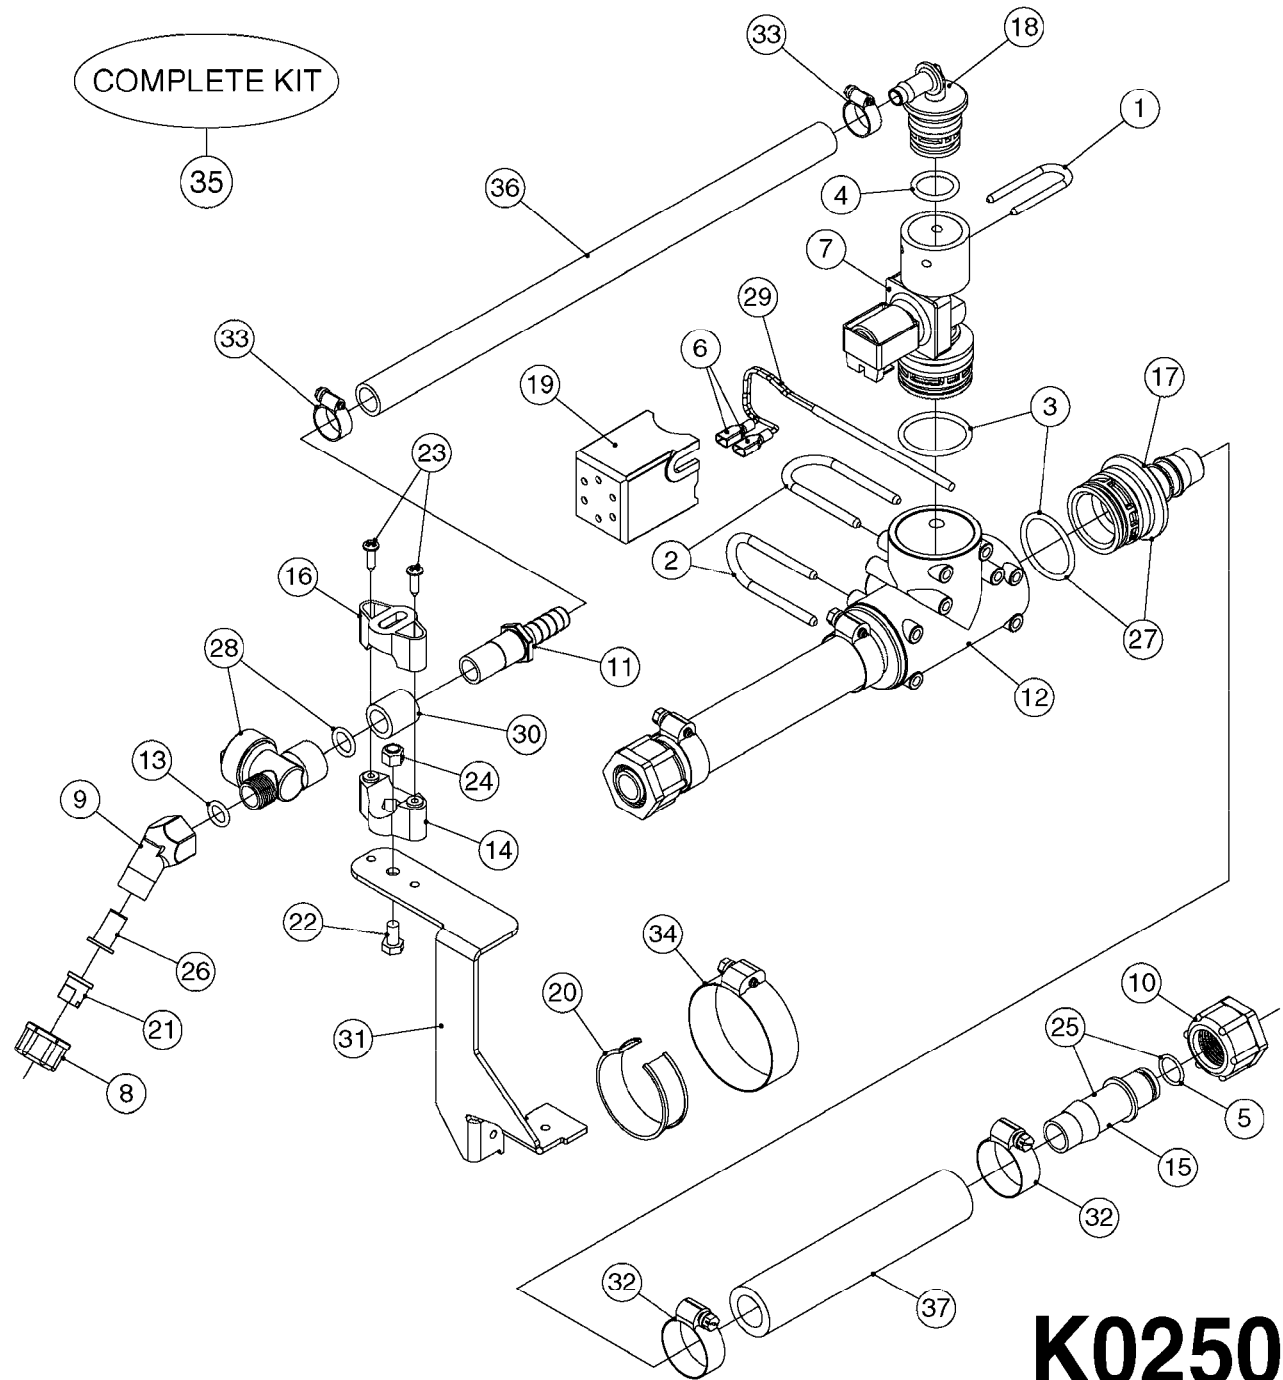

K0250

ELECTRIC END NOZZLE KIT '09
K0250-HIN, 01:01:16

Page 1
Date 12.08.2020 8:58

Pos.	parts-n°	order qty	description
1	145994	1	FITT.DK S-40 FORK
2	145995	1	FITT.DK S-53 FORK
3	242354	1	O-RING D32.2X3.0 VITON
4	242355	1	O-RING D19.2X3.0 VITON F.S-40
5	242594	1	O-RING D14 X 1.78 SCH.70-EPDM
6	261539	1	SPADE F.ELEC CONNEX BLUE INSUL
7	262104	1	VALVE, SOLENOID, S53/S40
8	320187	1	FITT.DK CAP 3/8" BSP BLACK
9	320191	1	FITT.DK ELB 3/8' BSP 45 DEGREE
10	320283	1	FITT.DK NUT 3/4"BSP
11	320891	1	FITT.DK HB 3/8'- 3/8' BSP
12	322352	1	FITT.DK S-53 TEE
13	330013	1	O-RING 2.5 X 10 PUR
14	333012	1	NOZZLE HOLD. UPPER PART
15	334044	1	FITT.DK HB 3/4' F. 3/4' CAP
16	334220	1	YOKE, UPPER NOZZLE BODY
17	334229	1	FITT.DK S-53 STR.3/4"
18	334237	1	FITT.DK S-40 ELB.3/8"
19	334965	1	COVER FOR S53 SOLENOID VALVE
20	341291	1	RUBBER HOSE CLAMP COVER 130MM
21	370392	1	NOZZLE END FAN 1850-G 300
22	410546	1	BOLT HEX M6X12 A2 SS DIN933
23	440665	1	SCREW M4.2X16 STAINLESS
24	460261	1	NUT HEX M6X1.00 LOCK DIN985 A2 SS
25	724621	1	FITT.DK HB 3/4"ASSY F.3/4" NUT
26	725042	1	SCREEN 80 MESH W.GASKET, RED
27	726558	1	FITT.DK S53 STR. 3/4" W.ORING
28	729610	1	NOZZLE ASSY. NON DRIP 3/8 THRD
29	983087	1	ELEC. CABLE 2 WIRE X 0.75MM
30	10631003	1	HOSE R X CLEAR BRAID.X 1/2 12"
31	16110803	1	NOZZLE BRACKET VAR SPACINGS
32	28029903	1	CLAMP HOSE GEAR P3/4"-S1" 6712
33	28044903	1	CLAMP HOSE GEAR P3/8" 6706
34	28047003	1	CLAMP HOSE GEAR 30 X 50 6732
35	82613203	1	ELECTRIC END NOZZLE KIT 2009
36	92701703	1	HOSE R X3/8" X300PSI WP X0012"
37	92703203	1	HOSE R X3/4" X300PSI WP X0012"