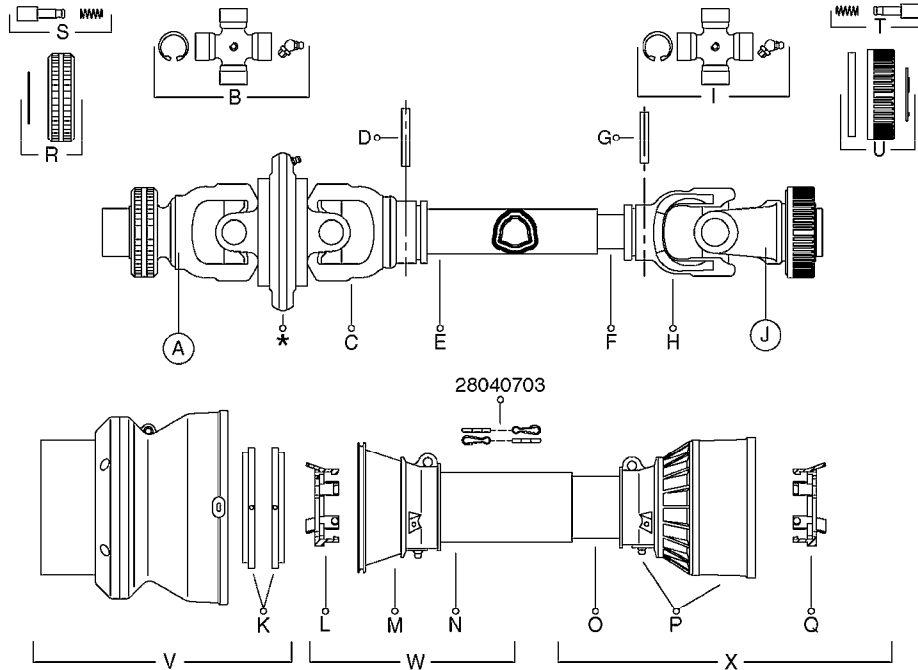

* Changed in 2016 from 100 series to G-Series (see page A0600).

A520

PTO SHAFTS - BONDIOLI CENT.
A0520-HIN, 23:10:18

Page 1

Date 12.08.2020 8:58

parts-n°	order qty	description
289042	1	UNIV. JOINT 22x54mm
421024	1	BOLT HEX 8.8 DEL M8X60
450015	1	SCREW ALLAN 3/8'X5/8' BLACK
460143	1	LOCK NUT M8 SST A2 DIN985
28009803	1	PTO PIN TUBE RETAINER OUTER
28009903	1	PTO TUBE RETAINER INNER
28010103	1	PTO YOKE F.INNER TUBE CV PTO
28021403	1	PTO 1"STR/1-3/8" 6SPL B&P
28021503	1	PTO 1"STR/1-3/8" 21SPL B&P
28021603	1	PTO 1"STR/1-3/4" 20SPL B&P
28027903	1	PTO BALL LOCK.KIT F.1-3/8 YOKE
28040503	1	UNIV. JOINT 27x74.6mm
28040703	1	SAFETY CHAIN F.CV BLACK PTO
28041803	1	DECAL DANGER GUARD MISSING
28041903	1	DECAL DANGER ROT.DRIVELINE
28056703	1	PTO YOKE #1 1-3/8" X 6 SPLINE
28056803	1	PTO YOKE #1 1-3/8" X 21 SPLINE
28056903	1	PTO YOKE #4 1-3/4" X 20 SPLINE
28057003	1	PTO TUBE YOKE #1-G1 OUTER
28057103	1	PTO TUBE YOKE #4-G4 OUTER
28057203	1	PTO PIN TUBE RETAINER OUTER
28057303	1	PTO TUBE OUTER #1 745MM
28057403	1	PTO TUBE OUTER #4 720MM
28057503	1	PTO TUBE INNER #1 745MM
28057603	1	PTO TUBE INNER #4 720MM
28057703	1	PTO TUBE RETAINER INNER
28057803	1	PTO TUBE YOKE #1 Ø=1"
28057903	1	PTO TUBE YOKE #4 Ø=1"
28058003	1	PTO HALF SAFETY SHIELD OUTER
28058103	1	PTO HALF SAFETY SHIELD OUTER
28058203	1	PTO HALF SAFETY SHIELD INNER
28058303	1	PTO HALF SAFETY SHIELD INNER
28058403	1	PTO BALL LOCK.KIT F.1-3/4 YOKE
28058503	1	PTO TUBE YOKE #1-G1 INNER