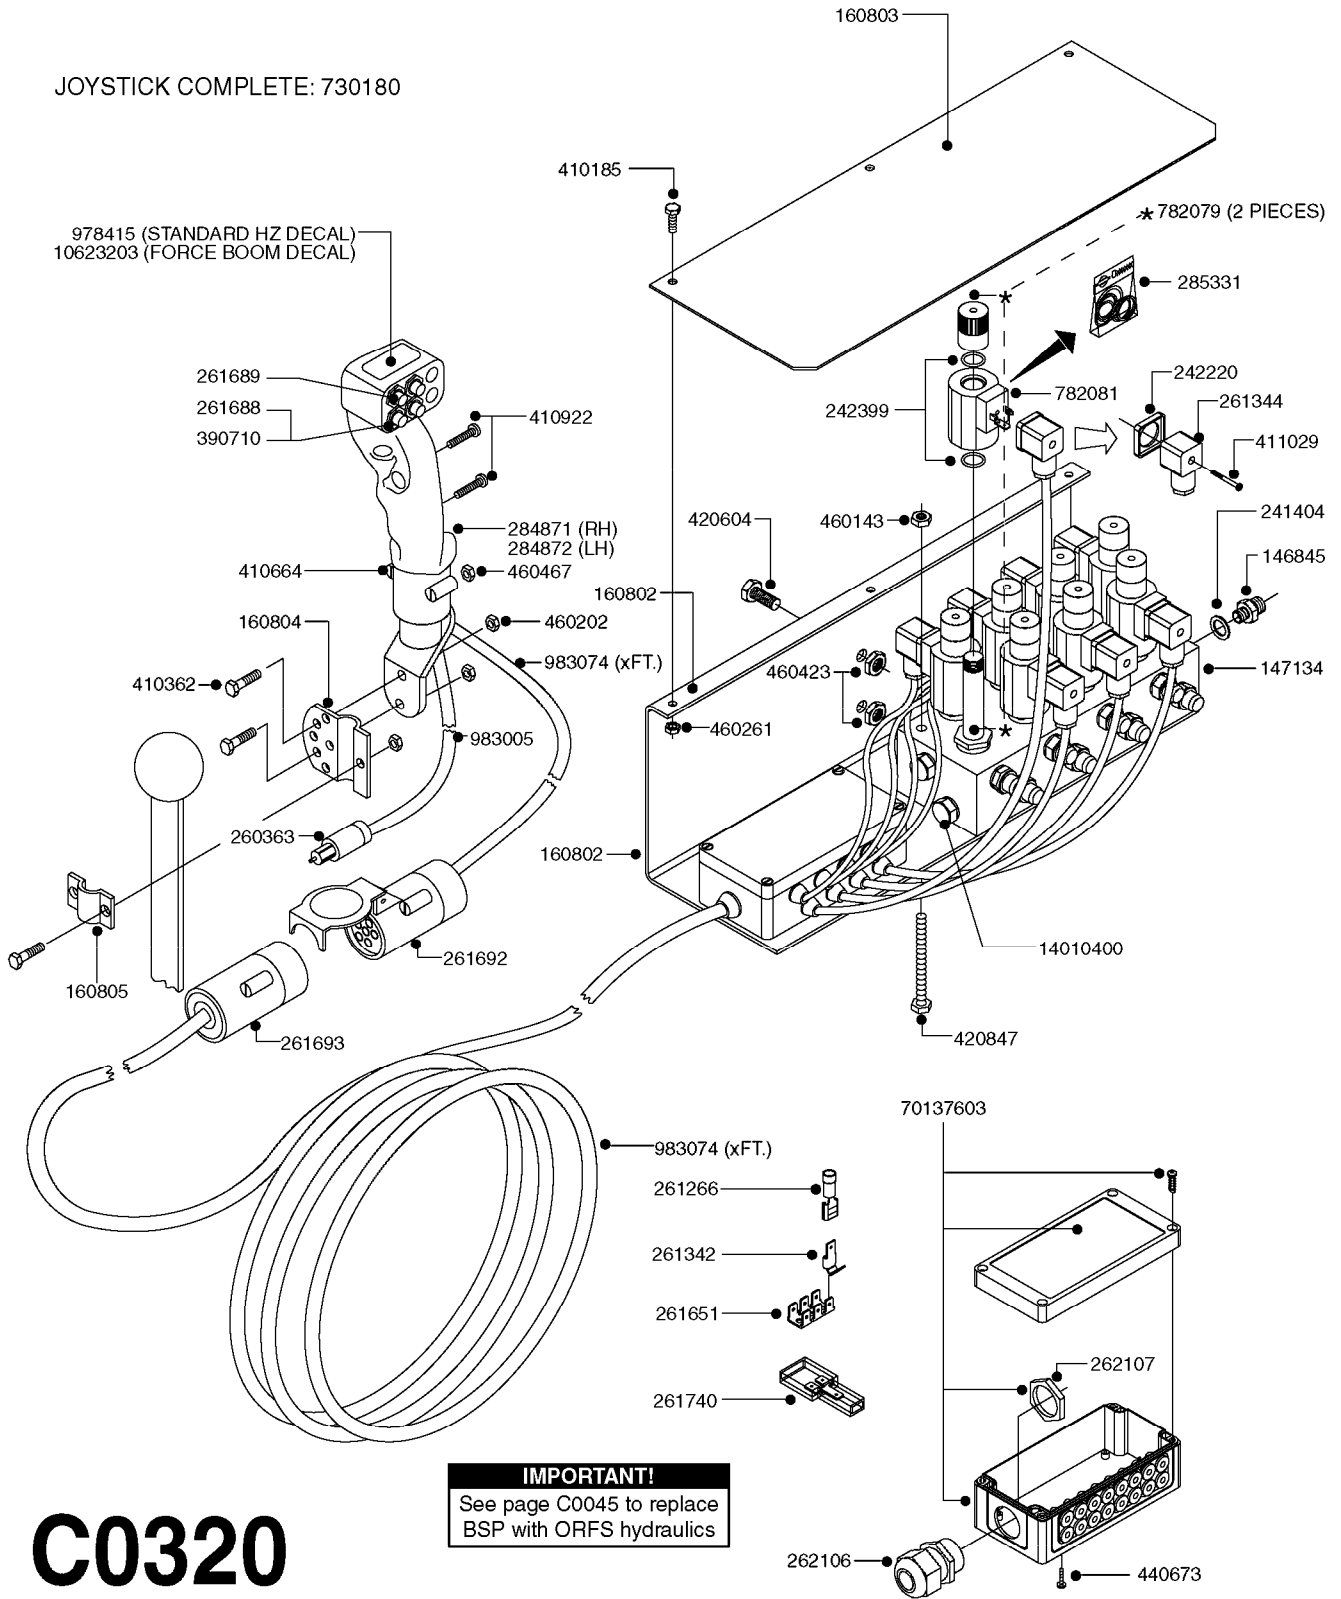

JOYSTICK COMPLETE: 730180

978415 (STANDARD HZ DECAL)
10623203 (FORCE BOOM DECAL)

HYD EAGLE HZ JOYSTICK CONTROL
C0320-HIN, 30:03:16

Page 1

Date 12.08.2020 8:58

parts-n°	order qty	description
146845	1	HEX NIPPLE 1/4"X1/4"
147134	1	MANIFOLD 4-FUNCTION
160802	1	MOUNT PLATE F.HYD SOLENOID'HZ'
160803	1	COVER PLATE F.HYD SOLENOID'HZ'
160804	1	MOUNT BRACKET F.HANDLE
160805	1	MOUNT STRAP F.HANDLE
241404	1	DOWTY SEAL 1/4"
242220	1	GASKET F. HIRSMANN PLUG
242399	1	O-RING F.HYD SOLENOID VALVE
260363	1	PLUG 2 POLE 12V
261266	1	CONNECTOR END F.CABLE HP
261342	1	SPADE F.ELEC.3 WAY CONNECTOR
261344	1	HIRSCHMANN PLUG B
261651	1	SPADE F.ELEC.6 POLE CONNECTOR
261688	1	SWITCH F. HANDLE WHITE
261689	1	CAP RUBBER F. SWITCH JOYSTICK
261692	1	PLUG ELEC.7 POLE FEMALE F.CABL
261693	1	PLUG ELEC. 7 POLE MALE
261740	1	SPADE F.ELEC.3 POLE CONN.INSUL
262106	1	BULKHEAD F. CABLE 6.5-14 BLACK
262107	1	NUT F. BULKHEAD CABLE GRAY
284871	1	CONTROL HANDLE RIGHT HALF
284872	1	CONTROL HANDLE LEFT HALF
285331	1	SEAL KIT F. HZ HYD.SOLENOID 96
390710	1	SWITCH F.HANDLE GREY MACHINED
410185	1	BOLT HEX 8.8 DEL M6X16
410362	1	BOLT HEX 8.8 SS M6X20
410664	1	BOLT HEX M5 X 20
410922	1	CYL.SKR 8.8 DEL M4X20 RST
411029	1	SCREW M3X35 F.HIRSMANN PLUG
420604	1	BOLT HEX 8.8 DEL M10X25 FT DIN933
420847	1	BOLT HEX 8.8 DEL M8X85
440673	1	SCREW F.PLASTIC 5X12 SS
460143	1	LOCK NUT M8 SST A2 DIN985
460202	1	NUT HEX M6
460261	1	NUT HEX M6X1.00 LOCK DIN985 A2 SS
460423	1	NUT HEX M10X1.50 LOCK DIN985A2 SS
460467	1	NUT HEX M5 GALV.
730180	1	HYD.KIT JOYSTICK CTRL HANDLE
782079	1	CARTRIDGE VALVE
782081	1	SOLENOID F. CARTRIDGE VALVE
978415	1	DECAL CONTROL HANDLE
983005	1	ELEC. CABLE 2 WIRE X 1.5MM
983074	1	ELEC. CABLE 5 WIRE X 1.5MM
10623203	1	DECAL F.JOYSTICK - FORCE
14010400	1	PLUG 1/4" BSP
70137603	1	JUNC. BOX, FLUID, COMPLETE, 2015