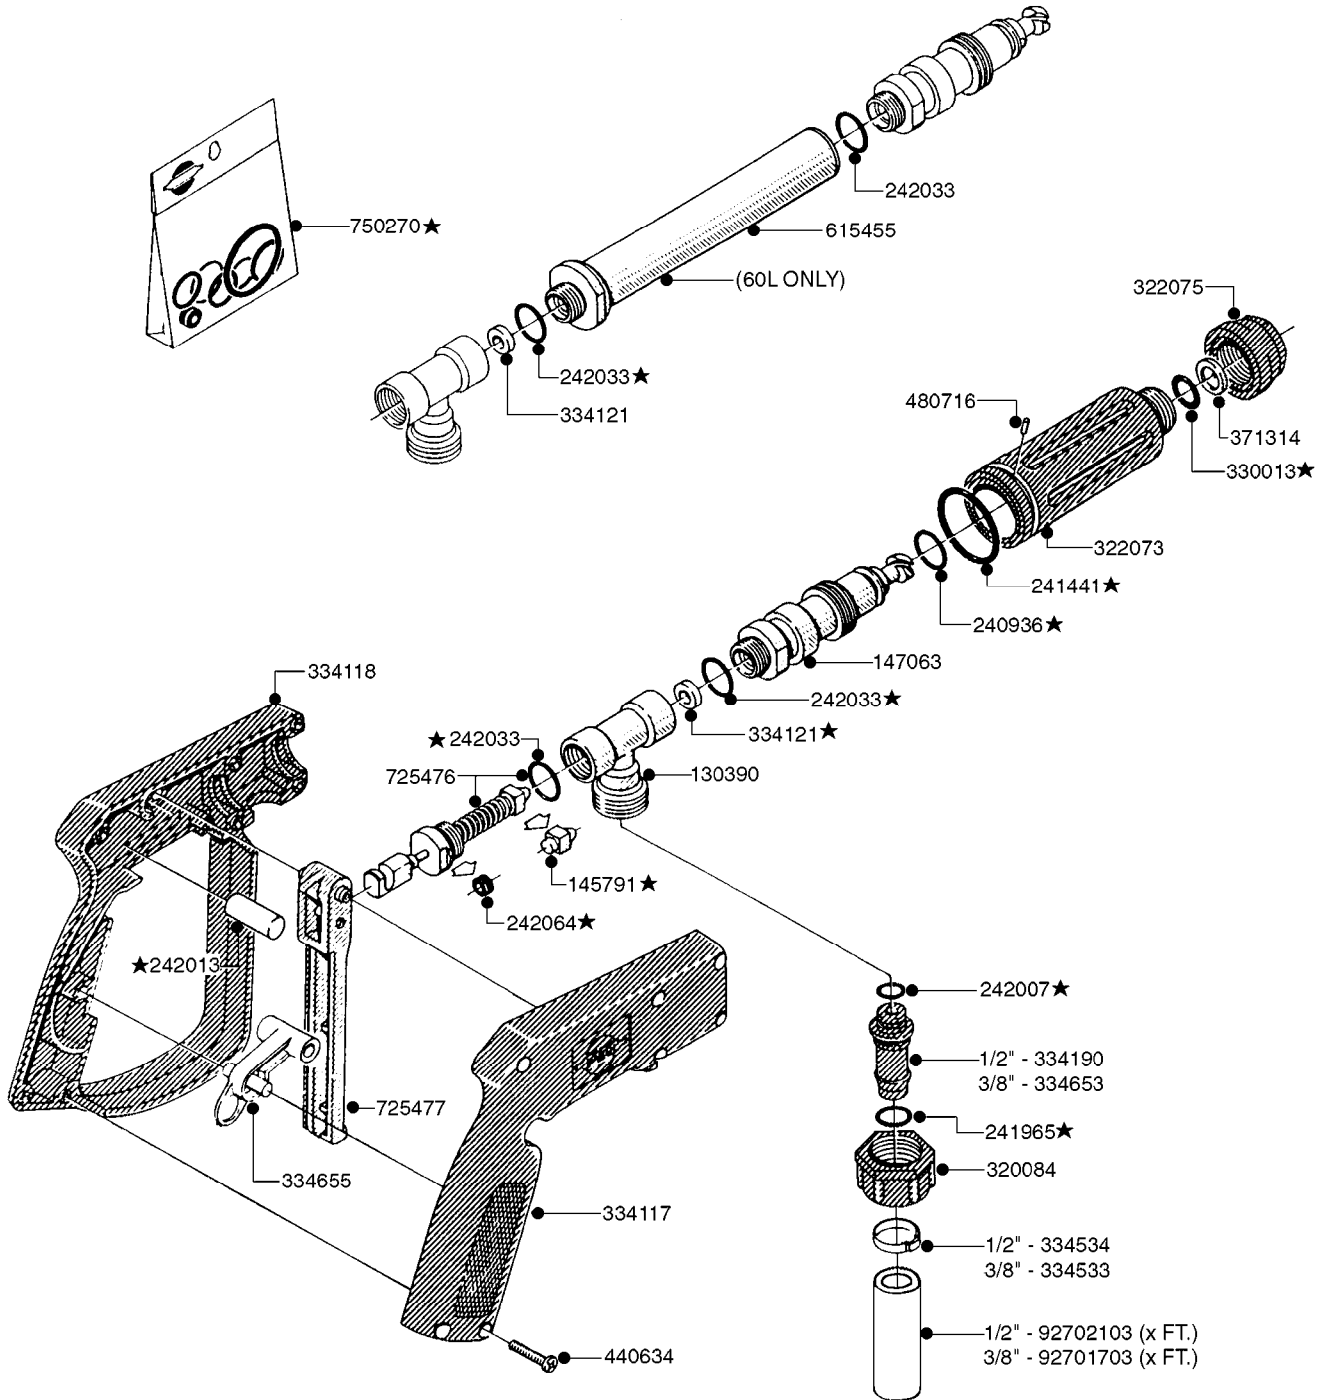

COMPLETE ASSEMBLY:
843197 - 60L
843196 - 60S

COMPLETE ASSEMBLIES
WHOLEGOODS ITEMS

K0480

HANDGUN TYPE 60S/60L POST 95
K0480-HIN, 01:01:16

Page 1

Date 12.08.2020 8:58

parts-n°	order qty	description
130390	1	TEE 3/8'X 1/2' BSP F.TYPE 60S
145791	1	CONE FOR ON/OFF
147063	1	SWIRL F.SPRAY GUN TYPE 60
240936	1	O-RING D13.3X2.4 NITRIL
241441	1	O-RING D29.3X3
241965	1	O-RING Ø12.1 X 1.6 NITRILE
242007	1	O-RING Ø9.1 X 1.6 NITRILE
242013	1	SPRING RUBBER F/TRIGGER
242033	1	O-RING Ø14.1 X 1.6 NITRILE
242064	1	SLEEVE RUBBER 3X8X4MM
320084	1	FITT.DK NUT 1/2" BSP
322073	1	HOUSING F.SWIRL TYPE 60S H.G.
322075	1	HOUSING F. NOZZLE
330013	1	O-RING 2.5 X 10 PUR
334117	1	HANDLE PIECE RIGHT F.60S/60L
334118	1	HANDLE PIECE LEFT F.60S/60L
334121	1	SEAT FOR ON-OFF TYPE
334190	1	FITT.DK HB 1/2' F. PISTOL 60S
334533	1	CLAMP HOSE PLASTIC 3/8"
334534	1	CLAMP HOSE PLASTIC 1/2"
334653	1	FITT.DK HB 3/8' F.HANDGUN
334655	1	TRIGGER SAFETY F.60S/60L GUN
371314	1	NOZZLE CERAMIC 1099-20
440634	1	SCREW 5/8"
480716	1	PIN D3X6 STAINLESS
615455	1	TUBE F.LANCE TYPE 60L
725476	1	SPINDLE
725477	1	TRIGGER
750270	1	GASKET KIT F.SPRAY GUN
843196	1	SPRAY GUN KIT TYPE 60 SHORT
843197	1	HANDGUN KIT TYPE 60 LONG
92701703	1	HOSE R X3/8" X300PSI WP X0012"
92702103	1	HOSE R X1/2" X300PSI WP X0012"