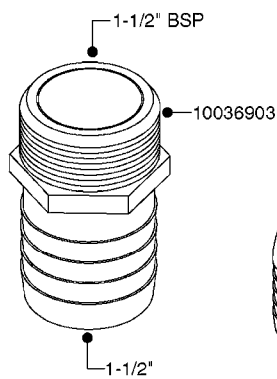

L0050

FITTINGS - HOSE CONNECTORS
L0050-HIN, 01:01:16

Page 1
Date 12.08.2020 8:59

parts-n°	order qty	description
242594	1	O-RING D14 X 1.78 SCH.70-EPDM
320294	1	FITT.DK TEE 3/8X3/8HB X1/2"BSP
320305	1	FITT.DK HB 3/4'- 3/4' BSP
320386	1	FITT.DK TEE 3/8X3/8HB X3/8"BSP
320397	1	FITT.DK ELB 3/8"HB X 3/8" BSP
320401	1	FITT.DK TEE 1/2X1/2HB X1/2"BSP
320412	1	FITT.DK TEE 1/2X1/2HB X3/8'BSP
320423	1	FITT.DK ELB 1/2'HB X 3/8' BSP
320891	1	FITT.DK HB 3/8'- 3/8' BSP
320972	1	FITT.DK HB 5/16'- 1/4' BSP
322046	1	FITT.DK TEE 1/2X1/2HB X3/4'BSP
322048	1	FITT.DK TEE 3/4X3/4HB X3/4'BSP
330595	1	O-RING D24.6/D20X2.1 -3/4"
333137	1	FITT.DK CONN.1/2" F.NOZZ. DOUB
333141	1	FITT.DK CONN.1/2" F.NOZZ.SING
334041	1	FITT.DK CONN.3/4' F.NOZZ. SING
334042	1	FITT.DK CONN.3/4' F.NOZZ. DOUB
334195	1	FITT.DK ELB. 3/4"HB X 3/4"HB
10012103	1	FITT.PO.HB 1.25X1.50 IMB1012
10014003	1	FITT.PO.HB 1.25X1.25 IMB1010
10036903	1	FITT.PO.HB 1.50X1.50 IMB1212
28019303	1	FITTING HB ELB 3/4NPT-3/4HOSE
61016500	1	HOSE TAIL 3/4" 90°+RG CAP 3/4"
72026700	1	NOZZLE TUBE ADAPTER W/O-RING