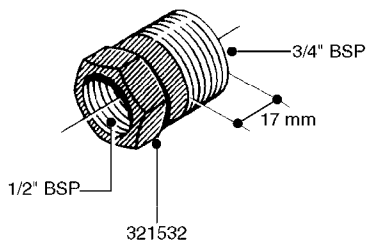

FITTINGS - HEXAGON NIPPLES
L0030-HIN, 01:01:16

L0030

FITTINGS - HEXAGON NIPPLES
L0030-HIN, 01:01:16

Page 1
Date 12.08.2020 8:59

parts-n°	order qty	description
10015303	1	FITT.PO.HN 1.00X1.00 M1000
10425003	1	FITT.PO.HN 1.25X1.00 MCPHEE
320132	1	FITT.DK HN 1" BSP
320176	1	FITT.DK HN 3/8"X1/2" BSP
320445	1	FITT.DK HN 1/4"X3/8" BSP
320655	1	FITT.DK HN 1/2"-1/2" BSP
320692	1	FITT.DK HN 3/8'BSPX1/4'NPT
320703	1	FITT.DK HN 3/8BSP X1/2 &1/4NPT
320725	1	FITT.DK NIPPLE 3/8"-3/8" BSP
320902	1	FITT.DK HN 3/8'X 1/4' BSP
390232	1	FITT.DK HN 1-1/2' X 1-1/4' BSP
390276	1	FITT.DK HN 1'BSP