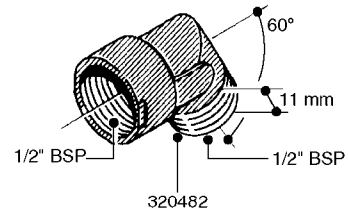

FITTINGS - HEXAGON NIPPLES
L0030-HIN, 01:01:16

L0030

FITTINGS - HEXAGON NIPPLES
L0030-HIN, 01:01:16

Page 1
Date 12.08.2020 8:59

parts-n°	order qty	description
10015303	1	FITT.PO.HN 1.00X1.00 M1000
10425003	1	FITT.PO.HN 1.25X1.00 MCPHEE
320132	1	FITT.DK HN 1" BSP
320176	1	FITT.DK HN 3/8"X1/2" BSP
320445	1	FITT.DK HN 1/4"X3/8" BSP
320655	1	FITT.DK HN 1/2"-1/2" BSP
320692	1	FITT.DK HN 3/8'BSPX1/4'NPT
320703	1	FITT.DK HN 3/8BSP X1/2 &1/4NPT
320725	1	FITT.DK NIPPLE 3/8"-3/8" BSP
320902	1	FITT.DK HN 3/8'X 1/4' BSP
390232	1	FITT.DK HN 1-1/2' X 1-1/4' BSP
390276	1	FITT.DK HN 1'BSP