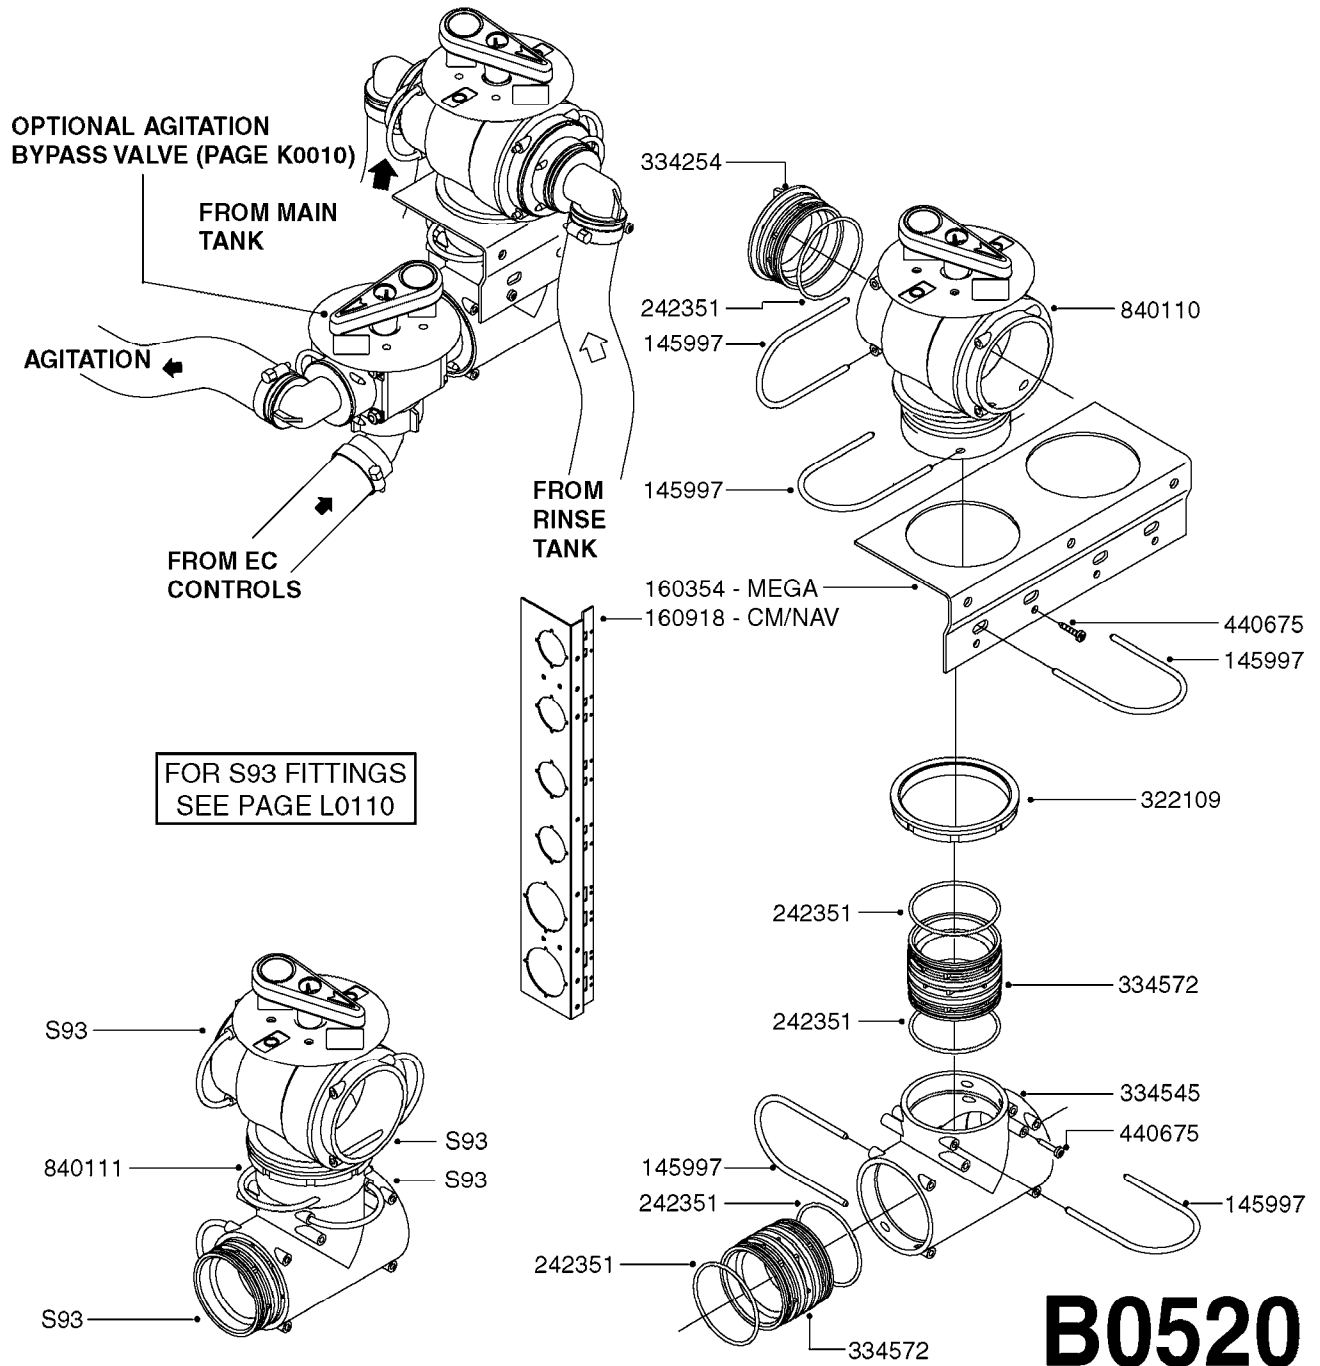

MANIFOLD SYSTEM - SUCTION
B0520-HIN, 01:01:16

Page 1
Date 12.08.2020 8:58

parts-n°	order qty	description
145997	1	FITT.DK S-93 FORK
160354	1	BRACKET F.SUCTION MANIFOLD
160918	1	BRACKET F. MANIFOLD CM
242351	1	O-RING D69.5X3.0 VITON F.S-93
322109	1	FITT.DK S-93 BULKHEAD NUT
334254	1	FITT.DK S-93 PLUG
334545	1	FITT.DK S-93 TEE
334572	1	FITT.DK S-93 ADAPTOR MALE MALE
440675	1	SCREW F. PLASTIC 5X16 SS
840110	1	VALVE SUCTION S-93 F.MANIFOLD
840111	1	VALVE SUCTION 3 WAY S-93 W.TEE