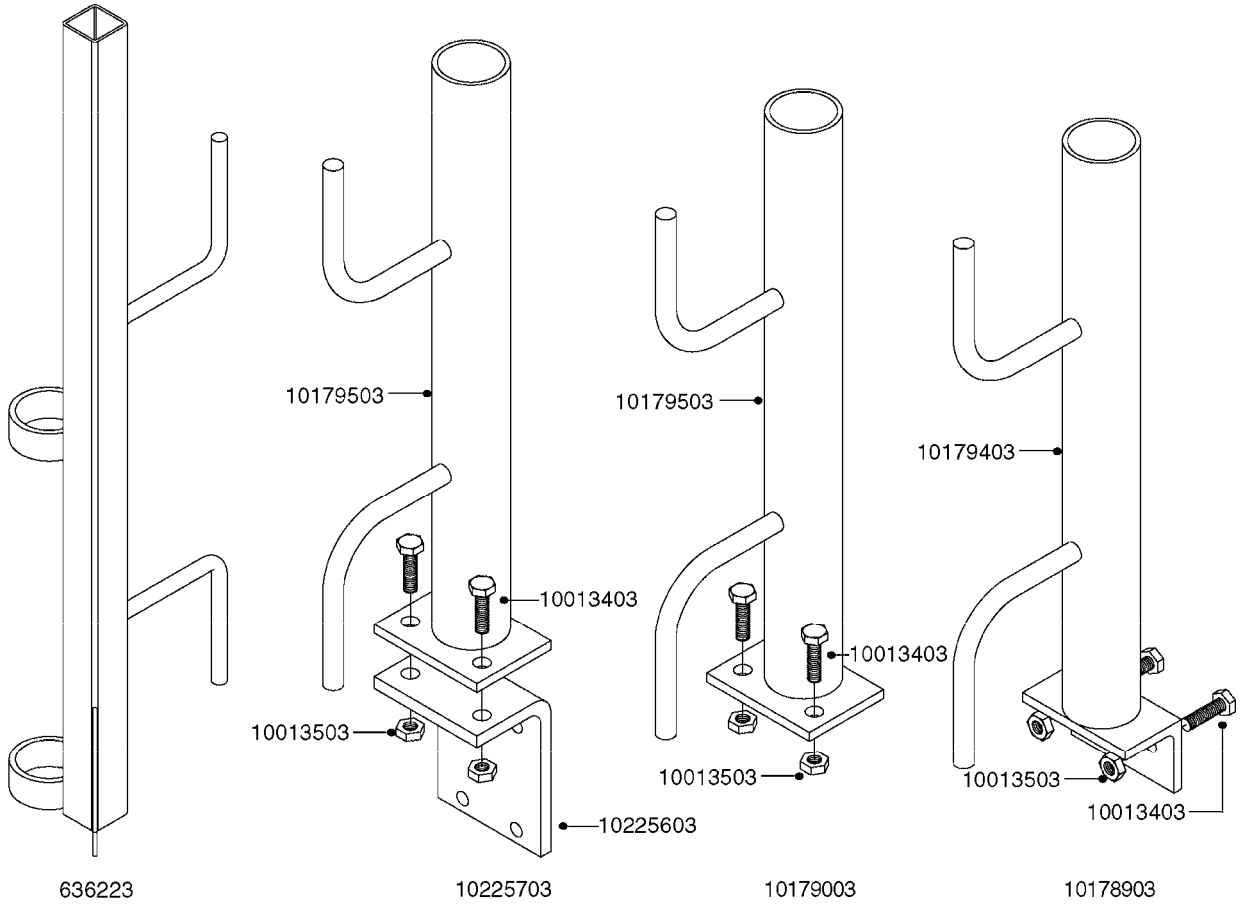

K0520

HOSE WRAPS
K0520-HIN, 05:12:19

Page 1
Date 12.08.2020 8:58

parts-n°	order qty	description
241965	1	O-RING Ø12.1 X 1.6 NITRILE
242007	1	O-RING Ø9.1 X 1.6 NITRILE
281551	1	BALL VALVE 1/2"
320084	1	FITT.DK NUT 1/2" BSP
330212	1	O-RING D19/D14X2.4 F.1/2"NUT
330326	1	O-RING D30/D24X2 F.1"NUT
330676	1	FITT.DK HB 3/8" F. 1/2" NUT
330687	1	FITT.DK HB 1/2" F. 1/2" NUT
334190	1	FITT.DK HB 1/2' F. PISTOL 60S
334533	1	CLAMP HOSE PLASTIC 3/8"
334534	1	CLAMP HOSE PLASTIC 1/2"
636223	1	POST 12 VOLT TR30
712471	1	AGITATION VALVE ASSY. ON/OFF
843196	1	SPRAY GUN KIT TYPE 60 SHORT
843197	1	HANDGUN KIT TYPE 60 LONG
10013403	1	BOLT HEX 3/8-16X1 1/4 HCS Z5
10013503	1	NUT HEX NC 3/8"
10178903	1	WRAP HOSE SIDE MOUNT PLATE
10179003	1	WRAP HOSE BOTTOM PLATE MOUNT
10179403	1	WRAP WELDMENT FOR HI101789
10179503	1	WRAP WELDMENT FOR HI101790
10225603	1	BKT.FOR HOSE WRAP MOUNT NL NK
10225703	1	WRAP HOSE BDL.BOTTOM PLATE
92701703	1	HOSE R X3/8" X300PSI WP X0012"
92702103	1	HOSE R X1/2" X300PSI WP X0012"