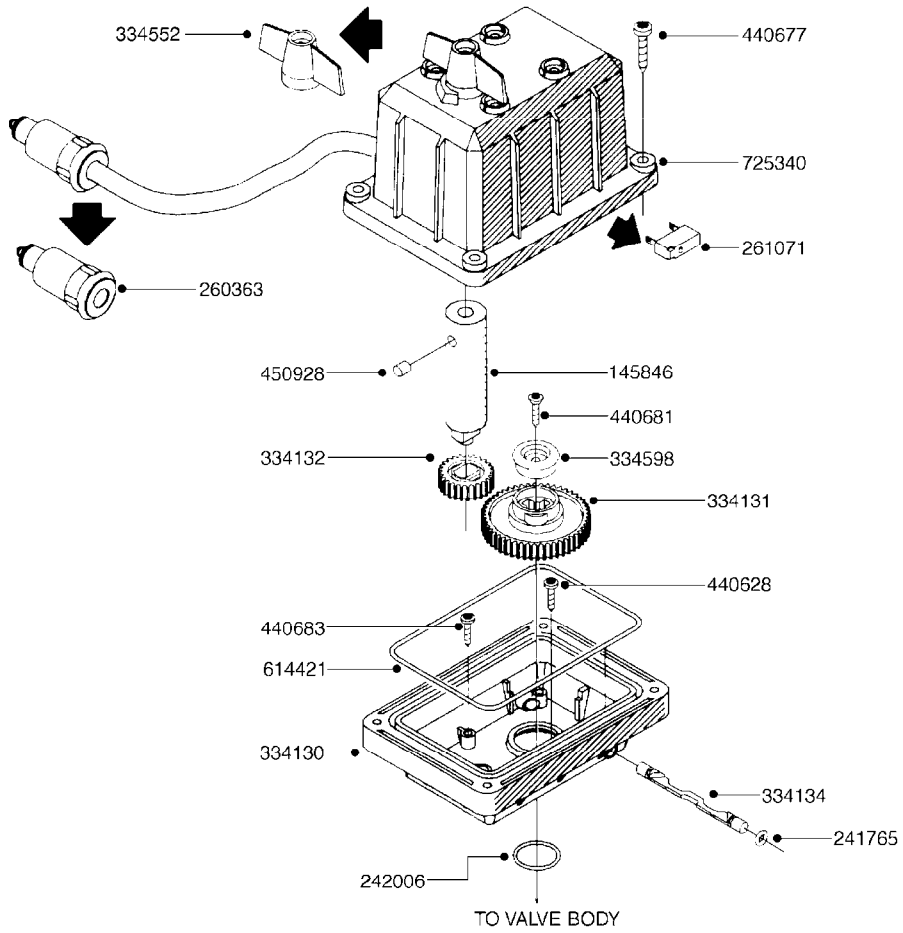

834363 - AGITATION BYPASS VALVE

K0020

BALL VALVE-ELECTRIC 2-WAY
K0020-HIN, 01:01:16

Page 1

Date 12.08.2020 8:58

parts-n°	order qty	description
145846	1	COUPLING FOR EL 3-WAY VALVE
241765	1	O-RING 3.1 X 1.6
242006	1	O-RING D22/D19 X 1.5
260363	1	PLUG 2 POLE 12V
261071	1	MICRO SWITCH TYPE 9 SM 201
261162	1	SOCKET F.12V BAYONET PLUG
261589	1	FUSE 5 X 20 1.25 AMP
334130	1	GEAR BOX
334131	1	COG WHEEL
334132	1	COG WHEEL
334134	1	INDICATOR ROD
334552	1	GRIP F.MAN.OP.EC PRES.REG.GREE
334598	1	PLUG F.VALVE HANDLE BLUE
440628	1	SCREW 3/8'
440677	1	SCREW F. PLASTIC 5X20 SS
440681	1	SCREW F. PLASTIC 4MM X 14LG SS
440683	1	SCREW 40X18 2WAY ELC.BALL VALV
450928	1	SET SCREW M8 X 8MM STAINLESS
614421	1	GASKET F/MOTOR HOUSE-ON/OFF TR
725340	1	MOTOR HOUSING FOR EL VALVE
728399	1	CIRCUIT BOARD F.728941
728941	1	CONTROL BOX F.2-WAY VALVE ELC.
834363	1	ELECTRIC KIT, AGITATION BYPASS