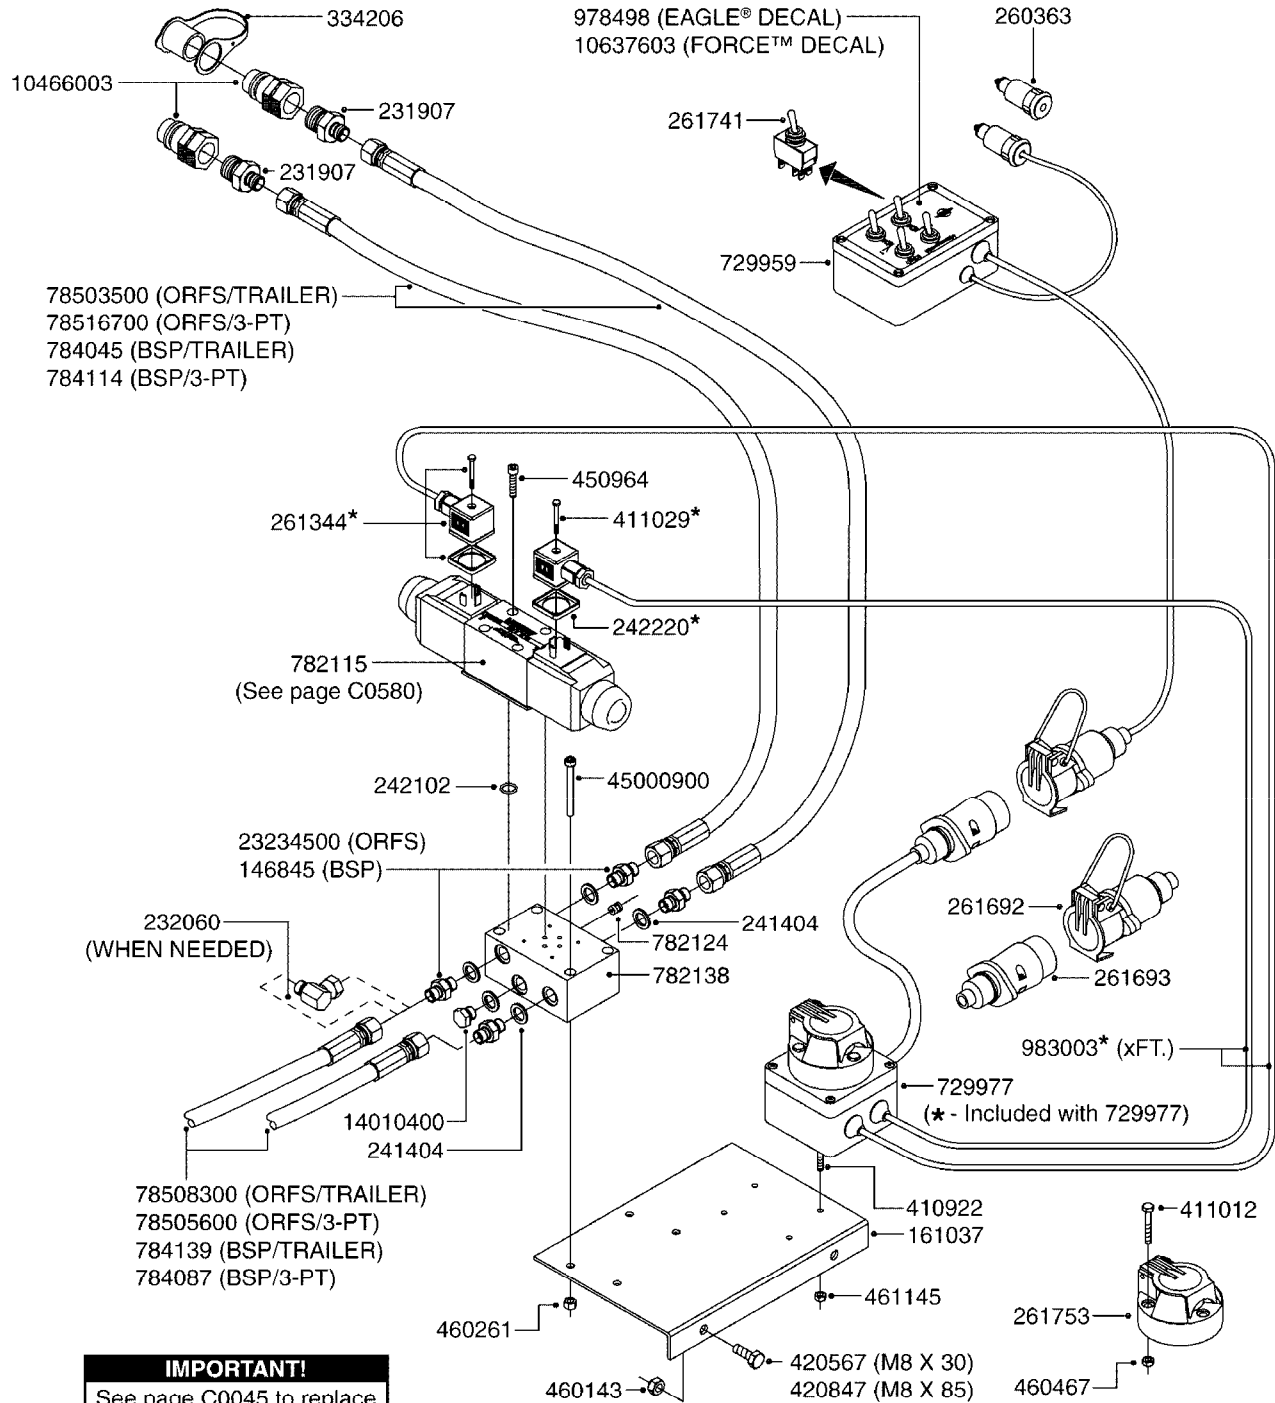

Page 1

Date 12.08.2020 8:58

Pos.	parts-n°	order qty	description
1	10466003	1	COUPLER PIONEER 8010-04 1/2NPT
2	231907	1	HEX NIPPLE 1/4"BSP X 1/2"NPT
2	231906	1	HEX NIPPLE 3/8"BSP X 1/2"NPT
2	147132	1	HEX NIPPLE 1/2"X1/2" BSP DEL
3	230311	1	QUICK COUPLING 1/2"
4	241356	1	DOWTYSEAL 1/2"
5	23234800	1	HEX NIPPLE 1/2"-9/16" ORFS FITTING FOR 1/4" HOSE
5	23234900	1	HEX NIPPLE 1/2"-11/16" ORFS FITTING FOR 3/8" HOSE
5	23235300	1	HEX NIPPLE 1/2"-13/16" ORFS FITTING FOR 1/2" HOSE
6	242102	1	O-RING Ø9.25X1.78 NITRIL 90SH
6	24263200	1	O-RING Ø7.66X1.78 NITRIL 90SH
6	24263300	1	O-RING Ø12.42X1.78 NITRIL 90SH
6	24263400	1	O-RING Ø18.77X1.78 NITRIL 90SH
7	67002403	1	CHART - BSP TO ORFS HOSES
8	67002503	1	CHART - BSP TO ORFS FITTINGS