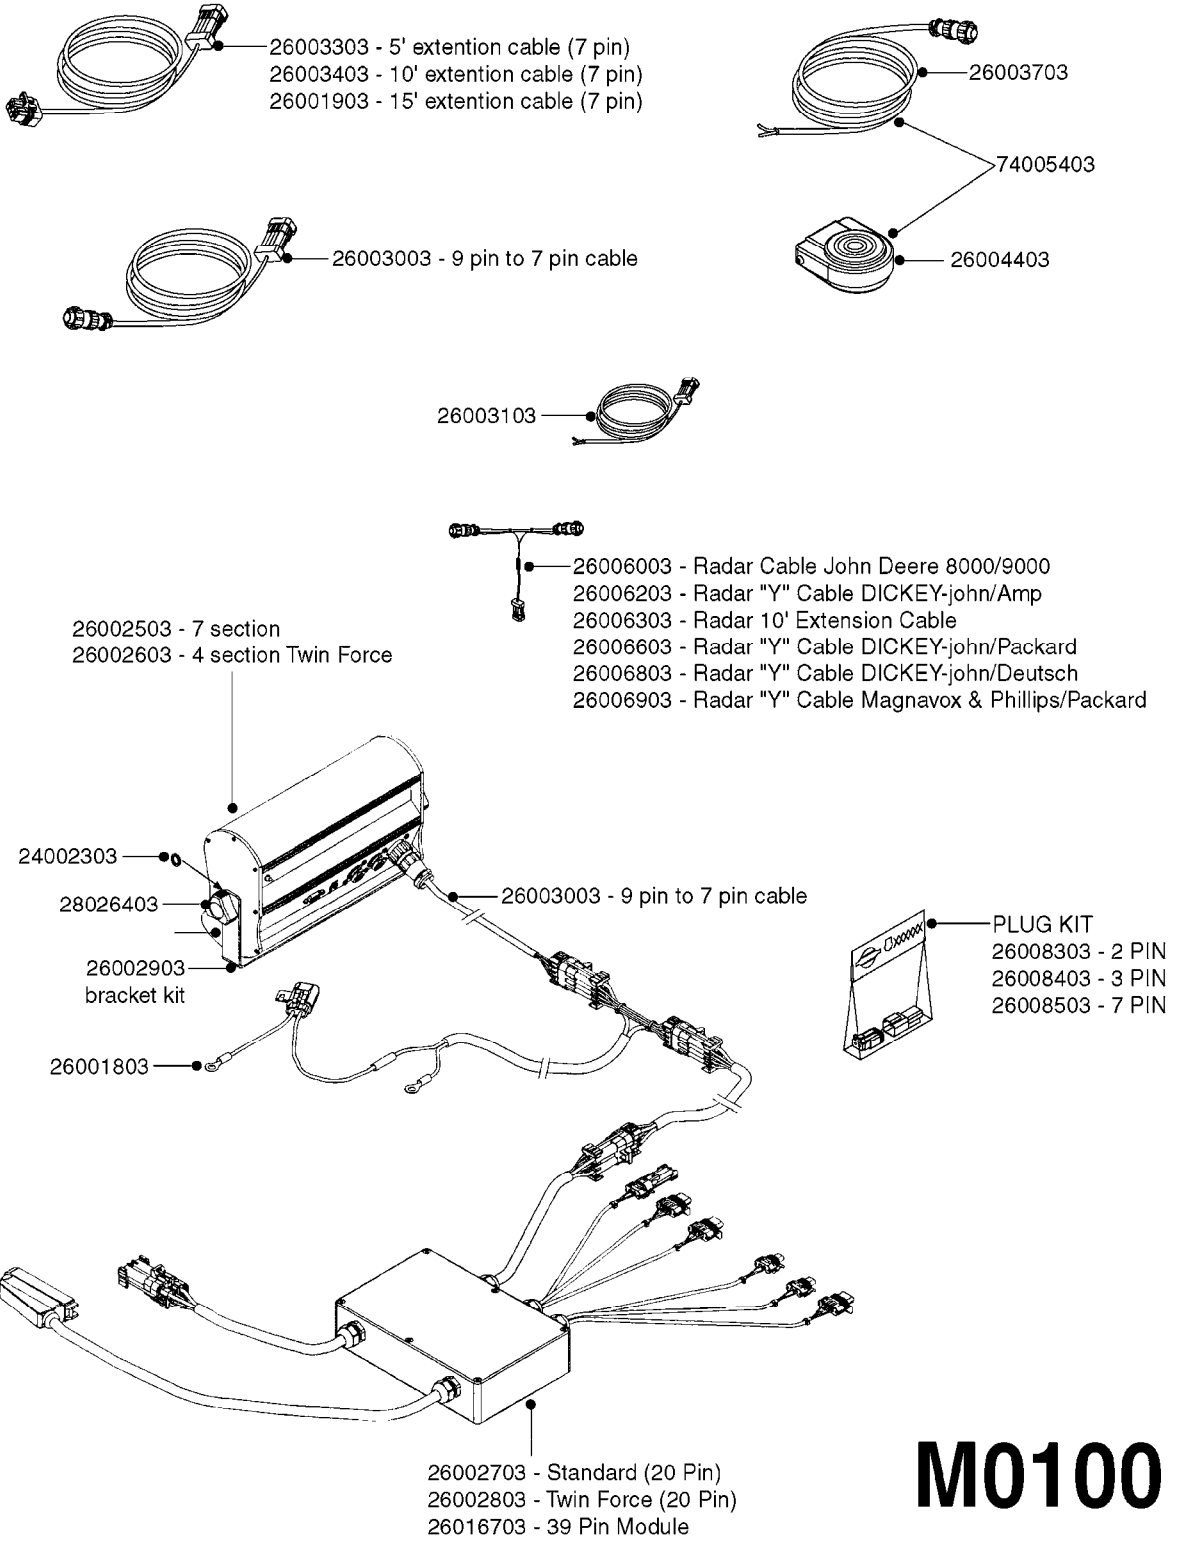

M0100

MUSTANG 3500 CONTROLLER
M0100-HIN, 01:01:16

Page 1
Date 12.08.2020 8:59

parts-n°	order qty	description
24002303	1	WASHER, RUBBER
26001803	1	POWER CABLE
26001903	1	15' 7-PIN EXTENSION CABLE
26002503	1	MUSTANG 3500/7 CONSOLE
26002603	1	MUSTANG 3500/4/TF CONSOLE
26002703	1	MUSTANG 3500/20PIN SC MODULE
26002803	1	MUSTANG 3500/20PIN TF SC MODUL
26002903	1	MUSTANG 3500 CONSOLE MNT KIT
26003003	1	MUSTANG 3500 CONSOLE CABLE
26003103	1	MUSTANG 3500/7 SC MOD CNECT KT
26003303	1	MUSTANG/FM 5FT 7PIN EXT CABLE
26003403	1	MUSTANG/FM 10FT 7PIN EXT CABLE
26003703	1	MUSTANG RUN/HOLD ADAPT CABLE
26004403	1	SWITCH, FOOT
26006003	1	MUSTANG RADR CBLE JD 8000/9000
26006203	1	MUSTANG RDR "Y" CABLE DCKY-JHN
26006303	1	MUSTANG RDR EXTNSN CABLE 10FT
26006603	1	MUSTANG RDR"Y"CABLE D-J PACKRD
26006803	1	MUSTANG RDR"Y"CABLE D-J DEUTS.
26006903	1	MUSTANG RDR"Y"CABLE MAG.PHILIP
26008303	1	MICRO TRAK PLUG KIT - 2 PIN
26008403	1	MICRO TRAK PLUG KIT - 3 PIN
26008503	1	MICRO TRAK PLUG KIT - 7 PIN
26016703	1	MUSTANG 3500/39PIN SC MODULE
28026403	1	KNOB, MUSTANG CONSOLE MOUNT
74005403	1	FOOT SWITCH FOR MUSTANG 3500