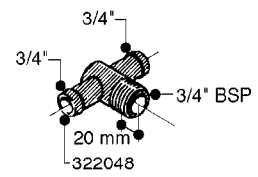

L0050

FITTINGS - HOSE CONNECTORS
L0050-HIN, 01:01:16

Page 1
Date 12.08.2020 8:59

parts-n°	order qty	description
242594	1	O-RING D14 X 1.78 SCH.70-EPDM
320294	1	FITT.DK TEE 3/8X3/8HB X1/2"BSP
320305	1	FITT.DK HB 3/4'- 3/4' BSP
320386	1	FITT.DK TEE 3/8X3/8HB X3/8"BSP
320397	1	FITT.DK ELB 3/8"HB X 3/8" BSP
320401	1	FITT.DK TEE 1/2X1/2HB X1/2"BSP
320412	1	FITT.DK TEE 1/2X1/2HB X3/8'BSP
320423	1	FITT.DK ELB 1/2'HB X 3/8' BSP
320891	1	FITT.DK HB 3/8'- 3/8' BSP
320972	1	FITT.DK HB 5/16'- 1/4' BSP
322046	1	FITT.DK TEE 1/2X1/2HB X3/4'BSP
322048	1	FITT.DK TEE 3/4X3/4HB X3/4'BSP
330595	1	O-RING D24.6/D20X2.1 -3/4"
333137	1	FITT.DK CONN.1/2" F.NOZZ. DOUB
333141	1	FITT.DK CONN.1/2" F.NOZZ.SING
334041	1	FITT.DK CONN.3/4' F.NOZZ. SING
334042	1	FITT.DK CONN.3/4' F.NOZZ. DOUB
334195	1	FITT.DK ELB. 3/4"HB X 3/4"HB
10012103	1	FITT.PO.HB 1.25X1.50 IMB1012
10014003	1	FITT.PO.HB 1.25X1.25 IMB1010
10036903	1	FITT.PO.HB 1.50X1.50 IMB1212
28019303	1	FITTING HB ELB 3/4NPT-3/4HOSE
61016500	1	HOSE TAIL 3/4" 90°+RG CAP 3/4"
72026700	1	NOZZLE TUBE ADAPTER W/O-RING