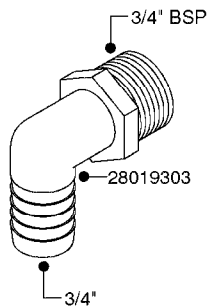

L0050

FITTINGS - HOSE CONNECTORS
L0050-HIN, 01:01:16

Page 1
Date 12.08.2020 8:59

parts-n°	order qty	description
242594	1	O-RING D14 X 1.78 SCH.70-EPDM
320294	1	FITT.DK TEE 3/8X3/8HB X1/2"BSP
320305	1	FITT.DK HB 3/4'- 3/4' BSP
320386	1	FITT.DK TEE 3/8X3/8HB X3/8"BSP
320397	1	FITT.DK ELB 3/8"HB X 3/8" BSP
320401	1	FITT.DK TEE 1/2X1/2HB X1/2"BSP
320412	1	FITT.DK TEE 1/2X1/2HB X3/8'BSP
320423	1	FITT.DK ELB 1/2'HB X 3/8' BSP
320891	1	FITT.DK HB 3/8'- 3/8' BSP
320972	1	FITT.DK HB 5/16'- 1/4' BSP
322046	1	FITT.DK TEE 1/2X1/2HB X3/4'BSP
322048	1	FITT.DK TEE 3/4X3/4HB X3/4'BSP
330595	1	O-RING D24.6/D20X2.1 -3/4"
333137	1	FITT.DK CONN.1/2" F.NOZZ. DOUB
333141	1	FITT.DK CONN.1/2" F.NOZZ.SING
334041	1	FITT.DK CONN.3/4' F.NOZZ. SING
334042	1	FITT.DK CONN.3/4' F.NOZZ. DOUB
334195	1	FITT.DK ELB. 3/4"HB X 3/4"HB
10012103	1	FITT.PO.HB 1.25X1.50 IMB1012
10014003	1	FITT.PO.HB 1.25X1.25 IMB1010
10036903	1	FITT.PO.HB 1.50X1.50 IMB1212
28019303	1	FITTING HB ELB 3/4NPT-3/4HOSE
61016500	1	HOSE TAIL 3/4" 90°+RG CAP 3/4"
72026700	1	NOZZLE TUBE ADAPTER W/O-RING