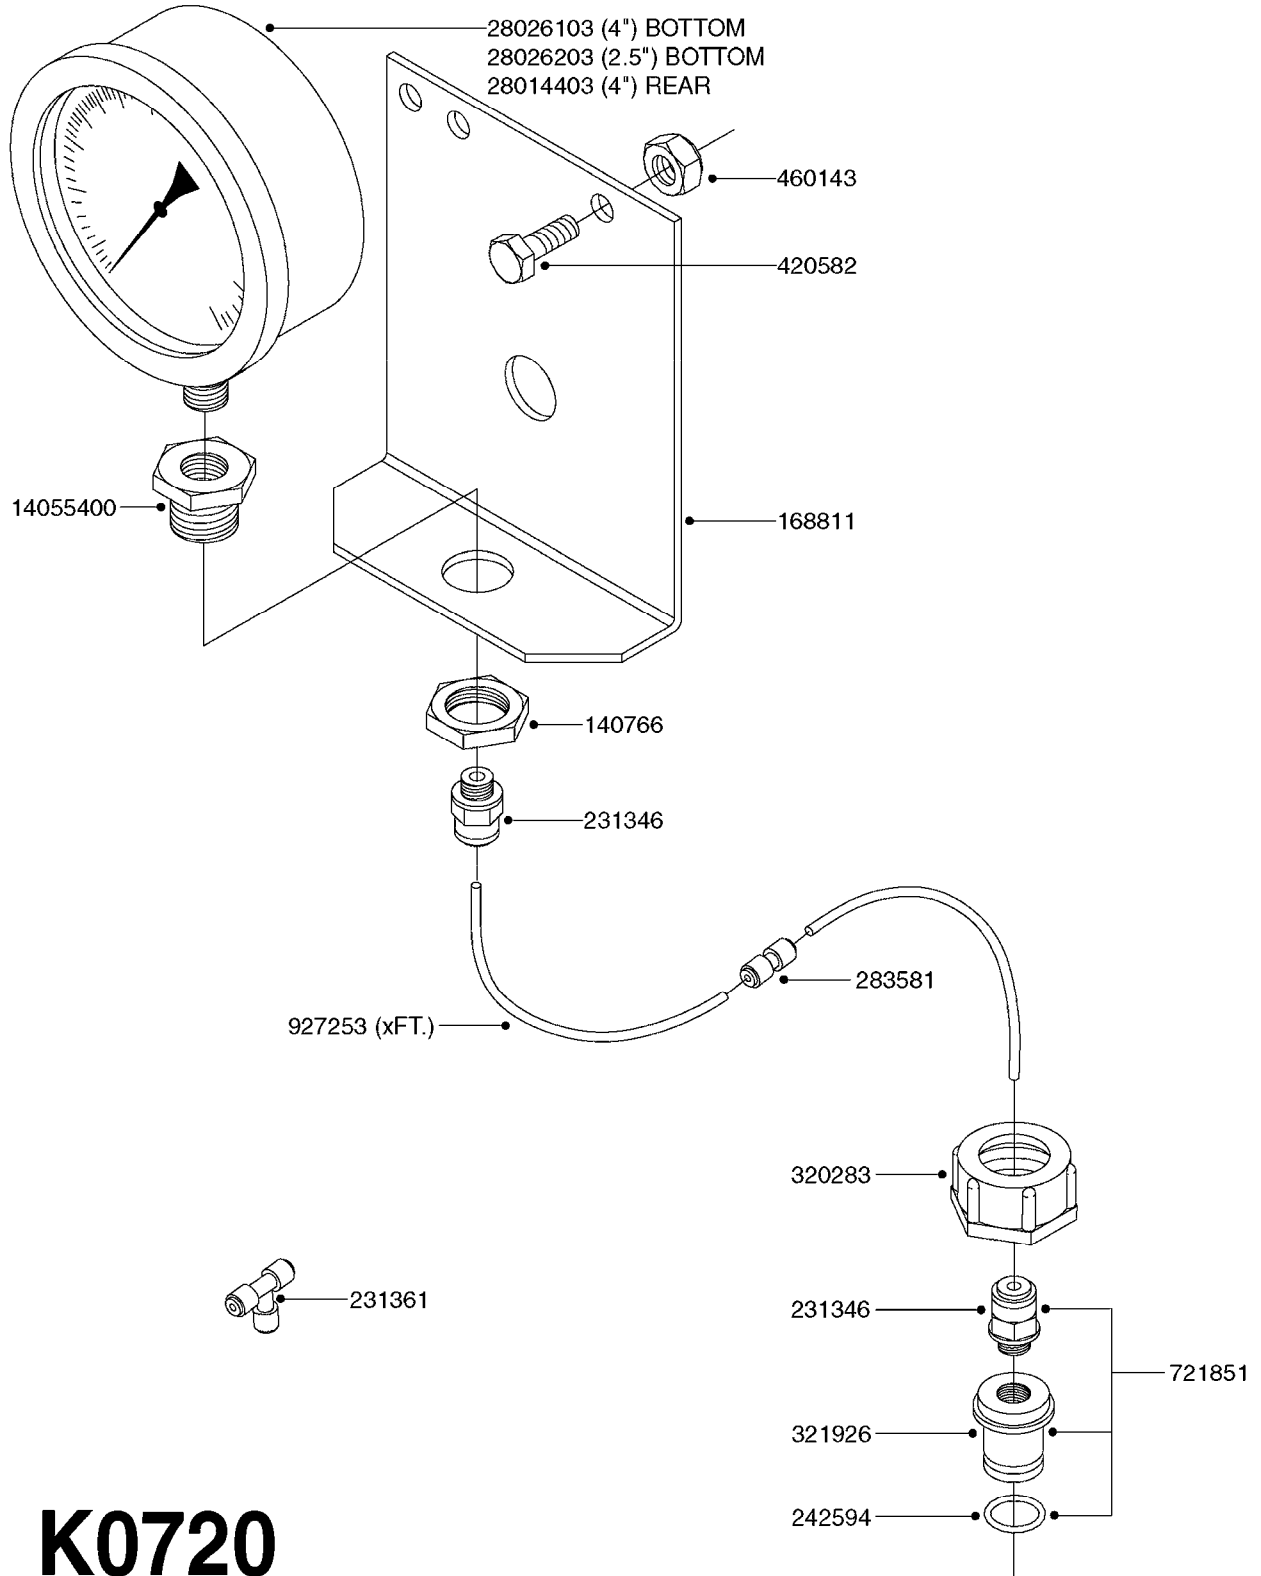

K0690

REMOTE GAUGE-MAGNETIC BASE KIT
K0690-HIN, 01:01:16

Page 1

Date 12.08.2020 8:58

parts-n°	order qty	description
231346	1	QUICK COUPLER 1/8"BSP X 4 MM
232230	1	QUICK COUPLER 1/4"BSP X 4 MM
241651	1	O-RING D14.0X3.0 NITRIL
242594	1	O-RING D14 X 1.78 SCH.70-EPDM
283581	1	HOSE CONNECTOR STR. F.4MM PE
284582	1	CLAMP HOSE GEAR - 5/16"
320187	1	FITT.DK CAP 3/8" BSP BLACK
320283	1	FITT.DK NUT 3/4"BSP
320445	1	FITT.DK HN 1/4"X3/8" BSP
321926	1	FITTING BSP3/4"-1/8"
322046	1	FITT.DK TEE 1/2X1/2HB X3/4'BSP
322048	1	FITT.DK TEE 3/4X3/4HB X3/4'BSP
330013	1	O-RING 2.5 X 10 PUR
330061	1	O-RING D16/D11X2,5
331807	1	FITT.DK HB 5/16" F.3/8" NUT
334531	1	CLAMP HOSE PLASTIC 3/4"
334534	1	CLAMP HOSE PLASTIC 1/2"
390713	1	GAUGE ADAPTOR 1/4" BSP
440698	1	SCREW F.PLASTIC 6X18 SS HEXHD
721851	1	SCREW PLUG W/QUICK FIT
724637	1	FITT.DK HB 5/16' F. 3/4" COMP.
927253	1	RED AIR HOSE, Ø4/2 1810 E
927268	1	HOSE BLUE PVC X 1/4 X 0012"
10536703	1	MAGNETIC BASE D3,2'/90LB
10536803	1	MAGNETIC BASE KIT F.GAUGE
28026203	1	GAUGE 200PSI/BR,2.5"1/4BSP-BTM
92702103	1	HOSE R X1/2" X300PSI WP X0012"
92703203	1	HOSE R X3/4" X300PSI WP X0012"