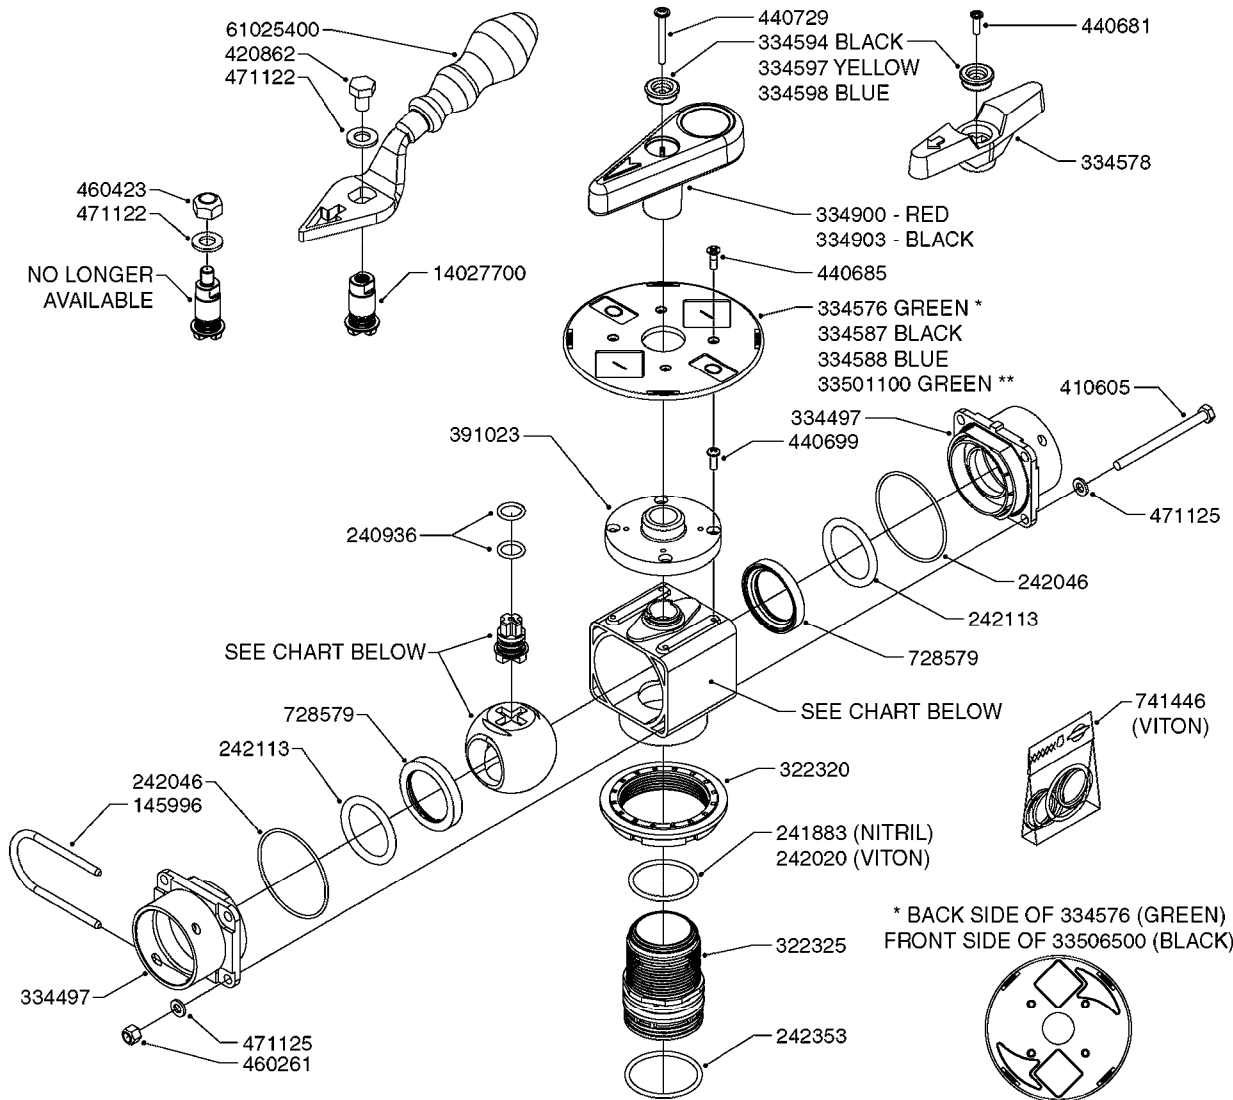

FOR S67 FITTINGS
SEE PAGE L0100

B0420

MANIFOLD SYSTEM - PRESSURE
B0420-HIN, 01:01:16

Page 1
Date 12.08.2020 8:58

parts-n°	order qty	description
145996	1	FITT.DK S-67 FORK
160353	1	BRACKET F.PRESSURE MANIFOLD
160918	1	BRACKET F. MANIFOLD CM
242353	1	O-RING 3 X 44.2 VITON
322224	1	FITT.DK S-67 TEE
322320	1	NUT F.3 WAY VALVE S56
334250	1	FITT.DK S-67 PLUG
334573	1	FITT.DK S-67 CONNECTOR
440675	1	SCREW F. PLASTIC 5X16 SS
841062	1	VALVE KIT S67 PRESS. MANIFOLD
841067	1	VALVE S67 PRESS.W/TEE MANIFOLD