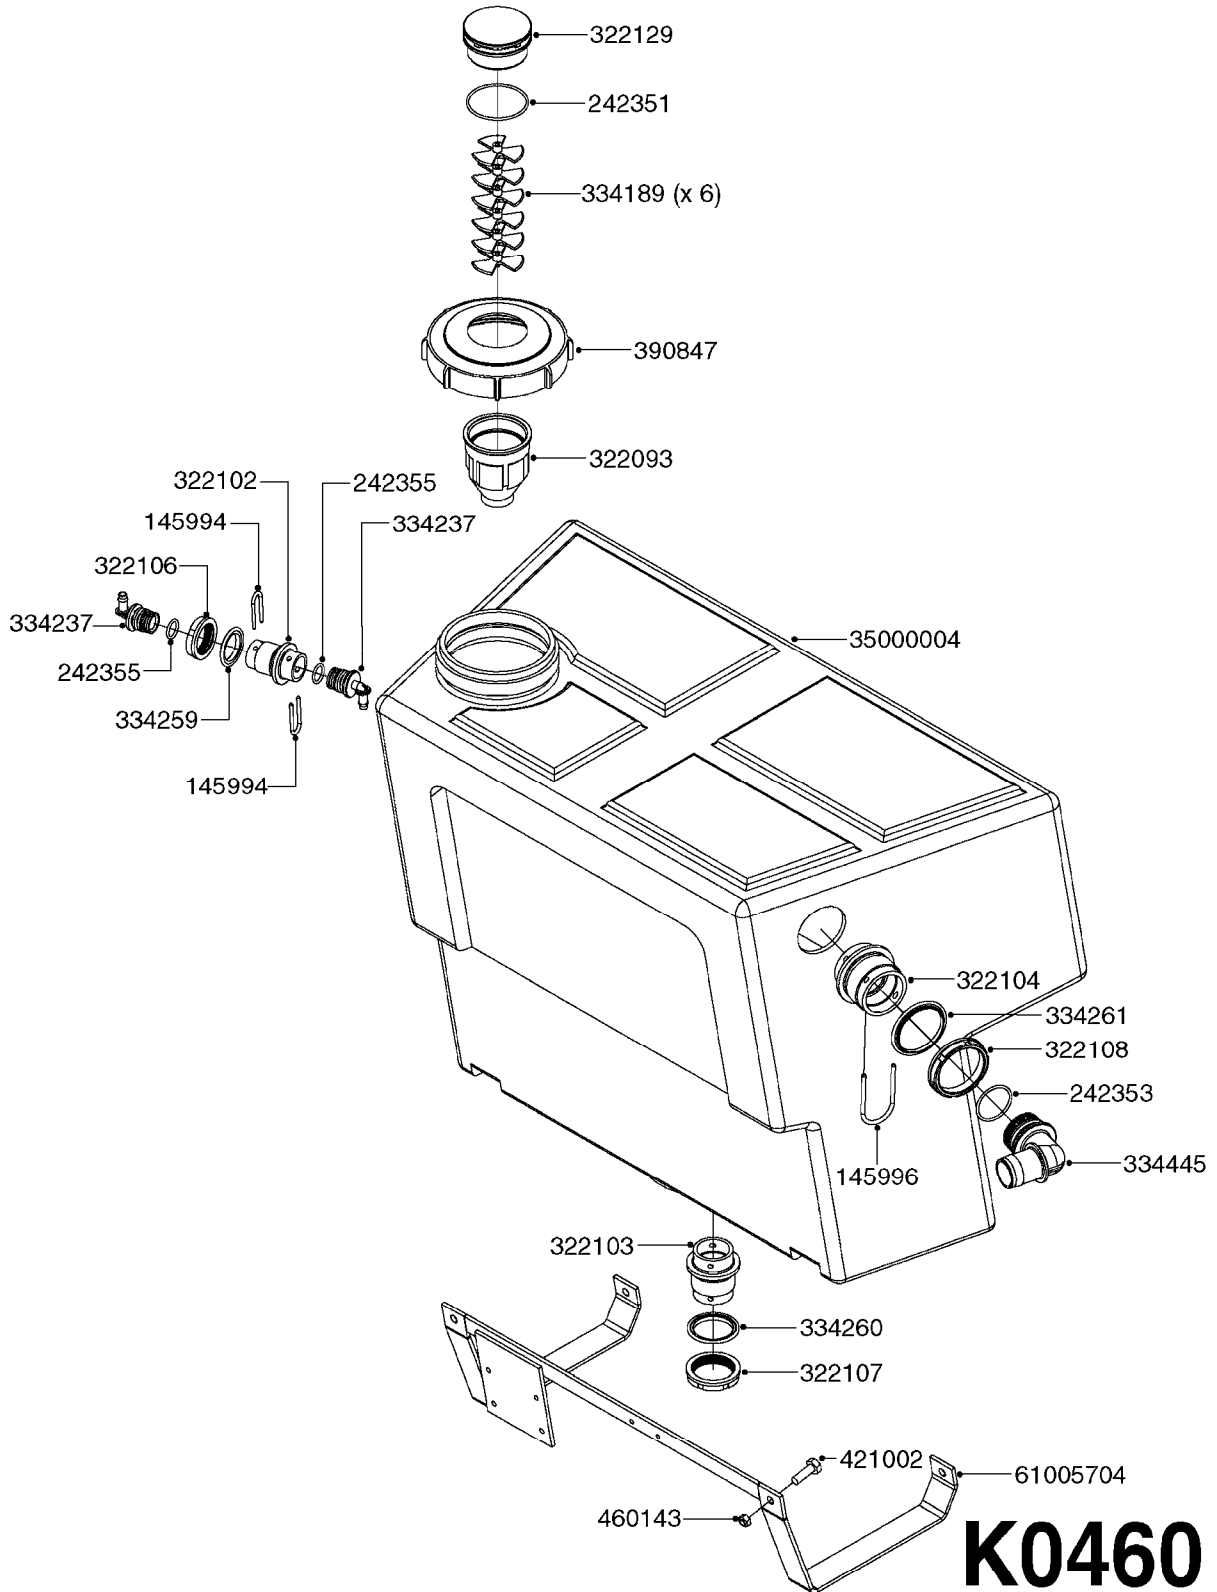

* MIXING CHAMBER COMPLETE - 72048800

K0440

F MARKER TANK/DROPPER HIGH CAP
K0440-HIN, 05:12:19

parts-n°	order qty	description
145994	1	FITT.DK S-40 FORK
145995	1	FITT.DK S-53 FORK
160775	1	WASHER F. FRICTION PLATE
161130	1	FILTER SCREEN F/FOAM DROPPER
242351	1	O-RING D69.5X3.0 VITON F.S-93
242354	1	O-RING D32.2X3.0 VITON
242355	1	O-RING D19.2X3.0 VITON F.S-40
284353	1	SPONGE FOR FOAM MARKER
320095	1	FITT.DK NUT 1" BSP
320117	1	FITT.DK CONN.1/2"BSP F. 1" CAP
320456	1	FITT.DK BULKHEAD 1"BSP DOUBLE
320471	1	FITT.DK NUT 1" BSP JAMB
322102	1	FITT.DK S-40 BULKHEAD
322106	1	FITT.DK S-40 BULKHEAD NUT
322109	1	FITT.DK S-93 BULKHEAD NUT
322138	1	FITT.DK ELB 1"M X 1"F BSP
330326	1	O-RING D30/D24X2 F.1"NUT
330831	1	FRICTION PLATE
332581	1	GASKET F. 1-1/2" BSP CAPNUT.
334259	1	GASKET F. S-40 BULKHEAD
334533	1	CLAMP HOSE PLASTIC 3/8"
390926	1	TUBE,MIX CHAMB. FOAM MARK STD LONGER THAN ORIGINAL
391100	1	FITT.DK S-53THREAD INS.1/2"BSP
421201	1	BOLT HEX 8.8 DEL M8X70
430323	1	BOLT HEX 8.8 DEL M12X60
430367	1	BOLT HEX 8.8 DEL M12X100 DIN931
460143	1	LOCK NUT M8 SST A2 DIN985
460703	1	NUT HEX M12X1.75 LOCK DIN985A2 SS
471127	1	WASHER, M12, Ø24/13X24X2.5 SS
480487	1	PIN M5X60 SLOTTED GALV
614432	1	BREAK AWAY ARM F. FOAM MARKER
615522	1	CHECK VALVE F.FOAM MARKER
615786	1	MOUNT BKT. F.FOAM DROPPER 98
726556	1	FITT.DK S-53 HB 1/2" W/O-RING
726566	1	HOSE TAIL S40 3/8" STRAIGHT + O-RING
726693	1	FITT.DK S-40 PLUG 1/8BSP ORING
730697	1	FOAM DROPPER COMP. BLACK '97
976183	1	DECAL COMPANY D.18,2 X 29,6
981561	1	SPONGE MAT. MIX.CHAMBER-x0012"
10010803	1	NUT HEX NC (NYLON LOCK) 5/16
10465903	1	*LID F.FOAM MARKER, DRILLED
10494103	1	FILL WELL ASSY.FOAM MARK EPOXY
10494403	1	*TANK ASSY. 20 GAL. D14'F/M
10533603	1	DECAL CAUTION-OPEN SLOWLY ENG
10598503	1	STRAP F.FOAMER TANK (880mm)
10631003	1	HOSE R X CLEAR BRAID.X 1/2 12"
28029803	1	CLAMP HOSE GEAR P1/2" 6708
44075300	1	SCREW 3.5X9.5SS/X15 ISO 14585C
61030503	1	BRKT, FOAM MRKR TANK, 20GAL, RED
72048800	1	MIXING CHAMBER,FOAM MARK. HC
92701703	1	HOSE R X3/8" X300PSI WP X0012"