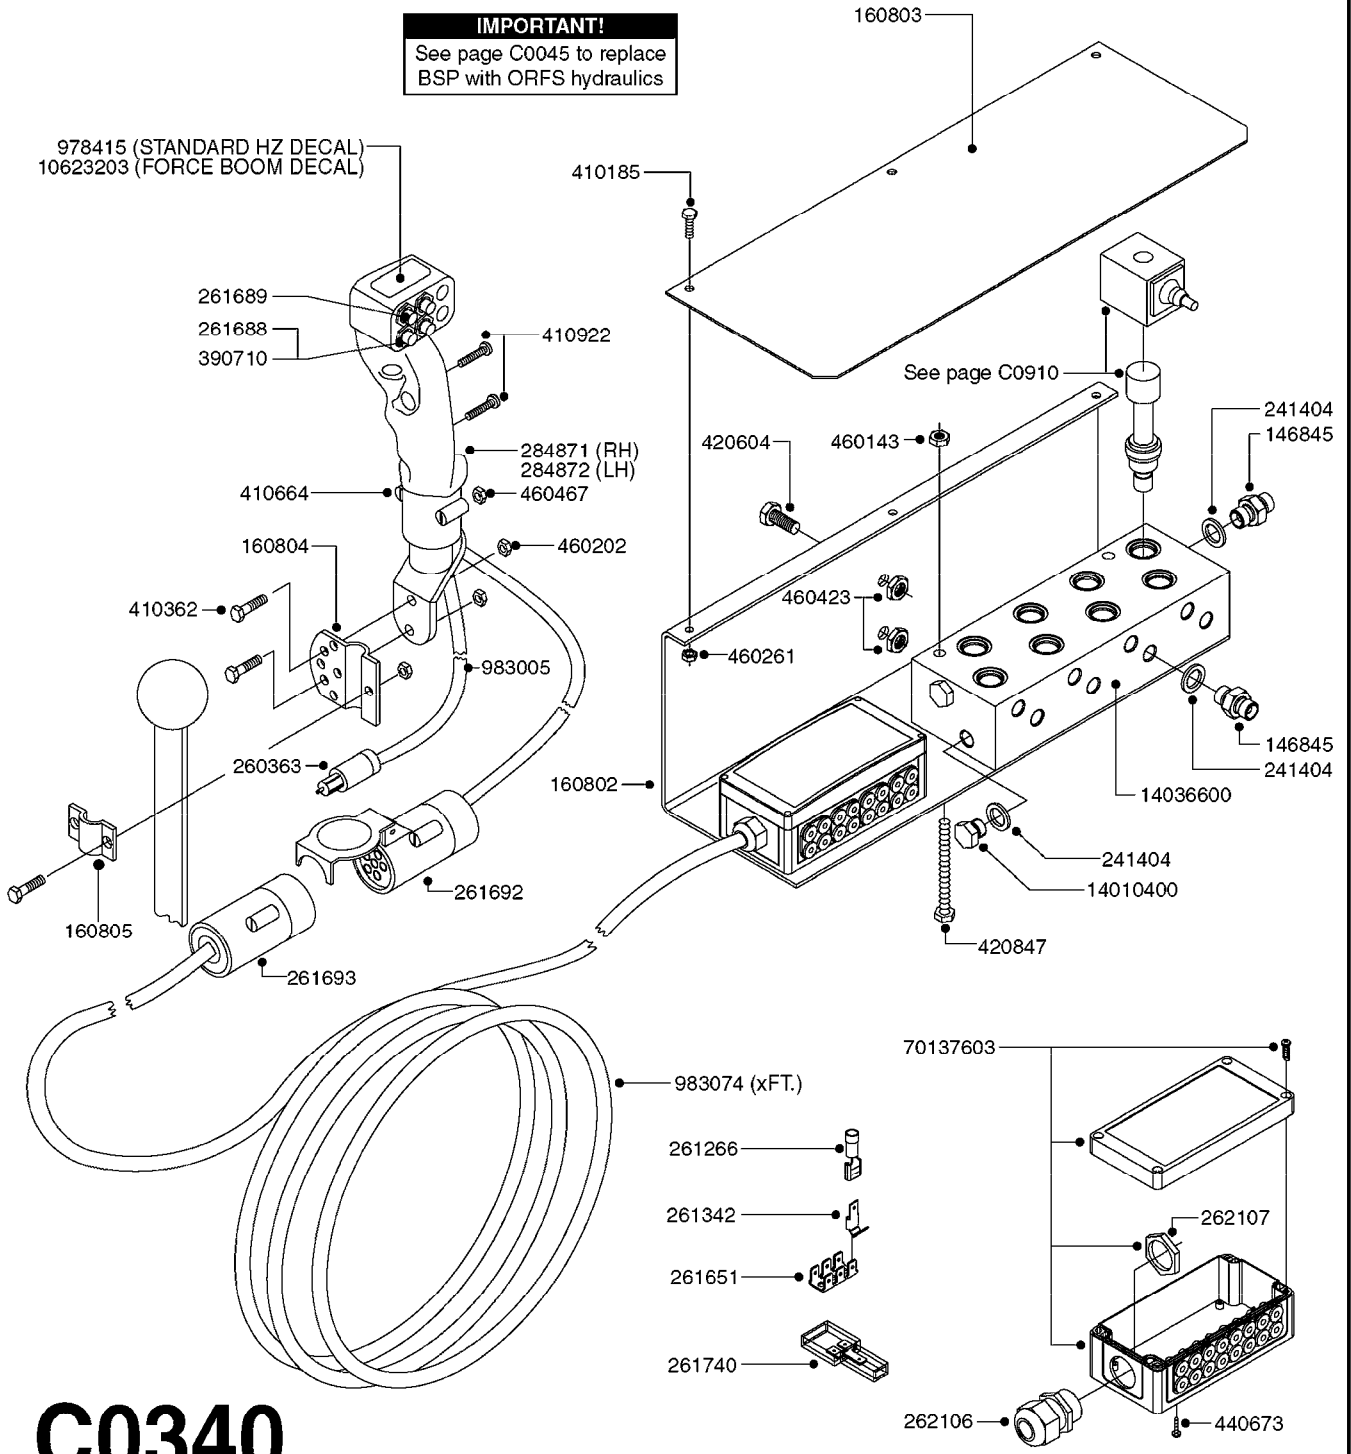

IMPORTANT!
See page C0045 to replace
BSP with ORFS hydraulics

HYD EAGLE HZ JOYSTICK 2005
C0340-HIN, 13:05:19

Page 1

Date 12.08.2020 8:58

parts-n°	order qty	description
146845	1	HEX NIPPLE 1/4"X1/4"
160802	1	MOUNT PLATE F.HYD SOLENOID'HZ'
160803	1	COVER PLATE F.HYD SOLENOID'HZ'
160804	1	MOUNT BRACKET F.HANDLE
160805	1	MOUNT STRAP F.HANDLE
241404	1	DOWTY SEAL 1/4"
260363	1	PLUG 2 POLE 12V
261266	1	CONNECTOR END F.CABLE HP
261342	1	SPADE F.ELEC.3 WAY CONNECTOR
261651	1	SPADE F.ELEC.6 POLE CONNECTOR
261688	1	SWITCH F. HANDLE WHITE
261689	1	CAP RUBBER F. SWITCH JOYSTICK
261692	1	PLUG ELEC.7 POLE FEMALE F.CABL
261693	1	PLUG ELEC. 7 POLE MALE
261740	1	SPADE F.ELEC.3 POLE CONN.INSUL
262106	1	BULKHEAD F. CABLE 6.5-14 BLACK
262107	1	NUT F. BULKHEAD CABLE GRAY
284871	1	CONTROL HANDLE RIGHT HALF
284872	1	CONTROL HANDLE LEFT HALF
390710	1	SWITCH F.HANDLE GREY MACHINED
410185	1	BOLT HEX 8.8 DEL M6X16
410362	1	BOLT HEX 8.8 SS M6X20
410664	1	BOLT HEX M5 X 20
410922	1	CYL.SKR 8.8 DEL M4X20 RST
420604	1	BOLT HEX 8.8 DEL M10X25 FT DIN933
420847	1	BOLT HEX 8.8 DEL M8X85
440673	1	SCREW F.PLASTIC 5X12 SS
460143	1	LOCK NUT M8 SST A2 DIN985
460202	1	NUT HEX M6
460261	1	NUT HEX M6X1.00 LOCK DIN985 A2 SS
460423	1	NUT HEX M10X1.50 LOCK DIN985A2 SS
460467	1	NUT HEX M5 GALV.
978415	1	DECAL CONTROL HANDLE
983005	1	ELEC. CABLE 2 WIRE X 1.5MM
983074	1	ELEC. CABLE 5 WIRE X 1.5MM
10623203	1	DECAL F.JOYSTICK - FORCE
14010400	1	PLUG 1/4" BSP
14036600	1	MANIFOLD 4-FUNCTION SPC 2004
70137603	1	JUNC. BOX, FLUID, COMPLETE, 2015