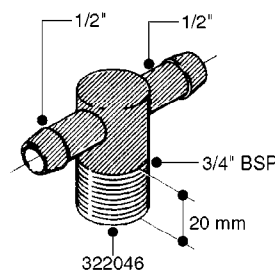

L0050

FITTINGS - HOSE CONNECTORS
L0050-HIN, 01:01:16

Page 1
Date 12.08.2020 8:59

parts-n°	order qty	description
242594	1	O-RING D14 X 1.78 SCH.70-EPDM
320294	1	FITT.DK TEE 3/8X3/8HB X1/2"BSP
320305	1	FITT.DK HB 3/4'- 3/4' BSP
320386	1	FITT.DK TEE 3/8X3/8HB X3/8"BSP
320397	1	FITT.DK ELB 3/8"HB X 3/8" BSP
320401	1	FITT.DK TEE 1/2X1/2HB X1/2"BSP
320412	1	FITT.DK TEE 1/2X1/2HB X3/8'BSP
320423	1	FITT.DK ELB 1/2'HB X 3/8' BSP
320891	1	FITT.DK HB 3/8'- 3/8' BSP
320972	1	FITT.DK HB 5/16'- 1/4' BSP
322046	1	FITT.DK TEE 1/2X1/2HB X3/4'BSP
322048	1	FITT.DK TEE 3/4X3/4HB X3/4'BSP
330595	1	O-RING D24.6/D20X2.1 -3/4"
333137	1	FITT.DK CONN.1/2" F.NOZZ. DOUB
333141	1	FITT.DK CONN.1/2" F.NOZZ.SING
334041	1	FITT.DK CONN.3/4' F.NOZZ. SING
334042	1	FITT.DK CONN.3/4' F.NOZZ. DOUB
334195	1	FITT.DK ELB. 3/4"HB X 3/4"HB
10012103	1	FITT.PO.HB 1.25X1.50 IMB1012
10014003	1	FITT.PO.HB 1.25X1.25 IMB1010
10036903	1	FITT.PO.HB 1.50X1.50 IMB1212
28019303	1	FITTING HB ELB 3/4NPT-3/4HOSE
61016500	1	HOSE TAIL 3/4" 90°+RG CAP 3/4"
72026700	1	NOZZLE TUBE ADAPTER W/O-RING