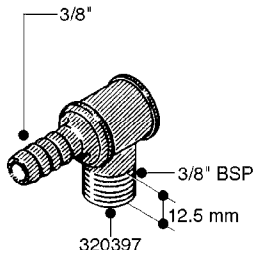

L0050

FITTINGS - HOSE CONNECTORS
L0050-HIN, 01:01:16

Page 1
Date 12.08.2020 8:59

parts-n°	order qty	description
242594	1	O-RING D14 X 1.78 SCH.70-EPDM
320294	1	FITT.DK TEE 3/8X3/8HB X1/2"BSP
320305	1	FITT.DK HB 3/4'- 3/4' BSP
320386	1	FITT.DK TEE 3/8X3/8HB X3/8"BSP
320397	1	FITT.DK ELB 3/8"HB X 3/8" BSP
320401	1	FITT.DK TEE 1/2X1/2HB X1/2"BSP
320412	1	FITT.DK TEE 1/2X1/2HB X3/8'BSP
320423	1	FITT.DK ELB 1/2'HB X 3/8' BSP
320891	1	FITT.DK HB 3/8'- 3/8' BSP
320972	1	FITT.DK HB 5/16'- 1/4' BSP
322046	1	FITT.DK TEE 1/2X1/2HB X3/4'BSP
322048	1	FITT.DK TEE 3/4X3/4HB X3/4'BSP
330595	1	O-RING D24.6/D20X2.1 -3/4"
333137	1	FITT.DK CONN.1/2" F.NOZZ. DOUB
333141	1	FITT.DK CONN.1/2" F.NOZZ.SING
334041	1	FITT.DK CONN.3/4' F.NOZZ. SING
334042	1	FITT.DK CONN.3/4' F.NOZZ. DOUB
334195	1	FITT.DK ELB. 3/4"HB X 3/4"HB
10012103	1	FITT.PO.HB 1.25X1.50 IMB1012
10014003	1	FITT.PO.HB 1.25X1.25 IMB1010
10036903	1	FITT.PO.HB 1.50X1.50 IMB1212
28019303	1	FITTING HB ELB 3/4NPT-3/4HOSE
61016500	1	HOSE TAIL 3/4" 90°+RG CAP 3/4"
72026700	1	NOZZLE TUBE ADAPTER W/O-RING