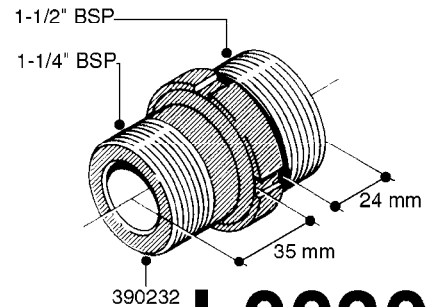

L0020

FITTINGS-T-PIECES, CAPS & ELBOWS
L0020-HIN, 01:01:16

Page 1
Date 12.08.2020 8:59

parts-n°	order qty	description
10053603	1	FITT. CAPNUT 2"BSP 5601
10194303	1	CAP BLANK 1 1/2 MCPHEE 210060
320047	1	FITT.DK CAPNUT 1/2" BSP
320106	1	FITT.DK CAPNUT 1" BSP
320272	1	FITT.DK CAPNUT 3/8" BSP
320316	1	FITT.DK TEE 3/4" X3/4" X1"BSP
320331	1	FITT.DK TEE 1" - 1" - 3/4" BSP
320342	1	FITT.DK EL 3/4"M X 1"F BSP
320563	1	FITT.DK 3 WAY 1/2" 110 DEG.
320677	1	NO LONGER AVAILABLE
320961	1	FITT.DK CAPNUT 1-1/2" BSP
321053	1	FITT.DK TEE 1/2 X1/2 X1/2" BSP
322072	1	FITT.DK TEE 3/8'X3/8'X3/8' BSP
322095	1	FITT.DK TEE 1-1/2 X1-1/4 X3/4" BSP
322138	1	FITT.DK ELB 1"M X 1"F BSP
330013	1	O-RING 2.5 X 10 PUR
330212	1	O-RING D19/D14X2.4 F.1/2"NUT
330326	1	O-RING D30/D24X2 F.1"NUT
331273	1	O-RING D44/D38X2 F.1-1/2"

FITTINGS - HEXAGON NIPPLES
L0030-HIN, 01:01:16

L0030

FITTINGS - HEXAGON NIPPLES
L0030-HIN, 01:01:16

Page 1
Date 12.08.2020 8:59

parts-n°	order qty	description
10015303	1	FITT.PO.HN 1.00X1.00 M1000
10425003	1	FITT.PO.HN 1.25X1.00 MCPHEE
320132	1	FITT.DK HN 1" BSP
320176	1	FITT.DK HN 3/8"X1/2" BSP
320445	1	FITT.DK HN 1/4"X3/8" BSP
320655	1	FITT.DK HN 1/2"-1/2" BSP
320692	1	FITT.DK HN 3/8'BSPX1/4'NPT
320703	1	FITT.DK HN 3/8BSP X1/2 &1/4NPT
320725	1	FITT.DK NIPPLE 3/8"-3/8" BSP
320902	1	FITT.DK HN 3/8'X 1/4' BSP
390232	1	FITT.DK HN 1-1/2' X 1-1/4' BSP
390276	1	FITT.DK HN 1'BSP