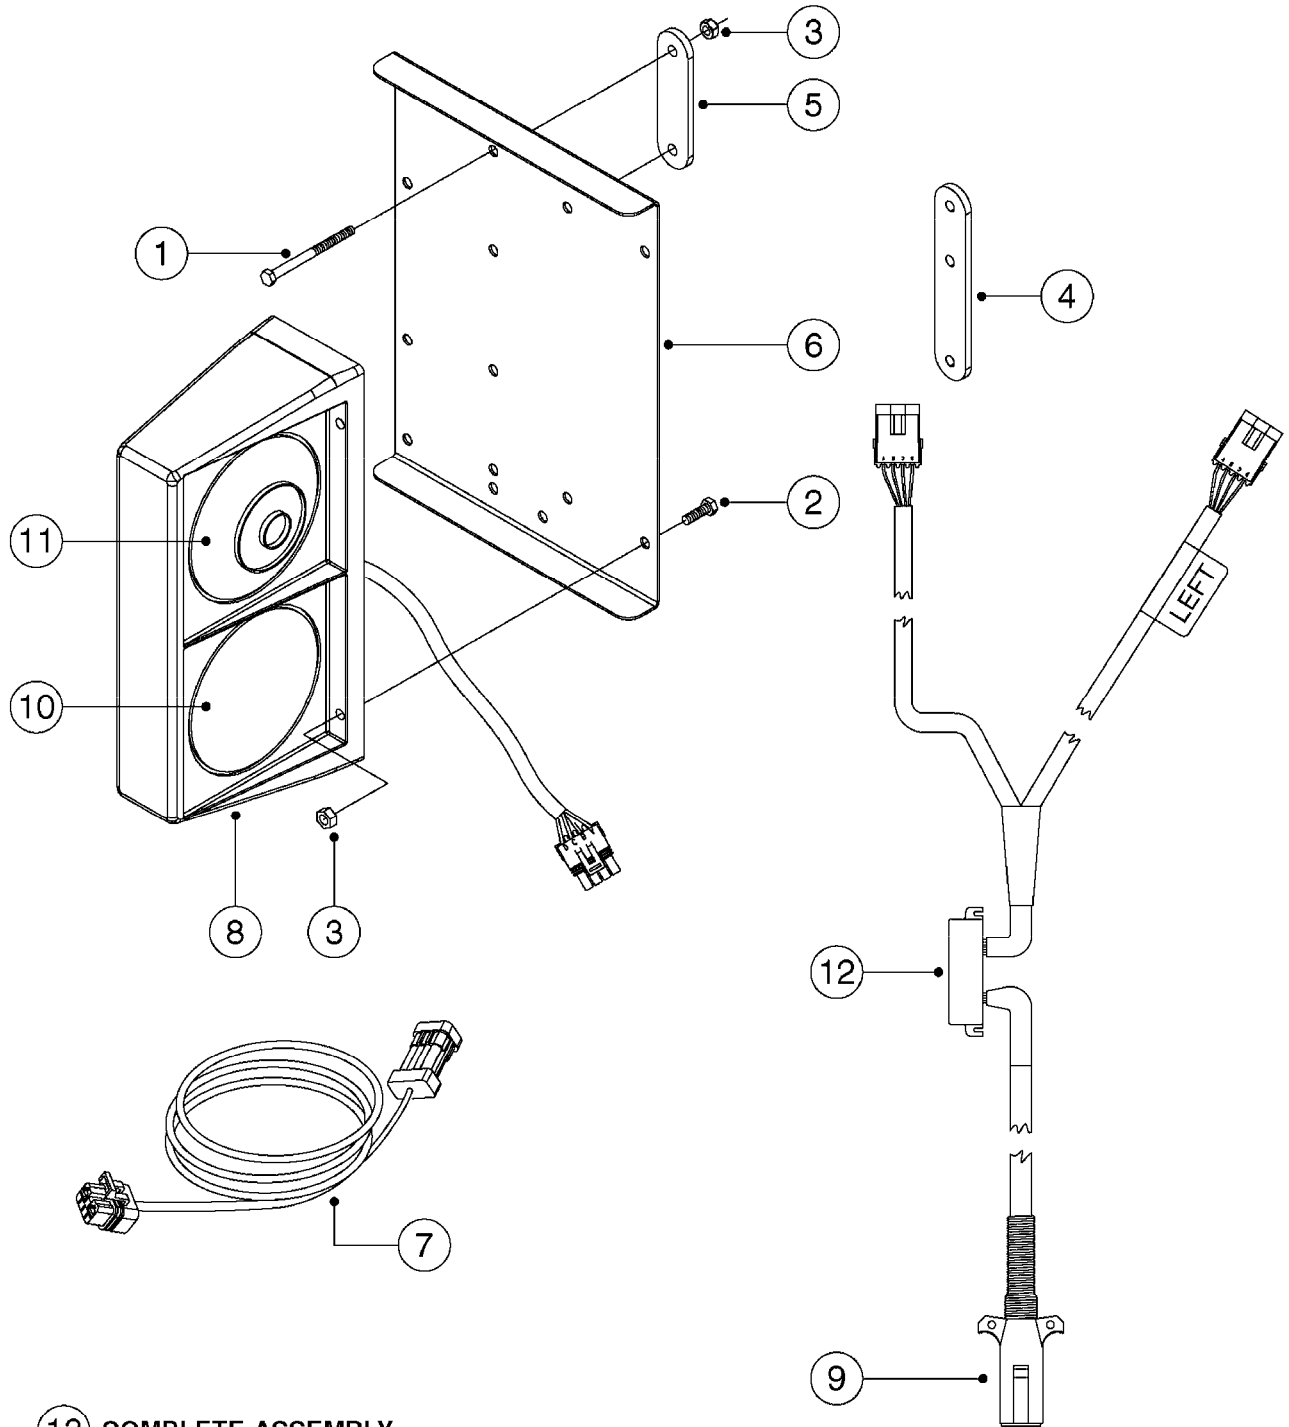

13 COMPLETE ASSEMBLY

COMPLETE ASSEMBLIES
WHOLEGOODS ITEMS

M0160

TRAFFIC LIGHT KIT
M0160-HIN, 13:08:19

Page 1
Date 12.08.2020 8:59

Pos.	parts-n°	order qty	description
1	410266	1	BOLT HEX 8.8 DEL M6X120
1	410421	1	BOLT HEX M6X110 DIN931-A2 SS
1	410524	1	BOLT HEX 8.8 DEL M6X100
1	410605	1	BOLT HEX 8.8 DEL M6X80
2	410362	1	BOLT HEX 8.8 SS M6X20
3	460261	1	NUT HEX M6X1.00 LOCK DIN985 A2 SS
4	16022303	1	BRACKET 100MM TUBE
5	16022403	1	BRACKET 60MM TUBE
6	16025603	1	BRACKET TAIL LIGHT DUAL LAMP
7	26004703	1	HARNESS 13' EXT 4 WIRE WP
8	26004903	1	TAIL LIGHT GREEN WIRE LH
8	26005003	1	TAIL LIGHT YELLOW WIRE RH
9	26005103	1	PLUG 7-PIN AG TAIL LIGHT
10	26005403	1	LENS BLACK BEFORE 2009
10	26017003	1	LENS RED
11	26016903	1	LENS AMBER
12	26032703	1	HARNESS COMPLETE, TAIL LIGHT, 2013
13	83308603	1	TRAFFIC LIGHT KIT