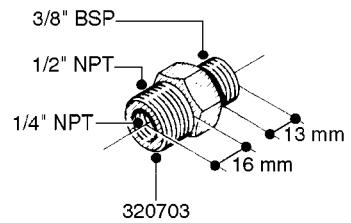

FITTINGS - HEXAGON NIPPLES
L0030-HIN, 01:01:16

L0030

FITTINGS - HEXAGON NIPPLES
L0030-HIN, 01:01:16

Page 1
Date 12.08.2020 8:59

parts-n°	order qty	description
10015303	1	FITT.PO.HN 1.00X1.00 M1000
10425003	1	FITT.PO.HN 1.25X1.00 MCPHEE
320132	1	FITT.DK HN 1" BSP
320176	1	FITT.DK HN 3/8"X1/2" BSP
320445	1	FITT.DK HN 1/4"X3/8" BSP
320655	1	FITT.DK HN 1/2"-1/2" BSP
320692	1	FITT.DK HN 3/8'BSPX1/4'NPT
320703	1	FITT.DK HN 3/8BSP X1/2 &1/4NPT
320725	1	FITT.DK NIPPLE 3/8"-3/8" BSP
320902	1	FITT.DK HN 3/8'X 1/4' BSP
390232	1	FITT.DK HN 1-1/2' X 1-1/4' BSP
390276	1	FITT.DK HN 1'BSP