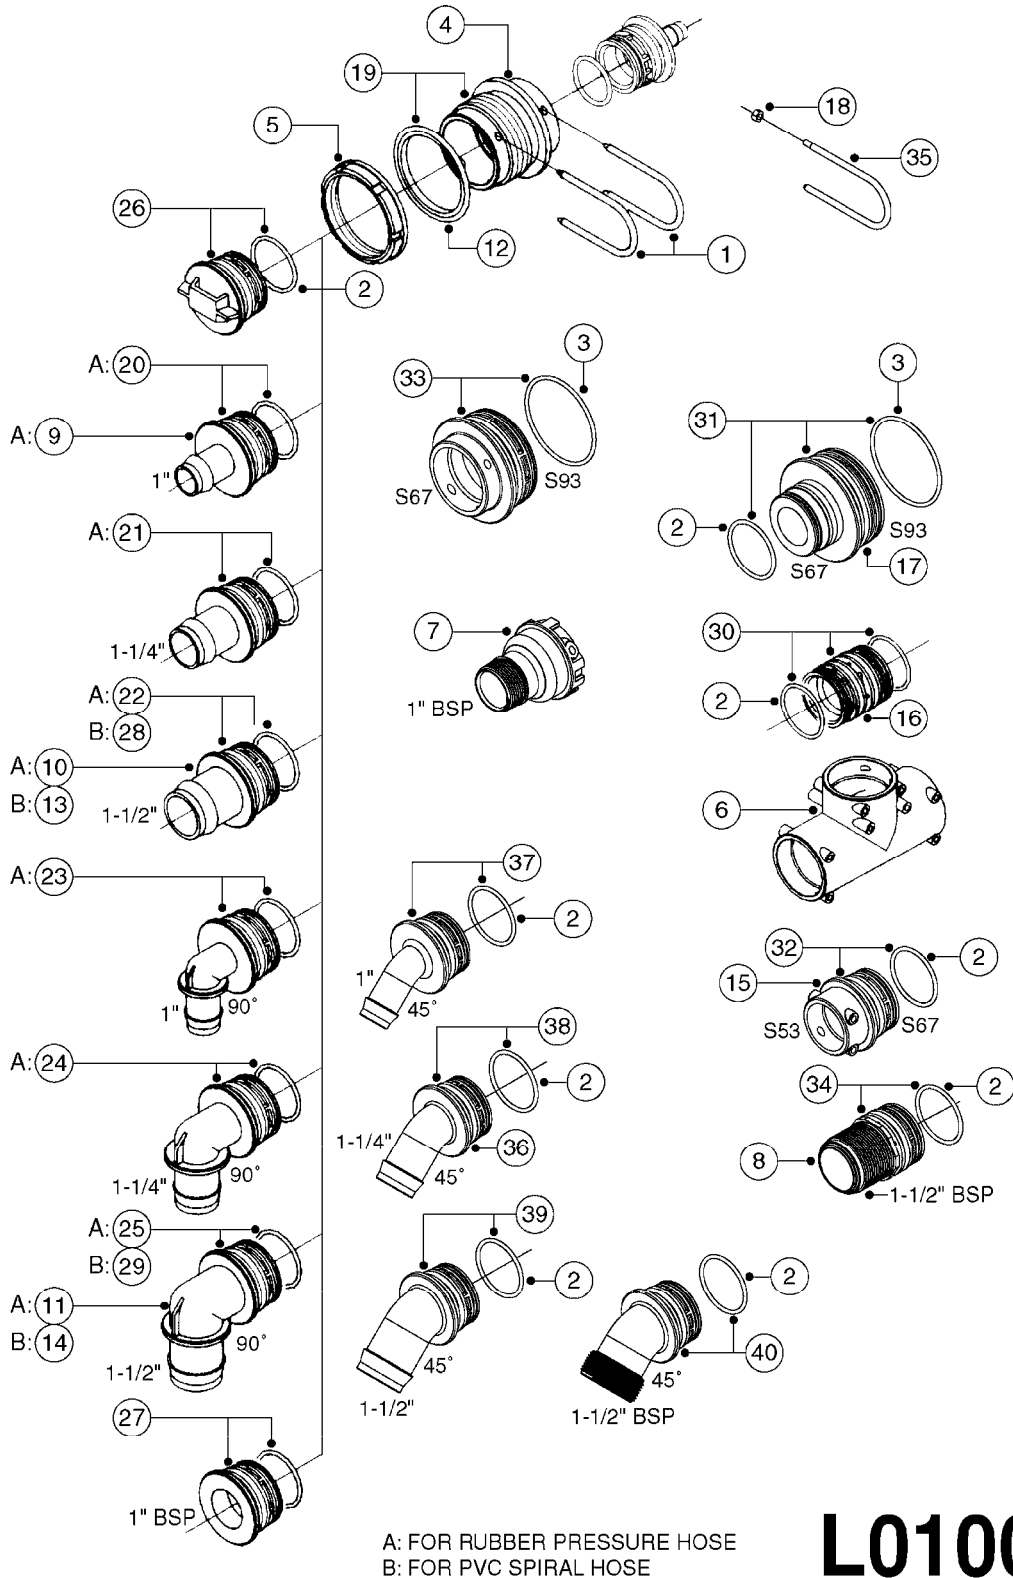

FITTINGS - S-67
L0100-HIN, 21:06:18

Page 1
Date 12.08.2020 8:59

Pos.	parts-n°	order qty	description
1	145996	1	FITT.DK S-67 FORK
2	241973	1	O-RING Ø3 X 44.2 70 SHORES NITRIL NITRIL (BLACK)
2	242353	1	O-RING 3 X 44.2 VITON VITON (BROWN)
3	242092	1	O-RING D69.5X3 NITRIL (BLACK)
3	242351	1	O-RING D69.5X3.0 VITON F.S-93 VITON (BROWN)
4	322104	1	FITT.DK S-67 BULKHEAD
5	322108	1	FITT.DK S-67 BULKHEAD NUT
6	322224	1	FITT.DK S-67 TEE
7	322321	1	FITT.DK S-67 X 1"BSP MALE
8	322325	1	FITT.DK S-67 X 1-1/2"BSP LONG
9	334231	1	FITT.DK S-67 STR.1"
10	334233	1	FITT.DK S-67 STR.1-1/2" RUBBER
11	334245	1	FITT.DK S-67 ELB. 1-1/2"RUBBER
12	334261	1	GASKET F. S-67 BULKHEAD
13	334444	1	FITT.DK S-67 STR.1-1/2" PVC
14	334445	1	FITT.DK S-67 ELB.1-1/2"
15	334564	1	FITT.DK S-67 TO S-53 ADAPTER
16	334573	1	FITT.DK S-67 CONNECTOR
17	334634	1	FITT.DK ADAPTER S-93M S67M
18	461217	1	NUT HEX M5 LOCK
19	726464	1	FITT.DK S-67 BULKHEAD W/GASKET
20	726560	1	FITT.DK S-67 STR.1" W.O'RING
21	726561	1	FITT.DK S-67 STR.1-1/4" O-RING
22	726562	1	FITT.DK.S-67 HB 1-1/2"W.O-RING
23	726572	1	FITT.DK S-67 1" ELBOW 90 ASSY.
24	726573	1	FITT. S67 5/4" 90° W/O-RING
25	726574	1	FITT.DK S67X90,1.5HB PRESSURE
26	726579	1	FITT. S67 PLUG W/O-RING
27	726695	1	FITTING S67 - BSP 1" + O-RING
28	727223	1	FITT.S67 1.5" STRAIT S W/ORING
29	727224	1	FITT.DK S67X90,1.5HB SUCTION
30	728526	1	FITT.DK S-67 CONNECT W/O-RINGS
31	728527	1	ADAPTER S67M TO S93M W/ORING
32	728561	1	FITT.DK. S67M - S53F REDUCER
33	728562	1	FITT.DK S-93 TO S67 ADAPTOR
34	728578	1	FITT.DK S-67X1-1/2"BSP LG W/O-RING
35	14012200	1	FITT.DK S-67 FORK W/M5 THREADS
36	33509700	1	FITT.DK S-67 45° 1-1/4"
37	72433000	1	FITT.S67 1" 45° W/O-RING
38	72433100	1	FITT.DK S-67 45° 1-1/4"W/ORING
39	72433200	1	FITT.S67 1-1/2" 45°PVC W/O-RING
40	72433400	1	FITT.S67 1-1/2" 45°BSP W/ORING