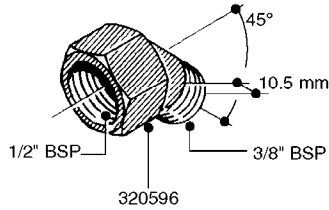

FITTINGS - HEXAGON NIPPLES
L0030-HIN, 01:01:16

L0030

FITTINGS - HEXAGON NIPPLES
L0030-HIN, 01:01:16

Page 1
Date 12.08.2020 8:59

parts-n°	order qty	description
10015303	1	FITT.PO.HN 1.00X1.00 M1000
10425003	1	FITT.PO.HN 1.25X1.00 MCPHEE
320132	1	FITT.DK HN 1" BSP
320176	1	FITT.DK HN 3/8"X1/2" BSP
320445	1	FITT.DK HN 1/4"X3/8" BSP
320655	1	FITT.DK HN 1/2"-1/2" BSP
320692	1	FITT.DK HN 3/8'BSPX1/4'NPT
320703	1	FITT.DK HN 3/8BSP X1/2 &1/4NPT
320725	1	FITT.DK NIPPLE 3/8"-3/8" BSP
320902	1	FITT.DK HN 3/8'X 1/4' BSP
390232	1	FITT.DK HN 1-1/2' X 1-1/4' BSP
390276	1	FITT.DK HN 1'BSP