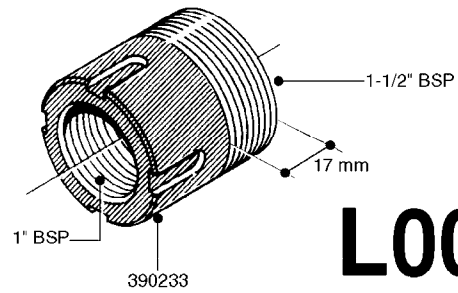

FITTINGS - HEXAGON NIPPLES
L0030-HIN, 01:01:16

L0030

FITTINGS - HEXAGON NIPPLES
L0030-HIN, 01:01:16

Page 1
Date 12.08.2020 8:59

parts-n°	order qty	description
10015303	1	FITT.PO.HN 1.00X1.00 M1000
10425003	1	FITT.PO.HN 1.25X1.00 MCPHEE
320132	1	FITT.DK HN 1" BSP
320176	1	FITT.DK HN 3/8"X1/2" BSP
320445	1	FITT.DK HN 1/4"X3/8" BSP
320655	1	FITT.DK HN 1/2"-1/2" BSP
320692	1	FITT.DK HN 3/8'BSPX1/4'NPT
320703	1	FITT.DK HN 3/8BSP X1/2 &1/4NPT
320725	1	FITT.DK NIPPLE 3/8"-3/8" BSP
320902	1	FITT.DK HN 3/8'X 1/4' BSP
390232	1	FITT.DK HN 1-1/2' X 1-1/4' BSP
390276	1	FITT.DK HN 1'BSP