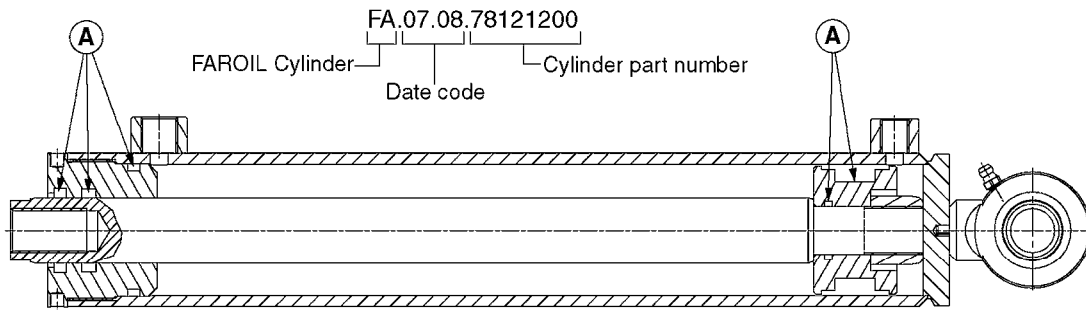

HYDRAULICS - CYLINDERS
C0020-HIN, 01:01:16

Page 3

Date 12.08.2020 8:58

parts-n°	order qty	description
63039300 78100003	1 1	CYLINDER ROD F.781132 CYL. PARA-LIFT CM+750 W/STOP

Check cylinder barrel for stamped part number.