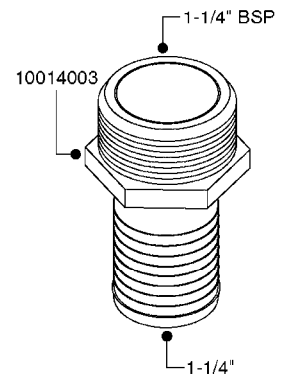

L0050

FITTINGS - HOSE CONNECTORS
L0050-HIN, 01:01:16

Page 1
Date 12.08.2020 8:59

parts-n°	order qty	description
242594	1	O-RING D14 X 1.78 SCH.70-EPDM
320294	1	FITT.DK TEE 3/8X3/8HB X1/2"BSP
320305	1	FITT.DK HB 3/4'- 3/4' BSP
320386	1	FITT.DK TEE 3/8X3/8HB X3/8"BSP
320397	1	FITT.DK ELB 3/8"HB X 3/8" BSP
320401	1	FITT.DK TEE 1/2X1/2HB X1/2"BSP
320412	1	FITT.DK TEE 1/2X1/2HB X3/8'BSP
320423	1	FITT.DK ELB 1/2'HB X 3/8' BSP
320891	1	FITT.DK HB 3/8'- 3/8' BSP
320972	1	FITT.DK HB 5/16'- 1/4' BSP
322046	1	FITT.DK TEE 1/2X1/2HB X3/4'BSP
322048	1	FITT.DK TEE 3/4X3/4HB X3/4'BSP
330595	1	O-RING D24.6/D20X2.1 -3/4"
333137	1	FITT.DK CONN.1/2" F.NOZZ. DOUB
333141	1	FITT.DK CONN.1/2" F.NOZZ.SING
334041	1	FITT.DK CONN.3/4' F.NOZZ. SING
334042	1	FITT.DK CONN.3/4' F.NOZZ. DOUB
334195	1	FITT.DK ELB. 3/4"HB X 3/4"HB
10012103	1	FITT.PO.HB 1.25X1.50 IMB1012
10014003	1	FITT.PO.HB 1.25X1.25 IMB1010
10036903	1	FITT.PO.HB 1.50X1.50 IMB1212
28019303	1	FITTING HB ELB 3/4NPT-3/4HOSE
61016500	1	HOSE TAIL 3/4" 90°+RG CAP 3/4"
72026700	1	NOZZLE TUBE ADAPTER W/O-RING