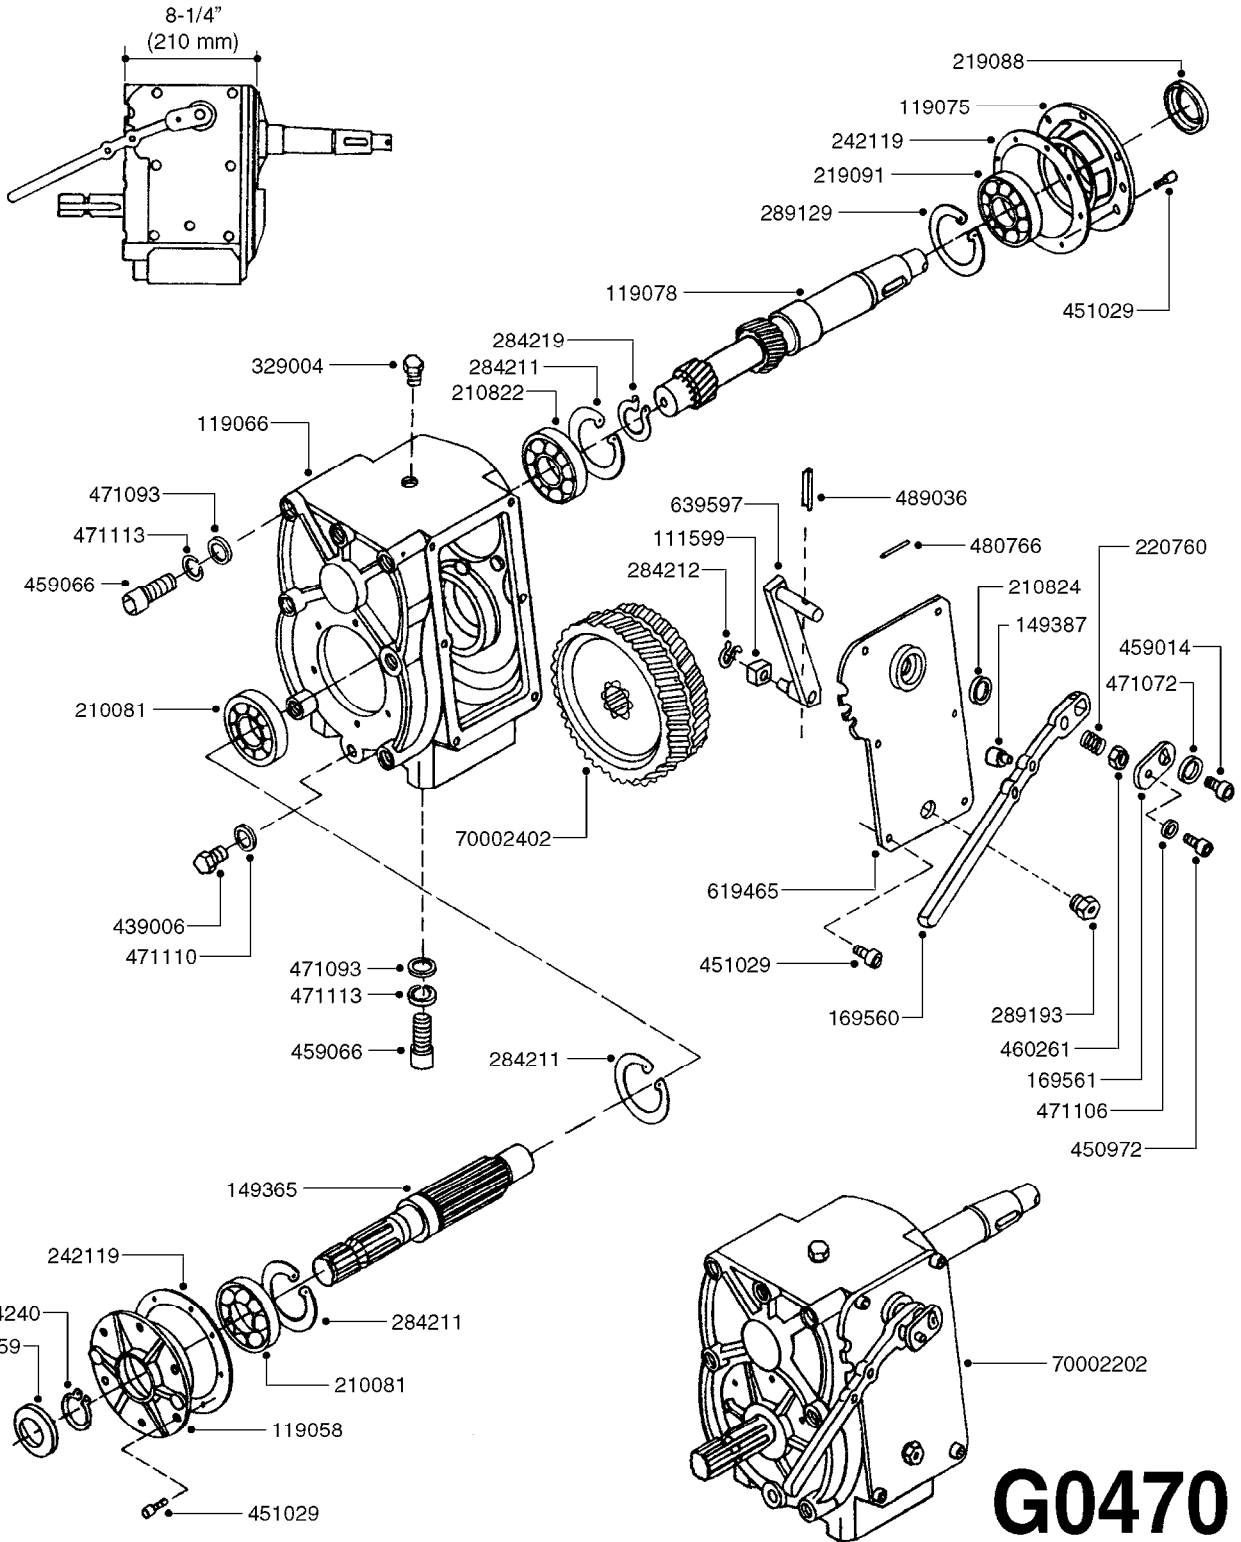

24002503 - Ø 5" (125mm)

24002403 - Ø 4" (100mm)

259034 - Ø 5" (125mm) L=29-1/2" (750mm) PVC

259035 - Ø 4-3/8" (110mm) L=39-3/8" (1000mm) PVC

349012 - Ø 4" (100mm) L=37-3/8" (950mm) PVC

349026 - Ø 5-1/2" (140mm) / Ø 4-3/8" (110mm) PVC

349030 - Ø 5-1/2" (140mm) / Ø 3-1/2" (90mm) PVC

349025 - Ø 5" (125mm) / Ø 4-3/8" (110mm) PVC

349023 - Ø 5" (125mm) PVC

**G0420**

TUBES & HOSES  
G0420-HIN, 01:01:16

Page 1  
Date 12.08.2020 11:31

parts-n°	order qty	description
259034	1	PVC HOSE D125MM X 0.75M
259035	1	PVC HOSE D100MM X 1.0M
349012	1	PVC TUBE D100MM X 950MM
349023	1	GREY PVC LID D125MM
349025	1	CONNECT.PIECE PVC D125MM-110MM
349026	1	CONICAL REDUC.PVC D140MM-100MM
349030	1	140MM-90MM PVC ADAPTER
24002403	1	HOSE R X TPR 4" BLACK
24002503	1	HOSE R X TPR 5" BLACK

# G0460

ZENIT BLOWER FAN  
G0460-HIN, 01:01:16

Page 1  
Date 12.08.2020 11:31

parts-n°	order qty	description
119080	1	BUSHING TURBINE P540
129106	1	HUB CAP F. 540 FAN LP
157047	1	SPACER RING BEARING
210772	1	BALL BEARING 6208 2RS1
210826	1	SEAL OIL 45 X 10
242162	1	O-RING D140.5X134.5 X 3
284211	1	SNAP-RING INNER 80X2.5
430286	1	BOLT HEX 8.8 DEL M12X30 FT
451037	1	SCREW M6X20 HEX
460703	1	NUT HEX M12X1.75 LOCK DIN985A2 SS
471071	1	WASHER M12 GALV
479036	1	WASHER NL D6 NORD-LOCK M6
639658	1	STEEL FAN P540-PLAIN
70002602	1	P540 TURBINE ASSEMBLY