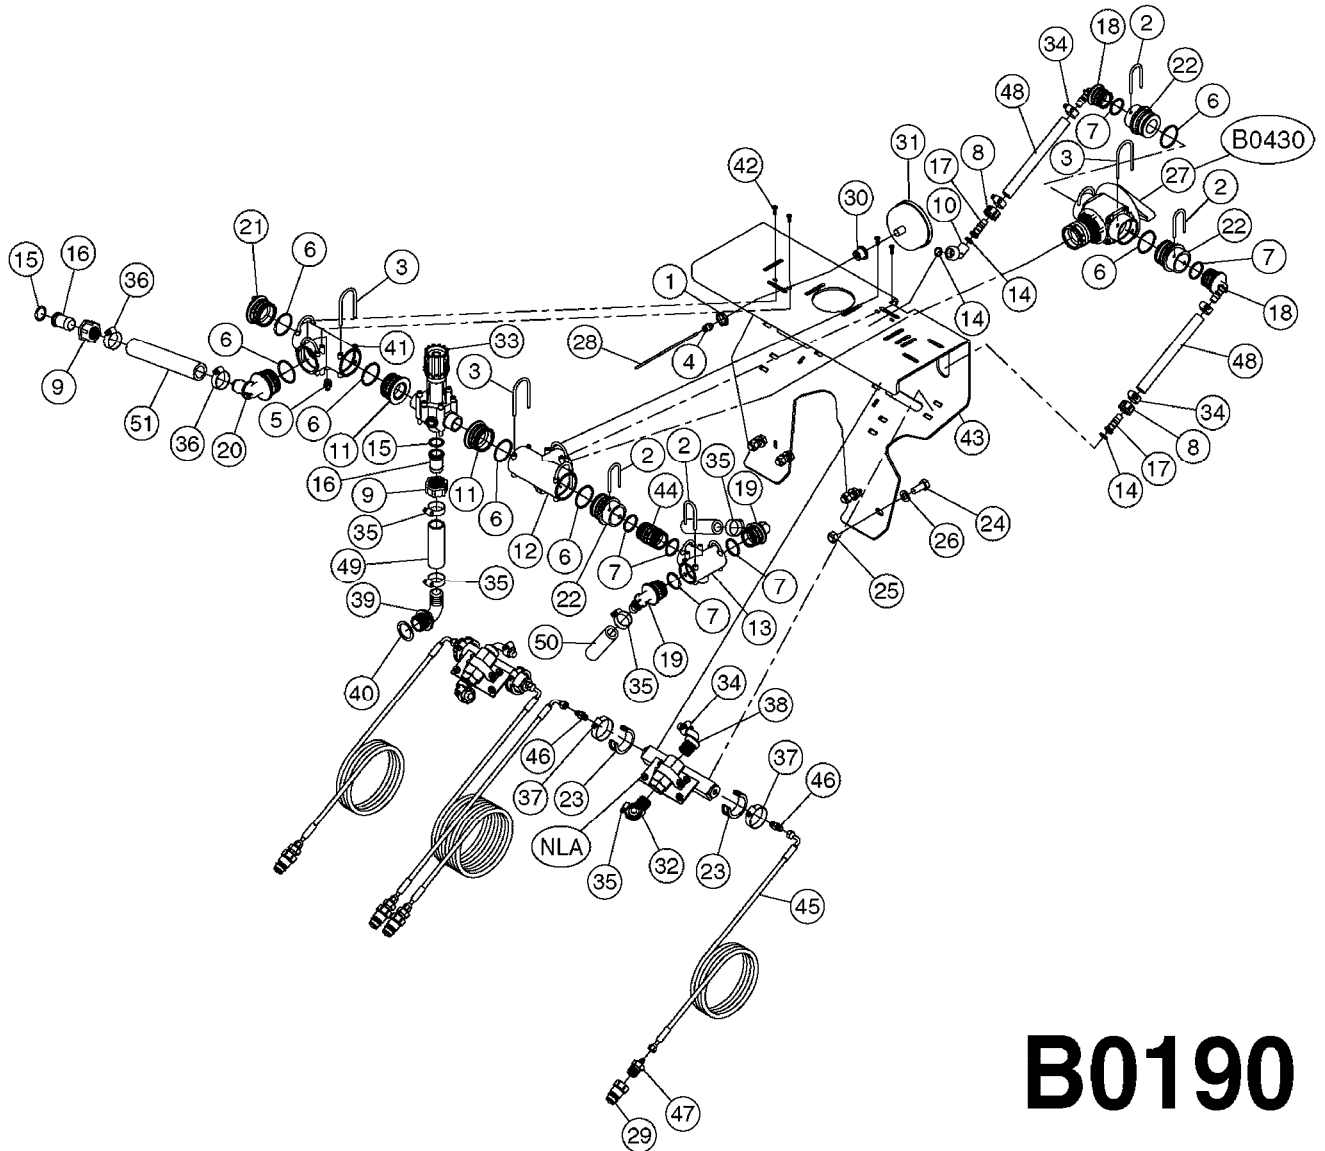

B0190

ZENIT MANIFOLD SYSTEM
B0190-HIN, 01:01:16

Page 1
Date 12.08.2020 11:31

Pos.	parts-n°	order qty	description
1	140766	1	NUT 1/2" BSP
2	145995	1	FITT.DK S-53 FORK
3	145996	1	FITT.DK S-67 FORK
4	231346	1	QUICK COUPLER 1/8"BSP X 4 MM
5	232230	1	QUICK COUPLER 1/4"BSP X 4 MM
6	242353	1	O-RING 3 X 44.2 VITON
7	242354	1	O-RING D32.2X3.0 VITON
8	320084	1	FITT.DK NUT 1/2" BSP
9	320095	1	FITT.DK NUT 1" BSP
10	320482	1	FITT.DK ELB. 1/2" BSP 60 DEG.
11	322132	1	FITTING S67- BSP1" F
12	322224	1	FITT.DK S-67 TEE
13	322352	1	FITT.DK S-53 TEE
14	330212	1	O-RING D19/D14X2.4 F.1/2"NUT
15	330326	1	O-RING D30/D24X2 F.1"NUT
16	330341	1	FITT.DK HB 1" F. 1" NUT
17	330687	1	FITT.DK HB 1/2" F. 1/2" NUT
18	334239	1	FITT.DK S-53 ELB.1/2"
19	334241	1	FITT.DK S-53 ELB.3/4"
20	334243	1	FITT.DK S-67 ELB.1"
21	334250	1	FITT.DK S-67 PLUG
22	334564	1	FITT.DK S-67 TO S-53 ADAPTER
23	341290	1	RUBBER STRAP, L=110
24	430286	1	BOLT HEX 8.8 DEL M12X30 FT
25	460703	1	NUT HEX M12X1.75 LOCK DIN985A2 SS
26	471127	1	WASHER, M12, Ø24/13X24X2.5 SS
27	729796	1	VALVE S-67 MANUAL D33 J-D
28	927253	1	RED AIR HOSE, Ø4/2 1810 E
29	10466003	1	COUPLER PIONEER 8010-04 1/2NPT
30	14055400	1	FITT.DK REDUC 1/2"x1/8"x1/4"BS
31	28014403	1	GAUGE 4"BR REAR PSI200
32	28019303	1	FITTING HB ELB 3/4NPT-3/4HOSE
33	28027603	1	VALVE PRESS CTRL RELIEF 1"BSPM
34	28029803	1	CLAMP HOSE GEAR P1/2" 6708
35	28029903	1	CLAMP HOSE GEAR P3/4"-S1" 6712
36	28030003	1	CLAMP HOSE GEAR P1" 6716
37	28030103	1	CLAMP HOSE GEAR P5/4-S1.5"6724
38	28039403	1	FITTING, 3/4" NPT 1/2" BARB
39	28039503	1	FITTING, 1" BSP 1" BARB 90°
40	28039603	1	GASKET F. 1" BSP FITTING
41	39091800	1	FITT.DK S-67 TEE DRILLED D11
42	44076200	1	SCREW WN5451 5X16 SS TORX
43	61012503	1	CONTROL BRACKET, ZENIT, HC
44	72114300	1	FITT. DK S-53 MALE MALE W.ORIN
45	78400003	1	HOSE 1/4X 8' 90F JIC-STRF JIC
46	78600503	1	FITTING 1/8NPT X 7/16JIC M X M
47	78600603	1	FITTING 1/2NPT X 7/16JIC M X M
48	92702103	1	HOSE R X1/2" X300PSI WP X0012"
49	92702403	1	HOSE PVC SUCT GRAY 1"
50	92703203	1	HOSE R X3/4" X300PSI WP X0012"
51	92712403	1	HOSE R X1" X300PSI WP X0012"