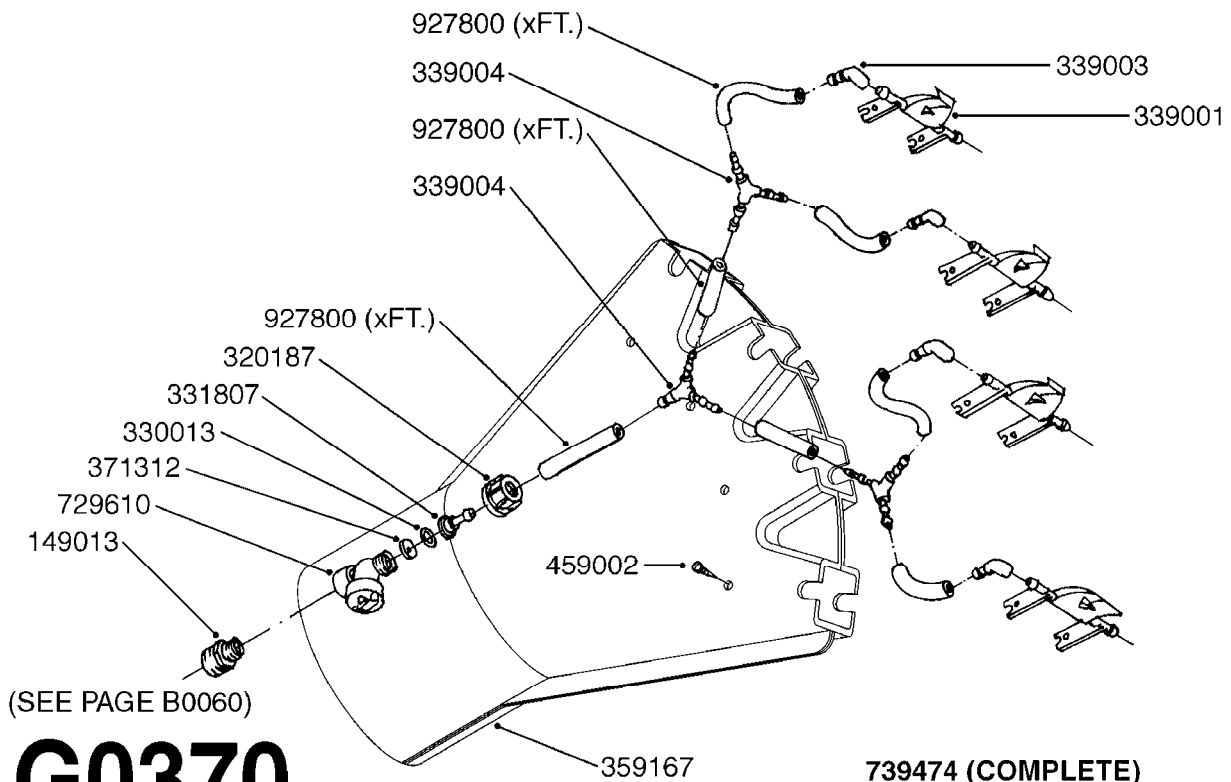

G0370

LP - PNEUMATIC OUTLETS
G0370-HIN, 01:01:16

Page 1

Date 12.08.2020 11:31

parts-n°	order qty	description
149013	1	REDUCER 1/2" X 3/8"
320187	1	FITT.DK CAP 3/8" BSP BLACK
330013	1	O-RING 2.5 X 10 PUR
331807	1	FITT.DK HB 5/16" F.3/8" NUT
339001	1	DIFFUSOR PLATE L=59 BLADE
339003	1	ELBOW F.DIFFUSOR PLATE
339004	1	FITT.DK Y-5/16"
339045	1	VENTURI DEFLECTOR L=100 DOUBLE F.LP
359164	1	PNEUMATIC AIR SPOUT 1 OUTLET
359167	1	PNEUMATIC SPOUT, 4 OUTLETS
371312	1	NOZZLE CERAMIC 1099-15
459002	1	SCREW N10X1/2"
729610	1	NOZZLE ASSY. NON DRIP 3/8 THRD
739471	1	NOZZLE OUTLET SINGLE TWO-ROW
739474	1	SPOUT ASSY. F. LP 4 OUTLET
927800	1	HOSE BLACK D8X12