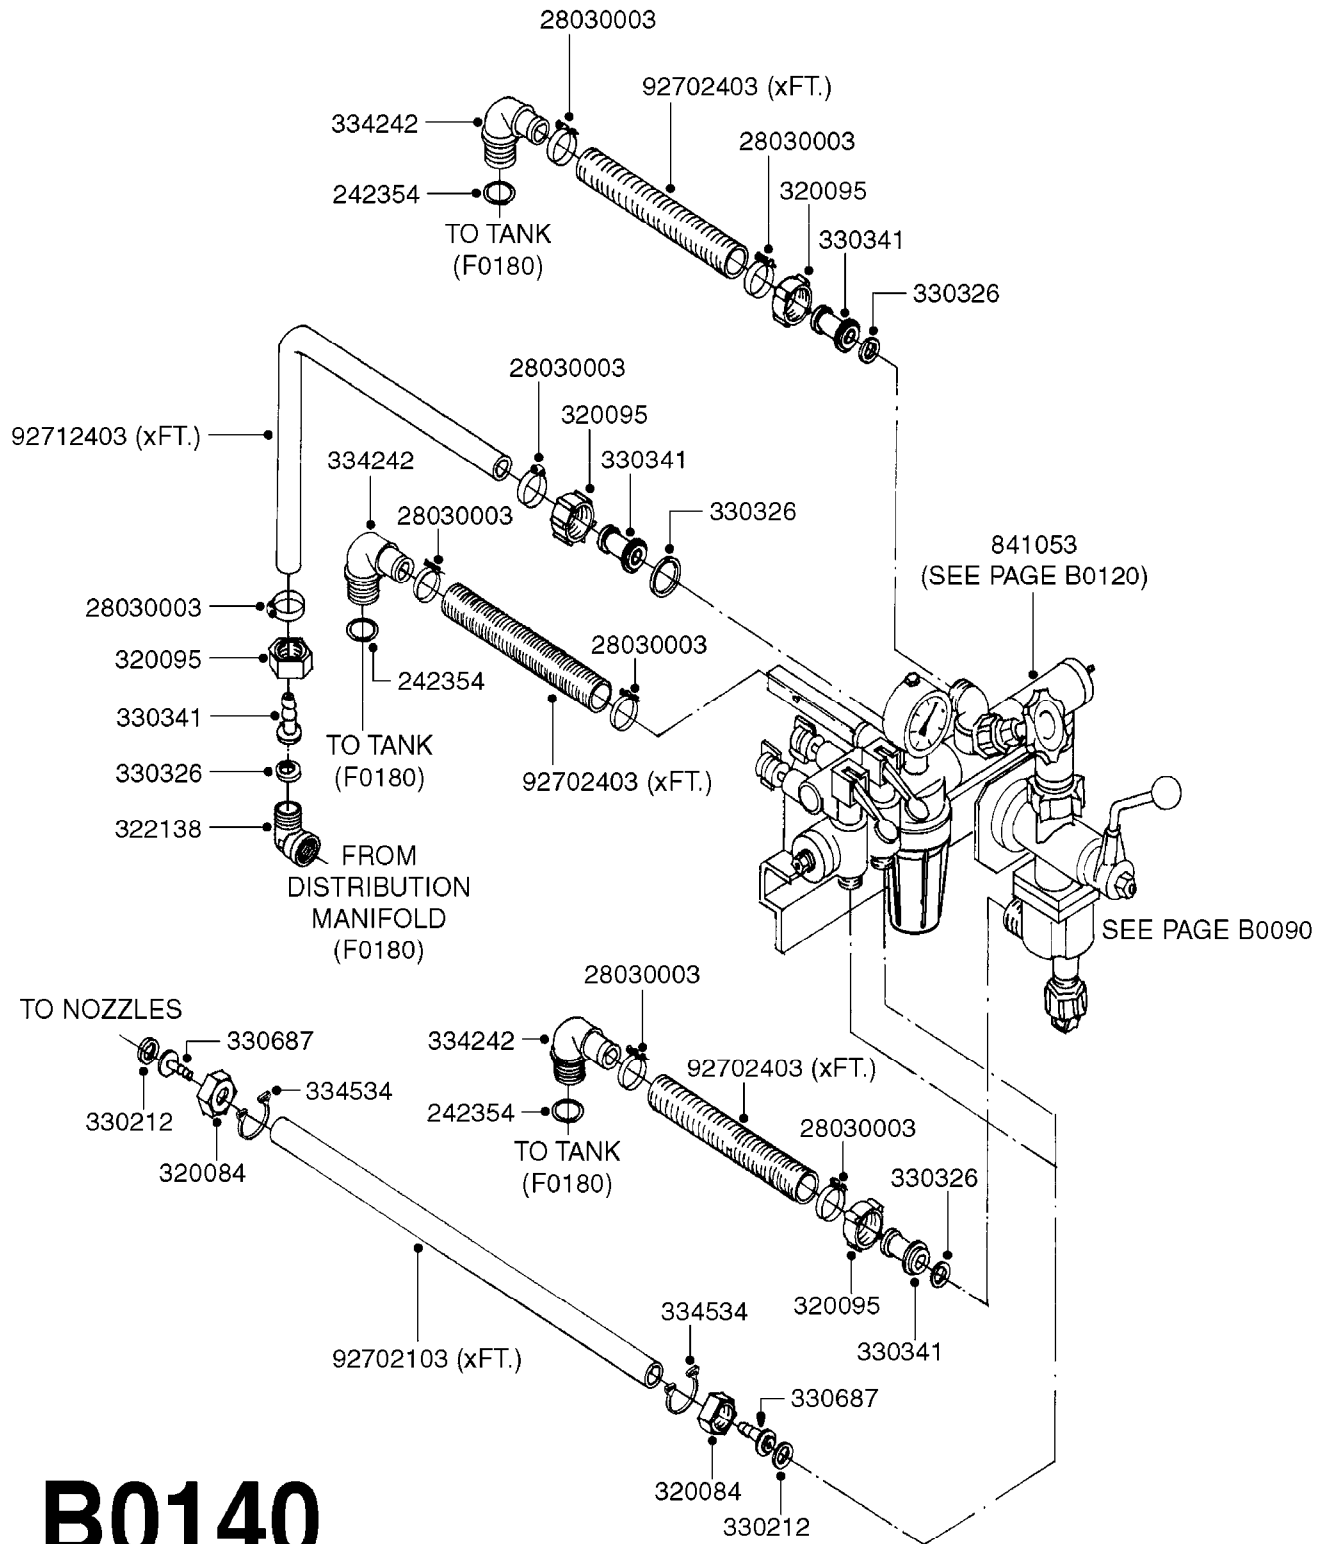

B0140

ZENIT - PLUMBING BK MANUAL
B0140-HIN, 01:01:16

Page 1
Date 12.08.2020 11:31

parts-n°	order qty	description
242354	1	O-RING D32.2X3.0 VITON
320084	1	FITT.DK NUT 1/2" BSP
320095	1	FITT.DK NUT 1" BSP
322138	1	FITT.DK ELB 1"M X 1"F BSP
330212	1	O-RING D19/D14X2.4 F.1/2"NUT
330326	1	O-RING D30/D24X2 F.1"NUT
330341	1	FITT.DK HB 1" F. 1" NUT
330687	1	FITT.DK HB 1/2" F. 1/2" NUT
334242	1	FITT.DK S-53 ELB.1"
334534	1	CLAMP HOSE PLASTIC 1/2"
841053	1	OP.UNIT BK180/2 DIST.VALVES
28030003	1	CLAMP HOSE GEAR P1" 6716
92702103	1	HOSE R X1/2" X300PSI WP X0012"
92702403	1	HOSE PVC SUCT GRAY 1"
92712403	1	HOSE R X1" X300PSI WP X0012"