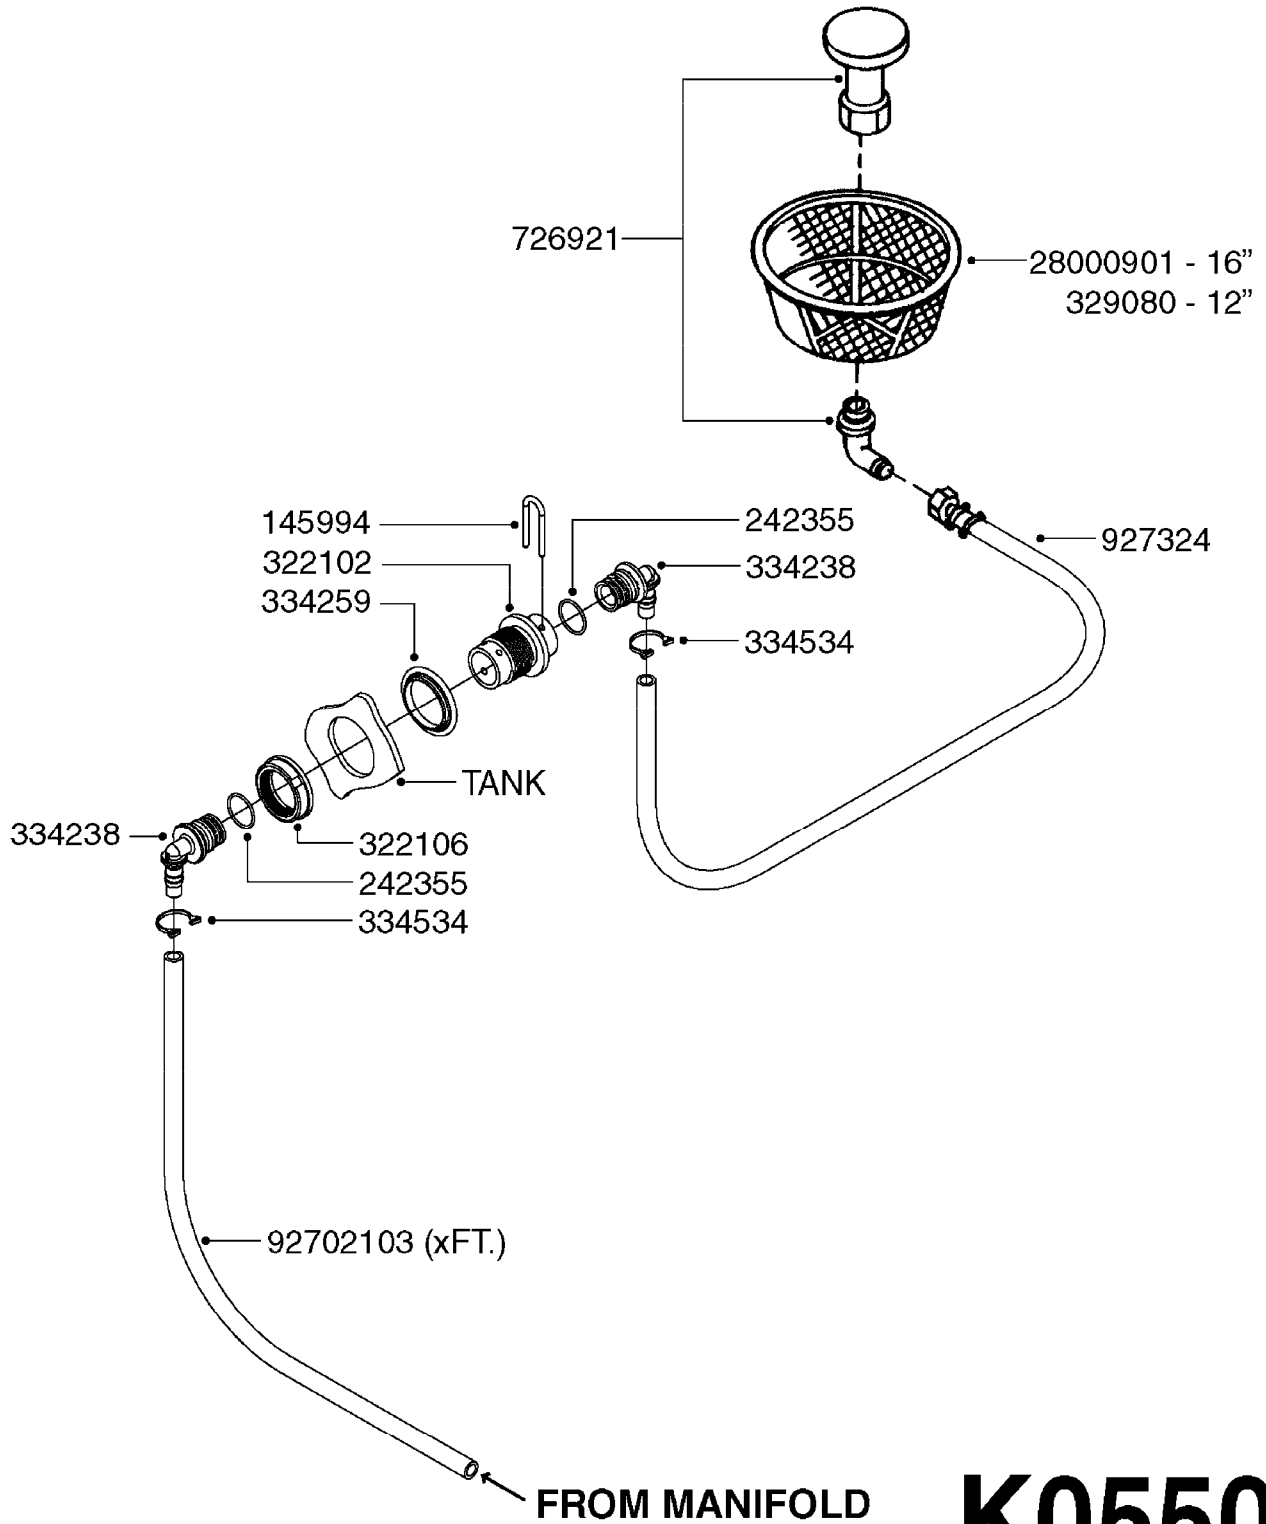

K0550

POWDER MIXER
K0550-HIN, 01:01:16

Page 1
Date 12.08.2020 11:31

parts-n°	order qty	description
145994	1	FITT.DK S-40 FORK
242355	1	O-RING D19.2X3.0 VITON F.S-40
322102	1	FITT.DK S-40 BULKHEAD
322106	1	FITT.DK S-40 BULKHEAD NUT
329080	1	FILTER BASKET 12"
334238	1	FITT.DK S-40 ELB.1/2"
334259	1	GASKET F. S-40 BULKHEAD
334534	1	CLAMP HOSE PLASTIC 1/2"
726921	1	POWDER MIXER F.STRAINER BASKET
927324	1	HOSE R PRESSURE D12-80-200 BAR
28000901	1	FILTER, TOP MAIN TANK, Ø400 L275 300130
92702103	1	HOSE R X1/2" X300PSI WP X0012"