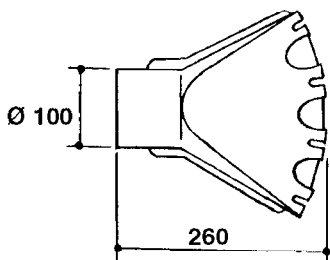

**G0380**

PNEUMATIC AIR SPOUTS 2 OUTLETS  
G0380-HIN, 01:01:16

Page 1

Date 12.08.2020 11:31

parts-n°	order qty	description
146327	1	UNION NUT 3/8' BRASS
149012	1	3/8" HOSE TAIL D.8 T-12
149013	1	REDUCER 1/2" X 3/8"
240177	1	O-RING D16.1/11.3 X 2.4
242168	1	O-RING D11.2X1.9
289349	1	BALL VALVE 3/8" M-H
321462	1	CAP F.NO-DRIP ASSY.
322262	1	HOUSING F. NON DRIP DIAPHRAGM
334581	1	DIAPHRAGM, NO-DRIP alt 241371
339000	1	SWIRL PLATE L=80 PNEU.K31002
339003	1	ELBOW F.DIFFUSOR PLATE
339004	1	FITT.DK Y-5/16"
339010	1	TIE STRAP SMALL 2.5MM X 100MM
359165	1	PNEUMATIC AIRSPOUT 2 OUTLETS
371312	1	NOZZLE CERAMIC 1099-15
459002	1	SCREW N10X1/2"
729610	1	NOZZLE ASSY. NON DRIP 3/8 THRD
729645	1	NON-DRIP SPRING ASSY.GREEN 10
739472	1	SPOUT ASSY F. LP 2 OUTLET
927800	1	HOSE BLACK D8X12

24002503 - Ø 5" (125mm)

24002403 - Ø 4" (100mm)

259034 - Ø 5" (125mm) L=29-1/2" (750mm) PVC

259035 - Ø 4-3/8" (110mm) L=39-3/8" (1000mm) PVC

349012 - Ø 4" (100mm) L=37-3/8" (950mm) PVC

349026 - Ø 5-1/2" (140mm) / Ø 4-3/8" (110mm) PVC