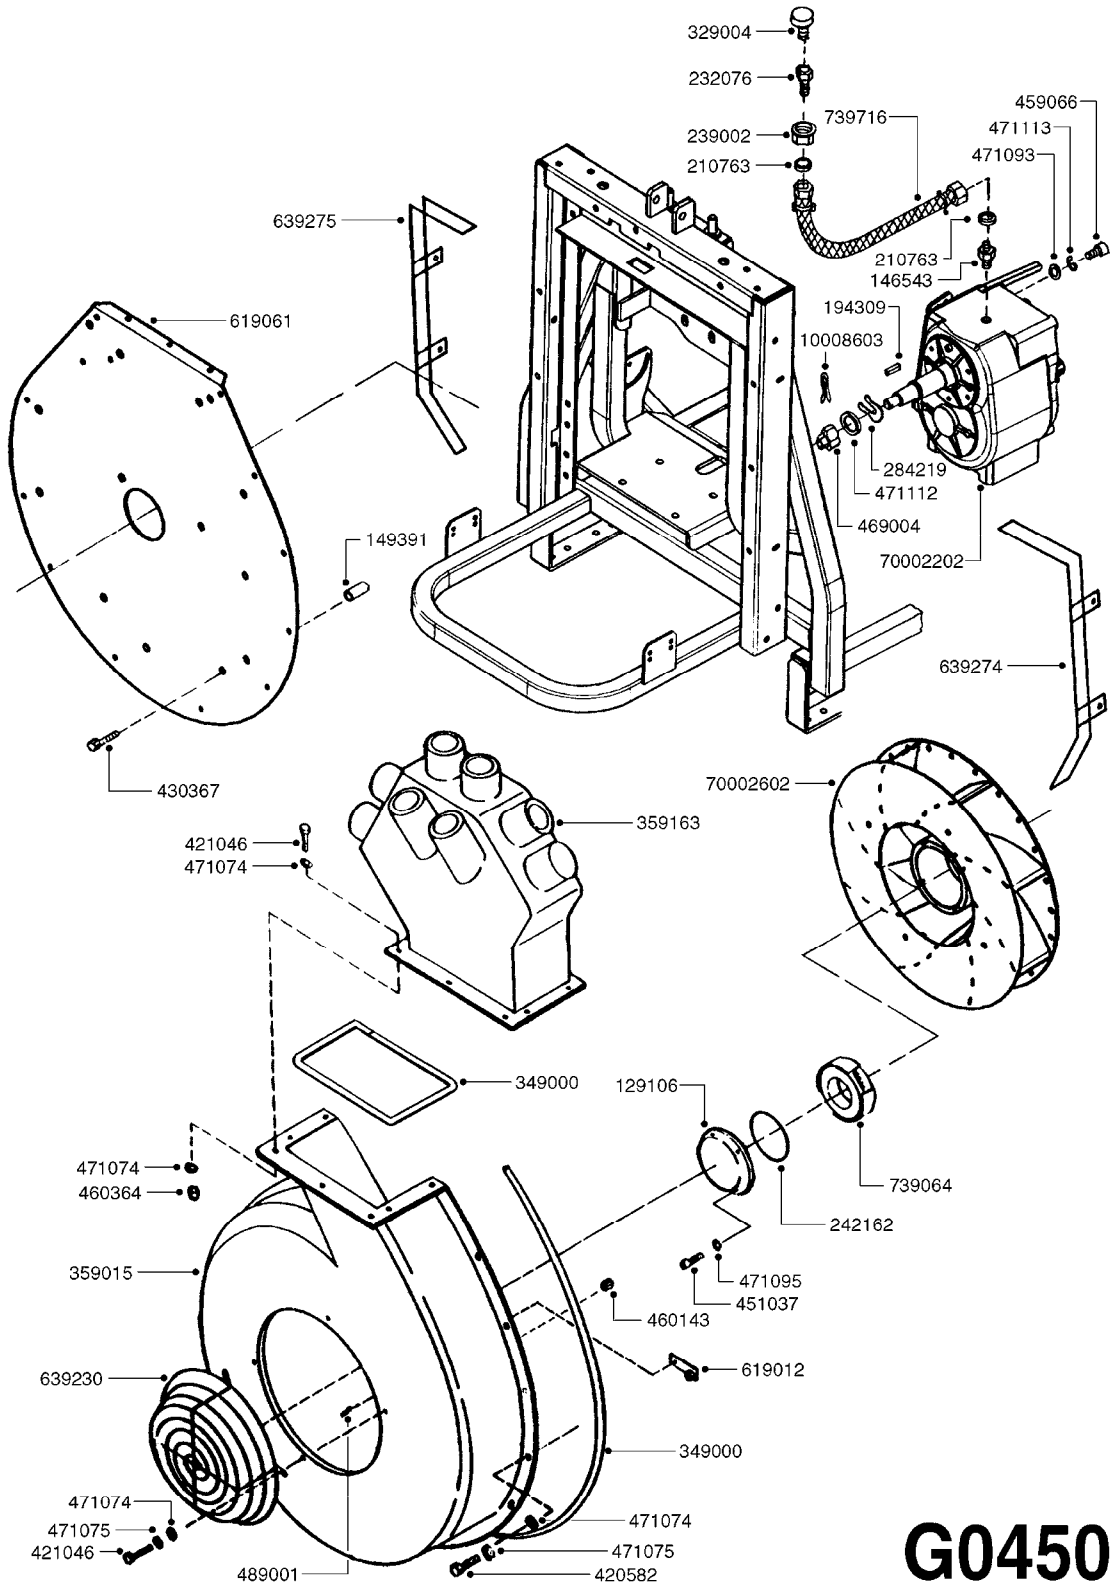

24002503 - Ø 5" (125mm)

24002403 - Ø 4" (100mm)

259034 - Ø 5" (125mm) L=29-1/2" (750mm) PVC

259035 - Ø 4-3/8" (110mm) L=39-3/8" (1000mm) PVC

349012 - Ø 4" (100mm) L=37-3/8" (950mm) PVC

349026 - Ø 5-1/2" (140mm) / Ø 4-3/8" (110mm) PVC

349030 - Ø 5-1/2" (140mm) / Ø 3-1/2" (90mm) PVC

349025 - Ø 5" (125mm) / Ø 4-3/8" (110mm) PVC

349023 - Ø 5" (125mm) PVC

**G0420**

TUBES & HOSES  
G0420-HIN, 01:01:16

Page 1  
Date 12.08.2020 11:31

parts-n°	order qty	description
259034	1	PVC HOSE D125MM X 0.75M
259035	1	PVC HOSE D100MM X 1.0M
349012	1	PVC TUBE D100MM X 950MM
349023	1	GREY PVC LID D125MM
349025	1	CONNECT.PIECE PVC D125MM-110MM
349026	1	CONICAL REDUC.PVC D140MM-100MM
349030	1	140MM-90MM PVC ADAPTER
24002403	1	HOSE R X TPR 4" BLACK
24002503	1	HOSE R X TPR 5" BLACK