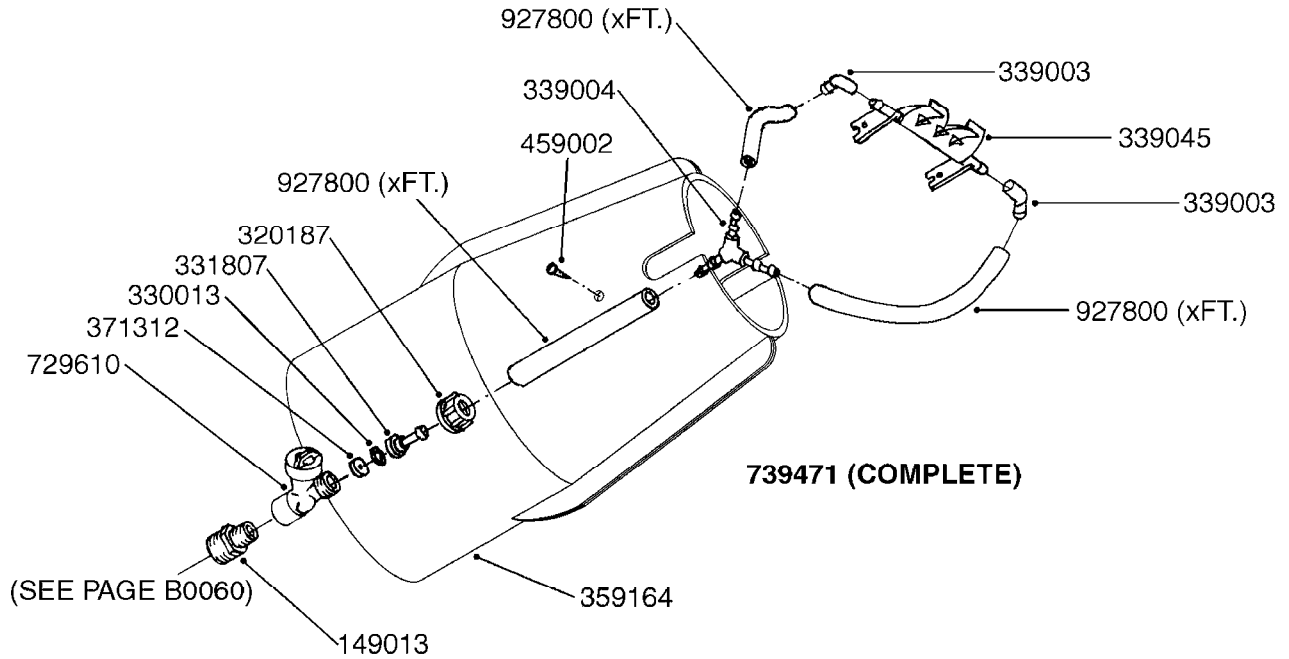

G0370

LP - PNEUMATIC OUTLETS
G0370-HIN, 01:01:16

Page 1

Date 12.08.2020 11:31

parts-n°	order qty	description
149013	1	REDUCER 1/2" X 3/8"
320187	1	FITT.DK CAP 3/8" BSP BLACK
330013	1	O-RING 2.5 X 10 PUR
331807	1	FITT.DK HB 5/16" F.3/8" NUT
339001	1	DIFFUSOR PLATE L=59 BLADE
339003	1	ELBOW F.DIFFUSOR PLATE
339004	1	FITT.DK Y-5/16"
339045	1	VENTURI DEFLECTOR L=100 DOUBLE F.LP
359164	1	PNEUMATIC AIR SPOUT 1 OUTLET
359167	1	PNEUMATIC SPOUT, 4 OUTLETS
371312	1	NOZZLE CERAMIC 1099-15
459002	1	SCREW N10X1/2"
729610	1	NOZZLE ASSY. NON DRIP 3/8 THRD
739471	1	NOZZLE OUTLET SINGLE TWO-ROW
739474	1	SPOUT ASSY. F. LP 4 OUTLET
927800	1	HOSE BLACK D8X12