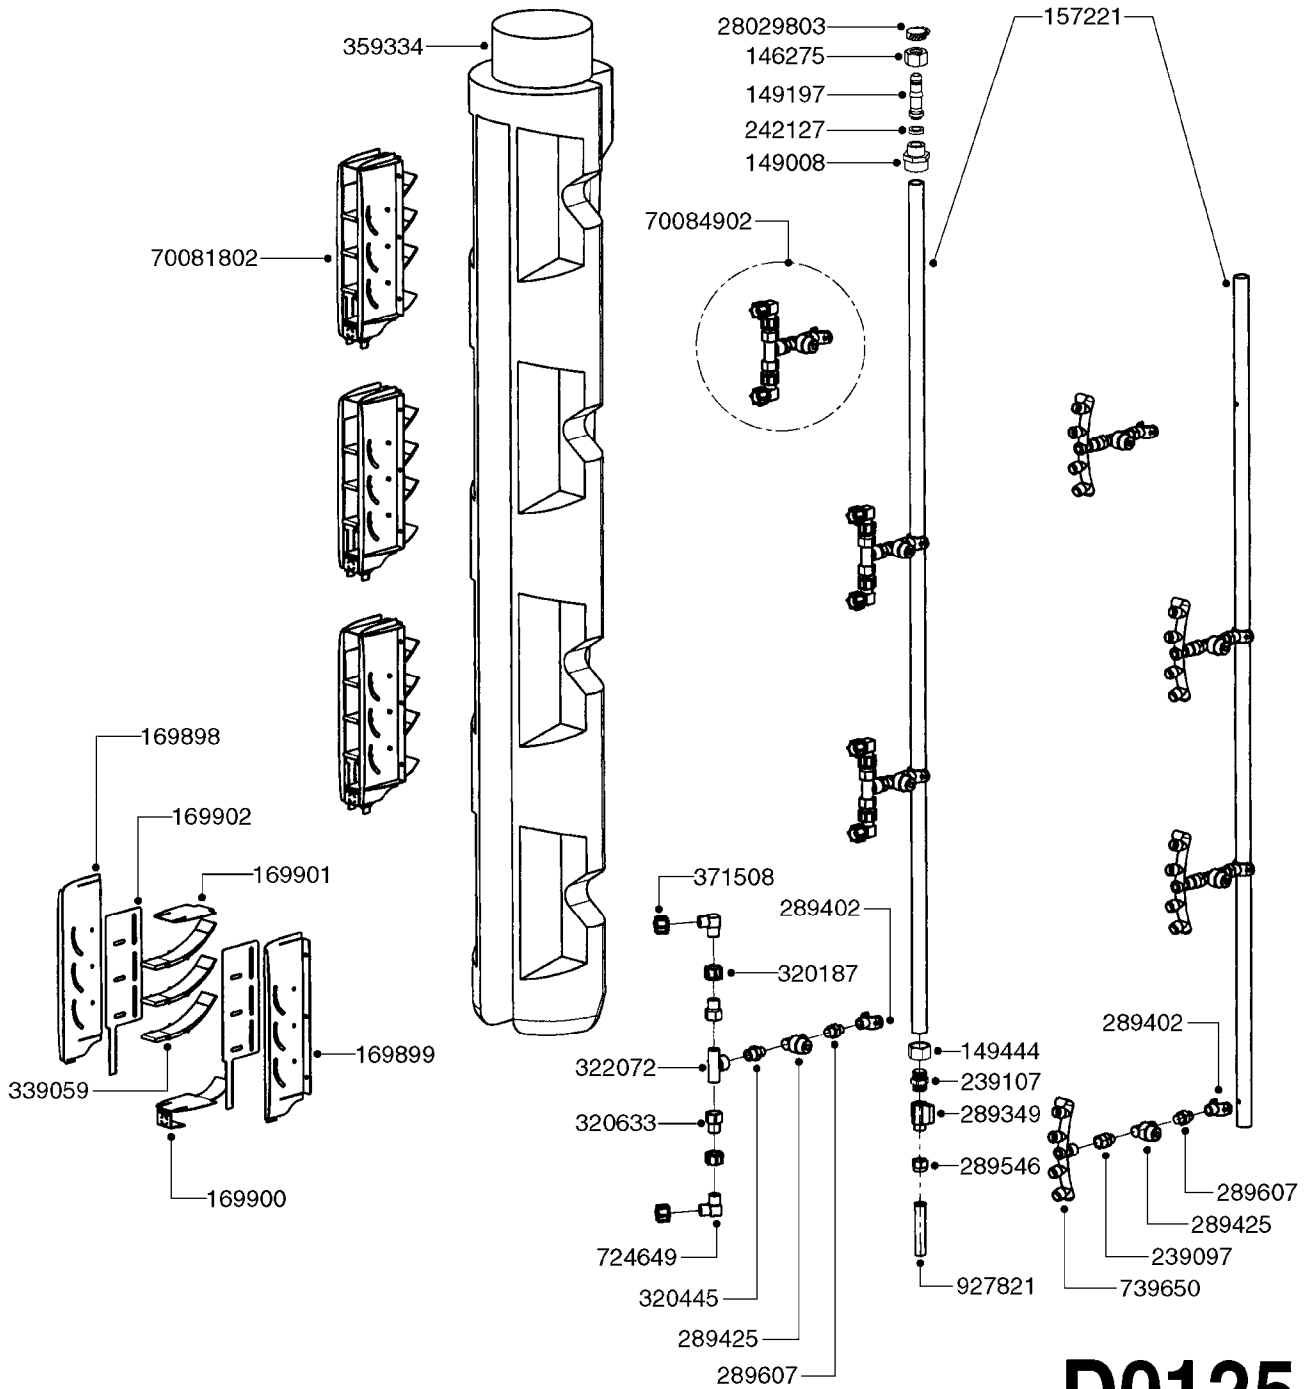

BOOM - 2 ROW IRIS
D0125-HIN, 11:12:17

Page 0
Date 12.08.2020 11:31

BOOM - 2 ROW IRIS
D0125-HIN, 11:12:17

Page 1
Date 12.08.2020 11:31

parts-n°	order qty	description
146275	1	BRASS UNION NUT 1/2
149008	1	FITT.DK 22/100X1/2"
149197	1	HOSE TAIL D.12,7 1/2''
149444	1	FITT. M-22-100 X 3/8" REDUCER
157221	1	4 OUTLET S/S TUBE
169898	1	SHEET 286x104x1 INOX LEFT V2 IRIS
169899	1	SHEET 286x104x1 INOX RIGHT V2 IRIS
169900	1	SHEET 184x62x1 INOX LID F.DIFUSOR V2
169901	1	DIFFUSER
169902	1	DIFFUSER
239097	1	HYDROPNEUMATIC MANIFOLD ADAPT.
239107	1	UNION 3/8 M-M CROM. (0330001-C)
242127	1	WASHER D18X11X4
289349	1	BALL VALVE 3/8" M-H
289402	1	CLAMP STRAIGHT F/NOZZLE HOLDER
289425	1	NON-DRIP H1/4" ON/OFF
289546	1	NUT F.NOZZLE HOLDER ZENIT
289607	1	UNION 1/4" HYDRAULIC
320187	1	FITT.DK CAP 3/8" BSP BLACK
320445	1	FITT.DK HN 1/4"X3/8" BSP
320633	1	FITT.DK HN 3/8"M X 3/8"F BSP
322072	1	FITT.DK TEE 3/8'X3/8'X3/8' BSP
339059	1	DIFFUSER FIN
359334	1	4 OUTLET TUBE ASSY.
371508	1	NOZZLE CONE JET 1299-08 LILAC
724649	1	NOZZLE FITTING 90 DEGREE
739650	1	CURVED BRASS NOZZLE ASSEMBLY
927821	1	CLEAR HOSE D12X10 PA1012
28029803	1	CLAMP HOSE GEAR P1/2" 6708
70081802	1	SPOUTS
70084902	1	DOUBLE NOZZLE ASSY.