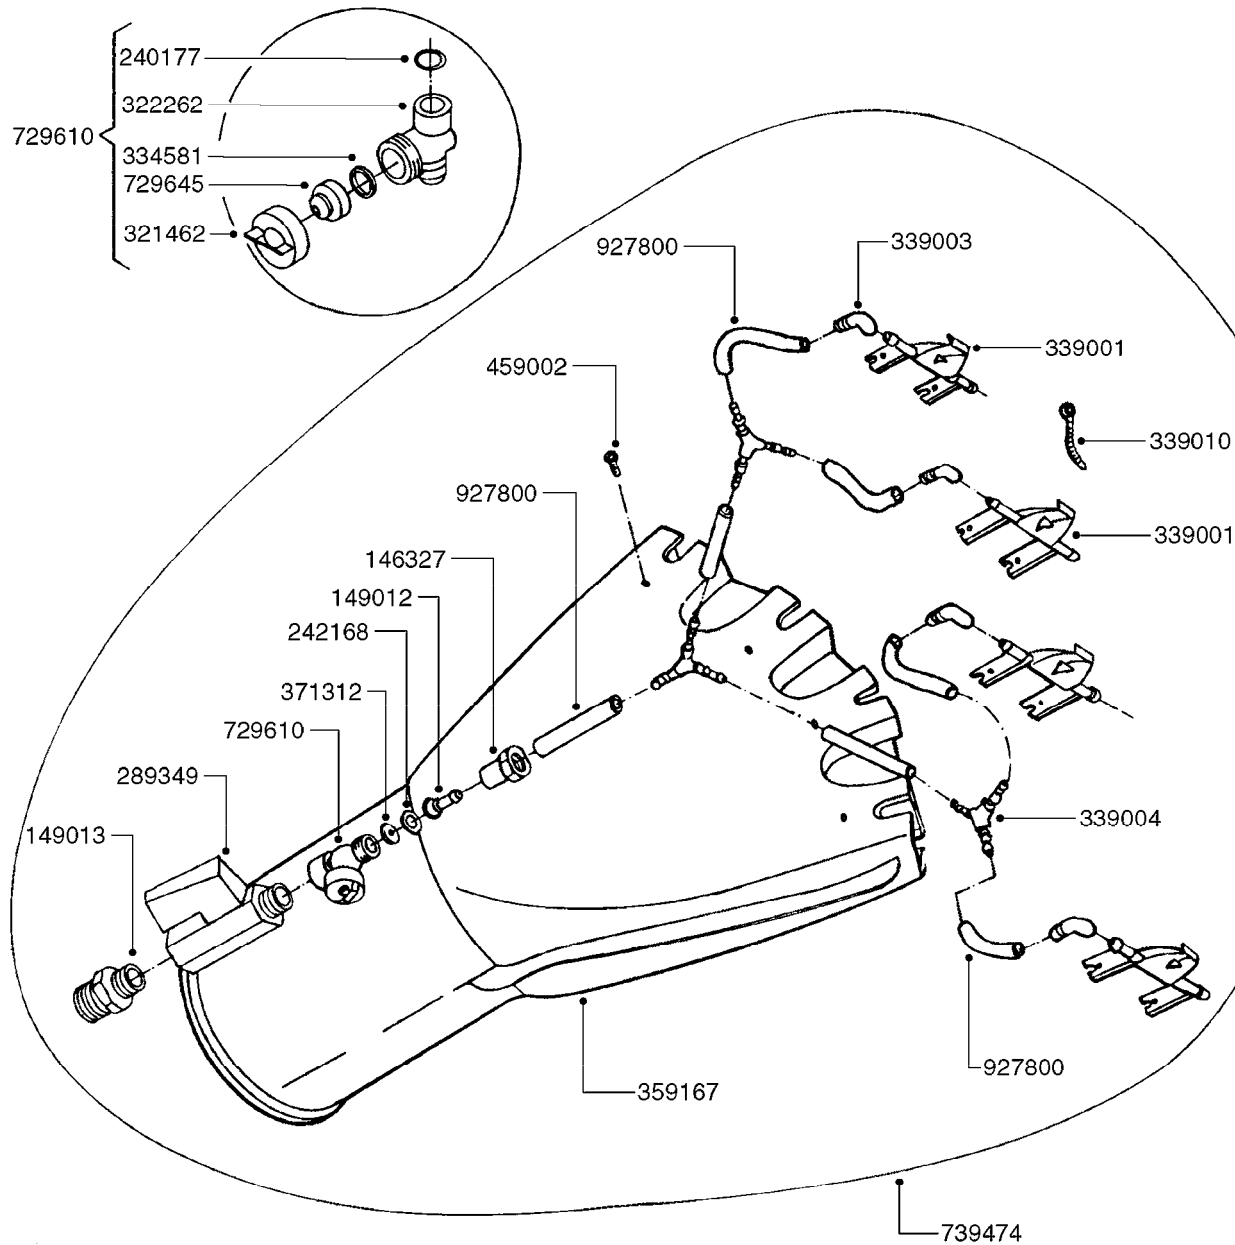

**G0380**

PNEUMATIC AIR SPOUTS 2 OUTLETS  
G0380-HIN, 01:01:16

Page 1

Date 12.08.2020 11:31

parts-n°	order qty	description
146327	1	UNION NUT 3/8' BRASS
149012	1	3/8" HOSE TAIL D.8 T-12
149013	1	REDUCER 1/2" X 3/8"
240177	1	O-RING D16.1/11.3 X 2.4
242168	1	O-RING D11.2X1.9
289349	1	BALL VALVE 3/8" M-H
321462	1	CAP F.NO-DRIP ASSY.
322262	1	HOUSING F. NON DRIP DIAPHRAGM
334581	1	DIAPHRAGM, NO-DRIP alt 241371
339000	1	SWIRL PLATE L=80 PNEU.K31002
339003	1	ELBOW F.DIFFUSOR PLATE
339004	1	FITT.DK Y-5/16"
339010	1	TIE STRAP SMALL 2.5MM X 100MM
359165	1	PNEUMATIC AIRSPOUT 2 OUTLETS
371312	1	NOZZLE CERAMIC 1099-15
459002	1	SCREW N10X1/2"
729610	1	NOZZLE ASSY. NON DRIP 3/8 THRD
729645	1	NON-DRIP SPRING ASSY.GREEN 10
739472	1	SPOUT ASSY F. LP 2 OUTLET
927800	1	HOSE BLACK D8X12

24002503 - Ø 5" (125mm)

24002403 - Ø 4" (100mm)

259034 - Ø 5" (125mm) L=29-1/2" (750mm) PVC

259035 - Ø 4-3/8" (110mm) L=39-3/8" (1000mm) PVC

349012 - Ø 4" (100mm) L=37-3/8" (950mm) PVC

349026 - Ø 5-1/2" (140mm) / Ø 4-3/8" (110mm) PVC