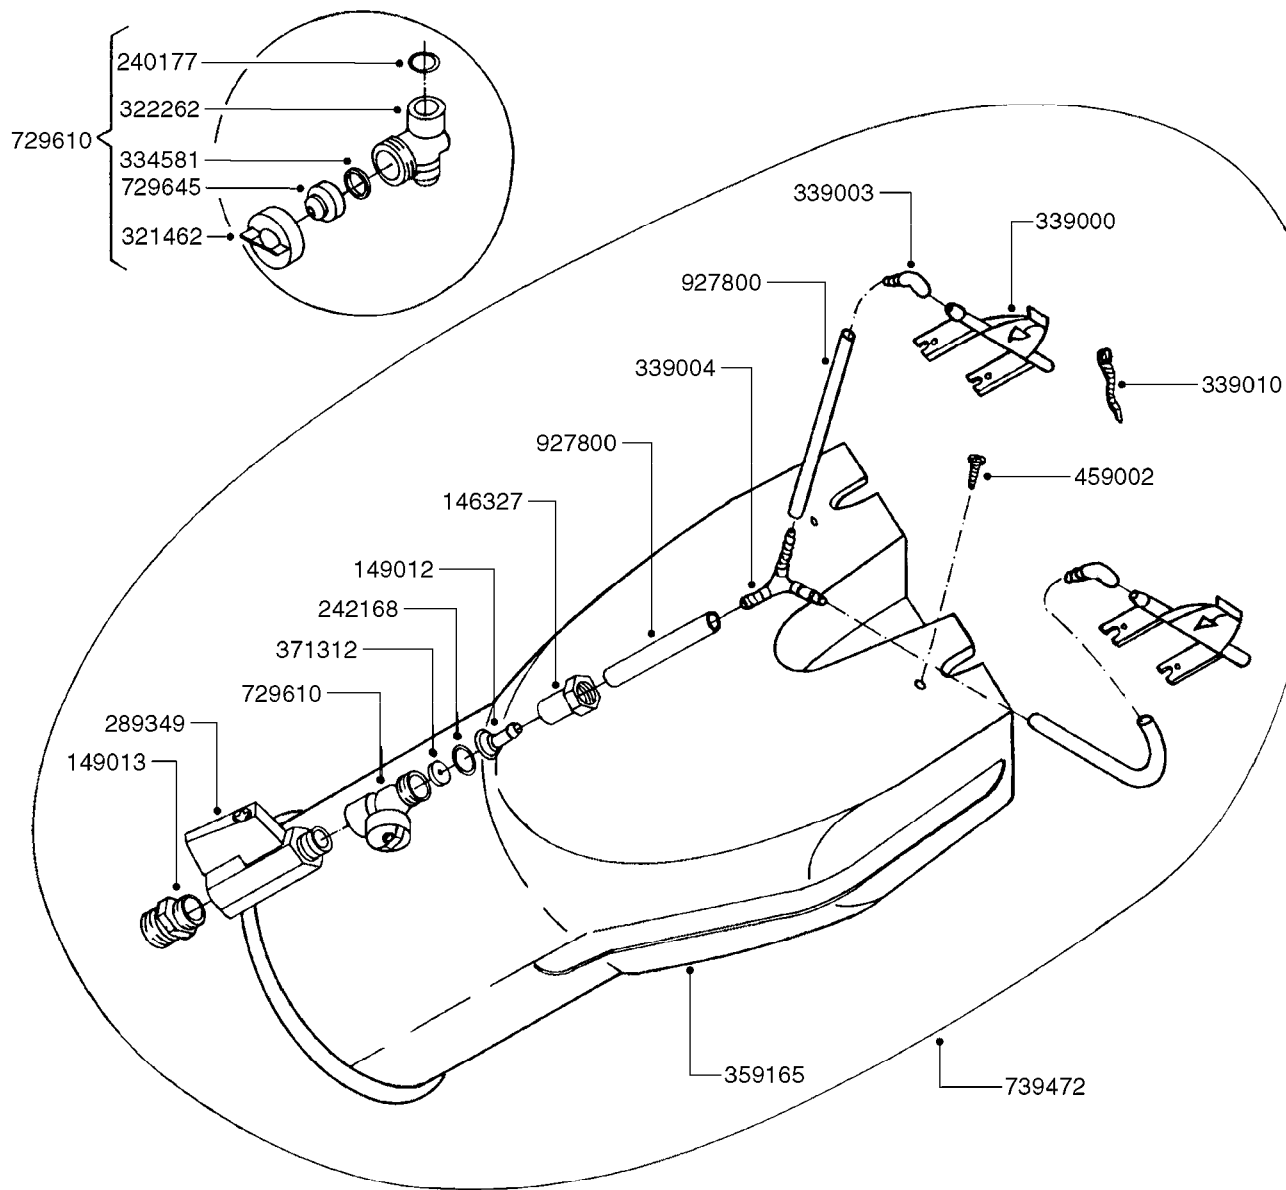

**G0370**

LP - PNEUMATIC OUTLETS  
G0370-HIN, 01:01:16

Page 1

Date 12.08.2020 11:31

parts-n°	order qty	description
149013	1	REDUCER 1/2" X 3/8"
320187	1	FITT.DK CAP 3/8" BSP BLACK
330013	1	O-RING 2.5 X 10 PUR
331807	1	FITT.DK HB 5/16" F.3/8" NUT
339001	1	DIFFUSOR PLATE L=59 BLADE
339003	1	ELBOW F.DIFFUSOR PLATE
339004	1	FITT.DK Y-5/16"
339045	1	VENTURI DEFLECTOR L=100 DOUBLE F.LP
359164	1	PNEUMATIC AIR SPOUT 1 OUTLET
359167	1	PNEUMATIC SPOUT, 4 OUTLETS
371312	1	NOZZLE CERAMIC 1099-15
459002	1	SCREW N10X1/2"
729610	1	NOZZLE ASSY. NON DRIP 3/8 THRD
739471	1	NOZZLE OUTLET SINGLE TWO-ROW
739474	1	SPOUT ASSY. F. LP 4 OUTLET
927800	1	HOSE BLACK D8X12