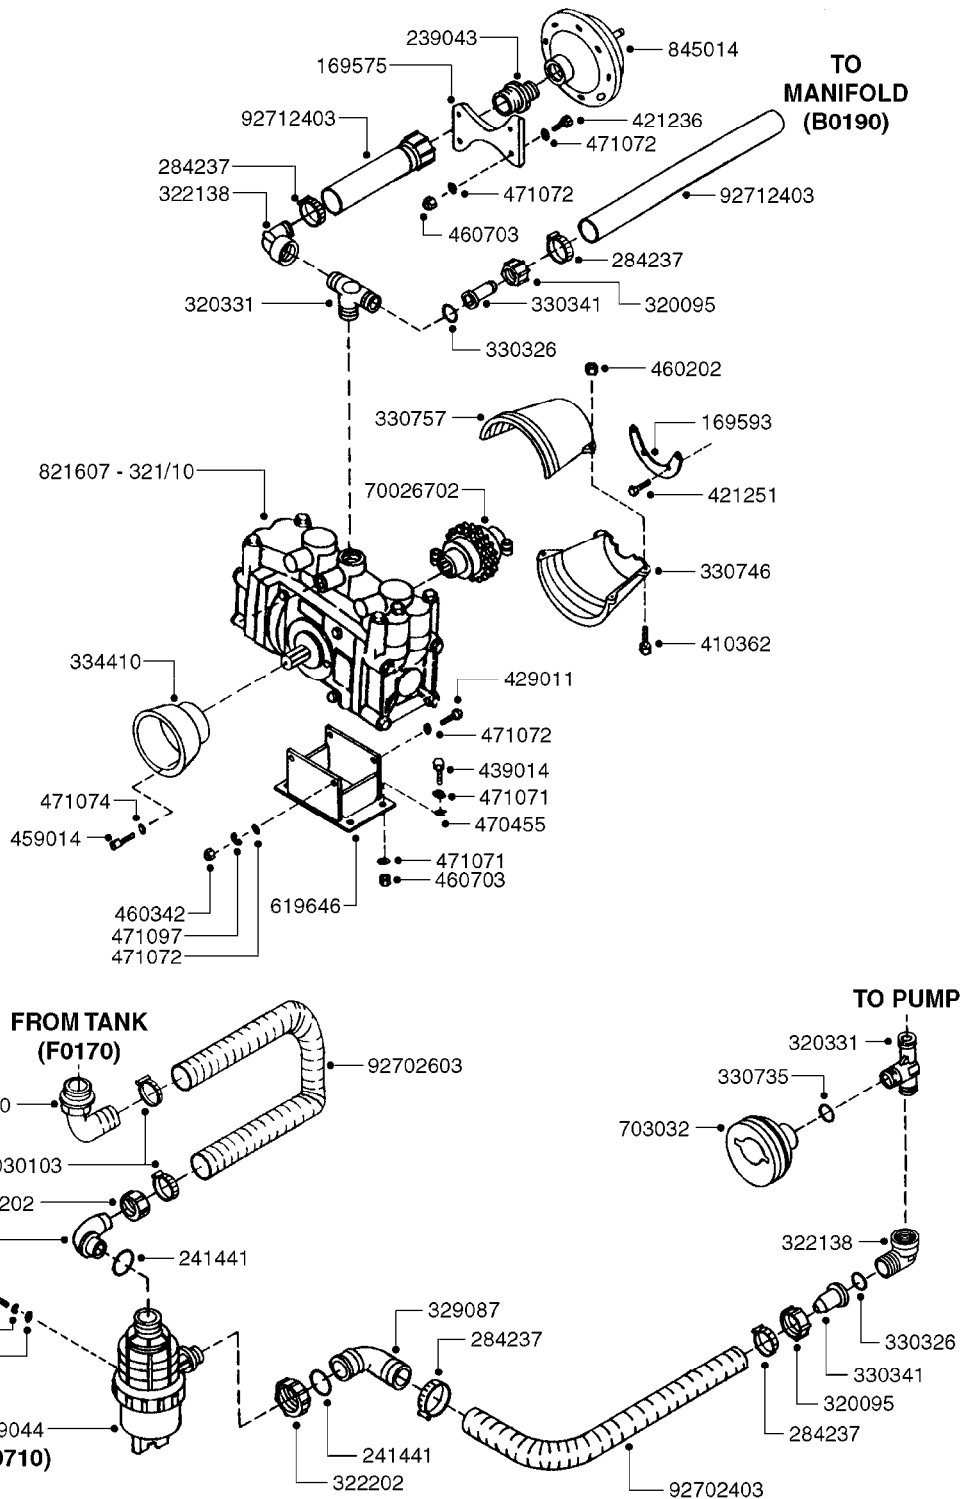

# A0100

PUMP - 321 W/MOUNTING BASE  
A0100-HIN, 01:01:16

Page 1  
Date 12.08.2020 11:31

parts-n°	order qty	description
110553	1	VALVE COVER MDL 320 PAINTED
110563	1	CONNECTING ROD MODEL 320
110575	1	PUMP CASING 320
111571	1	DIAPHRAGM COVER MODEL 321 PAIN
140932	1	CRANK SHAFT 320/7
140943	1	CRANK SHAFT MODEL 320/7mm-25F
142774	1	CRANK SHAFT 320/3
147710	1	CRANK SHAFT 321/10 GG 540
161372	1	DIAPHRAGM BACKING DISC, 320-361
161383	1	DIAPHRAGM UPPER DISC, 320-361
161394	1	DUST PLATE, MODEL 320
161405	1	FOOT 320
210092	1	SEAL FELT D43/30X5
210103	1	BEARING BALL 6306
210114	1	BEARING BALL 6308
210243	1	SEAL OIL 35 X 47 X 7
210302	1	BALL BEARING 6207
210832	1	BALL BEARING 90/50X23 NU2210
242152	1	O-RING D18.2X3 EPDM
242215	1	O-RING D18X3 VITON
280011	1	GREASE NIPPLE 1/8' SAE H TR
330024	1	O-RING D41,1/D34.5 X 3,5
331155	1	SPACER, MODEL 320
332135	1	DIAPHRAGM, POLY alt 33511400
334320	1	O-RING D18X3 POLYURETHANE
390712	1	SPACER RING D84.5/66X2 (P321)
420663	1	BOLT HEX 8.8 DEL M10X120 A4-80
420862	1	BOLT HEX 8.8 DEL M10X16 FT
420906	1	BOLT HEX 8.8 DEL M10X60
430286	1	BOLT HEX 8.8 DEL M12X30 FT
430297	1	BOLT HEX 8.8 RAW M14X65
460342	1	NUT HEX M10 DEL DIN934
728146	1	VALVE FOR 361(726890/707932)