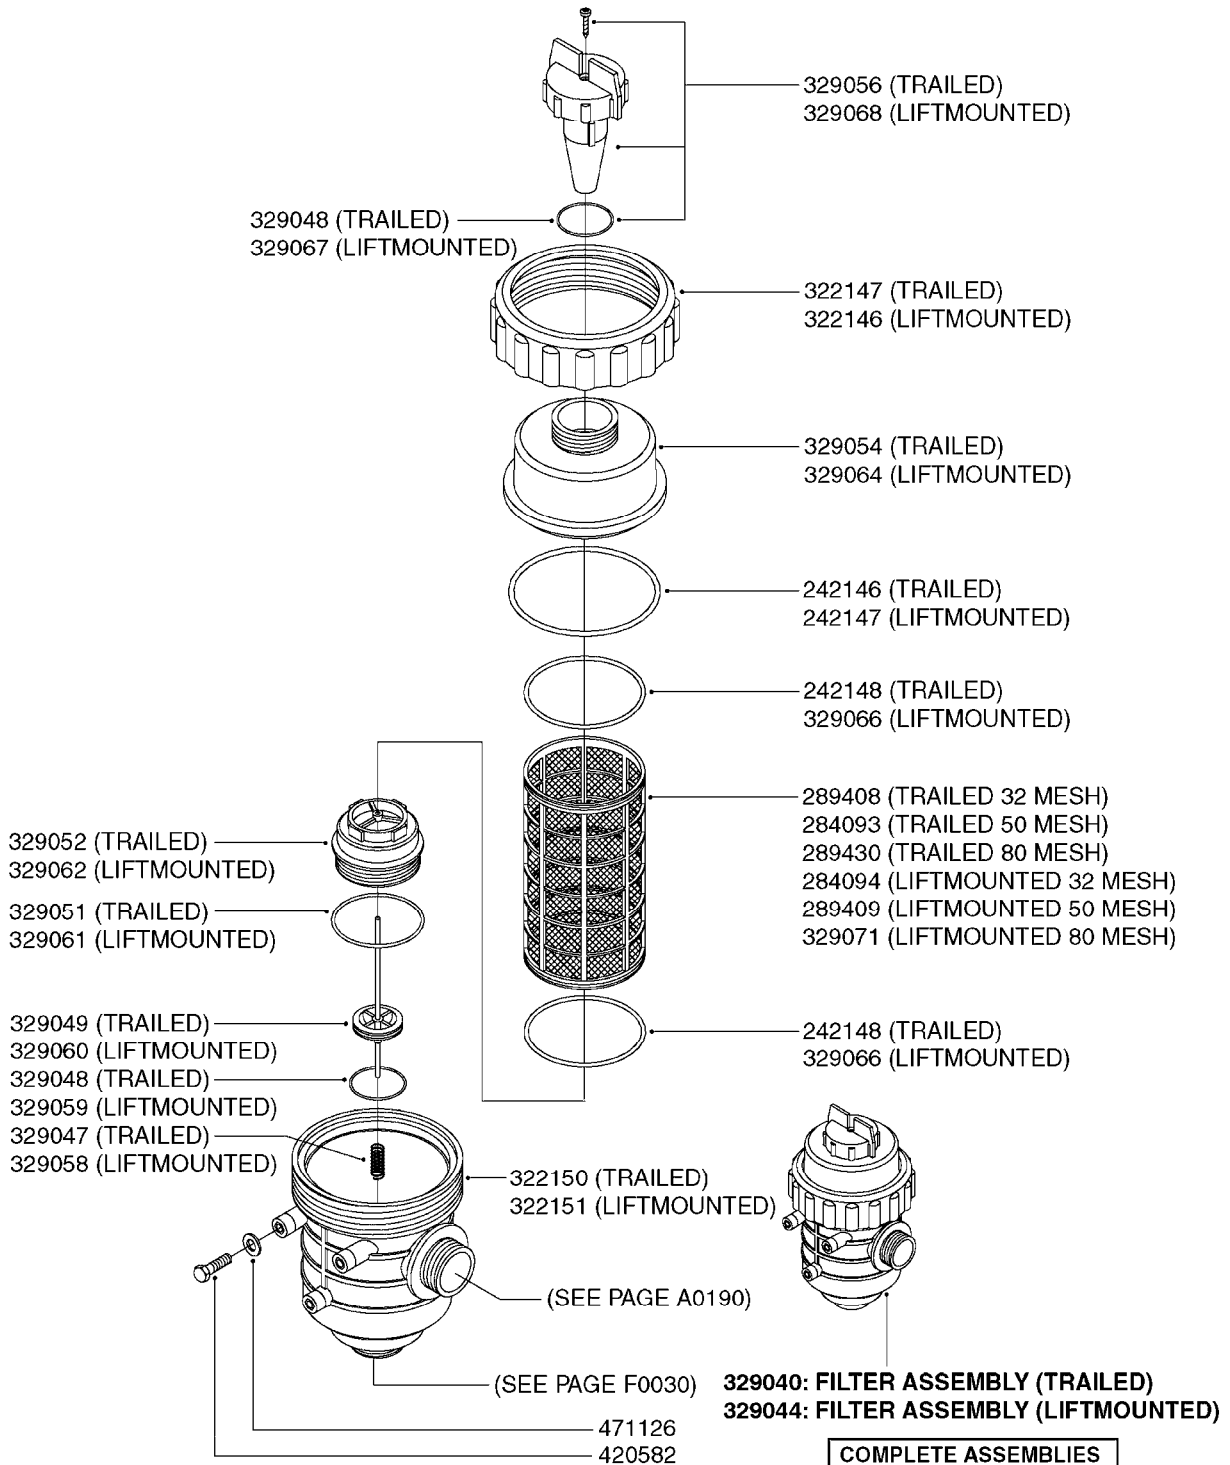

B0710

SUCTION FILT.-VINEYARD&ORCHARD
B0710-HIN, 01:01:16

Page 1
Date 12.08.2020 11:31

parts-n°	order qty	description
242146	1	O-RING 140 X 126 X 7
242147	1	O-RING 105,6x95X5.3
242148	1	O-RING 109.2 X 104 X 2
284093	1	FILTER SCRΝ ARAG 50 MESH BLUE
284094	1	FILTER SCRΝ ARAG 32 MESH WHITE
289408	1	FILTER SCRΝ ARAG 32 MESH WHITE
289409	1	FILTER SCRΝ ARAG 50 MESH BLUE
289430	1	FILTER SCRΝ ARAG 80 MESH RED
322146	1	THREADED RING F/FILTER 170
322147	1	THREADED RING F/FILTER 200
322150	1	FILTER CASING 1.5"BSP ARAG
322151	1	FILTER HOUSING 170
329040	1	FILTER ARAG 1.5" 32 MESH TRAIL
329044	1	FILTER ARAG 1.5" 32 MESH LIFT
329047	1	SPRING F. ARAG FILTER 1-1/2"
329048	1	O-RING F. 1-1/2" FILTER
329049	1	PLUNGER F. ARAG VALVE 1-1/2"
329051	1	O-RING F.ARAG FILTER 1-1/2"
329052	1	FITTING F.ARAG FILTER 1-1/2"
329054	1	FILTER HOUSING LID 1-1/2"
329056	1	YELLOW LOCKING RETAINER 1-1/2"
329058	1	SPRING F. ARAG FILTER 1"
329059	1	O-RING F. 1" FILTER
329060	1	PLUNGER F. ARAG VALVE 1"
329061	1	O-RING F.ARAG FILTER 1"
329062	1	FITTING F.ARAG FILTER 1"
329064	1	FILTER HOUSING LID 1"
329066	1	O-RING F.ARAG FILTER 1"
329067	1	O-RING F. 1" FILTER
329068	1	YELLOW LOCKING RETAINER 1"
329071	1	FILTER SCRΝ ARAG 80 MESH RED
420582	1	BOLT HEX 8.8 DEL M8X20 FT A2
471126	1	WASHER, M8, Ø16/ 8.4X 1.6, SS