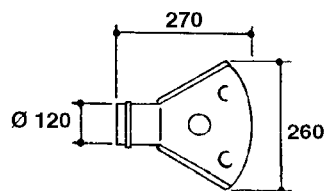

**G0400**

HYDROPNEUM. SPOUTS 3 OUTLETS  
G0400-HIN, 01:01:16

Page 1  
Date 12.08.2020 11:31

parts-n°	order qty	description
129147	1	HYDROPNEUMATIC MANIFOLD 3 OUT.
146327	1	UNION NUT 3/8" BRASS
149138	1	ADAPTER FOR NOZZLE H
239097	1	HYDROPNEUMATIC MANIFOLD ADAPT.
249031	1	O-RING
289348	1	ADAPTER 1/2" - 1/4"
289425	1	NON-DRIP 1/4" ON/OFF
359195	1	FISHTAIL SPOUT - 3 OUTLETS
371339	1	NOZZLE ALBUZ BROWN WITH SWIRL
450972	1	SCREW M6X15 ALLEN GALV.
471106	1	WASHER D6
739629	1	WHITE SPOUT D.100 CPL W/3 NOZZ

24002503 - Ø 5" (125mm)

24002403 - Ø 4" (100mm)

259034 - Ø 5" (125mm) L=29-1/2" (750mm) PVC

259035 - Ø 4-3/8" (110mm) L=39-3/8" (1000mm) PVC

349012 - Ø 4" (100mm) L=37-3/8" (950mm) PVC

349026 - Ø 5-1/2" (140mm) / Ø 4-3/8" (110mm) PVC

349030 - Ø 5-1/2" (140mm) / Ø 3-1/2" (90mm) PVC

349025 - Ø 5" (125mm) / Ø 4-3/8" (110mm) PVC

349023 - Ø 5" (125mm) PVC

**G0420**

TUBES & HOSES  
G0420-HIN, 01:01:16

Page 1  
Date 12.08.2020 11:31

parts-n°	order qty	description
259034	1	PVC HOSE D125MM X 0.75M
259035	1	PVC HOSE D100MM X 1.0M
349012	1	PVC TUBE D100MM X 950MM
349023	1	GREY PVC LID D125MM
349025	1	CONNECT.PIECE PVC D125MM-110MM
349026	1	CONICAL REDUC.PVC D140MM-100MM
349030	1	140MM-90MM PVC ADAPTER
24002403	1	HOSE R X TPR 4" BLACK
24002503	1	HOSE R X TPR 5" BLACK