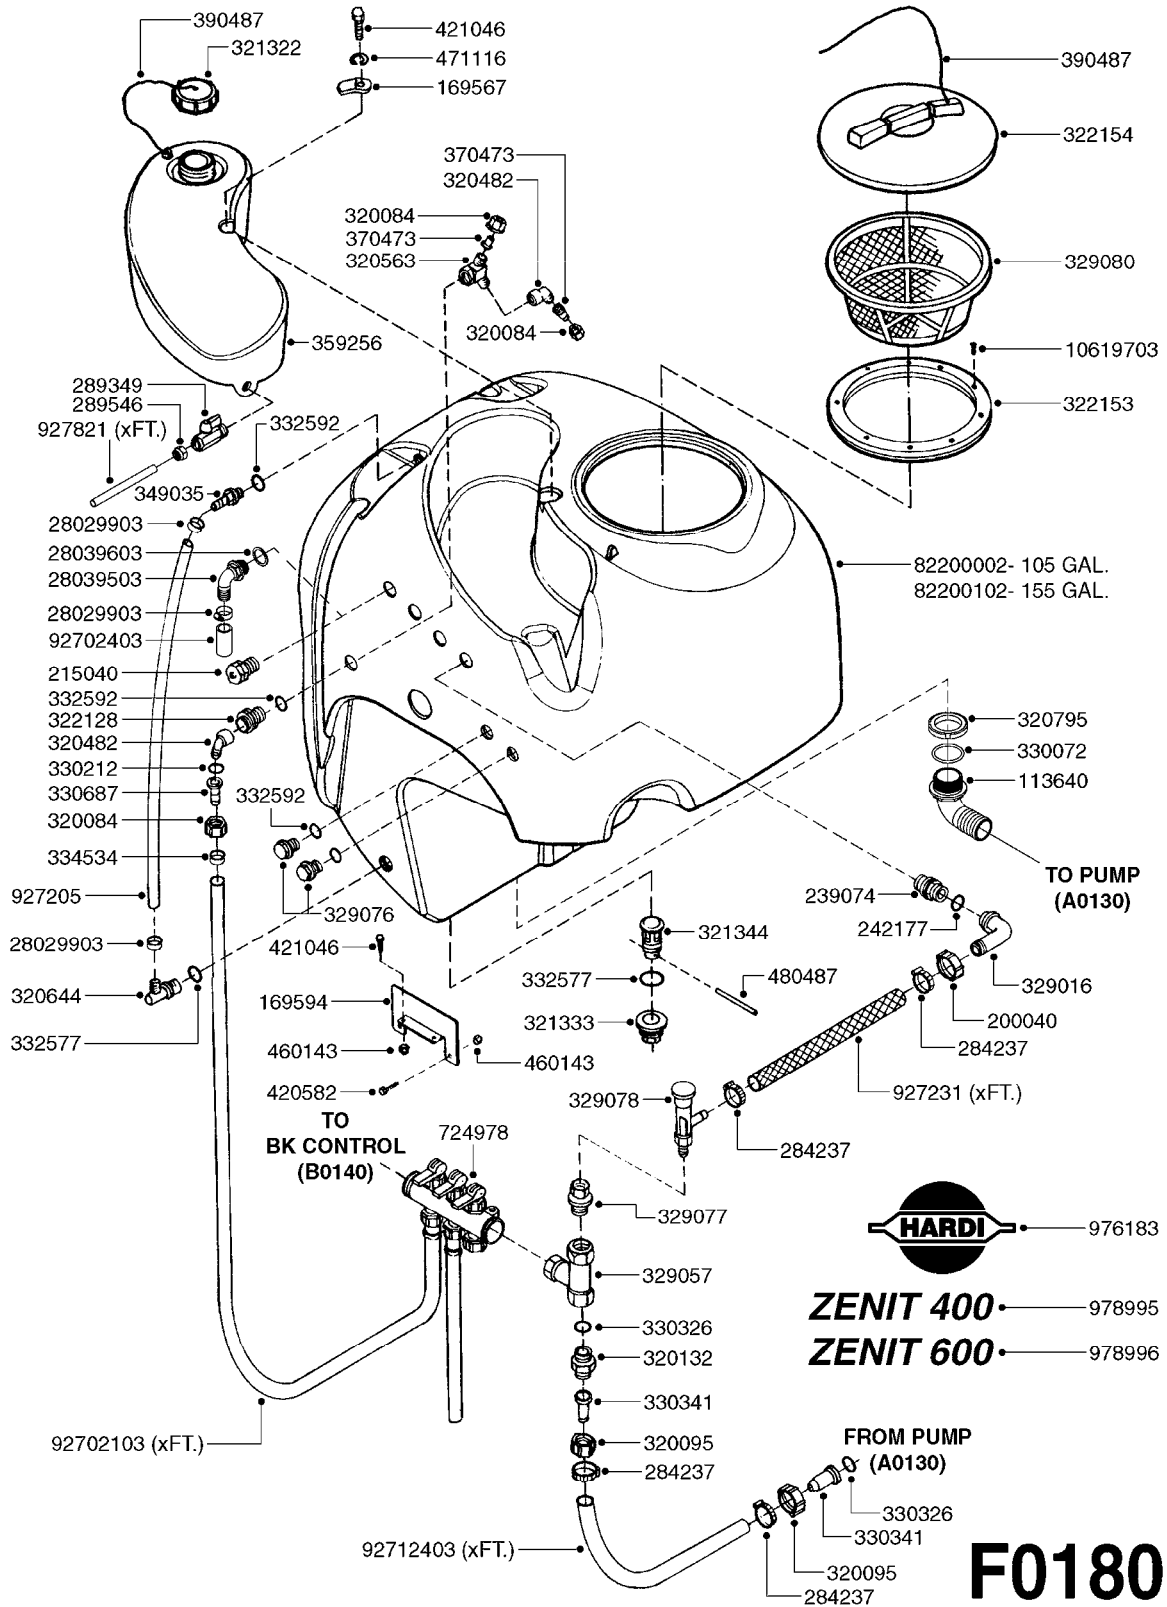

TANK - ZENIT 105/155 BK
F0180-HIN, 14:03:19

Page 0
Date 12.08.2020 11:31

TANK - ZENIT 105/155 BK
F0180-HIN, 14:03:19

Page 1
Date 12.08.2020 11:31

parts-n°	order qty	description
113640	1	HOSEBARB, BSP, 1-1/2" 90°
169567	1	BRACKET F.15 L TANK ZENIT
169594	1	BRACKET F.DISTRIB.VALVE ZENIT
200040	1	FITT. ARAG 1"
215040	1	PLUG M 1"
239074	1	BRYSTNIPPEL 1'X3/4'
242177	1	O-RING D25.4 X 20.2 X 2.6
284237	1	CLAMP HOSE GEAR D20/30
289349	1	BALL VALVE 3/8" M-H
289546	1	NUT F.NOZZLE HOLDER ZENIT
320084	1	FITT.DK NUT 1/2" BSP
320095	1	FITT.DK NUT 1" BSP
320132	1	FITT.DK HN 1" BSP
320482	1	FITT.DK ELB. 1/2" BSP 60 DEG.
320563	1	FITT.DK 3 WAY 1/2" 110 DEG.
320644	1	FITT.DK ELB.3/4"HB X 1" BSP
320795	1	FITT.DK NUT 1-1/2" BSP JAMB
321322	1	SCREW CAP F. S80 X 4
321333	1	FITT.DK BULK 1-1/2" X 1"F BSP
321344	1	DRAIN SCREW 1" BSP RED
322128	1	NIPPLE 1/2"
322153	1	FILTER CASING 170
322154	1	SCREW COVER D355
329016	1	BØJNING
329057	1	FITTING TEE 1" F-F-F
329076	1	PLUG 1/2" M.
329077	1	REDUCCION 1"M-1/2"H ARAG (2452042)
329078	1	SAFETY VALVE 290 PSI
329080	1	FILTER BASKET 12"
330072	1	O-RING D53.5/D45.5X4
330212	1	O-RING D19/D14X2.4 F.1/2"NUT
330326	1	O-RING D30/D24X2 F.1"NUT
330341	1	FITT.DK HB 1" F. 1" NUT
330687	1	FITT.DK HB 1/2" F. 1/2" NUT
332577	1	O-RING D38/D30X4 F.1" PUR.
332592	1	O-RING D26/D20X3
334534	1	CLAMP HOSE PLASTIC 1/2"
349035	1	FITTING STRAIGHT 1/2" D20
359256	1	CLEAN WATER TANK 4 GAL. ZENIT
370473	1	NOZZLE INJECTOR 5066-2.0
390487	1	CORD NYLON/SIGHT GAUGE 4500mm
420582	1	BOLT HEX 8.8 DEL M8X20 FT A2
421046	1	BOLT HEX M8X25/25 A2 SS DIN933
460143	1	LOCK NUT M8 SST A2 DIN985
471116	1	WASHER D8 TENSION
480487	1	PIN M5X60 SLOTTED GALV
724978	1	1/2" DISTRIBUTOR TYP.3
927205	1	HOSE R X CLEAR X 3/4 X 0012"
927231	1	HOSE R X PVCX3/4 CLR/BRD 0012"
927821	1	CLEAR HOSE D12X10 PA1012
976183	1	DECAL COMPANY D.18,2 X 29,6
978995	1	DECAL "ZENIT 400"
978996	1	DECAL "ZENIT 600"
10619703	1	SCREW SS #6x3/4' SELF TAPPING
28029903	1	CLAMP HOSE GEAR P3/4"-S1" 6712
28039503	1	FITTING, 1" BSP 1" BARB 90°
28039603	1	GASKET F. 1" BSP FITTING
82200002	1	TANK 105 GALLON ZENIT 400L
82200102	1	TANK 155 GALLON ZENIT 600L
92702103	1	HOSE R X1/2" X300PSI WP X0012"