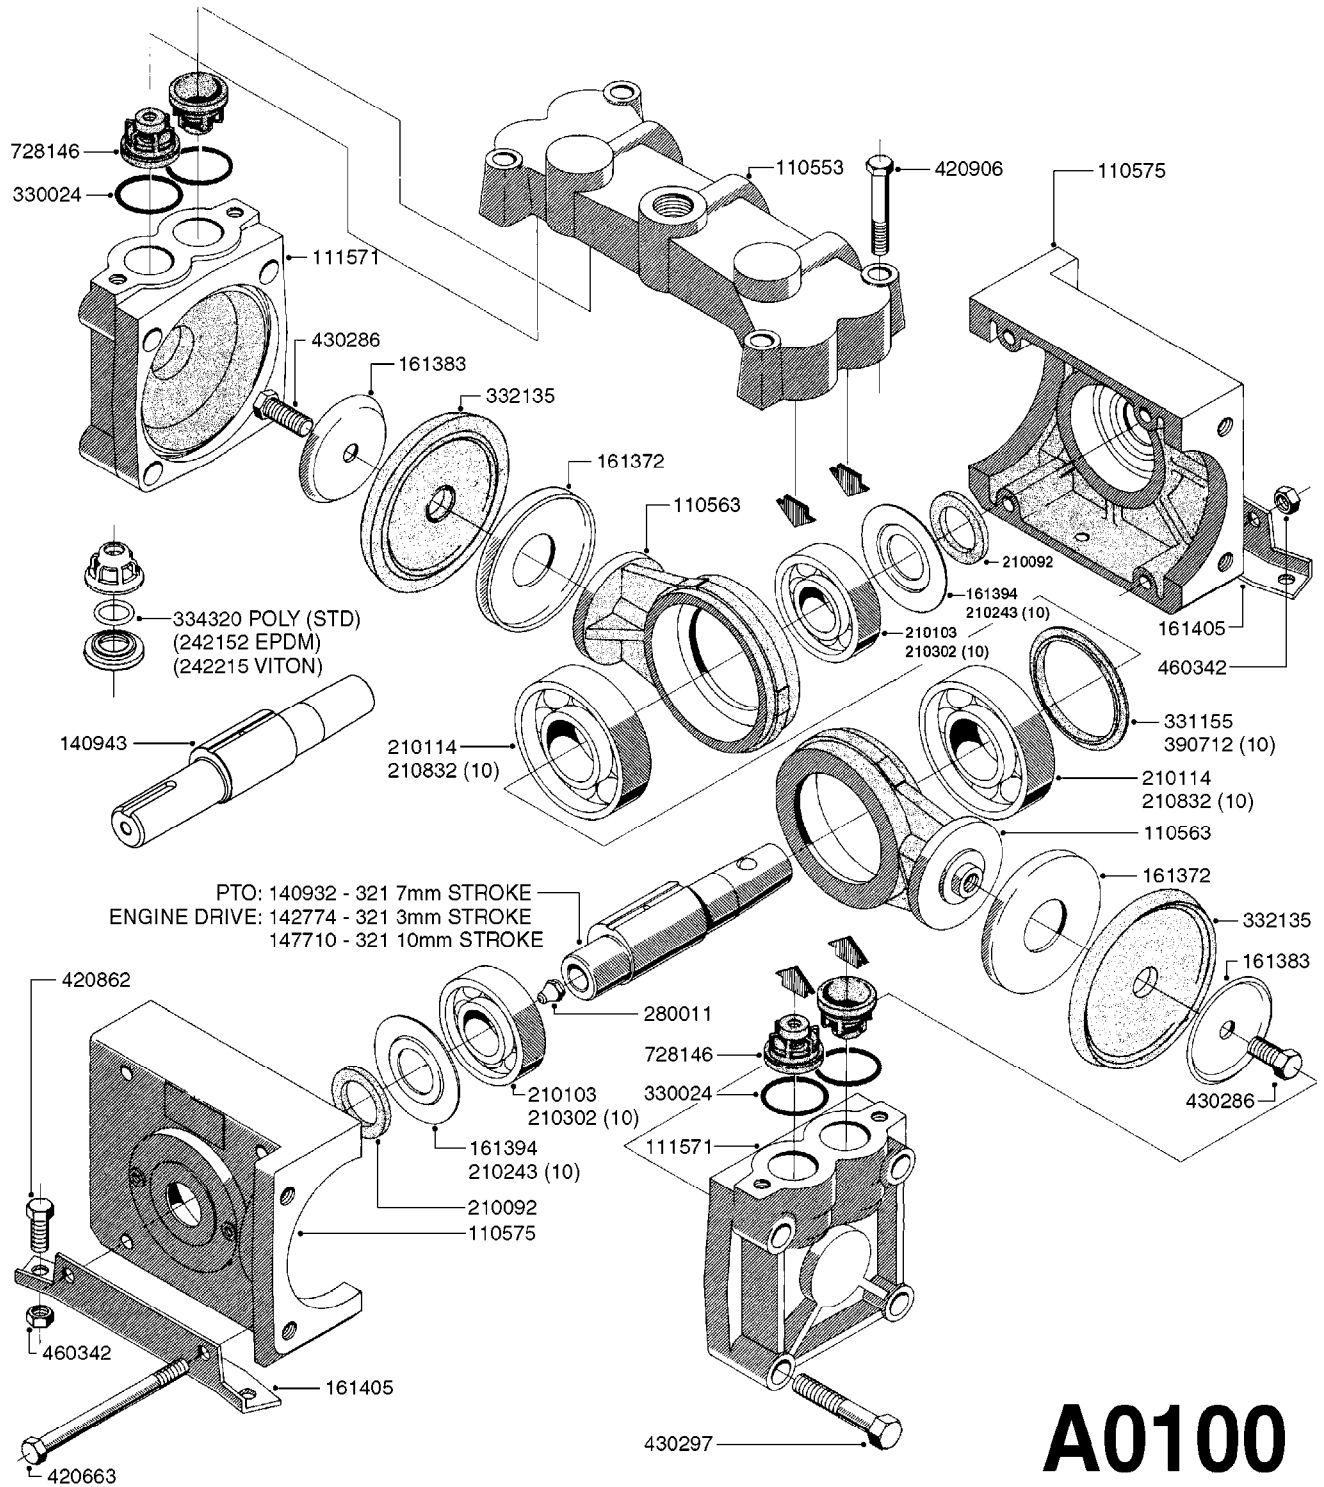

# A0100

PUMP - 321 W/MOUNTING BASE  
A0100-HIN, 01:01:16

Page 1  
Date 12.08.2020 11:31

parts-n°	order qty	description
110553	1	VALVE COVER MDL 320 PAINTED
110563	1	CONNECTING ROD MODEL 320
110575	1	PUMP CASING 320
111571	1	DIAPHRAGM COVER MODEL 321 PAIN
140932	1	CRANK SHAFT 320/7
140943	1	CRANK SHAFT MODEL 320/7mm-25F
142774	1	CRANK SHAFT 320/3
147710	1	CRANK SHAFT 321/10 GG 540
161372	1	DIAPHRAGM BACKING DISC, 320-361
161383	1	DIAPHRAGM UPPER DISC, 320-361
161394	1	DUST PLATE, MODEL 320
161405	1	FOOT 320
210092	1	SEAL FELT D43/30X5
210103	1	BEARING BALL 6306
210114	1	BEARING BALL 6308
210243	1	SEAL OIL 35 X 47 X 7
210302	1	BALL BEARING 6207
210832	1	BALL BEARING 90/50X23 NU2210
242152	1	O-RING D18.2X3 EPDM
242215	1	O-RING D18X3 VITON
280011	1	GREASE NIPPLE 1/8' SAE H TR
330024	1	O-RING D41,1/D34.5 X 3,5
331155	1	SPACER, MODEL 320
332135	1	DIAPHRAGM, POLY alt 33511400
334320	1	O-RING D18X3 POLYURETHANE
390712	1	SPACER RING D84.5/66X2 (P321)
420663	1	BOLT HEX 8.8 DEL M10X120 A4-80
420862	1	BOLT HEX 8.8 DEL M10X16 FT
420906	1	BOLT HEX 8.8 DEL M10X60
430286	1	BOLT HEX 8.8 DEL M12X30 FT
430297	1	BOLT HEX 8.8 RAW M14X65
460342	1	NUT HEX M10 DEL DIN934
728146	1	VALVE FOR 361(726890/707932)