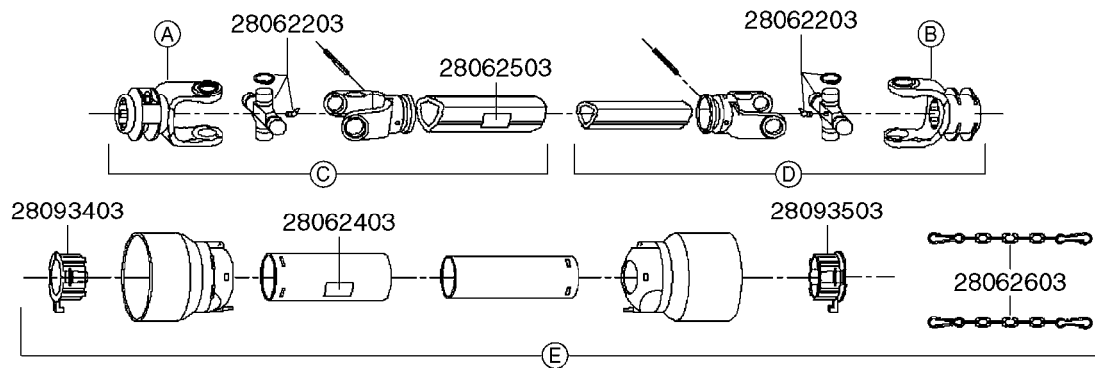

\* Changed in 2016 from 100 series to G-Series (see page A0600).

**A520**

PTO SHAFTS - BONDIOLI CENT.  
A0520-HIN, 23:10:18

Page 1  
Date 12.08.2020 11:31

parts-n°	order qty	description
289042	1	UNIV. JOINT 22x54mm
421024	1	BOLT HEX 8.8 DEL M8X60
450015	1	SCREW ALLAN 3/8'X5/8' BLACK
460143	1	LOCK NUT M8 SST A2 DIN985
28009803	1	PTO PIN TUBE RETAINER OUTER
28009903	1	PTO TUBE RETAINER INNER
28010103	1	PTO YOKE F.INNER TUBE CV PTO
28021403	1	PTO 1"STR/1-3/8" 6SPL B&P
28021503	1	PTO 1"STR/1-3/8" 21SPL B&P
28021603	1	PTO 1"STR/1-3/4" 20SPL B&P
28027903	1	PTO BALL LOCK.KIT F.1-3/8 YOKE
28040503	1	UNIV. JOINT 27x74.6mm
28040703	1	SAFETY CHAIN F.CV BLACK PTO
28041803	1	DECAL DANGER GUARD MISSING
28041903	1	DECAL DANGER ROT.DRIVELINE
28056703	1	PTO YOKE #1 1-3/8" X 6 SPLINE
28056803	1	PTO YOKE #1 1-3/8" X 21 SPLINE
28056903	1	PTO YOKE #4 1-3/4" X 20 SPLINE
28057003	1	PTO TUBE YOKE #1-G1 OUTER
28057103	1	PTO TUBE YOKE #4-G4 OUTER
28057203	1	PTO PIN TUBE RETAINER OUTER
28057303	1	PTO TUBE OUTER #1 745MM
28057403	1	PTO TUBE OUTER #4 720MM
28057503	1	PTO TUBE INNER #1 745MM
28057603	1	PTO TUBE INNER #4 720MM
28057703	1	PTO TUBE RETAINER INNER
28057803	1	PTO TUBE YOKE #1 Ø=1"
28057903	1	PTO TUBE YOKE #4 Ø=1"
28058003	1	PTO HALF SAFETY SHIELD OUTER
28058103	1	PTO HALF SAFETY SHIELD OUTER
28058203	1	PTO HALF SAFETY SHIELD INNER
28058303	1	PTO HALF SAFETY SHIELD INNER
28058403	1	PTO BALL LOCK.KIT F.1-3/4 YOKE
28058503	1	PTO TUBE YOKE #1-G1 INNER