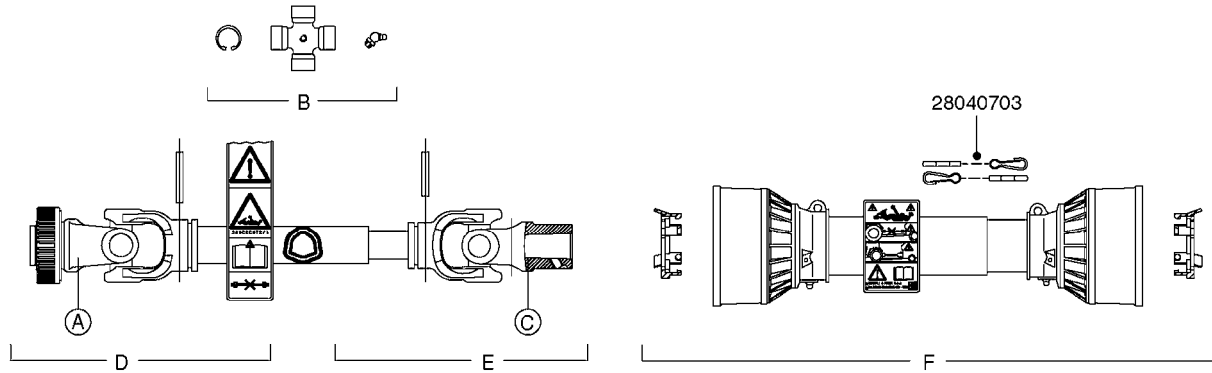

COMPLETE ASSEMBLIES  
WHOLEGOODS ITEMS

**A0140**

PUMP - 320/321 FITTINGS  
A0140-HIN, 01:01:16

Page 1  
Date 12.08.2020 11:31

parts-n°	order qty	description
240122	1	DIAPHRAGM FOR PRES.DAMP.NITRIL
320095	1	FITT.DK NUT 1" BSP
320154	1	AIR BOTTLE, BOTTOM PART
320316	1	FITT.DK TEE 3/4" X3/4" X1"BSP
320327	1	HOUSING F. SUCTION AIR BOTTLE
320331	1	FITT.DK TEE 1" - 1" - 3/4" BSP
320342	1	FITT.DK EL 3/4"M X 1"F BSP
330326	1	O-RING D30/D24X2 F.1"NUT
330341	1	FITT.DK HB 1" F. 1" NUT
330525	1	AIR BOTTLE, TOP HALF
330665	1	FITT.DK HB 3/4"F.1" NUT
330735	1	O-RING D30/D26X2
334265	1	DIAPHRAGM F. PRESS DAMP.
334531	1	CLAMP HOSE PLASTIC 3/4"
334553	1	DIAPHRAGM F.SUCTION AIR BOTTLE
420567	1	BOLT HEX 8.8 DEL M8X30 FT
460364	1	NUT HU M8 A2 SS DIN934
703032	1	SUCTION AIR BOTTLE 3/4" COMPL.
703301	1	VALVE FOR AIR BOTTLE
725970	1	DAMPER KIT 600
821557	1	PUMP 321/7MM STROKE 25 BAR
821560	1	PUMP 321/7MM 25 BAR THROUGH SH
821561	1	PUMP 321/3MM STROKE 25 BAR
845014	1	AIR BOTTLE COMPLETE HJ73
28030003	1	CLAMP HOSE GEAR P1" 6716
28047203	1	CLAMP HOSE GEAR 60 X 80 6756
92702403	1	HOSE PVC SUCT GRAY 1"
92703203	1	HOSE R X3/4" X300PSI WP X0012"