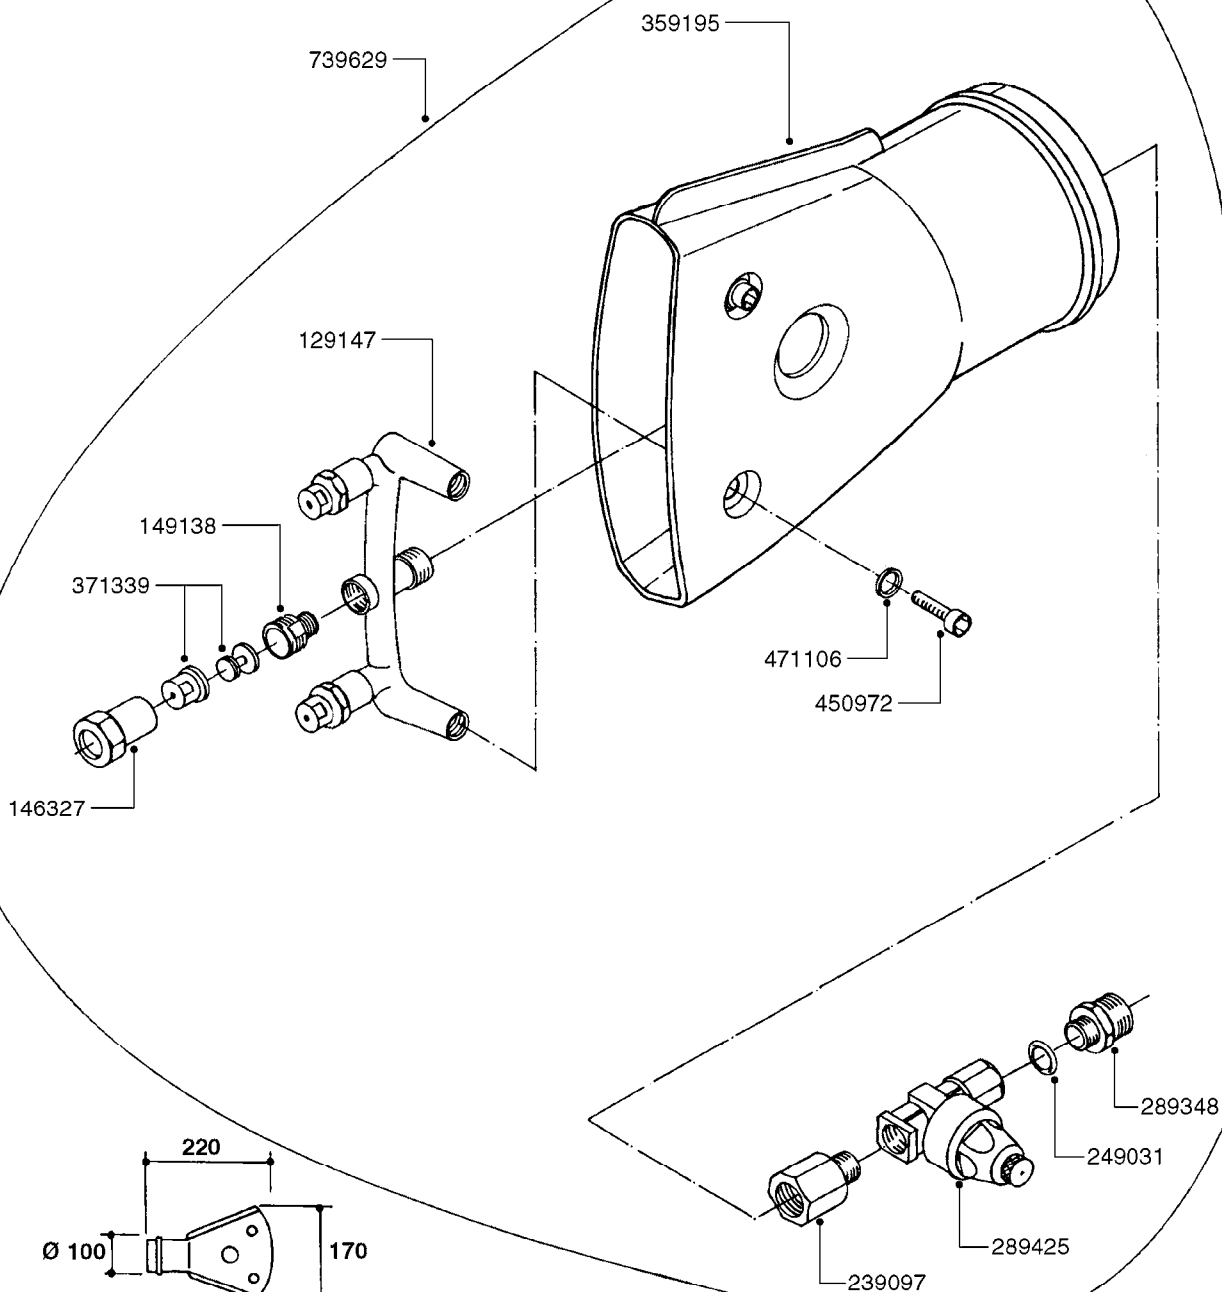

**G0390**

PNEUMATIC AIR SPOUTS 4 OUTLETS  
G0390-HIN, 01:01:16

Page 1

Date 12.08.2020 11:31

parts-n°	order qty	description
146327	1	UNION NUT 3/8' BRASS
149012	1	3/8" HOSE TAIL D.8 T-12
149013	1	REDUCER 1/2" X 3/8"
240177	1	O-RING D16.1/11.3 X 2.4
242168	1	O-RING D11.2X1.9
289349	1	BALL VALVE 3/8" M-H
321462	1	CAP F.NO-DRIP ASSY.
322262	1	HOUSING F. NON DRIP DIAPHRAGM
334581	1	DIAPHRAGM, NO-DRIP alt 241371
339001	1	DIFFUSOR PLATE L=59 BLADE
339003	1	ELBOW F.DIFFUSOR PLATE
339004	1	FITT.DK Y-5/16"
339010	1	TIE STRAP SMALL 2.5MM X 100MM
359167	1	PNEUMATIC SPOUT, 4 OUTLETS
371312	1	NOZZLE CERAMIC 1099-15
459002	1	SCREW N10X1/2"
729610	1	NOZZLE ASSY. NON DRIP 3/8 THRD
729645	1	NON-DRIP SPRING ASSY.GREEN 10
739474	1	SPOUT ASSY. F. LP 4 OUTLET
927800	1	HOSE BLACK D8X12

**G0400**

HYDROPNEUM. SPOUTS 3 OUTLETS  
G0400-HIN, 01:01:16

Page 1  
Date 12.08.2020 11:31

parts-n°	order qty	description
129147	1	HYDROPNEUMATIC MANIFOLD 3 OUT.
146327	1	UNION NUT 3/8" BRASS
149138	1	ADAPTER FOR NOZZLE H
239097	1	HYDROPNEUMATIC MANIFOLD ADAPT.
249031	1	O-RING
289348	1	ADAPTER 1/2" - 1/4"
289425	1	NON-DRIP 1/4" ON/OFF
359195	1	FISHTAIL SPOUT - 3 OUTLETS
371339	1	NOZZLE ALBUZ BROWN WITH SWIRL
450972	1	SCREW M6X15 ALLEN GALV.
471106	1	WASHER D6
739629	1	WHITE SPOUT D.100 CPL W/3 NOZZ

24002503 - Ø 5" (125mm)

24002403 - Ø 4" (100mm)

259034 - Ø 5" (125mm) L=29-1/2" (750mm) PVC

259035 - Ø 4-3/8" (110mm) L=39-3/8" (1000mm) PVC

349012 - Ø 4" (100mm) L=37-3/8" (950mm) PVC

349026 - Ø 5-1/2" (140mm) / Ø 4-3/8" (110mm) PVC