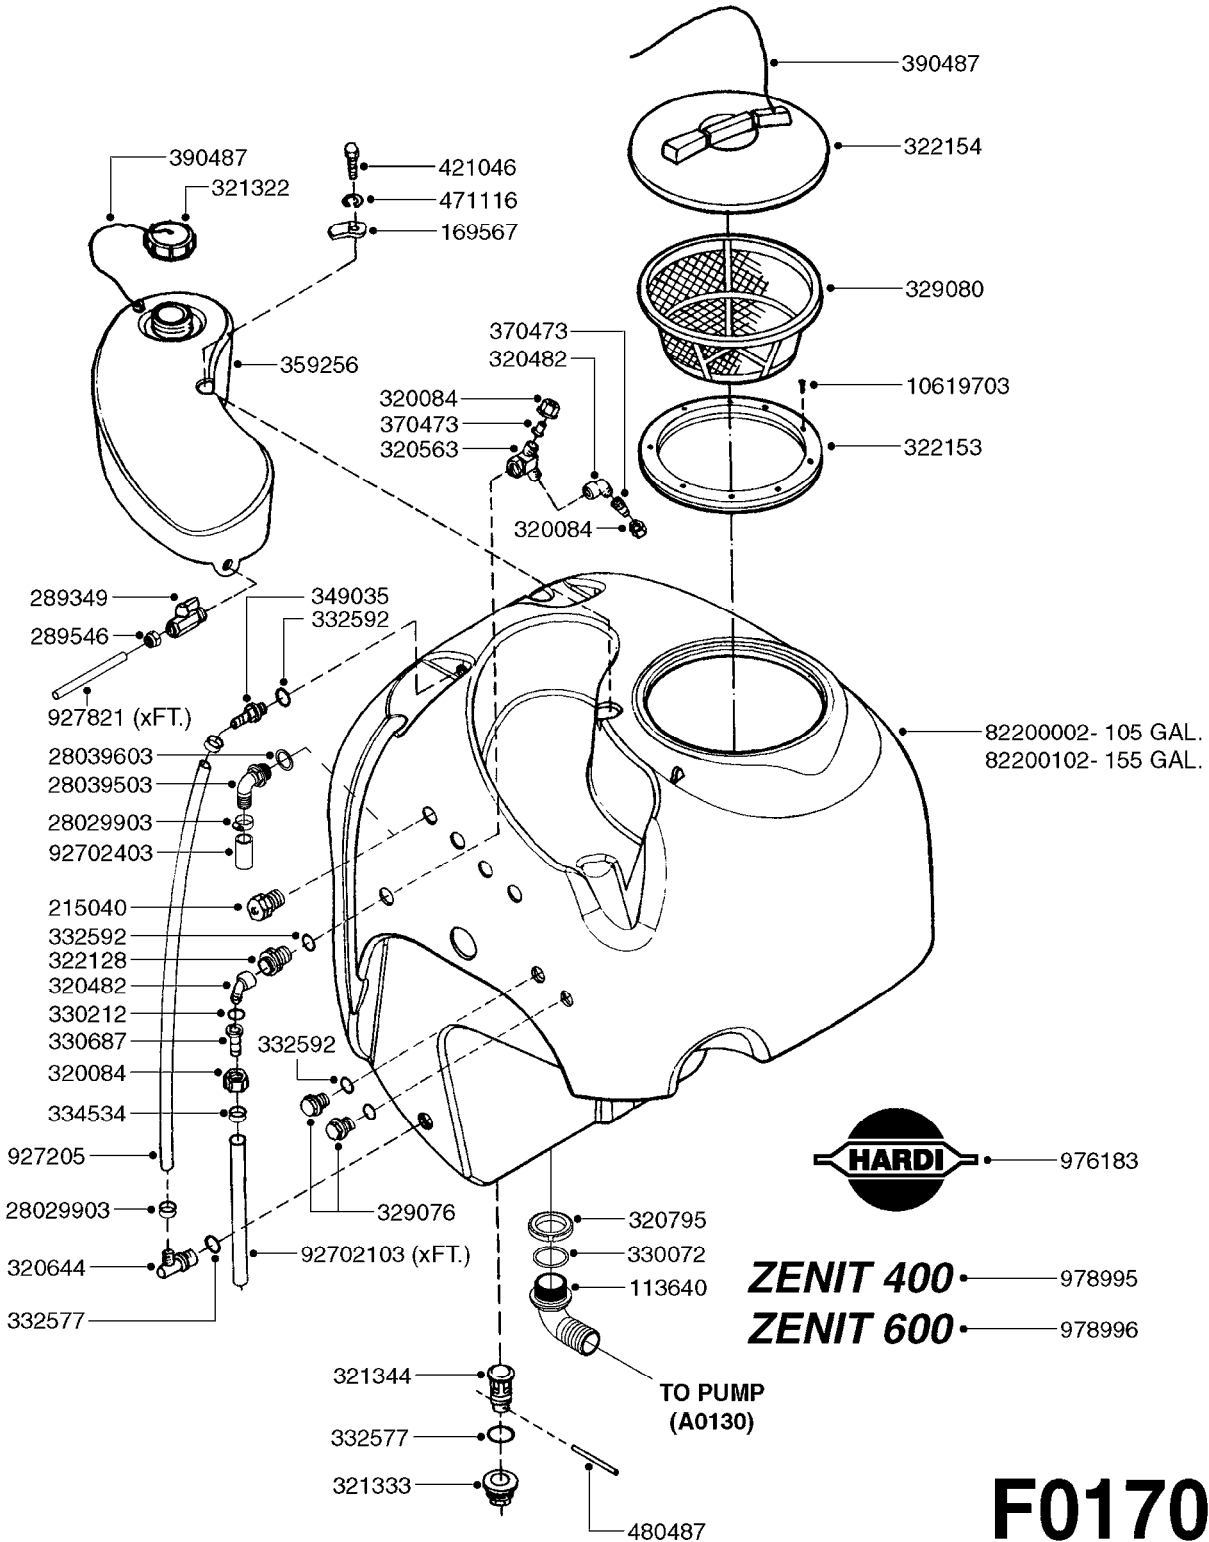

BOOM - 2 ROW IRIS  
D0125-HIN, 11:12:17

Page 0  
Date 12.08.2020 11:31

**D0125**

BOOM - 2 ROW IRIS  
D0125-HIN, 11:12:17

Page 1  
Date 12.08.2020 11:31

parts-n°	order qty	description
146275	1	BRASS UNION NUT 1/2
149008	1	FITT.DK 22/100X1/2"
149197	1	HOSE TAIL D.12,7 1/2''
149444	1	FITT. M-22-100 X 3/8" REDUCER
157221	1	4 OUTLET S/S TUBE
169898	1	SHEET 286x104x1 INOX LEFT V2 IRIS
169899	1	SHEET 286x104x1 INOX RIGHT V2 IRIS
169900	1	SHEET 184x62x1 INOX LID F.DIFUSOR V2
169901	1	DIFFUSER
169902	1	DIFFUSER
239097	1	HYDROPNEUMATIC MANIFOLD ADAPT.
239107	1	UNION 3/8 M-M CROM. (0330001-C)
242127	1	WASHER D18X11X4
289349	1	BALL VALVE 3/8" M-H
289402	1	CLAMP STRAIGHT F/NOZZLE HOLDER
289425	1	NON-DRIP H1/4" ON/OFF
289546	1	NUT F.NOZZLE HOLDER ZENIT
289607	1	UNION 1/4" HYDRAULIC
320187	1	FITT.DK CAP 3/8" BSP BLACK
320445	1	FITT.DK HN 1/4"X3/8" BSP
320633	1	FITT.DK HN 3/8"M X 3/8"F BSP
322072	1	FITT.DK TEE 3/8'X3/8'X3/8' BSP
339059	1	DIFFUSER FIN
359334	1	4 OUTLET TUBE ASSY.
371508	1	NOZZLE CONE JET 1299-08 LILAC
724649	1	NOZZLE FITTING 90 DEGREE
739650	1	CURVED BRASS NOZZLE ASSEMBLY
927821	1	CLEAR HOSE D12X10 PA1012
28029803	1	CLAMP HOSE GEAR P1/2" 6708
70081802	1	SPOUTS
70084902	1	DOUBLE NOZZLE ASSY.