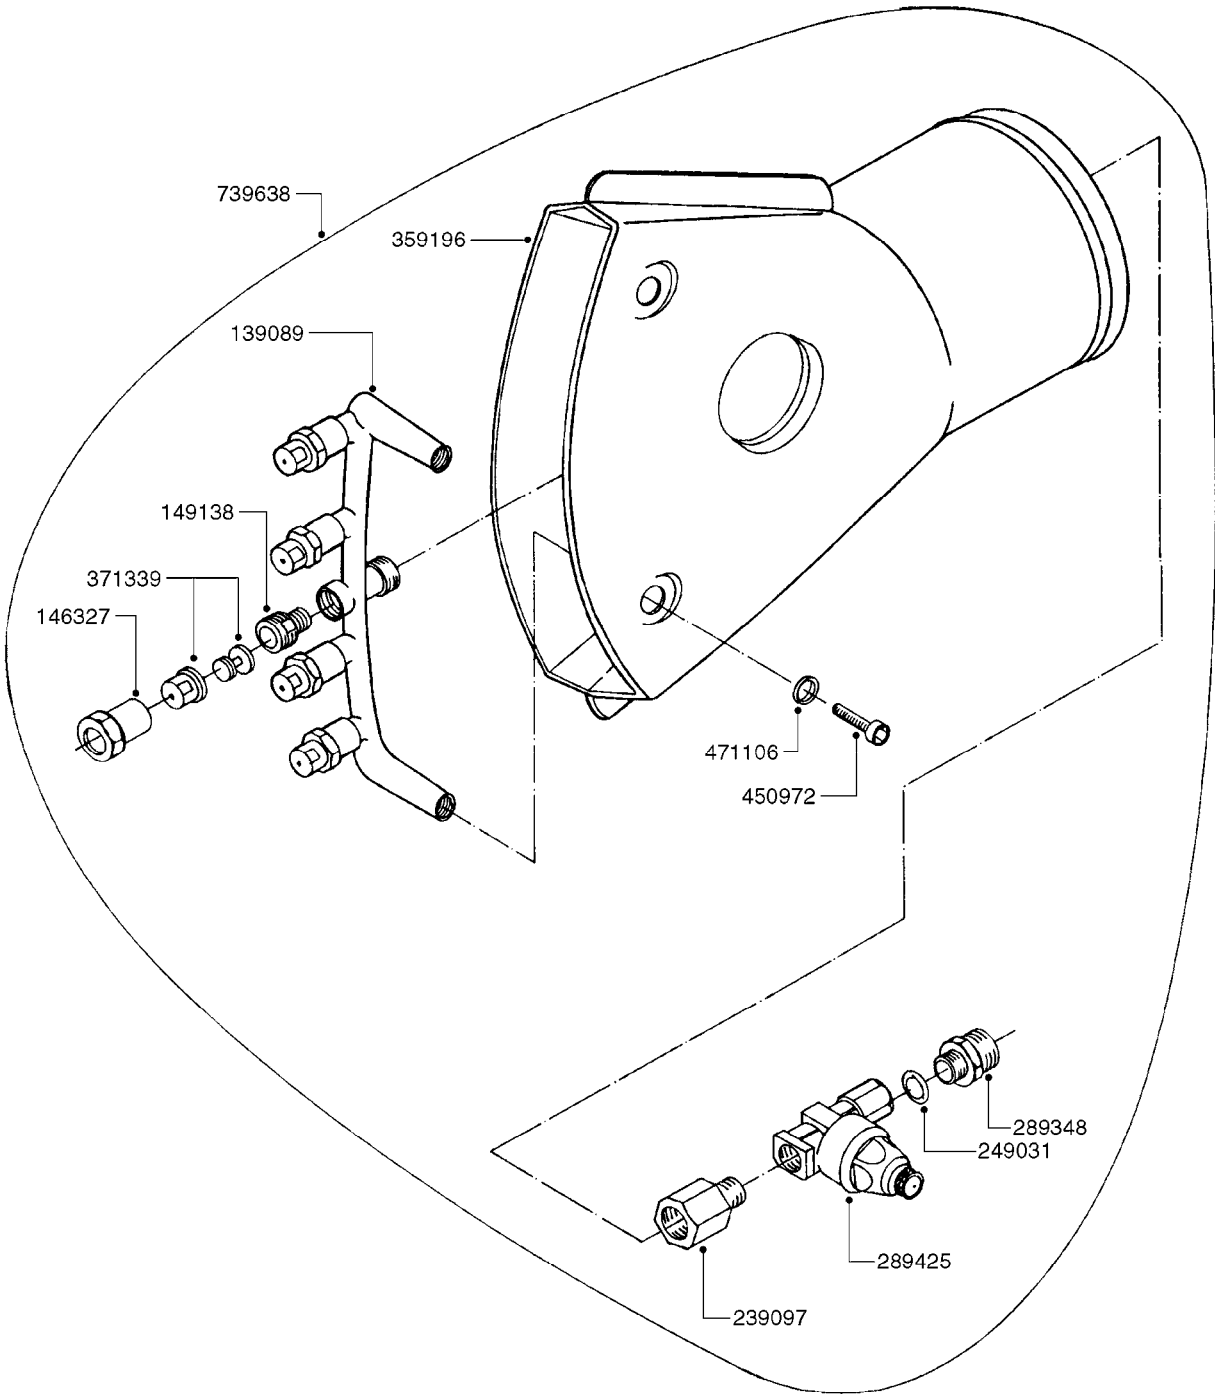

**G0400**

HYDROPNEUM. SPOUTS 3 OUTLETS  
G0400-HIN, 01:01:16

Page 1  
Date 12.08.2020 11:31

parts-n°	order qty	description
129147	1	HYDROPNEUMATIC MANIFOLD 3 OUT.
146327	1	UNION NUT 3/8" BRASS
149138	1	ADAPTER FOR NOZZLE H
239097	1	HYDROPNEUMATIC MANIFOLD ADAPT.
249031	1	O-RING
289348	1	ADAPTER 1/2" - 1/4"
289425	1	NON-DRIP 1/4" ON/OFF
359195	1	FISHTAIL SPOUT - 3 OUTLETS
371339	1	NOZZLE ALBUZ BROWN WITH SWIRL
450972	1	SCREW M6X15 ALLEN GALV.
471106	1	WASHER D6
739629	1	WHITE SPOUT D.100 CPL W/3 NOZZ

**G0410**

HYDROPNEUM. SPOUTS 5 OUTLETS  
G0410-HIN, 01:01:16

Page 1  
Date 12.08.2020 11:31

parts-n°	order qty	description
139089	1	NOZZLE HOLDER F/5 NOZZLES
146327	1	UNION NUT 3/8" BRASS
149138	1	ADAPTER FOR NOZZLE H
239097	1	HYDROPNEUMATIC MANIFOLD ADAPT.
249031	1	O-RING
289348	1	ADAPTER 1/2" - 1/4"
289425	1	NON-DRIP H1/4" ON/OFF
359196	1	FISHTAIL SPOUT 5 NOZZLE 120Ø
371339	1	NOZZLE ALBUZ BROWN WITH SWIRL
450972	1	SCREW M6X15 ALLEN GALV.
471106	1	WASHER D6
739638	1	NOZZLE OUTLET 5 NOZZ. D125 SPV

24002503 - Ø 5" (125mm)

24002403 - Ø 4" (100mm)

259034 - Ø 5" (125mm) L=29-1/2" (750mm) PVC

259035 - Ø 4-3/8" (110mm) L=39-3/8" (1000mm) PVC

349012 - Ø 4" (100mm) L=37-3/8" (950mm) PVC

349026 - Ø 5-1/2" (140mm) / Ø 4-3/8" (110mm) PVC

349030 - Ø 5-1/2" (140mm) / Ø 3-1/2" (90mm) PVC

349025 - Ø 5" (125mm) / Ø 4-3/8" (110mm) PVC

349023 - Ø 5" (125mm) PVC

**G0420**

TUBES & HOSES  
G0420-HIN, 01:01:16

Page 1  
Date 12.08.2020 11:31

parts-n°	order qty	description
259034	1	PVC HOSE D125MM X 0.75M
259035	1	PVC HOSE D100MM X 1.0M
349012	1	PVC TUBE D100MM X 950MM
349023	1	GREY PVC LID D125MM
349025	1	CONNECT.PIECE PVC D125MM-110MM
349026	1	CONICAL REDUC.PVC D140MM-100MM
349030	1	140MM-90MM PVC ADAPTER
24002403	1	HOSE R X TPR 4" BLACK
24002503	1	HOSE R X TPR 5" BLACK