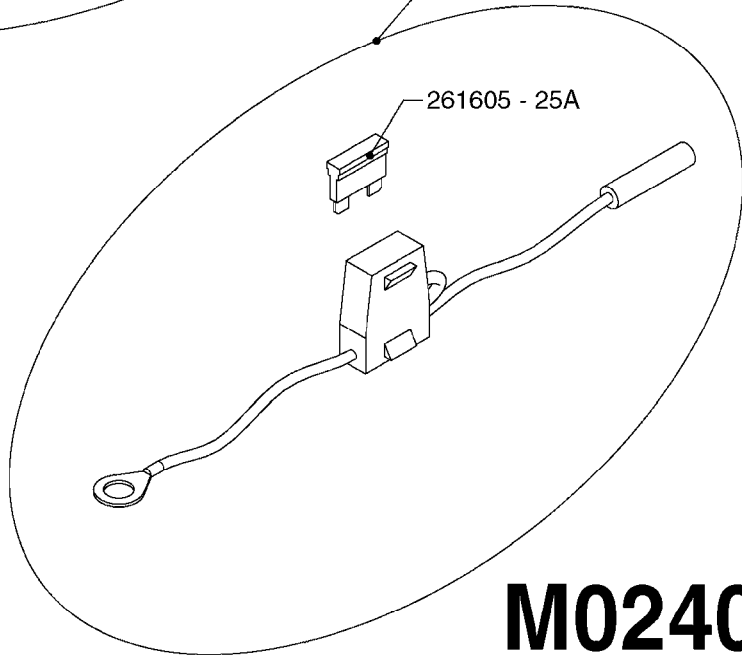

POWER SUPPLY CABLES
M0240-HIN, 01:01:16

Page 0

Date 16.03.2016 13:58