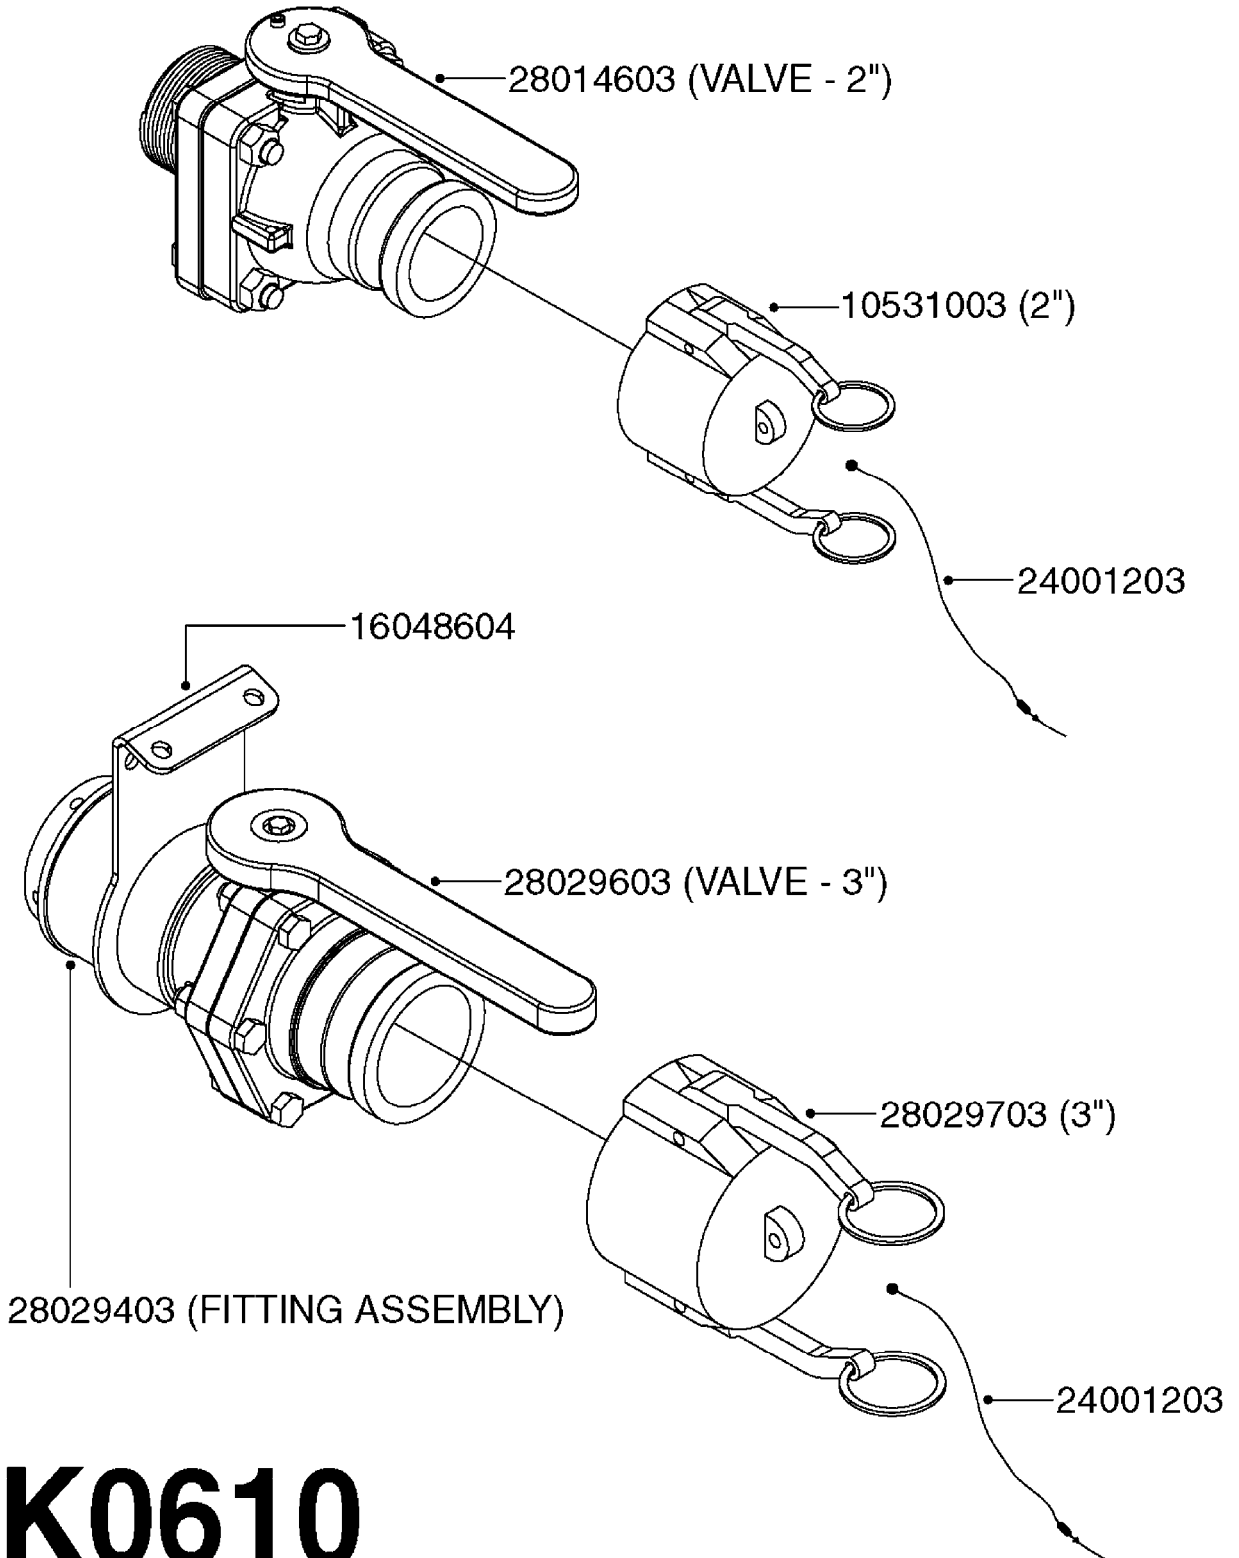

K0610

QUICKFILL-VALVES-BANJO 2" & 3"
K0610-HIN, 01:01:16

Page 1

Date 16.03.2016 13:57

parts-n°	order qty	description
10531003	1	CAP F.MALE QUICK COUPLER 2"
16048604	1	QUICK FILL BKT. NAV. 575-1100
24001203	1	RBR LANYARD 11" F.QCK FILL CAP
28014603	1	VALVE STUBBY 2" BANJO
28029403	1	3"NPT MALE X S93 FEMALE
28029603	1	VALVE STUBBY 3" BANJO
28029703	1	CAP F.MALE QUICK COUPLER 3"