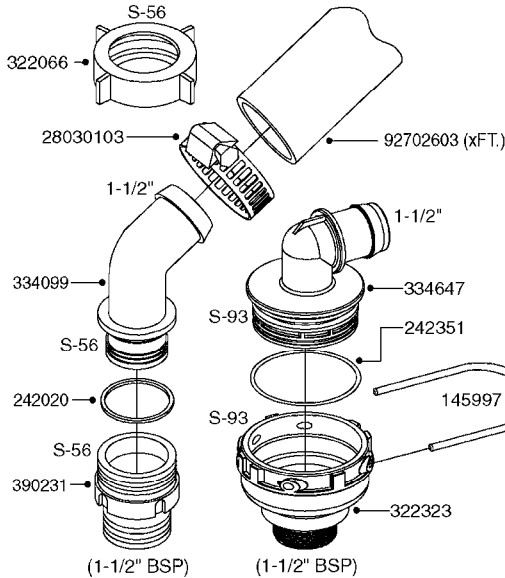

SUCTION SIDE OF PUMP (WITH 1-1/2" SUCTION PORT)