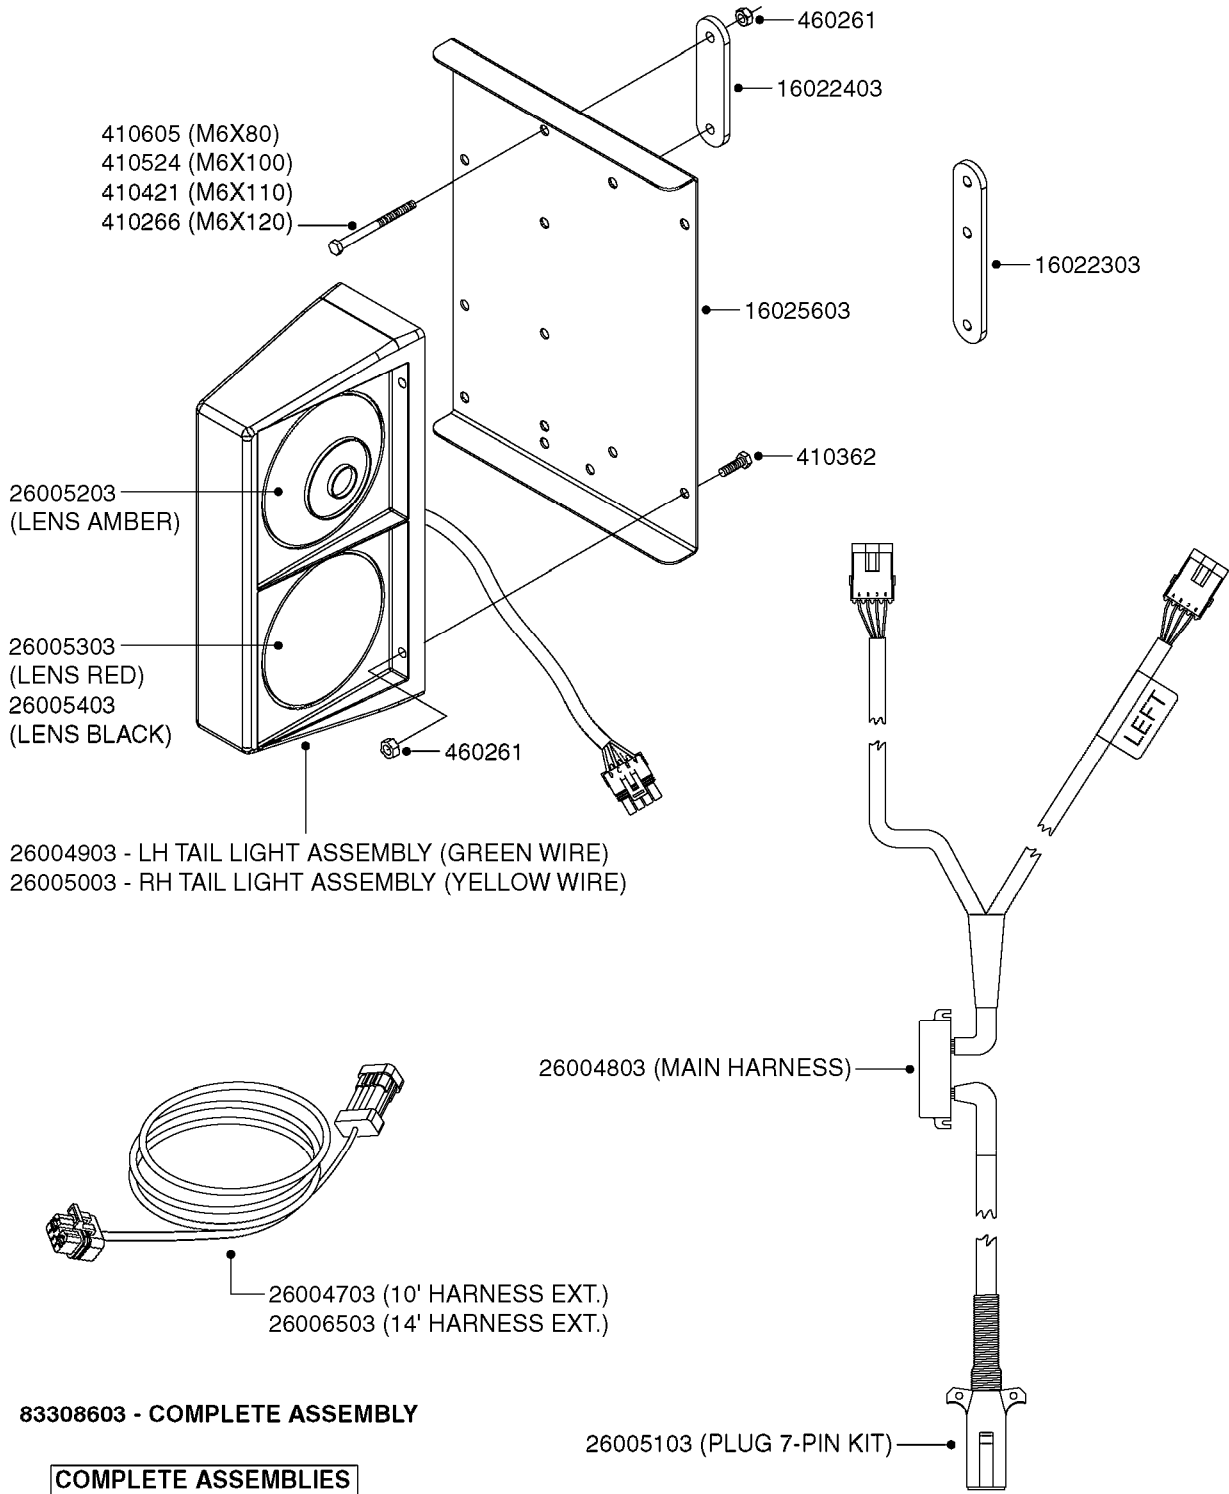

ANGLE SENSOR NCM
M0150-HIN, 01:01:16

Pos.	parts-n°	order qty	description
1	220947	1	SPRING D13.0/1,2 L=90 RST
2	283699	1	GREASE NIPPLE M6X1
3	283772	1	GREASE NIPPLE H3 M6 X 4 90°
4	410185	1	BOLT HEX 8.8 DEL M6X16 A2
5	420567	1	BOLT HEX 8.8 DEL M8X30 FT
6	420582	1	BOLT HEX 8.8 DEL M8X20 FT A2
7	420744	1	BOLT HEX 8.8 DEL M8X40
8	450902	1	BOLT ALLEN HEAD M4 X 16MM
9	460143	1	NUT HEX M8 LOCK A2 DIN985
10	461145	1	NUT HEX M4 LOCK
11	471037	1	SCREW A 4,3 DIN 125
12	471087	1	WASHER D12.0/4.3X1.0
13	471122	1	WASHER, M10, Ø20/10.5X 2.0, SS
14	471125	1	WASHER, M6, Ø12/ 6.4X 1.6, SS
15	471126	1	WASHER, M8, Ø16/ 8.4X 1.6, SS
16	480811	1	BLIND FASTENER M6 STAINLESS
17	741841	1	ANGLE SENSOR AND BRACKET REAR
18	14052100	1	AXLE D19 L=294/2XM8 STAINLESS
19	16125700	1	BRACKET FOR ANGLE SENSOR
20	16142200	1	GUARD PLATE FOR SENSOR
21	16173200	1	PLATE 6.0X134X42/2XD6/2XBENDS
22	16173400	1	PLATE 2.0X145.3X130/3XBENDS
23	16173600	1	PLATE 4.0X70X56 NCM 4400
24	16174100	1	PLATE 4.0X120X70/2XBENDS NCM 6600
25	16174300	1	BKT F. TRACTOR NCM STEE-UPDATE
26	21089300	1	BUSHING D12/10 L=9
27	22096500	1	TORSION SPRING D24/4.0 L=242
28	26005700	1	ANGLE SENSOR 70° 0.5-4.5 VDC
29	26005800	1	ANGULAR SENSOR 120° 0.5-4.5 VDC
30	28024103	1	TIE STRAP L=8" x W=3/16"
31	28045800	1	S-HOOK 3MM STAINLESS STEEL
32	28058400	1	CHAIN SS 8x16x2.0 L=600
33	39124400	1	BUSHING D28.5/19.1 L=21
34	61019200	1	FRONT SENSOR BRACKET NCM4400
35	61019300	1	FRONT SENSOR MT.THREADED HOLES
36	61019500	1	FRONT SENSOR BRACKET NCM6600
37	72564800	1	STEERING SENSOR NCM4400 FRONT STEERING SENSOR COMPLETE NCM4400
37	72565000	1	STEERING SENSOR NCM6600 FRONT STEERING SENSOR COMPLETE NCM6600

TRAFFIC LIGHT KIT
M0160-HIN, 01:01:16

Page

0

Date

16.03.2016 13:58

83308603 - COMPLETE ASSEMBLY

COMPLETE ASSEMBLIES
WHOLEGOODS ITEMS

M0160