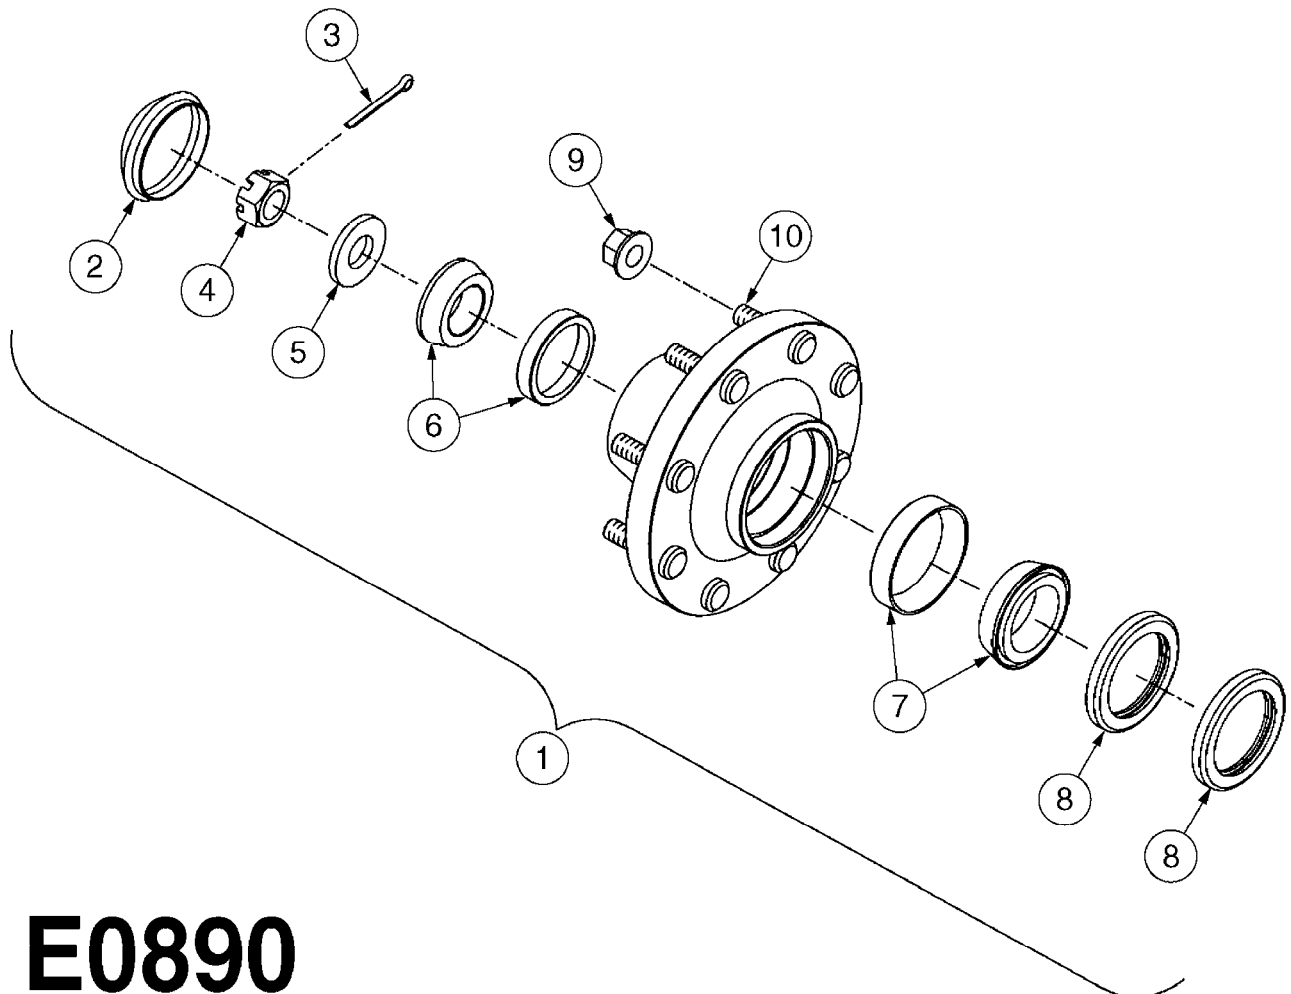

E0890

CAMOPLAST HUB ASSEMBLY - IDLER
E0890-HIN, 01:01:16

Page 1

Date 16.03.2016 13:57

Pos.	parts-n°	order qty	description
1	28078303	1	HUB ASSY.IDLER, G60-8
2	28081403	1	DUST CAP
3	28081503	1	COTTER PIN 7/32" X 2-1/4"
4	28081603	1	CASTLE NUT 1-1/4"-12
5	28081703	1	WASHER 1.28"IDX2.5"ODX0.13"
6	28081803	1	BEARING ASSEMBLY - OUTER
7	28081903	1	BEARING ASSEMBLY - INNER
8	28082003	1	WHEEL SEAL, SINGLE LIP
9	28082103	1	LUG NUT SET (8) IDLER
10	28082203	1	WHEEL STUD SET (8) IDLER