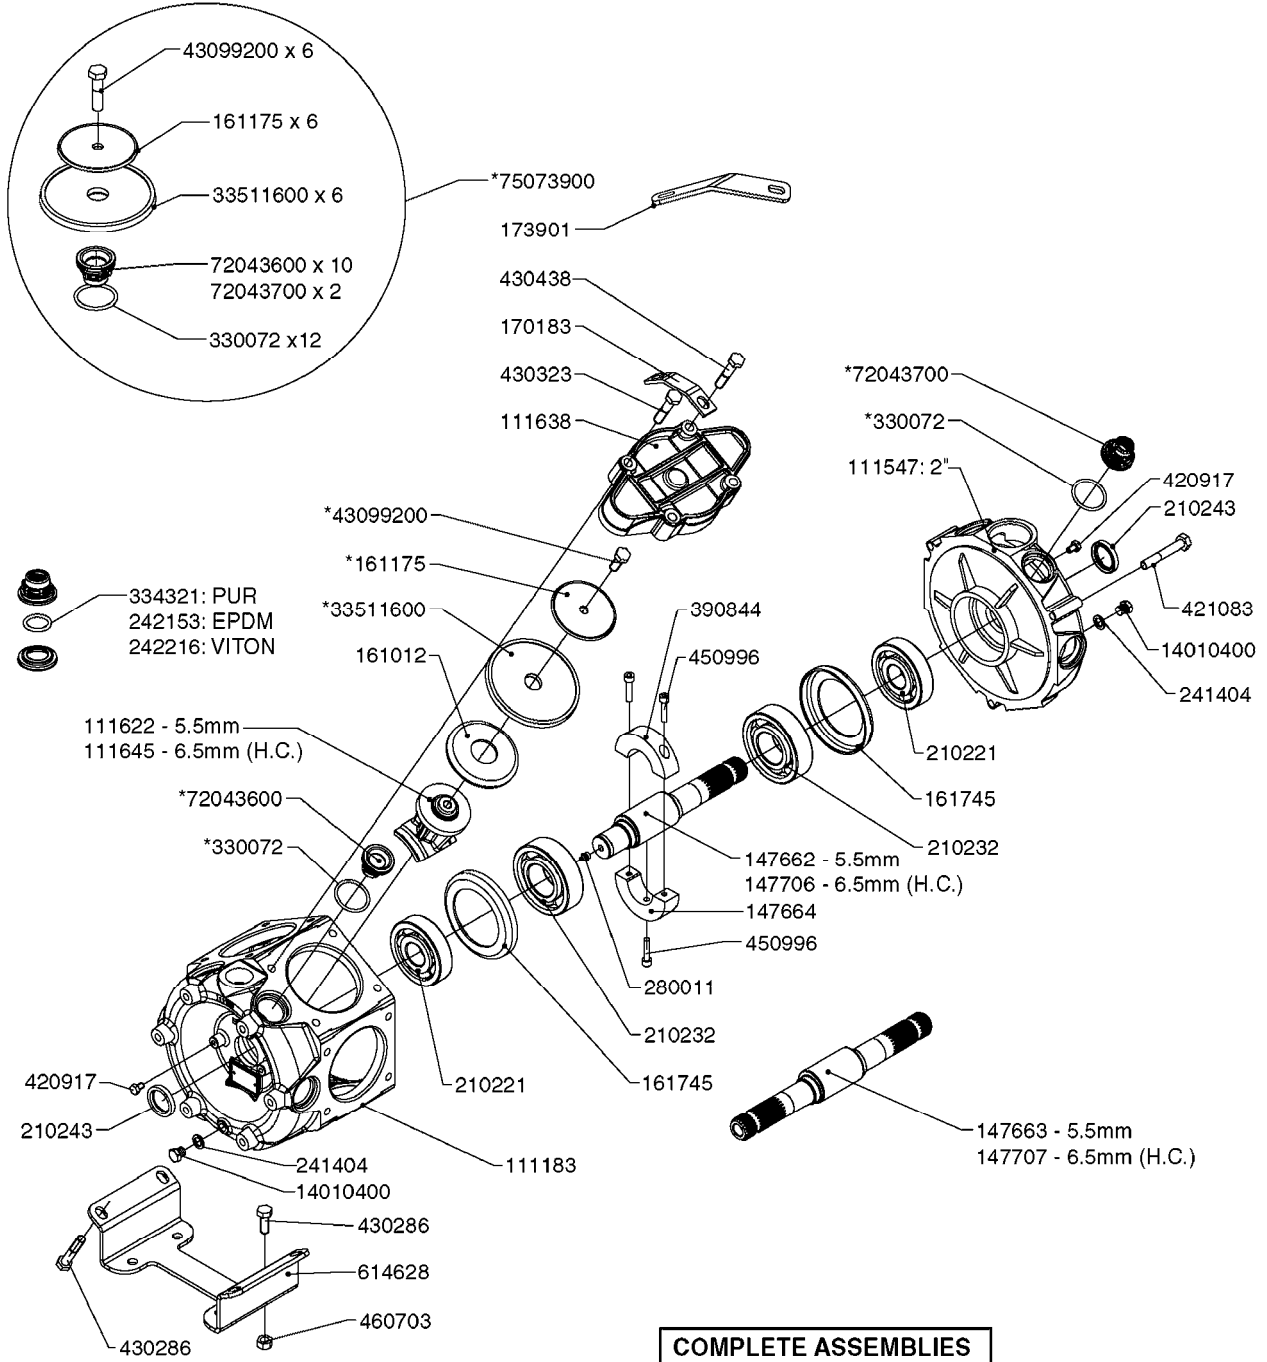

PUMP REPAIR KIT

**COMPLETE ASSEMBLIES
WHOLEGOODS ITEMS**

COMPLETE PUMPS

- 821587 - 463/10 2" W/THROUGH SHAFT (540 RPM)
- 82166300 - 463/12 2" (540 RPM H.C. INLINE PORTS)
- 463/12 2" (540 RPM H.C. OFFSET PORTS) REPLACED BY 82168700 (PAGE A0350)

A0330

PUMP - 463 W/ MOUNTING BASE
A0330-HIN, 01:01:16

Page 1

Date 16.03.2016 13:56

parts-n°	order qty	description
111183	1	PUMP CASTING 460-463 (PAINTED)
111547	1	PUMP FRONT 460-463-2' (PAINT)
111623	1	CONNECTING ROD 463/10MM
111624	1	CONNECTING ROD 463/12MM
111638	1	VALVE COVER 463 HC+1000 VERS.
143577	1	CRANK SHAFT F.363/462/463-10mm
147097	1	CRANK SHAFT 363-463/10 THROUGH
147571	1	CRANK SHAFT F.463-12mm
147688	1	CRANK SHAFT 462/12 THROUGH
161012	1	DIAPHRAGM BACKING DISC F. 463
161175	1	DIAPHRAGM DISC F. 463 PUMP
161745	1	METAL SPACER F.363/463
173901	1	LIFT STRAP F.PUMP 463
210221	1	BEARING BALL 6407
210232	1	BEARING BALL 6310
210243	1	SEAL OIL 35 X 47 X 7
241404	1	DOWTY SEAL 1/4"
242153	1	O-RING D26X4 EPDM
242216	1	O-RING VITON F/1202/1302/462
280011	1	GREASE NIPPLE 3/8' SAE H TR
330072	1	O-RING D53.5/D45.5X4
331192	1	SPACER, MODEL 361/363
334321	1	O-RING POLY. 34.0x26.0x4.0
421083	1	BOLT HEX 8.8 DEL M10X65
430286	1	BOLT HEX 8.8 DEL M12X30 FT
430323	1	BOLT HEX 8.8 DEL M12X60
430438	1	BOLT HEX 8.8 DEL M12X65
460703	1	NUT HEX M12X1.75 LOCK DIN985
614628	1	FOOT FOR PUMP 460-463 PAINTED
821587	1	PUMP 463/10 THROUGH SHAFT TWNF
14010400	1	PLUG 1/4" BSP
33511600	1	DIAPHRAGM PUMP 463/464 PUMP PUR
43099200	1	BOLT HEX SS M12 X 30 DIN933 A4
72043600	1	VALVE FOR 462/463
72043700	1	VALVE FOR 462/463 W.VENT HOLE
75073900	1	PUMP KIT 463 "06"
82166300	1	PUMP 463-12 2"SUC 540RPM
82168700	1	PUMP 464/12/540 OFFSET PORTS