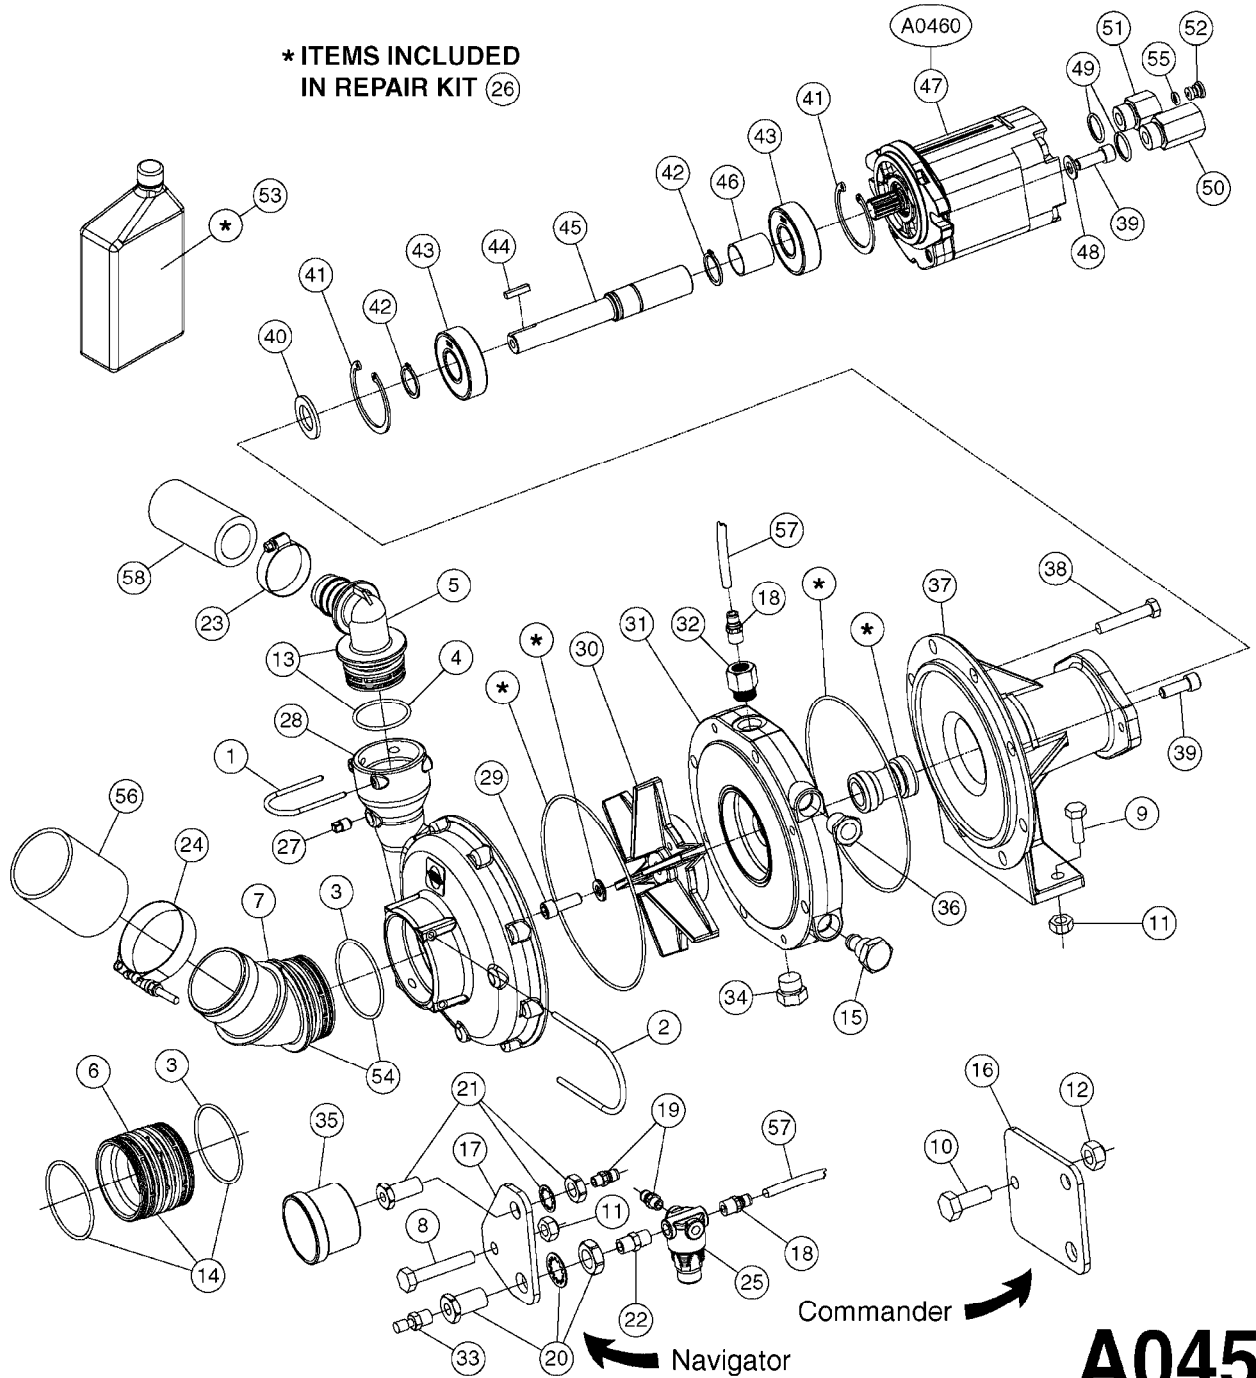

PUMP - 460/462/463 FITTINGS
A0390-HIN, 01:01:16

Page 1
Date 16.03.2016 13:56

parts-n°	order qty	description
145997	1	FITT.DK S-93 FORK
232115	1	FITT HEX NIPPLE 2'-2' BSP
241441	1	O-RING D29.3X3
242020	1	O-RING 39.2 X 3 VITON
242351	1	O-RING D69.5X3.0 VITON F.S-93
242353	1	O-RING D44.2X3.0 VITON F.S-67
320821	1	FITT.DK NUT 1-1/2" BSP
322066	1	FITT.DK S-56 NUT
322322	1	FITT.DK S-67 X 1-1/4"BSP MALE
322323	1	FITT.DK S-93 X 1-1/2"BSP MALE
322324	1	FITT.DK S-93 X 2"BSP MALE
330746	1	GUARD PTO LOWER PART SHORT
330757	1	GUARD PTO UPPER PART SHORT
333292	1	FITT.DK HB 1"O'RING F.1-1/2"
334099	1	FITT.DK S-61 ELB.1-1/2"110 DEG
334150	1	FITT.DK HB 1-1/4" 110 F.1-1/2"
334244	1	FITT.DK S-67 ELB.1-1/4"
334340	1	FITT.DK S-93 ELBOW 2.5"
334446	1	FITT.DK S-93 ELB.2" PVC
334647	1	FITT.DK S93 ELB 1-1/2" 90 PVC
390231	1	FITT.DK NIPPLE 1-1/2 X S56
390232	1	FITT.DK HN 1-1/2' X 1-1/4' BSP
410347	1	SCREW M6X20 8.8
420162	1	BOLT HEX 8.8 DEL 3/8"x15MM
460202	1	NUT HEX M6
461217	1	NUT HEX M5 LOCK
471122	1	WASHER, M10, Ø20/10.5X 2.0, SS
821585	1	PUMP 463/5.5 THRGH SHAFT 1000R
821587	1	PUMP 463/10 THROUGH SHAFT TWNF
10277003	1	FITT.PO.HB 2.00X2.00 MCPHEE
10530803	1	FITT.PO.SE 2.00X2.00 45 DEG.
10531103	1	FITT.PO.HB 2.00"NPT X 1.50"HOS
10592303	1	FITT.PO.HB 2.00X 2.00BSP 90DEG
14012200	1	FITT.DK S-67 FORK W/M5 THREADS
28030103	1	CLAMP HOSE GEAR P5/4-S1.5"6724
28030203	1	CLAMP HOSE T-BOLT S2" 235-67
28030303	1	CLAMP HOSE T-BOLT S2.5" 235-76
72293300	1	PUMP 463/6.5 MED-2-1000-GG
82168700	1	PUMP 464/12/540 OFFSET PORTS
82168800	1	PUMP 464/6.5/1000 OFFSET PORTS
82169400	1	PUMP 464-6.5-STD-2-1000 FK
92702603	1	HOSE PVC SUCT GRAY 1-1/2"
92702703	1	HOSE PVC SUCT GRAY 2"
92702803	1	HOSE PVC SUCT GRAY 2.5"
92734403	1	HOSE R X5/4" X200PSI WP X0012"

* ITEMS INCLUDED
IN REPAIR KIT (26)