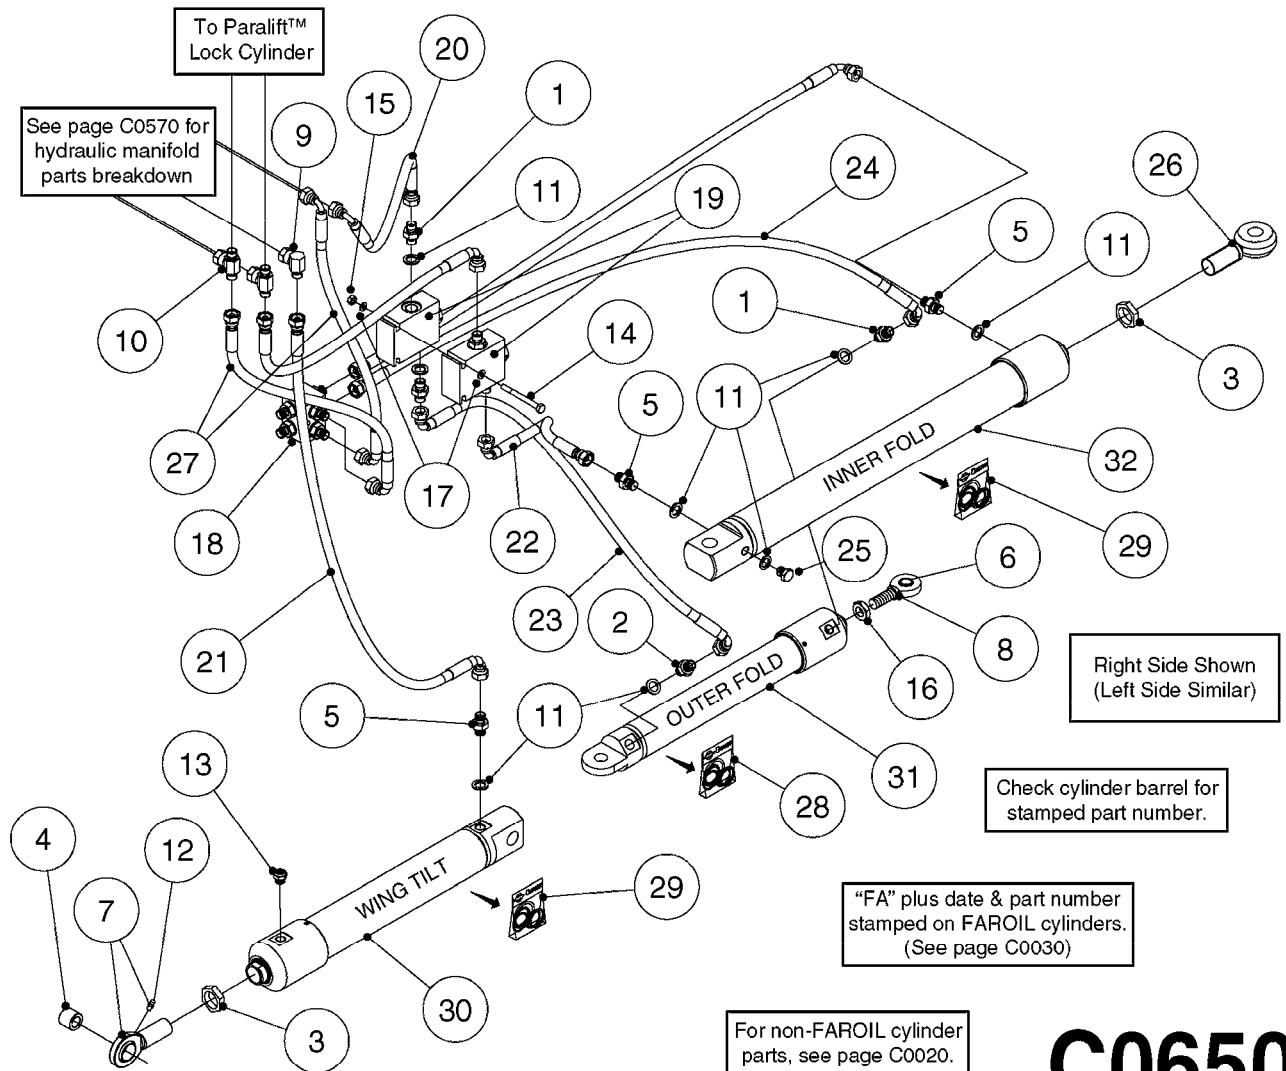

C0650

HYDRAULICS FORCE 80'-100'
C0650-HIN, 01:01:16

Page 1

Date 16.03.2016 13:56

Pos.	parts-n°	order qty	description
1	146845	1	HEX NIPPLE 1/4"x1/4"
2	146851	1	HEX NIPPLE 1/4"x1/4" 0.7MM
3	147128	1	NUT M24X2 NV-32
4	147130	1	BUSHING D25/20 20MM
5	147498	1	HEX NIPPLE 1/4"-1/4" 1.2mm
6	210728	1	BEARING F.LINK HEAD M17
7	210878	1	LINK HEAD M24 x 55 W/ GREASE NIP. DELTA
8	210879	1	LINK HEAD M16 x D17
9	232060	1	HY.ELBOW 1/4" BSP SWIVEL
10	232175	1	TEE 1/4"M X 1/4"F X 1/4"M BSP
11	241404	1	DOWTY SEAL 1/4"
12	283699	1	GREASE NIPPLE M6X1
13	284265	1	PLUG BREATHER 1/4" F/CYLINDER
14	410605	1	BOLT HEX 8.8 DEL M6X80
15	460261	1	NUT HEX M6X1 LOCK A2 DIN985
16	461198	1	NUT HEX M16X2 JAMB
17	471125	1	WASHER, M6, Ø12/ 6.4X 1.6, SS
18	731941	1	HYD. BLOCK MANIFOLD
19	782127	1	HY.FLOW DIVIDER FTZ-03
20	784005	1	HOSE HY X 1/4 X 037.38"STR+ELB
21	784010	1	HOSE HY X 1/4 X 149.5"STR+ELB
22	784031	1	HYD.HOSE CM TF 1/4"x550MM
23	784094	1	HOSE HY X 1/4 X 248.0" ELB+ELB 80' BOOM
23	784127	1	HOSE HY X 1/4 X 285.5" ELB+ELB 90' BOOM
24	784128	1	HOSE HY X 1/4 X 259.85"STR+ELB 80' BOOM
24	784129	1	HOSE HY X 1/4 X 299.21"STR+ELB 90' BOOM
25	14010400	1	PLUG 1/4" BSP
26	14082300	1	LINK EYE Ø20/M24X2 L=87.5
27	28376503	1	HOSE HY X1/4X047.25"STR+ELB
28	75074300	1	SEALKIT78122000/23-25/30-32/46
29	75075200	1	SEAL KIT 78120900/14/50
30	78121400	1	CYLINDER DOUBLE D50/30-300
31	78122400	1	DOUBLE CYLINDER D 40/20-300
32	78128800	1	CYLINDER, D50/30-500