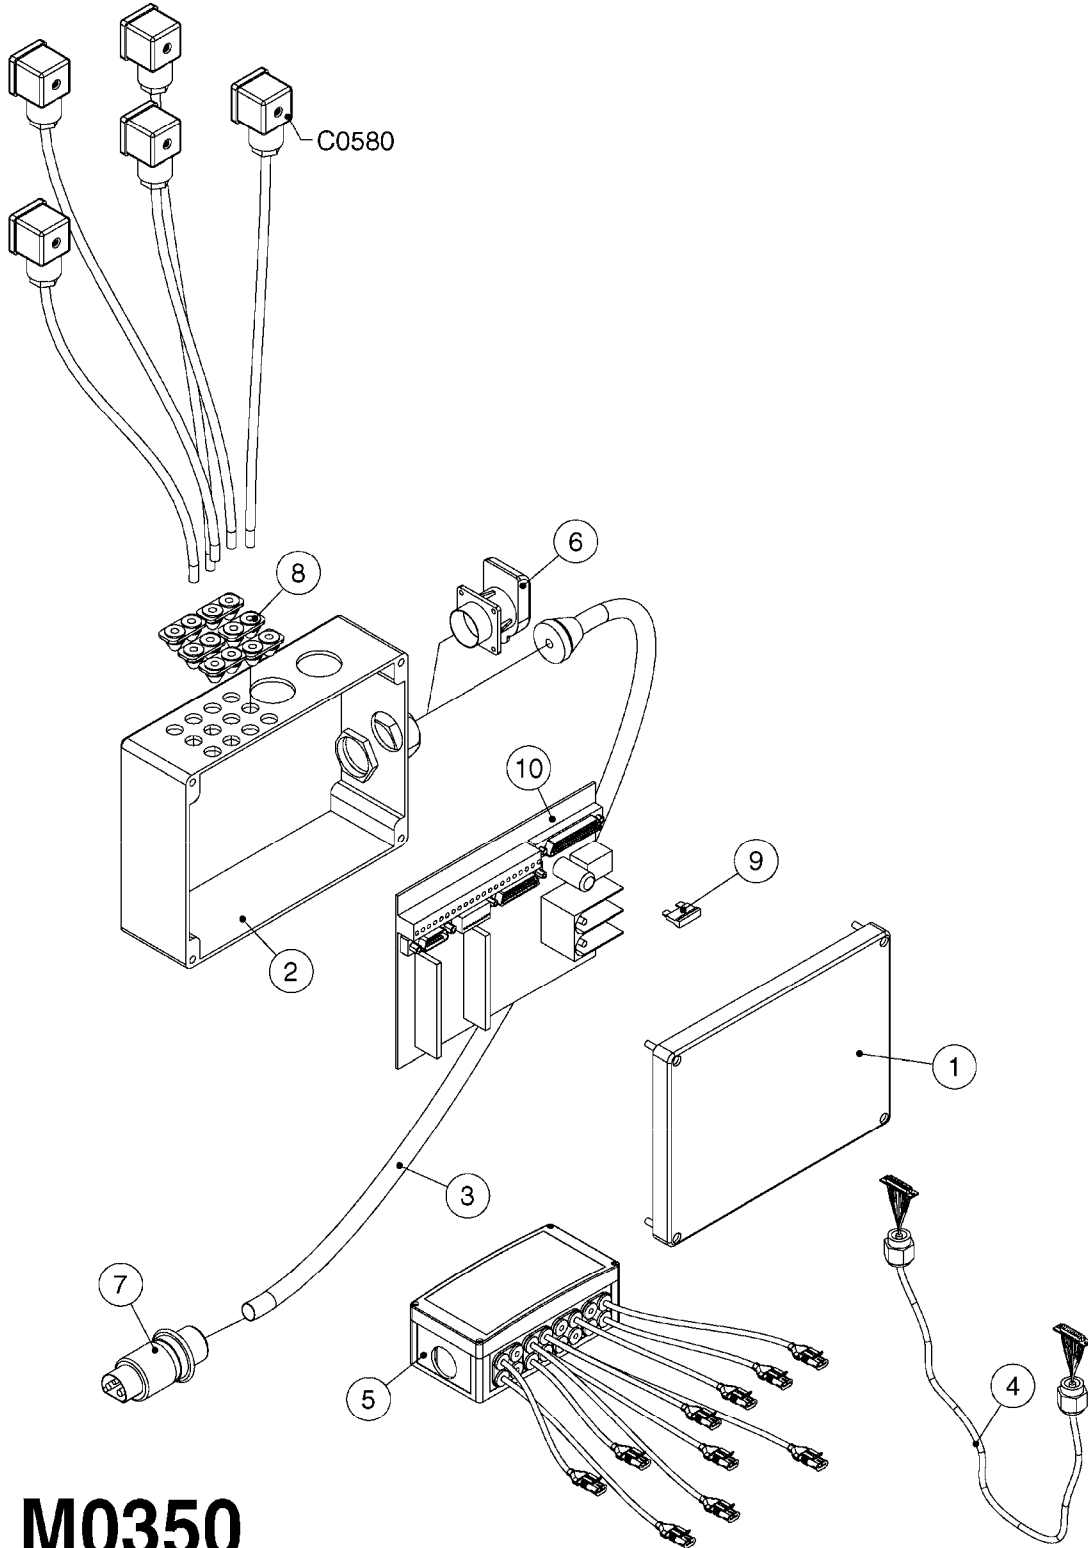

M0350

JUNCTION BOXES - HYDRAULIC
M0350-HIN, 01:01:16

Page 1

Date 16.03.2016 13:58

Pos.	parts-n°	order qty	description
1	261442	1	LID F.3010/3012 HP BOX
2	391071	1	BOX FOR HY.DAH
3	983070	1	CABLE 2X6MM
4	26016900	1	CABLE DB25M - DB25F L=8.5m
5	26018000	1	HYD JUNCTION BOX SPZ PRE 2012 EAGLE SPC BOOMS
5	26018100	1	HYD. BOX BOOM PCB W/LEADS FOR FORCE/TWIN FORCE BOOMS
5	26018500	1	HYD. BOX BOOM PCB NO LEADS
5	26038300	1	HYD JUNCTION BOX GENERIC 2012 EAGLE SPC/FORCE BOOMS
6	28048000	1	PLUG 3-POL DIN 9680 FEM.CHASS
7	28048100	1	PLUG 3-POL DIN 9680 MALE SPRAY
8	28048200	1	WIRE GROMET RUBBER 4 HOLE
9	28048500	1	FUSE 10A AUTO
10	72243500	1	DAH INTERFACE PCB MOUNTED