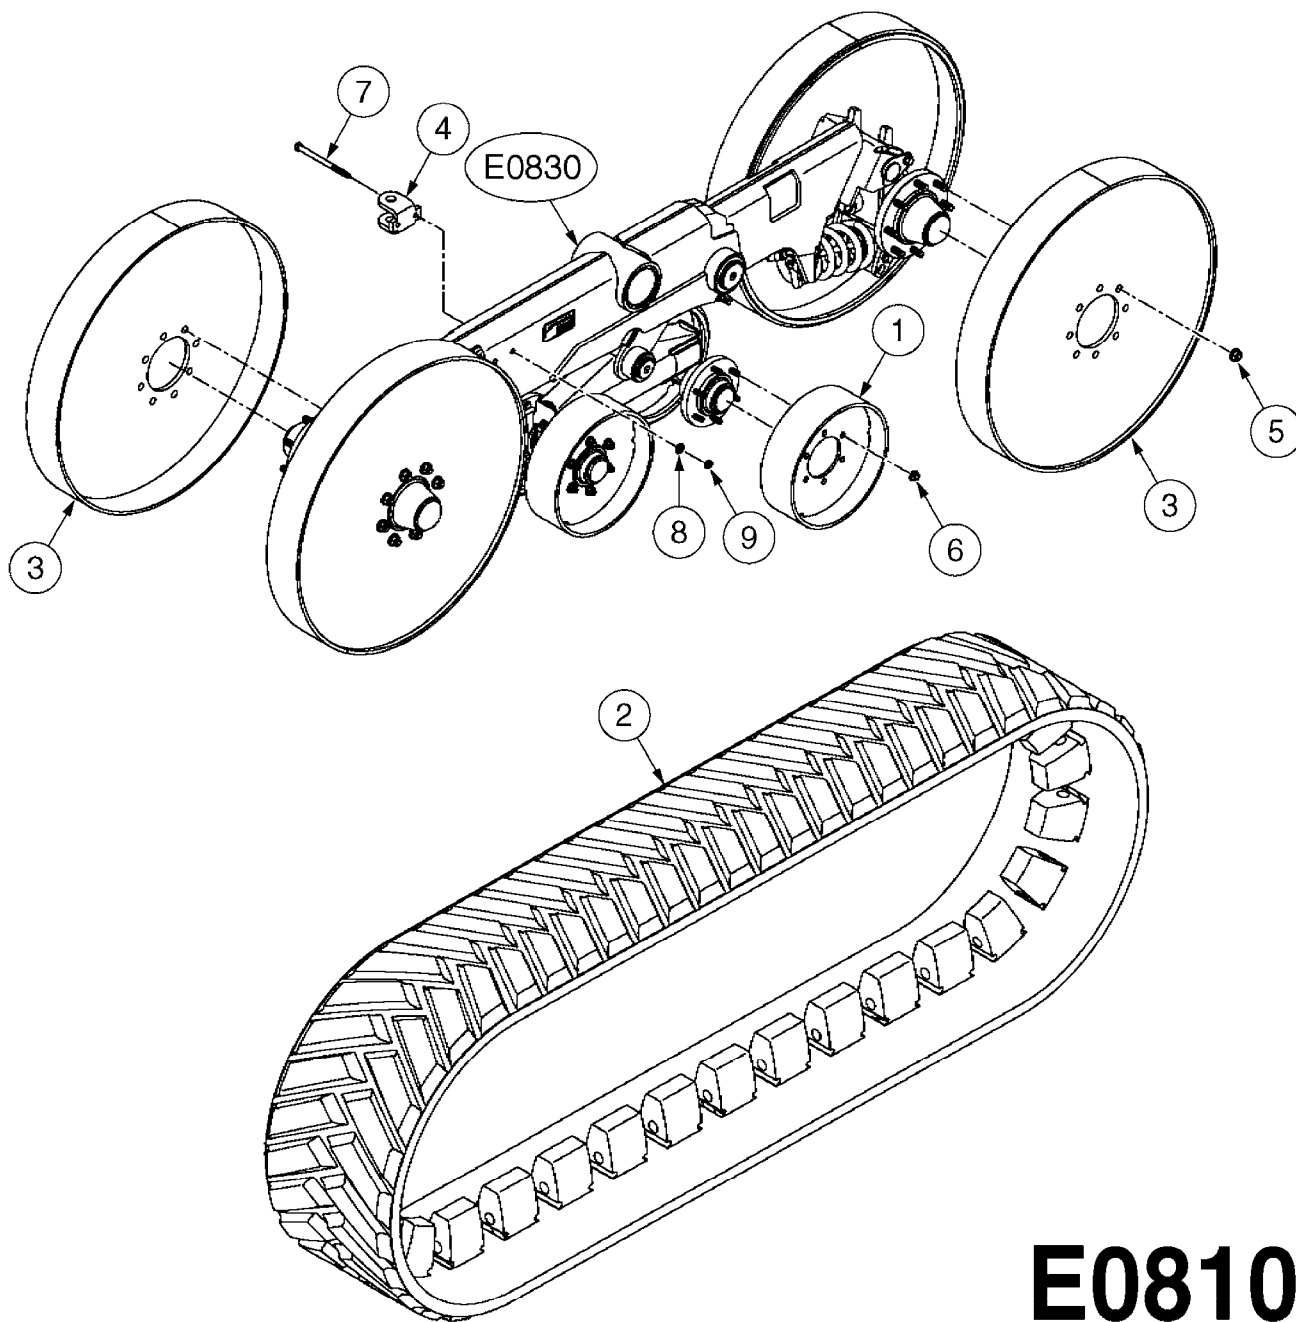

COMPLETE HUB ASSEMBLY:
28045703

COMPLETE ASSEMBLIES
WHOLEGOODS ITEMS

E0790

HUB ASSEMBLE F.4-1/2" SPINDLE
E0790-HIN, 01:01:16

Page 1

Date 16.03.2016 13:57

parts-n°	order qty	description
10629403	1	BOLT HEX 5/16 NC GR.2 00.50"
21000503	1	SEAL,WHEEL CR43771
21000603	1	RACE, BEARING 3.5/1.5
21000703	1	BEARING, TAPPERED 3.5433/1.575
21000803	1	RACE, TAPERED BEARING
21000903	1	BEARING, TAPPERED, 2.75/1.510
24002803	1	GASKET F. HUB 4.5" HUB ASSY
28001103	1	SPINDLE 4.5"x 21" 20000LB
28001203	1	HUB, 20000LB W. BRG RACES
28045703	1	HUB ASSY 10-13.19-11.02 25000#
29000003	1	HUB CAP F. 881(20000LB) HUB
45000103	1	BOLT, WHEEL STUD 3/4-16X2 3/4
45000503	1	BOLT, WHEEL STUD 3/4-16X3 1/2
46000003	1	NUT HEX NF 3/4" FLANGED F.HUB
46000103	1	NUT, CASTLE, SPINDLE 2-12 UNF
46000203	1	NUT, BUD WHEEL, INNER, RH
46000303	1	NUT, BUD WHEEL, OUTER, RH
47000103	1	WASHER, SPNDL 4.5" 2.06x4 .25T
48000103	1	PIN, COTTER 5/16" X 5.25"
63002903	1	AXLE INSERT,72"-90"SUS CM 1200
63033703	1	AXLE INSERT NCM 44/66/9000