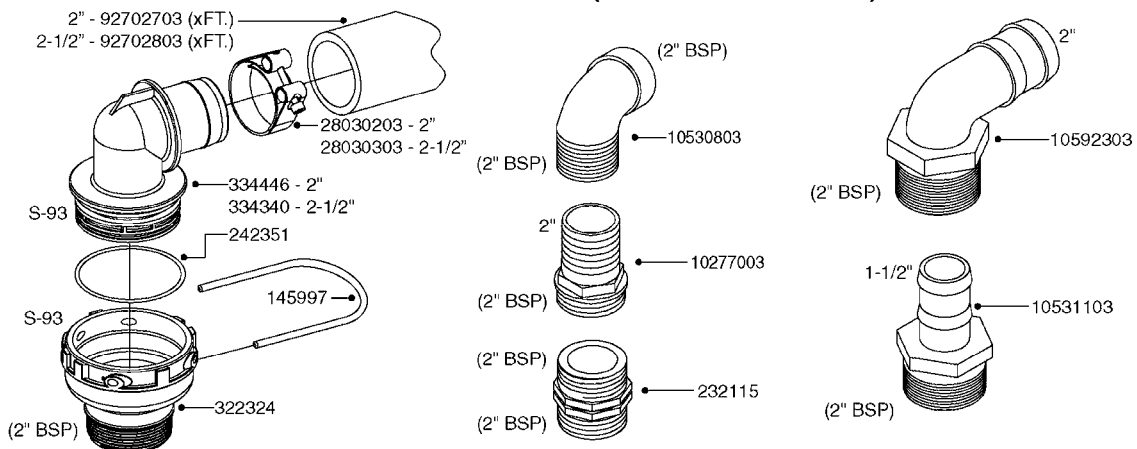

SUCTION SIDE OF PUMP (WITH 2" SUCTION PORT)