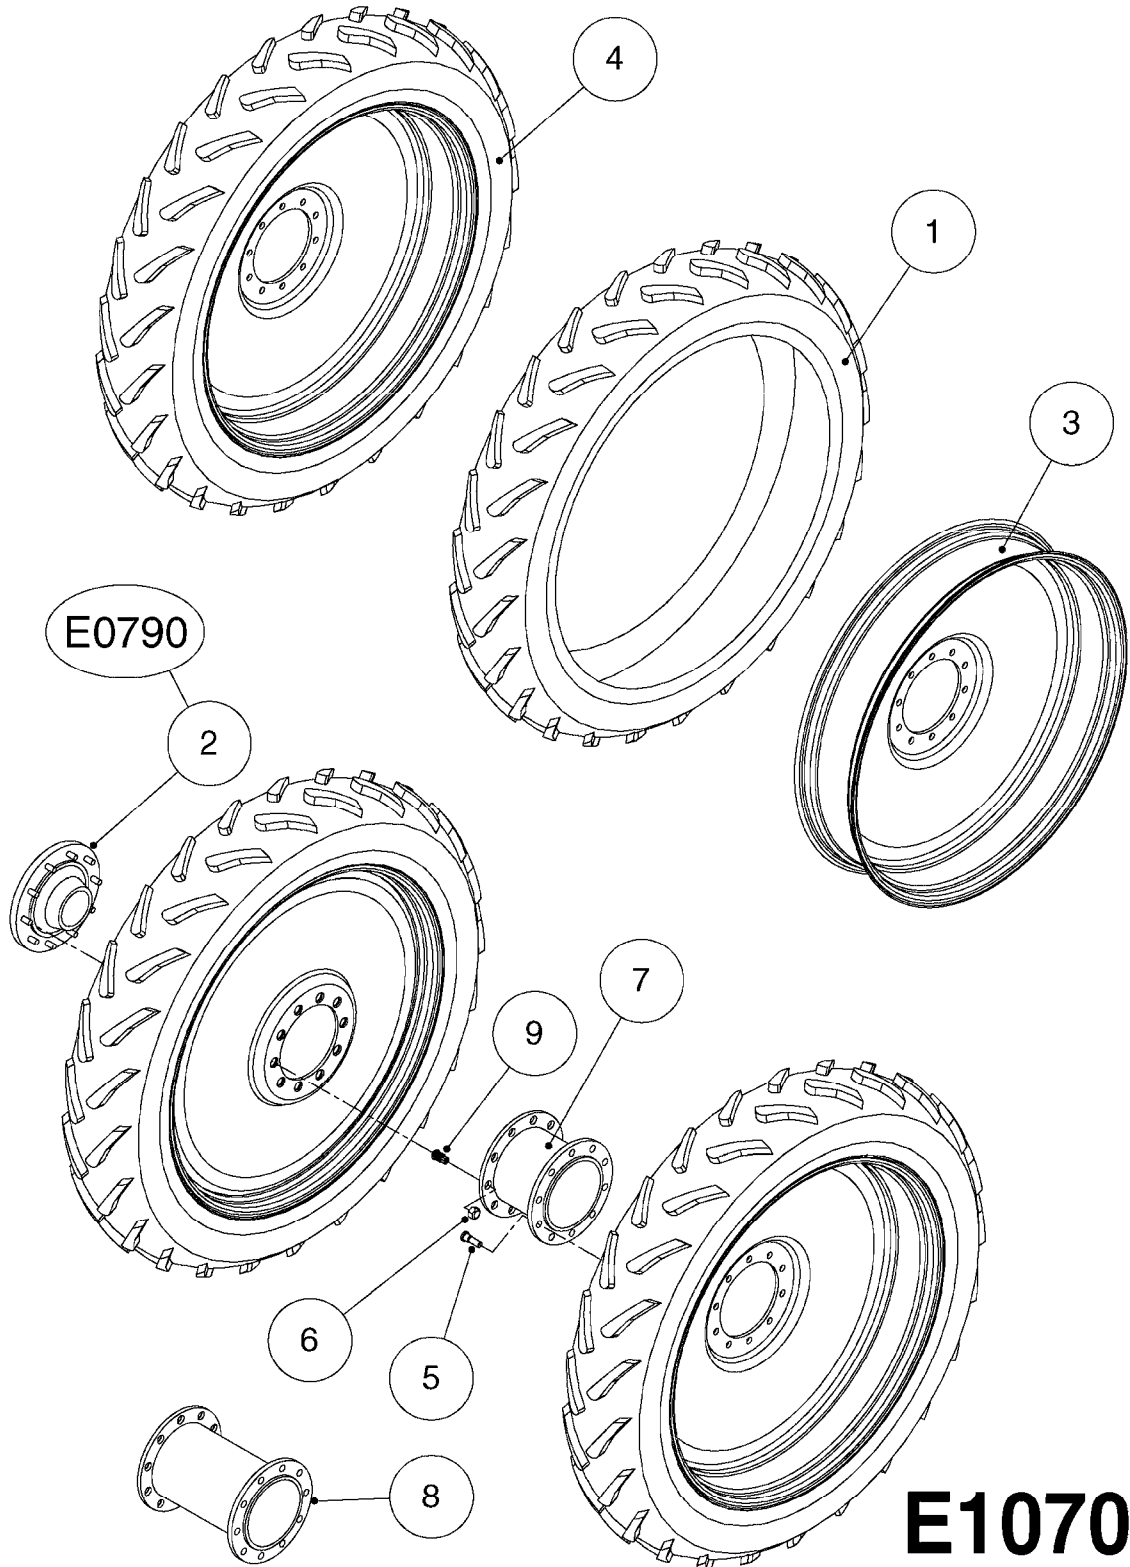

WHEELS FOR NEW COMMANDER
E1070-HIN, 01:01:16

Page 1
Date 16.03.2016 13:57

Pos.	parts-n°	order qty	description
1	10615703	1	TIRE 320 90R46' RAD.TL 357774
2	28045703	1	HUB ASSY 10-13.19-11.02 25000#
3	28007103	1	RIM,10x46,5.75NOS,13.189BC
4	28031203	1	TIRE ASSY. 320/90R50" HL R.H.
4	28031303	1	TIRE ASSY. 320/90R50" HL L.H.
4	28037603	1	TIRE ASSY.320/90R50" R.H. DUAL
4	28037703	1	TIRE ASSY.320/90R50" L.H. DUAL
4	28038603	1	TIRE 320/90R50" 161A8B HI LOAD
4	70006303	1	WHEEL ASM. 320/90R46 LH
4	70006703	1	WHEEL ASM. 320/90R46 RH
5	28034803	1	STUD 3/4"NF/5/8"KNURL L=2-5/8"
6	46000303	1	NUT, BUD WHEEL, OUTER, RH
7	61011203	1	DUAL SPACER 22" ROW 50" TIRE
8	61011303	1	DUAL SPACER 30" ROW 50" TIRE
9	46000203	1	NUT, BUD WHEEL, INNER, RH