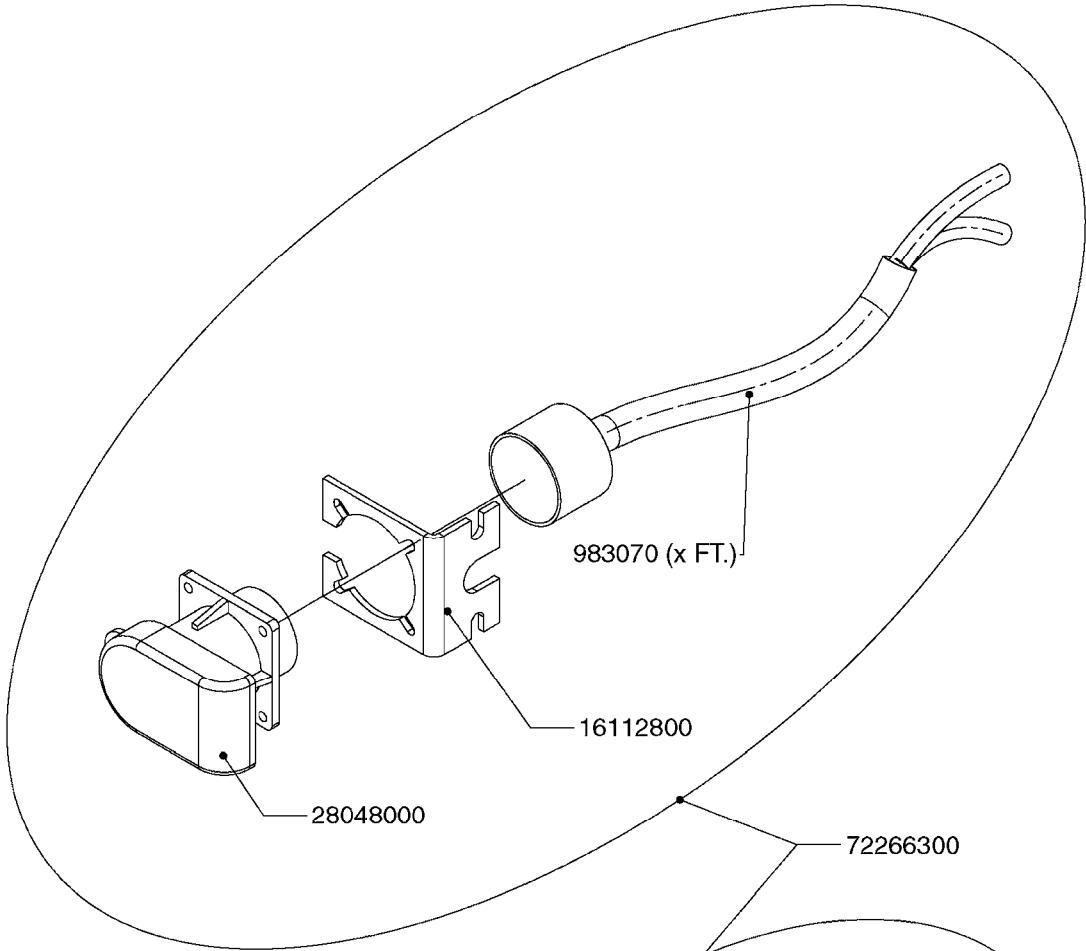

POWER SUPPLY CABLES
M0240-HIN, 01:01:16

Page 0

Date 16.03.2016 13:58