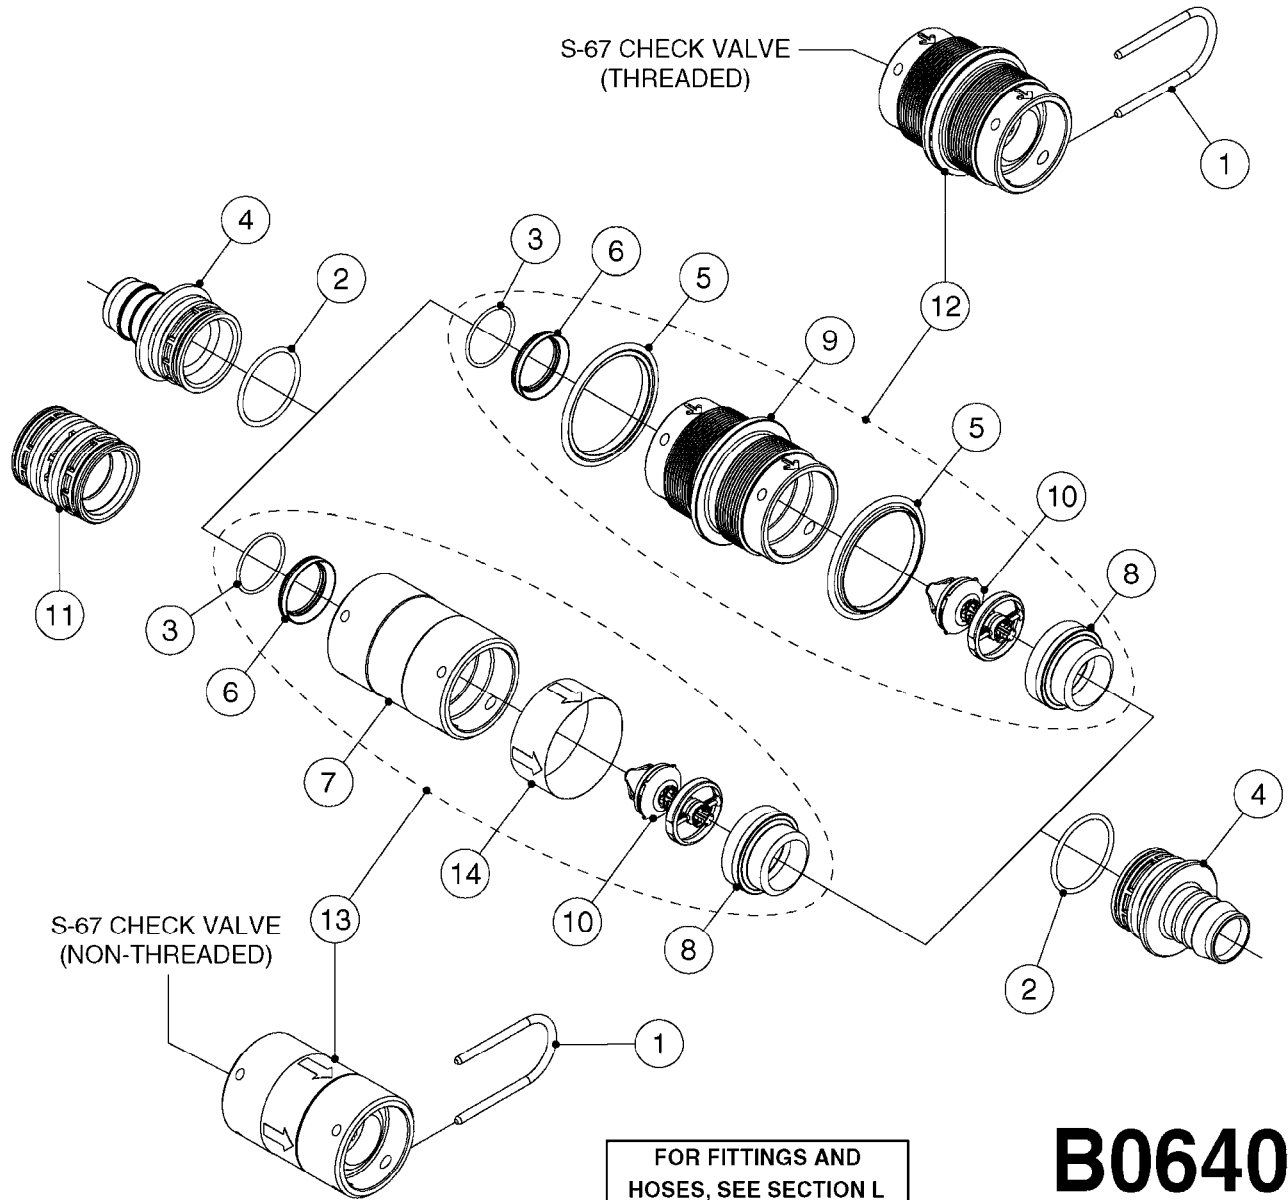

FOR FITTINGS AND
HOSES, SEE SECTION L

B0630

CHECK VALVES - S67
B0630-HIN, 01:01:16

Page 1

Date 16.03.2016 13:56

Pos.	parts-n°	order qty	description
1	145996	1	FITT.DK S-67 FORK
2	242353	1	O-RING D44.2X3.0 VITON F.S-67
3	242504	1	O-RING D35x2 NITRIL
4	322104	1	FITT.DK S-67 BULKHEAD
5	334231	1	FITT.DK S-67 STR.1'
5	334232	1	FITT.DK S-67 STR.1-1/4'
6	14103100	1	SEAT F.CHECK VALVE D40.8 2010
7	72001803	1	CHCK VLV,S67, 2 X 1" HB COMPLETE IN-LINE CHECK VALVE FOR 1" HOSE
7	72206600	1	CHCK VLV,S67, 2 X 1.25" HB COMPLETE IN-LINE CHECK VALVE FOR 1-1/4" HOSE
8	72089900	1	CHECK VALVE S67 SUBASMBLY.2001
9	97800500	1	DECAL 230X28 BLACK ARROW