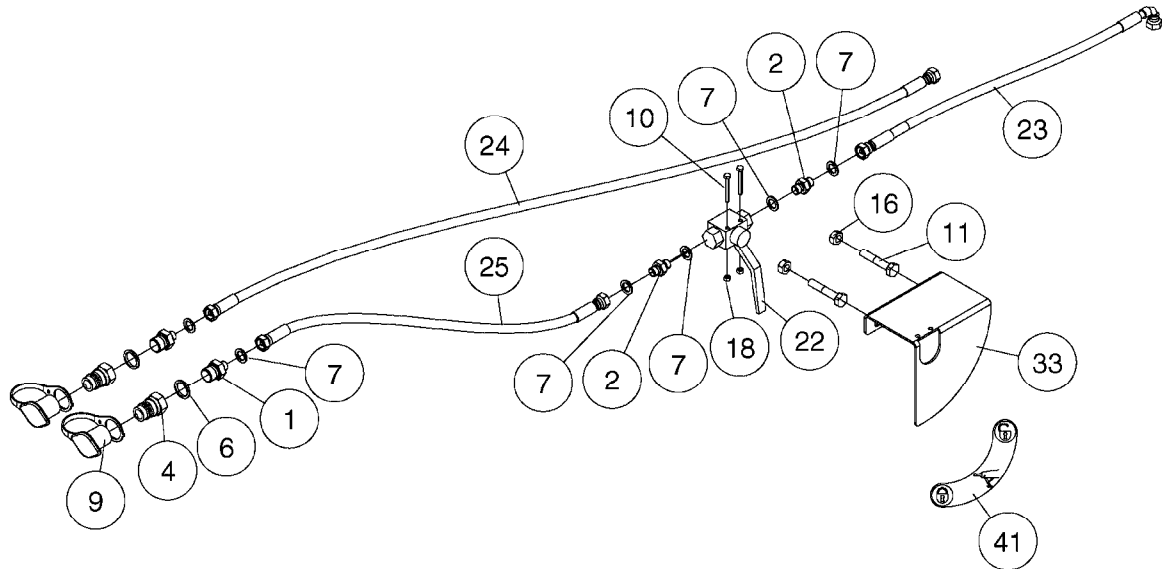

E1020

SWIVEL HOSE GUARD - NCM
E1020-HIN, 01:01:16

Page 1

Date 16.03.2016 13:57

Pos.	parts-n°	order qty	description
1	165557	1	WASHER D28.0/D12.2X2.0 SS
2	420604	1	BOLT HEX 8.8 DEL M10X25 FT DIN933
3	421222	1	BOLT HEX 8.8 DEL M10X75 FT
4	460423	1	NUT HEX M10X1.5 LOCK
5	480126	1	PIN COTTER M4X30
6	16143600	1	HOSE AND CABLE HOLDER TOP
7	16160900	1	HOSE AND CABLE GUARD 160X502MM
7	16187700	1	HOSE AND CABLE GUARD 160X402MM
8	61042200	1	HOSE AND CABLE HOLDER PIVOT
9	92712403	1	HOSE R X1" X300PSI WP X0012"