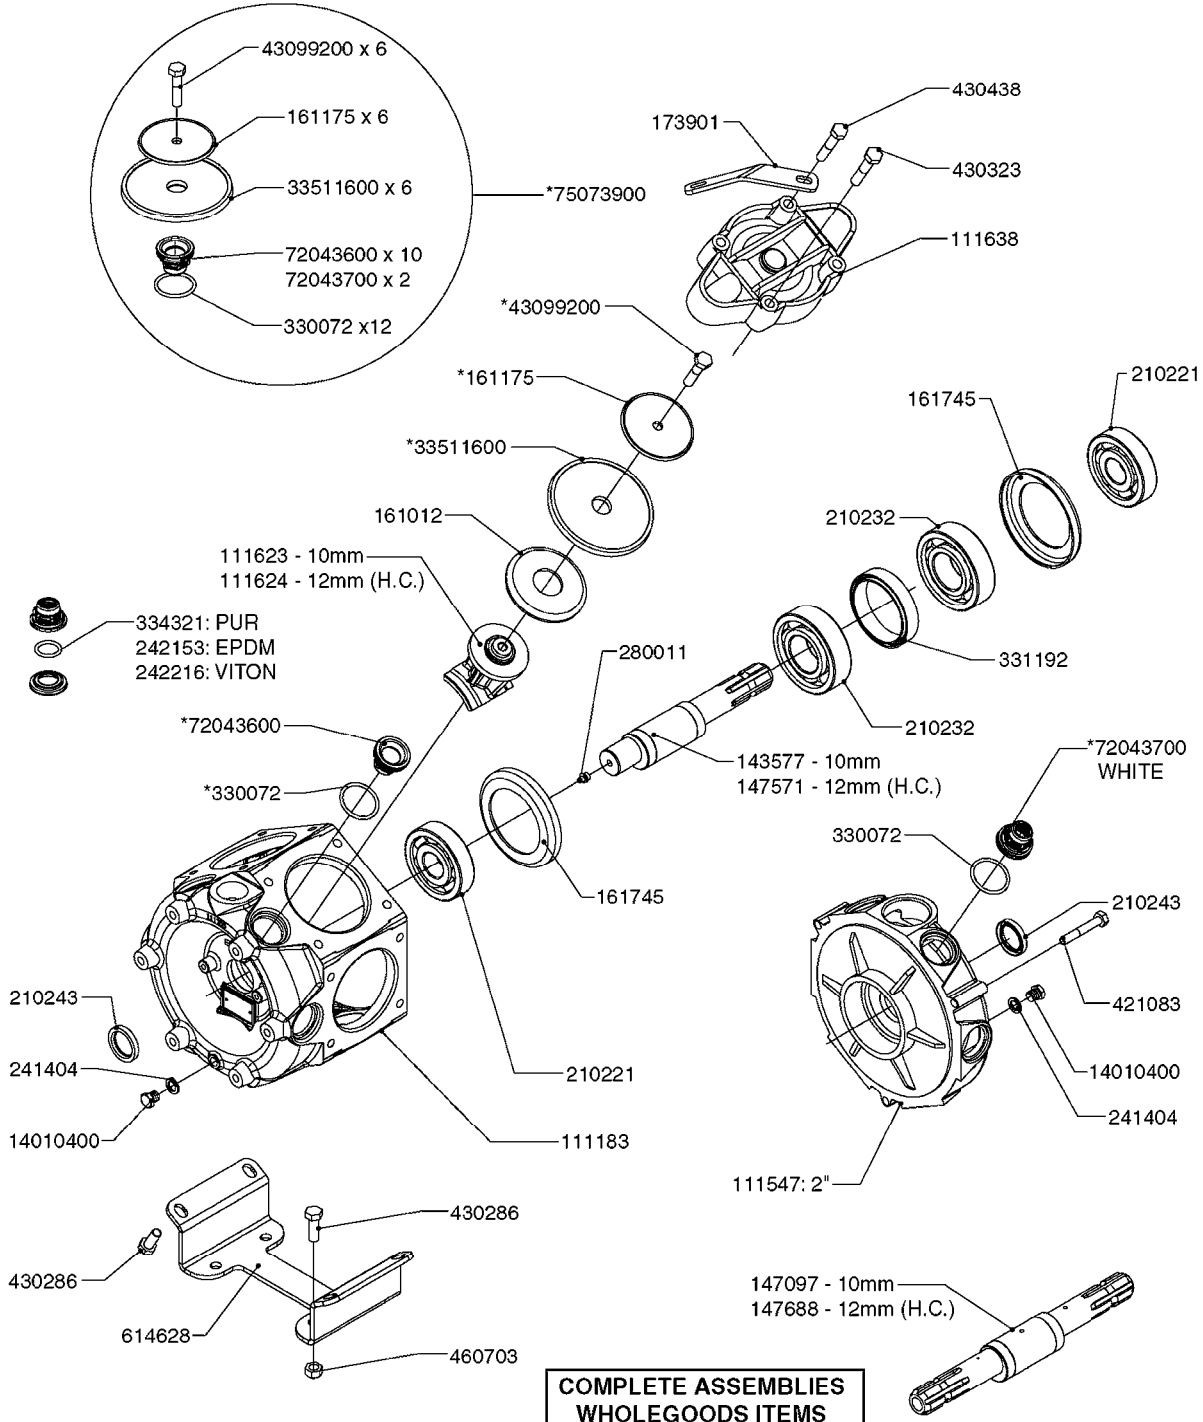

PUMP REPAIR KIT

**COMPLETE ASSEMBLIES
WHOLEGOODS ITEMS**

COMPLETE PUMPS

- 821587 - 463/10 2" W/THROUGH SHAFT (540 RPM)
- 82166300 - 463/12 2" (540 RPM H.C. INLINE PORTS)
- 463/12 2" (540 RPM H.C. OFFSET PORTS) REPLACED BY 82168700 (PAGE A0350)