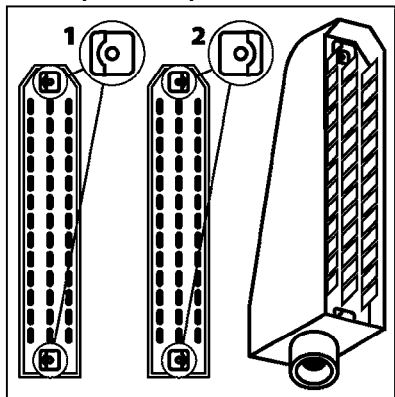

HYDRAULIC SYSTEM

* Note orientation of bracket
1 = Liquid system
2 = Hydraulic system