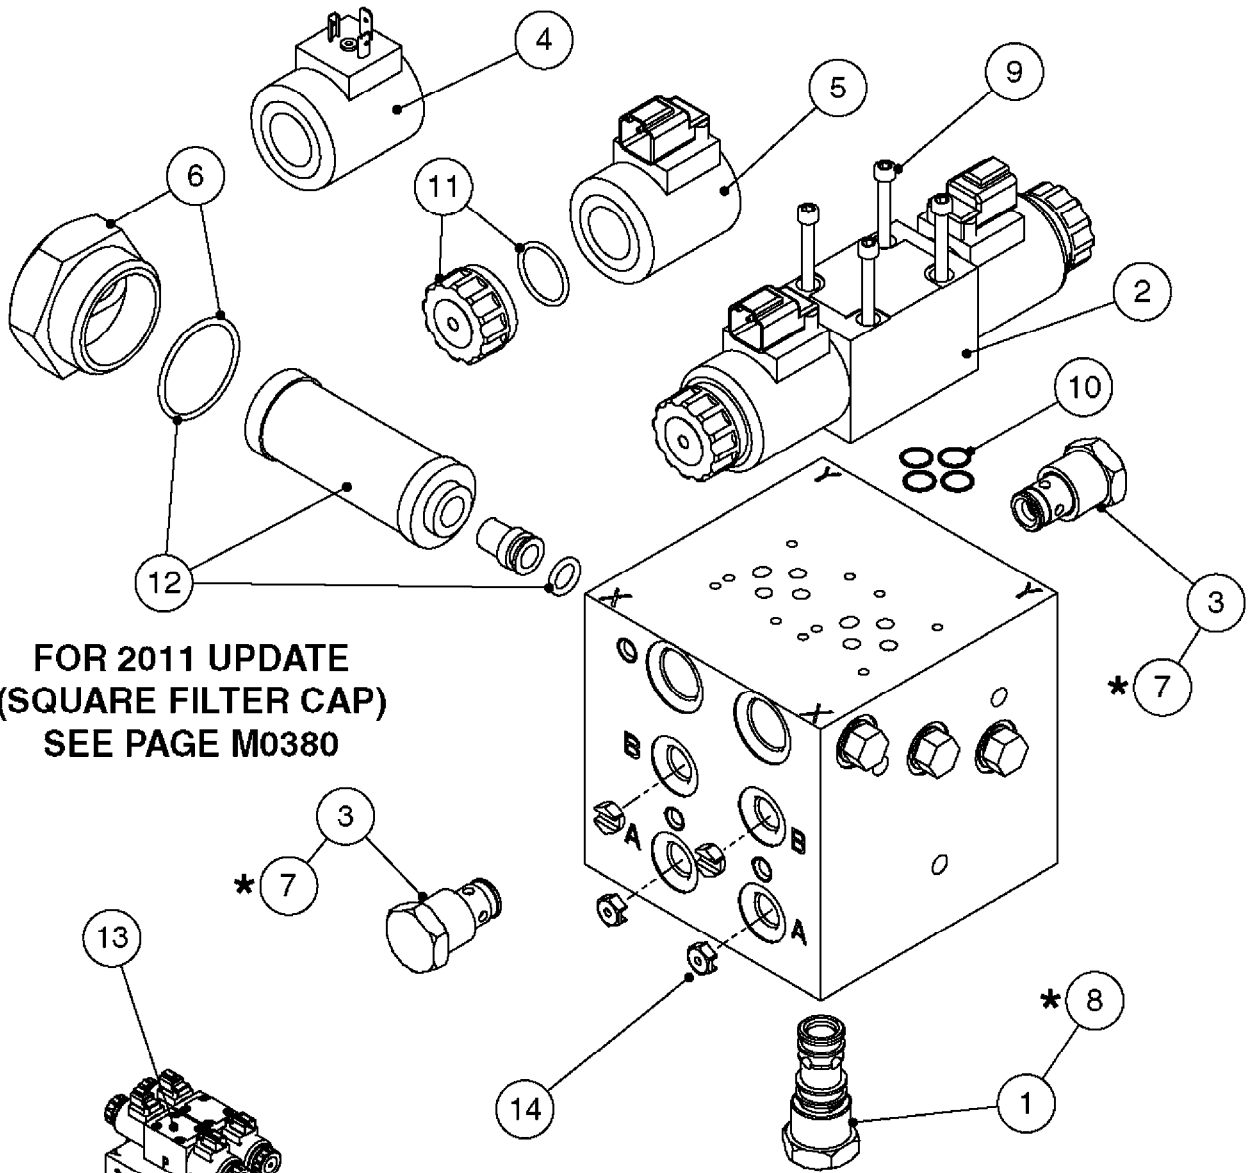

If unsure, pair of new style sensors works with all versions of UC4.

NORAC UC4 BOOM HEIGHT CONTROL
M0290-HIN, 01:01:16

Page 1

Date 16.03.2016 13:58

Pos.	parts-n°	order qty	description
1	410443	1	BOLT HEX 8.8 DEL M6X70
1	410605	1	BOLT HEX 8.8 DEL M6X80
			SPB/SPC BOOM
2	460261	1	NUT HEX M6X1 LOCK A2 DIN985
3	471124	1	WASHER, M6, Ø18/ 6.4X 1.6, SS
4	16128603	1	BRACKET F. SENSOR 60X60 TUBE
			SPB/SPC BOOM
4	16128703	1	BRACKET F. SENSOR 50x50 TUBE
			FORCE BOOM (FTZ)
5	26016303	1	CONNECTOR RING CPC #11 NORAC
6	26025903	1	NORAC UC4+ ROLL SENSOR W/TEMP.
			CONFIRM NORAC P/N 45000
7	26026003	1	NORAC UC4+ ROLL SENSOR
			CONFIRM NORAC P/N 45001
8	26026600	1	NORAC CABLE VAR.RT.VLV DIN
			3-PIN CONNECTORS/HIRSCHMAN
8	28055603	1	NORAC CABLE VAR.RT.VLV DEUTSCH
			2-PIN CONNECTORS/DEUTSCH
9	28049503	1	NORAC CABLE EXTENSION
10	28049603	1	NORAC POWER CABLE
11	28050303	1	NORAC RUBBER TOP&BOLT F.SENSOR
12	28050703	1	NORAC UC4+ OPEN CTR. CABLE
13	28054303	1	PARALIFT INTERFACE CABLE NORAC
14	28055503	1	NORAC VALVE MOUNTING HARDWARE
15	28055703	1	NORAC VALVE CABLE ROLL PIGTAIL
16	28085900	1	SENSOR BRANCH CABLE NORAC
17	28086200	1	CAN NODE DUAL CABLE NORAC
18	28086300	1	UC4 DISPLAY PANEL NORAC
19	28086400	1	UC4 ULTRASOUND SENSOR NORAC
20	28086500	1	UC4 SENSOR MOUNTING BKT. NORAC
21	28086600	1	FOAM DISC F. SENSOR NORAC
22	70112503	1	UC4+ ROLL SENSOR KIT '11 HIN
			INCLUDES NORAC P/N 45000 & 45001
23	78216100	1	NORAC VALVE BLOCK COMP, DEUTSCH CON.