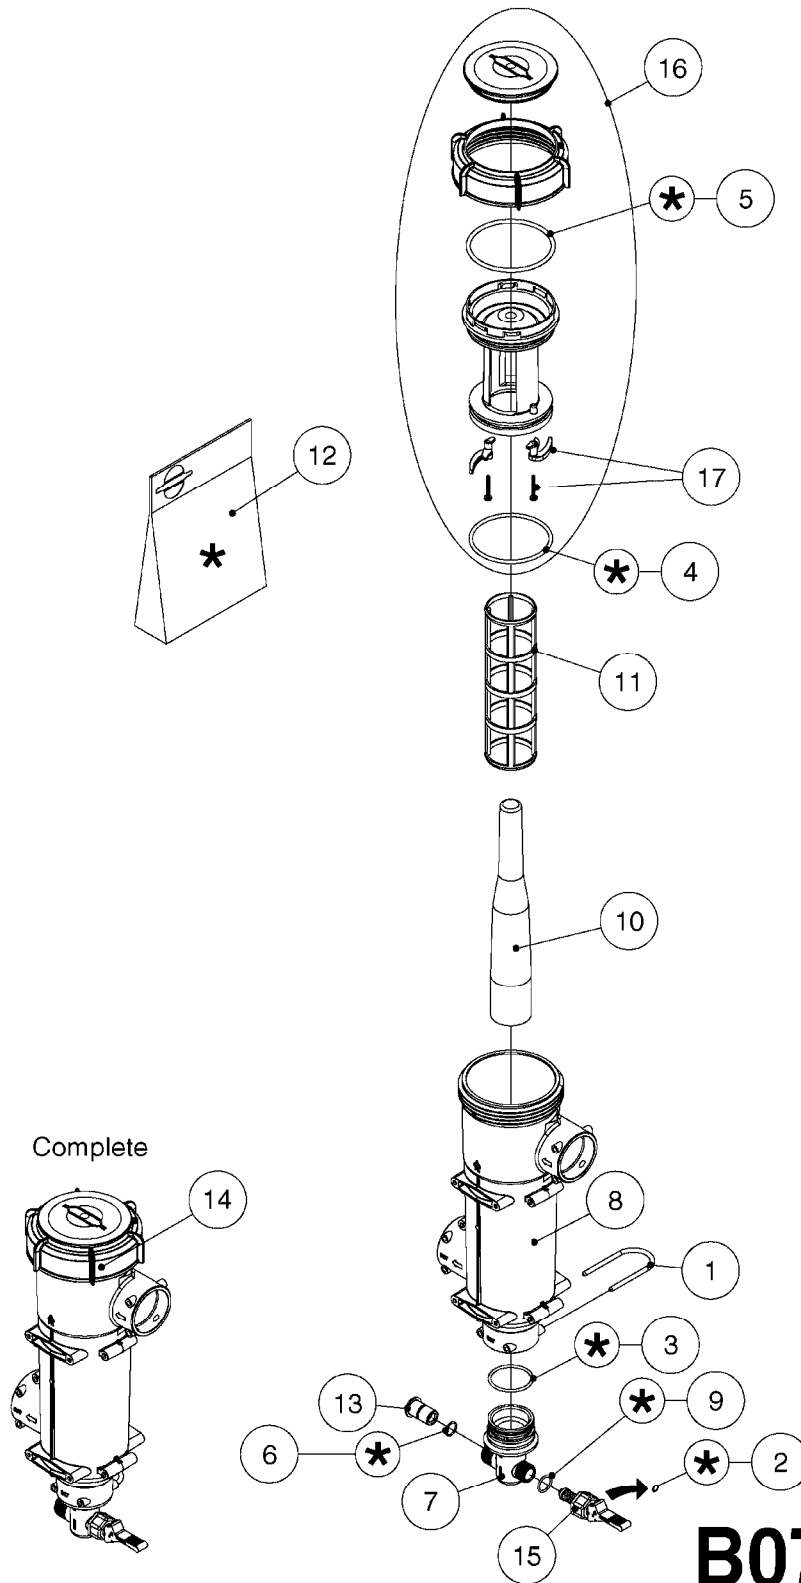

B0720

EASY CLEAN FILTER
B0720-HIN, 01:01:16

Page 1

Date 16.03.2016 13:56

Pos.	parts-n°	order qty	description
1	140766	1	NUT 1/2" BSP
2	145997	1	FITT.DK S-93 FORK
3	231346	1	QUICK COUPLER 1/8"BSP X 4 MM
4	240936	1	O-RING D13.3X2.4 NITRIL
5	242570	1	O-RING D150.0 x5.0 SH70 VITON
6	242572	1	RUBBER BELT Ø160x1.5 B=60 EPDM
7	242573	1	O-RING Ø104.14X5.33SH70 NITRIL
8	242593	1	GASKET Ø8/Ø5x1 (PA) 266N-M5X1
9	320047	1	FITT.DK CAPNUT 1/2" BSP
10	322356	1	EASYCLEAN FILTER HOUSING
11	322357	1	CAP F. COUPLER EASYCLEAN FILTE
12	330212	1	O-RING D19/D14X2.4 F.1/2"NUT
13	391090	1	BALL F. EASYCLEAN FILTER ON/OF
14	391091	1	SEAL F. BALL EASYCLEAN FILTER
15	440698	1	SCREW F.PLASTIC 6X18 SS HEXHD
16	727133	1	FITT. S93 2-1/2" STR. S W/O-RI
17	727226	1	FITT. S93 2-1/2" 90° S W/O-RIN
18	741826	1	SEAL KIT F. EASYCLEAN FILTER
19	927253	1	AIR HOSE, DIAMETER 4MM
20	14055400	1	FITT.DK REDUC 1/2"x1/8"x1/4"BS
21	14117700	1	SPINDLE S93 L46 NV13 SS
22	24260100	1	O-RING Ø88.0X5.0 SH70 VITON
23	24260700	1	O-RING Ø101.19X3.53 SH70 VITON
24	28030303	1	CLAMP HOSE T-BOLT S2.5" 235-76
25	28053400	1	GAUGE VACUUM SUCT. FILTER NCM
26	28054300	1	QUICK COUPLER 1/8"BSP/Ø4 FEMAL
27	33503200	1	HOSE COUPLER F. EASYCLEAN FILT
28	33503600	1	FILTER CARRIER F. EASYCLEAN
29	72072900	1	FITT.S93 2-1/2" 45°PVC W/ORING
30	72270600	1	LID ASSM. EASYCLEAN FILTER
31	72278800	1	FILTER 30 MESH GREEN D110/284
31	72278900	1	FILTER 50 MESH BLUE D110/284
31	72279000	1	FILTER 80 MESH RED D110/284
32	72318900	1	EASYCLEAN FILTER COMPL.
33	74192800	1	FILTER LOCK PARTS - EASYCLEAN
34	92702803	1	HOSE PVC SUCT GRAY 2.5"