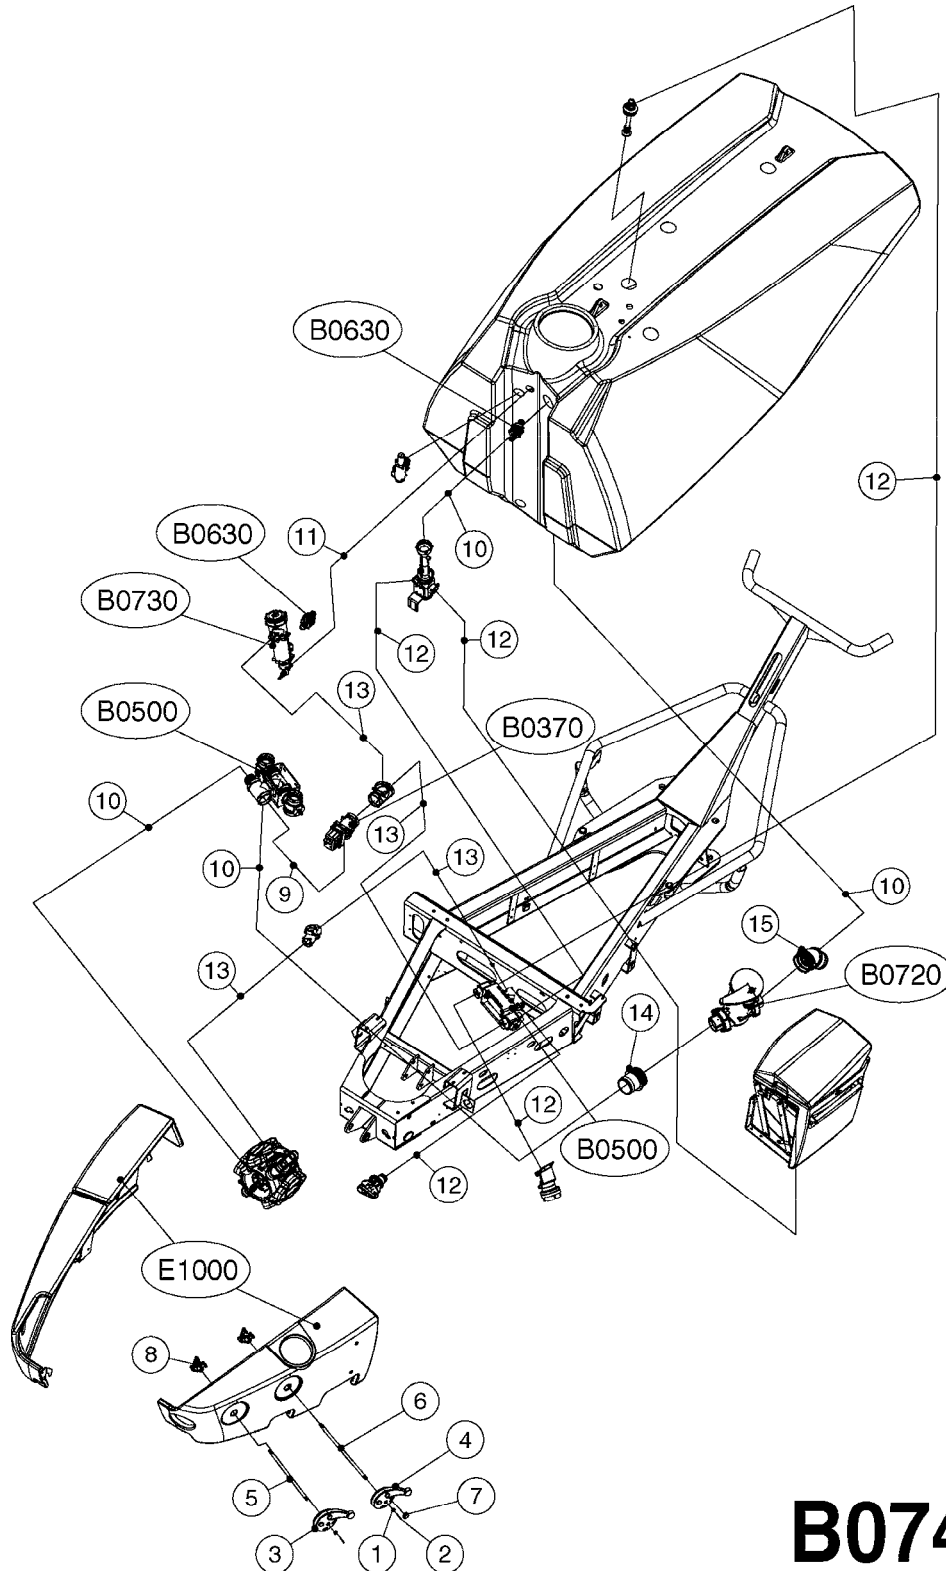

NCM 4400/6600 MANIFOLD
B0740-HIN, 01:01:16

Page 0

Date 16.03.2016 13:56

NCM 4400/6600 MANIFOLD
B0740-HIN, 01:01:16

Page 1

Date 16.03.2016 13:56

Pos.	parts-n°	order qty	description
1	334594	1	PLUG F.VALVE HANDLE BLACK
2	411006	1	SCREW M4X40 SLOTTED
3	741844	1	VALVE HANDLE ASSY. SUCTION NCM
4	741845	1	VALVE HANDLE ASSY. PRESSUR NCM
5	14038100	1	AXLE FOR SUCTION VALVE HANDLE
6	14038200	1	AXLE FOR PRESSURE VALVE HANDLE
7	33505200	1	PLUG FOR SMART VALVE HANDLE
8	72283000	1	AXLE JOINT F. SMARTVALVE HANDL
9	92702703	1	HOSE PVC SUCT GRAY 2"
10	92702803	1	HOSE PVC SUCT GRAY 2.5"
11	92703203	1	HOSE R X3/4" X300PSI WP X0012"
12	92712403	1	HOSE R X1" X300PSI WP X0012"
13	92734403	1	HOSE R X5/4" X200PSI WP X0012"
14	727133	1	FITT. S93 2-1/2" STR. S W/O-RI
15	72072900	1	FITT.S93 2-1/2" 45°PVC W/ORING