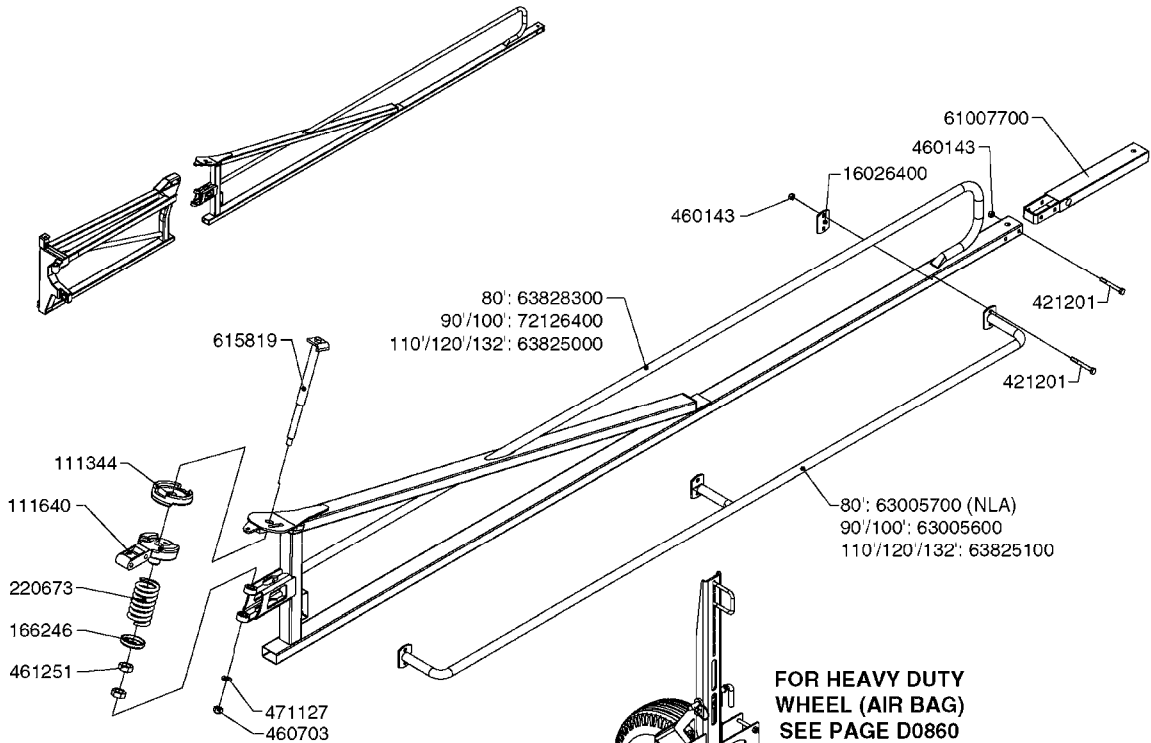

FOR HEAVY DUTY
WHEEL (AIR BAG)
SEE PAGE D0860