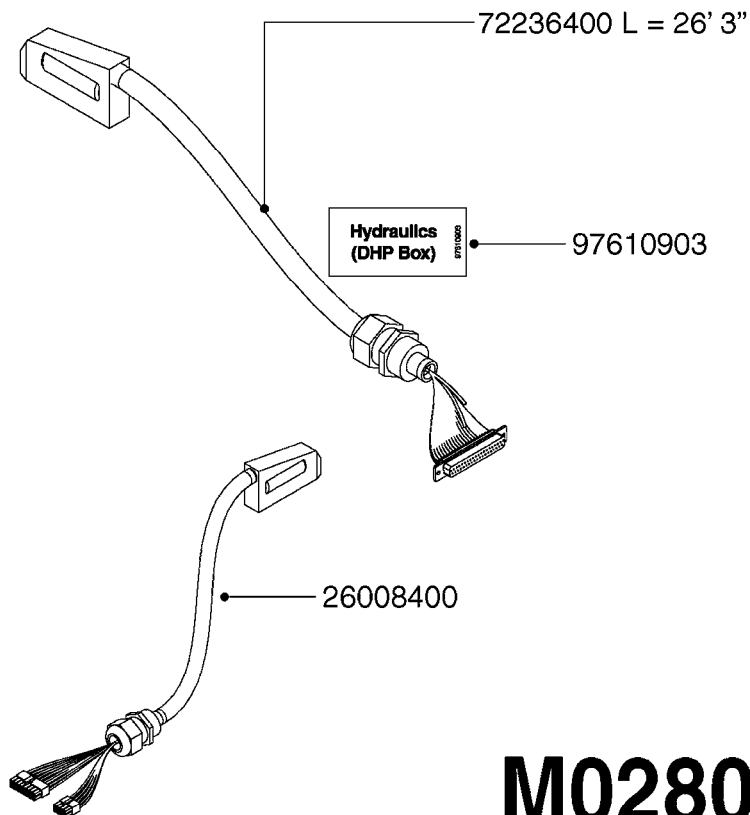

HYDRAULIC SYSTEM

* Note orientation of bracket
1 = Liquid system
2 = Hydraulic system