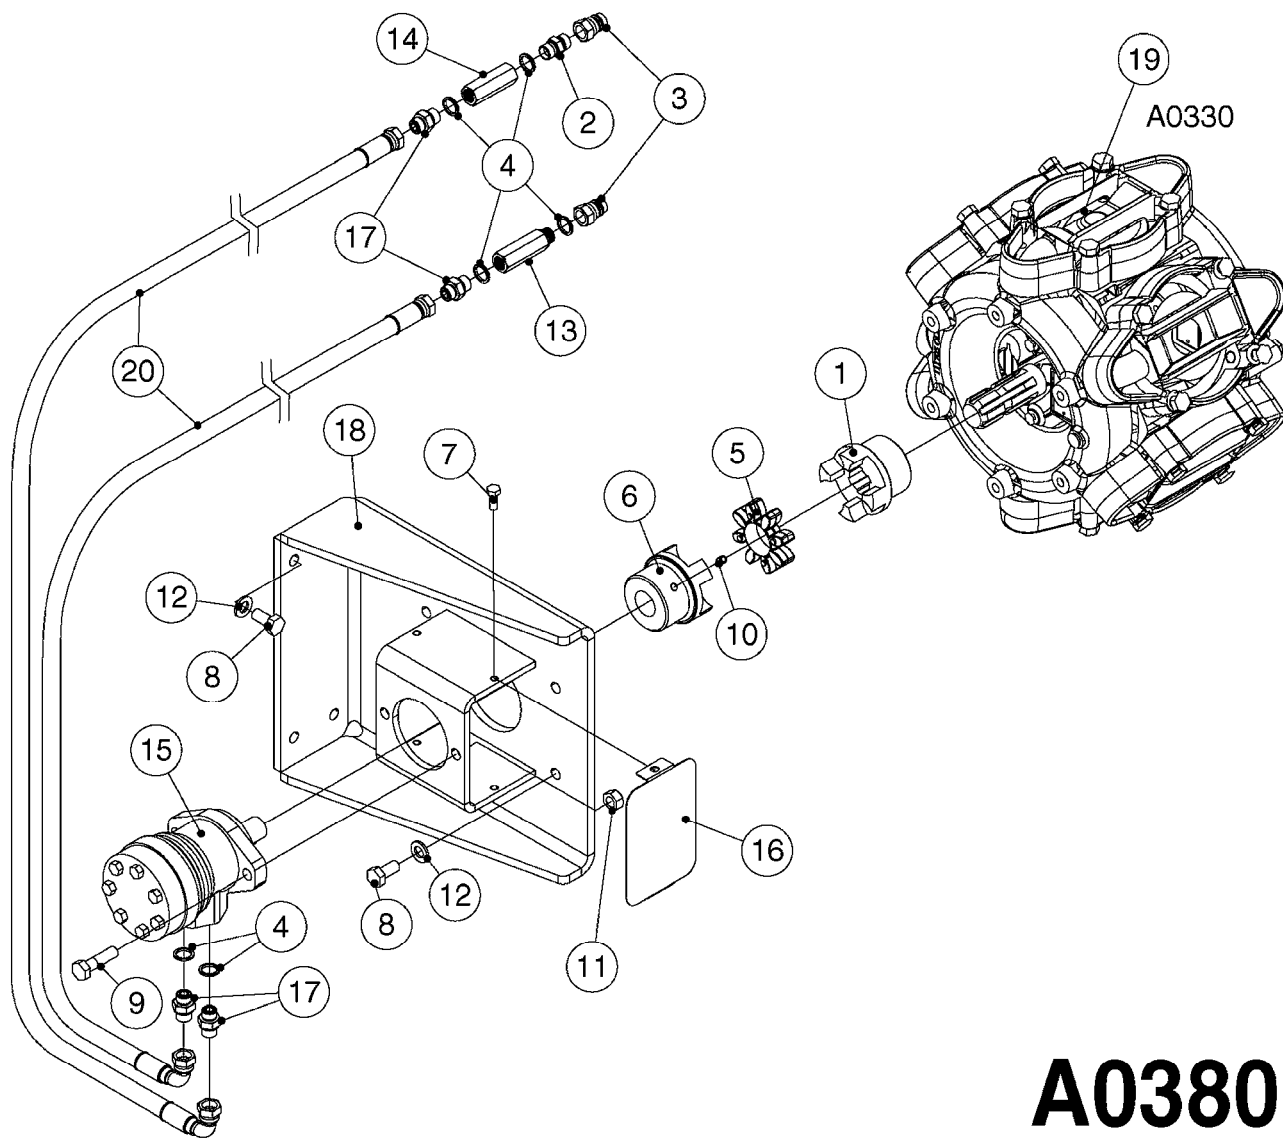

PUMP - 463 FLEX CAPACITY
A0380-HIN, 01:01:16

Page 1

Date 16.03.2016 13:56

Pos.	parts-n°	order qty	description
1	111438	1	HUB F.CLUTCH 361/460 PUMP
2	147132	1	HEX NIPPLE 1/2"X1/2" BSP DEL
3	230311	1	QUICK COUPLING 1/2"
4	241356	1	DOWTYSEAL 1/2"
5	283916	1	TOOTHED RIM FOR CLUTCH
6	284521	1	COUPLING HALF CYL.D25MM-KEY
7	420582	1	BOLT HEX 8.8 DEL M8X20 FT A2
8	430522	1	BOLT HEX 8.8 DEL M12X25 FT
9	430878	1	BOLT HEX 8.8 DEL M12X45 DIN931
10	450052	1	SCREW SET M8X10 BLACK ALLAN
11	460703	1	NUT HEX M12X1.75 LOCK DIN985
12	471127	1	WASHER, M12, Ø24/13.0X 2.5, SS
13	782153	1	PRESS. FLOW VALVE 1/2", 32L/MIN, PAINTED (BLACK)
14	782154	1	CHECK VALVE 284794 (BLACK)
15	783010	1	MOTOR HYDRAULIC OMR50
16	16154400	1	COVER PLATE F. FLEX PUMP MT.
17	23235300	1	HEX NIPPLE 1/2"-13/16"
18	61038400	1	BRACKET FLEX PUMP MOUNT NCM
19	72363900	1	PUMP 463/10-MOD-2-540
20	78571100	1	HOSE HY X 1/2" X 248" STR+ELB