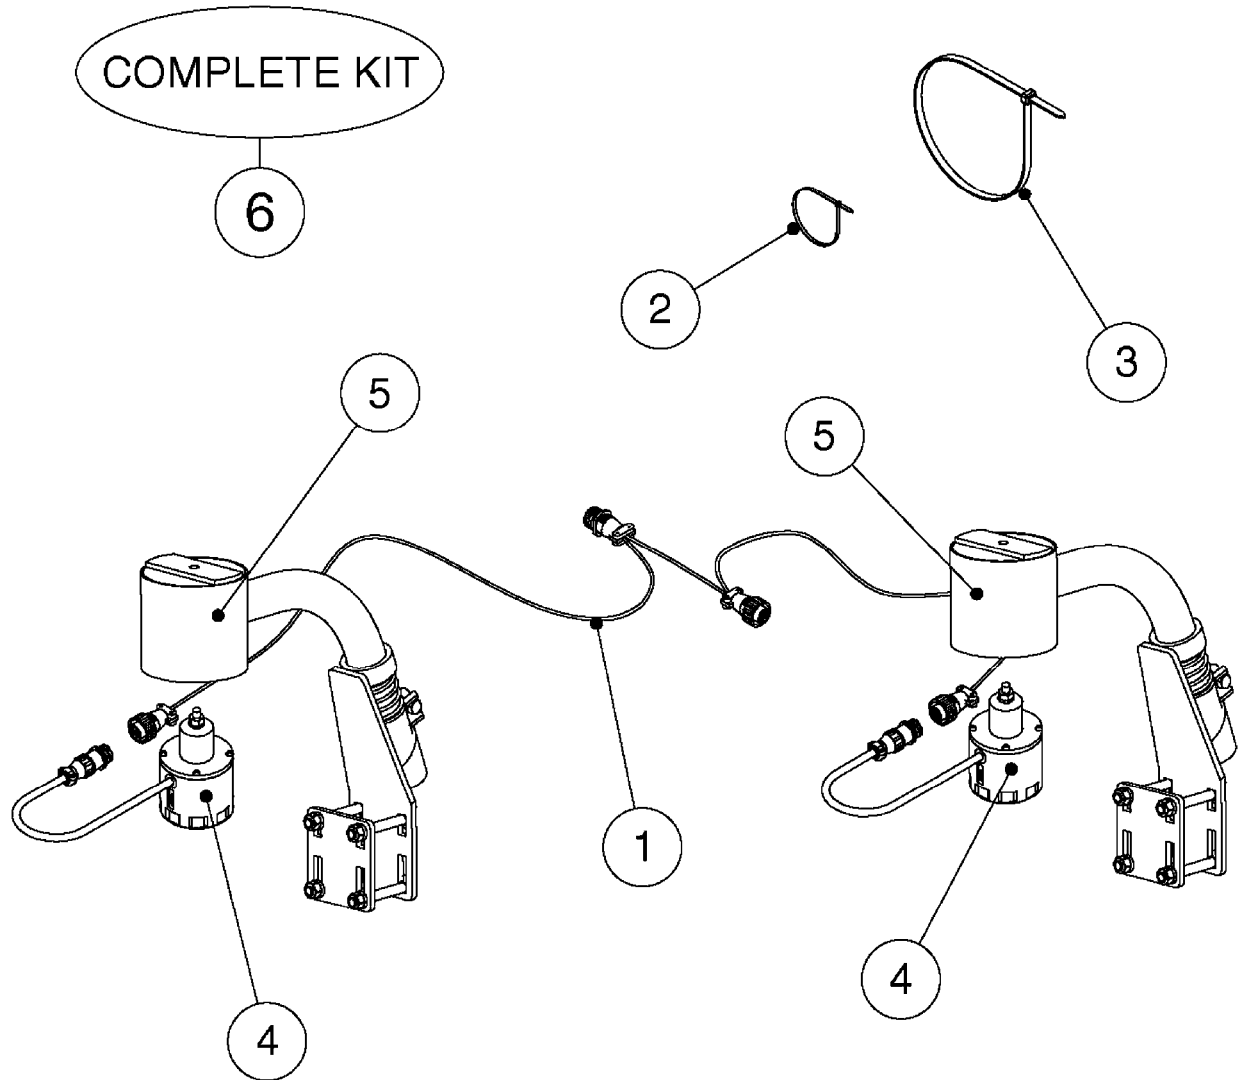

M0350

JUNCTION BOXES - HYDRAULIC
M0350-HIN, 01:01:16

Page 1

Date 16.03.2016 13:58

Pos.	parts-n°	order qty	description
1	261442	1	LID F.3010/3012 HP BOX
2	391071	1	BOX FOR HY.DAH
3	983070	1	CABLE 2X6MM
4	26016900	1	CABLE DB25M - DB25F L=8.5m
5	26018000	1	HYD JUNCTION BOX SPZ PRE 2012 EAGLE SPC BOOMS
5	26018100	1	HYD. BOX BOOM PCB W/LEADS FOR FORCE/TWIN FORCE BOOMS
5	26018500	1	HYD. BOX BOOM PCB NO LEADS
5	26038300	1	HYD JUNCTION BOX GENERIC 2012 EAGLE SPC/FORCE BOOMS
6	28048000	1	PLUG 3-POL DIN 9680 FEM.CHASS
7	28048100	1	PLUG 3-POL DIN 9680 MALE SPRAY
8	28048200	1	WIRE GROMET RUBBER 4 HOLE
9	28048500	1	FUSE 10A AUTO
10	72243500	1	DAH INTERFACE PCB MOUNTED