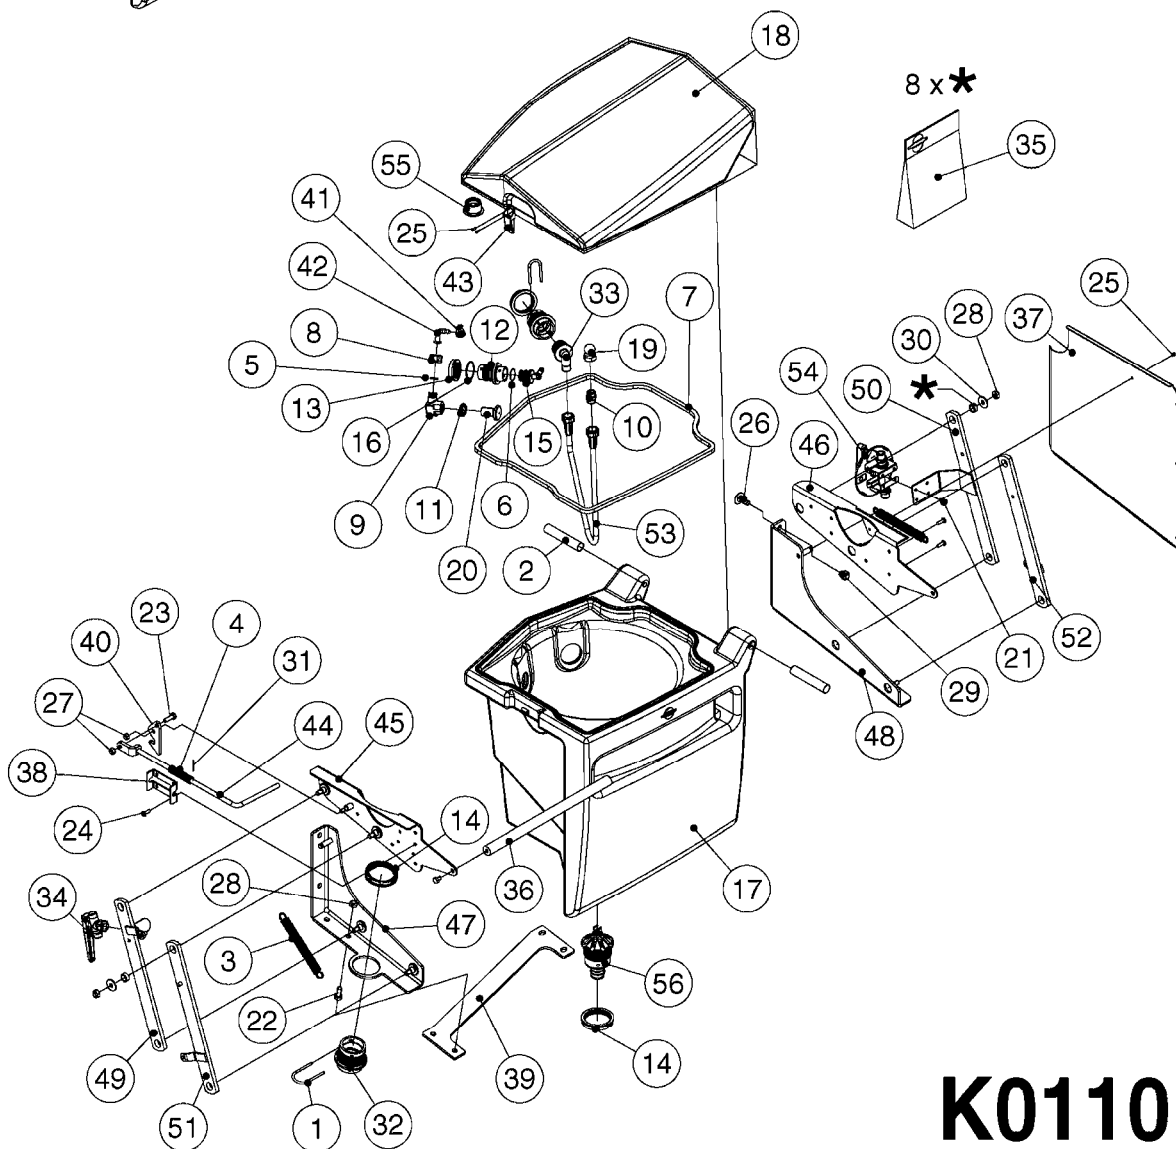

K0110

CHEMICAL FILLER-HOPPER NCM
K0110-HIN, 01:01:16

Page 1
Date 16.03.2016 13:57

Pos.	parts-n°	order qty	description
1	145996	1	FITT.DK S-67 FORK
2	151162	1	PIN F. LID HINGE CHEM-FILLER
3	220949	1	SPRING Ø20.0/3.0 L=240 BLACK
4	220951	1	SPRING D15/1.5 L=90 20V
5	242222	1	GASKET 19.0 X 10.0 X 3.3 EPDM
6	242355	1	O-RING D19.2X3.0 VITON F.S-40
7	242563	1	NEOPRENE SEAL 10X10
8	320084	1	FITT.DK NUT 1/2" BSP
9	320563	1	FITT.DK 3 WAY 1/2" 110 DEG.
10	320655	1	FITT.DK HN 1/2"-1/2" BSP
11	321307	1	FITT.DK NUT 1/2" BSP JAMB
12	322102	1	FITT.DK S-40 BULKHEAD
13	322106	1	FITT.DK S-40 BULKHEAD NUT
14	322108	1	FITT.DK S-67 BULKHEAD NUT
15	334237	1	FITT.DK S-40 ELB.3/8'
16	334259	1	GASKET F. S-40 BULKHEAD
17	351769	1	HOPPER FOR CHEMFILLER
18	351770	1	LID F. TURBO FILL NCM
19	371552	1	NOZZLE F.RINSING
20	372044	1	NOZZLE FOR CHEMFILLER
21	410185	1	BOLT HEX 8.8 DEL M6X16 A2
22	420604	1	BOLT HEX 8.8 DEL M10X25 FT DIN933
23	421046	1	BOLT HEX 8.8 DEL M8X25 FT A2 DIN933
24	440392	1	SCREW 6.3 X 25.0 DIN7981C TORX
25	440632	1	SCREW M4X13
26	451070	1	CARRIAGE BOLT M12X30
27	460143	1	NUT HEX M8 LOCK A2 DIN985
28	460423	1	NUT HEX M10X1.5 LOCK
29	460703	1	NUT HEX M12X1.75 LOCK DIN985
30	471140	1	WASHER D30/D10.5X2.5 STAINLESS
31	480798	1	ROLL PIN D3X30 DIN1481 RST
32	726464	1	FITT.DK S-67 BULKHEAD W/GASKET
33	726552	1	FIT.DK S-53X90 1/2" BSP,O-RING
34	727543	1	VALVE F.CHEM FILL JUG RINSE
35	741830	1	BUSHINGS F.PARALLELARMS
36	14036900	1	HAND GRIP FOR CHEMFILLER
37	16137400	1	PLATE BACK F. CHEM-FILL NCM
38	16137700	1	GUIDE BRACKET F.CHEMFILL LOCK
39	16138100	1	SUPPORT FOR CONSOLE
40	16149500	1	HOOK LATCH F.CHEMFILL'05
41	28029803	1	CLAMP HOSE GEAR P1/2" 6708
42	28054500	1	ANGLE HOSE BARB 90 1/2 10MM
43	28055800	1	LOCK (SNAP CLIP) SS
44	61038200	1	HANDLE F.CHEMFILL LOCK '05
45	63035000	1	MOUNT.BRACKET F.CHEMFILL RIGHT
46	63035100	1	MOUNT.BRACKET F.CHEMFILL LEFT
47	63035200	1	MT.BRACKET F.PARALLELARMS LEFT
48	63035300	1	MT.BRACKET F.PARALLELARMS RIGHT
49	63040700	1	INNER ARM F.CHEMFILL LEFT
50	63040800	1	INNER ARM F.CHEMFILL RIGHT
51	63040900	1	OUTER ARM F.CHEMFILL LEFT
52	63041000	1	OUTER ARM F.CHEMFILL RIGHT
53	63041300	1	RINSE PIPE F. CHEM-FILLER
54	72246800	1	VALVE 1/2" 2 POSITION
55	72339500	1	AIR VALVE F.CHEMFILLER
56	72726900	1	CHECK VALVE F.CHEMFILLER