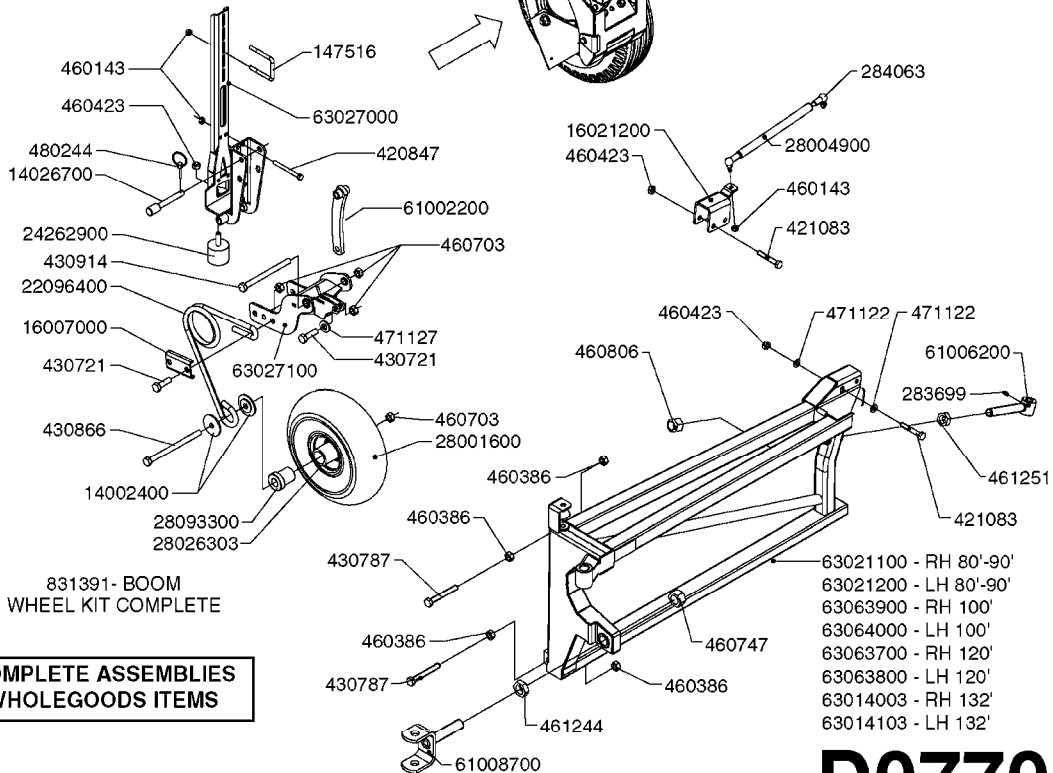

831391- BOOM
WHEEL KIT COMPLETE

COMPLETE ASSEMBLIES
WHOLEGOODS ITEMS

D0770