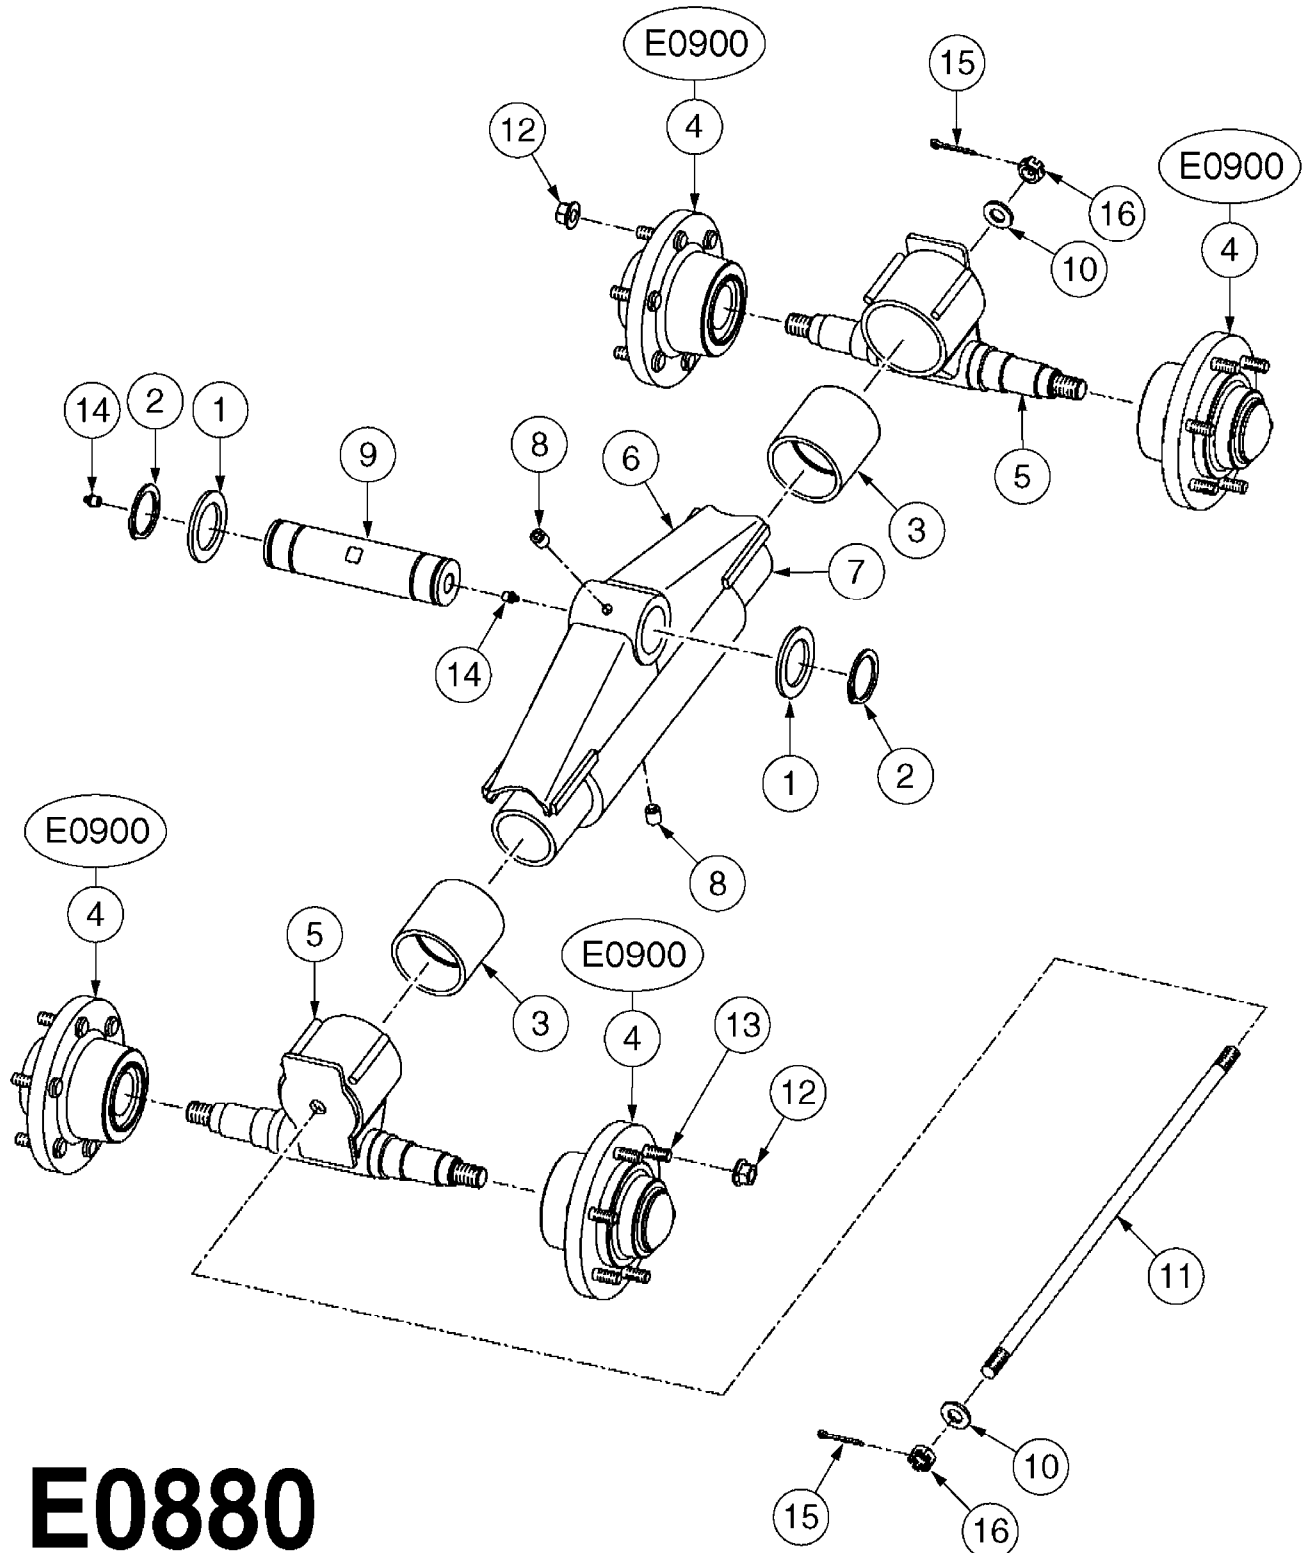

E0880

CAMOPLAST BOGIE MID-ROLLER 40
E0880-HIN, 01:01:16

Page 1

Date 16.03.2016 13:57

Pos.	parts-n°	order qty	description
1	28076003	1	WASHER, 3"X2.02"X3/16"
2	28076103	1	SNAP RING EXT. 2"
3	28080503	1	BUSHING
4	28080603	1	HUB ASSY.MID-ROLLER HUB COMPLETE W/LUG NUTS
5	28080703	1	MID-ROLLER DOGHOUSE (40 SERIES) HUB COMPLETE W/LUG NUTS
6	28080803	1	HOUSING, BOGIE HUB COMPLETE W/LUG NUTS
7	28080903	1	AXLE, MID-ROLLER HUB COMPLETE W/LUG NUTS
8	28081003	1	SET SCREW, 3/4"X1/2"-13 UNC HUB COMPLETE W/LUG NUTS
9	28081103	1	PIN, BOGIE HUB COMPLETE W/LUG NUTS
10	28081203	1	WASHER 21/32"IDX1-5/16"ODX0.146 HUB COMPLETE W/LUG NUTS
11	28081303	1	RETAINER ROD HUB COMPLETE W/LUG NUTS
12	28083003	1	LUG NUT SET (6) MID-ROLLER HUB COMPLETE W/LUG NUTS
13	28083103	1	WHEEL STUD SET (6) MID-ROLLER HUB COMPLETE W/LUG NUTS
14	28084103	1	GREASE FITTING HUB COMPLETE W/LUG NUTS
15	28084603	1	COTTER PIN 1-1/4" X 5/32" HUB COMPLETE W/LUG NUTS
16	28085003	1	CASTLE NUT 5/8"-11 UNC GR 5 HUB COMPLETE W/LUG NUTS