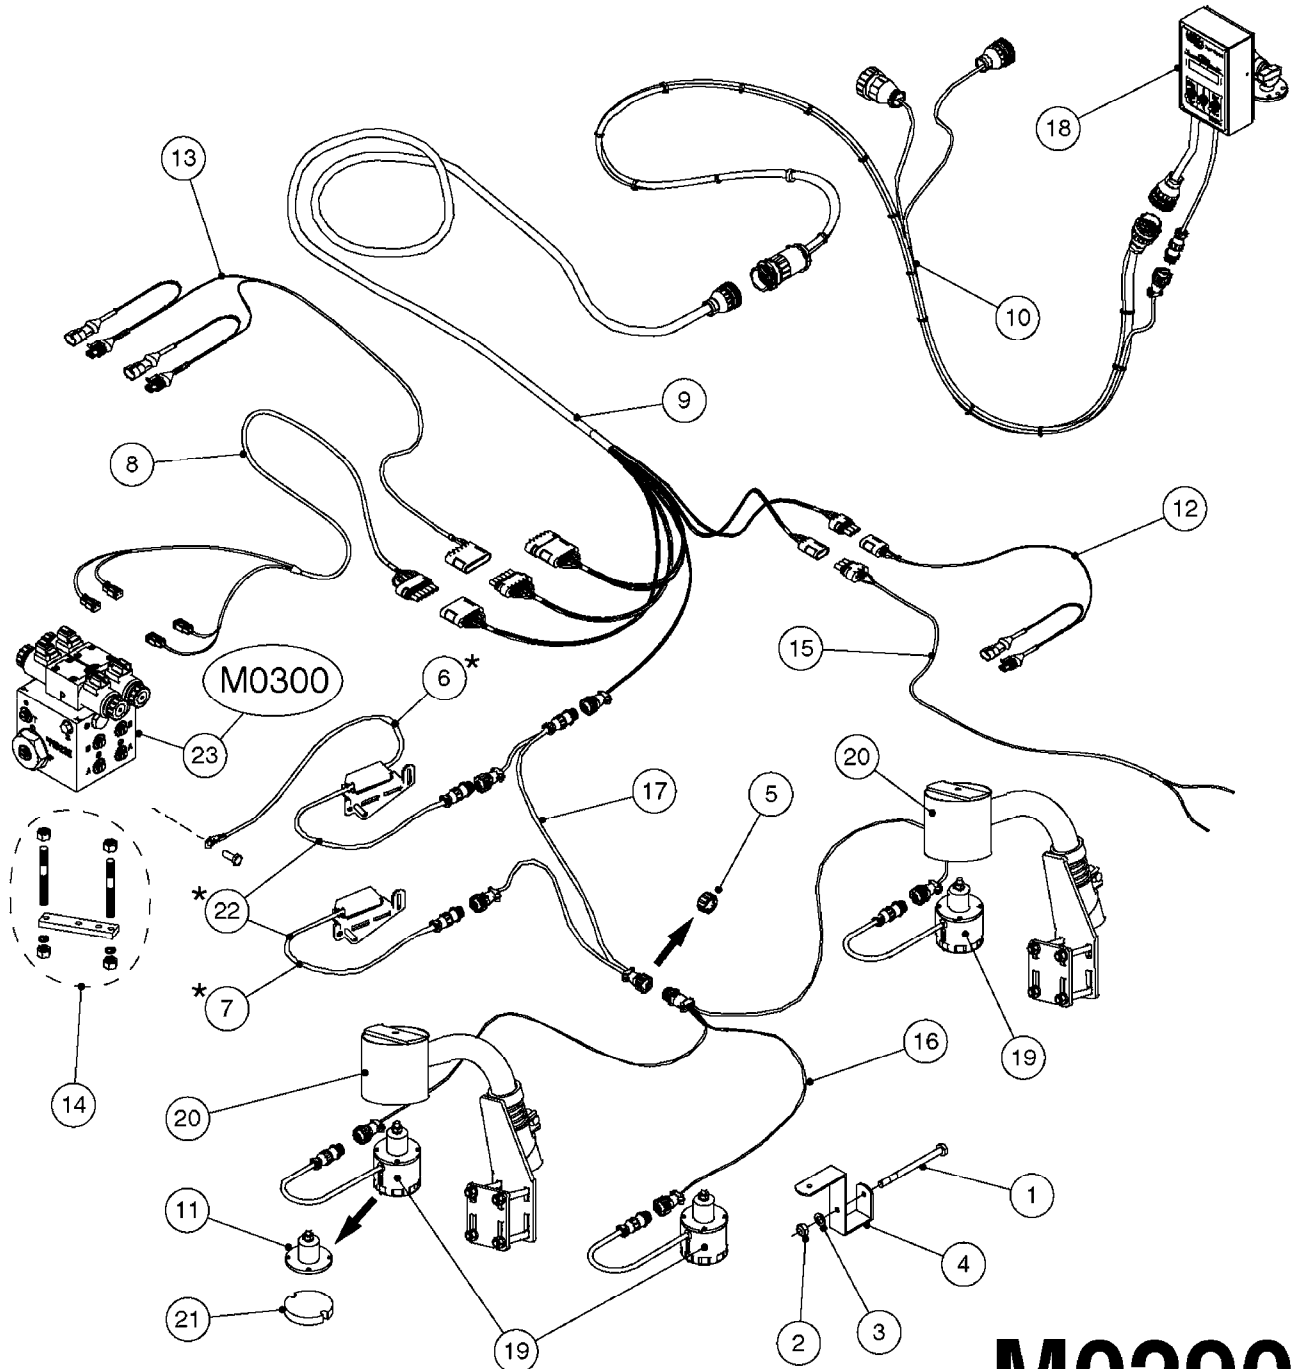

LIQUID SYSTEM

HYDRAULIC SYSTEM

* Note orientation of bracket
 1 = Liquid system
 2 = Hydraulic system

M0280

39 PIN CABLES
M0280-HIN, 01:01:16

Page 1
Date 16.03.2016 13:58

parts-n°	order qty	description
262158	1	PLUG INSERT 39 POLE MALE
262159	1	PLUG INSERT 39 POLE FEMALE
262160	1	PLUG HOUSING 39 POLE FEMALE
262161	1	PLUG HOUSING F/39 POLE MALE
440634	1	SCREW 5/8"
440732	1	PT SCREW 35X12B Z5452 ELZ
14034200	1	CODE BRACKET FOR 39 PIN CABLE
26003900	1	WIRE 37-39 PIN EVC, 6.6'
26004200	1	WIRE 37-39 PIN EVC, 57.4'
26008400	1	WIRE 39-PIN 24 WIRE L=8M
28027500	1	WIRE 37-39 PIN EVC, 37.7'
28028700	1	WIRE 37-39 PIN EVC, 45.9'
28028800	1	WIRE 37-39 PIN EVC, 16.4'
28028900	1	WIRE 37-39 PIN EVC, 26.2'
72236400	1	DAH CONN. WIRE/TRACTOR L=8M
97610803	1	DECAL-SRAY BOX 39-PIN
97610903	1	DECAL-HYDRAULIC BOX 39-PIN