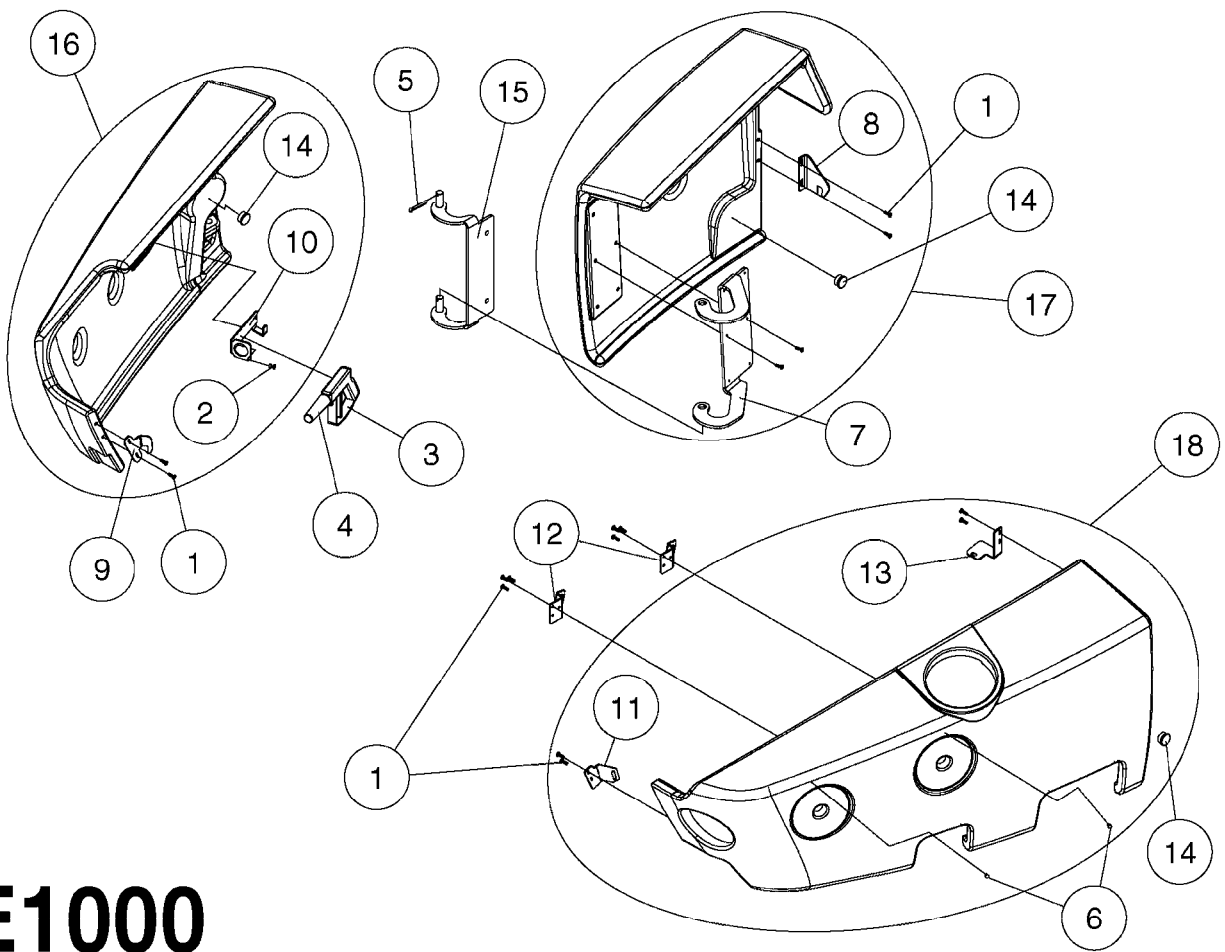

E1000

SHIELDS NCM 4400/6600/9000
E1000-HIN, 01:01:16

Page 1

Date 16.03.2016 13:57

Pos.	parts-n°	order qty	description
1	440719	1	SCREW F.PLASTIC KB60x20 SS
2	480809	1	BLIND RIVET, EMHART ACD616ASM
3	725663	1	PISTOL 60 COVER PART
4	725664	1	FRONTPART F.SPRAY GUN MODEL 60
5	10008603	1	COTTER PIN 1/8"X 1-1/2"
6	14042800	1	INDICATOR FOR VALVE POSITION
7	16133800	1	HINGE F.GREY SHIELD CM '05
8	16133900	1	HOOK F.GREY SHIELD CM '05
9	16134000	1	BKT F. FRONT RH COVER NCM
10	16134100	1	BRACKET. HAND GUN HOLDER NCM
11	16135300	1	BKT F. FRONT LH COVER NCM
12	16135400	1	MIDDLE HANGER LEFT GRAY SIDE
13	16135500	1	BKT F. FRONT LH COVER NCM
14	28046900	1	COVER PLUG 1" BLACK
15	61035500	1	HINGE BRACKET FOR CM05 LOCKER
16	72294000	1	SHEILD R.H.FRONT ASSM. NCM
17	72294100	1	SHEILD R.H. CHEM-LOCKER ASSM.
18	72294900	1	SHEILD L.H.FRONT ASSM. NCM