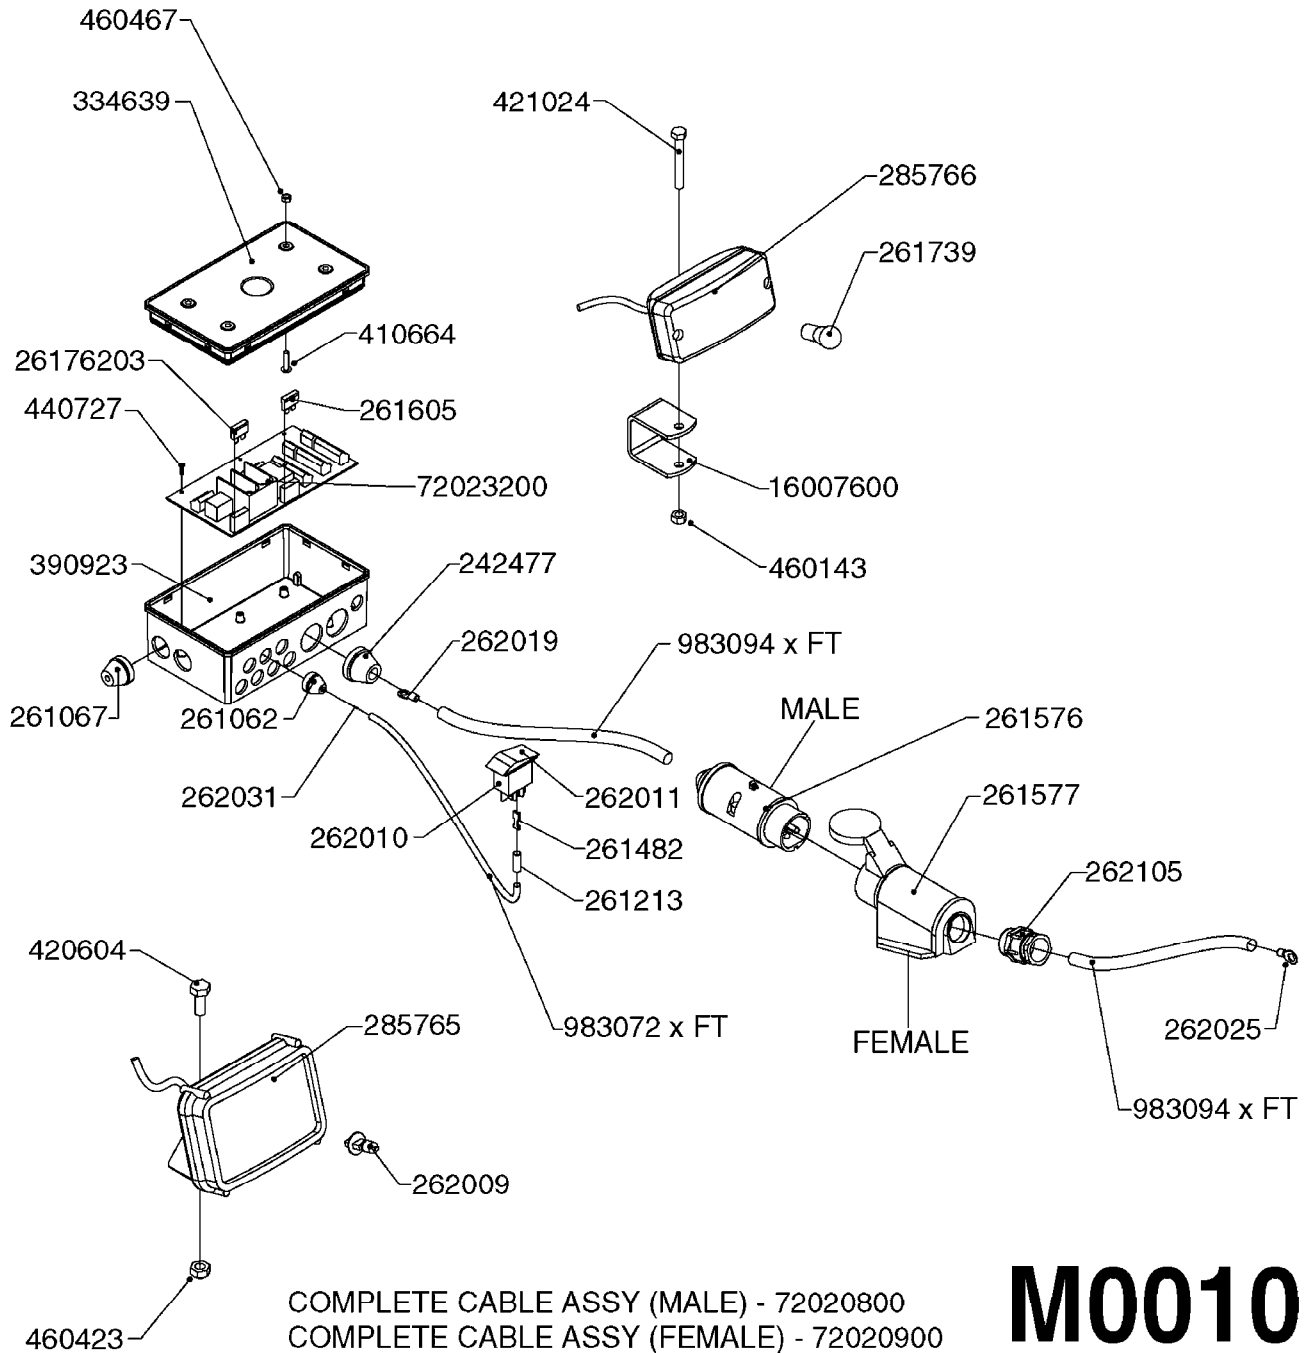

L0130

HOSE CLAMPS
L0130-HIN, 01:01:16

Page 1

Date 16.03.2016 13:57

parts-n°	order qty	description
334531	1	CLAMP HOSE PLASTIC 3/4"
334533	1	CLAMP HOSE PLASTIC 3/8"
334534	1	CLAMP HOSE PLASTIC 1/2"
334680	1	CLAMP HOSE PLASTIC 1"
334686	1	CLAMP HOSE PLASTIC 5/16"
341291	1	RUBBER HOSE CLAMP COVER 130MM
341292	1	RUBBER HOSE CLAMP COVER 180MM
341301	1	RUBBER HOSE CLAMP COVER 230MM
28029803	1	CLAMP HOSE GEAR P1/2" 6708
28029903	1	CLAMP HOSE GEAR P3/4"-S1" 6712
28030003	1	CLAMP HOSE GEAR P1" 6716
28030103	1	CLAMP HOSE GEAR P5/4-S1.5"6724
28030203	1	CLAMP HOSE T-BOLT S2" 235-67
28030303	1	CLAMP HOSE T-BOLT S2.5" 235-76
28030403	1	CLAMP HOSE T-BOLT S3" 235-82