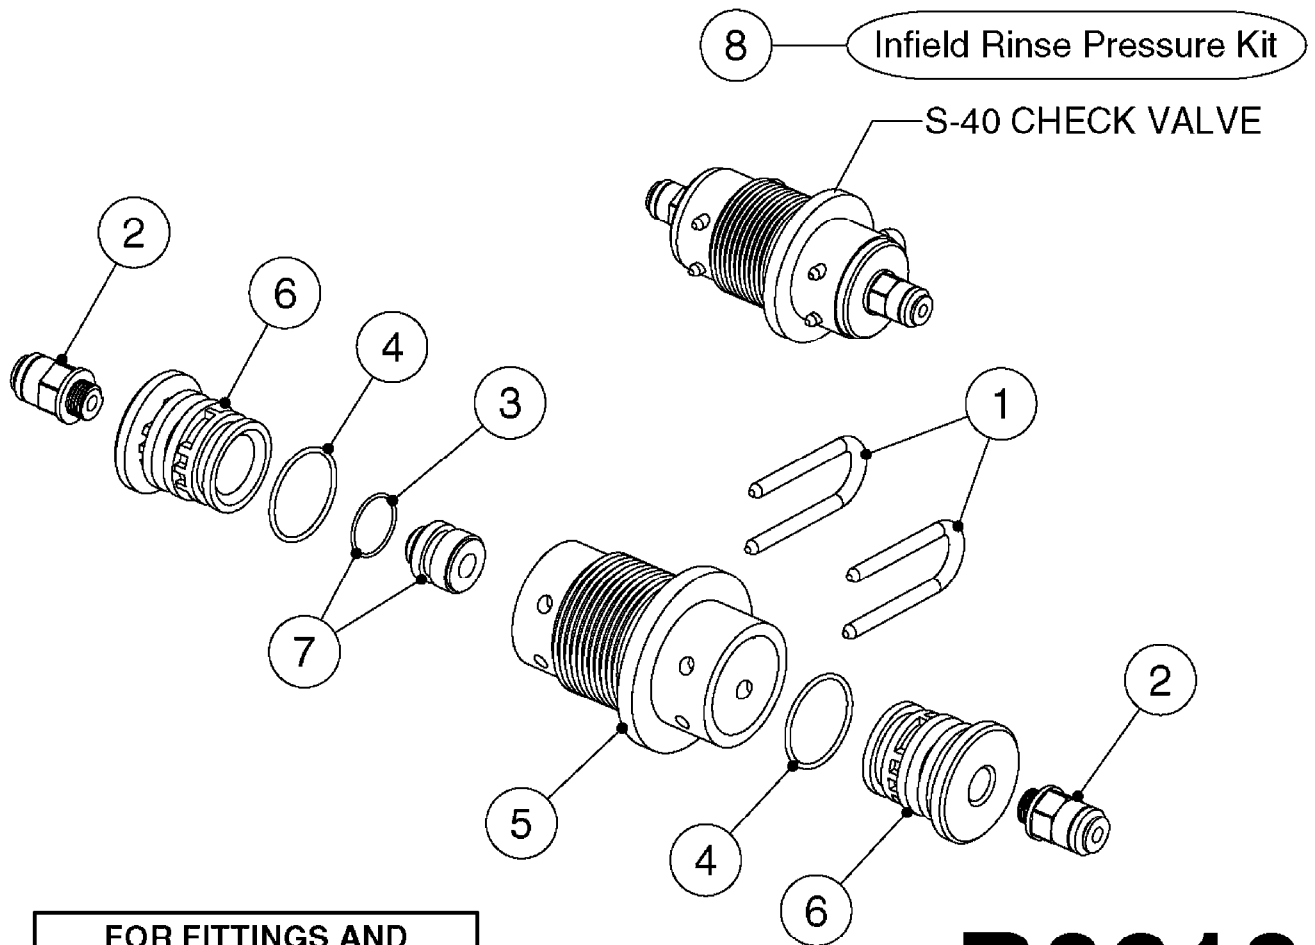

FOR S67 FITTINGS
SEE PAGE L0100

S67

FOR S93 FITTINGS
SEE PAGE L0110

S93

B0500

SMART VALVE S67 S93 (07)
B0500-HIN, 01:01:16

Page 1
Date 16.03.2016 13:56

Pos.	parts-n°	order qty	description
1	145996	1	FITT.DK S-67 FORK
2	145997	1	FITT.DK S-93 FORK
3	242351	1	O-RING D69.5X3.0 VITON F.S-93
4	285791	1	HAIR PIN S93/S67
5	322109	1	FITT.DK S-93 BULKHEAD NUT
6	322224	1	FITT.DK S-67 TEE
7	322320	1	NUT F.3 WAY VALVE S56
8	334545	1	FITT.DK S-93 TEE
9	334572	1	FITT.DK S-93 ADAPTOR MALE MALE
10	334594	1	PLUG F.VALVE HANDLE BLACK
11	410362	1	BOLT HEX 8.8 SS M6X20 FT
12	410922	1	CYL.SKR 8.8 DEL M4X20 RST
12	450902	1	BOLT ALLEN HEAD M4 X 16MM
13	471125	1	WASHER, M6, Ø12/ 6.4X 1.6, SS
14	480733	1	PIN D6 X 40
15	480803	1	PIN Ø4 X 25
16	741844	1	VALVE HANDLE ASSY. SUCTION NCM
17	741845	1	VALVE HANDLE ASSY. PRESSUR NCM
18	14021500	1	SPINDLE F.S93 SMART VALVE
19	14022700	1	SPACER TUBE Ø10 L=212 SS
20	14038100	1	AXLE FOR SUCTION VALVE HANDLE
21	14038200	1	AXLE FOR PRESSURE VALVE HANDLE
22	14068700	1	SPINDLE,SMART VALVE S67 10MM
23	16059900	1	BRACKET 2 STK S93 SMART VALVE
24	16082300	1	BRACKET 2PCS S67 VALVE 15 BAR
25	33505200	1	PLUG FOR SMART VALVE HANDLE
26	72138000	1	VALVE S93 "V2" SMART VALVE
27	72138600	1	VALVE S93 "V3" SMART VALVE
28	72172100	1	VALVE S67 "V1" SMART VALVE
			NCM 4400/6600
28	72538000	1	VALVE S67, LONG SPINDLE NAV 3000/4000
29	72172200	1	VALVE S67 "V2" SMART VALVE
30	72283000	1	AXLE JOINT F. SMARTVALVE HANDL