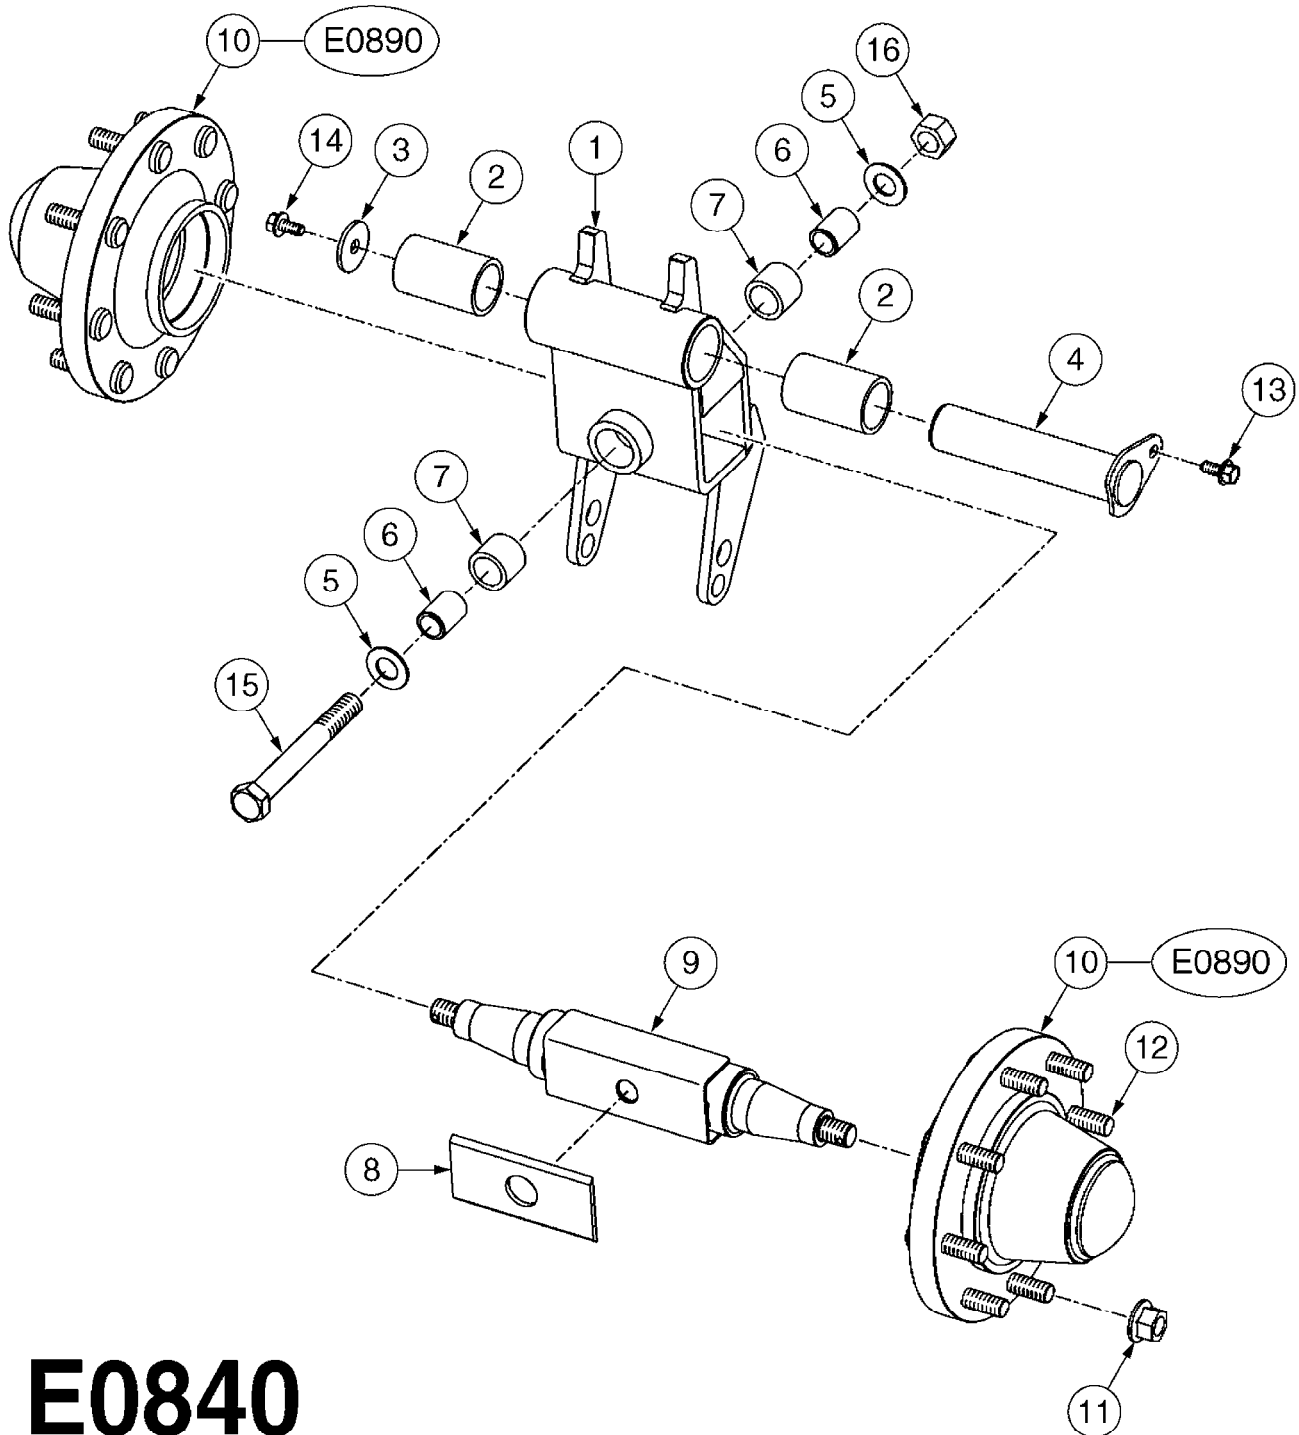

E0830

CAMOPLAST FRAME 40 SERIES
E0830-HIN, 01:01:16

Page 1
Date 16.03.2016 13:57

Pos.	parts-n°	order qty	description
1	28076003	1	WASHER, 3"X2.02"X3/16"
2	28076303	1	BUSHING 2.55"ODX2.012ID"X2"
3	28076403	1	SHIM, TILT STOPPER
4	28076503	1	STOPPER, TILT
5	28076603	1	TENSION ARM (40 SERIES)
6	28076703	1	BUSHING, TENS. 3.48X3.15X1.98"
7	28076803	1	LOCK PLATE
8	28076903	1	FRAME W/BUSHINGS (40 SERIES)
9	28077003	1	SNAP RING EXT. 3"
10	28077103	1	WASHER
11	28077203	1	PIN, 3" OD X 9.56"
12	28077303	1	SPACER
13	28083403	1	LOCK NUT 1/2"-20 UNF
14	28083503	1	BOLT HEX FLG.1"X1/2"-13UNC GR5
15	28083603	1	JAM NUT 3/8"-16 UNC GR 8
16	28083703	1	SET SCREW 1-1/2"X3/8"-16 UNC
17	28083803	1	BOLT HEX 2"X1/2"-13 UNC
18	28083903	1	LOCK WASHER 1/2"
19	28084003	1	BOLT HEX 2" X 5/8"-11
20	28084103	1	GREASE FITTING
21	28084203	1	BOLT HEX 6-1/2"X1/2"-20UNF GR8