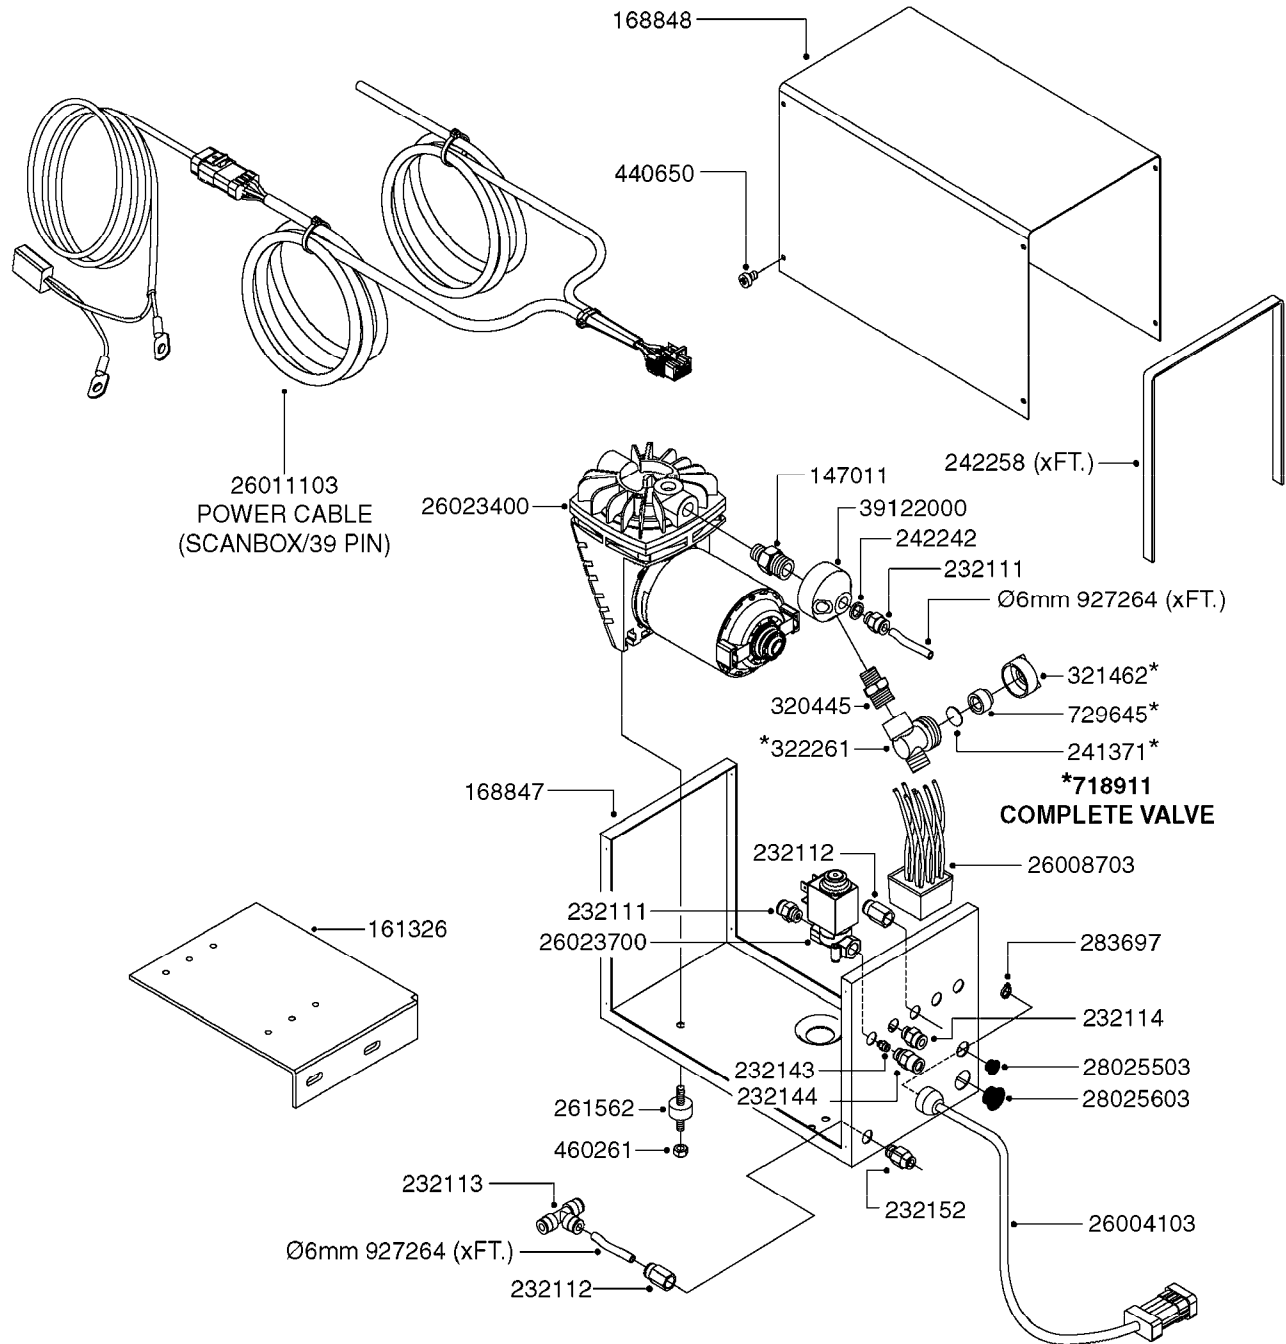

K0390

*Ø8mm 927306 (xFT.)
*Ø10mm 927330 (xFT.)

70019403 - COMPLETE ASSEMBLY

FOAM MARKER COMPRESSOR 2002
K0390-HIN, 01:01:16

Page 1
Date 16.03.2016 13:57

parts-n°	order qty	description
147011	1	HEX NIPPLE 3/8'X1/4'BSP BRASS
161326	1	MOUNT BKT. F. FOAM COMP.BOX 98
168847	1	ENCLOSURE LOWER F.MARKER
168848	1	COVER F. FOAM MARKER
210796	1	BEARING BALL D22/D8 X 7 608ZZ
210806	1	BEARING BALL D40/D17X12MM
220803	1	VALVE F. COMPRESSOR
232111	1	QUICK COUPLER 6MM X 1/8 EXT.
232112	1	QUICK COUPLER 6MM 1/8 INT.
232113	1	QUICK COUPLER 6MM T-PIECE
232114	1	COUPLER 1/8" THREADX8MM HOSE
232143	1	REDUCER 1/4'INT-1/8'EXT
232144	1	QUICK COUPLER 10MM X 1/4 EXT
232152	1	QUICK COUPLER 8MMX1/8 EXT.LONG
241371	1	DIAPHRAGM, NO-DRIP alt 241371
242242	1	O-RING F.AIR HOSE FITTING
242258	1	TRIM 3X10 SELF ADHESIVE 0012"
242284	1	HEAD GASKET F. COMPRESSOR
242285	1	DIAPHRAGM F. F/M COMP.
261455	1	BRUSH KIT-FOAM MARKER MOTOR
261562	1	RUBBER DAMPER 2XM6X25
283697	1	TIESTRAP 200MM
284564	1	PLATE F.COMPRESSOR HEAD
284565	1	PLATE F.COMPRESSOR HEAD
284643	1	COMPRESSOR HEAD F.FOAM MARKER
284665	1	CONNECTING ROD F.COMPRESSOR
284980	1	FLANGE REAR F. F.M.COMPRESSOR
320445	1	FITT.DK HN 1/4"X3/8" BSP
321462	1	CAP F.NO-DRIP ASSY.
322261	1	HOUSING F.SAFETY VALVE 3/8"
440650	1	SCREW 3.5x13 STAINLESS
460261	1	NUT HEX M6X1 LOCK A2 DIN985
729645	1	NON-DRIP SPRING ASSY.GREEN 10
927264	1	HOSE R X PE D6/D4 X 0012"
927306	1	HOSE R X PE D8/D6 X 0012"BLACK
927330	1	HOSE R X PE D10/D8 X 012"BLACK
10518703	1	SNAP-RING OUTER 8X1
21002103	1	BEARING, 6200 2ZJEM (SKF)
26001403	1	HC FOAM MARKR CONSOLE VS3.0.00
26001503	1	HC FOAM MARKER CONSOLE MT.KIT
26001803	1	POWER CABLE
26001903	1	15' 7-PIN EXTENSION CABLE
26004103	1	FOAM MARKER CNTRL MOD CABL STD
26008703	1	FOAM MARKER CONTROL SCII
26010403	1	TOGGLE SWITCH MICRO-TRAK F.M.
26023700	1	SOLENOID VAL 12V 1/8' FLO '07
28025503	1	PLUG F.DRILLED HOLE 1/2"
28025603	1	PLUG F.DRILLED HOLE 3/4"
39122000	1	DISTR.HOUSING F.FOAM MARKER'07
70019403	1	FOAM MARKER COMPRESSOR KIT STD