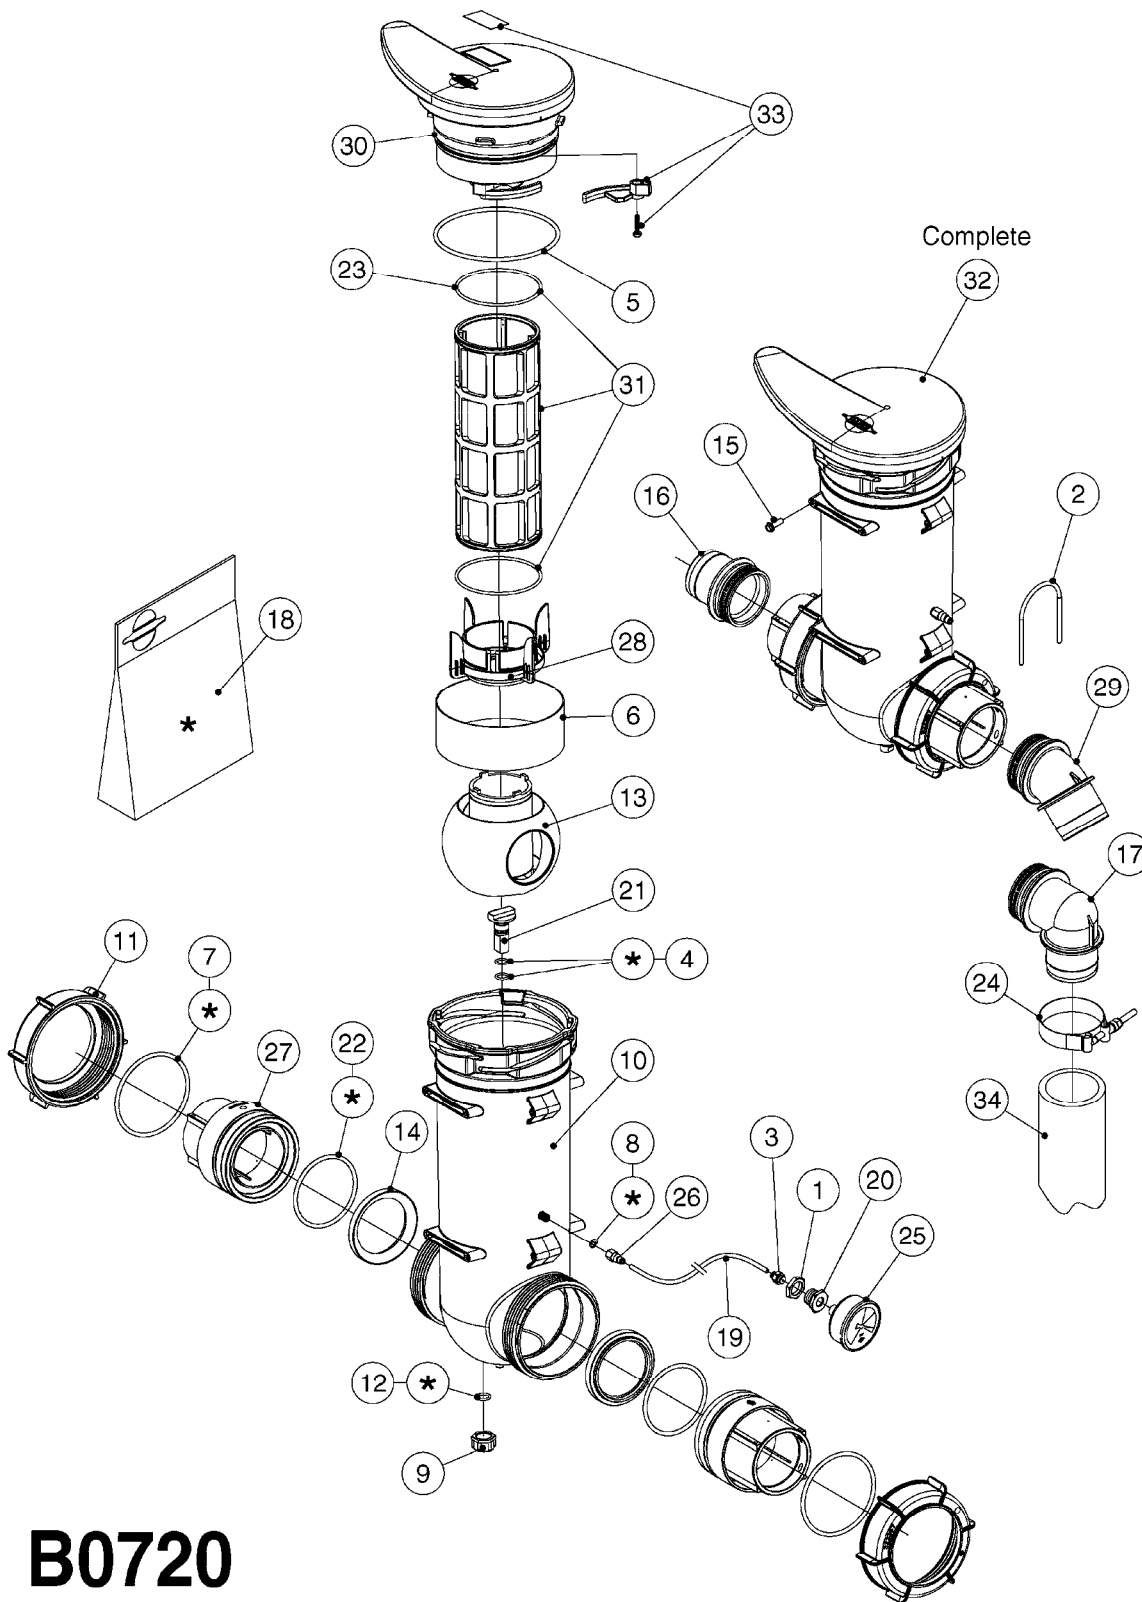

B0720

EASY CLEAN FILTER
B0720-HIN, 01:01:16

Page 1

Date 16.03.2016 13:56

Pos.	parts-n°	order qty	description
1	140766	1	NUT 1/2" BSP
2	145997	1	FITT.DK S-93 FORK
3	231346	1	QUICK COUPLER 1/8"BSP X 4 MM
4	240936	1	O-RING D13.3X2.4 NITRIL
5	242570	1	O-RING D150.0 x5.0 SH70 VITON
6	242572	1	RUBBER BELT Ø160x1.5 B=60 EPDM
7	242573	1	O-RING Ø104.14X5.33SH70 NITRIL
8	242593	1	GASKET Ø8/Ø5x1 (PA) 266N-M5X1
9	320047	1	FITT.DK CAPNUT 1/2" BSP
10	322356	1	EASYCLEAN FILTER HOUSING
11	322357	1	CAP F. COUPLER EASYCLEAN FILTE
12	330212	1	O-RING D19/D14X2.4 F.1/2"NUT
13	391090	1	BALL F. EASYCLEAN FILTER ON/OF
14	391091	1	SEAL F. BALL EASYCLEAN FILTER
15	440698	1	SCREW F.PLASTIC 6X18 SS HEXHD
16	727133	1	FITT. S93 2-1/2" STR. S W/O-RI
17	727226	1	FITT. S93 2-1/2" 90° S W/O-RIN
18	741826	1	SEAL KIT F. EASYCLEAN FILTER
19	927253	1	AIR HOSE, DIAMETER 4MM
20	14055400	1	FITT.DK REDUC 1/2"x1/8"x1/4"BS
21	14117700	1	SPINDLE S93 L46 NV13 SS
22	24260100	1	O-RING Ø88.0X5.0 SH70 VITON
23	24260700	1	O-RING Ø101.19X3.53 SH70 VITON
24	28030303	1	CLAMP HOSE T-BOLT S2.5" 235-76
25	28053400	1	GAUGE VACUUM SUCT. FILTER NCM
26	28054300	1	QUICK COUPLER 1/8"BSP/Ø4 FEMAL
27	33503200	1	HOSE COUPLER F. EASYCLEAN FILT
28	33503600	1	FILTER CARRIER F. EASYCLEAN
29	72072900	1	FITT.S93 2-1/2" 45°PVC W/ORING
30	72270600	1	LID ASSM. EASYCLEAN FILTER
31	72278800	1	FILTER 30 MESH GREEN D110/284
31	72278900	1	FILTER 50 MESH BLUE D110/284
31	72279000	1	FILTER 80 MESH RED D110/284
32	72318900	1	EASYCLEAN FILTER COMPL.
33	74192800	1	FILTER LOCK PARTS - EASYCLEAN
34	92702803	1	HOSE PVC SUCT GRAY 2.5"