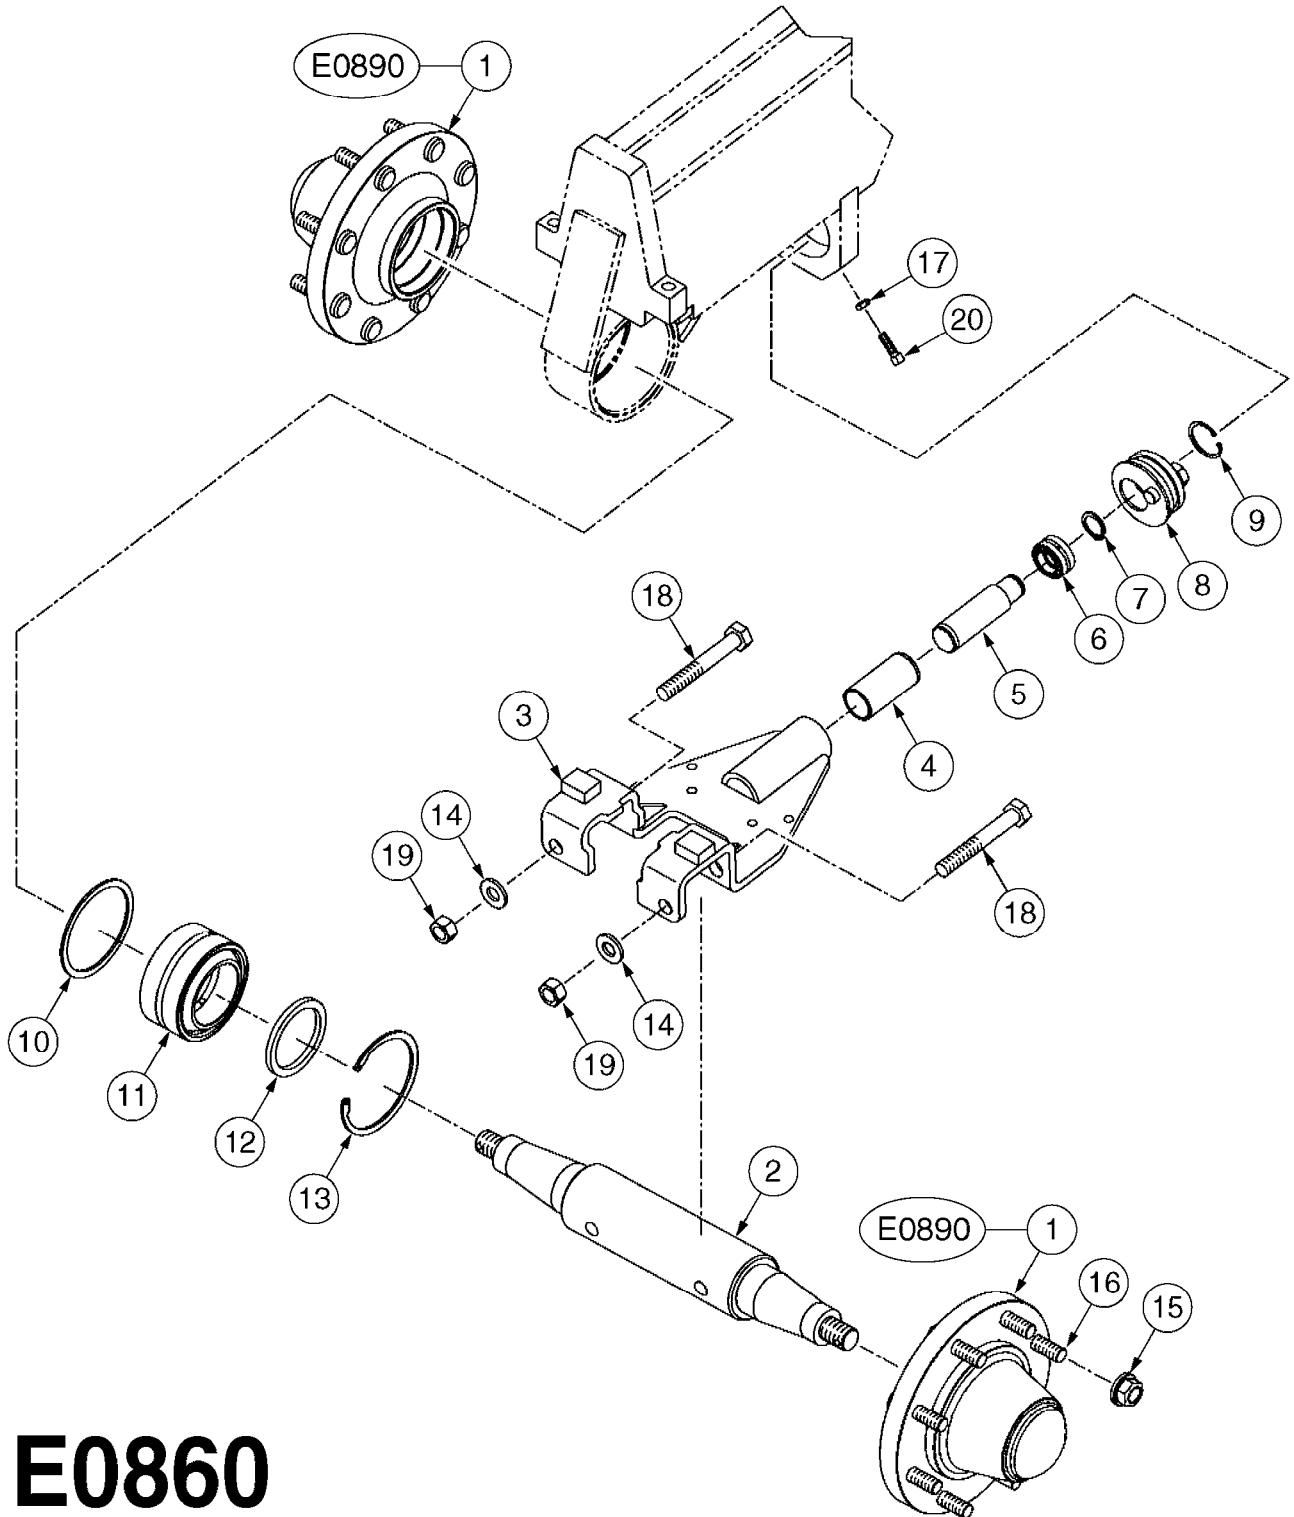

E0850

CAMOPLAST TENSIONER ASSEMBLY
E0850-HIN, 01:01:16

Page 1

Date 16.03.2016 13:57

Pos.	parts-n°	order qty	description
1	28074003	1	LOCK PLATE
2	28074103	1	SNAP RING
3	28078403	1	SPRING MOUNT
4	28078503	1	RETAINER PLATE
5	28078603	1	SLEEVE W/NOTCH
6	28078703	1	BUSHING 1/2"X1-1/4"ODX1"ID
7	28078803	1	ACME SCREW
8	28078903	1	SLEEVE, EXTEN.1"X1/2"IDX1.04"OD
9	28079003	1	SEAT, WASHER
10	28079103	1	SPRING PILOT
11	28083803	1	BOLT HEX 2"X1/2"-13 UNC
12	28084603	1	COTTER PIN 1-1/4" X 5/32"
13	28085103	1	SPRING SPRING FOR 30 SERIES
13	28085203	1	SPRING 9" X 5" X 3/4" SPRING FOR 40 SERIES