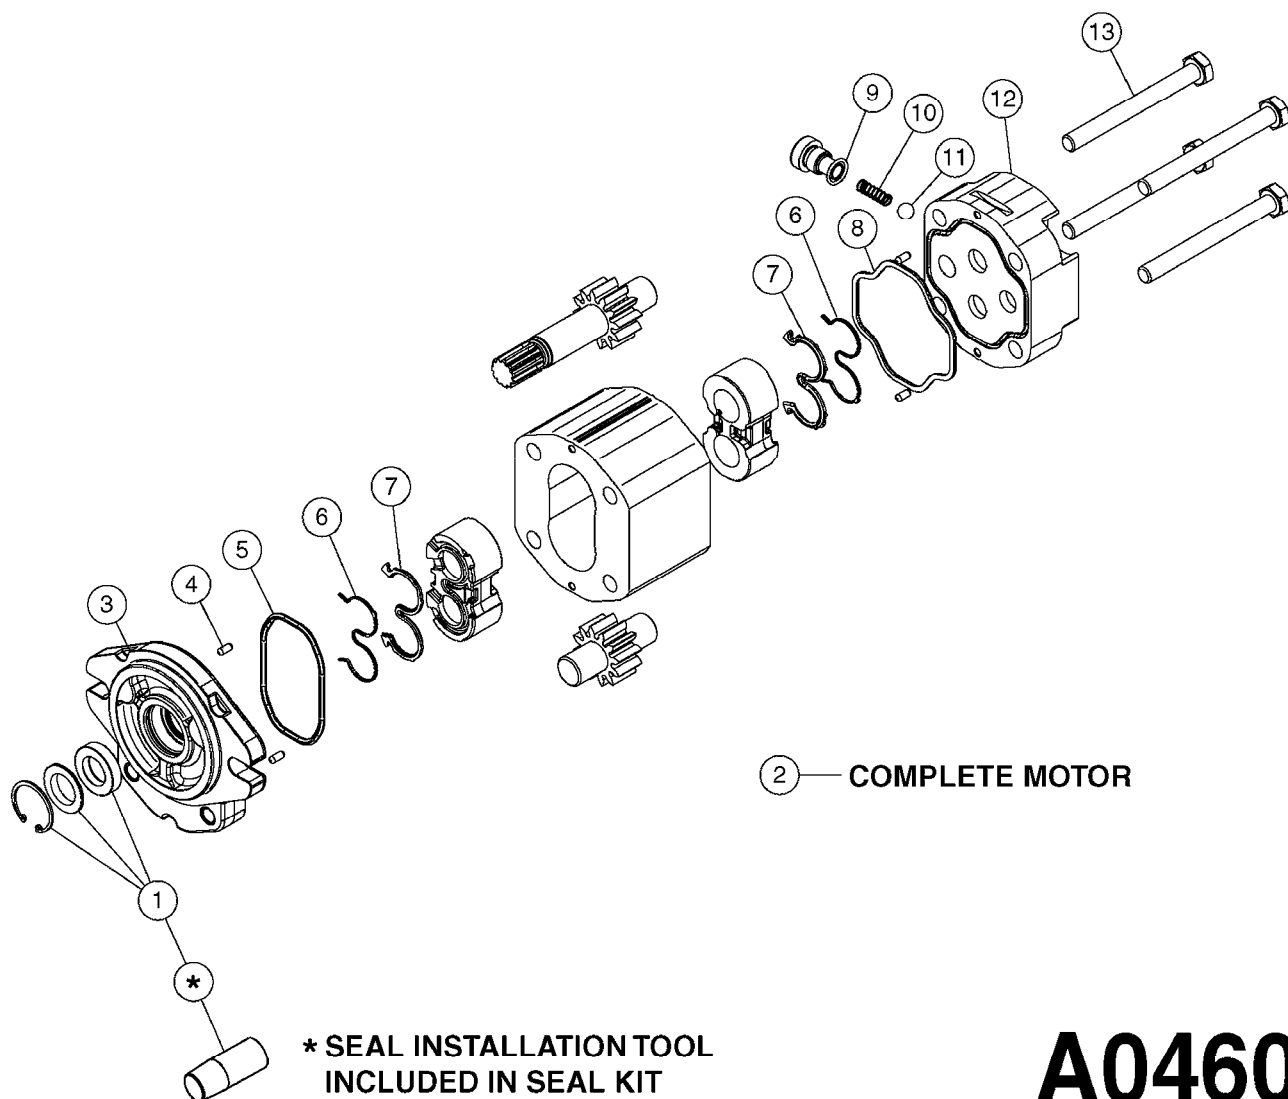

* ITEMS INCLUDED
IN REPAIR KIT (26)

A0450

PUMP - 650 ACE CENTRIFUGAL
A0450-HIN, 01:01:16

Page 1
Date 16.03.2016 13:56

Pos.	parts-n°	order qty	description
1	145996	1	FITT.DK S-67 FORK
2	145997	1	FITT.DK S-93 FORK
3	242351	1	O-RING D69.5X3.0 VITON F.S-93
4	242353	1	O-RING D44.2X3.0 VITON F.S-67
5	334244	1	FITT.DK S-67 ELB.1-1/4"
6	334572	1	FITT.DK S-93 ADAPTOR MALE MALE
7	334883	1	FITT.DK S-93 ELB.2-1/2"45D PVC
8	420906	1	BOLT HEX 8.8 DEL M10X60
9	421002	1	BOLT HEX 8.8 DEL M10X30 FT DIN933
10	430286	1	BOLT HEX 8.8 DEL M12X30 FT
11	460423	1	NUT HEX M10X1.5 LOCK
12	460703	1	NUT HEX M12X1.75 LOCK DIN985
13	726573	1	FITT. S67 5/4" 90° W/O-RING
14	728525	1	FITT. S93 CONNECTOR W/O-RINGS
15	782131	1	BLIND PLUG F.3/4" CARTR.VALVE
16	16162303	1	BRKT, ACE 650, GAUGE GAUGE BRACKET FOR COMMANDER
17	16162703	1	BRKT, ACE 650, NAV. GAUGE GAUGE BRACKET FOR NAVIGATOR
18	23003703	1	FITT 1/4 NPTF-1/4 PTC
19	23003803	1	FITT 1/8 NPTF-1/4 PTC
20	23003903	1	FITT 1/4 THRU-WALL COUP,3/4-16
21	23004003	1	FITT 1/8 THRU-WALL COUP,5/8-18
22	23004203	1	FITT 1/4" NPTF-1/4" NPTF UNION
23	28030103	1	CLAMP HOSE GEAR P5/4-S1.5"6724
24	28030303	1	CLAMP HOSE T-BOLT S2.5" 235-76
25	28065303	1	REGULATOR 1/4", 30PSI, PARKER
26	28066503	1	PUMP REPAIR KIT ACE 650 INCLUDES 1 QT. BARRIER FLUID
27	28068303	1	PLUG 1/8" NPT SS
28	28068403	1	PUMP HOUSING FRONT ACE 650
29	28068503	1	CAP SCREW 3/8" X 3/4" SS
30	28068603	1	IMPELLER, WETSEAL SS ACE 650
31	28068703	1	SEAL PLATE SS ACE 650
32	28068803	1	ADAPTER #8 SAE X 1/4" FNPT
33	28068903	1	AIR VALVE 1/4"
34	28069003	1	PLUG #8 SAE X 1/8" FNPT
35	28069203	1	PRESS.GAUGE 0-60 PSI 1/8" NPT
36	28069303	1	SIGHT GAUGE #8 SAE W/FLOAT
37	28069403	1	PUMP HOUSING REAR ACE 650
38	28069503	1	CAP SCREW 3/8" X 2"
39	28069603	1	CAP SCREW 3/8" X 1"
40	28069703	1	SLINGER 1.5" X 7/8"
41	28069803	1	SNAP RING INTERNAL, FRAME
42	28069903	1	SNAP RING EXTERNAL, SHAFT
43	28070003	1	BEARING F.ACE 650 PUMP
44	28070103	1	KEY 0.188 X 0.188 X 0.875
45	28070203	1	SHAFT 11T FEMALE SPLINE SS
46	28070303	1	SPACER, SHAFT ACE 650
47	28070403	1	HYDRAULIC MOTOR ACE 650
48	28070503	1	WASHER 3/8" SS
49	28070603	1	O-RING #10 SAE
50	28070703	1	REVERSE CHECK ASSEMBLY #10 SAE
51	28070803	1	BODY F.RESTRICTOR, #10 SAE
52	28070903	1	RESTRICTOR
53	29004303	1	ACE 650, BARRIER FLUID 32oz
54	72072900	1	FITT.S93 2-1/2" 45°PVC W/ORING
55	78601603	1	O-RING F. RESTRIC ACE HYD PUMP
56	92702803	1	HOSE PVC SUCT GRAY 2.5"
57	92703303	1	HOSE LLDPE .25"X.17"X12" BLACK
58	92734403	1	HOSE R X5/4" X200PSI WP X0012"