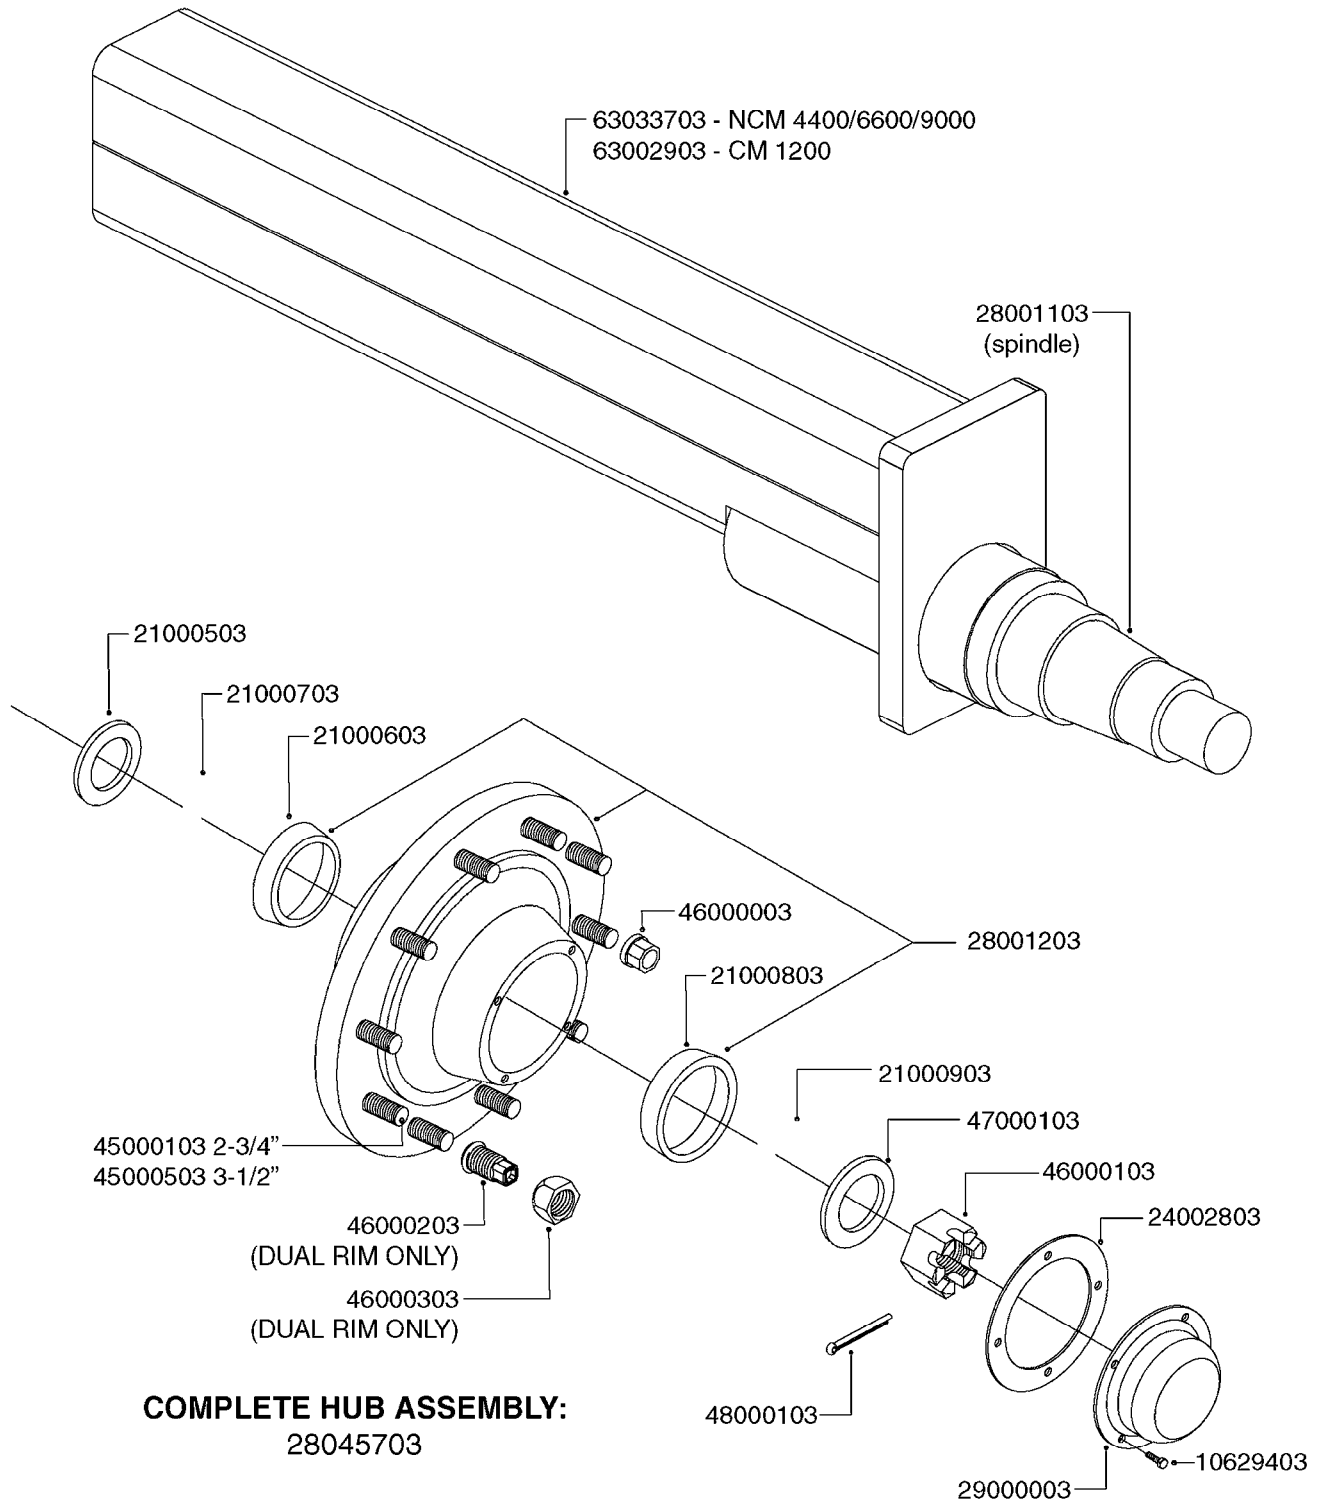

COMPLETE HUB ASSEMBLY:
28045703

COMPLETE ASSEMBLIES
WHOLEGOODS ITEMS

E0790

HUB ASSEMBLE F.4-1/2" SPINDLE
E0790-HIN, 01:01:16

Page 1

Date 16.03.2016 13:57

parts-n°	order qty	description
10629403	1	BOLT HEX 5/16 NC GR.2 00.50"
21000503	1	SEAL,WHEEL CR43771
21000603	1	RACE, BEARING 3.5/1.5
21000703	1	BEARING, TAPPERED 3.5433/1.575
21000803	1	RACE, TAPERED BEARING
21000903	1	BEARING, TAPPERED, 2.75/1.510
24002803	1	GASKET F. HUB 4.5" HUB ASSY
28001103	1	SPINDLE 4.5"x 21" 20000LB
28001203	1	HUB, 20000LB W. BRG RACES
28045703	1	HUB ASSY 10-13.19-11.02 25000#
29000003	1	HUB CAP F. 881(20000LB) HUB
45000103	1	BOLT, WHEEL STUD 3/4-16X2 3/4
45000503	1	BOLT, WHEEL STUD 3/4-16X3 1/2
46000003	1	NUT HEX NF 3/4" FLANGED F.HUB
46000103	1	NUT, CASTLE, SPINDLE 2-12 UNF
46000203	1	NUT, BUD WHEEL, INNER, RH
46000303	1	NUT, BUD WHEEL, OUTER, RH
47000103	1	WASHER, SPNDL 4.5" 2.06x4 .25T
48000103	1	PIN, COTTER 5/16" X 5.25"
63002903	1	AXLE INSERT,72"-90"SUS CM 1200
63033703	1	AXLE INSERT NCM 44/66/9000