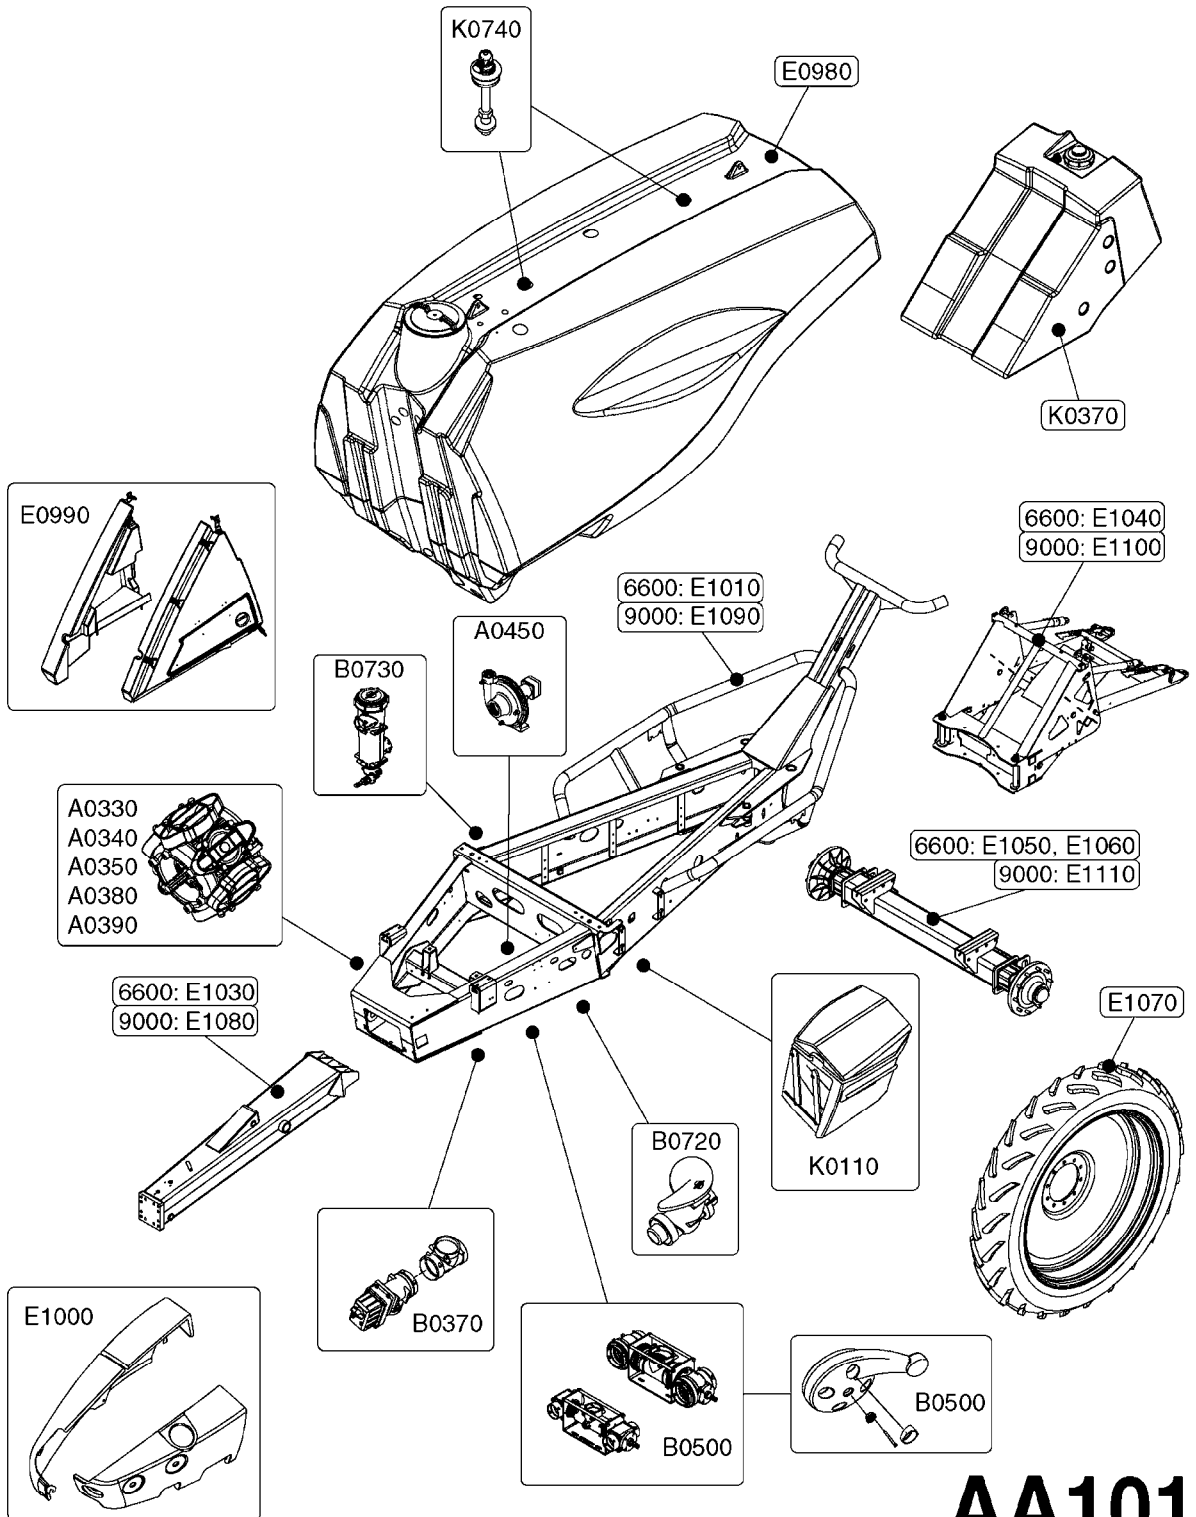

A0560

C.V.PTO-BLACK TRIANG. (POST'05)
A0560-HIN, 01:01:16

Page 1

Date 16.03.2016 13:56

parts-n°	order qty	description
28009003	1	PTO TUBE OUTER F.CV 1060MM
28009103	1	PTO TUBE INNER F.CV 1060MM
28009403	1	UNIV. JOINT 27x74.6mm
28009803	1	PTO PIN TUBE RETAINER OUTER
28009903	1	PTO TUBE RETAINER INNER
28010103	1	PTO YOKE F.INNER TUBE CV PTO
28027803	1	PTO YOKE 1-3/8X21SPL BALL LOCK
28035003	1	PTO 1-3/8/21X1-3/8/21X1260 CV
28035103	1	PTO 1-3/4/20X1-3/8/21X1260 CV
28040203	1	PTO YOKE 1-3/8X21SPL SLIP F.CV
28040303	1	UNIV. JOINT 22x86mm CV BLK.
28040403	1	PTO YOKE INNER F.CV PTO SHAFT
28040503	1	UNIV. JOINT 27x74.6mm
28040603	1	PTO YOKE 1-3/8X21SPL BLACK
28040703	1	SAFETY CHAIN F.CV BLACK PTO
28040803	1	PTO REPAIR KIT F.PUSH YOKE CV
28040903	1	SELF TAPPING SHIELDING SCREW
28041003	1	PTO REPAIR KIT F.PUSH YOKE
28041103	1	PTO HALF SAFETY SHIELD BLACK
28041203	1	PTO HALF SAFETY SHIELD BLACK
28041303	1	PTO YOKE 1-3/4X20SPL SLIP F.CV
28041403	1	PTO REPAIR KIT F.PUSH YOKE CV
28041503	1	PTO HALF SAFETY SHIELD BLACK
28041603	1	WASHER F.SHIELDING SCREW BLACK
28041703	1	ANCHOR F.RETAINING CHAIN BLACK
28041803	1	DECAL DANGER GUARD MISSING
28041903	1	DECAL DANGER ROT.DRIVELINE