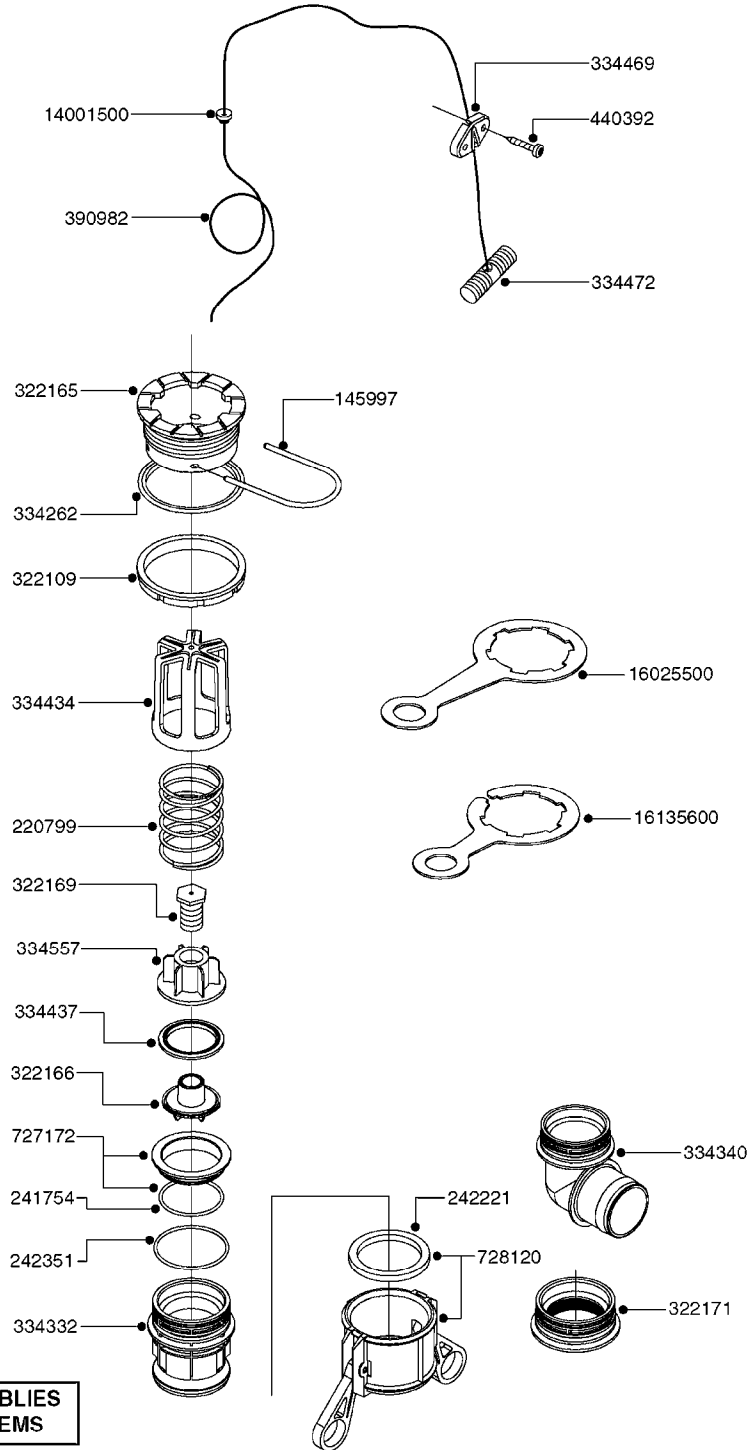

COMPLETE ASSEMBLIES
WHOLEGOODS ITEMS

727617 - COMPLETE ASSEMBLY (2" BSP THREADED FITTING & 126" CORD)

727742 - COMPLETE ASSEMBLY (2-1/2" ELBOW & 157.5" CORD)

K0180

DRAIN ASSEMBLY-PULL CORD TYPE
K0180-HIN, 01:01:16