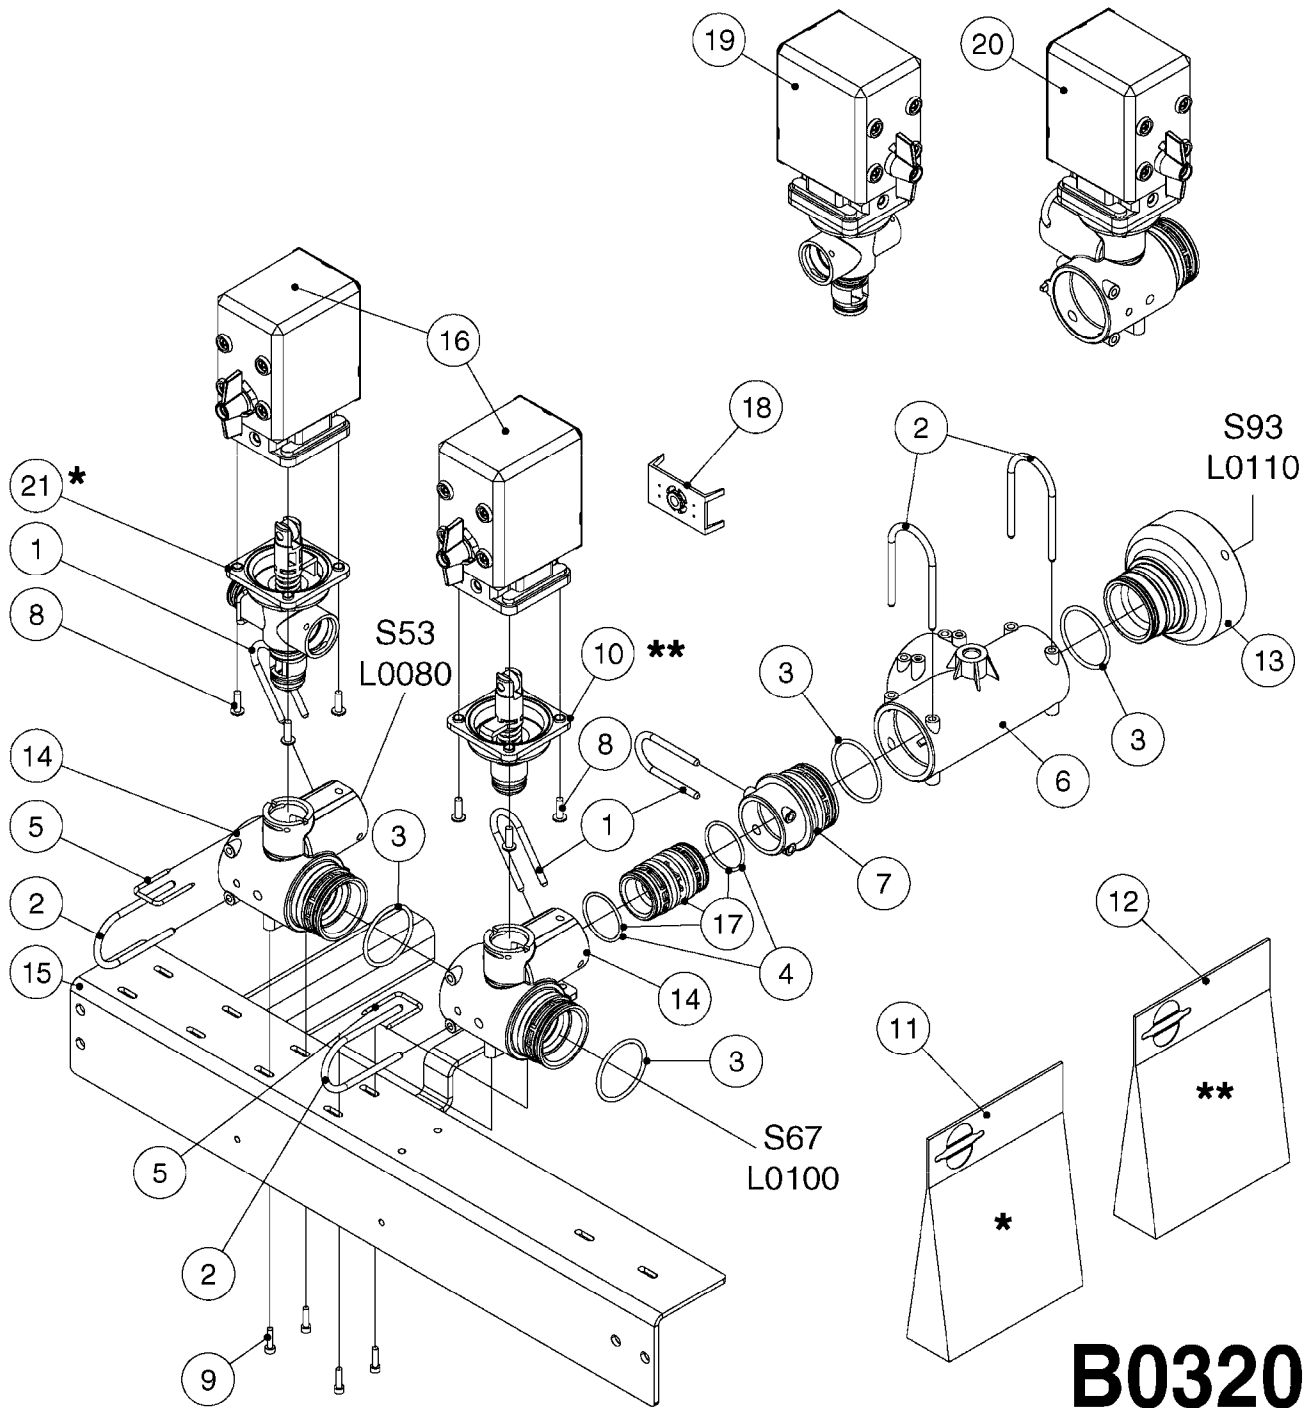

EC BOOM VALVES NCM
B0320-HIN, 01:01:16

EC BOOM VALVES NCM
B0320-HIN, 01:01:16

Page 1

Date 16.03.2016 13:56

Pos.	parts-n°	order qty	description
1	145995	1	FITT.DK S-53 FORK
2	145996	1	FITT.DK S-67 FORK
3	242353	1	O-RING D44.2X3.0 VITON F.S-67
4	242354	1	O-RING D32.2X3.0 VITON F.S-53
5	270211	1	FITT.DK S25 FORK L=37.5
6	322224	1	FITT.DK S-67 TEE
7	334564	1	FITT.DK S-67 TO S-53 ADAPTER
8	440675	1	SCREW F. PLASTIC 5X16 SS
9	450902	1	BOLT ALLEN HEAD M4 X 16MM
10	725257	1	SPINDLE SECT. F/EC DISTRIBUTOR
11	741822	1	SEAL KIT - 1 SECTION (05)
12	755726	1	O-RING KIT F.EC/ESC SEC.VALVE
13	33500700	1	FITT.DK ADAPTER S-93F S67M
14	33502400	1	DISTRIBUTION HOUSING EFC
15	61032800	1	BRACKET F. EFC SEC.VALVES <4>6
16	72048000	1	MOTOR, DISTRIBUTION 1:300
17	72114300	1	PIEZA CONEXION S53/S53 C/JUNTA
18	72137200	1	MCROSWCH ASSY F.BOOM VLV 300:1
19	72233700	1	SECTION VALVE, EFC, 1:300
20	72284000	1	BYPASS VALVE, EFC, 1:300
21	72591700	1	SPINDLE SECT.W/O CONS.PRESSURE