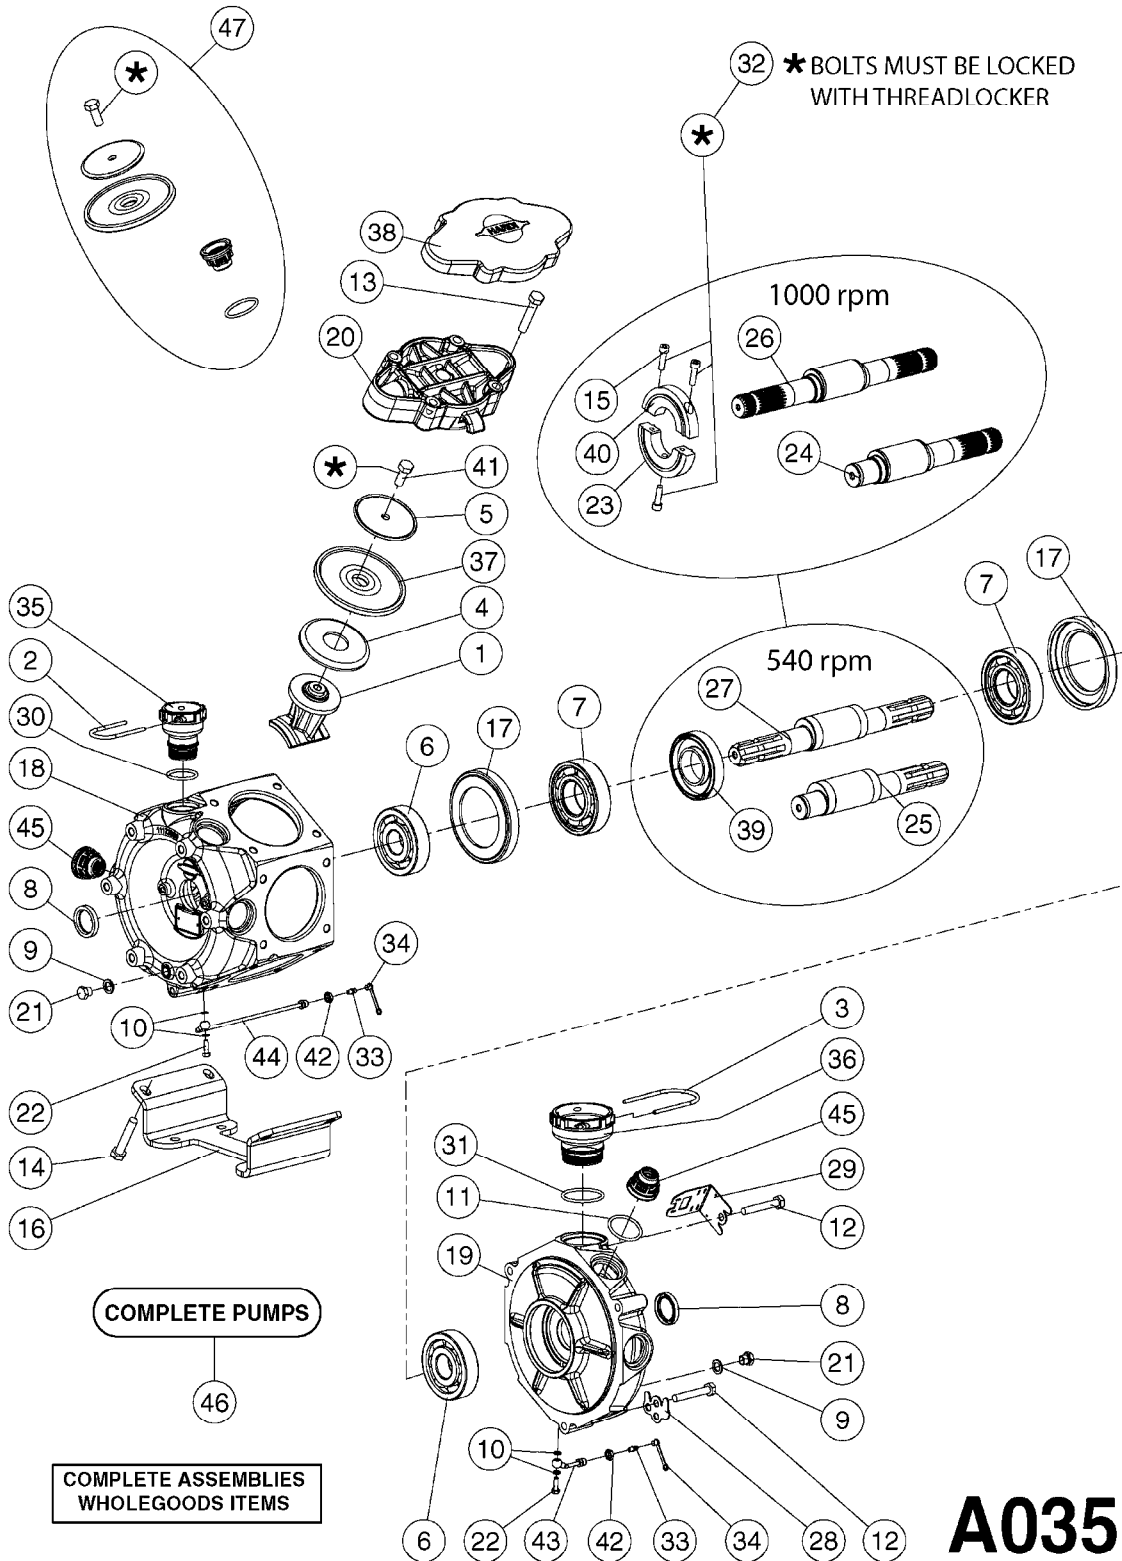

PUMP - 464 540/1000 RPM
A0350-HIN, 01:01:16

Page 1

Date 16.03.2016 13:56

Pos.	parts-n°	order qty	description
1	111622	1	CONNECTING ROD 463/5.5MM
1	111623	1	CONNECTING ROD 463/10MM
1	111624	1	CONNECTING ROD 463/12MM
1	111645	1	CONNECTING ROD 463/6.5MM
2	145996	1	FITT.DK S-67 FORK
3	145997	1	FITT.DK S-93 FORK
4	161012	1	DIAPHRAGM BACKING DISC F. 463
5	161175	1	DIAPHRAGM DISC F. 463 PUMP
6	210221	1	BEARING BALL 6407
7	210232	1	BEARING BALL 6310
8	210243	1	SEAL OIL 35 X 47 X 7
9	241404	1	DOWTY SEAL 1/4"
10	242374	1	WASHER Ø10/Ø6X1 COPPER
11	330072	1	O-RING D53.5/D45.5X4
12	421072	1	BOLT HEX 8.8 RAW M10X65
13	430312	1	BOLT HEX 8.8 RAW M12X60
14	430437	1	BOLT HEX 8.8 RAW M12X65
15	450995	1	BOLT ALLEN M8X30 DIN 912 RAW
16	614628	1	FOOT FOR PUMP 460-463 PAINTED
17	11171900	1	METAL SPACER F. 364/464 MACHINED
18	11172200	1	PUMP HOUSE 464 MACHINED 5/4" BSP RED
19	11172600	1	FRONTPART 464 MACHINED 2" BSP RED
20	11173000	1	VALVE COVER.464 MACHINED RED
21	14010400	1	PLUG 1/4" BSP
22	14120400	1	BANJOBOLT M6 X 19
23	14120700	1	COUNTERWEIGHT 364/464-1000
24	14137300	1	CRANKSHAFT 364/464-5.5 1000
24	14137400	1	CRANKSHAFT 364/464-6.5 1000
25	14137600	1	CRANKSHAFT 364/464-10
25	14137700	1	CRANKSHAFT 464-12
26	14137900	1	CRANKSHAFT 364/464-5.5 GG 1000
26	14138000	1	CRANKSHAFT 364/464-6.5 GG 1000
27	14138200	1	CRANKSHAFT 364/464-10 GG
27	14138300	1	CRANKSHAFT 464-12 GG
28	16383000	1	GREASE NIPPLE PLATE 464
29	16390600	1	BRACKET FOR RPM SENSOR
30	24266600	1	O-RING D 38,0 X 4,0 70SH.NITR
31	24266800	1	O-RING D 54,0 X 4,0 70SH.NITR
32	28045503	1	LOCTITE 262 .5ML (.017oz.)
33	28163300	1	GREASE NIPPLE H1 M6X1 DIN 7412
34	28163400	1	CAP F. GREASENIPPLE YELLOW M6X1
35	32242200	1	FITTING S67 5/4" KON. RG 2014
36	32242400	1	FITTING S93 2" KON. RG 2014
37	33511600	1	DIAPHRAGM PUMP 463/464 PUMP PUR
38	33524000	1	COVER PLASTIC 464 PUMP
39	33524200	1	DISTANCE RING/GREASE SPLIT
40	39136200	1	HALFPART 364/464-1000
41	43099200	1	BOLT HEX SS M12 X 30 DIN933 A4
42	46134000	1	NUT HEX M10x1 H=2.3 NV=14 ELZIN
43	61097000	1	BANJOTUBE SHORT 464 COMPL.
44	61097100	1	BANJOTUBE LONG 464 COMPL.
45	72043600	1	VALVE FOR 462/463
46	72993500	1	PUMP 464/12-540, CM
46	72993600	1	PUMP 464/6.5 MED-2-1000
46	82168700	1	PUMP 464/12/540 OFFSET PORTS
46	82168800	1	PUMP 464/6.5/1000 OFFSET PORTS
46	82169000	1	PUMP 464/10-MOD-2-540
47	75586000	1	PUMP KIT 464