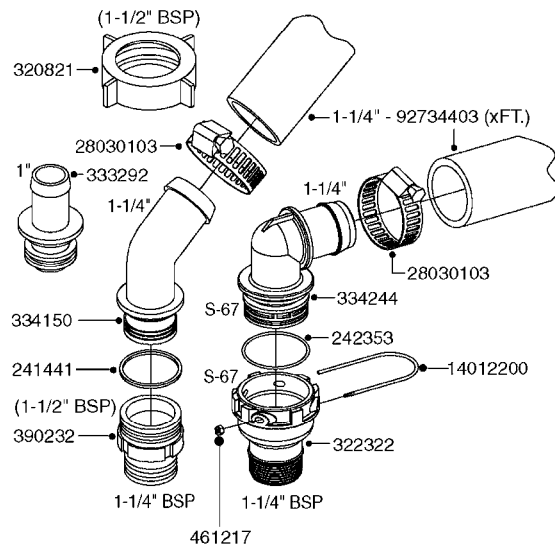

PRESSURE SIDE OF PUMP