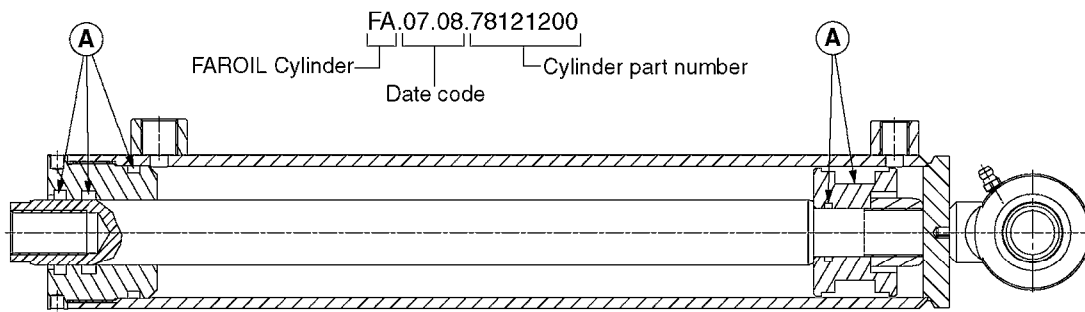

HYDRAULICS - CYLINDERS
C0020-HIN, 01:01:16

Page 3

Date 16.03.2016 13:56

parts-n°	order qty	description
63039300 78100003	1 1	CYLINDER ROD F.781132 CYL. PARA-LIFT CM+750 W/STOP

Check cylinder barrel for stamped part number.