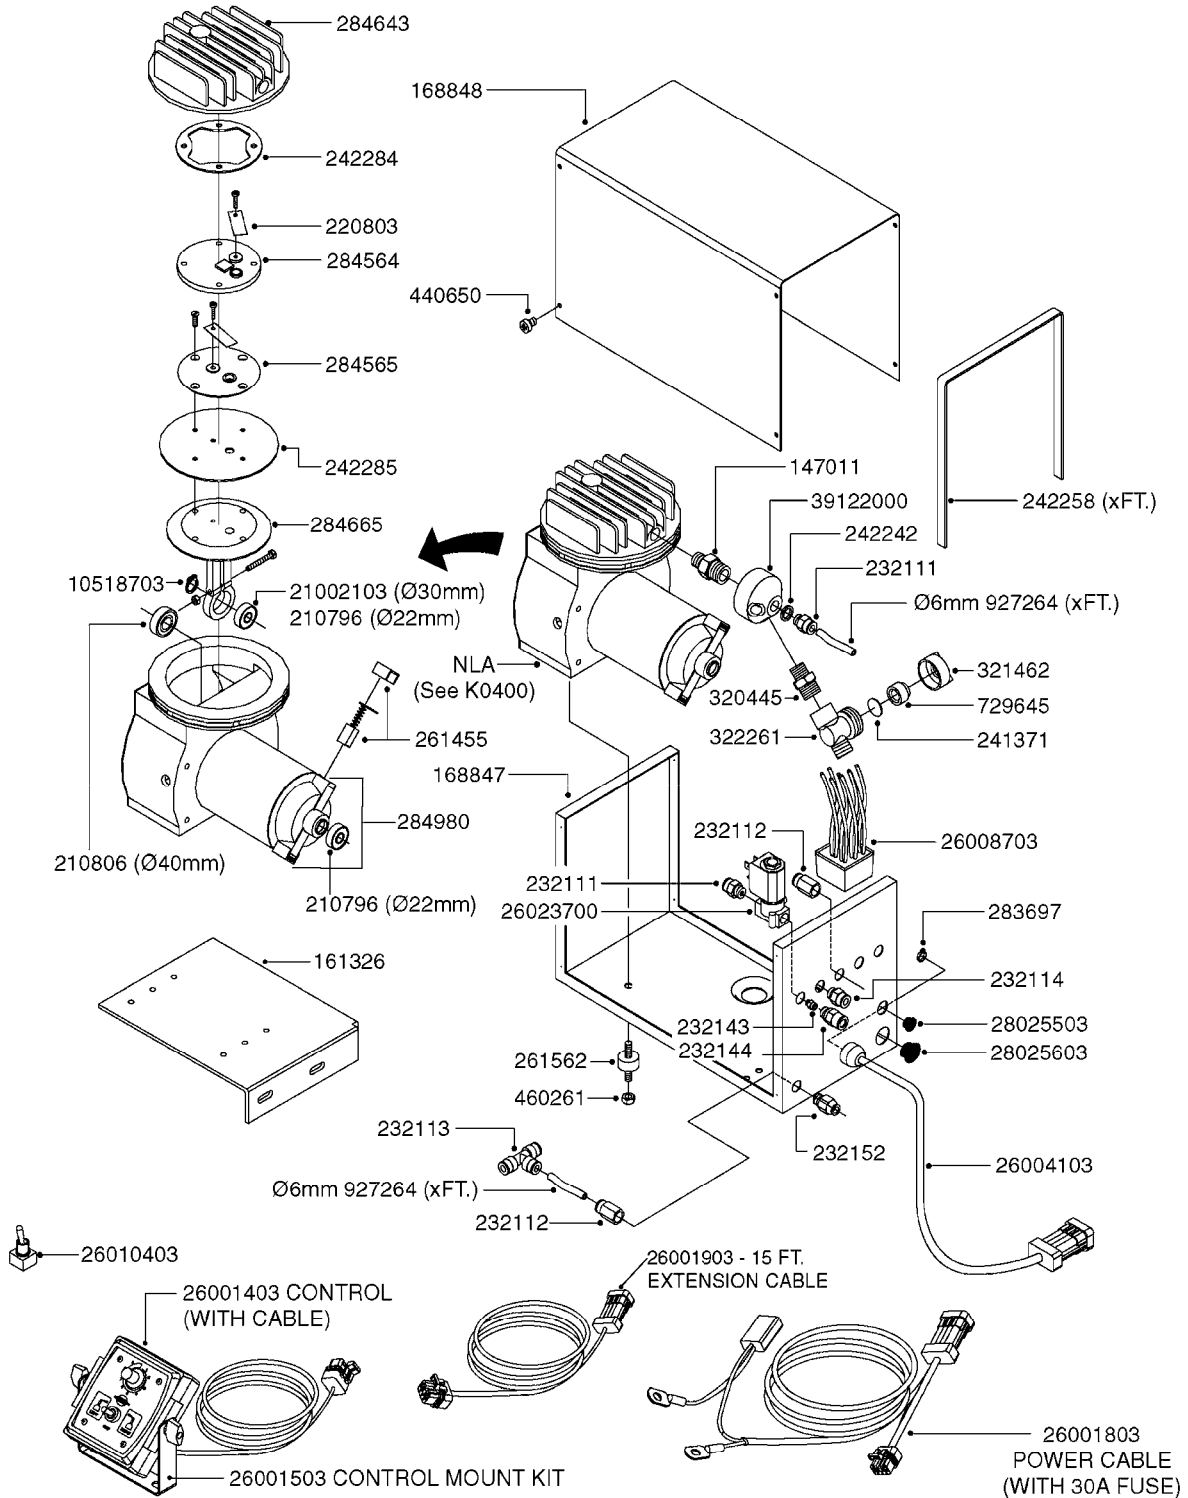

K0390

*Ø8mm 927306 (xFT.)
*Ø10mm 927330 (xFT.)

70019403 - COMPLETE ASSEMBLY

FOAM MARKER COMPRESSOR 2002
K0390-HIN, 01:01:16

Page 1
Date 16.03.2016 13:57

parts-n°	order qty	description
147011	1	HEX NIPPLE 3/8'X1/4'BSP BRASS
161326	1	MOUNT BKT. F. FOAM COMP.BOX 98
168847	1	ENCLOSURE LOWER F.MARKER
168848	1	COVER F. FOAM MARKER
210796	1	BEARING BALL D22/D8 X 7 608ZZ
210806	1	BEARING BALL D40/D17X12MM
220803	1	VALVE F. COMPRESSOR
232111	1	QUICK COUPLER 6MM X 1/8 EXT.
232112	1	QUICK COUPLER 6MM 1/8 INT.
232113	1	QUICK COUPLER 6MM T-PIECE
232114	1	COUPLER 1/8" THREADX8MM HOSE
232143	1	REDUCER 1/4'INT-1/8'EXT
232144	1	QUICK COUPLER 10MM X 1/4 EXT
232152	1	QUICK COUPLER 8MMX1/8 EXT.LONG
241371	1	DIAPHRAGM, NO-DRIP alt 241371
242242	1	O-RING F.AIR HOSE FITTING
242258	1	TRIM 3X10 SELF ADHESIVE 0012"
242284	1	HEAD GASKET F. COMPRESSOR
242285	1	DIAPHRAGM F. F/M COMP.
261455	1	BRUSH KIT-FOAM MARKER MOTOR
261562	1	RUBBER DAMPER 2XM6X25
283697	1	TIESTRAP 200MM
284564	1	PLATE F.COMPRESSOR HEAD
284565	1	PLATE F.COMPRESSOR HEAD
284643	1	COMPRESSOR HEAD F.FOAM MARKER
284665	1	CONNECTING ROD F.COMPRESSOR
284980	1	FLANGE REAR F. F.M.COMPRESSOR
320445	1	FITT.DK HN 1/4"X3/8" BSP
321462	1	CAP F.NO-DRIP ASSY.
322261	1	HOUSING F.SAFETY VALVE 3/8"
440650	1	SCREW 3.5x13 STAINLESS
460261	1	NUT HEX M6X1 LOCK A2 DIN985
729645	1	NON-DRIP SPRING ASSY.GREEN 10
927264	1	HOSE R X PE D6/D4 X 0012"
927306	1	HOSE R X PE D8/D6 X 0012"BLACK
927330	1	HOSE R X PE D10/D8 X 012"BLACK
10518703	1	SNAP-RING OUTER 8X1
21002103	1	BEARING, 6200 2ZJEM (SKF)
26001403	1	HC FOAM MARKR CONSOLE VS3.0.00
26001503	1	HC FOAM MARKER CONSOLE MT.KIT
26001803	1	POWER CABLE
26001903	1	15' 7-PIN EXTENSION CABLE
26004103	1	FOAM MARKER CNTRL MOD CABL STD
26008703	1	FOAM MARKER CONTROL SCII
26010403	1	TOGGLE SWITCH MICRO-TRAK F.M.
26023700	1	SOLENOID VAL 12V 1/8' FLO '07
28025503	1	PLUG F.DRILLED HOLE 1/2"
28025603	1	PLUG F.DRILLED HOLE 3/4"
39122000	1	DISTR.HOUSING F.FOAM MARKER'07
70019403	1	FOAM MARKER COMPRESSOR KIT STD