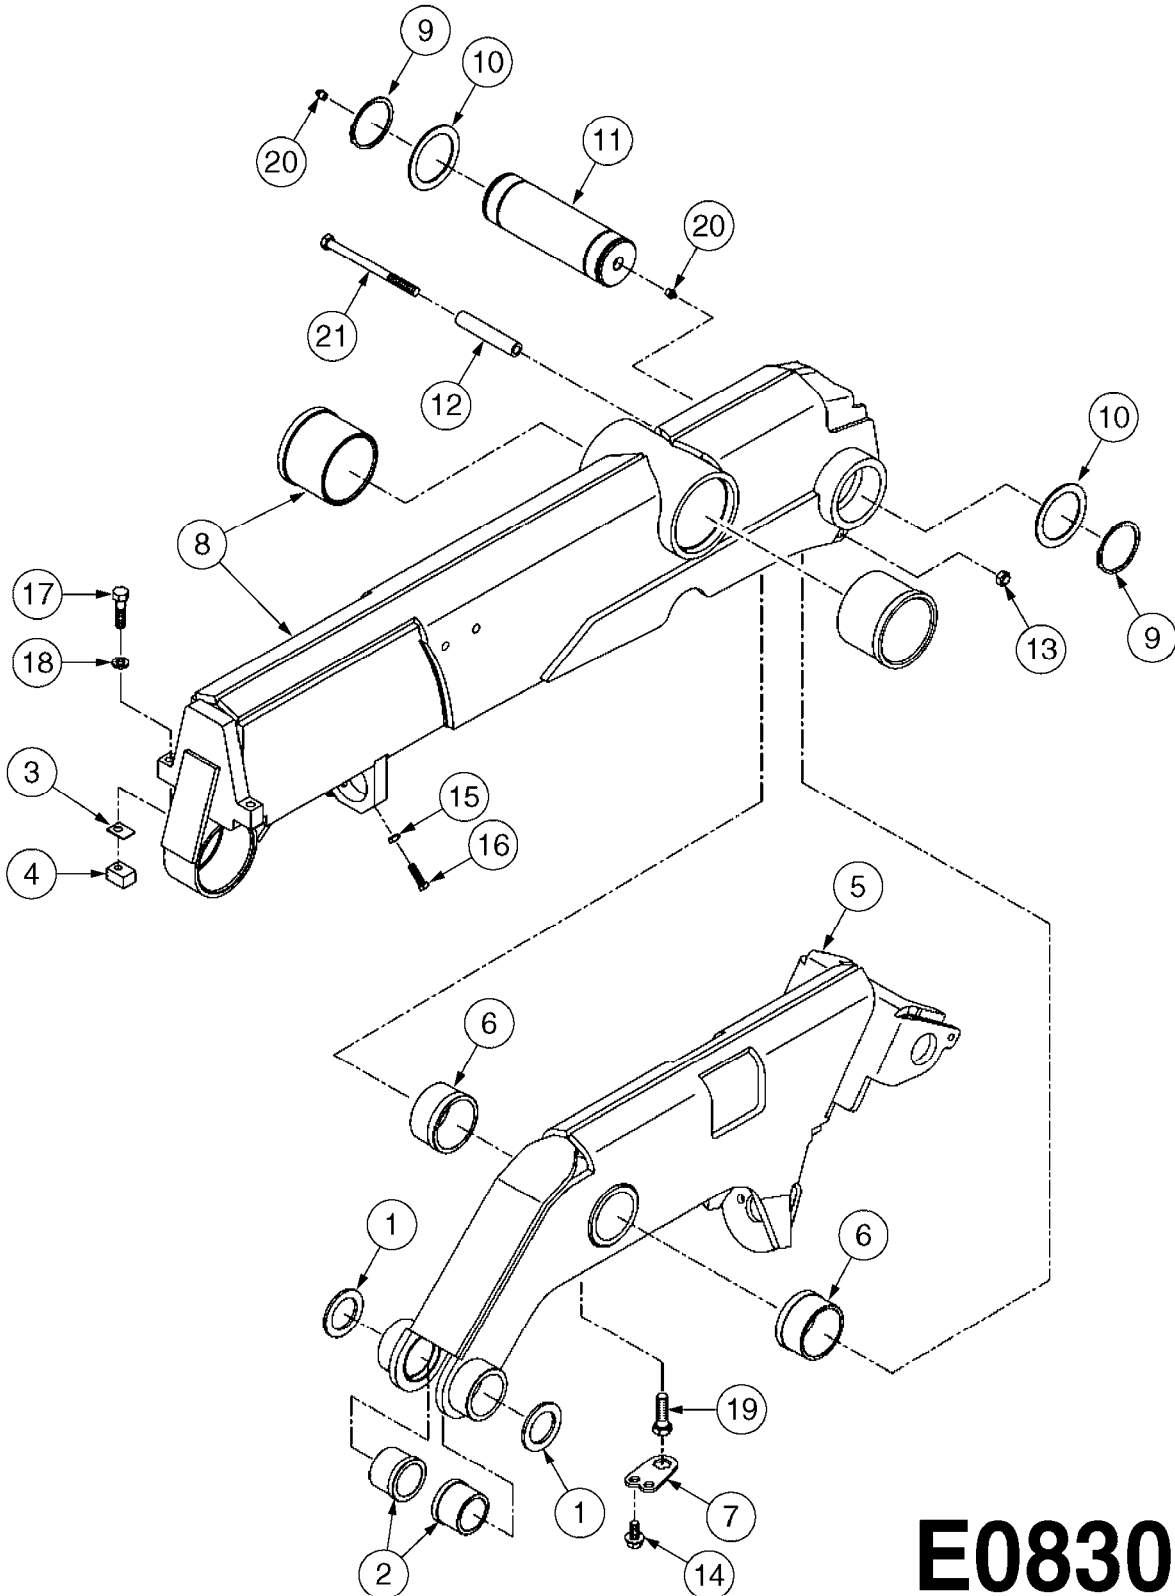

E0830

CAMOPLAST FRAME 40 SERIES
E0830-HIN, 01:01:16

Page 1
Date 16.03.2016 13:57

Pos.	parts-n°	order qty	description
1	28076003	1	WASHER, 3"X2.02"X3/16"
2	28076303	1	BUSHING 2.55"ODX2.012ID"X2"
3	28076403	1	SHIM, TILT STOPPER
4	28076503	1	STOPPER, TILT
5	28076603	1	TENSION ARM (40 SERIES)
6	28076703	1	BUSHING, TENS. 3.48X3.15X1.98"
7	28076803	1	LOCK PLATE
8	28076903	1	FRAME W/BUSHINGS (40 SERIES)
9	28077003	1	SNAP RING EXT. 3"
10	28077103	1	WASHER
11	28077203	1	PIN, 3" OD X 9.56"
12	28077303	1	SPACER
13	28083403	1	LOCK NUT 1/2"-20 UNF
14	28083503	1	BOLT HEX FLG.1"X1/2"-13UNC GR5
15	28083603	1	JAM NUT 3/8"-16 UNC GR 8
16	28083703	1	SET SCREW 1-1/2"X3/8"-16 UNC
17	28083803	1	BOLT HEX 2"X1/2"-13 UNC
18	28083903	1	LOCK WASHER 1/2"
19	28084003	1	BOLT HEX 2" X 5/8"-11
20	28084103	1	GREASE FITTING
21	28084203	1	BOLT HEX 6-1/2"X1/2"-20UNF GR8