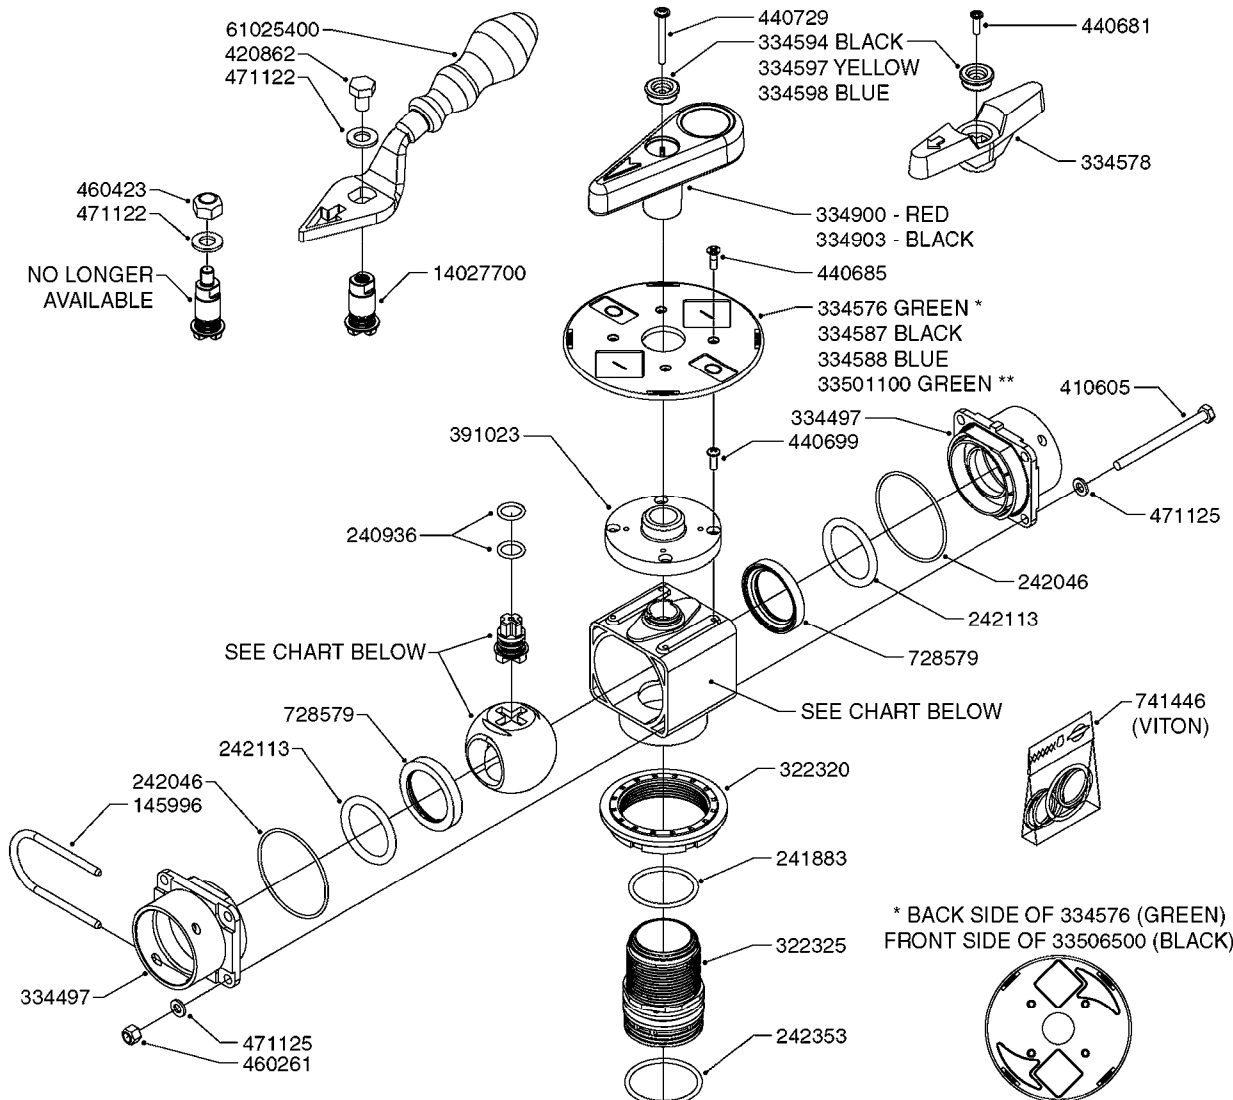

B0370

PRESSURE REGULATOR - S93 06
B0370-HIN, 01:01:16

Page 1

Date 16.03.2016 13:56

Pos.	parts-n°	order qty	description
1	145996	1	FITT.DK S-67 FORK
2	145997	1	FITT.DK S-93 FORK
3	147767	1	PIN 5Ø X 60 S-93 DOUBLE CLAMP
4	440677	1	SCREW F. PLASTIC 5X20 SS
5	440695	1	BOLT CARRIAGE M8X25
6	440698	1	SCREW F.PLASTIC 6X18 SS HEXHD
7	460143	1	NUT HEX M8 LOCK A2 DIN985
8	16244000	1	BRACKET FOR REG. NAV, PAINTED NAVIGATOR PLATFORM BRACKET
9	33510800	1	HOUSING F.PRESS.REG.S67/S93
10	44076200	1	PT TORNILLO 50X16 WN5451 rsf t
11	72374200	1	MOTOR HOUS.REG.1:150 ENCODER
12	72425500	1	REGULATOR S67/S93 CROSS-DRILL
12	72678700	1	REGULATOR S67/S93 CROSS-DRILL CERAMIC COMPONENTS
13	72481600	1	BAG W. CONSOLE&SPINDLE COMPL
14	72678900	1	BAG W.CONE/CYL/GASKET CERAMIC CERAMIC COMPONENTS
14	74190800	1	BAG W.CONE/CYL. AND GASKET
15	74187500	1	SWITCH 5A PRESS.REG REP.KIT 08