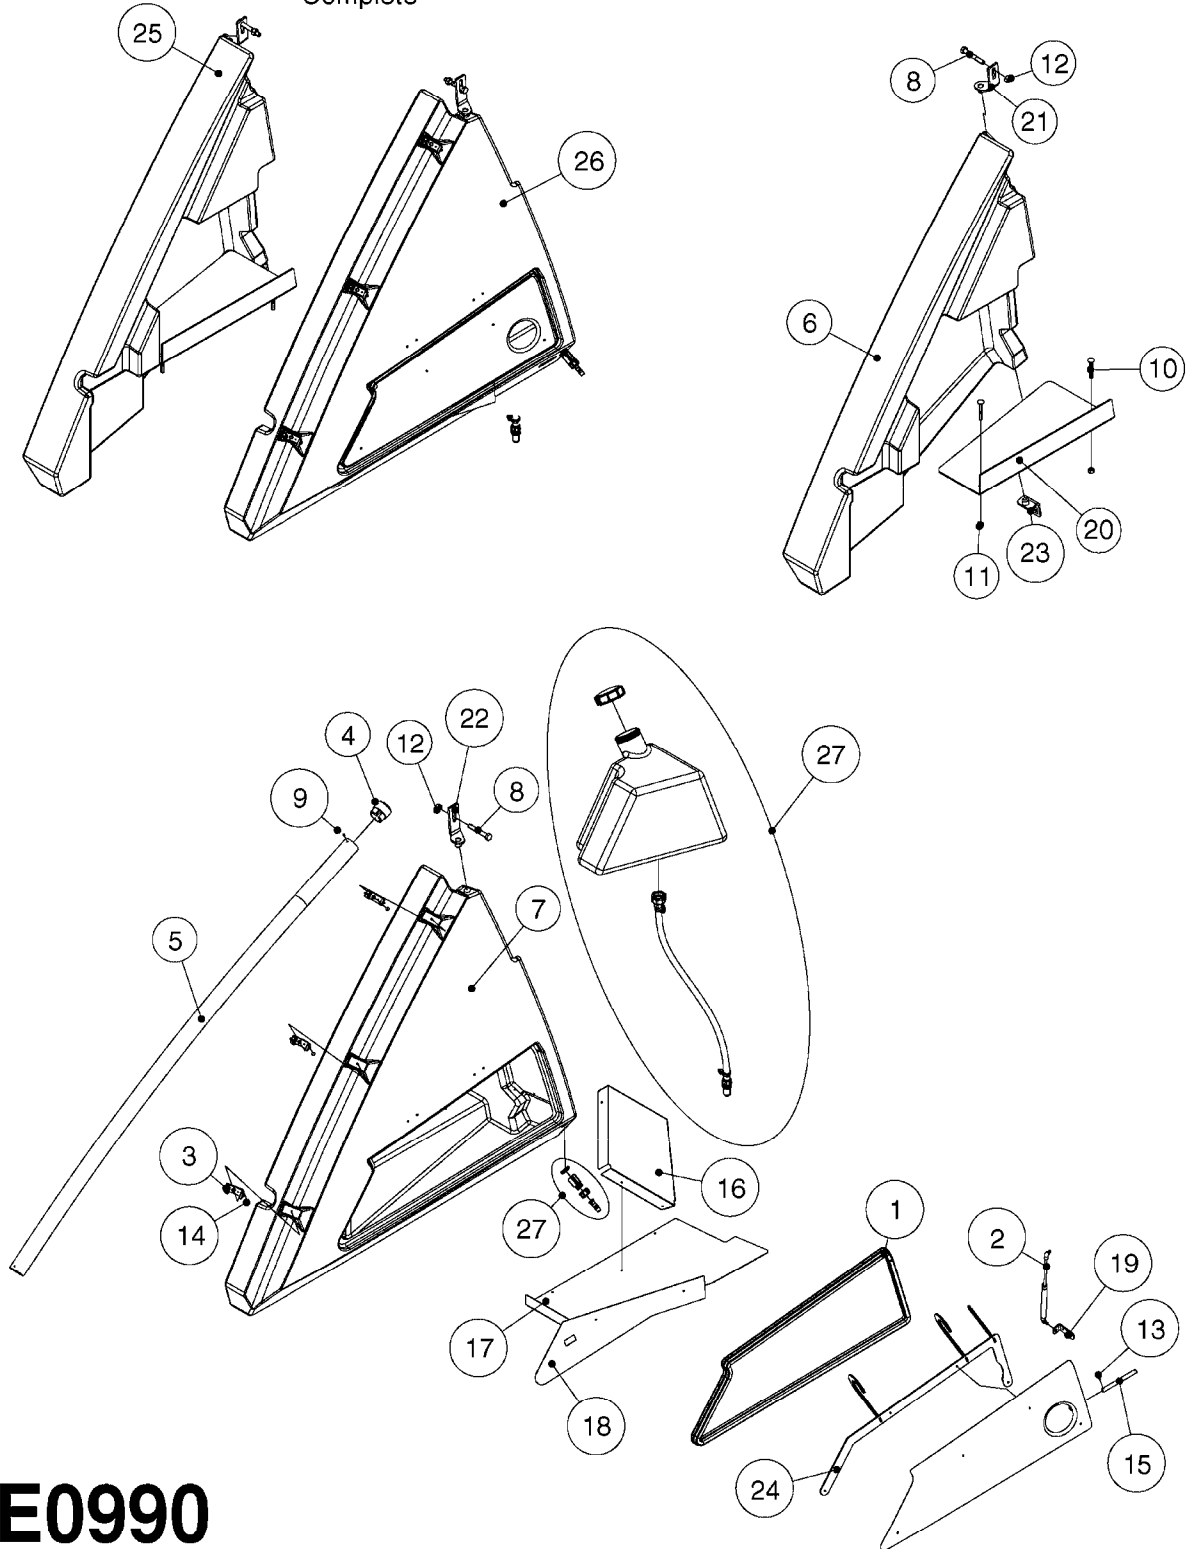

Complete

LOCKER & CLEAN WATER TANK NCM
E0990-HIN, 01:01:16

Page 1

Date 16.03.2016 13:57

Pos.	parts-n°	order qty	description
1	242474	1	SEAL 16X28XL=' LOCKER DOOR CM+
2	285793	1	GAS CYLINDER
3	334523	1	PIPE HOLDER D51.5
4	334850	1	GUIDE F. SIGHT GAUGE TUBE TOP
5	341307	1	TUBE F.SIGHT GAUGE L=75" NCM 4400
5	341339	1	TUBE F.SIGHT GAUGE L=82" NCM 6600
5	341340	1	TUBE F.SIGHT GAUGE L=94" (2382) NCM 9000
5	89109004	1	DECAL SIGHT GAUGE 9000 LITERS
5	97609403	1	DECAL SIGHT GAUGE CM4400 GAL.
5	97609803	1	DECAL SIGHT GAUGE CM6600 GAL.
5	97610003	1	DECAL SIGHT GAUGE NCM 9000 GAL
5	97808000	1	DECAL SIGHT GAUGE CM4400 LITER
5	97813700	1	DECAL SIGHT GAUGE CM6600 LITER
6	351766	1	SIDE SHIELD MOUNT RIGHT
7	351767	1	SIDE SHIELD MOUNT LEFT
8	430846	1	BOLT HEX 8.8 DEL M12X80
9	440333	1	SCREW 3.5 X 9.5 SS
10	440718	1	BOLT CRG M10 X 65 DEL
11	460423	1	NUT HEX M10X1.5 LOCK
12	460703	1	NUT HEX M12X1.75 LOCK DIN985
13	480141	1	PIN COTTER M4X20
14	480809	1	BLIND RIVET, EMHART ACD616ASM
15	15057800	1	HANDLE F.LEFT SIDE LOCKER
16	16124500	1	DIVIDER F.LOCKER L.SIDE SHIELD
17	16124600	1	SHELF FLOOR-LEFT SIDE LOCKER
18	16124700	1	SHELF WALL-LEFT SIDE LOCKER
19	16126900	1	BRACKET F.DOOR-STORAGE LOCKER
20	16127300	1	SHELF FLOOR-RIGHT SIDE LOCKER
21	61033900	1	BRACKET F. SIDE PANEL R.H. NCM
22	61034000	1	BRACKET F. SIDE PANEL L.H. NCM
23	61037500	1	ADJUSTING BRACKET, BOTTOM NCM
24	63037800	1	BRACKET F.DOOR-STORAGE LOCKER
25	72280100	1	SIDE SHIELD RIGHT NCM COMPLETE
26	72280200	1	SIDE SHIELD LEFT+CLEAN W.TANK
27	72280600	1	CLEAN W.TANK LEFT SIDE NCM