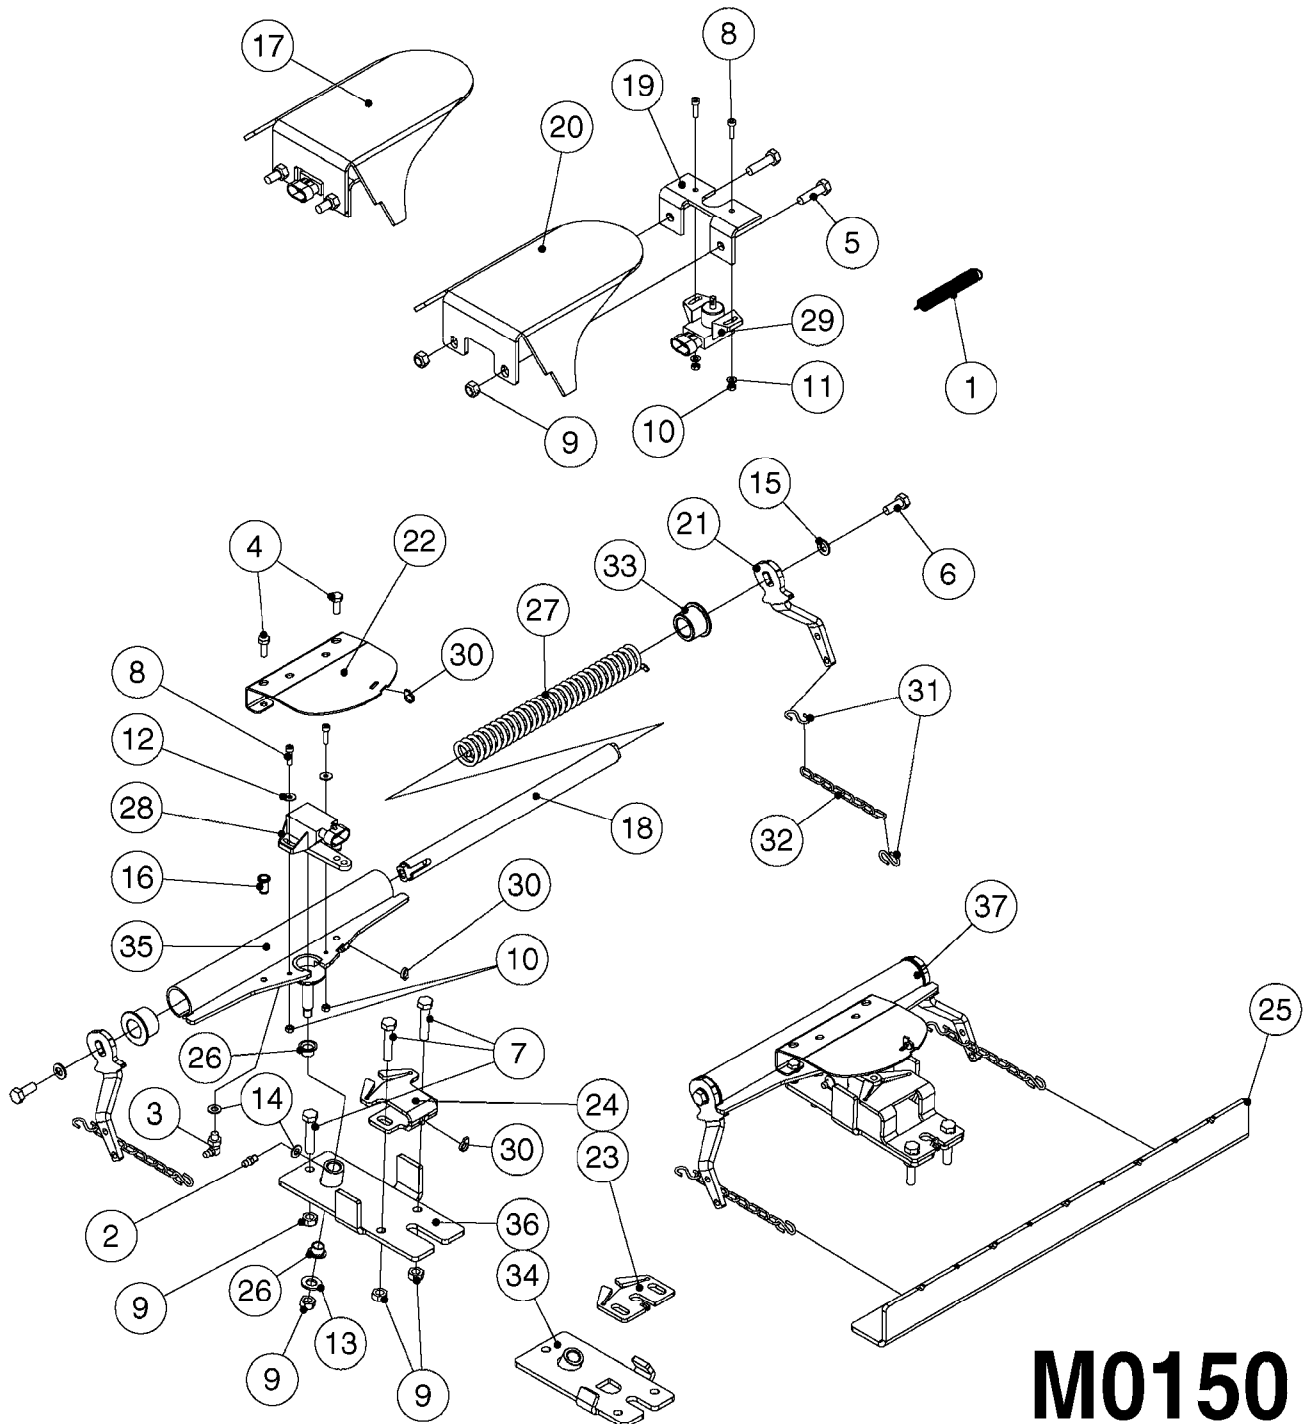

PRESSURE SENSOR - AMP
M0140-HIN, 01:01:16

Page 1

Date 16.03.2016 13:58

Pos.	parts-n°	order qty	description
1	141341	1	NUT 1/4' BSP
2	145631	1	WASHER D21.5/D13.5X2.5 BRASS
3	232230	1	QUICK COUPLER 1/4"BSP X 4 MM
4	232285	1	TEE 1/4"MALE RUN X 2 1/4"FEMAL
5	241404	1	DOWTY SEAL 1/4"
6	242353	1	O-RING D44.2X3.0 VITON F.S-67
7	391135	1	FITT. S67 PLUG W/13.2Ø HOLE
8	14076900	1	NIPPLE 1/4" I-1/4" U L=28.5 SS
9	26007000	1	CABLE L = 0.20M, AMP, MALE, 3P
10	26007300	1	CABLE L = 1.00M, AMP, FEMALE, 3P
11	26026200	1	PRESSURE TRANS. 0-10BAR 4-20mA
12	72553900	1	S67 W/T-PIECE F. PRES. TRANS.

M0150