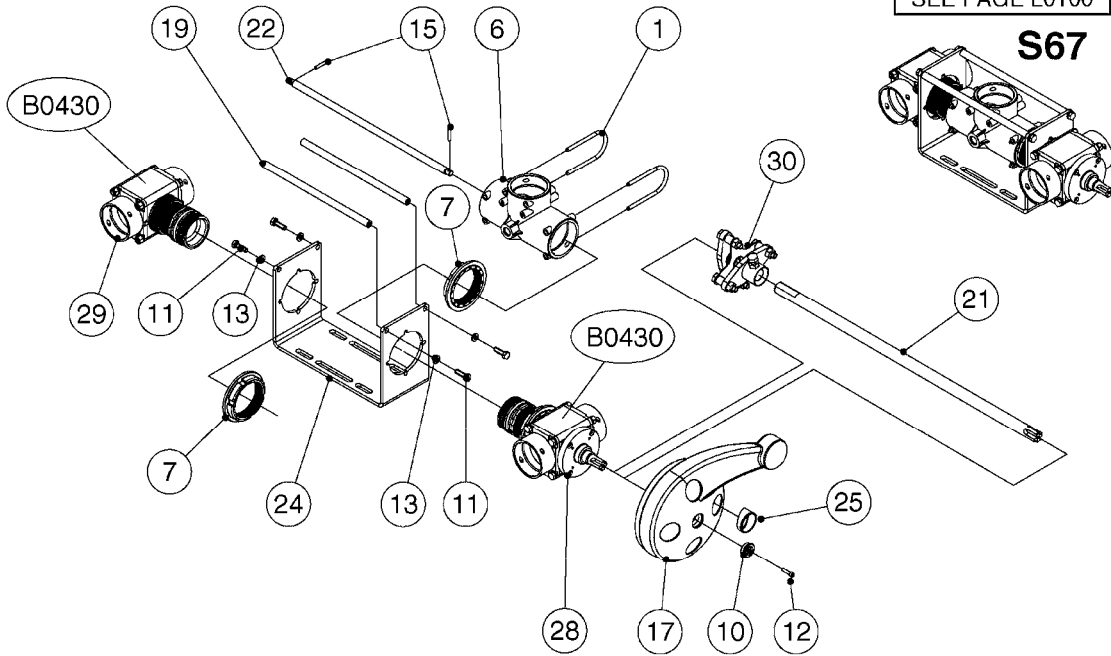

FOR S67 FITTINGS
SEE PAGE L0100

S67

FOR S93 FITTINGS
SEE PAGE L0110

S93

B0500

SMART VALVE S67 S93 (07)
B0500-HIN, 01:01:16

Page 1
Date 16.03.2016 13:56

Pos.	parts-n°	order qty	description
1	145996	1	FITT.DK S-67 FORK
2	145997	1	FITT.DK S-93 FORK
3	242351	1	O-RING D69.5X3.0 VITON F.S-93
4	285791	1	HAIR PIN S93/S67
5	322109	1	FITT.DK S-93 BULKHEAD NUT
6	322224	1	FITT.DK S-67 TEE
7	322320	1	NUT F.3 WAY VALVE S56
8	334545	1	FITT.DK S-93 TEE
9	334572	1	FITT.DK S-93 ADAPTOR MALE MALE
10	334594	1	PLUG F.VALVE HANDLE BLACK
11	410362	1	BOLT HEX 8.8 SS M6X20 FT
12	410922	1	CYL.SKR 8.8 DEL M4X20 RST
12	450902	1	BOLT ALLEN HEAD M4 X 16MM
13	471125	1	WASHER, M6, Ø12/ 6.4X 1.6, SS
14	480733	1	PIN D6 X 40
15	480803	1	PIN Ø4 X 25
16	741844	1	VALVE HANDLE ASSY. SUCTION NCM
17	741845	1	VALVE HANDLE ASSY. PRESSUR NCM
18	14021500	1	SPINDLE F.S93 SMART VALVE
19	14022700	1	SPACER TUBE Ø10 L=212 SS
20	14038100	1	AXLE FOR SUCTION VALVE HANDLE
21	14038200	1	AXLE FOR PRESSURE VALVE HANDLE
22	14068700	1	SPINDLE,SMART VALVE S67 10MM
23	16059900	1	BRACKET 2 STK S93 SMART VALVE
24	16082300	1	BRACKET 2PCS S67 VALVE 15 BAR
25	33505200	1	PLUG FOR SMART VALVE HANDLE
26	72138000	1	VALVE S93 "V2" SMART VALVE
27	72138600	1	VALVE S93 "V3" SMART VALVE
28	72172100	1	VALVE S67 "V1" SMART VALVE
			NCM 4400/6600
28	72538000	1	VALVE S67, LONG SPINDLE NAV 3000/4000
29	72172200	1	VALVE S67 "V2" SMART VALVE
30	72283000	1	AXLE JOINT F. SMARTVALVE HANDL