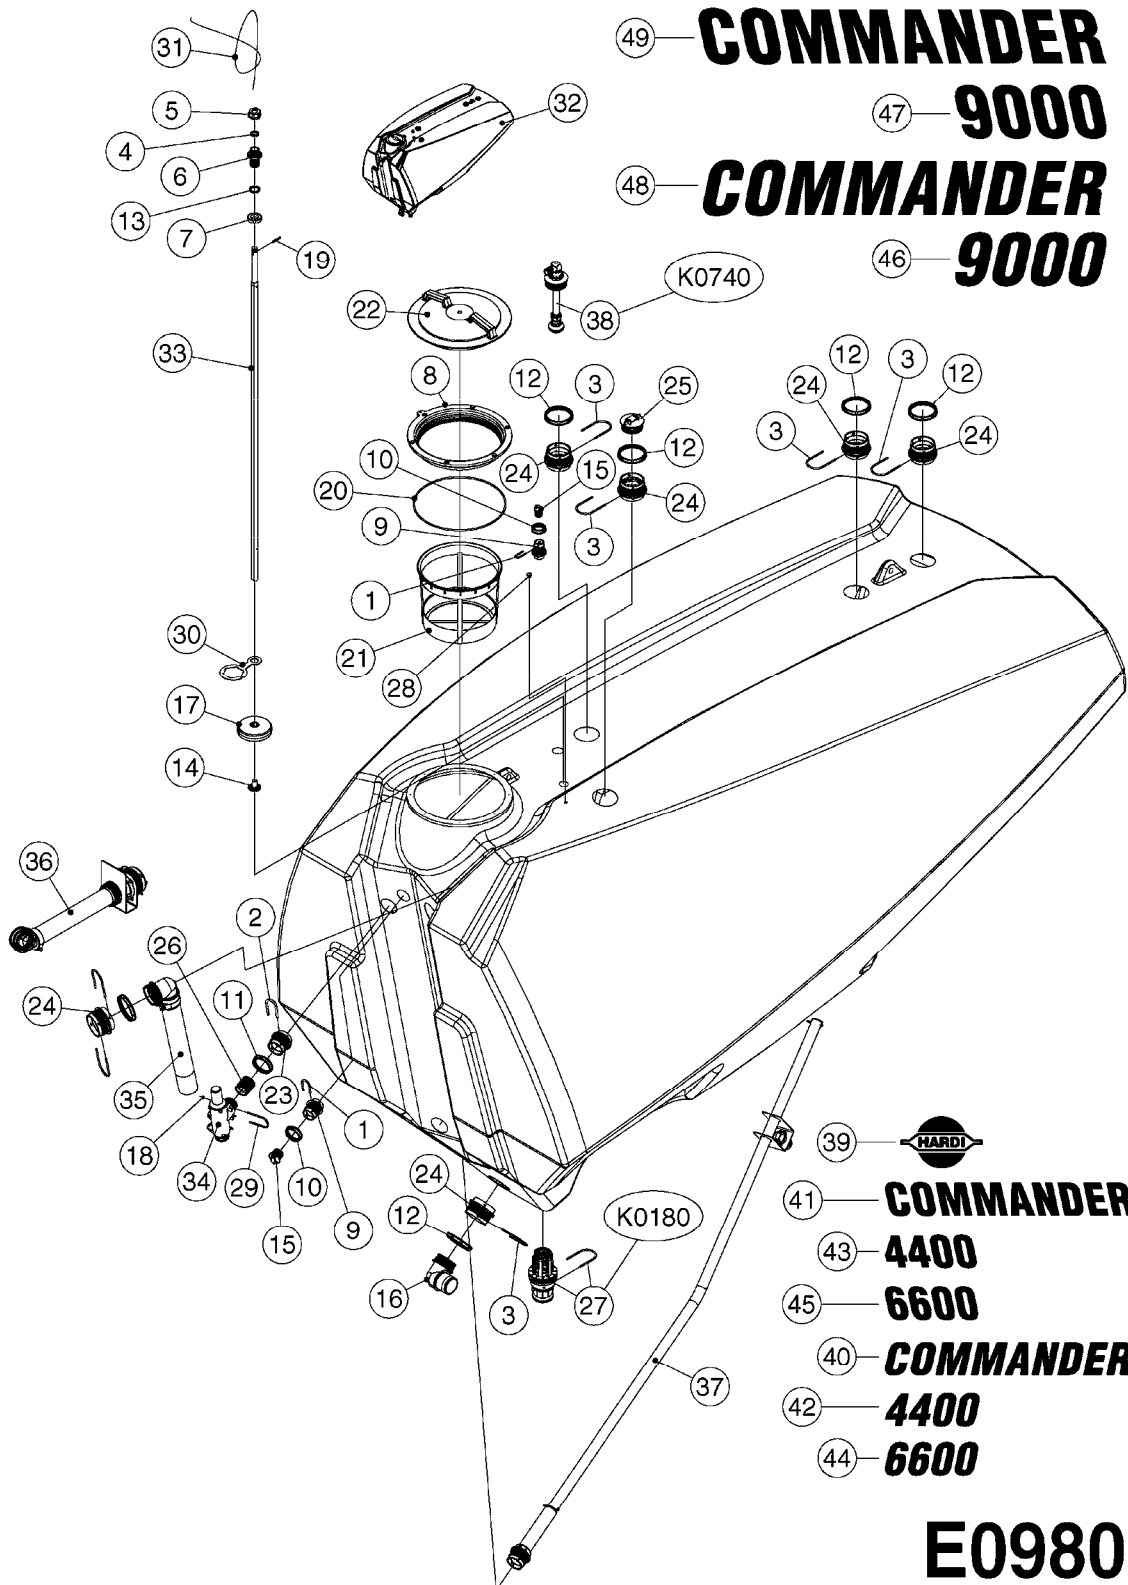

E0900

CAMOPLAST HUB ASSY. MID-ROLLER
E0900-HIN, 01:01:16

Page 1

Date 16.03.2016 13:57

Pos.	parts-n°	order qty	description
1	28080603	1	HUB ASSY.MID-ROLLER
2	28081803	1	BEARING ASSEMBLY - OUTER
3	28082303	1	WHEEL SEAL, TRIPLE LIP
4	28082403	1	WEAR RING
5	28082503	1	BEARING ASSEMBLY, 783 OUTER
6	28082603	1	WASHER 0.94"IDX2"ODX0.16"
7	28082703	1	COTTER PIN 1-3/4" X 5/32"
8	28082803	1	CASTLE NUT 7/8"-14 UNF
9	28082903	1	DUST CAP 2-3/4"OD X 2-7/16"
10	28083003	1	LUG NUT SET (6) MID-ROLLER
11	28083103	1	WHEEL STUD SET (6) MID-ROLLER