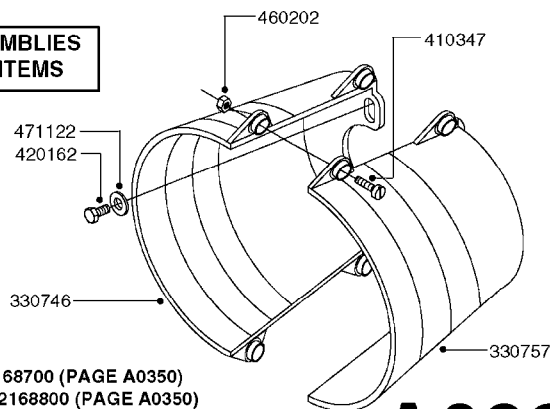

SUCTION SIDE OF PUMP (WITH 1-1/2" SUCTION PORT)

PRESSURE SIDE OF PUMP

SUCTION SIDE OF PUMP (WITH 2" SUCTION PORT)

**COMPLETE ASSEMBLIES
WHOLEGOODS ITEMS**

- 821585 - 463/5.5 W/THROUGH SHAFT (1000 RPM)
- 821587 - 463/10 W/THROUGH SHAFT (540 RPM)
- 82169400 - 464/6.5 (1000 RPM H.C. INLINE PORTS)
- 72293300 - 463/6.5 W/THROUGH SHAFT (1000 RPM)
- 463/12 (540 RPM H.C. OFFSET PORTS) REPLACED BY 82168700 (PAGE A0350)
- 463/6.5 (1000 RPM H.C. OFFSET PORTS) REPLACED BY 82168800 (PAGE A0350)