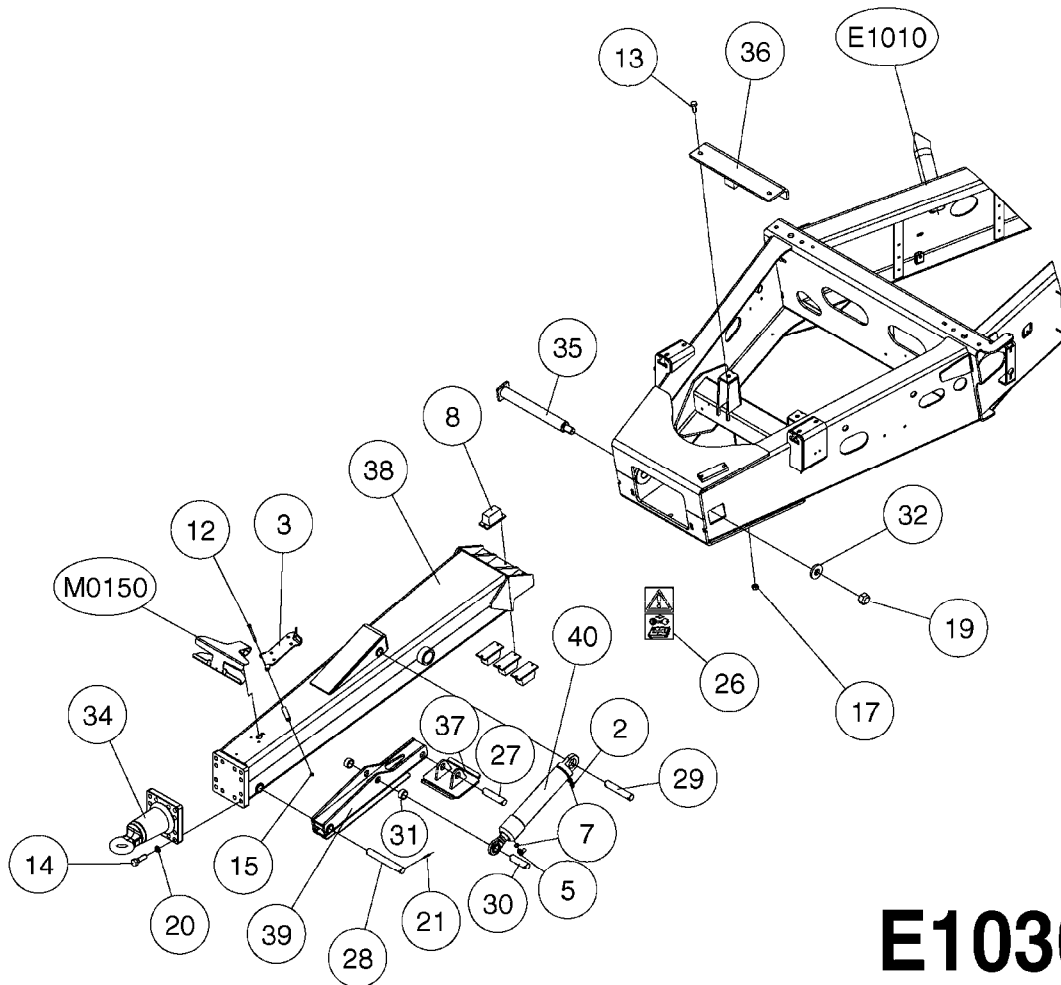

E1020

SWIVEL HOSE GUARD - NCM
E1020-HIN, 01:01:16

Page 1

Date 16.03.2016 13:57

Pos.	parts-n°	order qty	description
1	165557	1	WASHER D28.0/D12.2X2.0 SS
2	420604	1	BOLT HEX 8.8 DEL M10X25 FT DIN933
3	421222	1	BOLT HEX 8.8 DEL M10X75 FT
4	460423	1	NUT HEX M10X1.5 LOCK
5	480126	1	PIN COTTER M4X30
6	16143600	1	HOSE AND CABLE HOLDER TOP
7	16160900	1	HOSE AND CABLE GUARD 160X502MM
7	16187700	1	HOSE AND CABLE GUARD 160X402MM
8	61042200	1	HOSE AND CABLE HOLDER PIVOT
9	92712403	1	HOSE R X1" X300PSI WP X0012"