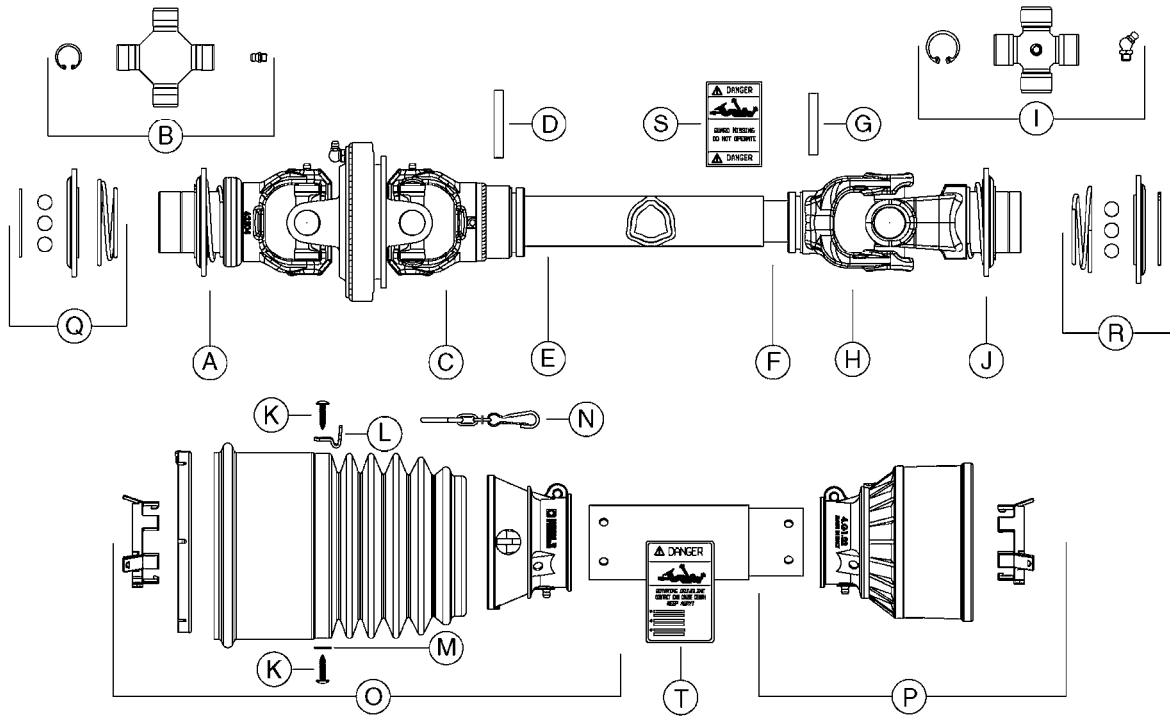

A0460

PUMP HYD.MOTOR ACE 650
A0460-HIN, 01:01:16

Page 1

Date 16.03.2016 13:56

Pos.	parts-n°	order qty	description
1	28066603	1	MOTOR REPAIR KIT ACE 650
2	28070403	1	HYDRAULIC MOTOR ACE 650
3	28071003	1	DRIVE PLATE, FLANGE, ACE MOTOR
4	28071103	1	PIN, MOTOR ASSEMBLY
5	28071203	1	HOUSING SEAL, FRONT EXTERNAL
6	28071303	1	ANTI-EXTRUSION SEAL
7	28071403	1	COMPENSATION SEAL
8	28071503	1	HOUSING SEAL, REAR EXTERNAL
9	28071603	1	O-RING, COASTING CHECK CAP
10	28071703	1	SPRING, COASTING CHECK
11	28071803	1	BALL, COASTING CHECK
12	28071903	1	END PLATE W.#10 SAE END PORTS
13	28072003	1	HEX CAP SCREW, MOTOR ASSEMBLY