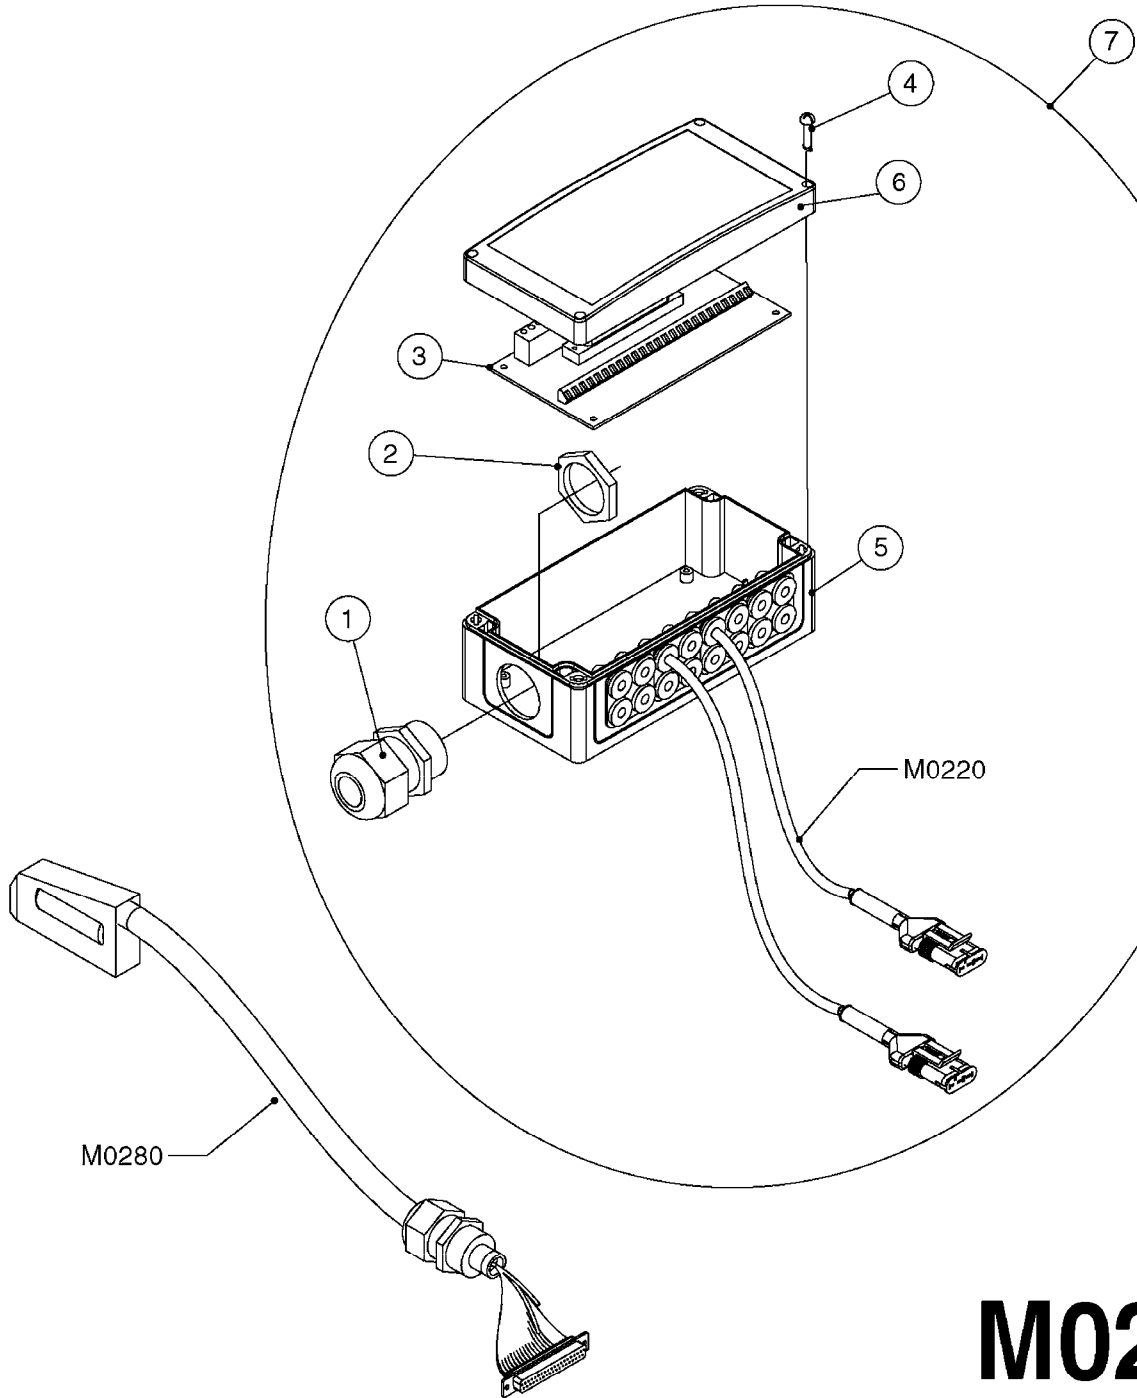

M0220

CABLES
M0220-HIN, 01:01:16

Page 1
Date 16.03.2016 13:58

Pos.	parts-n°	order qty	description
1	26005900	1	WIRE 37/37 POLE DAH/JOB COM
2	26006200	1	CABLE L = 4.50M, AMP, MALE, 2P
2	26006300	1	CABLE L = 0.50M, AMP, MALE, 2P
2	26006400	1	CABLE L = 0.75M, AMP, MALE, 2P
2	26006500	1	CABLE L = 1.50M, AMP, MALE, 2P
2	26006600	1	CABLE L = 9.00M, AMP, MALE, 2P
3	26006700	1	CABLE L = 0.12M, AMP, FEMALE, 2P
4	26006800	1	CABLE L = 1.00M, AMP, FEMALE, 2P
5	26006000	1	CABLE L = 1.50M, AMP, MALE, 3P
5	26006100	1	CABLE L = 5.00M, AMP, MALE, 3P
5	26007000	1	CABLE L = 0.20M, AMP, MALE, 3P
5	26007100	1	CABLE L = 9.00M, AMP, MALE, 3P
5	26007200	1	CABLE L = 13.00M, AMP, MALE, 3P
6	26007300	1	CABLE L = 1.00M, AMP, FEMALE, 3P
7	26007400	1	CABLE L = 3.00M, AMP, EXT, 3P
7	26009800	1	CABLE L = 0.50M, AMP, EXT, 2P
8	26004900	1	CABLE FEM/MALE 37P L=9.5M
9	26007500	1	CABLE FEM/FEM 15P L=3.5M
10	262150	1	SCREW ASSM.FOR D-SUB PLUG
11	72450600	1	CAP F. AMP SUPER SEAL 2P PLUG
12	72450700	1	CAP F. AMP SUPER SEAL 3P PLUG
13	72450800	1	CAP F. AMP SUPER SEAL 4P PLUG