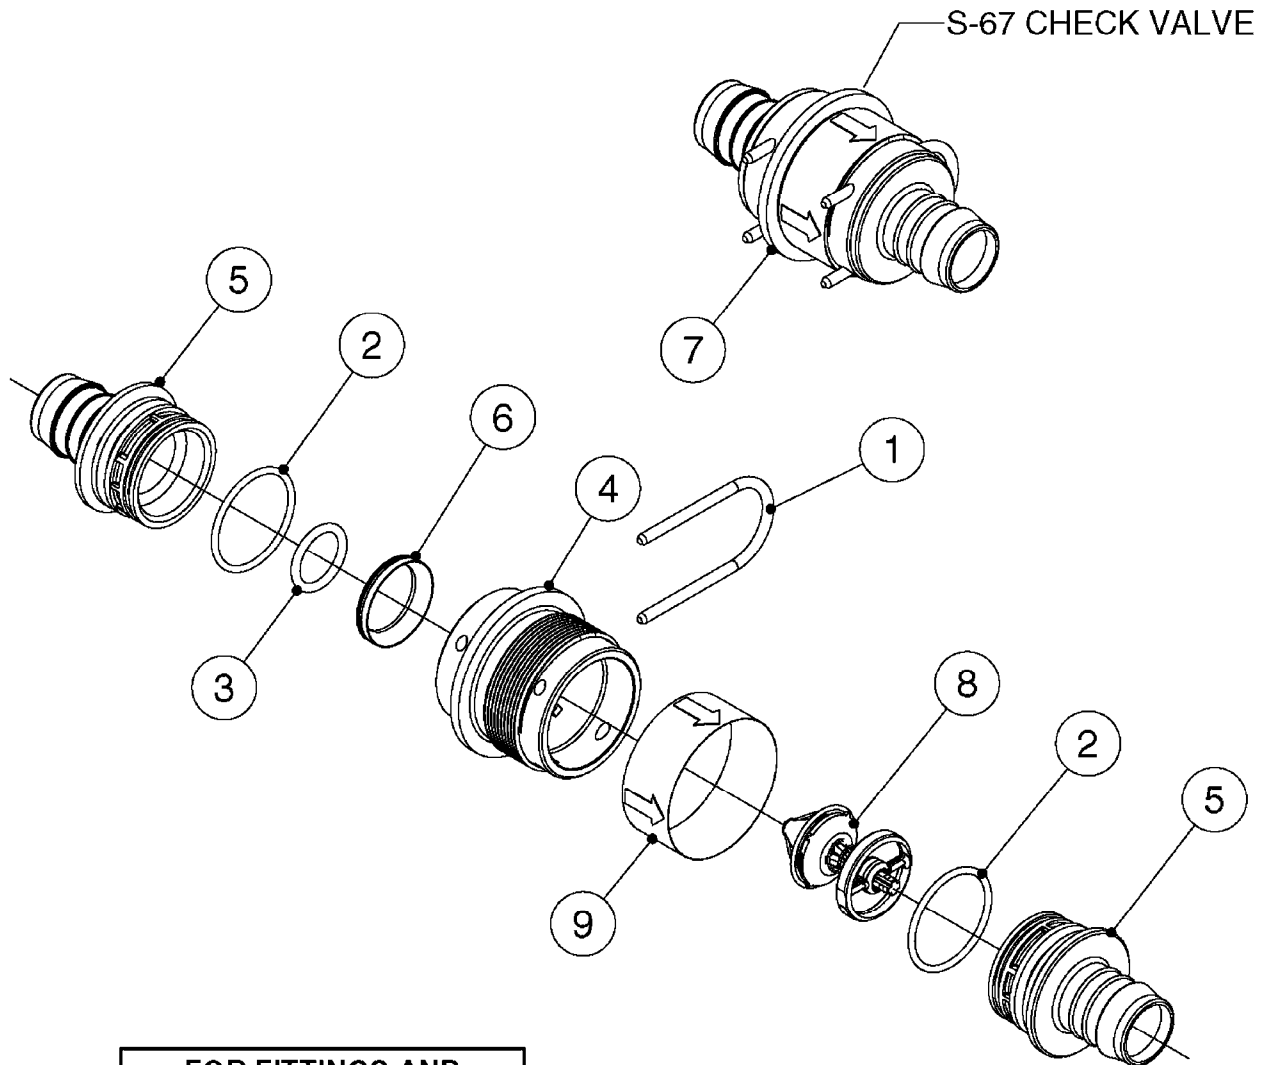

FOR FITTINGS AND
HOSES, SEE SECTION L

B0630

CHECK VALVES - S67
B0630-HIN, 01:01:16

Page 1

Date 16.03.2016 14:13

Pos.	parts-n°	order qty	description
1	145996	1	FITT.DK S-67 FORK
2	242353	1	O-RING D44.2X3.0 VITON F.S-67
3	242504	1	O-RING D35x2 NITRIL
4	322104	1	FITT.DK S-67 BULKHEAD
5	334231	1	FITT.DK S-67 STR.1'
5	334232	1	FITT.DK S-67 STR.1-1/4'
6	14103100	1	SEAT F.CHECK VALVE D40.8 2010
7	72001803	1	CHCK VLV,S67, 2 X 1" HB COMPLETE IN-LINE CHECK VALVE FOR 1" HOSE
7	72206600	1	CHCK VLV,S67, 2 X 1.25" HB COMPLETE IN-LINE CHECK VALVE FOR 1-1/4" HOSE
8	72089900	1	CHECK VALVE S67 SUBASMBLY.2001
9	97800500	1	DECAL 230X28 BLACK ARROW