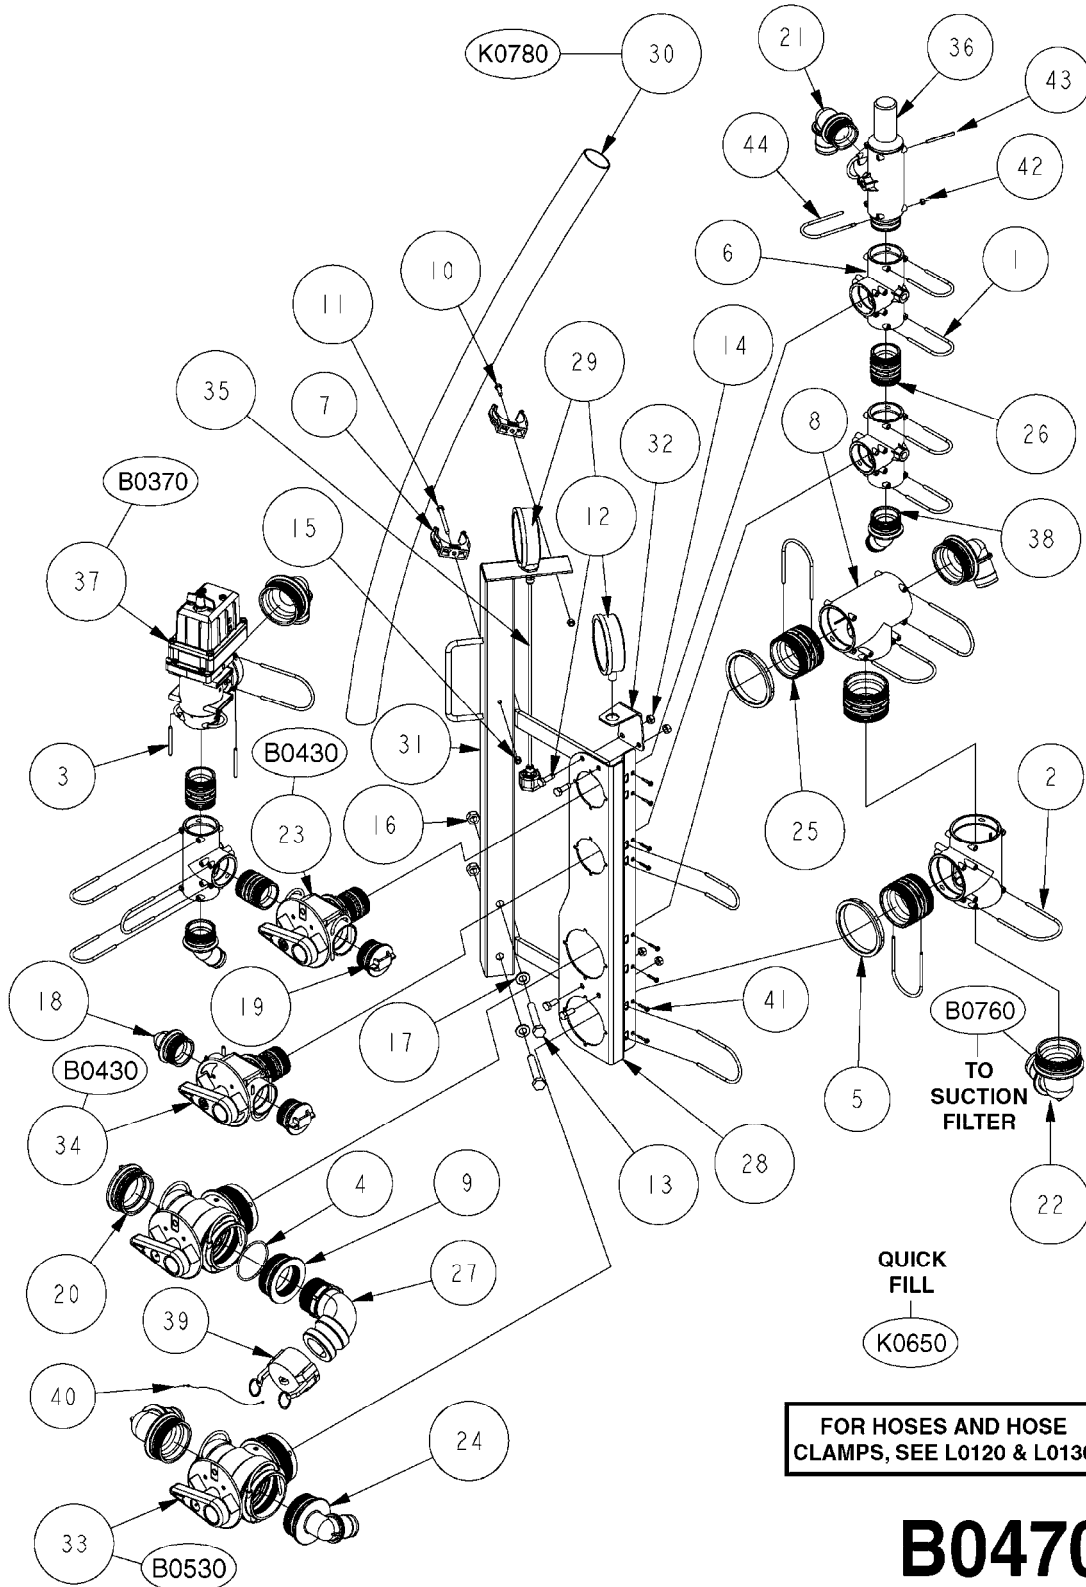

FOR HOSES AND HOSE
CLAMPS, SEE L0120 & L0130

B0470

RANGER MANIFOLD - DIAPHRAGM
B0470-HIN, 01:01:16

Page 1

Date 16.03.2016 14:13

Pos.	parts-n°	order qty	description
1	145996	1	FITT.DK S-67 FORK
2	145997	1	FITT.DK S-93 FORK
3	147767	1	PIN 5Ø X 60 S-93 DOUBLE CLAMP
4	242351	1	O-RING D69.5X3.0 VITON F.S-93
5	322109	1	FITT.DK S-93 BULKHEAD NUT
6	322224	1	FITT.DK S-67 TEE
7	334523	1	PIPE HOLDER D51.5
8	334545	1	FITT.DK S-93 TEE
9	390721	1	FITT.DK S-93 PLUG W/2'NPT THRE
10	410362	1	BOLT HEX 8.8 SS M6X20 FT
11	410443	1	BOLT HEX 8.8 DEL M6X70
12	420582	1	BOLT HEX 8.8 DEL M8X20 FT A2 USE WITHOUT GAUGE BRACKET
12	421046	1	BOLT HEX 8.8 DEL M8X25 FT A2 DIN933 USE WITH GAUGE BRACKET
13	430802	1	BOLT HEX 8.8 DEL M12X75
14	460143	1	NUT HEX M8 LOCK A2 DIN985
15	460261	1	NUT HEX M6X1 LOCK A2 DIN985
16	460703	1	NUT HEX M12X1.75 LOCK DIN985
17	471127	1	WASHER, M12, Ø24/13.0X 2.5, SS
18	726572	1	FITT.DK S-67 1" ELBOW 90 ASSY.
19	726579	1	FITT. S67 PLUG W/O-RING
20	726580	1	FITT. S93 PLUG W/O-RING
21	727224	1	FITT.DK S67X90,1.5HB SUCTION
22	727225	1	FITT.DK S-93 ELB.2'PVC W/ORING
23	728391	1	VALVE S67 PRESSURE MANIFOLD
24	728395	1	FITT.DK S-93 ELB.1-1/2" 90 DEG
25	728525	1	FITT. S93 CONNECTOR W/O-RINGS
26	728526	1	FITT.DK S-67 CONNECT W. ORINGS
27	10604903	1	QUICK COUPLER MALE 2' 90DEG
28	16105803	1	MANIFOLD PLATE RANGER
29	28026103	1	GAUGE 200PSI/BR,4",1/4"BSP-BTM
30	34000703	1	TUBE F. DRY GAUGE L=1200 BENT
30	97609703	1	DECAL S/G RANGER 2200 (600 G)
30	97609903	1	DECAL S/G RANGER 2200 LITERS
31	63028103	1	MANIFOLD STAND RANGER
32	16108303	1	BRACKET, MAINFOLD GAUGE RG BRACKET ONLY
32	70066203	1	GAUGE KIT, MANIFOLD 4" 200PSI COMPLETE ASSEMBLY
33	72082300	1	VALVE SUC.S-93 MAN.02 2 WAY
34	72113700	1	VALVE, VARIABLE AGITATION
35	72144000	1	BOOM GAUGE KIT
36	72280300	1	SAFTY VALVE S67 15 BAR CM'05
37	72425500	1	REGULATOR S67/S93 CROSS-DRILL
38	72433100	1	FITT.DK S-67 45° 1-1/4"W/ORING
39	10531003	1	CAP F.MALE QUICK COUPLER 2"
40	24001203	1	RBR LANYARD 11" F.QCK FILL CAP
41	440675	1	SCREW F. PLASTIC 5X16 SS
42	461217	1	NUT HEX M5 LOCK
43	480779	1	PIN D5X55 SPLIT
44	14012200	1	FITT.DK S-67 FORK W/M5 THREADS