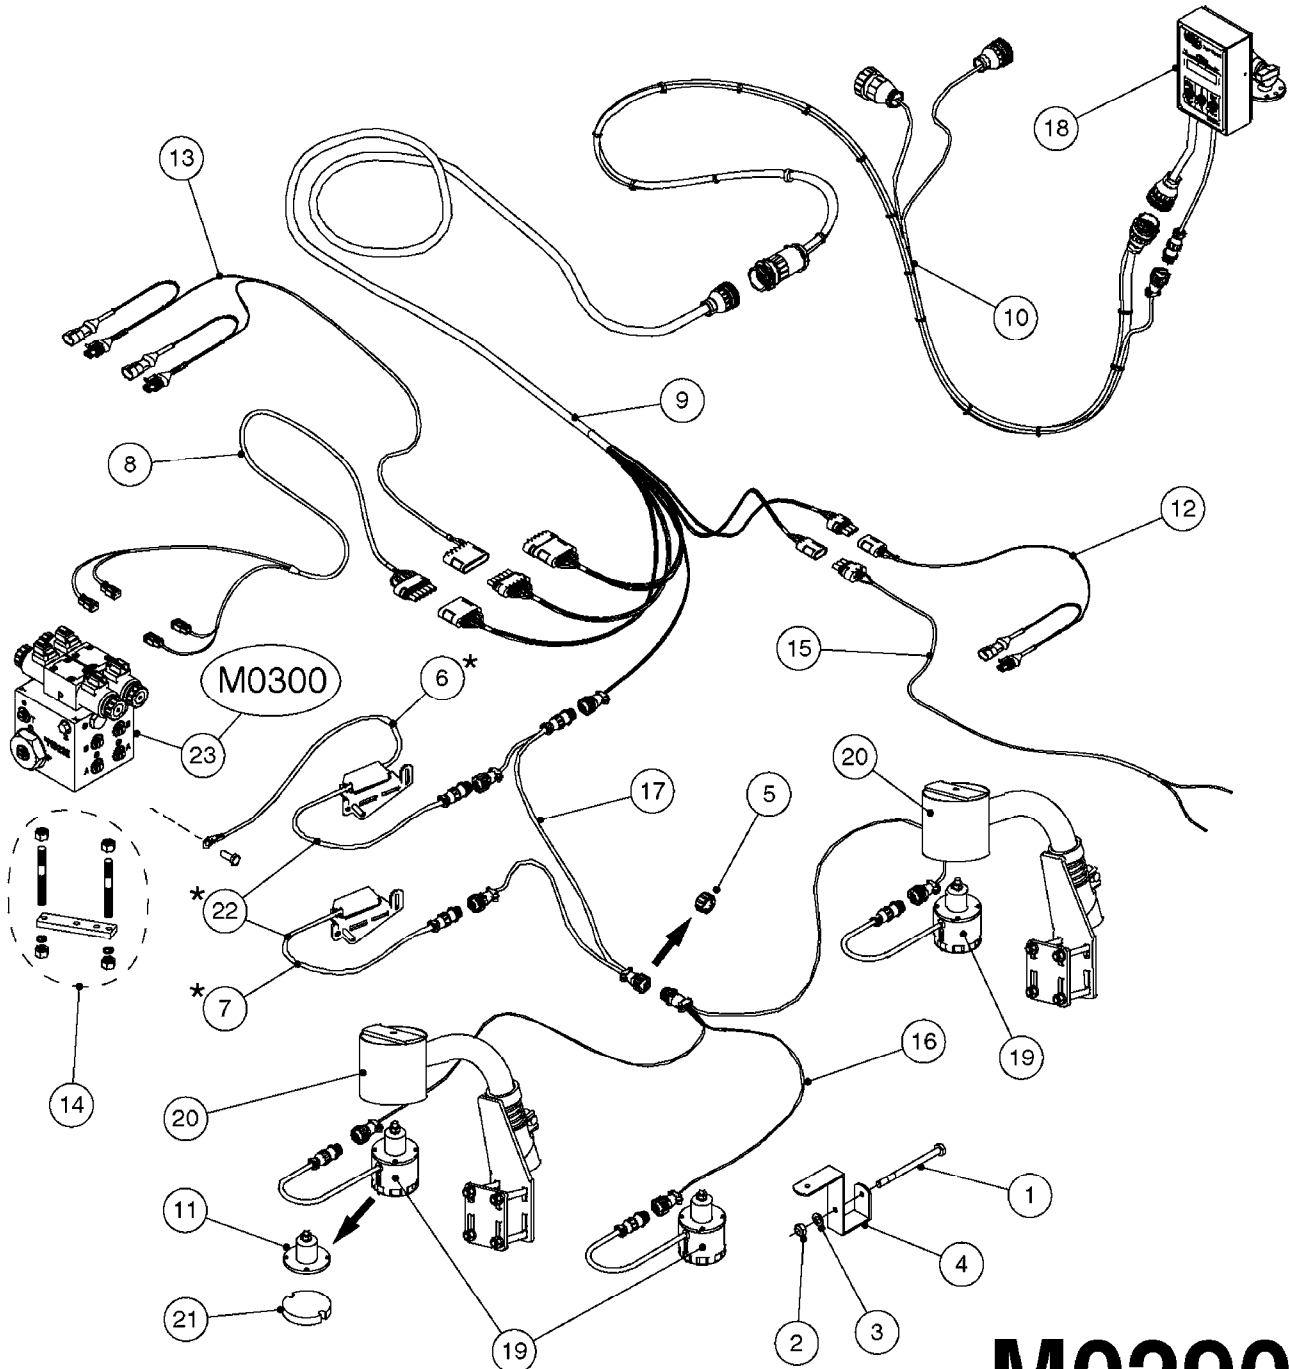

LIQUID SYSTEM

HYDRAULIC SYSTEM

* Note orientation of bracket
1 = Liquid system
2 = Hydraulic system

M0280

39 PIN CABLES
M0280-HIN, 01:01:16

Page 1

Date 16.03.2016 14:15

parts-n°	order qty	description
262158	1	PLUG INSERT 39 POLE MALE
262159	1	PLUG INSERT 39 POLE FEMALE
262160	1	PLUG HOUSING 39 POLE FEMALE
262161	1	PLUG HOUSING F/39 POLE MALE
440634	1	SCREW 5/8"
440732	1	PT SCREW 35X12B Z5452 ELZ
14034200	1	CODE BRACKET FOR 39 PIN CABLE
26003900	1	WIRE 37-39 PIN EVC, 6.6'
26004200	1	WIRE 37-39 PIN EVC, 57.4'
26008400	1	WIRE 39-PIN 24 WIRE L=8M
28027500	1	WIRE 37-39 PIN EVC, 37.7'
28028700	1	WIRE 37-39 PIN EVC, 45.9'
28028800	1	WIRE 37-39 PIN EVC, 16.4'
28028900	1	WIRE 37-39 PIN EVC, 26.2'
72236400	1	DAH CONN. WIRE/TRACTOR L=8M
97610803	1	DECAL-SRAY BOX 39-PIN
97610903	1	DECAL-HYDRAULIC BOX 39-PIN