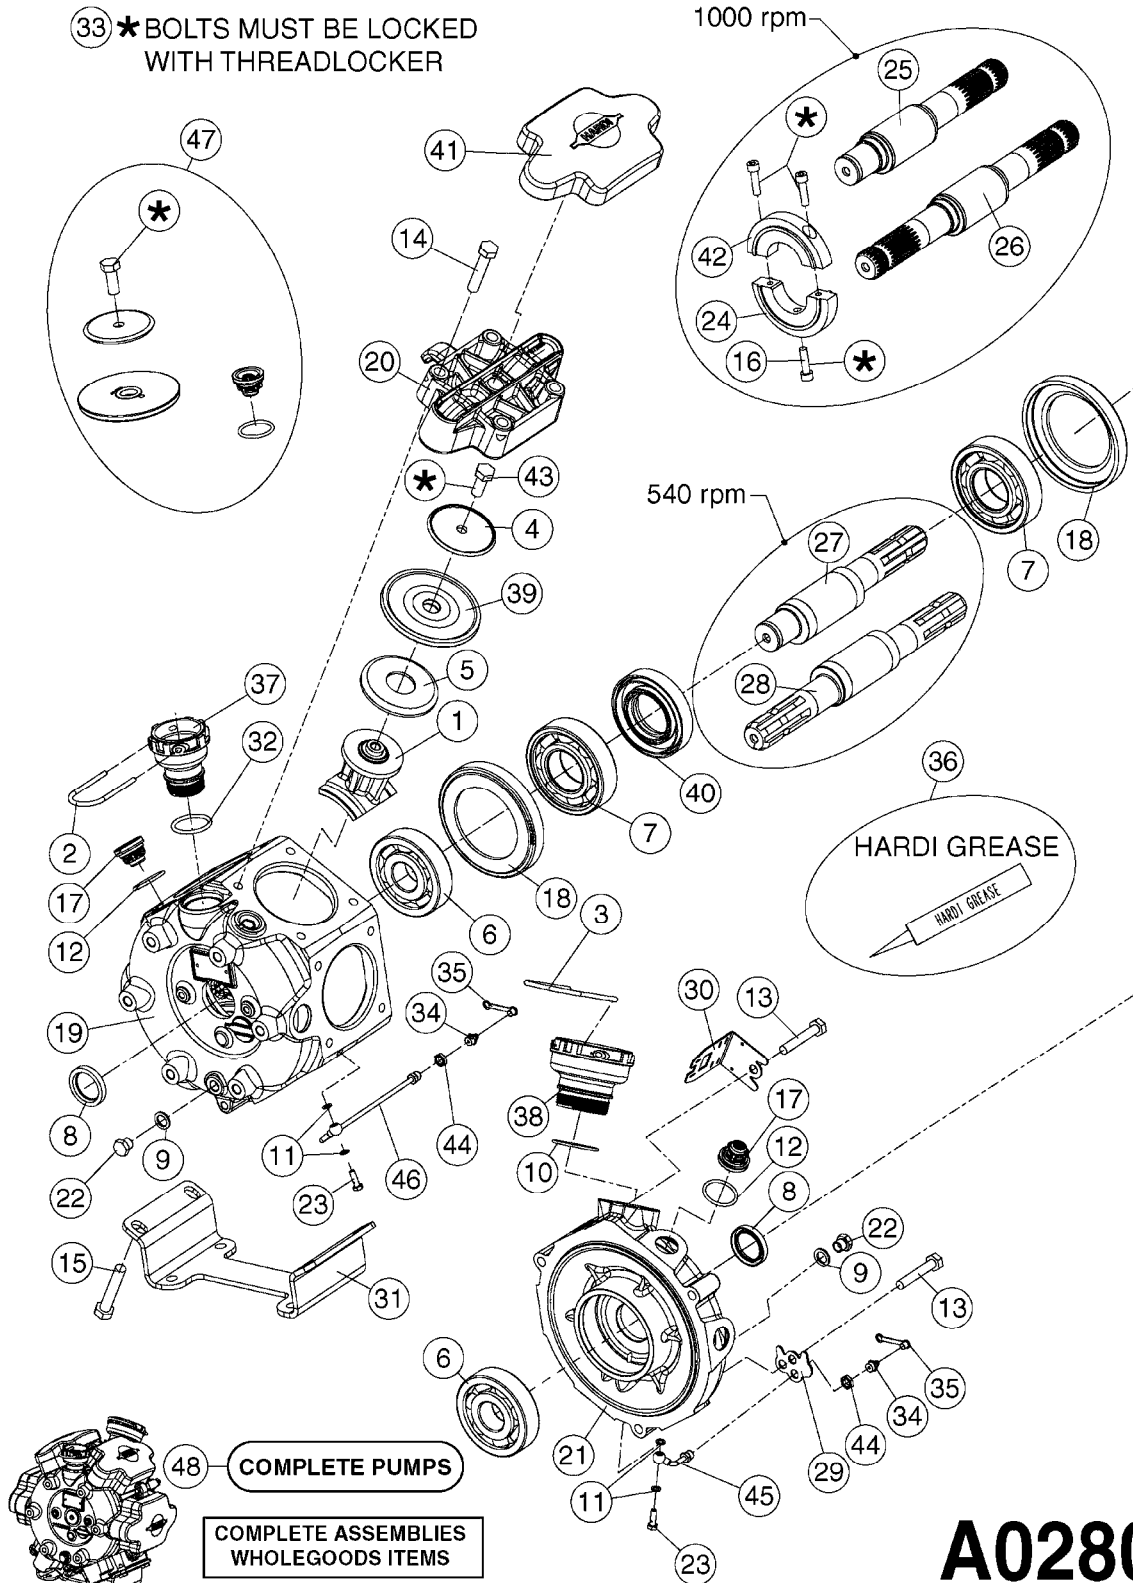

33 * BOLTS MUST BE LOCKED WITH THREADLOCKER

1000 rpm

540 rpm

HARDI GREASE

48 COMPLETE PUMPS
COMPLETE ASSEMBLIES
WHOLEGOODS ITEMS

A0280

PUMP - 364 540/1000 RPM
A0280-HIN, 16:02:16

Page