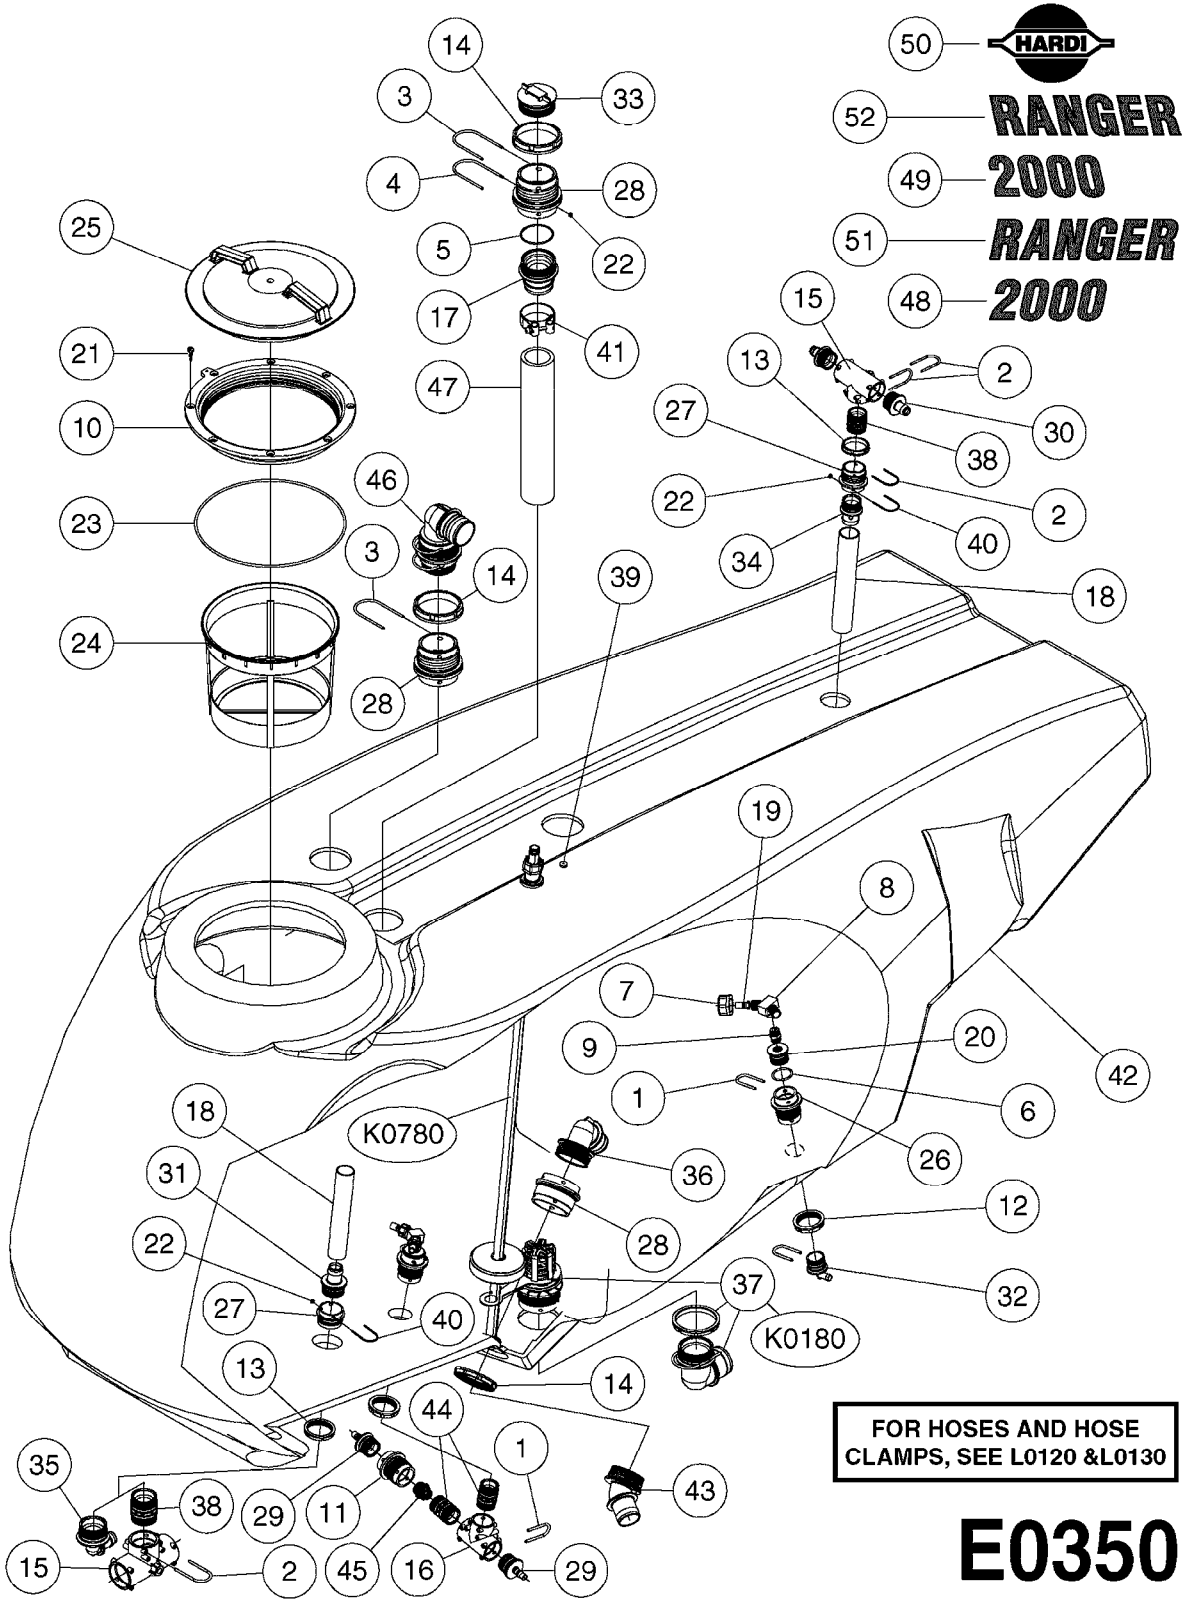

D1110

NOZZLE TUBES & HOLDER-PLASTIC
D1110-HIN, 01:01:16

Page 1

Date 16.03.2016 14:14

parts-n°	order qty	description
321484	1	BUSHING THREADED F.NOZZ.TUBE
322114	1	NUT PLASTIC F.NOZZ.H
322116	1	BOLT PLASTIC F.NOZZ.H.
334874	1	NOZZLE HOLDER - TOP HALF
612872	1	NOZZLE TUBE 2 HOLE L-24"/50CM
612883	1	NOZZLE TUBE 3 HOLE L-44"/50CM
612894	1	NOZZLE TUBE 4 HOLE L-64"/50CM
612905	1	NOZZLE TUBE 5 HOLE L-83.5"/50C
613767	1	NOZZLE TUBE 1 HOLE L-13.875"
614610	1	NOZZLE TUBE 2 HOLE L-24"/SP20"
614611	1	NOZZLE TUBE 3 HOLE L-44"/SP20"
614612	1	NOZZLE TUBE 4 HOLE L-64"/SP20"
614613	1	NOZZLE TUBE 5 HOLE L-83.5"/20"
614638	1	NOZZLE TUBE 1 HOLE L-4.125"
614647	1	NOZZLE TUBE L=600mm NO HOLES
614648	1	NOZZLE TUBE L=1100mm NO HOLES
614649	1	NOZZLE TUBE L=1600mm NO HOLES
614650	1	NOZZLE TUBE L=2100mm NO HOLES
615468	1	NOZZLE TUBE MARKED 1" 24"
615469	1	NOZZLE TUBE MARKED 1" 44"
615470	1	NOZZLE TUBE MARKED 1" 54"
615471	1	NOZZLE TUBE MARKED 1" 64"
615472	1	NOZZLE TUBE MARKED 1" 74"
615473	1	NOZZLE TUBE MARKED 1" 92"
741685	1	NOZZLE HOLDER COMPLETE/5 PCS
741688	1	NOZZLE HOLDER COMPLETE/10PCS
741730	1	CLAMP,NZLE BKT BAG OF 5 50X30
741733	1	CLAMP,NZLE BKT BAG OF 10 50X30
741734	1	CLAMP,NZLE BKT BAG OF 5 50X50
741737	1	CLAMP,NZLE BKT BAG OF 10 50X50
741738	1	CLAMP,NZLE BKT BAG OF 5 80X60
741741	1	CLAMP,NZLE BKT BAG OF 10 80x60
741778	1	CLAMP,NZL BKT BAG OF 10 100x60
16110803	1	NOZZLE BRACKET VAR SPACINGS
33487300	1	NOZZLE HOLDER - BOTTOM HALF