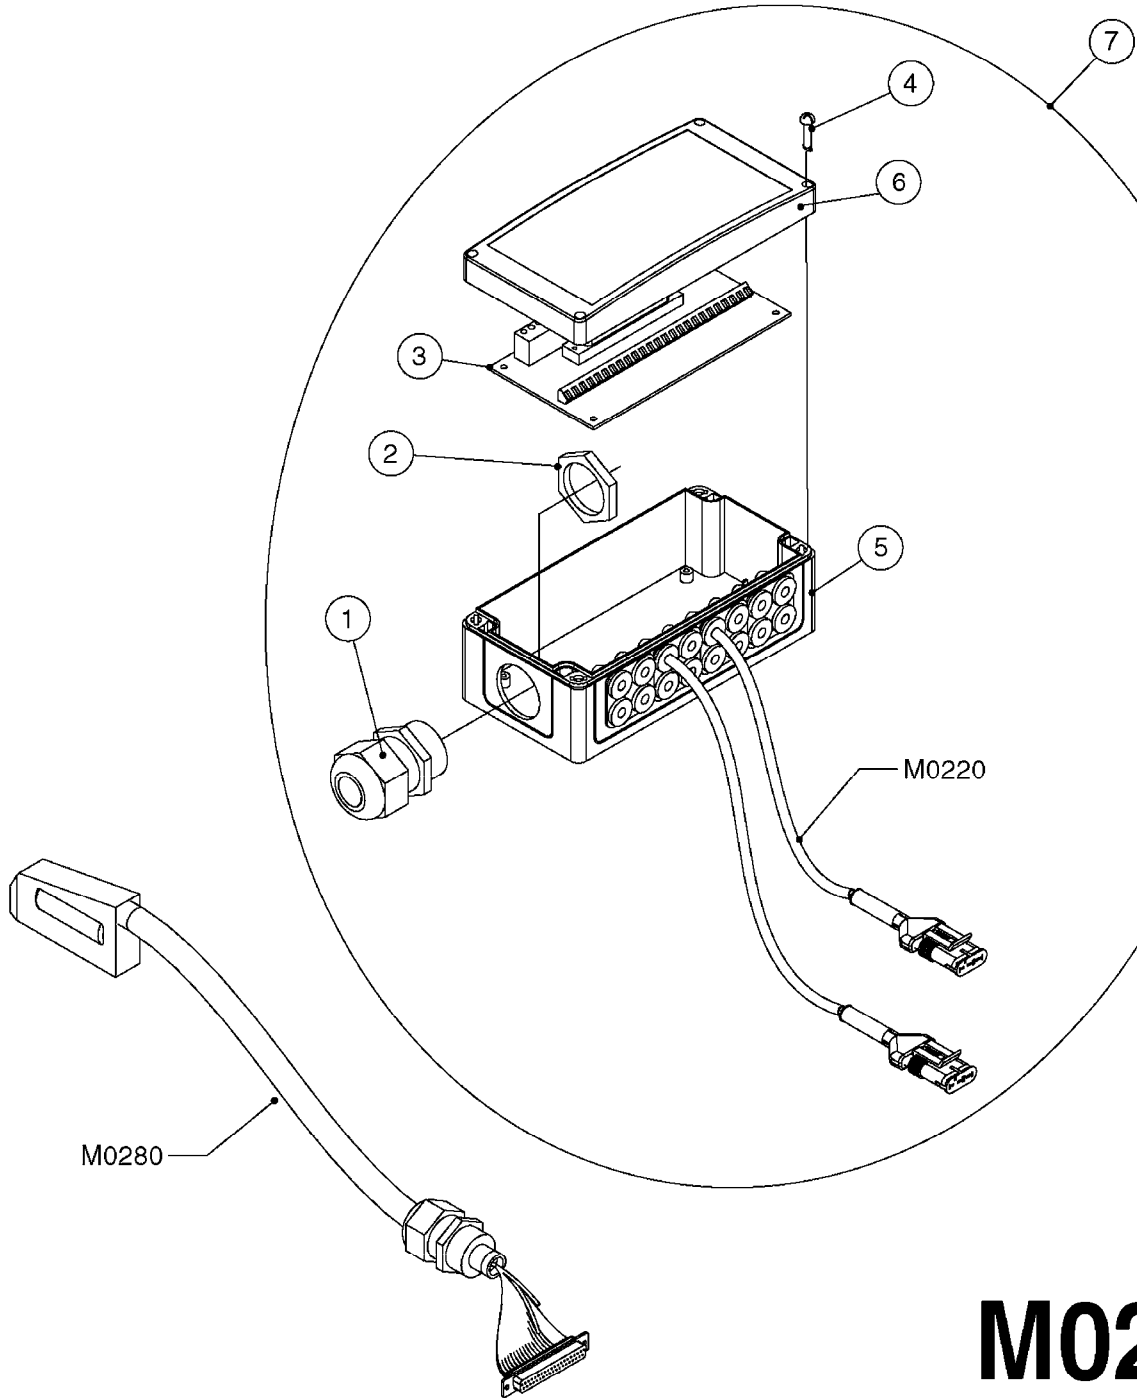

M0220

CABLES
M0220-HIN, 01:01:16

Page 1
Date 16.03.2016 14:15

Pos.	parts-n°	order qty	description
1	26005900	1	WIRE 37/37 POLE DAH/JOB COM
2	26006200	1	CABLE L = 4.50M, AMP, MALE, 2P
2	26006300	1	CABLE L = 0.50M, AMP, MALE, 2P
2	26006400	1	CABLE L = 0.75M, AMP, MALE, 2P
2	26006500	1	CABLE L = 1.50M, AMP, MALE, 2P
2	26006600	1	CABLE L = 9.00M, AMP, MALE, 2P
3	26006700	1	CABLE L = 0.12M, AMP, FEMALE, 2P
4	26006800	1	CABLE L = 1.00M, AMP, FEMALE, 2P
5	26006000	1	CABLE L = 1.50M, AMP, MALE, 3P
5	26006100	1	CABLE L = 5.00M, AMP, MALE, 3P
5	26007000	1	CABLE L = 0.20M, AMP, MALE, 3P
5	26007100	1	CABLE L = 9.00M, AMP, MALE, 3P
5	26007200	1	CABLE L = 13.00M, AMP, MALE, 3P
6	26007300	1	CABLE L = 1.00M, AMP, FEMALE, 3P
7	26007400	1	CABLE L = 3.00M, AMP, EXT, 3P
7	26009800	1	CABLE L = 0.50M, AMP, EXT, 2P
8	26004900	1	CABLE FEM/MALE 37P L=9.5M
9	26007500	1	CABLE FEM/FEM 15P L=3.5M
10	262150	1	SCREW ASSM.FOR D-SUB PLUG
11	72450600	1	CAP F. AMP SUPER SEAL 2P PLUG
12	72450700	1	CAP F. AMP SUPER SEAL 3P PLUG
13	72450800	1	CAP F. AMP SUPER SEAL 4P PLUG