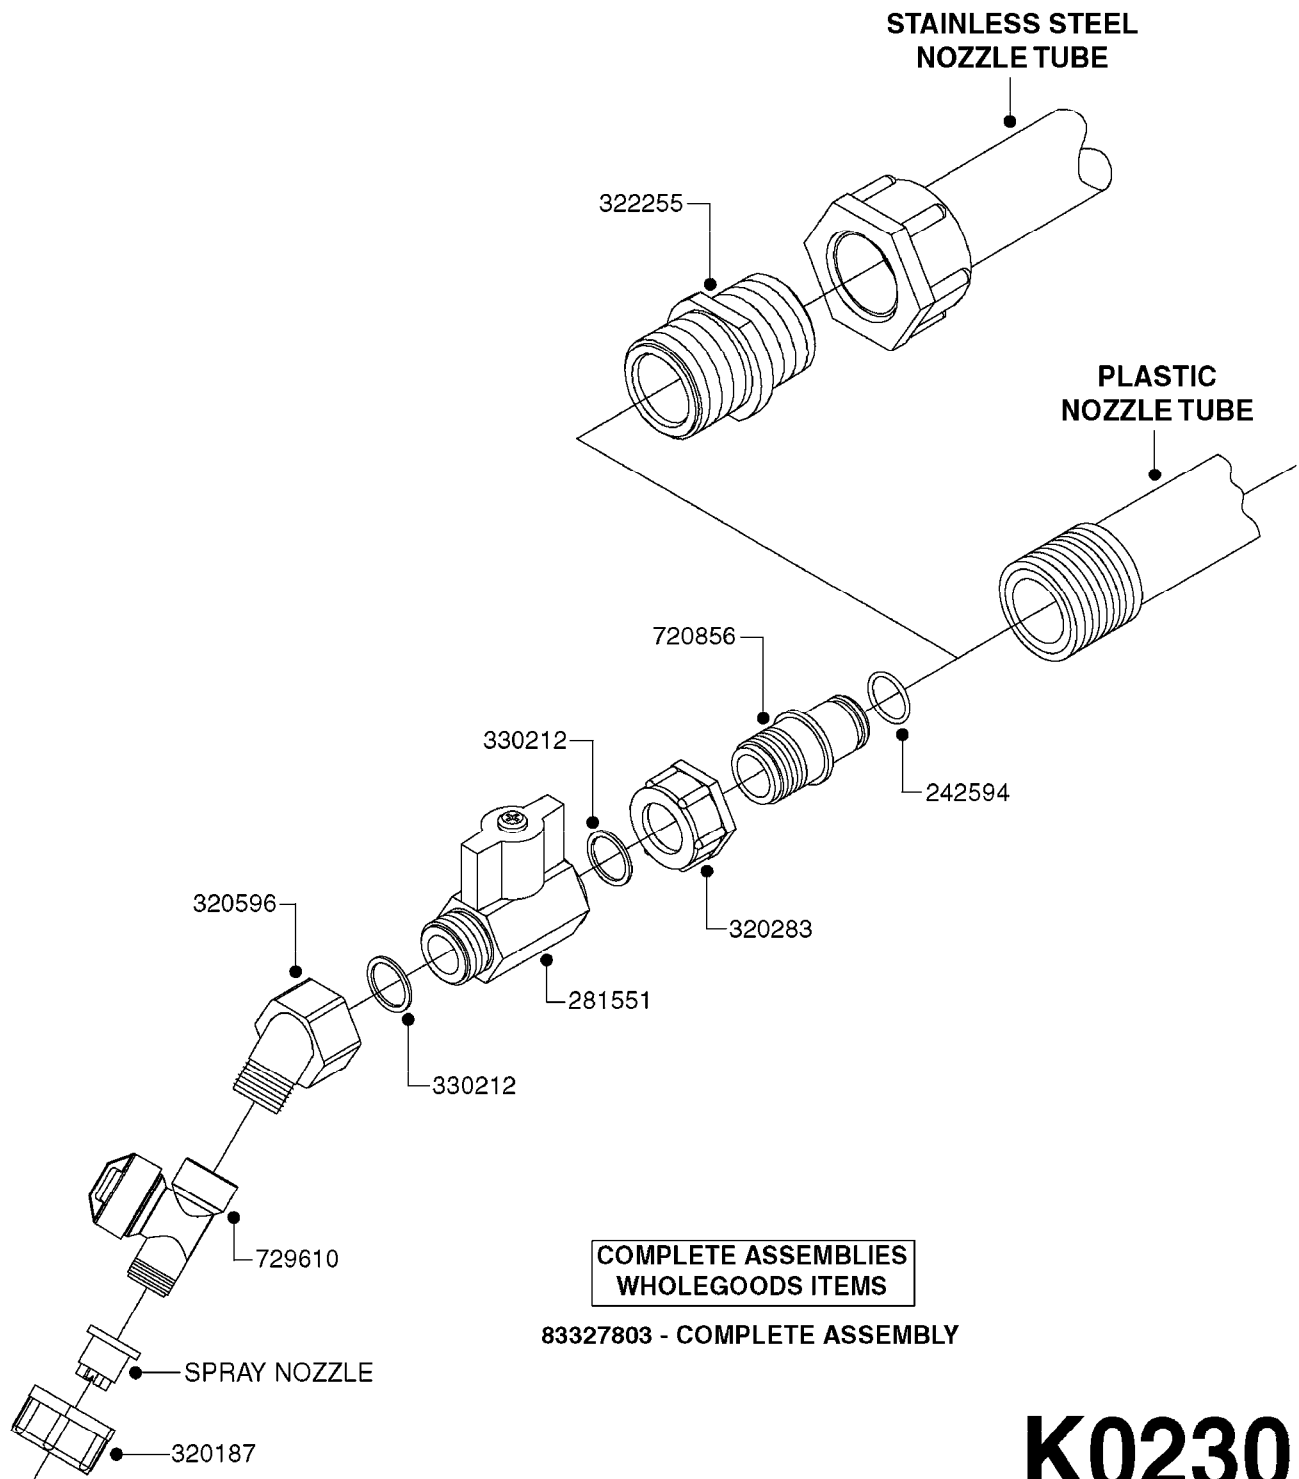

K0230

END NOZZLE KIT
K0230-HIN, 01:01:16

Page 1

Date 16.03.2016 14:14

parts-n°	order qty	description
242594	1	O-RING D14 X 1.78 SCH.70-EPDM
281551	1	BALL VALVE 1/2"
320187	1	FITT.DK CAP 3/8" BSP BLACK
320283	1	FITT.DK NUT 3/4"BSP
320596	1	FITT.DK ELB 3/8'-1/2'BSP 45DEG
322255	1	FITT.DK NIPPLE 3/4"X 3/4"
330212	1	O-RING D19/D14X2.4 F.1/2"NUT
720856	1	FITT.DK 1/2'BSP ASSY.F.3/4'NUT
729610	1	NOZZLE ASSY. NON DRIP 3/8 THRD
83327803	1	END NOZZLE KIT "04"