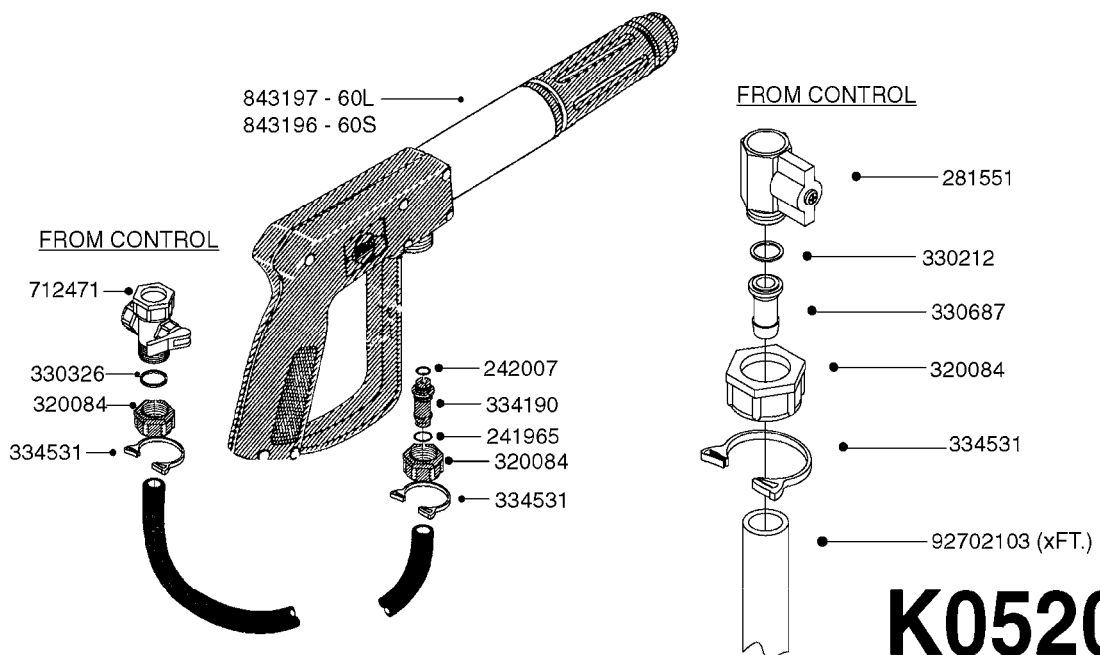

HOSE WRAPS
K0520-HIN, 01:01:16

Page 1

Date 16.03.2016 14:14

parts-n°	order qty	description
241965	1	O-RING 12.1 X 1.6
242007	1	O-RING D9.1X1.6
281551	1	BALL VALVE 1/2"
320084	1	FITT.DK NUT 1/2" BSP
330212	1	O-RING D19/D14X2.4 F.1/2"NUT
330326	1	O-RING D30/D24X2 F.1"NUT
330687	1	FITT.DK HB 1/2" F. 1/2" NUT
334190	1	FITT.DK HB 1/2' F. PISTOL 60S
334531	1	CLAMP HOSE PLASTIC 3/4"
636223	1	POST 12 VOLT TR30
712471	1	AGITATION VALVE ASSY. ON/OFF
843196	1	GUN, MODEL 60S
843197	1	HANDGUN KIT TYPE 60 LONG
10013403	1	BOLT HEX 3/8-16X1 1/4 HCS Z5
10013503	1	NUT HEX NC 3/8"
10178903	1	WRAP HOSE SIDE MOUNT PLATE
10179003	1	WRAP HOSE BOTTOM PLATE MOUNT
10179403	1	WRAP WELDMENT FOR HI101789
10179503	1	WRAP WELDMENT FOR HI101790
10225603	1	BKT.FOR HOSE WRAP MOUNT NL NK
10225703	1	WRAP HOSE BDL.BOTTOM PLATE
92702103	1	HOSE R X1/2" X300PSI WP X0012"