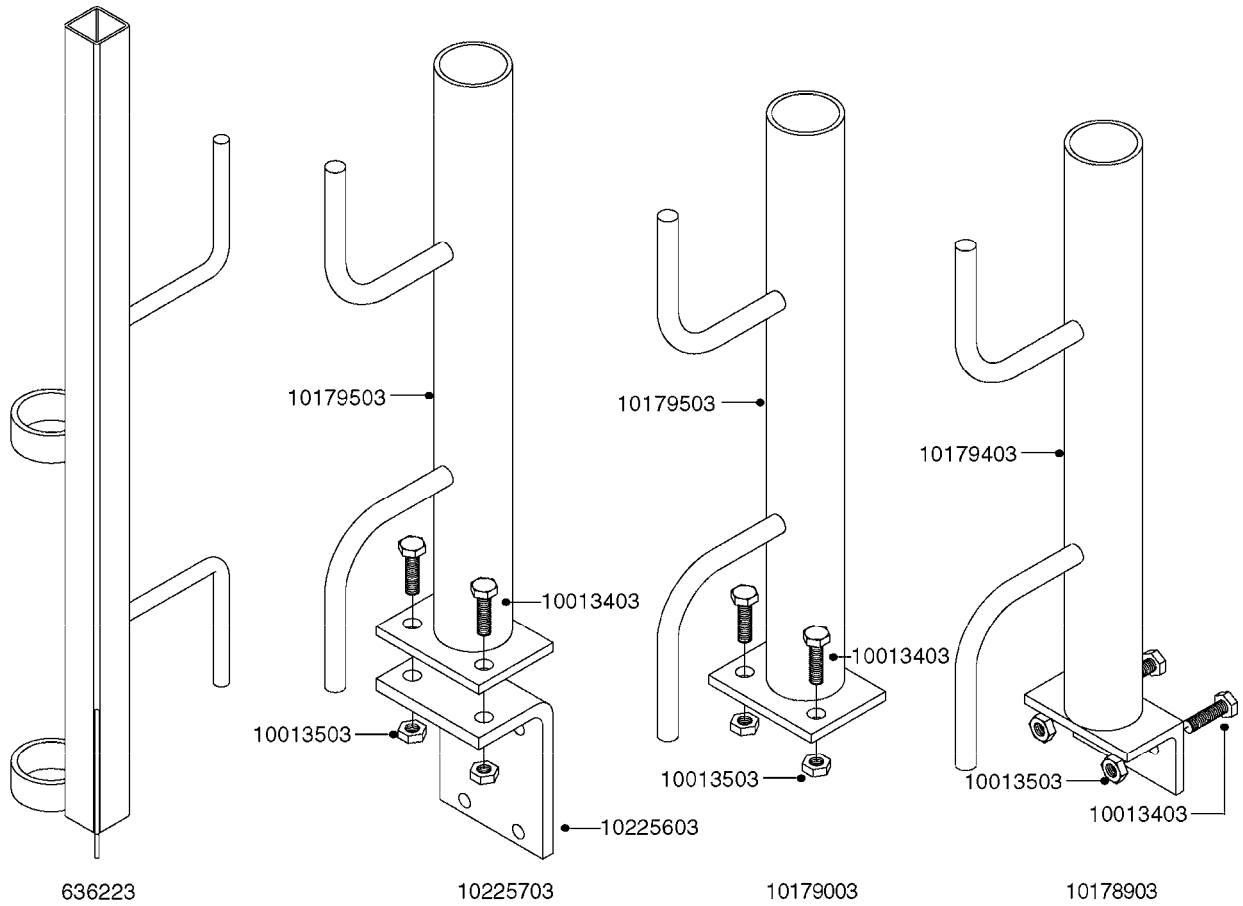

HOSE WRAPS
K0520-HIN, 01:01:16

Page 1

Date 16.03.2016 14:14

parts-n°	order qty	description
241965	1	O-RING 12.1 X 1.6
242007	1	O-RING D9.1X1.6
281551	1	BALL VALVE 1/2"
320084	1	FITT.DK NUT 1/2" BSP
330212	1	O-RING D19/D14X2.4 F.1/2"NUT
330326	1	O-RING D30/D24X2 F.1"NUT
330687	1	FITT.DK HB 1/2" F. 1/2" NUT
334190	1	FITT.DK HB 1/2' F. PISTOL 60S
334531	1	CLAMP HOSE PLASTIC 3/4"
636223	1	POST 12 VOLT TR30
712471	1	AGITATION VALVE ASSY. ON/OFF
843196	1	GUN, MODEL 60S
843197	1	HANDGUN KIT TYPE 60 LONG
10013403	1	BOLT HEX 3/8-16X1 1/4 HCS Z5
10013503	1	NUT HEX NC 3/8"
10178903	1	WRAP HOSE SIDE MOUNT PLATE
10179003	1	WRAP HOSE BOTTOM PLATE MOUNT
10179403	1	WRAP WELDMENT FOR HI101789
10179503	1	WRAP WELDMENT FOR HI101790
10225603	1	BKT.FOR HOSE WRAP MOUNT NL NK
10225703	1	WRAP HOSE BDL.BOTTOM PLATE
92702103	1	HOSE R X1/2" X300PSI WP X0012"