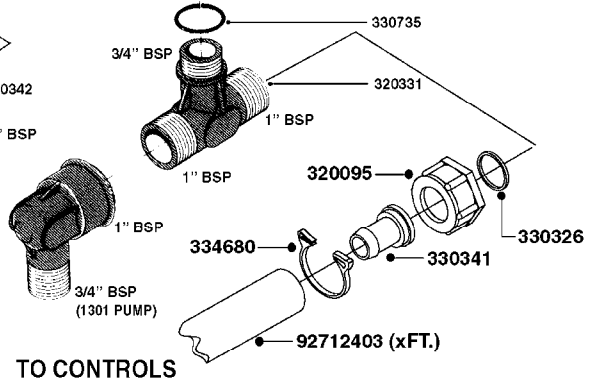

PRESSURE SIDE OF PUMP

SUCTION SIDE OF PUMP

TO CONTROLS

NLA - 1302 PUMP (REPLACES 1301 PUMP)
#726854 - COMPLETE DAMPER KIT (SUCTION & PRESSURE)

FROM TANK

COMPLETE ASSEMBLIES
WHOLEGOODS ITEMS

A0240

PUMP - 1301/1302 FITTINGS
A0240-HIN, 01:01:16