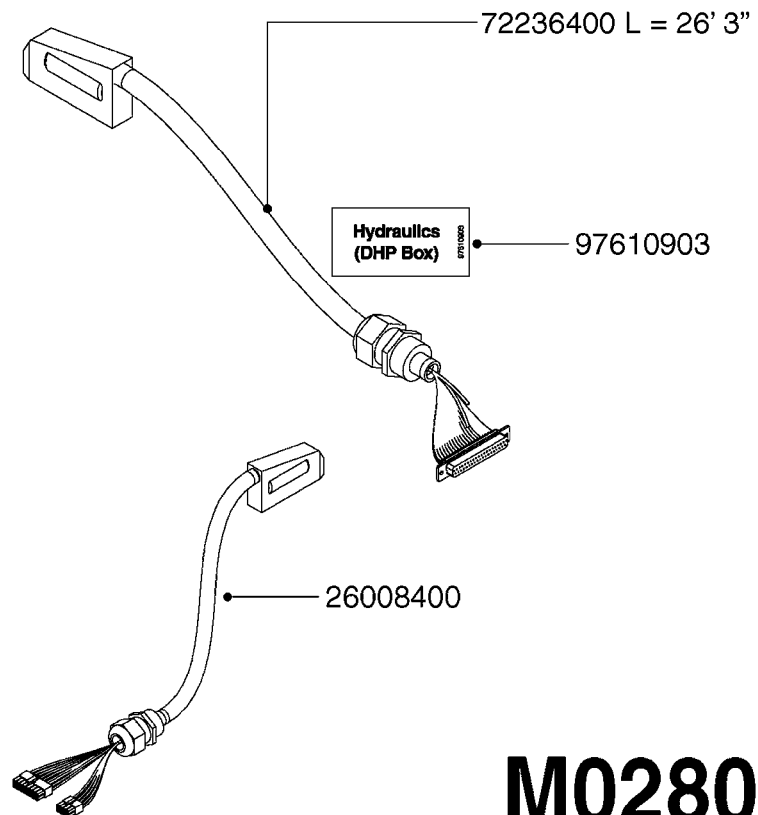

HYDRAULIC SYSTEM

* Note orientation of bracket
1 = Liquid system
2 = Hydraulic system