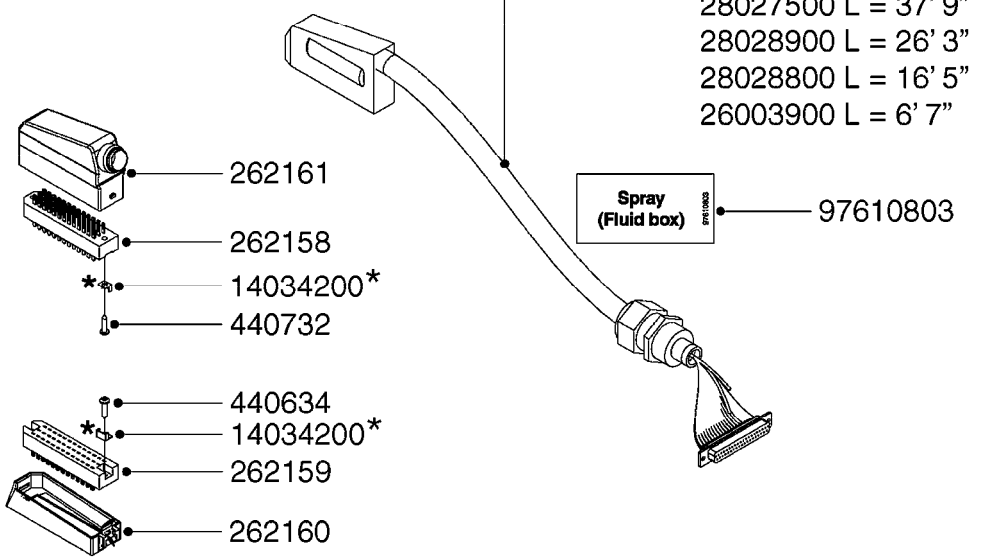

LIQUID SYSTEM