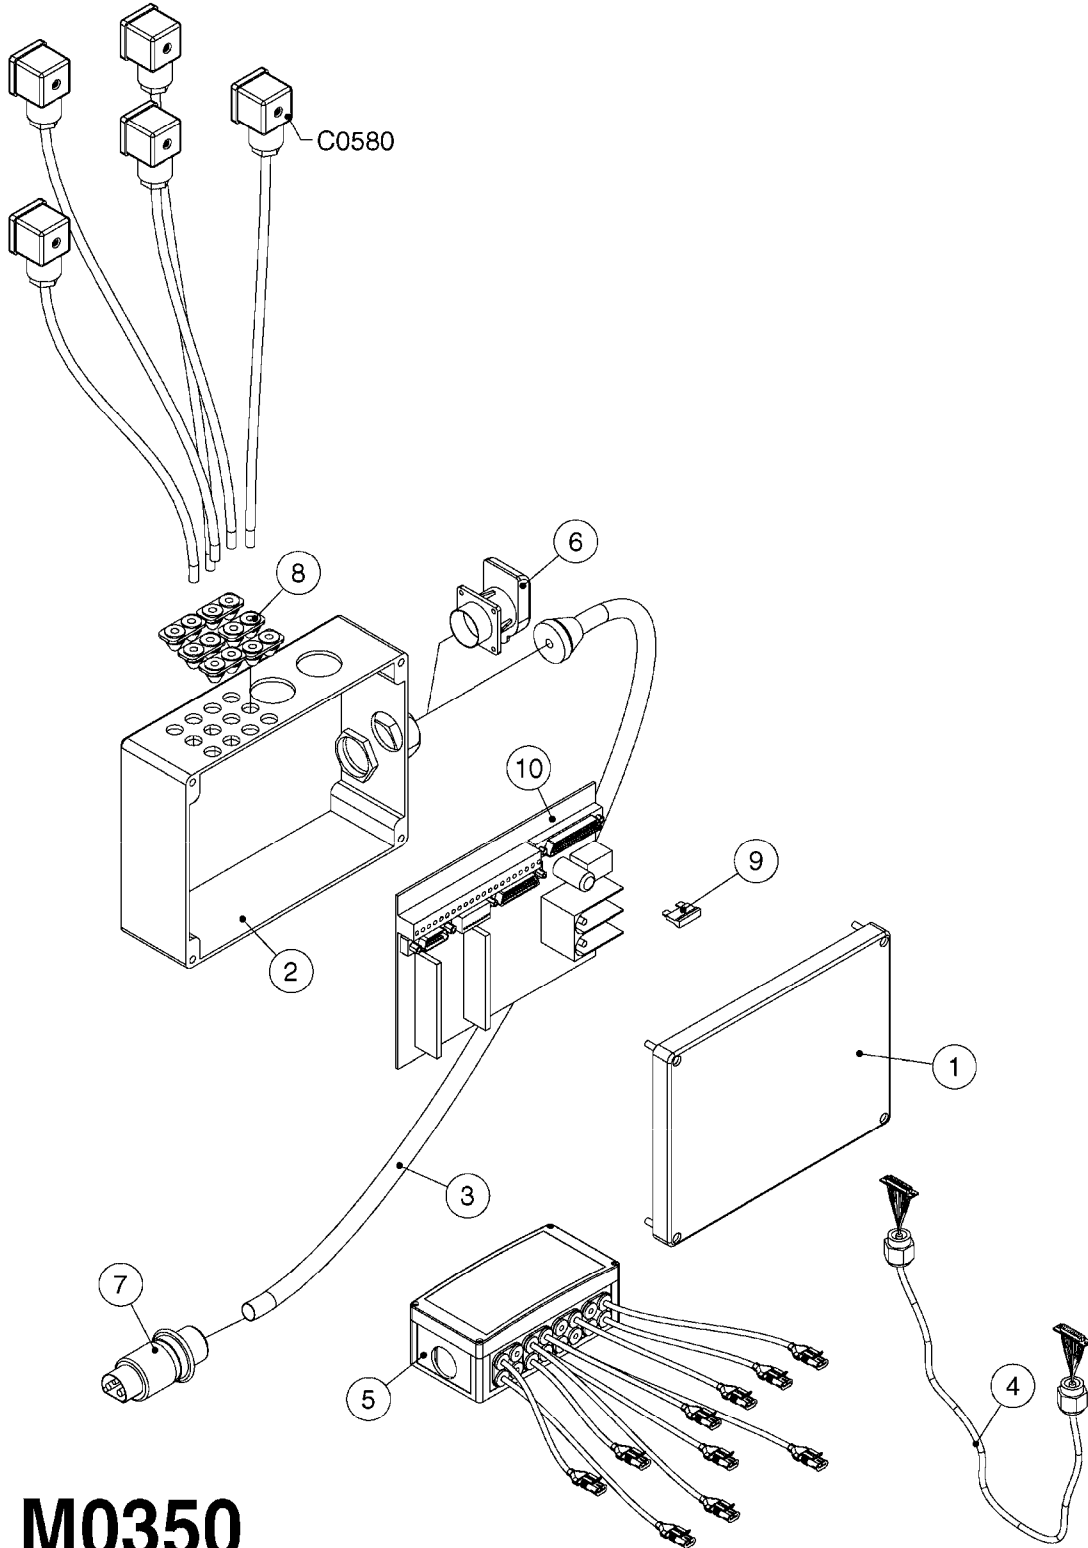

M0350

JUNCTION BOXES - HYDRAULIC
M0350-HIN, 01:01:16

Page 1

Date 16.03.2016 14:15

Pos.	parts-n°	order qty	description
1	261442	1	LID F.3010/3012 HP BOX
2	391071	1	BOX FOR HY.DAH
3	983070	1	CABLE 2X6MM
4	26016900	1	CABLE DB25M - DB25F L=8.5m
5	26018000	1	HYD JUNCTION BOX SPZ PRE 2012 EAGLE SPC BOOMS
5	26018100	1	HYD. BOX BOOM PCB W/LEADS FOR FORCE/TWIN FORCE BOOMS
5	26018500	1	HYD. BOX BOOM PCB NO LEADS
5	26038300	1	HYD JUNCTION BOX GENERIC 2012 EAGLE SPC/FORCE BOOMS
6	28048000	1	PLUG 3-POL DIN 9680 FEM.CHASS
7	28048100	1	PLUG 3-POL DIN 9680 MALE SPRAY
8	28048200	1	WIRE GROMET RUBBER 4 HOLE
9	28048500	1	FUSE 10A AUTO
10	72243500	1	DAH INTERFACE PCB MOUNTED