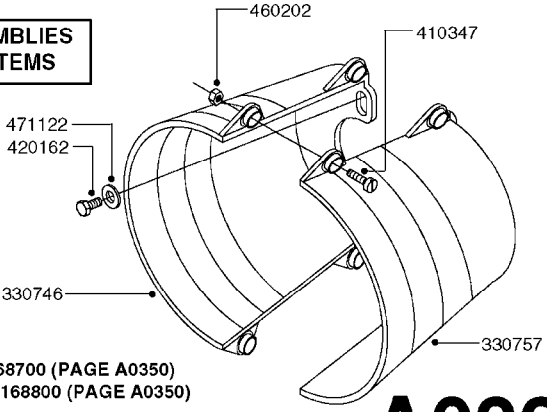

SUCTION SIDE OF PUMP (WITH 1-1/2" SUCTION PORT)

PRESSURE SIDE OF PUMP

SUCTION SIDE OF PUMP (WITH 2" SUCTION PORT)

**COMPLETE ASSEMBLIES
WHOLEGOODS ITEMS**

- 821585 - 463/5.5 W/THROUGH SHAFT (1000 RPM)
- 821587 - 463/10 W/THROUGH SHAFT (540 RPM)
- 82169400 - 464/6.5 (1000 RPM H.C. INLINE PORTS)
- 72293300 - 463/6.5 W/THROUGH SHAFT (1000 RPM)
- 463/12 (540 RPM H.C. OFFSET PORTS) REPLACED BY 82168700 (PAGE A0350)
- 463/6.5 (1000 RPM H.C. OFFSET PORTS) REPLACED BY 82168800 (PAGE A0350)