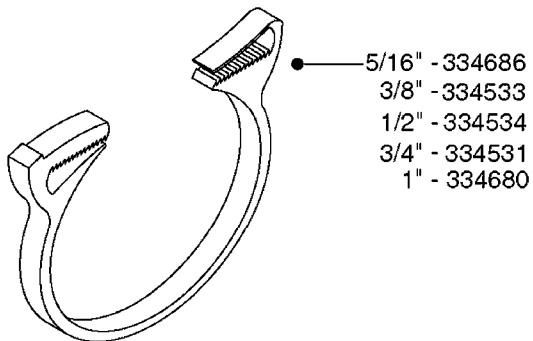

Hose Size	Pressure	Suction	Clamp Code
3/8"	28029803		6706
1/2"	28029803		6706
3/4"	28029903		6712
1"	28030003	28029903	6716
1-1/4"	28030103		6724
1-1/2"		28030103	6724
2"		28030203	235-67
2-1/2"		28030303	235-74
3"		28030403	235-82

L0130