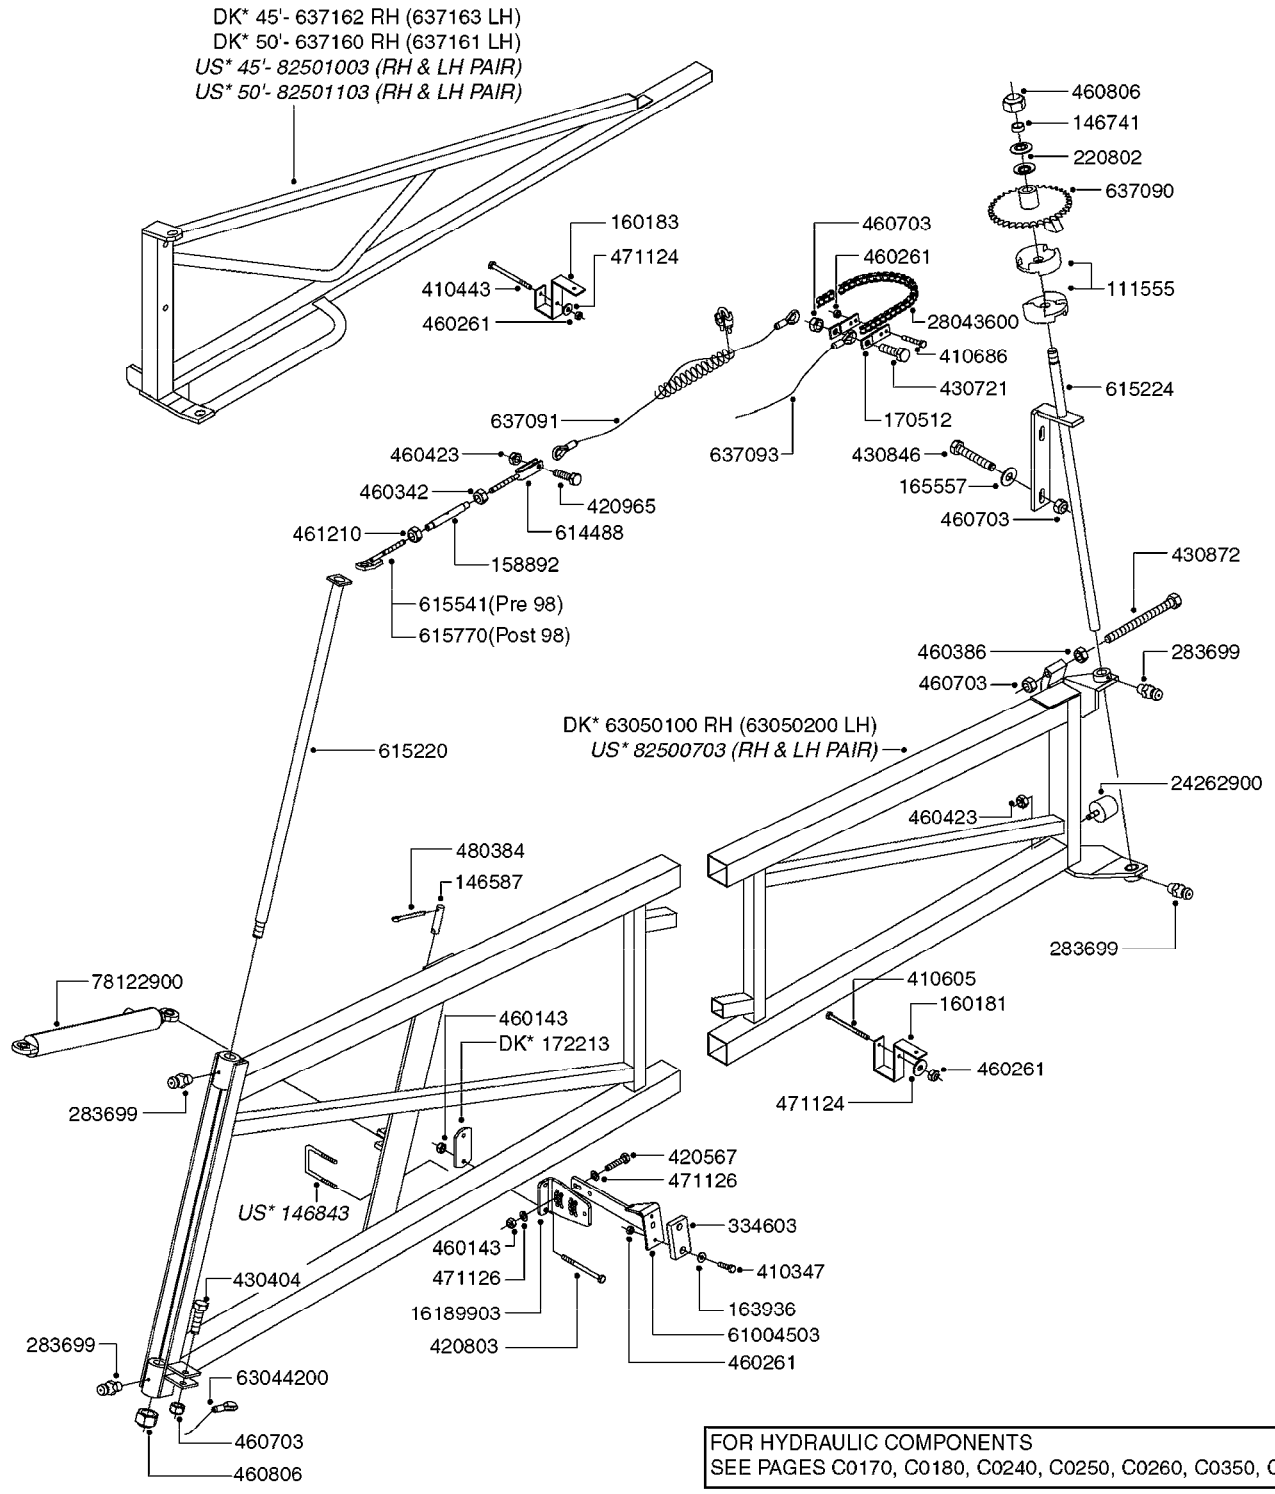

C0590

HYD.BLOCK EAGLE/FORCE 2012
C0590-HIN, 01:01:16

Page 1

Date 16.03.2016 14:14

Pos.	parts-n°	order qty	description
1	146845	1	HEX NIPPLE 1/4"x1/4"
1	146851	1	HEX NIPPLE 1/4"x1/4" 0.7MM
1	23234500	1	HEX NIPPLE 1/4" - 9/16"
2	231103	1	PLUG 1/4" BSP, O-RING 08BPUP04
3	231987	1	PLUG 1/8" BSP W/GASKET
4	241404	1	DOWTY SEAL 1/4"
5	242102	1	O-RING Ø9.25X1.78 NITRIL 90SH
6	420847	1	BOLT HEX 8.8 DEL M8X85
7	450964	1	SCREW M5X30 F.CYLINDER
8	460143	1	NUT HEX M8 LOCK A2 DIN985
9	782124	1	SWITCH VALVE OUTS.1/8" 5000PSI
10	782129	1	SOLENOID VALVE 25L, 3/4"NC
11	782131	1	BLIND PLUG F.3/4" CARTR.VALVE
12	782135	1	SOLENOID W. AMP F.VALVE 782129
13	14010400	1	PLUG 1/4" BSP
14	14098600	1	HYD. BLOCK SPC/FTZ 3/4" 2010
15	75083900	1	SEAL KIT F. 782129/78215500 * UNIVERSAL KIT FOR VALVE OR PLUG
16	70084403	1	HYD. BLOCK, 5P, FOLD/FLOW
17	78215500	1	HY SOLENOID VALVE 40L 3/4"NC
18	78216800	1	FLOW REGULATING VALVE, 3/4"
19	78217800	1	MAGNET VLV.MD1L-S3/10N-D12K8DT
20	78602100	1	MAGNET M.AMP/DIODE KIT 08