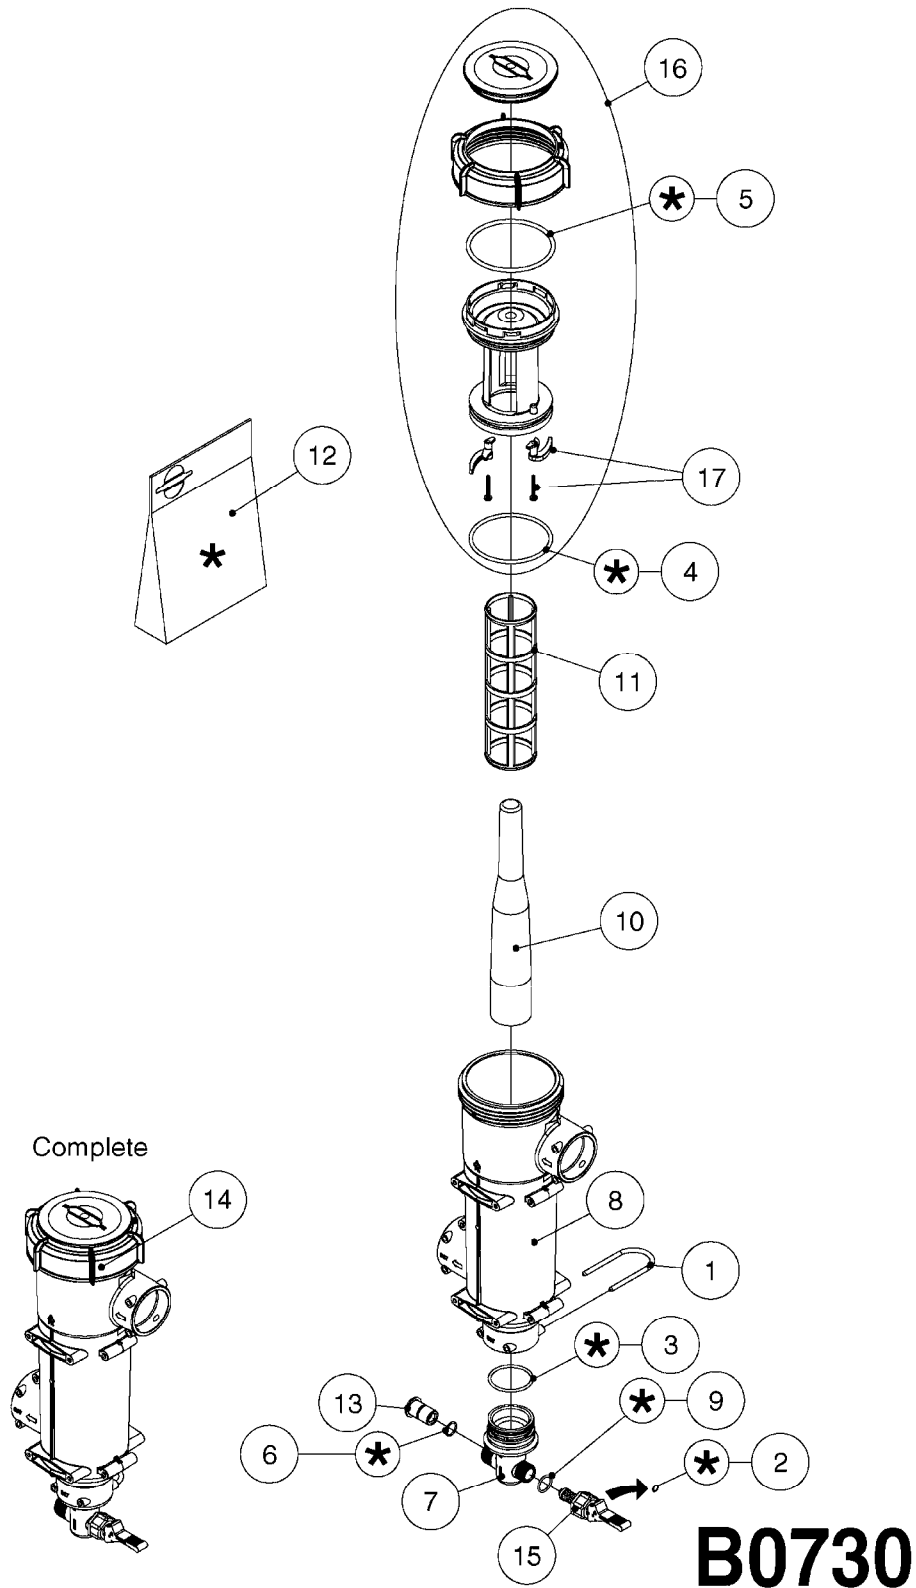

PRESSURE FILTER - CYCLONE
B0730-HIN, 01:01:16

Page 1

Date 16.03.2016 14:13

Pos.	parts-n°	order qty	description
1	145996	1	FITT.DK S-67 FORK
2	241323	1	O-RING D5.3X2.4 NITRIL
3	242353	1	O-RING D44.2X3.0 VITON F.S-67
4	242565	1	O-RING Ø 85 X 4.0 SH70 VITON
5	242577	1	O-RING Ø 86 X 4.5 SH70 VITON
6	242594	1	O-RING D14 X 1.78 SCH.70-EPDM
7	322358	1	T-PIECE S67-1/2"-3/4"
8	322359	1	CYCLONE FILTER HOUSING
9	330315	1	O-RING D18.4/D13X.6
10	391093	1	CONE F. CYCLONE FILTER
11	61036000	1	FILTER ELEM.S93,100 MSH-YELLOW
11	615416	1	FILTER ELEM.S93,50 MESH-BLUE
11	72557200	1	FILTER ELEM.S93,80# CYCLONE
12	741827	1	SEAL KIT CYCLONE FILTER
13	39127500	1	VALVE SEAT
14	72281200	1	CYCLONE FILT.COMP. 80 MSH S67
14	72316500	1	CYCLONE FILT.COMP.50 MSH S67
14	72316600	1	CYCLONE FILT.COMP.100 MSH S67
15	72281300	1	VALVE BOOSTER/ON/OFF CYCLONE F
16	72352200	1	LID COMPLETE F. CYCLONE FILTER
17	74192900	1	FILTER LOCK PARTS - CYCLONE