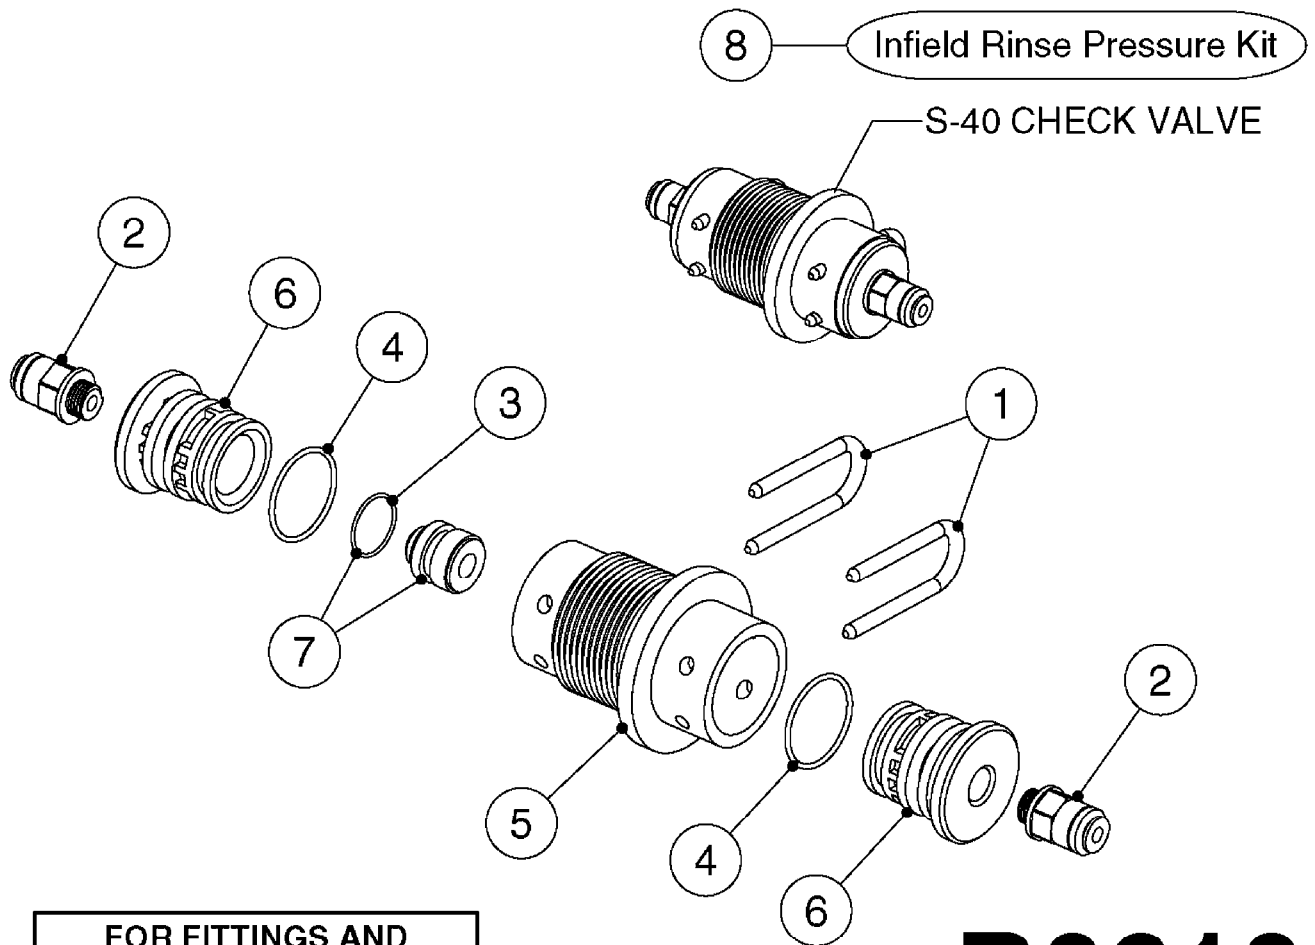

FOR FITTINGS AND
HOSES, SEE SECTION L

B0610

CHECK VALVES - S40
B0610-HIN, 01:01:16

Page 1

Date 16.03.2016 14:13

Pos.	parts-n°	order qty	description
1	145994	1	FITT.DK S-40 FORK
2	231346	1	QUICK COUPLER 1/8"BSP X 4 MM
3	241905	1	O-RING 12,3X2,4 VITON DKR.1,05
4	242355	1	O-RING D19.2X3.0 VITON F.S-40
5	322102	1	FITT.DK S-40 BULKHEAD
6	322133	1	FITT.DK S-40 PLUG W 1/8 THREAD
7	615522	1	CHECK VALVE F.FOAM MARKER
8	70036203	1	RINSE PRESSURE KIT