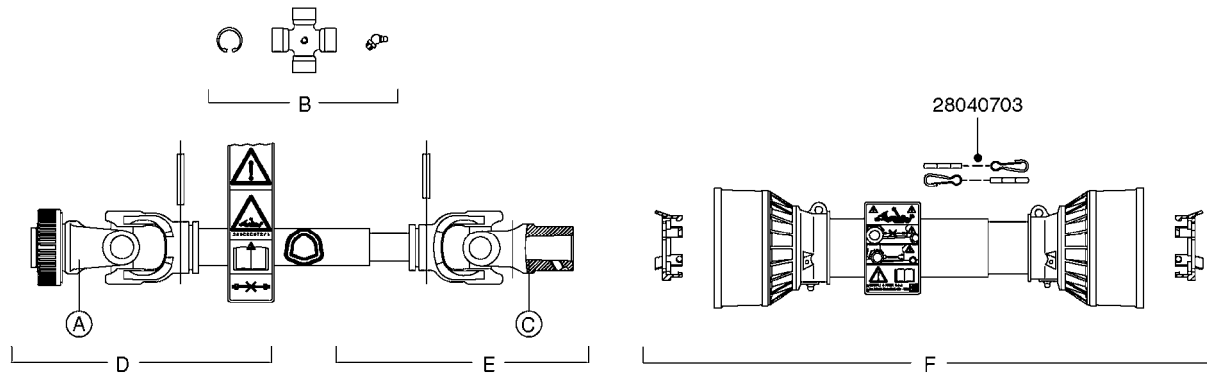

PTO	TRACTOR	IMPLEMENT	LENGTH	A	B	C	D	E	F
28020203	1-3/4" 20-SPLINE	1-3/8" 21-SPLINE	860/1313	28015703	28009403	28040603	28015803	28015903	28016003
28020303	1-3/8" 21-SPLINE	1-3/8" 21-SPLINE	860/1328	28015103	28015203	28015303	28015403	28015503	28015603
829445	1-3/8" 6-SPLINE	1-3/8" 6-SPLINE	810/1219	284041	289045	289041	28016703	28016803	289050
829446	1-3/8" 6-SPLINE	1-3/8" 6-SPLINE	810/1230	289040	284041	289040	28016203	28016303	289049
829480	1-3/8" 21-SPLINE	1-3/8" 21-SPLINE	1210/1912	28005200	289042	28005800	28006700	28007300	28008100
829482 *	1-3/8" 6-SPLINE	Ø25 CONE 3	610/912	28005400	289042	28006000	28008500	28007500	28008600
829483 *	1-3/8" 6-SPLINE	Ø30 CONE 4	610/912	28005400	289042	28006100	28008500	-	28008600
829484 *	1-3/8" 6-SPLINE	1-3/8" 6-SPLINE	610/912	28005400	289042	28006200	28008500	-	28008600
829486	1-3/8" 6-SPLINE	Ø30 CONE 4	860/1328	28005400	289042	28006100	28006900	-	28008100
829487 *	1-3/8" 6-SPLINE	1-3/8" 6-SPLINE	860/1328	28005400	289042	28006200	28006900	-	28008100
829490	1-3/8" 6-SPLINE	Ø30 CONE 4	1210/1912	28005400	289042	28006100	28006900	-	28008100
829491	1-3/8" 6-SPLINE	Ø1"	610/912	28005400	289042	28006300	28008500	28007800	28008600
829502 *	1-3/8" 6-SPLINE	1-3/8" 6-SPLINE	1210/1912	28068800	28069700	28073000	-	-	28072800

* Supplier changed in 2011 - see page A0580 for "AMA" PTO's (yellow and black shields).

A0510