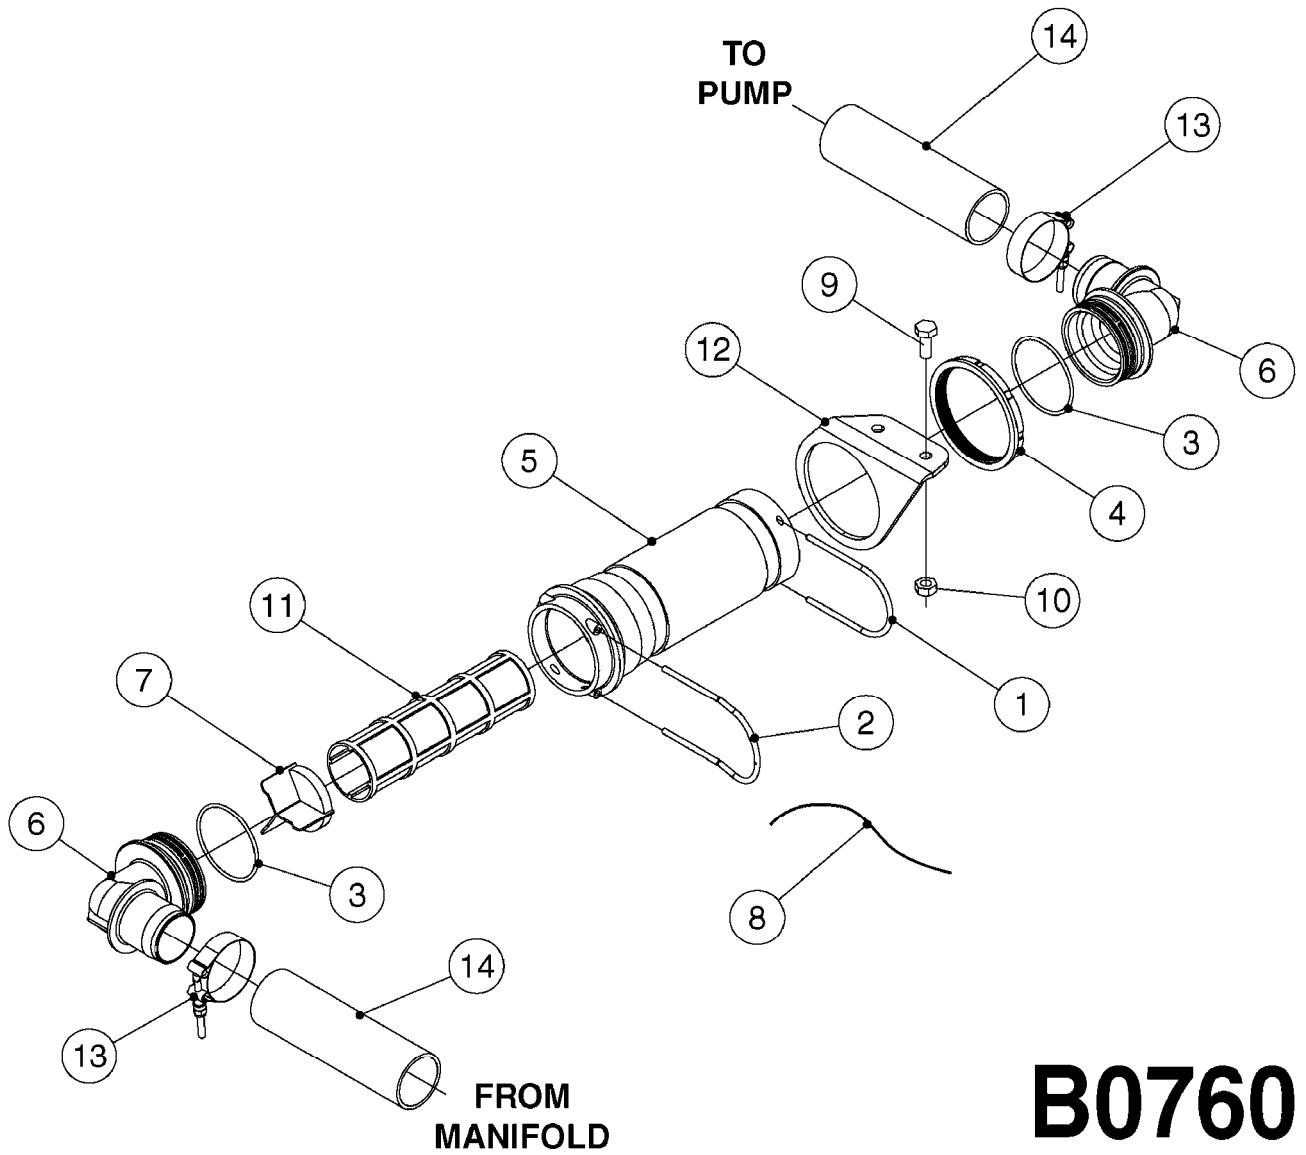

SUCTION FILTER - RANGER
B0760-HIN, 01:01:16

Page 1

Date 16.03.2016 14:13

Pos.	parts-n°	order qty	description
1	145997	1	FITT.DK S-93 FORK
2	147115	1	FITT.DK S-93 FORK SPECIAL
3	242351	1	O-RING D69.5X3.0 VITON F.S-93
4	322109	1	FITT.DK S-93 BULKHEAD NUT
5	322227	1	HOUSING F.FILTER S-93 2"
6	334446	1	FITT.DK S-93 ELB.2" PVC
7	334605	1	VANE F.TOP SUCTION FILTER
8	390509	1	*STRING POLYESTER D1 X 325MM
9	420604	1	BOLT HEX 8.8 DEL M10X25 FT DIN933
10	460423	1	NUT HEX M10X1.5 LOCK
11	615415	1	FILTER ELEM.S93,30 MESH-GREEN
11	615416	1	FILTER ELEM.S93,50 MESH-BLUE
11	615417	1	FILTER ELEM.S93,80 MESH-RED
12	16029503	1	PLATE 5.0X114X160/BOW/HOLE D94
13	28030203	1	CLAMP HOSE T-BOLT S2" 235-67
14	92702703	1	HOSE PVC SUCT GRAY 2"