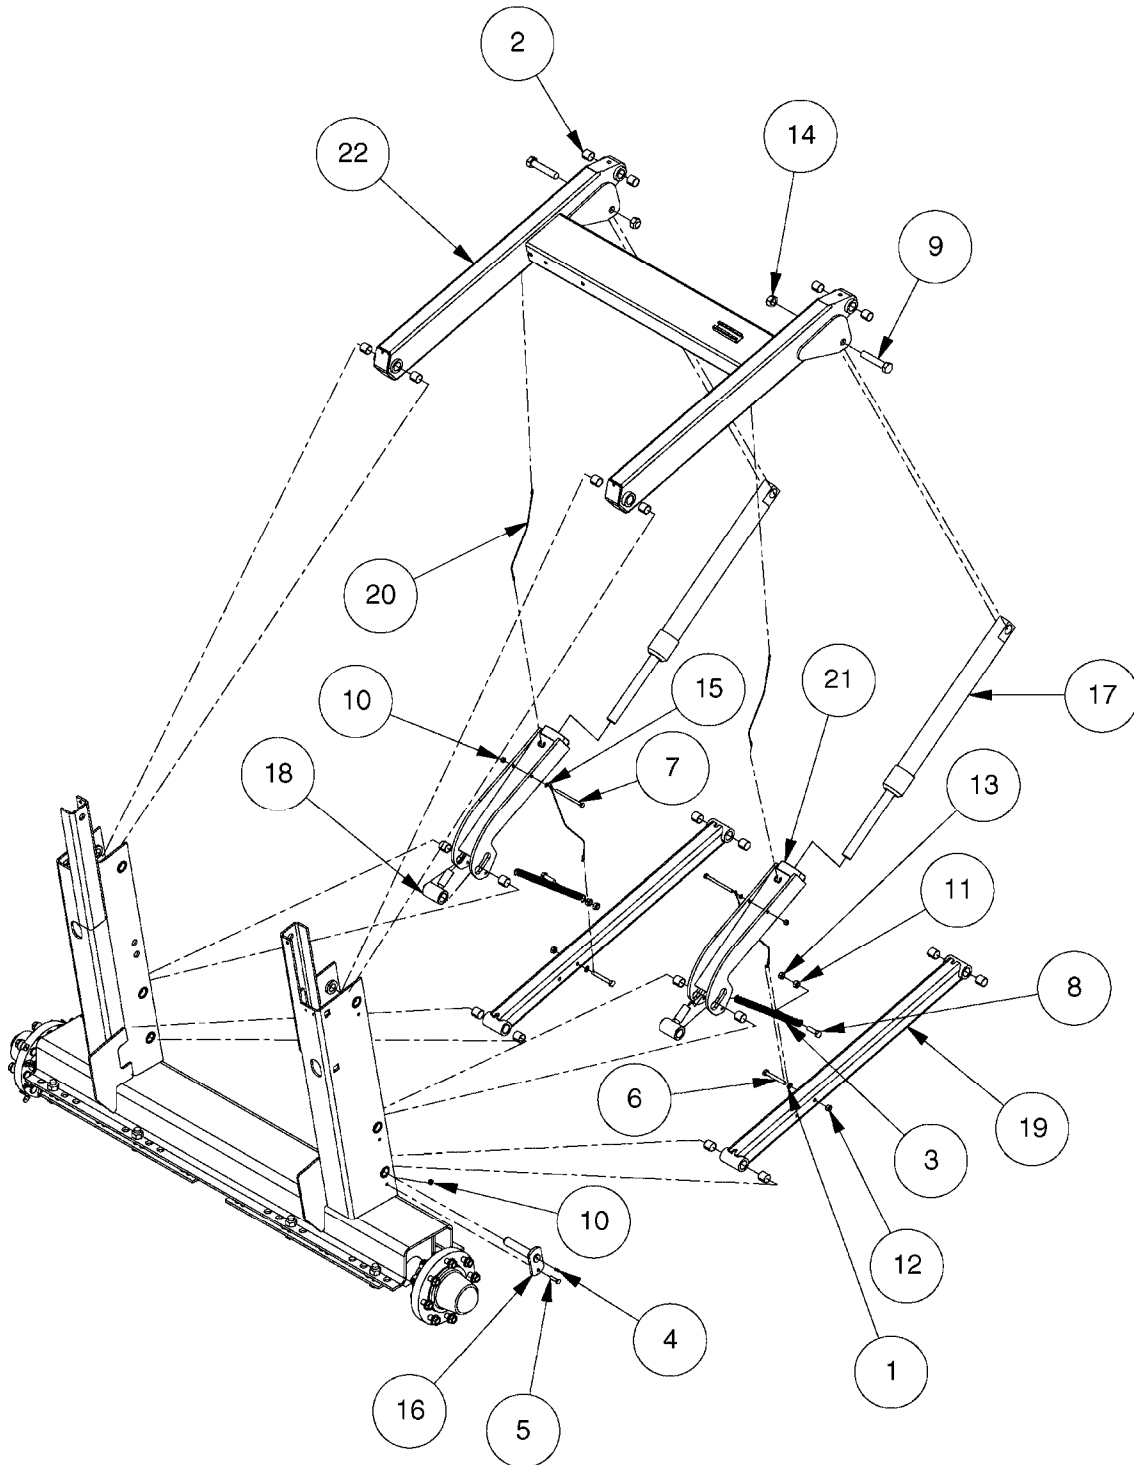

E0370

PARALIFT - RANGER
E0370-HIN, 01:01:16

Page 1
Date 16.03.2016 14:14

Pos.	parts-n°	order qty	description
1	163737	1	WASHER D15.5/D10.5X1
2	210835	1	BUSHING D28/25 L=25
3	220949	1	SPRING Ø20.0/3.0 L=240 BLACK
4	283699	1	GREASE NIPPLE M6X1
5	420567	1	BOLT HEX 8.8 DEL M8X30 FT
6	420884	1	BOLT HEX 8.8 DEL M10X80 FT
7	421232	1	BOLT HEX 8.8 DEL M8X110
8	430721	1	BOLT HEX 8.8 DEL M12X40 FT
9	430918	1	M20X100 DIN 931-8.8 DEL
10	460143	1	NUT HEX M8 LOCK A2 DIN985
11	460386	1	NUT HEX M12X1.75
12	460423	1	NUT HEX M10X1.5 LOCK
13	460703	1	NUT HEX M12X1.75 LOCK DIN985
14	460806	1	NUT HEX M20X2.5 LOCK
15	471126	1	WASHER, M8, Ø16/ 8.4X 1.6, SS
16	615654	1	PIN D25 X 123 F. PARALIFT
17	781107	1	DOBCYL50/30-500/M24X2 78121200 NLA - ORDER 78128800 AND 63029803
17	78121200	1	CYLINDER, D50/30-500 NLA - REPLACED BY 78128800
17	78128800	1	CYLINDER, D50/30-500 ONLY USE WITH 63029803 LOCKING ARM
18	61011803	1	EYE BOLT
19	61011903	1	PAIRLIFT LINK ARM
20	61012003	1	WIRE Ø2 L"=457 +/-2MM
21	63027903	1	LOCKING ARM, PAIRLIFT RANGER ONLY USE WITH OBSOLETE CYLINDER 781107
21	63029803	1	LOCKING ARM, PARALIFT RG 2008 ONLY USE WITH CYLINDER 78121200 OR 78128800
22	63028003	1	PAIRLIFT LIFT ARM