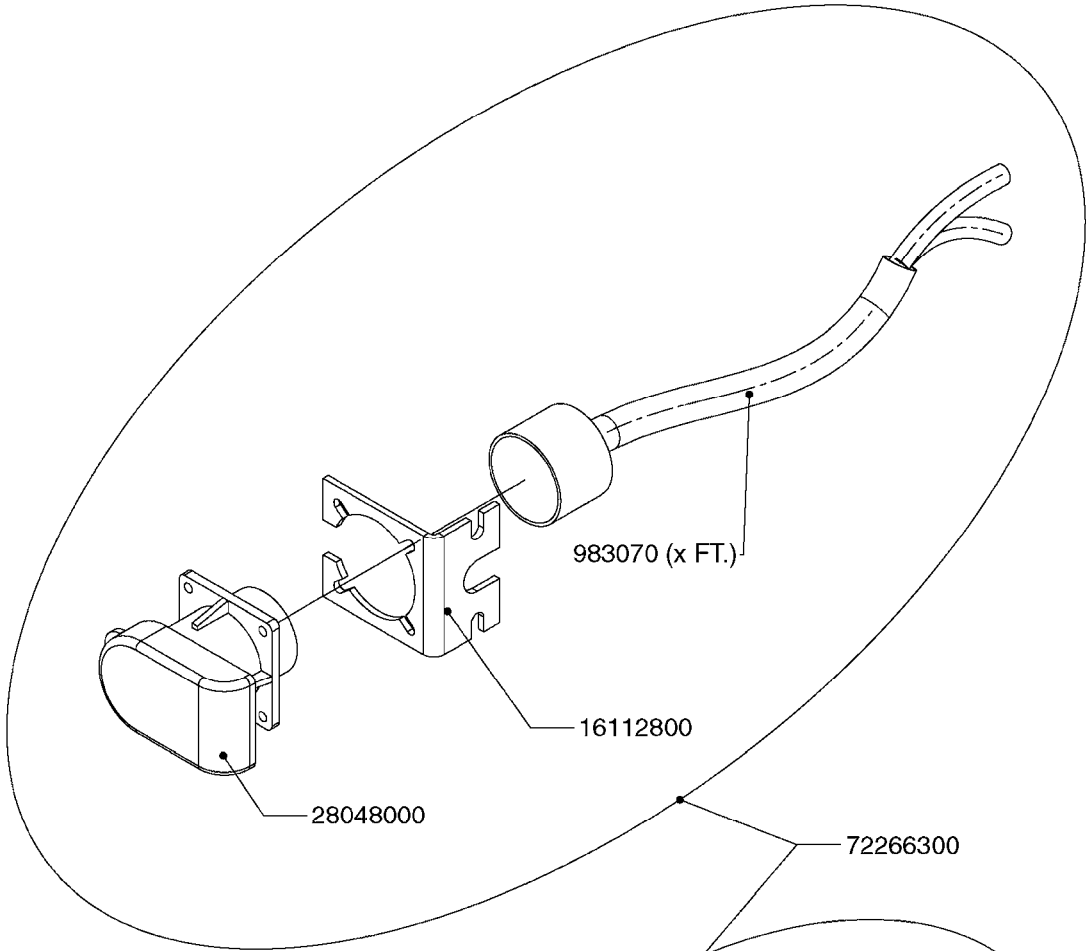

POWER SUPPLY CABLES
M0240-HIN, 01:01:16

Page 0

Date 16.03.2016 14:15