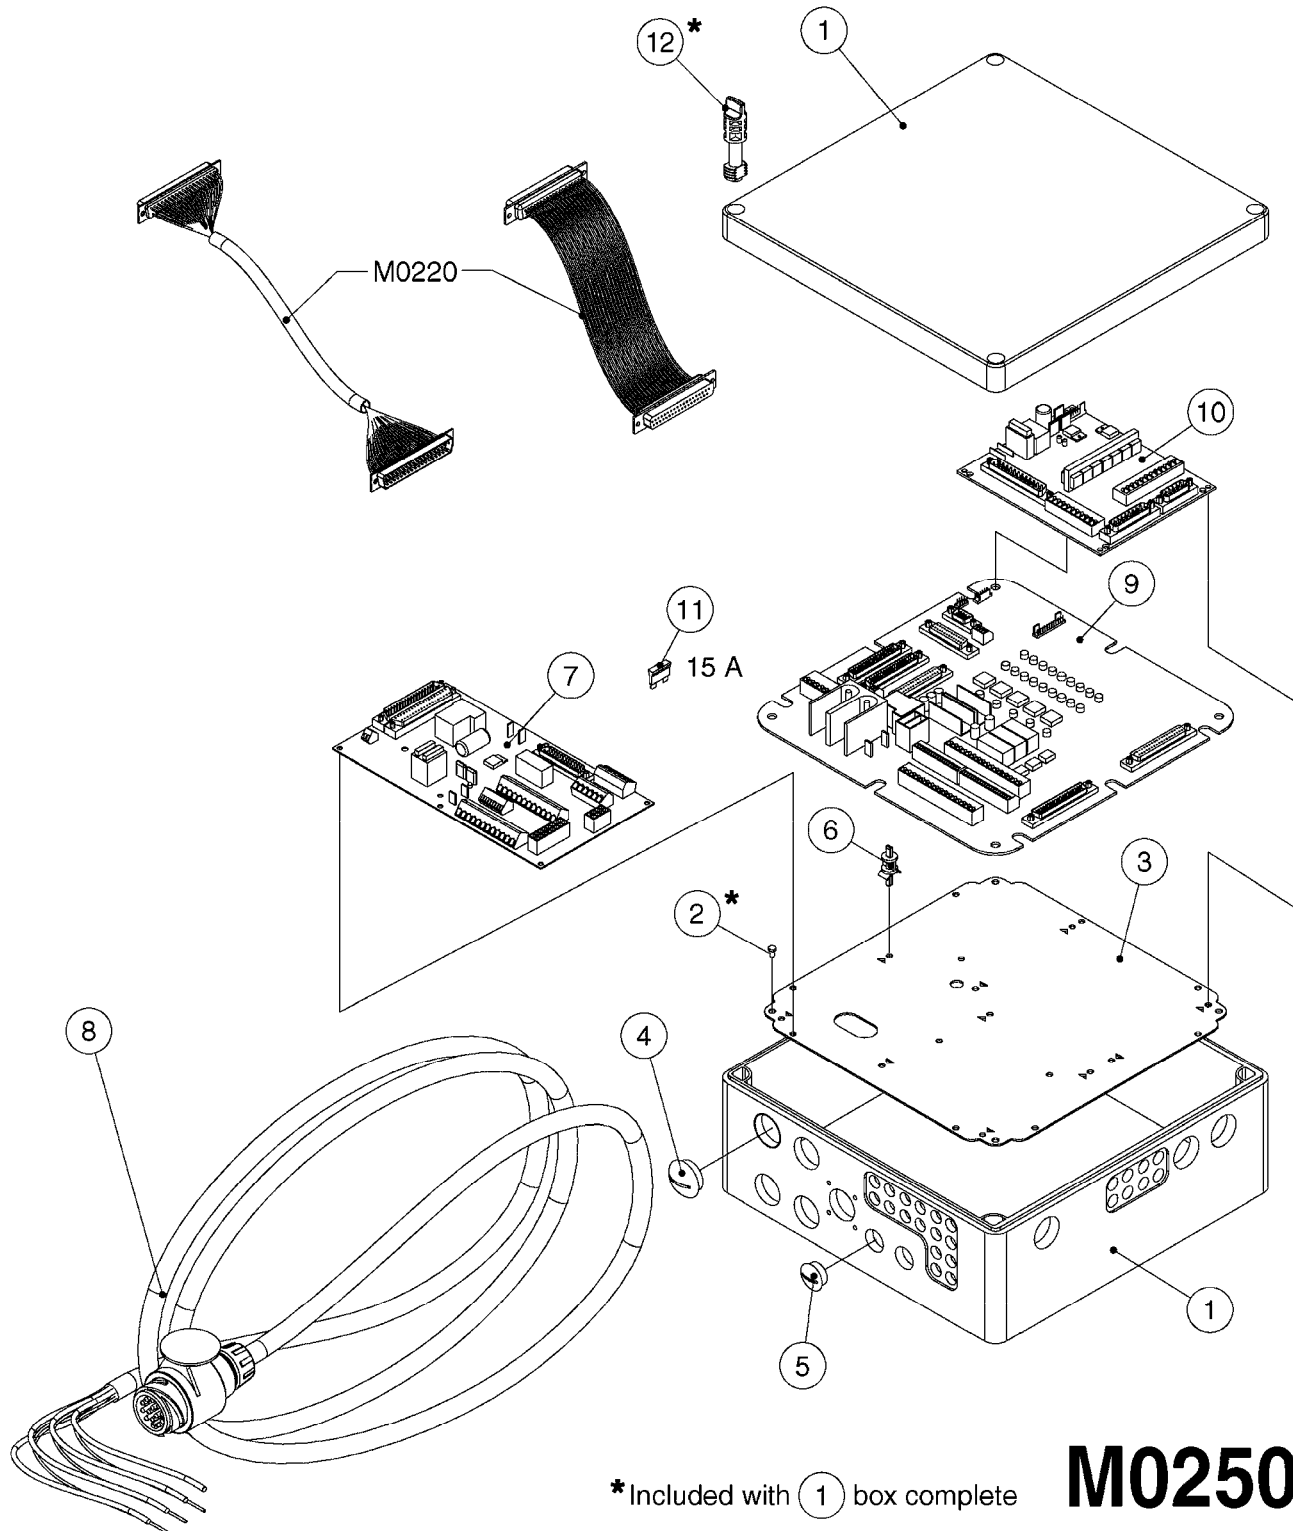

*Included with (1) box complete

M0250

JOB COM AND BREAK OUT
M0250-HIN, 01:01:16

Page 1
Date 16.03.2016 14:15

Pos.	parts-n°	order qty	description
1	391095	1	BOX COMPL. 300X300X135 DRILLED
2	440673	1	SCREW F.PLASTIC 5X12 SS
3	16132400	1	PLATE 1.5X270X270/JOB COMPUTER
4	26004600	1	PLUG F.DRILLED HOLE 21MM
5	26004700	1	PLUG F.DRILLED HOLE 13.5MM
6	26005100	1	CONNECTOR FOR PCB, PLASTIC
7	26005500	1	PCB BREAKOUT BOX EL BOX CM"05"
8	26013800	1	CABLE HC6500 JOB COM TO CABIN
9	26016700	1	JOB COM PCB HW2.1 FOR HC6500
9	72289900	1	JOB COM PCB COMMANDER 44/6600
9	72369300	1	JOB COM PCB NCM44/6600 REFURB.
10	26029200	1	DAH PCB F. JOB COM NCM '09
11	28048600	1	FUSE AUTO 15 AMP.
12	28091400	1	FINGER SCREW F.BOX 300X300X135