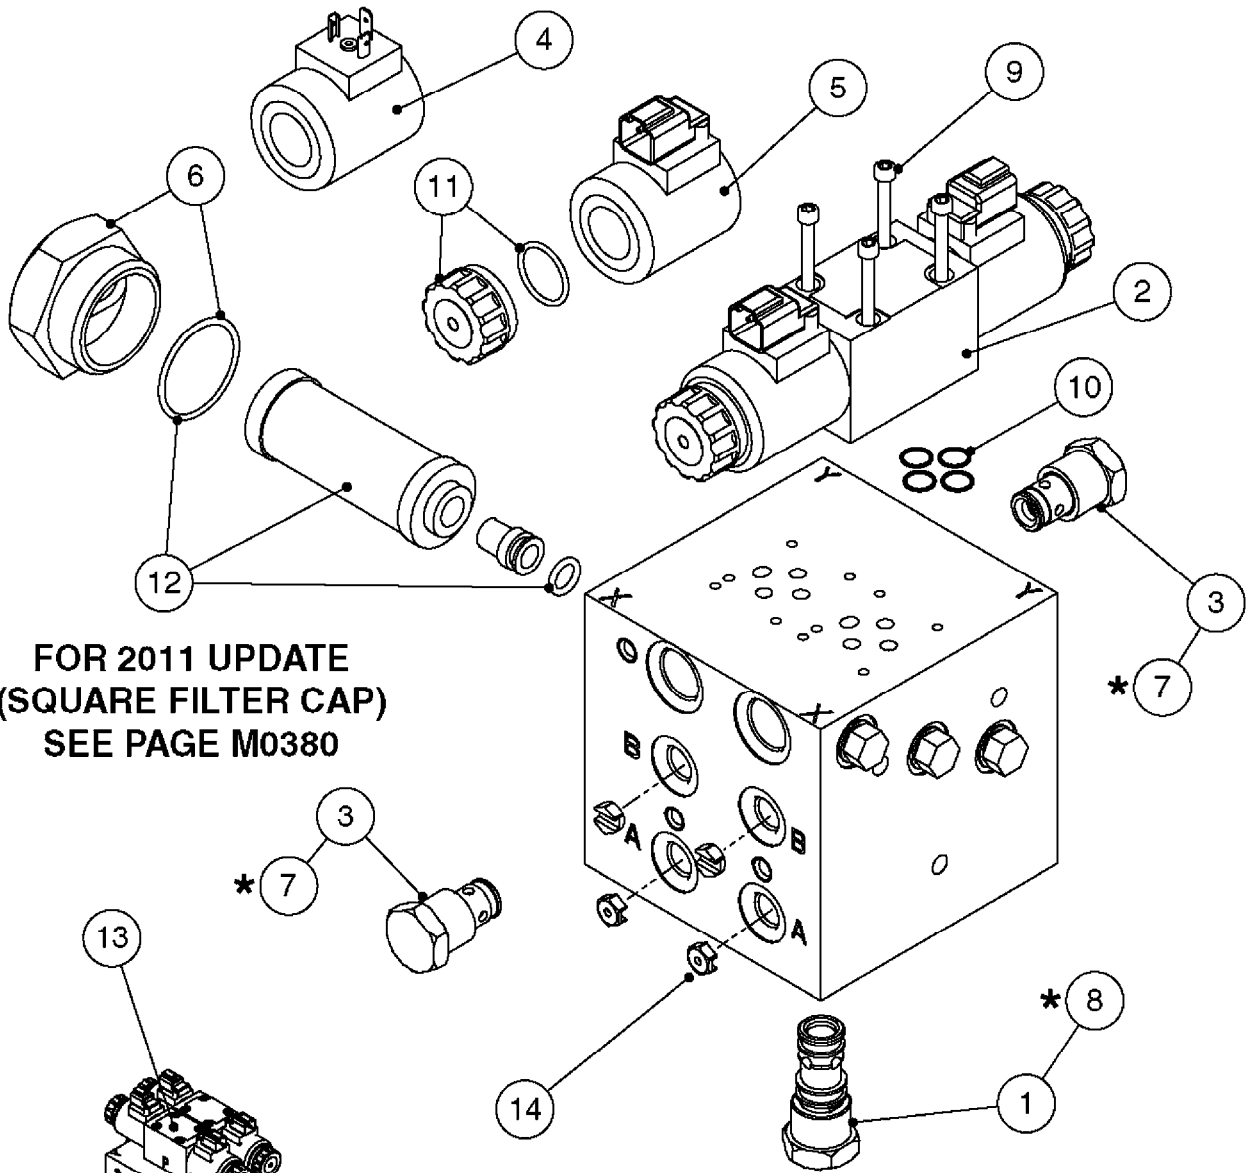

FOR 2011 UPDATE
(SQUARE FILTER CAP)
SEE PAGE M0380

COMPLETE
ASSEMBLY

* SEAL KITS

M0300

NORAC VARIABLE RATE VALVE UC4
M0300-HIN, 01:01:16

Page 1

Date 16.03.2016 14:15

Pos.	parts-n°	order qty	description
1	28048803	1	NORAC CHECK VALVE
2	28048903	1	NORAC PROP VALVE
2	28055803	1	3-PIN CONNECTORS/HIRSCHMAN NORAC SOLENOID - DEUTSCH CONN. 2-PIN CONNECTORS/DEUTSCH
3	28049403	1	NORAC CHECK VALVE
4	28056403	1	COIL, NORAC, PROP, DIN
5	28056503	1	COIL, NORAC, PROP, DEUTSCH
6	28066803	1	NORAC FILTER CAP W/O-RING
7	28066903	1	NORAC SEAL KIT F.28049403
8	28067003	1	NORAC SEAL KIT F.28048803
9	28068103	1	NORAC HEX CAPSCREW 10-24X2 SS
10	28068203	1	NORAC O-RING F.SOLENOID VALVE
11	28074903	1	NORAC COIL NUT AND O-RING
12	75076900	1	NORAC FILTER ELEMENT KIT
13	78216100	1	NORAC VALVE BLOCK COMP, DEUTSCH CON. COMPLETE W/2-PIN DEUTSCH SOLENOIDS
14	78603300	1	NORAC ONE WAY ORIFICE, .047"