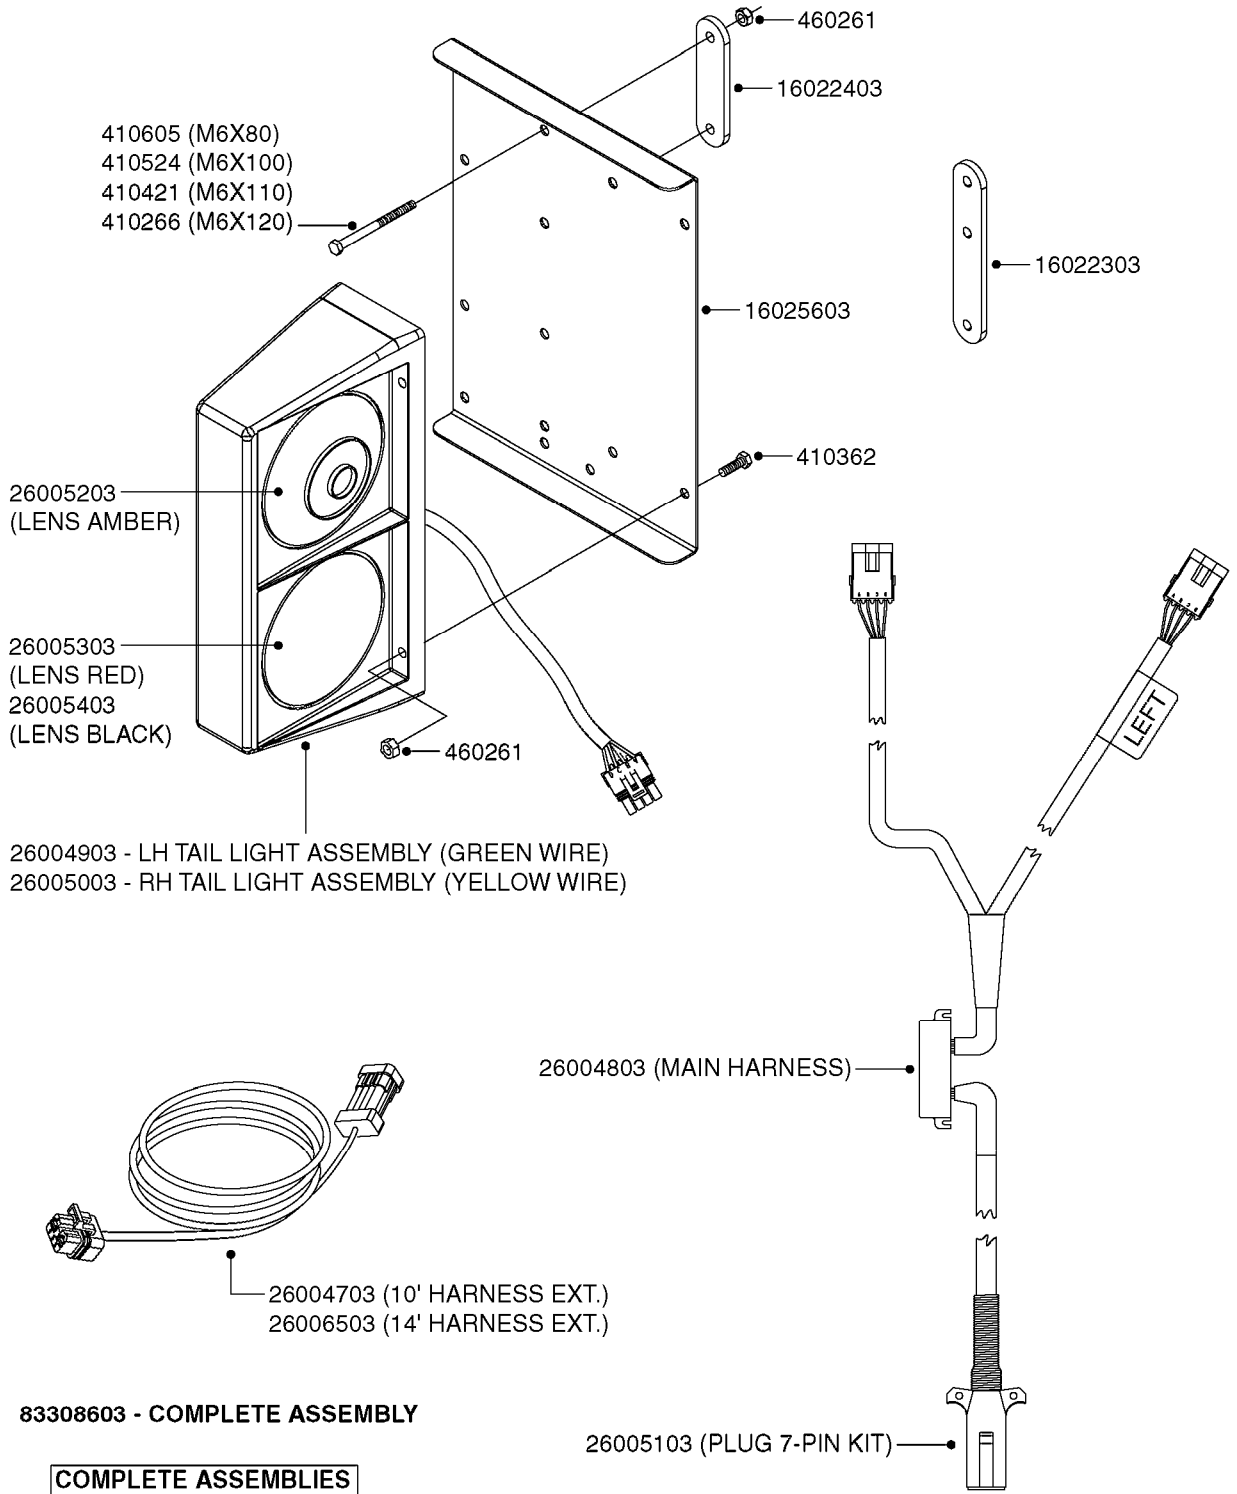

TRAFFIC LIGHT KIT
M0160-HIN, 01:01:16

83308603 - COMPLETE ASSEMBLY

COMPLETE ASSEMBLIES
WHOLEGOODS ITEMS

M0160

TRAFFIC LIGHT KIT
M0160-HIN, 01:01:16

Page 1
Date 16.03.2016 14:15

parts-n°	order qty	description
410266	1	BOLT HEX 8.8 DEL M6X120
410362	1	BOLT HEX 8.8 SS M6X20 FT
410421	1	BOLT HEX M6X110 DIN931-A2 SS
410524	1	BOLT HEX 8.8 DEL M6X100
410605	1	BOLT HEX 8.8 DEL M6X80
460261	1	NUT HEX M6X1 LOCK A2 DIN985
16022303	1	BRACKET 100MM TUBE
16022403	1	BRACKET 60MM TUBE
16025603	1	BRACKET TAIL LIGHT DUAL LAMP
26004703	1	HARNESS 13' EXT 4 WIRE WP
26004803	1	HARNESS MAIN TAIL LIGHT
26004903	1	TAIL LIGHT GREEN WIRE LH
26005003	1	TAIL LIGHT YELLOW WIRE RH
26005103	1	PLUG 7-PIN AG TAIL LIGHT
26005203	1	LENS AMBER BEFORE 2009
26005303	1	LENS RED BEFORE 2009
26005403	1	LENS BLACK BEFORE 2009
26006503	1	HARNESS 14' EXT 4 WIRE WP
83308603	1	TRAFFIC LIGHT KIT