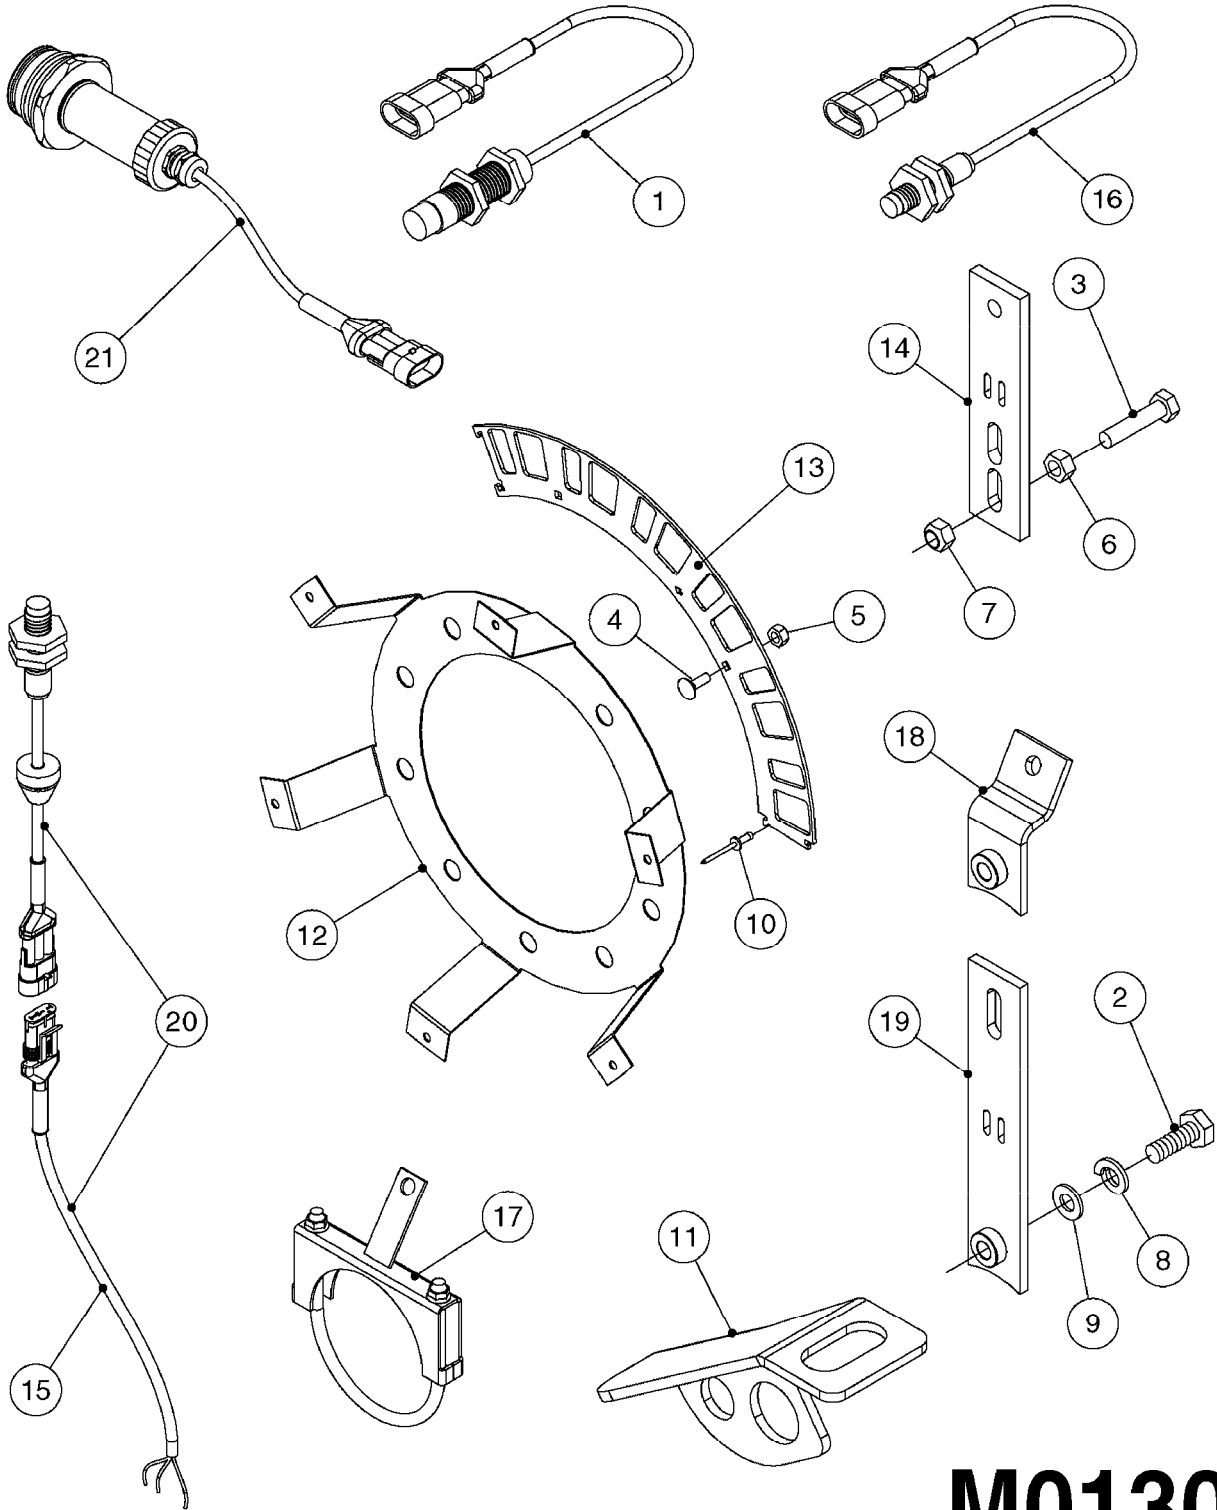

M0130

COMMON SENSORS AND BRACKETS
M0130-HIN, 01:01:16

Page 1

Date 16.03.2016 14:15

Pos.	parts-n°	order qty	description
1	285855	1	SENSOR INDUCTIVE M18 W/WIRE
2	430286	1	BOLT HEX 8.8 DEL M12X30 FT
3	430870	1	BOLT HEX 8.8 DEL M12X55 FT
4	440695	1	BOLT CARRIAGE M8X25
5	460143	1	NUT HEX M8 LOCK A2 DIN985
6	460386	1	NUT HEX M12X1.75
7	460703	1	NUT HEX M12X1.75 LOCK DIN985
8	470466	1	WASHER D21.1/D12.2X2.5 LOCK
9	471127	1	WASHER, M12, Ø24/13.0X 2.5, SS
10	480804	1	RIVET Ø4.8x14.5
11	16020300	1	BRACKET FOR SPEED SENSOR
12	16094703	1	WHEEL SENSOR MT BKT
13	16138203	1	SPEED SENSOR RING NCM 2009 1/3
14	16138403	1	PLATE F. SPEED SENSOR
15	26006100	1	CABLE L = 5.00M, AMP, MALE, 3P
16	28047500	1	SPEED SENSOR HM
17	61000603	1	SPEED SNS MNT CLAMP F/DLS 4.5"
18	61010703	1	SPEED SENSOR BKT NCM NON-S OLD
19	61015803	1	SPEED SENSOR BKT NCM 2010
20	72050100	1	TWIN RPM SENSOR HN
21	72534000	1	TANK LEVEL ELEC SENSOR KIT 9M