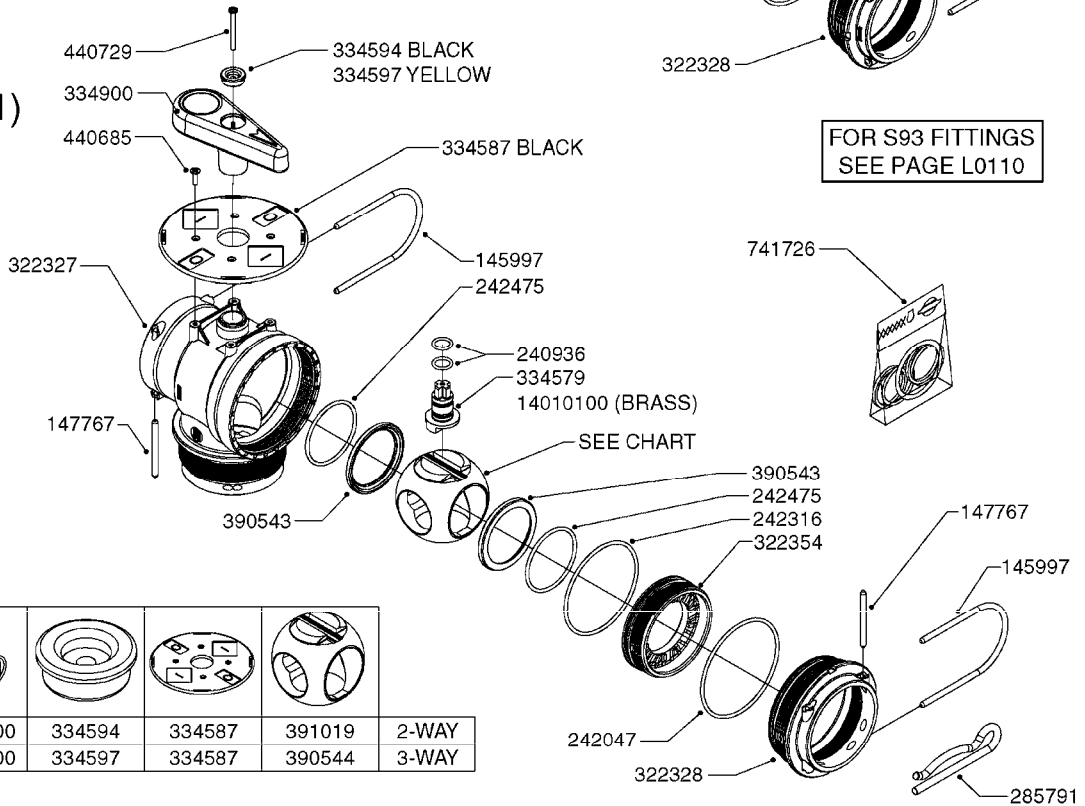

S93

				2-WAY
				3-WAY

FOR S93 FITTINGS
SEE PAGE L0110

S93 (01)

				2-WAY
				3-WAY

B0530