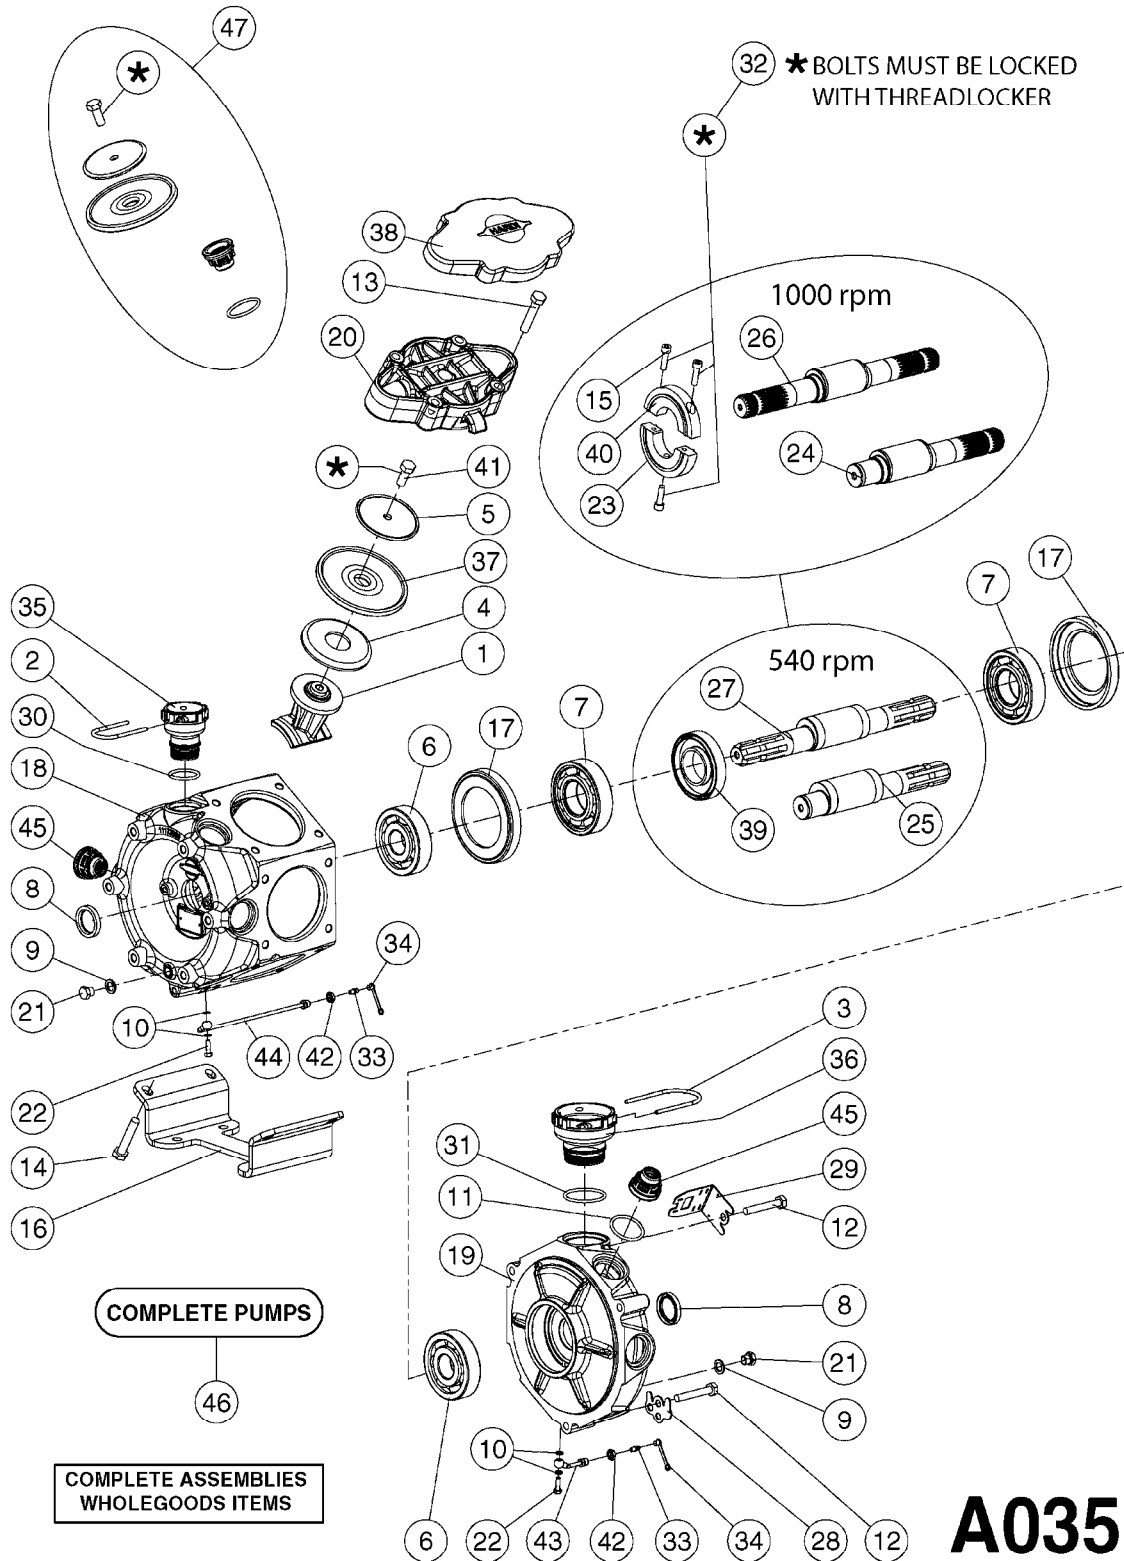

PUMP - 464 540/1000 RPM
A0350-HIN, 01:01:16

Page 1

Date 16.03.2016 14:13

Pos.	parts-n°	order qty	description
1	111622	1	CONNECTING ROD 463/5.5MM
1	111623	1	CONNECTING ROD 463/10MM
1	111624	1	CONNECTING ROD 463/12MM
1	111645	1	CONNECTING ROD 463/6.5MM
2	145996	1	FITT.DK S-67 FORK
3	145997	1	FITT.DK S-93 FORK
4	161012	1	DIAPHRAGM BACKING DISC F. 463
5	161175	1	DIAPHRAGM DISC F. 463 PUMP
6	210221	1	BEARING BALL 6407
7	210232	1	BEARING BALL 6310
8	210243	1	SEAL OIL 35 X 47 X 7
9	241404	1	DOWTY SEAL 1/4"
10	242374	1	WASHER Ø10/Ø6X1 COPPER
11	330072	1	O-RING D53.5/D45.5X4
12	421072	1	BOLT HEX 8.8 RAW M10X65
13	430312	1	BOLT HEX 8.8 RAW M12X60
14	430437	1	BOLT HEX 8.8 RAW M12X65
15	450995	1	BOLT ALLEN M8X30 DIN 912 RAW
16	614628	1	FOOT FOR PUMP 460-463 PAINTED
17	11171900	1	METAL SPACER F. 364/464 MACHINED
18	11172200	1	PUMP HOUSE 464 MACHINED 5/4" BSP RED
19	11172600	1	FRONTPART 464 MACHINED 2" BSP RED
20	11173000	1	VALVE COVER.464 MACHINED RED
21	14010400	1	PLUG 1/4" BSP
22	14120400	1	BANJOBOLT M6 X 19
23	14120700	1	COUNTERWEIGHT 364/464-1000
24	14137300	1	CRANKSHAFT 364/464-5.5 1000
24	14137400	1	CRANKSHAFT 364/464-6.5 1000
25	14137600	1	CRANKSHAFT 364/464-10
25	14137700	1	CRANKSHAFT 464-12
26	14137900	1	CRANKSHAFT 364/464-5.5 GG 1000
26	14138000	1	CRANKSHAFT 364/464-6.5 GG 1000
27	14138200	1	CRANKSHAFT 364/464-10 GG
27	14138300	1	CRANKSHAFT 464-12 GG
28	16383000	1	GREASE NIPPLE PLATE 464
29	16390600	1	BRACKET FOR RPM SENSOR
30	24266600	1	O-RING D 38,0 X 4,0 70SH.NITR
31	24266800	1	O-RING D 54,0 X 4,0 70SH.NITR
32	28045503	1	LOCTITE 262 .5ML (.017oz.)
33	28163300	1	GREASE NIPPLE H1 M6X1 DIN 7412
34	28163400	1	CAP F. GREASENIPPLE YELLOW M6X1
35	32242200	1	FITTING S67 5/4" KON. RG 2014
36	32242400	1	FITTING S93 2" KON. RG 2014
37	33511600	1	DIAPHRAGM PUMP 463/464 PUMP PUR
38	33524000	1	COVER PLASTIC 464 PUMP
39	33524200	1	DISTANCE RING/GREASE SPLIT
40	39136200	1	HALFPART 364/464-1000
41	43099200	1	BOLT HEX SS M12 X 30 DIN933 A4
42	46134000	1	NUT HEX M10x1 H=2.3 NV=14 ELZIN
43	61097000	1	BANJOTUBE SHORT 464 COMPL.
44	61097100	1	BANJOTUBE LONG 464 COMPL.
45	72043600	1	VALVE FOR 462/463
46	72993500	1	PUMP 464/12-540, CM
46	72993600	1	PUMP 464/6.5 MED-2-1000
46	82168700	1	PUMP 464/12/540 OFFSET PORTS
46	82168800	1	PUMP 464/6.5/1000 OFFSET PORTS
46	82169000	1	PUMP 464/10-MOD-2-540
47	75586000	1	PUMP KIT 464