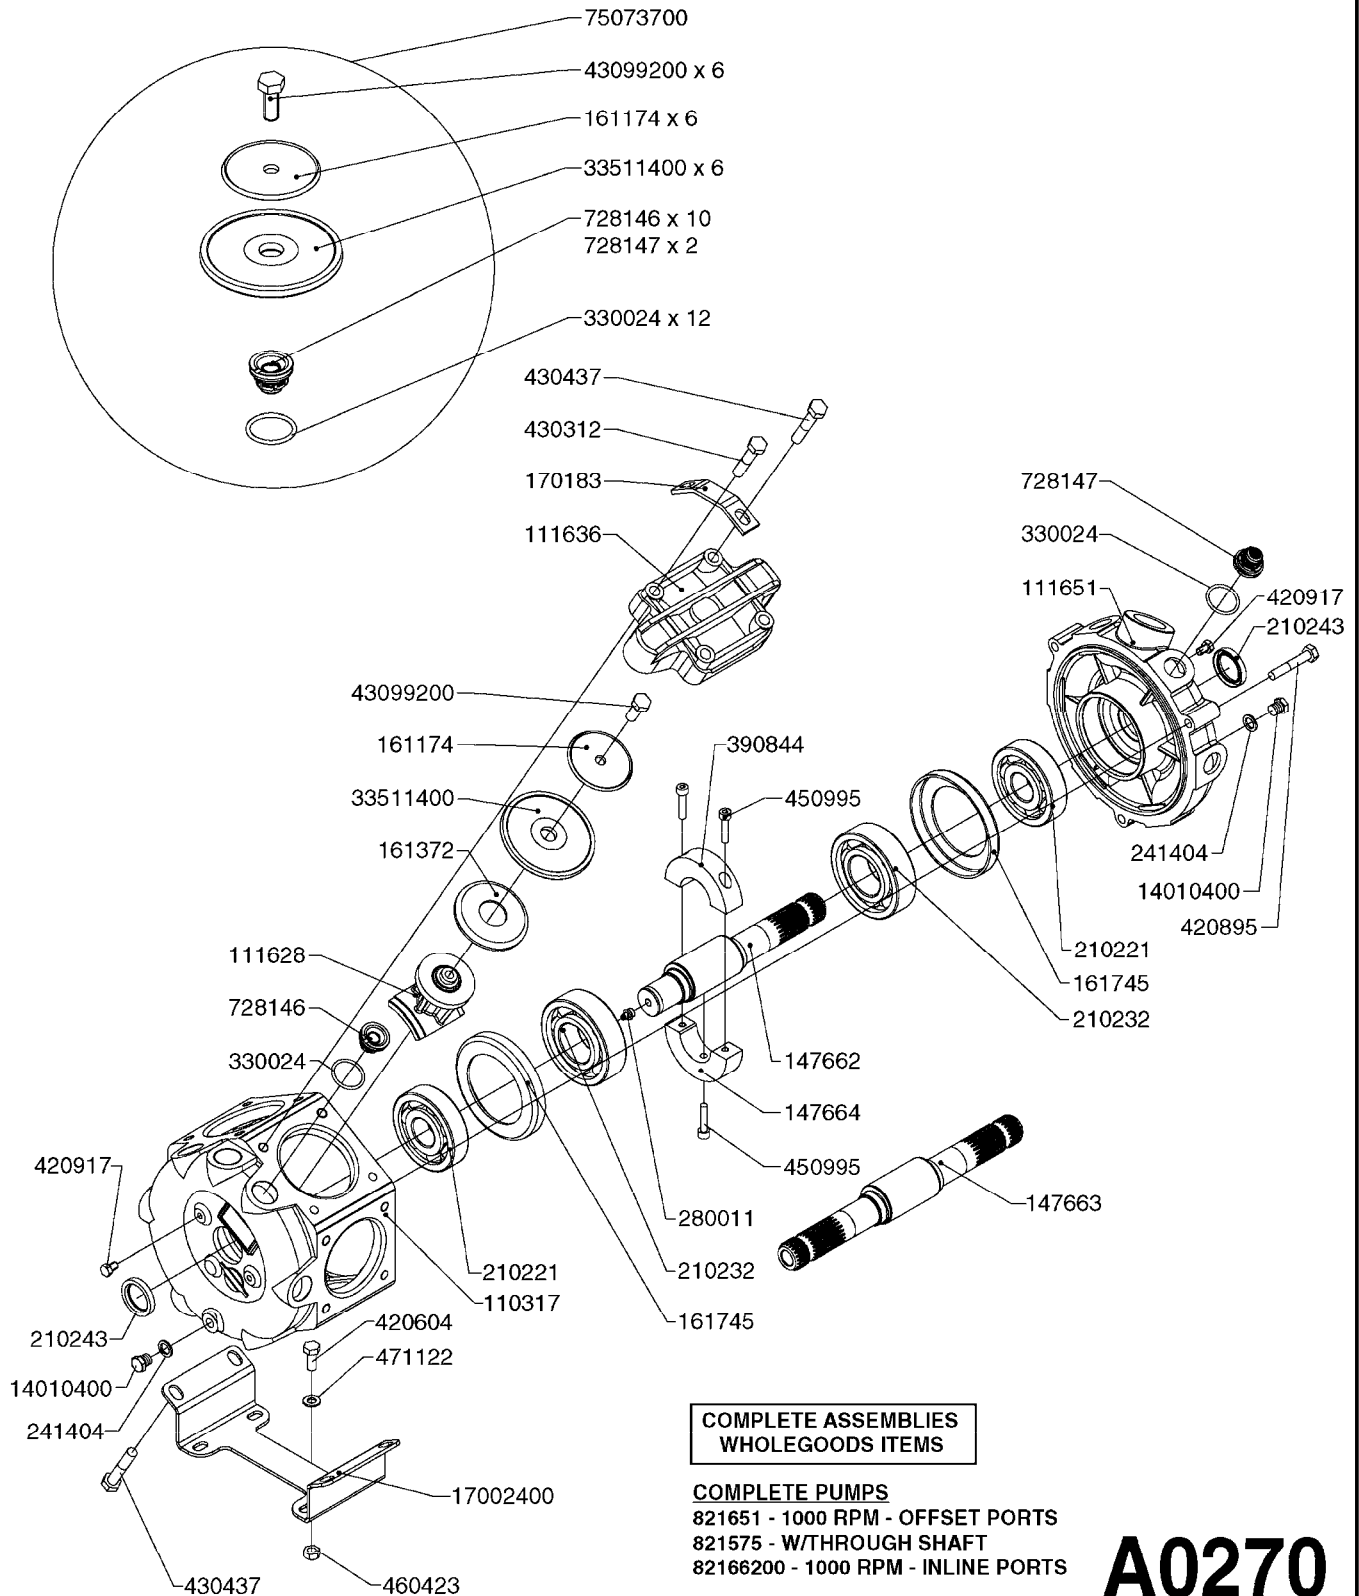

PUMP - 363/1000 RPM W/MOUNTING
A0270-HIN, 01:01:16

Page

1

Date

16.03.2016 14:13

parts-n°	order qty	description
110317	1	PUMP CASING MODEL 360/361 PNTD
111628	1	CONNECTING ROD 363/5.5 PUMP
111636	1	VALVE COVER 363 HEAVY DUTY
111651	1	CASTING F.363 1.5" PUMP (FRONT)
147662	1	CRANK SHAFT F.363/463-5.5MM
147663	1	CRANK SHAFT 363/463-5.5 THROUG
147664	1	COUNTERBALANCE 363/463 WEIGHT
161174	1	DIAPHRAGM DISC SS 361/363/364 PUMP
161372	1	DIAPHRAGM BACKING DISC,320-361
161745	1	METAL SPACER F.363/463
170183	1	LIFT STRAP F.PUMP 360/361/462
210221	1	BEARING BALL 6407
210232	1	BEARING BALL 6310
210243	1	SEAL OIL 35 X 47 X 7
241404	1	DOWTY SEAL 1/4"
280011	1	GREASE NIPPLE 3/8' SAE H TR
330024	1	O-RING D41,1/D34.5 X 3,5
390844	1	COUNTERBALANCE 363/463 POM
420604	1	BOLT HEX 8.8 DEL M10X25 FT DIN933
420895	1	BOLT HEX 8.8 RAW M10X60
420917	1	BOLT HEX 8.8 RAW M8X12 FT
430312	1	BOLT HEX 8.8 RAW M12X60
430437	1	BOLT HEX 8.8 RAW M12X65
450995	1	BOLT ALLEN M8X30 DIN 912 RAW
460423	1	NUT HEX M10X1.5 LOCK
471122	1	WASHER, M10, Ø20/10.5X 2.0, SS
728146	1	VALVE FOR 361(726890/707932)
728147	1	VALVE FOR 361 WHITE WITH HOLE
821575	1	PUMP 363/5.5 THROUGH SHAFT
821651	1	PUMP 363/5.5/1000 OSP
14010400	1	PLUG 1/4" BSP
17002400	1	FOOT F/363 PUMP (PAINTED)
33511400	1	DIAPHRAGM PUMP 361/361/363/364 PUR
43099200	1	BOLT HEX SS M12 X 30 DIN933 A4
75073700	1	PUMP KIT 361/363 "06"
82166200	1	PUMP 363/5.5 1.5"SUC 1000RPM