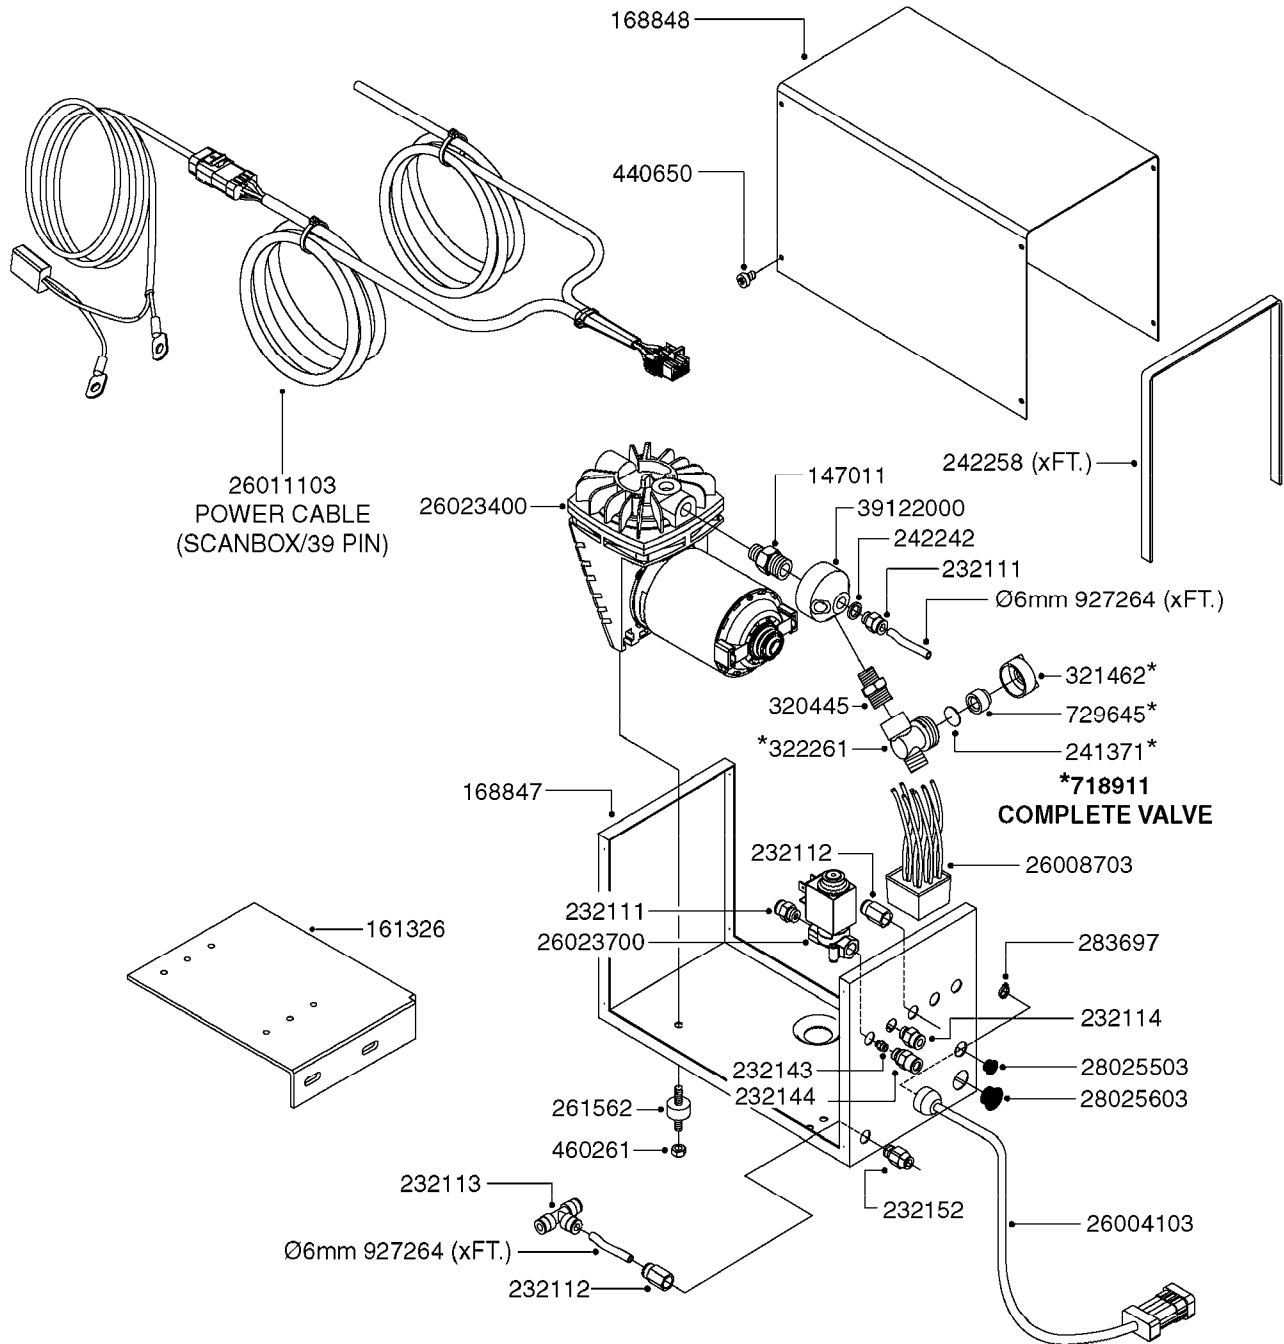

FOR HOSES AND HOSE
CLAMPS, SEE L0120 & L0130

K0360

FLUSH SYSTEM - RANGER
K0360-HIN, 01:01:16

Page 1
Date 16.03.2016 14:14

Pos.	parts-n°	order qty	description
1	145995	1	FITT.DK S-53 FORK
2	145996	1	FITT.DK S-67 FORK
3	145996	1	FITT.DK S-67 FORK
			S-67 MODELS WITHOUT THREADED CAP (15)
3	145997	1	FITT.DK S-93 FORK
			S-93 MODELS WITH THREADED CAP (15)
4	242351	1	O-RING D69.5X3.0 VITON F.S-93
			S-93 MODELS WITH THREADED CAP (15)
4	242353	1	O-RING D44.2X3.0 VITON F.S-67
			S-67 MODELS WITHOUT THREADED CAP (15)
5	322107	1	FITT.DK S-53 BULKHEAD NUT
6	322108	1	FITT.DK S-67 BULKHEAD NUT
7	322108	1	FITT.DK S-67 BULKHEAD NUT
			S-67 MODELS WITHOUT THREADED CAP (15)
7	322109	1	FITT.DK S-93 BULKHEAD NUT
			S-93 MODELS WITH THREADED CAP (15)
8	322337	1	FITT.DK S-93 ELB.2"BSP 45D
			S-93 MODELS WITH THREADED CAP (15)
8	334250	1	FITT.DK S-67 PLUG
			S-67 MODELS WITHOUT THREADED CAP (15)
9	726463	1	FITT.DK S53 BULKHEAD W/GASKET
10	726464	1	FITT.DK S-67 BULKHEAD W/GASKET
11	726464	1	FITT.DK S-67 BULKHEAD W/GASKET
			S-67 MODELS WITHOUT THREADED CAP (15)
11	726465	1	FITT.DK S-93 BULKHEAD W/GASKET
			S-93 MODELS WITH THREADED CAP (15)
12	726578	1	FITT.DK S53 PLUG WITH O-RING
13	727224	1	FITT.DK S67X90,1.5HB SUCTION
14	10052203	1	LID VENT ASSY
15	10053603	1	FITT. CAPNUT 2"BSP 5601
16	10064203	1	SET SEALING SPONGE 1 Ft BULK
17	10102203	1	GASKET F.16" LID BREATHER
18	10619703	1	SCREW SS #6x3/4' SELF TAPPING
19	10619803	1	LID HOUSING TREADED F. 6'
20	35003903	1	TANK, FLUSH 250L RANGER DK PIG