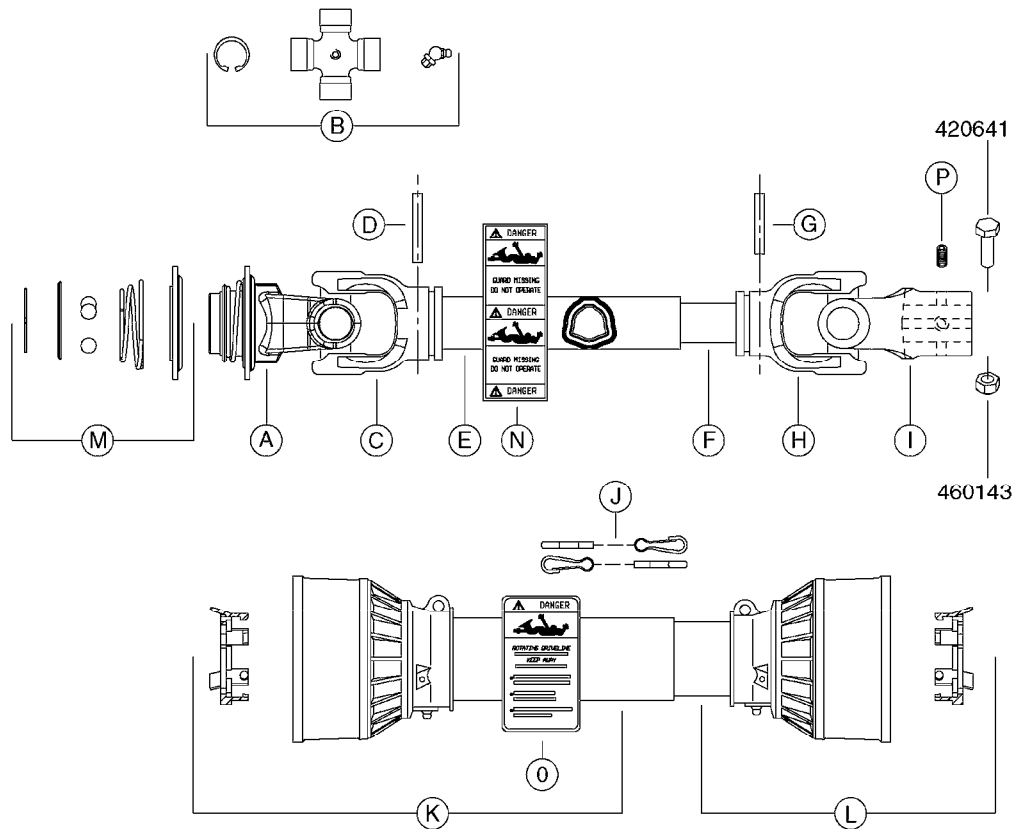

* Supplier changed in 2011 - see page A0580 for "AMA" PTO's (yellow and black shields).

A0510

PTO SHAFTS - BONDIOLI DIAPH.
A0510-HIN, 01:01:16

Page 1

Date 16.03.2016 14:13

parts-n°	order qty	description
284041	1	UNIV. JOINT 27x70mm
289040	1	PTO YOKE 1-3/8" X 6 SPLINE
289041	1	PTO YOKE 1-3/8" X 6 SPLINE
289042	1	UNIV. JOINT 22x54mm
289045	1	UNIV. JOINT 30.2x79.4mm
289049	1	PTO SHIELD COMPLETE F.829446
289050	1	PTO SHIELD COMPLETE F.829445
829445	1	PTO 1-3/8/6X1-3/8/6X810M AXIAL
829446	1	PTO SHAFT LE-SPV + LP ZE-P540
829480	1	PTO 1-3/8/21 x 1-3/8/21x1210MM
829482	1	PTO 1-3/8/6X25MM X 600MM 1202
829483	1	PTO 1-3/8/6X30MM x 610MM 1302
829484	1	PTO 1-3/8/6X1-3/8/6X575MM 361
829486	1	PTO 1-3/8/6X30MM X870MM 1302
829487	1	PTO 1-3/8/6X1-3/8/6X870MM 361
829490	1	PTO 1-3/8/6X30MM 1320MM 1302
829491	1	PTO 1-3/8/6X1' 610/913MM 9016
829502	1	PTO 1-3/8/6x1210/1745
28005200	1	PTO YOKE 1-3/8" X 21 SPLINE
28005400	1	PTO YOKE 1-3/8" X 6 SPLINE
28005800	1	PTO YOKE 1-3/8" X 21 SPLINE
28006000	1	PTO YOKE D25 CONE 3 DEG.
28006100	1	PTO YOKE D30 CONE 4 DEG.
28006200	1	PTO YOKE 1-3/8" X 6 SPLINE
28006300	1	PTO YOKE D1"
28006700	1	PTO HALF SHAFT - TRACTOR END
28006900	1	PTO HALF SHAFT - TRACTOR END
28007300	1	PTO INNER D1" (NO SHIELD)
28007500	1	PTO INNER D1" (NO SHIELD)
28007800	1	PTO INNER D1" (NO SHIELD)
28008100	1	PTO SHIELD COMPLETE
28008500	1	PTO HALF SHAFT - TRACTOR END
28008600	1	PTO SHIELD ASSY COMPLETE
28009403	1	UNIV. JOINT 27x74.6mm
28015103	1	PTO YOKE 1-3/8"X21 TWST OLD
28015203	1	UNIV. JOINT 23.8x61.3mm
28015303	1	PTO YOKE 1-3/8"X21 BALL COLLAR
28015403	1	PTO OUTER 1-3/8"X21 (NO SHIELD)
28015503	1	PTO INNER 1-3/8"X21 (NO SHIELD)
28015603	1	PTO SHIELD COMPLETE F.28020303
28015703	1	PTO YOKE 1-3/4"X20 SPL OUTER
28015803	1	PTO OUTER 1-3/4"X20 (NO SHIELD)
28015903	1	PTO INNER 1-3/8"X21 (NO SHIELD)
28016003	1	PTO SHIELD COMPLETE F.10465803
28016203	1	PTO OUTER 1-3/8"X6 (SHIELDED)
28016303	1	PTO INNER 1-3/8"X6 (NO SHIELD)
28016703	1	PTO OUTER 1-3/8"X6 (NO SHIELD)
28016803	1	PTO INNER 1-3/8"X6 (NO SHIELD)
28020203	1	PTO 1-3/4/20x1-3/8/21 BP L=860
28020303	1	PTO 1-3/8/21 x 1-3/8/21 B&P
28040603	1	PTO YOKE 1-3/8X21SPL BLACK
28040703	1	SAFETY CHAIN F.CV BLACK PTO
28068800	1	PTO YOKE 1-3/8" X 6 SPLINE
28069700	1	UNIV. JOINT STD1 SFT
28072800	1	PTO SHIELD COMPLETE L=1912 SFT
28073000	1	PTO YOKE 1-3/8" X 6 SPLINE