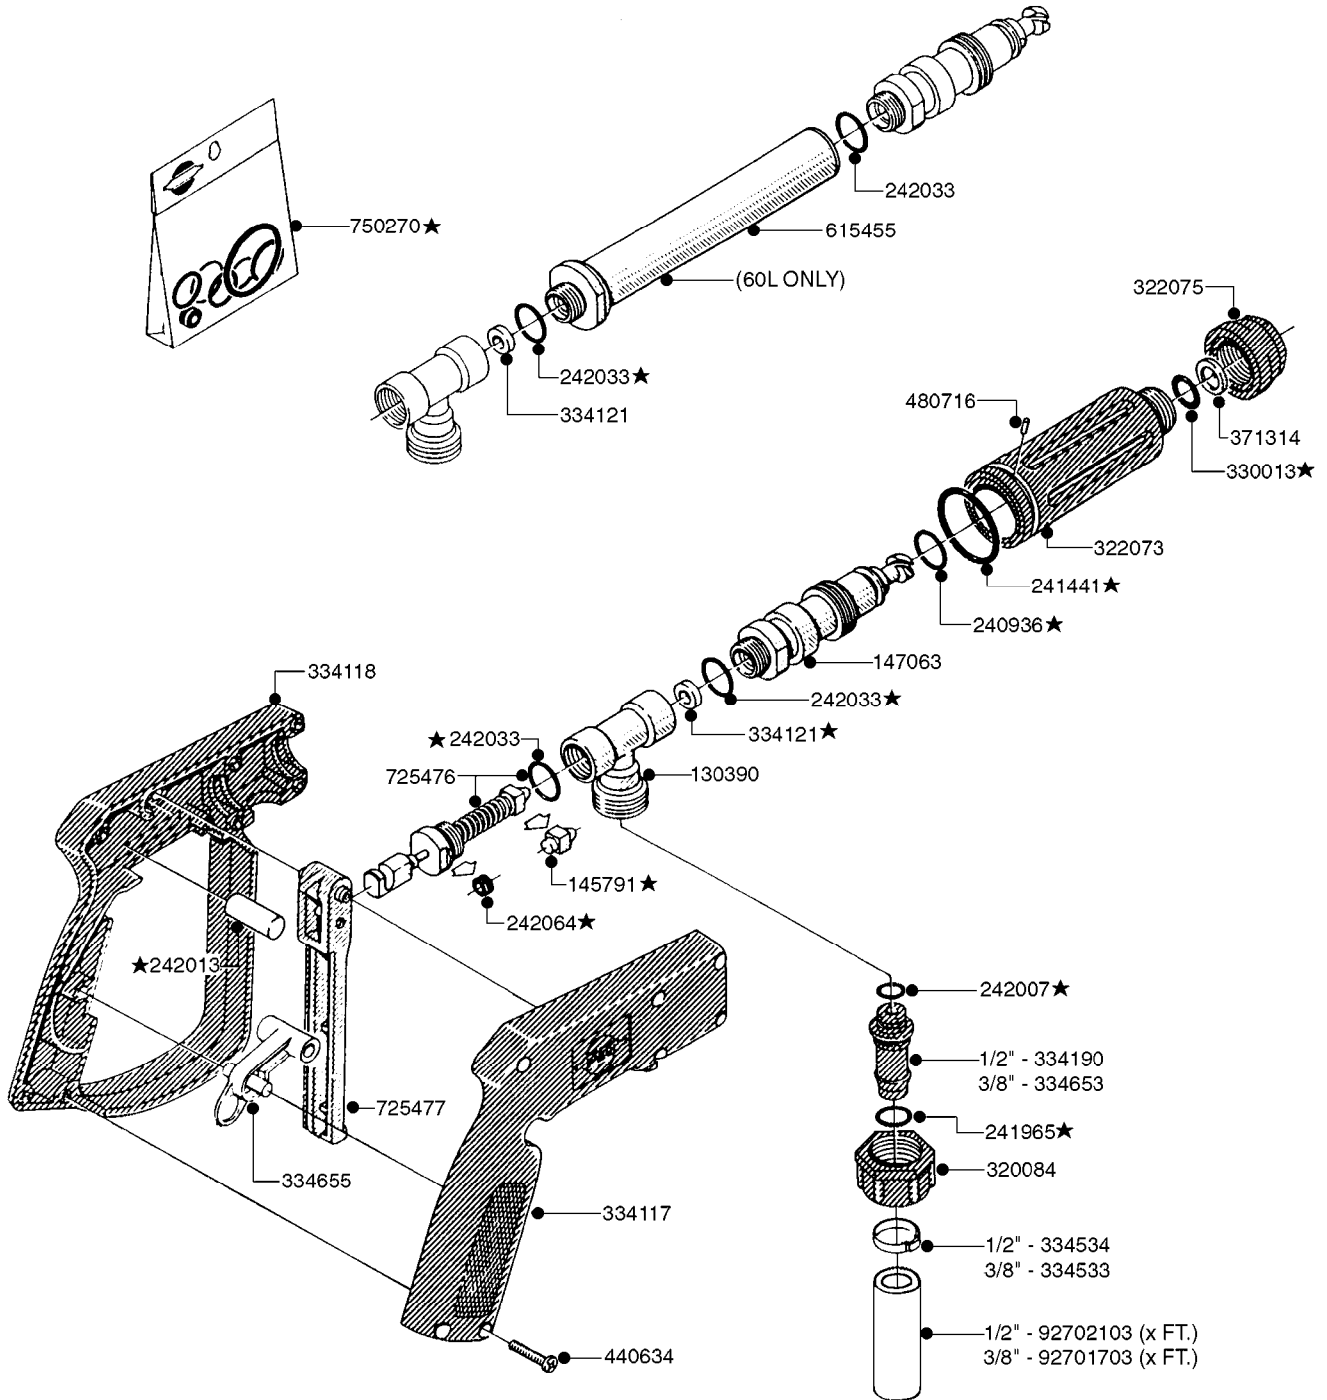

COMPLETE ASSEMBLY:
843197 - 60L
843196 - 60S

COMPLETE ASSEMBLIES
WHOLEGOODS ITEMS

K0480

HANDGUN TYPE 60S/60L POST 95
K0480-HIN, 01:01:16

Page 1

Date 16.03.2016 14:14

parts-n°	order qty	description
130390	1	TEE 3/8'X 1/2' BSP F.TYPE 60S
145791	1	CONE FOR ON/OFF
147063	1	SWIRL F.SPRAY GUN TYPE 60
240936	1	O-RING D13.3X2.4 NITRIL
241441	1	O-RING D29.3X3
241965	1	O-RING 12.1 X 1.6
242007	1	O-RING D9.1X1.6
242013	1	SPRING RUBBER F/TRIGGER
242033	1	O-RING
242064	1	SLEEVE RUBBER 3X8X4MM
320084	1	FITT.DK NUT 1/2" BSP
322073	1	HOUSING F.SWIRL TYPE 60S H.G.
322075	1	HOUSING F. NOZZLE
330013	1	O-RING D15/D10X2.5 F.3/8"NUT
334117	1	HANDLE PIECE RIGHT F.60S/60L
334118	1	HANDLE PIECE LEFT F.60S/60L
334121	1	SEAT FOR ON-OFF TYPE
334190	1	FITT.DK HB 1/2' F. PISTOL 60S
334533	1	CLAMP HOSE PLASTIC 3/8"
334534	1	CLAMP HOSE PLASTIC 1/2"
334653	1	FITT.DK HB 3/8' F.HANDGUN
334655	1	TRIGGER SAFETY F.60S/60L GUN
371314	1	NOZZLE CERAMIC 1099-20
440634	1	SCREW 5/8"
480716	1	PIN D3X6 STAINLESS
615455	1	TUBE F.LANCE TYPE 60L
725476	1	SPINDLE
725477	1	TRIGGER
750270	1	GASKET KIT F.SPRAY GUN
843196	1	GUN, MODEL 60S
843197	1	HANDGUN KIT TYPE 60 LONG
92701703	1	HOSE R X3/8" X300PSI WP X0012"
92702103	1	HOSE R X1/2" X300PSI WP X0012"