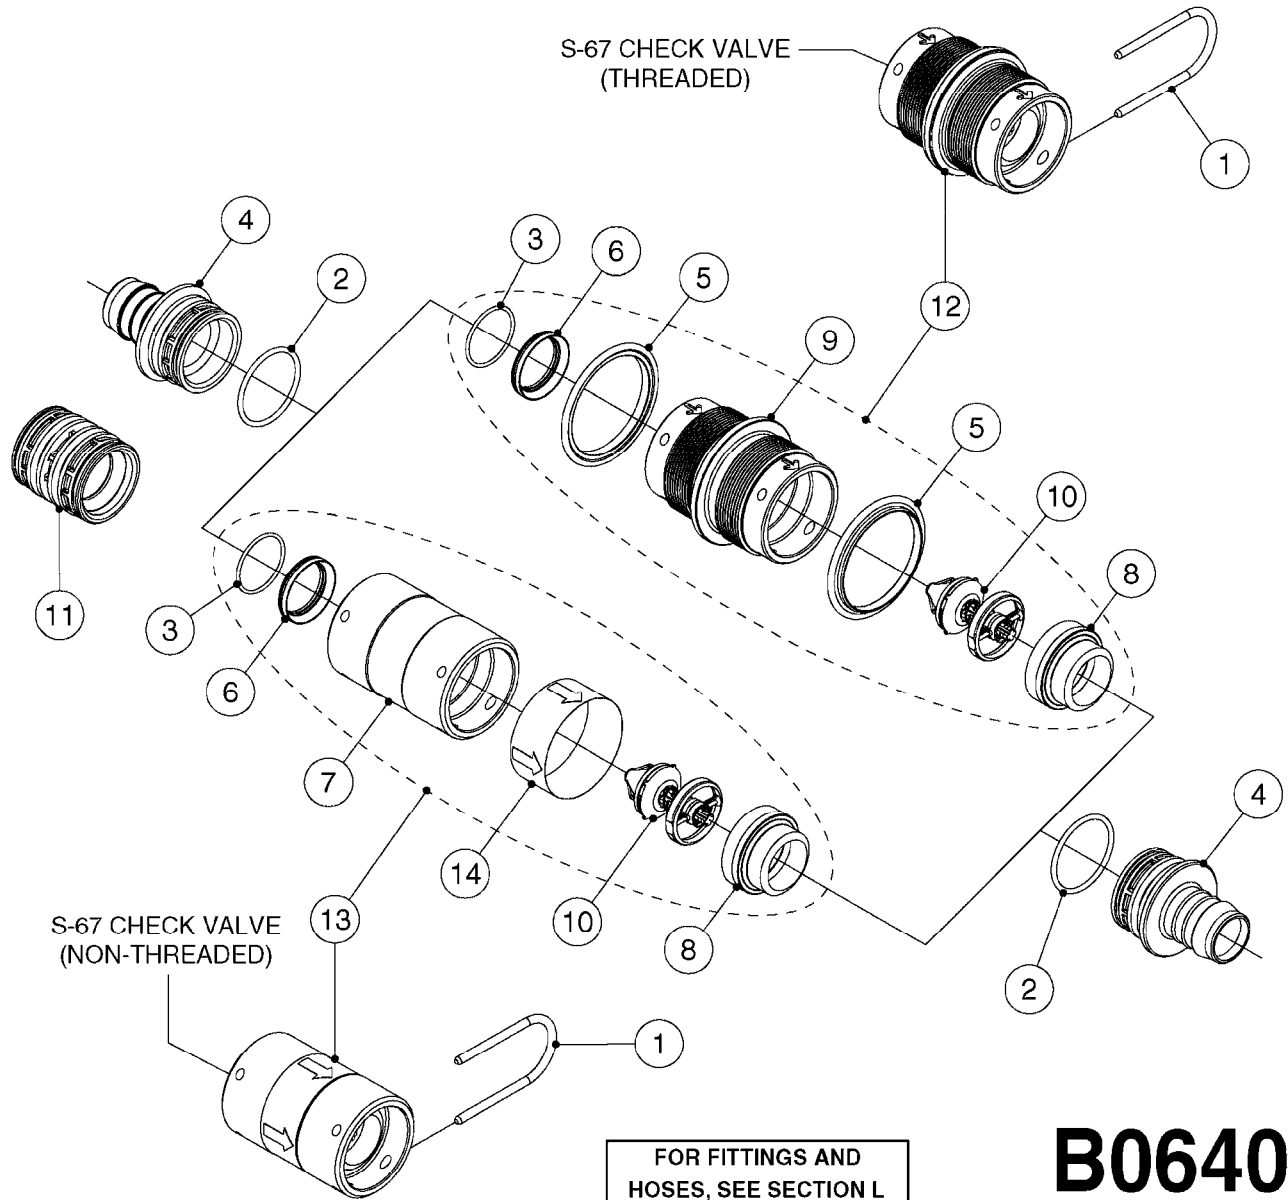

33 * BOLTS MUST BE LOCKED WITH THREADLOCKER

1000 rpm

540 rpm

HARDI GREASE

48 COMPLETE PUMPS
COMPLETE ASSEMBLIES
WHOLEGOODS ITEMS

A0280

PUMP - 364 540/1000 RPM
A0280-HIN, 16:02:16

Page

FOR FITTINGS AND
HOSES, SEE SECTION L

B0630

CHECK VALVES - S67
B0630-HIN, 01:01:16

Page 1

Date 16.03.2016 14:13

Pos.	parts-n°	order qty	description
1	145996	1	FITT.DK S-67 FORK
2	242353	1	O-RING D44.2X3.0 VITON F.S-67
3	242504	1	O-RING D35x2 NITRIL
4	322104	1	FITT.DK S-67 BULKHEAD
5	334231	1	FITT.DK S-67 STR.1'
5	334232	1	FITT.DK S-67 STR.1-1/4'
6	14103100	1	SEAT F.CHECK VALVE D40.8 2010
7	72001803	1	CHCK VLV,S67, 2 X 1" HB COMPLETE IN-LINE CHECK VALVE FOR 1" HOSE
7	72206600	1	CHCK VLV,S67, 2 X 1.25" HB COMPLETE IN-LINE CHECK VALVE FOR 1-1/4" HOSE
8	72089900	1	CHECK VALVE S67 SUBASMBLY.2001
9	97800500	1	DECAL 230X28 BLACK ARROW