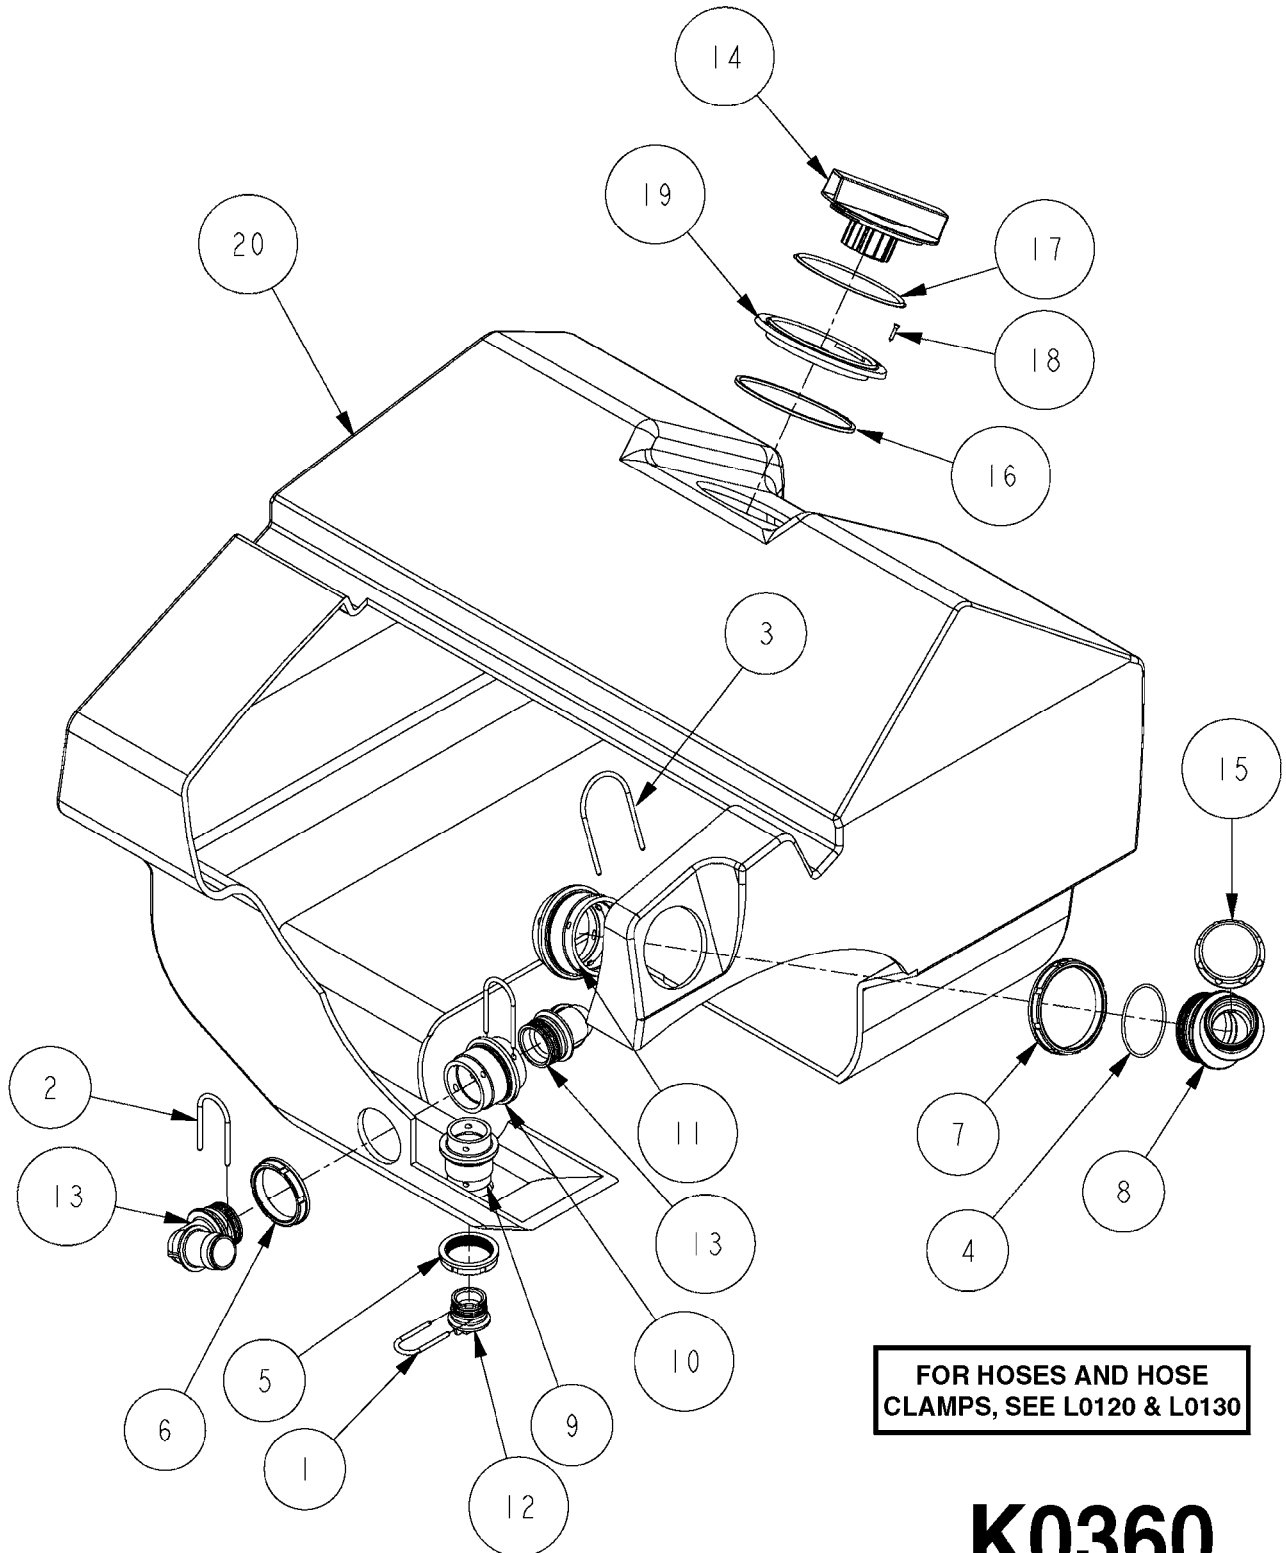

FOR HOSES AND HOSE
CLAMPS, SEE L0120 & L0130

K0360

FLUSH SYSTEM - RANGER
K0360-HIN, 01:01:16

Page 1
Date 16.03.2016 14:14

Pos.	parts-n°	order qty	description
1	145995	1	FITT.DK S-53 FORK
2	145996	1	FITT.DK S-67 FORK
3	145996	1	FITT.DK S-67 FORK
			S-67 MODELS WITHOUT THREADED CAP (15)
3	145997	1	FITT.DK S-93 FORK
			S-93 MODELS WITH THREADED CAP (15)
4	242351	1	O-RING D69.5X3.0 VITON F.S-93
			S-93 MODELS WITH THREADED CAP (15)
4	242353	1	O-RING D44.2X3.0 VITON F.S-67
			S-67 MODELS WITHOUT THREADED CAP (15)
5	322107	1	FITT.DK S-53 BULKHEAD NUT
6	322108	1	FITT.DK S-67 BULKHEAD NUT
7	322108	1	FITT.DK S-67 BULKHEAD NUT
			S-67 MODELS WITHOUT THREADED CAP (15)
7	322109	1	FITT.DK S-93 BULKHEAD NUT
			S-93 MODELS WITH THREADED CAP (15)
8	322337	1	FITT.DK S-93 ELB.2"BSP 45D
			S-93 MODELS WITH THREADED CAP (15)
8	334250	1	FITT.DK S-67 PLUG
			S-67 MODELS WITHOUT THREADED CAP (15)
9	726463	1	FITT.DK S53 BULKHEAD W/GASKET
10	726464	1	FITT.DK S-67 BULKHEAD W/GASKET
11	726464	1	FITT.DK S-67 BULKHEAD W/GASKET
			S-67 MODELS WITHOUT THREADED CAP (15)
11	726465	1	FITT.DK S-93 BULKHEAD W/GASKET
			S-93 MODELS WITH THREADED CAP (15)
12	726578	1	FITT.DK S53 PLUG WITH O-RING
13	727224	1	FITT.DK S67X90,1.5HB SUCTION
14	10052203	1	LID VENT ASSY
15	10053603	1	FITT. CAPNUT 2"BSP 5601
16	10064203	1	SET SEALING SPONGE 1 Ft BULK
17	10102203	1	GASKET F.16" LID BREATHER
18	10619703	1	SCREW SS #6x3/4' SELF TAPPING
19	10619803	1	LID HOUSING TREADED F. 6'
20	35003903	1	TANK, FLUSH 250L RANGER DK PIG