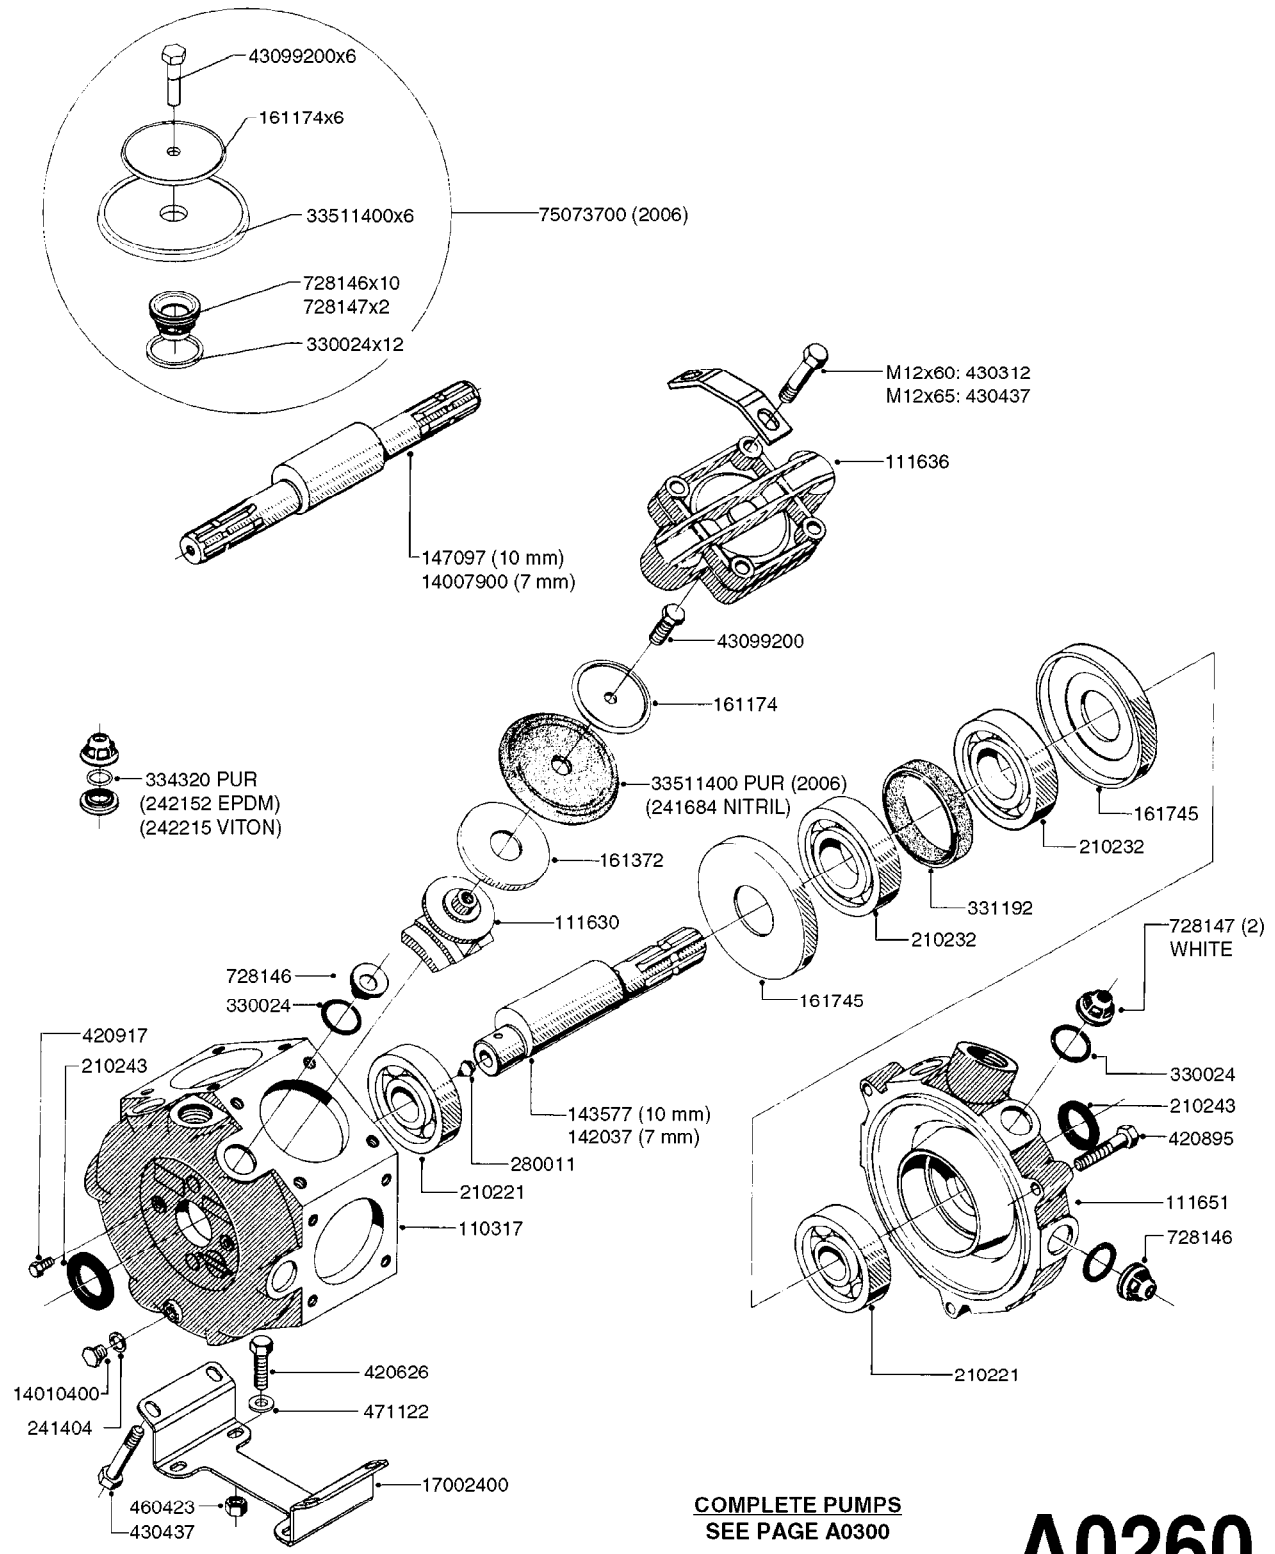

COMPLETE PUMPS
SEE PAGE A0300

A0260

PUMP - 363 W/MOUNTING BASE
A0260-HIN, 01:01:16

Page 1

Date 16.03.2016 14:13

parts-n°	order qty	description
110317	1	PUMP CASING MODEL 360/361 PNTD
111630	1	CONNECTING ROD 363/364-10 PUMP
111636	1	VALVE COVER 363 HEAVY DUTY
111651	1	CASTING F.363 1.5" PUMP(FRONT)
142037	1	CRANK SHAFT 361-20
143577	1	CRANK SHAFT F.363/462/463-10mm
147097	1	CRANK SHAFT 363-463/10 THROUGH
161174	1	DIAPHRAGM DISC SS 361/363/364 PUMP
161372	1	DIAPHRAGM BACKING DISC,320-361
161745	1	METAL SPACER F.363/463
210221	1	BEARING BALL 6407
210232	1	BEARING BALL 6310
210243	1	SEAL OIL 35 X 47 X 7
241404	1	DOWTY SEAL 1/4"
241684	1	DIAPHRAGM MODEL 361 NITRIL
242152	1	O-RING D18.2X3 EPDM
242215	1	O-RING D18X3 VITON
280011	1	GREASE NIPPLE 3/8" SAE H TR
330024	1	O-RING D41,1/D34.5 X 3,5
331192	1	SPACER, MODEL 361/363
334320	1	O-RING D18X3 POLYURETHANE
420626	1	BOLT HEX 8.8 DEL M10X20 FT
420895	1	BOLT HEX 8.8 RAW M10X60
420917	1	BOLT HEX 8.8 RAW M8X12 FT
430312	1	BOLT HEX 8.8 RAW M12X60
430437	1	BOLT HEX 8.8 RAW M12X65
460423	1	NUT HEX M10X1.5 LOCK
471122	1	WASHER, M10, Ø20/10.5X 2.0, SS
728146	1	VALVE FOR 361(726890/707932)
728147	1	VALVE FOR 361 WHITE WITH HOLE
14007900	1	CRANK 363/462/463-7mm 540/THRU
14010400	1	PLUG 1/4" BSP
17002400	1	FOOT F/363 PUMP (PAINTED)
33511400	1	DIAPHRAGM PUMP 361/361/363/364 PUR
43099200	1	BOLT HEX SS M12 X 30 DIN933 A4
75073700	1	PUMP KIT 361/363 "06"