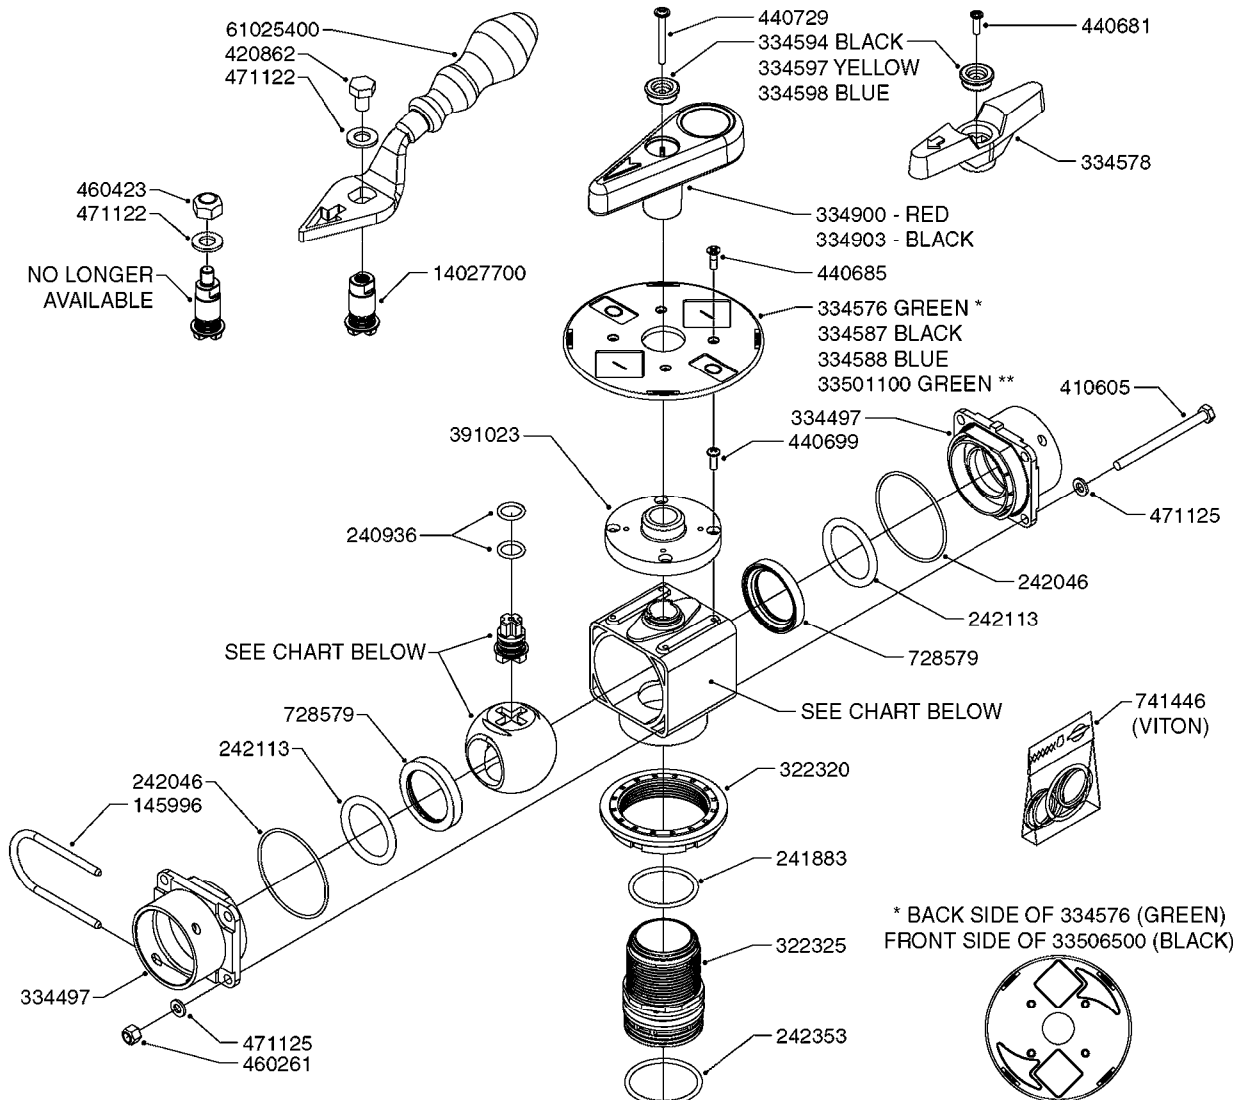

-	
728391	334594	334576	390204	390623	-	334600
728393	334598	334588	390238	390251	-	334600
728945	334597	-	390262	390777	-	334600
729796	334594	334587	390204	390623	-	334600
840062	334594	334576	391180	390623	-	334600
841062	334594	334576	390204	390623	-	334600
72172100	-	33501100	391039	390623	391023	14027700
72172200	-	-	391039	390623	-	334600
72283600	334594	33506500	391180	390623	391023	334600
72292500	-	-	391180	390623	-	14027700
72538000	-	-	391039	390623	391023	14075700
72691600	334594	334587	390262	390623	-	334600

B0430