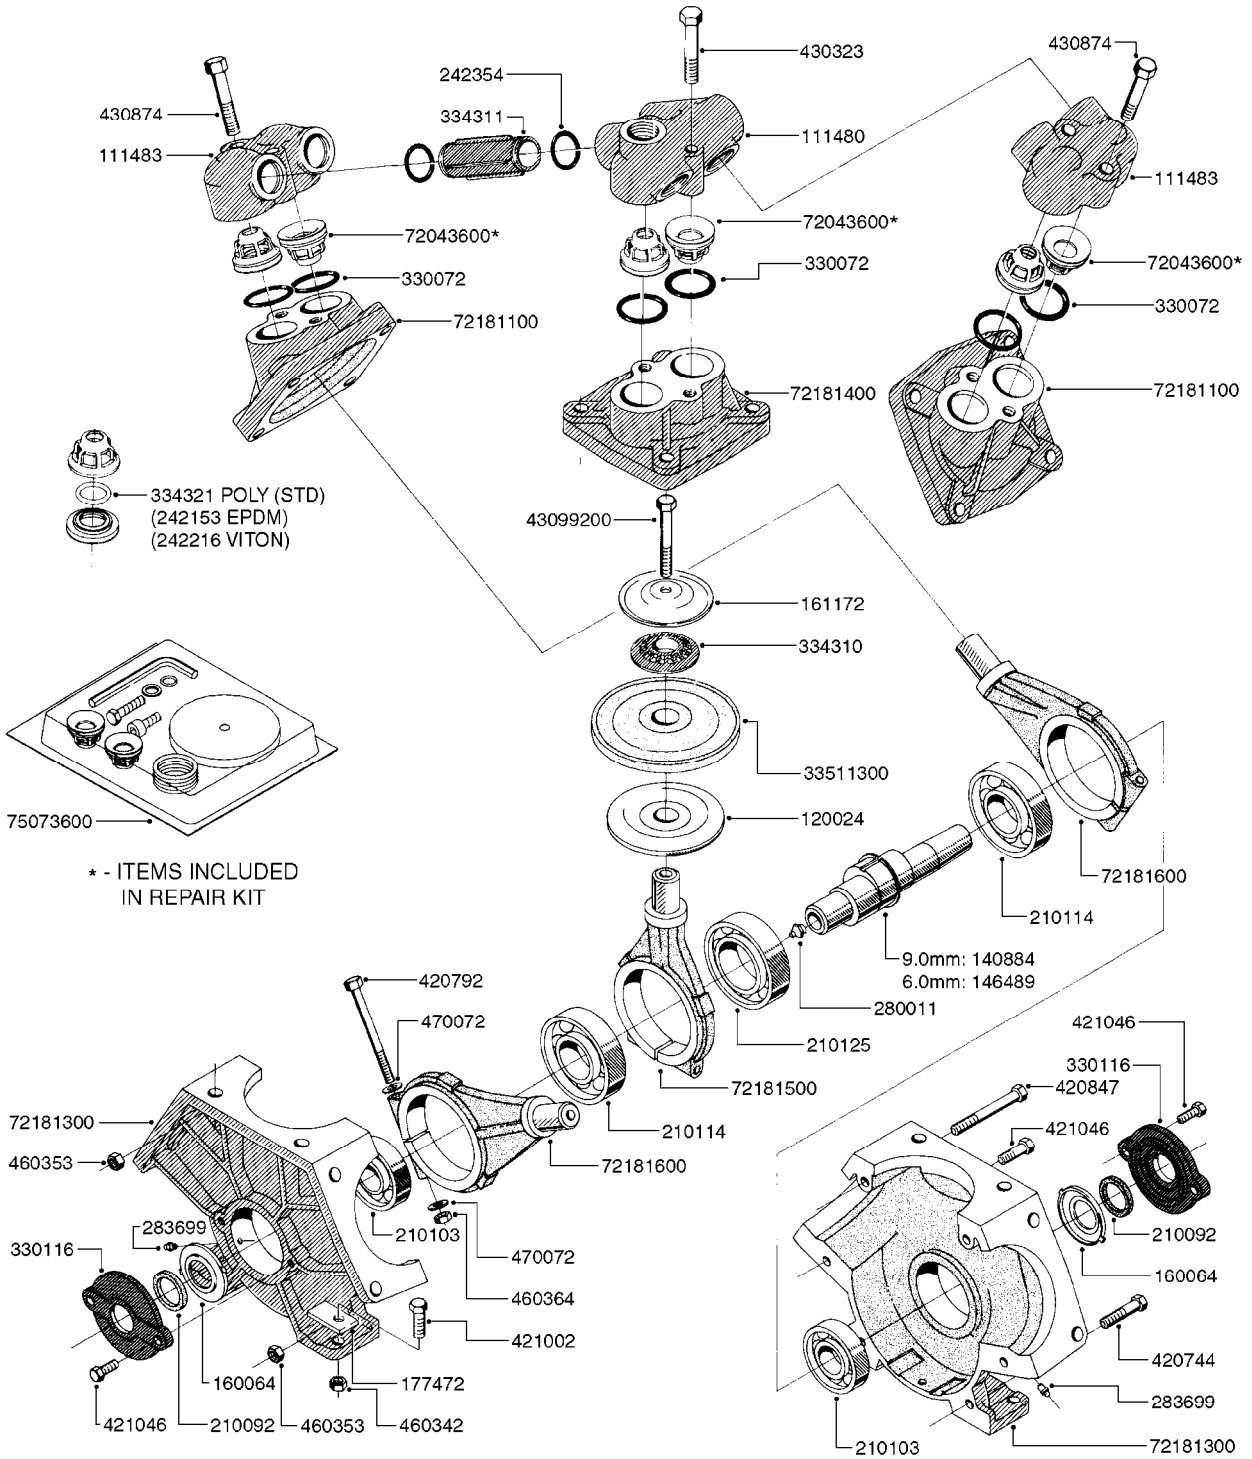

COMPLETE PUMPS
821635 - PUMP ONLY
10396203 - WITH PTO & DAMPER

COMPLETE ASSEMBLIES
WHOLEGOODS ITEMS

A0230

PUMP - 1303 W/ MOUNTING BASE
A0230-HIN, 01:01:16

Page 1

Date 16.03.2016 14:13

parts-n°	order qty	description
111480	1	VALVE HEAD 1302 CENTER
111483	1	VALVE HEAD SIDE 1302
120024	1	DIAPHRAGM BACK DISC 1200-1300
140884	1	CRANK SHAFT MODEL 1300-9
146489	1	CRANK SHAFT MODEL 1302-6MM
160064	1	DUST PLATE
161172	1	DIAPHRAGM DISC F. 1203/1303
177472	1	BRACKET 25 X 5
210092	1	SEAL FELT D43/30X5
210103	1	BEARING BALL 6306
210114	1	BEARING BALL 6308
210125	1	BEARING BALL 6210
242153	1	O-RING D26X4 EPDM
242216	1	O-RING VITON F/1202/1302/462
242354	1	O-RING D32.2X3.0 VITON F.S-53
280011	1	GREASE NIPPLE 3/8" SAE H TR
283699	1	GREASE NIPPLE M6X1
330072	1	O-RING D53.5/D45.5X4
330116	1	SEAL RETAINER, MODEL 1300
334310	1	NYLON WASHER 1202/1302/462
334311	1	CONNECTION PIPE INLET MOD.1302
334321	1	O-RING POLY. 34.0x26.0x4.0
420744	1	BOLT HEX 8.8 DEL M8X40
420792	1	BOLT HEX 8.8 RAW M8X95
420847	1	BOLT HEX 8.8 DEL M8X85
421002	1	BOLT HEX 8.8 DEL M10X30 FT DIN933
421046	1	BOLT HEX 8.8 DEL M8X25 FT A2 DIN933
430323	1	BOLT HEX 8.8 DEL M12X60
430874	1	SCREW SET 8.8 DEL M12X70 FT
460342	1	NUT HEX M10 DEL DIN934
460353	1	NUT HEX M8 BLACK
460364	1	NUT HEX M8 GALV.
470072	1	WASHER D15/D8X.5 LOCK
821635	1	PUMP 1303/9 540RPM
10396203	1	PUMP 1303 C/W PTO 540 RPM
33511300	1	DIAPHRAGM 1202-1303 POLY 2006
43099200	1	BOLT HEX SS M12 X 30 DIN933 A4
72043600	1	VALVE FOR 462/463
72181100	1	DIAPHRAGM COVER 1203/1303+BLTS
72181300	1	PUMP CASTING 1300 RED W/BOLTS
72181400	1	DIAPHRAGM COVER 1303 W/BOLTS
72181500	1	CONNECTING ROD, CENTER 1303
72181600	1	CONNECTING ROD, SIDE MOD.1300
75073600	1	PUMP KIT 1303 MM "06"