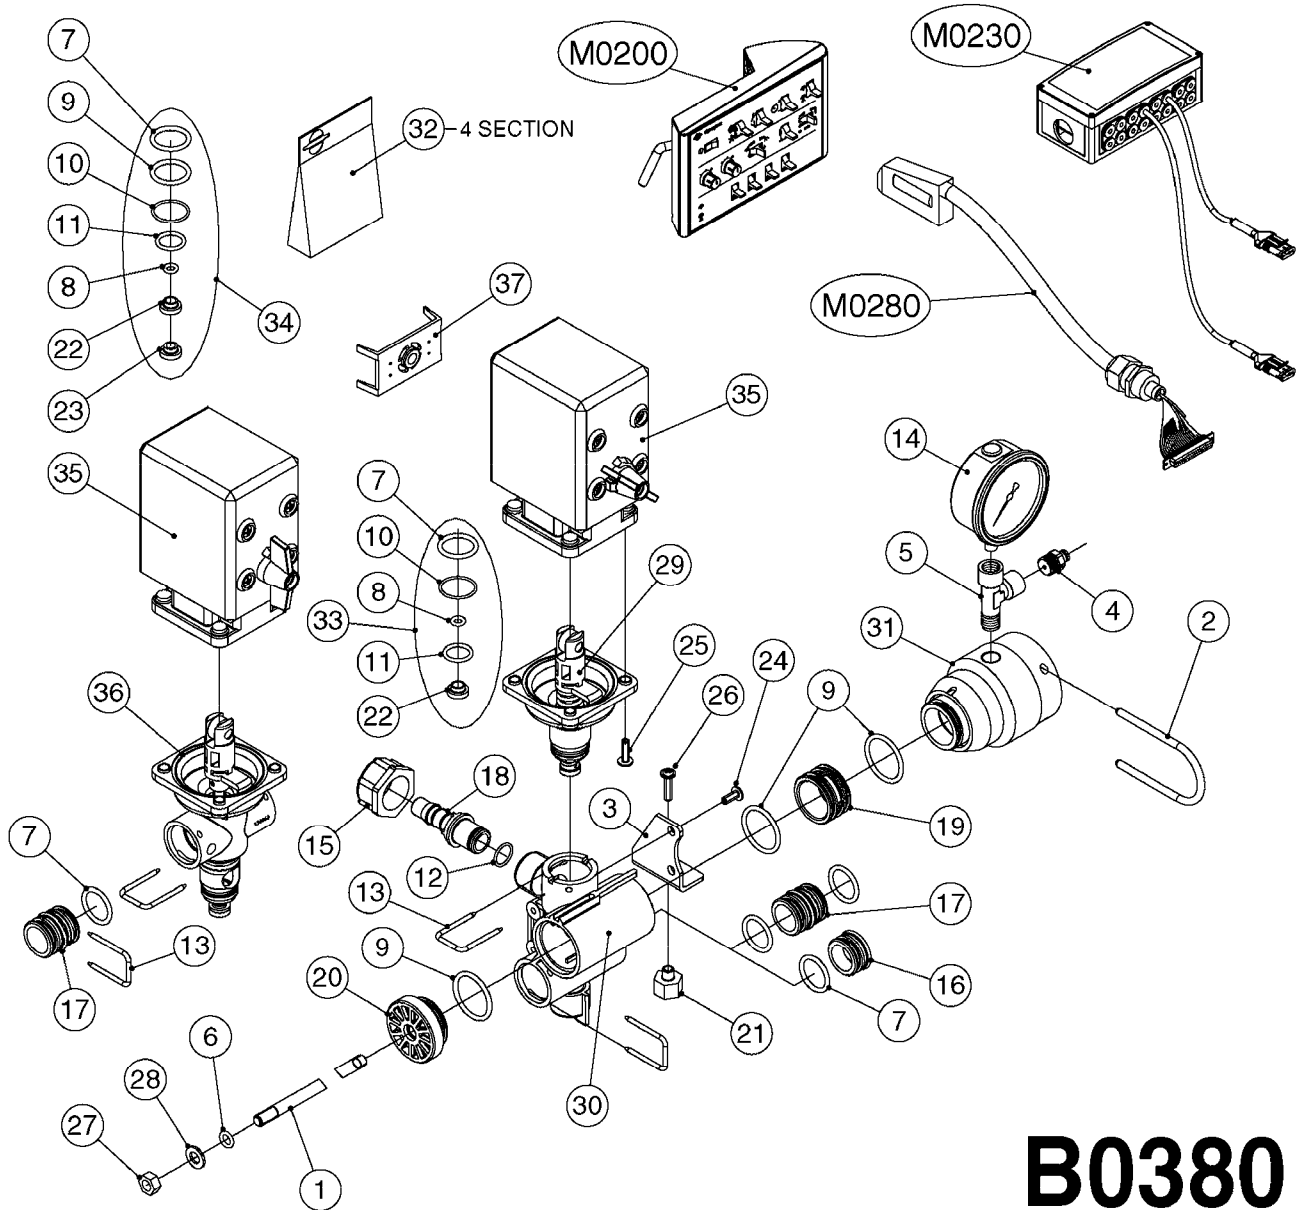

EVC, ECP, ECPC CONTROLS 39-PIN
B0380-HIN, 01:01:16

Page

1

Date

16.03.2016 14:13

Pos.	parts-n°	order qty	description
1	142214	1	STUD BOLT - M8X265, 3 SECTION 3 SECTION
1	145693	1	STUD BOLT - M8X330, 4 SECTION 4 SECTION
1	145928	1	STUD BOLT - M8X400, 5 SECTION 5 SECTION
1	146355	1	STUD BOLT - M8X540, 7 SECTION 7 SECTION
2	145996	1	FITT.DK S-67 FORK
3	167963	1	MOUNT BKT.F.EC BOOM SEC.
4	232230	1	QUICK COUPLER 1/4"BSP X 4 MM
5	232285	1	TEE 1/4"MALE RUN X 2 1/4"FEMAL
6	240947	1	O-RING D7.3X2.4 NITRIL
7	240951	1	O-RING D21.2X3 NITRIL
8	241323	1	O-RING D5.3X2.4 NITRIL
9	241441	1	O-RING D29.3X3
10	241673	1	O-RING D22.1X1.6
11	241861	1	O-RING D15.3X2.4 VITON
12	242594	1	O-RING D14 X 1.78 SCH.70-EPDM
13	270211	1	FITT.DK S25 FORK L=37.5
14	284269	1	GAUGE 2.5'BR BOTT.BAR16
15	320283	1	FITT.DK NUT 3/4"BSP
16	333583	1	END PIECE FOR BYPASS
17	333594	1	CONNECTING PIECE F. BYPASS
18	334044	1	FITT.DK HB 3/4' F. 3/4' CAP
19	334547	1	CONNECTING PIECE F. PRESSURE
20	334548	1	END COVER
21	334558	1	NUT HEX PLASTIC INSERT
22	334669	1	VALVE CONE D14/D7-SH 63 WHITE
23	334940	1	VALVE CONE D14/D6-SH 63 GREEN
24	440673	1	SCREW F.PLASTIC 5X12 SS
25	440675	1	SCREW F. PLASTIC 5X16 SS
26	440677	1	SCREW F. PLASTIC 5X20 SS
27	460817	1	NUT HEX M8 STAINLESS DIN 934
28	471126	1	WASHER, M8, Ø16/ 8.4X 1.6, SS
29	725257	1	SPINDLE SECT. F/EC DISTRIBUTOR
30	728010	1	DISTRIB HOUSING W/CONST PR GRN
31	731811	1	FITT.DK ADAPTOR S67 EC BOOM SE
32	750271	1	O-RING KIT F.EC/4 CONTROL UNIT
33	755726	1	O-RING KIT F.EC/ESC SEC.VALVE
34	755754	1	GASKET SET EVC DIST
35	72048000	1	MOTOR, DISTRIBUTION 1:300
36	72117600	1	SPINDLE EVC DIST
37	72137200	1	MCROSWCH ASSY F.BOOM VLV 300:1