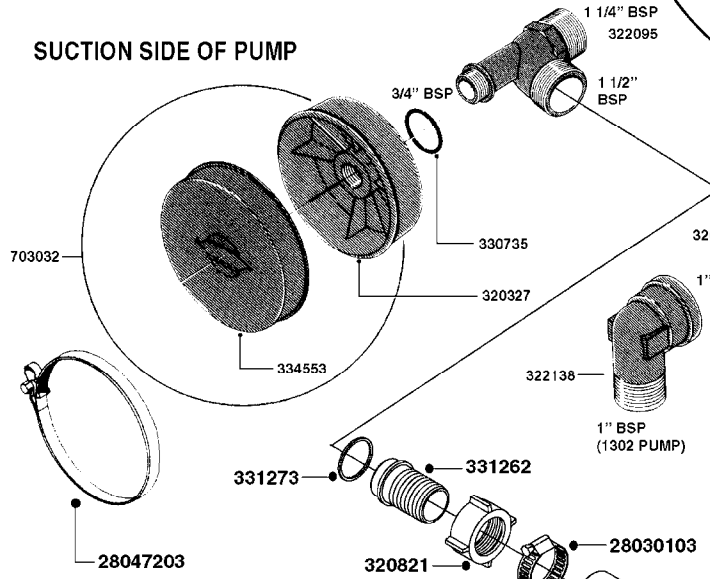

PRESSURE SIDE OF PUMP

SUCTION SIDE OF PUMP

TO CONTROLS

NLA - 1302 PUMP (REPLACES 1301 PUMP)
#726854 - COMPLETE DAMPER KIT (SUCTION & PRESSURE)

FROM TANK

COMPLETE ASSEMBLIES
WHOLEGOODS ITEMS

A0240

PUMP - 1301/1302 FITTINGS
A0240-HIN, 01:01:16