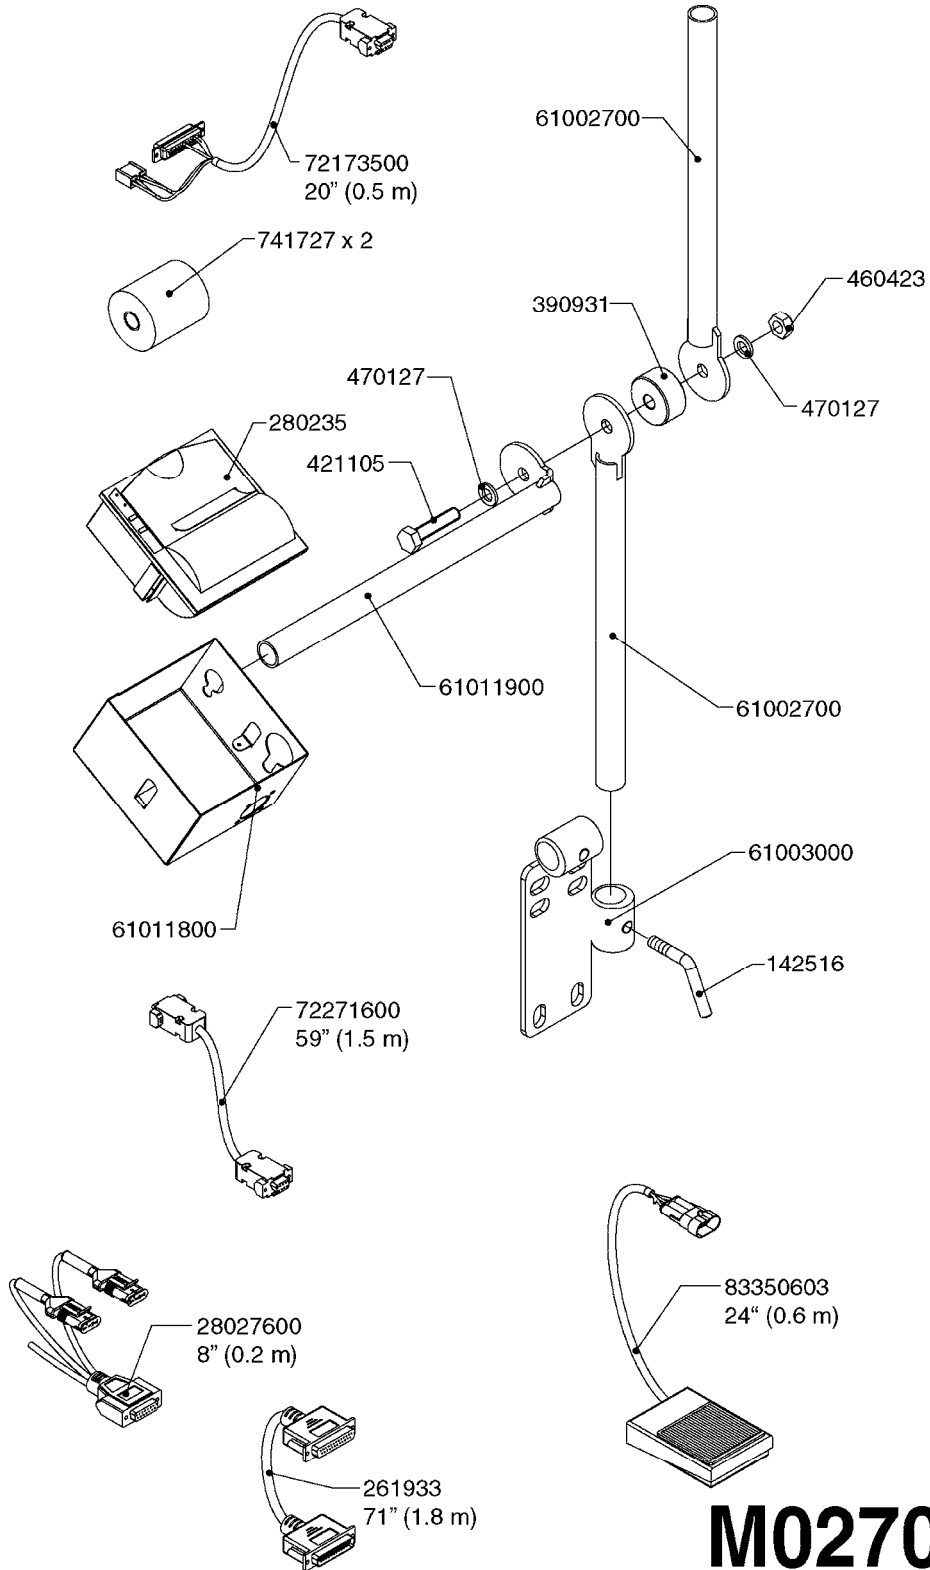

*Included with (1) box complete

M0250

JOB COM AND BREAK OUT
M0250-HIN, 01:01:16

Page 1
Date 16.03.2016 14:15

Pos.	parts-n°	order qty	description
1	391095	1	BOX COMPL. 300X300X135 DRILLED
2	440673	1	SCREW F.PLASTIC 5X12 SS
3	16132400	1	PLATE 1.5X270X270/JOB COMPUTER
4	26004600	1	PLUG F.DRILLED HOLE 21MM
5	26004700	1	PLUG F.DRILLED HOLE 13.5MM
6	26005100	1	CONNECTOR FOR PCB, PLASTIC
7	26005500	1	PCB BREAKOUT BOX EL BOX CM"05"
8	26013800	1	CABLE HC6500 JOB COM TO CABIN
9	26016700	1	JOB COM PCB HW2.1 FOR HC6500
9	72289900	1	JOB COM PCB COMMANDER 44/6600
9	72369300	1	JOB COM PCB NCM44/6600 REFURB.
10	26029200	1	DAH PCB F. JOB COM NCM '09
11	28048600	1	FUSE AUTO 15 AMP.
12	28091400	1	FINGER SCREW F.BOX 300X300X135