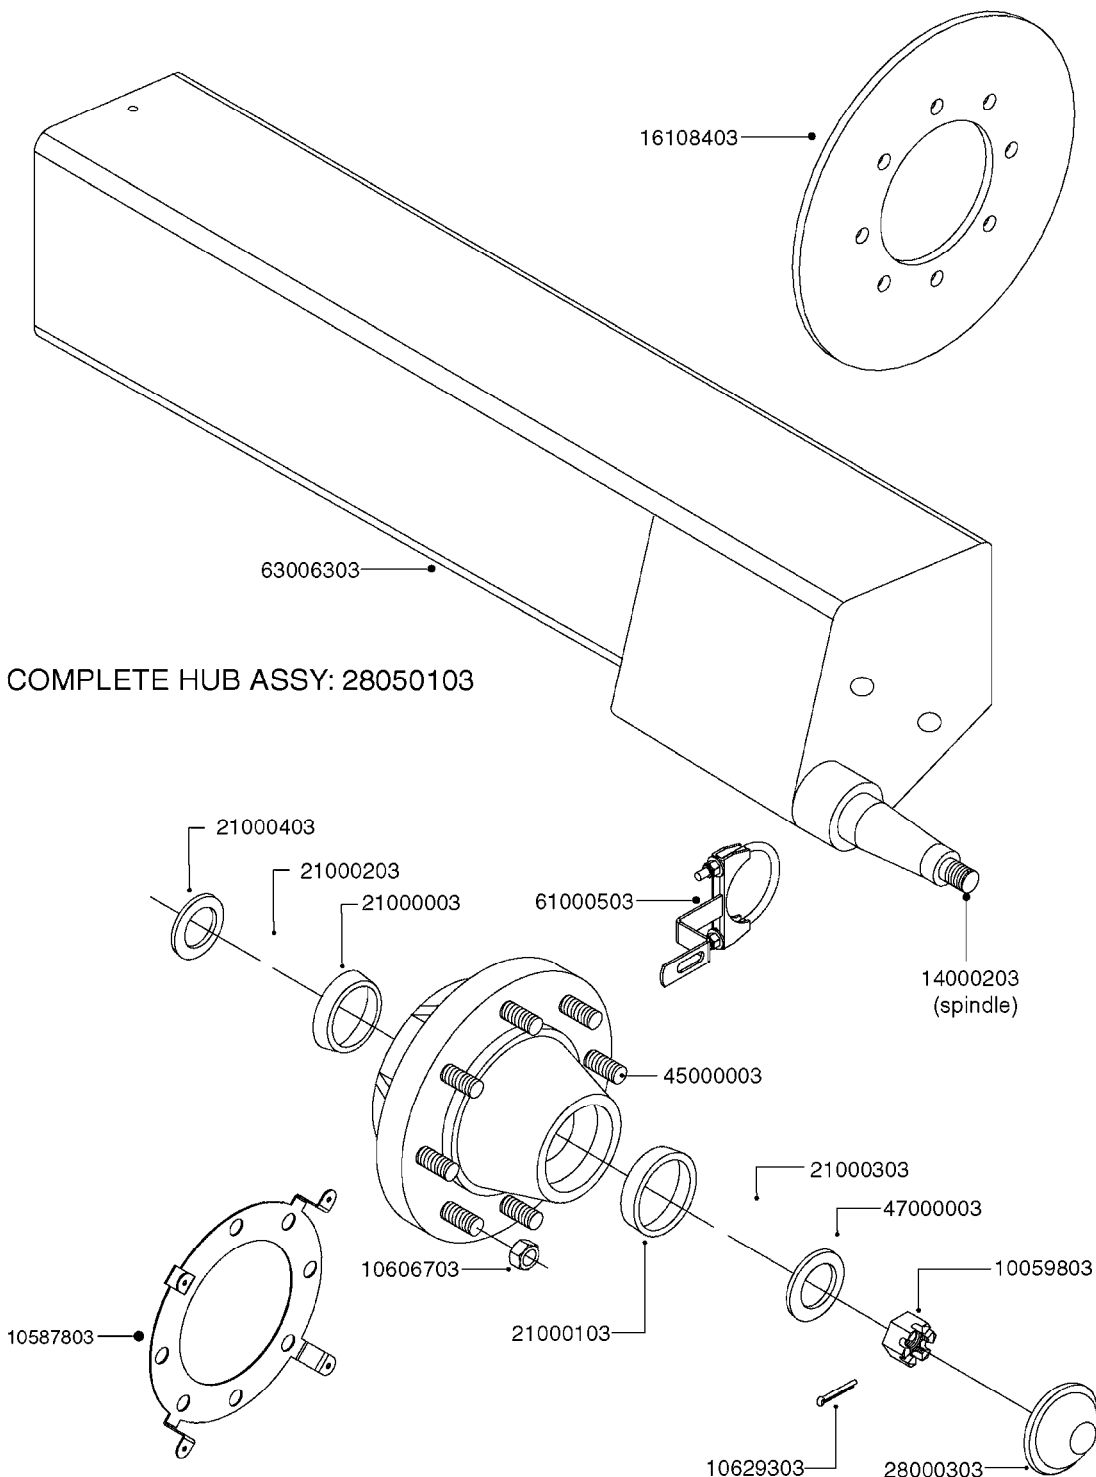

COMPLETE HUB ASSY: 28050103

E0760

HUB ASSY 3" SPINDLE NAV 575
E0760-HIN, 01:01:16

Page 1
Date 16.03.2016 14:14

parts-n°	order qty	description
10059803	1	NUT HEX NF 1"
10587803	1	MAG MNT F. SPEED SNS 8 BOLT
10606703	1	NUT HEX NF 5/8" FLANGED F.STUD
10629303	1	PIN, COTTER 7/32" X 1.75" LONG
14000203	1	SPINDLE 3" X 16" W/NUT &WASHER
16108403	1	REINFORCEMENT RING 8-8-6 HUB FOR NON-REINFORCED 3/8" RIMS ONLY
21000003	1	BEARING INNER CUP #382A
21000103	1	BEARING OUTER CUP #LM501310
21000203	1	BEARING INNER CONE #387AS
21000303	1	BEARING OUTER CONE #LM501349
21000403	1	SEAL GREASE #CR29968
28000303	1	DUST CAP #1609
28050103	1	HUB F 3" 758 7500# PACKAGE
45000003	1	STUD BOLT 5/8" X 2-1/2"
47000003	1	WASHER SPNDL 3" 1.12X2.1 .25TK
61000503	1	SPEED SNS MNT CLAMP - 3"
63006303	1	AXLE INSERT W/M SUS. 575 NAV