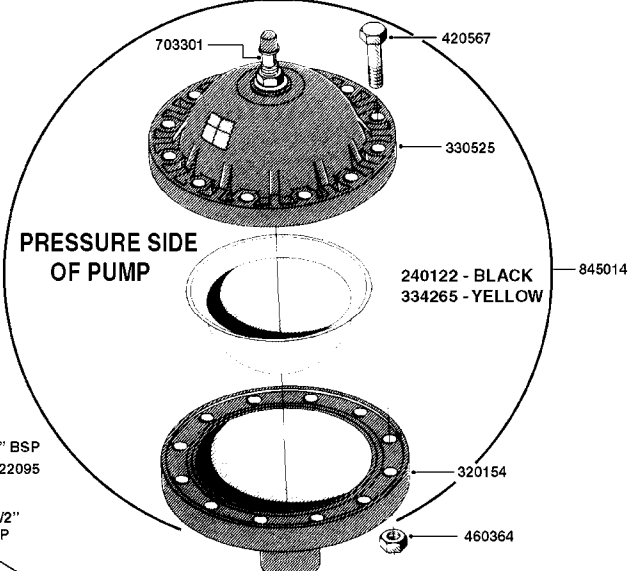

PRESSURE SIDE OF PUMP

SUCTION SIDE OF PUMP