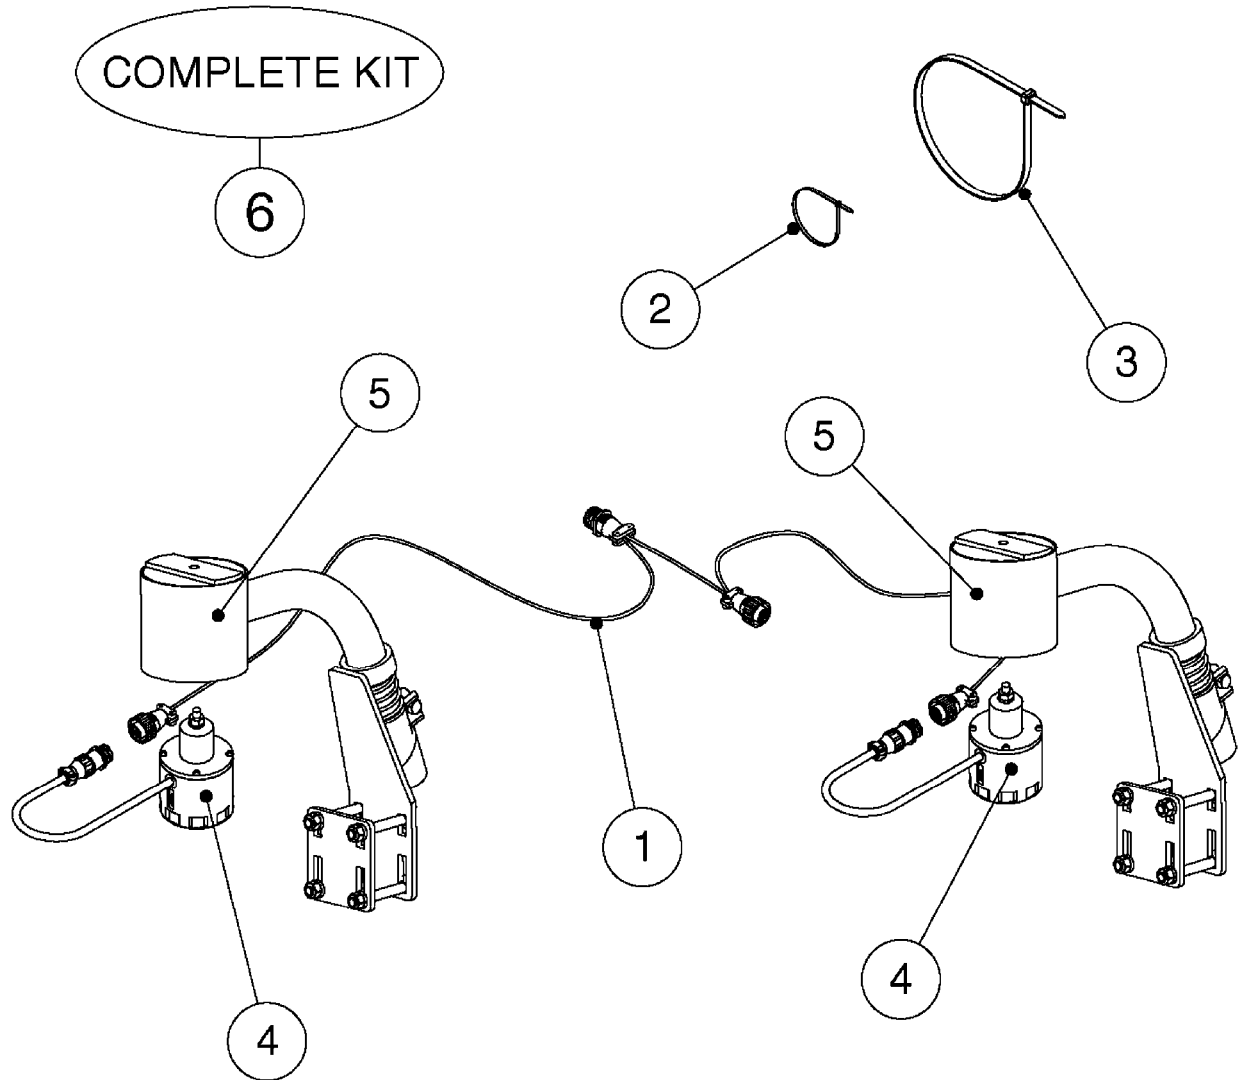

M0350

JUNCTION BOXES - HYDRAULIC
M0350-HIN, 01:01:16

Page 1

Date 16.03.2016 14:15

Pos.	parts-n°	order qty	description
1	261442	1	LID F.3010/3012 HP BOX
2	391071	1	BOX FOR HY.DAH
3	983070	1	CABLE 2X6MM
4	26016900	1	CABLE DB25M - DB25F L=8.5m
5	26018000	1	HYD JUNCTION BOX SPZ PRE 2012 EAGLE SPC BOOMS
5	26018100	1	HYD. BOX BOOM PCB W/LEADS FOR FORCE/TWIN FORCE BOOMS
5	26018500	1	HYD. BOX BOOM PCB NO LEADS
5	26038300	1	HYD JUNCTION BOX GENERIC 2012 EAGLE SPC/FORCE BOOMS
6	28048000	1	PLUG 3-POL DIN 9680 FEM.CHASS
7	28048100	1	PLUG 3-POL DIN 9680 MALE SPRAY
8	28048200	1	WIRE GROMET RUBBER 4 HOLE
9	28048500	1	FUSE 10A AUTO
10	72243500	1	DAH INTERFACE PCB MOUNTED