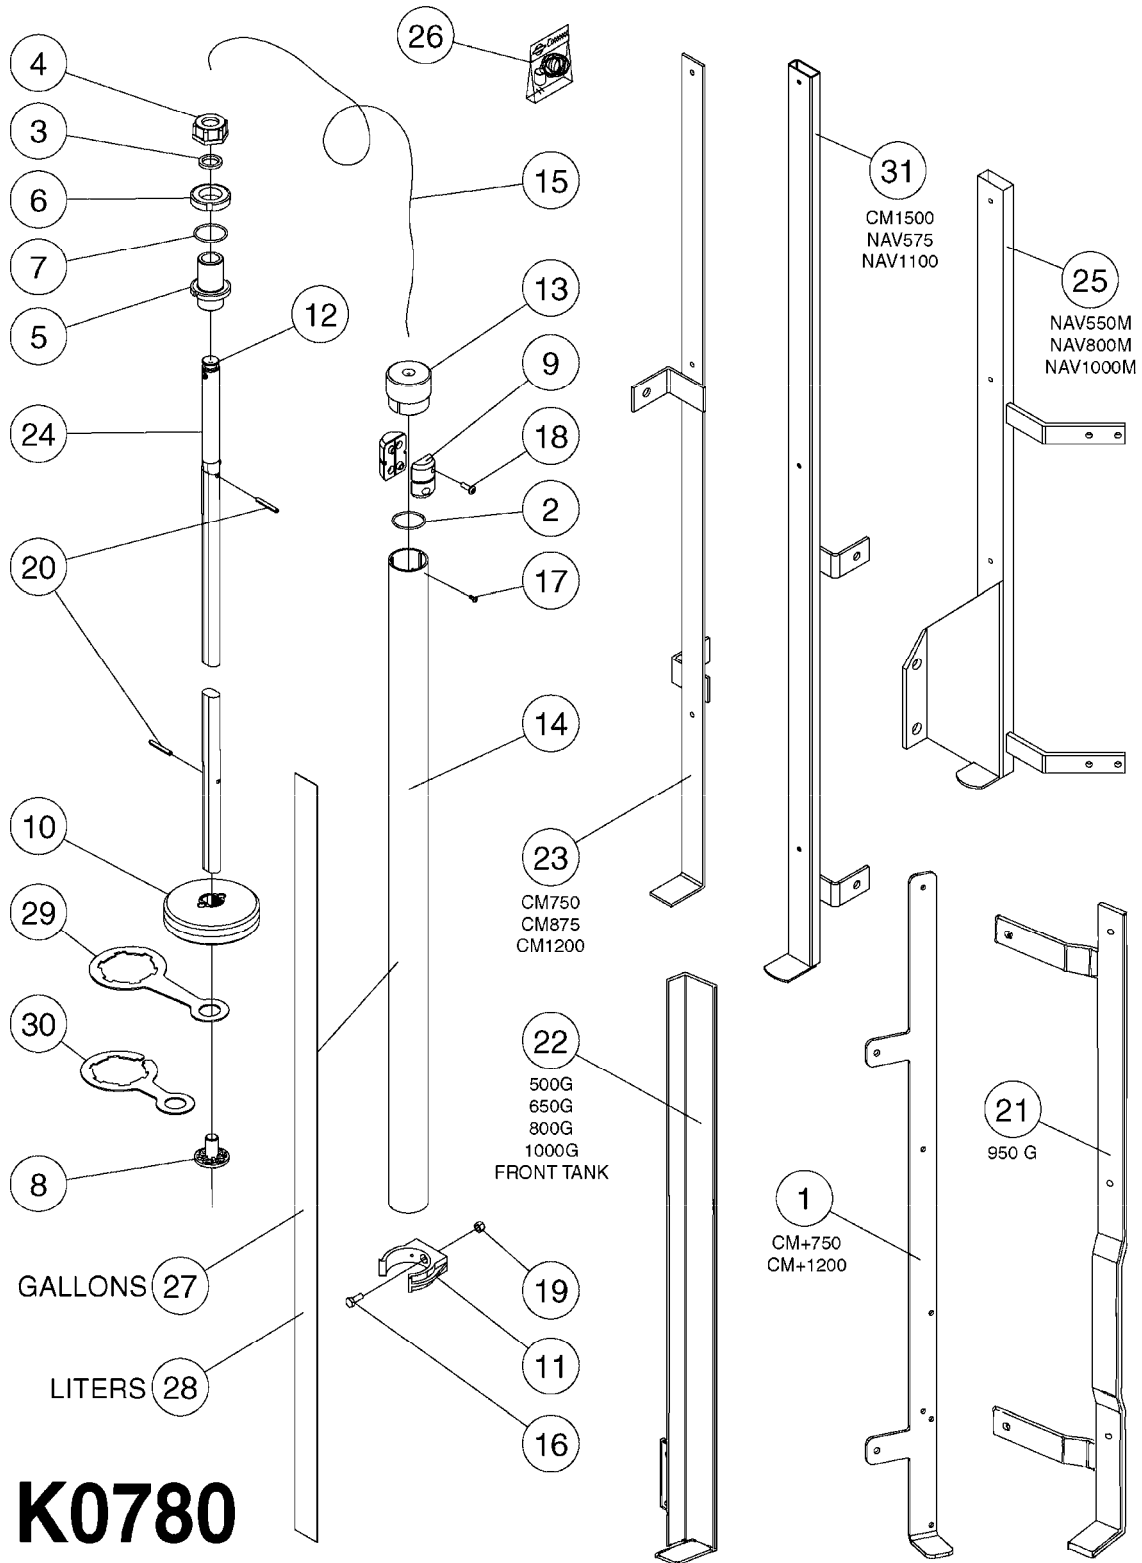

K0780

SIGHT GAUGE - REMOTE
K0780-HIN, 01:01:16

Page 1
Date 16.03.2016 14:14

Pos.	parts-n°	order qty	description
1	161950	1	SIGHT GAUGE MT BKT CM+ 750/120
2	242262	1	O-RING D31X3 VITON
3	242309	1	SEAL Ø22 ID Ø30 OD X 4 HIGH
4	320095	1	FITT.DK NUT 1" BSP
5	320456	1	FITT.DK BULKHEAD 1"BSP DOUBLE
6	320471	1	FITT.DK NUT 1" BSP JAMB
7	332577	1	O-RING D38/D30X4 F.1" PUR.
8	333864	1	GUIDE F. SAFETY VALVE SPRING
9	334513	1	MARKER HALF SIGHT GAUGE
10	334515	1	FLOATER FOR LIQUID LEVEL
11	334523	1	PIPE HOLDER D51.5
12	334849	1	SIGHT GAUGE GUIDE F. SS TUBE
13	334850	1	GUIDE F. SIGHT GAUGE TUBE TOP
14	34000703	1	TUBE F. DRY GAUGE L=1200 BENT RANGER 2200
14	341202	1	TUBE F.SIGHT GAUGE L=40"
14	341204	1	SIGHT GAUGE TUBE L=59"
14	341273	1	TUBE F.SIGHT GAUGE L=65"
14	341283	1	TUBE F.SIGHT GAUGE L=72"
14	341307	1	TUBE F.SIGHT GAUGE L=75" NCM 4400
14	341339	1	TUBE F.SIGHT GAUGE L=82" NCM 6600
14	341340	1	TUBE F.SIGHT GAUGE L=94" (2382) NCM 9000
15	28034100	1	CABLE F.LIQUID LEVEL IND.L=5M
15	390487	1	CORD NYLON/SIGHT GAUGE 4500mm
16	410185	1	BOLT HEX 8.8 DEL M6X16 A2
16	410362	1	BOLT HEX 8.8 SS M6X20 FT
17	440663	1	SCREW 3/8" NR4 STAINLESS
18	440677	1	SCREW F. PLASTIC 5X20 SS
19	460261	1	NUT HEX M6X1 LOCK A2 DIN985
20	480717	1	PIN D5 X 40 STAINLESS
20	480730	1	PIN ROLL 5X30 STAINLESS STEEL
21	615197	1	BKT.SIGHT GAUGE HC950
22	615308	1	BRACKET FOR SIGHT TUBE
23	615941	1	SIGHT GAUGE MOUNT BRACKET CM
24	61022100	1	GUIDE TUBE F NP1100/CM1500
24	61022600	1	GUIDE TUBE F.FLOATER NAV 575G NAV 575 & RANGER 2200
24	61036700	1	GUIDE TUBE F.FLOAT NCM 4400 NCM 4400 & NAV 4000
24	61038600	1	GUIDE TUBE F.FLOAT NCM 9000
24	61038700	1	GUIDE TUBE F.FLOAT NCM 6600
24	615942	1	GUIDE TUBE F.FLOATER CM1200G
24	615943	1	GUIDE TUBE F.FLOATER CM875G
24	615944	1	GUIDE TUBE F.FLOTR 750G 1695mm
24	615945	1	GUIDE TUBE F.FLOATER NAV 3000 NAV 3000 & HC650
24	615947	1	GUIDE TUBE F.FLOATER TR 500G NAV 3000 & HC650
24	615948	1	GUIDE TUBE F.FLOATER MEGA 350G
24	615949	1	GUIDE TUBE F.FLOATER MEGA 230G
24	615951	1	GUIDE TUBE F.FLOATER NAV800G
24	615952	1	GUIDE TUBE F.FLOATER NAV1000G
24	615954	1	GUIDE TUBE F. FLOATER F.T.250G
24	615955	1	GUIDE TUBE F.FLOATER FT.350G
24	615957	1	GUIDE TUBE F.FLOATER NAV.550G
25	637998	1	MANIFOLD BKT. NAVIGATOR
26	741527	1	SIGHT GAUGE KIT SS WIRE '98
27	10637303	1	DECAL SCALE F.270G MISTBLOWER