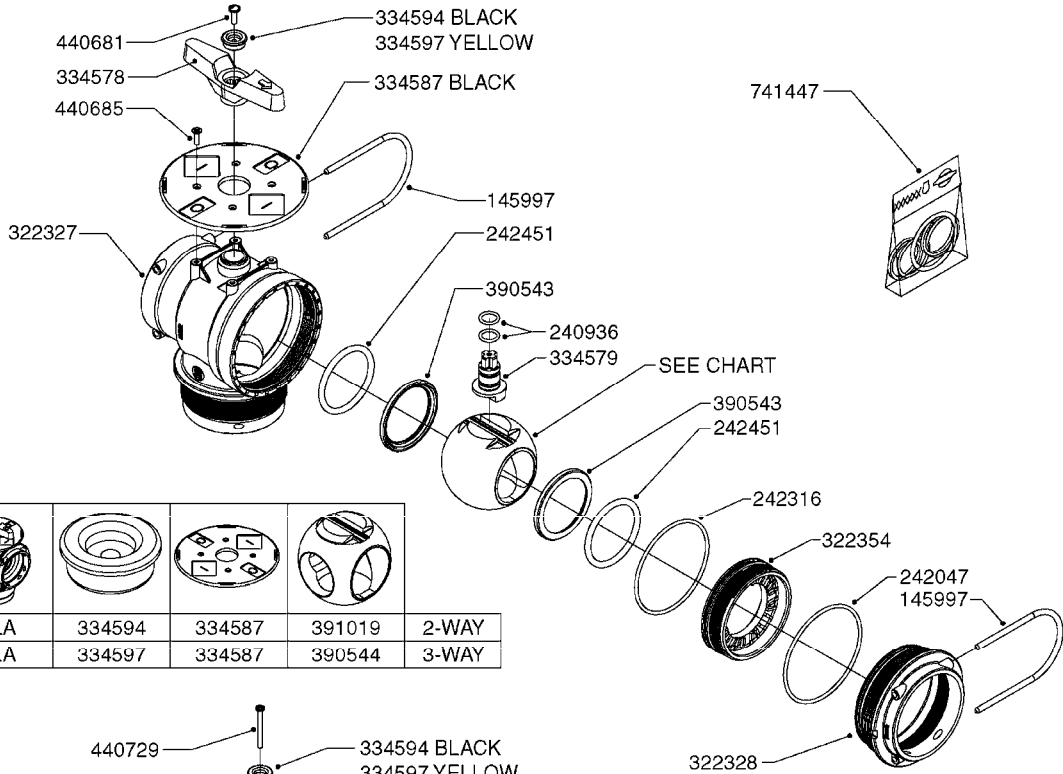

S93

				2-WAY
				3-WAY

FOR S93 FITTINGS
SEE PAGE L0110

S93 (01)

				2-WAY
				3-WAY

B0530