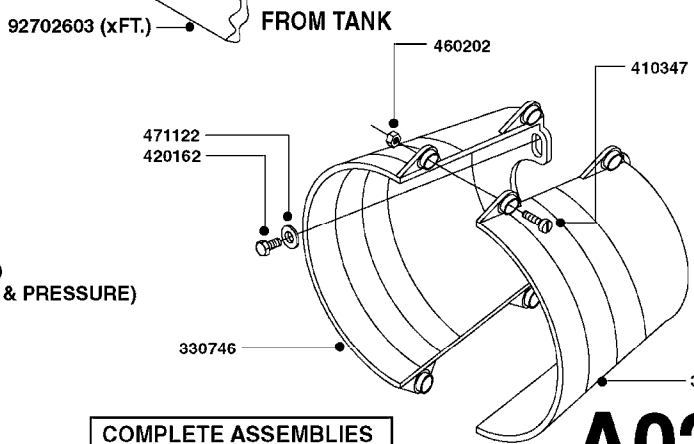

PRESSURE SIDE OF PUMP

SUCTION SIDE OF PUMP

TO CONTROLS

NLA - 1302 PUMP (REPLACES 1301 PUMP)
#726854 - COMPLETE DAMPER KIT (SUCTION & PRESSURE)

FROM TANK

COMPLETE ASSEMBLIES
WHOLEGOODS ITEMS

A0240

PUMP - 1301/1302 FITTINGS
A0240-HIN, 01:01:16