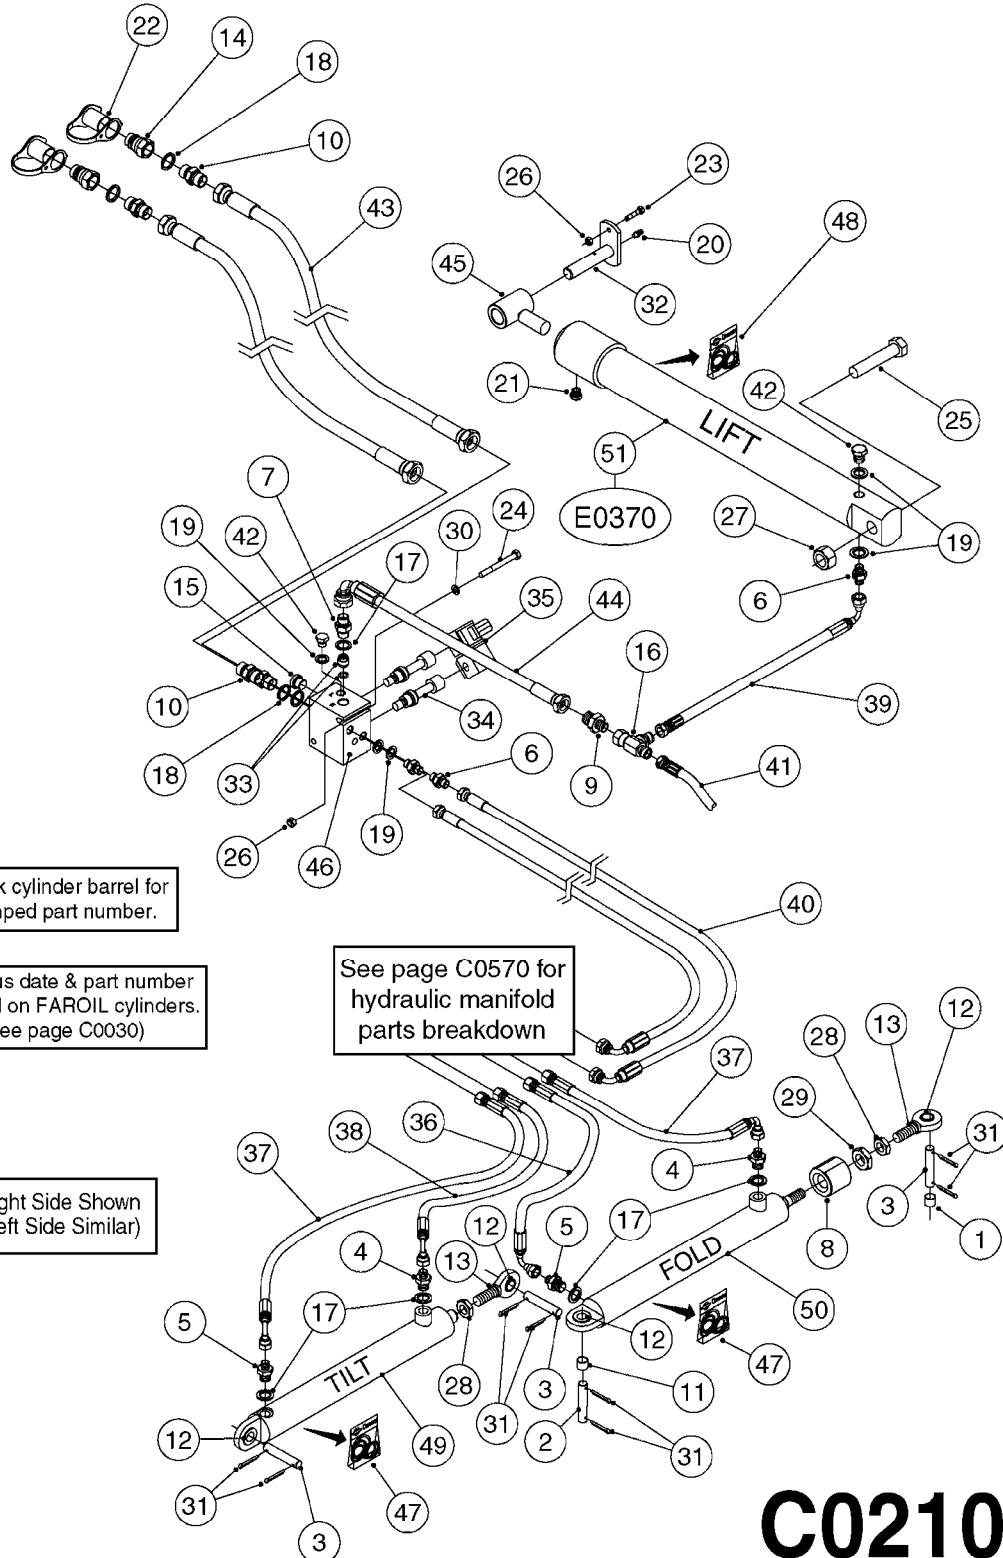

Check cylinder barrel for stamped part number.

"FA" plus date & part number stamped on FAROIL cylinders. (See page C0030)

See page C0570 for hydraulic manifold parts breakdown

Right Side Shown (Left Side Similar)

C0210

Pos.	parts-n°	order qty	description
1	145912	1	BUSHING D19.8/D17.0X7MM
2	146324	1	SHAFT D16.8 L102/2 X 5
3	146587	1	PIN D16.8 X 65
4	146835	1	HEX NIPPLE 1/4" - 3/8" BSP
5	146839	1	HEX NIPPLE 1/4"X3/8" BSP 0.7MM
6	146845	1	HEX NIPPLE 1/4"X1/4"
7	146850	1	HEX NIPPLE 3/8"x3/8" - 1.8mm
8	146992	1	BUSHING F.CYLINDER
9	147061	1	HEX NIPPLE 1/4"X3/8"/1.8
10	147132	1	HEX NIPPLE 1/2"X1/2" BSP DEL
11	151872	1	BUSHING D22.0/18.0 10MM
12	210728	1	BEARING F.LINK HEAD M17
13	210879	1	LINK HEAD M16 x D17
14	230311	1	QUICK COUPLING 1/2"
15	231924	1	PLUG 3/8'
16	232109	1	FITT.HY TEE 1/4'BSP UNION
17	240866	1	DOWTYSEAL 3/8"
18	241356	1	DOWTYSEAL 1/2"
19	241404	1	DOWTY SEAL 1/4"
20	283699	1	GREASE NIPPLE M6X1
21	284265	1	PLUG BREATHER 1/4" F/CYLINDER
22	334206	1	DUST HOOD FOR HY-COUPLING
23	420567	1	BOLT HEX 8.8 DEL M8X30 FT
24	421255	1	BOLT HEX 8.8 SS M8X75
25	430918	1	M20X100 DIN 931-8.8 DEL
26	460143	1	NUT HEX M8 LOCK A2 DIN985
27	460806	1	NUT HEX M20X2.5 LOCK
28	461198	1	NUT HEX M16X2 JAMB
29	461249	1	NUT HEX M22X1.5
30	471126	1	WASHER, M8, Ø16/ 8.4X 1.6, SS
31	480384	1	PIN COTTER 3/16 x 1-1/2"
32	615654	1	PIN D25 X 123 F. PARALIFT
33	782062	1	NON-RETURN VALVE UTV 3/8"
34	782129	1	SOLENOID VALVE 25L, 3/4"NC
35	782135	1	SOLENOID W. AMP F.VALVE 782129
36	784001	1	HOSE HY X 1/4 X 067.00"STR+ELB
37	784019	1	HOSE HY X 1/4 X 078.75"STR+ELB
38	784025	1	HOSE HY X 1/4" x 86.6"STR+ELB
39	784037	1	HOSE HY X 1/4" x 130"STR+ELB
40	784049	1	HOSE HY X 1/4" X 240"STR+ELB
41	784069	1	HOSE HY X 1/4 X 90.5" STR+ELB
42	14010400	1	PLUG 1/4" BSP
43	28052100	1	HOSE HY X 1/2" X 122.0"STR+STR
44	28077100	1	HOSE HY X 3/8" X 98.5" STR+ELB
45	61011803	1	EYE BOLT
46	72286200	1	HYD. BLOCK COMP. PARA-LIFT NCM
47	75075000	1	SEAL KIT 78122600/27/28/29
48	75075200	1	SEAL KIT 78120900/14/50
49	78122700	1	CYLINDER 40/22X300MM RED
50	78122900	1	CYLINDER 40/22X300MM RED
51	78128800	1	CYLINDER, D50/30-500