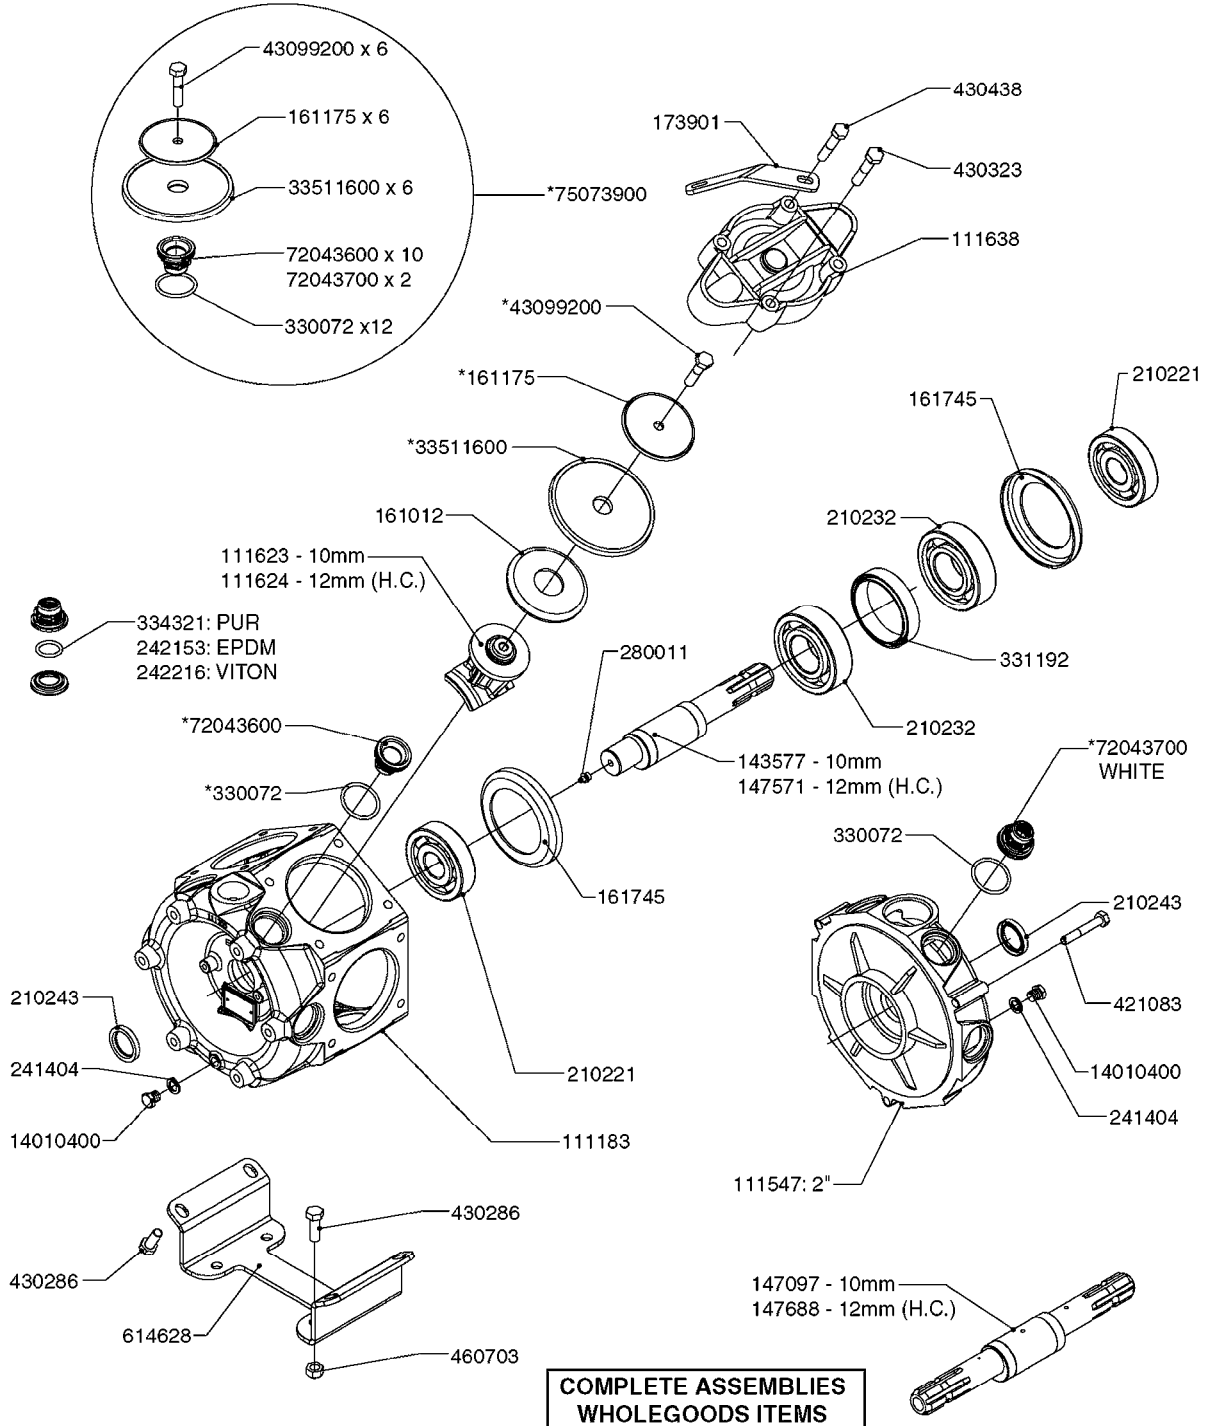

PUMP REPAIR KIT

**COMPLETE ASSEMBLIES
WHOLEGOODS ITEMS**

COMPLETE PUMPS
821587 - 463/10 2" W/THROUGH SHAFT (540 RPM)
82166300 - 463/12 2" (540 RPM H.C. INLINE PORTS)
463/12 2" (540 RPM H.C. OFFSET PORTS) REPLACED BY 82168700 (PAGE A0350)

A0330

PUMP - 463 W/ MOUNTING BASE
A0330-HIN, 01:01:16

Page 1

Date 16.03.2016 14:13

parts-n°	order qty	description
111183	1	PUMP CASTING 460-463 (PAINTED)
111547	1	PUMP FRONT 460-463-2' (PAINT)
111623	1	CONNECTING ROD 463/10MM
111624	1	CONNECTING ROD 463/12MM
111638	1	VALVE COVER 463 HC+1000 VERS.
143577	1	CRANK SHAFT F.363/462/463-10mm
147097	1	CRANK SHAFT 363-463/10 THROUGH
147571	1	CRANK SHAFT F.463-12mm
147688	1	CRANK SHAFT 462/12 THROUGH
161012	1	DIAPHRAGM BACKING DISC F. 463
161175	1	DIAPHRAGM DISC F. 463 PUMP
161745	1	METAL SPACER F.363/463
173901	1	LIFT STRAP F.PUMP 463
210221	1	BEARING BALL 6407
210232	1	BEARING BALL 6310
210243	1	SEAL OIL 35 X 47 X 7
241404	1	DOWTY SEAL 1/4"
242153	1	O-RING D26X4 EPDM
242216	1	O-RING VITON F/1202/1302/462
280011	1	GREASE NIPPLE 3/8' SAE H TR
330072	1	O-RING D53.5/D45.5X4
331192	1	SPACER, MODEL 361/363
334321	1	O-RING POLY. 34.0x26.0x4.0
421083	1	BOLT HEX 8.8 DEL M10X65
430286	1	BOLT HEX 8.8 DEL M12X30 FT
430323	1	BOLT HEX 8.8 DEL M12X60
430438	1	BOLT HEX 8.8 DEL M12X65
460703	1	NUT HEX M12X1.75 LOCK DIN985
614628	1	FOOT FOR PUMP 460-463 PAINTED
821587	1	PUMP 463/10 THROUGH SHAFT TWNF
14010400	1	PLUG 1/4" BSP
33511600	1	DIAPHRAGM PUMP 463/464 PUMP PUR
43099200	1	BOLT HEX SS M12 X 30 DIN933 A4
72043600	1	VALVE FOR 462/463
72043700	1	VALVE FOR 462/463 W.VENT HOLE
75073900	1	PUMP KIT 463 "06"
82166300	1	PUMP 463-12 2"SUC 540RPM
82168700	1	PUMP 464/12/540 OFFSET PORTS