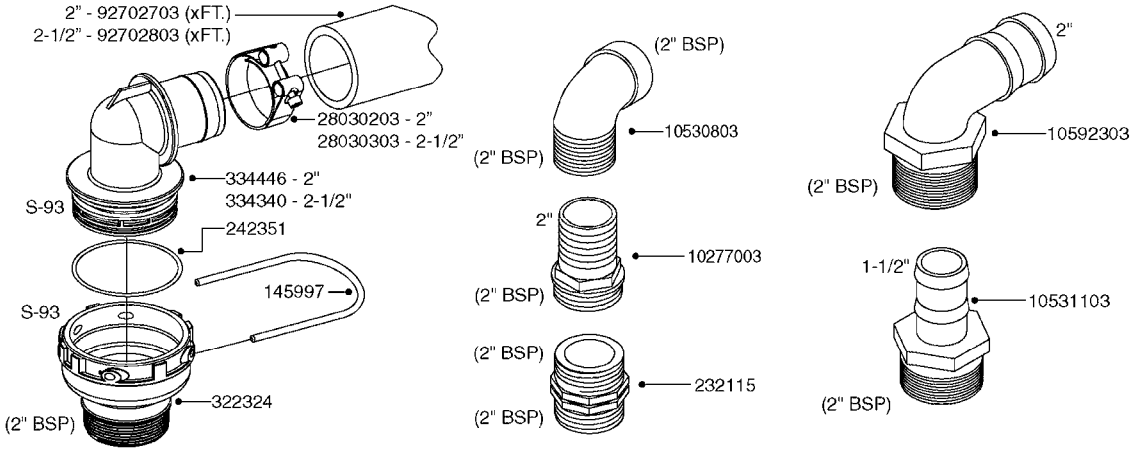

SUCTION SIDE OF PUMP (WITH 1-1/2" SUCTION PORT)

PRESSURE SIDE OF PUMP

SUCTION SIDE OF PUMP (WITH 2" SUCTION PORT)

**COMPLETE ASSEMBLIES
WHOLEGOODS ITEMS**

- 821585 - 463/5.5 W/THROUGH SHAFT (1000 RPM)
- 821587 - 463/10 W/THROUGH SHAFT (540 RPM)
- 82169400 - 464/6.5 (1000 RPM H.C. INLINE PORTS)
- 72293300 - 463/6.5 W/THROUGH SHAFT (1000 RPM)
- 463/12 (540 RPM H.C. OFFSET PORTS) REPLACED BY 82168700 (PAGE A0350)
- 463/6.5 (1000 RPM H.C. OFFSET PORTS) REPLACED BY 82168800 (PAGE A0350)