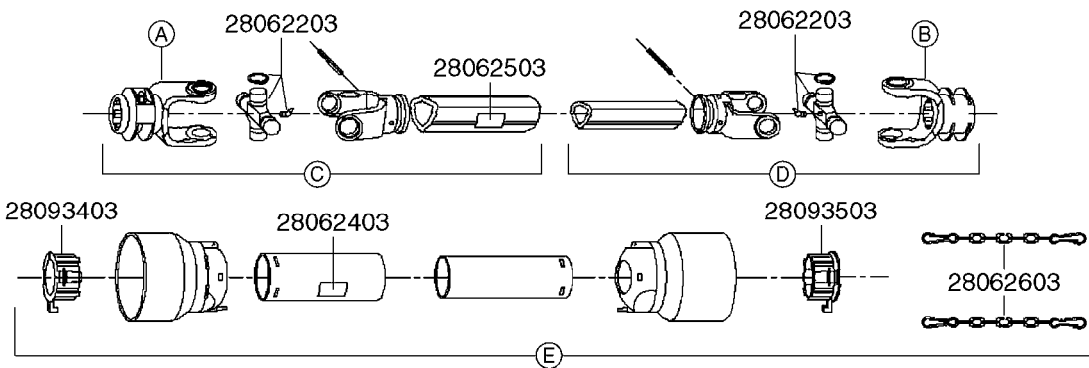

A0520

PTO SHAFTS - BONDIOLI CENT.
A0520-HIN, 01:01:16

Page 1

Date 16.03.2016 14:13

parts-n°	order qty	description
289042	1	UNIV. JOINT 22x54mm
420641	1	BOLT HEX 8.8 DEL M8X35
450015	1	SCREW ALLAN 3/8'X5/8' BLACK
460143	1	NUT HEX M8 LOCK A2 DIN985
28009803	1	PTO PIN TUBE RETAINER OUTER
28009903	1	PTO TUBE RETAINER INNER
28010103	1	PTO YOKE F.INNER TUBE CV PTO
28021403	1	PTO 1"STR/1-3/8" 6SPL B&P
28021503	1	PTO 1"STR/1-3/8" 21SPL B&P
28021603	1	PTO 1"STR/1-3/4" 20SPL B&P
28027903	1	PTO BALL LOCK.KIT F.1-3/8 YOKE
28040503	1	UNIV. JOINT 27x74.6mm
28040703	1	SAFETY CHAIN F.CV BLACK PTO
28041803	1	DECAL DANGER GUARD MISSING
28041903	1	DECAL DANGER ROT.DRIVELINE
28056703	1	PTO YOKE #1 1-3/8" X 6 SPLINE
28056803	1	PTO YOKE #1 1-3/8" X 21 SPLINE
28056903	1	PTO YOKE #4 1-3/8" X 20 SPLINE
28057003	1	PTO TUBE YOKE #1-G1 OUTER
28057103	1	PTO TUBE YOKE #4-G4 OUTER
28057203	1	PTO PIN TUBE RETAINER OUTER
28057303	1	PTO TUBE OUTER #1 745MM
28057403	1	PTO TUBE OUTER #4 720MM
28057503	1	PTO TUBE INNER #1 745MM
28057603	1	PTO TUBE INNER #4 720MM
28057703	1	PTO TUBE RETAINER INNER
28057803	1	PTO TUBE YOKE #1 Ø=1"
28057903	1	PTO TUBE YOKE #4 Ø=1"
28058003	1	PTO HALF SAFETY SHIELD OUTER
28058103	1	PTO HALF SAFETY SHIELD OUTER
28058203	1	PTO HALF SAFETY SHIELD INNER
28058303	1	PTO HALF SAFETY SHIELD INNER
28058403	1	PTO BALL LOCK.KIT F.1-3/4 YOKE
28058503	1	PTO TUBE YOKE #1-G1 INNER