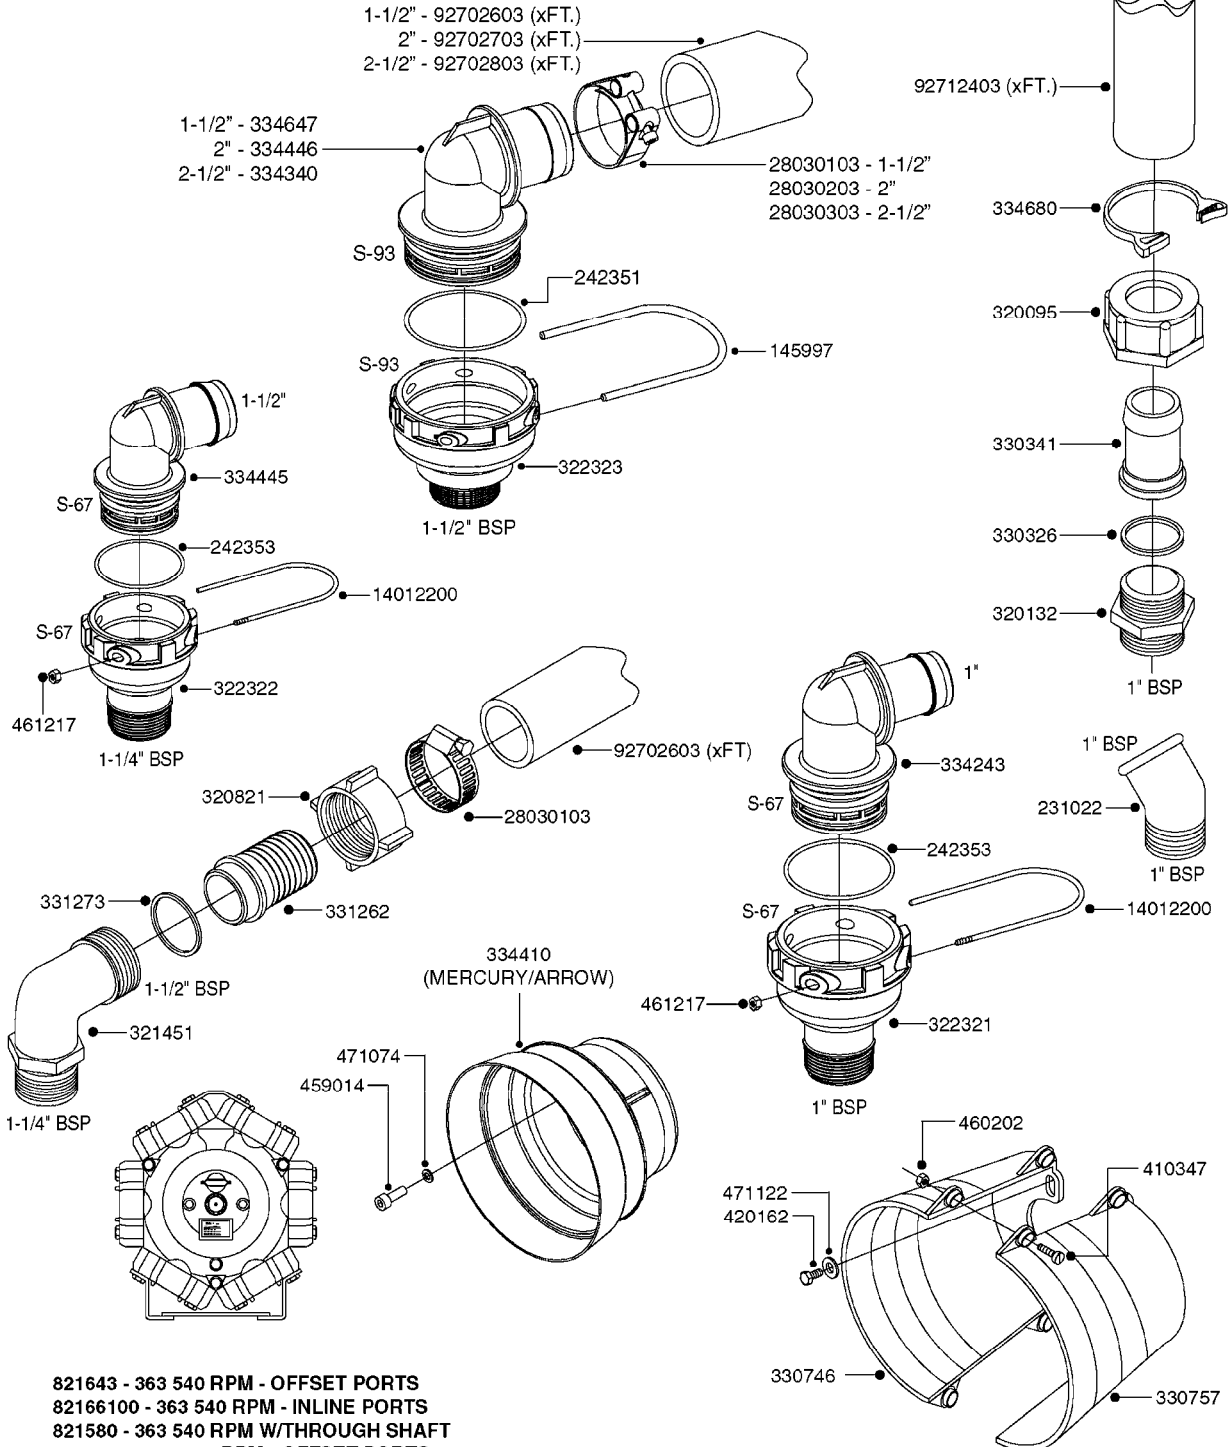

SUCTION SIDE OF PUMP

PRESSURE SIDE OF PUMP

- 821643 - 363 540 RPM - OFFSET PORTS
- 82166100 - 363 540 RPM - INLINE PORTS
- 821580 - 363 540 RPM W/THROUGH SHAFT
- 821651 - 363 1000 RPM - OFFSET PORTS
- 82166200 - 363 1000 RPM - INLINE PORTS
- 821575 - 363 1000 RPM W/THROUGH SHAFT

COMPLETE ASSEMBLIES
WHOLEGOODS ITEMS

A0300