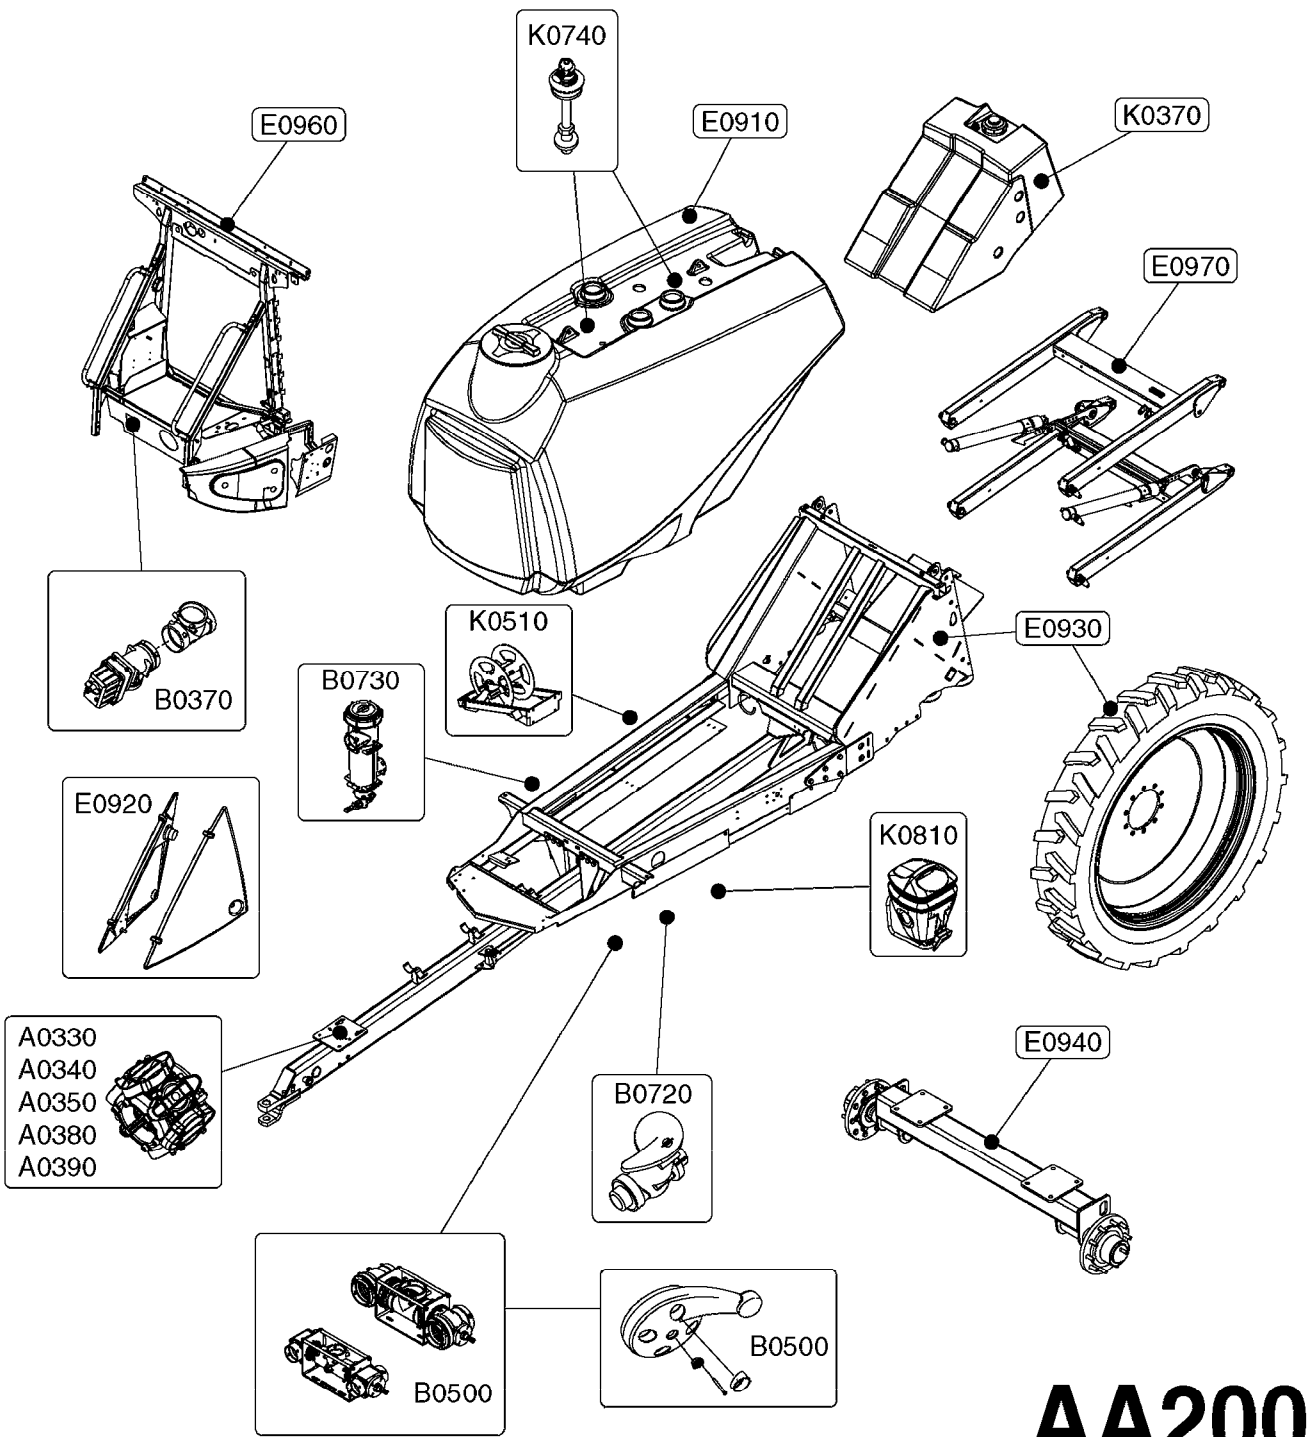

FOR PRE-2016 100 SERIES PTO PARTS
SEE PAGES A0510, A0520, A0560, A0570

COMPLETE ASSEMBLIES
WHOLEGOODS ITEMS

A0600

PTO SHAFTS - BONDIOLI G-SERIES
A0600-HIN, 23:10:18

Page 1
Date 12.08.2020 9:21

parts-n°	order qty	description
289041	1	PTO YOKE 1-3/8" X 6 SPLINE
421024	1	BOLT HEX 8.8 DEL M8X60
450015	1	SCREW ALLAN 3/8'X5/8' BLACK
460143	1	LOCK NUT M8 SST A2 DIN985
829445	1	PTO 1-3/8/6X1-3/8/6X810M AXIAL
28009803	1	PTO PIN TUBE RETAINER OUTER
28009903	1	PTO TUBE RETAINER INNER
28010103	1	PTO YOKE F.INNER TUBE CV PTO
28010203	1	PTO YOKE 1-3/8X21SPL
28015303	1	PTO YOKE 1-3/8"X21 BALL COLLAR
28015703	1	PTO YOKE 1-3/4"X20 SPL OUTER
28020203	1	PTO 1-3/4/20x1-3/8/21 BP L=860
28020303	1	PTO 1-3/8/21 x 1-3/8/21 B&P
28021403	1	PTO 1"STR/1-3/8" 6SPL B&P
28021503	1	PTO 1"STR/1-3/8" 21SPL B&P
28040503	1	UNIV. JOINT 27x74.6mm
28040703	1	SAFETY CHAIN F.CV BLACK PTO
28040903	1	SELF TAPPING SHIELDING SCREW
28041803	1	DECAL DANGER GUARD MISSING
28041903	1	DECAL DANGER ROT.DRIVELINE
28042803	1	UNIV. JOINT 30.2x79.4mm F/BLK.
28056703	1	PTO YOKE #1 1-3/8" X 6 SPLINE
28056803	1	PTO YOKE #1 1-3/8" X 21 SPLINE
28057003	1	PTO TUBE YOKE #1-G1 OUTER
28057203	1	PTO PIN TUBE RETAINER OUTER
28057303	1	PTO TUBE OUTER #1 745MM
28057403	1	PTO TUBE OUTER #4 720MM
28057503	1	PTO TUBE INNER #1 745MM
28057603	1	PTO TUBE INNER #4 720MM
28057703	1	PTO TUBE RETAINER INNER
28057803	1	PTO TUBE YOKE #1 Ø=1"
28058503	1	PTO TUBE YOKE #1-G1 INNER
28075103	1	TRACK 249" X 18" (45-1801)
28098503	1	PTO TUBE YOKE #2-G2 OUTER
28098603	1	PTO TUBE YOKE #2-G2 INNER
28098703	1	PTO TUBE YOKE OUTER
28098803	1	PTO TUBE YOKE INNER
28099003	1	PTO TUBE INNER #2 735MM
28099103	1	PTO TUBE OUTER #2 735MM
28099403	1	PTO TUBE INNER 660MM
28099603	1	PTO TUBE OUTER 660MM
28099903	1	ROLL PIN
28100103	1	ROLL PIN
28100203	1	UNIV. JOINT S1-G1 22X54MM
28100303	1	UNIV. JOINT S2-G2 23.8X61.3MM
28100703	1	PTO SHIELD COMPLETE BLACK
28100803	1	PTO SHIELD COMPLETE
28100903	1	PTO SHIELD COMPLETE
28101003	1	PTO SHIELD COMPLETE