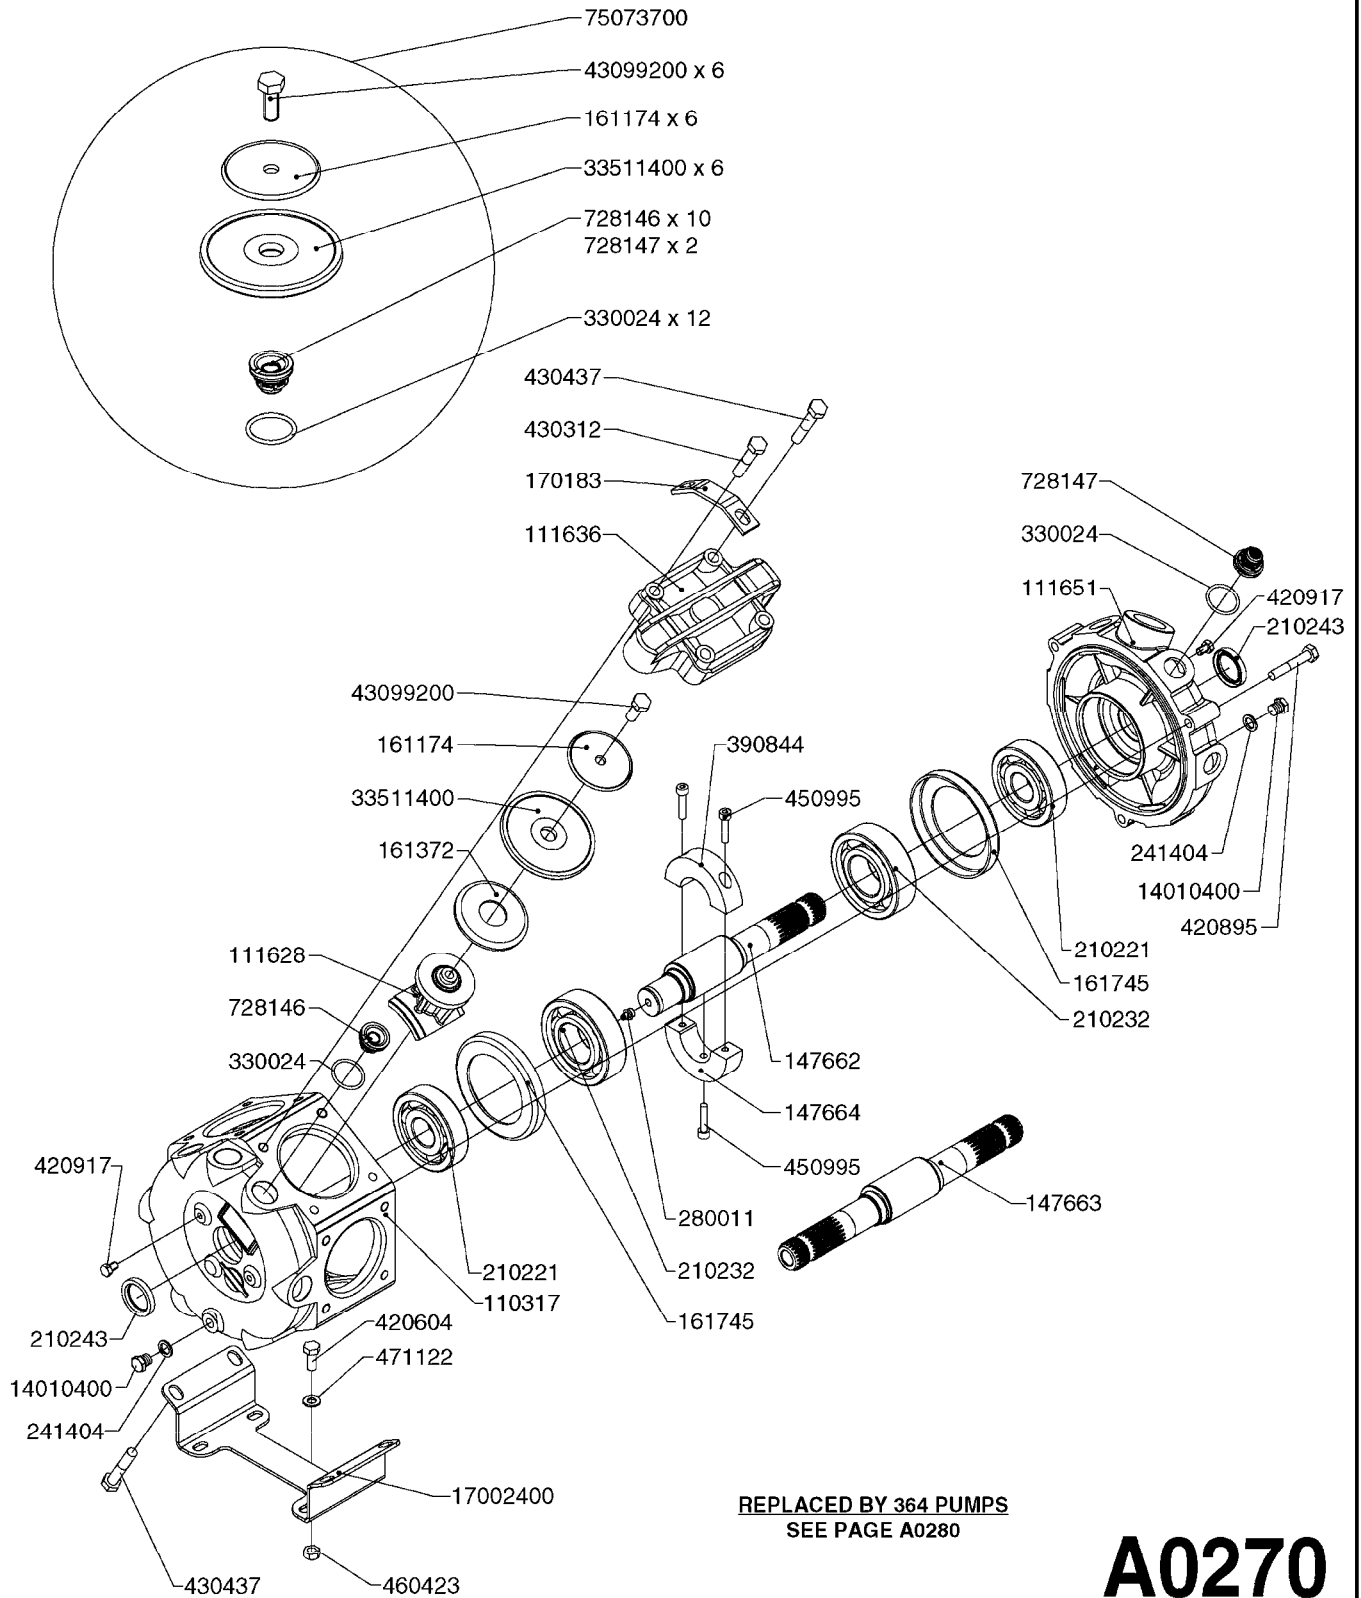

PUMP - 363/1000 RPM W/MOUNTING
A0270-HIN, 17:03:16

Page 1
Date 12.08.2020 9:21

parts-n°	order qty	description
110317	1	PUMP CASING MODEL 360/361 PNTD
111628	1	CONNECTING ROD 363/5.5 PUMP
111636	1	VALVE COVER 363 HEAVY DUTY
111651	1	CASTING F.363 1.5" PUMP(FRONT)
147662	1	CRANK SHAFT F.363/463-5.5MM
147663	1	CRANK SHAFT 363/463-5.5 THROUG
147664	1	COUNTERBALANCE 363/463 WEIGHT
161174	1	DIAPHRAGM DISC SS 361/363/364 PUMP
161372	1	DIAPHRAGM BACKING DISC,320-361
161745	1	METAL SPACER F.363/463
170183	1	LIFT STRAP F.PUMP 360/361/462
210221	1	BEARING BALL 6407
210232	1	BEARING BALL 6310
210243	1	SEAL OIL 35 X 47 X 7
241404	1	DOWTY SEAL 1/4"
280011	1	GREASE NIPPLE 1/8' SAE H TR
330024	1	O-RING D41,1/D34.5 X 3,5
390844	1	COUNTERBALANCE 363/463 POM
420604	1	BOLT HEX 8.8 DEL M10X25 FT DIN933
420895	1	BOLT HEX 8.8 RAW M10X60
420917	1	BOLT HEX 8.8 RAW M8X12 FT
430312	1	BOLT HEX 8.8 M12X60
430437	1	BOLT HEX 8.8 RAW M12X65
450995	1	BOLT ALLEN M8X30 DIN 912 RAW
460423	1	NUT HEX M10X1.50 LOCK DIN985A2 SS
471122	1	WASHER, M10, Ø20/10.5X 2.0, SS
728146	1	VALVE FOR 361(726890/707932)
728147	1	VALVE FOR 361 WHITE WITH HOLE
14010400	1	PLUG 1/4" BSP
17002400	1	FOOT F. 36X PUMP, RED
33511400	1	DIAPHRAGM PUMP 361/361/363/364 PUR
43099200	1	BOLT HEX SS M12 X 30 DIN933 A4
75073700	1	PUMP KIT 361/363 "06"