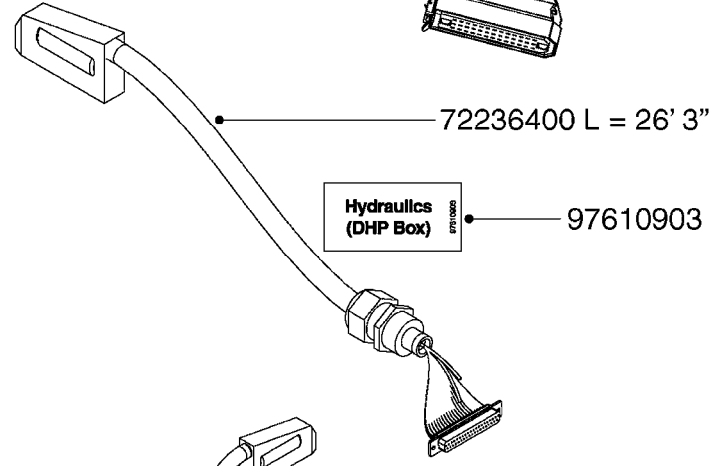

M0280

39 PIN CABLES
M0280-HIN, 28:03:17

Page 1
Date 12.08.2020 9:23

parts-n°	order qty	description
262158	1	PLUG INSERT 39 POLE MALE
262159	1	PLUG INSERT 39 POLE FEMALE
262160	1	PLUG HOUSING 39 POLE FEMALE
262161	1	PLUG HOUSING F/39 POLE MALE
440634	1	SCREW 5/8"
440732	1	PT SCREW 35X12B Z5452 ELZ
14034200	1	CODE BRACKET FOR 39 PIN CABLE
26003900	1	WIRE 37-39 PIN EVC, 6.6'
26004200	1	WIRE 37-39 PIN EVC, 57.4'
26008400	1	WIRE 39-PIN 24 WIRE L=8M
26011903	1	WIRE 39-39 POLE EXT. 3660MM
28027500	1	WIRE 37-39 PIN EVC, 37.7'
28028700	1	WIRE 37-39 PIN EVC, 45.9'
28028800	1	WIRE 37-39 PIN EVC, 16.4'
28028900	1	WIRE 37-39 PIN EVC, 26.2'
72236400	1	DAH CONN. WIRE/TRACTOR L=8M
97610803	1	DECAL-SRAY BOX 39-PIN
97610903	1	DECAL-HYDRAULIC BOX 39-PIN