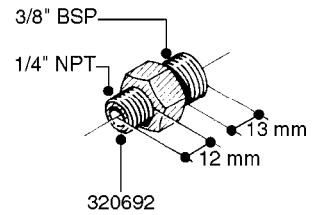

FITTINGS - HEXAGON NIPPLES
L0030-HIN, 01:01:16

L0030

FITTINGS - HEXAGON NIPPLES
L0030-HIN, 01:01:16

Page 1
Date 12.08.2020 9:22

parts-n°	order qty	description
10015303	1	FITT.PO.HN 1.00X1.00 M1000
10425003	1	FITT.PO.HN 1.25X1.00 MCPHEE
320132	1	FITT.DK HN 1" BSP
320176	1	FITT.DK HN 3/8"X1/2" BSP
320445	1	FITT.DK HN 1/4"X3/8" BSP
320655	1	FITT.DK HN 1/2"-1/2" BSP
320692	1	FITT.DK HN 3/8'BSPX1/4'NPT
320703	1	FITT.DK HN 3/8BSP X1/2 &1/4NPT
320725	1	FITT.DK NIPPLE 3/8"-3/8" BSP
320902	1	FITT.DK HN 3/8'X 1/4' BSP
390232	1	FITT.DK HN 1-1/2' X 1-1/4' BSP
390276	1	FITT.DK HN 1'BSP