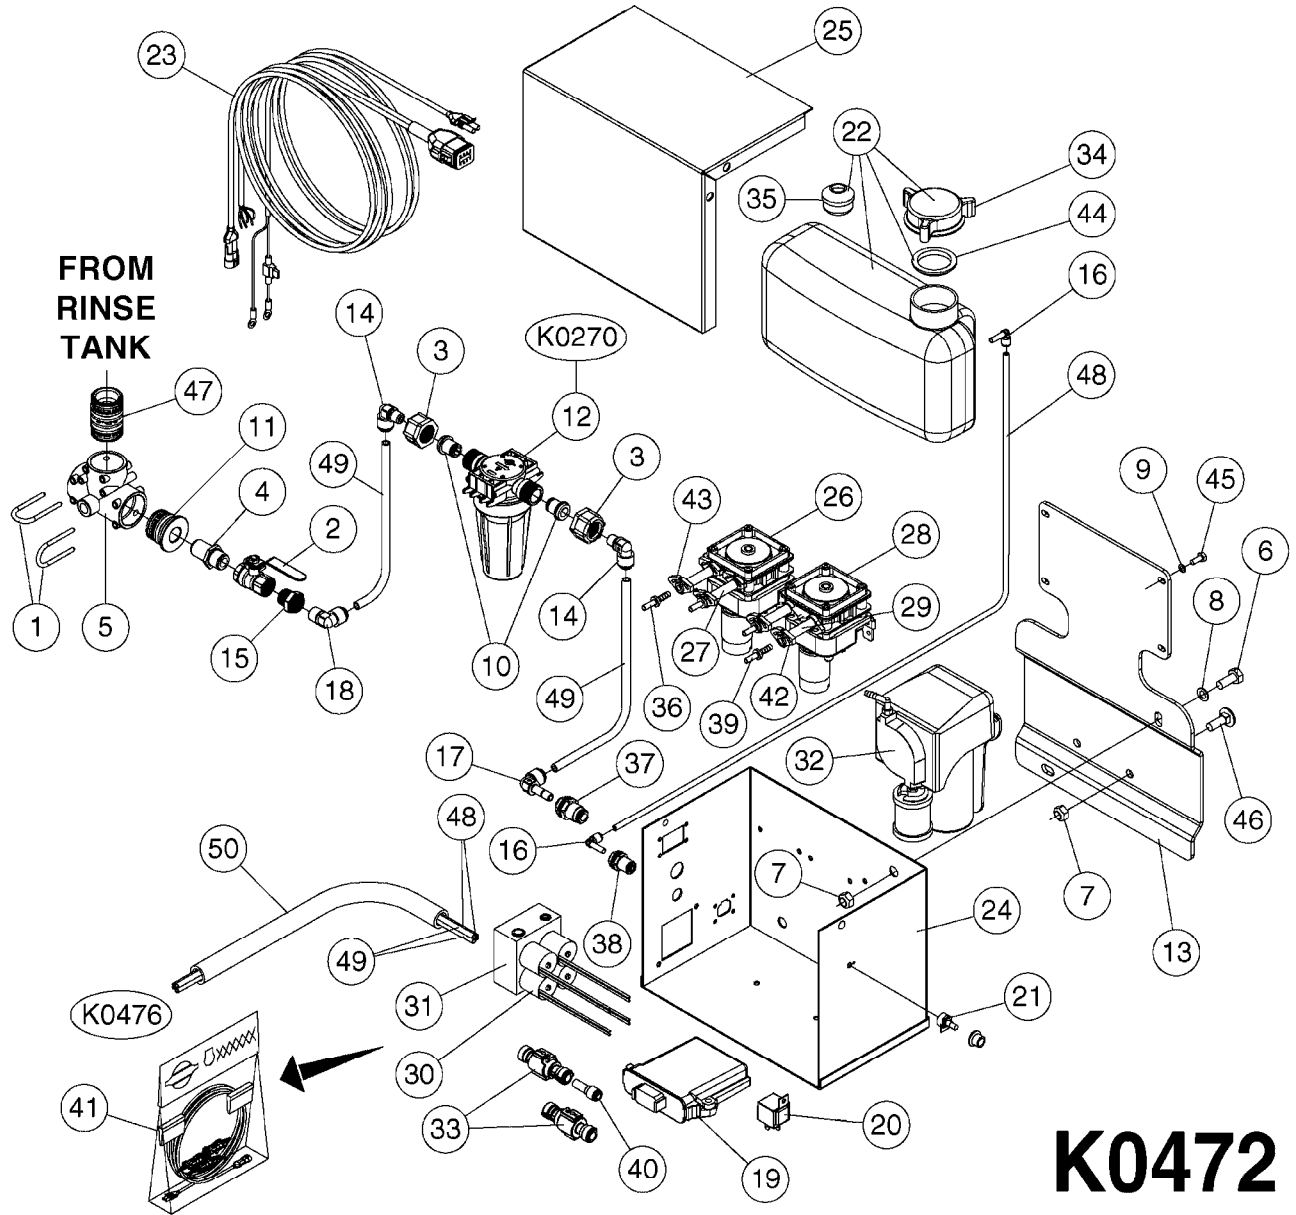

FOAM MARKER - RICHWAY
NAVIGATOR
K0472-HIN, 23:10:18

Page 1
Date 12.08.2020 9:22

Pos.	parts-n°	order qty	description
1	145995	1	FITT.DK S-53 FORK
2	284227	1	BALL VALVE 1/2"FEMALE THREADS
3	320283	1	FITT.DK NUT 3/4"BSP
4	321742	1	FITT.DK BULKHEAD 1/2' BSP
5	322352	1	FITT.DK S-53 TEE
6	420604	1	BOLT HEX 8.8 DEL M10X25 FT DIN933
7	460423	1	NUT HEX M10X1.50 LOCK DIN985A2 SS
8	470046	1	WASHER D18D11X1 LOCK
9	470901	1	WASHER D11.8/D6.1X1.6 SS LOCK
10	717426	1	FITT.DK REDUC 1/4"BSP F.3/4"N
11	726694	1	PLUG,S53,1/2"FBSP THD W.ORING
12	845219	1	FILTER IN-LINE 3/4'80 MESH OML
13	16162803	1	BRKT, FOAM MARKER, RICHWAY
14	23004703	1	FITT, 1/4"NPT-3/8"90-PTC
15	23004803	1	FITT, 1/2"MPT-3/8"FPT REDUCER
16	23004903	1	FITT, 1/4"PLUG-IN-1/4"90-PTC
17	23005003	1	FITT, 3/8"PLUG-IN-3/8"90-PTC
18	23005103	1	FITT, 3/8"NPT-3/8"90-PTC
19	26029503	1	MODULE, CONTROL, FOAM MARKER, RICHWAY
20	26029603	1	RELAY, 12VDC, RICHWAY
21	26029703	1	POTENTIOMETER, FOAM MARKER, RICHWAY
22	28064703	1	FOAM MARKER CONC. TANK,RICHWAY COMPLETE TANK ASSEMBLY
23	28064803	1	FOAM MARKER CONT.CABLE, RICHWAY
24	28086403	1	STEEL BODY, FOAM MARKER, RICHWAY
25	28086503	1	STEEL LID, FOAM MARKER, RICHWAY
26	28086603	1	WATER PUMP, FOAM MARKER, RICHWAY
26	28102303	1	RICHWAY WATER PUMP GEAR MOTOR ONLY
27	28086703	1	1/4" PUMP TUBE, WATER, FOAM MARKER, RICHWAY
28	28086803	1	CONCENTRATE PUMP, FOAM MARKER, RICHWAY
29	28086903	1	1/8" PUMP TUBE, CONCENTRATE, FOAM MARKER, RICHWAY
30	28087003	1	2-WAY SOLENOID VALVE, FOAM MARKER, RICHWAY
31	28087103	1	RHD-VTD SOLENOID BLOCK, FOAM MARKER, RICHWAY
32	28087203	1	DIAPHRAGM AIR COMPRESSOR, FOAM MARKER, RICHWAY
33	28087403	1	3/8" CHECK VALVE, FOAM MARKER, RICHWAY
34	28087603	1	1 GALLON TANK CAP, FOAM MARKER, RICHWAY INCLUDED WITH TANK ASSEMBLY
35	28087703	1	1 GALLON TANK SCREEN, FOAM MARKER, RICHWAY INCLUDED WITH TANK ASSEMBLY
36	28094103	1	FITT.1/4" STEM X 1/4" HOSE BARB
37	28095803	1	3/8"T BULKHEAD
38	28095903	1	1/4"T BULKHEAD
39	28096403	1	1/4" STEM X 3/16" HB
40	28096503	1	3/8" STEM X 1/4"T
41	28097103	1	POWER UNIT HARNESS, RICHWAY TRAILER INSIDE WIRING HARNESS COMPLETE
42	28102103	1	RICHWAY #23 QUICK CLAMP
43	28102203	1	RICHWAY #26 QUICK CLAMP
44	28102403	1	RICHWAY TANK CAP GASKET
45	41000603	1	BOLT HEX 1/4"X1/2" SS
46	44074300	1	BOLT CARRIAGE M10x30 SS
47	72114300	1	FITT. DK S-53 MALE MALE W.ORIN
48	92703303	1	HOSE LLDPE .25"X.17"X12" BLACK
49	92703403	1	HOSE LLDPE .38"X.25"X12" BLACK
50	92712403	1	HOSE R X1" X300PSI WP X0012"