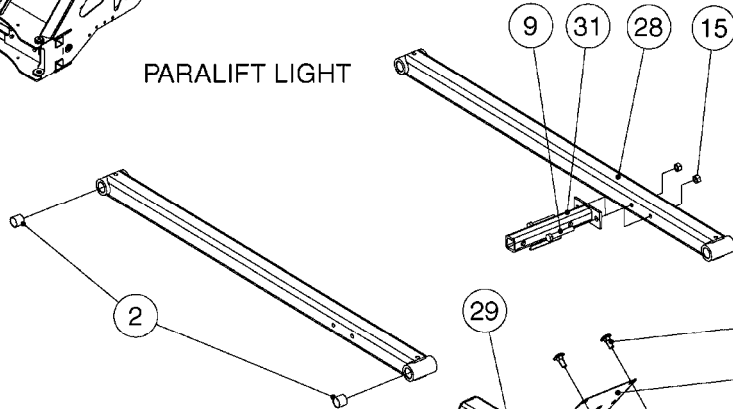

PARALIFT HEAVY DUTY