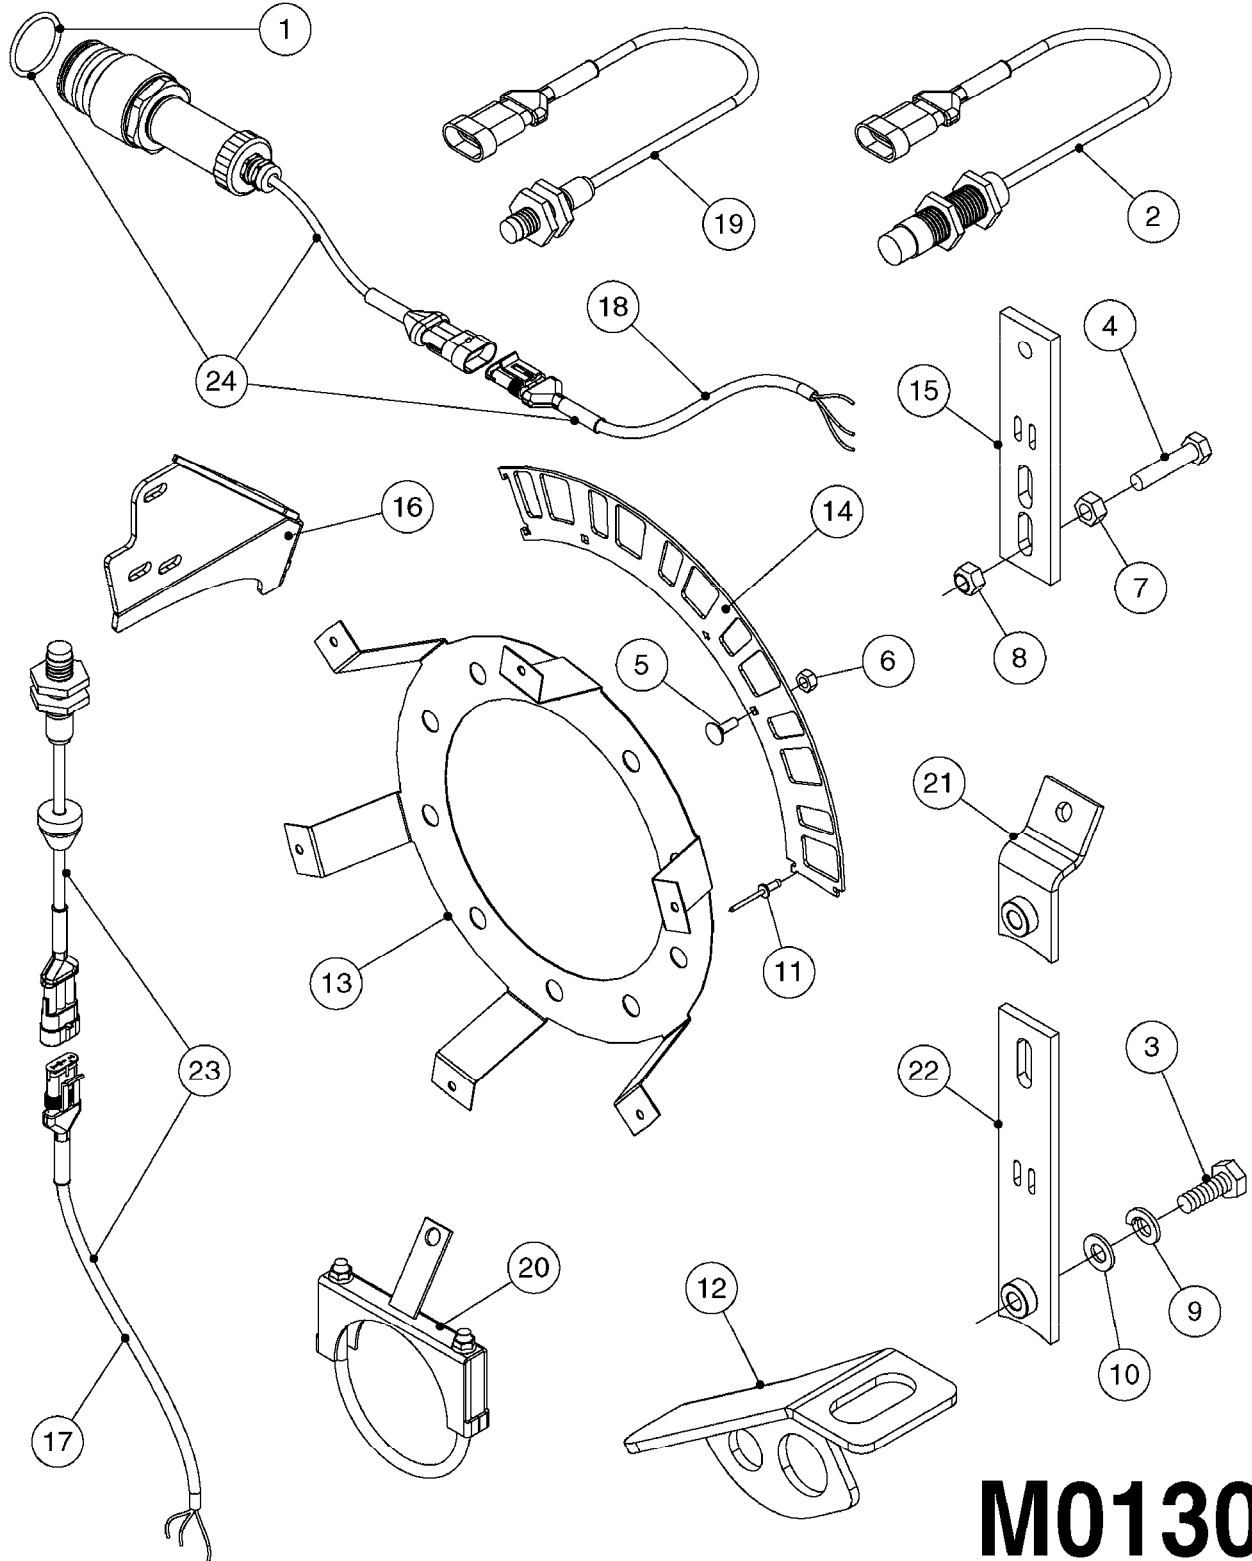

M0130

COMMON SENSORS AND BRACKETS
M0130-HIN, 12:12:16

Page 1
Date 12.08.2020 9:23

Pos.	parts-n°	order qty	description
1	242354	1	O-RING D32.2X3.0 VITON
2	285855	1	SENSOR INDUCTIVE M18 W/WIRE
3	430286	1	BOLT HEX 8.8 DEL M12X30 FT
4	430870	1	BOLT HEX 8.8 DEL M12X55 FT
5	440695	1	BOLT CARRIAGE M8X25
6	460143	1	LOCK NUT M8 SST A2 DIN985
7	460386	1	NUT HEX M12X1.75
8	460703	1	NUT HEX M12X1.75 LOCK DIN985A2 SS
9	470466	1	WASHER D21.1/D12.2X2.5 LOCK
10	471127	1	WASHER, M12, Ø24/13X24X2.5 SS
11	480804	1	RIVET Ø4.8x14.5
12	16020300	1	BRACKET FOR SPEED SENSOR
13	16094703	1	WHEEL SENSOR MT BKT
13	16182403	1	BRACKET, SPEED RING, PRESIDIO
14	16138203	1	SPEED SENSOR RING NCM 2009 1/3
15	16138403	1	PLATE F. SPEED SENSOR
16	16182303	1	BRACKET, SPEED SENSOR, PR
17	26006100	1	CABLE L = 5.00M, AMP, MALE, 3P
18	26007100	1	CABLE L = 9.00M, AMP, MALE, 3P
19	28047500	1	INDUCTIV SENSOR M12 L1M
20	61000603	1	SPEED SNS MNT CLAMP F/DLS 4.5"
21	61010703	1	SPEED SENSOR BKT NCM NON-S OLD
22	61015803	1	SPEED SENSOR BKT NCM 2010
23	72050100	1	TWIN RPM SENSOR HN
24	72534000	1	TANK LEVEL ELEC SENSOR KIT 9M