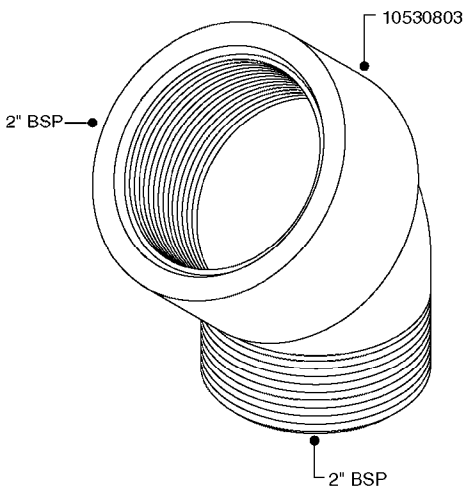

FITTINGS - HEXAGON NIPPLES
L0030-HIN, 01:01:16

L0030

FITTINGS - HEXAGON NIPPLES
L0030-HIN, 01:01:16

Page 1
Date 12.08.2020 9:22

parts-n°	order qty	description
10015303	1	FITT.PO.HN 1.00X1.00 M1000
10425003	1	FITT.PO.HN 1.25X1.00 MCPHEE
320132	1	FITT.DK HN 1" BSP
320176	1	FITT.DK HN 3/8"X1/2" BSP
320445	1	FITT.DK HN 1/4"X3/8" BSP
320655	1	FITT.DK HN 1/2"-1/2" BSP
320692	1	FITT.DK HN 3/8'BSPX1/4'NPT
320703	1	FITT.DK HN 3/8BSP X1/2 &1/4NPT
320725	1	FITT.DK NIPPLE 3/8"-3/8" BSP
320902	1	FITT.DK HN 3/8'X 1/4' BSP
390232	1	FITT.DK HN 1-1/2' X 1-1/4' BSP
390276	1	FITT.DK HN 1'BSP