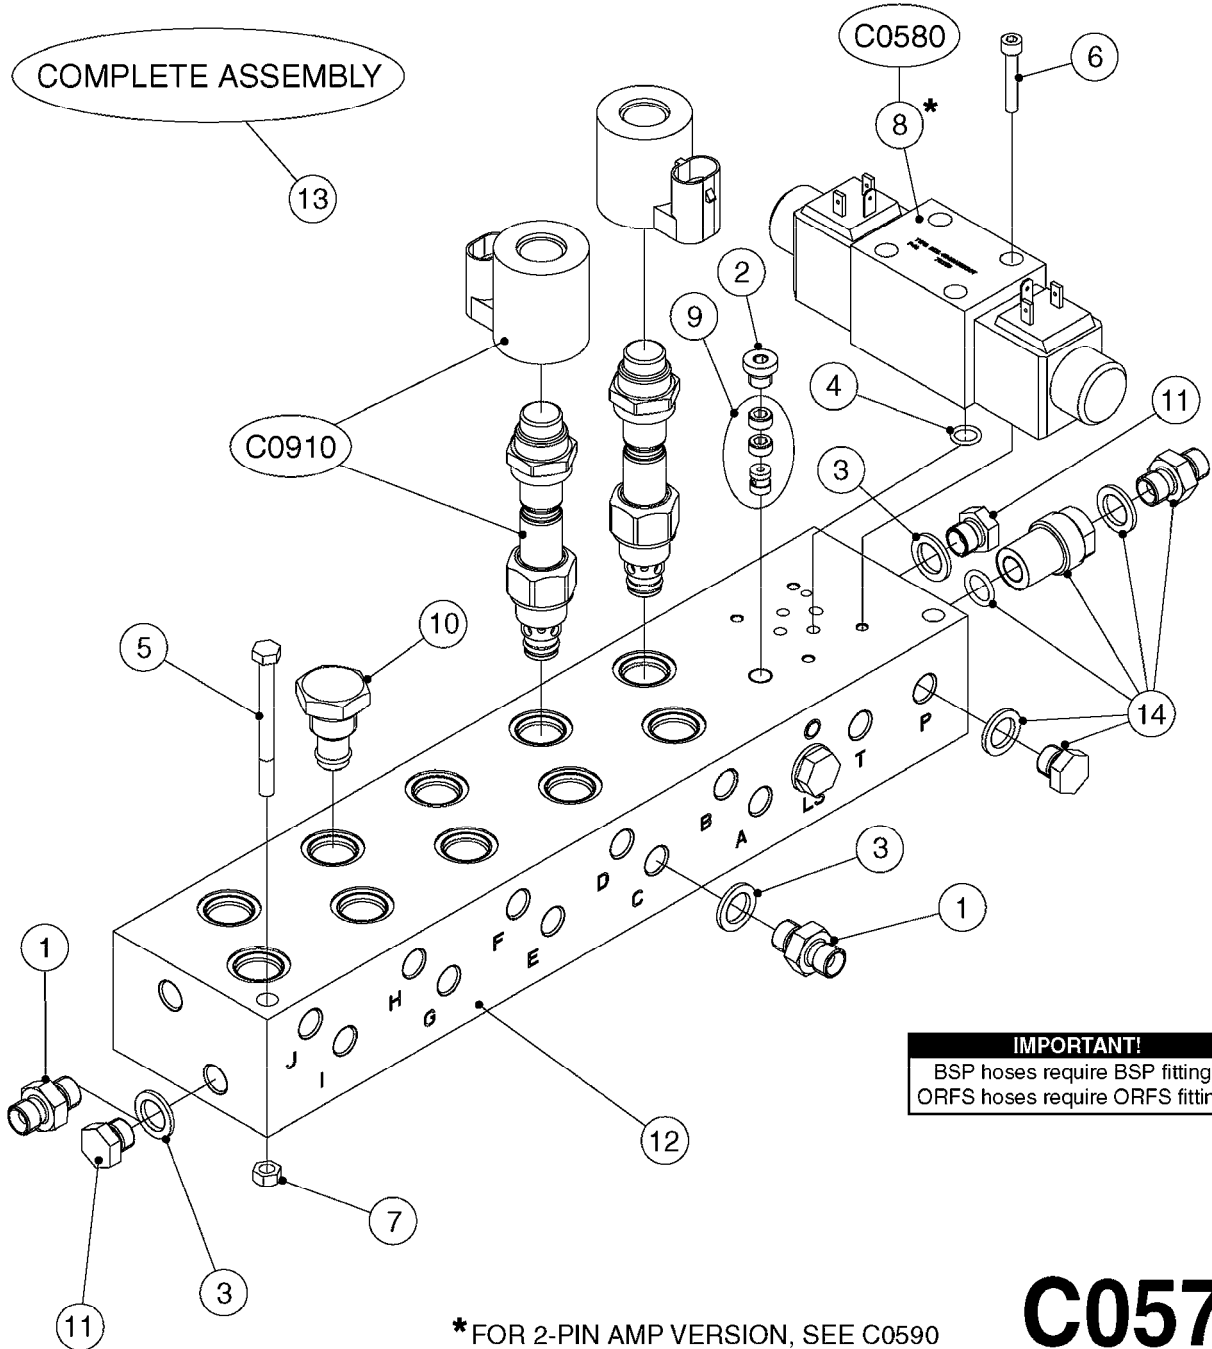

C0045

HYDRAULICS - BSP TO ORFS
C0045-HIN, 24:03:16

Page 1

Date 12.08.2020 9:22

Pos.	parts-n°	order qty	description
1	10466003	1	COUPLER PIONEER 8010-04 1/2NPT
2	231907	1	HEX NIPPLE 1/4"BSP X 1/2"NPT
2	231906	1	HEX NIPPLE 3/8"BSP X 1/2"NPT
2	147132	1	HEX NIPPLE 1/2"X1/2" BSP DEL
3	230311	1	QUICK COUPLING 1/2"
4	241356	1	DOWTYSEAL 1/2"
5	23234800	1	HEX NIPPLE 1/2"-9/16" ORFS FITTING FOR 1/4" HOSE
5	23234900	1	HEX NIPPLE 1/2"-11/16" ORFS FITTING FOR 3/8" HOSE
5	23235300	1	HEX NIPPLE 1/2"-13/16" ORFS FITTING FOR 1/2" HOSE
6	242102	1	O-RING Ø9.25X1.78 NITRIL 90SH
6	24263200	1	O-RING Ø7.66X1.78 NITRIL 90SH
6	24263300	1	O-RING Ø12.42X1.78 NITRIL 90SH
6	24263400	1	O-RING Ø18.77X1.78 NITRIL 90SH
7	67002403	1	CHART - BSP TO ORFS HOSES
8	67002503	1	CHART - BSP TO ORFS FITTINGS