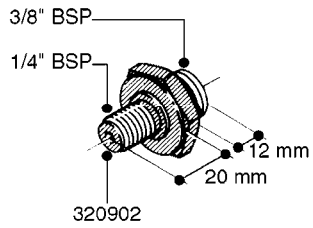

FITTINGS - HEXAGON NIPPLES
L0030-HIN, 01:01:16

L0030

FITTINGS - HEXAGON NIPPLES
L0030-HIN, 01:01:16

Page 1
Date 12.08.2020 9:22

parts-n°	order qty	description
10015303	1	FITT.PO.HN 1.00X1.00 M1000
10425003	1	FITT.PO.HN 1.25X1.00 MCPHEE
320132	1	FITT.DK HN 1" BSP
320176	1	FITT.DK HN 3/8"X1/2" BSP
320445	1	FITT.DK HN 1/4"X3/8" BSP
320655	1	FITT.DK HN 1/2"-1/2" BSP
320692	1	FITT.DK HN 3/8'BSPX1/4'NPT
320703	1	FITT.DK HN 3/8BSP X1/2 &1/4NPT
320725	1	FITT.DK NIPPLE 3/8"-3/8" BSP
320902	1	FITT.DK HN 3/8'X 1/4' BSP
390232	1	FITT.DK HN 1-1/2' X 1-1/4' BSP
390276	1	FITT.DK HN 1'BSP