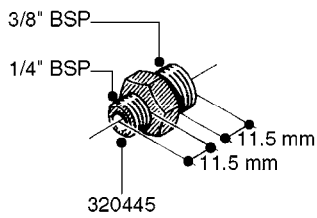

FITTINGS - HEXAGON NIPPLES
L0030-HIN, 01:01:16

L0030

FITTINGS - HEXAGON NIPPLES
L0030-HIN, 01:01:16

Page 1
Date 12.08.2020 9:22

parts-n°	order qty	description
10015303	1	FITT.PO.HN 1.00X1.00 M1000
10425003	1	FITT.PO.HN 1.25X1.00 MCPHEE
320132	1	FITT.DK HN 1" BSP
320176	1	FITT.DK HN 3/8"X1/2" BSP
320445	1	FITT.DK HN 1/4"X3/8" BSP
320655	1	FITT.DK HN 1/2"-1/2" BSP
320692	1	FITT.DK HN 3/8'BSPX1/4'NPT
320703	1	FITT.DK HN 3/8BSP X1/2 &1/4NPT
320725	1	FITT.DK NIPPLE 3/8"-3/8" BSP
320902	1	FITT.DK HN 3/8'X 1/4' BSP
390232	1	FITT.DK HN 1-1/2' X 1-1/4' BSP
390276	1	FITT.DK HN 1'BSP