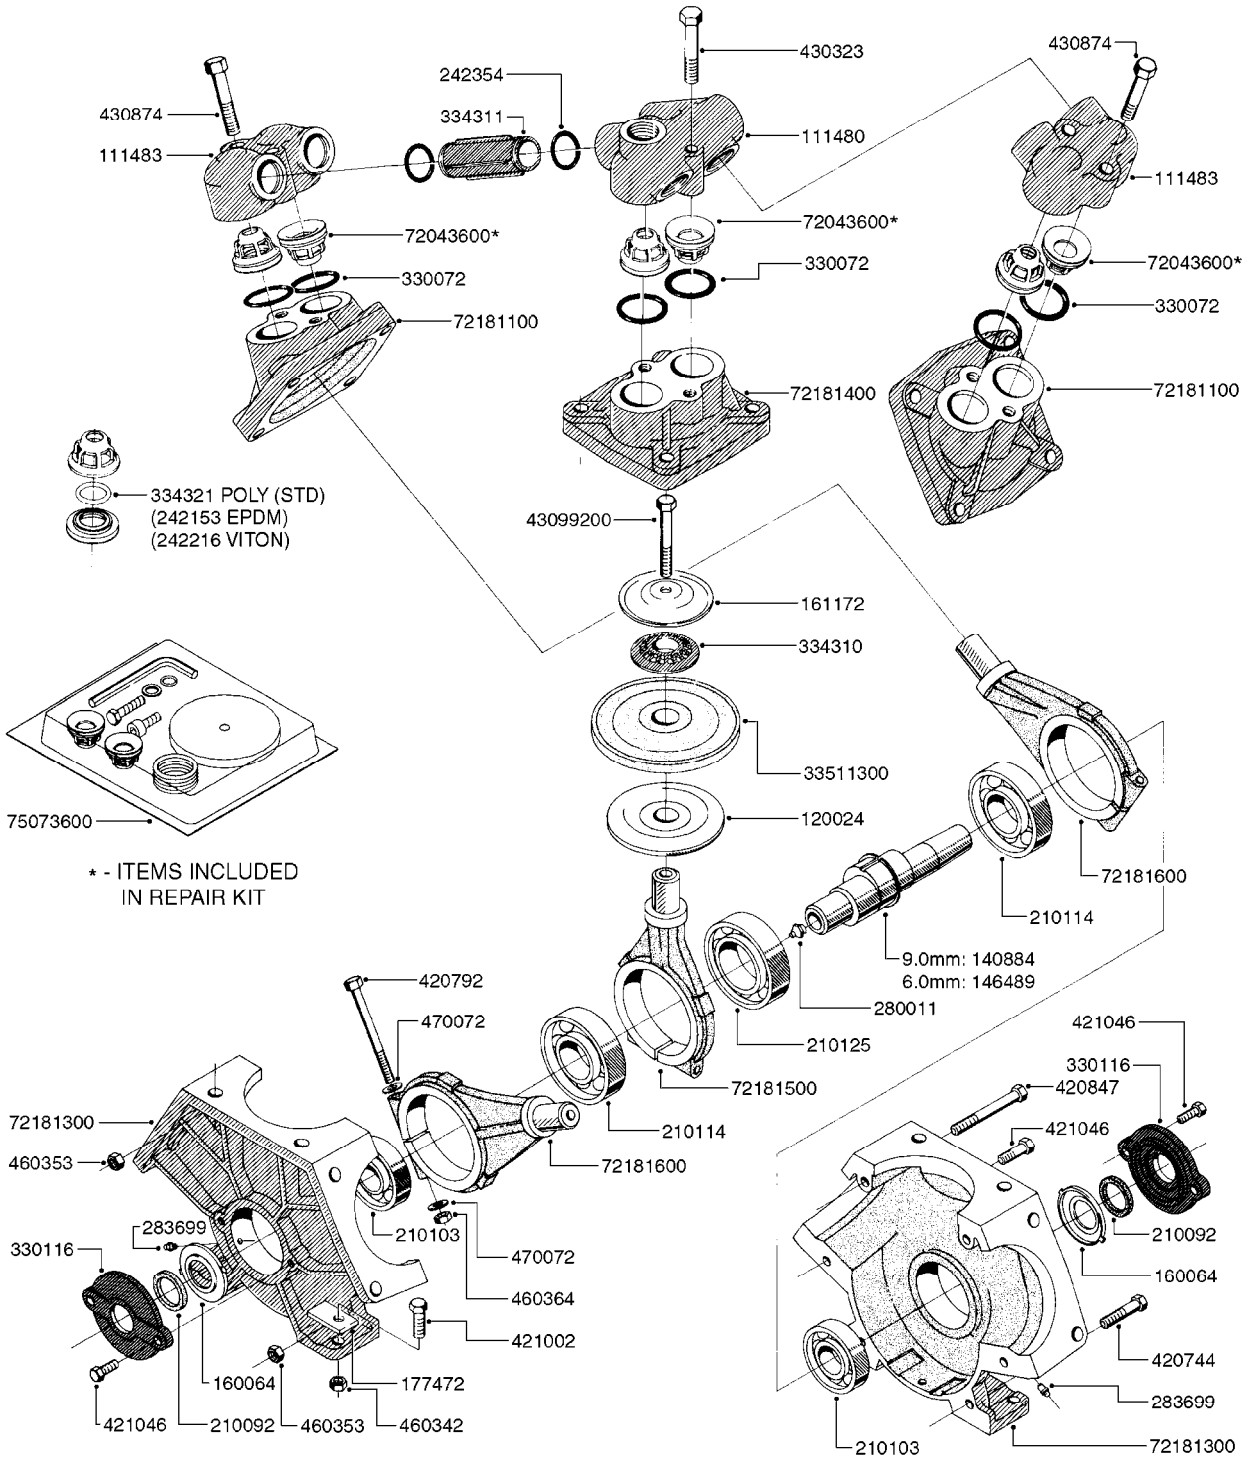

COMPLETE PUMPS
821635 - PUMP ONLY
10396203 - WITH PTO & DAMPER

COMPLETE ASSEMBLIES
WHOLEGOODS ITEMS

A0230

PUMP - 1303 W/ MOUNTING BASE
A0230-HIN, 01:01:16

Page 1
Date 12.08.2020 9:21

parts-n°	order qty	description
111480	1	VALVE HEAD 1302 CENTER
111483	1	VALVE HEAD SIDE 1302
120024	1	DIAPHRAGM BACK DISC 1200-1300
140884	1	CRANK SHAFT MODEL 1300-9
146489	1	CRANK SHAFT MODEL 1302-6MM
160064	1	DUST PLATE
161172	1	DIAPHRAGM DISC F. 1203/1303
177472	1	BRACKET 25 X 5
210092	1	SEAL FELT D43/30X5
210103	1	BEARING BALL 6306
210114	1	BEARING BALL 6308
210125	1	BEARING BALL 6210
242153	1	O-RING D26X4 EPDM
242216	1	O-RING VITON F/1202/1302/462
242354	1	O-RING D32.2X3.0 VITON
280011	1	GREASE NIPPLE 1/8" SAE H TR
283699	1	GREASE NIPPLE M6X1
330072	1	O-RING D53.5/D45.5X4
330116	1	SEAL RETAINER, MODEL 1300
334310	1	NYLON WASHER 1202/1302/462
334311	1	CONNECTION PIPE INLET MOD.1302
334321	1	O-RING POLY. 34.0x26.0x4.0
420744	1	BOLT HEX 8.8 DEL M8X40
420792	1	BOLT HEX 8.8 RAW M8X95
420847	1	BOLT HEX 8.8 DEL M8X85
421002	1	BOLT HEX 8.8 DEL M10X30 FT DIN933
421046	1	BOLT HEX M8X25/25 A2 SS DIN933
430323	1	BOLT HEX 8.8 DEL M12X60
430874	1	SCREW SET 8.8 DEL M12X70 FT
460342	1	NUT HEX M10 DEL DIN934
460353	1	NUT HEX M8 BLACK
460364	1	NUT HU M8 A2 SS DIN934
470072	1	WASHER D15/D8X.5 LOCK
821635	1	PUMP 1303/9 540RPM
10396203	1	PUMP 1303 C/W PTO 540 RPM
33511300	1	DIAPHRAGM 1202-1303 POLY 2006
43099200	1	BOLT HEX SS M12 X 30 DIN933 A4
72043600	1	VALVE FOR 462/463
72181100	1	DIAPHRAGM COVER 1203/1303+BLTS
72181300	1	PUMP CASTING 1300 RED W/BOLTS
72181400	1	DIAPHRAGM COVER 1303 W/BOLTS
72181500	1	CONNECTING ROD, CENTER 1303
72181600	1	CONNECTING ROD, SIDE MOD.1300
75073600	1	PUMP KIT 1303 MM "06"