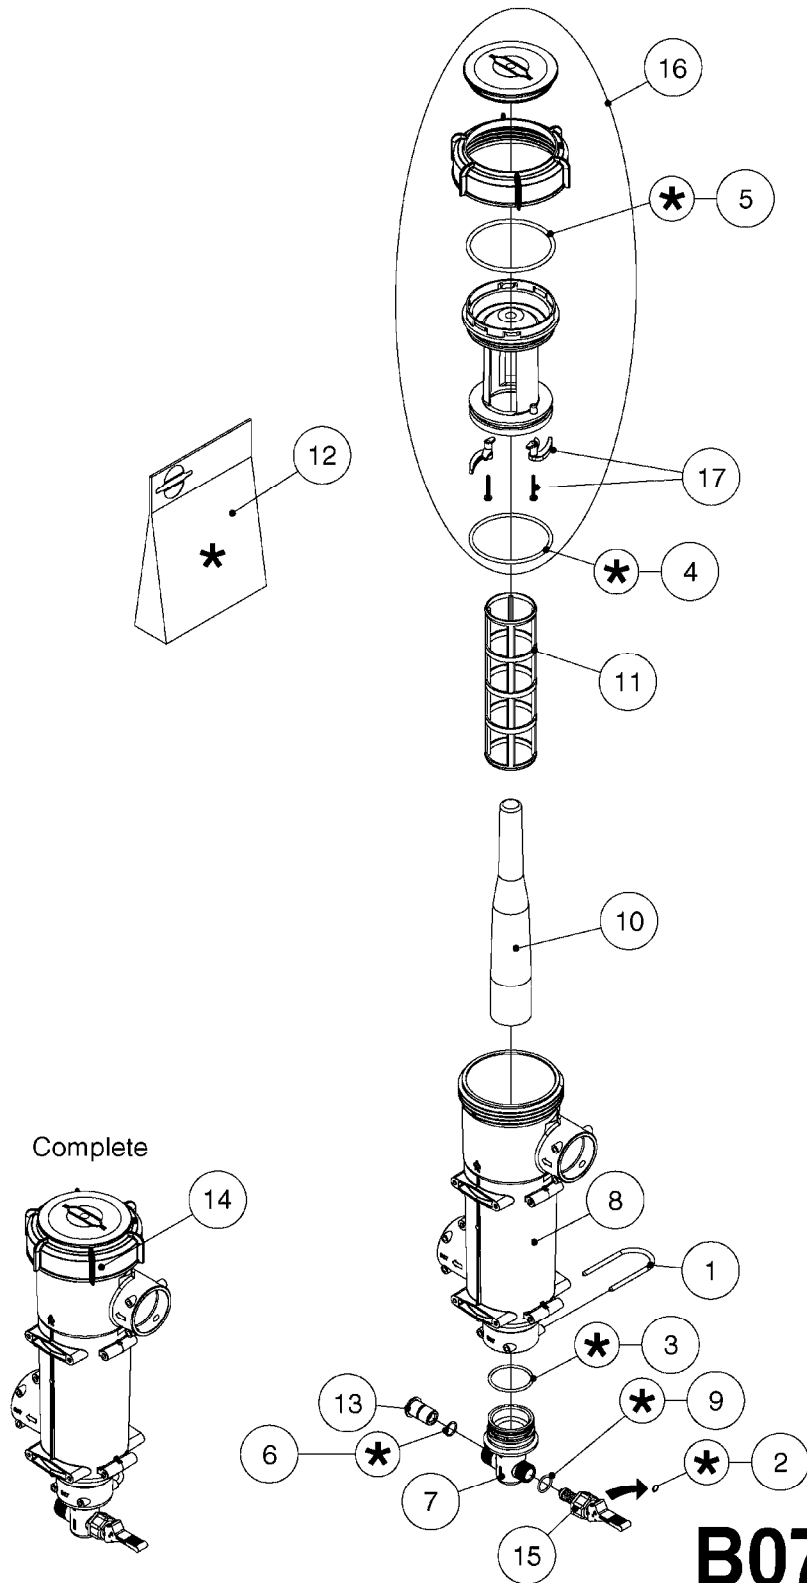

B0720

EASY CLEAN FILTER
B0720-HIN, 01:01:16

Page 1

Date 12.08.2020 9:22

Pos.	parts-n°	order qty	description
1	140766	1	NUT 1/2" BSP
2	145997	1	FITT.DK S-93 FORK
3	231346	1	QUICK COUPLER 1/8"BSP X 4 MM
4	240936	1	O-RING D13.3X2.4 NITRIL
5	242570	1	O-RING D150.0 x5.0 SH70 VITON
6	242572	1	RUBBER BELT Ø160x1.5 B=60 EPDM
7	242573	1	O-RING Ø104.14X5.33SH70 NITRIL
8	242593	1	GASKET Ø8/Ø5x1 (PA) 266N-M5X1
9	320047	1	FITT.DK CAPNUT 1/2" BSP
10	322356	1	EASYCLEAN FILTER HOUSING
11	322357	1	CAP F. COUPLER EASYCLEAN FILTE
12	330212	1	O-RING D19/D14X2.4 F.1/2"NUT
13	391090	1	BALL F. EASYCLEAN FILTER ON/OF
14	391091	1	SEAL F. BALL EASYCLEAN FILTER
15	440698	1	SCREW F.PLASTIC 6X18 SS HEXHD
16	727133	1	HOSETAIL S93 2"1/2 + O-RING
17	727226	1	HOSETAIL S93 2"1/2 90°+O-RING
18	741826	1	SEAL KIT F. EASYCLEAN FILTER
19	927253	1	RED AIR HOSE, Ø4/2 1810 E
20	14055400	1	FITT.DK REDUC 1/2"x1/8"x1/4"BS
21	14117700	1	SPINDLE S93 L46 NV13 SS
22	24260100	1	O-RING Ø88.0X5.0 SH70 VITON
23	24260700	1	O-RING Ø101.19X3.53 SH70 VITON
24	28030303	1	CLAMP HOSE T-BOLT S2.5" 235-76
25	28053400	1	GAUGE VACUUM SUCT. FILTER NCM
26	28054300	1	QUICK COUPLER 1/8"BSP/Ø4 FEMAL
27	33503200	1	HOSE COUPLER F. EASYCLEAN FILT
28	33503600	1	FILTER CARRIER F. EASYCLEAN
29	72072900	1	FITT. S93 2-1/2" 45° S W/O-RING
30	72270600	1	LID ASSM. EASYCLEAN FILTER
31	72278800	1	FILTER 30 MESH GREEN D110/284
31	72278900	1	FILTER 50 MESH BLUE D110/284
31	72279000	1	FILTER 80 MESH RED D110/284
32	72318900	1	EASYCLEAN FILTER COMPL.
33	74192800	1	FILTER LOCK PARTS - EASYCLEAN
34	92702803	1	HOSE PVC SUCT GRAY 2.5"