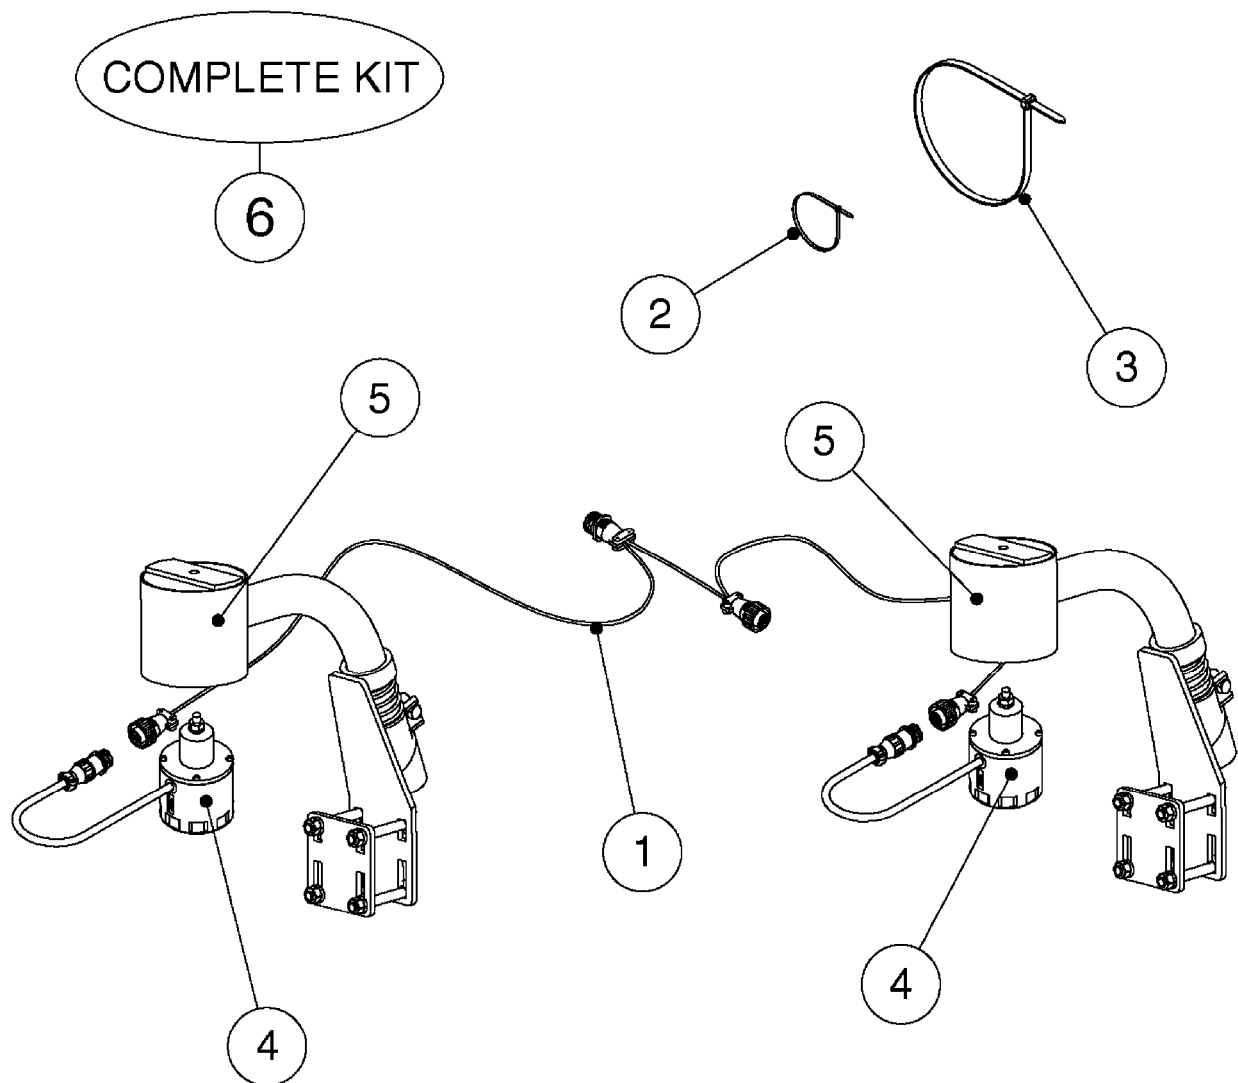

M0360

NORAC SEVERE TERRAIN KIT
M0360-HIN, 01:01:16

Page 1
Date 12.08.2020 9:23

Pos.	parts-n°	order qty	description
1	26030300	1	NORAC SEVERE TERRAIN CABLE
2	28024103	1	TIE STRAP L=8" x W=3/16"
3	28025203	1	TIE STRAP L=23" x W=1/2"
4	28086400	1	UC4 ULTRASONIC SENSOR
5	28086500	1	UC4 SENSOR MOUNTING BKT. NORAC
6	72591600	1	NORAC HC SEVERE TERRAIN KIT