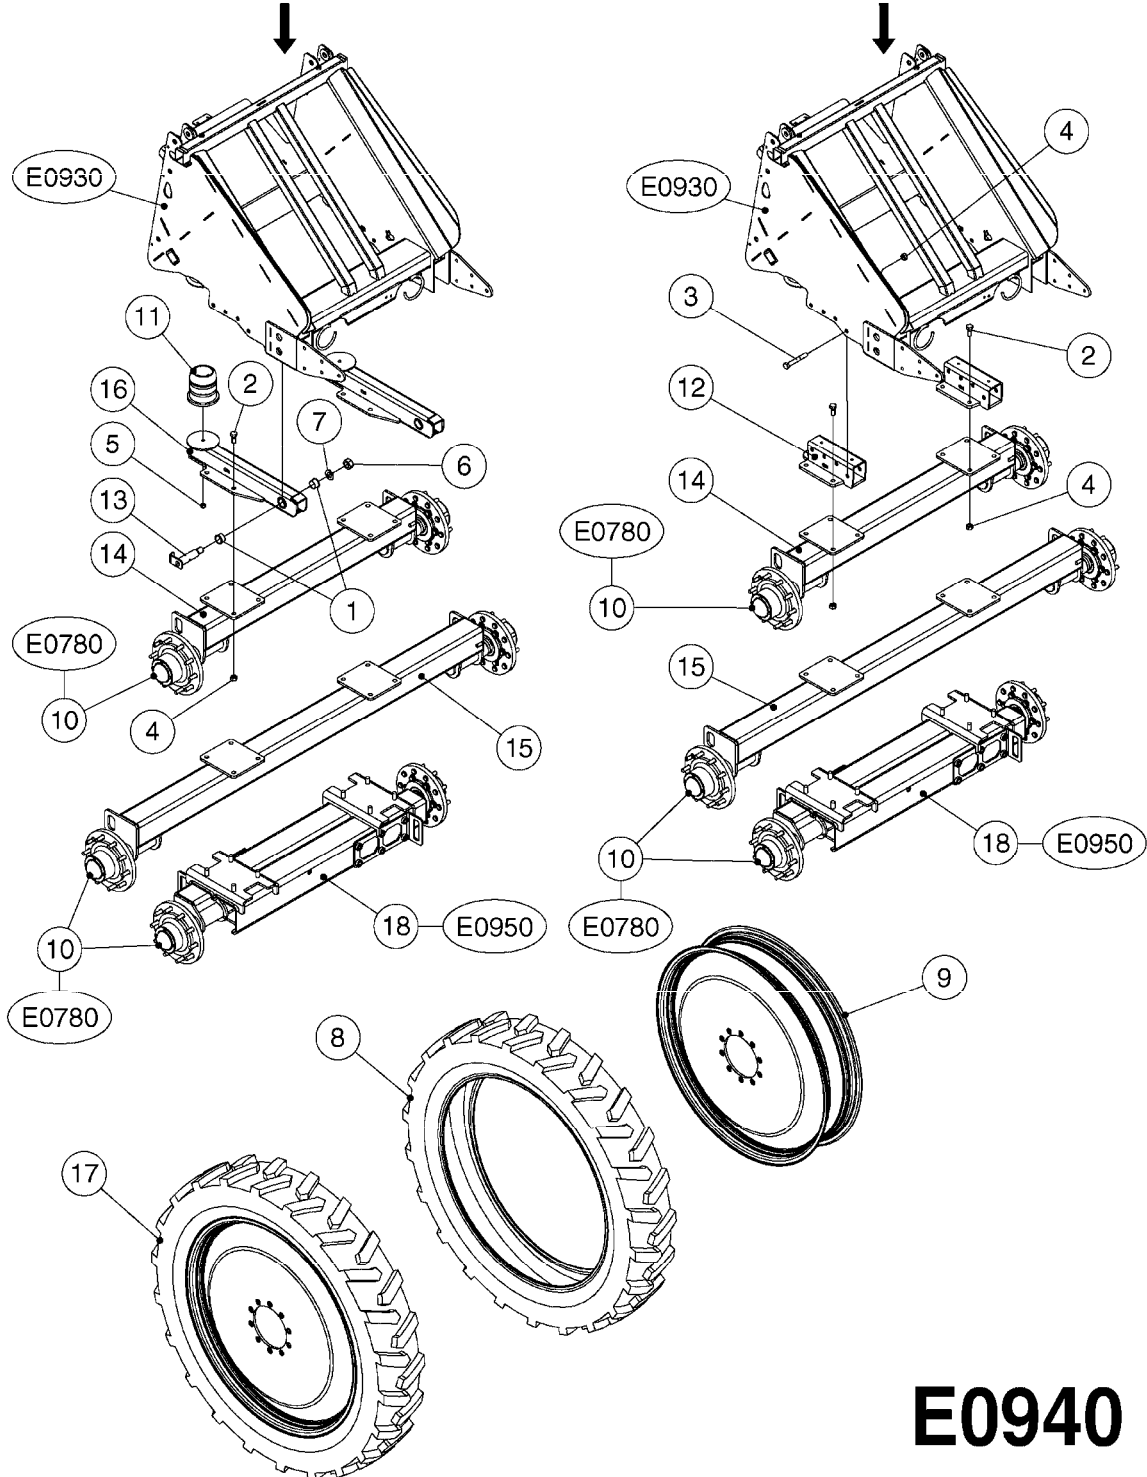

SUSPENDED
AXLE SYSTEM

NON SUSPENDED
AXLE SYSTEM

Pos.	parts-n°	order qty	description
1	210863	1	BUSHING DU FLNG. D40/44 L=26
2	430890	1	BOLT HEX 8.8 DEL M20X50
3	430979	1	BOLT HEX M20x140 8.8 DELTA
4	460806	1	NUT HEX M20X2.50 LOCK DIN985A2 SS
5	461253	1	NUT HEX M14 NV=22 A4 RST
6	461316	1	NUT HEX LOCK M30X3.5 DIN 985
7	471131	1	WASHER, M30, Ø56/31.0X 4.0, SS
8	10615703	1	TIRE 320 90R46' RAD.TL 357774
8	28061803	1	TIRE, 380/90 R46 168LI R1
9	28021703	1	RIM 46"Ø-10"W 10B-11.25BC-5.19
9	28061403	1	RIM 46X13,11.25BC,8.7P,-5.19OS
10	28050003	1	HUB F 3.5" 873 15000# PACKAGE
11	28076200	1	BUMPER PUR Ø140X166-M14 BLACK
12	61044300	1	FIXED AXLE NAV NO SUSPENSION
13	61046700	1	PIN SWING ARM NAV SUSP
14	63034803	1	AXLE NAVIGATOR 60" 2010 AXLE ONLY
14	70079703	1	AXLE FIXED 60" NAVIGATOR 2010 COMPLETE W/HUBS & SPEED SENS.MT.
15	63034903	1	AXLE NAVIGATOR 120" 2010 AXLE ONLY
15	70079803	1	AXLE FIXED 120" NAVIGATOR 2010 COMPLETE W/HUBS & SPEED SENS.MT.
16	63059100	1	SUSPENSION SWINGARM, NAVIGATOR. RED
17	70024003	1	WHEEL/TIRE 5 3/160S 320/46 LH
17	70024103	1	WHEEL/TIRE 5 3/160S 320/46 RH
17	70092003	1	WHEEL/TIRE 5 3/160S 380/46 LH
17	70092103	1	WHEEL/TIRE 5 3/160S 380/46 RH
18	70074703	1	AXLE ADJUSTABLE 60-120 NV DBL