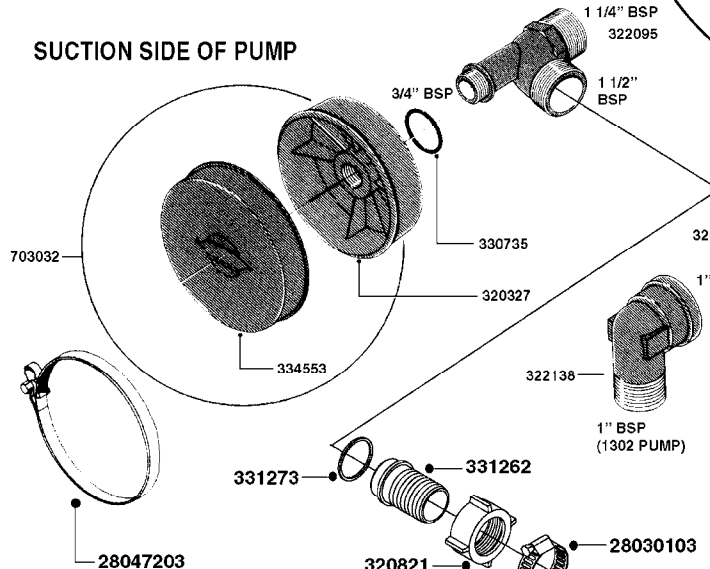

SUCTION SIDE OF PUMP