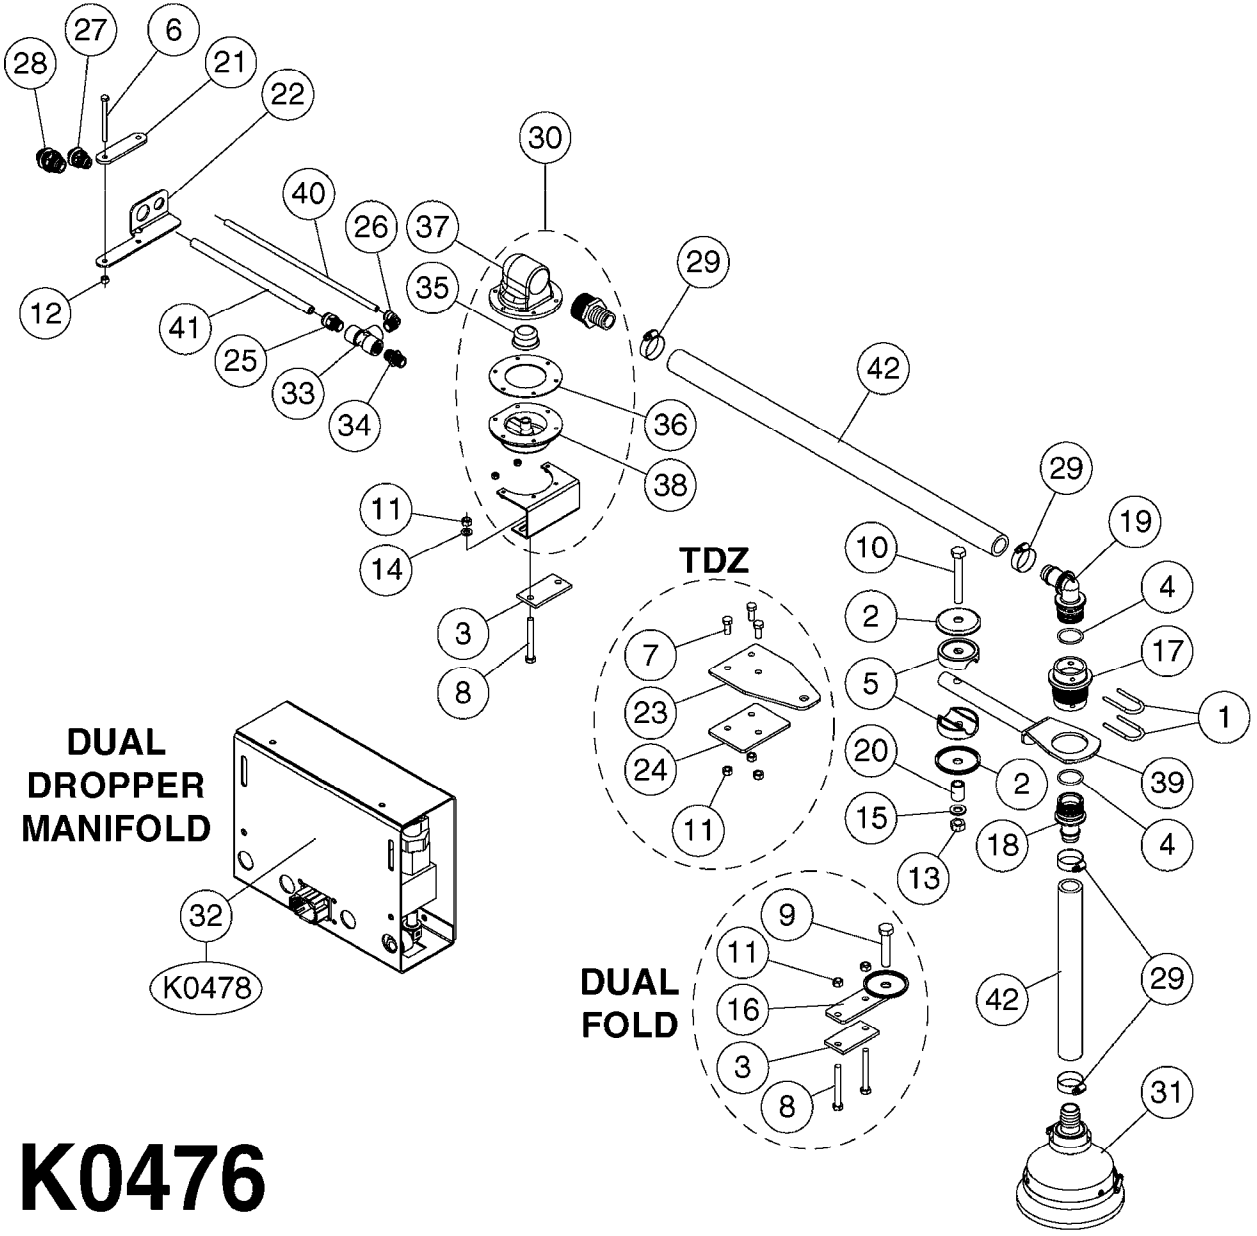

K0476

FOAM MARKER - DROPPER RICHWAY
K0476-HIN, 26:02:18

Page 1
Date 12.08.2020 9:22

Pos.	parts-n°	order qty	description
1	145995	1	FITT.DK S-53 FORK
2	160775	1	WASHER F. FRICTION PLATE
3	172664	1	FLATBAR BACKING PLATE
4	242109	1	O-RING D32.2x3.0
4	242354	1	O-RING D32.2X3.0 VITON
5	330831	1	FRICTION PLATE
6	410605	1	BOLT HEX 8.8 DEL M6X80
7	420582	1	BOLT HEX 8.8 DEL M8X20 FT A2
8	421201	1	BOLT HEX 8.8 DEL M8X70
9	430323	1	BOLT HEX 8.8 DEL M12X60
10	430924	1	BOLT HEX 8.8 DEL M12 X 85
11	460143	1	LOCK NUT M8 SST A2 DIN985
12	460261	1	NUT HEX M6X1.00 LOCK DIN985 A2 SS
13	460703	1	NUT HEX M12X1.75 LOCK DIN985A2 SS
14	471126	1	WASHER, M8, Ø16/ 8.4X 1.6, SS
15	471127	1	WASHER, M12, Ø24/13X24X2.5 SS
16	611671	1	BREAK AWAY HOLDER F-MARKER
17	726463	1	FITT.DK S53 BULKHEAD W/GASKET
18	726559	1	FITT DK. S-53 HB 1" W/O-RING
19	726571	1	FITT.DK S-53 ELB.1", W ORING
20	14103900	1	BUSHING Ø19/Ø13 L=26.5 SPC/FTZ BOOMS ONLY
21	16022403	1	BRACKET 60MM TUBE
22	16162903	1	BRKT, FOAM LINE DISCONNECT
23	16169803	1	BRACKET, TDZ FOAM MARKER MOUNT
24	16170003	1	PLATE, TDZ FOAM MARKER MOUNT BACKER
25	23004303	1	FITT, 3/8"NPT-3/8"TUBE-PTC
26	23004403	1	FITT, 3/8"NPT-1/4"90-PTC
27	23004503	1	FITT, BULKHEAD-1/4" TUBE-PTC
28	23004603	1	FITT, BULKHEAD-3/8" TUBE-PTC
29	28030003	1	CLAMP HOSE GEAR P1" 6716
30	28064903	1	FOAMHEAD ASSEMBLY, RICHWAY
31	28065003	1	COLLECTOR HEAD ASSY, RICHWAY
32	28065103	1	DUAL DROP MANIFOLD, RICHWAY
33	28066303	1	FITT, BANJO, 3/8" TEE
34	28066403	1	FITT, BANJO, 3/8"-3/8" STR NIP
35	28087803	1	3/8" FOAMHEAD SCREEN, FOAM MARKER, RICHWAY
36	28087903	1	FOAMHEAD GASKET, FOAM MARKER, RICHWAY
37	28088003	1	FOAMHEAD TOP HOUSING, FOAM MARKER, RICHWAY
38	28088103	1	FOAMHEAD BOTTOM HOUSING, FOAM MARKER, RICHWAY
39	61065900	1	BRACKET FOR FOAM DROPPER, S53
40	92703303	1	HOSE LLDPE .25"X.17"X12" BLACK
41	92703403	1	HOSE LLDPE .38"X.25"X12" BLACK
42	92712403	1	HOSE R X1" X300PSI WP X0012"