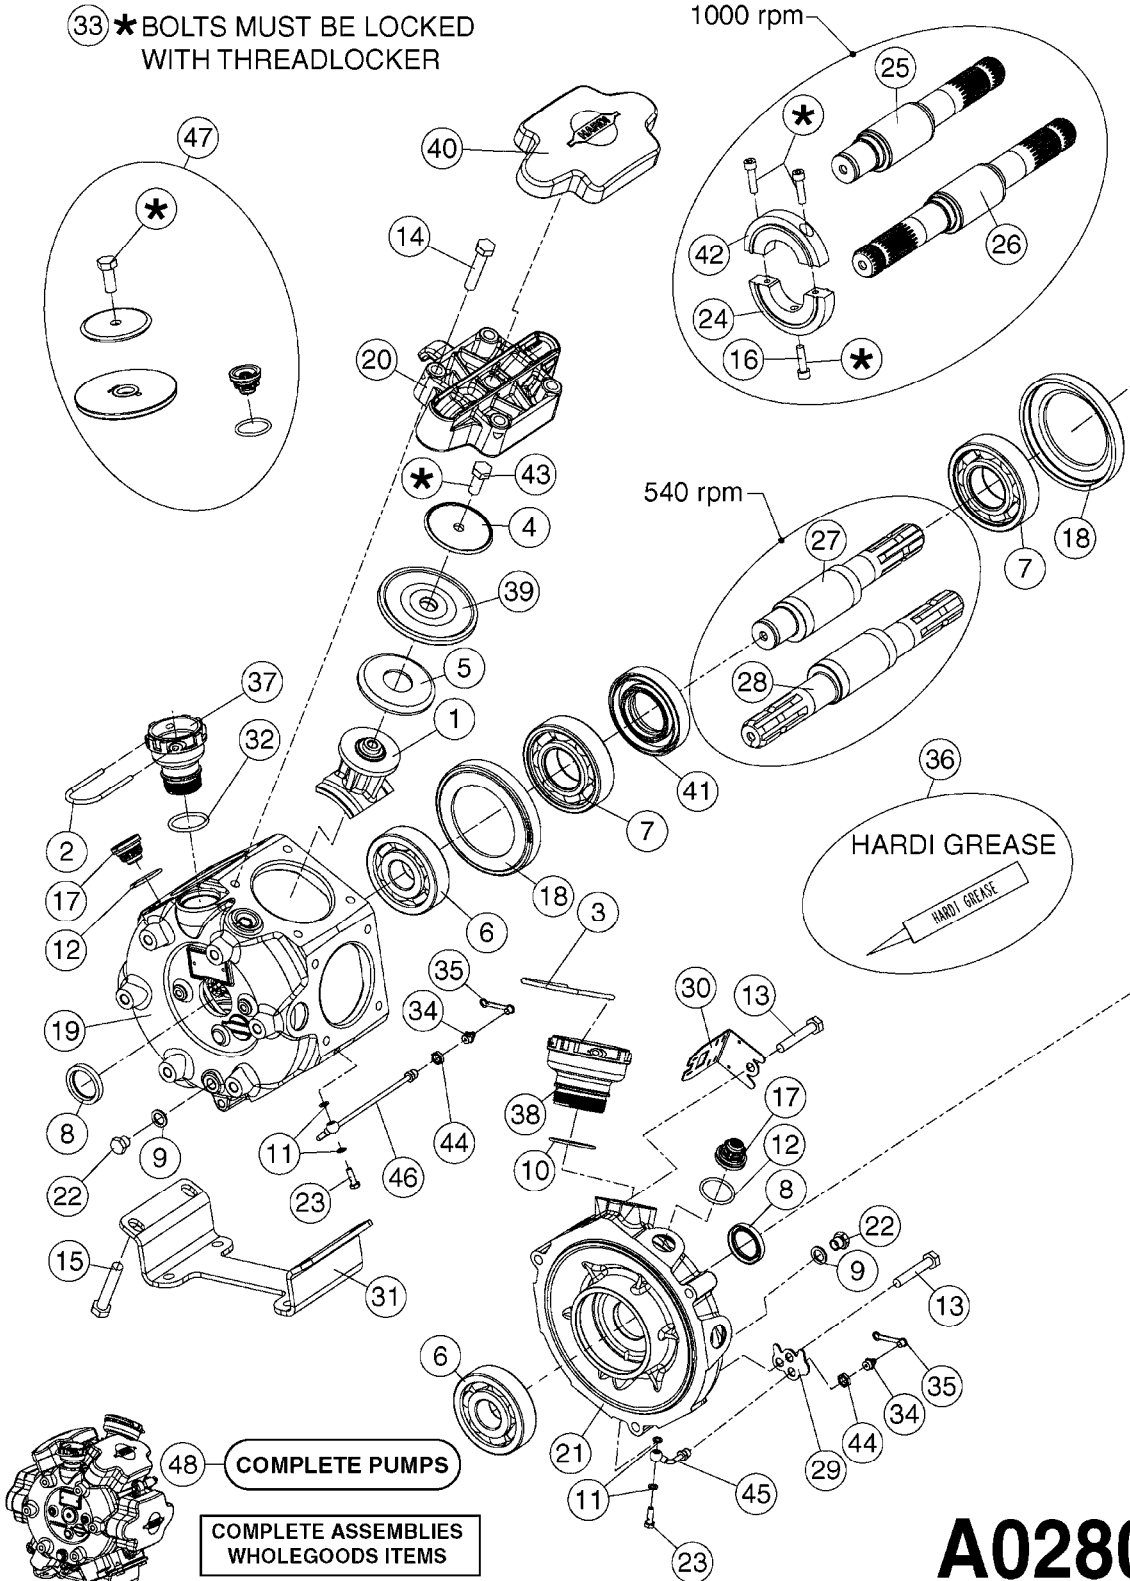

33 * BOLTS MUST BE LOCKED WITH THREADLOCKER

1000 rpm

540 rpm

HARDI GREASE

48 COMPLETE PUMPS
COMPLETE ASSEMBLIES
WHOLEGOODS ITEMS

A0280

PUMP - 364 540/1000 RPM
A0280-HIN, 07:05:20

Page