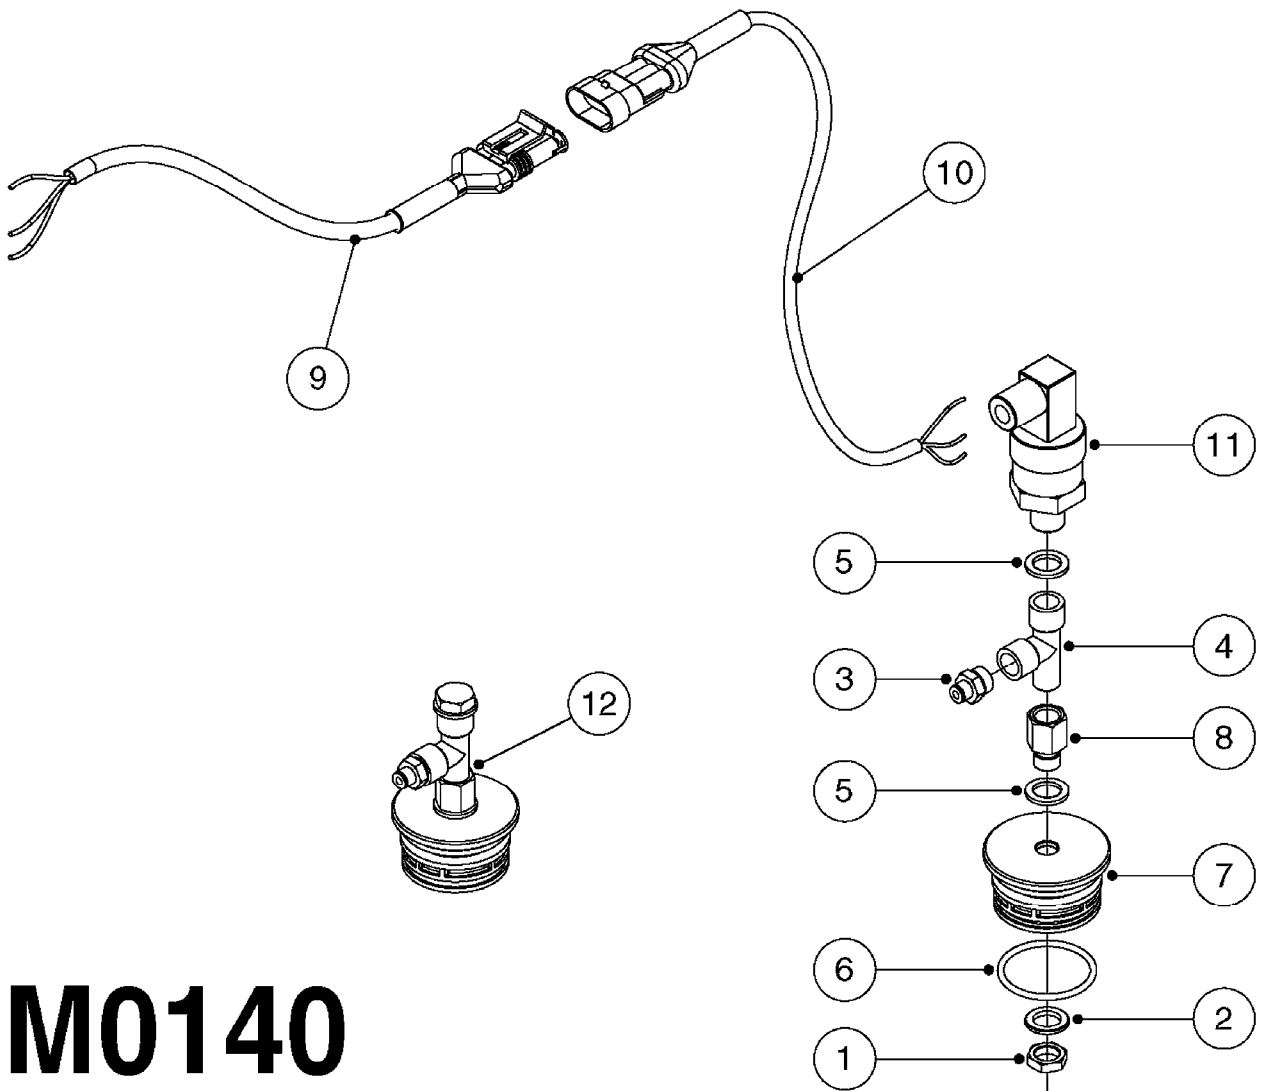

PRESSURE SENSOR - AMP
M0140-HIN, 01:01:16

Page 0
Date 12.08.2020 9:23

M0140