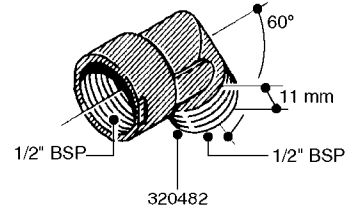

FITTINGS - HEXAGON NIPPLES
L0030-HIN, 01:01:16

L0030

FITTINGS - HEXAGON NIPPLES
L0030-HIN, 01:01:16

Page 1
Date 12.08.2020 9:22

parts-n°	order qty	description
10015303	1	FITT.PO.HN 1.00X1.00 M1000
10425003	1	FITT.PO.HN 1.25X1.00 MCPHEE
320132	1	FITT.DK HN 1" BSP
320176	1	FITT.DK HN 3/8"X1/2" BSP
320445	1	FITT.DK HN 1/4"X3/8" BSP
320655	1	FITT.DK HN 1/2"-1/2" BSP
320692	1	FITT.DK HN 3/8'BSPX1/4'NPT
320703	1	FITT.DK HN 3/8BSP X1/2 &1/4NPT
320725	1	FITT.DK NIPPLE 3/8"-3/8" BSP
320902	1	FITT.DK HN 3/8'X 1/4' BSP
390232	1	FITT.DK HN 1-1/2' X 1-1/4' BSP
390276	1	FITT.DK HN 1'BSP