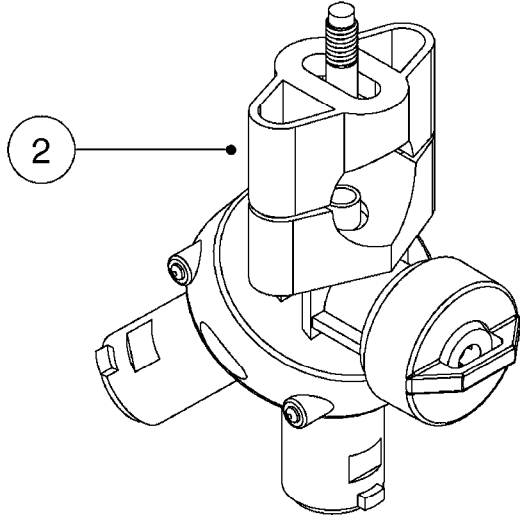

COMPLETE ASSEMBLY
WITH NOZZLES