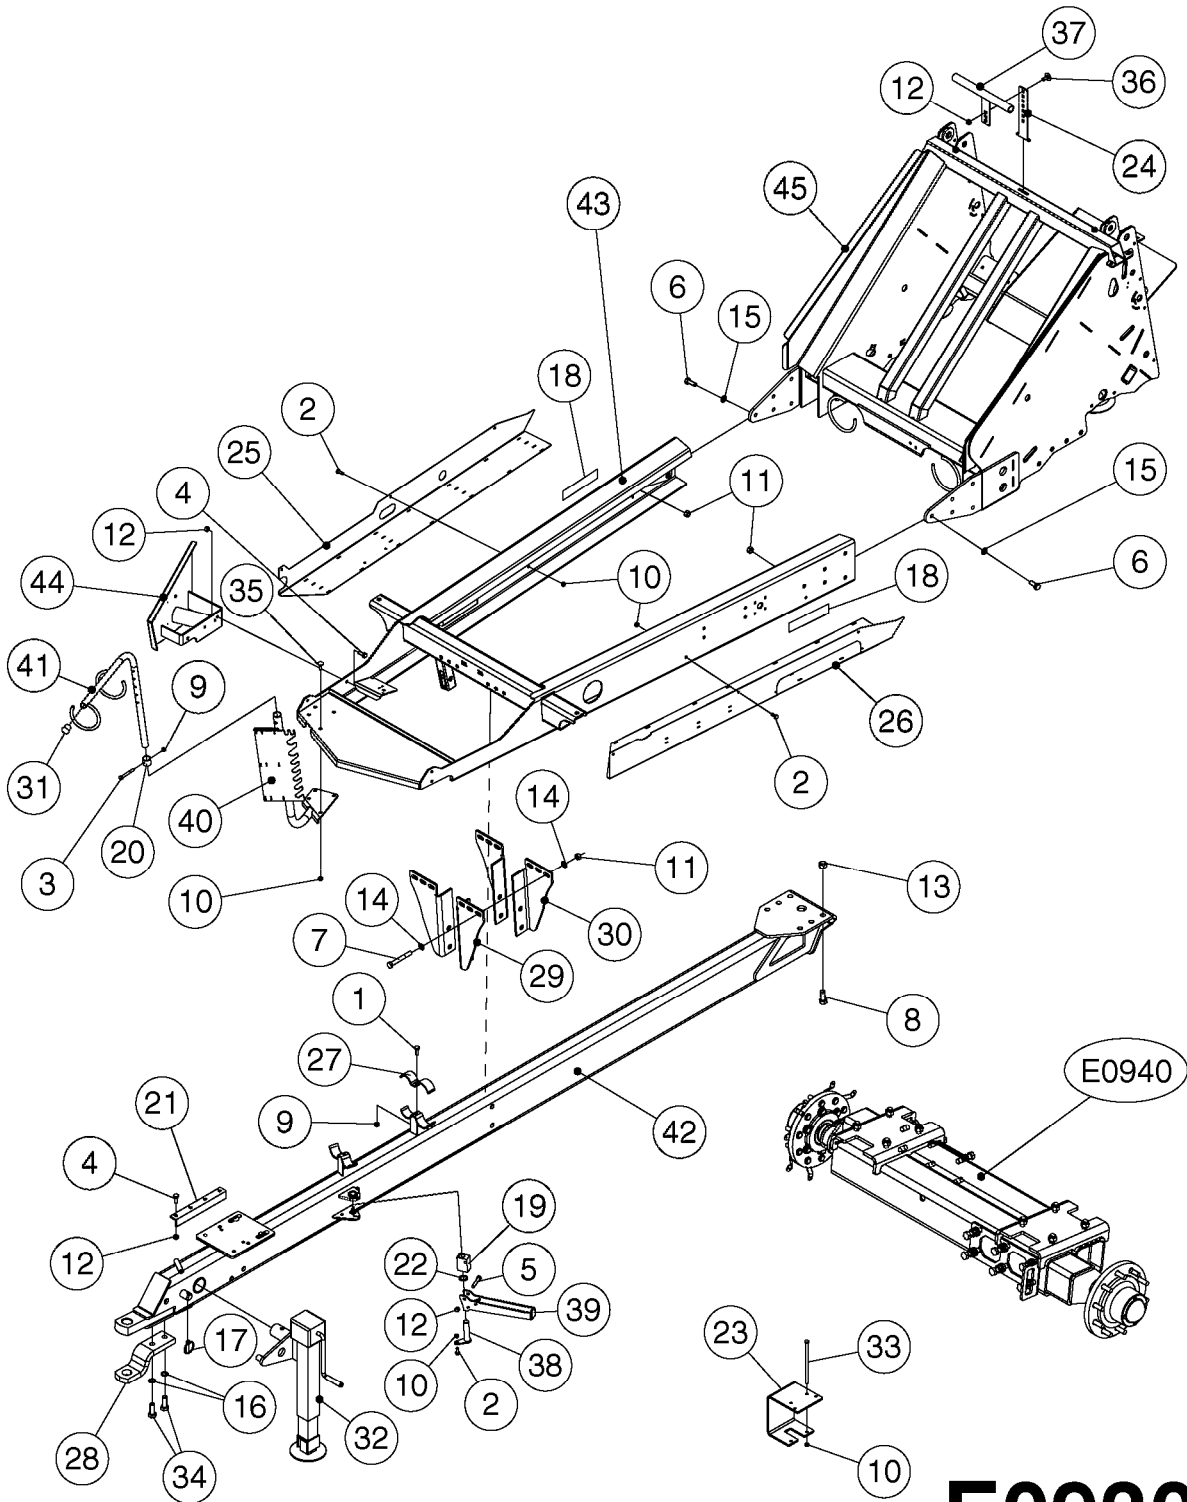

E0930

FRAME-NAVIGATOR 3000/3500/4000
E0930-HIN, 12:07:17

Page 1
Date 12.08.2020 9:22

Pos.	parts-n°	order qty	description
1	420567	1	BOLT HEX 8.8 DEL M8X30 FT
2	420604	1	BOLT HEX 8.8 DEL M10X25 FT DIN933
3	420766	1	BOLT HEX M8-45/22 SST A2 DIN931
4	430286	1	BOLT HEX 8.8 DEL M12X30 FT
5	430438	1	BOLT HEX 8.8 DEL M12X65
6	430581	1	BOLT HEX 8.8 DEL M16X40 FT
7	430864	1	BOLT HEX 8.8 DEL M16X120
8	430890	1	BOLT HEX 8.8 DEL M20X50
9	460143	1	LOCK NUT M8 SST A2 DIN985
10	460423	1	NUT HEX M10X1.50 LOCK DIN985A2 SS
11	460585	1	LOCKING NUT M16 DIN985 A2 SS
12	460703	1	NUT HEX M12X1.75 LOCK DIN985A2 SS
13	460806	1	NUT HEX M20X2.50 LOCK DIN985A2 SS
14	471128	1	WASHER, M16, Ø30/17.0X 3.0, SS
15	471168	1	PAIR OF WASHERS NL16 17X25,4x3,4
16	471180	1	LOCK WASHER NORDLOCK M20 ELZ
17	480303	1	PIN 7/16 SNAP RING
18	10533903	1	DECAL REFLECTIVE AMBER 50X230
19	14073600	1	50X35X75 BRACKET F.STEP
20	15116700	1	BUSHING NAVIGATOR HOSE HOLDER
21	16116803	1	PLATE, PUMP MOUNT NAVIGATOR ONLY ON FRAMES BUILT BEFORE 9/2008
22	16127500	1	WASHER D40.0/27.0/2.0
23	16159803	1	BRKT, ACE 650, US NAV ACE 650 BRACKET F.LONG DRAWBAR
23	16162103	1	BRKT, ACE 650, DK NAV ACE 650 BRACKET FOR STD. DRAWBAR
24	16198600	1	T FOR REAR NAV TANK MOUNT B
25	16212600	1	CABLE TRAY NAV RIGHT RED
26	16212800	1	CABLE TRAY NAV LEFT
27	16216500	1	CLAMP, PUMP HOSES NAVIGATOR
28	16391700	1	FLATBAR F. CLEVIS, PAINTED
29	16441600	1	BRKT, DB TO FRAME 1 (2014)
30	16441800	1	BRKT, DB TO FRAME 2 (2014)
31	28046400	1	PIPE PLUG Ø25/1.0-2.0, BLACK
32	28082600	1	SUPPORT LEG F. NAV, CM+3000KG
33	42000103	1	BOLT HEX 8.8 DEL M10X230
34	43000803	1	BOLT HEX M20 X 70MM DEL - FT
35	44074300	1	BOLT CARRIAGE M10x30 SS
36	45001300	1	CARRIAGE BOLT M12X35 DIN603 A2
37	61044000	1	T FOR REAR NAV TANK MOUNT A
38	61048100	1	PIN D24.8 L=107
39	61050100	1	PAINTED STEP F.NAV
40	61053300	1	HOSE HOLDER LOWER NAVIGATOR
41	61053400	1	HOSE HOLDER UPPER NAVIGATOR
42	63036903	1	DRAWBAR FOR NAV-120' SPC LONG DRAWBAR (FOR 120'/90' DUAL FOLD BOOM)
42	63052700	1	DRAWBAR D42 NAVIGATOR RED STANDARD (SHORT) DRAWBAR
43	63057700	1	FRAME MID "A" SHAPE NAVIGATOR RED
44	63068000	1	SHIELD NAV RIGHT JACK MOUNT
45	63144300	1	REAR CHASSIS F.NAV. '13 RED