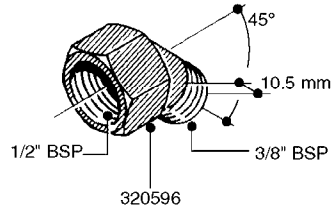

FITTINGS - HEXAGON NIPPLES
L0030-HIN, 01:01:16

L0030

FITTINGS - HEXAGON NIPPLES
L0030-HIN, 01:01:16

Page 1
Date 12.08.2020 9:22

parts-n°	order qty	description
10015303	1	FITT.PO.HN 1.00X1.00 M1000
10425003	1	FITT.PO.HN 1.25X1.00 MCPHEE
320132	1	FITT.DK HN 1" BSP
320176	1	FITT.DK HN 3/8"X1/2" BSP
320445	1	FITT.DK HN 1/4"X3/8" BSP
320655	1	FITT.DK HN 1/2"-1/2" BSP
320692	1	FITT.DK HN 3/8'BSPX1/4'NPT
320703	1	FITT.DK HN 3/8BSP X1/2 &1/4NPT
320725	1	FITT.DK NIPPLE 3/8"-3/8" BSP
320902	1	FITT.DK HN 3/8'X 1/4' BSP
390232	1	FITT.DK HN 1-1/2' X 1-1/4' BSP
390276	1	FITT.DK HN 1'BSP