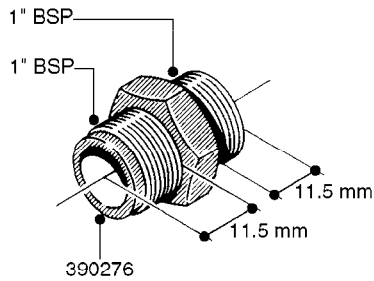

FITTINGS - HEXAGON NIPPLES
L0030-HIN, 01:01:16

L0030

FITTINGS - HEXAGON NIPPLES
L0030-HIN, 01:01:16

Page 1
Date 12.08.2020 9:22

parts-n°	order qty	description
10015303	1	FITT.PO.HN 1.00X1.00 M1000
10425003	1	FITT.PO.HN 1.25X1.00 MCPHEE
320132	1	FITT.DK HN 1" BSP
320176	1	FITT.DK HN 3/8"X1/2" BSP
320445	1	FITT.DK HN 1/4"X3/8" BSP
320655	1	FITT.DK HN 1/2"-1/2" BSP
320692	1	FITT.DK HN 3/8'BSPX1/4'NPT
320703	1	FITT.DK HN 3/8BSP X1/2 &1/4NPT
320725	1	FITT.DK NIPPLE 3/8"-3/8" BSP
320902	1	FITT.DK HN 3/8'X 1/4' BSP
390232	1	FITT.DK HN 1-1/2' X 1-1/4' BSP
390276	1	FITT.DK HN 1'BSP