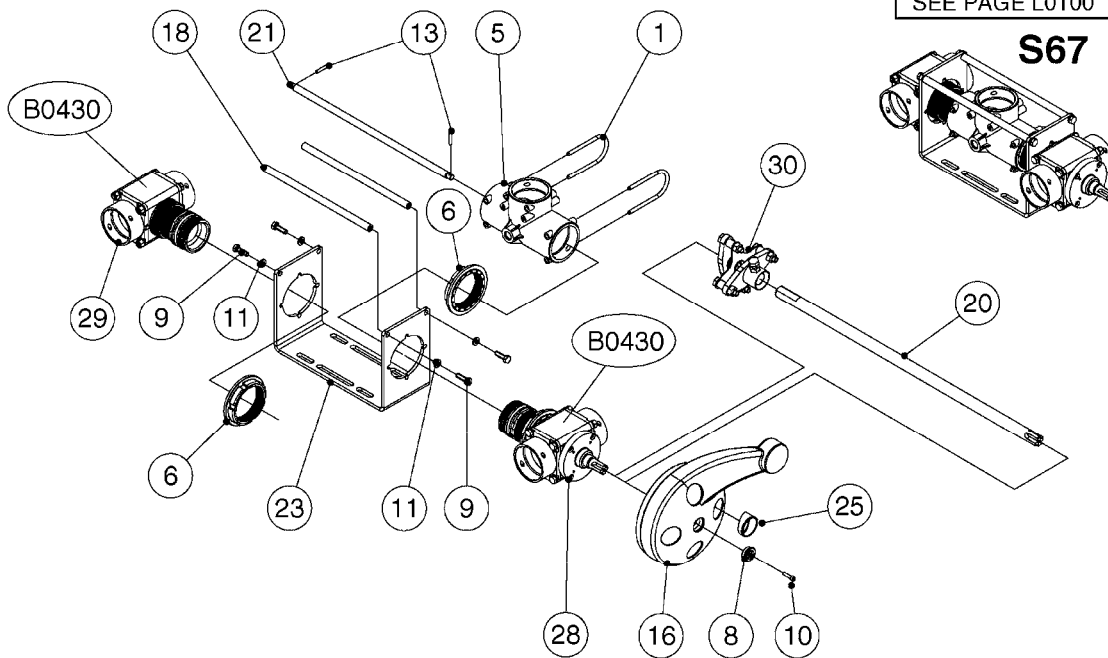

FOR S67 FITTINGS
SEE PAGE L0100

S67