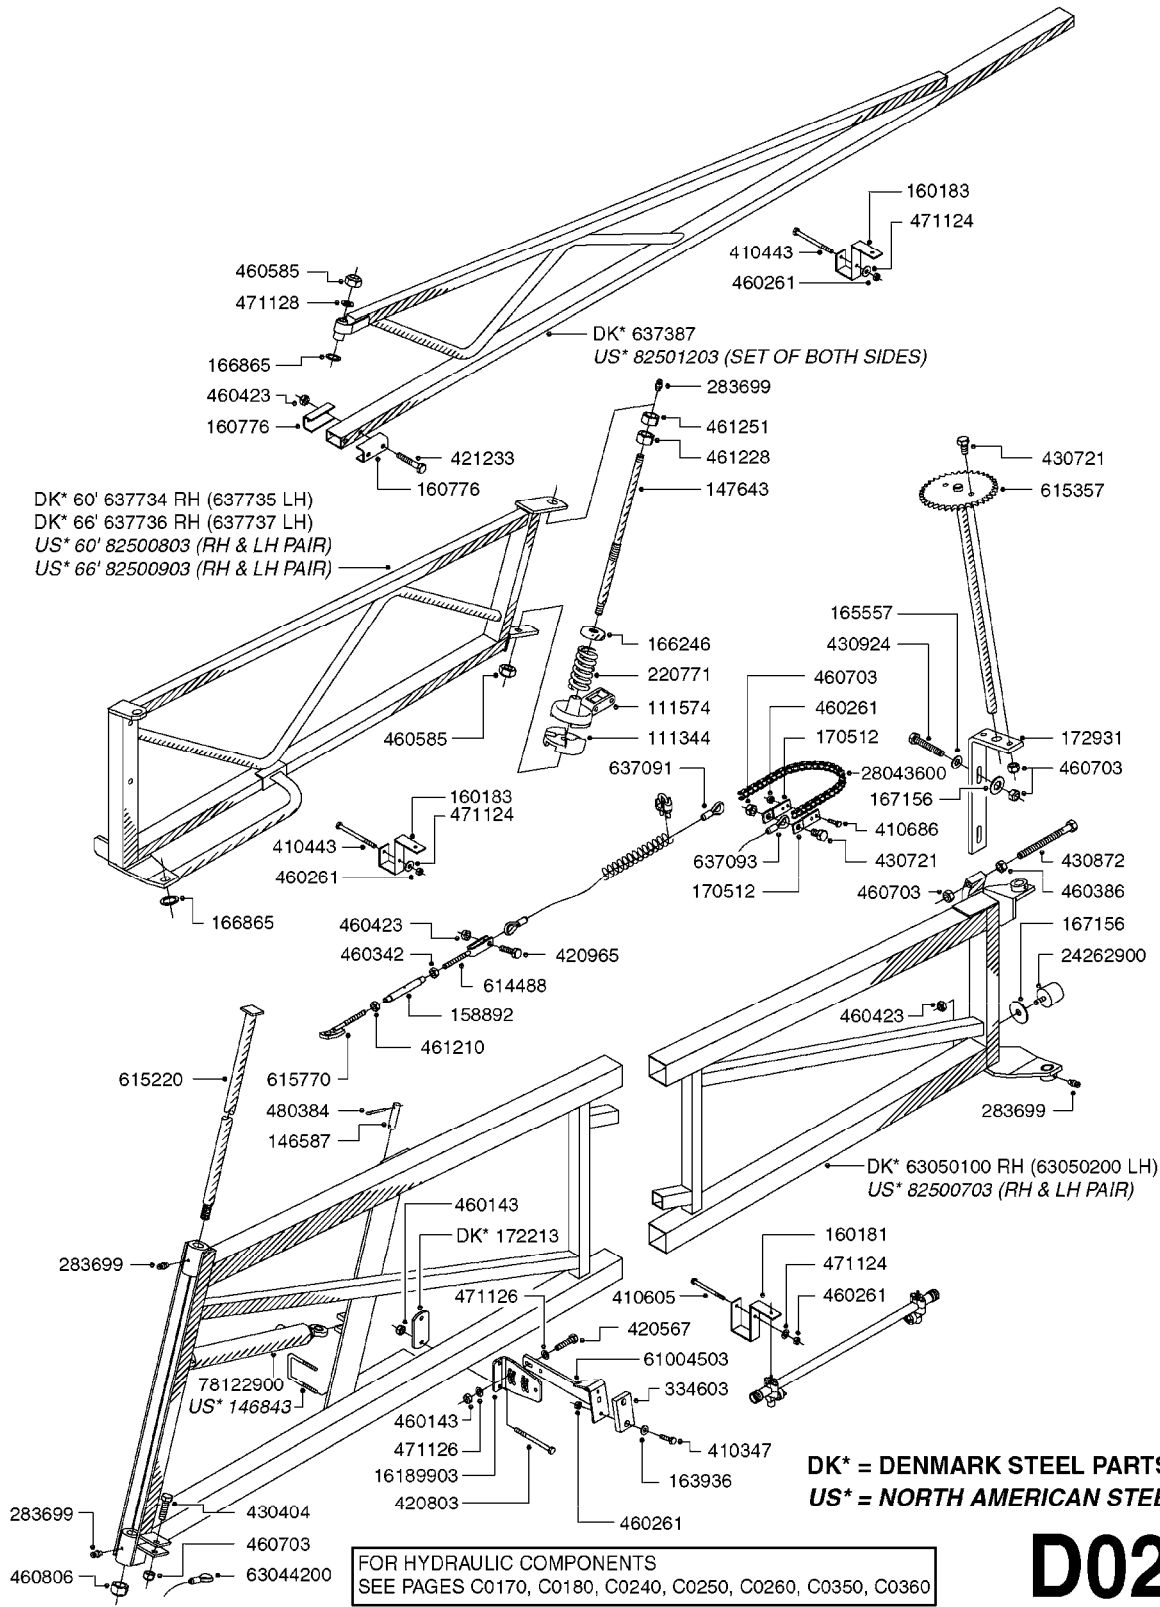

DK* 60' 637734 RH (637735 LH)
DK* 66' 637736 RH (637737 LH)
US* 60' 82500803 (RH & LH PAIR)
US* 66' 82500903 (RH & LH PAIR)

DK* = DENMARK STEEL PARTS
US* = NORTH AMERICAN STEEL PARTS

FOR HYDRAULIC COMPONENTS
SEE PAGES C0170, C0180, C0240, C0250, C0260, C0350, C0360

D0270

BOOM EAGLE WINGS 60' 66'
D0270-HIN, 01:01:16

Page 1

Date 12.08.2020 9:22

parts-n°	order qty	description
111344	1	CLAW CLUTCH Ø100/Ø20,5 UNDER PART RED
111574	1	CLAW CLUTCH D100 UP. (MACH)
146587	1	PIN D16.8 X 65
146843	1	BOLT U M8 F.60 x 60
147643	1	AXLE F.BM BRKWKY. W. ZERT L=426
158892	1	TURN BUCKLE HOUS
160181	1	CLAMP NOZZLE TUBE 60X60
160183	1	CLAMP NOZZLE TUBE 50X30
160776	1	U-CHANNEL F.3PT.
163936	1	WASHER D15/D6.2X1
165557	1	WASHER D28.0/D12.2X2.0 SS
166246	1	WASHER CUP D53 F.SPRING
166865	1	WASHER D35/D25X2
167156	1	WASHER D46.5/D12.4X2.5
170512	1	ASSEMBLY BRACKET FOR CHAIN
172213	1	FLAT BAR F.BOOM STRAP
172931	1	FLAT STEEL 15X50
220771	1	SPRING D53/D43X100
283699	1	GREASE NIPPLE M6X1
334603	1	RUBBER STOP 86X48X15
410347	1	SCREW M6X20 8.8
410443	1	BOLT HEX 8.8 DEL M6X70
410605	1	BOLT HEX 8.8 DEL M6X80
410686	1	BOLT HEX 8.8 DEL M6X30
420567	1	BOLT HEX 8.8 DEL M8X30 FT
420803	1	BOLT HEX 8.8 DEL M8X90
420965	1	M10X40 MACHINE SCREW STAINLESS
421233	1	BOLT HEX 8.8 10.9 DEL M10X70
430404	1	BOLT HEX 8.8 DEL M12X50
430721	1	BOLT HEX 8.8 DEL M12X40 FT
430872	1	BOLT HEX 8.8 DEL M12X100 FT
430924	1	BOLT HEX 8.8 DEL M12 X 85
460143	1	LOCK NUT M8 SST A2 DIN985
460261	1	NUT HEX M6X1.00 LOCK DIN985 A2 SS
460342	1	NUT HEX M10 DEL DIN934
460386	1	NUT HEX M12X1.75
460423	1	NUT HEX M10X1.50 LOCK DIN985A2 SS
460585	1	LOCKING NUT M16 DIN985 A2 SS
460703	1	NUT HEX M12X1.75 LOCK DIN985A2 SS
460806	1	NUT HEX M20X2.50 LOCK DIN985A2 SS
461210	1	NUT HEX M10X1.5 L.THREAD A4
461228	1	NUT HEX M20
461251	1	NUT HEX M20 X 2.5 JAMB
471124	1	WASHER, M6, Ø18/ 6.4X 1.6, SS
471126	1	WASHER, M8, Ø16/ 8.4X 1.6, SS
471128	1	WASHER, M16, Ø30/17.0X 3.0, SS
480384	1	PIN COTTER 3/16 x 1-1/2"
614488	1	FORK/ R.THREAD 10mmX144mm
615220	1	PIN 25 X 910 FOR EAGLE
615357	1	SHAFT W.SPROCKET EAGLE 60'3PT
615770	1	ANCHOR F.EAGLE CABLE
637091	1	CABLE FRONT EAGLE D7X2895
637093	1	CABLE REAR 5 X 3100MM EAGLE
637387	1	BOOM WING BRKWAY E. 60-90'
637734	1	BOOM WING OUT. 60'R.EAG 97
637735	1	BOOM WING OUT. 60'L.EAG 97
637736	1	BOOM WING OUT. 66'R.EAG 97
637737	1	BOOM WING OUT. 66'L.EAG 97
16189903	1	PLATE F, EAGLE STOPARM
24262900	1	RUBBER STOP D50X40 M10X33
28043600	1	CHAIN 5/8X810MM (51 LINKS)