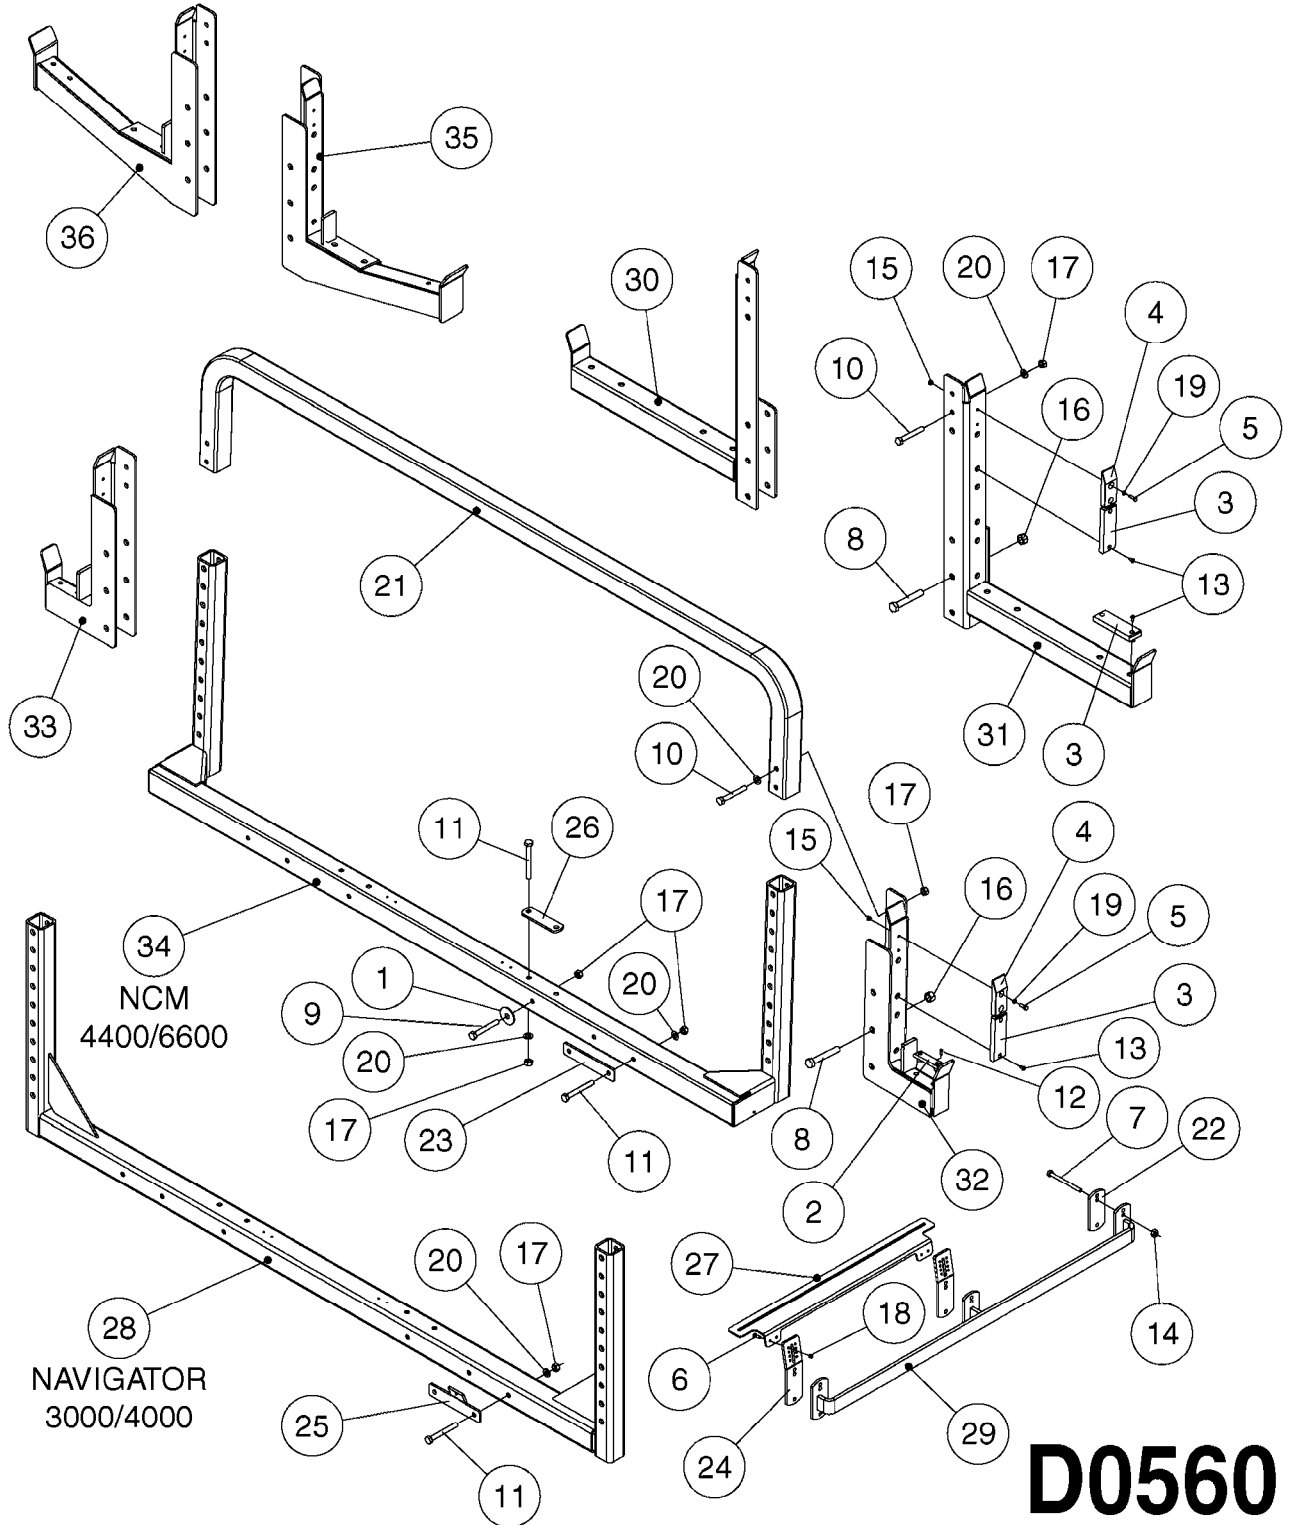

SPC PLUMB.BRACKETS - T25
D0500-HIN, 21:02:17

Page 0
Date 12.08.2020 9:22

D0500

SPC PLUMB.BRACKETS - T25
D0500-HIN, 21:02:17

Page 1

Date 12.08.2020 9:22

Pos.	parts-n°	order qty	description
1	341291	1	RUBBER HOSE CLAMP COVER 130MM
2	410384	1	BOLT HEX 8.8 DEL M6X65
3	410406	1	BOLT HEX 8.8 DEL M5X16 FT
4	410524	1	BOLT HEX 8.8 DEL M6X100
5	460261	1	NUT HEX M6X1.00 LOCK DIN985 A2 SS
6	461217	1	NUT HEX M5 LOCK
7	480783	1	RIVET Ø4x14, GR 7.9-9.5 ALUM
8	480804	1	RIVET Ø4.8x14.5
9	16109303	1	PLATE F. TRANSPORT REST CM
10	16110803	1	NOZZLE BRACKET VAR SPACINGS
11	16162503	1	BRACKET,NOZZLE OFFSET,R,BLACK
12	16163003	1	BRACKET,NOZZLE OFFSET,L,BLACK
13	16164803	1	BRACKET, T25 FEEDTUBE HANG
14	16166203	1	BRACKET, T25 FEED TUBE HANG 80X60
15	16183403	1	BRACKET, TRANSPORT BAR NOZ SPC, RED
16	16183603	1	BRACKET, NOZZLE OFFSET, LH, RED
17	16183803	1	BRACKET, NOZZLE OFFSET, RH, RED
18	16380800	1	BRACKET, NOZZLE DUMMY, T25
19	28047003	1	CLAMP HOSE GEAR 30 X 50 6732