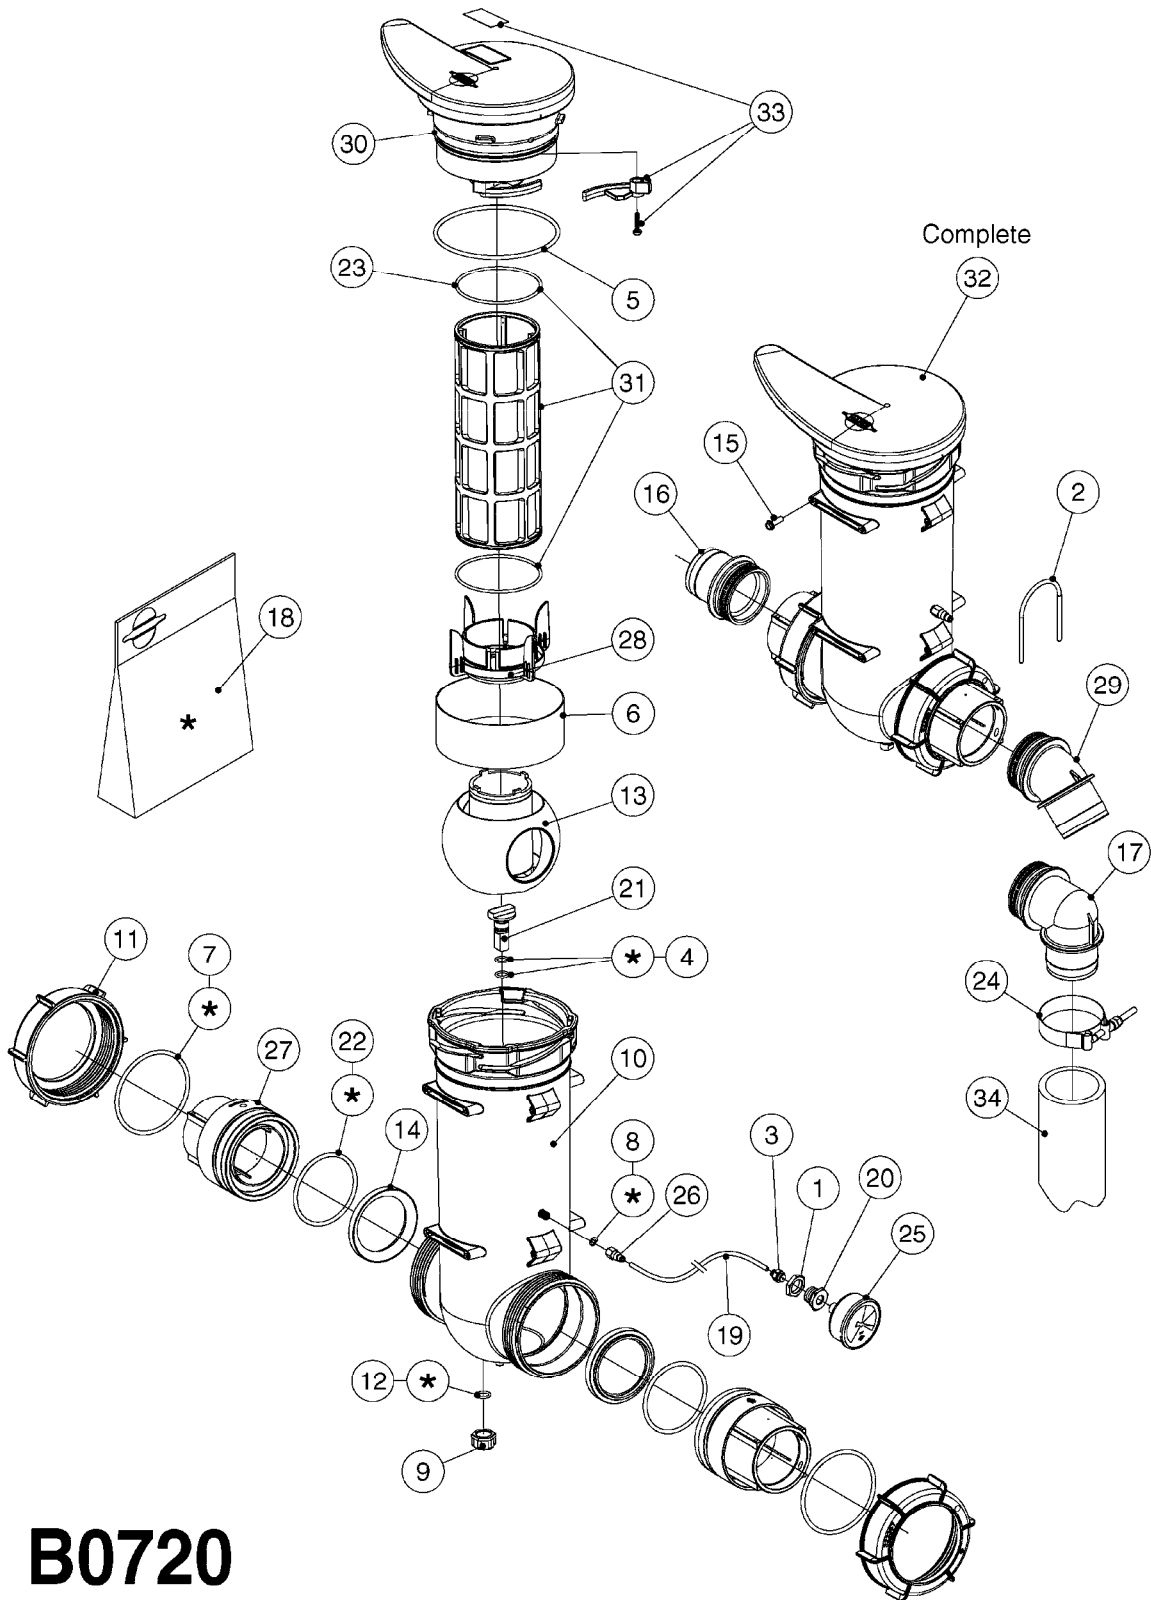

B0720

EASY CLEAN FILTER
B0720-HIN, 01:01:16

Page 1

Date 12.08.2020 9:22

Pos.	parts-n°	order qty	description
1	140766	1	NUT 1/2" BSP
2	145997	1	FITT.DK S-93 FORK
3	231346	1	QUICK COUPLER 1/8"BSP X 4 MM
4	240936	1	O-RING D13.3X2.4 NITRIL
5	242570	1	O-RING D150.0 x5.0 SH70 VITON
6	242572	1	RUBBER BELT Ø160x1.5 B=60 EPDM
7	242573	1	O-RING Ø104.14X5.33SH70 NITRIL
8	242593	1	GASKET Ø8/Ø5x1 (PA) 266N-M5X1
9	320047	1	FITT.DK CAPNUT 1/2" BSP
10	322356	1	EASYCLEAN FILTER HOUSING
11	322357	1	CAP F. COUPLER EASYCLEAN FILTE
12	330212	1	O-RING D19/D14X2.4 F.1/2"NUT
13	391090	1	BALL F. EASYCLEAN FILTER ON/OF
14	391091	1	SEAL F. BALL EASYCLEAN FILTER
15	440698	1	SCREW F.PLASTIC 6X18 SS HEXHD
16	727133	1	HOSETAIL S93 2"1/2 + O-RING
17	727226	1	HOSETAIL S93 2"1/2 90°+O-RING
18	741826	1	SEAL KIT F. EASYCLEAN FILTER
19	927253	1	RED AIR HOSE, Ø4/2 1810 E
20	14055400	1	FITT.DK REDUC 1/2"x1/8"x1/4"BS
21	14117700	1	SPINDLE S93 L46 NV13 SS
22	24260100	1	O-RING Ø88.0X5.0 SH70 VITON
23	24260700	1	O-RING Ø101.19X3.53 SH70 VITON
24	28030303	1	CLAMP HOSE T-BOLT S2.5" 235-76
25	28053400	1	GAUGE VACUUM SUCT. FILTER NCM
26	28054300	1	QUICK COUPLER 1/8"BSP/Ø4 FEMAL
27	33503200	1	HOSE COUPLER F. EASYCLEAN FILT
28	33503600	1	FILTER CARRIER F. EASYCLEAN
29	72072900	1	FITT. S93 2-1/2" 45° S W/O-RING
30	72270600	1	LID ASSM. EASYCLEAN FILTER
31	72278800	1	FILTER 30 MESH GREEN D110/284
31	72278900	1	FILTER 50 MESH BLUE D110/284
31	72279000	1	FILTER 80 MESH RED D110/284
32	72318900	1	EASYCLEAN FILTER COMPL.
33	74192800	1	FILTER LOCK PARTS - EASYCLEAN
34	92702803	1	HOSE PVC SUCT GRAY 2.5"