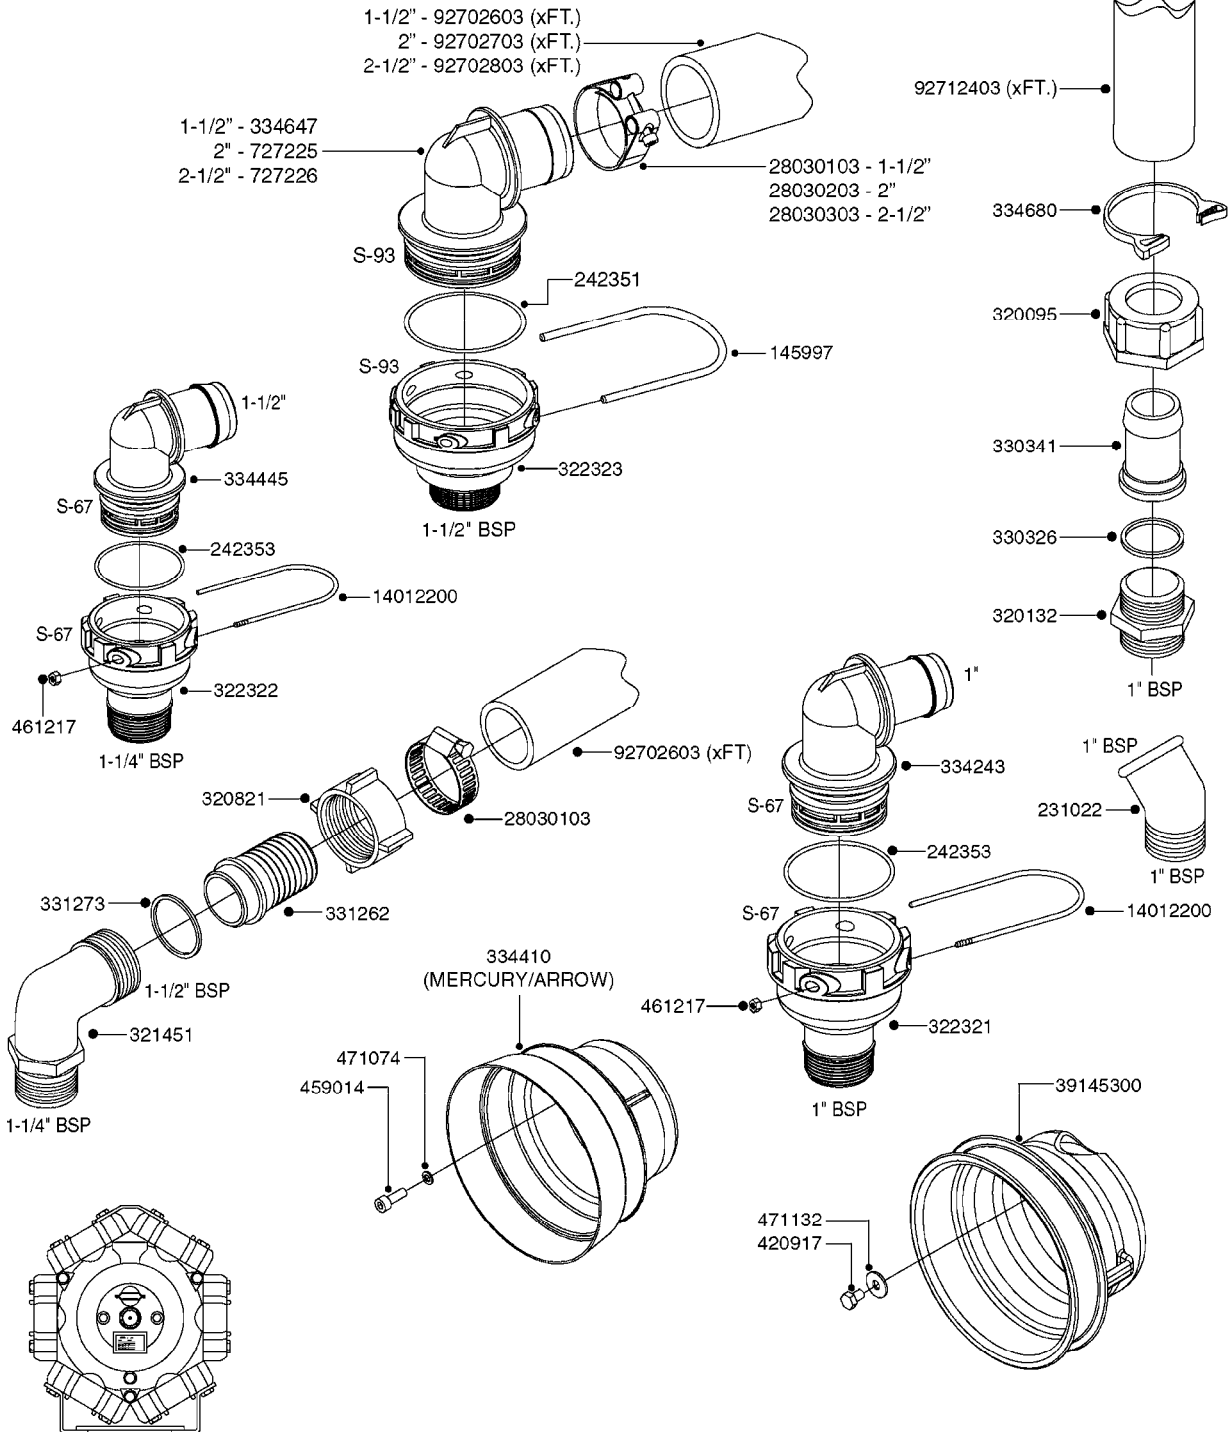

SUCTION SIDE OF PUMP

PRESSURE SIDE OF PUMP

COMPLETE PUMP
(NLA) REPLACED BY 364 PUMP (SEE PAGE A0280)

A0300

PUMP - 361/363 FITTINGS
A0300-HIN, 28:05:19

Page 1
Date 12.08.2020 9:21

parts-n°	order qty	description
145997	1	FITT.DK S-93 FORK
231022	1	FITT.DK ELB. 1' BSP GF 121
242351	1	O-RING D69.5X3.0 VITON F.S-93
242353	1	O-RING 3 X 44.2 VITON
320095	1	FITT.DK NUT 1" BSP
320132	1	FITT.DK HN 1" BSP
320821	1	FITT.DK NUT 1-1/2" BSP
321451	1	FITT.DK ELB.1-1/2 X1-1/4 80DEG
322321	1	FITT.DK S-67 X 1"BSP MALE
322322	1	FITT.DK S-67 X 1-1/4"BSP MALE
322323	1	FITT.DK S-93 X 1-1/2"BSP MALE
330326	1	O-RING D30/D24X2 F.1"NUT
330341	1	FITT.DK HB 1" F. 1" NUT
331262	1	FITT.DK HB 1-1/2" F. 1-1/2"NUT
331273	1	O-RING D44/D38X2 F.1-1/2"
334243	1	FITT.DK S-67 ELB.1"
334410	1	PROTECTION PUM
334445	1	FITT.DK S-67 ELB.1-1/2"
334647	1	FITT.DK S93 ELB 1-1/2" 90 PVC
334680	1	CLAMP HOSE PLASTIC 1"
420917	1	BOLT HEX 8.8 RAW M8X12 FT
459014	1	ALLEN SCREW M8 X 15 GALV.DIN93
461217	1	NUT HEX M5 LOCK
471074	1	WASHER M8 ELZ
471132	1	WASHER D24/D8.4 X 2 SS
727225	1	FITT.DK S-93 ELB.2'PVC W/ORING
727226	1	HOSETAIL S93 2"1/2 90°+O-RING
14012200	1	FITT.DK S-67 FORK W/M5 THREADS
28030103	1	CLAMP HOSE GEAR P5/4-S1.5"6724
28030203	1	CLAMP HOSE T-BOLT S2" 235-67
28030303	1	CLAMP HOSE T-BOLT S2.5" 235-76
39145300	1	PTO SHIELD Ø203 4-POLET MACHINED
92702603	1	HOSE PVC SUCT GRAY 1-1/2"
92702703	1	HOSE PVC SUCT GRAY 2"
92702803	1	HOSE PVC SUCT GRAY 2.5"
92712403	1	HOSE R X1" X300PSI WP X0012"