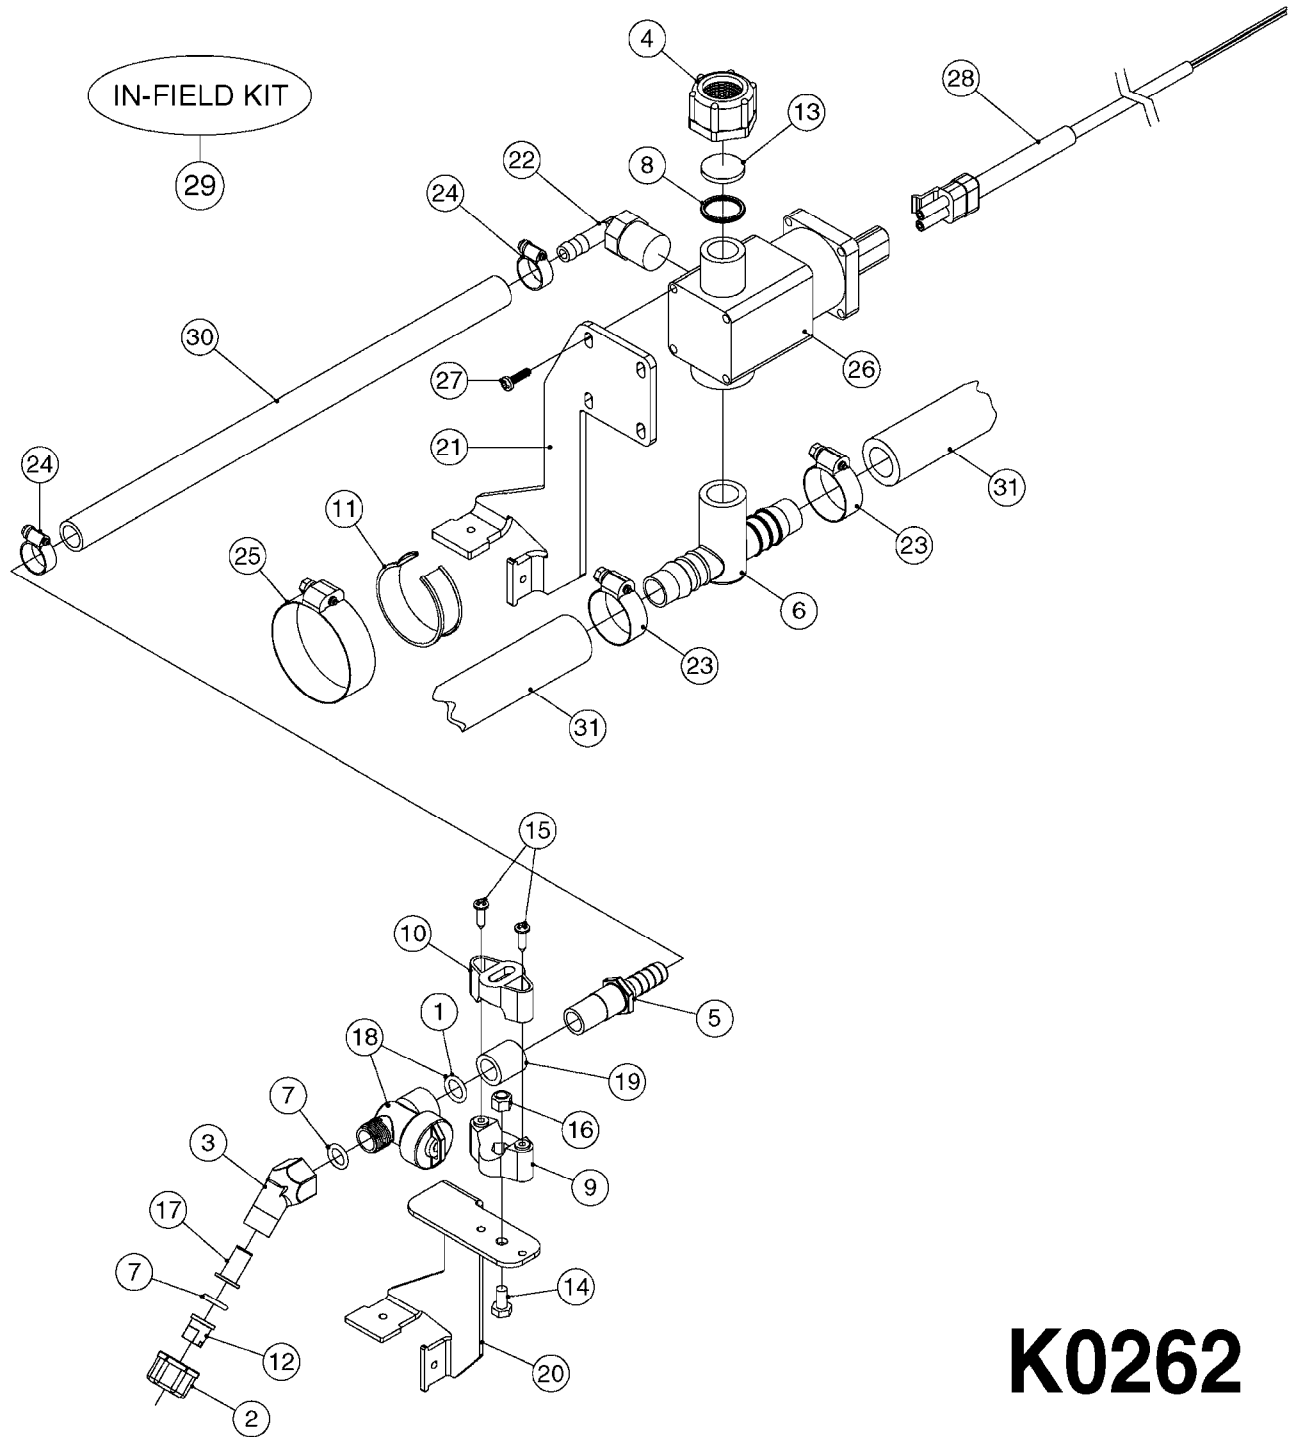

ELECTRIC END NOZZLE KIT
SPB/SPC '13
K0262-HIN, 14:11:17

Page 0
Date 12.08.2020 9:22

ELECTRIC END NOZZLE KIT
SPB/SPC '13
K0262-HIN, 14:11:17

Page 1
Date 12.08.2020 9:22

Pos.	parts-n°	order qty	description
1	240177	1	O-RING D16.1/11.3 X 2.4
2	320187	1	FITT.DK CAP 3/8" BSP BLACK
3	320191	1	FITT.DK ELB 3/8' BSP 45 DEGREE
4	320283	1	FITT.DK NUT 3/4"BSP
5	320891	1	FITT.DK HB 3/8'- 3/8' BSP
6	322048	1	FITT.DK TEE 3/4X3/4HB X3/4'BSP
7	330013	1	O-RING 2.5 X 10 PUR
8	330595	1	O-RING D24.6/D20X2.1 -3/4"
9	333012	1	NOZZLE HOLD. UPPER PART
10	334220	1	YOKE, UPPER NOZZLE BODY
11	341291	1	RUBBER HOSE CLAMP COVER 130MM
12	370392	1	NOZZLE END FAN 1850-G 300
13	390542	1	PLUG WASHER FOR 3/4'CAP NUT
14	410546	1	BOLT HEX M6X12 A2 SS DIN933
15	440665	1	SCREW M4.2X16 STAINLESS
16	460261	1	NUT HEX M6X1.00 LOCK DIN985 A2 SS
17	725042	1	SCREEN 80 MESH W.GASKET, RED
18	729610	1	NOZZLE ASSY. NON DRIP 3/8 THRD
19	10631003	1	HOSE R X CLEAR BRAID.X 1/2 12"
20	16110803	1	NOZZLE BRACKET VAR SPACINGS
21	16166803	1	END-NOZZLE SOLENOID MOUNT
22	23005603	1	FITT, 1/2" NPT X 3/8" HOSE SHANK 90
23	28029903	1	CLAMP HOSE GEAR P3/4"-S1" 6712
24	28044903	1	CLAMP HOSE GEAR P3/8" 6706
25	28047003	1	CLAMP HOSE GEAR 30 X 50 6732
26	28085803	1	SOLENOID VALVE, TIR, 3/4X1/2X3/4
27	44076200	1	SCREW WN5451 5X16 SS TORX
28	70113203	1	END NOZZLE 2013, 2 WIRE CABLE
29	82614103	1	ELECTRIC END NOZZLE IN-FIELD KIT 2013
30	92701703	1	HOSE R X3/8" X300PSI WP X0012"
31	92703203	1	HOSE R X3/4" X300PSI WP X0012"