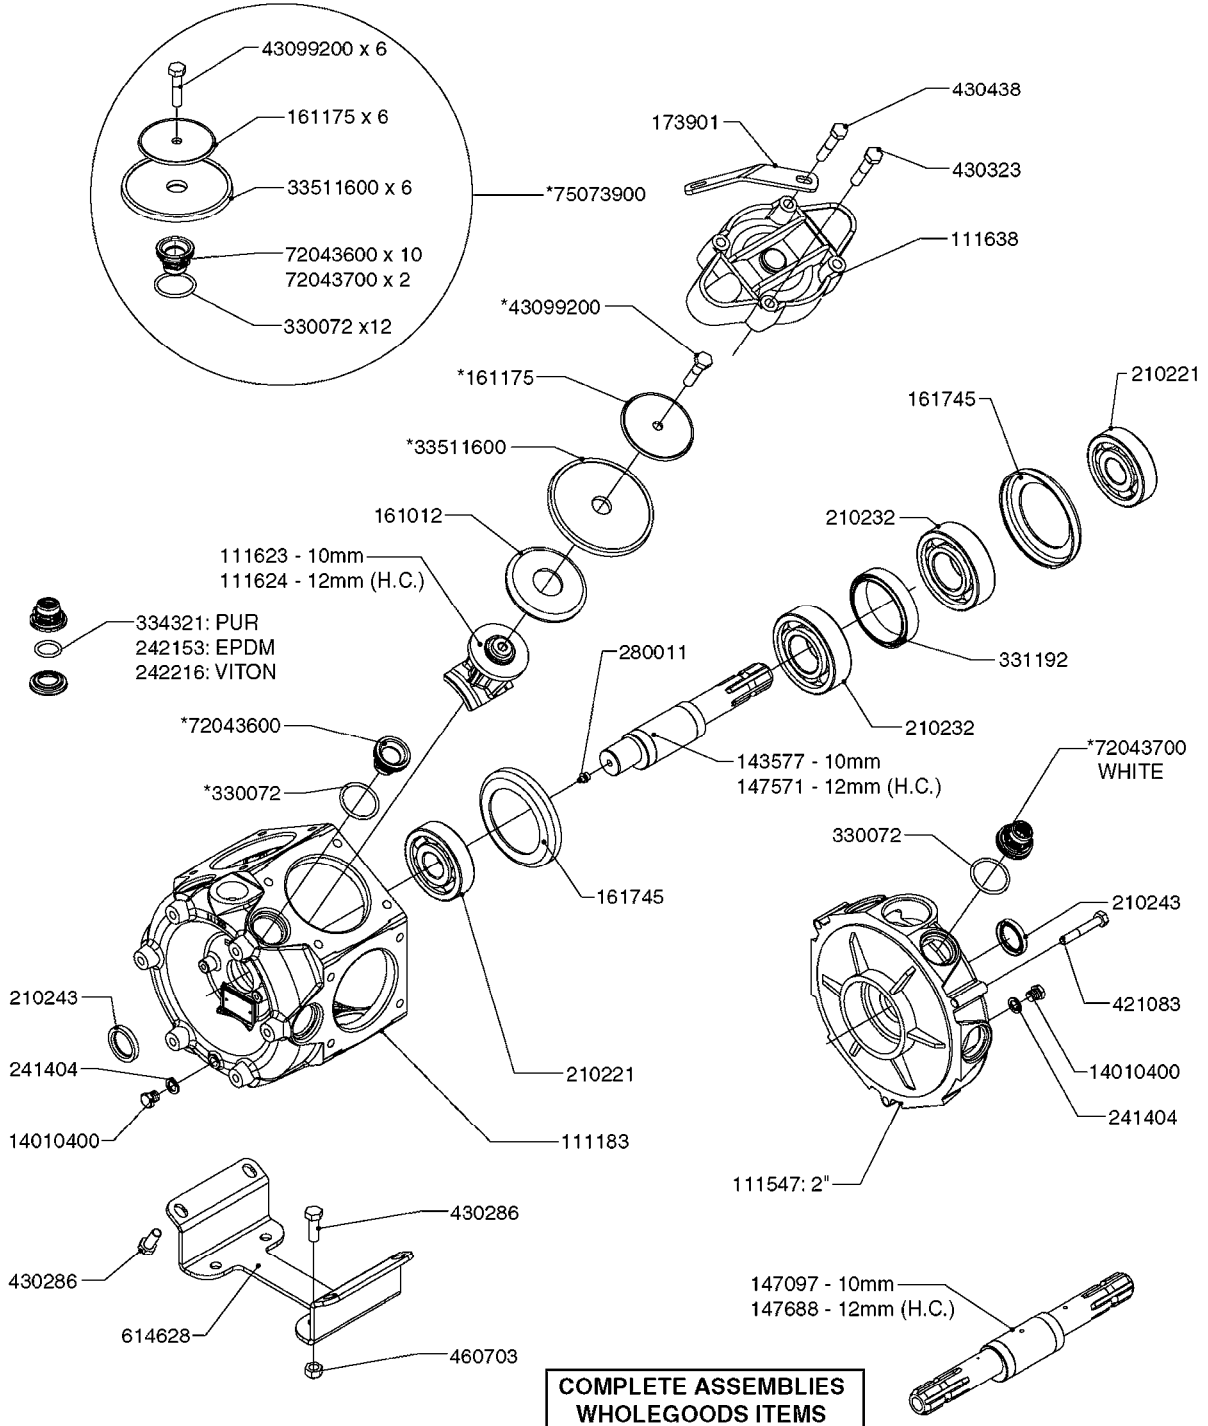

PUMP REPAIR KIT

**COMPLETE ASSEMBLIES
WHOLEGOODS ITEMS**

COMPLETE PUMPS

- 821587 - 463/10 2" W/THROUGH SHAFT (540 RPM)
- 82166300 - 463/12 2" (540 RPM H.C. INLINE PORTS)
- 463/12 2" (540 RPM H.C. OFFSET PORTS) REPLACED BY 82168700 (PAGE A0350)

A0330

PUMP - 463 W/ MOUNTING BASE
A0330-HIN, 01:01:16

Page 1
Date 12.08.2020 9:21

parts-n°	order qty	description
111183	1	PUMP CASTING 460-463 (PAINTED)
111547	1	PUMP FRONT 460-463-2' (PAINT)
111623	1	CONNECTING ROD 463/10MM
111624	1	CONNECTING ROD 463/12MM
111638	1	VALVE COVER 463 HC+1000 VERS.
143577	1	CRANK SHAFT F.363/462/463-10mm
147097	1	CRANK SHAFT 363-463/10 THROUGH
147571	1	CRANK SHAFT F.463-12mm
147688	1	CRANK SHAFT 462/12 THROUGH
161012	1	DIAPHRAGM BACKING DISC F. 463
161175	1	DIAPHRAGM DISC 463/464 PUMP
161745	1	METAL SPACER F.363/463
173901	1	LIFT STRAP F.PUMP 463
210221	1	BEARING BALL 6407
210232	1	BEARING BALL 6310
210243	1	SEAL OIL 35 X 47 X 7
241404	1	DOWTY SEAL 1/4"
242153	1	O-RING D26X4 EPDM
242216	1	O-RING VITON F/1202/1302/462
280011	1	GREASE NIPPLE 1/8' SAE H TR
330072	1	O-RING D53.5/D45.5X4
331192	1	SPACER, MODEL 361/363
334321	1	O-RING POLY. 34.0x26.0x4.0
421083	1	BOLT HEX 8.8 DEL M10X65
430286	1	BOLT HEX 8.8 DEL M12X30 FT
430323	1	BOLT HEX 8.8 DEL M12X60
430438	1	BOLT HEX 8.8 DEL M12X65
460703	1	NUT HEX M12X1.75 LOCK DIN985A2 SS
614628	1	FOOT F. 46X PUMP, RED
821587	1	PUMP 463/10 THROUGH SHAFT TWNF
14010400	1	PLUG 1/4" BSP
33511600	1	DIAPHRAGM PUMP 463/464 PUMP PUR
43099200	1	BOLT HEX SS M12 X 30 DIN933 A4
72043600	1	VALVE FOR 462/463
72043700	1	VALVE FOR 462/463 W.VENT HOLE
75073900	1	PUMP KIT 460/463 "06"
82166300	1	PUMP 464-12-MED-2-540
82168700	1	PUMP 464-12 540 OFFSET PORTS