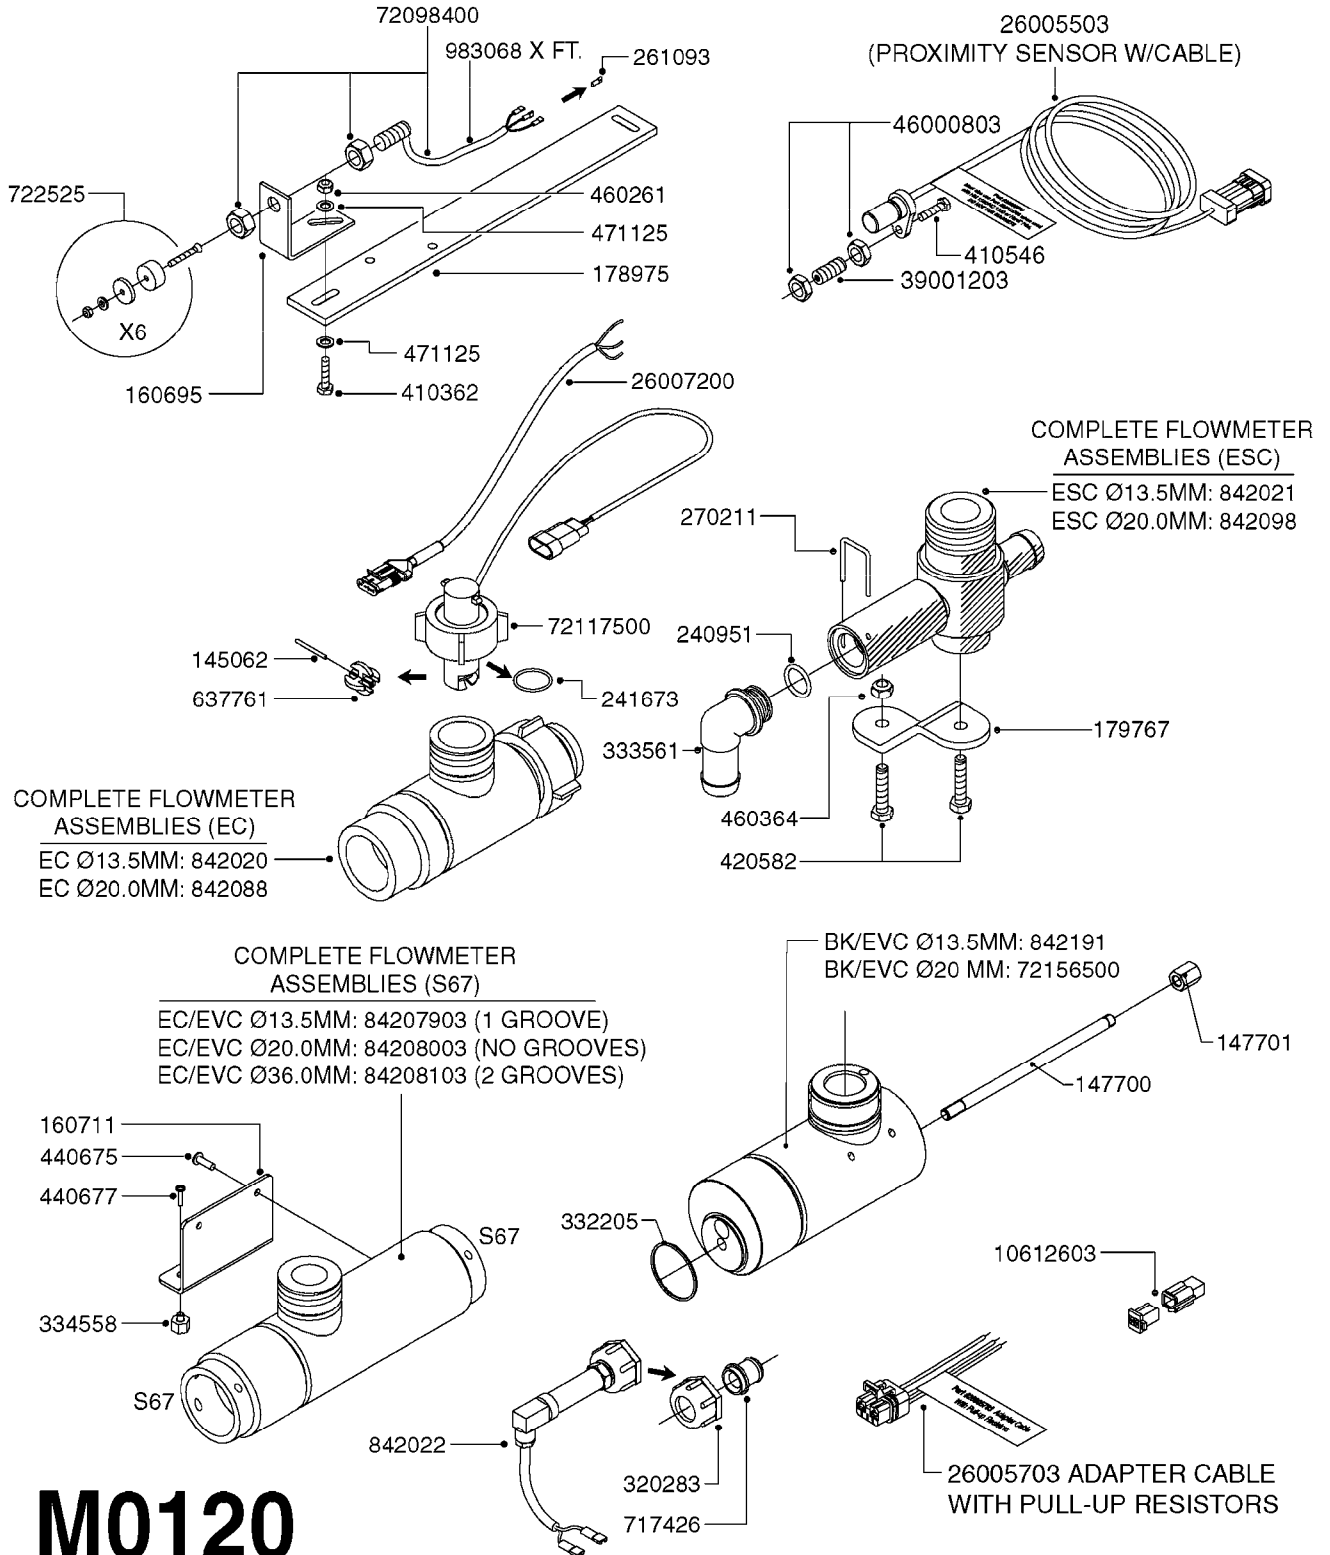

M0090

HC 2500/HM1500 DISPLAY/SCANBOX
M0090-HIN, 01:01:16

Page 1

Date 12.08.2020 9:23

parts-n°	order qty	description
142516	1	SCREW SET M10 BENT F. LOCKING
161411	1	MT.BRK. HC2500/HM1500 DISPLAY
26018300	1	ADAPTOR 2500 FOR SPRAYBOX II 39-PIN/REPLACES SCANBOX
260363	1	PLUG 2 POLE 12V
260827	1	PLUG F.EC ATTACHMENTS
261060	1	PLUG F.EC ATTACHMENTS
261589	1	FUSE 5 X 20 1.25 AMP
26176203	1	FUSE 5.0A QUICK-ACT.
261933	1	CABLE W/PLUG 2X25 L=71"
261934	1	CABLE W/PLUG 18X0.5MM L=79"
261935	1	SWITCH 2 POLE
261937	1	CIRCUIT BOARD F. SCANBOX
262099	1	PLUG SOCKET 3-POLE 2.5/3
450902	1	BOLT ALLEN HEAD M4 X 16MM
471055	1	WASHER D4.1/7.6 X 0.9
61029900	1	BRACKET FOR HC2500
731613	1	DISPLAY HC2500 NEW
731983	1	DISPLAY HM1500 REFURBISHED
732095	1	DISPLAY HM1500 NEW
732096	1	SCANBOX F.HM1500/HC2500
741580	1	PLUG 3-POLE 2.5/3
978045	1	DECAL QUICK GUIDE 1500/2500
978097	1	DECAL QUICK GUIDE 1500/2500 FR