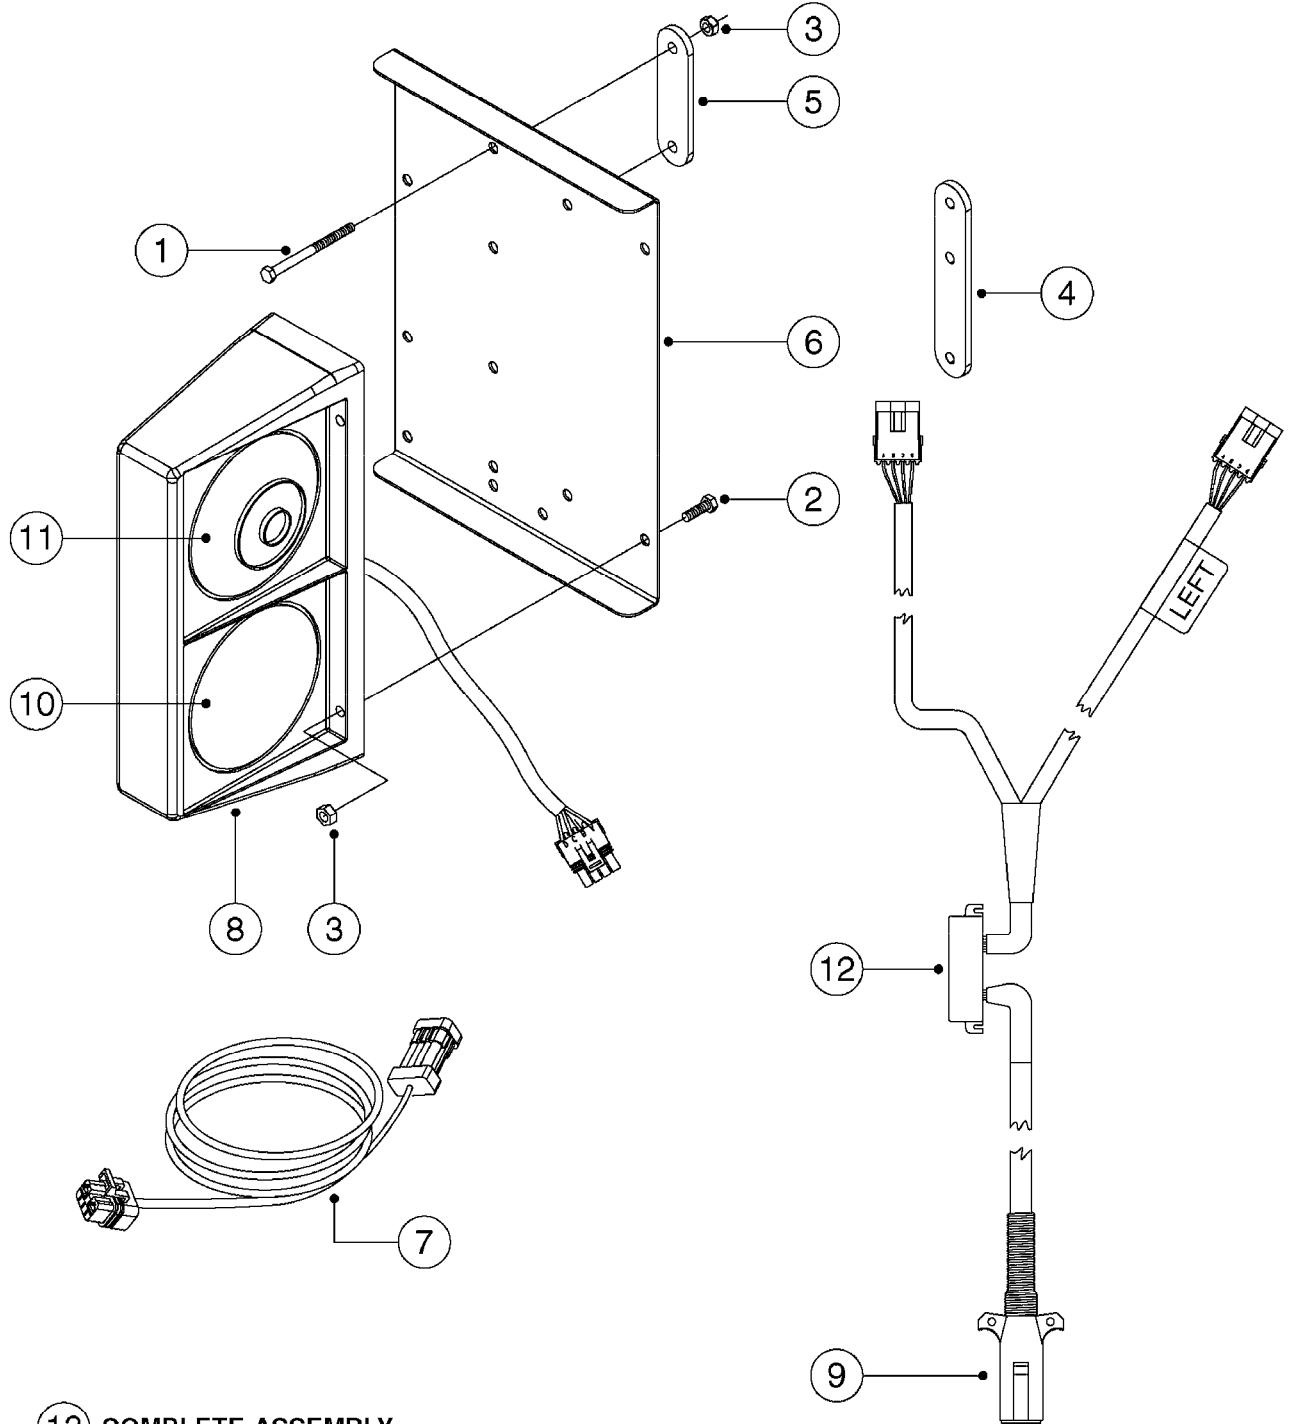

13 COMPLETE ASSEMBLY

COMPLETE ASSEMBLIES
WHOLEGOODS ITEMS

M0160

TRAFFIC LIGHT KIT
M0160-HIN, 13:08:19

Page 1

Date 12.08.2020 9:23

Pos.	parts-n°	order qty	description
1	410266	1	BOLT HEX 8.8 DEL M6X120
1	410421	1	BOLT HEX M6X110 DIN931-A2 SS
1	410524	1	BOLT HEX 8.8 DEL M6X100
1	410605	1	BOLT HEX 8.8 DEL M6X80
2	410362	1	BOLT HEX 8.8 SS M6X20
3	460261	1	NUT HEX M6X1.00 LOCK DIN985 A2 SS
4	16022303	1	BRACKET 100MM TUBE
5	16022403	1	BRACKET 60MM TUBE
6	16025603	1	BRACKET TAIL LIGHT DUAL LAMP
7	26004703	1	HARNESS 13' EXT 4 WIRE WP
8	26004903	1	TAIL LIGHT GREEN WIRE LH
8	26005003	1	TAIL LIGHT YELLOW WIRE RH
9	26005103	1	PLUG 7-PIN AG TAIL LIGHT
10	26005403	1	LENS BLACK BEFORE 2009
10	26017003	1	LENS RED
11	26016903	1	LENS AMBER
12	26032703	1	HARNESS COMPLETE, TAIL LIGHT, 2013
13	83308603	1	TRAFFIC LIGHT KIT