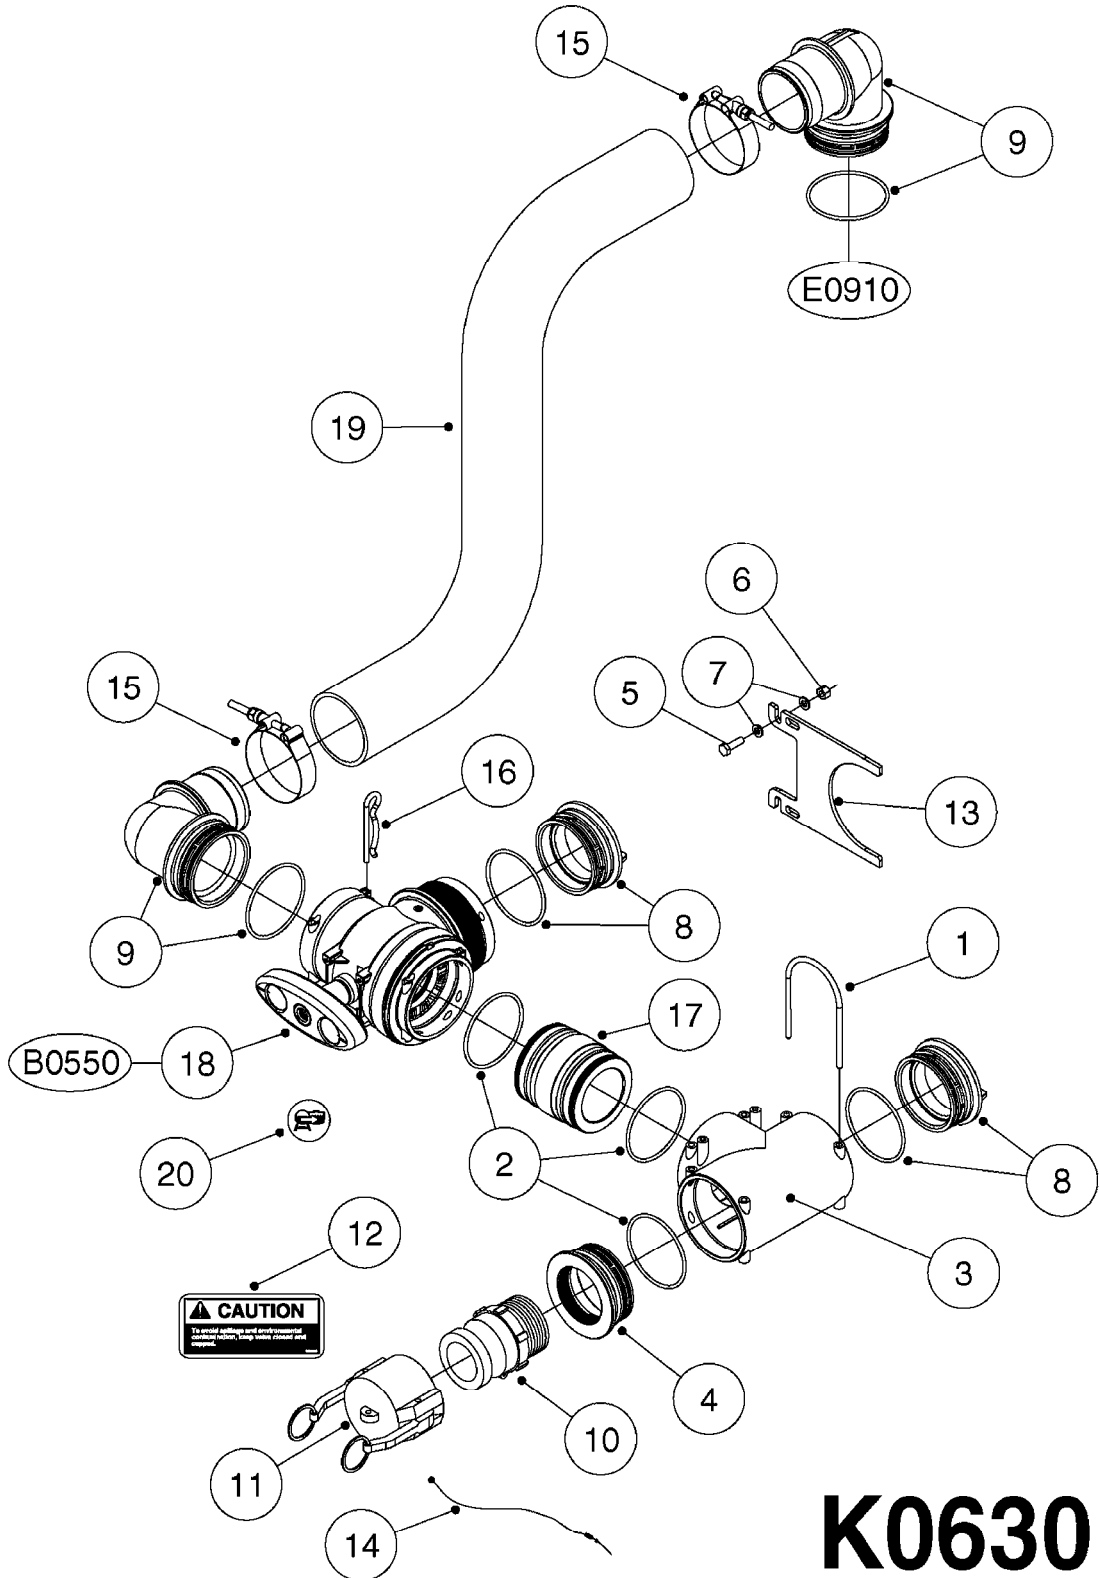

K0630

QUICKFILL - NAV3000/3500/4000
K0630-HIN, 28:01:19

Page 1

Date 12.08.2020 9:22

Pos.	parts-n°	order qty	description
1	145997	1	FITT.DK S-93 FORK
2	242351	1	O-RING D69.5X3.0 VITON F.S-93
3	334545	1	FITT.DK S-93 TEE
4	390721	1	FITT.DK S-93 PLUG W/2" NPT THRE
5	410362	1	BOLT HEX 8.8 SS M6X20
6	460261	1	NUT HEX M6X1.00 LOCK DIN985 A2 SS
7	471125	1	WASHER M6U 6.4X14X1.2,A2 SS
8	726580	1	FITT. S93 PLUG W/O-RING
9	727226	1	HOSETAIL S93 2"1/2 90°+O-RING
10	10530903	1	QUICK COUPLER MALE 2"
11	10531003	1	CAP F.MALE QUICK COUPLER 2"
12	10533303	1	DECAL CAUTION-LEAK Q.FILL ENG
13	16476000	1	BRACKET F. FILLING DEV. NAV.
14	24001203	1	RBR LANYARD 11" F.QCK FILL CAP
15	28030303	1	CLAMP HOSE T-BOLT S2.5" 235-76
16	28168400	1	HAIRPIN Ø5 S67/S93
17	39121700	1	FITT.DK S93 ADAP LG MALE MALE
18	72518800	1	QUICK FILL VALVE 2008 NAV
19	92702803	1	HOSE PVC SUCT GRAY 2.5"
20	97822100	1	DECAL QUICK FILL NAV 3000/4000