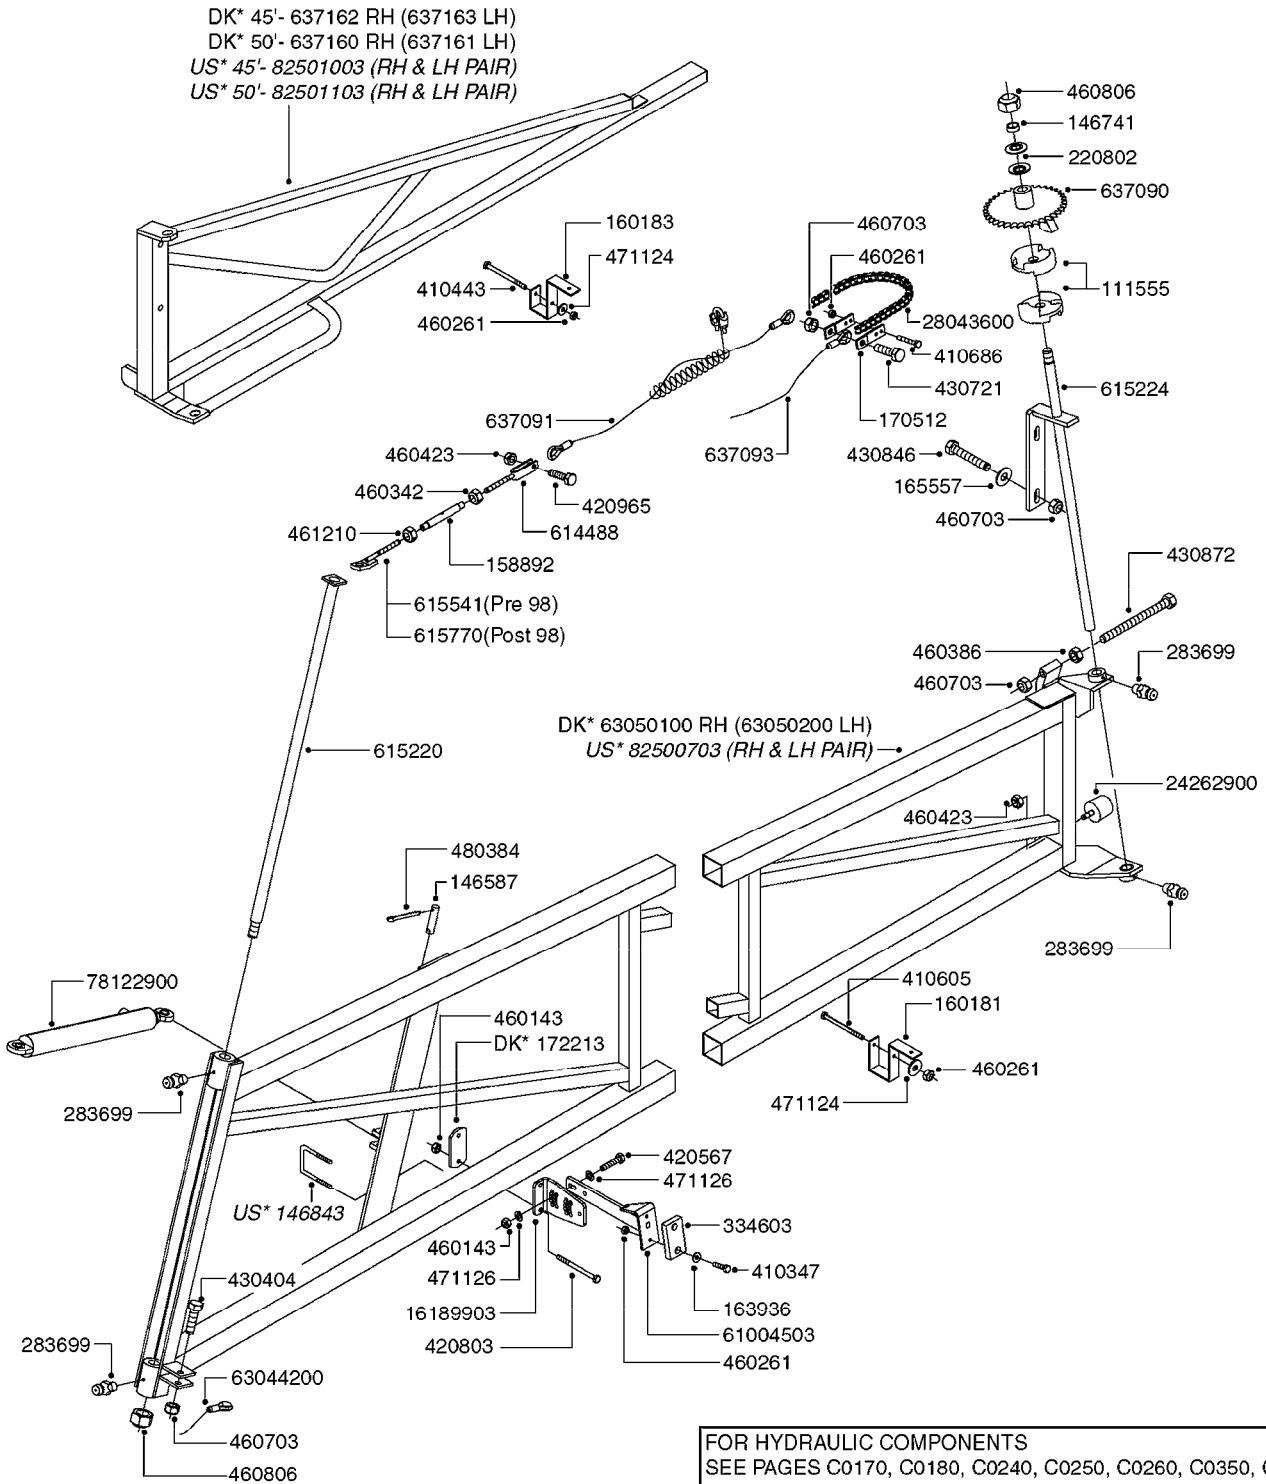

FOR HYDRAULIC COMPONENTS
SEE PAGES C0170, C0180, C0240, C0250, C0260, C0350, C0360

D0260

**DK* = DENMARK STEEL PARTS
US* = NORTH AMERICAN STEEL PARTS**

BOOM EAGLE WINGS 45' 50'
D0260-HIN, 01:01:16

Page 1
Date 12.08.2020 9:22