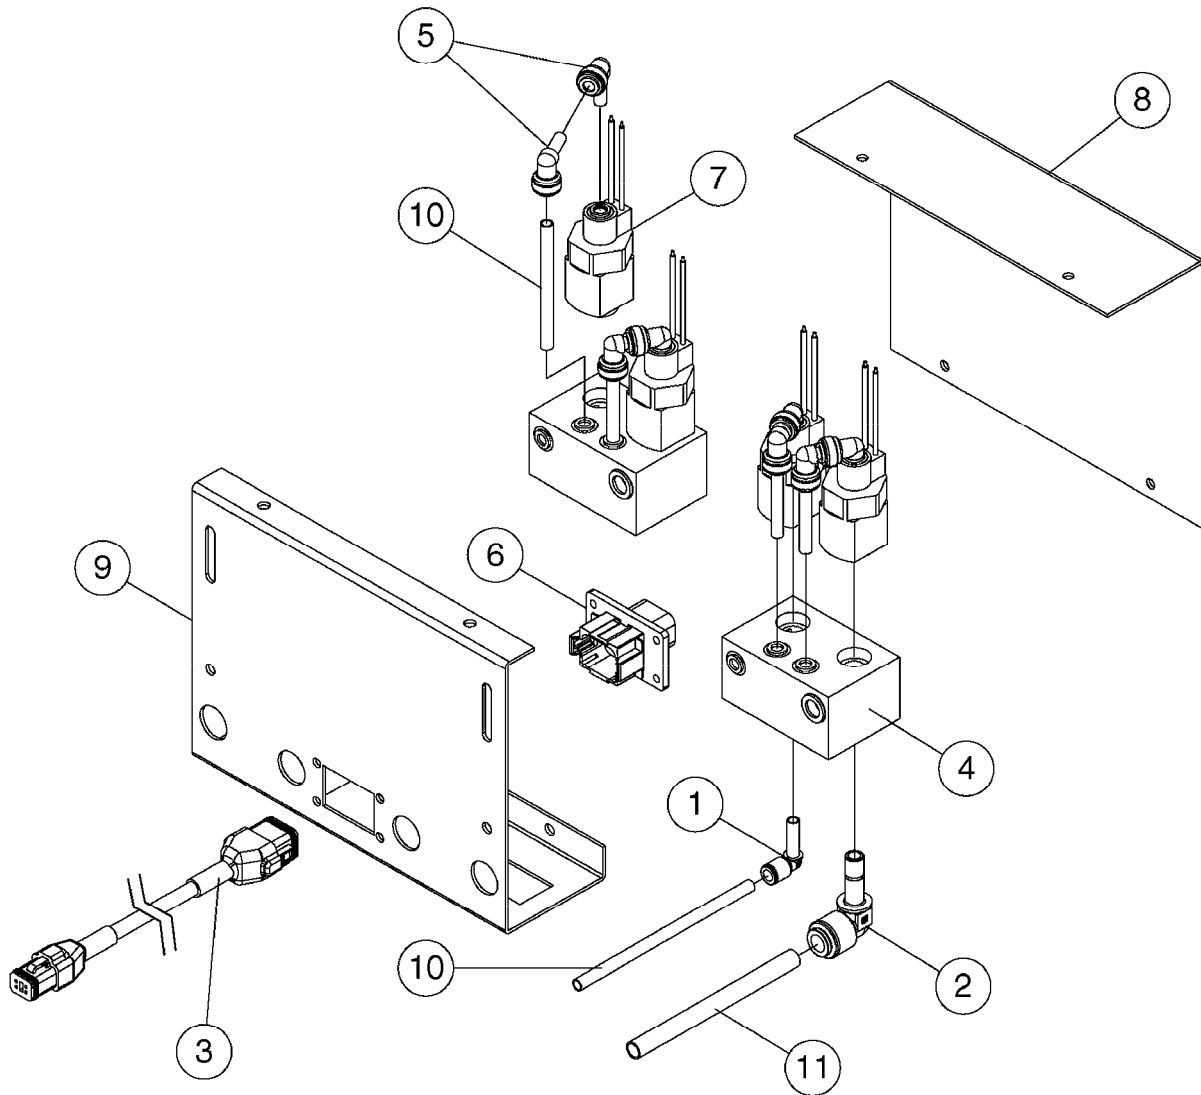

K0478

FOAM MARKER - DUAL DROPPER
RICHWAY
K0478-HIN, 26:09:16

Page 1
Date 12.08.2020 9:22

Pos.	parts-n°	order qty	description
1	23004903	1	FITT, 1/4"PLUG-IN-1/4"90-PTC
2	23005003	1	FITT, 3/8"PLUG-IN-3/8"90-PTC
3	28065203	1	DUAL DROP HARNESS, RICHWAY
4	28088603	1	RHD-DDASY SOLENOID BLOCK, FOAM MARKER, RICHWAY
5	28096203	1	1/4" STEM X 1/4"T ELBOW
6	28096603	1	FEMALE DEUTSCH CONNECTOR
7	28096703	1	3-WAY SOLENOID VALVE
8	28096803	1	DUAL DROPPER LID
9	28096903	1	DUAL DROPPER BODY
10	92703303	1	HOSE LLDPE .25"X.17"X12" BLACK
11	92703403	1	HOSE LLDPE .38"X.25"X12" BLACK