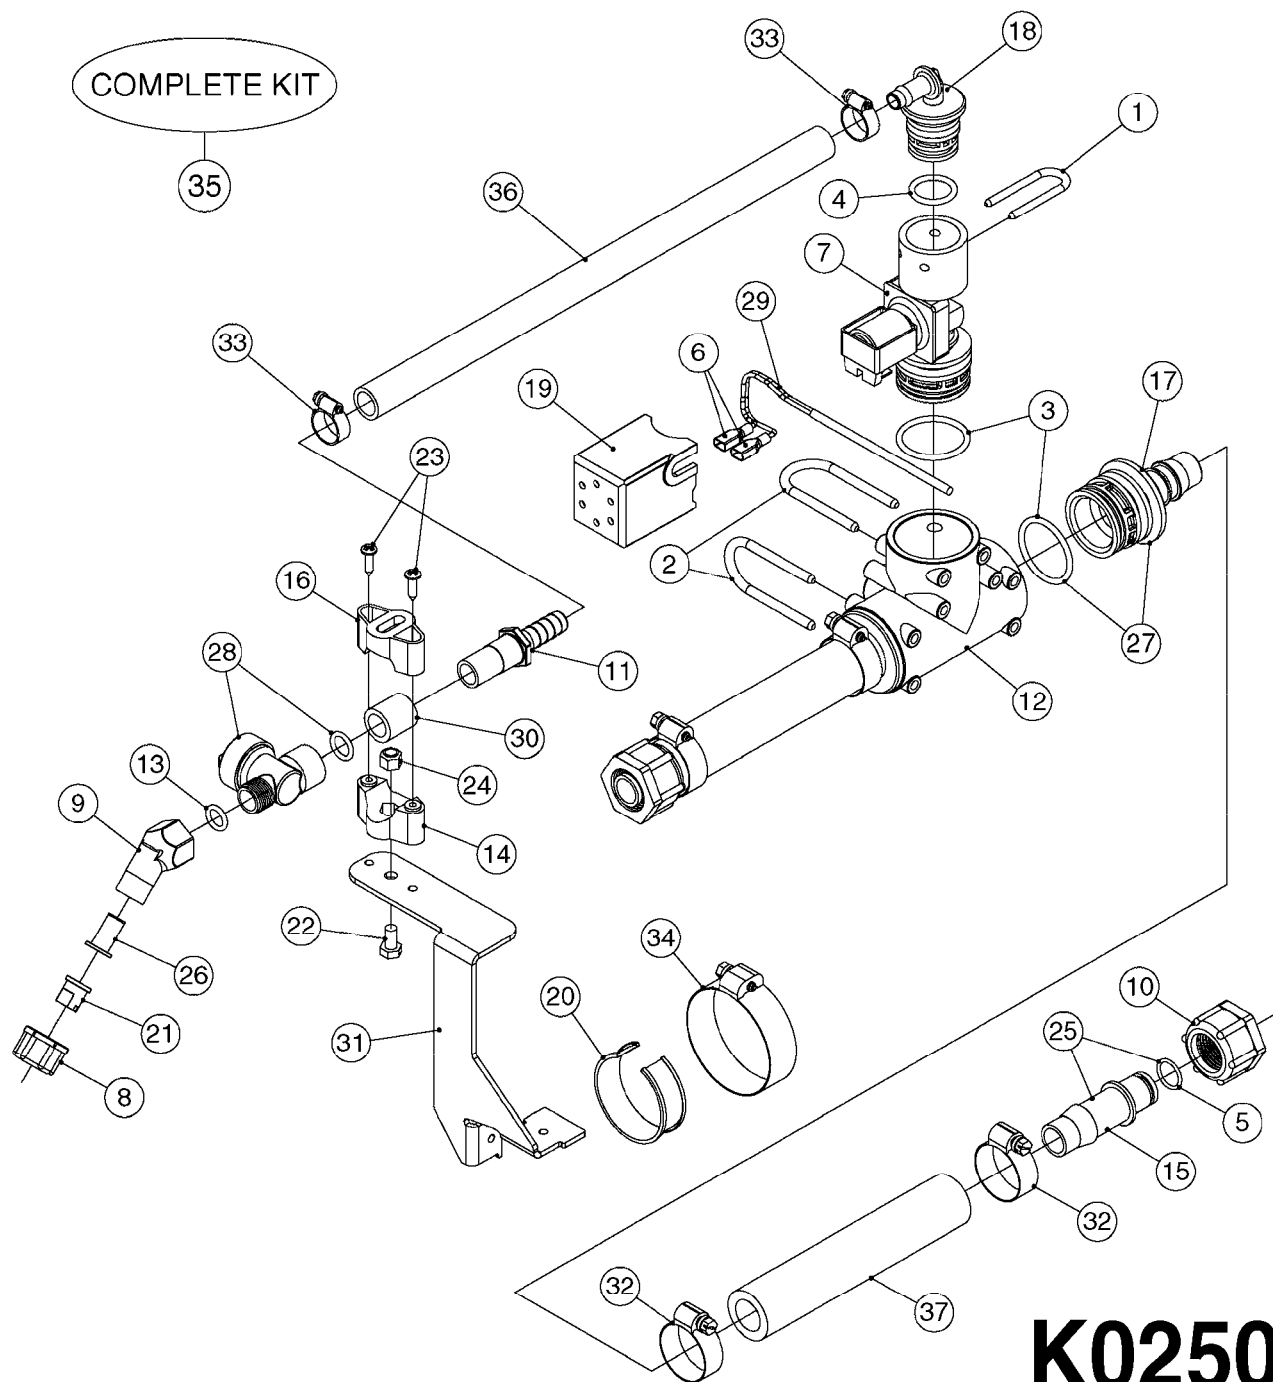

K0250

ELECTRIC END NOZZLE KIT '09
K0250-HIN, 01:01:16

Page 1
Date 12.08.2020 9:22

Pos.	parts-n°	order qty	description
1	145994	1	FITT.DK S-40 FORK
2	145995	1	FITT.DK S-53 FORK
3	242354	1	O-RING D32.2X3.0 VITON
4	242355	1	O-RING D19.2X3.0 VITON F.S-40
5	242594	1	O-RING D14 X 1.78 SCH.70-EPDM
6	261539	1	SPADE F.ELEC CONNEX BLUE INSUL
7	262104	1	VALVE, SOLENOID, S53/S40
8	320187	1	FITT.DK CAP 3/8" BSP BLACK
9	320191	1	FITT.DK ELB 3/8' BSP 45 DEGREE
10	320283	1	FITT.DK NUT 3/4"BSP
11	320891	1	FITT.DK HB 3/8'- 3/8' BSP
12	322352	1	FITT.DK S-53 TEE
13	330013	1	O-RING 2.5 X 10 PUR
14	333012	1	NOZZLE HOLD. UPPER PART
15	334044	1	FITT.DK HB 3/4' F. 3/4' CAP
16	334220	1	YOKE, UPPER NOZZLE BODY
17	334229	1	FITT.DK S-53 STR.3/4"
18	334237	1	FITT.DK S-40 ELB.3/8"
19	334965	1	COVER FOR S53 SOLENOID VALVE
20	341291	1	RUBBER HOSE CLAMP COVER 130MM
21	370392	1	NOZZLE END FAN 1850-G 300
22	410546	1	BOLT HEX M6X12 A2 SS DIN933
23	440665	1	SCREW M4.2X16 STAINLESS
24	460261	1	NUT HEX M6X1.00 LOCK DIN985 A2 SS
25	724621	1	FITT.DK HB 3/4"ASSY F.3/4" NUT
26	725042	1	SCREEN 80 MESH W.GASKET, RED
27	726558	1	FITT.DK S53 STR. 3/4" W.ORING
28	729610	1	NOZZLE ASSY. NON DRIP 3/8 THRD
29	983087	1	ELEC. CABLE 2 WIRE X 0.75MM
30	10631003	1	HOSE R X CLEAR BRAID.X 1/2 12"
31	16110803	1	NOZZLE BRACKET VAR SPACINGS
32	28029903	1	CLAMP HOSE GEAR P3/4"-S1" 6712
33	28044903	1	CLAMP HOSE GEAR P3/8" 6706
34	28047003	1	CLAMP HOSE GEAR 30 X 50 6732
35	82613203	1	ELECTRIC END NOZZLE KIT 2009
36	92701703	1	HOSE R X3/8" X300PSI WP X0012"
37	92703203	1	HOSE R X3/4" X300PSI WP X0012"