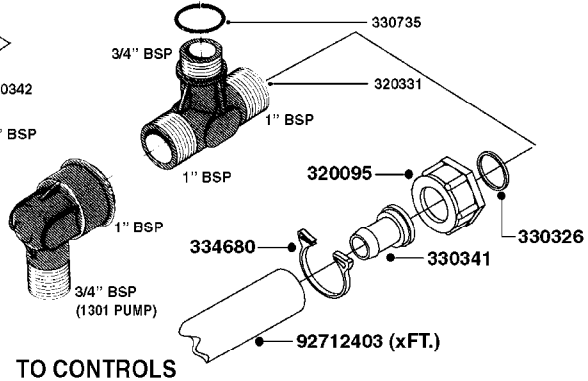

SUCTION SIDE OF PUMP