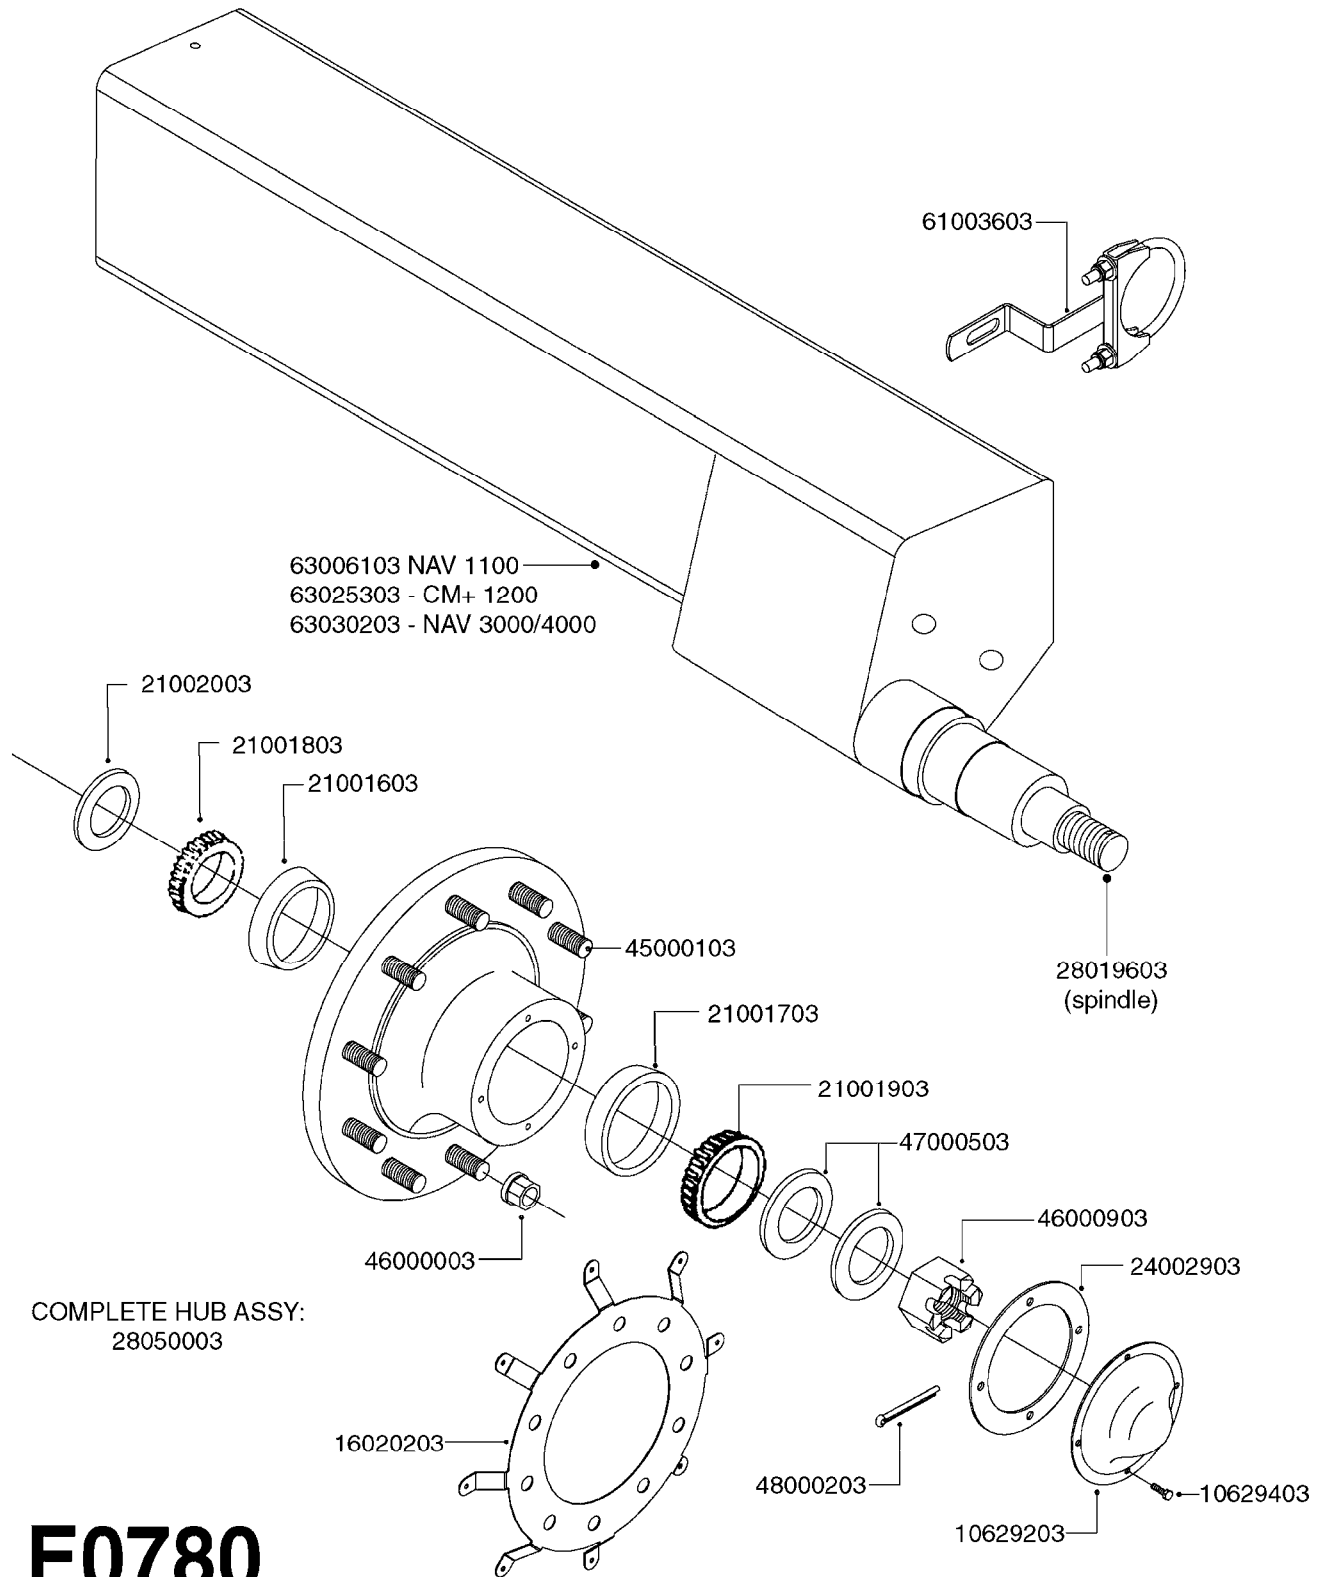

HUB ASSEMBLY F.3-1/2" SPINDLE
E0780-HIN, 01:01:16

Page 1

Date 12.08.2020 9:22

parts-n°	order qty	description
10629203	1	DUST CAP F.10 BOLT HUB 3.5"
10629403	1	BOLT HEX 5/16 NC GR.2 00.50"
16020203	1	WHEEL SENSOR MAGNET MNT 10BLT
21001603	1	BEARING INN CUP 873 HUB 33462
21001703	1	BEARING OUT CUP 873 HUB 453A
21001803	1	BEARING INN CONE 873 HUB 33275
21001903	1	BEARING OUT CONE 873 HUB 460
21002003	1	SEAL GREASE P602127
24002903	1	GASKET F. HUB 3.5" HUB ASSY
28019603	1	SPINDLE, 3.50 X 17.375 CRS
28050003	1	HUB F 3.5" 873 15000# PACKAGE
45000103	1	BOLT, WHEEL STUD 3/4-16X2 3/4
46000003	1	NUT HEX NF 3/4" FLANGED F.HUB
46000903	1	NUT CSTL 1-1/4"NF 3-1/2" SPNDL
47000503	1	WASHER, SPNDL 3.5" 1.31x3 .16T
48000203	1	PIN, COTTER 7/32" X 3.00"
61003603	1	SPEED SNS MNT CLAMP 3.5" SP
63006103	1	AXLE INSERT W/M NAV. 1100
63025303	1	AXLE INSRT CM+1200W.SPDL 71-82
63030203	1	AXLE ADJ 60-120 INSERT NAV DBL