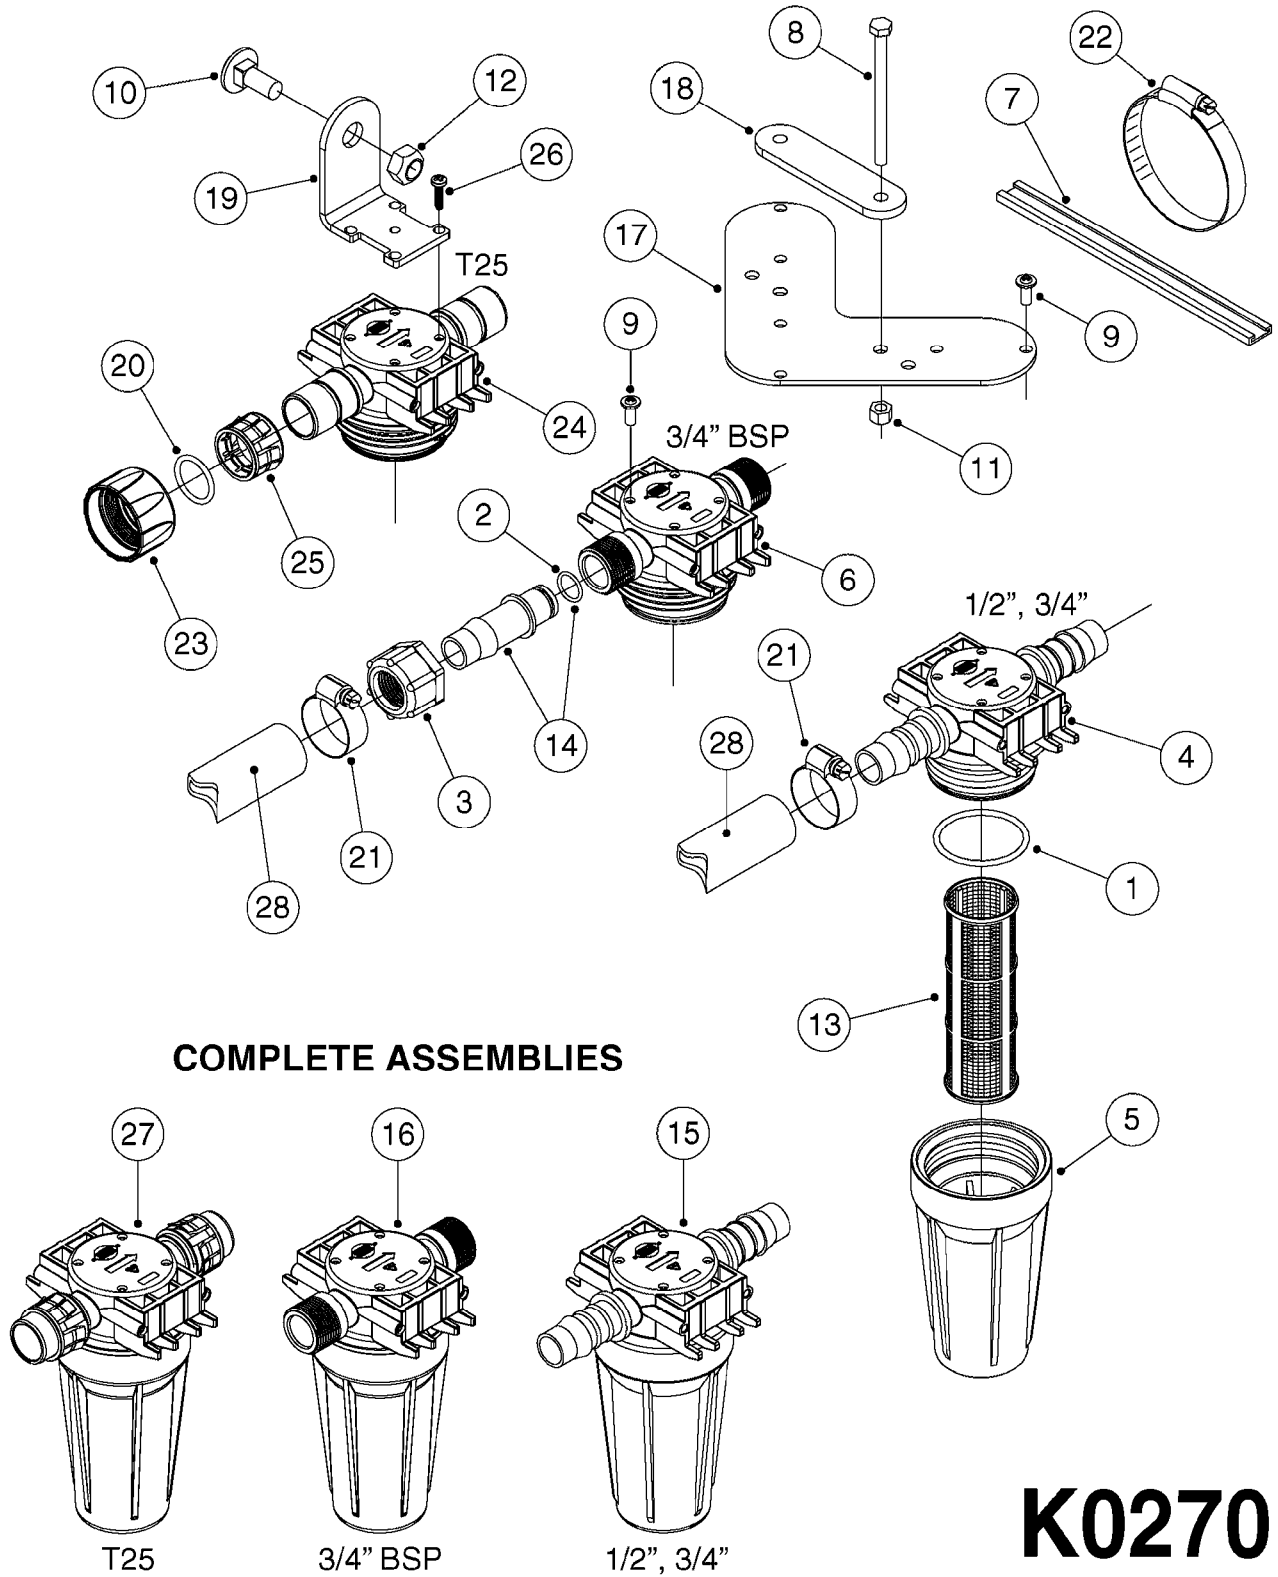

Pos.	parts-n°	order qty	description
1	240925	1	O-RING D49.5X3 NITRIL
2	242594	1	O-RING D14 X 1.78 SCH.70-EPDM
3	320283	1	FITT.DK NUT 3/4"BSP
4	322241	1	FILTER HOUSING W.3/4' BARBS
4	322249	1	FILTER HOUSING W.1/2' BARBS
5	322242	1	FILTER BOWL / IN-LINE
6	322250	1	FILTER HOUSING W.3/4"BSP THRD
7	341291	1	RUBBER HOSE CLAMP COVER 130MM
7	341292	1	RUBBER HOSE CLAMP COVER 180MM
8	410605	1	BOLT HEX 8.8 DEL M6X80
9	440673	1	SCREW F.PLASTIC 5X12 SS
10	440737	1	BOLT CARRIAGE M10x25 SS
11	460261	1	NUT HEX M6X1.00 LOCK DIN985 A2 SS
12	460423	1	NUT HEX M10X1.50 LOCK DIN985A2 SS
13	615443	1	FILTER ELEM.50 MESH BLUE
13	615444	1	FILTER ELEM.80 MESH RED
13	615445	1	FILTER ELEM.100 MESH YELLOW
14	716236	1	FITT.DK HB 1/2" ASSY. F. 3/4"
14	724621	1	FITT.DK HB 3/4"ASSY F.3/4" NUT
15	845205	1	FILTER IN-LINE 1/2" 50 MESH
15	845208	1	FILTER IN-LINE 3/4' 50 MESH
15	845209	1	FILTER IN-LINE 3/4' 80 MESH
15	845210	1	FILTER IN-LINE 3/4" 100 MESH
16	845218	1	FILTER IN-LINE 3/4'50 MESH OML
16	845219	1	FILTER IN-LINE 3/4'80 MESH OML
17	16022203	1	PLATE 3.0 X 55 X 196
18	16022403	1	BRACKET 60MM TUBE
19	16321500	1	LINE FILTER BRACKET, TDZ/DDZ
20	24263000	1	O-RING Ø24.4 X 3.1 NITRIL SH70
21	28029903	1	CLAMP HOSE GEAR P3/4"-S1" 6712
22	28047103	1	CLAMP HOSE GEAR 50 X 50 6740
22	28047203	1	CLAMP HOSE GEAR 60 X 80 6756
23	32239700	1	FITT.DK NUT T25
24	32239800	1	FITT.DK IN-LINE FILTER TOP T25
25	33515500	1	FITT.DK NUT LOCK RING T25
26	44076200	1	SCREW WN5451 5X16 SS TORX
27	72700600	1	FILTER IN-LINE 80 MESH, T25
28	92702103	1	HOSE R X1/2" X300PSI WP X0012"
28	92703203	1	HOSE R X3/4" X300PSI WP X0012"