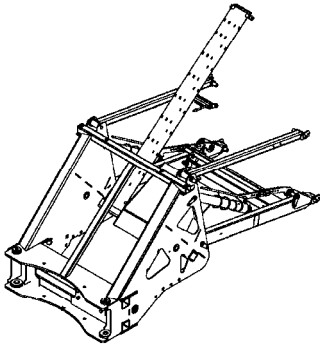

PARALIFT LIGHT

PARALIFT HEAVY DUTY

PARALIFT LIGHT

PARALIFT HEAVY DUTY

E0970

NAVIGATOR 3000/4000 PARALIFT
E0970-HIN, 09:08:18

Page 1

Date 12.08.2020 9:22