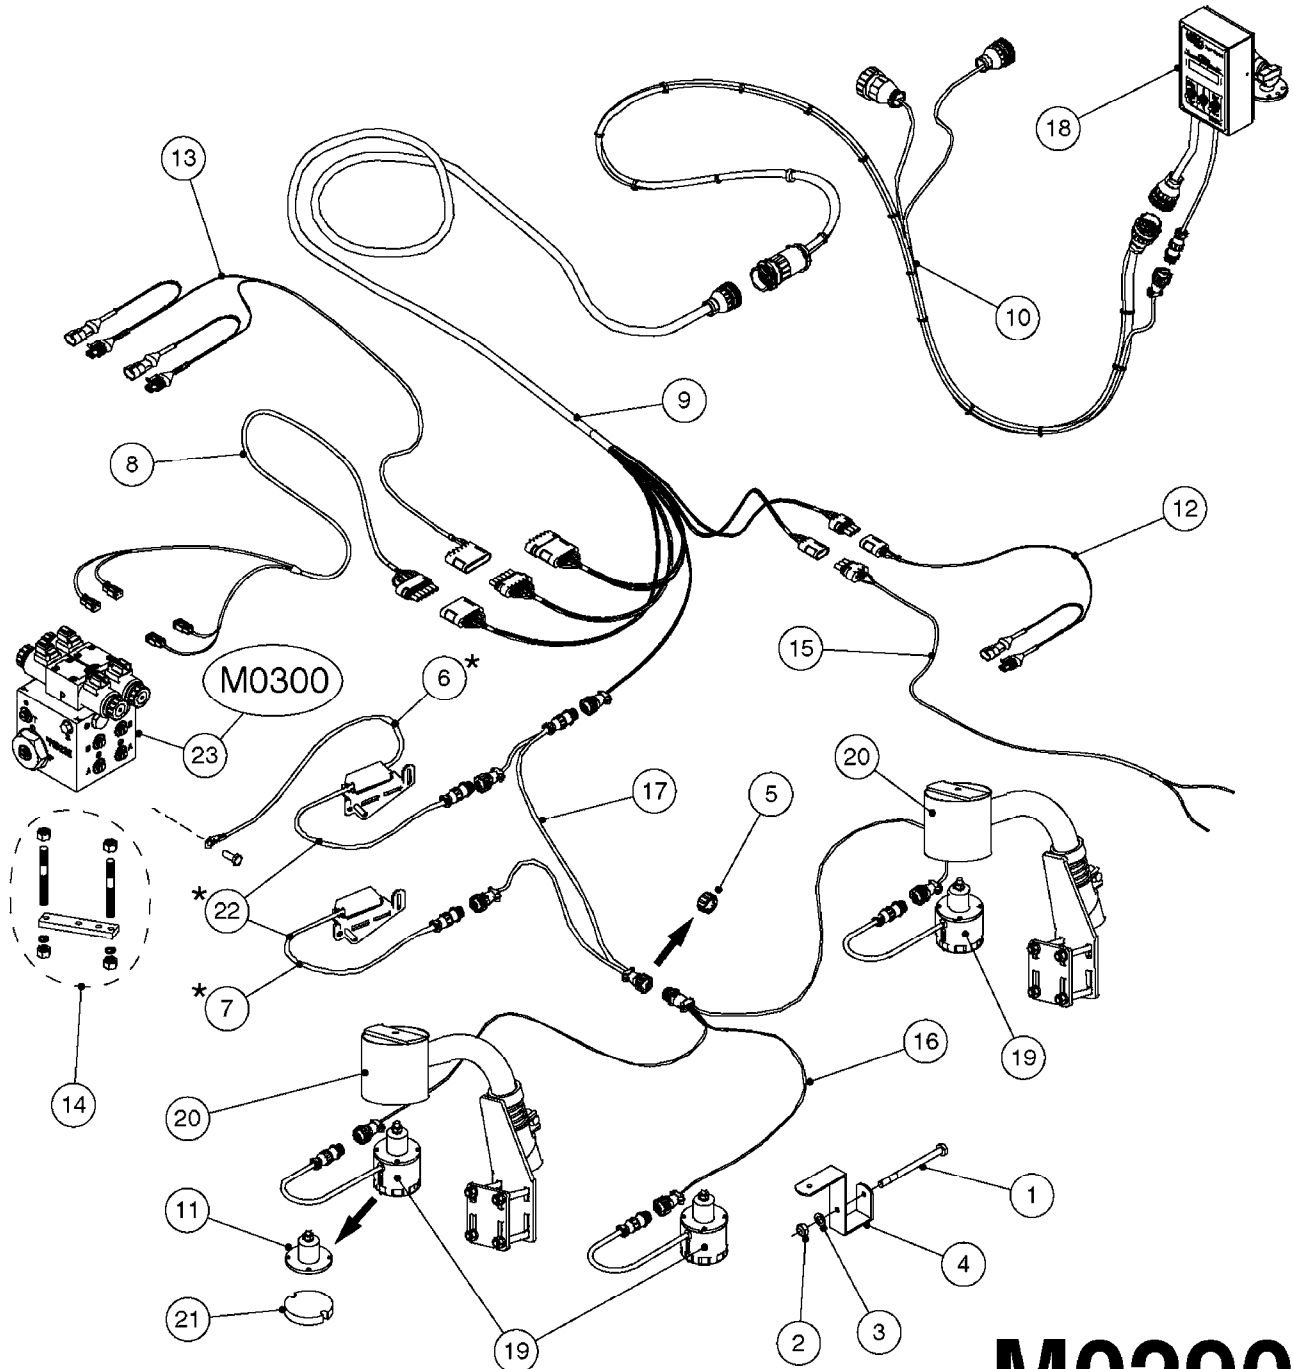

M0290

*CANNOT MIX OLD AND NEW STYLE ROLL SENSORS!

If replacing Norac P/N 44641 or 44642, must use pair of new style sensors (22).

Only new style sensors sold separately; (6) (Norac P/N 45000), (7) (Norac P/N 45001).

If unsure, pair of new style sensors works with all versions of UC4.

NORAC UC4 BOOM HEIGHT CONTROL
M0290-HIN, 01:01:16

Page 1
Date 12.08.2020 9:23

Pos.	parts-n°	order qty	description
1	410443	1	BOLT HEX 8.8 DEL M6X70
1	410605	1	BOLT HEX 8.8 DEL M6X80
2	460261	1	SPB/SPC BOOM
3	471124	1	NUT HEX M6X1.00 LOCK DIN985 A2 SS
4	16128603	1	WASHER, M6, Ø18/ 6.4X 1.6, SS
4	16128703	1	BRACKET F. SENSOR 60X60 TUBE SPB/SPC BOOM
5	26016303	1	BRACKET F. SENSOR 50x50 TUBE
6	26025903	1	FORCE BOOM (FTZ)
7	26026003	1	CONNECTOR RING CPC #11 NORAC
8	26026600	1	NORAC UC4+ ROLL SENSOR W/TEMP. CONFIRM NORAC P/N 45000
8	28055603	1	NORAC UC4+ ROLL SENSOR CONFIRM NORAC P/N 45001
9	28049503	1	NORAC CABLE VAR.RT.VLV DIN
10	28049603	1	3-PIN CONNECTORS/HIRSCHMAN
11	28050303	1	NORAC CABLE VAR.RT.VLV DEUTSCH
12	28050703	1	2-PIN CONNECTORS/DEUTSCH
13	28054303	1	NORAC CABLE EXTENSION
14	28055503	1	NORAC POWER CABLE
15	28055703	1	NORAC RUBBER TOP&BOLT F.SENSOR DIA.30MMX30MMX8MM
16	28085900	1	NORAC UC4+ OPEN CTR. CABLE
17	28086200	1	PARALIFT INTERFACE CABLE NORAC
18	28086300	1	NORAC VALVE MOUNTING HARDWARE
19	28086400	1	NORAC VALVE CABLE ROLL PIGTAIL
20	28086500	1	SENSOR BRANCH CABLE NORAC
21	28086600	1	CAN NODE DUAL CABLE NORAC
22	70112503	1	UC4 DISPLAY PANEL NORAC
23	78216100	1	UC4 ULTRASONIC SENSOR
			UC4 SENSOR MOUNTING BKT. NORAC
			FOAM DISC F. SENSOR NORAC
			UC4+ ROLL SENSOR KIT '11 HIN INCLUDES NORAC P/N 45000 & 45001
			NORAC VALVE BLOCK COMP, DEUTSCH CON.