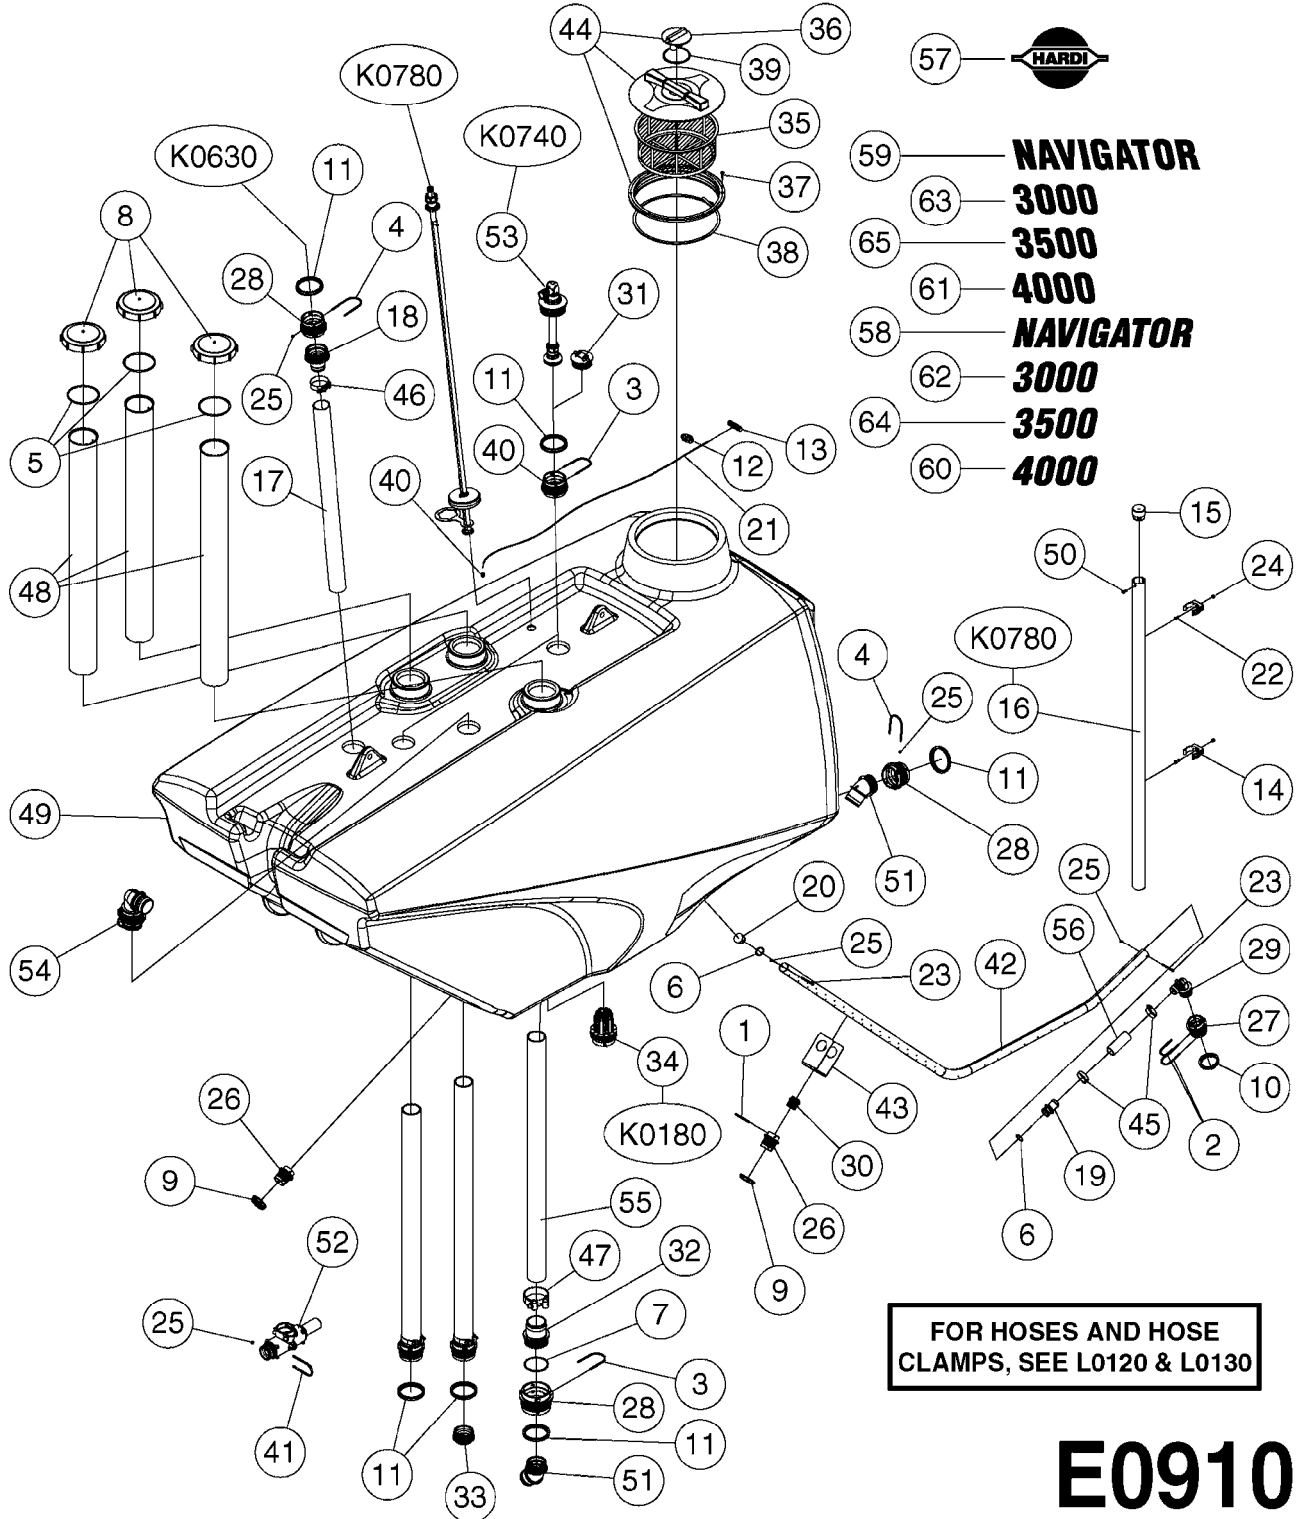

TANK - NAVIGATOR 3000/4000
E0910-HIN, 21:06:18

Page 1
Date 12.08.2020 9:22

Pos.	parts-n°	order qty	description
1	145995	1	FITT.DK S-53 FORK
2	145996	1	FITT.DK S-67 FORK
3	145997	1	FITT.DK S-93 FORK
4	147774	1	FITT.DK S-93 FORK W. M5 THREAD
5	241415	1	O-RING D117.5X5.33 NITRIL
6	241441	1	O-RING D29.3X3
7	242351	1	O-RING D69.5X3.0 VITON F.S-93
8	321591	1	LID 150MM NAV TK & FOAM MARKER
9	322107	1	FITT.DK S-53 BULKHEAD NUT
10	322108	1	FITT.DK S-67 BULKHEAD NUT
11	322109	1	FITT.DK S-93 BULKHEAD NUT
12	334469	1	CLEVIS F.CORD TOP DRAIN ASSY.
13	334472	1	HANDLE FOR TOP DRAIN
14	334523	1	PIPE HOLDER Ø51.5
15	334850	1	GUIDE F. SIGHT GAUGE TUBE TOP
16	341204	1	SIGHT GAUGE TUBE L=59"
16	341283	1	TUBE F.SIGHT GAUGE L=72"
16	97610203	1	DECAL SIGHT GAUGE NAV 3000 GAL
16	97610403	1	DECAL SIGHT GAUGE NAV 4000 GAL
16	97611503	1	DECAL SIGHT GAUGE NAV 3500 GAL
17	341333	1	TUBE Ø57/Ø52 L=1500 BLACK PE
18	390691	1	FITT.DK S-93 STR.2"PVC DRILLED
19	390902	1	SPARGE TUBE FITT FRONT
20	390903	1	CAP SPARGE TUBE
21	390982	1	CORD NYLON 4000MM
22	410185	1	BOLT HEX 8.8 DEL M6X16
23	411078	1	BOLT HEX M5 X 60 SS
24	460261	1	NUT HEX M6X1.00 LOCK DIN985 A2 SS
25	461217	1	NUT HEX M5 LOCK
26	726463	1	FITT.DK S53 BULKHEAD W/GASKET
27	726464	1	FITT.DK S-67 BULKHEAD W/GASKET
28	726465	1	FITT.DK S-93 BULKHEAD W/GASKET
29	726573	1	FITT. S67 5/4" 90° W/O-RING
30	726578	1	FITT.DK S53 PLUG WITH O-RING
31	726580	1	FITT. S93 PLUG W/O-RING
32	727133	1	HOSETAIL S93 2"1/2 + O-RING
33	728562	1	FITT.DK S-93 TO S67 ADAPTOR
34	730084	1	BOTTOM VALVE S93 2"RG-3M
35	10045303	1	FILTER BASKET 16"
36	10052203	1	LID VENT ASSY
37	10054503	1	SCREW 3/4" SELF TAPPING
38	10064203	1	SET SEALING SPONGE 1 Ft BULK
39	10102203	1	GASKET F.16" LID BREATHER
40	14001500	1	GROMMET F.TOP DRAIN CORD
41	14012200	1	FITT.DK S-67 FORK W/M5 THREADS
42	15102300	1	SPARGE TUBE STAINLESS NAV '07
43	16008300	1	BRACKET SPARGE TUBE
44	28014203	1	LID ASSY. (3-PC.) 16" ARAG
45	28030103	1	CLAMP HOSE GEAR P5/4-S1.5"6724
46	28030203	1	CLAMP HOSE T-BOLT S2" 235-67
47	28030303	1	CLAMP HOSE T-BOLT S2.5" 235-76
48	28082200	1	DROP TUBE Ø110/L=1120 NAV3000
48	28082300	1	DROP TUBE Ø110/L=1270 NAV4000
49	35003603	1	TANK, MAIN 3000L NAVIGATOR RAW
49	35003703	1	TANK, MAIN 4000L NAVIGATOR RAW
49	35004403	1	TANK, MAIN 3500L NAVIGATOR
50	44075300	1	SCREW 3.5X9.5SS/X15 ISO 14585C
51	72072900	1	FITT. S93 2-1/2" 45° S W/O-RING
52	72280300	1	SAFTY VALVE S67 15 BAR CM'05
53	72358000	1	TANK RINSE LOW MOD.ASSMBLY NCM
54	72374800	1	TANK VENT S93 2-1/2" NAV/NCM