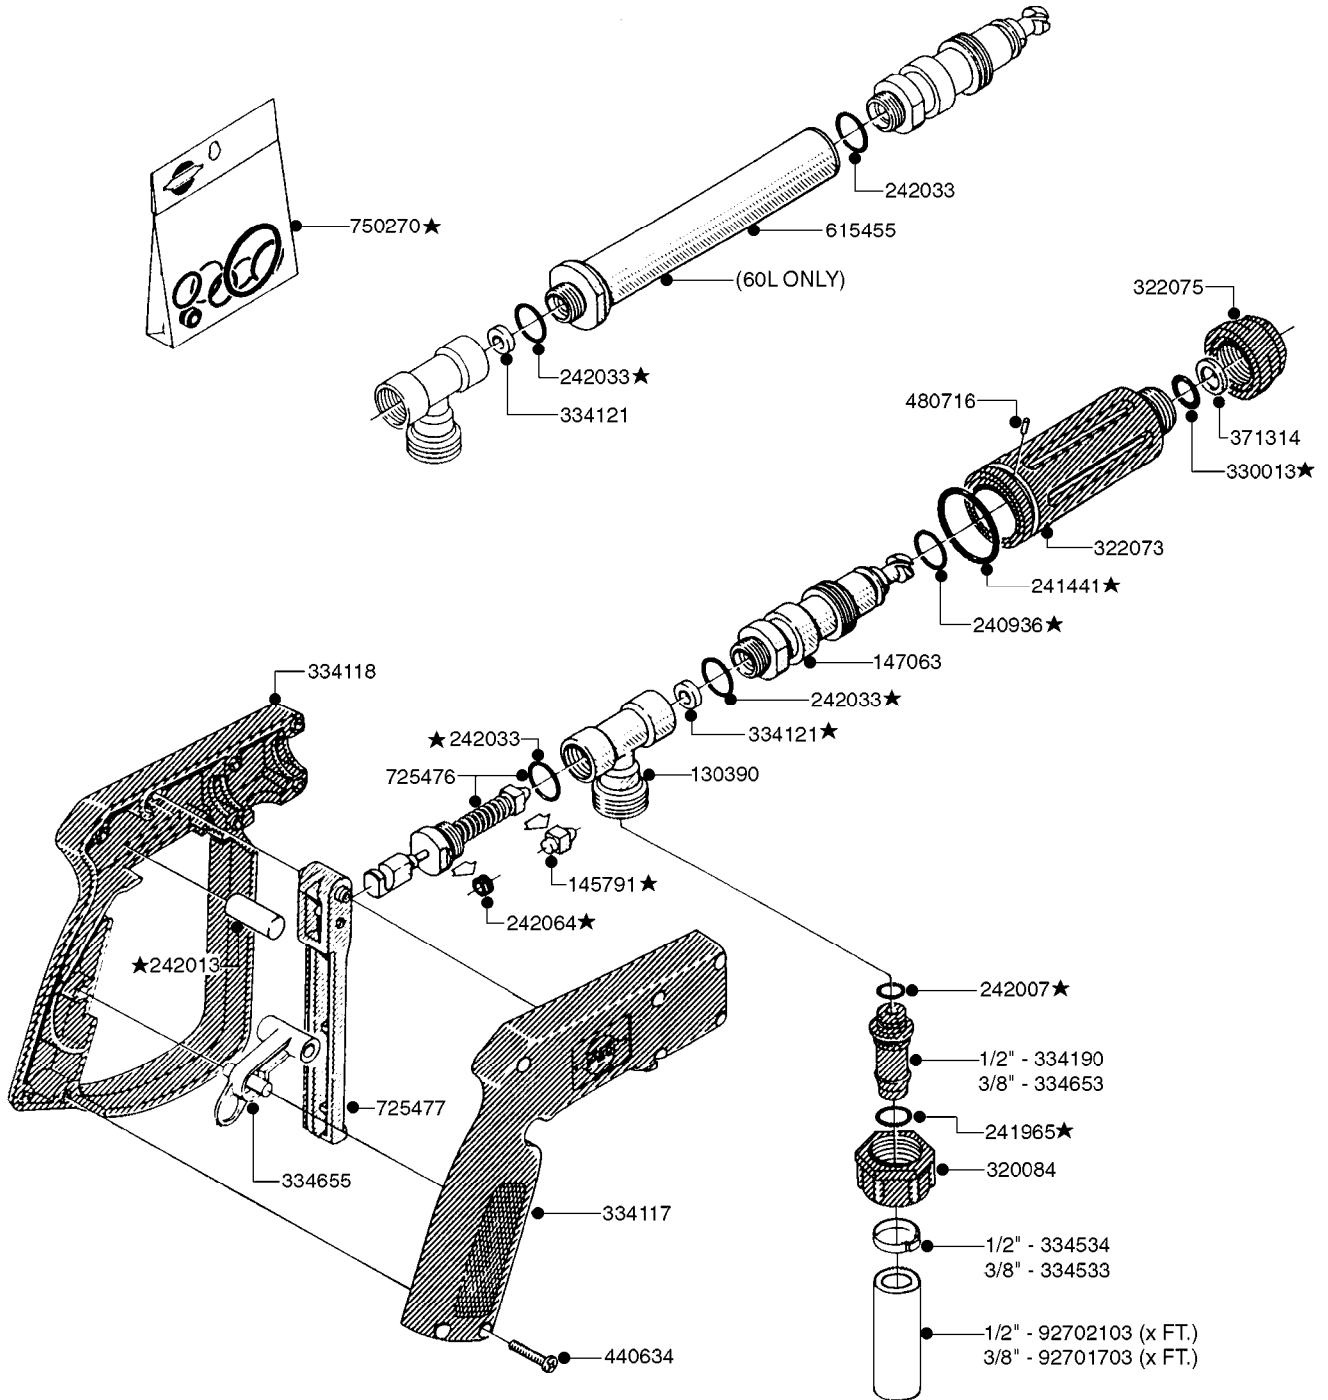

COMPLETE ASSEMBLY:
843197 - 60L
843196 - 60S

COMPLETE ASSEMBLIES
WHOLEGOODS ITEMS

K0480

HANDGUN TYPE 60S/60L POST 95
K0480-HIN, 01:01:16

Page 1

Date 12.08.2020 9:22

parts-n°	order qty	description
130390	1	TEE 3/8'X 1/2' BSP F.TYPE 60S
145791	1	CONE FOR ON/OFF
147063	1	SWIRL F.SPRAY GUN TYPE 60
240936	1	O-RING D13.3X2.4 NITRIL
241441	1	O-RING D29.3X3
241965	1	O-RING Ø12.1 X 1.6 NITRILE
242007	1	O-RING Ø9.1 X 1.6 NITRILE
242013	1	SPRING RUBBER F/TRIGGER
242033	1	O-RING Ø14.1 X 1.6 NITRILE
242064	1	SLEEVE RUBBER 3X8X4MM
320084	1	FITT.DK NUT 1/2" BSP
322073	1	HOUSING F.SWIRL TYPE 60S H.G.
322075	1	HOUSING F. NOZZLE
330013	1	O-RING 2.5 X 10 PUR
334117	1	HANDLE PIECE RIGHT F.60S/60L
334118	1	HANDLE PIECE LEFT F.60S/60L
334121	1	SEAT FOR ON-OFF TYPE
334190	1	FITT.DK HB 1/2' F. PISTOL 60S
334533	1	CLAMP HOSE PLASTIC 3/8"
334534	1	CLAMP HOSE PLASTIC 1/2"
334653	1	FITT.DK HB 3/8' F.HANDGUN
334655	1	TRIGGER SAFETY F.60S/60L GUN
371314	1	NOZZLE CERAMIC 1099-20
440634	1	SCREW 5/8"
480716	1	PIN D3X6 STAINLESS
615455	1	TUBE F.LANCE TYPE 60L
725476	1	SPINDLE
725477	1	TRIGGER
750270	1	GASKET KIT F.SPRAY GUN
843196	1	SPRAY GUN KIT TYPE 60 SHORT
843197	1	HANDGUN KIT TYPE 60 LONG
92701703	1	HOSE R X3/8" X300PSI WP X0012"
92702103	1	HOSE R X1/2" X300PSI WP X0012"