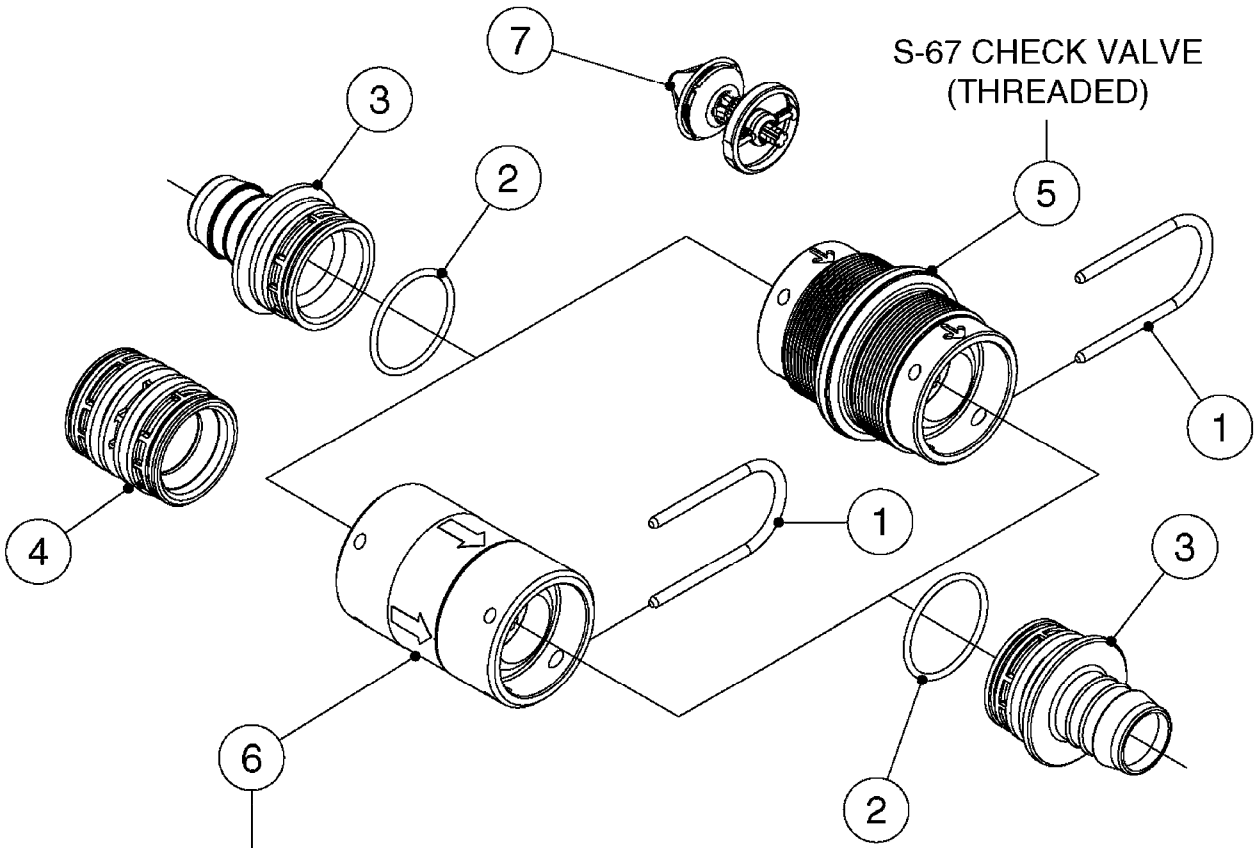

FOR FITTINGS AND
HOSES, SEE SECTION L

B0630

CHECK VALVES - S67
B0630-HIN, 31:07:19

Page 1
Date 12.08.2020 9:22

Pos.	parts-n°	order qty	description
1	145996	1	FITT.DK S-67 FORK
2	241973	1	O-RING Ø3 X 44.2 70 SHORES NITRIL
2	242353	1	O-RING 3 X 44.2 VITON
3	242504	1	O-RING D35x2 NITRIL
4	322104	1	FITT.DK S-67 BULKHEAD
5	334231	1	FITT.DK S-67 STR.1"
5	334232	1	FITT.DK S-67 STR.1-1/4"
5	334444	1	FITT.DK S-67 STR.1-1/2" PVC
6	14103100	1	SEAT F.CHECK VALVE D40.8 2010
7	70063603	1	VALVE, CHECK S67 1-1/2"
			COMPLETE IN-LINE CHECK VALVE FOR 1-1/2" HOSE
7	72001803	1	CHCK VLV,S67, 2 X 1" HB
			COMPLETE IN-LINE CHECK VALVE FOR 1" HOSE
7	72206600	1	CHCK VLV,S67, 2 X 1.25" HB
			COMPLETE IN-LINE CHECK VALVE FOR 1-1/4" HOSE
8	72089900	1	CHECK VALVE S67 SUBASMBLY.2001
9	97800500	1	DECAL 230X28 BLACK ARROW