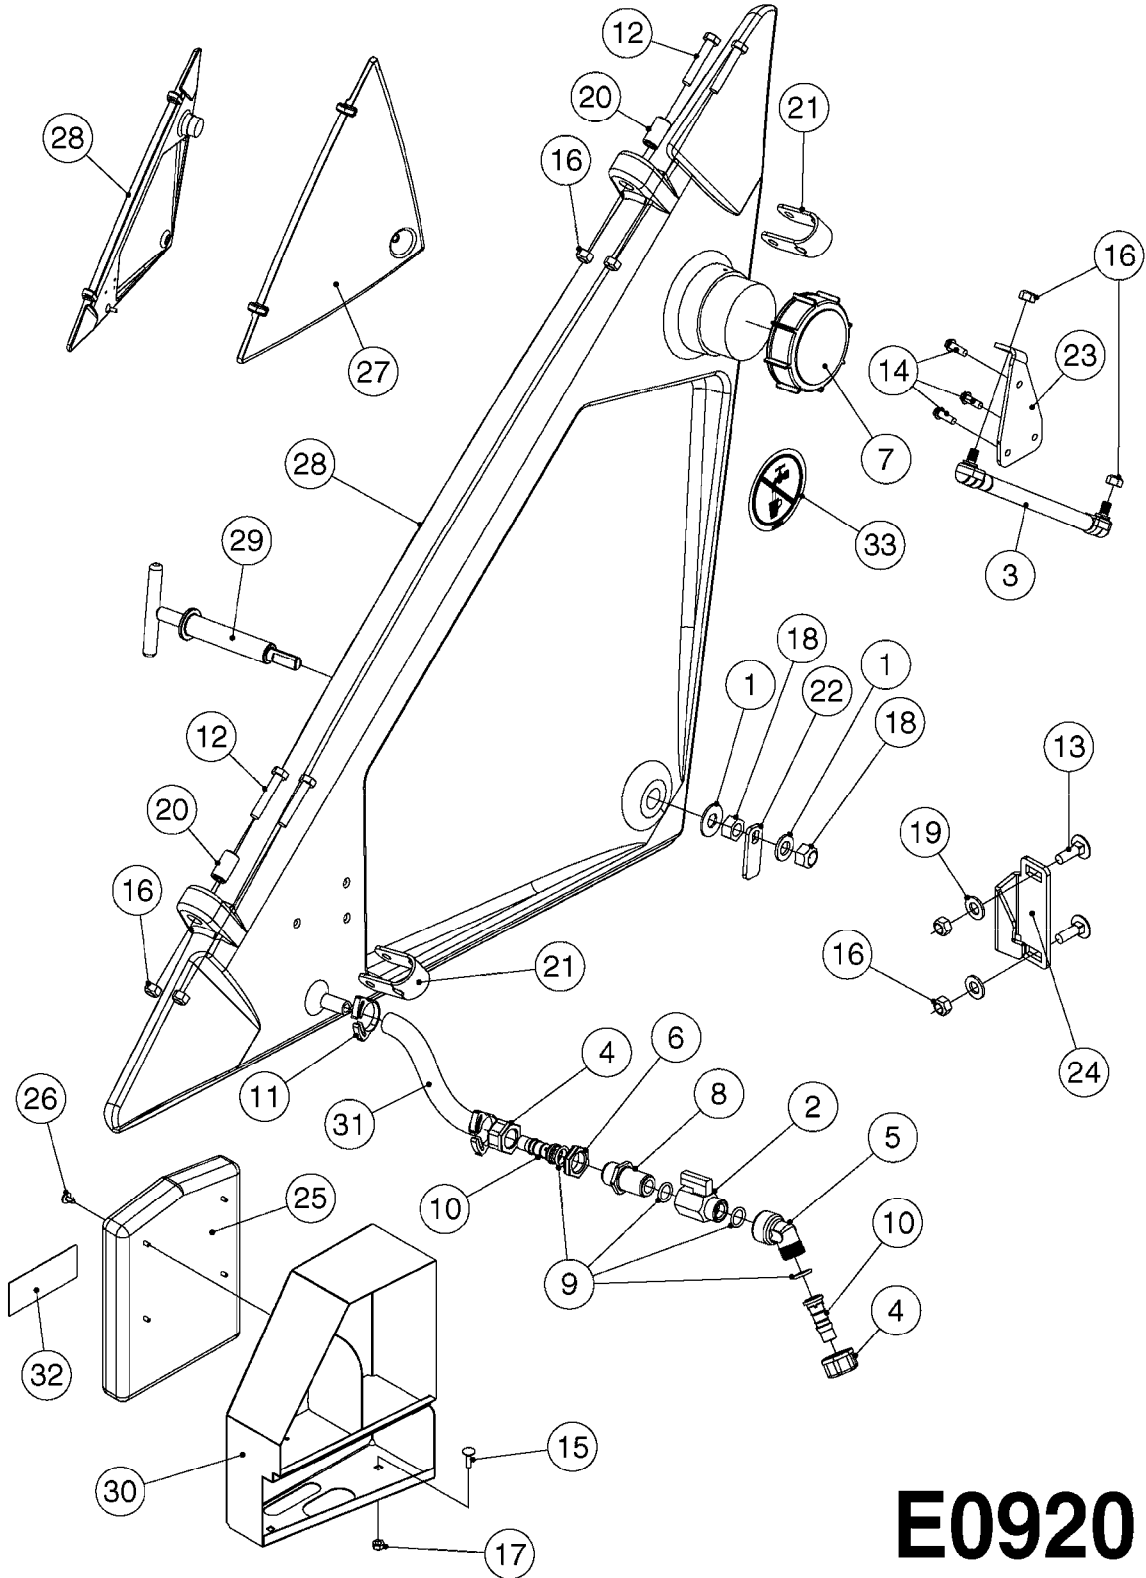

E0920

LOCKER & CLEAN WATER TANK NAV
E0920-HIN, 01:01:16

Page 1
Date 12.08.2020 9:22

Pos.	parts-n°	order qty	description
1	160521	1	WASHER D30.5/D13X2
2	281551	1	BALL VALVE 1/2"
3	285793	1	GAS CYLINDER
4	320084	1	FITT.DK NUT 1/2" BSP
5	320482	1	FITT.DK ELB. 1/2" BSP 60 DEG.
6	321307	1	FITT.DK NUT 1/2" BSP JAMB
7	321322	1	SCREW CAP F. S80 X 4
8	321742	1	FITT.DK BULKHEAD 1/2' BSP
9	330212	1	O-RING D19/D14X2.4 F.1/2"NUT
10	330687	1	FITT.DK HB 1/2" F. 1/2" NUT
11	334534	1	CLAMP HOSE PLASTIC 1/2"
12	420766	1	BOLT HEX M8-45/22 SST A2 DIN931
13	440695	1	BOLT CARRIAGE M8X25
14	440698	1	SCREW F.PLASTIC 6X18 SS HEXHD
15	440737	1	BOLT CARRIAGE M10x25 SS
16	460143	1	LOCK NUT M8 SST A2 DIN985
17	460423	1	NUT HEX M10X1.50 LOCK DIN985A2 SS
18	460703	1	NUT HEX M12X1.75 LOCK DIN985A2 SS
19	471122	1	WASHER, M10, Ø20/10.5X 2.0, SS
20	14072600	1	BUSHING FOR NAV SHIELD
21	16213600	1	U-CLAMP FOR NAVIGATOR
22	16215900	1	LOCKING DEVICE F.SIDE SHIELD
23	16225500	1	BRACKET F.GAS CYLINDER NAV.
24	16226300	1	PLATE, LOCK CHEEK NAV LEFT,RAW FOR LEFT SIDE SHIELD (NOT SHOWN)
24	16226500	1	PLATE, LOCK CHEEK NV RIGHT,RAW FOR RIGHT SIDE SHIELD (SHOWN)
25	29003003	1	MANUAL HOLDER, FLAT
26	29003103	1	PLASTIC PUSH RIVET, 1/4" HOLE
27	35179100	1	SIDE SHIELD L. NAVIGATOR
28	35180000	1	SIDE SHIELD CLEAN WATER R.NAV
29	61049000	1	HANDLE FOR SIDE SHIELD
30	63062300	1	SAFETYLOCKER NAVIGATOR PAINTED
31	92702103	1	HOSE R X1/2" X300PSI WP X0012"
32	97607503	1	DECAL-OPERATOR'S MANUAL (LRG.)
33	97802300	1	DECAL - NOT DRINKING WATER D60