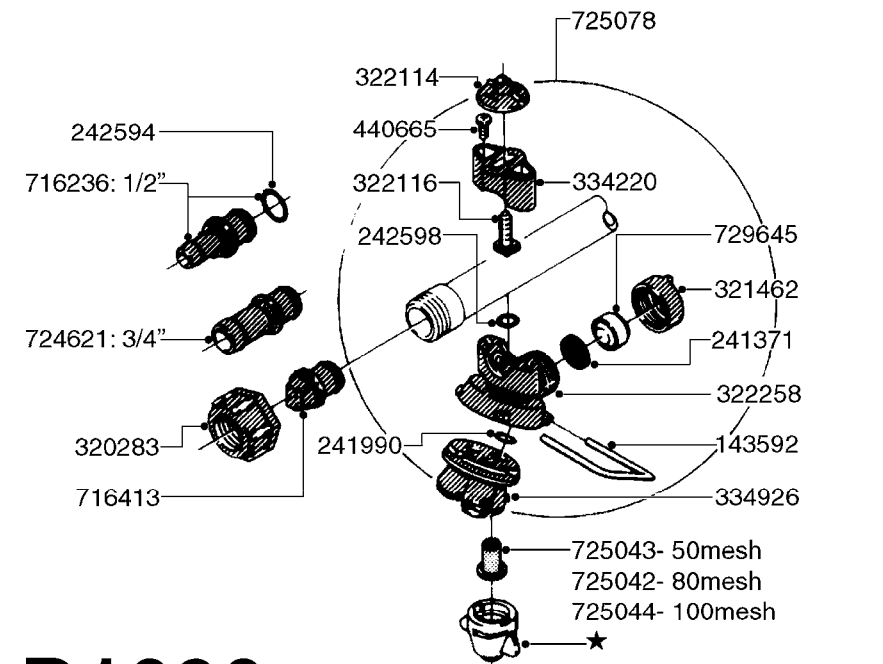

TRIPLET NOZZLE BODY

D1090

*=REFER TO HARDI NOZZLE CATALOG