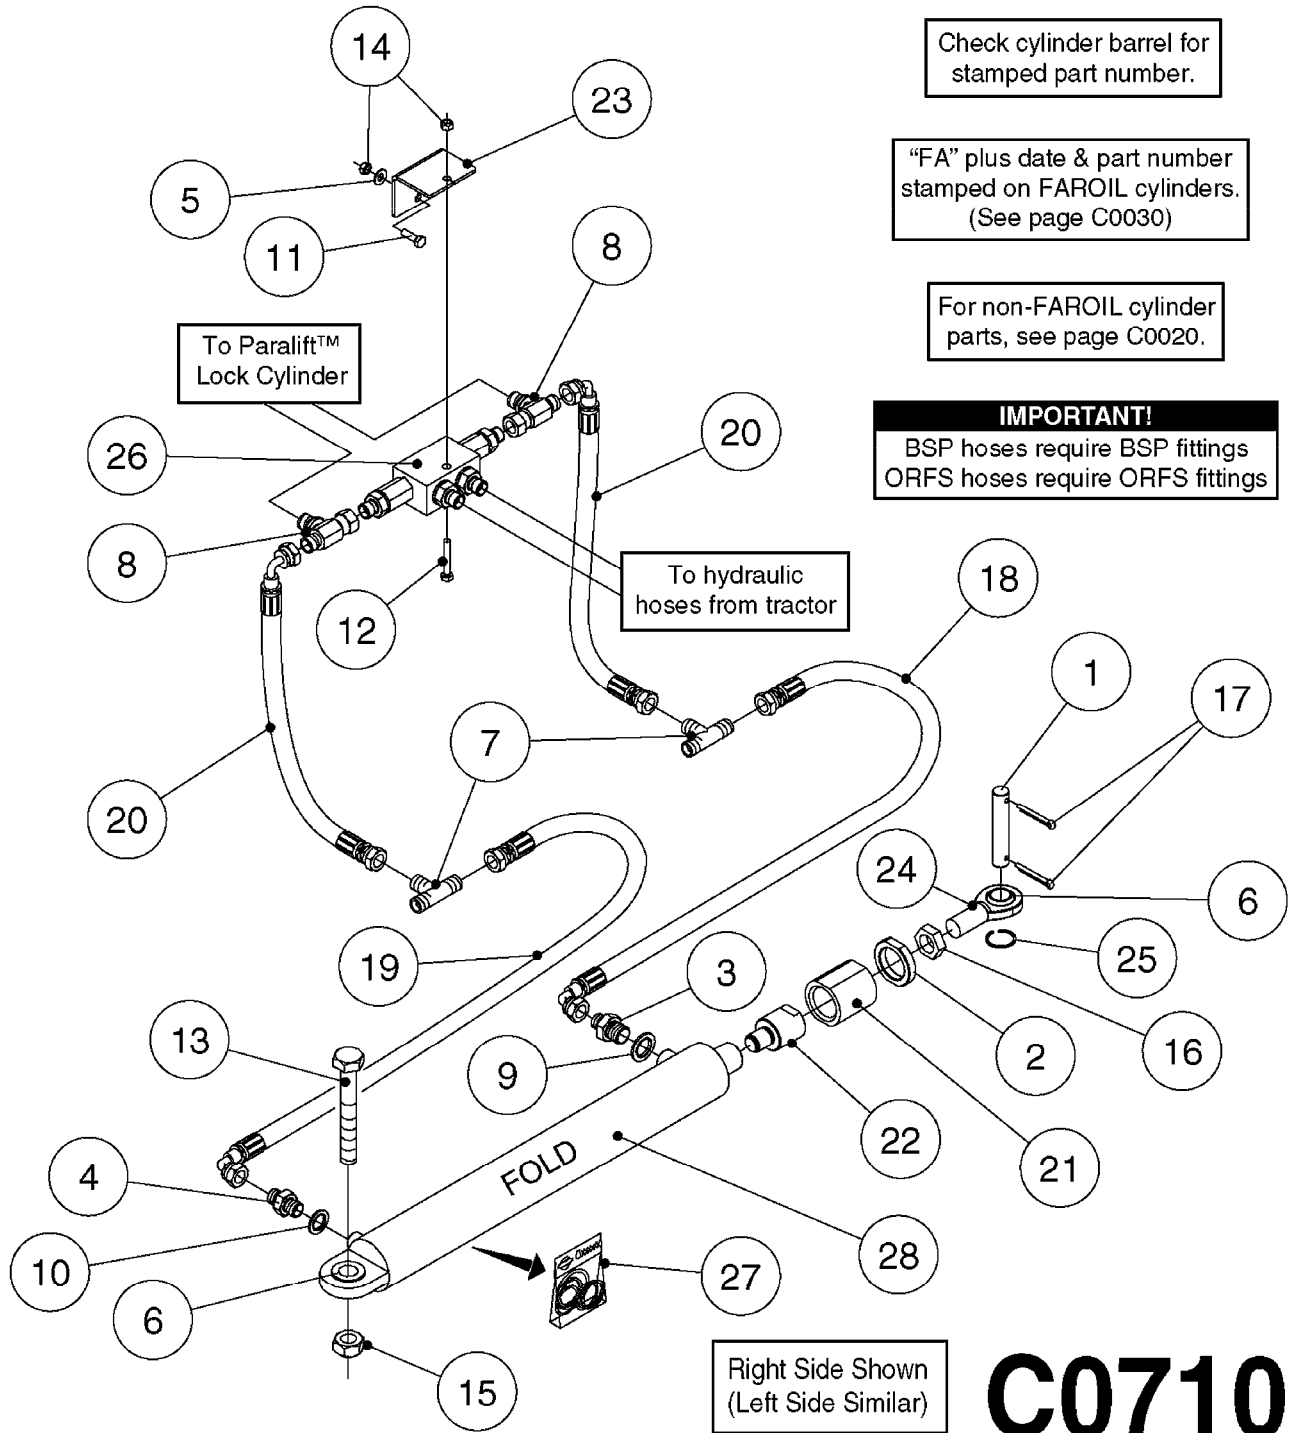

Check cylinder barrel for stamped part number.

"FA" plus date & part number stamped on FAROIL cylinders. (See page C0030)

For non-FAROIL cylinder parts, see page C0020.

IMPORTANT!
BSP hoses require BSP fittings
ORFS hoses require ORFS fittings

Right Side Shown
(Left Side Similar)

C0710

HYD EAGLE HY SPC 80'-100'
C0710-HIN, 27:09:17

Page 1
Date 12.08.2020 9:22

Pos.	parts-n°	order qty	description
1	146589	1	PIN D19.8 X 65
2	146672	1	NUT HEX LOCK F.ADJUSTER
3	146839	1	HEX NIPPLE 1/4"X3/8" BSP 0.7MM BSP
3	23235800	1	HEX NIPPLE 3/8"-9/16" - 0.7mm ORFS
4	146845	1	HEX NIPPLE 1/4"X1/4" BSP
4	23234500	1	HEX NIPPLE 1/4" - 9/16" ORFS
5	163936	1	WASHER D15/D6.2X1
6	210730	1	BEARING F.LINK HEAD M20
7	230963	1	TEE 1/4"M X 1/4"M X 1/4"M BSP BSP
7	23240400	1	TEE 9/16"-9/16"-9/16" ORFS ORFS
8	232109	1	FITT.HY TEE 1/4"BSP UNION BSP
8	23241000	1	TEE 9/16"M-9/16"M-9/16"F ORFS ORFS
9	240866	1	DOWTYSEAL 3/8"
10	241404	1	DOWTY SEAL 1/4"
11	410362	1	BOLT HEX 8.8 SS M6X20
12	410583	1	BOLT HEX 8.8 DEL M6X40
13	430910	1	BOLT HEX 8.8 DEL M20X110
14	460261	1	NUT HEX M6X1.00 LOCK DIN985 A2 SS
15	460806	1	NUT HEX M20X2.50 LOCK DIN985A2 SS
16	461200	1	NUT HEX M20X1.5 JAMB.
17	480384	1	PIN COTTER 3/16 x 1-1/2"
18	784008	1	HOSE HY X 1/4" X 98.4"STR+ELB BSP
18	78500800	1	HY.HO.1/4"L= 2500 STR-90° ORFS
19	784025	1	HOSE HY X 1/4" x 86.6"STR+ELB BSP
19	78502100	1	HY.HO.1/4"L= 2200 STR-90° ORFS
20	784076	1	HOSE, HY, 1/4" L=8.5" STR-ELB BSP
20	78505400	1	HY.HO.1/4"L= 215 STR-90° ORFS
21	14023000	1	BUSHING Ø50.0/36.0 L=52 DEL
22	14031800	1	ADAPTOR F.HY CYLINDER L=40
23	16100400	1	PLATE 3 X 60 X 91 HY BLOCK MT
24	21092000	1	LINK HEAD M20 x D20 L=78 DELTA
25	48000603	1	SNAP RING, Ø36X1.5 F.210730
26	72256500	1	DOUB.PILOT STEERED COUNT.VALVE
27	75074600	1	SEAL KIT 78120500/49
28	78128000	1	CYLINDER DOUB. D60/30 L=300 09