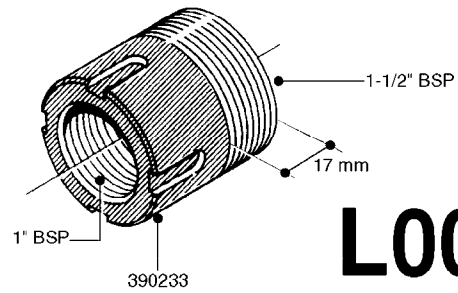

FITTINGS - HEXAGON NIPPLES
L0030-HIN, 01:01:16

L0030

FITTINGS - HEXAGON NIPPLES
L0030-HIN, 01:01:16

Page 1
Date 12.08.2020 9:22

parts-n°	order qty	description
10015303	1	FITT.PO.HN 1.00X1.00 M1000
10425003	1	FITT.PO.HN 1.25X1.00 MCPHEE
320132	1	FITT.DK HN 1" BSP
320176	1	FITT.DK HN 3/8"X1/2" BSP
320445	1	FITT.DK HN 1/4"X3/8" BSP
320655	1	FITT.DK HN 1/2"-1/2" BSP
320692	1	FITT.DK HN 3/8'BSPX1/4'NPT
320703	1	FITT.DK HN 3/8BSP X1/2 &1/4NPT
320725	1	FITT.DK NIPPLE 3/8"-3/8" BSP
320902	1	FITT.DK HN 3/8'X 1/4' BSP
390232	1	FITT.DK HN 1-1/2' X 1-1/4' BSP
390276	1	FITT.DK HN 1'BSP