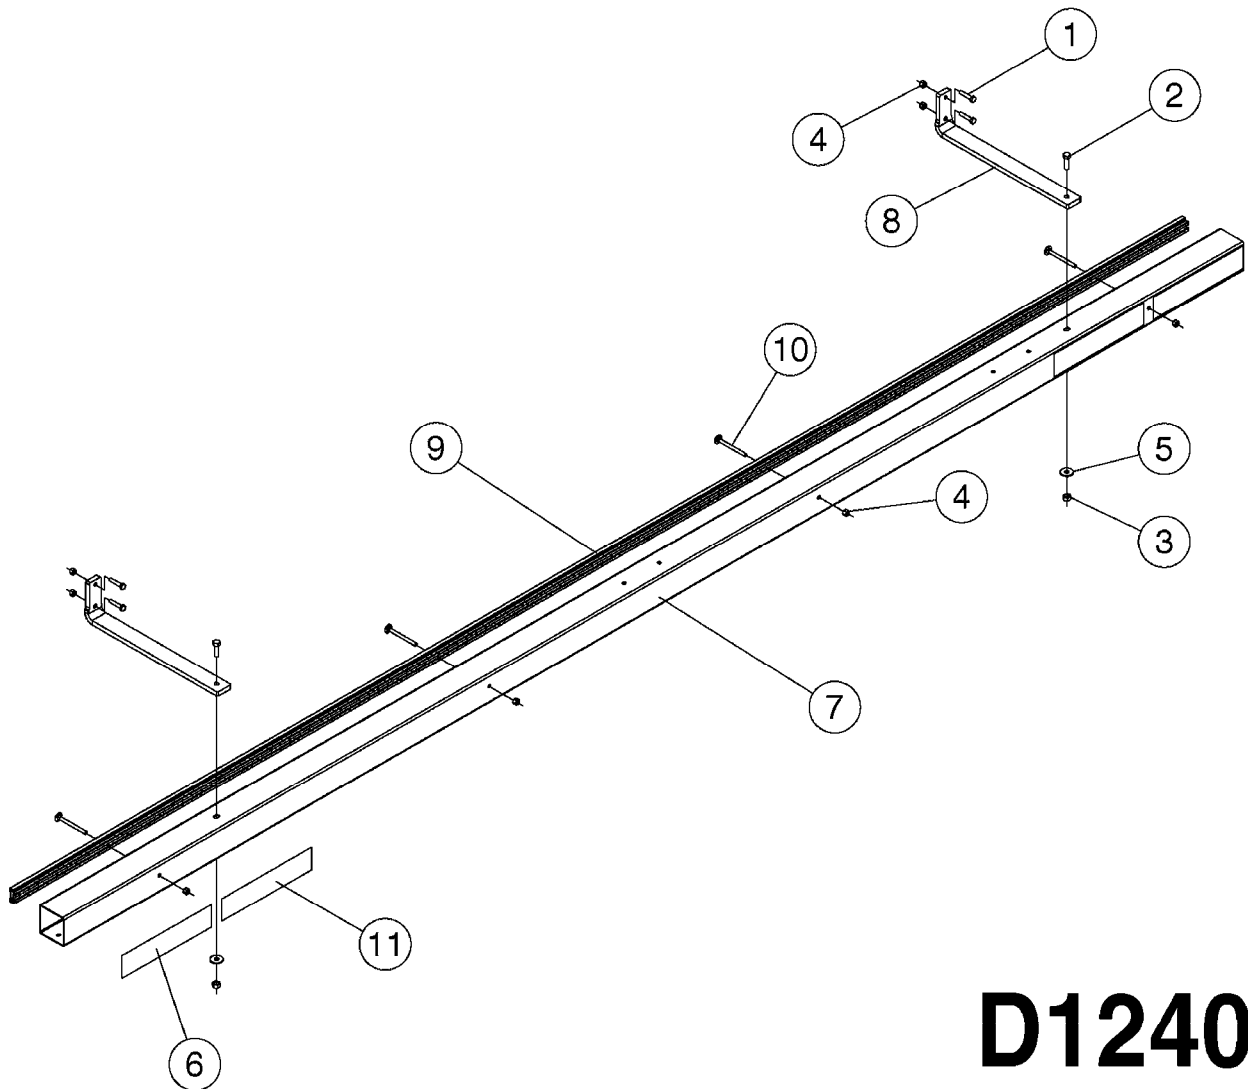

D1240

SPC BOOM CENTER TRACK 2017
D1240-HIN, 26:09:19

Page 1
Date 12.08.2020 9:22

Pos.	parts-n°	order qty	description
1	410686	1	BOLT HEX 8.8 DEL M6X30
2	421046	1	BOLT HEX M8X25/25 A2 SS DIN933
3	460143	1	LOCK NUT M8 SST A2 DIN985
4	460261	1	NUT HEX M6X1.00 LOCK DIN985 A2 SS
5	471132	1	WASHER D24/D8.4 X 2 SS
6	10533803	1	DECAL REFLECTIVE RED 50X230
7	15061703	1	CENTER TRACK, SPC, 2017, RED
8	16239603	1	BUMPER MT BRKT, SPC, 2017, RED
9	19489800	1	ALUPROFILE 30X10 L=3.00 M
10	44074700	1	BOLT, CARRIAGE, M6X80 DIN603 SS
11	97619903	1	DECAL FLUORESCENT ORANGE 50X230