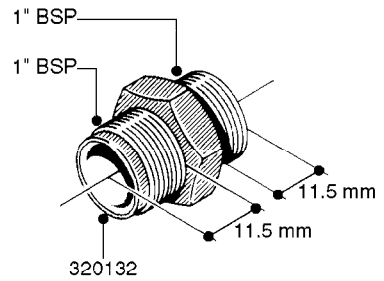

FITTINGS - HEXAGON NIPPLES
L0030-HIN, 01:01:16

L0030

FITTINGS - HEXAGON NIPPLES
L0030-HIN, 01:01:16

Page 1
Date 12.08.2020 9:22

parts-n°	order qty	description
10015303	1	FITT.PO.HN 1.00X1.00 M1000
10425003	1	FITT.PO.HN 1.25X1.00 MCPHEE
320132	1	FITT.DK HN 1" BSP
320176	1	FITT.DK HN 3/8"X1/2" BSP
320445	1	FITT.DK HN 1/4"X3/8" BSP
320655	1	FITT.DK HN 1/2"-1/2" BSP
320692	1	FITT.DK HN 3/8'BSPX1/4'NPT
320703	1	FITT.DK HN 3/8BSP X1/2 &1/4NPT
320725	1	FITT.DK NIPPLE 3/8"-3/8" BSP
320902	1	FITT.DK HN 3/8'X 1/4' BSP
390232	1	FITT.DK HN 1-1/2' X 1-1/4' BSP
390276	1	FITT.DK HN 1'BSP