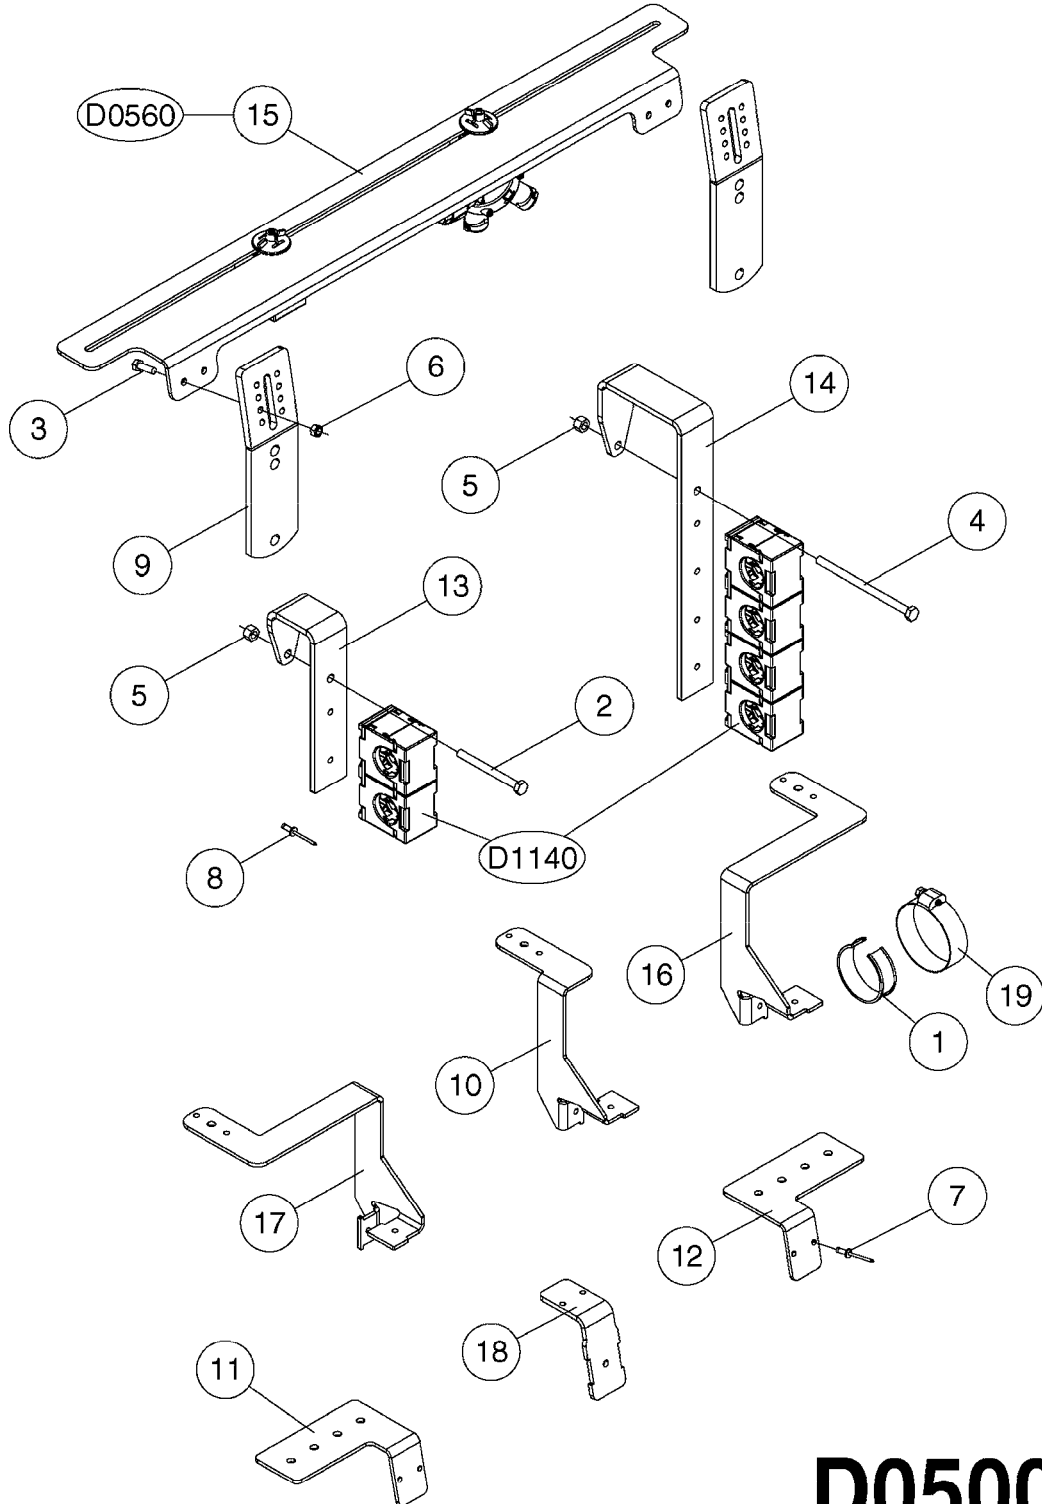

SPC PLUMB.BRACKETS - T25
D0500-HIN, 21:02:17

Page 0
Date 12.08.2020 9:22

SPC PLUMB.BRACKETS - T25
D0500-HIN, 21:02:17

Page 1

Date 12.08.2020 9:22

Pos.	parts-n°	order qty	description
1	341291	1	RUBBER HOSE CLAMP COVER 130MM
2	410384	1	BOLT HEX 8.8 DEL M6X65
3	410406	1	BOLT HEX 8.8 DEL M5X16 FT
4	410524	1	BOLT HEX 8.8 DEL M6X100
5	460261	1	NUT HEX M6X1.00 LOCK DIN985 A2 SS
6	461217	1	NUT HEX M5 LOCK
7	480783	1	RIVET Ø4x14, GR 7.9-9.5 ALUM
8	480804	1	RIVET Ø4.8x14.5
9	16109303	1	PLATE F. TRANSPORT REST CM
10	16110803	1	NOZZLE BRACKET VAR SPACINGS
11	16162503	1	BRACKET,NOZZLE OFFSET,R,BLACK
12	16163003	1	BRACKET,NOZZLE OFFSET,L,BLACK
13	16164803	1	BRACKET, T25 FEEDTUBE HANG
14	16166203	1	BRACKET, T25 FEED TUBE HANG 80X60
15	16183403	1	BRACKET, TRANSPORT BAR NOZ SPC, RED
16	16183603	1	BRACKET, NOZZLE OFFSET, LH, RED
17	16183803	1	BRACKET, NOZZLE OFFSET, RH, RED
18	16380800	1	BRACKET, NOZZLE DUMMY, T25
19	28047003	1	CLAMP HOSE GEAR 30 X 50 6732