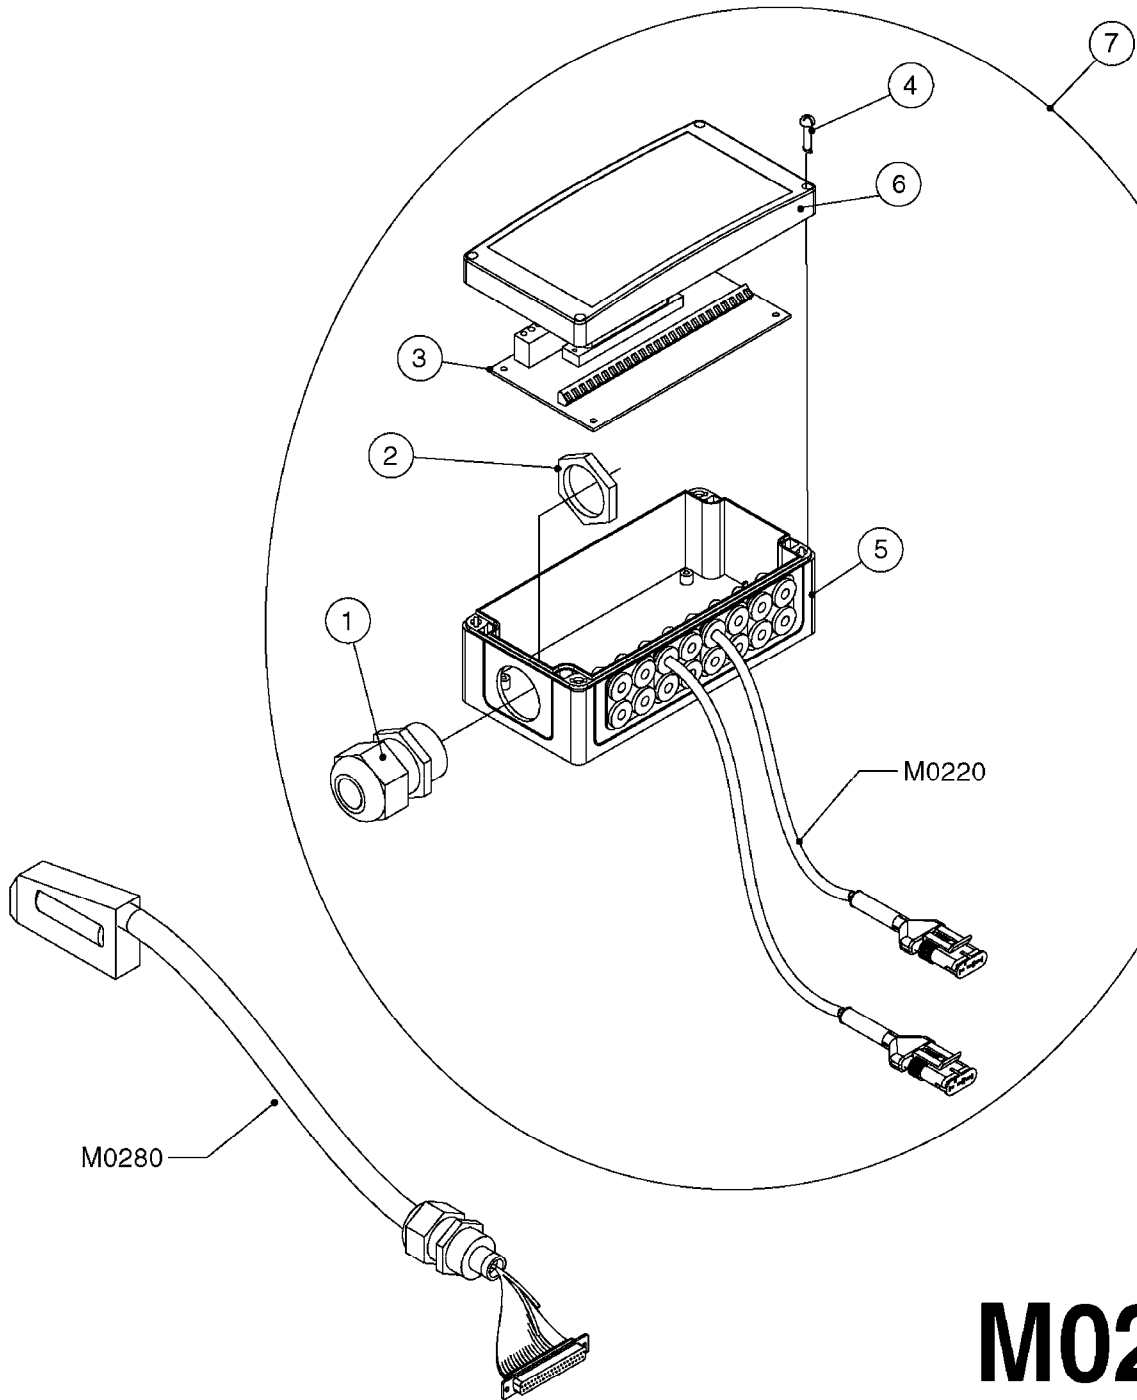

M0220

CABLES
M0220-HIN, 12:05:18

Pos.	parts-n°	order qty	description
1	262150	1	SCREW ASSM.FOR D-SUB PLUG
2	26004900	1	CABLE FEM/MALE 37P L=9.5M
3	26005900	1	WIRE 37/37 POLE DAH/JOB COM
4	26006000	1	LEAD F AMP SUPERSEAL 3 WAYS L1,5M
4	26006100	1	CABLE L = 5.00M, AMP, MALE, 3P
4	26007000	1	CABLE L = 0.20M, AMP, MALE, 3P
4	26007100	1	CABLE L = 9.00M, AMP, MALE, 3P
4	26007200	1	CABLE 3POL AMP FEMALE L13M
5	26006200	1	CABLE L = 4.50M, AMP, MALE, 2P
5	26006300	1	CABLE L = 0.50M, AMP, MALE, 2P
5	26006400	1	CABLE L = 0.75M, AMP, MALE, 2P
5	26006500	1	CABLE L = 1.50M, AMP, MALE, 2P
5	26006600	1	CABLE L = 9.00M, AMP, MALE, 2P
6	26006700	1	CABLE L = 0.12M, AMP, FEMALE, 2P
7	26006800	1	CABLE L = 1.00M, AMP, FEMALE, 2P
8	26007300	1	CABLE L = 1.00M, AMP, FEMALE, 3P
9	26007400	1	CABLE L = 3.00M, AMP, EXT, 3P
9	26009800	1	CABLE L = 0.50M, AMP, EXT, 2P
10	26007500	1	CABLE FEM/FEM 15P L=3.5M
11	26016900	1	CABLE DB25M - DB25F L=8.5m
12	72450600	1	CAP F. AMP SUPER SEAL 2P PLUG
13	72450700	1	CAP F. AMP SUPER SEAL 3P PLUG
14	72450800	1	CAP F. AMP SUPER SEAL 4P PLUG