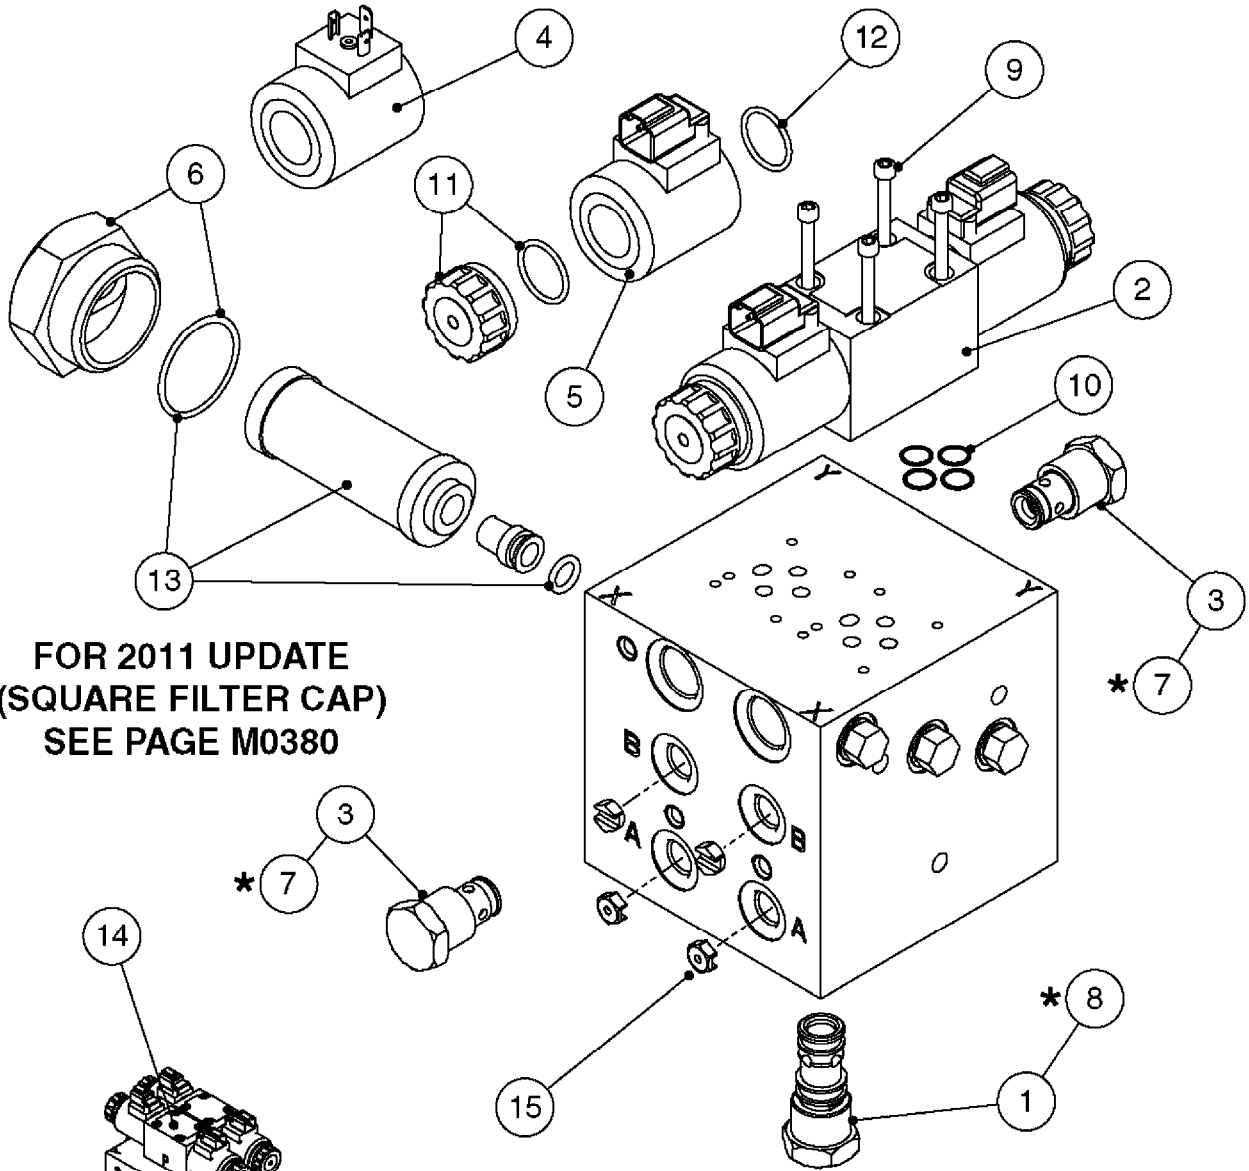

FOR 2011 UPDATE
(SQUARE FILTER CAP)
SEE PAGE M0380

COMPLETE
ASSEMBLY

* SEAL KITS

M0300

NORAC VARIABLE RATE VALVE UC4
M0300-HIN, 30:04:19

Page 1

Date 12.08.2020 9:23

Pos.	parts-n°	order qty	description
1	28048803	1	NORAC CHECK VALVE
2	28048903	1	NORAC PROP VALVE
2	28055803	1	3-PIN CONNECTORS/HIRSCHMAN NORAC SOLENOID - DEUTSCH CONN. 2-PIN CONNECTORS/DEUTSCH
3	28049403	1	NORAC CHECK VALVE
4	28056403	1	COIL, NORAC, PROP, DIN
5	28056503	1	COIL, NORAC, PROP, DEUTSCH
6	28066803	1	NORAC FILTER CAP W/O-RING
7	28066903	1	NORAC SEAL KIT F.28049403
8	28067003	1	NORAC SEAL KIT F.28048803
9	28068103	1	NORAC HEX CAPSCREW 10-24X2 SS
10	28068203	1	NORAC O-RING F.SOLENOID VALVE
11	28074903	1	NORAC COIL NUT AND O-RING
12	28103603	1	O-RING SOLENOID BODY SEAL NORAC
13	75076900	1	NORAC FILTER ELEMENT KIT
14	78216100	1	NORAC VALVE BLOCK COMP, DEUTSCH CON. COMPLETE W/2-PIN DEUTSCH SOLENOIDS
15	78603300	1	NORAC ONE WAY ORIFICE, .047"