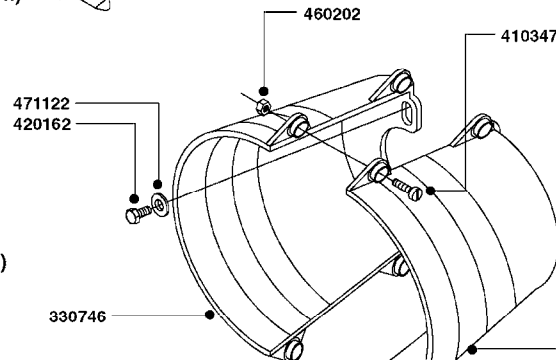

FROM TANK

NLA - 1302 PUMP (REPLACES 1301 PUMP)
#726854 - COMPLETE DAMPER KIT (SUCTION & PRESSURE)

COMPLETE ASSEMBLIES
WHOLEGOODS ITEMS

A0240