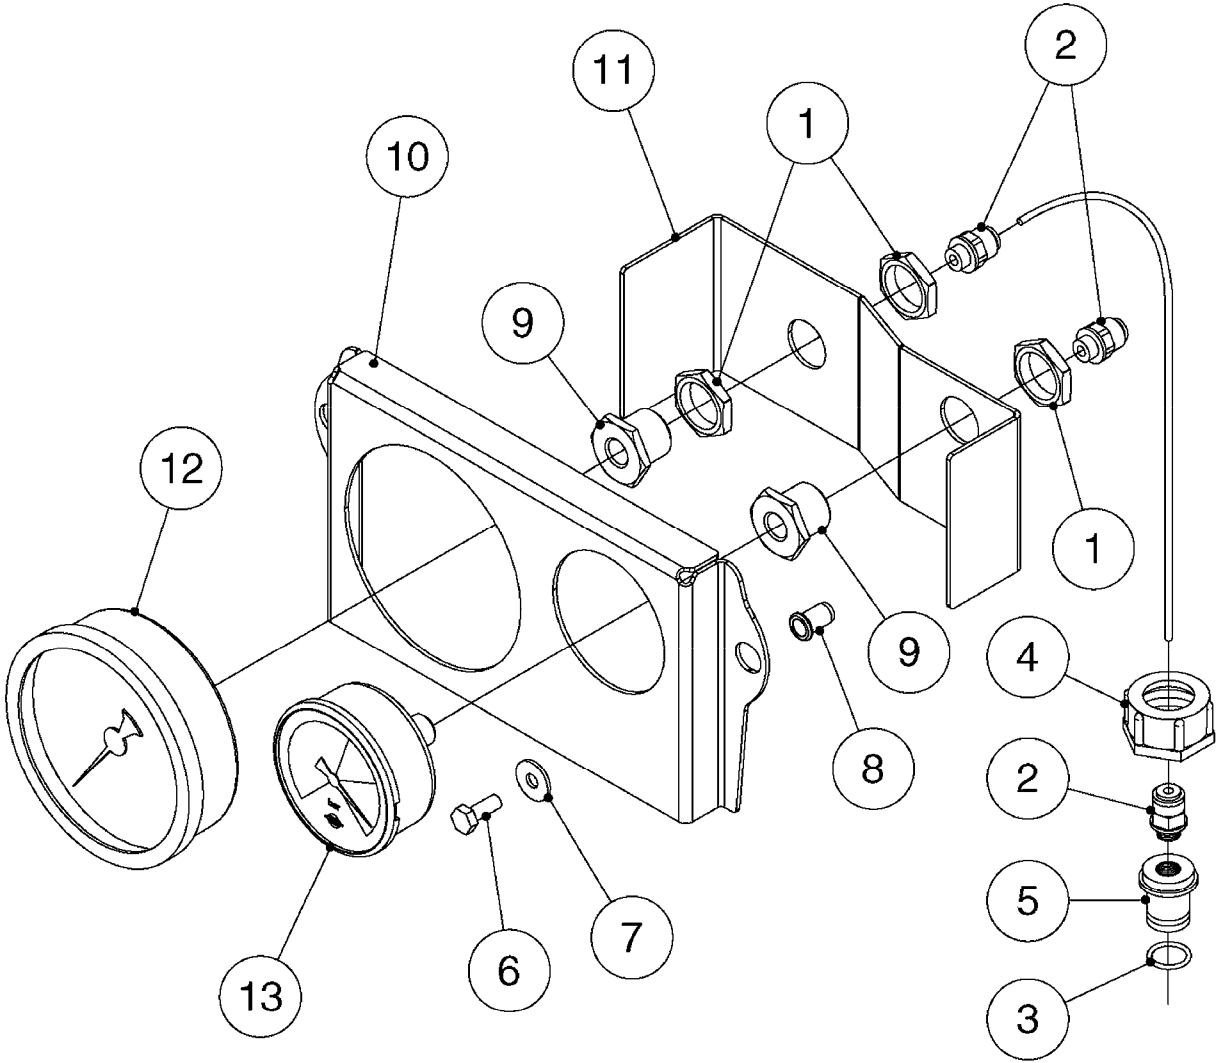

K0710

REMOTE GAUGES - NAVIGATOR
K0710-HIN, 01:01:16

Page 1

Date 12.08.2020 9:22

Pos.	parts-n°	order qty	description
1	140766	1	NUT 1/2" BSP
2	231346	1	QUICK COUPLER 1/8"BSP X 4 MM
3	242594	1	O-RING D14 X 1.78 SCH.70-EPDM
4	320283	1	FITT.DK NUT 3/4"BSP
5	321926	1	FITTING BSP3/4""-1/8"
6	410185	1	BOLT HEX 8.8 DEL M6X16
7	471124	1	WASHER, M6, Ø18/ 6.4X 1.6, SS
8	480811	1	BLIND FASTENER M6 STAINLESS
9	14055400	1	FITT.DK REDUC 1/2"x1/8"x1/4"BS
10	16421800	1	PLATE F. PRESS GAUGE FRONT, NAV 5/6000
11	16421900	1	PLATE F. PRESS GAUGE BACK, NAV 5/6000
12	28014403	1	GAUGE 4"BR REAR PSI200
13	28053400	1	GAUGE VACUUM SUCT. FILTER NCM