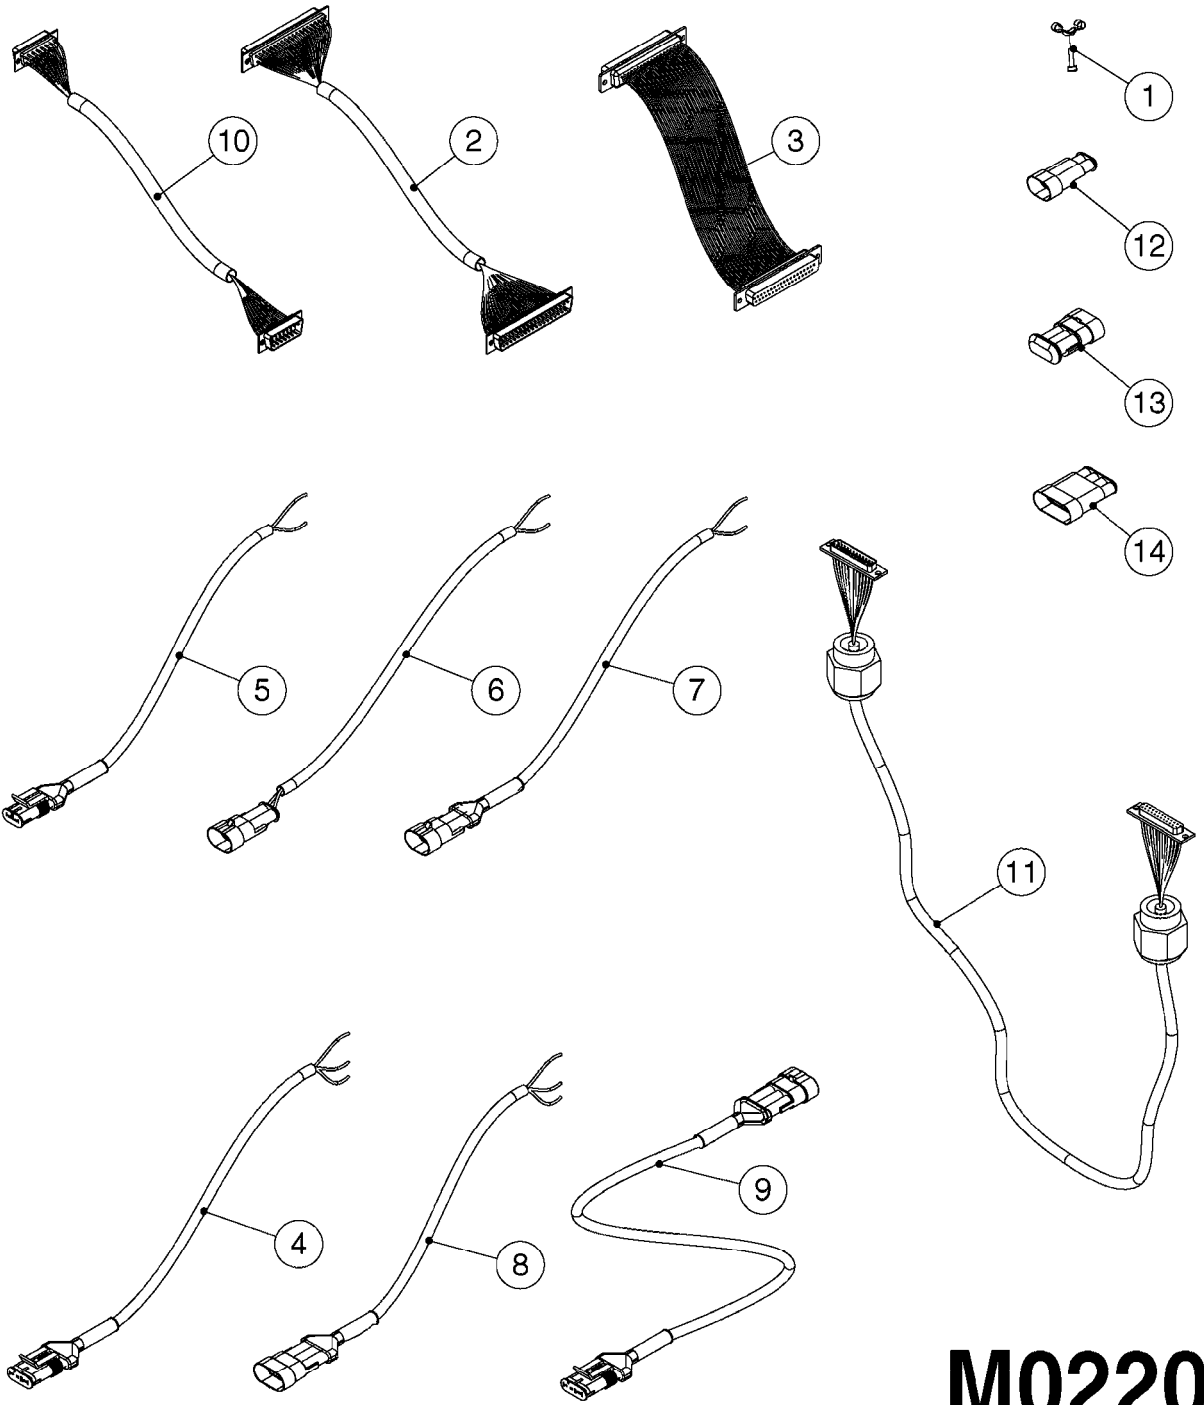

M0220

CABLES
M0220-HIN, 12:05:18

Pos.	parts-n°	order qty	description
1	262150	1	SCREW ASSM.FOR D-SUB PLUG
2	26004900	1	CABLE FEM/MALE 37P L=9.5M
3	26005900	1	WIRE 37/37 POLE DAH/JOB COM
4	26006000	1	LEAD F AMP SUPERSEAL 3 WAYS L1,5M
4	26006100	1	CABLE L = 5.00M, AMP, MALE, 3P
4	26007000	1	CABLE L = 0.20M, AMP, MALE, 3P
4	26007100	1	CABLE L = 9.00M, AMP, MALE, 3P
4	26007200	1	CABLE 3POL AMP FEMALE L13M
5	26006200	1	CABLE L = 4.50M, AMP, MALE, 2P
5	26006300	1	CABLE L = 0.50M, AMP, MALE, 2P
5	26006400	1	CABLE L = 0.75M, AMP, MALE, 2P
5	26006500	1	CABLE L = 1.50M, AMP, MALE, 2P
5	26006600	1	CABLE L = 9.00M, AMP, MALE, 2P
6	26006700	1	CABLE L = 0.12M, AMP, FEMALE, 2P
7	26006800	1	CABLE L = 1.00M, AMP, FEMALE, 2P
8	26007300	1	CABLE L = 1.00M, AMP, FEMALE, 3P
9	26007400	1	CABLE L = 3.00M, AMP, EXT, 3P
9	26009800	1	CABLE L = 0.50M, AMP, EXT, 2P
10	26007500	1	CABLE FEM/FEM 15P L=3.5M
11	26016900	1	CABLE DB25M - DB25F L=8.5m
12	72450600	1	CAP F. AMP SUPER SEAL 2P PLUG
13	72450700	1	CAP F. AMP SUPER SEAL 3P PLUG
14	72450800	1	CAP F. AMP SUPER SEAL 4P PLUG