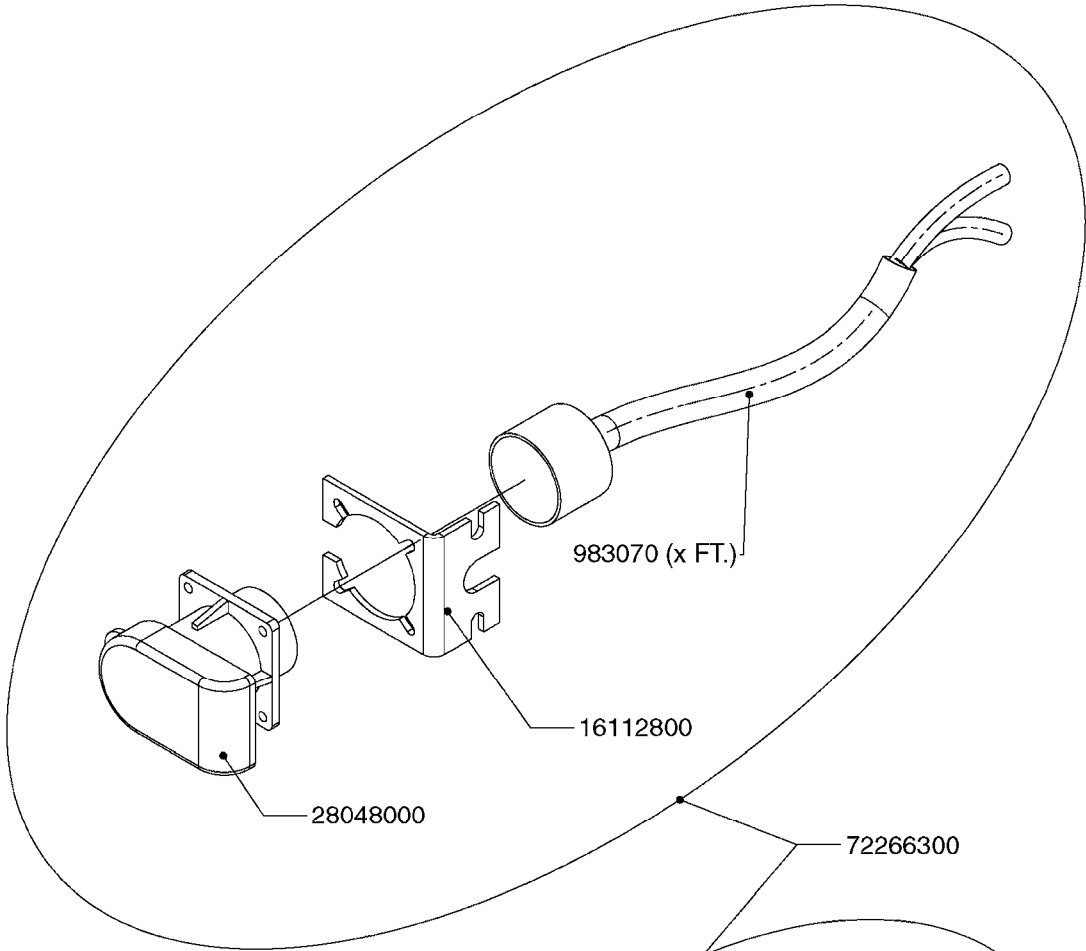

POWER SUPPLY CABLES
M0240-HIN, 01:01:16

Page 0

Date 12.08.2020 9:23