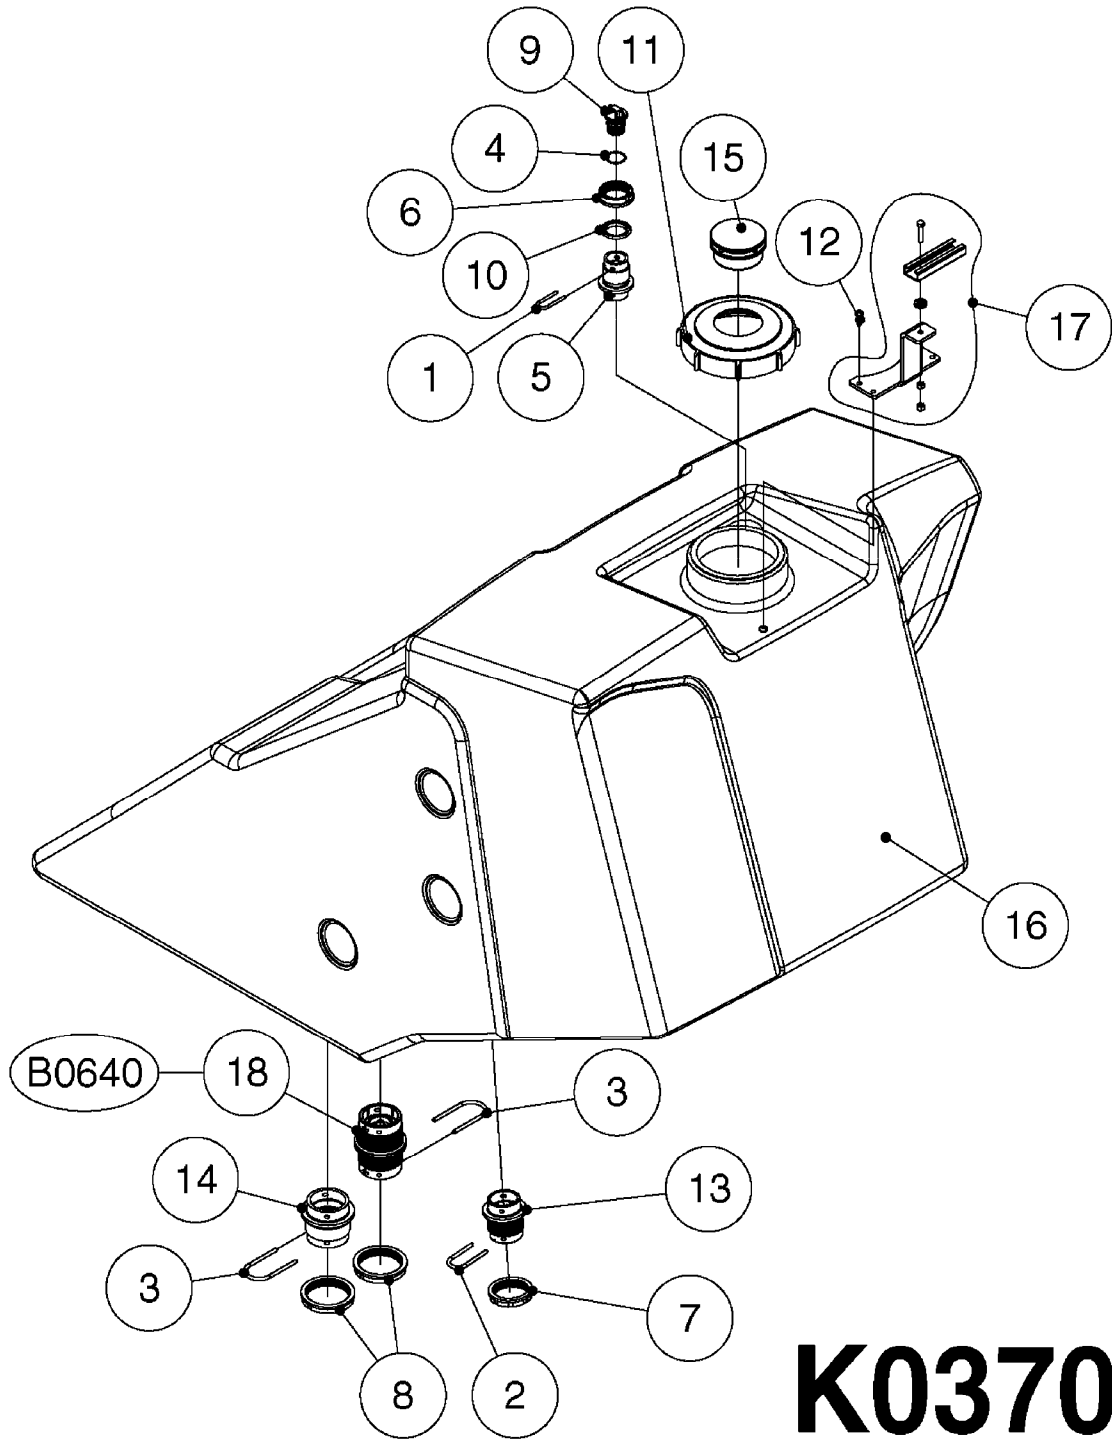

Pos.	parts-n°	order qty	description
1	240925	1	O-RING D49.5X3 NITRIL
2	242594	1	O-RING D14 X 1.78 SCH.70-EPDM
3	320283	1	FITT.DK NUT 3/4"BSP
4	322241	1	FILTER HOUSING W.3/4' BARBS
4	322249	1	FILTER HOUSING W.1/2' BARBS
5	322242	1	FILTER BOWL / IN-LINE
6	322250	1	FILTER HOUSING W.3/4"BSP THRD
7	341291	1	RUBBER HOSE CLAMP COVER 130MM
7	341292	1	RUBBER HOSE CLAMP COVER 180MM
8	410605	1	BOLT HEX 8.8 DEL M6X80
9	440673	1	SCREW F.PLASTIC 5X12 SS
10	440737	1	BOLT CARRIAGE M10x25 SS
11	460261	1	NUT HEX M6X1.00 LOCK DIN985 A2 SS
12	460423	1	NUT HEX M10X1.50 LOCK DIN985A2 SS
13	615443	1	FILTER ELEM.50 MESH BLUE
13	615444	1	FILTER ELEM.80 MESH RED
13	615445	1	FILTER ELEM.100 MESH YELLOW
14	716236	1	FITT.DK HB 1/2" ASSY. F. 3/4"
14	724621	1	FITT.DK HB 3/4"ASSY F.3/4" NUT
15	845205	1	FILTER IN-LINE 1/2" 50 MESH
15	845208	1	FILTER IN-LINE 3/4' 50 MESH
15	845209	1	FILTER IN-LINE 3/4' 80 MESH
15	845210	1	FILTER IN-LINE 3/4" 100 MESH
16	845218	1	FILTER IN-LINE 3/4'50 MESH OML
16	845219	1	FILTER IN-LINE 3/4'80 MESH OML
17	16022203	1	PLATE 3.0 X 55 X 196
18	16022403	1	BRACKET 60MM TUBE
19	16321500	1	LINE FILTER BRACKET, TDZ/DDZ
20	24263000	1	O-RING Ø24.4 X 3.1 NITRIL SH70
21	28029903	1	CLAMP HOSE GEAR P3/4"-S1" 6712
22	28047103	1	CLAMP HOSE GEAR 50 X 50 6740
22	28047203	1	CLAMP HOSE GEAR 60 X 80 6756
23	32239700	1	FITT.DK NUT T25
24	32239800	1	FITT.DK IN-LINE FILTER TOP T25
25	33515500	1	FITT.DK NUT LOCK RING T25
26	44076200	1	SCREW WN5451 5X16 SS TORX
27	72700600	1	FILTER IN-LINE 80 MESH, T25
28	92702103	1	HOSE R X1/2" X300PSI WP X0012"
28	92703203	1	HOSE R X3/4" X300PSI WP X0012"