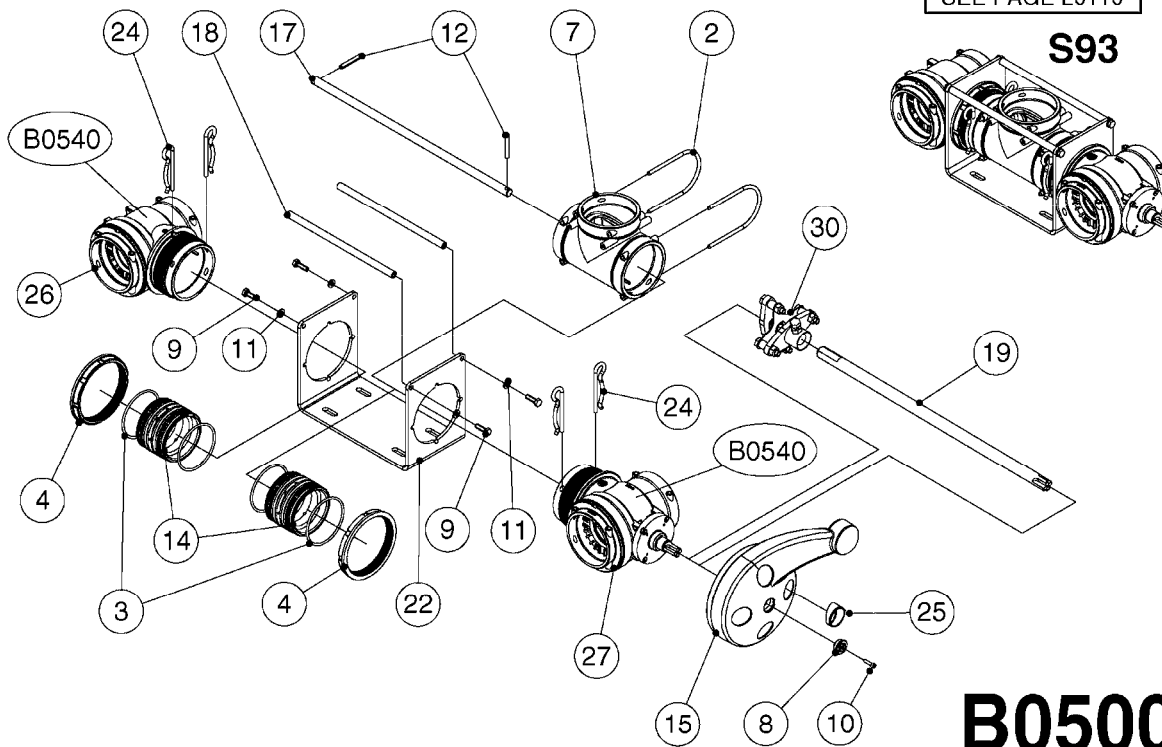

FOR S93 FITTINGS
SEE PAGE L0110

S93