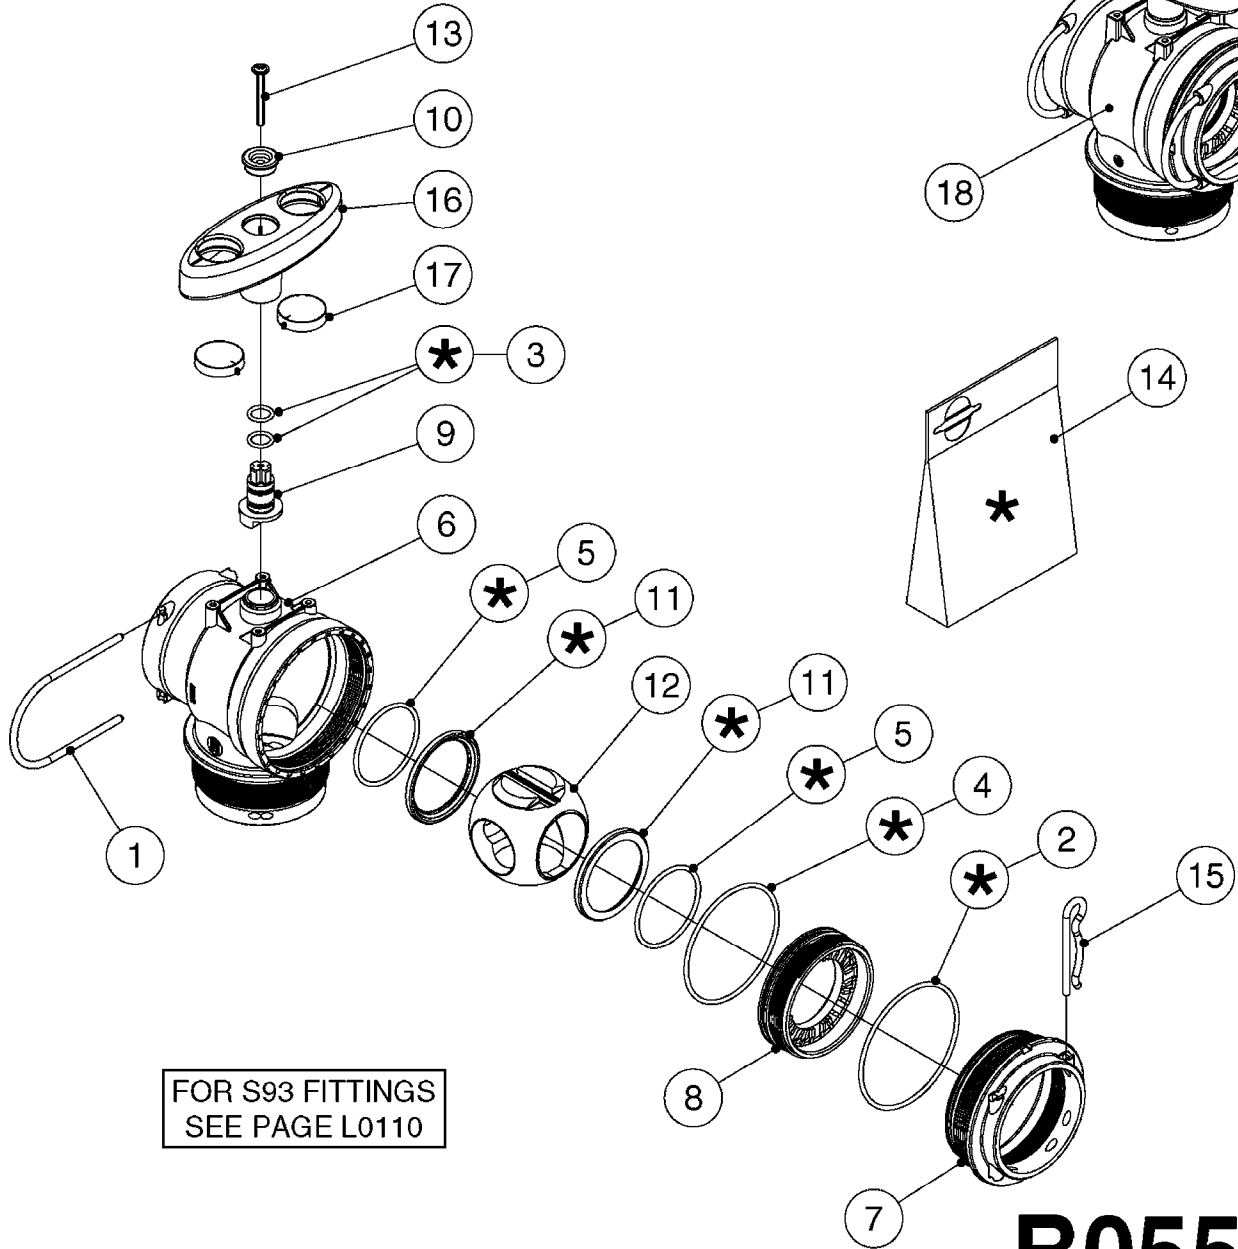

S93 (07)

MANIFOLD - S93 VALVE (07)
B0550-HIN, 28:01:19

Page 1

Date 12.08.2020 9:21

Pos.	parts-n°	order qty	description
1	145997	1	FITT.DK S-93 FORK
2	242047	1	O-RING 89.5 X 3.0 VITON
3	242449	1	O'RING 13.3 x 2.4 VITON
4	242450	1	O-RING D84.5X3.0 VITON
5	242475	1	O'RING D56.52x5.33 SH70-VITON
6	322327	1	HOUSING, VALVE, S93, 220 PSI
7	322328	1	END CAP F. VALVE S-93
8	322354	1	THRUST PLATE F.3-WAY VALVES-93
9	334579	1	SPINDLE F.3 WAY VALVE S-93
10	334594	1	PLUG F. VALVE HANDLE BLACK
11	390543	1	SEAT F. BALL 3-WAY VALVE S-93
12	390544	1	BALL FOR S93 VALVE, 3 HOLES
12	391019	1	BALL F.2 WAY S93 SMART VALVE
13	440729	1	SCREW F. PLASTIC 4MM X40LG SS
14	741726	1	REPAIR KIT F.S93 VALVE VIT.'02
15	28168400	1	HAIRPIN Ø5 S67/S93
16	33514400	1	HANDLE FOR 2 ICONS 07
17	33514500	1	PLUG FOR HANDLE ,2 ICONS
18	72518800	1	QUICK FILL VALVE 2008 NAV
18	72518900	1	SUCTION VALVE 2008 NAV