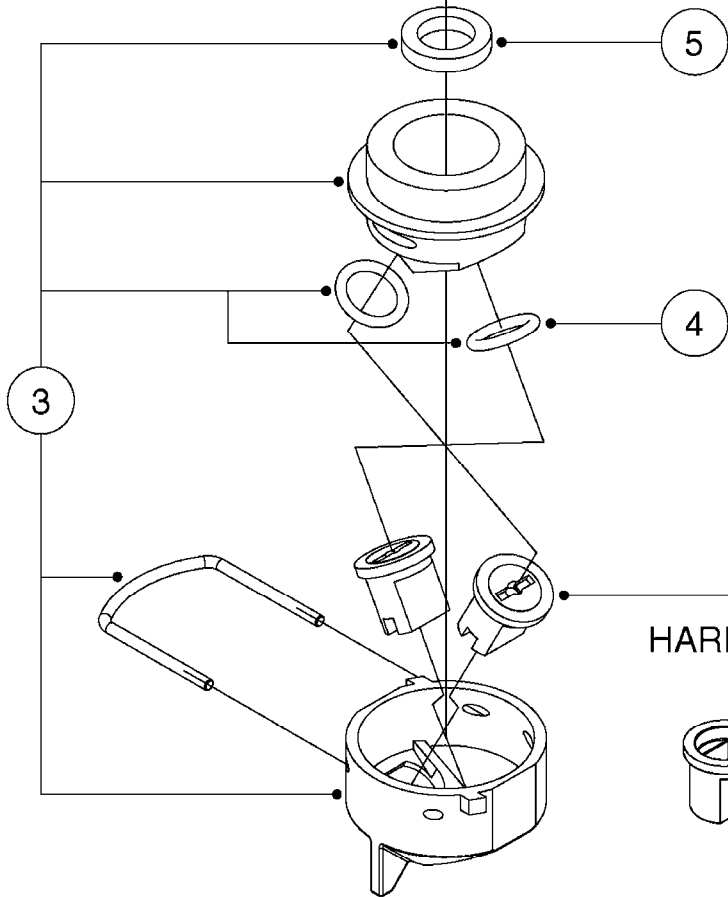

REFER TO
HARDI® NOZZLE CATALOG

D1100