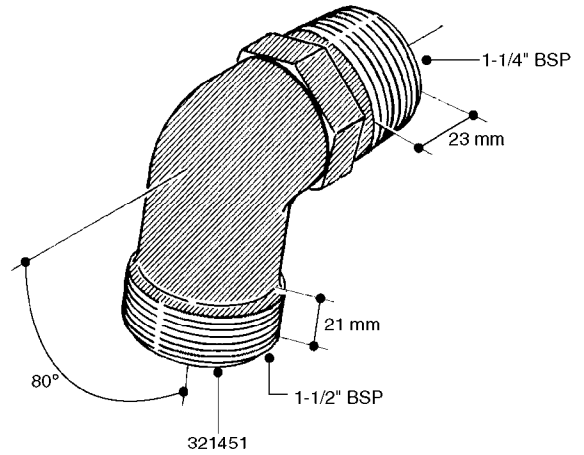

FITTINGS - HEXAGON NIPPLES
L0030-HIN, 01:01:16

L0030

FITTINGS - HEXAGON NIPPLES
L0030-HIN, 01:01:16

Page 1
Date 12.08.2020 9:22

parts-n°	order qty	description
10015303	1	FITT.PO.HN 1.00X1.00 M1000
10425003	1	FITT.PO.HN 1.25X1.00 MCPHEE
320132	1	FITT.DK HN 1" BSP
320176	1	FITT.DK HN 3/8"X1/2" BSP
320445	1	FITT.DK HN 1/4"X3/8" BSP
320655	1	FITT.DK HN 1/2"-1/2" BSP
320692	1	FITT.DK HN 3/8'BSPX1/4'NPT
320703	1	FITT.DK HN 3/8BSP X1/2 &1/4NPT
320725	1	FITT.DK NIPPLE 3/8"-3/8" BSP
320902	1	FITT.DK HN 3/8'X 1/4' BSP
390232	1	FITT.DK HN 1-1/2' X 1-1/4' BSP
390276	1	FITT.DK HN 1'BSP