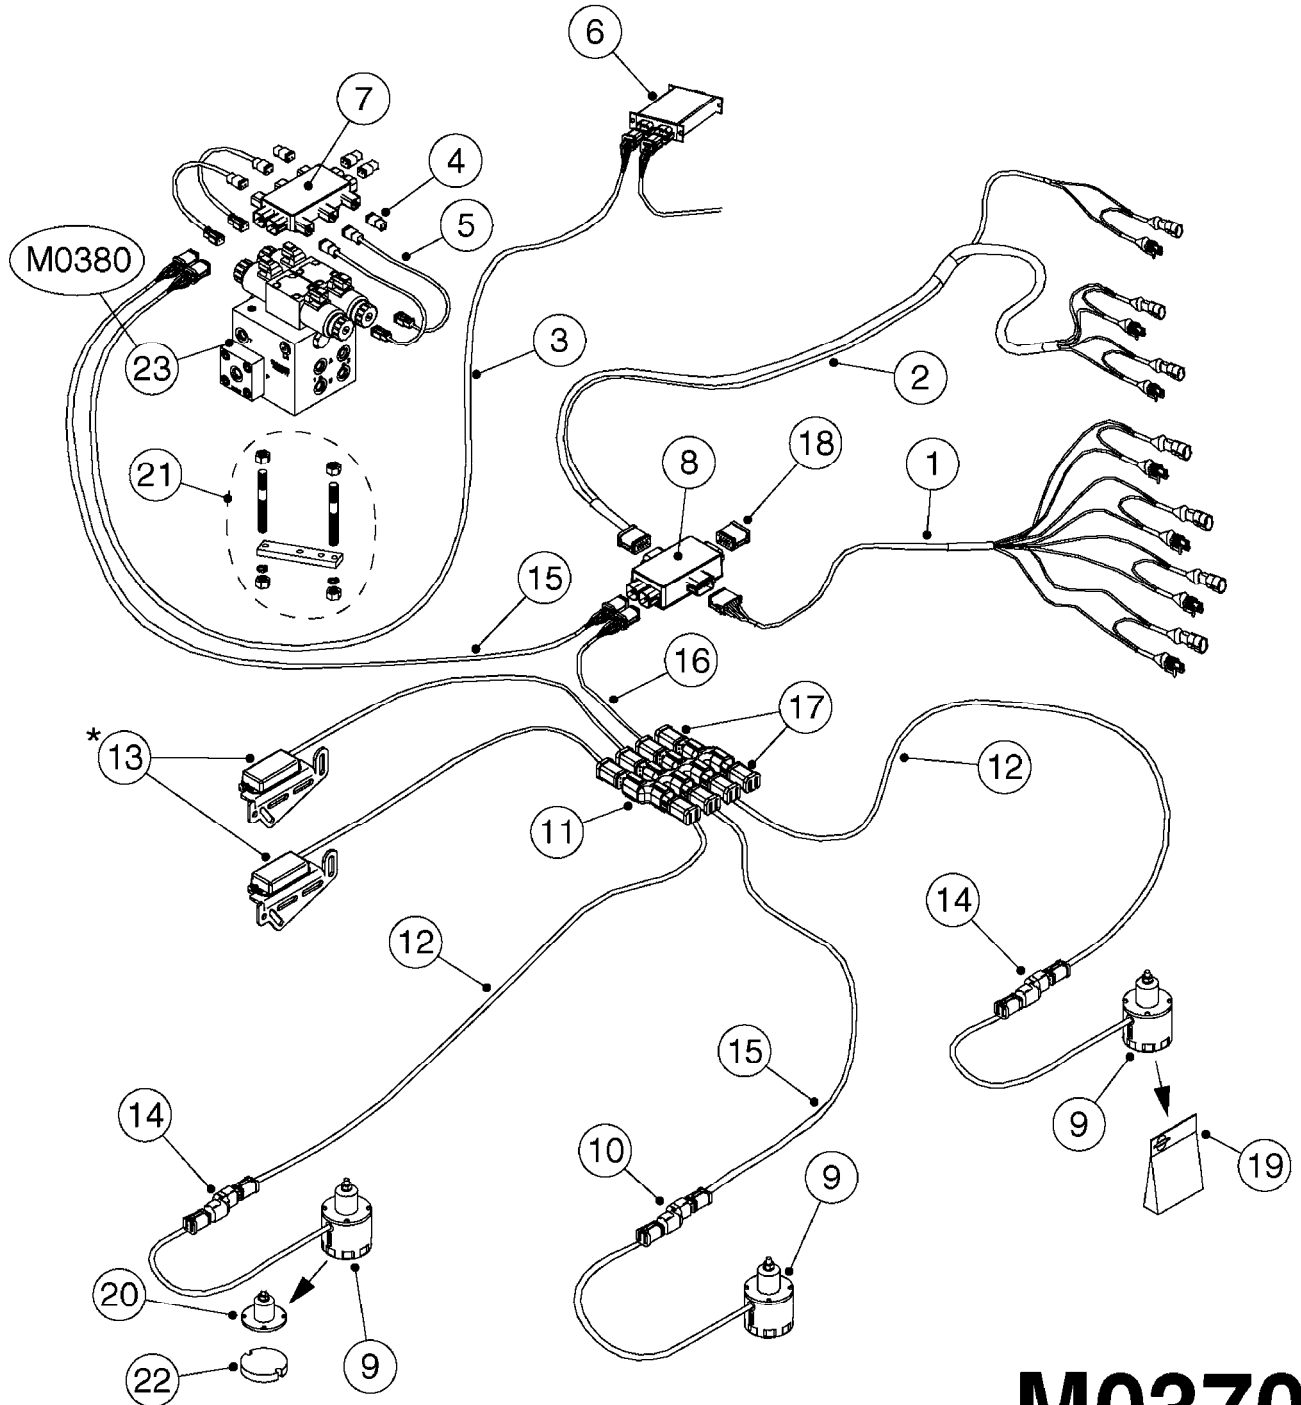

M0370

*CANNOT MIX OLD AND NEW STYLE ROLL SENSORS!

If replacing Norac P/N 43740, must replace both roll sensors with new style (13).
If unsure, new style (Norac P/N 43741) works with all versions of UC5.

NORAC UC5 BOOM HEIGHT CONTROL
M0370-HIN, 16:10:18

Page 1

Date 12.08.2020 9:23

Pos.	parts-n°	order qty	description
1	26022703	1	CABLE, INTERFACE, TILT, NORAC UC5
2	26023503	1	CABLE UC5 INTERFACE MAIN AMP
3	26032600	1	CABLE UC5 NETWORK 14 AWG 10M
4	26043000	1	NORAC UC5 NETWORK 2 PIN PLUG
5	26043300	1	CABLE UC5 VALVE 2PIN/2PIN DT
6	26043400	1	NORAC UC5 CONTROLLER MODULE
7	26043500	1	NORAC UC5 VALVE MODULE
8	26043600	1	MODULE, INPUT, NORAC UC5
9	26043700	1	SENSOR, NORAC, UC5, ULTRASONIC
10	26043800	1	NORAC UC5 - UC7 NETWORK COUPLER 2-WAY
11	26043900	1	NORAC UC5 - UC7 NETWORK COUPLER 8-WAY
12	26044200	1	CABLE UC5 - UC7 NETWORK 18 AWG 20M
13	26023803	1	NORAC UC5 ROLL SENSOR OLD STYLE NORAC P/N 43740
13	26044300	1	UC5 - UC7 ROLL SENSOR VER. 2 NEW STYLE NORAC P/N 43741
14	26044400	1	NORAC UC5 - UC7 COUPLER 2-WAY/TERM.
15	26047100	1	CABLE UC5 NETWORK 14 AWG 1M
16	26049900	1	CABLE UC5 NETWORK 14 AWG 3M
17	26057900	1	UC5 - UC7 NETWORK 6 PIN PLUG '13
18	26058000	1	NORAC UC5 - UC7 NETWORK 12-PIN PLUG
19	26084700	1	Mesh Kit Ultrasonic Sensor FOR 2018 AND NEWER SENSORS
19	28098003	1	MESH AND CLIP KIT, NORAC FOR PRE-2018 SENSORS
20	28050303	1	NORAC RUBBER TOP&BOLT F.SENSOR DIA.30MMX30MMX8MM
21	28055503	1	NORAC VALVE MOUNTING HARDWARE
22	28086600	1	FOAM DISC F. SENSOR NORAC
23	78216100	1	NORAC VALVE BLOCK COMP, DEUTSCH CON.