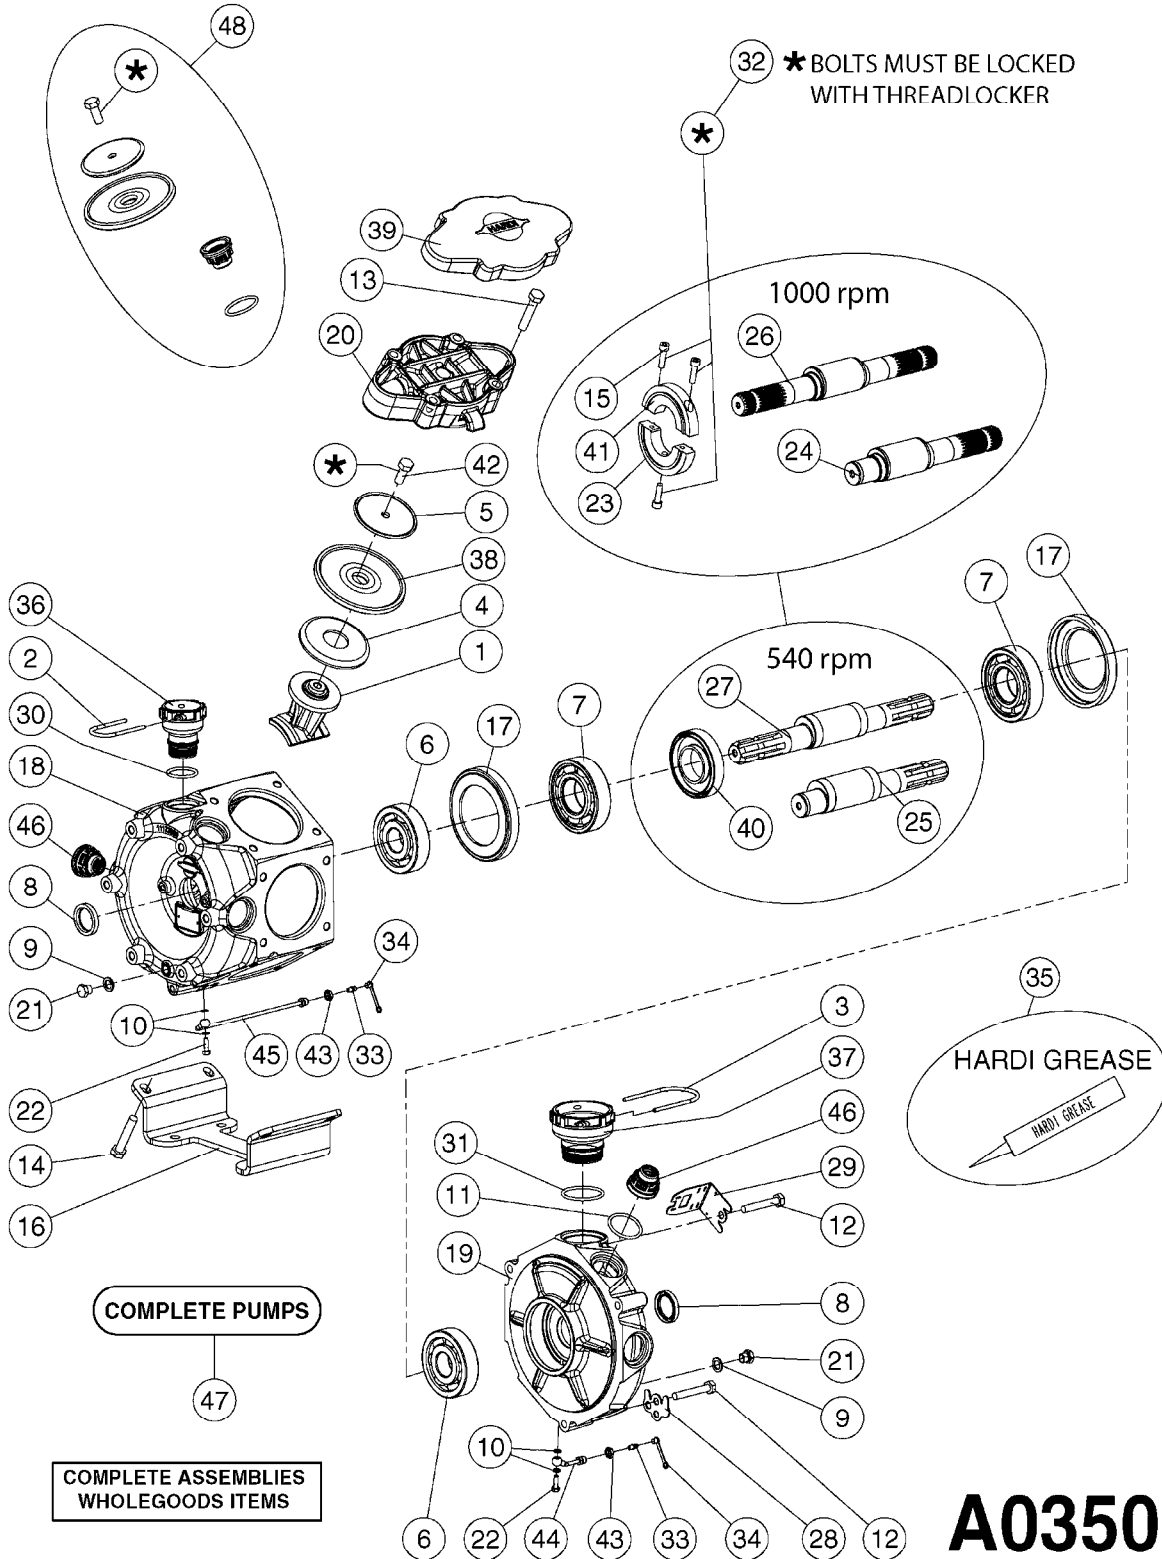

PUMP - 464 540/1000 RPM
A0350-HIN, 23:04:19

Page 1
Date 12.08.2020 9:21

Pos.	parts-n°	order qty	description
1	111622	1	CONNECTING ROD 463/5.5MM
1	111623	1	CONNECTING ROD 463/10MM
1	111624	1	CONNECTING ROD 463/12MM
1	111645	1	CONNECTING ROD 463/6.5MM
2	145996	1	FITT.DK S-67 FORK
3	145997	1	FITT.DK S-93 FORK
4	161012	1	DIAPHRAGM BACKING DISC F. 463
5	161175	1	DIAPHRAGM DISC 463/464 PUMP
6	210221	1	BEARING BALL 6407
7	210232	1	BEARING BALL 6310
8	210243	1	SEAL OIL 35 X 47 X 7
9	241404	1	DOWTY SEAL 1/4"
10	242374	1	WASHER Ø10/Ø6X1 COPPER
11	330072	1	O-RING D53.5/D45.5X4
12	421072	1	BOLT HEX 8.8 RAW M10X65
13	430312	1	BOLT HEX 8.8 M12X60
14	430438	1	BOLT HEX 8.8 DEL M12X65
15	450995	1	BOLT ALLEN M8X30 DIN 912 RAW
16	614628	1	FOOT F. 46X PUMP, RED
16	16410800	1	PUMP BASE 463/464 BLACK
17	11171900	1	CONROD RING 364/464 MACHINED
18	11172200	1	PUMP HOUSE 464 MACHINED 5/4" BSP RED
19	11172600	1	FRONTPART 464 MACHINED 2" BSP RED
20	11173000	1	VALVE COVER.463/464 MACHINED RED
21	14010400	1	PLUG 1/4" BSP
22	14120400	1	BANJOBOLT M6 X 19
23	14120700	1	COUNTERWEIGHT 364/464-1000
24	14137300	1	CRANKSHAFT 364/464-5.5 1000
24	14137400	1	CRANKSHAFT 364/464-6.5 1000
25	14137600	1	CRANKSHAFT 364/464-10
25	14137700	1	CRANKSHAFT 464-12
26	14137900	1	CRANKSHAFT 364/464-5.5 GG 1000
26	14138000	1	CRANKSHAFT 364/464-6.5 GG 1000
27	14138200	1	CRANKSHAFT 364/464-10 GG
27	14138300	1	CRANKSHAFT 464-12 GG
28	16383000	1	GREASE NIPPLE PLATE 464
29	16390600	1	BRACKET FOR RPM SENSOR
30	24266600	1	O-RING D 38,0 X 4,0 70SH.NITR
31	24266800	1	O-RING D 54,0 X 4,0 70SH.NITR
32	28045503	1	LOCTITE 262 .5ML (.017oz.)
33	28163300	1	GREASE NIPPLE H1 M6X1 DIN 7412
34	28163400	1	CAP F. GREASENIPPLE YELLOW M6X1
35	28164600	1	HARDI PUMP GREASE S3 V550L 1
36	32242200	1	FITTING S67 5/4" KON. RG 2014
37	32242400	1	FITTING S93 2" KON. RG 2014
38	33511600	1	DIAPHRAGM PUMP 463/464 PUMP PUR
39	33524000	1	COVER PLASTIC 464 PUMP
40	33527200	1	GREASE SPLIT 364/464
41	39136200	1	HALFPART 364/464-1000
42	43099200	1	BOLT HEX SS M12 X 30 DIN933 A4
43	46134000	1	NUT HEX M10x1 H=2.3 NV=14 ELZIN
44	61097000	1	BANJOTUBE SHORT 464 COMPL.
45	61097100	1	BANJOTUBE LONG 464 COMPL.
46	72043600	1	VALVE FOR 462/463
47	72993500	1	PUMP 464-12-540, CM
47	72993600	1	PUMP 464-6.5 MED-2-1000
47	82168100	1	PUMP 464-5.5 THROUGH SHAFT 1000RPM
47	82168200	1	PUMP 464-10 2" SUCT. 540RPM
47	82168500	1	PUMP 464-12 2" SUCT. 540 RPM
47	82168700	1	PUMP 464-12 540 OFFSET PORTS
47	82168800	1	PUMP 464 6.5 1000 OFFSET PORTS