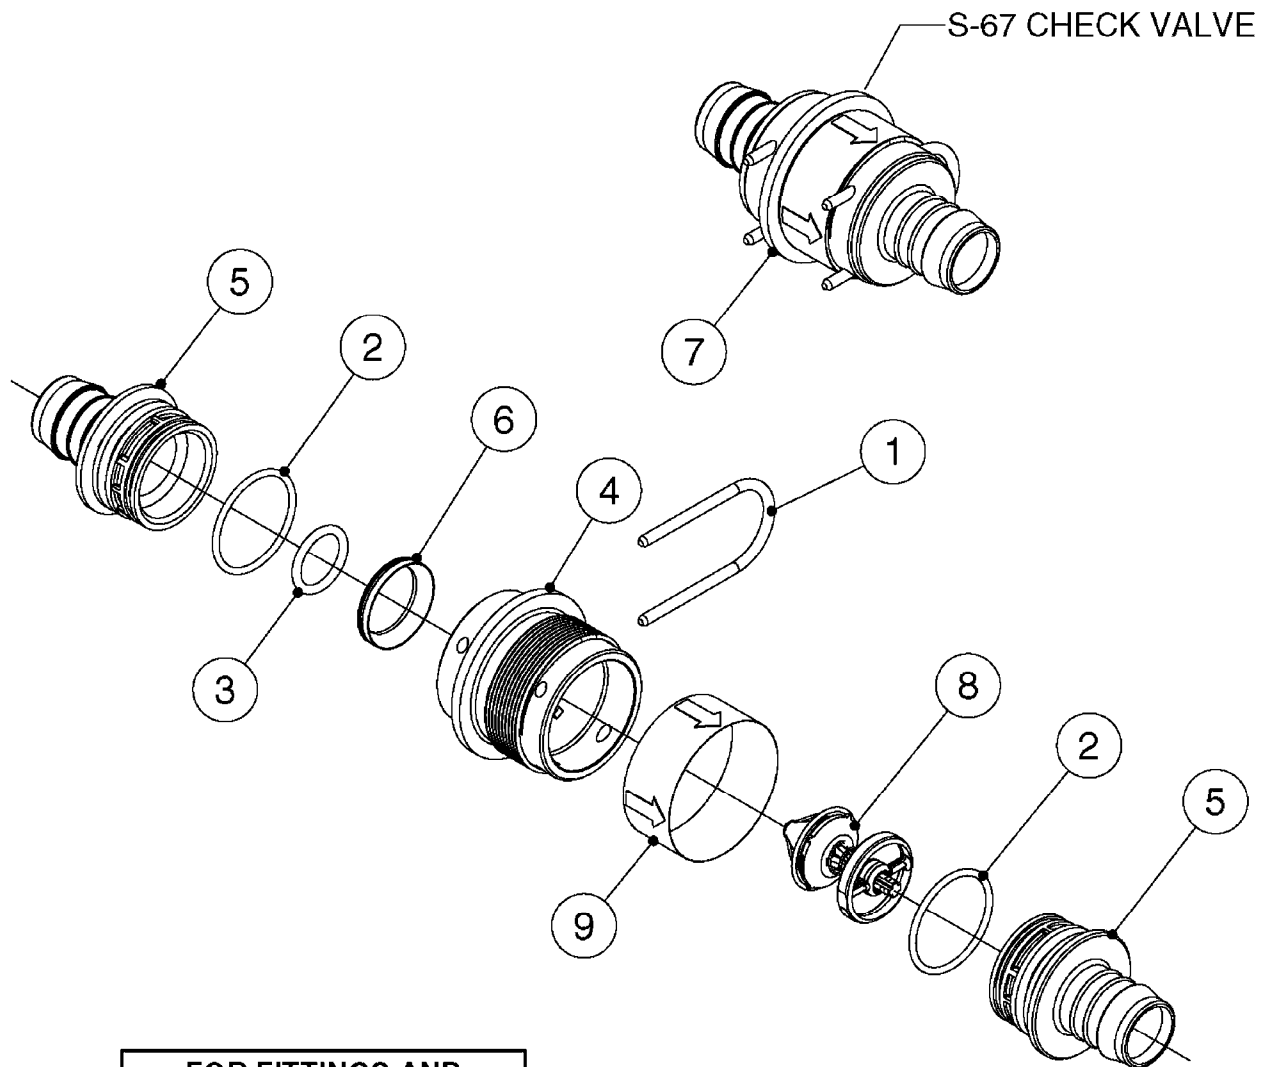

FOR FITTINGS AND
HOSES, SEE SECTION L

B0630

CHECK VALVES - S67
B0630-HIN, 31:07:19

Page 1
Date 12.08.2020 9:22

Pos.	parts-n°	order qty	description
1	145996	1	FITT.DK S-67 FORK
2	241973	1	O-RING Ø3 X 44.2 70 SHORES NITRIL
2	242353	1	O-RING 3 X 44.2 VITON
3	242504	1	O-RING D35x2 NITRIL
4	322104	1	FITT.DK S-67 BULKHEAD
5	334231	1	FITT.DK S-67 STR.1"
5	334232	1	FITT.DK S-67 STR.1-1/4"
5	334444	1	FITT.DK S-67 STR.1-1/2" PVC
6	14103100	1	SEAT F.CHECK VALVE D40.8 2010
7	70063603	1	VALVE, CHECK S67 1-1/2"
			COMPLETE IN-LINE CHECK VALVE FOR 1-1/2" HOSE
7	72001803	1	CHCK VLV,S67, 2 X 1" HB
			COMPLETE IN-LINE CHECK VALVE FOR 1" HOSE
7	72206600	1	CHCK VLV,S67, 2 X 1.25" HB
			COMPLETE IN-LINE CHECK VALVE FOR 1-1/4" HOSE
8	72089900	1	CHECK VALVE S67 SUBASMBLY.2001
9	97800500	1	DECAL 230X28 BLACK ARROW