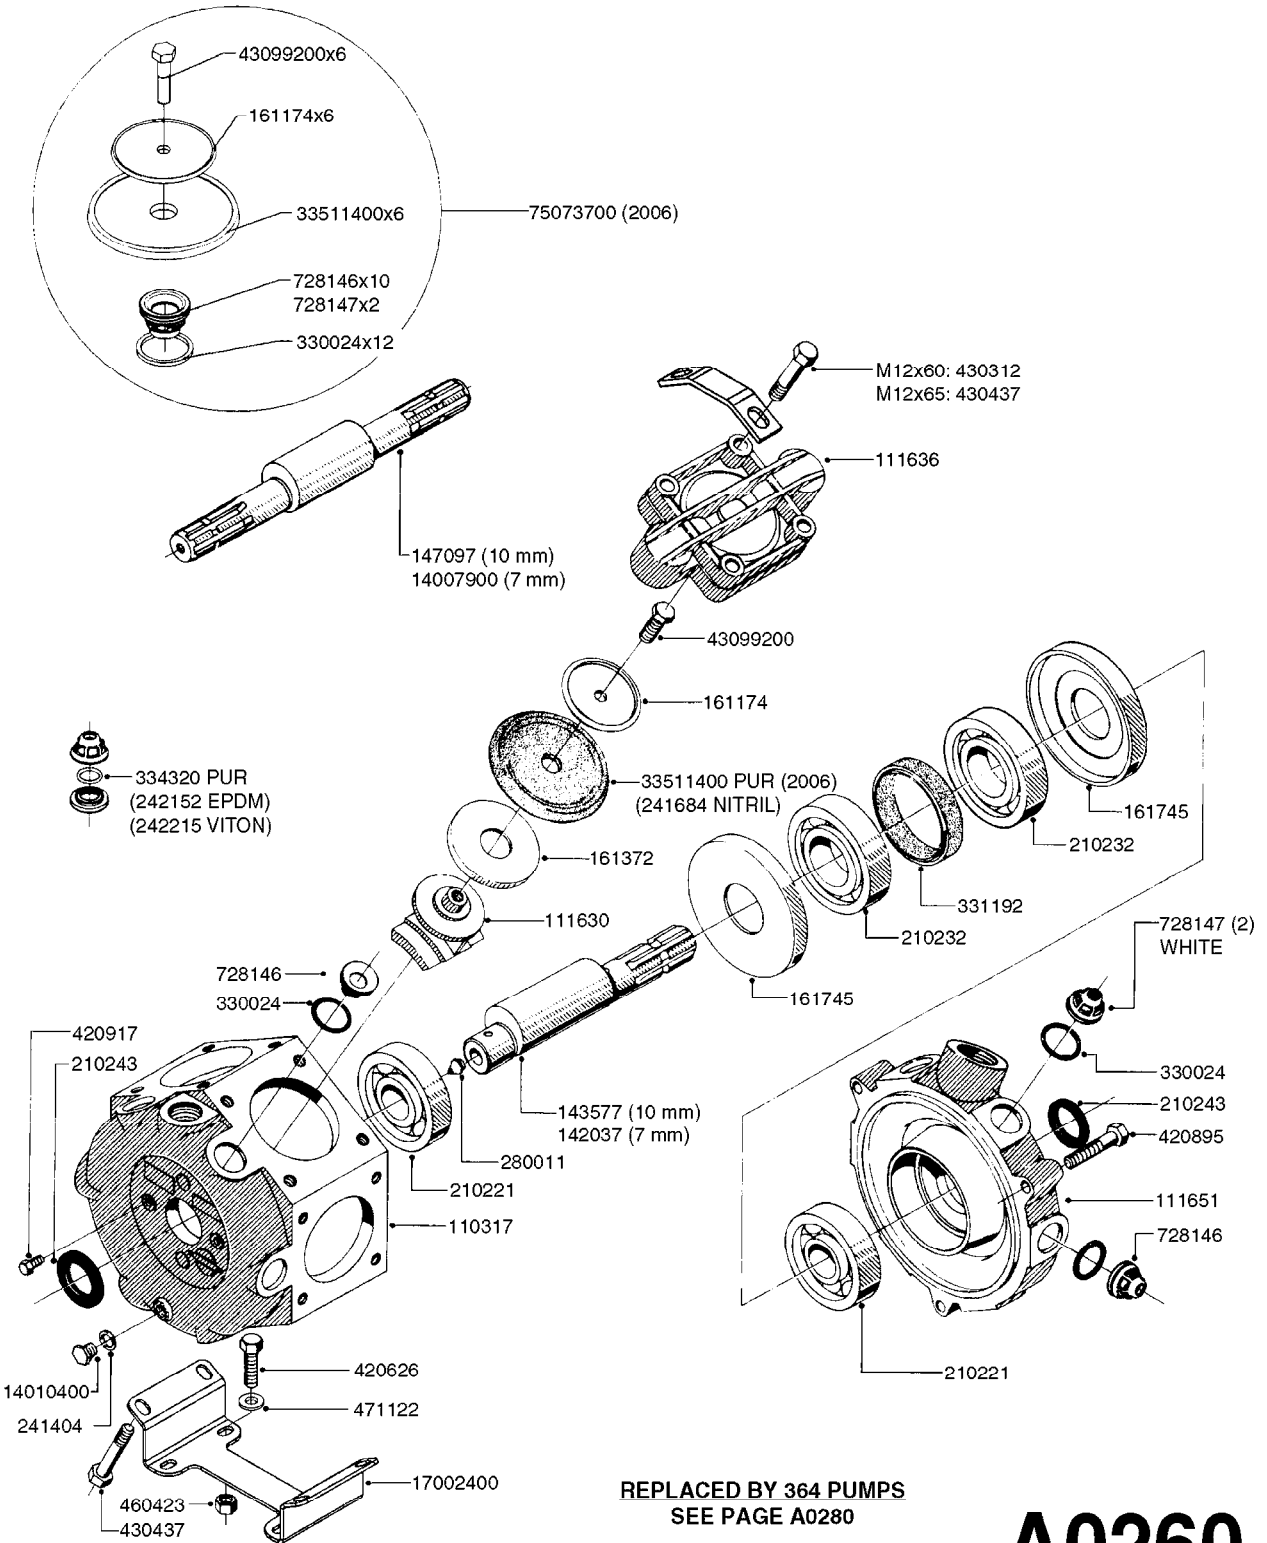

REPLACED BY 364 PUMPS
SEE PAGE A0280

A0260

PUMP - 363 W/MOUNTING BASE
A0260-HIN, 17:03:16

Page 1
Date 12.08.2020 9:21

parts-n°	order qty	description
110317	1	PUMP CASING MODEL 360/361 PNTD
111630	1	CONNECTING ROD 363/364-10 PUMP
111636	1	VALVE COVER 363 HEAVY DUTY
111651	1	CASTING F.363 1.5" PUMP(FRONT)
142037	1	CRANK SHAFT 361-20
143577	1	CRANK SHAFT F.363/462/463-10mm
147097	1	CRANK SHAFT 363-463/10 THROUGH
161174	1	DIAPHRAGM DISC SS 361/363/364 PUMP
161372	1	DIAPHRAGM BACKING DISC,320-361
161745	1	METAL SPACER F.363/463
210221	1	BEARING BALL 6407
210232	1	BEARING BALL 6310
210243	1	SEAL OIL 35 X 47 X 7
241404	1	DOWTY SEAL 1/4"
241684	1	DEICER PARTS: DIAPHRAGM MODEL 361 NITRIL
242152	1	O-RING D18.2X3 EPDM
242215	1	O-RING D18X3 VITON
280011	1	GREASE NIPPLE 1/8" SAE H TR
330024	1	O-RING D41,1/D34.5 X 3,5
331192	1	SPACER, MODEL 361/363
334320	1	O-RING D18X3 POLYURETHANE
420626	1	BOLT HEX 8.8 DEL M10X20 FT
420895	1	BOLT HEX 8.8 RAW M10X60
420917	1	BOLT HEX 8.8 RAW M8X12 FT
430312	1	BOLT HEX 8.8 M12X60
430437	1	BOLT HEX 8.8 RAW M12X65
460423	1	NUT HEX M10X1.50 LOCK DIN985A2 SS
471122	1	WASHER, M10, Ø20/10.5X 2.0, SS
728146	1	VALVE FOR 361(726890/707932)
728147	1	VALVE FOR 361 WHITE WITH HOLE
14007900	1	CRANK 363/462/463-7mm 540/THRU
14010400	1	PLUG 1/4" BSP
17002400	1	FOOT F. 36X PUMP, RED
33511400	1	DIAPHRAGM PUMP 361/361/363/364 PUR
43099200	1	BOLT HEX SS M12 X 30 DIN933 A4
75073700	1	PUMP KIT 361/363 "06"