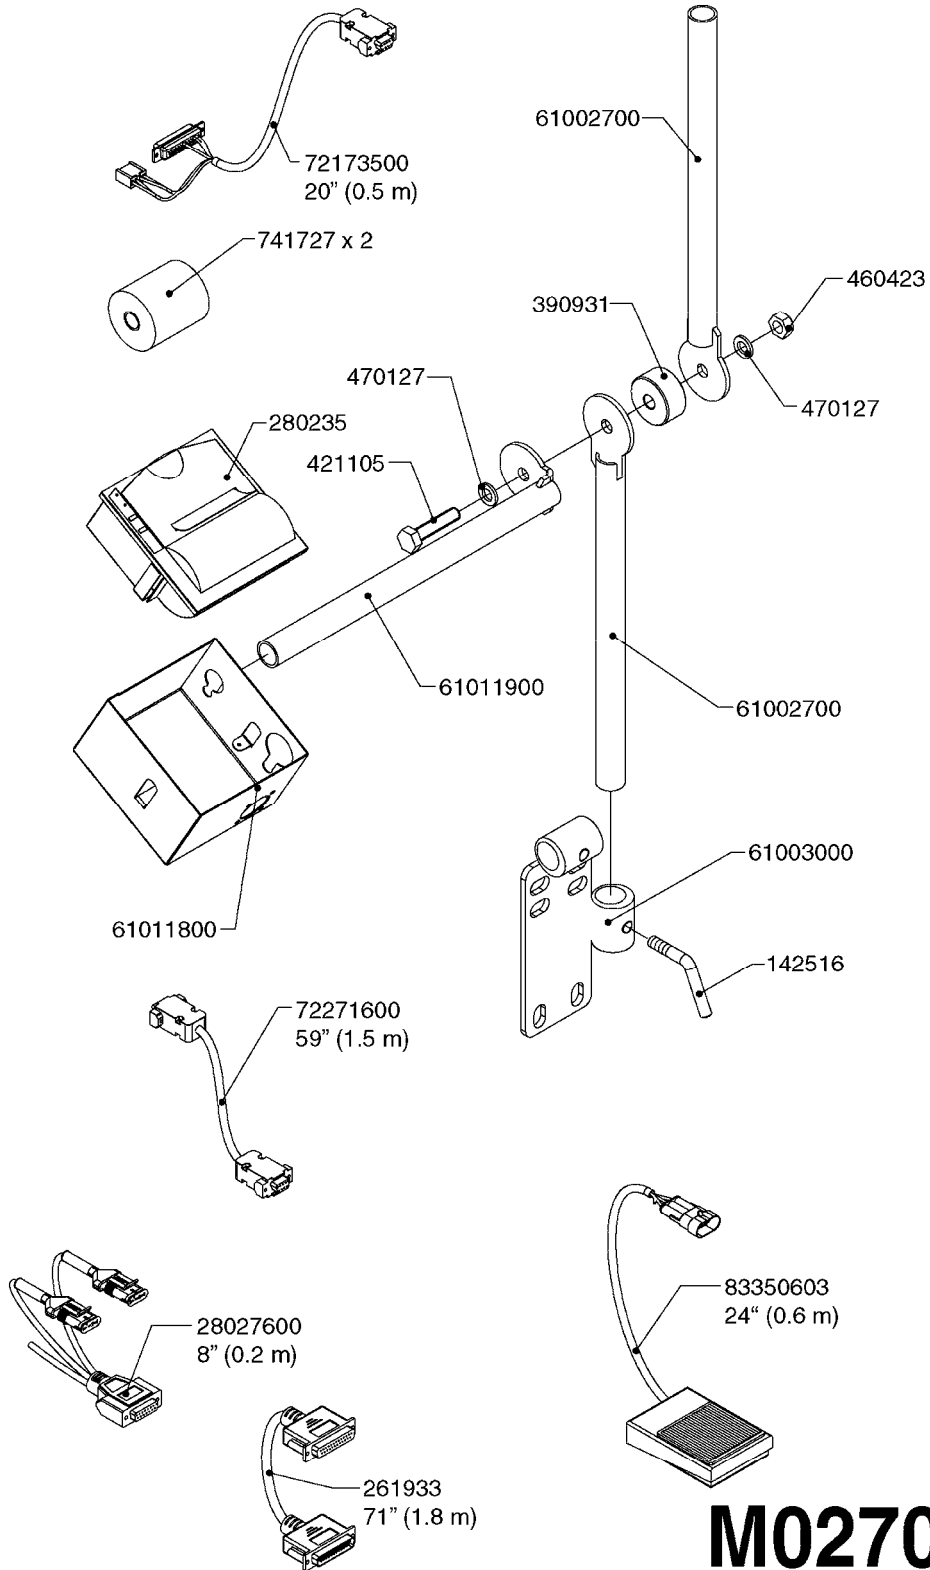

JOB COM AND BREAK OUT
M0250-HIN, 01:02:17

Page 1
Date 12.08.2020 9:23

Pos.	parts-n°	order qty	description
1	391095	1	BOX COMPL. 300X300X135 DRILLED
2	440673	1	SCREW F.PLASTIC 5X12 SS
3	16132400	1	PLATE 1.5X270X270/JOB COMPUTER
4	26004600	1	PLUG F.DRILLED HOLE 21MM
5	26004700	1	PG13.5 BUNG
6	26005100	1	CONNECTOR FOR PCB, PLASTIC
7	26005500	1	PCB BREAKOUT BOX EL BOX CM"05"
8	26013800	1	CABLE HC6500 JOB COM TO CABIN
9	26029200	1	DAH PCB F. JOB COM NCM '09
10	26052700	1	JOB COM PCB ASSY HW3.1
10	72369300	1	JOB COM PCB NCM44/6600 REFURB.
11	28048600	1	FULE 15A ATOF SERIES
12	28091400	1	FINGER SCREW F.BOX 300X300X135