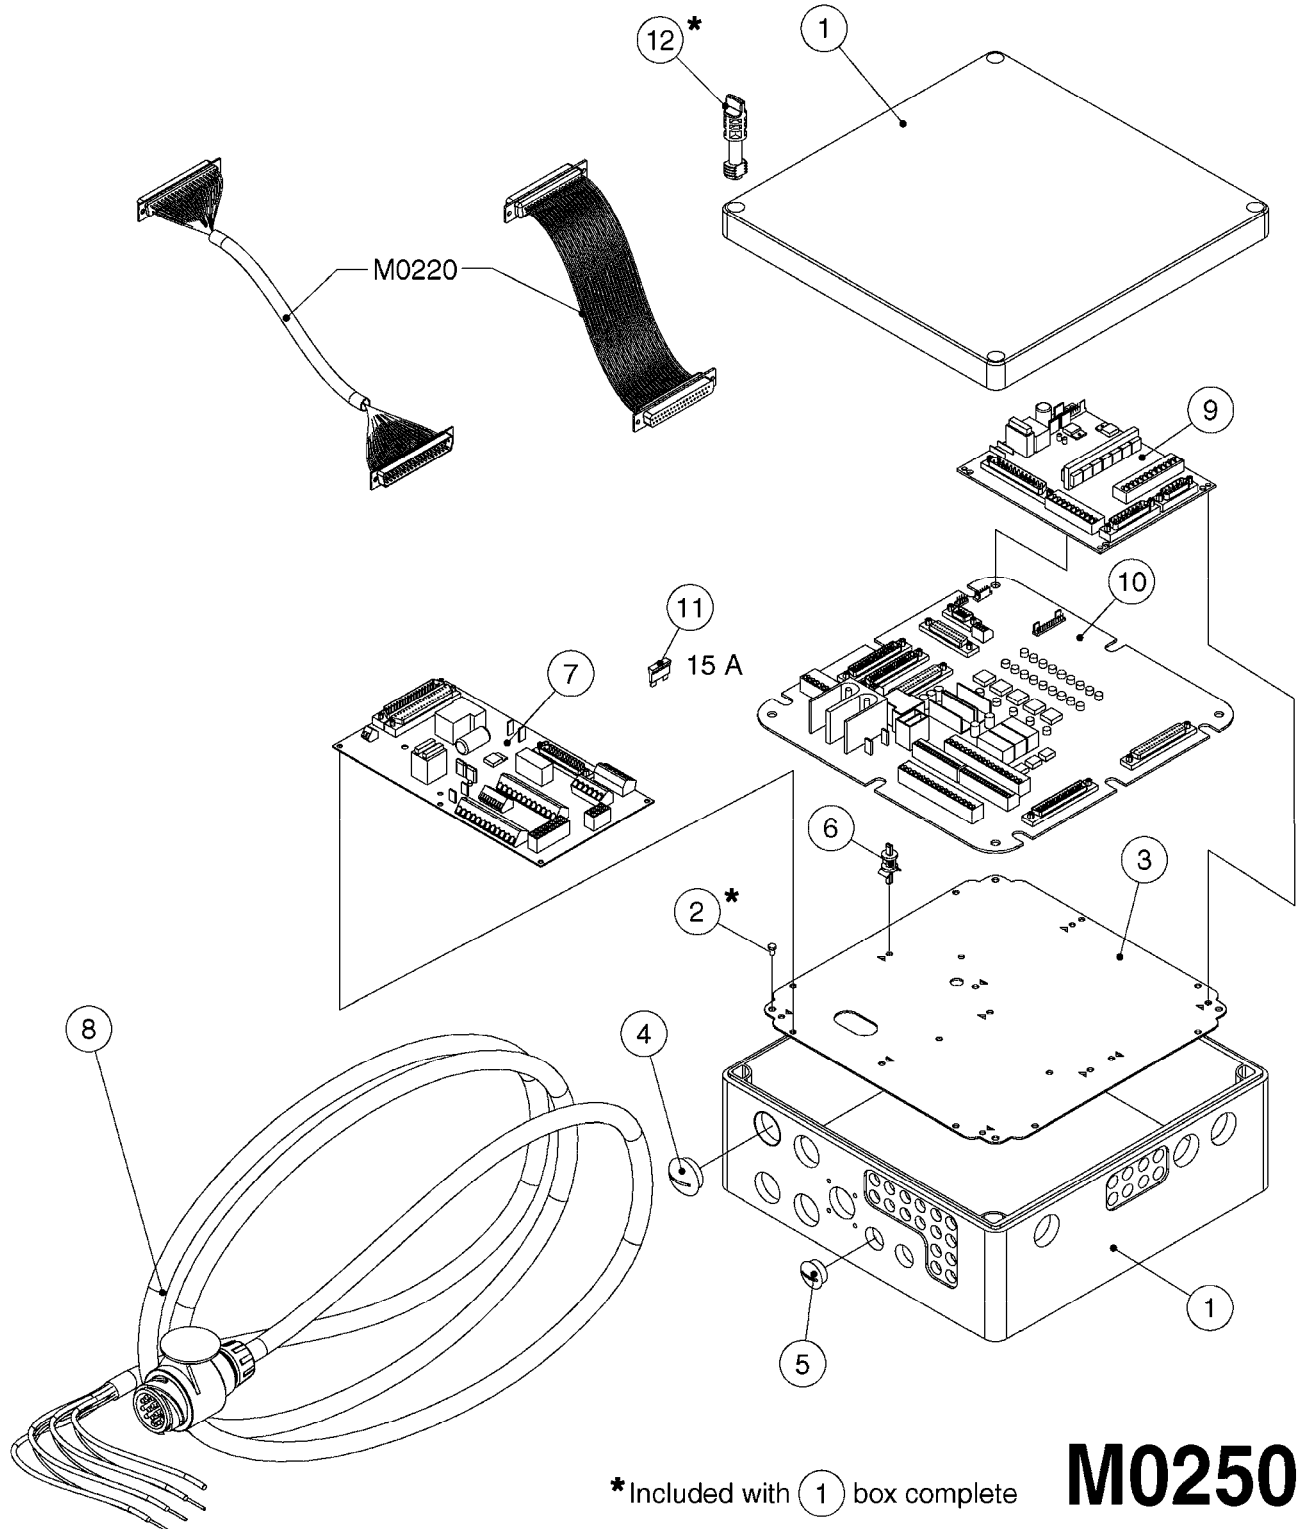

JOB COM AND BREAK OUT
M0250-HIN, 01:02:17

Page 1
Date 12.08.2020 9:23

Pos.	parts-n°	order qty	description
1	391095	1	BOX COMPL. 300X300X135 DRILLED
2	440673	1	SCREW F.PLASTIC 5X12 SS
3	16132400	1	PLATE 1.5X270X270/JOB COMPUTER
4	26004600	1	PLUG F.DRILLED HOLE 21MM
5	26004700	1	PG13.5 BUNG
6	26005100	1	CONNECTOR FOR PCB, PLASTIC
7	26005500	1	PCB BREAKOUT BOX EL BOX CM"05"
8	26013800	1	CABLE HC6500 JOB COM TO CABIN
9	26029200	1	DAH PCB F. JOB COM NCM '09
10	26052700	1	JOB COM PCB ASSY HW3.1
10	72369300	1	JOB COM PCB NCM44/6600 REFURB.
11	28048600	1	FULE 15A ATOF SERIES
12	28091400	1	FINGER SCREW F.BOX 300X300X135