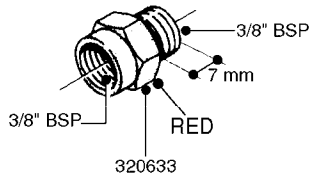

FITTINGS - HEXAGON NIPPLES
L0030-HIN, 01:01:16

L0030

FITTINGS - HEXAGON NIPPLES
L0030-HIN, 01:01:16

Page 1
Date 12.08.2020 9:22

parts-n°	order qty	description
10015303	1	FITT.PO.HN 1.00X1.00 M1000
10425003	1	FITT.PO.HN 1.25X1.00 MCPHEE
320132	1	FITT.DK HN 1" BSP
320176	1	FITT.DK HN 3/8"X1/2" BSP
320445	1	FITT.DK HN 1/4"X3/8" BSP
320655	1	FITT.DK HN 1/2"-1/2" BSP
320692	1	FITT.DK HN 3/8'BSPX1/4'NPT
320703	1	FITT.DK HN 3/8BSP X1/2 &1/4NPT
320725	1	FITT.DK NIPPLE 3/8"-3/8" BSP
320902	1	FITT.DK HN 3/8'X 1/4' BSP
390232	1	FITT.DK HN 1-1/2' X 1-1/4' BSP
390276	1	FITT.DK HN 1'BSP