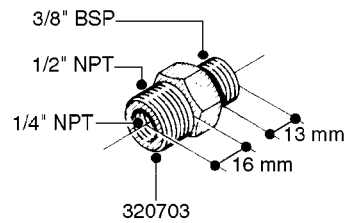

FITTINGS - HEXAGON NIPPLES
L0030-HIN, 01:01:16

L0030

FITTINGS - HEXAGON NIPPLES
L0030-HIN, 01:01:16

Page 1
Date 12.08.2020 9:22

parts-n°	order qty	description
10015303	1	FITT.PO.HN 1.00X1.00 M1000
10425003	1	FITT.PO.HN 1.25X1.00 MCPHEE
320132	1	FITT.DK HN 1" BSP
320176	1	FITT.DK HN 3/8"X1/2" BSP
320445	1	FITT.DK HN 1/4"X3/8" BSP
320655	1	FITT.DK HN 1/2"-1/2" BSP
320692	1	FITT.DK HN 3/8'BSPX1/4'NPT
320703	1	FITT.DK HN 3/8BSP X1/2 &1/4NPT
320725	1	FITT.DK NIPPLE 3/8"-3/8" BSP
320902	1	FITT.DK HN 3/8'X 1/4' BSP
390232	1	FITT.DK HN 1-1/2' X 1-1/4' BSP
390276	1	FITT.DK HN 1'BSP