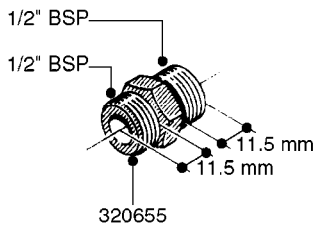

FITTINGS - HEXAGON NIPPLES
L0030-HIN, 01:01:16

L0030

FITTINGS - HEXAGON NIPPLES
L0030-HIN, 01:01:16

Page 1
Date 12.08.2020 9:22

parts-n°	order qty	description
10015303	1	FITT.PO.HN 1.00X1.00 M1000
10425003	1	FITT.PO.HN 1.25X1.00 MCPHEE
320132	1	FITT.DK HN 1" BSP
320176	1	FITT.DK HN 3/8"X1/2" BSP
320445	1	FITT.DK HN 1/4"X3/8" BSP
320655	1	FITT.DK HN 1/2"-1/2" BSP
320692	1	FITT.DK HN 3/8'BSPX1/4'NPT
320703	1	FITT.DK HN 3/8BSP X1/2 &1/4NPT
320725	1	FITT.DK NIPPLE 3/8"-3/8" BSP
320902	1	FITT.DK HN 3/8'X 1/4' BSP
390232	1	FITT.DK HN 1-1/2' X 1-1/4' BSP
390276	1	FITT.DK HN 1'BSP