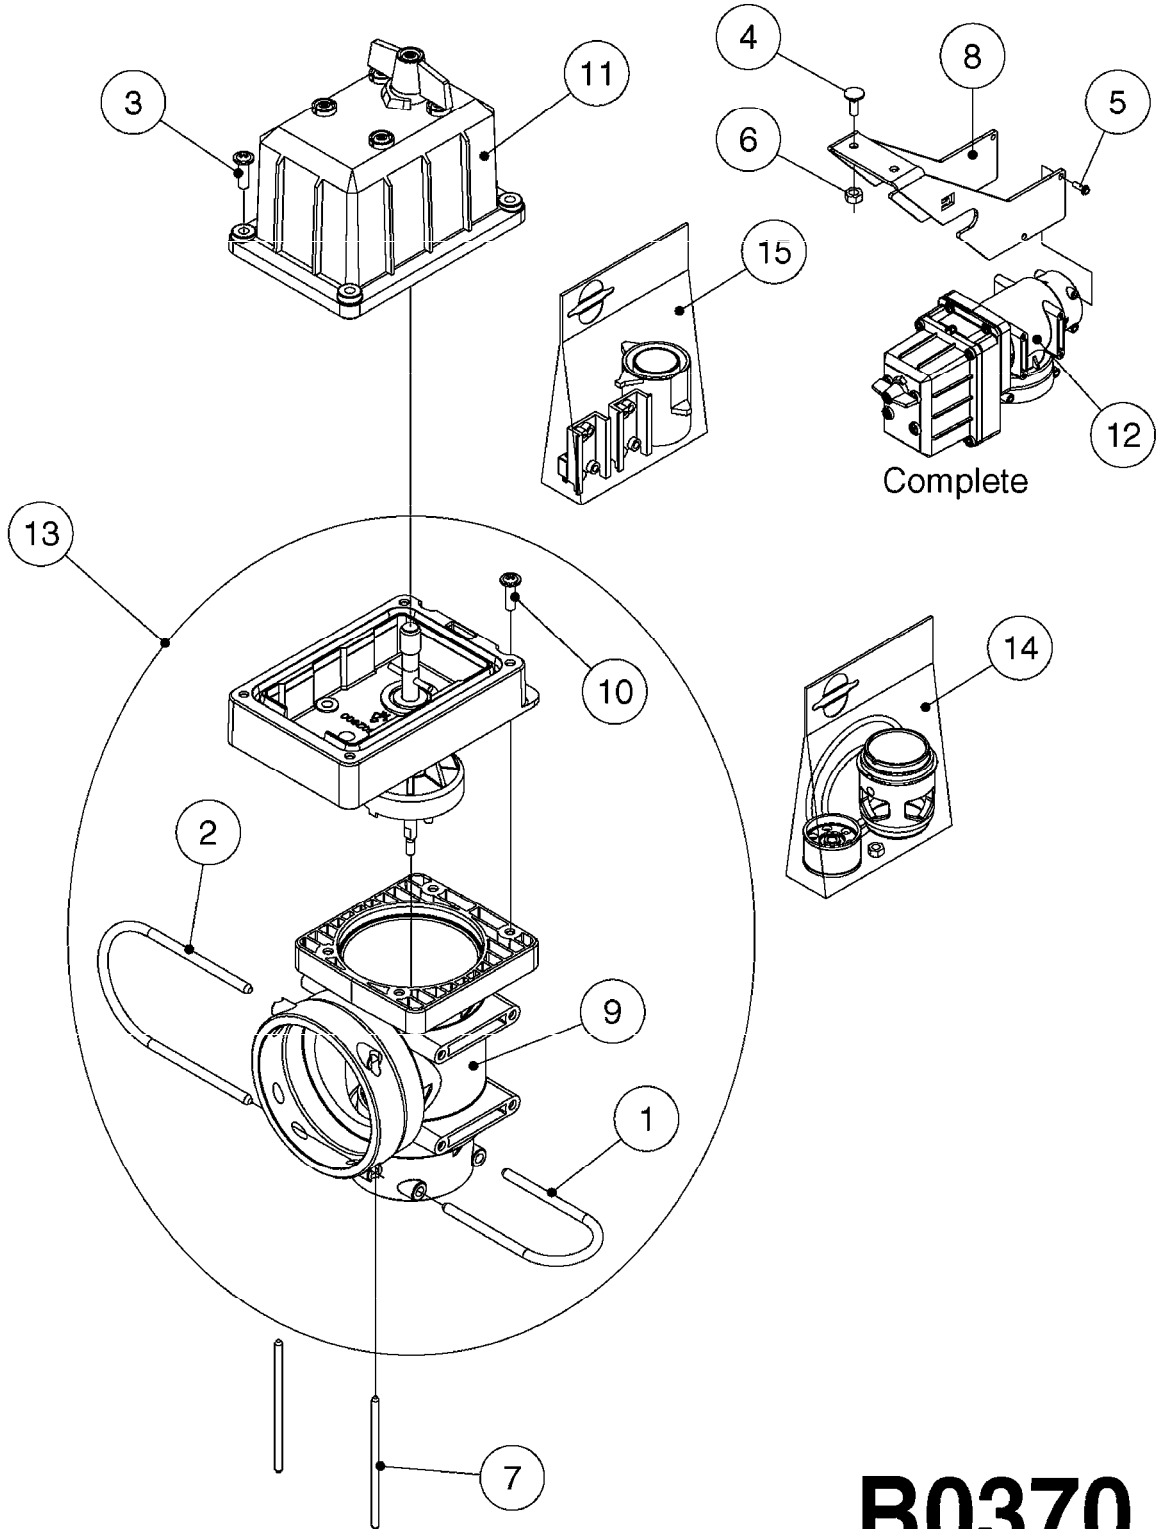

B0370

PRESSURE REGULATOR - S93 06
B0370-HIN, 12:05:16

Page 1

Date 12.08.2020 9:21

Pos.	parts-n°	order qty	description
1	145996	1	FITT.DK S-67 FORK
2	145997	1	FITT.DK S-93 FORK
3	440677	1	SCREW F. PLASTIC 5X20 SS
4	440695	1	BOLT CARRIAGE M8X25
5	440698	1	SCREW F.PLASTIC 6X18 SS HEXHD
6	460143	1	LOCK NUT M8 SST A2 DIN985
7	480487	1	PIN M5X60 SLOTTED GALV
8	16244000	1	BRACKET FOR REG. NAV, PAINTED NAVIGATOR PLATFORM BRACKET
9	33510800	1	HOUSING F.PRESS.REG.S67/S93
10	44076200	1	SCREW WN5451 5X16 SS TORX
11	72374200	1	MOTOR HOUS.REG.1:150 ENCODER
12	72374300	1	REGUL S67/S93 ASSY W SS CONE
12	72425500	1	REGULATOR S67/S93 CROSS-DRILL
12	72678700	1	REGULATOR S67/S93 CROSS-DRILL CERAMIC COMPONENTS
13	72481600	1	BAG W. CONSOLE&SPINDLE COMPL
14	72678900	1	BAG W.CONE/CYL/GASKET CERAMIC CERAMIC COMPONENTS
14	74190800	1	BAG W.CONE/CYL. AND GASKET. SYNTAL
15	74187500	1	SWITCH 5A PRESS.REG REP.KIT 08