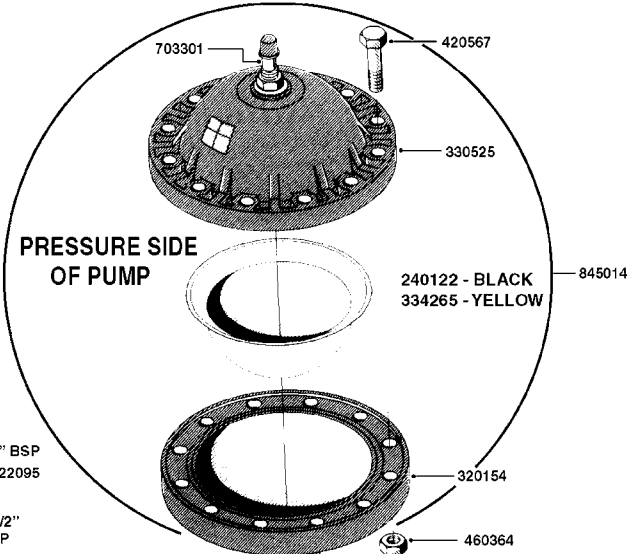

Housing for Black Diaphragm:

This groove on the lower housing of the Pressure Damper is for the BLACK diaphragm (240122). Never upgrade diaphragms to the YELLOW style unless you also upgrade Pressure Dampers to the housing style shown below.

The YELLOW style diaphragm will not seal correctly in this housing.

Housing for Yellow Diaphragm:

The groove on the lower housing of a the Pressure Damper is recognized by the extra lip on the bottom inside of the groove. For this style Pressure Damper, you need the YELLOW diaphragm (334265).

SUCTION SIDE OF PUMP

FROM TANK

NLA - 1302 PUMP (REPLACES 1301 PUMP)
#726854 - COMPLETE DAMPER KIT (SUCTION & PRESSURE)

COMPLETE ASSEMBLIES
WHOLEGOODS ITEMS

A0240