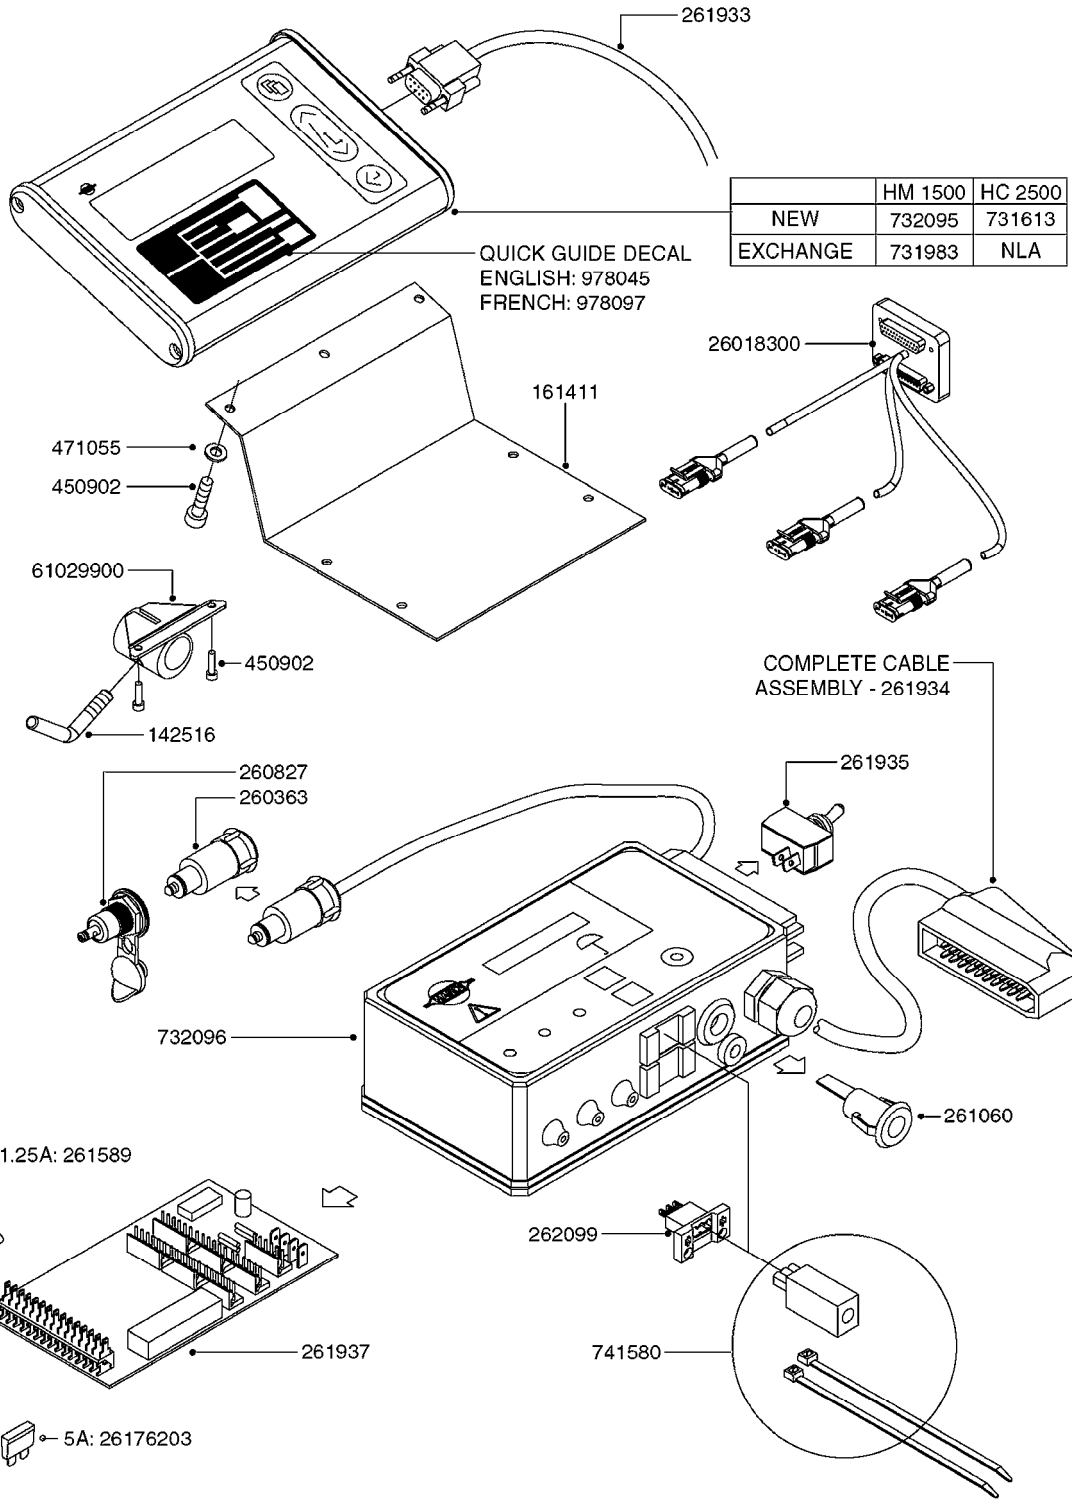

M0090

HC 2500/HM1500 DISPLAY/SCANBOX
M0090-HIN, 01:01:16

Page 1

Date 12.08.2020 9:23

parts-n°	order qty	description
142516	1	SCREW SET M10 BENT F. LOCKING
161411	1	MT.BRK. HC2500/HM1500 DISPLAY
26018300	1	ADAPTOR 2500 FOR SPRAYBOX II 39-PIN/REPLACES SCANBOX
260363	1	PLUG 2 POLE 12V
260827	1	PLUG F.EC ATTACHMENTS
261060	1	PLUG F.EC ATTACHMENTS
261589	1	FUSE 5 X 20 1.25 AMP
26176203	1	FUSE 5.0A QUICK-ACT.
261933	1	CABLE W/PLUG 2X25 L=71"
261934	1	CABLE W/PLUG 18X0.5MM L=79"
261935	1	SWITCH 2 POLE
261937	1	CIRCUIT BOARD F. SCANBOX
262099	1	PLUG SOCKET 3-POLE 2.5/3
450902	1	BOLT ALLEN HEAD M4 X 16MM
471055	1	WASHER D4.1/7.6 X 0.9
61029900	1	BRACKET FOR HC2500
731613	1	DISPLAY HC2500 NEW
731983	1	DISPLAY HM1500 REFURBISHED
732095	1	DISPLAY HM1500 NEW
732096	1	SCANBOX F.HM1500/HC2500
741580	1	PLUG 3-POLE 2.5/3
978045	1	DECAL QUICK GUIDE 1500/2500
978097	1	DECAL QUICK GUIDE 1500/2500 FR