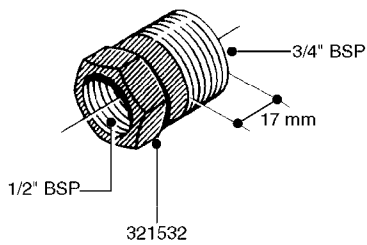

FITTINGS - HEXAGON NIPPLES
L0030-HIN, 01:01:16

L0030

FITTINGS - HEXAGON NIPPLES
L0030-HIN, 01:01:16

Page 1
Date 12.08.2020 9:22

parts-n°	order qty	description
10015303	1	FITT.PO.HN 1.00X1.00 M1000
10425003	1	FITT.PO.HN 1.25X1.00 MCPHEE
320132	1	FITT.DK HN 1" BSP
320176	1	FITT.DK HN 3/8"X1/2" BSP
320445	1	FITT.DK HN 1/4"X3/8" BSP
320655	1	FITT.DK HN 1/2"-1/2" BSP
320692	1	FITT.DK HN 3/8'BSPX1/4'NPT
320703	1	FITT.DK HN 3/8BSP X1/2 &1/4NPT
320725	1	FITT.DK NIPPLE 3/8"-3/8" BSP
320902	1	FITT.DK HN 3/8'X 1/4' BSP
390232	1	FITT.DK HN 1-1/2' X 1-1/4' BSP
390276	1	FITT.DK HN 1'BSP