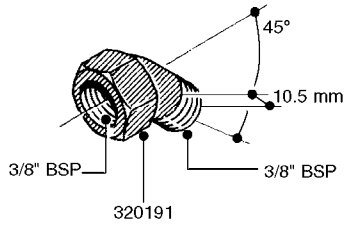

FITTINGS - HEXAGON NIPPLES
L0030-HIN, 01:01:16

L0030

FITTINGS - HEXAGON NIPPLES
L0030-HIN, 01:01:16

Page 1
Date 12.08.2020 9:22

parts-n°	order qty	description
10015303	1	FITT.PO.HN 1.00X1.00 M1000
10425003	1	FITT.PO.HN 1.25X1.00 MCPHEE
320132	1	FITT.DK HN 1" BSP
320176	1	FITT.DK HN 3/8"X1/2" BSP
320445	1	FITT.DK HN 1/4"X3/8" BSP
320655	1	FITT.DK HN 1/2"-1/2" BSP
320692	1	FITT.DK HN 3/8'BSPX1/4'NPT
320703	1	FITT.DK HN 3/8BSP X1/2 &1/4NPT
320725	1	FITT.DK NIPPLE 3/8"-3/8" BSP
320902	1	FITT.DK HN 3/8'X 1/4' BSP
390232	1	FITT.DK HN 1-1/2' X 1-1/4' BSP
390276	1	FITT.DK HN 1'BSP