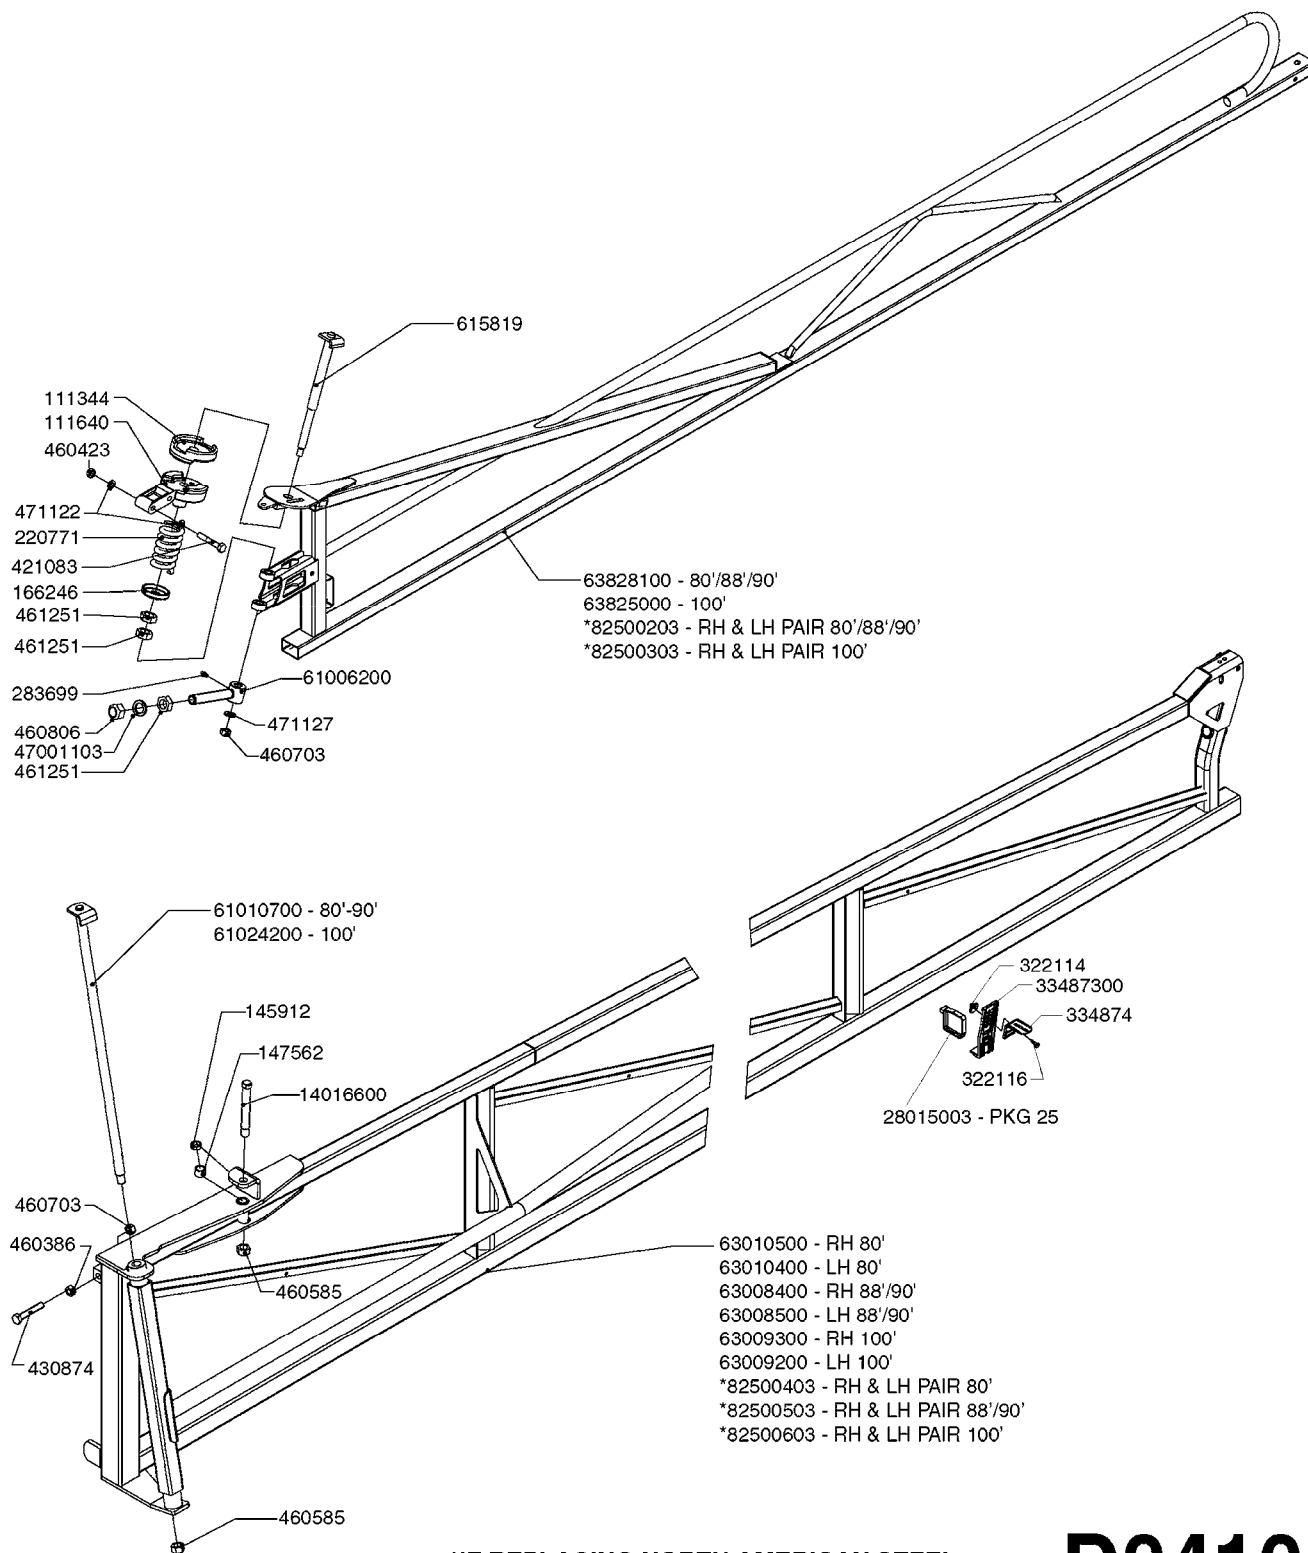

*IF REPLACING NORTH AMERICAN STEEL PARTS, MUST REPLACE BOTH SIDES

D0410

BOOM - SPC OUTER WING 80-100'
D0410-HIN, 06:05:20

Page 1

Date 12.08.2020 9:22

parts-n°	order qty	description
111344	1	CLAW CLUTCH Ø100/Ø20,5 UNDER PART RED
111640	1	CLAW CLUTCH Ø100 TOP PART RED
145912	1	BUSHING D19.8/D17.0X7MM
147562	1	BUSHING D19.8/17.0 L=15
166246	1	WASHER CUP D53 F.SPRING
220771	1	SPRING D53/D43X100
283699	1	GREASE NIPPLE M6X1
322114	1	NUT PLASTIC F.NOZZ.H
322116	1	BOLT PLASTIC F.NOZZ.H.
334874	1	NOZZLE HOLDER - TOP HALF
421083	1	BOLT HEX 8.8 DEL M10X65
430874	1	SCREW SET 8.8 DEL M12X70 FT
460386	1	NUT HEX M12X1.75
460423	1	NUT HEX M10X1.50 LOCK DIN985A2 SS
460585	1	LOCKING NUT M16 DIN985 A2 SS
460703	1	NUT HEX M12X1.75 LOCK DIN985A2 SS
460806	1	NUT HEX M20X2.50 LOCK DIN985A2 SS
461251	1	NUT HEX M20 X 2.5 JAMB
471122	1	WASHER, M10, Ø20/10.5X 2.0, SS
471127	1	WASHER, M12, Ø24/13X24X2.5 SS
615819	1	PIN
14016600	1	PIN F. LINK ARM / SPC
28015003	1	PANDUIT TIE STRAP, PKG. 25
33487300	1	NOZZLE HOLDER - BOTTOM HALF
47001103	1	WASHER D20.5/D33X4 LOCK
61006200	1	ADJ. ARM F.BREAKAWAY FTZ
61010700	1	PIN F.HINGE 80-90'/SPC L=664
61024200	1	PIN F. PIVOT HINGE 100'/SPC
63008400	1	OUTERWING 90' RH / SPC
63008500	1	OUTERWING 90' LH / SPC
63009200	1	OUTERWING 100' LH / SPC
63009300	1	OUTERWING 100' RH / SPC
63010400	1	OUTERWING 80' LH / SPC
63010500	1	OUTERWING 80' RH / SPC
63828100	1	BREAKAWAY FTZ/SPC 2.5M, RED
63825000	1	BREAKAWAY FTZ/SPC 3.0M, RED
82500203	1	BREAKAWAY SET FPS SPC/FTZ 2.5M
82500303	1	BREAKAWAY SET FPS SPC/FTZ 3M
82500403	1	WING OUTER SET FPS 80' SPC
82500503	1	WING OUTER SET FPS 88-90' SPC
82500603	1	WING OUTER SET FPS 100' SPC