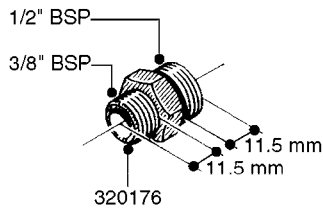

FITTINGS - HEXAGON NIPPLES
L0030-HIN, 01:01:16

L0030

FITTINGS - HEXAGON NIPPLES
L0030-HIN, 01:01:16

Page 1
Date 12.08.2020 9:22

parts-n°	order qty	description
10015303	1	FITT.PO.HN 1.00X1.00 M1000
10425003	1	FITT.PO.HN 1.25X1.00 MCPHEE
320132	1	FITT.DK HN 1" BSP
320176	1	FITT.DK HN 3/8"X1/2" BSP
320445	1	FITT.DK HN 1/4"X3/8" BSP
320655	1	FITT.DK HN 1/2"-1/2" BSP
320692	1	FITT.DK HN 3/8'BSPX1/4'NPT
320703	1	FITT.DK HN 3/8BSP X1/2 &1/4NPT
320725	1	FITT.DK NIPPLE 3/8"-3/8" BSP
320902	1	FITT.DK HN 3/8'X 1/4' BSP
390232	1	FITT.DK HN 1-1/2' X 1-1/4' BSP
390276	1	FITT.DK HN 1'BSP