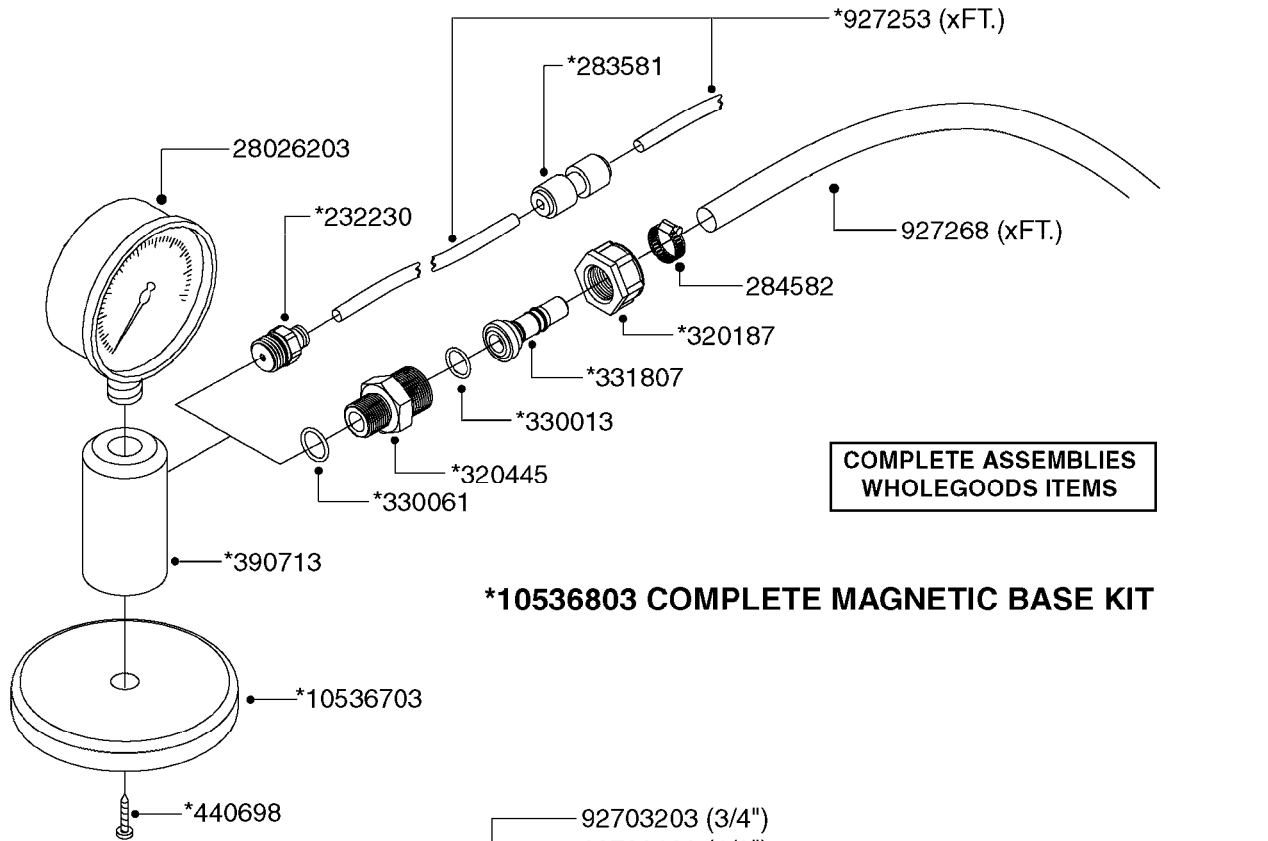

K0690

REMOTE GAUGE-MAGNETIC BASE KIT
K0690-HIN, 01:01:16

Page 1
Date 04.11.2017 13:07

parts-n°	order qty	description
231346	1	QUICK COUPLER 1/8"BSP X 4 MM
232230	1	QUICK COUPLER 1/4"BSP X 4 MM
241651	1	O-RING D14.0X3.0 NITRIL
242594	1	O-RING D14 X 1.78 SCH.70-EPDM
283581	1	HOSE CONNECTOR STR. F.4MM PE
284582	1	CLAMP HOSE GEAR - 5/16"
320187	1	FITT.DK CAP 3/8" BSP BLACK
320283	1	FITT.DK NUT 3/4"BSP
320445	1	FITT.DK HN 1/4"X3/8" BSP
321926	1	FITT.DK REDUC 1/8"BSP F.3/4"N
322046	1	FITT.DK TEE 1/2X1/2HB X3/4'BSP
322048	1	FITT.DK TEE 3/4X3/4HB X3/4'BSP
330013	1	O-RING D15/D10X2.5 F.3/8"NUT
330061	1	O-RING D16/D11X2,5
331807	1	FITT.DK HB 5/16" F.3/8" NUT
334531	1	CLAMP HOSE PLASTIC 3/4"
334534	1	CLAMP HOSE PLASTIC 1/2"
390713	1	GAUGE ADAPTOR 1/4" BSP
440698	1	SCREW F.PLASTIC 6X18 SS HEXHD
721851	1	SCREW PLUG W/QUICK FIT
724637	1	FITT.DK HB 5/16' F. 3/4" COMP.
927253	1	AIR HOSE, DIAMETER 4MM
927268	1	HOSE R X PVC X 1/4 X 0012"
10536703	1	MAGNETIC BASE D3,2'/90LB
10536803	1	MAGNETIC BASE KIT F.GAUGE
28026203	1	GAUGE 200PSI/BR,2.5"1/4BSP-BTM
92702103	1	HOSE R X1/2" X300PSI WP X0012"
92703203	1	HOSE R X3/4" X300PSI WP X0012"