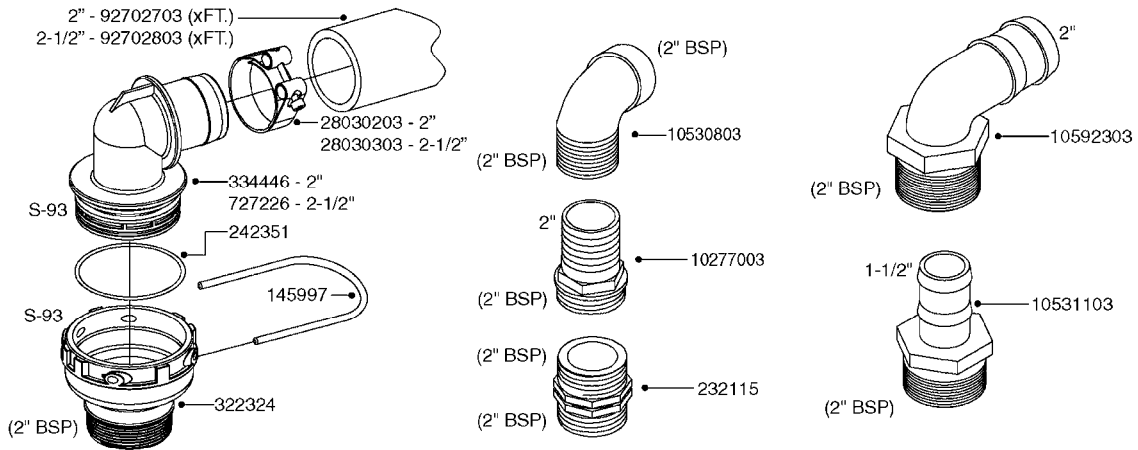

SUCTION SIDE OF PUMP (WITH 2" SUCTION PORT)

COMPLETE PUMP
(NLA) REPLACED BY 464 PUMP (SEE PAGE A0350)

A0390