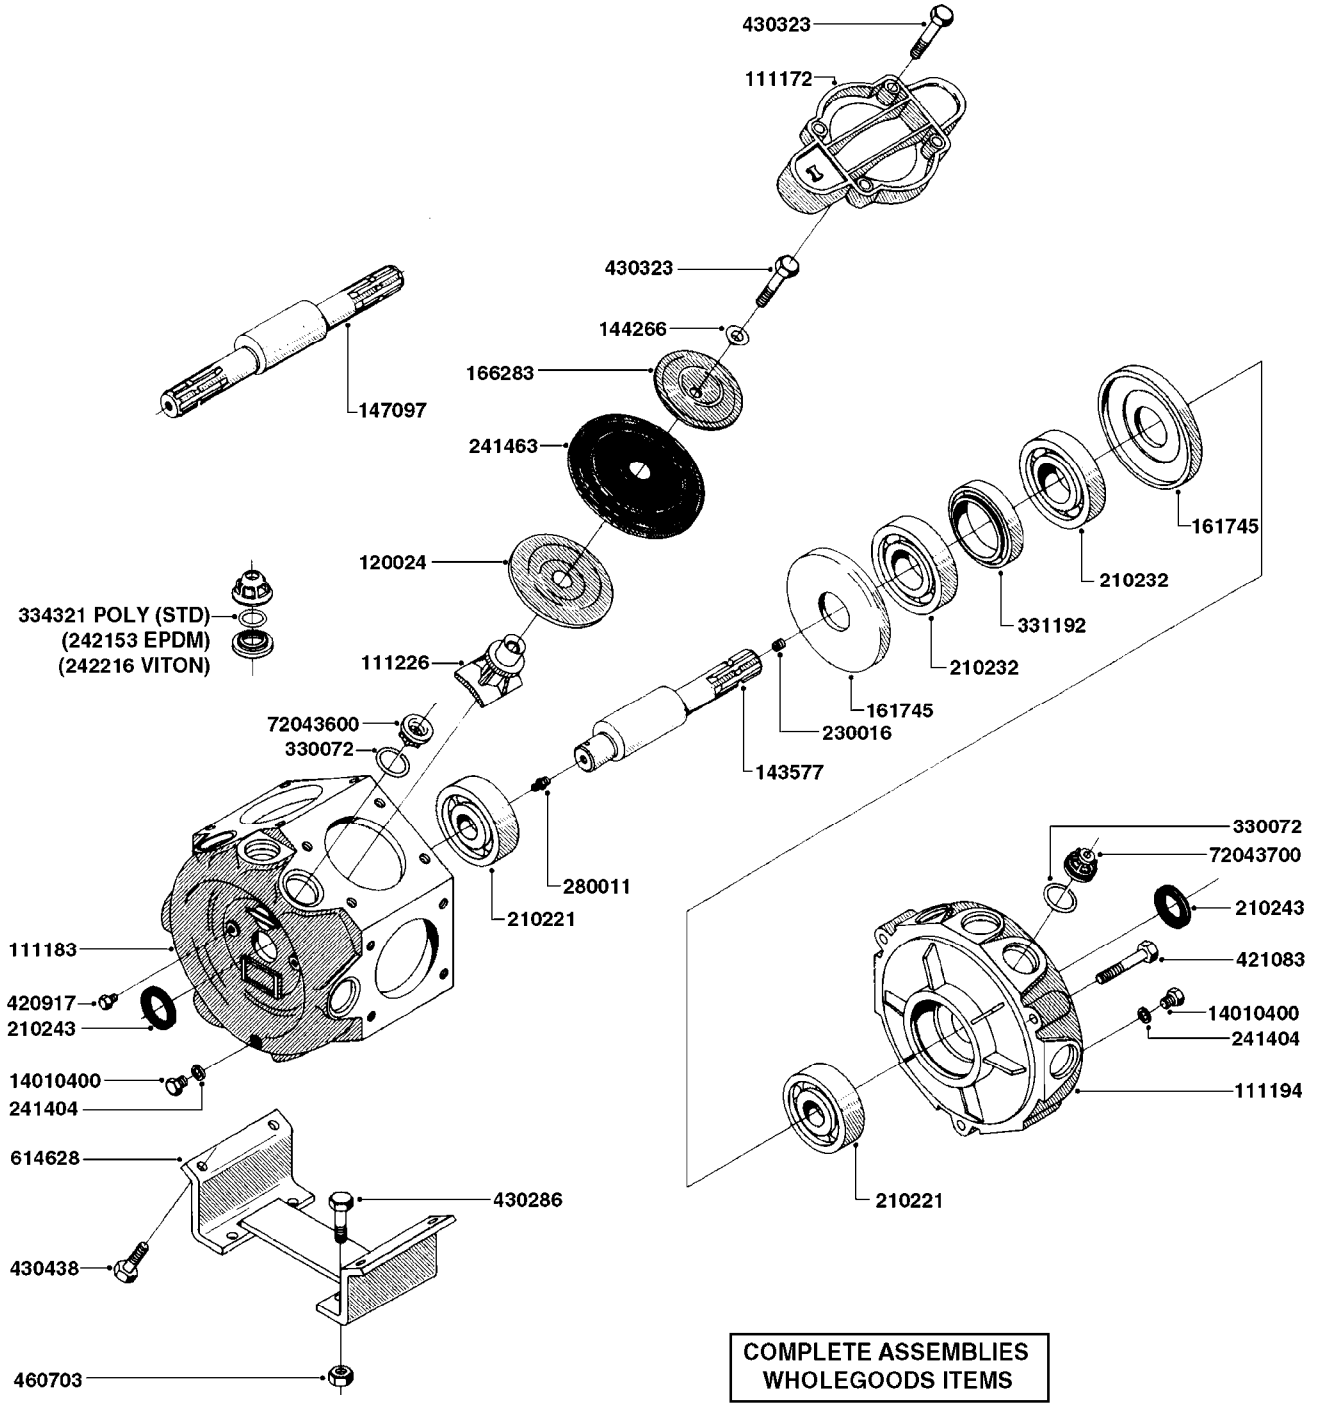

COMPLETE PUMP
(NLA) REPLACED BY 464 PUMP (SEE PAGE A0350)

A0310

PUMP - 460 W/MOUNTING BASE
A0310-HIN, 01:01:16

Page 1
Date 04.11.2017 13:06

parts-n°	order qty	description
111172	1	VALVE CHAMBER 460 (PAINTED)
111183	1	PUMP CASTING 460-463 (PAINTED)
111194	1	PUMP CASTING FT.460 (PAINTED)
111226	1	CONNECTING ROD MODEL 460
120024	1	DIAPHRAGM BACK DISC 1200-1300
143577	1	CRANK SHAFT F.363/462/463-10mm
144266	1	WASHER FOR 460 PUMP
147097	1	CRANK SHAFT 363-463/10 THROUGH
161745	1	METAL SPACER F.363/463
166283	1	DIAPHRAGM UPPER DISC MOD. 460
210221	1	BEARING BALL 6407
210232	1	BEARING BALL 6310
210243	1	SEAL OIL 35 X 47 X 7
230016	1	PLUG 1/8' BSP TYPE P
241404	1	DOWTY SEAL 1/4"
241463	1	DIAPHRAGM MODEL 460
242153	1	O-RING D26X4 EPDM
242216	1	O-RING VITON F/1202/1302/462
280011	1	GREASE NIPPLE 1/8' SAE H TR
330072	1	O-RING D53.5/D45.5X4
331192	1	SPACER, MODEL 361/363
334321	1	O-RING POLY. 34.0x26.0x4.0
420917	1	BOLT HEX 8.8 RAW M8X12 FT
421083	1	BOLT HEX 8.8 DEL M10X65
430286	1	BOLT HEX 8.8 DEL M12X30 FT
430323	1	BOLT HEX 8.8 DEL M12X60
430438	1	BOLT HEX 8.8 DEL M12X65
460703	1	NUT HEX M12X1.75 LOCK DIN985A2 SS
614628	1	FOOT F. 46X PUMP, RED
14010400	1	PLUG 1/4" BSP
72043600	1	VALVE FOR 462/463
72043700	1	VALVE FOR 462/463 W. VENT HOLE