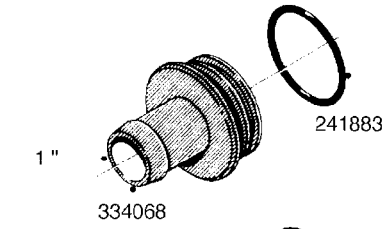

L0080

FITTINGS - S-53
L0080-HIN, 12:09:17

Page 1

Date 04.11.2017 13:07

Pos.	parts-n°	order qty	description
1	145995	1	FITT.DK S-53 FORK
2	241973	1	O-RING Ø3 X 44,2 70 SHORES NITRIL NITRIL (BLACK)
2	242353	1	O-RING D44.2X3.0 VITON F.S-67 VITON (BROWN)
3	242109	1	O-RING D32.2x3.0 NITRIL (BLACK)
3	242354	1	O-RING D32.2X3.0 VITON F.S-53 VITON (BROWN)
4	322103	1	FITT.DK S-53 BULKHEAD
5	322107	1	FITT.DK S-53 BULKHEAD NUT
6	322110	1	FITT.DK S-53 ELB. 1/2" BSP
7	322352	1	FITT.DK S-53 TEE
8	334229	1	FITT.DK S-53 STR.3/4"
9	334260	1	GASKET F. S-53 BULKHEAD
10	334564	1	FITT.DK S-67 TO S-53 ADAPTER
11	391100	1	FITT.DK S-53THREAD INS.1/2"BSP
12	726463	1	FITT.DK S53 BULKHEAD W/GASKET
13	726552	1	FIT.DK S-53X90 1/2" BSP,O-RING
14	726556	1	FITT.DK S-53 HB 1/2" W/O-RING
15	726558	1	FITT.DK S53 STR. 3/4" W.ORING
16	726559	1	FITT DK. S-53 HB 1" W/O-RING
17	726568	1	FITT.DK.S-53 HB 1/2"90 W/ORING
18	726570	1	FITT.DK S-53 ELB.3/4" W.ORING
19	726571	1	FITT.DK S-53 ELB.1", W ORING
20	726578	1	FITT.DK S53 PLUG WITH O-RING
21	728561	1	REDUCER S67M - S53F + O-RING