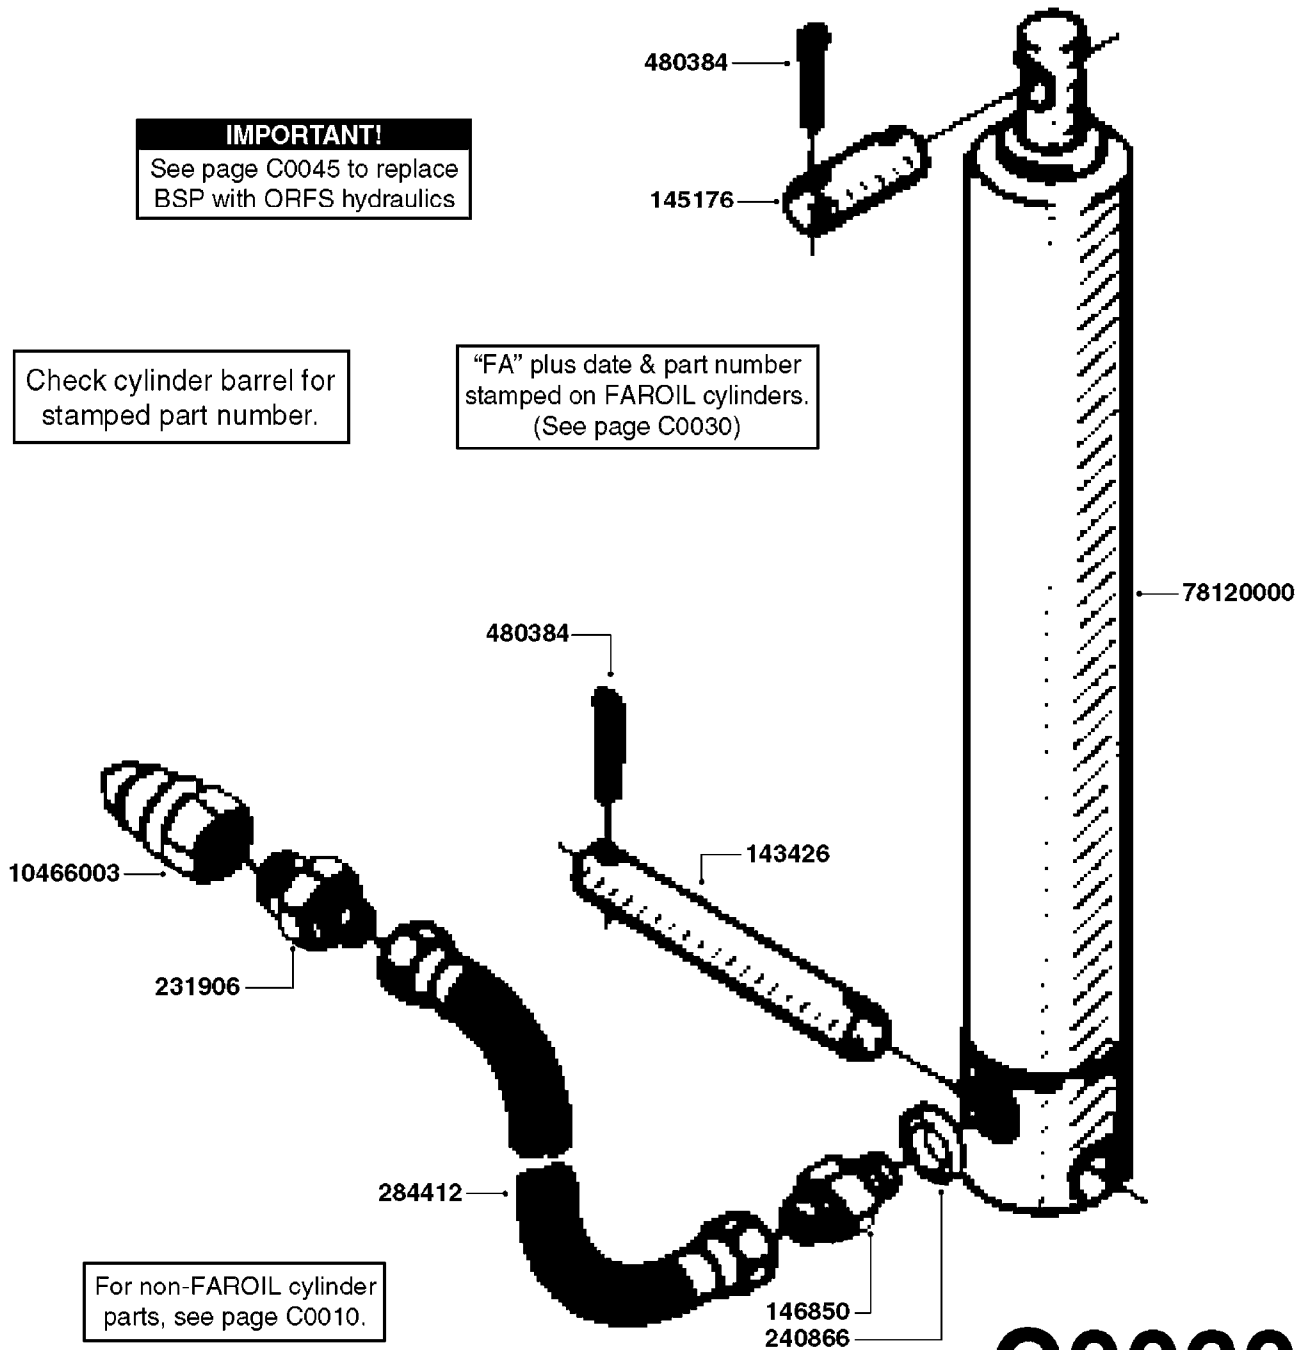

IMPORTANT!

See page C0045 to replace
BSP with ORFS hydraulics

Check cylinder barrel for
stamped part number.

"FA" plus date & part number
stamped on FAROIL cylinders.
(See page C0030)

HYDRAULICS-MB BOOM LIFT CYLNR
C0060-HIN, 23:03:16

Page 1

Date 04.11.2017 13:07

parts-n°	order qty	description
143426	1	PIN 20x160mm F/HYD/CYL.
145176	1	PIN D19.8 X 60
146850	1	HEX NIPPLE 3/8"x3/8" - 1.8mm
231906	1	HEX NIPPLE 3/8"BSP X 1/2"NPT
240866	1	DOWTYSEAL 3/8"
284412	1	HOSE HY 3/8" X 315" STR+STR
480384	1	PIN COTTER 3/16 x 1-1/2"
10466003	1	COUPLER PIONEER 8010-04 1/2NPT
78120000	1	CYL.TELESCOPING Ø50/40/25_1100