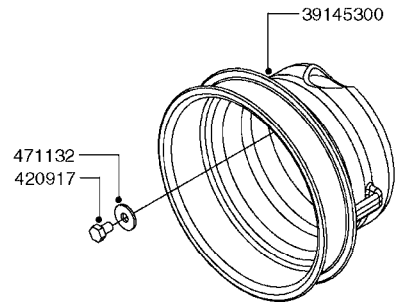

SUCTION SIDE OF PUMP (WITH 2" SUCTION PORT)

COMPLETE PUMP
(NLA) REPLACED BY 464 PUMP (SEE PAGE A0350)

A0390