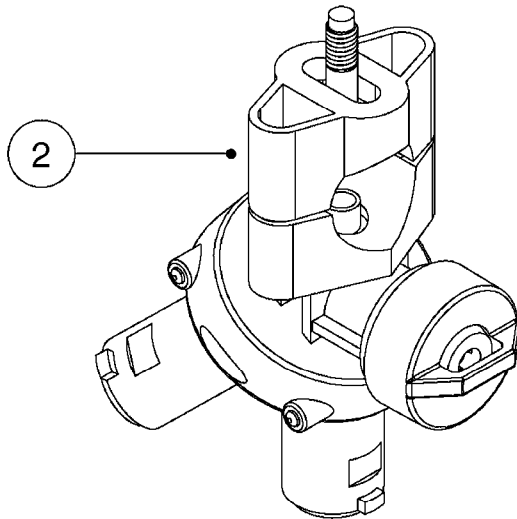

COMPLETE ASSEMBLY
WITH NOZZLES