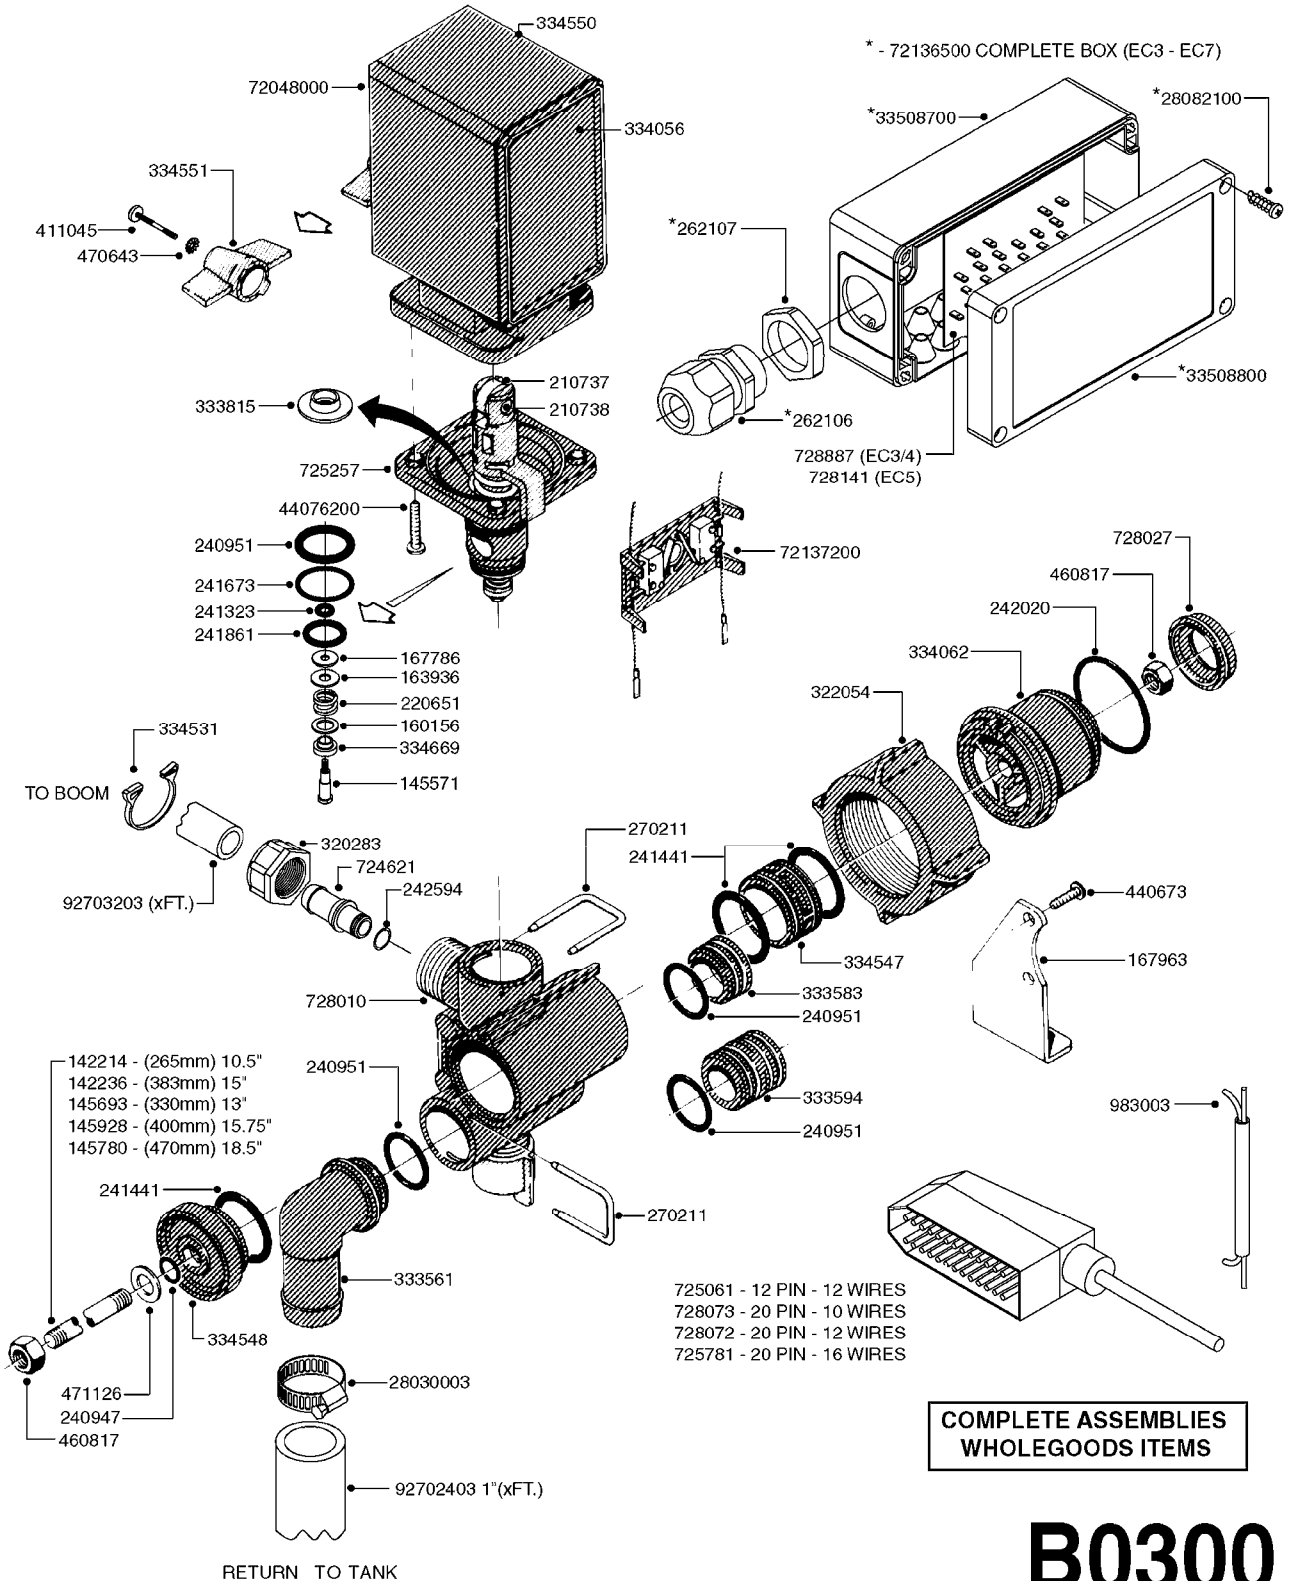

parts-n°	order qty	description
142214	1	STUD BOLT - M8X265, 3 SECTION
142236	1	STUD BOLT 8 X 381 - 8 MODULS
145571	1	STUD BOLT F/PNEUM. DISTRIBUTOR
145693	1	STUD BOLT - M8X330, 4 SECTION
145780	1	STUD BOLT - M8X470, 6 SECTION
145928	1	STUD BOLT - M8X400, 5 SECTION
160156	1	WASHER D14.1/D9.2X1 SS
163936	1	WASHER D15/D6.2X1
167786	1	WASHER D13/D4.2X1
167963	1	MOUNT BKT.F.EC BOOM SEC.
210737	1	BEARING BALL D7 RSTO 5 TN
210738	1	PIN Ø7 L16
220651	1	SPRING PRESSURE D12.5/5
240947	1	O-RING D7.3X2.4 NITRIL
240951	1	O-RING D21.2X3 NITRIL
241323	1	O-RING D5.3X2.4 NITRIL
241441	1	O-RING D29.3X3
241673	1	O-RING D22.1X1.6
241861	1	O-RING D15.3X2.4 VITON
242020	1	O-RING 39.2 X 3 VITON
242594	1	O-RING D14 X 1.78 SCH.70-EPDM
262106	1	BULKHEAD F. CABLE 6.5-14 BLACK
262107	1	NUT F. BULKHEAD CABLE BLACK
270211	1	FITT.DK S25 FORK L=37.5
320283	1	FITT.DK NUT 3/4"BSP
322054	1	UNION NUT BLACK S61 x 2
333561	1	FITT.DK ELB.1" EC RETURN
333583	1	END PIECE FOR BYPASS
333594	1	CONNECTING PIECE F. BYPASS
333815	1	DISTANCE RING
334056	1	COVER F/MOTOR HOUSE EC DIST.
334062	1	CONNECT. BRANCH F/EC OP. UNIT
334531	1	CLAMP HOSE PLASTIC 3/4"
334547	1	CONNECTING PIECE F. PRESSURE
334548	1	END COVER
334550	1	MOTOR HOUSE SECT VALVE
334551	1	GRIP F.MAN.OP.EC ON/OFF GREEN
334669	1	VALVE CONE D14/D7-SH 63 WHITE
411045	1	SCREW M4 X 16MM STAINLESS
440673	1	SCREW F.PLASTIC 5X12 SS
460817	1	NUT HEX M8 STAINLESS DIN 934
470643	1	WASHER LOCK
471126	1	WASHER, M8, Ø16/ 8.4X 1.6, SS
724621	1	FITT.DK HB 3/4"ASSY F.3/4" NUT
725061	1	CABLE - EC 12WIRE L=6000mm
725257	1	SPINDLE SECT. F/EC DISTRIBUTOR
725781	1	CONNECTING CABLE L=6000-AC 5
728010	1	DISTRIB HOUSING W/CONST PR GRN
728027	1	BUSHING WITH SEAT
728072	1	CABLE,20-PIN,6M EC/4
728073	1	CABLE,20-PIN,6M, EC/3
728141	1	CIRCUIT BOARD F.EC7 CONN. BOX
728887	1	CIRCUIT BOARD EC CONTROL
983003	1	CABLE ELEC.2X1MM WIRE BLACK EC
28030003	1	CLAMP HOSE GEAR P1" 6716
28082100	1	SCREW F. BOX LID 1/4" L=20
33508700	1	BOX BOTTOM 160X80X40 BLACK 1-HOLE
33508800	1	LID 160X80X15 BLK W/SCREWS
44076200	1	PT SCREW 50X16
72048000	1	MOTOR, DISTRIBUTION 1:300
72136500	1	UNIV. CONNECTION BOX F. EC