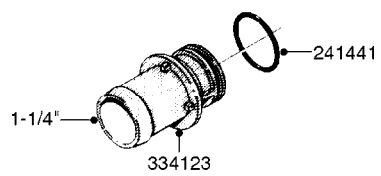

L0010

parts-n°	order qty	description
240085	1	O-RING D13,1/8,3X02,4 NITRIL
241441	1	O-RING D29.3X3
242594	1	O-RING D14 X 1.78 SCH.70-EPDM
320084	1	FITT.DK NUT 1/2" BSP
320095	1	FITT.DK NUT 1" BSP
320117	1	FITT.DK CONN.1/2"BSP F. 1" CAP
320187	1	FITT.DK CAP 3/8" BSP BLACK
320283	1	FITT.DK NUT 3/4"BSP
320821	1	FITT.DK NUT 1-1/2" BSP
321495	1	FITT.DK REDUC 1/4'BSP F.3/4'NT
321576	1	FITT.DK CONN 1/2"BSP F.3/4"NUT
330013	1	O-RING D15/D10X2.5 F.3/8"NUT
330212	1	O-RING D19/D14X2.4 F.1/2"NUT
330326	1	O-RING D30/D24X2 F.1"NUT
330341	1	FITT.DK HB 1" F. 1" NUT
330595	1	O-RING D24.6/D20X2.1 -3/4"
330665	1	3/4' HOSE TAIL F/1' CAP
330676	1	FITT.DK HB 3/8" F. 1/2" NUT
330687	1	FITT.DK HB 1/2" F. 1/2" NUT
330691	1	FITT.DK HB 3/4'F.3/4' NUT
330783	1	FITT.DK HB 3/8" F.3/8" NUT
331262	1	FITT.DK HB 1-1/2" F. 1-1/2"NUT
331273	1	O-RING D44/D38X2 F.1-1/2"
331446	1	FITT.DK HB 1" F.1-1/2" NUT
331807	1	FITT.DK HB 5/16" F.3/8" NUT
332286	1	FITT.DK HB 1/2" F. 3/4" NUT
332905	1	FITT.DK HB 1/2" F. 3/4" CAP
332927	1	PLUG F. NOZZLE TUBE 3/4'
333292	1	FITT.DK HB 1"O'RING F.1-1/2"
333664	1	FITT.DK HB 5/16' F. 1/2' NUT
334044	1	FITT.DK HB 3/4' F. 3/4' CAP
334059	1	FITT.DK EL 1" 110 DEG.F.1-1/2"
334123	1	FITT.DK HB 1-1/4"O-RNG F.1-1/2"
334150	1	FITT.DK HB 1-1/4" 110 F.1-1/2"
390542	1	PLUG WASHER FOR 3/4'CAP NUT
716236	1	FITT.DK HB 1/2" ASSY. F. 3/4"
716413	1	FITT.DK PLUG ASSY. F.NOZ TUBE
717426	1	FITT.DK REDUC 1/4"BSP F.3/4"N
720856	1	FITT.DK 1/2'BSP ASSY.F.3/4'NUT
724621	1	FITT.DK HB 3/4"ASSY F.3/4" NUT