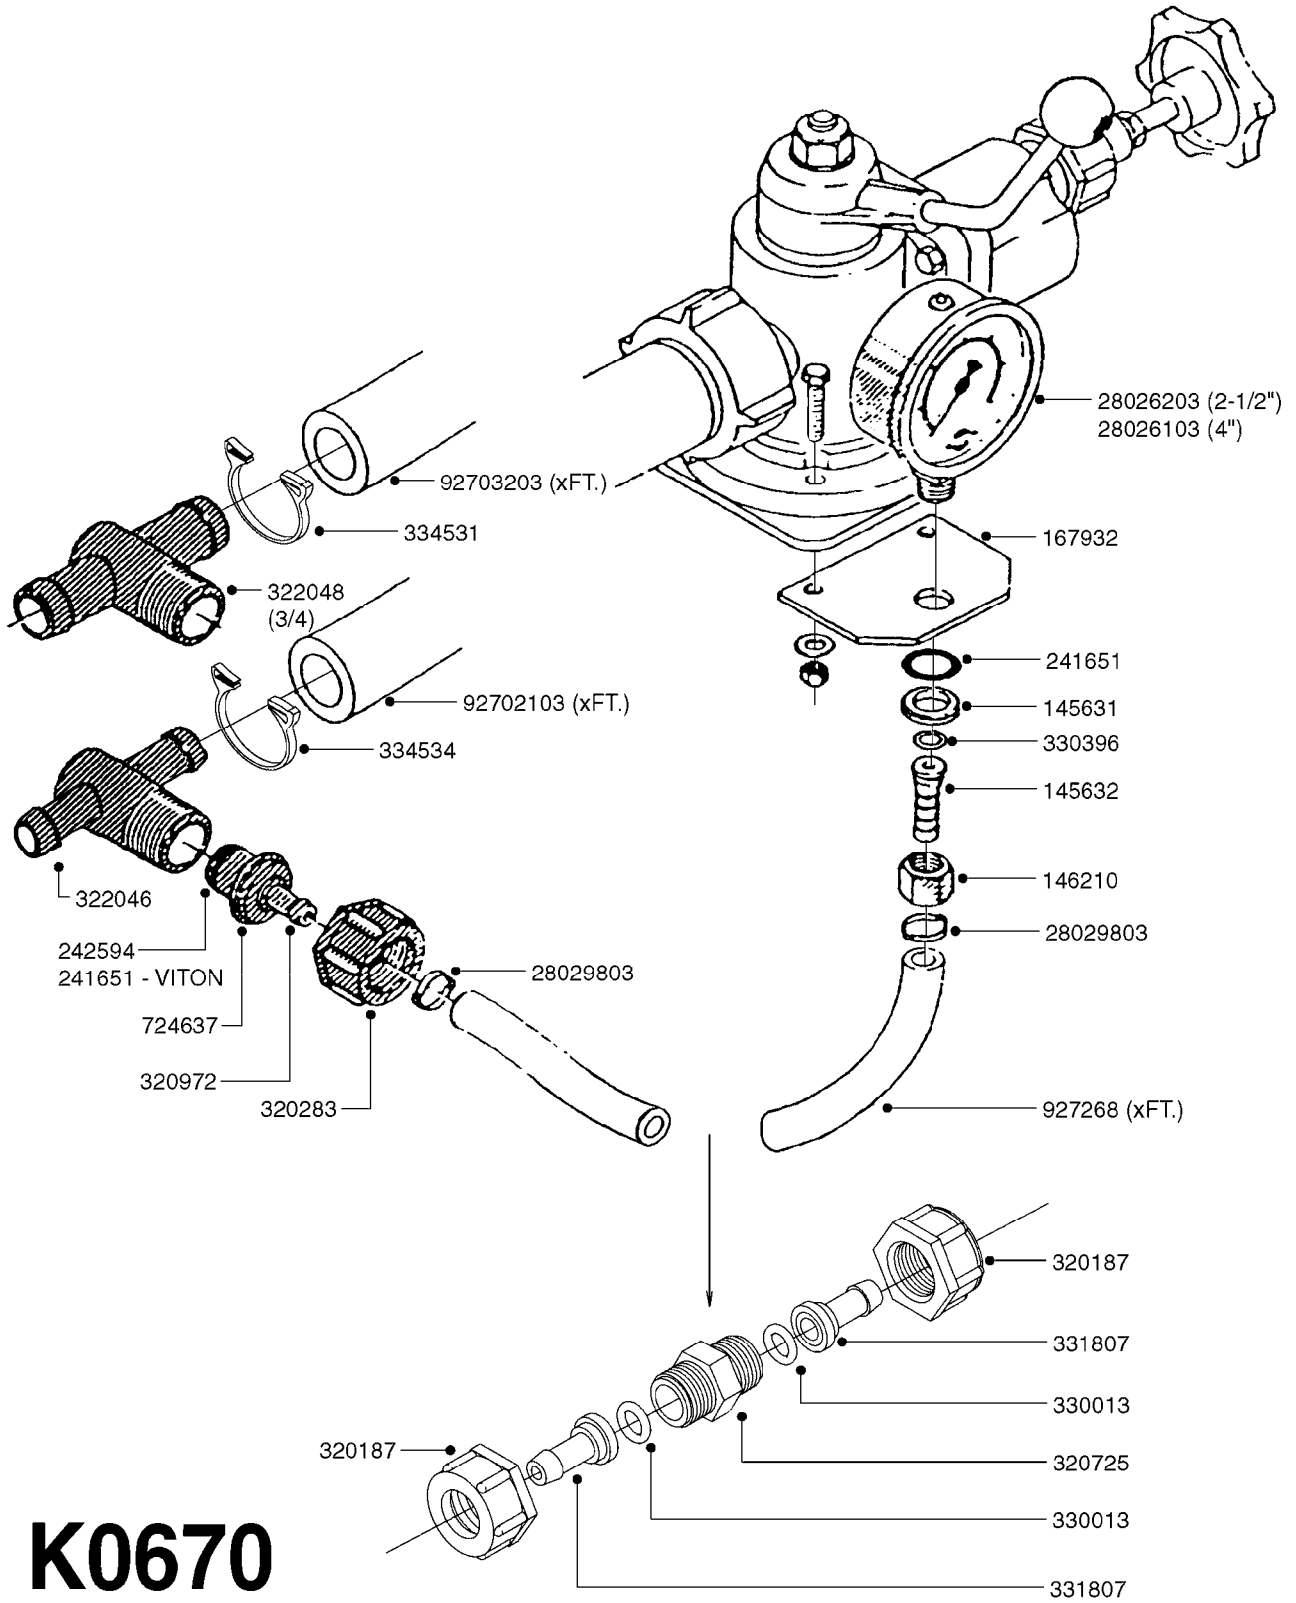

K0670

REMOTE GAUGE-BK 180 & EC
K0670-HIN, 01:01:16

Page 1
Date 04.11.2017 13:07

parts-n°	order qty	description
145631	1	WASHER D21.5/D13.5X2.5 BRASS
145632	1	FITT.DK HB 1/4' BRASS F.GUAGE
146210	1	NUT 1/4'BSP BRASS
167932	1	MTG. BRACKET (PRESSURE GAUGE)
241651	1	O-RING D14.0X3.0 NITRIL
242594	1	O-RING D14 X 1.78 SCH.70-EPDM
320187	1	FITT.DK CAP 3/8" BSP BLACK
320283	1	FITT.DK NUT 3/4"BSP
320725	1	FITT.DK NIPPLE 3/8"-3/8" BSP
320972	1	FITT.DK HB 5/16'- 1/4' BSP
322046	1	FITT.DK TEE 1/2X1/2HB X3/4'BSP
322048	1	FITT.DK TEE 3/4X3/4HB X3/4'BSP
330013	1	O-RING D15/D10X2.5 F.3/8"NUT
330396	1	O-RING D11.2/D6.6X3.2
331807	1	FITT.DK HB 5/16" F.3/8" NUT
334531	1	CLAMP HOSE PLASTIC 3/4"
334534	1	CLAMP HOSE PLASTIC 1/2"
724637	1	FITT.DK HB 5/16' F. 3/4" COMP.
927268	1	HOSE R X PVC X 1/4 X 0012"
28026103	1	GAUGE 200PSI/BR,4",1/4"BSP-BTM
28026203	1	GAUGE 200PSI/BR,2.5"1/4BSP-BTM
28029803	1	CLAMP HOSE GEAR P1/2" 6708
92702103	1	HOSE R X1/2" X300PSI WP X0012"
92703203	1	HOSE R X3/4" X300PSI WP X0012"