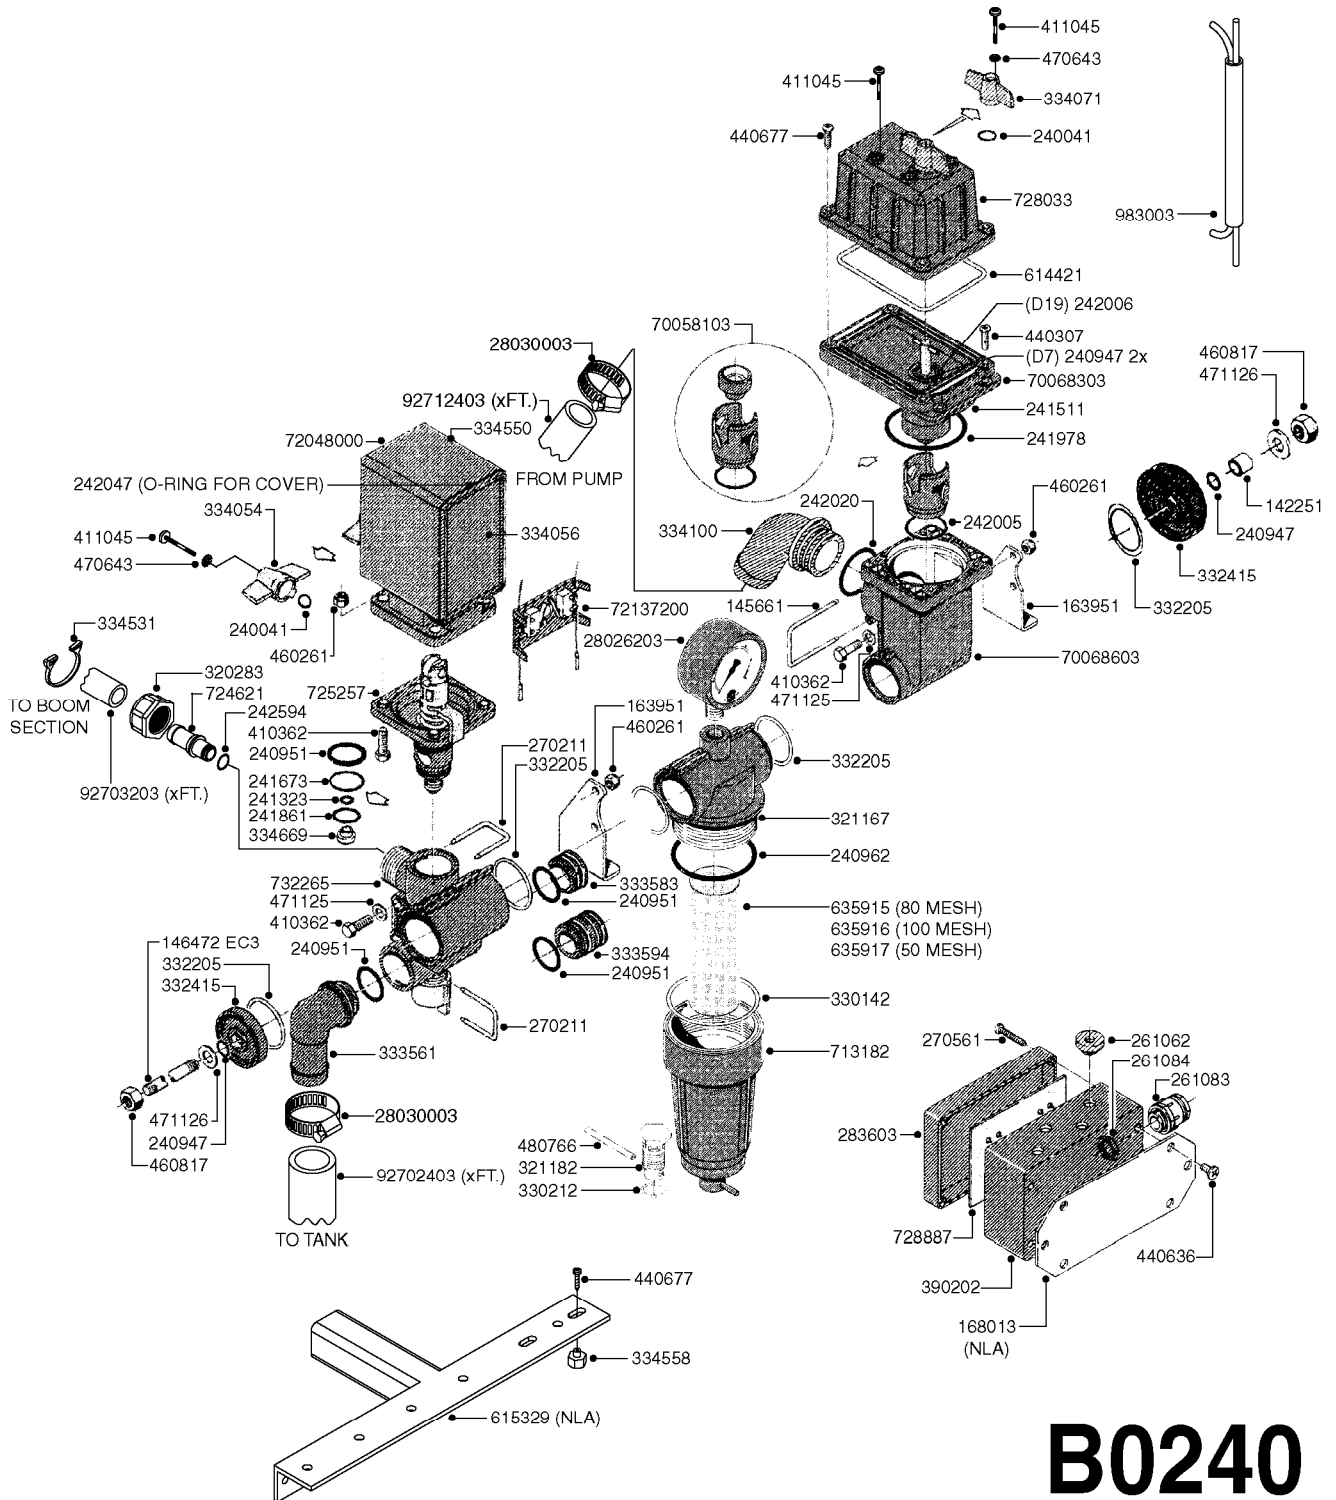

BK-180 REMOTE CONTROL CABLE
B0150-HIN, 01:01:16

Page 1

Date 04.11.2017 13:06

parts-n°	order qty	description
142516	1	SCREW SET M10 BENT F. LOCKING
142881	1	WIRE HOLDER FOR REMOTE CONTROL
142892	1	END NIPPLE F.REMOTE CABLE
281536	1	ALLEN WRENCH 3MM
410605	1	BOLT HEX 8.8 DEL M6X80
420604	1	BOLT HEX 8.8 DEL M10X25 FT DIN933
450564	1	SCREW M6X12 ALLEN
460261	1	NUT HEX M6X1.00 LOCK DIN985 A2 SS
460423	1	NUT HEX M10X1.50 LOCK DIN985A2 SS
471122	1	WASHER, M10, Ø20/10.5X 2.0, SS
611693	1	ARM FOR REMOTE CONTROL BK180
612124	1	BRACKET FOR OP.UNIT F REM.CTR
612566	1	MOUNT BRACKET F.FAN CABLE ASSY
612754	1	HANDLE FOR REMOTE CONTROL
715444	1	REMOTE CONTROL CABLE COMPLETE
715466	1	MOUNTING PLATE
833567	1	REMOTE CONTROL ON/OFF BK 180