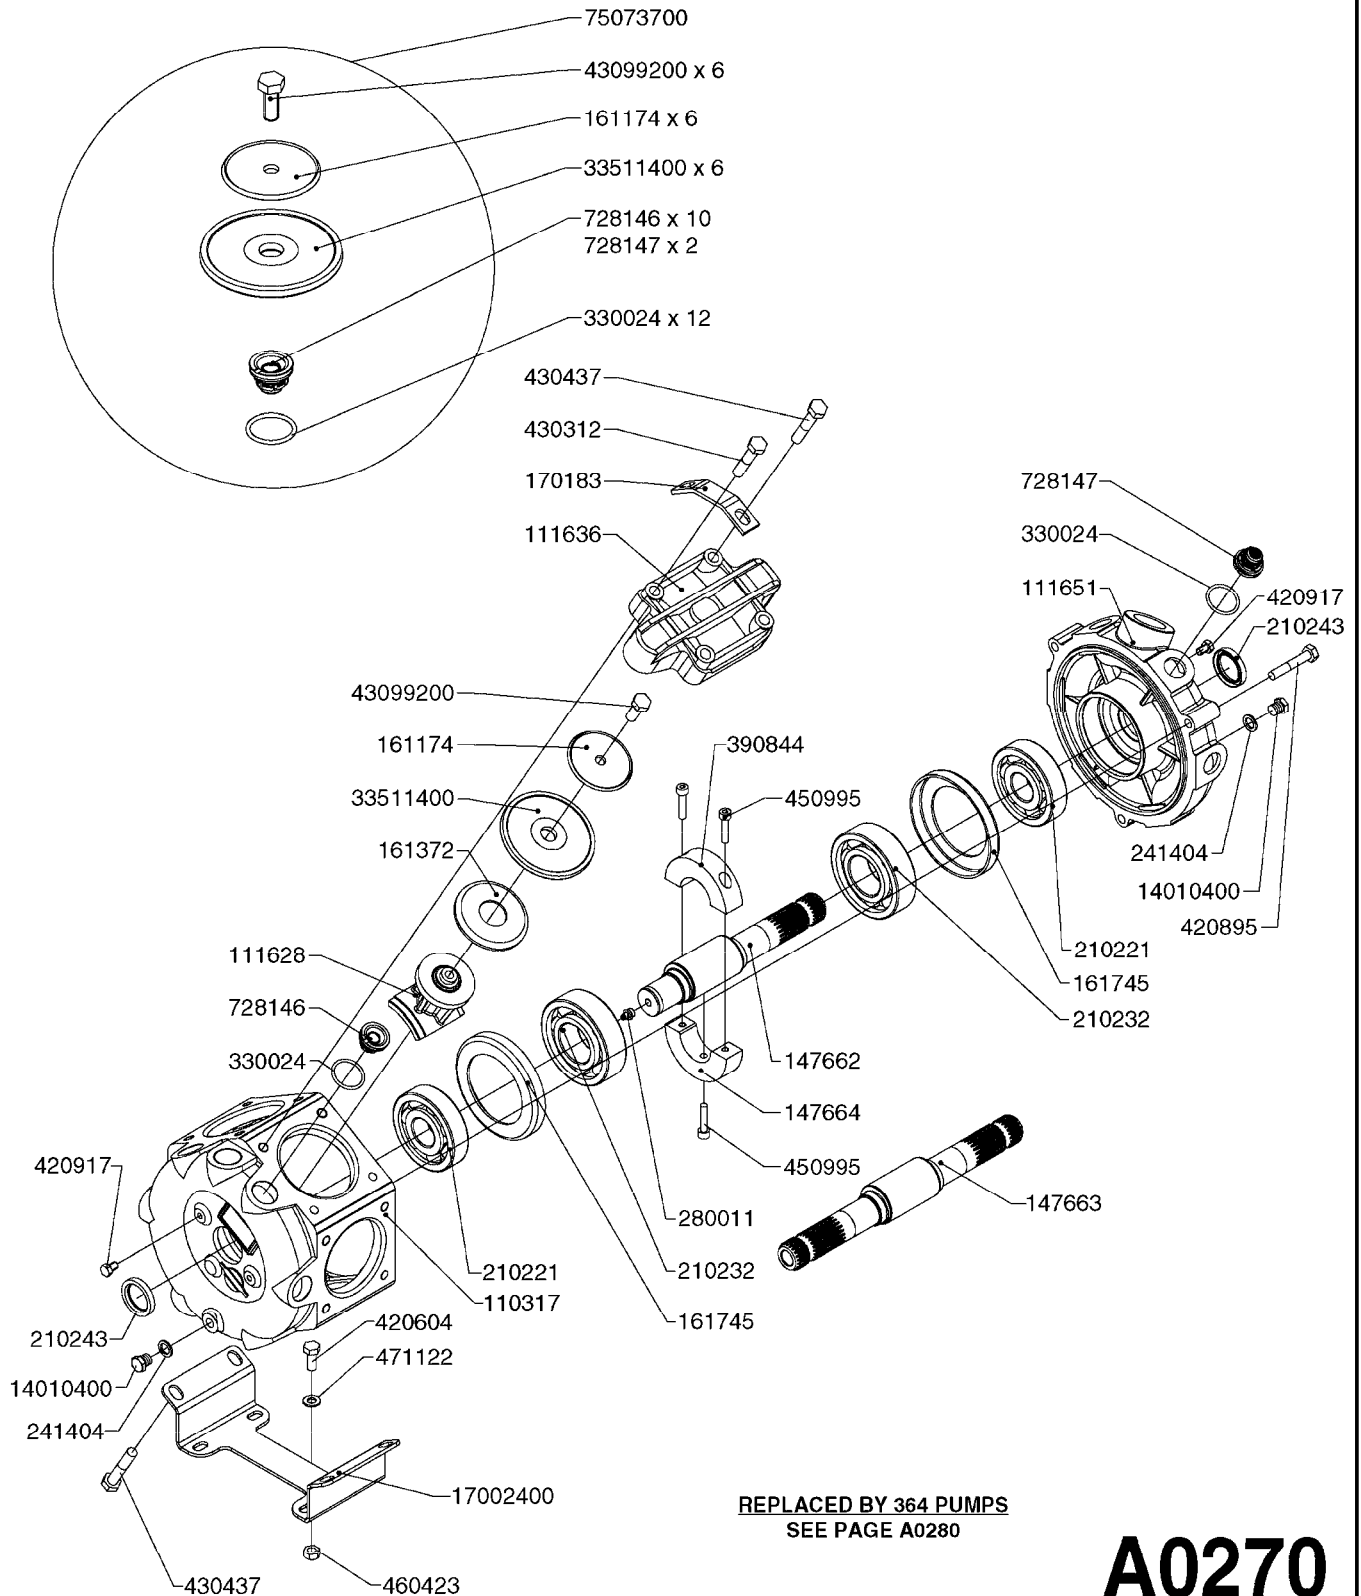

PUMP - 363/1000 RPM W/MOUNTING
A0270-HIN, 17:03:16

Page 1
Date 04.11.2017 13:06

parts-n°	order qty	description
110317	1	PUMP CASING MODEL 360/361 PNTD
111628	1	CONNECTING ROD 363/5.5 PUMP
111636	1	VALVE COVER 363 HEAVY DUTY
111651	1	CASTING F.363 1.5" PUMP(FRONT)
147662	1	CRANK SHAFT F.363/463-5.5MM
147663	1	CRANK SHAFT 363/463-5.5 THROUG
147664	1	COUNTERBALANCE 363/463 WEIGHT
161174	1	DIAPHRAGM DISC SS 361/363/364 PUMP
161372	1	DIAPHRAGM BACKING DISC,320-361
161745	1	METAL SPACER F.363/463
170183	1	LIFT STRAP F.PUMP 360/361/462
210221	1	BEARING BALL 6407
210232	1	BEARING BALL 6310
210243	1	SEAL OIL 35 X 47 X 7
241404	1	DOWTY SEAL 1/4"
280011	1	GREASE NIPPLE 1/8' SAE H TR
330024	1	O-RING D41,1/D34.5 X 3,5
390844	1	COUNTERBALANCE 363/463 POM
420604	1	BOLT HEX 8.8 DEL M10X25 FT DIN933
420895	1	BOLT HEX 8.8 RAW M10X60
420917	1	BOLT HEX 8.8 RAW M8X12 FT
430312	1	BOLT HEX 8.8 RAW M12X60
430437	1	BOLT HEX 8.8 RAW M12X65
450995	1	BOLT ALLEN M8X30 DIN 912 RAW
460423	1	NUT HEX M10X1.50 LOCK DIN985A2 SS
471122	1	WASHER, M10, Ø20/10.5X 2.0, SS
728146	1	VALVE FOR 361(726890/707932)
728147	1	VALVE FOR 361 WHITE WITH HOLE
14010400	1	PLUG 1/4" BSP
17002400	1	FOOT F. 36X PUMP, RED
33511400	1	DIAPHRAGM PUMP 361/361/363/364 PUR
43099200	1	BOLT HEX SS M12 X 30 DIN933 A4
75073700	1	PUMP KIT 361/363 "06"