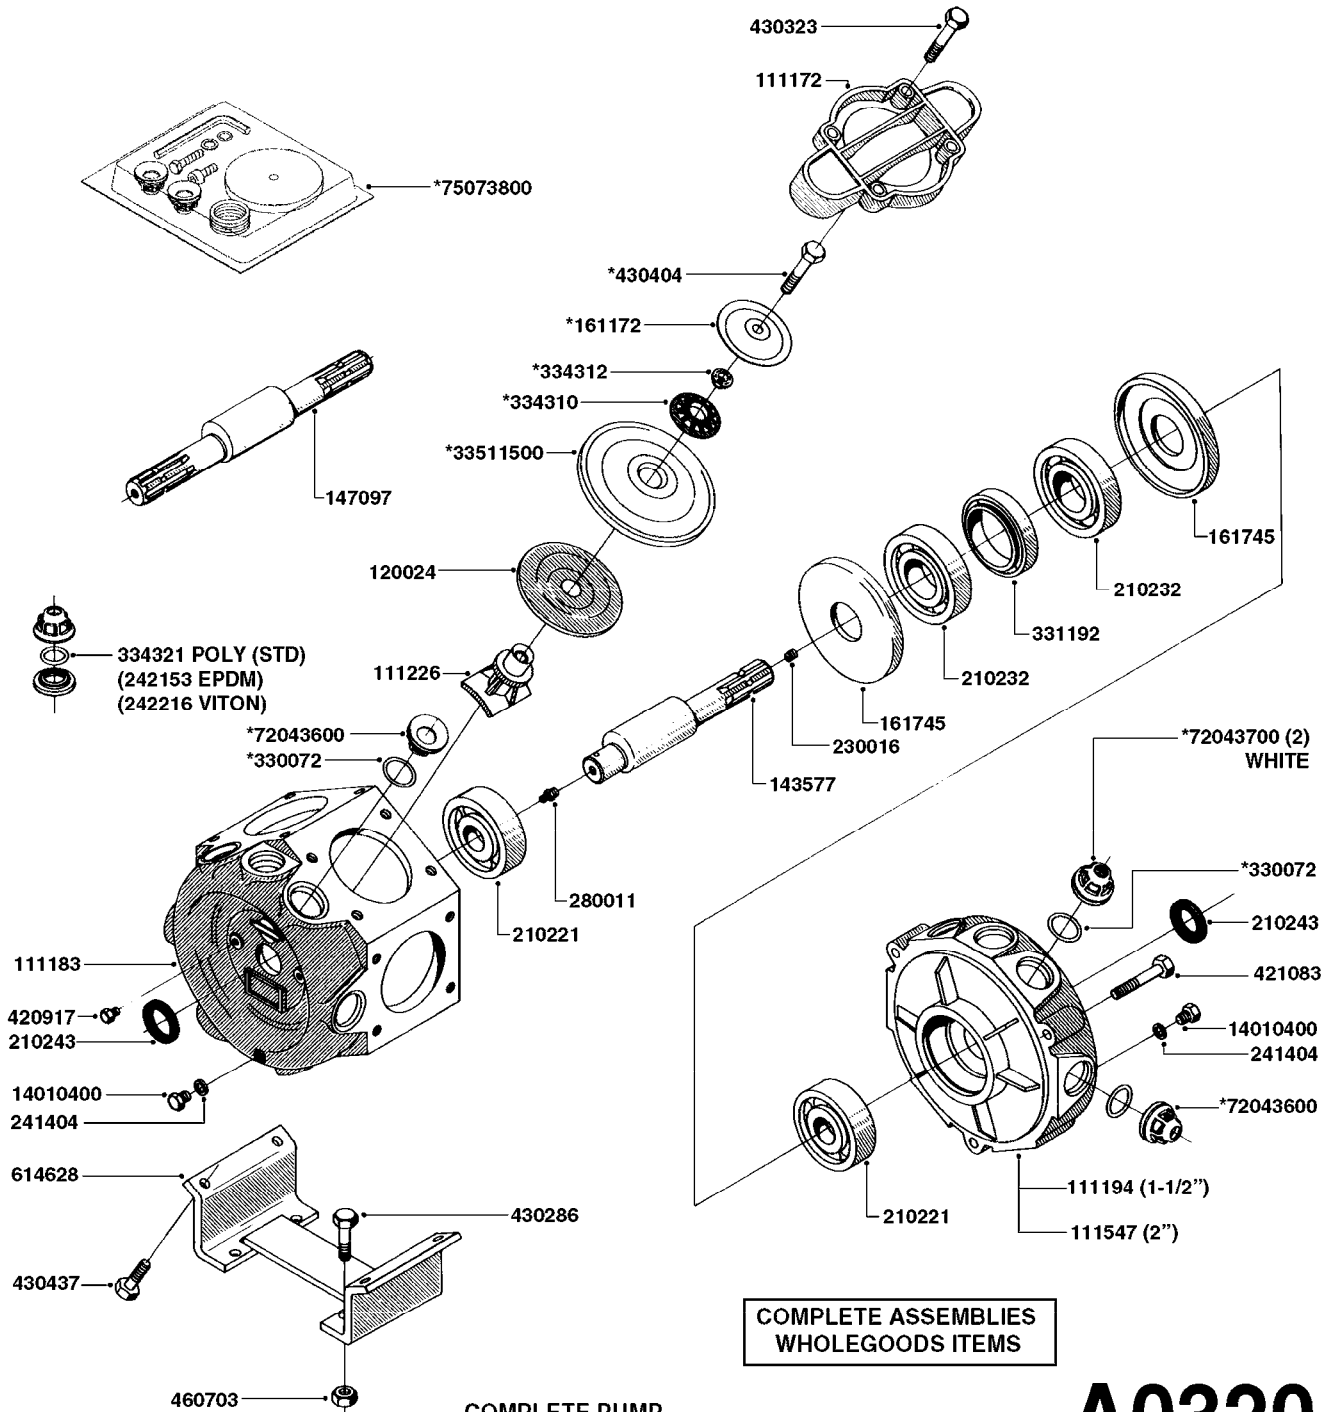

COMPLETE ASSEMBLIES
WHOLEGOODS ITEMS

COMPLETE PUMP
(NLA) REPLACED BY 464 PUMP (SEE PAGE A0350)

A0320

PUMP - 462 W/MOUNTING BASE
A0320-HIN, 01:01:16

Page 1
Date 04.11.2017 13:06

parts-n°	order qty	description
111172	1	VALVE CHAMBER 460 (PAINTED)
111183	1	PUMP CASTING 460-463 (PAINTED)
111194	1	PUMP CASTING FT.460 (PAINTED)
111226	1	CONNECTING ROD MODEL 460
111547	1	PUMP FRONT 460-463-2' (PAINT)
120024	1	DIAPHRAGM BACK DISC 1200-1300
143577	1	CRANK SHAFT F.363/462/463-10mm
147097	1	CRANK SHAFT 363-463/10 THROUGH
161172	1	DIAPHRAGM DISC F. 1203/1303
161745	1	METAL SPACER F.363/463
210221	1	BEARING BALL 6407
210232	1	BEARING BALL 6310
210243	1	SEAL OIL 35 X 47 X 7
230016	1	PLUG 1/8' BSP TYPE P
241404	1	DOWTY SEAL 1/4"
242153	1	O-RING D26X4 EPDM
242216	1	O-RING VITON F/1202/1302/462
280011	1	GREASE NIPPLE 1/8' SAE H TR
330072	1	O-RING D53.5/D45.5X4
331192	1	SPACER, MODEL 361/363
334310	1	NYLON WASHER 1202/1302/462
334312	1	PLASTIC SPACER F/462
334321	1	O-RING POLY. 34.0x26.0x4.0
420917	1	BOLT HEX 8.8 RAW M8X12 FT
421083	1	BOLT HEX 8.8 DEL M10X65
430286	1	BOLT HEX 8.8 DEL M12X30 FT
430323	1	BOLT HEX 8.8 DEL M12X60
430404	1	BOLT HEX 8.8 DEL M12X50
430437	1	BOLT HEX 8.8 RAW M12X65
460703	1	NUT HEX M12X1.75 LOCK DIN985A2 SS
614628	1	FOOT F. 46X PUMP, RED
14010400	1	PLUG 1/4" BSP
33511500	1	DIAPHRAGM 462 PUR 2006
72043600	1	VALVE FOR 462/463
72043700	1	VALVE FOR 462/463 W.VENT HOLE
75073800	1	PUMP KIT 461/462 "06"