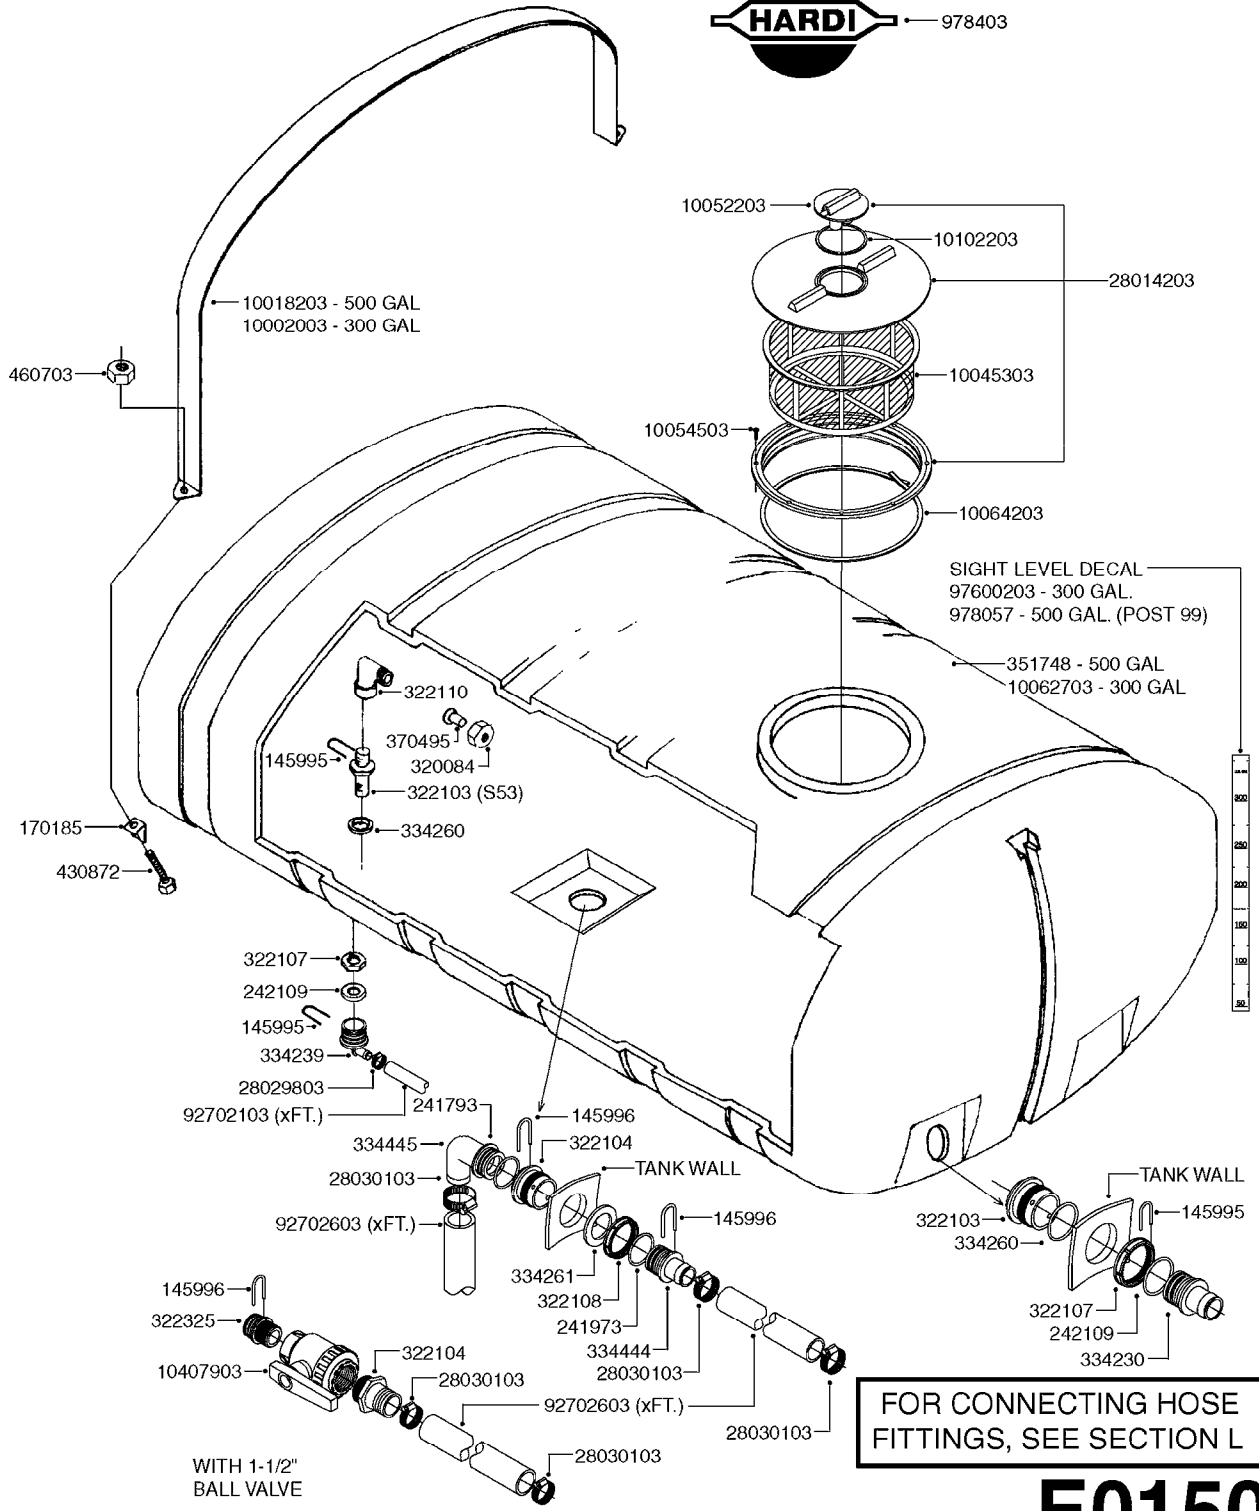

Page 1

Date 04.11.2017 13:07

parts-n°	order qty	description
321484	1	BUSHING THREADED F.NOZZ.TUBE
322114	1	NUT PLASTIC F.NOZZ.H
322116	1	BOLT PLASTIC F.NOZZ.H.
334874	1	NOZZLE HOLDER - TOP HALF
612872	1	NOZZLE TUBE 2 HOLE L-24"/50CM
612883	1	NOZZLE TUBE 3 HOLE L-44"/50CM
612894	1	NOZZLE TUBE 4 HOLE L-64"/50CM
612905	1	NOZZLE TUBE 5 HOLE L-83.5"/50C
613767	1	NOZZLE TUBE 1 HOLE L-13.875"
614610	1	NOZZLE TUBE 2 HOLE L-24"/SP20"
614611	1	NOZZLE TUBE 3 HOLE L-44"/SP20"
614612	1	NOZZLE TUBE 4 HOLE L-64"/SP20"
614613	1	NOZZLE TUBE 5 HOLE L-83.5"/20"
614638	1	NOZZLE TUBE 1 HOLE L-4.125"
614647	1	NOZZLE TUBE L=600mm NO HOLES
614648	1	NOZZLE TUBE L=1100mm NO HOLES
614649	1	NOZZLE TUBE L=1600mm NO HOLES
614650	1	NOZZLE TUBE L=2100mm NO HOLES
615468	1	NOZZLE TUBE MARKED 1" 24"
615469	1	NOZZLE TUBE MARKED 1" 44"
615470	1	NOZZLE TUBE MARKED 1" 54"
615471	1	NOZZLE TUBE MARKED 1" 64"
615472	1	NOZZLE TUBE MARKED 1" 74"
615473	1	NOZZLE TUBE MARKED 1" 92"
741685	1	NOZZLE HOLDER COMPLETE/5 PCS
741688	1	NOZZLE HOLDER COMPLETE/10PCS
741730	1	CLAMP,NZLE BKT BAG OF 5 50X30
741733	1	CLAMP,NZLE BKT BAG OF 10 50X30
741734	1	CLAMP,NZLE BKT BAG OF 5 50X50
741737	1	CLAMP,NZLE BKT BAG OF 10 50X50
741738	1	CLAMP,NZLE BKT BAG OF 5 80X60
741741	1	CLAMP,NZLE BKT BAG OF 10 80x60
741778	1	CLAMP,NZL BKT BAG OF 10 100x60
16110803	1	NOZZLE BRACKET VAR SPACINGS
33487300	1	NOZZLE HOLDER - BOTTOM HALF