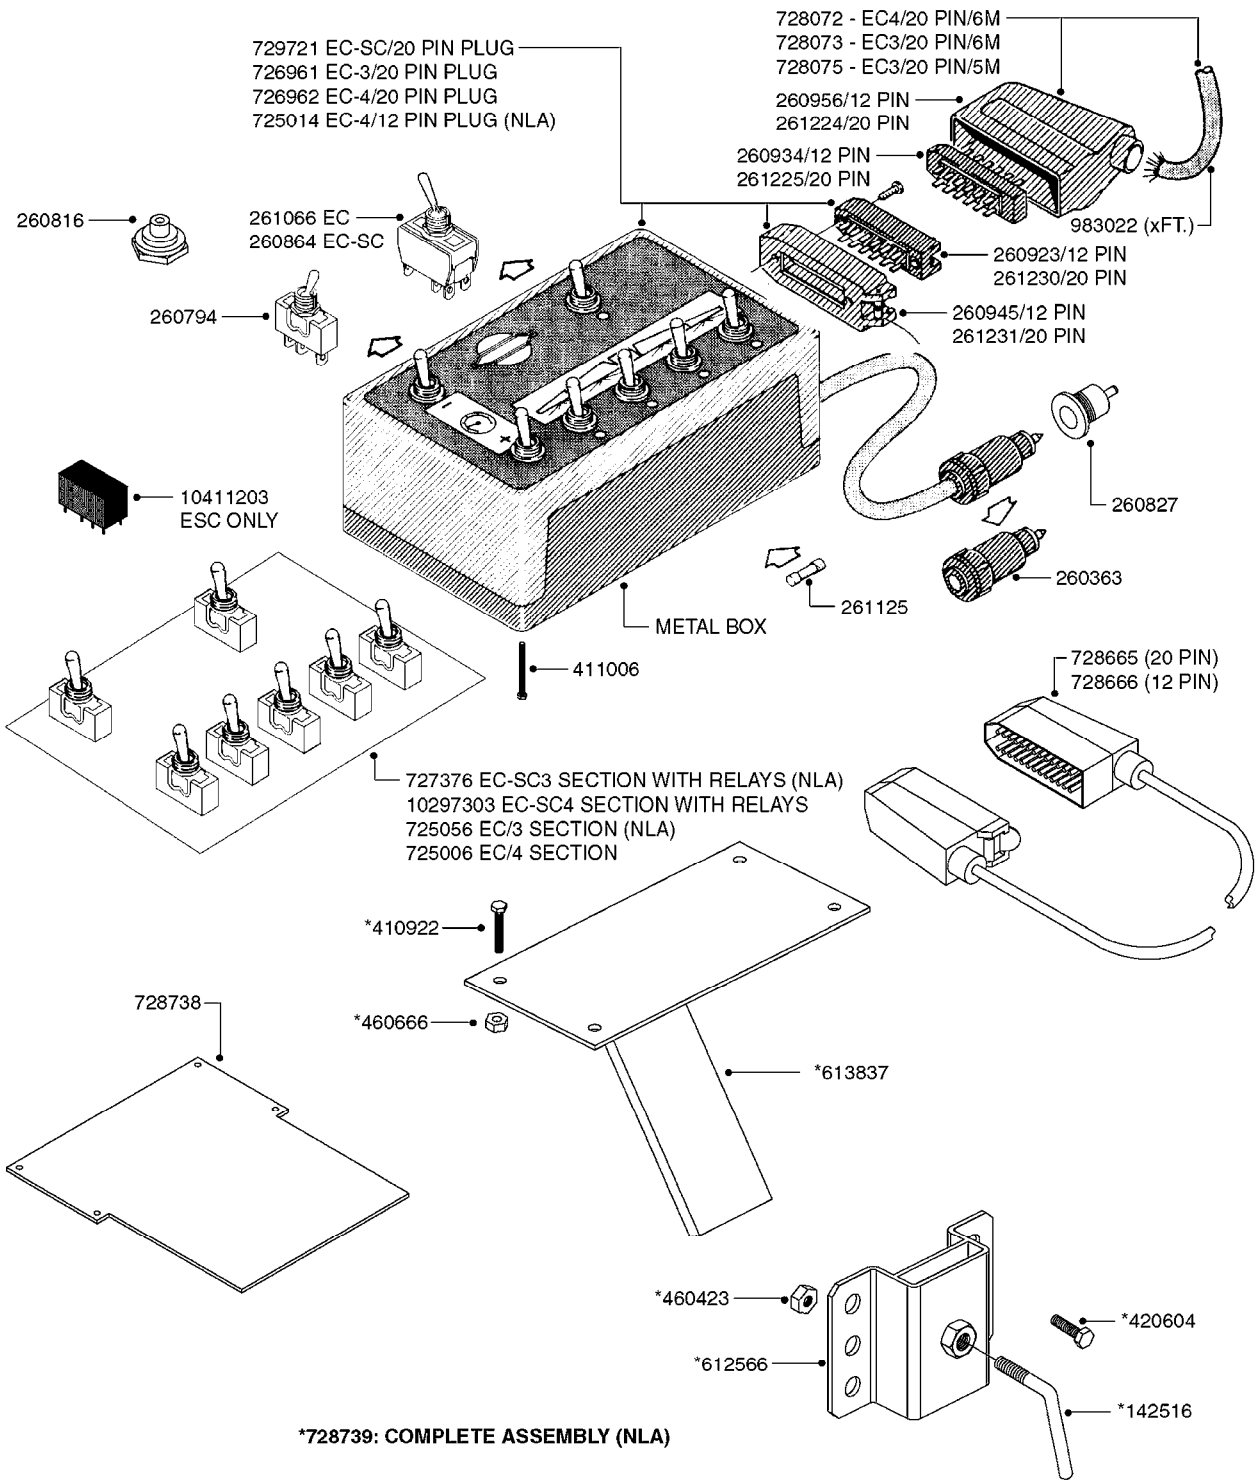

*728739: COMPLETE ASSEMBLY (NLA)

COMPLETE ASSEMBLIES
WHOLEGOODS ITEMS

B0390

CONTROL BOX F/EC+EC-SC
B0390-HIN, 01:01:16

Page 1

Date 04.11.2017 13:06

parts-n°	order qty	description
142516	1	SCREW SET M10 BENT F. LOCKING
260363	1	PLUG 2 POLE 12V
260794	1	SWITCH F.PRESS ADJ.EC CONTROL
260816	1	CAP W/RUBBER BOOT F.EC SWITCH
260827	1	PLUG F.EC ATTACHMENTS
260864	1	SWITCH F.HY BOOM CONTROL BOX
260923	1	PLUG INSERT 12 POLE FEMALE
260934	1	PLUG INSERT 12 POLE MALE
260945	1	PLUG HOUSE 12 POLE FEMALE
260956	1	PLUG HOUSE 12 POL.MALE
261066	1	SWITCH 2 POLE
261125	1	FUSE 5 X 20 500mA
261224	1	PLUG HOUSING F/20 POLE MALE
261225	1	PLUG INSERT 20 POLE MALE
261230	1	PLUG INSERT 20 POLE FEMALE
261231	1	PLUG HOUSING 20 POLE FEMALE
410922	1	CYL.SKR 8.8 DEL M4X20 RST
411006	1	SCREW M4X40 SLOTTED
420604	1	BOLT HEX 8.8 DEL M10X25 FT DIN933
460423	1	NUT HEX M10X1.50 LOCK DIN985A2 SS
460666	1	NUT HEX M4
612566	1	MOUNT BRACKET F.FAN CABLE ASSY
613837	1	MOUNT PLATE FOR EC CONTROL BOX
725006	1	CIRCUIT BOARD 4 VALVE
725014	1	CONTROL BOX EC 4 SEC./12 PIN
725056	1	PRINTED CIRC.W SW 3WAY 726961
726961	1	CONTROL BOX EC 3 SEC./20 PIN
726962	1	CONTROL BOX EC 4 SEC./20 PIN
727376	1	CIRCUIT BOARD F.ESC 3 BANK
728072	1	CABLE,20-PIN,6M EC/4
728073	1	CABLE,20-PIN,6M, EC/3
728075	1	CABLE F.CONTROL BOX 5M EC/3
728665	1	CABLE EXT.-QUICK ATTACH 20 PIN
728666	1	CABLE-QUICK ATTACH 12 PIN
728738	1	DOUB.CONT.BOX & OR F/M PLATE
728739	1	IN CAB CONTROL MOUNT KIT
729721	1	CONTROL BOX ESC3
983022	1	WIRE 12 x 0.5 x 2MM x 12"
10297303	1	CIRCUIT BOARD FOR T.M.S.
10411203	1	RELAY T-82