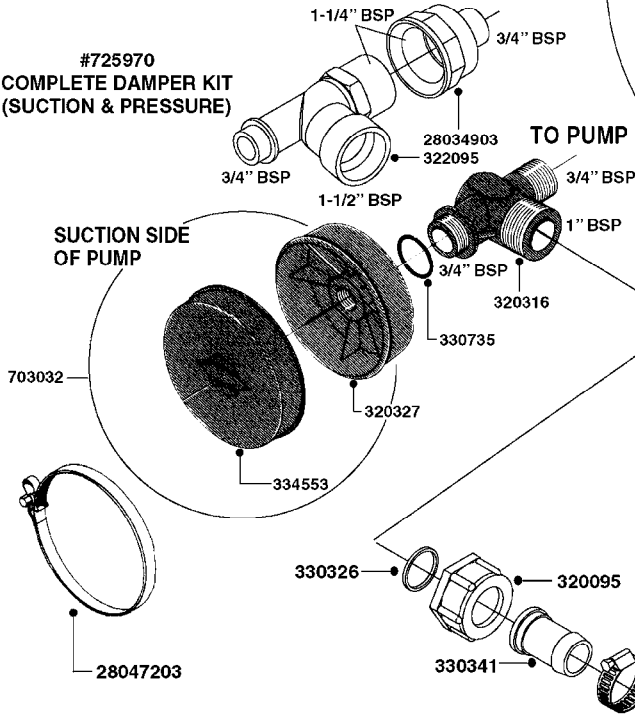

#725970 COMPLETE DAMPER KIT (SUCTION & PRESSURE)