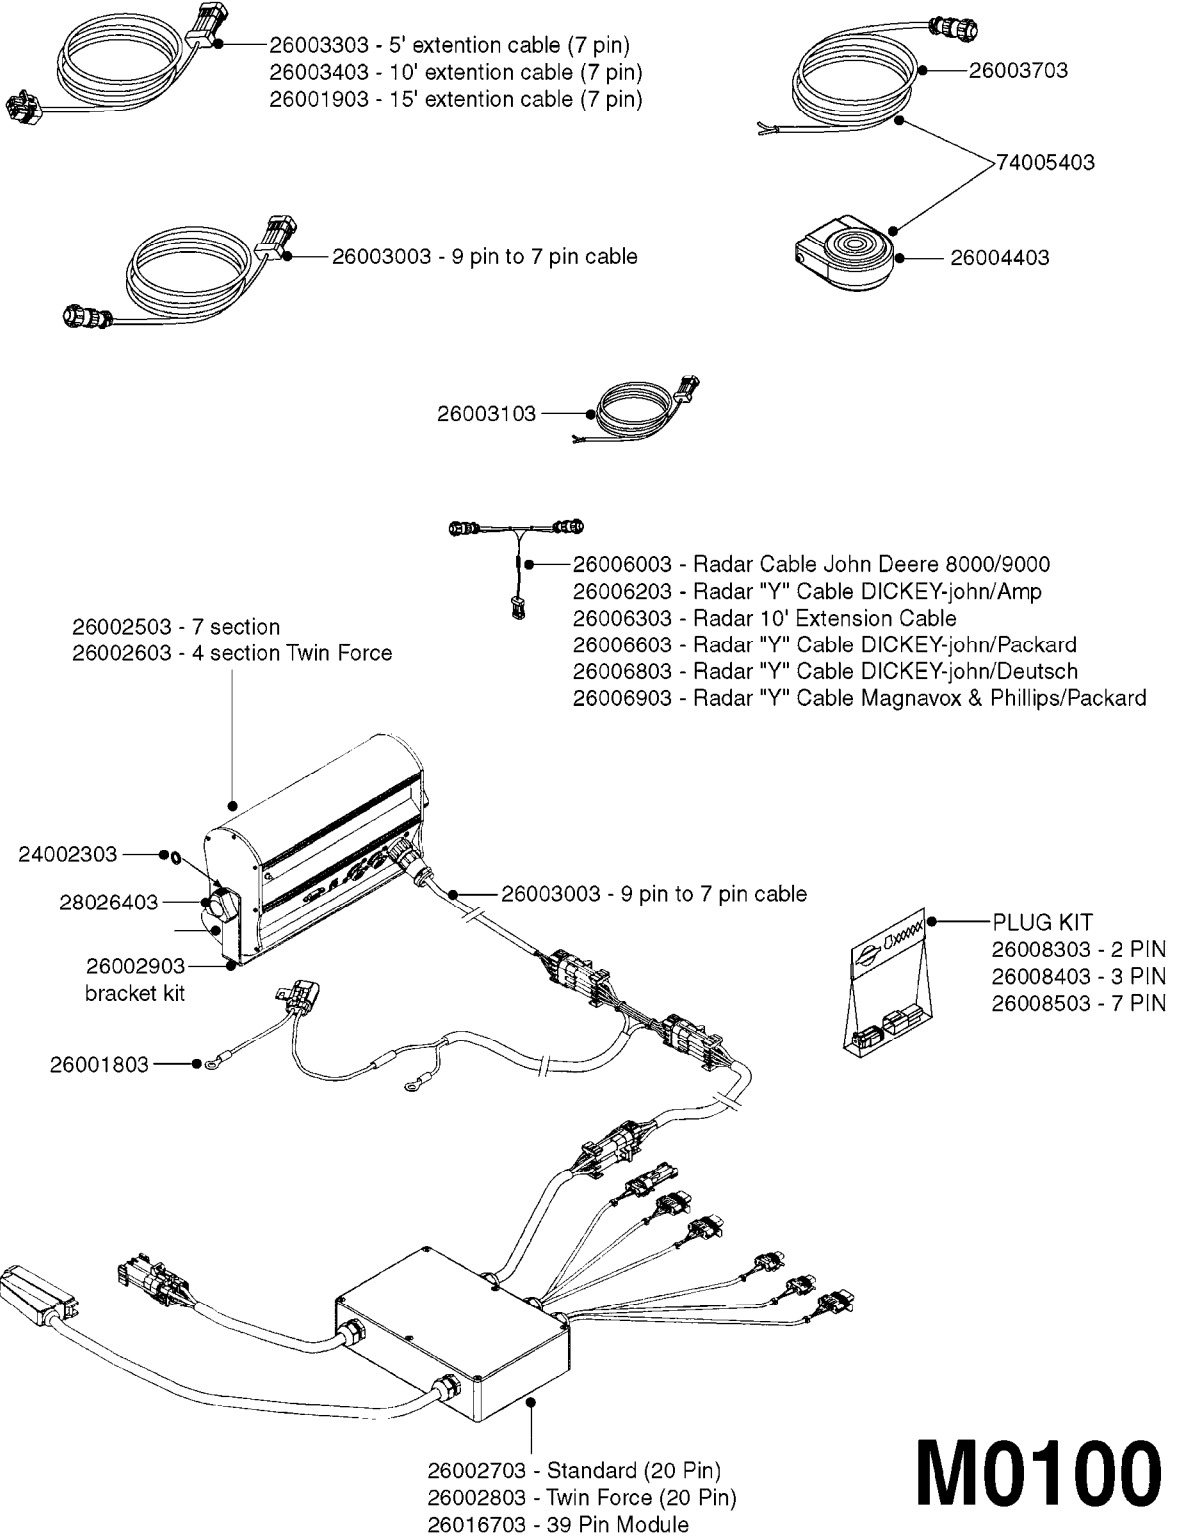

M0090

HC 2500/HM1500 DISPLAY/SCANBOX
M0090-HIN, 01:01:16

Page 1

Date 04.11.2017 13:07

parts-n°	order qty	description
142516	1	SCREW SET M10 BENT F. LOCKING
161411	1	MT.BRK. HC2500/HM1500 DISPLAY
26018300	1	ADAPTOR 2500 FOR SPRAYBOX II 39-PIN/REPLACES SCANBOX
260363	1	PLUG 2 POLE 12V
260827	1	PLUG F.EC ATTACHMENTS
261060	1	PLUG F.EC ATTACHMENTS
261589	1	FUSE 5 X 20 1.25 AMP
26176203	1	FUSE 5.0A QUICK-ACT.
261933	1	CABLE W/PLUG 2X25 L=71"
261934	1	CABLE W/PLUG 18X0.5MM L=79"
261935	1	SWITCH 2 POLE
261937	1	CIRCUIT BOARD F. SCANBOX
262099	1	PLUG SOCKET 3-POLE 2.5/3
450902	1	BOLT ALLEN HEAD M4 X 16MM
471055	1	WASHER D4.1/7.6 X 0.9
61029900	1	BRACKET FOR HC2500
731613	1	DISPLAY HC2500 NEW
731983	1	DISPLAY HM1500 REFURBISHED
732095	1	DISPLAY HM1500 NEW
732096	1	SCANBOX F.HM1500/HC2500
741580	1	PLUG 3-POLE 2.5/3
978045	1	DECAL QUICK GUIDE 1500/2500
978097	1	DECAL QUICK GUIDE 1500/2500 FR