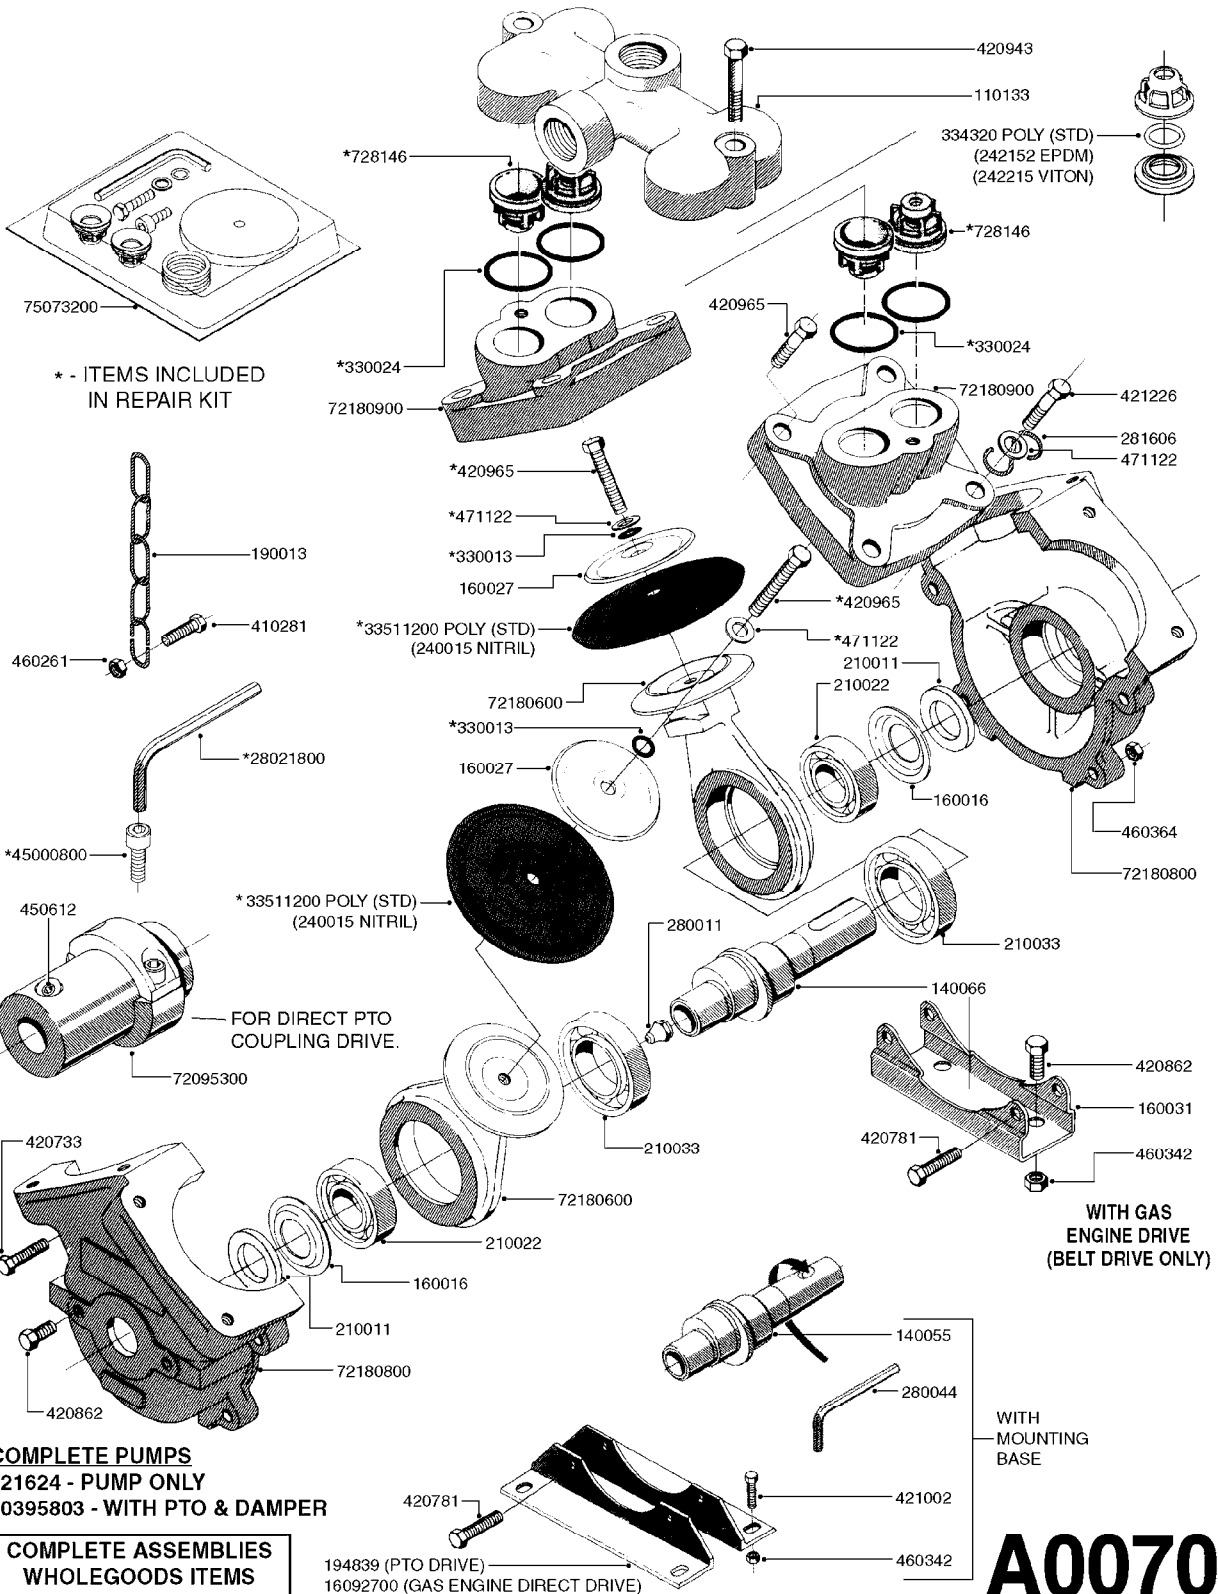

PUMP - 603
A0070-HIN, 01:01:16

COMPLETE PUMPS
821624 - PUMP ONLY
10395803 - WITH PTO & DAMPER

COMPLETE ASSEMBLIES
WHOLEGOODS ITEMS

A0070

PUMP - 603
A0070-HIN, 01:01:16

Page 1
Date 04.11.2017 13:06

parts-n°	order qty	description
110133	1	VALVE CHAMBER MOD 600 PAINTED
140055	1	CRANK SHAFT, MODEL 600
140066	1	CRANK SHAFT, MODEL 600/4
160016	1	DUST PLATE
160027	1	DIAPHRAGM UPPER DISC 500-600
160031	1	BASE PLATE MODEL 500-600
190013	1	CHAIN 35XL=800
194839	1	ANGLE IRON FOOT, M 500-600 RED
210011	1	SEAL FELT D39/23 X 4
210022	1	BEARING BALL 6205
210033	1	BEARING BALL 6007
240015	1	DIAPHRAGM MODEL 500-600 NITRIL
242152	1	O-RING D18.2X3 EPDM
242215	1	O-RING D18X3 VITON
280011	1	GREASE NIPPLE 1/8' SAE H TR
280044	1	KEY HEXAGON W6 3/16'
281606	1	S-HOOK GALVANIZED
330013	1	O-RING D15/D10X2.5 F.3/8"NUT
330024	1	O-RING D41,1/D34.5 X 3,5
334320	1	O-RING D18X3 POLYURETHANE
410281	1	BOLT HEX 8.8 DEL M6X25 DIN933 A2
420733	1	BOLT HEX 8.8 DEL M8X40
420781	1	BOLT HEX 8.8 DEL M8X50
420862	1	BOLT HEX 8.8 DEL M10X16 FT
420943	1	BOLT HEX 8.8 DEL M10X50
420965	1	M10X40 MACHINE SCREW STAINLESS
421002	1	BOLT HEX 8.8 DEL M10X30 FT DIN933
421226	1	BOLT HEX 8.8 DEL M10X45
450612	1	SCREW M10X16 POINTED
460261	1	NUT HEX M6X1.00 LOCK DIN985 A2 SS
460342	1	NUT HEX M10 DEL DIN934
460364	1	NUT HU M8 A2 SS DIN934
471122	1	WASHER, M10, Ø20/10.5X 2.0, SS
728146	1	VALVE FOR 361(726890/707932)
821624	1	PUMP 603/7 W. FOOT TAPERED SHA
10395803	1	PUMP 603 C/W PTO 540 RPM
16092700	1	PUMP MOUNT PLATE TALL 500/600
28021800	1	KEY HEXAGON 8MM FOR M10
33511200	1	DIAPHRAGM 500-603 PUR 2006
45000800	1	BOLT ROUND M10X25
72095300	1	COUPLING 1-3/8' X 25, PAINTED
72180600	1	CONNECTING ROD FOR 503-603 M10
72180800	1	PUMP HOUSING 603 RED W/BOLTS
72180900	1	DIAPHRAGM COVER MOD. 600
75073200	1	PUMP KIT 603mm 06