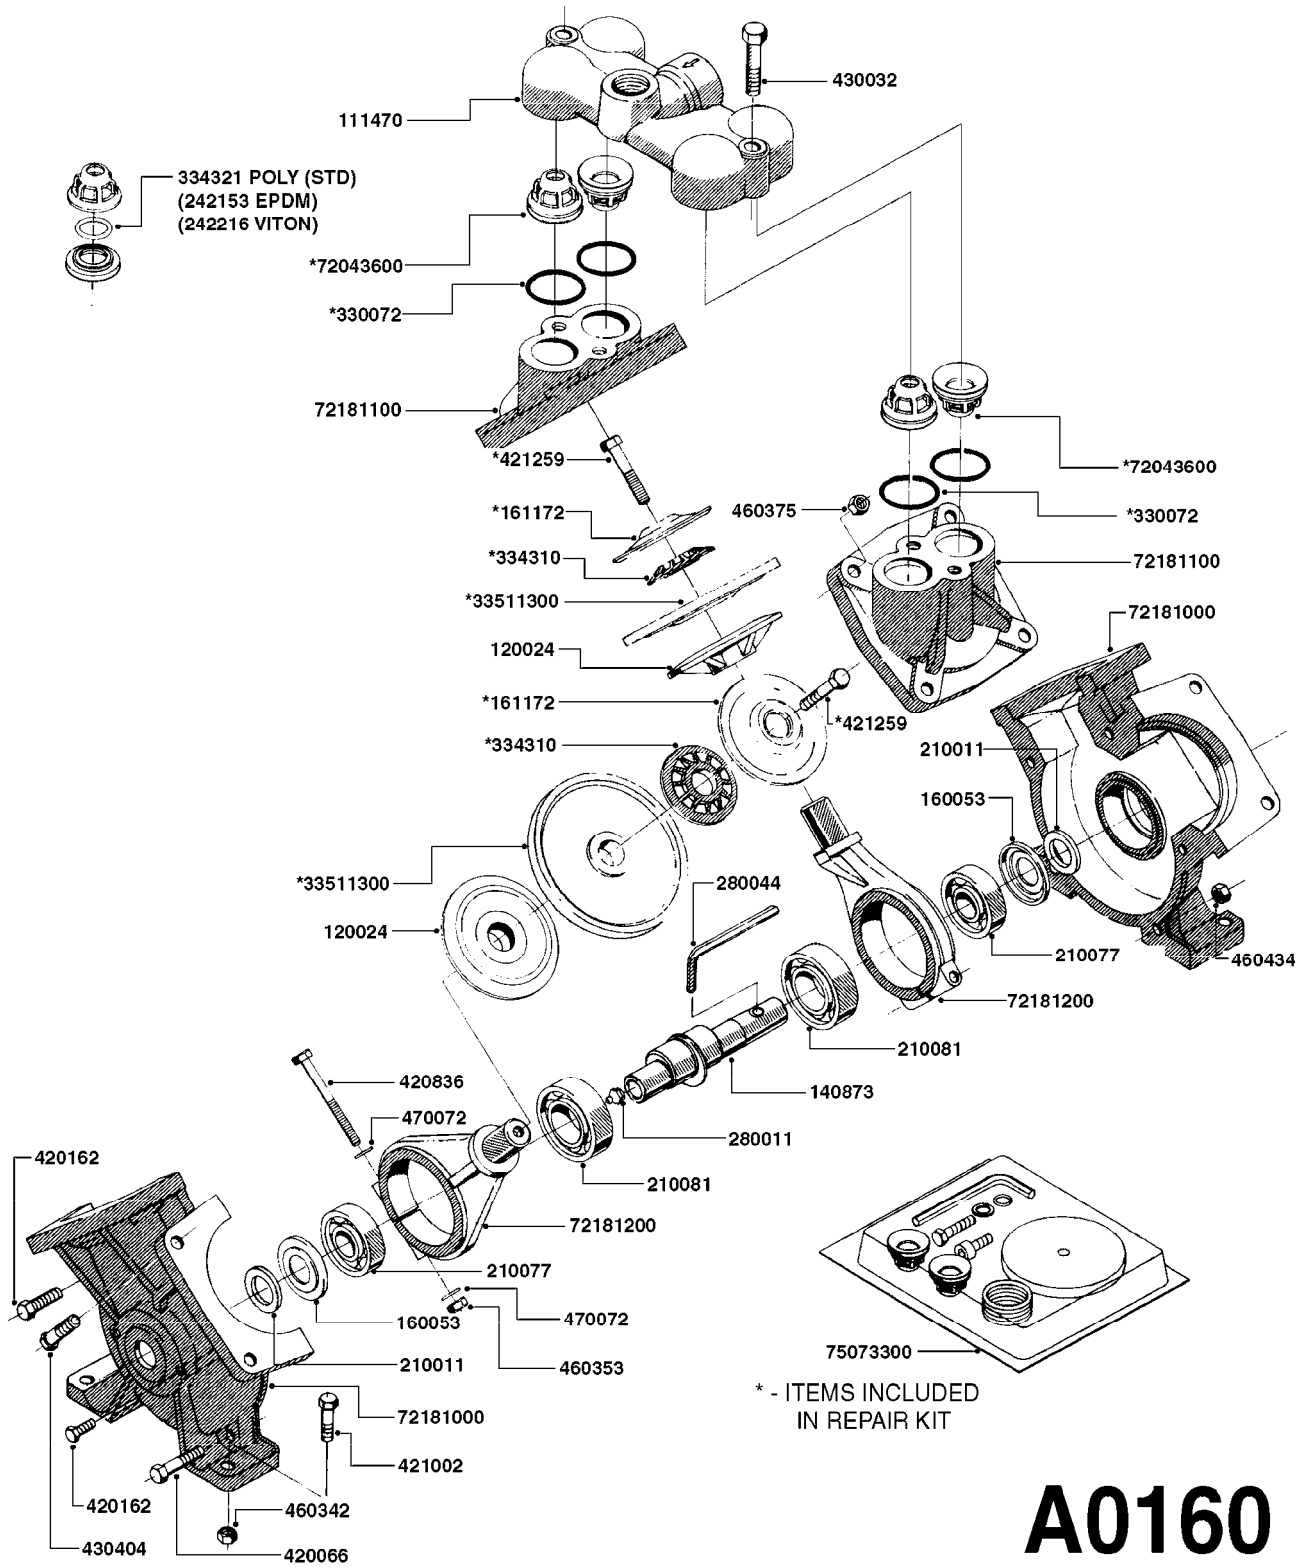

A0160

PUMP - 1202 W/MOUNTING BASE
A0160-HIN, 01:01:16

Page 1
Date 04.11.2017 13:06

parts-n°	order qty	description
111470	1	VALVE CHAMBER 1202
120024	1	DIAPHRAGM BACK DISC 1200-1300
140873	1	CRANK SHAFT MODEL 1202-9MM
160053	1	DUST PLATE
161172	1	DIAPHRAGM DISC F. 1203/1303
210011	1	SEAL FELT D39/23 X 4
210077	1	BEARING BALL 6305
210081	1	BEARING BALL 6307
242153	1	O-RING D26X4 EPDM
242216	1	O-RING VITON F/1202/1302/462
280011	1	GREASE NIPPLE 1/8' SAE H TR
280044	1	KEY HEXAGON W6 3/16'
330072	1	O-RING D53.5/D45.5X4
334310	1	NYLON WASHER 1202/1302/462
334321	1	O-RING POLY. 34.0x26.0x4.0
420066	1	BOLT HEX 8.8 DEL 3/8"X50MM
420162	1	BOLT HEX 8.8 DEL 3/8"x15MM
420836	1	BOLT HEX 8.8 RAW M8X85
421002	1	BOLT HEX 8.8 DEL M10X30 FT DIN933
421259	1	BOLT HEX UNC7/16"x2.25" 18-8SS
430032	1	BOLT HEX 8.8 RAW 1/2'X55MM
430404	1	BOLT HEX 8.8 DEL M12X50
460342	1	NUT HEX M10 DEL DIN934
460353	1	NUT HEX M8 BLACK
460375	1	NUT HEX M12 BLACK
460434	1	NUT HEX 3/8' NC BLACK
470072	1	WASHER D15/D8X.5 LOCK
33511300	1	DIAPHRAGM 1202-1303 POLY 2006
72043600	1	VALVE FOR 462/463
72181000	1	HOUSING, PUMP, 1203 RED
72181100	1	DIAPHRAGM COVER 1203/1303+BLTS
72181200	1	CONNECTING ROD FOR 1203 W/M12
75073300	1	PUMP KIT 1200/1202 "06"