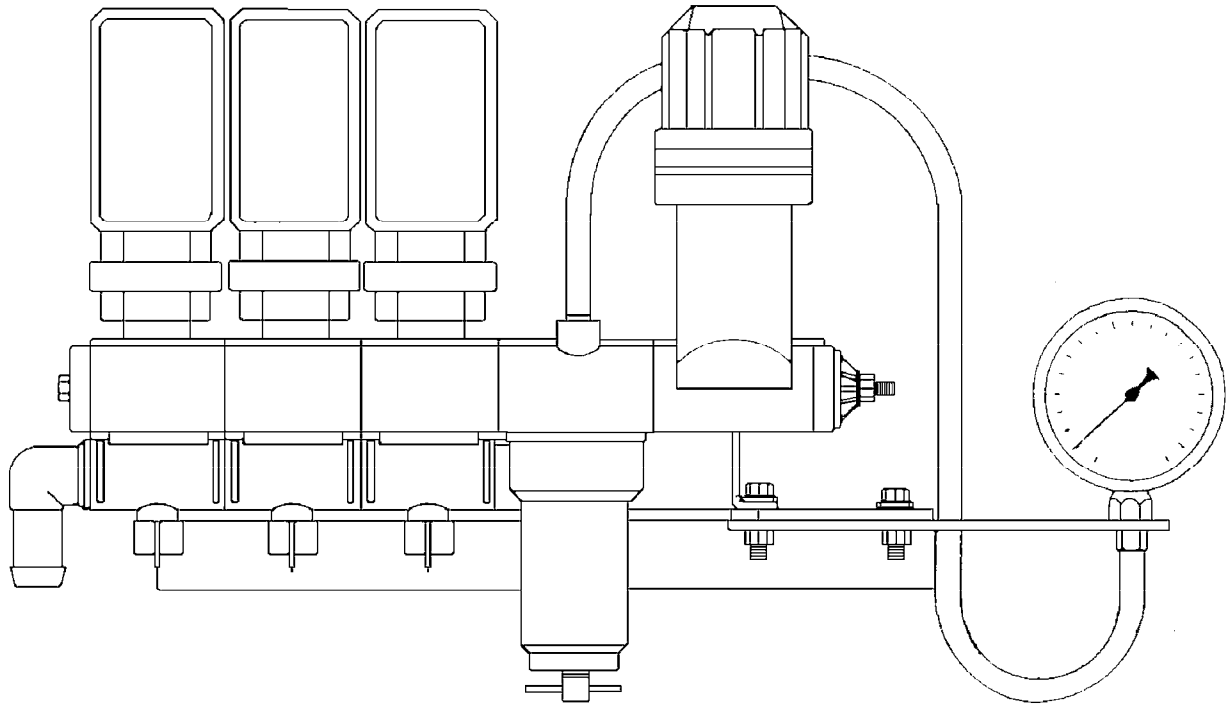

COMPLETE ASSEMBLIES
WHOLEGOODS ITEMS

70043903 - COMPLETE ASSEMBLY

K0680

REMOTE GAUGE-ESC SPRAYERS-4"
K0680-HIN, 01:01:16

Page 1

Date 04.11.2017 13:07

parts-n°	order qty	description
145632	1	FITT.DK HB 1/4' BRASS F.GUAGE
146210	1	NUT 1/4'BSP BRASS
282391	1	CLAMP HOSE CRIMP 5/16'
320972	1	FITT.DK HB 5/16'- 1/4' BSP
330396	1	O-RING D11.2/D6.6X3.2
421046	1	SCREW HEX M8X25/25 A2 SS DIN933
460143	1	NUT HEX M8X1.25 LOCK DIN985A2 SS
927268	1	HOSE R X PVC X 1/4 X 0012"
10028603	1	WASHER LOCK 5/16'
10428003	1	BKT. FOR ESC GAUGE KIT
28026103	1	GAUGE 200PSI/BR,4",1/4"BSP-BTM
70043903	1	*GAUGE KIT,4" OP UNIT INFEILD