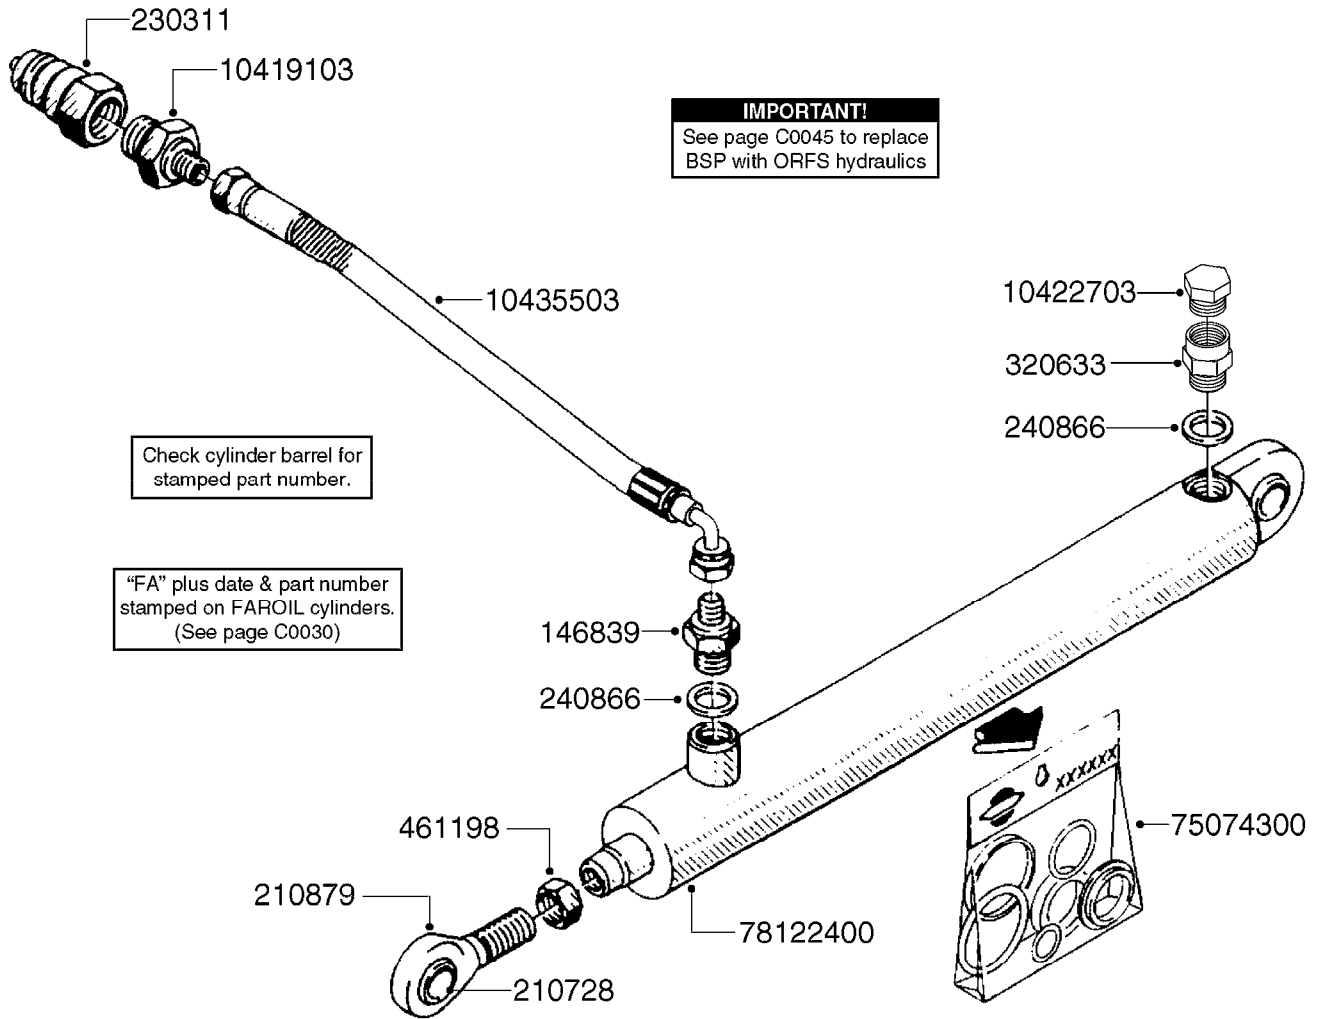

C0060

HYDRAULICS-MB BOOM LIFT CYLNR
C0060-HIN, 23:03:16

Page 1

Date 04.11.2017 13:07

parts-n°	order qty	description
143426	1	PIN 20x160mm F/HYD/CYL.
145176	1	PIN D19.8 X 60
146850	1	HEX NIPPLE 3/8"x3/8" - 1.8mm
231906	1	HEX NIPPLE 3/8"BSP X 1/2"NPT
240866	1	DOWTYSEAL 3/8"
284412	1	HOSE HY 3/8" X 315" STR+STR
480384	1	PIN COTTER 3/16 x 1-1/2"
10466003	1	COUPLER PIONEER 8010-04 1/2NPT
78120000	1	CYL.TELESCOPING Ø50/40/25_1100