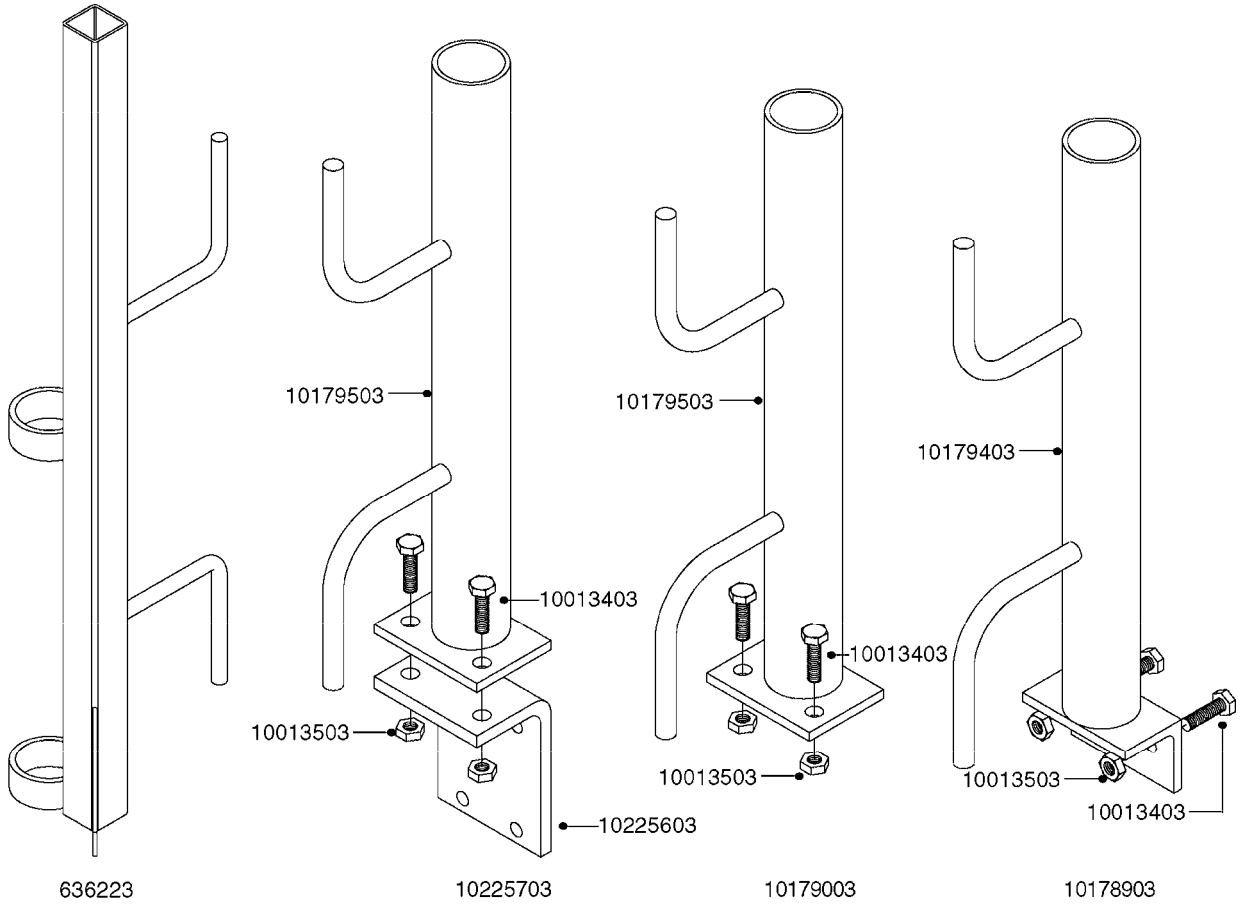

HOSE WRAPS
K0520-HIN, 01:01:16

Page 1
Date 04.11.2017 13:07

parts-n°	order qty	description
241965	1	O-RING 12.1 X 1.6
242007	1	O-RING D9.1X1.6
281551	1	BALL VALVE 1/2"
320084	1	FITT.DK NUT 1/2" BSP
330212	1	O-RING D19/D14X2.4 F.1/2"NUT
330326	1	O-RING D30/D24X2 F.1"NUT
330687	1	FITT.DK HB 1/2" F. 1/2" NUT
334190	1	FITT.DK HB 1/2' F. PISTOL 60S
334531	1	CLAMP HOSE PLASTIC 3/4"
636223	1	POST 12 VOLT TR30
712471	1	AGITATION VALVE ASSY. ON/OFF
843196	1	GUN, MODEL 60S
843197	1	HANDGUN KIT TYPE 60 LONG
10013403	1	BOLT HEX 3/8-16X1 1/4 HCS Z5
10013503	1	NUT HEX NC 3/8"
10178903	1	WRAP HOSE SIDE MOUNT PLATE
10179003	1	WRAP HOSE BOTTOM PLATE MOUNT
10179403	1	WRAP WELDMENT FOR HI101789
10179503	1	WRAP WELDMENT FOR HI101790
10225603	1	BKT.FOR HOSE WRAP MOUNT NL NK
10225703	1	WRAP HOSE BDL.BOTTOM PLATE
92702103	1	HOSE R X1/2" X300PSI WP X0012"