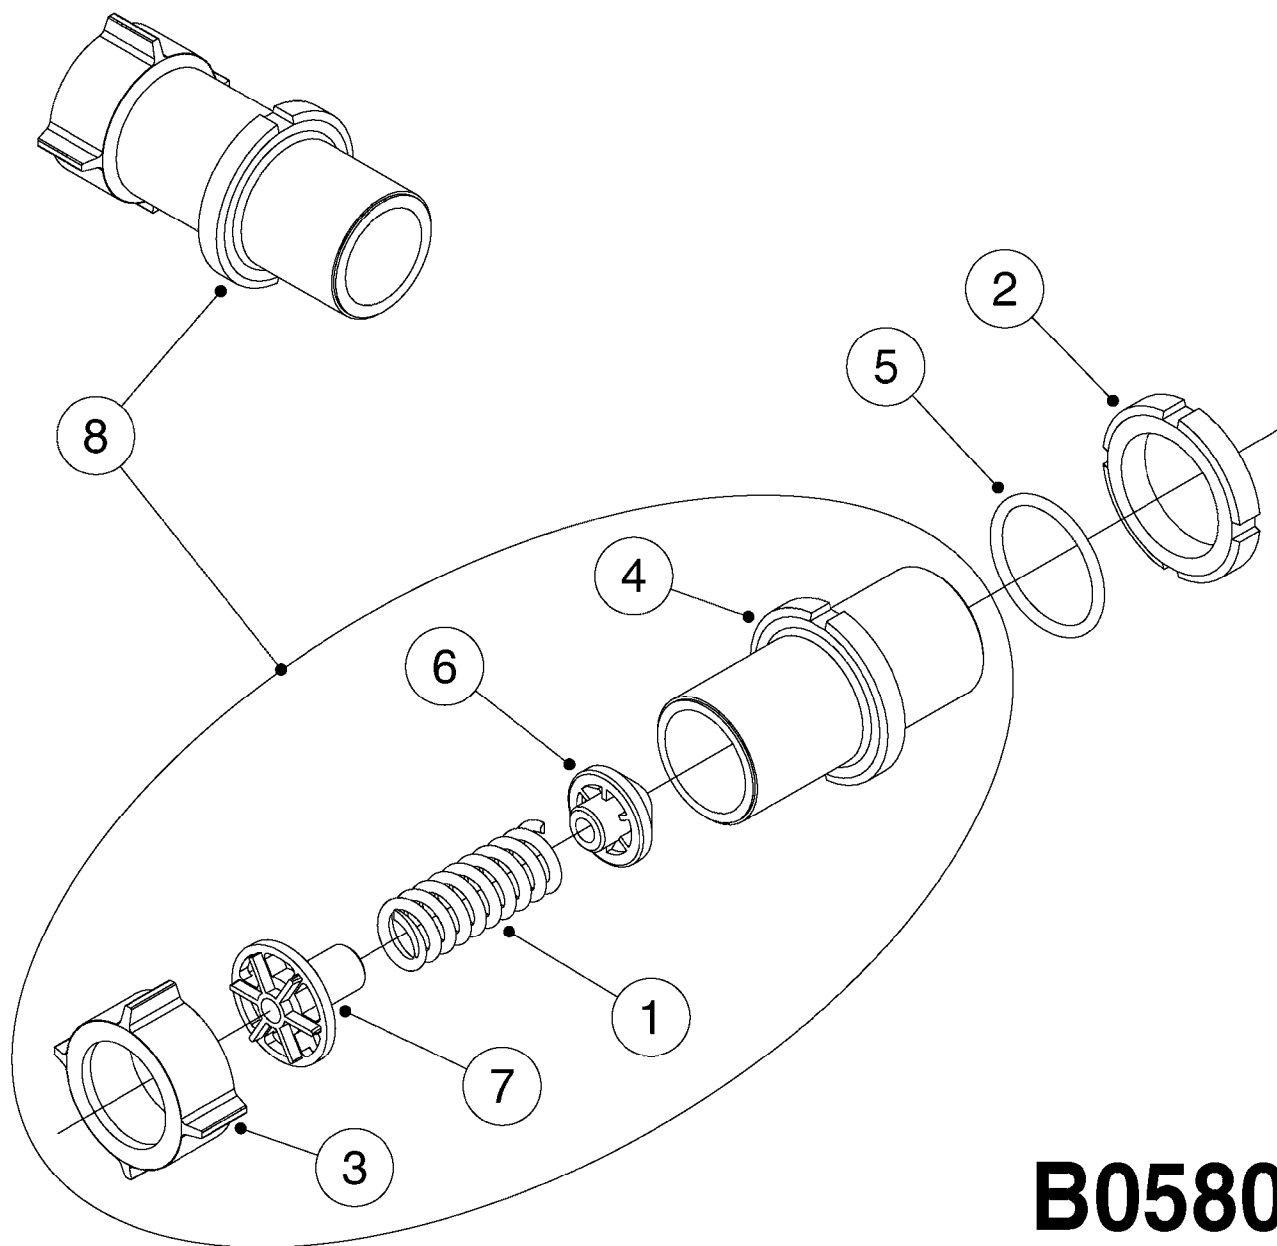

parts-n°	order qty	description
260363	1	PLUG 2 POLE 12V
260827	1	PLUG F.EC ATTACHMENTS
260901	1	SPADE F.ELEC CONN.1.5MM BLUE
261060	1	PLUG F.EC ATTACHMENTS
261061	1	SPADE F.ELEC.2 WAY CONNECTOR
261067	1	GROMMET 10-14 GREY
261205	1	FUSE HOLDER
261206	1	FUSE 25 A
261207	1	ELECTRIC CONNECTOR 4MM
261208	1	SPADE F.ELEC.CONNECTOR 4MM
261213	1	WIRE 6.4MM BLACK
261214	1	WIRE 6.4MM RED
283697	1	TIESTRAP 200MM
471122	1	WASHER, M10, Ø20/10.5X 2.0, SS
731853	1	CABLE 2X4MM L=138"
817925	1	OUTLET BOX 12 VOLT ELEC.
978237	1	DECAL OUTLET BOX
39134000	1	BOX, COMPLETE, 12V POWER BOX