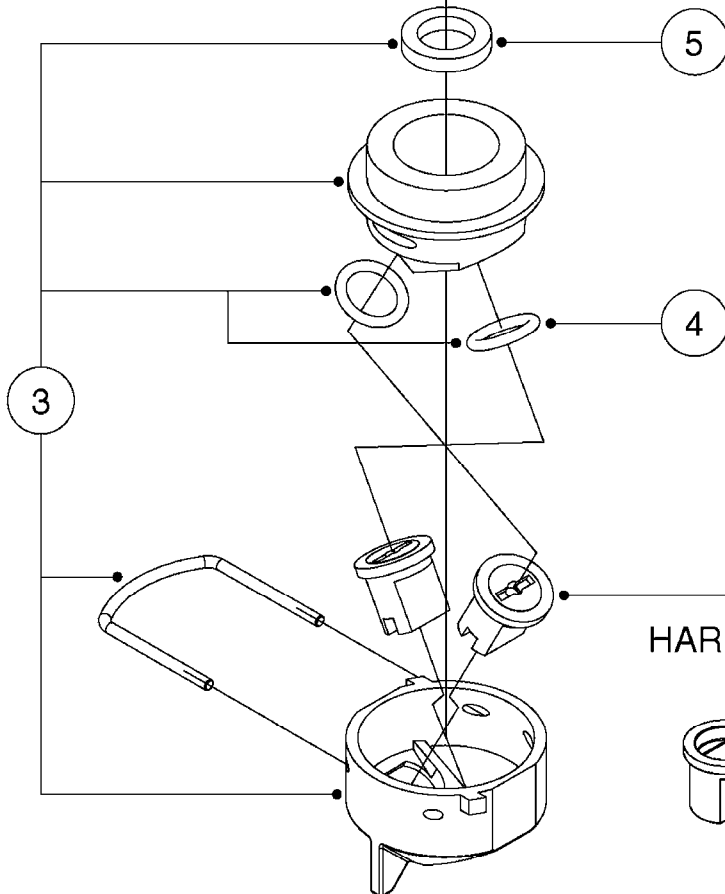

REFER TO
HARDI® NOZZLE CATALOG

D1100