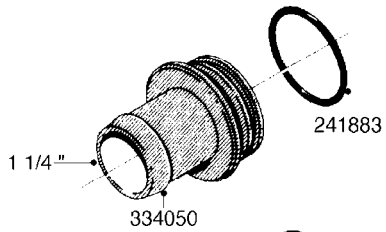

L0080

FITTINGS - S-53
L0080-HIN, 12:09:17

Page 1

Date 04.11.2017 13:07

Pos.	parts-n°	order qty	description
1	145995	1	FITT.DK S-53 FORK
2	241973	1	O-RING Ø3 X 44,2 70 SHORES NITRIL NITRIL (BLACK)
2	242353	1	O-RING D44.2X3.0 VITON F.S-67 VITON (BROWN)
3	242109	1	O-RING D32.2x3.0 NITRIL (BLACK)
3	242354	1	O-RING D32.2X3.0 VITON F.S-53 VITON (BROWN)
4	322103	1	FITT.DK S-53 BULKHEAD
5	322107	1	FITT.DK S-53 BULKHEAD NUT
6	322110	1	FITT.DK S-53 ELB. 1/2" BSP
7	322352	1	FITT.DK S-53 TEE
8	334229	1	FITT.DK S-53 STR.3/4"
9	334260	1	GASKET F. S-53 BULKHEAD
10	334564	1	FITT.DK S-67 TO S-53 ADAPTER
11	391100	1	FITT.DK S-53THREAD INS.1/2"BSP
12	726463	1	FITT.DK S53 BULKHEAD W/GASKET
13	726552	1	FIT.DK S-53X90 1/2" BSP,O-RING
14	726556	1	FITT.DK S-53 HB 1/2" W/O-RING
15	726558	1	FITT.DK S53 STR. 3/4" W.ORING
16	726559	1	FITT DK. S-53 HB 1" W/O-RING
17	726568	1	FITT.DK.S-53 HB 1/2"90 W/ORING
18	726570	1	FITT.DK S-53 ELB.3/4" W.ORING
19	726571	1	FITT.DK S-53 ELB.1", W ORING
20	726578	1	FITT.DK S53 PLUG WITH O-RING
21	728561	1	REDUCER S67M - S53F + O-RING