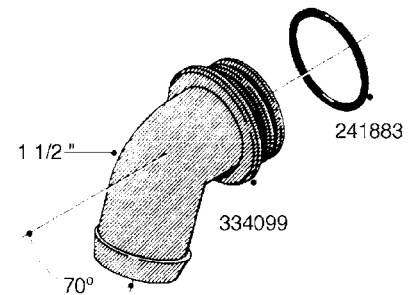

L0080

FITTINGS - S-53
L0080-HIN, 12:09:17

Page 1

Date 04.11.2017 13:07

Pos.	parts-n°	order qty	description
1	145995	1	FITT.DK S-53 FORK
2	241973	1	O-RING Ø3 X 44,2 70 SHORES NITRIL NITRIL (BLACK)
2	242353	1	O-RING D44.2X3.0 VITON F.S-67 VITON (BROWN)
3	242109	1	O-RING D32.2x3.0 NITRIL (BLACK)
3	242354	1	O-RING D32.2X3.0 VITON F.S-53 VITON (BROWN)
4	322103	1	FITT.DK S-53 BULKHEAD
5	322107	1	FITT.DK S-53 BULKHEAD NUT
6	322110	1	FITT.DK S-53 ELB. 1/2" BSP
7	322352	1	FITT.DK S-53 TEE
8	334229	1	FITT.DK S-53 STR.3/4"
9	334260	1	GASKET F. S-53 BULKHEAD
10	334564	1	FITT.DK S-67 TO S-53 ADAPTER
11	391100	1	FITT.DK S-53THREAD INS.1/2"BSP
12	726463	1	FITT.DK S53 BULKHEAD W/GASKET
13	726552	1	FIT.DK S-53X90 1/2" BSP,O-RING
14	726556	1	FITT.DK S-53 HB 1/2" W/O-RING
15	726558	1	FITT.DK S53 STR. 3/4" W.ORING
16	726559	1	FITT DK. S-53 HB 1" W/O-RING
17	726568	1	FITT.DK.S-53 HB 1/2"90 W/ORING
18	726570	1	FITT.DK S-53 ELB.3/4" W.ORING
19	726571	1	FITT.DK S-53 ELB.1", W ORING
20	726578	1	FITT.DK S53 PLUG WITH O-RING
21	728561	1	REDUCER S67M - S53F + O-RING