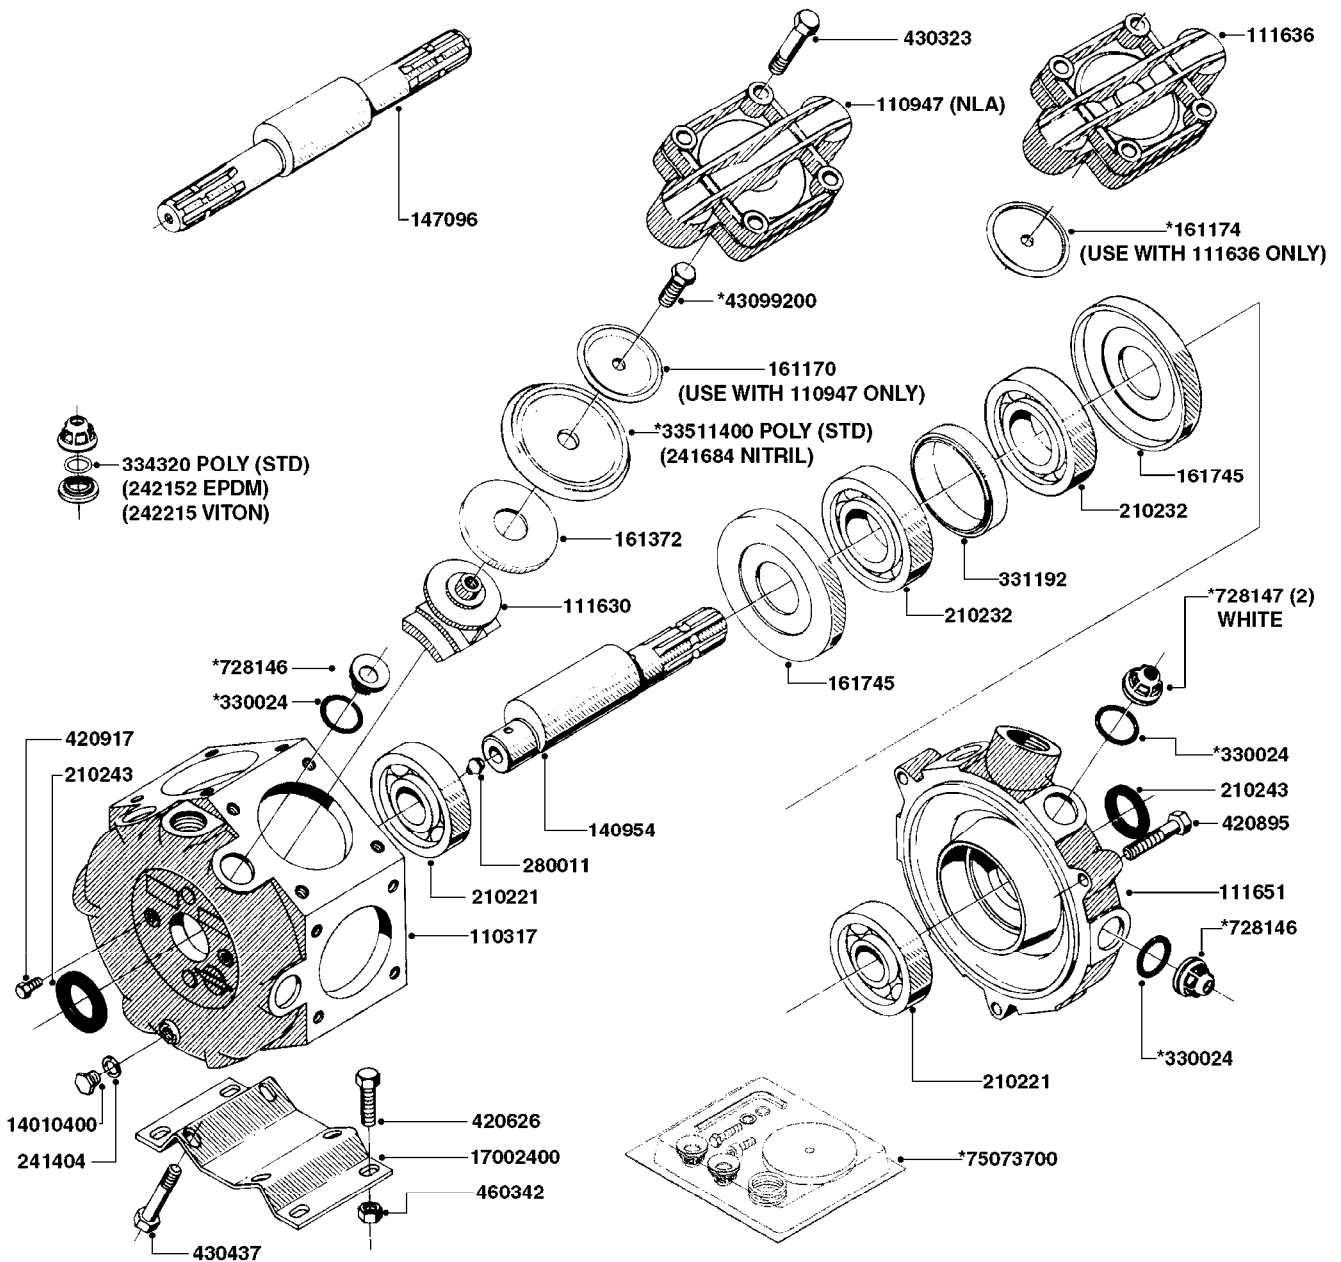

REPLACED BY 364 PUMPS
SEE PAGE A0280

A0250

PUMP - 361 W/MOUNTING BASE
A0250-HIN, 17:03:16

Page 1

Date 04.11.2017 13:06

parts-n°	order qty	description
110317	1	PUMP CASING MODEL 360/361 PNTD
110947	1	VALVE COVER MDL 361 (PAINTED)
111630	1	CONNECTING ROD 363/364-10 PUMP
111636	1	VALVE COVER 363 HEAVY DUTY
111651	1	CASTING F.363 1.5" PUMP(FRONT)
140954	1	CRANK SHAFT MODEL 360/361
147096	1	CRANK SHAFT 361/9.5 THROUGH
161170	1	DIAPH UPPER DISC, 321/361/363
161174	1	DIAPHRAGM DISC SS 361/363/364 PUMP
161372	1	DIAPHRAGM BACKING DISC,320-361
161745	1	METAL SPACER F.363/463
210221	1	BEARING BALL 6407
210232	1	BEARING BALL 6310
210243	1	SEAL OIL 35 X 47 X 7
241404	1	DOWTY SEAL 1/4"
241684	1	DEICER PARTS: DIAPHRAGM MODEL 361 NITRIL
242152	1	O-RING D18.2X3 EPDM
242215	1	O-RING D18X3 VITON
280011	1	GREASE NIPPLE 1/8' SAE H TR
330024	1	O-RING D41,1/D34.5 X 3,5
331192	1	SPACER, MODEL 361/363
334320	1	O-RING D18X3 POLYURETHANE
420626	1	BOLT HEX 8.8 DEL M10X20 FT
420895	1	BOLT HEX 8.8 RAW M10X60
420917	1	BOLT HEX 8.8 RAW M8X12 FT
430323	1	BOLT HEX 8.8 DEL M12X60
430437	1	BOLT HEX 8.8 RAW M12X65
460342	1	NUT HEX M10 DEL DIN934
728146	1	VALVE FOR 361(726890/707932)
728147	1	VALVE FOR 361 WHITE WITH HOLE
14010400	1	PLUG 1/4" BSP
17002400	1	FOOT F. 36X PUMP, RED
33511400	1	DIAPHRAGM PUMP 361/361/363/364 PUR
43099200	1	BOLT HEX SS M12 X 30 DIN933 A4
75073700	1	PUMP KIT 361/363 "06"