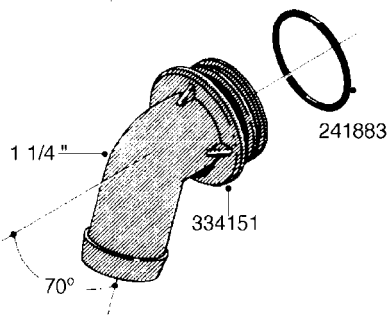

L0080

FITTINGS - S-53
L0080-HIN, 12:09:17

Page 1

Date 04.11.2017 13:07

Pos.	parts-n°	order qty	description
1	145995	1	FITT.DK S-53 FORK
2	241973	1	O-RING Ø3 X 44,2 70 SHORES NITRIL NITRIL (BLACK)
2	242353	1	O-RING D44.2X3.0 VITON F.S-67 VITON (BROWN)
3	242109	1	O-RING D32.2x3.0 NITRIL (BLACK)
3	242354	1	O-RING D32.2X3.0 VITON F.S-53 VITON (BROWN)
4	322103	1	FITT.DK S-53 BULKHEAD
5	322107	1	FITT.DK S-53 BULKHEAD NUT
6	322110	1	FITT.DK S-53 ELB. 1/2" BSP
7	322352	1	FITT.DK S-53 TEE
8	334229	1	FITT.DK S-53 STR.3/4"
9	334260	1	GASKET F. S-53 BULKHEAD
10	334564	1	FITT.DK S-67 TO S-53 ADAPTER
11	391100	1	FITT.DK S-53THREAD INS.1/2"BSP
12	726463	1	FITT.DK S53 BULKHEAD W/GASKET
13	726552	1	FIT.DK S-53X90 1/2" BSP,O-RING
14	726556	1	FITT.DK S-53 HB 1/2" W/O-RING
15	726558	1	FITT.DK S53 STR. 3/4" W.ORING
16	726559	1	FITT DK. S-53 HB 1" W/O-RING
17	726568	1	FITT.DK.S-53 HB 1/2"90 W/ORING
18	726570	1	FITT.DK S-53 ELB.3/4" W.ORING
19	726571	1	FITT.DK S-53 ELB.1", W ORING
20	726578	1	FITT.DK S53 PLUG WITH O-RING
21	728561	1	REDUCER S67M - S53F + O-RING