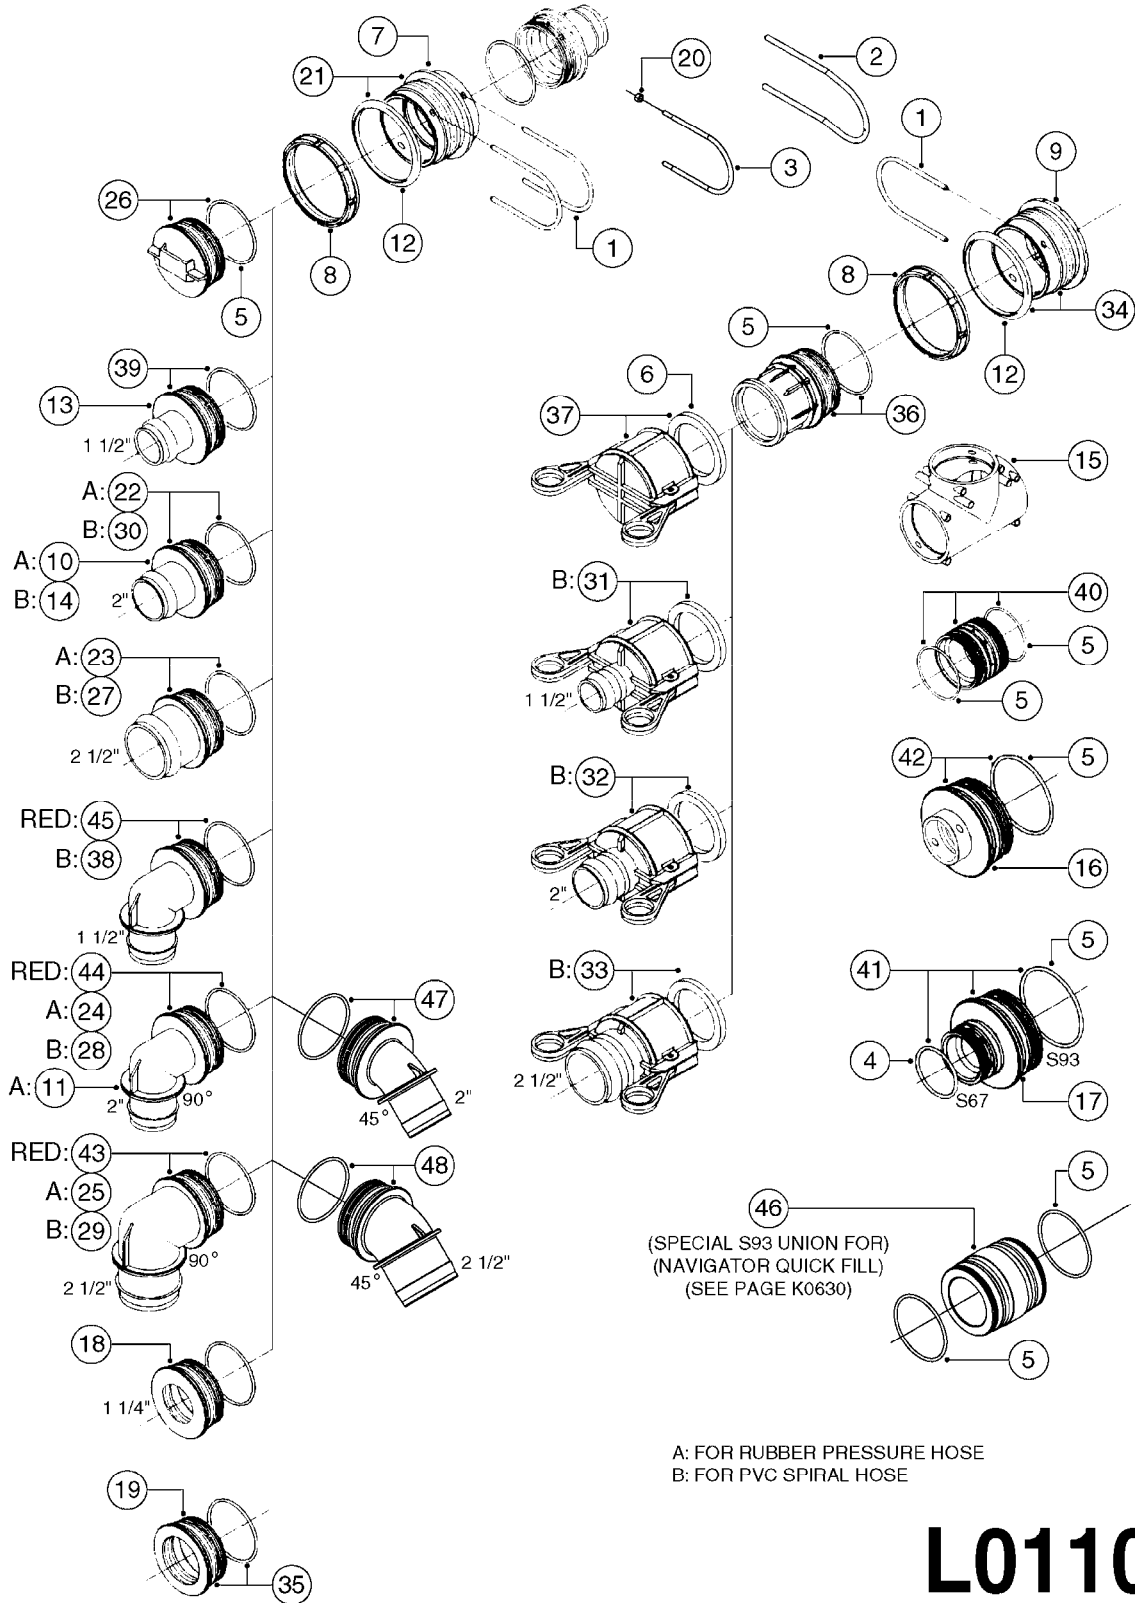

L0100

FITTINGS - S-67
L0100-HIN, 12:09:17

Page 1

Date 04.11.2017 13:07

Pos.	parts-n°	order qty	description
1	145996	1	FITT.DK S-67 FORK
2	241973	1	O-RING Ø3 X 44,2 70 SHORES NITRIL NITRIL (BLACK)
2	242353	1	O-RING D44.2X3.0 VITON F.S-67 VITON (BROWN)
3	242092	1	O-RING D69.5X3 NITRIL (BLACK)
3	242351	1	O-RING D69.5X3.0 VITON F.S-93 VITON (BROWN)
4	322104	1	FITT.DK S-67 BULKHEAD
5	322108	1	FITT.DK S-67 BULKHEAD NUT
6	322224	1	FITT.DK S-67 TEE
7	322325	1	FITT.DK S-67 X 1-1/2"BSP LONG
8	334231	1	HOSE TAIL S67 STRAIGHT 1"
9	334233	1	HOSE TAIL S67 1"1/2 STRAIGHT
10	334245	1	HOSE TAIL 90° S67 1"1/2
11	334261	1	GASKET F. S-67 BULKHEAD
12	334444	1	HOSE TAIL S67 1"1/2 STRAIGHT
13	334445	1	HOSE TAIL 90° S67 1"1/2
14	334564	1	FITT.DK S-67 TO S-53 ADAPTER
15	334573	1	CONNECTING PIECE S67-S67
16	334601	1	FITTING S93M- S67F
17	334634	1	FITT.DK ADAPTER S-93M S67M
18	461217	1	NUT HEX M5 LOCK
19	726464	1	FITTING S67 BULKHEAD WITH GASKET
20	726560	1	FITT.DK S-67 STR.1" W.O'RING
21	726561	1	FITT.DK S-67 STR.1-1/4" O'RING
22	726562	1	FITT.DK.S-67 HB 1-1/2"W.O-RING
23	726572	1	FITT.DK S-67 1" ELBOW 90 ASSY.
24	726573	1	FITT. S67 5/4" 90° W/O-RING
25	726574	1	FITT.DK S67X90,1.5HB PRESSURE
26	726579	1	FITT. S67 PLUG W/O-RING
27	726695	1	FITT.DK S-67 X 1"BSP W.ORING
28	727223	1	FITT.S67 1.5" STRAIT S W/ORING
29	727224	1	FITT.DK S67X90,1.5HB SUCTION
30	728526	1	FITT.DK S-67 CONNECT W. ORINGS
31	728527	1	ADAPTER S67M TO S93M W/ORING
32	728561	1	REDUCER S67M - S53F + O-RING
33	728562	1	FITTING S93M-S67F+O-RING
34	728578	1	FITT.DK S-67X1-1/2"BSP LG W/OR
35	14012200	1	FITT.DK S-67 FORK W/M5 THREADS
36	33509700	1	HOSE TAIL 45° S67 1"1/4
37	72433000	1	HOSE TAIL 45° S67 1" + O-RING FOR PRESSURE
38	72433100	1	FITT.DK S-67 45° 1-1/4"W/ORING
39	72433200	1	HOSE TAIL 45° S67 1"1/2+O-RING
40	72433400	1	FITT.S67 1-1/2" 45°BSP W/ORING