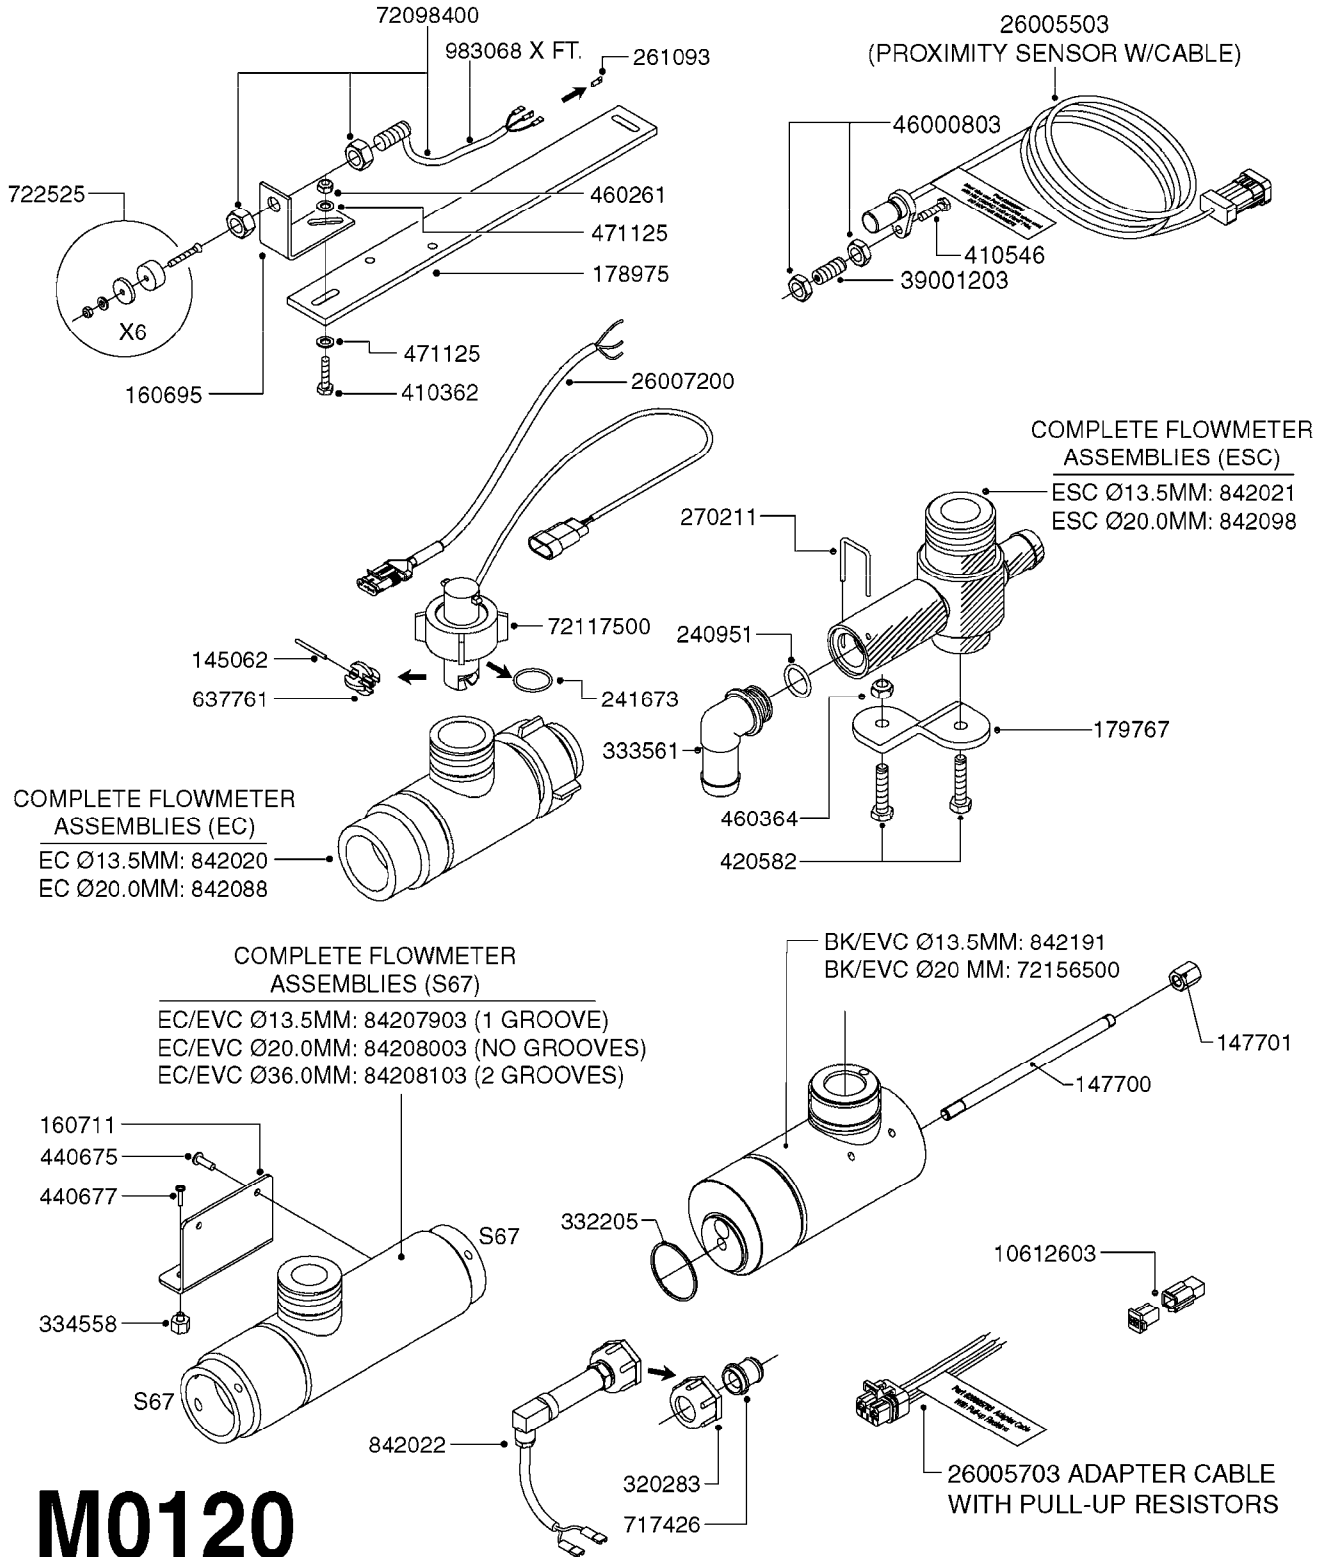

M0120

TRANSDUCERS AND ACCESSORIES
M0120-HIN, 01:01:16

Page 1
Date 04.11.2017 13:08

parts-n°	order qty	description
145062	1	ROTOR SHAFT
147700	1	STUD BOLT M8 X 158MM
147701	1	NUT HEX M8 STAINLESS L=16
160695	1	BRACKET F.SENSOR
160711	1	BRACKET FOR FLOW METER
178975	1	MOUNT BRACKET F. SPEED SENSOR
179767	1	FLOW SENSOR MOUNTING BRACKET
240951	1	O-RING D21.2X3 NITRIL
241673	1	O-RING D22.1X1.6
261093	1	SPADE F.ELEC.WIRE DK 2.8X0.8
270211	1	FITT.DK S25 FORK L=37.5
320283	1	FITT.DK NUT 3/4"BSP
332205	1	O-RING D43/39XD2
333561	1	FITT.DK ELB.1" EC RETURN
334558	1	NUT HEX PLASTIC INSERT
410362	1	BOLT HEX 8.8 SS M6X20
410546	1	SCREW HEX M6X12 A2 SS DIN933
420582	1	BOLT HEX 8.8 DEL M8X20 FT A2
440675	1	SCREW F. PLASTIC 5X16 SS
440677	1	SCREW F. PLASTIC 5X20 SS
460261	1	NUT HEX M6X1.00 LOCK DIN985 A2 SS
460364	1	NUT HU M8 A2 SS DIN934
471125	1	WASHER M6U 6.4X14X1.2,A2 SS
637761	1	ROTOR F.FLOWMETER - PILOT
717426	1	FITT.DK REDUC 1/4"BSP F.3/4"N
722525	1	MONITOR MAGNETS SET OF 8PCS
842020	1	HP FLOW METER EC 2-30 GPM
842021	1	HP FLOW METER ESC 2-30 GPM
842022	1	HP PRESS. TRANSDUCER 0-150 PSI
842088	1	HP FLOW METER EC 4-70 GPM
842098	1	HP FLOW METER ESC 4-70 GPM
842191	1	HP FLOW METER BK/EVC 2-30 GPM
983068	1	ELEC. CABLE 3 WIRE X .25MM HP
10612603	1	KIT PLUG 6 PIN F.PILOT MONITOR
26005503	1	SPEED SENSOR/CABLE ASSY PROX
26005703	1	*SPEED SENS ADPT CBLE W PULLUP
26007200	1	CABLE L =13.00M, AMP, MALE, 3P
39001203	1	THREAD PLST 1/2-13UNCXM6X1L=1"
46000803	1	NUT, 1/2-13 THIN
72098400	1	SPEED SENSOR W/CABLE 10000MM
72117500	1	FLOW SENSOR - M.AMP L=1M
72156500	1	HP FLOW METER PIN 4-70 GPM 20Ø
84207903	1	FLOW METER,2-30 GPM,S67,CAL
84208003	1	FLOW METER,4-70 GPM,S67,CAL
84208103	1	FLOW METER,20-160 GPM,S67,CAL