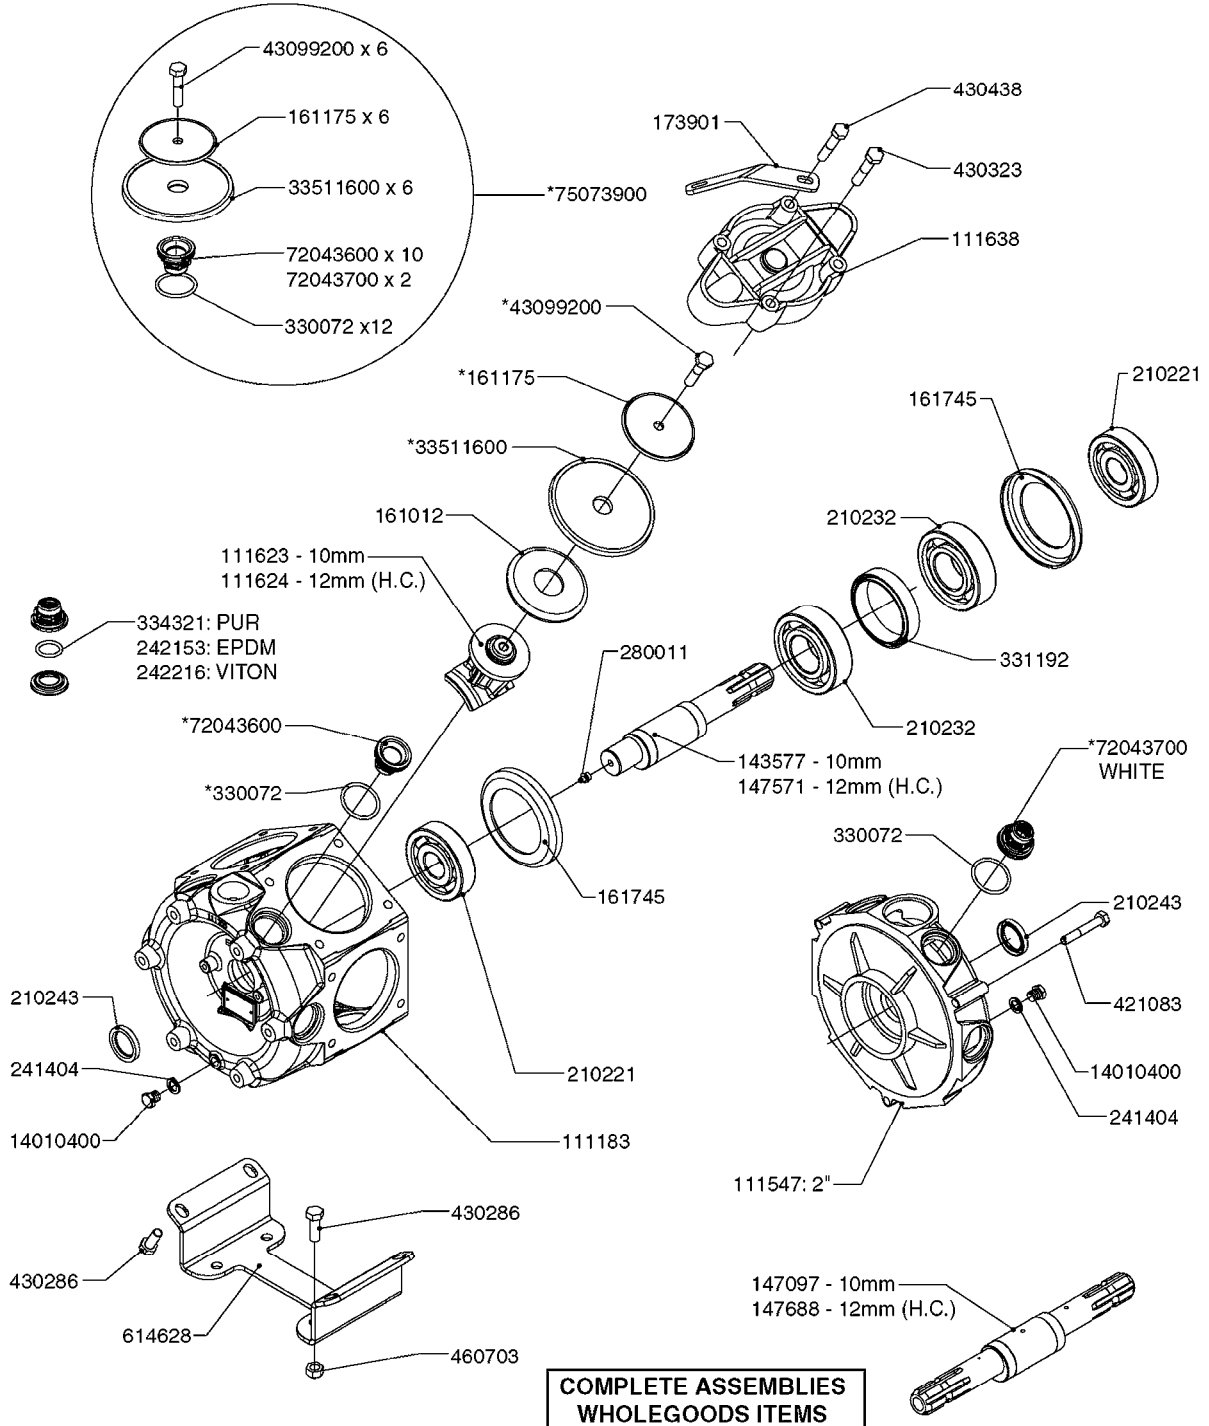

PUMP REPAIR KIT

**COMPLETE ASSEMBLIES
WHOLEGOODS ITEMS**

COMPLETE PUMPS
821587 - 463/10 2" W/THROUGH SHAFT (540 RPM)
82166300 - 463/12 2" (540 RPM H.C. INLINE PORTS)
463/12 2" (540 RPM H.C. OFFSET PORTS) REPLACED BY 82168700 (PAGE A0350)

A0330

PUMP - 463 W/ MOUNTING BASE
A0330-HIN, 01:01:16

Page 1
Date 04.11.2017 13:06

parts-n°	order qty	description
111183	1	PUMP CASTING 460-463 (PAINTED)
111547	1	PUMP FRONT 460-463-2' (PAINT)
111623	1	CONNECTING ROD 463/10MM
111624	1	CONNECTING ROD 463/12MM
111638	1	VALVE COVER 463 HC+1000 VERS.
143577	1	CRANK SHAFT F.363/462/463-10mm
147097	1	CRANK SHAFT 363-463/10 THROUGH
147571	1	CRANK SHAFT F.463-12mm
147688	1	CRANK SHAFT 462/12 THROUGH
161012	1	DIAPHRAGM BACKING DISC F. 463
161175	1	DIAPHRAGM DISC 463/464 PUMP
161745	1	METAL SPACER F.363/463
173901	1	LIFT STRAP F.PUMP 463
210221	1	BEARING BALL 6407
210232	1	BEARING BALL 6310
210243	1	SEAL OIL 35 X 47 X 7
241404	1	DOWTY SEAL 1/4"
242153	1	O-RING D26X4 EPDM
242216	1	O-RING VITON F/1202/1302/462
280011	1	GREASE NIPPLE 1/8' SAE H TR
330072	1	O-RING D53.5/D45.5X4
331192	1	SPACER, MODEL 361/363
334321	1	O-RING POLY. 34.0x26.0x4.0
421083	1	BOLT HEX 8.8 DEL M10X65
430286	1	BOLT HEX 8.8 DEL M12X30 FT
430323	1	BOLT HEX 8.8 DEL M12X60
430438	1	BOLT HEX 8.8 DEL M12X65
460703	1	NUT HEX M12X1.75 LOCK DIN985A2 SS
614628	1	FOOT F. 46X PUMP, RED
821587	1	PUMP 463/10 THROUGH SHAFT TWNF
14010400	1	PLUG 1/4" BSP
33511600	1	DIAPHRAGM PUMP 463/464 PUMP PUR
43099200	1	BOLT HEX SS M12 X 30 DIN933 A4
72043600	1	VALVE FOR 462/463
72043700	1	VALVE FOR 462/463 W.VENT HOLE
75073900	1	PUMP KIT 460/463 "06"
82166300	1	PUMP 464-12-MED-2-540
82168700	1	PUMP 464-12 540 OFFSET PORTS