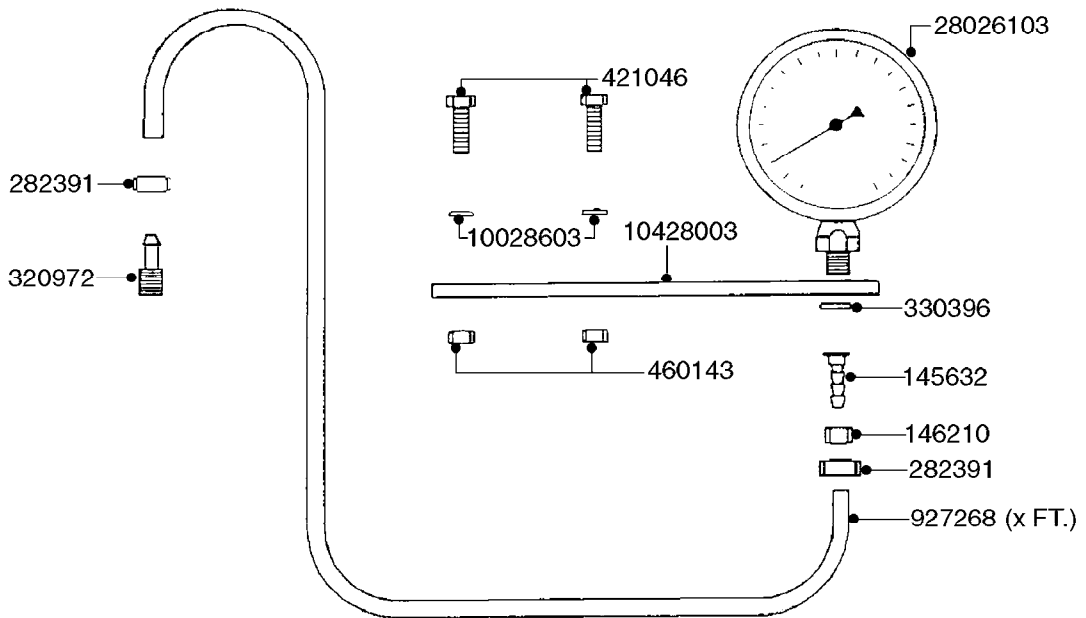

COMPLETE ASSEMBLIES
WHOLEGOODS ITEMS

70043903 - COMPLETE ASSEMBLY

K0680

REMOTE GAUGE-ESC SPRAYERS-4"
K0680-HIN, 01:01:16

Page 1

Date 04.11.2017 13:07

parts-n°	order qty	description
145632	1	FITT.DK HB 1/4' BRASS F.GUAGE
146210	1	NUT 1/4'BSP BRASS
282391	1	CLAMP HOSE CRIMP 5/16'
320972	1	FITT.DK HB 5/16'- 1/4' BSP
330396	1	O-RING D11.2/D6.6X3.2
421046	1	SCREW HEX M8X25/25 A2 SS DIN933
460143	1	NUT HEX M8X1.25 LOCK DIN985A2 SS
927268	1	HOSE R X PVC X 1/4 X 0012"
10028603	1	WASHER LOCK 5/16'
10428003	1	BKT. FOR ESC GAUGE KIT
28026103	1	GAUGE 200PSI/BR,4",1/4"BSP-BTM
70043903	1	*GAUGE KIT,4" OP UNIT INFEILD