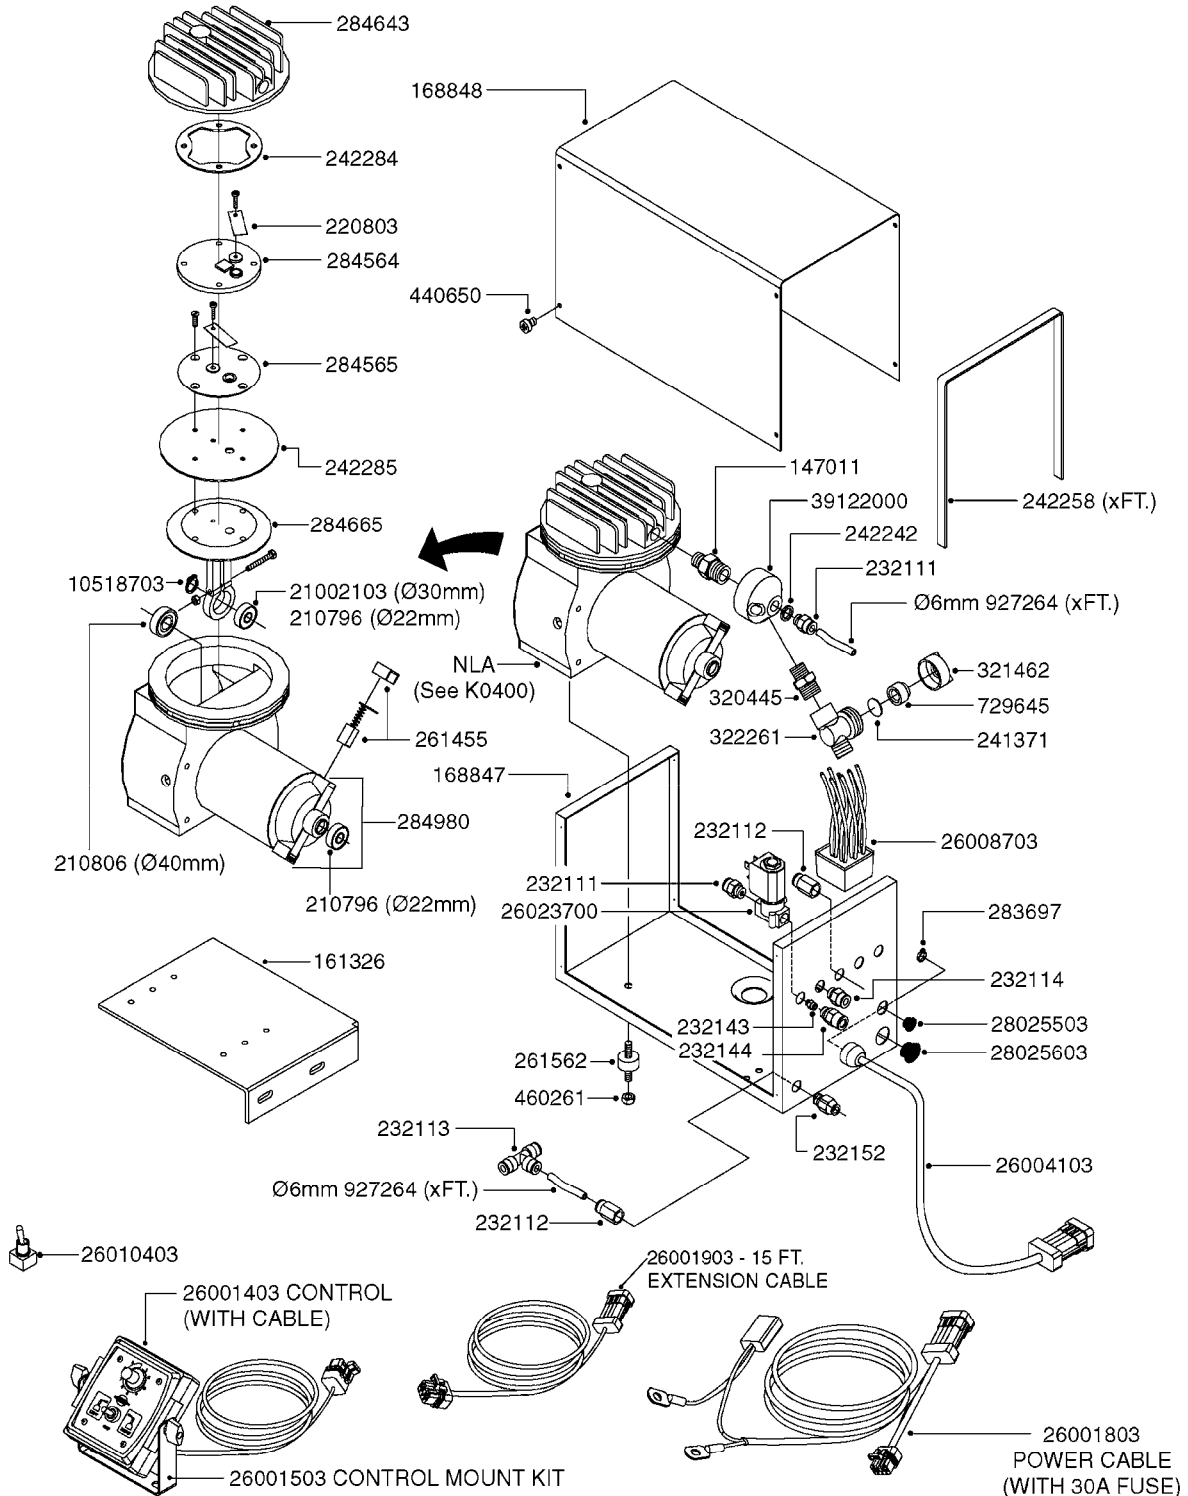

K0390

*Ø8mm 927306 (xFT.)
*Ø10mm 927330 (xFT.)

70019403 - COMPLETE ASSEMBLY

FOAM MARKER COMPRESSOR 2002
K0390-HIN, 01:01:16

Page 1
Date 04.11.2017 13:07

parts-n°	order qty	description
147011	1	HEX NIPPLE 3/8'X1/4'BSP BRASS
161326	1	MOUNT BKT. F. FOAM COMP.BOX 98
168847	1	ENCLOSURE LOWER F.MARKER
168848	1	COVER F. FOAM MARKER
210796	1	BEARING BALL D22/D8 X 7 608ZZ
210806	1	BEARING BALL D40/D17X12MM
220803	1	VALVE F. COMPRESSOR
232111	1	QUICK COUPLER 6MM X 1/8 EXT.
232112	1	QUICK COUPLER 6MM 1/8 INT.
232113	1	QUICK COUPLER 6MM T-PIECE
232114	1	COUPLER 1/8" THREADX8MM HOSE
232143	1	REDUCER 1/4'INT-1/8'EXT
232144	1	QUICK COUPLER 10MM X 1/4 EXT
232152	1	QUICK COUPLER 8MMX1/8 EXT.LONG
241371	1	DIAPHRAGM, NO-DRIP alt 241371
242242	1	O-RING F.AIR HOSE FITTING
242258	1	TRIM 3X10 SELF ADHESIVE 0012"
242284	1	HEAD GASKET F. COMPRESSOR
242285	1	DIAPHRAGM F. F/M COMP.
261455	1	BRUSH KIT-FOAM MARKER MOTOR
261562	1	RUBBER DAMPER 2XM6X25
283697	1	TIESTRAP 200MM
284564	1	PLATE F.COMPRESSOR HEAD
284565	1	PLATE F.COMPRESSOR HEAD
284643	1	COMPRESSOR HEAD F.FOAM MARKER
284665	1	CONNECTING ROD F.COMPRESSOR
284980	1	FLANGE REAR F. F.M.COMPRESSOR
320445	1	FITT.DK HN 1/4"X3/8" BSP
321462	1	CAP F.NO-DRIP ASSY.
322261	1	HOUSING F.SAFETY VALVE 3/8"
440650	1	SCREW 3.5x13 STAINLESS
460261	1	NUT HEX M6X1.00 LOCK DIN985 A2 SS
729645	1	NON-DRIP SPRING ASSY.GREEN 10
927264	1	HOSE R X PE D6/D4 X 0012"
927306	1	HOSE R X PE D8/D6 X 0012"BLACK
927330	1	HOSE R X PE D10/D8 X 012"BLACK
10518703	1	SNAP-RING OUTER 8X1
21002103	1	BEARING, 6200 2ZJEM (SKF)
26001403	1	HC FOAM MARKR CONSOLE VS3.0.00
26001503	1	HC FOAM MARKER CONSOLE MT.KIT
26001803	1	POWER CABLE
26001903	1	15' 7-PIN EXTENSION CABLE
26004103	1	FOAM MARKER CNTRL MOD CABL STD
26008703	1	FOAM MARKER CONTROL SCII
26010403	1	TOGGLE SWITCH MICRO-TRAK F.M.
26023700	1	SOLENOID VAL 12V 1/8' FLO '07
28025503	1	PLUG F.DRILLED HOLE 1/2"
28025603	1	PLUG F.DRILLED HOLE 3/4"
39122000	1	DISTR.HOUSING F.FOAM MARKER'07
70019403	1	FOAM MARKER COMPRESSOR KIT STD