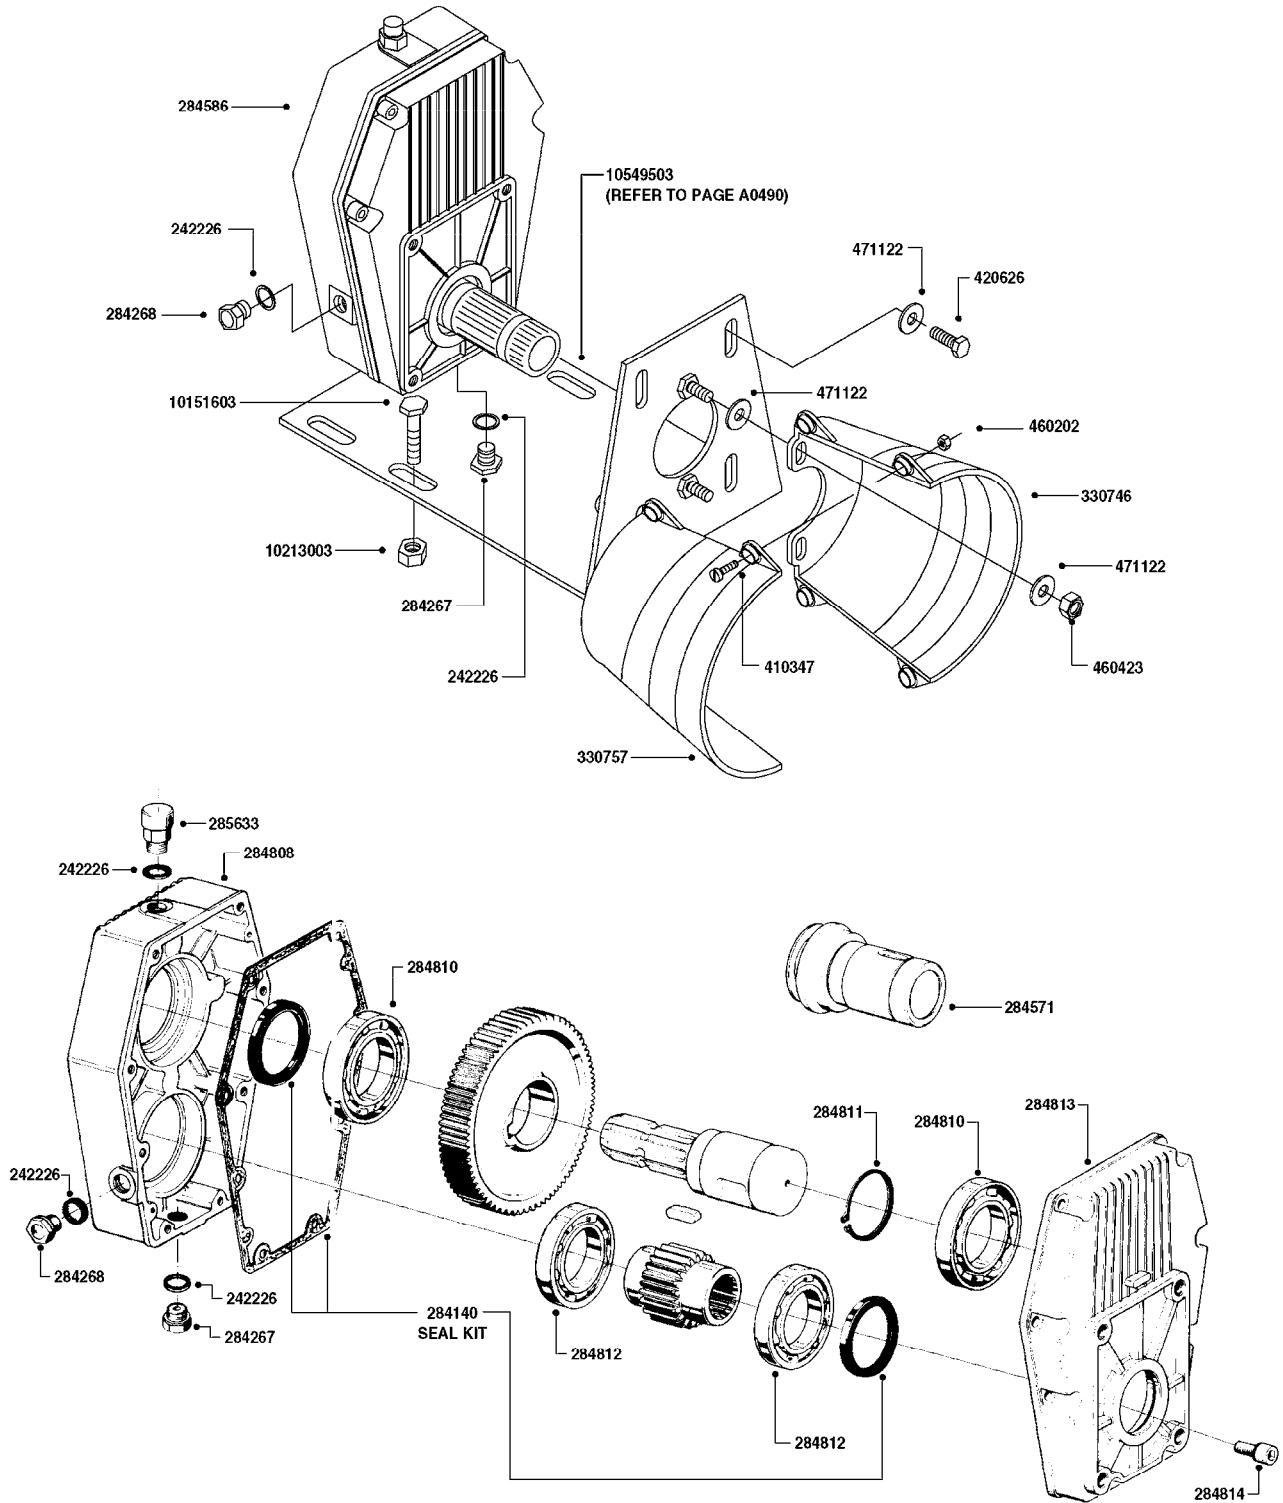

GEAR LUBE REQUIREMENT
SAE 90 GEAR LUBE
(FILL TO SIGHT GAUGE CENTER)

COMPLETE ASSEMBLIES
WHOLEGOODS ITEMS

A0480

GEAR DRIVE 1000RPM 361-3/460-3
A0480-HIN, 01:01:16

Page 1
Date 04.11.2017 13:06

parts-n°	order qty	description
242226	1	SEAL WASHER F.BOTTOM PLUG
284140	1	GASKET SET FOR GEAR ML52 1/3
284267	1	BOTTOM PLUG F. GEAR ML52
284268	1	LEVEL INDICATOR GEAR ML 52
284571	1	SHAFT F.ML52
284586	1	GEAR BOX 1000 RPM
284808	1	HOUSING F.ML52 GEARBOX
284810	1	BEARING INNER ML52 GEARBOX
284811	1	SNAP-RING OUTER 46X2
284812	1	BEARING OUTER ML52 GEARBOX
284813	1	ENDCOVER F.ML52 GEARBOX
284814	1	SCREW F.END COVER ML52 GEARBOX
285633	1	BOTTOM PLUG F.M7 GEAR
330746	1	GUARD PTO LOWER PART SHORT
330757	1	GUARD PTO UPPER PART SHORT
410347	1	SCREW M6X20 8.8
420626	1	BOLT HEX 8.8 DEL M10X20 FT
460202	1	NUT HEX M6
460423	1	NUT HEX M10X1.50 LOCK DIN985A2 SS
471122	1	WASHER, M10, Ø20/10.5X 2.0, SS
10151603	1	BOLT HEX 7/16 NC GR.2 01.50'
10213003	1	NUT HEX NC (NYLON LOCK) 7/16"
10549503	1	GEAR BOX KIT 1000 RPM LESS G/B