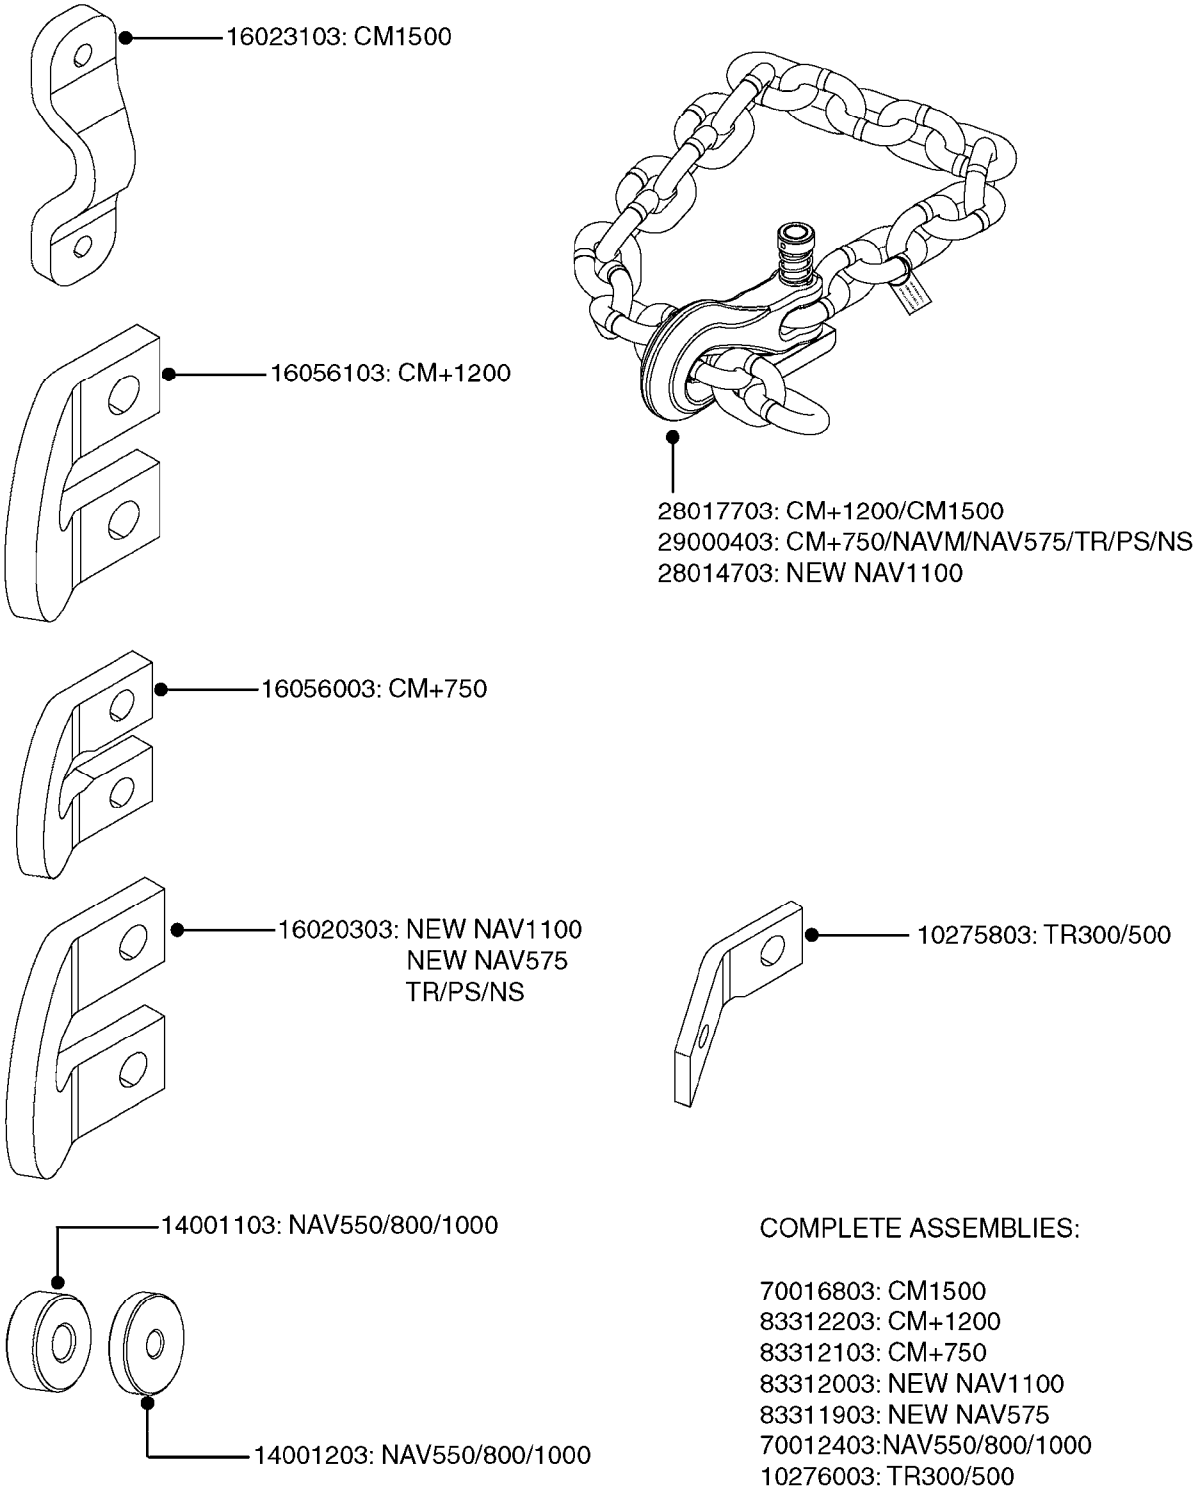

K0770

SAFETY CHAINS
K0770-HIN, 01:01:16

Page 1

Date 04.11.2017 13:07

parts-n°	order qty	description
10275803	1	CHAIN BKT. FOR TR300/500/TX650
10276003	1	SAFETY CHAIN KIT TR300/500
14001103	1	MOUNTING HUB F. SAFETY CHAIN
14001203	1	MNT WASHER F. SAFE CHAIN KIT
16020303	1	SAFETY CHAIN MNT.BRKT.30,400LB
16023103	1	SAFETY CHAIN MNT.BRKT.40,500LB
16056003	1	SAFETY CHAIN MNT.BRKT.16100 lb
16056103	1	SAFETY CHAIN MNT.BRKT.40500 lb
28014703	1	SAFETY CHAIN 30,400LBS CERT.
28017703	1	SAFETY CHAIN 40,500LBS CERT.
29000403	1	SAFETY CHAIN CERT 16100LB
70012403	1	*SAFETY CHAIN KIT 16100LB NAV
70016803	1	SAFETY CHAIN KIT CM1500
83311903	1	SAFTY CHAIN KIT 575 NAV.
83312003	1	SAFETY CHAIN KIT 1100 NAV.
83312103	1	SAFETY CHAIN KIT CM+750
83312203	1	SAFETY CHAIN KIT CM+1200