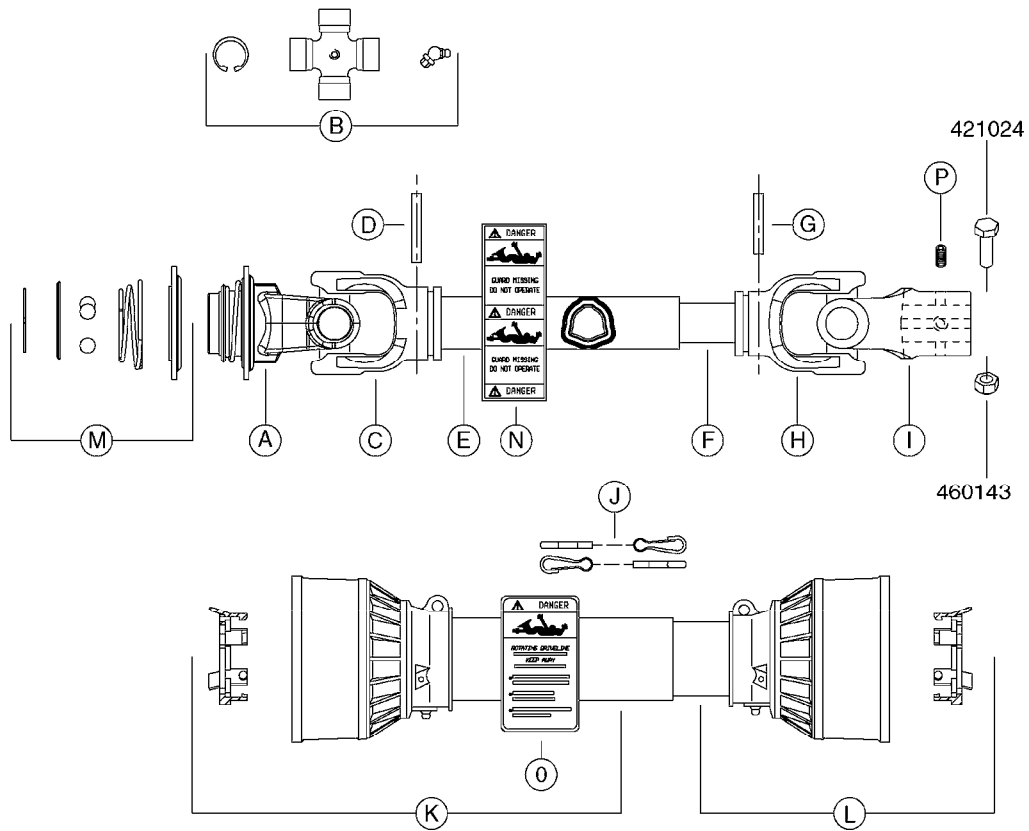

**COMPLETE ASSEMBLIES
WHOLEGOOD ITEMS**

PTO #	28021403	28021503	28021603
TRACTOR	1-3/8" 6 SPLINE	1-3/8" 21 SPLINE	1-3/4" 20 SPLINE
IMPLEMENT	D1"	D1"	D1"
LENGTH	1031/1501	1031/1499	1066/1519
A	28056703	28056803	28056903
B	289042	289042	28040503
C	28057003	28057003	28057103
D	28057203	28057203	28009803
E	28057303	28057303	28057403
F	28057503	28057503	28057603
G	28057703	28057703	28009903
H	28058503	28058503	28010103
I	28057803	28057803	28057903
J	28040703	28040703	28040703
K	28058003	28058003	28058103
L	28058203	28058203	28058303
M	28027903	28027903	28058403
N	28041803	28041803	28041803
O	28041903	28041903	28041903
P	450015	450015	450015

A0520