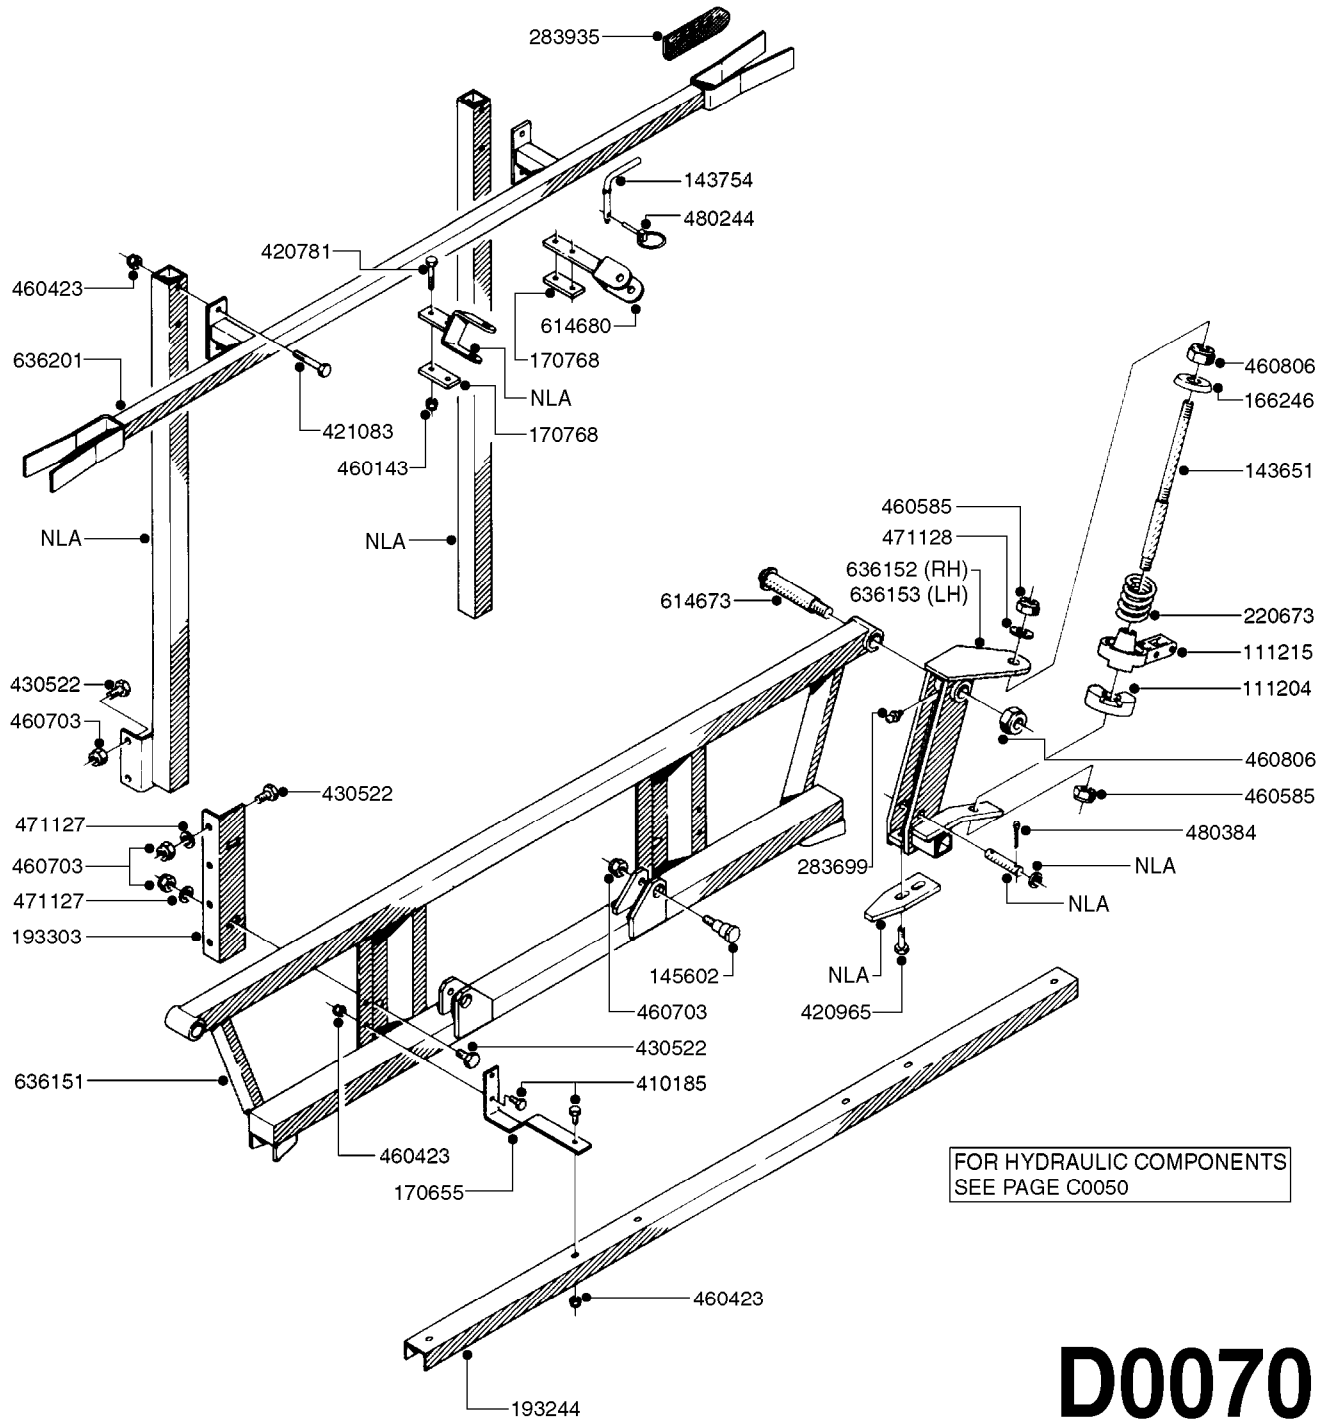

BOOM - SB 20' 26' 33'
D0060-HIN, 01:01:16

Page 0
Date 04.11.2017 13:07

D0060

BOOM - SB 20' 26' 33'
D0060-HIN, 01:01:16

Page 1

Date 04.11.2017 13:07

parts-n°	order qty	description
111204	1	CLAW CLUTCH/LOWER D80
111215	1	CLAW CLUTCH/UPPER D80
142597	1	DISTANCE TUBE
143651	1	AXLE M20/M16 L=355 F/BREAKAWAY
143721	1	FRICITION DISC FOR BOOM D30
143754	1	PIN D10 X 56
166246	1	WASHER CUP D53 F.SPRING
166736	1	CLAMP FOR SB BOOM
166865	1	WASHER D35/D25X2
193244	1	NOZZLE TRACK 6-8-10 M SB
193303	1	SUPPORTING ARM FOR SB BOOM
220673	1	SPRING F.PIVOT 100 X 51
334571	1	PLUG 40x40x2 F.SQ.TUBE
410185	1	BOLT HEX 8.8 DEL M6X16
420906	1	BOLT HEX 8.8 DEL M10X60
421083	1	BOLT HEX 8.8 DEL M10X65
430522	1	BOLT HEX 8.8 DEL M12X25 FT
460261	1	NUT HEX M6X1.00 LOCK DIN985 A2 SS
460423	1	NUT HEX M10X1.50 LOCK DIN985A2 SS
460585	1	LOCKING NUT M16 DIN985 A2 SS
460703	1	NUT HEX M12X1.75 LOCK DIN985A2 SS
460806	1	NUT HEX M20X2.50 LOCK DIN985A2 SS
471122	1	WASHER, M10, Ø20/10.5X 2.0, SS
471127	1	WASHER Z12N 13X24X2,5 RST
471128	1	WASHER, M16, Ø30/17.0X 3.0, SS
480244	1	PIN SNAP D4.5
613487	1	TRANSPORT FITTINGS FOR SB BOOM
633942	1	OUTER BOOM WING 26', 28' SB
634163	1	CENTER SECTION - 20',26',33'
634185	1	BOOM WING OUTER PART 33' SB
635780	1	INNER WING SEC. 26',28',33'SB
635792	1	BOOM WING - 20',21'SB-BOOM
706311	1	SPRING WITH HAND-GRIB