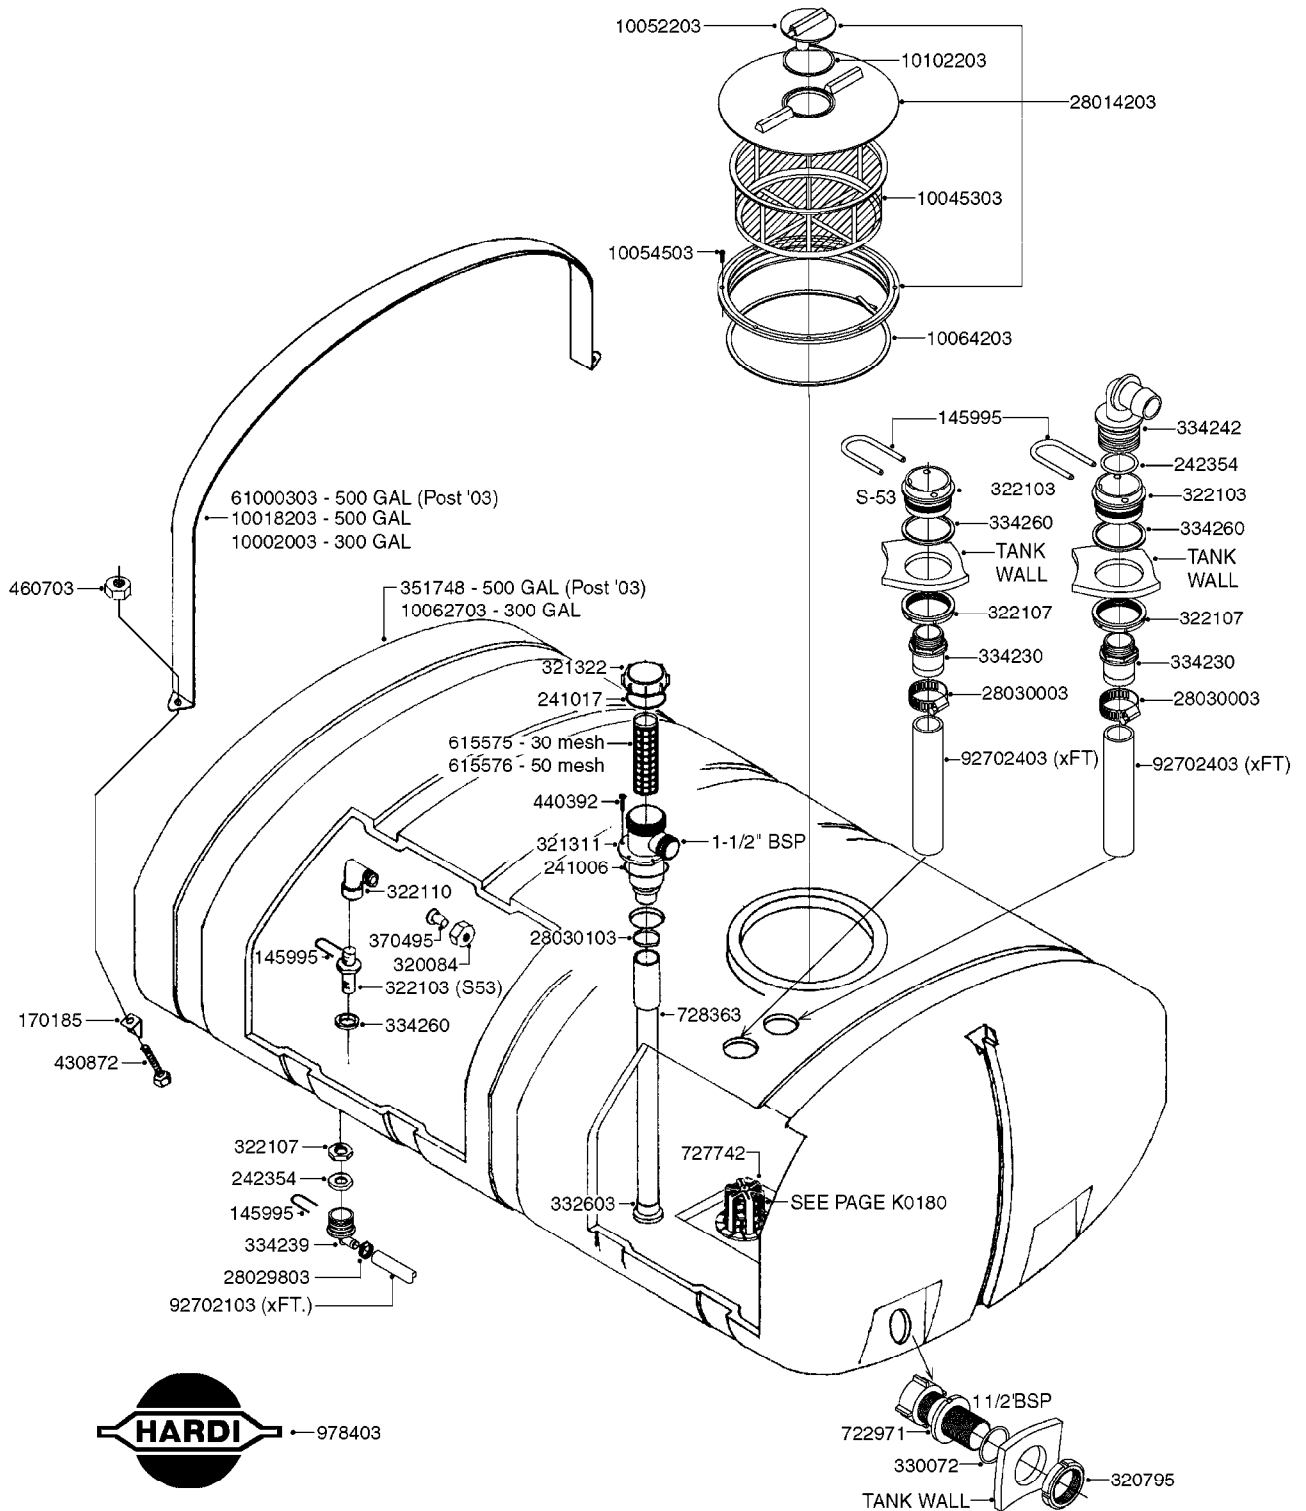

FOR CONNECTING HOSE
FITTINGS, SEE SECTION L

E0180

TANK TR 300/500 W/EC (POST 93)
E0180-HIN, 01:01:16

Page 1
Date 04.11.2017 13:07

parts-n°	order qty	description
145995	1	FITT.DK S-53 FORK
170185	1	ANGLE BRACKET F. TANKSTRAP
241006	1	O-RING D79,2X5,7 NITRIL
241017	1	O-RING D74,5X3 NITRIL
242354	1	O-RING D32.2X3.0 VITON F.S-53
320084	1	FITT.DK NUT 1/2" BSP
320795	1	FITT.DK NUT 1-1/2" BSP JAMB
321311	1	FILTER BODY S 80 X 4
321322	1	SCREW CAP F. S80 X 4
322103	1	FITT.DK S-53 BULKHEAD
322107	1	FITT.DK S-53 BULKHEAD NUT
322110	1	FITT.DK S-53 ELB. 1/2" BSP
330072	1	O-RING D53.5/D45.5X4
332603	1	CAP F. SUCTION TUBE
334230	1	FITT.DK S-53 STR.1"
334239	1	FITT.DK S-53 ELB.1/2"
334242	1	FITT.DK S-53 ELB.1"
334260	1	GASKET F. S-53 BULKHEAD
351748	1	TANK RAW 500 GAL
370495	1	NOZZLE INJECTOR 5066-3.0
430872	1	BOLT HEX 8.8 DEL M12X100 FT
440392	1	SCREW 6.3 X 25.0 DIN7981C TORX
460703	1	NUT HEX M12X1.75 LOCK DIN985A2 SS
615575	1	FILTER F.TOP SUCT.30 MESH GRN.
615576	1	FILTER F.TOP SUCT.50 MESH BLUE
722971	1	SAFETY VALVE SCF 217PSI(15BAR)
727742	1	TOP DRAIN CORD TYPE
728363	1	SUCTION TUBE ASSY.L=72"
978403	1	DECAL COMPANY 280 X 450
10002003	1	STRAP F. TR TANK 300 GAL.
10018203	1	TANK STRAP 500 GA.PRE'03 (92")
10045303	1	FILTER BASKET 16"
10052203	1	LID VENT ASSY
10054503	1	SCREW 3/4" SELF TAPPING
10062703	1	TANK RAW 300 GAL.84 MODEL
10064203	1	SET SEALING SPONGE 1 Ft BULK
10102203	1	GASKET F.16" LID BREATHER
28014203	1	LID ASSY. (3-PC.) 16" ARAG
28029803	1	CLAMP HOSE GEAR P1/2" 6708
28030003	1	CLAMP HOSE GEAR P1" 6716
28030103	1	CLAMP HOSE GEAR P5/4-S1.5"6724
61000303	1	TANK STRAP 500 GA POST'03(95")
92702103	1	HOSE R X1/2" X300PSI WP X0012"
92702403	1	HOSE PVC SUCT GRAY 1"