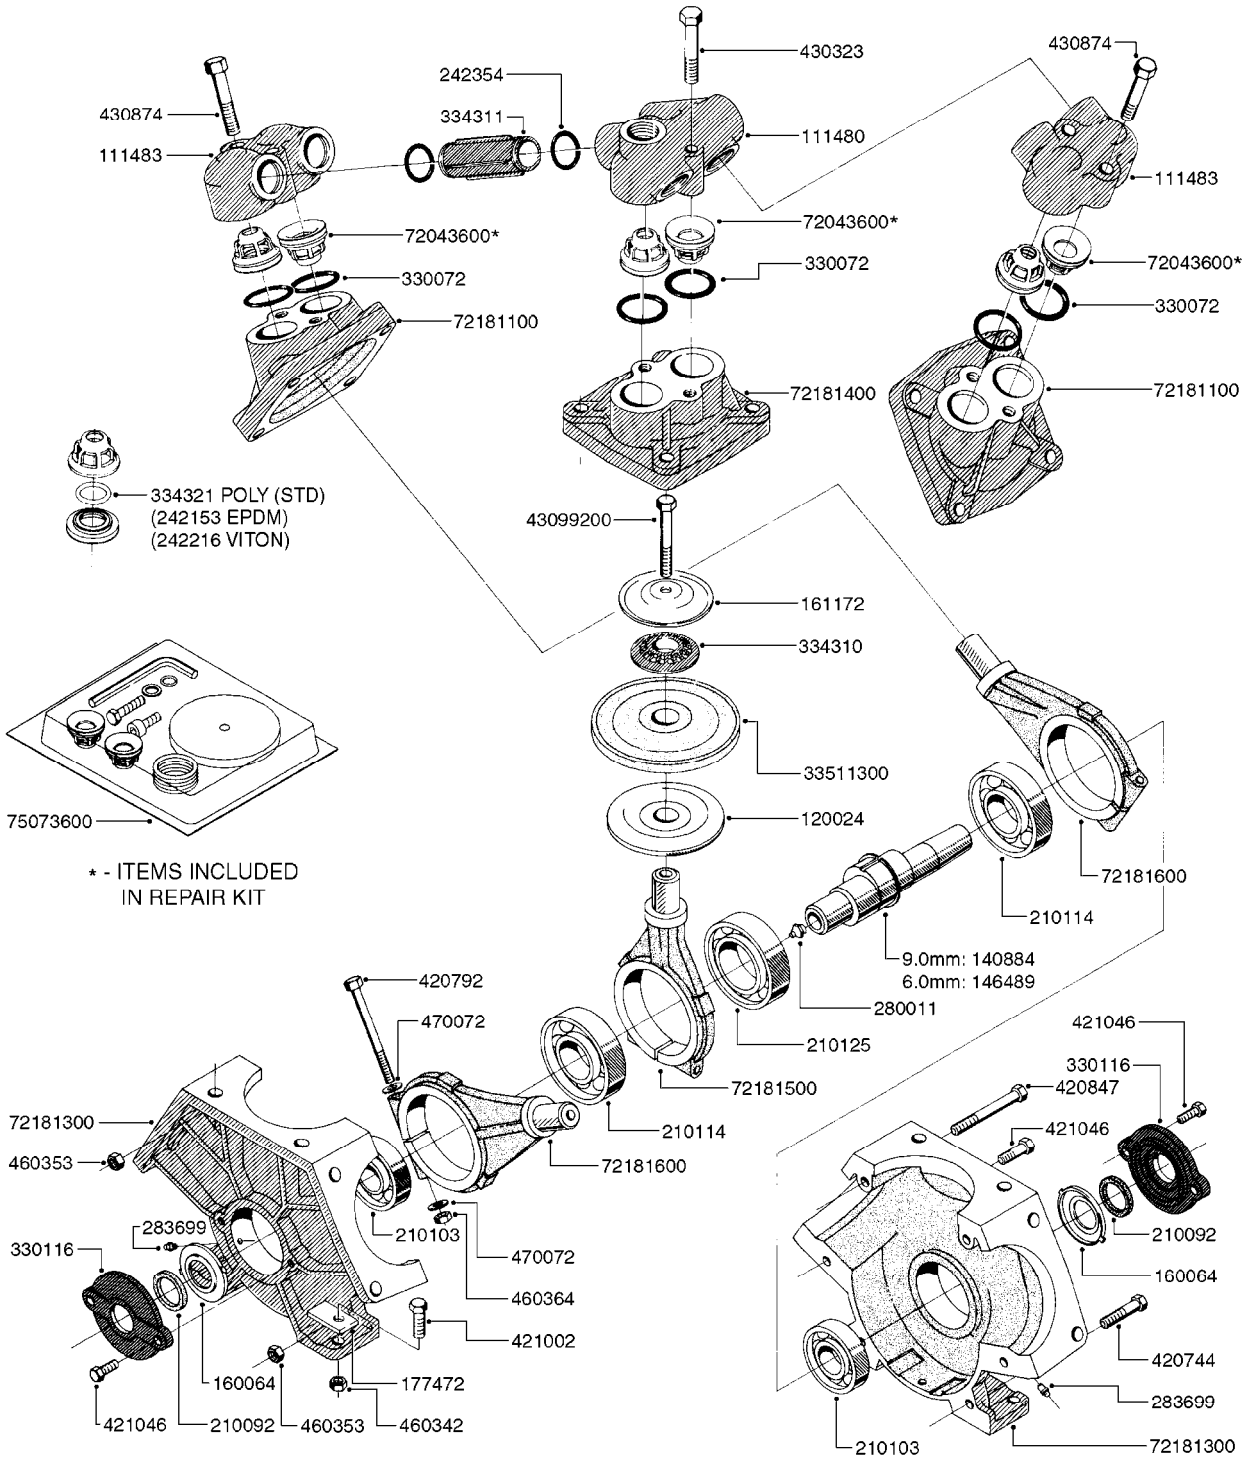

COMPLETE PUMPS
821635 - PUMP ONLY
10396203 - WITH PTO & DAMPER

COMPLETE ASSEMBLIES
WHOLEGOODS ITEMS

A0230

PUMP - 1303 W/ MOUNTING BASE
A0230-HIN, 01:01:16

Page 1
Date 04.11.2017 13:06

parts-n°	order qty	description
111480	1	VALVE HEAD 1302 CENTER
111483	1	VALVE HEAD SIDE 1302
120024	1	DIAPHRAGM BACK DISC 1200-1300
140884	1	CRANK SHAFT MODEL 1300-9
146489	1	CRANK SHAFT MODEL 1302-6MM
160064	1	DUST PLATE
161172	1	DIAPHRAGM DISC F. 1203/1303
177472	1	BRACKET 25 X 5
210092	1	SEAL FELT D43/30X5
210103	1	BEARING BALL 6306
210114	1	BEARING BALL 6308
210125	1	BEARING BALL 6210
242153	1	O-RING D26X4 EPDM
242216	1	O-RING VITON F/1202/1302/462
242354	1	O-RING D32.2X3.0 VITON F.S-53
280011	1	GREASE NIPPLE 1/8" SAE H TR
283699	1	GREASE NIPPLE M6X1
330072	1	O-RING D53.5/D45.5X4
330116	1	SEAL RETAINER, MODEL 1300
334310	1	NYLON WASHER 1202/1302/462
334311	1	CONNECTION PIPE INLET MOD.1302
334321	1	O-RING POLY. 34.0x26.0x4.0
420744	1	SCEW HM 8X40/22 A2 SS DIN931
420792	1	BOLT HEX 8.8 RAW M8X95
420847	1	BOLT HEX 8.8 DEL M8X85
421002	1	BOLT HEX 8.8 DEL M10X30 FT DIN933
421046	1	SCREW HEX M8X25/25 A2 SS DIN933
430323	1	BOLT HEX 8.8 DEL M12X60
430874	1	SCREW SET 8.8 DEL M12X70 FT
460342	1	NUT HEX M10 DEL DIN934
460353	1	NUT HEX M8 BLACK
460364	1	NUT HU M8 A2 SS DIN934
470072	1	WASHER D15/D8X.5 LOCK
821635	1	PUMP 1303/9 540RPM
10396203	1	PUMP 1303 C/W PTO 540 RPM
33511300	1	DIAPHRAGM 1202-1303 POLY 2006
43099200	1	BOLT HEX SS M12 X 30 DIN933 A4
72043600	1	VALVE FOR 462/463
72181100	1	DIAPHRAGM COVER 1203/1303+BLTS
72181300	1	PUMP CASTING 1300 RED W/BOLTS
72181400	1	DIAPHRAGM COVER 1303 W/BOLTS
72181500	1	CONNECTING ROD, CENTER 1303
72181600	1	CONNECTING ROD, SIDE MOD.1300
75073600	1	PUMP KIT 1303 MM "06"