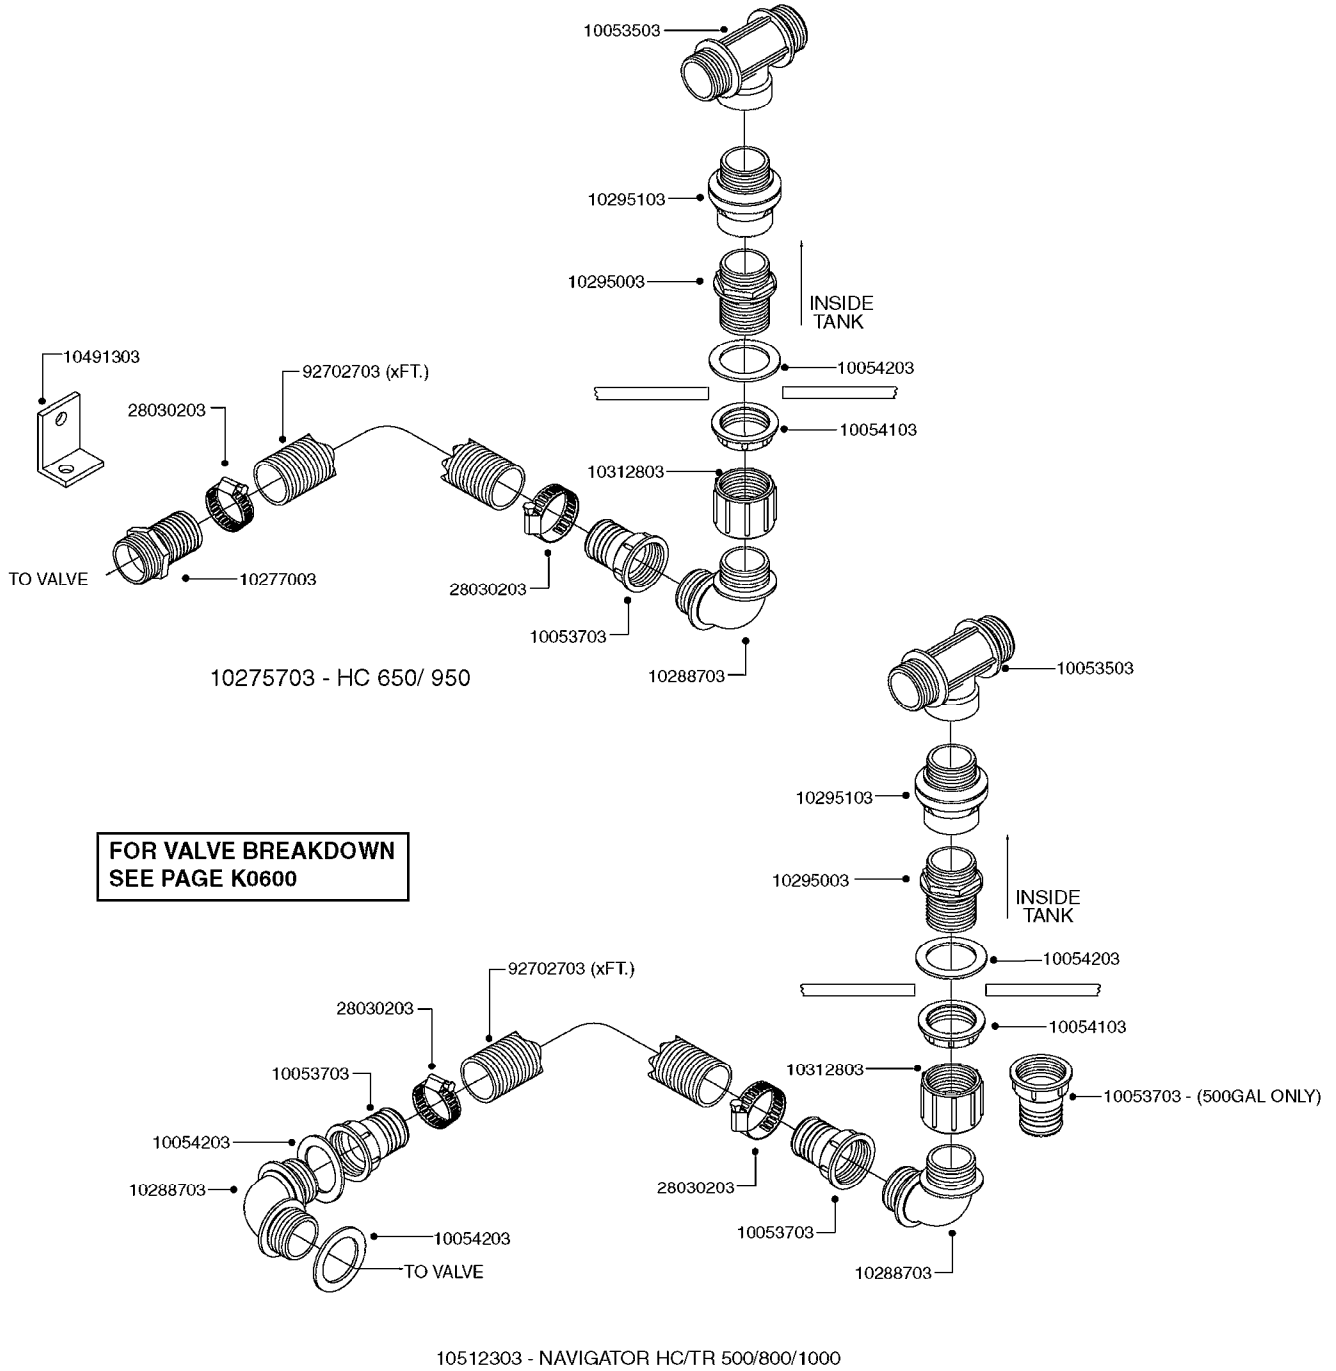

K0580

COMPLETE ASSEMBLIES
WHOLEGOODS ITEMS

QUICKFILL-PLMBNG SYS-TRLR SPYR
K0580-HIN, 01:01:16

Page 1
Date 04.11.2017 13:07

parts-n°	order qty	description
10053503	1	FITT.PO.TEE 2"MX2"FX2"M BSP
10053703	1	FITT.PO.HB STR. 2"BSP #4411
10054103	1	FITT.PO.NUT 2" BSP JAMB MCPHEE
10054203	1	GASKET F. 2" FITTINGS RUBBER
10275703	1	*QUICK FILL KIT 650/950M
10277003	1	FITT.PO.HB 2.00X2.00 MCPHEE
10288703	1	FITT.PO.EL 2MX2M 90 DEG MCPHEE
10295003	1	FITT.PO.HN 2' 250071
10295103	1	FOOT VALVE 2" 504019
10312803	1	FITT.PO.BU 2' X 2'
10491303	1	ANGLE FOR HC950 QUICK FILL
10512303	1	QUICK FILL KIT NAV. (DON'T ORD)
28030203	1	CLAMP HOSE T-BOLT S2" 235-67
92702703	1	HOSE PVC SUCT GRAY 2"