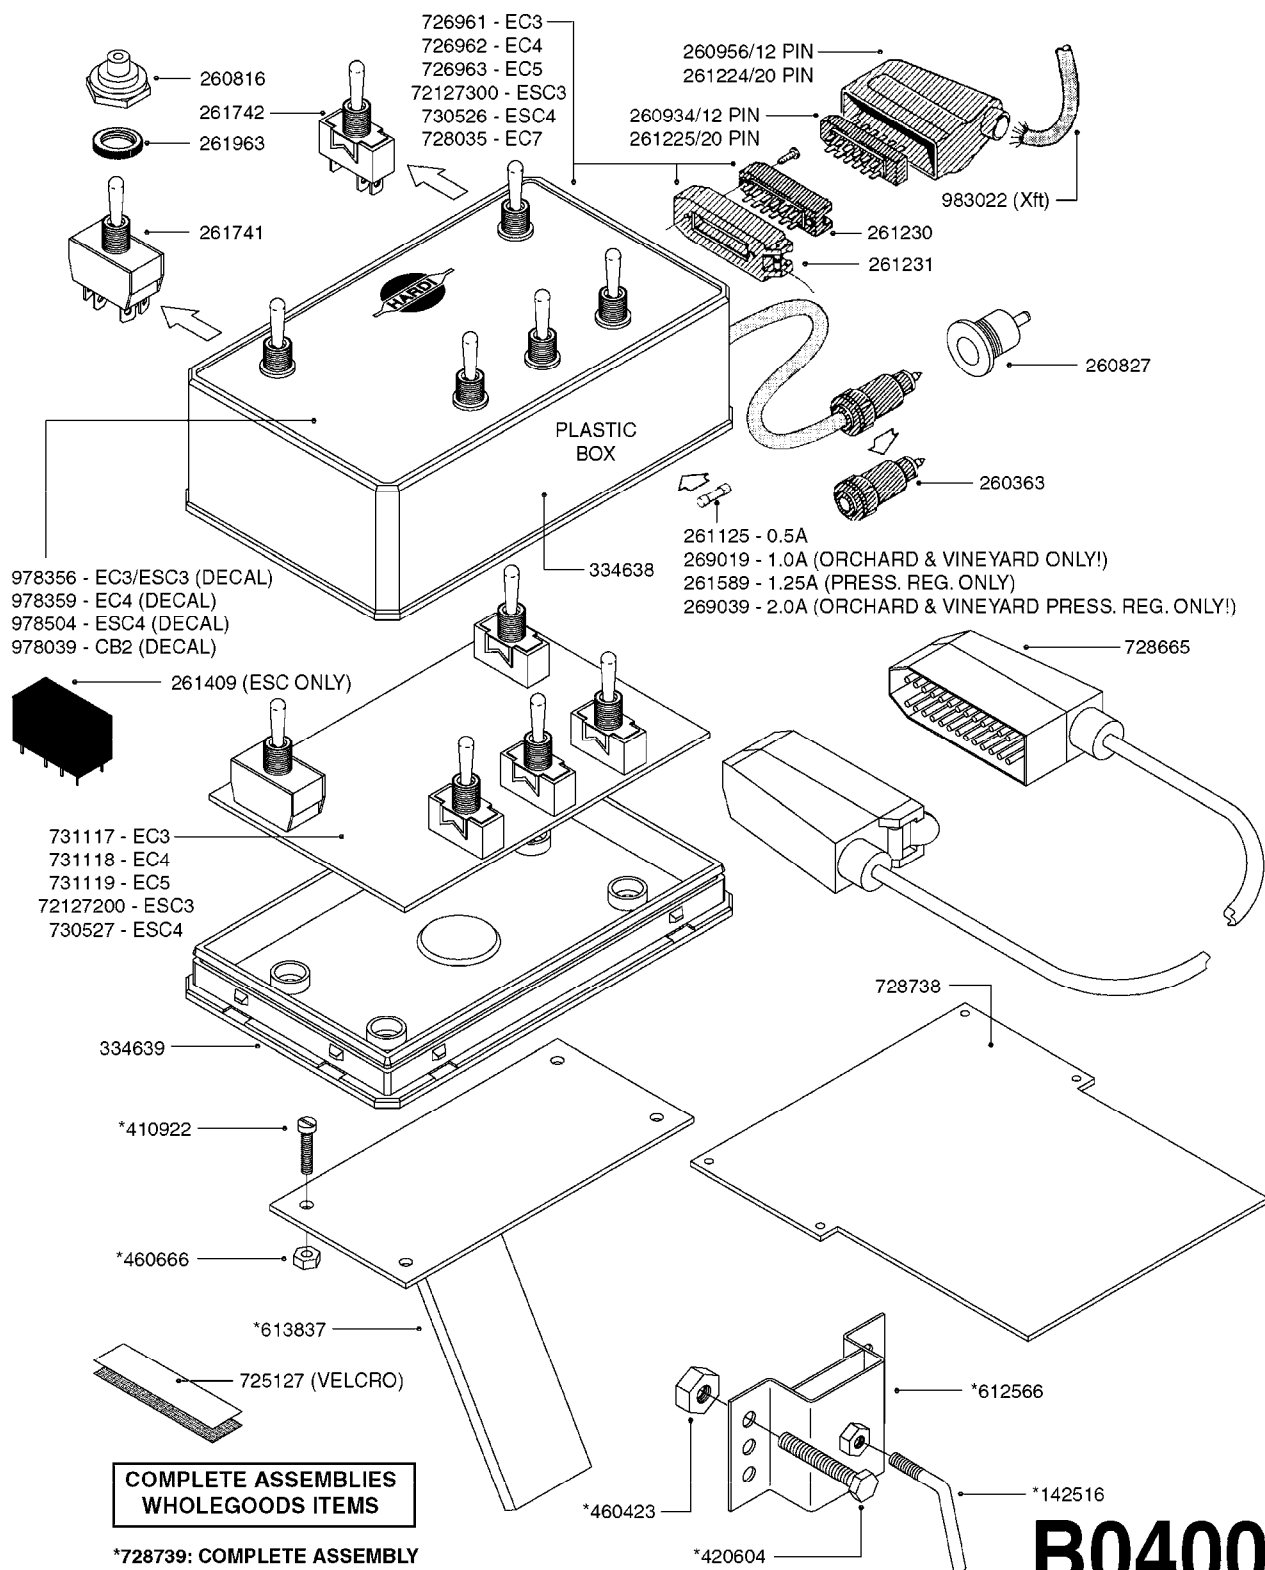

*728739: COMPLETE ASSEMBLY (NLA)

COMPLETE ASSEMBLIES
WHOLEGOODS ITEMS

B0390

CONTROL BOX F/EC+EC-SC
B0390-HIN, 01:01:16

Page 1

Date 04.11.2017 13:06

parts-n°	order qty	description
142516	1	SCREW SET M10 BENT F. LOCKING
260363	1	PLUG 2 POLE 12V
260794	1	SWITCH F.PRESS ADJ.EC CONTROL
260816	1	CAP W/RUBBER BOOT F.EC SWITCH
260827	1	PLUG F.EC ATTACHMENTS
260864	1	SWITCH F.HY BOOM CONTROL BOX
260923	1	PLUG INSERT 12 POLE FEMALE
260934	1	PLUG INSERT 12 POLE MALE
260945	1	PLUG HOUSE 12 POLE FEMALE
260956	1	PLUG HOUSE 12 POL.MALE
261066	1	SWITCH 2 POLE
261125	1	FUSE 5 X 20 500mA
261224	1	PLUG HOUSING F/20 POLE MALE
261225	1	PLUG INSERT 20 POLE MALE
261230	1	PLUG INSERT 20 POLE FEMALE
261231	1	PLUG HOUSING 20 POLE FEMALE
410922	1	CYL.SKR 8.8 DEL M4X20 RST
411006	1	SCREW M4X40 SLOTTED
420604	1	BOLT HEX 8.8 DEL M10X25 FT DIN933
460423	1	NUT HEX M10X1.50 LOCK DIN985A2 SS
460666	1	NUT HEX M4
612566	1	MOUNT BRACKET F.FAN CABLE ASSY
613837	1	MOUNT PLATE FOR EC CONTROL BOX
725006	1	CIRCUIT BOARD 4 VALVE
725014	1	CONTROL BOX EC 4 SEC./12 PIN
725056	1	PRINTED CIRC.W SW 3WAY 726961
726961	1	CONTROL BOX EC 3 SEC./20 PIN
726962	1	CONTROL BOX EC 4 SEC./20 PIN
727376	1	CIRCUIT BOARD F.ESC 3 BANK
728072	1	CABLE,20-PIN,6M EC/4
728073	1	CABLE,20-PIN,6M, EC/3
728075	1	CABLE F.CONTROL BOX 5M EC/3
728665	1	CABLE EXT.-QUICK ATTACH 20 PIN
728666	1	CABLE-QUICK ATTACH 12 PIN
728738	1	DOUB.CONT.BOX & OR F/M PLATE
728739	1	IN CAB CONTROL MOUNT KIT
729721	1	CONTROL BOX ESC3
983022	1	WIRE 12 x 0.5 x 2MM x 12"
10297303	1	CIRCUIT BOARD FOR T.M.S.
10411203	1	RELAY T-82