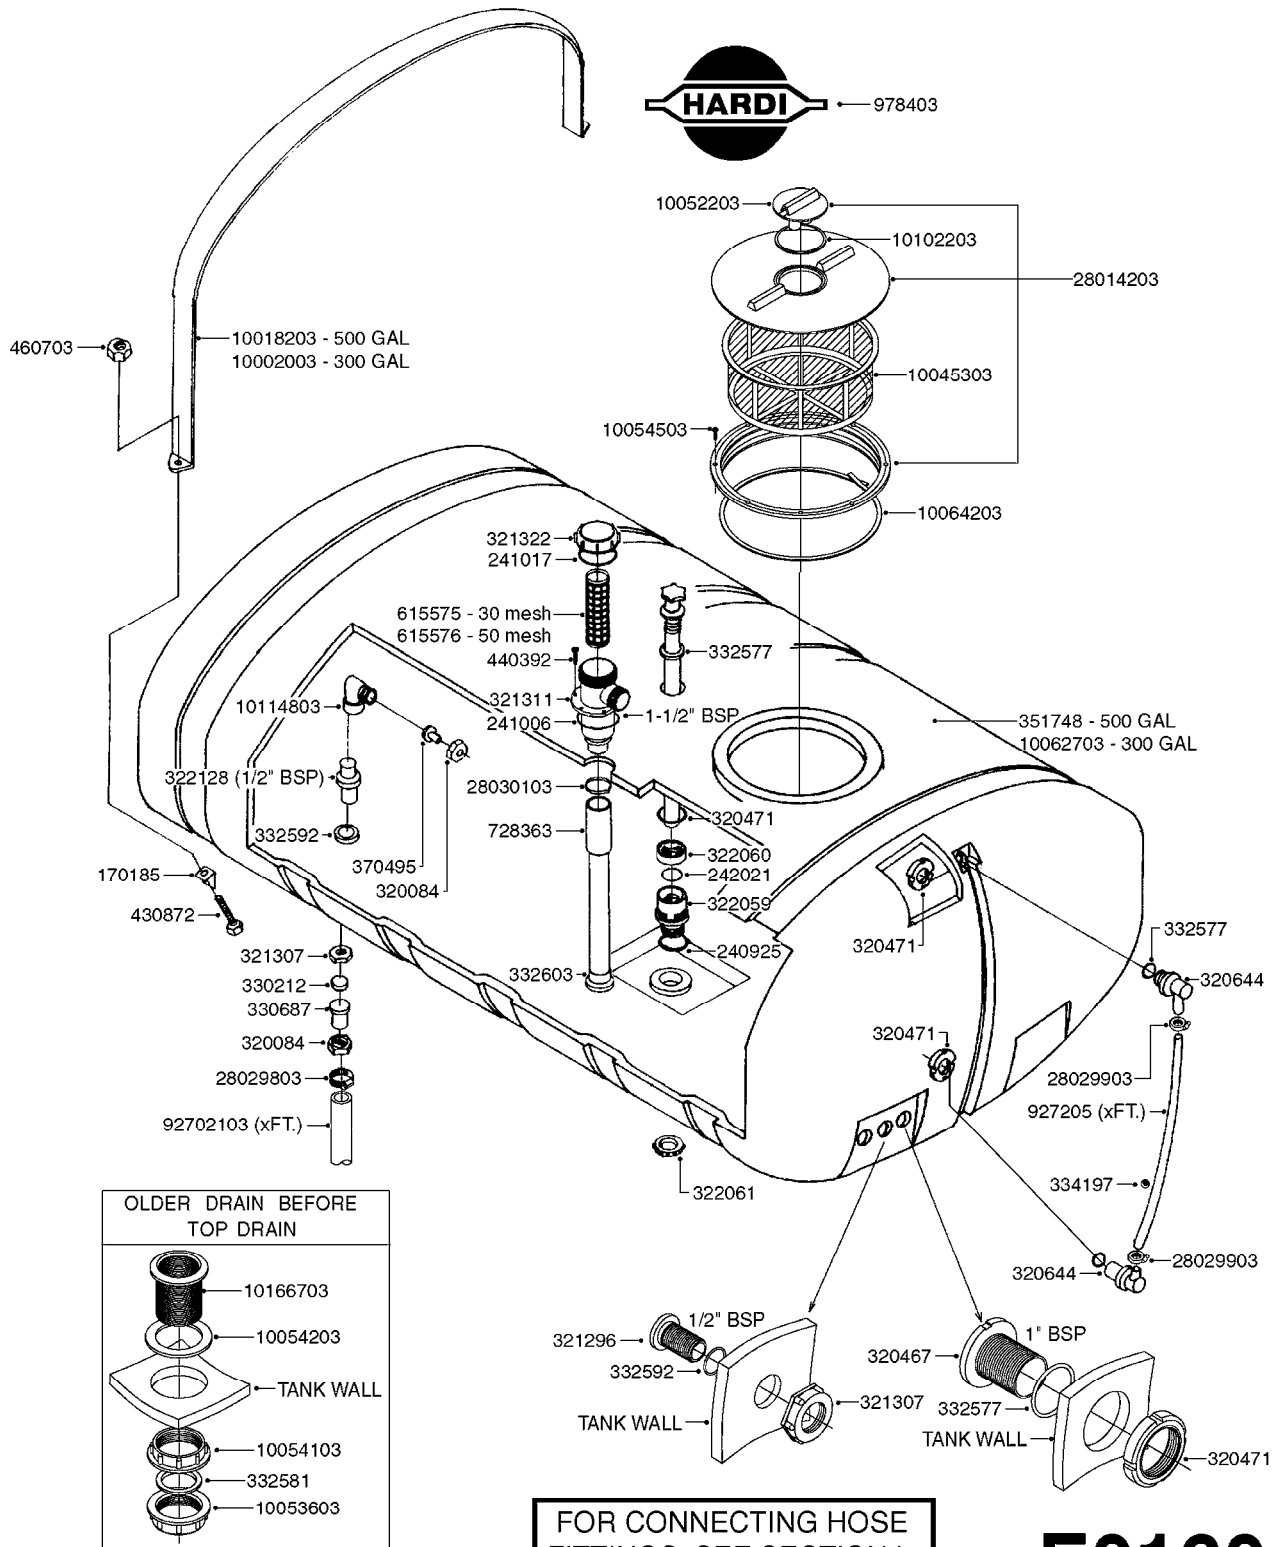

WITH 1-1/2" BALL VALVE

FOR CONNECTING HOSE FITTINGS, SEE SECTION L

E0150

TANK - ESC 300/500
E0150-HIN, 01:01:16

Page 1

Date 04.11.2017 13:07

parts-n°	order qty	description
145995	1	FITT.DK S-53 FORK
145996	1	FITT.DK S-67 FORK
170185	1	ANGLE BRACKET F. TANKSTRAP
241973	1	O-RING Ø3 X 44,2 70 SHORES NITRIL
242109	1	O-RING D32.2x3.0
320084	1	FITT.DK NUT 1/2" BSP
322103	1	FITT.DK S-53 BULKHEAD
322104	1	FITT.DK S-67 BULKHEAD
322107	1	FITT.DK S-53 BULKHEAD NUT
322108	1	FITT.DK S-67 BULKHEAD NUT
322110	1	FITT.DK S-53 ELB. 1/2" BSP
322325	1	FITT.DK S-67 X 1-1/2"BSP LONG
334230	1	FITT.DK S-53 STR.1"
334239	1	FITT.DK S-53 ELB.1/2"
334260	1	GASKET F. S-53 BULKHEAD
334261	1	GASKET F. S-67 BULKHEAD
334444	1	HOSE TAIL S67 1"1/2 STRAIGHT
334445	1	HOSE TAIL 90° S67 1"1/2
351748	1	TANK RAW 500 GAL
370495	1	NOZZLE INJECTOR 5066-3.0
430872	1	BOLT HEX 8.8 DEL M12X100 FT
460703	1	NUT HEX M12X1.75 LOCK DIN985A2 SS
978057	1	DECAL S/G TANK 500GAL-99
978403	1	DECAL COMPANY 280 X 450
10002003	1	STRAP F. TR TANK 300 GAL.
10018203	1	TANK STRAP 500 GA.PRE'03 (92")
10045303	1	FILTER BASKET 16"
10052203	1	LID VENT ASSY
10054503	1	SCREW 3/4" SELF TAPPING
10062703	1	TANK RAW 300 GAL.84 MODEL
10064203	1	SET SEALING SPONGE 1 Ft BULK
10102203	1	GASKET F.16" LID BREATHER
10407903	1	BALL VALVE 1-1/2" MCPHEE
28014203	1	LID ASSY. (3-PC.) 16" ARAG
28029803	1	CLAMP HOSE GEAR P1/2" 6708
28030103	1	CLAMP HOSE GEAR P5/4-S1.5"6724
92702103	1	HOSE R X1/2" X300PSI WP X0012"
92702603	1	HOSE PVC SUCT GRAY 1-1/2"
97600203	1	DECAL S/G TANK 300 GAL-99