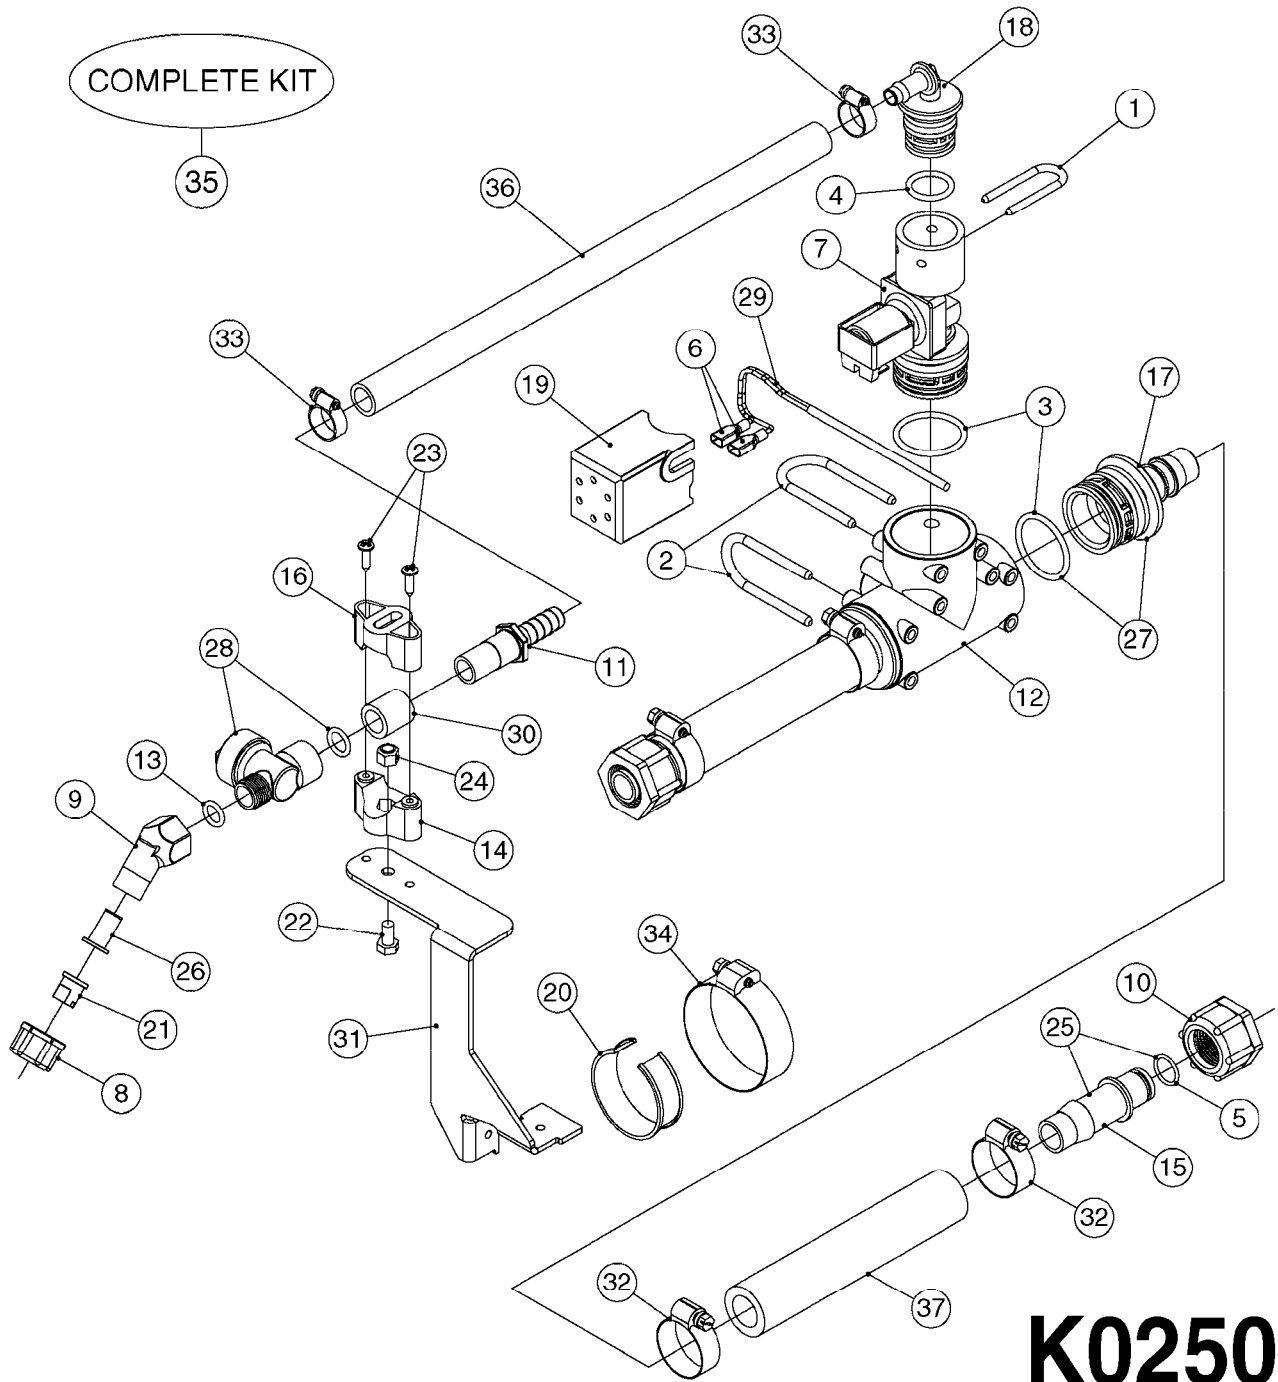

K0250

ELECTRIC END NOZZLE KIT '09
K0250-HIN, 01:01:16

Page 1

Date 04.11.2017 13:07

Pos.	parts-n°	order qty	description
1	145994	1	FITT.DK S-40 FORK
2	145995	1	FITT.DK S-53 FORK
3	242354	1	O-RING D32.2X3.0 VITON F.S-53
4	242355	1	O-RING D19.2X3.0 VITON F.S-40
5	242594	1	O-RING D14 X 1.78 SCH.70-EPDM
6	261539	1	SPADE F.ELEC CONNEX BLUE INSUL
7	262104	1	VALVE, SOLENOID, S53/S40
8	320187	1	FITT.DK CAP 3/8" BSP BLACK
9	320191	1	FITT.DK ELB 3/8' BSP 45 DEGREE
10	320283	1	FITT.DK NUT 3/4"BSP
11	320891	1	FITT.DK HB 3/8'- 3/8' BSP
12	322352	1	FITT.DK S-53 TEE
13	330013	1	O-RING D15/D10X2.5 F.3/8"NUT
14	333012	1	NOZZLE HOLD. UPPER PART
15	334044	1	FITT.DK HB 3/4' F. 3/4' CAP
16	334220	1	YOKE, UPPER NOZZLE BODY
17	334229	1	FITT.DK S-53 STR.3/4"
18	334237	1	FITT.DK S-40 ELB.3/8"
19	334965	1	COVER FOR S53 SOLENOID VALVE
20	341291	1	RUBBER HOSE CLAMP COVER 130MM
21	370392	1	NOZZLE END FAN 1850-G 300
22	410546	1	SCREW HEX M6X12 A2 SS DIN933
23	440665	1	SCREW M4.2X16 STAINLESS
24	460261	1	NUT HEX M6X1.00 LOCK DIN985 A2 SS
25	724621	1	FITT.DK HB 3/4"ASSY F.3/4" NUT
26	725042	1	SCREEN 80 MESH W.GASKET, RED
27	726558	1	FITT.DK S53 STR. 3/4" W.ORING
28	729610	1	NOZZLE ASSY. NON DRIP 3/8 THRD
29	983087	1	ELEC. CABLE 2 WIRE X 0.75MM
30	10631003	1	HOSE R X CLEAR BRAID.X 1/2 12"
31	16110803	1	NOZZLE BRACKET VAR SPACINGS
32	28029903	1	CLAMP HOSE GEAR P3/4"-S1" 6712
33	28044903	1	CLAMP HOSE GEAR P3/8" 6706
34	28047003	1	CLAMP HOSE GEAR 30 X 50 6732
35	82613203	1	ELECTRIC END NOZZLE KIT 2009
36	92701703	1	HOSE R X3/8" X300PSI WP X0012"
37	92703203	1	HOSE R X3/4" X300PSI WP X0012"