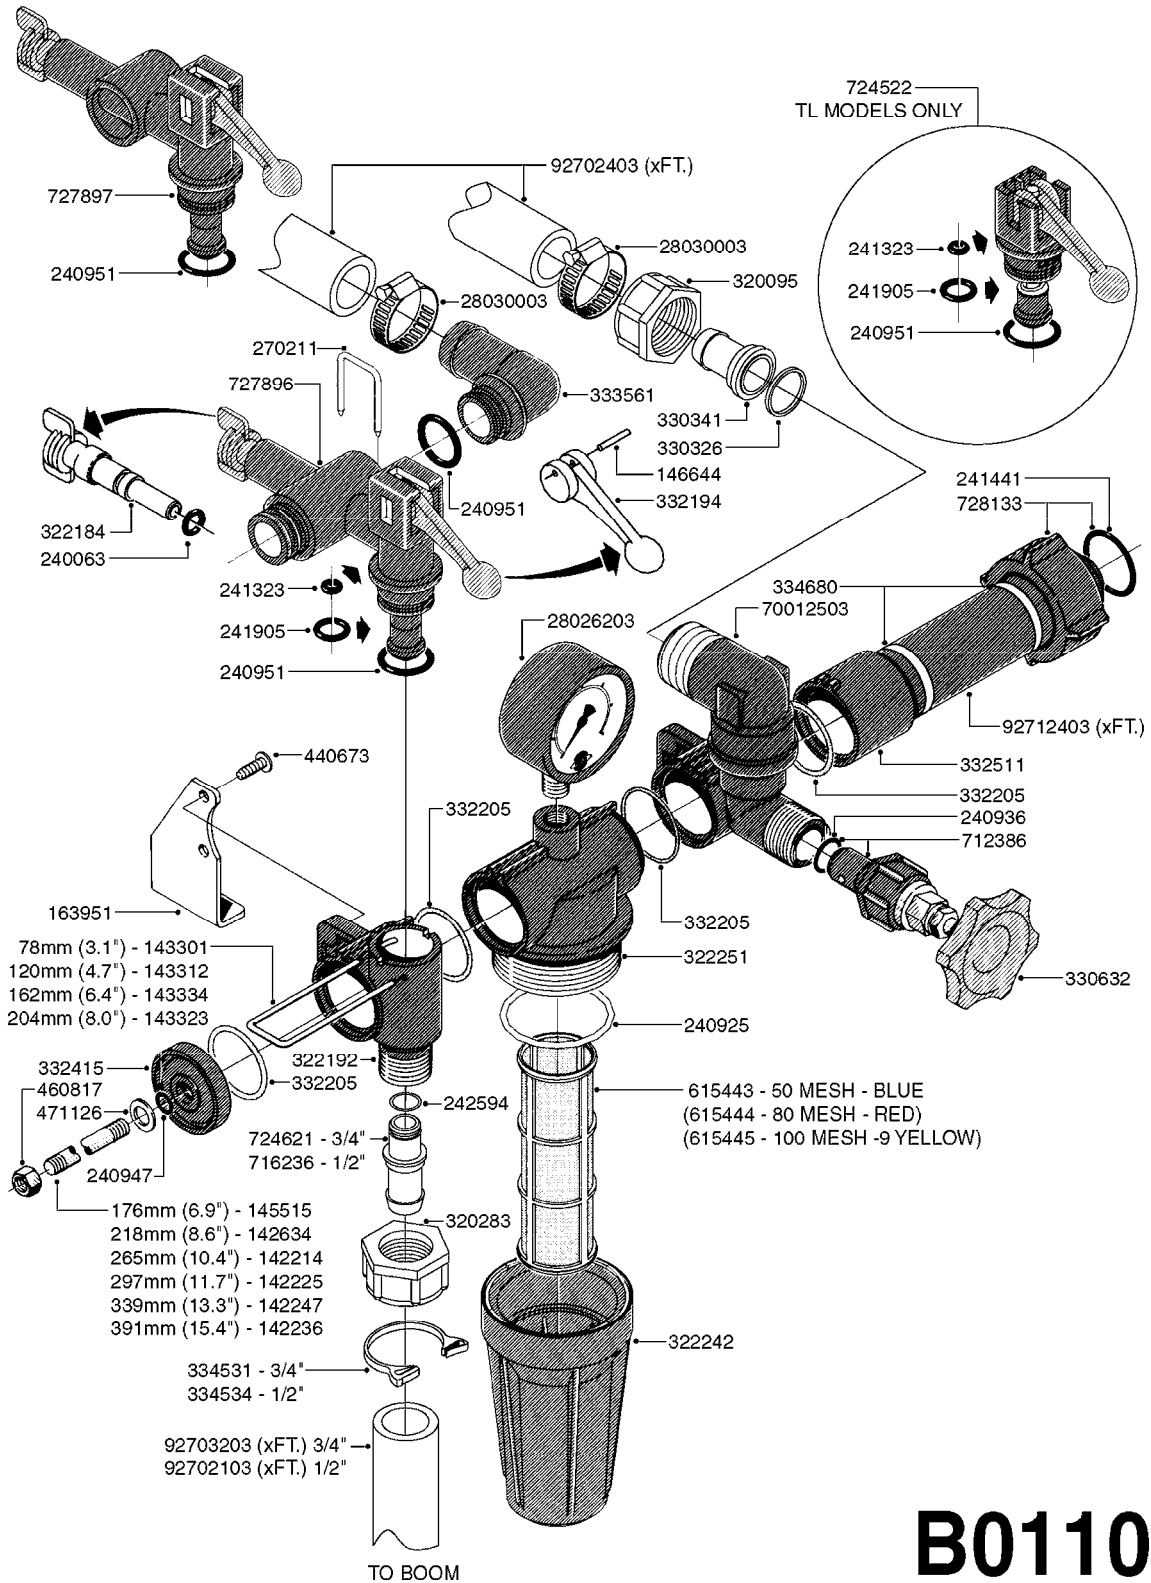

B0110

BK-180 BOOM VALVES-MAN.POST 00
B0110-HIN, 01:01:16

Page 1
Date 04.11.2017 13:06

parts-n°	order qty	description
142214	1	STUD BOLT - M8X265, 3 SECTION
142225	1	STUD BOLT 8 X 299 - 6 MODULS
142236	1	STUD BOLT 8 X 381 - 8 MODULS
142247	1	STUD BOLT 8 X 341 - 7 MODULS
142634	1	STUD BOLT M8 X 213 - 4 MODULS
143301	1	LOCK CLAMP 78 MM
143312	1	LOCK CLAMP 120 MM
143323	1	LOCK CLAMP 204 MM
143334	1	LOCK CLAMP 162 MM
145515	1	STUD BOLT M8 X 176MM
146644	1	PIN D3X19 STAINLESS
163951	1	MOUNT BRACKET FOR BK180 SECTIO
240063	1	O-RING D14.1/9.3 X 2.4
240925	1	O-RING D49.5X3 NITRIL
240936	1	O-RING D13.3X2.4 NITRIL
240947	1	O-RING D7.3X2.4 NITRIL
240951	1	O-RING D21.2X3 NITRIL
241323	1	O-RING D5.3X2.4 NITRIL
241441	1	O-RING D29.3X3
241905	1	O-RING 12,3X2,4 VITON DKR.1,05
242594	1	O-RING D14 X 1.78 SCH.70-EPDM
270211	1	FITT.DK S25 FORK L=37.5
320095	1	FITT.DK NUT 1" BSP
320283	1	FITT.DK NUT 3/4"BSP
322184	1	SCREW F.ADJUSTING CONST.PRESS.
322192	1	HOUSING F.DISTRIBUTOR
322242	1	FILTER BOWL / IN-LINE
322251	1	HOUSING F.FILTER MOUNT BK/EC
330326	1	O-RING D30/D24X2 F.1"NUT
330341	1	FITT.DK HB 1" F. 1" NUT
330632	1	REGULATING HANDLE
332194	1	DISTRIBUTION HANDLE
332205	1	O-RING D43/39XD2
332415	1	COVER
332511	1	FITT.DK END CAP 1"HB F.BK180
333561	1	FITT.DK ELB.1" EC RETURN
334531	1	CLAMP HOSE PLASTIC 3/4"
334534	1	CLAMP HOSE PLASTIC 1/2"
334680	1	CLAMP HOSE PLASTIC 1"
440673	1	SCREW F.PLASTIC 5X12 SS
460817	1	NUT HEX M8 STAINLESS DIN 934
471126	1	WASHER, M8, Ø16/ 8.4X 1.6, SS
615443	1	FILTER ELEM.50 MESH BLUE
615444	1	FILTER ELEM.80 MESH RED
615445	1	FILTER ELEM.100 MESH YELLOW
712386	1	PRESSURE REGULATOR COMPL. H-M
716236	1	FITT.DK HB 1/2" ASSY. F. 3/4"
724522	1	DISTR.OVER PART W.OUV PR 83 BK
724621	1	FITT.DK HB 3/4"ASSY F.3/4" NUT
727896	1	HOUSING UPPER F.CONST.PRESS.
727897	1	HOUSING UPPER PART END PC.BK92
728133	1	CONNECTING PART F.BK OPR.UNIT
28026203	1	GAUGE 200PSI/BR,2.5"1/4BSP-BTM
28030003	1	CLAMP HOSE GEAR P1" 6716
70012503	1	HOUSING FOR HARDI-MATIC VALVE
92702103	1	HOSE R X1/2" X300PSI WP X0012"
92702403	1	HOSE PVC SUCT GRAY 1"
92703203	1	HOSE R X3/4" X300PSI WP X0012"
92712403	1	HOSE R X1" X300PSI WP X0012"