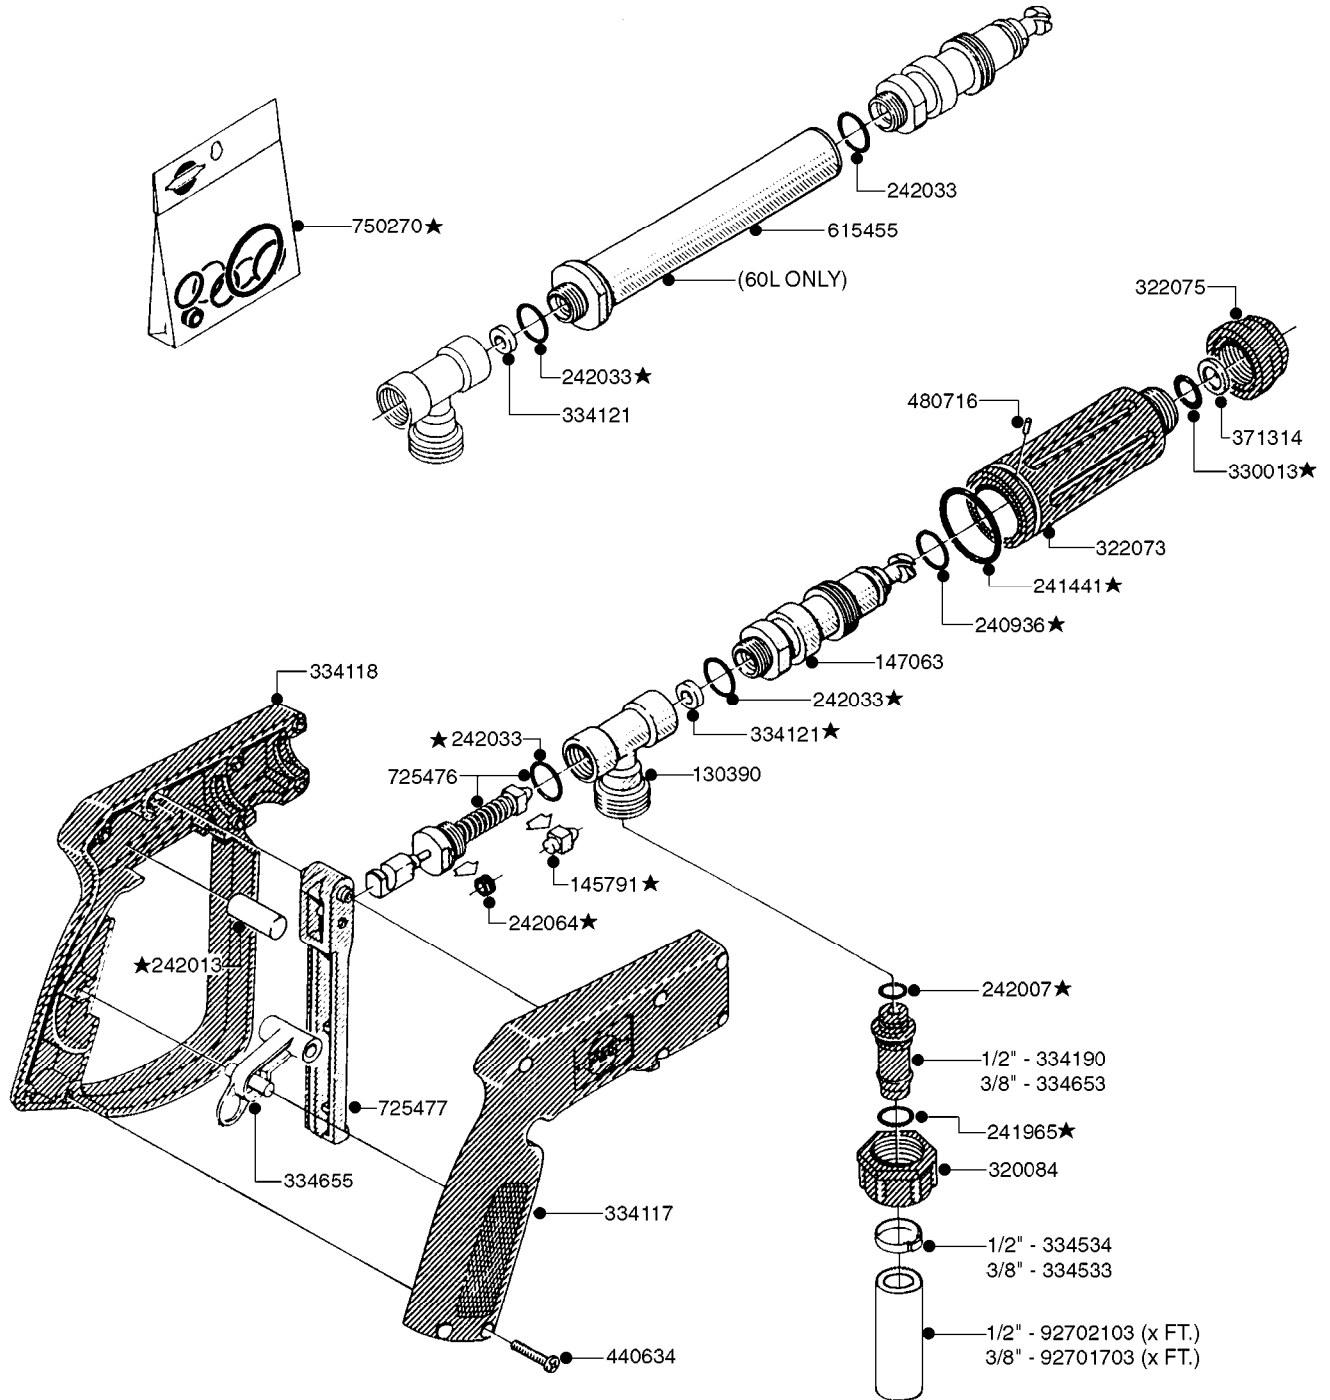

COMPLETE ASSEMBLY:
843197 - 60L
843196 - 60S

COMPLETE ASSEMBLIES
WHOLEGOODS ITEMS

K0480

HANDGUN TYPE 60S/60L POST 95
K0480-HIN, 01:01:16

Page 1
Date 04.11.2017 13:07

parts-n°	order qty	description
130390	1	TEE 3/8'X 1/2' BSP F.TYPE 60S
145791	1	CONE FOR ON/OFF
147063	1	SWIRL F.SPRAY GUN TYPE 60
240936	1	O-RING D13.3X2.4 NITRIL
241441	1	O-RING D29.3X3
241965	1	O-RING 12.1 X 1.6
242007	1	O-RING D9.1X1.6
242013	1	SPRING RUBBER F/TRIGGER
242033	1	O-RING
242064	1	SLEEVE RUBBER 3X8X4MM
320084	1	FITT.DK NUT 1/2" BSP
322073	1	HOUSING F.SWIRL TYPE 60S H.G.
322075	1	HOUSING F. NOZZLE
330013	1	O-RING D15/D10X2.5 F.3/8"NUT
334117	1	HANDLE PIECE RIGHT F.60S/60L
334118	1	HANDLE PIECE LEFT F.60S/60L
334121	1	SEAT FOR ON-OFF TYPE
334190	1	FITT.DK HB 1/2' F. PISTOL 60S
334533	1	CLAMP HOSE PLASTIC 3/8"
334534	1	CLAMP HOSE PLASTIC 1/2"
334653	1	FITT.DK HB 3/8' F.HANDGUN
334655	1	TRIGGER SAFETY F.60S/60L GUN
371314	1	NOZZLE CERAMIC 1099-20
440634	1	SCREW 5/8"
480716	1	PIN D3X6 STAINLESS
615455	1	TUBE F.LANCE TYPE 60L
725476	1	SPINDLE
725477	1	TRIGGER
750270	1	GASKET KIT F.SPRAY GUN
843196	1	GUN, MODEL 60S
843197	1	HANDGUN KIT TYPE 60 LONG
92701703	1	HOSE R X3/8" X300PSI WP X0012"
92702103	1	HOSE R X1/2" X300PSI WP X0012"