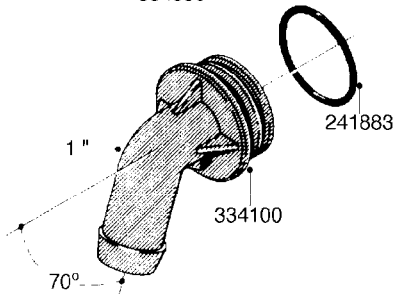

L0080

FITTINGS - S-53
L0080-HIN, 12:09:17

Page 1

Date 04.11.2017 13:07

Pos.	parts-n°	order qty	description
1	145995	1	FITT.DK S-53 FORK
2	241973	1	O-RING Ø3 X 44,2 70 SHORES NITRIL NITRIL (BLACK)
2	242353	1	O-RING D44.2X3.0 VITON F.S-67 VITON (BROWN)
3	242109	1	O-RING D32.2x3.0 NITRIL (BLACK)
3	242354	1	O-RING D32.2X3.0 VITON F.S-53 VITON (BROWN)
4	322103	1	FITT.DK S-53 BULKHEAD
5	322107	1	FITT.DK S-53 BULKHEAD NUT
6	322110	1	FITT.DK S-53 ELB. 1/2" BSP
7	322352	1	FITT.DK S-53 TEE
8	334229	1	FITT.DK S-53 STR.3/4"
9	334260	1	GASKET F. S-53 BULKHEAD
10	334564	1	FITT.DK S-67 TO S-53 ADAPTER
11	391100	1	FITT.DK S-53THREAD INS.1/2"BSP
12	726463	1	FITT.DK S53 BULKHEAD W/GASKET
13	726552	1	FIT.DK S-53X90 1/2" BSP,O-RING
14	726556	1	FITT.DK S-53 HB 1/2" W/O-RING
15	726558	1	FITT.DK S53 STR. 3/4" W.ORING
16	726559	1	FITT DK. S-53 HB 1" W/O-RING
17	726568	1	FITT.DK.S-53 HB 1/2"90 W/ORING
18	726570	1	FITT.DK S-53 ELB.3/4" W.ORING
19	726571	1	FITT.DK S-53 ELB.1", W ORING
20	726578	1	FITT.DK S53 PLUG WITH O-RING
21	728561	1	REDUCER S67M - S53F + O-RING