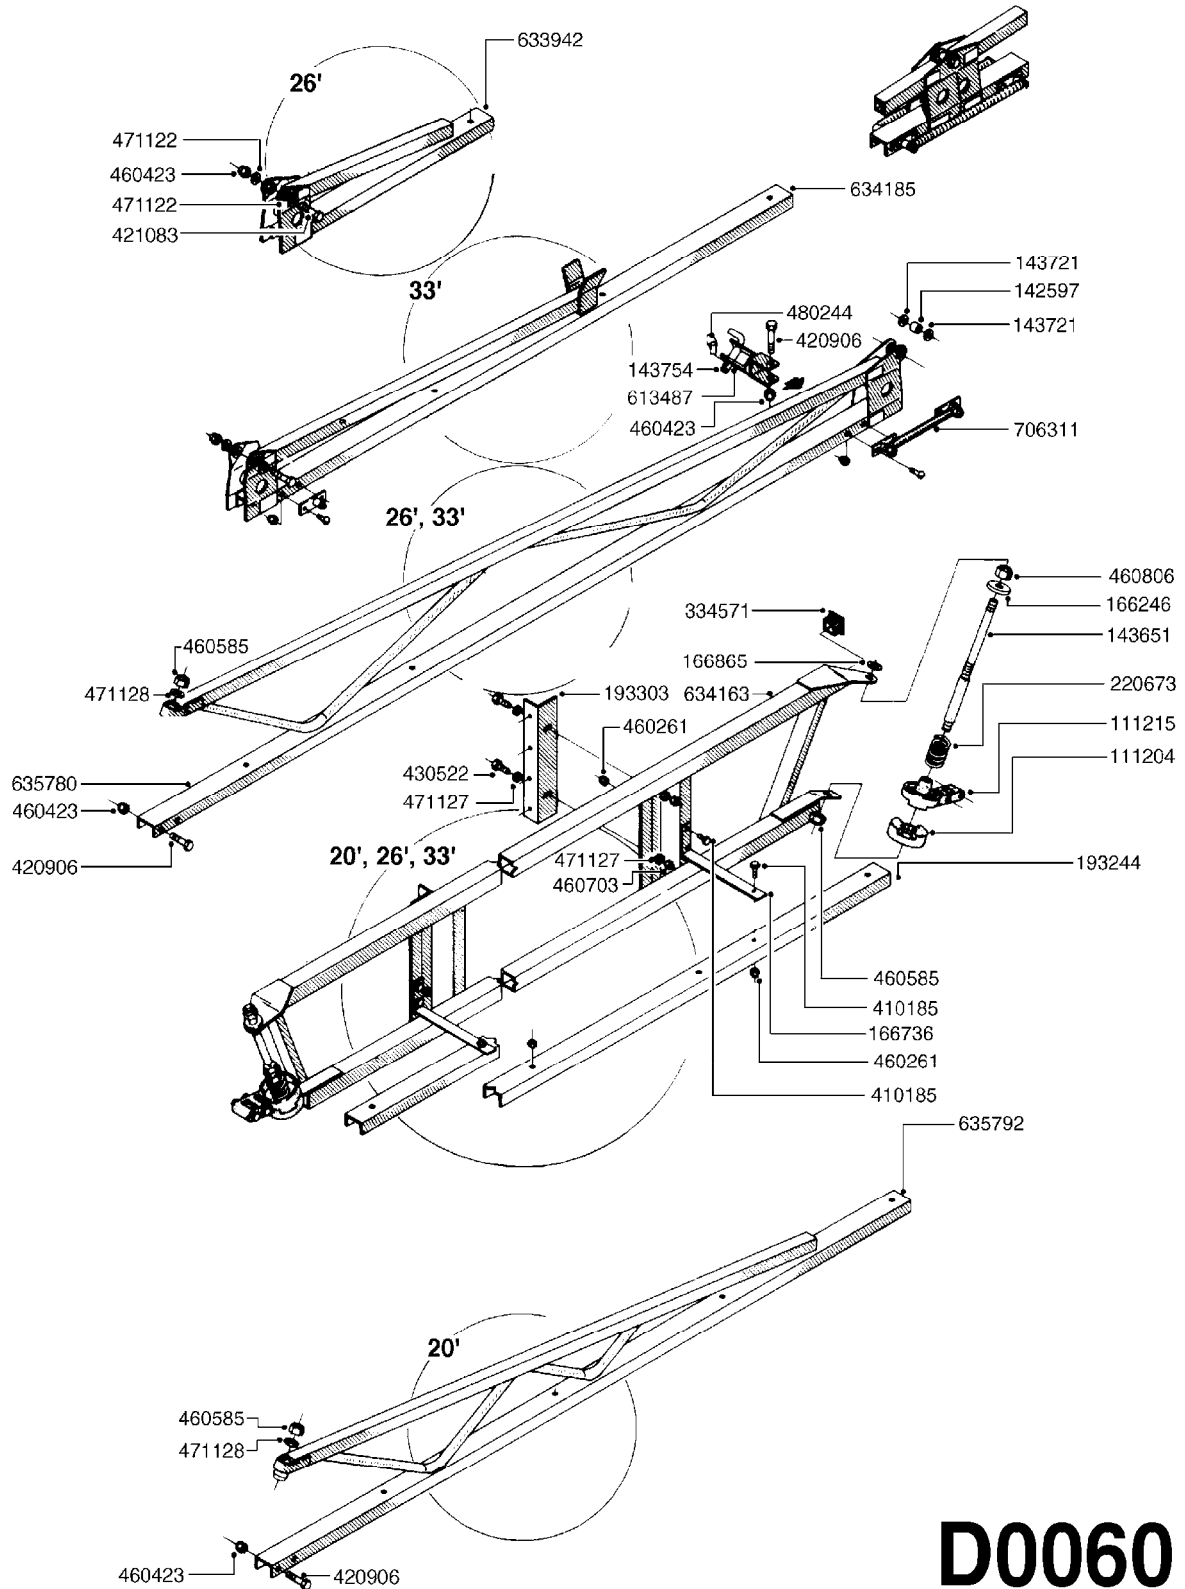

BOOM - SB 20' 26' 33'
D0060-HIN, 01:01:16

Page 0
Date 04.11.2017 13:07

D0060

BOOM - SB 20' 26' 33'
D0060-HIN, 01:01:16

Page 1

Date 04.11.2017 13:07

parts-n°	order qty	description
111204	1	CLAW CLUTCH/LOWER D80
111215	1	CLAW CLUTCH/UPPER D80
142597	1	DISTANCE TUBE
143651	1	AXLE M20/M16 L=355 F/BREAKAWAY
143721	1	FRICITION DISC FOR BOOM D30
143754	1	PIN D10 X 56
166246	1	WASHER CUP D53 F.SPRING
166736	1	CLAMP FOR SB BOOM
166865	1	WASHER D35/D25X2
193244	1	NOZZLE TRACK 6-8-10 M SB
193303	1	SUPPORTING ARM FOR SB BOOM
220673	1	SPRING F.PIVOT 100 X 51
334571	1	PLUG 40x40x2 F.SQ.TUBE
410185	1	BOLT HEX 8.8 DEL M6X16
420906	1	BOLT HEX 8.8 DEL M10X60
421083	1	BOLT HEX 8.8 DEL M10X65
430522	1	BOLT HEX 8.8 DEL M12X25 FT
460261	1	NUT HEX M6X1.00 LOCK DIN985 A2 SS
460423	1	NUT HEX M10X1.50 LOCK DIN985A2 SS
460585	1	LOCKING NUT M16 DIN985 A2 SS
460703	1	NUT HEX M12X1.75 LOCK DIN985A2 SS
460806	1	NUT HEX M20X2.50 LOCK DIN985A2 SS
471122	1	WASHER, M10, Ø20/10.5X 2.0, SS
471127	1	WASHER Z12N 13X24X2,5 RST
471128	1	WASHER, M16, Ø30/17.0X 3.0, SS
480244	1	PIN SNAP D4.5
613487	1	TRANSPORT FITTINGS FOR SB BOOM
633942	1	OUTER BOOM WING 26', 28' SB
634163	1	CENTER SECTION - 20',26',33'
634185	1	BOOM WING OUTER PART 33' SB
635780	1	INNER WING SEC. 26',28',33'SB
635792	1	BOOM WING - 20',21'SB-BOOM
706311	1	SPRING WITH HAND-GRIB