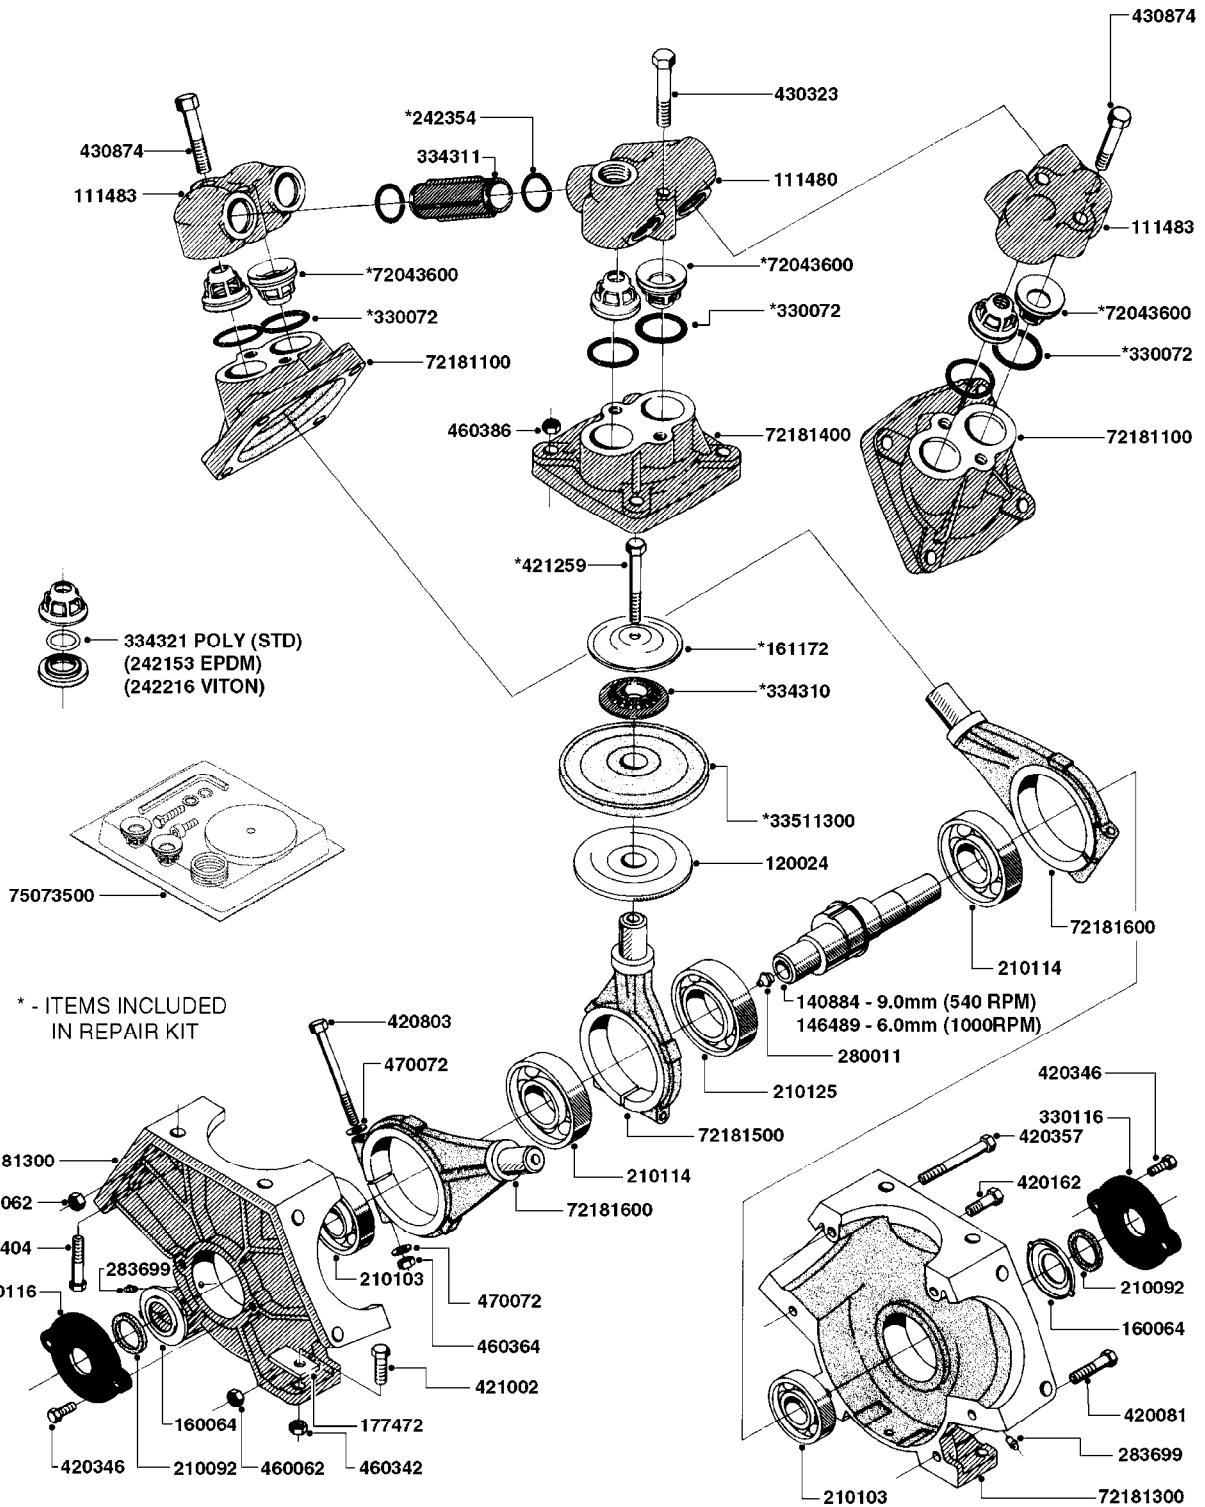

A0220

PUMP - 1302 W/ MOUNTING BASE
A0220-HIN, 27:04:17

Page 1

Date 04.11.2017 13:06

parts-n°	order qty	description
111480	1	VALVE HEAD 1302 CENTER
111483	1	VALVE HEAD SIDE 1302
120024	1	DIAPHRAGM BACK DISC 1200-1300
140884	1	CRANK SHAFT MODEL 1300-9
146489	1	CRANK SHAFT MODEL 1302-6MM
160064	1	DUST PLATE
161172	1	DIAPHRAGM DISC F. 1203/1303
177472	1	BRACKET 25 X 5
210092	1	SEAL FELT D43/30X5
210103	1	BEARING BALL 6306
210114	1	BEARING BALL 6308
210125	1	BEARING BALL 6210
242153	1	O-RING D26X4 EPDM
242216	1	O-RING VITON F/1202/1302/462
242354	1	O-RING D32.2X3.0 VITON F.S-53
280011	1	GREASE NIPPLE 1/8" SAE H TR
283699	1	GREASE NIPPLE M6X1
330072	1	O-RING D53.5/D45.5X4
330116	1	SEAL RETAINER, MODEL 1300
334310	1	NYLON WASHER 1202/1302/462
334311	1	CONNECTION PIPE INLET MOD.1302
334321	1	O-RING POLY. 34.0x26.0x4.0
420081	1	BOLT HEX 8.8 DEL 3/8"X40MM
420162	1	BOLT HEX 8.8 DEL 3/8"X15MM
420346	1	BOLT HEX 8.8 DEL 3/8"X 25MM
420357	1	BOLT HEX 8.8 RAW 3/8"X85MM
420803	1	BOLT HEX 8.8 DEL M8X90
421002	1	BOLT HEX 8.8 DEL M10X30 FT DIN933
421259	1	BOLT HEX UNC7/16"x2.25" 18-8SS
430323	1	BOLT HEX 8.8 DEL M12X60
430404	1	BOLT HEX 8.8 DEL M12X50
430874	1	SCREW SET 8.8 DEL M12X70 FT
460062	1	NUT HEX 3/8" GALV.
460342	1	NUT HEX M10 DEL DIN934
460364	1	NUT HU M8 A2 SS DIN934
460386	1	NUT HEX M12X1.75
470072	1	WASHER D15/D8X.5 LOCK
33511300	1	DIAPHRAGM 1202-1303 POLY 2006
72043600	1	VALVE FOR 462/463
72181100	1	DIAPHRAGM COVER 1203/1303+BLTS
72181300	1	PUMP CASTING 1300 RED W/BOLTS
72181400	1	DIAPHRAGM COVER 1303 W/BOLTS
72181500	1	CONNECTING ROD, CENTER 1303
72181600	1	CONNECTING ROD, SIDE MOD.1300
75073500	1	PUMP KIT 1300/1302 "06"