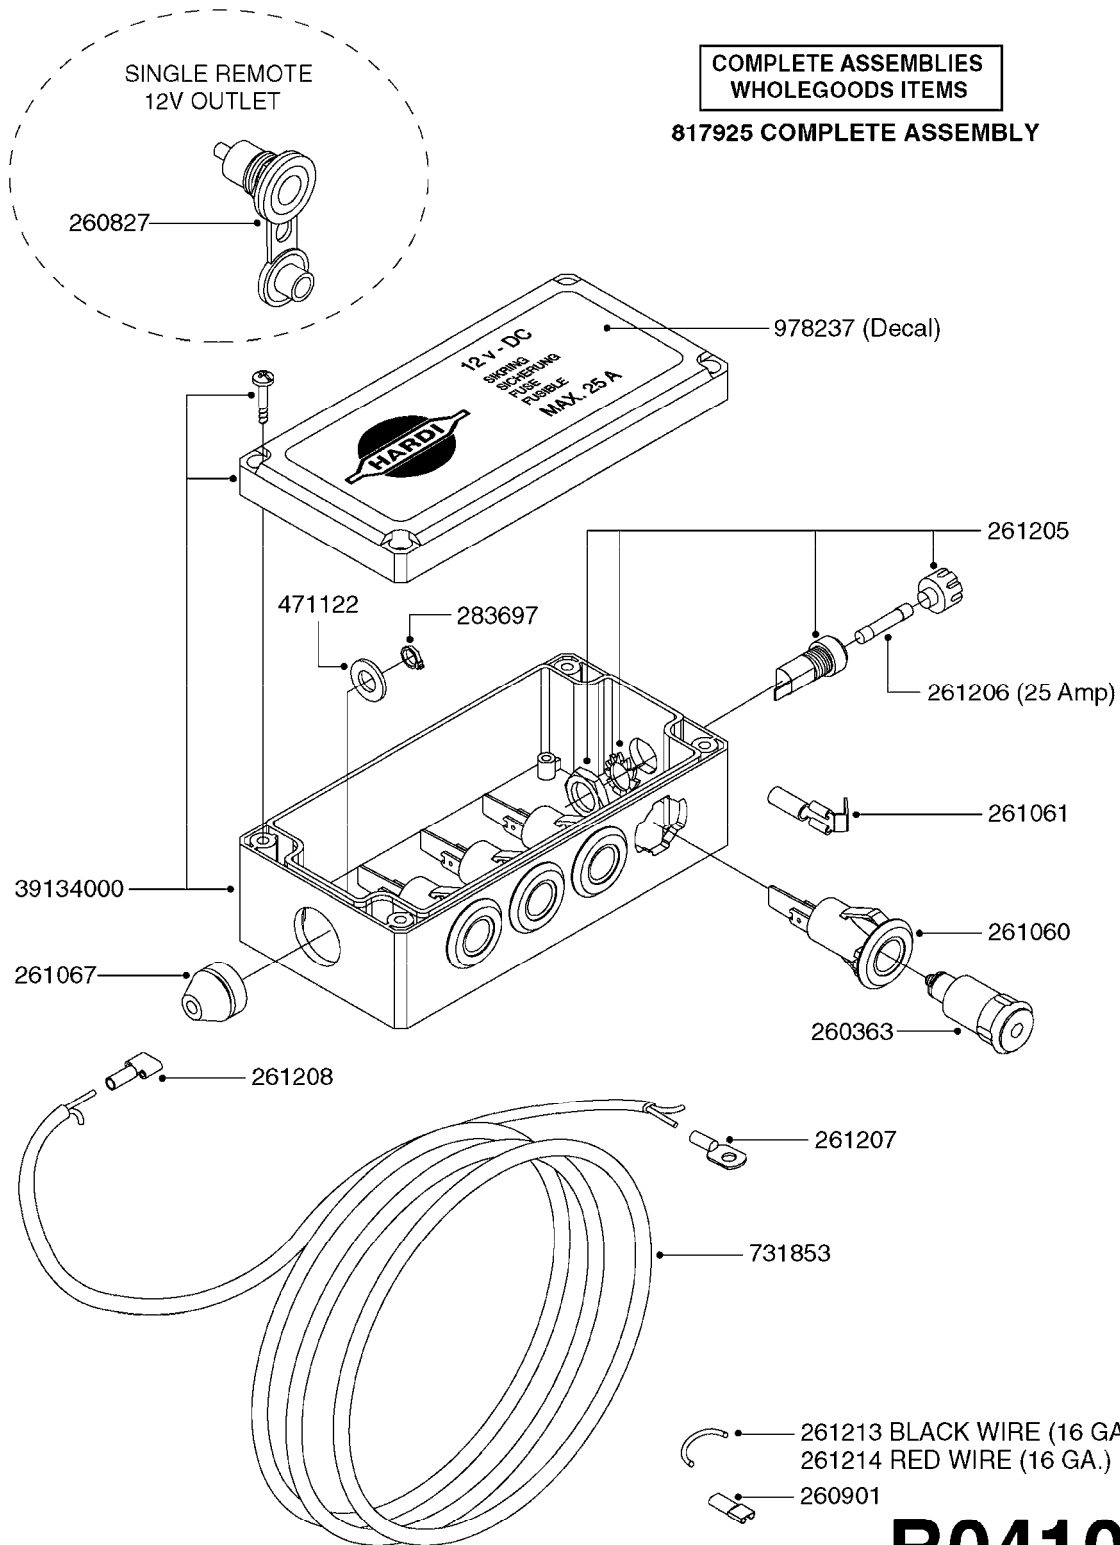

12 VOLT OUTLET BOX
B0410-HIN, 01:01:16

Page

0

Date

04.11.2017 13:06

12 VOLT OUTLET BOX
B0410-HIN, 01:01:16

Page 1
Date 04.11.2017 13:06

parts-n°	order qty	description
260363	1	PLUG 2 POLE 12V
260827	1	PLUG F.EC ATTACHMENTS
260901	1	SPADE F.ELEC CONN.1.5MM BLUE
261060	1	PLUG F.EC ATTACHMENTS
261061	1	SPADE F.ELEC.2 WAY CONNECTOR
261067	1	GROMMET 10-14 GREY
261205	1	FUSE HOLDER
261206	1	FUSE 25 A
261207	1	ELECTRIC CONNECTOR 4MM
261208	1	SPADE F.ELEC.CONNECTOR 4MM
261213	1	WIRE 6.4MM BLACK
261214	1	WIRE 6.4MM RED
283697	1	TIESTRAP 200MM
471122	1	WASHER, M10, Ø20/10.5X 2.0, SS
731853	1	CABLE 2X4MM L=138"
817925	1	OUTLET BOX 12 VOLT ELEC.
978237	1	DECAL OUTLET BOX
39134000	1	BOX, COMPLETE, 12V POWER BOX