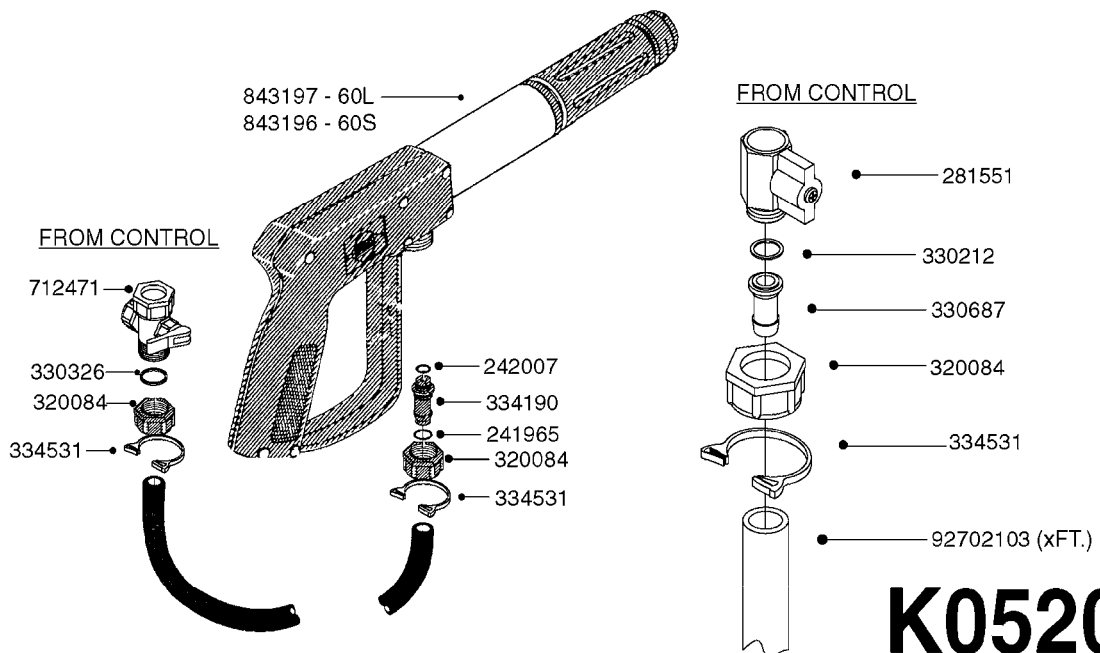

Page 1
Date 04.11.2017 13:07

parts-n°	order qty	description
130390	1	TEE 3/8'X 1/2' BSP F.TYPE 60S
145791	1	CONE FOR ON/OFF
147063	1	SWIRL F.SPRAY GUN TYPE 60
240936	1	O-RING D13.3X2.4 NITRIL
241441	1	O-RING D29.3X3
241965	1	O-RING 12.1 X 1.6
242007	1	O-RING D9.1X1.6
242013	1	SPRING RUBBER F/TRIGGER
242033	1	O-RING
242064	1	SLEEVE RUBBER 3X8X4MM
320084	1	FITT.DK NUT 1/2" BSP
322073	1	HOUSING F.SWIRL TYPE 60S H.G.
322075	1	HOUSING F. NOZZLE
330013	1	O-RING D15/D10X2.5 F.3/8"NUT
334117	1	HANDLE PIECE RIGHT F.60S/60L
334118	1	HANDLE PIECE LEFT F.60S/60L
334121	1	SEAT FOR ON-OFF TYPE
334190	1	FITT.DK HB 1/2' F. PISTOL 60S
334533	1	CLAMP HOSE PLASTIC 3/8"
334534	1	CLAMP HOSE PLASTIC 1/2"
334653	1	FITT.DK HB 3/8' F.HANDGUN
334655	1	TRIGGER SAFETY F.60S/60L GUN
371314	1	NOZZLE CERAMIC 1099-20
440634	1	SCREW 5/8"
480716	1	PIN D3X6 STAINLESS
615455	1	TUBE F.LANCE TYPE 60L
725476	1	SPINDLE
725477	1	TRIGGER
750270	1	GASKET KIT F.SPRAY GUN
843196	1	GUN, MODEL 60S
843197	1	HANDGUN KIT TYPE 60 LONG
92701703	1	HOSE R X3/8" X300PSI WP X0012"
92702103	1	HOSE R X1/2" X300PSI WP X0012"