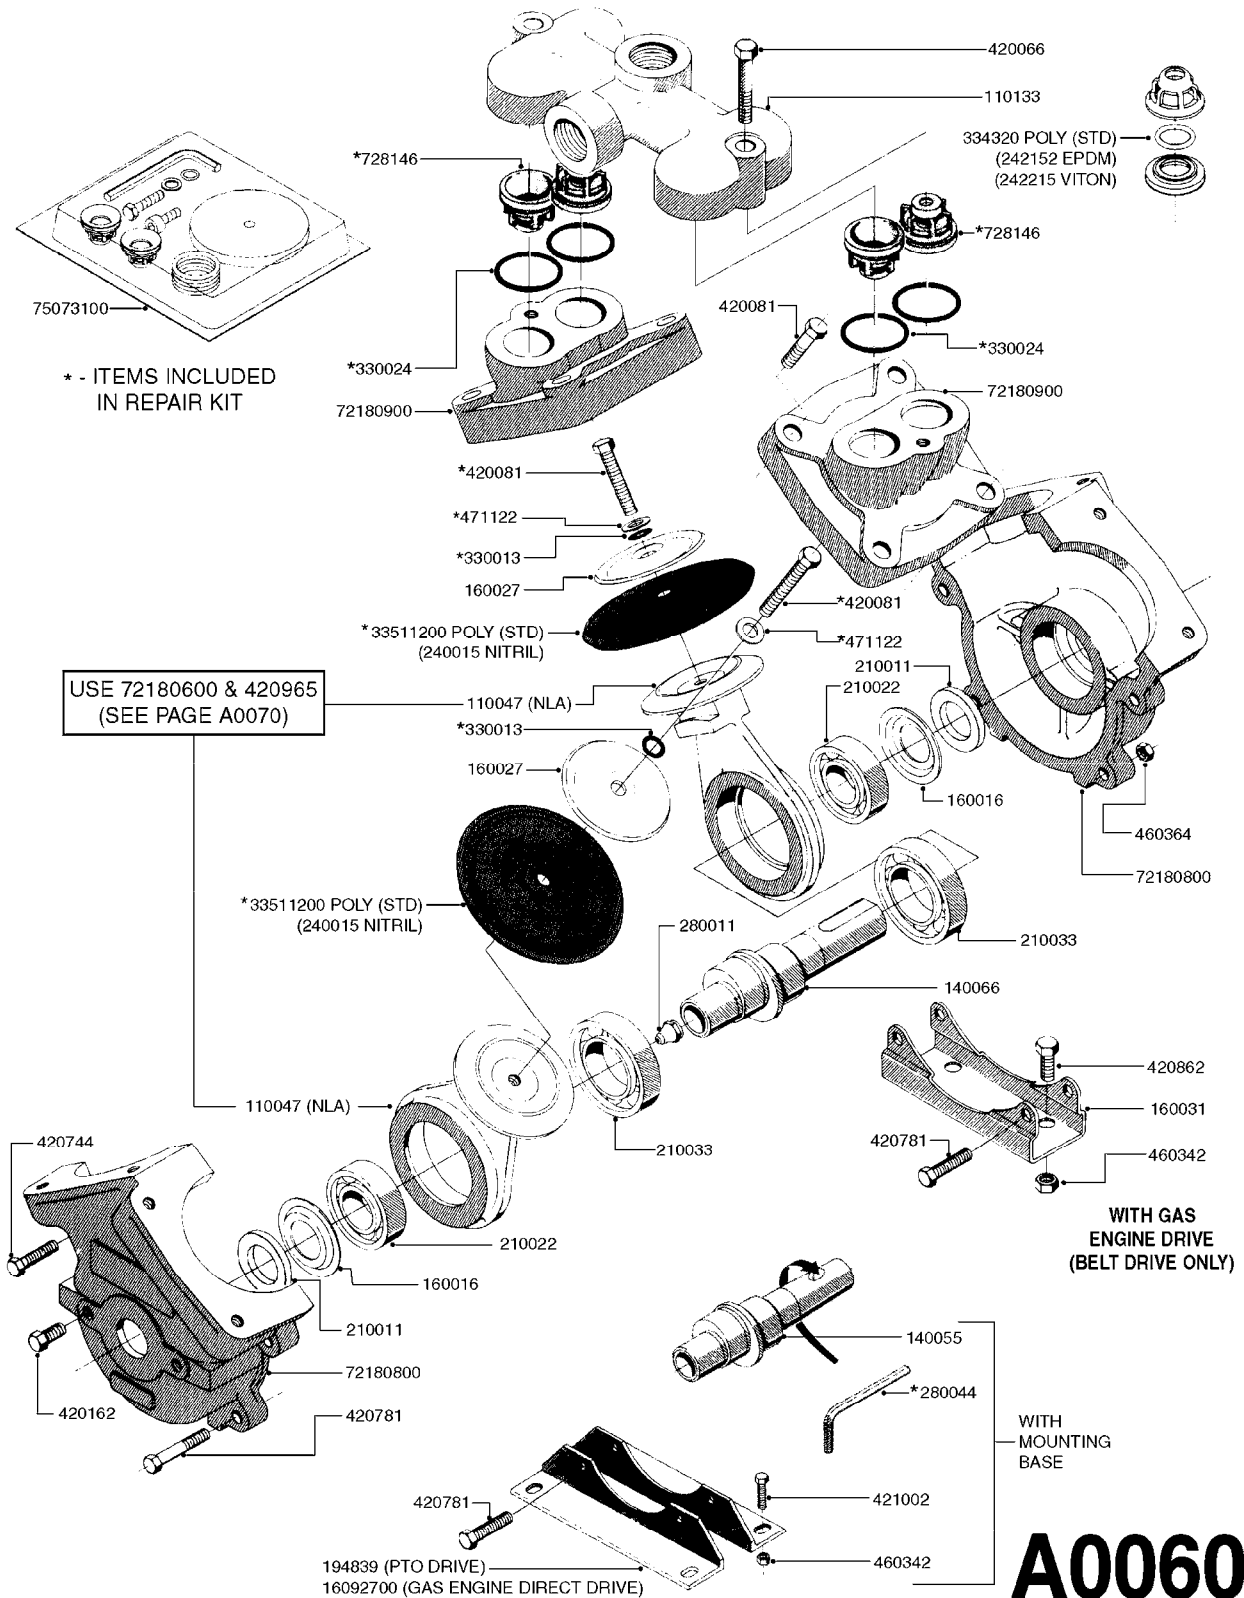

* - ITEMS INCLUDED
IN REPAIR KIT

USE 72180600 & 420965
(SEE PAGE A0070)

PUMP - 600
A0060-HIN, 01:01:16

Page 1
Date 04.11.2017 13:06

parts-n°	order qty	description
110047	1	CONN.ROD MOD.500-600 72180600
110133	1	VALVE CHAMBER MOD 600 PAINTED
140055	1	CRANK SHAFT, MODEL 600
140066	1	CRANK SHAFT, MODEL 600/4
160016	1	DUST PLATE
160027	1	DIAPHRAGM UPPER DISC 500-600
160031	1	BASE PLATE MODEL 500-600
194839	1	ANGLE IRON FOOT, M 500-600 RED
210011	1	SEAL FELT D39/23 X 4
210022	1	BEARING BALL 6205
210033	1	BEARING BALL 6007
240015	1	DIAPHRAGM MODEL 500-600 NITRIL
242152	1	O-RING D18.2X3 EPDM
242215	1	O-RING D18X3 VITON
280011	1	GREASE NIPPLE 1/8" SAE H TR
280044	1	KEY HEXAGON W6 3/16"
330013	1	O-RING D15/D10X2.5 F.3/8"NUT
330024	1	O-RING D41,1/D34.5 X 3,5
334320	1	O-RING D18X3 POLYURETHANE
420066	1	BOLT HEX 8.8 DEL 3/8"X50MM
420081	1	BOLT HEX 8.8 DEL 3/8"X40MM
420162	1	BOLT HEX 8.8 DEL 3/8"x15MM
420744	1	SCEW HM 8X40/22 A2 SS DIN931
420781	1	BOLT HEX 8.8 DEL M8X50
420862	1	BOLT HEX 8.8 DEL M10X16 FT
420965	1	M10X40 MACHINE SCREW STAINLESS
421002	1	BOLT HEX 8.8 DEL M10X30 FT DIN933
460342	1	NUT HEX M10 DEL DIN934
460364	1	NUT HU M8 A2 SS DIN934
471122	1	WASHER, M10, Ø20/10.5X 2.0, SS
728146	1	VALVE FOR 361(726890/707932)
16092700	1	PUMP MOUNT PLATE TALL 500/600
33511200	1	DIAPHRAGM 500-603 PUR 2006
72180600	1	CONNECTING ROD FOR 503-603 M10
72180800	1	PUMP HOUSING 603 RED W/BOLTS
72180900	1	DIAPHRAGM COVER MOD. 600
75073100	1	PUMP KIT 600 "06"