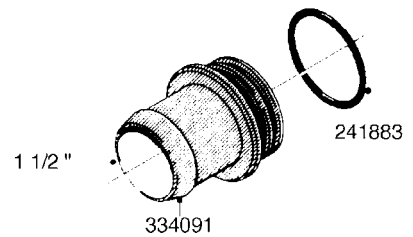

L0080

FITTINGS - S-53
L0080-HIN, 12:09:17

Page 1

Date 04.11.2017 13:07

Pos.	parts-n°	order qty	description
1	145995	1	FITT.DK S-53 FORK
2	241973	1	O-RING Ø3 X 44,2 70 SHORES NITRIL NITRIL (BLACK)
2	242353	1	O-RING D44.2X3.0 VITON F.S-67 VITON (BROWN)
3	242109	1	O-RING D32.2x3.0 NITRIL (BLACK)
3	242354	1	O-RING D32.2X3.0 VITON F.S-53 VITON (BROWN)
4	322103	1	FITT.DK S-53 BULKHEAD
5	322107	1	FITT.DK S-53 BULKHEAD NUT
6	322110	1	FITT.DK S-53 ELB. 1/2" BSP
7	322352	1	FITT.DK S-53 TEE
8	334229	1	FITT.DK S-53 STR.3/4"
9	334260	1	GASKET F. S-53 BULKHEAD
10	334564	1	FITT.DK S-67 TO S-53 ADAPTER
11	391100	1	FITT.DK S-53THREAD INS.1/2"BSP
12	726463	1	FITT.DK S53 BULKHEAD W/GASKET
13	726552	1	FIT.DK S-53X90 1/2" BSP,O-RING
14	726556	1	FITT.DK S-53 HB 1/2" W/O-RING
15	726558	1	FITT.DK S53 STR. 3/4" W.ORING
16	726559	1	FITT DK. S-53 HB 1" W/O-RING
17	726568	1	FITT.DK.S-53 HB 1/2"90 W/ORING
18	726570	1	FITT.DK S-53 ELB.3/4" W.ORING
19	726571	1	FITT.DK S-53 ELB.1", W ORING
20	726578	1	FITT.DK S53 PLUG WITH O-RING
21	728561	1	REDUCER S67M - S53F + O-RING