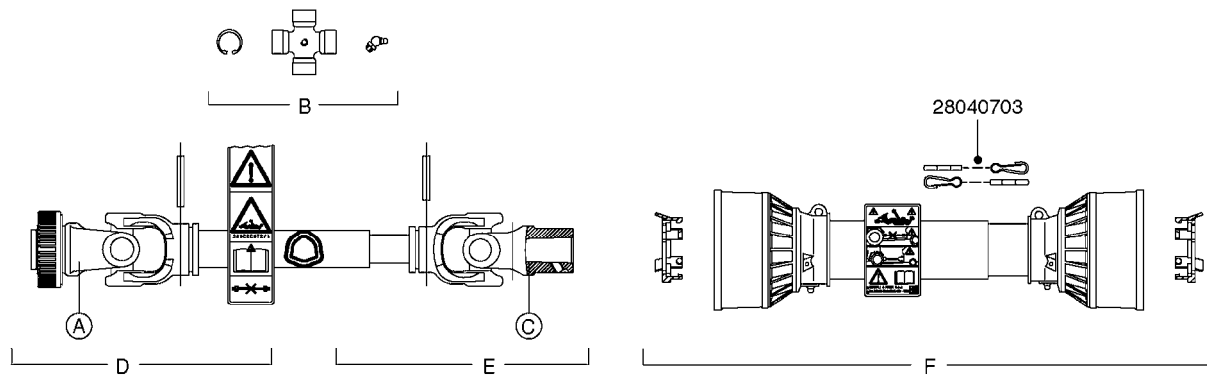

10549503 - KIT WITHOUT GEARBOX
10549603 - COMPLETE KIT WITH GEARBOX

COMPLETE ASSEMBLIES
WHOLEGOODS ITEMS

A0490

GEAR BOX KIT 1000 RPM
A0490-HIN, 01:01:16

Page 1

Date 04.11.2017 13:06

parts-n°	order qty	description
10549103	1	BUSHING D28/D10.5X50
10549203	1	BUSHING D28/D12.5X16
10549303	1	MOUNT PLATE PTO COVER 1000 RPM
10549403	1	MOUNT PLATE F.G/BOX 1000 PRM
10549503	1	GEAR BOX KIT 1000 RPM LESS G/B
10549603	1	GEAR BOX KIT 1000 RPM 361/462
242226	1	SEAL WASHER F.BOTTOM PLUG
284268	1	LEVEL INDICATOR GEAR ML 52
284586	1	GEAR BOX 1000 RPM
330746	1	GUARD PTO LOWER PART SHORT
330757	1	GUARD PTO UPPER PART SHORT
410347	1	SCREW M6X20 8.8
420582	1	BOLT HEX 8.8 DEL M8X20 FT A2
420862	1	BOLT HEX 8.8 DEL M10X16 FT
421216	1	BOLT HEX 8.8 DEL M10X130
430721	1	BOLT HEX 8.8 DEL M12X40 FT
460143	1	NUT HEX M8X1.25 LOCK DIN985A2 SS
460202	1	NUT HEX M6
470127	1	WASHER D15D10X2 M10 LOCK
470466	1	WASHER D21.1/D12.2X2.5 LOCK
471126	1	WASHER, M8, Ø16/ 8.4X 1.6, SS