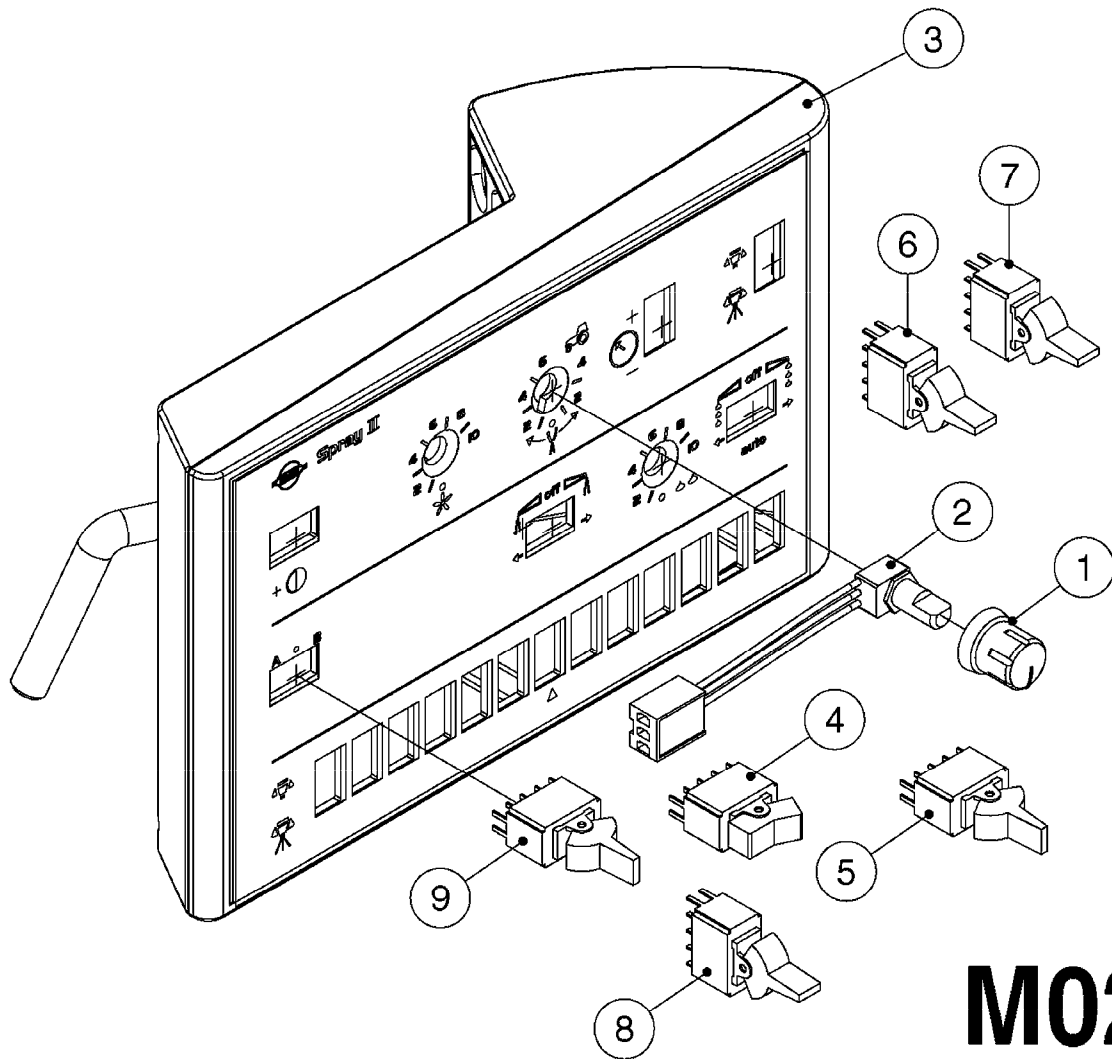

M0200

SPRAYBOX II
M0200-HIN, 23:06:16

Page 1

Date 04.11.2017 13:08

Pos.	parts-n°	order qty	description
1	26000400	1	KNOB F.FOAM ADJUST HC5500
2	26005300	1	POT.METER F. SPRAYBOX II
3	26010200	1	CONTROL BOX 2SEC, SPRAY BOX II
3	26010300	1	CONTROL BOX 3SEC, SPRAY BOX II
3	26010400	1	CONTROL BOX 4SEC, SPRAY BOX II
3	26010500	1	CONTROL BOX 5SEC, SPRAY BOX II
3	26010600	1	CONTROL BOX 6SEC, SPRAY BOX II
3	26010700	1	CONTROL BOX 7SEC, SPRAY BOX II
3	26010800	1	CONTROL BOX 8SEC, SPRAY BOX II
3	26010900	1	CONTROL BOX 9SEC, SPRAYBOX II
3	26011000	1	SPRAY CONT. II EVC 4 SEC. HAZ
3	26011100	1	SPRAY CONT. II EVC 5 SEC. HAZ
3	26011200	1	SPRAY CONT. II EVC 6 SEC. HAZ
3	26011300	1	SPRAY CONT. II EVC 7 SEC. HAZ
3	26013600	1	CONTROL BOX 13SEC, SPRAYBOX II
4	26020200	1	SWITCH ON-ON SP ROCKER RED
5	26020300	1	SWITCH ON-OFF-ON SP BLACK
6	26020400	1	SWITCH MOM-OFF-MOM SP YELLOW
7	26020600	1	SWITCH ON-ON SP GREEN
8	26020800	1	SWITCH ON-ON DP GREEN
9	26021000	1	SWITCH ON-OFF-ON DP BLACK