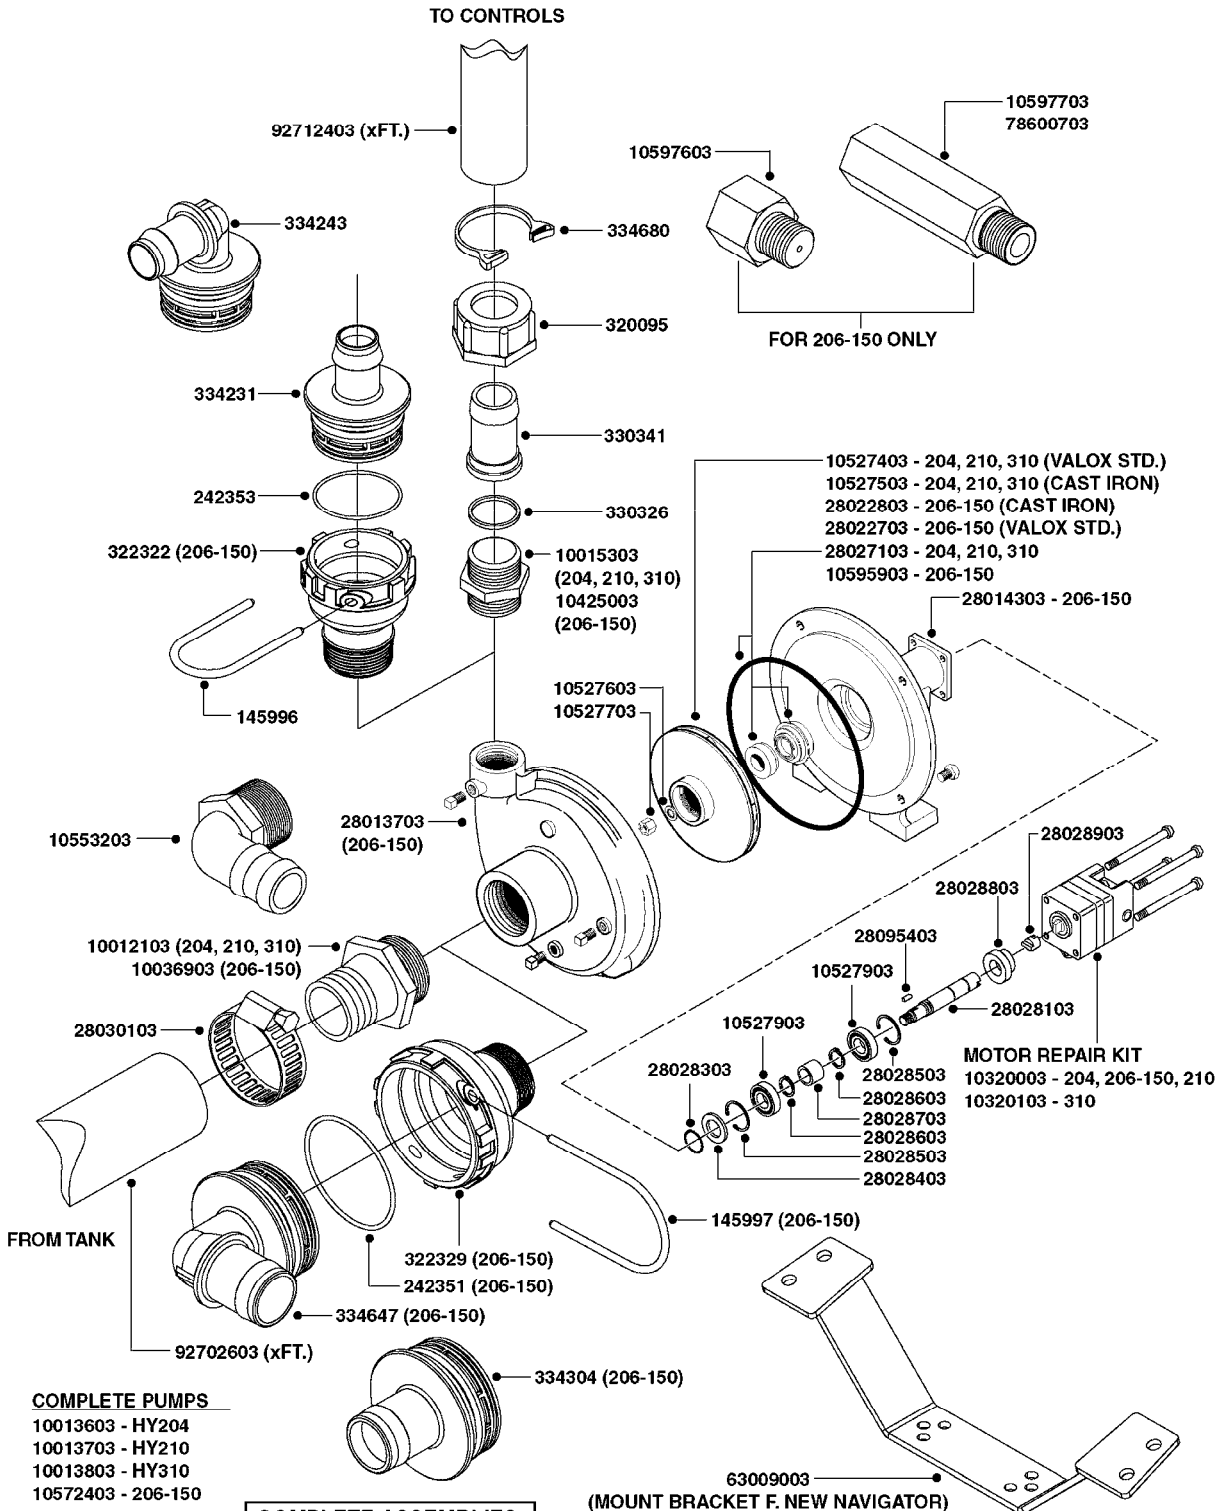

1. **COMPLETE PUMPS**
2. 10013603 - HY204
   - 10013703 - HY210
   - 10013803 - HY310
   - 10572403 - 206-150

**COMPLETE ASSEMBLIES
WHOLEGOODS ITEMS**

A0420

PUMP-204,206-150,210,310 ACE
A0420-HIN, 02:05:16

Page 1

Date 04.11.2017 13:06

parts-n°	order qty	description
145996	1	FITT.DK S-67 FORK
145997	1	FITT.DK S-93 FORK
242351	1	O-RING D69.5X3.0 VITON F.S-93
242353	1	O-RING D44.2X3.0 VITON F.S-67
320095	1	FITT.DK NUT 1" BSP
322322	1	FITT.DK S-67 X 1-1/4"BSP MALE
322329	1	FITT.DK S-93 X 1-1/2"BSP MALE2
330326	1	O-RING D30/D24X2 F.1"NUT
330341	1	FITT.DK HB 1" F. 1" NUT
334231	1	HOSE TAIL S67 STRAIGHT 1"
334243	1	HOSE TAIL 90° S67 1"
334304	1	FITT.DK S-93 STR.1-1/2" PVC
334647	1	FITT.DK S93 ELB 1-1/2" 90 PVC
334680	1	CLAMP HOSE PLASTIC 1"
10012103	1	FITT.PO.HB 1.25X1.50 IMB1012
10013603	1	PUMP ACE HY 204
10013703	1	PUMP ACE HY 210
10013803	1	PUMP ACE HY 310
10015303	1	FITT.PO.HN 1.00X1.00 M1000
10036903	1	FITT.PO.HB 1.50X1.50 IMB1212
10320003	1	MOTOR REPAIRKIT ACE204,206,210
10320103	1	MOTOR REPAIR KIT ACE 304,310
10425003	1	FITT.PO.HN 1.25X1.00 MCPHEE
10527403	1	IMPELLER VALOX F.ACE PUMP
10527503	1	IMPELLER CASTIRON F.ACE PUMP
10527603	1	WASHER 3/8' F.ACE PUMP
10527703	1	NUT HEX NF 3/8 F.ACE PUMP
10527903	1	BEARING F.ACE PUMP (#40870)
10553203	1	FITT.PO.EL 1.5X1.5 HB BLACK
10572403	1	PUMP ACE HY 206 SERIES 150
10595903	1	REPAIR KIT ACE 206-150
10597603	1	ORIFACE RESTRICTOR F. ACE 206
10597703	1	FITT, HYD FLOW FUSE ACE 206OLD
28013703	1	PUMP HOUSING FRONT ACE 206-150
28014303	1	PUMP HOUSING W.FEET 206-150
28022703	1	IMPELLER THERMOPLASTIC
28022803	1	IMPELLER CAST IRON
28027103	1	REPAIR KIT ACE 204,210,304,310
28028103	1	SHAFT 5/8"DIA.1/2"KEYWAY SS
28028303	1	O-RING, SHAFT SEAL
28028403	1	SLINGER
28028503	1	SNAP RING - INTERNAL
28028603	1	SNAP RING - EXTERNAL
28028703	1	SPACER FOR SHAFT
28028803	1	SEAL SUPPORT SPACER 200 SERIES
28028903	1	COUPLING FOR HYDRAULIC MOTOR
28030103	1	CLAMP HOSE GEAR P5/4-S1.5"6724
28095403	1	KEY F.IMPELLER 1/8"X1/8"X1/2"
63009003	1	CENTRIFUGAL PUMP BRACKET
78600703	1	FITT, HYD FLOW FUSE ACE 206N
92702603	1	HOSE PVC SUCT GRAY 1-1/2"
92712403	1	HOSE R X1" X300PSI WP X0012"