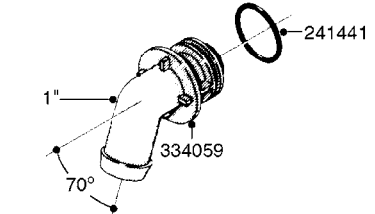

L0010

parts-n°	order qty	description
240085	1	O-RING D13,1/8,3X02,4 NITRIL
241441	1	O-RING D29.3X3
242594	1	O-RING D14 X 1.78 SCH.70-EPDM
320084	1	FITT.DK NUT 1/2" BSP
320095	1	FITT.DK NUT 1" BSP
320117	1	FITT.DK CONN.1/2"BSP F. 1" CAP
320187	1	FITT.DK CAP 3/8" BSP BLACK
320283	1	FITT.DK NUT 3/4"BSP
320821	1	FITT.DK NUT 1-1/2" BSP
321495	1	FITT.DK REDUC 1/4'BSP F.3/4'NT
321576	1	FITT.DK CONN 1/2"BSP F.3/4"NUT
330013	1	O-RING D15/D10X2.5 F.3/8"NUT
330212	1	O-RING D19/D14X2.4 F.1/2"NUT
330326	1	O-RING D30/D24X2 F.1"NUT
330341	1	FITT.DK HB 1" F. 1" NUT
330595	1	O-RING D24.6/D20X2.1 -3/4"
330665	1	3/4' HOSE TAIL F/1' CAP
330676	1	FITT.DK HB 3/8" F. 1/2" NUT
330687	1	FITT.DK HB 1/2" F. 1/2" NUT
330691	1	FITT.DK HB 3/4'F.3/4' NUT
330783	1	FITT.DK HB 3/8" F.3/8" NUT
331262	1	FITT.DK HB 1-1/2" F. 1-1/2"NUT
331273	1	O-RING D44/D38X2 F.1-1/2"
331446	1	FITT.DK HB 1" F.1-1/2" NUT
331807	1	FITT.DK HB 5/16" F.3/8" NUT
332286	1	FITT.DK HB 1/2" F. 3/4" NUT
332905	1	FITT.DK HB 1/2" F. 3/4" CAP
332927	1	PLUG F. NOZZLE TUBE 3/4'
333292	1	FITT.DK HB 1"O'RING F.1-1/2"
333664	1	FITT.DK HB 5/16' F. 1/2' NUT
334044	1	FITT.DK HB 3/4' F. 3/4' CAP
334059	1	FITT.DK EL 1" 110 DEG.F.1-1/2"
334123	1	FITT.DK HB 1-1/4"O-RNG F.1-1/2"
334150	1	FITT.DK HB 1-1/4" 110 F.1-1/2"
390542	1	PLUG WASHER FOR 3/4'CAP NUT
716236	1	FITT.DK HB 1/2" ASSY. F. 3/4"
716413	1	FITT.DK PLUG ASSY. F.NOZ TUBE
717426	1	FITT.DK REDUC 1/4"BSP F.3/4"N
720856	1	FITT.DK 1/2'BSP ASSY.F.3/4'NUT
724621	1	FITT.DK HB 3/4"ASSY F.3/4" NUT