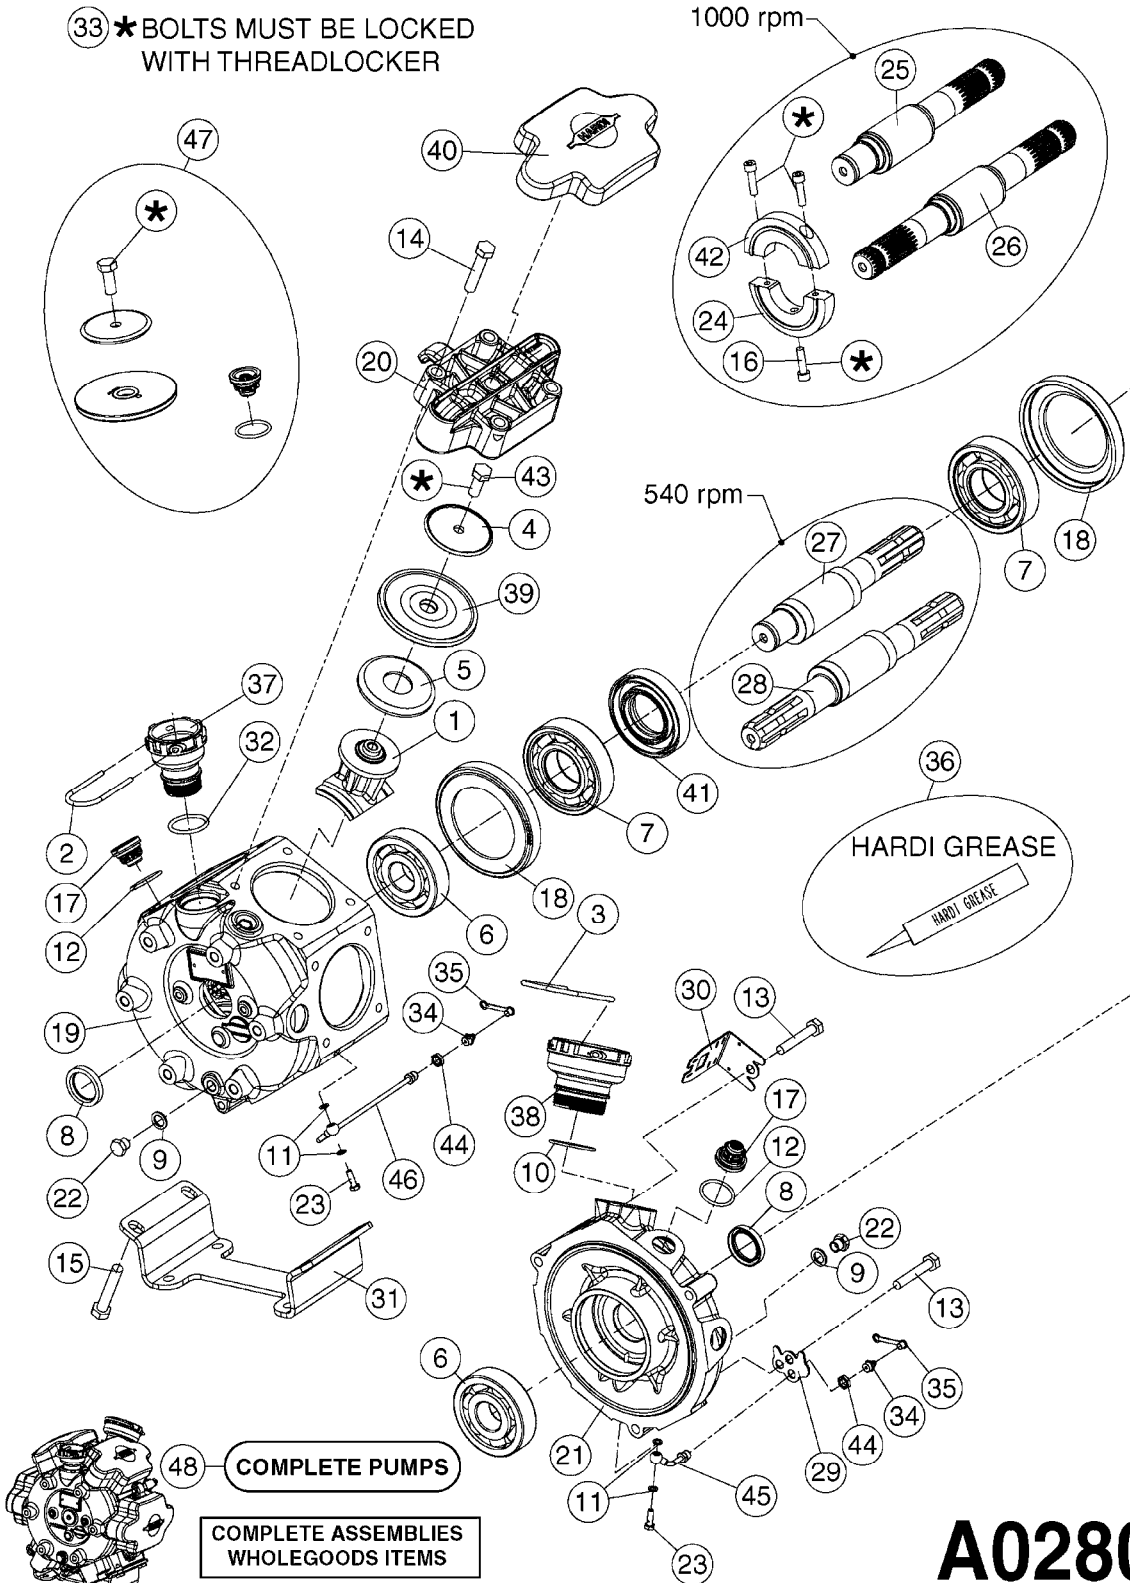

33 *BOLTS MUST BE LOCKED WITH THREADLOCKER

1000 rpm

540 rpm

HARDI GREASE

PUMP - 364 540/1000 RPM
A0280-HIN, 21:02:17

Page 1
Date 04.11.2017 13:06

Pos.	parts-n°	order qty	description
1	111622	1	CONNECTING ROD 463/5.5MM
1	111628	1	CONNECTING ROD 363/5.5 PUMP
1	111629	1	CONNECTING ROD 363/364-7 PUMP
1	111630	1	CONNECTING ROD 363/364-10 PUMP
2	145996	1	FITT.DK S-67 FORK
3	145997	1	FITT.DK S-93 FORK
4	161174	1	DIAPHRAGM DISC SS 361/363/364 PUMP
5	161372	1	DIAPHRAGM BACKING DISC,320-361
6	210221	1	BEARING BALL 6407
7	210232	1	BEARING BALL 6310
8	210243	1	SEAL OIL 35 X 47 X 7
9	241404	1	DOWTY SEAL 1/4"
10	242225	1	O-RING D45.0 X 4.0 RUBBER
11	242374	1	WASHER Ø10/Ø6X1 COPPER
12	330024	1	O-RING D41,1/D34.5 X 3,5
13	420895	1	BOLT HEX 8.8 RAW M10X60
14	430312	1	BOLT HEX 8.8 RAW M12X60
15	430437	1	BOLT HEX 8.8 RAW M12X65
16	450995	1	BOLT ALLEN M8X30 DIN 912 RAW
17	728146	1	VALVE FOR 361(726890/707932)
18	11171900	1	CONROD RING 364/464 MACHINED
19	11172000	1	PUMP HOUSE 364 MACHINED 5/4" BSP RED
20	11172800	1	VALVE COVER 363/364 MACHINED RED
21	11173200	1	FRONTPART 364, 1½" BSP RED
22	14010400	1	PLUG 1/4" BSP
23	14120400	1	BANJOBOLT M6 X 19
24	14120700	1	COUNTERWEIGHT 364/464-1000
25	14137300	1	CRANKSHAFT 364/464-5.5 1000
26	14137900	1	CRANKSHAFT 364/464-5.5 GG 1000
27	14137600	1	CRANKSHAFT 364/464-10
28	14138200	1	CRANKSHAFT 364/464-10 GG
29	16382900	1	GREASE NIPPLE PLATE, 364
30	16390600	1	BRACKET FOR RPM SENSOR
31	17002400	1	FOOT F. 36X PUMP, RED
32	24266600	1	O-RING D 38,0 X 4,0 70SH.NITR
33	28045503	1	LOCTITE 262 .5ML (.017oz.)
34	28163300	1	GREASE NIPPLE H1 M6X1 DIN 7412
35	28163400	1	CAP F. GREASENIPPLE YELLOW M6X1
36	28164600	1	HARDI PUMP GREASE S3 V550L 1
37	32242200	1	FITTING S67 5/4" KON. RG 2014
38	32242300	1	NIPPLE S93 1,5' KON.RG 2014
39	33511400	1	DIAPHRAGM PUMP 361/361/363/364 PUR
40	33524300	1	COVER PLASTIC 364 PUMP
41	33527200	1	GREASE SPLIT 364/464
42	39136200	1	HALFPART 364/464-1000
43	43099200	1	BOLT HEX SS M12 X 30 DIN933 A4
44	46134000	1	NUT HEX M10x1 H=2.3 NV=14 ELZIN
45	61096800	1	BANJOTUBE SHORT 364 COMPL.
46	61096900	1	BANJOTUBE LONG 364 COMPL.
47	75585900	1	PUMP KIT 364
48	82168100	1	PUMP 464-5.5 THROUGH SHAFT 1000RPM
48	82169500	1	PUMP 364-5.5-MED-1000
48	82169700	1	PUMP 364-5.5-MOD2-1000-OSP
48	82170000	1	PUMP 364-10-STD-540 FK
48	82170300	1	PUMP 364-10-MOD-540-GG THROUGH SHAFT
48	82170400	1	PUMP 364-10-MOD-540-OSP