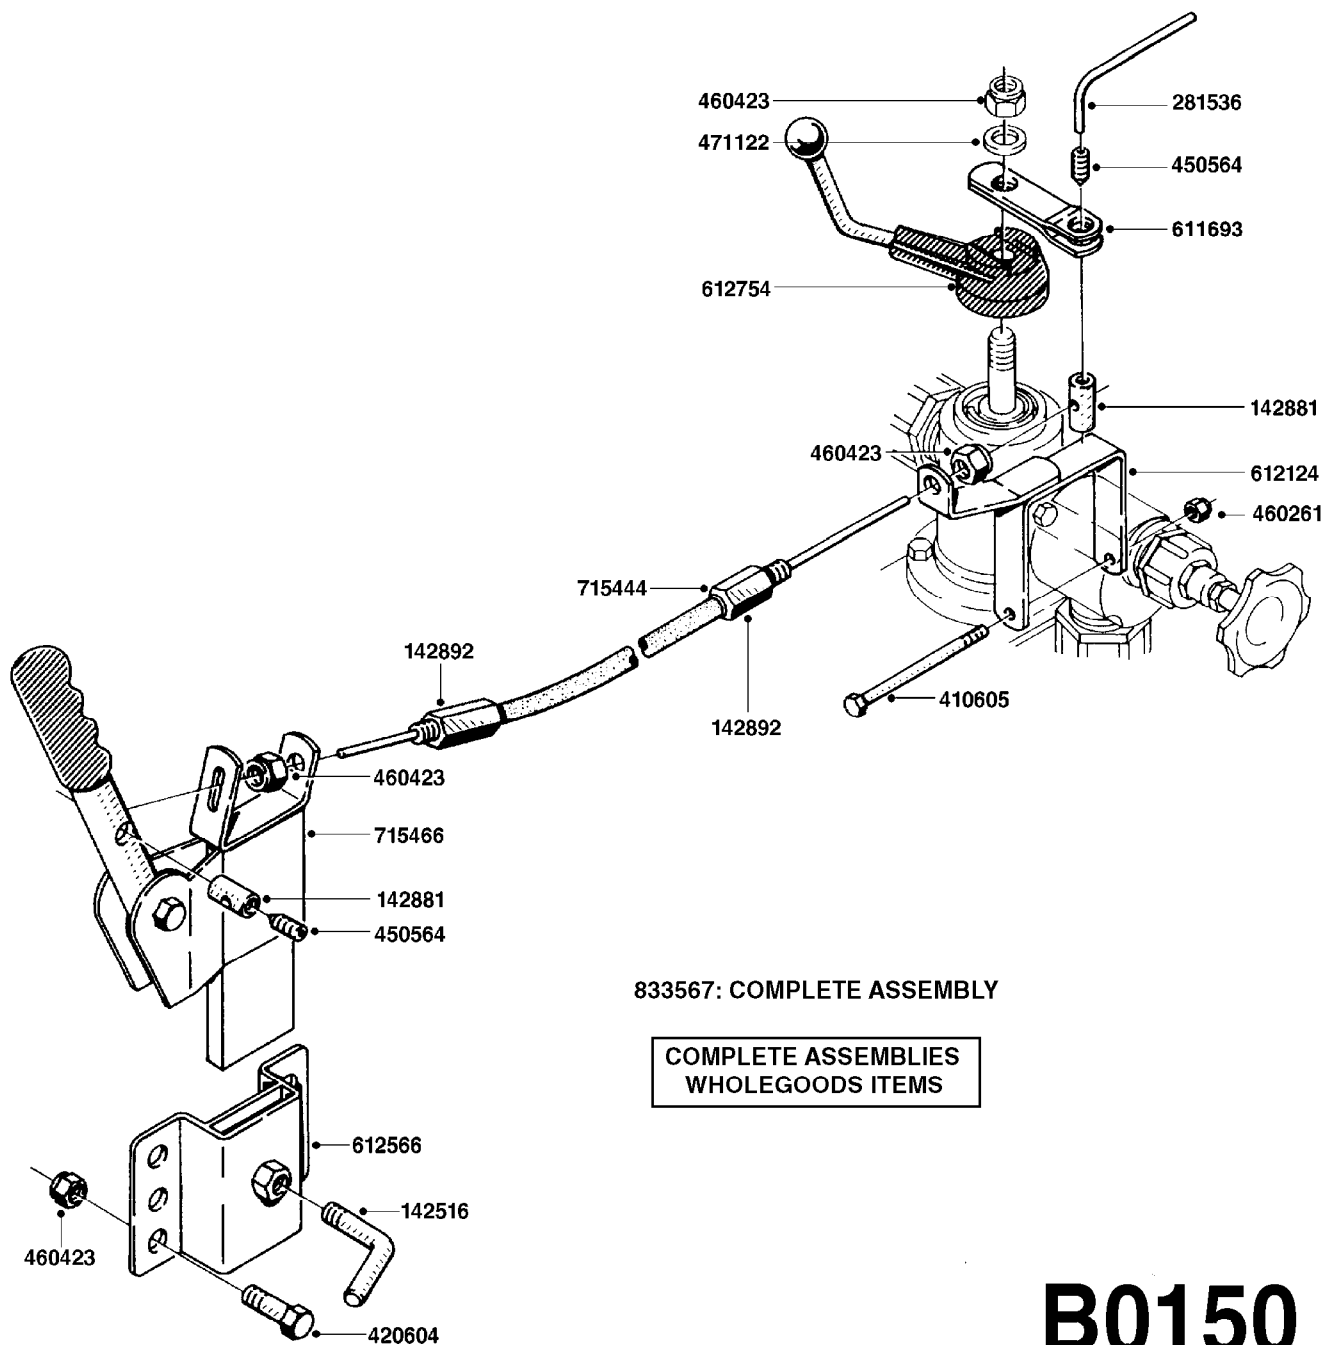

BK-180 REMOTE CONTROL CABLE
B0150-HIN, 01:01:16

Page 1

Date 04.11.2017 13:06

parts-n°	order qty	description
142516	1	SCREW SET M10 BENT F. LOCKING
142881	1	WIRE HOLDER FOR REMOTE CONTROL
142892	1	END NIPPLE F.REMOTE CABLE
281536	1	ALLEN WRENCH 3MM
410605	1	BOLT HEX 8.8 DEL M6X80
420604	1	BOLT HEX 8.8 DEL M10X25 FT DIN933
450564	1	SCREW M6X12 ALLEN
460261	1	NUT HEX M6X1.00 LOCK DIN985 A2 SS
460423	1	NUT HEX M10X1.50 LOCK DIN985A2 SS
471122	1	WASHER, M10, Ø20/10.5X 2.0, SS
611693	1	ARM FOR REMOTE CONTROL BK180
612124	1	BRACKET FOR OP.UNIT F REM.CTR
612566	1	MOUNT BRACKET F.FAN CABLE ASSY
612754	1	HANDLE FOR REMOTE CONTROL
715444	1	REMOTE CONTROL CABLE COMPLETE
715466	1	MOUNTING PLATE
833567	1	REMOTE CONTROL ON/OFF BK 180