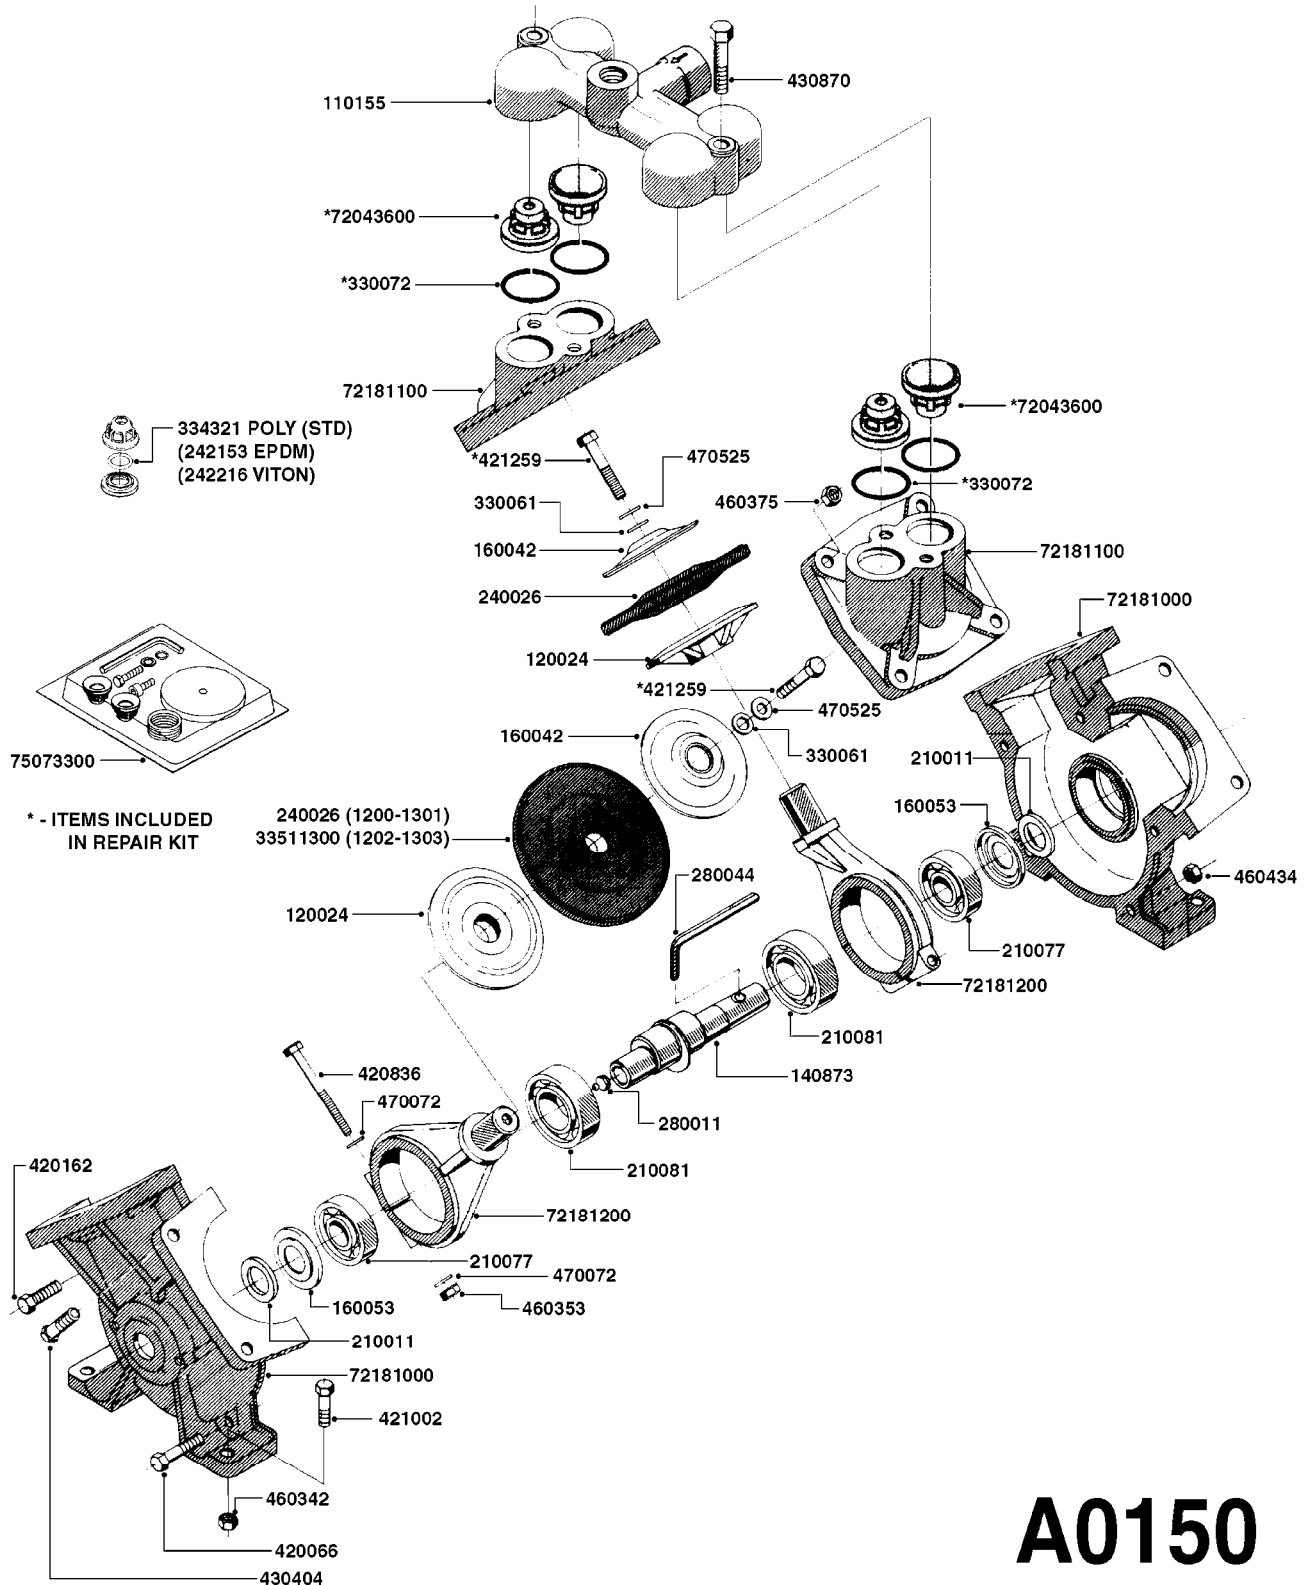

PUMP - 1200 W/ MOUNTING BASE
A0150-HIN, 27:04:17

Page 1
Date 04.11.2017 13:06

parts-n°	order qty	description
110155	1	VALVE CHAMBER F. 1200 PUMP
120024	1	DIAPHRAGM BACK DISC 1200-1300
140873	1	CRANK SHAFT MODEL 1202-9MM
160042	1	DIAPHRAGM UPPER DISC 1200-1300
160053	1	DUST PLATE
210011	1	SEAL FELT D39/23 X 4
210077	1	BEARING BALL 6305
210081	1	BEARING BALL 6307
240026	1	DIAPHRAGM MODEL 1200/1301
242153	1	O-RING D26X4 EPDM
242216	1	O-RING VITON F/1202/1302/462
280011	1	GREASE NIPPLE 1/8' SAE H TR
280044	1	KEY HEXAGON W6 3/16'
330061	1	O-RING D16/D11X2,5
330072	1	O-RING D53.5/D45.5X4
334321	1	O-RING POLY. 34.0x26.0x4.0
420066	1	BOLT HEX 8.8 DEL 3/8"X50MM
420162	1	BOLT HEX 8.8 DEL 3/8"x15MM
420836	1	BOLT HEX 8.8 RAW M8X85
421002	1	BOLT HEX 8.8 DEL M10X30 FT DIN933
421259	1	BOLT HEX UNC7/16"x2.25" 18-8SS
430404	1	BOLT HEX 8.8 DEL M12X50
430870	1	BOLT HEX 8.8 DEL M12X55 FT
460342	1	NUT HEX M10 DEL DIN934
460353	1	NUT HEX M8 BLACK
460375	1	NUT HEX M12 BLACK
460434	1	NUT HEX 3/8' NC BLACK
470072	1	WASHER D15/D8X.5 LOCK
470525	1	WASHER D19/D11.5X2.5
33511300	1	DIAPHRAGM 1202-1303 POLY 2006
72043600	1	VALVE FOR 462/463
72181000	1	HOUSING, PUMP, 1203 RED
72181100	1	DIAPHRAGM COVER 1203/1303+BLTS
72181200	1	CONNECTING ROD FOR 1203 W/M12
75073300	1	PUMP KIT 1200/1202 "06"