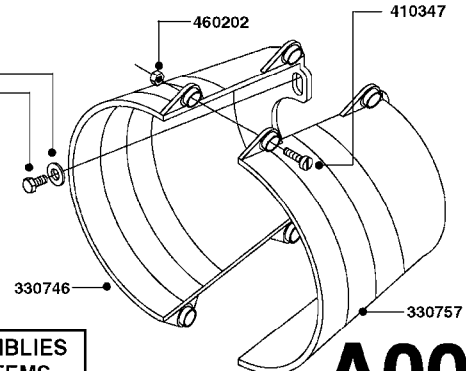

#725970 COMPLETE DAMPER KIT (SUCTION & PRESSURE)

PRESSURE SIDE OF PUMP

FROM PUMP

TO CONTROLS

FROM TANK

- 821623 - 600 WITH COUPLER
- 821624 - 600 W/ MOUNTING BASE
- 821625 - 600 GAS DRIVEN - BELT DRIVE

COMPLETE ASSEMBLIES
WHOLEGOODS ITEMS