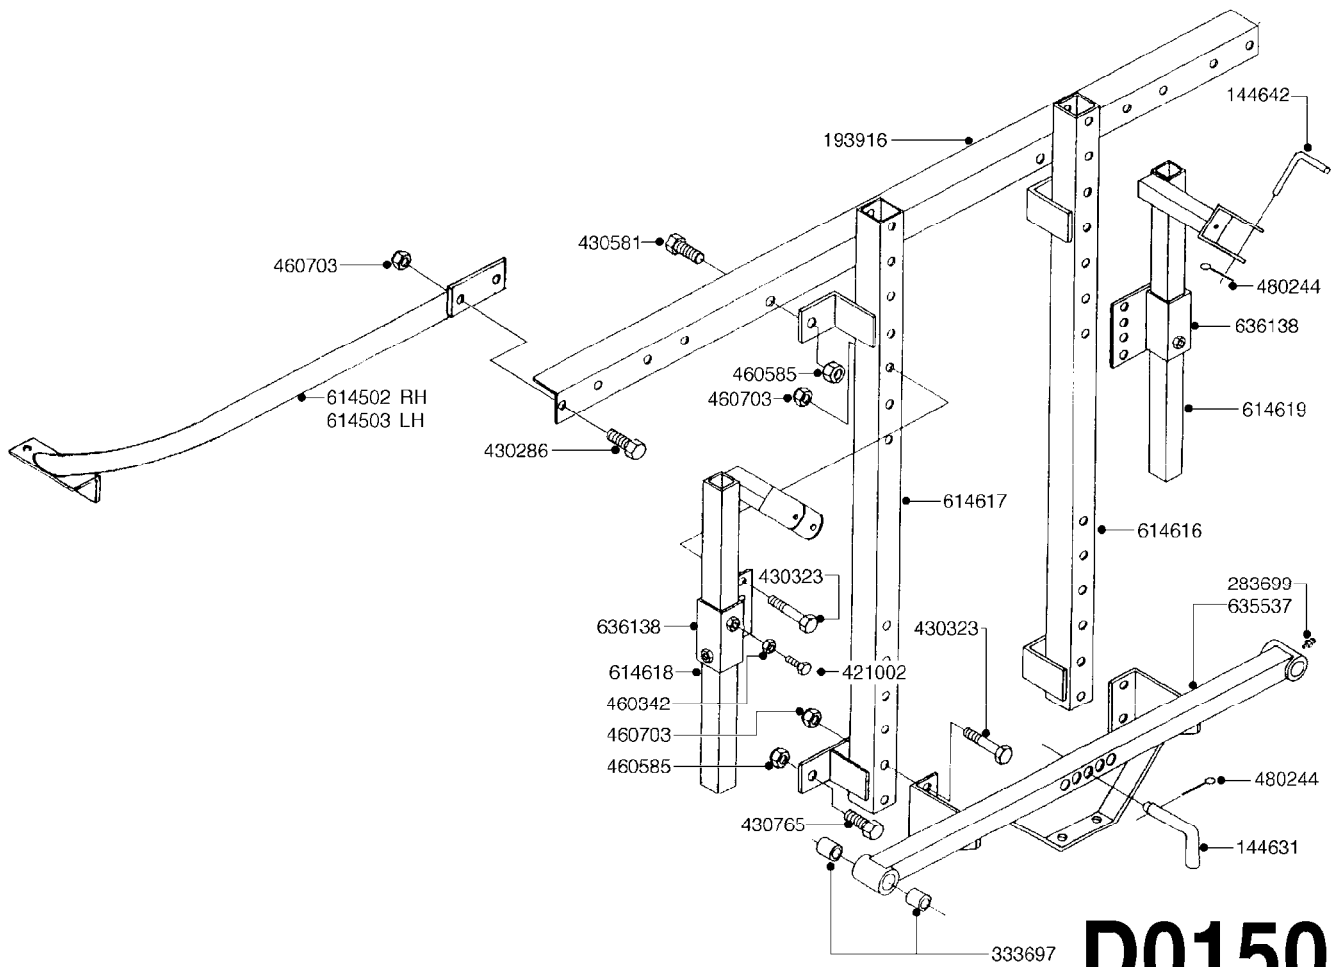

BOOM - MB H-FRAME ML-TRAILER
D0150-HIN, 01:01:16

Page 0
Date 04.11.2017 13:07

D0150