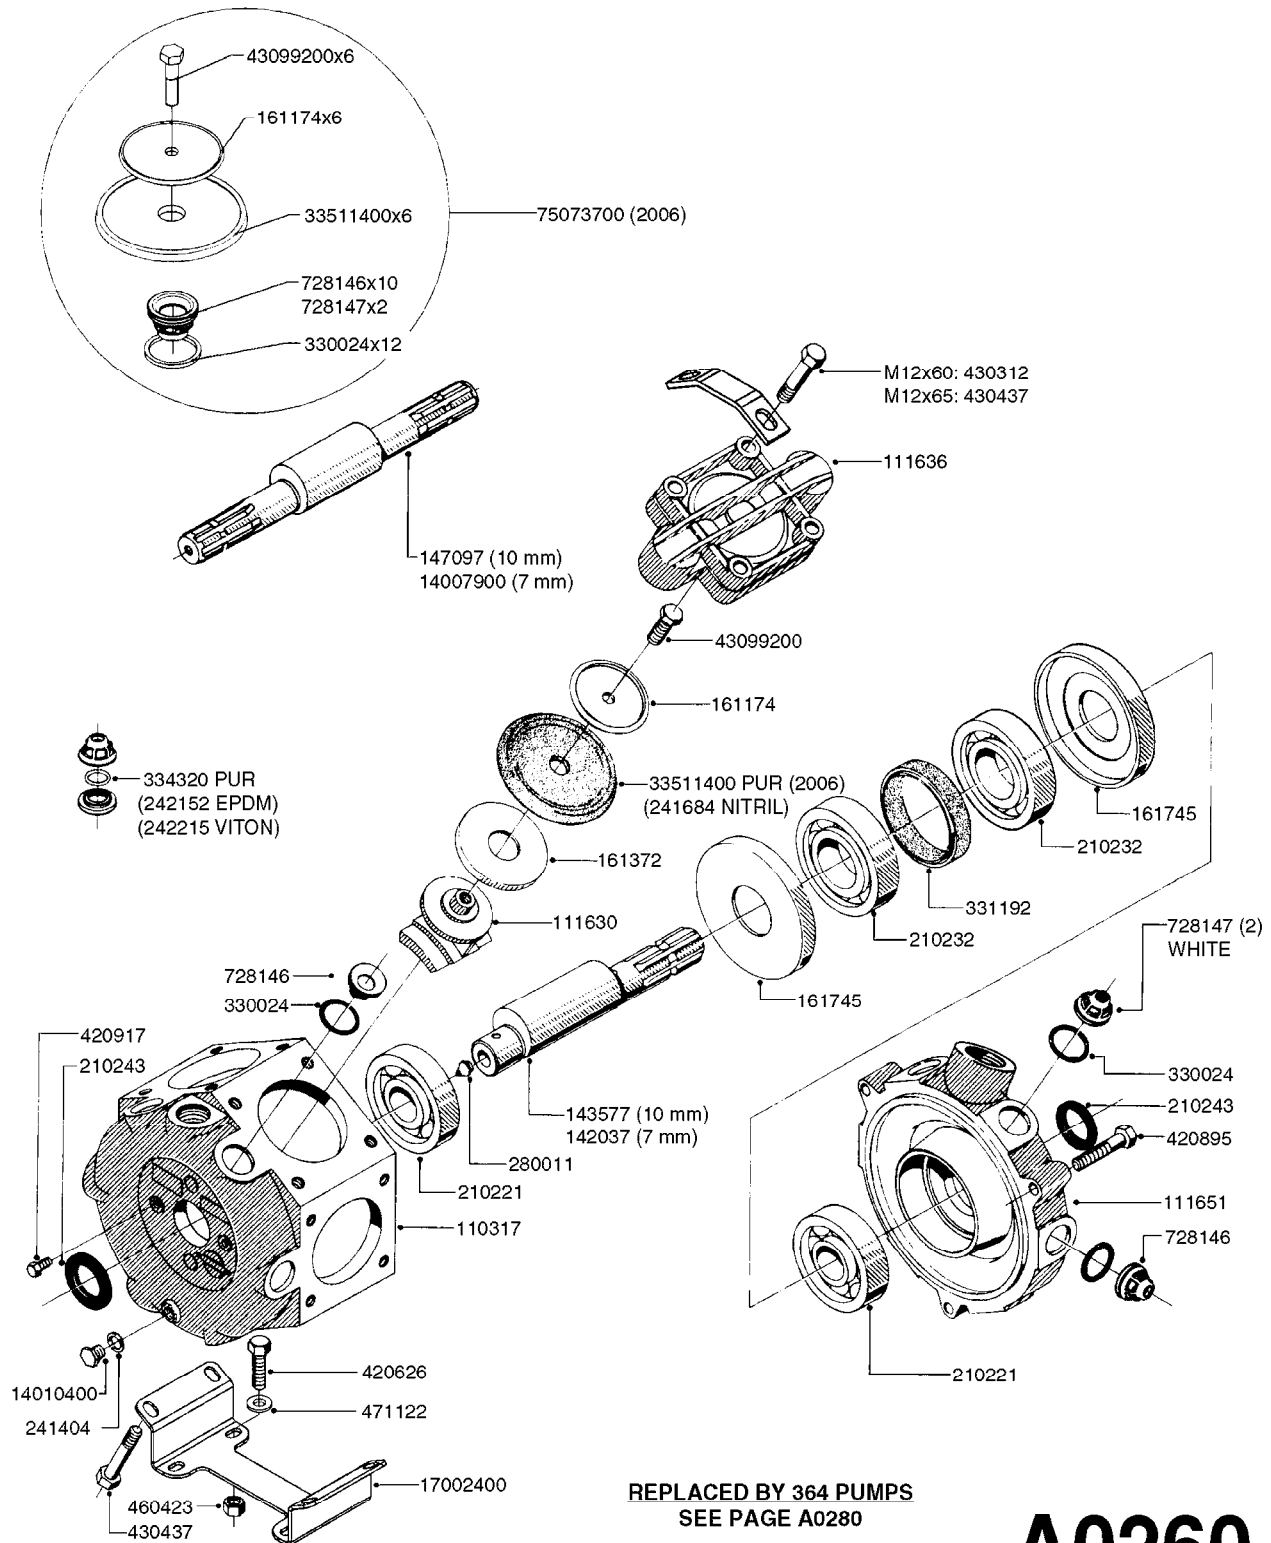

REPLACED BY 364 PUMPS
SEE PAGE A0280

A0260

PUMP - 363 W/MOUNTING BASE
A0260-HIN, 17:03:16

Page 1

Date 04.11.2017 13:06

parts-n°	order qty	description
110317	1	PUMP CASING MODEL 360/361 PNTD
111630	1	CONNECTING ROD 363/364-10 PUMP
111636	1	VALVE COVER 363 HEAVY DUTY
111651	1	CASTING F.363 1.5" PUMP(FRONT)
142037	1	CRANK SHAFT 361-20
143577	1	CRANK SHAFT F.363/462/463-10mm
147097	1	CRANK SHAFT 363-463/10 THROUGH
161174	1	DIAPHRAGM DISC SS 361/363/364 PUMP
161372	1	DIAPHRAGM BACKING DISC,320-361
161745	1	METAL SPACER F.363/463
210221	1	BEARING BALL 6407
210232	1	BEARING BALL 6310
210243	1	SEAL OIL 35 X 47 X 7
241404	1	DOWTY SEAL 1/4"
241684	1	DEICER PARTS: DIAPHRAGM MODEL 361 NITRIL
242152	1	O-RING D18.2X3 EPDM
242215	1	O-RING D18X3 VITON
280011	1	GREASE NIPPLE 1/8" SAE H TR
330024	1	O-RING D41,1/D34.5 X 3,5
331192	1	SPACER, MODEL 361/363
334320	1	O-RING D18X3 POLYURETHANE
420626	1	BOLT HEX 8.8 DEL M10X20 FT
420895	1	BOLT HEX 8.8 RAW M10X60
420917	1	BOLT HEX 8.8 RAW M8X12 FT
430312	1	BOLT HEX 8.8 RAW M12X60
430437	1	BOLT HEX 8.8 RAW M12X65
460423	1	NUT HEX M10X1.50 LOCK DIN985A2 SS
471122	1	WASHER, M10, Ø20/10.5X 2.0, SS
728146	1	VALVE FOR 361(726890/707932)
728147	1	VALVE FOR 361 WHITE WITH HOLE
14007900	1	CRANK 363/462/463-7mm 540/THRU
14010400	1	PLUG 1/4" BSP
17002400	1	FOOT F. 36X PUMP, RED
33511400	1	DIAPHRAGM PUMP 361/361/363/364 PUR
43099200	1	BOLT HEX SS M12 X 30 DIN933 A4
75073700	1	PUMP KIT 361/363 "06"