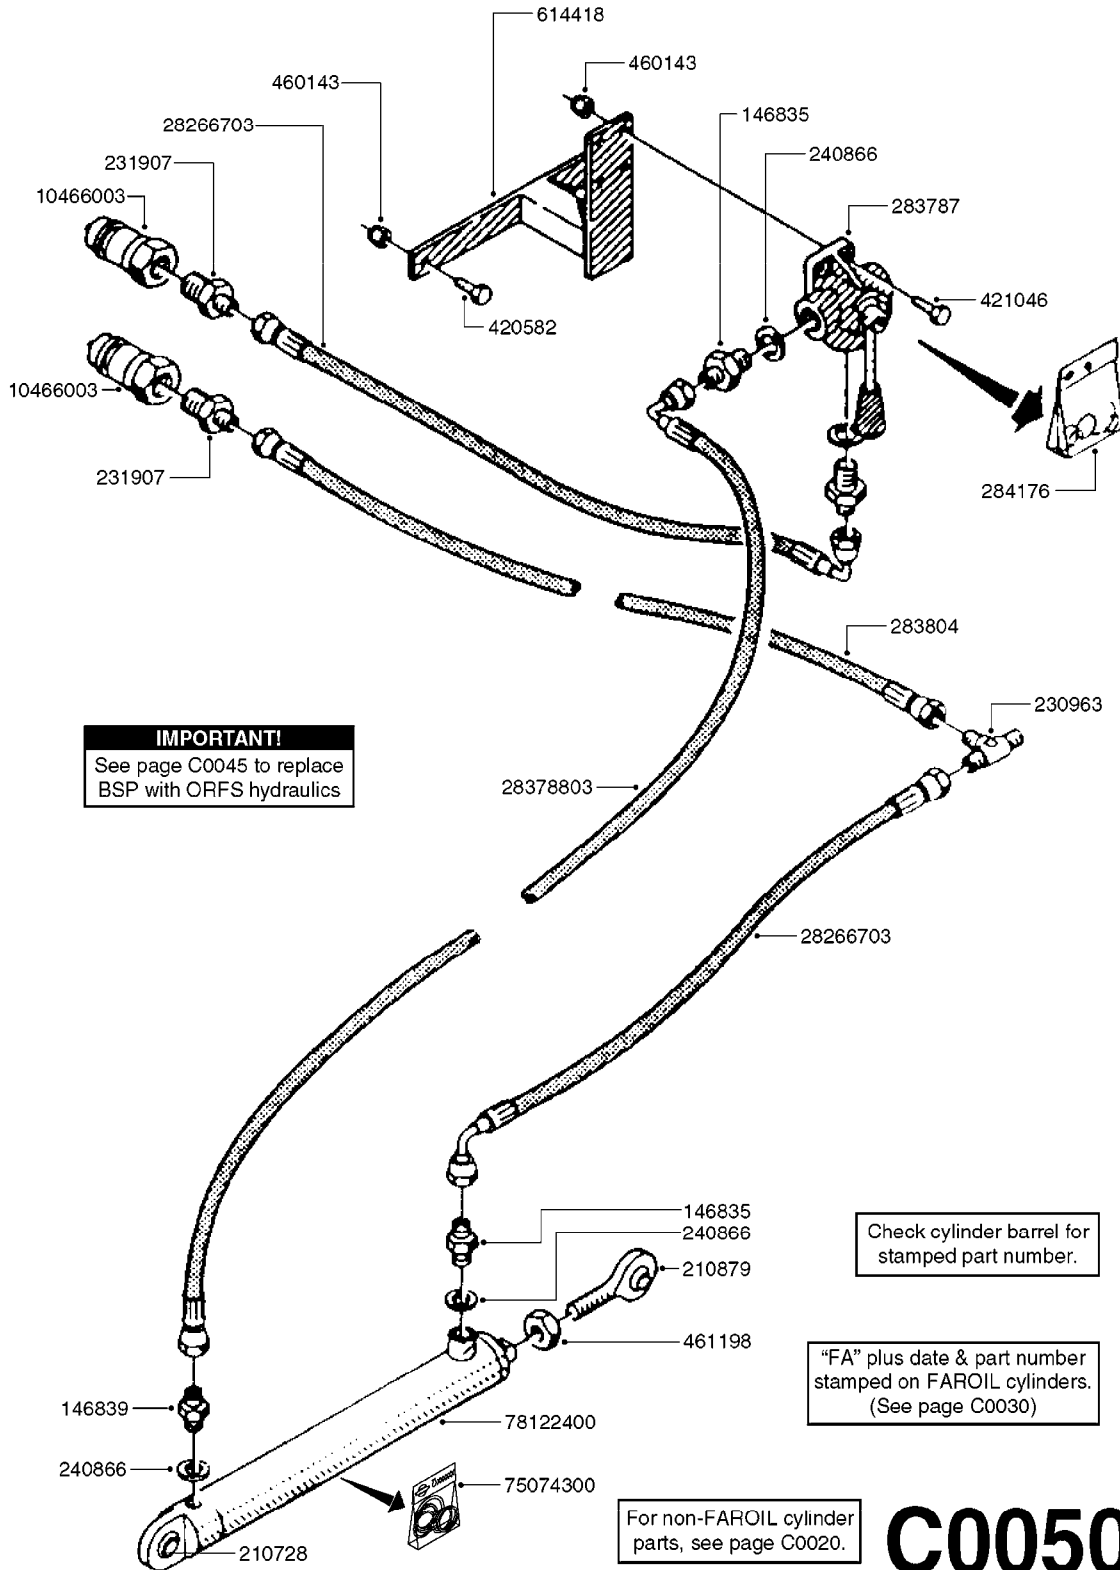

C0045

HYDRAULICS - BSP TO ORFS
C0045-HIN, 24:03:16

Page 1

Date 04.11.2017 13:07

Pos.	parts-n°	order qty	description
1	10466003	1	COUPLER PIONEER 8010-04 1/2NPT
2	231907	1	HEX NIPPLE 1/4"BSP X 1/2"NPT
2	231906	1	HEX NIPPLE 3/8"BSP X 1/2"NPT
2	147132	1	HEX NIPPLE 1/2"X1/2" BSP DEL
3	230311	1	QUICK COUPLING 1/2"
4	241356	1	DOWTYSEAL 1/2"
5	23234800	1	HEX NIPPLE 1/2"-9/16" ORFS FITTING FOR 1/4" HOSE
5	23234900	1	HEX NIPPLE 1/2"-11/16" ORFS FITTING FOR 3/8" HOSE
5	23235300	1	HEX NIPPLE 1/2"-13/16" ORFS FITTING FOR 1/2" HOSE
6	242102	1	O-RING Ø9.25X1.78 NITRIL 90SH
6	24263200	1	O-RING Ø7.66X1.78 NITRIL 90SH
6	24263300	1	O-RING Ø12.42X1.78 NITRIL 90SH
6	24263400	1	O-RING Ø18.77X1.78 NITRIL 90SH
7	67002403	1	CHART - BSP TO ORFS HOSES
8	67002503	1	CHART - BSP TO ORFS FITTINGS