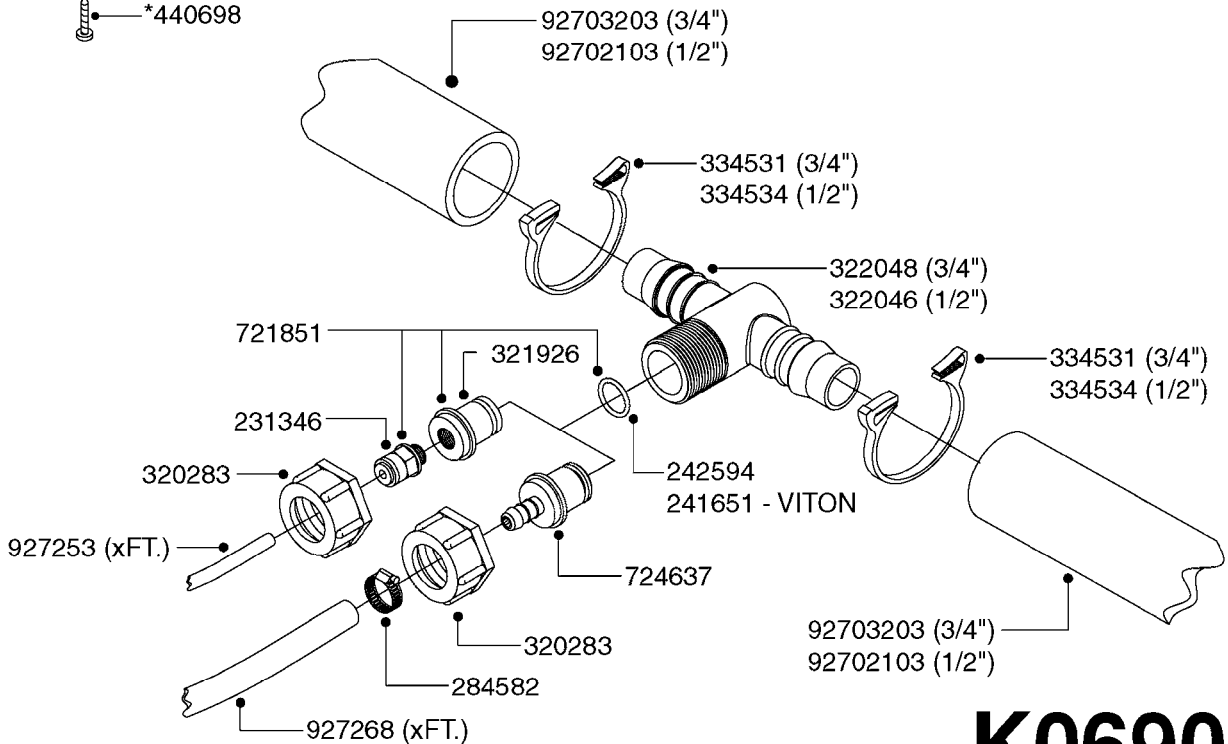

K0690

REMOTE GAUGE-MAGNETIC BASE KIT
K0690-HIN, 01:01:16

Page 1
Date 04.11.2017 13:07

parts-n°	order qty	description
231346	1	QUICK COUPLER 1/8"BSP X 4 MM
232230	1	QUICK COUPLER 1/4"BSP X 4 MM
241651	1	O-RING D14.0X3.0 NITRIL
242594	1	O-RING D14 X 1.78 SCH.70-EPDM
283581	1	HOSE CONNECTOR STR. F.4MM PE
284582	1	CLAMP HOSE GEAR - 5/16"
320187	1	FITT.DK CAP 3/8" BSP BLACK
320283	1	FITT.DK NUT 3/4"BSP
320445	1	FITT.DK HN 1/4"X3/8" BSP
321926	1	FITT.DK REDUC 1/8"BSP F.3/4"N
322046	1	FITT.DK TEE 1/2X1/2HB X3/4'BSP
322048	1	FITT.DK TEE 3/4X3/4HB X3/4'BSP
330013	1	O-RING D15/D10X2.5 F.3/8"NUT
330061	1	O-RING D16/D11X2,5
331807	1	FITT.DK HB 5/16" F.3/8" NUT
334531	1	CLAMP HOSE PLASTIC 3/4"
334534	1	CLAMP HOSE PLASTIC 1/2"
390713	1	GAUGE ADAPTOR 1/4" BSP
440698	1	SCREW F.PLASTIC 6X18 SS HEXHD
721851	1	SCREW PLUG W/QUICK FIT
724637	1	FITT.DK HB 5/16' F. 3/4" COMP.
927253	1	AIR HOSE, DIAMETER 4MM
927268	1	HOSE R X PVC X 1/4 X 0012"
10536703	1	MAGNETIC BASE D3,2'/90LB
10536803	1	MAGNETIC BASE KIT F.GAUGE
28026203	1	GAUGE 200PSI/BR,2.5"1/4BSP-BTM
92702103	1	HOSE R X1/2" X300PSI WP X0012"
92703203	1	HOSE R X3/4" X300PSI WP X0012"