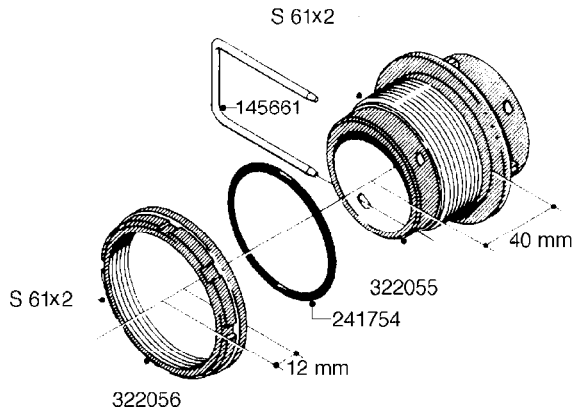

L0080

FITTINGS - S-53
L0080-HIN, 12:09:17

Page 1

Date 04.11.2017 13:07

Pos.	parts-n°	order qty	description
1	145995	1	FITT.DK S-53 FORK
2	241973	1	O-RING Ø3 X 44,2 70 SHORES NITRIL NITRIL (BLACK)
2	242353	1	O-RING D44.2X3.0 VITON F.S-67 VITON (BROWN)
3	242109	1	O-RING D32.2x3.0 NITRIL (BLACK)
3	242354	1	O-RING D32.2X3.0 VITON F.S-53 VITON (BROWN)
4	322103	1	FITT.DK S-53 BULKHEAD
5	322107	1	FITT.DK S-53 BULKHEAD NUT
6	322110	1	FITT.DK S-53 ELB. 1/2" BSP
7	322352	1	FITT.DK S-53 TEE
8	334229	1	FITT.DK S-53 STR.3/4"
9	334260	1	GASKET F. S-53 BULKHEAD
10	334564	1	FITT.DK S-67 TO S-53 ADAPTER
11	391100	1	FITT.DK S-53THREAD INS.1/2"BSP
12	726463	1	FITT.DK S53 BULKHEAD W/GASKET
13	726552	1	FIT.DK S-53X90 1/2" BSP,O-RING
14	726556	1	FITT.DK S-53 HB 1/2" W/O-RING
15	726558	1	FITT.DK S53 STR. 3/4" W.ORING
16	726559	1	FITT DK. S-53 HB 1" W/O-RING
17	726568	1	FITT.DK.S-53 HB 1/2"90 W/ORING
18	726570	1	FITT.DK S-53 ELB.3/4" W.ORING
19	726571	1	FITT.DK S-53 ELB.1", W ORING
20	726578	1	FITT.DK S53 PLUG WITH O-RING
21	728561	1	REDUCER S67M - S53F + O-RING