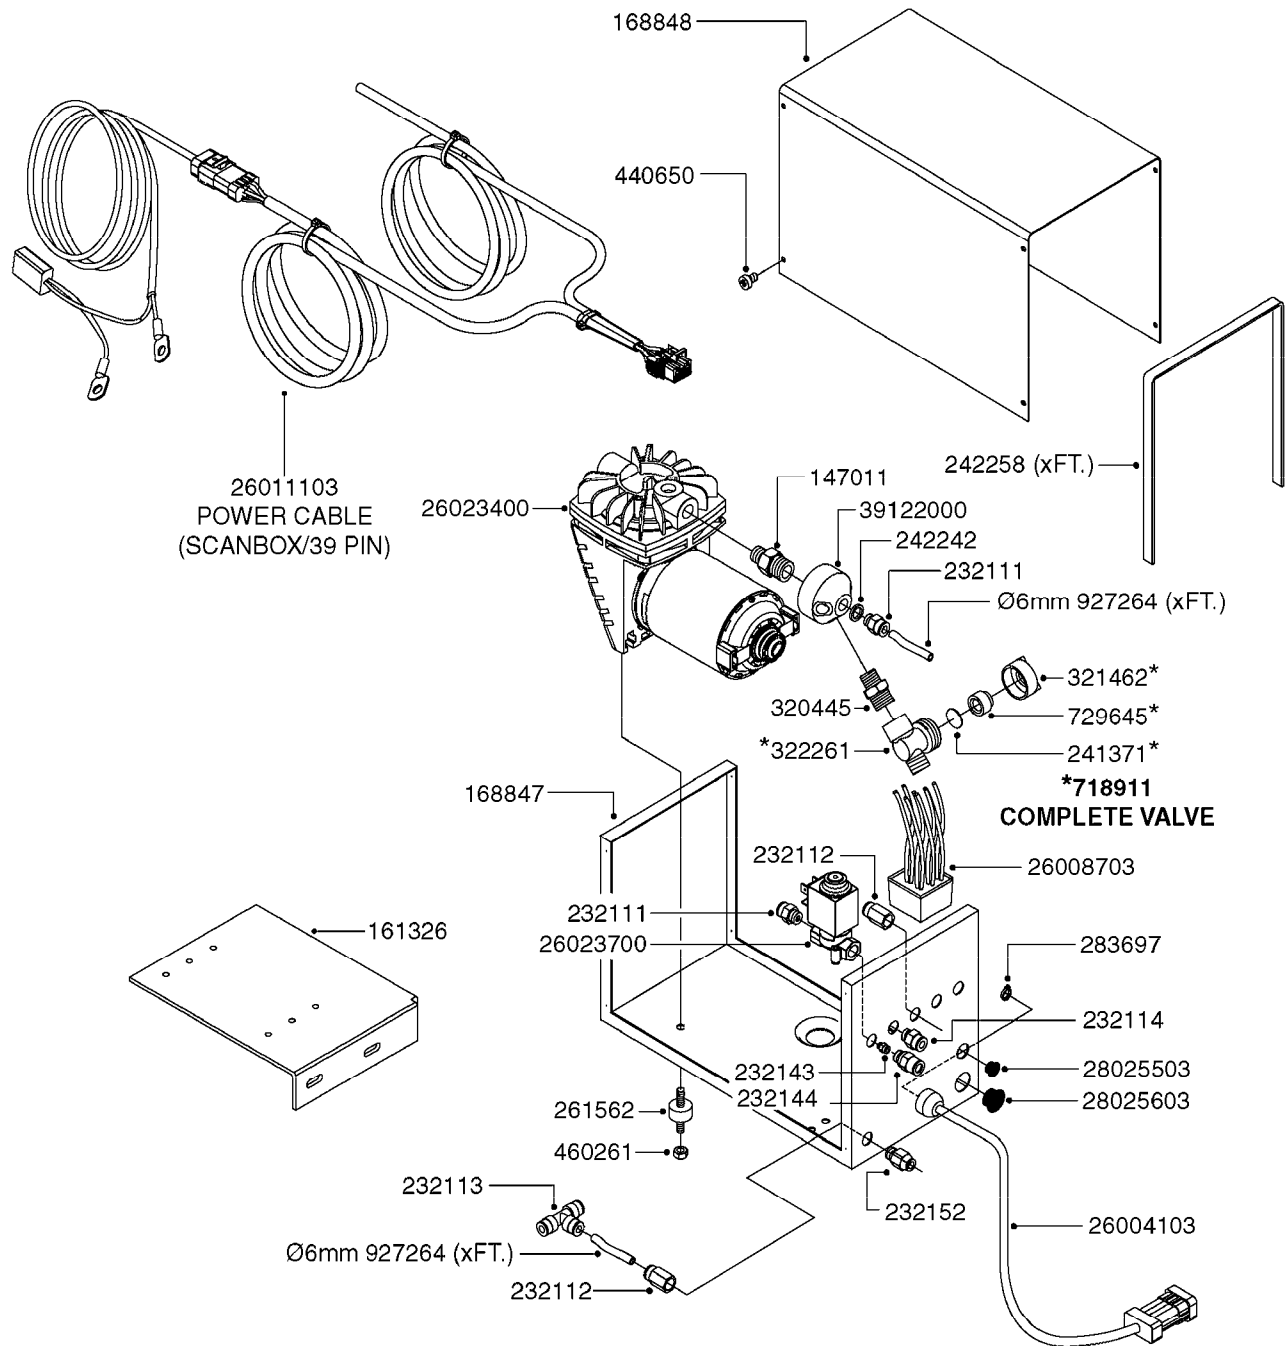

K0400

*Ø8mm 927306 (xFT.)
*Ø10mm 927330 (xFT.)

70062503 - COMPLETE ASSEMBLY

FOAM MARKER COMPRESSOR 2007
K0400-HIN, 01:01:16

Page 1
Date 04.11.2017 13:07

parts-n°	order qty	description
147011	1	HEX NIPPLE 3/8'X1/4'BSP BRASS
161326	1	MOUNT BKT. F. FOAM COMP.BOX 98
168847	1	ENCLOSURE LOWER F.MARKER
168848	1	COVER F. FOAM MARKER
232111	1	QUICK COUPLER 6MM X 1/8 EXT.
232112	1	QUICK COUPLER 6MM 1/8 INT.
232113	1	QUICK COUPLER 6MM T-PIECE
232114	1	COUPLER 1/8" THREADX8MM HOSE
232143	1	REDUCER 1/4'INT-1/8'EXT
232144	1	QUICK COUPLER 10MM X 1/4 EXT
232152	1	QUICK COUPLER 8MMX1/8 EXT.LONG
241371	1	DIAPHRAGM, NO-DRIP alt 241371
242242	1	O-RING F.AIR HOSE FITTING
242258	1	TRIM 3X10 SELF ADHESIVE 0012"
261562	1	RUBBER DAMPER 2XM6X25
283697	1	TIESTRAP 200MM
320445	1	FITT.DK HN 1/4"X3/8" BSP
321462	1	CAP F.NO-DRIP ASSY.
322261	1	HOUSING F.SAFETY VALVE 3/8"
440650	1	SCREW 3.5x13 STAINLESS
460261	1	NUT HEX M6X1.00 LOCK DIN985 A2 SS
718911	1	VALVE (SAFETY) F.MARKER
729645	1	NON-DRIP SPRING ASSY.GREEN 10
927264	1	HOSE R X PE D6/D4 X 0012"
927306	1	HOSE R X PE D8/D6 X 0012"BLACK
927330	1	HOSE R X PE D10/D8 X 012"BLACK
26004103	1	FOAM MARKER CNTRL MOD CABL STD
26008703	1	FOAM MARKER CONTROL SCII
26011103	1	FOAMER POWER/CONTROL CABLE 39P
26023400	1	COMPRESSOR F.FOAM MARKER CM40
26023700	1	SOLENOID VAL 12V 1/8' FLO '07
28025503	1	PLUG F.DRILLED HOLE 1/2"
28025603	1	PLUG F.DRILLED HOLE 3/4"
39122000	1	DISTR.HOUSING F.FOAM MARKER'07
70062503	1	FOAM MARKER COMPRESSOR,STD,39P