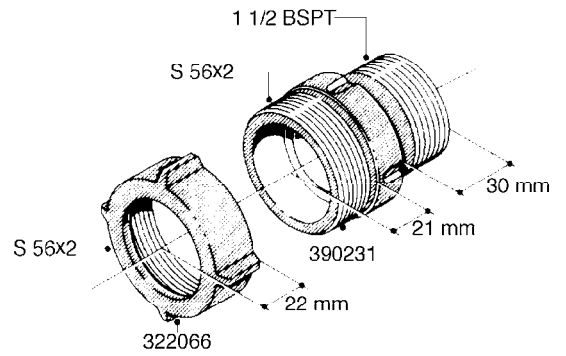

L0080

FITTINGS - S-53
L0080-HIN, 12:09:17

Page 1

Date 04.11.2017 13:07

Pos.	parts-n°	order qty	description
1	145995	1	FITT.DK S-53 FORK
2	241973	1	O-RING Ø3 X 44,2 70 SHORES NITRIL NITRIL (BLACK)
2	242353	1	O-RING D44.2X3.0 VITON F.S-67 VITON (BROWN)
3	242109	1	O-RING D32.2x3.0 NITRIL (BLACK)
3	242354	1	O-RING D32.2X3.0 VITON F.S-53 VITON (BROWN)
4	322103	1	FITT.DK S-53 BULKHEAD
5	322107	1	FITT.DK S-53 BULKHEAD NUT
6	322110	1	FITT.DK S-53 ELB. 1/2" BSP
7	322352	1	FITT.DK S-53 TEE
8	334229	1	FITT.DK S-53 STR.3/4"
9	334260	1	GASKET F. S-53 BULKHEAD
10	334564	1	FITT.DK S-67 TO S-53 ADAPTER
11	391100	1	FITT.DK S-53THREAD INS.1/2"BSP
12	726463	1	FITT.DK S53 BULKHEAD W/GASKET
13	726552	1	FIT.DK S-53X90 1/2" BSP,O-RING
14	726556	1	FITT.DK S-53 HB 1/2" W/O-RING
15	726558	1	FITT.DK S53 STR. 3/4" W.ORING
16	726559	1	FITT DK. S-53 HB 1" W/O-RING
17	726568	1	FITT.DK.S-53 HB 1/2"90 W/ORING
18	726570	1	FITT.DK S-53 ELB.3/4" W.ORING
19	726571	1	FITT.DK S-53 ELB.1", W ORING
20	726578	1	FITT.DK S53 PLUG WITH O-RING
21	728561	1	REDUCER S67M - S53F + O-RING