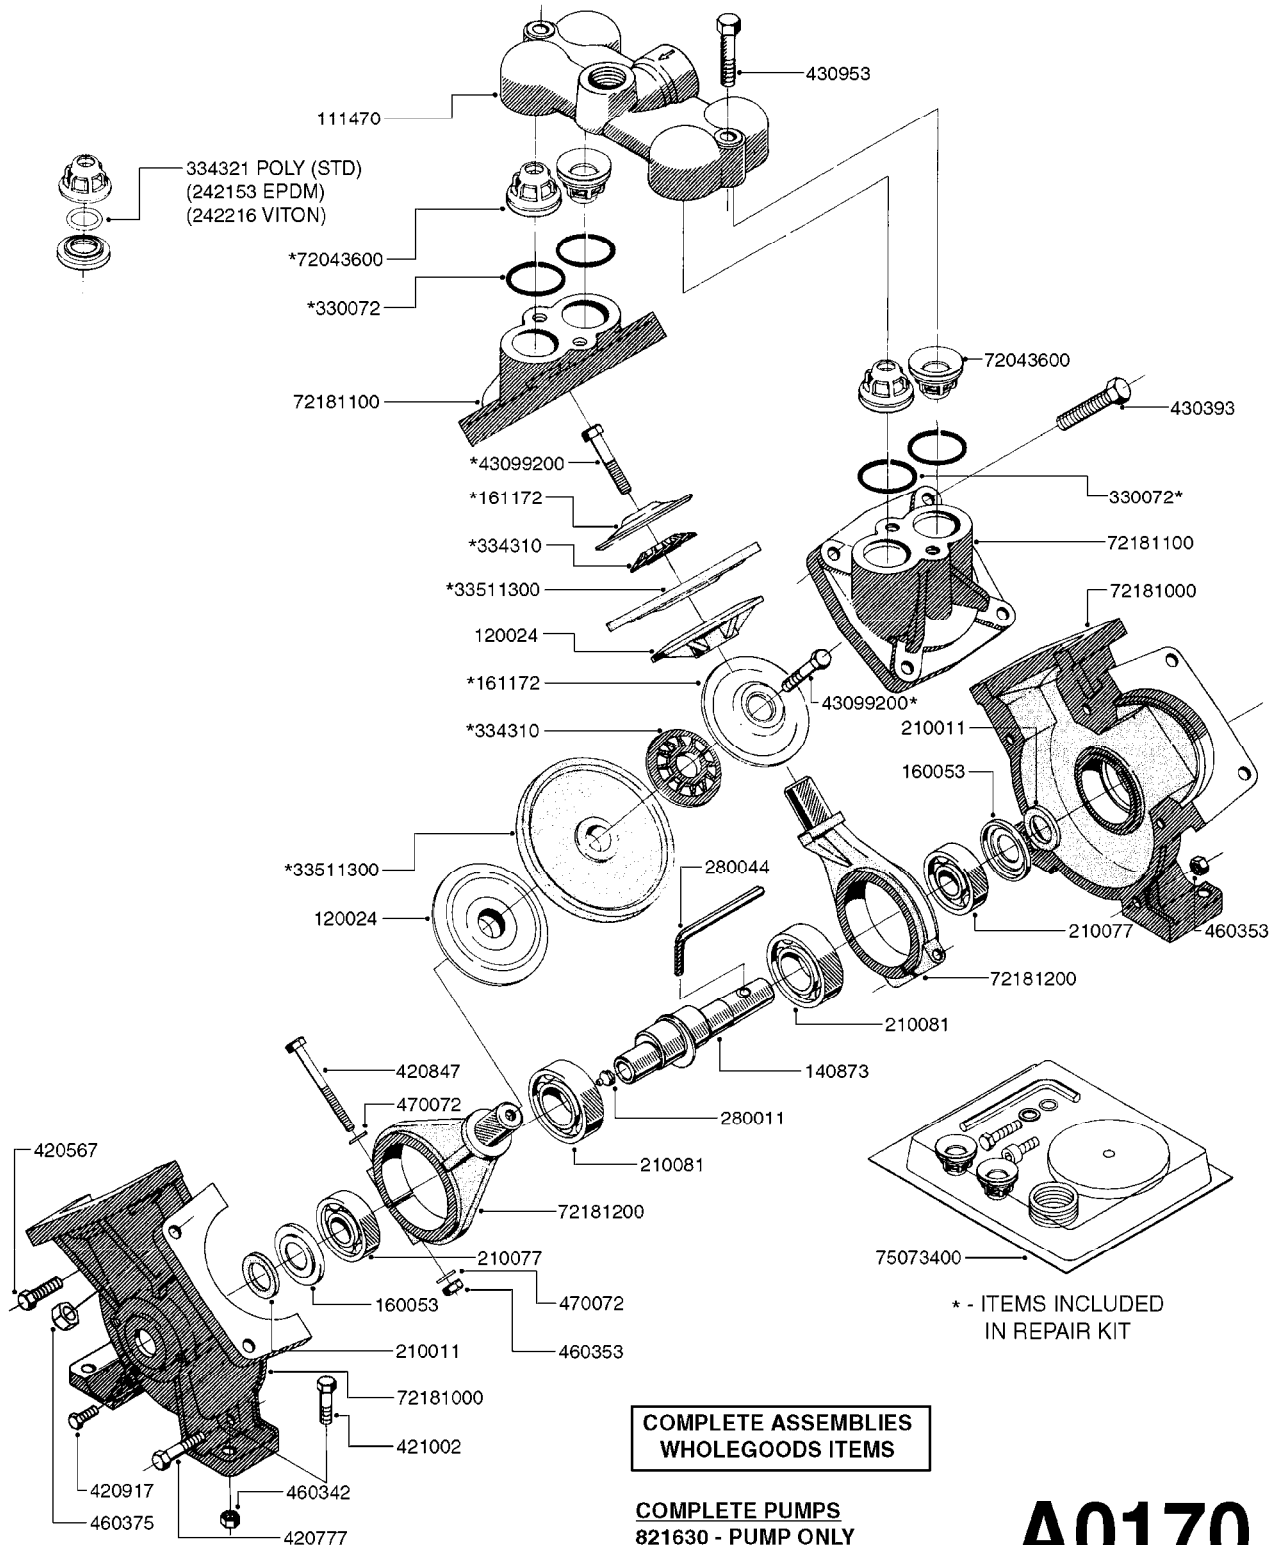

COMPLETE ASSEMBLIES
WHOLEGOODS ITEMS

COMPLETE PUMPS
821630 - PUMP ONLY
10396003 - WITH PTO & DAMPER

A0170

PUMP - 1203 W/MOUNTING BASE
A0170-HIN, 01:01:16

Page 1

Date 04.11.2017 13:06

parts-n°	order qty	description
111470	1	VALVE CHAMBER 1202
120024	1	DIAPHRAGM BACK DISC 1200-1300
140873	1	CRANK SHAFT MODEL 1202-9MM
160053	1	DUST PLATE
161172	1	DIAPHRAGM DISC F. 1203/1303
210011	1	SEAL FELT D39/23 X 4
210077	1	BEARING BALL 6305
210081	1	BEARING BALL 6307
242153	1	O-RING D26X4 EPDM
242216	1	O-RING VITON F/1202/1302/462
280011	1	GREASE NIPPLE 1/8" SAE H TR
280044	1	KEY HEXAGON W6 3/16"
330072	1	O-RING D53.5/D45.5X4
334310	1	NYLON WASHER 1202/1302/462
334321	1	O-RING POLY. 34.0x26.0x4.0
420567	1	BOLT HEX 8.8 DEL M8X30 FT
420777	1	BOLT HEX 8.8 RAW M8X50
420847	1	BOLT HEX 8.8 DEL M8X85
420917	1	BOLT HEX 8.8 RAW M8X12 FT
421002	1	BOLT HEX 8.8 DEL M10X30 FT DIN933
430393	1	BOLT HEX 8.8 RAW M12X50
430953	1	BOLT, M12 X 55 8.8
460342	1	NUT HEX M10 DEL DIN934
460353	1	NUT HEX M8 BLACK
460375	1	NUT HEX M12 BLACK
470072	1	WASHER D15/D8X.5 LOCK
821630	1	PUMP 1203/9 540RPM
10396003	1	PUMP 1203 C/W PTO 540 RPM
33511300	1	DIAPHRAGM 1202-1303 POLY 2006
43099200	1	BOLT HEX SS M12 X 30 DIN933 A4
72043600	1	VALVE FOR 462/463
72181000	1	HOUSING, PUMP, 1203 RED
72181100	1	DIAPHRAGM COVER 1203/1303+BLTS
72181200	1	CONNECTING ROD FOR 1203 W/M12
75073400	1	PUMP KIT 1203 MM "06"