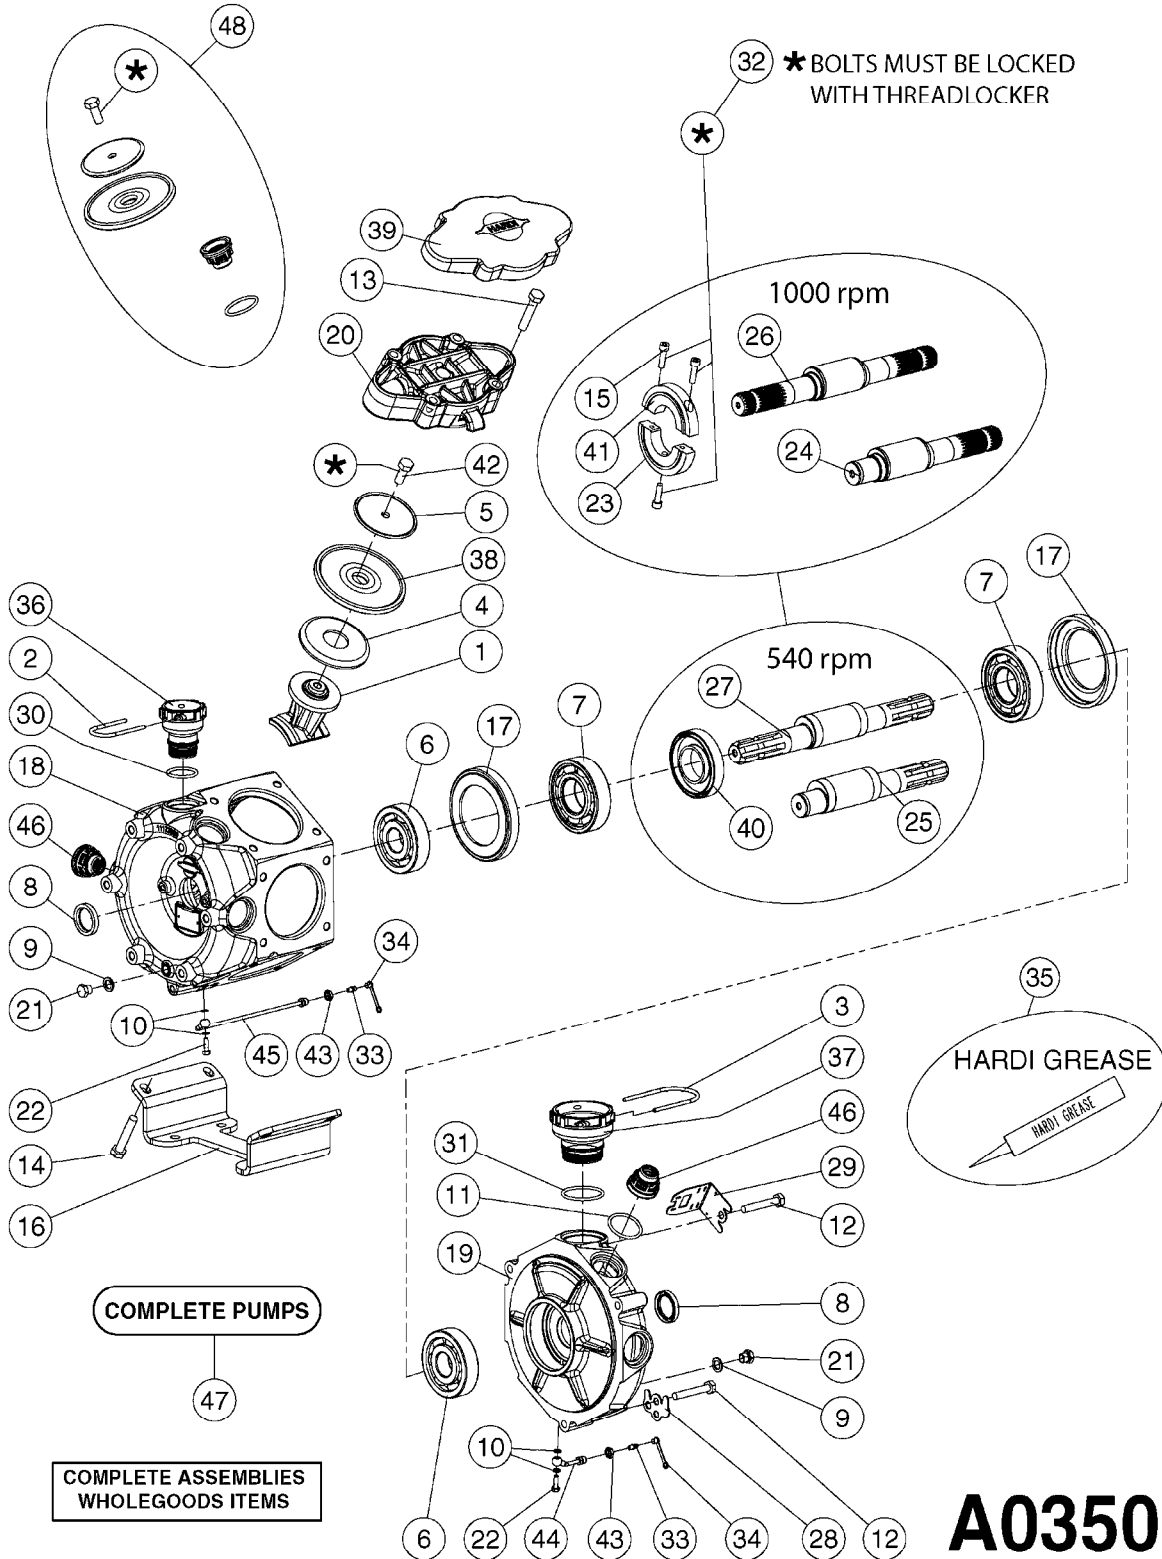

PUMP - 464 540/1000 RPM
A0350-HIN, 22:02:16

Page 1

Date 04.11.2017 13:06

Pos.	parts-n°	order qty	description
1	111622	1	CONNECTING ROD 463/5.5MM
1	111623	1	CONNECTING ROD 463/10MM
1	111624	1	CONNECTING ROD 463/12MM
1	111645	1	CONNECTING ROD 463/6.5MM
2	145996	1	FITT.DK S-67 FORK
3	145997	1	FITT.DK S-93 FORK
4	161012	1	DIAPHRAGM BACKING DISC F. 463
5	161175	1	DIAPHRAGM DISC 463/464 PUMP
6	210221	1	BEARING BALL 6407
7	210232	1	BEARING BALL 6310
8	210243	1	SEAL OIL 35 X 47 X 7
9	241404	1	DOWTY SEAL 1/4"
10	242374	1	WASHER Ø10/Ø6X1 COPPER
11	330072	1	O-RING D53.5/D45.5X4
12	421072	1	BOLT HEX 8.8 RAW M10X65
13	430312	1	BOLT HEX 8.8 RAW M12X60
14	430437	1	BOLT HEX 8.8 RAW M12X65
15	450995	1	BOLT ALLEN M8X30 DIN 912 RAW
16	614628	1	FOOT F. 46X PUMP, RED
17	11171900	1	CONROD RING 364/464 MACHINED
18	11172200	1	PUMP HOUSE 464 MACHINED 5/4" BSP RED
19	11172600	1	FRONTPART 464 MACHINED 2" BSP RED
20	11173000	1	VALVE COVER.463/464 MACHINED RED
21	14010400	1	PLUG 1/4" BSP
22	14120400	1	BANJOBOLT M6 X 19
23	14120700	1	COUNTERWEIGHT 364/464-1000
24	14137300	1	CRANKSHAFT 364/464-5.5 1000
24	14137400	1	CRANKSHAFT 364/464-6.5 1000
25	14137600	1	CRANKSHAFT 364/464-10
25	14137700	1	CRANKSHAFT 464-12
26	14137900	1	CRANKSHAFT 364/464-5.5 GG 1000
26	14138000	1	CRANKSHAFT 364/464-6.5 GG 1000
27	14138200	1	CRANKSHAFT 364/464-10 GG
27	14138300	1	CRANKSHAFT 464-12 GG
28	16383000	1	GREASE NIPPLE PLATE 464
29	16390600	1	BRACKET FOR RPM SENSOR
30	24266600	1	O-RING D 38,0 X 4,0 70SH.NITR
31	24266800	1	O-RING D 54,0 X 4,0 70SH.NITR
32	28045503	1	LOCTITE 262 .5ML (.017oz.)
33	28163300	1	GREASE NIPPLE H1 M6X1 DIN 7412
34	28163400	1	CAP F. GREASENIPPLE YELLOW M6X1
35	28164600	1	HARDI PUMP GREASE S3 V550L 1
36	32242200	1	FITTING S67 5/4" KON. RG 2014
37	32242400	1	FITTING S93 2" KON. RG 2014
38	33511600	1	DIAPHRAGM PUMP 463/464 PUMP PUR
39	33524000	1	COVER PLASTIC 464 PUMP
40	33527200	1	GREASE SPLIT 364/464
41	39136200	1	HALFPART 364/464-1000
42	43099200	1	BOLT HEX SS M12 X 30 DIN933 A4
43	46134000	1	NUT HEX M10x1 H=2.3 NV=14 ELZIN
44	61097000	1	BANJOTUBE SHORT 464 COMPL.
45	61097100	1	BANJOTUBE LONG 464 COMPL.
46	72043600	1	VALVE FOR 462/463
47	72993500	1	PUMP 464-12-540, CM
47	72993600	1	PUMP 464-6.5 MED-2-1000
47	82168700	1	PUMP 464-12 540 OFFSET PORTS
47	82168800	1	PUMP 464 6.5 1000 OFFSET PORTS
47	82169000	1	PUMP 464-10-MOD-2-540
48	75586000	1	PUMP KIT 464