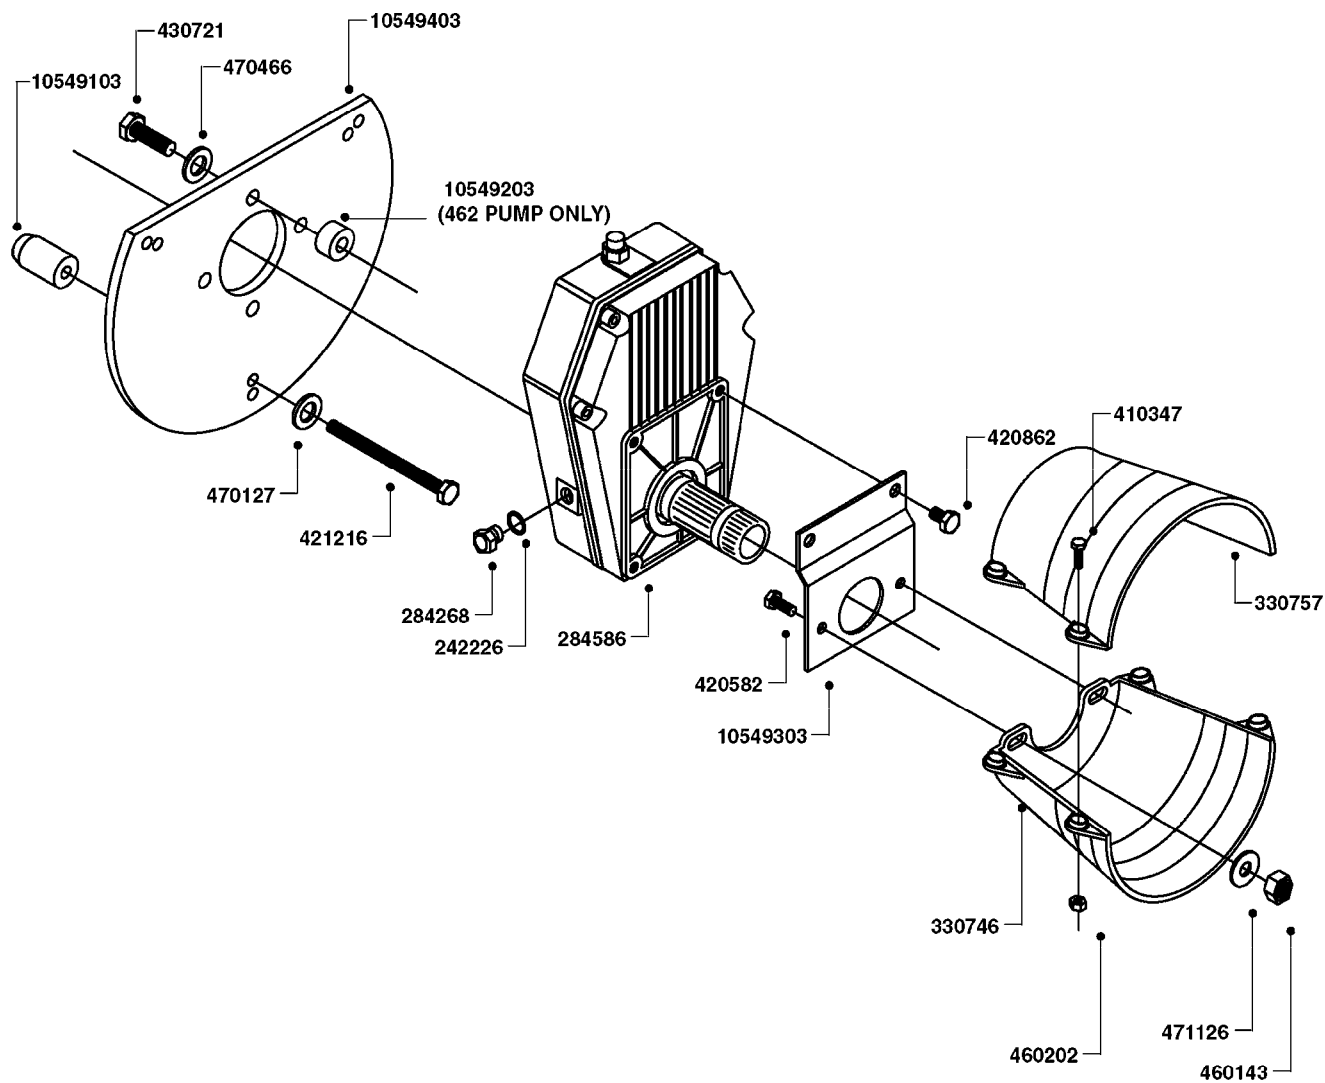

GEAR LUBE REQUIREMENT
SAE 90 GEAR LUBE
(FILL TO SIGHT GAUGE CENTER)

COMPLETE ASSEMBLIES
WHOLEGOODS ITEMS

A0480

GEAR DRIVE 1000RPM 361-3/460-3
A0480-HIN, 01:01:16

Page 1
Date 04.11.2017 13:06

parts-n°	order qty	description
242226	1	SEAL WASHER F.BOTTOM PLUG
284140	1	GASKET SET FOR GEAR ML52 1/3
284267	1	BOTTOM PLUG F. GEAR ML52
284268	1	LEVEL INDICATOR GEAR ML 52
284571	1	SHAFT F.ML52
284586	1	GEAR BOX 1000 RPM
284808	1	HOUSING F.ML52 GEARBOX
284810	1	BEARING INNER ML52 GEARBOX
284811	1	SNAP-RING OUTER 46X2
284812	1	BEARING OUTER ML52 GEARBOX
284813	1	ENDCOVER F.ML52 GEARBOX
284814	1	SCREW F.END COVER ML52 GEARBOX
285633	1	BOTTOM PLUG F.M7 GEAR
330746	1	GUARD PTO LOWER PART SHORT
330757	1	GUARD PTO UPPER PART SHORT
410347	1	SCREW M6X20 8.8
420626	1	BOLT HEX 8.8 DEL M10X20 FT
460202	1	NUT HEX M6
460423	1	NUT HEX M10X1.50 LOCK DIN985A2 SS
471122	1	WASHER, M10, Ø20/10.5X 2.0, SS
10151603	1	BOLT HEX 7/16 NC GR.2 01.50'
10213003	1	NUT HEX NC (NYLON LOCK) 7/16"
10549503	1	GEAR BOX KIT 1000 RPM LESS G/B