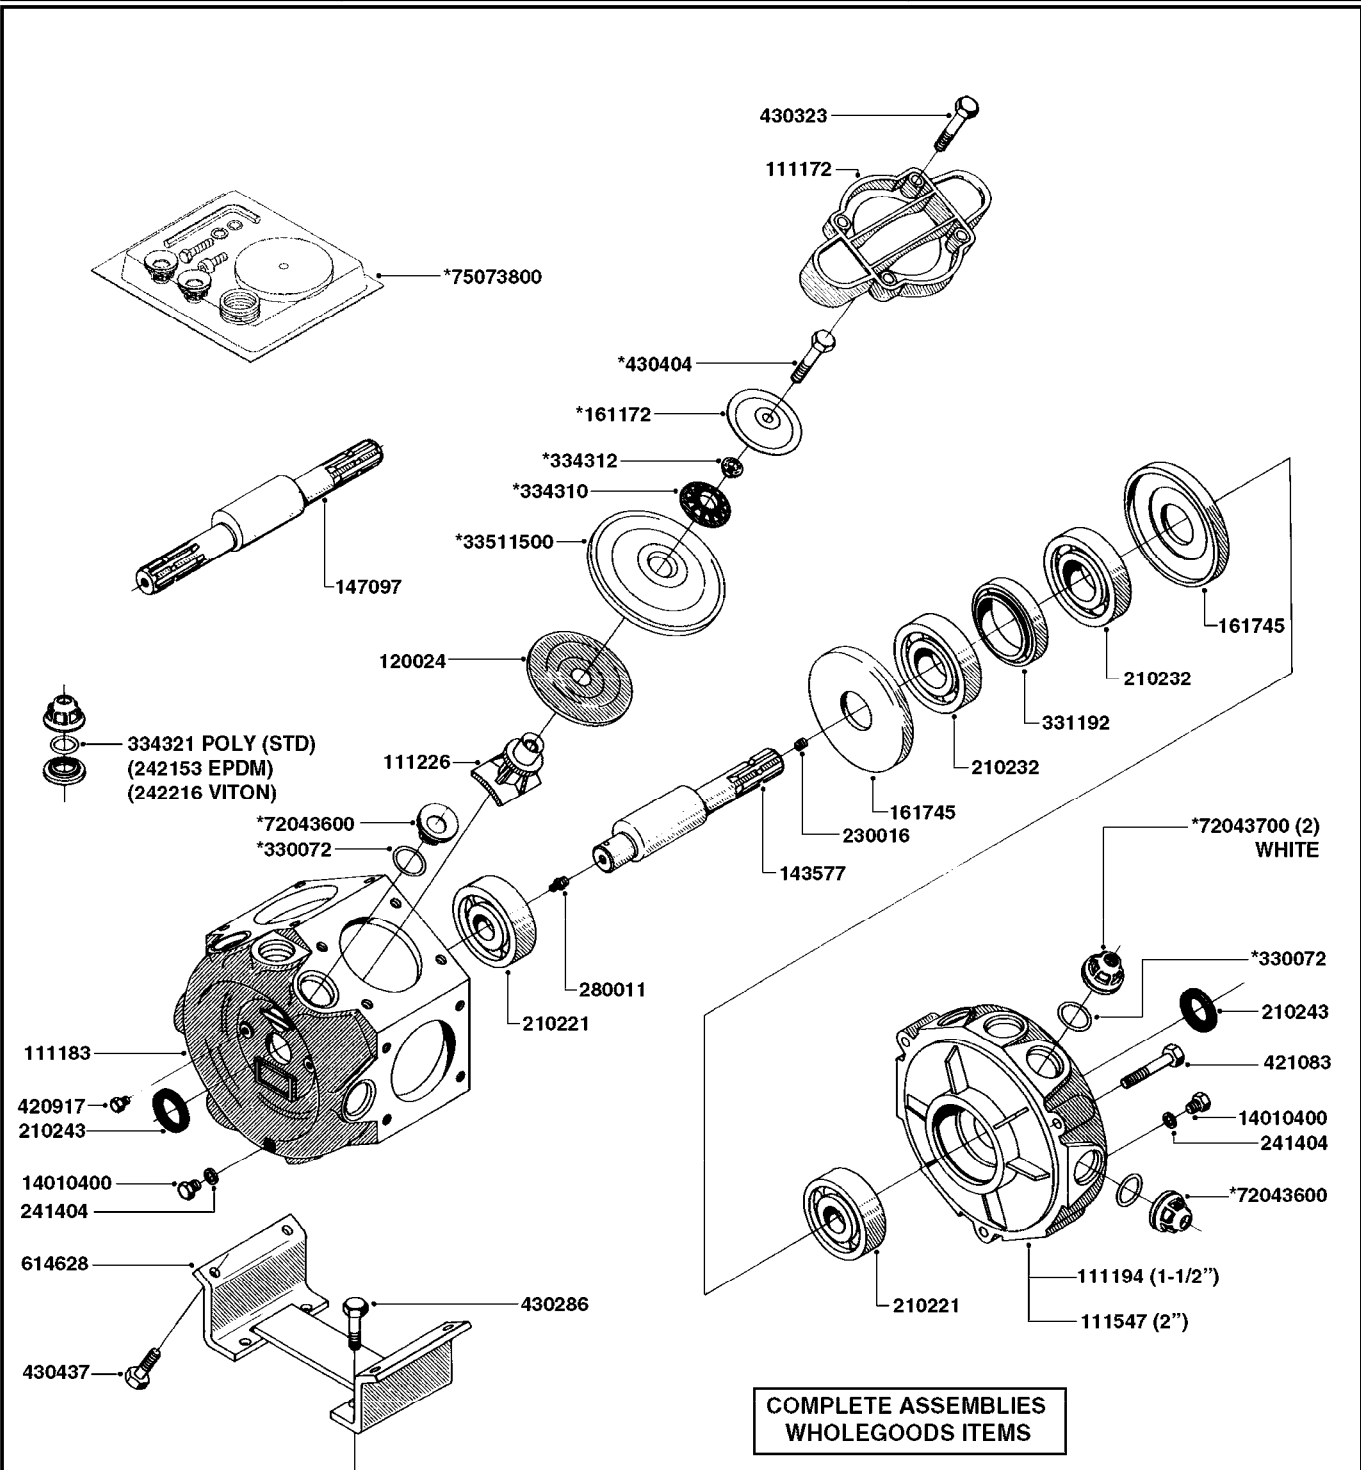

COMPLETE ASSEMBLIES
WHOLEGOODS ITEMS

A0300

PUMP - 361/363 FITTINGS
A0300-HIN, 01:01:16

Page 1
Date 16.03.2016 13:36

parts-n°	order qty	description
145997	1	FITT.DK S-93 FORK
231022	1	FITT.DK ELB. 1' BSP GF 121
242351	1	O-RING D69.5X3.0 VITON F.S-93
242353	1	O-RING D44.2X3.0 VITON F.S-67
320095	1	FITT.DK NUT 1" BSP
320132	1	FITT.DK HN 1" BSP
320821	1	FITT.DK NUT 1-1/2" BSP
321451	1	FITT.DK ELB.1-1/2 X1-1/4 80DEG
322321	1	FITT.DK S-67 X 1"BSP MALE
322322	1	FITT.DK S-67 X 1-1/4"BSP MALE
322323	1	FITT.DK S-93 X 1-1/2"BSP MALE
330326	1	O-RING D30/D24X2 F.1"NUT
330341	1	FITT.DK HB 1" F. 1" NUT
330746	1	GUARD PTO LOWER PART SHORT
330757	1	GUARD PTO UPPER PART SHORT
331262	1	FITT.DK HB 1-1/2" F. 1-1/2"NUT
331273	1	O-RING D44/D38X2 F.1-1/2"
334243	1	FITT.DK S-67 ELB.1"
334340	1	FITT.DK S-93 ELBOW 2.5"
334410	1	PROTECTION GUARD
334445	1	FITT.DK S-67 ELB.1-1/2"
334446	1	FITT.DK S-93 ELB.2" PVC
334647	1	FITT.DK S93 ELB 1-1/2" 90 PVC
334680	1	CLAMP HOSE PLASTIC 1"
410347	1	SCREW M6X20 8.8
420162	1	BOLT HEX 8.8 DEL 3/8"x15MM
459014	1	ALLEN SCREW M8 X 15 GALV.DIN93
460202	1	NUT HEX M6
461217	1	NUT HEX M5 LOCK
471074	1	WASHER M8 ELZ
471122	1	WASHER, M10, Ø20/10.5X 2.0, SS
821575	1	PUMP 363/5.5 THROUGH SHAFT
821580	1	PUMP 363/10 THROUGH SHAFT
821643	1	PUMP 363/10 1.5"SUC 540RPM OSP
821651	1	PUMP 363/5.5/1000 OSP
14012200	1	FITT.DK S-67 FORK W/M5 THREADS
28030103	1	CLAMP HOSE GEAR P5/4-S1.5"6724
28030203	1	CLAMP HOSE T-BOLT S2" 235-67
28030303	1	CLAMP HOSE T-BOLT S2.5" 235-76
82166100	1	PUMP 363/10 1.5"SUC 540RPM
82166200	1	PUMP 363/5.5 1.5"SUC 1000RPM
92702603	1	HOSE PVC SUCT GRAY 1-1/2"
92702703	1	HOSE PVC SUCT GRAY 2"
92702803	1	HOSE PVC SUCT GRAY 2.5"
92712403	1	HOSE R X1" X300PSI WP X0012"