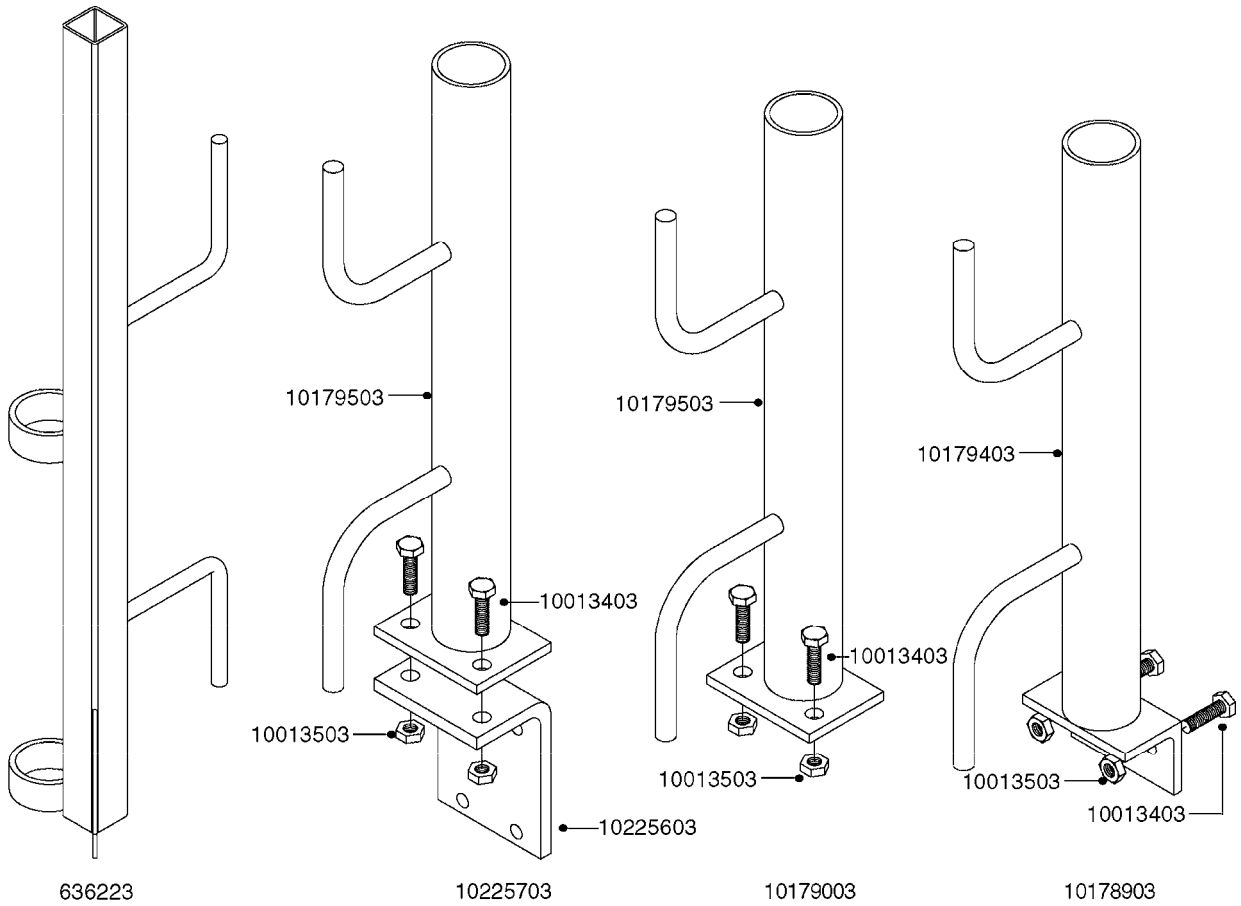

HOSE WRAPS
K0520-HIN, 01:01:16

Page 1
Date 16.03.2016 13:37

parts-n°	order qty	description
241965	1	O-RING 12.1 X 1.6
242007	1	O-RING D9.1X1.6
281551	1	BALL VALVE 1/2"
320084	1	FITT.DK NUT 1/2" BSP
330212	1	O-RING D19/D14X2.4 F.1/2"NUT
330326	1	O-RING D30/D24X2 F.1"NUT
330687	1	FITT.DK HB 1/2" F. 1/2" NUT
334190	1	FITT.DK HB 1/2' F. PISTOL 60S
334531	1	CLAMP HOSE PLASTIC 3/4"
636223	1	POST 12 VOLT TR30
712471	1	AGITATION VALVE ASSY. ON/OFF
843196	1	GUN, MODEL 60S
843197	1	HANDGUN KIT TYPE 60 LONG
10013403	1	BOLT HEX 3/8-16X1 1/4 HCS Z5
10013503	1	NUT HEX NC 3/8"
10178903	1	WRAP HOSE SIDE MOUNT PLATE
10179003	1	WRAP HOSE BOTTOM PLATE MOUNT
10179403	1	WRAP WELDMENT FOR HI101789
10179503	1	WRAP WELDMENT FOR HI101790
10225603	1	BKT.FOR HOSE WRAP MOUNT NL NK
10225703	1	WRAP HOSE BDL.BOTTOM PLATE
92702103	1	HOSE R X1/2" X300PSI WP X0012"