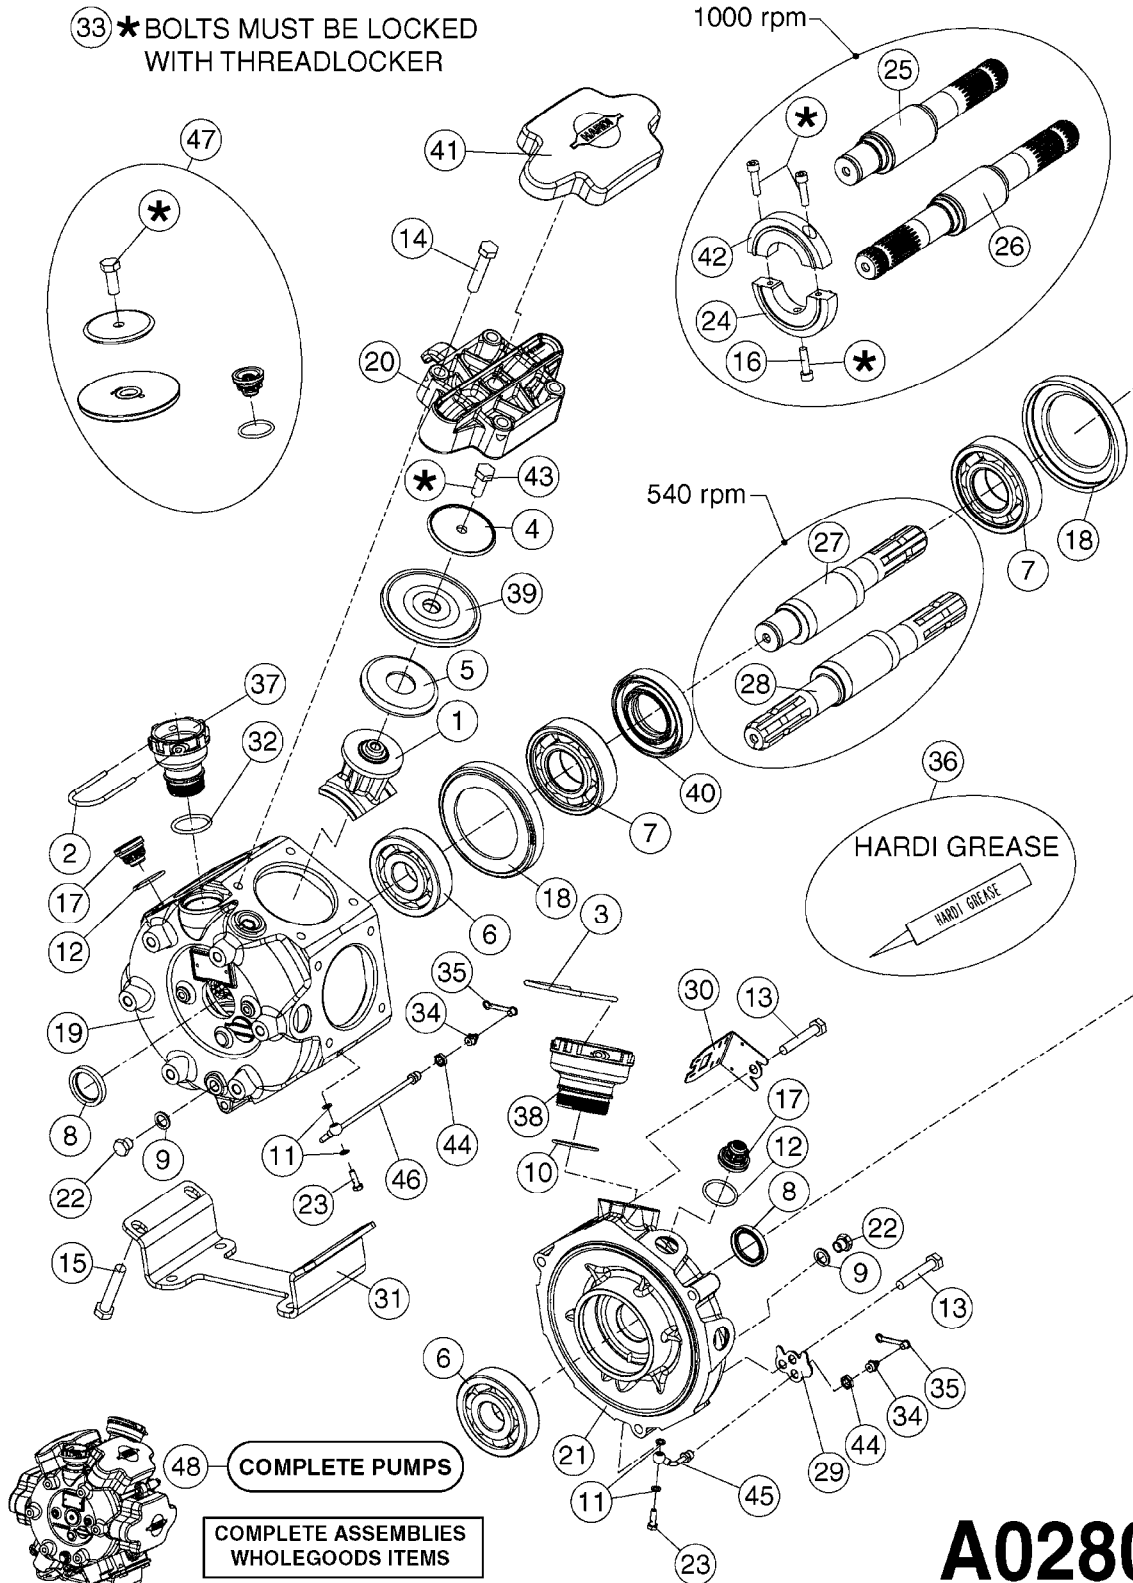

33 * BOLTS MUST BE LOCKED WITH THREADLOCKER

1000 rpm

540 rpm

PUMP - 364 540/1000 RPM
A0280-HIN, 16:02:16

Page 1
Date 16.03.2016 13:36

Pos.	parts-n°	order qty	description
1	111622	1	CONNECTING ROD 463/5.5MM
1	111628	1	CONNECTING ROD 363/5.5 PUMP
1	111629	1	CONNECTING ROD 363/364-7 PUMP
1	111630	1	CONNECTING ROD 363/364-10 PUMP
2	145996	1	FITT.DK S-67 FORK
3	145997	1	FITT.DK S-93 FORK
4	161174	1	DIAPHRAGM DISC SS 361/363/364 PUMP
5	161372	1	DIAPHRAGM BACKING DISC,320-361
6	210221	1	BEARING BALL 6407
7	210232	1	BEARING BALL 6310
8	210243	1	SEAL OIL 35 X 47 X 7
9	241404	1	DOWTY SEAL 1/4"
10	242225	1	O-RING D45.0 X 4.0 RUBBER
11	242374	1	WASHER Ø10/Ø6X1 COPPER
12	330024	1	O-RING D41,1/D34.5 X 3,5
13	420895	1	BOLT HEX 8.8 RAW M10X60
14	430312	1	BOLT HEX 8.8 RAW M12X60
15	430437	1	BOLT HEX 8.8 RAW M12X65
16	450995	1	BOLT ALLEN M8X30 DIN 912 RAW
17	728146	1	VALVE FOR 361(726890/707932)
18	11171900	1	METAL SPACER F. 364/464 MACHINED
19	11172000	1	PUMP HOUSE 364 MACHINED 5/4" BSP RED
20	11172800	1	VALVE COVER 364 MACHINED RED
21	11173200	1	FRONTPART 364, 1½" BSP RED
22	14010400	1	PLUG 1/4" BSP
23	14120400	1	BANJOBOLT M6 X 19
24	14120700	1	COUNTERWEIGHT 364/464-1000
25	14137300	1	CRANKSHAFT 364/464-5.5 1000
26	14137900	1	CRANKSHAFT 364/464-5.5 GG 1000
27	14137600	1	CRANKSHAFT 364/464-10
28	14138200	1	CRANKSHAFT 364/464-10 GG
29	16382900	1	GREASE NIPPLE PLATE, 364
30	16390600	1	BRACKET FOR RPM SENSOR
31	17002400	1	FOOT F/363 PUMP (PAINTED)
32	24266600	1	O-RING D 38,0 X 4,0 70SH.NITR
33	28045503	1	LOCTITE 262 .5ML (.017oz.)
34	28163300	1	GREASE NIPPLE H1 M6X1 DIN 7412
35	28163400	1	CAP F. GREASENIPPLE YELLOW M6X1
36	28164600	1	HARDI PUMP GREASE S3 V550L 1
37	32242200	1	FITTING S67 5/4" KON. RG 2014
38	32242300	1	NIPPLE S93 1,5' KON.RG 2014
39	33511400	1	DIAPHRAGM PUMP 361/361/363/364 PUR
40	33524200	1	DISTANCE RING/GREASE SPLIT
41	33524300	1	COVER PLASTIC 364 PUMP
42	39136200	1	HALFPART 364/464-1000
43	43099200	1	BOLT HEX SS M12 X 30 DIN933 A4
44	46134000	1	NUT HEX M10x1 H=2.3 NV=14 ELZIN
45	61096800	1	BANJOTUBE SHORT 364 COMPL.
46	61096900	1	BANJOTUBE LONG 364 COMPL.
47	75585900	1	PUMP KIT 364
48	82168100	1	PUMP 464/5.5 THROUGH SHAFT 1000RPM
48	82169500	1	PUMP 364-5.5-MED-1000
48	82169700	1	PUMP 364-5.5-MOD2-1000-120-AUS
48	82170000	1	PUMP 364-10-STD-540
48	82170300	1	PUMP 364-10-MOD-540-GG
48	82170400	1	PUMP 364-10-MOD-540-120