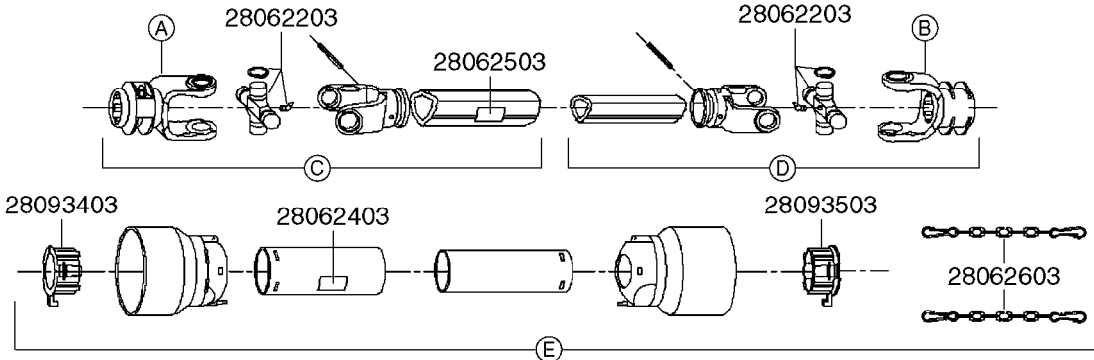

A0520

PTO SHAFTS - BONDIOLI CENT.
A0520-HIN, 01:01:16

Page 1

Date 16.03.2016 13:36

parts-n°	order qty	description
289042	1	UNIV. JOINT 22x54mm
420641	1	BOLT HEX 8.8 DEL M8X35
450015	1	SCREW ALLAN 3/8'X5/8' BLACK
460143	1	NUT HEX M8 LOCK A2 DIN985
28009803	1	PTO PIN TUBE RETAINER OUTER
28009903	1	PTO TUBE RETAINER INNER
28010103	1	PTO YOKE F.INNER TUBE CV PTO
28021403	1	PTO 1"STR/1-3/8" 6SPL B&P
28021503	1	PTO 1"STR/1-3/8" 21SPL B&P
28021603	1	PTO 1"STR/1-3/4" 20SPL B&P
28027903	1	PTO BALL LOCK.KIT F.1-3/8 YOKE
28040503	1	UNIV. JOINT 27x74.6mm
28040703	1	SAFETY CHAIN F.CV BLACK PTO
28041803	1	DECAL DANGER GUARD MISSING
28041903	1	DECAL DANGER ROT.DRIVELINE
28056703	1	PTO YOKE #1 1-3/8" X 6 SPLINE
28056803	1	PTO YOKE #1 1-3/8" X 21 SPLINE
28056903	1	PTO YOKE #4 1-3/8" X 20 SPLINE
28057003	1	PTO TUBE YOKE #1-G1 OUTER
28057103	1	PTO TUBE YOKE #4-G4 OUTER
28057203	1	PTO PIN TUBE RETAINER OUTER
28057303	1	PTO TUBE OUTER #1 745MM
28057403	1	PTO TUBE OUTER #4 720MM
28057503	1	PTO TUBE INNER #1 745MM
28057603	1	PTO TUBE INNER #4 720MM
28057703	1	PTO TUBE RETAINER INNER
28057803	1	PTO TUBE YOKE #1 Ø=1"
28057903	1	PTO TUBE YOKE #4 Ø=1"
28058003	1	PTO HALF SAFETY SHIELD OUTER
28058103	1	PTO HALF SAFETY SHIELD OUTER
28058203	1	PTO HALF SAFETY SHIELD INNER
28058303	1	PTO HALF SAFETY SHIELD INNER
28058403	1	PTO BALL LOCK.KIT F.1-3/4 YOKE
28058503	1	PTO TUBE YOKE #1-G1 INNER