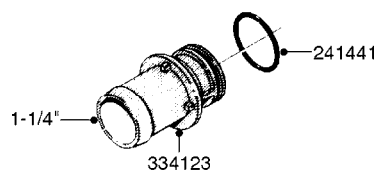

L0010

parts-n°	order qty	description
240085	1	O-RING D13,1/8,3X02,4 NITRIL
241441	1	O-RING D29.3X3
242594	1	O-RING D14 X 1.78 SCH.70-EPDM
320084	1	FITT.DK NUT 1/2" BSP
320095	1	FITT.DK NUT 1" BSP
320117	1	FITT.DK CONN.1/2"BSP F. 1" CAP
320187	1	FITT.DK CAP 3/8" BSP BLACK
320283	1	FITT.DK NUT 3/4"BSP
320821	1	FITT.DK NUT 1-1/2" BSP
321495	1	FITT.DK REDUC 1/4'BSP F.3/4'NT
321576	1	FITT.DK CONN 1/2"BSP F.3/4"NUT
330013	1	O-RING D15/D10X2.5 F.3/8"NUT
330212	1	O-RING D19/D14X2.4 F.1/2"NUT
330326	1	O-RING D30/D24X2 F.1"NUT
330341	1	FITT.DK HB 1" F. 1" NUT
330595	1	O-RING D24.6/D20X2.1 -3/4"
330665	1	3/4' HOSE TAIL F/1' CAP
330676	1	FITT.DK HB 3/8" F. 1/2" NUT
330687	1	FITT.DK HB 1/2" F. 1/2" NUT
330691	1	FITT.DK HB 3/4'F.3/4' NUT
330783	1	FITT.DK HB 3/8"F.3/8" NUT
331262	1	FITT.DK HB 1-1/2" F. 1-1/2"NUT
331273	1	O-RING D44/D38X2 F.1-1/2"
331446	1	FITT.DK HB 1" F.1-1/2" NUT
331807	1	FITT.DK HB 5/16" F.3/8" NUT
332286	1	FITT.DK HB 1/2" F. 3/4" NUT
332905	1	FITT.DK HB 1/2" F. 3/4" CAP
332927	1	PLUG F. NOZZLE TUBE 3/4'
333292	1	FITT.DK HB 1"O'RING F.1-1/2"
333664	1	FITT.DK HB 5/16' F. 1/2' NUT
334044	1	FITT.DK HB 3/4' F. 3/4' CAP
334059	1	FITT.DK EL 1" 110 DEG.F.1-1/2"
334123	1	FITT.DK HB 1-1/4"O-RNG F.1-1/2"
334150	1	FITT.DK HB 1-1/4" 110 F.1-1/2"
390542	1	PLUG WASHER FOR 3/4'CAP NUT
716236	1	FITT.DK HB 1/2" ASSY. F. 3/4"
716413	1	FITT.DK PLUG ASSY. F.NOZ TUBE
717426	1	FITT.DK REDUC 1/4"BSP F.3/4"N
720856	1	FITT.DK 1/2'BSP ASSY.F.3/4'NUT
724621	1	FITT.DK HB 3/4"ASSY F.3/4" NUT