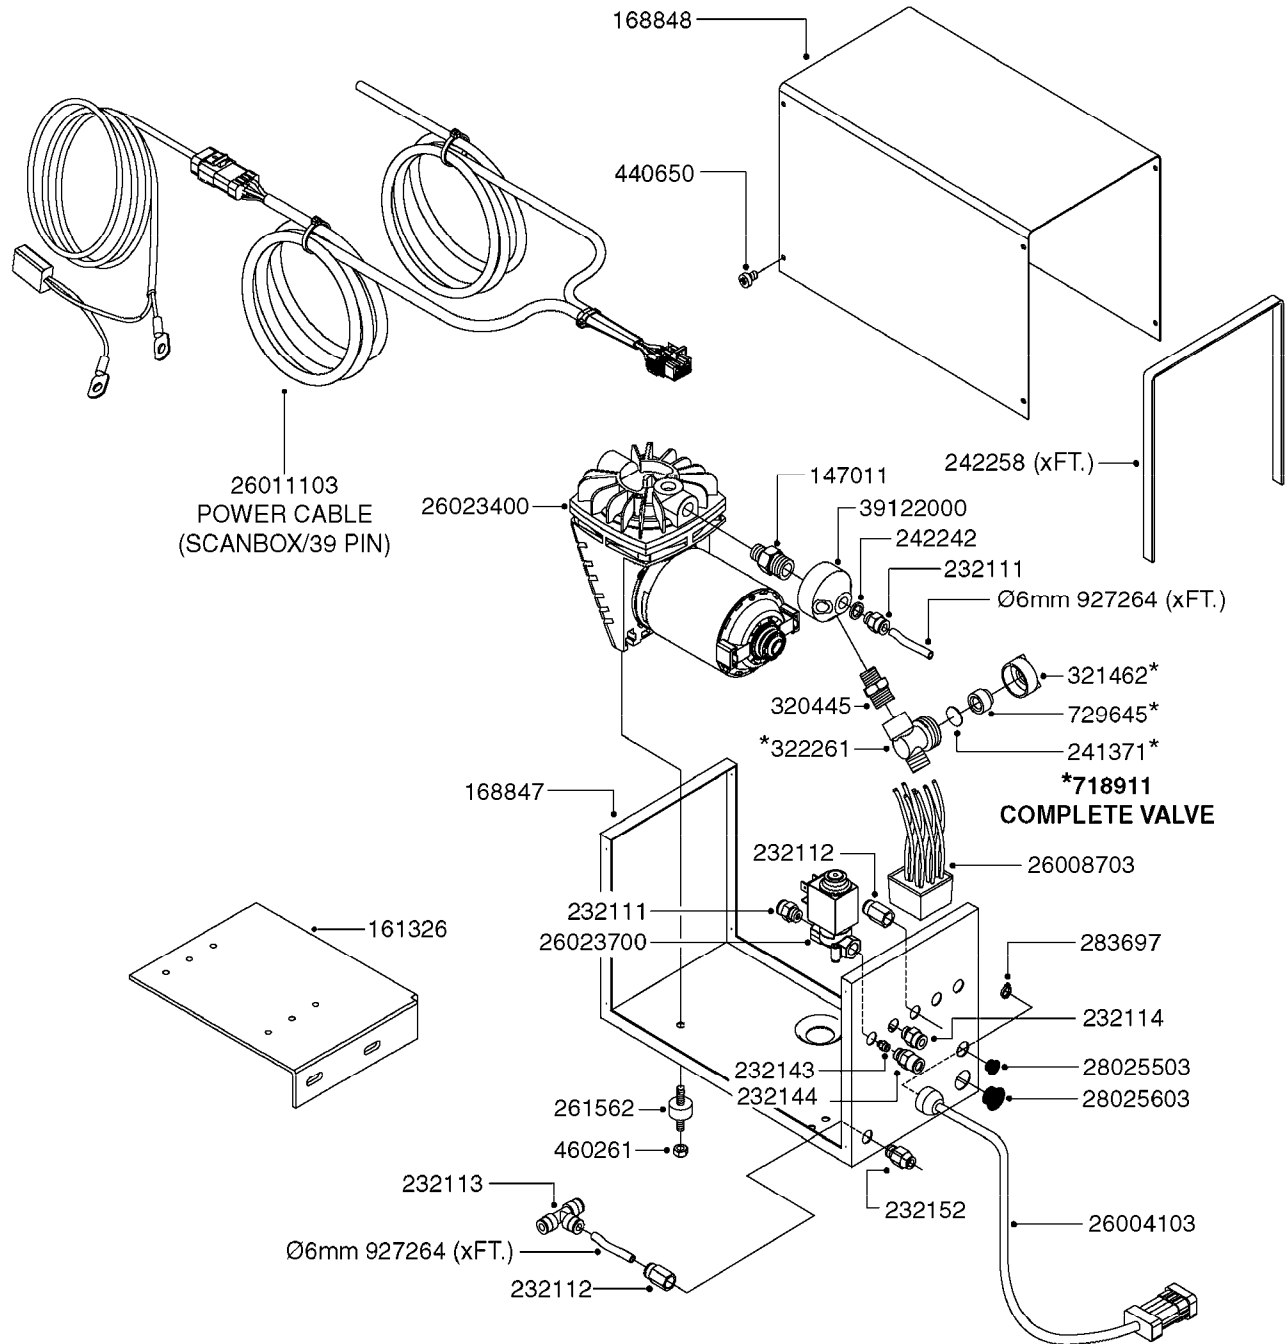

K0400

*Ø8mm 927306 (xFT.)
*Ø10mm 927330 (xFT.)

70062503 - COMPLETE ASSEMBLY

FOAM MARKER COMPRESSOR 2007
K0400-HIN, 01:01:16

Page 1
Date 16.03.2016 13:37

parts-n°	order qty	description
147011	1	HEX NIPPLE 3/8'X1/4'BSP BRASS
161326	1	MOUNT BKT. F. FOAM COMP.BOX 98
168847	1	ENCLOSURE LOWER F.MARKER
168848	1	COVER F. FOAM MARKER
232111	1	QUICK COUPLER 6MM X 1/8 EXT.
232112	1	QUICK COUPLER 6MM 1/8 INT.
232113	1	QUICK COUPLER 6MM T-PIECE
232114	1	COUPLER 1/8" THREADX8MM HOSE
232143	1	REDUCER 1/4'INT-1/8'EXT
232144	1	QUICK COUPLER 10MM X 1/4 EXT
232152	1	QUICK COUPLER 8MMX1/8 EXT.LONG
241371	1	DIAPHRAGM, NO-DRIP alt 241371
242242	1	O-RING F.AIR HOSE FITTING
242258	1	TRIM 3X10 SELF ADHESIVE 0012"
261562	1	RUBBER DAMPER 2XM6X25
283697	1	TIESTRAP 200MM
320445	1	FITT.DK HN 1/4"X3/8" BSP
321462	1	CAP F.NO-DRIP ASSY.
322261	1	HOUSING F.SAFETY VALVE 3/8"
440650	1	SCREW 3.5x13 STAINLESS
460261	1	NUT HEX M6X1 LOCK A2 DIN985
718911	1	VALVE (SAFETY) F.MARKER
729645	1	NON-DRIP SPRING ASSY.GREEN 10
927264	1	HOSE R X PE D6/D4 X 0012"
927306	1	HOSE R X PE D8/D6 X 0012"BLACK
927330	1	HOSE R X PE D10/D8 X 012"BLACK
26004103	1	FOAM MARKER CNTRL MOD CABL STD
26008703	1	FOAM MARKER CONTROL SCII
26011103	1	FOAMER POWER/CONTROL CABLE 39P
26023400	1	COMPRESSOR F.FOAM MARKER CM40
26023700	1	SOLENOID VAL 12V 1/8' FLO '07
28025503	1	PLUG F.DRILLED HOLE 1/2"
28025603	1	PLUG F.DRILLED HOLE 3/4"
39122000	1	DISTR.HOUSING F.FOAM MARKER'07
70062503	1	FOAM MARKER COMPRESSOR,STD,39P