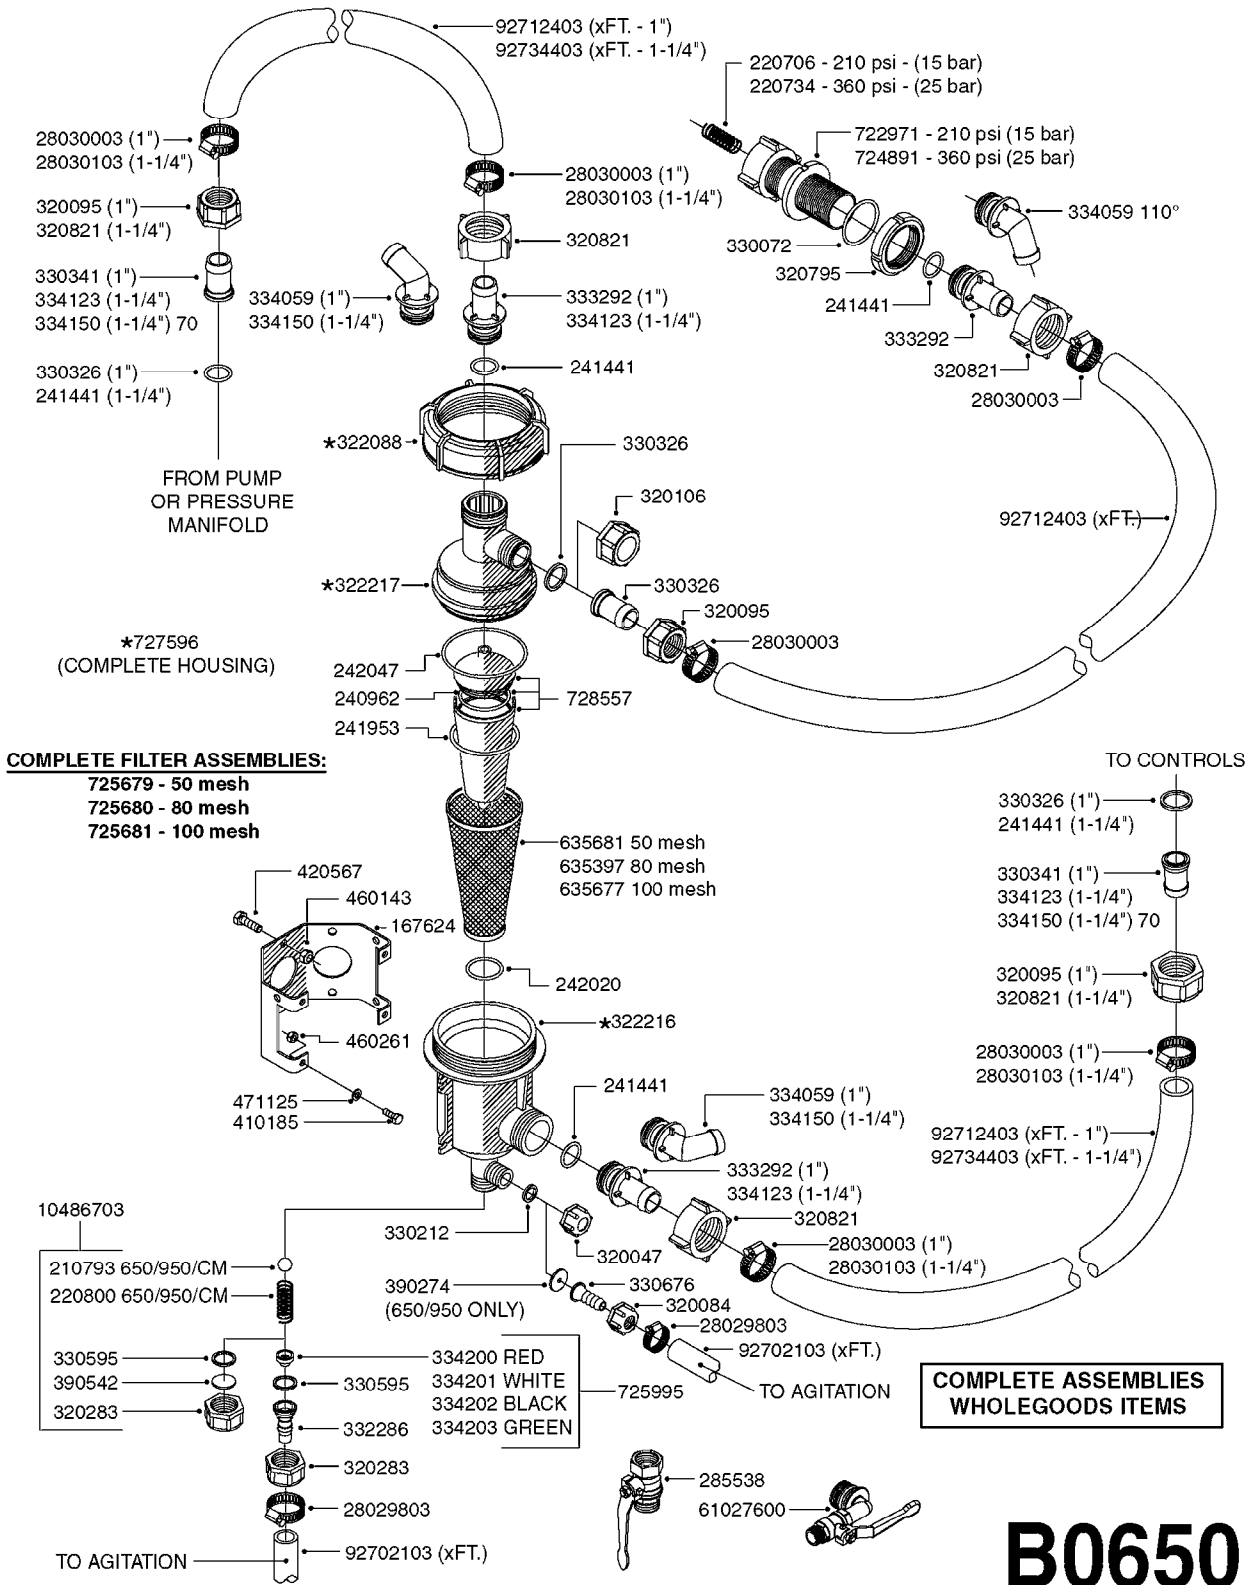

B0650

SELF CLEANING FILTER-SCREW TOP
B0650-HIN, 01:01:16

Page 1
Date 16.03.2016 13:37

parts-n°	order qty	description
10486703	1	KIT F.UPDATING SCF
167624	1	MOUNT BRACKET F. SCF
210793	1	BALL F.SCF
220706	1	SPRING SCF 12 BAR
220734	1	SPRING SCF 25 BAR
220800	1	SPRING F.SCF
240962	1	O-RING D57,2X3 NITRIL
241441	1	O-RING D29.3X3
241953	1	O-RING D73,03X3,53 VITON
242020	1	O-RING 39.2 X 3 VITON
242047	1	O-RING 89.5 X 3.0 VITON
28029803	1	CLAMP HOSE GEAR P1/2" 6708
28030003	1	CLAMP HOSE GEAR P1" 6716
28030103	1	CLAMP HOSE GEAR P5/4-S1.5"6724
285538	1	BALL VALVE 3/4" BSP
320047	1	FITT.DK CAPNUT 1/2" BSP
320084	1	FITT.DK NUT 1/2" BSP
320095	1	FITT.DK NUT 1" BSP
320106	1	FITT.DK CAPNUT 1" BSP
320283	1	FITT.DK NUT 3/4"BSP
320795	1	FITT.DK NUT 1-1/2" BSP JAMB
320821	1	FITT.DK NUT 1-1/2" BSP
322088	1	NUT LARGE F.SCF BODY
322216	1	SCF HOUSING (THREADED) F.GROVE
322217	1	SCF TOP (THREADED) W/GROVE
330072	1	O-RING D53.5/D45.5X4
330212	1	O-RING D19/D14X2.4 F.1/2"NUT
330326	1	O-RING D30/D24X2 F.1"NUT
330341	1	FITT.DK HB 1" F. 1" NUT
330595	1	O-RING D24.6/D20X2.1 -3/4"
330676	1	FITT.DK HB 3/8" F. 1/2" NUT
332286	1	FITT.DK HB 1/2" F. 3/4" NUT
333292	1	FITT.DK HB 1"O'RING F.1-1/2"
334059	1	FITT.DK EL 1" 110 DEG.F.1-1/2"
334123	1	FITT.DK HB 1-1/4"O-RNG F.1-1/2"
334150	1	FITT.DK HB 1-1/4" 110 F.1-1/2"
334200	1	ORFICE 3MM FOR SCF RED
334201	1	ORFICE 4MM FOR SCF WHITE
334202	1	ORFICE 5MM FOR SCF BLACK
334203	1	ORFICE 6MM FOR SCF GREEN
390274	1	ORIFICE ID4.0/18/1.5
390542	1	PLUG WASHER FOR 3/4'CAP NUT
410185	1	BOLT HEX 8.8 DEL M6X16 A2
420567	1	BOLT HEX 8.8 DEL M8X30 FT
460143	1	NUT HEX M8 LOCK A2 DIN985
460261	1	NUT HEX M6X1 LOCK A2 DIN985
471125	1	WASHER, M6, Ø12/ 6.4X 1.6, SS
61027600	1	VALVE 1/2"BSP ASSY S5390
635397	1	SCREEN SCF 80 MESH
635677	1	SCREEN SCF 100 MESH
635681	1	SCREEN SCF 50 MESH
722971	1	SAFETY VALVE SCF 217PSI (15BAR)
724891	1	SAFETY VALVE SCF 25 BAR
725679	1	SCF ASSY.50 W/THREADED TOP CAP
725680	1	SCF ASSY.80 W/THREADED TOP CAP
725681	1	SCF ASSY.100 W/THREADED CAP
725995	1	BAG FOR SCF
727596	1	SCF HOUSING COMPLETE
728557	1	CONE F.SCF RED
92702103	1	HOSE R X1/2" X300PSI WP X0012"
92712403	1	HOSE R X1" X300PSI WP X0012"