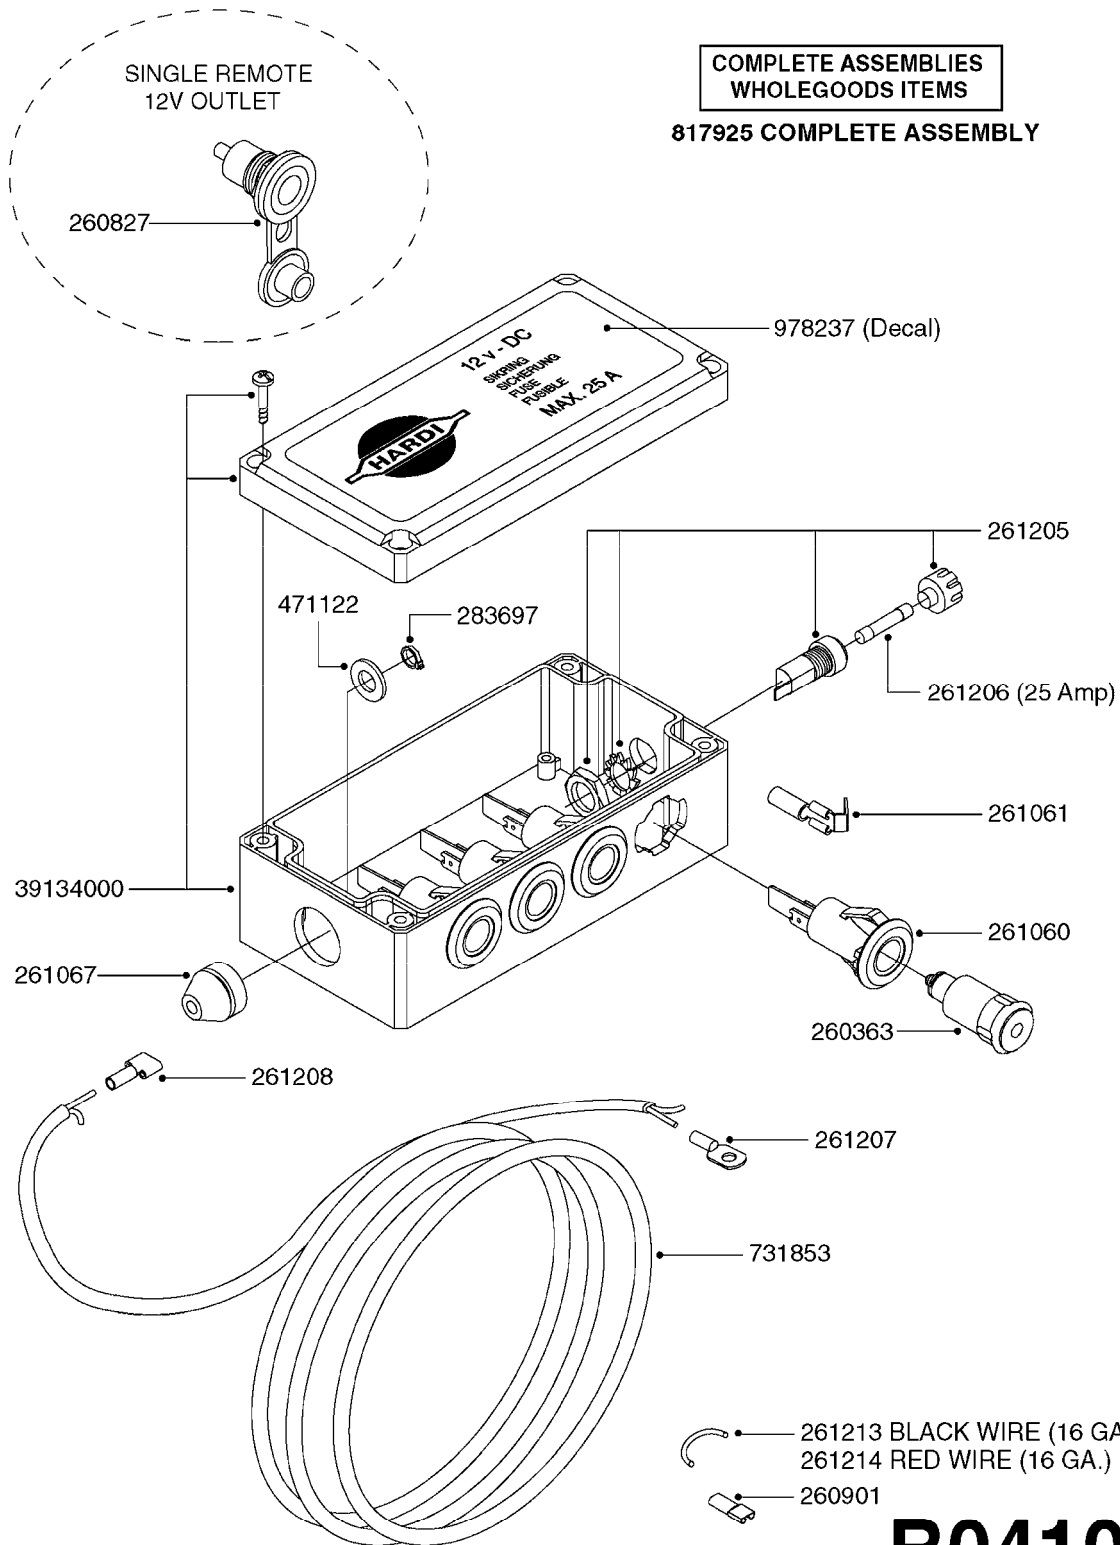

12 VOLT OUTLET BOX
B0410-HIN, 01:01:16

Page

0

Date

16.03.2016 13:37

12 VOLT OUTLET BOX
B0410-HIN, 01:01:16

Page 1
Date 16.03.2016 13:37

parts-n°	order qty	description
260363	1	PLUG 2 POLE 12V
260827	1	PLUG F.EC ATTACHMENTS
260901	1	SPADE F.ELEC CONN.1.5MM BLUE
261060	1	PLUG F.EC ATTACHMENTS
261061	1	SPADE F.ELEC.2 WAY CONNECTOR
261067	1	GROMMET 10-14 GREY
261205	1	FUSE HOLDER
261206	1	FUSE 25 A
261207	1	ELECTRIC CONNECTOR 4MM
261208	1	SPADE F.ELEC.CONNECTOR 4MM
261213	1	WIRE 6.4MM BLACK
261214	1	WIRE 6.4MM RED
283697	1	TIESTRAP 200MM
471122	1	WASHER, M10, Ø20/10.5X 2.0, SS
731853	1	CABLE 2X4MM L=138"
817925	1	OUTLET BOX 12 VOLT ELEC.
978237	1	DECAL OUTLET BOX
39134000	1	BOX, COMPLETE, 12V POWER BOX