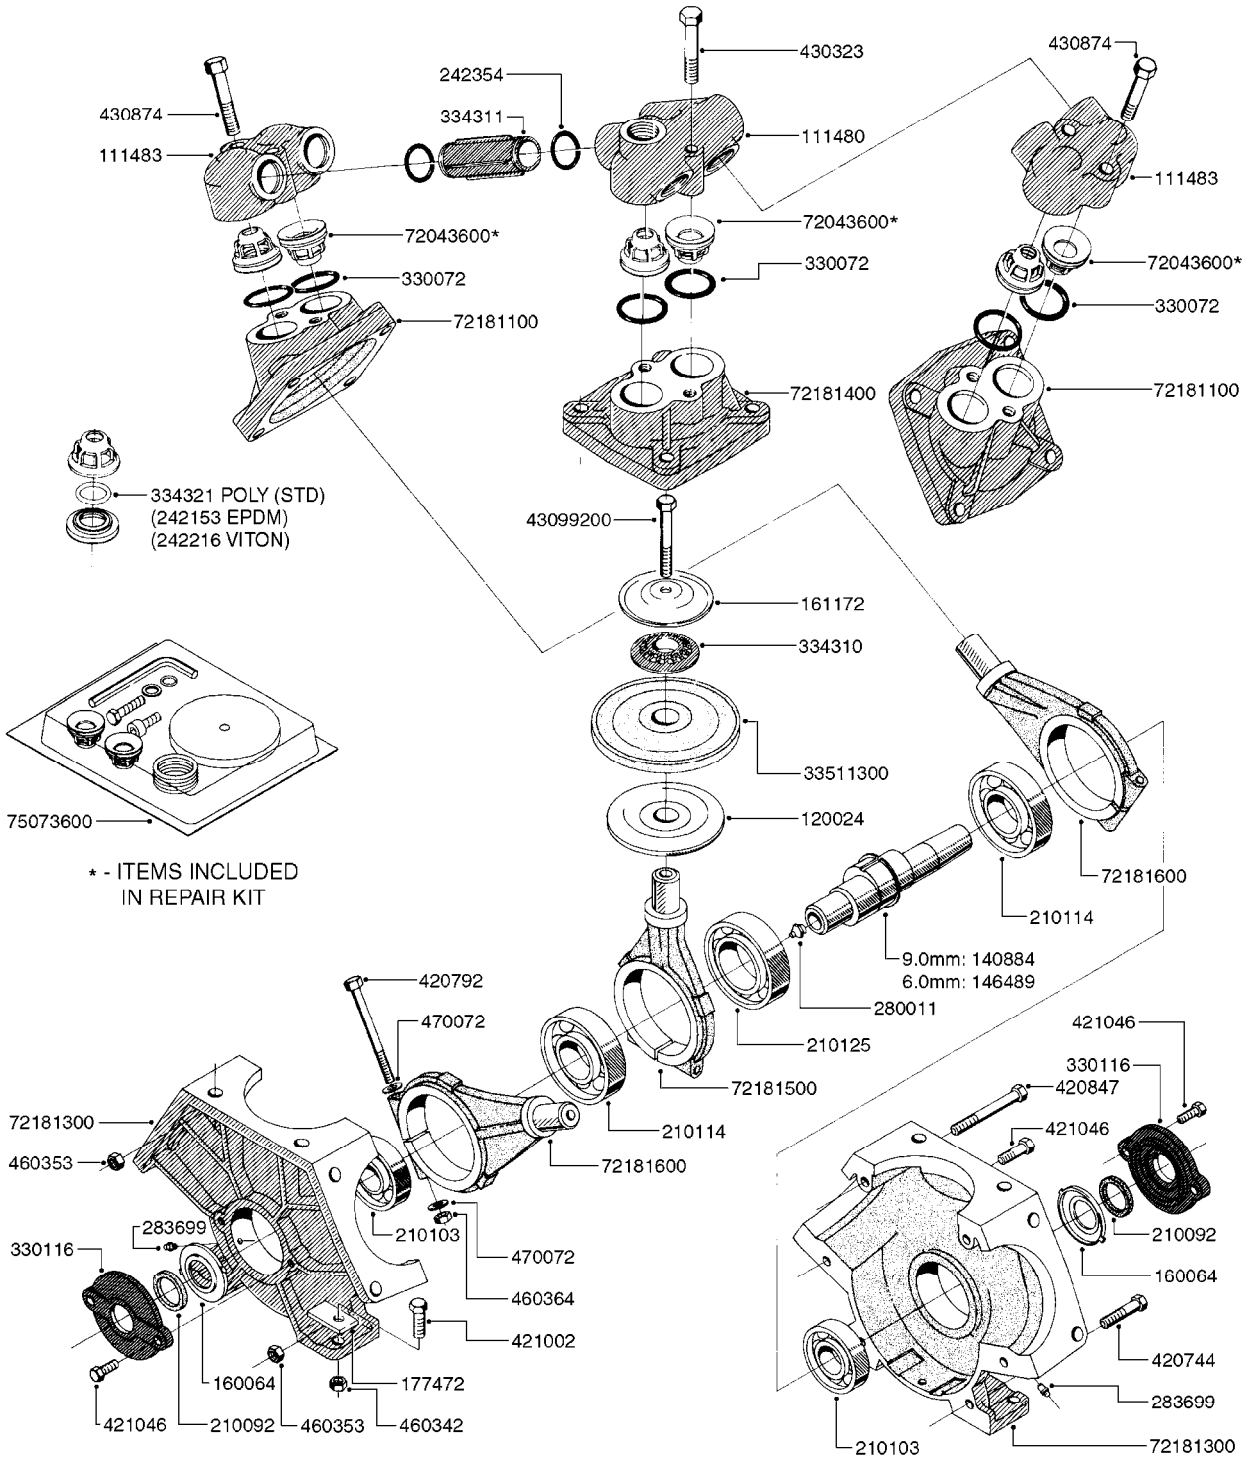

Page 1

Date 16.03.2016 13:36

parts-n°	order qty	description
111480	1	VALVE HEAD 1302 CENTER
111483	1	VALVE HEAD SIDE 1302
120024	1	DIAPHRAGM BACK DISC 1200-1300
140884	1	CRANK SHAFT MODEL 1300-9
146489	1	CRANK SHAFT MODEL 1302-6MM
160064	1	DUST PLATE
161172	1	DIAPHRAGM DISC F. 1203/1303
177472	1	BRACKET 25 X 5
210092	1	SEAL FELT D43/30X5
210103	1	BEARING BALL 6306
210114	1	BEARING BALL 6308
210125	1	BEARING BALL 6210
242153	1	O-RING D26X4 EPDM
242216	1	O-RING VITON F/1202/1302/462
242354	1	O-RING D32.2X3.0 VITON F.S-53
280011	1	GREASE NIPPLE 3/8' SAE H TR
283699	1	GREASE NIPPLE M6X1
330072	1	O-RING D53.5/D45.5X4
330116	1	SEAL RETAINER, MODEL 1300
334310	1	NYLON WASHER 1202/1302/462
334311	1	CONNECTION PIPE INLET MOD.1302
334321	1	O-RING POLY. 34.0x26.0x4.0
420081	1	BOLT HEX 8.8 DEL 3/8'X40MM
420136	1	BOLT HEX 8.8 RAW 3/8'X30MM
420221	1	BOLT HEX 7/16'X2-1/4'
420346	1	BOLT HEX 8.8 DEL 3/8'X 25MM
420357	1	BOLT HEX 8.8 RAW 3/8'X85MM
420803	1	BOLT HEX 8.8 DEL M8X90
421002	1	BOLT HEX 8.8 DEL M10X30 FT DIN933
430076	1	BOLT HEX 8.8 RAW 1/2'X60MM
430404	1	BOLT HEX 8.8 DEL M12X50
430911	1	BOLT HEX 8.8 WG 1/2" x 70MM
460062	1	NUT HEX 3/8' GALV.
460342	1	NUT HEX M10 DEL DIN934
460364	1	NUT HEX M8 GALV.
460386	1	NUT HEX M12X1.75
470072	1	WASHER D15/D8X.5 LOCK
33511300	1	DIAPHRAGM 1202-1303 POLY 2006
72043600	1	VALVE FOR 462/463
72181100	1	DIAPHRAGM COVER 1203/1303+BLTS
72181300	1	PUMP CASTING 1300 RED W/BOLTS
72181400	1	DIAPHRAGM COVER 1303 W/BOLTS
72181500	1	CONNECTING ROD, CENTER 1303
72181600	1	CONNECTING ROD, SIDE MOD.1300
75073500	1	PUMP KIT 1300/1302 "06"