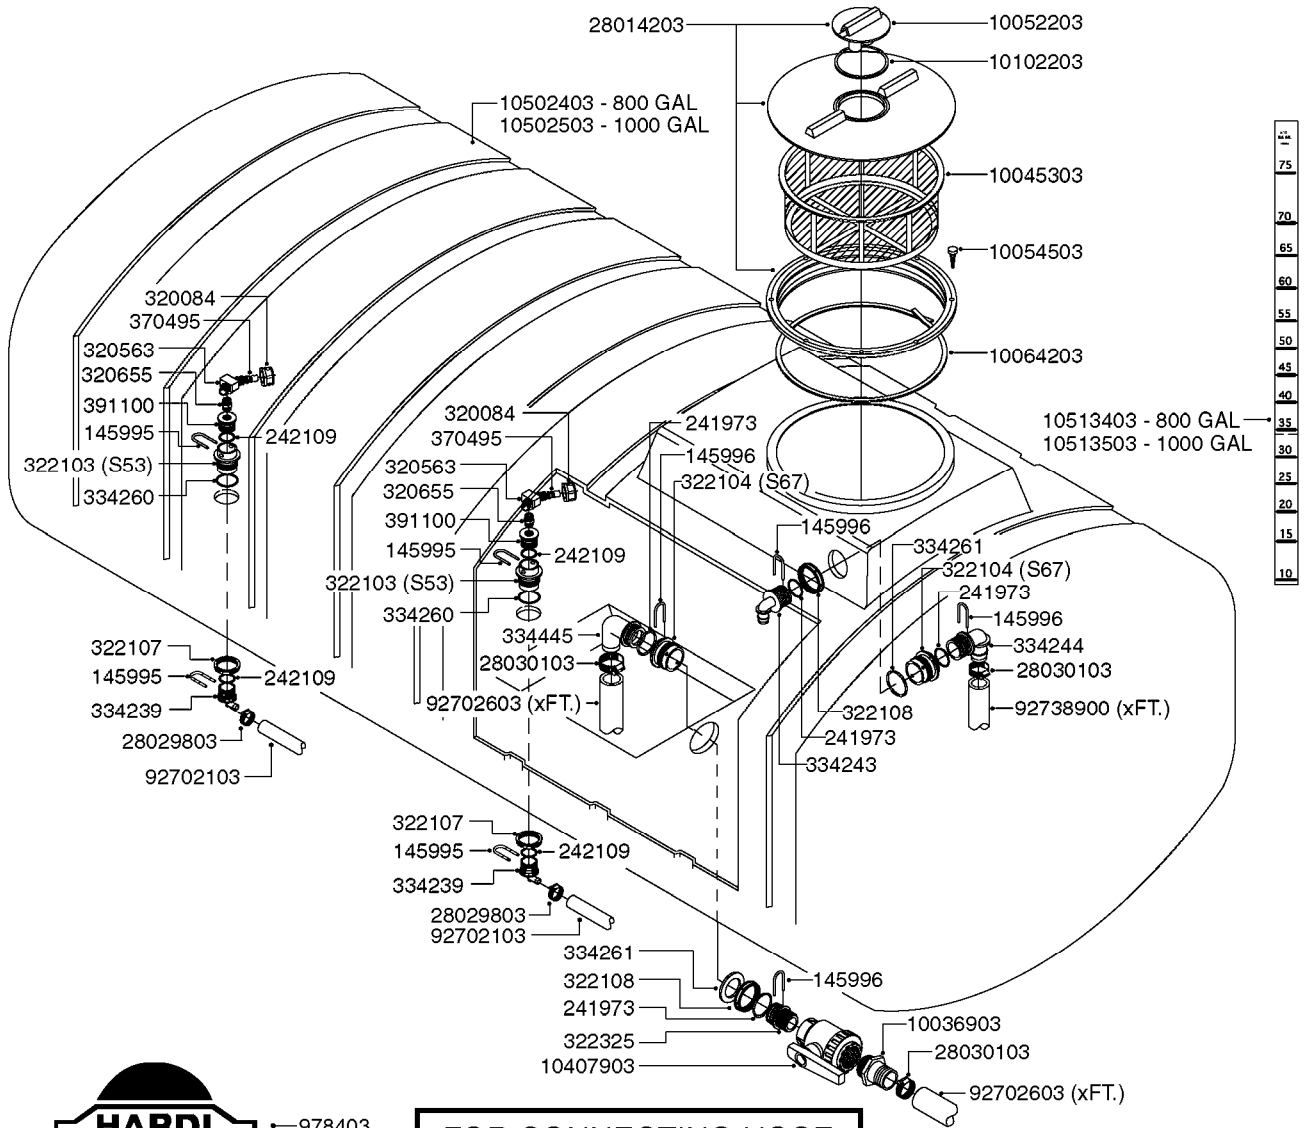

BLANK TUBES: 614647 - 23-3/4" 614648 - 43-1/4" 614649 - 63" 614650 - 82-1/2"	DIMPLED TUBES: 615468 - 24-1/2" 615469 - 44" 615470 - 54-1/8" 615471 - 64" 615472 - 74-1/4" 615473 - 92"
---	---

D1110

parts-n°	order qty	description
321484	1	BUSHING THREADED F.NOZZ.TUBE
322114	1	NUT PLASTIC F.NOZZ.H
322116	1	BOLT PLASTIC F.NOZZ.H.
334874	1	NOZZLE HOLDER - TOP HALF
612872	1	NOZZLE TUBE 2 HOLE L-24"/50CM
612883	1	NOZZLE TUBE 3 HOLE L-44"/50CM
612894	1	NOZZLE TUBE 4 HOLE L-64"/50CM
612905	1	NOZZLE TUBE 5 HOLE L-83.5"/50C
613767	1	NOZZLE TUBE 1 HOLE L-13.875"
614610	1	NOZZLE TUBE 2 HOLE L-24"/SP20"
614611	1	NOZZLE TUBE 3 HOLE L-44"/SP20"
614612	1	NOZZLE TUBE 4 HOLE L-64"/SP20"
614613	1	NOZZLE TUBE 5 HOLE L-83.5"/20"
614638	1	NOZZLE TUBE 1 HOLE L-4.125"
614647	1	NOZZLE TUBE L=600mm NO HOLES
614648	1	NOZZLE TUBE L=1100mm NO HOLES
614649	1	NOZZLE TUBE L=1600mm NO HOLES
614650	1	NOZZLE TUBE L=2100mm NO HOLES
615468	1	NOZZLE TUBE MARKED 1" 24"
615469	1	NOZZLE TUBE MARKED 1" 44"
615470	1	NOZZLE TUBE MARKED 1" 54"
615471	1	NOZZLE TUBE MARKED 1" 64"
615472	1	NOZZLE TUBE MARKED 1" 74"
615473	1	NOZZLE TUBE MARKED 1" 92"
741685	1	NOZZLE HOLDER COMPLETE/5 PCS
741688	1	NOZZLE HOLDER COMPLETE/10PCS
741730	1	CLAMP,NZLE BKT BAG OF 5 50X30
741733	1	CLAMP,NZLE BKT BAG OF 10 50X30
741734	1	CLAMP,NZLE BKT BAG OF 5 50X50
741737	1	CLAMP,NZLE BKT BAG OF 10 50X50
741738	1	CLAMP,NZLE BKT BAG OF 5 80X60
741741	1	CLAMP,NZLE BKT BAG OF 10 80x60
741778	1	CLAMP,NZL BKT BAG OF 10 100x60
16110803	1	NOZZLE BRACKET VAR SPACINGS
33487300	1	NOZZLE HOLDER - BOTTOM HALF