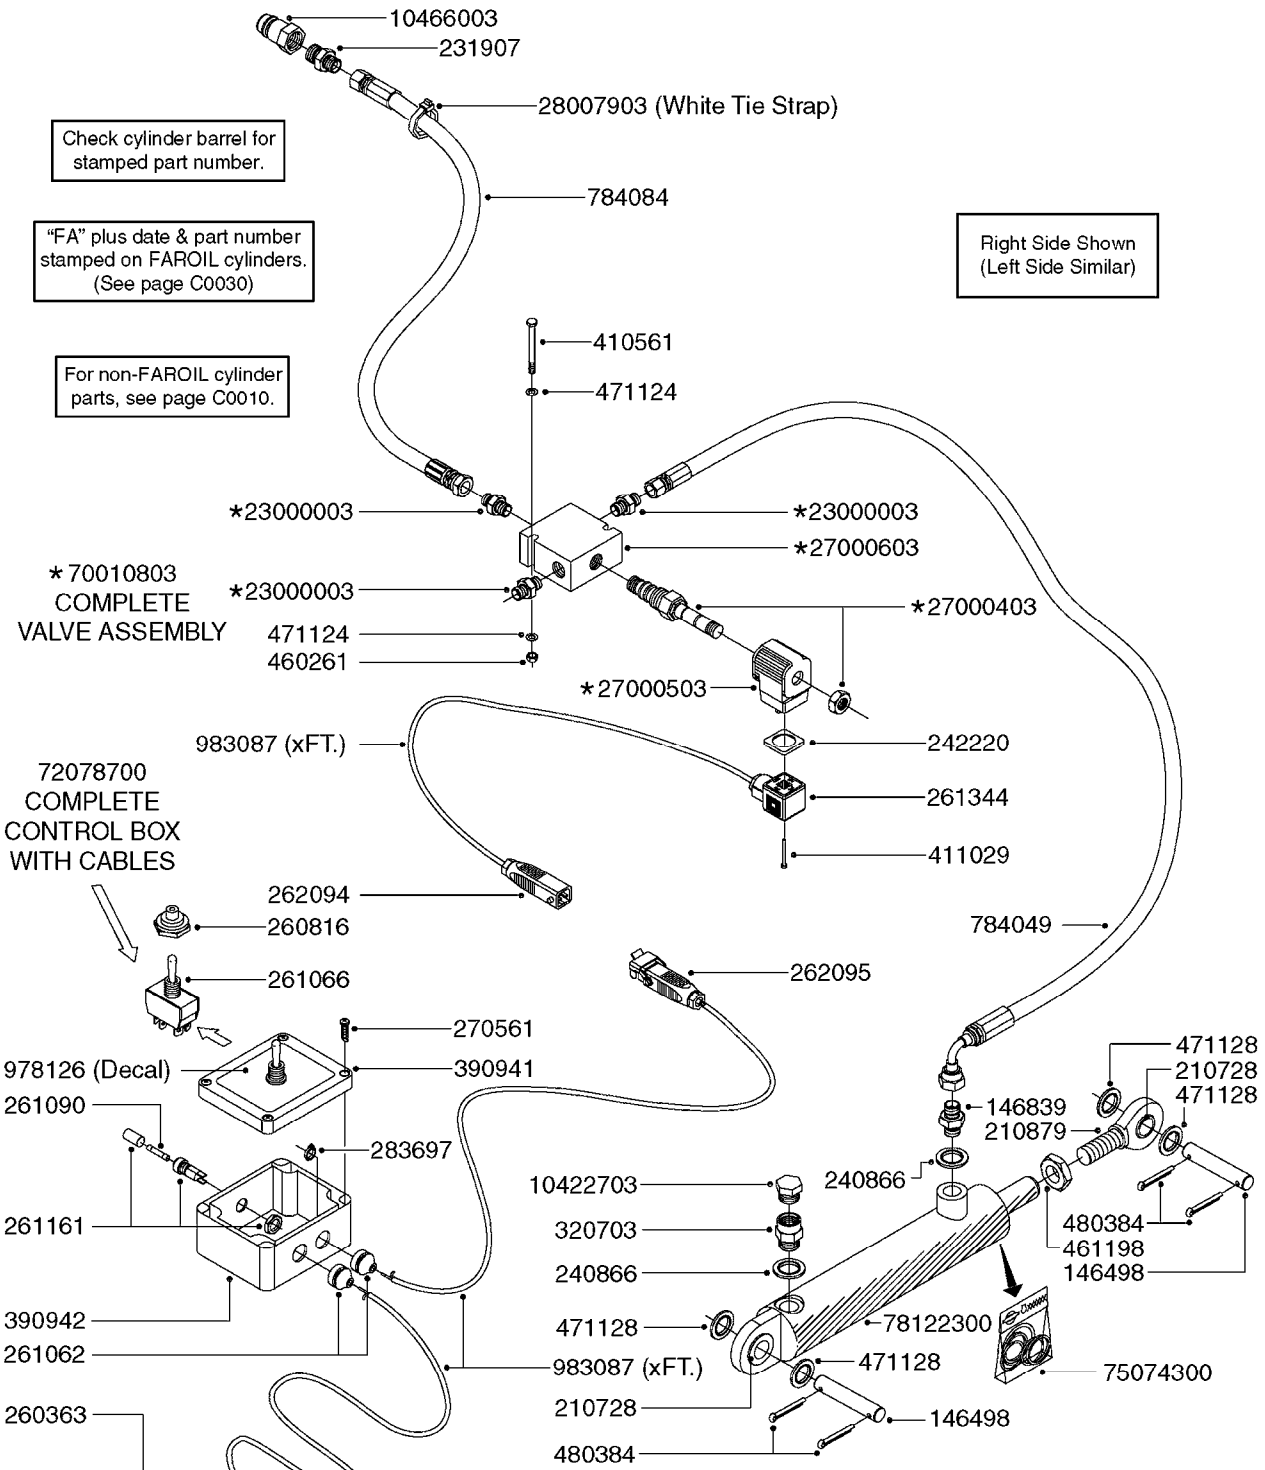

Check cylinder barrel for stamped part number.

"FA" plus date & part number stamped on FAROIL cylinders. (See page C0030)

For non-FAROIL cylinder parts, see page C0010.

Right Side Shown (Left Side Similar)

TILT CYLINDER KIT: 83301503

HYDRAULICS FALCON TILT 42'-50'
C0100-HIN, 01:01:16

Page 1

Date 16.03.2016 13:37

parts-n°	order qty	description
146498	1	PIN D16.8 X 75
146839	1	HEX NIPPLE 1/4"X3/8" BSP 0.7MM
210728	1	BEARING F.LINK HEAD M17
210879	1	LINK HEAD M16 x D17
231907	1	HEX NIPPLE 1/4"BSP X 1/2"NPT
240866	1	DOWTYSEAL 3/8"
242220	1	GASKET F. HIRSMANN PLUG
260363	1	PLUG 2 POLE 12V
260816	1	CAP W/RUBBER BOOT F.EC SWITCH
261062	1	GROMMET
261066	1	SWITCH 2 POLE
261090	1	FUSE 5 X 20 6.3A, 250V
261161	1	FUSE HOLDER 5 X 20 MM
261344	1	HIRSCHMANN PLUG B
262094	1	PLUG F. CABLE MALE
262095	1	PLUG F. CABLE FEMALE
270561	1	SCREW W/SPRING ASSY. (QTY 1)
283697	1	TIESTRAP 200MM
320703	1	FITT.DK HN 3/8BSP X1/2 & 1/4NPT
390941	1	LID FOR TILT CONTROL BOX
390942	1	TILT CONTROL BOX
410561	1	BOLT HEX 8.8 DEL M6X50 FT
411029	1	SCREW M3X35 F.HIRSMANN PLUG
460261	1	NUT HEX M6X1 LOCK A2 DIN985
461198	1	NUT HEX M16X2 JAMB
471124	1	WASHER, M6, Ø18/ 6.4X 1.6, SS
471128	1	WASHER, M16, Ø30/17.0X 3.0, SS
480384	1	PIN COTTER 3/16 x 1-1/2"
784049	1	HOSE HY X 1/4" X 240"STR+ELB
784084	1	HOSE HY X 1/4 X 191.25"STR+STR
978126	1	DECAL FOR SPL TILT CONTROL BOX
983087	1	ELEC. CABLE 2 WIRE X 0.75MM
10422703	1	BREATHER FOR HY CYLINDER
10466003	1	COUPLER PIONEER 8010-04 1/2NPT
23000003	1	FITT, HYD, 3/8"O-RINGx1/4"BSPP
27000403	1	STERLING VALVE GS02-30-00-N
27000503	1	STERLING COIL 12VDC CCS012D
27000603	1	STERLING BODY LB1-0523-A
28007903	1	TIE STRAP WHITE 9/64"W x 6"L
70010803	1	VALVE ASSY. TILT SPL
72078700	1	CONTROL BOX F. BOOM TILT SPL
75074300	1	SEALKIT78122000/23-25/30-32/46
78122300	1	DOB.CYL.D40/20 180
83301503	1	TILT CYLINDER KIT F.FALCON