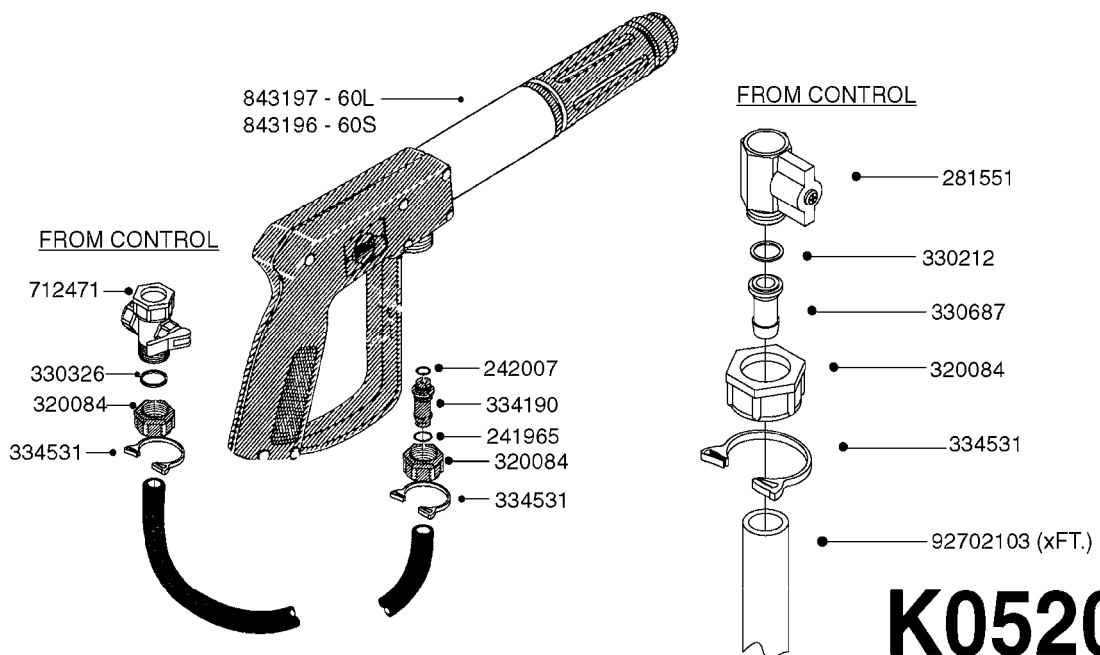

HOSE WRAPS
K0520-HIN, 01:01:16

Page 1
Date 16.03.2016 13:37

parts-n°	order qty	description
241965	1	O-RING 12.1 X 1.6
242007	1	O-RING D9.1X1.6
281551	1	BALL VALVE 1/2"
320084	1	FITT.DK NUT 1/2" BSP
330212	1	O-RING D19/D14X2.4 F.1/2"NUT
330326	1	O-RING D30/D24X2 F.1"NUT
330687	1	FITT.DK HB 1/2" F. 1/2" NUT
334190	1	FITT.DK HB 1/2' F. PISTOL 60S
334531	1	CLAMP HOSE PLASTIC 3/4"
636223	1	POST 12 VOLT TR30
712471	1	AGITATION VALVE ASSY. ON/OFF
843196	1	GUN, MODEL 60S
843197	1	HANDGUN KIT TYPE 60 LONG
10013403	1	BOLT HEX 3/8-16X1 1/4 HCS Z5
10013503	1	NUT HEX NC 3/8"
10178903	1	WRAP HOSE SIDE MOUNT PLATE
10179003	1	WRAP HOSE BOTTOM PLATE MOUNT
10179403	1	WRAP WELDMENT FOR HI101789
10179503	1	WRAP WELDMENT FOR HI101790
10225603	1	BKT.FOR HOSE WRAP MOUNT NL NK
10225703	1	WRAP HOSE BDL.BOTTOM PLATE
92702103	1	HOSE R X1/2" X300PSI WP X0012"