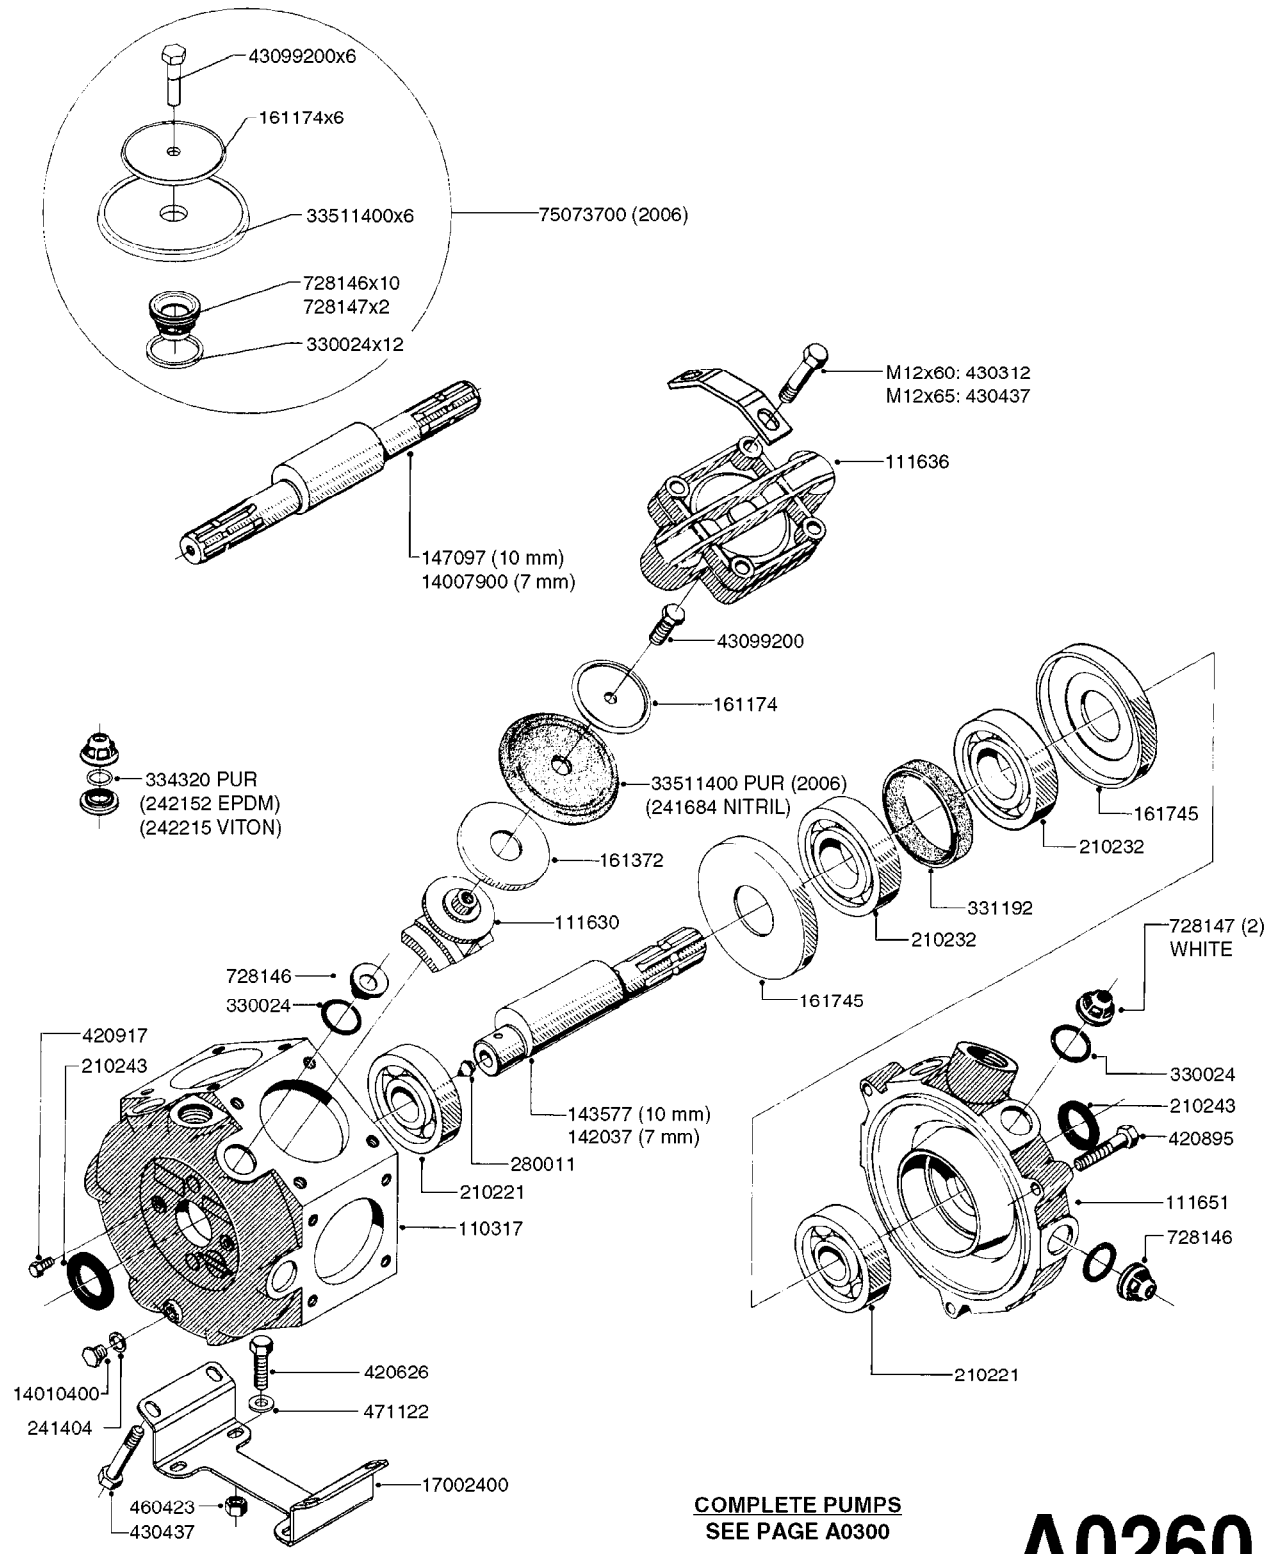

COMPLETE PUMPS
SEE PAGE A0300

A0260

PUMP - 363 W/MOUNTING BASE
A0260-HIN, 01:01:16

Page 1

Date 16.03.2016 13:36

parts-n°	order qty	description
110317	1	PUMP CASING MODEL 360/361 PNTD
111630	1	CONNECTING ROD 363/364-10 PUMP
111636	1	VALVE COVER 363 HEAVY DUTY
111651	1	CASTING F.363 1.5" PUMP(FRONT)
142037	1	CRANK SHAFT 361-20
143577	1	CRANK SHAFT F.363/462/463-10mm
147097	1	CRANK SHAFT 363-463/10 THROUGH
161174	1	DIAPHRAGM DISC SS 361/363/364 PUMP
161372	1	DIAPHRAGM BACKING DISC,320-361
161745	1	METAL SPACER F.363/463
210221	1	BEARING BALL 6407
210232	1	BEARING BALL 6310
210243	1	SEAL OIL 35 X 47 X 7
241404	1	DOWTY SEAL 1/4"
241684	1	DIAPHRAGM MODEL 361 NITRIL
242152	1	O-RING D18.2X3 EPDM
242215	1	O-RING D18X3 VITON
280011	1	GREASE NIPPLE 3/8' SAE H TR
330024	1	O-RING D41,1/D34.5 X 3,5
331192	1	SPACER, MODEL 361/363
334320	1	O-RING D18X3 POLYURETHANE
420626	1	BOLT HEX 8.8 DEL M10X20 FT
420895	1	BOLT HEX 8.8 RAW M10X60
420917	1	BOLT HEX 8.8 RAW M8X12 FT
430312	1	BOLT HEX 8.8 RAW M12X60
430437	1	BOLT HEX 8.8 RAW M12X65
460423	1	NUT HEX M10X1.5 LOCK
471122	1	WASHER, M10, Ø20/10.5X 2.0, SS
728146	1	VALVE FOR 361(726890/707932)
728147	1	VALVE FOR 361 WHITE WITH HOLE
14007900	1	CRANK 363/462/463-7mm 540/THRU
14010400	1	PLUG 1/4" BSP
17002400	1	FOOT F/363 PUMP (PAINTED)
33511400	1	DIAPHRAGM PUMP 361/361/363/364 PUR
43099200	1	BOLT HEX SS M12 X 30 DIN933 A4
75073700	1	PUMP KIT 361/363 "06"