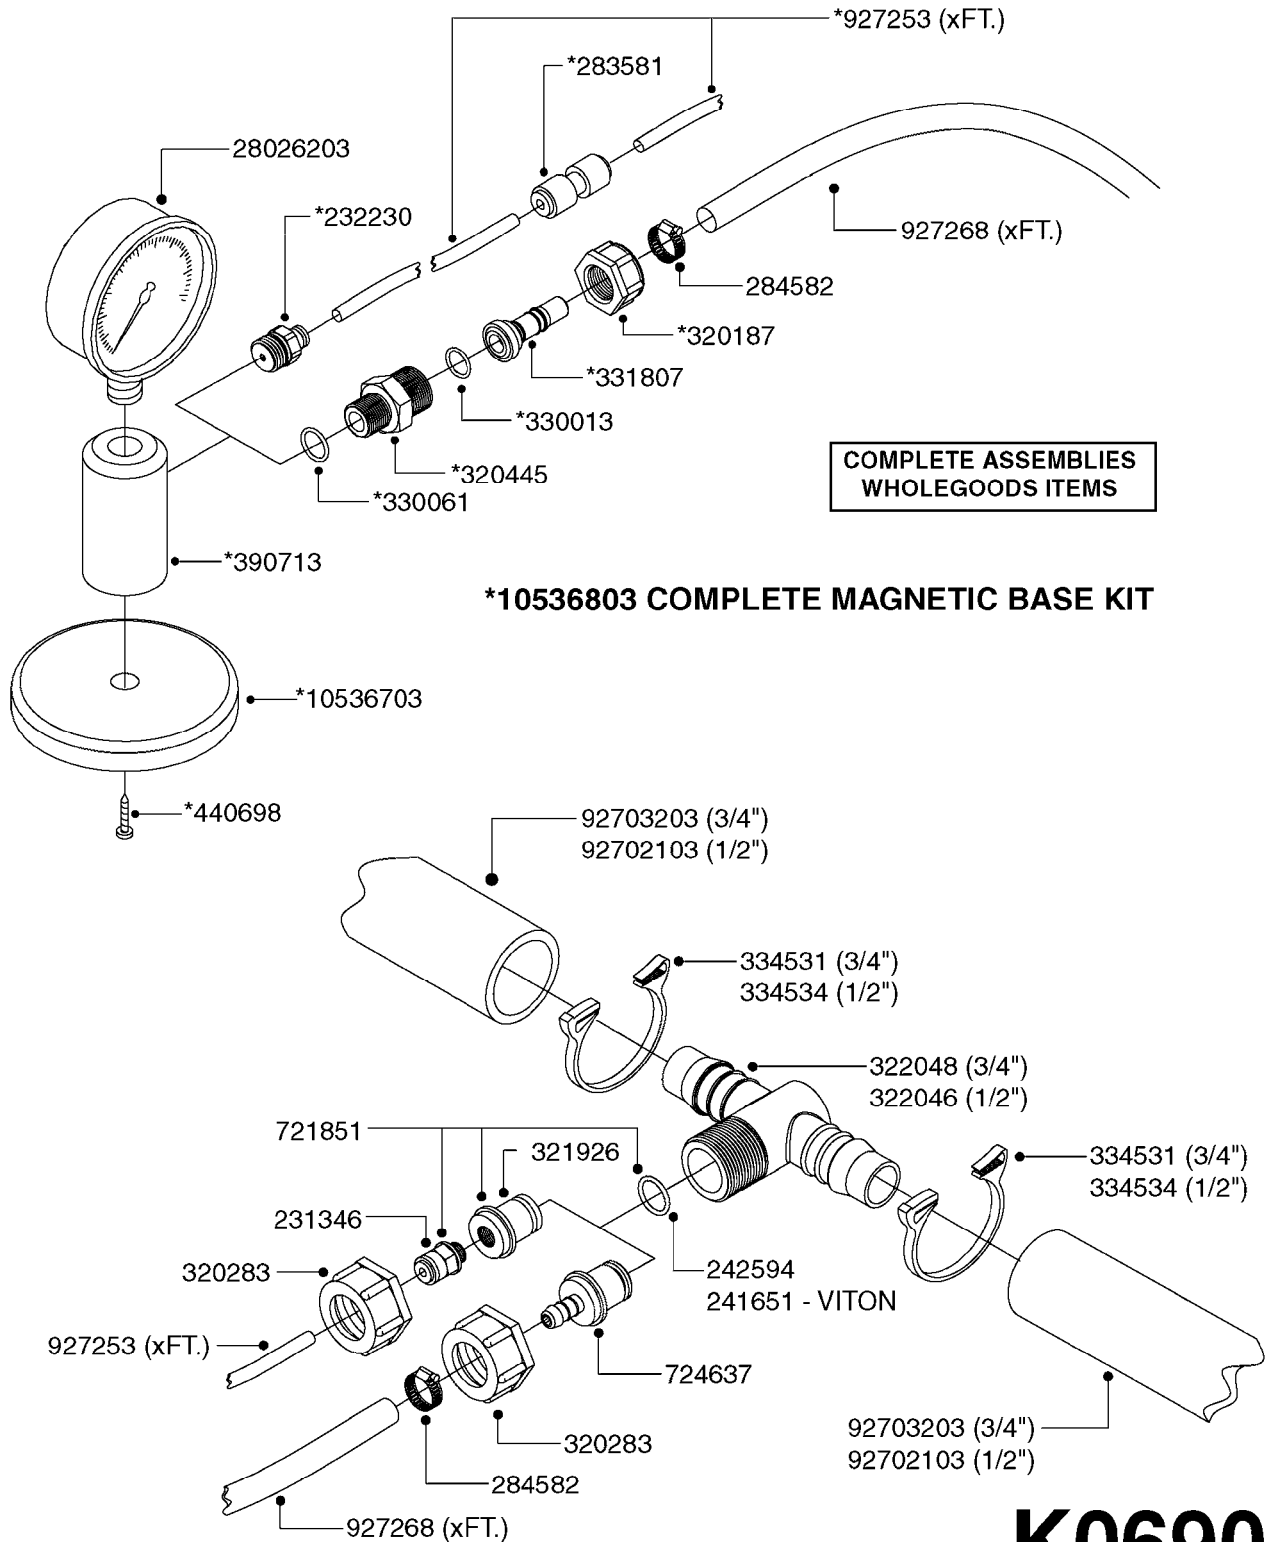

COMPLETE ASSEMBLIES
WHOLEGOODS ITEMS

***10536803 COMPLETE MAGNETIC BASE KIT**

K0690

REMOTE GAUGE-MAGNETIC BASE KIT
K0690-HIN, 01:01:16

Page 1
Date 16.03.2016 13:37

parts-n°	order qty	description
231346	1	QUICK COUPLER 1/8"BSP X 4 MM
232230	1	QUICK COUPLER 1/4"BSP X 4 MM
241651	1	O-RING D14.0X3.0 NITRIL
242594	1	O-RING D14 X 1.78 SCH.70-EPDM
283581	1	HOSE CONNECTOR STR. F.4MM PE
284582	1	CLAMP HOSE GEAR - 5/16"
320187	1	FITT.DK CAP 3/8" BSP BLACK
320283	1	FITT.DK NUT 3/4"BSP
320445	1	FITT.DK HN 1/4"X3/8" BSP
321926	1	FITT.DK REDUC 1/8"BSP F.3/4"N
322046	1	FITT.DK TEE 1/2X1/2HB X3/4'BSP
322048	1	FITT.DK TEE 3/4X3/4HB X3/4'BSP
330013	1	O-RING D15/D10X2.5 F.3/8"NUT
330061	1	O-RING D16/D11X2,5
331807	1	FITT.DK HB 5/16" F.3/8" NUT
334531	1	CLAMP HOSE PLASTIC 3/4"
334534	1	CLAMP HOSE PLASTIC 1/2"
390713	1	GAUGE ADAPTOR 1/4" BSP
440698	1	SCREW F.PLASTIC 6X18 SS HEXHD
721851	1	SCREW PLUG W/QUICK FIT
724637	1	FITT.DK HB 5/16' F. 3/4" COMP.
927253	1	AIR HOSE, DIAMETER 4MM
927268	1	HOSE R X PVC X 1/4 X 0012"
10536703	1	MAGNETIC BASE D3,2'/90LB
10536803	1	MAGNETIC BASE KIT F.GAUGE
28026203	1	GAUGE 200PSI/BR,2.5"1/4BSP-BTM
92702103	1	HOSE R X1/2" X300PSI WP X0012"
92703203	1	HOSE R X3/4" X300PSI WP X0012"