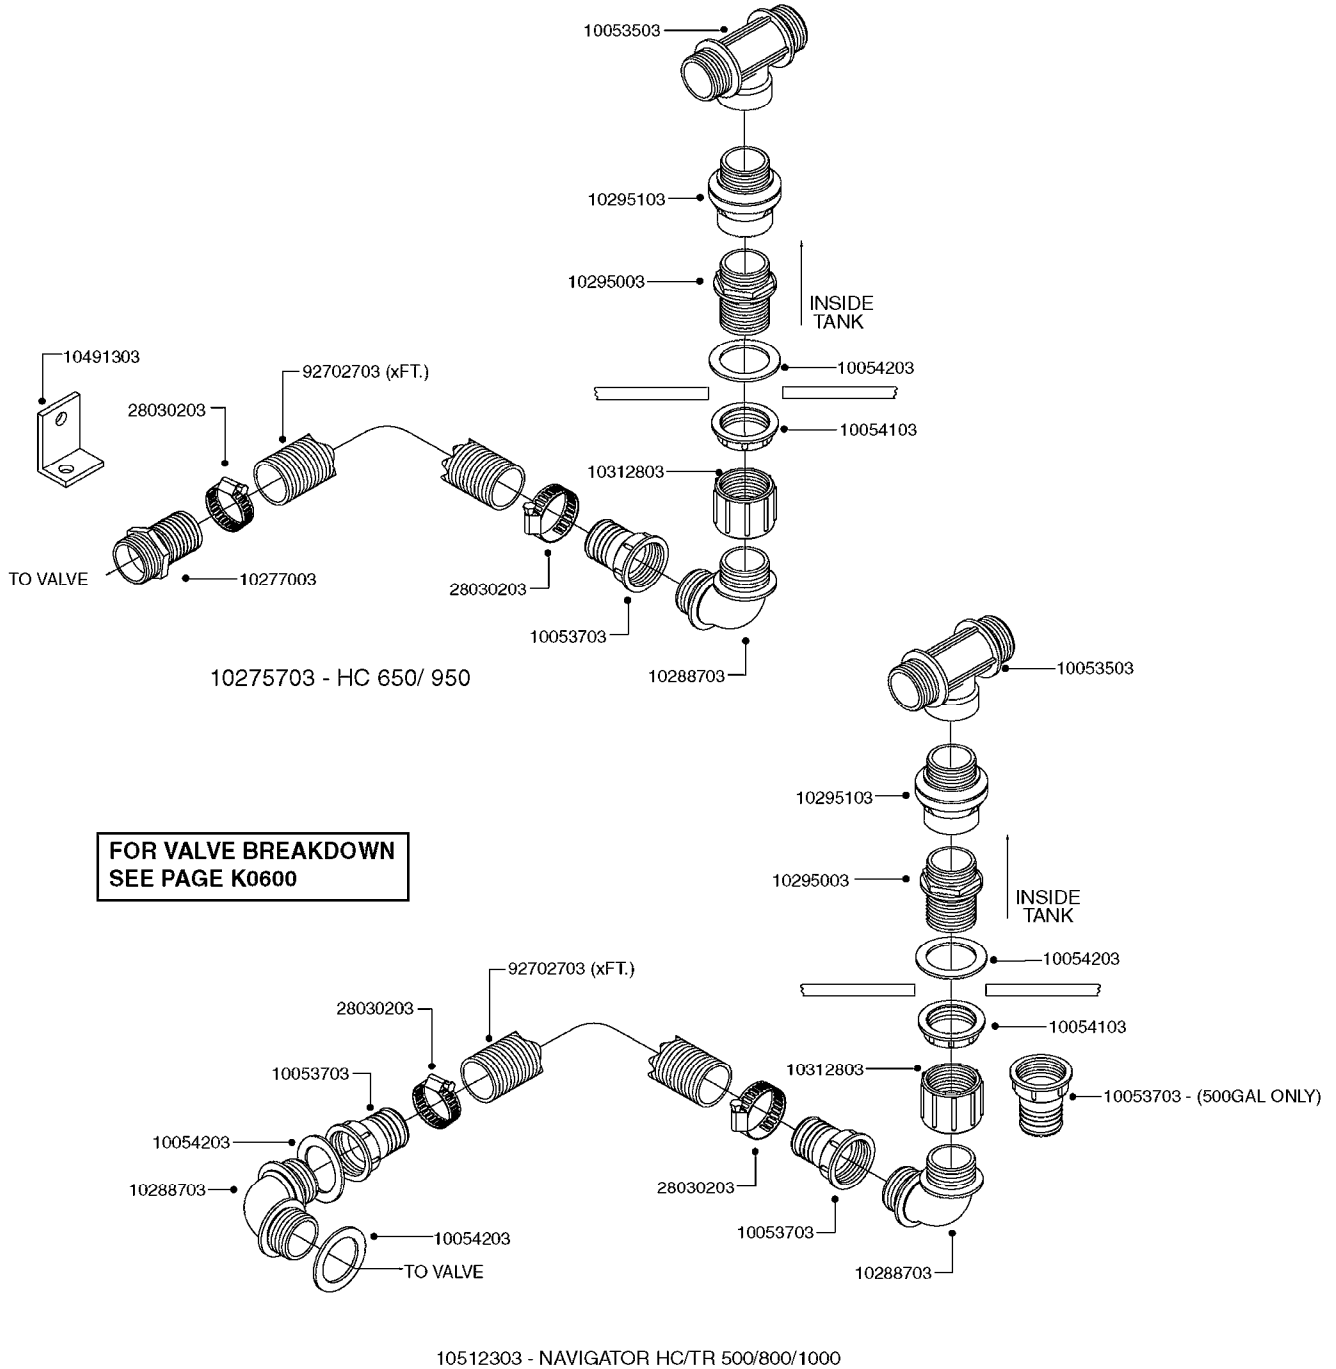

K0580

COMPLETE ASSEMBLIES
WHOLEGOODS ITEMS

QUICKFILL-PLMBNG SYS-TRLR SPYR
K0580-HIN, 01:01:16

Page 1
Date 16.03.2016 13:37

parts-n°	order qty	description
10053503	1	FITT.PO.TEE 2"MX2"FX2"M BSP
10053703	1	FITT.PO.HB STR. 2"BSP #4411
10054103	1	FITT.PO.NUT 2" BSP JAMB MCPHEE
10054203	1	GASKET F. 2" FITTINGS RUBBER
10275703	1	*QUICK FILL KIT 650/950M
10277003	1	FITT.PO.HB 2.00X2.00 MCPHEE
10288703	1	FITT.PO.EL 2MX2M 90 DEG MCPHEE
10295003	1	FITT.PO.HN 2' 250071
10295103	1	FOOT VALVE 2" 504019
10312803	1	FITT.PO.BU 2' X 2'
10491303	1	ANGLE FOR HC950 QUICK FILL
10512303	1	QUICK FILL KIT NAV. (DON'T ORD)
28030203	1	CLAMP HOSE T-BOLT S2" 235-67
92702703	1	HOSE PVC SUCT GRAY 2"