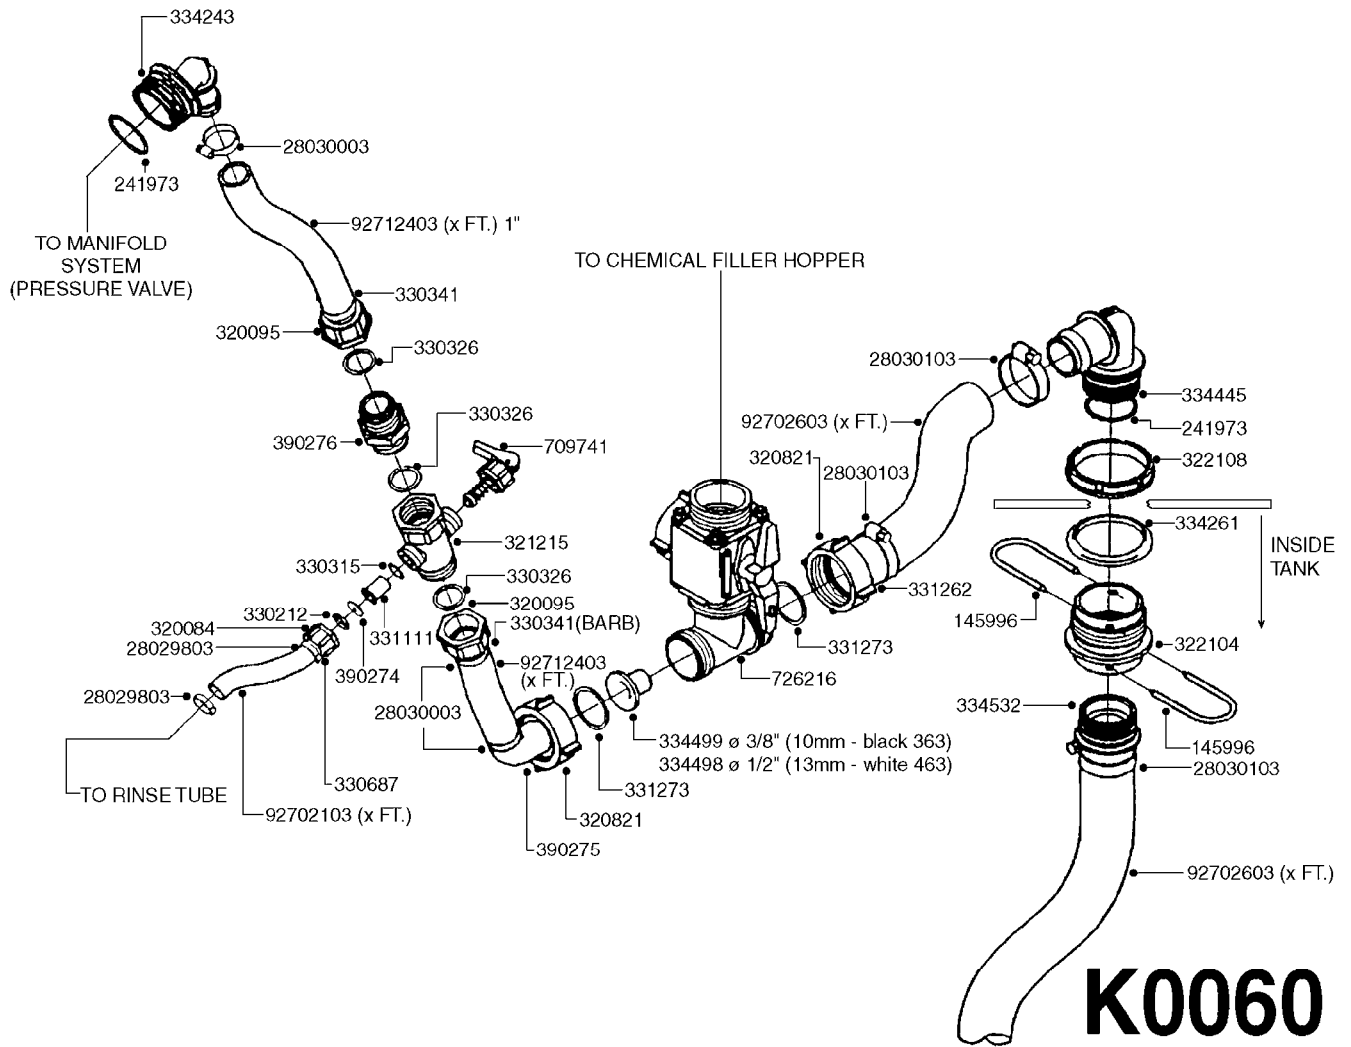

CHEM. FILLER-PLUMBING-MANIFOLD
K0060-HIN, 01:01:16

Page 1
Date 16.03.2016 13:37

parts-n°	order qty	description
145996	1	FITT.DK S-67 FORK
241973	1	O-RING 44.2 x 3.0 (use-242353)
320084	1	FITT.DK NUT 1/2" BSP
320095	1	FITT.DK NUT 1" BSP
320821	1	FITT.DK NUT 1-1/2" BSP
321215	1	FITT.DK HOUSING F. AGITATION
322104	1	FITT.DK S-67 BULKHEAD
322108	1	FITT.DK S-67 BULKHEAD NUT
330212	1	O-RING D19/D14X2.4 F.1/2"NUT
330315	1	O-RING D18.4/D13X.6
330326	1	O-RING D30/D24X2 F.1"NUT
330341	1	FITT.DK HB 1" F. 1" NUT
330687	1	FITT.DK HB 1/2" F. 1/2" NUT
331111	1	VALVE SEAT FOR 1/2" DISTRIBUT.
331262	1	FITT.DK HB 1-1/2" F. 1-1/2"NUT
331273	1	O-RING D44/D38X2 F.1-1/2"
334243	1	FITT.DK S-67 ELB.1"
334261	1	GASKET F. S-67 BULKHEAD
334445	1	FITT.DK S-67 ELB.1-1/2"
334498	1	NOZZLE INJECTOR 13MM/462 WHITE
334499	1	NOZZLE INJECTOR 10MM/361 BLACK
334532	1	FITT.DK S-67 STR.1-1/2' W/HOLE
390274	1	ORIFICE ID4.0/18/1.5
390275	1	FITT.DK ELB 1' SPECIAL F.CHEMF
390276	1	FITT.DK HN 1'BSP
709741	1	VALVE ASSY. 1/2" FLIP LEVER
726216	1	VALVE TWO WAY
978336	1	DECAL MANIFOLD SYS.CHEM.FILL
28029803	1	CLAMP HOSE GEAR P1/2" 6708
28030003	1	CLAMP HOSE GEAR P1" 6716
28030103	1	CLAMP HOSE GEAR P5/4-S1.5"6724
92702103	1	HOSE R X1/2" X300PSI WP X0012"
92702603	1	HOSE PVC SUCT GRAY 1-1/2"
92712403	1	HOSE R X1" X300PSI WP X0012"