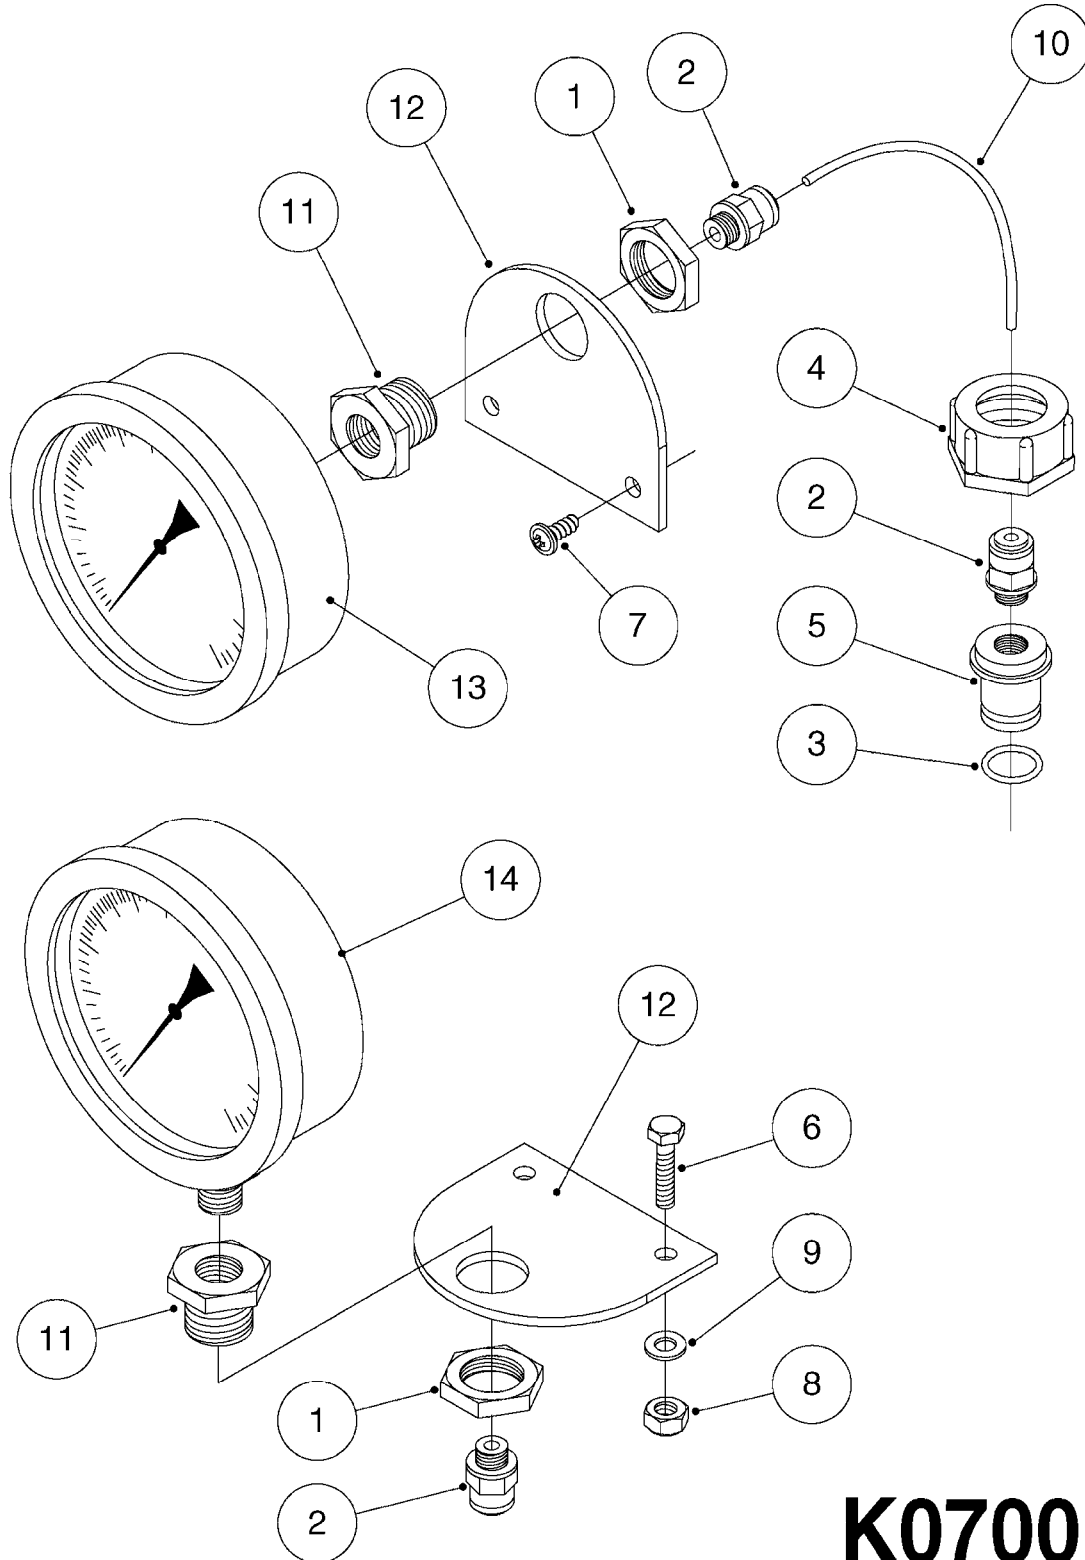

COMPLETE ASSEMBLIES
WHOLEGOODS ITEMS

***10536803 COMPLETE MAGNETIC BASE KIT**

K0690

REMOTE GAUGE-MAGNETIC BASE KIT
K0690-HIN, 01:01:16

Page 1
Date 16.03.2016 13:37

parts-n°	order qty	description
231346	1	QUICK COUPLER 1/8"BSP X 4 MM
232230	1	QUICK COUPLER 1/4"BSP X 4 MM
241651	1	O-RING D14.0X3.0 NITRIL
242594	1	O-RING D14 X 1.78 SCH.70-EPDM
283581	1	HOSE CONNECTOR STR. F.4MM PE
284582	1	CLAMP HOSE GEAR - 5/16"
320187	1	FITT.DK CAP 3/8" BSP BLACK
320283	1	FITT.DK NUT 3/4"BSP
320445	1	FITT.DK HN 1/4"X3/8" BSP
321926	1	FITT.DK REDUC 1/8"BSP F.3/4"N
322046	1	FITT.DK TEE 1/2X1/2HB X3/4'BSP
322048	1	FITT.DK TEE 3/4X3/4HB X3/4'BSP
330013	1	O-RING D15/D10X2.5 F.3/8"NUT
330061	1	O-RING D16/D11X2,5
331807	1	FITT.DK HB 5/16" F.3/8" NUT
334531	1	CLAMP HOSE PLASTIC 3/4"
334534	1	CLAMP HOSE PLASTIC 1/2"
390713	1	GAUGE ADAPTOR 1/4" BSP
440698	1	SCREW F.PLASTIC 6X18 SS HEXHD
721851	1	SCREW PLUG W/QUICK FIT
724637	1	FITT.DK HB 5/16' F. 3/4" COMP.
927253	1	AIR HOSE, DIAMETER 4MM
927268	1	HOSE R X PVC X 1/4 X 0012"
10536703	1	MAGNETIC BASE D3,2'/90LB
10536803	1	MAGNETIC BASE KIT F.GAUGE
28026203	1	GAUGE 200PSI/BR,2.5"1/4BSP-BTM
92702103	1	HOSE R X1/2" X300PSI WP X0012"
92703203	1	HOSE R X3/4" X300PSI WP X0012"