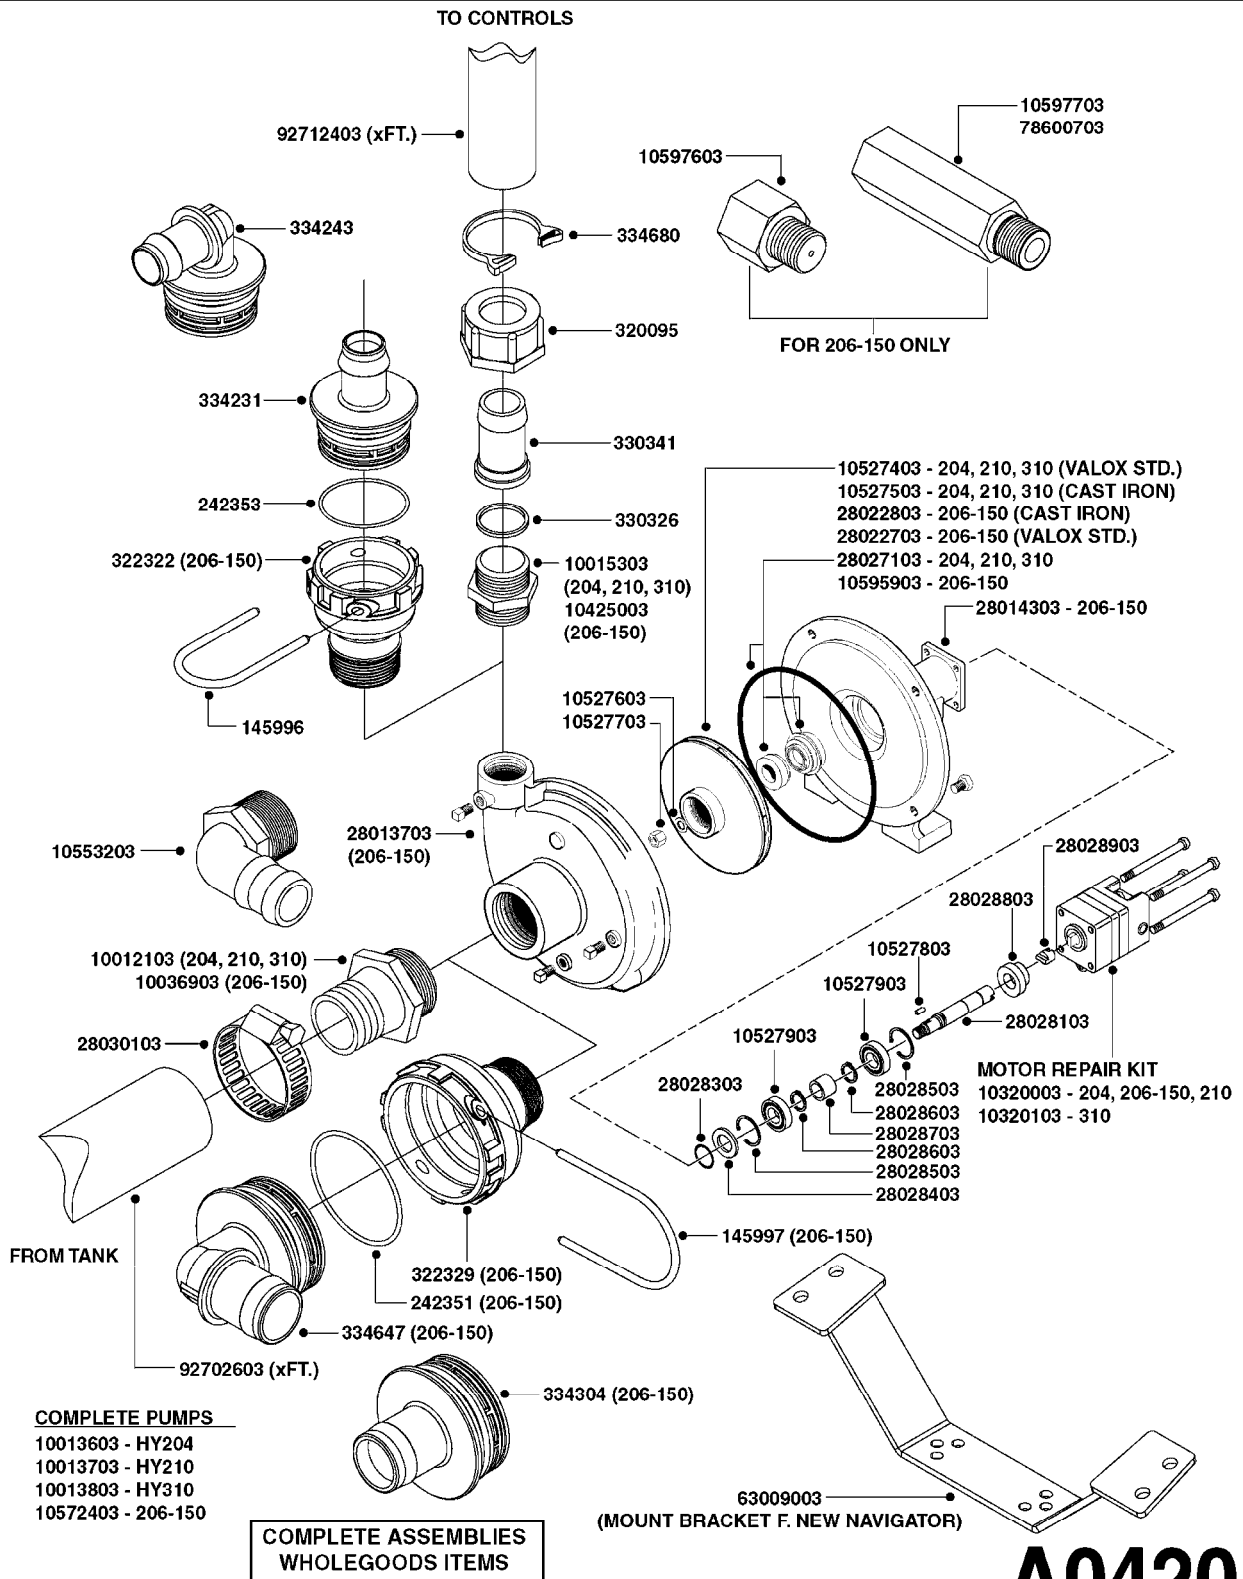

A0420

PUMP-204,206-150,210,310 ACE
A0420-HIN, 01:01:16

Page 1
Date 16.03.2016 13:36

parts-n°	order qty	description
145996	1	FITT.DK S-67 FORK
145997	1	FITT.DK S-93 FORK
242351	1	O-RING D69.5X3.0 VITON F.S-93
242353	1	O-RING D44.2X3.0 VITON F.S-67
320095	1	FITT.DK NUT 1" BSP
322322	1	FITT.DK S-67 X 1-1/4"BSP MALE
322329	1	FITT.DK S-93 X 1-1/2"BSP MALE2
330326	1	O-RING D30/D24X2 F.1"NUT
330341	1	FITT.DK HB 1" F. 1" NUT
334231	1	FITT.DK S-67 STR.1'
334243	1	FITT.DK S-67 ELB.1"
334304	1	FITT.DK S-93 STR.1-1/2" PVC
334647	1	FITT.DK S93 ELB 1-1/2" 90 PVC
334680	1	CLAMP HOSE PLASTIC 1"
10012103	1	FITT.PO.HB 1.25X1.50 IMB1012
10013603	1	PUMP ACE HY 204
10013703	1	PUMP ACE HY 210
10013803	1	PUMP ACE HY 310
10015303	1	FITT.PO.HN 1.00X1.00 M1000
10036903	1	FITT.PO.HB 1.50X1.50 IMB1212
10320003	1	MOTOR REPAIRKIT ACE204,206,210
10320103	1	MOTOR REPAIR KIT ACE 304,310
10425003	1	FITT.PO.HN 1.25X1.00 MCPHEE
10527403	1	IMPELLER VALOX F.ACE PUMP
10527503	1	IMPELLER CASTIRON F.ACE PUMP
10527603	1	WASHER 3/8' F.ACE PUMP
10527703	1	NUT HEX NF 3/8 F.ACE PUMP
10527803	1	KEY 1/8x1/8x1/2'F.ACE PUMP
10527903	1	BEARING F.ACE PUMP (#40870)
10553203	1	FITT.PO.EL 1.5X1.5 HB BLACK
10572403	1	PUMP ACE HY 206 SERIES 150
10595903	1	REPAIR KIT ACE 206-150
10597603	1	ORIFACE RESTRICTOR F. ACE 206
10597703	1	FITT, HYD FLOW FUSE ACE 206OLD
28013703	1	PUMP HOUSING FRONT ACE 206-150
28014303	1	PUMP HOUSING W.FEET 206-150
28022703	1	IMPELLER THERMOPLASTIC
28022803	1	IMPELLER CAST IRON
28027103	1	REPAIR KIT ACE 204,210,310
28028103	1	SHAFT 5/8"DIA.1/2"KEYWAY SS
28028303	1	O-RING, SHAFT SEAL
28028403	1	SLINGER
28028503	1	SNAP RING - INTERNAL
28028603	1	SNAP RING - EXTERNAL
28028703	1	SPACER FOR SHAFT
28028803	1	SEAL SUPPORT SPACER 200 SERIES
28028903	1	COUPLING FOR HYDRAULIC MOTOR
28030103	1	CLAMP HOSE GEAR P5/4-S1.5"6724
63009003	1	CENTRIFUGAL PUMP BRACKET
78600703	1	FITT, HYD FLOW FUSE ACE 206N
92702603	1	HOSE PVC SUCT GRAY 1-1/2"
92712403	1	HOSE R X1" X300PSI WP X0012"