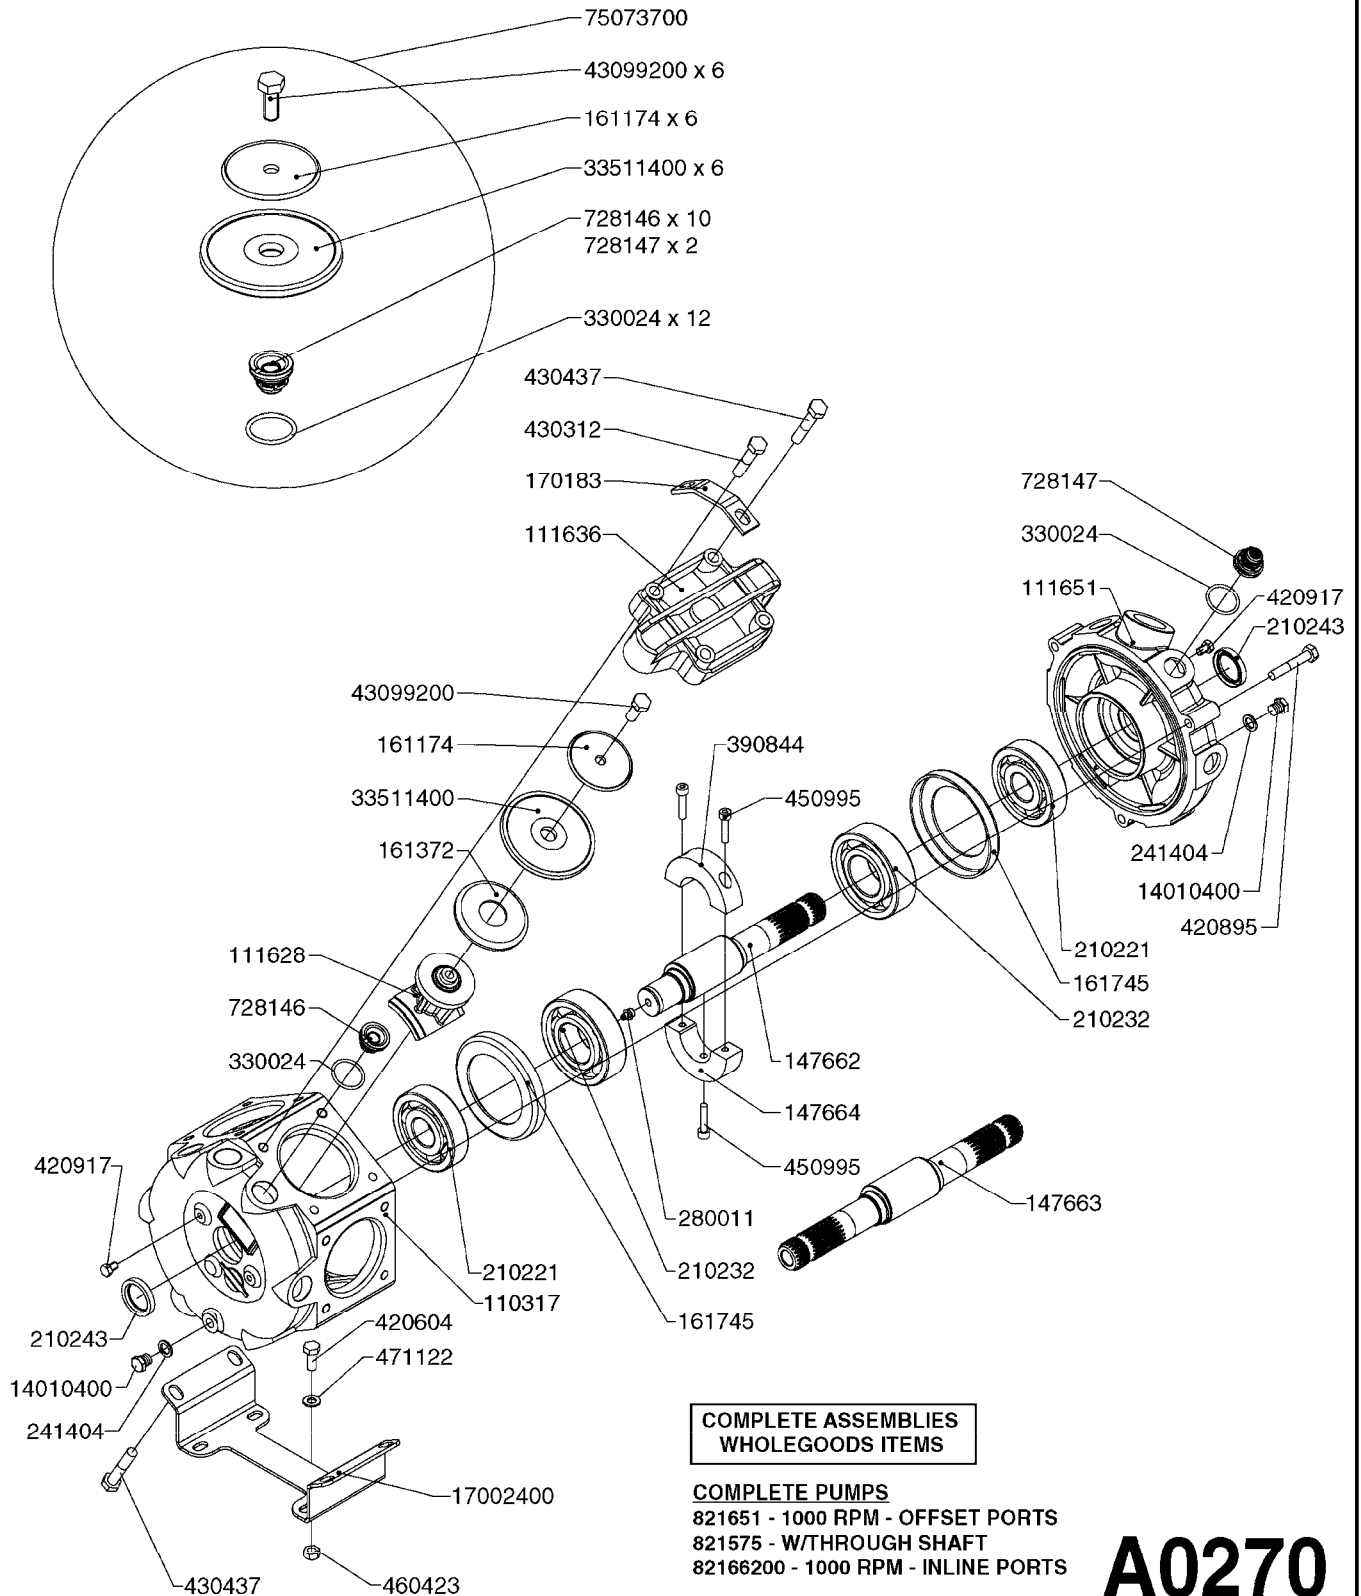

PUMP - 363/1000 RPM W/MOUNTING
A0270-HIN, 01:01:16

Page 1
Date 16.03.2016 13:36

parts-n°	order qty	description
110317	1	PUMP CASING MODEL 360/361 PNTD
111628	1	CONNECTING ROD 363/5.5 PUMP
111636	1	VALVE COVER 363 HEAVY DUTY
111651	1	CASTING F.363 1.5" PUMP (FRONT)
147662	1	CRANK SHAFT F.363/463-5.5MM
147663	1	CRANK SHAFT 363/463-5.5 THROUG
147664	1	COUNTERBALANCE 363/463 WEIGHT
161174	1	DIAPHRAGM DISC SS 361/363/364 PUMP
161372	1	DIAPHRAGM BACKING DISC,320-361
161745	1	METAL SPACER F.363/463
170183	1	LIFT STRAP F.PUMP 360/361/462
210221	1	BEARING BALL 6407
210232	1	BEARING BALL 6310
210243	1	SEAL OIL 35 X 47 X 7
241404	1	DOWTY SEAL 1/4"
280011	1	GREASE NIPPLE 3/8' SAE H TR
330024	1	O-RING D41,1/D34.5 X 3,5
390844	1	COUNTERBALANCE 363/463 POM
420604	1	BOLT HEX 8.8 DEL M10X25 FT DIN933
420895	1	BOLT HEX 8.8 RAW M10X60
420917	1	BOLT HEX 8.8 RAW M8X12 FT
430312	1	BOLT HEX 8.8 RAW M12X60
430437	1	BOLT HEX 8.8 RAW M12X65
450995	1	BOLT ALLEN M8X30 DIN 912 RAW
460423	1	NUT HEX M10X1.5 LOCK
471122	1	WASHER, M10, Ø20/10.5X 2.0, SS
728146	1	VALVE FOR 361(726890/707932)
728147	1	VALVE FOR 361 WHITE WITH HOLE
821575	1	PUMP 363/5.5 THROUGH SHAFT
821651	1	PUMP 363/5.5/1000 OSP
14010400	1	PLUG 1/4" BSP
17002400	1	FOOT F/363 PUMP (PAINTED)
33511400	1	DIAPHRAGM PUMP 361/361/363/364 PUR
43099200	1	BOLT HEX SS M12 X 30 DIN933 A4
75073700	1	PUMP KIT 361/363 "06"
82166200	1	PUMP 363/5.5 1.5"SUC 1000RPM