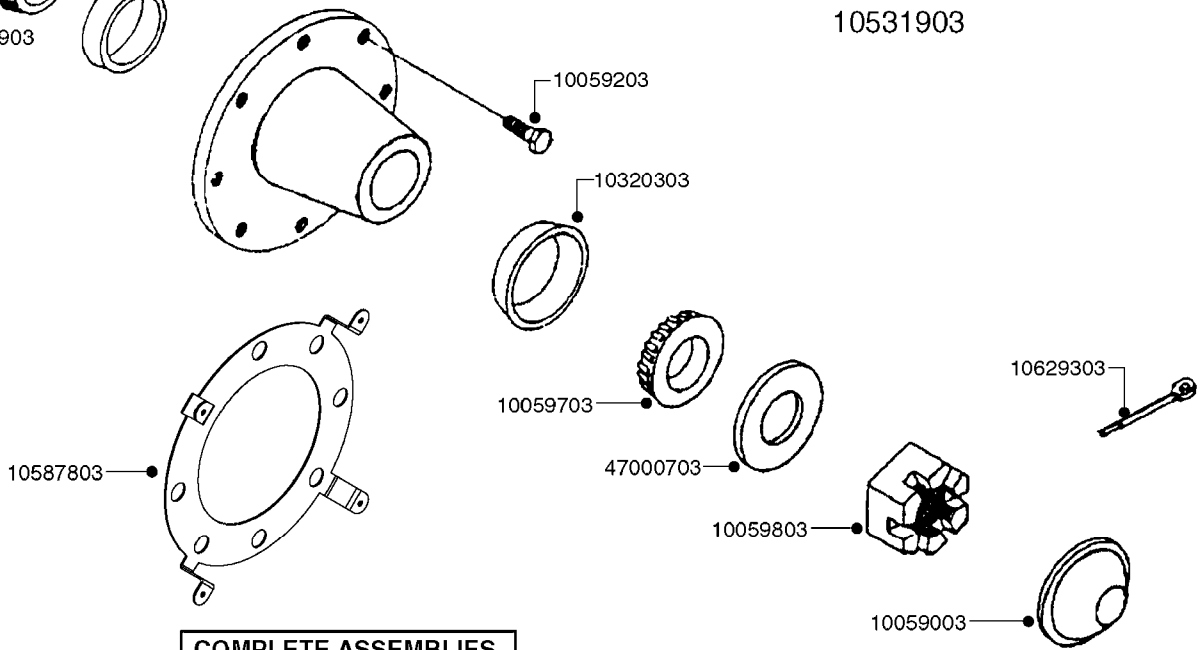

COMPLETE HUB W/BEARINGS:
10531903

**COMPLETE ASSEMBLIES
WHOLEGOODS ITEMS**

E0730

HUB ASSEMBLY F.2 1/8" SPINDLE
E0730-HIN, 01:01:16

Page 1

Date 16.03.2016 13:37

parts-n°	order qty	description
10058803	1	BEARING INNER CONE A25590
10058903	1	SEAL HUB ASE41
10059003	1	DUST CAP 800/1000 GAL EDC17
10059203	1	BOLT WHEEL 9/16"x1-1/4"UNF 90D
10059703	1	BEARING OUTER CONE A25877
10059803	1	NUT HEX NF 1"
10320203	1	BEARING INNER CUP1000GAL.TR/TA
10320303	1	BEARING OUTER CUP1000GAL.TR/TA
10531903	1	HUB ASSY.COMP.F.2-1/8" SPINDLE
10587803	1	MAG MNT F. SPEED SNS 8 BOLT
10629303	1	PIN, COTTER 7/32" X 1.75" LONG
28020103	1	SPINDLE 2.125 CRS 14" 811
47000703	1	WASHER, SPNDL 1.1" 1.06x2 .19T