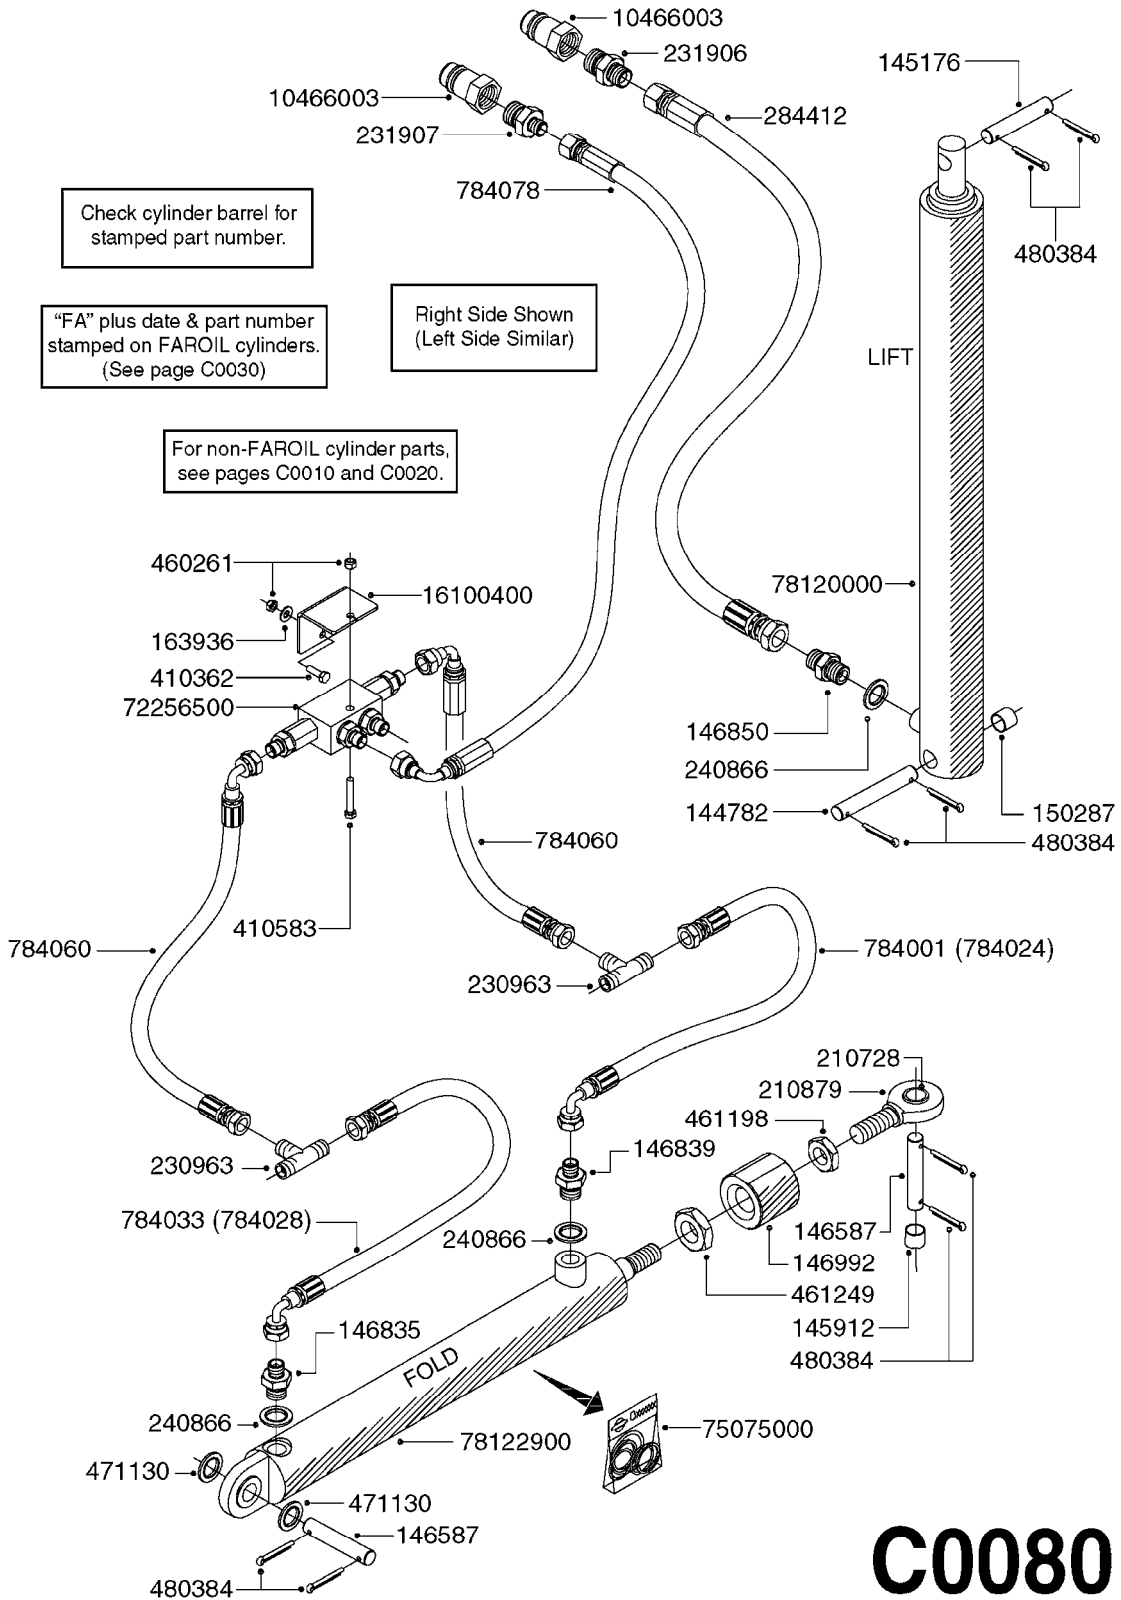

C0080

HYDRAULICS-FALCON FOLD 42'-50'
C0080-HIN, 01:01:16

Page 1

Date 16.03.2016 13:37

parts-n°	order qty	description
144782	1	SHAFT 20 X 140
145176	1	PIN D19.8 X 60
145912	1	BUSHING D19.8/D17.0X7MM
146587	1	PIN D16.8 X 65
146835	1	HEX NIPPLE 1/4" - 3/8" BSP
146839	1	HEX NIPPLE 1/4"X3/8" BSP 0.7MM
146850	1	HEX NIPPLE 3/8"x3/8" - 1.8mm
146992	1	BUSHING F.CYLINDER
150287	1	SPACER D25.4/1.5 L=15MM
163936	1	WASHER D15/D6.2X1
210728	1	BEARING F.LINK HEAD M17
210879	1	LINK HEAD M16 x D17
230963	1	TEE 1/4"M X 1/4"M X 1/4"M BSP
231906	1	HEX NIPPLE 3/8"BSP X 1/2"NPT
231907	1	HEX NIPPLE 1/4"BSP X 1/2"NPT
240866	1	DOWTYSEAL 3/8"
284412	1	HOSE HY 3/8" X 315" STR+STR
410362	1	BOLT HEX 8.8 SS M6X20 FT
410583	1	BOLT HEX 8.8 DEL M6X40
460261	1	NUT HEX M6X1 LOCK A2 DIN985
461198	1	NUT HEX M16X2 JAMB
461249	1	NUT HEX M22X1.5
471130	1	WASHER, M24, Ø44/25.0X 4.0, SS
480384	1	PIN COTTER 3/16 x 1-1/2"
784001	1	HOSE HY X 1/4 X 067.00"STR+ELB
784024	1	HOSE HY X 1/4" x 73.0"STR+ELB
784028	1	HOSE HY X 1/4" X 53.0"STR+ELB
784033	1	HOSE HY X 1/4" X 61.0"STR+ELB
784060	1	HOSE HY X 1/4 X 017.75"STR+ELB
784078	1	HOSE HY X 1/4 X 417.33"STR+ELB
10466003	1	COUPLER PIONEER 8010-04 1/2NPT
16100400	1	PLATE 3 X 60 X 91 HY BLOCK MT
75075000	1	SEAL KIT 78122600/27/28/29
72256500	1	DOUB.PILOT STEERED COUNT.VALVE
78120000	1	CYL.TELESCOPING Ø50/40/25_1100
78122900	1	CYLINDER 40/22X300MM RED