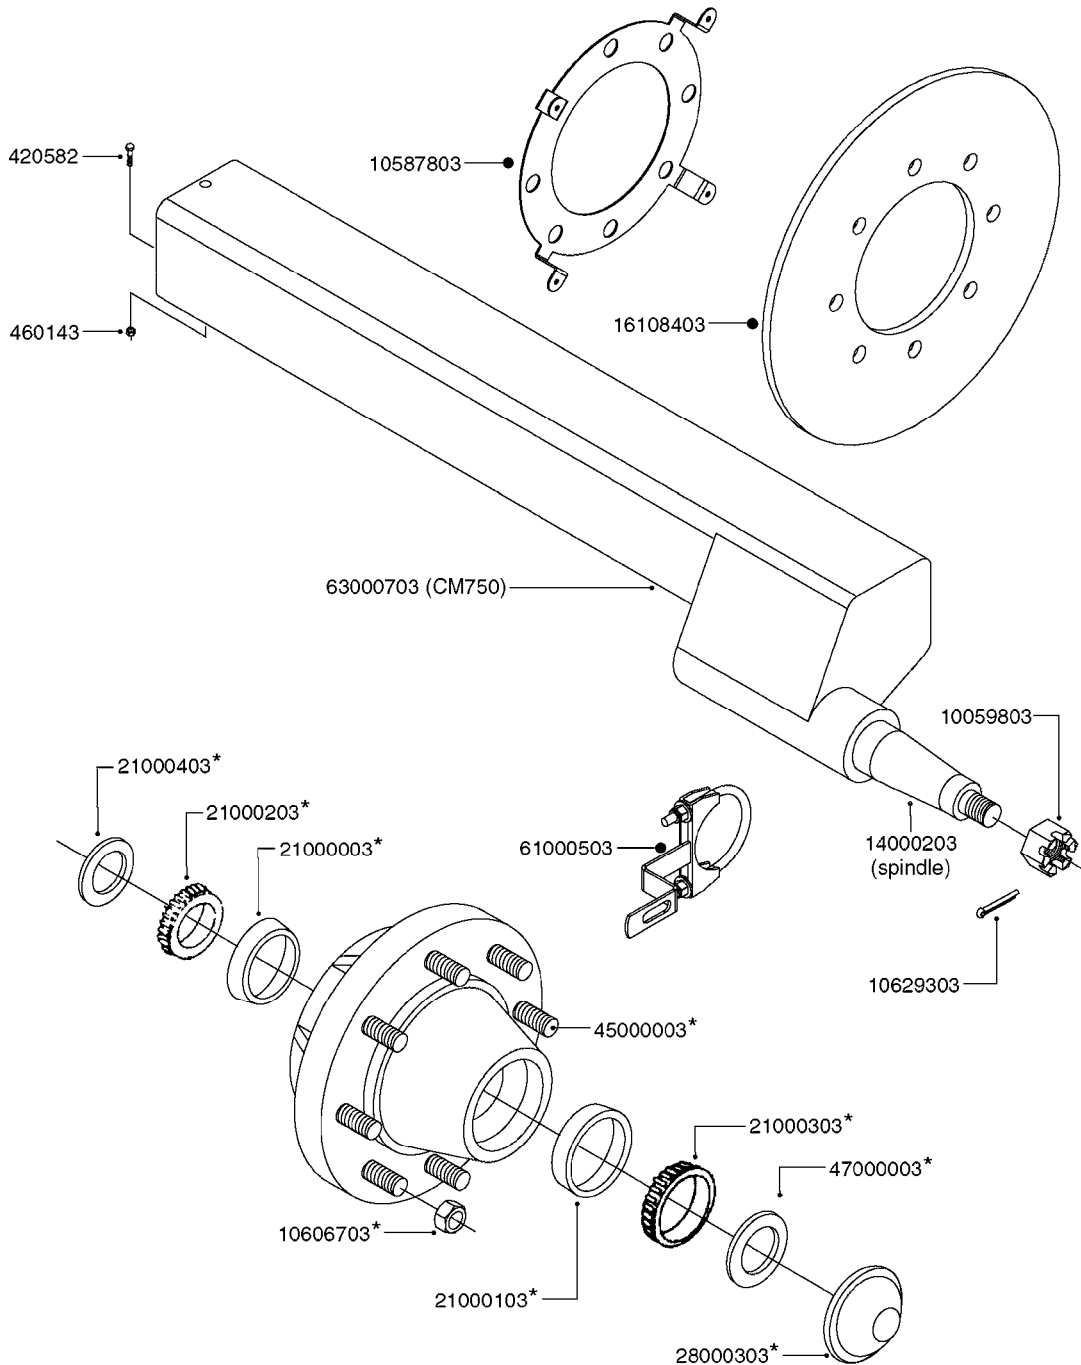

COMPLETE HUB W/BEARINGS:
10531903

**COMPLETE ASSEMBLIES
WHOLEGOODS ITEMS**

E0730

HUB ASSEMBLY F.2 1/8" SPINDLE
E0730-HIN, 01:01:16

Page 1

Date 16.03.2016 13:37

parts-n°	order qty	description
10058803	1	BEARING INNER CONE A25590
10058903	1	SEAL HUB ASE41
10059003	1	DUST CAP 800/1000 GAL EDC17
10059203	1	BOLT WHEEL 9/16"x1-1/4"UNF 90D
10059703	1	BEARING OUTER CONE A25877
10059803	1	NUT HEX NF 1"
10320203	1	BEARING INNER CUP1000GAL.TR/TA
10320303	1	BEARING OUTER CUP1000GAL.TR/TA
10531903	1	HUB ASSY.COMP.F.2-1/8" SPINDLE
10587803	1	MAG MNT F. SPEED SNS 8 BOLT
10629303	1	PIN, COTTER 7/32" X 1.75" LONG
28020103	1	SPINDLE 2.125 CRS 14" 811
47000703	1	WASHER, SPNDL 1.1" 1.06x2 .19T