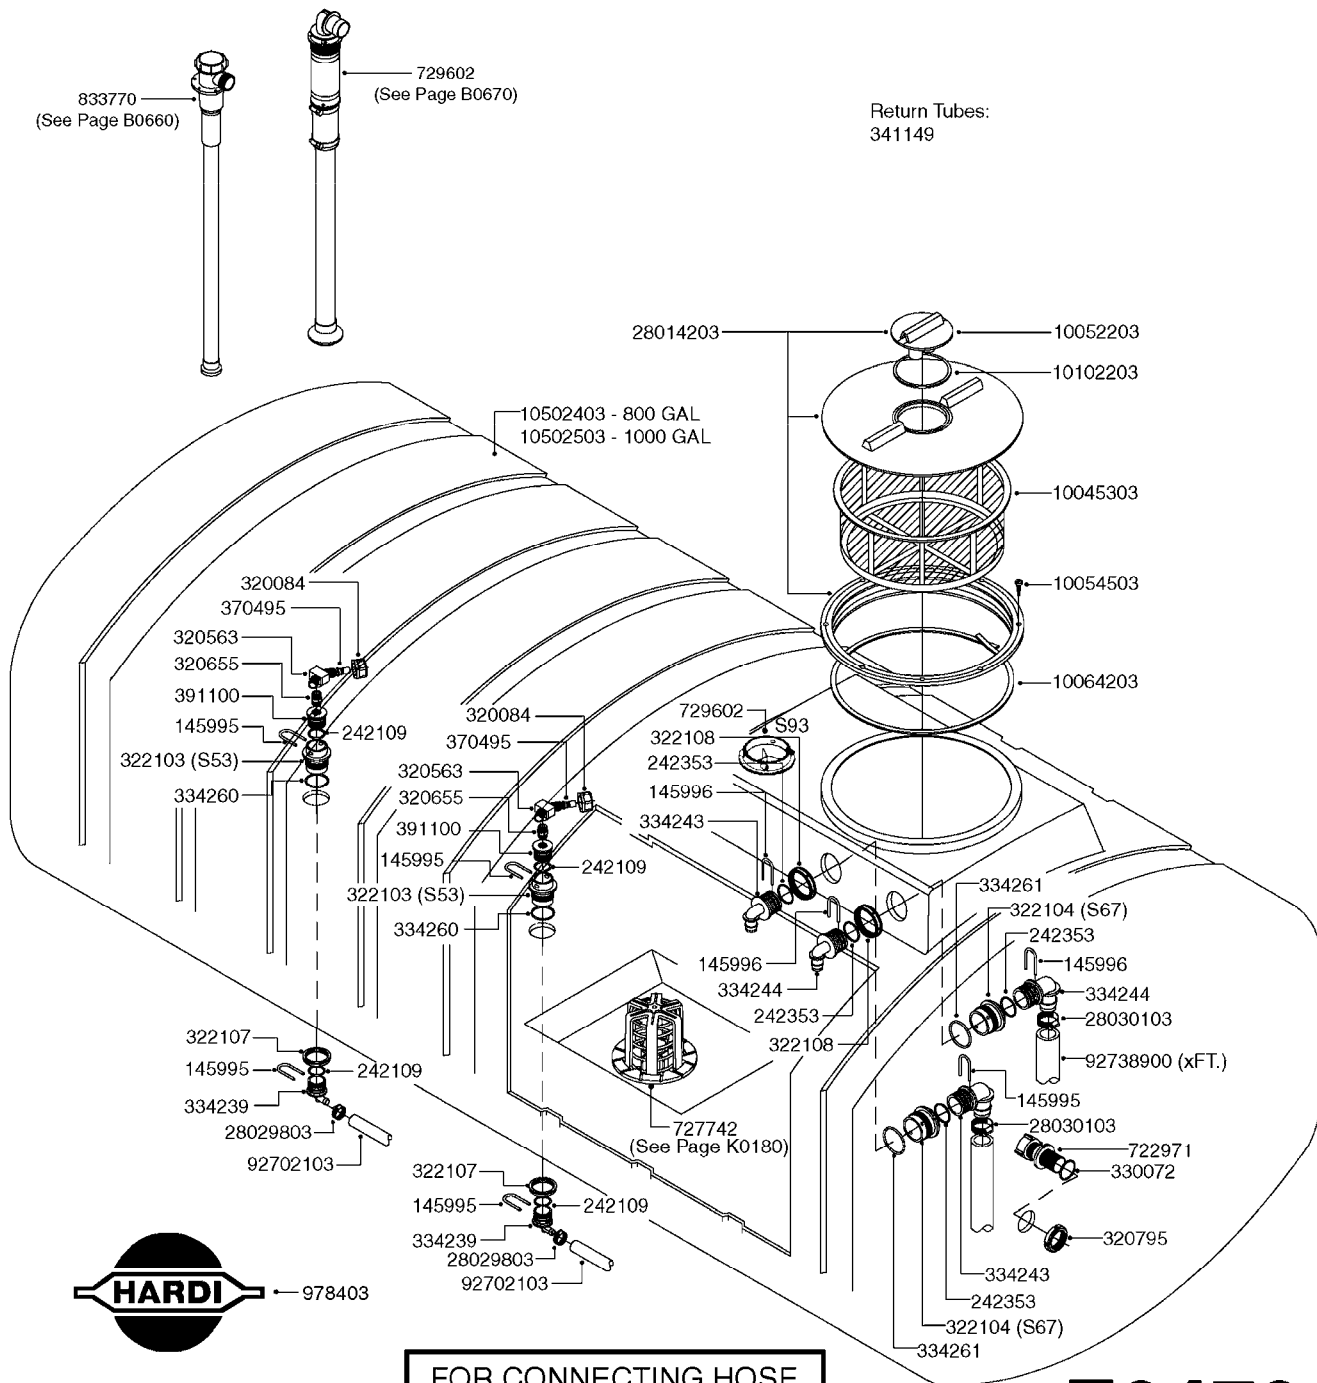

FOR CONNECTING HOSE
FITTINGS, SEE SECTION L

E0470

TANK-800/1000 NAV&NAV M-DIAPH.
E0470-HIN, 01:01:16

Page 1

Date 16.03.2016 13:37

parts-n°	order qty	description
145995	1	FITT.DK S-53 FORK
145996	1	FITT.DK S-67 FORK
242109	1	O-RING D32.2x3.0 (USE 242354)
242353	1	O-RING D44.2X3.0 VITON F.S-67
320084	1	FITT.DK NUT 1/2" BSP
320563	1	FITT.DK 3 WAY 1/2" 110 DEG.
320655	1	FITT.DK HN 1/2"-1/2" BSP
320795	1	FITT.DK NUT 1-1/2" BSP JAMB
322103	1	FITT.DK S-53 BULKHEAD
322104	1	FITT.DK S-67 BULKHEAD
322107	1	FITT.DK S-53 BULKHEAD NUT
322108	1	FITT.DK S-67 BULKHEAD NUT
330072	1	O-RING D53.5/D45.5X4
334239	1	FITT.DK S-53 ELB.1/2"
334243	1	FITT.DK S-67 ELB.1"
334244	1	FITT.DK S-67 ELB.1-1/4"
334260	1	GASKET F. S-53 BULKHEAD
334261	1	GASKET F. S-67 BULKHEAD
341149	1	RETURN TUBE Ø40 L=2000
370495	1	NOZZLE INJECTOR 5066-3.0
391100	1	FITT.DK S-53THREAD INS.1/2"BSP
722971	1	SAFETY VALVE SCF 217PSI (15BAR)
727742	1	TOP DRAIN CORD TYPE
729602	1	TOP SUCTION KIT NAV 2"
833770	1	TOP SUCTION KIT 300/500
978403	1	DECAL COMPANY 280 X 450
10045303	1	FILTER BASKET 16"
10052203	1	LID VENT ASSY
10054503	1	SCREW 3/4" SELF TAPPING
10064203	1	SET SEALING SPONGE 1 Ft BULK
10102203	1	GASKET F.16" LID BREATHER
10502403	1	TANK RAW NAV.800 GAL.
10502503	1	TANK RAW NAV.1000 GAL.
28014203	1	LID ASSY. (3-PC.) 16" ARAG
28029803	1	CLAMP HOSE GEAR P1/2" 6708
28030103	1	CLAMP HOSE GEAR P5/4-S1.5"6724
92702103	1	HOSE R X1/2" X300PSI WP X0012"
92738900	1	HOSE R X PVC X 1-1/4" 0012"