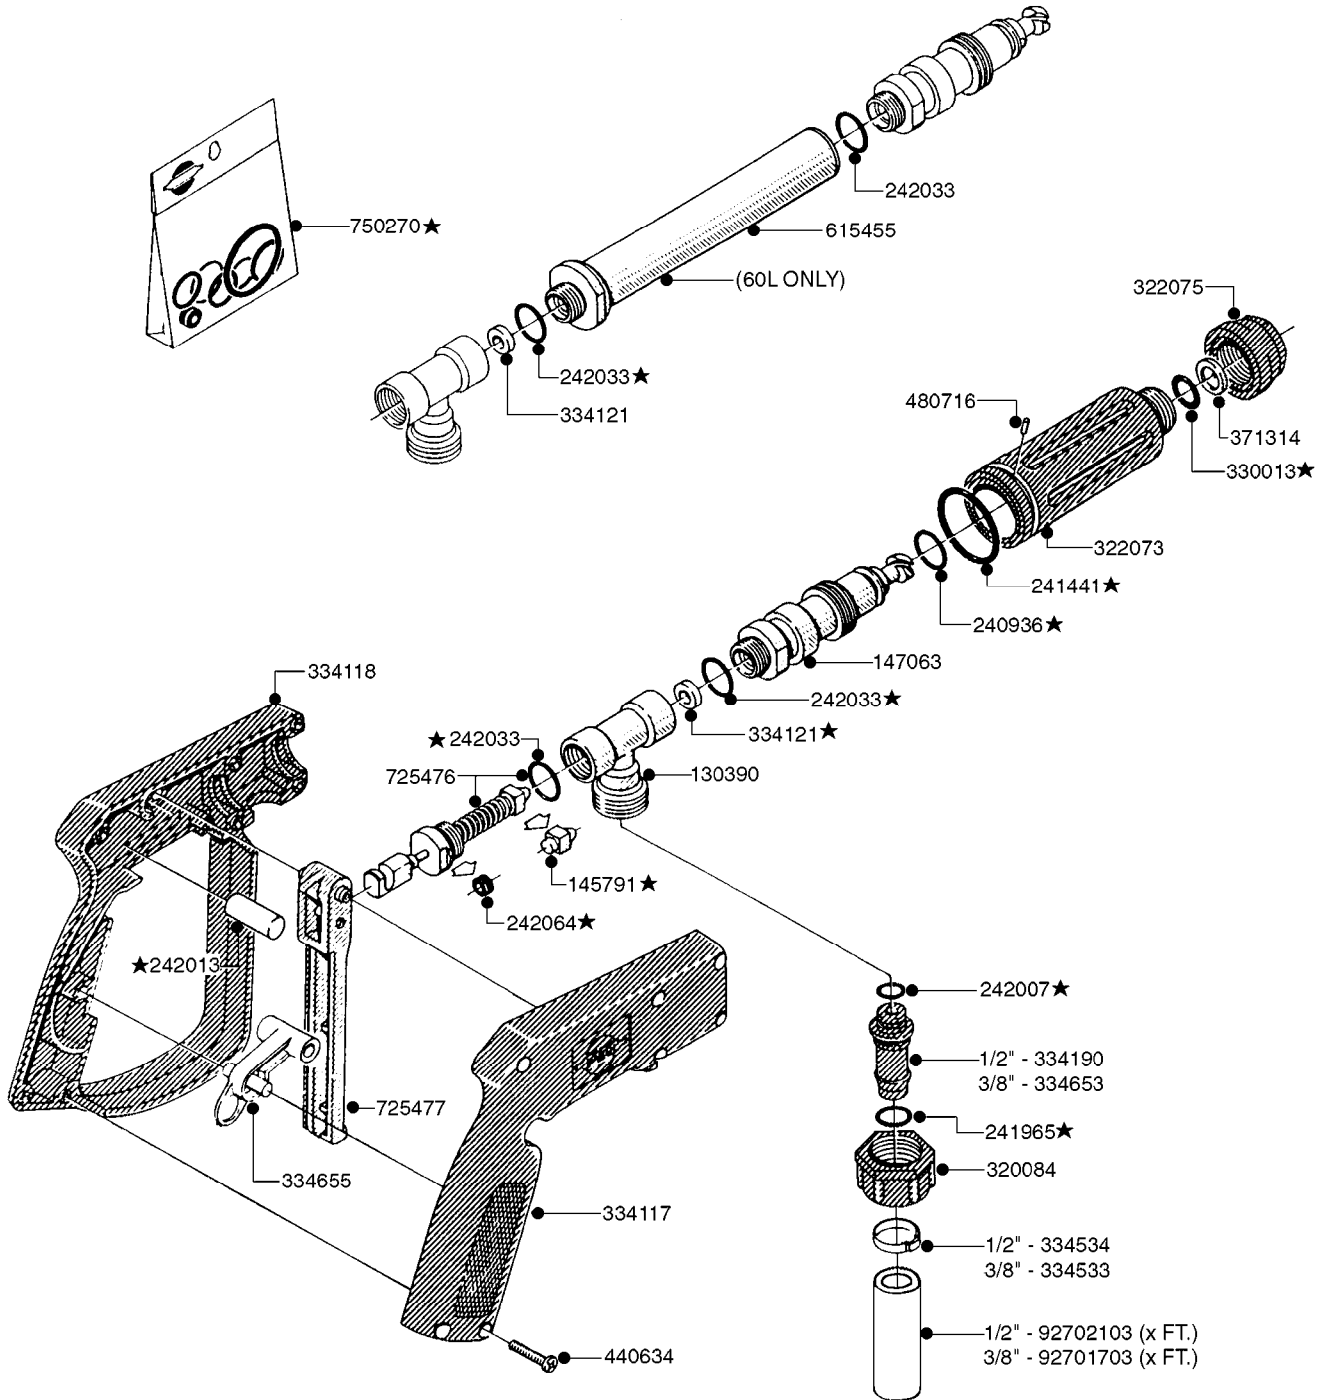

COMPLETE ASSEMBLY:
843197 - 60L
843196 - 60S

COMPLETE ASSEMBLIES
WHOLEGOODS ITEMS

K0480

HANDGUN TYPE 60S/60L POST 95
K0480-HIN, 01:01:16

Page 1

Date 16.03.2016 13:37

parts-n°	order qty	description
130390	1	TEE 3/8'X 1/2' BSP F.TYPE 60S
145791	1	CONE FOR ON/OFF
147063	1	SWIRL F.SPRAY GUN TYPE 60
240936	1	O-RING D13.3X2.4 NITRIL
241441	1	O-RING D29.3X3
241965	1	O-RING 12.1 X 1.6
242007	1	O-RING D9.1X1.6
242013	1	SPRING RUBBER F/TRIGGER
242033	1	O-RING
242064	1	SLEEVE RUBBER 3X8X4MM
320084	1	FITT.DK NUT 1/2" BSP
322073	1	HOUSING F.SWIRL TYPE 60S H.G.
322075	1	HOUSING F. NOZZLE
330013	1	O-RING D15/D10X2.5 F.3/8"NUT
334117	1	HANDLE PIECE RIGHT F.60S/60L
334118	1	HANDLE PIECE LEFT F.60S/60L
334121	1	SEAT FOR ON-OFF TYPE
334190	1	FITT.DK HB 1/2' F. PISTOL 60S
334533	1	CLAMP HOSE PLASTIC 3/8"
334534	1	CLAMP HOSE PLASTIC 1/2"
334653	1	FITT.DK HB 3/8' F.HANDGUN
334655	1	TRIGGER SAFETY F.60S/60L GUN
371314	1	NOZZLE CERAMIC 1099-20
440634	1	SCREW 5/8"
480716	1	PIN D3X6 STAINLESS
615455	1	TUBE F.LANCE TYPE 60L
725476	1	SPINDLE
725477	1	TRIGGER
750270	1	GASKET KIT F.SPRAY GUN
843196	1	GUN, MODEL 60S
843197	1	HANDGUN KIT TYPE 60 LONG
92701703	1	HOSE R X3/8" X300PSI WP X0012"
92702103	1	HOSE R X1/2" X300PSI WP X0012"