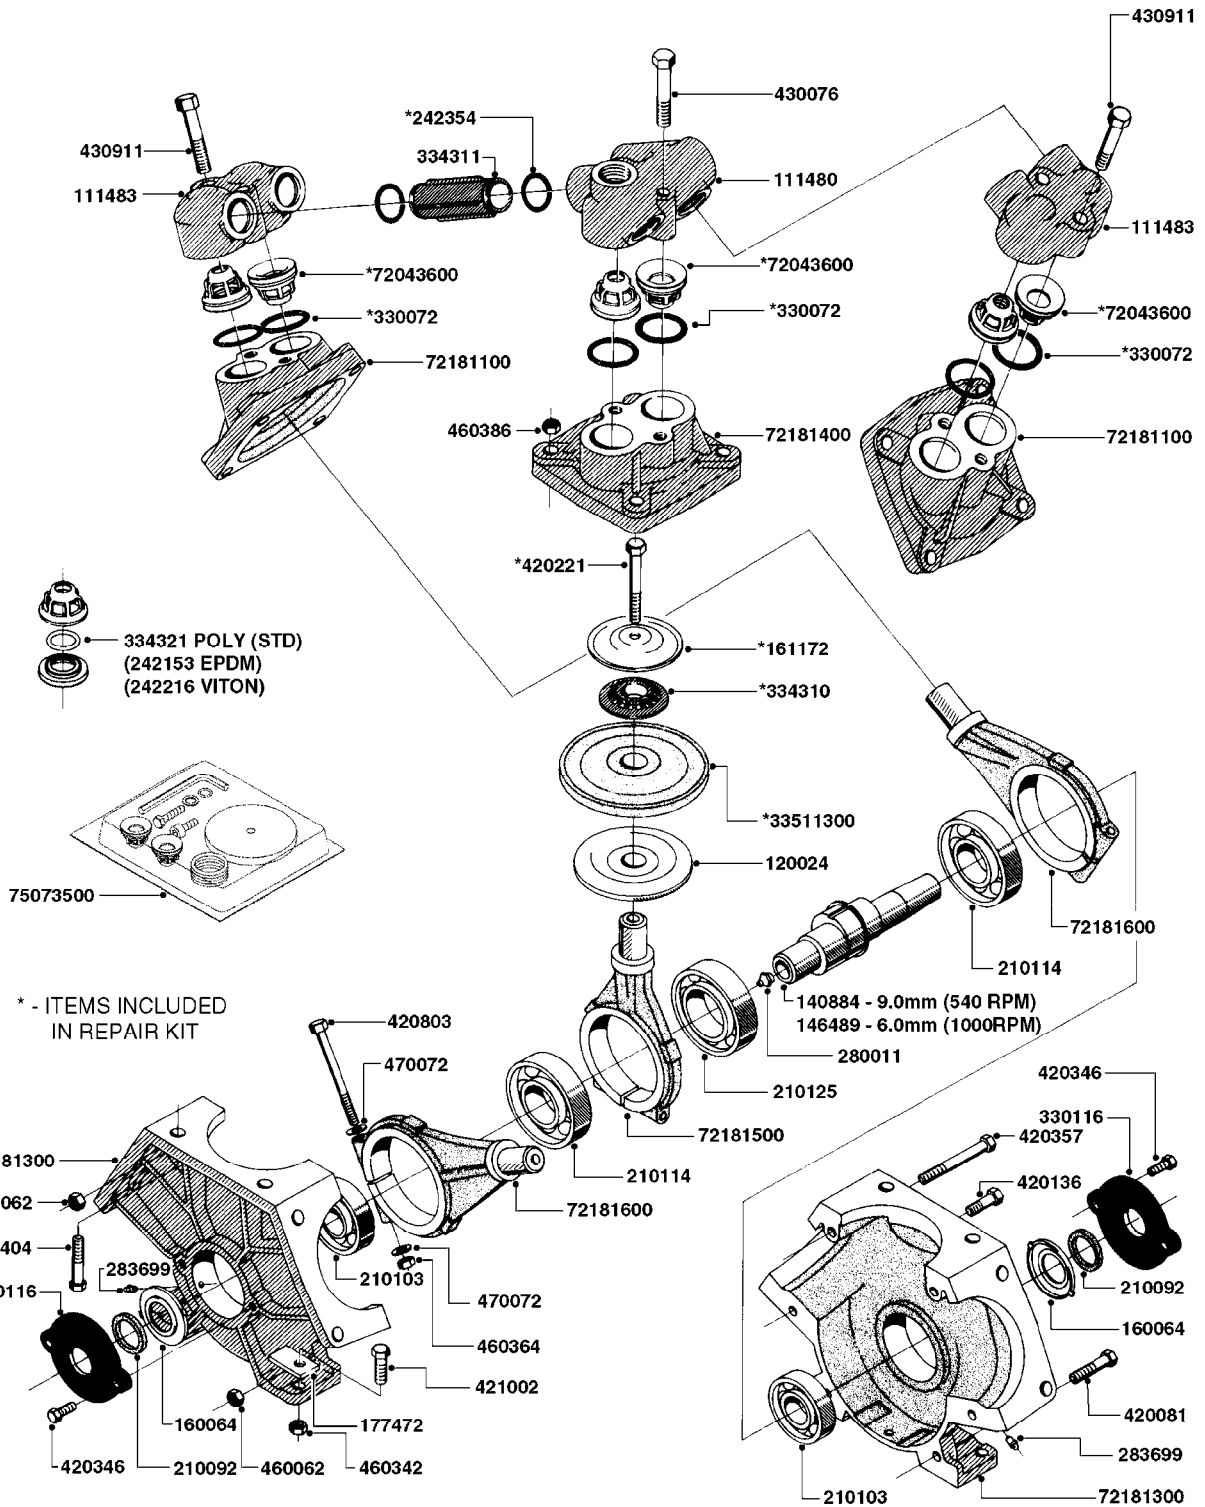

A0220

PUMP - 1302 W/ MOUNTING BASE
A0220-HIN, 01:01:16

Page 1

Date 16.03.2016 13:36

parts-n°	order qty	description
111480	1	VALVE HEAD 1302 CENTER
111483	1	VALVE HEAD SIDE 1302
120024	1	DIAPHRAGM BACK DISC 1200-1300
140884	1	CRANK SHAFT MODEL 1300-9
146489	1	CRANK SHAFT MODEL 1302-6MM
160064	1	DUST PLATE
161172	1	DIAPHRAGM DISC F. 1203/1303
177472	1	BRACKET 25 X 5
210092	1	SEAL FELT D43/30X5
210103	1	BEARING BALL 6306
210114	1	BEARING BALL 6308
210125	1	BEARING BALL 6210
242153	1	O-RING D26X4 EPDM
242216	1	O-RING VITON F/1202/1302/462
242354	1	O-RING D32.2X3.0 VITON F.S-53
280011	1	GREASE NIPPLE 3/8' SAE H TR
283699	1	GREASE NIPPLE M6X1
330072	1	O-RING D53.5/D45.5X4
330116	1	SEAL RETAINER, MODEL 1300
334310	1	NYLON WASHER 1202/1302/462
334311	1	CONNECTION PIPE INLET MOD.1302
334321	1	O-RING POLY. 34.0x26.0x4.0
420081	1	BOLT HEX 8.8 DEL 3/8'X40MM
420136	1	BOLT HEX 8.8 RAW 3/8'X30MM
420221	1	BOLT HEX 7/16'X2-1/4'
420346	1	BOLT HEX 8.8 DEL 3/8'X 25MM
420357	1	BOLT HEX 8.8 RAW 3/8'X85MM
420803	1	BOLT HEX 8.8 DEL M8X90
421002	1	BOLT HEX 8.8 DEL M10X30 FT DIN933
430076	1	BOLT HEX 8.8 RAW 1/2'X60MM
430404	1	BOLT HEX 8.8 DEL M12X50
430911	1	BOLT HEX 8.8 WG 1/2" x 70MM
460062	1	NUT HEX 3/8' GALV.
460342	1	NUT HEX M10 DEL DIN934
460364	1	NUT HEX M8 GALV.
460386	1	NUT HEX M12X1.75
470072	1	WASHER D15/D8X.5 LOCK
33511300	1	DIAPHRAGM 1202-1303 POLY 2006
72043600	1	VALVE FOR 462/463
72181100	1	DIAPHRAGM COVER 1203/1303+BLTS
72181300	1	PUMP CASTING 1300 RED W/BOLTS
72181400	1	DIAPHRAGM COVER 1303 W/BOLTS
72181500	1	CONNECTING ROD, CENTER 1303
72181600	1	CONNECTING ROD, SIDE MOD.1300
75073500	1	PUMP KIT 1300/1302 "06"