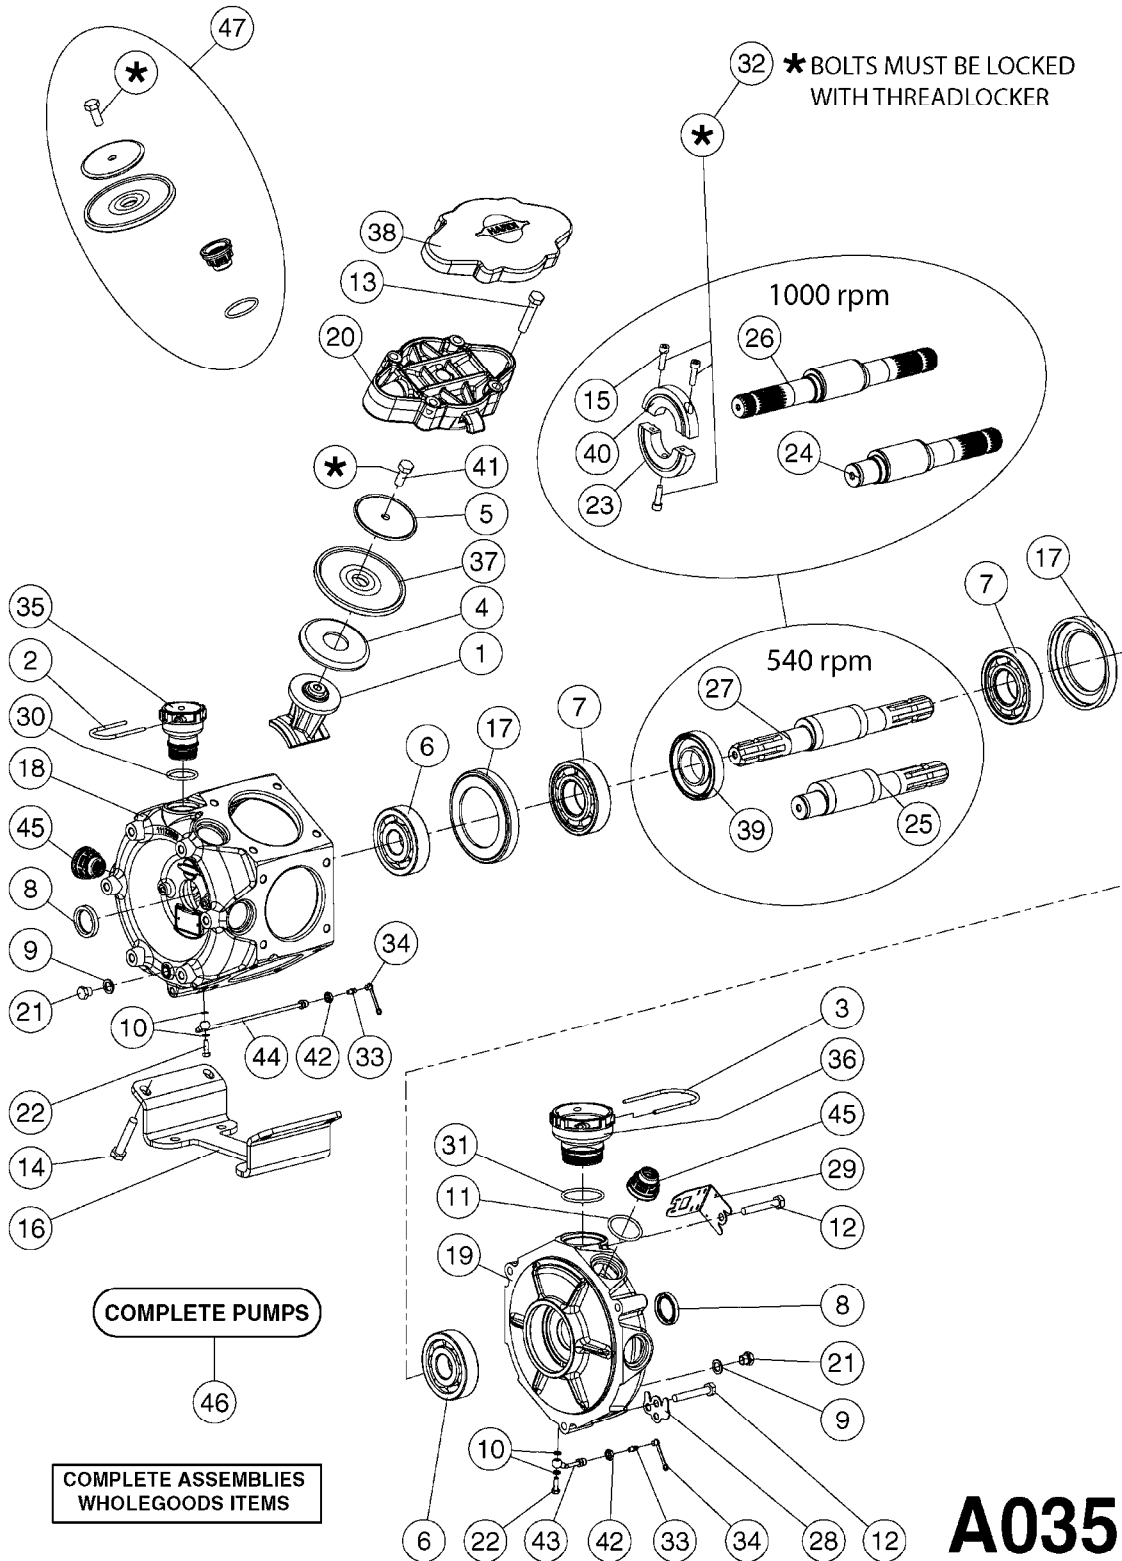

PUMP - 464 540/1000 RPM
A0350-HIN, 01:01:16

Page 1

Date 16.03.2016 13:36

Pos.	parts-n°	order qty	description
1	111622	1	CONNECTING ROD 463/5.5MM
1	111623	1	CONNECTING ROD 463/10MM
1	111624	1	CONNECTING ROD 463/12MM
1	111645	1	CONNECTING ROD 463/6.5MM
2	145996	1	FITT.DK S-67 FORK
3	145997	1	FITT.DK S-93 FORK
4	161012	1	DIAPHRAGM BACKING DISC F. 463
5	161175	1	DIAPHRAGM DISC F. 463 PUMP
6	210221	1	BEARING BALL 6407
7	210232	1	BEARING BALL 6310
8	210243	1	SEAL OIL 35 X 47 X 7
9	241404	1	DOWTY SEAL 1/4"
10	242374	1	WASHER Ø10/Ø6X1 COPPER
11	330072	1	O-RING D53.5/D45.5X4
12	421072	1	BOLT HEX 8.8 RAW M10X65
13	430312	1	BOLT HEX 8.8 RAW M12X60
14	430437	1	BOLT HEX 8.8 RAW M12X65
15	450995	1	BOLT ALLEN M8X30 DIN 912 RAW
16	614628	1	FOOT FOR PUMP 460-463 PAINTED
17	11171900	1	METAL SPACER F. 364/464 MACHINED
18	11172200	1	PUMP HOUSE 464 MACHINED 5/4" BSP RED
19	11172600	1	FRONTPART 464 MACHINED 2" BSP RED
20	11173000	1	VALVE COVER.464 MACHINED RED
21	14010400	1	PLUG 1/4" BSP
22	14120400	1	BANJOBOLT M6 X 19
23	14120700	1	COUNTERWEIGHT 364/464-1000
24	14137300	1	CRANKSHAFT 364/464-5.5 1000
24	14137400	1	CRANKSHAFT 364/464-6.5 1000
25	14137600	1	CRANKSHAFT 364/464-10
25	14137700	1	CRANKSHAFT 464-12
26	14137900	1	CRANKSHAFT 364/464-5.5 GG 1000
26	14138000	1	CRANKSHAFT 364/464-6.5 GG 1000
27	14138200	1	CRANKSHAFT 364/464-10 GG
27	14138300	1	CRANKSHAFT 464-12 GG
28	16383000	1	GREASE NIPPLE PLATE 464
29	16390600	1	BRACKET FOR RPM SENSOR
30	24266600	1	O-RING D 38,0 X 4,0 70SH.NITR
31	24266800	1	O-RING D 54,0 X 4,0 70SH.NITR
32	28045503	1	LOCTITE 262 .5ML (.017oz.)
33	28163300	1	GREASE NIPPLE H1 M6X1 DIN 7412
34	28163400	1	CAP F. GREASENIPPLE YELLOW M6X1
35	32242200	1	FITTING S67 5/4" KON. RG 2014
36	32242400	1	FITTING S93 2" KON. RG 2014
37	33511600	1	DIAPHRAGM PUMP 463/464 PUMP PUR
38	33524000	1	COVER PLASTIC 464 PUMP
39	33524200	1	DISTANCE RING/GREASE SPLIT
40	39136200	1	HALFPART 364/464-1000
41	43099200	1	BOLT HEX SS M12 X 30 DIN933 A4
42	46134000	1	NUT HEX M10x1 H=2.3 NV=14 ELZIN
43	61097000	1	BANJOTUBE SHORT 464 COMPL.
44	61097100	1	BANJOTUBE LONG 464 COMPL.
45	72043600	1	VALVE FOR 462/463
46	72993500	1	PUMP 464/12-540, CM
46	72993600	1	PUMP 464/6.5 MED-2-1000
46	82168700	1	PUMP 464/12/540 OFFSET PORTS
46	82168800	1	PUMP 464/6.5/1000 OFFSET PORTS
46	82169000	1	PUMP 464/10-MOD-2-540
47	75586000	1	PUMP KIT 464