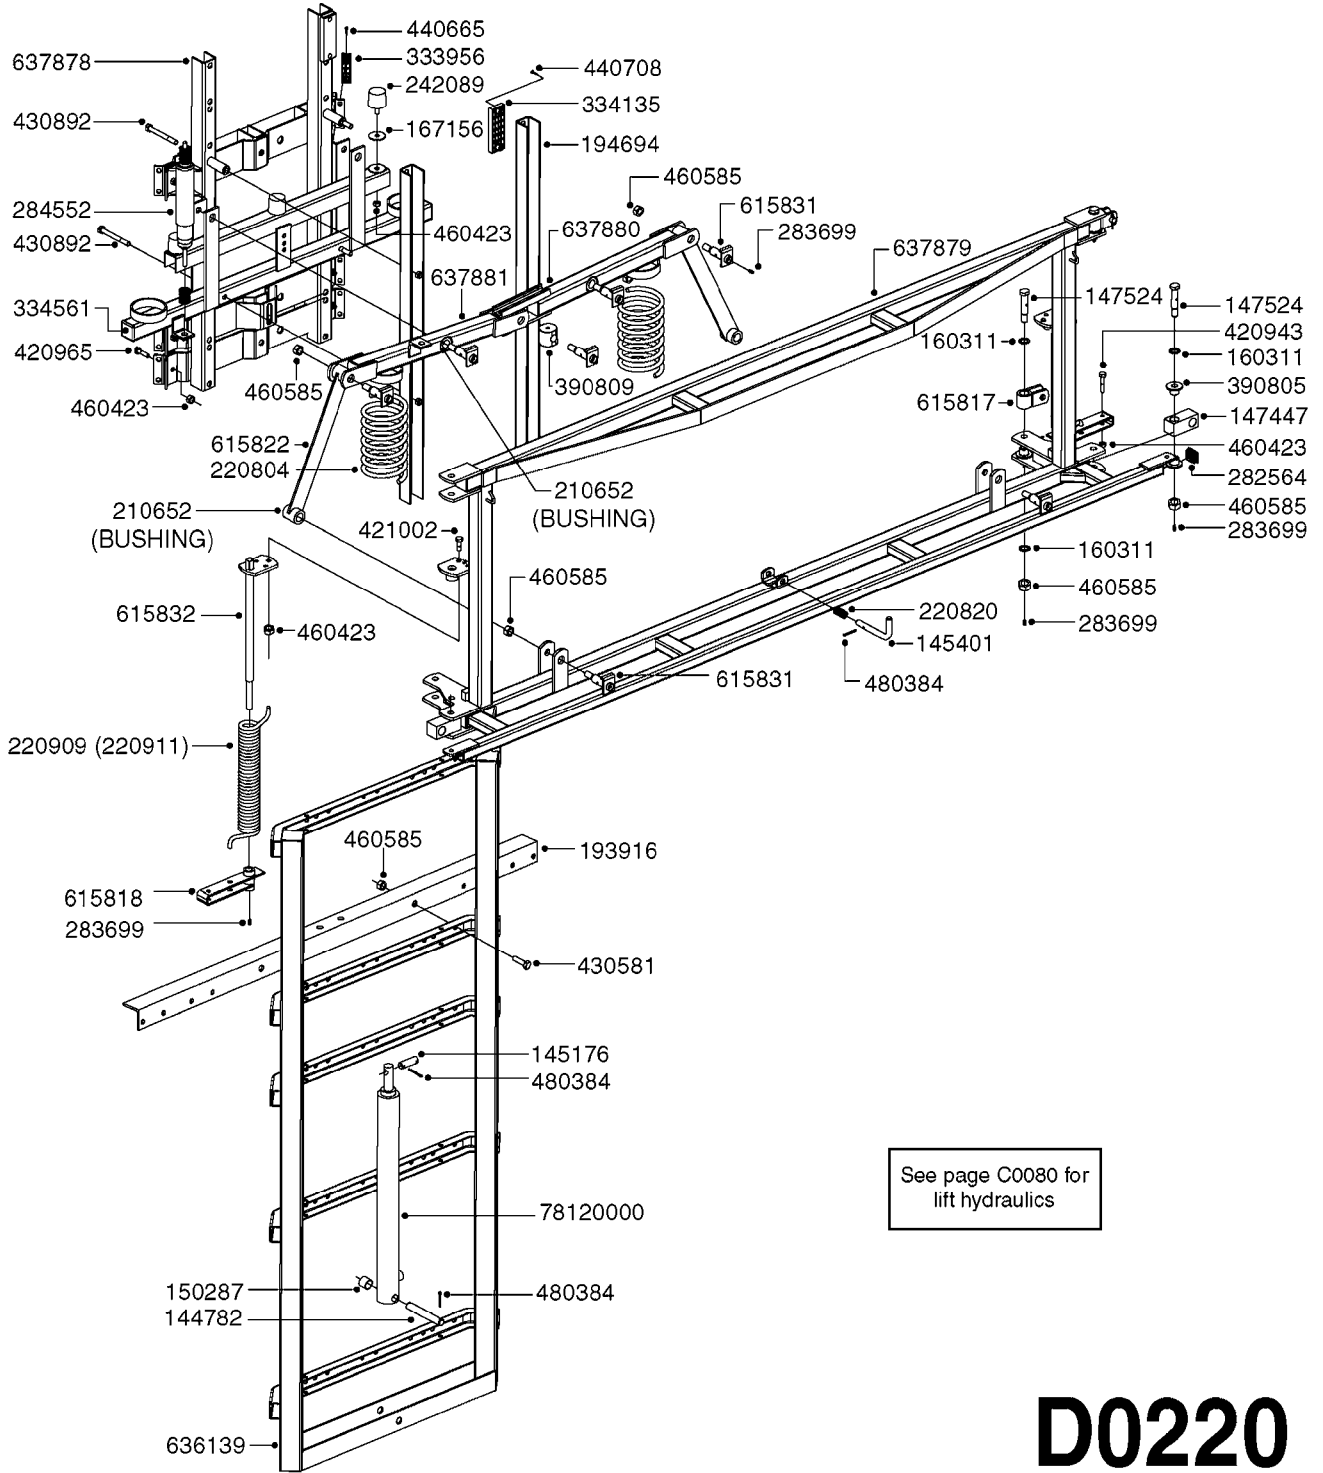

TILT CYLINDER KIT: 83301503

C0100

HYDRAULICS FALCON TILT 42'-50'
C0100-HIN, 01:01:16

Page 1

Date 16.03.2016 13:37

parts-n°	order qty	description
146498	1	PIN D16.8 X 75
146839	1	HEX NIPPLE 1/4"X3/8" BSP 0.7MM
210728	1	BEARING F.LINK HEAD M17
210879	1	LINK HEAD M16 x D17
231907	1	HEX NIPPLE 1/4"BSP X 1/2"NPT
240866	1	DOWTYSEAL 3/8"
242220	1	GASKET F. HIRSMANN PLUG
260363	1	PLUG 2 POLE 12V
260816	1	CAP W/RUBBER BOOT F.EC SWITCH
261062	1	GROMMET
261066	1	SWITCH 2 POLE
261090	1	FUSE 5 X 20 6.3A, 250V
261161	1	FUSE HOLDER 5 X 20 MM
261344	1	HIRSCHMANN PLUG B
262094	1	PLUG F. CABLE MALE
262095	1	PLUG F. CABLE FEMALE
270561	1	SCREW W/SPRING ASSY. (QTY 1)
283697	1	TIESTRAP 200MM
320703	1	FITT.DK HN 3/8BSP X1/2 & 1/4NPT
390941	1	LID FOR TILT CONTROL BOX
390942	1	TILT CONTROL BOX
410561	1	BOLT HEX 8.8 DEL M6X50 FT
411029	1	SCREW M3X35 F.HIRSMANN PLUG
460261	1	NUT HEX M6X1 LOCK A2 DIN985
461198	1	NUT HEX M16X2 JAMB
471124	1	WASHER, M6, Ø18/ 6.4X 1.6, SS
471128	1	WASHER, M16, Ø30/17.0X 3.0, SS
480384	1	PIN COTTER 3/16 x 1-1/2"
784049	1	HOSE HY X 1/4" X 240"STR+ELB
784084	1	HOSE HY X 1/4 X 191.25"STR+STR
978126	1	DECAL FOR SPL TILT CONTROL BOX
983087	1	ELEC. CABLE 2 WIRE X 0.75MM
10422703	1	BREATHER FOR HY CYLINDER
10466003	1	COUPLER PIONEER 8010-04 1/2NPT
23000003	1	FITT, HYD, 3/8"O-RINGx1/4"BSPP
27000403	1	STERLING VALVE GS02-30-00-N
27000503	1	STERLING COIL 12VDC CCS012D
27000603	1	STERLING BODY LB1-0523-A
28007903	1	TIE STRAP WHITE 9/64"W x 6"L
70010803	1	VALVE ASSY. TILT SPL
72078700	1	CONTROL BOX F. BOOM TILT SPL
75074300	1	SEALKIT78122000/23-25/30-32/46
78122300	1	DOB.CYL.D40/20 180
83301503	1	TILT CYLINDER KIT F.FALCON