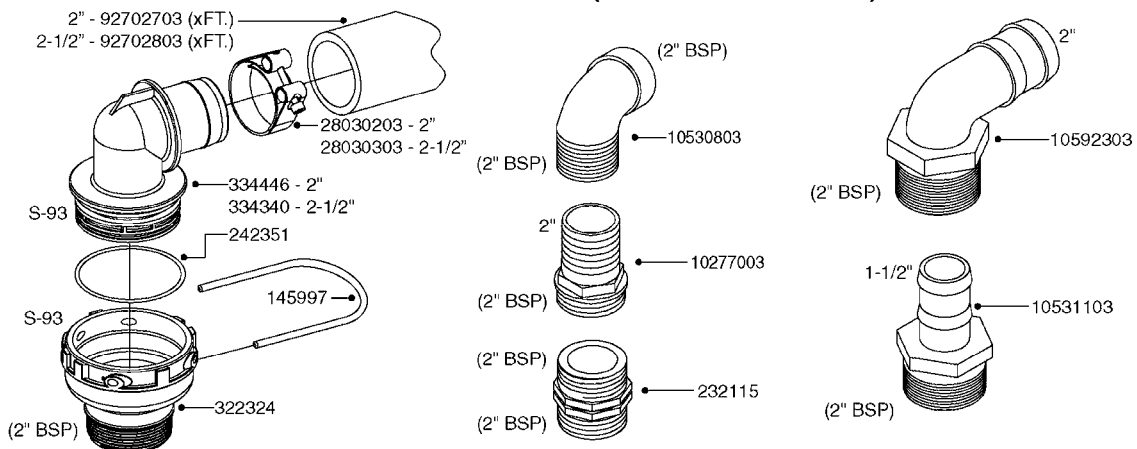

SUCTION SIDE OF PUMP (WITH 1-1/2" SUCTION PORT)

PRESSURE SIDE OF PUMP

SUCTION SIDE OF PUMP (WITH 2" SUCTION PORT)

**COMPLETE ASSEMBLIES
WHOLEGOODS ITEMS**

- 821585 - 463/5.5 W/THROUGH SHAFT (1000 RPM)
- 821587 - 463/10 W/THROUGH SHAFT (540 RPM)
- 82169400 - 464/6.5 (1000 RPM H.C. INLINE PORTS)
- 72293300 - 463/6.5 W/THROUGH SHAFT (1000 RPM)
- 463/12 (540 RPM H.C. OFFSET PORTS) REPLACED BY 82168700 (PAGE A0350)
- 463/6.5 (1000 RPM H.C. OFFSET PORTS) REPLACED BY 82168800 (PAGE A0350)