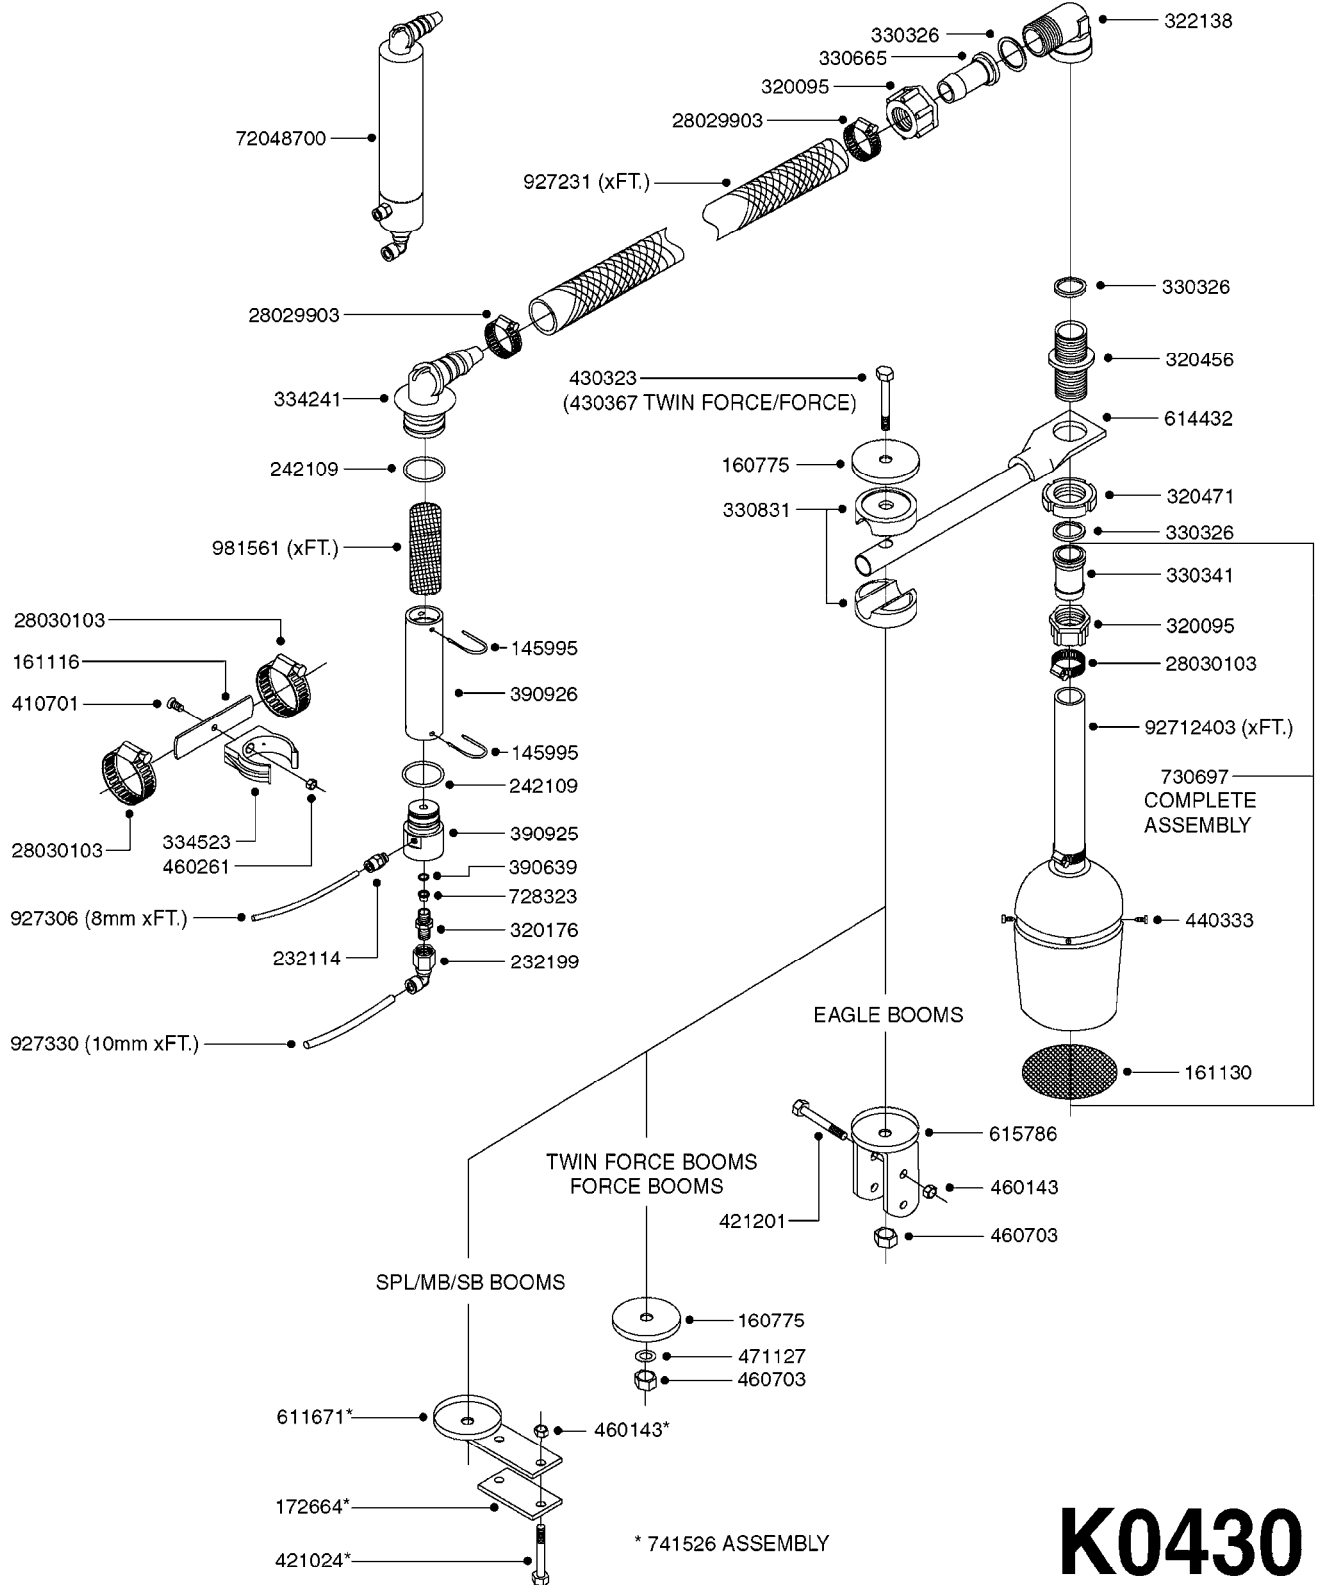

parts-n°	order qty	description
10009803	1	WASHER PLATE 3/8"
10171603	1	BOLT HEX 3/8 NC GR.2 01.50"
10212903	1	NUT HEX NC (NYLON LOCK) 3/8"
10512503	1	FOAM MARKER MOUNT KIT
160908	1	MOUNT BRACKET F. F.M.COMP.MEGA
334571	1	TAPON 40x40x2 EMBELLECEDOR
420906	1	BOLT HEX 8.8 DEL M10X60
420965	1	M10X40 MACHINE SCREW STAINLESS
430286	1	BOLT HEX 8.8 DEL M12X30 FT
460423	1	NUT HEX M10X1.5 LOCK
460703	1	NUT HEX M12X1.75 LOCK DIN985
471122	1	WASHER, M10, Ø20/10.5X 2.0, SS
615669	1	MT. BRACKET FOR F.M. TANK MEGA