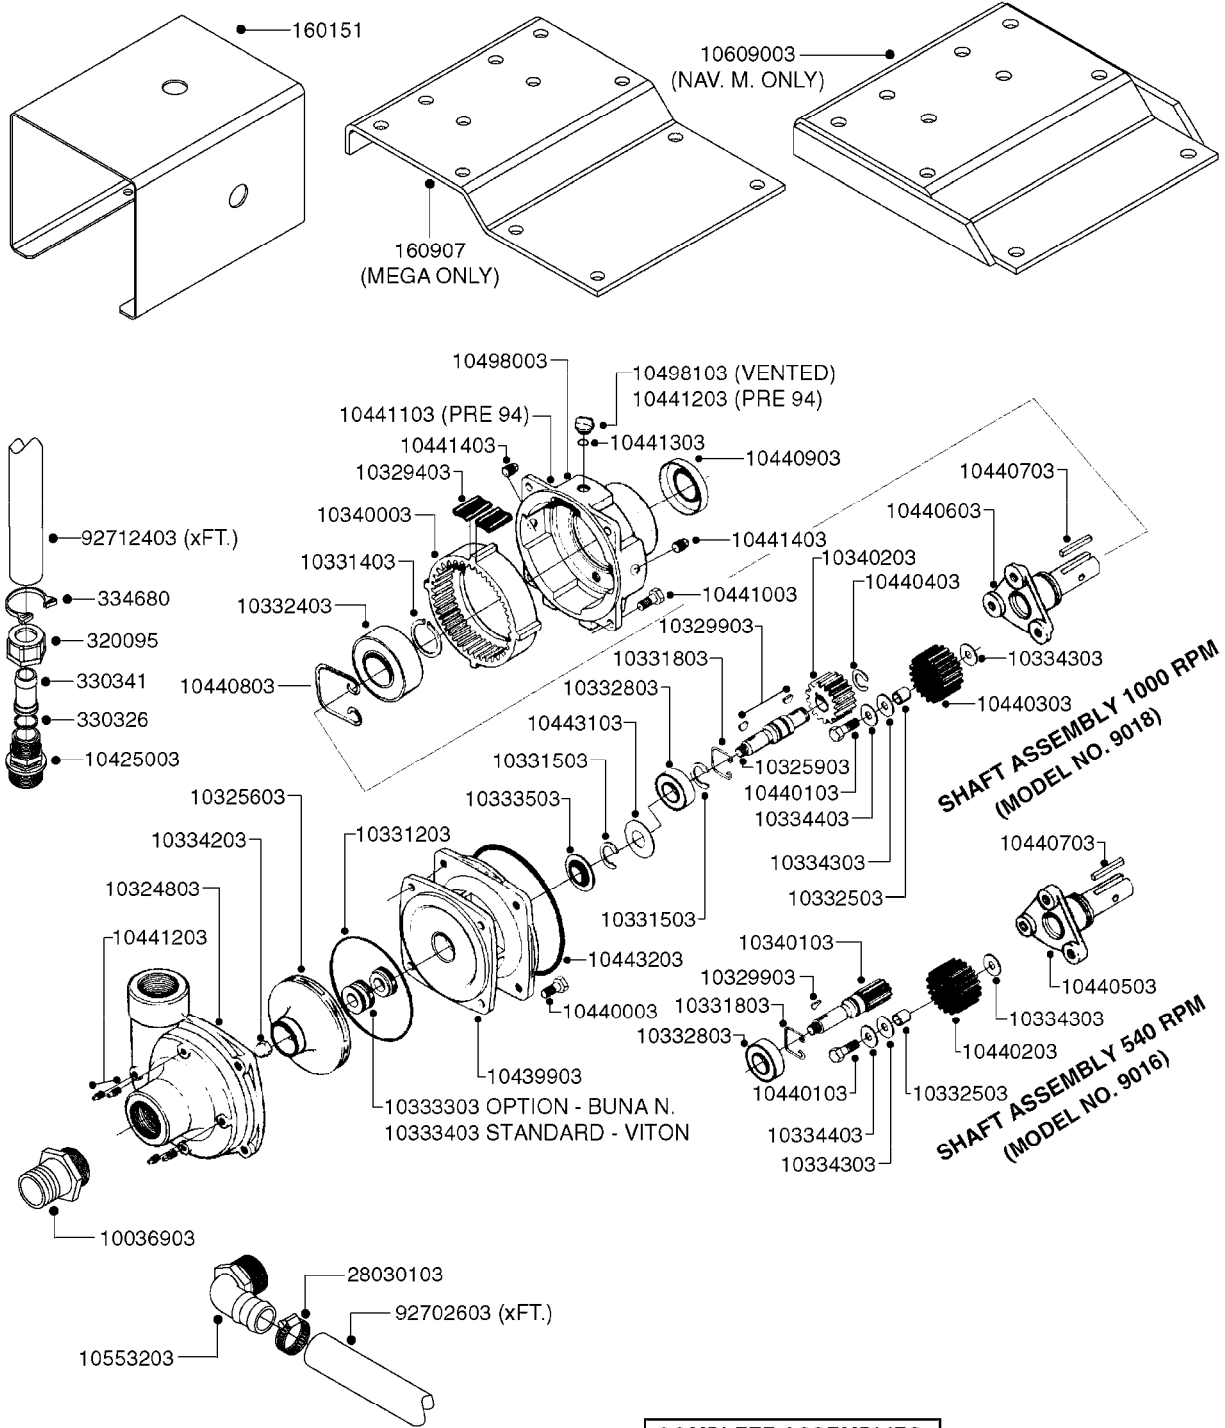

COMPLETE ASSEMBLIES
WHOLEGOODS ITEMS

COMPLETE PUMPS
10012903 - 9016C 540 RPM
10013103 - 9018C 1000RPM

Gear lube requirement: 6fl. oz. 80W90 Oil

A0470

PUMP 9016/9018 HYPRO CENT.
A0470-HIN, 01:01:16

Page 1
Date 16.03.2016 13:36

parts-n°	order qty	description
10012903	1	PUMP HYPRO C9016 540 RPM 90023
10013103	1	PUMP HYPRO 9018C CENT.1000 RPM
10036903	1	FITT.PO.HB 1.50X1.50 IMB1212
10324803	1	PUMP CASING
10325603	1	IMPELLER NYLON
10325903	1	IMPELLER SHAFT
10329403	1	CUSHION BUMPER
10329903	1	KEY WOODRUFF
10331203	1	O-RING
10331403	1	RING RETAINING
10331503	1	SNAP-RING
10331803	1	RING RETAINING
10332403	1	BEARING BALL
10332503	1	BEARING INNER RACE
10332803	1	BEARING BALL
10333303	1	SEAL KIT F. HYPRO 9016/18 BUNA
10333403	1	SEAL KIT F.HYPRO 9016/18 VITON
10333503	1	BEARING SHIELD & OIL SEAL
10334203	1	NUT HEX CAP HYPRO PUMP
10334303	1	WASHER 32OD X 19ID X 2.5TK PLA
10334403	1	WASHER 32OD X13ID X 1.5
10340003	1	RING GEAR
10340103	1	PINION GEARED IMPELLER SHAFT
10340203	1	SUN GEAR
10425003	1	FITT.PO.HN 1.25X1.00 MCPHEE
10439903	1	MOUNTING FLANGE ADAPTOR
10440003	1	SCREW HEX HEAD CAP
10440103	1	SCREW HEX HEAD CAP
10440203	1	GEAR W BGRS.540 RPM (DRIVER)
10440303	1	GEAR W BGRS. 1000 RPM (DRIVER)
10440403	1	RING RETAINER HYPRO 1K CENT.
10440503	1	DRIVER HUB 540 RPM
10440603	1	DRIVER HUB 1000 RPM
10440703	1	KEY SQ 1/4"x1-1/2"
10440803	1	RING RETAINER
10440903	1	OIL SEAL
10441003	1	SCREW HEX HEAD CAP
10441103	1	GEAR CASING
10441203	1	OIL FILL PLUG
10441303	1	O-RING
10441403	1	OIL PLUG
10443103	1	WASHER SEAL (PAPER)
10443203	1	O-RING
10498003	1	CASTING F.HYPRO 9016/18 (GEAR)
10498103	1	PLUG F.HYPRO GEAR CASTING 9016
10553203	1	FITT.PO.EL 1.5X1.5 HB BLACK
10609003	1	PUMP BASE HYPRO NAV.
160151	1	SHEILD FOR 9016 PUMP ESC
160907	1	MOUNT PLATE F.CENT.PUMP MEGA
28030103	1	CLAMP HOSE GEAR P5/4-S1.5"6724
320095	1	FITT.DK NUT 1" BSP
330326	1	O-RING D30/D24X2 F.1"NUT
330341	1	FITT.DK HB 1" F. 1" NUT
334680	1	CLAMP HOSE PLASTIC 1"
92702603	1	HOSE PVC SUCT GRAY 1-1/2"
92712403	1	HOSE R X1" X300PSI WP X0012"