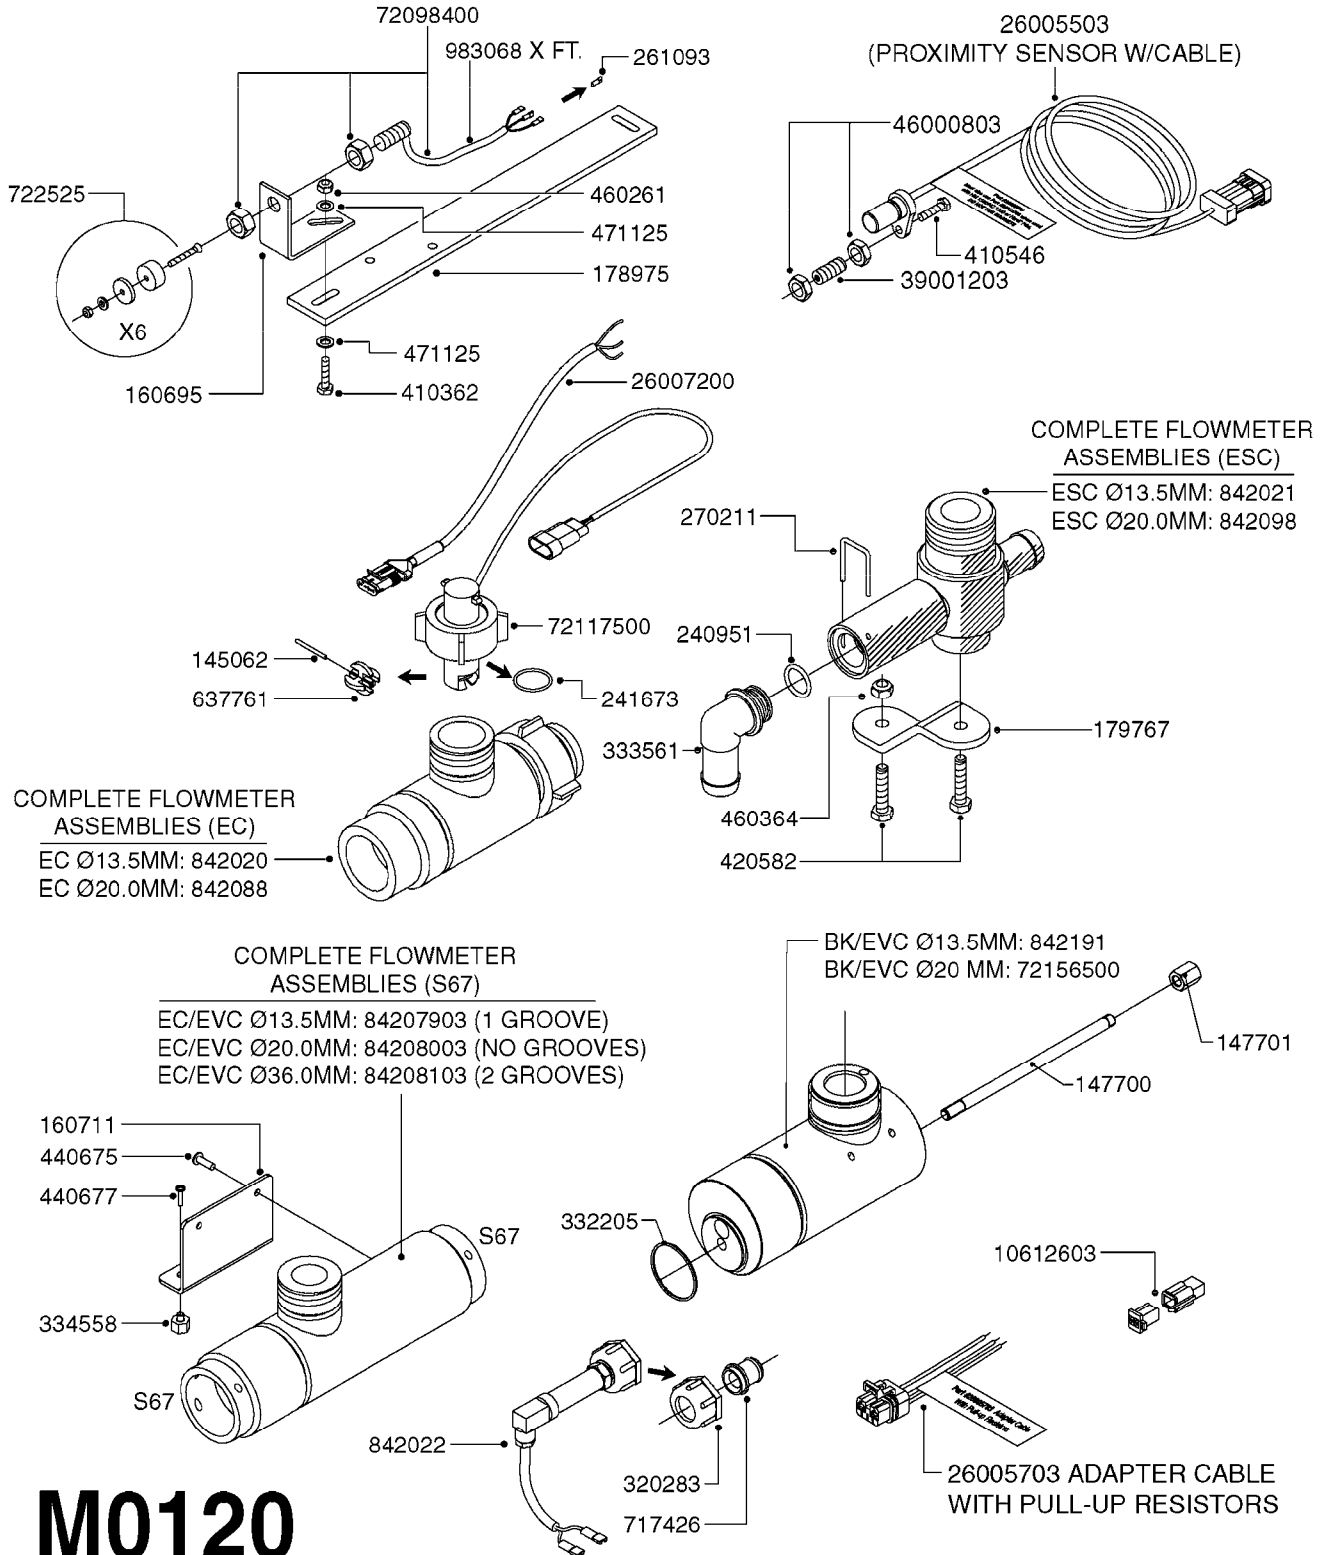

M0120

parts-n°	order qty	description
145062	1	ROTOR SHAFT
147700	1	STUD BOLT M8 X 158MM
147701	1	NUT HEX M8 STAINLESS L=16
160695	1	BRACKET F.SENSOR
160711	1	BRACKET FOR FLOW METER
178975	1	MOUNT BRACKET F. SPEED SENSOR
179767	1	FLOW SENSOR MOUNTING BRACKET
240951	1	O-RING D21.2X3 NITRIL
241673	1	O-RING D22.1X1.6
261093	1	SPADE F.ELEC.WIRE DK 2.8X0.8
270211	1	FITT.DK S25 FORK L=37.5
320283	1	FITT.DK NUT 3/4"BSP
332205	1	O-RING D43/39XD2
333561	1	FITT.DK ELB.1" EC RETURN
334558	1	NUT HEX PLASTIC INSERT
410362	1	BOLT HEX 8.8 SS M6X20 FT
410546	1	BOLT HEX SS M6X12 FT
420582	1	BOLT HEX 8.8 DEL M8X20 FT A2
440675	1	SCREW F. PLASTIC 5X16 SS
440677	1	SCREW F. PLASTIC 5X20 SS
460261	1	NUT HEX M6X1 LOCK A2 DIN985
460364	1	NUT HEX M8 GALV.
471125	1	WASHER, M6, Ø12/ 6.4X 1.6, SS
637761	1	ROTOR F.FLOWMETER - PILOT
717426	1	FITT.DK REDUC 1/4"BSP F.3/4"N
722525	1	MONITOR MAGNETS SET OF 8PCS
842020	1	HP FLOW METER EC 2-30 GPM
842021	1	HP FLOW METER ESC 2-30 GPM
842022	1	HP PRESS. TRANSDUCER 0-150 PSI
842088	1	HP FLOW METER EC 4-70 GPM
842098	1	HP FLOW METER ESC 4-70 GPM
842191	1	HP FLOW METER BK/EVC 2-30 GPM
983068	1	ELEC. CABLE 3 WIRE X .25MM HP
10612603	1	KIT PLUG 6 PIN F.PILOT MONITOR
26005503	1	SPEED SENSOR/CABLE ASSY PROX
26005703	1	*SPEED SENS ADPT CBLE W PULLUP
26007200	1	CABLE L =13.00M, AMP, MALE, 3P
39001203	1	THREAD PLST 1/2-13UNCXM6X1L=1"
46000803	1	NUT, 1/2-13 THIN
72098400	1	SPEED SENSOR W/CABLE 10000MM
72117500	1	FLOW SENSOR - M.AMP L=1M
72156500	1	HP FLOW METER PIN 4-70 GPM 20Ø
84207903	1	FLOW METER, 2-30 GPM, S67, CAL
84208003	1	FLOW METER, 4-70 GPM, S67, CAL
84208103	1	FLOW METER, 20-160 GPM, S67, CAL