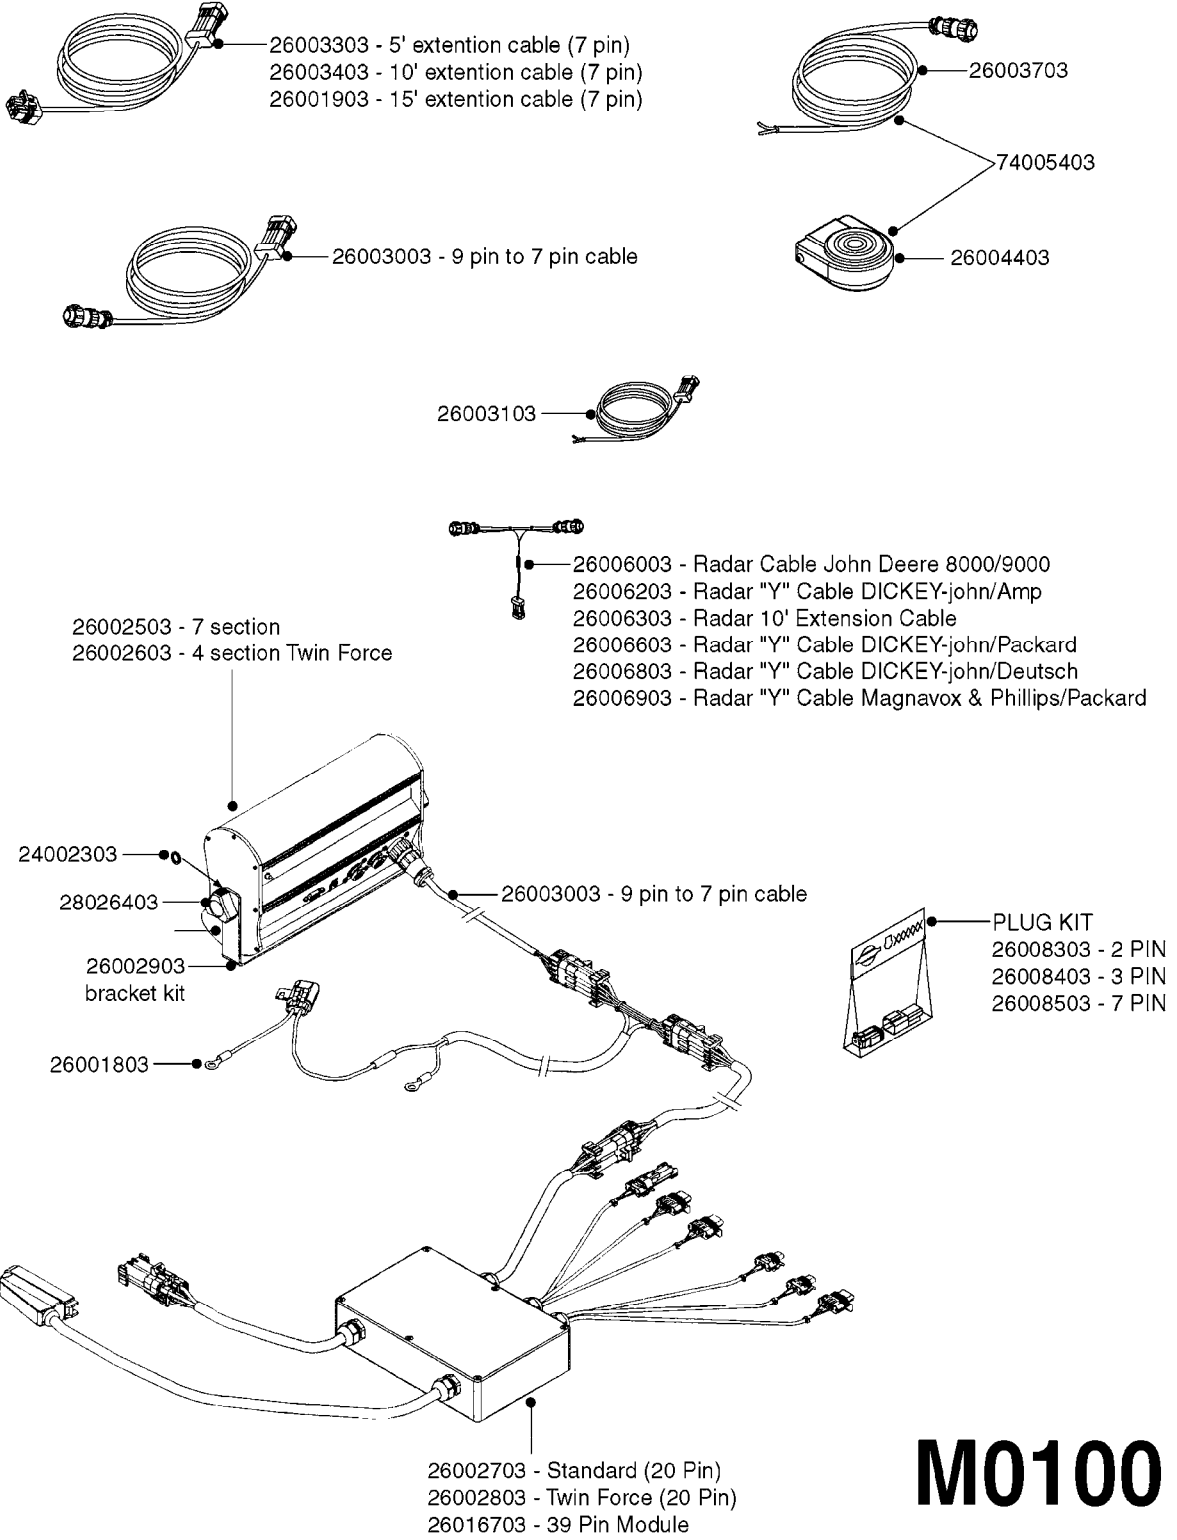

M0100

MUSTANG 3500 CONTROLLER
M0100-HIN, 01:01:16

Page 1
Date 16.03.2016 13:38

parts-n°	order qty	description
24002303	1	WASHER, RUBBER
26001803	1	POWER CABLE
26001903	1	15' 7-PIN EXTENSION CABLE
26002503	1	MUSTANG 3500/7 CONSOLE
26002603	1	MUSTANG 3500/4/TF CONSOLE
26002703	1	MUSTANG 3500/20PIN SC MODULE
26002803	1	MUSTANG 3500/20PIN TF SC MODUL
26002903	1	MUSTANG 3500 CONSOLE MNT KIT
26003003	1	MUSTANG 3500 CONSOLE CABLE
26003103	1	MUSTANG 3500/7 SC MOD CNECT KT
26003303	1	MUSTANG/FM 5FT 7PIN EXT CABLE
26003403	1	MUSTANG/FM 10FT 7PIN EXT CABLE
26003703	1	MUSTANG RUN/HOLD ADAPT CABLE
26004403	1	SWITCH, FOOT
26006003	1	MUSTANG RADR CBLE JD 8000/9000
26006203	1	MUSTANG RDR "Y" CABLE DCKY-JHN
26006303	1	MUSTANG RDR EXTNSN CABLE 10FT
26006603	1	MUSTANG RDR"Y"CABLE D-J PACKRD
26006803	1	MUSTANG RDR"Y"CABLE D-J DEUTS.
26006903	1	MUSTANG RDR"Y"CABLE MAG.PHILIP
26008303	1	MICRO TRAK PLUG KIT - 2 PIN
26008403	1	MICRO TRAK PLUG KIT - 3 PIN
26008503	1	MICRO TRAK PLUG KIT - 7 PIN
26016703	1	MUSTANG 3500/39PIN SC MODULE
28026403	1	KNOB, MUSTANG CONSOLE MOUNT
74005403	1	FOOT SWITCH FOR MUSTANG 3500