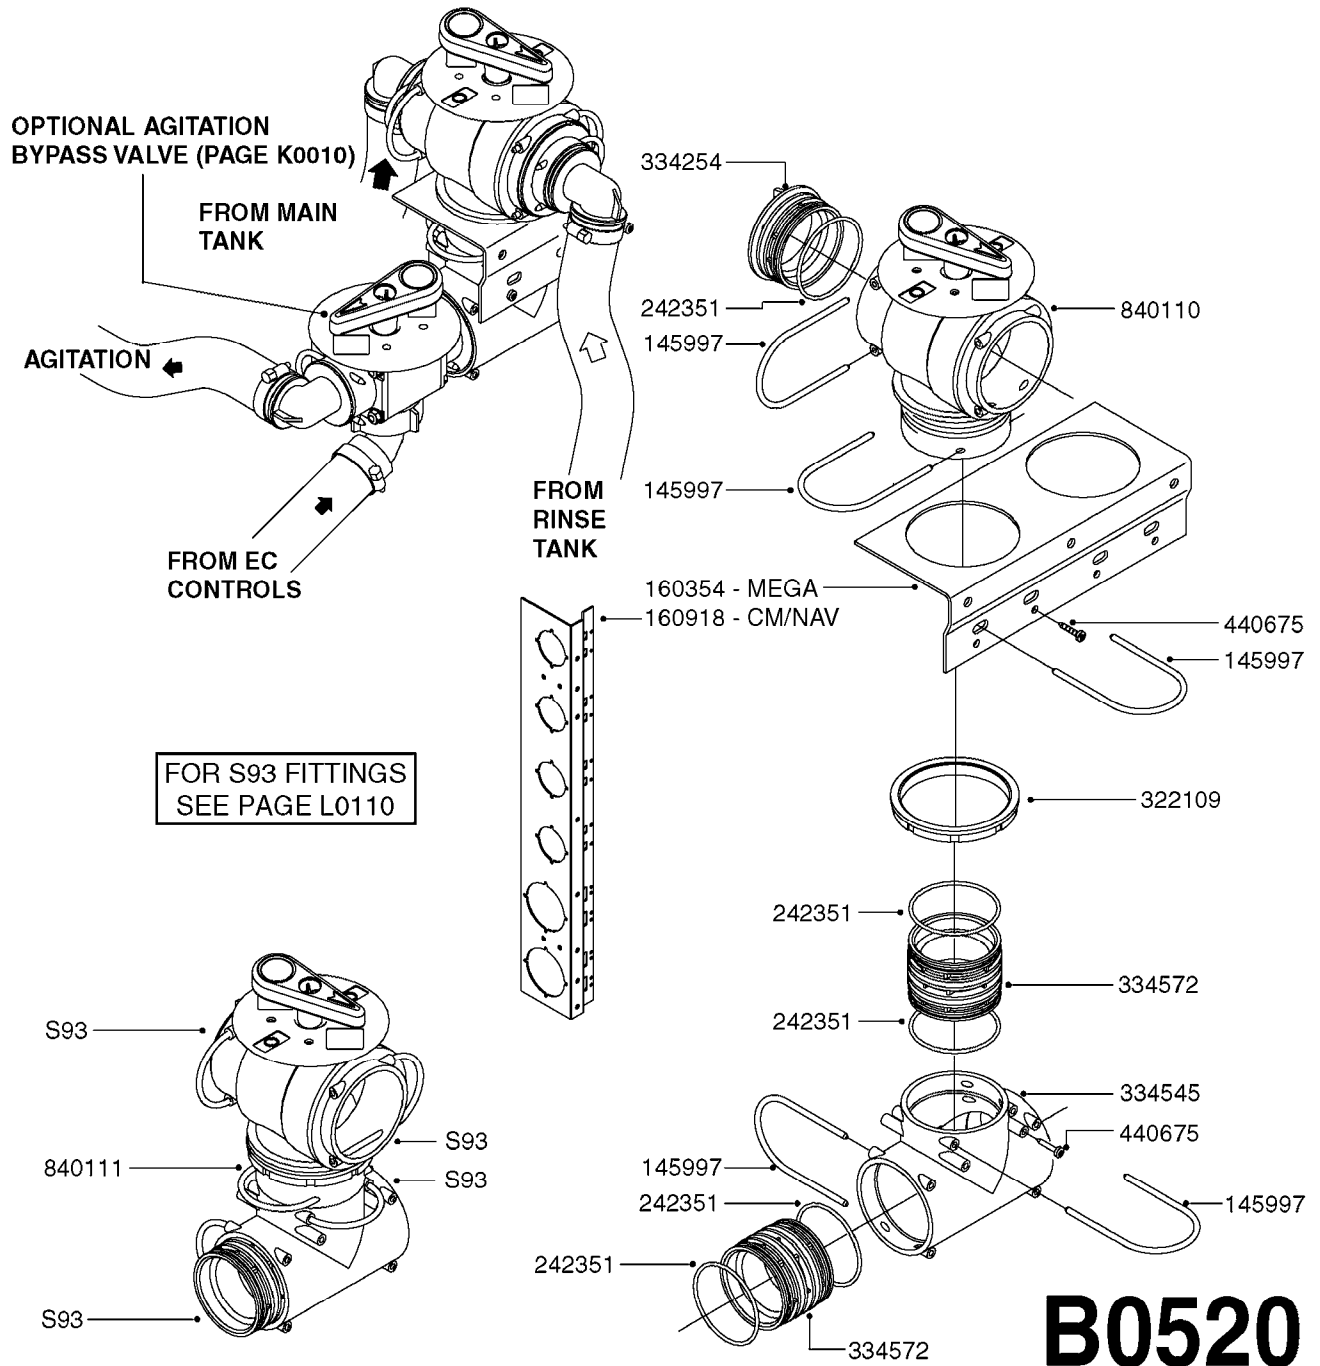

MANIFOLD SYSTEM - SUCTION
B0520-HIN, 01:01:16

Page 1

Date 16.03.2016 13:37

parts-n°	order qty	description
145997	1	FITT.DK S-93 FORK
160354	1	BRACKET F.SUCTION MANIFOLD
160918	1	BRACKET F. MANIFOLD CM
242351	1	O-RING D69.5X3.0 VITON F.S-93
322109	1	FITT.DK S-93 BULKHEAD NUT
334254	1	FITT.DK S-93 PLUG
334545	1	FITT.DK S-93 TEE
334572	1	FITT.DK S-93 ADAPTOR MALE MALE
440675	1	SCREW F. PLASTIC 5X16 SS
840110	1	VALVE SUCTION S-93 F.MANIFOLD
840111	1	VALVE SUCTION 3 WAY S-93 W.TEE