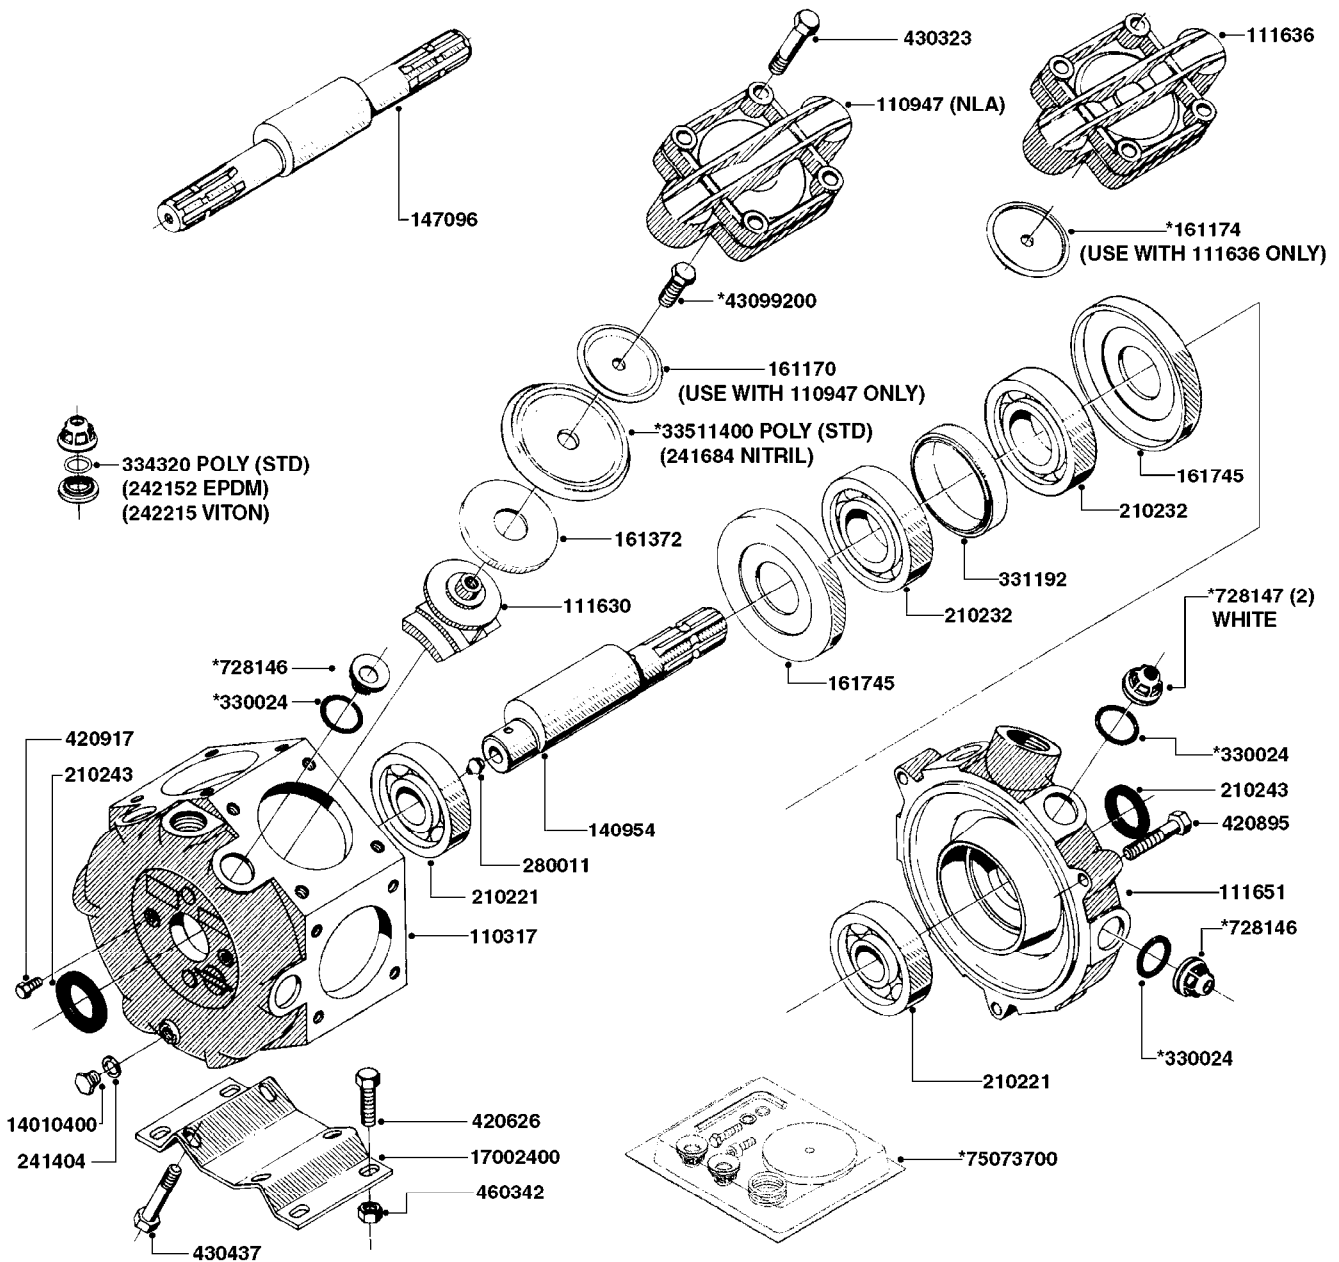

COMPLETE PUMP
(NLA) REPLACED BY 821643 (363 - 540 RPM)

COMPLETE ASSEMBLIES
WHOLEGOODS ITEMS

A0250

PUMP - 361 W/MOUNTING BASE
A0250-HIN, 01:01:16

Page 1
Date 16.03.2016 13:36

parts-n°	order qty	description
110317	1	PUMP CASING MODEL 360/361 PNTD
110947	1	VALVE COVER MDL 361 (PAINTED)
111630	1	CONNECTING ROD 363/364-10 PUMP
111636	1	VALVE COVER 363 HEAVY DUTY
111651	1	CASTING F.363 1.5" PUMP(FRONT)
140954	1	CRANK SHAFT MODEL 360/361
147096	1	CRANK SHAFT 361/9.5 THROUGH
161170	1	DIAPH UPPER DISC, 321/361/363
161174	1	DIAPHRAGM DISC SS 361/363/364 PUMP
161372	1	DIAPHRAGM BACKING DISC,320-361
161745	1	METAL SPACER F.363/463
210221	1	BEARING BALL 6407
210232	1	BEARING BALL 6310
210243	1	SEAL OIL 35 X 47 X 7
241404	1	DOWTY SEAL 1/4"
241684	1	DIAPHRAGM MODEL 361 NITRIL
242152	1	O-RING D18.2X3 EPDM
242215	1	O-RING D18X3 VITON
280011	1	GREASE NIPPLE 3/8' SAE H TR
330024	1	O-RING D41,1/D34.5 X 3,5
331192	1	SPACER, MODEL 361/363
334320	1	O-RING D18X3 POLYURETHANE
420626	1	BOLT HEX 8.8 DEL M10X20 FT
420895	1	BOLT HEX 8.8 RAW M10X60
420917	1	BOLT HEX 8.8 RAW M8X12 FT
430323	1	BOLT HEX 8.8 DEL M12X60
430437	1	BOLT HEX 8.8 RAW M12X65
460342	1	NUT HEX M10 DEL DIN934
728146	1	VALVE FOR 361(726890/707932)
728147	1	VALVE FOR 361 WHITE WITH HOLE
821643	1	PUMP 363/10 1.5"SUC 540RPM OSP
14010400	1	PLUG 1/4" BSP
17002400	1	FOOT F/363 PUMP (PAINTED)
33511400	1	DIAPHRAGM PUMP 361/361/363/364 PUR
43099200	1	BOLT HEX SS M12 X 30 DIN933 A4
75073700	1	PUMP KIT 361/363 "06"