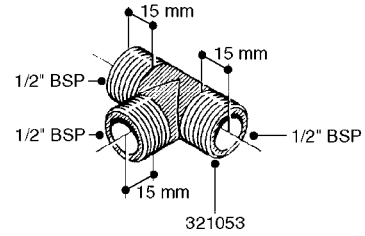

L0020

FITTINGS-T-PIECES, CAPS & ELBOWS
L0020-HIN, 01:01:16

Page 1
Date 05.08.2019 12:00

parts-n°	order qty	description
10053603	1	FITT. CAPNUT 2"BSP 5601
10194303	1	CAP BLANK 1 1/2 MCPHEE 210060
320047	1	FITT.DK CAPNUT 1/2" BSP
320106	1	FITT.DK CAPNUT 1" BSP
320272	1	FITT.DK CAPNUT 3/8" BSP
320316	1	FITT.DK TEE 3/4" X3/4" X1"BSP
320331	1	FITT.DK TEE 1" - 1" - 3/4" BSP
320342	1	FITT.DK EL 3/4"M X 1"F BSP
320563	1	FITT.DK 3 WAY 1/2" 110 DEG.
320677	1	NO LONGER AVAILABLE
320961	1	FITT.DK CAPNUT 1-1/2" BSP
321053	1	FITT.DK TEE 1/2 X1/2 X1/2" BSP
322072	1	FITT.DK TEE 3/8'X3/8'X3/8' BSP
322095	1	FITT.DK TEE 1-1/2 X1-1/4 X3/4" BSP
322138	1	FITT.DK ELB 1"M X 1"F BSP
330013	1	O-RING 2.5 X 10 PUR
330212	1	O-RING D19/D14X2.4 F.1/2"NUT
330326	1	O-RING D30/D24X2 F.1"NUT
331273	1	O-RING D44/D38X2 F.1-1/2"