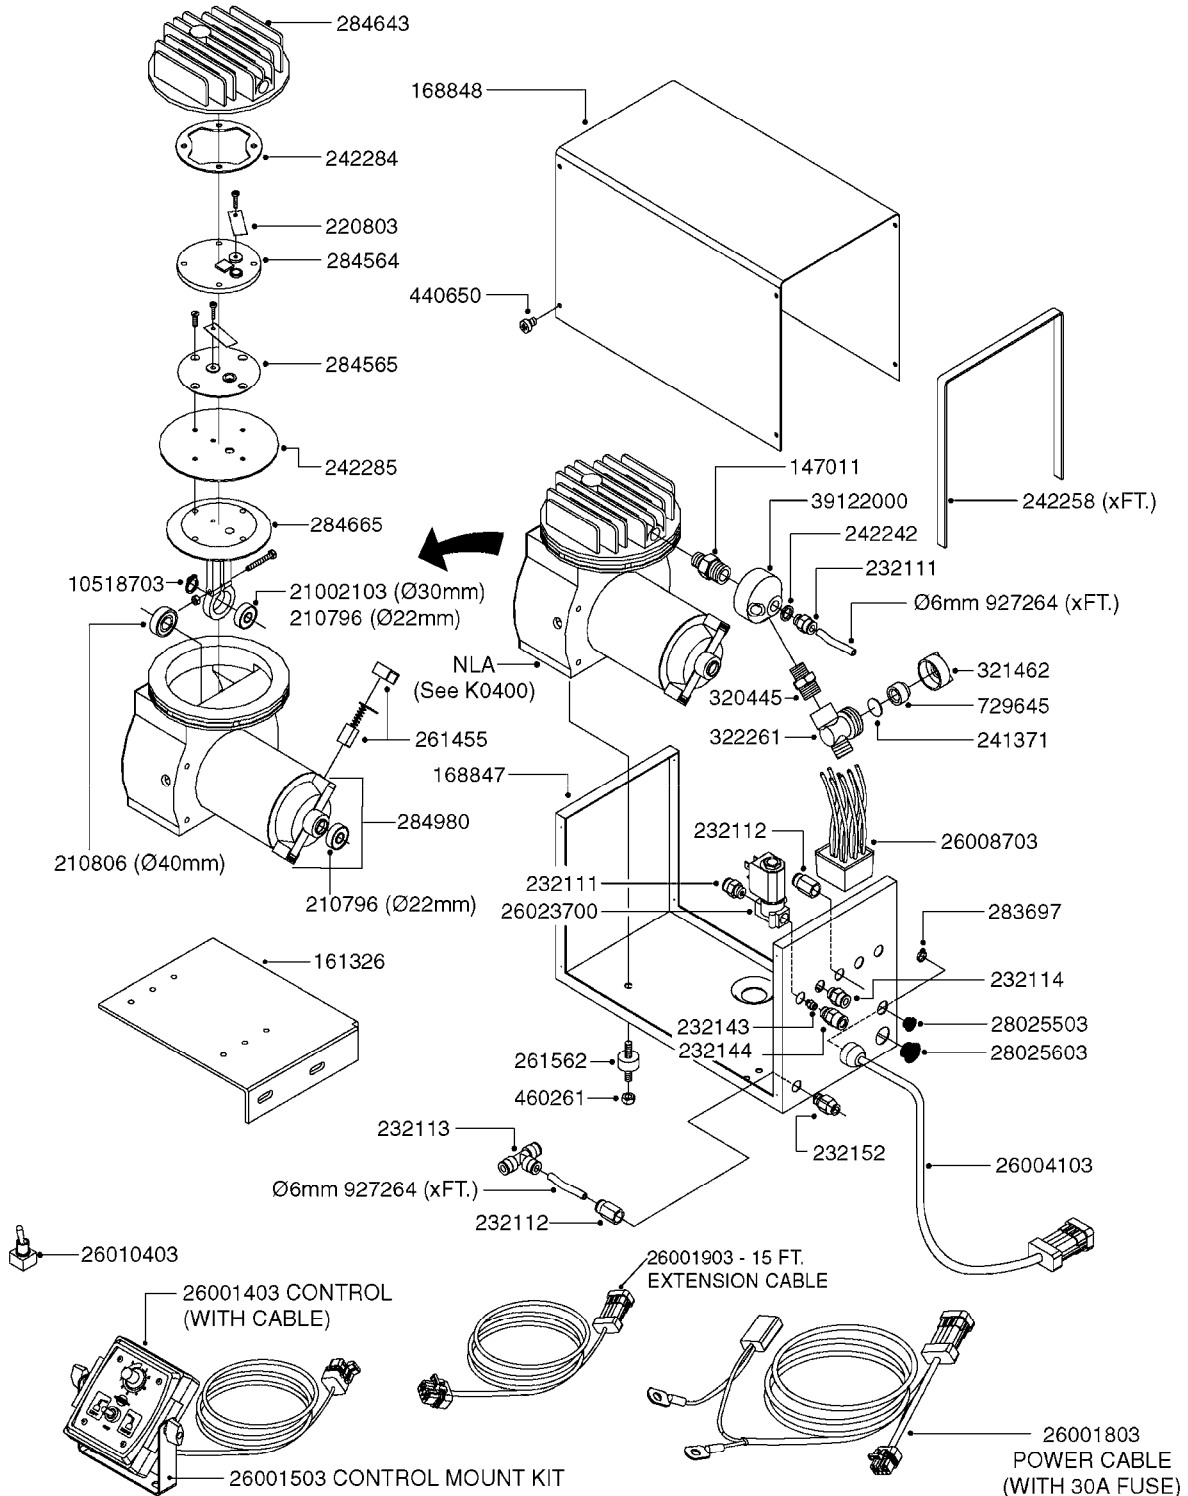

K0390

*Ø8mm 927306 (xFT.)
*Ø10mm 927330 (xFT.)

70019403 - COMPLETE ASSEMBLY

FOAM MARKER COMPRESSOR 2002
K0390-HIN, 01:01:16

Page 1
Date 05.08.2019 11:59

parts-n°	order qty	description
147011	1	HEX NIPPLE 3/8'X1/4'BSP BRASS
161326	1	MOUNT BKT. F. FOAM COMP.BOX 98
168847	1	ENCLOSURE LOWER F.MARKER
168848	1	COVER F. FOAM MARKER
210796	1	BEARING BALL D22/D8 X 7 608ZZ
210806	1	BEARING BALL D40/D17X12MM
220803	1	VALVE F. COMPRESSOR
232111	1	QUICK COUPLER 6MM X 1/8 EXT.
232112	1	QUICK COUPLER 6MM 1/8 INT.
232113	1	QUICK COUPLER 6MM T-PIECE
232114	1	COUPLER 1/8" THREADX8MM HOSE
232143	1	REDUCER 1/4'INT-1/8'EXT
232144	1	QUICK COUPLER 10MM X 1/4 EXT
232152	1	QUICK COUPLER 8MMX1/8 EXT.LONG
241371	1	DIAPHRAGM F.NO-DRIP,VULC
242242	1	O-RING F.AIR HOSE FITTING
242258	1	TRIM 3X10 SELF ADHESIVE 0012"
242284	1	HEAD GASKET F. COMPRESSOR
242285	1	DIAPHRAGM F. F/M COMP.
261455	1	BRUSH KIT-FOAM MARKER MOTOR
261562	1	RUBBER DAMPER 2XM6X25
283697	1	TIESTRAP 200MM
284564	1	PLATE F.COMPRESSOR HEAD
284565	1	PLATE F.COMPRESSOR HEAD
284643	1	COMPRESSOR HEAD F.FOAM MARKER
284665	1	CONNECTING ROD F.COMPRESSOR
284980	1	FLANGE REAR F. F.M.COMPRESSOR
320445	1	FITT.DK HN 1/4"X3/8" BSP
321462	1	CAP F.NO-DRIP ASSY.
322261	1	HOUSING F.SAFETY VALVE 3/8"
440650	1	SCREW 3.5x13 STAINLESS
460261	1	NUT HEX M6X1.00 LOCK DIN985 A2 SS
729645	1	NON-DRIP SPRING ASSY.GREEN 10
927264	1	HOSE R X PE D6/D4 X 0012"
927306	1	HOSE R X PE D8/D6 X 0012"BLACK
927330	1	HOSE R X PE D10/D8 X 012"BLACK
10518703	1	SNAP-RING OUTER 8X1
21002103	1	BEARING, 6200 2ZJEM (SKF)
26001403	1	HC FOAM MARKR CONSOLE VS3.0.00
26001503	1	HC FOAM MARKER CONSOLE MT.KIT
26001803	1	POWER CABLE
26001903	1	15' 7-PIN EXTENSION CABLE
26004103	1	FOAM MARKER CNTRL MOD CABL STD
26008703	1	FOAM MARKER CONTROL SCII
26010403	1	TOGGLE SWITCH MICRO-TRAK F.M.
26023700	1	SOLENOID VAL 12V 1/8' FLO '07
28025503	1	PLUG F.DRILLED HOLE 1/2"
28025603	1	PLUG F.DRILLED HOLE 3/4"
39122000	1	DISTR.HOUSING F.FOAM MARKER'07
70019403	1	FOAM MARKER COMPRESSOR KIT STD