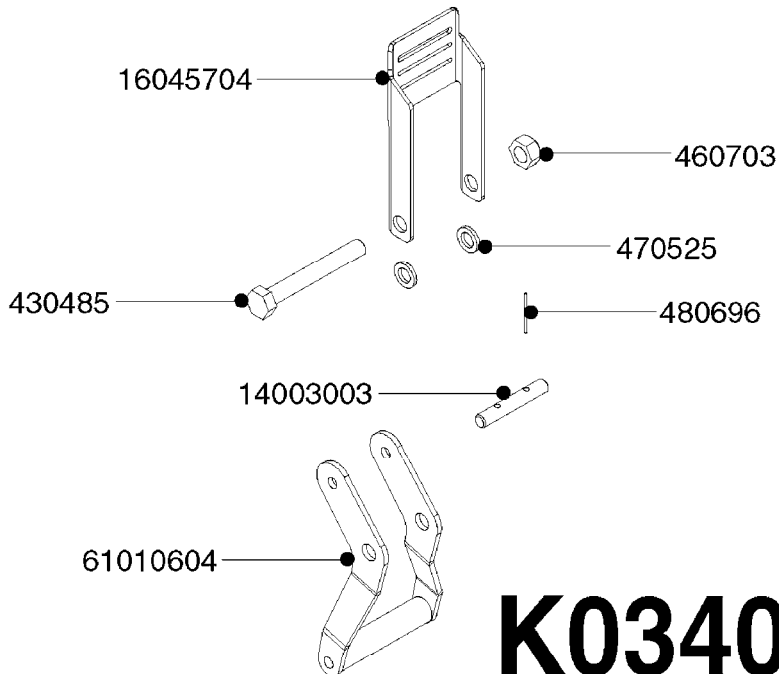

FLUSH TANK LATCH ASSM. NEW NAV
K0340-HIN, 01:01:16

Page 0
Date 05.08.2019 11:59