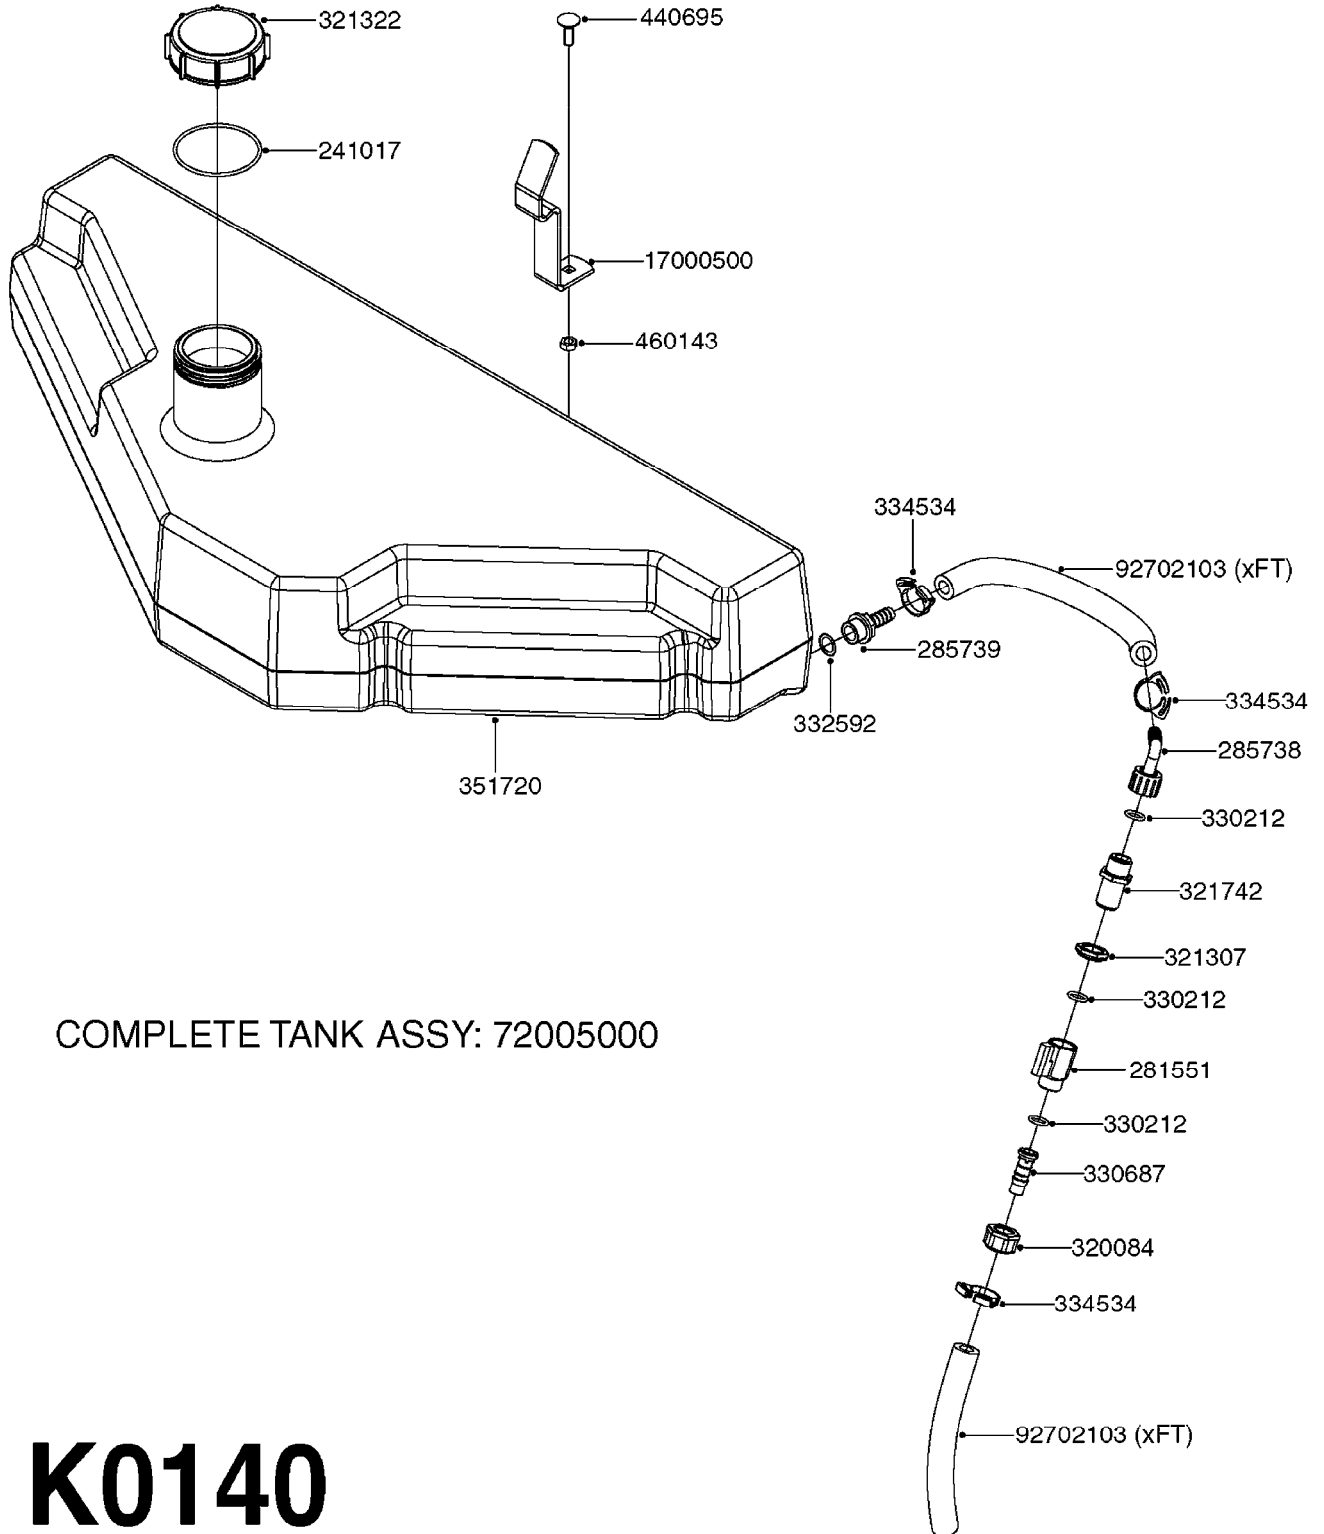

COMPLETE TANK ASSY: 72005000

K0140

CLEAN WATER TANK CM PLUS
K0140-HIN, 01:01:16

Page 1

Date 05.08.2019 11:59

parts-n°	order qty	description
241017	1	O-RING D74,5X3 NITRIL
281551	1	BALL VALVE 1/2"
285738	1	FITT DK 1/2" BARB 90 DEG
285739	1	FITT DK 1/2" BARB STR
320084	1	FITT.DK NUT 1/2" BSP
321307	1	FITT.DK NUT 1/2" BSP JAMB
321322	1	SCREW CAP F. S80 X 4
321742	1	FITT.DK BULKHEAD 1/2' BSP
330212	1	O-RING D19/D14X2.4 F.1/2"NUT
330687	1	FITT.DK HB 1/2" F. 1/2" NUT
332592	1	O-RING D26/D20X3
334534	1	CLAMP HOSE PLASTIC 1/2"
351720	1	CLEAN WATER TANK (RAW) CM+
440695	1	BOLT CARRIAGE M8X25
460143	1	SELF LOCK NUT M8 SST A2 DIN985
17000500	1	MT BKT CLEAN WATER BOT. CM+
72005000	1	CLEAN WATER TANK 30L F.CM PLUS
92702103	1	HOSE R X1/2" X300PSI WP X0012"