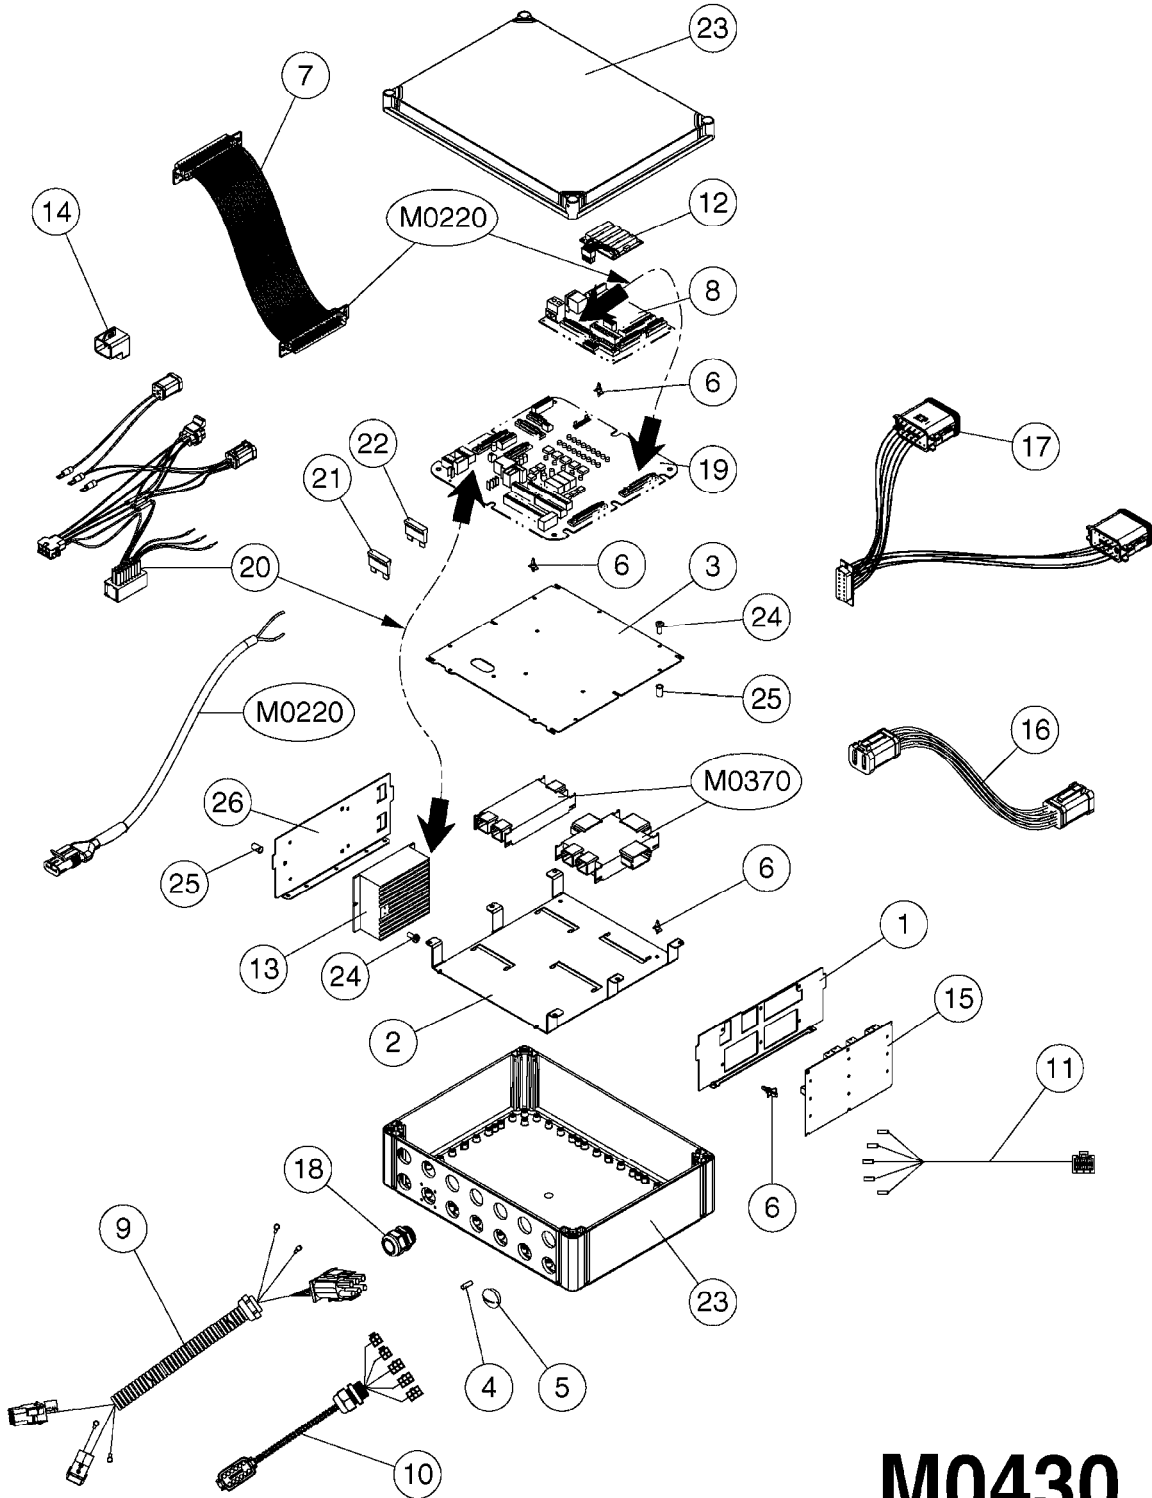

**M0430**

JOB COM PRESIDIO  
M0430-HIN, 26:07:16

Page 1  
Date 05.08.2019 12:01

Pos.	parts-n°	order qty	description
1	16178503	1	MOUNT PLATE, 6401 PCB, JC HW3.X
2	16439100	1	BRACKET, INNER, JC HW 3.X
3	16439200	1	PLATE, JOBCOM MOUNT, JC HW3.X
4	25197500	1	PLUG Ø6x18MM NITRIL
5	26004600	1	PLUG F.DRILLED HOLE 21MM
6	26005100	1	CONNECTOR FOR PCB, PLASTIC
7	26005900	1	WIRE 37/37 POLE DAH/JOBCOM
8	26029200	1	DAH PCB F. JOBCOM NCM '09
9	26030103	1	CABLE, ISO/POWER, CAB-JC, PR2700
10	26030703	1	OUTSIDE BOX INTERFACE HARNESS, PR2700
11	26030803	1	JOBCOM/HC6401 PCB INTERFACE, PR2700
12	26031100	1	PCB ASSY. FOR NORAC INTERFACE
13	26031200	1	C2C ISOBUS BRIDGE 16PIN STW
14	26032700	1	ACTIVE ISOBUS TERMINATOR
15	26035100	1	HC 6401 PCBA ISO HW 2.1
16	26039100	1	CABLE, DT06 6P FEMALE L=300MM
17	26039300	1	CABLE, DAH UC5 INPUT MODULE
18	26039700	1	BULKHEAD F.CABLE PG21 6X6.0
19	26042200	1	JOBCOM PCB ASSY HW3.0
20	26052500	1	CABLE, ISO SP JC-C2C-UC5, HW3.X
21	28048500	1	FUSE 10A ATOF SERIES
22	28048600	1	FULE 15A ATOF SERIES
23	39134200	1	BOX COMPL. 300X400X135 DRILLED
24	41108300	1	BOLT, M4X10 BN5687 TORX, SS
25	48081900	1	POP-NUT M4 RST 0.5-3.0 OPEN 24M04KV01
26	63146300	1	C2C/PF PWR BRACKET W.M4 NUTS