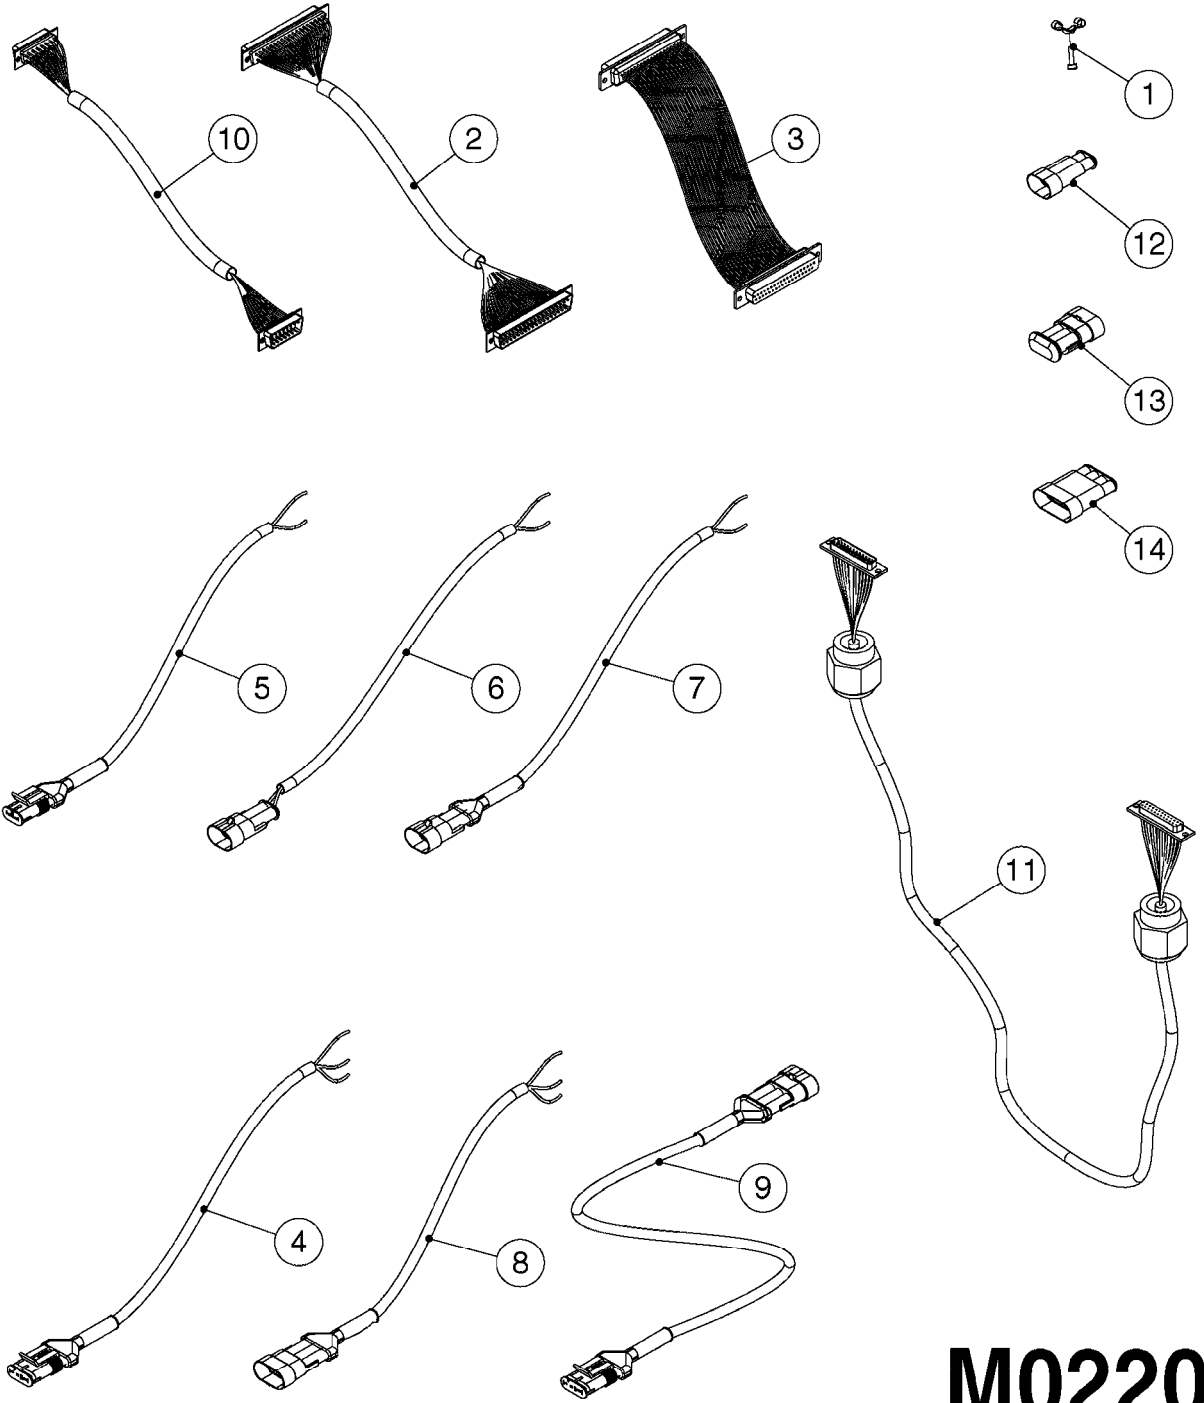

**M0220**

CABLES  
M0220-HIN, 12:05:18

Page 1  
Date 05.08.2019 12:01

Pos.	parts-n°	order qty	description
1	262150	1	SCREW ASSM.FOR D-SUB PLUG
2	26004900	1	CABLE FEM/MALE 37P L=9.5M
3	26005900	1	WIRE 37/37 POLE DAH/JOB COM
4	26006000	1	LEAD F AMP SUPERSEAL 3 WAYS L1,5M
4	26006100	1	CABLE L = 5.00M, AMP, MALE, 3P
4	26007000	1	CABLE L = 0.20M, AMP, MALE, 3P
4	26007100	1	CABLE L = 9.00M, AMP, MALE, 3P
4	26007200	1	CABLE 3POL AMP FEMALE L13M
5	26006200	1	CABLE L = 4.50M, AMP, MALE, 2P
5	26006300	1	CABLE L = 0.50M, AMP, MALE, 2P
5	26006400	1	CABLE L = 0.75M, AMP, MALE, 2P
5	26006500	1	CABLE L = 1.50M, AMP, MALE, 2P
5	26006600	1	CABLE L = 9.00M, AMP, MALE, 2P
6	26006700	1	CABLE L = 0.12M, AMP, FEMALE, 2P
7	26006800	1	CABLE L = 1.00M, AMP, FEMALE, 2P
8	26007300	1	CABLE L = 1.00M, AMP, FEMALE, 3P
9	26007400	1	CABLE L = 3.00M, AMP, EXT, 3P
9	26009800	1	CABLE L = 0.50M, AMP, EXT, 2P
10	26007500	1	CABLE FEM/FEM 15P L=3.5M
11	26016900	1	CABLE DB25M - DB25F L=8.5m
12	72450600	1	CAP F. AMP SUPER SEAL 2P PLUG
13	72450700	1	CAP F. AMP SUPER SEAL 3P PLUG
14	72450800	1	CAP F. AMP SUPER SEAL 4P PLUG