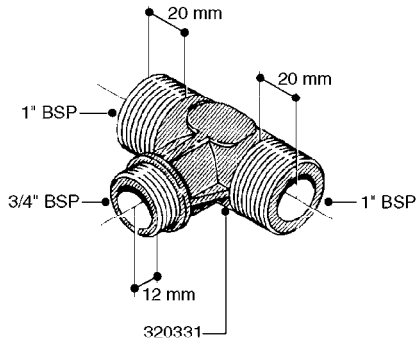

L0020

FITTINGS-T-PIECES, CAPS & ELBOWS
L0020-HIN, 01:01:16

Page 1
Date 05.08.2019 12:00

parts-n°	order qty	description
10053603	1	FITT. CAPNUT 2"BSP 5601
10194303	1	CAP BLANK 1 1/2 MCPHEE 210060
320047	1	FITT.DK CAPNUT 1/2" BSP
320106	1	FITT.DK CAPNUT 1" BSP
320272	1	FITT.DK CAPNUT 3/8" BSP
320316	1	FITT.DK TEE 3/4" X3/4" X1"BSP
320331	1	FITT.DK TEE 1" - 1" - 3/4" BSP
320342	1	FITT.DK EL 3/4"M X 1"F BSP
320563	1	FITT.DK 3 WAY 1/2" 110 DEG.
320677	1	NO LONGER AVAILABLE
320961	1	FITT.DK CAPNUT 1-1/2" BSP
321053	1	FITT.DK TEE 1/2 X1/2 X1/2" BSP
322072	1	FITT.DK TEE 3/8'X3/8'X3/8' BSP
322095	1	FITT.DK TEE 1-1/2 X1-1/4 X3/4" BSP
322138	1	FITT.DK ELB 1"M X 1"F BSP
330013	1	O-RING 2.5 X 10 PUR
330212	1	O-RING D19/D14X2.4 F.1/2"NUT
330326	1	O-RING D30/D24X2 F.1"NUT
331273	1	O-RING D44/D38X2 F.1-1/2"