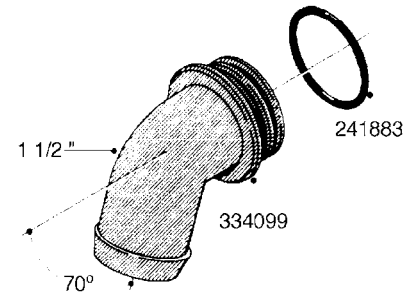

**L0080**

FITTINGS - S-53  
L0080-HIN, 12:09:17

Page 1

Date 05.08.2019 12:00

Pos.	parts-n°	order qty	description
1	145995	1	FITT.DK S-53 FORK
2	241973	1	O-RING Ø3 X 44.2 70 SHORES NITRIL NITRIL (BLACK)
2	242353	1	O-RING 3 X 44.2 VITON VITON (BROWN)
3	242109	1	O-RING D32.2x3.0 NITRIL (BLACK)
3	242354	1	O-RING D32.2X3.0 VITON VITON (BROWN)
4	322103	1	FITT.DK S-53 BULKHEAD
5	322107	1	FITT.DK S-53 BULKHEAD NUT
6	322110	1	FITT.DK S-53 ELB. 1/2" BSP
7	322352	1	FITT.DK S-53 TEE
8	334229	1	FITT.DK S-53 STR.3/4"
9	334260	1	GASKET F. S-53 BULKHEAD
10	334564	1	FITT.DK S-67 TO S-53 ADAPTER
11	391100	1	FITT.DK S-53THREAD INS.1/2"BSP
12	726463	1	FITT.DK S53 BULKHEAD W/GASKET
13	726552	1	FIT.DK S-53X90 1/2" BSP,O-RING
14	726556	1	FITT.DK S-53 HB 1/2" W/O-RING
15	726558	1	FITT.DK S53 STR. 3/4" W.ORING
16	726559	1	FITT DK. S-53 HB 1" W/O-RING
17	726568	1	FITT.DK.S-53 HB 1/2"90 W/O-RING
18	726570	1	FITT.DK S-53 ELB.3/4" W.ORING
19	726571	1	FITT.DK S-53 ELB.1", W ORING
20	726578	1	FITT.DK S53 PLUG WITH O-RING
21	728561	1	FITT.DK. S67M - S53F REDUCER