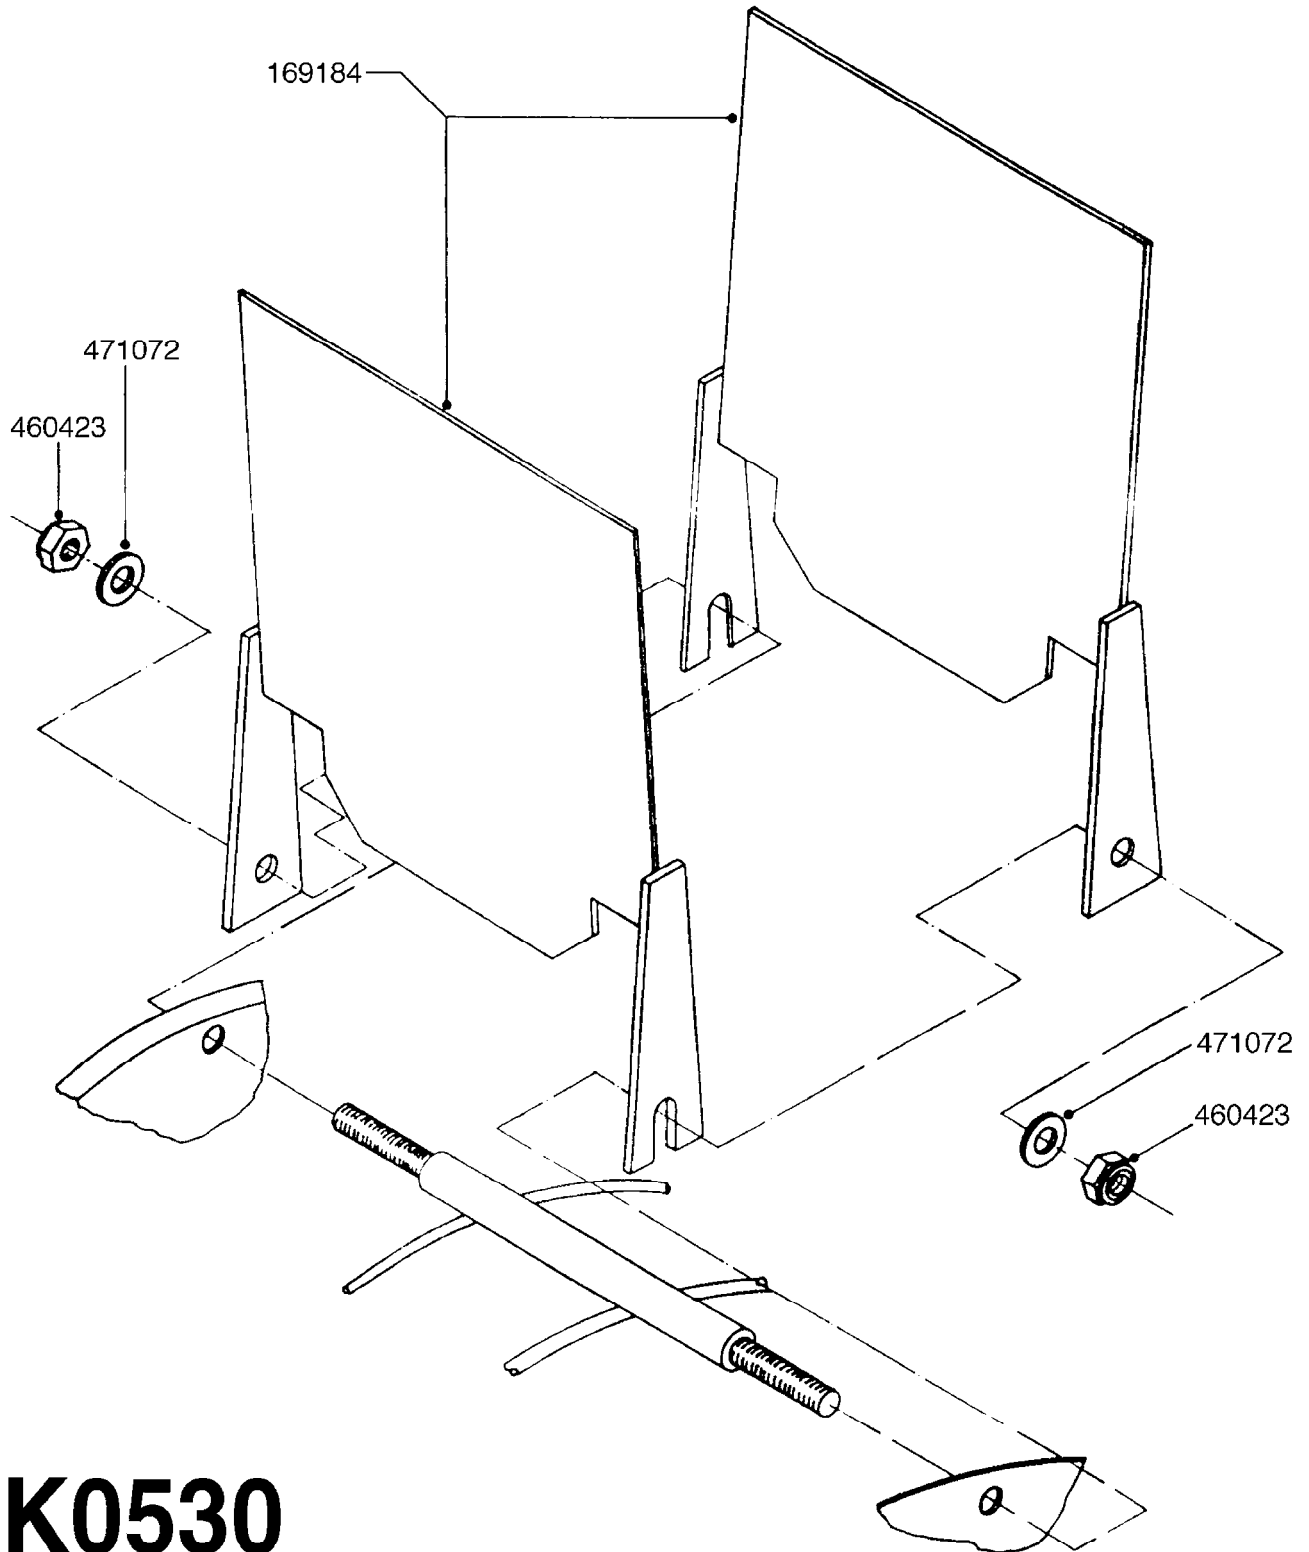

LB - VEE DEFLECTOR
K0530-HIN, 01:01:16

Page	0
Date	05.08.2019 12:00

LB - VEE DEFLECTOR
K0530-HIN, 01:01:16

Page 1

Date 05.08.2019 12:00

parts-n°	order qty	description
169184	1	V DEFLECTOR LB
460423	1	NUT HEX M10X1.50 LOCK DIN985A2 SS
471072	1	WASHER M10 EL2