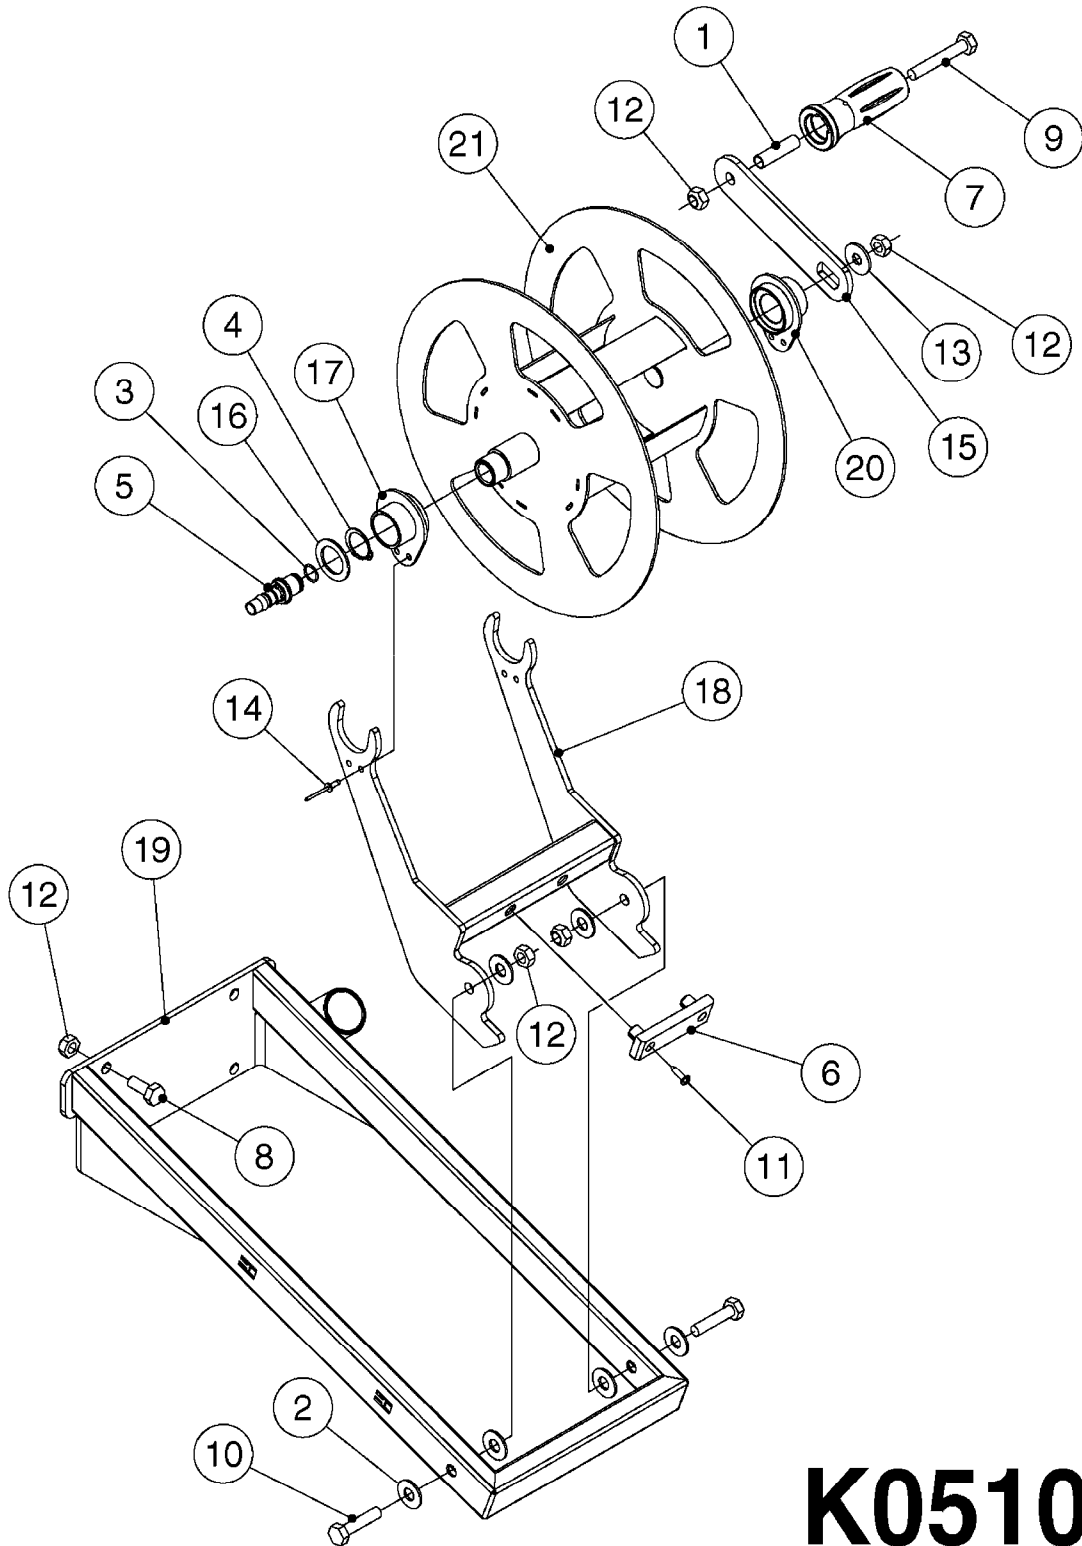

K0510

HOSE REEL - NAVIGATOR
K0510-HIN, 01:01:16

Page 1

Date 05.08.2019 11:59

Pos.	parts-n°	order qty	description
1	159912	1	BUSHING 12.0/10.2 - 45.5
2	165557	1	WASHER D28.0/D12.2X2.0 SS
3	242003	1	O-RING D14.1X1.6 VITON
4	281982	1	SNAP-RING OUTER 26X1.2 DIN4711
5	332905	1	FITT.DK HB 1/2" F. 3/4" CAP
6	333956	1	SLIDE SHOE 91X25X10
7	334104	1	GRIP
8	420604	1	BOLT HEX 8.8 DEL M10X25 FT DIN933
9	421083	1	BOLT HEX 8.8 DEL M10X65
10	421226	1	BOLT HEX 8.8 DEL M10X45
11	440665	1	SCREW M4.2X16 STAINLESS
12	460423	1	NUT HEX M10X1.50 LOCK DIN985A2 SS
13	471140	1	WASHER D30/D10.5X2.5 STAINLESS
14	480804	1	RIVET Ø4.8x14.5
15	16118400	1	ARM FOR HANDLE ON HOSE REEL
16	16127500	1	WASHER D40.0/27.0/2.0/RED
17	61048300	1	AXLE LOCK F.HOSE REEL
18	61048700	1	HOSE REEL TILT ARM - NAVIGATOR
19	61048900	1	BRACKET FOR HOSE REEL NAV
20	61050300	1	AXLE LOCK F.HOSE REEL
21	63036500	1	HOSE REEL FOR HOSE