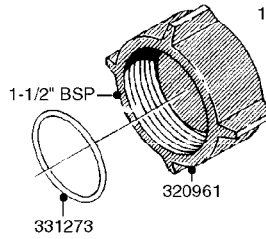

L0020

FITTINGS-T-PIECES, CAPS & ELBOWS
L0020-HIN, 01:01:16

Page 1
Date 05.08.2019 12:00

parts-n°	order qty	description
10053603	1	FITT. CAPNUT 2"BSP 5601
10194303	1	CAP BLANK 1 1/2 MCPHEE 210060
320047	1	FITT.DK CAPNUT 1/2" BSP
320106	1	FITT.DK CAPNUT 1" BSP
320272	1	FITT.DK CAPNUT 3/8" BSP
320316	1	FITT.DK TEE 3/4" X3/4" X1"BSP
320331	1	FITT.DK TEE 1" - 1" - 3/4" BSP
320342	1	FITT.DK EL 3/4"M X 1"F BSP
320563	1	FITT.DK 3 WAY 1/2" 110 DEG.
320677	1	NO LONGER AVAILABLE
320961	1	FITT.DK CAPNUT 1-1/2" BSP
321053	1	FITT.DK TEE 1/2 X1/2 X1/2" BSP
322072	1	FITT.DK TEE 3/8'X3/8'X3/8' BSP
322095	1	FITT.DK TEE 1-1/2 X1-1/4 X3/4" BSP
322138	1	FITT.DK ELB 1"M X 1"F BSP
330013	1	O-RING 2.5 X 10 PUR
330212	1	O-RING D19/D14X2.4 F.1/2"NUT
330326	1	O-RING D30/D24X2 F.1"NUT
331273	1	O-RING D44/D38X2 F.1-1/2"