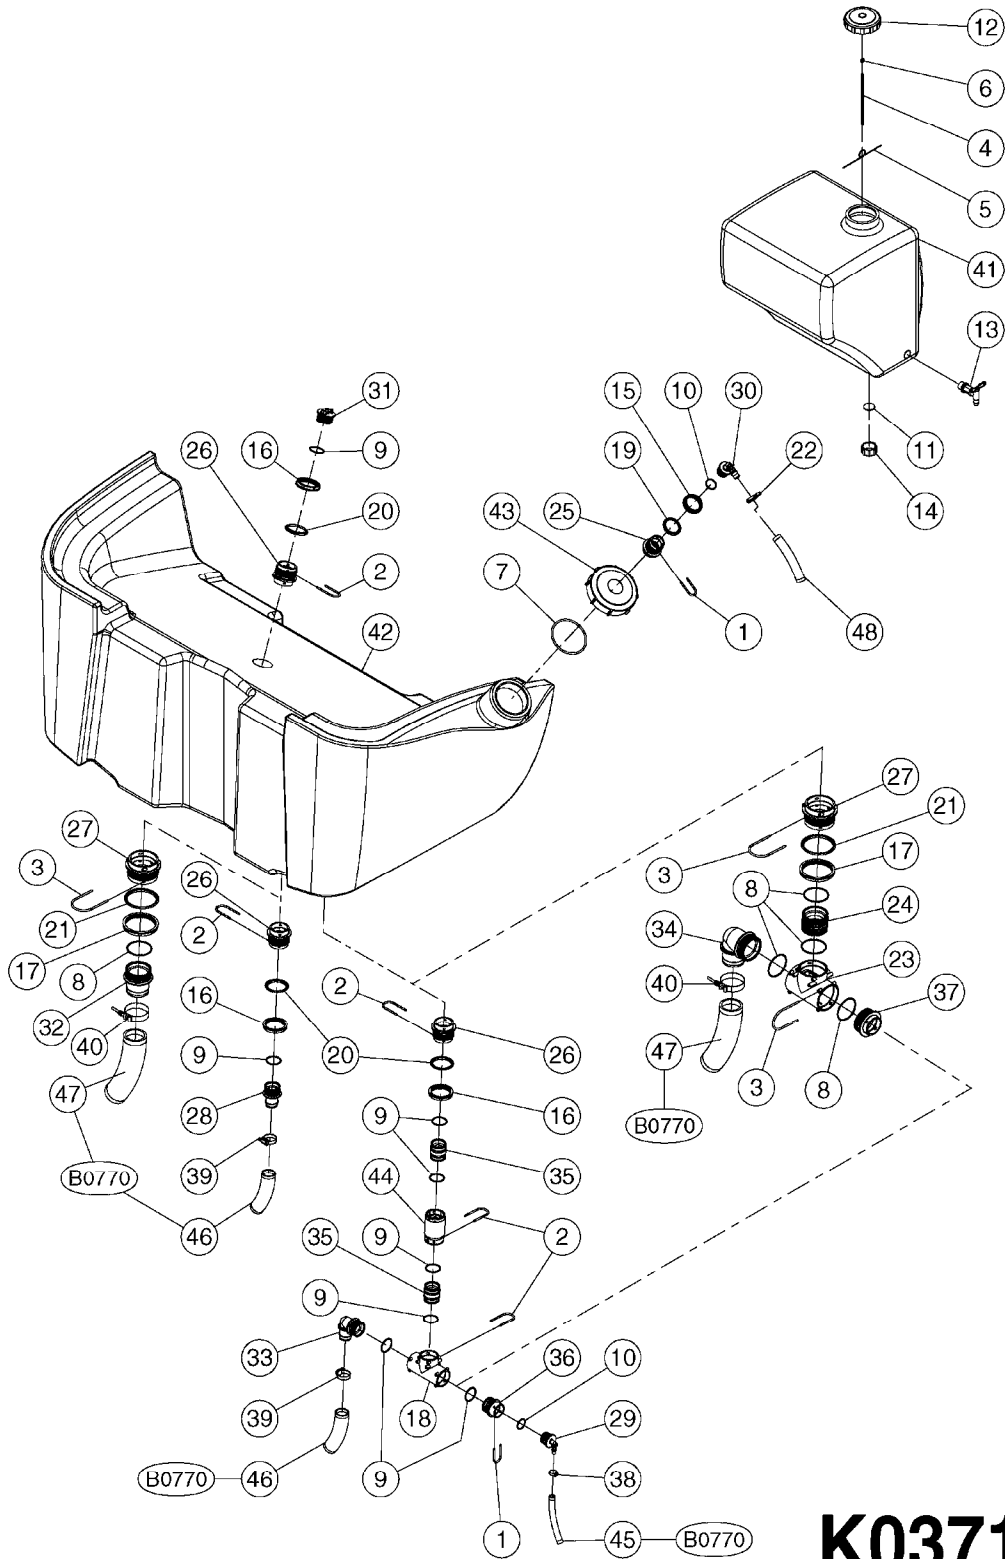

K0371

FLUSH SYSTEM - SARITOR
K0371-HIN, 25:05:16

Page 1
Date 05.08.2019 11:59

Pos.	parts-n°	order qty	description
1	145995	1	FITT.DK S-53 FORK
2	145996	1	FITT.DK S-67 FORK
3	145997	1	FITT.DK S-93 FORK
4	198150	1	CHAIN DOUBLE LINK Ø1,1 L200
5	228039	1	LID RETAINER FOR CHAIN
6	228040	1	RING Ø15
7	241415	1	O-RING D117.5X5.33 NITRIL
8	242351	1	O-RING D69.5X3.0 VITON F.S-93
9	242353	1	O-RING 3 X 44.2 VITON
10	242354	1	O-RING D32.2X3.0 VITON
11	248072	1	RUBBER GASKET Ø37 TH2.5
12	288236	1	TANK CAP Ø122
13	288237	1	DRAIN TAP WITH SEAL
14	288344	1	CAP DRAIN TANK (543C)
15	322107	1	FITT.DK S-53 BULKHEAD NUT
16	322108	1	FITT.DK S-67 BULKHEAD NUT
17	322109	1	FITT.DK S-93 BULKHEAD NUT
18	322224	1	FITT.DK S-67 TEE
19	334260	1	GASKET F. S-53 BULKHEAD
20	334261	1	GASKET F. S-67 BULKHEAD
21	334262	1	GASKET F.S-93 BULKHEAD
22	334531	1	CLAMP HOSE PLASTIC 3/4"
23	334545	1	FITT.DK S-93 TEE
24	334572	1	FITT.DK S-93 ADAPTOR MALE MALE
25	726463	1	FITT.DK S53 BULKHEAD W/GASKET
26	726464	1	FITT.DK S-67 BULKHEAD W/GASKET
27	726465	1	FITT.DK S-93 BULKHEAD W/GASKET
28	726562	1	FITT.DK.S-67 HB 1-1/2"W.O-RING
29	726568	1	FITT.DK.S-53 HB 1/2"90 W/O-RING
30	726570	1	FITT.DK S-53 ELB.3/4" W.ORING
31	726579	1	FITT. S67 PLUG W/O-RING
32	727133	1	FITT. S93 2-1/2" STR. S W/O-RI
33	727224	1	FITT.DK S67X90,1.5HB SUCTION
34	727226	1	FITT. S93 2-1/2" 90° S W/O-RING
35	728526	1	FITT.DK S-67 CONNECT W/O-RINGS
36	728561	1	FITT.DK. S67M - S53F REDUCER
37	728562	1	FITT.DK S-93 TO S67 ADAPTOR
38	28029803	1	CLAMP HOSE GEAR P1/2" 6708
39	28030103	1	CLAMP HOSE GEAR P5/4-S1.5"6724
40	28030303	1	CLAMP HOSE T-BOLT S2.5" 235-76
41	35000501	1	TANK HAND WASH SARITOR
42	35004303	1	TANK, FLUSH 550L SARITOR 09 RA
43	39009801	1	LID F.FLUSH TANK - DRILLED
44	72819300	1	CHECK VALVE S67 2012 NO THREAD
45	92702103	1	HOSE R X1/2" X300PSI WP X0012"
46	92702603	1	HOSE PVC SUCT GRAY 1-1/2"
47	92702803	1	HOSE PVC SUCT GRAY 2.5"
48	92703203	1	HOSE R X3/4" X300PSI WP X0012"