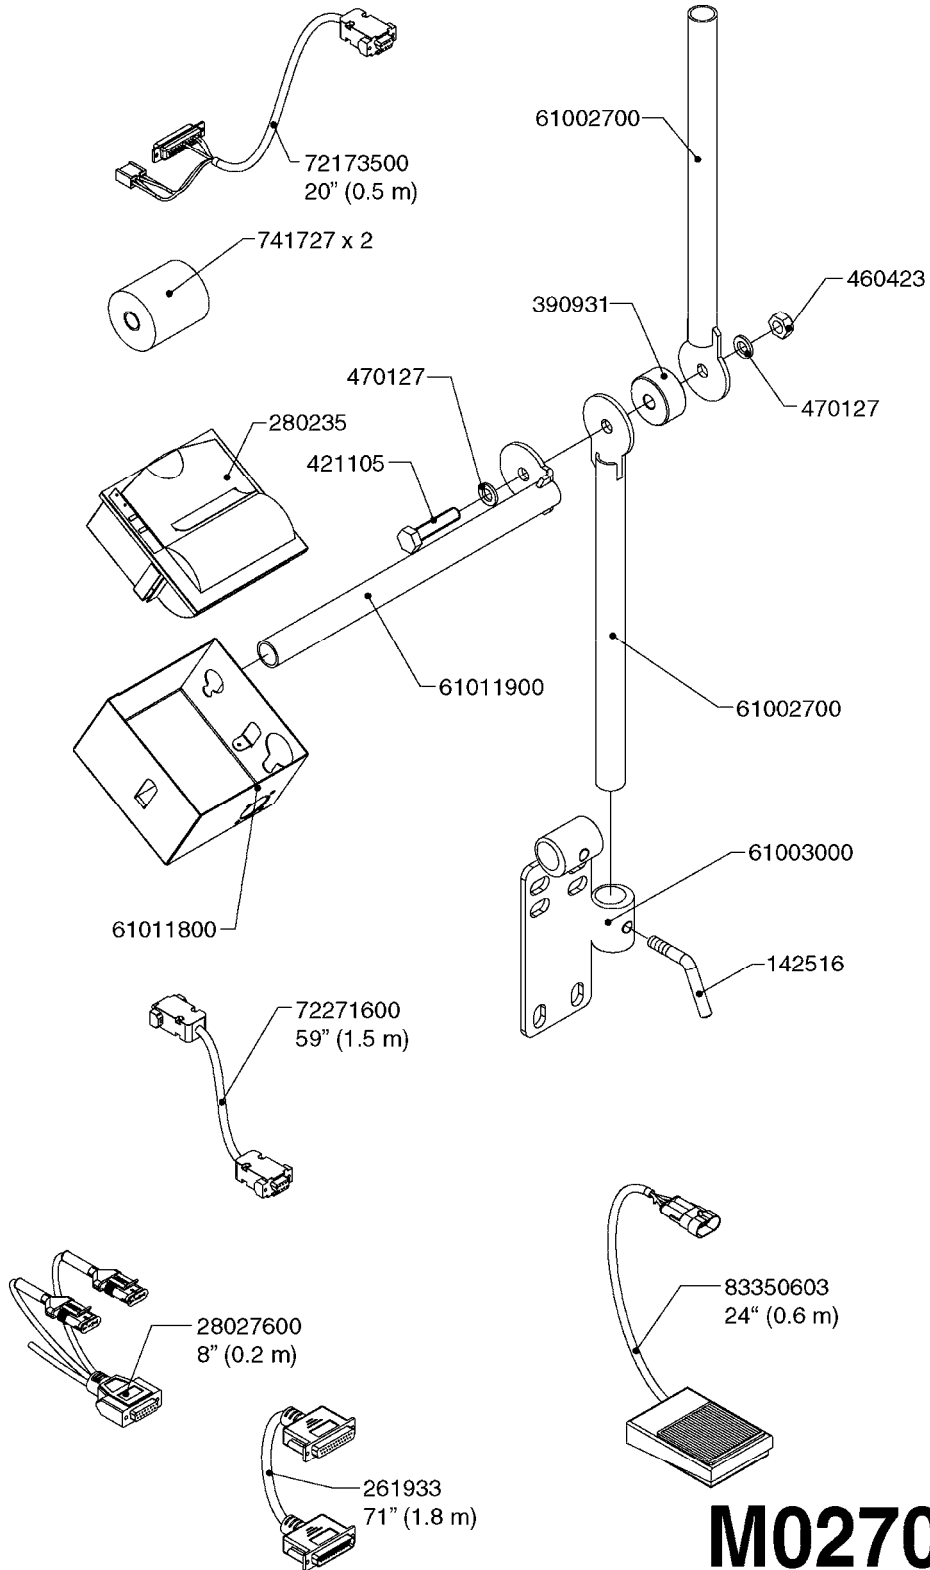

HC 5500 ACCESSORIES
M0270-HIN, 01:01:16

Page 1
Date 05.08.2019 12:01

parts-n°	order qty	description
142516	1	SCREW SET M10 BENT F. LOCKING
261933	1	CABLE W/PLUG 2X25 L=71"
280235	1	HARDI PRINTER WITH CLOCK
390931	1	PLASTIC SPACER D40XD11 L=20
421105	1	M10X45 MACHINE SCREW STAINLESS
460423	1	NUT HEX M10X1.50 LOCK DIN985A2 SS
470127	1	WASHER D15D10X2 M10 LOCK
741727	1	PAPER, THERMAL, HC5500 PRINTER
28027600	1	WIRE HC5500 AUX.
61002700	1	TUBE BRACKET F.TRACTOR MOUNT
61003000	1	BRACKET F.TRACTOR MOUNT
61011800	1	BOX FOR HARDI PRINTER
61011900	1	TUBE BRACKET F.TRACTOR MOUNT
72173500	1	WIRE F.PRINTER HC5500 L=20"
72271600	1	HC5500 COMMUNICATION CABLE
83350603	1	FOOT SWITCH HC5500 CONTROL