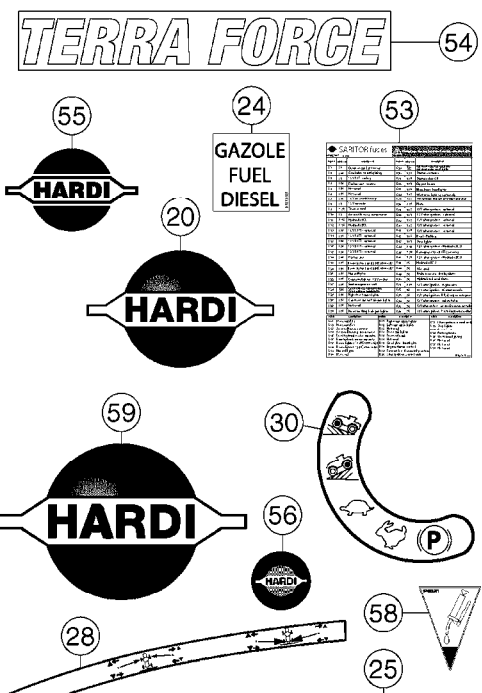

DECALS - SARITOR
K0158-HIN, 16:07:19