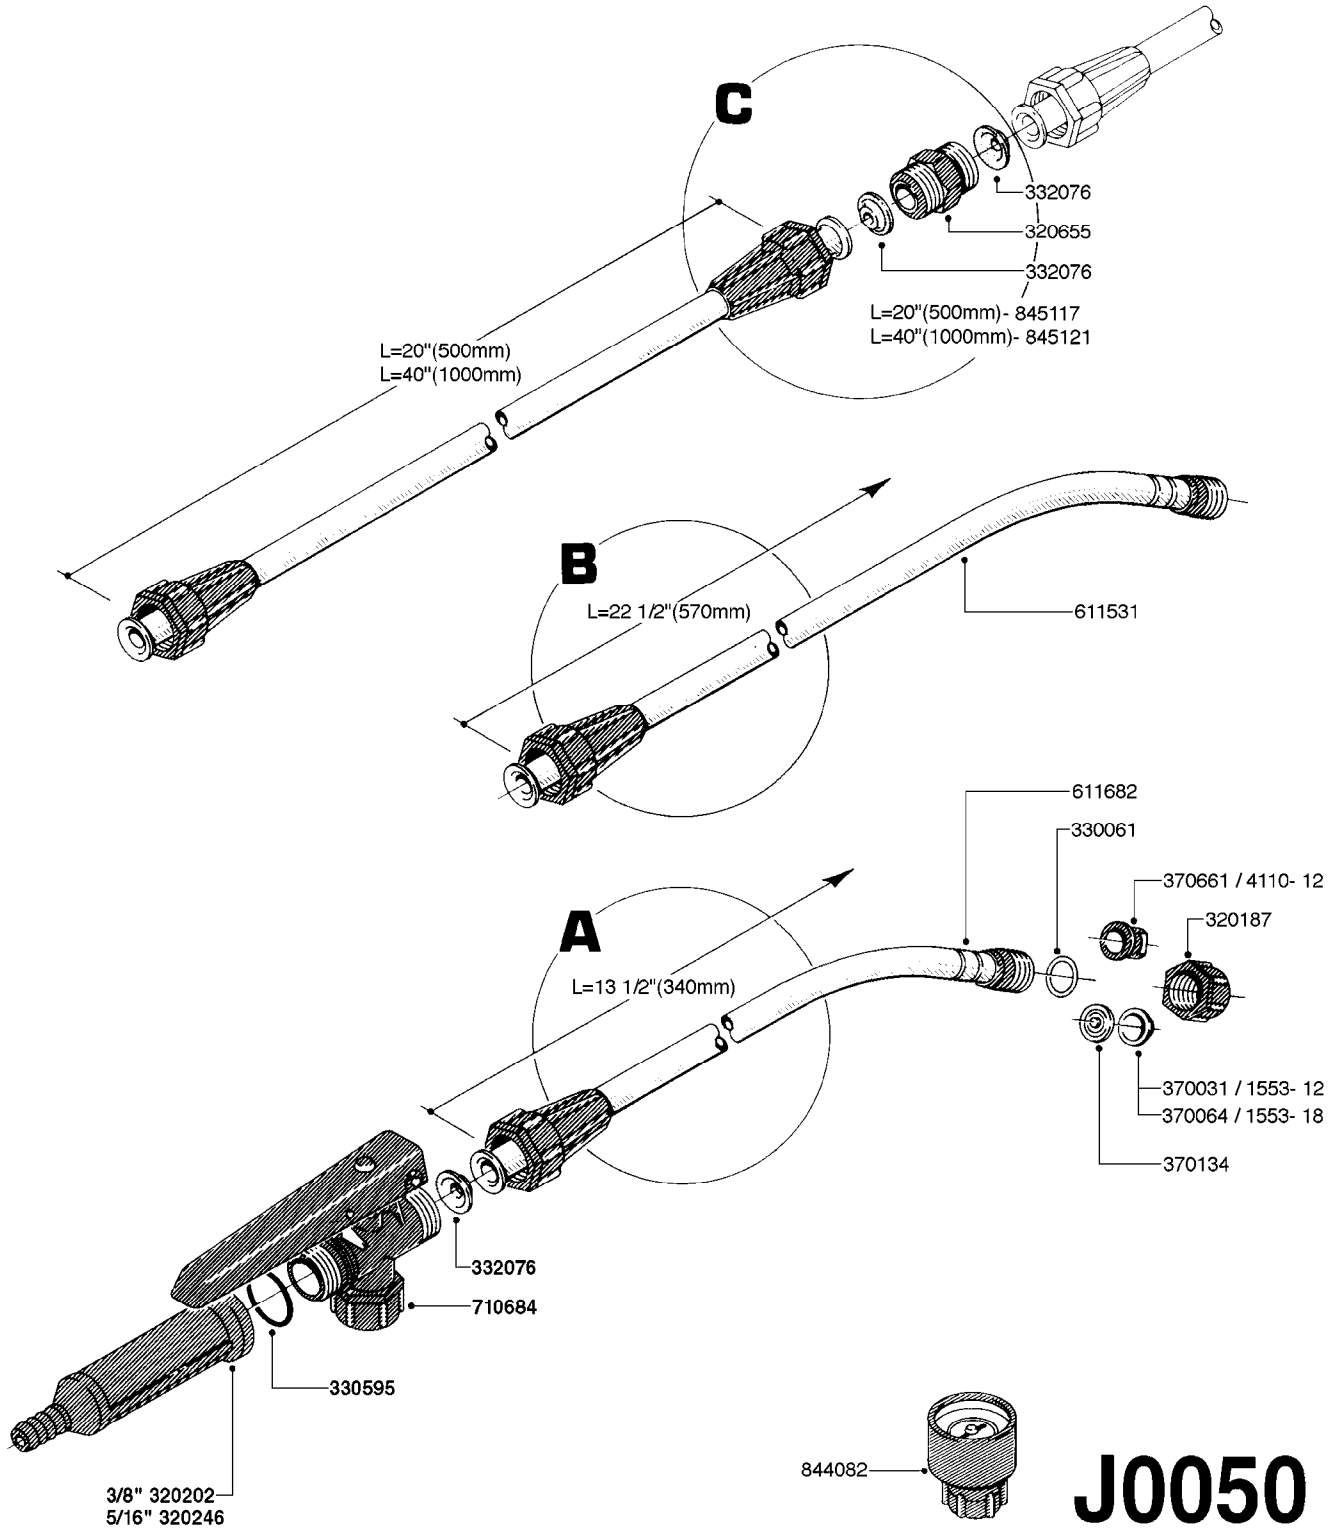

J0050

SPRAY WAND FOR HAND HELD SPRYR
J0050-HIN, 01:01:16

Page 1
Date 05.08.2019 11:58

parts-n°	order qty	description
320187	1	FITT.DK CAP 3/8" BSP BLACK
320202	1	HANDLE WITH 3/8' HOSE CONNECT.
320246	1	HANDLE 5/16' HOSE CONNECTOR
320655	1	FITT.DK HN 1/2"-1/2" BSP
330061	1	O-RING D16/D11X2,5
330595	1	O-RING D24.6/D20X2.1 -3/4"
332076	1	CONE INSERT F. ALUMINUM LANCE
370031	1	NOZZLE CONE JET 1553-12
370064	1	NOZZLE CONE JET 1553-18
370134	1	NOZZLE SWIRL 1554-GREY
370661	1	NOZZLE FLAT FAN 4110-12
611531	1	ALU-LANCE TUBE ASSEM. 700 LNCE
611682	1	ALU-LANCE TUBE ASSEMBLED 500 M
710684	1	VALVE ASSY. F. ALUMINUM LANCE
844082	1	GAUGE 1.5'BR REAR PSI140BAR10
845117	1	HANDGUN LANCE EXT.20' RY2/K15
845121	1	HANDGUN LANCE EXT.40'K15/Ry2