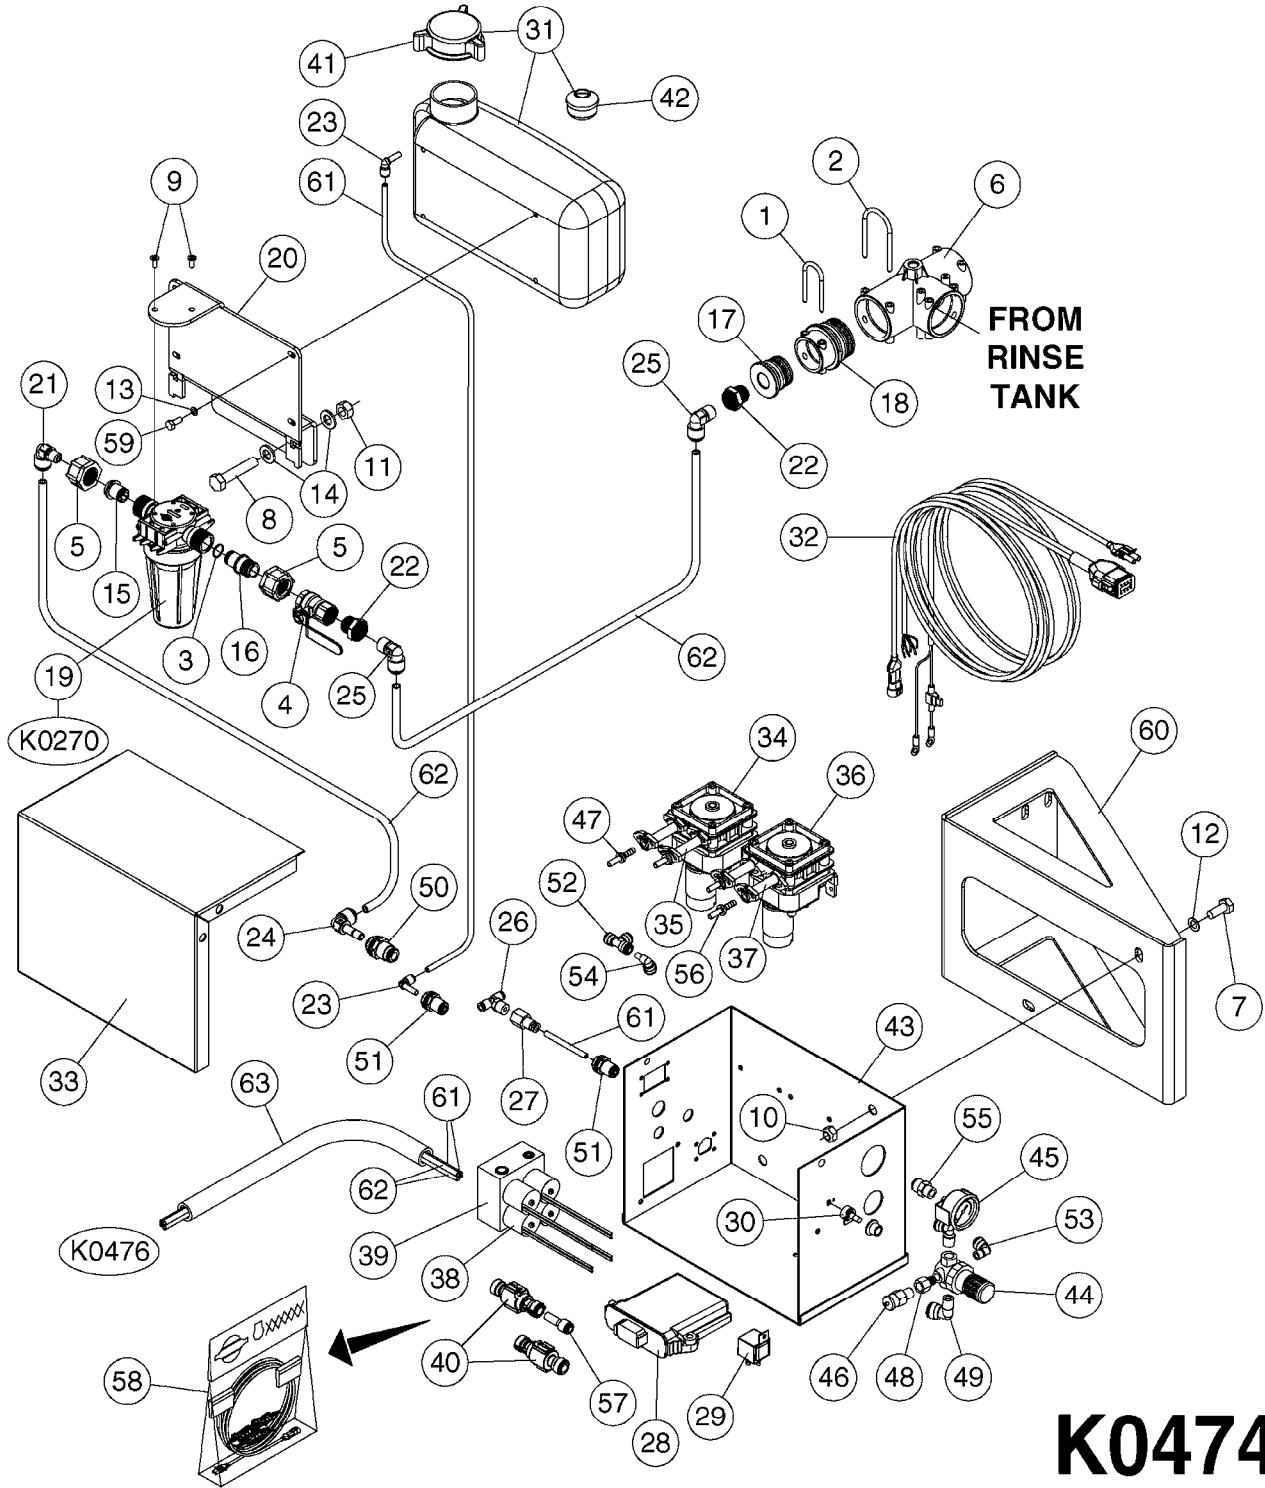

FOAM MARKER - RICHWAY SP
K0474-HIN, 29:09:16

Page 1
Date 05.08.2019 11:59

Pos.	parts-n°	order qty	description
1	145995	1	FITT.DK S-53 FORK
2	145996	1	FITT.DK S-67 FORK
3	242594	1	O-RING D14 X 1.78 SCH.70-EPDM
4	284227	1	BALL VALVE 1/2"FEMALE THREADS
5	320283	1	FITT.DK NUT 3/4"BSP
6	322224	1	FITT.DK S-67 TEE
7	420604	1	BOLT HEX 8.8 DEL M10X25 FT DIN933
8	430323	1	BOLT HEX 8.8 DEL M12X60
9	440673	1	SCREW F.PLASTIC 5X12 SS
10	460423	1	NUT HEX M10X1.50 LOCK DIN985A2 SS
11	460703	1	NUT HEX M12X1.75 LOCK DIN985A2 SS
12	470127	1	WASHER D15D10X2 M10 LOCK
13	470901	1	WASHER D11.8/D6.1X1.6 SS LOCK
14	471127	1	WASHER Z12N 13X24X2.5 RST
15	717426	1	FITT.DK REDUC 1/4"BSP F.3/4"N
16	720856	1	FITT.DK 1/2'BSP ASSY.F.3/4'NUT
17	726694	1	PLUG,S53,1/2"FBSP THD W.ORING
18	728561	1	FITT.DK. S67M - S53F REDUCER
19	845219	1	FILTER IN-LINE 3/4'80 MESH OML
20	16182903	1	BRACKET, FOAM CONCENTRATE TANK, PR
21	23004703	1	FITT, 1/4"NPT-3/8"90-PTC
22	23004803	1	FITT, 1/2"MPT-3/8"FPT REDUCER
23	23004903	1	FITT, 1/4"PLUG-IN-1/4"90-PTC
24	23005003	1	FITT, 3/8"PLUG-IN-3/8"90-PTC
25	23005103	1	FITT, 3/8"NPT-3/8"90-PTC
26	23007403	1	FITT, 1/4'' NPT M X 6MM TEE PTC
27	23007503	1	FITT, 1/4'' NPT F X 1/4'' STR PTC
28	26029503	1	MODULE, CONTROL, FOAM MARKER, RICHWAY
29	26029603	1	RELAY, 12VDC, RICHWAY
30	26029703	1	POTENTIOMETER, FOAM MARKER, RICHWAY
31	28064703	1	FOAM MARKER CONC. TANK,RICHWAY COMPLETE TANK ASSEMBLY
32	28064803	1	FOAM MARKER CONT.CABLE,RICHWAY
33	28086503	1	STEEL LID, FOAM MARKER, RICHWAY
34	28086603	1	WATER PUMP, FOAM MARKER, RICHWAY
35	28086703	1	1/4" PUMP TUBE, WATER, FOAM MARKER, RICHWAY
36	28086803	1	CONCENTRATE PUMP, FOAM MARKER, RICHWAY
37	28086903	1	1/8" PUMP TUBE, CONCENTRATE, FOAM MARKER, RICHWAY
38	28087003	1	2-WAY SOLENOID VALVE, FOAM MARKER, RICHWAY
39	28087103	1	RHD-VTD SOLENOID BLOCK, FOAM MARKER, RICHWAY
40	28087403	1	3/8" CHECK VALVE, FOAM MARKER, RICHWAY
41	28087603	1	1 GALLON TANK CAP, FOAM MARKER, RICHWAY INCLUDED WITH TANK ASSEMBLY
42	28087703	1	1 GALLON TANK SCREEN, FOAM MARKER, RICHWAY INCLUDED WITH TANK ASSEMBLY
43	28088703	1	STEEL BODY, SP FOAM MARKER, RICHWAY
44	28088803	1	AIR REGULATOR, FOAM MARKER, RICHWAY
45	28088903	1	GAUGE 0-30 PSI, RICHWAY
46	28089003	1	PRESSURE RELIEF VALVE, 20 PSI, RICHWAY
47	28094103	1	FITT.1/4" STEM X 1/4" HOSE BARB
48	28095603	1	1/8"M X 1/4"F REDUCER
49	28095703	1	1/4"M X 3/8"T ELBOW
50	28095803	1	3/8"T BULKHEAD
51	28095903	1	1/4"T BULKHEAD
52	28096003	1	1/4"T TEE
53	28096103	1	1/8"M X 1/4"T ELBOW
54	28096203	1	1/4" STEM X 1/4"T ELBOW
55	28096303	1	1/8"F X 1/4"T STRAIGHT
56	28096403	1	1/4" STEM X 3/16" HB
57	28096503	1	3/8" STEM X 1/4"T