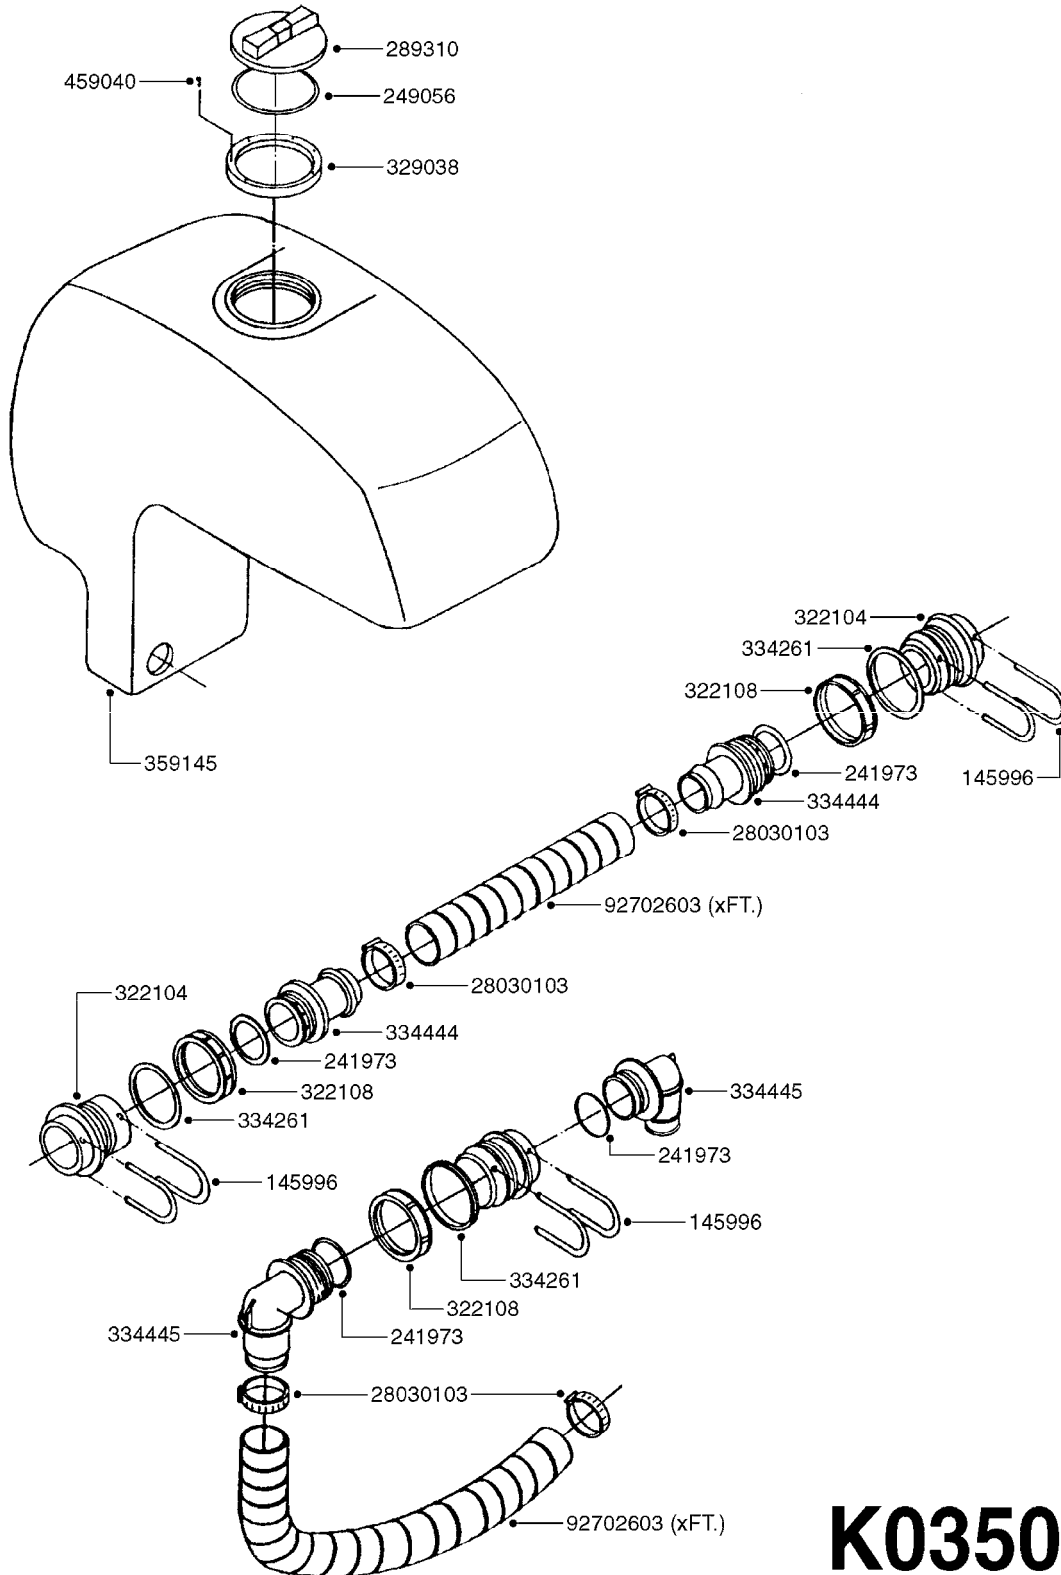

K0350

FLUSH SYST. -TANGO/BRAVO/CONDOR
K0350-HIN, 01:01:16

Page 1

Date 05.08.2019 11:59

parts-n°	order qty	description
145996	1	FITT.DK S-67 FORK
241973	1	O-RING Ø3 X 44.2 70 SHORES NITRIL
249056	1	GASKET F.LID 289310 D.255
289310	1	RINSE TANK LID CR/TG
322104	1	FITT.DK S-67 BULKHEAD
322108	1	FITT.DK S-67 BULKHEAD NUT
329038	1	RINSE TANK LID RING CR/TG
334261	1	GASKET F. S-67 BULKHEAD
334444	1	FITT.DK S-67 STR.1-1/2" PVC
334445	1	FITT.DK S-67 ELB.1-1/2"
359145	1	FLUSH TANK CONDOR
459040	1	SCREW INOX 4.2X25 DIN7981
28030103	1	CLAMP HOSE GEAR P5/4-S1.5"6724
92702603	1	HOSE PVC SUCT GRAY 1-1/2"