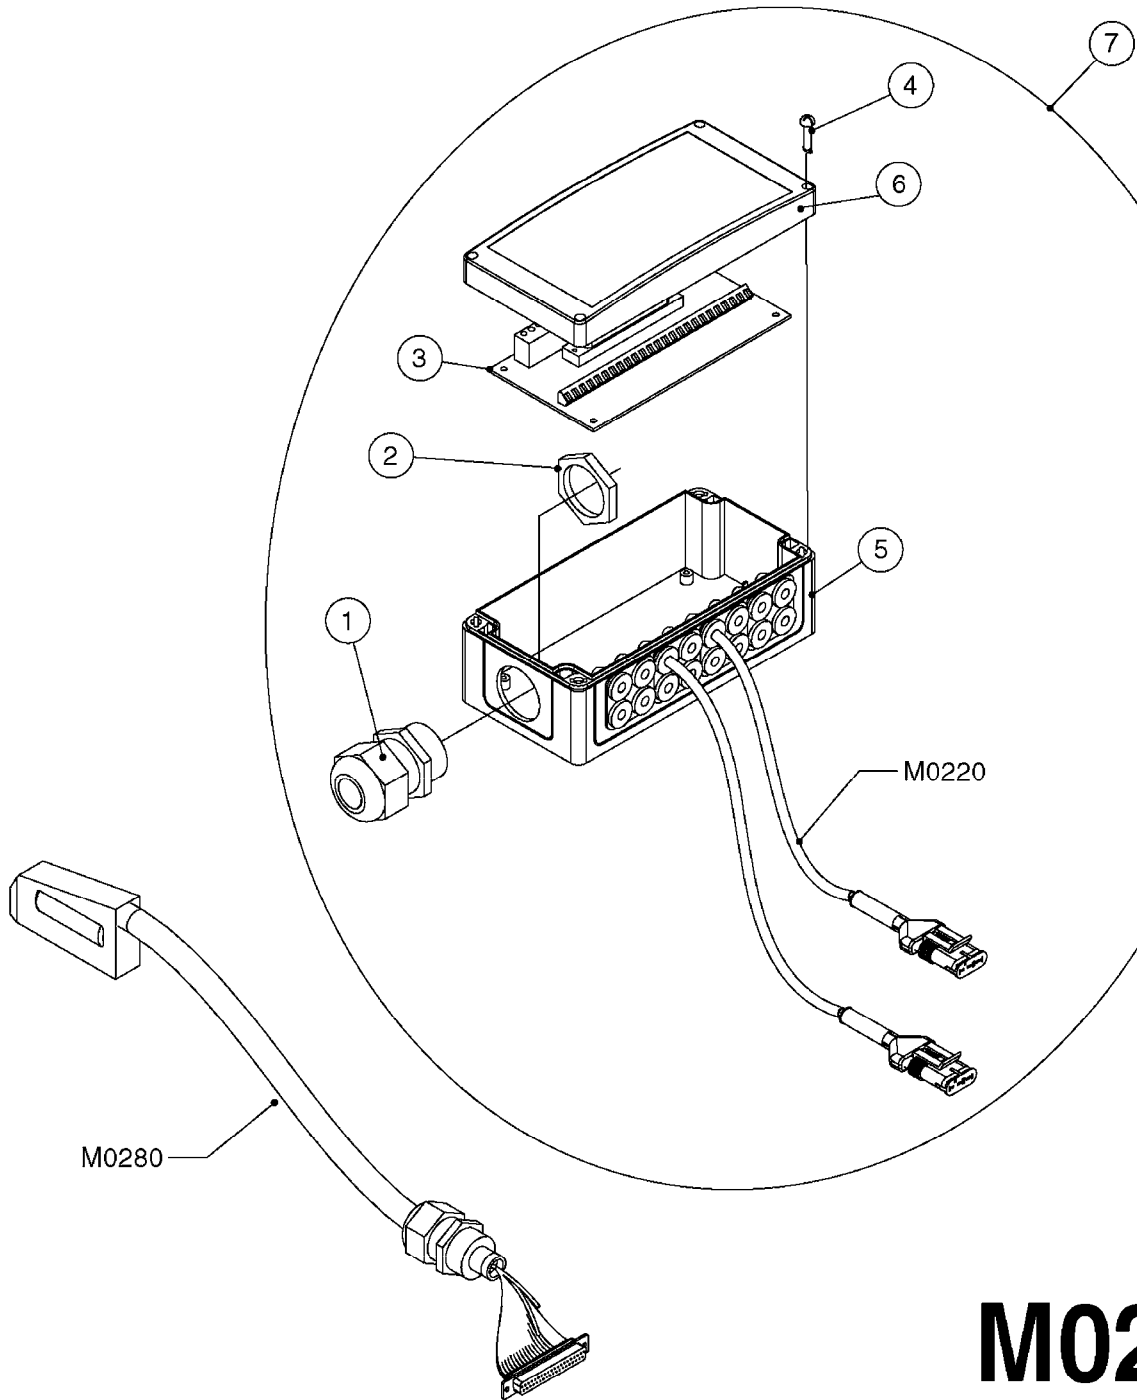

M0230

JUNCTION BOX - LIQUID
M0230-HIN, 01:01:16

Page 1
Date 05.08.2019 12:01

Pos.	parts-n°	order qty	description
1	262106	1	BULKHEAD F. CABLE 6.5-14 BLACK
2	262107	1	NUT F. BULKHEAD CABLE GRAY
3	26004800	1	CIRCUIT BD SEC VLV NCM 13SEC 13 SECTION
3	72173900	1	CIRCUIT BD SEC VLV 39PIN 9SEC 9 SECTION
4	28082100	1	SCREW F. BOX LID 1/4" L=20
5	33508700	1	BOX BOTTOM 160X80X40 BLACK 1-HOLE
6	33508800	1	LID 160X80X15 BLK W/SCREWS
7	72115400	1	CONNECTION BOX F. OP. UNIT SV9