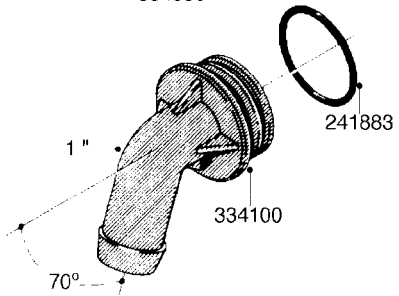

**L0080**

FITTINGS - S-53  
L0080-HIN, 12:09:17

Page 1

Date 05.08.2019 12:00

Pos.	parts-n°	order qty	description
1	145995	1	FITT.DK S-53 FORK
2	241973	1	O-RING Ø3 X 44.2 70 SHORES NITRIL NITRIL (BLACK)
2	242353	1	O-RING 3 X 44.2 VITON VITON (BROWN)
3	242109	1	O-RING D32.2x3.0 NITRIL (BLACK)
3	242354	1	O-RING D32.2X3.0 VITON VITON (BROWN)
4	322103	1	FITT.DK S-53 BULKHEAD
5	322107	1	FITT.DK S-53 BULKHEAD NUT
6	322110	1	FITT.DK S-53 ELB. 1/2" BSP
7	322352	1	FITT.DK S-53 TEE
8	334229	1	FITT.DK S-53 STR.3/4"
9	334260	1	GASKET F. S-53 BULKHEAD
10	334564	1	FITT.DK S-67 TO S-53 ADAPTER
11	391100	1	FITT.DK S-53THREAD INS.1/2"BSP
12	726463	1	FITT.DK S53 BULKHEAD W/GASKET
13	726552	1	FIT.DK S-53X90 1/2" BSP,O-RING
14	726556	1	FITT.DK S-53 HB 1/2" W/O-RING
15	726558	1	FITT.DK S53 STR. 3/4" W.ORING
16	726559	1	FITT DK. S-53 HB 1" W/O-RING
17	726568	1	FITT.DK.S-53 HB 1/2"90 W/O-RING
18	726570	1	FITT.DK S-53 ELB.3/4" W.ORING
19	726571	1	FITT.DK S-53 ELB.1", W ORING
20	726578	1	FITT.DK S53 PLUG WITH O-RING
21	728561	1	FITT.DK. S67M - S53F REDUCER