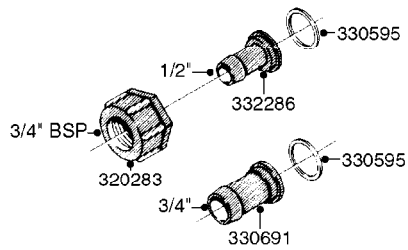

# Section L

Fittings

L

Page 0.1

Date 05.08.2019 12:00

main group	page-n°	date	description
Fittings	L0010-HIN L0020-HIN L0030-HIN L0040-HIN L0050-HIN L0060-HIN L0070-HIN L0080-HIN L0090-HIN L0100-HIN L0110-HIN L0120-HIN L0130-HIN L0140-HIN	01:01:16 01:01:16 01:01:16 01:01:16 01:01:16 01:01:16 13:09:17 12:09:17 01:01:16 21:06:18 13:09:17 01:01:16 01:01:16 01:01:16	FITTINGS-CAP NUTS & HOSE BARBS FITTINGS-T-PIECES,CAPS & ELBOWS FITTINGS - HEXAGON NIPPLES FITTINGS - NIPPLES & ELBOWS FITTINGS - HOSE CONNECTORS FITTINGS - BULKHEAD FITTINGS - S-40 FITTINGS - S-53 FITTINGS - S-56 & S-61 FITTINGS - S-67 FITTINGS - S-93 BULK HOSE HOSE CLAMPS FITTINGS - T25