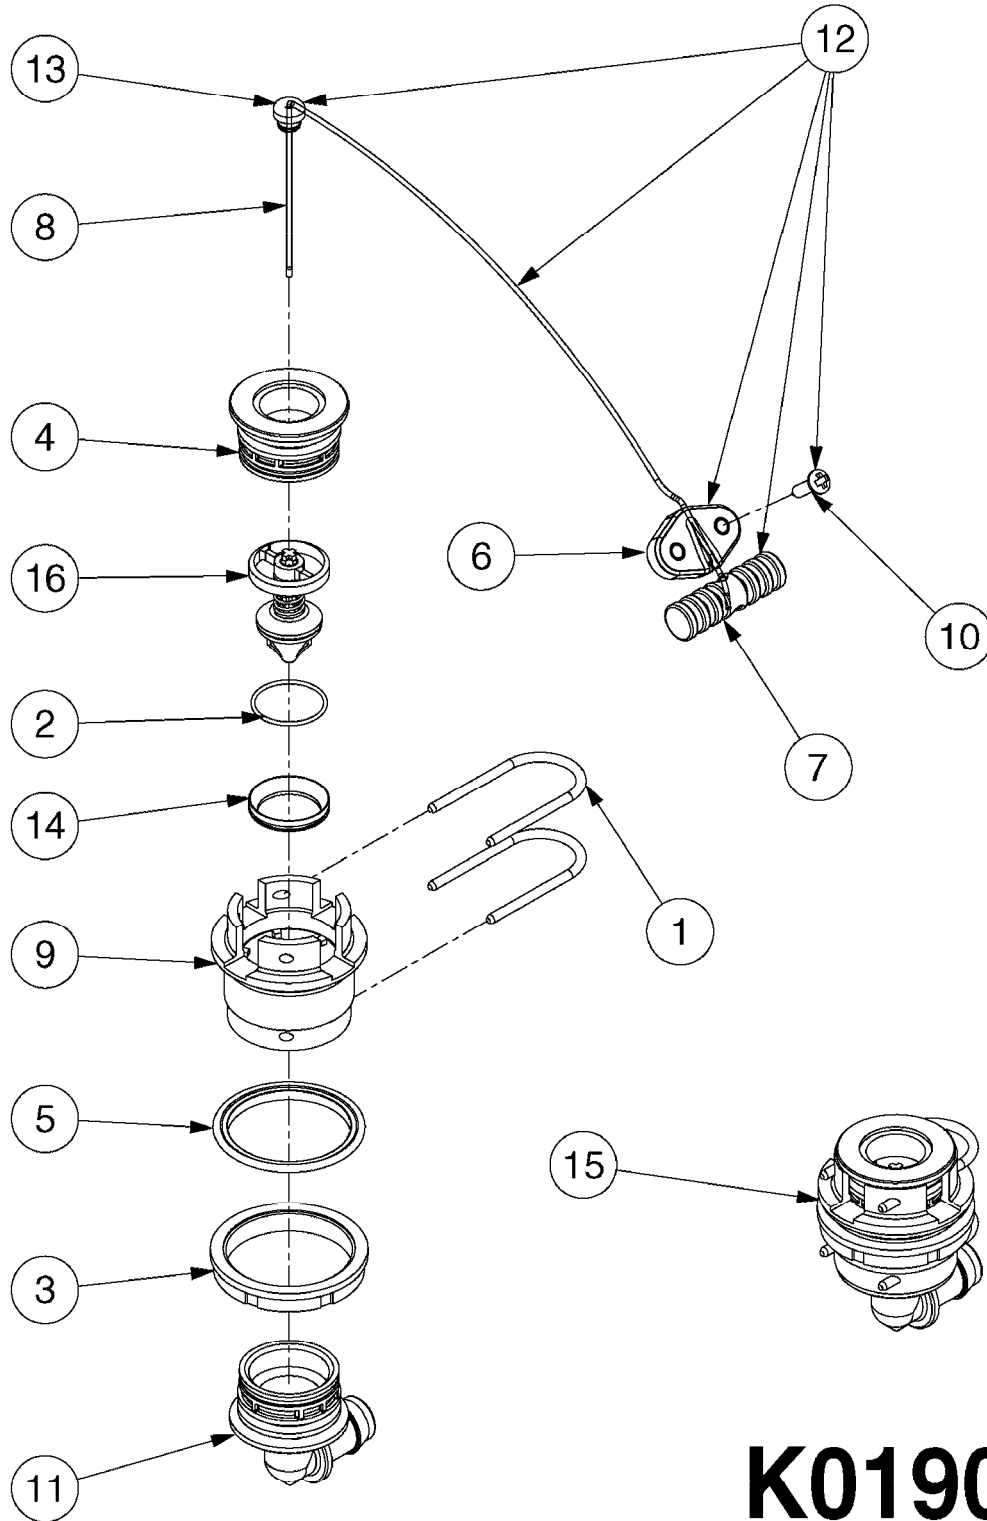

K0190

DRAIN ASSEMBLY-PULL CORD S67
K0190-HIN, 01:01:16

Page 1

Date 05.08.2019 11:59

Pos.	parts-n°	order qty	description
1	145996	1	FITT.DK S-67 FORK
2	242504	1	O-RING D35x2 NITRIL
3	322108	1	FITT.DK S-67 BULKHEAD NUT
4	322132	1	FITTING S67- BSP1" F
5	334261	1	GASKET F. S-67 BULKHEAD
6	334469	1	CLEVIS F.CORD TOP DRAIN ASSY.
7	334472	1	HANDLE FOR TOP DRAIN
8	390982	1	CORD NYLON 4000MM
9	391075	1	DRAIN BULKHEAD ,S-67
10	440392	1	SCREW 6.3 X 25.0 DIN7981C TORX
11	726572	1	FITT.DK S-67 1" ELBOW 90 ASSY.
12	741813	1	PARTS FOR S67 DRAIN
13	14001500	1	GROMMET F.TOP DRAIN CORD
14	14103100	1	SEAT F.CHECK VALVE D40.8 2010
15	72351400	1	DRAIN,S67 TOP
16	72351500	1	PLUNGER/CONE W. ORING S67DRAIN