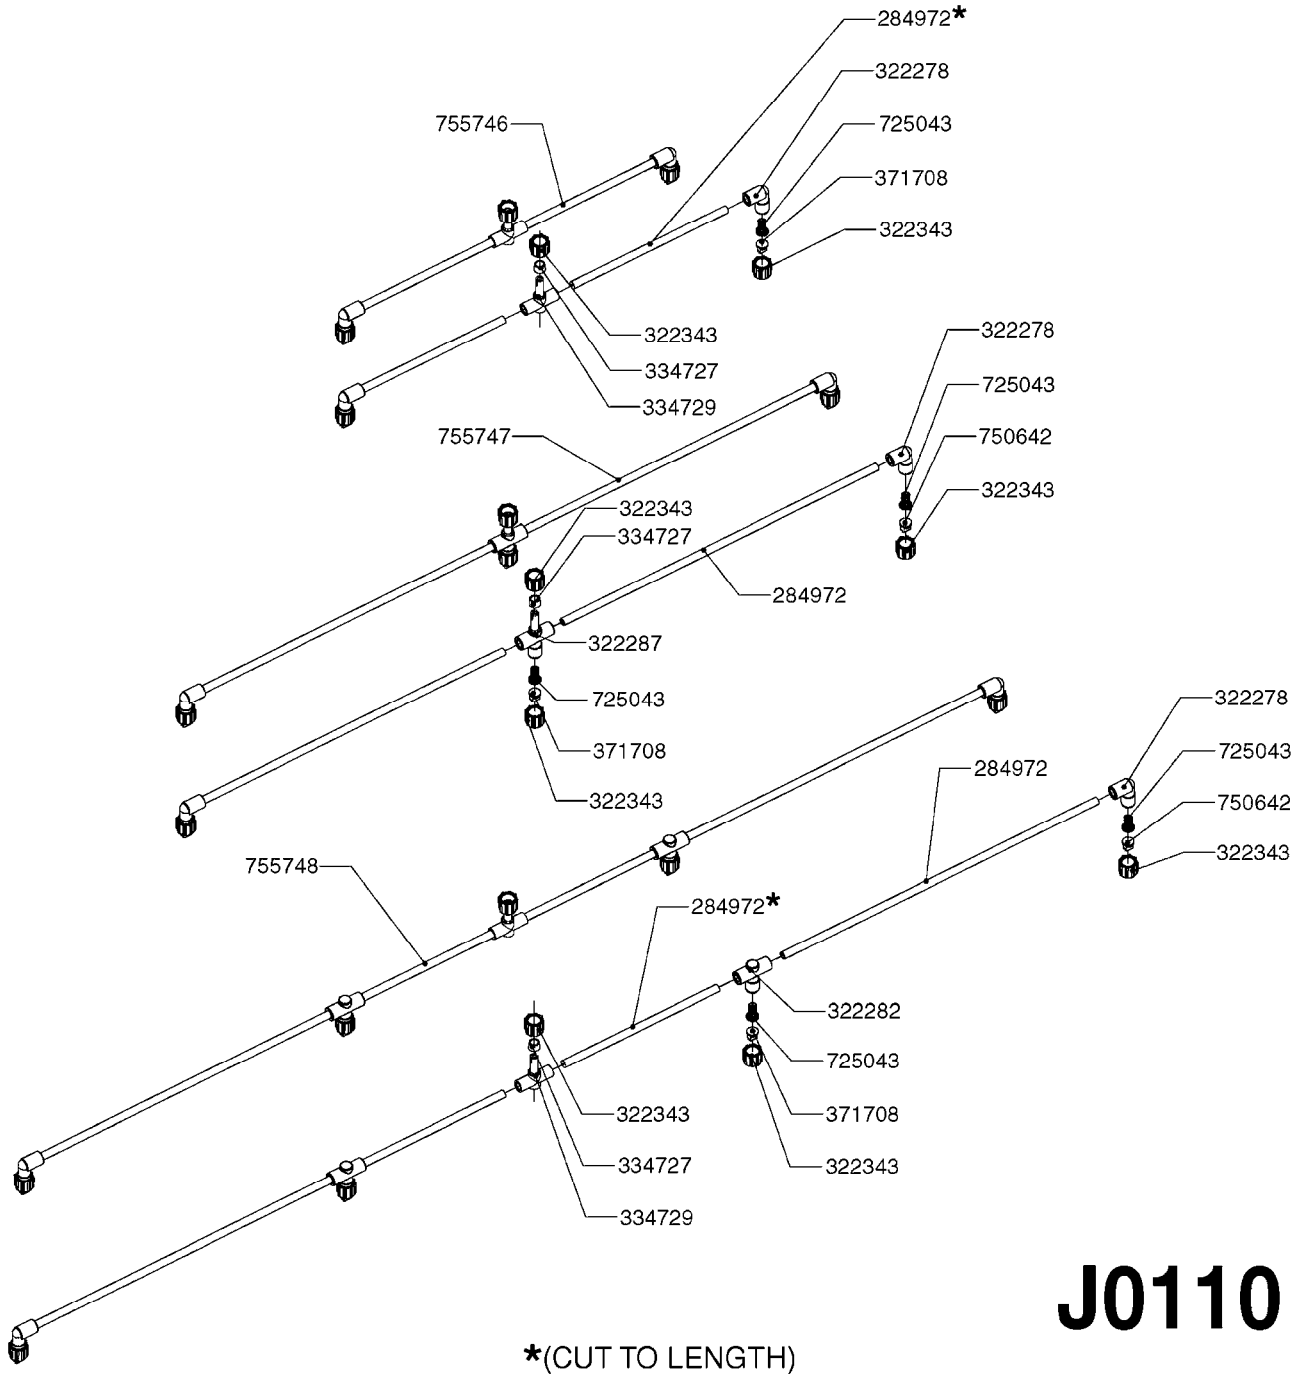

*(CUT TO LENGTH)

J0110

SPRAY BOOM 2,3,4 NOZZLES '01
J0110-HIN, 01:01:16

Page 1

Date 05.08.2019 11:58

parts-n°	order qty	description
284972	1	LANCE TUBE D10 - 490MM
322278	1	ELBOW
322282	1	OUTLET TEE
322287	1	CROSS
322343	1	NOZZLE CAP M18 X 1.5 - 1999
334727	1	GROMMET
334729	1	TEE PIECE
371708	1	NOZZLE ISO F-02-110 YELLOW
725043	1	SCREEN 50 MESH W.GASKET,BLUE
750642	1	SYNTAL ISO F-02-80 TIP YLW 12
755746	1	BOOM 2 NOZZLE F.BACKPACK SPRYS
755747	1	BOOM 3 NOZZLE F.BACKPACK SPRYS
755748	1	BOOM 4 NOZZLE F.BACKPACK SPRYS