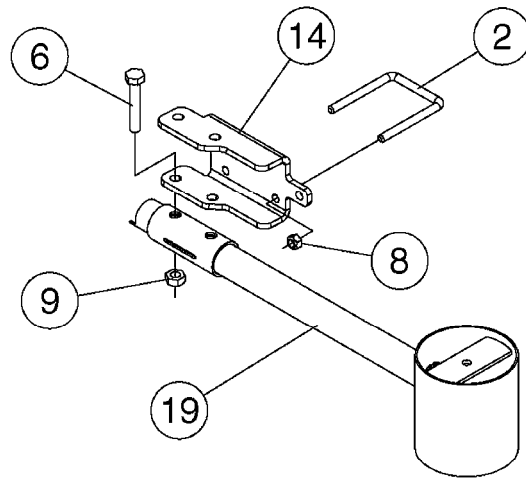

NORAC UC5 BOOM HEIGHT CONTROL
M0370-HIN, 16:10:18

Page 1
Date 05.08.2019 12:01

Pos.	parts-n°	order qty	description
1	26022703	1	CABLE, INTERFACE, TILT, NORAC UC5
2	26023503	1	CABLE UC5 INTERFACE MAIN AMP
3	26032600	1	CABLE UC5 NETWORK 14 AWG 10M
4	26043000	1	NORAC UC5 NETWORK 2 PIN PLUG
5	26043300	1	CABLE UC5 VALVE 2PIN/2PIN DT
6	26043400	1	NORAC UC5 CONTROLLER MODULE
7	26043500	1	NORAC UC5 VALVE MODULE
8	26043600	1	MODULE, INPUT, NORAC UC5
9	26043700	1	SENSOR, NORAC, UC5, ULTRASONIC
10	26043800	1	NORAC UC5 NETWORK COUPLER 2-WAY
11	26043900	1	NORAC UC5 NETWORK COUPLER 8-WAY
12	26044200	1	CABLE UC5 NETWORK 18 AWG 20M
13	26023803	1	NORAC UC5 ROLL SENSOR OLD STYLE NORAC P/N 43740
13	26044300	1	NORAC UC5 ROLL SENSOR NEW STYLE NORAC P/N 43741
14	26044400	1	NORAC UC5 - UC7 COUPLER 2-WAY/TERM.
15	26047100	1	CABLE UC5 NETWORK 14 AWG 1M
16	26049900	1	CABLE UC5 NETWORK 14 AWG 3M
17	26057900	1	UC5 NETWORK 6 PIN PLUG
18	26058000	1	NORAC UC5 NETWORK 12-PIN PLUG
19	26084700	1	MESH KIT ULTRASONIC SENSOR FOR 2018 AND NEWER SENSORS
19	28098003	1	MESH AND CLIP KIT, NORAC FOR PRE-2018 SENSORS
20	28050303	1	NORAC RUBBER TOP&BOLT F.SENSOR DIA.30MMX30MMX8MM
21	28055503	1	NORAC VALVE MOUNTING HARDWARE
22	28086600	1	FOAM DISC F. SENSOR NORAC
23	78216100	1	NORAC VALVE BLOCK COMP, DEUTSCH CON.

M0375