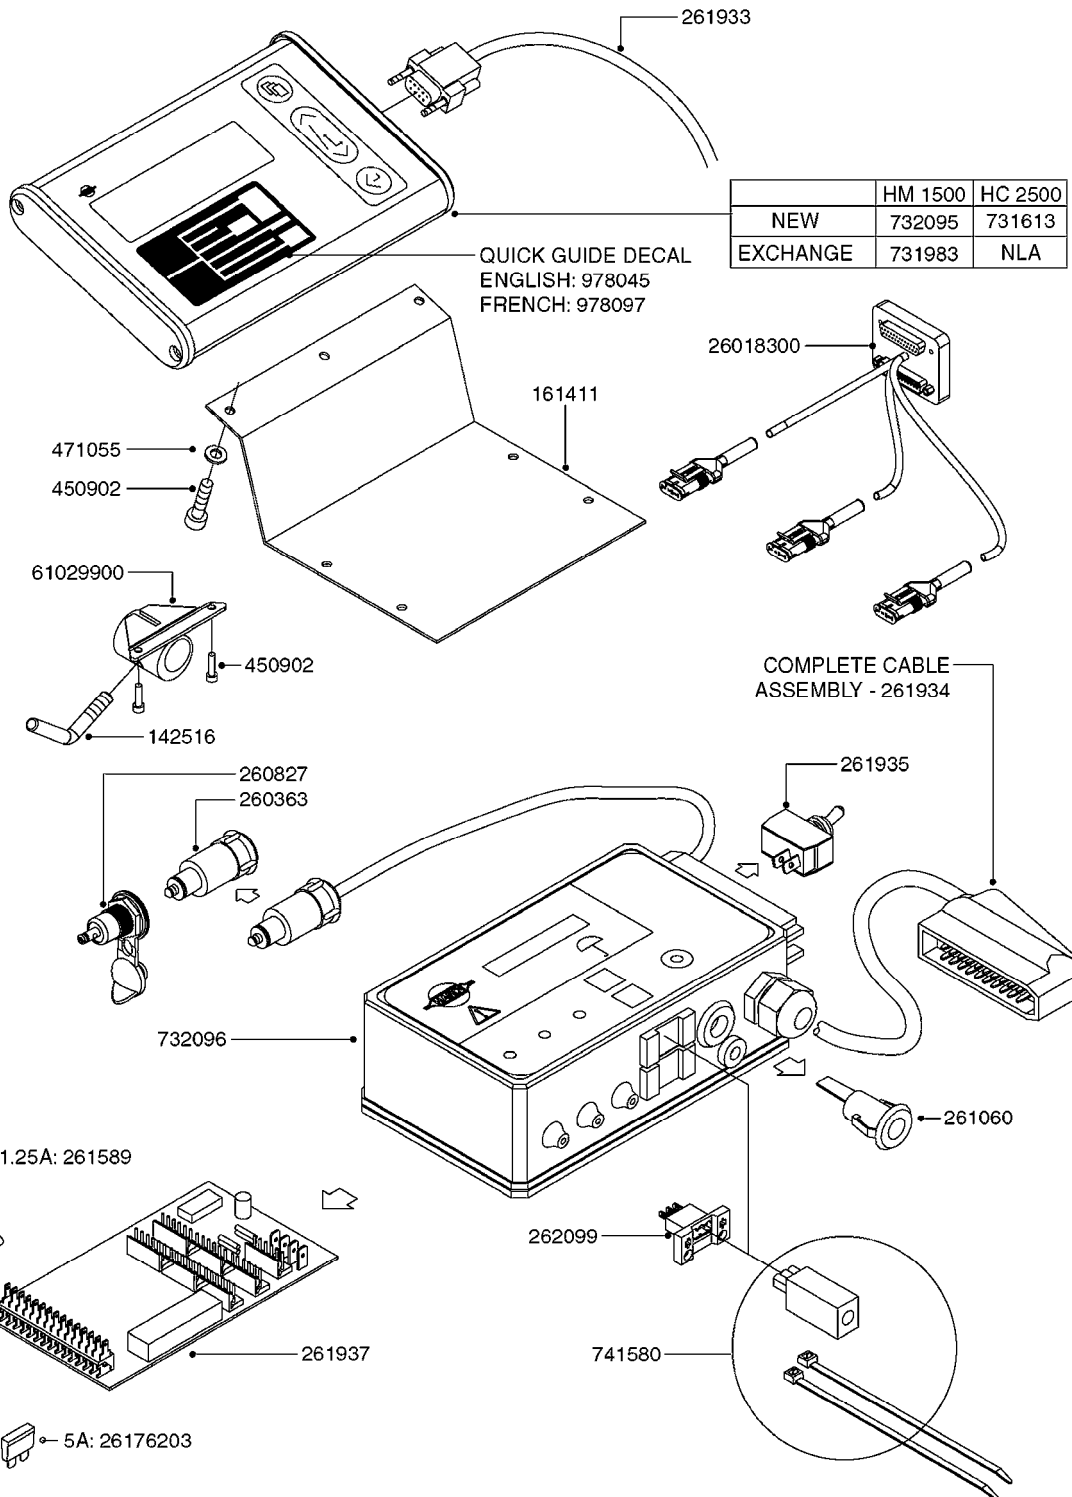

M0090

HC 2500/HM1500 DISPLAY/SCANBOX
M0090-HIN, 01:01:16

Page 1
Date 05.08.2019 12:01

parts-n°	order qty	description
142516	1	SCREW SET M10 BENT F. LOCKING
161411	1	MT.BRK. HC2500/HM1500 DISPLAY
26018300	1	ADAPTOR 2500 FOR SPRAYBOX II 39-PIN/REPLACES SCANBOX
260363	1	PLUG 2 POLE 12V
260827	1	PLUG F.EC ATTACHMENTS
261060	1	PLUG F.EC ATTACHMENTS
261589	1	FUSE 5 X 20 1.25 AMP
26176203	1	FUSE 5.0A QUICK-ACT.
261933	1	CABLE W/PLUG 2X25 L=71"
261934	1	CABLE W/PLUG 18X0.5MM L=79"
261935	1	SWITCH 2 POLE
261937	1	CIRCUIT BOARD F. SCANBOX
262099	1	PLUG SOCKET 3-POLE 2.5/3
450902	1	BOLT ALLEN HEAD M4 X 16MM
471055	1	WASHER D4.1/7.6 X 0.9
61029900	1	BRACKET FOR HC2500
731613	1	DISPLAY HC2500 NEW
731983	1	DISPLAY HM1500 REFURBISHED
732095	1	DISPLAY HM1500 NEW
732096	1	SCANBOX F.HM1500/HC2500
741580	1	PLUG 3-POLE 2.5/3
978045	1	DECAL QUICK GUIDE 1500/2500
978097	1	DECAL QUICK GUIDE 1500/2500 FR