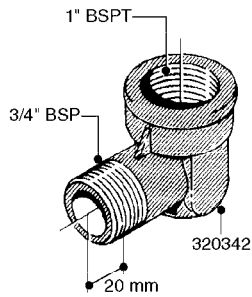

L0020

FITTINGS-T-PIECES, CAPS & ELBOWS
L0020-HIN, 01:01:16

Page 1
Date 05.08.2019 12:00

parts-n°	order qty	description
10053603	1	FITT. CAPNUT 2"BSP 5601
10194303	1	CAP BLANK 1 1/2 MCPHEE 210060
320047	1	FITT.DK CAPNUT 1/2" BSP
320106	1	FITT.DK CAPNUT 1" BSP
320272	1	FITT.DK CAPNUT 3/8" BSP
320316	1	FITT.DK TEE 3/4" X3/4" X1"BSP
320331	1	FITT.DK TEE 1" - 1" - 3/4" BSP
320342	1	FITT.DK EL 3/4"M X 1"F BSP
320563	1	FITT.DK 3 WAY 1/2" 110 DEG.
320677	1	NO LONGER AVAILABLE
320961	1	FITT.DK CAPNUT 1-1/2" BSP
321053	1	FITT.DK TEE 1/2 X1/2 X1/2" BSP
322072	1	FITT.DK TEE 3/8'X3/8'X3/8' BSP
322095	1	FITT.DK TEE 1-1/2 X1-1/4 X3/4" BSP
322138	1	FITT.DK ELB 1"M X 1"F BSP
330013	1	O-RING 2.5 X 10 PUR
330212	1	O-RING D19/D14X2.4 F.1/2"NUT
330326	1	O-RING D30/D24X2 F.1"NUT
331273	1	O-RING D44/D38X2 F.1-1/2"