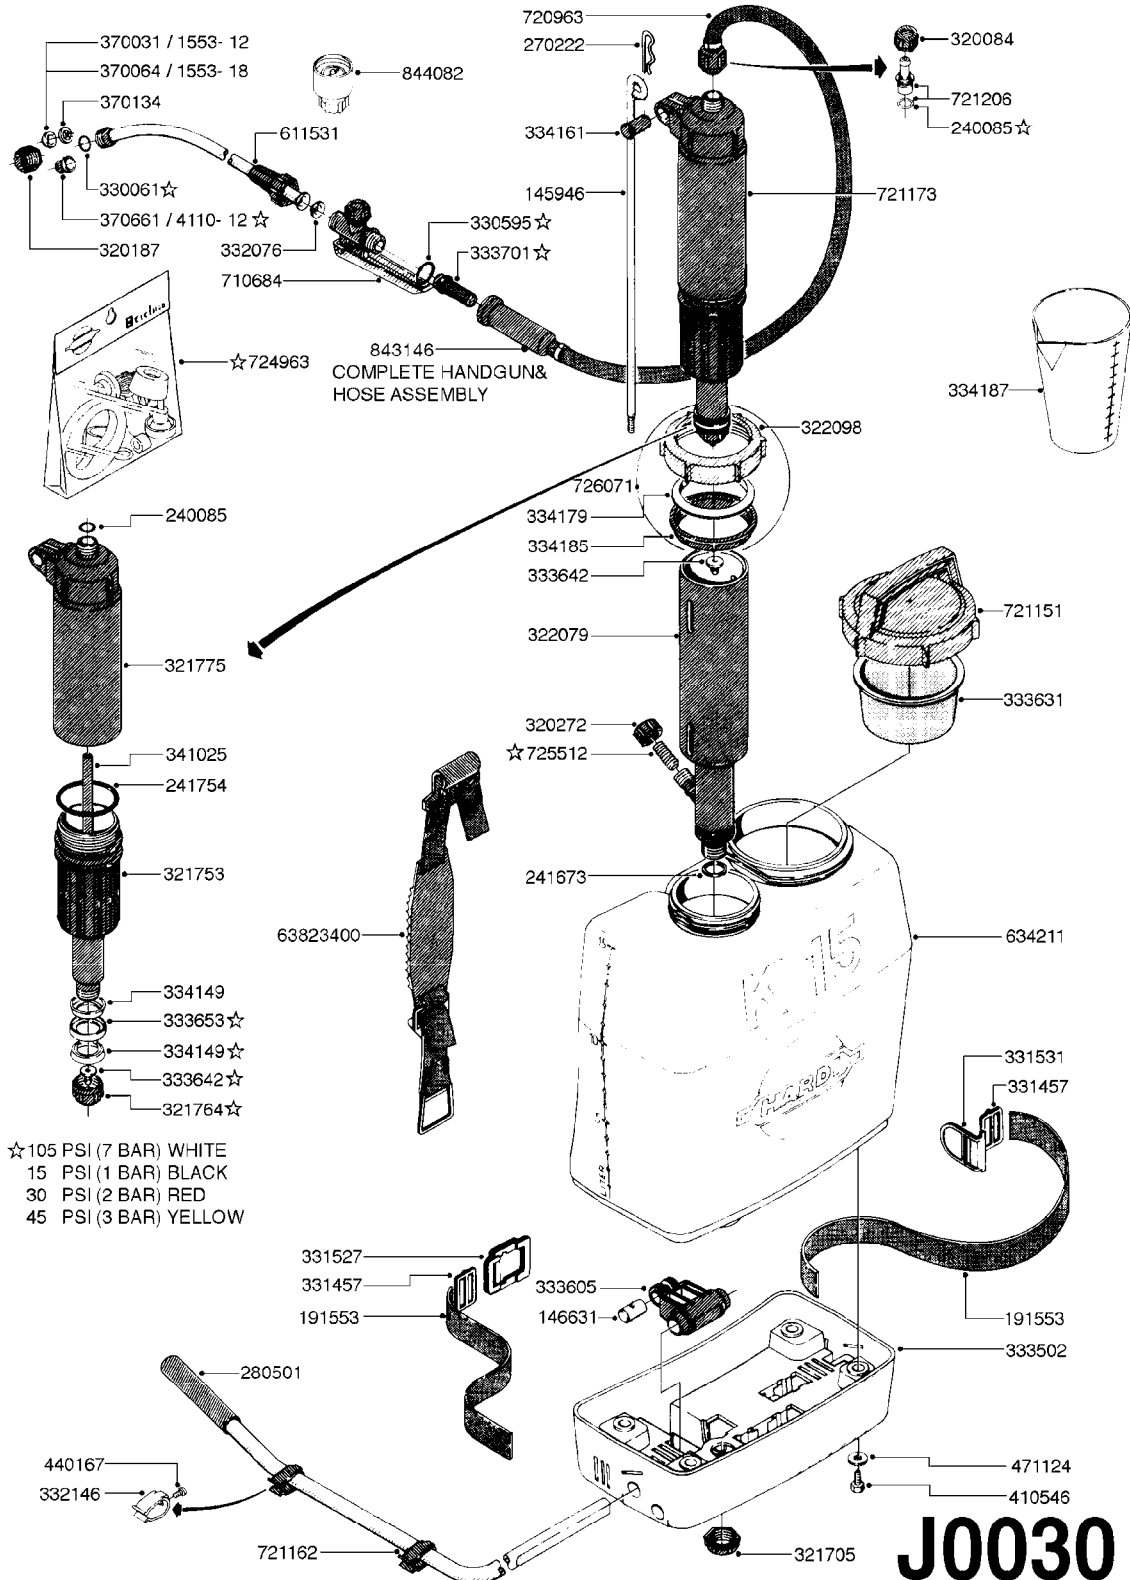

BACKPACK SPRAYER K-15
J0030-HIN, 01:01:16

Page 1
Date 05.08.2019 11:58

parts-n°	order qty	description
145946	1	PUMP ROD F. K15 BACKPACK
146631	1	SHAFT F.RY-2/K-15
191553	1	BODY STRAP 1.5 X 650 F.K15
240085	1	O-RING D13,1/8,3X02,4 NITRIL
241673	1	O-RING D22.1X1.6
241754	1	O-RING D59.5X3
270222	1	HAIR PIN DALAN 2020 BR, GALV.
280501	1	HANDLE
320084	1	FITT.DK NUT 1/2" BSP
320187	1	FITT.DK CAP 3/8" BSP BLACK
320272	1	FITT.DK CAPNUT 3/8" BSP
321705	1	NUT S 25 X 2
321753	1	SUCTION CHAMBER LOW.PART RY 15
321764	1	VALVE SEAT K15
321775	1	SUCTION CHAMB.UPPER PART K15
322079	1	PUMP CYLINDER K15
322098	1	SEALING RING FOR BY-PASS K15
330061	1	O-RING D16/D11X2,5
330595	1	O-RING D24.6/D20X2.1 -3/4"
331457	1	BUCKLE RY-2/K15
331527	1	BUCKLE F. RY15
331531	1	BUCKLE II FOR RY-2/K-15
332076	1	CONE INSERT F. ALUMINUM LANCE
332146	1	CLIP HOLDER FOR LANCE D12
333502	1	BOTTOM SHIELD K15
333605	1	FORK K15
333631	1	TANK BASKET K15
333642	1	VALVE FLAP K15
333653	1	GUIDE RING K15
333701	1	FILTER F.ALUMINUM LANCE
334149	1	PISTON SLEEVE
334161	1	SHAFT FOR K15
334179	1	SEALING RING K15
334185	1	GUIDE RING K15
334187	1	CUP 250ML
341025	1	SUCTION TUBE K15
370031	1	NOZZLE CONE JET 1553-12
370064	1	NOZZLE CONE JET 1553-18
370134	1	NOZZLE SWIRL 1554-GREY
370661	1	NOZZLE FLAT FAN 4110-12
410546	1	BOLT HEX M6X12 A2 SS DIN933
440167	1	SCREW NO.8 1/4"
471124	1	WASHER, M6, Ø18/ 6.4X 1.6, SS
611531	1	ALU-LANCE TUBE ASSEM. 700 LNCE
634211	1	TANK K15
63823400	1	STRAP SET K15
710684	1	VALVE ASSY. F. ALUMINUM LANCE
720963	1	HAND RIB WITH HOSE
721151	1	TANK LID CPL. K15
721162	1	PUMP ARM K15
721173	1	PUMP CHAMBER CPL. K15
721206	1	FITT.DK HB 5/16" F. K15
724963	1	KIT SPARE PART F. K15
725512	1	SPRING W/SEAT
726071	1	PUMP SEAL & BUSHING K15
843146	1	LANCE 700 MM ALU.F.5/16"HOSE
844082	1	GAUGE 1.5'BR REAR PSI140BAR10