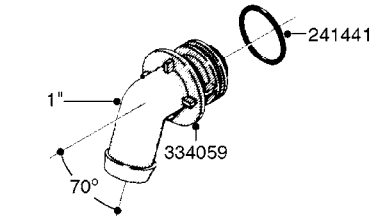

# Section L

Fittings

L

Page 0.1

Date 05.08.2019 12:00

main group	page-n°	date	description
Fittings	L0010-HIN L0020-HIN L0030-HIN L0040-HIN L0050-HIN L0060-HIN L0070-HIN L0080-HIN L0090-HIN L0100-HIN L0110-HIN L0120-HIN L0130-HIN L0140-HIN	01:01:16 01:01:16 01:01:16 01:01:16 01:01:16 01:01:16 13:09:17 12:09:17 01:01:16 21:06:18 13:09:17 01:01:16 01:01:16 01:01:16	FITTINGS-CAP NUTS & HOSE BARBS FITTINGS-T-PIECES,CAPS & ELBOWS FITTINGS - HEXAGON NIPPLES FITTINGS - NIPPLES & ELBOWS FITTINGS - HOSE CONNECTORS FITTINGS - BULKHEAD FITTINGS - S-40 FITTINGS - S-53 FITTINGS - S-56 & S-61 FITTINGS - S-67 FITTINGS - S-93 BULK HOSE HOSE CLAMPS FITTINGS - T25