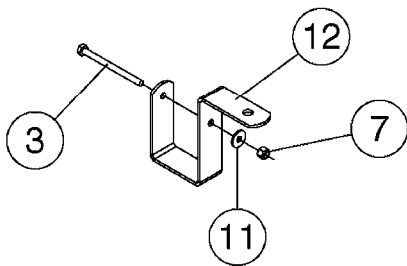

NORAC UC5 BOOM HEIGHT CONTROL
M0370-HIN, 16:10:18

Page 1
Date 05.08.2019 12:01

Pos.	parts-n°	order qty	description
1	26022703	1	CABLE, INTERFACE, TILT, NORAC UC5
2	26023503	1	CABLE UC5 INTERFACE MAIN AMP
3	26032600	1	CABLE UC5 NETWORK 14 AWG 10M
4	26043000	1	NORAC UC5 NETWORK 2 PIN PLUG
5	26043300	1	CABLE UC5 VALVE 2PIN/2PIN DT
6	26043400	1	NORAC UC5 CONTROLLER MODULE
7	26043500	1	NORAC UC5 VALVE MODULE
8	26043600	1	MODULE, INPUT, NORAC UC5
9	26043700	1	SENSOR, NORAC, UC5, ULTRASONIC
10	26043800	1	NORAC UC5 NETWORK COUPLER 2-WAY
11	26043900	1	NORAC UC5 NETWORK COUPLER 8-WAY
12	26044200	1	CABLE UC5 NETWORK 18 AWG 20M
13	26023803	1	NORAC UC5 ROLL SENSOR OLD STYLE NORAC P/N 43740
13	26044300	1	NORAC UC5 ROLL SENSOR NEW STYLE NORAC P/N 43741
14	26044400	1	NORAC UC5 - UC7 COUPLER 2-WAY/TERM.
15	26047100	1	CABLE UC5 NETWORK 14 AWG 1M
16	26049900	1	CABLE UC5 NETWORK 14 AWG 3M
17	26057900	1	UC5 NETWORK 6 PIN PLUG
18	26058000	1	NORAC UC5 NETWORK 12-PIN PLUG
19	26084700	1	MESH KIT ULTRASONIC SENSOR FOR 2018 AND NEWER SENSORS
19	28098003	1	MESH AND CLIP KIT, NORAC FOR PRE-2018 SENSORS
20	28050303	1	NORAC RUBBER TOP&BOLT F.SENSOR DIA.30MMX30MMX8MM
21	28055503	1	NORAC VALVE MOUNTING HARDWARE
22	28086600	1	FOAM DISC F. SENSOR NORAC
23	78216100	1	NORAC VALVE BLOCK COMP, DEUTSCH CON.

M0375