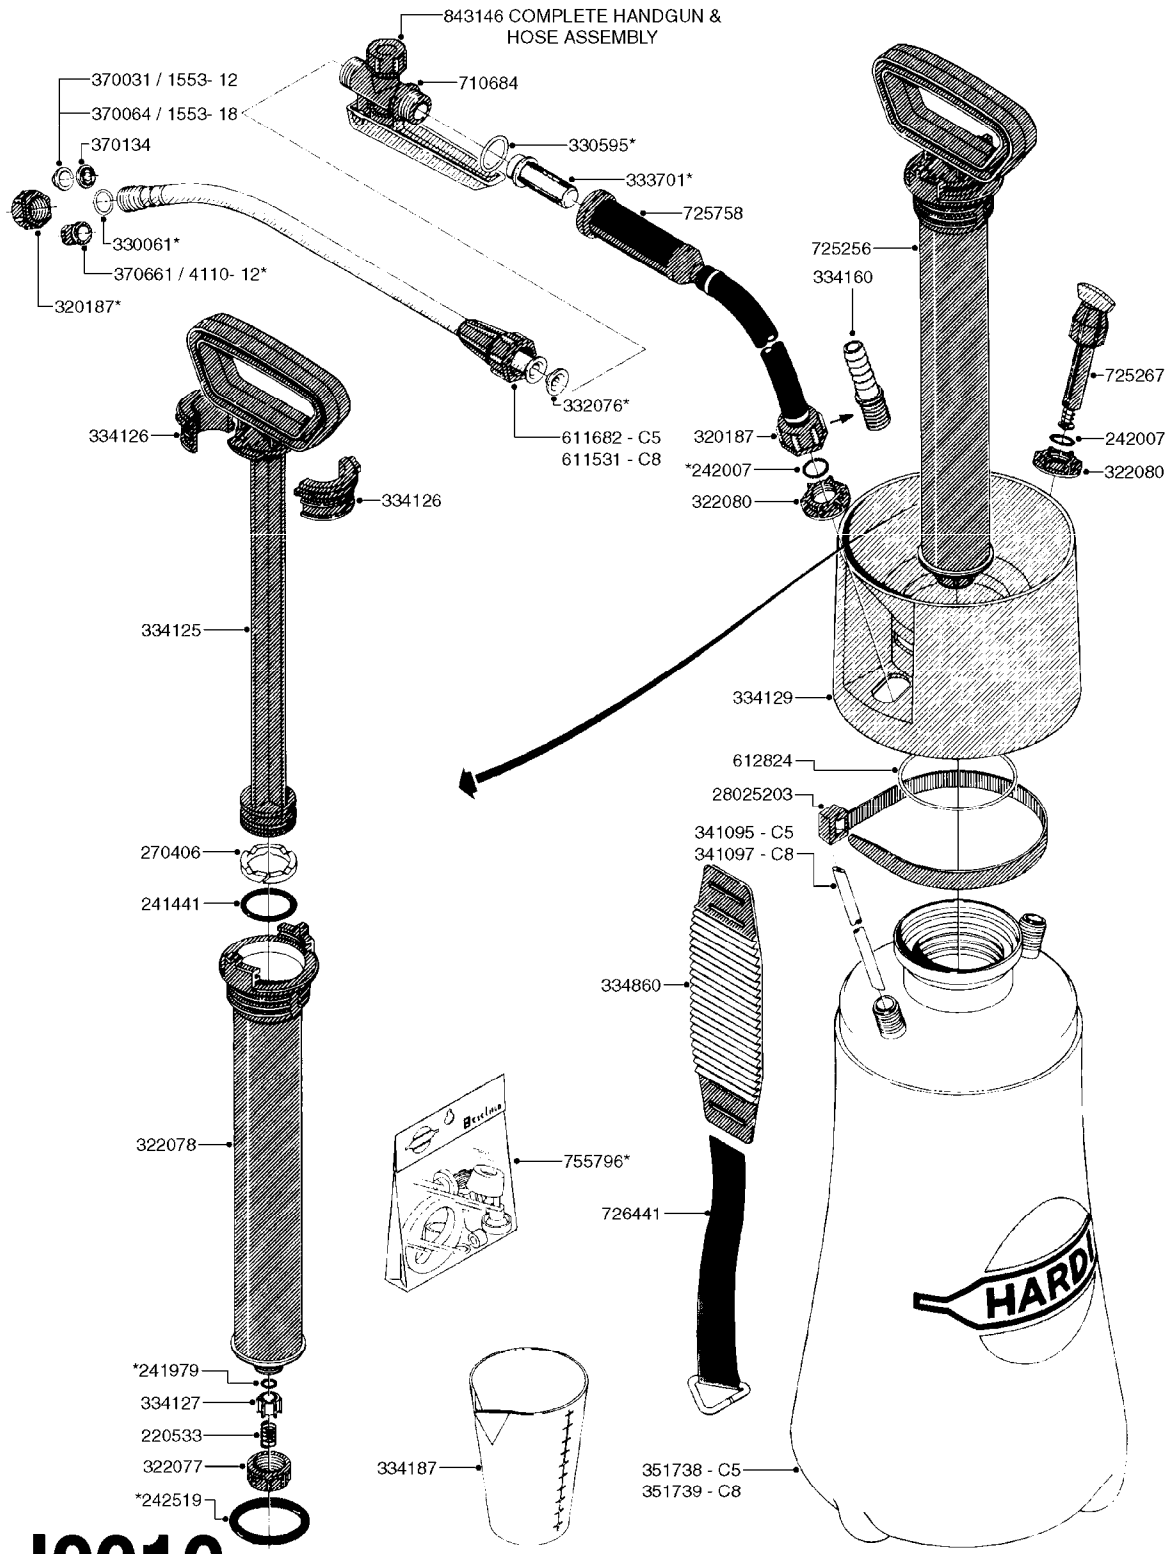

## Section J

Hand-operated  
Sprayers

main group	page-n°	date	description
Hand-operated Sprayers	J0010-HIN	01:01:16	HAND HELD SPRAYER C5/8 PRE 04
	J0020-HIN	01:01:16	HAND HELD SPRAYER C5/8 POST 04
	J0030-HIN	01:01:16	BACKPACK SPRAYER K-15
	J0040-HIN	01:01:16	BACKPACK SPRAYER BP 15/20
	J0050-HIN	01:01:16	SPRAY WAND FOR HAND HELD SPRYR
	J0060-HIN	01:01:16	HAND GUN F.HAND-HELD SPRAYER
	J0070-HIN	09:06:16	TRIGGER VALVE ASSEMBLY '00
	J0080-HIN	01:01:16	SPRY SHIELDS FOR HND-HLD SPRYR
	J0090-HIN	01:01:16	SPRY SHIELDS F.HND-HLD SPRY 01
	J0100-HIN	01:01:16	SPRAY BOOM FOR HAND-HELD SPRYR
	J0110-HIN	01:01:16	SPRAY BOOM 2,3,4 NOZZLES '01
	J0120-HIN	01:01:16	TELESCOPIC SPRAY WAND
	J0130-HIN	01:01:16	HAND HELD SPRAYER P1.5
	J0140-HIN	16:11:17	HAND HELD SPRAYER P6/P8
	J0150-HIN	01:01:16	SPRAY WAND