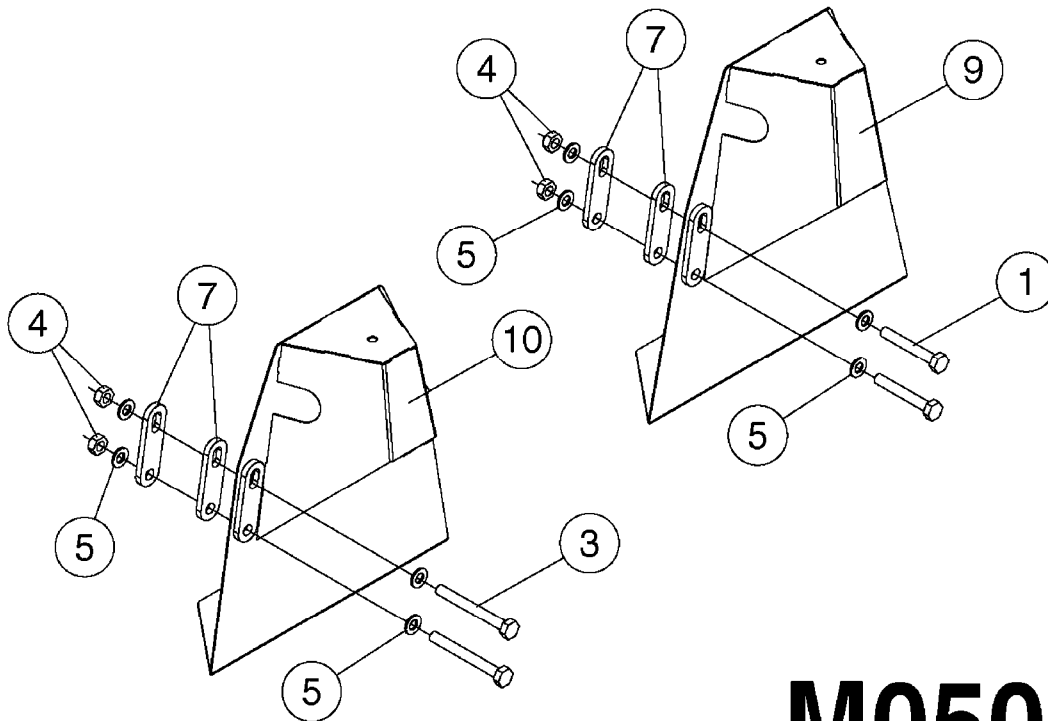

# M0490

NORAC UC7 BOOM HEIGHT CONTROL  
M0490-HIN, 13:03:19

Page 1

Date 05.08.2019 12:01

Pos.	parts-n°	order qty	description
1	26043700	1	SENSOR, NORAC, UC5, ULTRASONIC
2	26043900	1	NORAC UC5 NETWORK COUPLER 8-WAY
3	26044000	1	CABLE UC5 NETWORK 18 AWG 10M WITH SEVERE TERRAIN
4	26044100	1	NORAC UC5 NETWRK COUPLER 3-WAY
5	26044200	1	CABLE UC5 NETWORK 18 AWG 20M WITHOUT SEVERE TERRAIN
6	26044400	1	NORAC UC5 - UC7 COUPLER 2-WAY/TERM.
7	26047100	1	CABLE UC5 NETWORK 14 AWG 1M
8	26049900	1	CABLE UC5 NETWORK 14 AWG 3M
9	26057900	1	UC5 NETWORK 6 PIN PLUG
10	26071500	1	UC7. HCM1 MODULE
11	26071600	1	UC7. ULTRASONIC MAX SENSOR
12	26071800	1	UC7. CANBUS REPEATER
13	26071900	1	UC7. CABLE INTERFACE DAH09
14	26072200	1	UC7. 0.5 METER CABLE
15	26084700	1	MESH KIT ULTRASONIC SENSOR FOR 2018 AND NEWER SENSORS
15	28098003	1	MESH AND CLIP KIT, NORAC FOR PRE-2018 SENSORS
16	28050303	1	NORAC RUBBER TOP&BOLT F.SENSOR DIA.30MMX30MMX8MM
17	28055503	1	NORAC VALVE MOUNTING HARDWARE
18	28086600	1	FOAM DISC F. SENSOR NORAC
19	28097803	1	MOUNTING CLIP HCM1 MODULE
20	78216100	1	NORAC VALVE BLOCK COMP, DEUTSCH CON.