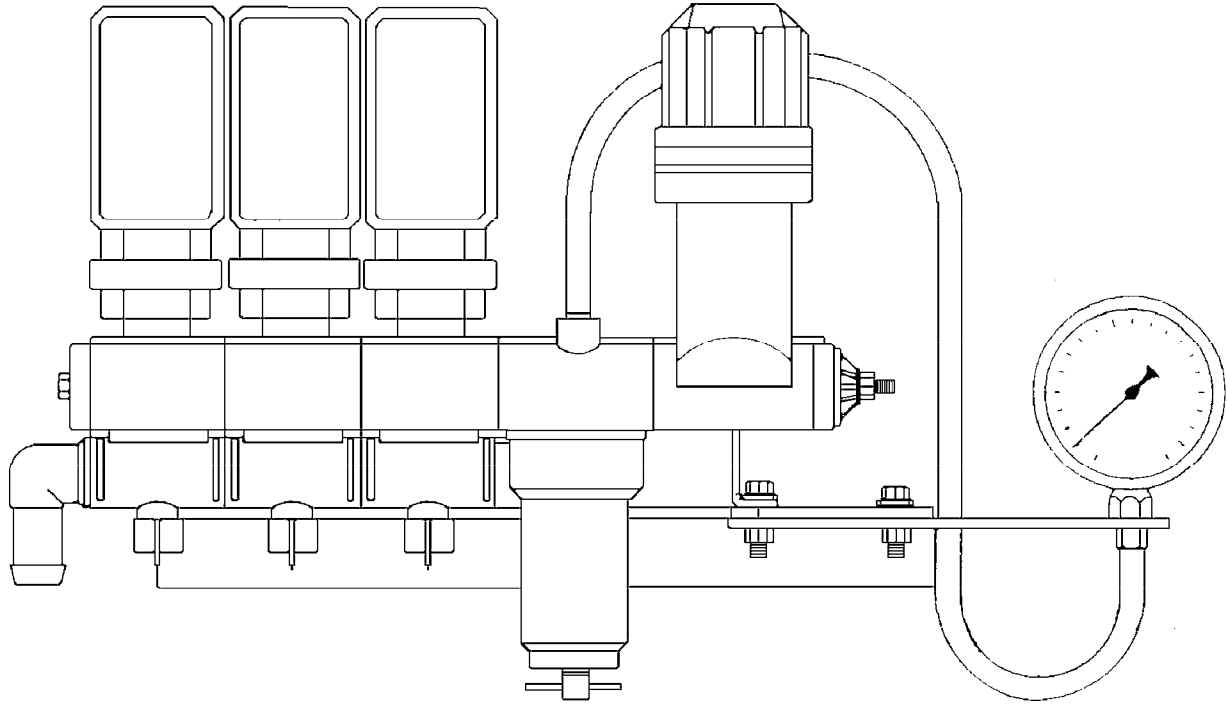

COMPLETE ASSEMBLIES
WHOLEGOODS ITEMS

70043903 - COMPLETE ASSEMBLY

K0680

REMOTE GAUGE-ESC SPRAYERS-4"
K0680-HIN, 01:01:16

Page 1
Date 05.08.2019 12:00

parts-n°	order qty	description
145632	1	FITT.DK HB 1/4' BRASS F.GUAGE
146210	1	NUT 1/4'BSP BRASS
282391	1	CLAMP HOSE CRIMP 5/16'
320972	1	FITT.DK HB 5/16'- 1/4' BSP
330396	1	O-RING D11.2/D6.6X3.2
421046	1	BOLT HEX M8X25/25 A2 SS DIN933
460143	1	SELF LOCK NUT M8 SST A2 DIN985
927268	1	HOSE BLUE PVC X 1/4 X 0012"
10028603	1	WASHER LOCK 5/16'
10428003	1	BKT. FOR ESC GAUGE KIT
28026103	1	GAUGE 200PSI/BR,4",1/4"BSP-BTM
70043903	1	*GAUGE KIT,4" OP UNIT INFEILD