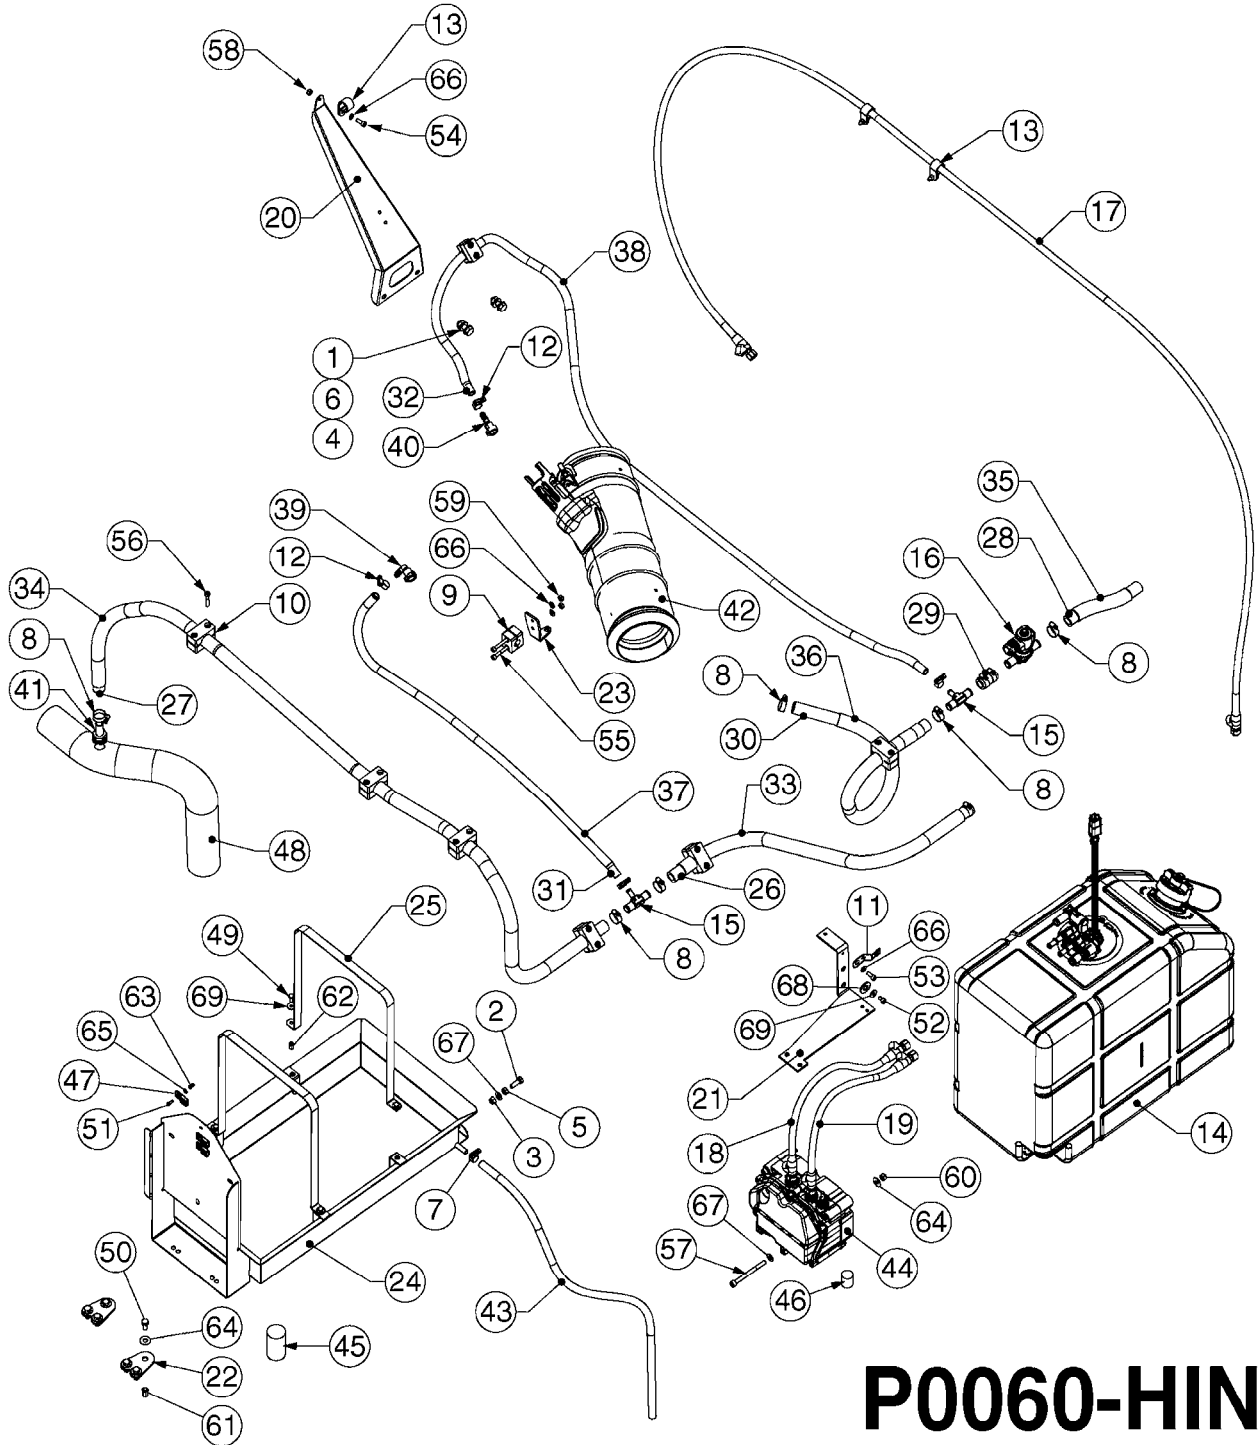

**P0060-HIN**

DEF CIRCUIT - RUBICON  
P0060-HIN, 07:06:18

Page 1  
Date 05.08.2019 12:02

Pos.	parts-n°	order qty	description
1	421002	1	BOLT HEX 8.8 DEL M10X30 FT DIN933
2	421046	1	BOLT HEX M8X25/25 A2 SS DIN933
3	460143	1	SELF LOCK NUT M8 SST A2 DIN985
4	460423	1	NUT HEX M10X1.50 LOCK DIN985A2 SS
5	460817	1	NUT HEX M8 STAINLESS DIN 934
6	471122	1	WASHER, M10, Ø20/10.5X 2.0, SS
7	28029803	1	CLAMP HOSE GEAR P1/2" 6708
8	28030003	1	CLAMP HOSE GEAR P1" 6716
9	MA045974000	1	HYDAC HOSE HOLDER Ø16
10	MA161962000	1	HOSE HOLDER Ø28
11	MA176635000	1	MOUNTING CLIP DEUTSCH
12	MA236620000	1	CLAMP, GEAR, SS, BX8 08/16
13	MA238745000	1	CABLE HOLDER D20
14	MA242843000	1	TANK ASSY-DEL, 15 GALLON
15	MA242847000	1	TEE FITTING, BRASS
16	MA242848000	1	COOLANT CONTROL VALVE 12V 5/8" B
17	MA242850000	1	ADBLUE PRESSURE HOSE
18	MA242851000	1	ADBLUE SUCTION HOSE
19	MA242852000	1	ADBLUE RETURN HOSE
20	MA242854000	1	FRONT SUPPORT DEF MODULE
21	MA242857000	1	ELECTRIC VALVE SUPPORT / REV A
22	MA242858000	1	MOUNTING PLATE ADBLUE
23	MA242859000	1	ENGINE MT. PLATE ADBLUE
24	MA242860000	1	TANK SUPPORT (ADBLUE) / REV.:A
25	MA242861000	1	TANK STRAP (ADBLUE)
26	MA242862000	1	HOSE NO. 1 (ADBLUE GLYCOL)
27	MA242863000	1	HOSE NO. 2 (ADBLUE GLYCOL)
28	MA242864000	1	HOSE NO. 3 (ADBLUE GLYCOL)
29	MA242865000	1	HOSE NO. 4 (ADBLUE GLYCOL)
30	MA242866000	1	HOSE NO. 5 (ADBLUE GLYCOL)
31	MA242867000	1	HOSE NO. 6 (ADBLUE GLYCOL)
32	MA242868000	1	PIPE NO. 7 (ADBLUE GLYCOL)
33	MA242870000	1	SHEATH (HOSE NO. 1)
34	MA242871000	1	SHEATH (HOSE NO. 2)
35	MA242872000	1	SHEATH (HOSE NO. 3)
36	MA242873000	1	SHEATH (HOSE NO. 5)
37	MA242874000	1	SHEATH (HOSE NO. 6)
38	MA242875000	1	SHEATH (HOSE NO. 7)
39	MA242884000	1	90° CONNECTOR
40	MA242885000	1	0° CONNECTOR
41	MA242888000	1	HOSE BULKHEAD Ø16 (AFLEX P164235)
42	MA242891000	1	ADBLUE INJECTION LINE (CUMMINS)
43	MA242897000	1	OVERFLOW HOSE
44	MA242898000	1	DOSING PUMP (CUMMINS)
45	MA242916000	1	ADBLUE TANK FILTER 40 MICRON
46	MA242917000	1	ADBLUE T4 PUMP FILTER
47	MA243432000	1	DEUTSCH CONNECTOR BRACKET
48	MA516001030	1	WATER HOSE INTØ60
49	MA701001046	1	BOLT HEX M6X16 A2 933
50	MA701001071	1	BOLT HEX M8X20 A2 933
51	MA701003018	1	BOLT M4X12 ALLEN A2 912
52	MA701003052	1	BOLT M6X10 ALLEN A2 912
53	MA701003058	1	BOLT M6X16 ALLEN A2 912
54	MA701003061	1	SCREW SHC M6X20 A2 912
55	MA701003071	1	BOLT CHC M6X40 ALLEN 8.8 912
56	MA701003167	1	BOLT CHC M6X35 ALLEN EF A2 912
57	MA701003286	1	BOLT M8X90 ALLEN A2 912
58	MA702002015	1	NUT HEX M6 A2 934
59	MA702008011	1	AUTO LOCKNUT M6 AC8 ZB 986
60	MA702008016	1	LOCKNUT M8 A2 985
61	MA702017011	1	RIVET NUT M8