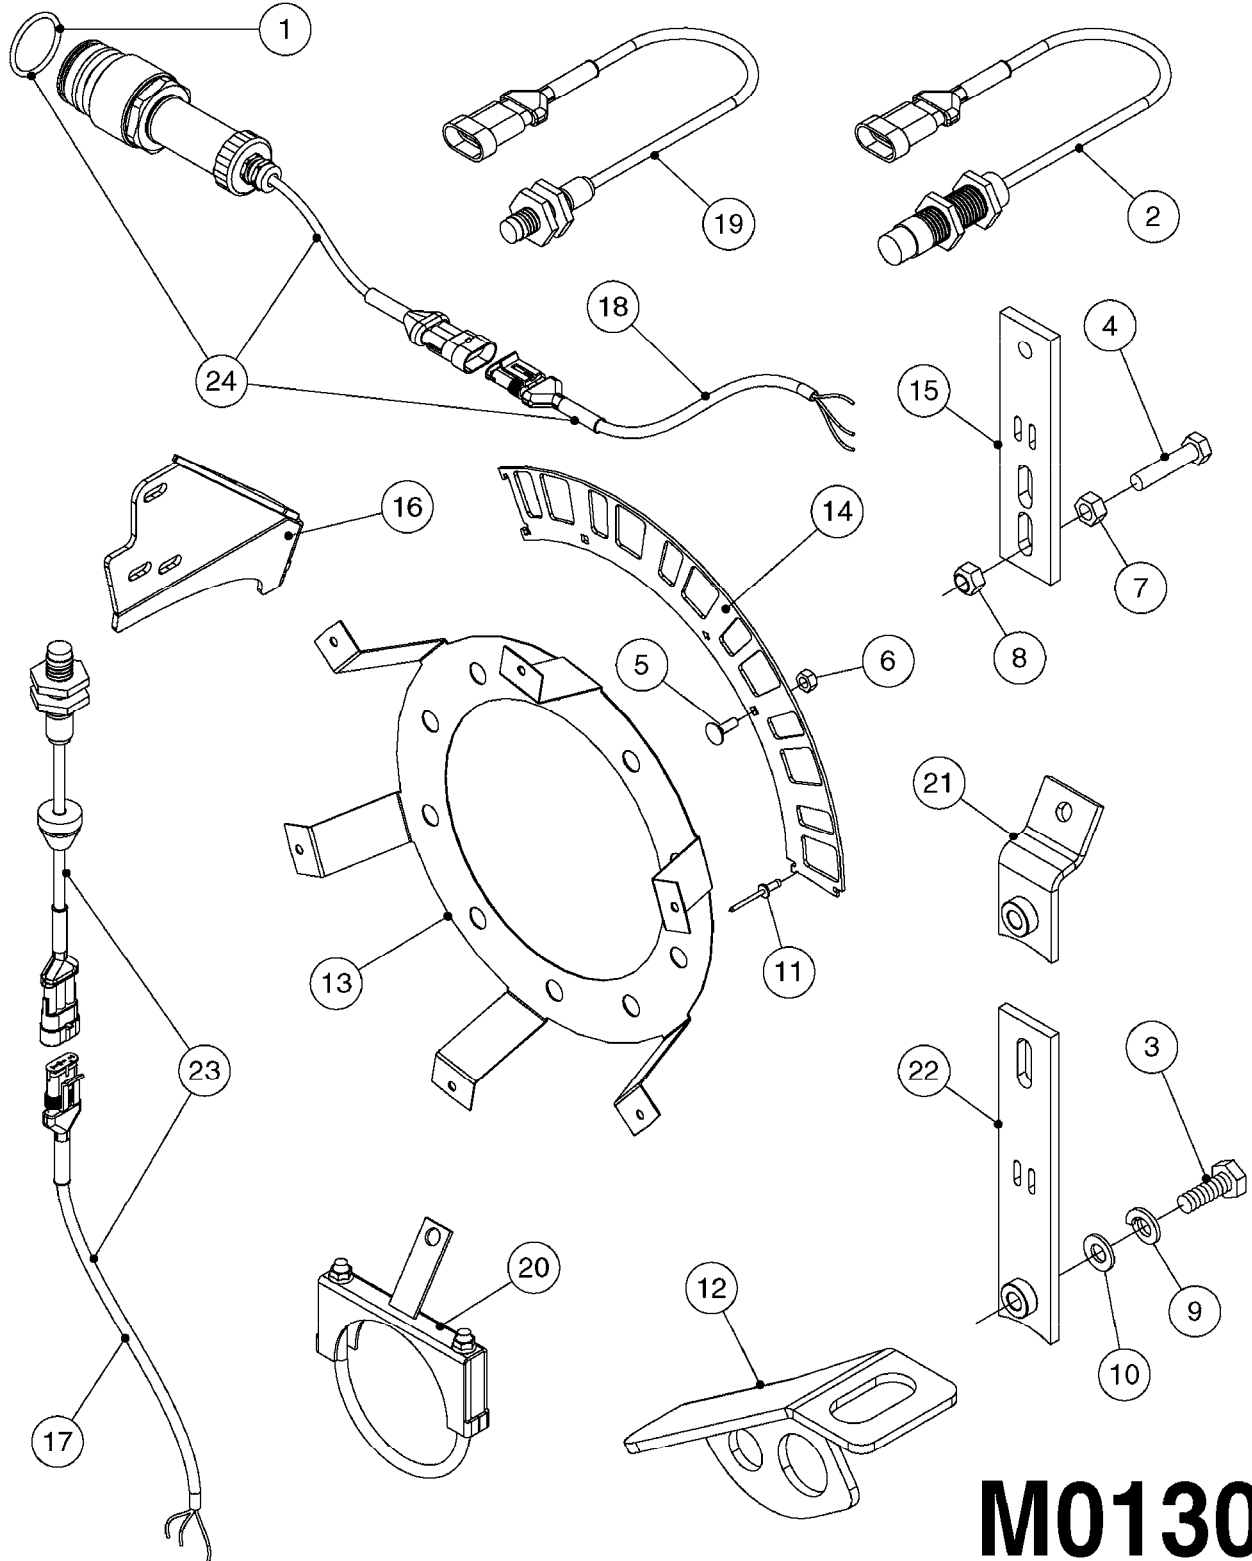

M0130

COMMON SENSORS AND BRACKETS
M0130-HIN, 12:12:16

Page 1

Date 05.08.2019 12:01

Pos.	parts-n°	order qty	description
1	242354	1	O-RING D32.2X3.0 VITON
2	285855	1	SENSOR INDUCTIVE M18 W/WIRE
3	430286	1	BOLT HEX 8.8 DEL M12X30 FT
4	430870	1	BOLT HEX 8.8 DEL M12X55 FT
5	440695	1	BOLT CARRIAGE M8X25
6	460143	1	SELF LOCK NUT M8 SST A2 DIN985
7	460386	1	NUT HEX M12X1.75
8	460703	1	NUT HEX M12X1.75 LOCK DIN985A2 SS
9	470466	1	WASHER D21.1/D12.2X2.5 LOCK
10	471127	1	WASHER Z12N 13X24X2.5 RST
11	480804	1	RIVET Ø4.8x14.5
12	16020300	1	BRACKET FOR SPEED SENSOR
13	16094703	1	WHEEL SENSOR MT BKT
13	16182403	1	BRACKET, SPEED RING, PRESIDIO
14	16138203	1	SPEED SENSOR RING NCM 2009 1/3
15	16138403	1	PLATE F. SPEED SENSOR
16	16182303	1	BRACKET, SPEED SENSOR, PR
17	26006100	1	CABLE L = 5.00M, AMP, MALE, 3P
18	26007100	1	CABLE L = 9.00M, AMP, MALE, 3P
19	28047500	1	INDUCTIV SENSOR M12 L1M
20	61000603	1	SPEED SNS MNT CLAMP F/DLS 4.5"
21	61010703	1	SPEED SENSOR BKT NCM NON-S OLD
22	61015803	1	SPEED SENSOR BKT NCM 2010
23	72050100	1	TWIN RPM SENSOR HN
24	72534000	1	TANK LEVEL ELEC SENSOR KIT 9M