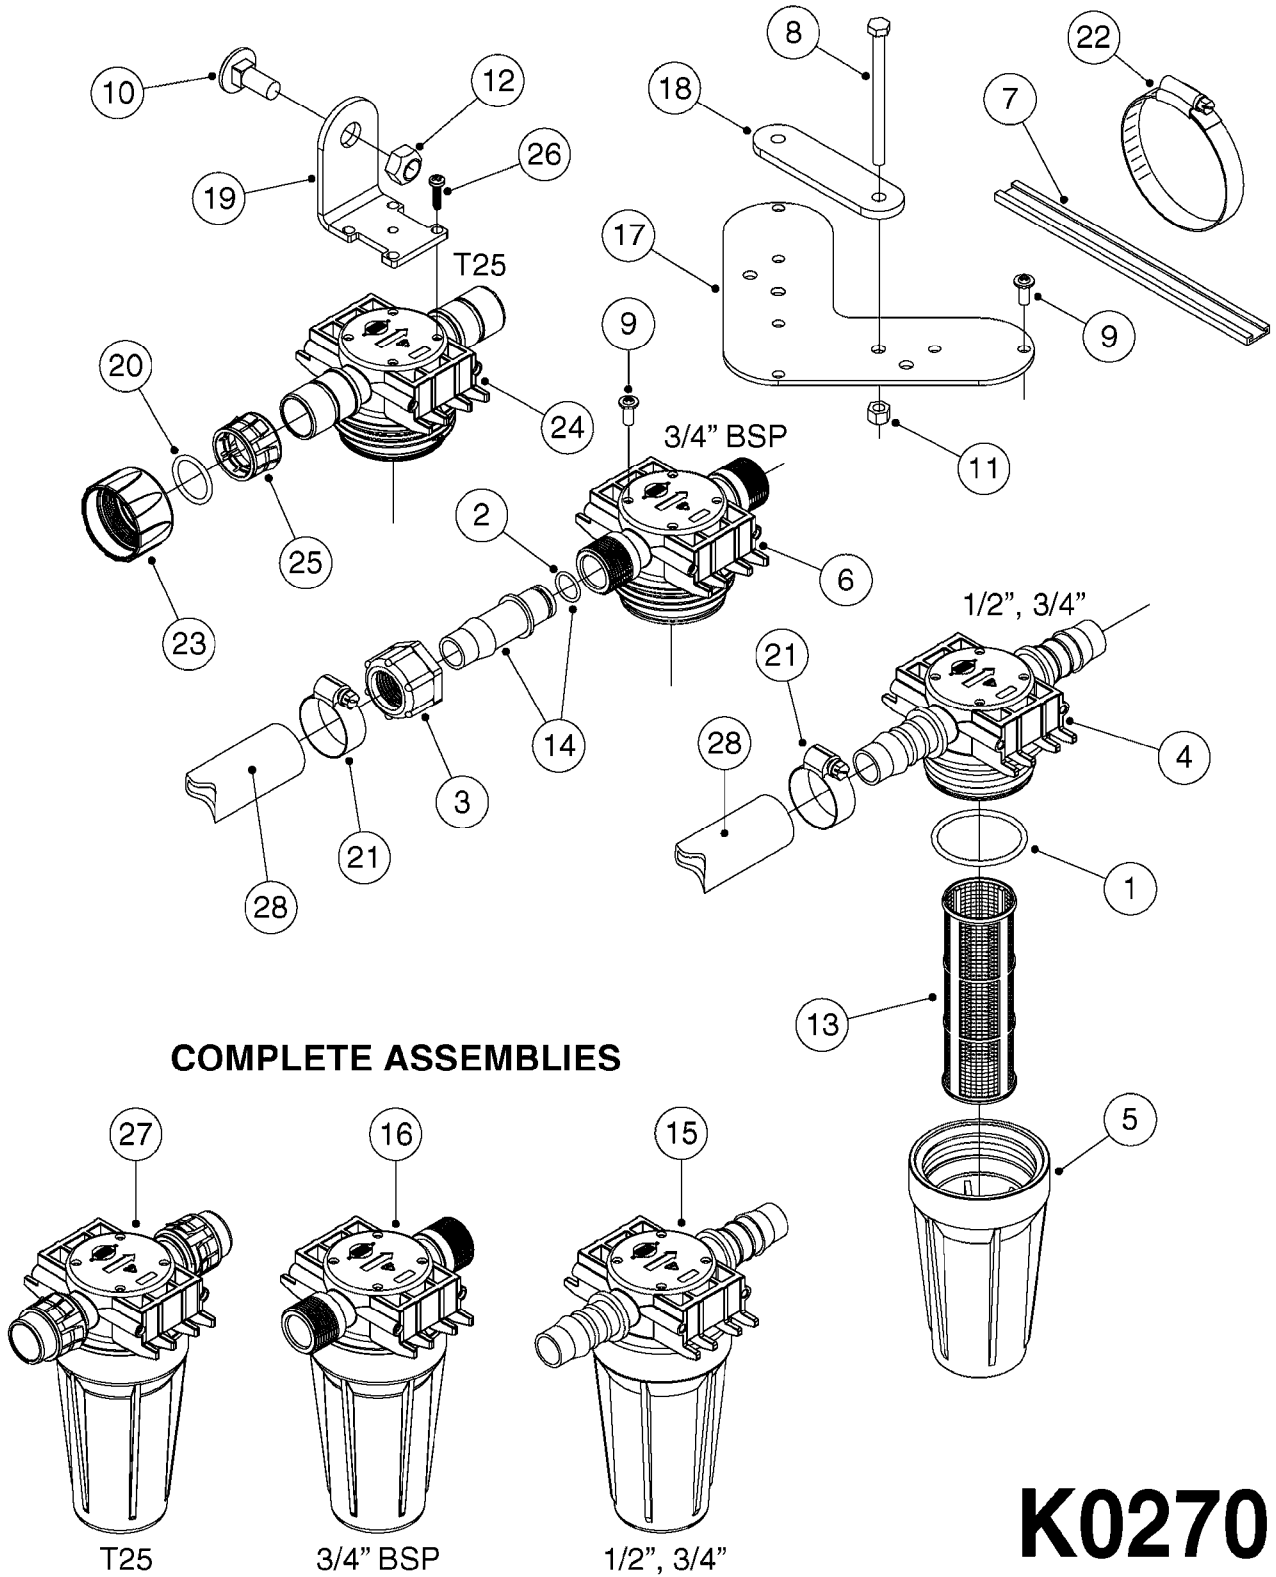

FILTER ASSEMBLIES-IN LINE
K0270-HIN, 28:09:16

Page 1
Date 05.08.2019 11:59

Pos.	parts-n°	order qty	description
1	240925	1	O-RING D49.5X3 NITRIL
2	242594	1	O-RING D14 X 1.78 SCH.70-EPDM
3	320283	1	FITT.DK NUT 3/4"BSP
4	322241	1	FILTER HOUSING W.3/4' BARBS
4	322249	1	FILTER HOUSING W.1/2' BARBS
5	322242	1	FILTER BOWL / IN-LINE
6	322250	1	FILTER HOUSING W.3/4"BSP THRD
7	341291	1	RUBBER HOSE CLAMP COVER 130MM
7	341292	1	RUBBER HOSE CLAMP COVER 180MM
8	410605	1	BOLT HEX 8.8 DEL M6X80
9	440673	1	SCREW F.PLASTIC 5X12 SS
10	440737	1	BOLT CARRIAGE M10x25 SS
11	460261	1	NUT HEX M6X1.00 LOCK DIN985 A2 SS
12	460423	1	NUT HEX M10X1.50 LOCK DIN985A2 SS
13	615443	1	FILTER ELEM.50 MESH BLUE
13	615444	1	FILTER ELEM.80 MESH RED
13	615445	1	FILTER ELEM.100 MESH YELLOW
14	716236	1	FITT.DK HB 1/2" ASSY. F. 3/4"
14	724621	1	FITT.DK HB 3/4"ASSY F.3/4" NUT
15	845205	1	FILTER IN-LINE 1/2' 50 MESH
15	845208	1	FILTER IN-LINE 3/4' 50 MESH
15	845209	1	FILTER IN-LINE 3/4' 80 MESH
15	845210	1	FILTER IN-LINE 3/4" 100 MESH
16	845218	1	FILTER IN-LINE 3/4'50 MESH OML
16	845219	1	FILTER IN-LINE 3/4'80 MESH OML
17	16022203	1	PLATE 3.0 X 55 X 196
18	16022403	1	BRACKET 60MM TUBE
19	16321500	1	LINE FILTER BRACKET, TDZ/DDZ
20	24263000	1	O-RING Ø24.4 X 3.1 NITRIL SH70
21	28029903	1	CLAMP HOSE GEAR P3/4"-S1" 6712
22	28047103	1	CLAMP HOSE GEAR 50 X 50 6740
22	28047203	1	CLAMP HOSE GEAR 60 X 80 6756
23	32239700	1	FITT.DK NUT T25
24	32239800	1	FITT.DK IN-LINE FILTER TOP T25
25	33515500	1	FITT.DK NUT LOCK RING T25
26	44076200	1	SCREW WN5451 5X16 SS TORX
27	72700600	1	FILTER IN-LINE 80 MESH, T25
28	92702103	1	HOSE R X1/2" X300PSI WP X0012"
28	92703203	1	HOSE R X3/4" X300PSI WP X0012"