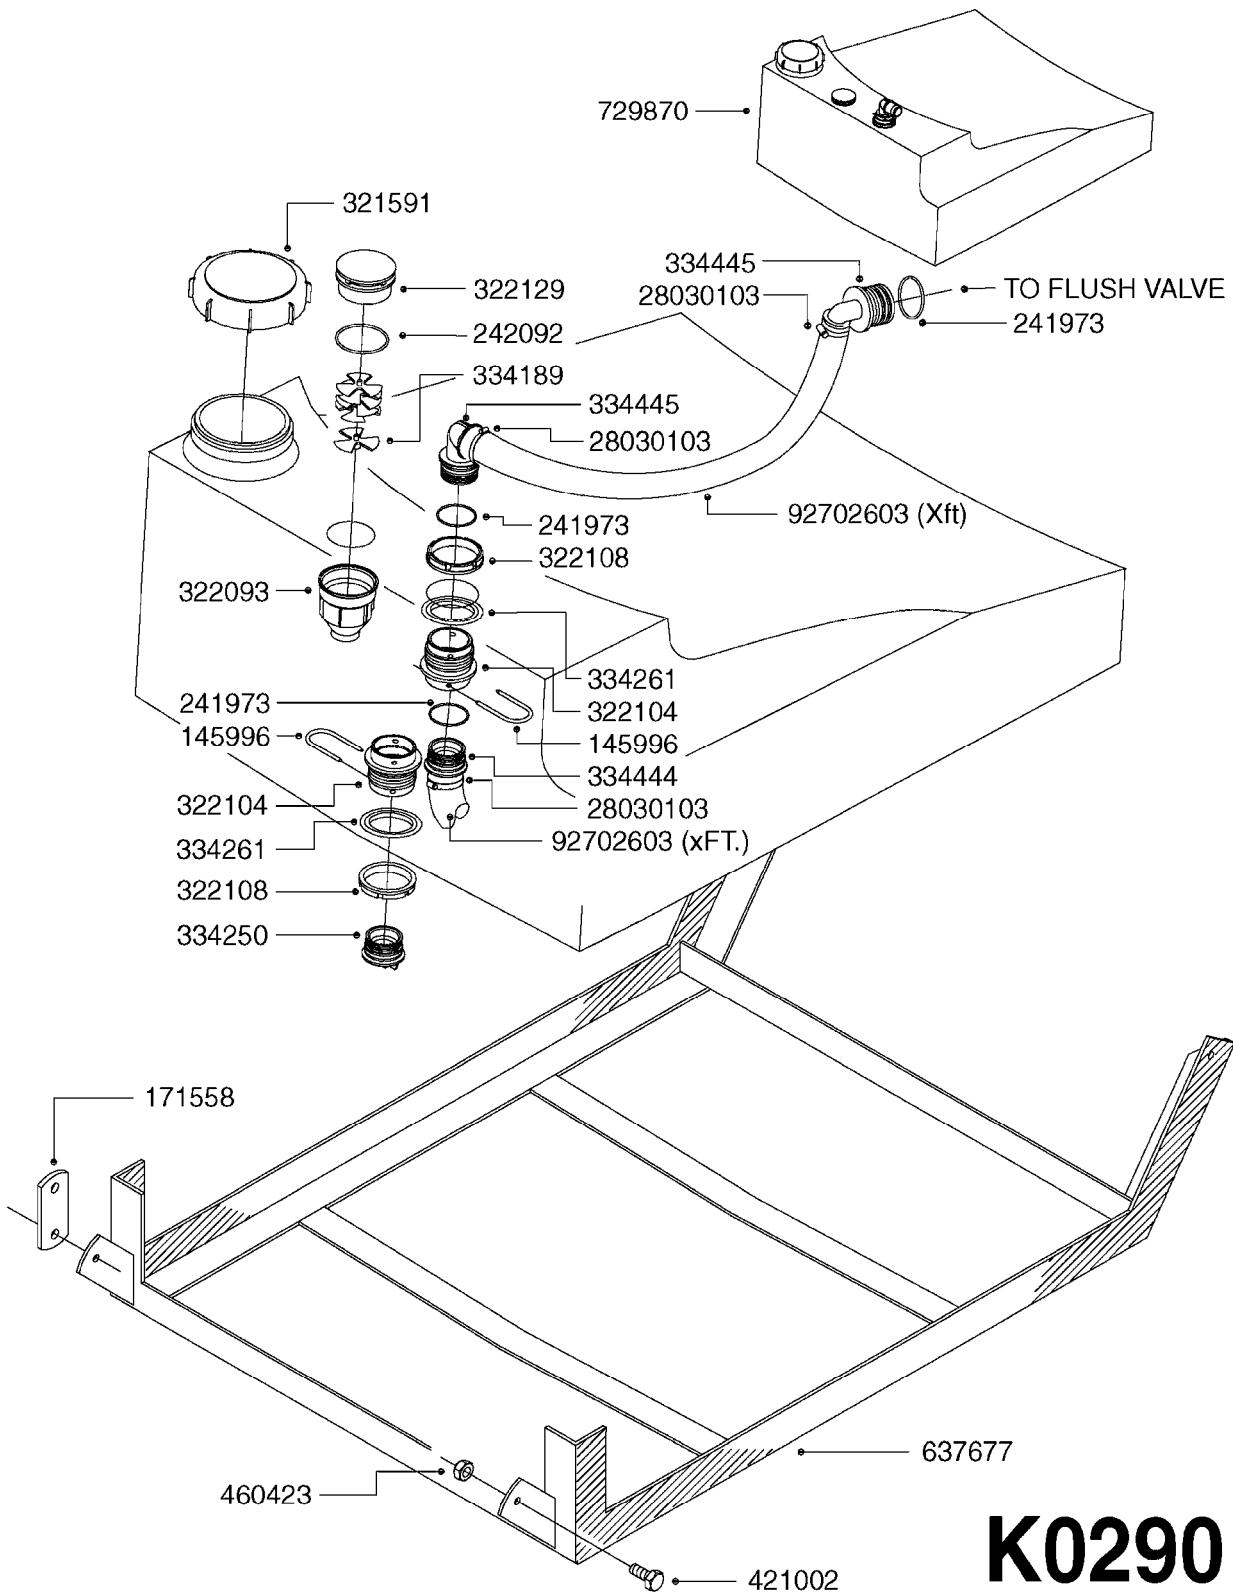

K0290

FLUSH SYSTEM TANKMOUNT CM750
K0290-HIN, 01:01:16

Page 1
Date 05.08.2019 11:59

parts-n°	order qty	description
145996	1	FITT.DK S-67 FORK
171558	1	PLATE 6X92X40
241973	1	O-RING Ø3 X 44.2 70 SHORES NITRIL
242092	1	O-RING D69.5X3
321591	1	LID 150MM NAV TK & FOAM MARKER
322093	1	HOUSING F.TANK VENT
322104	1	FITT.DK S-67 BULKHEAD
322108	1	FITT.DK S-67 BULKHEAD NUT
322129	1	LID F. TANK VENT ASSY.
334189	1	LIQUID SHIELD F. TANK VENT
334250	1	FITT.DK S-67 PLUG
334261	1	GASKET F. S-67 BULKHEAD
334444	1	FITT.DK S-67 STR.1-1/2" PVC
334445	1	FITT.DK S-67 ELB.1-1/2"
421002	1	BOLT HEX 8.8 DEL M10X30 FT DIN933
460423	1	NUT HEX M10X1.50 LOCK DIN985A2 SS
637677	1	FLUSH TANK MOUNT BRACKET CM750
729870	1	TANK F. FLUSH SYS. 70G CM750
28030103	1	CLAMP HOSE GEAR P5/4-S1.5"6724
92702603	1	HOSE PVC SUCT GRAY 1-1/2"