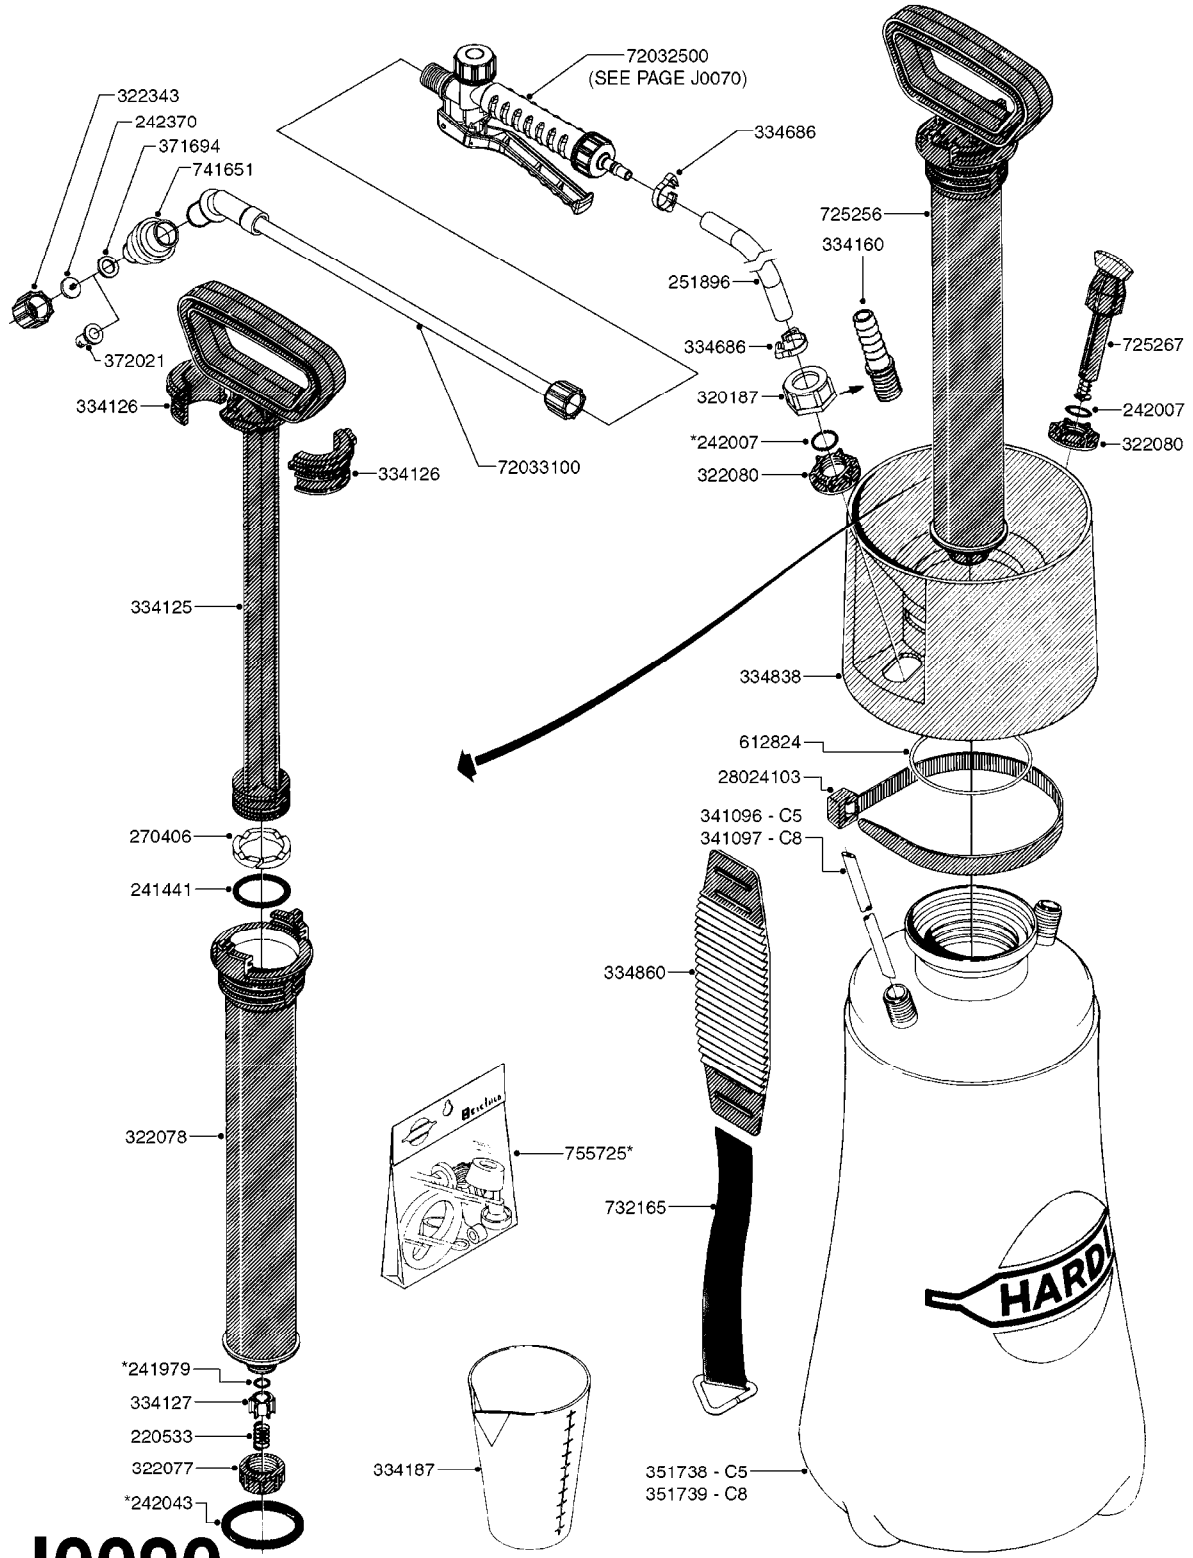

**J0010**

HAND HELD SPRAYER C5/8 PRE 04  
J0010-HIN, 01:01:16

Page 1

Date 05.08.2019 11:58

parts-n°	order qty	description
220533	1	SPRING PRESSURE 9.1X15
241441	1	O-RING D29.3X3
241979	1	O-RING 6.6 X 6.6
242007	1	O-RING D9.1X1.6
242519	1	O-RING 49.2 X 5.7 - VITON
270406	1	RING FELT
320187	1	FITT.DK CAP 3/8" BSP BLACK
322077	1	UNION NUT FOR PUMP CYLINDER
322078	1	PUMP CYLINDER
322080	1	NUT 3/8' BSP (FINGER)
330061	1	O-RING D16/D11X2,5
330595	1	O-RING D24.6/D20X2.1 -3/4"
332076	1	CONE INSERT F. ALUMINUM LANCE
333701	1	FILTER F.ALUMINUM LANCE
334125	1	PUMP HANDLE F. COMP.SPRAYER
334126	1	GUIDE BUSHING HALF
334127	1	CONE FOR PUMP
334129	1	TANK COVER C5/C8
334160	1	HOSE PIPE BRANCH 5/16'
334187	1	CUP 250ML
334860	1	SHOULDER PAD
341096	1	SUCTION HOSE D7 X 450 C5
341097	1	SUCTION HOSE D7 X 560 C8
351738	1	TANK 5 L F. C5 SPRAYER
351739	1	TANK 8 L F. C8 SPRAYER
370031	1	NOZZLE CONE JET 1553-12
370064	1	NOZZLE CONE JET 1553-18
370134	1	NOZZLE SWIRL 1554-GREY
370661	1	NOZZLE FLAT FAN 4110-12
611531	1	ALU-LANCE TUBE ASSEM. 700 LNCE
611682	1	ALU-LANCE TUBE ASSEMBLED 500 M
612824	1	GASKET FOR TANK COVER C5/C8
710684	1	VALVE ASSY. F. ALUMINUM LANCE
725256	1	PUMP F.C5/C8 COMP.SPRAYER
725267	1	SAFETY VALVE F.COMP.SPRAYERS
725758	1	HOSE ASSY. F. C5/C8
725796	1	KIT SPARE PARTS F. 5+8
726441	1	SHOULDER STRAP F.COMP. SPRAYER
843146	1	LANCE 700 MM ALU.F.5/16'HOSE
28025203	1	TIE STRAP L=23" x W=1/2"