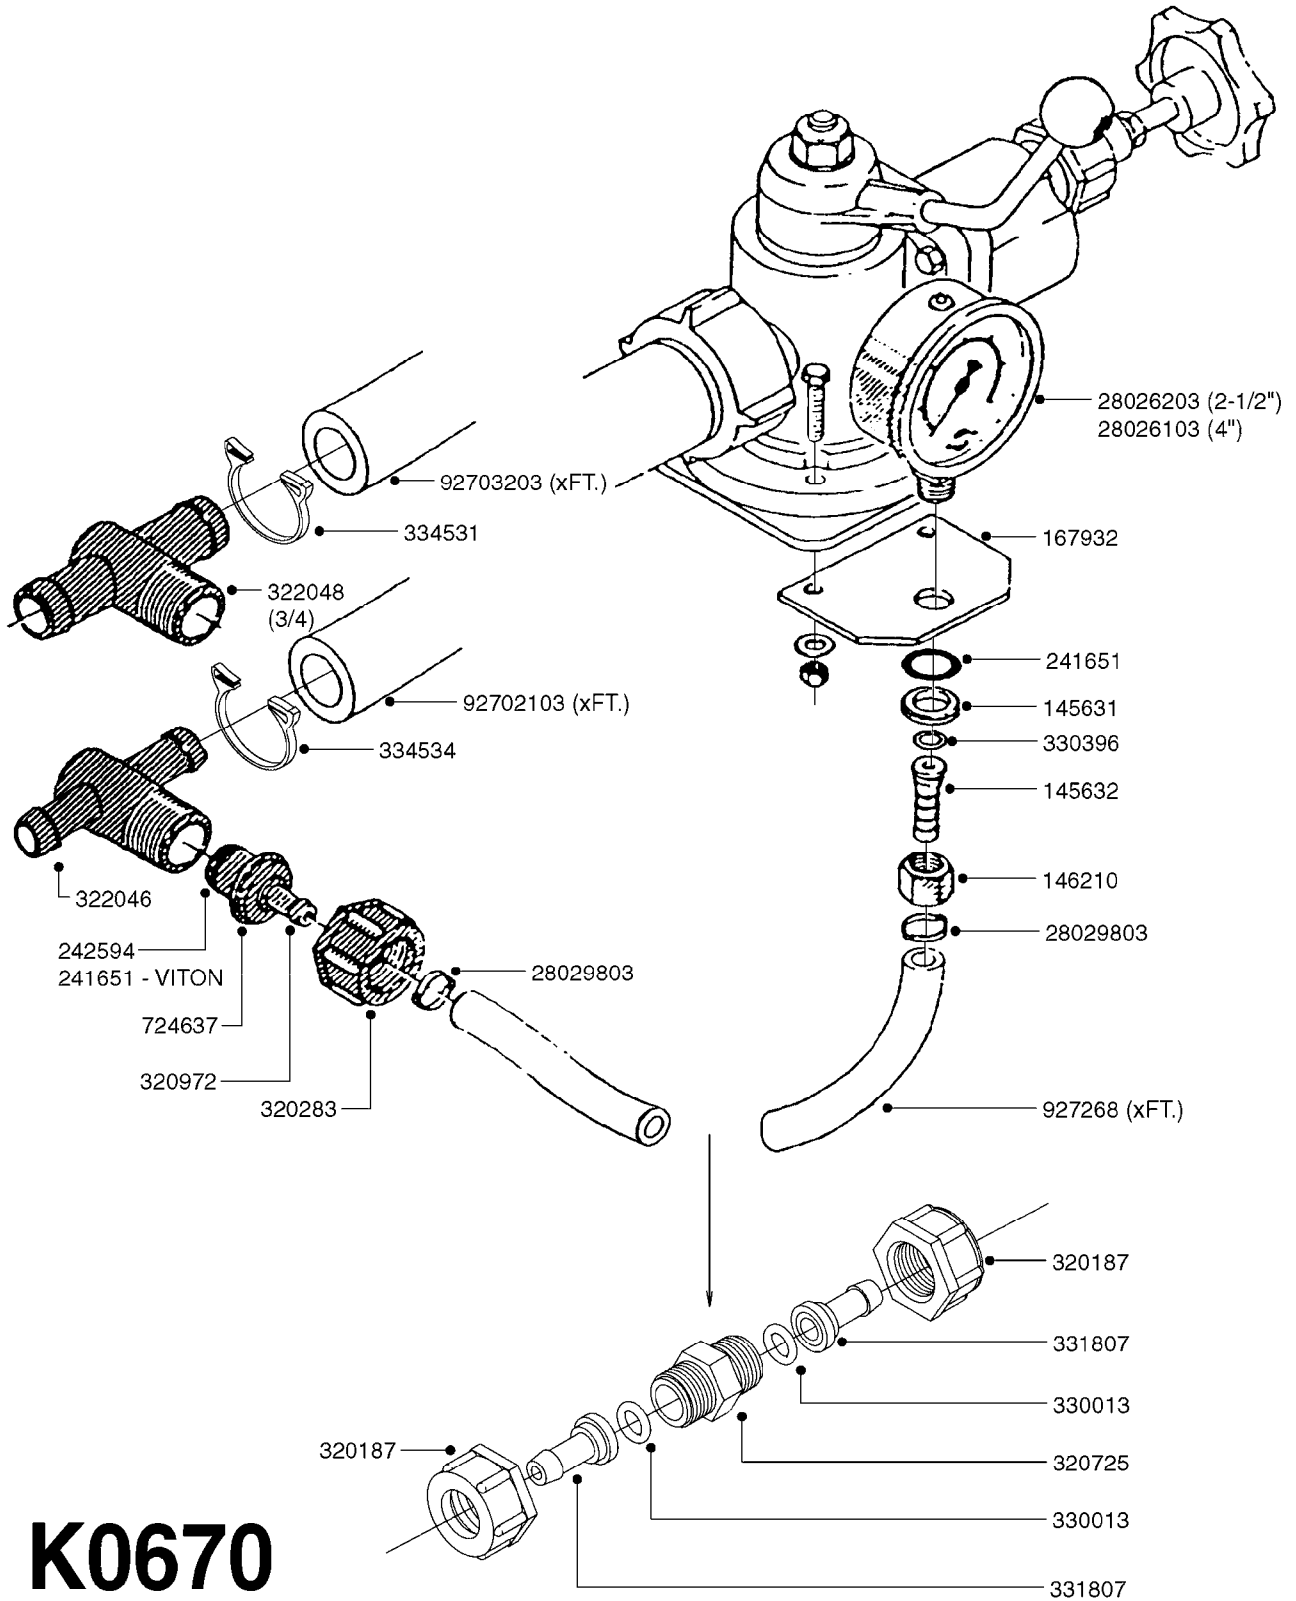

K0670

REMOTE GAUGE-BK 180 & EC
K0670-HIN, 01:01:16

Page 1

Date 05.08.2019 12:00

parts-n°	order qty	description
145631	1	WASHER D21.5/D13.5X2.5 BRASS
145632	1	FITT.DK HB 1/4' BRASS F.GUAGE
146210	1	NUT 1/4'BSP BRASS
167932	1	MTG. BRACKET (PRESSURE GAUGE)
241651	1	O-RING D14.0X3.0 NITRIL
242594	1	O-RING D14 X 1.78 SCH.70-EPDM
320187	1	FITT.DK CAP 3/8" BSP BLACK
320283	1	FITT.DK NUT 3/4"BSP
320725	1	FITT.DK NIPPLE 3/8"-3/8" BSP
320972	1	FITT.DK HB 5/16'- 1/4' BSP
322046	1	FITT.DK TEE 1/2X1/2HB X3/4'BSP
322048	1	FITT.DK TEE 3/4X3/4HB X3/4'BSP
330013	1	O-RING 2.5 X 10 PUR
330396	1	O-RING D11.2/D6.6X3.2
331807	1	FITT.DK HB 5/16" F.3/8" NUT
334531	1	CLAMP HOSE PLASTIC 3/4"
334534	1	CLAMP HOSE PLASTIC 1/2"
724637	1	FITT.DK HB 5/16' F. 3/4" COMP.
927268	1	HOSE BLUE PVC X 1/4 X 0012"
28026103	1	GAUGE 200PSI/BR,4",1/4"BSP-BTM
28026203	1	GAUGE 200PSI/BR,2.5"1/4BSP-BTM
28029803	1	CLAMP HOSE GEAR P1/2" 6708
92702103	1	HOSE R X1/2" X300PSI WP X0012"
92703203	1	HOSE R X3/4" X300PSI WP X0012"