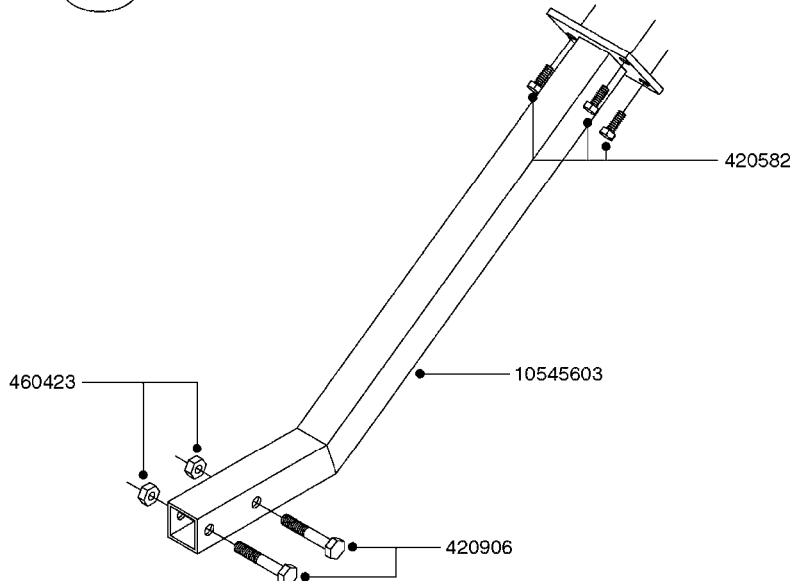

TO VALVE

FOR VALVE BREAKDOWN SEE
PAGE K0600

COMPLETE ASSEMBLIES
WHOLEGOODS ITEMS