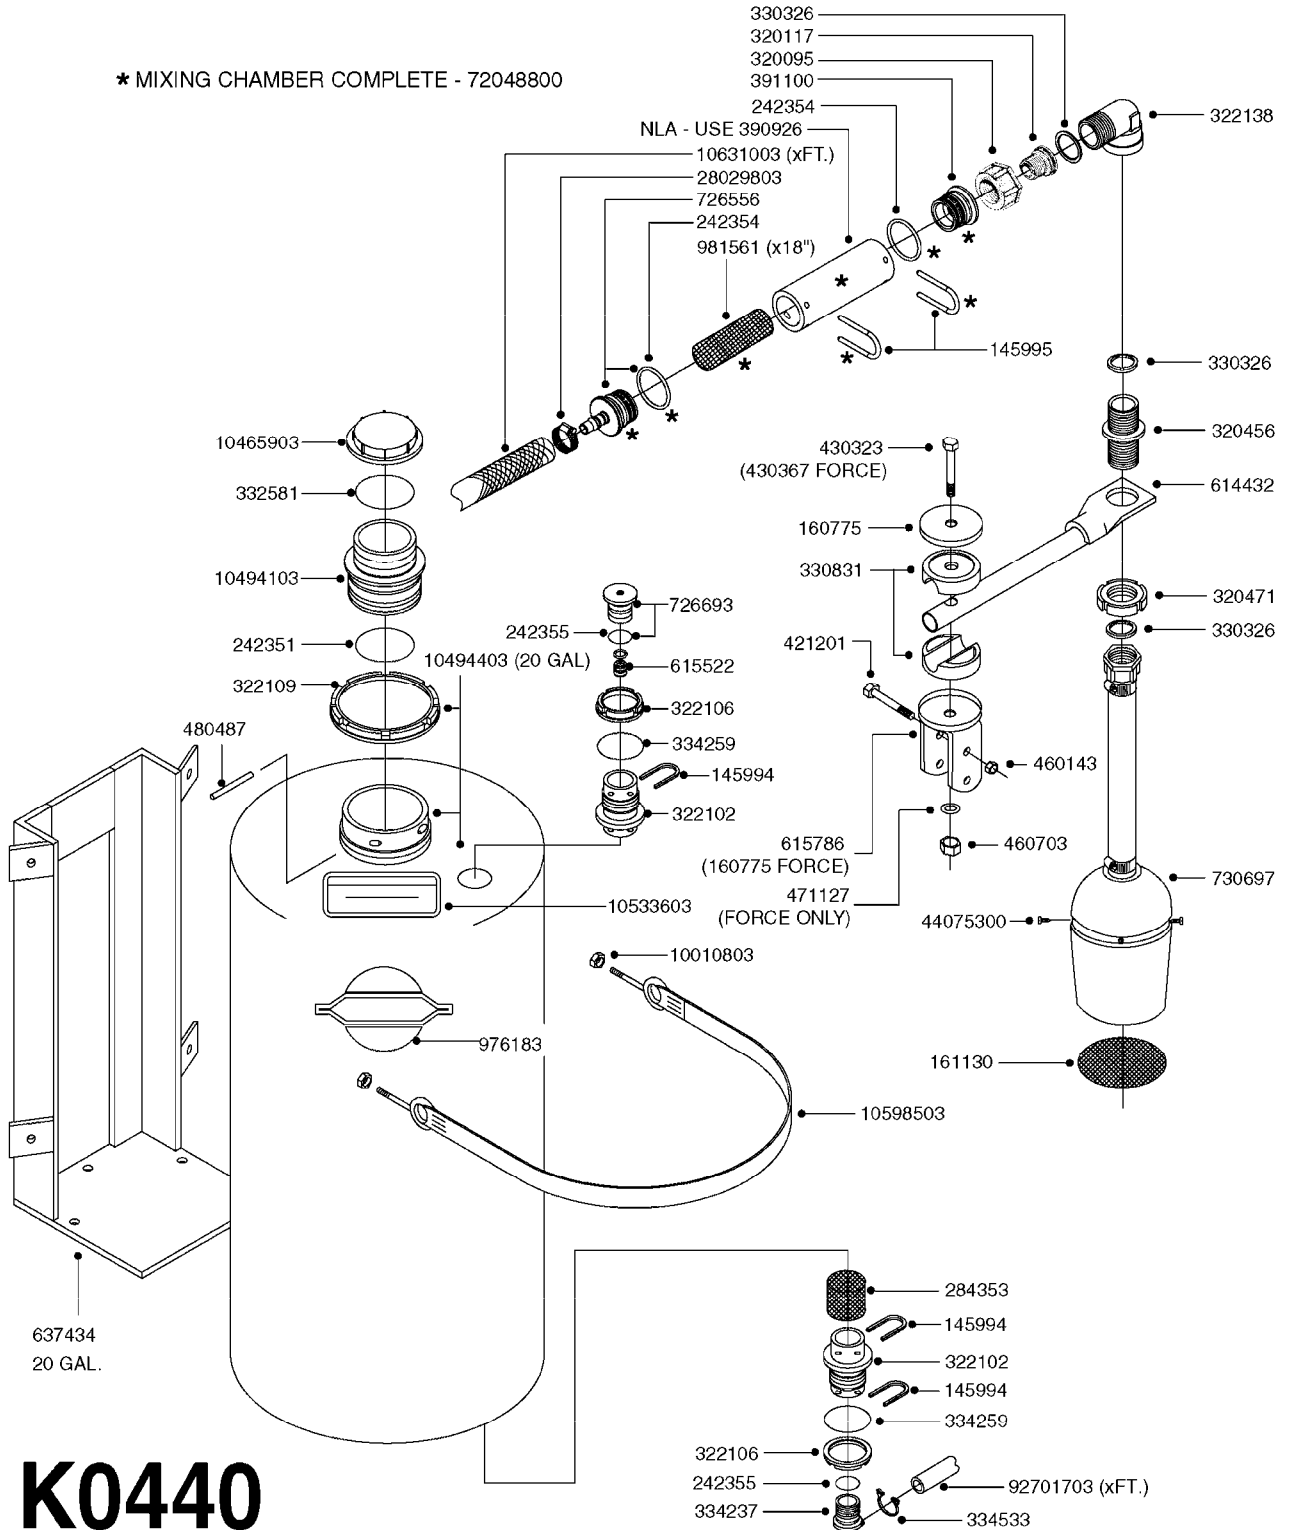

* MIXING CHAMBER COMPLETE - 72048800

F MARKER TANK/DROPPER HIGH CAP
K0440-HIN, 11:12:17

parts-n°	order qty	description
145994	1	FITT.DK S-40 FORK
145995	1	FITT.DK S-53 FORK
160775	1	WASHER F. FRICTION PLATE
161130	1	FILTER SCREEN F/FOAM DROPPER
242351	1	O-RING D69.5X3.0 VITON F.S-93
242354	1	O-RING D32.2X3.0 VITON
242355	1	O-RING D19.2X3.0 VITON F.S-40
284353	1	SPONGE FOR FOAM MARKER
320095	1	FITT.DK NUT 1" BSP
320117	1	FITT.DK CONN.1/2"BSP F. 1" CAP
320456	1	FITT.DK BULKHEAD 1"BSP DOUBLE
320471	1	FITT.DK NUT 1" BSP JAMB
322102	1	FITT.DK S-40 BULKHEAD
322106	1	FITT.DK S-40 BULKHEAD NUT
322109	1	FITT.DK S-93 BULKHEAD NUT
322138	1	FITT.DK ELB 1"M X 1"F BSP
330326	1	O-RING D30/D24X2 F.1"NUT
330831	1	FRICTION PLATE
332581	1	GASKET F. 1-1/2" BSP CAPNUT.
334237	1	FITT.DK S-40 ELB.3/8"
334259	1	GASKET F. S-40 BULKHEAD
334533	1	CLAMP HOSE PLASTIC 3/8"
390926	1	TUBE,MIX CHAMB. FOAM MARK STD LONGER THAN ORIGINAL
391100	1	FITT.DK S-53THREAD INS.1/2"BSP
421201	1	BOLT HEX 8.8 DEL M8X70
430323	1	BOLT HEX 8.8 DEL M12X60
430367	1	BOLT HEX 8.8 DEL M12X100 DIN931
460143	1	SELF LOCK NUT M8 SST A2 DIN985
460703	1	NUT HEX M12X1.75 LOCK DIN985A2 SS
471127	1	WASHER Z12N 13X24X2.5 RST
480487	1	PIN M5X60 SLOTTED GALV
614432	1	BREAK AWAY ARM F. FOAM MARKER
615522	1	CHECK VALVE F.FOAM MARKER
615786	1	MOUNT BKT. F.FOAM DROPPER 98
637434	1	MOUNT BRACKET F.FOAM TANK 20G
726556	1	FITT.DK S-53 HB 1/2" W/O-RING
726693	1	FITT.DK S-40 PLUG 1/8BSP ORING
730697	1	FOAM DROPPER COMP. BLACK '97
976183	1	DECAL COMPANY D.18,2 X 29,6
981561	1	SPONGE MAT. MIX.CHAMBER-x0012"
10010803	1	NUT HEX NC (NYLON LOCK) 5/16
10465903	1	*LID F.FOAM MARKER, DRILLED
10494103	1	FILL WELL ASSY.FOAM MARK EPOXY
10494403	1	*TANK ASSY. 20 GAL. D14'F/M
10533603	1	DECAL CAUTION-OPEN SLOWLY ENG
10598503	1	STRAP F.FOAMER TANK (850mm)
10631003	1	HOSE R X CLEAR BRAID.X 1/2 12"
28029803	1	CLAMP HOSE GEAR P1/2" 6708
44075300	1	SCREW 3.5X9.5SS/X15 ISO 14585C
72048800	1	MIXING CHAMBER,FOAM MARK. HC
92701703	1	HOSE R X3/8" X300PSI WP X0012"