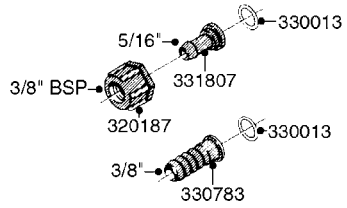

# Section L

Fittings

L

Page 0.1

Date 05.08.2019 12:00

main group	page-n°	date	description
Fittings	L0010-HIN L0020-HIN L0030-HIN L0040-HIN L0050-HIN L0060-HIN L0070-HIN L0080-HIN L0090-HIN L0100-HIN L0110-HIN L0120-HIN L0130-HIN L0140-HIN	01:01:16 01:01:16 01:01:16 01:01:16 01:01:16 01:01:16 13:09:17 12:09:17 01:01:16 21:06:18 13:09:17 01:01:16 01:01:16 01:01:16	FITTINGS-CAP NUTS & HOSE BARBS FITTINGS-T-PIECES,CAPS & ELBOWS FITTINGS - HEXAGON NIPPLES FITTINGS - NIPPLES & ELBOWS FITTINGS - HOSE CONNECTORS FITTINGS - BULKHEAD FITTINGS - S-40 FITTINGS - S-53 FITTINGS - S-56 & S-61 FITTINGS - S-67 FITTINGS - S-93 BULK HOSE HOSE CLAMPS FITTINGS - T25