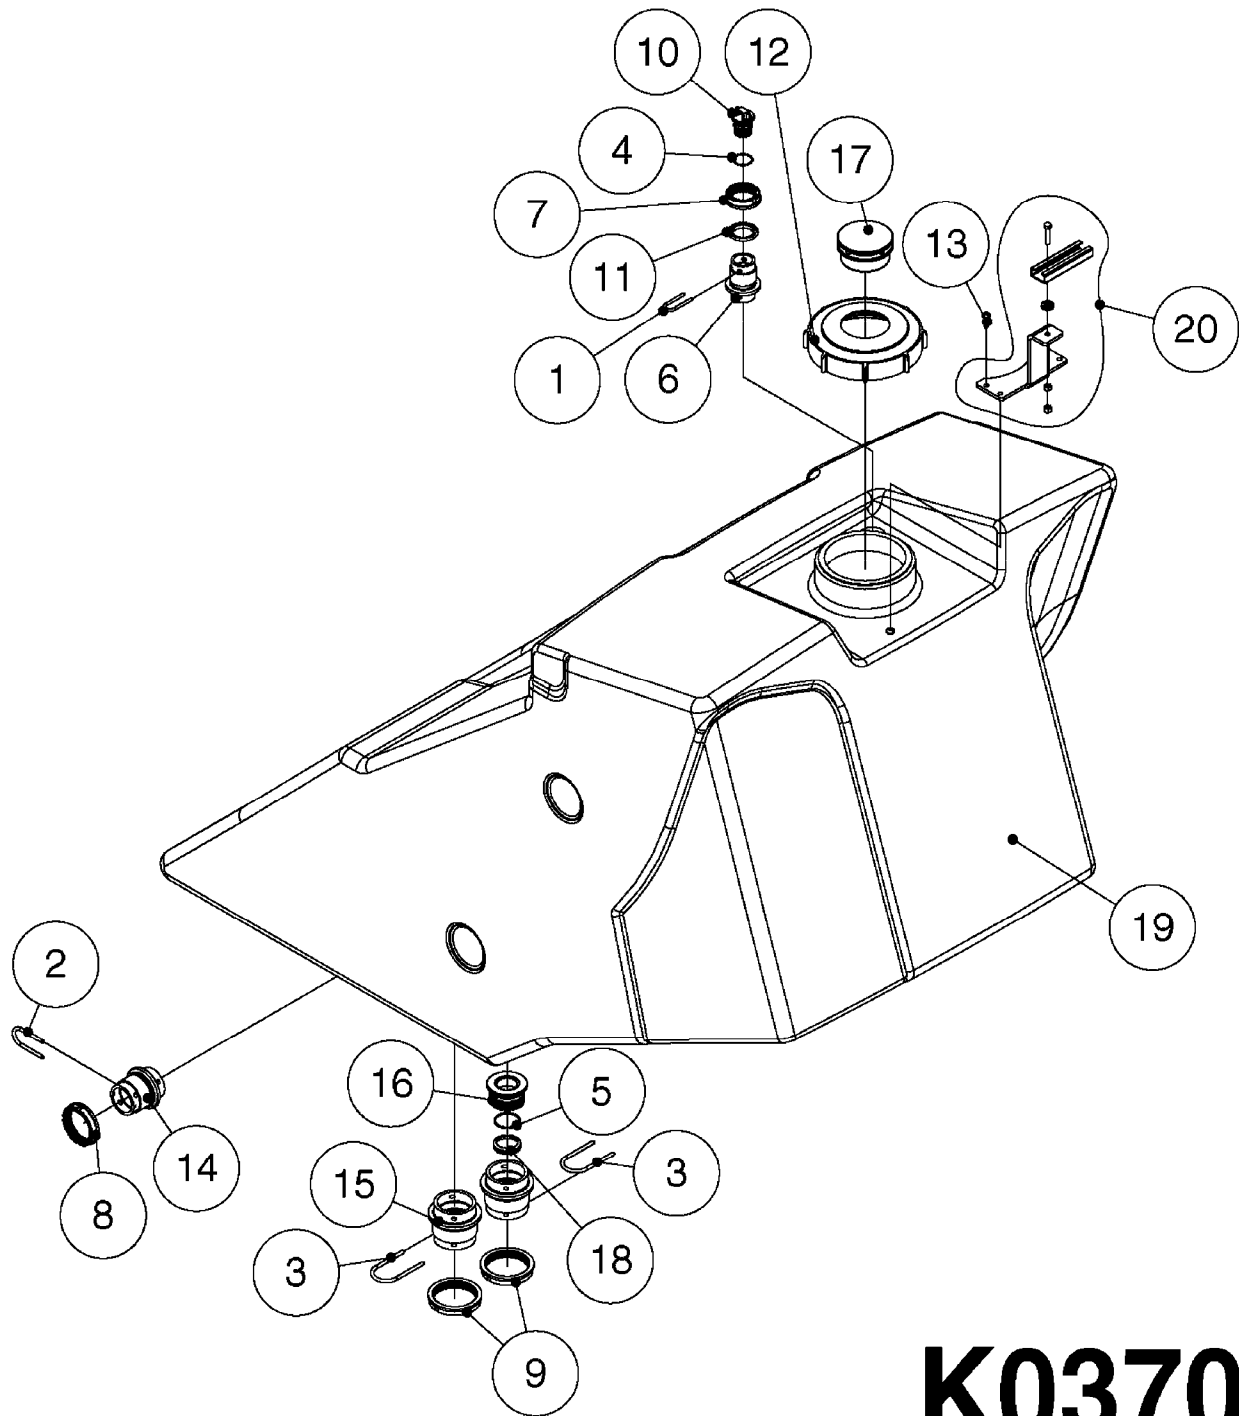

**FOR HOSES AND HOSE  
CLAMPS, SEE L0120 & L0130**

**K0360**

FLUSH SYSTEM - RANGER  
K0360-HIN, 01:01:16

Page 1  
Date 05.08.2019 11:59

Pos.	parts-n°	order qty	description
1	145995	1	FITT.DK S-53 FORK
2	145996	1	FITT.DK S-67 FORK
3	145996	1	FITT.DK S-67 FORK
			S-67 MODELS WITHOUT THREADED CAP (15)
3	145997	1	FITT.DK S-93 FORK
			S-93 MODELS WITH THREADED CAP (15)
4	242351	1	O-RING D69.5X3.0 VITON F.S-93
			S-93 MODELS WITH THREADED CAP (15)
4	242353	1	O-RING 3 X 44.2 VITON
			S-67 MODELS WITHOUT THREADED CAP (15)
5	322107	1	FITT.DK S-53 BULKHEAD NUT
6	322108	1	FITT.DK S-67 BULKHEAD NUT
7	322108	1	FITT.DK S-67 BULKHEAD NUT
			S-67 MODELS WITHOUT THREADED CAP (15)
7	322109	1	FITT.DK S-93 BULKHEAD NUT
			S-93 MODELS WITH THREADED CAP (15)
8	322337	1	FITT.DK S-93 ELB.2"BSP 45D
			S-93 MODELS WITH THREADED CAP (15)
8	334250	1	FITT.DK S-67 PLUG
			S-67 MODELS WITHOUT THREADED CAP (15)
9	726463	1	FITT.DK S53 BULKHEAD W/GASKET
10	726464	1	FITT.DK S-67 BULKHEAD W/GASKET
11	726464	1	FITT.DK S-67 BULKHEAD W/GASKET
			S-67 MODELS WITHOUT THREADED CAP (15)
11	726465	1	FITT.DK S-93 BULKHEAD W/GASKET
			S-93 MODELS WITH THREADED CAP (15)
12	726578	1	FITT.DK S53 PLUG WITH O-RING
13	727224	1	FITT.DK S67X90,1.5HB SUCTION
14	10052203	1	LID VENT ASSY
15	10053603	1	FITT. CAPNUT 2"BSP 5601
16	10064203	1	SET SEALING SPONGE 1 Ft BULK
17	10102203	1	GASKET F.16" LID BREATHER
18	10619703	1	SCREW SS #6x3/4' SELF TAPPING
19	10619803	1	LID HOUSING TREADED F. 6'
20	35003903	1	TANK, FLUSH 250L RANGER DK PIG