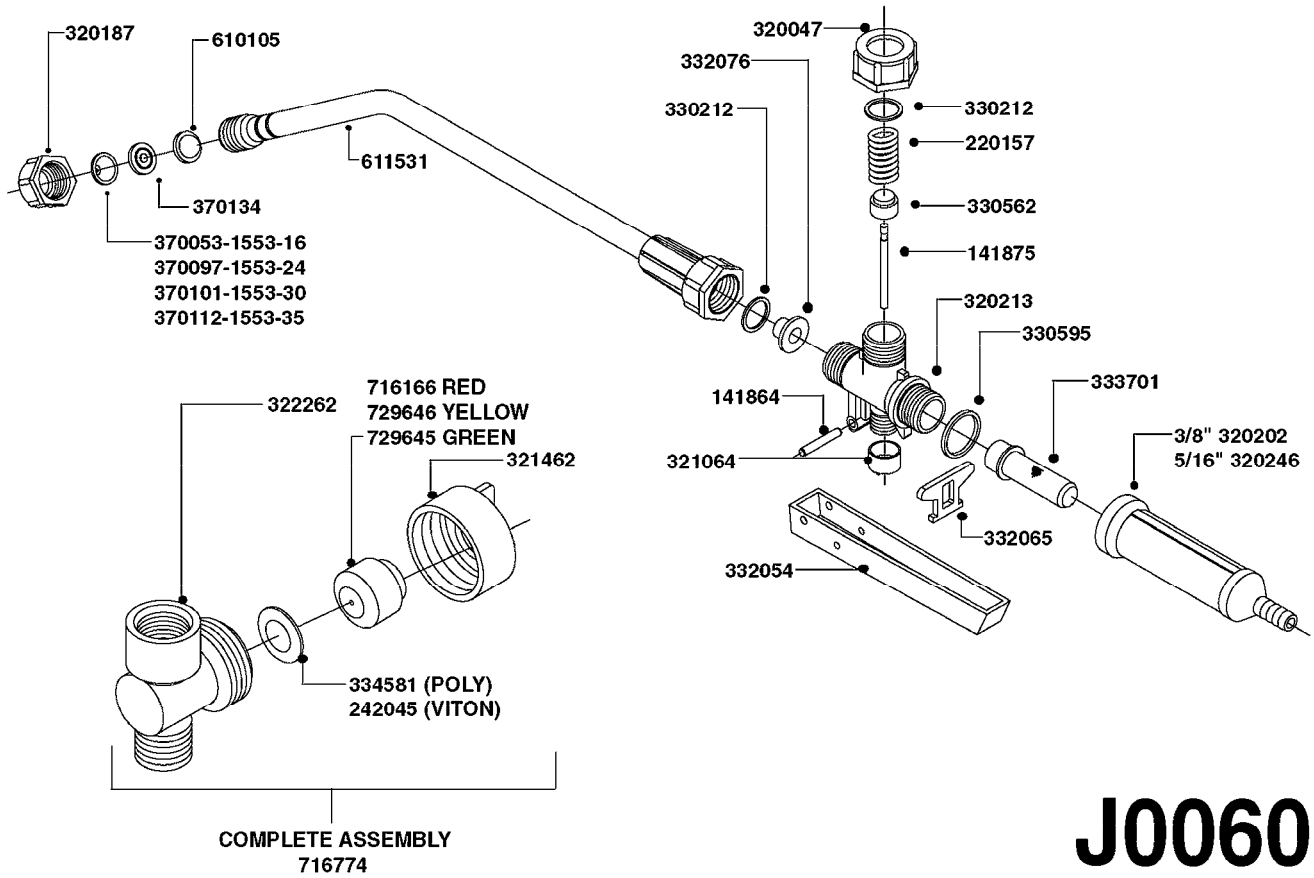

HAND GUN F.HAND-HELD SPRAYER
J0060-HIN, 01:01:16

Page 1
Date 05.08.2019 11:58

parts-n°	order qty	description
141864	1	PIN
141875	1	SPINDLE FOR LANCE
220157	1	SPRING 13.7mm x 1.6mm x 20mm
242045	1	DIAPHRAGM F.NO-DRIP VITON
320047	1	FITT.DK CAPNUT 1/2" BSP
320187	1	FITT.DK CAP 3/8" BSP BLACK
320202	1	HANDLE WITH 3/8' HOSE CONNECT.
320213	1	HOUSING F. LANCE(PLASTIC) K15
320246	1	HANDLE 5/16' HOSE CONNECTOR
321064	1	NUT
321462	1	CAP F.NO-DRIP ASSY.
322262	1	HOUSING F. NON DRIP DIAPHRAGM
330212	1	O-RING D19/D14X2.4 F.1/2"NUT
330562	1	SEAT FOR VALVE
330595	1	O-RING D24.6/D20X2.1 -3/4"
332054	1	HANDLE, VLV.CONTROL B-PACK
332065	1	BUCKLE
332076	1	CONE INSERT F. ALUMINUM LANCE
333701	1	FILTER F.ALUMINUM LANCE
334581	1	DIAPHRAGM, NO-DRIP alt 241371
370053	1	NOZZLE CONE JET 1553-16
370097	1	NOZZLE CONE JET 1553-24
370101	1	NOZZLE CONE JET 1553-30
370112	1	NOZZLE CONE JET 1553-35
370134	1	NOZZLE SWIRL 1554-GREY
610105	1	NOZZLE FILTER
611531	1	ALU-LANCE TUBE ASSEM. 700 LNCE
716166	1	SUBSTITUTE 729645
716774	1	NO DRIP VALVE 3 8'BSP
729645	1	NON-DRIP SPRING ASSY.GREEN 10
729646	1	NON-DRIP SPRING ASSY.YELLOW 15