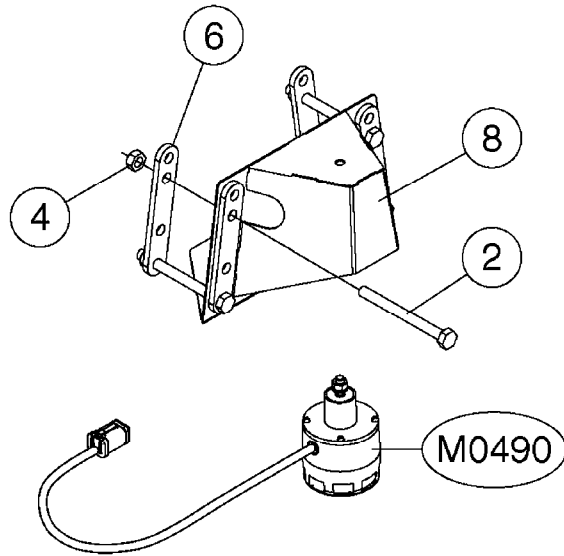

# M0490

NORAC UC7 BOOM HEIGHT CONTROL  
M0490-HIN, 13:03:19

Page 1

Date 05.08.2019 12:01

Pos.	parts-n°	order qty	description
1	26043700	1	SENSOR, NORAC, UC5, ULTRASONIC
2	26043900	1	NORAC UC5 NETWORK COUPLER 8-WAY
3	26044000	1	CABLE UC5 NETWORK 18 AWG 10M WITH SEVERE TERRAIN
4	26044100	1	NORAC UC5 NETWRK COUPLER 3-WAY
5	26044200	1	CABLE UC5 NETWORK 18 AWG 20M WITHOUT SEVERE TERRAIN
6	26044400	1	NORAC UC5 - UC7 COUPLER 2-WAY/TERM.
7	26047100	1	CABLE UC5 NETWORK 14 AWG 1M
8	26049900	1	CABLE UC5 NETWORK 14 AWG 3M
9	26057900	1	UC5 NETWORK 6 PIN PLUG
10	26071500	1	UC7. HCM1 MODULE
11	26071600	1	UC7. ULTRASONIC MAX SENSOR
12	26071800	1	UC7. CANBUS REPEATER
13	26071900	1	UC7. CABLE INTERFACE DAH09
14	26072200	1	UC7. 0.5 METER CABLE
15	26084700	1	MESH KIT ULTRASONIC SENSOR FOR 2018 AND NEWER SENSORS
15	28098003	1	MESH AND CLIP KIT, NORAC FOR PRE-2018 SENSORS
16	28050303	1	NORAC RUBBER TOP&BOLT F.SENSOR DIA.30MMX30MMX8MM
17	28055503	1	NORAC VALVE MOUNTING HARDWARE
18	28086600	1	FOAM DISC F. SENSOR NORAC
19	28097803	1	MOUNTING CLIP HCM1 MODULE
20	78216100	1	NORAC VALVE BLOCK COMP, DEUTSCH CON.