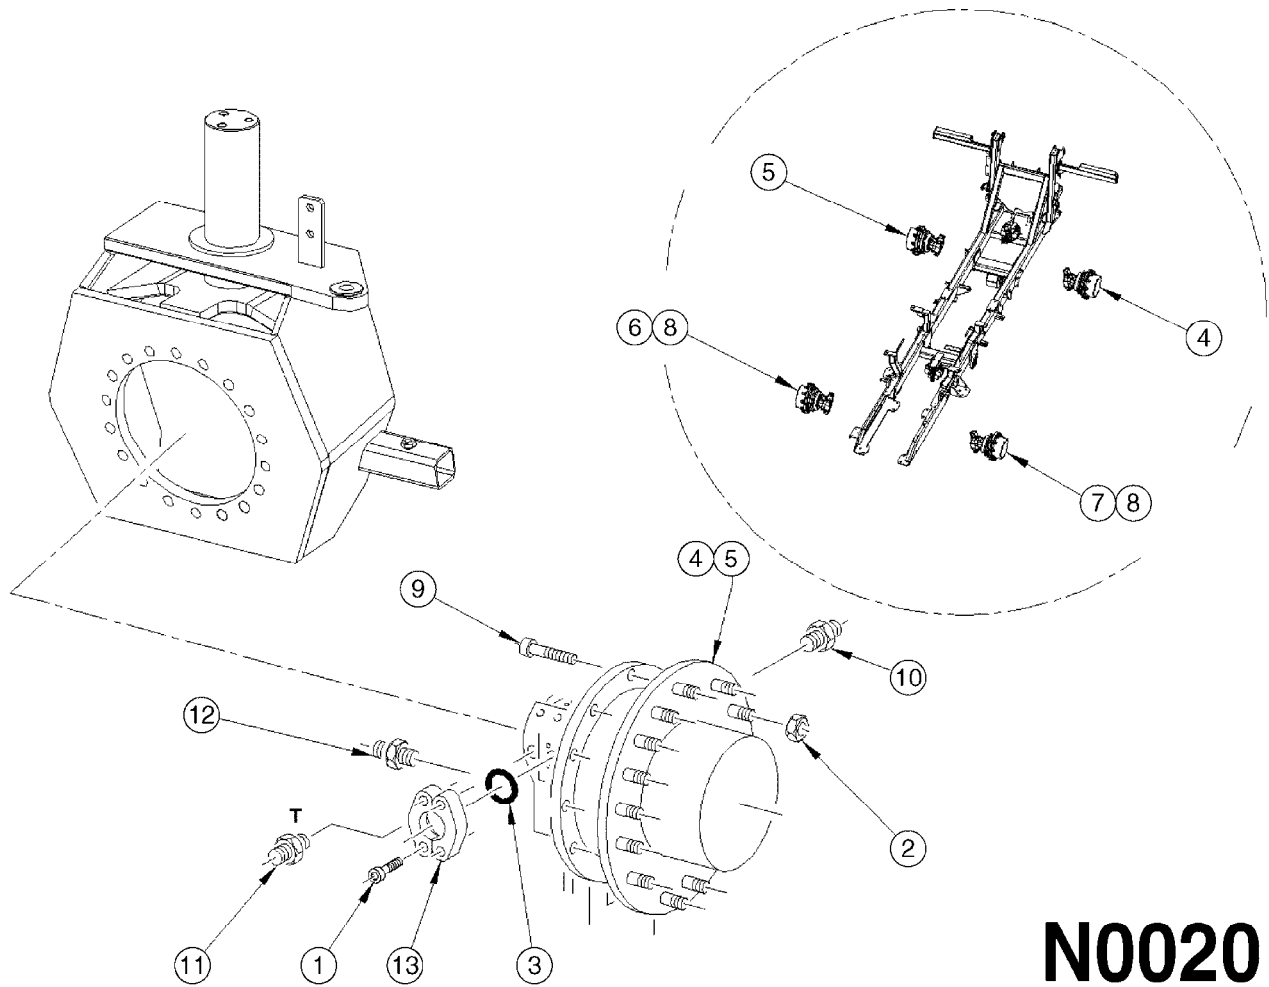

# Section N

Transmissions

main group	page-n°	date	description
Transmissions	N0010-HIN N0020-HIN	03:01:18 11:09:18	TRANSMISSION HYDRAULIC SARITOR PRESIDIO HYDRAULIC MOTORS

Pos.	parts-n°	order qty	description
1	148095	1	FITTING G1/4'-Ø12
2	248022	1	O-RING 3.53 X 32.92 16PA77
3	430878	1	BOLT HEX 8.8 DEL M12X45 DIN931
4	786766	1	1/2 FLANGE DN 1" 6000PSI PH75
5	14001801	1	HEX NIPPLE 1-1/16" ORB - 12S (DIN24)
6	14008901	1	HEX NIPPLE 11/16" - 1/4" - 1MM
7	24003901	1	O-RING, 192.00 X 3.00, N-KKM80D
8	26006801	1	PRESSURE TRANSMITTER, 0-600B, TYPE MBS 1250
9	28008001	1	GEARBOX 609W2VB
9	28103703	1	GEARBOX 609W2VB REFURB. (REFURBISHED 28008001 GEARBOX)
10	28011101	1	GEARBOX 609W2VB WITH DYNAMIC BRAKE
10	28103803	1	GEARBOX 609W2VB W.DYNAM.BRAKE REFURB. (REFURBISHED 28011101 GEARBOX)
10	28103903	1	GEARBOX 609W2VB+BRAKE HYD REFURB. (REFURBISHED 28011101ES GEARBOX)
11	78303701	1	MOTOR H1B, 110CC
12	78504701	1	HYD HOSE, HP, X CROSS, SP MA, SARITOR TO SECONDARY PUMP "MA"
13	78516701	1	HYD HOSE, HP, PP A, TEE 30S, SARITOR TO PRIMARY PUMP "A"
14	78516801	1	HYD HOSE, HP, SP B, TEE 30S, SARITOR TO SECONDARY PUMP "B"
15	78517001	1	HYD HOSE, HP, L/RRM A/B, TEE PP A/SP A, SARITOR
16	78517101	1	HYD HOSE, HP, L/RRM B/A, TEE PP B/SP B, SARITOR
17	78517401	1	HYD.HOSE = L4130 TO PARKING BRAKE TEE
18	78517501	1	HYD HOSE FL.1TA8 ORFS 11/16FD+F45 L4270 TO PARKING BRAKE TEE
19	78519001	1	HY.HO.2TA20 ORFS1"7/16F90 L=7120 TO COOLING MANIFOLD
20	78519101	1	HY.HO.1-7/16"L= 7920\TO COOLING MANIFOLD
21	78519501	1	HYD HOSE, HP, SP A, TEE 30S, SARITOR TO SECONDARY PUMP "A"
22	78519601	1	HYD HOSE, HP, PP B, TEE 30S, SARITOR TO PRIMARY PUMP "B"
23	78524201	1	HYD HOSE, HP, X CROSS, RFM MB, SARITOR
24	78524301	1	HYD HOSE, HP, L/RFM A/B, TEE SP A/PP A, SARITOR
25	78524401	1	HYD HOSE, HP, L/RFM B/A, TEE SP B/PP B, SARITOR
26	78526201	1	HY.HO.2TA20 ORFS1"7/16FD+F90 L4520 TO COOLING MANIFOLD
27	78526301	1	HYD.HOSE = L4170 TO COOLING MANIFOLD
28	78526501	1	HY.HO.1TA8 ORFS 11/16FD+F45 L=3560 TO DYNAMIC BRAKE TEE
29	78529201	1	HY.HO.11/16"L= 5800 STR-45° TO PARKING BRAKE TEE
30	78615101	1	HEX NIPPLE 1/4" - 11/16"
31	78615701	1	HYD. FIT. TEE DIN24 M42X2.00 (30S)
32	78615801	1	PRESSURE GAUGE M16X2 DIN2353
33	78617301	1	HYD. FIT. TEE M-F-M 12S (DIN24)
34	78617501	1	HEX NIPPLE 1-7/16" - 1-1/16" ORB
35	78620901	1	HYD.FIT. M CROSS DIN24 M20X1.50 (12S)
36	78625101	1	HYD. FIT. 90 M-F 12S (DIN24)