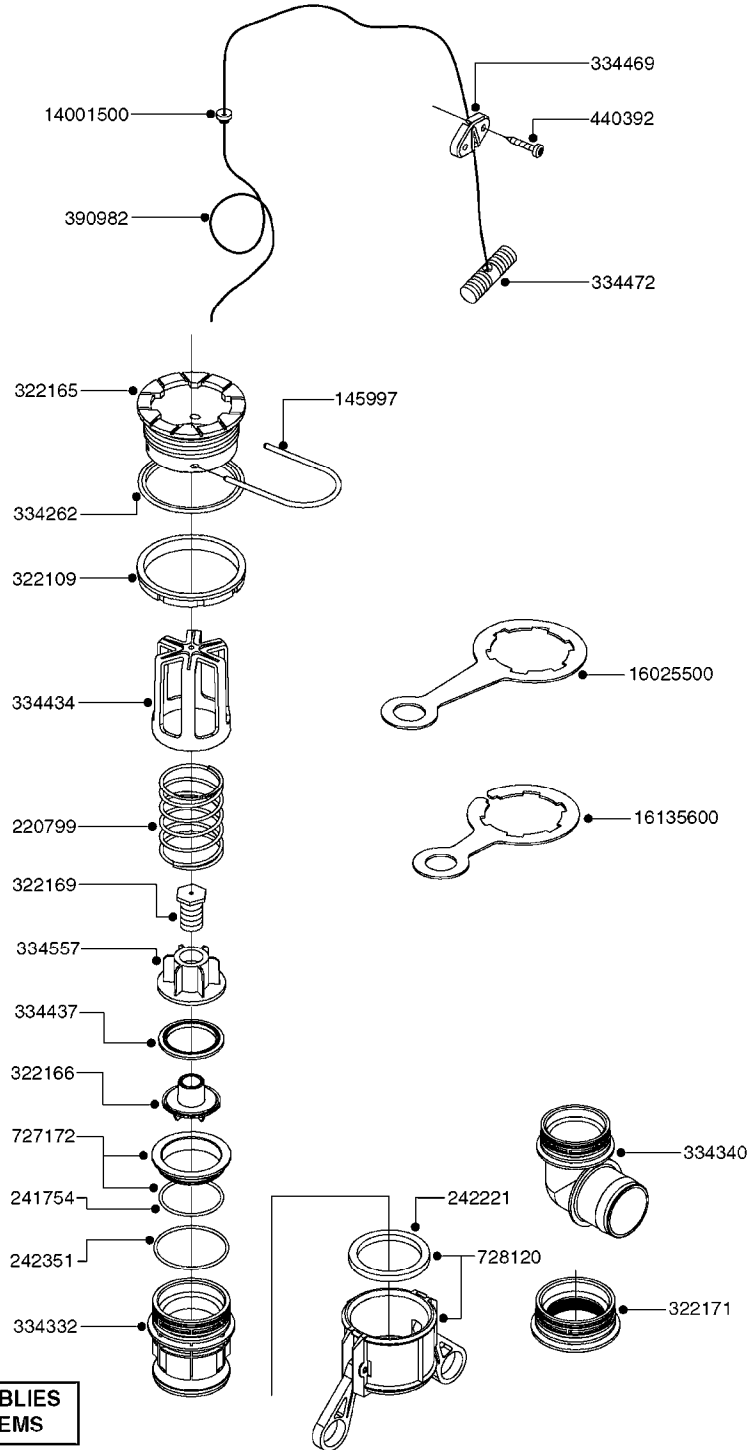

COMPLETE ASSEMBLIES
WHOLEGOODS ITEMS

727617 - COMPLETE ASSEMBLY (2" BSP THREADED FITTING & 126" CORD)

727742 - COMPLETE ASSEMBLY (2-1/2" ELBOW & 157.5" CORD)

K0180

DRAIN ASSEMBLY-PULL CORD TYPE
K0180-HIN, 01:01:16

Page 1
Date 05.08.2019 11:59

parts-n°	order qty	description
145997	1	FITT.DK S-93 FORK
220799	1	SPRING F.TOP DRAIN
241754	1	O-RING D59.5X3
242221	1	GASKET F. S-93 QUICK COUPLERS
242351	1	O-RING D69.5X3.0 VITON F.S-93
322109	1	FITT.DK S-93 BULKHEAD NUT
322165	1	FITT.DK S-93 BULKHEAD SINGLE
322166	1	VALVE FLAP LOWER PART
322169	1	CORD PLUG F.TOP DRAIN
322171	1	FITT.DK S-93 THREAD INS.2"BSP
334262	1	GASKET F.S-93 BULKHEAD
334332	1	FITT.DK S-93 MALE QUICK COUP.
334340	1	FITT.DK S-93 ELBOW 2.5"
334434	1	CAGE F.SPRING BOTTOM DRAIN ASY
334437	1	SEAL FOR VALVE FLAP
334469	1	CLEVIS F.CORD TOP DRAIN ASSY.
334472	1	HANDLE FOR TOP DRAIN
334557	1	SPRING SEAT TOP DRAIN
390982	1	CORD NYLON 4000MM
440392	1	SCREW 6.3 X 25.0 DIN7981C TORX
727172	1	FITT.DK S-93 SEAT INSERT
727617	1	FITT.DK S-93 BOTTOM VALVE 2'
727742	1	TOP DRAIN CORD TYPE
728120	1	QUICK COUPLER CAP F.S93 DRAIN
14001500	1	GROMMET F.TOP DRAIN CORD
16025500	1	TANK SPACER SIGHT GAUGE
16135600	1	GUIDE FOR SIGHT GAUGE NAV/NCM