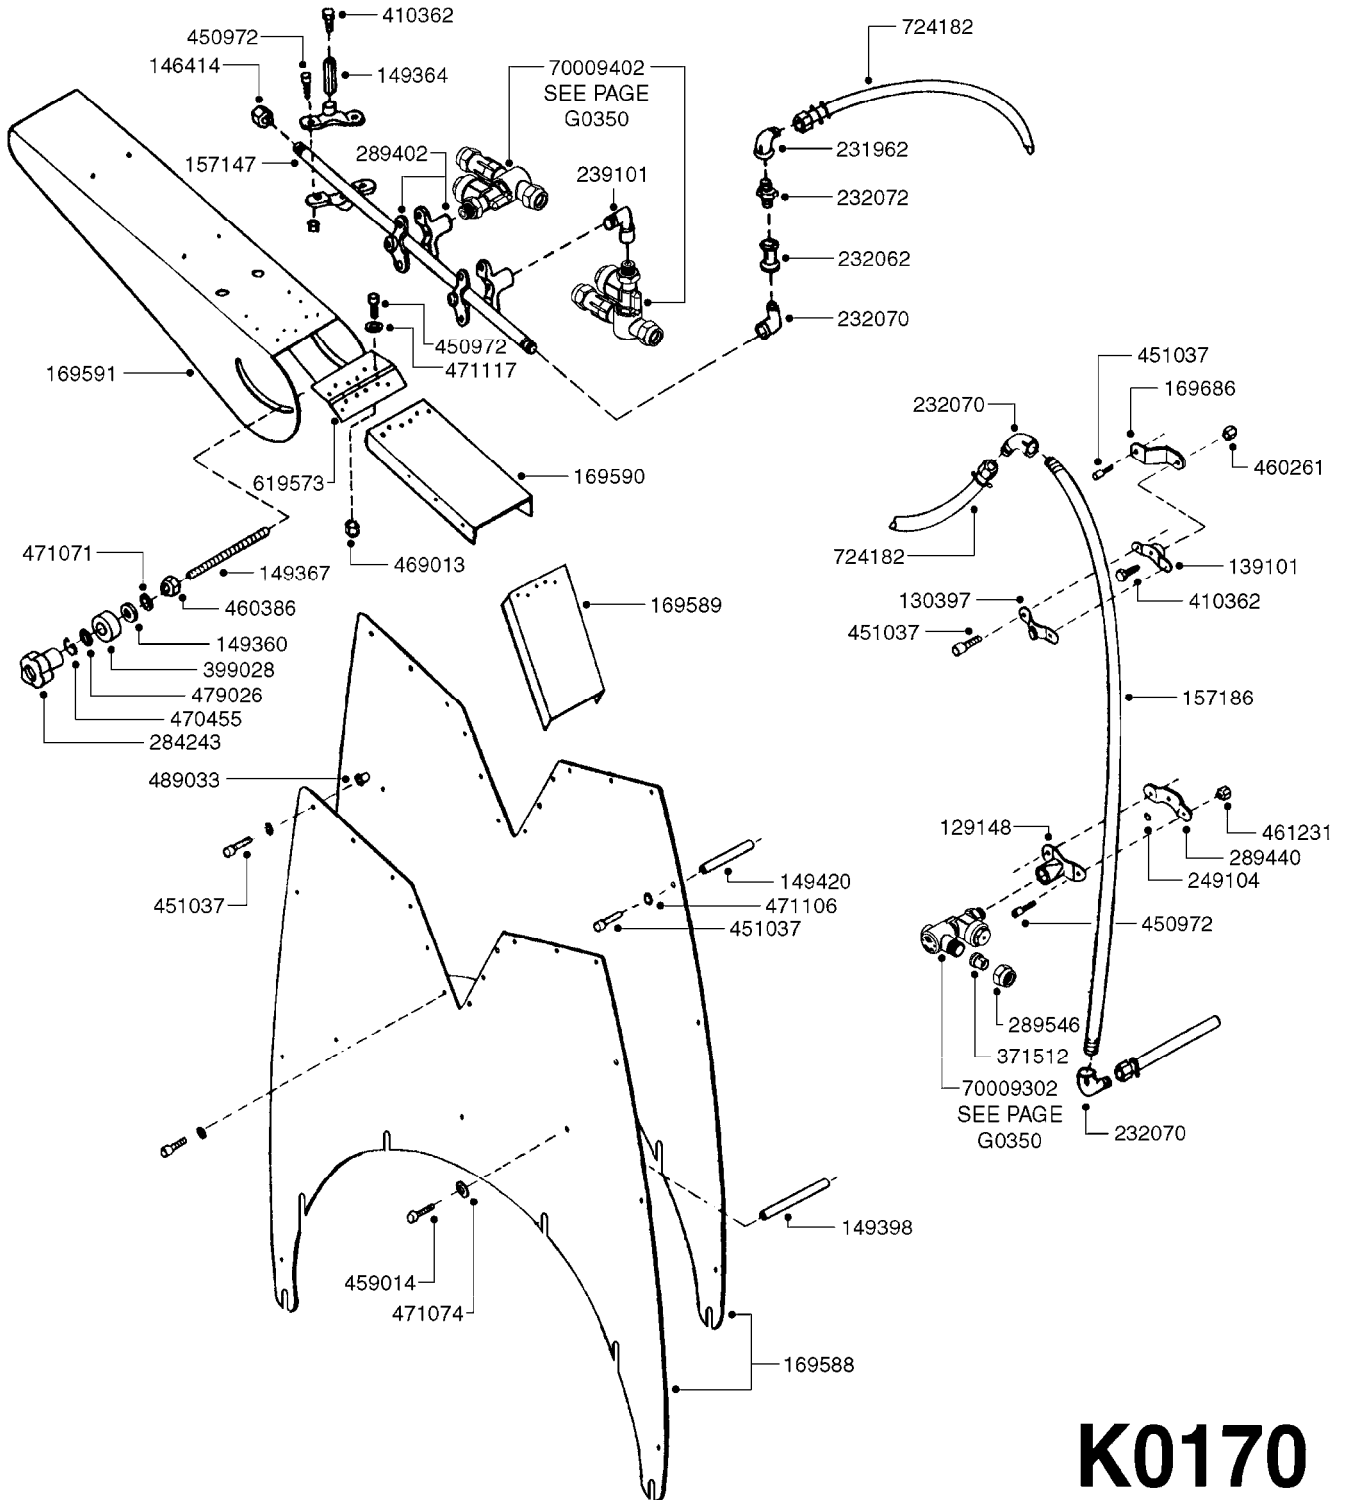

K0170

DEFLECTOR KIT DHV
K0170-HIN, 01:01:16

Page 1
Date 05.08.2019 11:59

parts-n°	order qty	description
129148	1	CLAMP 20DGR. F/NOZZLE HOLDER BRASS
130397	1	NOZZLE HOLDER UPPER PART
139101	1	NOZZLE CLAMP F. MERCURY
146414	1	TERMINATION STOPPER 22 X 100
149360	1	BUSHING DIST.D40 X M12 X 6 MM
149364	1	BRASS PIECE HEX. M6X50MM
149367	1	THREADED PIN INOX M12X225MM
149398	1	SPACER BUSHING ZENIT
149420	1	SPACER BUSHING ZENIT
157147	1	SPRAY LINE DEFL.WING VD
157186	1	INOX TUBE 7 HOLES RIGHT ZENIT
169588	1	MAIN BRACKET ZENIT 32" DEFL.
169589	1	LID "V1" VINE ZENIT
169590	1	LID "V2" VINE ZENIT
169591	1	WING F.VINE DEFL. ZENIT
169686	1	BRACKET F.SPR.LINE ZENIT
231962	1	ELBOW BRASS 1/2"
232062	1	BUSHING 1/2' BRASS
232070	1	ELBOW 1/2" BRASS M-22.100 H
232072	1	NIPPLE 1/2 SPEC. BRASS
239101	1	FITTING 90°1/4'RG F PNEU SL Ø8
249104	1	O-RING 7 X 4
284243	1	HANDLE KNOB ADJUSTER
289402	1	CLAMP STRAIGHT F/NOZZLE HOLDER
289440	1	CLAMP F. 1/4" NOZZLE HOLDERS
289546	1	NUT F.NOZZLE HOLDER ZENIT
371512	1	NOZZLE CONE JET 1299-16 RED
399028	1	NYLON BUSHING D40X12X9 MM
410362	1	BOLT HEX 8.8 SS M6X20
450972	1	SCREW M6X15 ALLEN GALV.
451037	1	SCREW M6X20 HEX
459014	1	ALLEN SCREW M8 X 15 GALV.DIN93
460261	1	NUT HEX M6X1.00 LOCK DIN985 A2 SS
460386	1	NUT HEX M12X1.75
461231	1	NUT HEX M6 BRASS
469013	1	NUT HEX M12 LOCK INOX
470455	1	WASHER D12 SPRING
471071	1	WASHER M12 GALV
471074	1	WASHER M8 ELZ
471106	1	WASHER D6
471117	1	WASHER D5 TENSION
479026	1	WASHER D12X24X3 DIN 6916
489033	1	LOCKNUT M6 X 0.7
619573	1	HINGE HD 115 X 120 STEEL DUO
724182	1	HOSE FEED 10X950
70009302	1	SINGLE NOZZLE HOLDER ZENIT
70009402	1	DOUBLE NOZZLE HOLDER ADJ.ARROW