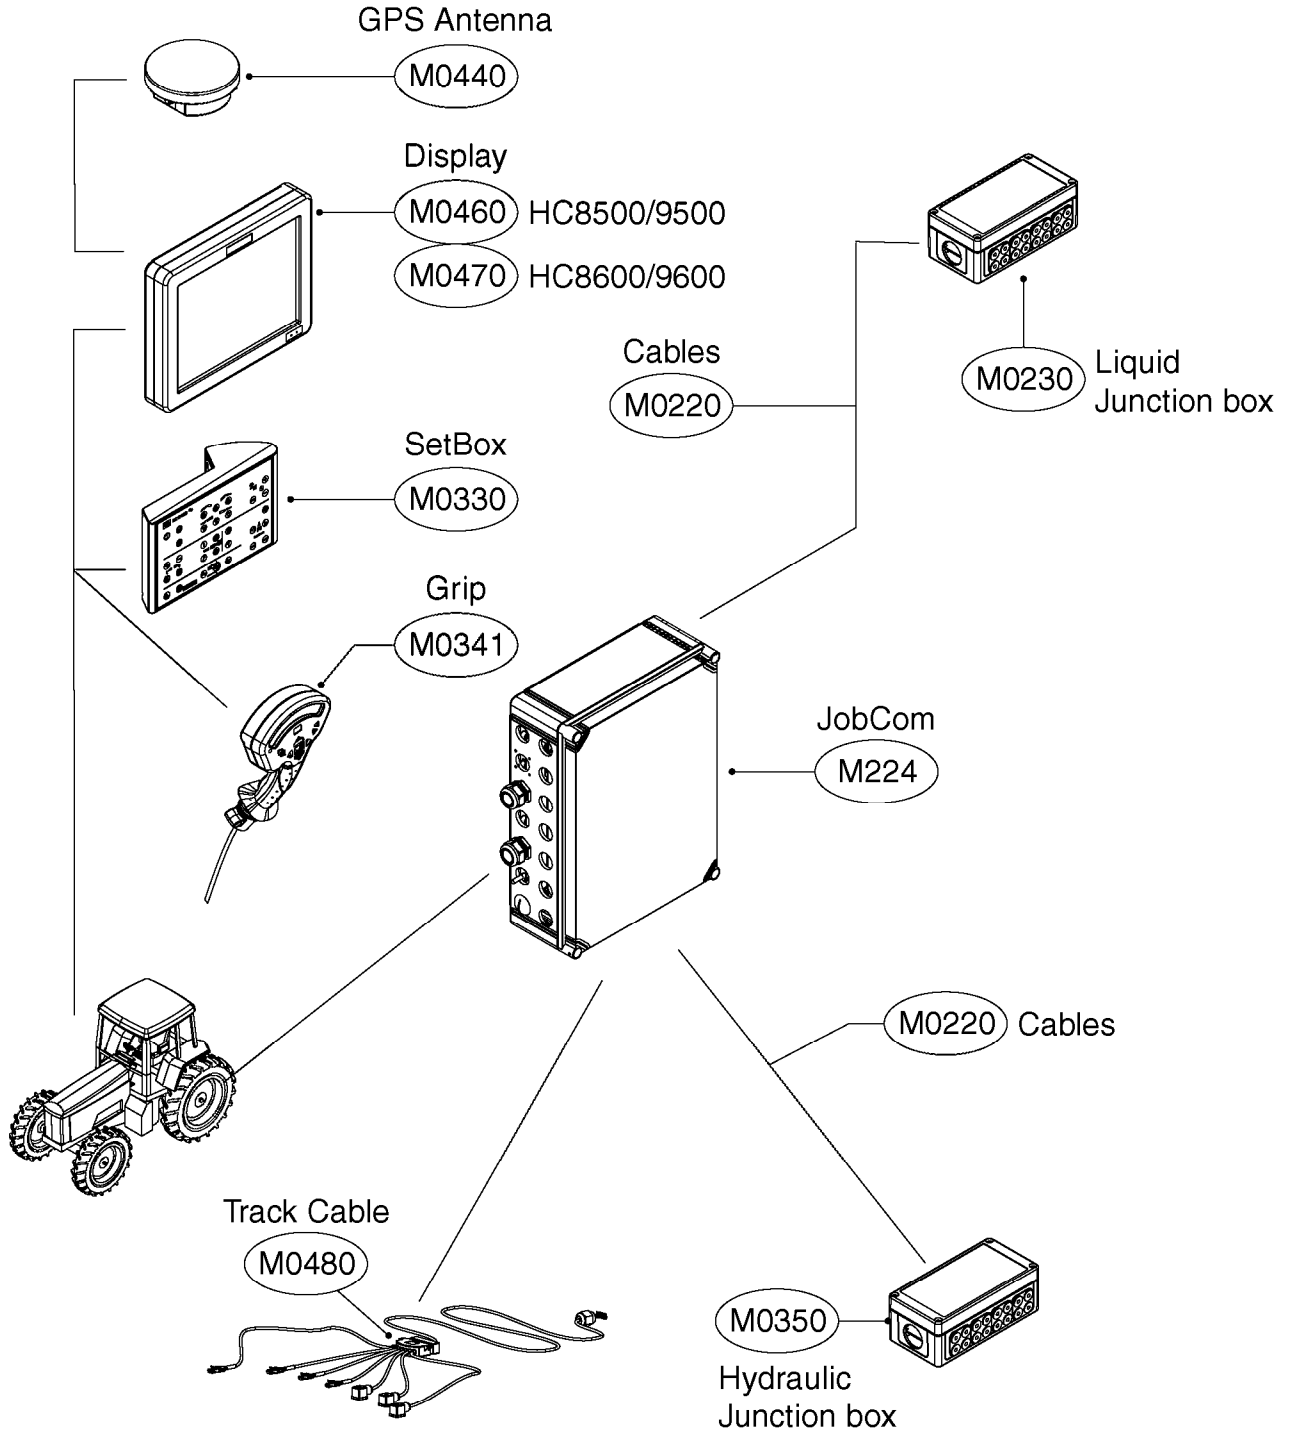

GPS 6000/6500 ANTENNA
M0440-HIN, 25:07:16

Page 1
Date 05.08.2019 12:01

Pos.	parts-n°	order qty	description
1	461217	1	NUT HEX M5 LOCK
2	26063700	1	GPS 6000 ANTENNA + HARNESS
2	26063800	1	GPS 6500 RECEIVER
3	26066300	1	ANTENNA 6500 BRACKET INCLUDED WITH 6500 RECEIVER
4	26066400	1	Bracket Kit GPS 6000 INCLUDED WITH 6000 RECEIVER
5	26066500	1	ANTENNA CABLE 6000/6500 DUAL PORT
6	26066600	1	ANTENNA CABLE GPS 6000/6500 SINGLE PORT
7	45000501	1	SCREW, HEX SOCKET M5-16 SST A2 DIN7991
8	61024603	1	GPS RECEIVER MNT 2015, PRSIDIO, GRAY PRESIDIO ONLY

M0450