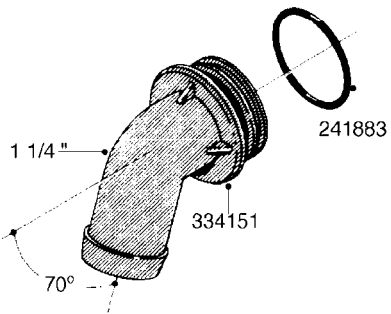

**L0080**

FITTINGS - S-53  
L0080-HIN, 12:09:17

Page 1

Date 05.08.2019 12:00

Pos.	parts-n°	order qty	description
1	145995	1	FITT.DK S-53 FORK
2	241973	1	O-RING Ø3 X 44.2 70 SHORES NITRIL NITRIL (BLACK)
2	242353	1	O-RING 3 X 44.2 VITON VITON (BROWN)
3	242109	1	O-RING D32.2x3.0 NITRIL (BLACK)
3	242354	1	O-RING D32.2X3.0 VITON VITON (BROWN)
4	322103	1	FITT.DK S-53 BULKHEAD
5	322107	1	FITT.DK S-53 BULKHEAD NUT
6	322110	1	FITT.DK S-53 ELB. 1/2" BSP
7	322352	1	FITT.DK S-53 TEE
8	334229	1	FITT.DK S-53 STR.3/4"
9	334260	1	GASKET F. S-53 BULKHEAD
10	334564	1	FITT.DK S-67 TO S-53 ADAPTER
11	391100	1	FITT.DK S-53THREAD INS.1/2"BSP
12	726463	1	FITT.DK S53 BULKHEAD W/GASKET
13	726552	1	FIT.DK S-53X90 1/2" BSP,O-RING
14	726556	1	FITT.DK S-53 HB 1/2" W/O-RING
15	726558	1	FITT.DK S53 STR. 3/4" W.ORING
16	726559	1	FITT DK. S-53 HB 1" W/O-RING
17	726568	1	FITT.DK.S-53 HB 1/2"90 W/O-RING
18	726570	1	FITT.DK S-53 ELB.3/4" W.ORING
19	726571	1	FITT.DK S-53 ELB.1", W ORING
20	726578	1	FITT.DK S53 PLUG WITH O-RING
21	728561	1	FITT.DK. S67M - S53F REDUCER