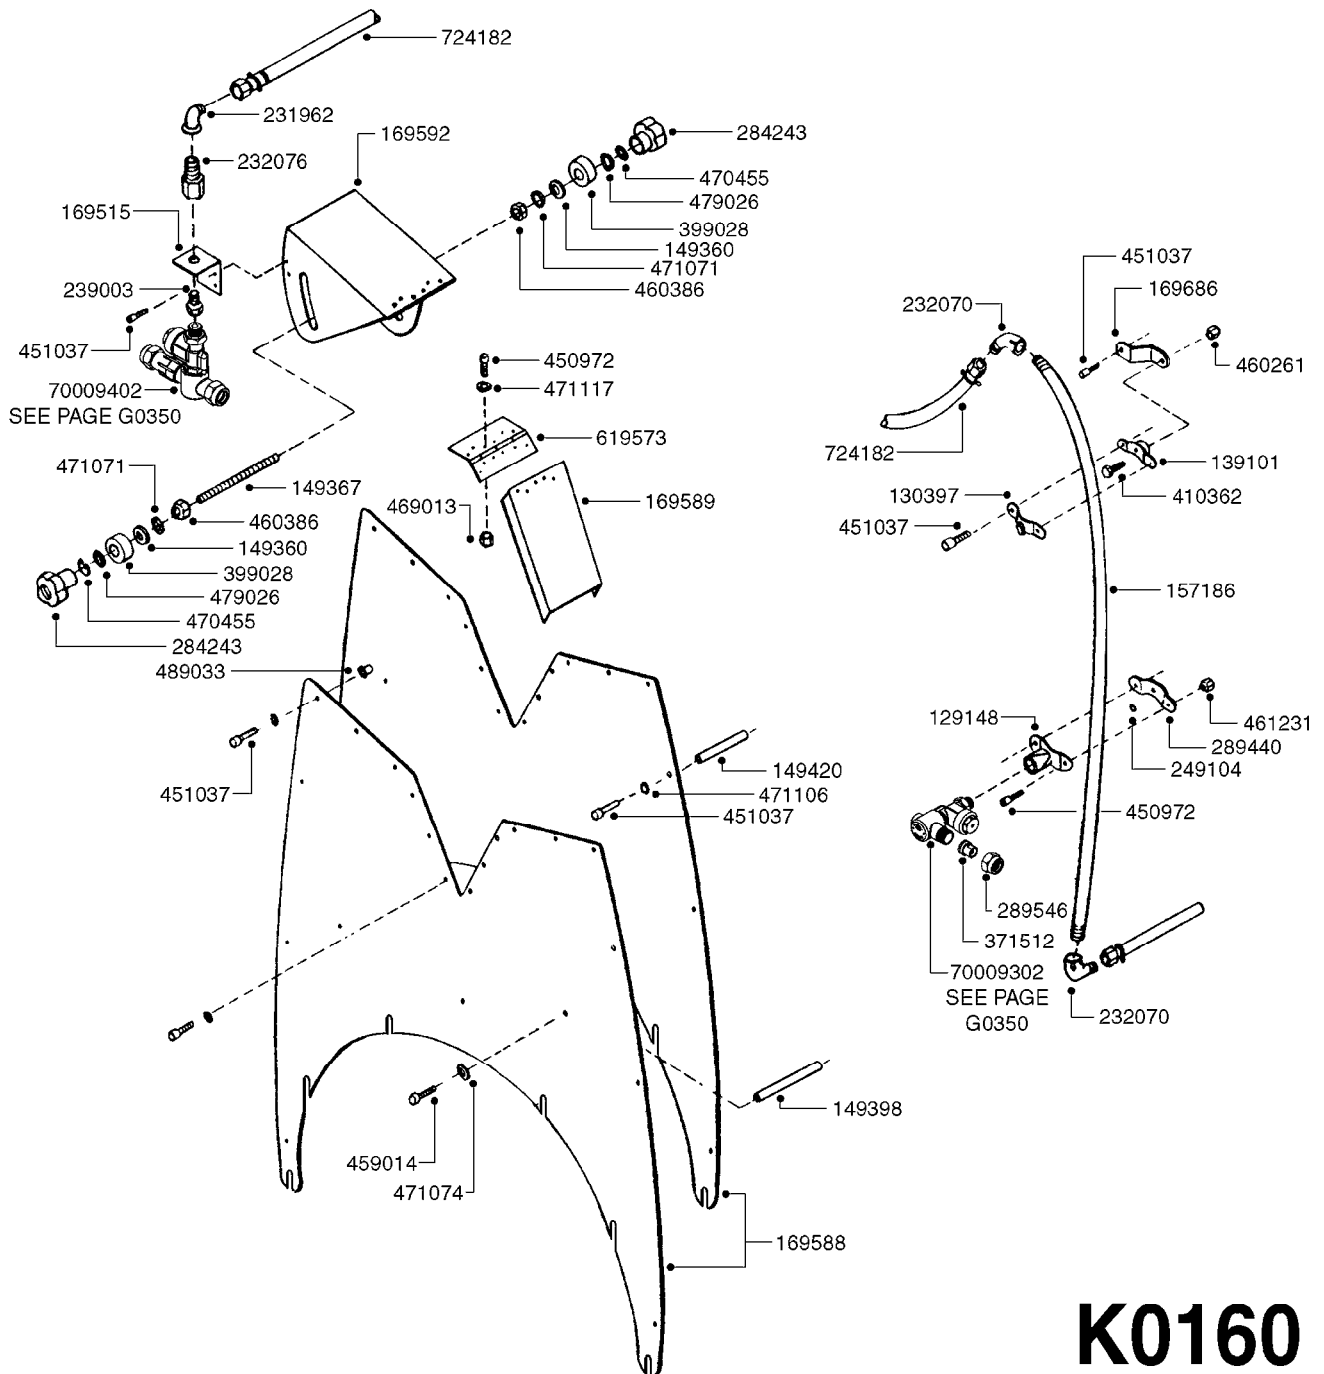

DEFLECTOR KIT DHT
K0160-HIN, 01:01:16

Page 1
Date 05.08.2019 11:59

parts-n°	order qty	description
129148	1	CLAMP 20DGR. F/NOZZLE HOLDER BRASS
130397	1	NOZZLE HOLDER UPPER PART
139101	1	NOZZLE CLAMP F. MERCURY
149360	1	BUSHING DIST.D40 X M12 X 6 MM
149367	1	THREADED PIN INOX M12X225MM
149398	1	SPACER BUSHING ZENIT
149420	1	SPACER BUSHING ZENIT
157186	1	INOX TUBE 7 HOLES RIGHT ZENIT
169515	1	PLATE NOZZLE BRACKET OL-WING
169588	1	MAIN BRACKET ZENIT 32" DEFL.
169589	1	LID "V1" VINE ZENIT
169592	1	WING DEFL. TREE ZENIT
169686	1	BRACKET F.SPR.LINE ZENIT
231962	1	ELBOW BRASS 1/2"
232070	1	ELBOW 1/2" BRASS M-22.100 H
232076	1	NIPPLE 1/2"M-W ESP.CIRC.BRA
239003	1	EXTENSION 1/2"
249104	1	O-RING 7 X 4
284243	1	HANDLE KNOB ADJUSTER
289440	1	CLAMP F. 1/4" NOZZLE HOLDERS
289546	1	NUT F.NOZZLE HOLDER ZENIT
371512	1	NOZZLE CONE JET 1299-16 RED
399028	1	NYLON BUSHING D40X12X9 MM
410362	1	BOLT HEX 8.8 SS M6X20
450972	1	SCREW M6X15 ALLEN GALV.
451037	1	SCREW M6X20 HEX
459014	1	ALLEN SCREW M8 X 15 GALV.DIN93
460261	1	NUT HEX M6X1.00 LOCK DIN985 A2 SS
460386	1	NUT HEX M12X1.75
461231	1	NUT HEX M6 BRASS
469013	1	NUT HEX M12 LOCK INOX
470455	1	WASHER D12 SPRING
471071	1	WASHER M12 GALV
471074	1	WASHER M8 ELZ
471106	1	WASHER D6
471117	1	WASHER D5 TENSION
479026	1	WASHER D12X24X3 DIN 6916
489033	1	LOCKNUT M6 X 0.7
619573	1	HINGE HD 115 X 120 STEEL DUO
724182	1	HOSE FEED 10X950
70009302	1	SINGLE NOZZLE HOLDER ZENIT
70009402	1	DOUBLE NOZZLE HOLDER ADJ.ARROW