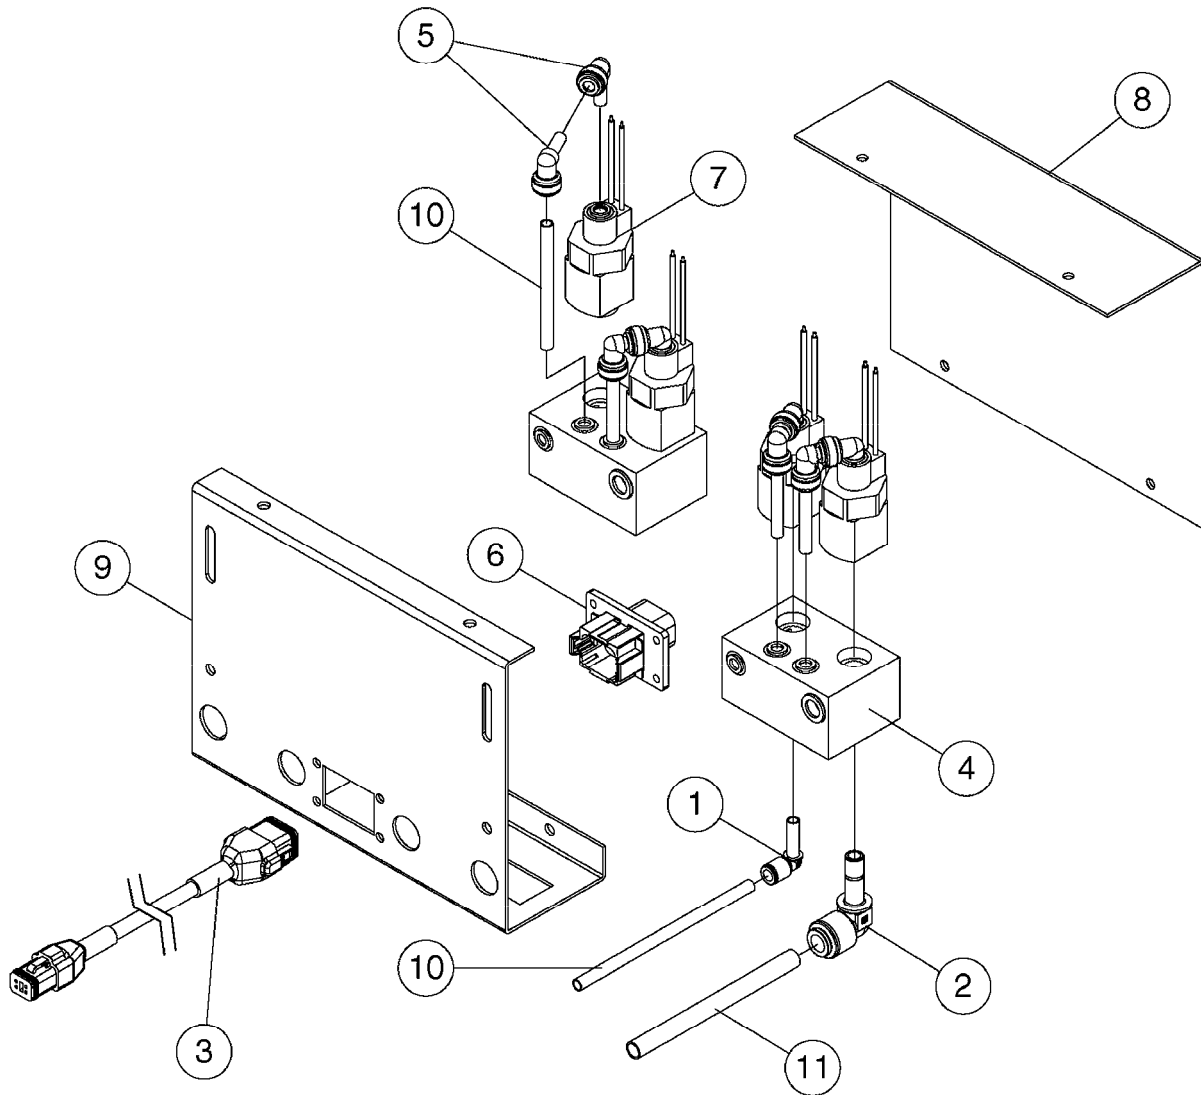

K0478

FOAM MARKER - DUAL DROPPER
RICHWAY
K0478-HIN, 26:09:16

Page 1
Date 05.08.2019 11:59

Pos.	parts-n°	order qty	description
1	23004903	1	FITT, 1/4"PLUG-IN-1/4"90-PTC
2	23005003	1	FITT, 3/8"PLUG-IN-3/8"90-PTC
3	28065203	1	DUAL DROP HARNESS, RICHWAY
4	28088603	1	RHD-DDASY SOLENOID BLOCK, FOAM MARKER, RICHWAY
5	28096203	1	1/4" STEM X 1/4"T ELBOW
6	28096603	1	FEMALE DEUTSCH CONNECTOR
7	28096703	1	3-WAY SOLENOID VALVE
8	28096803	1	DUAL DROPPER LID
9	28096903	1	DUAL DROPPER BODY
10	92703303	1	HOSE LLDPE .25"X.17"X12" BLACK
11	92703403	1	HOSE LLDPE .38"X.25"X12" BLACK