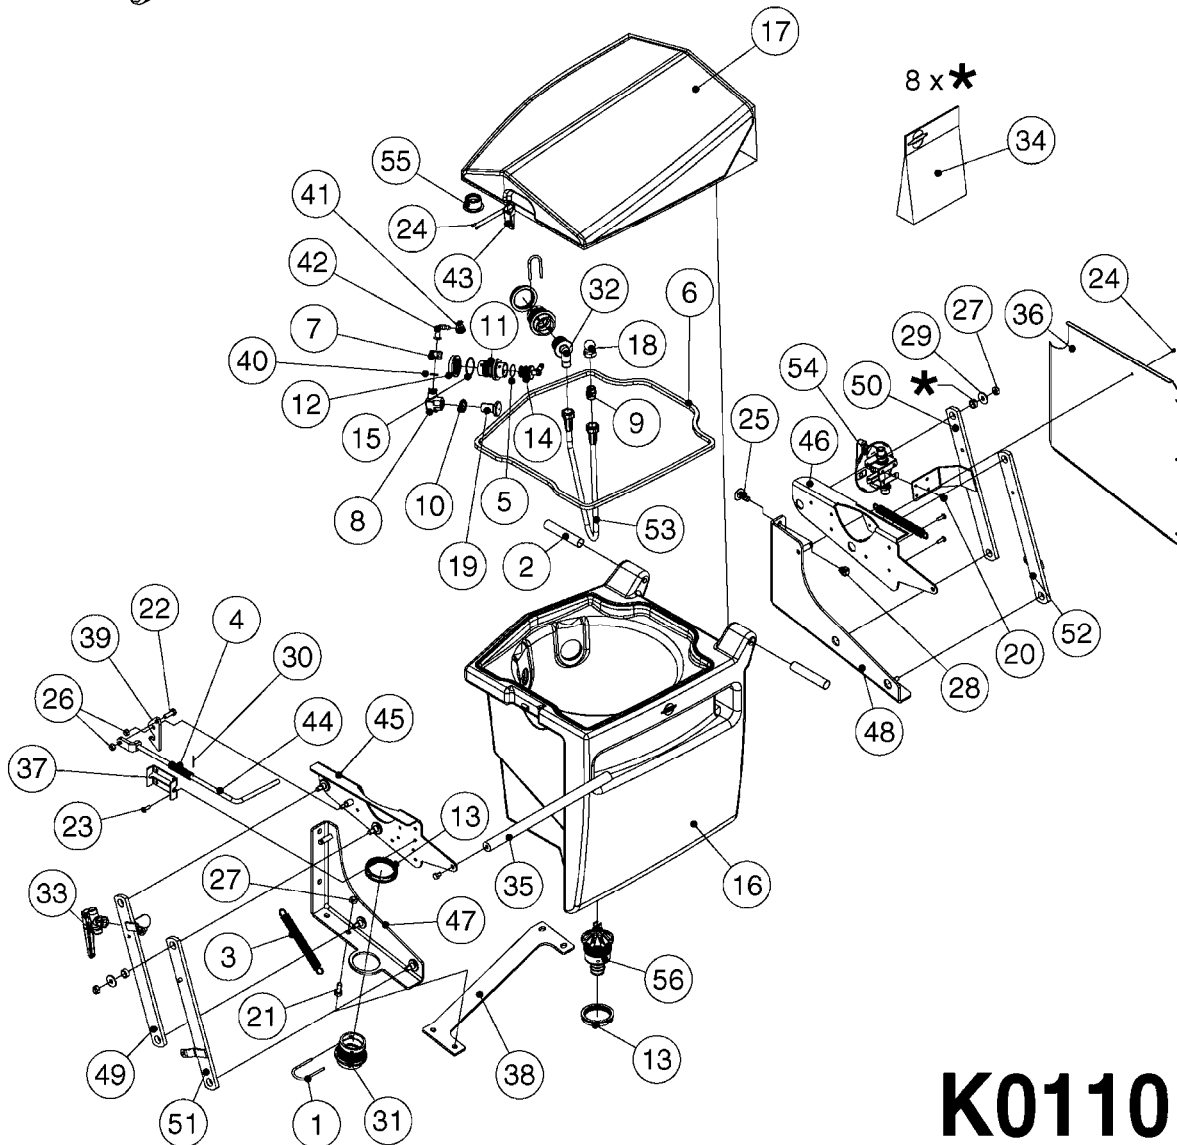

K0110

CHEMICAL FILLER-HOPPER NCM
K0110-HIN, 28:11:17

Page 1

Date 05.08.2019 11:59

Pos.	parts-n°	order qty	description
1	145996	1	FITT.DK S-67 FORK
2	151162	1	PIN F. LID HINGE CHEM-FILLER
3	220949	1	SPRING Ø20.0/3.0 L=240 BLACK
4	220951	1	SPRING D15/1.5 L=90 20V
5	242355	1	O-RING D19.2X3.0 VITON F.S-40
6	242563	1	NEOPRENE SEAL 10X10
7	320084	1	FITT.DK NUT 1/2" BSP
8	320563	1	FITT.DK 3 WAY 1/2" 110 DEG.
9	320655	1	FITT.DK HN 1/2"-1/2" BSP
10	321307	1	FITT.DK NUT 1/2" BSP JAMB
11	322102	1	FITT.DK S-40 BULKHEAD
12	322106	1	FITT.DK S-40 BULKHEAD NUT
13	322108	1	FITT.DK S-67 BULKHEAD NUT
14	334237	1	FITT.DK S-40 ELB.3/8"
15	334259	1	GASKET F. S-40 BULKHEAD
16	351769	1	HOPPER FOR CHEMFILLER
17	351770	1	LID F. TURBO FILL NCM
18	371552	1	NOZZLE F.RINSING
19	372044	1	NOZZLE FOR CHEMFILLER
20	410185	1	BOLT HEX 8.8 DEL M6X16
21	420604	1	BOLT HEX 8.8 DEL M10X25 FT DIN933
22	421046	1	BOLT HEX M8X25/25 A2 SS DIN933
23	440392	1	SCREW 6.3 X 25.0 DIN7981C TORX
24	440632	1	SCREW M4X13
25	451070	1	CARRIAGE BOLT M12X30
26	460143	1	SELF LOCK NUT M8 SST A2 DIN985
27	460423	1	NUT HEX M10X1.50 LOCK DIN985A2 SS
28	460703	1	NUT HEX M12X1.75 LOCK DIN985A2 SS
29	471140	1	WASHER D30/D10.5X2.5 STAINLESS
30	480798	1	ROLL PIN D3X30 DIN1481 RST
31	726464	1	FITT.DK S-67 BULKHEAD W/GASKET
32	726552	1	FIT.DK S-53X90 1/2" BSP,O-RING
33	727543	1	VALVE F.CHEM FILL JUG RINSE
34	741830	1	BUSHINGS F.PARALLELARMS
35	14036900	1	HAND GRIP FOR CHEMFILLER
36	16137400	1	PLATE BACK F. CHEM-FILL NCM
37	16137700	1	GUIDE BRACKET F.CHEMFILL LOCK
38	16138100	1	SUPPORT FOR CONSOLE
39	16149500	1	HOOK LATCH F.CHEMFILL'05
40	24022901	1	GASKET D10X19 EP 3.2
41	28029803	1	CLAMP HOSE GEAR P1/2" 6708
42	28054500	1	ANGLE HOSE BARB 90 1/2 10MM
43	28055800	1	LOCK (SNAP CLIP) SS
44	61038200	1	HANDLE F.CHEMFILL LOCK '05
45	63035000	1	MOUNT.BRACKET F.CHEMFILL RIGHT
46	63035100	1	MOUNT.BRACKET F.CHEMFILL LEFT
47	63035200	1	MT.BRACKET F.PARALLELARMS LEFT
48	63035300	1	MT.BRACKET F.PARALLELARMS RIGHT
49	63040700	1	INNER ARM F.CHEMFILL LEFT
50	63040800	1	INNER ARM F.CHEMFILL RIGHT
51	63040900	1	OUTER ARM F.CHEMFILL LEFT
52	63041000	1	OUTER ARM F.CHEMFILL RIGHT
53	63041300	1	RINSE PIPE F. CHEM-FILLER
54	72246800	1	VALVE 1/2" 2 POSITION
55	72339500	1	AIR VALVE F.CHEMFILLER
56	72726900	1	CHECK VALVE F.CHEMFILLER