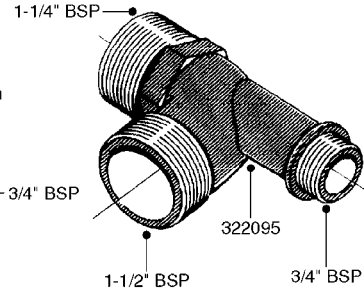

L0020

FITTINGS-T-PIECES, CAPS & ELBOWS
L0020-HIN, 01:01:16

Page 1
Date 05.08.2019 12:00

parts-n°	order qty	description
10053603	1	FITT. CAPNUT 2"BSP 5601
10194303	1	CAP BLANK 1 1/2 MCPHEE 210060
320047	1	FITT.DK CAPNUT 1/2" BSP
320106	1	FITT.DK CAPNUT 1" BSP
320272	1	FITT.DK CAPNUT 3/8" BSP
320316	1	FITT.DK TEE 3/4" X3/4" X1"BSP
320331	1	FITT.DK TEE 1" - 1" - 3/4" BSP
320342	1	FITT.DK EL 3/4"M X 1"F BSP
320563	1	FITT.DK 3 WAY 1/2" 110 DEG.
320677	1	NO LONGER AVAILABLE
320961	1	FITT.DK CAPNUT 1-1/2" BSP
321053	1	FITT.DK TEE 1/2 X1/2 X1/2" BSP
322072	1	FITT.DK TEE 3/8'X3/8'X3/8' BSP
322095	1	FITT.DK TEE 1-1/2 X1-1/4 X3/4" BSP
322138	1	FITT.DK ELB 1"M X 1"F BSP
330013	1	O-RING 2.5 X 10 PUR
330212	1	O-RING D19/D14X2.4 F.1/2"NUT
330326	1	O-RING D30/D24X2 F.1"NUT
331273	1	O-RING D44/D38X2 F.1-1/2"