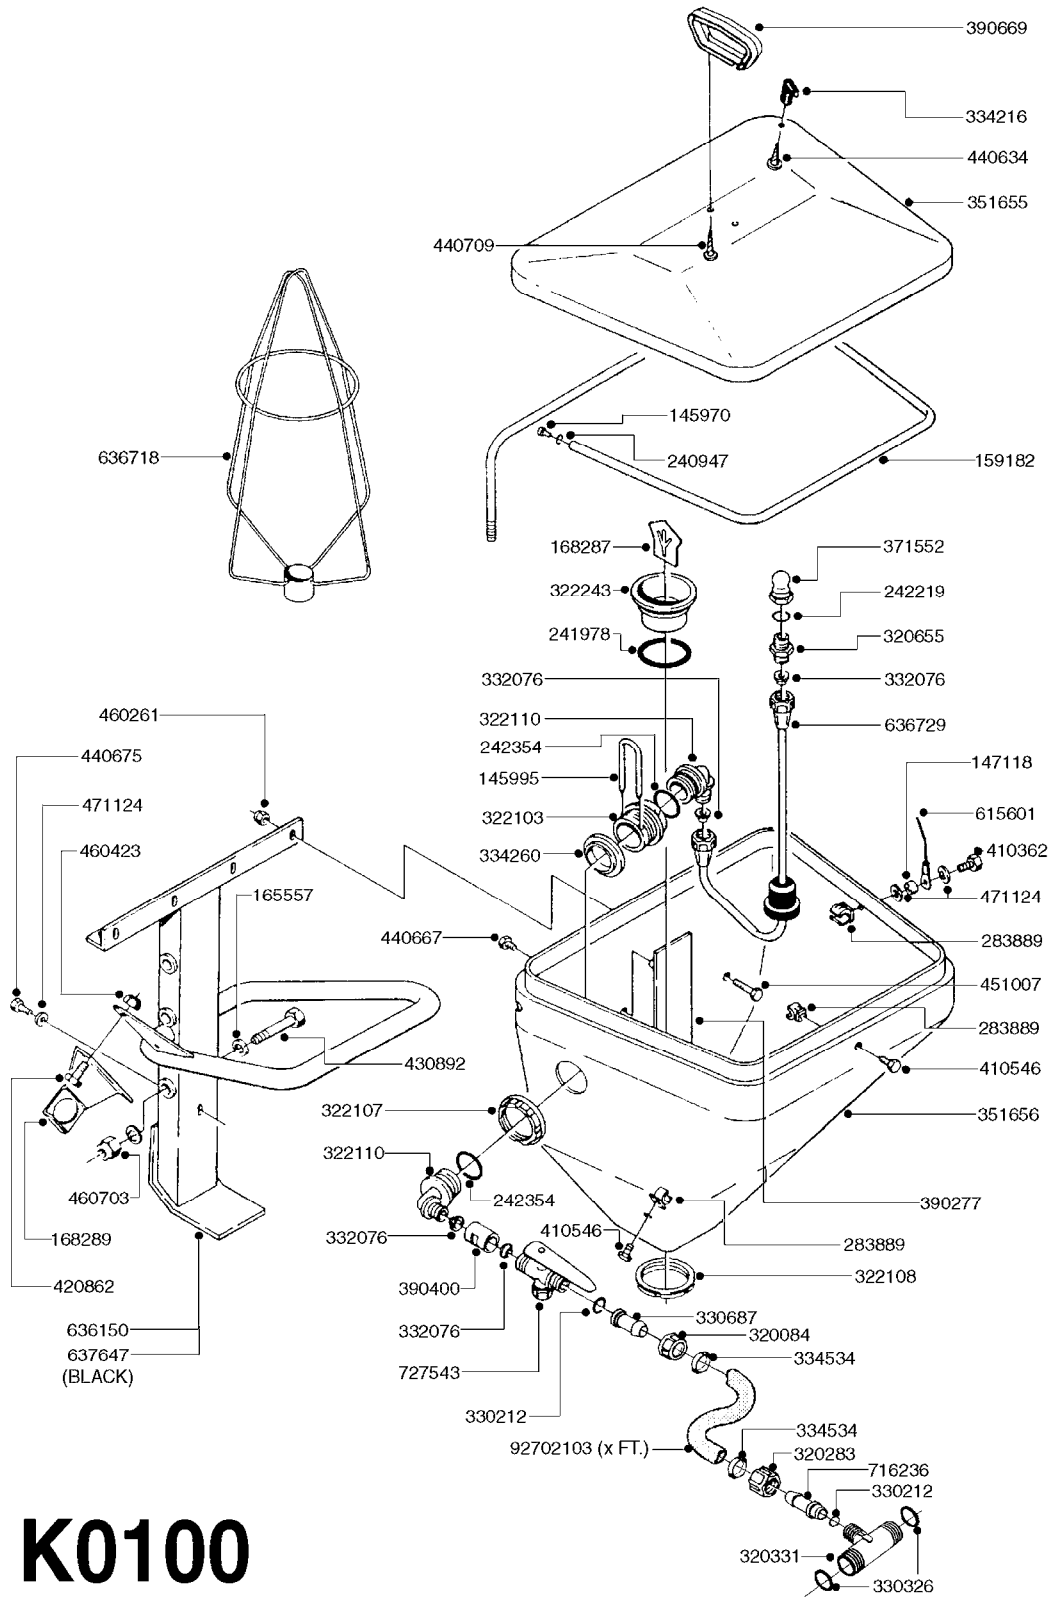

K0100

CHEMICAL FILLER-HOPPER (POST95)
K0100-HIN, 01:01:16

Page 1
Date 05.08.2019 11:59

parts-n°	order qty	description
145970	1	PLUG MF 11 X 1
145995	1	FITT.DK S-53 FORK
147118	1	BUSHING 10,0/6,2 L=5 CHEM FILL
159182	1	RINSING TUBE CHEM.FILL
165557	1	WASHER D28.0/D12.2X2.0 SS
168287	1	PLATE ANTI-VORTEX F.CHEM FILL
168289	1	BRACKET F. 3-WAY VALVE
240947	1	O-RING D7.3X2.4 NITRIL
241978	1	O-RING 64.5X3.0
242219	1	O-RING D16.3X2.4 VITON
242354	1	O-RING D32.2X3.0 VITON
283889	1	CLIP F.TUBE SUPPORT
320084	1	FITT.DK NUT 1/2" BSP
320283	1	FITT.DK NUT 3/4"BSP
320331	1	FITT.DK TEE 1" - 1" - 3/4" BSP
320655	1	FITT.DK HN 1/2"-1/2" BSP
322103	1	FITT.DK S-53 BULKHEAD
322107	1	FITT.DK S-53 BULKHEAD NUT
322108	1	FITT.DK S-67 BULKHEAD NUT
322110	1	FITT.DK S-53 ELB. 1/2" BSP
322243	1	DRAIN PIPE/CHEM FIL.S67/S56
330212	1	O-RING D19/D14X2.4 F.1/2"NUT
330326	1	O-RING D30/D24X2 F.1"NUT
330687	1	FITT.DK HB 1/2" F. 1/2" NUT
332076	1	CONE INSERT F. ALUMINUM LANCE
334216	1	RUBBER LATCH FOR CHEM.FILL
334260	1	GASKET F. S-53 BULKHEAD
334534	1	CLAMP HOSE PLASTIC 1/2"
351655	1	LID CHEM FILL.25L POST 95
351656	1	HOPPER F.CHEM FILL 25L POST'96
371552	1	NOZZLE F.RINSING
390277	1	SCALE PLATE FOR HARDI FILLER
390400	1	FITT.DK BULKHEAD 1/2'X1/2'
390669	1	HANDLE F.CHEM FILLER
410362	1	BOLT HEX 8.8 SS M6X20
410546	1	BOLT HEX M6X12 A2 SS DIN933
420862	1	BOLT HEX 8.8 DEL M10X16 FT
430892	1	BOLT HEX 8.8 DEL M12X110
440634	1	SCREW 5/8"
440667	1	SCREW M3.5X12 SLOT STAINLESS
440675	1	SCREW F. PLASTIC 5X16 SS
440709	1	SCREW 60X12 CHEM.FILL HANDLE
451007	1	SCREW M6X20 STAINLESS
460261	1	NUT HEX M6X1.00 LOCK DIN985 A2 SS
460423	1	NUT HEX M10X1.50 LOCK DIN985A2 SS
460703	1	NUT HEX M12X1.75 LOCK DIN985A2 SS
471124	1	WASHER, M6, Ø18/ 6.4X 1.6, SS
615601	1	BUNGEE CORD 21-1/4"
636150	1	FRAME FOR CHEM FILL TANK
636718	1	RINSE SUPPORT CHEM.FILL 25/35L
636729	1	TUBE F. RINSE CHEM FILL
637647	1	BRACKET F.CHEMFILL
716236	1	FITT.DK HB 1/2" ASSY. F. 3/4"
727543	1	VALVE F.CHEM FILL JUG RINSE
92702103	1	HOSE R X1/2" X300PSI WP X0012"