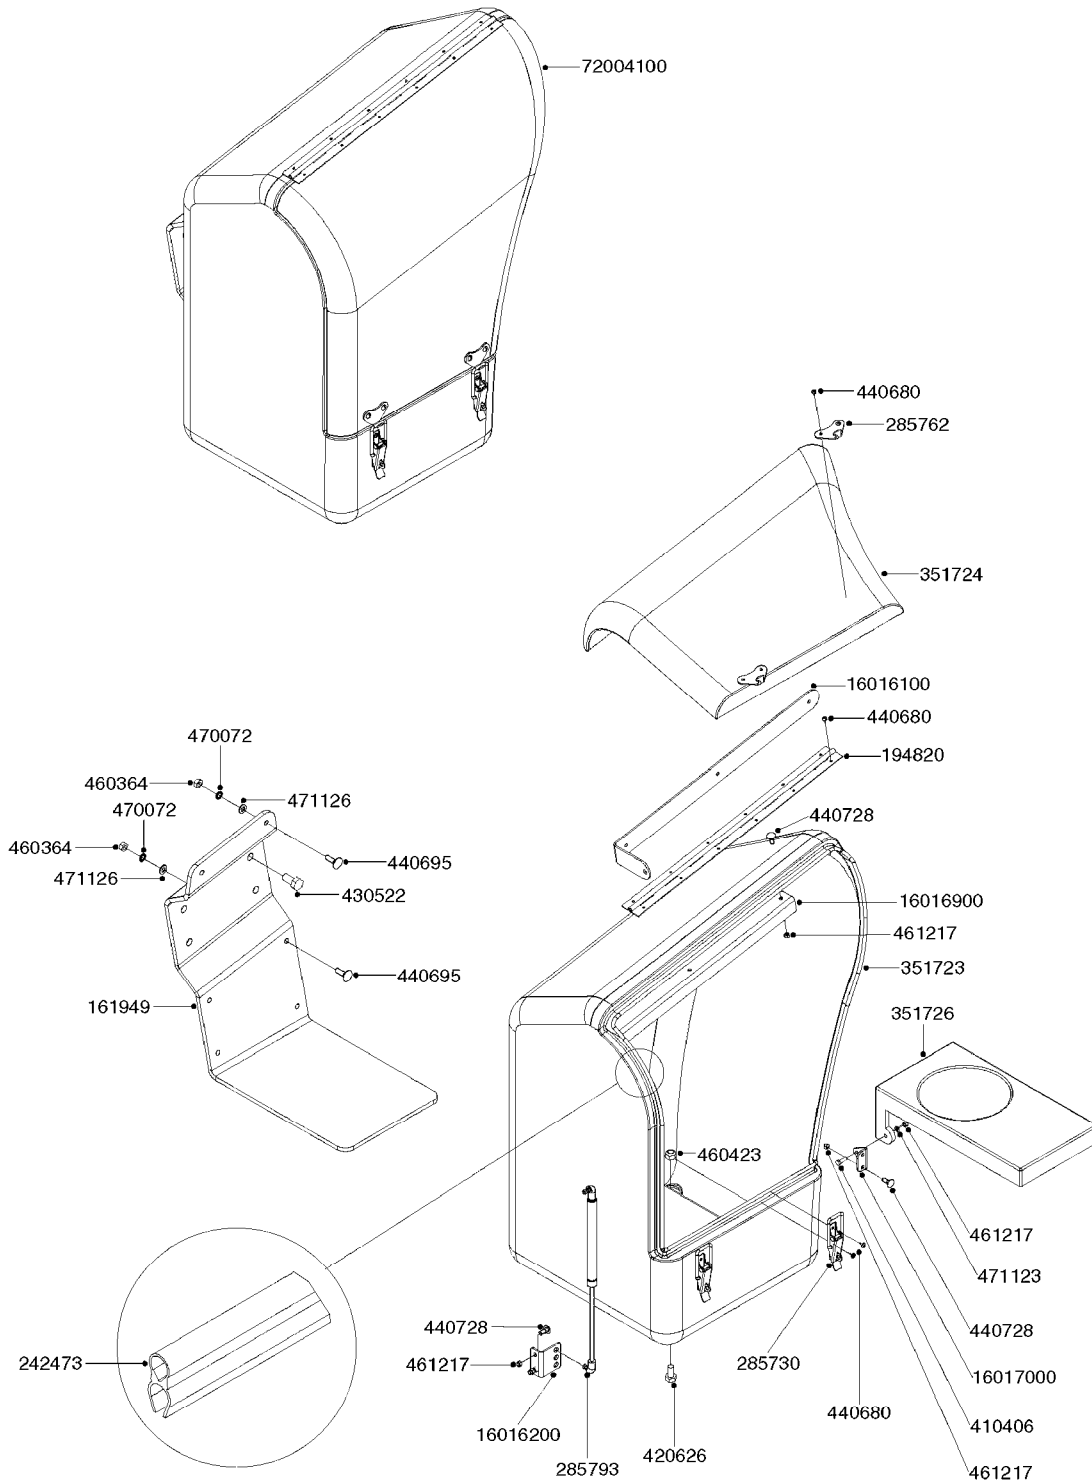

K0790

STORAGE LOCKER - LH
K0790-HIN, 01:01:16

Page 1
Date 05.08.2019 12:00

parts-n°	order qty	description
16016100	1	BKT F.LOCKER DOOR OPENER T CM+
16016200	1	BKT F.LOCKER DOOR OPENER B CM+
16016900	1	BKT F. LH LOCKER HINGE CM+
16017000	1	BKT F.LOCKER SHELF HINGE CM+
161949	1	BRACKET STORAGE LOCKER
194820	1	HINGE
242473	1	GASKET
285730	1	LATCH
285762	1	LATCH CLIP
285793	1	GAS CYLINDER
351723	1	LOCKER BODY (RAW) CM+
351724	1	LOCKER DOOR (RAW) CM+
351726	1	WORKING TABLE (RAW)
410406	1	BOLT HEX 8.8 DEL M5X16 FT
420626	1	BOLT HEX 8.8 DEL M10X20 FT
430522	1	BOLT HEX 8.8 DEL M12X25 FT
440680	1	SCREW M4.2X9.5 STAINLESS
440695	1	BOLT CARRIAGE M8X25
440728	1	BOLT CARRIAGE 5MMX16
460364	1	NUT HU M8 A2 SS DIN934
460423	1	NUT HEX M10X1.50 LOCK DIN985A2 SS
461217	1	NUT HEX M5 LOCK
470072	1	WASHER D15/D8X.5 LOCK
471123	1	WASHER, M5, Ø10/ 5.3X 1.0, SS
471126	1	WASHER, M8, Ø16/ 8.4X 1.6, SS
72004100	1	LOCKER KIT F.CM+ LH