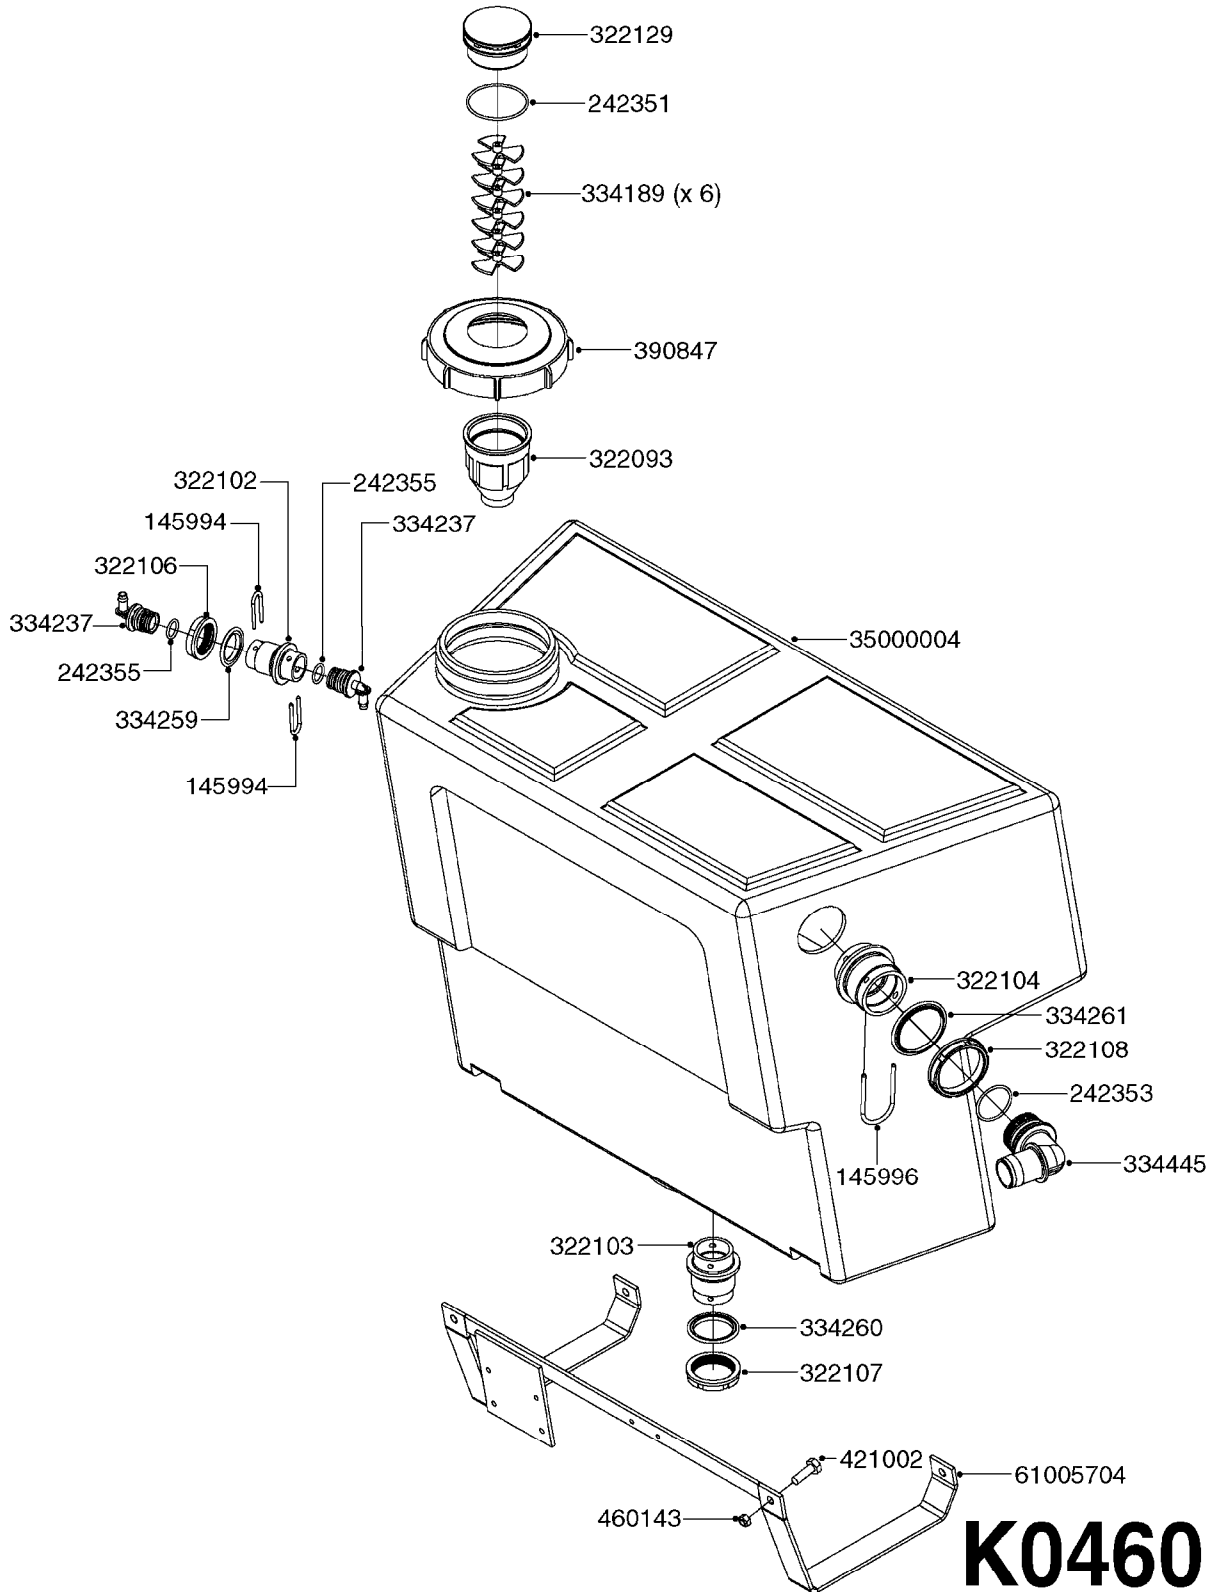

FOAM MARKER TANK - CM1500
K0460-HIN, 01:01:16

Page 1
Date 05.08.2019 11:59

parts-n°	order qty	description
145994	1	FITT.DK S-40 FORK
145996	1	FITT.DK S-67 FORK
242351	1	O-RING D69.5X3.0 VITON F.S-93
242353	1	O-RING 3 X 44.2 VITON
242355	1	O-RING D19.2X3.0 VITON F.S-40
322093	1	HOUSING F.TANK VENT
322102	1	FITT.DK S-40 BULKHEAD
322103	1	FITT.DK S-53 BULKHEAD
322104	1	FITT.DK S-67 BULKHEAD
322106	1	FITT.DK S-40 BULKHEAD NUT
322107	1	FITT.DK S-53 BULKHEAD NUT
322108	1	FITT.DK S-67 BULKHEAD NUT
322129	1	LID F. TANK VENT ASSY.
334189	1	LIQUID SHIELD F. TANK VENT
334237	1	FITT.DK S-40 ELB.3/8"
334259	1	GASKET F. S-40 BULKHEAD
334260	1	GASKET F. S-53 BULKHEAD
334261	1	GASKET F. S-67 BULKHEAD
334445	1	FITT.DK S-67 ELB.1-1/2"
390847	1	LID F. RINSE TANK CM
421002	1	BOLT HEX 8.8 DEL M10X30 FT DIN933
460143	1	SELF LOCK NUT M8 SST A2 DIN985
35000004	1	FOAM MARKER TANK 40 GAL (RAW)
61005704	1	FOAM MARKER TANK BKT. CM1500