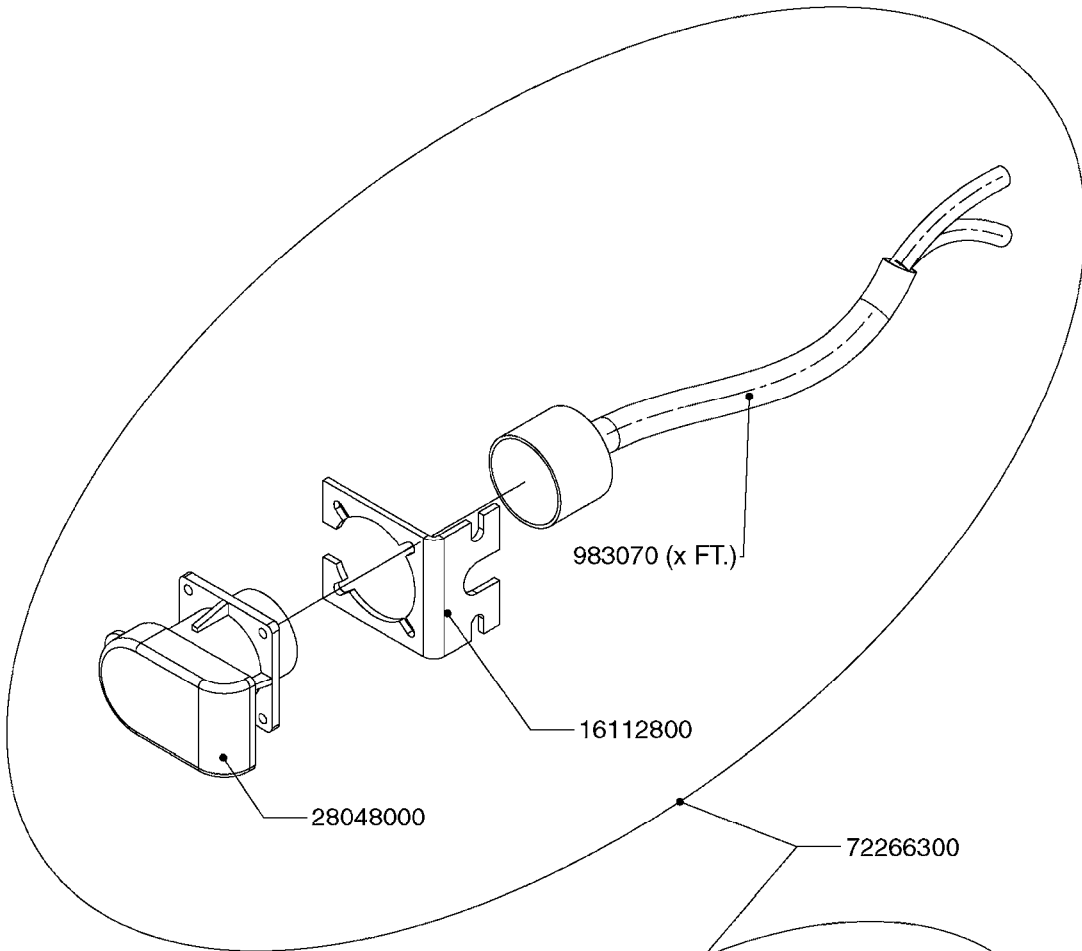

POWER SUPPLY CABLES
M0240-HIN, 01:01:16

Page 0

Date 05.08.2019 12:01