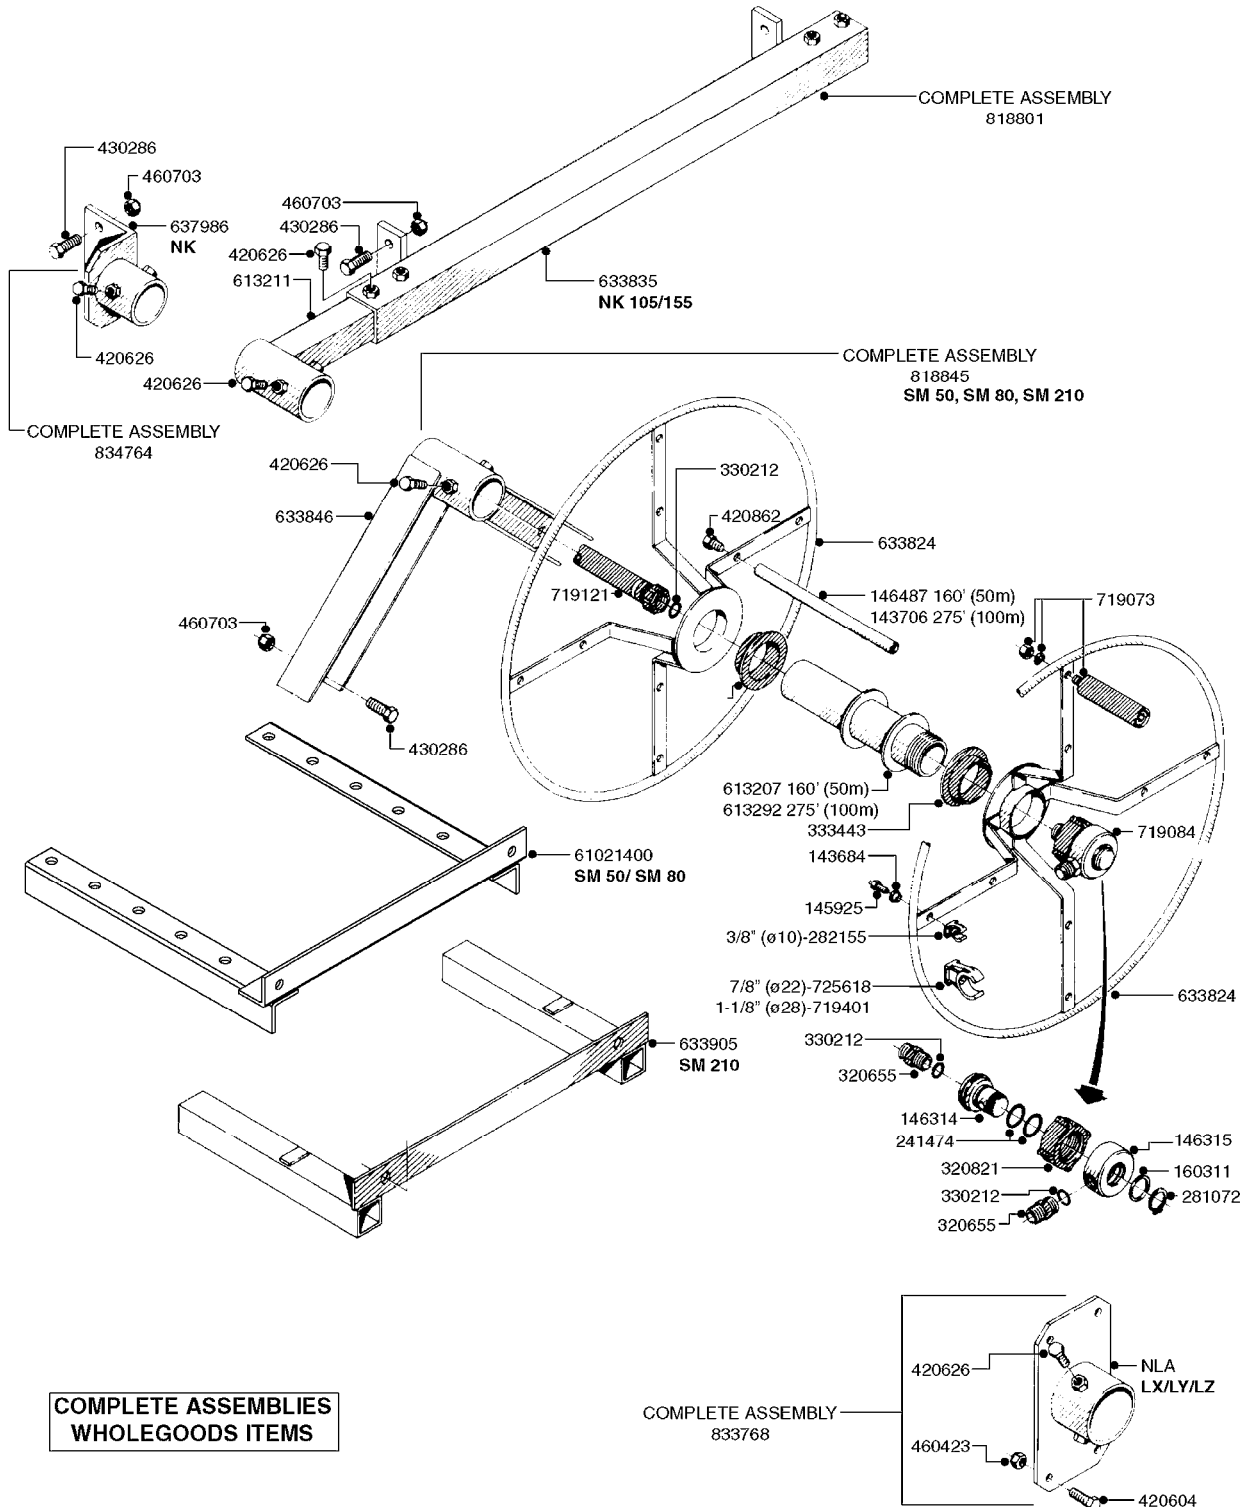

COMPLETE ASSEMBLY:  
818377 - 160' x 3/8" (50m) HOSE REEL  
818381 - 320' X 3/8" (100m) HOSE REEL

**K0490**

HOSE REEL ASSEMBLIES  
K0490-HIN, 01:01:16

Page 1  
Date 05.08.2019 11:59

parts-n°	order qty	description
143684	1	BUSHING F. HOSE REEL
143706	1	SPACER TUBE F. 275' HOSE REEL
145925	1	NIPPLE M10 M6
146314	1	UNION BUSHING F.HOSE REEL
146315	1	RING FOR HOSE REEL
146487	1	SPACER ROD F/HOSE REEL 225mm
160311	1	WASHER D30/D20.4X2
241474	1	O-RING NITRIL
281072	1	SNAP-RING OUTER 20X1.20
282155	1	CLIP F.TUBE SUPPORT
320655	1	FITT.DK HN 1/2"-1/2" BSP
320821	1	FITT.DK NUT 1-1/2" BSP
330212	1	O-RING D19/D14X2.4 F.1/2"NUT
333443	1	BUSHING F. HOSE REEL
420604	1	BOLT HEX 8.8 DEL M10X25 FT DIN933
420626	1	BOLT HEX 8.8 DEL M10X20 FT
420862	1	BOLT HEX 8.8 DEL M10X16 FT
430286	1	BOLT HEX 8.8 DEL M12X30 FT
460423	1	NUT HEX M10X1.50 LOCK DIN985A2 SS
460703	1	NUT HEX M12X1.75 LOCK DIN985A2 SS
613207	1	CENTER TUBE FOR 164'HOSE REEL
613211	1	HOSE REEL NK 80/105
613292	1	CENTER TUBE 100 MM
633824	1	SIDE FOR HOSE REEL
633835	1	OUTER TUBE NK 300-600
633846	1	FITTING FOR HOSE REEL TR2/TR3
633905	1	BRKTS. HOSE REEL SM210
637986	1	CLAMP FITTING HOSE REEL
719073	1	HANDLE ASSY. F. HOSE REEL
719084	1	SWIVEL F.HOSE REEL
719121	1	HOSE 1/2'X2500M NUT
719401	1	CLIPS F.PISTOL ASSY.
725618	1	CLIP WHITE PLASTIC SNAP TYPE
818377	1	REEL FOR HOSE 160' X 3/8"
818381	1	REEL FOR HOSE 320' X 3/8'
818801	1	BKT.HOSE REEL MOUNT NL/NK/BOOM
818845	1	BKT.HOSE REEL SM210
833768	1	HOLDER F. HOSE REEL
834764	1	BKT.HOSE REEL MOUNT ESTATE SPR
61021400	1	BKT. BOOM MOUNT SM53/80 US