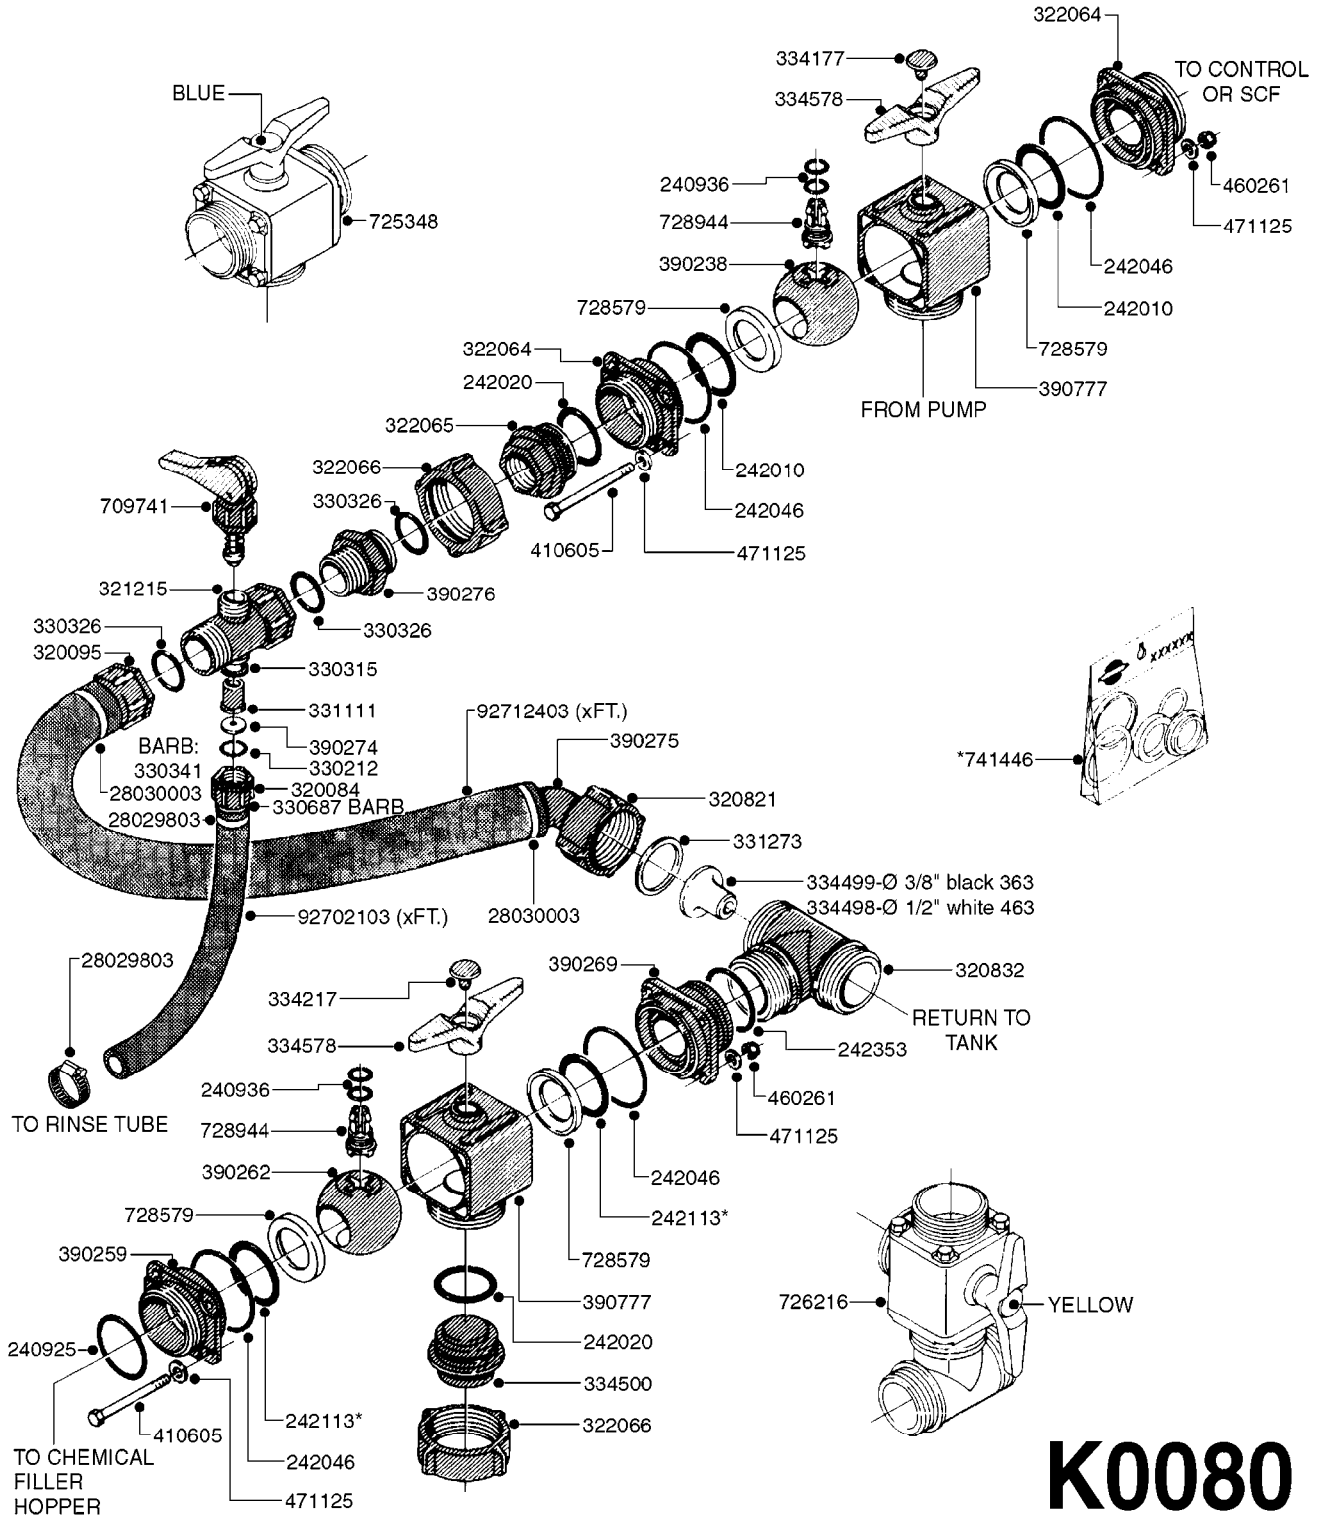

K0080

parts-n°	order qty	description
240925	1	O-RING D49.5X3 NITRIL
240936	1	O-RING D13.3X2.4 NITRIL
242010	1	O-RING D37.47X5.33
242020	1	O-RING 39.2 X 3 VITON
242046	1	O-RING D60X2
242113	1	O-RING D37.5X5.3 VITON
242353	1	O-RING 3 X 44.2 VITON
320084	1	FITT.DK NUT 1/2" BSP
320095	1	FITT.DK NUT 1" BSP
320821	1	FITT.DK NUT 1-1/2" BSP
320832	1	FITT.DK TEE 1-1/2x1-1/2x1-1/2
321215	1	FITT.DK HOUSING F. AGITATION
322064	1	END COVER W.S56
322065	1	FITT.DK UNION 1' BSP/S-56
322066	1	FITT.DK S-56 NUT
330212	1	O-RING D19/D14X2.4 F.1/2"NUT
330315	1	O-RING D18.4/D13X.6
330326	1	O-RING D30/D24X2 F.1"NUT
330341	1	FITT.DK HB 1" F. 1" NUT
330687	1	FITT.DK HB 1/2" F. 1/2" NUT
331111	1	VALVE SEAT FOR 1/2" DISTRIBUT.
331273	1	O-RING D44/D38X2 F.1-1/2"
334177	1	VALVE INDICATOR BLUE
334217	1	VALVE INDICATOR YELLOW
334498	1	NOZZLE INJECTOR 13MM/462 WHITE
334499	1	NOZZLE INJECTOR 10MM/361 BLACK
334500	1	FITT.DK S-56 PLUG W/ 4.2Ø Hole
334578	1	HANDLE FOR VALVE 'OLD' STYLE
390238	1	BALL F. 3 WAY PRESSURE VALVE
390259	1	END COVER S56 F.3 WAY VALVE
390262	1	BALL F. 2 WAY VALVE
390269	1	END COVER S56 1-1/2"F.3WAY VLV
390274	1	ORIFICE ID4.0/18/1.5
390275	1	FITT.DK ELB 1' SPECIAL F.CHEMF
390276	1	FITT.DK HN 1'BSP
390777	1	HOUSING F.BALL VALVE 3 WAY
410605	1	BOLT HEX 8.8 DEL M6X80
460261	1	NUT HEX M6X1.00 LOCK DIN985 A2 SS
471125	1	WASHER M6U 6.4X14X1.2,A2 SS
709741	1	VALVE ASSY. 1/2" FLIP LEVER
725348	1	VALVE 3 WAY BLUE
726216	1	VALVE TWO WAY
728579	1	SEAL F BALL
728944	1	VALVE STEM & COLOURED CAPS
741446	1	REPAIR KIT F.S67 VALVE - VITON
28029803	1	CLAMP HOSE GEAR P1/2" 6708
28030003	1	CLAMP HOSE GEAR P1" 6716
92702103	1	HOSE R X1/2" X300PSI WP X0012"
92712403	1	HOSE R X1" X300PSI WP X0012"