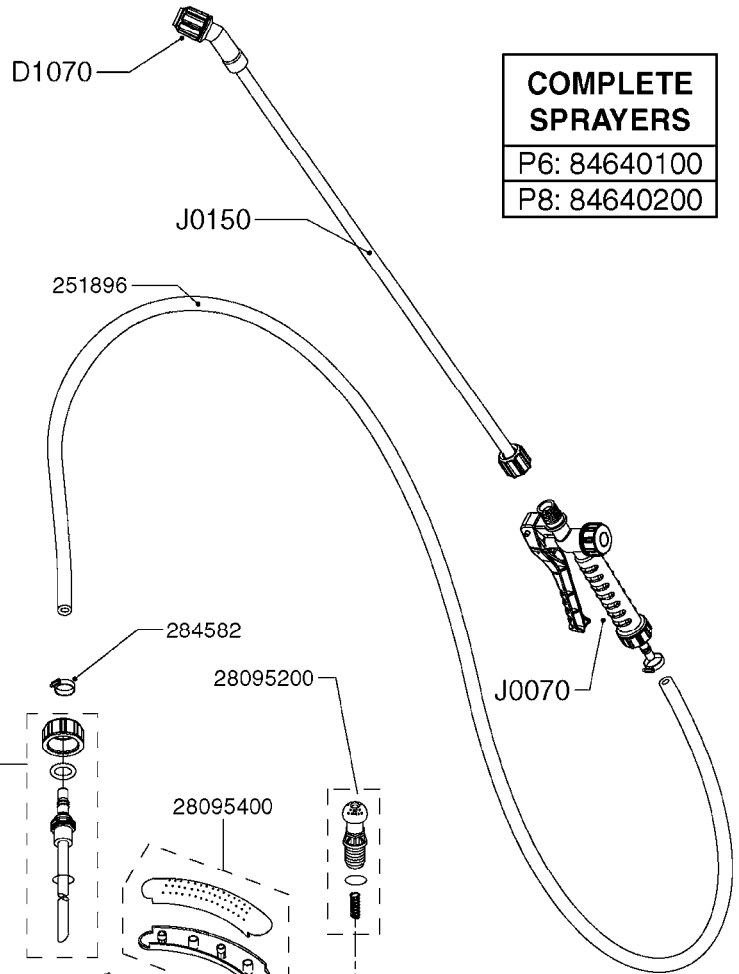

COMPLETE SPRAYERS
P6: 84640100
P8: 84640200

28094900