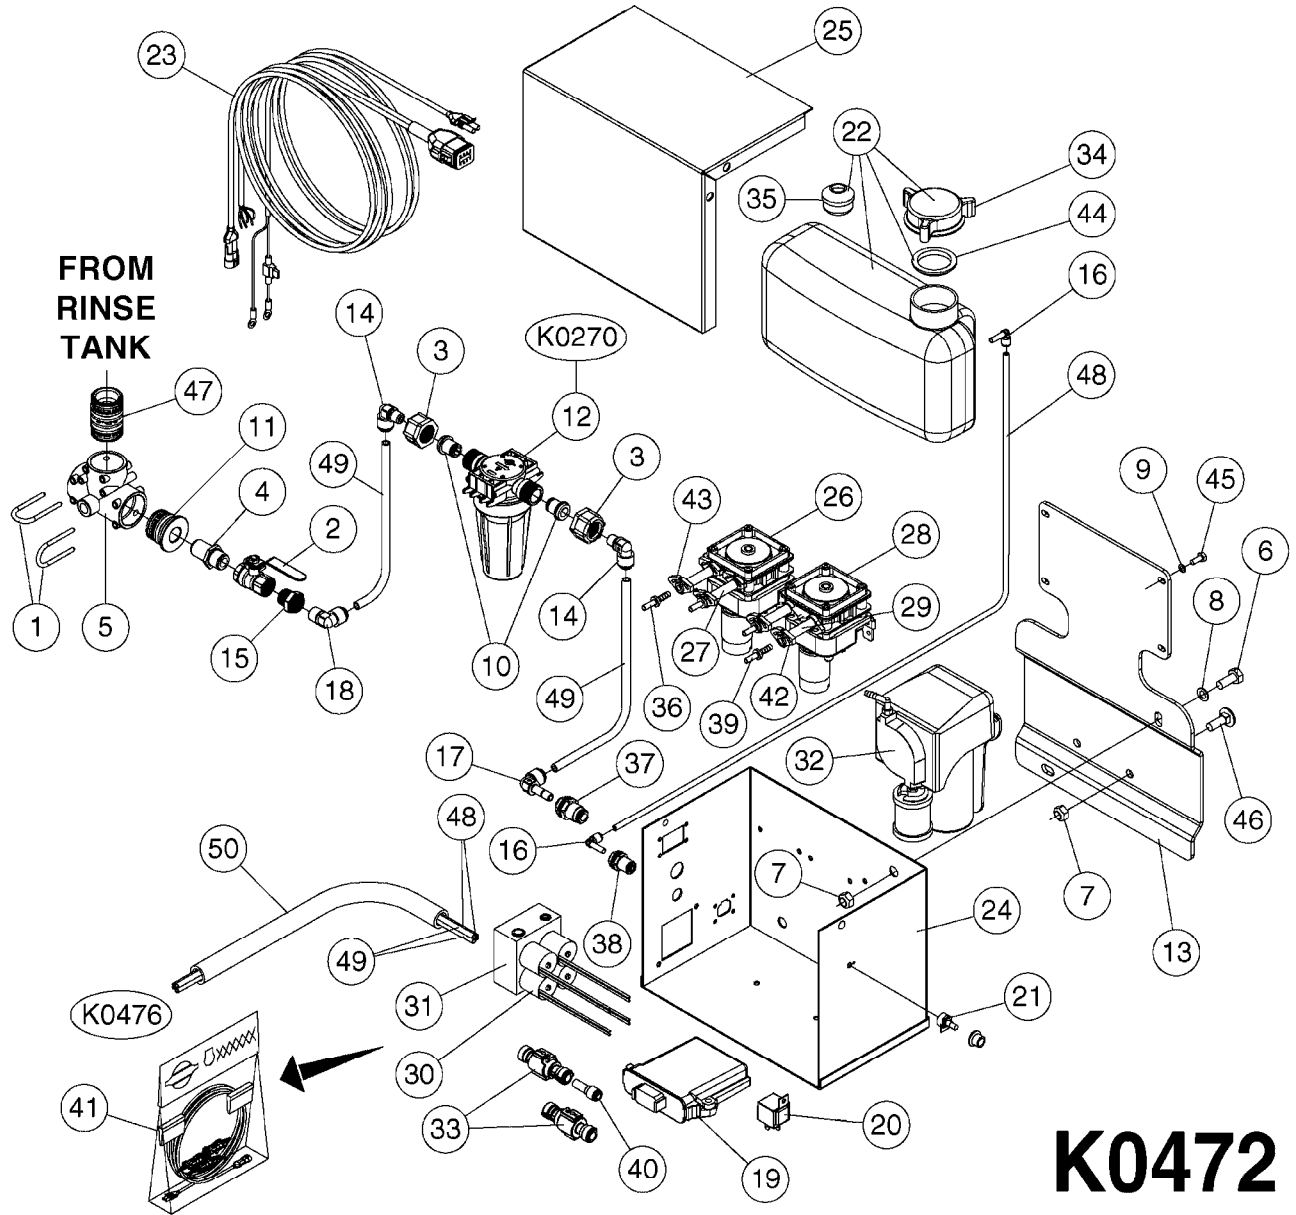

FOAM MARKER - RICHWAY
NAVIGATOR
K0472-HIN, 23:10:18

Page 1
Date 05.08.2019 11:59

Pos.	parts-n°	order qty	description
1	145995	1	FITT.DK S-53 FORK
2	284227	1	BALL VALVE 1/2"FEMALE THREADS
3	320283	1	FITT.DK NUT 3/4"BSP
4	321742	1	FITT.DK BULKHEAD 1/2' BSP
5	322352	1	FITT.DK S-53 TEE
6	420604	1	BOLT HEX 8.8 DEL M10X25 FT DIN933
7	460423	1	NUT HEX M10X1.50 LOCK DIN985A2 SS
8	470046	1	WASHER D18D11X1 LOCK
9	470901	1	WASHER D11.8/D6.1X1.6 SS LOCK
10	717426	1	FITT.DK REDUC 1/4"BSP F.3/4"N
11	726694	1	PLUG,S53,1/2"FBSP THD W.ORING
12	845219	1	FILTER IN-LINE 3/4'80 MESH OML
13	16162803	1	BRKT, FOAM MARKER, RICHWAY
14	23004703	1	FITT, 1/4"NPT-3/8"90-PTC
15	23004803	1	FITT, 1/2"MPT-3/8"FPT REDUCER
16	23004903	1	FITT, 1/4"PLUG-IN-1/4"90-PTC
17	23005003	1	FITT, 3/8"PLUG-IN-3/8"90-PTC
18	23005103	1	FITT, 3/8"NPT-3/8"90-PTC
19	26029503	1	MODULE, CONTROL, FOAM MARKER, RICHWAY
20	26029603	1	RELAY, 12VDC, RICHWAY
21	26029703	1	POTENTIOMETER, FOAM MARKER, RICHWAY
22	28064703	1	FOAM MARKER CONC. TANK,RICHWAY COMPLETE TANK ASSEMBLY
23	28064803	1	FOAM MARKER CONT.CABLE, RICHWAY
24	28086403	1	STEEL BODY, FOAM MARKER, RICHWAY
25	28086503	1	STEEL LID, FOAM MARKER, RICHWAY
26	28086603	1	WATER PUMP, FOAM MARKER, RICHWAY
26	28102303	1	RICHWAY WATER PUMP GEAR MOTOR ONLY
27	28086703	1	1/4" PUMP TUBE, WATER, FOAM MARKER, RICHWAY
28	28086803	1	CONCENTRATE PUMP, FOAM MARKER, RICHWAY
29	28086903	1	1/8" PUMP TUBE, CONCENTRATE, FOAM MARKER, RICHWAY
30	28087003	1	2-WAY SOLENOID VALVE, FOAM MARKER, RICHWAY
31	28087103	1	RHD-VTD SOLENOID BLOCK, FOAM MARKER, RICHWAY
32	28087203	1	DIAPHRAGM AIR COMPRESSOR, FOAM MARKER, RICHWAY
33	28087403	1	3/8" CHECK VALVE, FOAM MARKER, RICHWAY
34	28087603	1	1 GALLON TANK CAP, FOAM MARKER, RICHWAY INCLUDED WITH TANK ASSEMBLY
35	28087703	1	1 GALLON TANK SCREEN, FOAM MARKER, RICHWAY INCLUDED WITH TANK ASSEMBLY
36	28094103	1	FITT.1/4" STEM X 1/4" HOSE BARB
37	28095803	1	3/8"T BULKHEAD
38	28095903	1	1/4"T BULKHEAD
39	28096403	1	1/4" STEM X 3/16" HB
40	28096503	1	3/8" STEM X 1/4"T
41	28097103	1	POWER UNIT HARNESS, RICHWAY TRAILER INSIDE WIRING HARNESS COMPLETE
42	28102103	1	RICHWAY #23 QUICK CLAMP
43	28102203	1	RICHWAY #26 QUICK CLAMP
44	28102403	1	RICHWAY TANK CAP GASKET
45	41000603	1	BOLT HEX 1/4"X1/2" SS
46	44074300	1	BOLT CARRIAGE M10x30 SS
47	72114300	1	FITT. DK S-53 MALE MALE W.ORIN
48	92703303	1	HOSE LLDPE .25"X.17"X12" BLACK
49	92703403	1	HOSE LLDPE .38"X.25"X12" BLACK
50	92712403	1	HOSE R X1" X300PSI WP X0012"