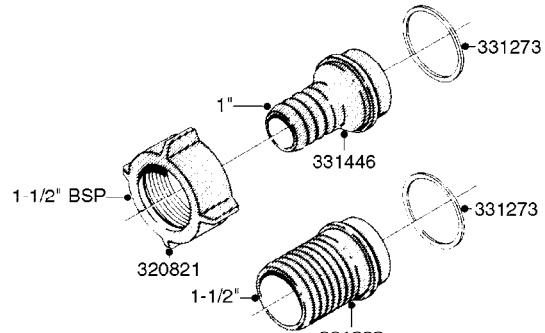

# Section L

Fittings

L

Page 0.1

Date 05.08.2019 12:00

main group	page-n°	date	description
Fittings	L0010-HIN L0020-HIN L0030-HIN L0040-HIN L0050-HIN L0060-HIN L0070-HIN L0080-HIN L0090-HIN L0100-HIN L0110-HIN L0120-HIN L0130-HIN L0140-HIN	01:01:16 01:01:16 01:01:16 01:01:16 01:01:16 01:01:16 13:09:17 12:09:17 01:01:16 21:06:18 13:09:17 01:01:16 01:01:16 01:01:16	FITTINGS-CAP NUTS & HOSE BARBS FITTINGS-T-PIECES,CAPS & ELBOWS FITTINGS - HEXAGON NIPPLES FITTINGS - NIPPLES & ELBOWS FITTINGS - HOSE CONNECTORS FITTINGS - BULKHEAD FITTINGS - S-40 FITTINGS - S-53 FITTINGS - S-56 & S-61 FITTINGS - S-67 FITTINGS - S-93 BULK HOSE HOSE CLAMPS FITTINGS - T25