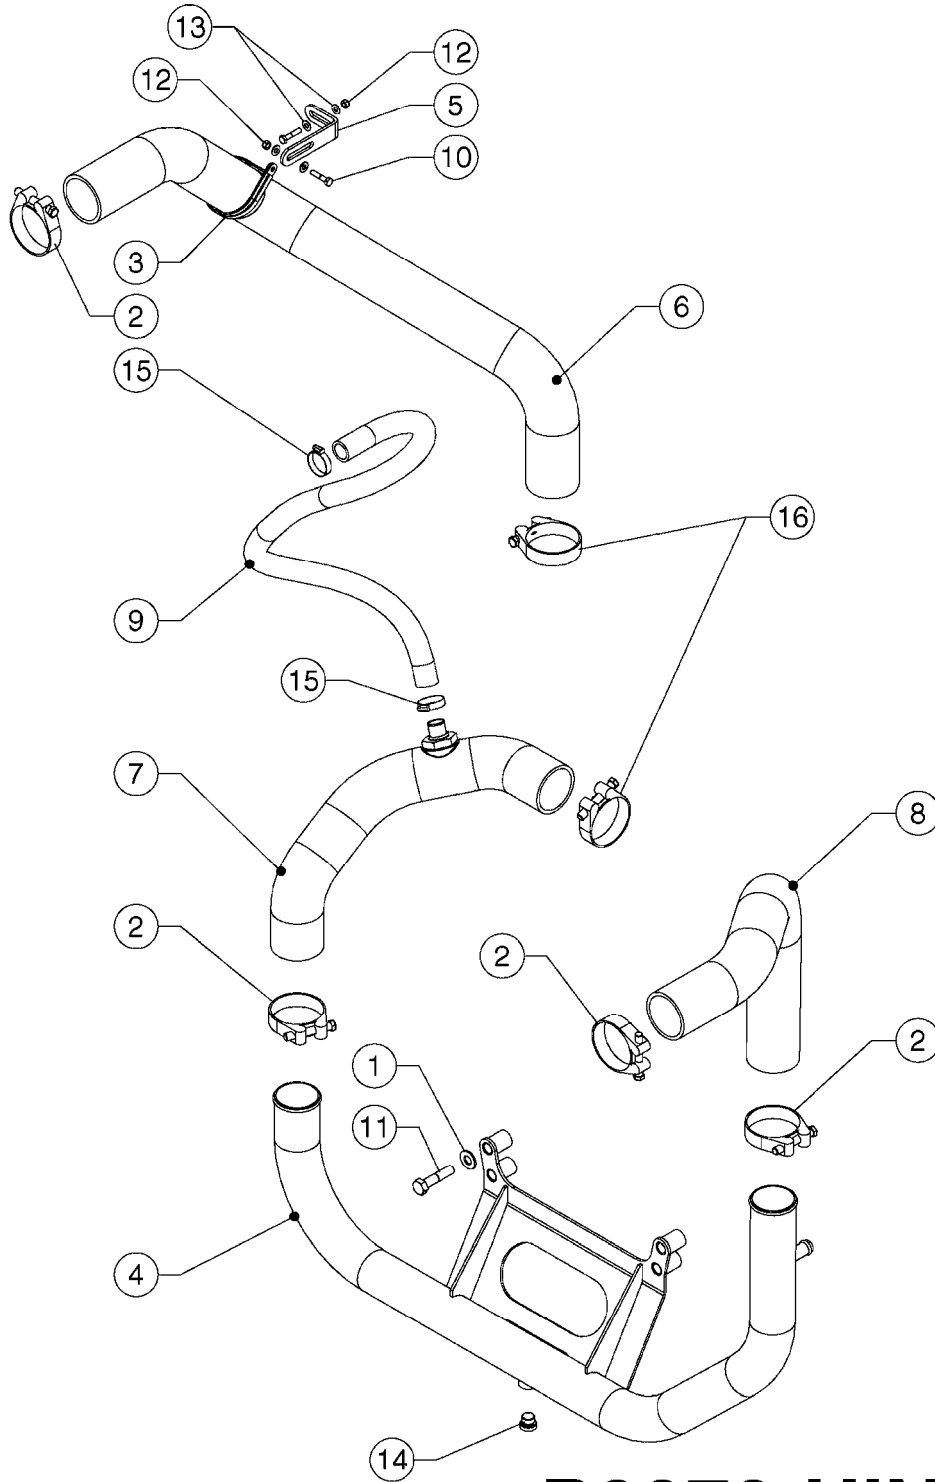

P0070-HIN

COOLANT HOSES - RUBICON
P0070-HIN, 19:06:18

Page 1

Date 05.08.2019 12:02

Pos.	parts-n°	order qty	description
1	471127	1	WASHER Z12N 13X24X2.5 RST
2	MA047868000	1	HOSE CLAMP Ø68/73
3	MA175198000	1	HOSE HANGER RSGU 1 75/15 W5
4	MA242566000	1	WATER PIPE WELDED
5	MA244880000	1	SUPPORT BRACKET
6	MA516001028	1	WATER HOSE INTØ60
7	MA516001029	1	WATER HOSE INTØ60
8	MA516001030	1	WATER HOSE INTØ60
9	MA516001031	1	COOLANT HOSE Ø22
10	MA701001056	1	BOLT HEX M6X30 8.8 ZB 931
11	MA701001382	1	BOLT HEX M12X55 8.8 ZB 931
12	MA702008002	1	LOCKNUT M6 A2 985
13	MA703001048	1	WASHER M6 SS
14	MA710533000	1	MALE PLUG BSPP 3/8"
15	MA715002007	1	HOSE CLAMP Ø25/40
16	MA715006010	1	HOSE CLAMP Ø64/67