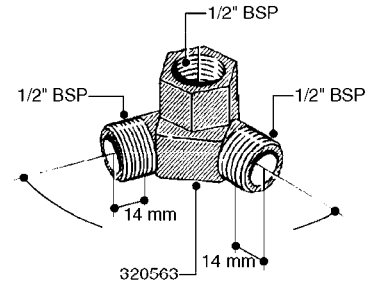

L0020

FITTINGS-T-PIECES, CAPS & ELBOWS
L0020-HIN, 01:01:16

Page 1
Date 05.08.2019 12:00

parts-n°	order qty	description
10053603	1	FITT. CAPNUT 2"BSP 5601
10194303	1	CAP BLANK 1 1/2 MCPHEE 210060
320047	1	FITT.DK CAPNUT 1/2" BSP
320106	1	FITT.DK CAPNUT 1" BSP
320272	1	FITT.DK CAPNUT 3/8" BSP
320316	1	FITT.DK TEE 3/4" X3/4" X1"BSP
320331	1	FITT.DK TEE 1" - 1" - 3/4" BSP
320342	1	FITT.DK EL 3/4"M X 1"F BSP
320563	1	FITT.DK 3 WAY 1/2" 110 DEG.
320677	1	NO LONGER AVAILABLE
320961	1	FITT.DK CAPNUT 1-1/2" BSP
321053	1	FITT.DK TEE 1/2 X1/2 X1/2" BSP
322072	1	FITT.DK TEE 3/8'X3/8'X3/8' BSP
322095	1	FITT.DK TEE 1-1/2 X1-1/4 X3/4" BSP
322138	1	FITT.DK ELB 1"M X 1"F BSP
330013	1	O-RING 2.5 X 10 PUR
330212	1	O-RING D19/D14X2.4 F.1/2"NUT
330326	1	O-RING D30/D24X2 F.1"NUT
331273	1	O-RING D44/D38X2 F.1-1/2"