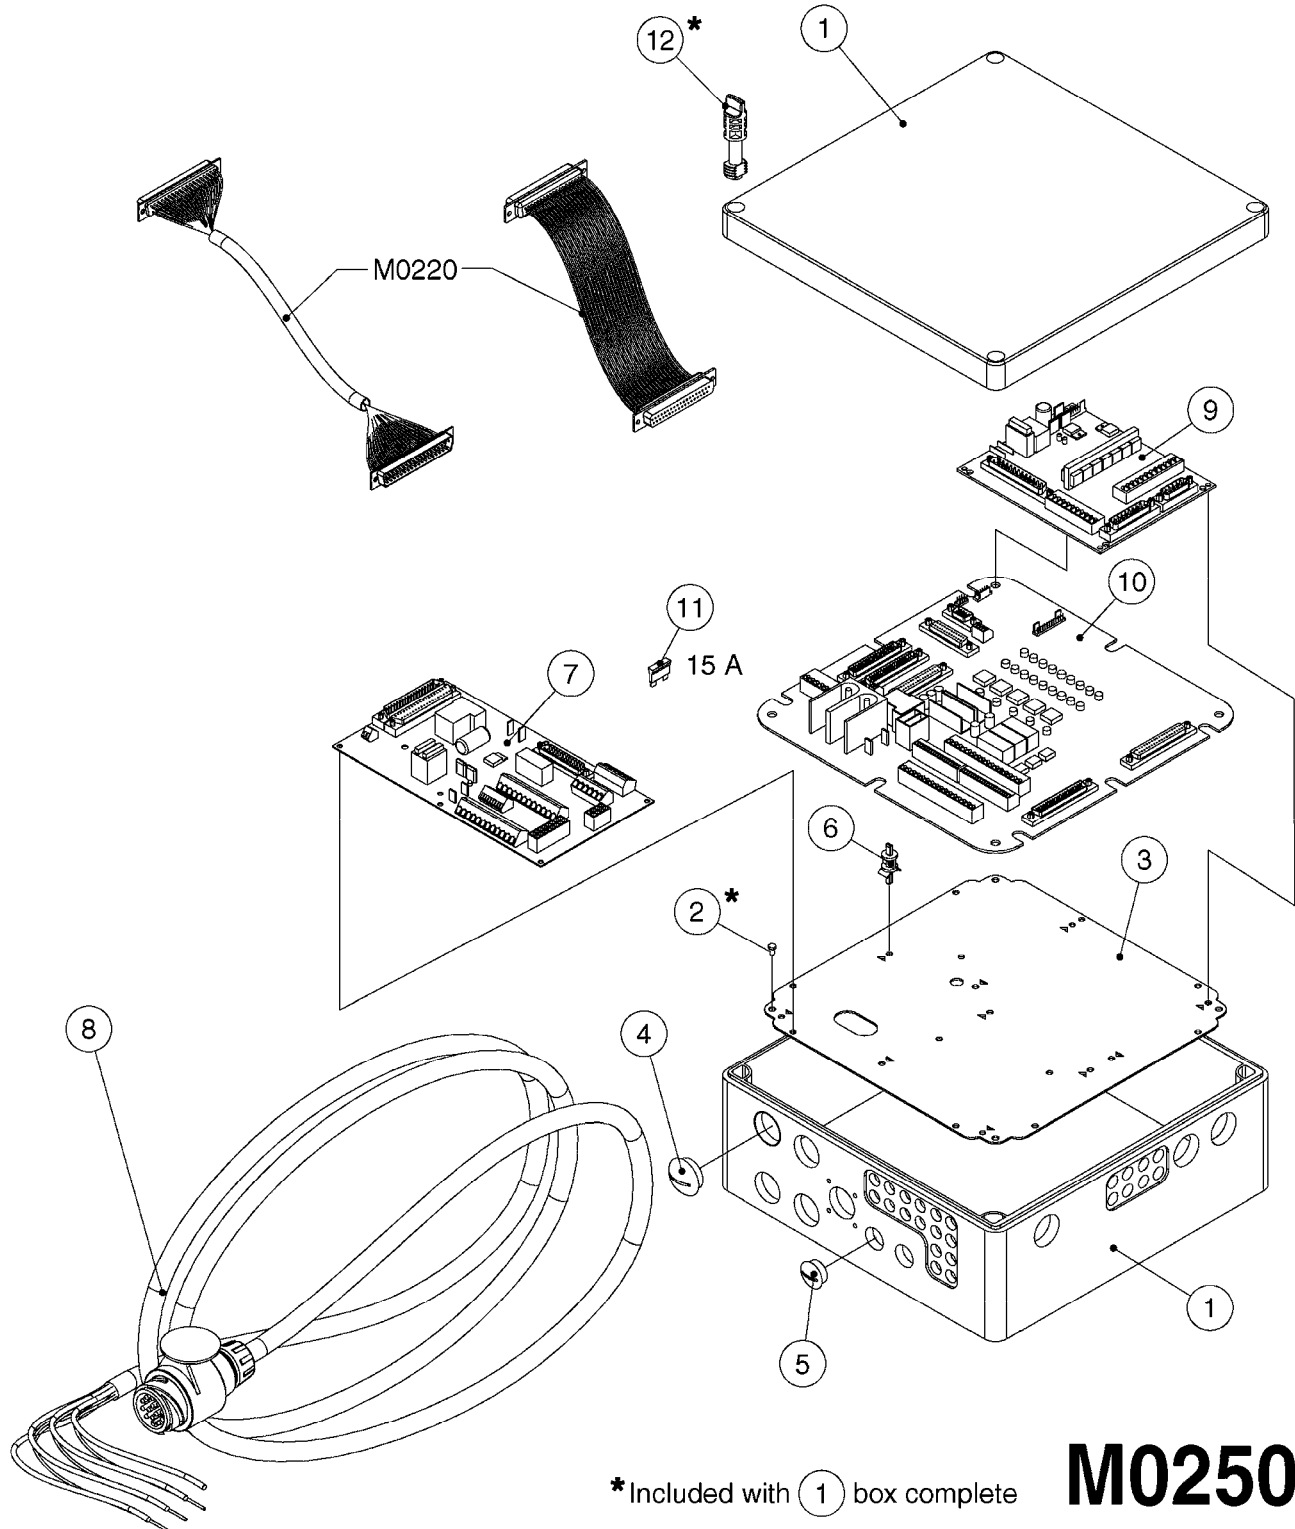

\*Included with (1) box complete

**M0250**

JOB COM AND BREAK OUT  
M0250-HIN, 01:02:17

Page 1  
Date 05.08.2019 12:01

Pos.	parts-n°	order qty	description
1	391095	1	BOX COMPL. 300X300X135 DRILLED
2	440673	1	SCREW F.PLASTIC 5X12 SS
3	16132400	1	PLATE 1.5X270X270/JOB COMPUTER
4	26004600	1	PLUG F.DRILLED HOLE 21MM
5	26004700	1	PG13.5 BUNG
6	26005100	1	CONNECTOR FOR PCB, PLASTIC
7	26005500	1	PCB BREAKOUT BOX EL BOX CM"05"
8	26013800	1	CABLE HC6500 JOB COM TO CABIN
9	26029200	1	DAH PCB F. JOB COM NCM '09
10	26052700	1	JOB COM PCB ASSY HW3.1
10	72369300	1	JOB COM PCB NCM44/6600 REFURB.
11	28048600	1	FULE 15A ATOF SERIES
12	28091400	1	FINGER SCREW F.BOX 300X300X135