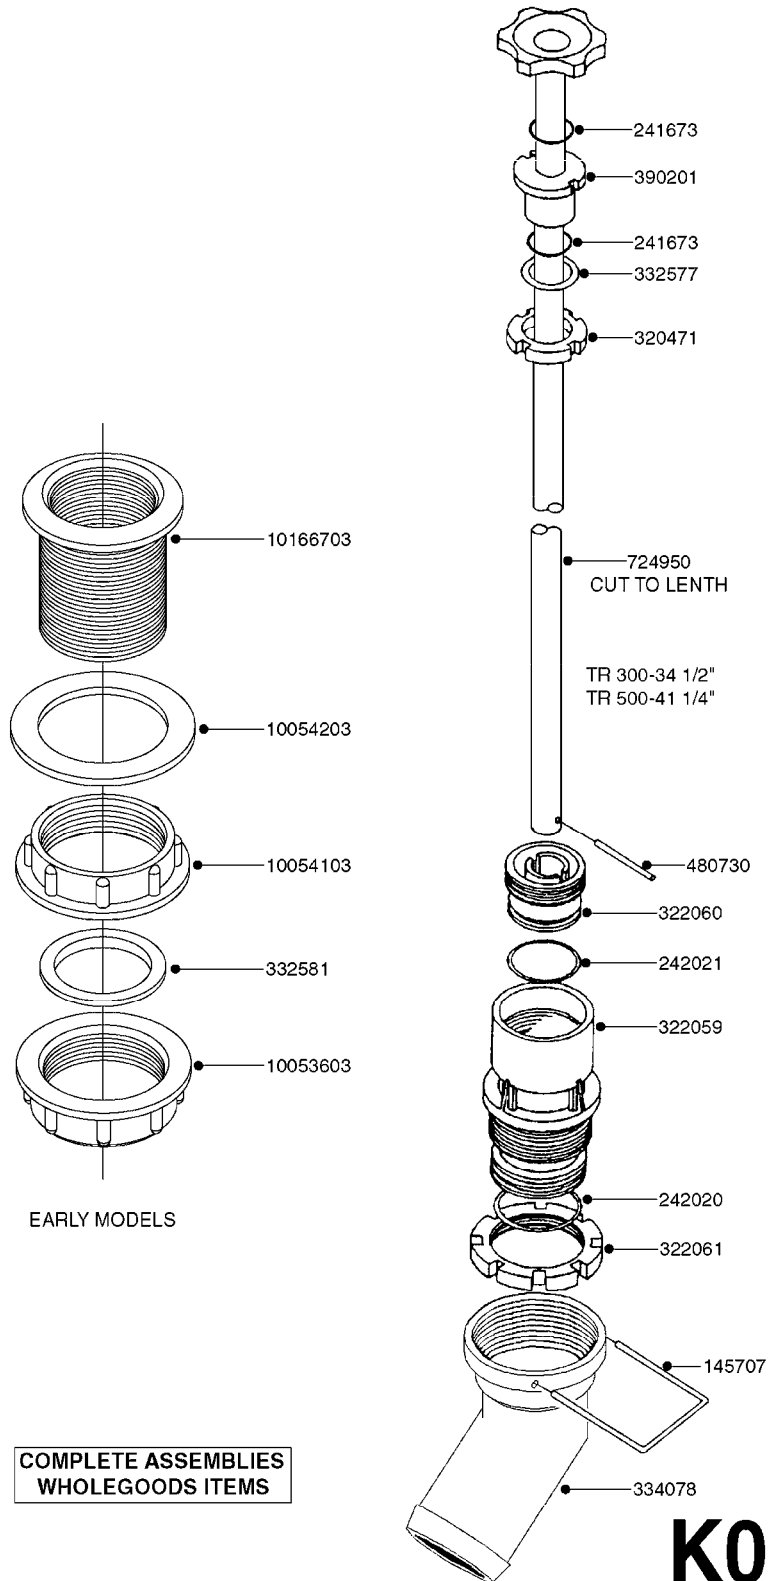

**K0190**

DRAIN ASSEMBLY-PULL CORD S67  
K0190-HIN, 01:01:16

Page 1

Date 05.08.2019 11:59

Pos.	parts-n°	order qty	description
1	145996	1	FITT.DK S-67 FORK
2	242504	1	O-RING D35x2 NITRIL
3	322108	1	FITT.DK S-67 BULKHEAD NUT
4	322132	1	FITTING S67- BSP1" F
5	334261	1	GASKET F. S-67 BULKHEAD
6	334469	1	CLEVIS F.CORD TOP DRAIN ASSY.
7	334472	1	HANDLE FOR TOP DRAIN
8	390982	1	CORD NYLON 4000MM
9	391075	1	DRAIN BULKHEAD ,S-67
10	440392	1	SCREW 6.3 X 25.0 DIN7981C TORX
11	726572	1	FITT.DK S-67 1" ELBOW 90 ASSY.
12	741813	1	PARTS FOR S67 DRAIN
13	14001500	1	GROMMET F.TOP DRAIN CORD
14	14103100	1	SEAT F.CHECK VALVE D40.8 2010
15	72351400	1	DRAIN,S67 TOP
16	72351500	1	PLUNGER/CONE W. ORING S67DRAIN