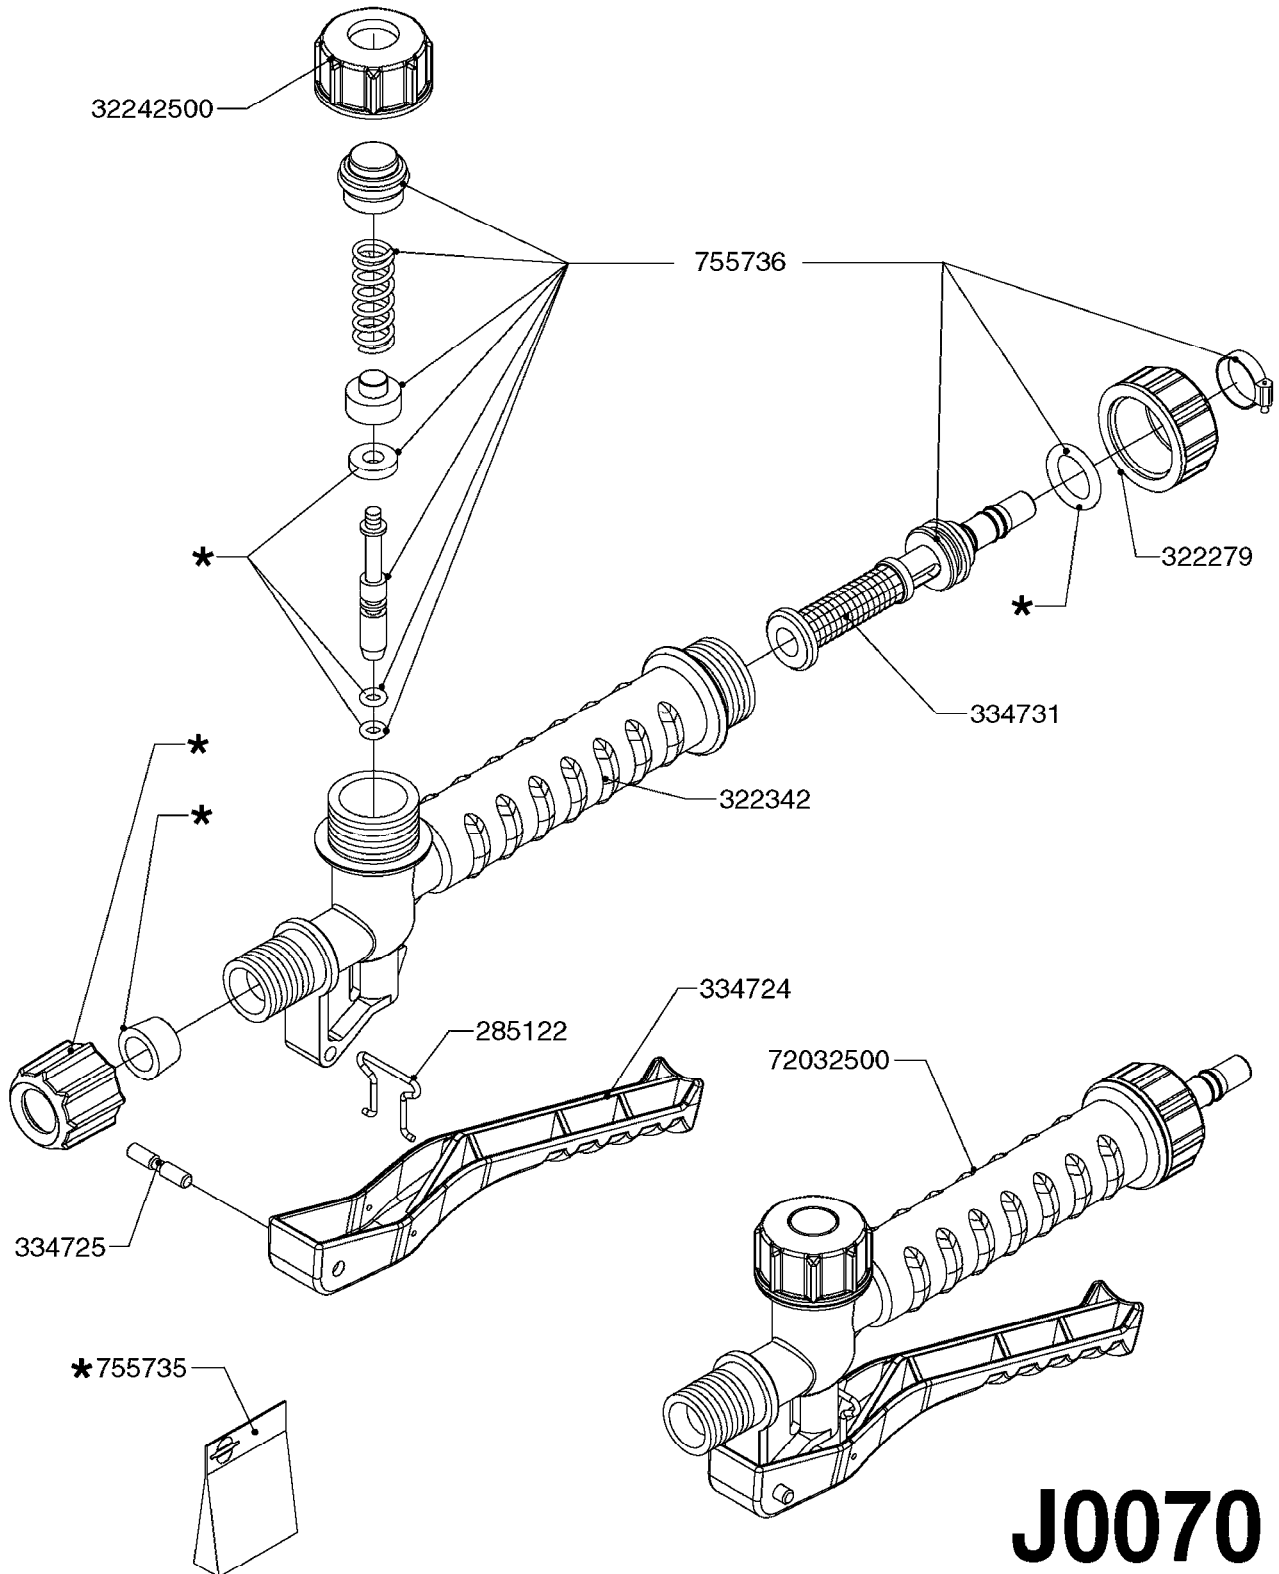

**J0070**

TRIGGER VALVE ASSEMBLY '00  
J0070-HIN, 09:06:16

Page 1  
Date 05.08.2019 11:58

parts-n°	order qty	description
285122	1	WIRE CLIP FOR TRIGGER LEVER
322279	1	TRIGGER CAP
322342	1	VALVE CASING FOR LANCE
334724	1	TRIGGER VALVE LEVER
334725	1	PLASTIC PIN
334731	1	FILTER W/HOSE BARB
755735	1	SERVICE PARTS PACK BP15/20
755736	1	TRIGGER VALVE PACK see72032500
32242500	1	NUT FOR LANCE GREY
72032500	1	TRGGR VLV ASSY,NEW STYLE'00