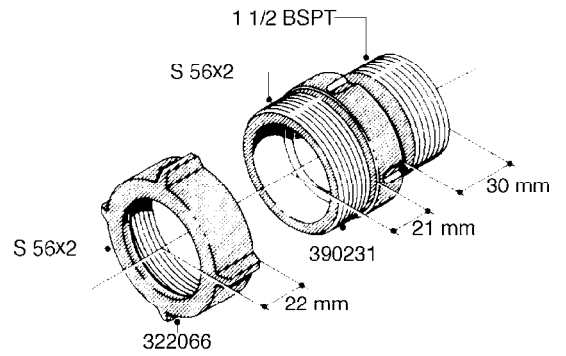

**L0080**

FITTINGS - S-53  
L0080-HIN, 12:09:17

Page 1

Date 05.08.2019 12:00

Pos.	parts-n°	order qty	description
1	145995	1	FITT.DK S-53 FORK
2	241973	1	O-RING Ø3 X 44.2 70 SHORES NITRIL NITRIL (BLACK)
2	242353	1	O-RING 3 X 44.2 VITON VITON (BROWN)
3	242109	1	O-RING D32.2x3.0 NITRIL (BLACK)
3	242354	1	O-RING D32.2X3.0 VITON VITON (BROWN)
4	322103	1	FITT.DK S-53 BULKHEAD
5	322107	1	FITT.DK S-53 BULKHEAD NUT
6	322110	1	FITT.DK S-53 ELB. 1/2" BSP
7	322352	1	FITT.DK S-53 TEE
8	334229	1	FITT.DK S-53 STR.3/4"
9	334260	1	GASKET F. S-53 BULKHEAD
10	334564	1	FITT.DK S-67 TO S-53 ADAPTER
11	391100	1	FITT.DK S-53THREAD INS.1/2"BSP
12	726463	1	FITT.DK S53 BULKHEAD W/GASKET
13	726552	1	FIT.DK S-53X90 1/2" BSP,O-RING
14	726556	1	FITT.DK S-53 HB 1/2" W/O-RING
15	726558	1	FITT.DK S53 STR. 3/4" W.ORING
16	726559	1	FITT DK. S-53 HB 1" W/O-RING
17	726568	1	FITT.DK.S-53 HB 1/2"90 W/O-RING
18	726570	1	FITT.DK S-53 ELB.3/4" W.ORING
19	726571	1	FITT.DK S-53 ELB.1", W ORING
20	726578	1	FITT.DK S53 PLUG WITH O-RING
21	728561	1	FITT.DK. S67M - S53F REDUCER