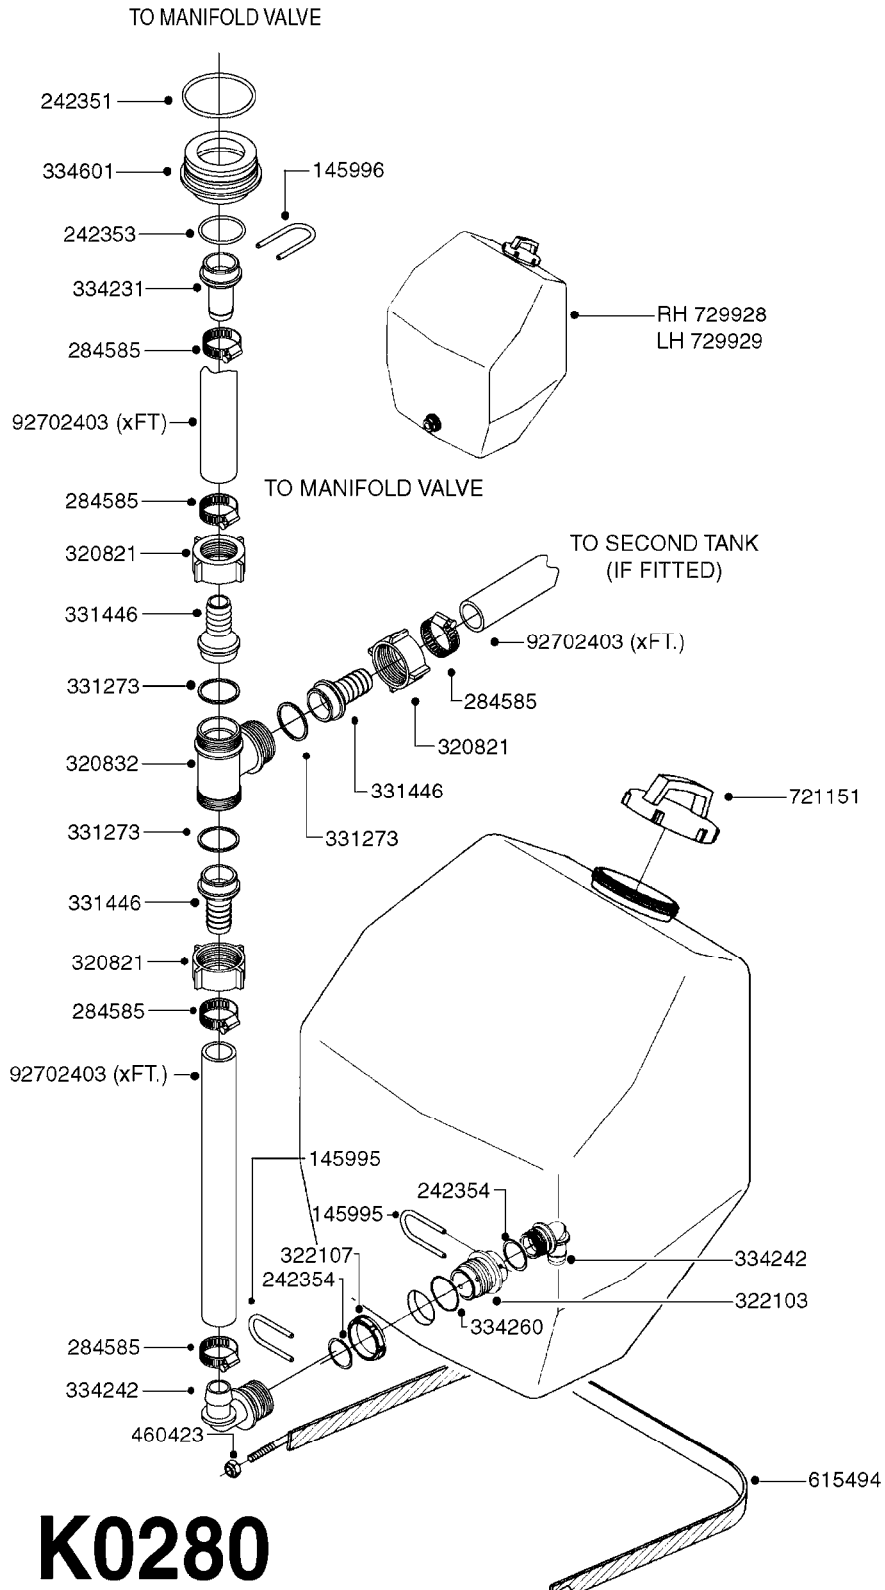

FLUSH SYSTEM-TANKMOUNT-MEGA
K0280-HIN, 01:01:16

Page 1

Date 05.08.2019 11:59

parts-n°	order qty	description
145995	1	FITT.DK S-53 FORK
145996	1	FITT.DK S-67 FORK
242351	1	O-RING D69.5X3.0 VITON F.S-93
242353	1	O-RING 3 X 44.2 VITON
242354	1	O-RING D32.2X3.0 VITON
284585	1	CLAMP HOSE GEAR 1" MINI 020
320821	1	FITT.DK NUT 1-1/2" BSP
320832	1	FITT.DK TEE 1-1/2x1-1/2x1-1/2
322103	1	FITT.DK S-53 BULKHEAD
322107	1	FITT.DK S-53 BULKHEAD NUT
331273	1	O-RING D44/D38X2 F.1-1/2"
331446	1	FITT.DK HB 1" F.1-1/2" NUT
334231	1	FITT.DK S-67 STR.1"
334242	1	FITT.DK S-53 ELB.1"
334260	1	GASKET F. S-53 BULKHEAD
334601	1	FITT.DK S-93 TO S67 ADAPTOR
460423	1	NUT HEX M10X1.50 LOCK DIN985A2 SS
615494	1	STRAP F/FLUSH TANK MEGA
721151	1	TANK LID CPL. K15
729928	1	TANK FLUSH 20G F/MEGA RIGHT
729929	1	TANK FLUSH 20G F/MEGA LEFT
92702403	1	HOSE PVC SUCT GRAY 1"