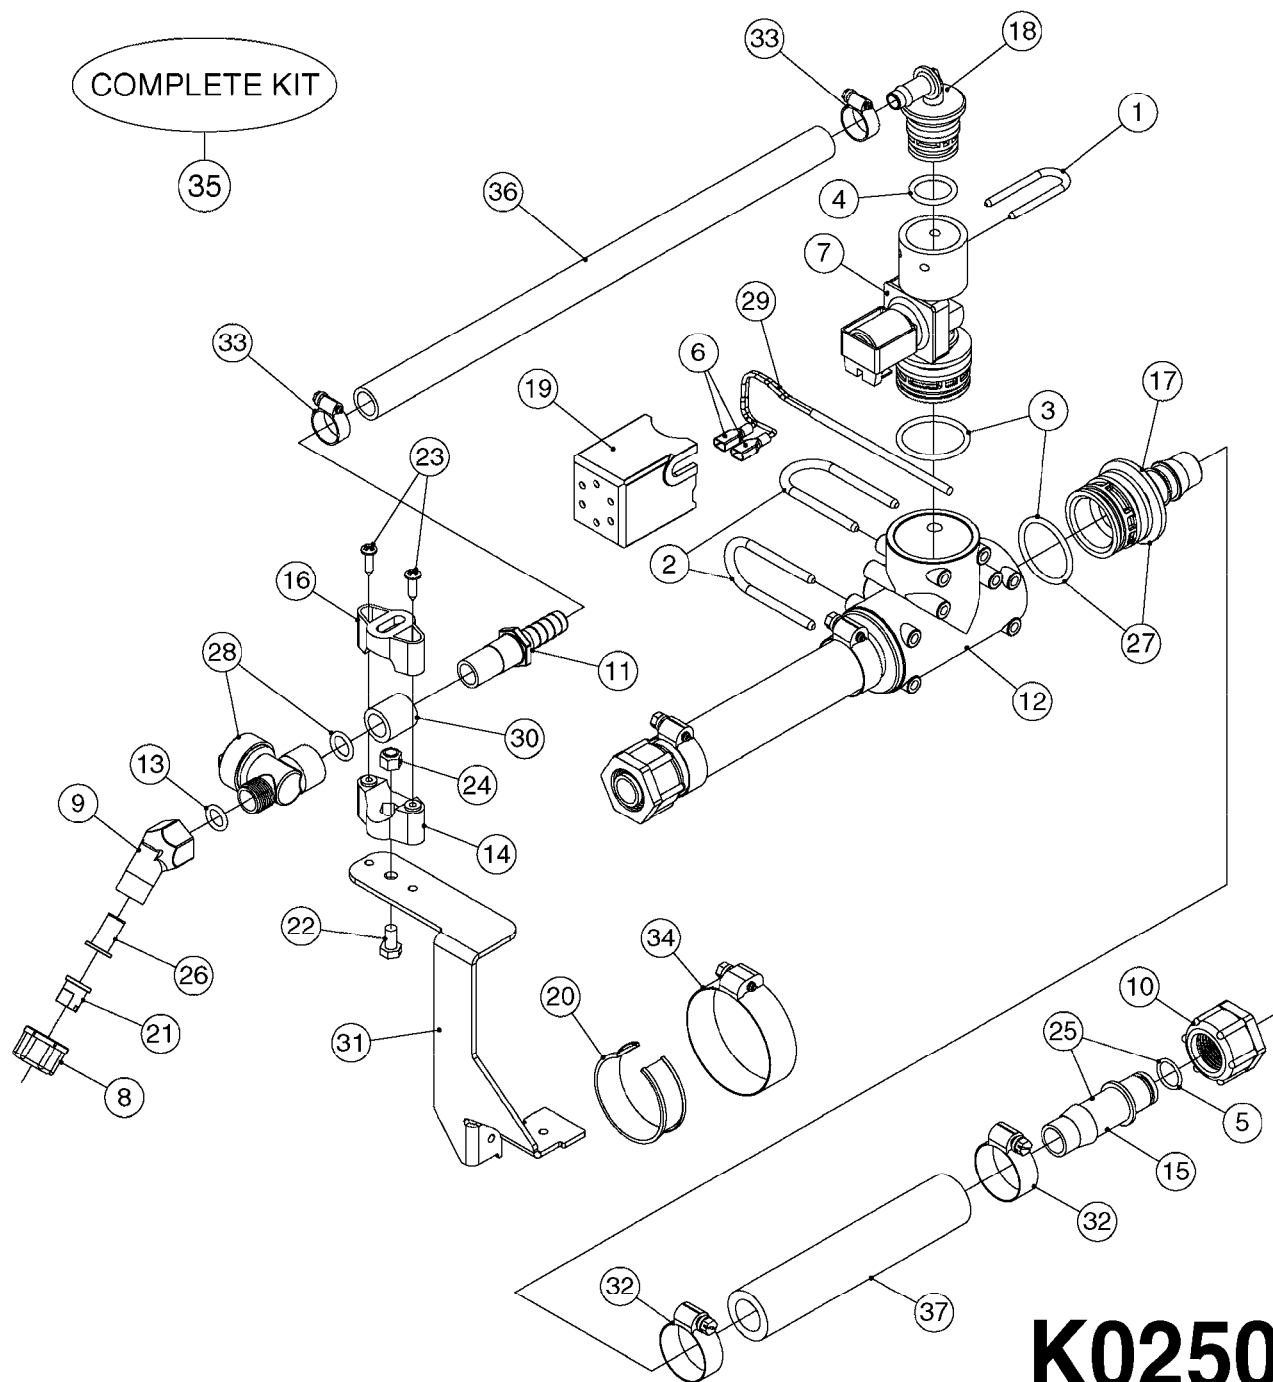

K0250

ELECTRIC END NOZZLE KIT '09
K0250-HIN, 01:01:16

Page 1
Date 05.08.2019 11:59

Pos.	parts-n°	order qty	description
1	145994	1	FITT.DK S-40 FORK
2	145995	1	FITT.DK S-53 FORK
3	242354	1	O-RING D32.2X3.0 VITON
4	242355	1	O-RING D19.2X3.0 VITON F.S-40
5	242594	1	O-RING D14 X 1.78 SCH.70-EPDM
6	261539	1	SPADE F.ELEC CONNEX BLUE INSUL
7	262104	1	VALVE, SOLENOID, S53/S40
8	320187	1	FITT.DK CAP 3/8" BSP BLACK
9	320191	1	FITT.DK ELB 3/8' BSP 45 DEGREE
10	320283	1	FITT.DK NUT 3/4"BSP
11	320891	1	FITT.DK HB 3/8'- 3/8' BSP
12	322352	1	FITT.DK S-53 TEE
13	330013	1	O-RING 2.5 X 10 PUR
14	333012	1	NOZZLE HOLD. UPPER PART
15	334044	1	FITT.DK HB 3/4' F. 3/4' CAP
16	334220	1	YOKE, UPPER NOZZLE BODY
17	334229	1	FITT.DK S-53 STR.3/4"
18	334237	1	FITT.DK S-40 ELB.3/8"
19	334965	1	COVER FOR S53 SOLENOID VALVE
20	341291	1	RUBBER HOSE CLAMP COVER 130MM
21	370392	1	NOZZLE END FAN 1850-G 300
22	410546	1	BOLT HEX M6X12 A2 SS DIN933
23	440665	1	SCREW M4.2X16 STAINLESS
24	460261	1	NUT HEX M6X1.00 LOCK DIN985 A2 SS
25	724621	1	FITT.DK HB 3/4"ASSY F.3/4" NUT
26	725042	1	SCREEN 80 MESH W.GASKET, RED
27	726558	1	FITT.DK S53 STR. 3/4" W.ORING
28	729610	1	NOZZLE ASSY. NON DRIP 3/8 THRD
29	983087	1	ELEC. CABLE 2 WIRE X 0.75MM
30	10631003	1	HOSE R X CLEAR BRAID.X 1/2 12"
31	16110803	1	NOZZLE BRACKET VAR SPACINGS
32	28029903	1	CLAMP HOSE GEAR P3/4"-S1" 6712
33	28044903	1	CLAMP HOSE GEAR P3/8" 6706
34	28047003	1	CLAMP HOSE GEAR 30 X 50 6732
35	82613203	1	ELECTRIC END NOZZLE KIT 2009
36	92701703	1	HOSE R X3/8" X300PSI WP X0012"
37	92703203	1	HOSE R X3/4" X300PSI WP X0012"