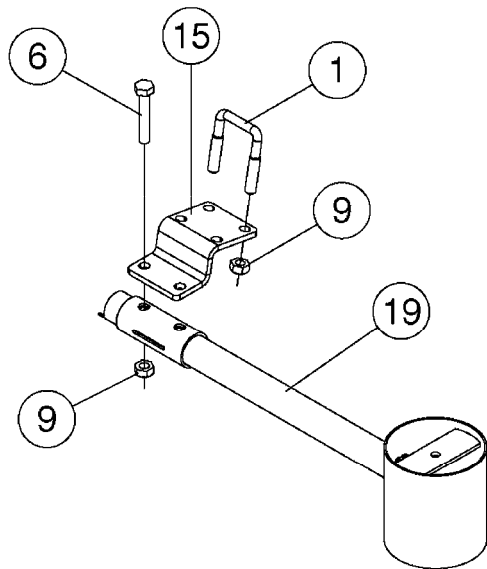

NORAC UC5 BOOM HEIGHT CONTROL
M0370-HIN, 16:10:18

Page 1
Date 05.08.2019 12:01

Pos.	parts-n°	order qty	description
1	26022703	1	CABLE, INTERFACE, TILT, NORAC UC5
2	26023503	1	CABLE UC5 INTERFACE MAIN AMP
3	26032600	1	CABLE UC5 NETWORK 14 AWG 10M
4	26043000	1	NORAC UC5 NETWORK 2 PIN PLUG
5	26043300	1	CABLE UC5 VALVE 2PIN/2PIN DT
6	26043400	1	NORAC UC5 CONTROLLER MODULE
7	26043500	1	NORAC UC5 VALVE MODULE
8	26043600	1	MODULE, INPUT, NORAC UC5
9	26043700	1	SENSOR, NORAC, UC5, ULTRASONIC
10	26043800	1	NORAC UC5 NETWORK COUPLER 2-WAY
11	26043900	1	NORAC UC5 NETWORK COUPLER 8-WAY
12	26044200	1	CABLE UC5 NETWORK 18 AWG 20M
13	26023803	1	NORAC UC5 ROLL SENSOR OLD STYLE NORAC P/N 43740
13	26044300	1	NORAC UC5 ROLL SENSOR NEW STYLE NORAC P/N 43741
14	26044400	1	NORAC UC5 - UC7 COUPLER 2-WAY/TERM.
15	26047100	1	CABLE UC5 NETWORK 14 AWG 1M
16	26049900	1	CABLE UC5 NETWORK 14 AWG 3M
17	26057900	1	UC5 NETWORK 6 PIN PLUG
18	26058000	1	NORAC UC5 NETWORK 12-PIN PLUG
19	26084700	1	MESH KIT ULTRASONIC SENSOR FOR 2018 AND NEWER SENSORS
19	28098003	1	MESH AND CLIP KIT, NORAC FOR PRE-2018 SENSORS
20	28050303	1	NORAC RUBBER TOP&BOLT F.SENSOR DIA.30MMX30MMX8MM
21	28055503	1	NORAC VALVE MOUNTING HARDWARE
22	28086600	1	FOAM DISC F. SENSOR NORAC
23	78216100	1	NORAC VALVE BLOCK COMP, DEUTSCH CON.

M0375