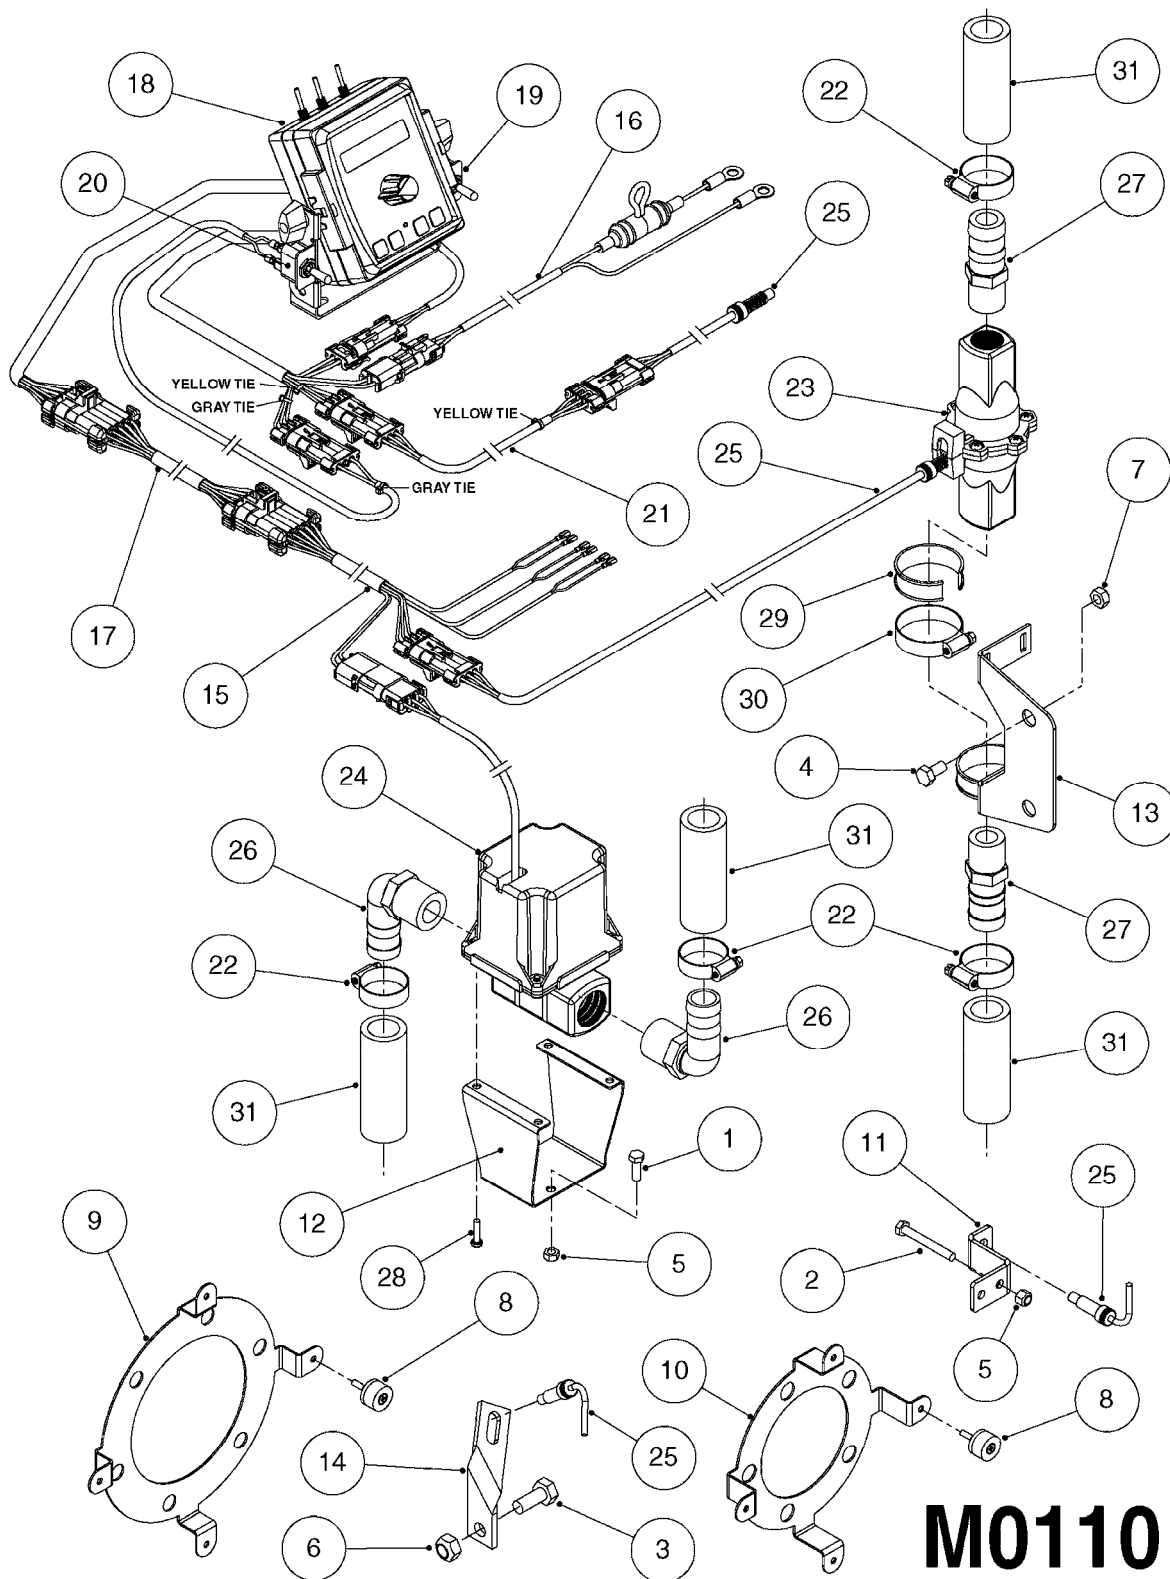

# M0100

MUSTANG 3500 CONTROLLER  
M0100-HIN, 01:01:16

Page 1  
Date 05.08.2019 12:01

parts-n°	order qty	description
24002303	1	WASHER, RUBBER
26001803	1	POWER CABLE
26001903	1	15' 7-PIN EXTENSION CABLE
26002503	1	MUSTANG 3500/7 CONSOLE
26002603	1	MUSTANG 3500/4/TF CONSOLE
26002703	1	MUSTANG 3500/20PIN SC MODULE
26002803	1	MUSTANG 3500/20PIN TF SC MODUL
26002903	1	MUSTANG 3500 CONSOLE MNT KIT
26003003	1	MUSTANG 3500 CONSOLE CABLE
26003103	1	MUSTANG 3500/7 SC MOD CNECT KT
26003303	1	MUSTANG/FM 5FT 7PIN EXT CABLE
26003403	1	MUSTANG/FM 10FT 7PIN EXT CABLE
26003703	1	MUSTANG RUN/HOLD ADAPT CABLE
26004403	1	SWITCH, FOOT
26006003	1	MUSTANG RADR CBLE JD 8000/9000
26006203	1	MUSTANG RDR "Y" CABLE DCKY-JHN
26006303	1	MUSTANG RDR EXTNSN CABLE 10FT
26006603	1	MUSTANG RDR"Y"CABLE D-J PACKRD
26006803	1	MUSTANG RDR"Y"CABLE D-J DEUTS.
26006903	1	MUSTANG RDR"Y"CABLE MAG.PHILIP
26008303	1	MICRO TRAK PLUG KIT - 2 PIN
26008403	1	MICRO TRAK PLUG KIT - 3 PIN
26008503	1	MICRO TRAK PLUG KIT - 7 PIN
26016703	1	MUSTANG 3500/39PIN SC MODULE
28026403	1	KNOB, MUSTANG CONSOLE MOUNT
74005403	1	FOOT SWITCH FOR MUSTANG 3500