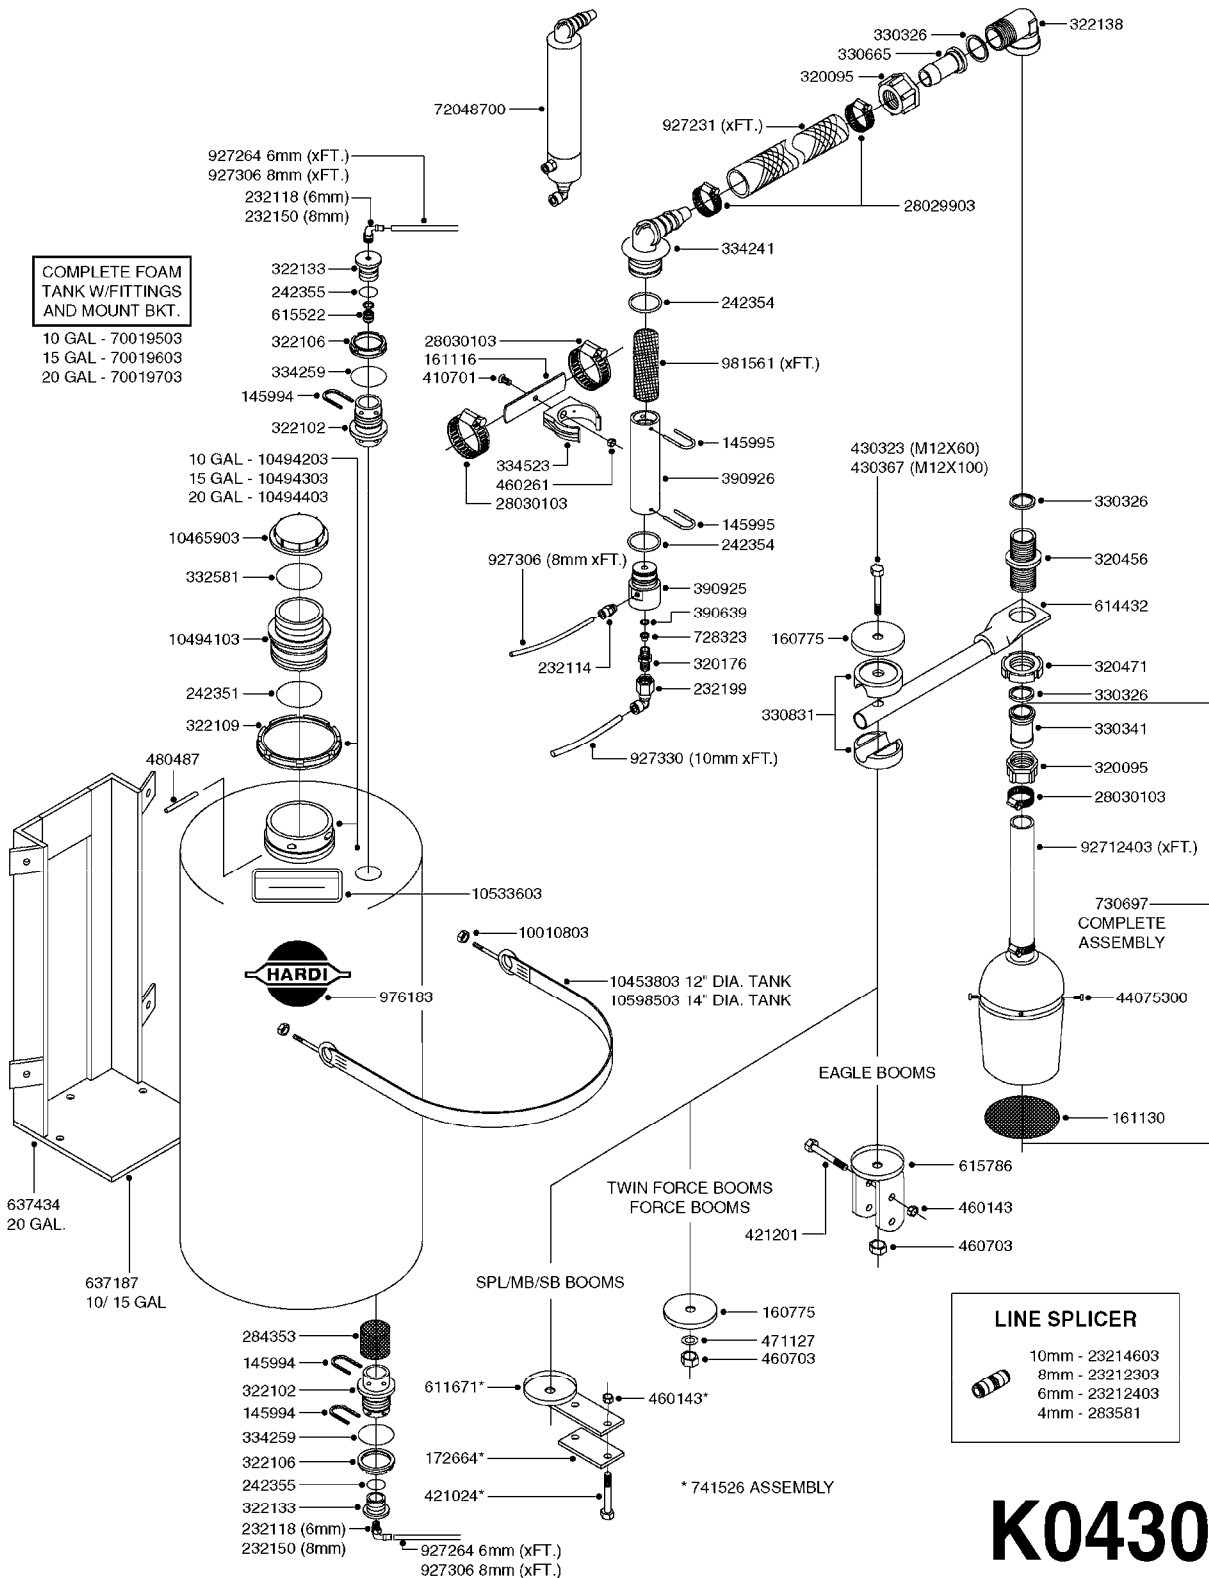

COMPLETE FOAM TANK W/FITTINGS AND MOUNT BKT.

- 10 GAL - 70019503
- 15 GAL - 70019603
- 20 GAL - 70019703

LINE SPICER

- 10mm - 23214603
- 8mm - 23212303
- 6mm - 23212403
- 4mm - 283581

K0430

FOAMMARKER TANK/DROPPER 2000
K0430-HIN, 11:04:16

Page 1
Date 05.08.2019 11:59

parts-n°	order qty	description
145994	1	FITT.DK S-40 FORK
145995	1	FITT.DK S-53 FORK
160775	1	WASHER F. FRICTION PLATE
161116	1	FLATBAR PLATE 3 X 25 X 110
161130	1	FILTER SCREEN F/FOAM DROPPER
172664	1	FLATBAR BACKING PLATE
232114	1	COUPLER 1/8" THREADX8MM HOSE
232118	1	HOSE CONN. 90DEG 1/8'X 6MM PE
232150	1	HOSE CONN. 90DEG. 1/8'X8MM PE
232199	1	COUPLER 3/8' BSP-90/10MM HOSE
242351	1	O-RING D69.5X3.0 VITON F.S-93
242354	1	O-RING D32.2X3.0 VITON
242355	1	O-RING D19.2X3.0 VITON F.S-40
283581	1	HOSE CONNECTOR STR. F.4MM PE
284353	1	SPONGE FOR FOAM MARKER
320095	1	FITT.DK NUT 1" BSP
320176	1	FITT.DK HN 3/8"X1/2" BSP
320456	1	FITT.DK BULKHEAD 1"BSP DOUBLE
320471	1	FITT.DK NUT 1" BSP JAMB
322102	1	FITT.DK S-40 BULKHEAD
322106	1	FITT.DK S-40 BULKHEAD NUT
322109	1	FITT.DK S-93 BULKHEAD NUT
322133	1	FITT.DK S-40 PLUG W 1/8 THREAD
322138	1	FITT.DK ELB 1"M X 1"F BSP
330326	1	O-RING D30/D24X2 F.1"NUT
330341	1	FITT.DK HB 1" F. 1" NUT
330665	1	FITT.DK HB 3/4"F.1" NUT
330831	1	FRICTION PLATE
332581	1	GASKET F. 1-1/2" BSP CAPNUT.
334241	1	FITT.DK S-53 ELB.3/4"
334259	1	GASKET F. S-40 BULKHEAD
334523	1	PIPE HOLDER Ø51.5
390639	1	O-RING F.NOZZLE FILTER
390925	1	FITTING F.FOAM MIX.CHAMB. STD
390926	1	TUBE,MIX CHAMB. FOAM MARK STD
410701	1	SCREW M6X16 GALV.
421024	1	BOLT HEX 8.8 DEL M8X60
421201	1	BOLT HEX 8.8 DEL M8X70
430323	1	BOLT HEX 8.8 DEL M12X60
430367	1	BOLT HEX 8.8 DEL M12X100 DIN931
460143	1	SELF LOCK NUT M8 SST A2 DIN985
460261	1	NUT HEX M6X1.00 LOCK DIN985 A2 SS
460703	1	NUT HEX M12X1.75 LOCK DIN985A2 SS
471127	1	WASHER Z12N 13X24X2.5 RST
480487	1	PIN M5X60 SLOTTED GALV
611671	1	BREAK AWAY HOLDER F-MARKER
614432	1	BREAK AWAY ARM F. FOAM MARKER
615522	1	CHECK VALVE F.FOAM MARKER
615786	1	MOUNT BKT. F.FOAM DROPPER 98
637187	1	MOUNT BKT F.FOAM TANK 10/15GAL
637434	1	MOUNT BRACKET F.FOAM TANK 20G
728323	1	VALVE NON-RETURN
730697	1	FOAM DROPPER COMP. BLACK '97
741526	1	FOAM DROPPER MT. KIT MB-SPL
927231	1	HOSE R X PVCX3/4 CLR/BRD 0012"
927264	1	HOSE R X PE D6/D4 X 0012"
927306	1	HOSE R X PE D8/D6 X 0012"BLACK
927330	1	HOSE R X PE D10/D8 X 012"BLACK
976183	1	DECAL COMPANY D.18,2 X 29,6
981561	1	SPONGE MAT. MIX.CHAMBER-x0012"
10010803	1	NUT HEX NC (NYLON LOCK) 5/16