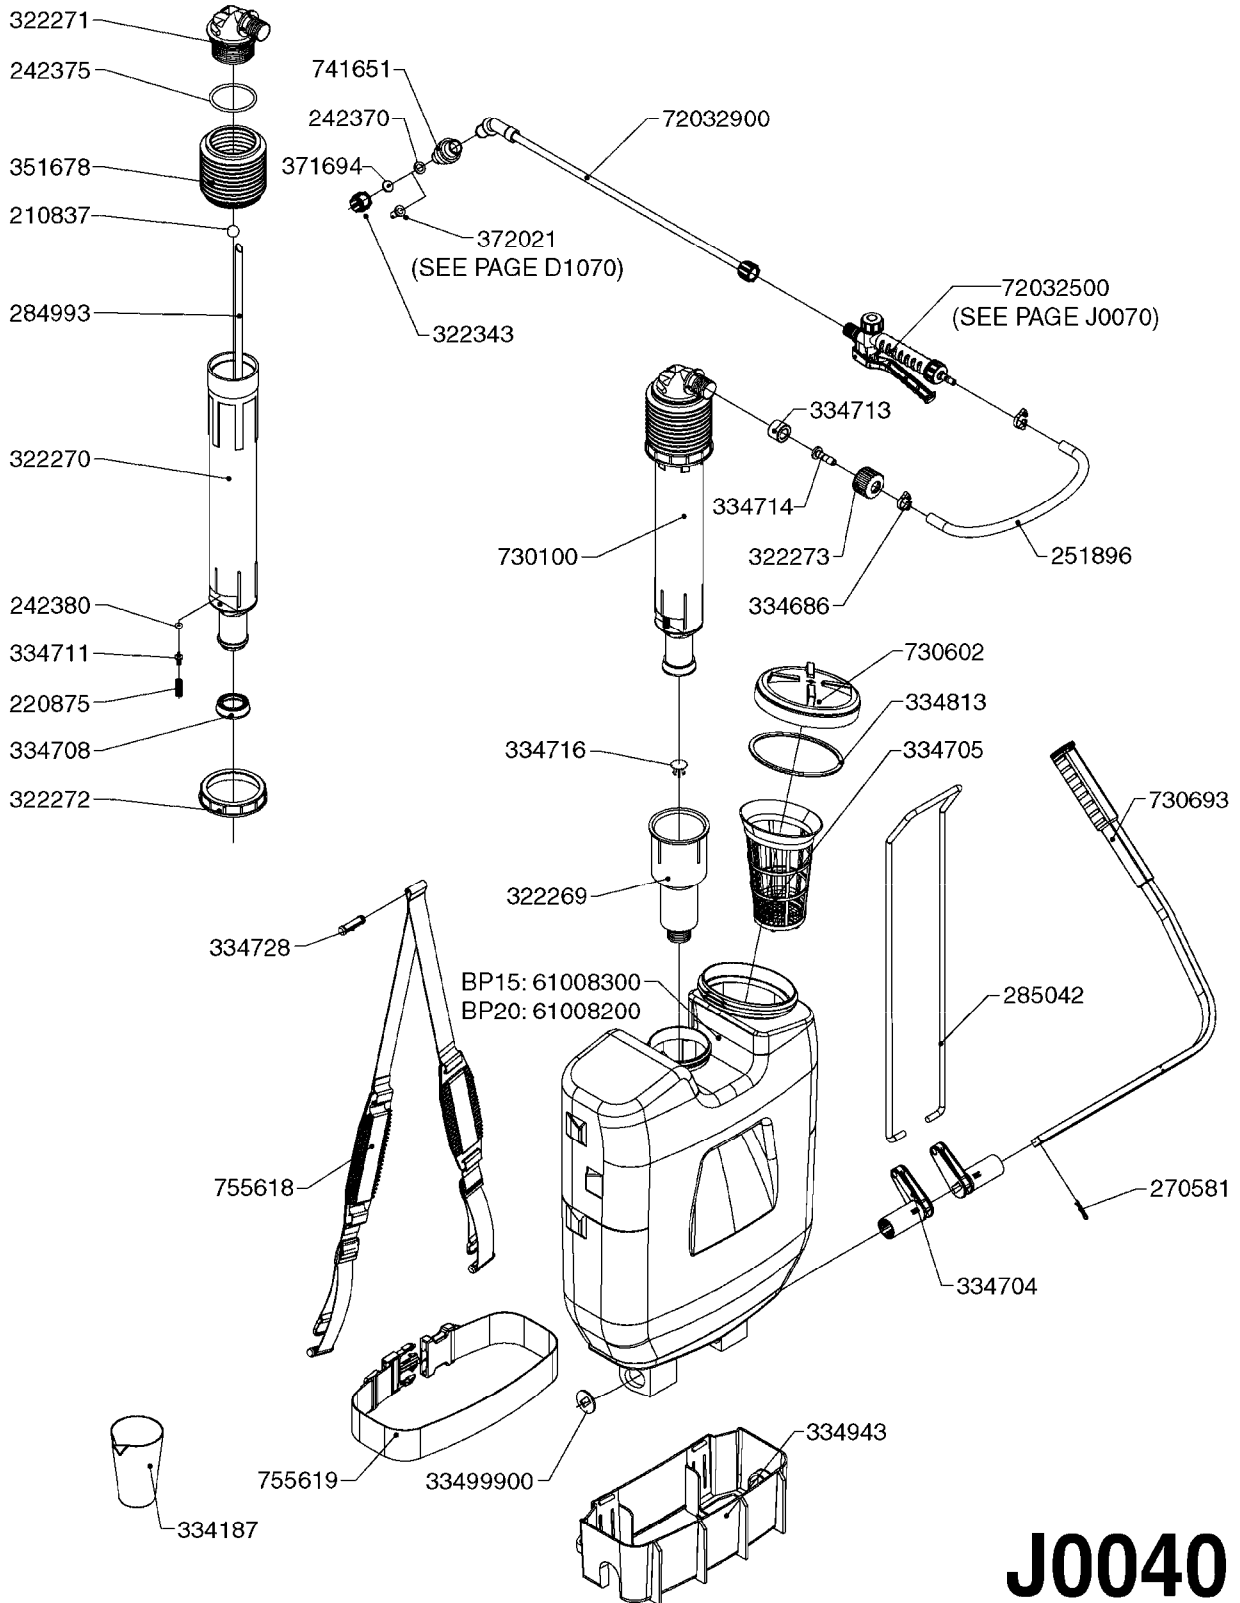

BACKPACK SPRAYER BP 15/20
J0040-HIN, 01:01:16

Page 1

Date 05.08.2019 11:58

parts-n°	order qty	description
210837	1	BALL SS F/VALVE/2000
220875	1	VALVE SPRING CP3/2000
242370	1	BACKING WASHER
242375	1	PUMP CAP O-RING/2000
242380	1	P/LIMIT O-RING 2000
251896	1	HOSE ASSY. 5/16" PVC L=1300MM
270581	1	WIRE CLIP FOR OPERATING LEVER
284993	1	DIP TUBE CP3/2000
285042	1	PUSH ROD CP3/2000
322269	1	PISTON CUP
322270	1	PUMP LOWER CP3/2000
322271	1	PUMP CAP
322272	1	06-009 COLLAR
322273	1	SCREW CAP
322343	1	NOZZLE CAP M18 X 1.5 - 1999
334187	1	CUP 250ML
334686	1	CLAMP HOSE PLASTIC 5/16"
334704	1	BEARING CRANK CP3/2000
334705	1	STRAINER BP15/20
334708	1	CUP SEAL
334711	1	P/L PLUNGER red /3 BAR
334713	1	HOSE GROMMET
334714	1	HOSE SPIGOT, BACK PACK 5/16"
334716	1	VALVE
334728	1	HARNESS PINS
334813	1	LID SEAL
334943	1	BASE FOR BP15/20 RED
351678	1	BELLOWS
371694	1	HOLLOW CONE SPRAY TIP, YELLOW
372021	1	NOZZLE REFLEX GREEN AN 1.2
730100	1	PISTON ASSY. BP15/20
730602	1	LID WITH SEAL
730693	1	LEVER OP BP-15/20 2003 MODEL
741651	1	FLUID CONTROL VALVE 15 PSI
755618	1	HARNESS W/RUBBER SHOULDER PADS
755619	1	WAIST BELT BP15/20
33499900	1	DISC F. LEVER ARM CP-2000
61008200	1	TANK BP20
61008300	1	TANK BP15
72032500	1	TRGGR VLV ASSY,NEW STYLE'00
72032900	1	PLASTIC WAND 20"