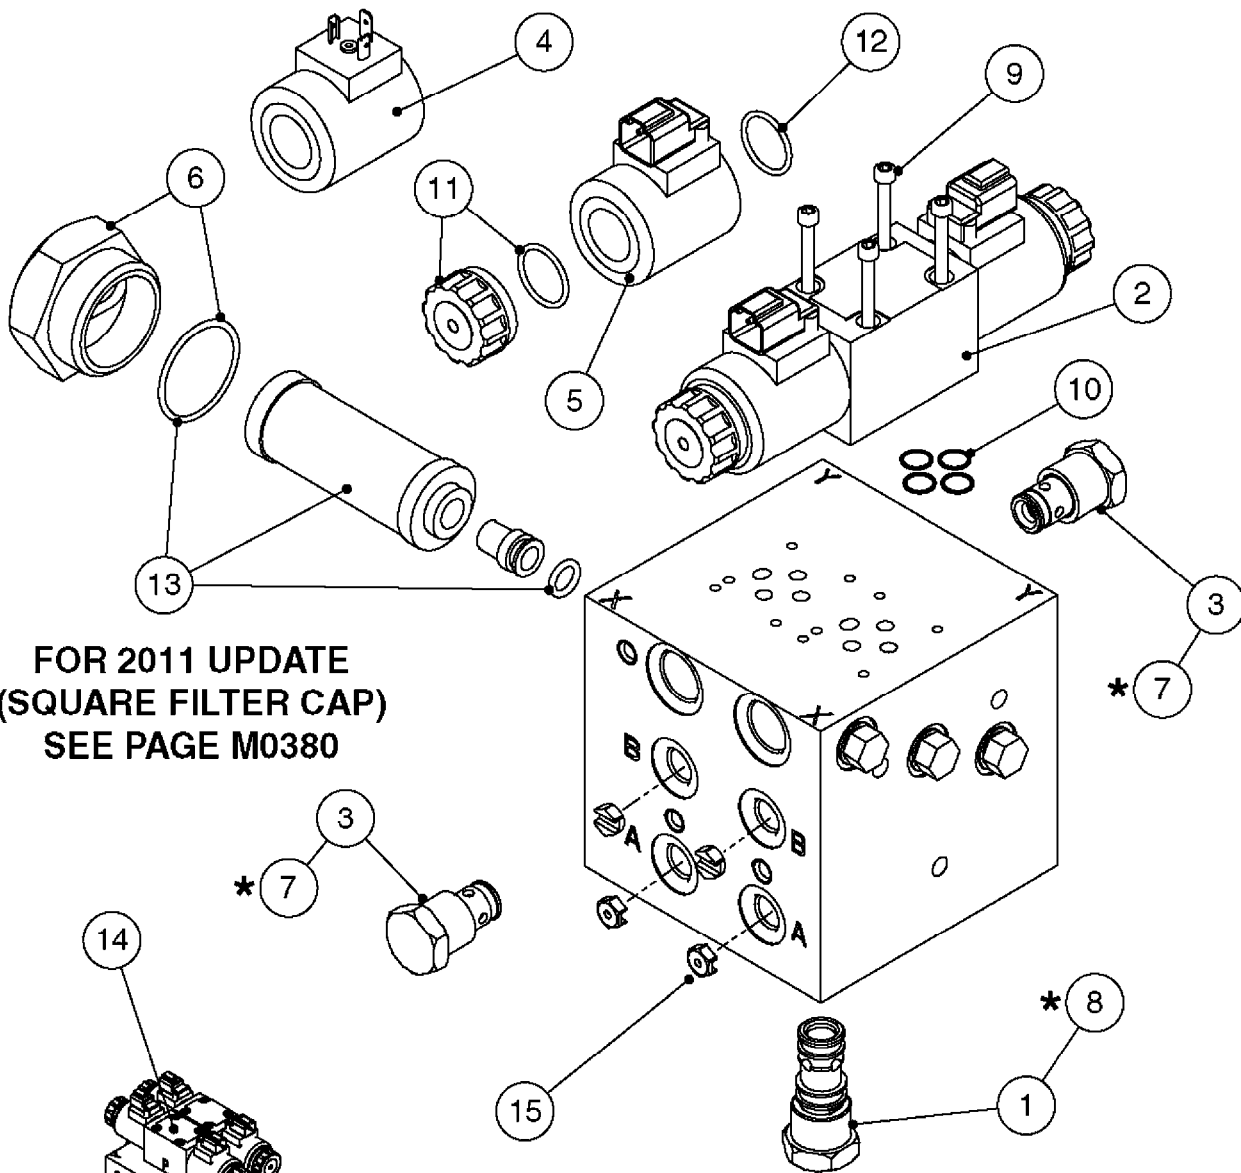

If unsure, pair of new style sensors works with all versions of UC4.

NORAC UC4 BOOM HEIGHT CONTROL  
M0290-HIN, 01:01:16

Page 1  
Date 05.08.2019 12:01

Pos.	parts-n°	order qty	description
1	410443	1	BOLT HEX 8.8 DEL M6X70
1	410605	1	BOLT HEX 8.8 DEL M6X80
2	460261	1	SPB/SPC BOOM
3	471124	1	NUT HEX M6X1.00 LOCK DIN985 A2 SS
4	16128603	1	WASHER, M6, Ø18/ 6.4X 1.6, SS
4	16128703	1	BRACKET F. SENSOR 60X60 TUBE SPB/SPC BOOM
5	26016303	1	BRACKET F. SENSOR 50x50 TUBE
6	26025903	1	FORCE BOOM (FTZ)
7	26026003	1	CONNECTOR RING CPC #11 NORAC
8	26026600	1	NORAC UC4+ ROLL SENSOR W/TEMP. CONFIRM NORAC P/N 45000
8	28055603	1	NORAC UC4+ ROLL SENSOR CONFIRM NORAC P/N 45001
9	28049503	1	NORAC CABLE VAR.RT.VLV DIN
10	28049603	1	3-PIN CONNECTORS/HIRSCHMAN
11	28050303	1	NORAC CABLE VAR.RT.VLV DEUTSCH
12	28050703	1	2-PIN CONNECTORS/DEUTSCH
13	28054303	1	NORAC CABLE EXTENSION
14	28055503	1	NORAC POWER CABLE
15	28055703	1	NORAC RUBBER TOP&BOLT F.SENSOR DIA.30MMX30MMX8MM
16	28085900	1	NORAC UC4+ OPEN CTR. CABLE
17	28086200	1	PARALIFT INTERFACE CABLE NORAC
18	28086300	1	NORAC VALVE MOUNTING HARDWARE
19	28086400	1	NORAC VALVE CABLE ROLL PIGTAIL
20	28086500	1	SENSOR BRANCH CABLE NORAC
21	28086600	1	CAN NODE DUAL CABLE NORAC
22	70112503	1	UC4 DISPLAY PANEL NORAC
23	78216100	1	UC4 ULTRASONIC SENSOR
			UC4 SENSOR MOUNTING BKT. NORAC
			FOAM DISC F. SENSOR NORAC
			UC4+ ROLL SENSOR KIT '11 HIN INCLUDES NORAC P/N 45000 & 45001
			NORAC VALVE BLOCK COMP, DEUTSCH CON.