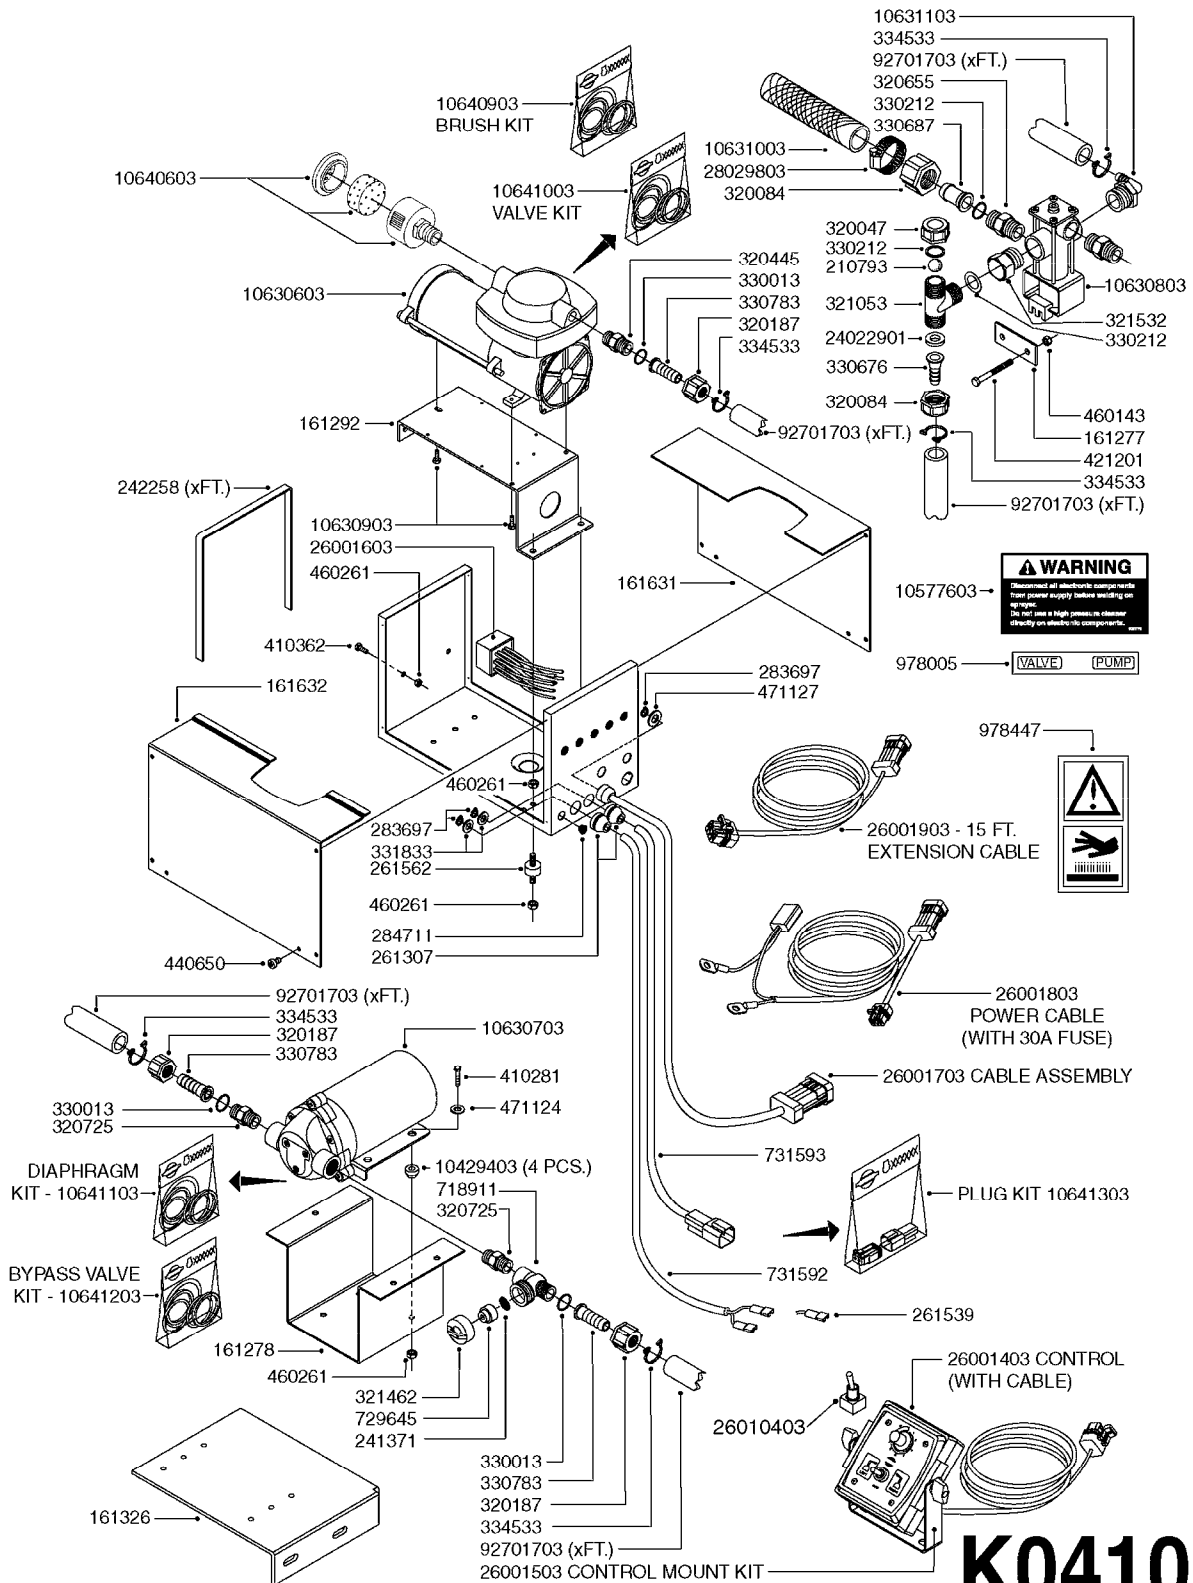

K0410

parts-n°	order qty	description
161277	1	FLATBAR
161278	1	SHEILD F. SHURFLO PUMP
161292	1	MOUNT PLATE F.THOMAS COMPRESSO
161326	1	MOUNT BKT. F. FOAM COMP.BOX 98
161631	1	COVER W/O LIP H.C.FOAM COMP.
161632	1	COVER W/LIP H.C.FOAM COMP.
210793	1	BALL F.SCF
241371	1	DIAPHRAGM F.NO-DRIP,VULC
242258	1	TRIM 3X10 SELF ADHESIVE 0012"
261307	1	GROMMET 7-10 BLACK
261539	1	SPADE F.ELEC CONNEX BLUE INSUL
261562	1	RUBBER DAMPER 2XM6X25
283697	1	TIESTRAP 200MM
284711	1	PLUG F.DRILLED HOLE D11MM
320047	1	FITT.DK CAPNUT 1/2" BSP
320084	1	FITT.DK NUT 1/2" BSP
320187	1	FITT.DK CAP 3/8" BSP BLACK
320445	1	FITT.DK HN 1/4"X3/8" BSP
320655	1	FITT.DK HN 1/2"-1/2" BSP
320725	1	FITT.DK NIPPLE 3/8"-3/8" BSP
321053	1	FITT.DK TEE 1/2 X1/2 X1/2" BSP
321462	1	CAP F.NO-DRIP ASSY.
321532	1	FITT.DK REDUC 3/4' X 1/2' BSP
330013	1	O-RING 2.5 X 10 PUR
330212	1	O-RING D19/D14X2.4 F.1/2"NUT
330676	1	FITT.DK HB 3/8" F. 1/2" NUT
330687	1	FITT.DK HB 1/2" F. 1/2" NUT
330783	1	FITT.DK HB 3/8"F.3/8" NUT
331833	1	VALVE FLAP RY-2
334533	1	CLAMP HOSE PLASTIC 3/8"
410281	1	BOLT HEX 8.8 DEL M6X25 DIN933 A2
410362	1	BOLT HEX 8.8 SS M6X20
421201	1	BOLT HEX 8.8 DEL M8X70
440650	1	SCREW 3.5x13 STAINLESS
460143	1	SELF LOCK NUT M8 SST A2 DIN985
460261	1	NUT HEX M6X1.00 LOCK DIN985 A2 SS
471124	1	WASHER, M6, Ø18/ 6.4X 1.6, SS
471127	1	WASHER Z12N 13X24X2.5 RST
718911	1	VALVE (SAFETY) F.MARKER
729645	1	NON-DRIP SPRING ASSY.GREEN 10
731592	1	CABLE ASSY 2 WIRE F.HC FOAM MK
731593	1	CABLE ASSY W.PLUG HC FOAM MKR
978005	1	DECAL 'VALVE PUMP'
978447	1	DECAL - HOT SURFACE
10429403	1	GROMMET SET OF 4 F.FLOJET
10577603	1	DECAL 'DO NOT WELD' H.P. ENG.
10630603	1	COMPRESSOR THOMAS F HIGH CAP
10630703	1	PUMP FLOJET F. HIGH CAP. FOAM
10630803	1	VALVE SOLENOID S.S. F.HIGH CAP
10630903	1	SCREW MACH.HEX A8-32X3/8" ZINC
10631003	1	HOSE R X CLEAR BRAID.X 1/2 12"
10631103	1	FITT.PO.EL.3/4"MPTX3/8"HB
10640603	1	FILTER KIT COMP. F.THOMAS COMP
10640903	1	BRUSH KIT F. THOMAS COMPRESSOR
10641003	1	VALVE KIT F. THOMAS COMPRESSOR
10641103	1	DIAPHRAGM KIT F.SHURFLO PUMP
10641203	1	BYPASS VALVE KIT F.SHURFLO PMP
10641303	1	PLUG KIT 2 PIN DEUTSCH COMP.
24022901	1	GASKET D10X19 EP 3.2
26001403	1	HC FOAM MARKR CONSOLE VS3.0.00
26001503	1	HC FOAM MARKER CONSOLE MT.KIT