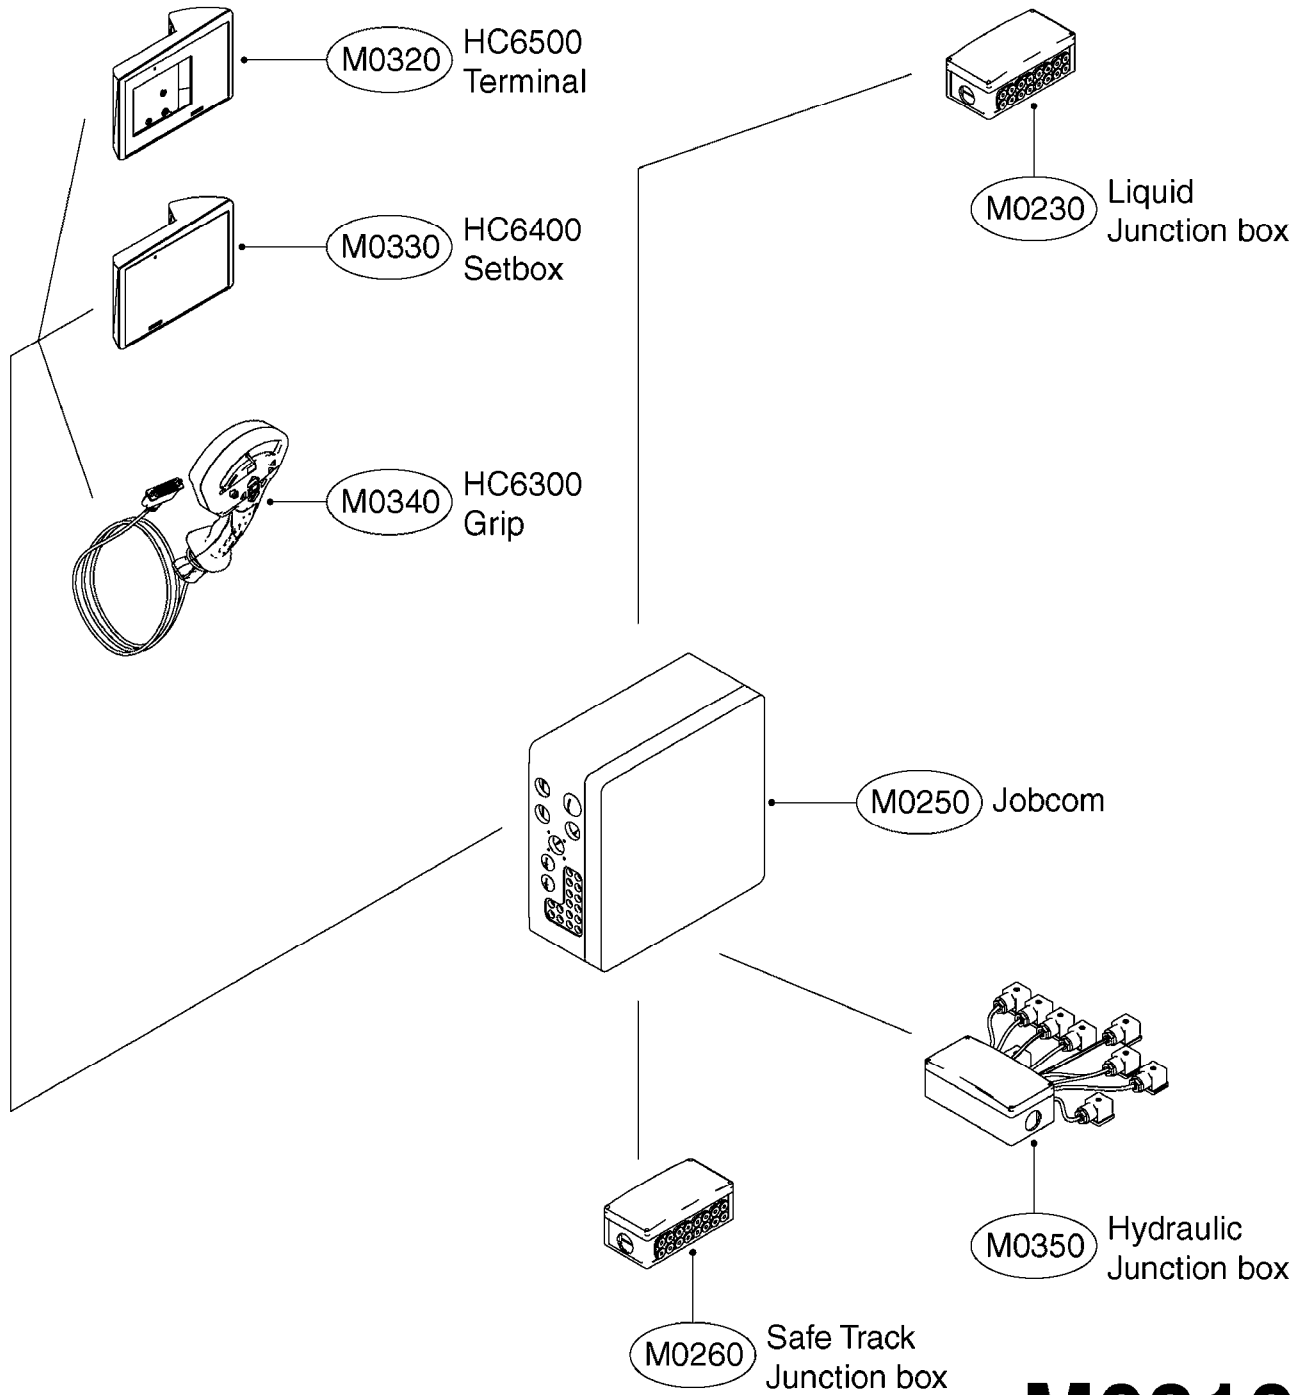

NORAC VARIABLE RATE VALVE UC4
M0300-HIN, 30:04:19

Page 1

Date 05.08.2019 12:01

Pos.	parts-n°	order qty	description
1	28048803	1	NORAC CHECK VALVE
2	28048903	1	NORAC PROP VALVE
2	28055803	1	3-PIN CONNECTORS/HIRSCHMAN NORAC SOLENOID - DEUTSCH CONN. 2-PIN CONNECTORS/DEUTSCH
3	28049403	1	NORAC CHECK VALVE
4	28056403	1	COIL, NORAC, PROP, DIN
5	28056503	1	COIL, NORAC, PROP, DEUTSCH
6	28066803	1	NORAC FILTER CAP W/O-RING
7	28066903	1	NORAC SEAL KIT F.28049403
8	28067003	1	NORAC SEAL KIT F.28048803
9	28068103	1	NORAC HEX CAPSCREW 10-24X2 SS
10	28068203	1	NORAC O-RING F.SOLENOID VALVE
11	28074903	1	NORAC COIL NUT AND O-RING
12	28103603	1	O-RING SOLENOID BODY SEAL NORAC
13	75076900	1	NORAC FILTER ELEMENT KIT
14	78216100	1	NORAC VALVE BLOCK COMP, DEUTSCH CON. COMPLETE W/2-PIN DEUTSCH SOLENOIDS
15	78603300	1	NORAC ONE WAY ORIFICE, .047"

M0310