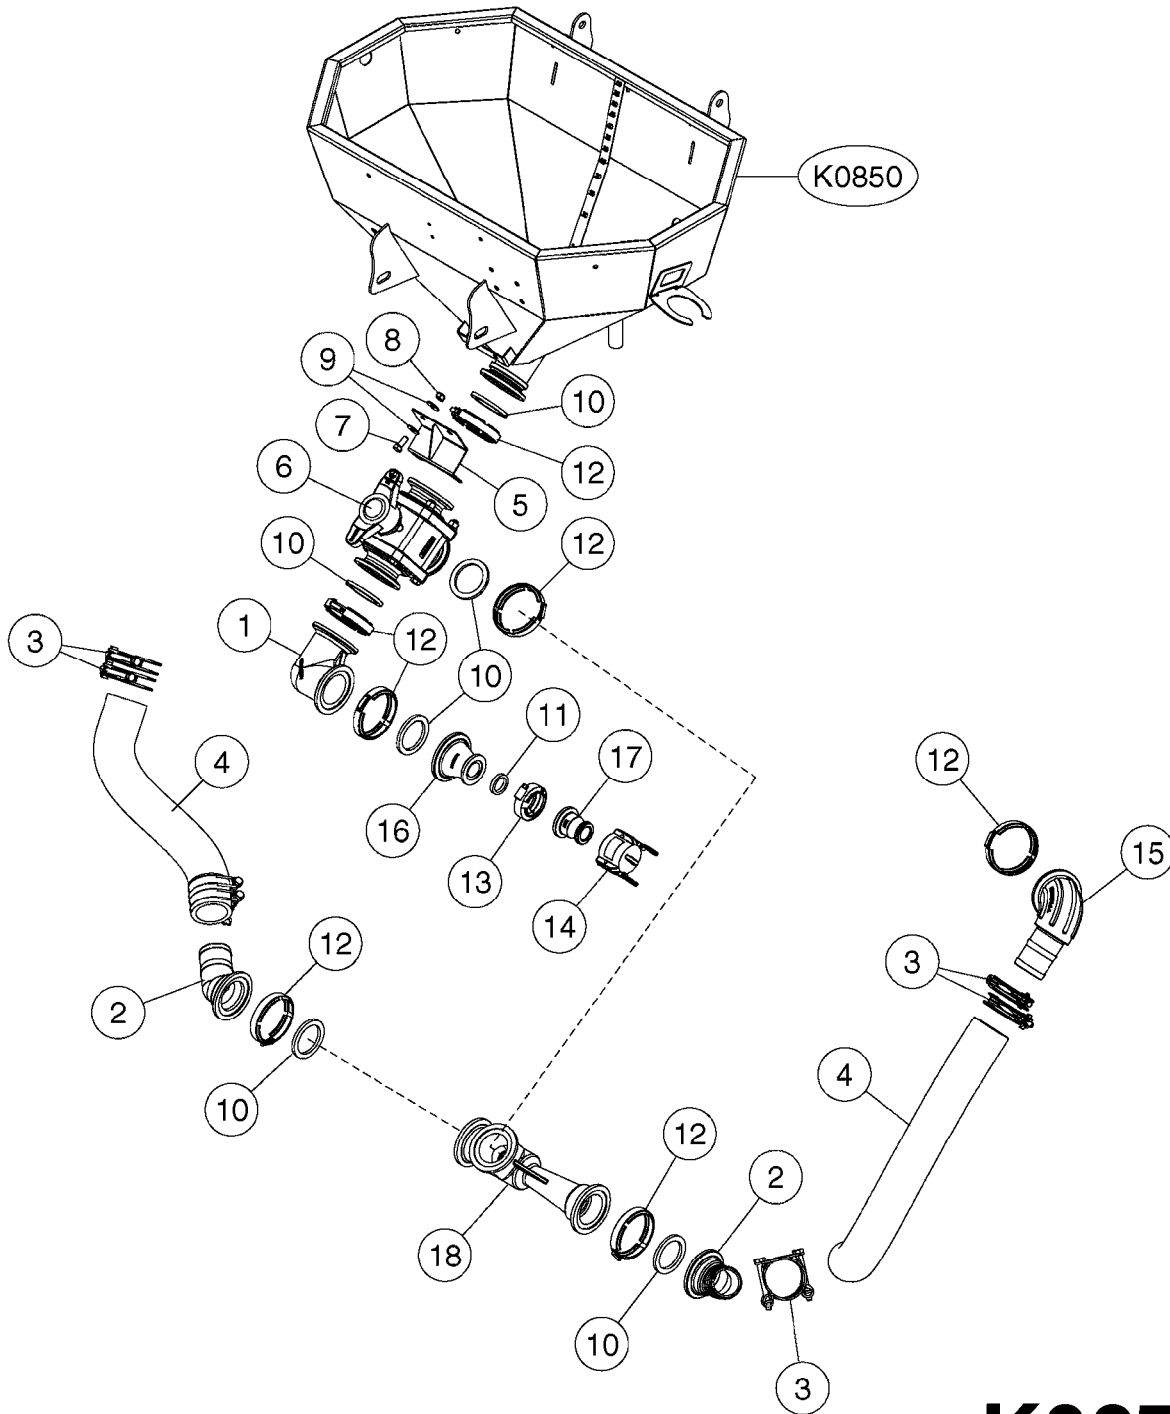

CHEM. FILLER RUBICON C
K0870-HIN, 03:05:18

CHEM.FILLER RUBICON C
K0870-HIN, 03:05:18

Page 1

Date 05.08.2019 12:00

Pos.	parts-n°	order qty	description
1	28091203	1	COUPLING, BANJO, 2", FLANGE, 90
2	28091303	1	FITT. BANJO, 2", 220F-45°, M220BRB45
3	MA237524000	1	DOUBLE WIRE HOSE CLAMP Ø63-68
4	MA240549000	1	HOSE Ø50X65 OSM II / REV.:A
5	MA251231000	1	SUPPORT F.LOWER CHEMFILL VALVE
6	MA534003019	1	VALVE 3-WAY 2" FP
7	MA701001071	1	BOLT HEX M8X20 A2 933
8	MA702008016	1	LOCKNUT M8 A2 985
9	MA703001006	1	WASHER L8 SS
10	MA705010002	1	GASKET F. 2" FP BANJO FLANGE VITON
11	MA705010005	1	GASKET F.1" BANJO FLANGE VITON
12	MA715011002	1	CLAMP F.2" FP BANJO FLANGE
13	MA715011004	1	CLAMP F.1" BANJO FLANGE
14	MA718000020	1	CAP F.MALE QUICK COUPLER 1"
15	MA718022019	1	FITT. 2" FP FLANGE - 2" HOSE
16	MA718023007	1	FITT. REDUCER 2" FP TO 1"
17	MA718024014	1	COUPLER, 1", MALE, FLANGED
18	MA718030001	1	MANIFOLD, INDUCTOR - FULL PORT, 2"