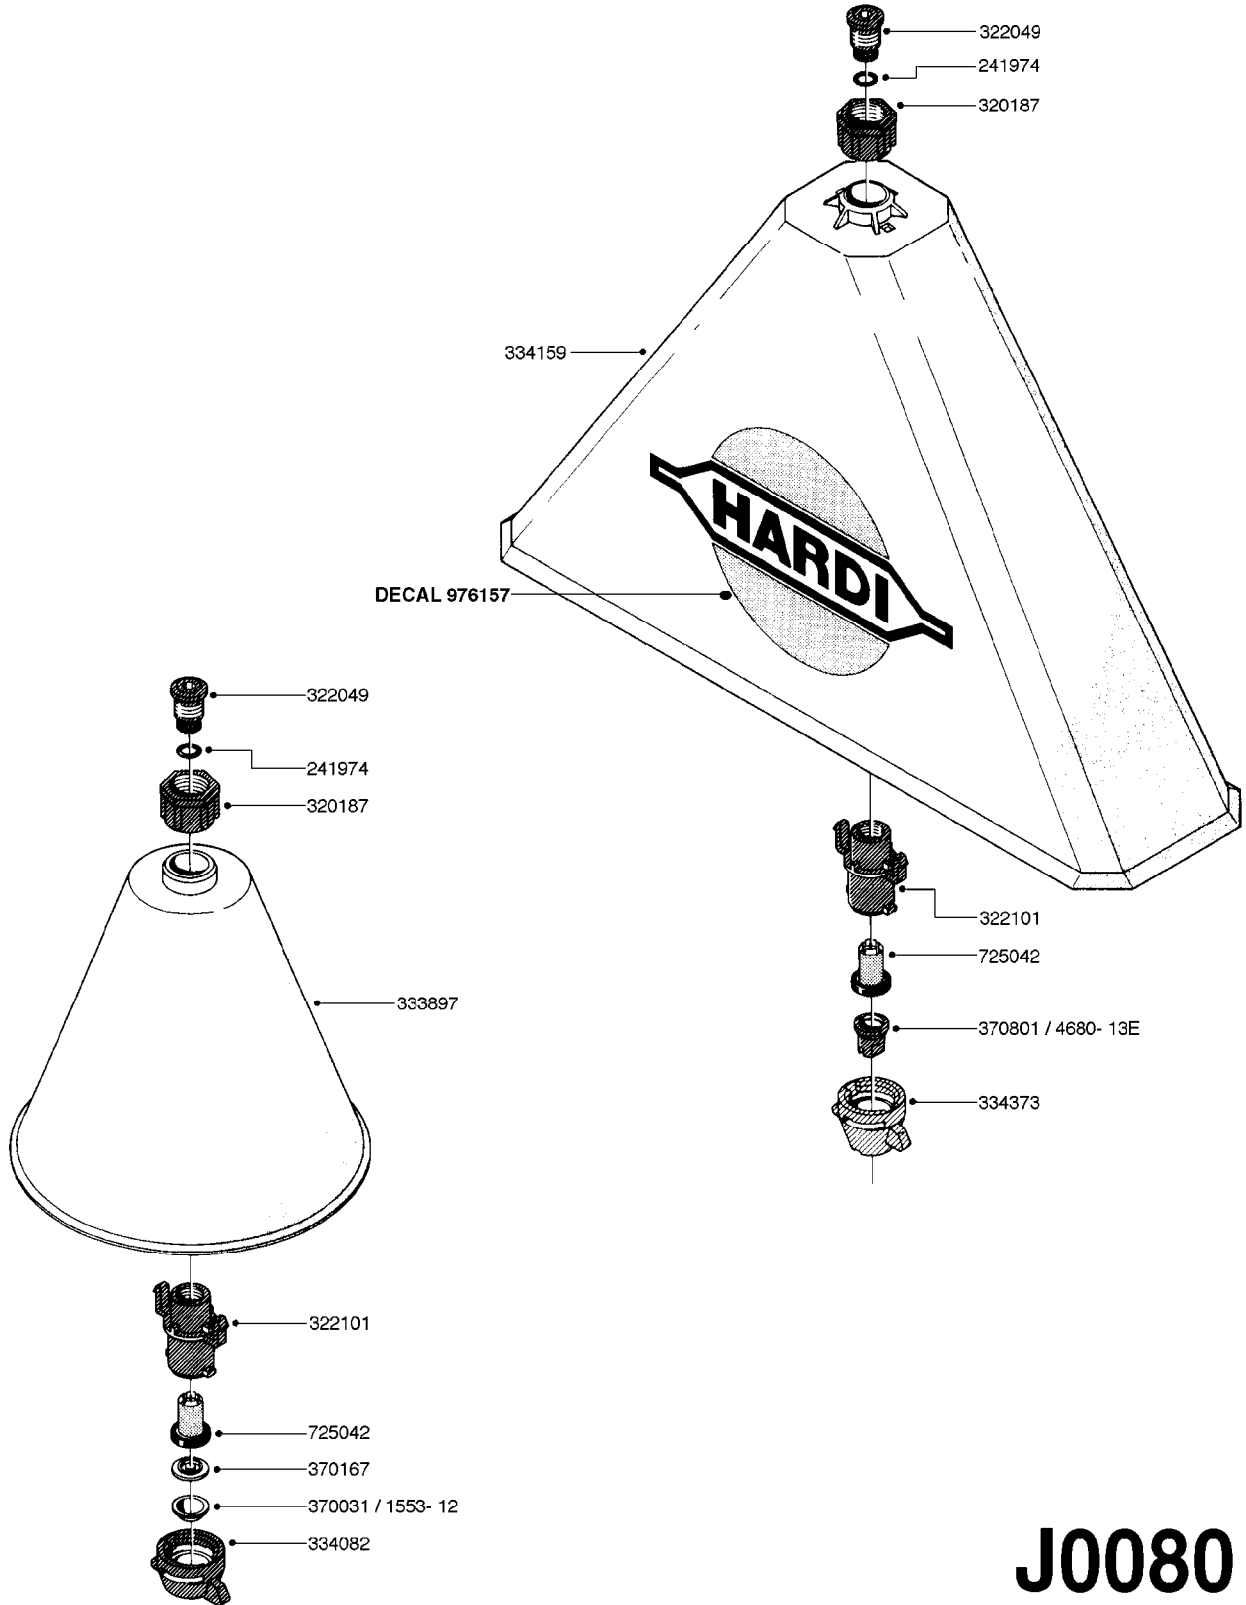

**J0070**

TRIGGER VALVE ASSEMBLY '00  
J0070-HIN, 09:06:16

Page 1  
Date 05.08.2019 11:58

parts-n°	order qty	description
285122	1	WIRE CLIP FOR TRIGGER LEVER
322279	1	TRIGGER CAP
322342	1	VALVE CASING FOR LANCE
334724	1	TRIGGER VALVE LEVER
334725	1	PLASTIC PIN
334731	1	FILTER W/HOSE BARB
755735	1	SERVICE PARTS PACK BP15/20
755736	1	TRIGGER VALVE PACK see72032500
32242500	1	NUT FOR LANCE GREY
72032500	1	TRGGR VLV ASSY,NEW STYLE'00