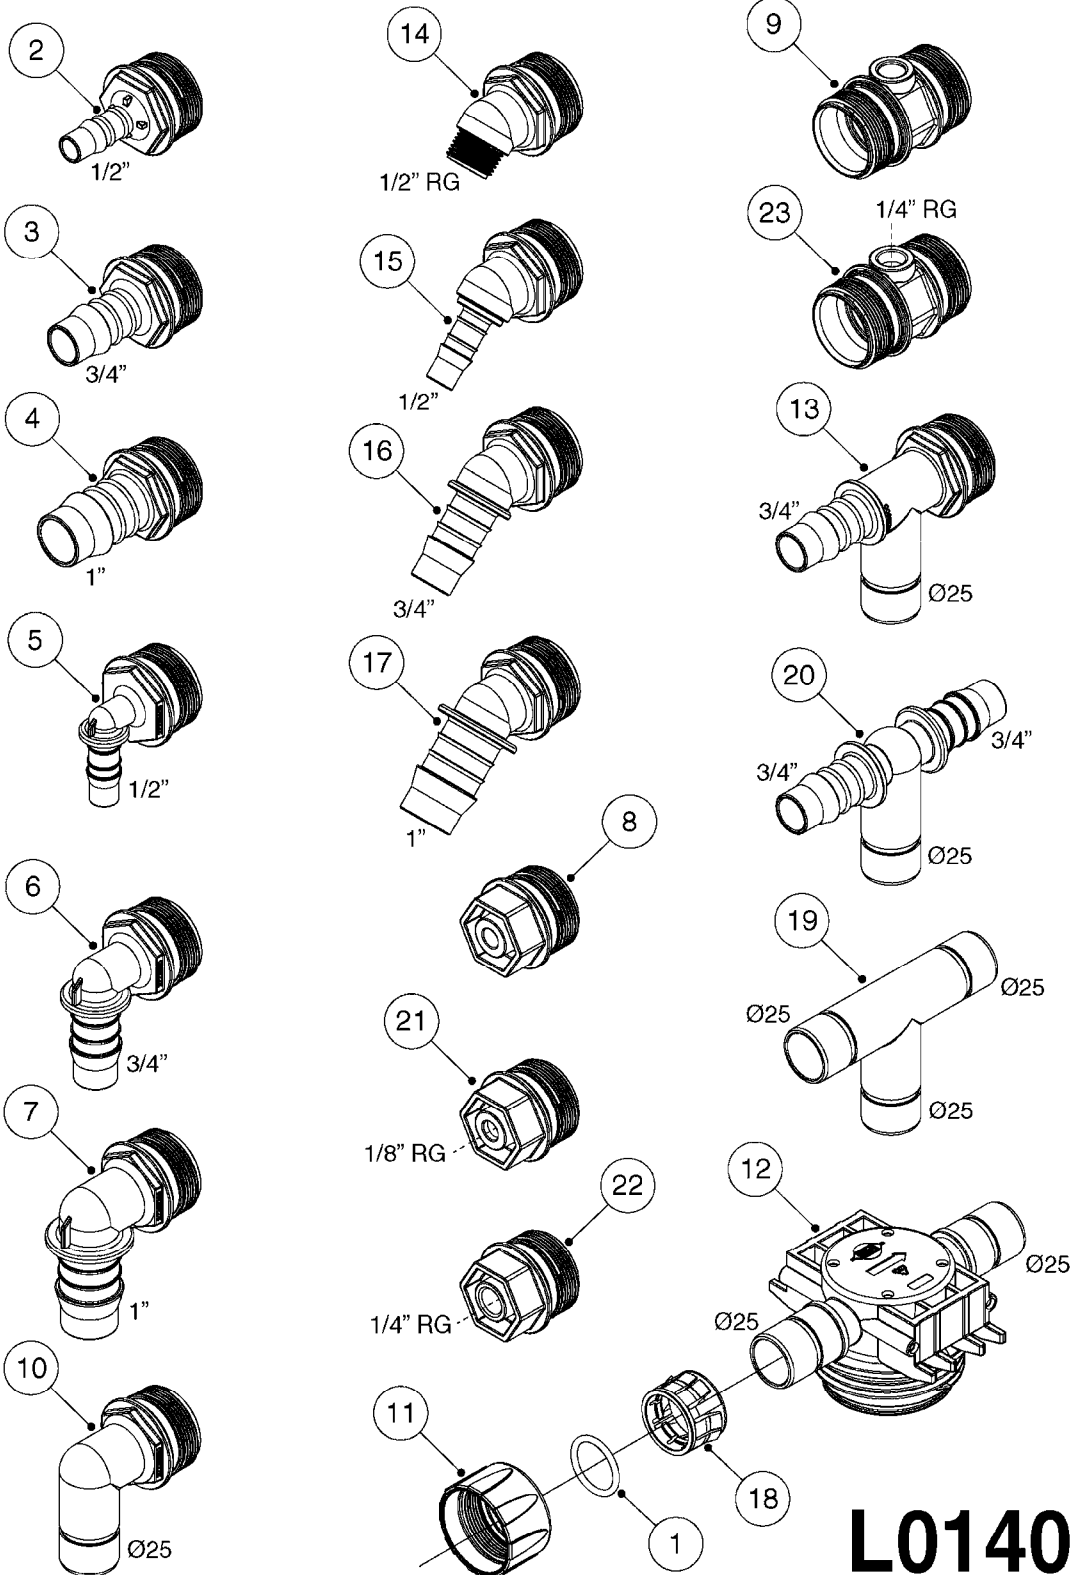

**L0130**

HOSE CLAMPS  
L0130-HIN, 01:01:16

Page 1

Date 05.08.2019 12:00

parts-n°	order qty	description
334531	1	CLAMP HOSE PLASTIC 3/4"
334533	1	CLAMP HOSE PLASTIC 3/8"
334534	1	CLAMP HOSE PLASTIC 1/2"
334680	1	CLAMP HOSE PLASTIC 1"
334686	1	CLAMP HOSE PLASTIC 5/16"
341291	1	RUBBER HOSE CLAMP COVER 130MM
341292	1	RUBBER HOSE CLAMP COVER 180MM
341301	1	RUBBER HOSE CLAMP COVER 230MM
28029803	1	CLAMP HOSE GEAR P1/2" 6708
28029903	1	CLAMP HOSE GEAR P3/4"-S1" 6712
28030003	1	CLAMP HOSE GEAR P1" 6716
28030103	1	CLAMP HOSE GEAR P5/4-S1.5"6724
28030203	1	CLAMP HOSE T-BOLT S2" 235-67
28030303	1	CLAMP HOSE T-BOLT S2.5" 235-76
28030403	1	CLAMP HOSE T-BOLT S3" 235-82