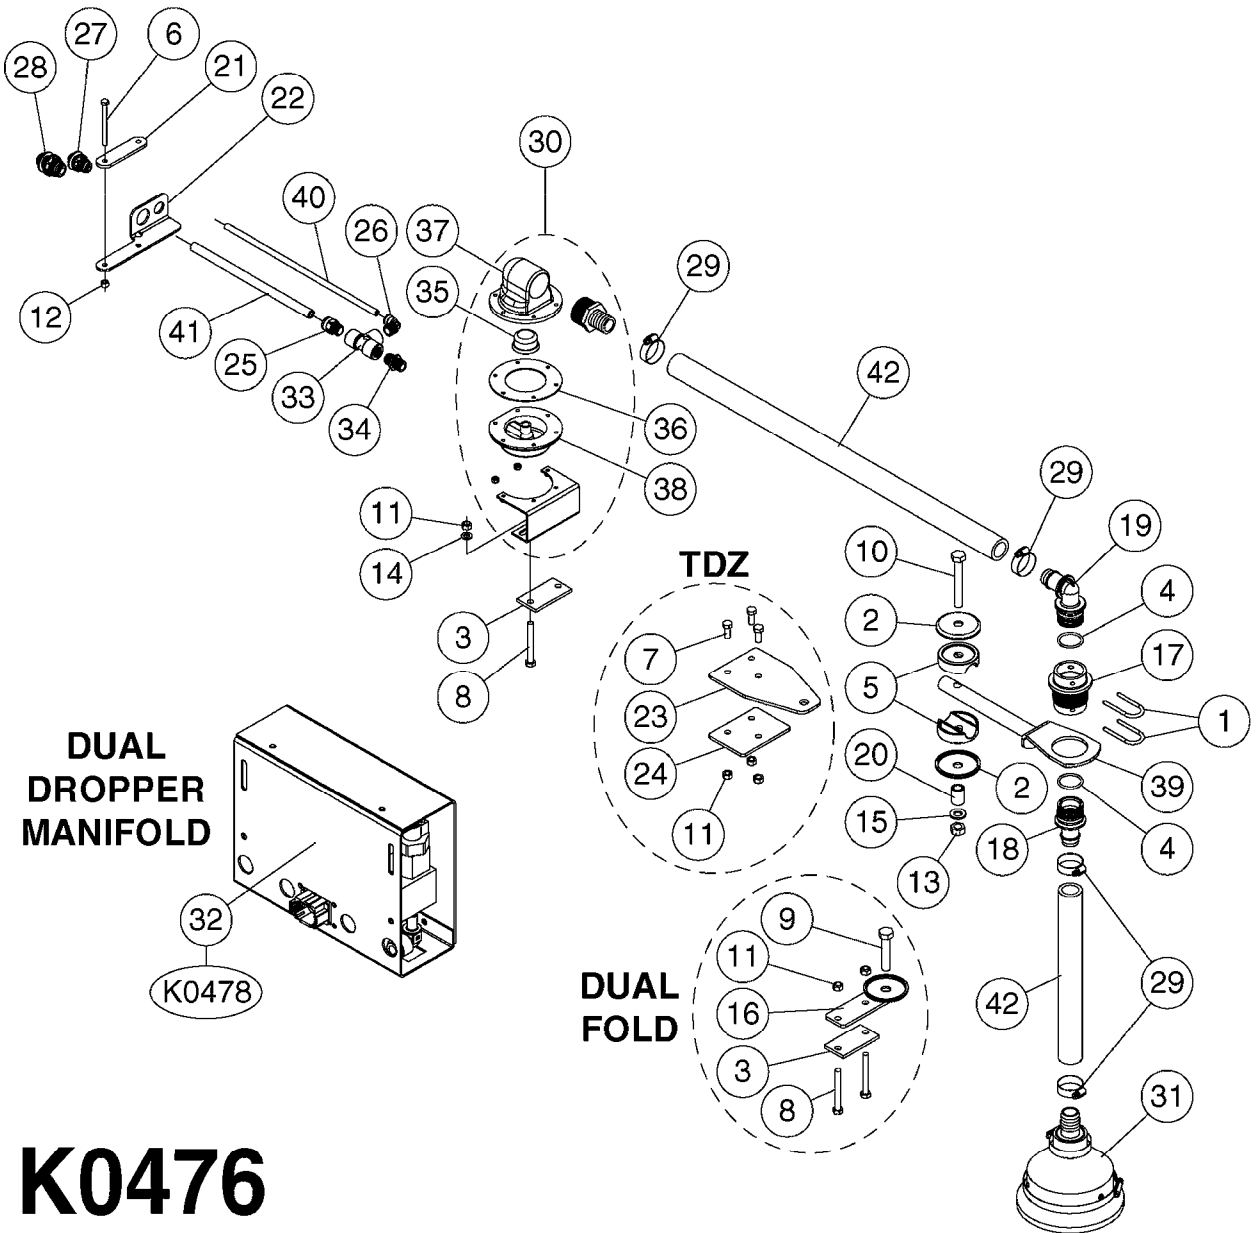

K0476

FOAM MARKER - DROPPER RICHWAY
K0476-HIN, 26:02:18

Page 1
Date 05.08.2019 11:59

Pos.	parts-n°	order qty	description
1	145995	1	FITT.DK S-53 FORK
2	160775	1	WASHER F. FRICTION PLATE
3	172664	1	FLATBAR BACKING PLATE
4	242109	1	O-RING D32.2x3.0
4	242354	1	O-RING D32.2X3.0 VITON
5	330831	1	FRICTION PLATE
6	410605	1	BOLT HEX 8.8 DEL M6X80
7	420582	1	BOLT HEX 8.8 DEL M8X20 FT A2
8	421201	1	BOLT HEX 8.8 DEL M8X70
9	430323	1	BOLT HEX 8.8 DEL M12X60
10	430924	1	BOLT HEX 8.8 DEL M12 X 85
11	460143	1	SELF LOCK NUT M8 SST A2 DIN985
12	460261	1	NUT HEX M6X1.00 LOCK DIN985 A2 SS
13	460703	1	NUT HEX M12X1.75 LOCK DIN985A2 SS
14	471126	1	WASHER, M8, Ø16/ 8.4X 1.6, SS
15	471127	1	WASHER Z12N 13X24X2.5 RST
16	611671	1	BREAK AWAY HOLDER F-MARKER
17	726463	1	FITT.DK S53 BULKHEAD W/GASKET
18	726559	1	FITT DK. S-53 HB 1" W/O-RING
19	726571	1	FITT.DK S-53 ELB.1", W ORING
20	14103900	1	BUSHING Ø19/Ø13 L=26.5 SPC/FTZ BOOMS ONLY
21	16022403	1	BRACKET 60MM TUBE
22	16162903	1	BRKT, FOAM LINE DISCONNECT
23	16169803	1	BRACKET, TDZ FOAM MARKER MOUNT
24	16170003	1	PLATE, TDZ FOAM MARKER MOUNT BACKER
25	23004303	1	FITT, 3/8"NPT-3/8"TUBE-PTC
26	23004403	1	FITT, 3/8"NPT-1/4"90-PTC
27	23004503	1	FITT, BULKHEAD-1/4" TUBE-PTC
28	23004603	1	FITT, BULKHEAD-3/8" TUBE-PTC
29	28030003	1	CLAMP HOSE GEAR P1" 6716
30	28064903	1	FOAMHEAD ASSEMBLY, RICHWAY
31	28065003	1	COLLECTOR HEAD ASSY, RICHWAY
32	28065103	1	DUAL DROP MANIFOLD, RICHWAY
33	28066303	1	FITT, BANJO, 3/8" TEE
34	28066403	1	FITT, BANJO, 3/8"-3/8" STR NIP
35	28087803	1	3/8" FOAMHEAD SCREEN, FOAM MARKER, RICHWAY
36	28087903	1	FOAMHEAD GASKET, FOAM MARKER, RICHWAY
37	28088003	1	FOAMHEAD TOP HOUSING, FOAM MARKER, RICHWAY
38	28088103	1	FOAMHEAD BOTTOM HOUSING, FOAM MARKER, RICHWAY
39	61065900	1	BRACKET FOR FOAM DROPPER, S53
40	92703303	1	HOSE LLDPE .25"X.17"X12" BLACK
41	92703403	1	HOSE LLDPE .38"X.25"X12" BLACK
42	92712403	1	HOSE R X1" X300PSI WP X0012"