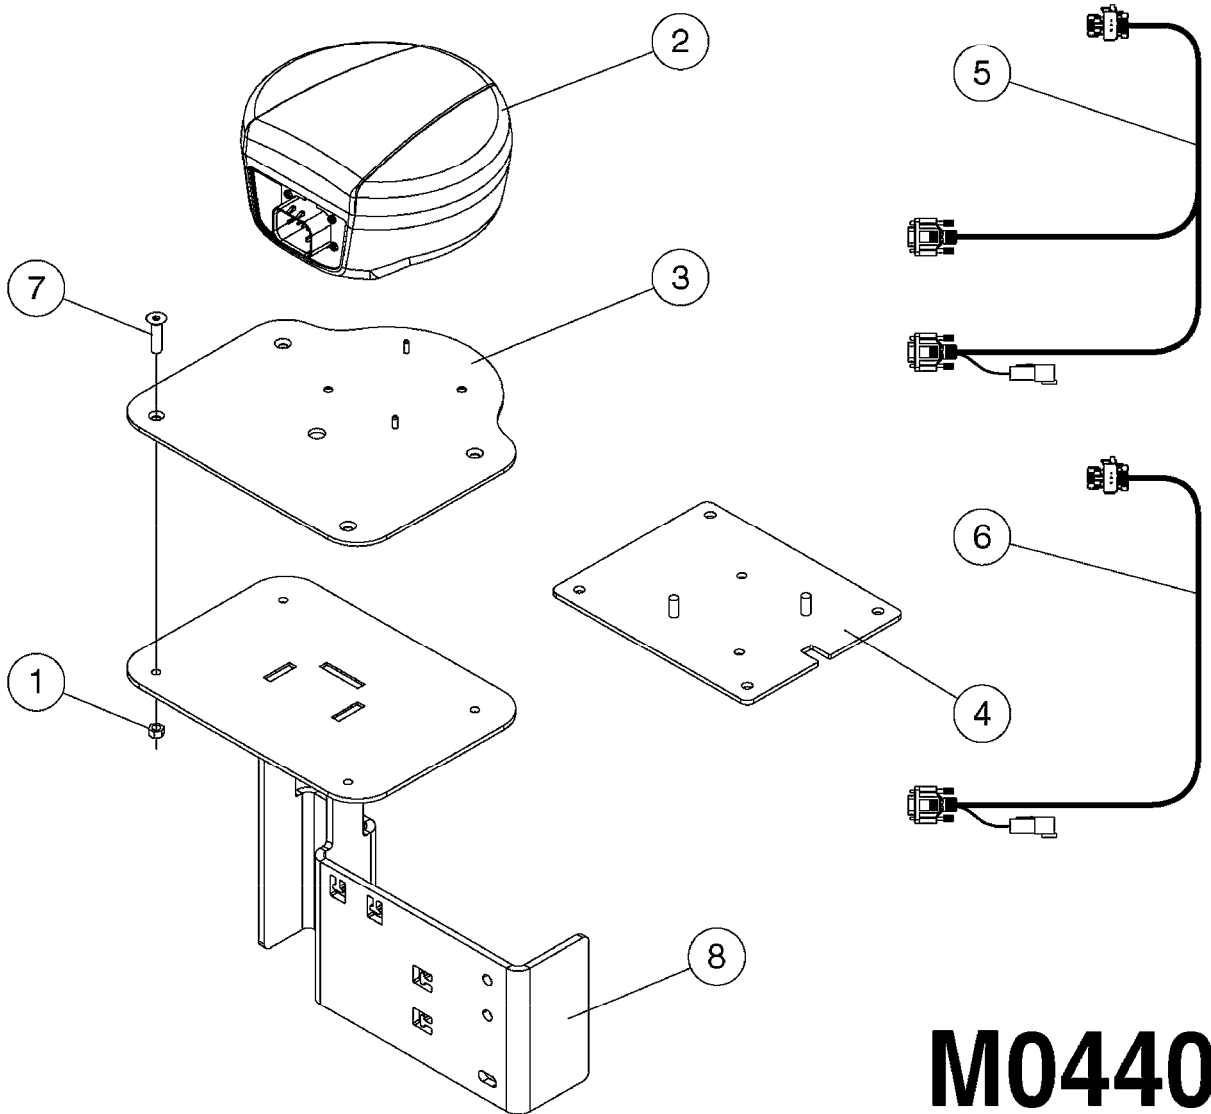

**M0430**

JOB COM PRESIDIO  
M0430-HIN, 26:07:16

Page 1  
Date 05.08.2019 12:01

Pos.	parts-n°	order qty	description
1	16178503	1	MOUNT PLATE, 6401 PCB, JC HW3.X
2	16439100	1	BRACKET, INNER, JC HW 3.X
3	16439200	1	PLATE, JOBCOM MOUNT, JC HW3.X
4	25197500	1	PLUG Ø6x18MM NITRIL
5	26004600	1	PLUG F.DRILLED HOLE 21MM
6	26005100	1	CONNECTOR FOR PCB, PLASTIC
7	26005900	1	WIRE 37/37 POLE DAH/JOBCOM
8	26029200	1	DAH PCB F. JOBCOM NCM '09
9	26030103	1	CABLE, ISO/POWER, CAB-JC, PR2700
10	26030703	1	OUTSIDE BOX INTERFACE HARNESS, PR2700
11	26030803	1	JOBCOM/HC6401 PCB INTERFACE, PR2700
12	26031100	1	PCB ASSY. FOR NORAC INTERFACE
13	26031200	1	C2C ISOBUS BRIDGE 16PIN STW
14	26032700	1	ACTIVE ISOBUS TERMINATOR
15	26035100	1	HC 6401 PCBA ISO HW 2.1
16	26039100	1	CABLE, DT06 6P FEMALE L=300MM
17	26039300	1	CABLE, DAH UC5 INPUT MODULE
18	26039700	1	BULKHEAD F.CABLE PG21 6X6.0
19	26042200	1	JOBCOM PCB ASSY HW3.0
20	26052500	1	CABLE, ISO SP JC-C2C-UC5, HW3.X
21	28048500	1	FUSE 10A ATOF SERIES
22	28048600	1	FULE 15A ATOF SERIES
23	39134200	1	BOX COMPL. 300X400X135 DRILLED
24	41108300	1	BOLT, M4X10 BN5687 TORX, SS
25	48081900	1	POP-NUT M4 RST 0.5-3.0 OPEN 24M04KV01
26	63146300	1	C2C/PF PWR BRACKET W.M4 NUTS