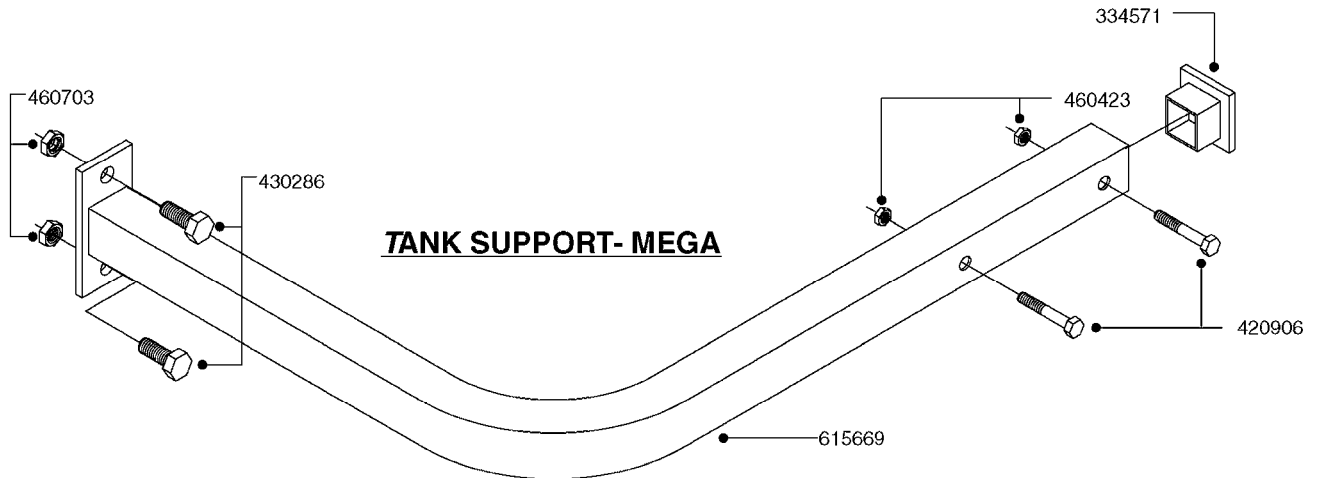

**COMPRESSOR MOUNT-NAVIGATOR**

**10512503-COMPLETE ASSEMBLY**

**TANK SUPPORT- MEGA**

**COMPRESSOR MOUNT- MEGA**

**K0420**

FOAM MARKER MOUNT BRACKETS  
K0420-HIN, 01:01:16

Page 1  
Date 05.08.2019 11:59

parts-n°	order qty	description
10009803	1	WASHER PLATE 3/8"
10171603	1	BOLT HEX 3/8 NC GR.2 01.50"
10212903	1	NUT HEX NC (NYLON LOCK) 3/8"
10512503	1	FOAM MARKER MOUNT KIT
160908	1	MOUNT BRACKET F. F.M.COMP.MEGA
334571	1	PLUG 40x40x2 F.SQ.TUBE
420906	1	BOLT HEX 8.8 DEL M10X60
420965	1	M10X40 MACHINE SCREW STAINLESS
430286	1	BOLT HEX 8.8 DEL M12X30 FT
460423	1	NUT HEX M10X1.50 LOCK DIN985A2 SS
460703	1	NUT HEX M12X1.75 LOCK DIN985A2 SS
471122	1	WASHER, M10, Ø20/10.5X 2.0, SS
615669	1	MT. BRACKET FOR F.M. TANK MEGA