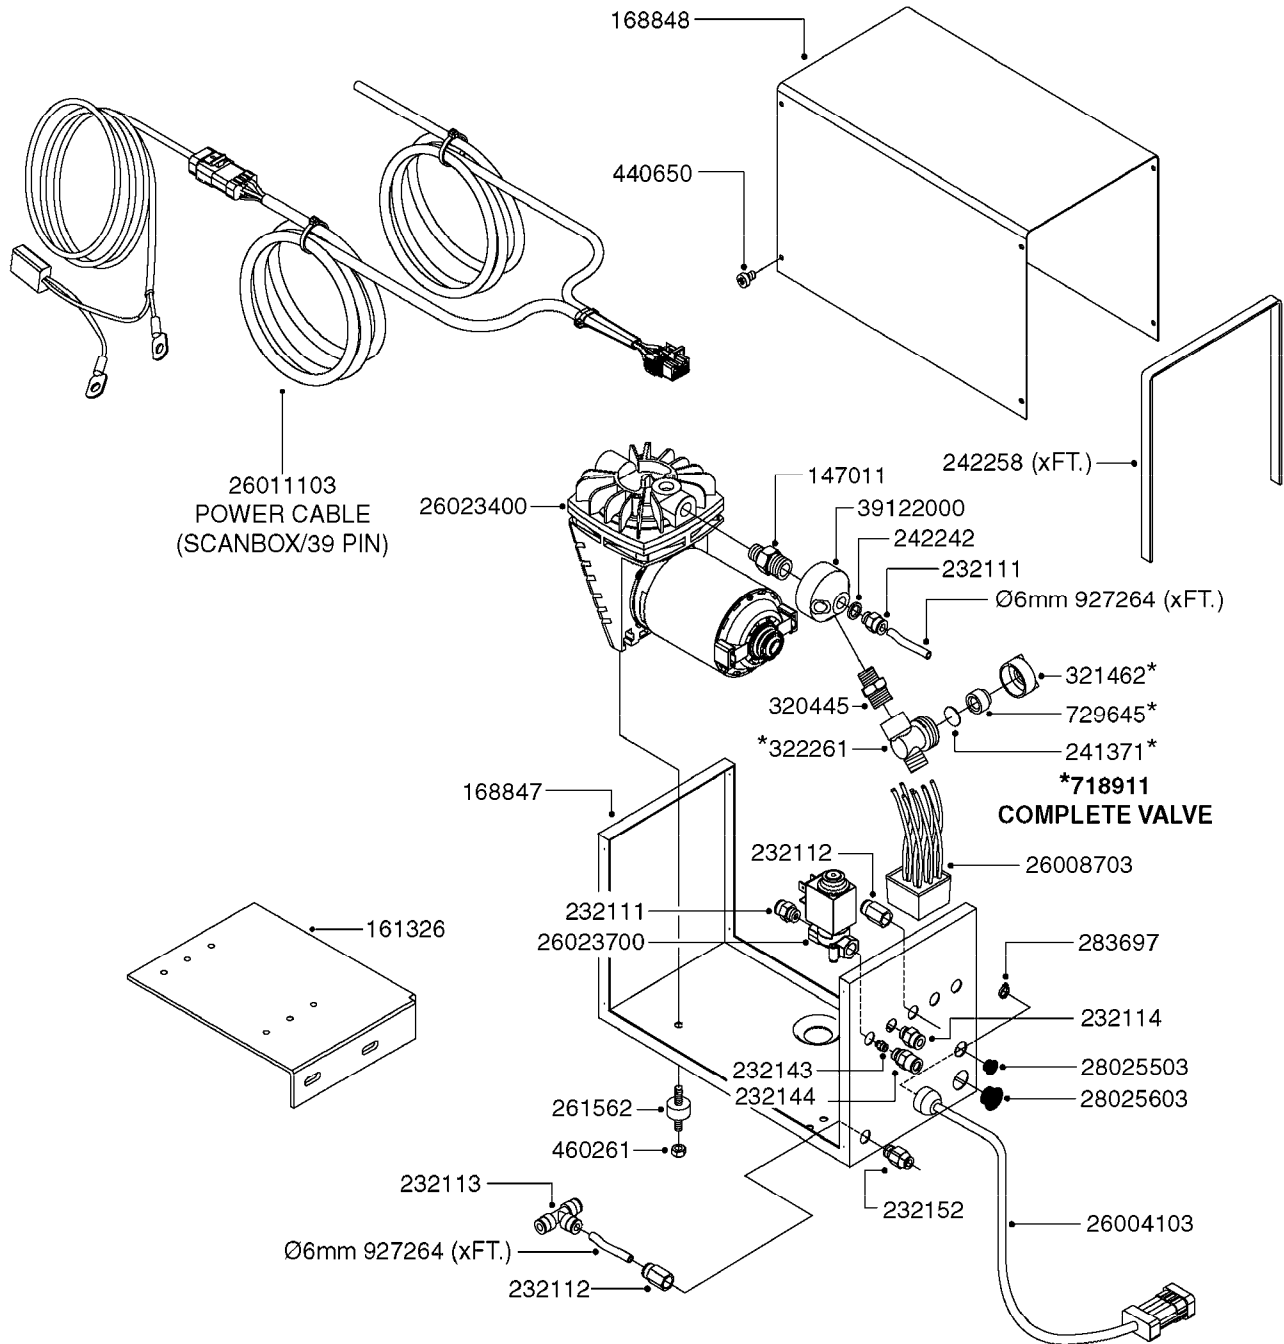

K0400

*Ø8mm 927306 (xFT.)
*Ø10mm 927330 (xFT.)

70062503 - COMPLETE ASSEMBLY

FOAM MARKER COMPRESSOR 2007
K0400-HIN, 01:01:16

Page 1
Date 05.08.2019 11:59

parts-n°	order qty	description
147011	1	HEX NIPPLE 3/8'X1/4'BSP BRASS
161326	1	MOUNT BKT. F. FOAM COMP.BOX 98
168847	1	ENCLOSURE LOWER F.MARKER
168848	1	COVER F. FOAM MARKER
232111	1	QUICK COUPLER 6MM X 1/8 EXT.
232112	1	QUICK COUPLER 6MM 1/8 INT.
232113	1	QUICK COUPLER 6MM T-PIECE
232114	1	COUPLER 1/8" THREADX8MM HOSE
232143	1	REDUCER 1/4'INT-1/8'EXT
232144	1	QUICK COUPLER 10MM X 1/4 EXT
232152	1	QUICK COUPLER 8MMX1/8 EXT.LONG
241371	1	DIAPHRAGM F.NO-DRIP,VULC
242242	1	O-RING F.AIR HOSE FITTING
242258	1	TRIM 3X10 SELF ADHESIVE 0012"
261562	1	RUBBER DAMPER 2XM6X25
283697	1	TIESTRAP 200MM
320445	1	FITT.DK HN 1/4"X3/8" BSP
321462	1	CAP F.NO-DRIP ASSY.
322261	1	HOUSING F.SAFETY VALVE 3/8"
440650	1	SCREW 3.5x13 STAINLESS
460261	1	NUT HEX M6X1.00 LOCK DIN985 A2 SS
718911	1	VALVE (SAFETY) F.MARKER
729645	1	NON-DRIP SPRING ASSY.GREEN 10
927264	1	HOSE R X PE D6/D4 X 0012"
927306	1	HOSE R X PE D8/D6 X 0012"BLACK
927330	1	HOSE R X PE D10/D8 X 012"BLACK
26004103	1	FOAM MARKER CNTRL MOD CABL STD
26008703	1	FOAM MARKER CONTROL SCII
26011103	1	FOAMER POWER/CONTROL CABLE 39P
26023400	1	COMPRESSOR F.FOAM MARKER CM40
26023700	1	SOLENOID VAL 12V 1/8' FLO '07
28025503	1	PLUG F.DRILLED HOLE 1/2"
28025603	1	PLUG F.DRILLED HOLE 3/4"
39122000	1	DISTR.HOUSING F.FOAM MARKER'07
70062503	1	FOAM MARKER COMPRESSOR,STD,39P