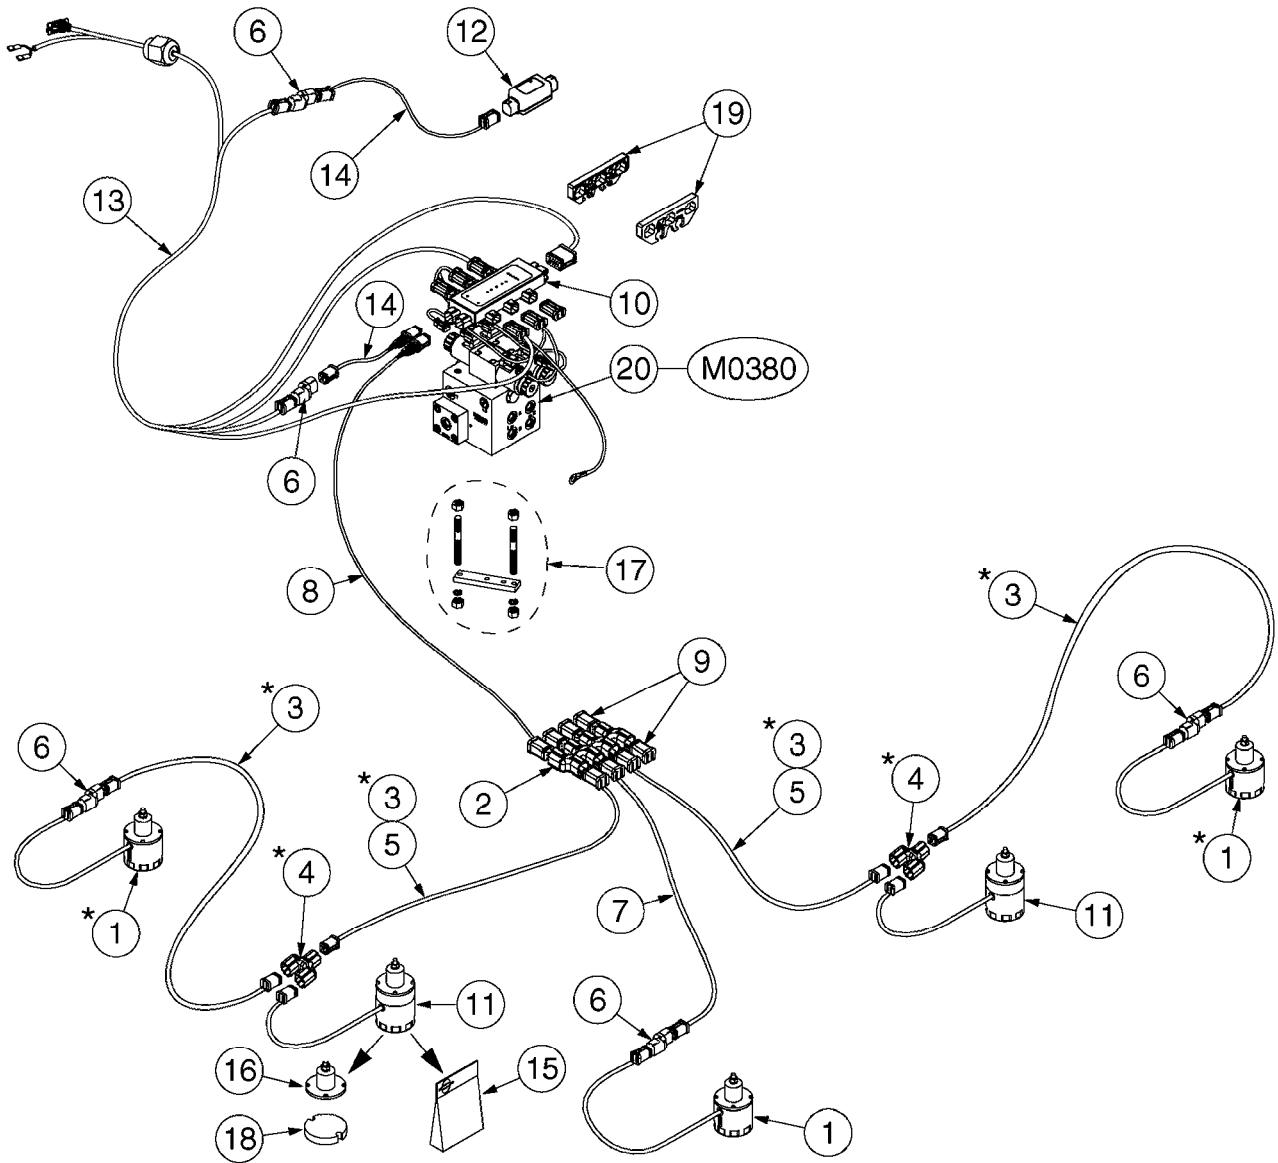

TRACK CABLE CM45/55/7000  
M0480-HIN, 08:12:16

**M0480**

TRACK CABLE CM45/55/7000  
M0480-HIN, 08:12:16

Page 1

Date 05.08.2019 12:01

Pos.	parts-n°	order qty	description
1	262107	1	NUT F. BULKHEAD CABLE GRAY
2	420582	1	BOLT HEX 8.8 DEL M8X20 FT A2
3	450902	1	BOLT ALLEN HEAD M4 X 16MM
4	460143	1	SELF LOCK NUT M8 SST A2 DIN985
5	461145	1	NUT HEX M4 LOCK
6	471037	1	SCREW A 4,3 DIN 125
7	471126	1	WASHER, M8, Ø16/ 8.4X 1.6, SS
8	16261500	1	PLATE FOR TRACK CABLE NCM/NAV
9	26024000	1	CABLE SET FOR TRACK NCM
10	72612700	1	TRACK JUNCTION BOX/BRACKETS CM