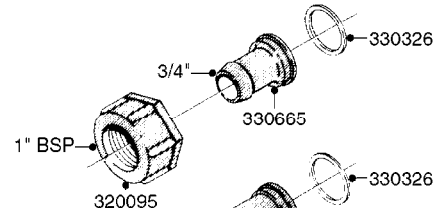

# Section L

Fittings

L

Page 0.1

Date 05.08.2019 12:00

main group	page-n°	date	description
Fittings	L0010-HIN L0020-HIN L0030-HIN L0040-HIN L0050-HIN L0060-HIN L0070-HIN L0080-HIN L0090-HIN L0100-HIN L0110-HIN L0120-HIN L0130-HIN L0140-HIN	01:01:16 01:01:16 01:01:16 01:01:16 01:01:16 01:01:16 13:09:17 12:09:17 01:01:16 21:06:18 13:09:17 01:01:16 01:01:16 01:01:16	FITTINGS-CAP NUTS & HOSE BARBS FITTINGS-T-PIECES,CAPS & ELBOWS FITTINGS - HEXAGON NIPPLES FITTINGS - NIPPLES & ELBOWS FITTINGS - HOSE CONNECTORS FITTINGS - BULKHEAD FITTINGS - S-40 FITTINGS - S-53 FITTINGS - S-56 & S-61 FITTINGS - S-67 FITTINGS - S-93 BULK HOSE HOSE CLAMPS FITTINGS - T25