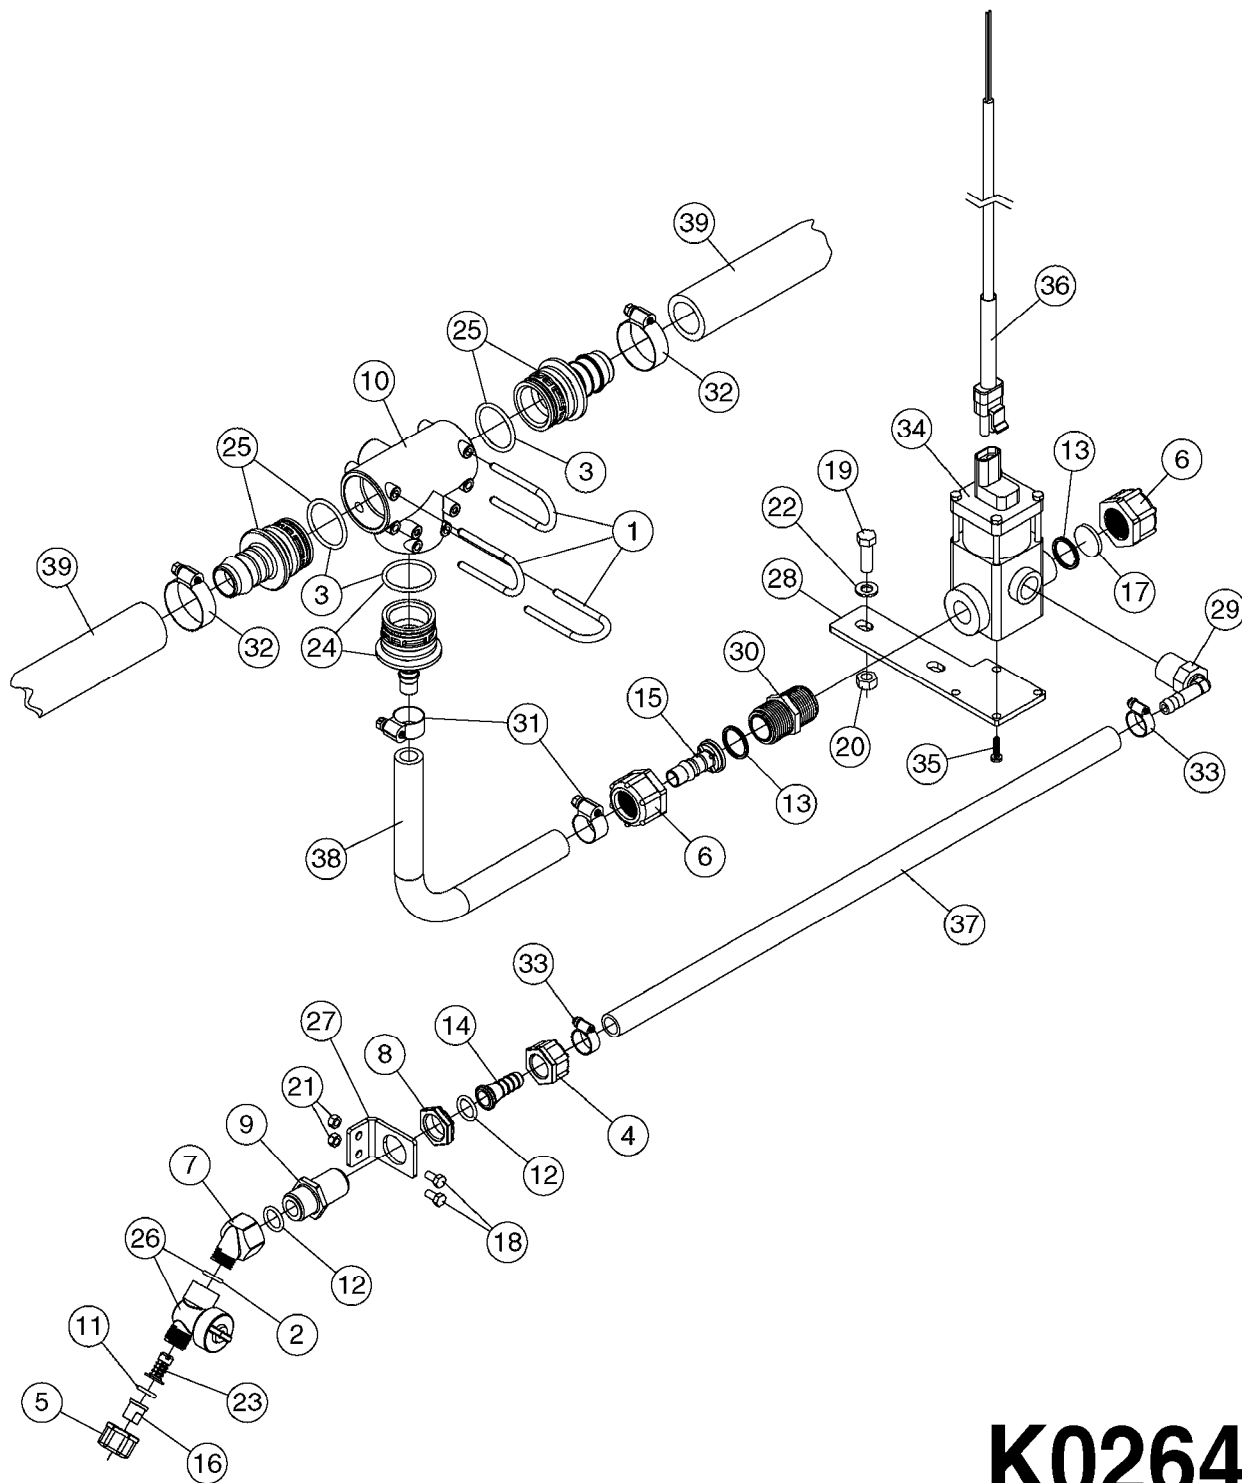

K0264

ELECTRIC END NOZZLE KIT
FTZ/TDZ '13
K0264-HIN, 06:12:17

Page 1
Date 05.08.2019 11:59

Pos.	parts-n°	order qty	description
1	145995	1	FITT.DK S-53 FORK
2	240177	1	O-RING D16.1/11.3 X 2.4
3	242109	1	O-RING D32.2x3.0
3	242354	1	O-RING D32.2X3.0 VITON
4	320084	1	FITT.DK NUT 1/2" BSP
5	320187	1	FITT.DK CAP 3/8" BSP BLACK
6	320283	1	FITT.DK NUT 3/4"BSP
7	320596	1	FITT.DK ELB 3/8'-1/2'BSP 45DEG
8	321307	1	FITT.DK NUT 1/2" BSP JAMB
9	321742	1	FITT.DK BULKHEAD 1/2' BSP
10	322352	1	FITT.DK S-53 TEE
11	330013	1	O-RING 2.5 X 10 PUR
12	330212	1	O-RING D19/D14X2.4 F.1/2"NUT
13	330595	1	O-RING D24.6/D20X2.1 -3/4"
14	330676	1	FITT.DK HB 3/8" F. 1/2" NUT
15	332286	1	FITT.DK HB 1/2" F. 3/4" NUT
16	370392	1	NOZZLE END FAN 1850-G 300
17	390542	1	PLUG WASHER FOR 3/4'CAP NUT
18	411030	1	BOLT HEX M5X10
19	421046	1	BOLT HEX M8X25/25 A2 SS DIN933
20	460143	1	SELF LOCK NUT M8 SST A2 DIN985
21	461217	1	NUT HEX M5 LOCK
22	471126	1	WASHER, M8, Ø16/ 8.4X 1.6, SS
23	725042	1	SCREEN 80 MESH W.GASKET, RED
24	726556	1	FITT.DK S-53 HB 1/2" W/O-RING
25	726559	1	FITT DK. S-53 HB 1" W/O-RING
26	729610	1	NOZZLE ASSY. NON DRIP 3/8 THRD
27	16170303	1	END NOZZLE MOUNT 2013, TDZ
28	16170703	1	PLATE, TDZ END NOZZLE SOLENOID MNT
29	23005603	1	FITT, 1/2" NPT X 3/8" HOSE SHANK 90
30	23005703	1	FITT, 3/4" POLY NIPPLE
31	28029803	1	CLAMP HOSE GEAR P1/2" 6708
32	28030003	1	CLAMP HOSE GEAR P1" 6716
33	28044903	1	CLAMP HOSE GEAR P3/8" 6706
34	28085803	1	SOLENOID VALVE, TIR, 3/4X1/2X3/4
35	44076200	1	SCREW WN5451 5X16 SS TORX
36	70113203	1	END NOZZLE 2013, 2 WIRE CABLE
37	92701703	1	HOSE R X3/8" X300PSI WP X0012"
38	92702103	1	HOSE R X1/2" X300PSI WP X0012"
39	92712403	1	HOSE R X1" X300PSI WP X0012"