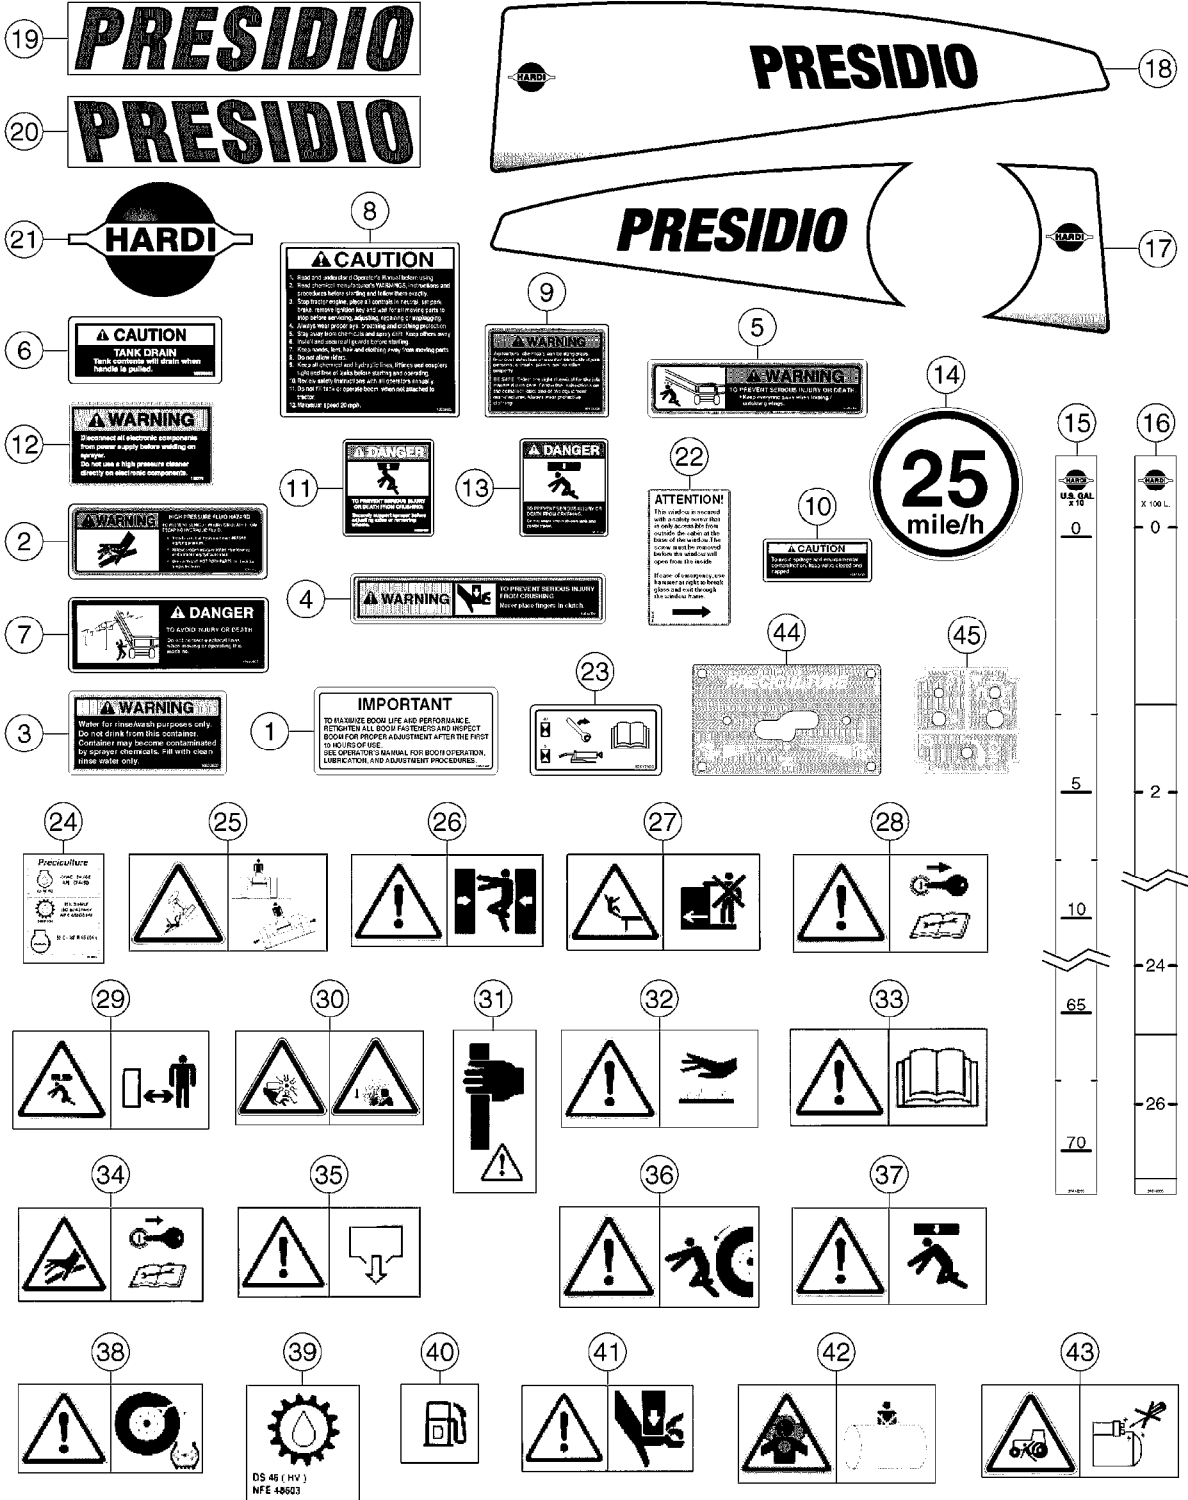

DECALS - PRESIDIO  
K0156-HIN, 14:09:16

K0156

DECALS - PRESIDIO  
K0156-HIN, 14:09:16

Page 1  
Date 05.08.2019 11:59

Pos.	parts-n°	order qty	description
1	10521003	1	DECAL IMPORTANT MAINTAIN ENG.
2	10532503	1	DECAL WARNING-FLUID HAZ. ENG
3	10532603	1	DECAL WARNING-CLEAN WATER ENG
4	10532703	1	DECAL WARNING-CRUSH FING. ENG
5	10532803	1	DECAL WARNING-FOLD WINGS ENG
6	10532903	1	DECAL CAUTION-TANK DRAIN ENG
7	10533003	1	DECAL DANGER-OV.HEAD LINE ENG
8	10533103	1	DECAL CAUTION-GENR. LABEL ENG
9	10533203	1	DECAL WARNING-CHEMICALS ENG
10	10533303	1	DECAL CAUTION-LEAK Q.FILL ENG
11	10533403	1	DECAL DANGER-AXLE ADJUST ENG
12	10577603	1	DECAL 'DO NOT WELD' H.P. ENG.
13	10616103	1	DECAL 'DANGER-PARALIFT' ENG
14	97616103	1	DECAL- SPEED 25 MPH
15	97616203	1	DECAL S/G PRESIDIO 2700 (GAL)
16	97616303	1	DECAL S/G PRESIDIO 2700 (LITER)
17	97616603	1	DECAL - PRESIDIO HOOD LEFT
18	97616703	1	DECAL - PRESIDIO HOOD RIGHT
19	97616803	1	DECAL - PRESIDIO TANK LEFT
20	97616903	1	DECAL - PRESIDIO TANK RIGHT
21	97617003	1	DECAL - HARDI 3D LOGO F.TANK 335 X 210
22	97617503	1	DECAL - PRESIDIO CAB WINDOW
23	97617903	1	DECAL - MAINTENANCE BREAKAWAY
24	PR-DE0001	1	DECAL - LIQUID SERVICE
25	PR-DE0002	1	DECAL - ROLL RISK
26	PR-DE0003	1	DECAL - CRUSH HAZARD
27	PR-DE0004	1	DECAL - FALL HAZARD
28	PR-DE0006	1	DECAL - REMOVE IGNITION KEY
29	PR-DE0007	1	DECAL - MAINTAIN DISTANCE
30	PR-DE0008	1	DECAL - FAN BLADE/STEAM HAZARD
31	PR-DE0009	1	DECAL - USE HANDRAIL
32	PR-DE0010	1	DECAL - BURN HAZARD
33	PR-DE0011	1	DECAL - READ OPERATOR'S MANUAL
34	PR-DE0012	1	DECAL - HIGH PRESSURE
35	PR-DE0013	1	DECAL - DRAIN
36	PR-DE0014	1	DECAL - MOVING TIRE HAZARD
37	PR-DE0016	1	DECAL - CRUSH HAZARD
38	PR-DE0017	1	DECAL - TIGHTEN WHEEL
39	PR-DE0018	1	DECAL - OIL
40	PR-DE0019	1	DECAL - FUEL
41	PR-DE0070	1	DECAL - HAND CRUSH HAZARD
42	PR-DE0071	1	DECAL - NO TANK ENTRY
43	PR-DE0073	1	DECAL - NO STARTER BYPASS
44	PR-DE0154	1	DECAL - TRAVEL LEVER XX0300
45	PR-DE0157	1	DECAL - ENGINE THROTTLE