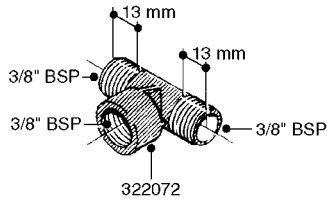

L0020

FITTINGS-T-PIECES, CAPS & ELBOWS
L0020-HIN, 01:01:16

Page 1
Date 05.08.2019 12:00

parts-n°	order qty	description
10053603	1	FITT. CAPNUT 2"BSP 5601
10194303	1	CAP BLANK 1 1/2 MCPHEE 210060
320047	1	FITT.DK CAPNUT 1/2" BSP
320106	1	FITT.DK CAPNUT 1" BSP
320272	1	FITT.DK CAPNUT 3/8" BSP
320316	1	FITT.DK TEE 3/4" X3/4" X1"BSP
320331	1	FITT.DK TEE 1" - 1" - 3/4" BSP
320342	1	FITT.DK EL 3/4"M X 1"F BSP
320563	1	FITT.DK 3 WAY 1/2" 110 DEG.
320677	1	NO LONGER AVAILABLE
320961	1	FITT.DK CAPNUT 1-1/2" BSP
321053	1	FITT.DK TEE 1/2 X1/2 X1/2" BSP
322072	1	FITT.DK TEE 3/8'X3/8'X3/8' BSP
322095	1	FITT.DK TEE 1-1/2 X1-1/4 X3/4" BSP
322138	1	FITT.DK ELB 1"M X 1"F BSP
330013	1	O-RING 2.5 X 10 PUR
330212	1	O-RING D19/D14X2.4 F.1/2"NUT
330326	1	O-RING D30/D24X2 F.1"NUT
331273	1	O-RING D44/D38X2 F.1-1/2"