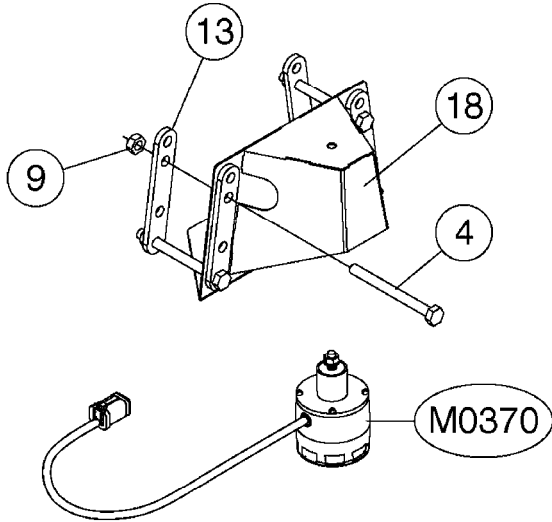

NORAC UC5 BOOM HEIGHT CONTROL
M0370-HIN, 16:10:18

Page 1
Date 05.08.2019 12:01

Pos.	parts-n°	order qty	description
1	26022703	1	CABLE, INTERFACE, TILT, NORAC UC5
2	26023503	1	CABLE UC5 INTERFACE MAIN AMP
3	26032600	1	CABLE UC5 NETWORK 14 AWG 10M
4	26043000	1	NORAC UC5 NETWORK 2 PIN PLUG
5	26043300	1	CABLE UC5 VALVE 2PIN/2PIN DT
6	26043400	1	NORAC UC5 CONTROLLER MODULE
7	26043500	1	NORAC UC5 VALVE MODULE
8	26043600	1	MODULE, INPUT, NORAC UC5
9	26043700	1	SENSOR, NORAC, UC5, ULTRASONIC
10	26043800	1	NORAC UC5 NETWORK COUPLER 2-WAY
11	26043900	1	NORAC UC5 NETWORK COUPLER 8-WAY
12	26044200	1	CABLE UC5 NETWORK 18 AWG 20M
13	26023803	1	NORAC UC5 ROLL SENSOR OLD STYLE NORAC P/N 43740
13	26044300	1	NORAC UC5 ROLL SENSOR NEW STYLE NORAC P/N 43741
14	26044400	1	NORAC UC5 - UC7 COUPLER 2-WAY/TERM.
15	26047100	1	CABLE UC5 NETWORK 14 AWG 1M
16	26049900	1	CABLE UC5 NETWORK 14 AWG 3M
17	26057900	1	UC5 NETWORK 6 PIN PLUG
18	26058000	1	NORAC UC5 NETWORK 12-PIN PLUG
19	26084700	1	MESH KIT ULTRASONIC SENSOR FOR 2018 AND NEWER SENSORS
19	28098003	1	MESH AND CLIP KIT, NORAC FOR PRE-2018 SENSORS
20	28050303	1	NORAC RUBBER TOP&BOLT F.SENSOR DIA.30MMX30MMX8MM
21	28055503	1	NORAC VALVE MOUNTING HARDWARE
22	28086600	1	FOAM DISC F. SENSOR NORAC
23	78216100	1	NORAC VALVE BLOCK COMP, DEUTSCH CON.

M0375