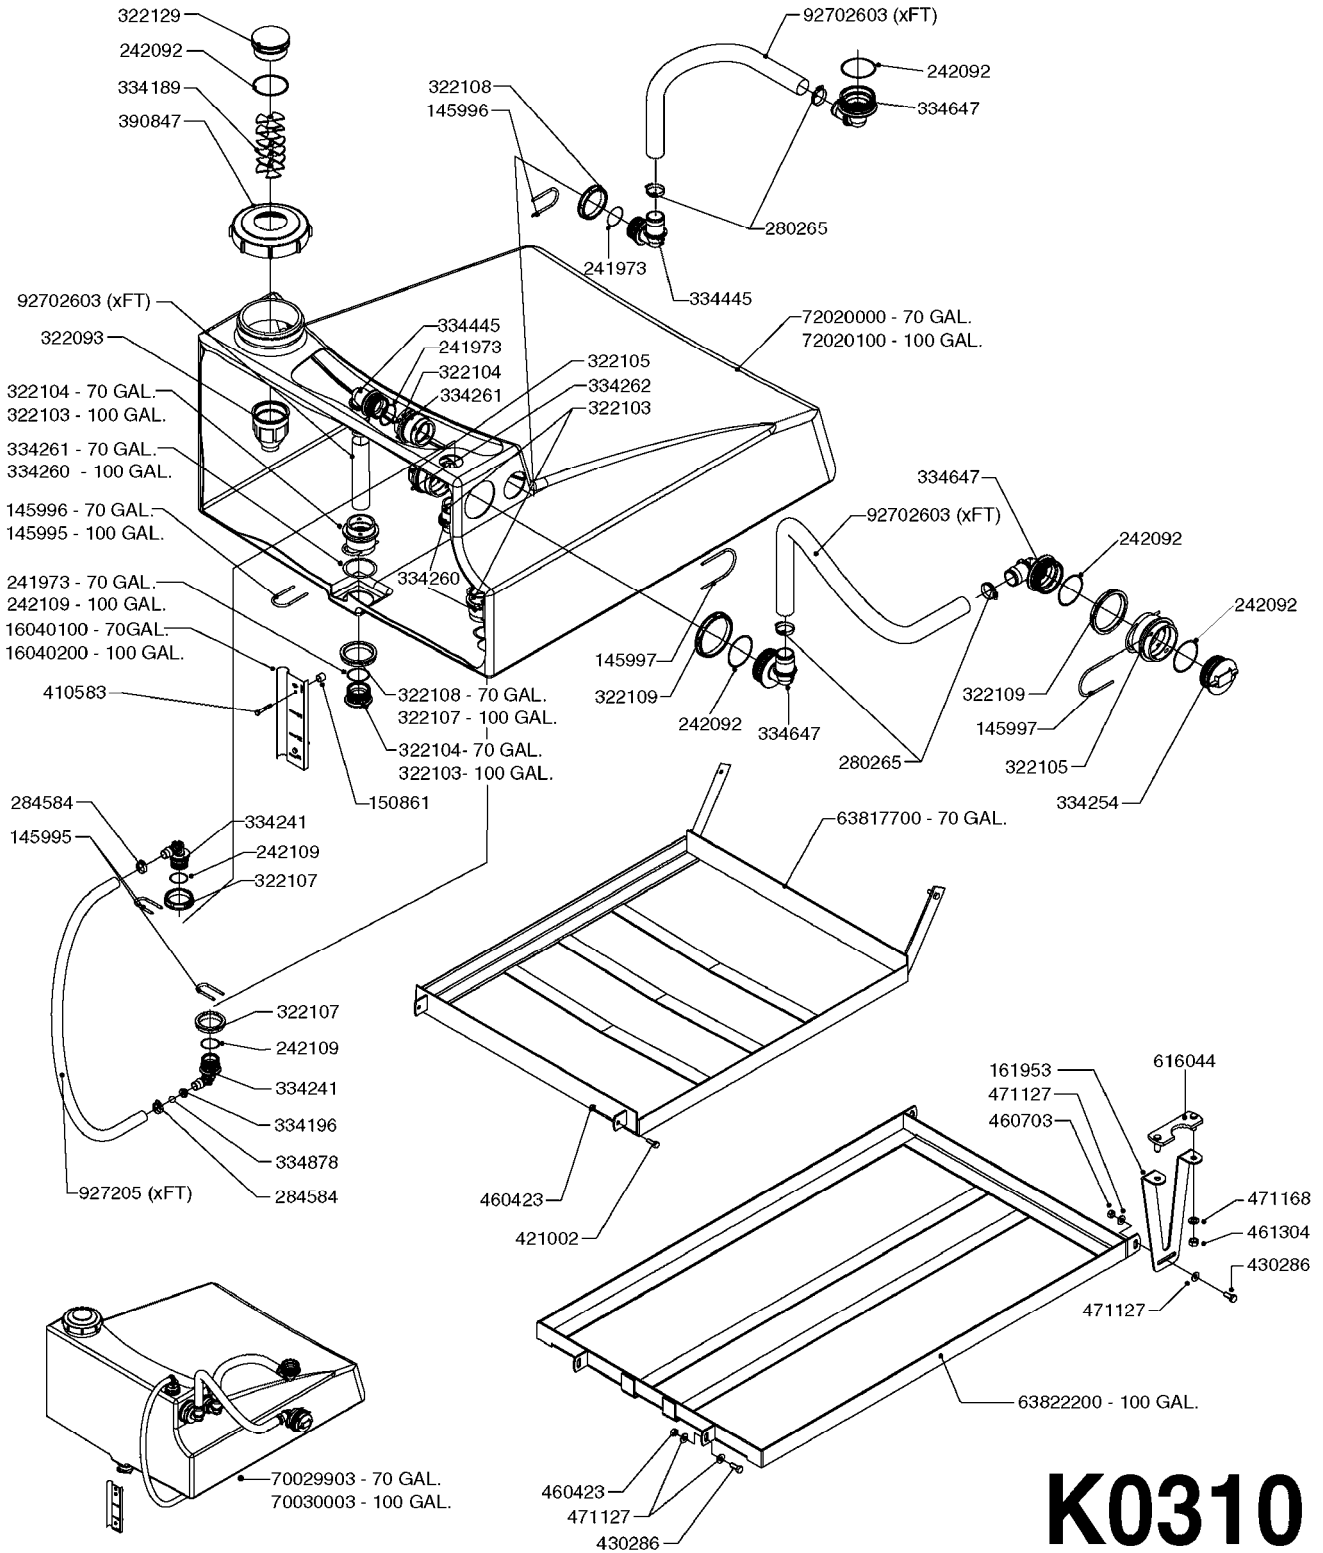

K0310

FLUSH SYSTEM CM 750 1200 PLUS
K0310-HIN, 01:01:16

Page 1
Date 05.08.2019 11:59

parts-n°	order qty	description
145995	1	FITT.DK S-53 FORK
145996	1	FITT.DK S-67 FORK
145997	1	FITT.DK S-93 FORK
150861	1	BUSHING D16/D13X14
161953	1	FLUSH TANK MT BKT SUPPORT 100G
241973	1	O-RING Ø3 X 44.2 70 SHORES NITRIL
242092	1	O-RING D69.5X3
242109	1	O-RING D32.2x3.0
280265	1	CLMP HS GEAR1-1/2" alt28030103
284584	1	CLAMP HOSE GEAR 3/4" MINI 012
322093	1	HOUSING F.TANK VENT
322103	1	FITT.DK S-53 BULKHEAD
322104	1	FITT.DK S-67 BULKHEAD
322105	1	FITT.DK S-93 BULKHEAD DOUBLE
322107	1	FITT.DK S-53 BULKHEAD NUT
322108	1	FITT.DK S-67 BULKHEAD NUT
322109	1	FITT.DK S-93 BULKHEAD NUT
322129	1	LID F. TANK VENT ASSY.
334189	1	LIQUID SHIELD F. TANK VENT
334196	1	PLUG F. LIQUID LEV. INDICATOR
334241	1	FITT.DK S-53 ELB.3/4"
334254	1	FITT.DK S-93 PLUG
334260	1	GASKET F. S-53 BULKHEAD
334261	1	GASKET F. S-67 BULKHEAD
334262	1	GASKET F.S-93 BULKHEAD
334445	1	FITT.DK S-67 ELB.1-1/2"
334647	1	FITT.DK S93 ELB 1-1/2" 90 PVC
334878	1	BALL, YELLOW, SIGHT GAUGE
390847	1	LID F. RINSE TANK CM
410583	1	BOLT HEX 8.8 DEL M6X40
421002	1	BOLT HEX 8.8 DEL M10X30 FT DIN933
430286	1	BOLT HEX 8.8 DEL M12X30 FT
460423	1	NUT HEX M10X1.50 LOCK DIN985A2 SS
460703	1	NUT HEX M12X1.75 LOCK DIN985A2 SS
461304	1	NUT HEX M16X1.5
471127	1	WASHER Z12N 13X24X2.5 RST
471168	1	PAIR OF WASHERS NL16 17X25,4x3,4
616044	1	FASTENER PLATE/2xM16X1.5 L=45
927205	1	HOSE R X CLEAR X 3/4 X 0012"
16040100	1	SIGHT GAUGE SCALE 70G CM+750
16040200	1	SIGHT GAUGE SCALE 100G CM+1200
63817700	1	FLUSH TANK MNT 70 GAL
63822200	1	FLUSH TANK MNT 100 GAL CM+
70029903	1	FLUSH SYSTEM COMP.70G CM+750
70030003	1	FLUSH SYSTEM COMP.100G CM+1200
72020000	1	SEE 70029903
72020100	1	RAW FLUSH TANK 100 GAL
92702603	1	HOSE PVC SUCT GRAY 1-1/2"