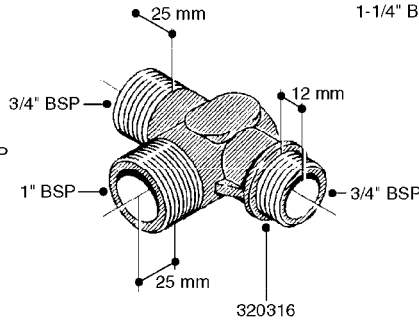

L0020

FITTINGS-T-PIECES, CAPS & ELBOWS
L0020-HIN, 01:01:16

Page 1
Date 05.08.2019 12:00

parts-n°	order qty	description
10053603	1	FITT. CAPNUT 2"BSP 5601
10194303	1	CAP BLANK 1 1/2 MCPHEE 210060
320047	1	FITT.DK CAPNUT 1/2" BSP
320106	1	FITT.DK CAPNUT 1" BSP
320272	1	FITT.DK CAPNUT 3/8" BSP
320316	1	FITT.DK TEE 3/4" X3/4" X1"BSP
320331	1	FITT.DK TEE 1" - 1" - 3/4" BSP
320342	1	FITT.DK EL 3/4"M X 1"F BSP
320563	1	FITT.DK 3 WAY 1/2" 110 DEG.
320677	1	NO LONGER AVAILABLE
320961	1	FITT.DK CAPNUT 1-1/2" BSP
321053	1	FITT.DK TEE 1/2 X1/2 X1/2" BSP
322072	1	FITT.DK TEE 3/8'X3/8'X3/8' BSP
322095	1	FITT.DK TEE 1-1/2 X1-1/4 X3/4" BSP
322138	1	FITT.DK ELB 1"M X 1"F BSP
330013	1	O-RING 2.5 X 10 PUR
330212	1	O-RING D19/D14X2.4 F.1/2"NUT
330326	1	O-RING D30/D24X2 F.1"NUT
331273	1	O-RING D44/D38X2 F.1-1/2"