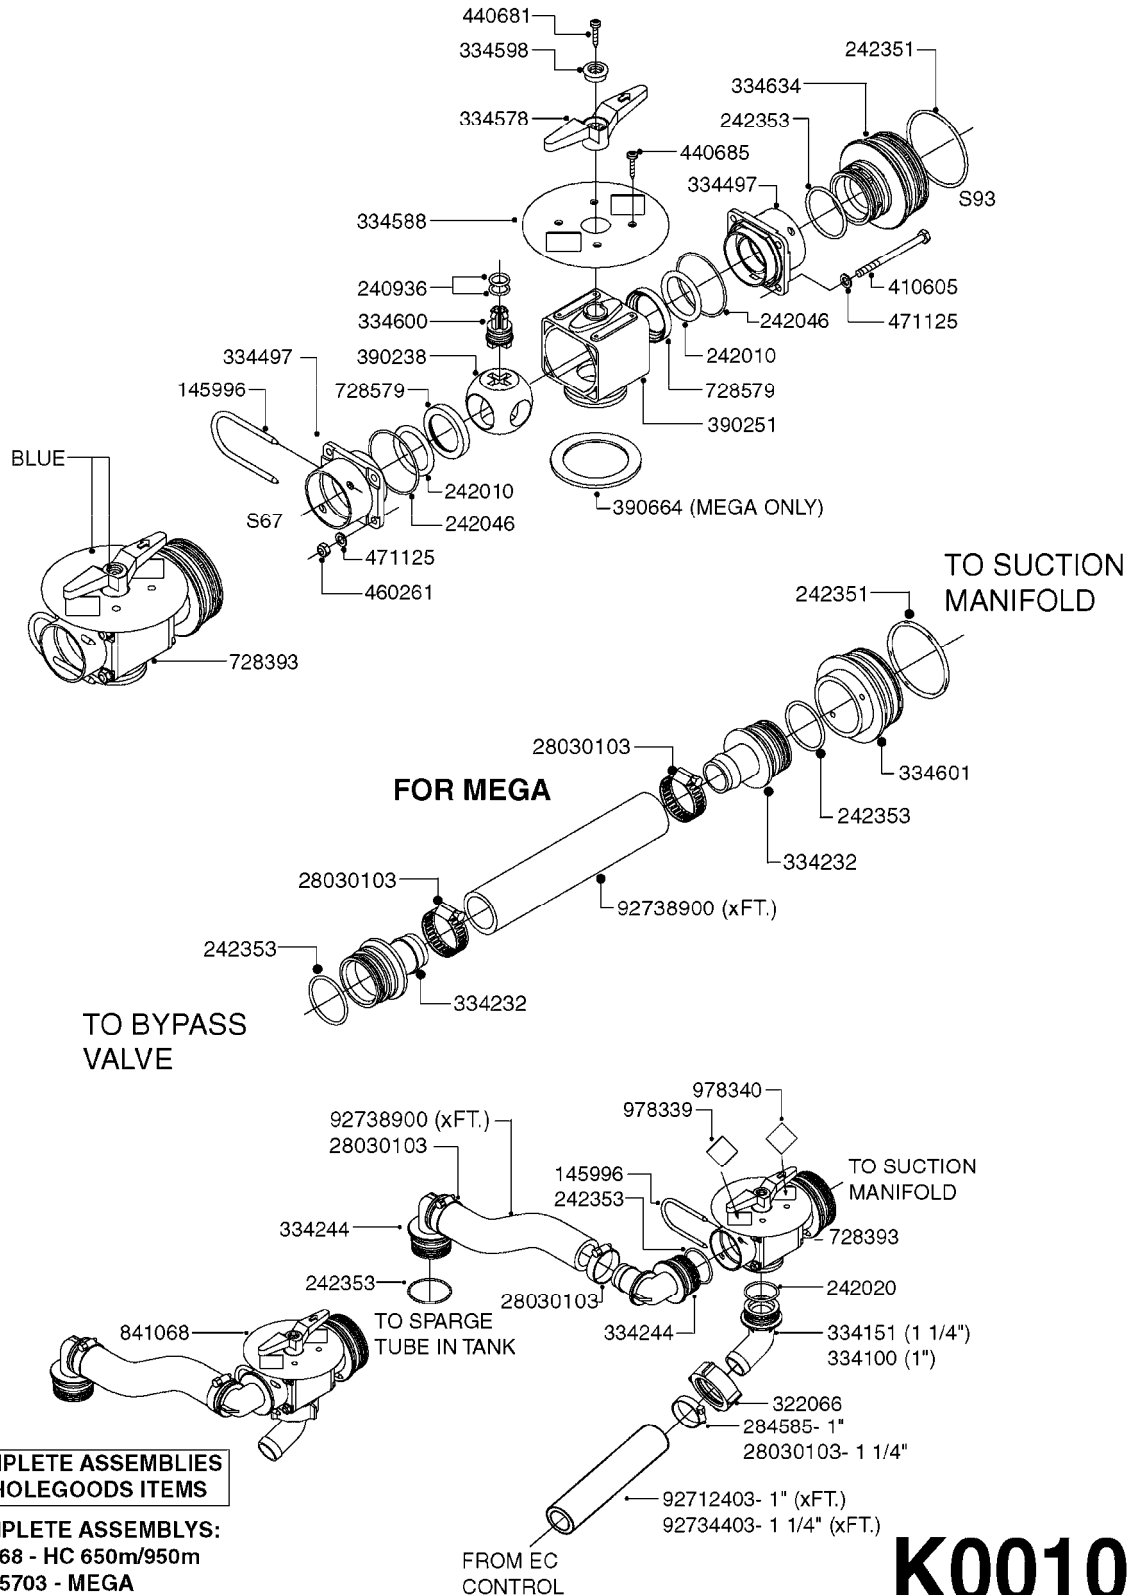

**COMPLETE ASSEMBLIES
WHOLEGOODS ITEMS**

COMPLETE ASSEMBLYS:
841068 - HC 650m/950m
10545703 - MEGA

K0010

AGITATN BYPAS VALV-MANIFLD SYS
K0010-HIN, 01:01:16

Page 1
Date 05.08.2019 11:59

parts-n°	order qty	description
145996	1	FITT.DK S-67 FORK
240936	1	O-RING D13.3X2.4 NITRIL
242010	1	O-RING D37.47X5.33
242020	1	O-RING 39.2 X 3 VITON
242046	1	O-RING D60X2
242351	1	O-RING D69.5X3.0 VITON F.S-93
242353	1	O-RING 3 X 44.2 VITON
284585	1	CLAMP HOSE GEAR 1" MINI 020
322066	1	FITT.DK S-56 NUT
334100	1	FITT.DK S-61 ELB.1" 110 DEG.
334151	1	FITT.DK S-61 ELB.1-1/4"110 DEG
334232	1	FITT.DK S-67 STR.1-1/4"
334244	1	FITT.DK S-67 ELB.1-1/4"
334497	1	END COVER 3 WAY VALVE S-67
334578	1	HANDLE FOR VALVE 'OLD' STYLE
334588	1	FACE PLATE F. BALL VALVE BLUE
334598	1	PLUG F.VALVE HANDLE BLUE
334600	1	SPINDLE F.3 WAY VALVE
334601	1	FITT.DK S-93 TO S67 ADAPTOR
334634	1	FITT.DK ADAPTER S-93M S67M
390238	1	BALL F. 3 WAY PRESSURE VALVE
390251	1	MOTOR HOUSING F. 3-WAY VALVE
390664	1	WASHER NYLON D85.0/D7.0X3.0
410605	1	BOLT HEX 8.8 DEL M6X80
440681	1	SCREW F. PLASTIC 4MM X 14LG SS
440685	1	SCREW F.PLASTIC 4X14 SS C-SUNK
460261	1	NUT HEX M6X1.00 LOCK DIN985 A2 SS
471125	1	WASHER M6U 6.4X14X1.2,A2 SS
728393	1	VALVE 3 WAY F.AGITAT.SHUTOFF
728579	1	SEAL F BALL
841068	1	AGITATION BYPASS KIT
978339	1	DECAL MANIFOLD SYS.AGIT.RETU
978340	1	DECAL MANIFOLD SYS.PUMP SUCT
10545703	1	*AGITATION BYPASS KIT MEGA
28030103	1	CLAMP HOSE GEAR P5/4-S1.5"6724
92712403	1	HOSE R X1" X300PSI WP X0012"
92734403	1	HOSE R X5/4" X200PSI WP X0012"
92738900	1	HOSE R X PVC X 1-1/4" 0012"