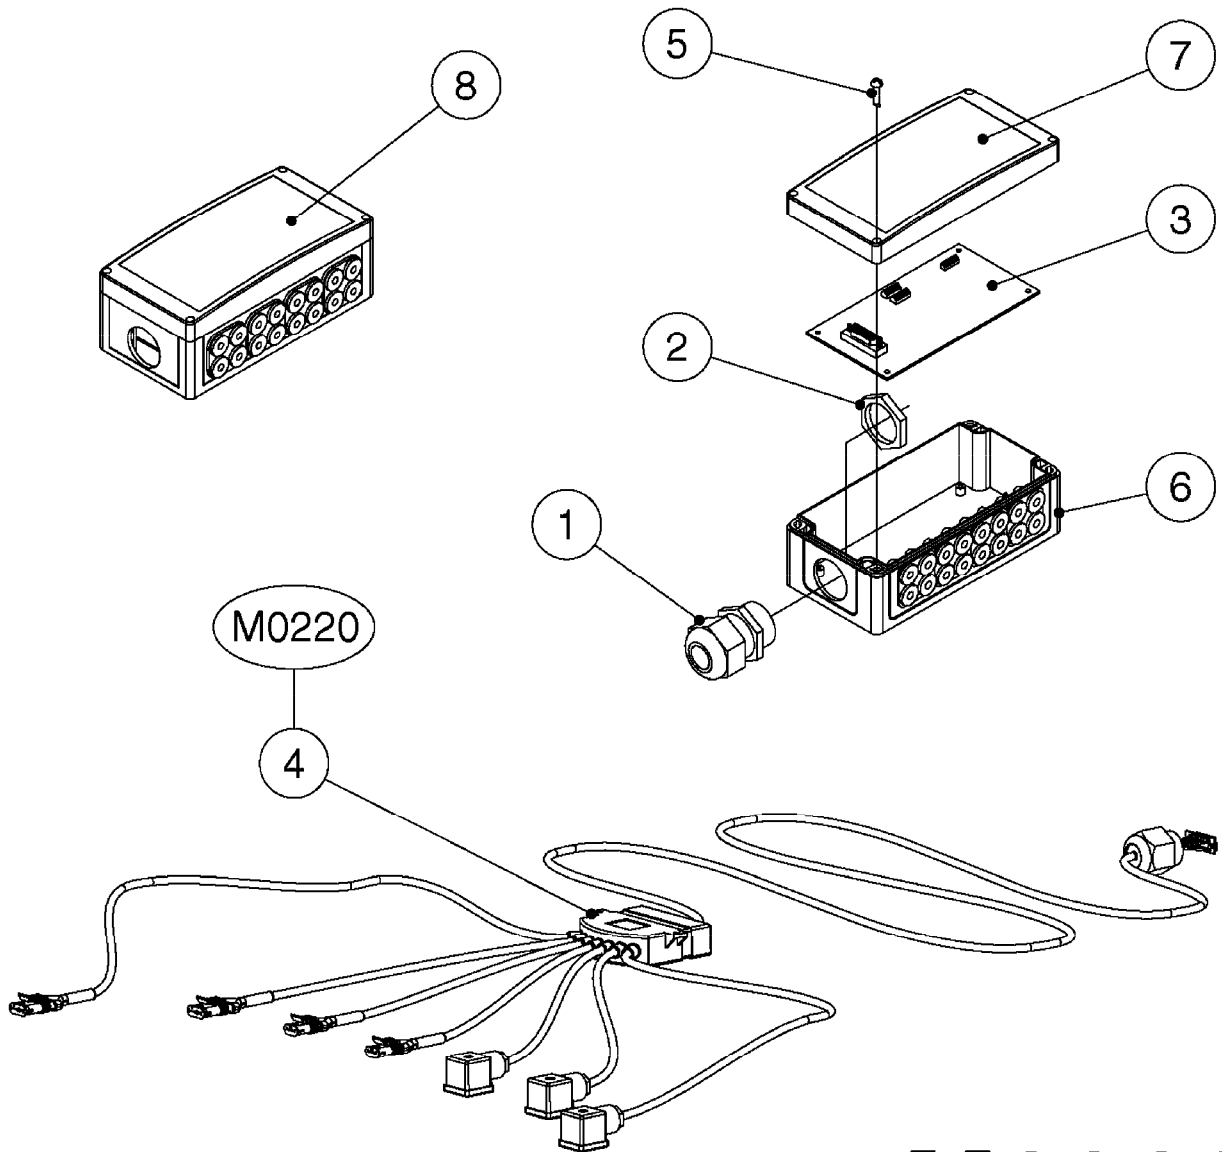

\*Included with (1) box complete

**M0250**

JOB COM AND BREAK OUT  
M0250-HIN, 01:02:17

Page 1  
Date 05.08.2019 12:01

Pos.	parts-n°	order qty	description
1	391095	1	BOX COMPL. 300X300X135 DRILLED
2	440673	1	SCREW F.PLASTIC 5X12 SS
3	16132400	1	PLATE 1.5X270X270/JOB COMPUTER
4	26004600	1	PLUG F.DRILLED HOLE 21MM
5	26004700	1	PG13.5 BUNG
6	26005100	1	CONNECTOR FOR PCB, PLASTIC
7	26005500	1	PCB BREAKOUT BOX EL BOX CM"05"
8	26013800	1	CABLE HC6500 JOB COM TO CABIN
9	26029200	1	DAH PCB F. JOB COM NCM '09
10	26052700	1	JOB COM PCB ASSY HW3.1
10	72369300	1	JOB COM PCB NCM44/6600 REFURB.
11	28048600	1	FULE 15A ATOF SERIES
12	28091400	1	FINGER SCREW F.BOX 300X300X135