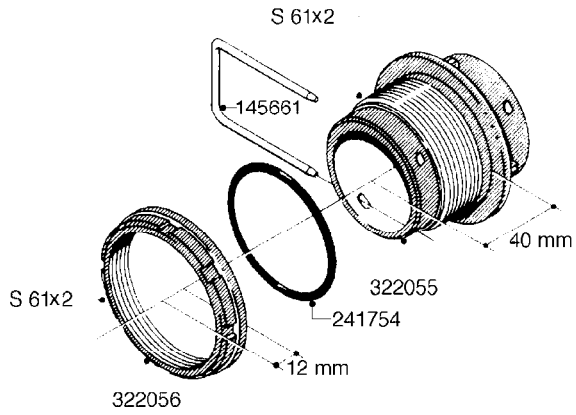

**L0080**

FITTINGS - S-53  
L0080-HIN, 12:09:17

Page 1

Date 05.08.2019 12:00

Pos.	parts-n°	order qty	description
1	145995	1	FITT.DK S-53 FORK
2	241973	1	O-RING Ø3 X 44.2 70 SHORES NITRIL NITRIL (BLACK)
2	242353	1	O-RING 3 X 44.2 VITON VITON (BROWN)
3	242109	1	O-RING D32.2x3.0 NITRIL (BLACK)
3	242354	1	O-RING D32.2X3.0 VITON VITON (BROWN)
4	322103	1	FITT.DK S-53 BULKHEAD
5	322107	1	FITT.DK S-53 BULKHEAD NUT
6	322110	1	FITT.DK S-53 ELB. 1/2" BSP
7	322352	1	FITT.DK S-53 TEE
8	334229	1	FITT.DK S-53 STR.3/4"
9	334260	1	GASKET F. S-53 BULKHEAD
10	334564	1	FITT.DK S-67 TO S-53 ADAPTER
11	391100	1	FITT.DK S-53THREAD INS.1/2"BSP
12	726463	1	FITT.DK S53 BULKHEAD W/GASKET
13	726552	1	FIT.DK S-53X90 1/2" BSP,O-RING
14	726556	1	FITT.DK S-53 HB 1/2" W/O-RING
15	726558	1	FITT.DK S53 STR. 3/4" W.ORING
16	726559	1	FITT DK. S-53 HB 1" W/O-RING
17	726568	1	FITT.DK.S-53 HB 1/2"90 W/O-RING
18	726570	1	FITT.DK S-53 ELB.3/4" W.ORING
19	726571	1	FITT.DK S-53 ELB.1", W ORING
20	726578	1	FITT.DK S53 PLUG WITH O-RING
21	728561	1	FITT.DK. S67M - S53F REDUCER