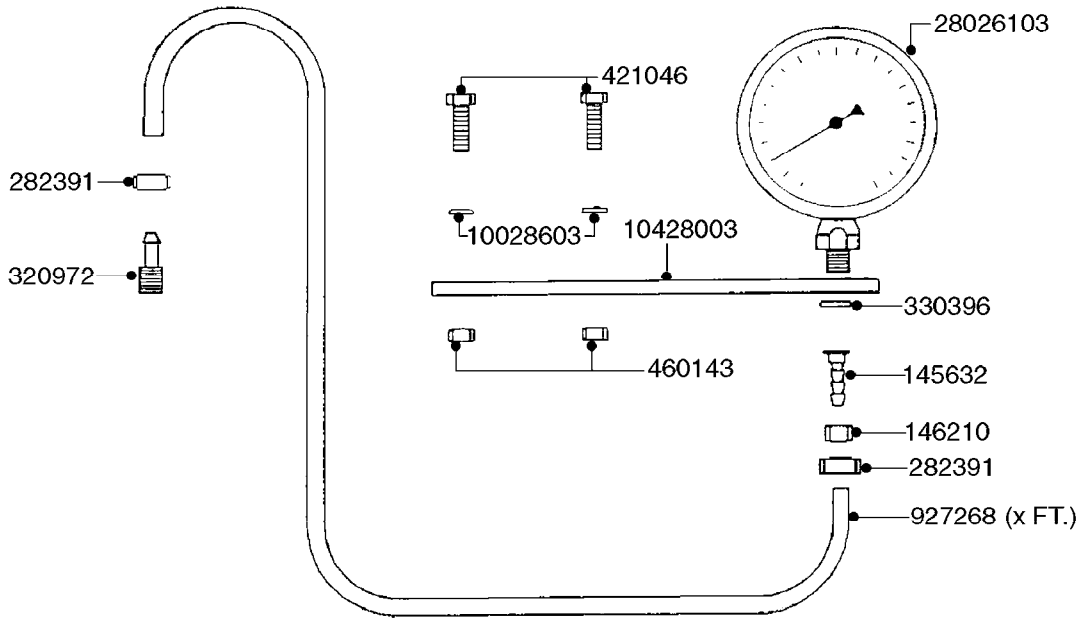

COMPLETE ASSEMBLIES
WHOLEGOODS ITEMS

70043903 - COMPLETE ASSEMBLY

K0680

REMOTE GAUGE-ESC SPRAYERS-4"
K0680-HIN, 01:01:16

Page 1
Date 05.08.2019 12:00

parts-n°	order qty	description
145632	1	FITT.DK HB 1/4' BRASS F.GUAGE
146210	1	NUT 1/4'BSP BRASS
282391	1	CLAMP HOSE CRIMP 5/16'
320972	1	FITT.DK HB 5/16'- 1/4' BSP
330396	1	O-RING D11.2/D6.6X3.2
421046	1	BOLT HEX M8X25/25 A2 SS DIN933
460143	1	SELF LOCK NUT M8 SST A2 DIN985
927268	1	HOSE BLUE PVC X 1/4 X 0012"
10028603	1	WASHER LOCK 5/16'
10428003	1	BKT. FOR ESC GAUGE KIT
28026103	1	GAUGE 200PSI/BR,4",1/4"BSP-BTM
70043903	1	*GAUGE KIT,4" OP UNIT INFEILD