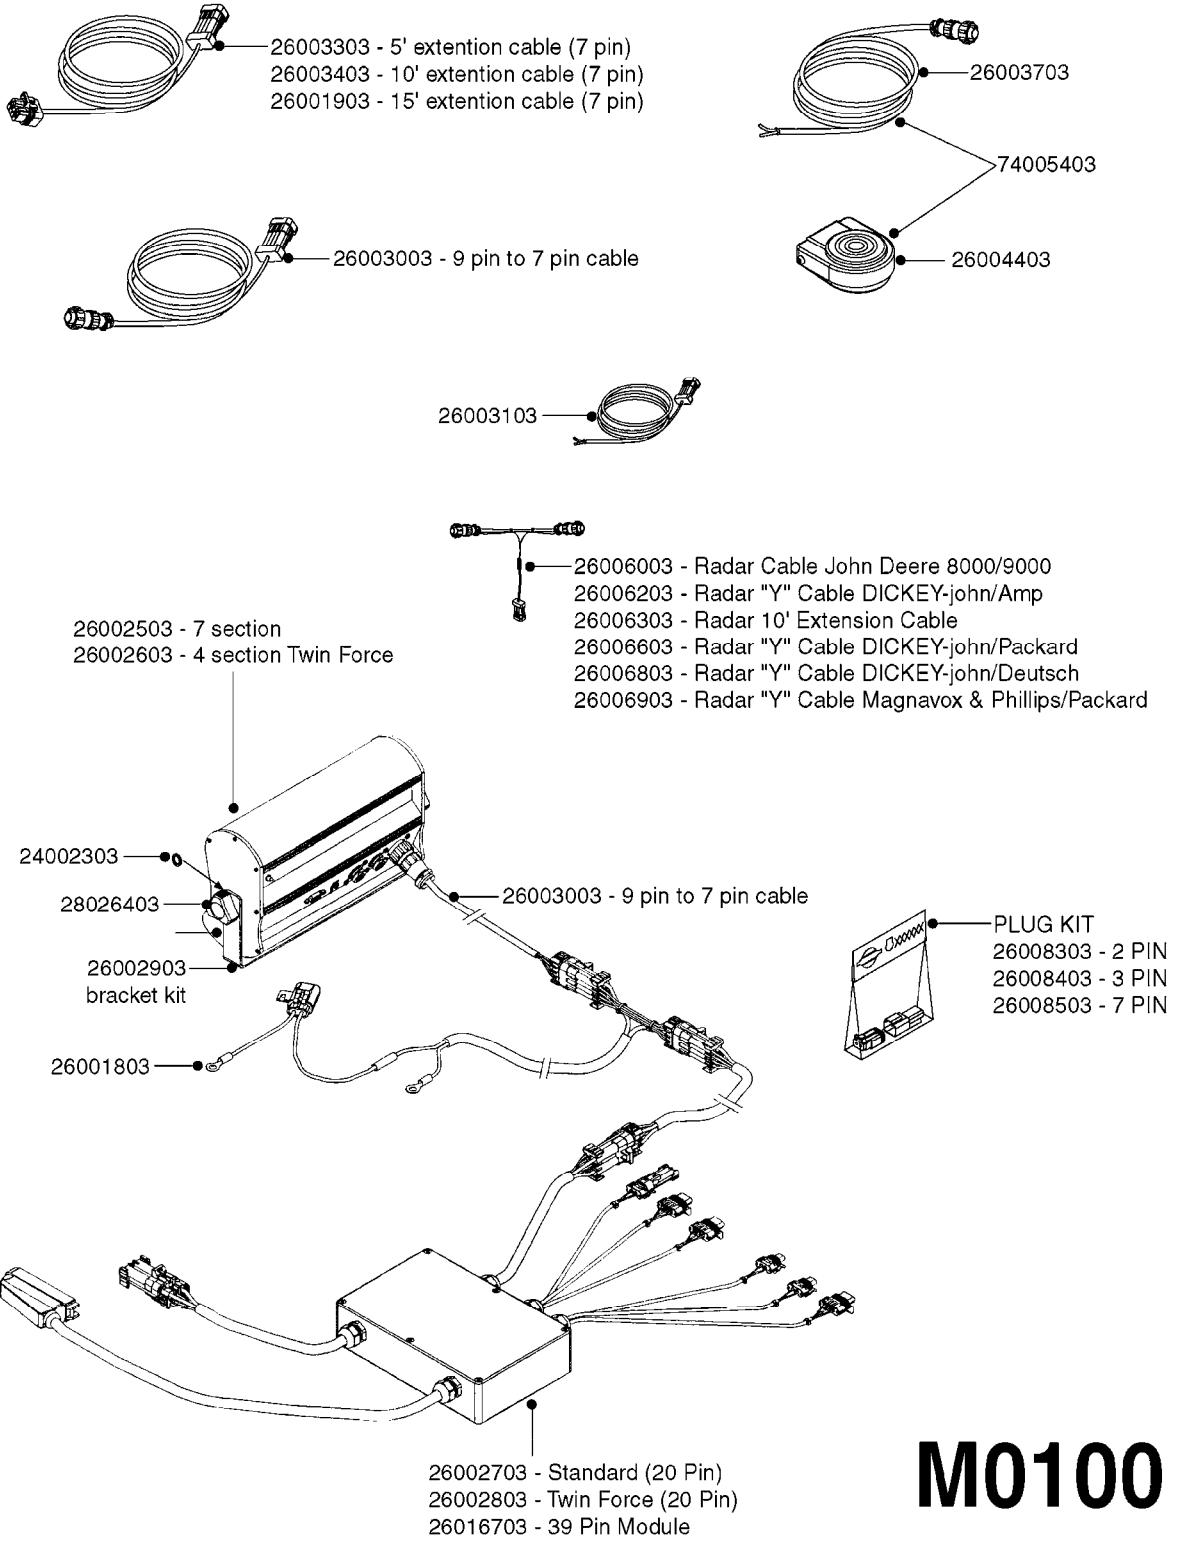

M0100

MUSTANG 3500 CONTROLLER
M0100-HIN, 01:01:16

Page 1
Date 05.08.2019 12:01

parts-n°	order qty	description
24002303	1	WASHER, RUBBER
26001803	1	POWER CABLE
26001903	1	15' 7-PIN EXTENSION CABLE
26002503	1	MUSTANG 3500/7 CONSOLE
26002603	1	MUSTANG 3500/4/TF CONSOLE
26002703	1	MUSTANG 3500/20PIN SC MODULE
26002803	1	MUSTANG 3500/20PIN TF SC MODUL
26002903	1	MUSTANG 3500 CONSOLE MNT KIT
26003003	1	MUSTANG 3500 CONSOLE CABLE
26003103	1	MUSTANG 3500/7 SC MOD CNECT KT
26003303	1	MUSTANG/FM 5FT 7PIN EXT CABLE
26003403	1	MUSTANG/FM 10FT 7PIN EXT CABLE
26003703	1	MUSTANG RUN/HOLD ADAPT CABLE
26004403	1	SWITCH, FOOT
26006003	1	MUSTANG RADR CBLE JD 8000/9000
26006203	1	MUSTANG RDR "Y" CABLE DCKY-JHN
26006303	1	MUSTANG RDR EXTNSN CABLE 10FT
26006603	1	MUSTANG RDR"Y"CABLE D-J PACKRD
26006803	1	MUSTANG RDR"Y"CABLE D-J DEUTS.
26006903	1	MUSTANG RDR"Y"CABLE MAG.PHILIP
26008303	1	MICRO TRAK PLUG KIT - 2 PIN
26008403	1	MICRO TRAK PLUG KIT - 3 PIN
26008503	1	MICRO TRAK PLUG KIT - 7 PIN
26016703	1	MUSTANG 3500/39PIN SC MODULE
28026403	1	KNOB, MUSTANG CONSOLE MOUNT
74005403	1	FOOT SWITCH FOR MUSTANG 3500