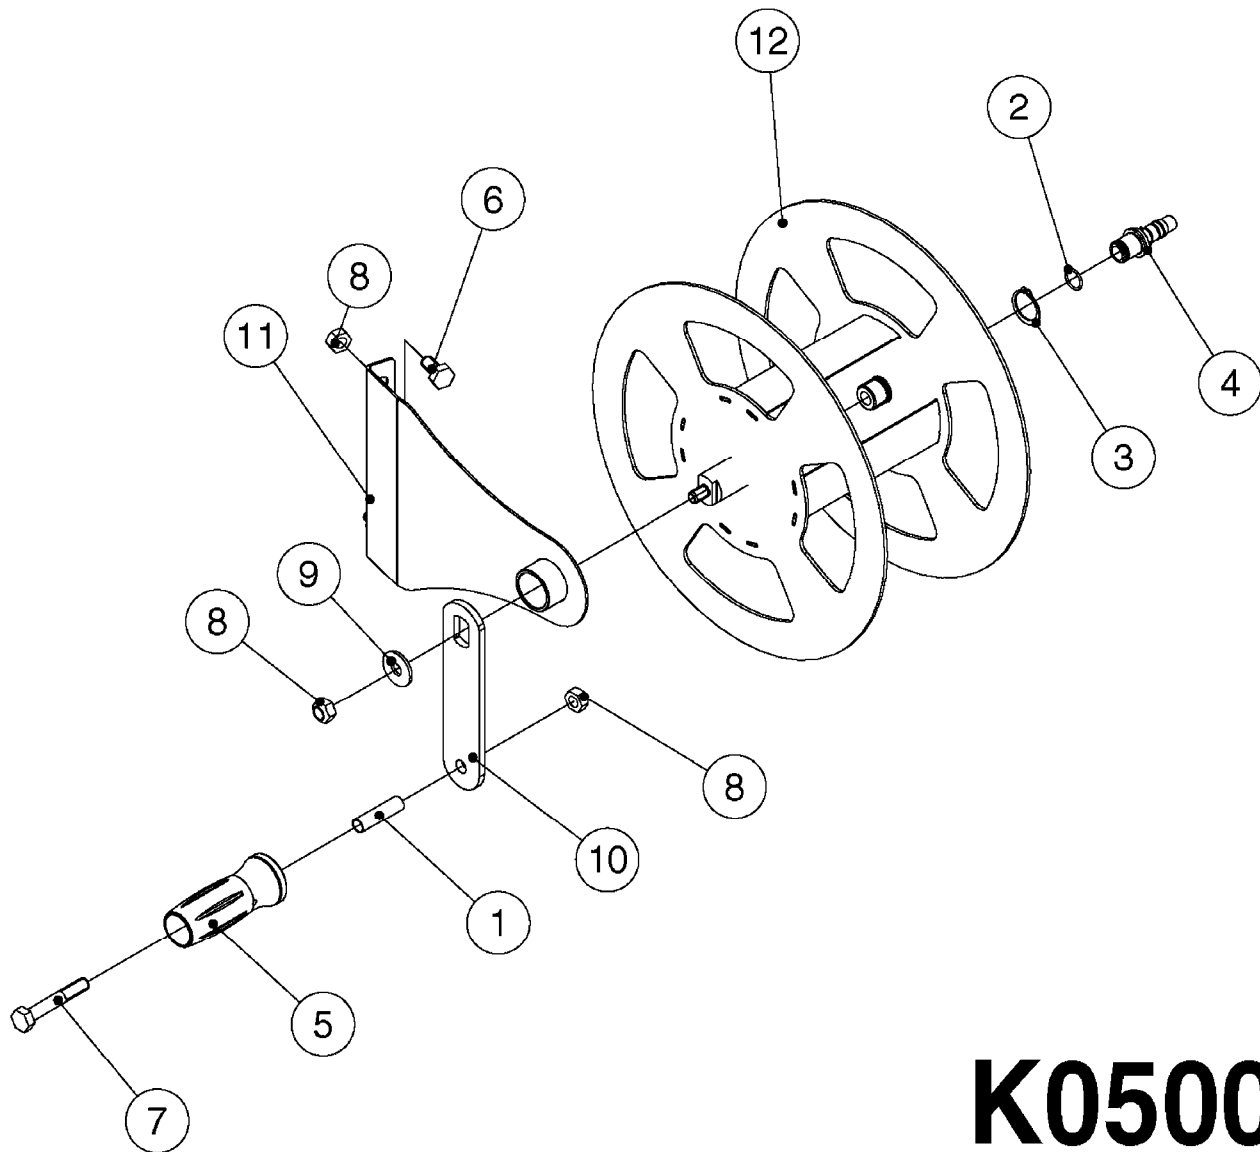

COMPLETE ASSEMBLY:  
818377 - 160' x 3/8" (50m) HOSE REEL  
818381 - 320' X 3/8" (100m) HOSE REEL

**K0490**

HOSE REEL ASSEMBLIES  
K0490-HIN, 01:01:16

Page 1  
Date 05.08.2019 11:59

parts-n°	order qty	description
143684	1	BUSHING F. HOSE REEL
143706	1	SPACER TUBE F. 275' HOSE REEL
145925	1	NIPPLE M10 M6
146314	1	UNION BUSHING F.HOSE REEL
146315	1	RING FOR HOSE REEL
146487	1	SPACER ROD F/HOSE REEL 225mm
160311	1	WASHER D30/D20.4X2
241474	1	O-RING NITRIL
281072	1	SNAP-RING OUTER 20X1.20
282155	1	CLIP F.TUBE SUPPORT
320655	1	FITT.DK HN 1/2"-1/2" BSP
320821	1	FITT.DK NUT 1-1/2" BSP
330212	1	O-RING D19/D14X2.4 F.1/2"NUT
333443	1	BUSHING F. HOSE REEL
420604	1	BOLT HEX 8.8 DEL M10X25 FT DIN933
420626	1	BOLT HEX 8.8 DEL M10X20 FT
420862	1	BOLT HEX 8.8 DEL M10X16 FT
430286	1	BOLT HEX 8.8 DEL M12X30 FT
460423	1	NUT HEX M10X1.50 LOCK DIN985A2 SS
460703	1	NUT HEX M12X1.75 LOCK DIN985A2 SS
613207	1	CENTER TUBE FOR 164'HOSE REEL
613211	1	HOSE REEL NK 80/105
613292	1	CENTER TUBE 100 MM
633824	1	SIDE FOR HOSE REEL
633835	1	OUTER TUBE NK 300-600
633846	1	FITTING FOR HOSE REEL TR2/TR3
633905	1	BRKTS. HOSE REEL SM210
637986	1	CLAMP FITTING HOSE REEL
719073	1	HANDLE ASSY. F. HOSE REEL
719084	1	SWIVEL F.HOSE REEL
719121	1	HOSE 1/2'X2500M NUT
719401	1	CLIPS F.PISTOL ASSY.
725618	1	CLIP WHITE PLASTIC SNAP TYPE
818377	1	REEL FOR HOSE 160' X 3/8"
818381	1	REEL FOR HOSE 320' X 3/8'
818801	1	BKT.HOSE REEL MOUNT NL/NK/BOOM
818845	1	BKT.HOSE REEL SM210
833768	1	HOLDER F. HOSE REEL
834764	1	BKT.HOSE REEL MOUNT ESTATE SPR
61021400	1	BKT. BOOM MOUNT SM53/80 US