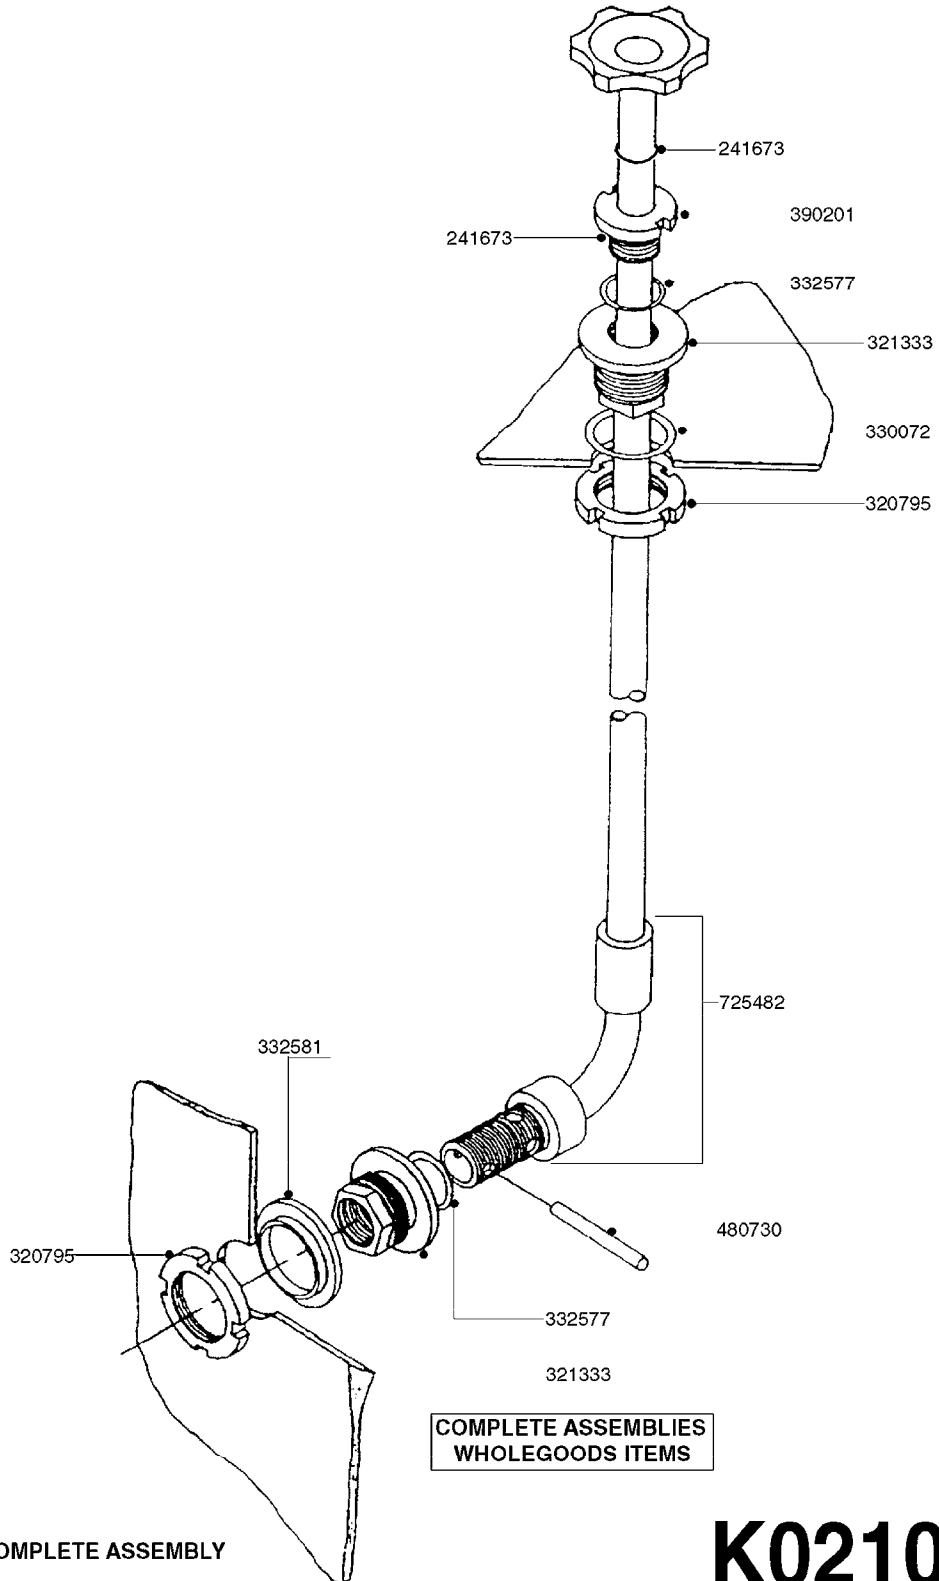

841698 - COMPLETE ASSEMBLY

K0210

DRN ASMBLY-SCRW TYP TR800/1000
K0210-HIN, 01:01:16

Page 1
Date 05.08.2019 11:59

parts-n°	order qty	description
241673	1	O-RING D22.1X1.6
320795	1	FITT.DK NUT 1-1/2" BSP JAMB
321333	1	FITT.DK BULK 1-1/2" X 1"F BSP
330072	1	O-RING D53.5/D45.5X4
332577	1	O-RING D38/D30X4 F.1" PUR.
332581	1	GASKET F. 1-1/2" BSP CAPNUT.
390201	1	BULKHEAD F.TOP DRAIN F.O-RING
480730	1	PIN ROLL 5X30 STAINLESS STEEL
725482	1	LOWER PART F/BOTTOM VALVE
841698	1	DRAIN PLUG