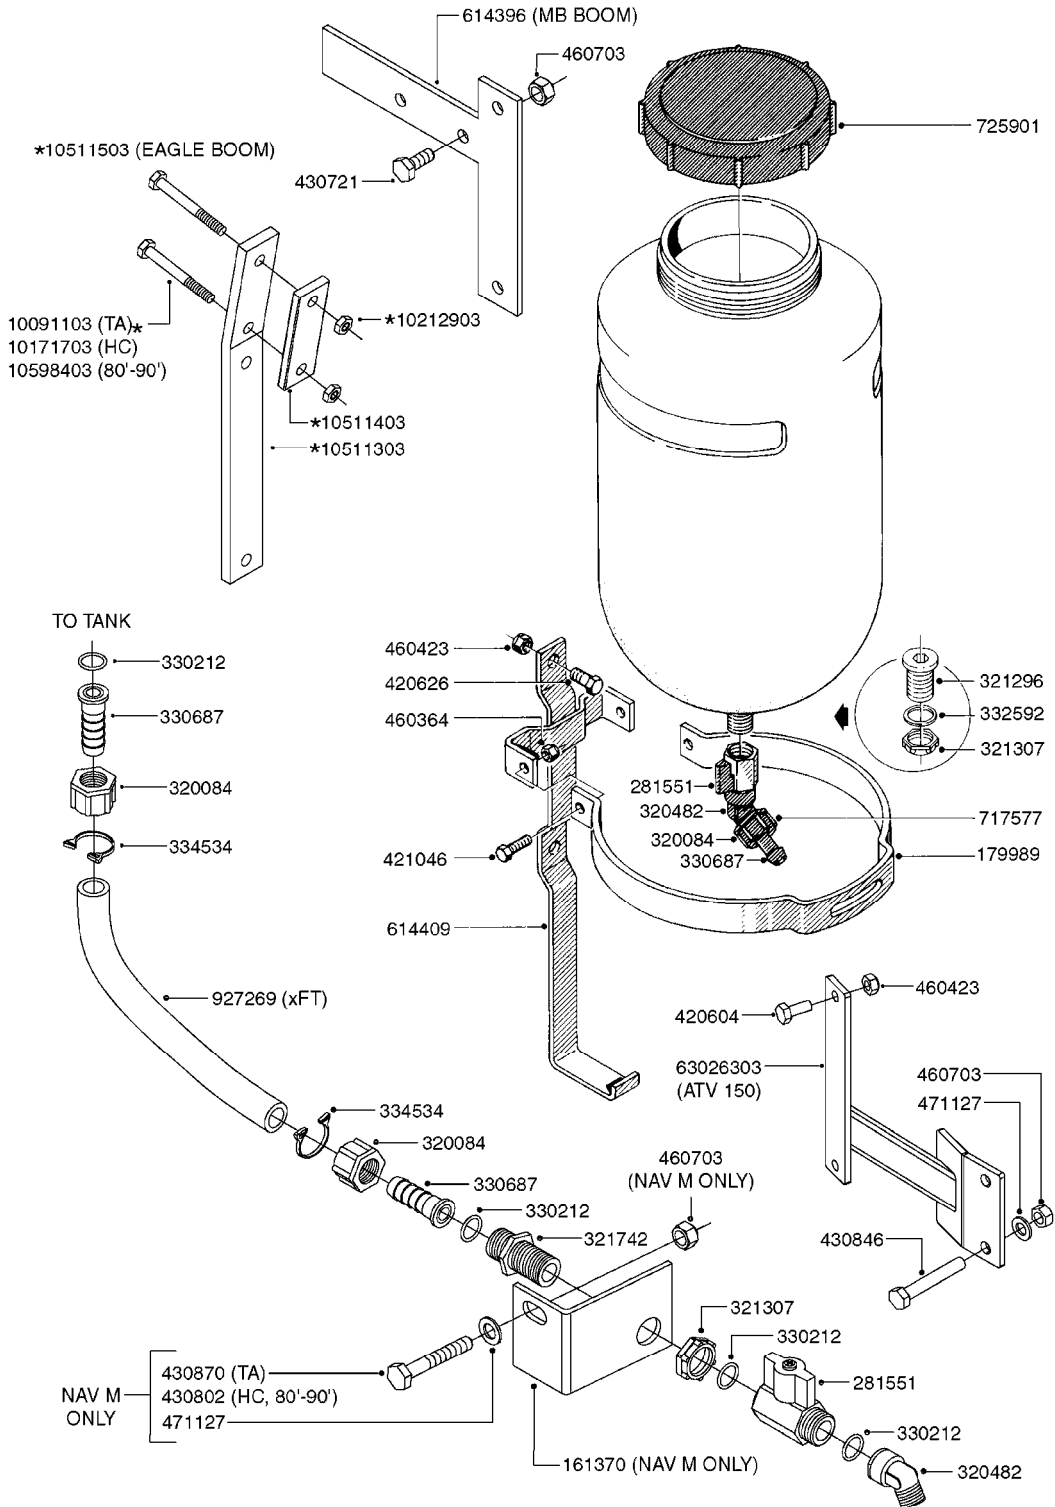

CLEAN WATER TANK
K0130-HIN, 01:01:16

COMPLETE TANK ASSY : 722072

K0130

CLEAN WATER TANK
K0130-HIN, 01:01:16

Page 1
Date 05.08.2019 11:59

parts-n°	order qty	description
161370	1	BKT.CLEAN WATER BOTT. VALVE
179989	1	BRKT. F. 3 GAL. TANK
281551	1	BALL VALVE 1/2"
320084	1	FITT.DK NUT 1/2" BSP
320482	1	FITT.DK ELB. 1/2" BSP 60 DEG.
321296	1	FITT.DK BULKHEAD 1/2" BSP SING
321307	1	FITT.DK NUT 1/2" BSP JAMB
321742	1	FITT.DK BULKHEAD 1/2' BSP
330212	1	O-RING D19/D14X2.4 F.1/2"NUT
330687	1	FITT.DK HB 1/2" F. 1/2" NUT
332592	1	O-RING D26/D20X3
334534	1	CLAMP HOSE PLASTIC 1/2"
420604	1	BOLT HEX 8.8 DEL M10X25 FT DIN933
420626	1	BOLT HEX 8.8 DEL M10X20 FT
421046	1	BOLT HEX M8X25/25 A2 SS DIN933
430721	1	BOLT HEX 8.8 DEL M12X40 FT
430802	1	BOLT HEX 8.8 DEL M12X75
430846	1	BOLT HEX 8.8 DEL M12X80
430870	1	BOLT HEX 8.8 DEL M12X55 FT
460364	1	NUT HU M8 A2 SS DIN934
460423	1	NUT HEX M10X1.50 LOCK DIN985A2 SS
460703	1	NUT HEX M12X1.75 LOCK DIN985A2 SS
471127	1	WASHER Z12N 13X24X2.5 RST
614396	1	CLEAN WATER BRACKET MB
614409	1	BRACKET FOR FOAM MARKER
717577	1	VALVE F.CLEAN WATER TANK
722072	1	CLEAN WATER TANK W FRAME & TAP
725901	1	LID F.WATER BOTTLE VENTED
927269	1	HOSE R X PVC X 1/2 X 0012"
10091103	1	BOLT HEX 3/8 NC GR.2 03.00'
10171703	1	BOLT HEX 3/8 NC GR.2 03.50"
10212903	1	NUT HEX NC (NYLON LOCK) 3/8"
10511303	1	FLATBAR L350/17DEG.CLEAN WATER
10511403	1	FLATBAR 104MM CLEAN WATER
10511503	1	BKT.CLEAN WATER MOUNT EAGLE
10598403	1	BOLT HEX HCS3/8-16 X 4 Z 5
63026303	1	CLEAN WATER TANK BRKT, ATV