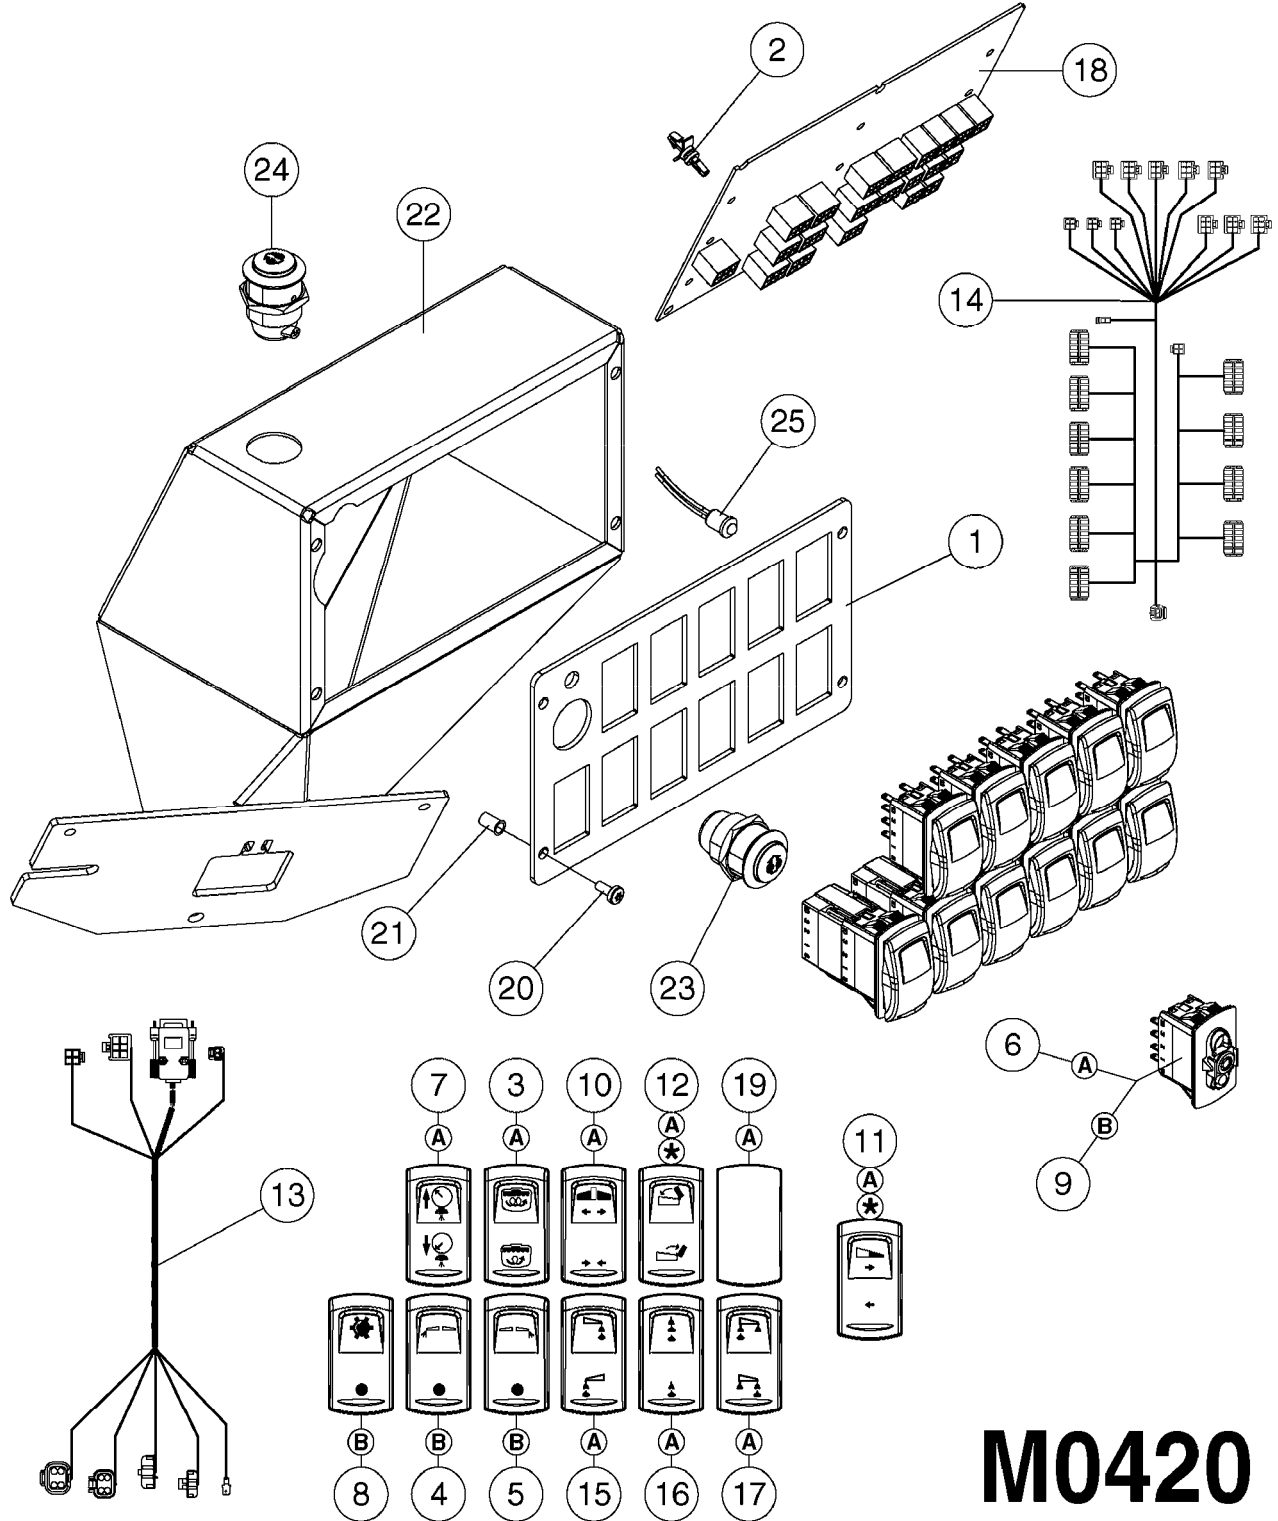

M0420

SPRAY CENTER PRESIDIO
M0420-HIN, 21:07:16

Page 1
Date 05.08.2019 12:01

Pos.	parts-n°	order qty	description
1	16178003	1	FRONT COVER, SPRAY CENTER, PR2700
2	26005100	1	CONNECTOR FOR PCB, PLASTIC
3	26014001	1	AGITATION SWITCH ACTUATOR
4	26014401	1	LEFT END NOZZLE SWITCH ACTUATOR
5	26014501	1	RIGHT END NOZZLE SWITCH ACTUATOR
6	26015801	1	ROCKER SWITCH MOM-OFF-MOM GREEN-GREEN LED
7	26017801	1	REGULATION PUMP +/- SWITCH ACTUATOR
8	26017901	1	PUMP CONTROL SWITCH ACTUATOR
9	26019501	1	ROCKER SWITCH MOM-OFF-MOM GREEN-RED LED
10	26021401	1	SIMULTANEOUS 1ST SECTION SWITCH ACTUATOR
11	26021601	1	RIGHT 2ND SECTION SWITCH ACTUATOR USED WITH TR4 BOOM
12	26022001	1	UN/FOLD LAST BOOM SECTION SWITCH ACTUATOR USED WITH SPC BOOM
13	26029903	1	SPRAY CENTER/GRIP INTERFACE, PR2700
14	26030003	1	HARNESS, SWITCH/PCB, PR2700
15	26032003	1	SWITCH COVER FOAM L/R
16	26032103	1	SWITCH COVER FOAM +/-
17	26032203	1	SWITCH COVER FOAM IN/OUT
18	26035100	1	HC 6401 PCBA ISO HW 2.1
19	28091603	1	CAVITY PLUG FOR ROCKER SWITCH
20	41108300	1	BOLT, M4X10 BN5687 TORX, SS
21	48081900	1	POP-NUT M4 RST 0.5-3.0 OPEN 24M04KV01
22	63043203	1	SPRAY CENTER HOUSING, PR2700
23	76008301	1	PUSHBUTTON, RD, AUTO REG., ASM, SARITOR
24	76008401	1	PUSHBUTTON, RD, POWER JOBCOM, ASM, SARITOR
25	76008901	1	LED, RED, ON JOBCOM, ASM, SARITOR