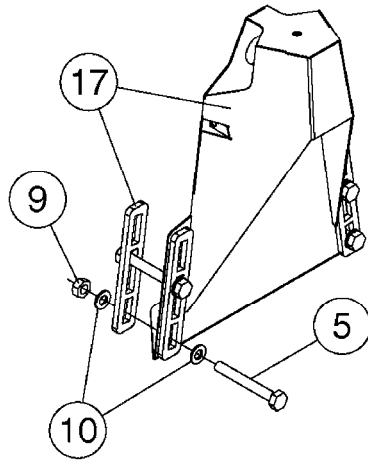

NORAC UC5 BOOM HEIGHT CONTROL
M0370-HIN, 16:10:18

Page 1
Date 05.08.2019 12:01

Pos.	parts-n°	order qty	description
1	26022703	1	CABLE, INTERFACE, TILT, NORAC UC5
2	26023503	1	CABLE UC5 INTERFACE MAIN AMP
3	26032600	1	CABLE UC5 NETWORK 14 AWG 10M
4	26043000	1	NORAC UC5 NETWORK 2 PIN PLUG
5	26043300	1	CABLE UC5 VALVE 2PIN/2PIN DT
6	26043400	1	NORAC UC5 CONTROLLER MODULE
7	26043500	1	NORAC UC5 VALVE MODULE
8	26043600	1	MODULE, INPUT, NORAC UC5
9	26043700	1	SENSOR, NORAC, UC5, ULTRASONIC
10	26043800	1	NORAC UC5 NETWORK COUPLER 2-WAY
11	26043900	1	NORAC UC5 NETWORK COUPLER 8-WAY
12	26044200	1	CABLE UC5 NETWORK 18 AWG 20M
13	26023803	1	NORAC UC5 ROLL SENSOR OLD STYLE NORAC P/N 43740
13	26044300	1	NORAC UC5 ROLL SENSOR NEW STYLE NORAC P/N 43741
14	26044400	1	NORAC UC5 - UC7 COUPLER 2-WAY/TERM.
15	26047100	1	CABLE UC5 NETWORK 14 AWG 1M
16	26049900	1	CABLE UC5 NETWORK 14 AWG 3M
17	26057900	1	UC5 NETWORK 6 PIN PLUG
18	26058000	1	NORAC UC5 NETWORK 12-PIN PLUG
19	26084700	1	MESH KIT ULTRASONIC SENSOR FOR 2018 AND NEWER SENSORS
19	28098003	1	MESH AND CLIP KIT, NORAC FOR PRE-2018 SENSORS
20	28050303	1	NORAC RUBBER TOP&BOLT F.SENSOR DIA.30MMX30MMX8MM
21	28055503	1	NORAC VALVE MOUNTING HARDWARE
22	28086600	1	FOAM DISC F. SENSOR NORAC
23	78216100	1	NORAC VALVE BLOCK COMP, DEUTSCH CON.

M0375