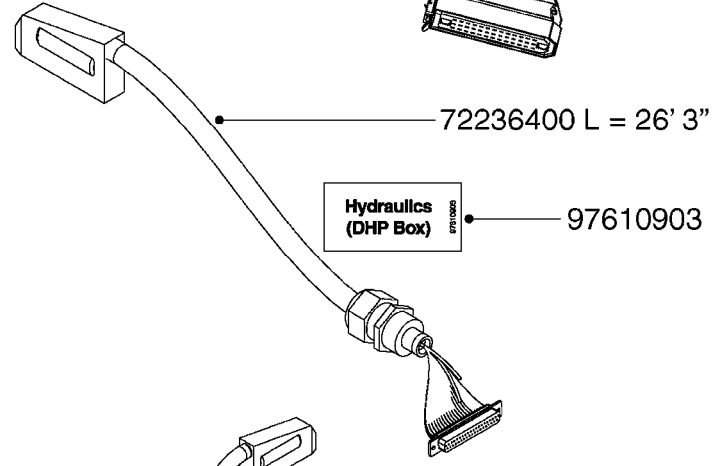

**M0280**

39 PIN CABLES  
M0280-HIN, 28:03:17

Page 1

Date 05.08.2019 12:01

parts-n°	order qty	description
262158	1	PLUG INSERT 39 POLE MALE
262159	1	PLUG INSERT 39 POLE FEMALE
262160	1	PLUG HOUSING 39 POLE FEMALE
262161	1	PLUG HOUSING F/39 POLE MALE
440634	1	SCREW 5/8"
440732	1	PT SCREW 35X12B Z5452 ELZ
14034200	1	CODE BRACKET FOR 39 PIN CABLE
26003900	1	WIRE 37-39 PIN EVC, 6.6'
26004200	1	WIRE 37-39 PIN EVC, 57.4'
26008400	1	WIRE 39-PIN 24 WIRE L=8M
26011903	1	WIRE 39-39 POLE EXT. 3660MM
28027500	1	WIRE 37-39 PIN EVC, 37.7'
28028700	1	WIRE 37-39 PIN EVC, 45.9'
28028800	1	WIRE 37-39 PIN EVC, 16.4'
28028900	1	WIRE 37-39 PIN EVC, 26.2'
72236400	1	DAH CONN. WIRE/TRACTOR L=8M
97610803	1	DECAL-SRAY BOX 39-PIN
97610903	1	DECAL-HYDRAULIC BOX 39-PIN