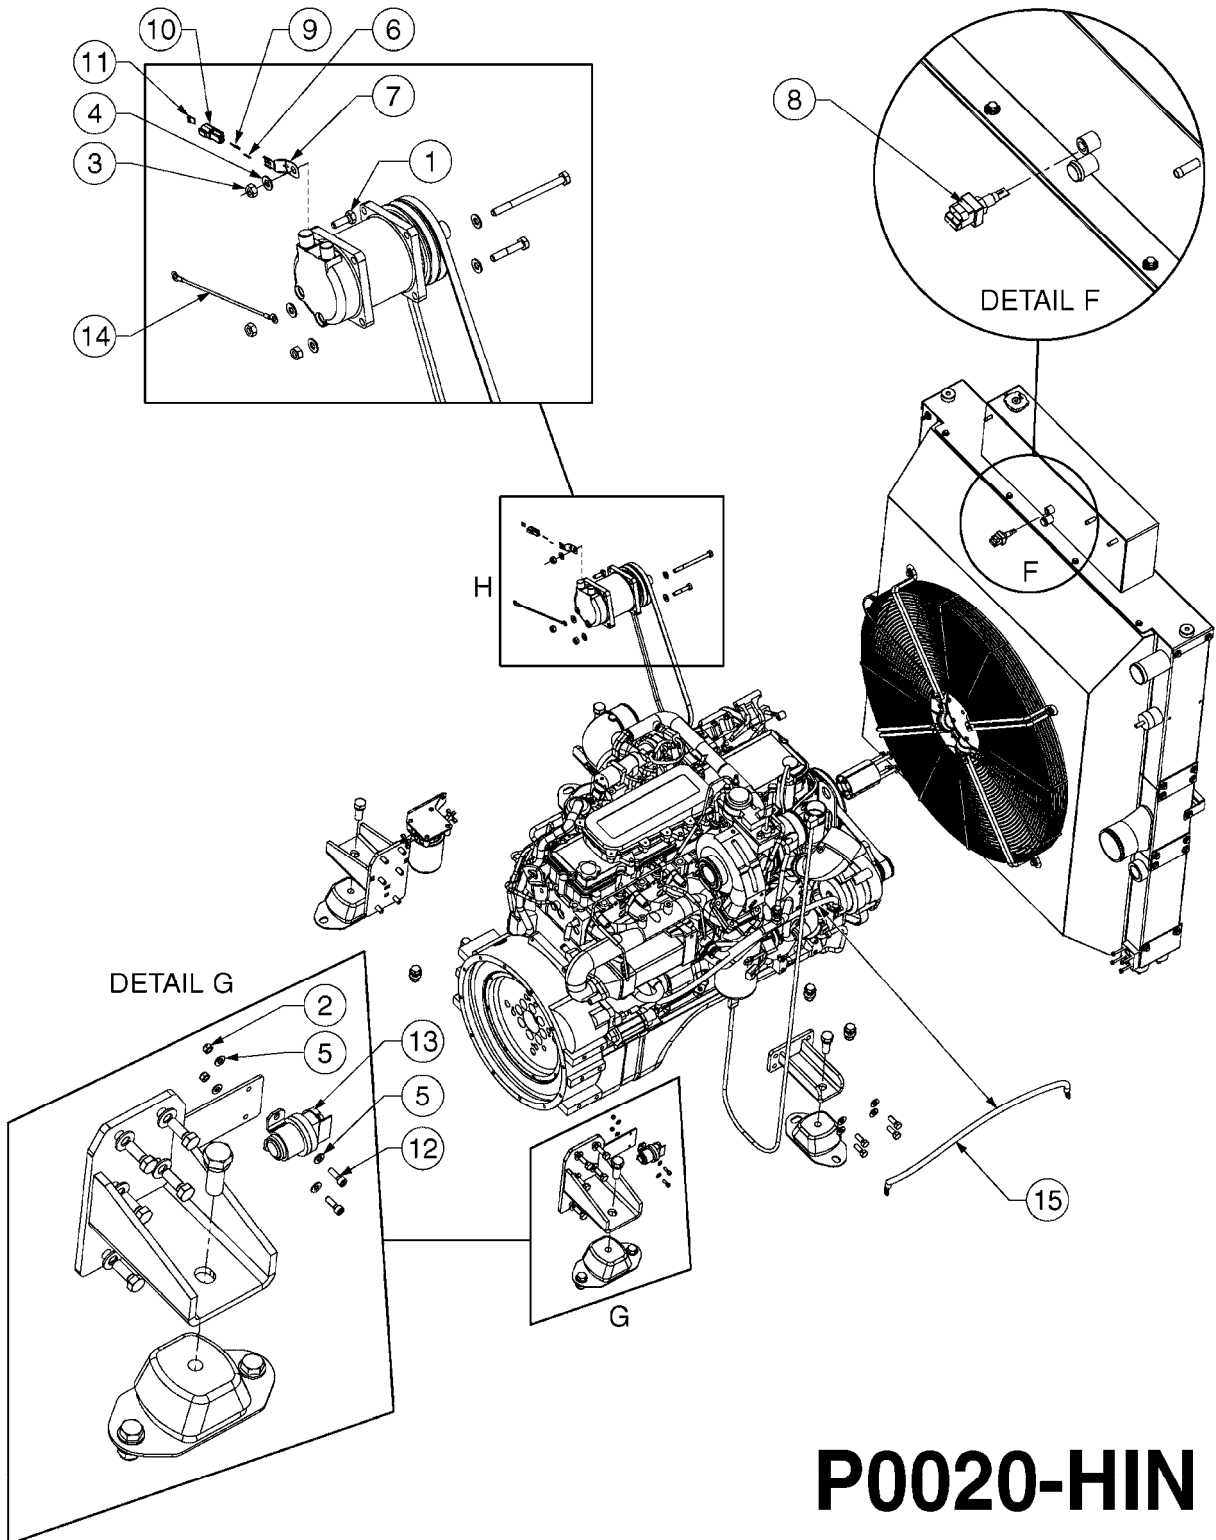

ENGINE RUBICON  
P0010-HIN, 17:05:18

Page 1

Date 05.08.2019 12:02

Pos.	parts-n°	order qty	description
1	421216	1	BOLT HEX 8.8 DEL M10X130
2	421224	1	BOLT HEX 8.8 DEL M10X55
3	430581	1	BOLT HEX 8.8 DEL M16X40 FT
4	439014	1	BOLT HEX 8.8 DEL M12X35
5	460423	1	NUT HEX M10X1.50 LOCK DIN985A2 SS
6	460585	1	LOCKING NUT M16 DIN985 A2 SS
7	471122	1	WASHER, M10, Ø20/10.5X 2.0, SS
8	471127	1	WASHER Z12N 13X24X2.5 RST
9	471128	1	WASHER, M16, Ø30/17.0X 3.0, SS
10	MA151311000	1	RUBBER MOUNT
11	MA151980000	1	BELT A 47 1/2
12	MA232378000	1	AIR CONDITIONER COMPRESSOR
13	MA242524000	1	INTERCHANGER 3 IN 1
14	MA242789000	1	ENGINE QSL 8.9 CUMMINS T4
15	MA246473000	1	LEFT REAR ENGINE BRACKET
16	MA246474000	1	RIGHT REAR ENGINE BRACKET
17	MA246854000	1	FRONT ENGINE BRACKET
18	MA249110000	1	FRONT ENGINE BRACKET
19	MA701001432	1	BOLT H M20X55 8.8 ZB 933
20	MA701003240	1	BOLT ALLEN HEAD M12X35 8.8 ZB 912
21	MA703004012	1	WASHER W20 AC 25516
22	MA750004026	1	GROUND WIRE F.AIR COND.CLUTCH