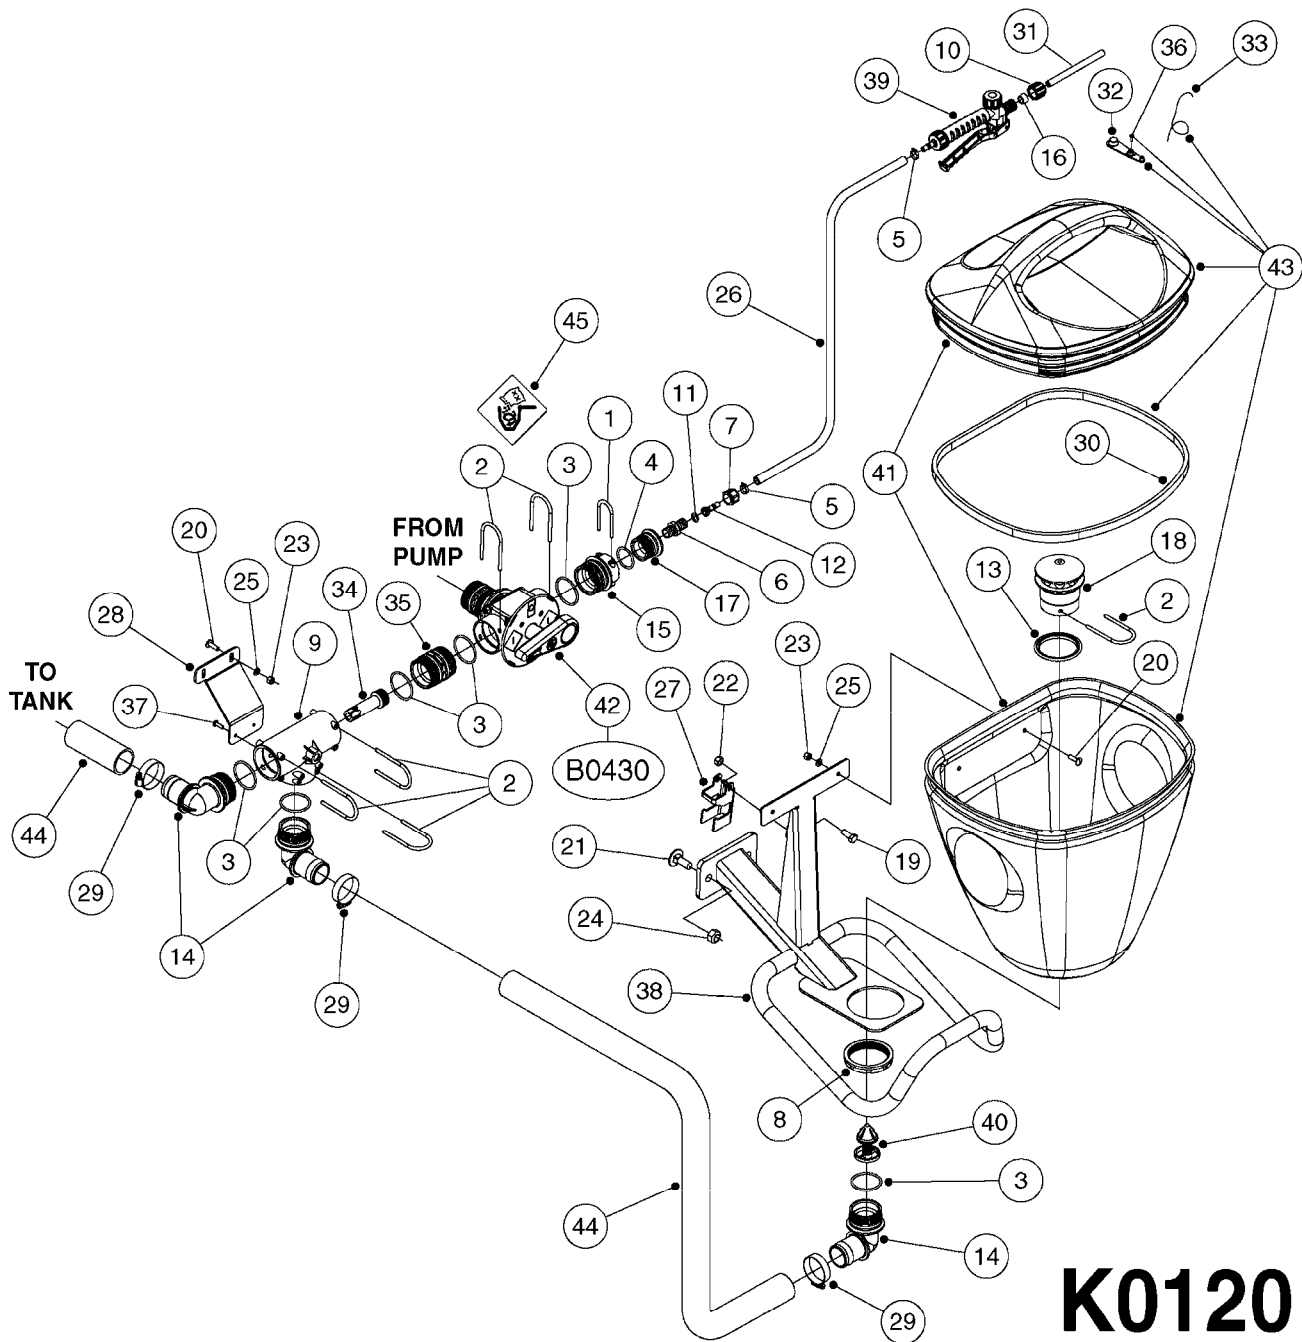

K0120

CHEMICAL FILLER-RANGER 550
K0120-HIN, 01:01:16

Page 1
Date 05.08.2019 11:59

Pos.	parts-n°	order qty	description
1	145995	1	FITT.DK S-53 FORK
2	145996	1	FITT.DK S-67 FORK
3	242353	1	O-RING 3 X 44.2 VITON
4	242354	1	O-RING D32.2X3.0 VITON
5	284582	1	CLAMP HOSE GEAR - 5/16"
6	320176	1	FITT.DK HN 3/8"X1/2" BSP
7	320187	1	FITT.DK CAP 3/8" BSP BLACK
8	322108	1	FITT.DK S-67 BULKHEAD NUT
9	322224	1	FITT.DK S-67 TEE
10	322343	1	NOZZLE CAP M18 X 1.5 - 1999
11	330013	1	O-RING 2.5 X 10 PUR
12	331807	1	FITT.DK HB 5/16" F.3/8" NUT
13	334261	1	GASKET F. S-67 BULKHEAD
14	334445	1	FITT.DK S-67 ELB.1-1/2"
15	334564	1	FITT.DK S-67 TO S-53 ADAPTER
16	334727	1	GROMMET
17	391100	1	FITT.DK S-53THREAD INS.1/2"BSP
18	391163	1	DRAIN VORTEX CHEM-FILL CM "05"
19	420582	1	BOLT HEX 8.8 DEL M8X20 FT A2
20	451007	1	SCREW M6X20 STAINLESS
21	451070	1	CARRIAGE BOLT M12X30
22	460143	1	SELF LOCK NUT M8 SST A2 DIN985
23	460261	1	NUT HEX M6X1.00 LOCK DIN985 A2 SS
24	460703	1	NUT HEX M12X1.75 LOCK DIN985A2 SS
25	471125	1	WASHER M6U 6.4X14X1.2,A2 SS
26	927281	1	HOSE R X PVC X 5/16 X 0012"
27	15108500	1	MOUNTING FOR WAND
28	16143803	1	BRACKET, FILLER TEE, RG550
29	28030103	1	CLAMP HOSE GEAR P5/4-S1.5"6724
30	28084800	1	GASKET D415 W=20 H=10 NEOPRENE
31	28087600	1	LANCE Ø10/Ø6-GUP L=125
32	33514700	1	AIR VALVE F. TURBO FILL
33	39124200	1	POLY STRING Ø 1.5 X 800
34	39131300	1	EJECTOR NOZZLE Ø8.0 TURBOFILL
34	39131400	1	EJECTOR NOZZLE Ø10.2 TURBOFILL
34	39131500	1	EJECTOR NOZZLE Ø12.2 TURBOFILL
35	39132400	1	FITT.DK S-67 CONNECTOR, 1" RG
36	44074500	1	PT SCREW 40X10 WN5451/TORX 20IP SS
37	44076200	1	SCREW WN5451 5X16 SS TORX
38	63106600	1	FRAME F.FILLER 25L US
39	72032500	1	TRGGR VLV ASSY,NEW STYLE'00
40	72089900	1	CHECK VALVE S67 SUBASMBLY.2001
41	72593600	1	TURBOFILL TANK+LID 25L
42	72691600	1	VALVE, S67, 2-WAY F. FILLER
43	72950100	1	CHEMFILLER HOPPER W/LID 25L
44	92702603	1	HOSE PVC SUCT GRAY 1-1/2"
45	97817300	1	DECAL MANIFOLD SYS.CHEM.FILL