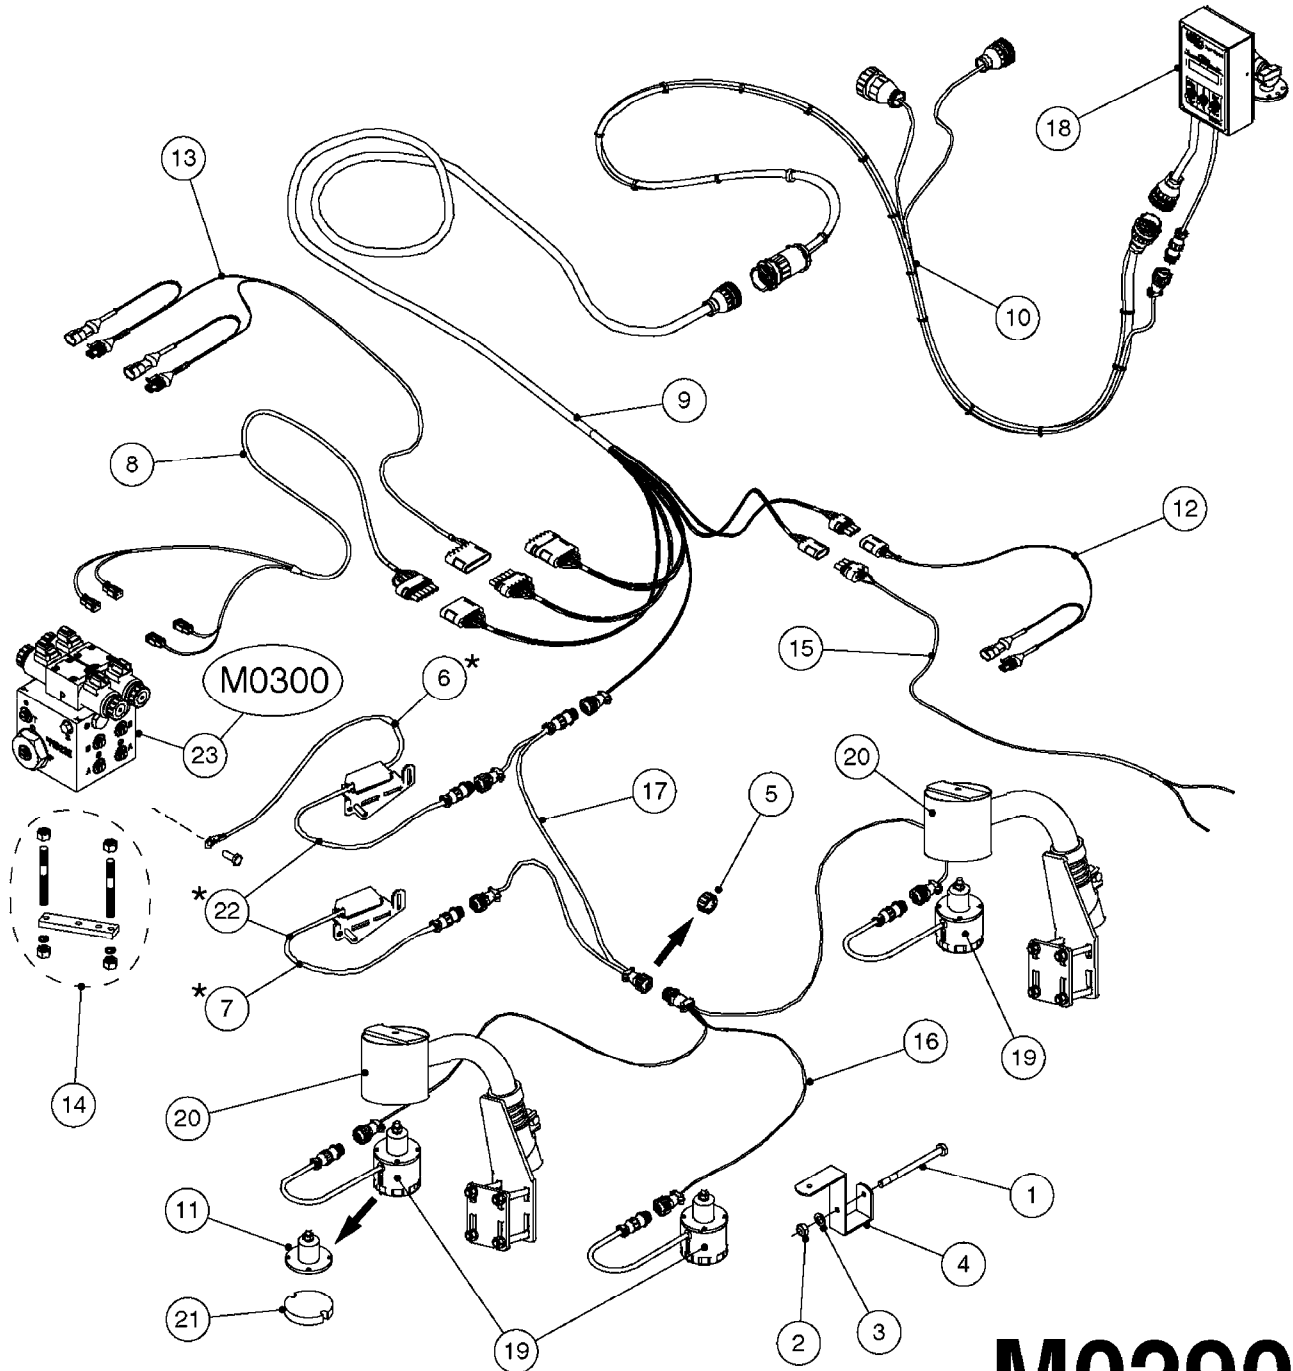

**M0280**

39 PIN CABLES  
M0280-HIN, 28:03:17

Page 1

Date 05.08.2019 12:01

parts-n°	order qty	description
262158	1	PLUG INSERT 39 POLE MALE
262159	1	PLUG INSERT 39 POLE FEMALE
262160	1	PLUG HOUSING 39 POLE FEMALE
262161	1	PLUG HOUSING F/39 POLE MALE
440634	1	SCREW 5/8"
440732	1	PT SCREW 35X12B Z5452 ELZ
14034200	1	CODE BRACKET FOR 39 PIN CABLE
26003900	1	WIRE 37-39 PIN EVC, 6.6'
26004200	1	WIRE 37-39 PIN EVC, 57.4'
26008400	1	WIRE 39-PIN 24 WIRE L=8M
26011903	1	WIRE 39-39 POLE EXT. 3660MM
28027500	1	WIRE 37-39 PIN EVC, 37.7'
28028700	1	WIRE 37-39 PIN EVC, 45.9'
28028800	1	WIRE 37-39 PIN EVC, 16.4'
28028900	1	WIRE 37-39 PIN EVC, 26.2'
72236400	1	DAH CONN. WIRE/TRACTOR L=8M
97610803	1	DECAL-SRAY BOX 39-PIN
97610903	1	DECAL-HYDRAULIC BOX 39-PIN