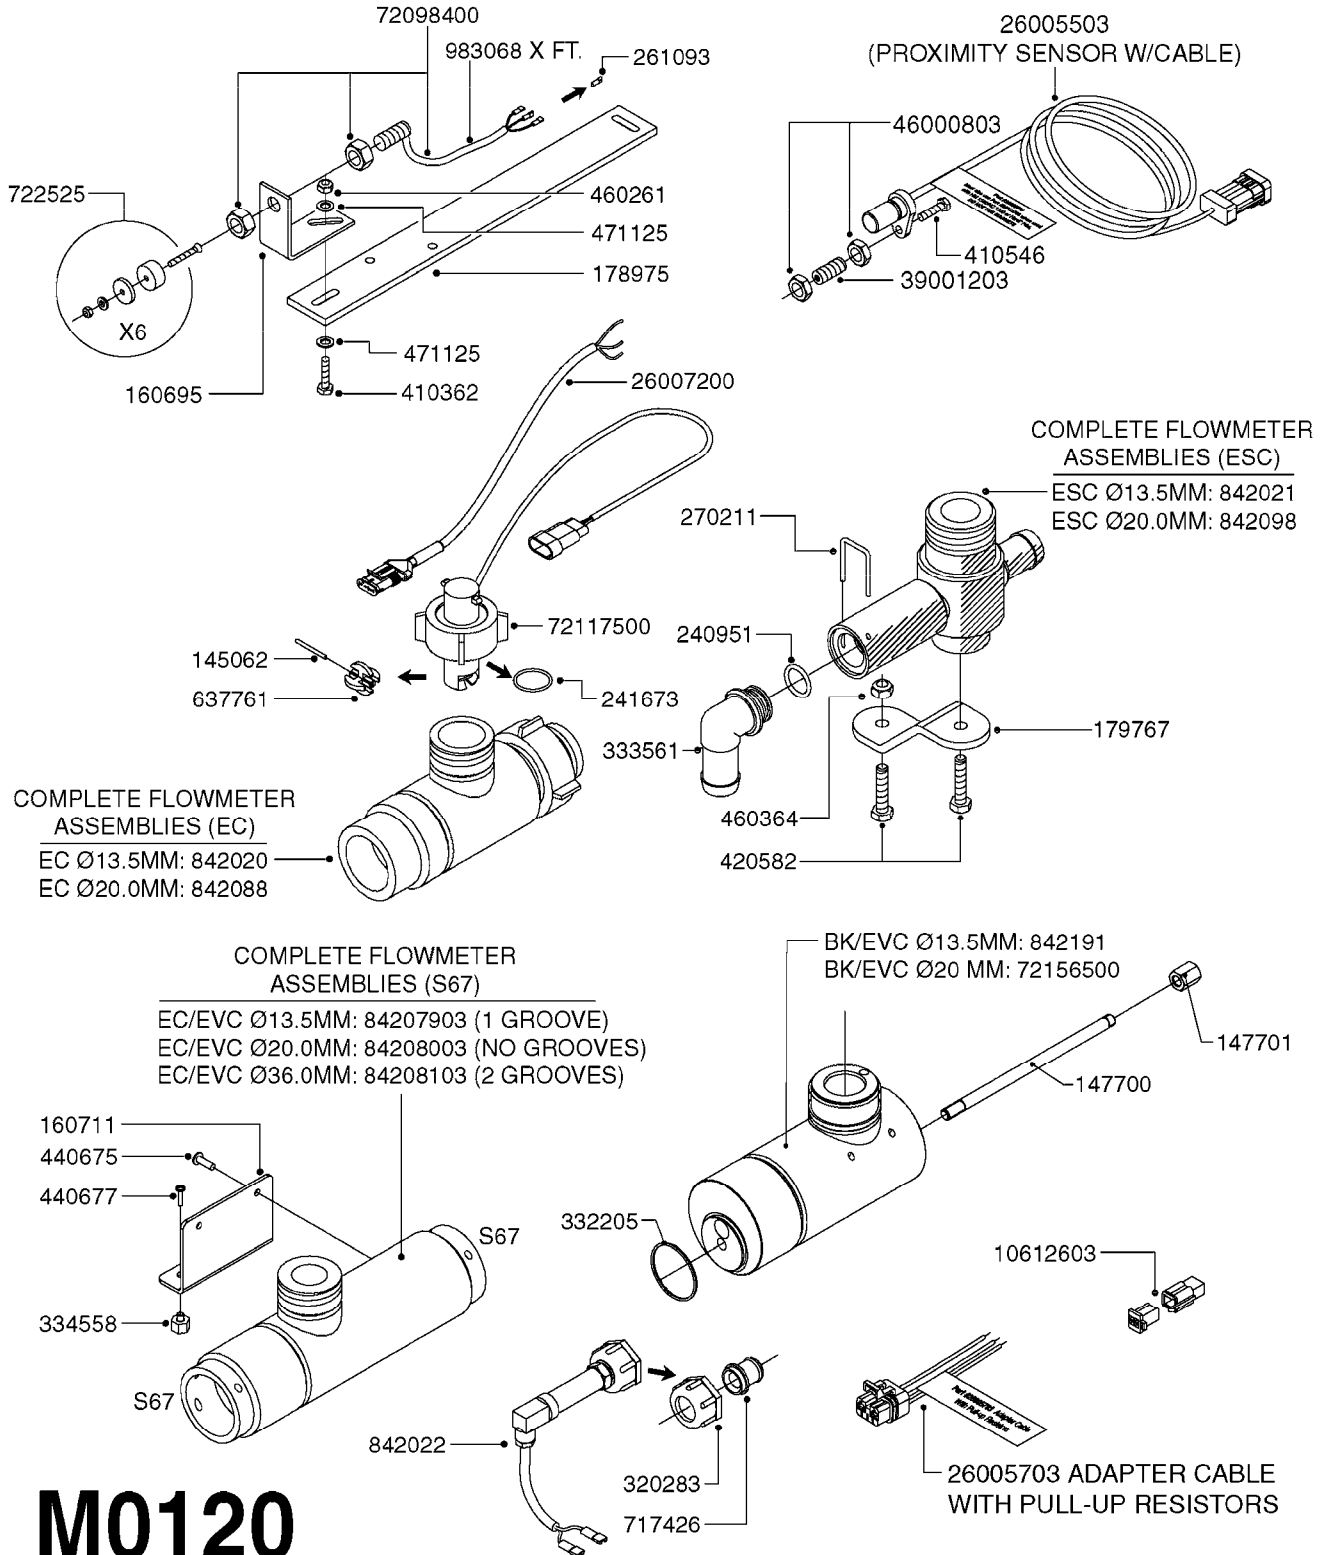

M0120

TRANSDUCERS AND ACCESSORIES
M0120-HIN, 01:01:16

Page 1
Date 05.08.2019 12:01

parts-n°	order qty	description
145062	1	ROTOR SHAFT
147700	1	STUD BOLT M8 X 158MM
147701	1	NUT HEX M8 STAINLESS L=16
160695	1	BRACKET F.SENSOR
160711	1	BRACKET FOR FLOW METER
178975	1	MOUNT BRACKET F. SPEED SENSOR
179767	1	FLOW SENSOR MOUNTING BRACKET
240951	1	O-RING D21.2X3 NITRIL
241673	1	O-RING D22.1X1.6
261093	1	SPADE F.ELEC.WIRE DK 2.8X0.8
270211	1	FITT.DK S25 FORK L=37.5
320283	1	FITT.DK NUT 3/4"BSP
332205	1	O-RING D43/39XD2
333561	1	FITT.DK ELB.1" EC RETURN
334558	1	NUT HEX PLASTIC INSERT
410362	1	BOLT HEX 8.8 SS M6X20
410546	1	BOLT HEX M6X12 A2 SS DIN933
420582	1	BOLT HEX 8.8 DEL M8X20 FT A2
440675	1	SCREW F. PLASTIC 5X16 SS
440677	1	SCREW F. PLASTIC 5X20 SS
460261	1	NUT HEX M6X1.00 LOCK DIN985 A2 SS
460364	1	NUT HU M8 A2 SS DIN934
471125	1	WASHER M6U 6.4X14X1.2,A2 SS
637761	1	ROTOR F.FLOWMETER - PILOT
717426	1	FITT.DK REDUC 1/4"BSP F.3/4"N
722525	1	MONITOR MAGNETS SET OF 8PCS
842020	1	HP FLOW METER EC 2-30 GPM
842021	1	HP FLOW METER ESC 2-30 GPM
842022	1	HP PRESS. TRANSDUCER 0-150 PSI
842088	1	HP FLOW METER EC 4-70 GPM
842098	1	HP FLOW METER ESC 4-70 GPM
842191	1	HP FLOW METER BK/EVC 2-30 GPM
983068	1	ELEC. CABLE 3 WIRE X .25MM HP
10612603	1	KIT PLUG 6 PIN F.PILOT MONITOR
26005503	1	SPEED SENSOR/CABLE ASSY PROX
26005703	1	*SPEED SENS ADPT CBLE W PULLUP
26007200	1	CABLE 3POL AMP FEMALE L13M
39001203	1	THREAD PLST 1/2-13UNCXM6X1L=1"
46000803	1	NUT, 1/2-13 THIN
72098400	1	SPEED SENSOR W/CABLE 10000MM
72117500	1	FLOW SENSOR - M.AMP L=1M
72156500	1	HP FLOW METER PIN 4-70 GPM 20Ø
84207903	1	FLOW METER,2-30 GPM,S67,CAL
84208003	1	FLOW METER,4-70 GPM,S67,CAL
84208103	1	FLOW METER,20-160 GPM,S67,CAL