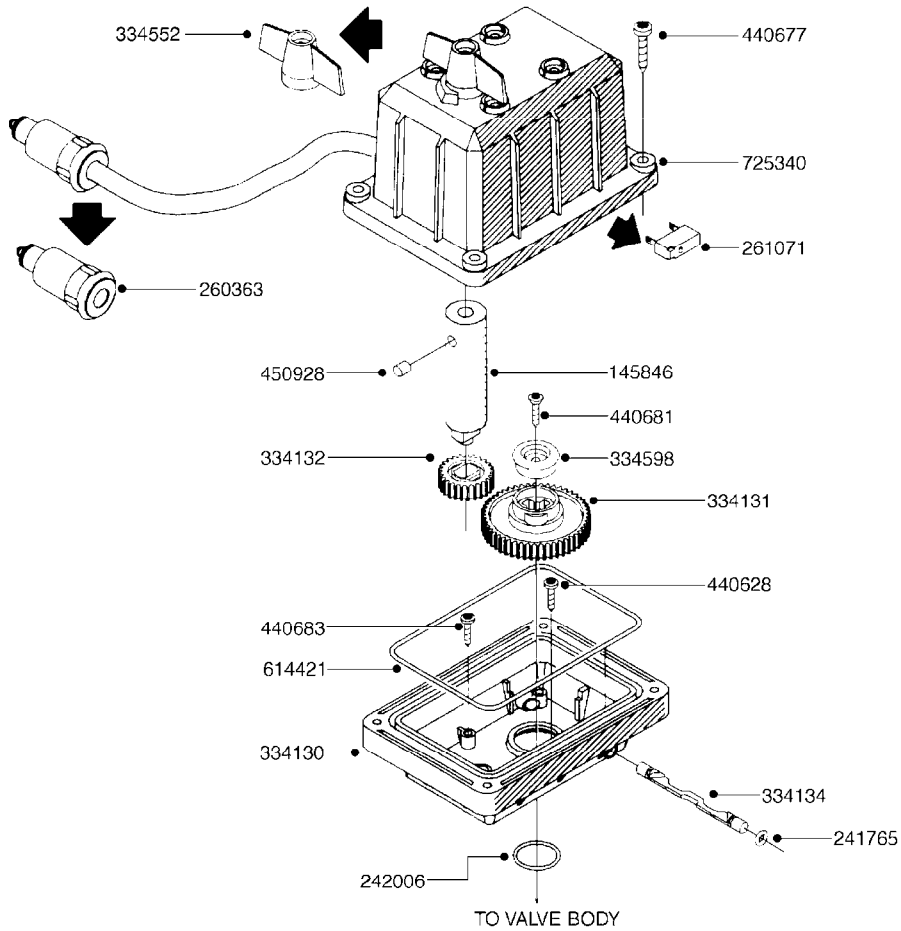

834363 - AGITATION BYPASS VALVE

**K0020**

BALL VALVE-ELECTRIC 2-WAY  
K0020-HIN, 01:01:16

Page 1  
Date 05.08.2019 11:59

parts-n°	order qty	description
145846	1	COUPLING FOR EL 3-WAY VALVE
241765	1	O-RING 3.1 X 1.6
242006	1	O-RING D22/D19 X 1.5
260363	1	PLUG 2 POLE 12V
261071	1	MICRO SWITCH TYPE 9 SM 201
261162	1	SOCKET F.12V BAYONET PLUG
261589	1	FUSE 5 X 20 1.25 AMP
334130	1	GEAR BOX
334131	1	COG WHEEL
334132	1	COG WHEEL
334134	1	INDICATOR ROD
334552	1	GRIP F.MAN.OP.EC PRES.REG.GREE
334598	1	PLUG F.VALVE HANDLE BLUE
440628	1	SCREW 3/8'
440677	1	SCREW F. PLASTIC 5X20 SS
440681	1	SCREW F. PLASTIC 4MM X 14LG SS
440683	1	SCREW 40X18 2WAY ELC.BALL VALV
450928	1	SET SCREW M8 X 8MM STAINLESS
614421	1	GASKET F/MOTOR HOUSE-ON/OFF TR
725340	1	MOTOR HOUSING FOR EL VALVE
728399	1	CIRCUIT BOARD F.728941
728941	1	CONTROL BOX F.2-WAY VALVE ELC.
834363	1	ELECTRIC KIT, AGITATION BYPASS