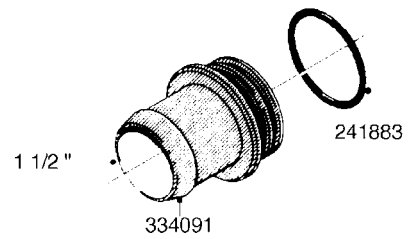

**L0080**

FITTINGS - S-53  
L0080-HIN, 12:09:17

Page 1

Date 05.08.2019 12:00

Pos.	parts-n°	order qty	description
1	145995	1	FITT.DK S-53 FORK
2	241973	1	O-RING Ø3 X 44.2 70 SHORES NITRIL NITRIL (BLACK)
2	242353	1	O-RING 3 X 44.2 VITON VITON (BROWN)
3	242109	1	O-RING D32.2x3.0 NITRIL (BLACK)
3	242354	1	O-RING D32.2X3.0 VITON VITON (BROWN)
4	322103	1	FITT.DK S-53 BULKHEAD
5	322107	1	FITT.DK S-53 BULKHEAD NUT
6	322110	1	FITT.DK S-53 ELB. 1/2" BSP
7	322352	1	FITT.DK S-53 TEE
8	334229	1	FITT.DK S-53 STR.3/4"
9	334260	1	GASKET F. S-53 BULKHEAD
10	334564	1	FITT.DK S-67 TO S-53 ADAPTER
11	391100	1	FITT.DK S-53THREAD INS.1/2"BSP
12	726463	1	FITT.DK S53 BULKHEAD W/GASKET
13	726552	1	FIT.DK S-53X90 1/2" BSP,O-RING
14	726556	1	FITT.DK S-53 HB 1/2" W/O-RING
15	726558	1	FITT.DK S53 STR. 3/4" W.ORING
16	726559	1	FITT DK. S-53 HB 1" W/O-RING
17	726568	1	FITT.DK.S-53 HB 1/2"90 W/O-RING
18	726570	1	FITT.DK S-53 ELB.3/4" W.ORING
19	726571	1	FITT.DK S-53 ELB.1", W ORING
20	726578	1	FITT.DK S53 PLUG WITH O-RING
21	728561	1	FITT.DK. S67M - S53F REDUCER