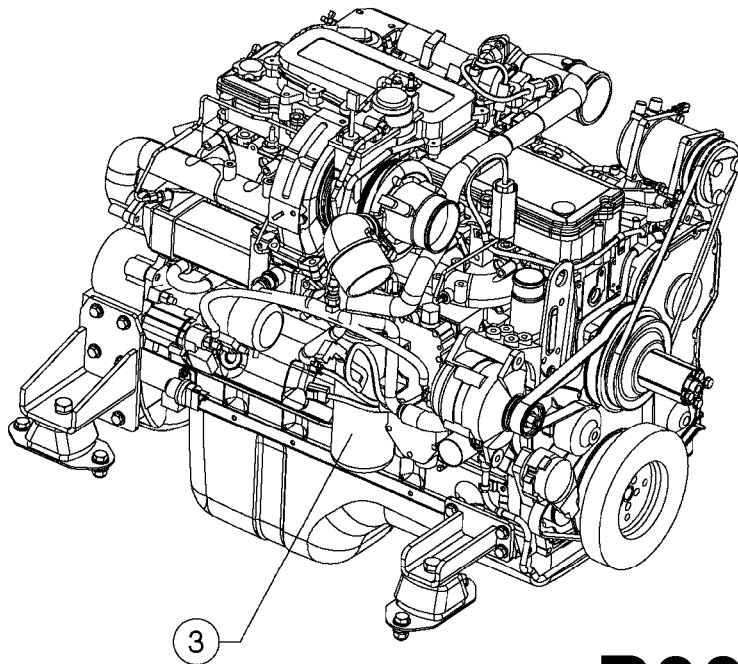

**P0070-HIN**

COOLANT HOSES - RUBICON  
P0070-HIN, 19:06:18

Page 1

Date 05.08.2019 12:02

Pos.	parts-n°	order qty	description
1	471127	1	WASHER Z12N 13X24X2.5 RST
2	MA047868000	1	HOSE CLAMP Ø68/73
3	MA175198000	1	HOSE HANGER RSGU 1 75/15 W5
4	MA242566000	1	WATER PIPE WELDED
5	MA244880000	1	SUPPORT BRACKET
6	MA516001028	1	WATER HOSE INTØ60
7	MA516001029	1	WATER HOSE INTØ60
8	MA516001030	1	WATER HOSE INTØ60
9	MA516001031	1	COOLANT HOSE Ø22
10	MA701001056	1	BOLT HEX M6X30 8.8 ZB 931
11	MA701001382	1	BOLT HEX M12X55 8.8 ZB 931
12	MA702008002	1	LOCKNUT M6 A2 985
13	MA703001048	1	WASHER M6 SS
14	MA710533000	1	MALE PLUG BSPP 3/8"
15	MA715002007	1	HOSE CLAMP Ø25/40
16	MA715006010	1	HOSE CLAMP Ø64/67