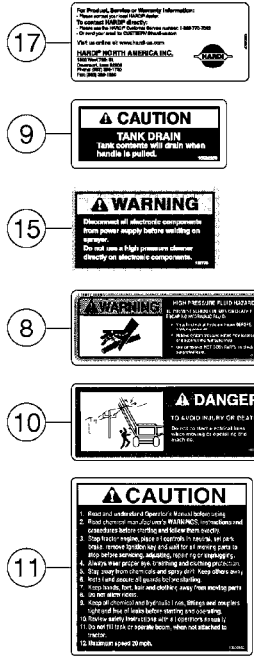

DECALS - SARITOR
K0158-HIN, 16:07:19