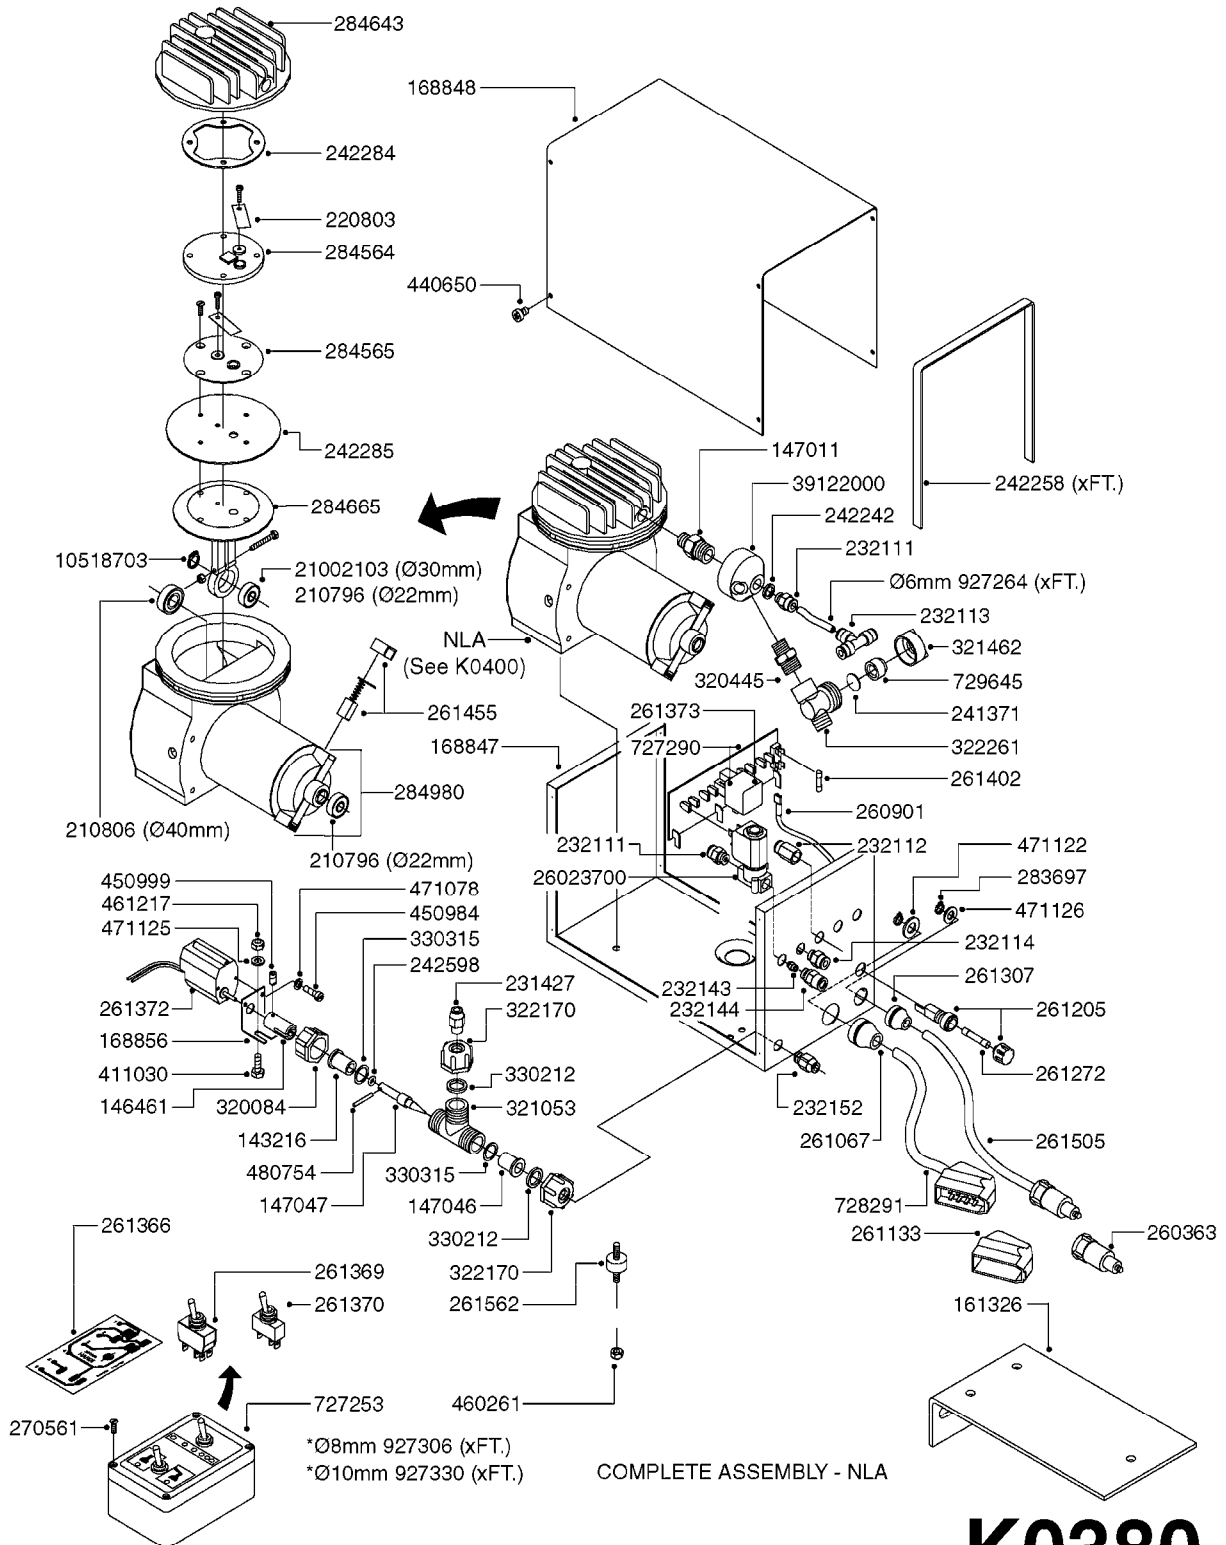

K0380

FOAM MARKER COMPRESSOR POST 94
K0380-HIN, 17:03:16

Page 1
Date 05.08.2019 11:59

parts-n°	order qty	description
143216	1	BUSHING THREAD F.FOAM MARKER
146461	1	COUPLER F.THROTTLE VALVE
147011	1	HEX NIPPLE 3/8'X1/4'BSP BRASS
147046	1	SEAT FOR THROTTLE VALVE
147047	1	SPINDLE FOR THROTTLE VALVE
161326	1	MOUNT BKT. F. FOAM COMP.BOX 98
168847	1	ENCLOSURE LOWER F.MARKER
168848	1	COVER F. FOAM MARKER
168856	1	MOUNT FOR GEAR MOTOR
210796	1	BEARING BALL D22/D8 X 7 608ZZ
210806	1	BEARING BALL D40/D17X12MM
220803	1	VALVE F. COMPRESSOR
231427	1	COUPLER 1/8'THREAD X6MM HOSE
232111	1	QUICK COUPLER 6MM X 1/8 EXT.
232112	1	QUICK COUPLER 6MM 1/8 INT.
232113	1	QUICK COUPLER 6MM T-PIECE
232114	1	COUPLER 1/8" THREADX8MM HOSE
232143	1	REDUCER 1/4'INT-1/8'EXT
232144	1	QUICK COUPLER 10MM X 1/4 EXT
232152	1	QUICK COUPLER 8MMX1/8 EXT.LONG
241371	1	DIAPHRAGM F.NO-DRIP,VULC
242242	1	O-RING F.AIR HOSE FITTING
242258	1	TRIM 3X10 SELF ADHESIVE 0012"
242284	1	HEAD GASKET F. COMPRESSOR
242285	1	DIAPHRAGM F. F/M COMP.
242598	1	O-RING D7.0 X 2.5 NITRIL
260363	1	PLUG 2 POLE 12V
260901	1	SPADE F.ELEC CONN.1.5MM BLUE
261067	1	GROMMET 10-14 GREY
261133	1	PLUG HOUSING F.8 POLE PLUG
261205	1	FUSE HOLDER
261272	1	FUSE 10A D6X32 MM
261307	1	GROMMET 7-10 BLACK
261366	1	CIRCUIT BOARD F.F/M CONTROL
261369	1	SWITCH 2 WAY 12V SPRING RETURN
261370	1	SWITCH 2 WAY 12V
261372	1	GEAR MOTOR BOSCH 13RPM
261373	1	RELAY 12V/30W
261402	1	FUSE 3.15A SLOW BURN
261455	1	BRUSH KIT-FOAM MARKER MOTOR
261505	1	CABLE 2X4MM L8000MM
261562	1	RUBBER DAMPER 2XM6X25
270561	1	SCREW W/SPRING ASSY. (QTY 1)
283697	1	TIESTRAP 200MM
284564	1	PLATE F.COMPRESSOR HEAD
284565	1	PLATE F.COMPRESSOR HEAD
284643	1	COMPRESSOR HEAD F.FOAM MARKER
284665	1	CONNECTING ROD F.COMPRESSOR
284980	1	FLANGE REAR F. F.M.COMPRESSOR
320084	1	FITT.DK NUT 1/2" BSP
320445	1	FITT.DK HN 1/4"X3/8" BSP
321053	1	FITT.DK TEE 1/2 X1/2 X1/2" BSP
321462	1	CAP F.NO-DRIP ASSY.
322170	1	FITT.DK NUT 1/2"x 1/8"F BSP
322261	1	HOUSING F.SAFETY VALVE 3/8"
330212	1	O-RING D19/D14X2.4 F.1/2"NUT
330315	1	O-RING D18.4/D13X.6
411030	1	BOLT HEX M5X10
440650	1	SCREW 3.5x13 STAINLESS
450984	1	BOLT HEX M2.5X8 SLOTTED
450999	1	SCREW SET M3X8