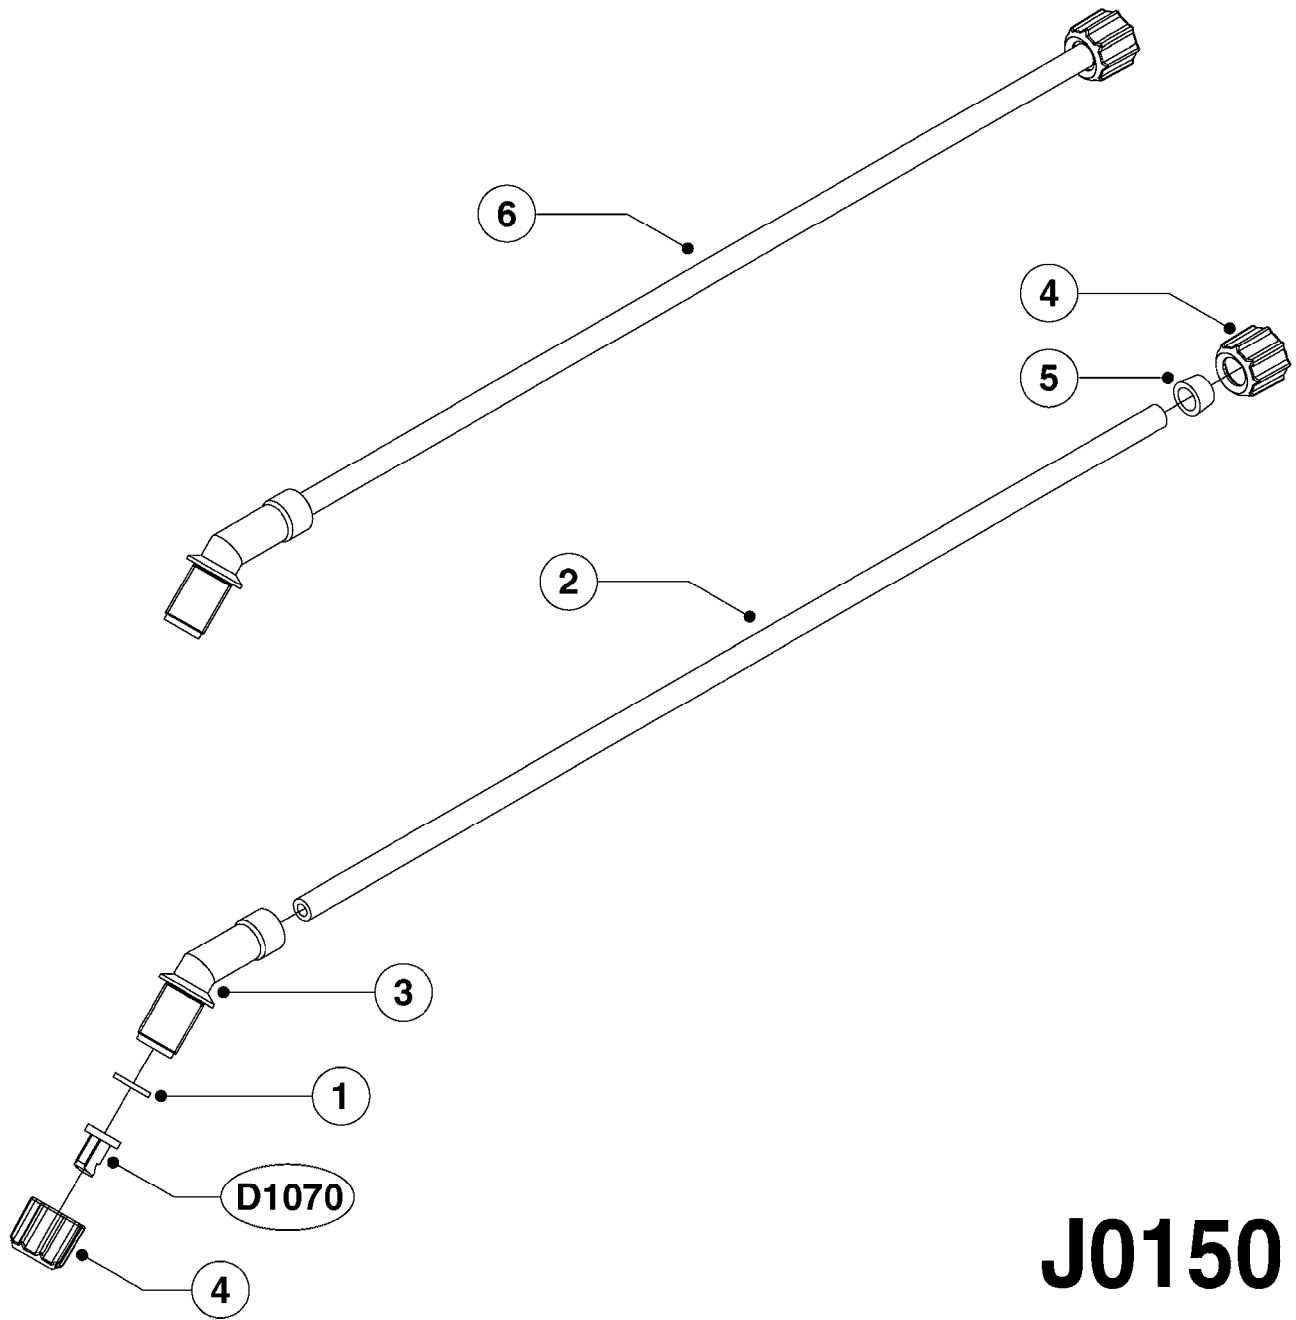

SPRAY WAND
J0150-HIN, 01:01:16

Page 0

Date 05.08.2019 11:58

SPRAY WAND
J0150-HIN, 01:01:16

Page 1

Date 05.08.2019 11:58

Pos.	parts-n°	order qty	description
1	242370	1	BACKING WASHER
2	284970	1	LANCE TUBE D10 1000MM
2	284972	1	LANCE TUBE D10 - 490MM
3	322240	1	LANCE-END 45 DEG.
4	322343	1	NOZZLE CAP M18 X 1.5 - 1999
5	334727	1	GROMMET
6	72032900	1	PLASTIC WAND 20"