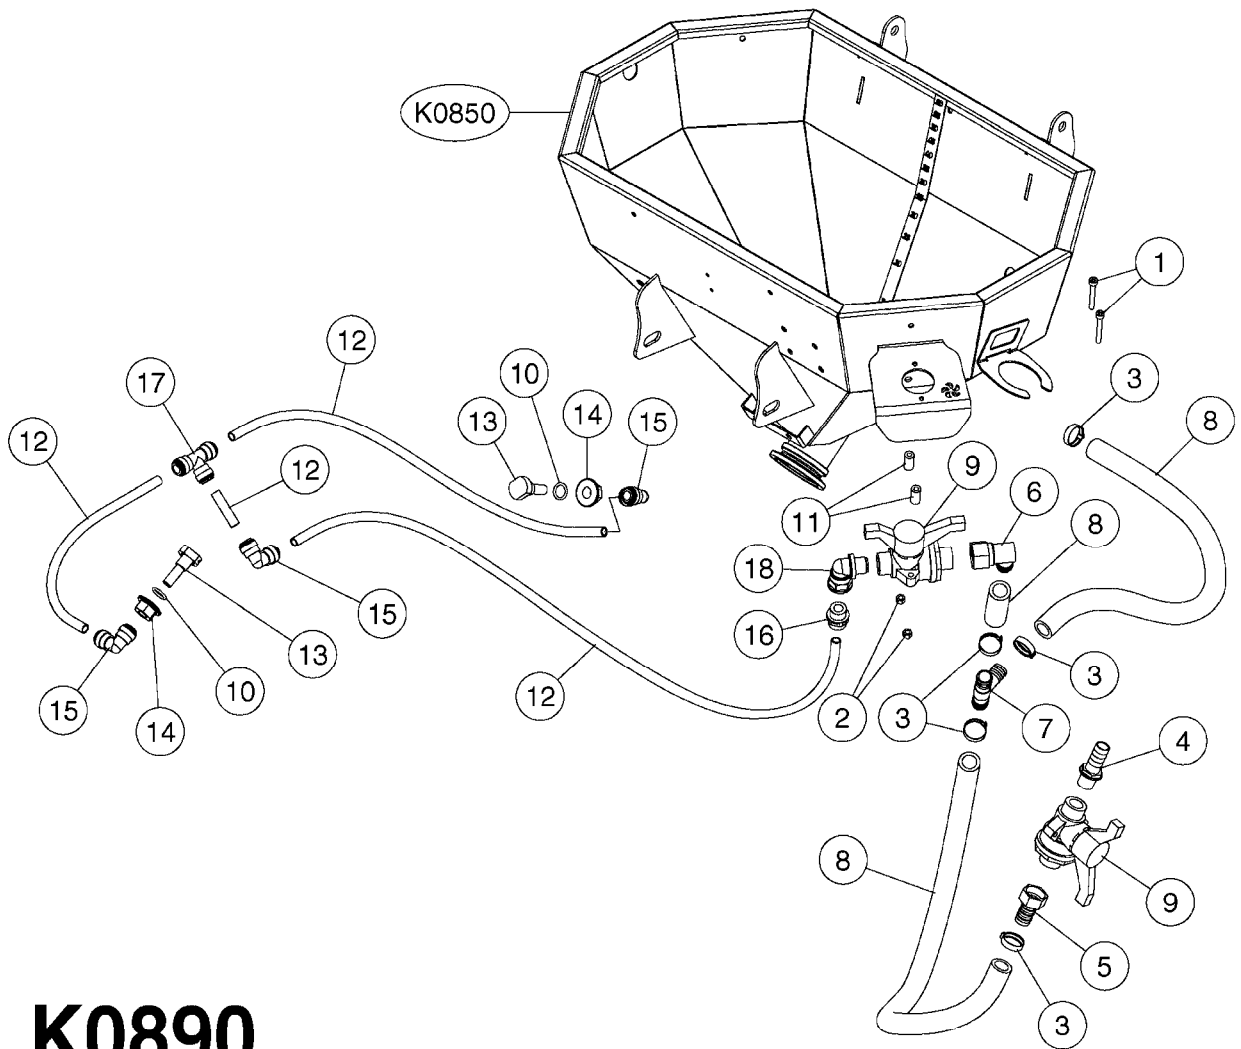

CHEM. FILLER RUBICON E
K0890-HIN, 10:05:18

Page 0
Date 05.08.2019 12:00

K0890