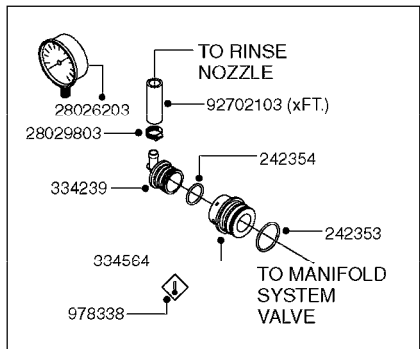

RINSE SYSTEM PLUMBING
K0750-HIN, 01:01:16

Page 0
Date 05.08.2019 12:00

RINSE SYSTEM- MANIFOLD SYSTEM

K0750