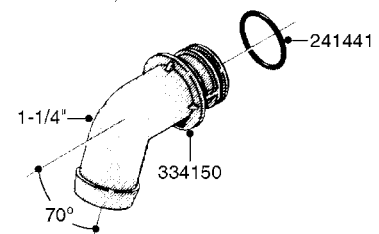

# Section L

Fittings

L

Page 0.1

Date 05.08.2019 12:00

main group	page-n°	date	description
Fittings	L0010-HIN L0020-HIN L0030-HIN L0040-HIN L0050-HIN L0060-HIN L0070-HIN L0080-HIN L0090-HIN L0100-HIN L0110-HIN L0120-HIN L0130-HIN L0140-HIN	01:01:16 01:01:16 01:01:16 01:01:16 01:01:16 01:01:16 13:09:17 12:09:17 01:01:16 21:06:18 13:09:17 01:01:16 01:01:16 01:01:16	FITTINGS-CAP NUTS & HOSE BARBS FITTINGS-T-PIECES,CAPS & ELBOWS FITTINGS - HEXAGON NIPPLES FITTINGS - NIPPLES & ELBOWS FITTINGS - HOSE CONNECTORS FITTINGS - BULKHEAD FITTINGS - S-40 FITTINGS - S-53 FITTINGS - S-56 & S-61 FITTINGS - S-67 FITTINGS - S-93 BULK HOSE HOSE CLAMPS FITTINGS - T25