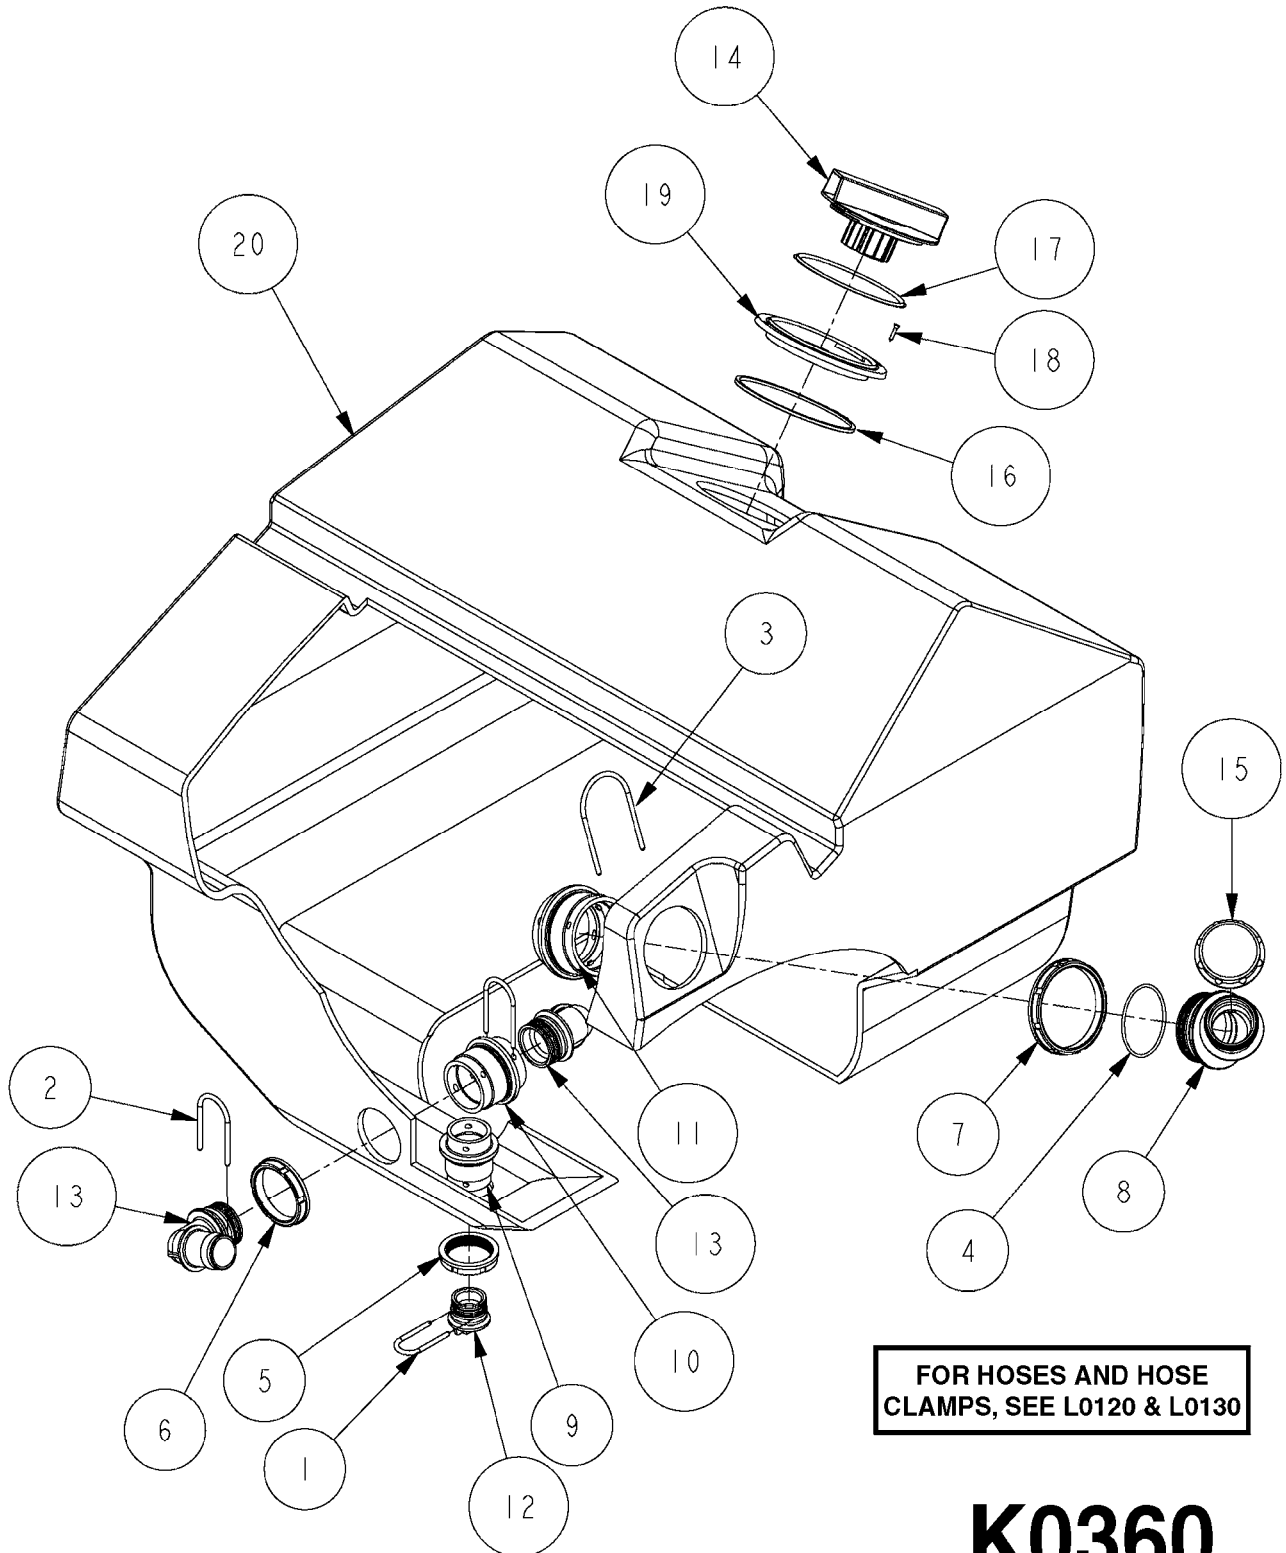

**FOR HOSES AND HOSE
CLAMPS, SEE L0120 & L0130**

K0360

FLUSH SYSTEM - RANGER
K0360-HIN, 01:01:16

Page 1
Date 05.08.2019 11:59

Pos.	parts-n°	order qty	description
1	145995	1	FITT.DK S-53 FORK
2	145996	1	FITT.DK S-67 FORK
3	145996	1	FITT.DK S-67 FORK
			S-67 MODELS WITHOUT THREADED CAP (15)
3	145997	1	FITT.DK S-93 FORK
			S-93 MODELS WITH THREADED CAP (15)
4	242351	1	O-RING D69.5X3.0 VITON F.S-93
			S-93 MODELS WITH THREADED CAP (15)
4	242353	1	O-RING 3 X 44.2 VITON
			S-67 MODELS WITHOUT THREADED CAP (15)
5	322107	1	FITT.DK S-53 BULKHEAD NUT
6	322108	1	FITT.DK S-67 BULKHEAD NUT
7	322108	1	FITT.DK S-67 BULKHEAD NUT
			S-67 MODELS WITHOUT THREADED CAP (15)
7	322109	1	FITT.DK S-93 BULKHEAD NUT
			S-93 MODELS WITH THREADED CAP (15)
8	322337	1	FITT.DK S-93 ELB.2"BSP 45D
			S-93 MODELS WITH THREADED CAP (15)
8	334250	1	FITT.DK S-67 PLUG
			S-67 MODELS WITHOUT THREADED CAP (15)
9	726463	1	FITT.DK S53 BULKHEAD W/GASKET
10	726464	1	FITT.DK S-67 BULKHEAD W/GASKET
11	726464	1	FITT.DK S-67 BULKHEAD W/GASKET
			S-67 MODELS WITHOUT THREADED CAP (15)
11	726465	1	FITT.DK S-93 BULKHEAD W/GASKET
			S-93 MODELS WITH THREADED CAP (15)
12	726578	1	FITT.DK S53 PLUG WITH O-RING
13	727224	1	FITT.DK S67X90,1.5HB SUCTION
14	10052203	1	LID VENT ASSY
15	10053603	1	FITT. CAPNUT 2"BSP 5601
16	10064203	1	SET SEALING SPONGE 1 Ft BULK
17	10102203	1	GASKET F.16" LID BREATHER
18	10619703	1	SCREW SS #6x3/4' SELF TAPPING
19	10619803	1	LID HOUSING TREADED F. 6'
20	35003903	1	TANK, FLUSH 250L RANGER DK PIG