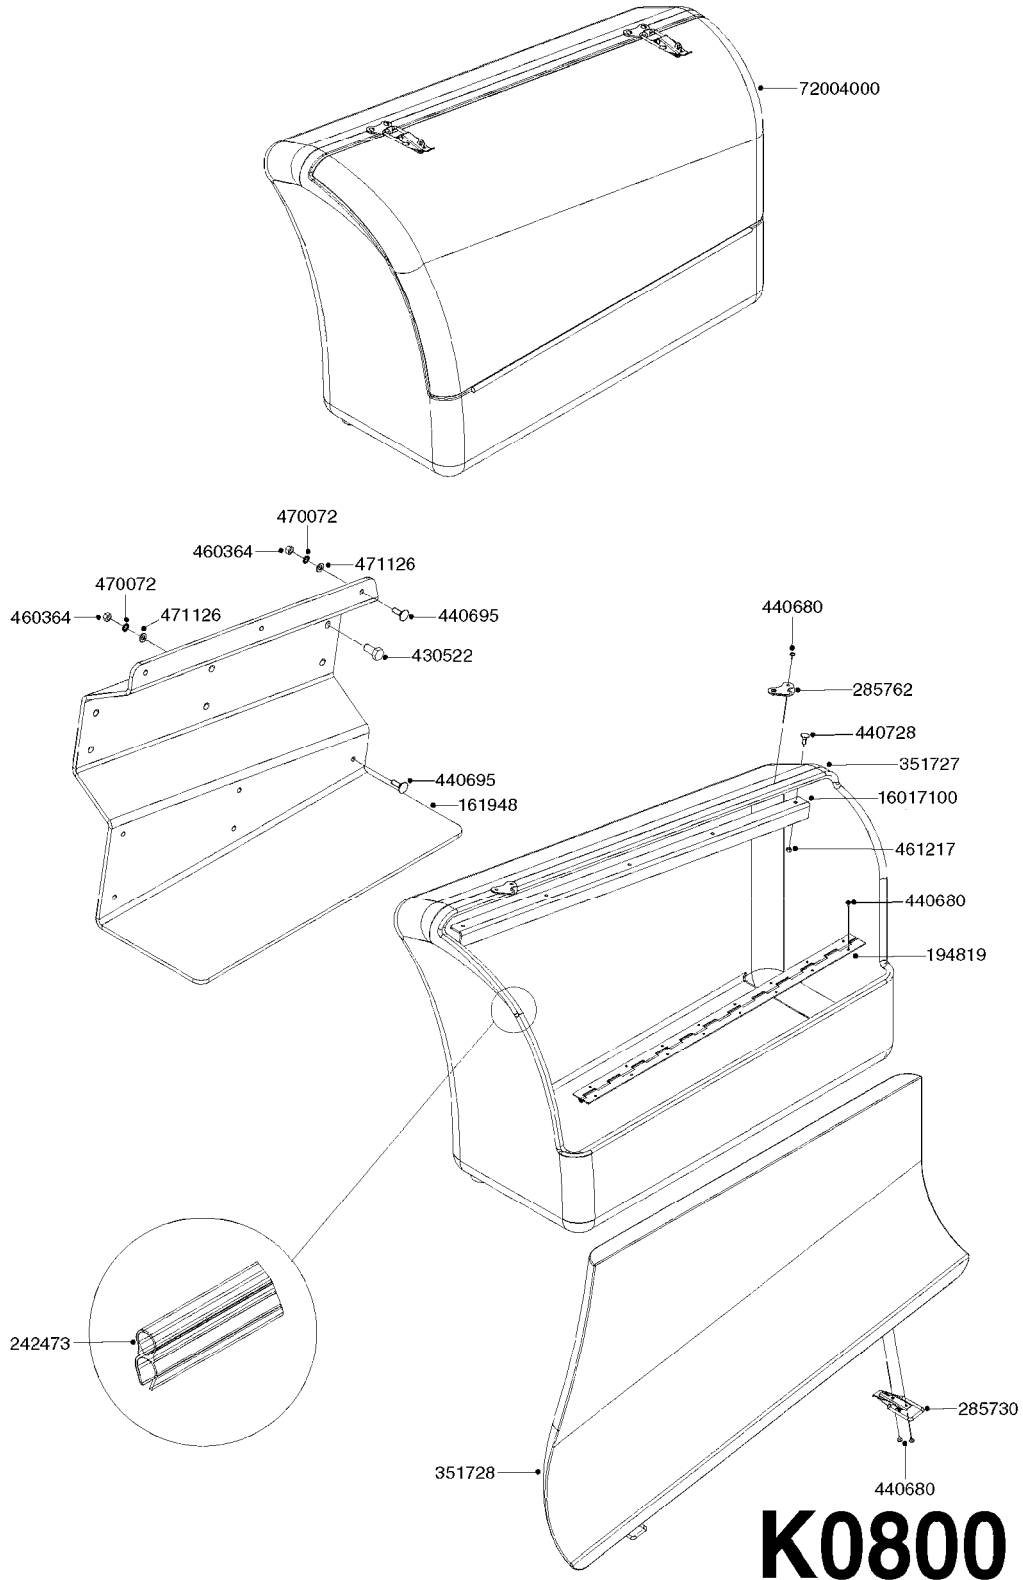

STORAGE LOCKER - RH
K0800-HIN, 01:01:16

Page 0
Date 05.08.2019 12:00

STORAGE LOCKER - RH
K0800-HIN, 01:01:16

Page 1
Date 05.08.2019 12:00

parts-n°	order qty	description
16017100	1	BKT. F. RH LOCKER HINGE CM+
161948	1	STORAGE LOCKER MT BKT RH CM+
194819	1	HINGE
242473	1	GASKET
285730	1	LATCH
285762	1	LATCH CLIP
351727	1	STORAGE LOCKER BASE (RAW) CM+
351728	1	LID STORAGE LOCKER (RAW)
430522	1	BOLT HEX 8.8 DEL M12X25 FT
440680	1	SCREW M4.2X9.5 STAINLESS
440695	1	BOLT CARRIAGE M8X25
440728	1	BOLT CARRIAGE 5MMX16
460364	1	NUT HU M8 A2 SS DIN934
461217	1	NUT HEX M5 LOCK
470072	1	WASHER D15/D8X.5 LOCK
471126	1	WASHER, M8, Ø16/ 8.4X 1.6, SS
72004000	1	LOCKER KIT F.CM+ RH