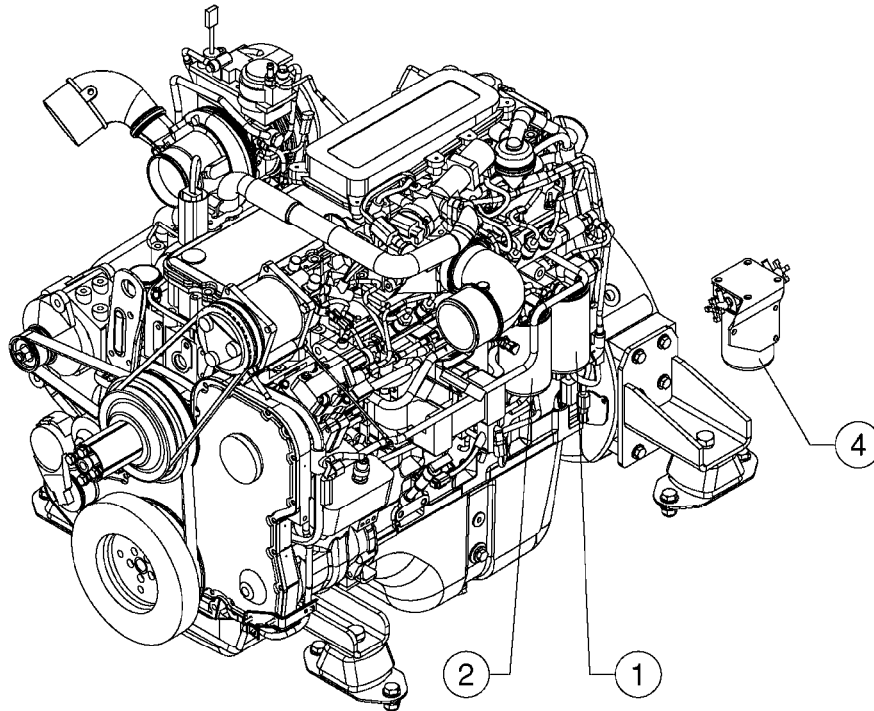

**P0070-HIN**

COOLANT HOSES - RUBICON  
P0070-HIN, 19:06:18

Page 1

Date 05.08.2019 12:02

Pos.	parts-n°	order qty	description
1	471127	1	WASHER Z12N 13X24X2.5 RST
2	MA047868000	1	HOSE CLAMP Ø68/73
3	MA175198000	1	HOSE HANGER RSGU 1 75/15 W5
4	MA242566000	1	WATER PIPE WELDED
5	MA244880000	1	SUPPORT BRACKET
6	MA516001028	1	WATER HOSE INTØ60
7	MA516001029	1	WATER HOSE INTØ60
8	MA516001030	1	WATER HOSE INTØ60
9	MA516001031	1	COOLANT HOSE Ø22
10	MA701001056	1	BOLT HEX M6X30 8.8 ZB 931
11	MA701001382	1	BOLT HEX M12X55 8.8 ZB 931
12	MA702008002	1	LOCKNUT M6 A2 985
13	MA703001048	1	WASHER M6 SS
14	MA710533000	1	MALE PLUG BSPP 3/8"
15	MA715002007	1	HOSE CLAMP Ø25/40
16	MA715006010	1	HOSE CLAMP Ø64/67