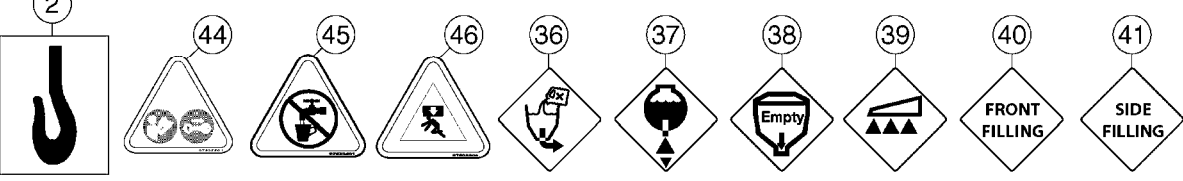

DECALS - SARITOR
K0158-HIN, 16:07:19