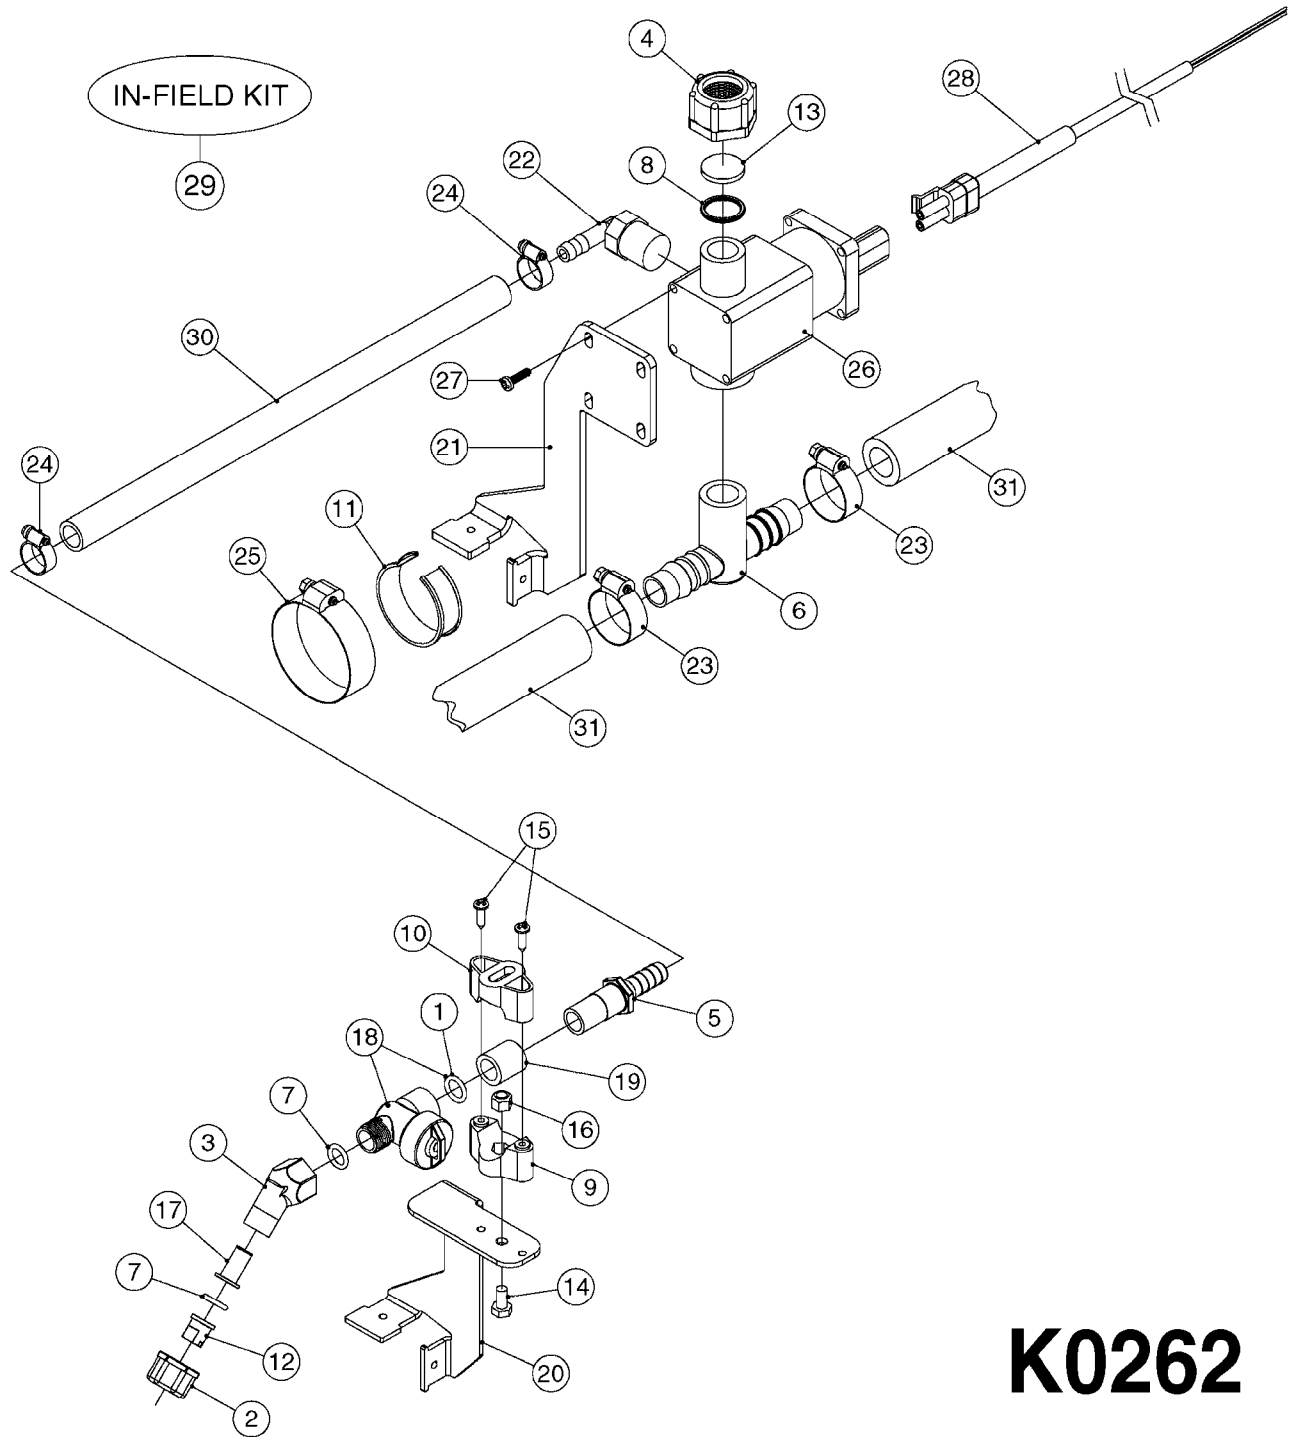

ELECTRIC END NOZZLE KIT
SPB/SPC '13
K0262-HIN, 14:11:17

ELECTRIC END NOZZLE KIT
SPB/SPC '13
K0262-HIN, 14:11:17

Page 1
Date 05.08.2019 11:59

Pos.	parts-n°	order qty	description
1	240177	1	O-RING D16.1/11.3 X 2.4
2	320187	1	FITT.DK CAP 3/8" BSP BLACK
3	320191	1	FITT.DK ELB 3/8' BSP 45 DEGREE
4	320283	1	FITT.DK NUT 3/4"BSP
5	320891	1	FITT.DK HB 3/8'- 3/8' BSP
6	322048	1	FITT.DK TEE 3/4X3/4HB X3/4'BSP
7	330013	1	O-RING 2.5 X 10 PUR
8	330595	1	O-RING D24.6/D20X2.1 -3/4"
9	333012	1	NOZZLE HOLD. UPPER PART
10	334220	1	YOKE, UPPER NOZZLE BODY
11	341291	1	RUBBER HOSE CLAMP COVER 130MM
12	370392	1	NOZZLE END FAN 1850-G 300
13	390542	1	PLUG WASHER FOR 3/4'CAP NUT
14	410546	1	BOLT HEX M6X12 A2 SS DIN933
15	440665	1	SCREW M4.2X16 STAINLESS
16	460261	1	NUT HEX M6X1.00 LOCK DIN985 A2 SS
17	725042	1	SCREEN 80 MESH W.GASKET, RED
18	729610	1	NOZZLE ASSY. NON DRIP 3/8 THRD
19	10631003	1	HOSE R X CLEAR BRAID.X 1/2 12"
20	16110803	1	NOZZLE BRACKET VAR SPACINGS
21	16166803	1	END-NOZZLE SOLENOID MOUNT
22	23005603	1	FITT, 1/2" NPT X 3/8" HOSE SHANK 90
23	28029903	1	CLAMP HOSE GEAR P3/4"-S1" 6712
24	28044903	1	CLAMP HOSE GEAR P3/8" 6706
25	28047003	1	CLAMP HOSE GEAR 30 X 50 6732
26	28085803	1	SOLENOID VALVE, TIR, 3/4X1/2X3/4
27	44076200	1	SCREW WN5451 5X16 SS TORX
28	70113203	1	END NOZZLE 2013, 2 WIRE CABLE
29	82614103	1	ELECTRIC END NOZZLE IN-FIELD KIT 2013
30	92701703	1	HOSE R X3/8" X300PSI WP X0012"
31	92703203	1	HOSE R X3/4" X300PSI WP X0012"