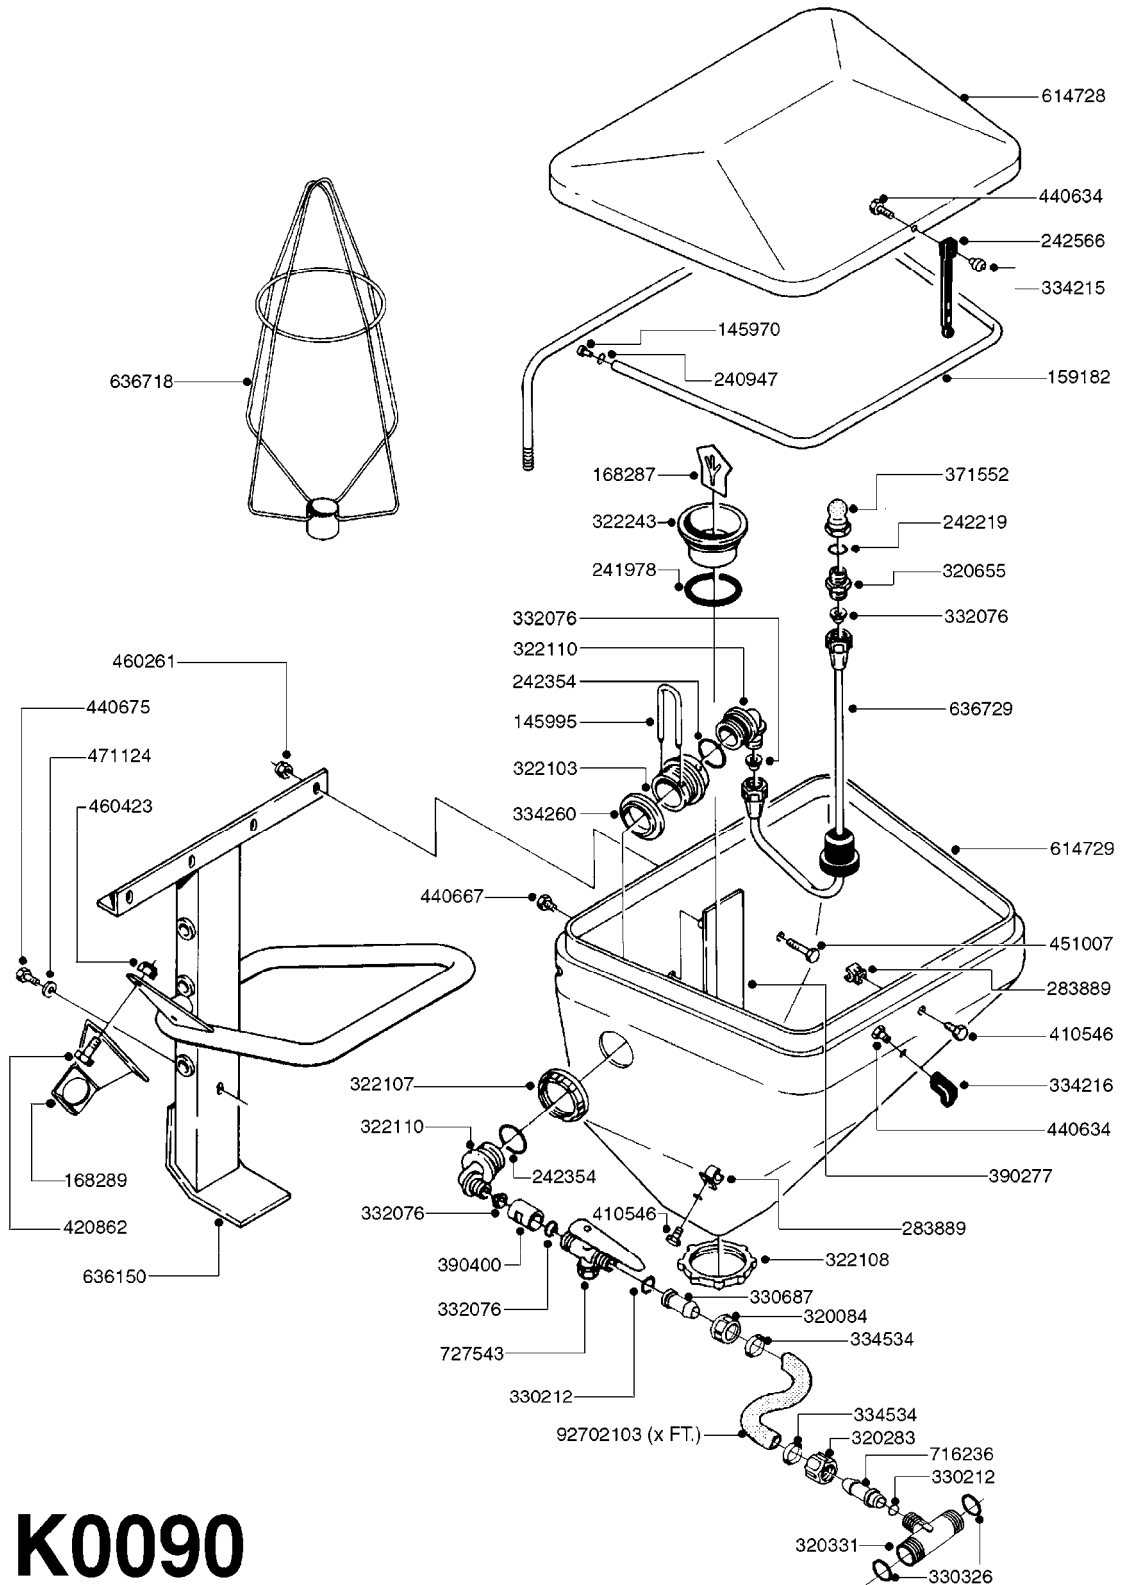

K0090

CHEMICAL FILLER-HOPPER (PRE95)
K0090-HIN, 01:01:16

Page 1
Date 05.08.2019 11:59

parts-n°	order qty	description
145970	1	PLUG MF 11 X 1
145995	1	FITT.DK S-53 FORK
159182	1	RINSING TUBE CHEM.FILL
168287	1	PLATE ANTI-VORTEX F.CHEM FILL
168289	1	BRACKET F. 3-WAY VALVE
240947	1	O-RING D7.3X2.4 NITRIL
241978	1	O-RING 64.5X3.0
242219	1	O-RING D16.3X2.4 VITON
242354	1	O-RING D32.2X3.0 VITON
242566	1	LATCH STRAP F. CHEM.FILL
283889	1	CLIP F.TUBE SUPPORT
320084	1	FITT.DK NUT 1/2" BSP
320283	1	FITT.DK NUT 3/4"BSP
320331	1	FITT.DK TEE 1" - 1" - 3/4" BSP
320655	1	FITT.DK HN 1/2"-1/2" BSP
322103	1	FITT.DK S-53 BULKHEAD
322107	1	FITT.DK S-53 BULKHEAD NUT
322108	1	FITT.DK S-67 BULKHEAD NUT
322110	1	FITT.DK S-53 ELB. 1/2" BSP
322243	1	DRAIN PIPE/CHEM FIL.S67/S56
330212	1	O-RING D19/D14X2.4 F.1/2"NUT
330326	1	O-RING D30/D24X2 F.1"NUT
330687	1	FITT.DK HB 1/2" F. 1/2" NUT
332076	1	CONE INSERT F. ALUMINUM LANCE
334215	1	RUBBER
334216	1	RUBBER LATCH FOR CHEM.FILL
334260	1	GASKET F. S-53 BULKHEAD
334534	1	CLAMP HOSE PLASTIC 1/2"
371552	1	NOZZLE F.RINSING
390277	1	SCALE PLATE FOR HARDI FILLER
390400	1	FITT.DK BULKHEAD 1/2'X1/2'
410546	1	BOLT HEX M6X12 A2 SS DIN933
420862	1	BOLT HEX 8.8 DEL M10X16 FT
440634	1	SCREW 5/8"
440667	1	SCREW M3.5X12 SLOT STAINLESS
440675	1	SCREW F. PLASTIC 5X16 SS
451007	1	SCREW M6X20 STAINLESS
460261	1	NUT HEX M6X1.00 LOCK DIN985 A2 SS
460423	1	NUT HEX M10X1.50 LOCK DIN985A2 SS
471124	1	WASHER, M6, Ø18/ 6.4X 1.6, SS
614728	1	LID FOR CHEM FILLER
614729	1	TANK HARDI FILLER
636150	1	FRAME FOR CHEM FILL TANK
636718	1	RINSE SUPPORT CHEM.FILL 25/35L
636729	1	TUBE F. RINSE CHEM FILL
716236	1	FITT.DK HB 1/2" ASSY. F. 3/4"
727543	1	VALVE F.CHEM FILL JUG RINSE
92702103	1	HOSE R X1/2" X300PSI WP X0012"