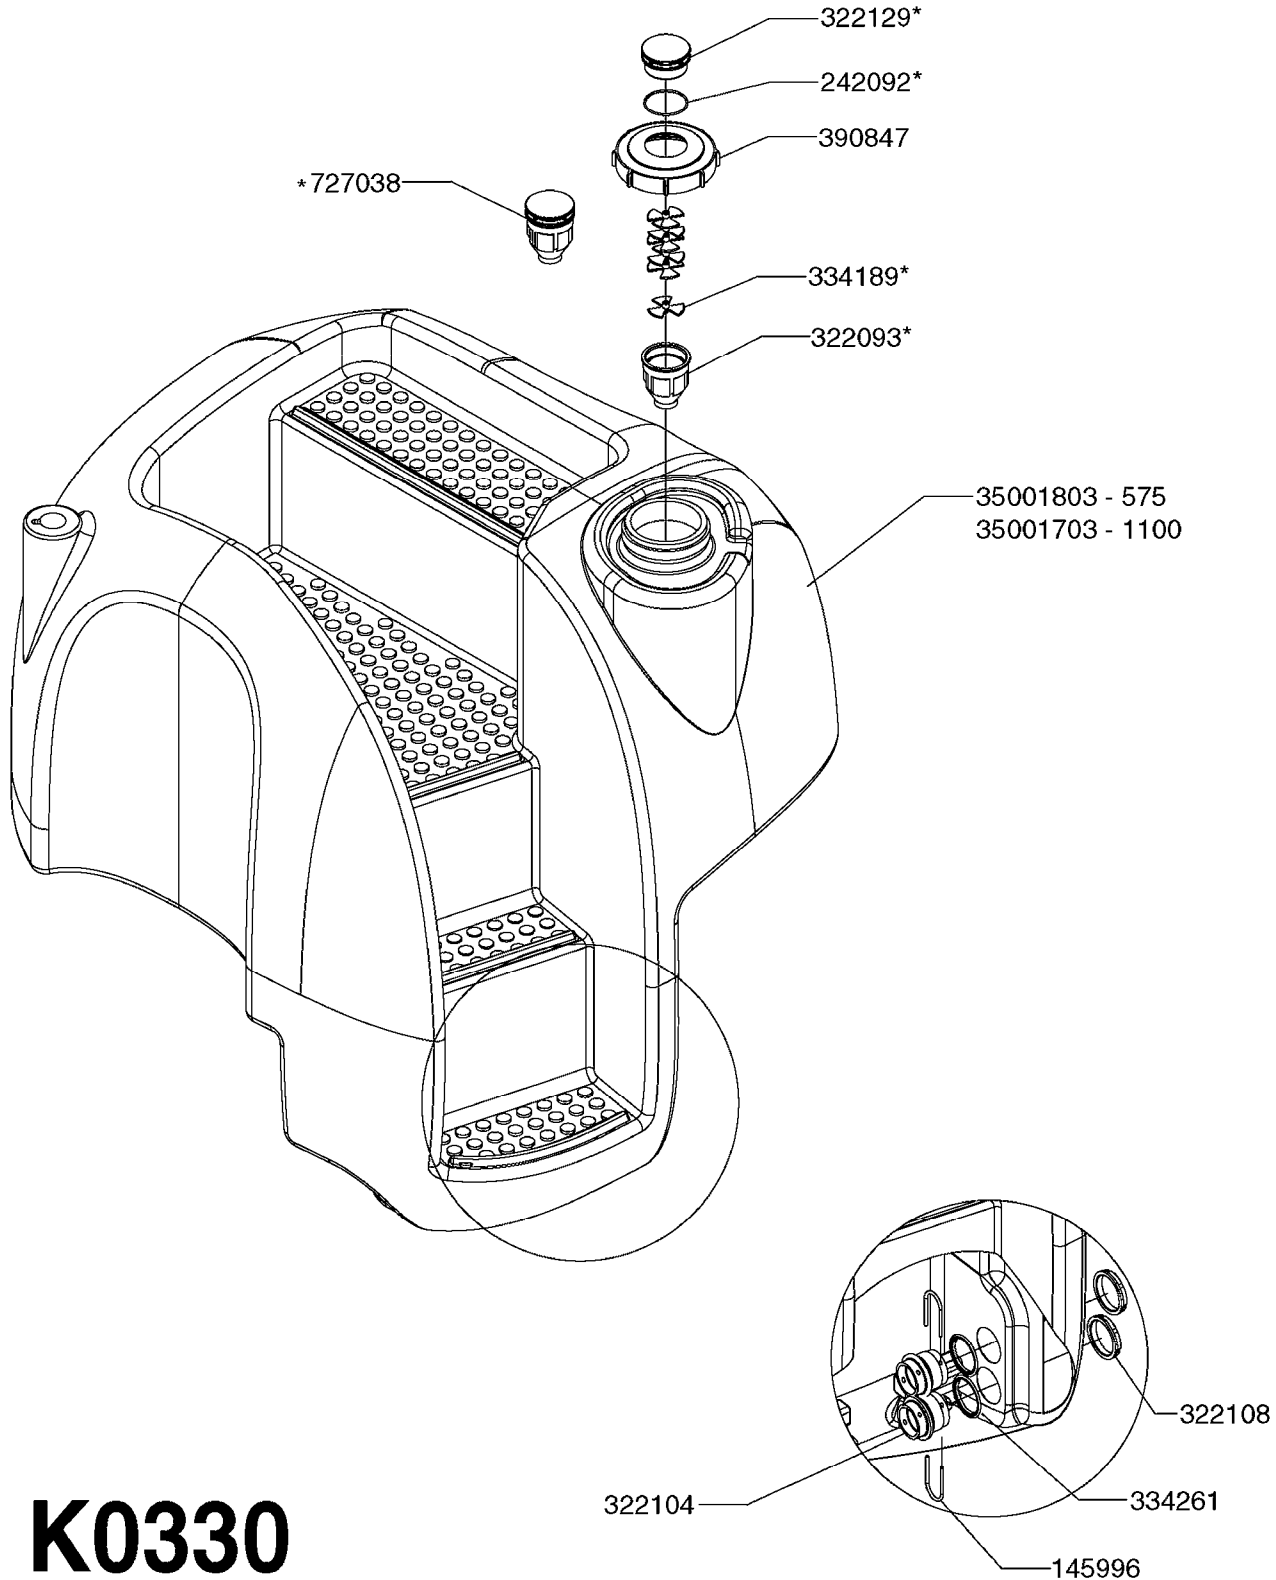

FLUSH - NEW NAVIGATOR 575/1100
K0330-HIN, 01:01:16

Page 1

Date 05.08.2019 11:59

parts-n°	order qty	description
145996	1	FITT.DK S-67 FORK
242092	1	O-RING D69.5X3
322093	1	HOUSING F.TANK VENT
322104	1	FITT.DK S-67 BULKHEAD
322108	1	FITT.DK S-67 BULKHEAD NUT
322129	1	LID F. TANK VENT ASSY.
334189	1	LIQUID SHIELD F. TANK VENT
334261	1	GASKET F. S-67 BULKHEAD
390847	1	LID F. RINSE TANK CM
727038	1	VENT F.TANK (FAST FILL)
35001703	1	TANK RAW 130 G. FLUSH/PLATFOR
35001803	1	TANK RAW 80 G. FLUSH/PLATFORM