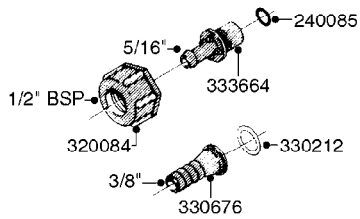

# Section L

Fittings

L

Page 0.1

Date 05.08.2019 12:00

main group	page-n°	date	description
Fittings	L0010-HIN L0020-HIN L0030-HIN L0040-HIN L0050-HIN L0060-HIN L0070-HIN L0080-HIN L0090-HIN L0100-HIN L0110-HIN L0120-HIN L0130-HIN L0140-HIN	01:01:16 01:01:16 01:01:16 01:01:16 01:01:16 01:01:16 13:09:17 12:09:17 01:01:16 21:06:18 13:09:17 01:01:16 01:01:16 01:01:16	FITTINGS-CAP NUTS & HOSE BARBS FITTINGS-T-PIECES,CAPS & ELBOWS FITTINGS - HEXAGON NIPPLES FITTINGS - NIPPLES & ELBOWS FITTINGS - HOSE CONNECTORS FITTINGS - BULKHEAD FITTINGS - S-40 FITTINGS - S-53 FITTINGS - S-56 & S-61 FITTINGS - S-67 FITTINGS - S-93 BULK HOSE HOSE CLAMPS FITTINGS - T25