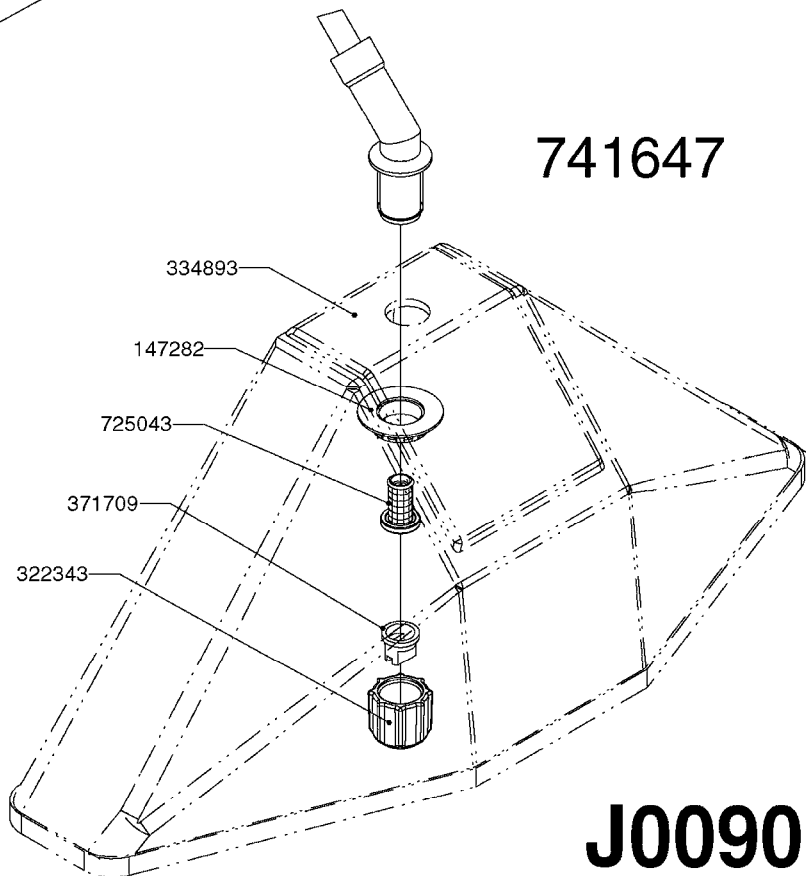

741647

J0090