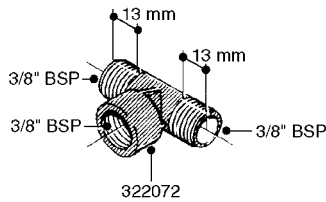

L0020

FITTINGS-T-PIECES, CAPS & ELBOWS
L0020-HIN, 01:01:16

Page 1

Date 16.03.2016 11:40

parts-n°	order qty	description
10053603	1	FITT. CAPNUT 2"BSP 5601
10194303	1	CAP BLANK 1 1/2 MCPHEE 210060
320047	1	FITT.DK CAPNUT 1/2" BSP
320106	1	FITT.DK CAPNUT 1" BSP
320272	1	FITT.DK CAPNUT 3/8" BSP
320316	1	FITT.DK TEE 3/4" X3/4" X1"BSP
320331	1	FITT.DK TEE 1" - 1" - 3/4" BSP
320342	1	FITT.DK EL 3/4"M X 1"F BSP
320563	1	FITT.DK 3 WAY 1/2" 110 DEG.
320677	1	NO LONGER AVAILABLE
320961	1	FITT.DK CAPNUT 1-1/2" BSP
321053	1	FITT.DK TEE 1/2 X1/2 X1/2" BSP
322072	1	FITT.DK TEE 3/8'X3/8'X3/8' BSP
322095	1	FITT.DK TEE 1-1/2 X1-1/4 X3/4" BSP
322138	1	FITT.DK ELB 1"M X 1"F BSP
330013	1	O-RING D15/D10X2.5 F.3/8"NUT
330212	1	O-RING D19/D14X2.4 F.1/2"NUT
330326	1	O-RING D30/D24X2 F.1"NUT
331273	1	O-RING D44/D38X2 F.1-1/2"