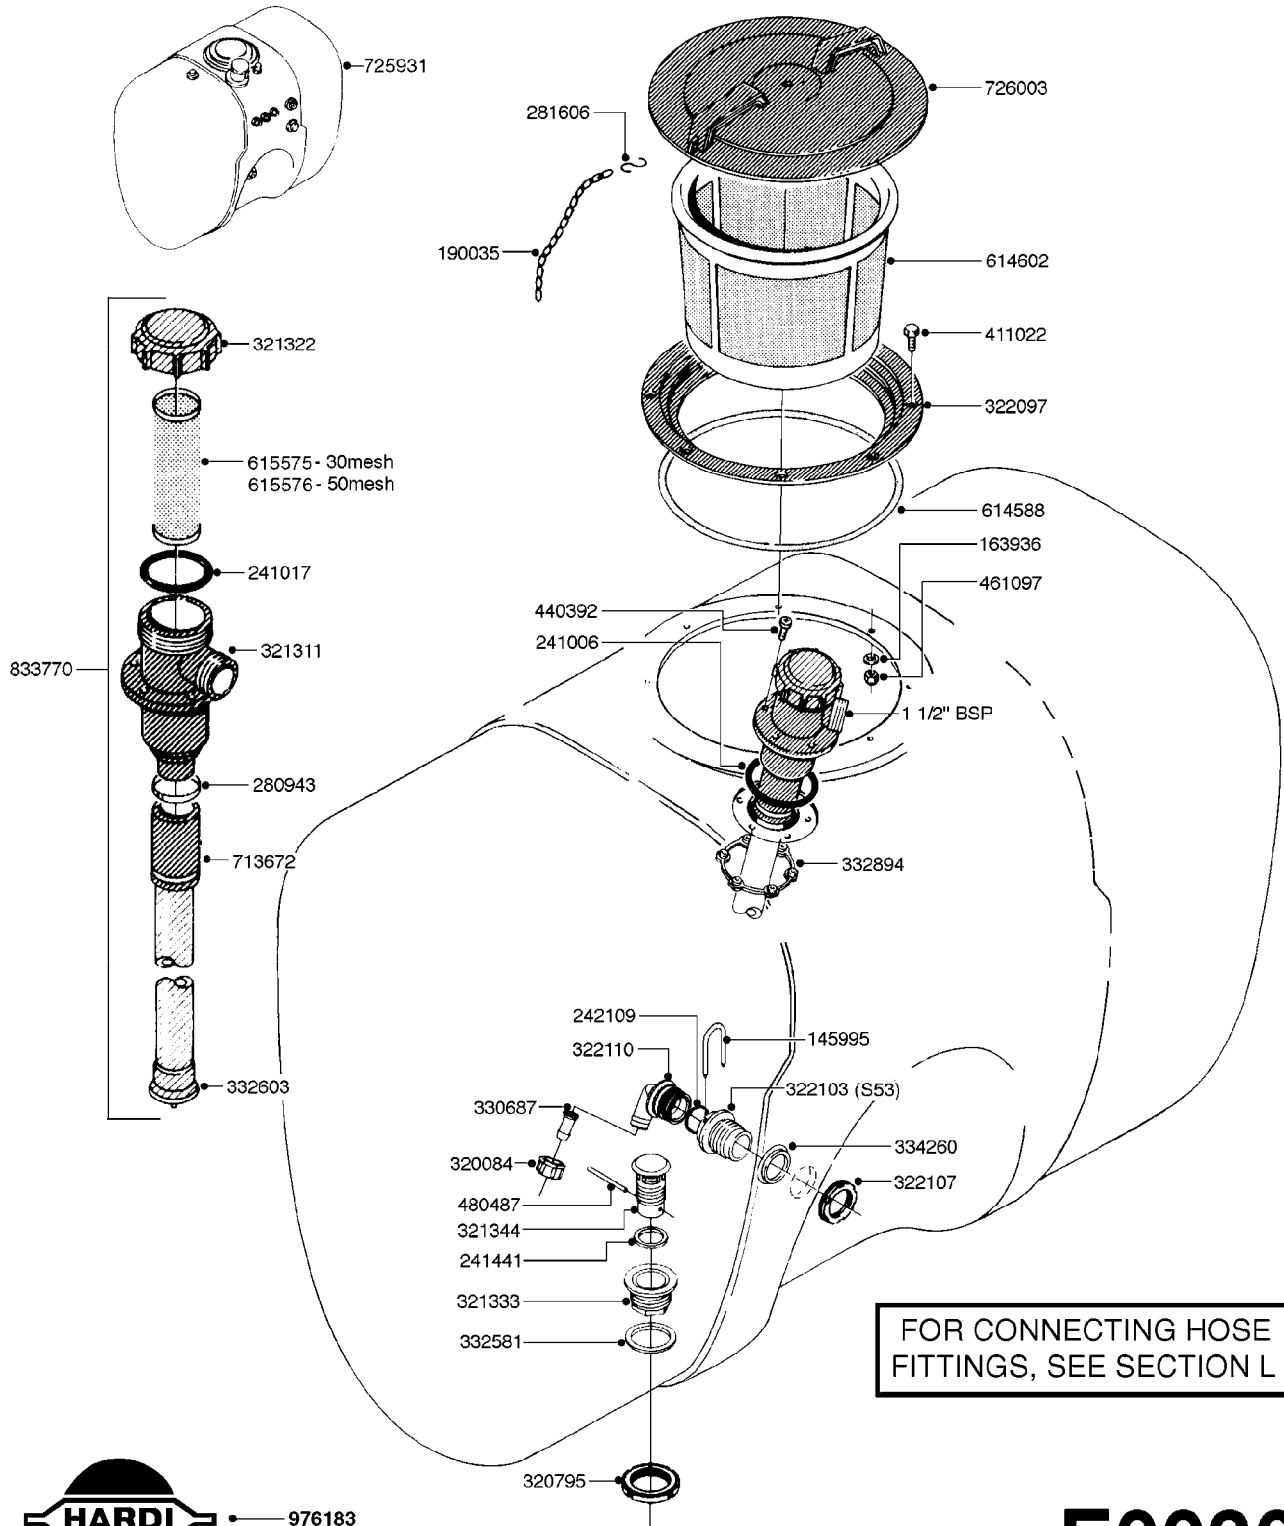

# D1110

NOZZLE TUBES & HOLDER-PLASTIC  
D1110-HIN, 01:01:16

Page 1

Date 16.03.2016 11:40

parts-n°	order qty	description
321484	1	BUSHING THREADED F.NOZZ.TUBE
322114	1	NUT PLASTIC F.NOZZ.H
322116	1	BOLT PLASTIC F.NOZZ.H.
334874	1	NOZZLE HOLDER - TOP HALF
612872	1	NOZZLE TUBE 2 HOLE L-24"/50CM
612883	1	NOZZLE TUBE 3 HOLE L-44"/50CM
612894	1	NOZZLE TUBE 4 HOLE L-64"/50CM
612905	1	NOZZLE TUBE 5 HOLE L-83.5"/50C
613767	1	NOZZLE TUBE 1 HOLE L-13.875"
614610	1	NOZZLE TUBE 2 HOLE L-24"/SP20"
614611	1	NOZZLE TUBE 3 HOLE L-44"/SP20"
614612	1	NOZZLE TUBE 4 HOLE L-64"/SP20"
614613	1	NOZZLE TUBE 5 HOLE L-83.5"/20"
614638	1	NOZZLE TUBE 1 HOLE L-4.125"
614647	1	NOZZLE TUBE L=600mm NO HOLES
614648	1	NOZZLE TUBE L=1100mm NO HOLES
614649	1	NOZZLE TUBE L=1600mm NO HOLES
614650	1	NOZZLE TUBE L=2100mm NO HOLES
615468	1	NOZZLE TUBE MARKED 1" 24"
615469	1	NOZZLE TUBE MARKED 1" 44"
615470	1	NOZZLE TUBE MARKED 1" 54"
615471	1	NOZZLE TUBE MARKED 1" 64"
615472	1	NOZZLE TUBE MARKED 1" 74"
615473	1	NOZZLE TUBE MARKED 1" 92"
741685	1	NOZZLE HOLDER COMPLETE/5 PCS
741688	1	NOZZLE HOLDER COMPLETE/10PCS
741730	1	CLAMP,NZLE BKT BAG OF 5 50X30
741733	1	CLAMP,NZLE BKT BAG OF 10 50X30
741734	1	CLAMP,NZLE BKT BAG OF 5 50X50
741737	1	CLAMP,NZLE BKT BAG OF 10 50X50
741738	1	CLAMP,NZLE BKT BAG OF 5 80X60
741741	1	CLAMP,NZLE BKT BAG OF 10 80x60
741778	1	CLAMP,NZL BKT BAG OF 10 100x60
16110803	1	NOZZLE BRACKET VAR SPACINGS
33487300	1	NOZZLE HOLDER - BOTTOM HALF