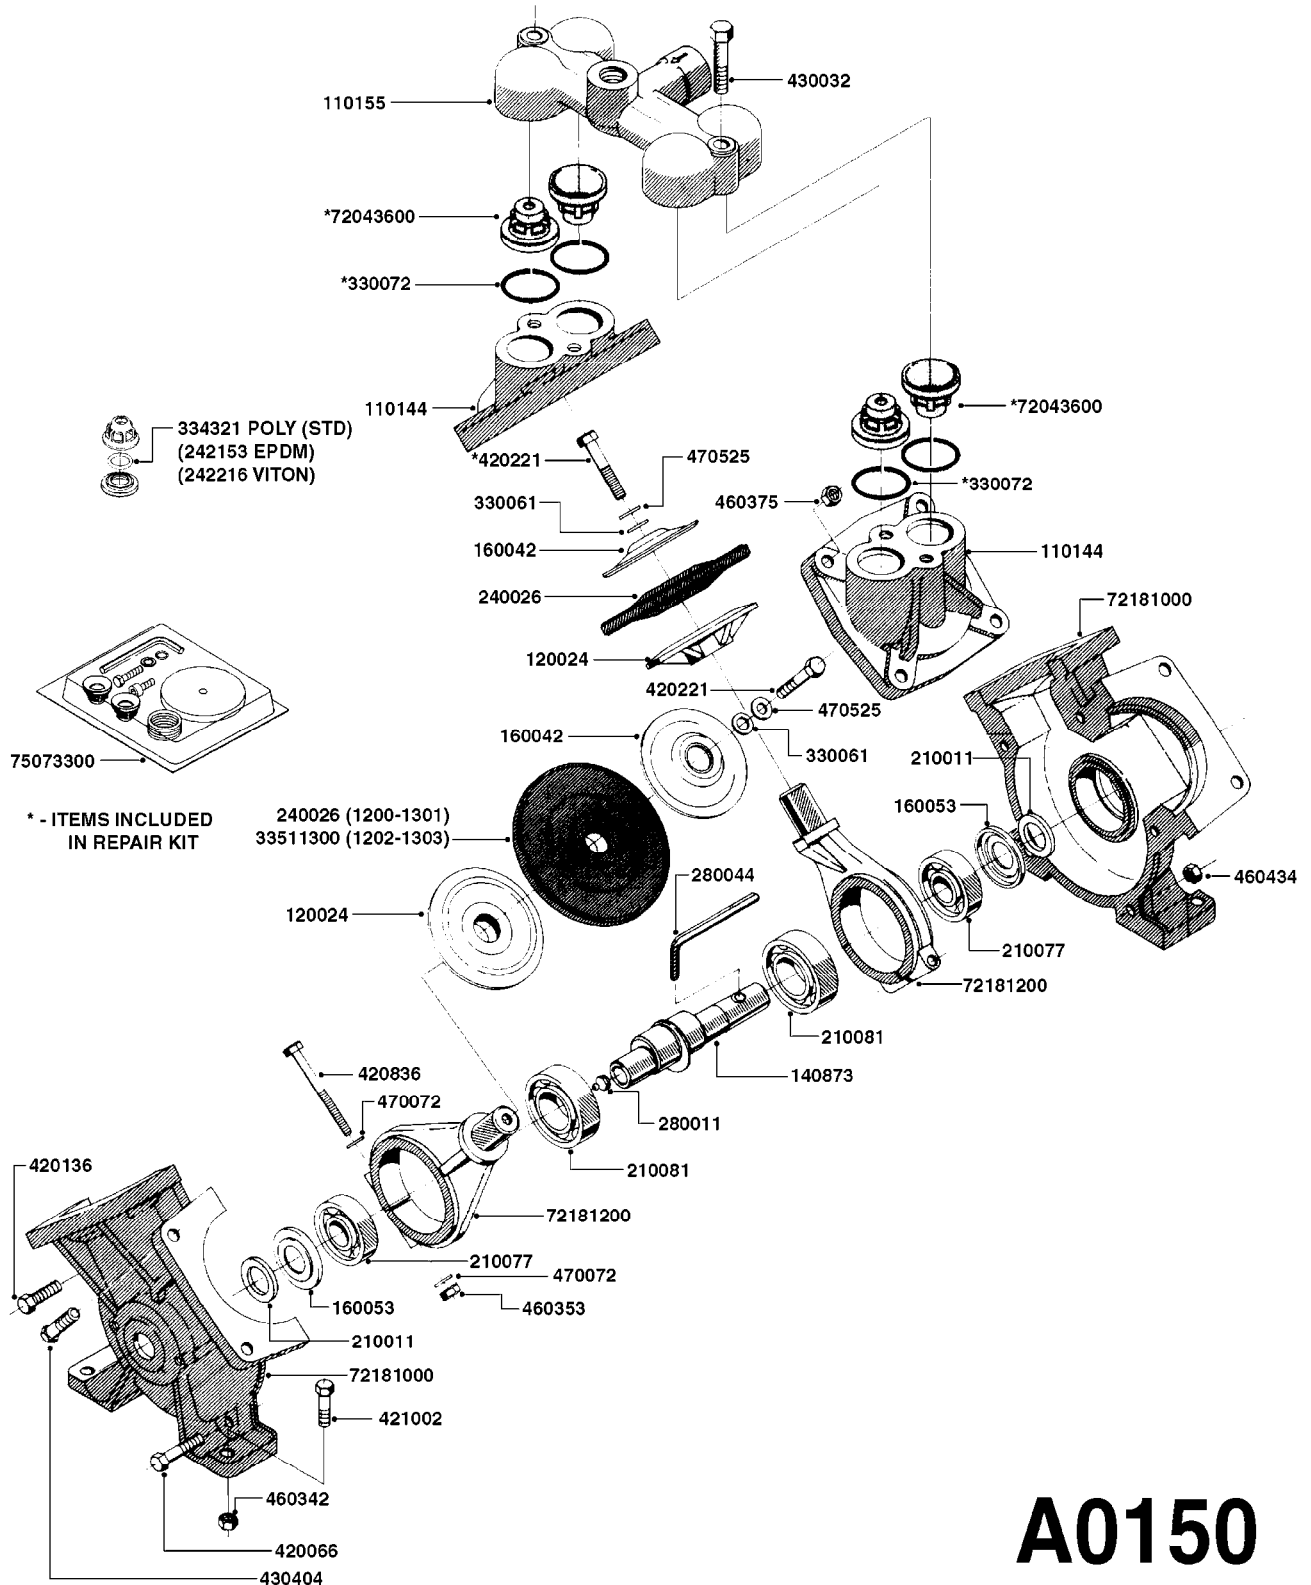

PUMP - 1200 W/ MOUNTING BASE
A0150-HIN, 01:01:16

Page

0

Date

16.03.2016 11:40

PUMP - 1200 W/ MOUNTING BASE
A0150-HIN, 01:01:16

Page 1

Date 16.03.2016 11:40

parts-n°	order qty	description
110144	1	DIAPHRAGM COVER alt 72181100
110155	1	VALVE CHAMBER F. 1200 PUMP
120024	1	DIAPHRAGM BACK DISC 1200-1300
140873	1	CRANK SHAFT MODEL 1202-9MM
160042	1	DIAPHRAGM UPPER DISC 1200-1300
160053	1	DUST PLATE
210011	1	SEAL FELT D39/23 X 4
210077	1	BEARING BALL 6305
210081	1	BEARING BALL 6307
240026	1	DIAPHRAGM MODEL 1200/1301
242153	1	O-RING D26X4 EPDM
242216	1	O-RING VITON F/1202/1302/462
280011	1	GREASE NIPPLE 3/8' SAE H TR
280044	1	KEY HEXAGON W6 3/16'
330061	1	O-RING D16/D11X2,5
330072	1	O-RING D53.5/D45.5X4
334321	1	O-RING POLY. 34.0x26.0x4.0
420066	1	BOLT HEX 8.8 DEL 3/8"X50MM
420136	1	BOLT HEX 8.8 RAW 3/8'X30MM
420221	1	BOLT HEX 7/16'X2-1/4'
420836	1	BOLT HEX 8.8 RAW M8X85
421002	1	BOLT HEX 8.8 DEL M10X30 FT DIN933
430032	1	BOLT HEX 8.8 RAW 1/2'X55MM
430404	1	BOLT HEX 8.8 DEL M12X50
460342	1	NUT HEX M10 DEL DIN934
460353	1	NUT HEX M8 BLACK
460375	1	NUT HEX M12 BLACK
460434	1	NUT HEX 3/8' NC BLACK
470072	1	WASHER D15/D8X.5 LOCK
470525	1	WASHER D19/D11.5X2.5
33511300	1	DIAPHRAGM 1202-1303 POLY 2006
72043600	1	VALVE FOR 462/463
72181000	1	HOUSING, PUMP, 1203 RED
72181200	1	CONNECTING ROD FOR 1203 W/M12
75073300	1	PUMP KIT 1200/1202 "06"