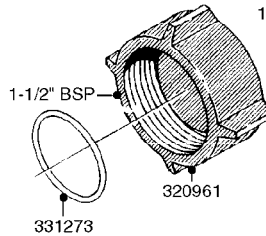

L0020

FITTINGS-T-PIECES, CAPS & ELBOWS
L0020-HIN, 01:01:16

Page 1

Date 16.03.2016 11:40

parts-n°	order qty	description
10053603	1	FITT. CAPNUT 2"BSP 5601
10194303	1	CAP BLANK 1 1/2 MCPHEE 210060
320047	1	FITT.DK CAPNUT 1/2" BSP
320106	1	FITT.DK CAPNUT 1" BSP
320272	1	FITT.DK CAPNUT 3/8" BSP
320316	1	FITT.DK TEE 3/4" X3/4" X1"BSP
320331	1	FITT.DK TEE 1" - 1" - 3/4" BSP
320342	1	FITT.DK EL 3/4"M X 1"F BSP
320563	1	FITT.DK 3 WAY 1/2" 110 DEG.
320677	1	NO LONGER AVAILABLE
320961	1	FITT.DK CAPNUT 1-1/2" BSP
321053	1	FITT.DK TEE 1/2 X1/2 X1/2" BSP
322072	1	FITT.DK TEE 3/8'X3/8'X3/8' BSP
322095	1	FITT.DK TEE 1-1/2 X1-1/4 X3/4" BSP
322138	1	FITT.DK ELB 1"M X 1"F BSP
330013	1	O-RING D15/D10X2.5 F.3/8"NUT
330212	1	O-RING D19/D14X2.4 F.1/2"NUT
330326	1	O-RING D30/D24X2 F.1"NUT
331273	1	O-RING D44/D38X2 F.1-1/2"