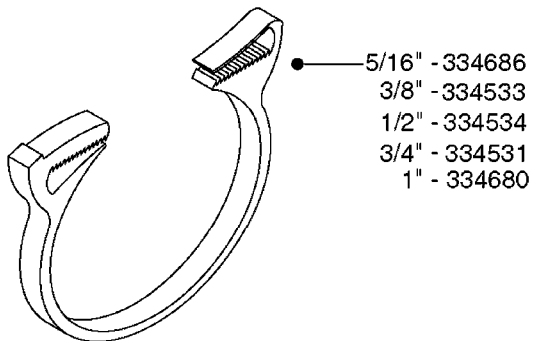

I.D.	PART # (ONE FOOT)	
3/8" 1/2" 3/4" 1" 1-1/4"	92701703 92702103 92703203 92712403 92734403	 <p>RUBBER HOSE SMOOTH, BLACK, TWO BLUE STRIPES</p>
5/16" 3/8" 1/4" 1/2" 3/4"	927281 927284 927268 927269 927270	 <p>PVC HOSE SHINY, BLACK, SMOOTH, TWO WHITE STRIPES</p>
1" 1-1/4" 1-1/2" 2" 2-1/2"	92702403 92738900 92702603 92702703 92702803	 <p>PVC SPIRAL SUCTION HOSE SHINY, RIBBED, GRAY</p>
3/4"	927205	 <p>PVC HOSE CLEAR, SMOOTH</p>
1/2" 3/4"	10631003 927231	 <p>PVC HOSE SMOOTH, CLEAR, REINFORCED WITH WHITE MESH</p>
4mm 6mm 8mm 10mm	927253 RED 927264 RED 927306 BLACK 927330 BLACK	 <p>PVC AIR HOSE SMOOTH</p>

**L0120**

BULK HOSE  
L0120-HIN, 01:01:16

Page 1  
Date 16.03.2016 11:40

parts-n°	order qty	description
927205	1	HOSE R X CLEAR X 3/4 X 0012"
927231	1	HOSE R X PVCX3/4 CLR/BRD 0012"
927253	1	AIR HOSE, DIAMETER 4MM
927264	1	HOSE R X PE D6/D4 X 0012"
927268	1	HOSE R X PVC X 1/4 X 0012"
927269	1	HOSE R X PVC X 1/2 X 0012"
927270	1	HOSE R X PVC X 3/4 X 0012"
927281	1	HOSE R X PVC X 5/16 X 0012"
927284	1	HOSE 3/8 PVC W/ INSERT
927306	1	HOSE R X PE D8/D6 X 0012"BLACK
927330	1	HOSE R X PE D10/D8 X 012"BLACK
10631003	1	HOSE R X CLEAR BRAID.X 1/2 12"
92701703	1	HOSE R X3/8" X300PSI WP X0012"
92702103	1	HOSE R X1/2" X300PSI WP X0012"
92702403	1	HOSE PVC SUCT GRAY 1"
92702603	1	HOSE PVC SUCT GRAY 1-1/2"
92702703	1	HOSE PVC SUCT GRAY 2"
92702803	1	HOSE PVC SUCT GRAY 2.5"
92703203	1	HOSE R X3/4" X300PSI WP X0012"
92712403	1	HOSE R X1" X300PSI WP X0012"
92734403	1	HOSE R X5/4" X200PSI WP X0012"
92738900	1	HOSE R X PVC X 1-1/4" 0012"

Hose Size	Pressure	Suction	Clamp Code
3/8"	28029803		6706
1/2"	28029803		6706
3/4"	28029903		6712
1"	28030003	28029903	6716
1-1/4"	28030103		6724
1-1/2"		28030103	6724
2"		28030203	235-67
2-1/2"		28030303	235-74
3"		28030403	235-82