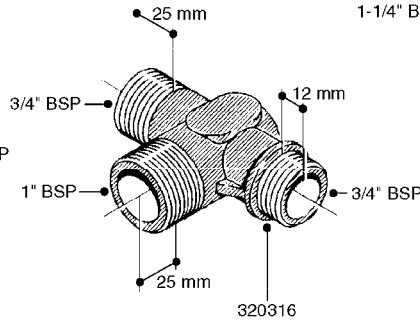

L0020

FITTINGS-T-PIECES, CAPS & ELBOWS
L0020-HIN, 01:01:16

Page 1

Date 16.03.2016 11:40

parts-n°	order qty	description
10053603	1	FITT. CAPNUT 2"BSP 5601
10194303	1	CAP BLANK 1 1/2 MCPHEE 210060
320047	1	FITT.DK CAPNUT 1/2" BSP
320106	1	FITT.DK CAPNUT 1" BSP
320272	1	FITT.DK CAPNUT 3/8" BSP
320316	1	FITT.DK TEE 3/4" X3/4" X1"BSP
320331	1	FITT.DK TEE 1" - 1" - 3/4" BSP
320342	1	FITT.DK EL 3/4"M X 1"F BSP
320563	1	FITT.DK 3 WAY 1/2" 110 DEG.
320677	1	NO LONGER AVAILABLE
320961	1	FITT.DK CAPNUT 1-1/2" BSP
321053	1	FITT.DK TEE 1/2 X1/2 X1/2" BSP
322072	1	FITT.DK TEE 3/8'X3/8'X3/8' BSP
322095	1	FITT.DK TEE 1-1/2 X1-1/4 X3/4" BSP
322138	1	FITT.DK ELB 1"M X 1"F BSP
330013	1	O-RING D15/D10X2.5 F.3/8"NUT
330212	1	O-RING D19/D14X2.4 F.1/2"NUT
330326	1	O-RING D30/D24X2 F.1"NUT
331273	1	O-RING D44/D38X2 F.1-1/2"