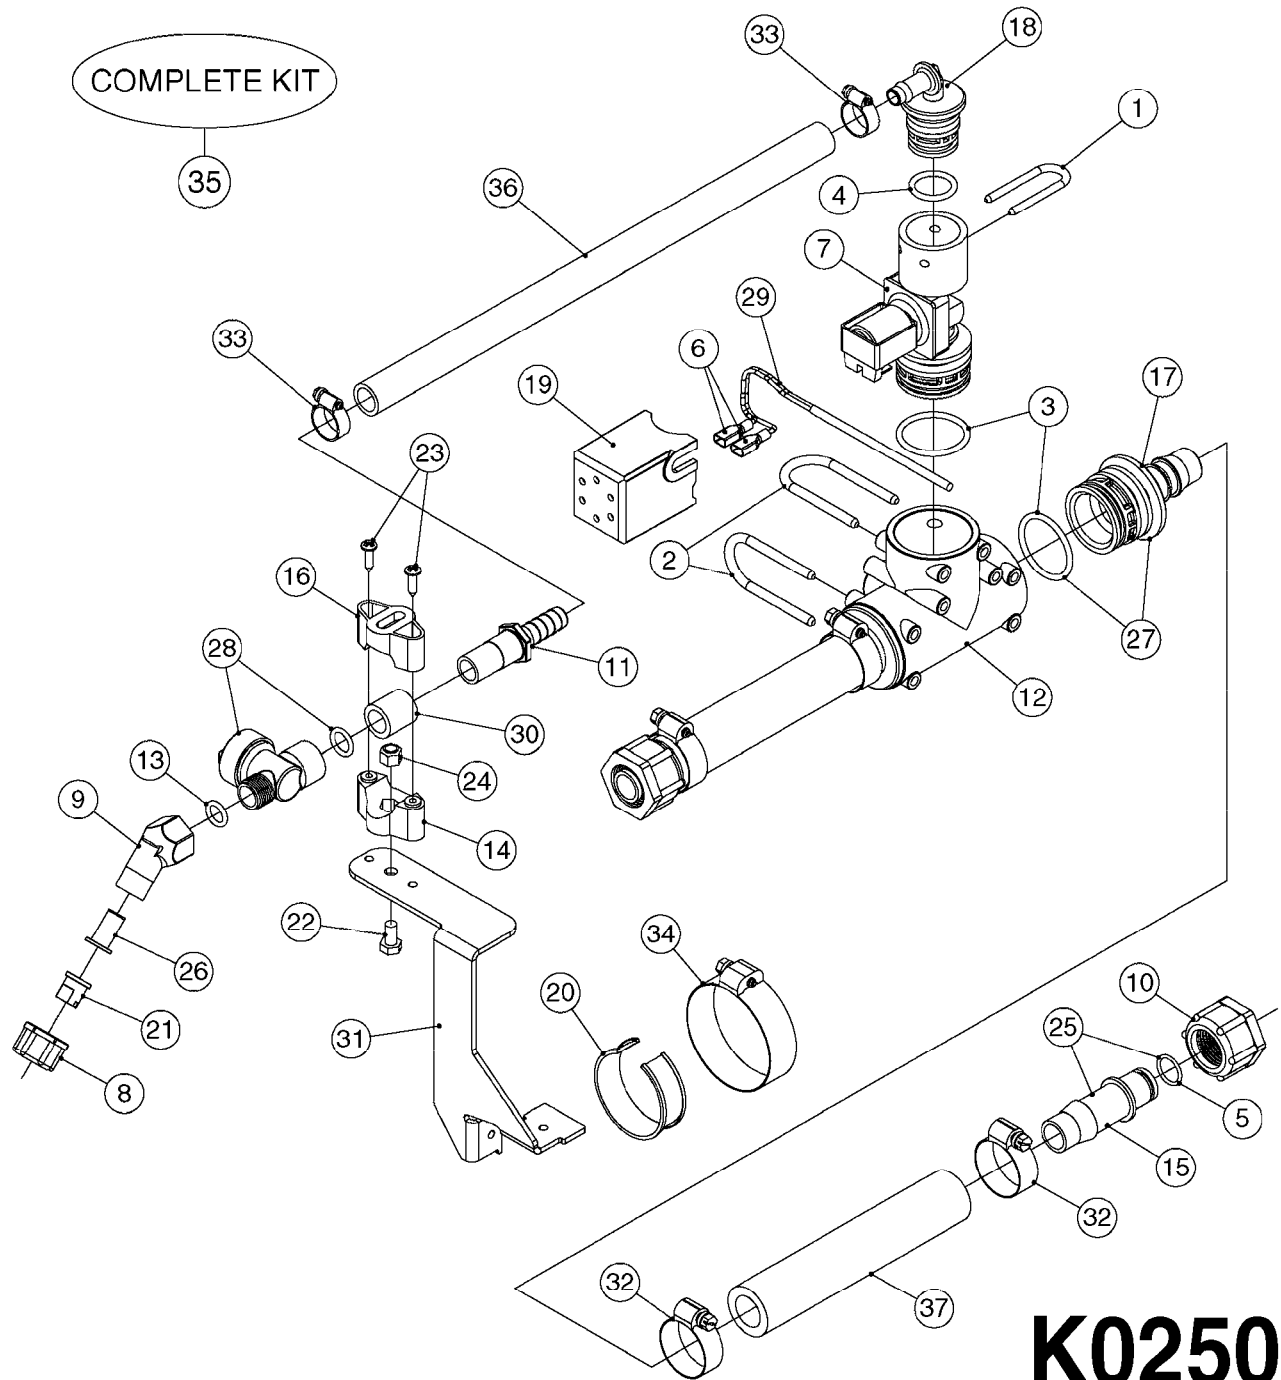

K0250

ELECTRIC END NOZZLE KIT '09
K0250-HIN, 01:01:16

Page 1
Date 16.03.2016 11:40

Pos.	parts-n°	order qty	description
1	145994	1	FITT.DK S-40 FORK
2	145995	1	FITT.DK S-53 FORK
3	242354	1	O-RING D32.2X3.0 VITON F.S-53
4	242355	1	O-RING D19.2X3.0 VITON F.S-40
5	242594	1	O-RING D14 X 1.78 SCH.70-EPDM
6	261539	1	SPADE F.ELEC CONNEX BLUE INSUL
7	262104	1	VALVE, SOLENOID, S53/S40
8	320187	1	FITT.DK CAP 3/8" BSP BLACK
9	320191	1	FITT.DK ELB 3/8' BSP 45 DEGREE
10	320283	1	FITT.DK NUT 3/4"BSP
11	320891	1	FITT.DK HB 3/8'- 3/8' BSP
12	322352	1	FITT.DK S-53 TEE
13	330013	1	O-RING D15/D10X2.5 F.3/8"NUT
14	333012	1	NOZZLE HOLD. UPPER PART
15	334044	1	FITT.DK HB 3/4' F. 3/4' CAP
16	334220	1	YOKE, UPPER NOZZLE BODY
17	334229	1	FITT.DK S-53 STR.3/4"
18	334237	1	FITT.DK S-40 ELB.3/8'
19	334965	1	COVER FOR S53 SOLENOID VALVE
20	341291	1	RUBBER HOSE CLAMP COVER 130MM
21	370392	1	NOZZLE END FAN 1850-G 300
22	410546	1	BOLT HEX SS M6X12 FT
23	440665	1	SCREW M4.2X16 STAINLESS
24	460261	1	NUT HEX M6X1 LOCK A2 DIN985
25	724621	1	FITT.DK HB 3/4"ASSY F.3/4" NUT
26	725042	1	SCREEN 80 MESH W.GASKET, RED
27	726558	1	FITT.DK S53 STR. 3/4" W.ORING
28	729610	1	NOZZLE ASSY. NON DRIP 3/8 THRD
29	983087	1	ELEC. CABLE 2 WIRE X 0.75MM
30	10631003	1	HOSE R X CLEAR BRAID.X 1/2 12"
31	16110803	1	NOZZLE BRACKET VAR SPACINGS
32	28029903	1	CLAMP HOSE GEAR P3/4"-S1" 6712
33	28044903	1	CLAMP HOSE GEAR P3/8" 6706
34	28047003	1	CLAMP HOSE GEAR 30 X 50 6732
35	82613203	1	ELECTRIC END NOZZLE KIT 2009
36	92701703	1	HOSE R X3/8" X300PSI WP X0012"
37	92703203	1	HOSE R X3/4" X300PSI WP X0012"