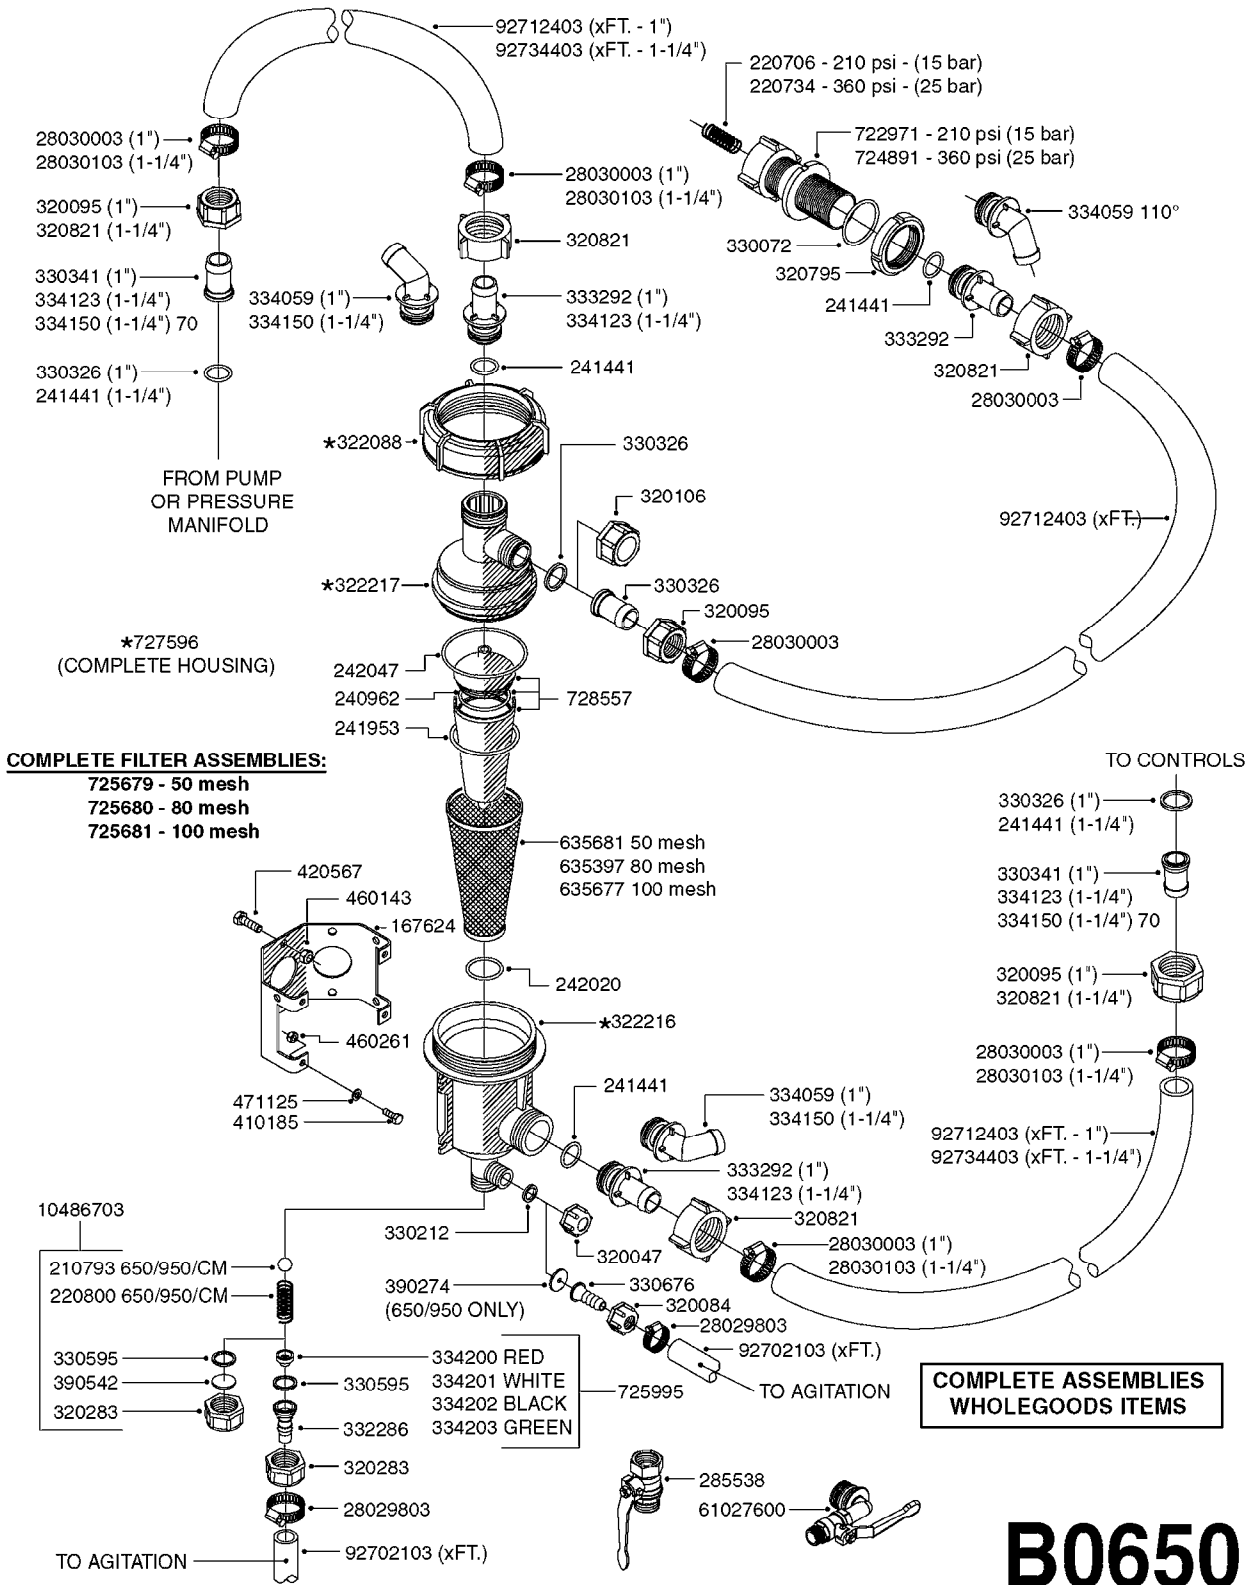

B0650

SELF CLEANING FILTER-SCREW TOP
B0650-HIN, 01:01:16

Page 1
Date 16.03.2016 11:40

parts-n°	order qty	description
10486703	1	KIT F.UPDATING SCF
167624	1	MOUNT BRACKET F. SCF
210793	1	BALL F.SCF
220706	1	SPRING SCF 12 BAR
220734	1	SPRING SCF 25 BAR
220800	1	SPRING F.SCF
240962	1	O-RING D57,2X3 NITRIL
241441	1	O-RING D29.3X3
241953	1	O-RING D73,03X3,53 VITON
242020	1	O-RING 39.2 X 3 VITON
242047	1	O-RING 89.5 X 3.0 VITON
28029803	1	CLAMP HOSE GEAR P1/2" 6708
28030003	1	CLAMP HOSE GEAR P1" 6716
28030103	1	CLAMP HOSE GEAR P5/4-S1.5"6724
285538	1	BALL VALVE 3/4" BSP
320047	1	FITT.DK CAPNUT 1/2" BSP
320084	1	FITT.DK NUT 1/2" BSP
320095	1	FITT.DK NUT 1" BSP
320106	1	FITT.DK CAPNUT 1" BSP
320283	1	FITT.DK NUT 3/4"BSP
320795	1	FITT.DK NUT 1-1/2" BSP JAMB
320821	1	FITT.DK NUT 1-1/2" BSP
322088	1	NUT LARGE F.SCF BODY
322216	1	SCF HOUSING (THREADED) F.GROVE
322217	1	SCF TOP (THREADED) W/GROVE
330072	1	O-RING D53.5/D45.5X4
330212	1	O-RING D19/D14X2.4 F.1/2"NUT
330326	1	O-RING D30/D24X2 F.1"NUT
330341	1	FITT.DK HB 1" F. 1" NUT
330595	1	O-RING D24.6/D20X2.1 -3/4"
330676	1	FITT.DK HB 3/8" F. 1/2" NUT
332286	1	FITT.DK HB 1/2" F. 3/4" NUT
333292	1	FITT.DK HB 1"O'RING F.1-1/2"
334059	1	FITT.DK EL 1" 110 DEG.F.1-1/2"
334123	1	FITT.DK HB 1-1/4"O-RNG F.1-1/2"
334150	1	FITT.DK HB 1-1/4" 110 F.1-1/2"
334200	1	ORFICE 3MM FOR SCF RED
334201	1	ORFICE 4MM FOR SCF WHITE
334202	1	ORFICE 5MM FOR SCF BLACK
334203	1	ORFICE 6MM FOR SCF GREEN
390274	1	ORIFICE ID4.0/18/1.5
390542	1	PLUG WASHER FOR 3/4'CAP NUT
410185	1	BOLT HEX 8.8 DEL M6X16 A2
420567	1	BOLT HEX 8.8 DEL M8X30 FT
460143	1	NUT HEX M8 LOCK A2 DIN985
460261	1	NUT HEX M6X1 LOCK A2 DIN985
471125	1	WASHER, M6, Ø12/ 6.4X 1.6, SS
61027600	1	VALVE 1/2"BSP ASSY S5390
635397	1	SCREEN SCF 80 MESH
635677	1	SCREEN SCF 100 MESH
635681	1	SCREEN SCF 50 MESH
722971	1	SAFETY VALVE SCF 217PSI (15BAR)
724891	1	SAFETY VALVE SCF 25 BAR
725679	1	SCF ASSY.50 W/THREADED TOP CAP
725680	1	SCF ASSY.80 W/THREADED TOP CAP
725681	1	SCF ASSY.100 W/THREADED CAP
725995	1	BAG FOR SCF
727596	1	SCF HOUSING COMPLETE
728557	1	CONE F.SCF RED
92702103	1	HOSE R X1/2" X300PSI WP X0012"
92712403	1	HOSE R X1" X300PSI WP X0012"