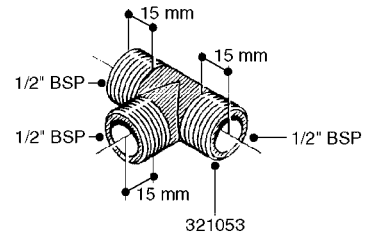

L0020

FITTINGS-T-PIECES, CAPS & ELBOWS
L0020-HIN, 01:01:16

Page 1

Date 16.03.2016 11:40

parts-n°	order qty	description
10053603	1	FITT. CAPNUT 2"BSP 5601
10194303	1	CAP BLANK 1 1/2 MCPHEE 210060
320047	1	FITT.DK CAPNUT 1/2" BSP
320106	1	FITT.DK CAPNUT 1" BSP
320272	1	FITT.DK CAPNUT 3/8" BSP
320316	1	FITT.DK TEE 3/4" X3/4" X1"BSP
320331	1	FITT.DK TEE 1" - 1" - 3/4" BSP
320342	1	FITT.DK EL 3/4"M X 1"F BSP
320563	1	FITT.DK 3 WAY 1/2" 110 DEG.
320677	1	NO LONGER AVAILABLE
320961	1	FITT.DK CAPNUT 1-1/2" BSP
321053	1	FITT.DK TEE 1/2 X1/2 X1/2" BSP
322072	1	FITT.DK TEE 3/8'X3/8'X3/8' BSP
322095	1	FITT.DK TEE 1-1/2 X1-1/4 X3/4" BSP
322138	1	FITT.DK ELB 1"M X 1"F BSP
330013	1	O-RING D15/D10X2.5 F.3/8"NUT
330212	1	O-RING D19/D14X2.4 F.1/2"NUT
330326	1	O-RING D30/D24X2 F.1"NUT
331273	1	O-RING D44/D38X2 F.1-1/2"