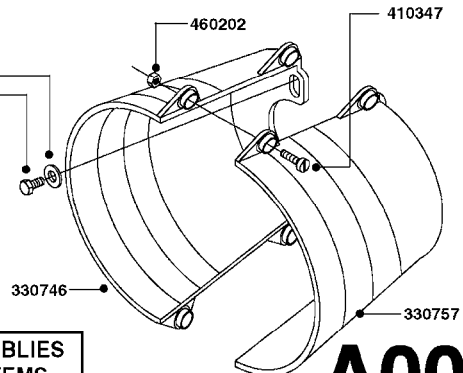

**#725970 COMPLETE DAMPER KIT (SUCTION & PRESSURE)**

**PRESSURE SIDE OF PUMP**

821623 - 600 WITH COUPLER  
821624 - 600 W/ MOUNTING BASE  
821625 - 600 GAS DRIVEN - BELT DRIVE

COMPLETE ASSEMBLIES  
WHOLEGOODS ITEMS

**A0080**

PUMP - 600 FITTINGS  
A0080-HIN, 01:01:16

Page 1

Date 16.03.2016 11:40

parts-n°	order qty	description
240122	1	DIAPHRAGM FOR PRES.DAMP.(EPDM)
320095	1	FITT.DK NUT 1" BSP
320154	1	AIR BOTTLE, BOTTOM PART
320316	1	FITT.DK TEE 3/4" X3/4" X1"BSP
320327	1	HOUSING F. SUCTION AIR BOTTLE
320331	1	FITT.DK TEE 1" - 1" - 3/4" BSP
320342	1	FITT.DK EL 3/4"M X 1"F BSP
322095	1	FITT.DK TEE 1-1/2 X1-1/4 X3/4" BSP
330326	1	O-RING D30/D24X2 F.1"NUT
330341	1	FITT.DK HB 1" F. 1" NUT
330525	1	AIR BOTTLE, TOP HALF
330665	1	3/4' HOSE TAIL F/1' CAP
330735	1	O-RING D30/D26X2
330746	1	GUARD PTO LOWER PART SHORT
330757	1	GUARD PTO UPPER PART SHORT
334265	1	DIAPHRAGM F. PRESS DAMP.NITRIL
334531	1	CLAMP HOSE PLASTIC 3/4"
334553	1	DIAPHRAGM F.SUCTION AIR BOTTLE
410347	1	SCREW M6X20 8.8
420162	1	BOLT HEX 8.8 DEL 3/8"x15MM
420567	1	BOLT HEX 8.8 DEL M8X30 FT
460202	1	NUT HEX M6
460364	1	NUT HEX M8 GALV.
471122	1	WASHER, M10, Ø20/10.5X 2.0, SS
703032	1	SUCTION AIR BOTTLE 3/4" COMPL.
703301	1	VALVE FOR AIR BOTTLE
725970	1	DAMPER KIT 600
821623	1	PUMP 603/7 W COUPLING
821624	1	PUMP 603/7 W. FOOT TAPERED SHA
821625	1	PUMP 603/4 800RPM STRIGHT SHAF
845014	1	AIR BOTTLE COMPLETE HJ73
28030003	1	CLAMP HOSE GEAR P1" 6716
28034903	1	FITTING, REDUCER, 1-1/4"-3/4"
28038303	1	FITTING, TEE 2X1"BSPM/1"BSPF
28047203	1	CLAMP HOSE GEAR 60 X 80 6756
92702403	1	HOSE PVC SUCT GRAY 1"
92703203	1	HOSE R X3/4" X300PSI WP X0012"