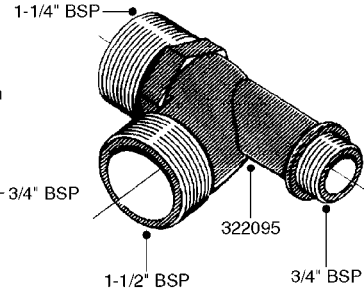

L0020

FITTINGS-T-PIECES, CAPS & ELBOWS
L0020-HIN, 01:01:16

Page 1

Date 16.03.2016 11:40

parts-n°	order qty	description
10053603	1	FITT. CAPNUT 2"BSP 5601
10194303	1	CAP BLANK 1 1/2 MCPHEE 210060
320047	1	FITT.DK CAPNUT 1/2" BSP
320106	1	FITT.DK CAPNUT 1" BSP
320272	1	FITT.DK CAPNUT 3/8" BSP
320316	1	FITT.DK TEE 3/4" X3/4" X1"BSP
320331	1	FITT.DK TEE 1" - 1" - 3/4" BSP
320342	1	FITT.DK EL 3/4"M X 1"F BSP
320563	1	FITT.DK 3 WAY 1/2" 110 DEG.
320677	1	NO LONGER AVAILABLE
320961	1	FITT.DK CAPNUT 1-1/2" BSP
321053	1	FITT.DK TEE 1/2 X1/2 X1/2" BSP
322072	1	FITT.DK TEE 3/8'X3/8'X3/8' BSP
322095	1	FITT.DK TEE 1-1/2 X1-1/4 X3/4" BSP
322138	1	FITT.DK ELB 1"M X 1"F BSP
330013	1	O-RING D15/D10X2.5 F.3/8"NUT
330212	1	O-RING D19/D14X2.4 F.1/2"NUT
330326	1	O-RING D30/D24X2 F.1"NUT
331273	1	O-RING D44/D38X2 F.1-1/2"