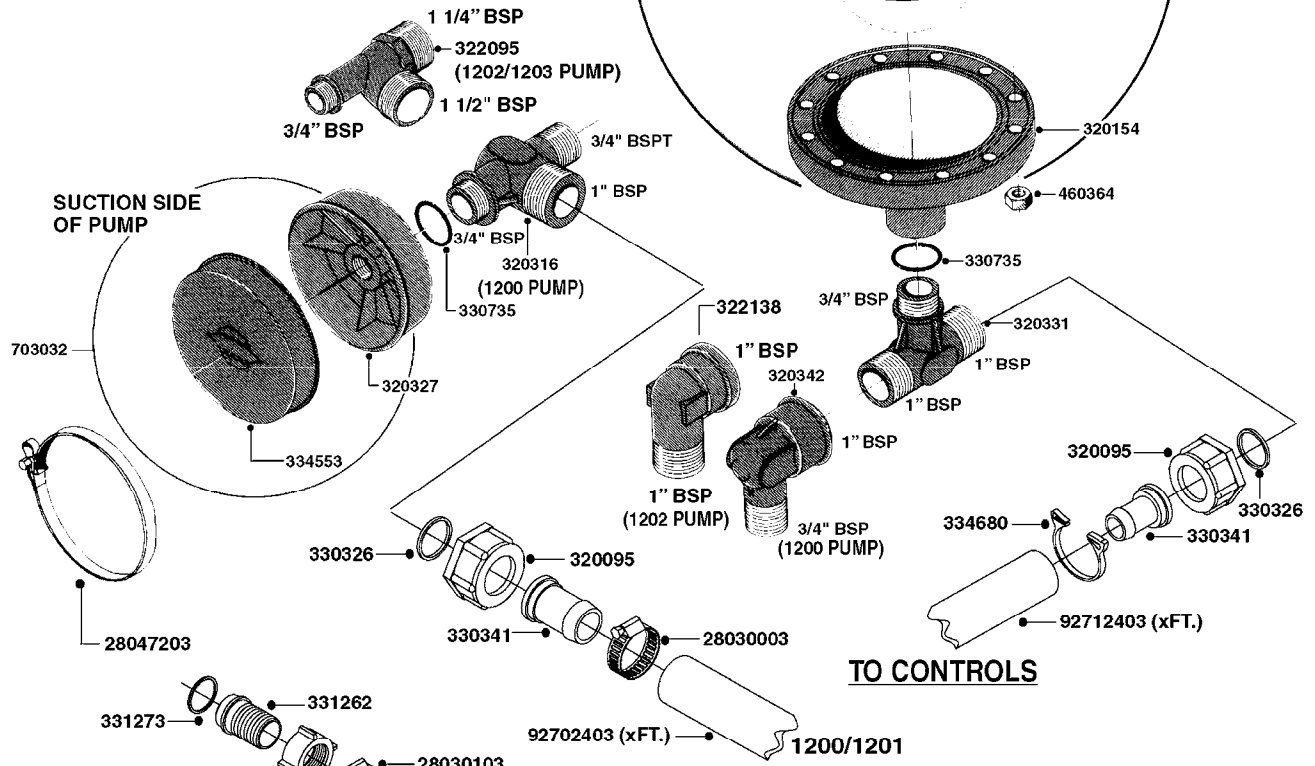

#821630 1203 PUMP (REPLACES 1202 PUMP)
#726854 COMPLETE DAMPER KIT (SUCTION & PRESSURE)

COMPLETE ASSEMBLIES
WHOLEGOODS ITEMS

A0200