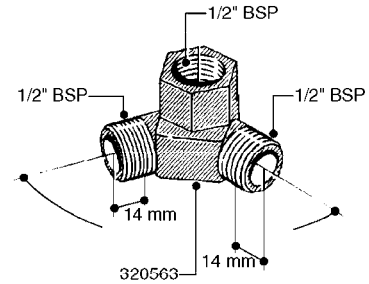

L0020

FITTINGS-T-PIECES, CAPS & ELBOWS
L0020-HIN, 01:01:16

Page 1

Date 16.03.2016 11:40

parts-n°	order qty	description
10053603	1	FITT. CAPNUT 2"BSP 5601
10194303	1	CAP BLANK 1 1/2 MCPHEE 210060
320047	1	FITT.DK CAPNUT 1/2" BSP
320106	1	FITT.DK CAPNUT 1" BSP
320272	1	FITT.DK CAPNUT 3/8" BSP
320316	1	FITT.DK TEE 3/4" X3/4" X1"BSP
320331	1	FITT.DK TEE 1" - 1" - 3/4" BSP
320342	1	FITT.DK EL 3/4"M X 1"F BSP
320563	1	FITT.DK 3 WAY 1/2" 110 DEG.
320677	1	NO LONGER AVAILABLE
320961	1	FITT.DK CAPNUT 1-1/2" BSP
321053	1	FITT.DK TEE 1/2 X1/2 X1/2" BSP
322072	1	FITT.DK TEE 3/8'X3/8'X3/8' BSP
322095	1	FITT.DK TEE 1-1/2 X1-1/4 X3/4" BSP
322138	1	FITT.DK ELB 1"M X 1"F BSP
330013	1	O-RING D15/D10X2.5 F.3/8"NUT
330212	1	O-RING D19/D14X2.4 F.1/2"NUT
330326	1	O-RING D30/D24X2 F.1"NUT
331273	1	O-RING D44/D38X2 F.1-1/2"