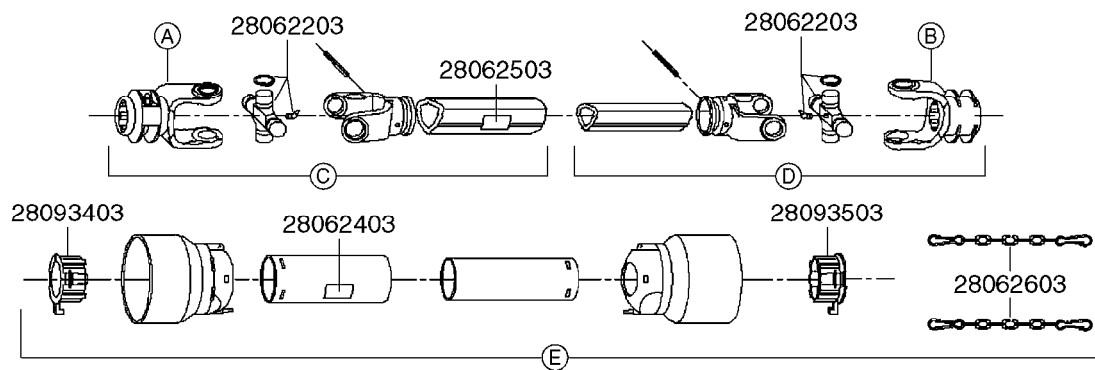

**A0520**

PTO SHAFTS - BONDIOLI CENT.  
A0520-HIN, 01:01:16

Page 1

Date 16.03.2016 11:40

parts-n°	order qty	description
289042	1	UNIV. JOINT 22x54mm
420641	1	BOLT HEX 8.8 DEL M8X35
450015	1	SCREW ALLAN 3/8'X5/8' BLACK
460143	1	NUT HEX M8 LOCK A2 DIN985
28009803	1	PTO PIN TUBE RETAINER OUTER
28009903	1	PTO TUBE RETAINER INNER
28010103	1	PTO YOKE F.INNER TUBE CV PTO
28021403	1	PTO 1"STR/1-3/8" 6SPL B&P
28021503	1	PTO 1"STR/1-3/8" 21SPL B&P
28021603	1	PTO 1"STR/1-3/4" 20SPL B&P
28027903	1	PTO BALL LOCK.KIT F.1-3/8 YOKE
28040503	1	UNIV. JOINT 27x74.6mm
28040703	1	SAFETY CHAIN F.CV BLACK PTO
28041803	1	DECAL DANGER GUARD MISSING
28041903	1	DECAL DANGER ROT.DRIVELINE
28056703	1	PTO YOKE #1 1-3/8" X 6 SPLINE
28056803	1	PTO YOKE #1 1-3/8" X 21 SPLINE
28056903	1	PTO YOKE #4 1-3/8" X 20 SPLINE
28057003	1	PTO TUBE YOKE #1-G1 OUTER
28057103	1	PTO TUBE YOKE #4-G4 OUTER
28057203	1	PTO PIN TUBE RETAINER OUTER
28057303	1	PTO TUBE OUTER #1 745MM
28057403	1	PTO TUBE OUTER #4 720MM
28057503	1	PTO TUBE INNER #1 745MM
28057603	1	PTO TUBE INNER #4 720MM
28057703	1	PTO TUBE RETAINER INNER
28057803	1	PTO TUBE YOKE #1 Ø=1"
28057903	1	PTO TUBE YOKE #4 Ø=1"
28058003	1	PTO HALF SAFETY SHIELD OUTER
28058103	1	PTO HALF SAFETY SHIELD OUTER
28058203	1	PTO HALF SAFETY SHIELD INNER
28058303	1	PTO HALF SAFETY SHIELD INNER
28058403	1	PTO BALL LOCK.KIT F.1-3/4 YOKE
28058503	1	PTO TUBE YOKE #1-G1 INNER