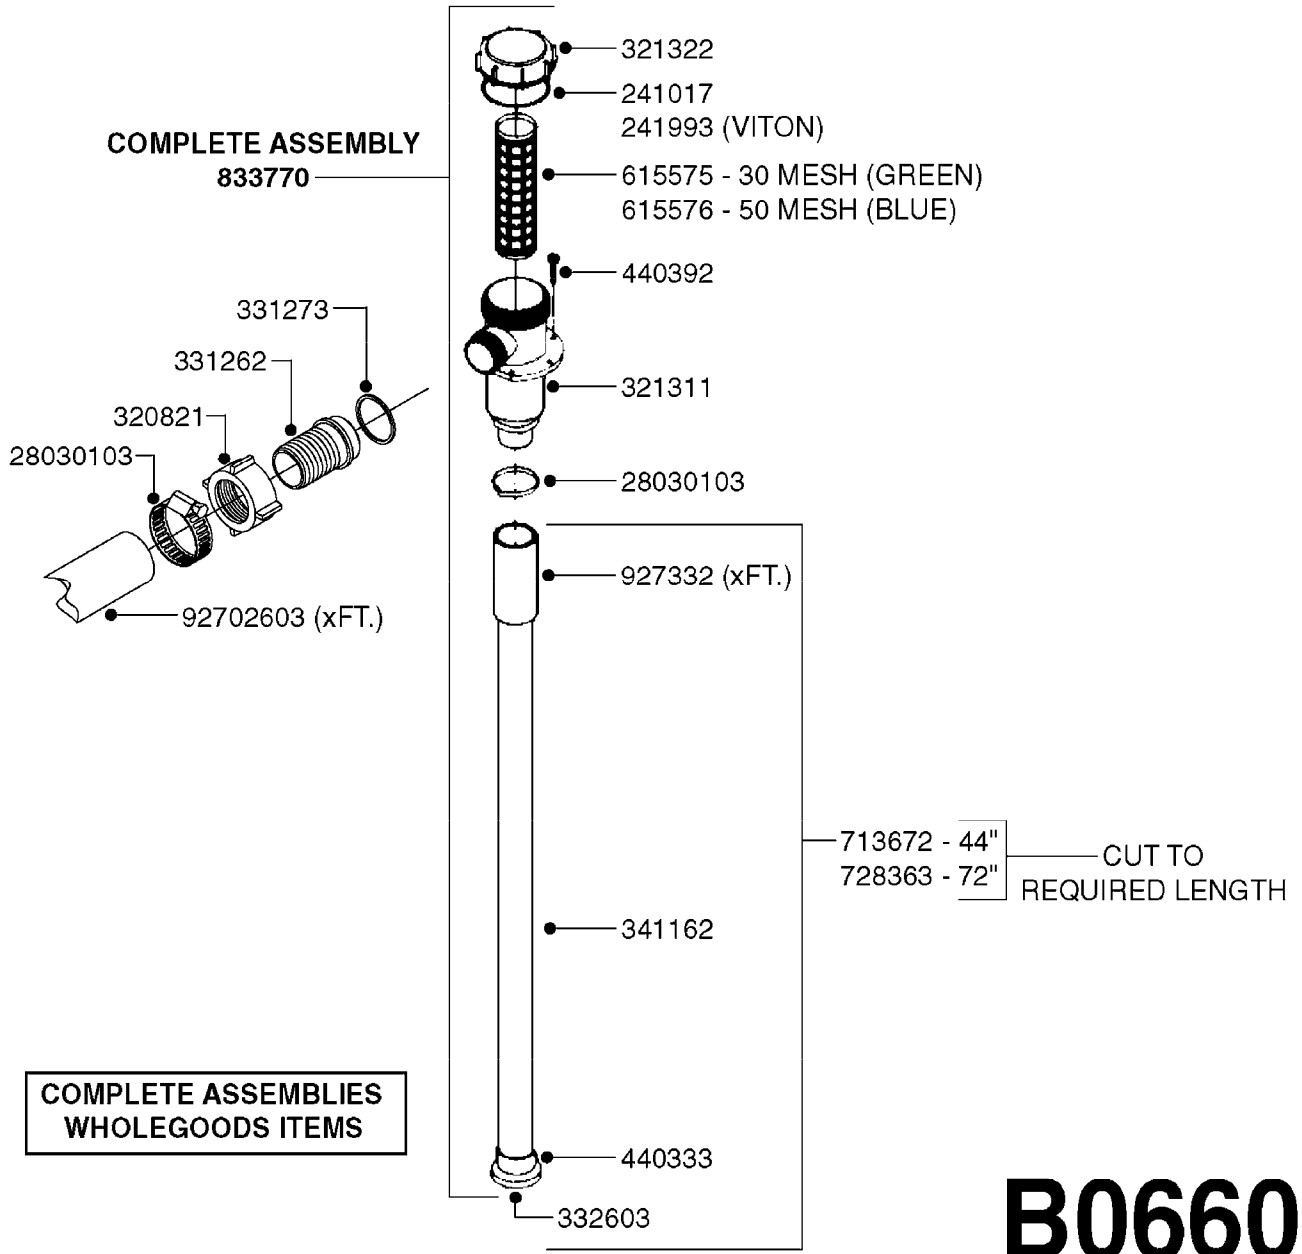

TOP SUCTION ASSEMBLY-SCREW CAP
B0660-HIN, 01:01:16

Page 1
Date 16.03.2016 11:40

parts-n°	order qty	description
241017	1	O-RING D74,5X3 NITRIL
241993	1	O-RING 74.5 X 3MM VIT/241017
320821	1	FITT.DK NUT 1-1/2" BSP
321311	1	FILTER BODY S 80 X 4
321322	1	SCREW CAP F. S80 X 4
331262	1	FITT.DK HB 1-1/2" F. 1-1/2"NUT
331273	1	O-RING D44/D38X2 F.1-1/2"
332603	1	CAP F. SUCTION TUBE
341162	1	SUCTION TUBE F.650
440333	1	SCREW 3.5 X 9.5 SS
440392	1	SCREW 6.3 X 25.0 DIN7981C TORX
615575	1	FILTER F.TOP SUCT.30 MESH GRN.
615576	1	FILTER F.TOP SUCT.50 MESH BLUE
713672	1	SUCTION TUBE L=44"
728363	1	SUCTION TUBE ASSY.L=72"
833770	1	TOP SUCTION KIT 300/500
927332	1	HOSE R X 28BAR X 40MM X 0012"
28030103	1	CLAMP HOSE GEAR P5/4-S1.5"6724
92702603	1	HOSE PVC SUCT GRAY 1-1/2"