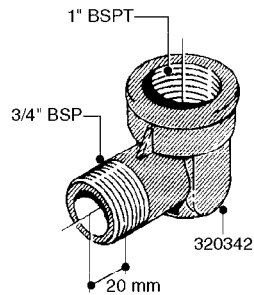

L0020

FITTINGS-T-PIECES, CAPS & ELBOWS
L0020-HIN, 01:01:16

Page 1

Date 16.03.2016 11:40

parts-n°	order qty	description
10053603	1	FITT. CAPNUT 2"BSP 5601
10194303	1	CAP BLANK 1 1/2 MCPHEE 210060
320047	1	FITT.DK CAPNUT 1/2" BSP
320106	1	FITT.DK CAPNUT 1" BSP
320272	1	FITT.DK CAPNUT 3/8" BSP
320316	1	FITT.DK TEE 3/4" X3/4" X1"BSP
320331	1	FITT.DK TEE 1" - 1" - 3/4" BSP
320342	1	FITT.DK EL 3/4"M X 1"F BSP
320563	1	FITT.DK 3 WAY 1/2" 110 DEG.
320677	1	NO LONGER AVAILABLE
320961	1	FITT.DK CAPNUT 1-1/2" BSP
321053	1	FITT.DK TEE 1/2 X1/2 X1/2" BSP
322072	1	FITT.DK TEE 3/8'X3/8'X3/8' BSP
322095	1	FITT.DK TEE 1-1/2 X1-1/4 X3/4" BSP
322138	1	FITT.DK ELB 1"M X 1"F BSP
330013	1	O-RING D15/D10X2.5 F.3/8"NUT
330212	1	O-RING D19/D14X2.4 F.1/2"NUT
330326	1	O-RING D30/D24X2 F.1"NUT
331273	1	O-RING D44/D38X2 F.1-1/2"