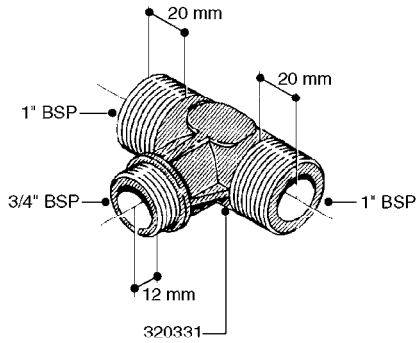

L0020

FITTINGS-T-PIECES, CAPS & ELBOWS
L0020-HIN, 01:01:16

Page 1

Date 16.03.2016 11:40

parts-n°	order qty	description
10053603	1	FITT. CAPNUT 2"BSP 5601
10194303	1	CAP BLANK 1 1/2 MCPHEE 210060
320047	1	FITT.DK CAPNUT 1/2" BSP
320106	1	FITT.DK CAPNUT 1" BSP
320272	1	FITT.DK CAPNUT 3/8" BSP
320316	1	FITT.DK TEE 3/4" X3/4" X1"BSP
320331	1	FITT.DK TEE 1" - 1" - 3/4" BSP
320342	1	FITT.DK EL 3/4"M X 1"F BSP
320563	1	FITT.DK 3 WAY 1/2" 110 DEG.
320677	1	NO LONGER AVAILABLE
320961	1	FITT.DK CAPNUT 1-1/2" BSP
321053	1	FITT.DK TEE 1/2 X1/2 X1/2" BSP
322072	1	FITT.DK TEE 3/8'X3/8'X3/8' BSP
322095	1	FITT.DK TEE 1-1/2 X1-1/4 X3/4" BSP
322138	1	FITT.DK ELB 1"M X 1"F BSP
330013	1	O-RING D15/D10X2.5 F.3/8"NUT
330212	1	O-RING D19/D14X2.4 F.1/2"NUT
330326	1	O-RING D30/D24X2 F.1"NUT
331273	1	O-RING D44/D38X2 F.1-1/2"