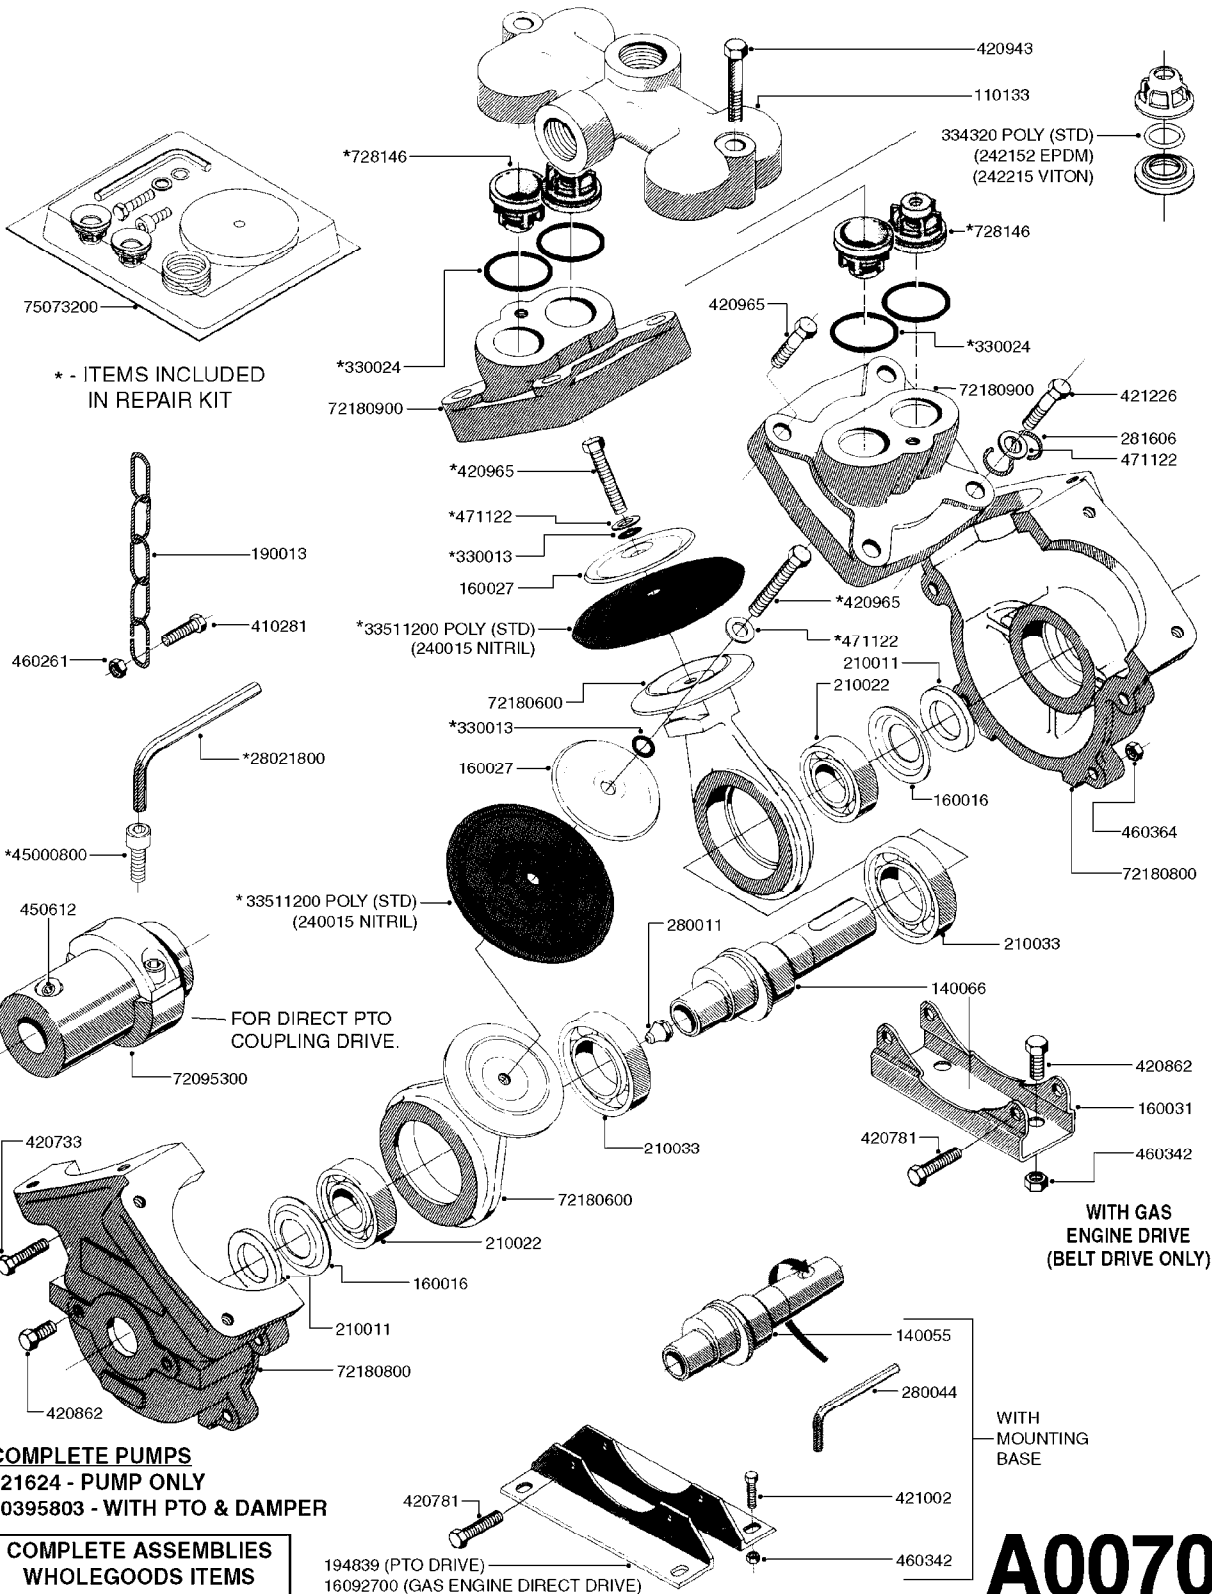

PUMP - 603
A0070-HIN, 01:01:16

COMPLETE PUMPS
821624 - PUMP ONLY
10395803 - WITH PTO & DAMPER

COMPLETE ASSEMBLIES
WHOLEGOODS ITEMS

A0070

PUMP - 603
A0070-HIN, 01:01:16

Page 1
Date 16.03.2016 11:40

parts-n°	order qty	description
110133	1	VALVE CHAMBER MOD 600 PAINTED
140055	1	CRANK SHAFT, MODEL 600
140066	1	CRANK SHAFT, MODEL 600/4
160016	1	DUST PLATE
160027	1	DIAPHRAGM UPPER DISC 500-600
160031	1	BASE PLATE MODEL 500-600
190013	1	CHAIN 35XL=800
194839	1	ANGLE IRON FOOT, M 500-600 RED
210011	1	SEAL FELT D39/23 X 4
210022	1	BEARING BALL 6205
210033	1	BEARING BALL 6007
240015	1	DIAPHRAGM MODEL 500-600 NITRIL
242152	1	O-RING D18.2X3 EPDM
242215	1	O-RING D18X3 VITON
280011	1	GREASE NIPPLE 3/8' SAE H TR
280044	1	KEY HEXAGON W6 3/16'
281606	1	S-HOOK GALVANIZED
330013	1	O-RING D15/D10X2.5 F.3/8"NUT
330024	1	O-RING D41,1/D34.5 X 3,5
334320	1	O-RING D18X3 POLYURETHANE
410281	1	BOLT HEX 8.8 DEL M6X25 DIN933 A2
420733	1	BOLT HEX 8.8 DEL M8X40
420781	1	BOLT HEX 8.8 DEL M8X50
420862	1	BOLT HEX 8.8 DEL M10X16 FT
420943	1	BOLT HEX 8.8 DEL M10X50
420965	1	M10X40 MACHINE SCREW STAINLESS
421002	1	BOLT HEX 8.8 DEL M10X30 FT DIN933
421226	1	BOLT HEX 8.8 DEL M10X45
450612	1	SCREW M10X16 POINTED
460261	1	NUT HEX M6X1 LOCK A2 DIN985
460342	1	NUT HEX M10 DEL DIN934
460364	1	NUT HEX M8 GALV.
471122	1	WASHER, M10, Ø20/10.5X 2.0, SS
728146	1	VALVE FOR 361(726890/707932)
821624	1	PUMP 603/7 W. FOOT TAPERED SHA
10395803	1	PUMP 603 C/W PTO 540 RPM
16092700	1	PUMP MOUNT PLATE TALL 500/600
28021800	1	KEY HEXAGON 8MM FOR M10
33511200	1	DIAPHRAGM 500-603 PUR 2006
45000800	1	BOLT ROUND M10X25
72095300	1	COUPLING 1-3/8' X 25, PAINTED
72180600	1	CONNECTING ROD FOR 503-603 M10
72180800	1	PUMP HOUSING 603 RED W/BOLTS
72180900	1	DIAPHRAGM COVER MOD. 600
75073200	1	PUMP KIT 603mm 06