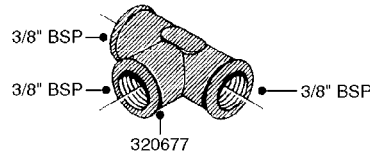

L0020

FITTINGS-T-PIECES, CAPS & ELBOWS
L0020-HIN, 01:01:16

Page 1

Date 16.03.2016 11:40

parts-n°	order qty	description
10053603	1	FITT. CAPNUT 2"BSP 5601
10194303	1	CAP BLANK 1 1/2 MCPHEE 210060
320047	1	FITT.DK CAPNUT 1/2" BSP
320106	1	FITT.DK CAPNUT 1" BSP
320272	1	FITT.DK CAPNUT 3/8" BSP
320316	1	FITT.DK TEE 3/4" X3/4" X1"BSP
320331	1	FITT.DK TEE 1" - 1" - 3/4" BSP
320342	1	FITT.DK EL 3/4"M X 1"F BSP
320563	1	FITT.DK 3 WAY 1/2" 110 DEG.
320677	1	NO LONGER AVAILABLE
320961	1	FITT.DK CAPNUT 1-1/2" BSP
321053	1	FITT.DK TEE 1/2 X1/2 X1/2" BSP
322072	1	FITT.DK TEE 3/8'X3/8'X3/8' BSP
322095	1	FITT.DK TEE 1-1/2 X1-1/4 X3/4" BSP
322138	1	FITT.DK ELB 1"M X 1"F BSP
330013	1	O-RING D15/D10X2.5 F.3/8"NUT
330212	1	O-RING D19/D14X2.4 F.1/2"NUT
330326	1	O-RING D30/D24X2 F.1"NUT
331273	1	O-RING D44/D38X2 F.1-1/2"