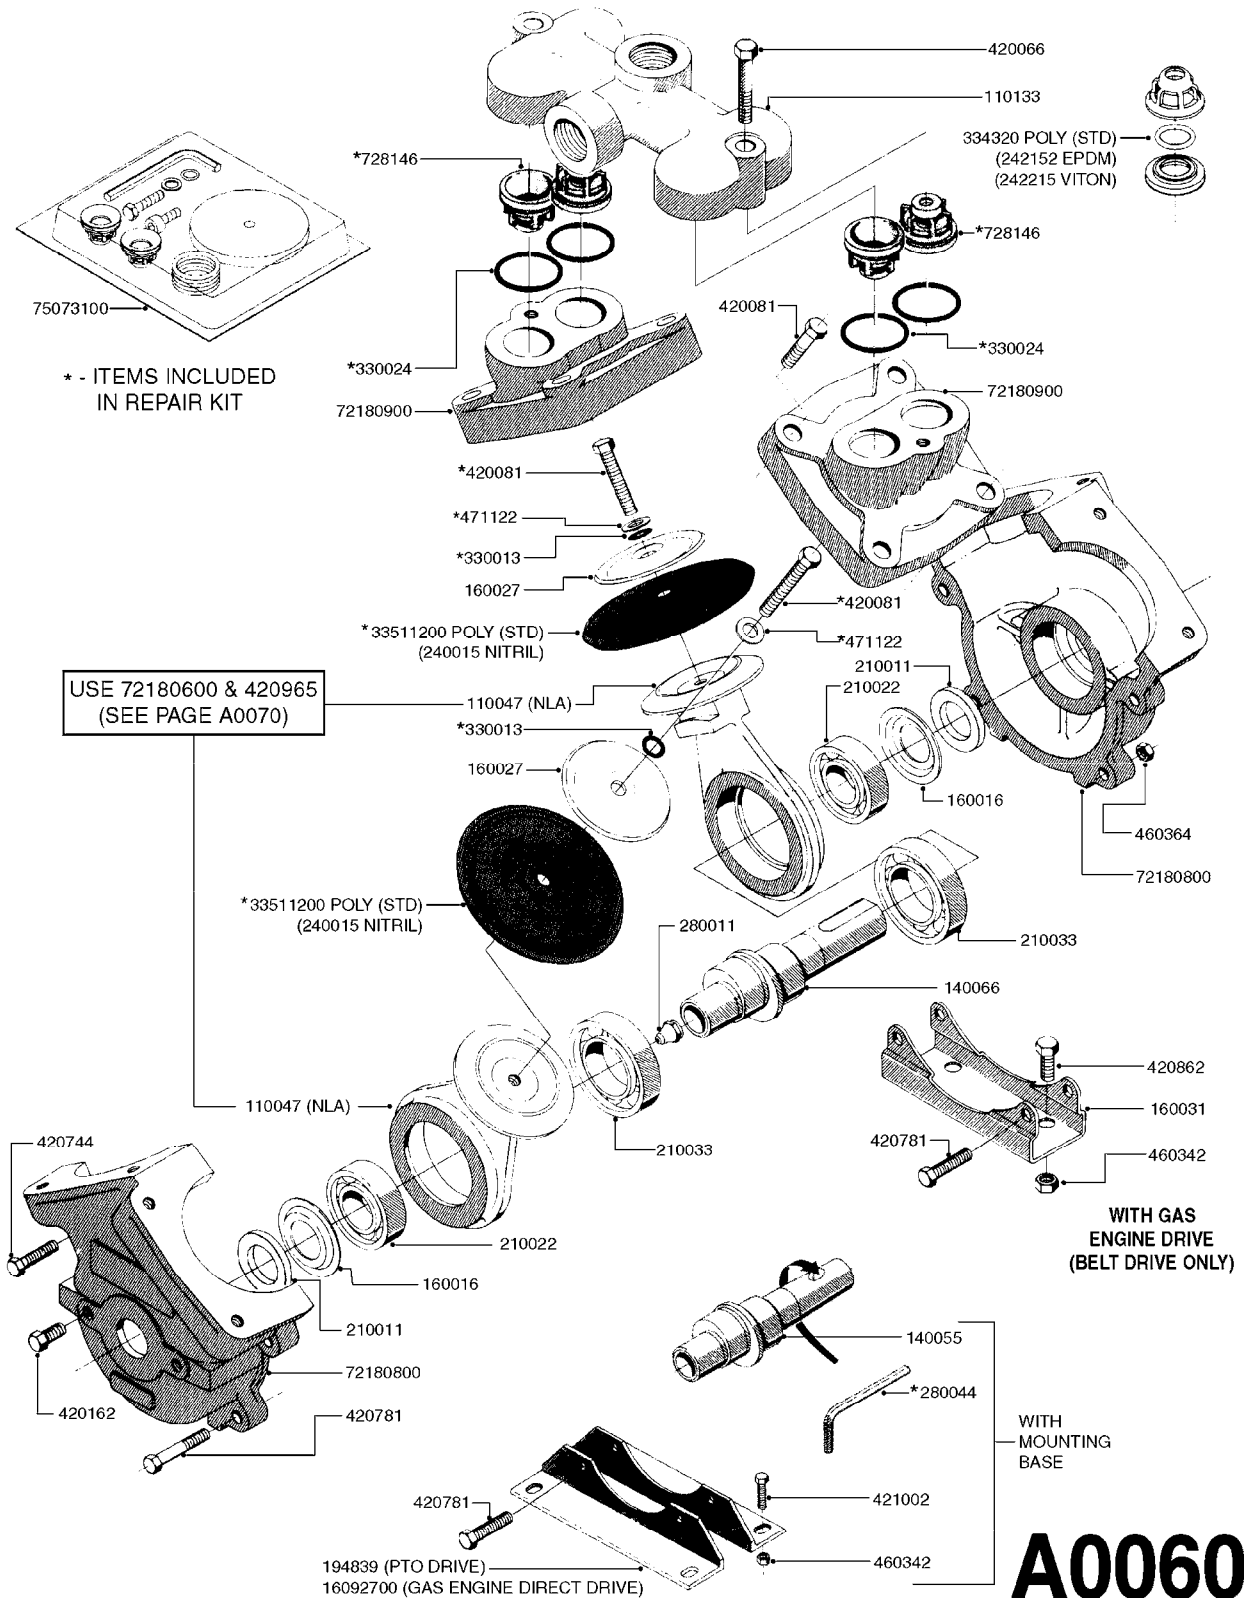

PUMP - 600  
A0060-HIN, 01:01:16

\* - ITEMS INCLUDED  
IN REPAIR KIT

USE 72180600 & 420965  
(SEE PAGE A0070)

**A0060**

PUMP - 600  
A0060-HIN, 01:01:16

Page 1  
Date 16.03.2016 11:40

parts-n°	order qty	description
110047	1	CONN.ROD MOD.500-600 72180600
110133	1	VALVE CHAMBER MOD 600 PAINTED
140055	1	CRANK SHAFT, MODEL 600
140066	1	CRANK SHAFT, MODEL 600/4
160016	1	DUST PLATE
160027	1	DIAPHRAGM UPPER DISC 500-600
160031	1	BASE PLATE MODEL 500-600
194839	1	ANGLE IRON FOOT, M 500-600 RED
210011	1	SEAL FELT D39/23 X 4
210022	1	BEARING BALL 6205
210033	1	BEARING BALL 6007
240015	1	DIAPHRAGM MODEL 500-600 NITRIL
242152	1	O-RING D18.2X3 EPDM
242215	1	O-RING D18X3 VITON
280011	1	GREASE NIPPLE 3/8" SAE H TR
280044	1	KEY HEXAGON W6 3/16"
330013	1	O-RING D15/D10X2.5 F.3/8"NUT
330024	1	O-RING D41,1/D34.5 X 3,5
334320	1	O-RING D18X3 POLYURETHANE
420066	1	BOLT HEX 8.8 DEL 3/8"X50MM
420081	1	BOLT HEX 8.8 DEL 3/8"X40MM
420162	1	BOLT HEX 8.8 DEL 3/8"x15MM
420744	1	BOLT HEX 8.8 DEL M8X40
420781	1	BOLT HEX 8.8 DEL M8X50
420862	1	BOLT HEX 8.8 DEL M10X16 FT
420965	1	M10X40 MACHINE SCREW STAINLESS
421002	1	BOLT HEX 8.8 DEL M10X30 FT DIN933
460342	1	NUT HEX M10 DEL DIN934
460364	1	NUT HEX M8 GALV.
471122	1	WASHER, M10, Ø20/10.5X 2.0, SS
728146	1	VALVE FOR 361(726890/707932)
16092700	1	PUMP MOUNT PLATE TALL 500/600
33511200	1	DIAPHRAGM 500-603 PUR 2006
72180600	1	CONNECTING ROD FOR 503-603 M10
72180800	1	PUMP HOUSING 603 RED W/BOLTS
72180900	1	DIAPHRAGM COVER MOD. 600
75073100	1	PUMP KIT 600 "06"