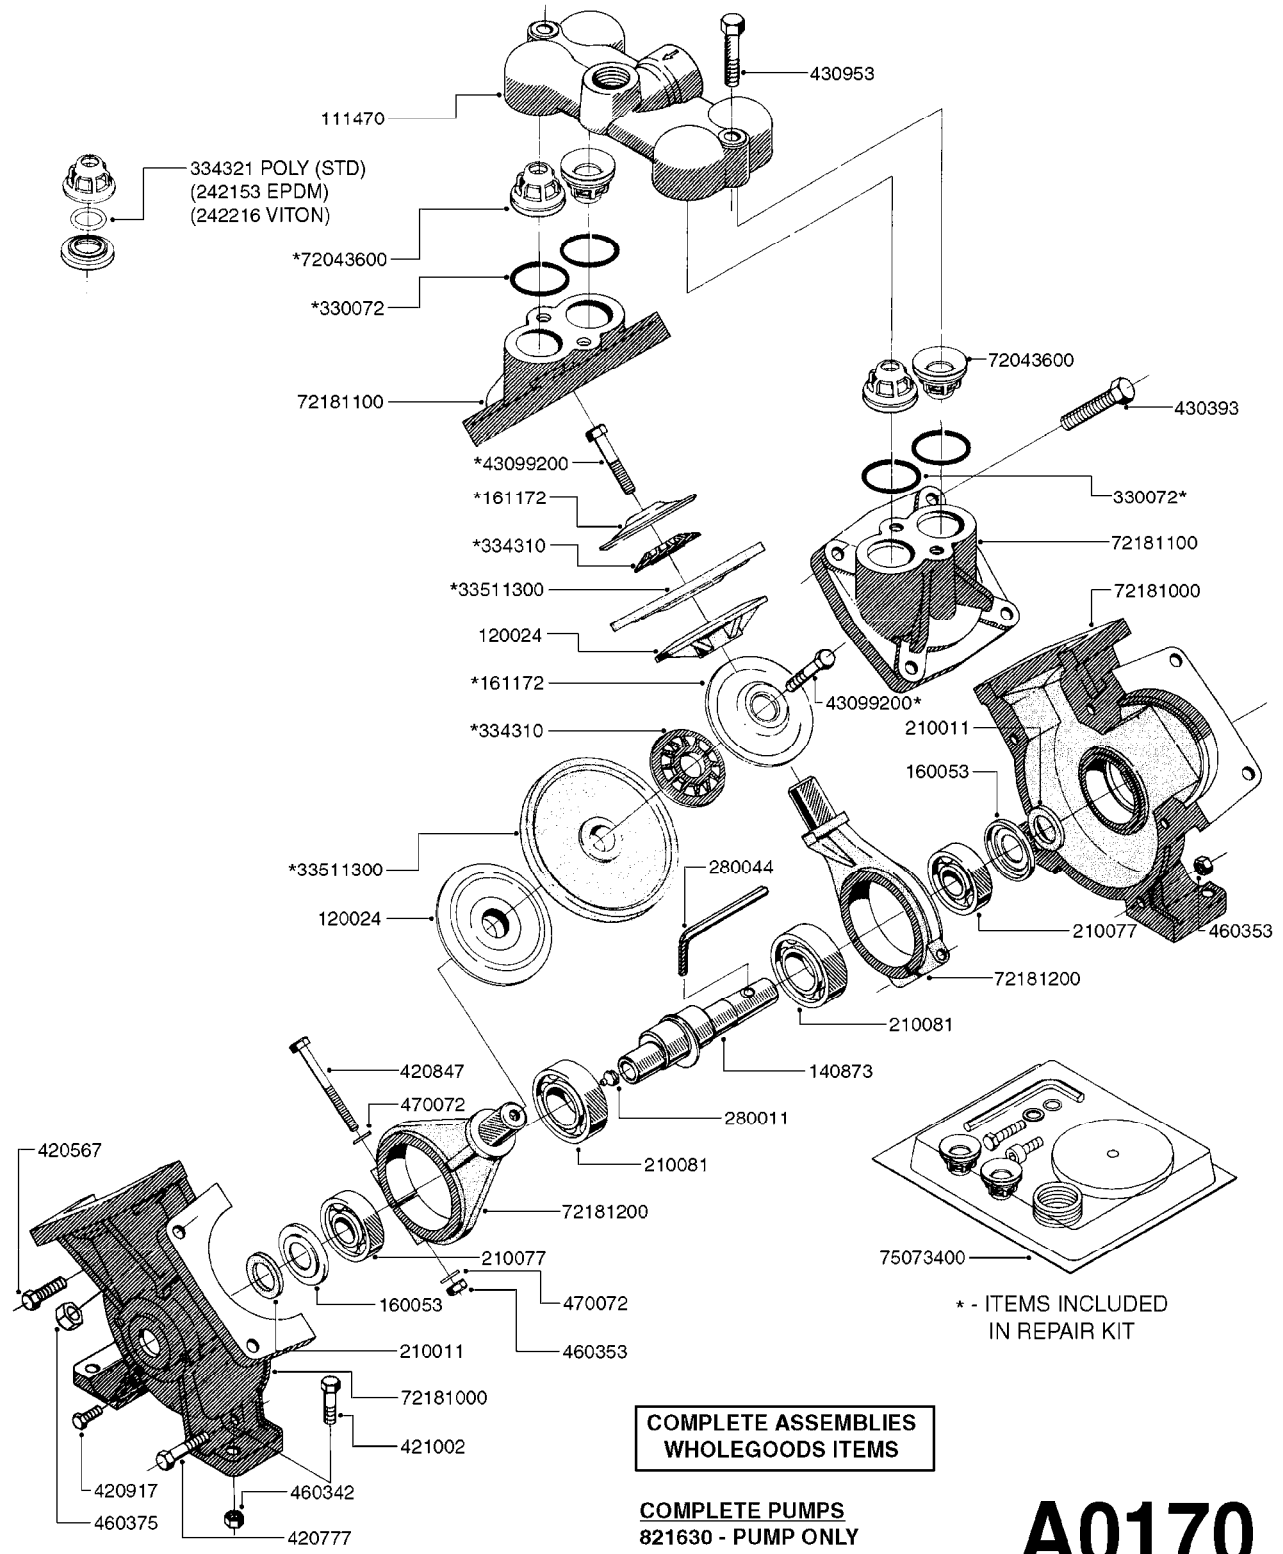

COMPLETE ASSEMBLIES
WHOLEGOODS ITEMS

COMPLETE PUMPS
821630 - PUMP ONLY
10396003 - WITH PTO & DAMPER

A0170

PUMP - 1203 W/MOUNTING BASE
A0170-HIN, 01:01:16

Page 1
Date 16.03.2016 11:40

parts-n°	order qty	description
111470	1	VALVE CHAMBER 1202
120024	1	DIAPHRAGM BACK DISC 1200-1300
140873	1	CRANK SHAFT MODEL 1202-9MM
160053	1	DUST PLATE
161172	1	DIAPHRAGM DISC F. 1203/1303
210011	1	SEAL FELT D39/23 X 4
210077	1	BEARING BALL 6305
210081	1	BEARING BALL 6307
242153	1	O-RING D26X4 EPDM
242216	1	O-RING VITON F/1202/1302/462
280011	1	GREASE NIPPLE 3/8" SAE H TR
280044	1	KEY HEXAGON W6 3/16"
330072	1	O-RING D53.5/D45.5X4
334310	1	NYLON WASHER 1202/1302/462
334321	1	O-RING POLY. 34.0x26.0x4.0
420567	1	BOLT HEX 8.8 DEL M8X30 FT
420777	1	BOLT HEX 8.8 RAW M8X50
420847	1	BOLT HEX 8.8 DEL M8X85
420917	1	BOLT HEX 8.8 RAW M8X12 FT
421002	1	BOLT HEX 8.8 DEL M10X30 FT DIN933
430393	1	BOLT HEX 8.8 RAW M12X50
430953	1	BOLT, M12 X 55 8.8
460342	1	NUT HEX M10 DEL DIN934
460353	1	NUT HEX M8 BLACK
460375	1	NUT HEX M12 BLACK
470072	1	WASHER D15/D8X.5 LOCK
821630	1	PUMP 1203/9 540RPM
10396003	1	PUMP 1203 C/W PTO 540 RPM
33511300	1	DIAPHRAGM 1202-1303 POLY 2006
43099200	1	BOLT HEX SS M12 X 30 DIN933 A4
72043600	1	VALVE FOR 462/463
72181000	1	HOUSING, PUMP, 1203 RED
72181100	1	DIAPHRAGM COVER 1203/1303+BLTS
72181200	1	CONNECTING ROD FOR 1203 W/M12
75073400	1	PUMP KIT 1203 MM "06"