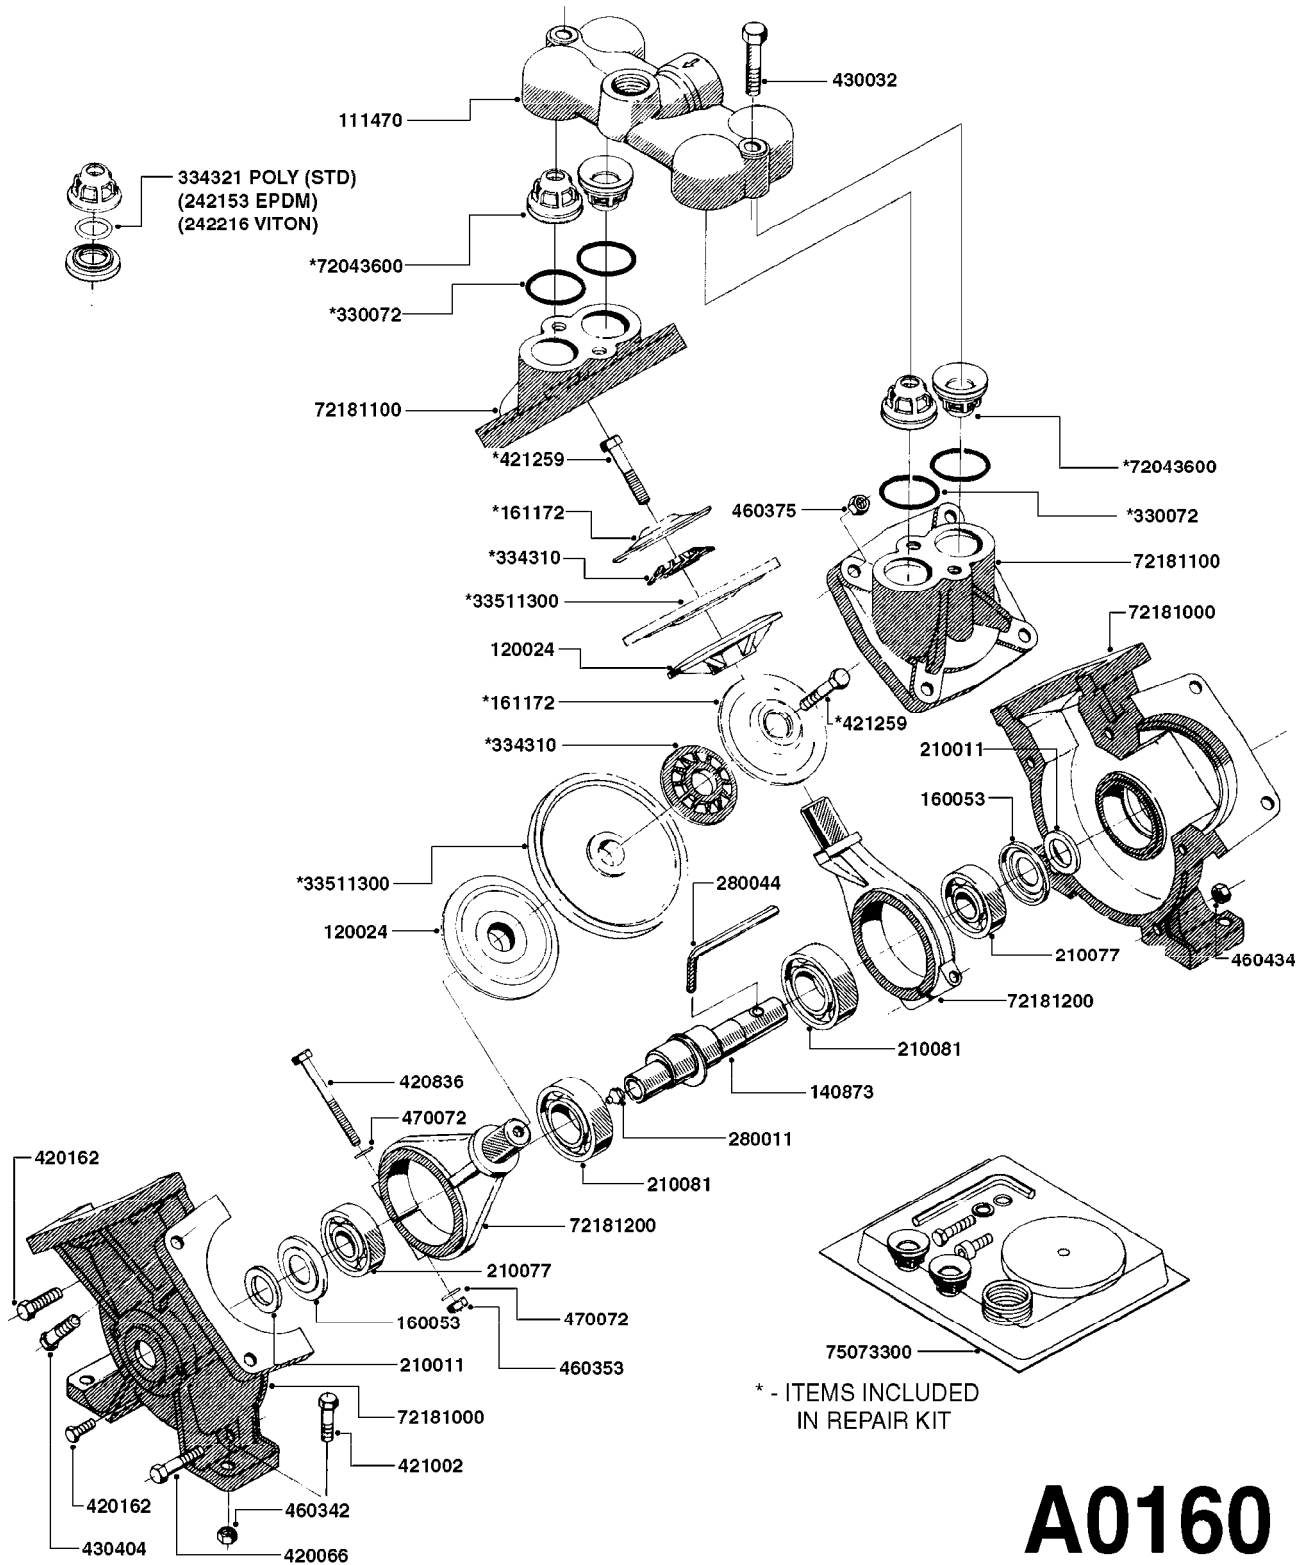

A0160

PUMP - 1202 W/MOUNTING BASE
A0160-HIN, 01:01:16

Page 1
Date 16.03.2016 11:40

parts-n°	order qty	description
111470	1	VALVE CHAMBER 1202
120024	1	DIAPHRAGM BACK DISC 1200-1300
140873	1	CRANK SHAFT MODEL 1202-9MM
160053	1	DUST PLATE
161172	1	DIAPHRAGM DISC F. 1203/1303
210011	1	SEAL FELT D39/23 X 4
210077	1	BEARING BALL 6305
210081	1	BEARING BALL 6307
242153	1	O-RING D26X4 EPDM
242216	1	O-RING VITON F/1202/1302/462
280011	1	GREASE NIPPLE 3/8' SAE H TR
280044	1	KEY HEXAGON W6 3/16'
330072	1	O-RING D53.5/D45.5X4
334310	1	NYLON WASHER 1202/1302/462
334321	1	O-RING POLY. 34.0x26.0x4.0
420066	1	BOLT HEX 8.8 DEL 3/8"X50MM
420162	1	BOLT HEX 8.8 DEL 3/8"x15MM
420836	1	BOLT HEX 8.8 RAW M8X85
421002	1	BOLT HEX 8.8 DEL M10X30 FT DIN933
421259	1	BOLT HEX UNC7/16"x2.25" 18-8SS
430032	1	BOLT HEX 8.8 RAW 1/2'X55MM
430404	1	BOLT HEX 8.8 DEL M12X50
460342	1	NUT HEX M10 DEL DIN934
460353	1	NUT HEX M8 BLACK
460375	1	NUT HEX M12 BLACK
460434	1	NUT HEX 3/8' NC BLACK
470072	1	WASHER D15/D8X.5 LOCK
33511300	1	DIAPHRAGM 1202-1303 POLY 2006
72043600	1	VALVE FOR 462/463
72181000	1	HOUSING, PUMP, 1203 RED
72181100	1	DIAPHRAGM COVER 1203/1303+BLTS
72181200	1	CONNECTING ROD FOR 1203 W/M12
75073300	1	PUMP KIT 1200/1202 "06"