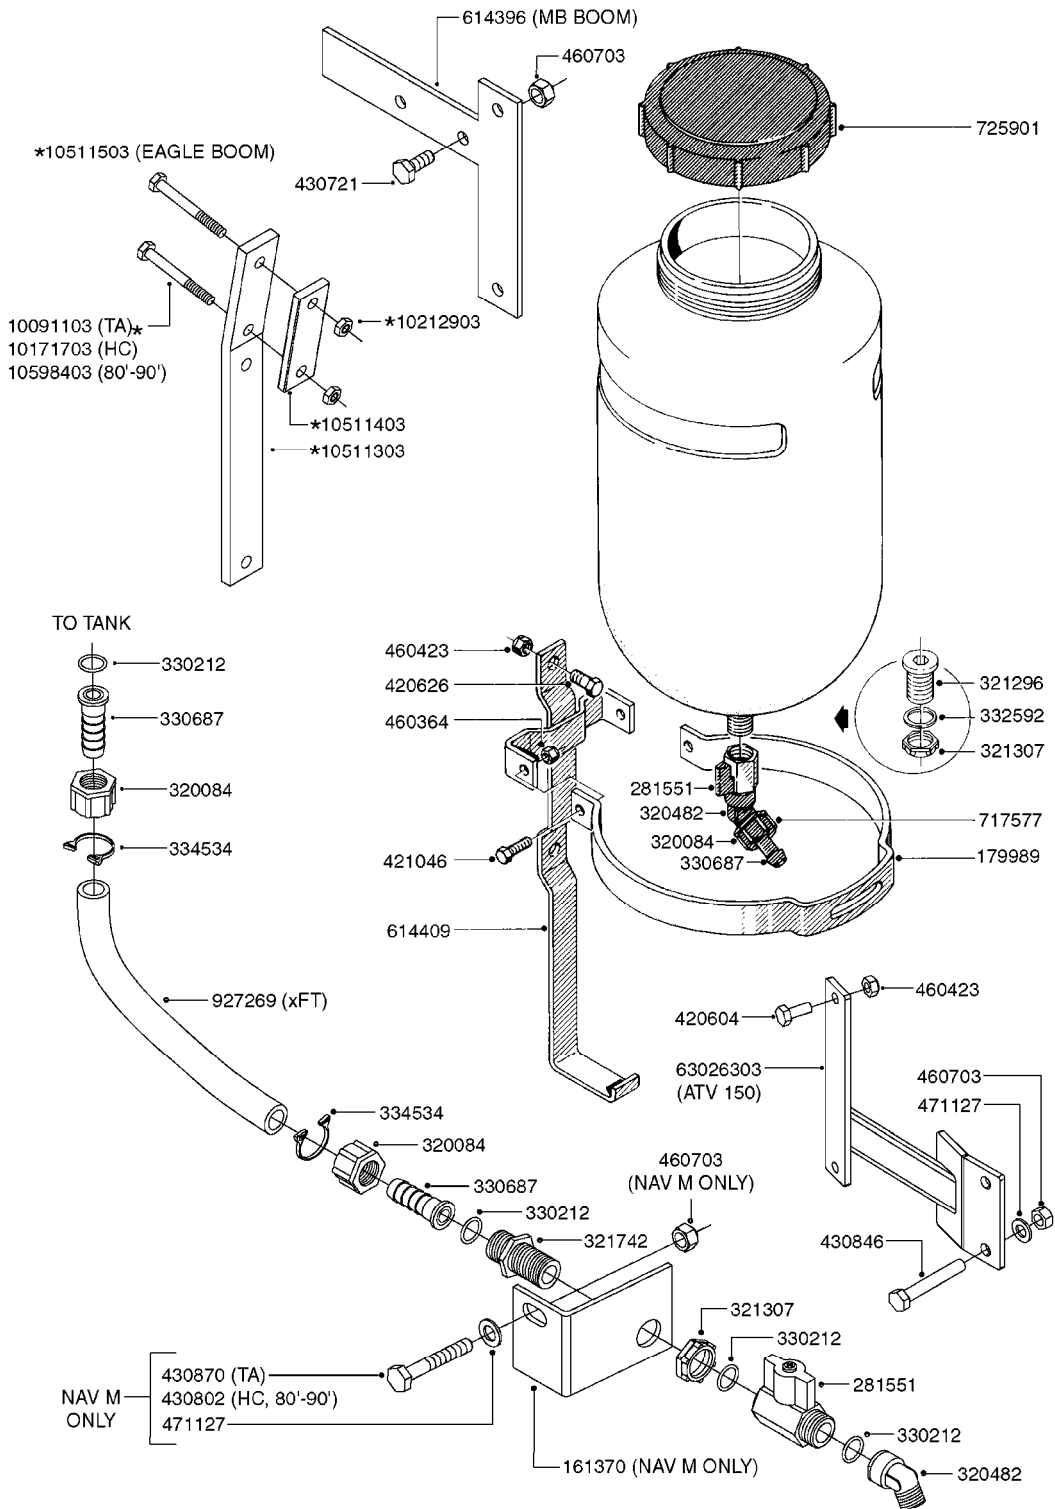

CLEAN WATER TANK
K0130-HIN, 01:01:16

COMPLETE TANK ASSY : 722072

K0130

CLEAN WATER TANK
K0130-HIN, 01:01:16

Page 1
Date 16.03.2016 11:40

parts-n°	order qty	description
161370	1	BKT.CLEAN WATER BOTT. VALVE
179989	1	BRKT. F. 3 GAL. TANK
281551	1	BALL VALVE 1/2"
320084	1	FITT.DK NUT 1/2" BSP
320482	1	FITT.DK ELB. 1/2" BSP 60 DEG.
321296	1	FITT.DK BULKHEAD 1/2" BSP SING
321307	1	FITT.DK NUT 1/2" BSP JAMB
321742	1	FITT.DK BULKHEAD 1/2' BSP
330212	1	O-RING D19/D14X2.4 F.1/2"NUT
330687	1	FITT.DK HB 1/2" F. 1/2" NUT
332592	1	O-RING D26/D20X3
334534	1	CLAMP HOSE PLASTIC 1/2"
420604	1	BOLT HEX 8.8 DEL M10X25 FT DIN933
420626	1	BOLT HEX 8.8 DEL M10X20 FT
421046	1	BOLT HEX 8.8 DEL M8X25 FT A2 DIN933
430721	1	BOLT HEX 8.8 DEL M12X40 FT
430802	1	BOLT HEX 8.8 DEL M12X75
430846	1	BOLT HEX 8.8 DEL M12X80
430870	1	BOLT HEX 8.8 DEL M12X55 FT
460364	1	NUT HEX M8 GALV.
460423	1	NUT HEX M10X1.5 LOCK
460703	1	NUT HEX M12X1.75 LOCK DIN985
471127	1	WASHER, M12, Ø24/13.0X 2.5, SS
614396	1	CLEAN WATER BRACKET MB
614409	1	BRACKET FOR FOAM MARKER
717577	1	VALVE F.CLEAN WATER TANK
722072	1	CLEAN WATER TANK W FRAME & TAP
725901	1	LID F.WATER BOTTLE VENTED
927269	1	HOSE R X PVC X 1/2 X 0012"
10091103	1	BOLT HEX 3/8 NC GR.2 03.00'
10171703	1	BOLT HEX 3/8 NC GR.2 03.50"
10212903	1	NUT HEX NC (NYLON LOCK) 3/8"
10511303	1	FLATBAR L350/17DEG.CLEAN WATER
10511403	1	FLATBAR 104MM CLEAN WATER
10511503	1	BKT.CLEAN WATER MOUNT EAGLE
10598403	1	BOLT HEX HCS3/8-16 X 4 Z 5
63026303	1	CLEAN WATER TANK BRKT, ATV