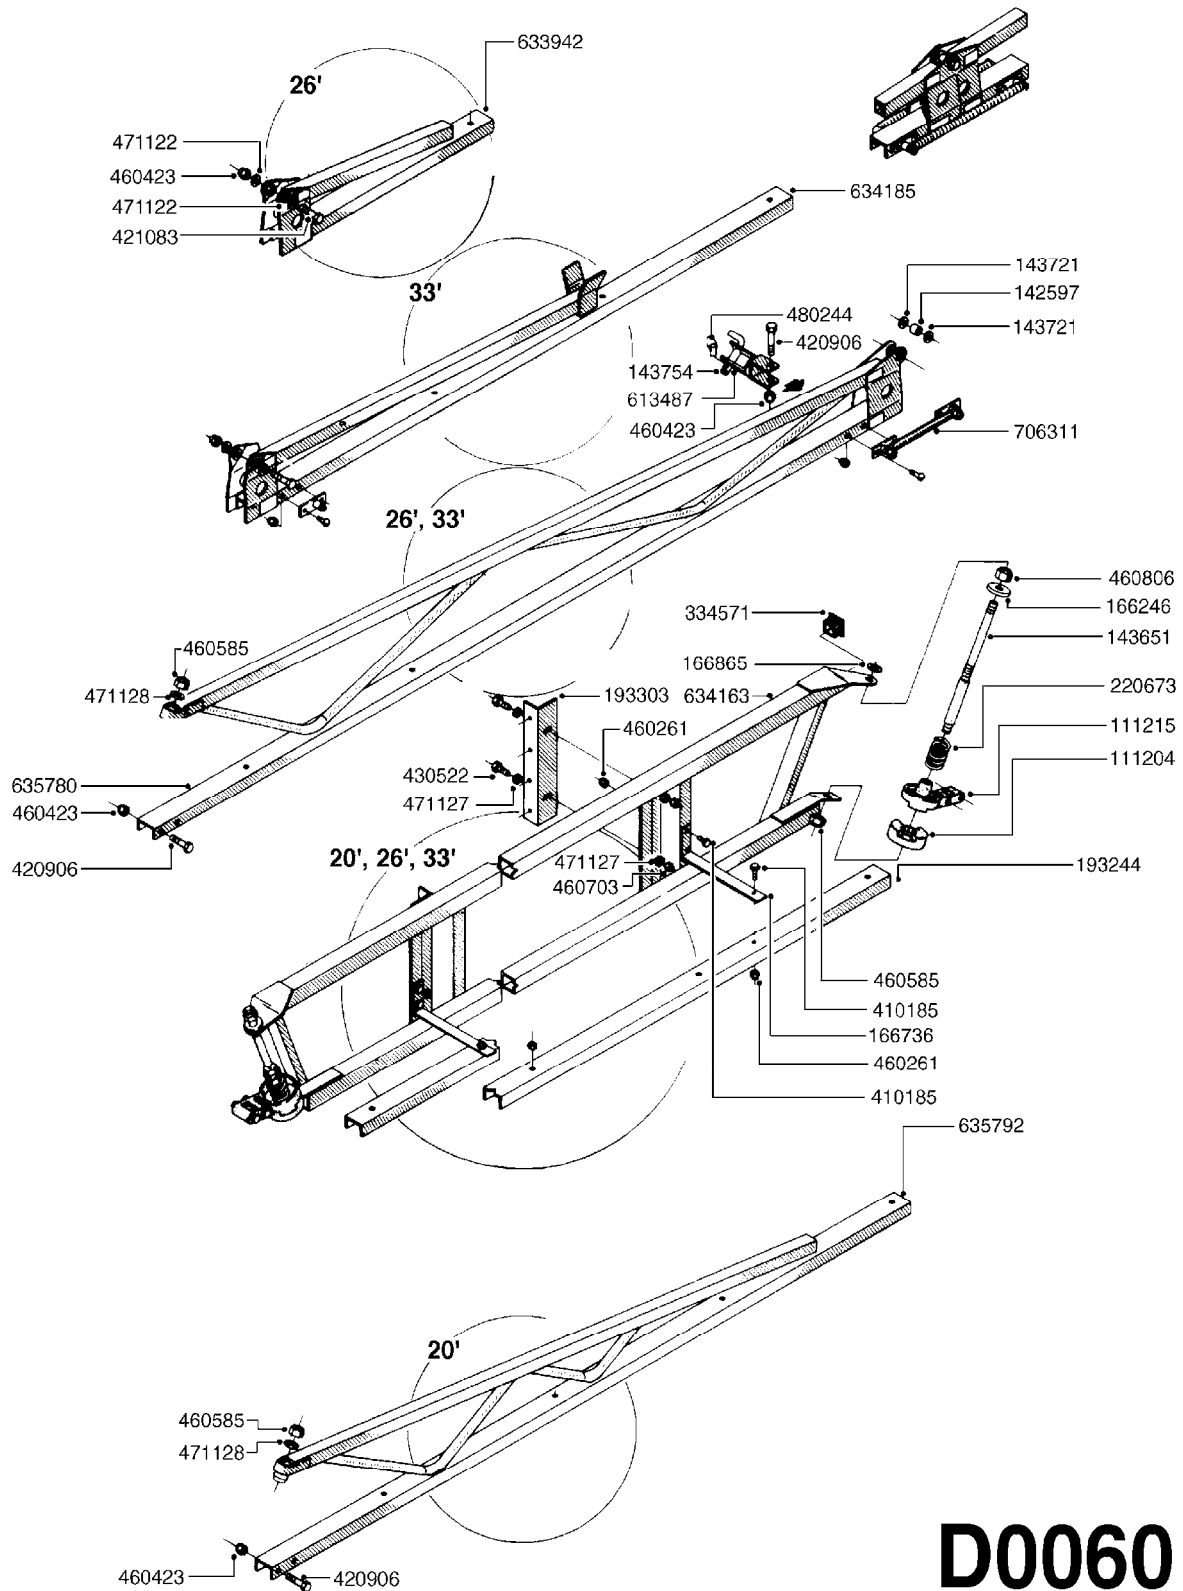

BOOM - SB 20' 26' 33'
D0060-HIN, 01:01:16

Page

0

Date

16.03.2016 11:40

BOOM - SB 20' 26' 33'
D0060-HIN, 01:01:16

Page 1

Date 16.03.2016 11:40

parts-n°	order qty	description
111204	1	CLAW CLUTCH/LOWER D80
111215	1	CLAW CLUTCH/UPPER D80
142597	1	DISTANCE TUBE
143651	1	AXLE M20/M16 L=355 F/BREAKAWAY
143721	1	FRICITION DISC FOR BOOM D30
143754	1	PIN D10 X 56
166246	1	WASHER CUP D53 F.SPRING
166736	1	CLAMP FOR SB BOOM
166865	1	WASHER D35/D25X2
193244	1	NOZZLE TRACK 6-8-10 M SB
193303	1	SUPPORTING ARM FOR SB BOOM
220673	1	SPRING F.PIVOT 100 X 51
334571	1	TAPON 40x40x2 EMBELLECEDOR
410185	1	BOLT HEX 8.8 DEL M6X16 A2
420906	1	BOLT HEX 8.8 DEL M10X60
421083	1	BOLT HEX 8.8 DEL M10X65
430522	1	BOLT HEX 8.8 DEL M12X25 FT
460261	1	NUT HEX M6X1 LOCK A2 DIN985
460423	1	NUT HEX M10X1.5 LOCK
460585	1	NUT HEX M16X2 LOCK
460703	1	NUT HEX M12X1.75 LOCK DIN985
460806	1	NUT HEX M20X2.5 LOCK
471122	1	WASHER, M10, Ø20/10.5X 2.0, SS
471127	1	WASHER, M12, Ø24/13.0X 2.5, SS
471128	1	WASHER, M16, Ø30/17.0X 3.0, SS
480244	1	PIN SNAP D4.5
613487	1	TRANSPORT FITTINGS FOR SB BOOM
633942	1	OUTER BOOM WING 26', 28' SB
634163	1	CENTER SECTION - 20',26',33'
634185	1	BOOM WING OUTER PART 33' SB
635780	1	INNER WING SEC. 26',28',33'SB
635792	1	BOOM WING - 20',21'SB-BOOM
706311	1	SPRING WITH HAND-GRIB