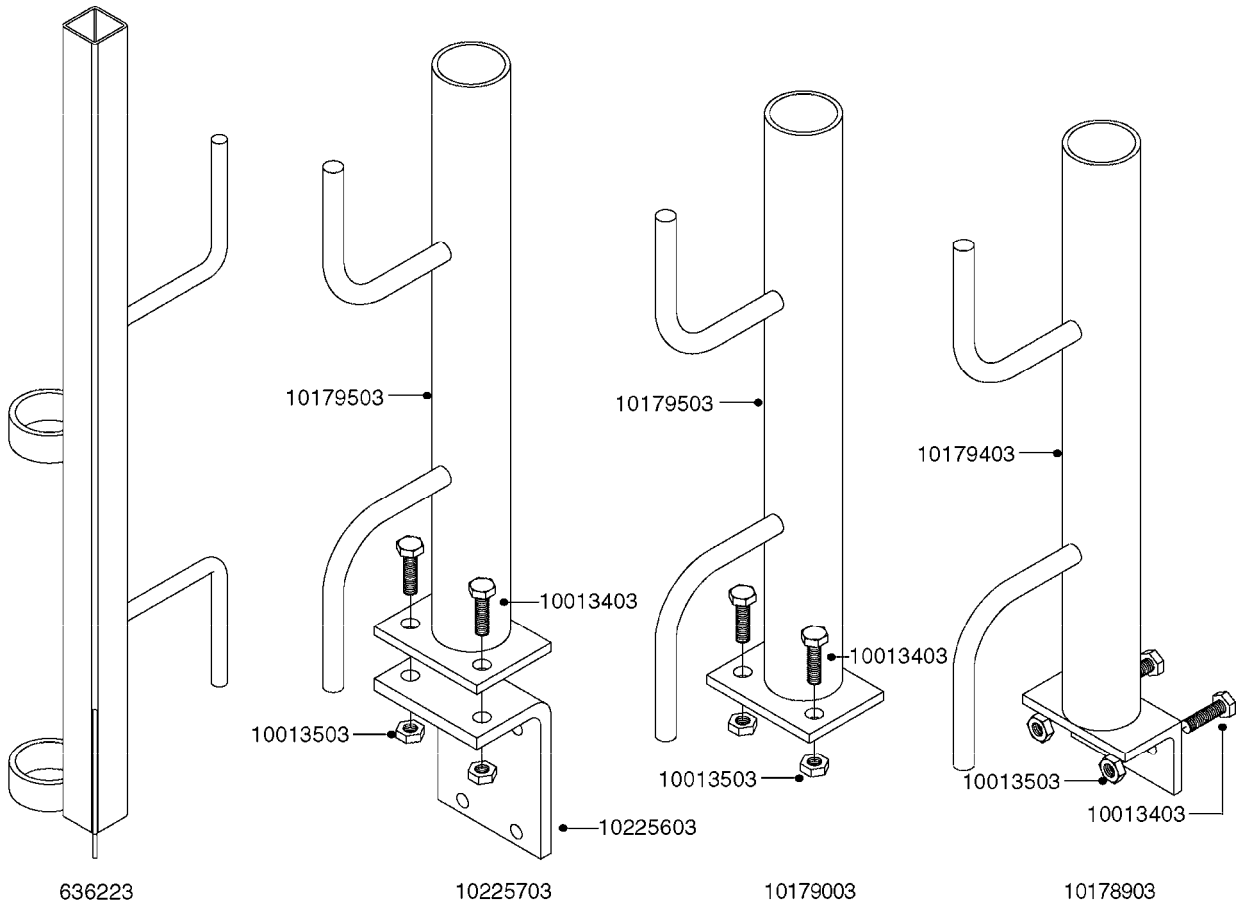

COMPLETE ASSEMBLY:  
 818377 - 160' x 3/8" (50m) HOSE REEL  
 818381 - 320' X 3/8" (100m) HOSE REEL

# K0490

HOSE REEL ASSEMBLIES  
K0490-HIN, 01:01:16

Page 1

Date 16.03.2016 11:40

parts-n°	order qty	description
143684	1	BUSHING F. HOSE REEL
143706	1	SPACER TUBE F. 275' HOSE REEL
145925	1	NIPPLE M10 M6
146314	1	UNION BUSHING F.HOSE REEL
146315	1	RING FOR HOSE REEL
146487	1	SPACER ROD F/HOSE REEL 225mm
160311	1	WASHER D30/D20.4X2
241474	1	O-RING NITRIL
281072	1	SNAP-RING OUTER 20X1.20
282155	1	CLIP F.TUBE SUPPORT
320655	1	FITT.DK HN 1/2"-1/2" BSP
320821	1	FITT.DK NUT 1-1/2" BSP
330212	1	O-RING D19/D14X2.4 F.1/2"NUT
333443	1	BUSHING F. HOSE REEL
420604	1	BOLT HEX 8.8 DEL M10X25 FT DIN933
420626	1	BOLT HEX 8.8 DEL M10X20 FT
420862	1	BOLT HEX 8.8 DEL M10X16 FT
430286	1	BOLT HEX 8.8 DEL M12X30 FT
460423	1	NUT HEX M10X1.5 LOCK
460703	1	NUT HEX M12X1.75 LOCK DIN985
613207	1	CENTER TUBE FOR 164'HOSE REEL
613211	1	HOSE REEL NK 80/105
613292	1	CENTER TUBE 100 MM
633824	1	SIDE FOR HOSE REEL
633835	1	OUTER TUBE NK 300-600
633846	1	FITTING FOR HOSE REEL TR2/TR3
633905	1	BRKTS. HOSE REEL SM210
637986	1	CLAMP FITTING HOSE REEL
719073	1	HANDLE ASSY. F. HOSE REEL
719084	1	SWIVEL F.HOSE REEL
719121	1	HOSE 1/2'X2500M NUT
719401	1	CLIPS F.PISTOL ASSY.
725618	1	CLIP WHITE PLASTIC SNAP TYPE
818377	1	REEL FOR HOSE 160' X 3/8"
818381	1	REEL FOR HOSE 320' X 3/8'
818801	1	BKT.HOSE REEL MOUNT NL/NK/BOOM
818845	1	BKT.HOSE REEL SM210
833768	1	HOLDER F. HOSE REEL
834764	1	BKT.HOSE REEL MOUNT ESTATE SPR
61021400	1	BKT. BOOM MOUNT SM53/80 US