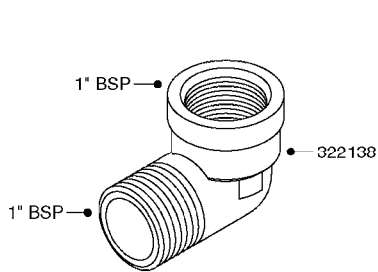

L0020

FITTINGS-T-PIECES, CAPS & ELBOWS
L0020-HIN, 01:01:16

Page 1

Date 16.03.2016 11:40

parts-n°	order qty	description
10053603	1	FITT. CAPNUT 2"BSP 5601
10194303	1	CAP BLANK 1 1/2 MCPHEE 210060
320047	1	FITT.DK CAPNUT 1/2" BSP
320106	1	FITT.DK CAPNUT 1" BSP
320272	1	FITT.DK CAPNUT 3/8" BSP
320316	1	FITT.DK TEE 3/4" X3/4" X1"BSP
320331	1	FITT.DK TEE 1" - 1" - 3/4" BSP
320342	1	FITT.DK EL 3/4"M X 1"F BSP
320563	1	FITT.DK 3 WAY 1/2" 110 DEG.
320677	1	NO LONGER AVAILABLE
320961	1	FITT.DK CAPNUT 1-1/2" BSP
321053	1	FITT.DK TEE 1/2 X1/2 X1/2" BSP
322072	1	FITT.DK TEE 3/8'X3/8'X3/8' BSP
322095	1	FITT.DK TEE 1-1/2 X1-1/4 X3/4" BSP
322138	1	FITT.DK ELB 1"M X 1"F BSP
330013	1	O-RING D15/D10X2.5 F.3/8"NUT
330212	1	O-RING D19/D14X2.4 F.1/2"NUT
330326	1	O-RING D30/D24X2 F.1"NUT
331273	1	O-RING D44/D38X2 F.1-1/2"