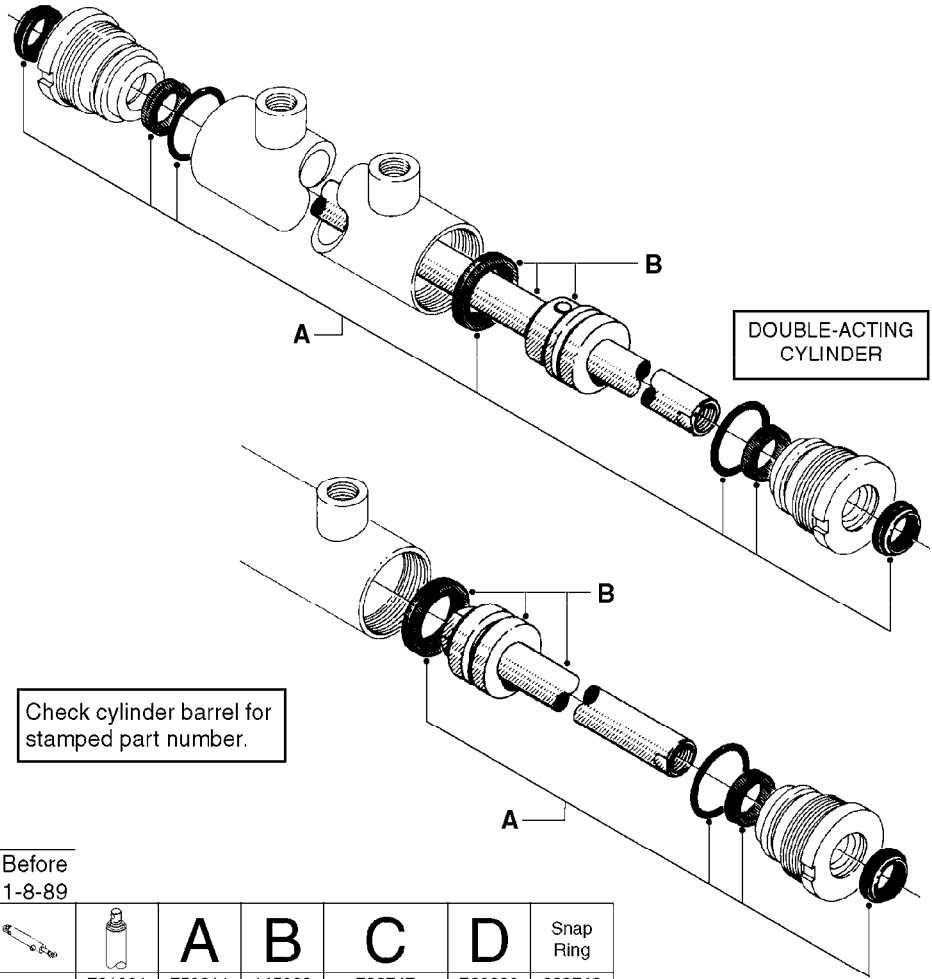

SINGLE-ACTING CYLINDER

DOUBLE-ACTING CYLINDER

Check cylinder barrel for stamped part number.