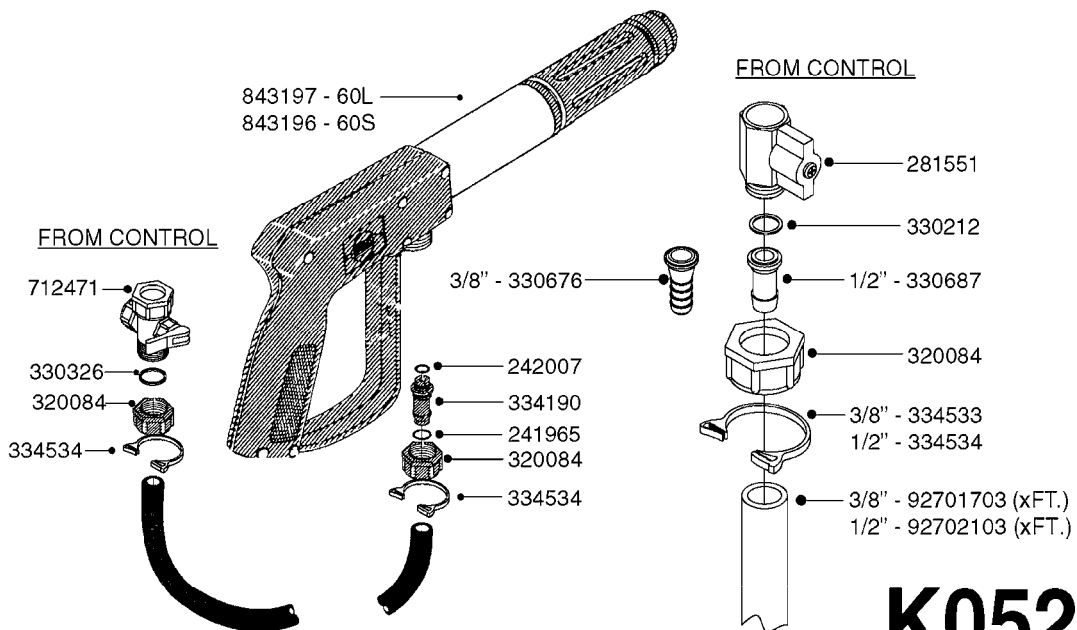

Page 1

Date 12.08.2020 11:08

parts-n°	order qty	description
130390	1	TEE 3/8'X 1/2' BSP F.TYPE 60S
145791	1	CONE FOR ON/OFF
147063	1	SWIRL F.SPRAY GUN TYPE 60
240936	1	O-RING D13.3X2.4 NITRIL
241441	1	O-RING D29.3X3
241965	1	O-RING Ø12.1 X 1.6 NITRILE
242007	1	O-RING Ø9.1 X 1.6 NITRILE
242013	1	SPRING RUBBER F/TRIGGER
242033	1	O-RING Ø14.1 X 1.6 NITRILE
242064	1	SLEEVE RUBBER 3X8X4MM
320084	1	FITT.DK NUT 1/2" BSP
322073	1	HOUSING F.SWIRL TYPE 60S H.G.
322075	1	HOUSING F. NOZZLE
330013	1	O-RING 2.5 X 10 PUR
334117	1	HANDLE PIECE RIGHT F.60S/60L
334118	1	HANDLE PIECE LEFT F.60S/60L
334121	1	SEAT FOR ON-OFF TYPE
334190	1	FITT.DK HB 1/2' F. PISTOL 60S
334533	1	CLAMP HOSE PLASTIC 3/8"
334534	1	CLAMP HOSE PLASTIC 1/2"
334653	1	FITT.DK HB 3/8' F.HANDGUN
334655	1	TRIGGER SAFETY F.60S/60L GUN
371314	1	NOZZLE CERAMIC 1099-20
440634	1	SCREW 5/8"
480716	1	PIN D3X6 STAINLESS
615455	1	TUBE F.LANCE TYPE 60L
725476	1	SPINDLE
725477	1	TRIGGER
750270	1	GASKET KIT F.SPRAY GUN
843196	1	SPRAY GUN KIT TYPE 60 SHORT
843197	1	HANDGUN KIT TYPE 60 LONG
92701703	1	HOSE R X3/8" X300PSI WP X0012"
92702103	1	HOSE R X1/2" X300PSI WP X0012"