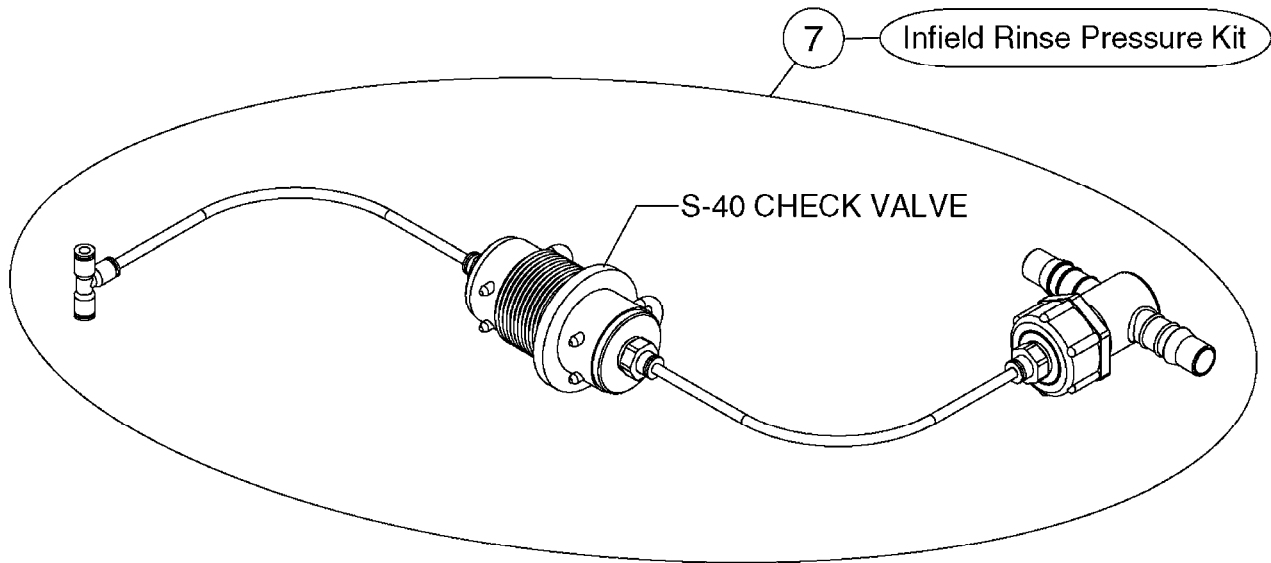

FOR FITTINGS AND
HOSES, SEE SECTION L

B0610

CHECK VALVES - S40
B0610-HIN, 04:01:18

Page 1

Date 12.08.2020 11:08

Pos.	parts-n°	order qty	description
1	145994	1	FITT.DK S-40 FORK
2	231346	1	QUICK COUPLER 1/8"BSP X 4 MM
3	241905	1	O-RING 12,3X2,4 VITON DKR.1,05
4	322102	1	FITT.DK S-40 BULKHEAD
5	615522	1	CHECK VALVE F.FOAM MARKER
6	726693	1	FITT.DK S-40 PLUG 1/8BSP ORING
7	70036203	1	RINSE PRESSURE KIT