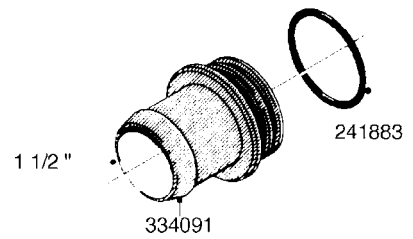

L0080

FITTINGS - S-53
L0080-HIN, 12:09:17

Page 1

Date 12.08.2020 11:08

Pos.	parts-n°	order qty	description
1	145995	1	FITT.DK S-53 FORK
2	241973	1	O-RING Ø3 X 44.2 70 SHORES NITRIL NITRIL (BLACK)
2	242353	1	O-RING 3 X 44.2 VITON VITON (BROWN)
3	242109	1	O-RING D32.2x3.0 NITRIL (BLACK)
3	242354	1	O-RING D32.2X3.0 VITON VITON (BROWN)
4	322103	1	FITT.DK S-53 BULKHEAD
5	322107	1	FITT.DK S-53 BULKHEAD NUT
6	322110	1	FITT.DK S-53 ELB. 1/2" BSP
7	322352	1	FITT.DK S-53 TEE
8	334229	1	FITT.DK S-53 STR.3/4"
9	334260	1	GASKET F. S-53 BULKHEAD
10	334564	1	FITT.DK S-67 TO S-53 ADAPTER
11	391100	1	FITT.DK S-53THREAD INS.1/2"BSP
12	726463	1	FITT.DK S53 BULKHEAD W/GASKET
13	726552	1	FIT.DK S-53X90 1/2" BSP,O-RING
14	726556	1	FITT.DK S-53 HB 1/2" W/O-RING
15	726558	1	FITT.DK S53 STR. 3/4" W.ORING
16	726559	1	FITT DK. S-53 HB 1" W/O-RING
17	726568	1	FITT.DK.S-53 HB 1/2"90 W/O-RING
18	726570	1	FITT.DK S-53 ELB.3/4" W.ORING
19	726571	1	FITT.DK S-53 ELB.1", W ORING
20	726578	1	FITT.DK S53 PLUG WITH O-RING
21	728561	1	FITT.DK. S67M - S53F REDUCER