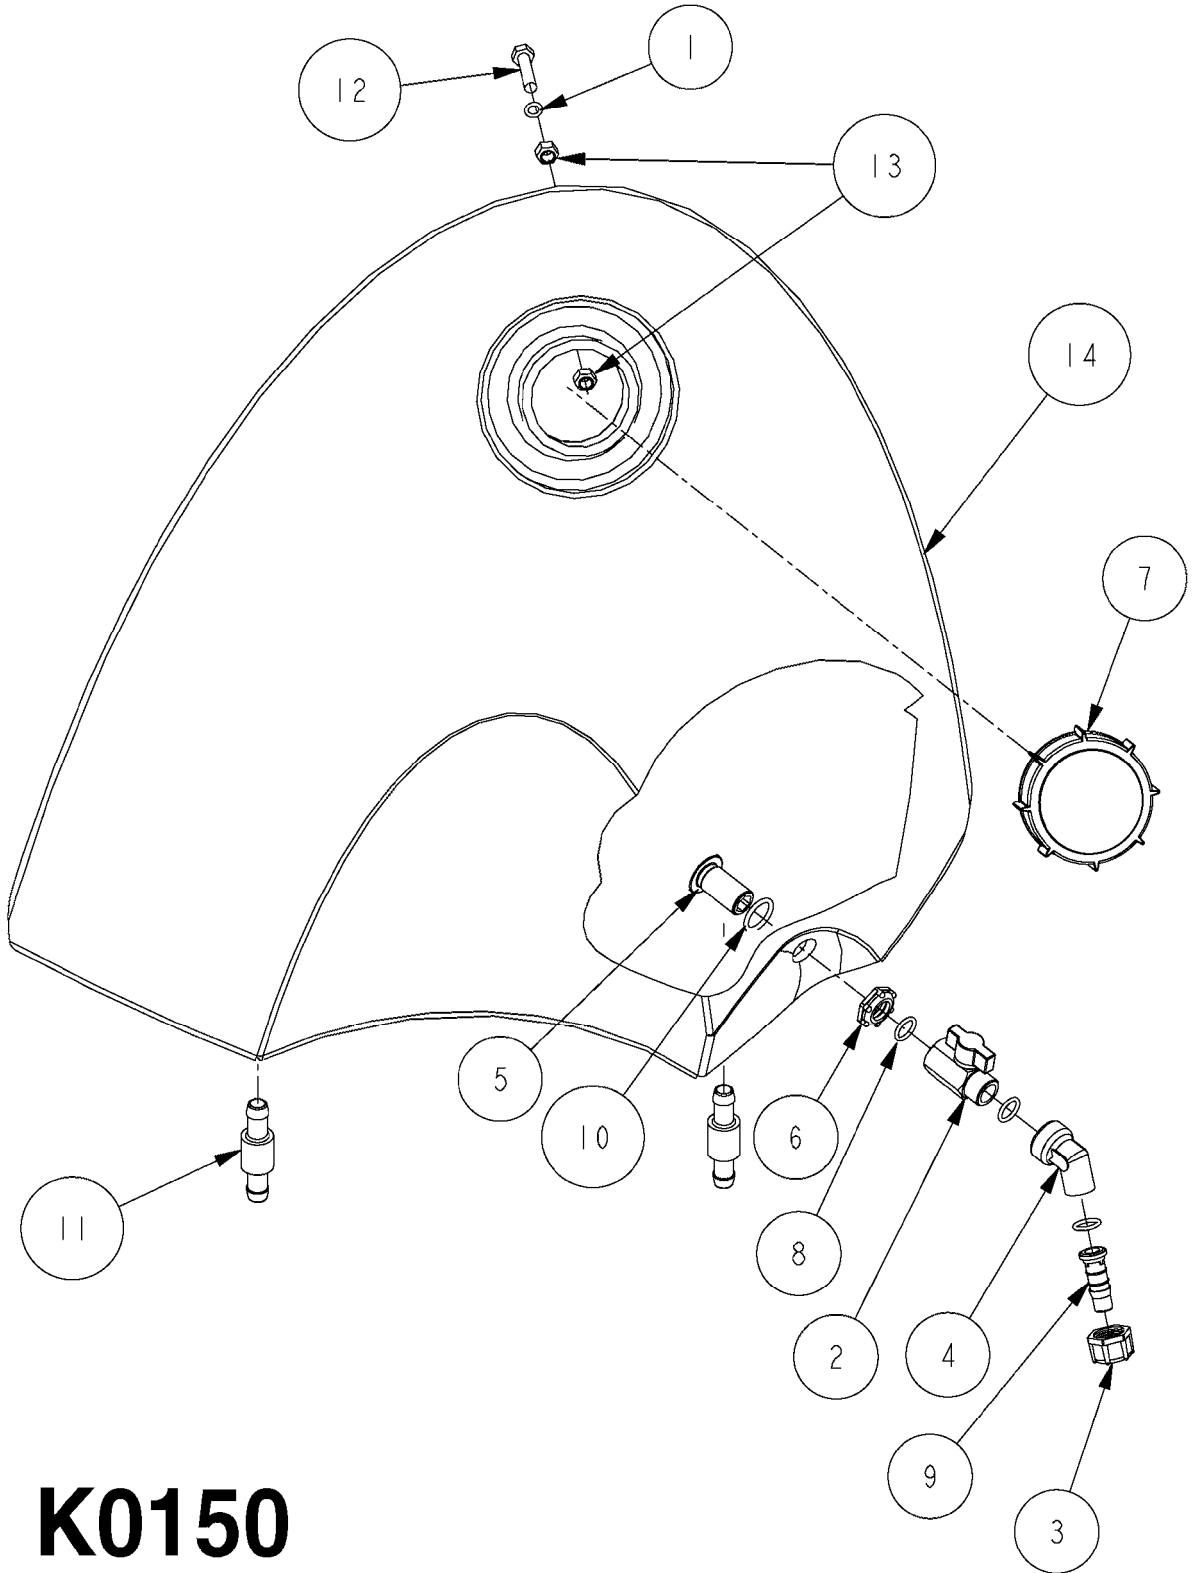

K0150

CLEAN WATER TANK - RANGER
K0150-HIN, 07:11:19

Page 1

Date 12.08.2020 11:08

Pos.	parts-n°	order qty	description
1	240947	1	O-RING D7.3X2.4 NITRIL
2	281551	1	BALL VALVE 1/2"
3	320084	1	FITT.DK NUT 1/2" BSP
4	320482	1	FITT.DK ELB. 1/2" BSP 60 DEG.
5	321296	1	FITT.DK BULKHEAD 1/2" BSP SING
6	321307	1	FITT.DK NUT 1/2" BSP JAMB
7	321322	1	SCREW CAP F. S80 X 4
8	330212	1	O-RING D19/D14X2.4 F.1/2"NUT
9	330687	1	FITT.DK HB 1/2" F. 1/2" NUT
10	332592	1	O-RING D26/D20X3
11	333137	1	FITT.DK CONN.1/2" F.NOZZ. DOUB
12	420641	1	BOLT HM 8X35/22 A2 SS DIN931
13	460143	1	LOCK NUT M8 SST A2 DIN985
14	35004003	1	TANK, HAND WASH 20L RG DK PIG RAW