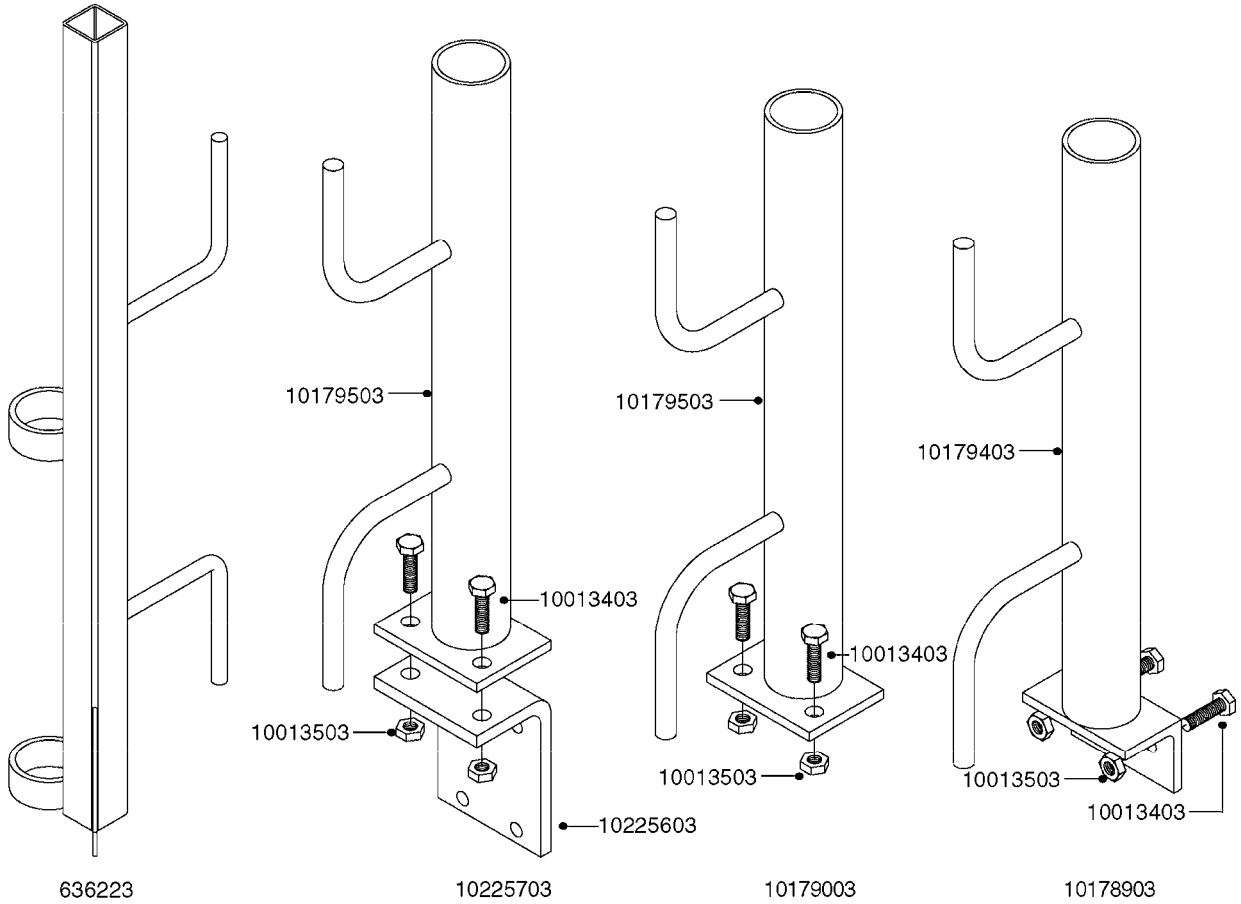

Page 1

Date 12.08.2020 11:08

parts-n°	order qty	description
130390	1	TEE 3/8'X 1/2' BSP F.TYPE 60S
145791	1	CONE FOR ON/OFF
147063	1	SWIRL F.SPRAY GUN TYPE 60
240936	1	O-RING D13.3X2.4 NITRIL
241441	1	O-RING D29.3X3
241965	1	O-RING Ø12.1 X 1.6 NITRILE
242007	1	O-RING Ø9.1 X 1.6 NITRILE
242013	1	SPRING RUBBER F/TRIGGER
242033	1	O-RING Ø14.1 X 1.6 NITRILE
242064	1	SLEEVE RUBBER 3X8X4MM
320084	1	FITT.DK NUT 1/2" BSP
322073	1	HOUSING F.SWIRL TYPE 60S H.G.
322075	1	HOUSING F. NOZZLE
330013	1	O-RING 2.5 X 10 PUR
334117	1	HANDLE PIECE RIGHT F.60S/60L
334118	1	HANDLE PIECE LEFT F.60S/60L
334121	1	SEAT FOR ON-OFF TYPE
334190	1	FITT.DK HB 1/2' F. PISTOL 60S
334533	1	CLAMP HOSE PLASTIC 3/8"
334534	1	CLAMP HOSE PLASTIC 1/2"
334653	1	FITT.DK HB 3/8' F.HANDGUN
334655	1	TRIGGER SAFETY F.60S/60L GUN
371314	1	NOZZLE CERAMIC 1099-20
440634	1	SCREW 5/8"
480716	1	PIN D3X6 STAINLESS
615455	1	TUBE F.LANCE TYPE 60L
725476	1	SPINDLE
725477	1	TRIGGER
750270	1	GASKET KIT F.SPRAY GUN
843196	1	SPRAY GUN KIT TYPE 60 SHORT
843197	1	HANDGUN KIT TYPE 60 LONG
92701703	1	HOSE R X3/8" X300PSI WP X0012"
92702103	1	HOSE R X1/2" X300PSI WP X0012"