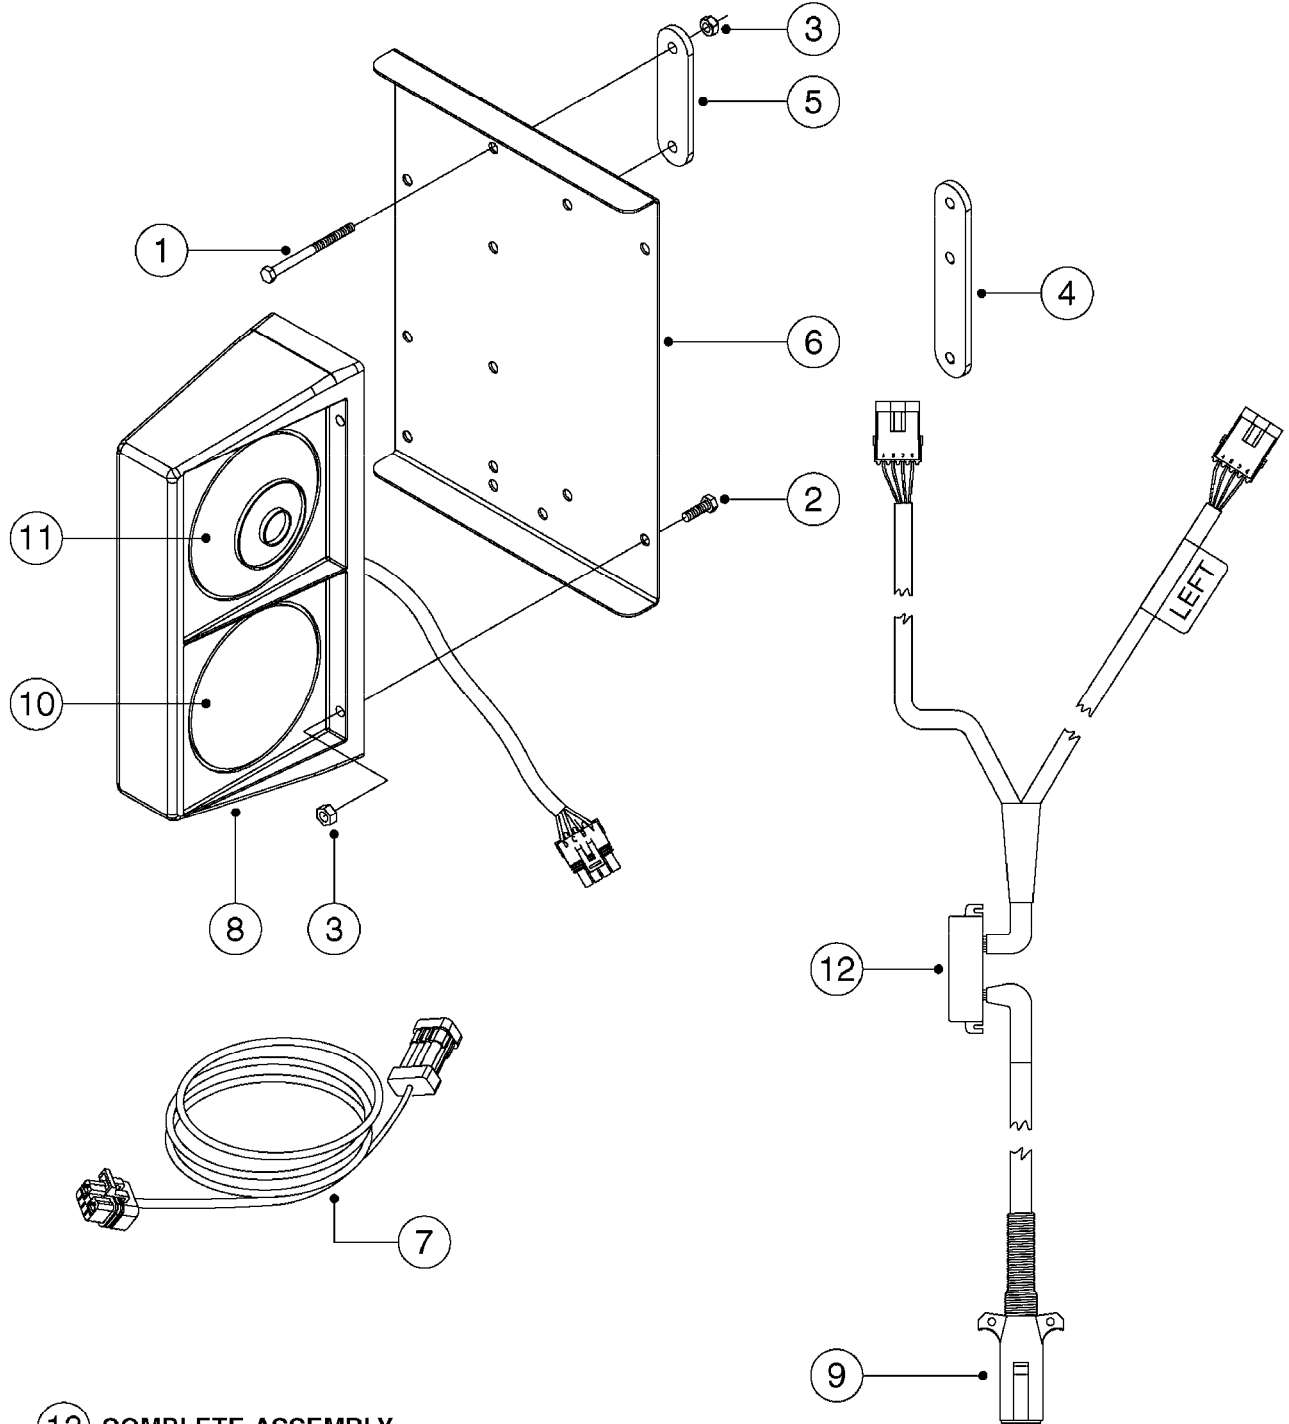

13 COMPLETE ASSEMBLY

COMPLETE ASSEMBLIES
WHOLEGOODS ITEMS

M0160

TRAFFIC LIGHT KIT
M0160-HIN, 13:08:19

Page 1

Date 12.08.2020 11:09

Pos.	parts-n°	order qty	description
1	410266	1	BOLT HEX 8.8 DEL M6X120
1	410421	1	BOLT HEX M6X110 DIN931-A2 SS
1	410524	1	BOLT HEX 8.8 DEL M6X100
1	410605	1	BOLT HEX 8.8 DEL M6X80
2	410362	1	BOLT HEX 8.8 SS M6X20
3	460261	1	NUT HEX M6X1.00 LOCK DIN985 A2 SS
4	16022303	1	BRACKET 100MM TUBE
5	16022403	1	BRACKET 60MM TUBE
6	16025603	1	BRACKET TAIL LIGHT DUAL LAMP
7	26004703	1	HARNESS 13' EXT 4 WIRE WP
8	26004903	1	TAIL LIGHT GREEN WIRE LH
8	26005003	1	TAIL LIGHT YELLOW WIRE RH
9	26005103	1	PLUG 7-PIN AG TAIL LIGHT
10	26005403	1	LENS BLACK BEFORE 2009
10	26017003	1	LENS RED
11	26016903	1	LENS AMBER
12	26032703	1	HARNESS COMPLETE, TAIL LIGHT, 2013
13	83308603	1	TRAFFIC LIGHT KIT