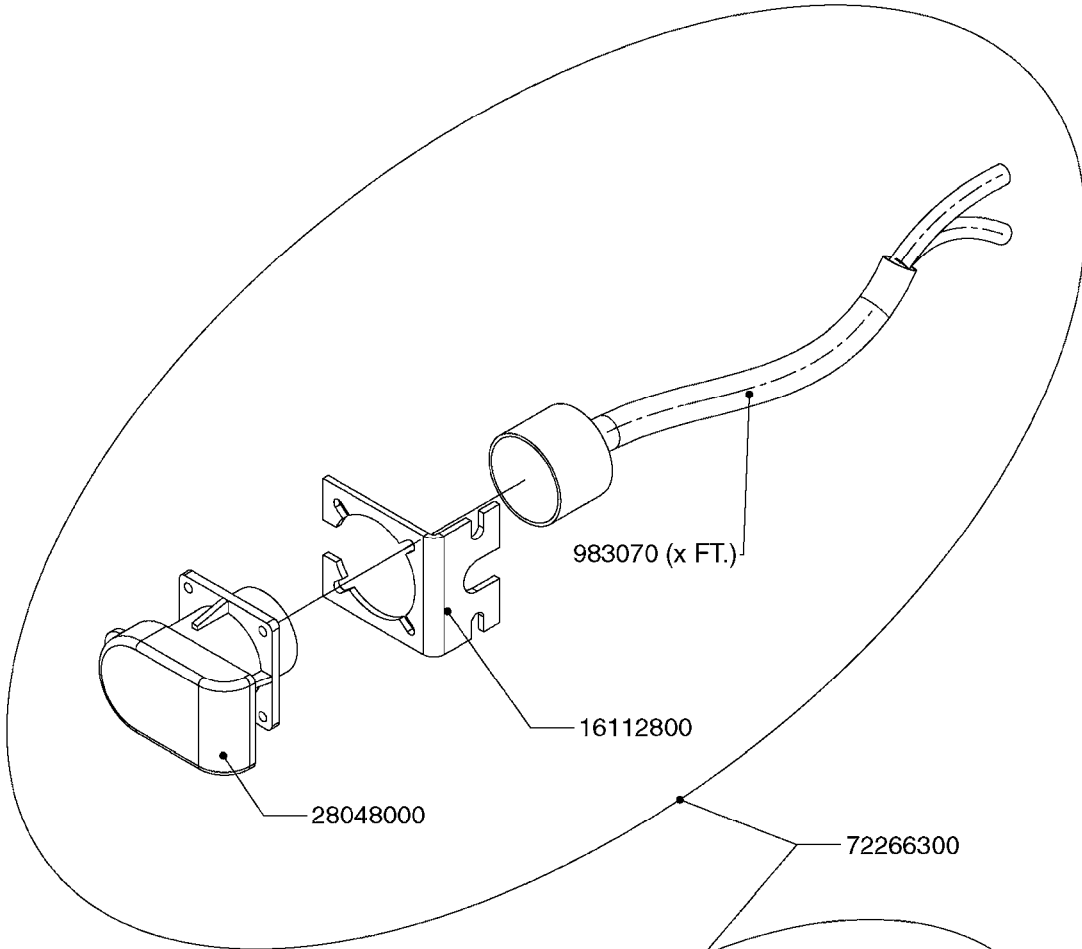

POWER SUPPLY CABLES
M0240-HIN, 01:01:16

Page 0

Date 12.08.2020 11:09