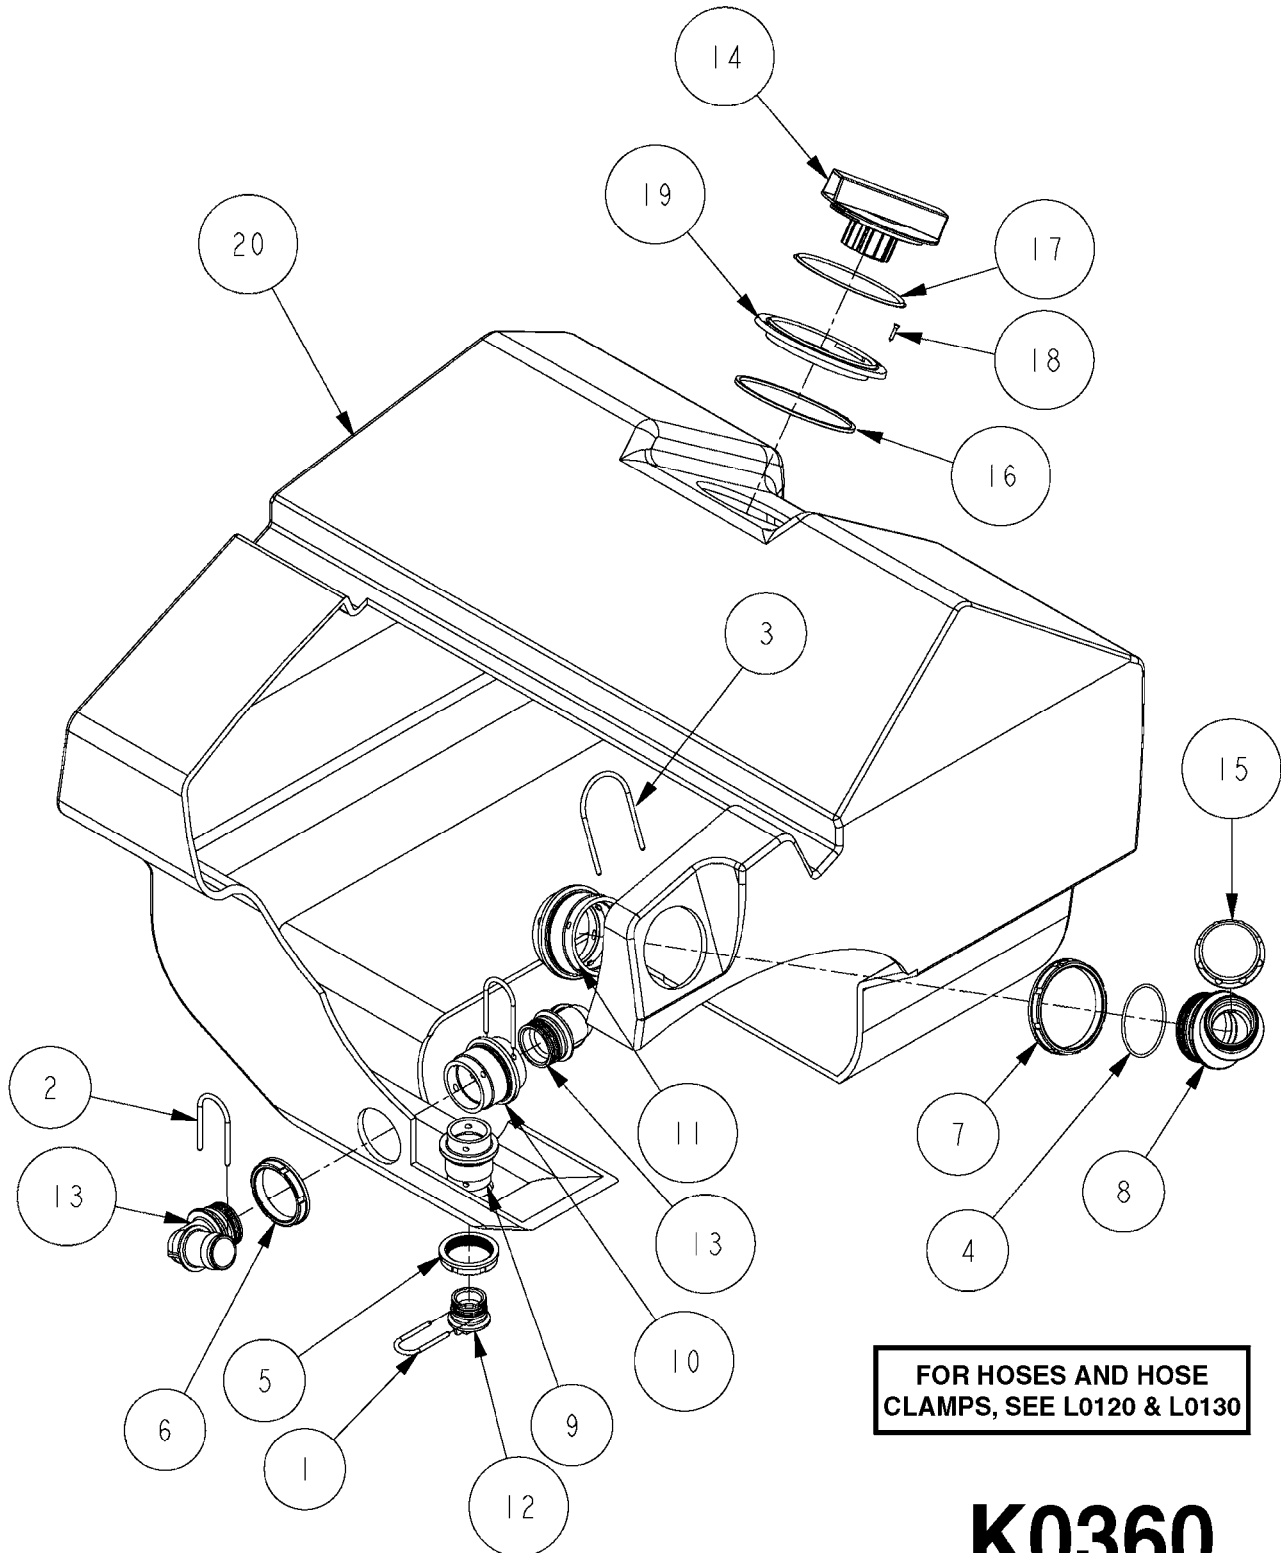

Pos.	parts-n°	order qty	description
1	240925	1	O-RING D49.5X3 NITRIL
2	242594	1	O-RING D14 X 1.78 SCH.70-EPDM
3	320283	1	FITT.DK NUT 3/4"BSP
4	322241	1	FILTER HOUSING W.3/4' BARBS
4	322249	1	FILTER HOUSING W.1/2' BARBS
5	322242	1	FILTER BOWL / IN-LINE
6	322250	1	FILTER HOUSING W.3/4"BSP THRD
7	341291	1	RUBBER HOSE CLAMP COVER 130MM
7	341292	1	RUBBER HOSE CLAMP COVER 180MM
8	410605	1	BOLT HEX 8.8 DEL M6X80
9	440673	1	SCREW F.PLASTIC 5X12 SS
10	440737	1	BOLT CARRIAGE M10x25 SS
11	460261	1	NUT HEX M6X1.00 LOCK DIN985 A2 SS
12	460423	1	NUT HEX M10X1.50 LOCK DIN985A2 SS
13	615443	1	FILTER ELEM.50 MESH BLUE
13	615444	1	FILTER ELEM.80 MESH RED
13	615445	1	FILTER ELEM.100 MESH YELLOW
14	716236	1	FITT.DK HB 1/2" ASSY. F. 3/4"
14	724621	1	FITT.DK HB 3/4"ASSY F.3/4" NUT
15	845205	1	FILTER IN-LINE 1/2" 50 MESH
15	845208	1	FILTER IN-LINE 3/4' 50 MESH
15	845209	1	FILTER IN-LINE 3/4' 80 MESH
15	845210	1	FILTER IN-LINE 3/4" 100 MESH
16	845218	1	FILTER IN-LINE 3/4'50 MESH OML
16	845219	1	FILTER IN-LINE 3/4'80 MESH OML
17	16022203	1	PLATE 3.0 X 55 X 196
18	16022403	1	BRACKET 60MM TUBE
19	16321500	1	LINE FILTER BRACKET, TDZ/DDZ
20	24263000	1	O-RING Ø24.4 X 3.1 NITRIL SH70
21	28029903	1	CLAMP HOSE GEAR P3/4"-S1" 6712
22	28047103	1	CLAMP HOSE GEAR 50 X 50 6740
22	28047203	1	CLAMP HOSE GEAR 60 X 80 6756
23	32239700	1	FITT.DK NUT T25
24	32239800	1	FITT.DK IN-LINE FILTER TOP T25
25	33515500	1	FITT.DK NUT LOCK RING T25
26	44076200	1	SCREW WN5451 5X16 SS TORX
27	72700600	1	FILTER IN-LINE 80 MESH, T25
28	92702103	1	HOSE R X1/2" X300PSI WP X0012"
28	92703203	1	HOSE R X3/4" X300PSI WP X0012"