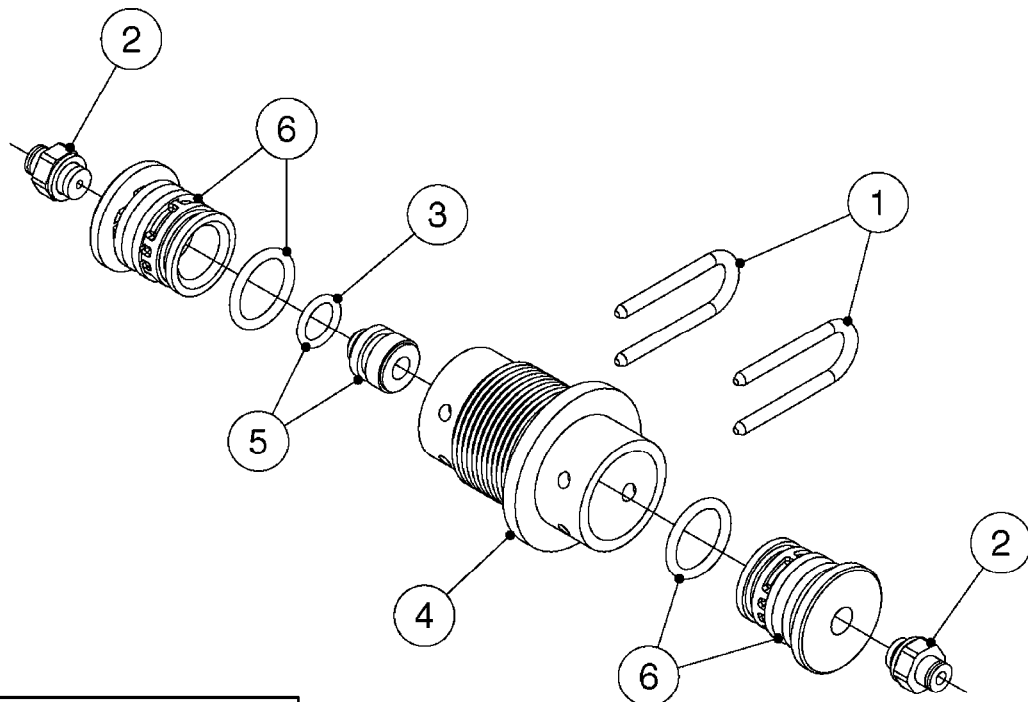

FOR FITTINGS AND
HOSES, SEE SECTION L

B0610

CHECK VALVES - S40
B0610-HIN, 04:01:18

Page 1

Date 12.08.2020 11:08

Pos.	parts-n°	order qty	description
1	145994	1	FITT.DK S-40 FORK
2	231346	1	QUICK COUPLER 1/8"BSP X 4 MM
3	241905	1	O-RING 12,3X2,4 VITON DKR.1,05
4	322102	1	FITT.DK S-40 BULKHEAD
5	615522	1	CHECK VALVE F.FOAM MARKER
6	726693	1	FITT.DK S-40 PLUG 1/8BSP ORING
7	70036203	1	RINSE PRESSURE KIT