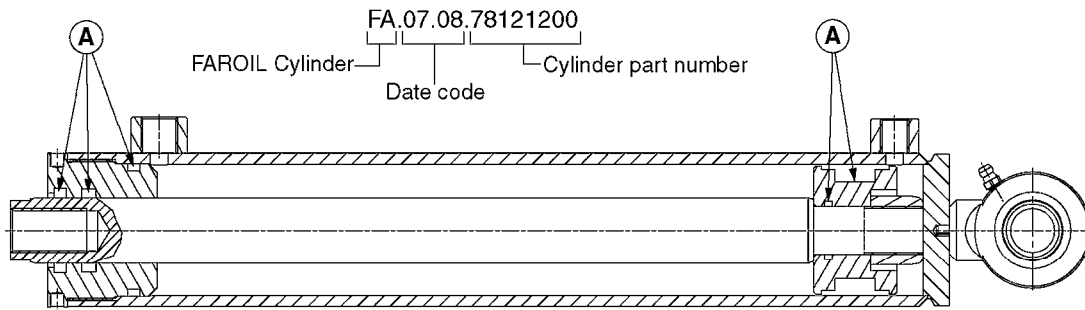

HYDRAULICS - CYLINDERS
C0020-HIN, 01:01:16

Page 3

Date 12.08.2020 11:08

parts-n°	order qty	description
63039300 78100003	1 1	CYLINDER ROD F.781132 CYL. PARA-LIFT CM+750 W/STOP

Check cylinder barrel for stamped part number.