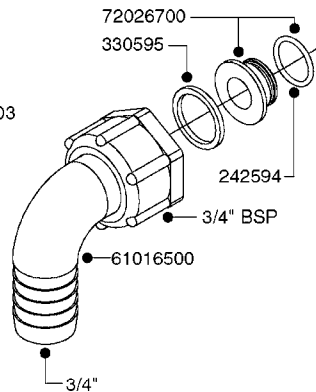

L0040

FITTINGS - NIPPLES & ELBOWS
L0040-HIN, 01:01:16

Page 1

Date 12.08.2020 11:08

parts-n°	order qty	description
10530803	1	FITT.PO.SE 2.00X2.00 45 DEG.
320191	1	FITT.DK ELB 3/8' BSP 45 DEGREE
320482	1	FITT.DK ELB. 1/2" BSP 60 DEG.
320596	1	FITT.DK ELB 3/8'-1/2'BSP 45DEG
320607	1	FITT.DK HN 3/8M X 3/8F BSP LNG
320633	1	FITT.DK HN 3/8"M X 3/8"F BSP
321451	1	FITT.DK ELB.1-1/2 X1-1/4 80DEG
321532	1	FITT.DK REDUC 3/4' X 1/2' BSP
390233	1	FITT.DK REDUC 1-1/2" X 1" BSP

L0050

parts-n°	order qty	description
242594	1	O-RING D14 X 1.78 SCH.70-EPDM
320294	1	FITT.DK TEE 3/8X3/8HB X1/2"BSP
320305	1	FITT.DK HB 3/4'- 3/4' BSP
320386	1	FITT.DK TEE 3/8X3/8HB X3/8"BSP
320397	1	FITT.DK ELB 3/8"HB X 3/8" BSP
320401	1	FITT.DK TEE 1/2X1/2HB X1/2"BSP
320412	1	FITT.DK TEE 1/2X1/2HB X3/8'BSP
320423	1	FITT.DK ELB 1/2'HB X 3/8' BSP
320891	1	FITT.DK HB 3/8'- 3/8' BSP
320972	1	FITT.DK HB 5/16'- 1/4' BSP
322046	1	FITT.DK TEE 1/2X1/2HB X3/4'BSP
322048	1	FITT.DK TEE 3/4X3/4HB X3/4'BSP
330595	1	O-RING D24.6/D20X2.1 -3/4"
333137	1	FITT.DK CONN.1/2" F.NOZZ. DOUB
333141	1	FITT.DK CONN.1/2" F.NOZZ.SING
334041	1	FITT.DK CONN.3/4' F.NOZZ. SING
334042	1	FITT.DK CONN.3/4' F.NOZZ. DOUB
334195	1	FITT.DK ELB. 3/4"HB X 3/4"HB
10012103	1	FITT.PO.HB 1.25X1.50 IMB1012
10014003	1	FITT.PO.HB 1.25X1.25 IMB1010
10036903	1	FITT.PO.HB 1.50X1.50 IMB1212
28019303	1	FITTING HB ELB 3/4NPT-3/4HOSE
61016500	1	HOSE TAIL 3/4" 90°+RG CAP 3/4"
72026700	1	NOZZLE TUBE ADAPTER W/O-RING