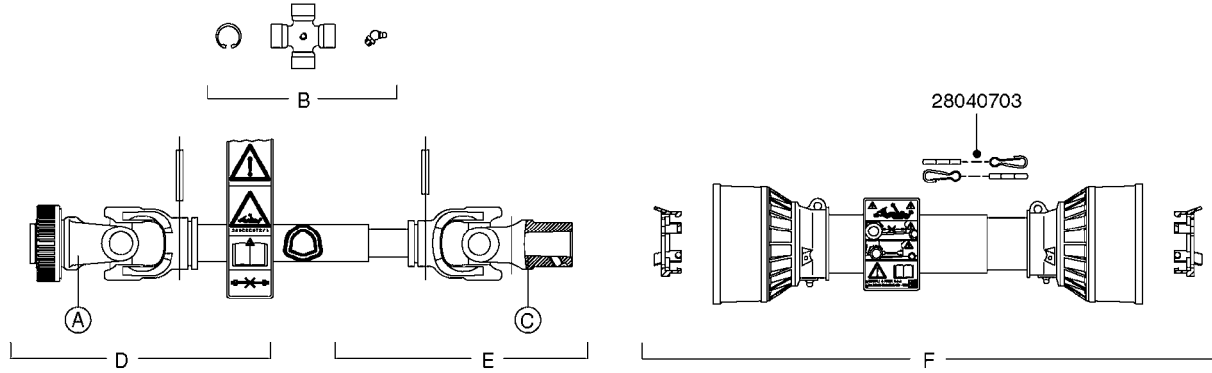

NOTE: 600 RPM AND 1000 RPM
PUMPS HAVE 1" INPUT SHAFT

A0430

PUMP - ACE 150 BELT DRIVE
A0430-HIN, 05:12:19

Page 1

Date 12.08.2020 11:08

parts-n°	order qty	description
420641	1	BOLT HM 8X35/22 A2 SS DIN931
450015	1	SCREW ALLAN 3/8'X5/8' BLACK
460143	1	LOCK NUT M8 SST A2 DIN985
10440703	1	KEY SQ 1/4"x1-1/2"
21002203	1	BEARING, SEALED ACE BELT DRIVE
28022303	1	SHIELD KIT
28022403	1	OUTPUT SHAFT ACE BELT DR PUMP
28022503	1	BELT 600 RPM ACE PUMP
28022603	1	BELT 1000 RPM ACE PUMP
28022703	1	IMPELLER THERMOPLASTIC
28022803	1	IMPELLER CAST IRON
28022903	1	REPAIR KIT 600 RPM
28023003	1	REPAIR KIT 1000 RPM
28029203	1	11.6"P.D.X2"BORE PULLEY 600RPM
28029303	1	7.9"P.D.X2"BORE PULLEY 1000RPM
28094203	1	5/8" DRIVEN SHAFT W.KEYWAY SS
28094303	1	KEY 3/16"X3/16"X1-1/4"
28094403	1	1.35"P.D.X5/8"BORE PULLEY 600RPM
28094503	1	1.7"P.D.X5/8"BORE PULLEY 1000RPM
28094603	1	SCREW ALLEN 5/16"NC X 5/16"
28094703	1	IDLER MOUNTED TORSION SPRING
28094803	1	IDLER ARM
28094903	1	EXTERNAL SNAP RING F.IDLER ARM
28095003	1	5/8" SPACER
28095103	1	RETAINER RING
28095203	1	IDLER BEARING/OUTER ROLLER ASSEMBLY
28095303	1	HEX HEAD IDLER CAP SCREW 5/8"NCX2-1/8"
28095403	1	KEY F.IMPELLER 1/8"X1/8"X1/2"
28095503	1	KEY 3/8"X1/2"X1-1/2"