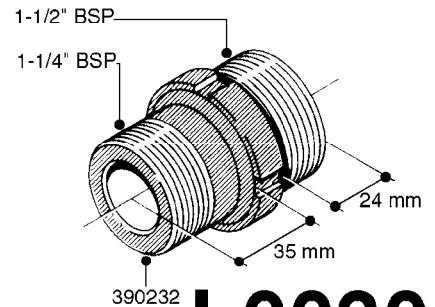

L0020

FITTINGS-T-PIECES, CAPS & ELBOWS
L0020-HIN, 01:01:16

Page 1
Date 12.08.2020 11:08

parts-n°	order qty	description
10053603	1	FITT. CAPNUT 2"BSP 5601
10194303	1	CAP BLANK 1 1/2 MCPHEE 210060
320047	1	FITT.DK CAPNUT 1/2" BSP
320106	1	FITT.DK CAPNUT 1" BSP
320272	1	FITT.DK CAPNUT 3/8" BSP
320316	1	FITT.DK TEE 3/4" X3/4" X1"BSP
320331	1	FITT.DK TEE 1" - 1" - 3/4" BSP
320342	1	FITT.DK EL 3/4"M X 1"F BSP
320563	1	FITT.DK 3 WAY 1/2" 110 DEG.
320677	1	NO LONGER AVAILABLE
320961	1	FITT.DK CAPNUT 1-1/2" BSP
321053	1	FITT.DK TEE 1/2 X1/2 X1/2" BSP
322072	1	FITT.DK TEE 3/8'X3/8'X3/8' BSP
322095	1	FITT.DK TEE 1-1/2 X1-1/4 X3/4" BSP
322138	1	FITT.DK ELB 1"M X 1"F BSP
330013	1	O-RING 2.5 X 10 PUR
330212	1	O-RING D19/D14X2.4 F.1/2"NUT
330326	1	O-RING D30/D24X2 F.1"NUT
331273	1	O-RING D44/D38X2 F.1-1/2"

FITTINGS - HEXAGON NIPPLES
L0030-HIN, 01:01:16

L0030

FITTINGS - HEXAGON NIPPLES
L0030-HIN, 01:01:16

Page 1
Date 12.08.2020 11:08

parts-n°	order qty	description
10015303	1	FITT.PO.HN 1.00X1.00 M1000
10425003	1	FITT.PO.HN 1.25X1.00 MCPHEE
320132	1	FITT.DK HN 1" BSP
320176	1	FITT.DK HN 3/8"X1/2" BSP
320445	1	FITT.DK HN 1/4"X3/8" BSP
320655	1	FITT.DK HN 1/2"-1/2" BSP
320692	1	FITT.DK HN 3/8'BSPX1/4'NPT
320703	1	FITT.DK HN 3/8BSP X1/2 &1/4NPT
320725	1	FITT.DK NIPPLE 3/8"-3/8" BSP
320902	1	FITT.DK HN 3/8'X 1/4' BSP
390232	1	FITT.DK HN 1-1/2' X 1-1/4' BSP
390276	1	FITT.DK HN 1'BSP