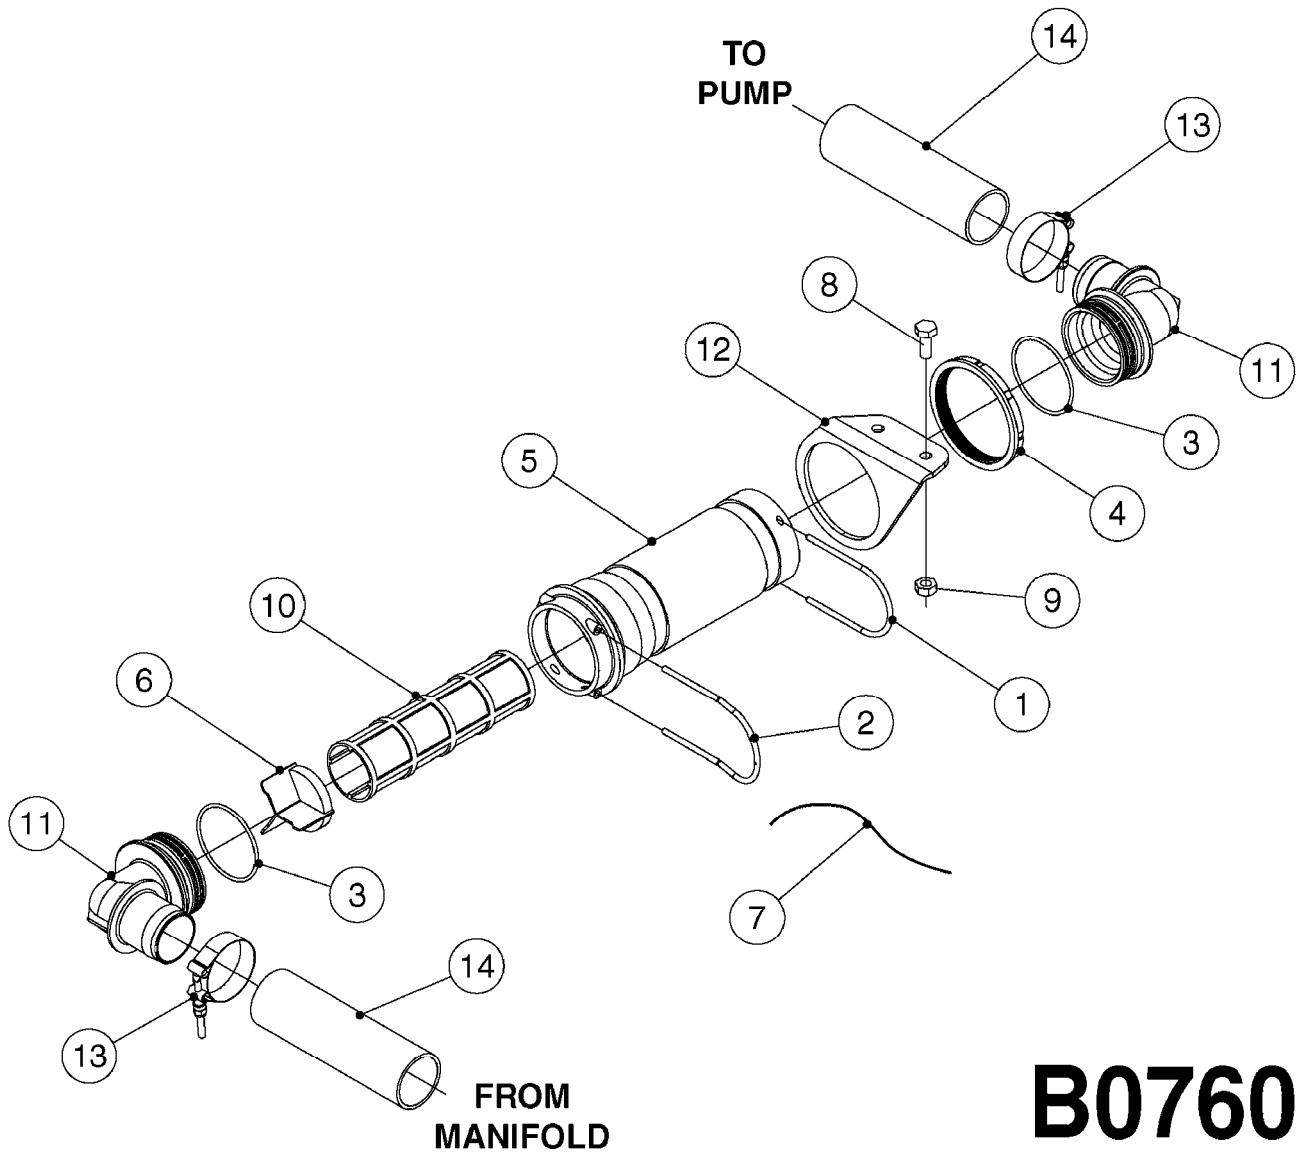

B0760

SUCTION FILTER - RANGER
B0760-HIN, 28:05:19

Page 1
Date 12.08.2020 11:08

Pos.	parts-n°	order qty	description
1	145997	1	FITT.DK S-93 FORK
2	147115	1	FITT.DK S-93 FORK SPECIAL
3	242351	1	O-RING D69.5X3.0 VITON F.S-93
4	322109	1	FITT.DK S-93 BULKHEAD NUT
5	322227	1	HOUSING F.FILTER S-93 2"
6	334605	1	VANE F.TOP SUCTION FILTER
7	390509	1	*STRING POLYESTER D1 X 325MM
8	420604	1	BOLT HEX 8.8 DEL M10X25 FT DIN933
9	460423	1	NUT HEX M10X1.50 LOCK DIN985A2 SS
10	615415	1	FILTER ELEM.S93,30 MESH-GREEN
10	615416	1	FILTER ELEM.S93,50 MESH-BLUE
10	61096700	1	FILTER ELEM. 80 MESH RED '13
11	727225	1	FITT.DK S-93 ELB.2'PVC W/ORING
12	16029503	1	PLATE 5.0X114X160/BOW/HOLE D94
13	28030203	1	CLAMP HOSE T-BOLT S2" 235-67
14	92702703	1	HOSE PVC SUCT GRAY 2"