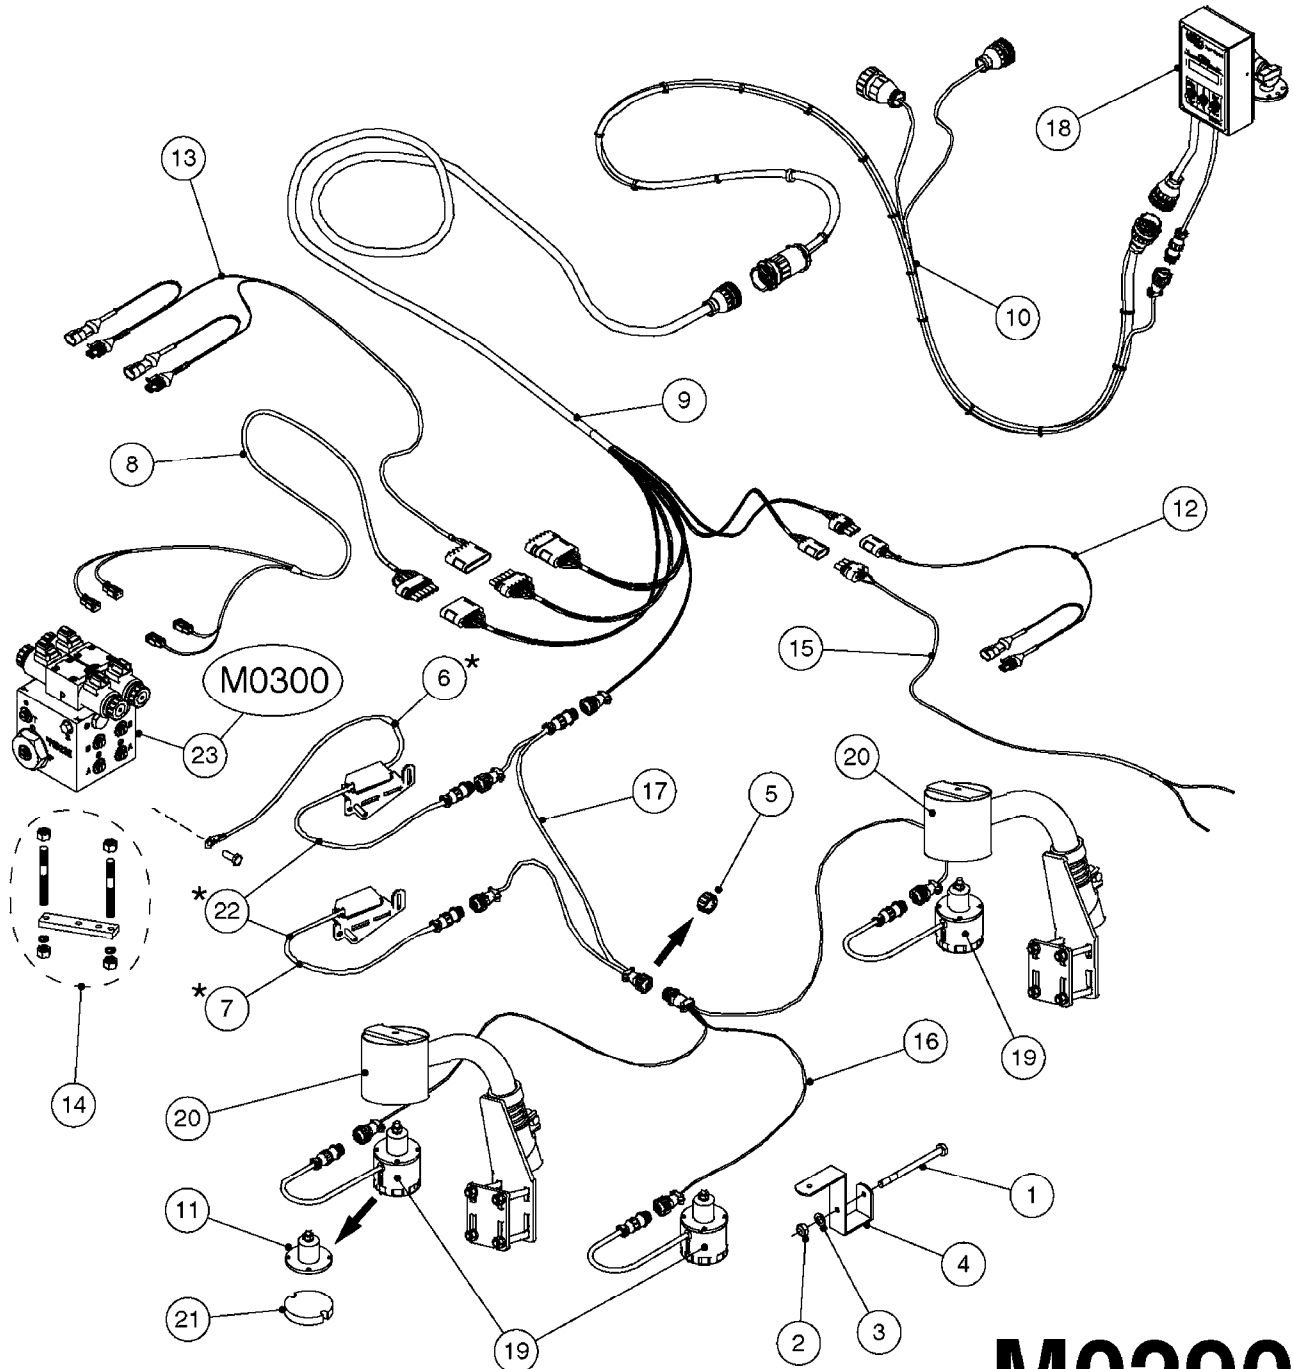

M0290

*CANNOT MIX OLD AND NEW STYLE ROLL SENSORS!

If replacing Norac P/N 44641 or 44642, must use pair of new style sensors (22).

Only new style sensors sold separately; (6) (Norac P/N 45000), (7) (Norac P/N 45001).

If unsure, pair of new style sensors works with all versions of UC4.

NORAC UC4 BOOM HEIGHT CONTROL
M0290-HIN, 01:01:16

Page 1
Date 12.08.2020 11:09

Pos.	parts-n°	order qty	description
1	410443	1	BOLT HEX 8.8 DEL M6X70
1	410605	1	BOLT HEX 8.8 DEL M6X80
2	460261	1	SPB/SPC BOOM
3	471124	1	NUT HEX M6X1.00 LOCK DIN985 A2 SS
4	16128603	1	WASHER, M6, Ø18/ 6.4X 1.6, SS
4	16128703	1	BRACKET F. SENSOR 60X60 TUBE SPB/SPC BOOM
5	26016303	1	BRACKET F. SENSOR 50x50 TUBE
6	26025903	1	FORCE BOOM (FTZ)
7	26026003	1	CONNECTOR RING CPC #11 NORAC
8	26026600	1	NORAC UC4+ ROLL SENSOR W/TEMP. CONFIRM NORAC P/N 45000
8	28055603	1	NORAC UC4+ ROLL SENSOR CONFIRM NORAC P/N 45001
9	28049503	1	NORAC CABLE VAR.RT.VLV DIN
10	28049603	1	3-PIN CONNECTORS/HIRSCHMAN
11	28050303	1	NORAC CABLE VAR.RT.VLV DEUTSCH
12	28050703	1	2-PIN CONNECTORS/DEUTSCH
13	28054303	1	NORAC CABLE EXTENSION
14	28055503	1	NORAC POWER CABLE
15	28055703	1	NORAC RUBBER TOP&BOLT F.SENSOR DIA.30MMX30MMX8MM
16	28085900	1	NORAC UC4+ OPEN CTR. CABLE
17	28086200	1	PARALIFT INTERFACE CABLE NORAC
18	28086300	1	NORAC VALVE MOUNTING HARDWARE
19	28086400	1	NORAC VALVE CABLE ROLL PIGTAIL
20	28086500	1	SENSOR BRANCH CABLE NORAC
21	28086600	1	CAN NODE DUAL CABLE NORAC
22	70112503	1	UC4 DISPLAY PANEL NORAC
23	78216100	1	UC4 ULTRASONIC SENSOR
			UC4 SENSOR MOUNTING BKT. NORAC
			FOAM DISC F. SENSOR NORAC
			UC4+ ROLL SENSOR KIT '11 HIN INCLUDES NORAC P/N 45000 & 45001
			NORAC VALVE BLOCK COMP, DEUTSCH CON.