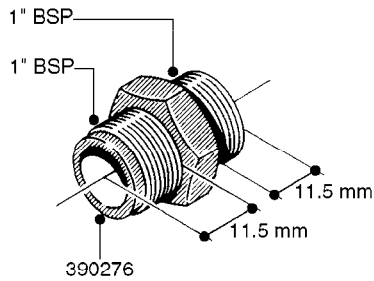

FITTINGS - HEXAGON NIPPLES
L0030-HIN, 01:01:16

L0030

FITTINGS - HEXAGON NIPPLES
L0030-HIN, 01:01:16

Page 1
Date 12.08.2020 11:08

parts-n°	order qty	description
10015303	1	FITT.PO.HN 1.00X1.00 M1000
10425003	1	FITT.PO.HN 1.25X1.00 MCPHEE
320132	1	FITT.DK HN 1" BSP
320176	1	FITT.DK HN 3/8"X1/2" BSP
320445	1	FITT.DK HN 1/4"X3/8" BSP
320655	1	FITT.DK HN 1/2"-1/2" BSP
320692	1	FITT.DK HN 3/8'BSPX1/4'NPT
320703	1	FITT.DK HN 3/8BSP X1/2 &1/4NPT
320725	1	FITT.DK NIPPLE 3/8"-3/8" BSP
320902	1	FITT.DK HN 3/8'X 1/4' BSP
390232	1	FITT.DK HN 1-1/2' X 1-1/4' BSP
390276	1	FITT.DK HN 1'BSP