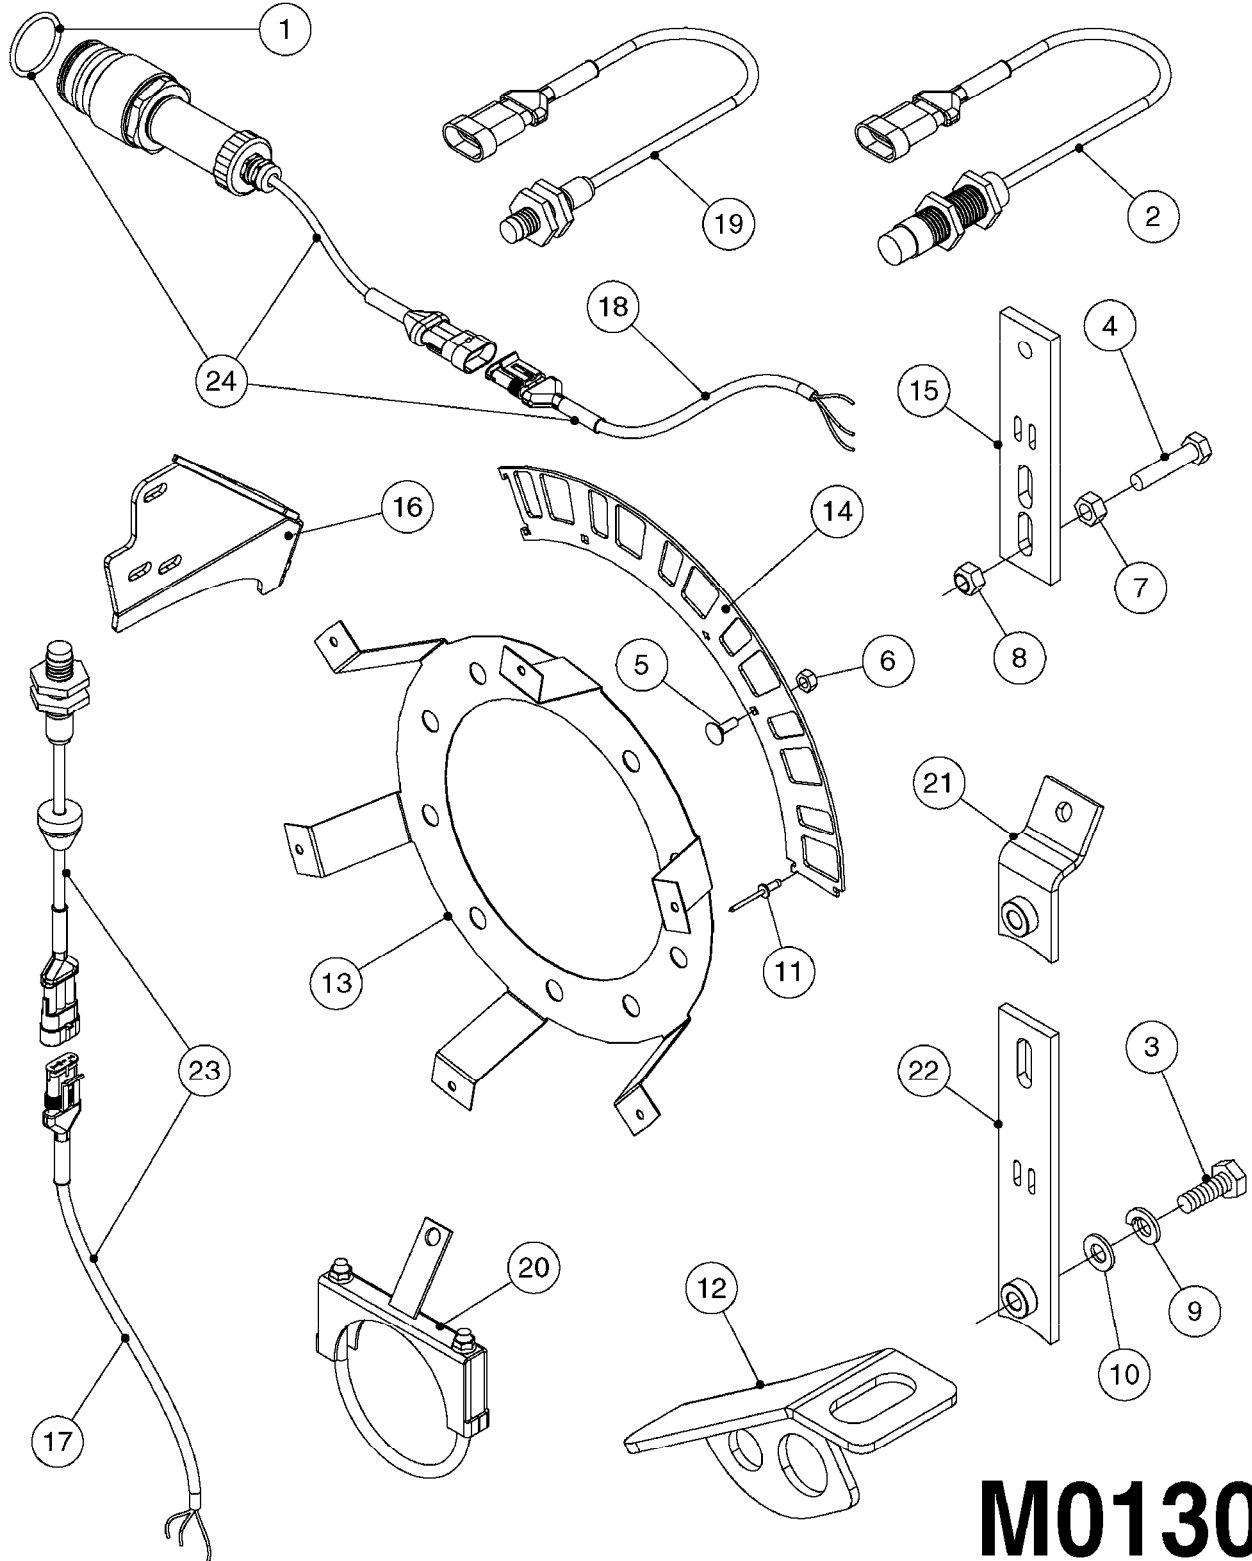

M0130

COMMON SENSORS AND BRACKETS
M0130-HIN, 12:12:16

Page 1

Date 12.08.2020 11:09

Pos.	parts-n°	order qty	description
1	242354	1	O-RING D32.2X3.0 VITON
2	285855	1	SENSOR INDUCTIVE M18 W/WIRE
3	430286	1	BOLT HEX 8.8 DEL M12X30 FT
4	430870	1	BOLT HEX 8.8 DEL M12X55 FT
5	440695	1	BOLT CARRIAGE M8X25
6	460143	1	LOCK NUT M8 SST A2 DIN985
7	460386	1	NUT HEX M12X1.75
8	460703	1	NUT HEX M12X1.75 LOCK DIN985A2 SS
9	470466	1	WASHER D21.1/D12.2X2.5 LOCK
10	471127	1	WASHER, M12, Ø24/13X24X2.5 SS
11	480804	1	RIVET Ø4.8x14.5
12	16020300	1	BRACKET FOR SPEED SENSOR
13	16094703	1	WHEEL SENSOR MT BKT
13	16182403	1	BRACKET, SPEED RING, PRESIDIO
14	16138203	1	SPEED SENSOR RING NCM 2009 1/3
15	16138403	1	PLATE F. SPEED SENSOR
16	16182303	1	BRACKET, SPEED SENSOR, PR
17	26006100	1	CABLE L = 5.00M, AMP, MALE, 3P
18	26007100	1	CABLE L = 9.00M, AMP, MALE, 3P
19	28047500	1	INDUCTIV SENSOR M12 L1M
20	61000603	1	SPEED SNS MNT CLAMP F/DLS 4.5"
21	61010703	1	SPEED SENSOR BKT NCM NON-S OLD
22	61015803	1	SPEED SENSOR BKT NCM 2010
23	72050100	1	TWIN RPM SENSOR HN
24	72534000	1	TANK LEVEL ELEC SENSOR KIT 9M