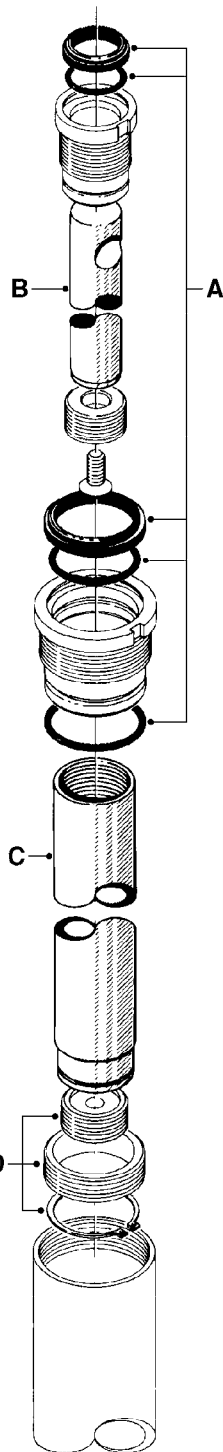

MULTI-STAGE CYLINDER