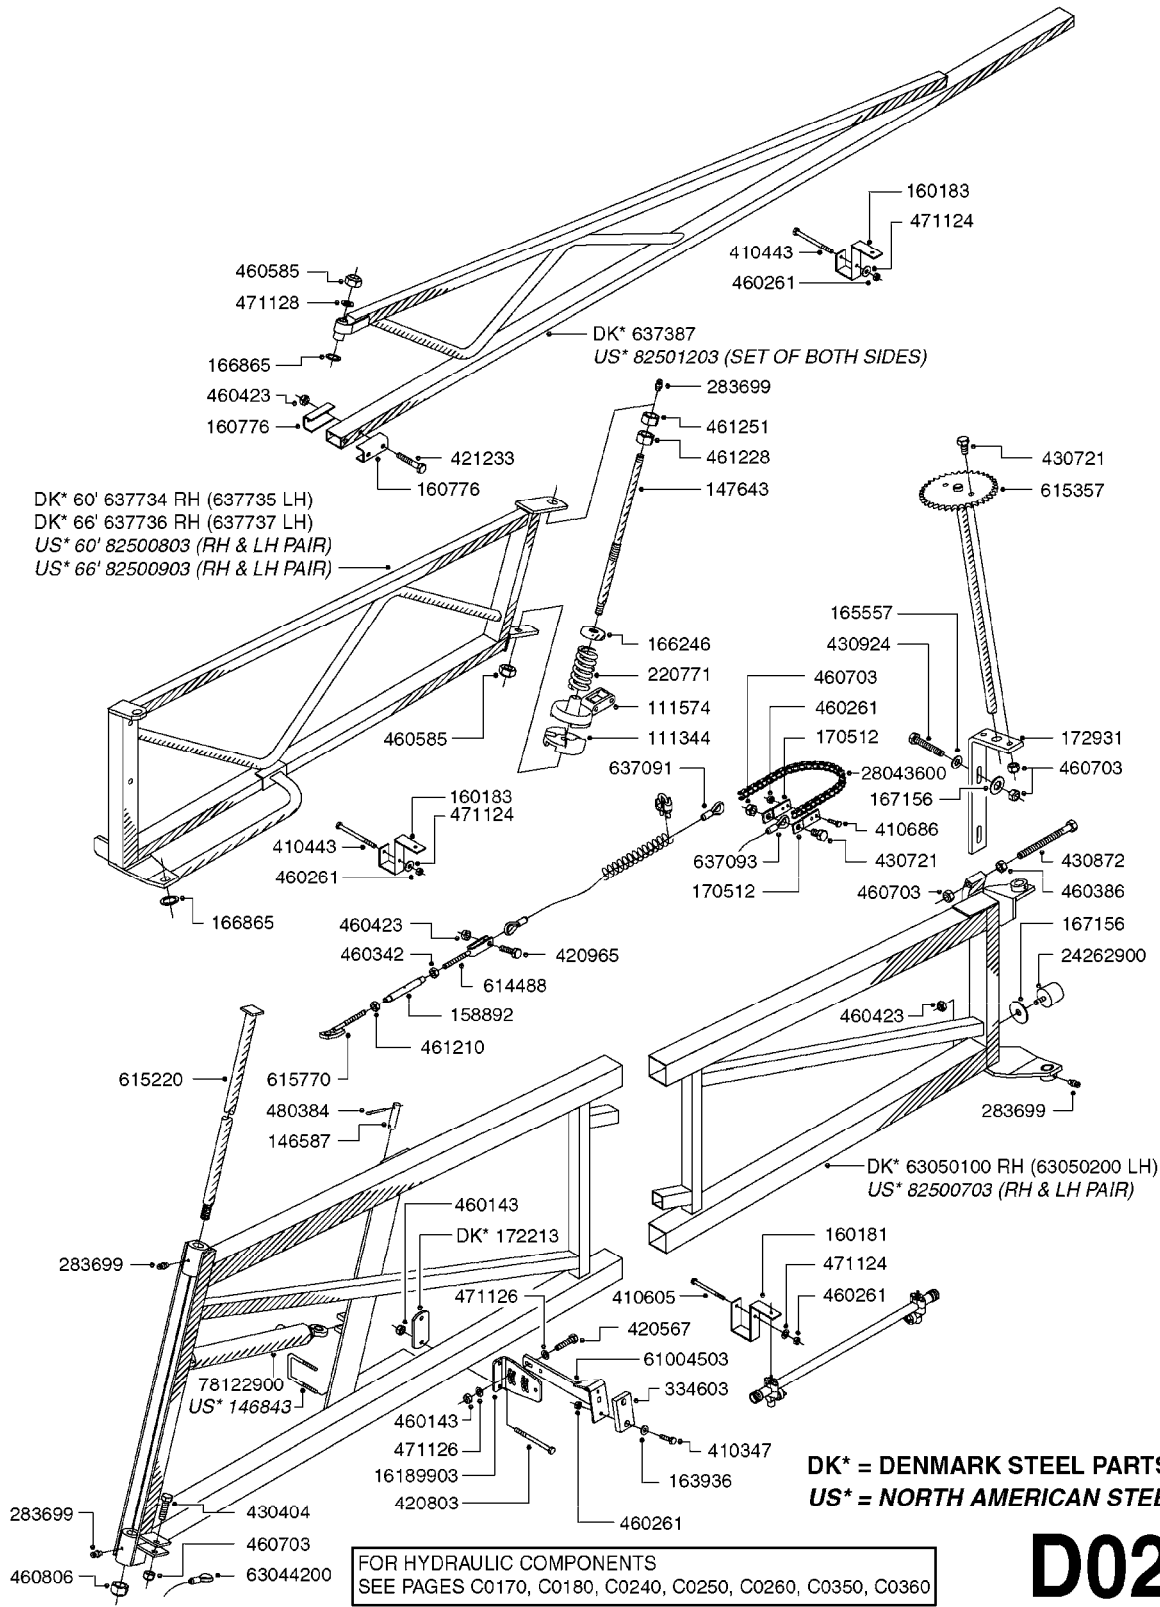

DK* 60' 637734 RH (637735 LH)
DK* 66' 637736 RH (637737 LH)
US* 60' 82500803 (RH & LH PAIR)
US* 66' 82500903 (RH & LH PAIR)

DK* = DENMARK STEEL PARTS
US* = NORTH AMERICAN STEEL PARTS

FOR HYDRAULIC COMPONENTS
SEE PAGES C0170, C0180, C0240, C0250, C0260, C0350, C0360

D0270

BOOM EAGLE WINGS 60' 66'
D0270-HIN, 01:01:16

Page 1

Date 12.08.2020 11:08

parts-n°	order qty	description
111344	1	CLAW CLUTCH Ø100/Ø20,5 UNDER PART RED
111574	1	CLAW CLUTCH D100 UP. (MACH)
146587	1	PIN D16.8 X 65
146843	1	BOLT U M8 F.60 x 60
147643	1	AXLE F.BM BRKWKY. W. ZERT L=426
158892	1	TURN BUCKLE HOUS
160181	1	CLAMP NOZZLE TUBE 60X60
160183	1	CLAMP NOZZLE TUBE 50X30
160776	1	U-CHANNEL F.3PT.
163936	1	WASHER D15/D6.2X1
165557	1	WASHER D28.0/D12.2X2.0 SS
166246	1	WASHER CUP D53 F.SPRING
166865	1	WASHER D35/D25X2
167156	1	WASHER D46.5/D12.4X2.5
170512	1	ASSEMBLY BRACKET FOR CHAIN
172213	1	FLAT BAR F.Boom STRAP
172931	1	FLAT STEEL 15X50
220771	1	SPRING D53/D43X100
283699	1	GREASE NIPPLE M6X1
334603	1	RUBBER STOP 86X48X15
410347	1	SCREW M6X20 8.8
410443	1	BOLT HEX 8.8 DEL M6X70
410605	1	BOLT HEX 8.8 DEL M6X80
410686	1	BOLT HEX 8.8 DEL M6X30
420567	1	BOLT HEX 8.8 DEL M8X30 FT
420803	1	BOLT HEX 8.8 DEL M8X90
420965	1	M10X40 MACHINE SCREW STAINLESS
421233	1	BOLT HEX 8.8 10.9 DEL M10X70
430404	1	BOLT HEX 8.8 DEL M12X50
430721	1	BOLT HEX 8.8 DEL M12X40 FT
430872	1	BOLT HEX 8.8 DEL M12X100 FT
430924	1	BOLT HEX 8.8 DEL M12 X 85
460143	1	LOCK NUT M8 SST A2 DIN985
460261	1	NUT HEX M6X1.00 LOCK DIN985 A2 SS
460342	1	NUT HEX M10 DEL DIN934
460386	1	NUT HEX M12X1.75
460423	1	NUT HEX M10X1.50 LOCK DIN985A2 SS
460585	1	LOCKING NUT M16 DIN985 A2 SS
460703	1	NUT HEX M12X1.75 LOCK DIN985A2 SS
460806	1	NUT HEX M20X2.50 LOCK DIN985A2 SS
461210	1	NUT HEX M10X1.5 L.THREAD A4
461228	1	NUT HEX M20
461251	1	NUT HEX M20 X 2.5 JAMB
471124	1	WASHER, M6, Ø18/ 6.4X 1.6, SS
471126	1	WASHER, M8, Ø16/ 8.4X 1.6, SS
471128	1	WASHER, M16, Ø30/17.0X 3.0, SS
480384	1	PIN COTTER 3/16 x 1-1/2"
614488	1	FORK/ R.THREAD 10mmX144mm
615220	1	PIN 25 X 910 FOR EAGLE
615357	1	SHAFT W.SPROCKET EAGLE 60'3PT
615770	1	ANCHOR F.EAGLE CABLE
637091	1	CABLE FRONT EAGLE D7X2895
637093	1	CABLE REAR 5 X 3100MM EAGLE
637387	1	BOOM WING BRKWAY E. 60-90'
637734	1	BOOM WING OUT. 60'R.EAG 97
637735	1	BOOM WING OUT. 60'L.EAG 97
637736	1	BOOM WING OUT. 66'R.EAG 97
637737	1	BOOM WING OUT. 66'L.EAG 97
16189903	1	PLATE F, EAGLE STOPARM
24262900	1	RUBBER STOP D50X40 M10X33
28043600	1	CHAIN 5/8X810MM (51 LINKS)