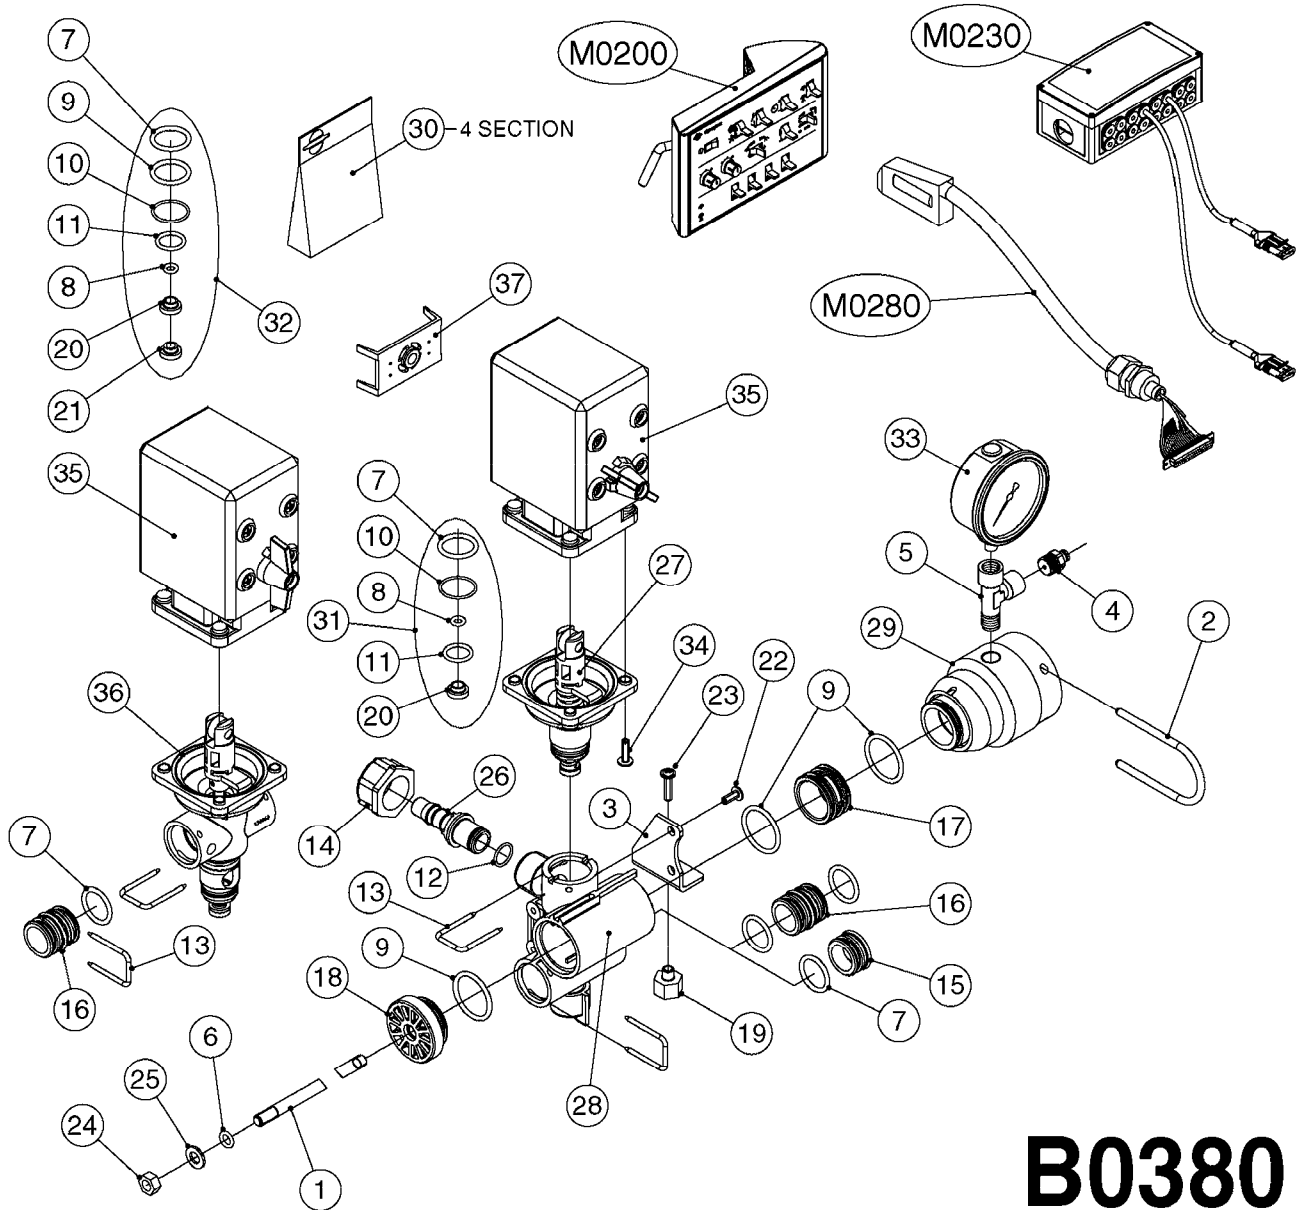

B0380

EVC, ECP, ECPC CONTROLS 39-PIN
B0380-HIN, 09:05:17

Page 1

Date 12.08.2020 11:08

Pos.	parts-n°	order qty	description
1	142214	1	STUD BOLT - M8X265, 3 SECTION 3 SECTION
1	145693	1	STUD BOLT - M8X330, 4 SECTION 4 SECTION
1	145928	1	STUD BOLT - M8X400, 5 SECTION 5 SECTION
1	145780	1	STUD BOLT - M8X470, 6 SECTION 6 SECTION
1	146355	1	STUD BOLT - M8X540, 7 SECTION 7 SECTION
2	145996	1	FITT.DK S-67 FORK
3	167963	1	MOUNT BKT.F.EC BOOM SEC.
4	232230	1	QUICK COUPLER 1/4"BSP X 4 MM
5	232285	1	T-PIECE 1/4" 2 X INT. 1
6	240947	1	O-RING D7.3X2.4 NITRIL
7	240951	1	O-RING D21.2X3 NITRIL
8	241323	1	O-RING D5.3X2.4 NITRIL
9	241441	1	O-RING D29.3X3
10	241673	1	O-RING D22.1X1.6
11	241861	1	O-RING D15.3X2.4 VITON
12	242594	1	O-RING D14 X 1.78 SCH.70-EPDM
13	270211	1	FITT.DK S25 FORK L=37.5
14	320283	1	FITT.DK NUT 3/4"BSP
15	333583	1	END PIECE FOR BYPASS
16	333594	1	CONNECTING PIECE F. BYPASS
17	334547	1	CONNECTING PIECE F. PRESSURE
18	334548	1	END COVER
19	334558	1	NUT HEX PLASTIC INSERT
20	334669	1	VALVE CONE D14/D7-SH 63 WHITE
21	334940	1	VALVE CONE D14/D6-SH 63 GREEN
22	440673	1	SCREW F.PLASTIC 5X12 SS
23	440677	1	SCREW F. PLASTIC 5X20 SS
24	460817	1	NUT HEX M8 STAINLESS DIN 934
25	471126	1	WASHER, M8, Ø16/ 8.4X 1.6, SS
26	724621	1	FITT.DK HB 3/4"ASSY F.3/4" NUT
27	725257	1	SPINDLE SECT. F/EC DISTRIBUTOR
28	728010	1	DISTRIB HOUSING W/CONST PR GRN
29	731811	1	FITT.DK ADAPTOR S67 EC BOOM SE
30	750271	1	O-RING KIT F.EC/4 CONTROL UNIT
31	755726	1	O-RING KIT F.EC/ESC SEC.VALVE
32	755754	1	GASKET SET EVC DIST
33	28026203	1	GAUGE 200PSI/BR,2.5"1/4BSP-BTM
34	44076200	1	SCREW WN5451 5X16 SS TORX
35	72048000	1	MOTOR, DISTRIBUTION 1:300
36	72117600	1	SPINDLE EVC DIST
37	72137200	1	MCROSWCH ASSY F.BOOM VLV 300:1