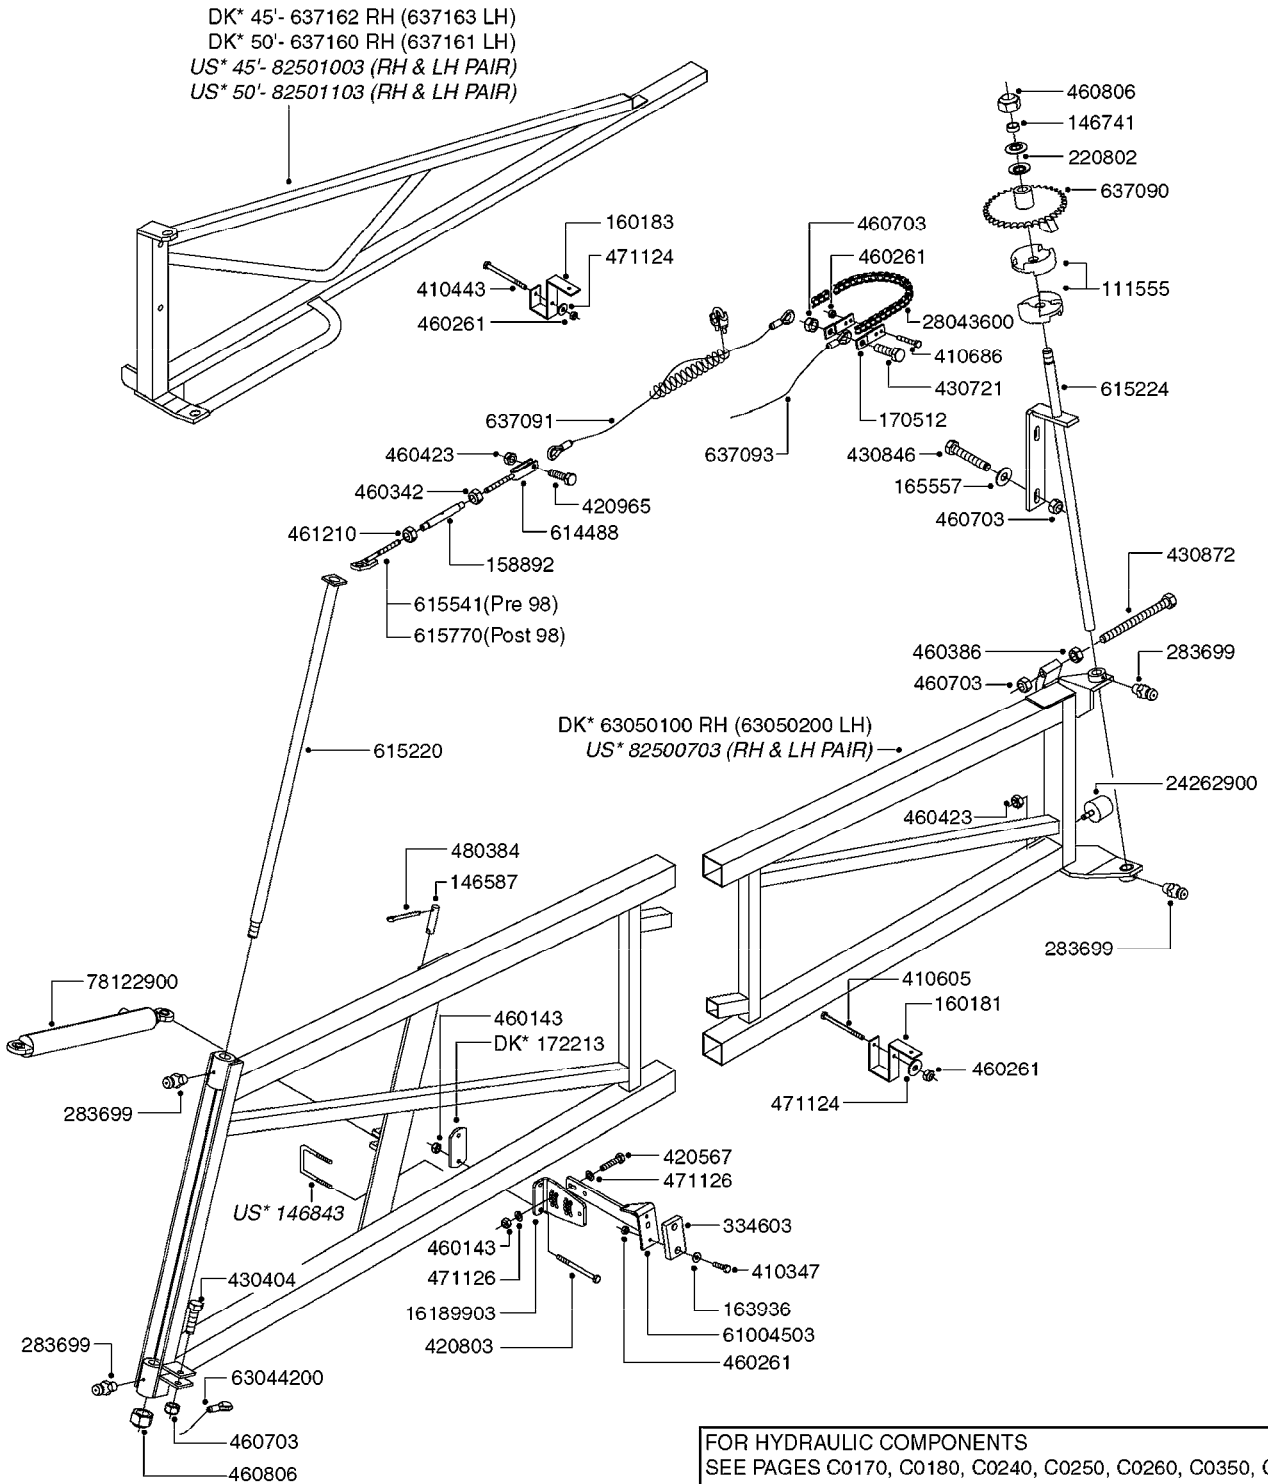

FOR HYDRAULIC COMPONENTS
SEE PAGES C0170, C0180, C0240, C0250, C0260, C0350, C0360

D0260

DK* = DENMARK STEEL PARTS
US* = NORTH AMERICAN STEEL PARTS

BOOM EAGLE WINGS 45' 50'
D0260-HIN, 01:01:16

Page 1
Date 12.08.2020 11:08