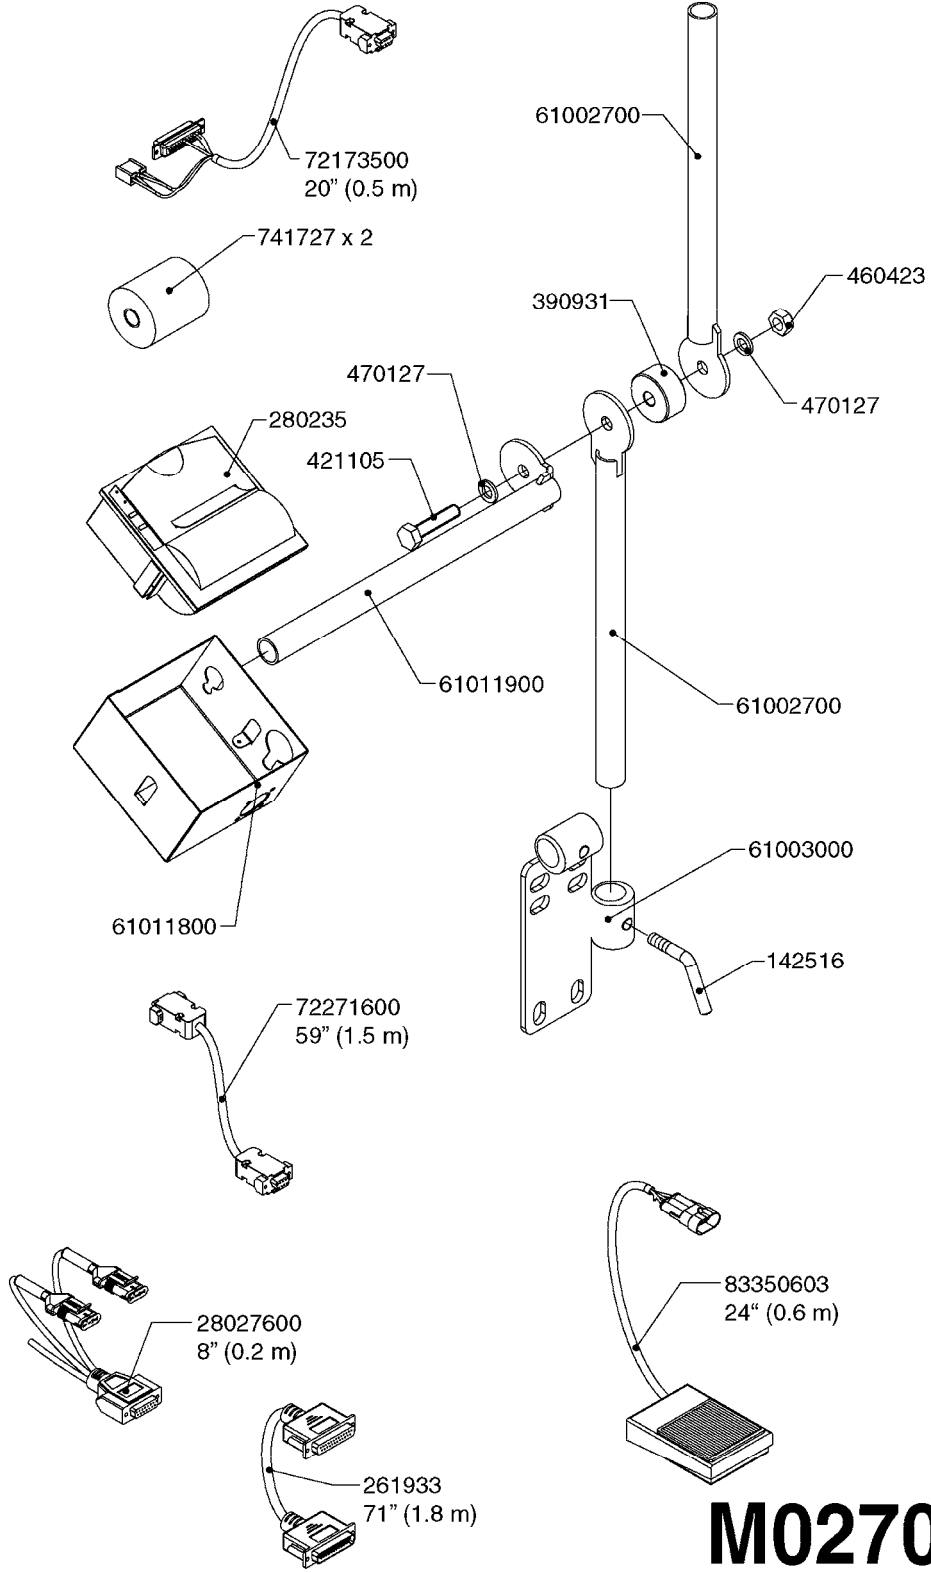

HC 5500 ACCESSORIES
M0270-HIN, 01:01:16

Page 1
Date 12.08.2020 11:09

parts-n°	order qty	description
142516	1	SCREW SET M10 BENT F. LOCKING
261933	1	CABLE W/PLUG 2X25 L=71"
280235	1	HARDI PRINTER WITH CLOCK
390931	1	PLASTIC SPACER D40XD11 L=20
421105	1	M10X45 MACHINE SCREW STAINLESS
460423	1	NUT HEX M10X1.50 LOCK DIN985A2 SS
470127	1	WASHER D15D10X2 M10 LOCK
741727	1	PAPER, THERMAL, HC5500 PRINTER
28027600	1	WIRE HC5500 AUX.
61002700	1	TUBE BRACKET F.TRACTOR MOUNT
61003000	1	BRACKET F.TRACTOR MOUNT
61011800	1	BOX FOR HARDI PRINTER
61011900	1	TUBE BRACKET F.TRACTOR MOUNT
72173500	1	WIRE F.PRINTER HC5500 L=20"
72271600	1	HC5500 COMMUNICATION CABLE
83350603	1	FOOT SWITCH HC5500 CONTROL