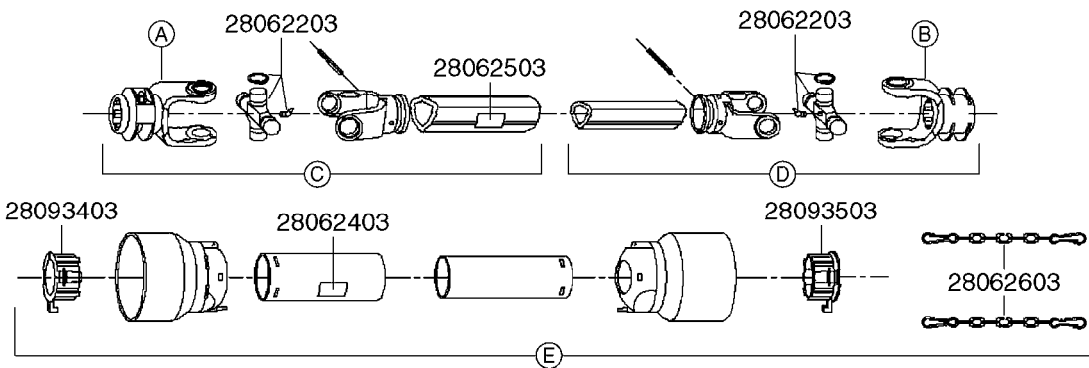

* Changed in 2016 from 100 series to G-Series (see page A0600).

A520

PTO SHAFTS - BONDIOLI CENT.
A0520-HIN, 23:10:18

Page 1

Date 12.08.2020 11:08

parts-n°	order qty	description
289042	1	UNIV. JOINT 22x54mm
421024	1	BOLT HEX 8.8 DEL M8X60
450015	1	SCREW ALLAN 3/8'X5/8' BLACK
460143	1	LOCK NUT M8 SST A2 DIN985
28009803	1	PTO PIN TUBE RETAINER OUTER
28009903	1	PTO TUBE RETAINER INNER
28010103	1	PTO YOKE F.INNER TUBE CV PTO
28021403	1	PTO 1"STR/1-3/8" 6SPL B&P
28021503	1	PTO 1"STR/1-3/8" 21SPL B&P
28021603	1	PTO 1"STR/1-3/4" 20SPL B&P
28027903	1	PTO BALL LOCK.KIT F.1-3/8 YOKE
28040503	1	UNIV. JOINT 27x74.6mm
28040703	1	SAFETY CHAIN F.CV BLACK PTO
28041803	1	DECAL DANGER GUARD MISSING
28041903	1	DECAL DANGER ROT.DRIVELINE
28056703	1	PTO YOKE #1 1-3/8" X 6 SPLINE
28056803	1	PTO YOKE #1 1-3/8" X 21 SPLINE
28056903	1	PTO YOKE #4 1-3/4" X 20 SPLINE
28057003	1	PTO TUBE YOKE #1-G1 OUTER
28057103	1	PTO TUBE YOKE #4-G4 OUTER
28057203	1	PTO PIN TUBE RETAINER OUTER
28057303	1	PTO TUBE OUTER #1 745MM
28057403	1	PTO TUBE OUTER #4 720MM
28057503	1	PTO TUBE INNER #1 745MM
28057603	1	PTO TUBE INNER #4 720MM
28057703	1	PTO TUBE RETAINER INNER
28057803	1	PTO TUBE YOKE #1 Ø=1"
28057903	1	PTO TUBE YOKE #4 Ø=1"
28058003	1	PTO HALF SAFETY SHIELD OUTER
28058103	1	PTO HALF SAFETY SHIELD OUTER
28058203	1	PTO HALF SAFETY SHIELD INNER
28058303	1	PTO HALF SAFETY SHIELD INNER
28058403	1	PTO BALL LOCK.KIT F.1-3/4 YOKE
28058503	1	PTO TUBE YOKE #1-G1 INNER