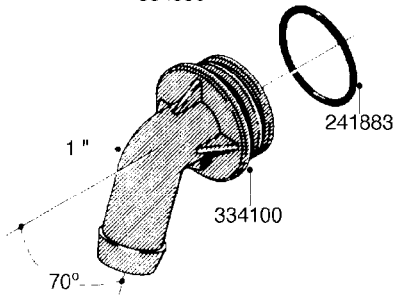

L0080

FITTINGS - S-53
L0080-HIN, 12:09:17

Page 1

Date 12.08.2020 11:08

Pos.	parts-n°	order qty	description
1	145995	1	FITT.DK S-53 FORK
2	241973	1	O-RING Ø3 X 44.2 70 SHORES NITRIL NITRIL (BLACK)
2	242353	1	O-RING 3 X 44.2 VITON VITON (BROWN)
3	242109	1	O-RING D32.2x3.0 NITRIL (BLACK)
3	242354	1	O-RING D32.2X3.0 VITON VITON (BROWN)
4	322103	1	FITT.DK S-53 BULKHEAD
5	322107	1	FITT.DK S-53 BULKHEAD NUT
6	322110	1	FITT.DK S-53 ELB. 1/2" BSP
7	322352	1	FITT.DK S-53 TEE
8	334229	1	FITT.DK S-53 STR.3/4"
9	334260	1	GASKET F. S-53 BULKHEAD
10	334564	1	FITT.DK S-67 TO S-53 ADAPTER
11	391100	1	FITT.DK S-53THREAD INS.1/2"BSP
12	726463	1	FITT.DK S53 BULKHEAD W/GASKET
13	726552	1	FIT.DK S-53X90 1/2" BSP,O-RING
14	726556	1	FITT.DK S-53 HB 1/2" W/O-RING
15	726558	1	FITT.DK S53 STR. 3/4" W.ORING
16	726559	1	FITT DK. S-53 HB 1" W/O-RING
17	726568	1	FITT.DK.S-53 HB 1/2"90 W/O-RING
18	726570	1	FITT.DK S-53 ELB.3/4" W.ORING
19	726571	1	FITT.DK S-53 ELB.1", W ORING
20	726578	1	FITT.DK S53 PLUG WITH O-RING
21	728561	1	FITT.DK. S67M - S53F REDUCER