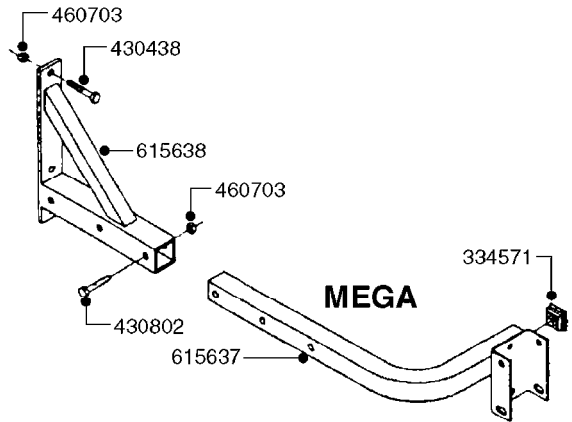

NK/LX/LY PRE-86