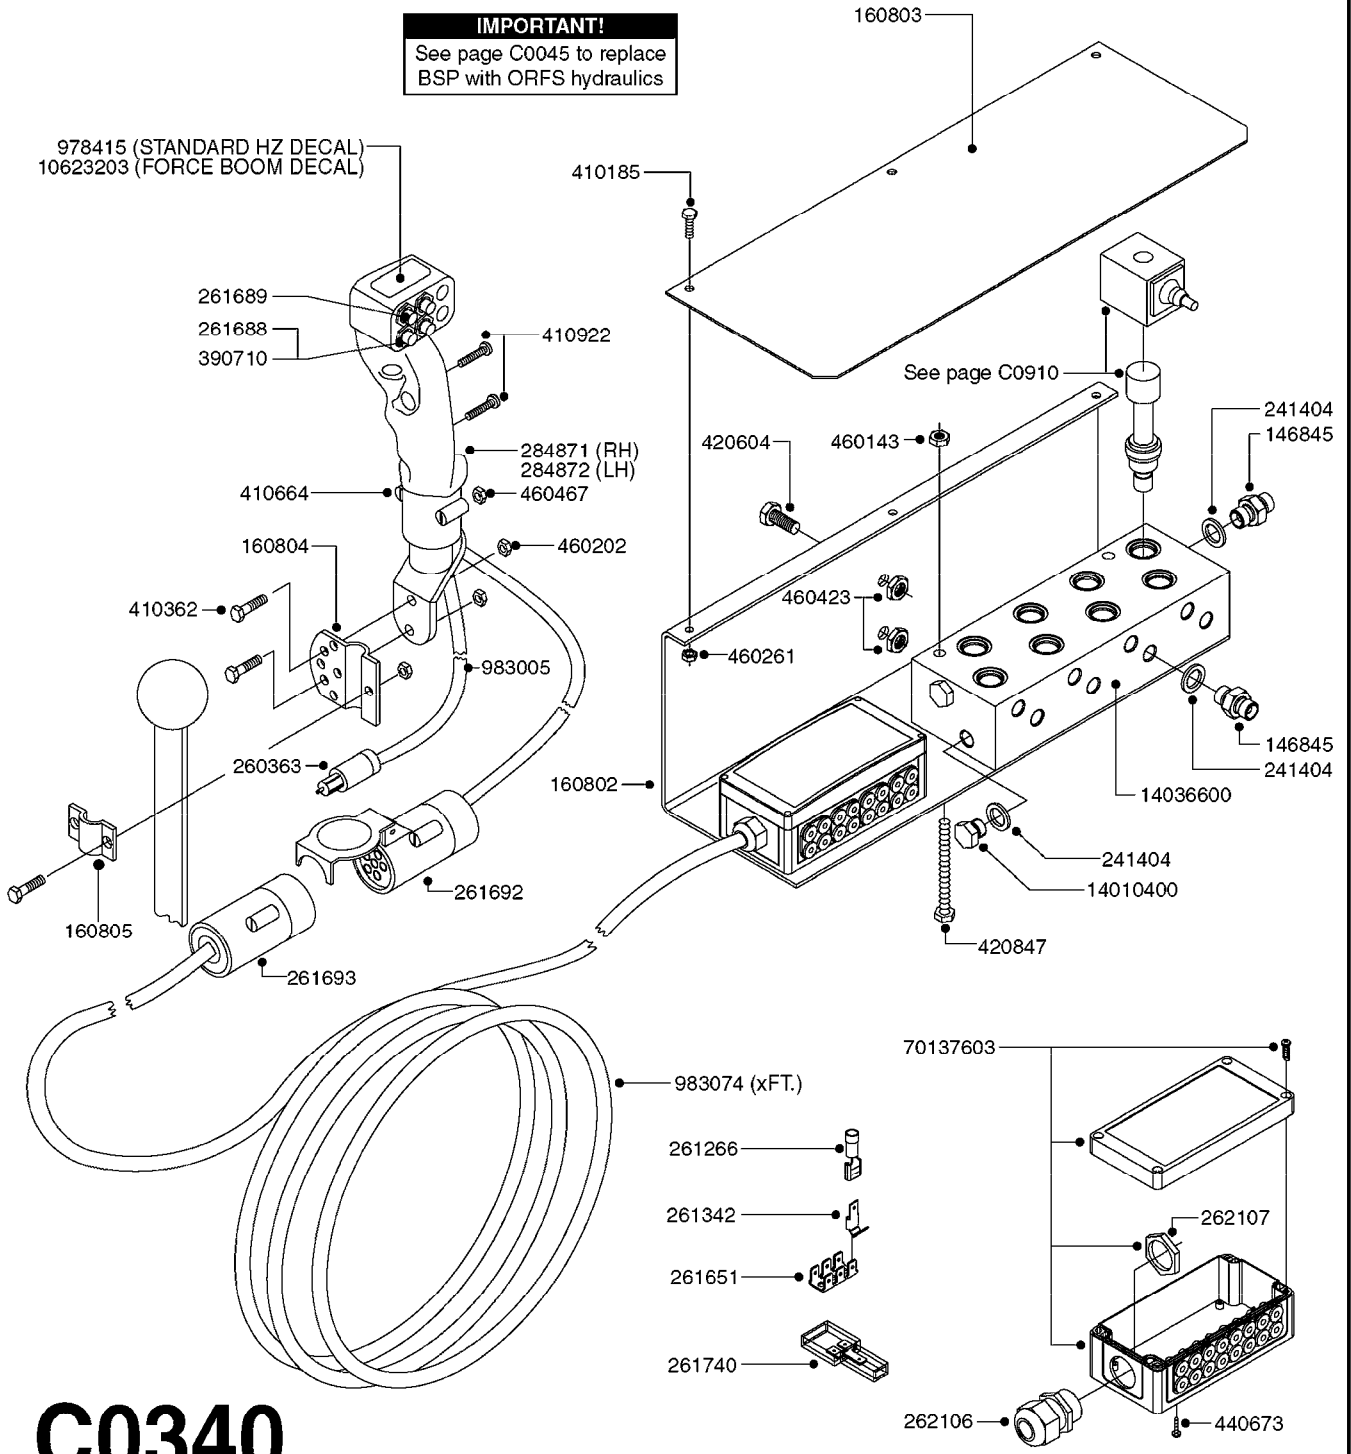

IMPORTANT!
See page C0045 to replace
BSP with ORFS hydraulics

HYD EAGLE HZ JOYSTICK 2005
C0340-HIN, 13:05:19

Page 1

Date 12.08.2020 11:08

parts-n°	order qty	description
146845	1	HEX NIPPLE 1/4"X1/4"
160802	1	MOUNT PLATE F.HYD SOLENOID'HZ'
160803	1	COVER PLATE F.HYD SOLENOID'HZ'
160804	1	MOUNT BRACKET F.HANDLE
160805	1	MOUNT STRAP F.HANDLE
241404	1	DOWTY SEAL 1/4"
260363	1	PLUG 2 POLE 12V
261266	1	CONNECTOR END F.CABLE HP
261342	1	SPADE F.ELEC.3 WAY CONNECTOR
261651	1	SPADE F.ELEC.6 POLE CONNECTOR
261688	1	SWITCH F. HANDLE WHITE
261689	1	CAP RUBBER F. SWITCH JOYSTICK
261692	1	PLUG ELEC.7 POLE FEMALE F.CABL
261693	1	PLUG ELEC. 7 POLE MALE
261740	1	SPADE F.ELEC.3 POLE CONN.INSUL
262106	1	BULKHEAD F. CABLE 6.5-14 BLACK
262107	1	NUT F. BULKHEAD CABLE GRAY
284871	1	CONTROL HANDLE RIGHT HALF
284872	1	CONTROL HANDLE LEFT HALF
390710	1	SWITCH F.HANDLE GREY MACHINED
410185	1	BOLT HEX 8.8 DEL M6X16
410362	1	BOLT HEX 8.8 SS M6X20
410664	1	BOLT HEX M5 X 20
410922	1	CYL.SKR 8.8 DEL M4X20 RST
420604	1	BOLT HEX 8.8 DEL M10X25 FT DIN933
420847	1	BOLT HEX 8.8 DEL M8X85
440673	1	SCREW F.PLASTIC 5X12 SS
460143	1	LOCK NUT M8 SST A2 DIN985
460202	1	NUT HEX M6
460261	1	NUT HEX M6X1.00 LOCK DIN985 A2 SS
460423	1	NUT HEX M10X1.50 LOCK DIN985A2 SS
460467	1	NUT HEX M5 GALV.
978415	1	DECAL CONTROL HANDLE
983005	1	ELEC. CABLE 2 WIRE X 1.5MM
983074	1	ELEC. CABLE 5 WIRE X 1.5MM
10623203	1	DECAL F.JOYSTICK - FORCE
14010400	1	PLUG 1/4" BSP
14036600	1	MANIFOLD 4-FUNCTION SPC 2004
70137603	1	JUNC. BOX, FLUID, COMPLETE, 2015