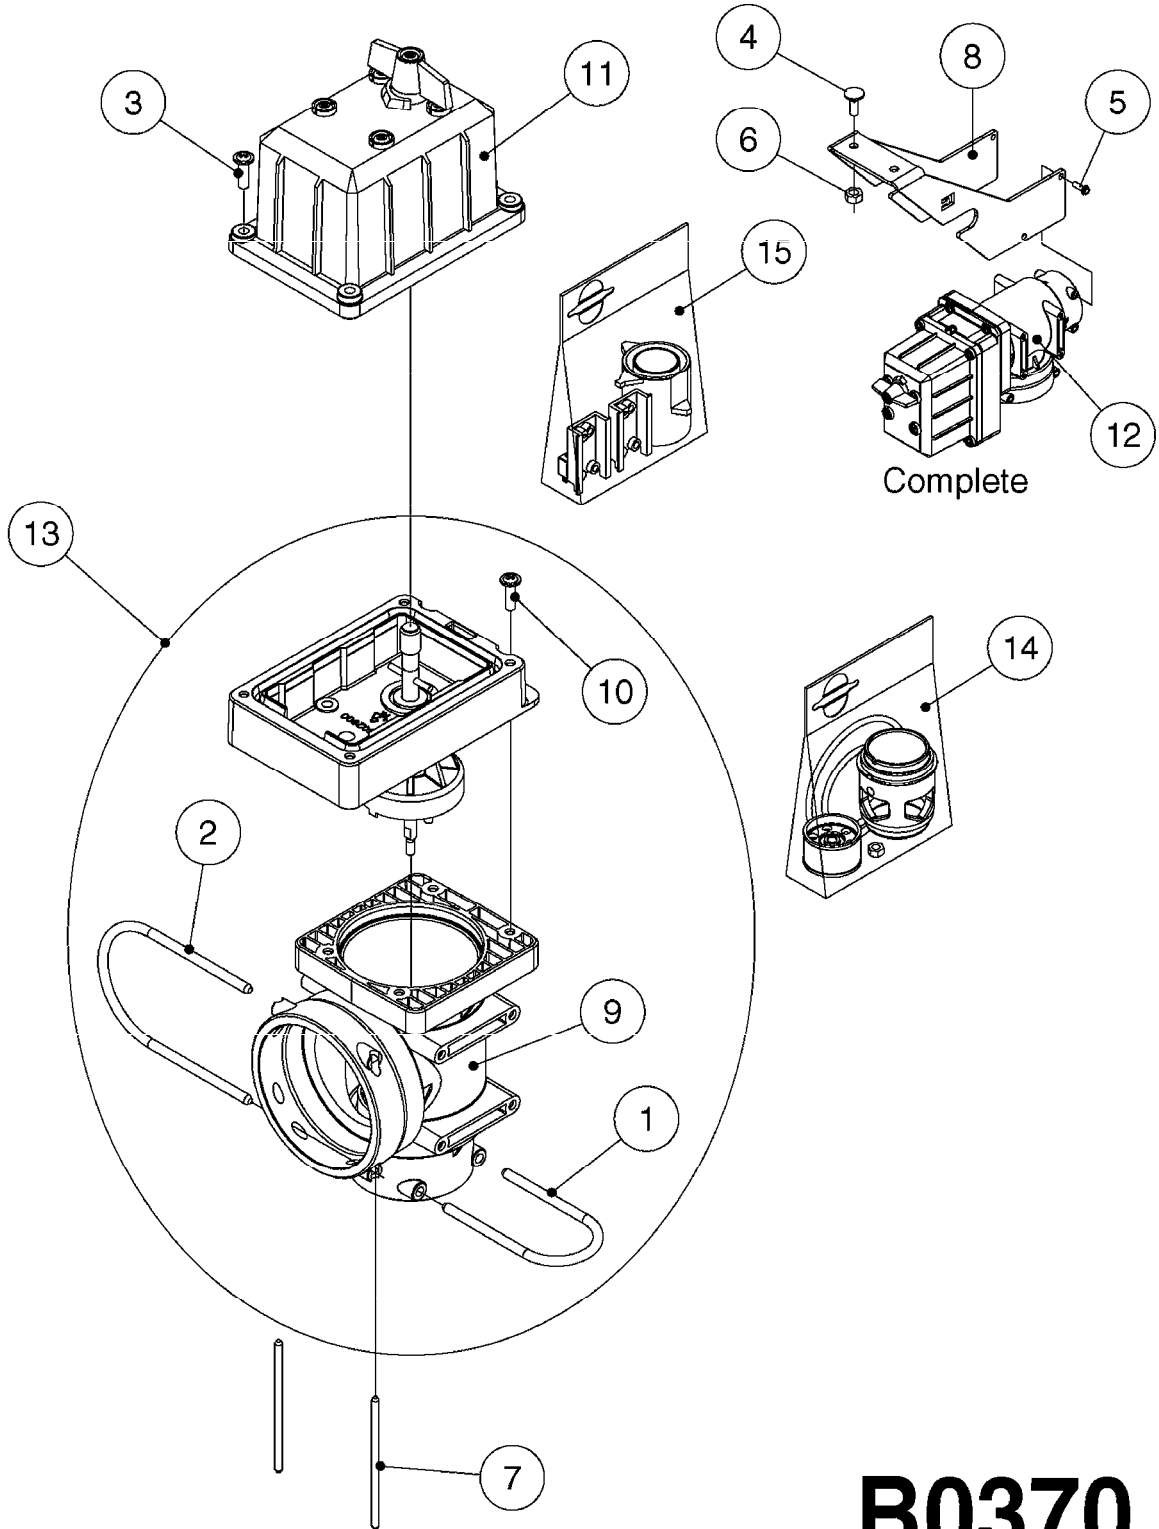

B0370

PRESSURE REGULATOR - S93 06
B0370-HIN, 12:05:16

Page 1

Date 12.08.2020 11:08

Pos.	parts-n°	order qty	description
1	145996	1	FITT.DK S-67 FORK
2	145997	1	FITT.DK S-93 FORK
3	440677	1	SCREW F. PLASTIC 5X20 SS
4	440695	1	BOLT CARRIAGE M8X25
5	440698	1	SCREW F.PLASTIC 6X18 SS HEXHD
6	460143	1	LOCK NUT M8 SST A2 DIN985
7	480487	1	PIN M5X60 SLOTTED GALV
8	16244000	1	BRACKET FOR REG. NAV, PAINTED NAVIGATOR PLATFORM BRACKET
9	33510800	1	HOUSING F.PRESS.REG.S67/S93
10	44076200	1	SCREW WN5451 5X16 SS TORX
11	72374200	1	MOTOR HOUS.REG.1:150 ENCODER
12	72374300	1	REGUL S67/S93 ASSY W SS CONE
12	72425500	1	REGULATOR S67/S93 CROSS-DRILL
12	72678700	1	REGULATOR S67/S93 CROSS-DRILL CERAMIC COMPONENTS
13	72481600	1	BAG W. CONSOLE&SPINDLE COMPL
14	72678900	1	BAG W.CONE/CYL/GASKET CERAMIC CERAMIC COMPONENTS
14	74190800	1	BAG W.CONE/CYL. AND GASKET. SYNTAL
15	74187500	1	SWITCH 5A PRESS.REG REP.KIT 08