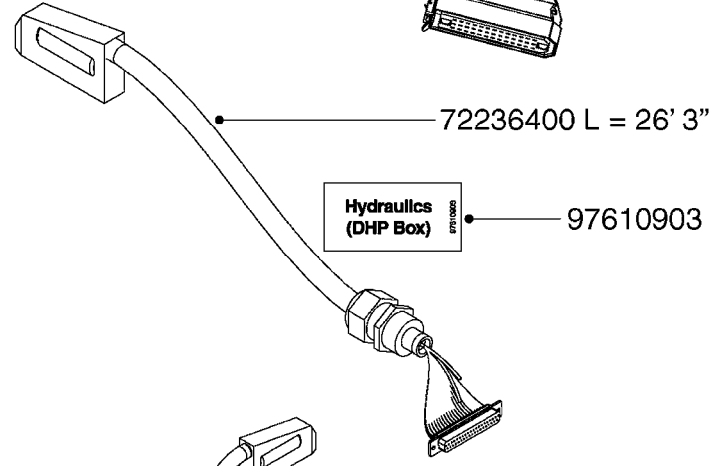

M0280

39 PIN CABLES
M0280-HIN, 28:03:17

Page 1
Date 12.08.2020 11:09

parts-n°	order qty	description
262158	1	PLUG INSERT 39 POLE MALE
262159	1	PLUG INSERT 39 POLE FEMALE
262160	1	PLUG HOUSING 39 POLE FEMALE
262161	1	PLUG HOUSING F/39 POLE MALE
440634	1	SCREW 5/8"
440732	1	PT SCREW 35X12B Z5452 ELZ
14034200	1	CODE BRACKET FOR 39 PIN CABLE
26003900	1	WIRE 37-39 PIN EVC, 6.6'
26004200	1	WIRE 37-39 PIN EVC, 57.4'
26008400	1	WIRE 39-PIN 24 WIRE L=8M
26011903	1	WIRE 39-39 POLE EXT. 3660MM
28027500	1	WIRE 37-39 PIN EVC, 37.7'
28028700	1	WIRE 37-39 PIN EVC, 45.9'
28028800	1	WIRE 37-39 PIN EVC, 16.4'
28028900	1	WIRE 37-39 PIN EVC, 26.2'
72236400	1	DAH CONN. WIRE/TRACTOR L=8M
97610803	1	DECAL-SRAY BOX 39-PIN
97610903	1	DECAL-HYDRAULIC BOX 39-PIN