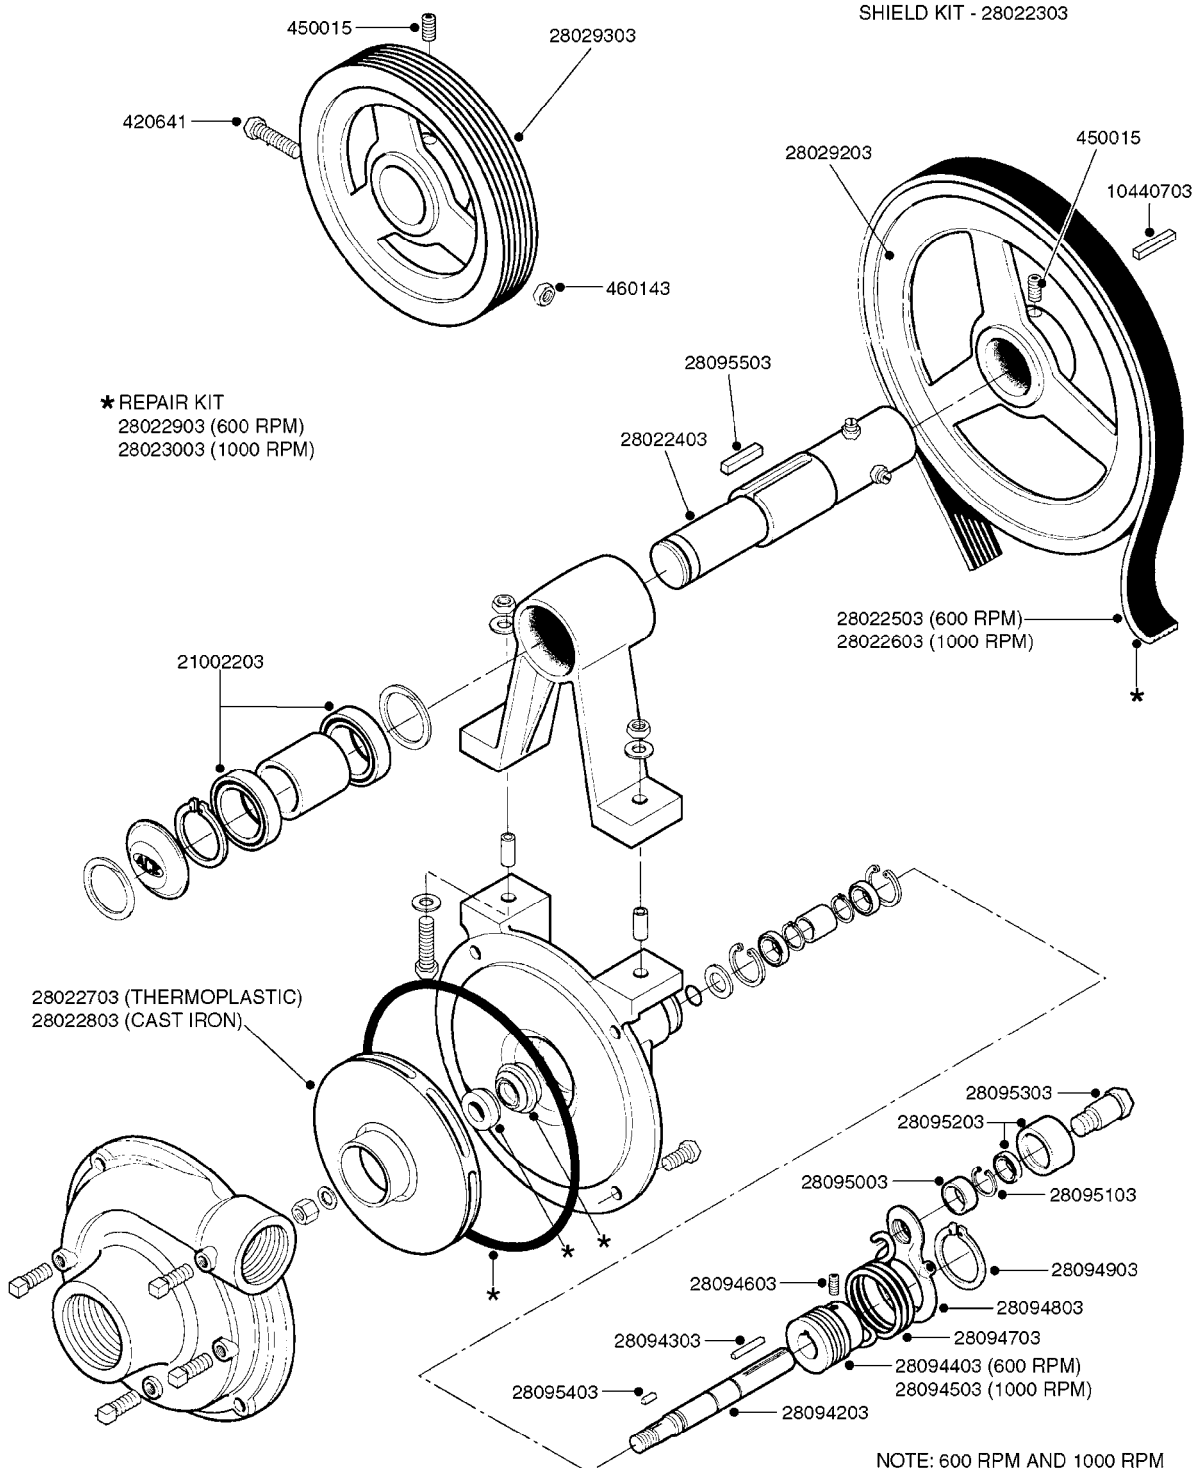

NOTE: 600 RPM AND 1000 RPM
PUMPS HAVE 1" INPUT SHAFT

A0430

PUMP - ACE 150 BELT DRIVE
A0430-HIN, 05:12:19

Page 1

Date 12.08.2020 11:08

parts-n°	order qty	description
420641	1	BOLT HM 8X35/22 A2 SS DIN931
450015	1	SCREW ALLAN 3/8'X5/8' BLACK
460143	1	LOCK NUT M8 SST A2 DIN985
10440703	1	KEY SQ 1/4"x1-1/2"
21002203	1	BEARING, SEALED ACE BELT DRIVE
28022303	1	SHIELD KIT
28022403	1	OUTPUT SHAFT ACE BELT DR PUMP
28022503	1	BELT 600 RPM ACE PUMP
28022603	1	BELT 1000 RPM ACE PUMP
28022703	1	IMPELLER THERMOPLASTIC
28022803	1	IMPELLER CAST IRON
28022903	1	REPAIR KIT 600 RPM
28023003	1	REPAIR KIT 1000 RPM
28029203	1	11.6"P.D.X2"BORE PULLEY 600RPM
28029303	1	7.9"P.D.X2"BORE PULLEY 1000RPM
28094203	1	5/8" DRIVEN SHAFT W.KEYWAY SS
28094303	1	KEY 3/16"X3/16"X1-1/4"
28094403	1	1.35"P.D.X5/8"BORE PULLEY 600RPM
28094503	1	1.7"P.D.X5/8"BORE PULLEY 1000RPM
28094603	1	SCREW ALLEN 5/16"NC X 5/16"
28094703	1	IDLER MOUNTED TORSION SPRING
28094803	1	IDLER ARM
28094903	1	EXTERNAL SNAP RING F.IDLER ARM
28095003	1	5/8" SPACER
28095103	1	RETAINER RING
28095203	1	IDLER BEARING/OUTER ROLLER ASSEMBLY
28095303	1	HEX HEAD IDLER CAP SCREW 5/8"NCX2-1/8"
28095403	1	KEY F.IMPELLER 1/8"X1/8"X1/2"
28095503	1	KEY 3/8"X1/2"X1-1/2"