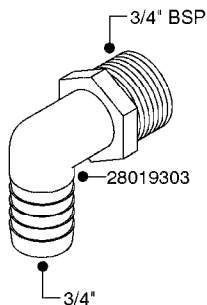

L0040

FITTINGS - NIPPLES & ELBOWS
L0040-HIN, 01:01:16

Page 1

Date 12.08.2020 11:08

parts-n°	order qty	description
10530803	1	FITT.PO.SE 2.00X2.00 45 DEG.
320191	1	FITT.DK ELB 3/8' BSP 45 DEGREE
320482	1	FITT.DK ELB. 1/2" BSP 60 DEG.
320596	1	FITT.DK ELB 3/8'-1/2'BSP 45DEG
320607	1	FITT.DK HN 3/8M X 3/8F BSP LNG
320633	1	FITT.DK HN 3/8"M X 3/8"F BSP
321451	1	FITT.DK ELB.1-1/2 X1-1/4 80DEG
321532	1	FITT.DK REDUC 3/4' X 1/2' BSP
390233	1	FITT.DK REDUC 1-1/2" X 1" BSP

L0050

parts-n°	order qty	description
242594	1	O-RING D14 X 1.78 SCH.70-EPDM
320294	1	FITT.DK TEE 3/8X3/8HB X1/2"BSP
320305	1	FITT.DK HB 3/4'- 3/4' BSP
320386	1	FITT.DK TEE 3/8X3/8HB X3/8"BSP
320397	1	FITT.DK ELB 3/8"HB X 3/8" BSP
320401	1	FITT.DK TEE 1/2X1/2HB X1/2"BSP
320412	1	FITT.DK TEE 1/2X1/2HB X3/8'BSP
320423	1	FITT.DK ELB 1/2'HB X 3/8' BSP
320891	1	FITT.DK HB 3/8'- 3/8' BSP
320972	1	FITT.DK HB 5/16'- 1/4' BSP
322046	1	FITT.DK TEE 1/2X1/2HB X3/4'BSP
322048	1	FITT.DK TEE 3/4X3/4HB X3/4'BSP
330595	1	O-RING D24.6/D20X2.1 -3/4"
333137	1	FITT.DK CONN.1/2" F.NOZZ. DOUB
333141	1	FITT.DK CONN.1/2" F.NOZZ.SING
334041	1	FITT.DK CONN.3/4' F.NOZZ. SING
334042	1	FITT.DK CONN.3/4' F.NOZZ. DOUB
334195	1	FITT.DK ELB. 3/4"HB X 3/4"HB
10012103	1	FITT.PO.HB 1.25X1.50 IMB1012
10014003	1	FITT.PO.HB 1.25X1.25 IMB1010
10036903	1	FITT.PO.HB 1.50X1.50 IMB1212
28019303	1	FITTING HB ELB 3/4NPT-3/4HOSE
61016500	1	HOSE TAIL 3/4" 90°+RG CAP 3/4"
72026700	1	NOZZLE TUBE ADAPTER W/O-RING