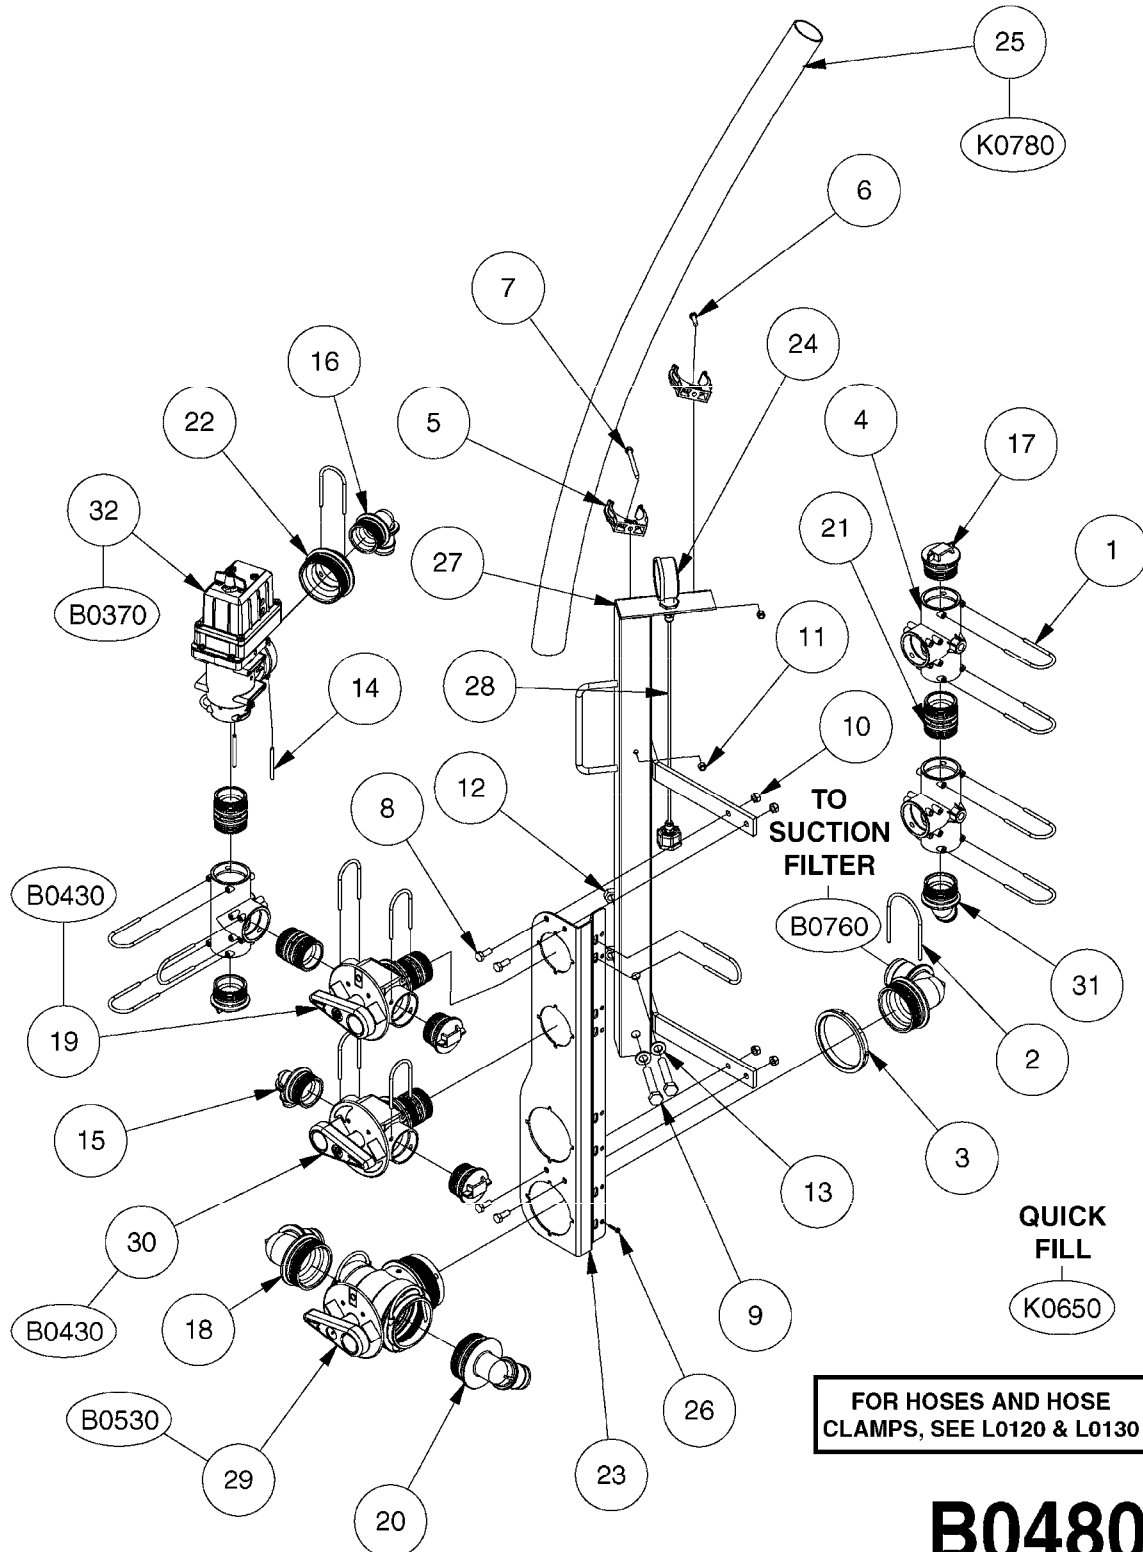

B0480

RANGER MANIFOLD - CENTRIFUGAL
B0480-HIN, 13:11:18

Page 1

Date 12.08.2020 11:08

Pos.	parts-n°	order qty	description
1	145996	1	FITT.DK S-67 FORK
2	145997	1	FITT.DK S-93 FORK
3	322109	1	FITT.DK S-93 BULKHEAD NUT
4	322224	1	FITT.DK S-67 TEE
5	334523	1	PIPE HOLDER Ø51.5
6	410362	1	BOLT HEX 8.8 SS M6X20
7	410443	1	BOLT HEX 8.8 DEL M6X70
8	420582	1	BOLT HEX 8.8 DEL M8X20 FT A2
9	430802	1	BOLT HEX 8.8 DEL M12X75
10	460143	1	LOCK NUT M8 SST A2 DIN985
11	460261	1	NUT HEX M6X1.00 LOCK DIN985 A2 SS
12	460703	1	NUT HEX M12X1.75 LOCK DIN985A2 SS
13	471127	1	WASHER, M12, Ø24/13X24X2.5 SS
14	480487	1	PIN M5X60 SLOTTED GALV
15	726572	1	FITT.DK S-67 1" ELBOW 90 ASSY.
16	726573	1	FITT. S67 5/4" 90° W/O-RING
17	726579	1	FITT. S67 PLUG W/O-RING
18	727225	1	FITT.DK S-93 ELB.2'PVC W/ORING
19	728391	1	VALVE S67 PRESSURE MANIFOLD
20	728395	1	FITT.DK S-93 ELB.1-1/2" 90 DEG
21	728526	1	FITT.DK S-67 CONNECT W/O-RINGS
22	728562	1	FITT.DK S-93 TO S67 ADAPTOR
23	16105803	1	MANIFOLD PLATE RANGER
24	28026103	1	GAUGE 200PSI/BR,4",1/4"BSP-BTM
25	34000703	1	TUBE F. DRY GAUGE L=1200 BENT
25	97609703	1	DECAL S/G RANGER 2200 (600 G)
25	97609903	1	DECAL S/G RANGER 2200 LITERS
26	44076200	1	SCREW WN5451 5X16 SS TORX
27	63028103	1	MANIFOLD STAND RANGER
28	70101903	1	BOOM GAUGE KIT
29	72082300	1	VALVE 2 WAY MANUAL Ø50 S93
30	72113700	1	VALVE, VARIABLE AGITATION
31	72433100	1	FITT.DK S-67 45° 1-1/4"W/ORING
32	72678700	1	REGULATOR S67/S93 CROSS-DRILL