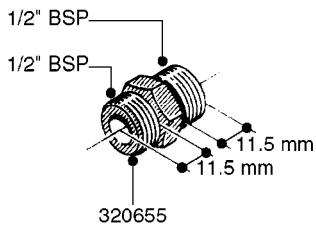

FITTINGS - HEXAGON NIPPLES
L0030-HIN, 01:01:16

L0030

FITTINGS - HEXAGON NIPPLES
L0030-HIN, 01:01:16

Page 1
Date 12.08.2020 11:08

parts-n°	order qty	description
10015303	1	FITT.PO.HN 1.00X1.00 M1000
10425003	1	FITT.PO.HN 1.25X1.00 MCPHEE
320132	1	FITT.DK HN 1" BSP
320176	1	FITT.DK HN 3/8"X1/2" BSP
320445	1	FITT.DK HN 1/4"X3/8" BSP
320655	1	FITT.DK HN 1/2"-1/2" BSP
320692	1	FITT.DK HN 3/8'BSPX1/4'NPT
320703	1	FITT.DK HN 3/8BSP X1/2 &1/4NPT
320725	1	FITT.DK NIPPLE 3/8"-3/8" BSP
320902	1	FITT.DK HN 3/8'X 1/4' BSP
390232	1	FITT.DK HN 1-1/2' X 1-1/4' BSP
390276	1	FITT.DK HN 1'BSP