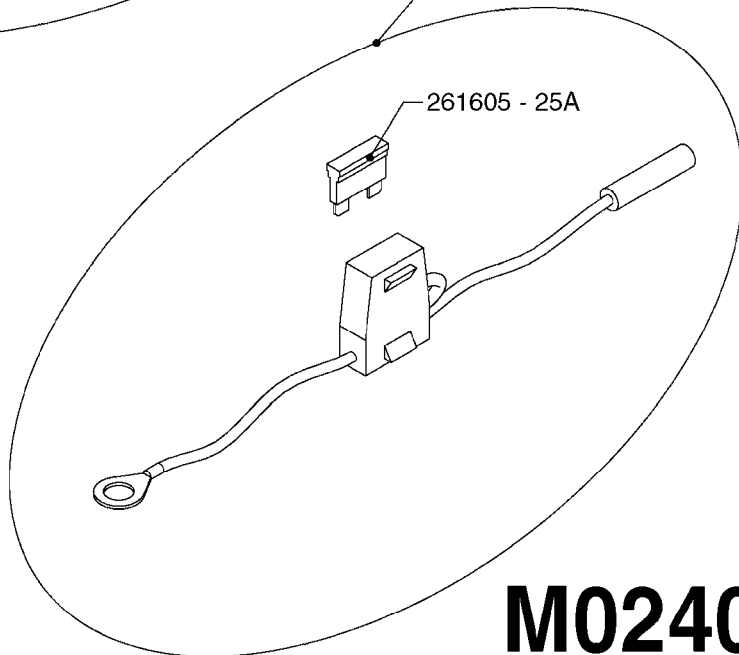

POWER SUPPLY CABLES
M0240-HIN, 01:01:16

Page 0

Date 12.08.2020 11:09

M0240

POWER SUPPLY CABLES
M0240-HIN, 01:01:16

Page 1

Date 12.08.2020 11:09

parts-n°	order qty	description
261605	1	Fuse 25A ATOF Series
983070	1	CABLE 2X6²
16112800	1	BRACKET F.12V POWER CABLE/PLUG
28048000	1	PLUG 3-POL DIN 9680 FEM.CHASS
72266300	1	CABLE 12VDC POWER F. TRACTOR