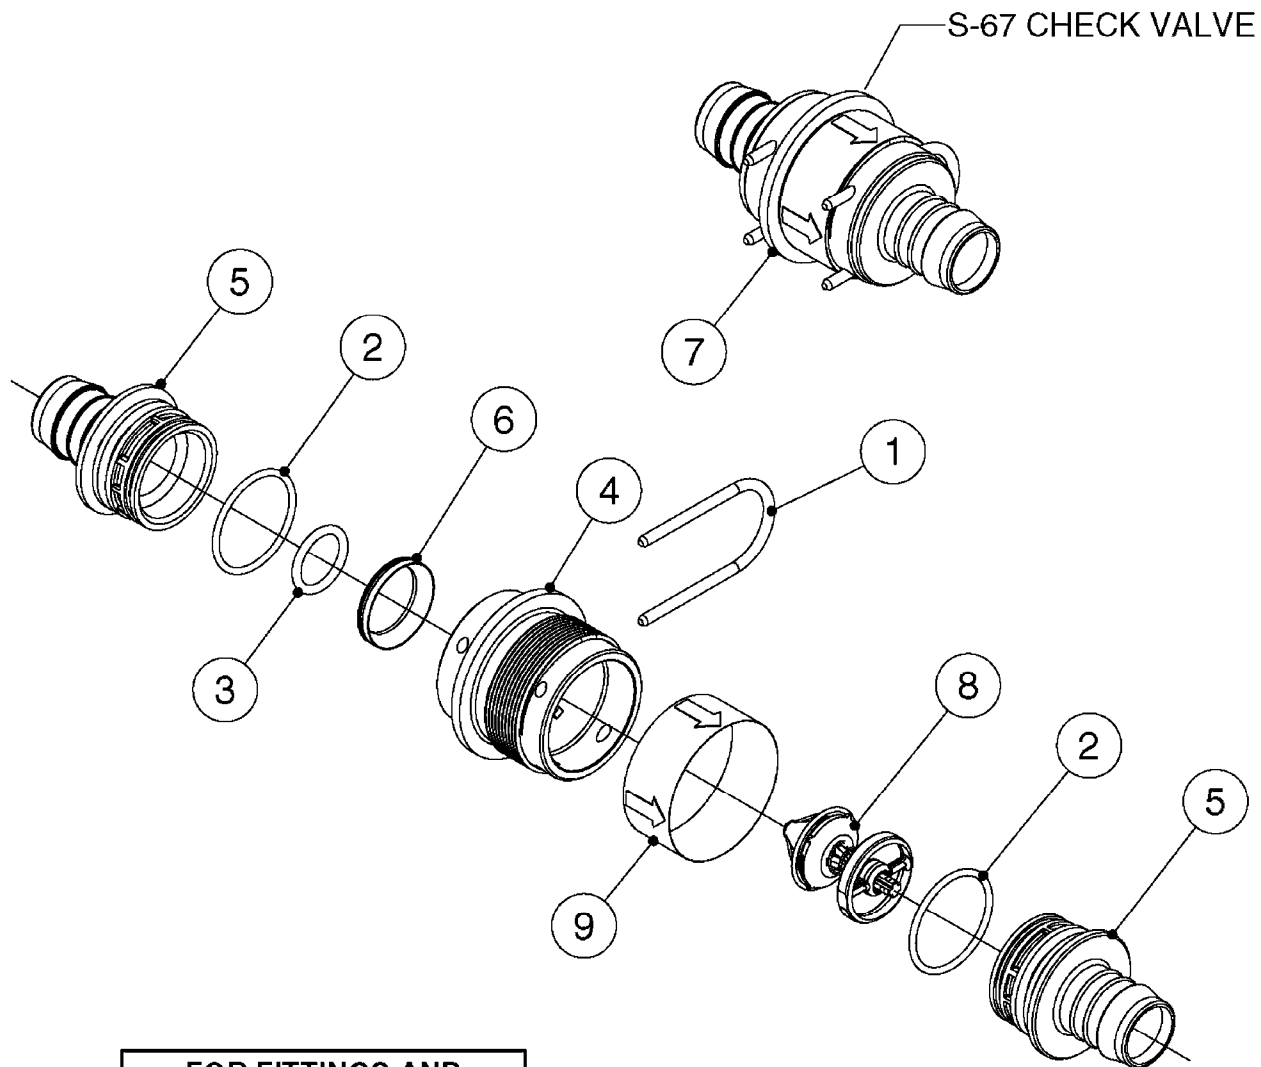

FOR FITTINGS AND
HOSES, SEE SECTION L

B0630

CHECK VALVES - S67
B0630-HIN, 31:07:19

Page 1

Date 12.08.2020 11:08

Pos.	parts-n°	order qty	description
1	145996	1	FITT.DK S-67 FORK
2	241973	1	O-RING Ø3 X 44.2 70 SHORES NITRIL
2	242353	1	O-RING 3 X 44.2 VITON
3	242504	1	O-RING D35x2 NITRIL
4	322104	1	FITT.DK S-67 BULKHEAD
5	334231	1	FITT.DK S-67 STR.1"
5	334232	1	FITT.DK S-67 STR.1-1/4"
5	334444	1	FITT.DK S-67 STR.1-1/2" PVC
6	14103100	1	SEAT F.CHECK VALVE D40.8 2010
7	70063603	1	VALVE, CHECK S67 1-1/2"
			COMPLETE IN-LINE CHECK VALVE FOR 1-1/2" HOSE
7	72001803	1	CHCK VLV,S67, 2 X 1" HB
			COMPLETE IN-LINE CHECK VALVE FOR 1" HOSE
7	72206600	1	CHCK VLV,S67, 2 X 1.25" HB
			COMPLETE IN-LINE CHECK VALVE FOR 1-1/4" HOSE
8	72089900	1	CHECK VALVE S67 SUBASMBLY.2001
9	97800500	1	DECAL 230X28 BLACK ARROW