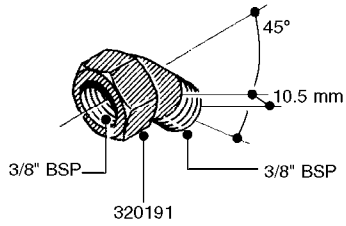

FITTINGS - HEXAGON NIPPLES
L0030-HIN, 01:01:16

L0030

FITTINGS - HEXAGON NIPPLES
L0030-HIN, 01:01:16

Page 1
Date 12.08.2020 11:08

parts-n°	order qty	description
10015303	1	FITT.PO.HN 1.00X1.00 M1000
10425003	1	FITT.PO.HN 1.25X1.00 MCPHEE
320132	1	FITT.DK HN 1" BSP
320176	1	FITT.DK HN 3/8"X1/2" BSP
320445	1	FITT.DK HN 1/4"X3/8" BSP
320655	1	FITT.DK HN 1/2"-1/2" BSP
320692	1	FITT.DK HN 3/8'BSPX1/4'NPT
320703	1	FITT.DK HN 3/8BSP X1/2 &1/4NPT
320725	1	FITT.DK NIPPLE 3/8"-3/8" BSP
320902	1	FITT.DK HN 3/8'X 1/4' BSP
390232	1	FITT.DK HN 1-1/2' X 1-1/4' BSP
390276	1	FITT.DK HN 1'BSP