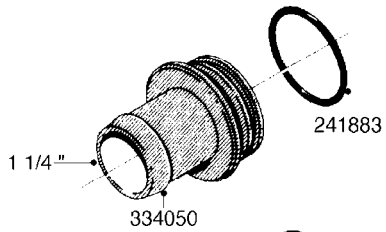

L0080

FITTINGS - S-53
L0080-HIN, 12:09:17

Page 1

Date 12.08.2020 11:08

Pos.	parts-n°	order qty	description
1	145995	1	FITT.DK S-53 FORK
2	241973	1	O-RING Ø3 X 44.2 70 SHORES NITRIL NITRIL (BLACK)
2	242353	1	O-RING 3 X 44.2 VITON VITON (BROWN)
3	242109	1	O-RING D32.2x3.0 NITRIL (BLACK)
3	242354	1	O-RING D32.2X3.0 VITON VITON (BROWN)
4	322103	1	FITT.DK S-53 BULKHEAD
5	322107	1	FITT.DK S-53 BULKHEAD NUT
6	322110	1	FITT.DK S-53 ELB. 1/2" BSP
7	322352	1	FITT.DK S-53 TEE
8	334229	1	FITT.DK S-53 STR.3/4"
9	334260	1	GASKET F. S-53 BULKHEAD
10	334564	1	FITT.DK S-67 TO S-53 ADAPTER
11	391100	1	FITT.DK S-53THREAD INS.1/2"BSP
12	726463	1	FITT.DK S53 BULKHEAD W/GASKET
13	726552	1	FIT.DK S-53X90 1/2" BSP,O-RING
14	726556	1	FITT.DK S-53 HB 1/2" W/O-RING
15	726558	1	FITT.DK S53 STR. 3/4" W.ORING
16	726559	1	FITT DK. S-53 HB 1" W/O-RING
17	726568	1	FITT.DK.S-53 HB 1/2"90 W/O-RING
18	726570	1	FITT.DK S-53 ELB.3/4" W.ORING
19	726571	1	FITT.DK S-53 ELB.1", W ORING
20	726578	1	FITT.DK S53 PLUG WITH O-RING
21	728561	1	FITT.DK. S67M - S53F REDUCER