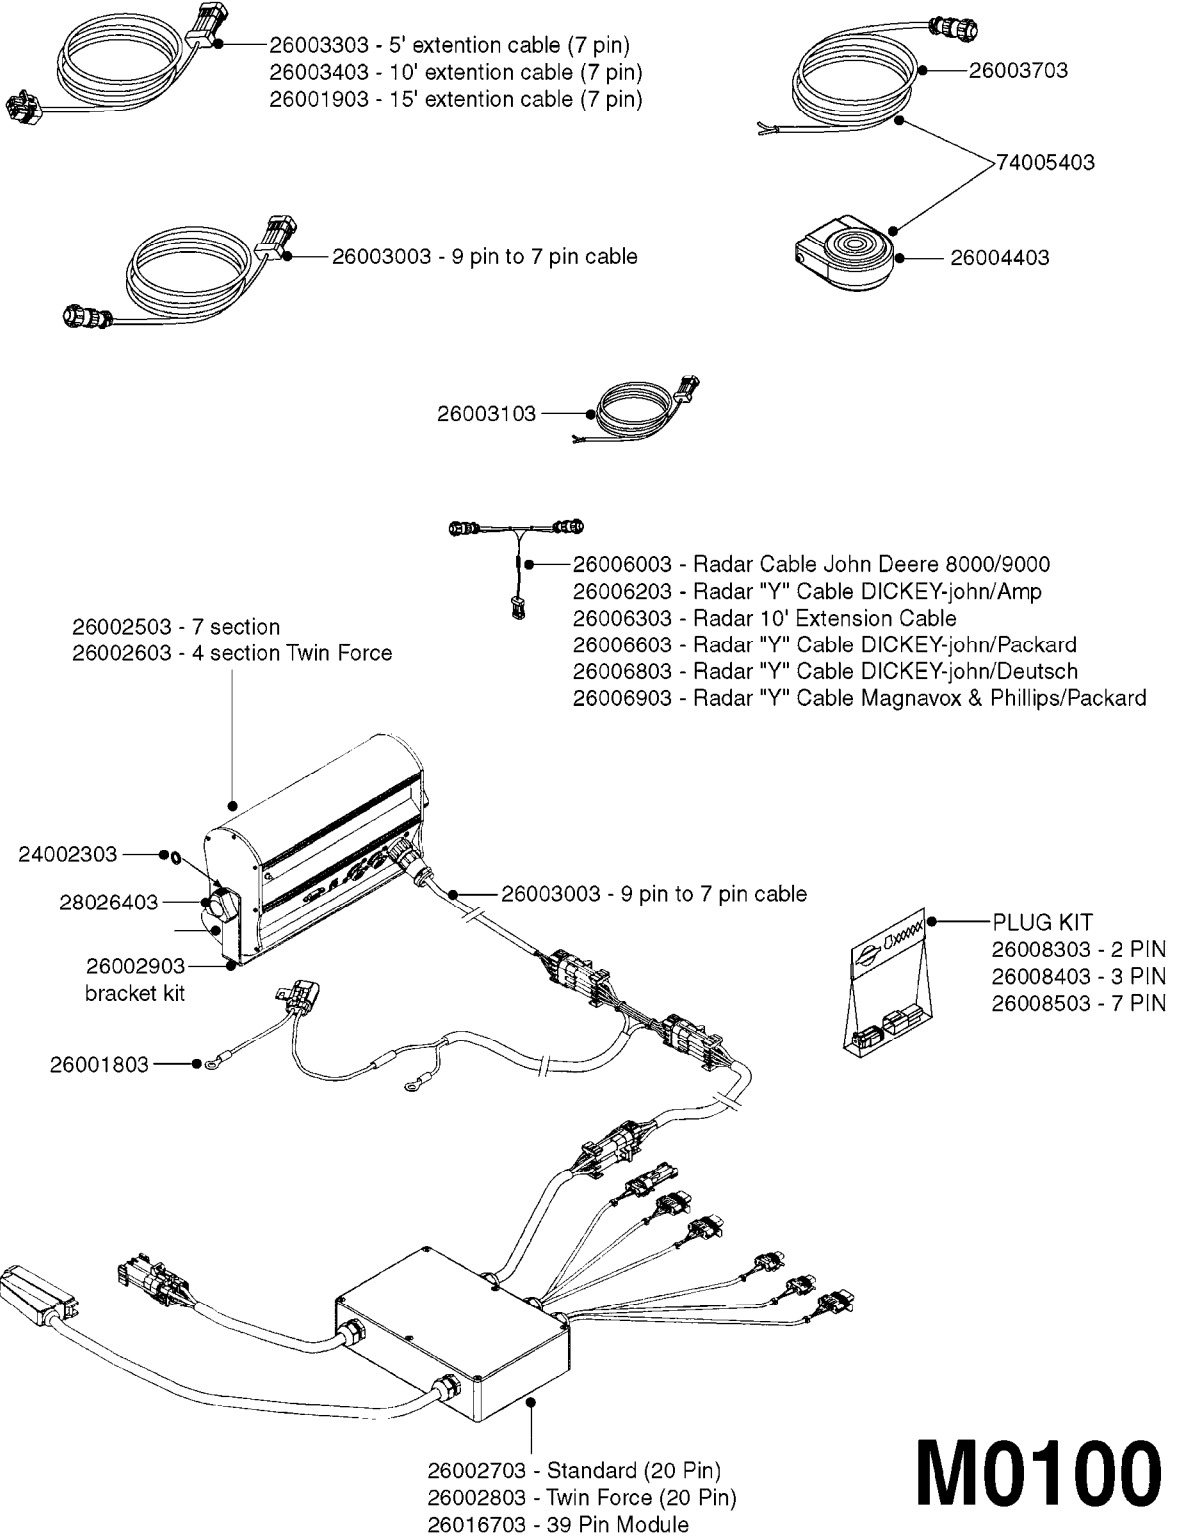

M0100

MUSTANG 3500 CONTROLLER
M0100-HIN, 01:01:16

Page 1
Date 12.08.2020 11:09

parts-n°	order qty	description
24002303	1	WASHER, RUBBER
26001803	1	POWER CABLE
26001903	1	15' 7-PIN EXTENSION CABLE
26002503	1	MUSTANG 3500/7 CONSOLE
26002603	1	MUSTANG 3500/4/TF CONSOLE
26002703	1	MUSTANG 3500/20PIN SC MODULE
26002803	1	MUSTANG 3500/20PIN TF SC MODUL
26002903	1	MUSTANG 3500 CONSOLE MNT KIT
26003003	1	MUSTANG 3500 CONSOLE CABLE
26003103	1	MUSTANG 3500/7 SC MOD CNECT KT
26003303	1	MUSTANG/FM 5FT 7PIN EXT CABLE
26003403	1	MUSTANG/FM 10FT 7PIN EXT CABLE
26003703	1	MUSTANG RUN/HOLD ADAPT CABLE
26004403	1	SWITCH, FOOT
26006003	1	MUSTANG RADR CBLE JD 8000/9000
26006203	1	MUSTANG RDR "Y" CABLE DCKY-JHN
26006303	1	MUSTANG RDR EXTNSN CABLE 10FT
26006603	1	MUSTANG RDR"Y"CABLE D-J PACKRD
26006803	1	MUSTANG RDR"Y"CABLE D-J DEUTS.
26006903	1	MUSTANG RDR"Y"CABLE MAG.PHILIP
26008303	1	MICRO TRAK PLUG KIT - 2 PIN
26008403	1	MICRO TRAK PLUG KIT - 3 PIN
26008503	1	MICRO TRAK PLUG KIT - 7 PIN
26016703	1	MUSTANG 3500/39PIN SC MODULE
28026403	1	KNOB, MUSTANG CONSOLE MOUNT
74005403	1	FOOT SWITCH FOR MUSTANG 3500