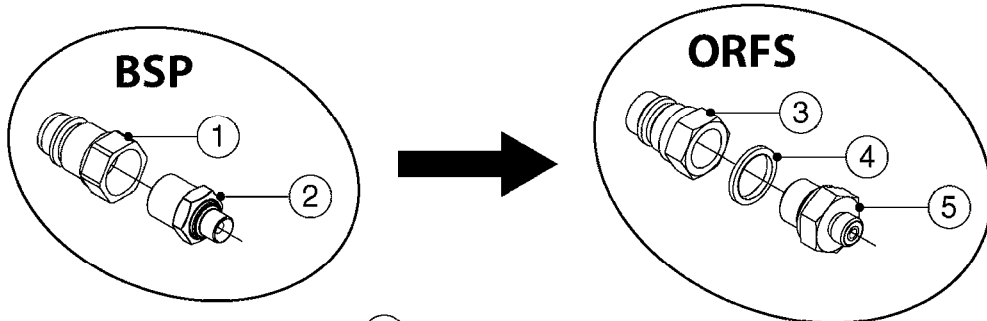

7

ORFS Hose Size	ORFS Fitting Size	BSP Fitting Size
1/4"	9/16"	1/2"
3/8"	11/16"	5/8"
1/2"	13/16"	3/4"
3/4"	1-3/16"	1-1/8"

8

ORFS Hose Size	ORFS Fitting Size	BSP Fitting Size
1/4"	9/16"	1/2"
3/8"	11/16"	5/8"
1/2"	13/16"	3/4"
3/4"	1-3/16"	1-1/8"

C0045