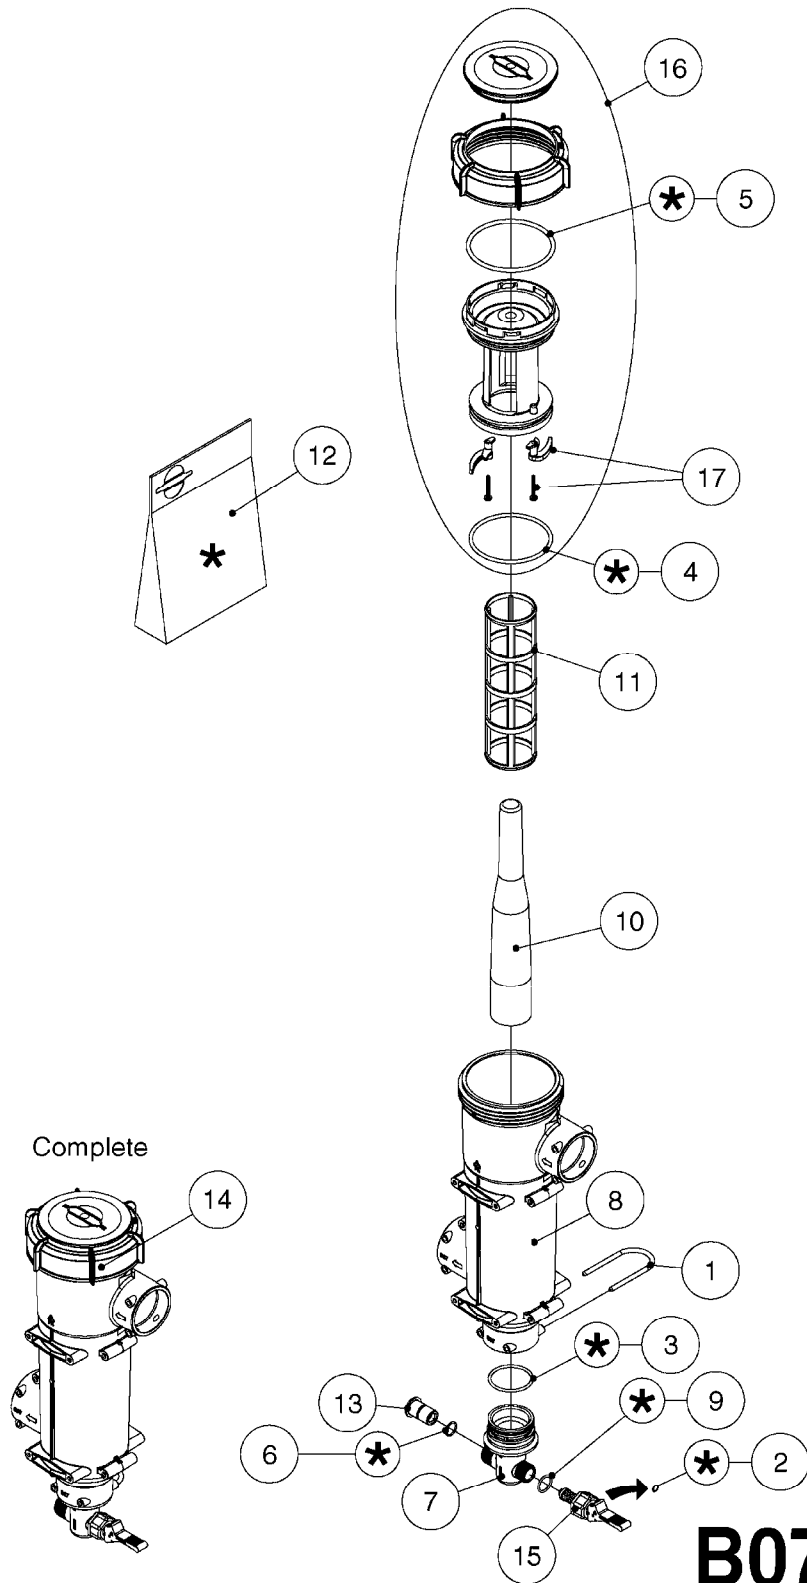

NOTE: 600 RPM AND 1000 RPM
PUMPS HAVE 1" INPUT SHAFT

A0430

PUMP - ACE 150 BELT DRIVE
A0430-HIN, 05:12:19

Page 1

Date 12.08.2020 11:08

parts-n°	order qty	description
420641	1	BOLT HM 8X35/22 A2 SS DIN931
450015	1	SCREW ALLAN 3/8'X5/8' BLACK
460143	1	LOCK NUT M8 SST A2 DIN985
10440703	1	KEY SQ 1/4"x1-1/2"
21002203	1	BEARING, SEALED ACE BELT DRIVE
28022303	1	SHIELD KIT
28022403	1	OUTPUT SHAFT ACE BELT DR PUMP
28022503	1	BELT 600 RPM ACE PUMP
28022603	1	BELT 1000 RPM ACE PUMP
28022703	1	IMPELLER THERMOPLASTIC
28022803	1	IMPELLER CAST IRON
28022903	1	REPAIR KIT 600 RPM
28023003	1	REPAIR KIT 1000 RPM
28029203	1	11.6"P.D.X2"BORE PULLEY 600RPM
28029303	1	7.9"P.D.X2"BORE PULLEY 1000RPM
28094203	1	5/8" DRIVEN SHAFT W.KEYWAY SS
28094303	1	KEY 3/16"X3/16"X1-1/4"
28094403	1	1.35"P.D.X5/8"BORE PULLEY 600RPM
28094503	1	1.7"P.D.X5/8"BORE PULLEY 1000RPM
28094603	1	SCREW ALLEN 5/16"NC X 5/16"
28094703	1	IDLER MOUNTED TORSION SPRING
28094803	1	IDLER ARM
28094903	1	EXTERNAL SNAP RING F.IDLER ARM
28095003	1	5/8" SPACER
28095103	1	RETAINER RING
28095203	1	IDLER BEARING/OUTER ROLLER ASSEMBLY
28095303	1	HEX HEAD IDLER CAP SCREW 5/8"NCX2-1/8"
28095403	1	KEY F.IMPELLER 1/8"X1/8"X1/2"
28095503	1	KEY 3/8"X1/2"X1-1/2"

S-67 CHECK VALVE
(NON-THREADED)

S-67 CHECK VALVE
(THREADED)

FOR FITTINGS AND
HOSES, SEE SECTION L

B0640

CHECK VALVES - S67 (2011)
B0640-HIN, 15:10:19

Page 1

Date 12.08.2020 11:08

Pos.	parts-n°	order qty	description
1	145996	1	FITT.DK S-67 FORK
2	242353	1	O-RING 3 X 44.2 VITON
3	334231	1	FITT.DK S-67 STR.1"
3	334232	1	FITT.DK S-67 STR.1-1/4"
4	72432400	1	FITT.DK S-67 CONNEC W.CHK SEAT
5	72819200	1	CHECK VALVE S67 2012 THREADED
6	72819300	1	CHECK VALVE S67 2012 NO THREAD
7	72878800	1	CHECK VALVE S67 SUBASSEMBLY 2013 INCLUDED WITH #5 & #6