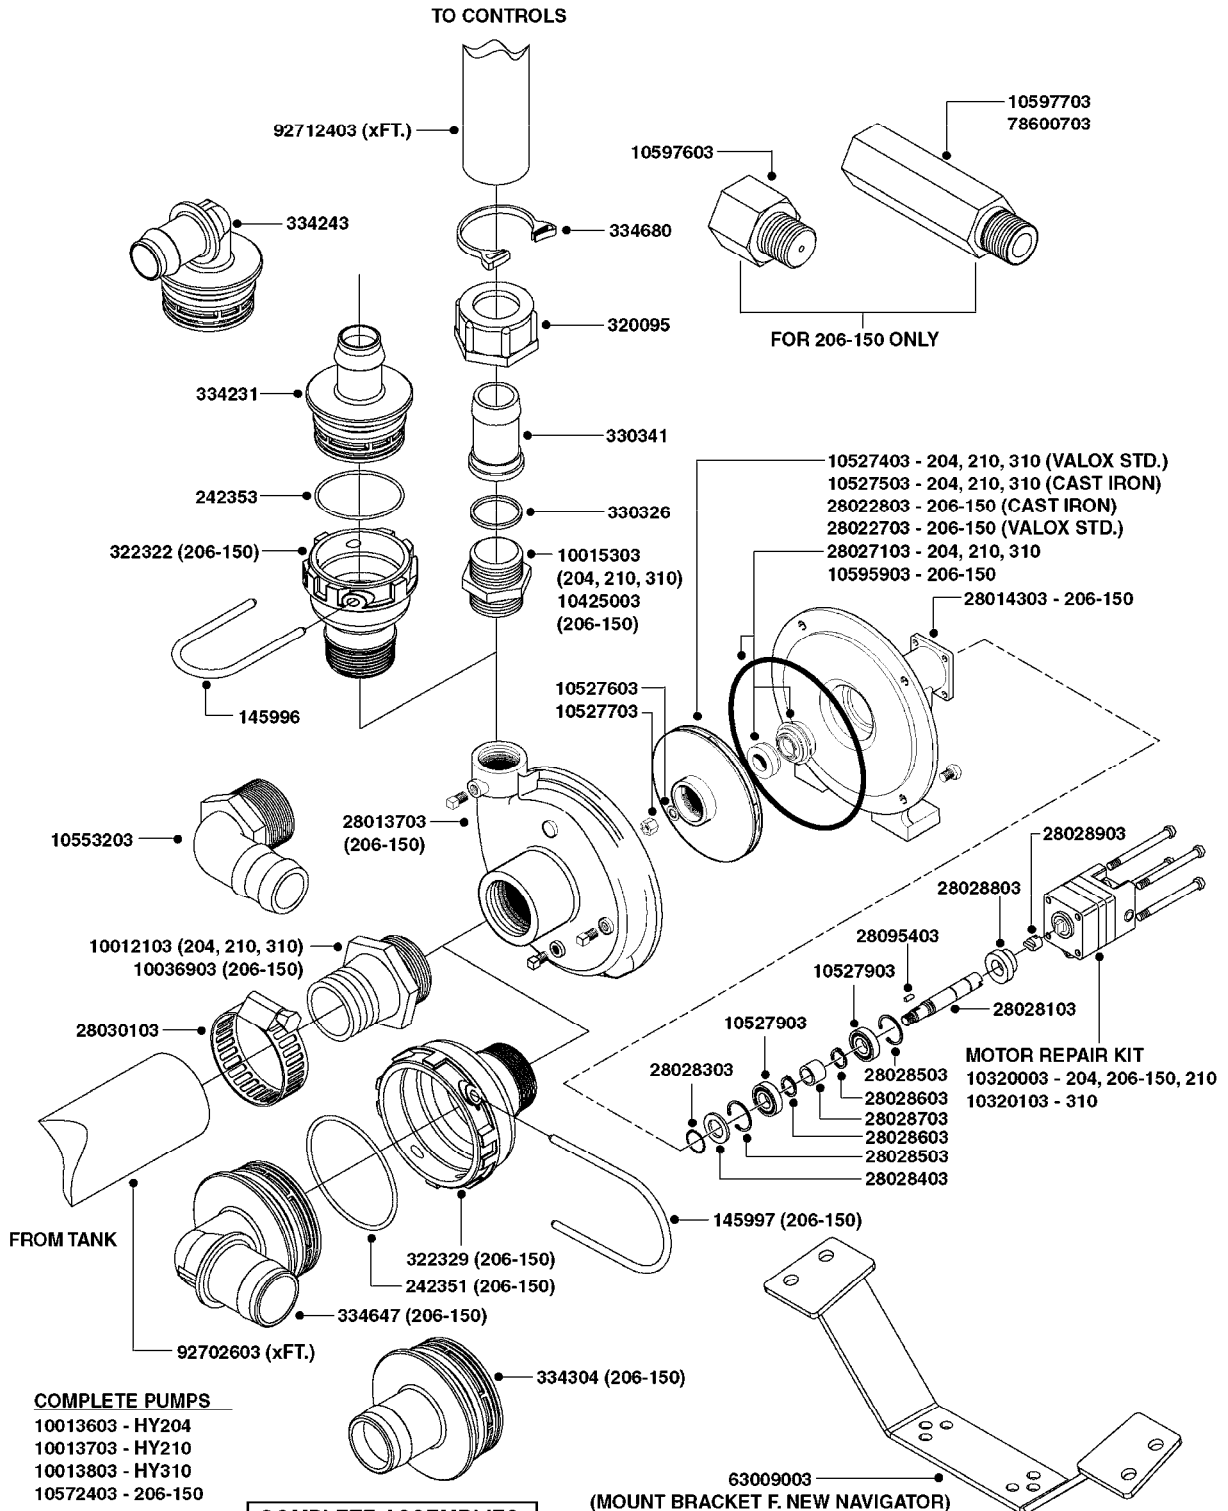

1. **COMPLETE PUMPS**
2. 10013603 - HY204
   - 10013703 - HY210
   - 10013803 - HY310
   - 10572403 - 206-150

COMPLETE ASSEMBLIES
WHOLEGOODS ITEMS

A0420

PUMP-204,206-150,210,310 ACE
A0420-HIN, 02:05:16

Page 1

Date 12.08.2020 11:08

parts-n°	order qty	description
145996	1	FITT.DK S-67 FORK
145997	1	FITT.DK S-93 FORK
242351	1	O-RING D69.5X3.0 VITON F.S-93
242353	1	O-RING 3 X 44.2 VITON
320095	1	FITT.DK NUT 1" BSP
322322	1	FITT.DK S-67 X 1-1/4"BSP MALE
322329	1	FITT.DK S-93 X 1-1/2"BSP MALE2
330326	1	O-RING D30/D24X2 F.1"NUT
330341	1	FITT.DK HB 1" F. 1" NUT
334231	1	FITT.DK S-67 STR.1"
334243	1	FITT.DK S-67 ELB.1"
334304	1	FITT.DK S-93 STR.1-1/2" PVC
334647	1	FITT.DK S93 ELB 1-1/2" 90 PVC
334680	1	CLAMP HOSE PLASTIC 1"
10012103	1	FITT.PO.HB 1.25X1.50 IMB1012
10013603	1	PUMP ACE HY 204
10013703	1	PUMP ACE HY 210
10013803	1	PUMP ACE HY 310
10015303	1	FITT.PO.HN 1.00X1.00 M1000
10036903	1	FITT.PO.HB 1.50X1.50 IMB1212
10320003	1	MOTOR REPAIRKIT ACE204,206,210
10320103	1	MOTOR REPAIR KIT ACE 304,310
10425003	1	FITT.PO.HN 1.25X1.00 MCPHEE
10527403	1	IMPELLER VALOX F.ACE PUMP
10527503	1	IMPELLER CASTIRON F.ACE PUMP
10527603	1	WASHER 3/8' F.ACE PUMP
10527703	1	NUT HEX NF 3/8 F.ACE PUMP
10527903	1	BEARING F.ACE PUMP (#40870)
10553203	1	FITT.PO.EL 1.5X1.5 HB BLACK
10572403	1	PUMP ACE HY 206 SERIES 150
10595903	1	REPAIR KIT ACE 206-150
10597603	1	ORIFACE RESTRICTOR F. ACE 206
10597703	1	FITT, HYD FLOW FUSE ACE 206OLD
28013703	1	PUMP HOUSING FRONT ACE 206-150
28014303	1	PUMP HOUSING W.FEET 206-150
28022703	1	IMPELLER THERMOPLASTIC
28022803	1	IMPELLER CAST IRON
28027103	1	REPAIR KIT ACE 204,210,304,310
28028103	1	SHAFT 5/8"DIA.1/2"KEYWAY SS
28028303	1	O-RING, SHAFT SEAL
28028403	1	SLINGER
28028503	1	SNAP RING - INTERNAL
28028603	1	SNAP RING - EXTERNAL
28028703	1	SPACER FOR SHAFT
28028803	1	SEAL SUPPORT SPACER 200 SERIES
28028903	1	COUPLING FOR HYDRAULIC MOTOR
28030103	1	CLAMP HOSE GEAR P5/4-S1.5"6724
28095403	1	KEY F.IMPELLER 1/8"X1/8"X1/2"
63009003	1	CENTRIFUGAL PUMP BRACKET
78600703	1	FITT, HYD FLOW FUSE ACE 206N
92702603	1	HOSE PVC SUCT GRAY 1-1/2"
92712403	1	HOSE R X1" X300PSI WP X0012"