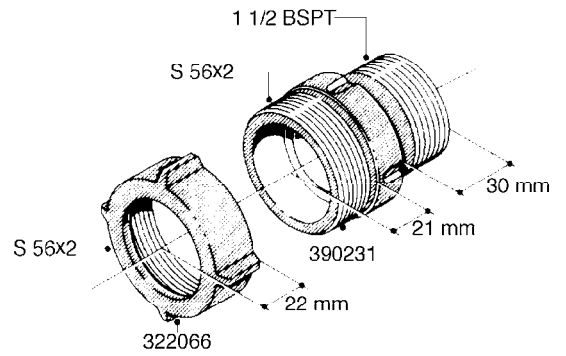

L0080

FITTINGS - S-53
L0080-HIN, 12:09:17

Page 1

Date 12.08.2020 11:08

Pos.	parts-n°	order qty	description
1	145995	1	FITT.DK S-53 FORK
2	241973	1	O-RING Ø3 X 44.2 70 SHORES NITRIL NITRIL (BLACK)
2	242353	1	O-RING 3 X 44.2 VITON VITON (BROWN)
3	242109	1	O-RING D32.2x3.0 NITRIL (BLACK)
3	242354	1	O-RING D32.2X3.0 VITON VITON (BROWN)
4	322103	1	FITT.DK S-53 BULKHEAD
5	322107	1	FITT.DK S-53 BULKHEAD NUT
6	322110	1	FITT.DK S-53 ELB. 1/2" BSP
7	322352	1	FITT.DK S-53 TEE
8	334229	1	FITT.DK S-53 STR.3/4"
9	334260	1	GASKET F. S-53 BULKHEAD
10	334564	1	FITT.DK S-67 TO S-53 ADAPTER
11	391100	1	FITT.DK S-53THREAD INS.1/2"BSP
12	726463	1	FITT.DK S53 BULKHEAD W/GASKET
13	726552	1	FIT.DK S-53X90 1/2" BSP,O-RING
14	726556	1	FITT.DK S-53 HB 1/2" W/O-RING
15	726558	1	FITT.DK S53 STR. 3/4" W.ORING
16	726559	1	FITT DK. S-53 HB 1" W/O-RING
17	726568	1	FITT.DK.S-53 HB 1/2"90 W/O-RING
18	726570	1	FITT.DK S-53 ELB.3/4" W.ORING
19	726571	1	FITT.DK S-53 ELB.1", W ORING
20	726578	1	FITT.DK S53 PLUG WITH O-RING
21	728561	1	FITT.DK. S67M - S53F REDUCER