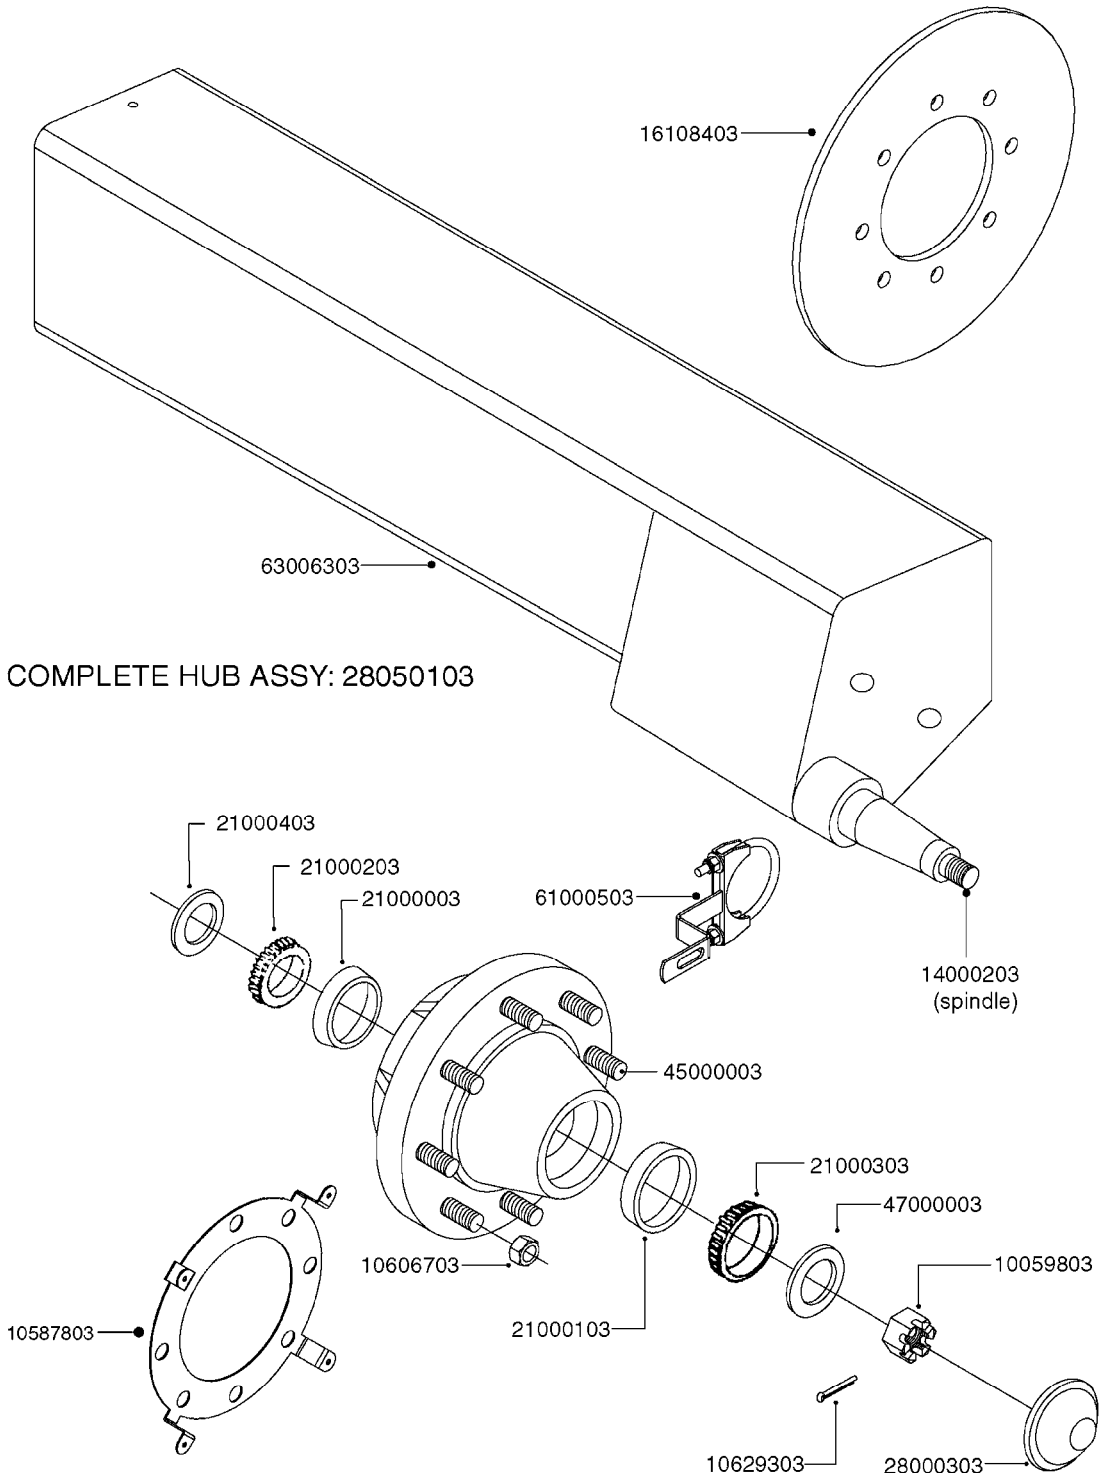

COMPLETE HUB ASSY: 28050103

E0760

HUB ASSY 3" SPINDLE NAV 575
E0760-HIN, 01:01:16

Page 1

Date 12.08.2020 11:08

parts-n°	order qty	description
10059803	1	NUT HEX NF 1"
10587803	1	MAG MNT F. SPEED SNS 8 BOLT
10606703	1	NUT HEX NF 5/8" FLANGED F.STUD
10629303	1	PIN, COTTER 3/16" X 2.25" LONG
14000203	1	SPINDLE 3" X 16" W/NUT &WASHER
16108403	1	REINFORCEMENT RING 8-8-6 HUB FOR NON-REINFORCED 3/8" RIMS ONLY
21000003	1	BEARING INNER CUP #382A
21000103	1	BEARING OUTER CUP #LM501310
21000203	1	BEARING INNER CONE #387AS
21000303	1	BEARING OUTER CONE #LM501349
21000403	1	SEAL GREASE #CR29968
28000303	1	DUST CAP #1609
28050103	1	HUB F 3" 758 7500# PACKAGE
45000003	1	STUD BOLT 5/8" X 2-1/2"
47000003	1	WASHER SPNDL 3" 1.12X2.1 .25TK
61000503	1	SPEED SNS MNT CLAMP - 3"
63006303	1	AXLE INSERT W/M SUS. 575 NAV