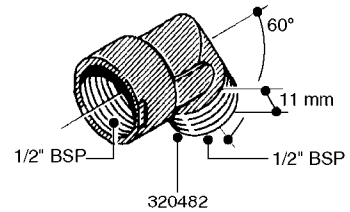

FITTINGS - HEXAGON NIPPLES
L0030-HIN, 01:01:16

L0030

FITTINGS - HEXAGON NIPPLES
L0030-HIN, 01:01:16

Page 1
Date 12.08.2020 11:08

parts-n°	order qty	description
10015303	1	FITT.PO.HN 1.00X1.00 M1000
10425003	1	FITT.PO.HN 1.25X1.00 MCPHEE
320132	1	FITT.DK HN 1" BSP
320176	1	FITT.DK HN 3/8"X1/2" BSP
320445	1	FITT.DK HN 1/4"X3/8" BSP
320655	1	FITT.DK HN 1/2"-1/2" BSP
320692	1	FITT.DK HN 3/8'BSPX1/4'NPT
320703	1	FITT.DK HN 3/8BSP X1/2 &1/4NPT
320725	1	FITT.DK NIPPLE 3/8"-3/8" BSP
320902	1	FITT.DK HN 3/8'X 1/4' BSP
390232	1	FITT.DK HN 1-1/2' X 1-1/4' BSP
390276	1	FITT.DK HN 1'BSP