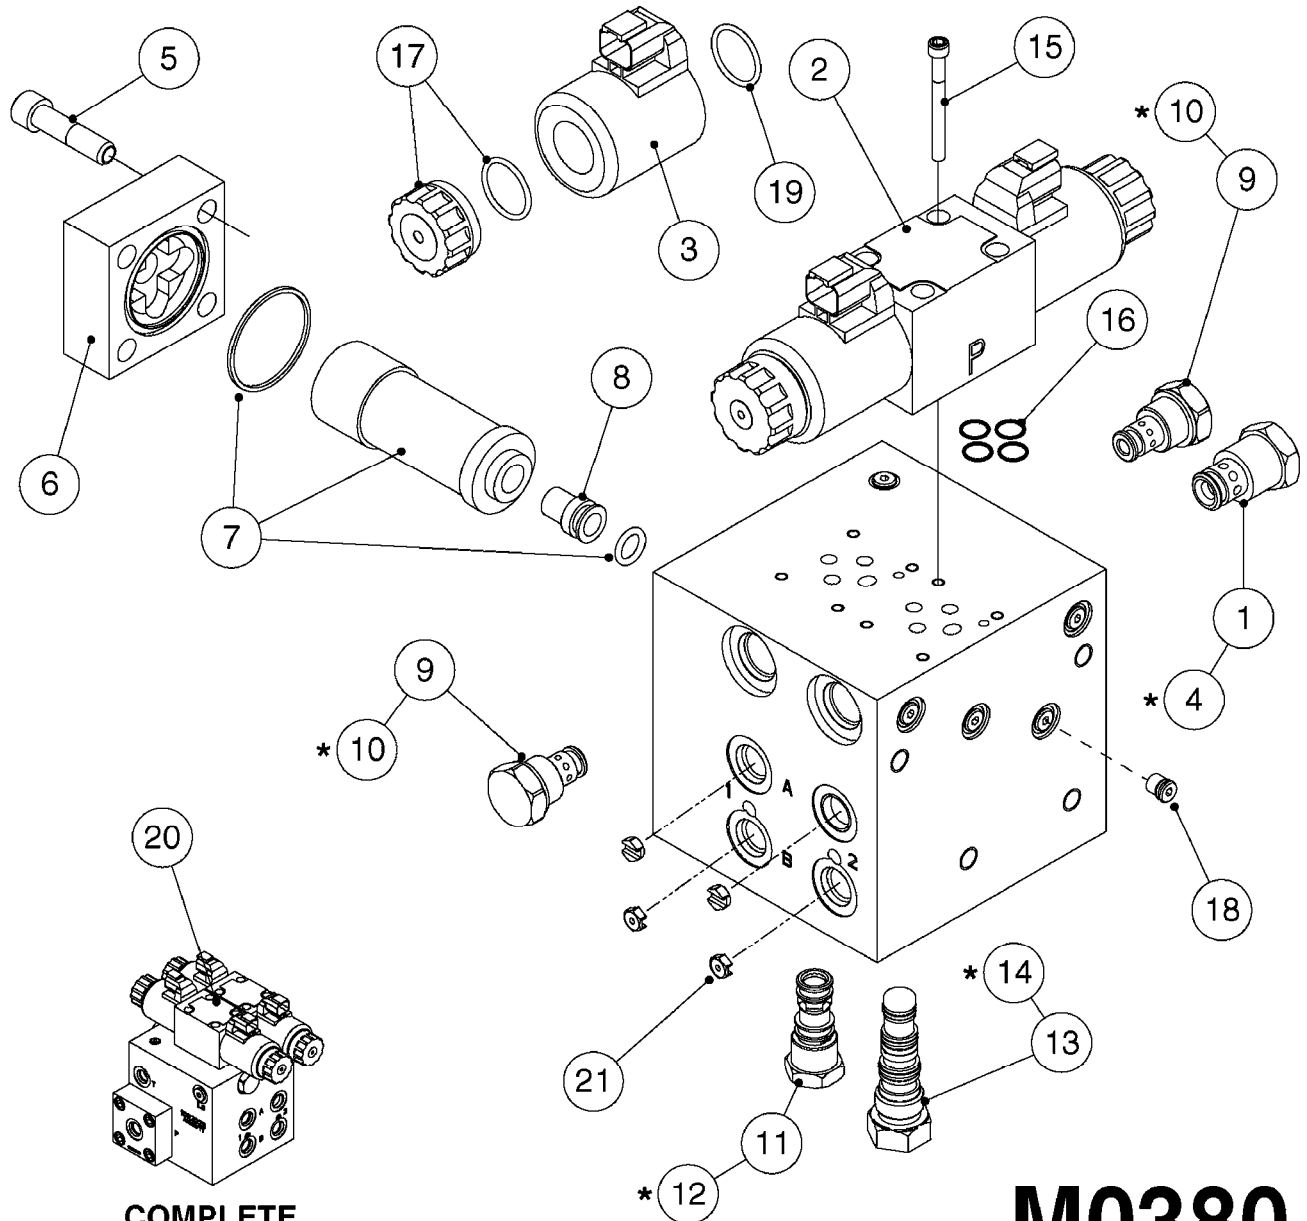

NORAC UC5 BOOM HEIGHT CONTROL
M0370-HIN, 16:10:18

Page 1
Date 12.08.2020 11:09

Pos.	parts-n°	order qty	description
1	26022703	1	CABLE, INTERFACE, TILT, NORAC UC5
2	26023503	1	CABLE UC5 INTERFACE MAIN AMP
3	26032600	1	CABLE UC5 NETWORK 14 AWG 10M
4	26043000	1	NORAC UC5 NETWORK 2 PIN PLUG
5	26043300	1	CABLE UC5 VALVE 2PIN/2PIN DT
6	26043400	1	NORAC UC5 CONTROLLER MODULE
7	26043500	1	NORAC UC5 VALVE MODULE
8	26043600	1	MODULE, INPUT, NORAC UC5
9	26043700	1	SENSOR, NORAC, UC5, ULTRASONIC
10	26043800	1	NORAC UC5 - UC7 NETWORK COUPLER 2-WAY
11	26043900	1	NORAC UC5 - UC7 NETWORK COUPLER 8-WAY
12	26044200	1	CABLE UC5 - UC7 NETWORK 18 AWG 20M
13	26023803	1	NORAC UC5 ROLL SENSOR OLD STYLE NORAC P/N 43740
13	26044300	1	UC5 - UC7 ROLL SENSOR VER. 2 NEW STYLE NORAC P/N 43741
14	26044400	1	NORAC UC5 - UC7 COUPLER 2-WAY/TERM.
15	26047100	1	CABLE UC5 NETWORK 14 AWG 1M
16	26049900	1	CABLE UC5 NETWORK 14 AWG 3M
17	26057900	1	UC5 - UC7 NETWORK 6 PIN PLUG '13
18	26058000	1	NORAC UC5 - UC7 NETWORK 12-PIN PLUG
19	26084700	1	Mesh Kit Ultrasonic Sensor FOR 2018 AND NEWER SENSORS
19	28098003	1	MESH AND CLIP KIT, NORAC FOR PRE-2018 SENSORS
20	28050303	1	NORAC RUBBER TOP&BOLT F.SENSOR DIA.30MMX30MMX8MM
21	28055503	1	NORAC VALVE MOUNTING HARDWARE
22	28086600	1	FOAM DISC F. SENSOR NORAC
23	78216100	1	NORAC VALVE BLOCK COMP, DEUTSCH CON.