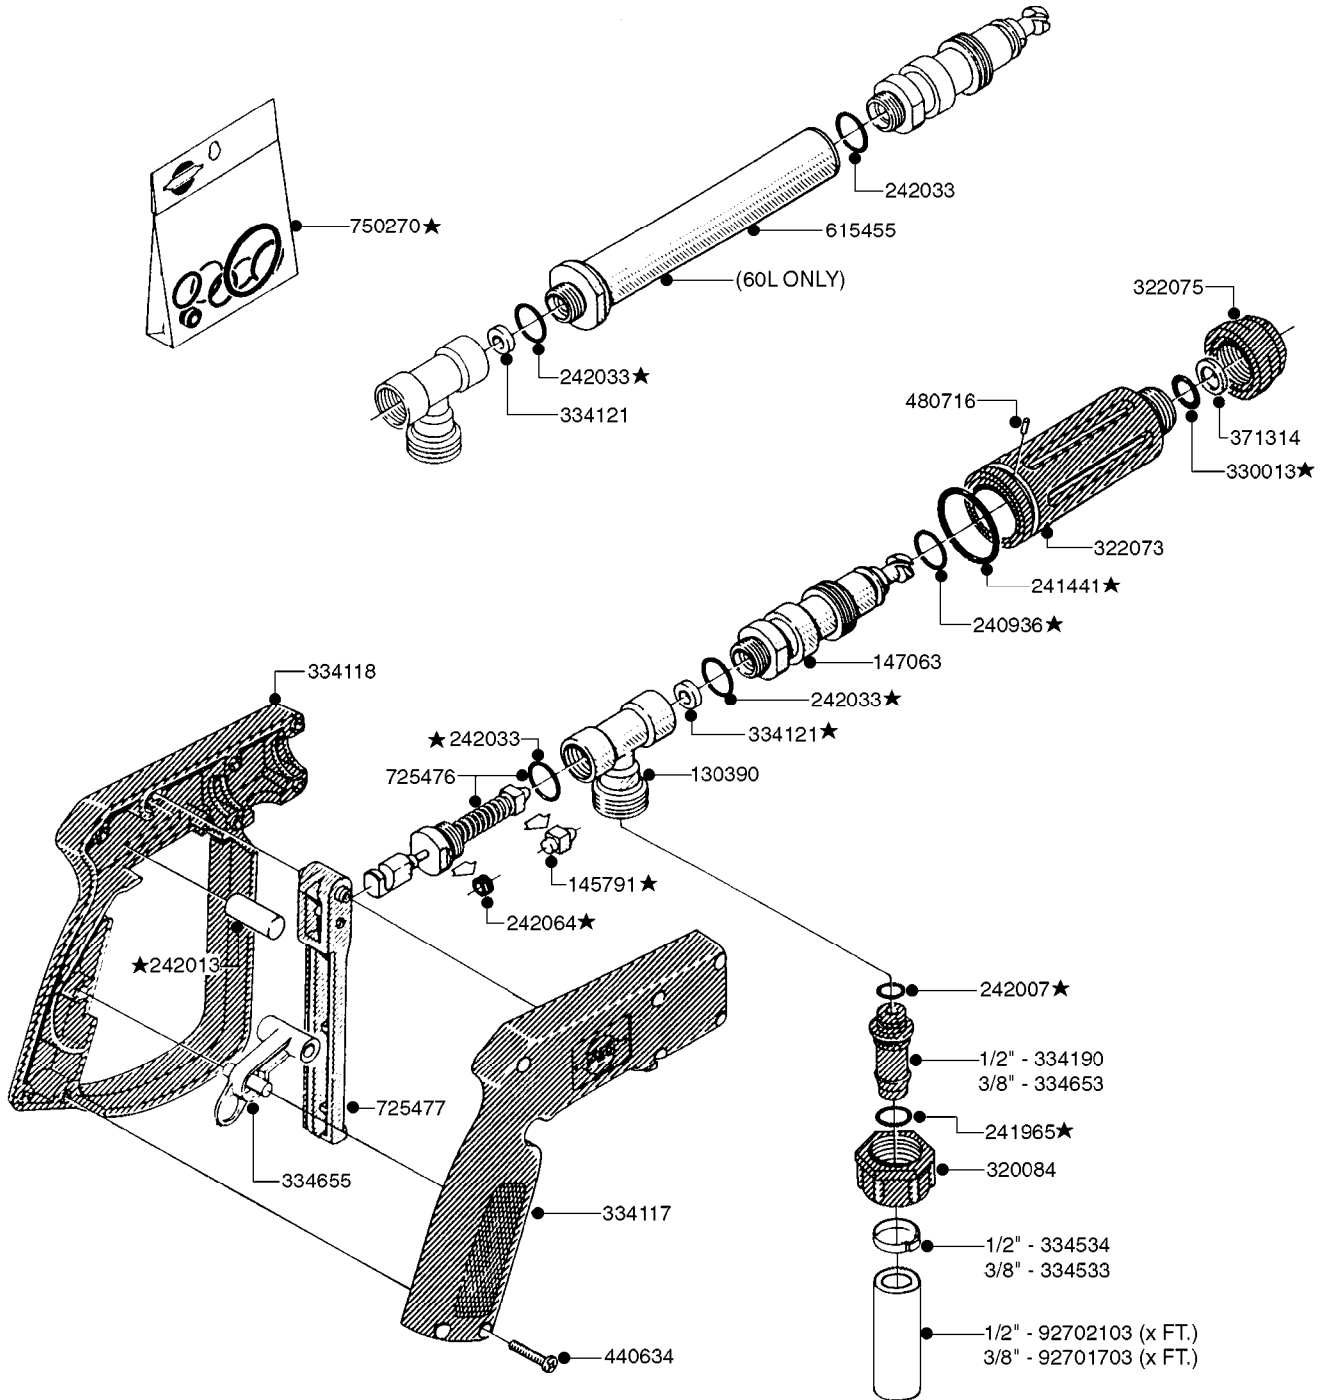

COMPLETE ASSEMBLY:
843197 - 60L
843196 - 60S

COMPLETE ASSEMBLIES
WHOLEGOODS ITEMS

K0480

HANDGUN TYPE 60S/60L POST 95
K0480-HIN, 01:01:16

Page 1

Date 12.08.2020 11:08

parts-n°	order qty	description
130390	1	TEE 3/8'X 1/2' BSP F.TYPE 60S
145791	1	CONE FOR ON/OFF
147063	1	SWIRL F.SPRAY GUN TYPE 60
240936	1	O-RING D13.3X2.4 NITRIL
241441	1	O-RING D29.3X3
241965	1	O-RING Ø12.1 X 1.6 NITRILE
242007	1	O-RING Ø9.1 X 1.6 NITRILE
242013	1	SPRING RUBBER F/TRIGGER
242033	1	O-RING Ø14.1 X 1.6 NITRILE
242064	1	SLEEVE RUBBER 3X8X4MM
320084	1	FITT.DK NUT 1/2" BSP
322073	1	HOUSING F.SWIRL TYPE 60S H.G.
322075	1	HOUSING F. NOZZLE
330013	1	O-RING 2.5 X 10 PUR
334117	1	HANDLE PIECE RIGHT F.60S/60L
334118	1	HANDLE PIECE LEFT F.60S/60L
334121	1	SEAT FOR ON-OFF TYPE
334190	1	FITT.DK HB 1/2' F. PISTOL 60S
334533	1	CLAMP HOSE PLASTIC 3/8"
334534	1	CLAMP HOSE PLASTIC 1/2"
334653	1	FITT.DK HB 3/8' F.HANDGUN
334655	1	TRIGGER SAFETY F.60S/60L GUN
371314	1	NOZZLE CERAMIC 1099-20
440634	1	SCREW 5/8"
480716	1	PIN D3X6 STAINLESS
615455	1	TUBE F.LANCE TYPE 60L
725476	1	SPINDLE
725477	1	TRIGGER
750270	1	GASKET KIT F.SPRAY GUN
843196	1	SPRAY GUN KIT TYPE 60 SHORT
843197	1	HANDGUN KIT TYPE 60 LONG
92701703	1	HOSE R X3/8" X300PSI WP X0012"
92702103	1	HOSE R X1/2" X300PSI WP X0012"