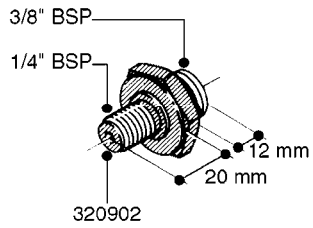

FITTINGS - HEXAGON NIPPLES
L0030-HIN, 01:01:16

L0030

FITTINGS - HEXAGON NIPPLES
L0030-HIN, 01:01:16

Page 1
Date 12.08.2020 11:08

parts-n°	order qty	description
10015303	1	FITT.PO.HN 1.00X1.00 M1000
10425003	1	FITT.PO.HN 1.25X1.00 MCPHEE
320132	1	FITT.DK HN 1" BSP
320176	1	FITT.DK HN 3/8"X1/2" BSP
320445	1	FITT.DK HN 1/4"X3/8" BSP
320655	1	FITT.DK HN 1/2"-1/2" BSP
320692	1	FITT.DK HN 3/8'BSPX1/4'NPT
320703	1	FITT.DK HN 3/8BSP X1/2 &1/4NPT
320725	1	FITT.DK NIPPLE 3/8"-3/8" BSP
320902	1	FITT.DK HN 3/8'X 1/4' BSP
390232	1	FITT.DK HN 1-1/2' X 1-1/4' BSP
390276	1	FITT.DK HN 1'BSP