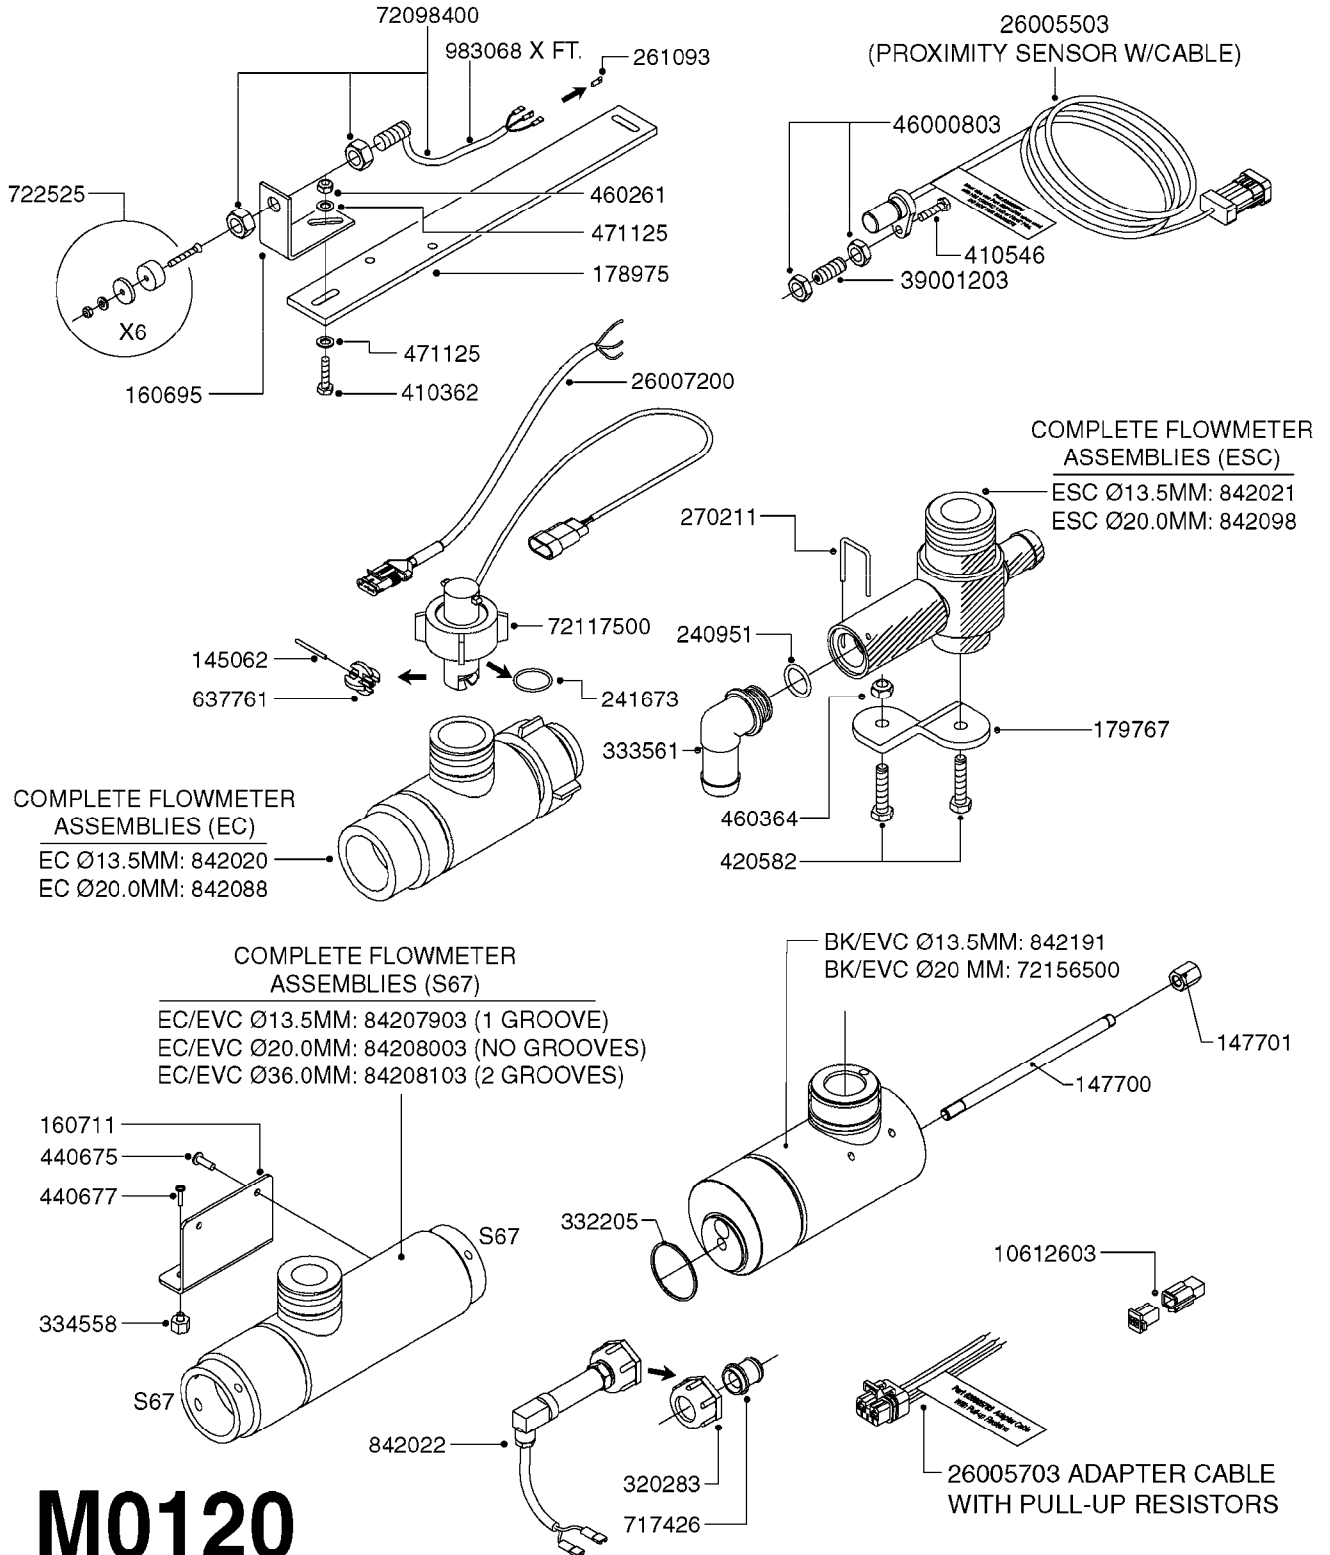

M0120

TRANSDUCERS AND ACCESSORIES
M0120-HIN, 01:01:16

Page 1
Date 12.08.2020 11:09

parts-n°	order qty	description
145062	1	ROTOR SHAFT
147700	1	STUD BOLT M8 X 158MM
147701	1	NUT HEX M8 STAINLESS L=16
160695	1	BRACKET F.SENSOR
160711	1	BRACKET FOR FLOW METER
178975	1	MOUNT BRACKET F. SPEED SENSOR
179767	1	FLOW SENSOR MOUNTING BRACKET
240951	1	O-RING D21.2X3 NITRIL
241673	1	O-RING D22.1X1.6
261093	1	SPADE F.ELEC.WIRE DK 2.8X0.8
270211	1	FITT.DK S25 FORK L=37.5
320283	1	FITT.DK NUT 3/4"BSP
332205	1	O-RING D43/39XD2
333561	1	FITT.DK ELB.1" EC RETURN
334558	1	NUT HEX PLASTIC INSERT
410362	1	BOLT HEX 8.8 SS M6X20
410546	1	BOLT HEX M6X12 A2 SS DIN933
420582	1	BOLT HEX 8.8 DEL M8X20 FT A2
440675	1	SCREW F. PLASTIC 5X16 SS
440677	1	SCREW F. PLASTIC 5X20 SS
460261	1	NUT HEX M6X1.00 LOCK DIN985 A2 SS
460364	1	NUT HU M8 A2 SS DIN934
471125	1	WASHER M6U 6.4X14X1.2,A2 SS
637761	1	ROTOR F.FLOWMETER - PILOT
717426	1	FITT.DK REDUC 1/4"BSP F.3/4"N
722525	1	MONITOR MAGNETS SET OF 8PCS
842020	1	HP FLOW METER EC 2-30 GPM
842021	1	HP FLOW METER ESC 2-30 GPM
842022	1	HP PRESS. TRANSDUCER 0-150 PSI
842088	1	HP FLOW METER EC 4-70 GPM
842098	1	HP FLOW METER ESC 4-70 GPM
842191	1	HP FLOW METER BK/EVC 2-30 GPM
983068	1	ELEC. CABLE 3 WIRE X .25MM HP
10612603	1	KIT PLUG 6 PIN F.PILOT MONITOR
26005503	1	SPEED SENSOR/CABLE ASSY PROX
26005703	1	*SPEED SENS ADPT CBLE W PULLUP
26007200	1	CABLE 3POL AMP FEMALE L13M
39001203	1	THREAD PLST 1/2-13UNCXM6X1L=1"
46000803	1	NUT, 1/2-13 THIN
72098400	1	SPEED SENSOR W/CABLE 10000MM
72117500	1	FLOW SENSOR - M.AMP L=1M
72156500	1	HP FLOW METER PIN 4-70 GPM 20Ø
84207903	1	FLOW METER,2-30 GPM,S67,CAL
84208003	1	FLOW METER,4-70 GPM,S67,CAL
84208103	1	FLOW METER,20-160 GPM,S67,CAL