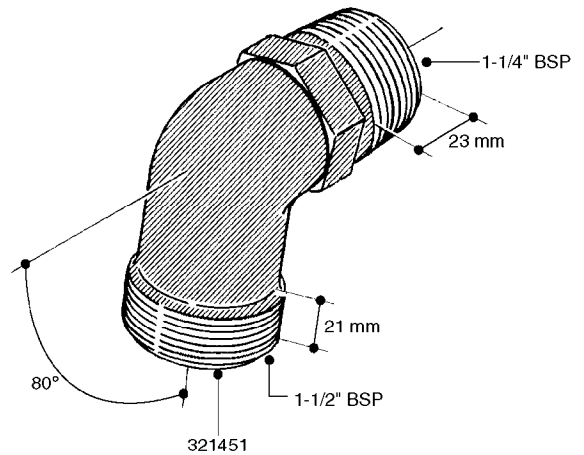

FITTINGS - HEXAGON NIPPLES
L0030-HIN, 01:01:16

L0030

FITTINGS - HEXAGON NIPPLES
L0030-HIN, 01:01:16

Page 1
Date 12.08.2020 11:08

parts-n°	order qty	description
10015303	1	FITT.PO.HN 1.00X1.00 M1000
10425003	1	FITT.PO.HN 1.25X1.00 MCPHEE
320132	1	FITT.DK HN 1" BSP
320176	1	FITT.DK HN 3/8"X1/2" BSP
320445	1	FITT.DK HN 1/4"X3/8" BSP
320655	1	FITT.DK HN 1/2"-1/2" BSP
320692	1	FITT.DK HN 3/8'BSPX1/4'NPT
320703	1	FITT.DK HN 3/8BSP X1/2 &1/4NPT
320725	1	FITT.DK NIPPLE 3/8"-3/8" BSP
320902	1	FITT.DK HN 3/8'X 1/4' BSP
390232	1	FITT.DK HN 1-1/2' X 1-1/4' BSP
390276	1	FITT.DK HN 1'BSP