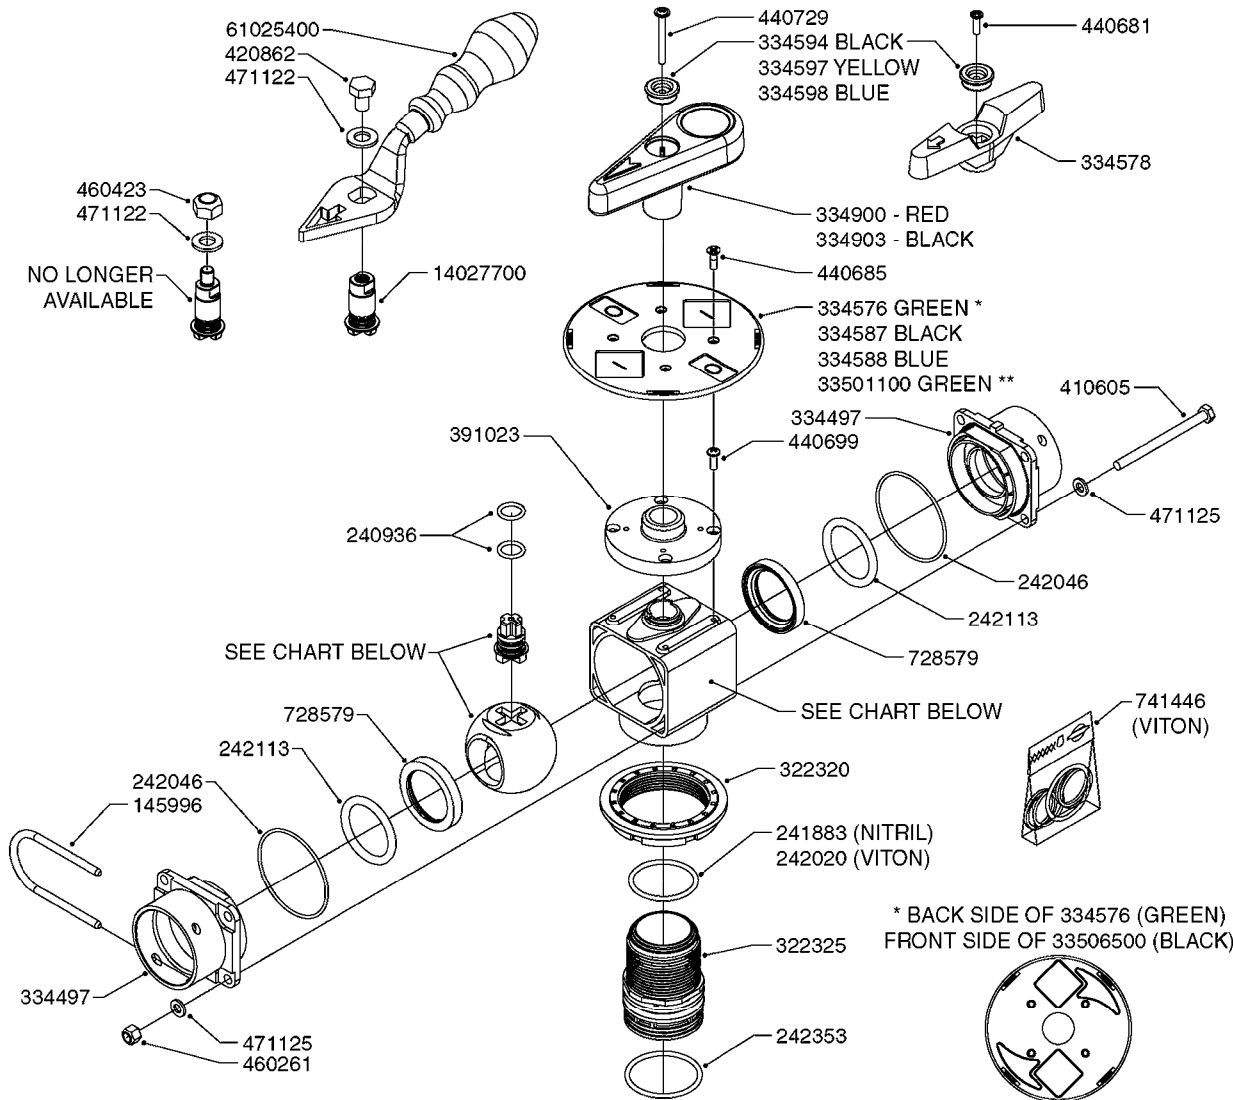

728391	334594	334576	390204	390623	-	334600
728393	334598	334588	390238	390251	-	334600
728945	334597	-	390262	390777	-	334600
729796	334594	334587	390204	390623	-	334600
840062	334594	334576	391180	390623	-	334600
841062	334594	334576	390204	390623	-	334600
72113700	334594	334576	391180	390623	-	334600
72172100	-	33501100	391039	390623	391023	14027700
72172200	-	-	391039	390623	-	334600
72283600	334594	33506500	391180	390623	391023	334600
72292500	-	-	391180	390623	-	14027700
72538000	-	-	391039	390623	391023	14075700
72691600	334594	334587	390262	390623	-	334600

B0430