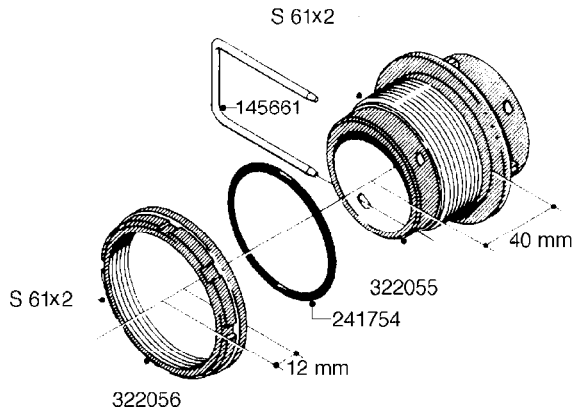

L0080

FITTINGS - S-53
L0080-HIN, 12:09:17

Page 1

Date 12.08.2020 11:08

Pos.	parts-n°	order qty	description
1	145995	1	FITT.DK S-53 FORK
2	241973	1	O-RING Ø3 X 44.2 70 SHORES NITRIL NITRIL (BLACK)
2	242353	1	O-RING 3 X 44.2 VITON VITON (BROWN)
3	242109	1	O-RING D32.2x3.0 NITRIL (BLACK)
3	242354	1	O-RING D32.2X3.0 VITON VITON (BROWN)
4	322103	1	FITT.DK S-53 BULKHEAD
5	322107	1	FITT.DK S-53 BULKHEAD NUT
6	322110	1	FITT.DK S-53 ELB. 1/2" BSP
7	322352	1	FITT.DK S-53 TEE
8	334229	1	FITT.DK S-53 STR.3/4"
9	334260	1	GASKET F. S-53 BULKHEAD
10	334564	1	FITT.DK S-67 TO S-53 ADAPTER
11	391100	1	FITT.DK S-53THREAD INS.1/2"BSP
12	726463	1	FITT.DK S53 BULKHEAD W/GASKET
13	726552	1	FIT.DK S-53X90 1/2" BSP,O-RING
14	726556	1	FITT.DK S-53 HB 1/2" W/O-RING
15	726558	1	FITT.DK S53 STR. 3/4" W.ORING
16	726559	1	FITT DK. S-53 HB 1" W/O-RING
17	726568	1	FITT.DK.S-53 HB 1/2"90 W/O-RING
18	726570	1	FITT.DK S-53 ELB.3/4" W.ORING
19	726571	1	FITT.DK S-53 ELB.1", W ORING
20	726578	1	FITT.DK S53 PLUG WITH O-RING
21	728561	1	FITT.DK. S67M - S53F REDUCER