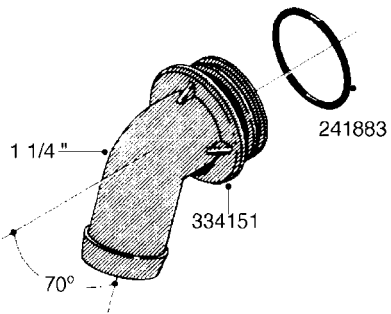

L0080

FITTINGS - S-53
L0080-HIN, 12:09:17

Page 1

Date 12.08.2020 11:08

Pos.	parts-n°	order qty	description
1	145995	1	FITT.DK S-53 FORK
2	241973	1	O-RING Ø3 X 44.2 70 SHORES NITRIL NITRIL (BLACK)
2	242353	1	O-RING 3 X 44.2 VITON VITON (BROWN)
3	242109	1	O-RING D32.2x3.0 NITRIL (BLACK)
3	242354	1	O-RING D32.2X3.0 VITON VITON (BROWN)
4	322103	1	FITT.DK S-53 BULKHEAD
5	322107	1	FITT.DK S-53 BULKHEAD NUT
6	322110	1	FITT.DK S-53 ELB. 1/2" BSP
7	322352	1	FITT.DK S-53 TEE
8	334229	1	FITT.DK S-53 STR.3/4"
9	334260	1	GASKET F. S-53 BULKHEAD
10	334564	1	FITT.DK S-67 TO S-53 ADAPTER
11	391100	1	FITT.DK S-53THREAD INS.1/2"BSP
12	726463	1	FITT.DK S53 BULKHEAD W/GASKET
13	726552	1	FIT.DK S-53X90 1/2" BSP,O-RING
14	726556	1	FITT.DK S-53 HB 1/2" W/O-RING
15	726558	1	FITT.DK S53 STR. 3/4" W.ORING
16	726559	1	FITT DK. S-53 HB 1" W/O-RING
17	726568	1	FITT.DK.S-53 HB 1/2"90 W/O-RING
18	726570	1	FITT.DK S-53 ELB.3/4" W.ORING
19	726571	1	FITT.DK S-53 ELB.1", W ORING
20	726578	1	FITT.DK S53 PLUG WITH O-RING
21	728561	1	FITT.DK. S67M - S53F REDUCER