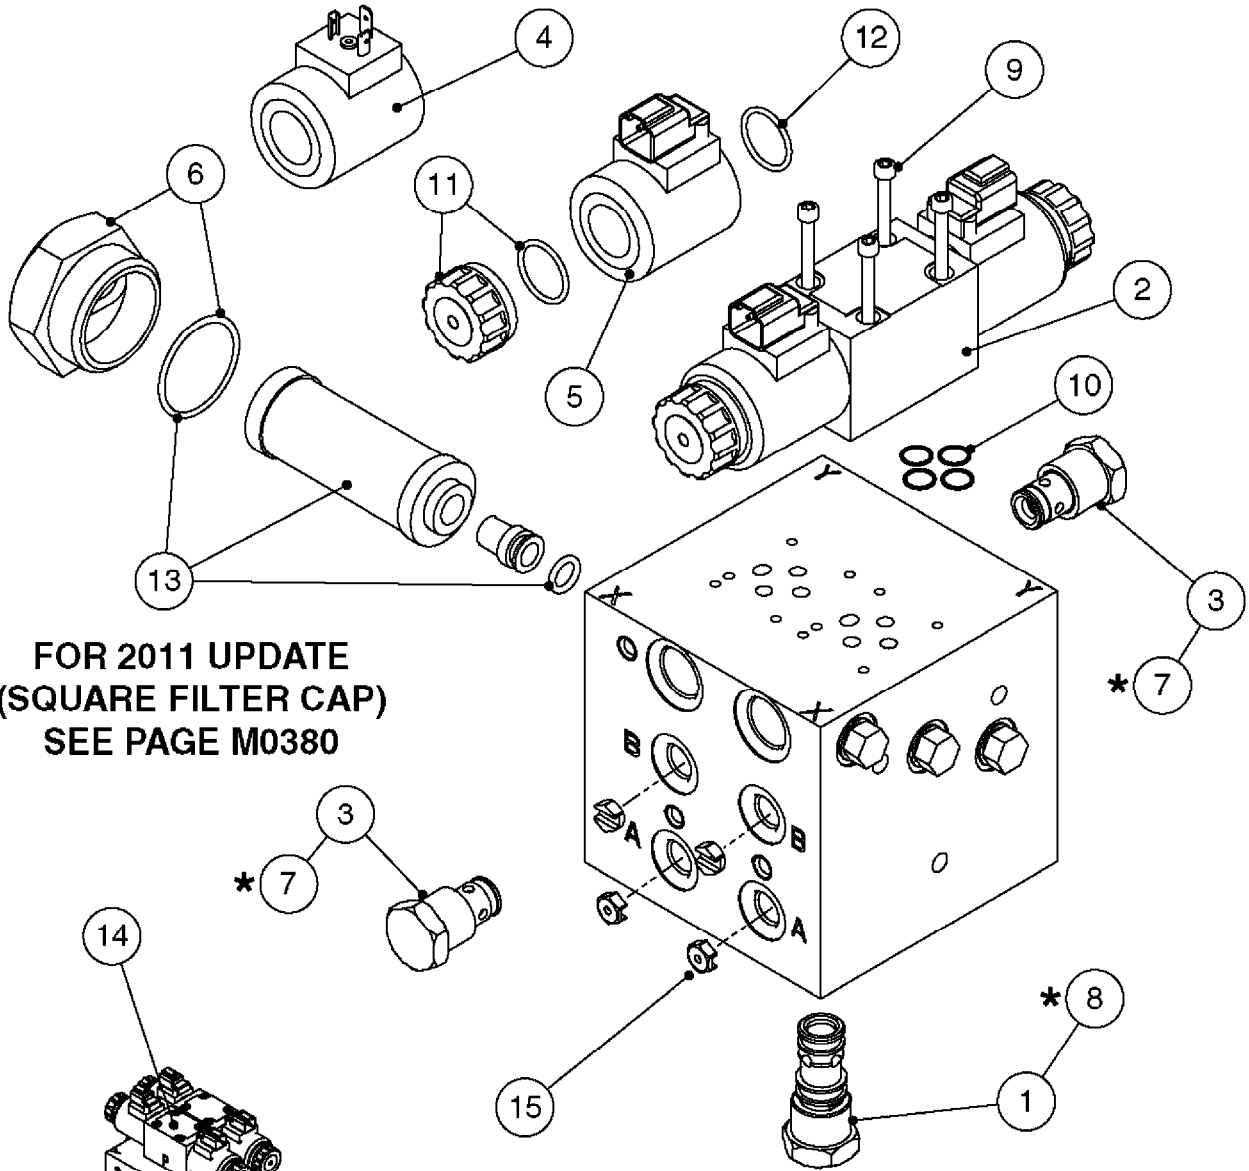

FOR 2011 UPDATE
(SQUARE FILTER CAP)
SEE PAGE M0380

COMPLETE
ASSEMBLY

* SEAL KITS

M0300

NORAC VARIABLE RATE VALVE UC4
M0300-HIN, 30:04:19

Page 1

Date 12.08.2020 11:09

Pos.	parts-n°	order qty	description
1	28048803	1	NORAC CHECK VALVE
2	28048903	1	NORAC PROP VALVE
2	28055803	1	3-PIN CONNECTORS/HIRSCHMAN NORAC SOLENOID - DEUTSCH CONN. 2-PIN CONNECTORS/DEUTSCH
3	28049403	1	NORAC CHECK VALVE
4	28056403	1	COIL, NORAC, PROP, DIN
5	28056503	1	COIL, NORAC, PROP, DEUTSCH
6	28066803	1	NORAC FILTER CAP W/O-RING
7	28066903	1	NORAC SEAL KIT F.28049403
8	28067003	1	NORAC SEAL KIT F.28048803
9	28068103	1	NORAC HEX CAPSCREW 10-24X2 SS
10	28068203	1	NORAC O-RING F.SOLENOID VALVE
11	28074903	1	NORAC COIL NUT AND O-RING
12	28103603	1	O-RING SOLENOID BODY SEAL NORAC
13	75076900	1	NORAC FILTER ELEMENT KIT
14	78216100	1	NORAC VALVE BLOCK COMP, DEUTSCH CON. COMPLETE W/2-PIN DEUTSCH SOLENOIDS
15	78603300	1	NORAC ONE WAY ORIFICE, .047"