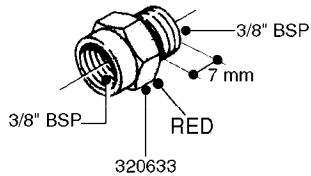

FITTINGS - HEXAGON NIPPLES
L0030-HIN, 01:01:16

L0030

FITTINGS - HEXAGON NIPPLES
L0030-HIN, 01:01:16

Page 1
Date 12.08.2020 11:08

parts-n°	order qty	description
10015303	1	FITT.PO.HN 1.00X1.00 M1000
10425003	1	FITT.PO.HN 1.25X1.00 MCPHEE
320132	1	FITT.DK HN 1" BSP
320176	1	FITT.DK HN 3/8"X1/2" BSP
320445	1	FITT.DK HN 1/4"X3/8" BSP
320655	1	FITT.DK HN 1/2"-1/2" BSP
320692	1	FITT.DK HN 3/8'BSPX1/4'NPT
320703	1	FITT.DK HN 3/8BSP X1/2 &1/4NPT
320725	1	FITT.DK NIPPLE 3/8"-3/8" BSP
320902	1	FITT.DK HN 3/8'X 1/4' BSP
390232	1	FITT.DK HN 1-1/2' X 1-1/4' BSP
390276	1	FITT.DK HN 1'BSP