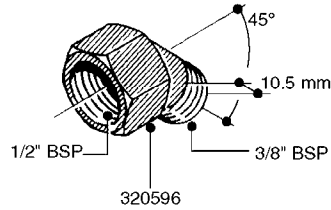

FITTINGS - HEXAGON NIPPLES
L0030-HIN, 01:01:16

L0030

FITTINGS - HEXAGON NIPPLES
L0030-HIN, 01:01:16

Page 1
Date 12.08.2020 11:08

parts-n°	order qty	description
10015303	1	FITT.PO.HN 1.00X1.00 M1000
10425003	1	FITT.PO.HN 1.25X1.00 MCPHEE
320132	1	FITT.DK HN 1" BSP
320176	1	FITT.DK HN 3/8"X1/2" BSP
320445	1	FITT.DK HN 1/4"X3/8" BSP
320655	1	FITT.DK HN 1/2"-1/2" BSP
320692	1	FITT.DK HN 3/8'BSPX1/4'NPT
320703	1	FITT.DK HN 3/8BSP X1/2 &1/4NPT
320725	1	FITT.DK NIPPLE 3/8"-3/8" BSP
320902	1	FITT.DK HN 3/8'X 1/4' BSP
390232	1	FITT.DK HN 1-1/2' X 1-1/4' BSP
390276	1	FITT.DK HN 1'BSP