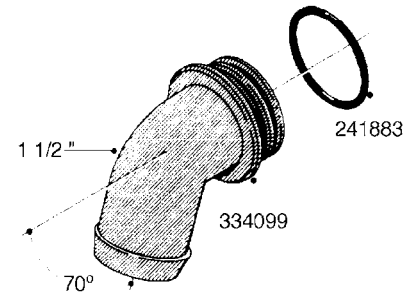

L0080

FITTINGS - S-53
L0080-HIN, 12:09:17

Page 1

Date 12.08.2020 11:08

Pos.	parts-n°	order qty	description
1	145995	1	FITT.DK S-53 FORK
2	241973	1	O-RING Ø3 X 44.2 70 SHORES NITRIL NITRIL (BLACK)
2	242353	1	O-RING 3 X 44.2 VITON VITON (BROWN)
3	242109	1	O-RING D32.2x3.0 NITRIL (BLACK)
3	242354	1	O-RING D32.2X3.0 VITON VITON (BROWN)
4	322103	1	FITT.DK S-53 BULKHEAD
5	322107	1	FITT.DK S-53 BULKHEAD NUT
6	322110	1	FITT.DK S-53 ELB. 1/2" BSP
7	322352	1	FITT.DK S-53 TEE
8	334229	1	FITT.DK S-53 STR.3/4"
9	334260	1	GASKET F. S-53 BULKHEAD
10	334564	1	FITT.DK S-67 TO S-53 ADAPTER
11	391100	1	FITT.DK S-53THREAD INS.1/2"BSP
12	726463	1	FITT.DK S53 BULKHEAD W/GASKET
13	726552	1	FIT.DK S-53X90 1/2" BSP,O-RING
14	726556	1	FITT.DK S-53 HB 1/2" W/O-RING
15	726558	1	FITT.DK S53 STR. 3/4" W.ORING
16	726559	1	FITT DK. S-53 HB 1" W/O-RING
17	726568	1	FITT.DK.S-53 HB 1/2"90 W/O-RING
18	726570	1	FITT.DK S-53 ELB.3/4" W.ORING
19	726571	1	FITT.DK S-53 ELB.1", W ORING
20	726578	1	FITT.DK S53 PLUG WITH O-RING
21	728561	1	FITT.DK. S67M - S53F REDUCER