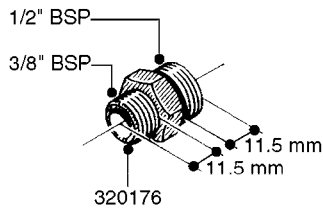

FITTINGS - HEXAGON NIPPLES
L0030-HIN, 01:01:16

L0030

FITTINGS - HEXAGON NIPPLES
L0030-HIN, 01:01:16

Page 1
Date 12.08.2020 11:08

parts-n°	order qty	description
10015303	1	FITT.PO.HN 1.00X1.00 M1000
10425003	1	FITT.PO.HN 1.25X1.00 MCPHEE
320132	1	FITT.DK HN 1" BSP
320176	1	FITT.DK HN 3/8"X1/2" BSP
320445	1	FITT.DK HN 1/4"X3/8" BSP
320655	1	FITT.DK HN 1/2"-1/2" BSP
320692	1	FITT.DK HN 3/8'BSPX1/4'NPT
320703	1	FITT.DK HN 3/8BSP X1/2 &1/4NPT
320725	1	FITT.DK NIPPLE 3/8"-3/8" BSP
320902	1	FITT.DK HN 3/8'X 1/4' BSP
390232	1	FITT.DK HN 1-1/2' X 1-1/4' BSP
390276	1	FITT.DK HN 1'BSP