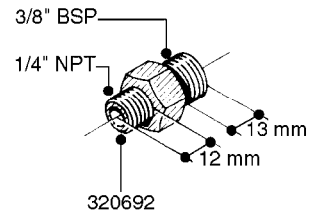

FITTINGS - HEXAGON NIPPLES
L0030-HIN, 01:01:16

L0030

FITTINGS - HEXAGON NIPPLES
L0030-HIN, 01:01:16

Page 1
Date 12.08.2020 11:08

parts-n°	order qty	description
10015303	1	FITT.PO.HN 1.00X1.00 M1000
10425003	1	FITT.PO.HN 1.25X1.00 MCPHEE
320132	1	FITT.DK HN 1" BSP
320176	1	FITT.DK HN 3/8"X1/2" BSP
320445	1	FITT.DK HN 1/4"X3/8" BSP
320655	1	FITT.DK HN 1/2"-1/2" BSP
320692	1	FITT.DK HN 3/8'BSPX1/4'NPT
320703	1	FITT.DK HN 3/8BSP X1/2 &1/4NPT
320725	1	FITT.DK NIPPLE 3/8"-3/8" BSP
320902	1	FITT.DK HN 3/8'X 1/4' BSP
390232	1	FITT.DK HN 1-1/2' X 1-1/4' BSP
390276	1	FITT.DK HN 1'BSP