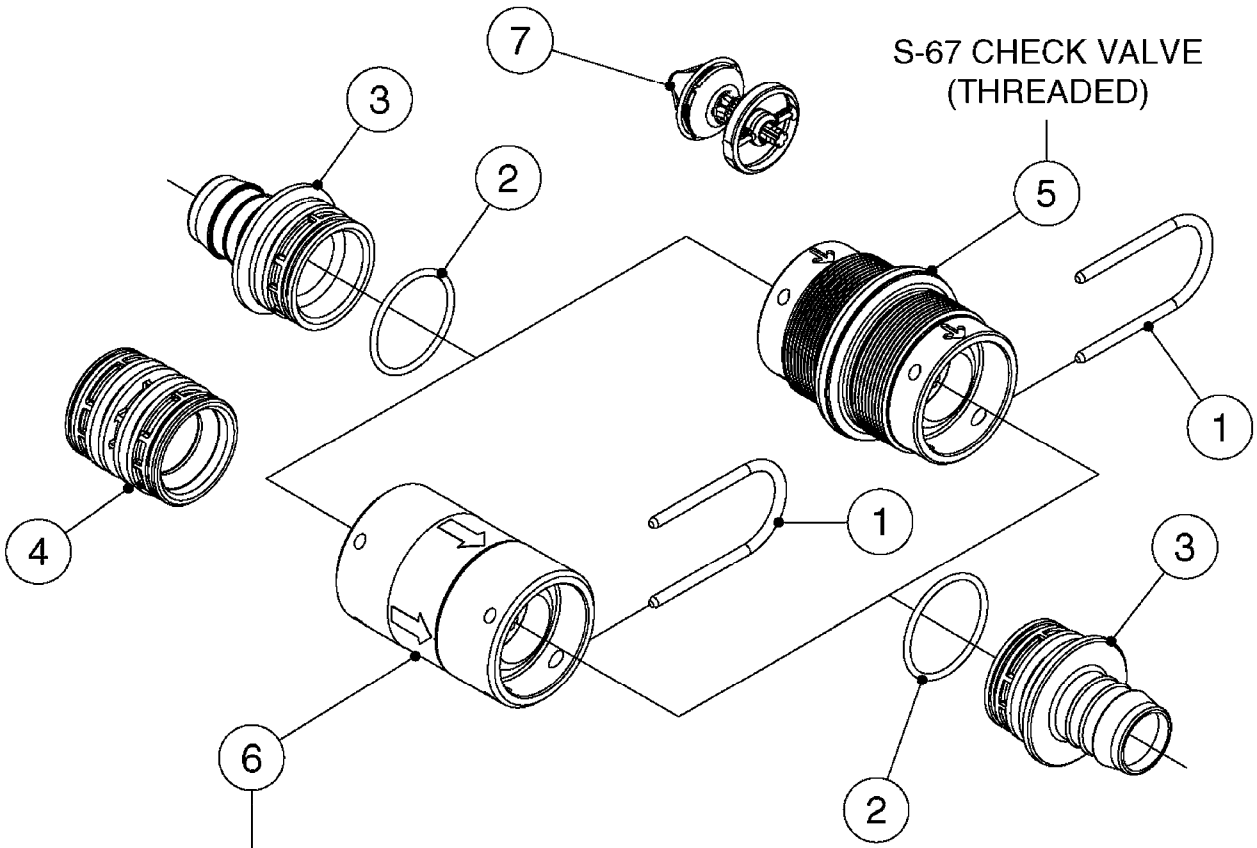

FOR FITTINGS AND
HOSES, SEE SECTION L

B0630

CHECK VALVES - S67
B0630-HIN, 31:07:19

Page 1

Date 12.08.2020 11:08

Pos.	parts-n°	order qty	description
1	145996	1	FITT.DK S-67 FORK
2	241973	1	O-RING Ø3 X 44.2 70 SHORES NITRIL
2	242353	1	O-RING 3 X 44.2 VITON
3	242504	1	O-RING D35x2 NITRIL
4	322104	1	FITT.DK S-67 BULKHEAD
5	334231	1	FITT.DK S-67 STR.1"
5	334232	1	FITT.DK S-67 STR.1-1/4"
5	334444	1	FITT.DK S-67 STR.1-1/2" PVC
6	14103100	1	SEAT F.CHECK VALVE D40.8 2010
7	70063603	1	VALVE, CHECK S67 1-1/2"
			COMPLETE IN-LINE CHECK VALVE FOR 1-1/2" HOSE
7	72001803	1	CHCK VLV,S67, 2 X 1" HB
			COMPLETE IN-LINE CHECK VALVE FOR 1" HOSE
7	72206600	1	CHCK VLV,S67, 2 X 1.25" HB
			COMPLETE IN-LINE CHECK VALVE FOR 1-1/4" HOSE
8	72089900	1	CHECK VALVE S67 SUBASMBLY.2001
9	97800500	1	DECAL 230X28 BLACK ARROW