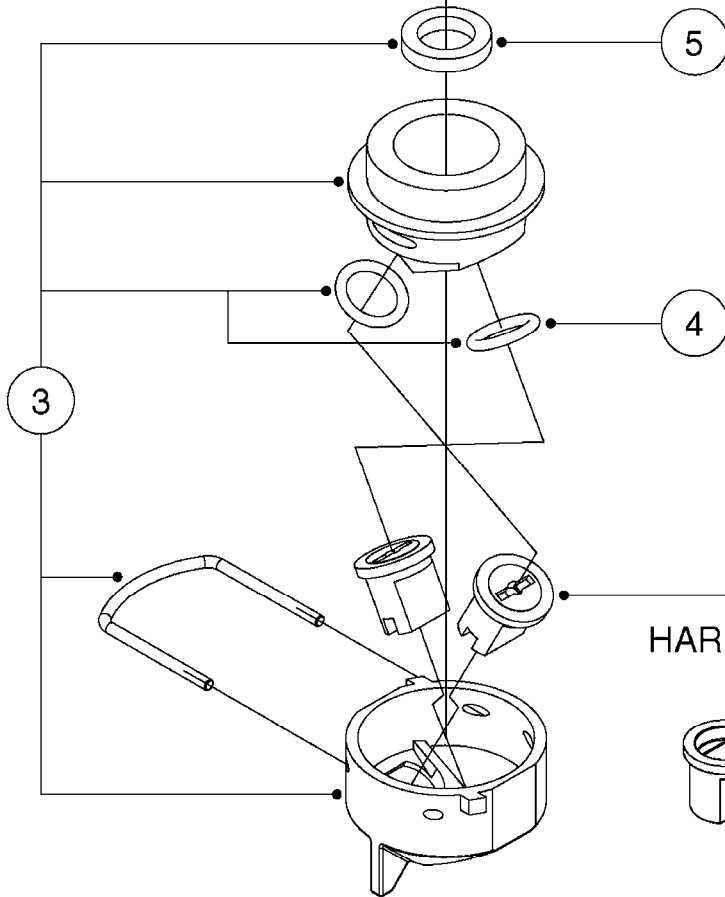

REFER TO
HARDI® NOZZLE CATALOG

D1100