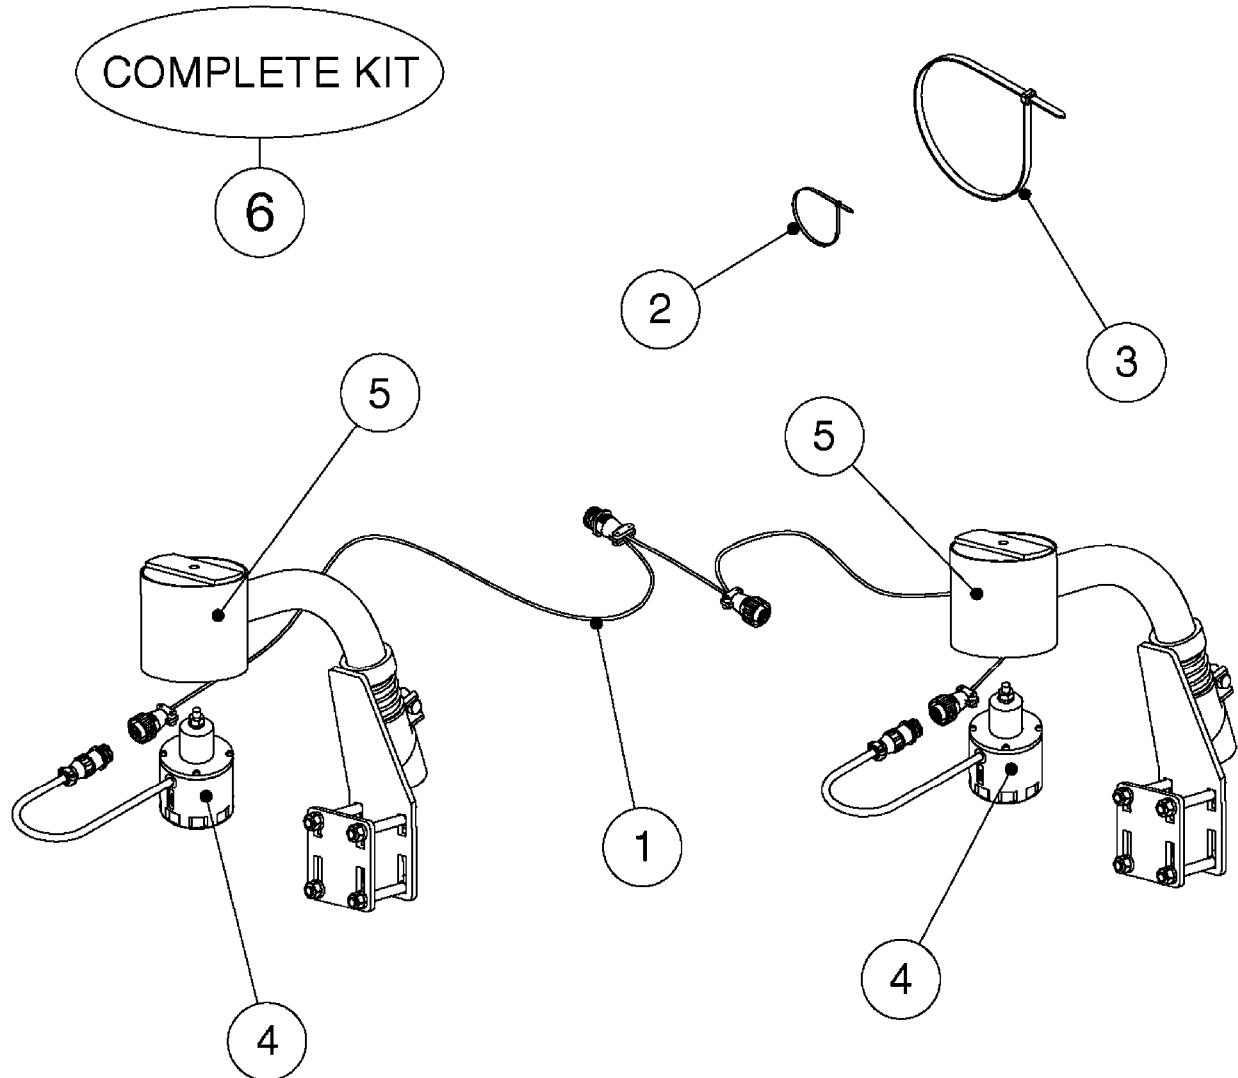

M0360

NORAC SEVERE TERRAIN KIT
M0360-HIN, 01:01:16

Page 1

Date 12.08.2020 11:09

Pos.	parts-n°	order qty	description
1	26030300	1	NORAC SEVERE TERRAIN CABLE
2	28024103	1	TIE STRAP L=8" x W=3/16"
3	28025203	1	TIE STRAP L=23" x W=1/2"
4	28086400	1	UC4 ULTRASONIC SENSOR
5	28086500	1	UC4 SENSOR MOUNTING BKT. NORAC
6	72591600	1	NORAC HC SEVERE TERRAIN KIT