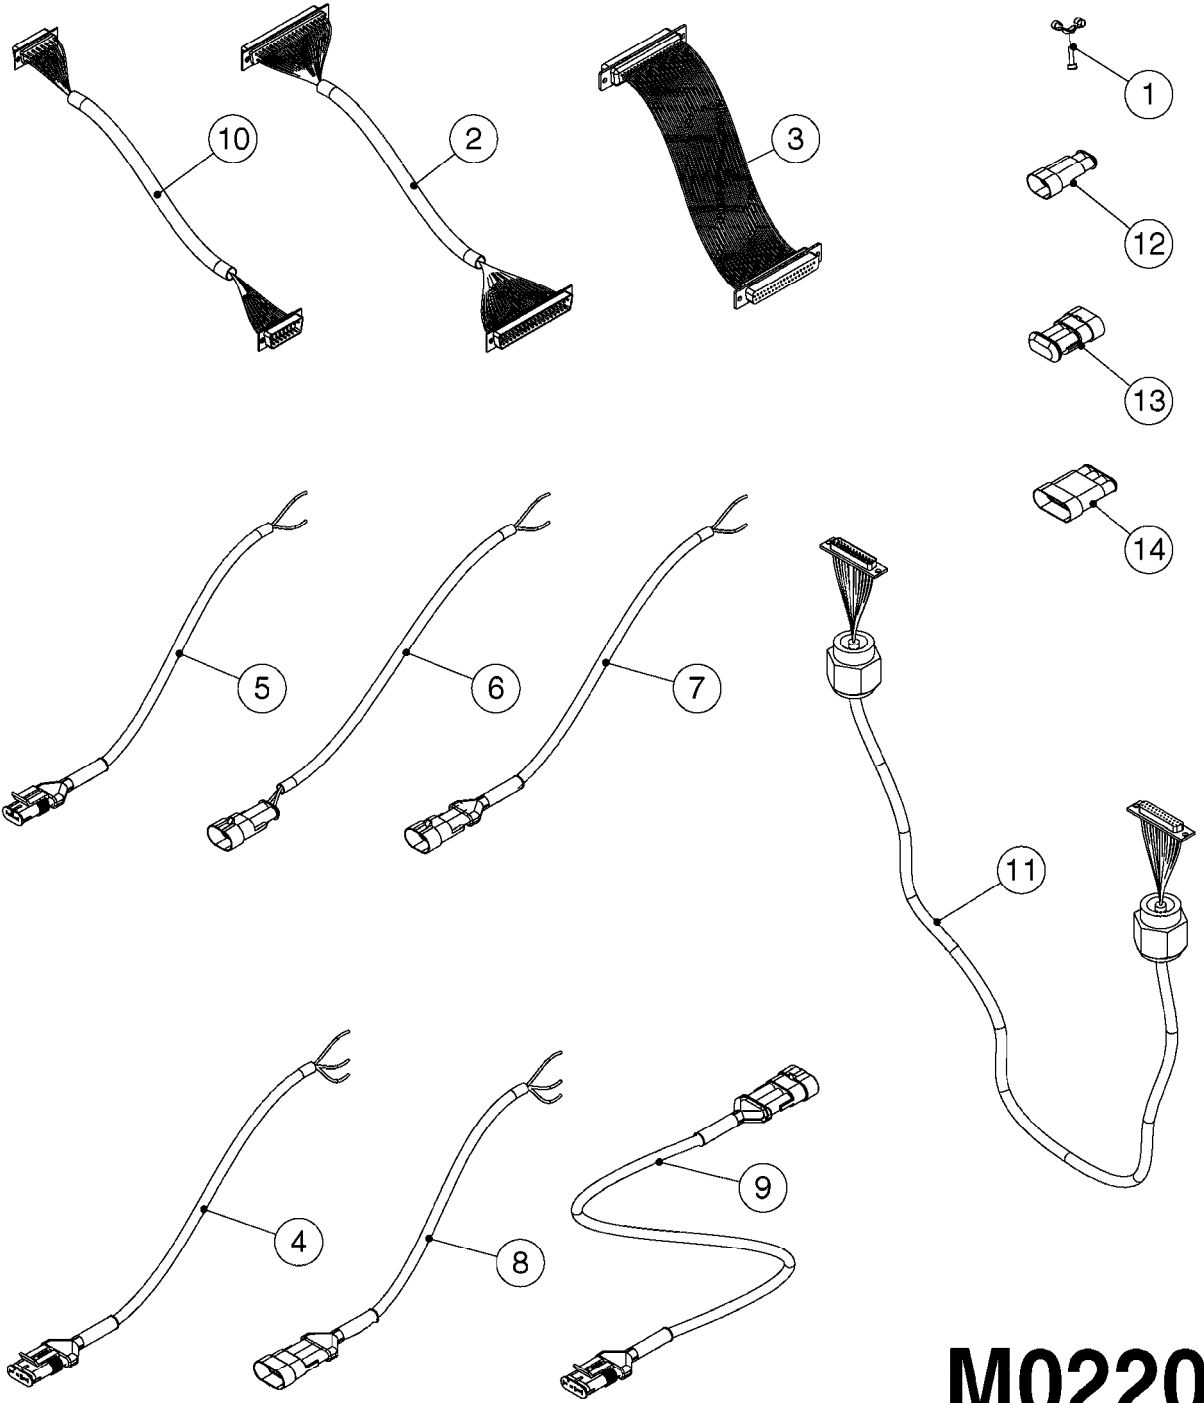

M0220

CABLES
M0220-HIN, 12:05:18

Page 1
Date 12.08.2020 11:09

Pos.	parts-n°	order qty	description
1	262150	1	SCREW ASSM.FOR D-SUB PLUG
2	26004900	1	CABLE FEM/MALE 37P L=9.5M
3	26005900	1	WIRE 37/37 POLE DAH/JOB COM
4	26006000	1	LEAD F AMP SUPERSEAL 3 WAYS L1,5M
4	26006100	1	CABLE L = 5.00M, AMP, MALE, 3P
4	26007000	1	CABLE L = 0.20M, AMP, MALE, 3P
4	26007100	1	CABLE L = 9.00M, AMP, MALE, 3P
4	26007200	1	CABLE 3POL AMP FEMALE L13M
5	26006200	1	CABLE L = 4.50M, AMP, MALE, 2P
5	26006300	1	CABLE L = 0.50M, AMP, MALE, 2P
5	26006400	1	CABLE L = 0.75M, AMP, MALE, 2P
5	26006500	1	CABLE L = 1.50M, AMP, MALE, 2P
5	26006600	1	CABLE L = 9.00M, AMP, MALE, 2P
6	26006700	1	CABLE L = 0.12M, AMP, FEMALE, 2P
7	26006800	1	CABLE L = 1.00M, AMP, FEMALE, 2P
8	26007300	1	CABLE L = 1.00M, AMP, FEMALE, 3P
9	26007400	1	CABLE L = 3.00M, AMP, EXT, 3P
9	26009800	1	CABLE L = 0.50M, AMP, EXT, 2P
10	26007500	1	CABLE FEM/FEM 15P L=3.5M
11	26016900	1	CABLE DB25M - DB25F L=8.5m
12	72450600	1	CAP F. AMP SUPER SEAL 2P PLUG
13	72450700	1	CAP F. AMP SUPER SEAL 3P PLUG
14	72450800	1	CAP F. AMP SUPER SEAL 4P PLUG