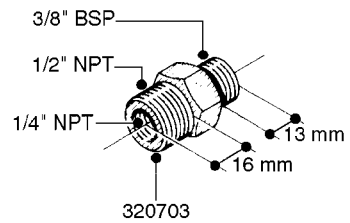

FITTINGS - HEXAGON NIPPLES
L0030-HIN, 01:01:16

L0030

FITTINGS - HEXAGON NIPPLES
L0030-HIN, 01:01:16

Page 1
Date 12.08.2020 11:08

parts-n°	order qty	description
10015303	1	FITT.PO.HN 1.00X1.00 M1000
10425003	1	FITT.PO.HN 1.25X1.00 MCPHEE
320132	1	FITT.DK HN 1" BSP
320176	1	FITT.DK HN 3/8"X1/2" BSP
320445	1	FITT.DK HN 1/4"X3/8" BSP
320655	1	FITT.DK HN 1/2"-1/2" BSP
320692	1	FITT.DK HN 3/8'BSPX1/4'NPT
320703	1	FITT.DK HN 3/8BSP X1/2 &1/4NPT
320725	1	FITT.DK NIPPLE 3/8"-3/8" BSP
320902	1	FITT.DK HN 3/8'X 1/4' BSP
390232	1	FITT.DK HN 1-1/2' X 1-1/4' BSP
390276	1	FITT.DK HN 1'BSP