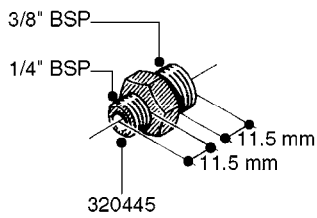

FITTINGS - HEXAGON NIPPLES
L0030-HIN, 01:01:16

L0030

FITTINGS - HEXAGON NIPPLES
L0030-HIN, 01:01:16

Page 1
Date 12.08.2020 11:08

parts-n°	order qty	description
10015303	1	FITT.PO.HN 1.00X1.00 M1000
10425003	1	FITT.PO.HN 1.25X1.00 MCPHEE
320132	1	FITT.DK HN 1" BSP
320176	1	FITT.DK HN 3/8"X1/2" BSP
320445	1	FITT.DK HN 1/4"X3/8" BSP
320655	1	FITT.DK HN 1/2"-1/2" BSP
320692	1	FITT.DK HN 3/8'BSPX1/4'NPT
320703	1	FITT.DK HN 3/8BSP X1/2 &1/4NPT
320725	1	FITT.DK NIPPLE 3/8"-3/8" BSP
320902	1	FITT.DK HN 3/8'X 1/4' BSP
390232	1	FITT.DK HN 1-1/2' X 1-1/4' BSP
390276	1	FITT.DK HN 1'BSP