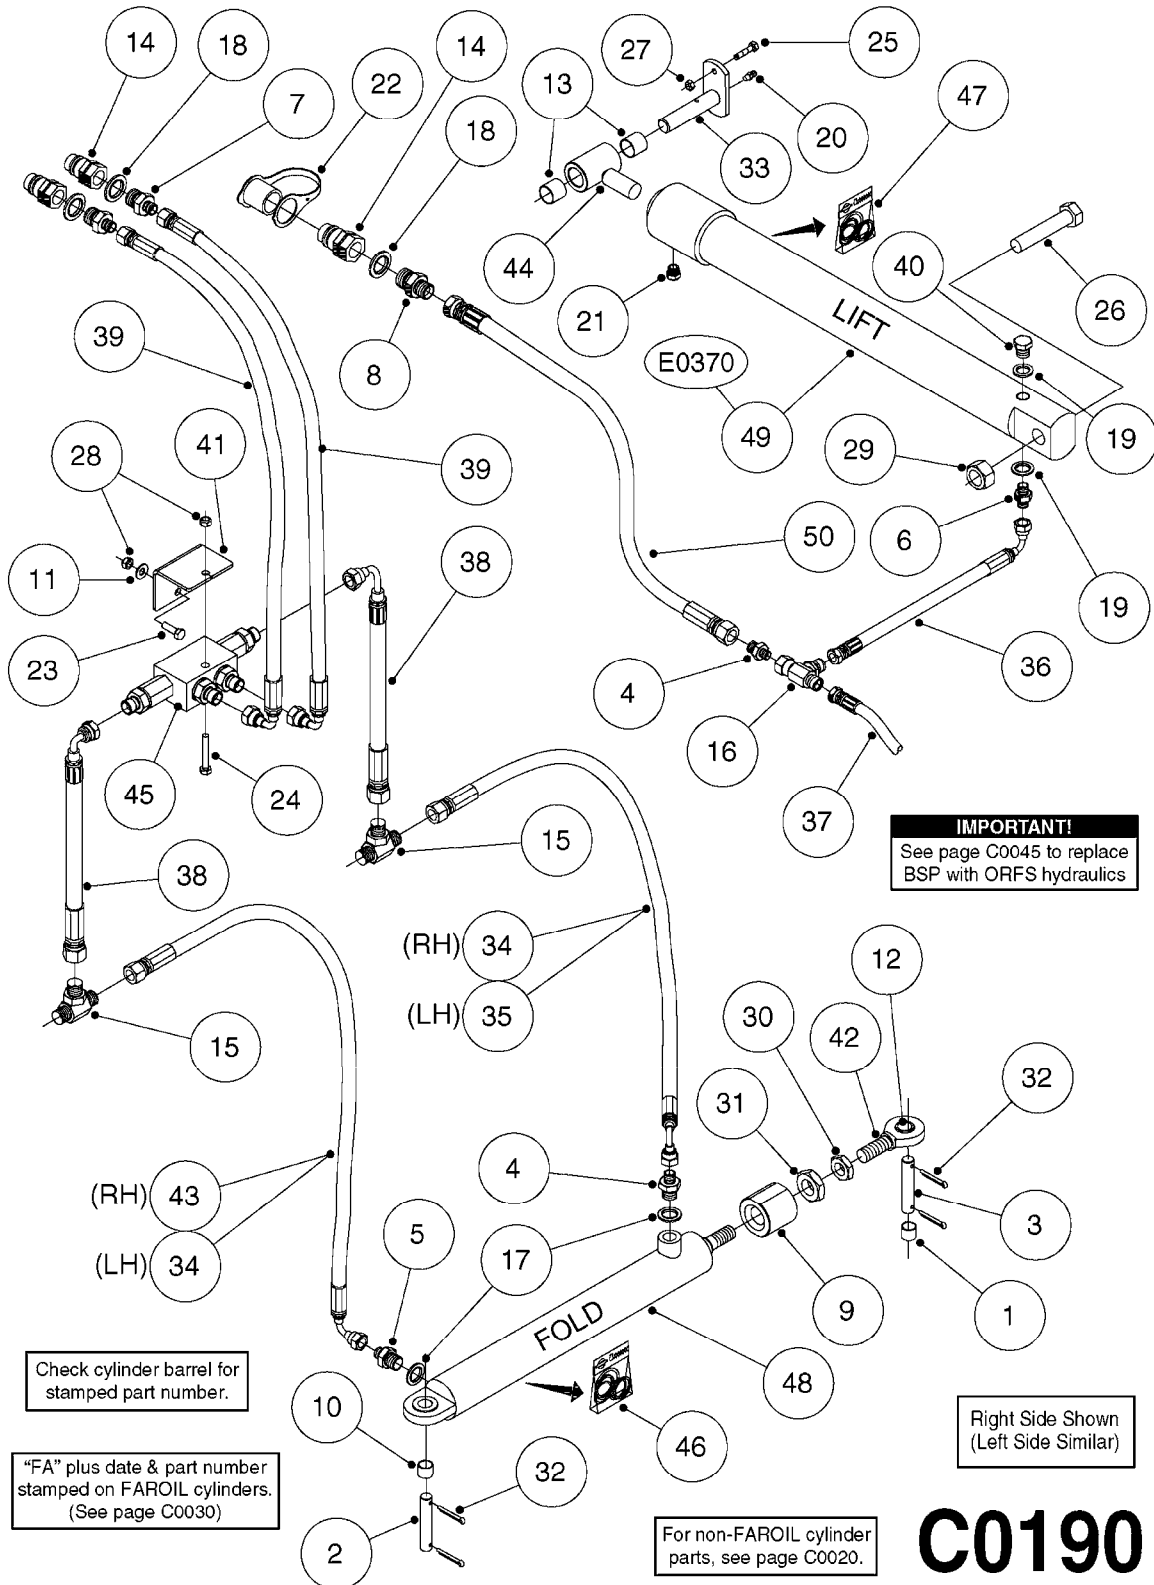

IMPORTANT!
See page C0045 to replace
BSP with ORFS hydraulics

Check cylinder barrel for
stamped part number.

"FA" plus date & part number
stamped on FAROIL cylinders.
(See page C0030)

Right Side Shown
(Left Side Similar)

For non-FAROIL cylinder
parts, see page C0020.

C0190

HYDRAULICS-EAG.HY 45-66'RANGER
C0190-HIN, 08:10:18

Page

1

Date

12.08.2020 11:08

Pos.	parts-n°	order qty	description
1	145912	1	BUSHING D19.8/D17.0X7MM
2	146324	1	SHAFT D16.8 L102/2 X 5
3	146587	1	PIN D16.8 X 65
4	146835	1	HEX NIPPLE 1/4" - 3/8" BSP
5	146839	1	HEX NIPPLE 1/4"X3/8" BSP 0.7MM
6	146845	1	HEX NIPPLE 1/4"X1/4"
7	146846	1	HEX NIPPLE 1/2" X 1/4"
8	146847	1	HEX NIPPLE 1/2"X3/8"
9	146992	1	BUSHING F.CYLINDER
10	151872	1	BUSHING D22.0/18.0 10MM
11	163936	1	WASHER D15/D6.2X1
12	210728	1	BEARING F.LINK HEAD M17
13	210835	1	BUSHING D28/25 L=25
14	230311	1	QUICK COUPLING 1/2"
15	230963	1	TEE 1/4"M X 1/4"M X 1/4"M BSP
16	232109	1	FITT.HY TEE 1/4"BSP UNION
17	240866	1	DOWTYSEAL 3/8"
18	241356	1	DOWTYSEAL 1/2"
19	241404	1	DOWTY SEAL 1/4"
20	283699	1	GREASE NIPPLE M6X1
21	284265	1	PLUG BREATHER 1/4" F/CYLINDER
22	334206	1	DUST HOOD FOR HY-COUPLING
23	410362	1	BOLT HEX 8.8 SS M6X20
24	410583	1	BOLT HEX 8.8 DEL M6X40
25	420567	1	BOLT HEX 8.8 DEL M8X30 FT
26	430918	1	M20X100 DIN 931-8.8 DEL
27	460143	1	LOCK NUT M8 SST A2 DIN985
28	460261	1	NUT HEX M6X1.00 LOCK DIN985 A2 SS
29	460806	1	NUT HEX M20X2.50 LOCK DIN985A2 SS
30	461198	1	NUT HEX M16X2 JAMB
31	461249	1	NUT M22X1.5 DIN439B
32	480384	1	PIN COTTER 3/16 x 1-1/2"
33	615654	1	PIN D25 X 123 F. PARALIFT
34	784001	1	HOSE HY X 1/4 X 067.00"STR+ELB
35	784019	1	HOSE HY X 1/4 X 078.75"STR+ELB
36	784037	1	HOSE HY X 1/4" x 130"STR+ELB
37	784069	1	HOSE HY X 1/4 X 90.5" STR+ELB
38	784076	1	HOSE, HY, 1/4" L=8.5" STR-ELB
39	784078	1	HOSE HY X 1/4 X 417.33"STR+ELB
40	14010400	1	PLUG 1/4" BSP
41	16100400	1	PLATE 3 X 60 X 91 HY BLOCK MT
42	21091900	1	LINK HEAD M16 x D17 DELTA
43	28449403	1	HOSE HY X1/4X057.08"STR+ELB
44	61011803	1	ROD END M24X2 25M 06'07'
45	72256500	1	DOUB.PILOT STEERED COUNT.VALVE
46	75075000	1	SEAL KIT 78122600/27/28/29
47	75075200	1	SEAL KIT 78120900/14/50
48	78122900	1	CYLINDER 40/22X300MM RED
49	78128800	1	CYLINDER, D50/30-500
50	78563000	1	HY.HO.3/8"L= 6150 STR-STR