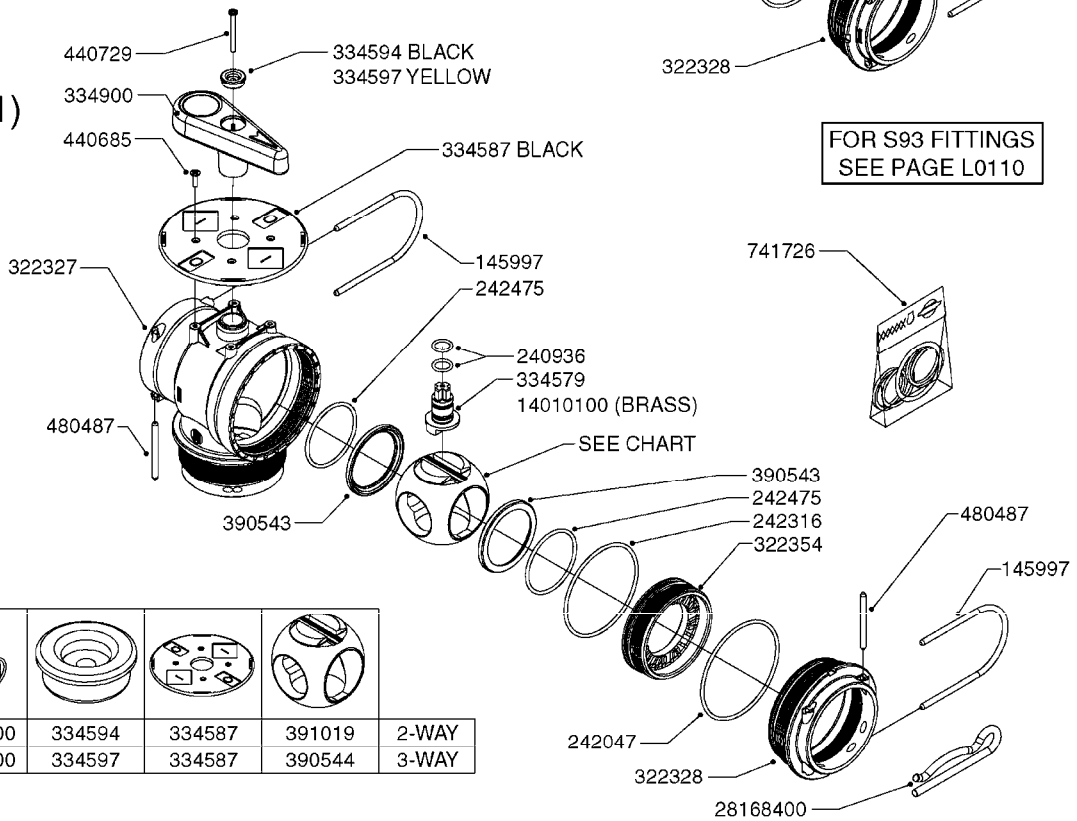

S93 (01)

				2-WAY
				3-WAY

FOR S93 FITTINGS
SEE PAGE L0110

B0530