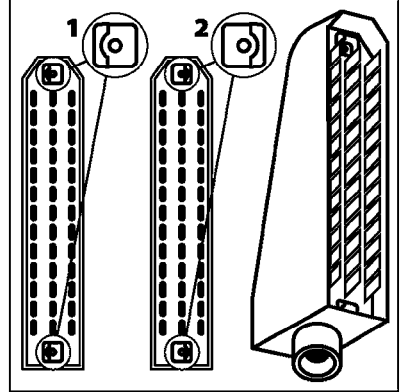

HYDRAULIC SYSTEM

* Note orientation of bracket
1 = Liquid system
2 = Hydraulic system