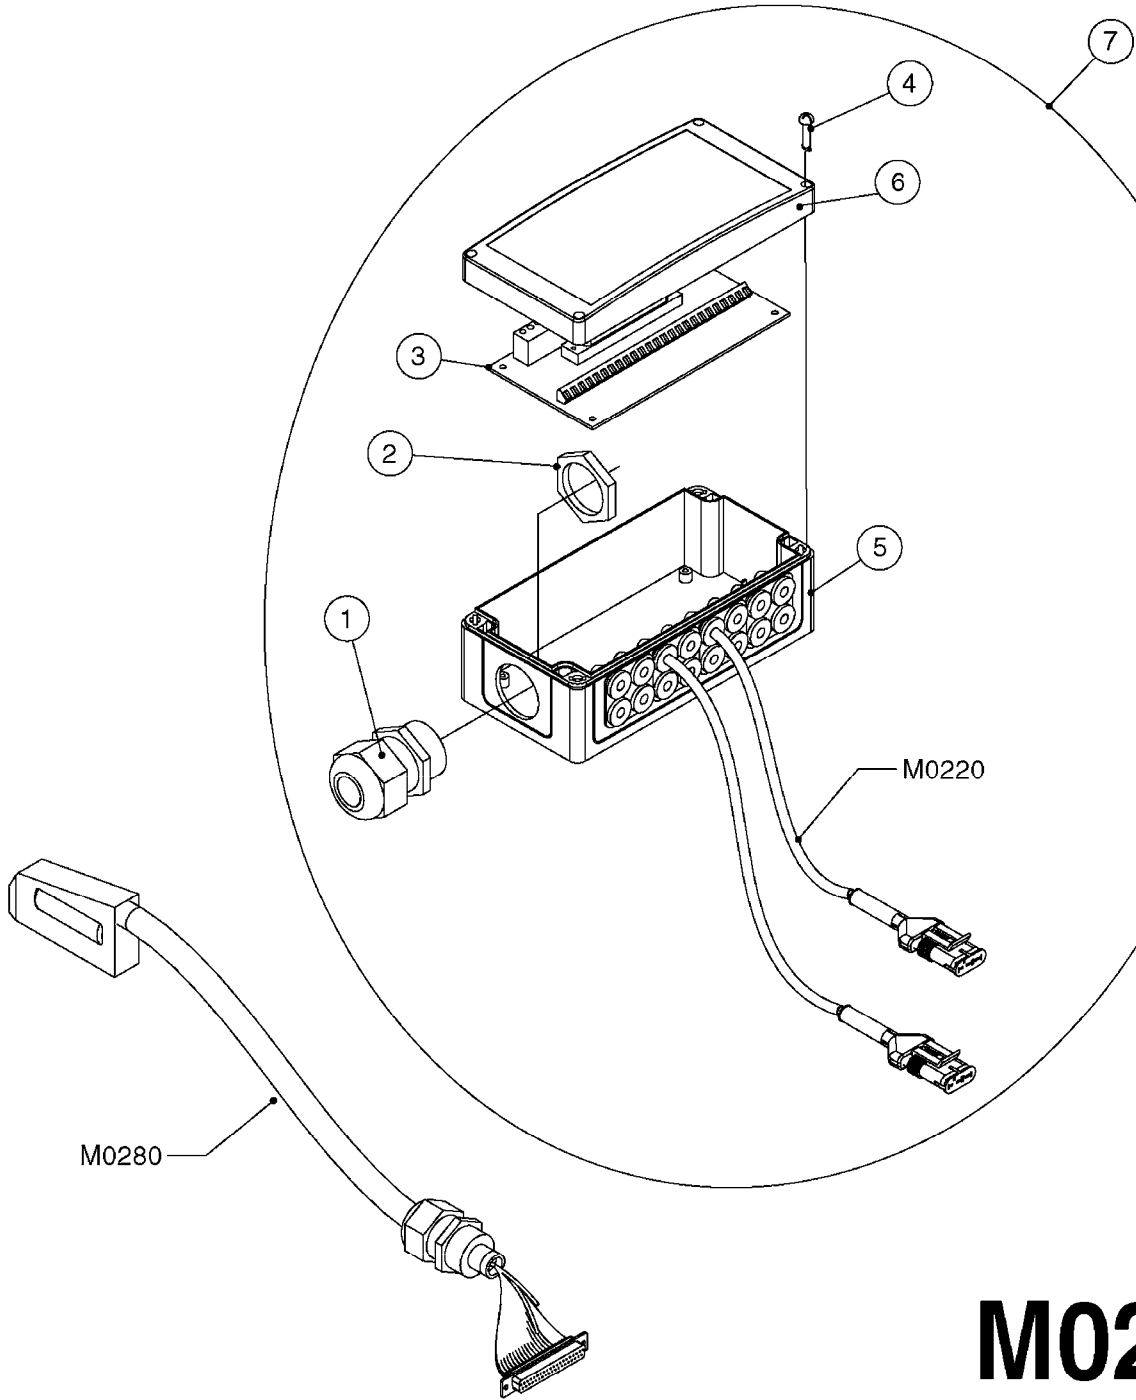

M0220

CABLES
M0220-HIN, 12:05:18

Page 1
Date 12.08.2020 11:09

Pos.	parts-n°	order qty	description
1	262150	1	SCREW ASSM.FOR D-SUB PLUG
2	26004900	1	CABLE FEM/MALE 37P L=9.5M
3	26005900	1	WIRE 37/37 POLE DAH/JOB COM
4	26006000	1	LEAD F AMP SUPERSEAL 3 WAYS L1,5M
4	26006100	1	CABLE L = 5.00M, AMP, MALE, 3P
4	26007000	1	CABLE L = 0.20M, AMP, MALE, 3P
4	26007100	1	CABLE L = 9.00M, AMP, MALE, 3P
4	26007200	1	CABLE 3POL AMP FEMALE L13M
5	26006200	1	CABLE L = 4.50M, AMP, MALE, 2P
5	26006300	1	CABLE L = 0.50M, AMP, MALE, 2P
5	26006400	1	CABLE L = 0.75M, AMP, MALE, 2P
5	26006500	1	CABLE L = 1.50M, AMP, MALE, 2P
5	26006600	1	CABLE L = 9.00M, AMP, MALE, 2P
6	26006700	1	CABLE L = 0.12M, AMP, FEMALE, 2P
7	26006800	1	CABLE L = 1.00M, AMP, FEMALE, 2P
8	26007300	1	CABLE L = 1.00M, AMP, FEMALE, 3P
9	26007400	1	CABLE L = 3.00M, AMP, EXT, 3P
9	26009800	1	CABLE L = 0.50M, AMP, EXT, 2P
10	26007500	1	CABLE FEM/FEM 15P L=3.5M
11	26016900	1	CABLE DB25M - DB25F L=8.5m
12	72450600	1	CAP F. AMP SUPER SEAL 2P PLUG
13	72450700	1	CAP F. AMP SUPER SEAL 3P PLUG
14	72450800	1	CAP F. AMP SUPER SEAL 4P PLUG